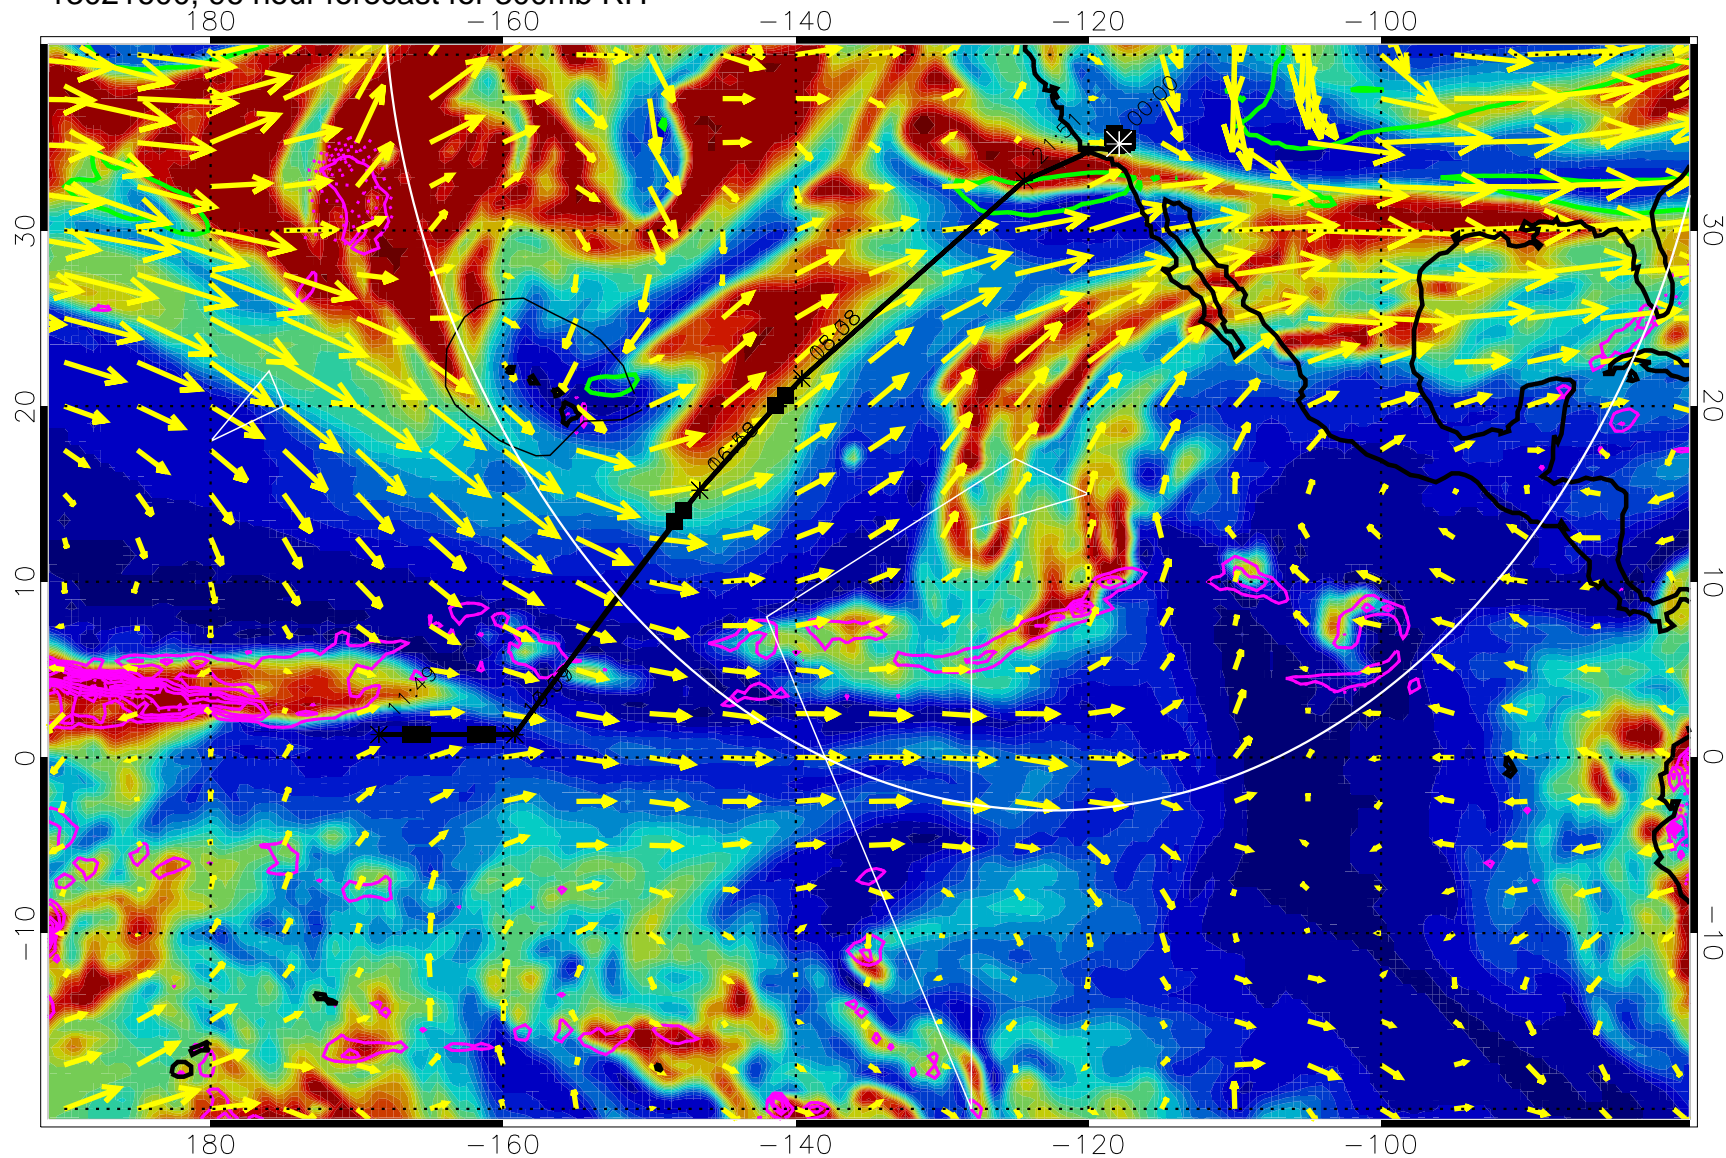

Precip (tot dot, conv sol) past 6 hrs 6 kg/m2 contours, min 4

EPV Tropopause (2 PVU) Position

→ 50 m/s

Range ring of 4055 km -- 13 hours GH round trip

13021512, 84 hour forecast for 300mb RH

Precip (tot dot, conv sol) past 6 hrs 6 kg/m2 contours, min 4

EPV Tropopause (2 PVU) Position

→ 50 m/s

Range ring of 4055 km -- 13 hours GH round trip

13021518, 90 hour forecast for 300mb RH

Precip (tot dot, conv sol) past 6 hrs 6 kg/m2 contours, min 4

EPV Tropopause (2 PVU) Position

→ 50 m/s

Range ring of 4055 km -- 13 hours GH round trip

13021600, 96 hour forecast for 300mb RH

Precip (tot dot, conv sol) past 6 hrs 6 kg/m2 contours, min 4

EPV Tropopause (2 PVU) Position

→ 50 m/s

Range ring of 4055 km -- 13 hours GH round trip

13021606, 102 hour forecast for 300mb RH

Precip (tot dot, conv sol) past 6 hrs 6 kg/m2 contours, min 4

EPV Tropopause (2 PVU) Position

→ 50 m/s

Range ring of 4055 km -- 13 hours GH round trip

13021612, 108 hour forecast for 300mb RH