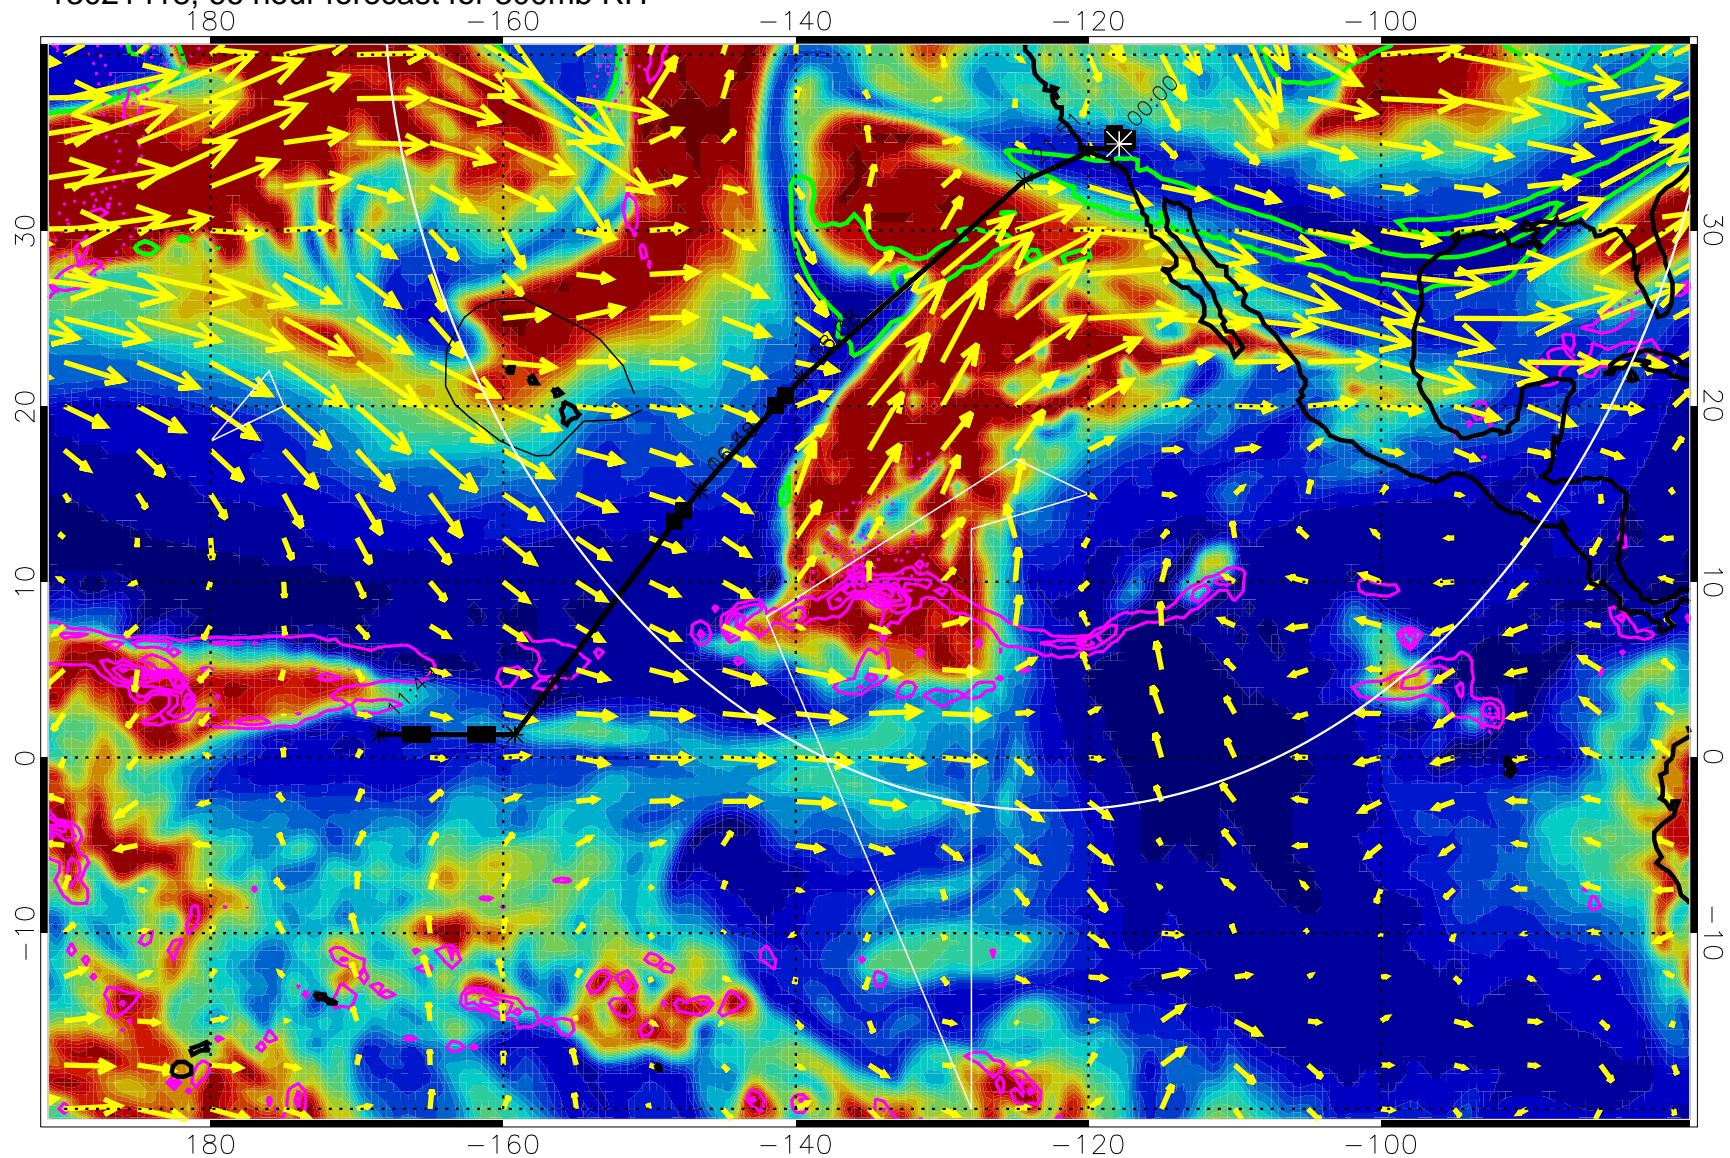

EPV Tropopause (2 PVU) Position

→ 50 m/s

Range ring of 4055 km -- 13 hours GH round trip

13021412, 60 hour forecast for 300mb RH

Precip (tot dot, conv sol) past 6 hrs 6 kg/m2 contours, min 4

EPV Tropopause (2 PVU) Position

→ 50 m/s

Range ring of 4055 km -- 13 hours GH round trip

13021418, 66 hour forecast for 300mb RH

Precip (tot dot, conv sol) past 6 hrs 6 kg/m2 contours, min 4

EPV Tropopause (2 PVU) Position

→ 50 m/s

Range ring of 4055 km -- 13 hours GH round trip

13021500, 72 hour forecast for 300mb RH

Precip (tot dot, conv sol) past 6 hrs 6 kg/m2 contours, min 4

EPV Tropopause (2 PVU) Position

→ 50 m/s

Range ring of 4055 km -- 13 hours GH round trip

13021506, 78 hour forecast for 300mb RH

Precip (tot dot, conv sol) past 6 hrs 6 kg/m2 contours, min 4

EPV Tropopause (2 PVU) Position

→ 50 m/s

Range ring of 4055 km -- 13 hours GH round trip

13021512, 84 hour forecast for 300mb RH

Precip (tot dot, conv sol) past 6 hrs 6 kg/m2 contours, min 4