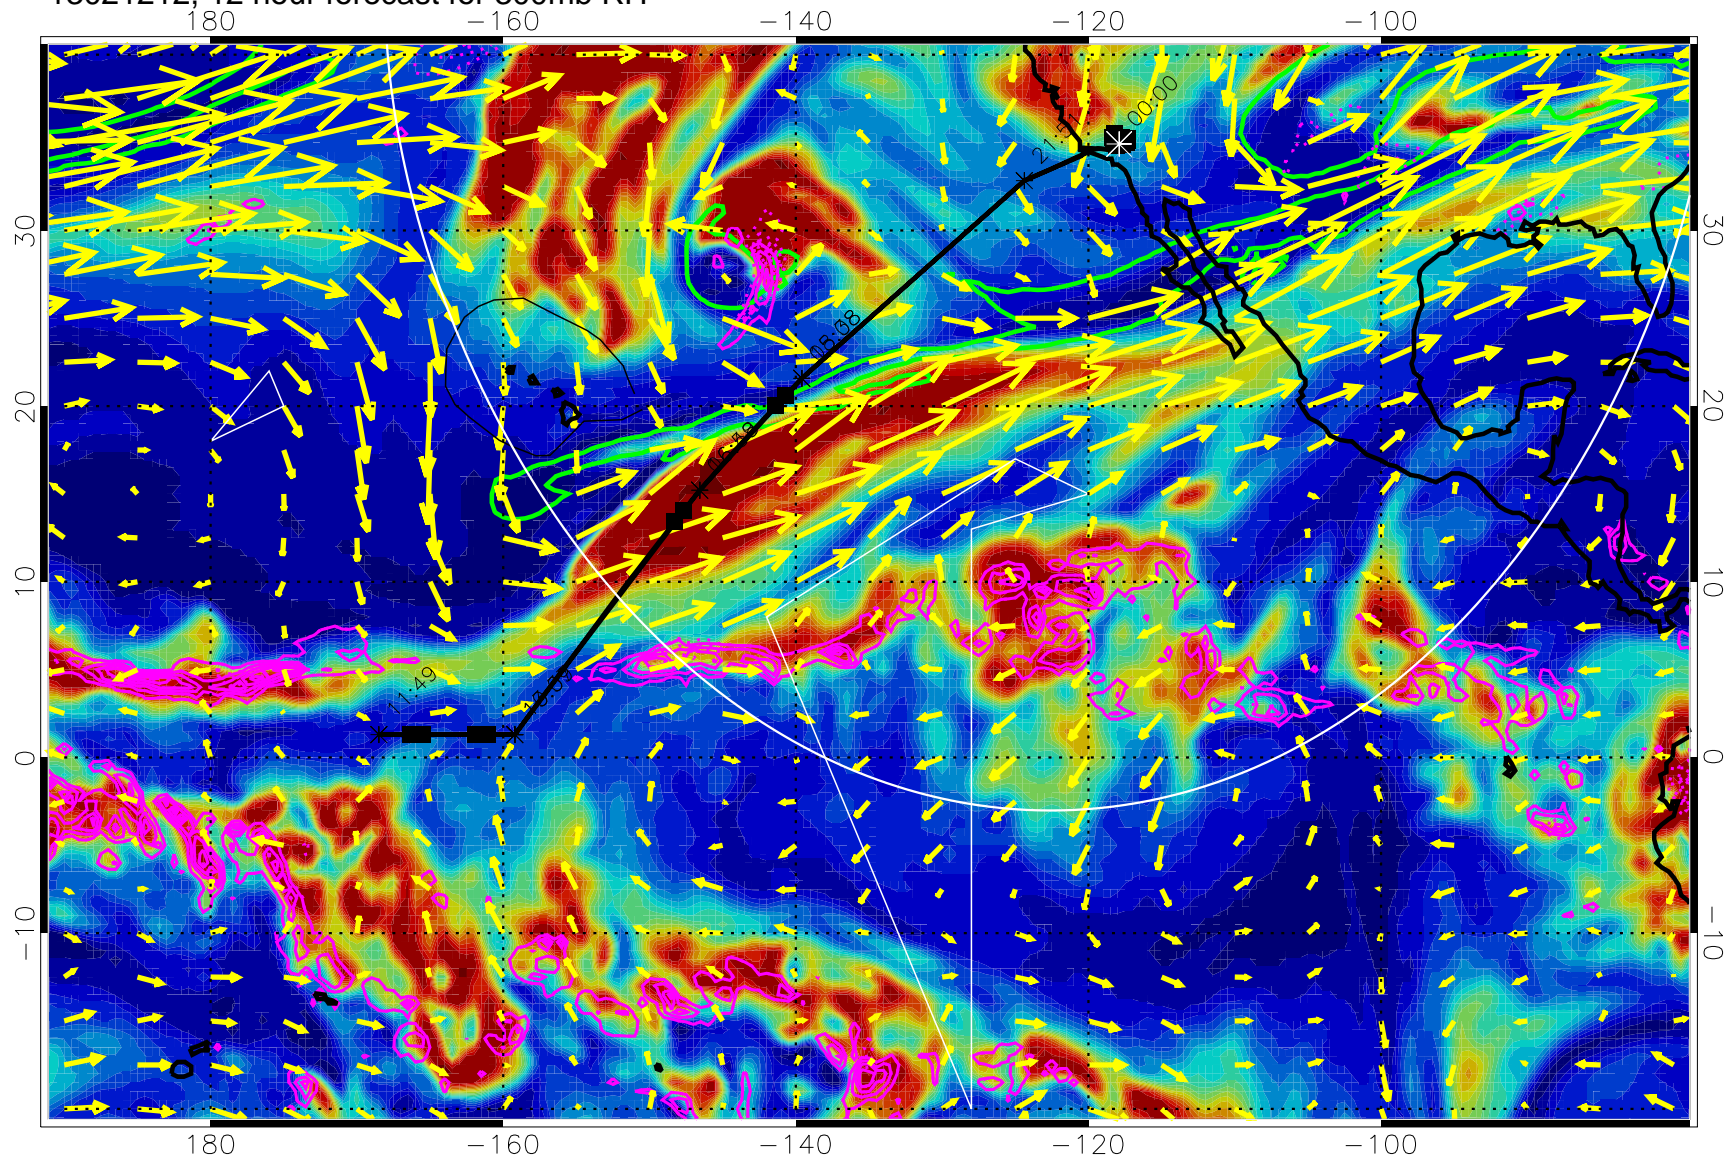

13021212, 12 hour forecast for 300mb RH

Precip (tot dot, conv sol) past 6 hrs 6 kg/m2 contours, min 4

EPV Tropopause (2 PVU) Position

→ 50 m/s

Range ring of 4055 km -- 13 hours GH round trip

13021218, 18 hour forecast for 300mb RH

Precip (tot dot, conv sol) past 6 hrs 6 kg/m2 contours, min 4

EPV Tropopause (2 PVU) Position

→ 50 m/s

Range ring of 4055 km -- 13 hours GH round trip

13021300, 24 hour forecast for 300mb RH

Precip (tot dot, conv sol) past 6 hrs 6 kg/m2 contours, min 4

EPV Tropopause (2 PVU) Position

→ 50 m/s

Range ring of 4055 km -- 13 hours GH round trip

13021306, 30 hour forecast for 300mb RH

Precip (tot dot, conv sol) past 6 hrs 6 kg/m2 contours, min 4

EPV Tropopause (2 PVU) Position

13021318, 42 hour forecast for 300mb RH

Precip (tot dot, conv sol) past 6 hrs 6 kg/m2 contours, min 4

EPV Tropopause (2 PVU) Position

→ 50 m/s

Range ring of 4055 km -- 13 hours GH round trip

13021400, 48 hour forecast for 300mb RH