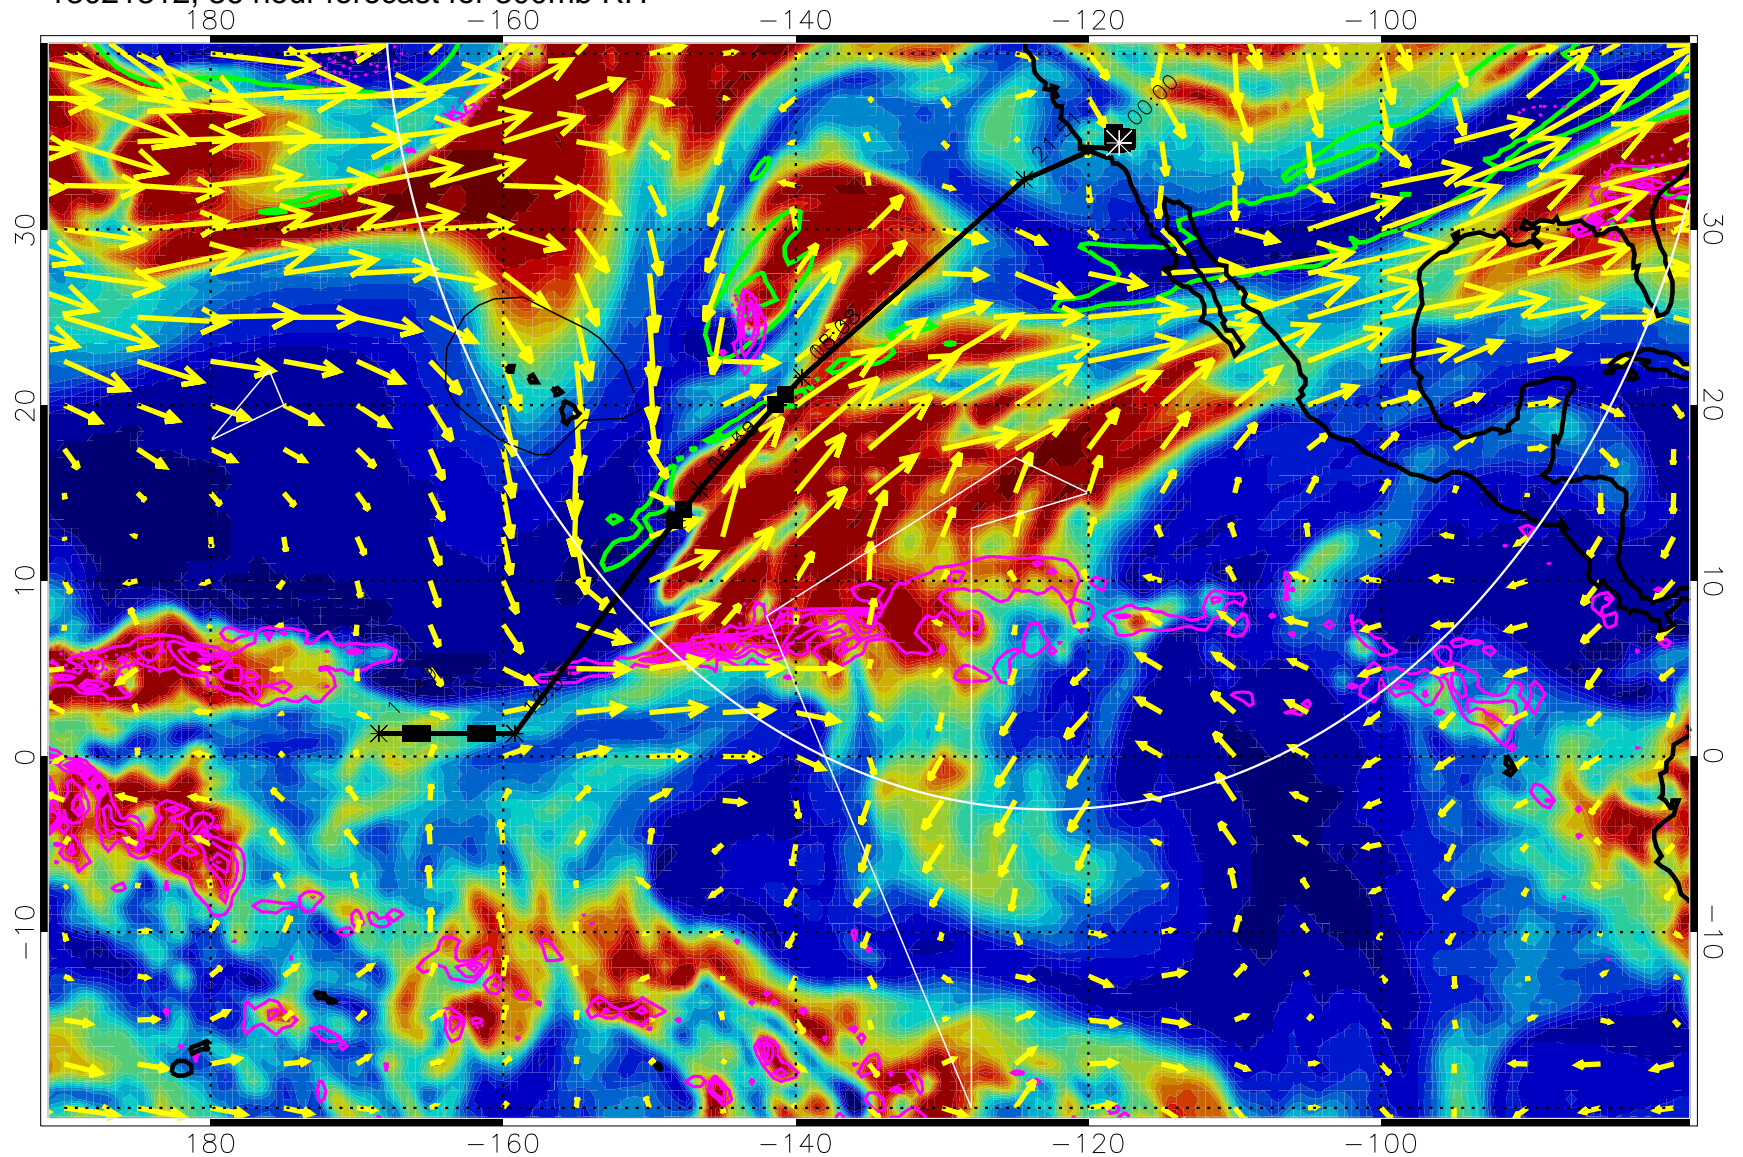

Precip (tot dot, conv sol) past 6 hrs 6 kg/m2 contours, min 4

EPV Tropopause (2 PVU) Position

→ 50 m/s

Range ring of 4055 km -- 13 hours GH round trip

13021300, 24 hour forecast for 300mb RH

Precip (tot dot, conv sol) past 6 hrs 6 kg/m2 contours, min 4

EPV Tropopause (2 PVU) Position

→ 50 m/s

Range ring of 4055 km -- 13 hours GH round trip

13021306, 30 hour forecast for 300mb RH

Precip (tot dot, conv sol) past 6 hrs 6 kg/m2 contours, min 4

EPV Tropopause (2 PVU) Position

→ 50 m/s

Range ring of 4055 km -- 13 hours GH round trip

13021312, 36 hour forecast for 300mb RH

Precip (tot dot, conv sol) past 6 hrs 6 kg/m2 contours, min 4

EPV Tropopause (2 PVU) Position

→ 50 m/s

Range ring of 4055 km -- 13 hours GH round trip

13021318, 42 hour forecast for 300mb RH

Precip (tot dot, conv sol) past 6 hrs 6 kg/m2 contours, min 4

EPV Tropopause (2 PVU) Position

→ 50 m/s

Range ring of 4055 km -- 13 hours GH round trip

13021400, 48 hour forecast for 300mb RH