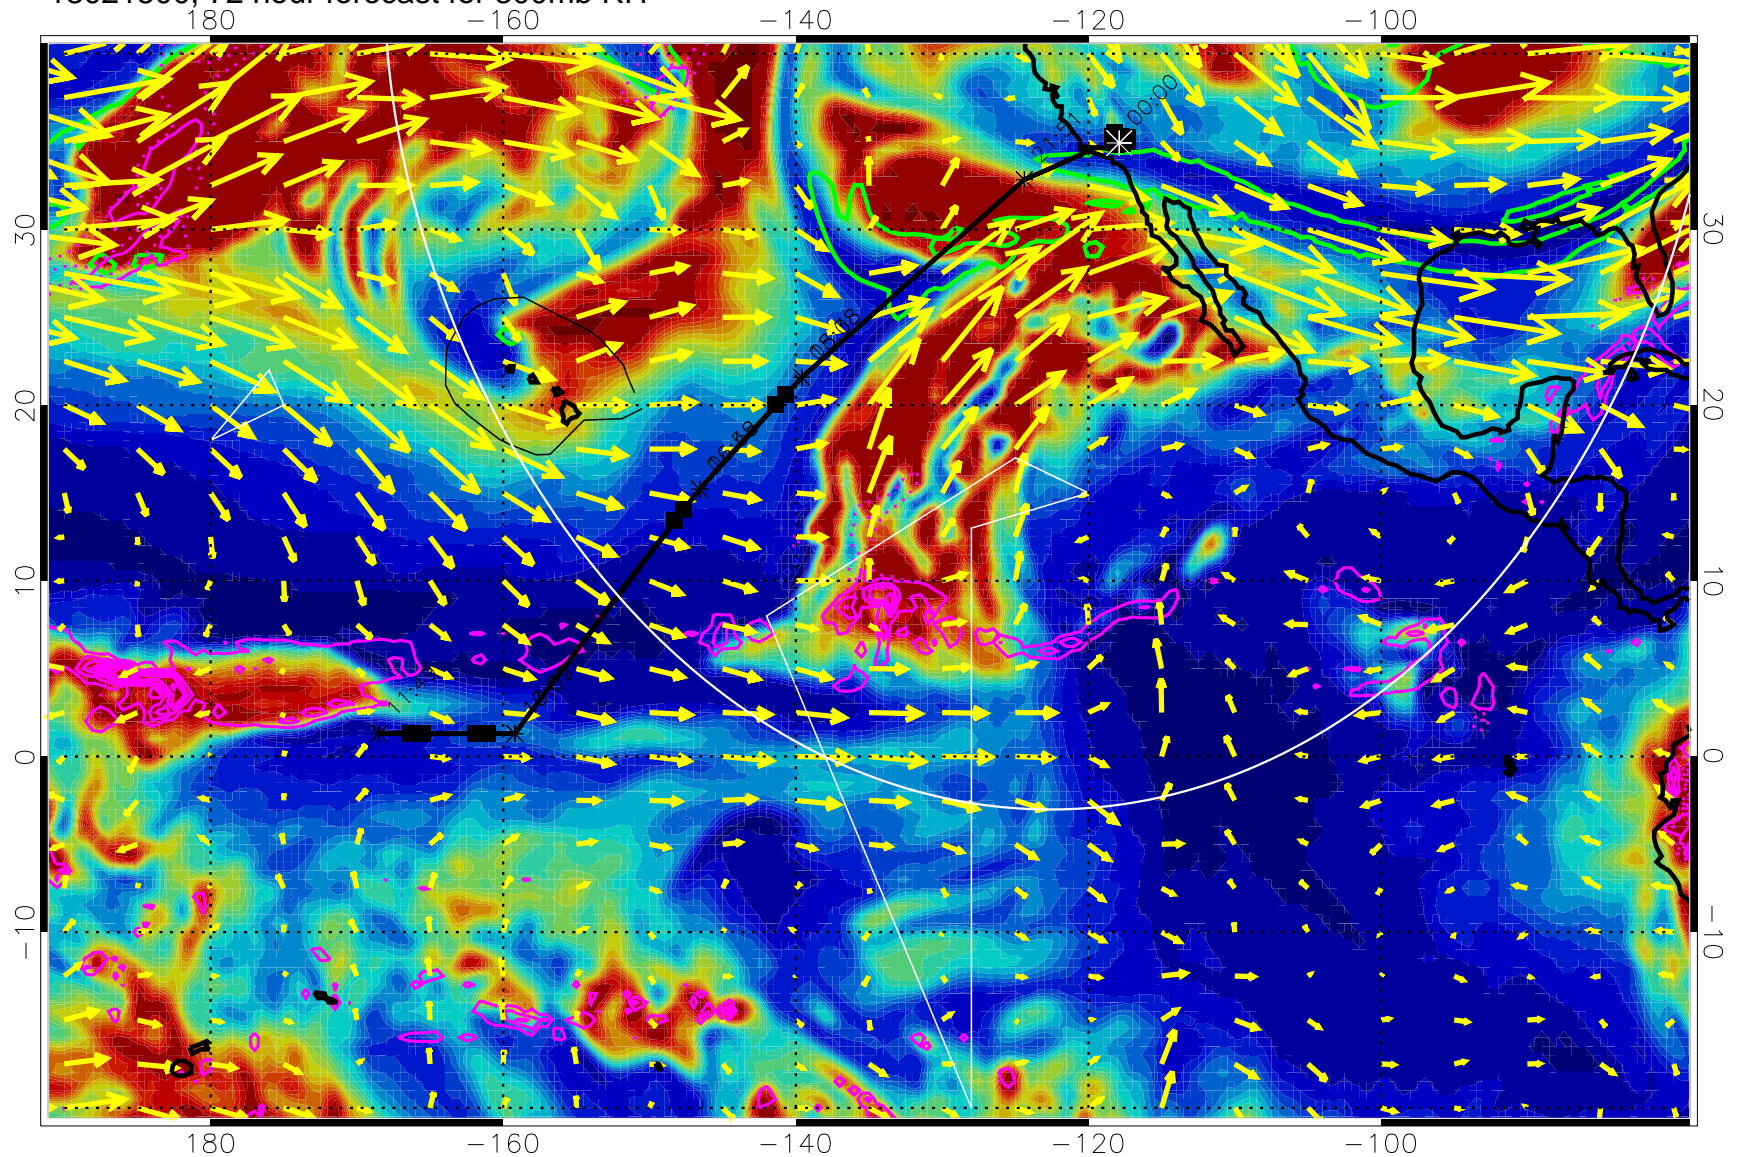

EPV Tropopause (2 PVU) Position

→ 50 m/s

Range ring of 4055 km -- 13 hours GH round trip

13021412, 60 hour forecast for 300mb RH

Precip (tot dot, conv sol) past 6 hrs 6 kg/m2 contours, min 4

EPV Tropopause (2 PVU) Position

→ 50 m/s

Range ring of 4055 km -- 13 hours GH round trip

13021418, 66 hour forecast for 300mb RH

Precip (tot dot, conv sol) past 6 hrs 6 kg/m2 contours, min 4

EPV Tropopause (2 PVU) Position

→ 50 m/s

Range ring of 4055 km -- 13 hours GH round trip

13021500, 72 hour forecast for 300mb RH

Precip (tot dot, conv sol) past 6 hrs 6 kg/m2 contours, min 4

EPV Tropopause (2 PVU) Position

→ 50 m/s

Range ring of 4055 km -- 13 hours GH round trip

13021506, 78 hour forecast for 300mb RH

Precip (tot dot, conv sol) past 6 hrs 6 kg/m2 contours, min 4

EPV Tropopause (2 PVU) Position

→ 50 m/s

Range ring of 4055 km -- 13 hours GH round trip

13021512, 84 hour forecast for 300mb RH

Precip (tot dot, conv sol) past 6 hrs 6 kg/m2 contours, min 4