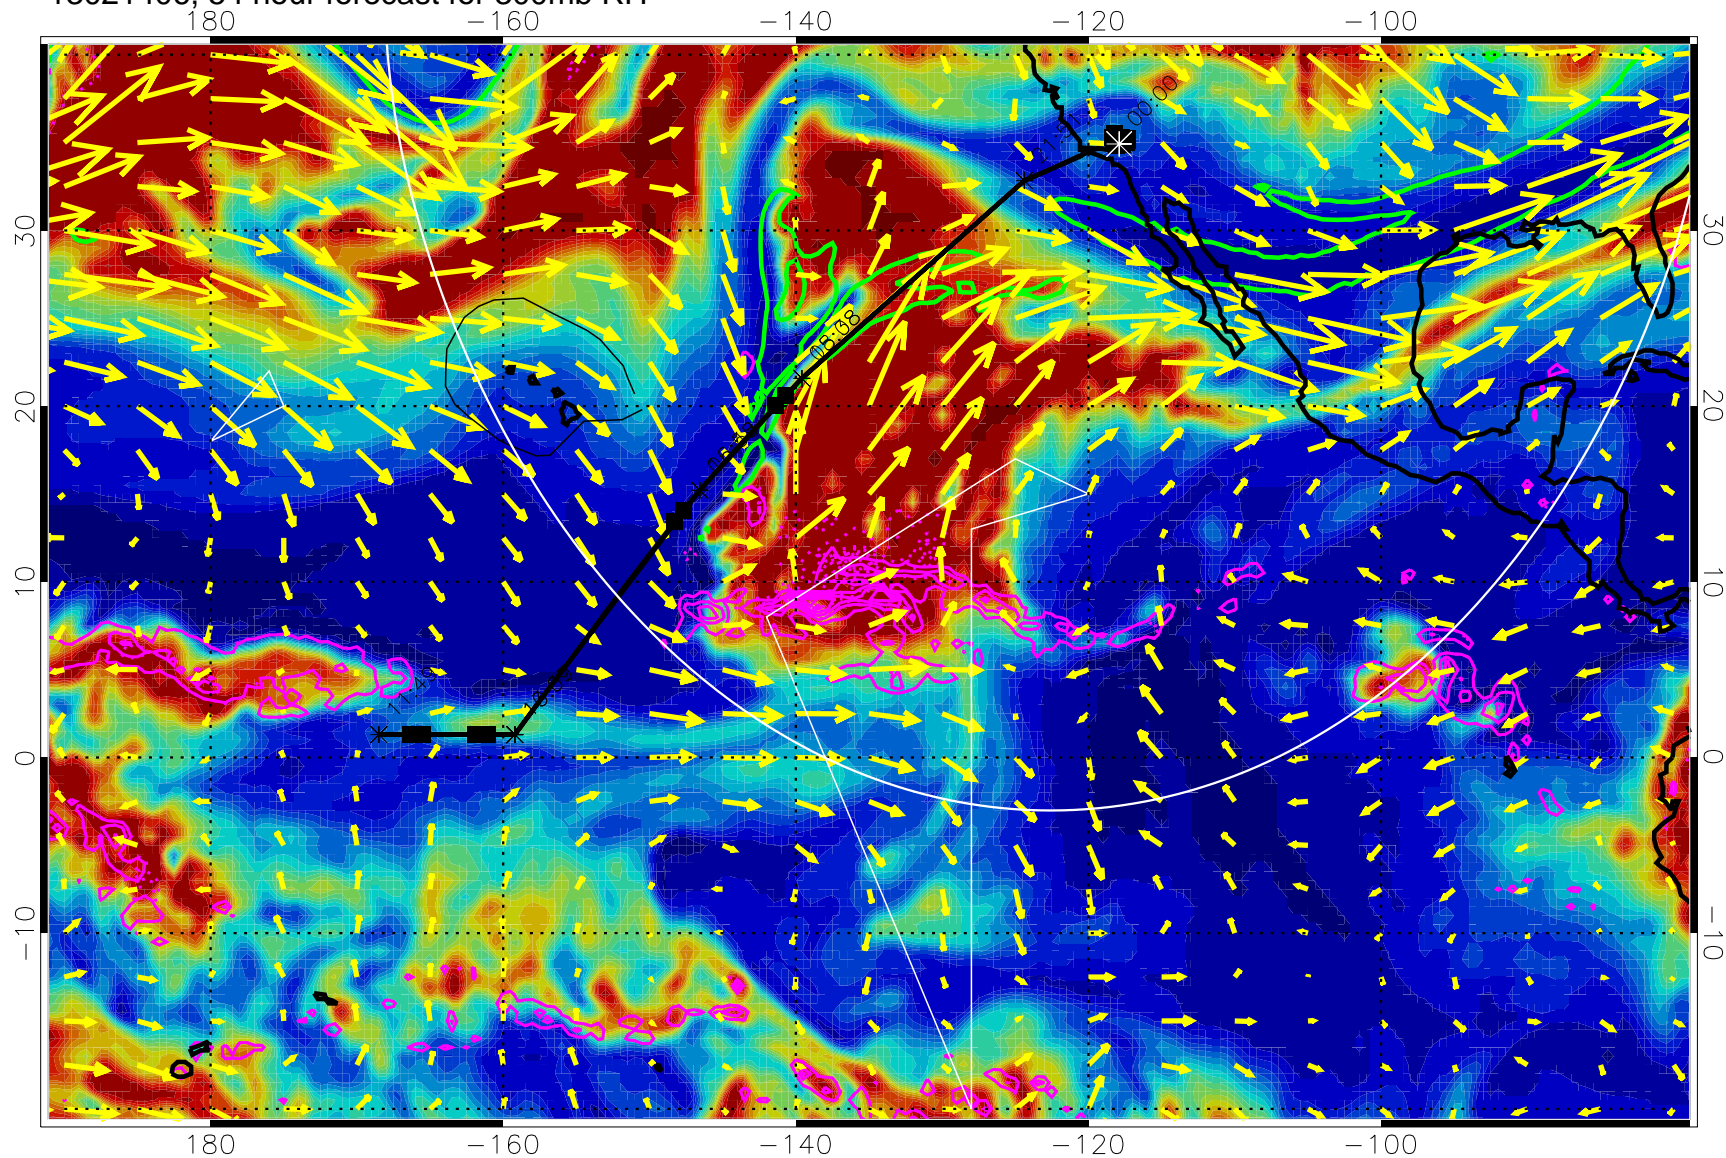

EPV Tropopause (2 PVU) Position

→ 50 m/s

Range ring of 4055 km -- 13 hours GH round trip

13021306, 30 hour forecast for 300mb RH

Precip (tot dot, conv sol) past 6 hrs 6 kg/m2 contours, min 4

EPV Tropopause (2 PVU) Position

13021318, 42 hour forecast for 300mb RH

Precip (tot dot, conv sol) past 6 hrs 6 kg/m2 contours, min 4

EPV Tropopause (2 PVU) Position

→ 50 m/s

Range ring of 4055 km -- 13 hours GH round trip

13021400, 48 hour forecast for 300mb RH

Precip (tot dot, conv sol) past 6 hrs 6 kg/m2 contours, min 4

EPV Tropopause (2 PVU) Position

→ 50 m/s

Range ring of 4055 km -- 13 hours GH round trip

13021406, 54 hour forecast for 300mb RH

Precip (tot dot, conv sol) past 6 hrs 6 kg/m2 contours, min 4

EPV Tropopause (2 PVU) Position

→ 50 m/s

Range ring of 4055 km -- 13 hours GH round trip

13021412, 60 hour forecast for 300mb RH

Precip (tot dot, conv sol) past 6 hrs 6 kg/m2 contours, min 4

EPV Tropopause (2 PVU) Position