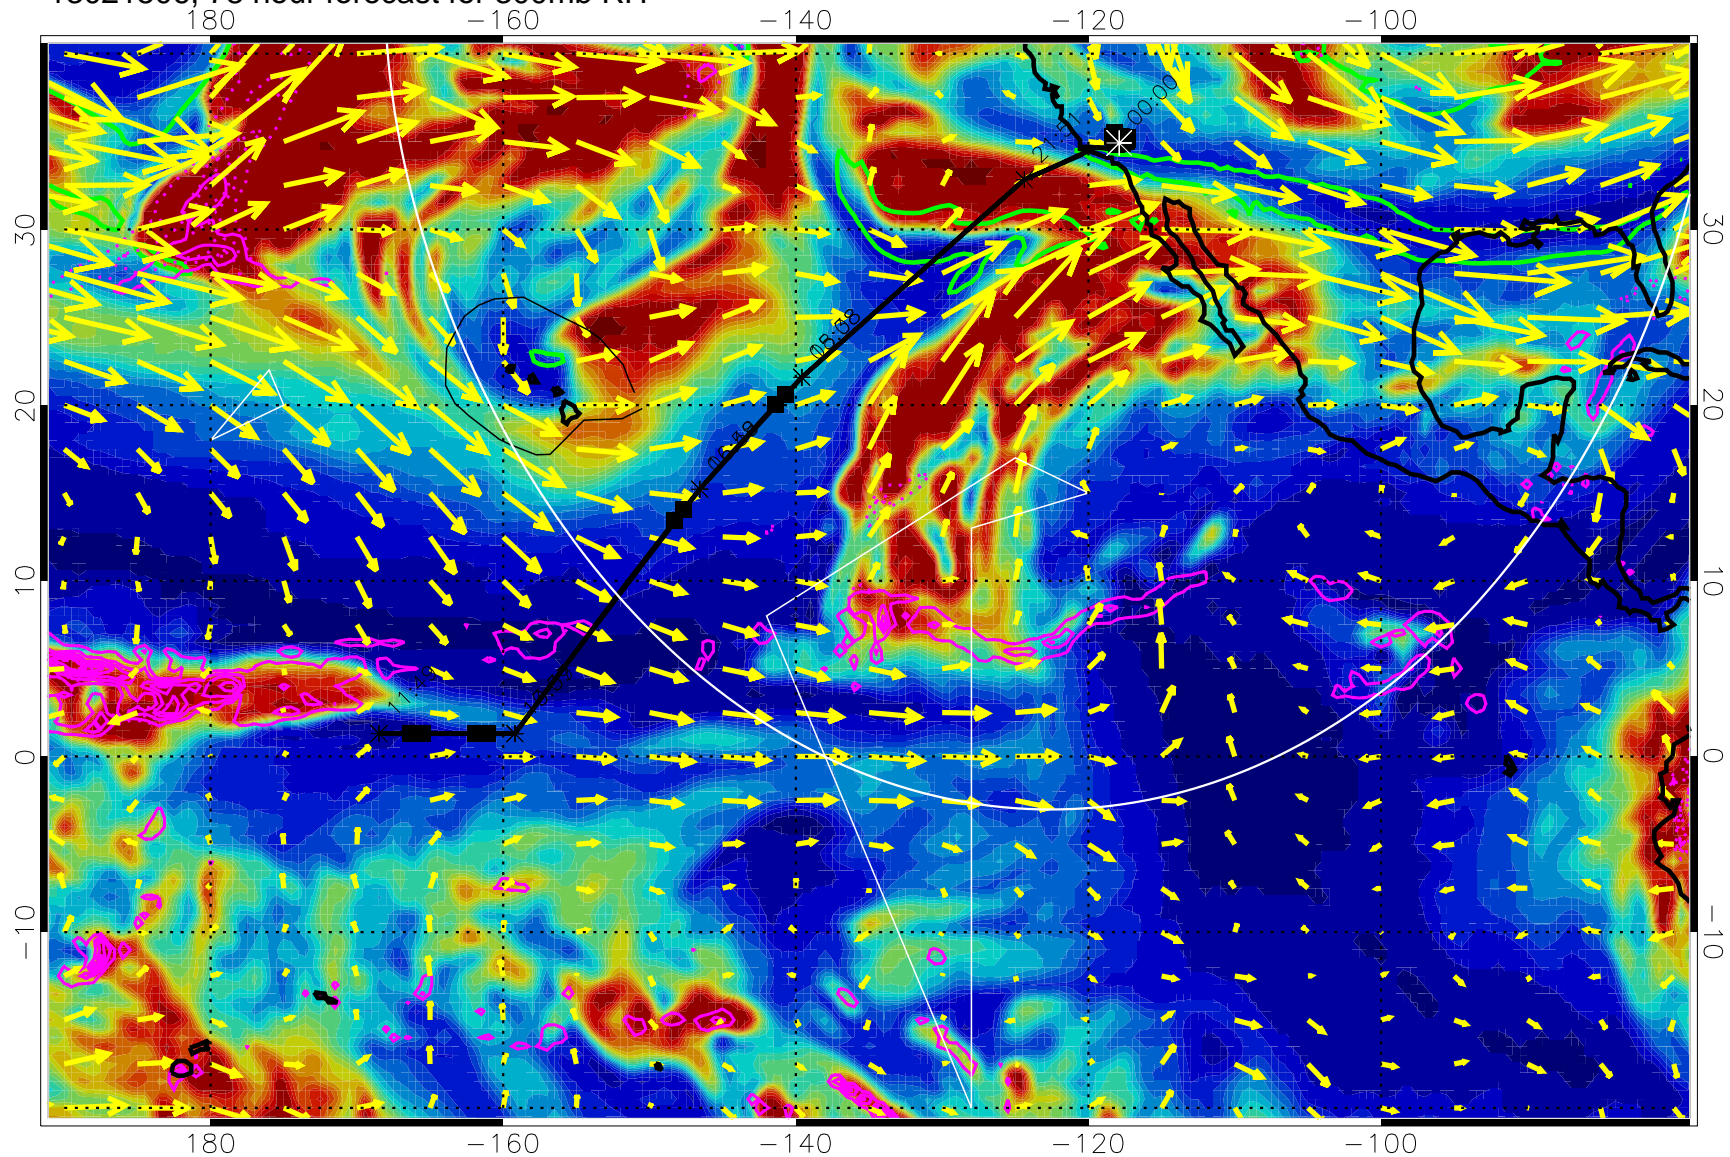

13021500, 72 hour forecast for 300mb RH

Precip (tot dot, conv sol) past 6 hrs 6 kg/m2 contours, min 4

EPV Tropopause (2 PVU) Position

→ 50 m/s

Range ring of 4055 km -- 13 hours GH round trip

13021506, 78 hour forecast for 300mb RH

Precip (tot dot, conv sol) past 6 hrs 6 kg/m2 contours, min 4

EPV Tropopause (2 PVU) Position

→ 50 m/s

Range ring of 4055 km -- 13 hours GH round trip

13021512, 84 hour forecast for 300mb RH

Precip (tot dot, conv sol) past 6 hrs 6 kg/m2 contours, min 4

EPV Tropopause (2 PVU) Position

→ 50 m/s

Range ring of 4055 km -- 13 hours GH round trip

13021518, 90 hour forecast for 300mb RH

Precip (tot dot, conv sol) past 6 hrs 6 kg/m2 contours, min 4

EPV Tropopause (2 PVU) Position

13021606, 102 hour forecast for 300mb RH

Precip (tot dot, conv sol) past 6 hrs 6 kg/m2 contours, min 4

EPV Tropopause (2 PVU) Position

→ 50 m/s

Range ring of 4055 km -- 13 hours GH round trip

13021612, 108 hour forecast for 300mb RH