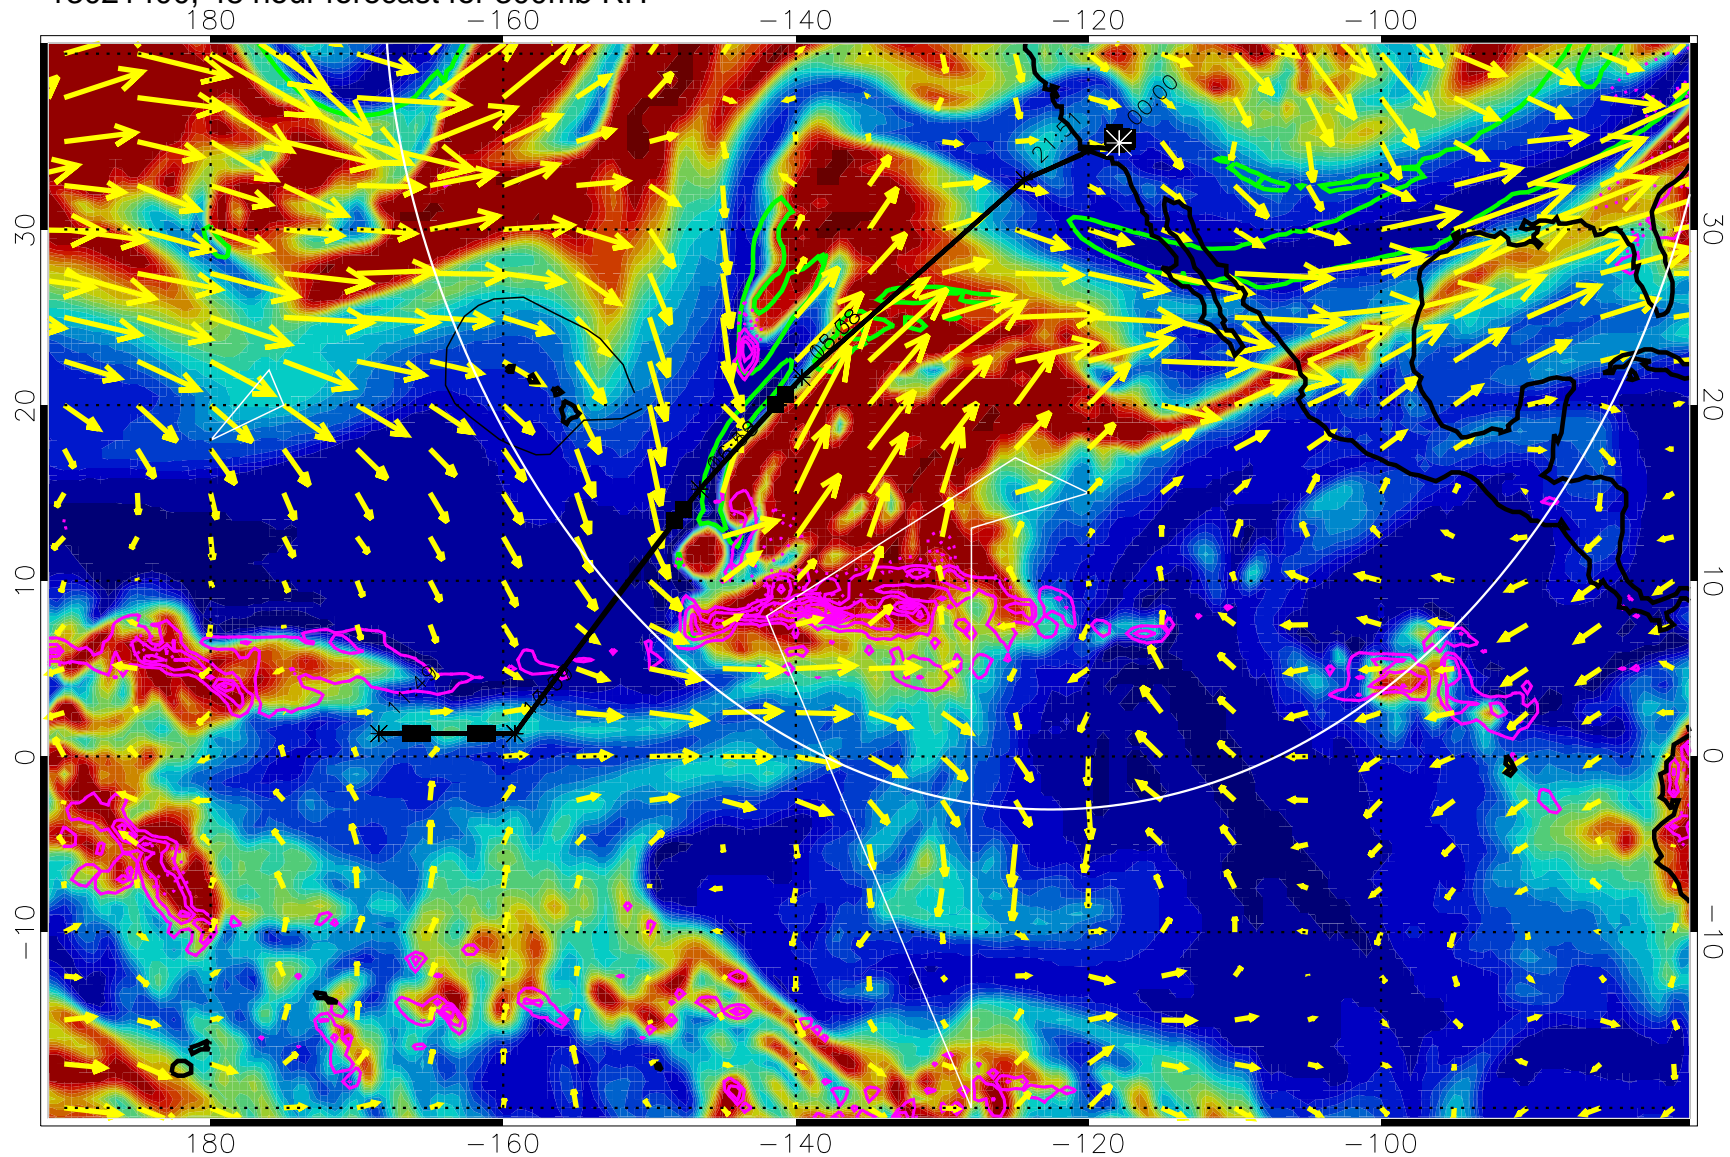

EPV Tropopause (2 PVU) Position

→ 50 m/s

Range ring of 4055 km -- 13 hours GH round trip

13021306, 30 hour forecast for 300mb RH

Precip (tot dot, conv sol) past 6 hrs 6 kg/m2 contours, min 4

EPV Tropopause (2 PVU) Position

13021318, 42 hour forecast for 300mb RH

Precip (tot dot, conv sol) past 6 hrs 6 kg/m2 contours, min 4

EPV Tropopause (2 PVU) Position

→ 50 m/s

Range ring of 4055 km -- 13 hours GH round trip

13021400, 48 hour forecast for 300mb RH

Precip (tot dot, conv sol) past 6 hrs 6 kg/m2 contours, min 4

EPV Tropopause (2 PVU) Position

→ 50 m/s

Range ring of 4055 km -- 13 hours GH round trip

13021406, 54 hour forecast for 300mb RH

Precip (tot dot, conv sol) past 6 hrs 6 kg/m2 contours, min 4

EPV Tropopause (2 PVU) Position

→ 50 m/s

Range ring of 4055 km -- 13 hours GH round trip

13021412, 60 hour forecast for 300mb RH

Precip (tot dot, conv sol) past 6 hrs 6 kg/m2 contours, min 4

EPV Tropopause (2 PVU) Position