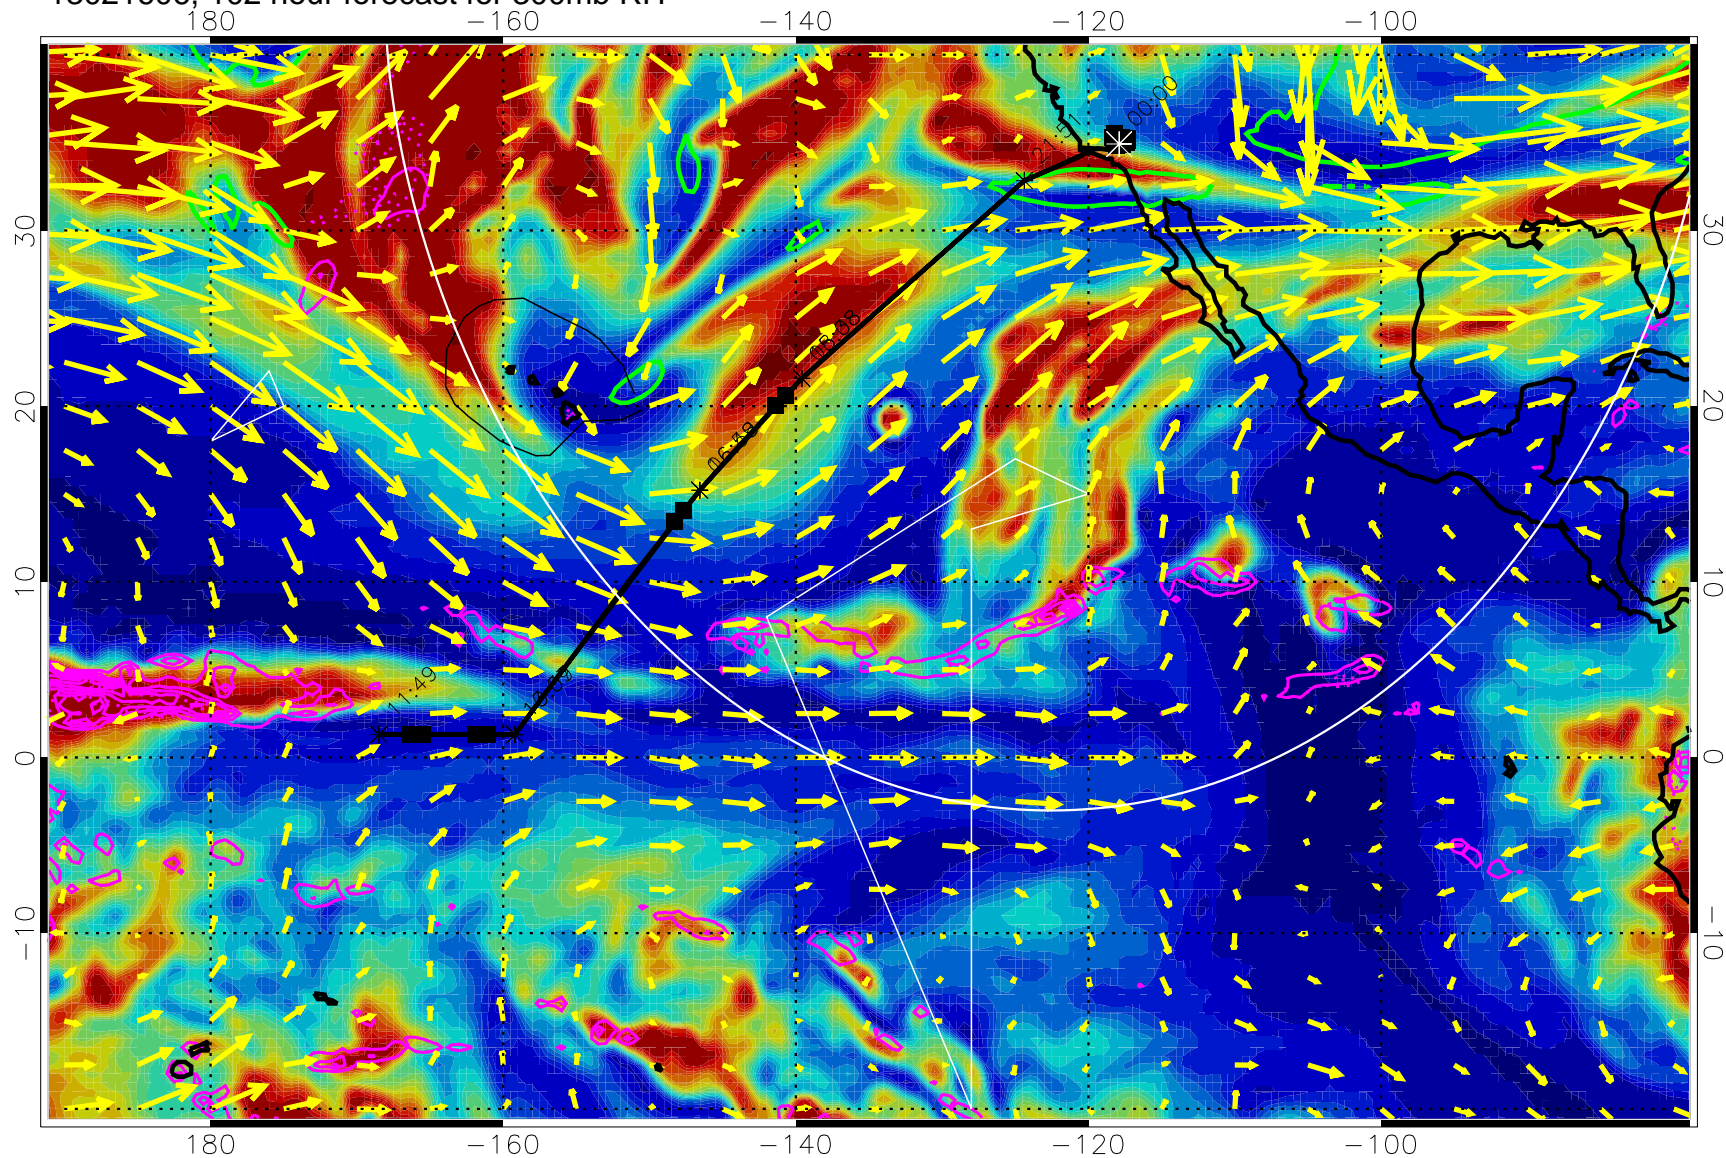

EPV Tropopause (2 PVU) Position

→ 50 m/s

Range ring of 4055 km -- 13 hours GH round trip

13021518, 90 hour forecast for 300mb RH

Precip (tot dot, conv sol) past 6 hrs 6 kg/m2 contours, min 4

EPV Tropopause (2 PVU) Position

→ 50 m/s

Range ring of 4055 km -- 13 hours GH round trip

13021600, 96 hour forecast for 300mb RH

Precip (tot dot, conv sol) past 6 hrs 6 kg/m2 contours, min 4

EPV Tropopause (2 PVU) Position

→ 50 m/s

Range ring of 4055 km -- 13 hours GH round trip

13021606, 102 hour forecast for 300mb RH

Precip (tot dot, conv sol) past 6 hrs 6 kg/m2 contours, min 4

EPV Tropopause (2 PVU) Position

→ 50 m/s

Range ring of 4055 km -- 13 hours GH round trip

13021612, 108 hour forecast for 300mb RH

Precip (tot dot, conv sol) past 6 hrs 6 kg/m2 contours, min 4

EPV Tropopause (2 PVU) Position

→ 50 m/s

Range ring of 4055 km -- 13 hours GH round trip

13021618, 114 hour forecast for 300mb RH

Precip (tot dot, conv sol) past 6 hrs 6 kg/m2 contours, min 4