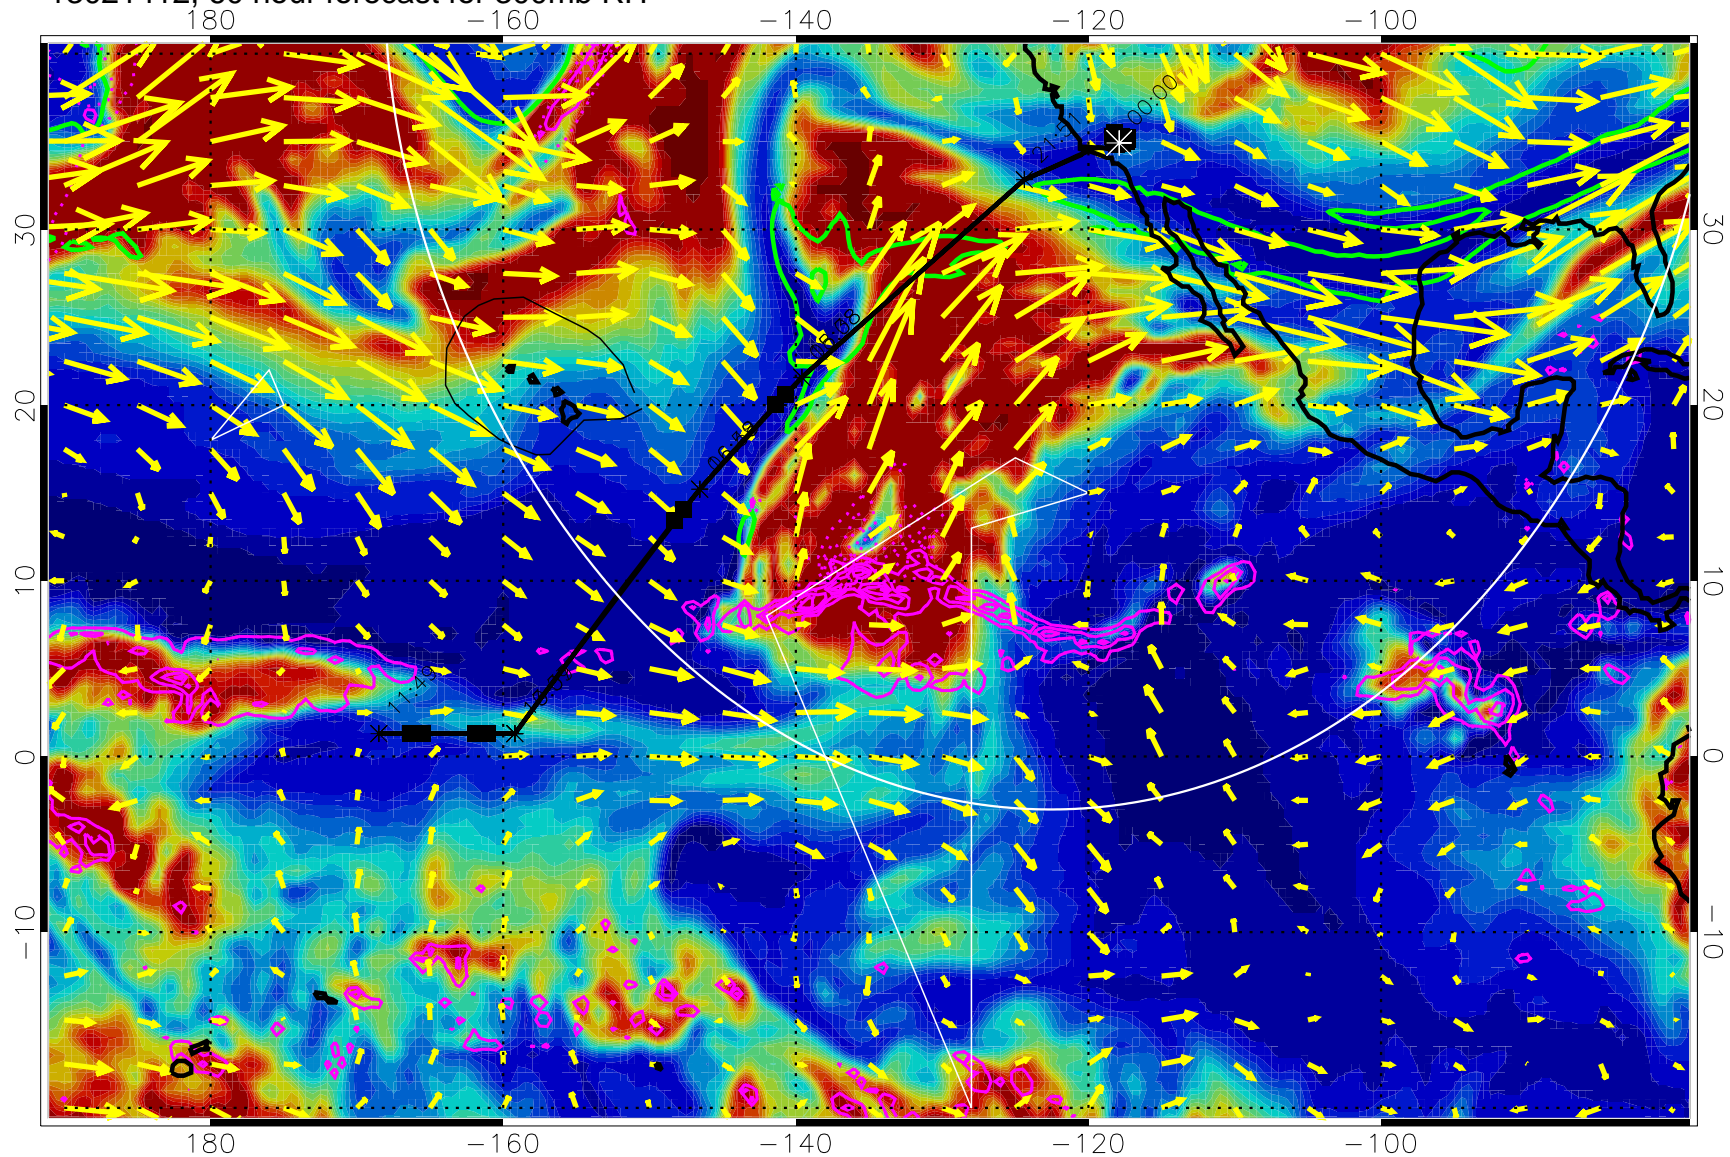

13021318, 42 hour forecast for 300mb RH

Precip (tot dot, conv sol) past 6 hrs 6 kg/m2 contours, min 4

EPV Tropopause (2 PVU) Position

→ 50 m/s

Range ring of 4055 km -- 13 hours GH round trip

13021400, 48 hour forecast for 300mb RH

Precip (tot dot, conv sol) past 6 hrs 6 kg/m2 contours, min 4

EPV Tropopause (2 PVU) Position

→ 50 m/s

Range ring of 4055 km -- 13 hours GH round trip

13021406, 54 hour forecast for 300mb RH

Precip (tot dot, conv sol) past 6 hrs 6 kg/m2 contours, min 4

EPV Tropopause (2 PVU) Position

→ 50 m/s

Range ring of 4055 km -- 13 hours GH round trip

13021412, 60 hour forecast for 300mb RH

Precip (tot dot, conv sol) past 6 hrs 6 kg/m2 contours, min 4

EPV Tropopause (2 PVU) Position

13021500, 72 hour forecast for 300mb RH

Precip (tot dot, conv sol) past 6 hrs 6 kg/m2 contours, min 4

EPV Tropopause (2 PVU) Position

→ 50 m/s

Range ring of 4055 km -- 13 hours GH round trip

13021506, 78 hour forecast for 300mb RH