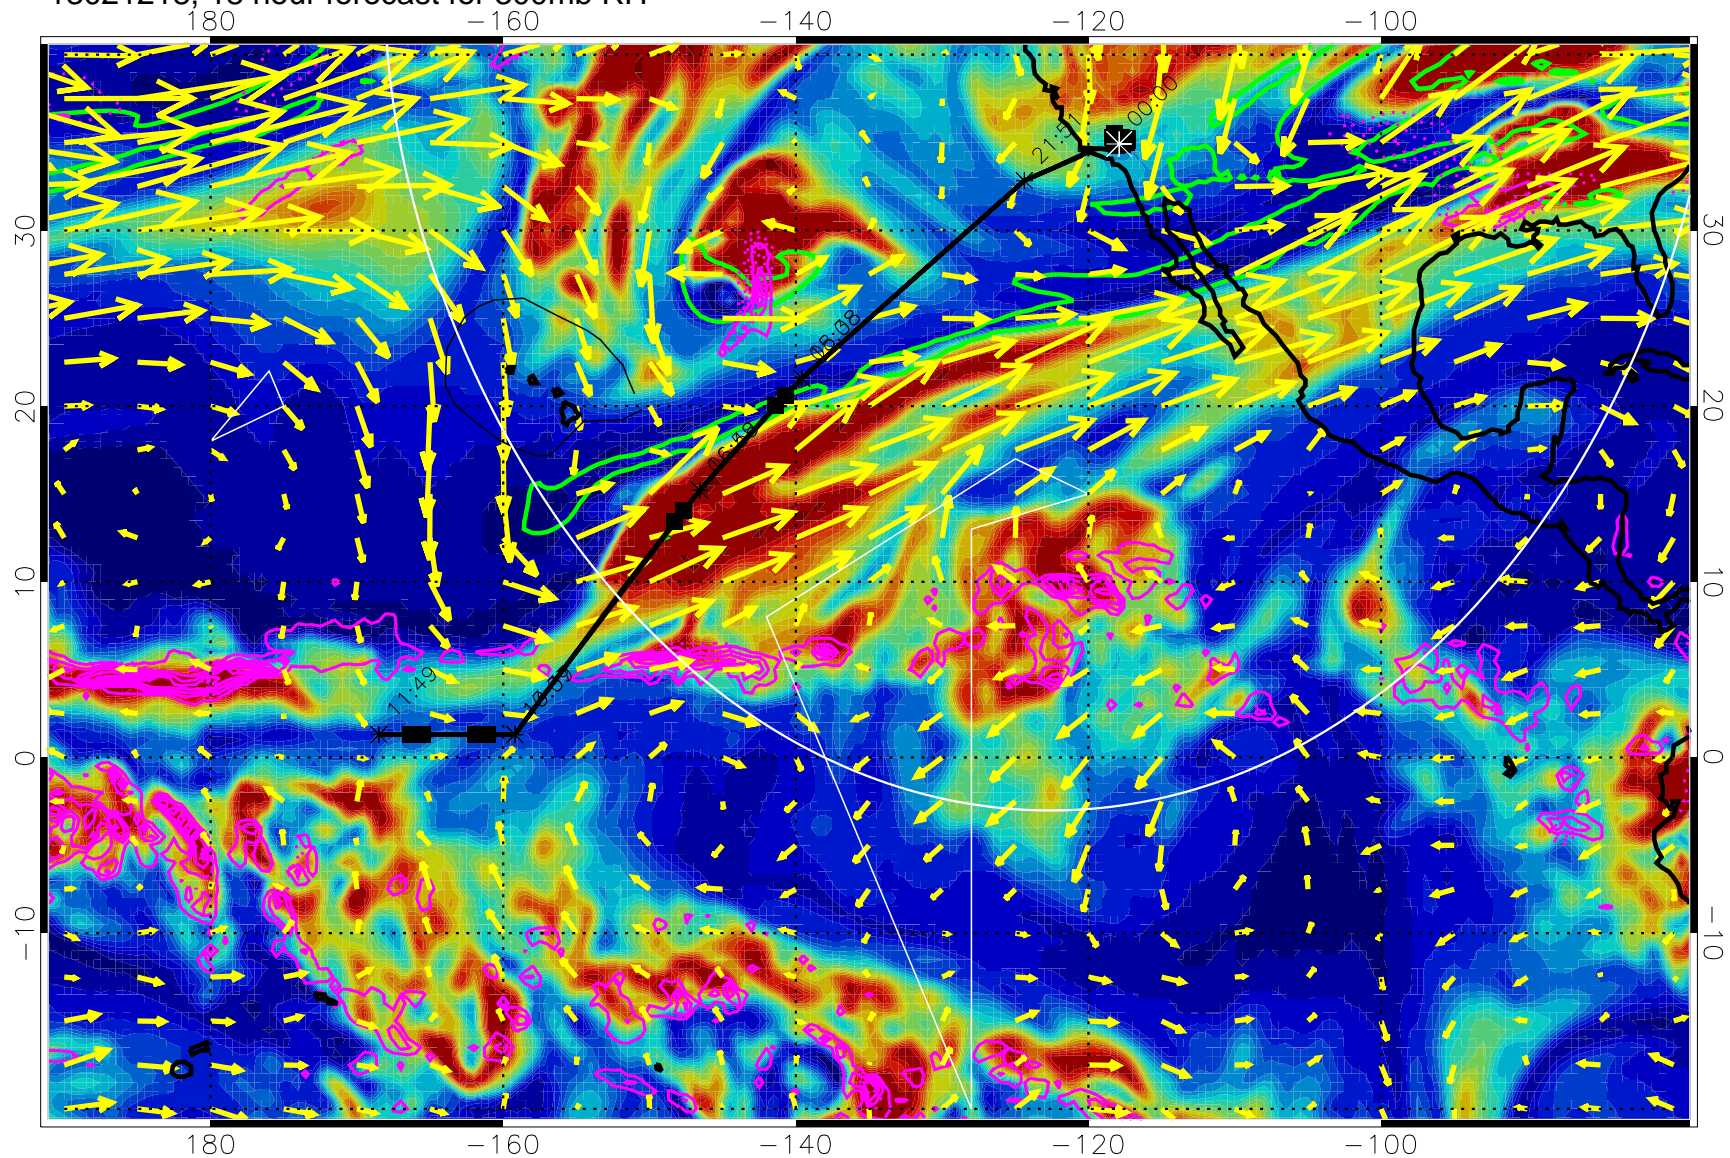

13021212, 12 hour forecast for 300mb RH

Precip (tot dot, conv sol) past 6 hrs 6 kg/m2 contours, min 4

EPV Tropopause (2 PVU) Position

→ 50 m/s

Range ring of 4055 km -- 13 hours GH round trip

13021218, 18 hour forecast for 300mb RH

Precip (tot dot, conv sol) past 6 hrs 6 kg/m2 contours, min 4

EPV Tropopause (2 PVU) Position

→ 50 m/s

Range ring of 4055 km -- 13 hours GH round trip

13021300, 24 hour forecast for 300mb RH

Precip (tot dot, conv sol) past 6 hrs 6 kg/m2 contours, min 4

EPV Tropopause (2 PVU) Position

→ 50 m/s

Range ring of 4055 km -- 13 hours GH round trip

13021306, 30 hour forecast for 300mb RH

Precip (tot dot, conv sol) past 6 hrs 6 kg/m2 contours, min 4

EPV Tropopause (2 PVU) Position

13021318, 42 hour forecast for 300mb RH

Precip (tot dot, conv sol) past 6 hrs 6 kg/m2 contours, min 4

EPV Tropopause (2 PVU) Position

→ 50 m/s

Range ring of 4055 km -- 13 hours GH round trip

13021400, 48 hour forecast for 300mb RH