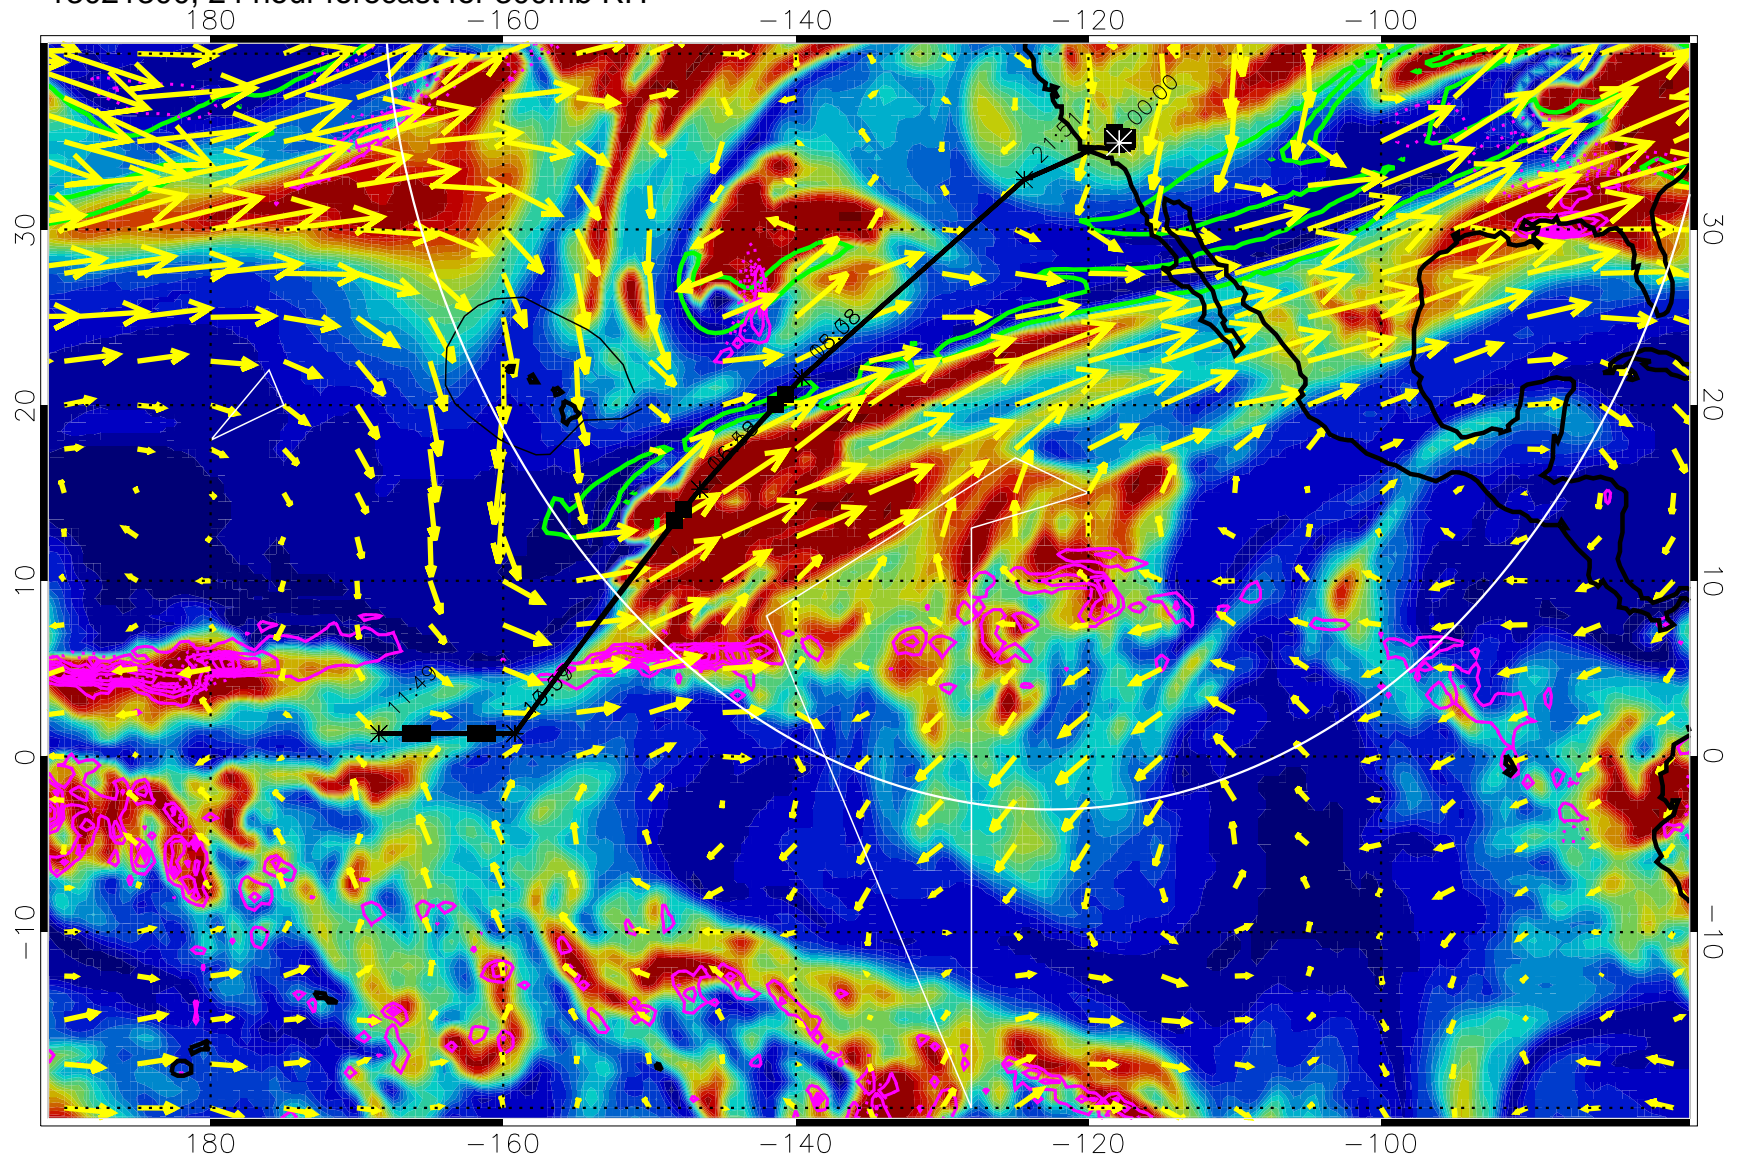

13021212, 12 hour forecast for 300mb RH

Precip (tot dot, conv sol) past 6 hrs 6 kg/m2 contours, min 4

EPV Tropopause (2 PVU) Position

→ 50 m/s

Range ring of 4055 km -- 13 hours GH round trip

13021218, 18 hour forecast for 300mb RH

Precip (tot dot, conv sol) past 6 hrs 6 kg/m2 contours, min 4

EPV Tropopause (2 PVU) Position

→ 50 m/s

Range ring of 4055 km -- 13 hours GH round trip

13021300, 24 hour forecast for 300mb RH

Precip (tot dot, conv sol) past 6 hrs 6 kg/m2 contours, min 4

EPV Tropopause (2 PVU) Position

→ 50 m/s

Range ring of 4055 km -- 13 hours GH round trip

13021306, 30 hour forecast for 300mb RH

Precip (tot dot, conv sol) past 6 hrs 6 kg/m2 contours, min 4

EPV Tropopause (2 PVU) Position

13021318, 42 hour forecast for 300mb RH

Precip (tot dot, conv sol) past 6 hrs 6 kg/m2 contours, min 4

EPV Tropopause (2 PVU) Position

→ 50 m/s

Range ring of 4055 km -- 13 hours GH round trip

13021400, 48 hour forecast for 300mb RH