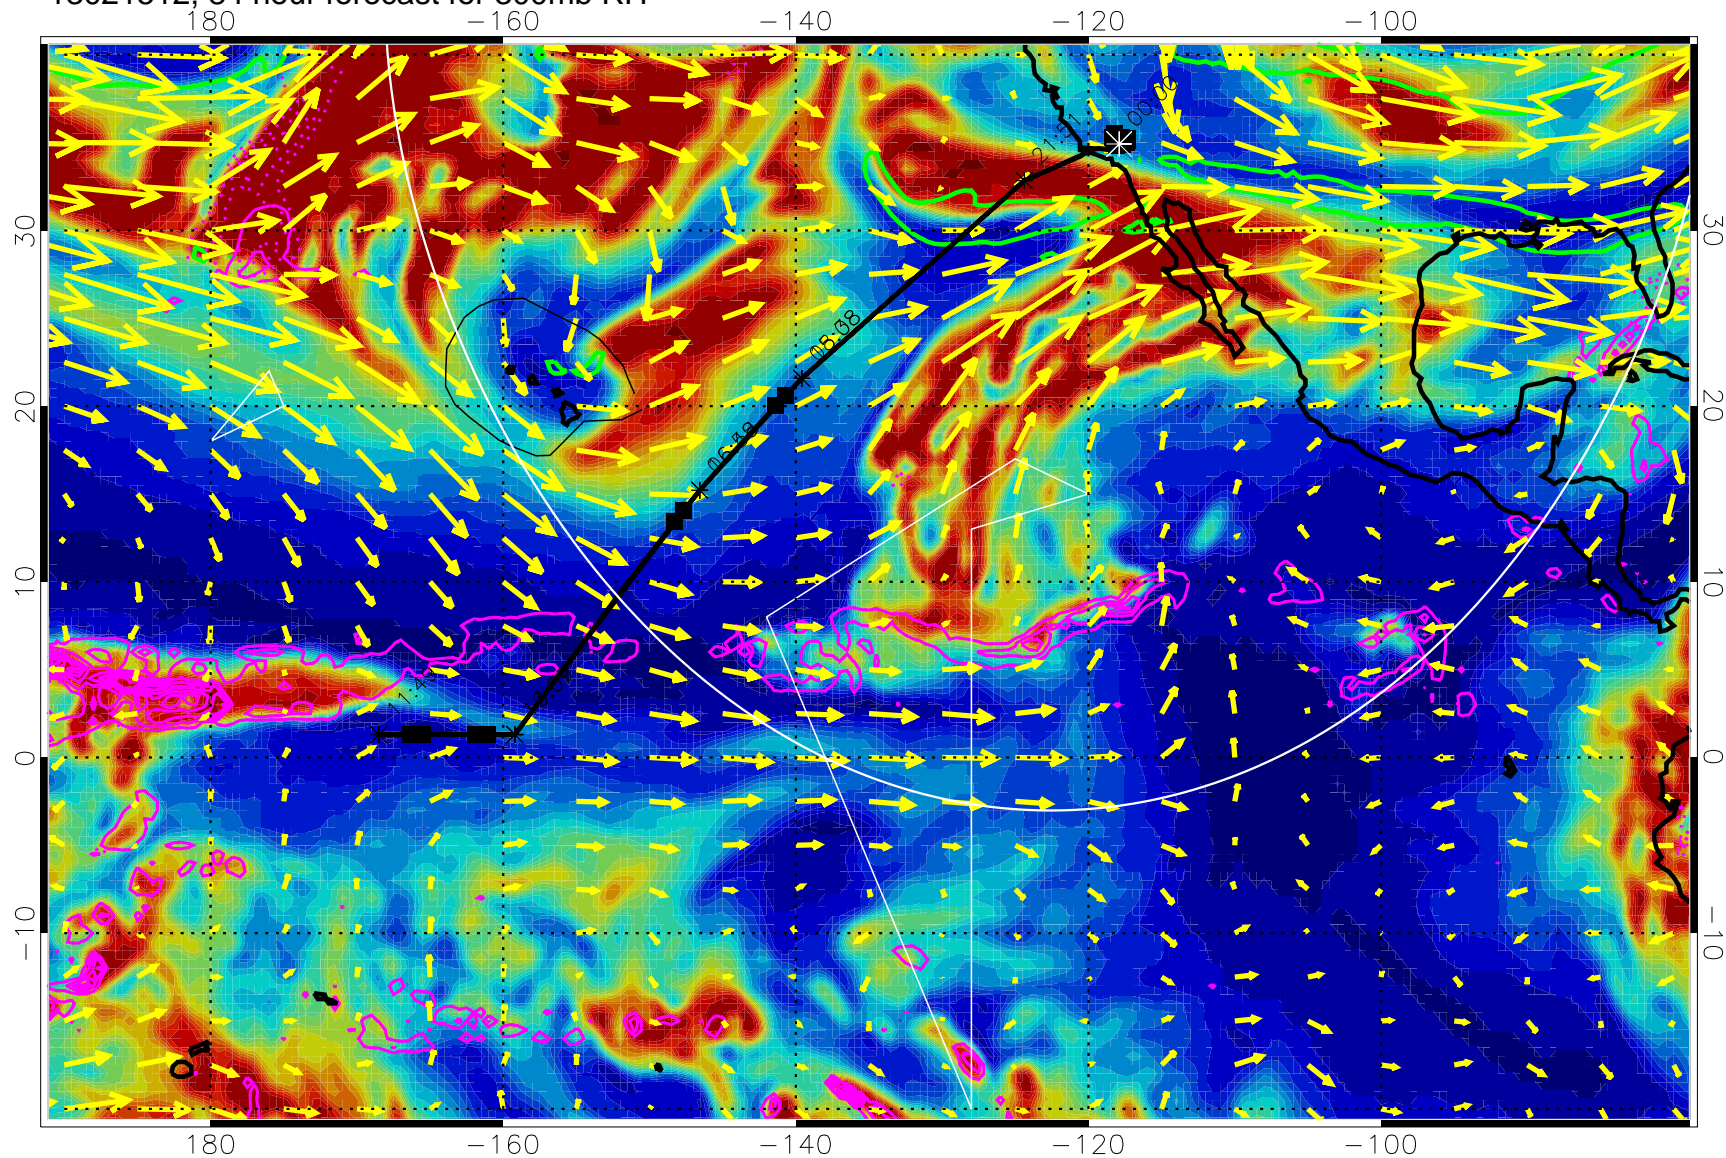

13021500, 72 hour forecast for 300mb RH

Precip (tot dot, conv sol) past 6 hrs 6 kg/m2 contours, min 4

EPV Tropopause (2 PVU) Position

→ 50 m/s

Range ring of 4055 km -- 13 hours GH round trip

13021506, 78 hour forecast for 300mb RH

Precip (tot dot, conv sol) past 6 hrs 6 kg/m2 contours, min 4

EPV Tropopause (2 PVU) Position

→ 50 m/s

Range ring of 4055 km -- 13 hours GH round trip

13021512, 84 hour forecast for 300mb RH

Precip (tot dot, conv sol) past 6 hrs 6 kg/m2 contours, min 4

EPV Tropopause (2 PVU) Position

→ 50 m/s

Range ring of 4055 km -- 13 hours GH round trip

13021518, 90 hour forecast for 300mb RH

Precip (tot dot, conv sol) past 6 hrs 6 kg/m2 contours, min 4

EPV Tropopause (2 PVU) Position

13021606, 102 hour forecast for 300mb RH

Precip (tot dot, conv sol) past 6 hrs 6 kg/m2 contours, min 4

EPV Tropopause (2 PVU) Position

→ 50 m/s

Range ring of 4055 km -- 13 hours GH round trip

13021612, 108 hour forecast for 300mb RH