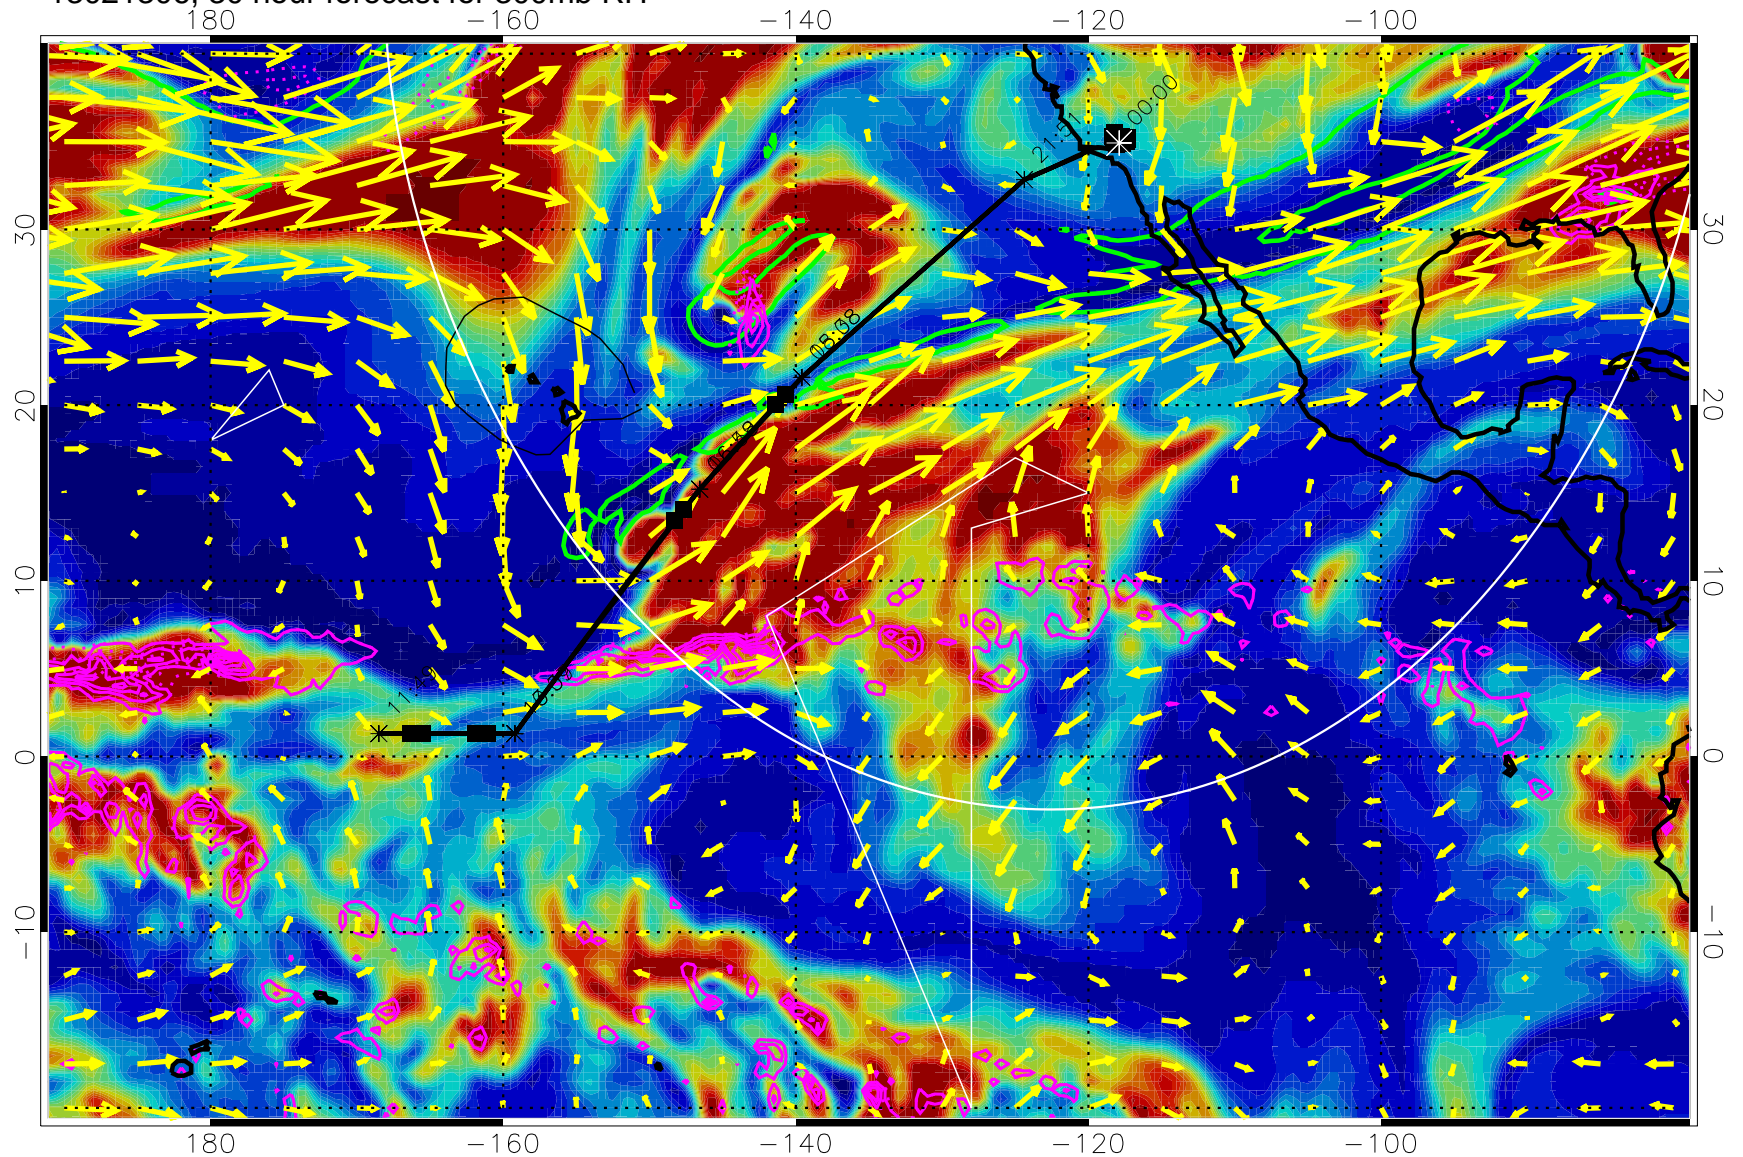

13021212, 12 hour forecast for 300mb RH

Precip (tot dot, conv sol) past 6 hrs 6 kg/m2 contours, min 4

EPV Tropopause (2 PVU) Position

→ 50 m/s

Range ring of 4055 km -- 13 hours GH round trip

13021218, 18 hour forecast for 300mb RH

Precip (tot dot, conv sol) past 6 hrs 6 kg/m2 contours, min 4

EPV Tropopause (2 PVU) Position

→ 50 m/s

Range ring of 4055 km -- 13 hours GH round trip

13021300, 24 hour forecast for 300mb RH

Precip (tot dot, conv sol) past 6 hrs 6 kg/m2 contours, min 4

EPV Tropopause (2 PVU) Position

→ 50 m/s

Range ring of 4055 km -- 13 hours GH round trip

13021306, 30 hour forecast for 300mb RH

Precip (tot dot, conv sol) past 6 hrs 6 kg/m2 contours, min 4

EPV Tropopause (2 PVU) Position

13021318, 42 hour forecast for 300mb RH

Precip (tot dot, conv sol) past 6 hrs 6 kg/m2 contours, min 4

EPV Tropopause (2 PVU) Position

→ 50 m/s

Range ring of 4055 km -- 13 hours GH round trip

13021400, 48 hour forecast for 300mb RH