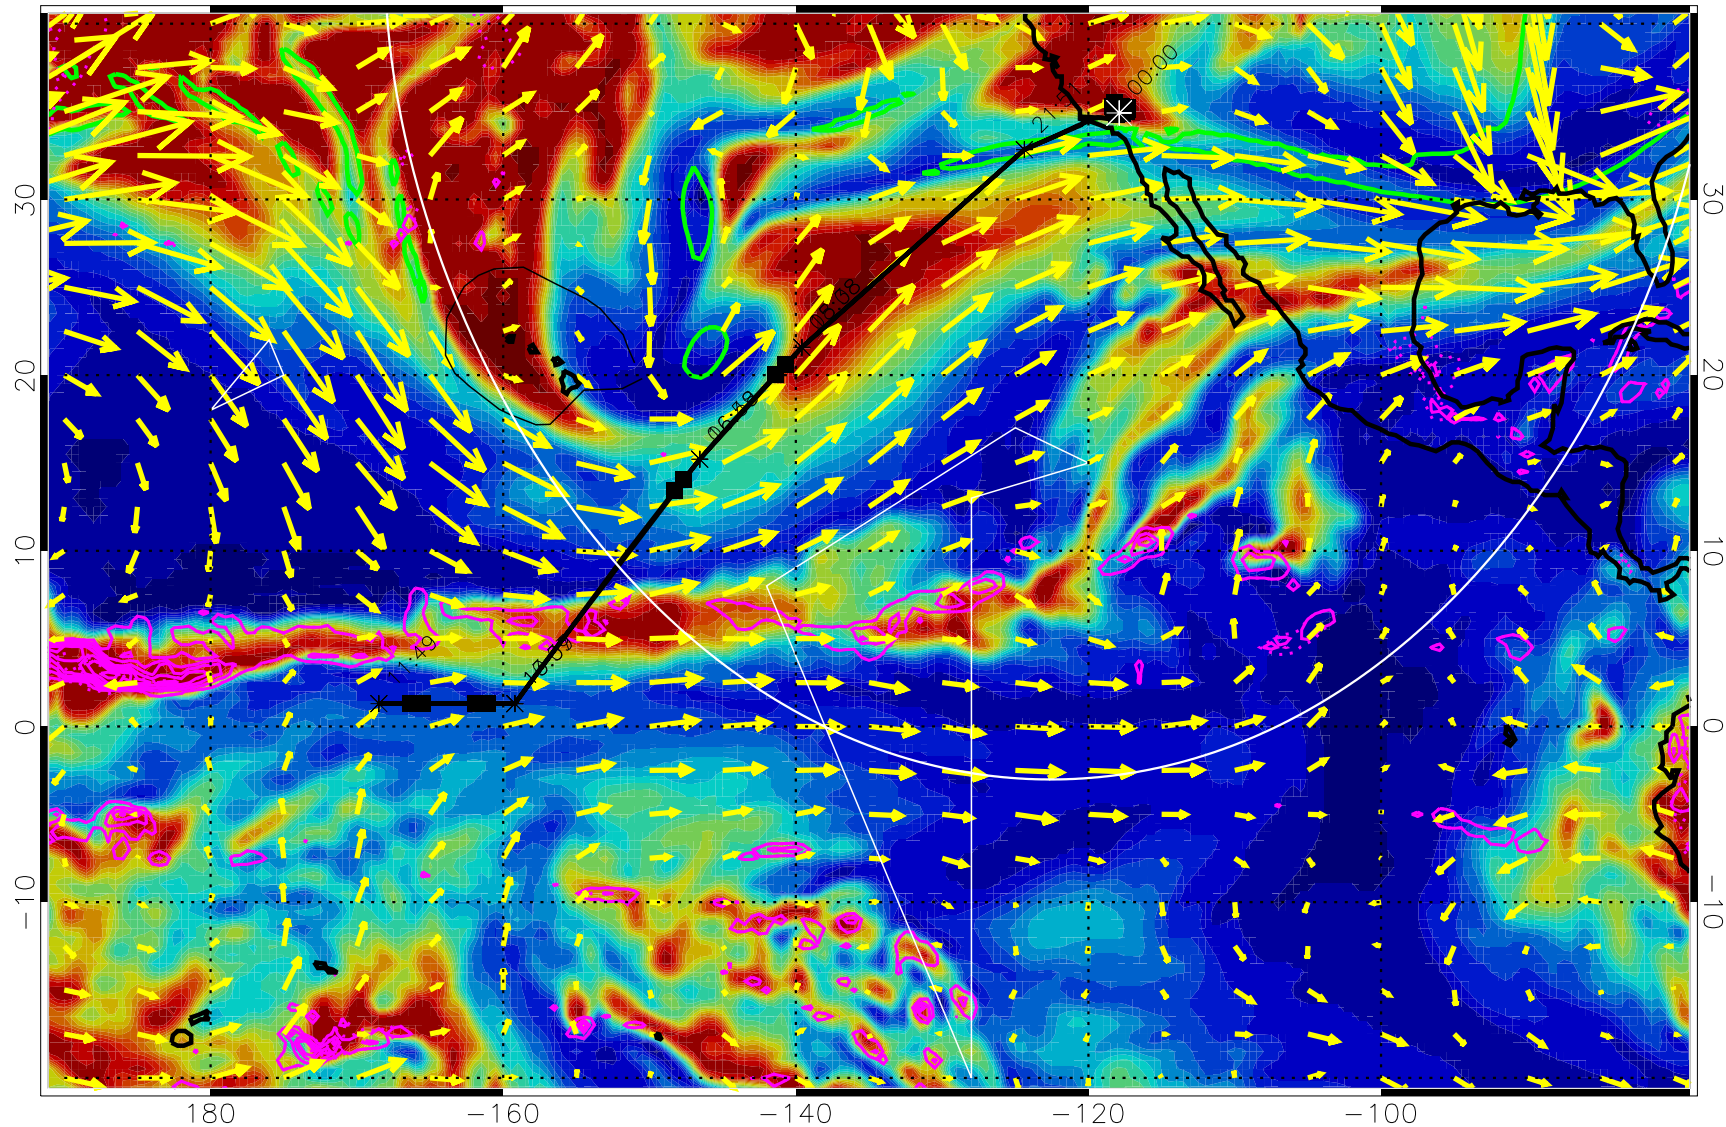

13021606, 102 hour forecast for 300mb RH

Precip (tot dot, conv sol) past 6 hrs 6 kg/m2 contours, min 4

EPV Tropopause (2 PVU) Position

→ 50 m/s

Range ring of 4055 km -- 13 hours GH round trip

13021612, 108 hour forecast for 300mb RH

Precip (tot dot, conv sol) past 6 hrs 6 kg/m2 contours, min 4

EPV Tropopause (2 PVU) Position

→ 50 m/s

Range ring of 4055 km -- 13 hours GH round trip

13021618, 114 hour forecast for 300mb RH

Precip (tot dot, conv sol) past 6 hrs 6 kg/m2 contours, min 4

EPV Tropopause (2 PVU) Position

→ 50 m/s

Range ring of 4055 km -- 13 hours GH round trip

13021700, 120 hour forecast for 300mb RH

180 -160 -140 -120 -100

Precip (tot dot, conv sol) past 6 hrs 6 kg/m2 contours, min 4

EPV Tropopause (2 PVU) Position

→ 50 m/s

Range ring of 4055 km -- 13 hours GH round trip