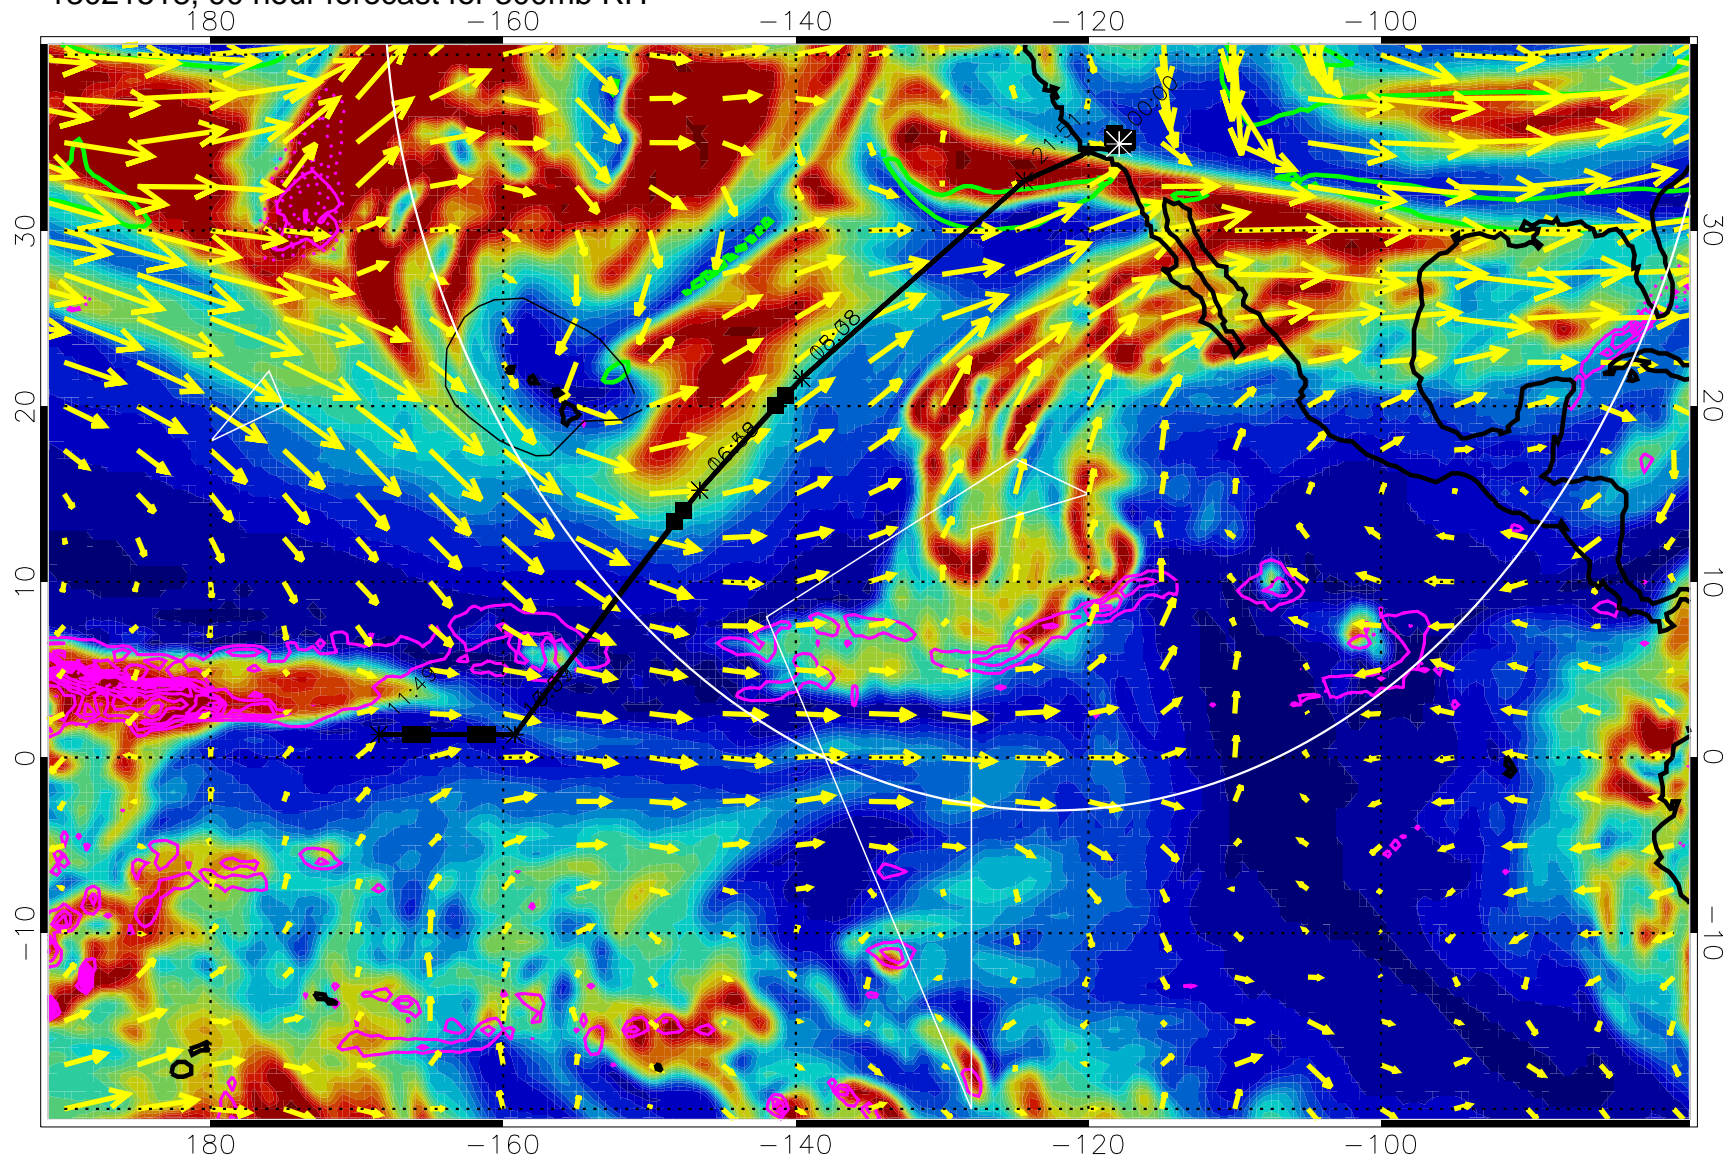

13021500, 72 hour forecast for 300mb RH

Precip (tot dot, conv sol) past 6 hrs 6 kg/m2 contours, min 4

EPV Tropopause (2 PVU) Position

→ 50 m/s

Range ring of 4055 km -- 13 hours GH round trip

13021506, 78 hour forecast for 300mb RH

Precip (tot dot, conv sol) past 6 hrs 6 kg/m2 contours, min 4

EPV Tropopause (2 PVU) Position

→ 50 m/s

Range ring of 4055 km -- 13 hours GH round trip

13021512, 84 hour forecast for 300mb RH

Precip (tot dot, conv sol) past 6 hrs 6 kg/m2 contours, min 4

EPV Tropopause (2 PVU) Position

→ 50 m/s

Range ring of 4055 km -- 13 hours GH round trip

13021518, 90 hour forecast for 300mb RH

Precip (tot dot, conv sol) past 6 hrs 6 kg/m2 contours, min 4

EPV Tropopause (2 PVU) Position

13021606, 102 hour forecast for 300mb RH

Precip (tot dot, conv sol) past 6 hrs 6 kg/m2 contours, min 4

EPV Tropopause (2 PVU) Position

→ 50 m/s

Range ring of 4055 km -- 13 hours GH round trip

13021612, 108 hour forecast for 300mb RH