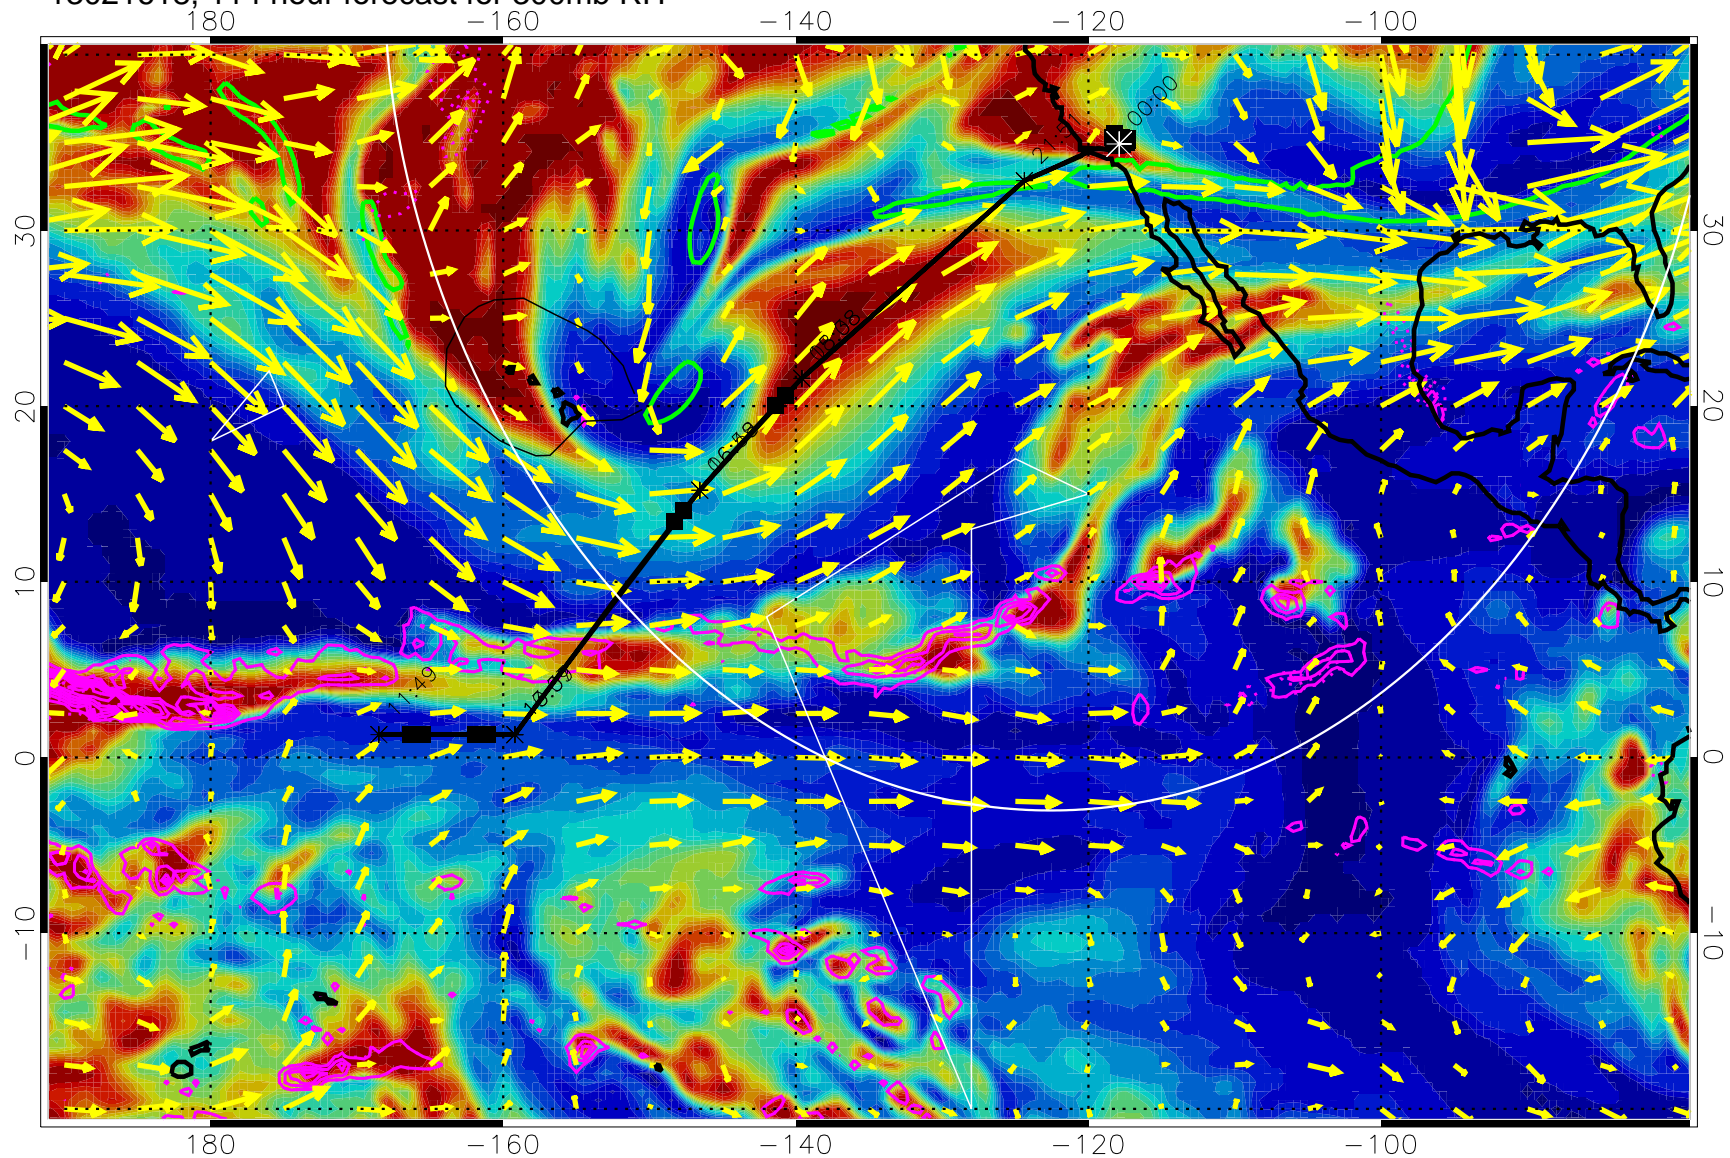

→ 50 m/s

Range ring of 4055 km -- 13 hours GH round trip

13021600, 96 hour forecast for 300mb RH

Precip (tot dot, conv sol) past 6 hrs 6 kg/m2 contours, min 4

EPV Tropopause (2 PVU) Position

→ 50 m/s

Range ring of 4055 km -- 13 hours GH round trip

13021606, 102 hour forecast for 300mb RH

Precip (tot dot, conv sol) past 6 hrs 6 kg/m2 contours, min 4

EPV Tropopause (2 PVU) Position

→ 50 m/s

Range ring of 4055 km -- 13 hours GH round trip

13021612, 108 hour forecast for 300mb RH

Precip (tot dot, conv sol) past 6 hrs 6 kg/m2 contours, min 4

EPV Tropopause (2 PVU) Position

→ 50 m/s

Range ring of 4055 km -- 13 hours GH round trip

13021618, 114 hour forecast for 300mb RH

Precip (tot dot, conv sol) past 6 hrs 6 kg/m2 contours, min 4

EPV Tropopause (2 PVU) Position

→ 50 m/s

Range ring of 4055 km -- 13 hours GH round trip

13021700, 120 hour forecast for 300mb RH

180 -160 -140 -120 -100

Precip (tot dot, conv sol) past 6 hrs 6 kg/m2 contours, min 4