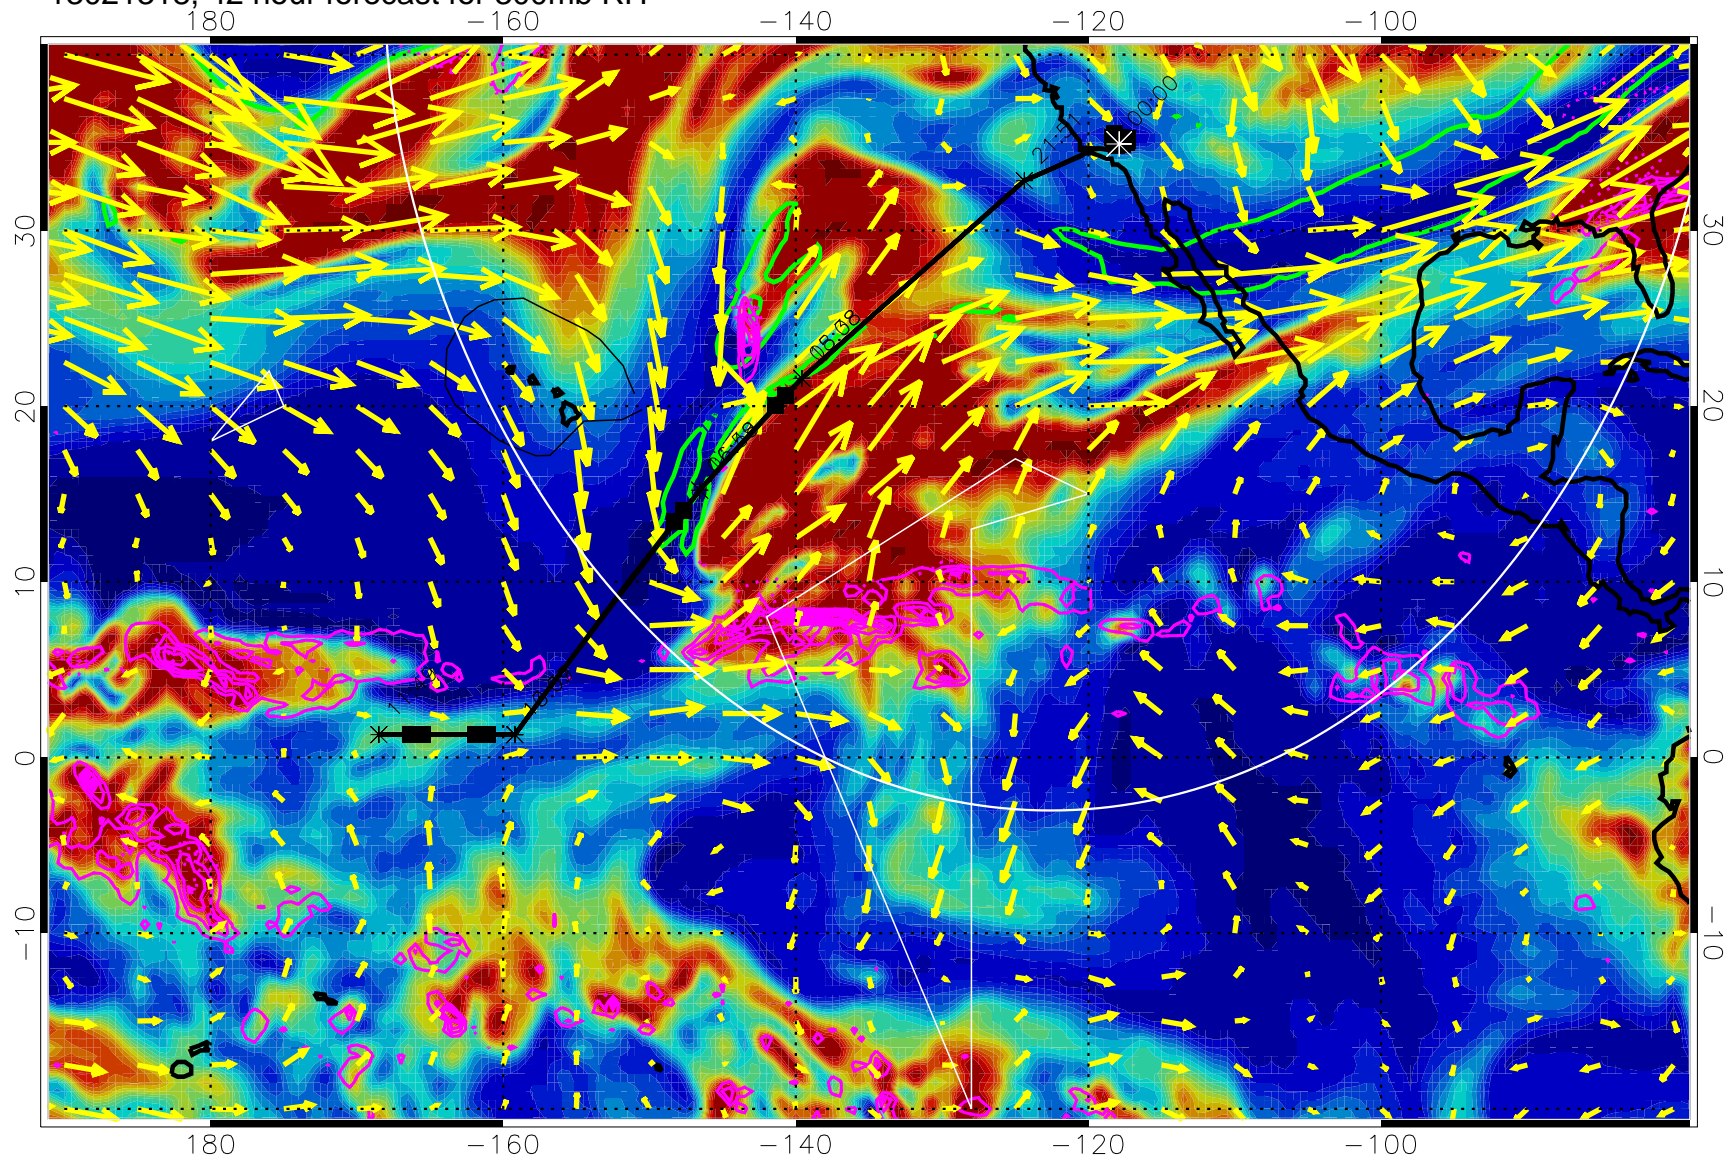

EPV Tropopause (2 PVU) Position

→ 50 m/s

Range ring of 4055 km -- 13 hours GH round trip

13021306, 30 hour forecast for 300mb RH

Precip (tot dot, conv sol) past 6 hrs 6 kg/m2 contours, min 4

EPV Tropopause (2 PVU) Position

→ 50 m/s

Range ring of 4055 km -- 13 hours GH round trip

13021312, 36 hour forecast for 300mb RH

Precip (tot dot, conv sol) past 6 hrs 6 kg/m2 contours, min 4

EPV Tropopause (2 PVU) Position

→ 50 m/s

Range ring of 4055 km -- 13 hours GH round trip

13021318, 42 hour forecast for 300mb RH

Precip (tot dot, conv sol) past 6 hrs 6 kg/m2 contours, min 4

EPV Tropopause (2 PVU) Position

→ 50 m/s

Range ring of 4055 km -- 13 hours GH round trip

13021400, 48 hour forecast for 300mb RH

Precip (tot dot, conv sol) past 6 hrs 6 kg/m2 contours, min 4

EPV Tropopause (2 PVU) Position

→ 50 m/s

Range ring of 4055 km -- 13 hours GH round trip

13021406, 54 hour forecast for 300mb RH

Precip (tot dot, conv sol) past 6 hrs 6 kg/m2 contours, min 4