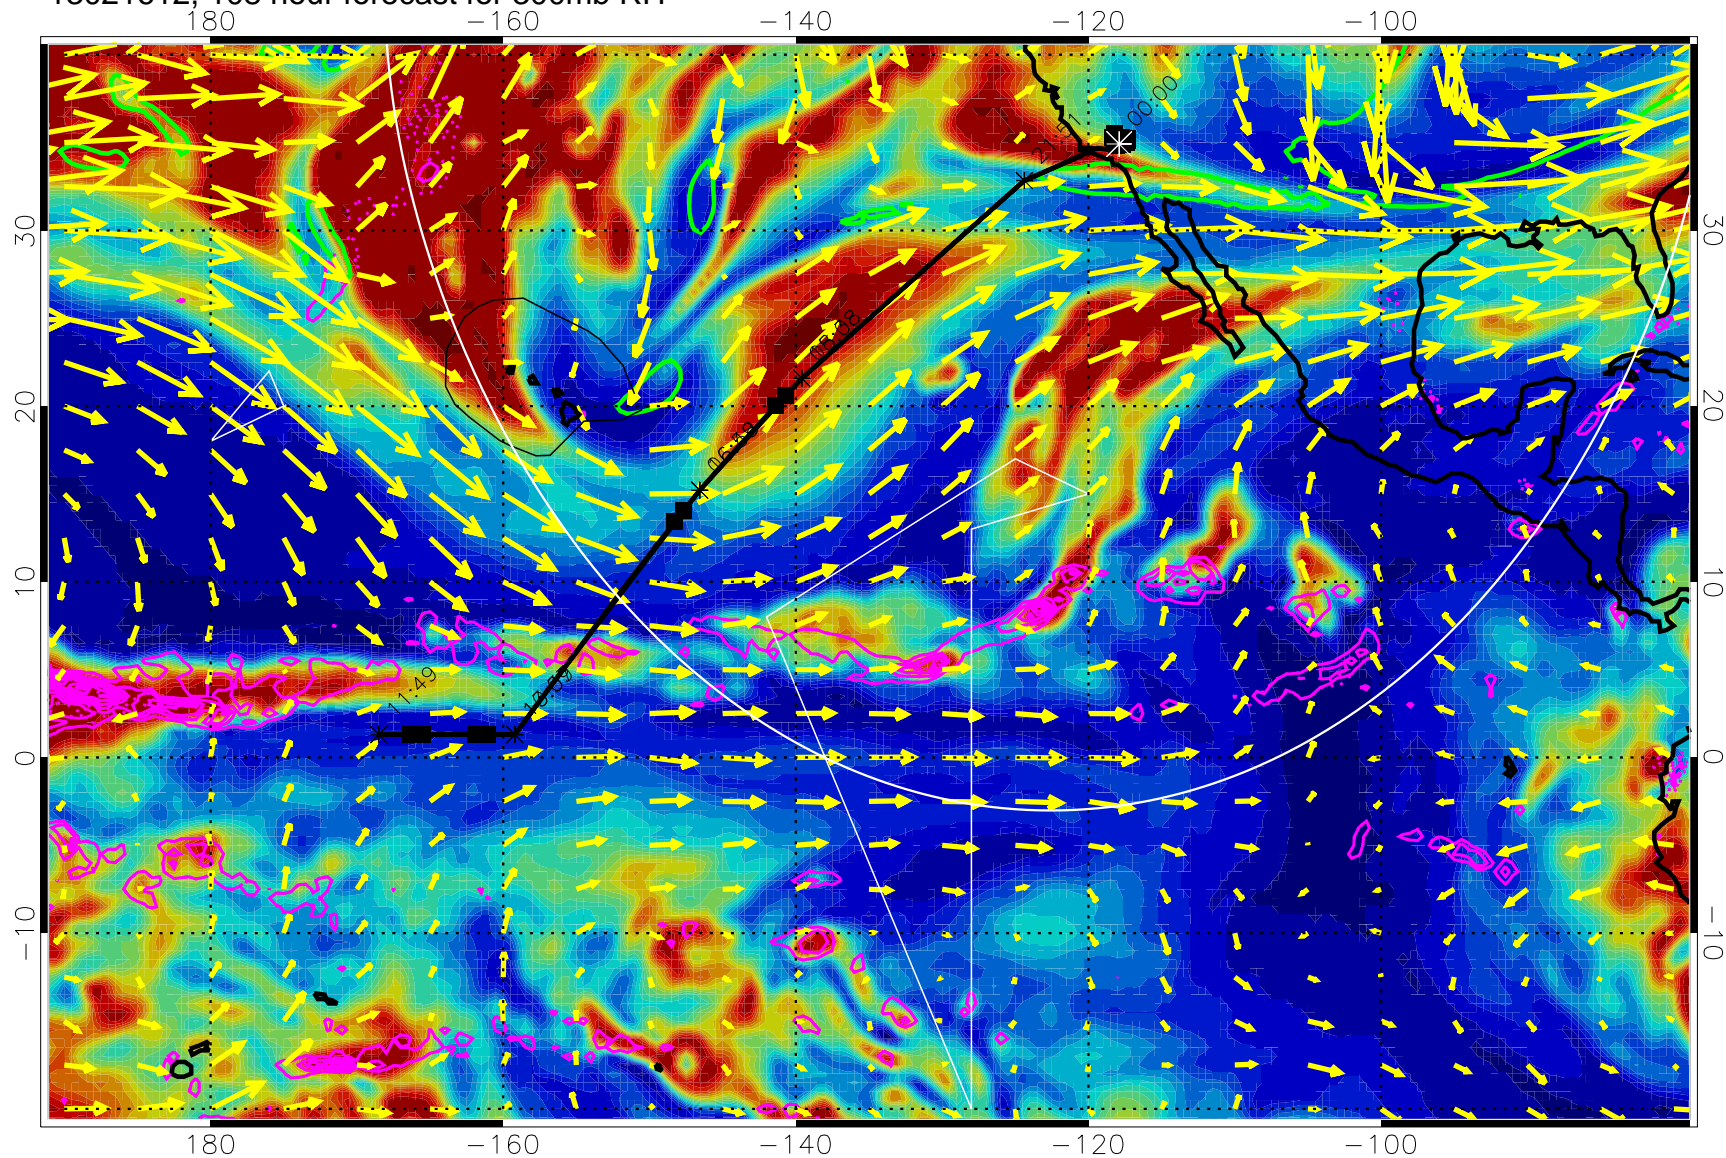

→ 50 m/s

Range ring of 4055 km -- 13 hours GH round trip

13021600, 96 hour forecast for 300mb RH

Precip (tot dot, conv sol) past 6 hrs 6 kg/m2 contours, min 4

EPV Tropopause (2 PVU) Position

→ 50 m/s

Range ring of 4055 km -- 13 hours GH round trip

13021606, 102 hour forecast for 300mb RH

Precip (tot dot, conv sol) past 6 hrs 6 kg/m2 contours, min 4

EPV Tropopause (2 PVU) Position

→ 50 m/s

Range ring of 4055 km -- 13 hours GH round trip

13021612, 108 hour forecast for 300mb RH

Precip (tot dot, conv sol) past 6 hrs 6 kg/m2 contours, min 4

EPV Tropopause (2 PVU) Position

→ 50 m/s

Range ring of 4055 km -- 13 hours GH round trip

13021618, 114 hour forecast for 300mb RH

Precip (tot dot, conv sol) past 6 hrs 6 kg/m2 contours, min 4

EPV Tropopause (2 PVU) Position

→ 50 m/s

Range ring of 4055 km -- 13 hours GH round trip

13021700, 120 hour forecast for 300mb RH

180 -160 -140 -120 -100

Precip (tot dot, conv sol) past 6 hrs 6 kg/m2 contours, min 4