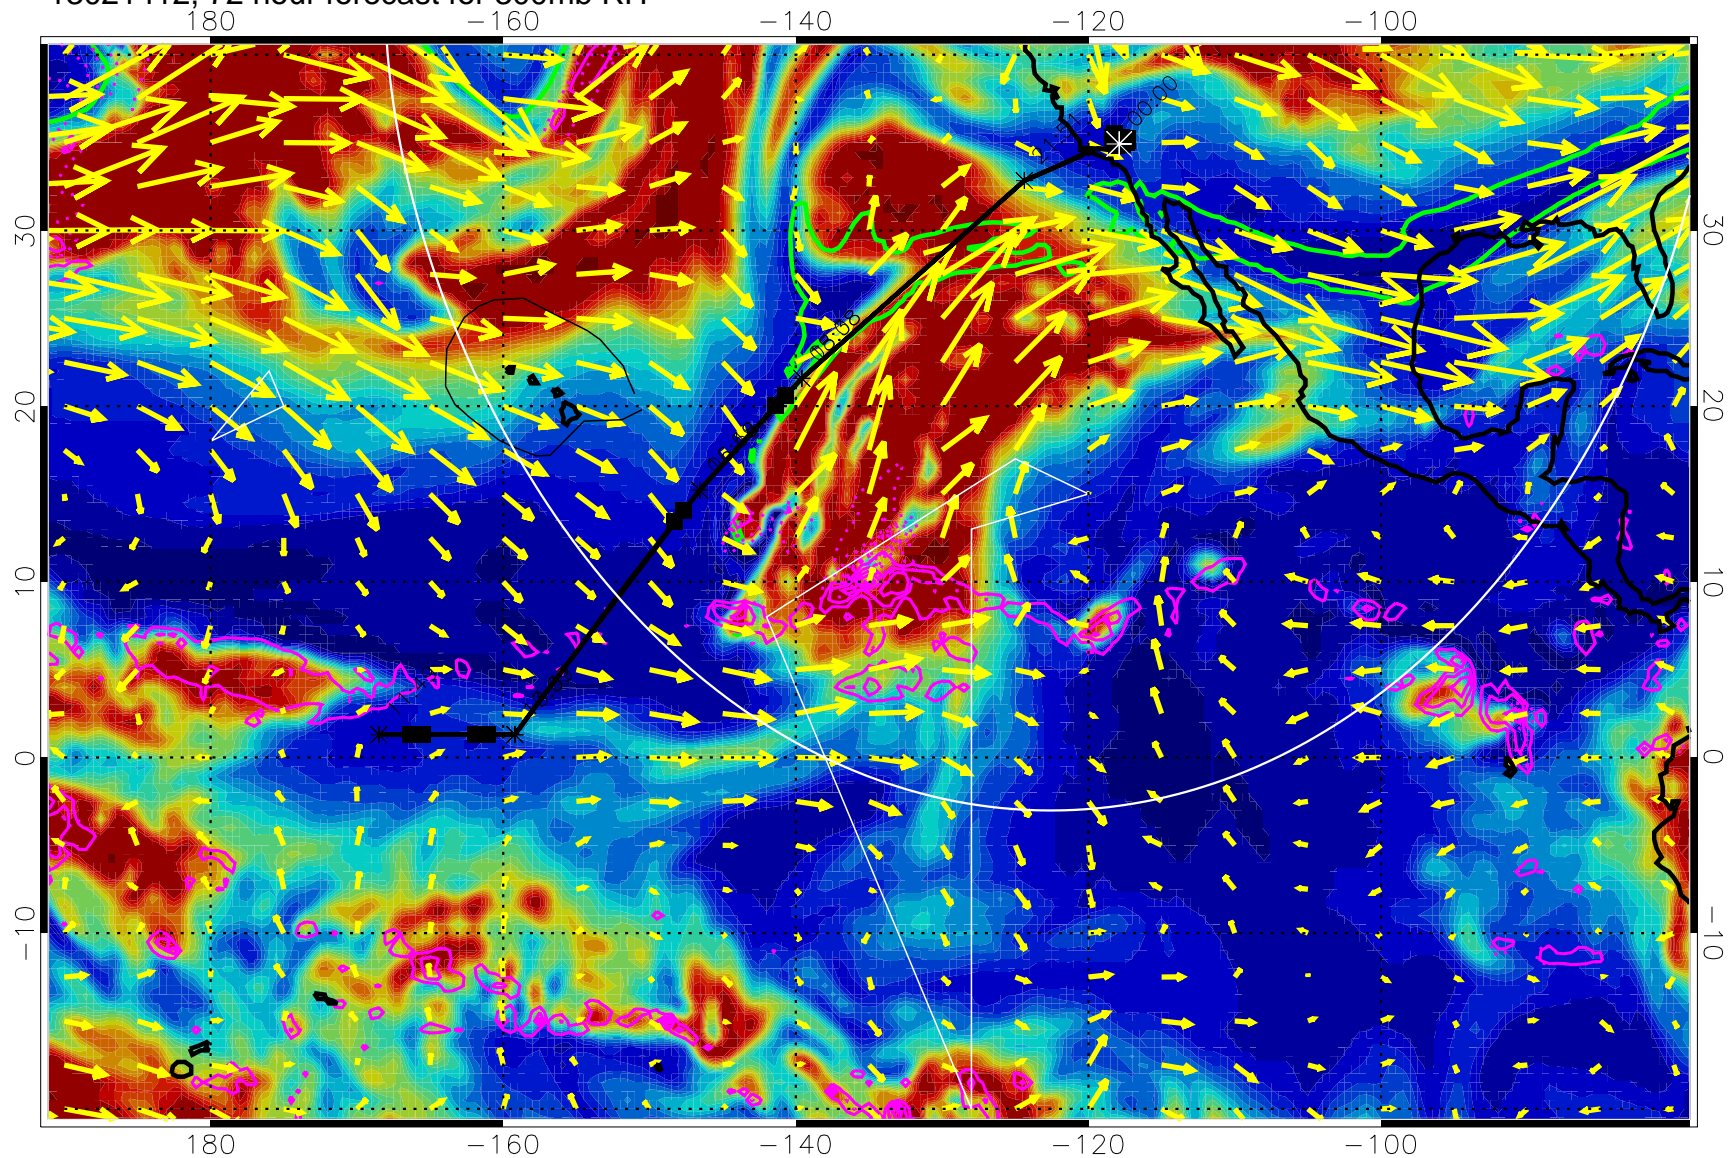

13021406, 66 hour forecast for 300mb RH

Precip (tot dot, conv sol) past 6 hrs 6 kg/m2 contours, min 4

EPV Tropopause (2 PVU) Position

→ 50 m/s

Range ring of 4055 km -- 13 hours GH round trip

13021412, 72 hour forecast for 300mb RH

Precip (tot dot, conv sol) past 6 hrs 6 kg/m2 contours, min 4

EPV Tropopause (2 PVU) Position

→ 50 m/s

Range ring of 4055 km -- 13 hours GH round trip

13021418, 78 hour forecast for 300mb RH

Precip (tot dot, conv sol) past 6 hrs 6 kg/m2 contours, min 4

EPV Tropopause (2 PVU) Position

→ 50 m/s

Range ring of 4055 km -- 13 hours GH round trip

13021500, 84 hour forecast for 300mb RH

Precip (tot dot, conv sol) past 6 hrs 6 kg/m2 contours, min 4

EPV Tropopause (2 PVU) Position

13021512, 96 hour forecast for 300mb RH

Precip (tot dot, conv sol) past 6 hrs 6 kg/m2 contours, min 4

EPV Tropopause (2 PVU) Position

→ 50 m/s

Range ring of 4055 km -- 13 hours GH round trip

13021518, 102 hour forecast for 300mb RH