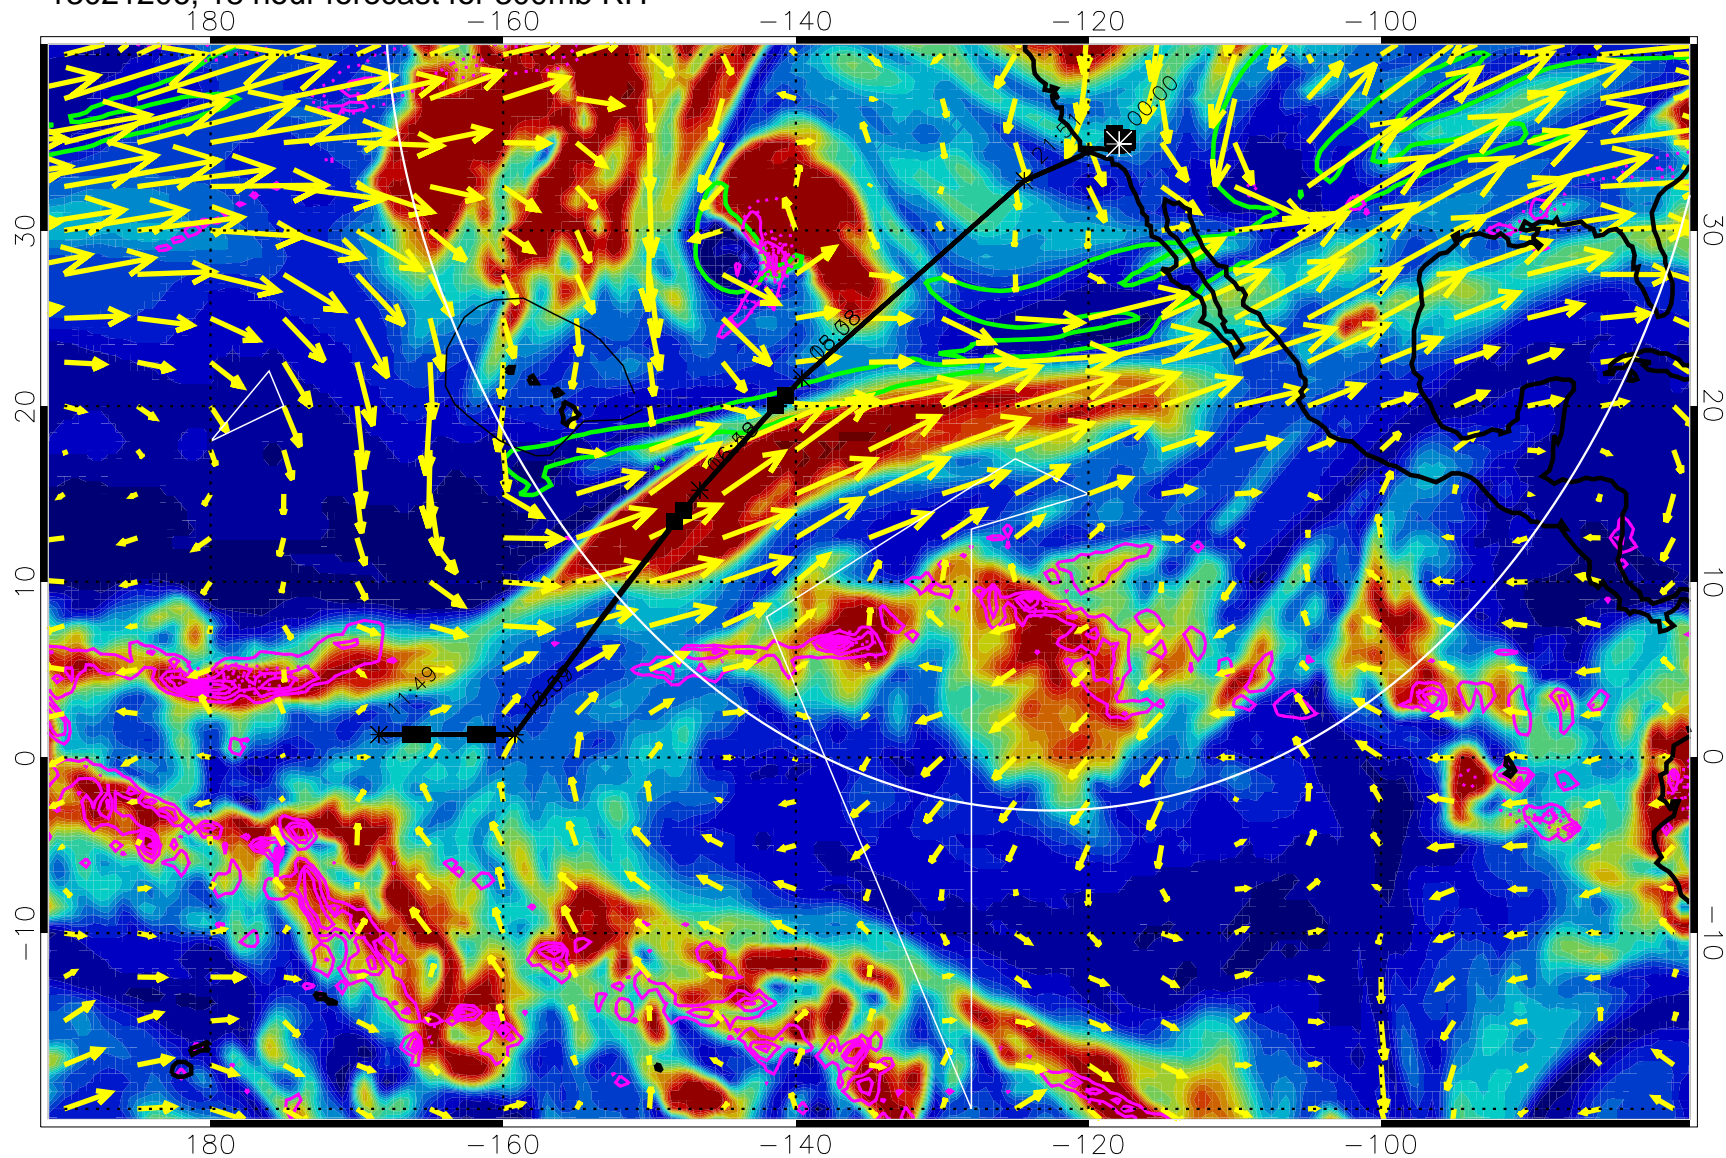

13021118, 6 hour forecast for 300mb RH

Precip (tot dot, conv sol) past 6 hrs 6 kg/m2 contours, min 4

EPV Tropopause (2 PVU) Position

→ 50 m/s

Range ring of 4055 km -- 13 hours GH round trip

13021200, 12 hour forecast for 300mb RH

Precip (tot dot, conv sol) past 6 hrs 6 kg/m2 contours, min 4

EPV Tropopause (2 PVU) Position

→ 50 m/s

Range ring of 4055 km -- 13 hours GH round trip

13021206, 18 hour forecast for 300mb RH

Precip (tot dot, conv sol) past 6 hrs 6 kg/m2 contours, min 4

EPV Tropopause (2 PVU) Position

→ 50 m/s

Range ring of 4055 km -- 13 hours GH round trip

13021212, 24 hour forecast for 300mb RH

Precip (tot dot, conv sol) past 6 hrs 6 kg/m2 contours, min 4

EPV Tropopause (2 PVU) Position

13021300, 36 hour forecast for 300mb RH

Precip (tot dot, conv sol) past 6 hrs 6 kg/m2 contours, min 4

EPV Tropopause (2 PVU) Position

→ 50 m/s

Range ring of 4055 km -- 13 hours GH round trip

13021306, 42 hour forecast for 300mb RH