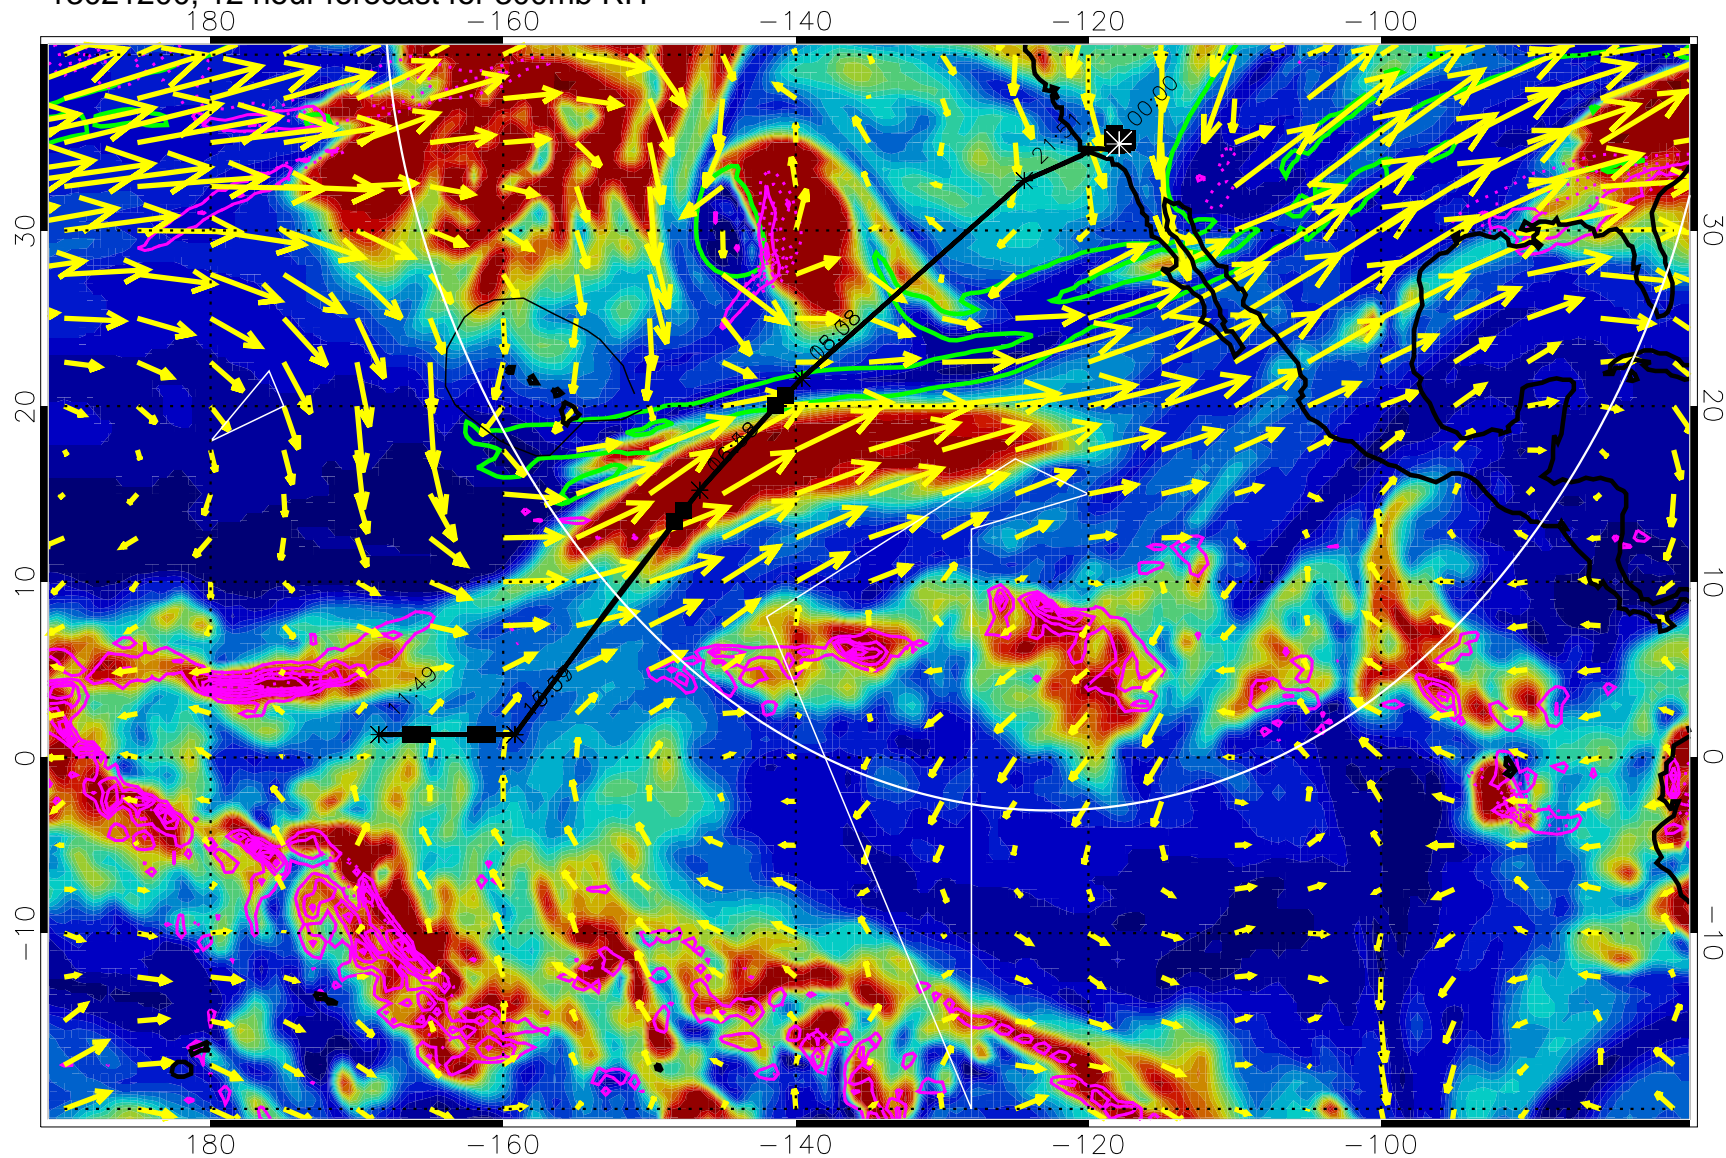

13021118, 6 hour forecast for 300mb RH

Precip (tot dot, conv sol) past 6 hrs 6 kg/m2 contours, min 4

EPV Tropopause (2 PVU) Position

→ 50 m/s

Range ring of 4055 km -- 13 hours GH round trip

13021200, 12 hour forecast for 300mb RH

Precip (tot dot, conv sol) past 6 hrs 6 kg/m2 contours, min 4

EPV Tropopause (2 PVU) Position

→ 50 m/s

Range ring of 4055 km -- 13 hours GH round trip

13021206, 18 hour forecast for 300mb RH

Precip (tot dot, conv sol) past 6 hrs 6 kg/m2 contours, min 4

EPV Tropopause (2 PVU) Position

→ 50 m/s

Range ring of 4055 km -- 13 hours GH round trip

13021212, 24 hour forecast for 300mb RH

Precip (tot dot, conv sol) past 6 hrs 6 kg/m2 contours, min 4

EPV Tropopause (2 PVU) Position

13021300, 36 hour forecast for 300mb RH

Precip (tot dot, conv sol) past 6 hrs 6 kg/m2 contours, min 4

EPV Tropopause (2 PVU) Position

→ 50 m/s

Range ring of 4055 km -- 13 hours GH round trip

13021306, 42 hour forecast for 300mb RH