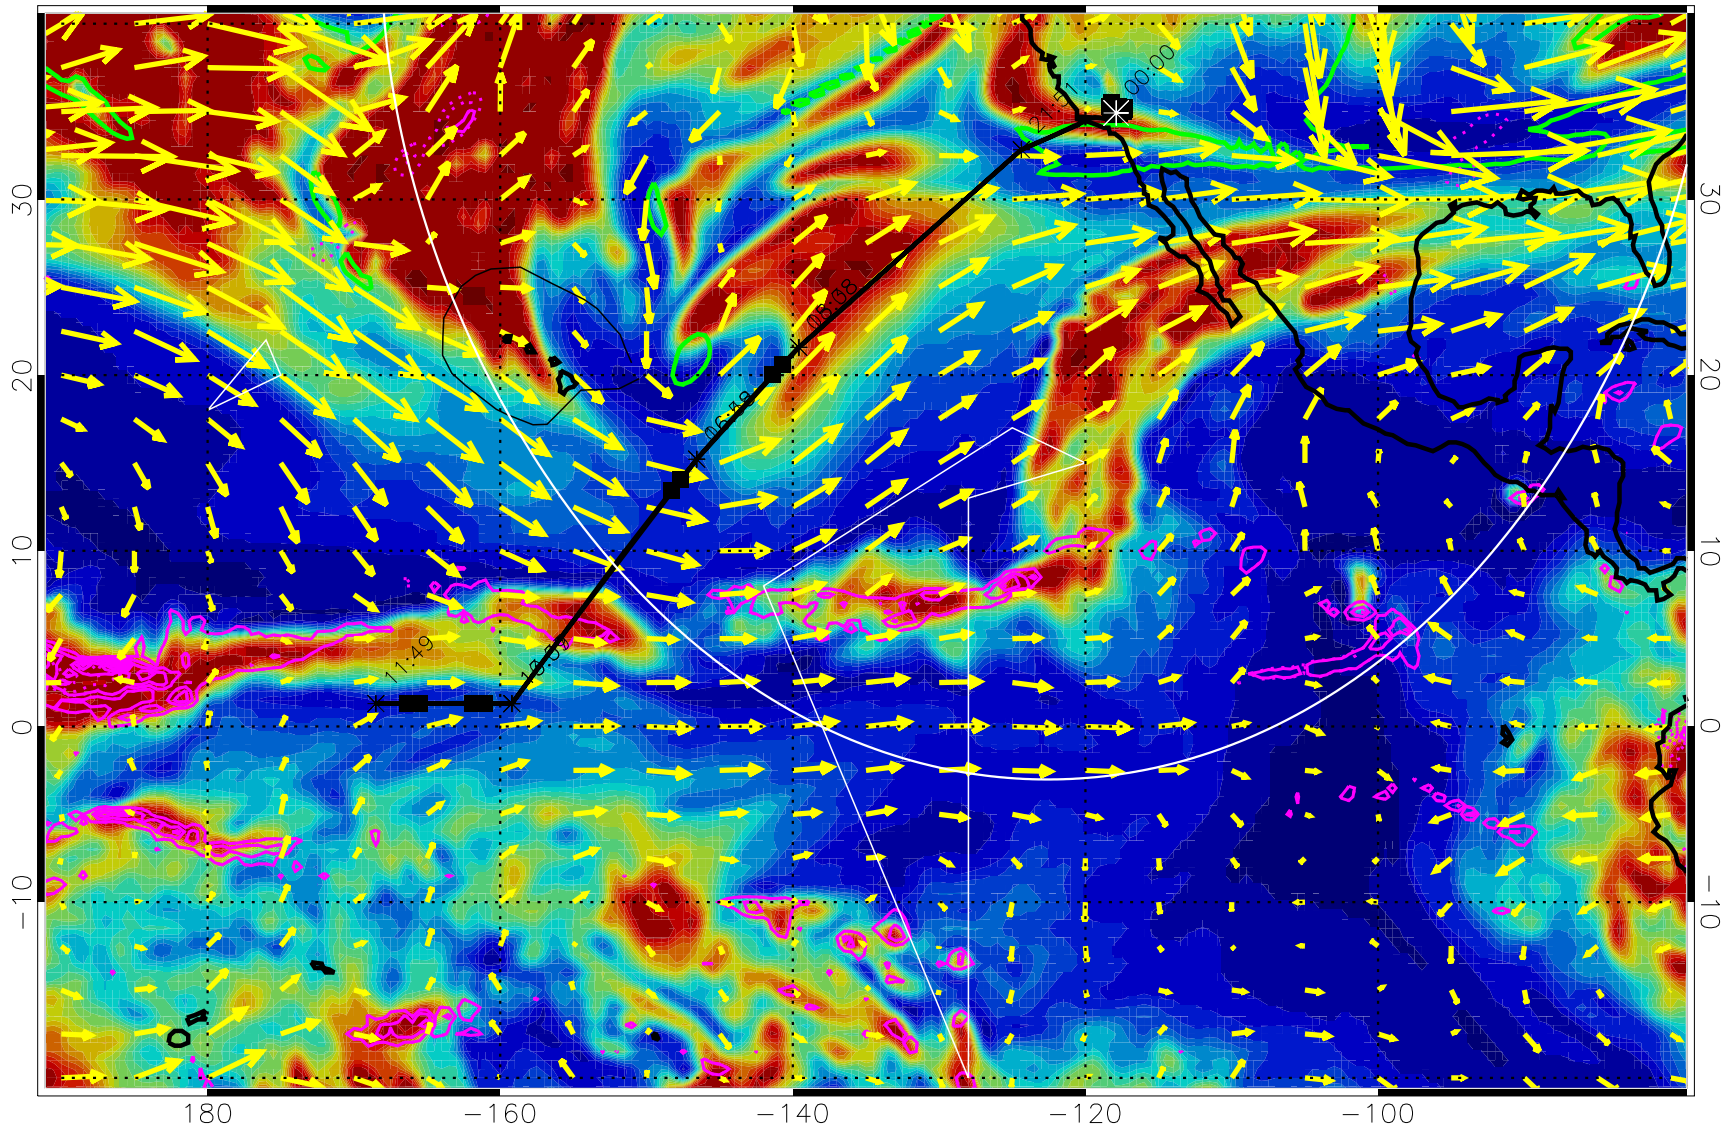

13021512, 96 hour forecast for 300mb RH

Precip (tot dot, conv sol) past 6 hrs 6 kg/m2 contours, min 4

EPV Tropopause (2 PVU) Position

→ 50 m/s

Range ring of 4055 km -- 13 hours GH round trip

13021518, 102 hour forecast for 300mb RH

Precip (tot dot, conv sol) past 6 hrs 6 kg/m2 contours, min 4

EPV Tropopause (2 PVU) Position

→ 50 m/s

Range ring of 4055 km -- 13 hours GH round trip

13021600, 108 hour forecast for 300mb RH

Precip (tot dot, conv sol) past 6 hrs 6 kg/m2 contours, min 4

EPV Tropopause (2 PVU) Position

→ 50 m/s

Range ring of 4055 km -- 13 hours GH round trip

13021606, 114 hour forecast for 300mb RH

Precip (tot dot, conv sol) past 6 hrs 6 kg/m2 contours, min 4

EPV Tropopause (2 PVU) Position

→ 50 m/s

Range ring of 4055 km -- 13 hours GH round trip

13021612, 120 hour forecast for 300mb RH

180 -160 -140 -120 -100

Precip (tot dot, conv sol) past 6 hrs 6 kg/m2 contours, min 4

EPV Tropopause (2 PVU) Position