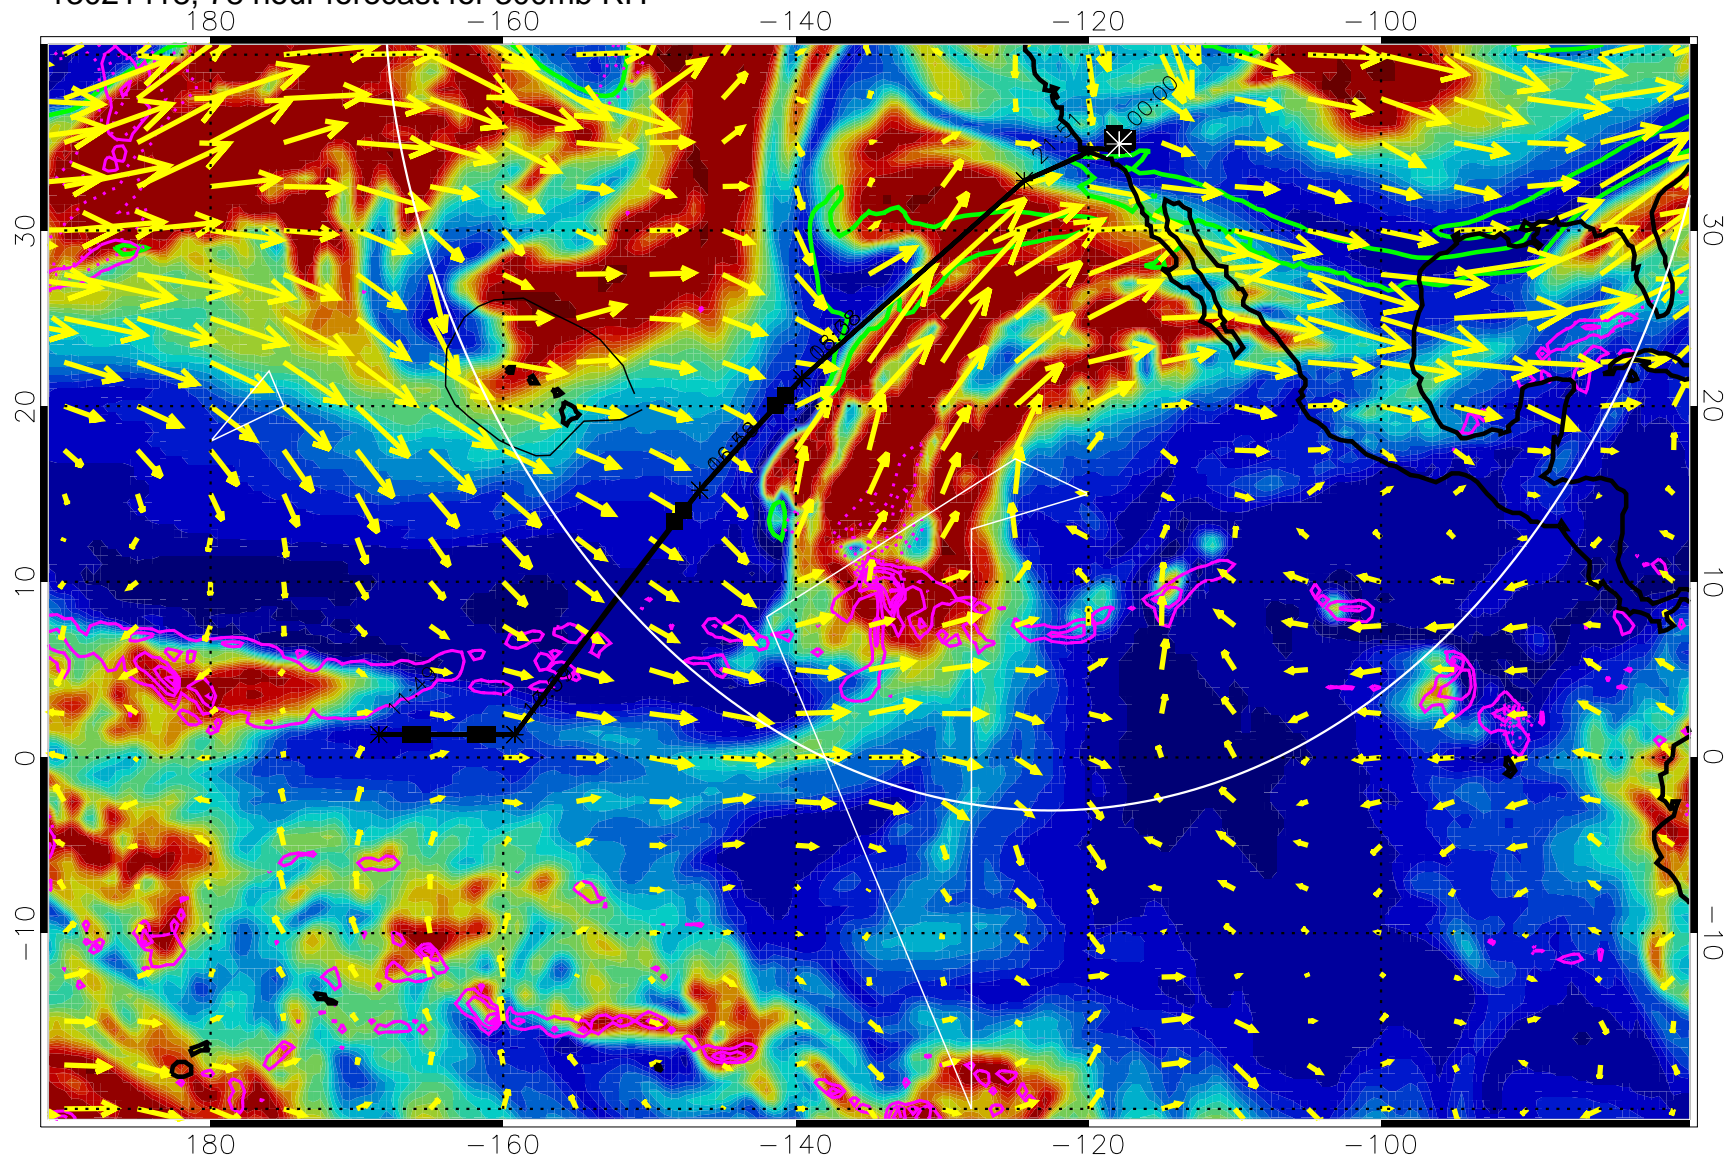

13021406, 66 hour forecast for 300mb RH

Precip (tot dot, conv sol) past 6 hrs 6 kg/m2 contours, min 4

EPV Tropopause (2 PVU) Position

→ 50 m/s

Range ring of 4055 km -- 13 hours GH round trip

13021412, 72 hour forecast for 300mb RH

Precip (tot dot, conv sol) past 6 hrs 6 kg/m2 contours, min 4

EPV Tropopause (2 PVU) Position

→ 50 m/s

Range ring of 4055 km -- 13 hours GH round trip

13021418, 78 hour forecast for 300mb RH

Precip (tot dot, conv sol) past 6 hrs 6 kg/m2 contours, min 4

EPV Tropopause (2 PVU) Position

→ 50 m/s

Range ring of 4055 km -- 13 hours GH round trip

13021500, 84 hour forecast for 300mb RH

Precip (tot dot, conv sol) past 6 hrs 6 kg/m2 contours, min 4

EPV Tropopause (2 PVU) Position

13021512, 96 hour forecast for 300mb RH

Precip (tot dot, conv sol) past 6 hrs 6 kg/m2 contours, min 4

EPV Tropopause (2 PVU) Position

→ 50 m/s

Range ring of 4055 km -- 13 hours GH round trip

13021518, 102 hour forecast for 300mb RH