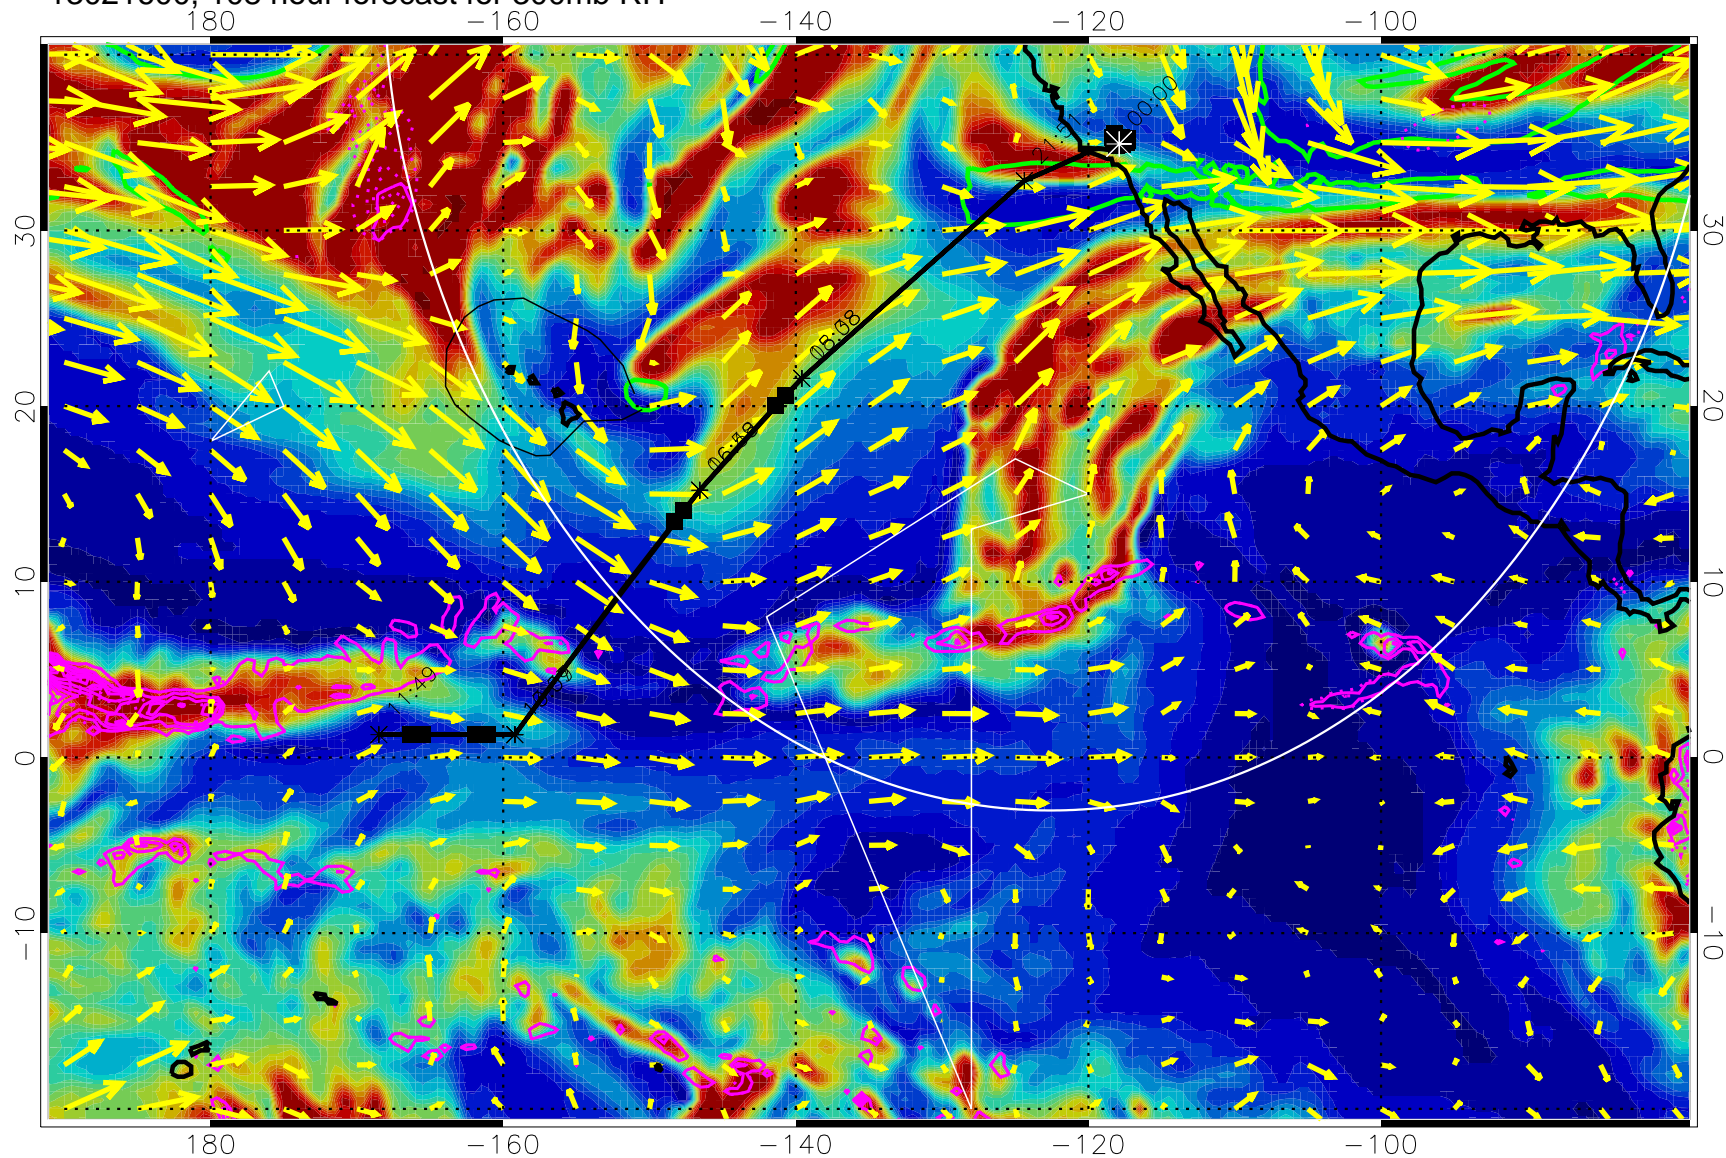

→ 50 m/s

Range ring of 4055 km -- 13 hours GH round trip

13021506, 90 hour forecast for 300mb RH

Precip (tot dot, conv sol) past 6 hrs 6 kg/m2 contours, min 4

EPV Tropopause (2 PVU) Position

→ 50 m/s

Range ring of 4055 km -- 13 hours GH round trip

13021512, 96 hour forecast for 300mb RH

Precip (tot dot, conv sol) past 6 hrs 6 kg/m2 contours, min 4

EPV Tropopause (2 PVU) Position

→ 50 m/s

Range ring of 4055 km -- 13 hours GH round trip

13021518, 102 hour forecast for 300mb RH

Precip (tot dot, conv sol) past 6 hrs 6 kg/m2 contours, min 4

EPV Tropopause (2 PVU) Position

→ 50 m/s

Range ring of 4055 km -- 13 hours GH round trip

13021600, 108 hour forecast for 300mb RH

Precip (tot dot, conv sol) past 6 hrs 6 kg/m2 contours, min 4

EPV Tropopause (2 PVU) Position

→ 50 m/s

Range ring of 4055 km -- 13 hours GH round trip

13021606, 114 hour forecast for 300mb RH

Precip (tot dot, conv sol) past 6 hrs 6 kg/m2 contours, min 4

EPV Tropopause (2 PVU) Position