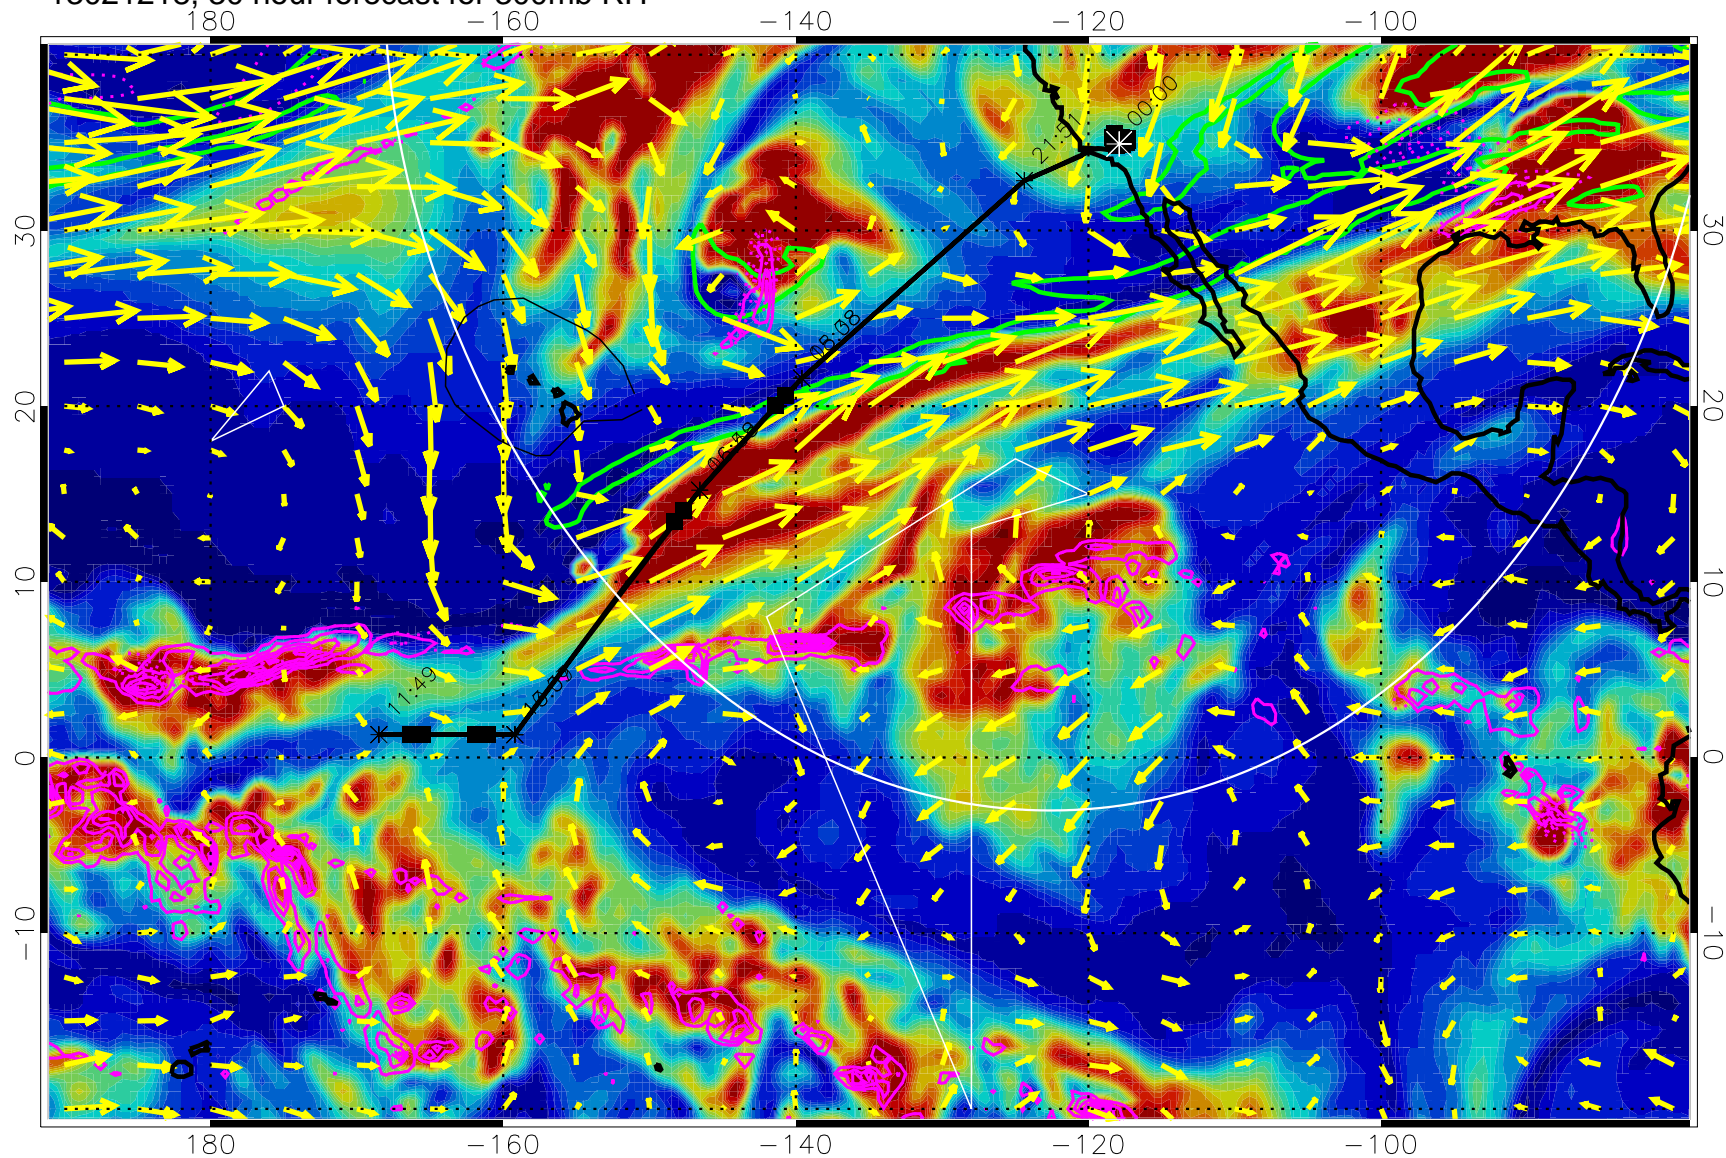

Precip (tot dot, conv sol) past 6 hrs 6 kg/m2 contours, min 4

EPV Tropopause (2 PVU) Position

→ 50 m/s

Range ring of 4055 km -- 13 hours GH round trip

13021206, 18 hour forecast for 300mb RH

Precip (tot dot, conv sol) past 6 hrs 6 kg/m2 contours, min 4

EPV Tropopause (2 PVU) Position

→ 50 m/s

Range ring of 4055 km -- 13 hours GH round trip

13021212, 24 hour forecast for 300mb RH

Precip (tot dot, conv sol) past 6 hrs 6 kg/m2 contours, min 4

EPV Tropopause (2 PVU) Position

→ 50 m/s

Range ring of 4055 km -- 13 hours GH round trip

13021218, 30 hour forecast for 300mb RH

Precip (tot dot, conv sol) past 6 hrs 6 kg/m2 contours, min 4

EPV Tropopause (2 PVU) Position

→ 50 m/s

Range ring of 4055 km -- 13 hours GH round trip

13021300, 36 hour forecast for 300mb RH

Precip (tot dot, conv sol) past 6 hrs 6 kg/m2 contours, min 4

EPV Tropopause (2 PVU) Position

→ 50 m/s

Range ring of 4055 km -- 13 hours GH round trip

13021306, 42 hour forecast for 300mb RH