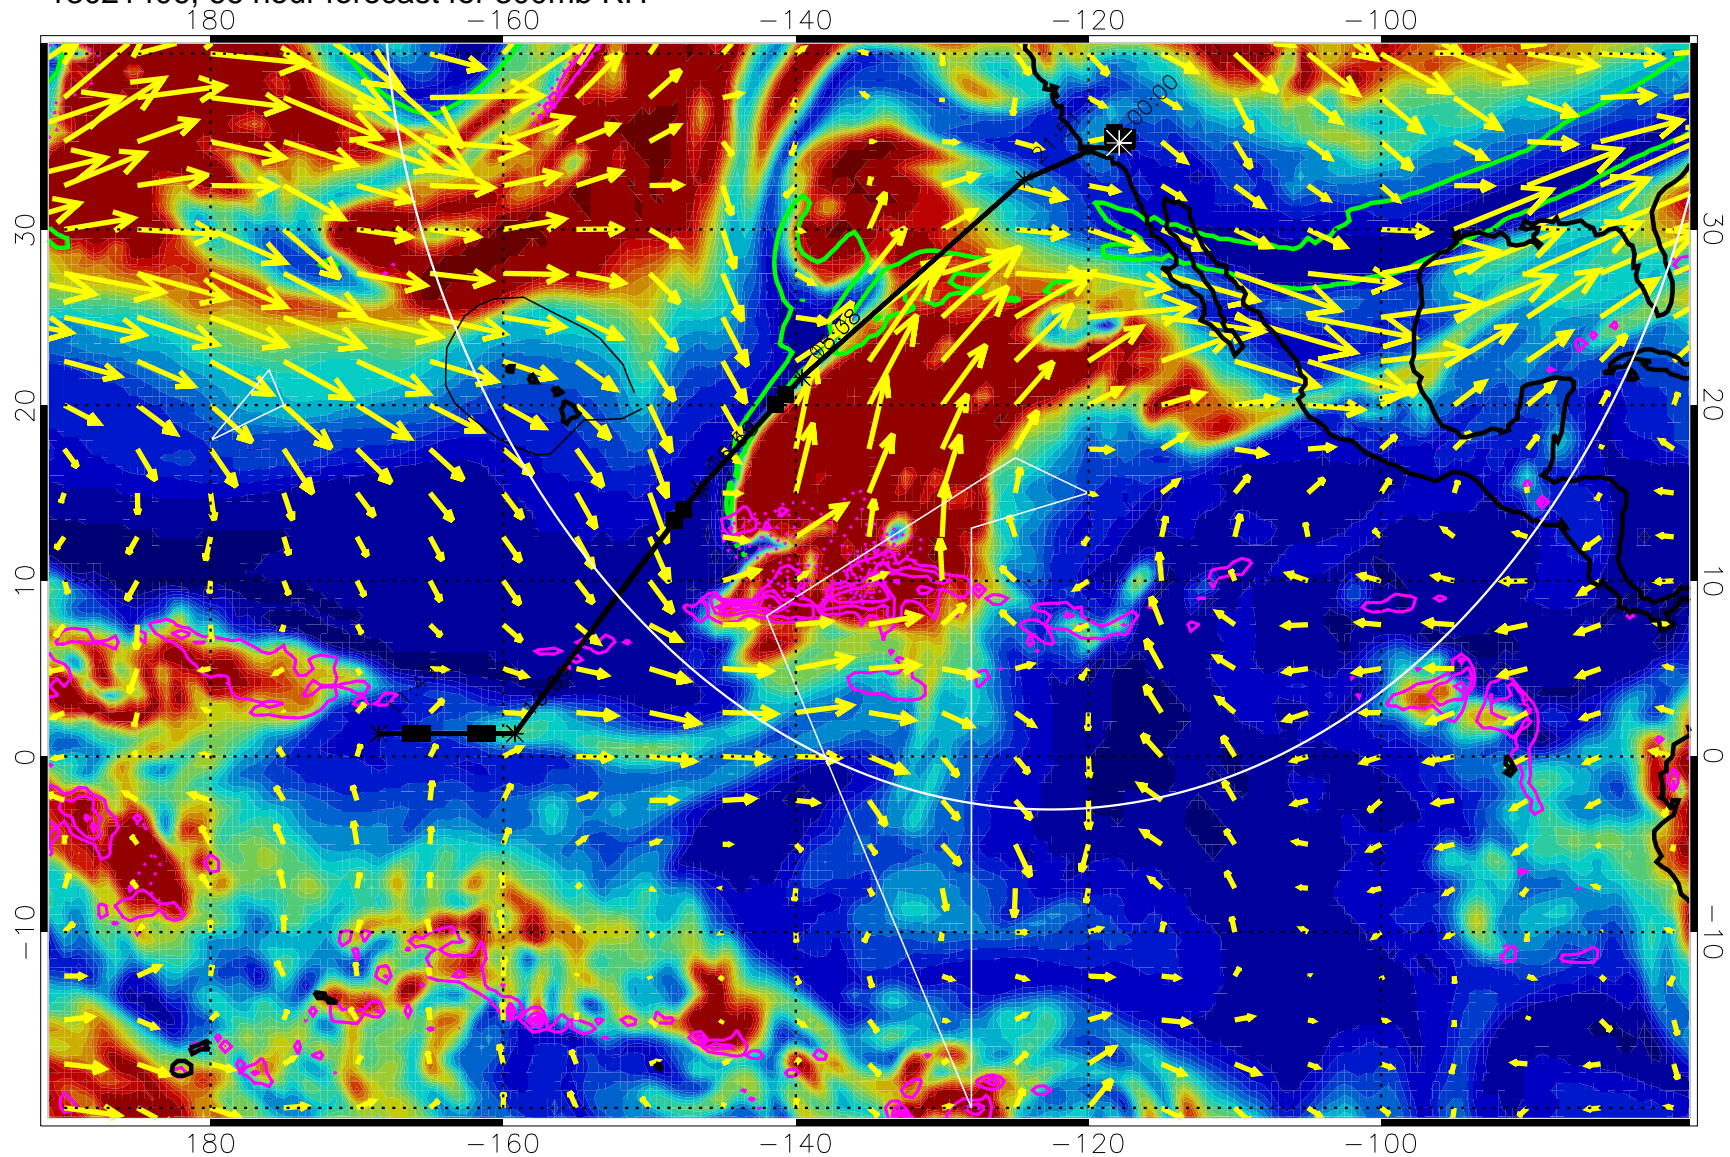

EPV Tropopause (2 PVU) Position

→ 50 m/s

Range ring of 4055 km -- 13 hours GH round trip

13021318, 54 hour forecast for 300mb RH

Precip (tot dot, conv sol) past 6 hrs 6 kg/m2 contours, min 4

EPV Tropopause (2 PVU) Position

→ 50 m/s

Range ring of 4055 km -- 13 hours GH round trip

13021400, 60 hour forecast for 300mb RH

Precip (tot dot, conv sol) past 6 hrs 6 kg/m2 contours, min 4

EPV Tropopause (2 PVU) Position

→ 50 m/s

Range ring of 4055 km -- 13 hours GH round trip

13021406, 66 hour forecast for 300mb RH

Precip (tot dot, conv sol) past 6 hrs 6 kg/m2 contours, min 4

EPV Tropopause (2 PVU) Position

→ 50 m/s

Range ring of 4055 km -- 13 hours GH round trip

13021412, 72 hour forecast for 300mb RH

Precip (tot dot, conv sol) past 6 hrs 6 kg/m2 contours, min 4

EPV Tropopause (2 PVU) Position

→ 50 m/s

Range ring of 4055 km -- 13 hours GH round trip

13021418, 78 hour forecast for 300mb RH

Precip (tot dot, conv sol) past 6 hrs 6 kg/m2 contours, min 4