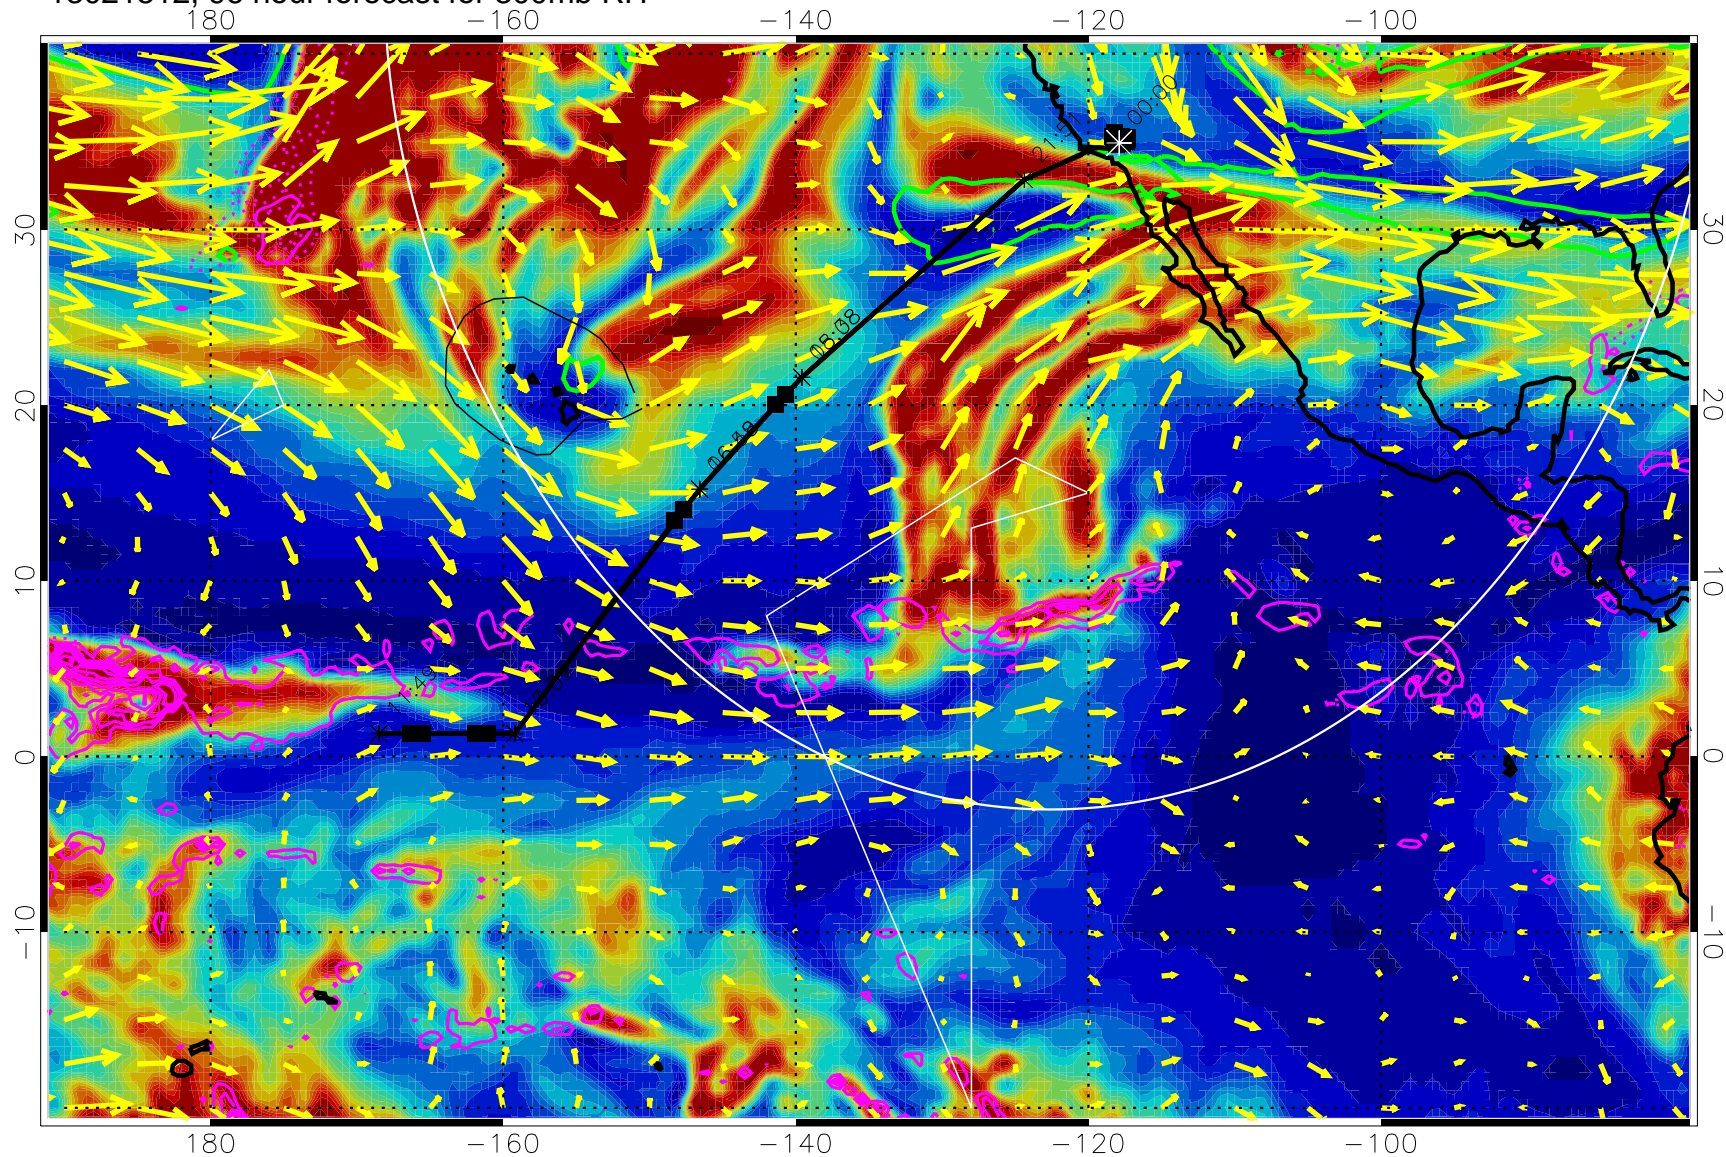

EPV Tropopause (2 PVU) Position

→ 50 m/s

Range ring of 4055 km -- 13 hours GH round trip

13021500, 84 hour forecast for 300mb RH

Precip (tot dot, conv sol) past 6 hrs 6 kg/m2 contours, min 4

EPV Tropopause (2 PVU) Position

→ 50 m/s

Range ring of 4055 km -- 13 hours GH round trip

13021506, 90 hour forecast for 300mb RH

Precip (tot dot, conv sol) past 6 hrs 6 kg/m2 contours, min 4

EPV Tropopause (2 PVU) Position

→ 50 m/s

Range ring of 4055 km -- 13 hours GH round trip

13021512, 96 hour forecast for 300mb RH

Precip (tot dot, conv sol) past 6 hrs 6 kg/m2 contours, min 4

EPV Tropopause (2 PVU) Position

→ 50 m/s

Range ring of 4055 km -- 13 hours GH round trip

13021518, 102 hour forecast for 300mb RH

Precip (tot dot, conv sol) past 6 hrs 6 kg/m2 contours, min 4

EPV Tropopause (2 PVU) Position

→ 50 m/s

Range ring of 4055 km -- 13 hours GH round trip

13021600, 108 hour forecast for 300mb RH

Precip (tot dot, conv sol) past 6 hrs 6 kg/m2 contours, min 4