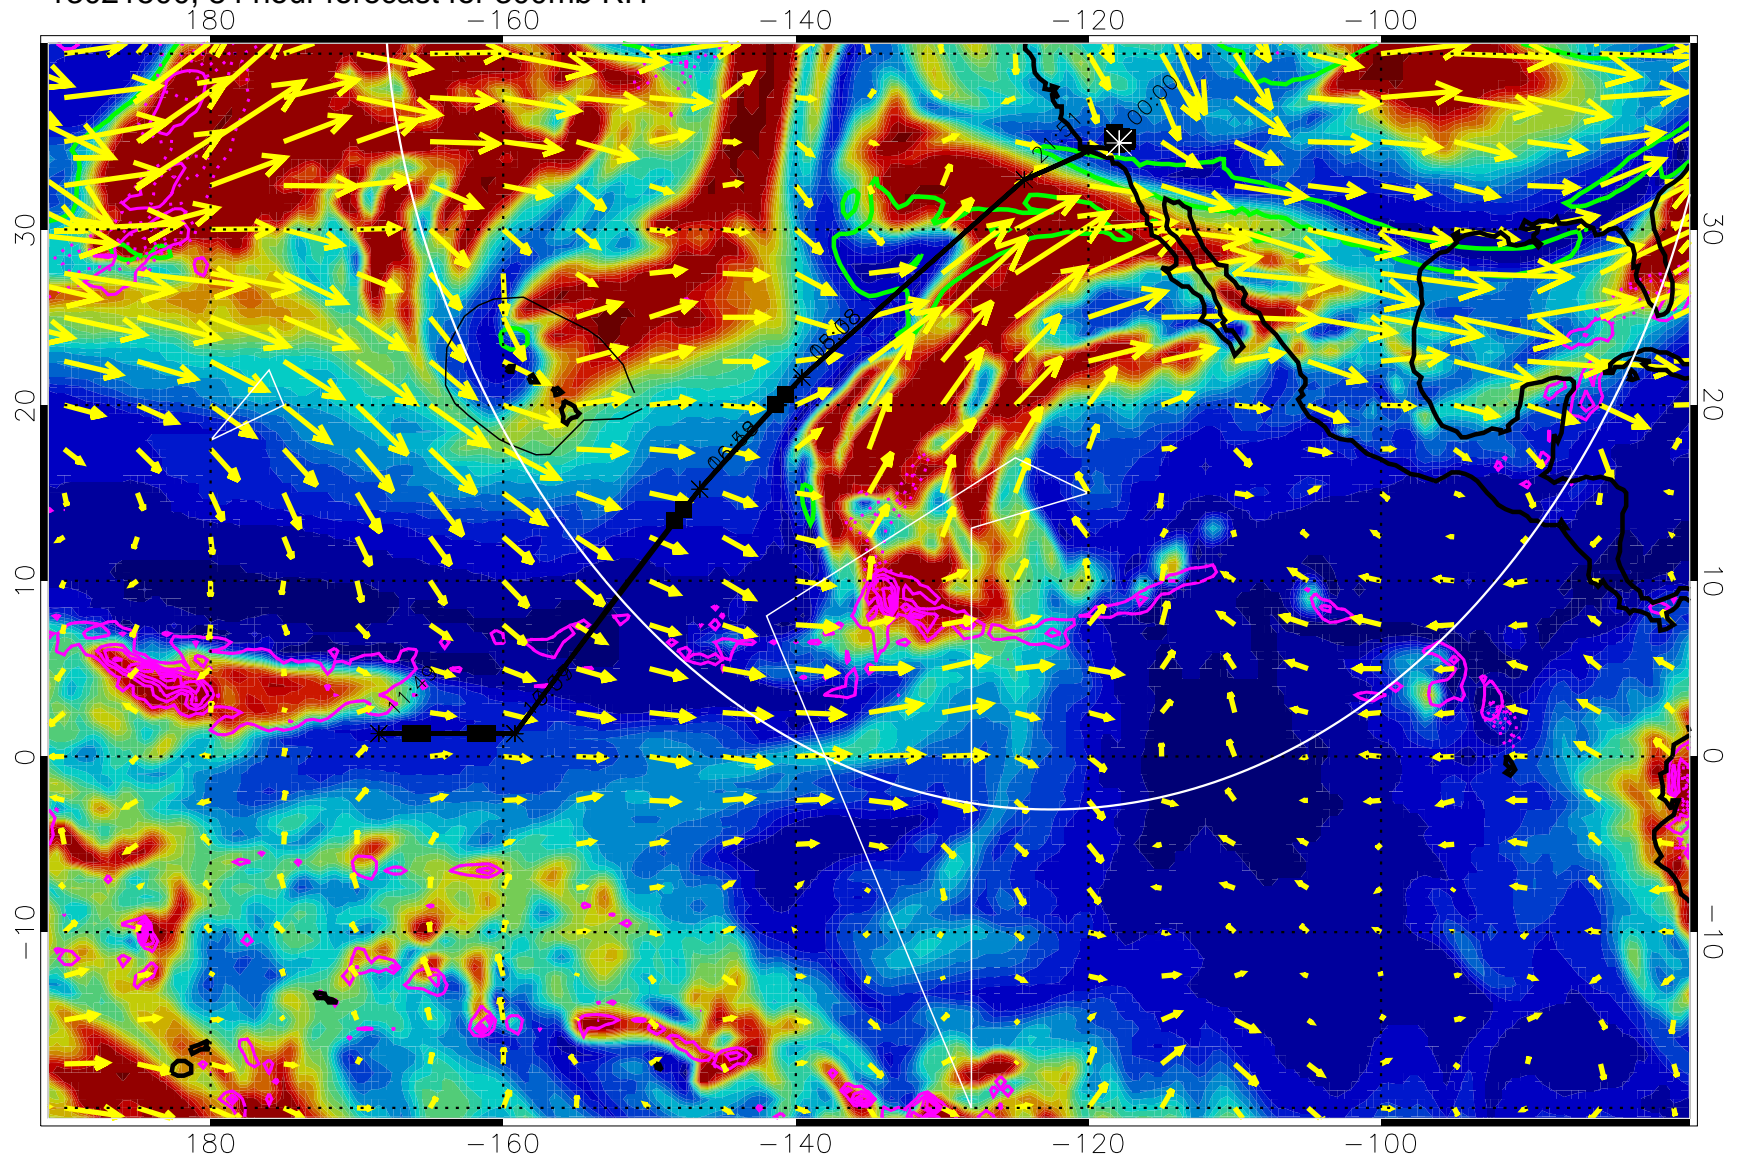

13021406, 66 hour forecast for 300mb RH

Precip (tot dot, conv sol) past 6 hrs 6 kg/m2 contours, min 4

EPV Tropopause (2 PVU) Position

→ 50 m/s

Range ring of 4055 km -- 13 hours GH round trip

13021412, 72 hour forecast for 300mb RH

Precip (tot dot, conv sol) past 6 hrs 6 kg/m2 contours, min 4

EPV Tropopause (2 PVU) Position

→ 50 m/s

Range ring of 4055 km -- 13 hours GH round trip

13021418, 78 hour forecast for 300mb RH

Precip (tot dot, conv sol) past 6 hrs 6 kg/m2 contours, min 4

EPV Tropopause (2 PVU) Position

→ 50 m/s

Range ring of 4055 km -- 13 hours GH round trip

13021500, 84 hour forecast for 300mb RH

Precip (tot dot, conv sol) past 6 hrs 6 kg/m2 contours, min 4

EPV Tropopause (2 PVU) Position

13021512, 96 hour forecast for 300mb RH

Precip (tot dot, conv sol) past 6 hrs 6 kg/m2 contours, min 4

EPV Tropopause (2 PVU) Position

→ 50 m/s

Range ring of 4055 km -- 13 hours GH round trip

13021518, 102 hour forecast for 300mb RH