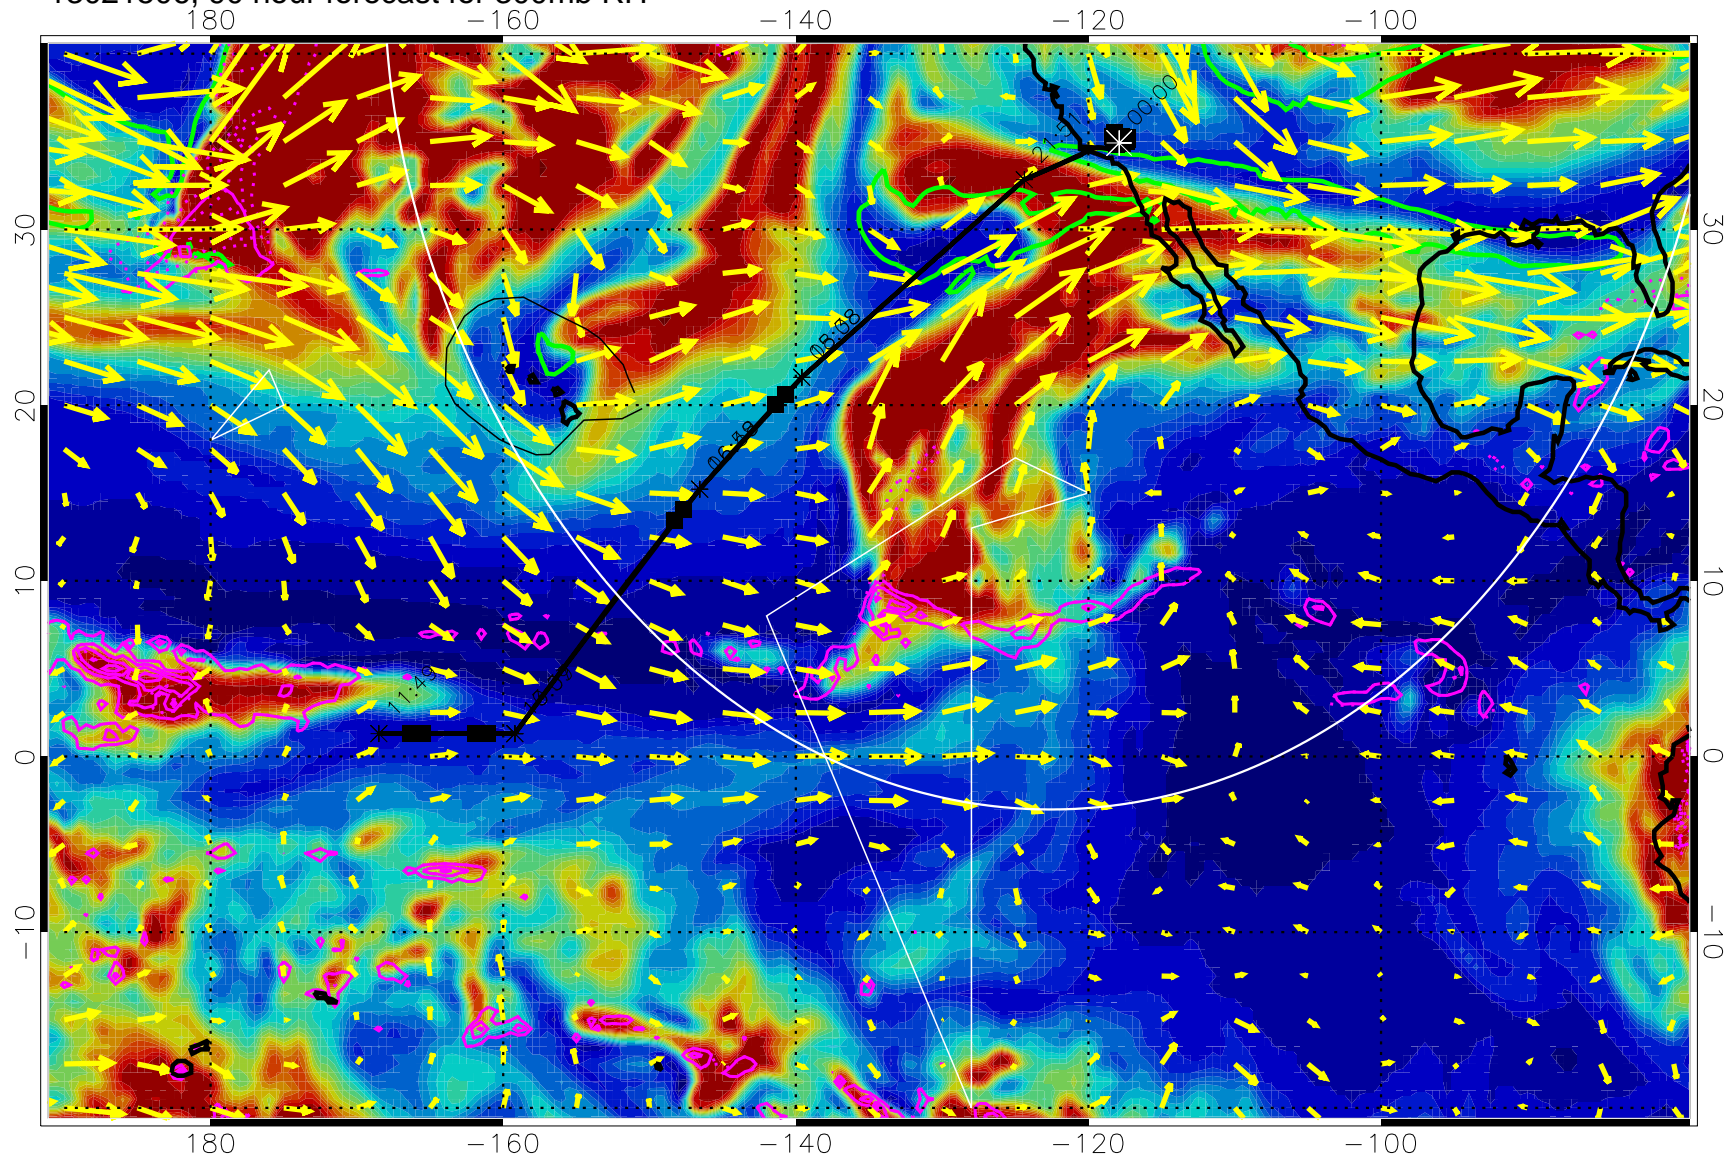

Precip (tot dot, conv sol) past 6 hrs 6 kg/m2 contours, min 4

EPV Tropopause (2 PVU) Position

→ 50 m/s

Range ring of 4055 km -- 13 hours GH round trip

13021418, 78 hour forecast for 300mb RH

Precip (tot dot, conv sol) past 6 hrs 6 kg/m2 contours, min 4

EPV Tropopause (2 PVU) Position

→ 50 m/s

Range ring of 4055 km -- 13 hours GH round trip

13021500, 84 hour forecast for 300mb RH

Precip (tot dot, conv sol) past 6 hrs 6 kg/m2 contours, min 4

EPV Tropopause (2 PVU) Position

→ 50 m/s

Range ring of 4055 km -- 13 hours GH round trip

13021506, 90 hour forecast for 300mb RH

Precip (tot dot, conv sol) past 6 hrs 6 kg/m2 contours, min 4

EPV Tropopause (2 PVU) Position

→ 50 m/s

Range ring of 4055 km -- 13 hours GH round trip

13021512, 96 hour forecast for 300mb RH

Precip (tot dot, conv sol) past 6 hrs 6 kg/m2 contours, min 4

EPV Tropopause (2 PVU) Position

→ 50 m/s

Range ring of 4055 km -- 13 hours GH round trip

13021518, 102 hour forecast for 300mb RH