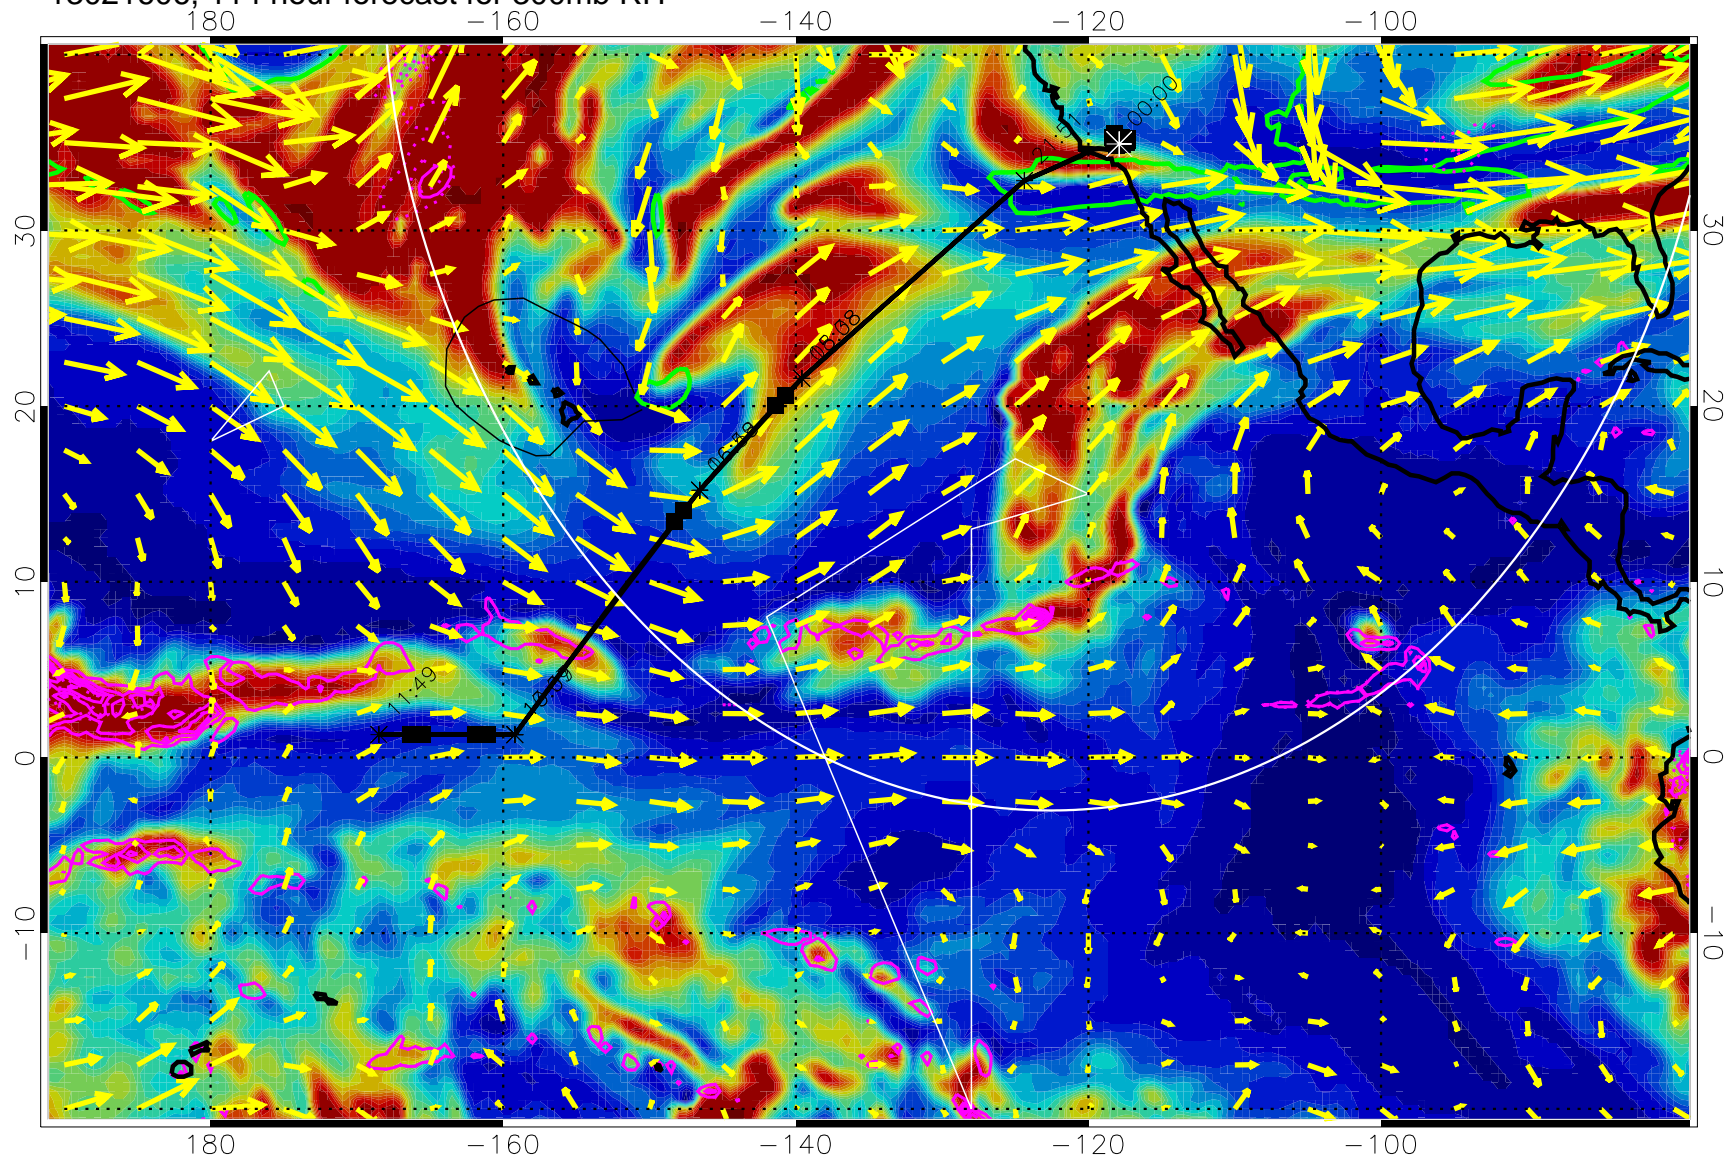

13021512, 96 hour forecast for 300mb RH

Precip (tot dot, conv sol) past 6 hrs 6 kg/m2 contours, min 4

EPV Tropopause (2 PVU) Position

→ 50 m/s

Range ring of 4055 km -- 13 hours GH round trip

13021518, 102 hour forecast for 300mb RH

Precip (tot dot, conv sol) past 6 hrs 6 kg/m2 contours, min 4

EPV Tropopause (2 PVU) Position

→ 50 m/s

Range ring of 4055 km -- 13 hours GH round trip

13021600, 108 hour forecast for 300mb RH

Precip (tot dot, conv sol) past 6 hrs 6 kg/m2 contours, min 4

EPV Tropopause (2 PVU) Position

→ 50 m/s

Range ring of 4055 km -- 13 hours GH round trip

13021606, 114 hour forecast for 300mb RH

Precip (tot dot, conv sol) past 6 hrs 6 kg/m2 contours, min 4

EPV Tropopause (2 PVU) Position

→ 50 m/s

Range ring of 4055 km -- 13 hours GH round trip

13021612, 120 hour forecast for 300mb RH

180 -160 -140 -120 -100

Precip (tot dot, conv sol) past 6 hrs 6 kg/m2 contours, min 4

EPV Tropopause (2 PVU) Position