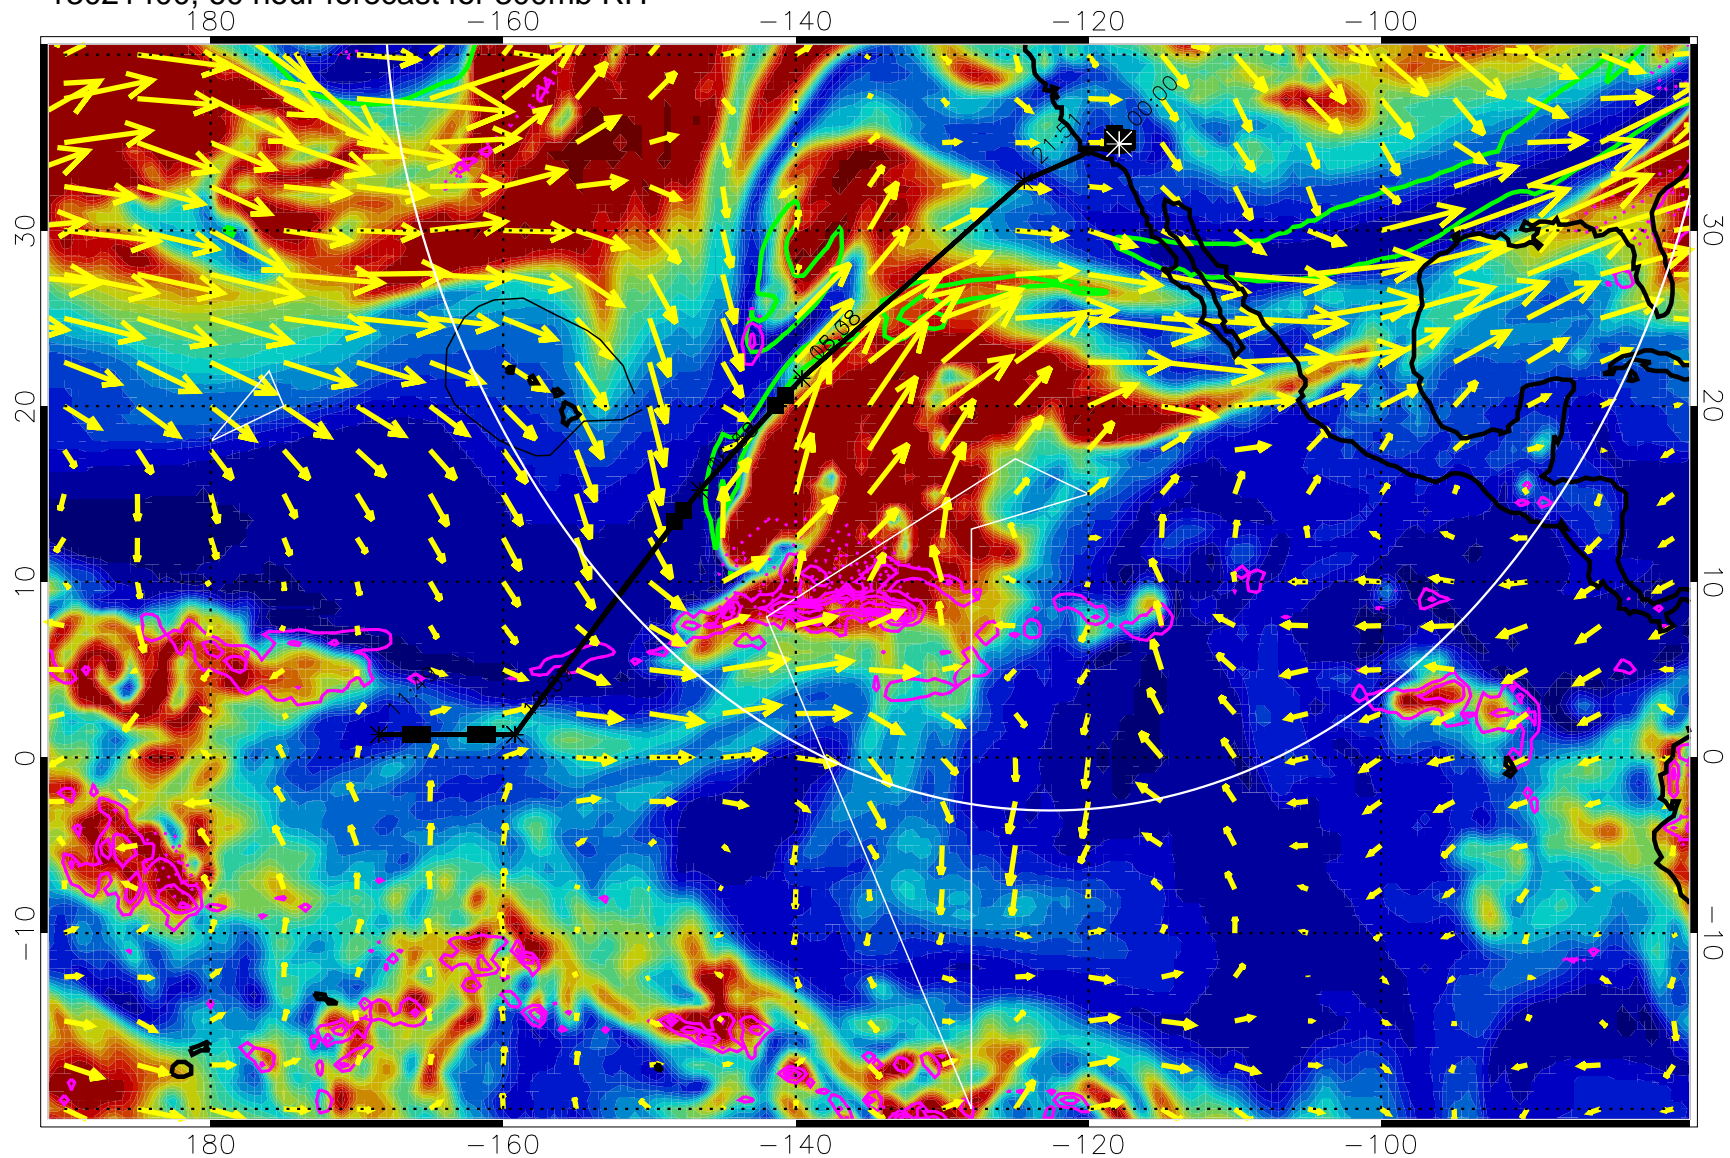

Precip (tot dot, conv sol) past 6 hrs 6 kg/m2 contours, min 4

EPV Tropopause (2 PVU) Position

→ 50 m/s

Range ring of 4055 km -- 13 hours GH round trip

13021312, 48 hour forecast for 300mb RH

Precip (tot dot, conv sol) past 6 hrs 6 kg/m2 contours, min 4

EPV Tropopause (2 PVU) Position

→ 50 m/s

Range ring of 4055 km -- 13 hours GH round trip

13021318, 54 hour forecast for 300mb RH

Precip (tot dot, conv sol) past 6 hrs 6 kg/m2 contours, min 4

EPV Tropopause (2 PVU) Position

→ 50 m/s

Range ring of 4055 km -- 13 hours GH round trip

13021400, 60 hour forecast for 300mb RH

Precip (tot dot, conv sol) past 6 hrs 6 kg/m2 contours, min 4

EPV Tropopause (2 PVU) Position

→ 50 m/s

Range ring of 4055 km -- 13 hours GH round trip

13021406, 66 hour forecast for 300mb RH

Precip (tot dot, conv sol) past 6 hrs 6 kg/m2 contours, min 4

EPV Tropopause (2 PVU) Position

→ 50 m/s

Range ring of 4055 km -- 13 hours GH round trip

13021412, 72 hour forecast for 300mb RH