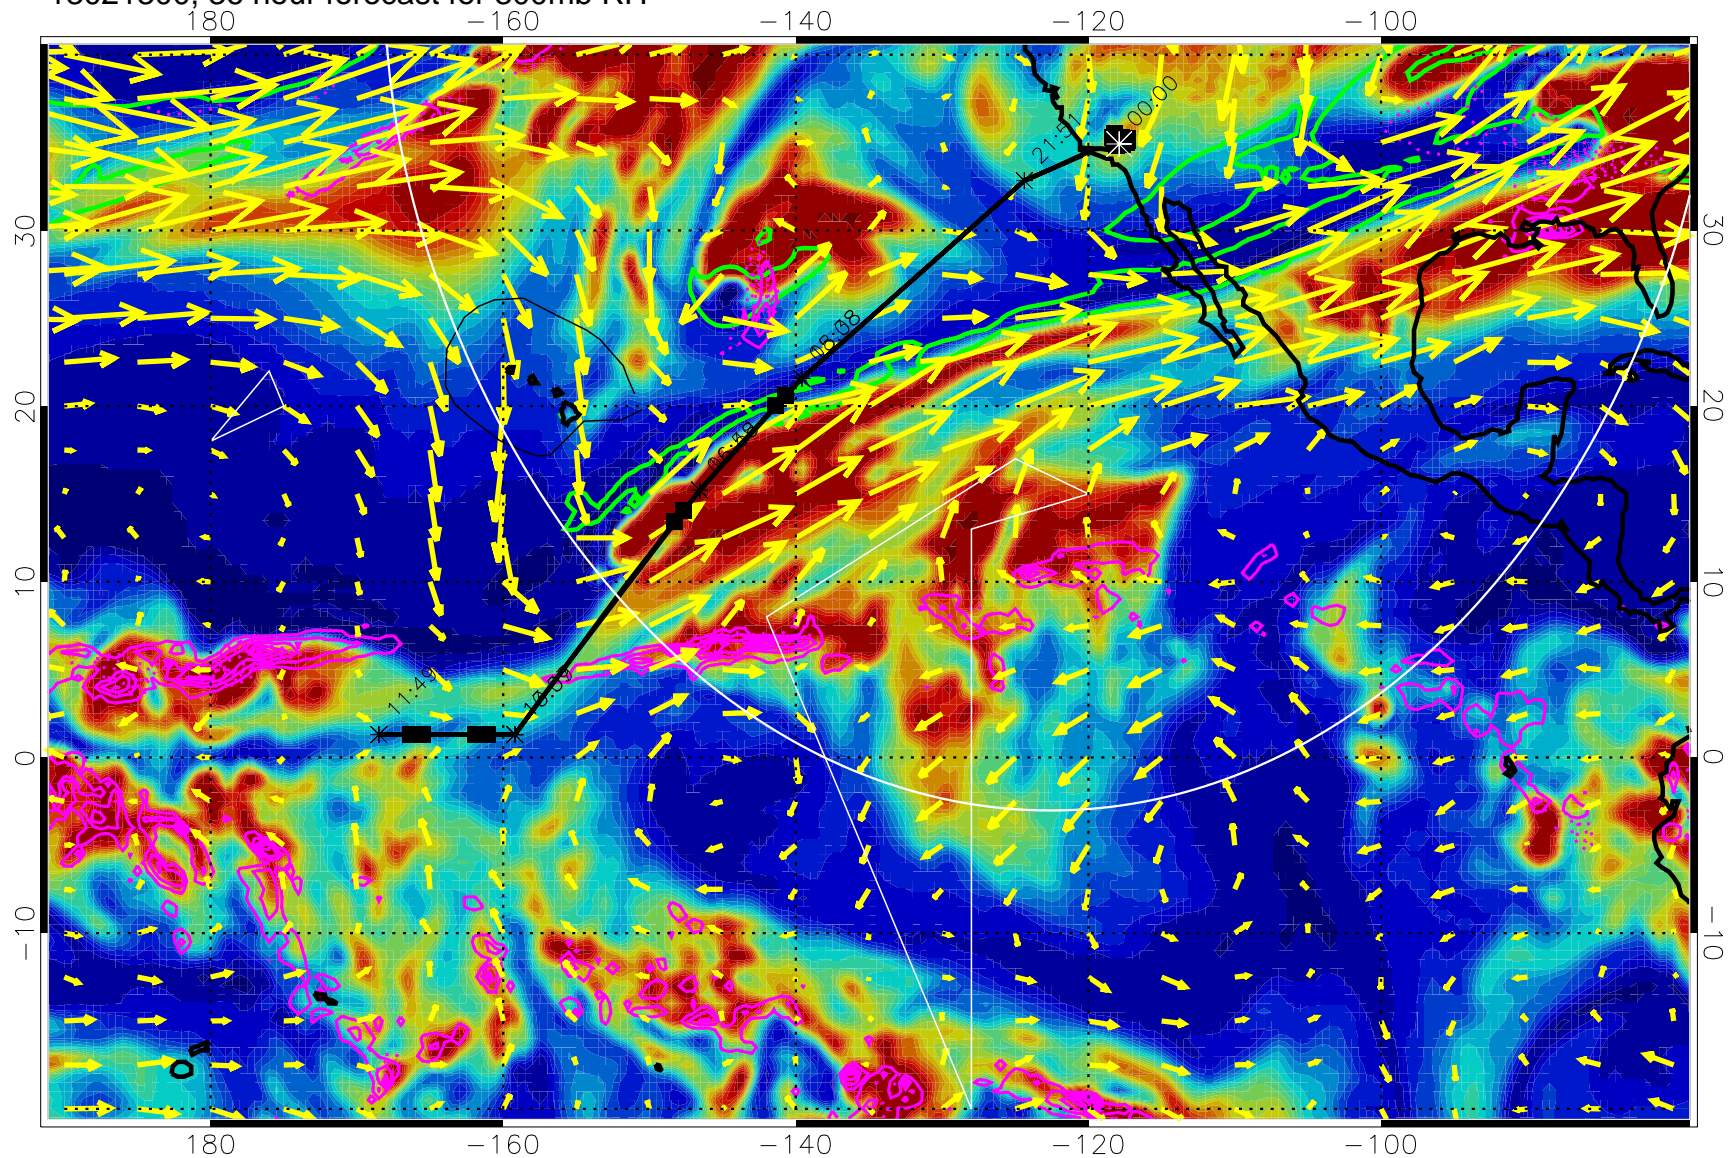

EPV Tropopause (2 PVU) Position

→ 50 m/s

Range ring of 4055 km -- 13 hours GH round trip

13021212, 24 hour forecast for 300mb RH

Precip (tot dot, conv sol) past 6 hrs 6 kg/m2 contours, min 4

EPV Tropopause (2 PVU) Position

→ 50 m/s

Range ring of 4055 km -- 13 hours GH round trip

13021218, 30 hour forecast for 300mb RH

Precip (tot dot, conv sol) past 6 hrs 6 kg/m2 contours, min 4

EPV Tropopause (2 PVU) Position

→ 50 m/s

Range ring of 4055 km -- 13 hours GH round trip

13021300, 36 hour forecast for 300mb RH

Precip (tot dot, conv sol) past 6 hrs 6 kg/m2 contours, min 4

EPV Tropopause (2 PVU) Position

→ 50 m/s

Range ring of 4055 km -- 13 hours GH round trip

13021306, 42 hour forecast for 300mb RH

Precip (tot dot, conv sol) past 6 hrs 6 kg/m2 contours, min 4

EPV Tropopause (2 PVU) Position

→ 50 m/s

Range ring of 4055 km -- 13 hours GH round trip

13021312, 48 hour forecast for 300mb RH

Precip (tot dot, conv sol) past 6 hrs 6 kg/m2 contours, min 4