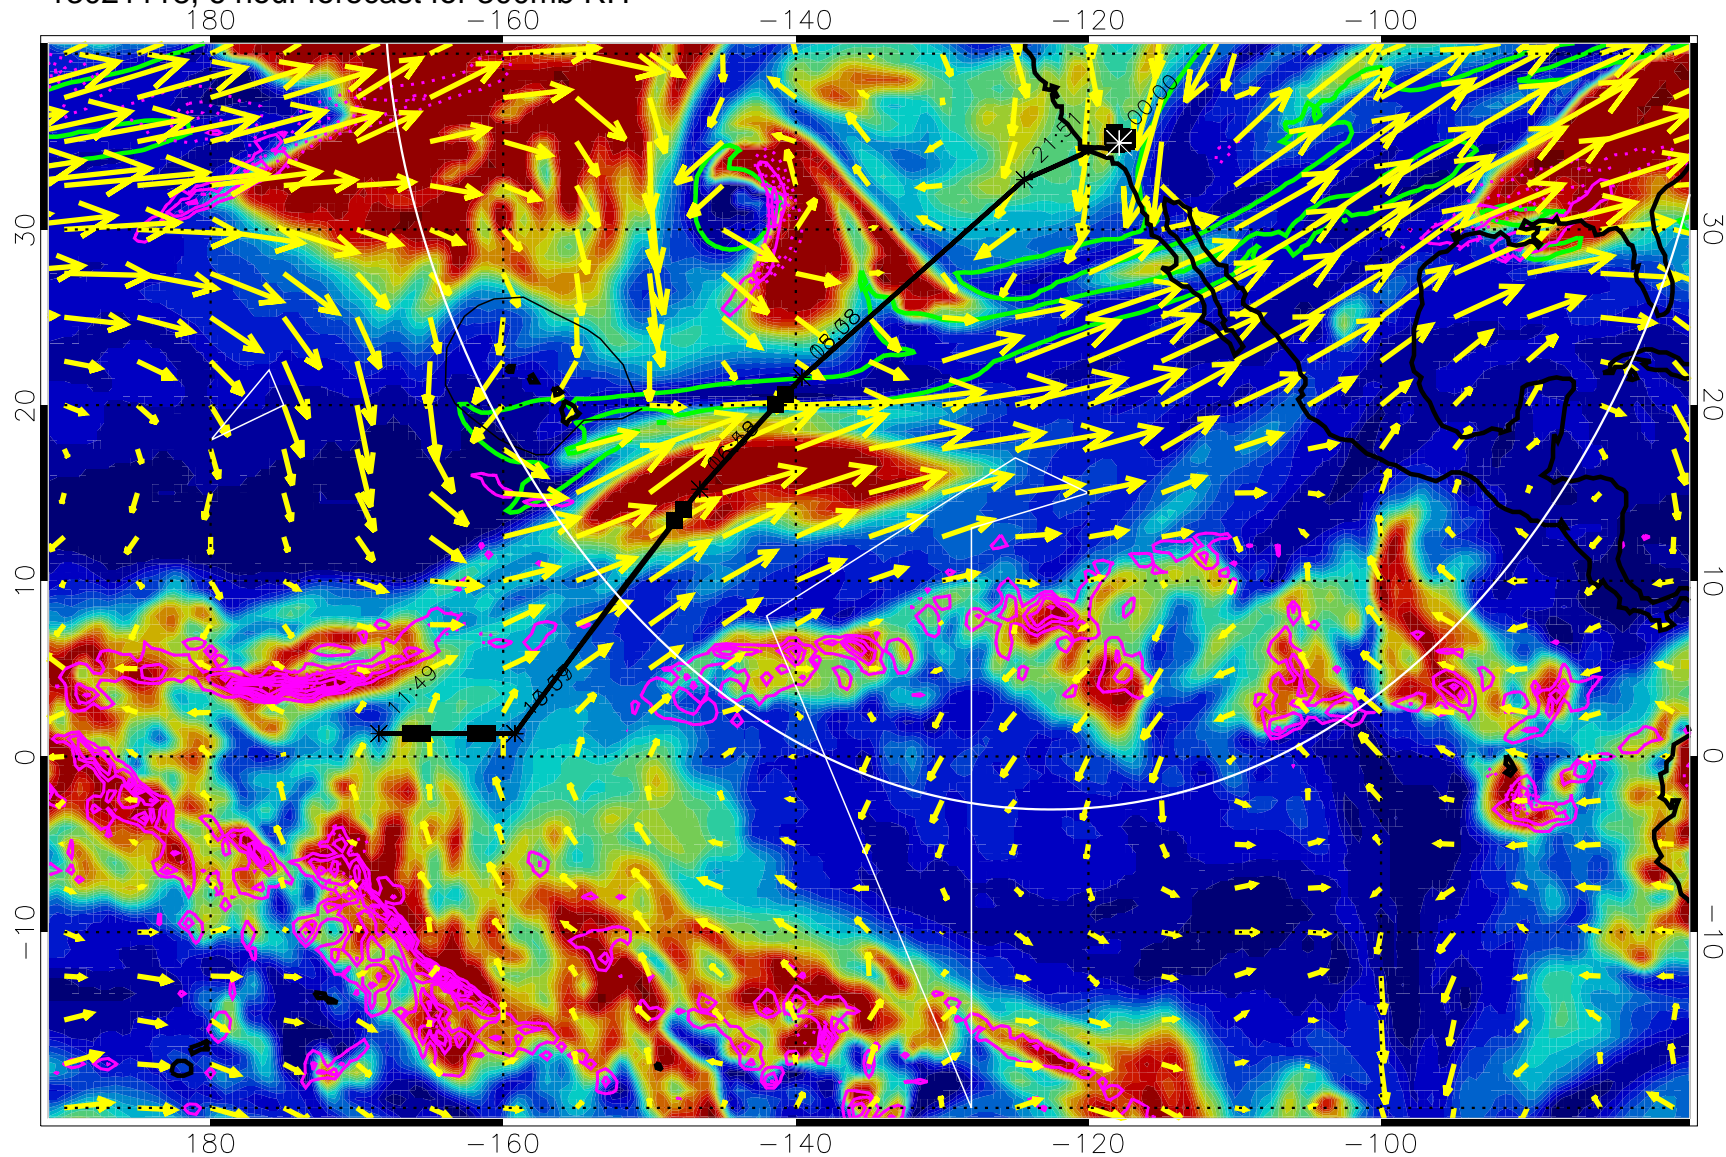

13021118, 6 hour forecast for 300mb RH

Precip (tot dot, conv sol) past 6 hrs 6 kg/m2 contours, min 4

EPV Tropopause (2 PVU) Position

→ 50 m/s

Range ring of 4055 km -- 13 hours GH round trip

13021200, 12 hour forecast for 300mb RH

Precip (tot dot, conv sol) past 6 hrs 6 kg/m2 contours, min 4

EPV Tropopause (2 PVU) Position

→ 50 m/s

Range ring of 4055 km -- 13 hours GH round trip

13021206, 18 hour forecast for 300mb RH

Precip (tot dot, conv sol) past 6 hrs 6 kg/m2 contours, min 4

EPV Tropopause (2 PVU) Position

→ 50 m/s

Range ring of 4055 km -- 13 hours GH round trip

13021212, 24 hour forecast for 300mb RH

Precip (tot dot, conv sol) past 6 hrs 6 kg/m2 contours, min 4

EPV Tropopause (2 PVU) Position

13021300, 36 hour forecast for 300mb RH

Precip (tot dot, conv sol) past 6 hrs 6 kg/m2 contours, min 4

EPV Tropopause (2 PVU) Position

→ 50 m/s

Range ring of 4055 km -- 13 hours GH round trip

13021306, 42 hour forecast for 300mb RH