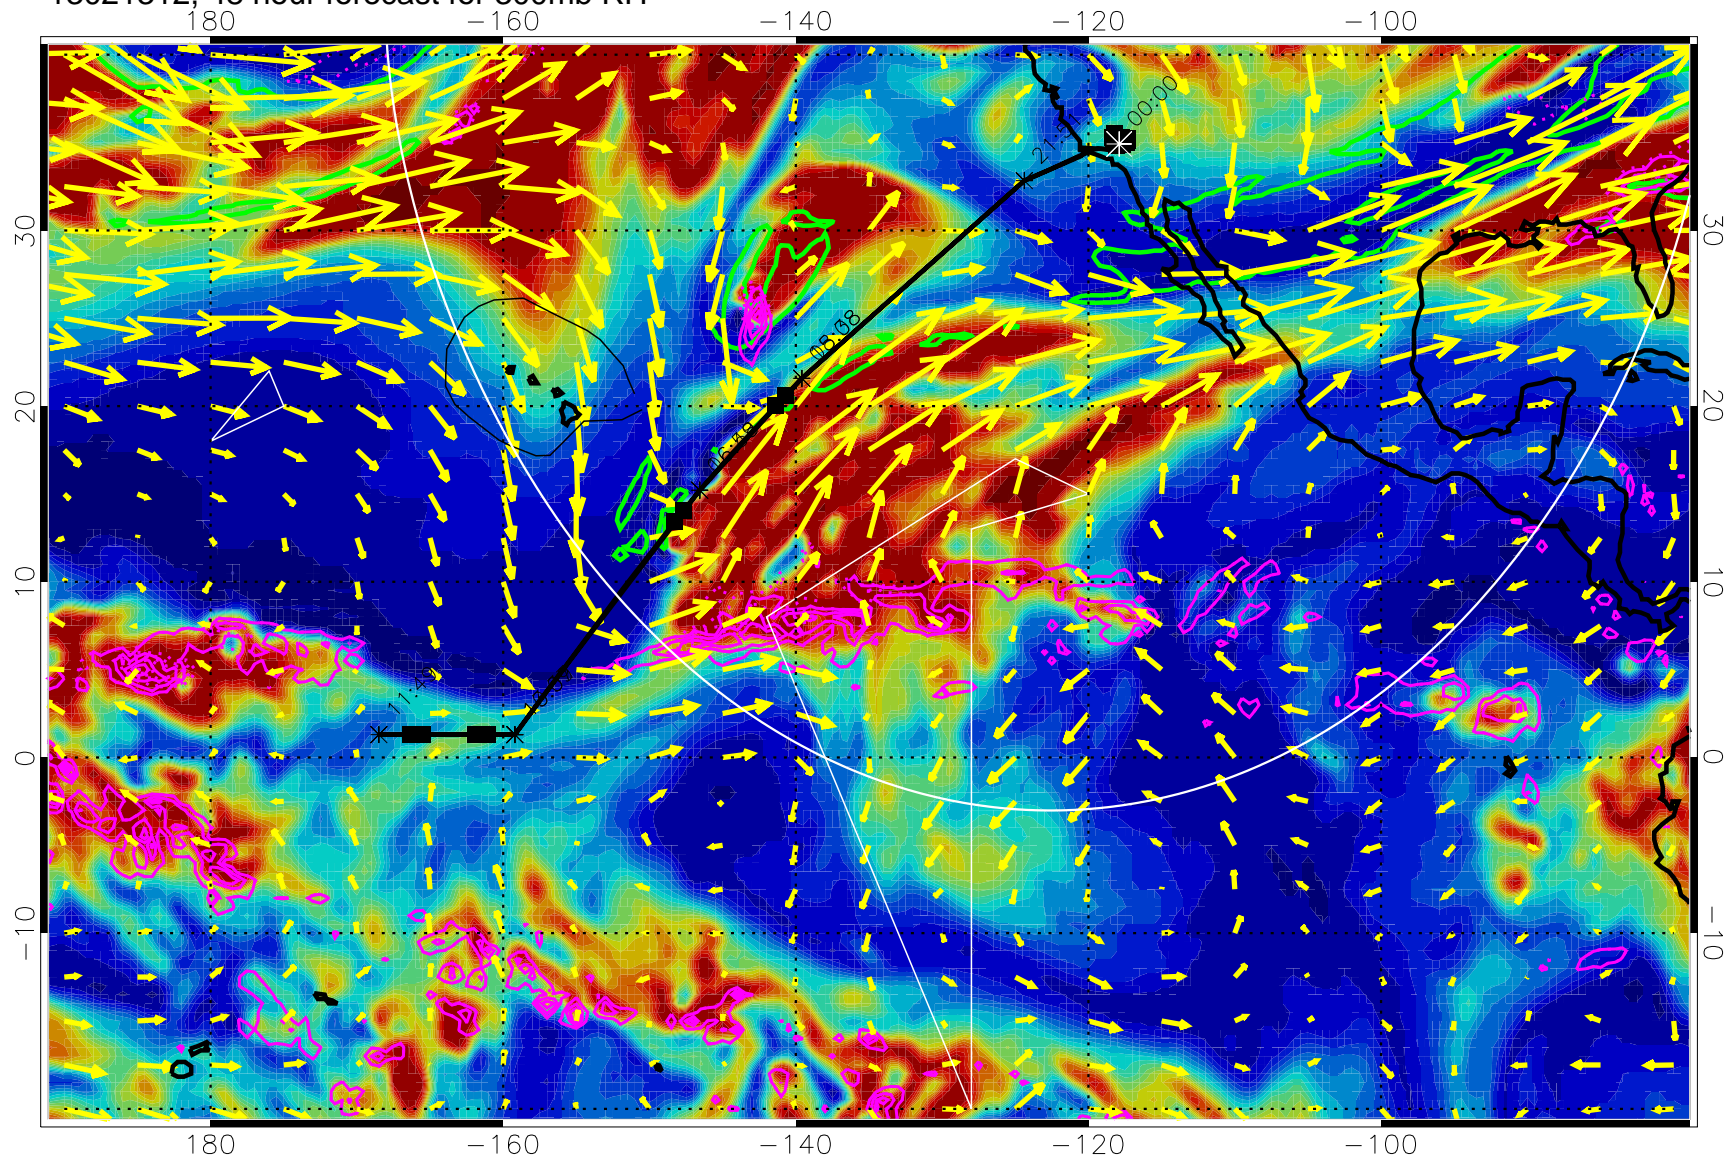

EPV Tropopause (2 PVU) Position

→ 50 m/s

Range ring of 4055 km -- 13 hours GH round trip

13021212, 24 hour forecast for 300mb RH

Precip (tot dot, conv sol) past 6 hrs 6 kg/m2 contours, min 4

EPV Tropopause (2 PVU) Position

13021300, 36 hour forecast for 300mb RH

Precip (tot dot, conv sol) past 6 hrs 6 kg/m2 contours, min 4

EPV Tropopause (2 PVU) Position

→ 50 m/s

Range ring of 4055 km -- 13 hours GH round trip

13021306, 42 hour forecast for 300mb RH

Precip (tot dot, conv sol) past 6 hrs 6 kg/m2 contours, min 4

EPV Tropopause (2 PVU) Position

→ 50 m/s

Range ring of 4055 km -- 13 hours GH round trip

13021312, 48 hour forecast for 300mb RH

Precip (tot dot, conv sol) past 6 hrs 6 kg/m2 contours, min 4

EPV Tropopause (2 PVU) Position

→ 50 m/s

Range ring of 4055 km -- 13 hours GH round trip

13021318, 54 hour forecast for 300mb RH

Precip (tot dot, conv sol) past 6 hrs 6 kg/m2 contours, min 4

EPV Tropopause (2 PVU) Position