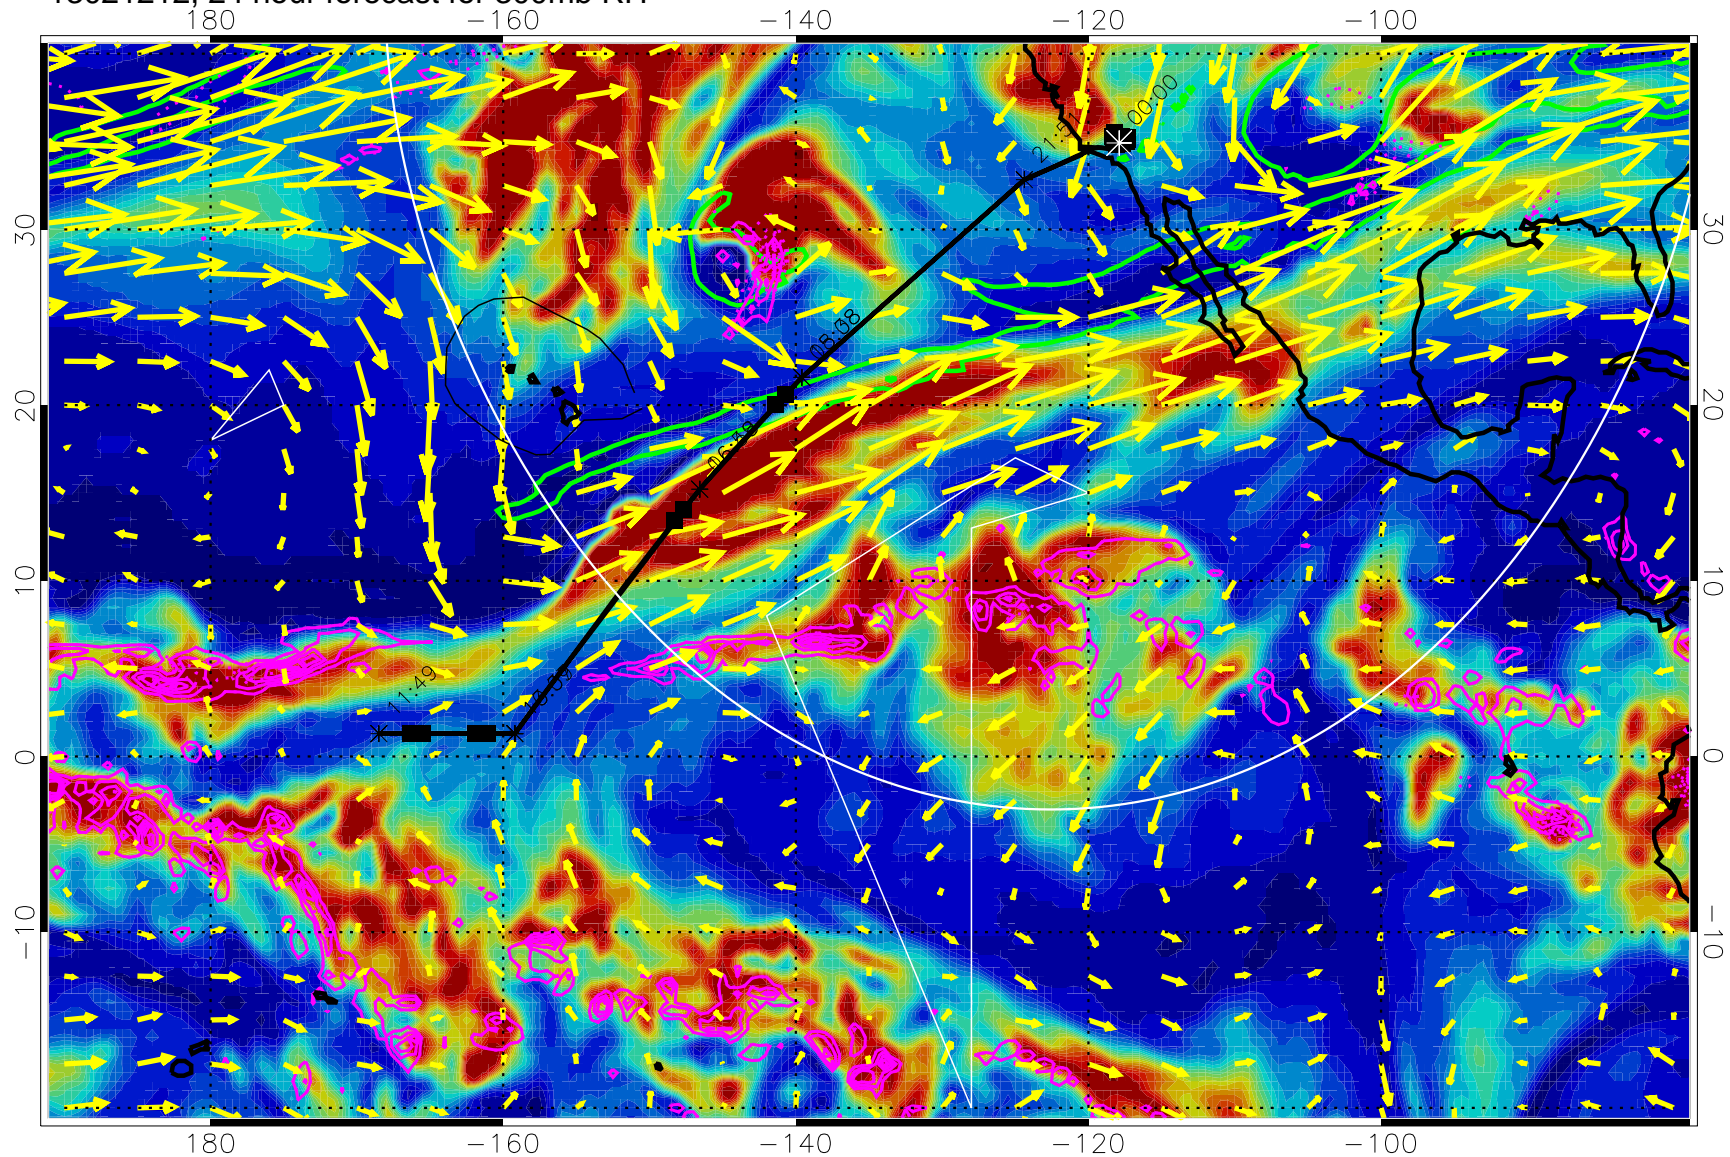

13021118, 6 hour forecast for 300mb RH

Precip (tot dot, conv sol) past 6 hrs 6 kg/m2 contours, min 4

EPV Tropopause (2 PVU) Position

→ 50 m/s

Range ring of 4055 km -- 13 hours GH round trip

13021200, 12 hour forecast for 300mb RH

Precip (tot dot, conv sol) past 6 hrs 6 kg/m2 contours, min 4

EPV Tropopause (2 PVU) Position

→ 50 m/s

Range ring of 4055 km -- 13 hours GH round trip

13021206, 18 hour forecast for 300mb RH

Precip (tot dot, conv sol) past 6 hrs 6 kg/m2 contours, min 4

EPV Tropopause (2 PVU) Position

→ 50 m/s

Range ring of 4055 km -- 13 hours GH round trip

13021212, 24 hour forecast for 300mb RH

Precip (tot dot, conv sol) past 6 hrs 6 kg/m2 contours, min 4

EPV Tropopause (2 PVU) Position

13021300, 36 hour forecast for 300mb RH

Precip (tot dot, conv sol) past 6 hrs 6 kg/m2 contours, min 4

EPV Tropopause (2 PVU) Position

→ 50 m/s

Range ring of 4055 km -- 13 hours GH round trip

13021306, 42 hour forecast for 300mb RH