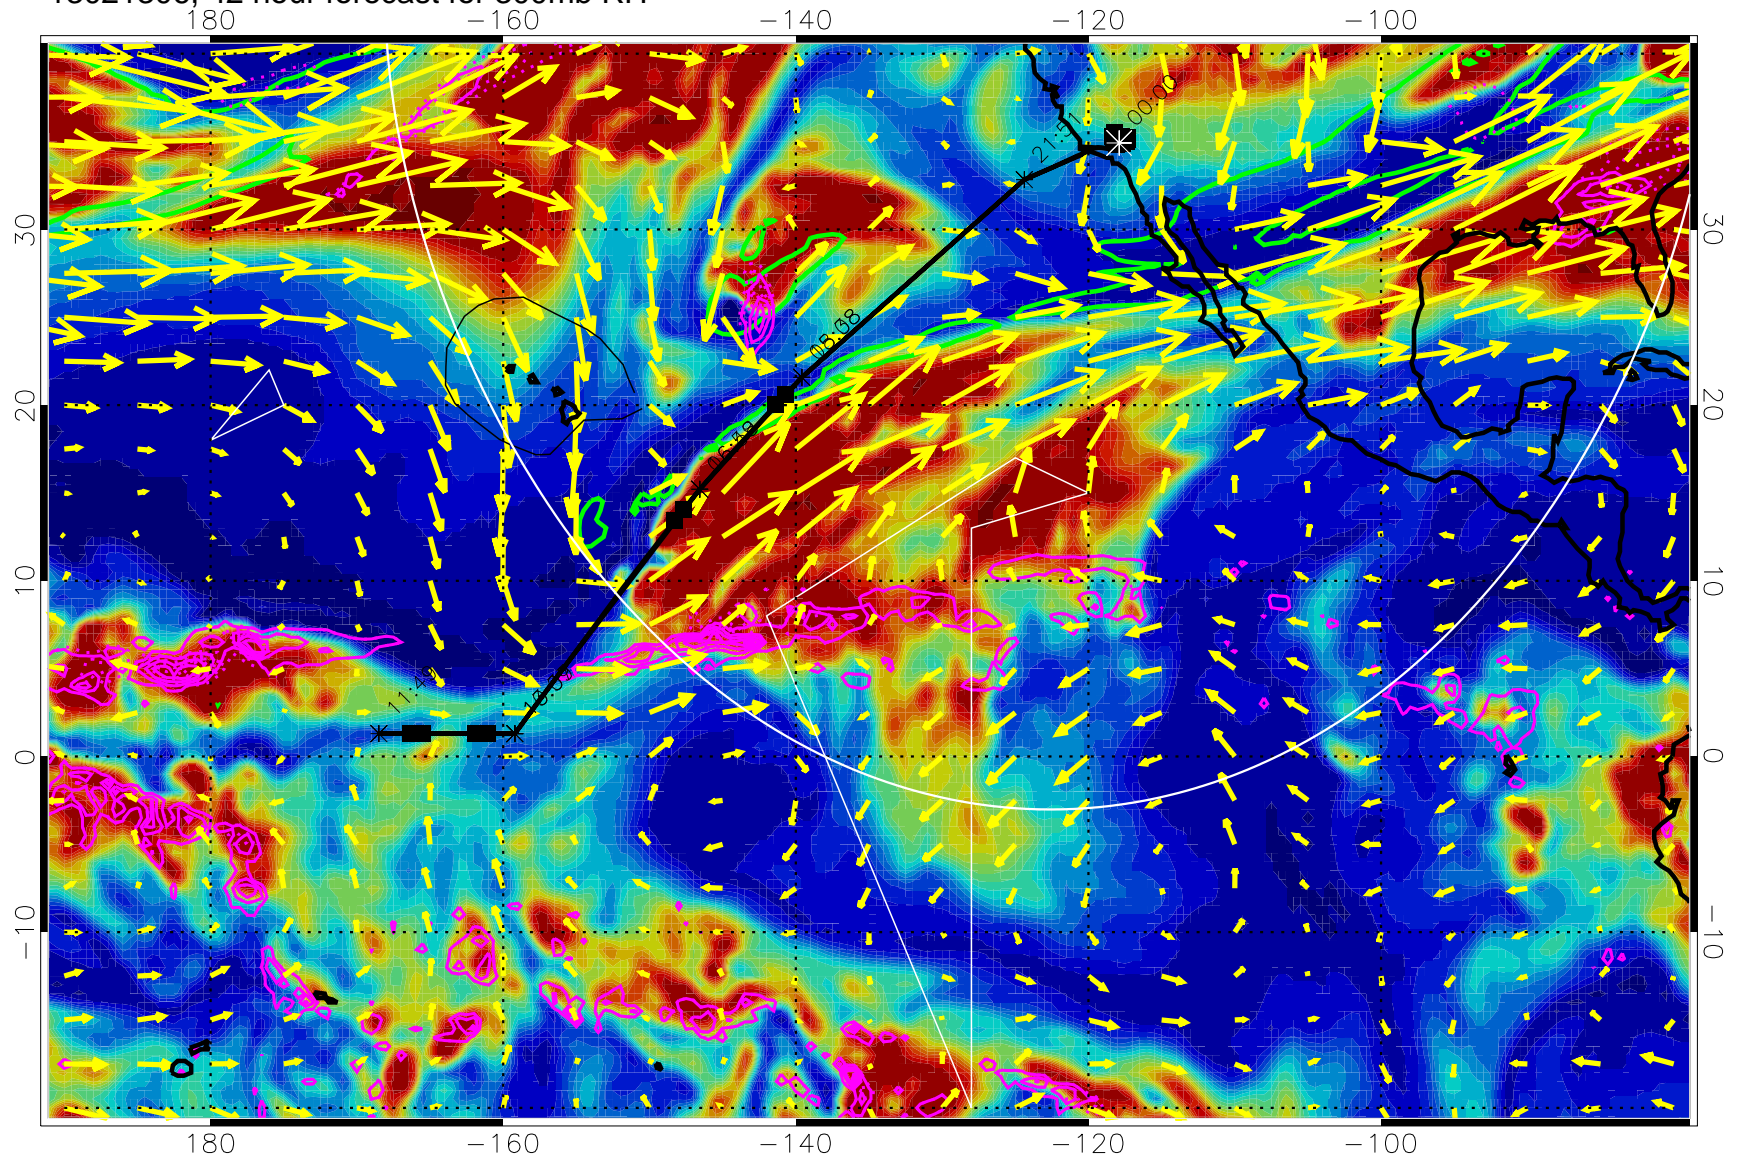

EPV Tropopause (2 PVU) Position

→ 50 m/s

Range ring of 4055 km -- 13 hours GH round trip

13021212, 24 hour forecast for 300mb RH

Precip (tot dot, conv sol) past 6 hrs 6 kg/m2 contours, min 4

EPV Tropopause (2 PVU) Position

13021300, 36 hour forecast for 300mb RH

Precip (tot dot, conv sol) past 6 hrs 6 kg/m2 contours, min 4

EPV Tropopause (2 PVU) Position

→ 50 m/s

Range ring of 4055 km -- 13 hours GH round trip

13021306, 42 hour forecast for 300mb RH

Precip (tot dot, conv sol) past 6 hrs 6 kg/m2 contours, min 4

EPV Tropopause (2 PVU) Position

→ 50 m/s

Range ring of 4055 km -- 13 hours GH round trip

13021312, 48 hour forecast for 300mb RH

Precip (tot dot, conv sol) past 6 hrs 6 kg/m2 contours, min 4

EPV Tropopause (2 PVU) Position

→ 50 m/s

Range ring of 4055 km -- 13 hours GH round trip

13021318, 54 hour forecast for 300mb RH

Precip (tot dot, conv sol) past 6 hrs 6 kg/m2 contours, min 4

EPV Tropopause (2 PVU) Position