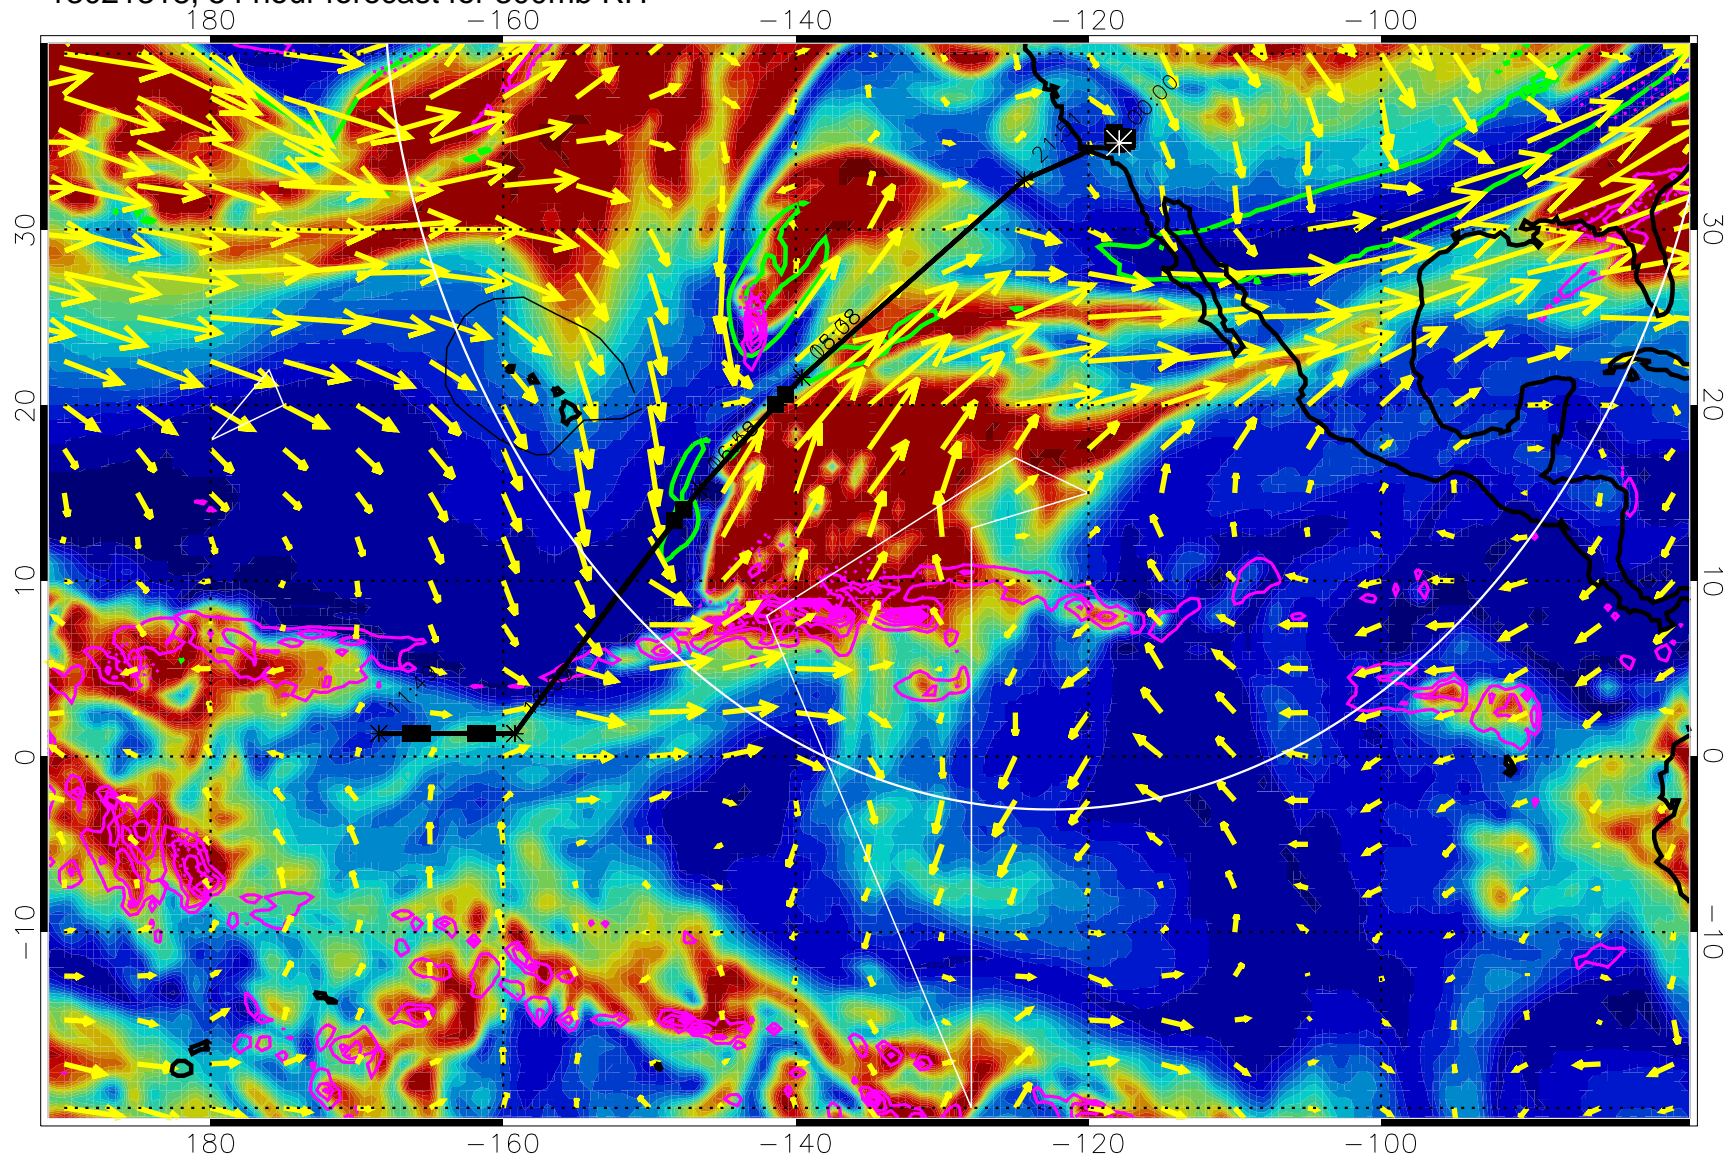

13021300, 36 hour forecast for 300mb RH

Precip (tot dot, conv sol) past 6 hrs 6 kg/m2 contours, min 4

EPV Tropopause (2 PVU) Position

→ 50 m/s

Range ring of 4055 km -- 13 hours GH round trip

13021306, 42 hour forecast for 300mb RH

Precip (tot dot, conv sol) past 6 hrs 6 kg/m2 contours, min 4

EPV Tropopause (2 PVU) Position

→ 50 m/s

Range ring of 4055 km -- 13 hours GH round trip

13021312, 48 hour forecast for 300mb RH

Precip (tot dot, conv sol) past 6 hrs 6 kg/m2 contours, min 4

EPV Tropopause (2 PVU) Position

→ 50 m/s

Range ring of 4055 km -- 13 hours GH round trip

13021318, 54 hour forecast for 300mb RH

Precip (tot dot, conv sol) past 6 hrs 6 kg/m2 contours, min 4

EPV Tropopause (2 PVU) Position

13021406, 66 hour forecast for 300mb RH

Precip (tot dot, conv sol) past 6 hrs 6 kg/m2 contours, min 4

EPV Tropopause (2 PVU) Position

→ 50 m/s

Range ring of 4055 km -- 13 hours GH round trip

13021412, 72 hour forecast for 300mb RH