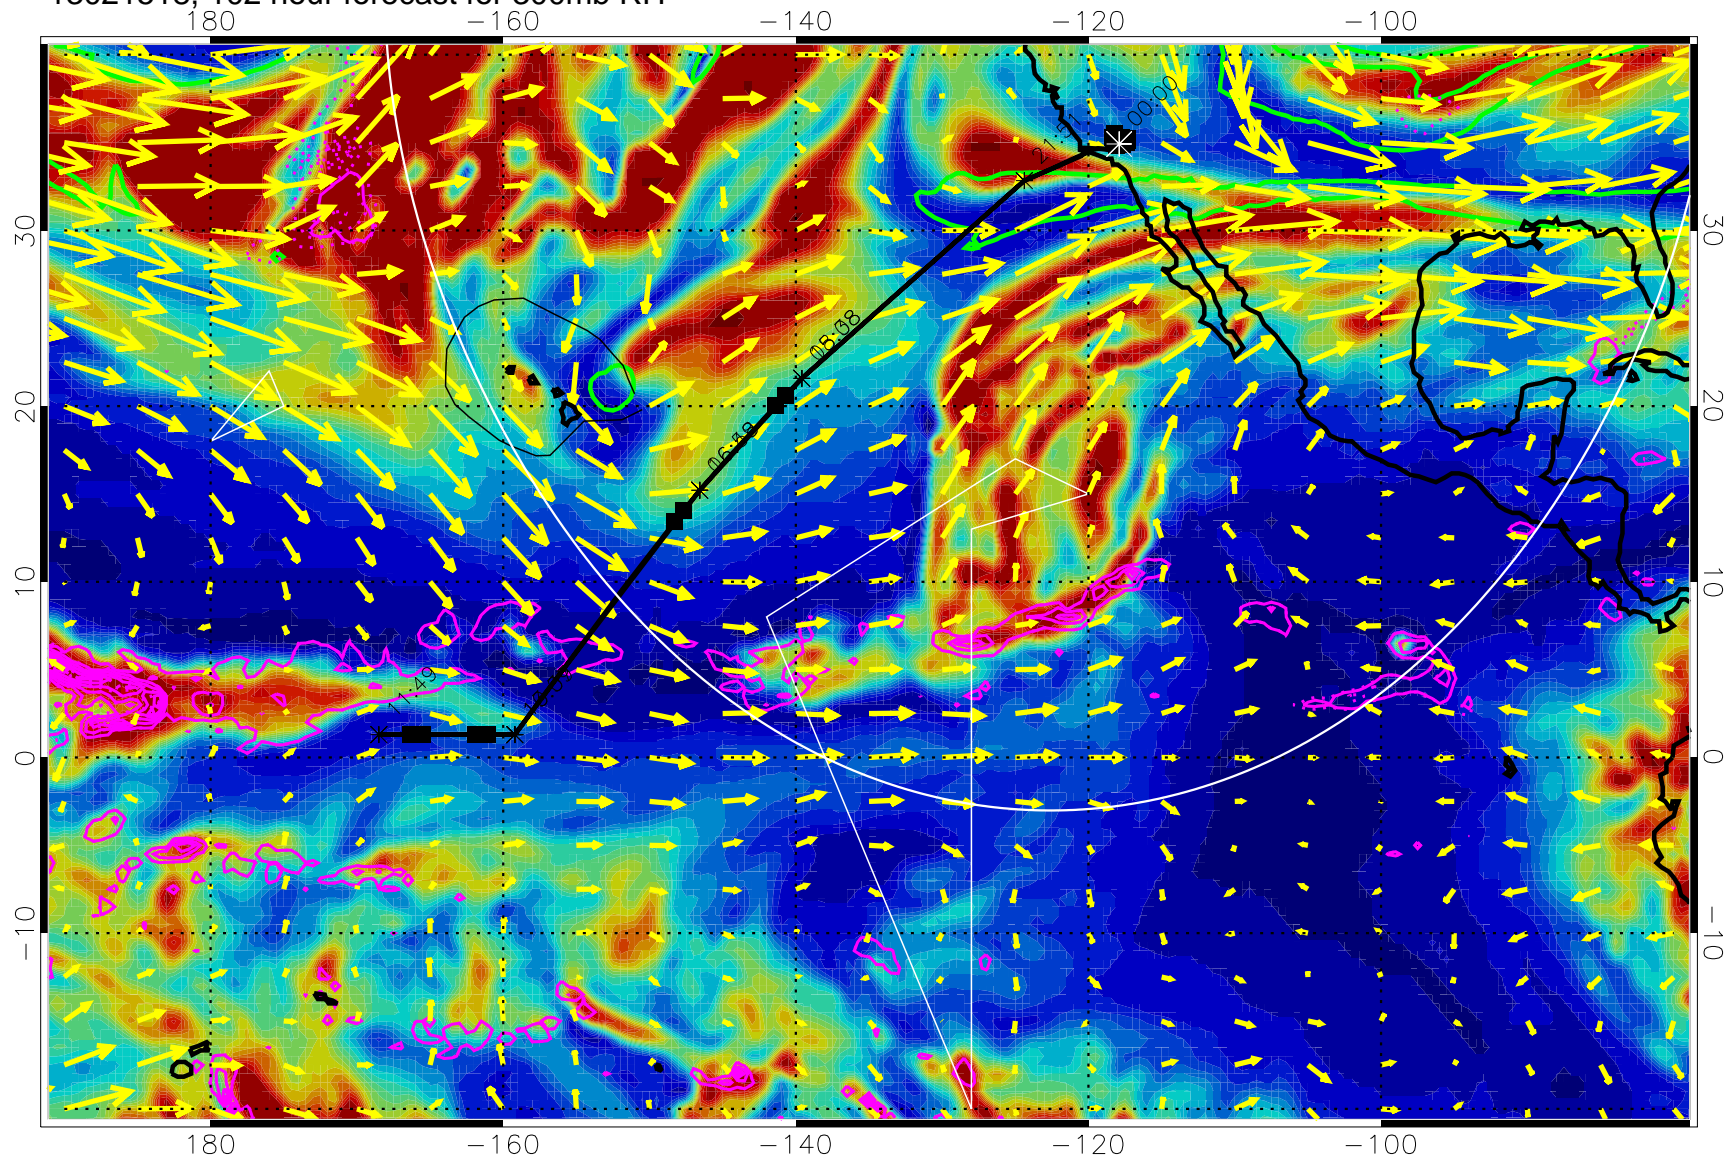

→ 50 m/s

Range ring of 4055 km -- 13 hours GH round trip

13021506, 90 hour forecast for 300mb RH

Precip (tot dot, conv sol) past 6 hrs 6 kg/m2 contours, min 4

EPV Tropopause (2 PVU) Position

→ 50 m/s

Range ring of 4055 km -- 13 hours GH round trip

13021512, 96 hour forecast for 300mb RH

Precip (tot dot, conv sol) past 6 hrs 6 kg/m2 contours, min 4

EPV Tropopause (2 PVU) Position

→ 50 m/s

Range ring of 4055 km -- 13 hours GH round trip

13021518, 102 hour forecast for 300mb RH

Precip (tot dot, conv sol) past 6 hrs 6 kg/m2 contours, min 4

EPV Tropopause (2 PVU) Position

→ 50 m/s

Range ring of 4055 km -- 13 hours GH round trip

13021600, 108 hour forecast for 300mb RH

Precip (tot dot, conv sol) past 6 hrs 6 kg/m2 contours, min 4

EPV Tropopause (2 PVU) Position

→ 50 m/s

Range ring of 4055 km -- 13 hours GH round trip

13021606, 114 hour forecast for 300mb RH

Precip (tot dot, conv sol) past 6 hrs 6 kg/m2 contours, min 4

EPV Tropopause (2 PVU) Position