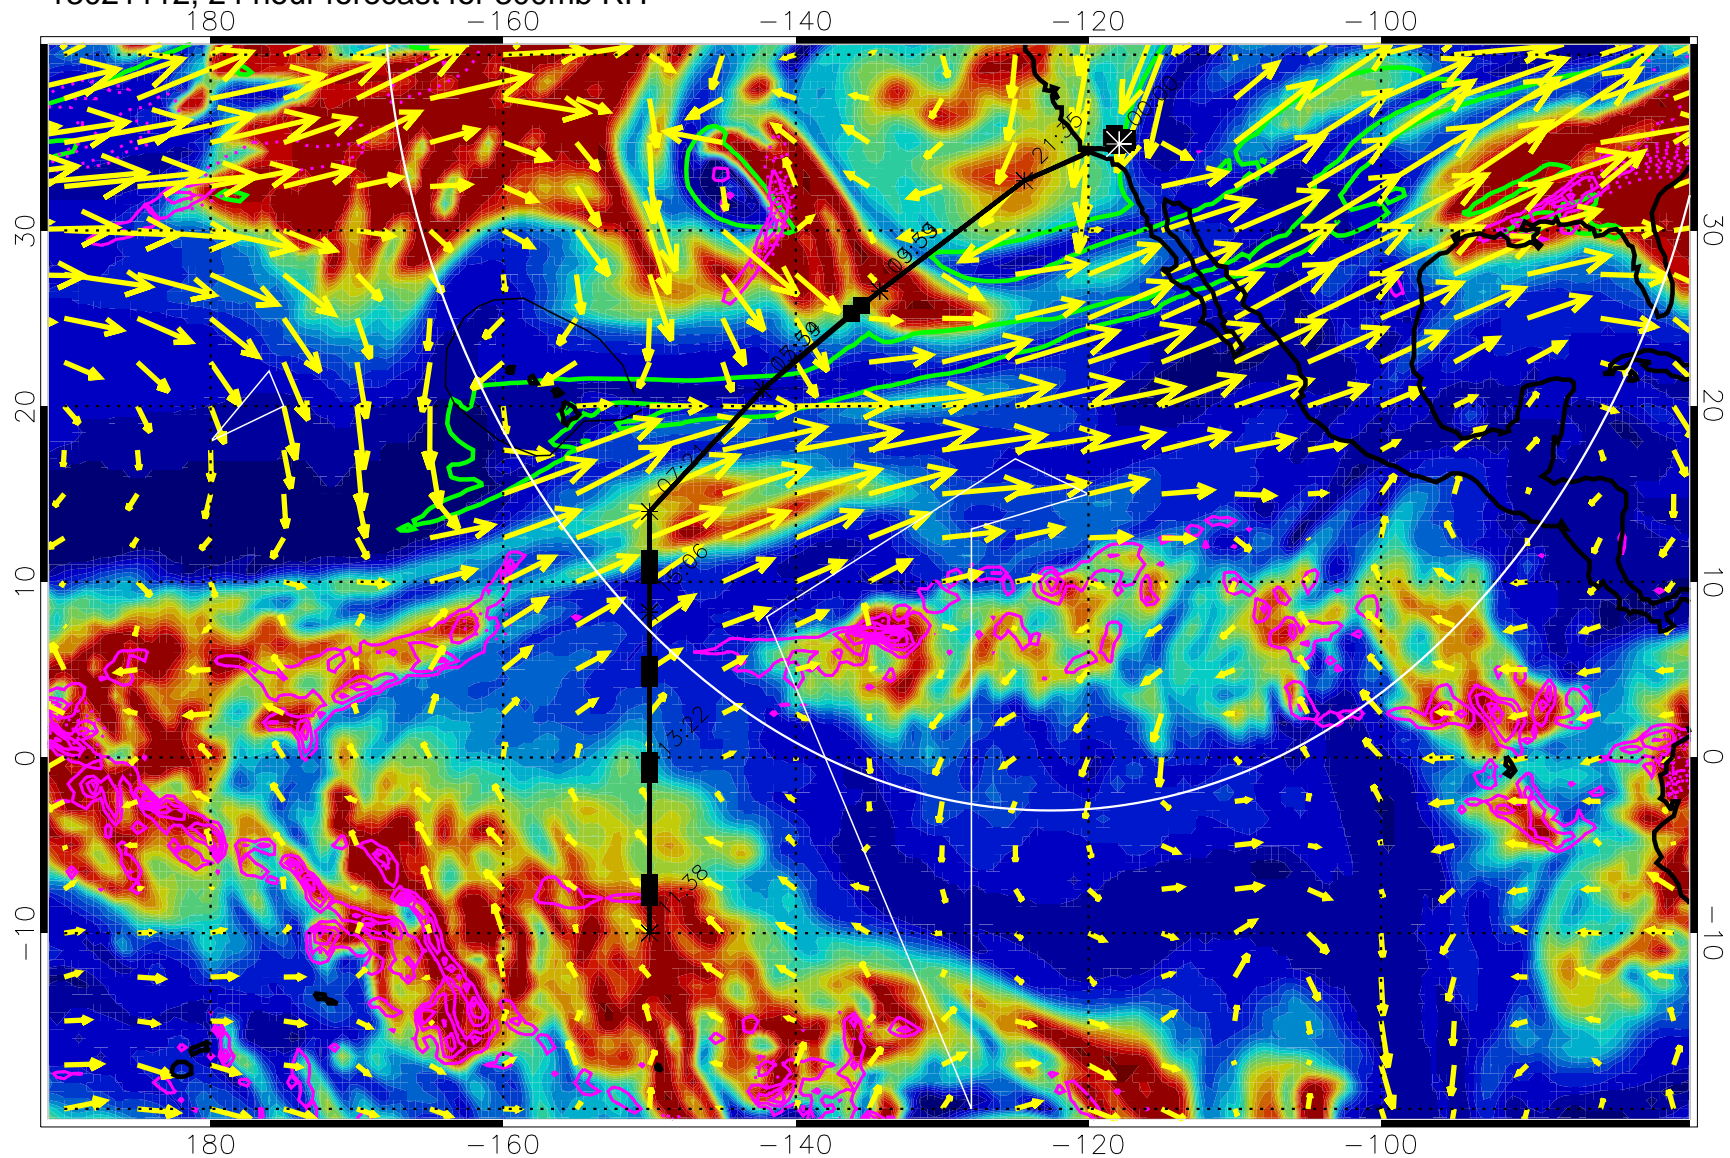

13021018, 6 hour forecast for 300mb RH

Precip (tot dot, conv sol) past 6 hrs 6 kg/m2 contours, min 4

EPV Tropopause (2 PVU) Position

→ 50 m/s

Range ring of 4055 km -- 13 hours GH round trip

13021100, 12 hour forecast for 300mb RH

Precip (tot dot, conv sol) past 6 hrs 6 kg/m2 contours, min 4

EPV Tropopause (2 PVU) Position

→ 50 m/s

Range ring of 4055 km -- 13 hours GH round trip

13021106, 18 hour forecast for 300mb RH

Precip (tot dot, conv sol) past 6 hrs 6 kg/m2 contours, min 4

EPV Tropopause (2 PVU) Position

→ 50 m/s

Range ring of 4055 km -- 13 hours GH round trip

13021112, 24 hour forecast for 300mb RH

Precip (tot dot, conv sol) past 6 hrs 6 kg/m2 contours, min 4

EPV Tropopause (2 PVU) Position

13021200, 36 hour forecast for 300mb RH

Precip (tot dot, conv sol) past 6 hrs 6 kg/m2 contours, min 4

EPV Tropopause (2 PVU) Position

→ 50 m/s

Range ring of 4055 km -- 13 hours GH round trip

13021206, 42 hour forecast for 300mb RH