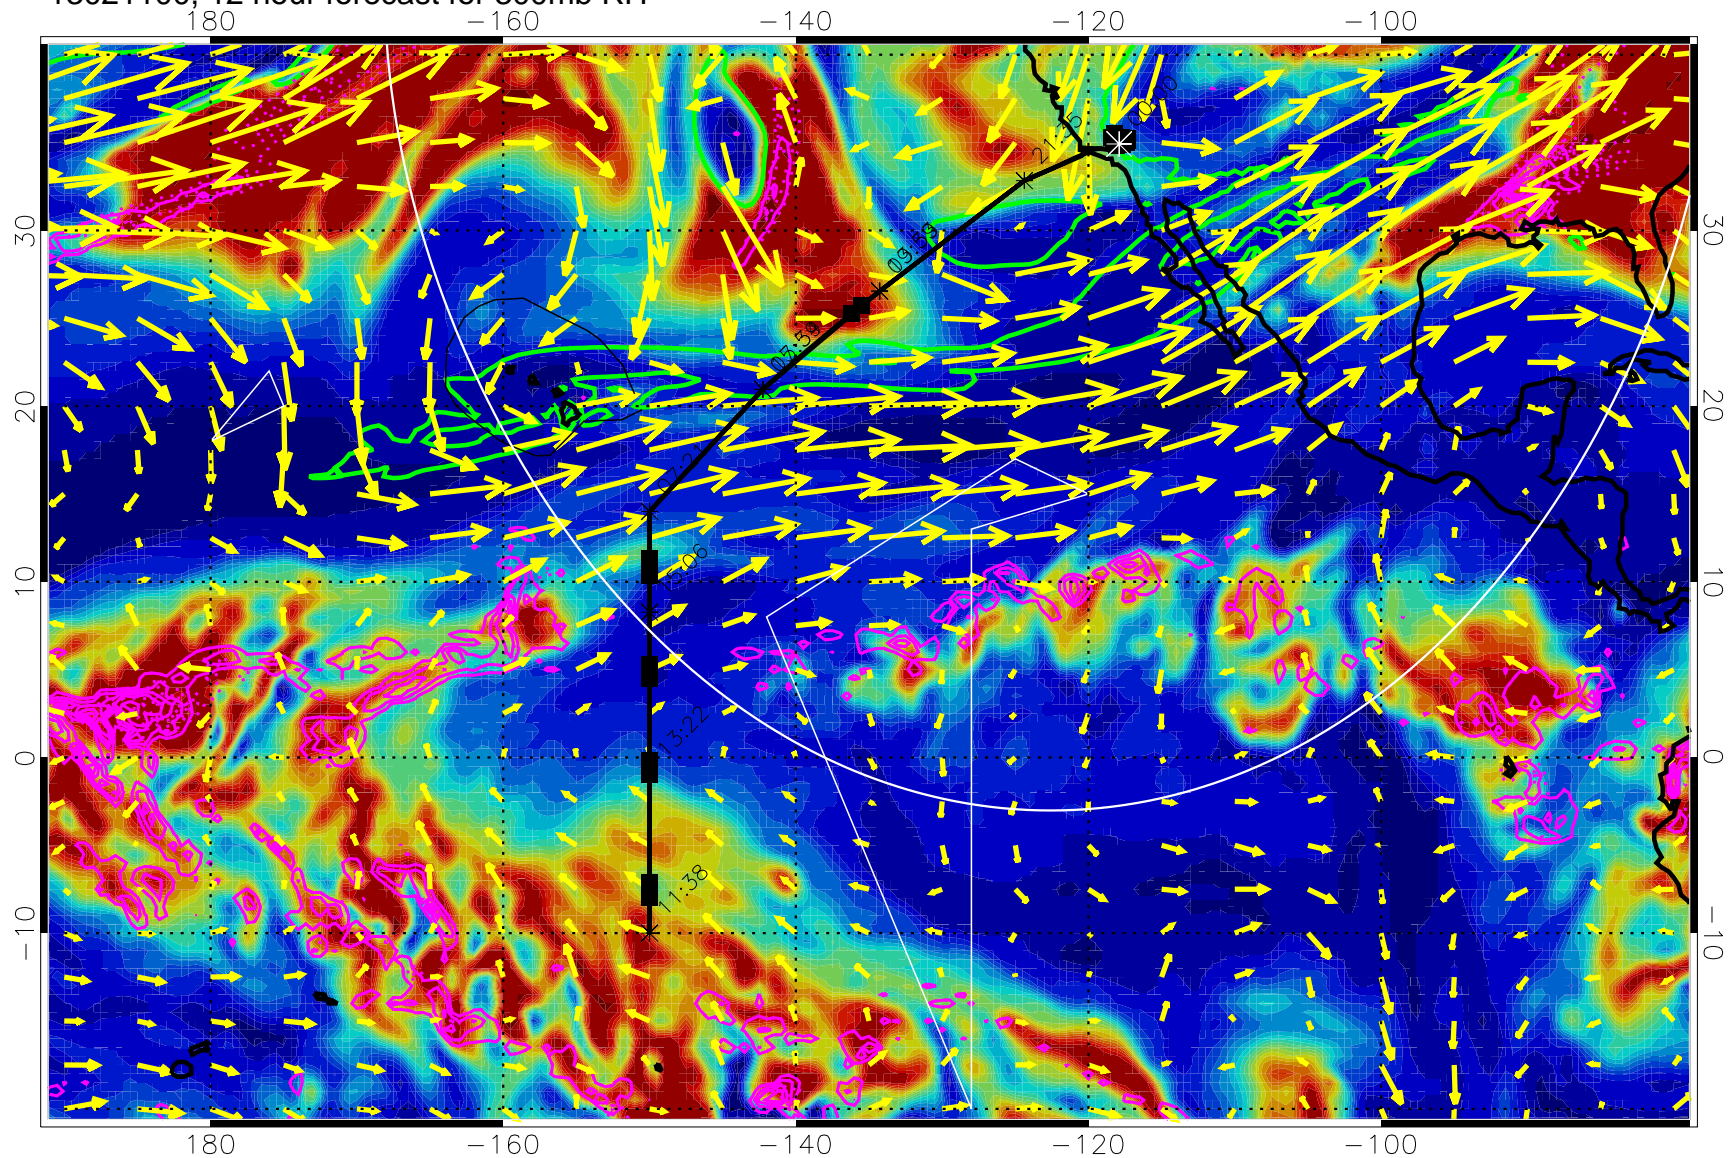

13021018, 6 hour forecast for 300mb RH

Precip (tot dot, conv sol) past 6 hrs 6 kg/m2 contours, min 4

EPV Tropopause (2 PVU) Position

→ 50 m/s

Range ring of 4055 km -- 13 hours GH round trip

13021100, 12 hour forecast for 300mb RH

Precip (tot dot, conv sol) past 6 hrs 6 kg/m2 contours, min 4

EPV Tropopause (2 PVU) Position

→ 50 m/s

Range ring of 4055 km -- 13 hours GH round trip

13021106, 18 hour forecast for 300mb RH

Precip (tot dot, conv sol) past 6 hrs 6 kg/m2 contours, min 4

EPV Tropopause (2 PVU) Position

→ 50 m/s

Range ring of 4055 km -- 13 hours GH round trip

13021112, 24 hour forecast for 300mb RH

Precip (tot dot, conv sol) past 6 hrs 6 kg/m2 contours, min 4

EPV Tropopause (2 PVU) Position

13021200, 36 hour forecast for 300mb RH

Precip (tot dot, conv sol) past 6 hrs 6 kg/m2 contours, min 4

EPV Tropopause (2 PVU) Position

→ 50 m/s

Range ring of 4055 km -- 13 hours GH round trip

13021206, 42 hour forecast for 300mb RH