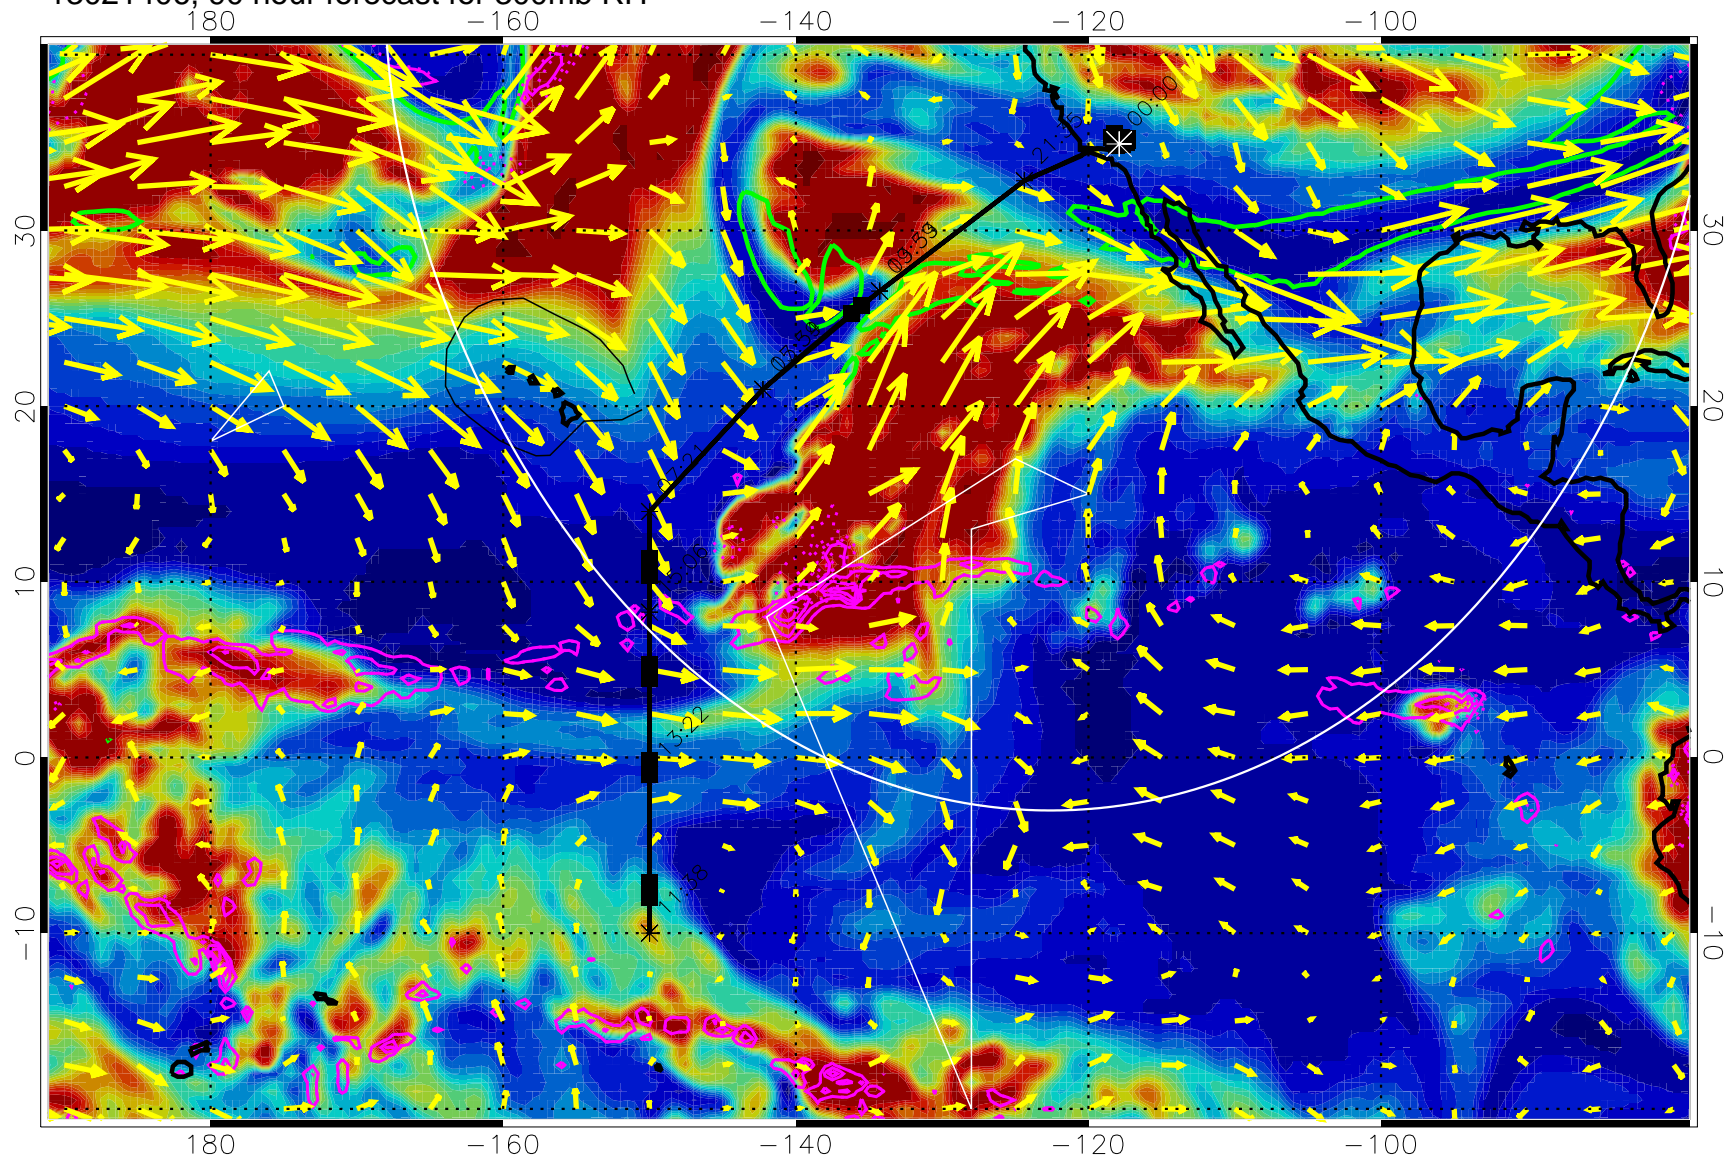

13021312, 72 hour forecast for 300mb RH

Precip (tot dot, conv sol) past 6 hrs 6 kg/m2 contours, min 4

EPV Tropopause (2 PVU) Position

→ 50 m/s

Range ring of 4055 km -- 13 hours GH round trip

13021318, 78 hour forecast for 300mb RH

Precip (tot dot, conv sol) past 6 hrs 6 kg/m2 contours, min 4

EPV Tropopause (2 PVU) Position

→ 50 m/s

Range ring of 4055 km -- 13 hours GH round trip

13021400, 84 hour forecast for 300mb RH

Precip (tot dot, conv sol) past 6 hrs 6 kg/m2 contours, min 4

EPV Tropopause (2 PVU) Position

→ 50 m/s

Range ring of 4055 km -- 13 hours GH round trip

13021406, 90 hour forecast for 300mb RH

Precip (tot dot, conv sol) past 6 hrs 6 kg/m2 contours, min 4

EPV Tropopause (2 PVU) Position

13021418, 102 hour forecast for 300mb RH

Precip (tot dot, conv sol) past 6 hrs 6 kg/m2 contours, min 4

EPV Tropopause (2 PVU) Position

→ 50 m/s

Range ring of 4055 km -- 13 hours GH round trip

13021500, 108 hour forecast for 300mb RH