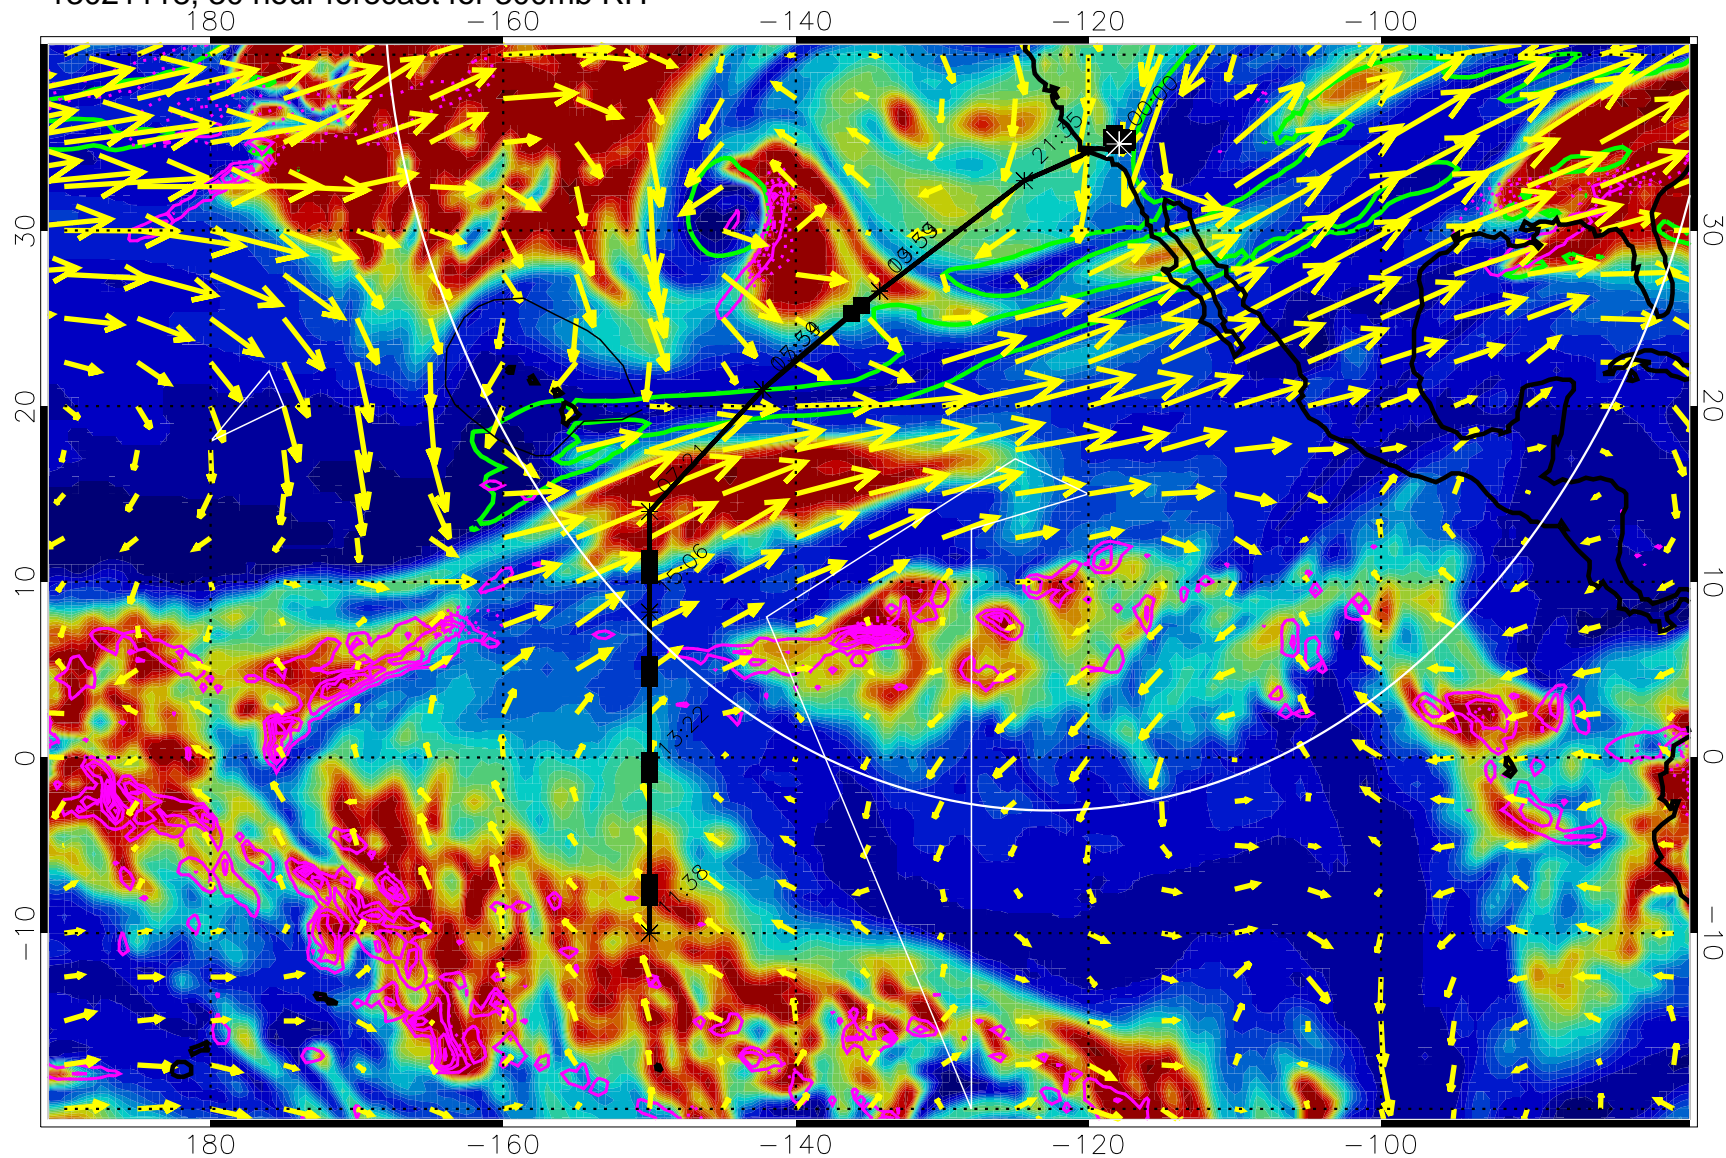

Precip (tot dot, conv sol) past 6 hrs 6 kg/m2 contours, min 4

EPV Tropopause (2 PVU) Position

→ 50 m/s

Range ring of 4055 km -- 13 hours GH round trip

13021106, 18 hour forecast for 300mb RH

Precip (tot dot, conv sol) past 6 hrs 6 kg/m2 contours, min 4

EPV Tropopause (2 PVU) Position

→ 50 m/s

Range ring of 4055 km -- 13 hours GH round trip

13021112, 24 hour forecast for 300mb RH

Precip (tot dot, conv sol) past 6 hrs 6 kg/m2 contours, min 4

EPV Tropopause (2 PVU) Position

→ 50 m/s

Range ring of 4055 km -- 13 hours GH round trip

13021118, 30 hour forecast for 300mb RH

Precip (tot dot, conv sol) past 6 hrs 6 kg/m2 contours, min 4

EPV Tropopause (2 PVU) Position

→ 50 m/s

Range ring of 4055 km -- 13 hours GH round trip

13021200, 36 hour forecast for 300mb RH

Precip (tot dot, conv sol) past 6 hrs 6 kg/m2 contours, min 4

EPV Tropopause (2 PVU) Position

→ 50 m/s

Range ring of 4055 km -- 13 hours GH round trip

13021206, 42 hour forecast for 300mb RH