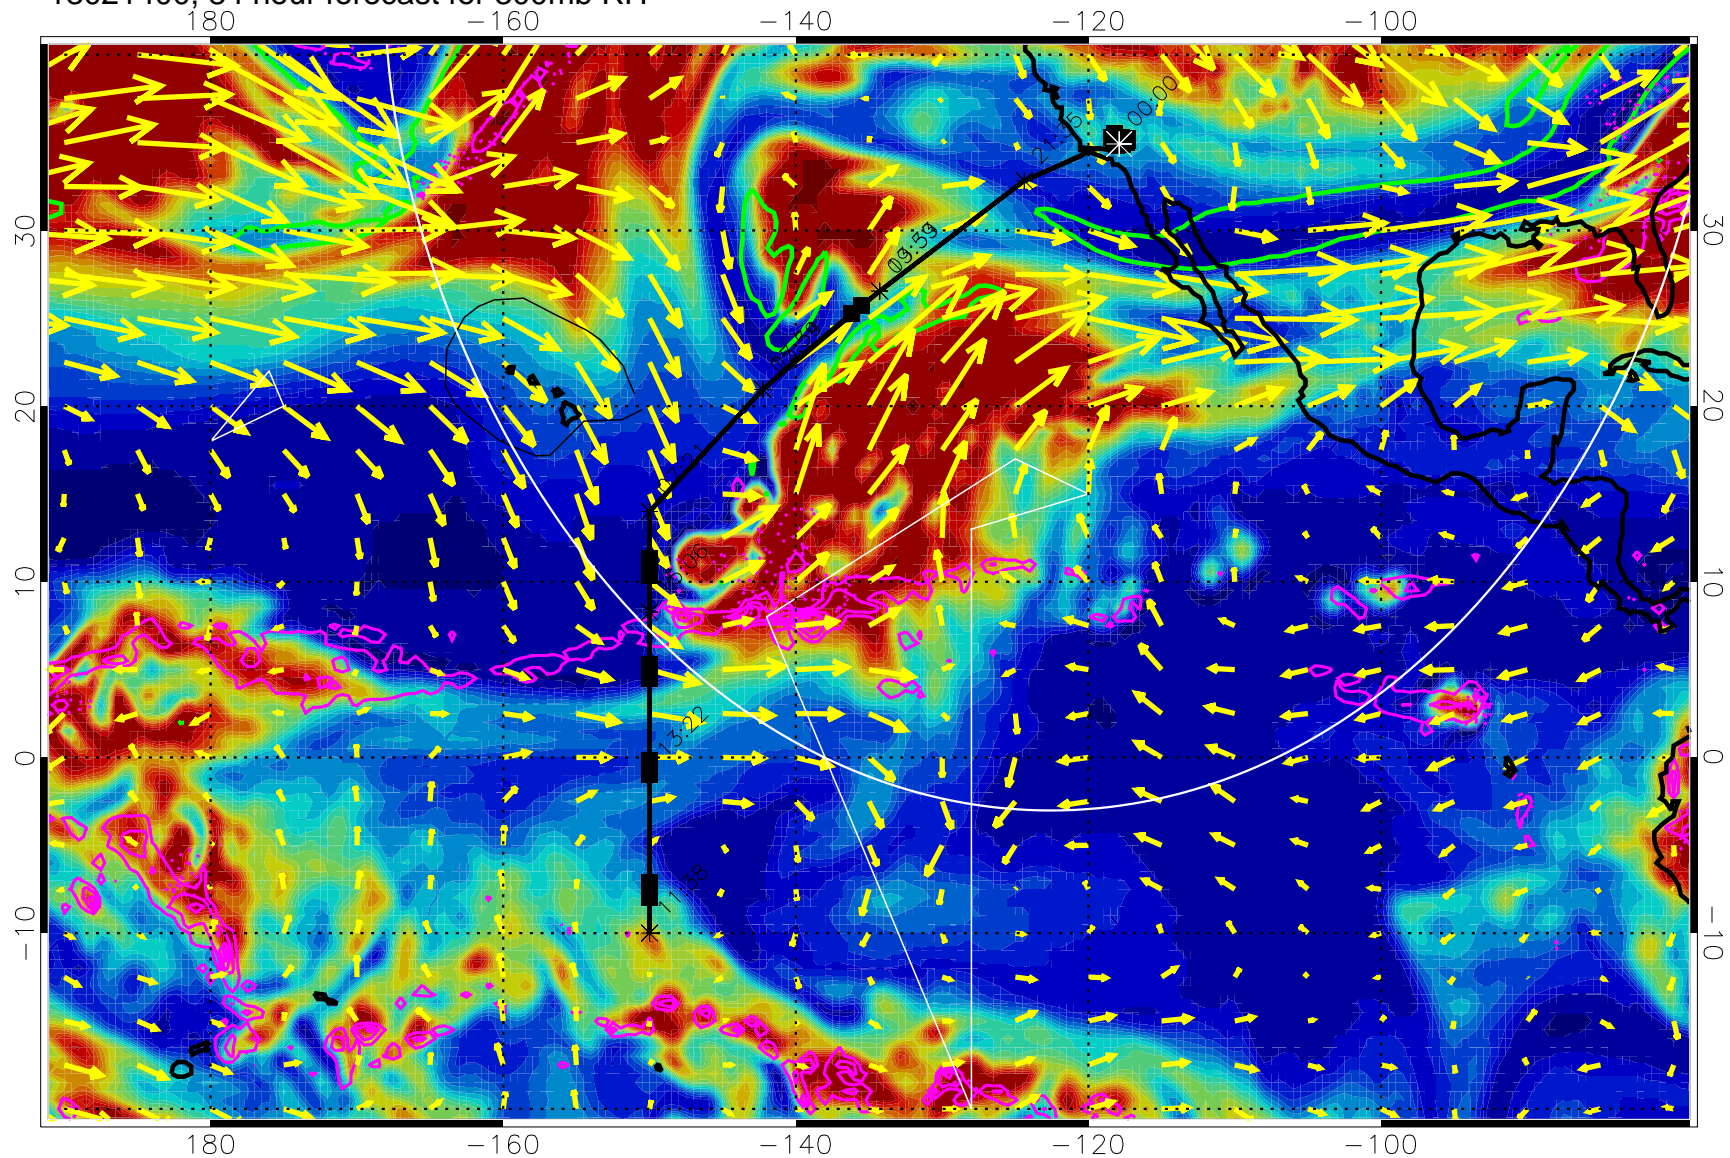

13021312, 72 hour forecast for 300mb RH

Precip (tot dot, conv sol) past 6 hrs 6 kg/m2 contours, min 4

EPV Tropopause (2 PVU) Position

→ 50 m/s

Range ring of 4055 km -- 13 hours GH round trip

13021318, 78 hour forecast for 300mb RH

Precip (tot dot, conv sol) past 6 hrs 6 kg/m2 contours, min 4

EPV Tropopause (2 PVU) Position

→ 50 m/s

Range ring of 4055 km -- 13 hours GH round trip

13021400, 84 hour forecast for 300mb RH

Precip (tot dot, conv sol) past 6 hrs 6 kg/m2 contours, min 4

EPV Tropopause (2 PVU) Position

→ 50 m/s

Range ring of 4055 km -- 13 hours GH round trip

13021406, 90 hour forecast for 300mb RH

Precip (tot dot, conv sol) past 6 hrs 6 kg/m2 contours, min 4

EPV Tropopause (2 PVU) Position

13021418, 102 hour forecast for 300mb RH

Precip (tot dot, conv sol) past 6 hrs 6 kg/m2 contours, min 4

EPV Tropopause (2 PVU) Position

→ 50 m/s

Range ring of 4055 km -- 13 hours GH round trip

13021500, 108 hour forecast for 300mb RH