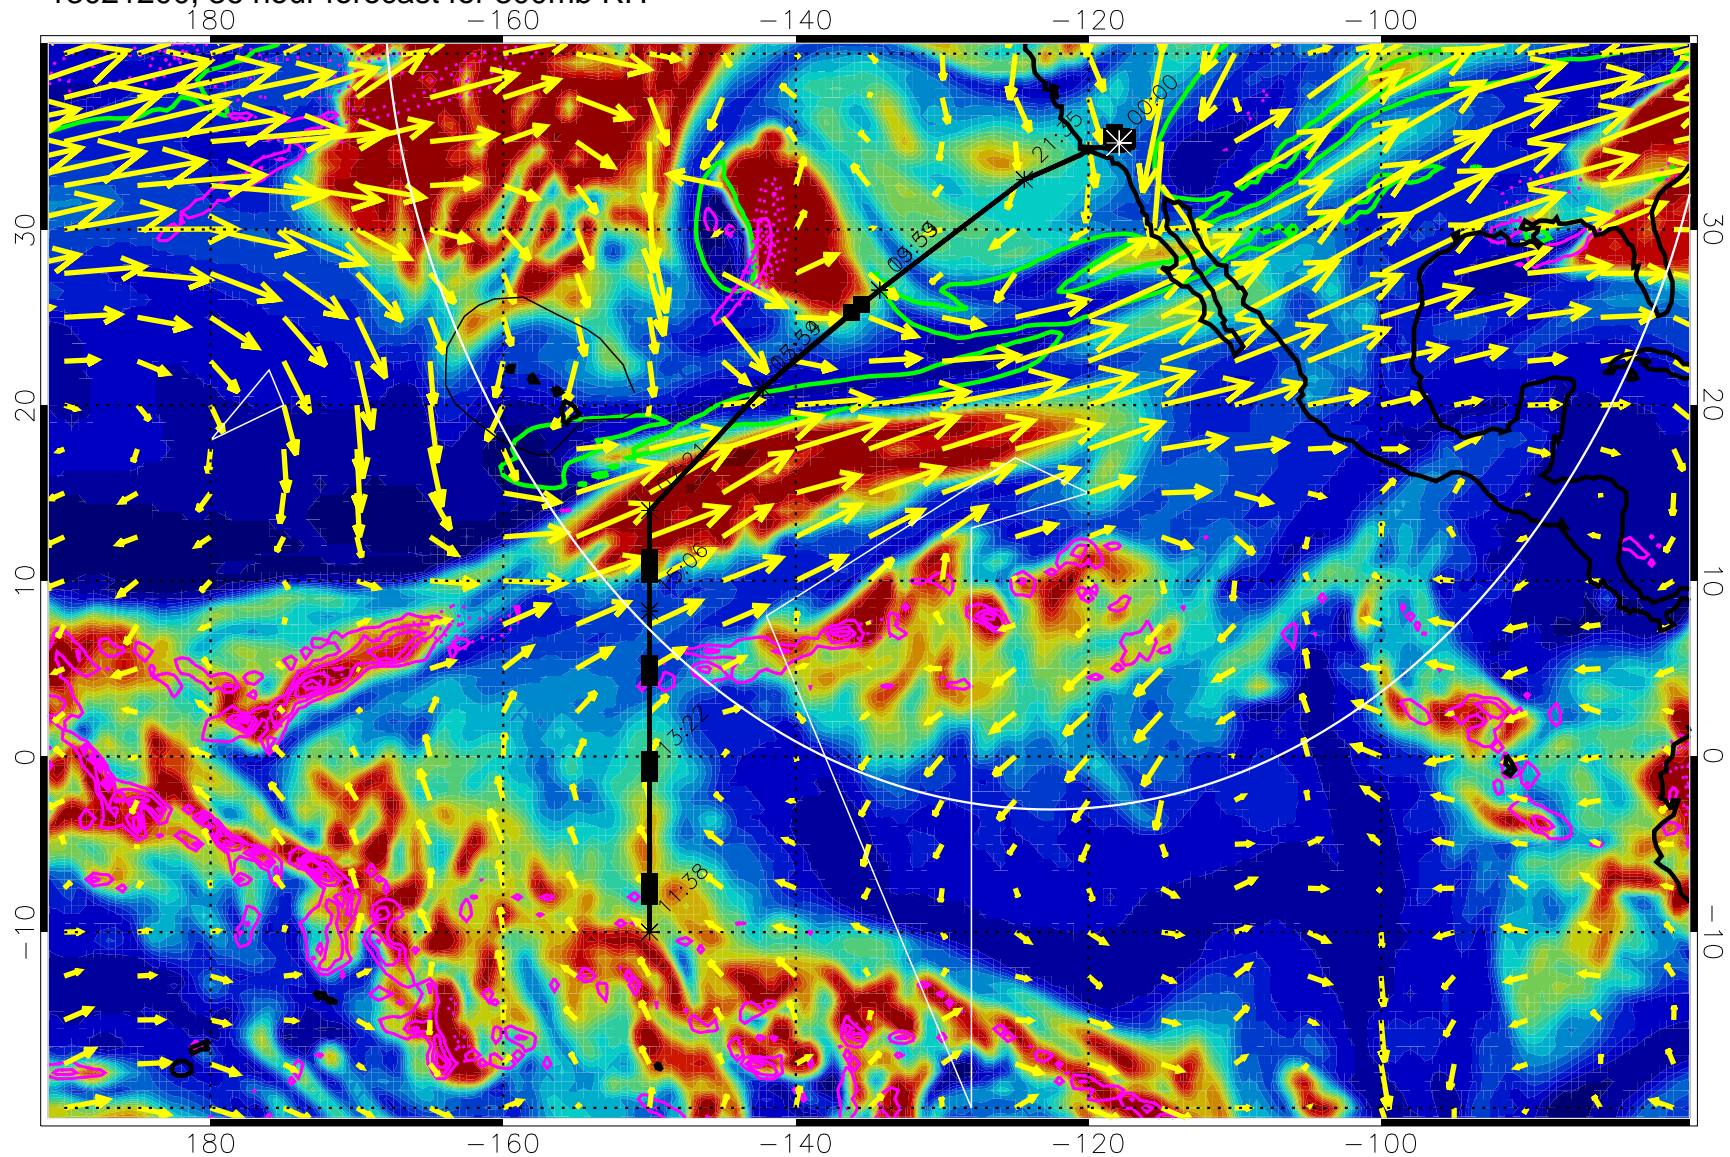

EPV Tropopause (2 PVU) Position

→ 50 m/s

Range ring of 4055 km -- 13 hours GH round trip

13021112, 24 hour forecast for 300mb RH

Precip (tot dot, conv sol) past 6 hrs 6 kg/m2 contours, min 4

EPV Tropopause (2 PVU) Position

→ 50 m/s

Range ring of 4055 km -- 13 hours GH round trip

13021118, 30 hour forecast for 300mb RH

Precip (tot dot, conv sol) past 6 hrs 6 kg/m2 contours, min 4

EPV Tropopause (2 PVU) Position

→ 50 m/s

Range ring of 4055 km -- 13 hours GH round trip

13021200, 36 hour forecast for 300mb RH

Precip (tot dot, conv sol) past 6 hrs 6 kg/m2 contours, min 4

EPV Tropopause (2 PVU) Position

→ 50 m/s

Range ring of 4055 km -- 13 hours GH round trip

13021206, 42 hour forecast for 300mb RH

Precip (tot dot, conv sol) past 6 hrs 6 kg/m2 contours, min 4

EPV Tropopause (2 PVU) Position

→ 50 m/s

Range ring of 4055 km -- 13 hours GH round trip

13021212, 48 hour forecast for 300mb RH

Precip (tot dot, conv sol) past 6 hrs 6 kg/m2 contours, min 4