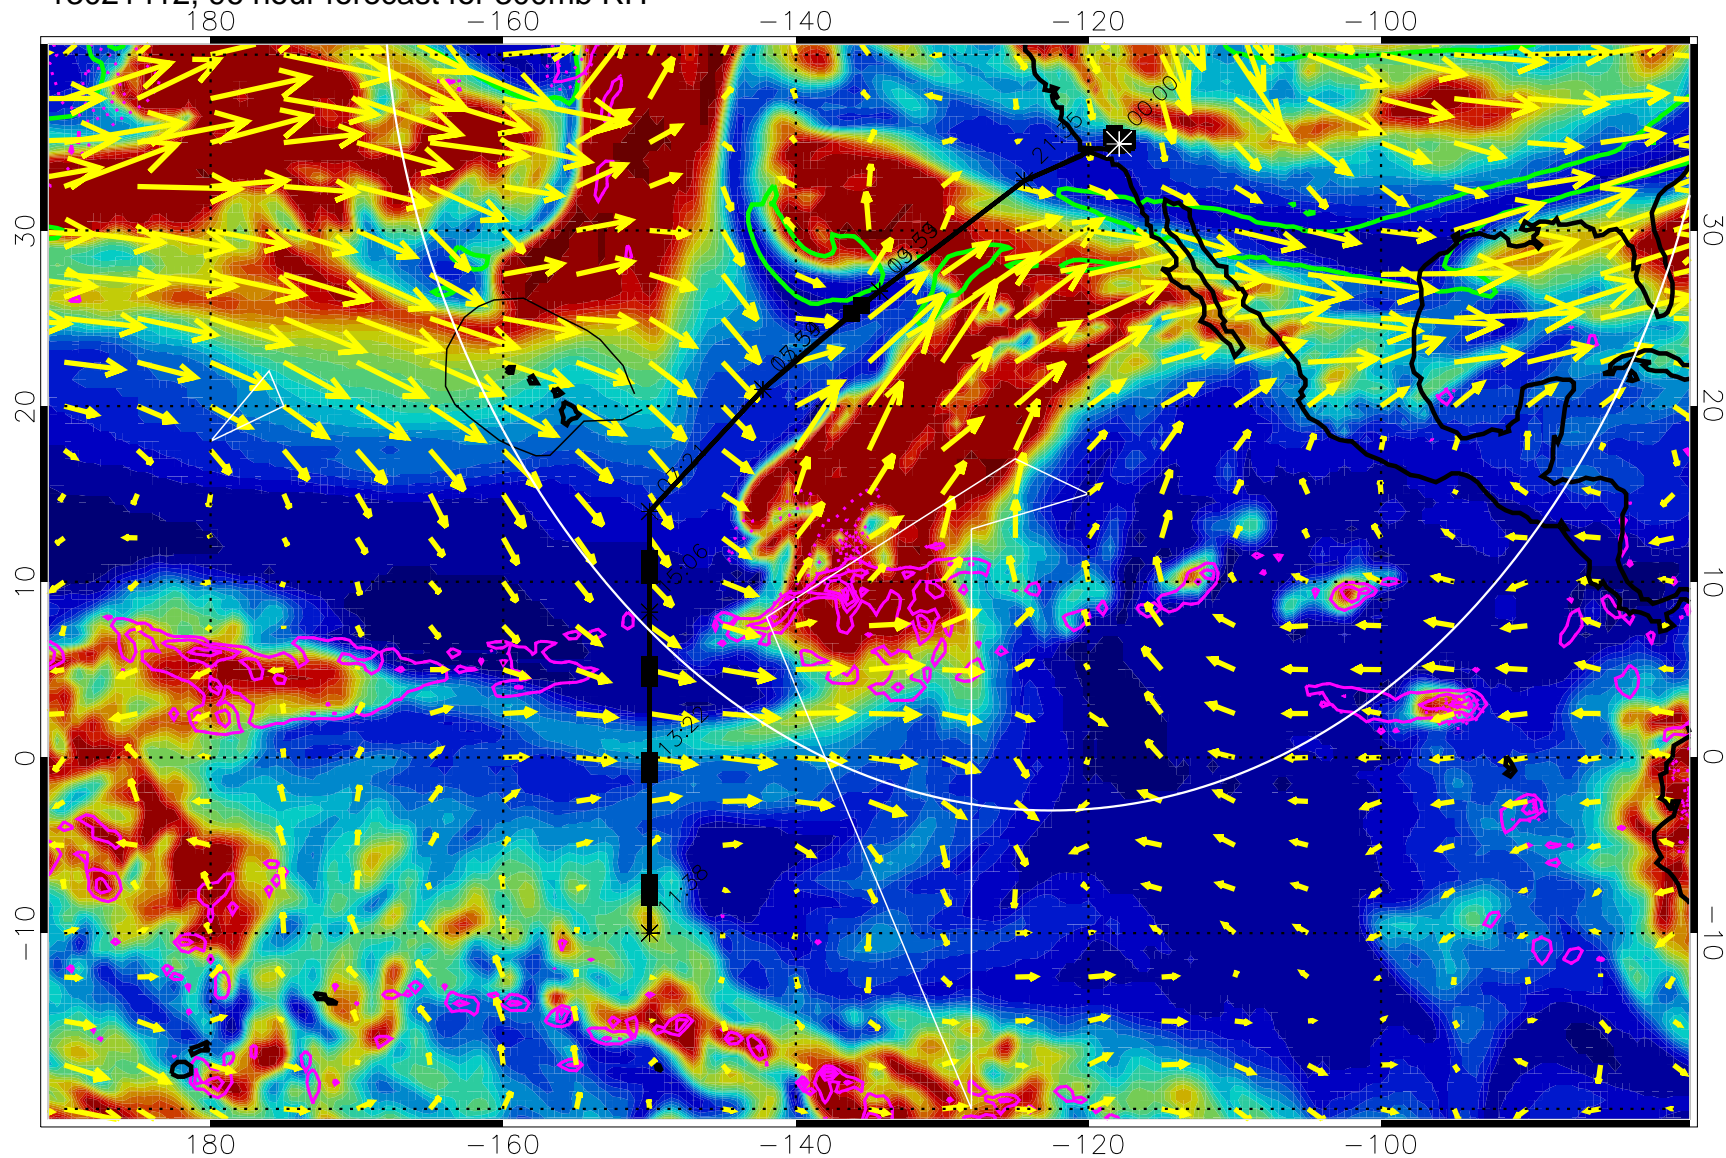

Precip (tot dot, conv sol) past 6 hrs 6 kg/m2 contours, min 4

EPV Tropopause (2 PVU) Position

→ 50 m/s

Range ring of 4055 km -- 13 hours GH round trip

13021400, 84 hour forecast for 300mb RH

Precip (tot dot, conv sol) past 6 hrs 6 kg/m2 contours, min 4

EPV Tropopause (2 PVU) Position

→ 50 m/s

Range ring of 4055 km -- 13 hours GH round trip

13021406, 90 hour forecast for 300mb RH

Precip (tot dot, conv sol) past 6 hrs 6 kg/m2 contours, min 4

EPV Tropopause (2 PVU) Position

→ 50 m/s

Range ring of 4055 km -- 13 hours GH round trip

13021412, 96 hour forecast for 300mb RH

Precip (tot dot, conv sol) past 6 hrs 6 kg/m2 contours, min 4

EPV Tropopause (2 PVU) Position

→ 50 m/s

Range ring of 4055 km -- 13 hours GH round trip

13021418, 102 hour forecast for 300mb RH

Precip (tot dot, conv sol) past 6 hrs 6 kg/m2 contours, min 4

EPV Tropopause (2 PVU) Position

→ 50 m/s

Range ring of 4055 km -- 13 hours GH round trip

13021500, 108 hour forecast for 300mb RH