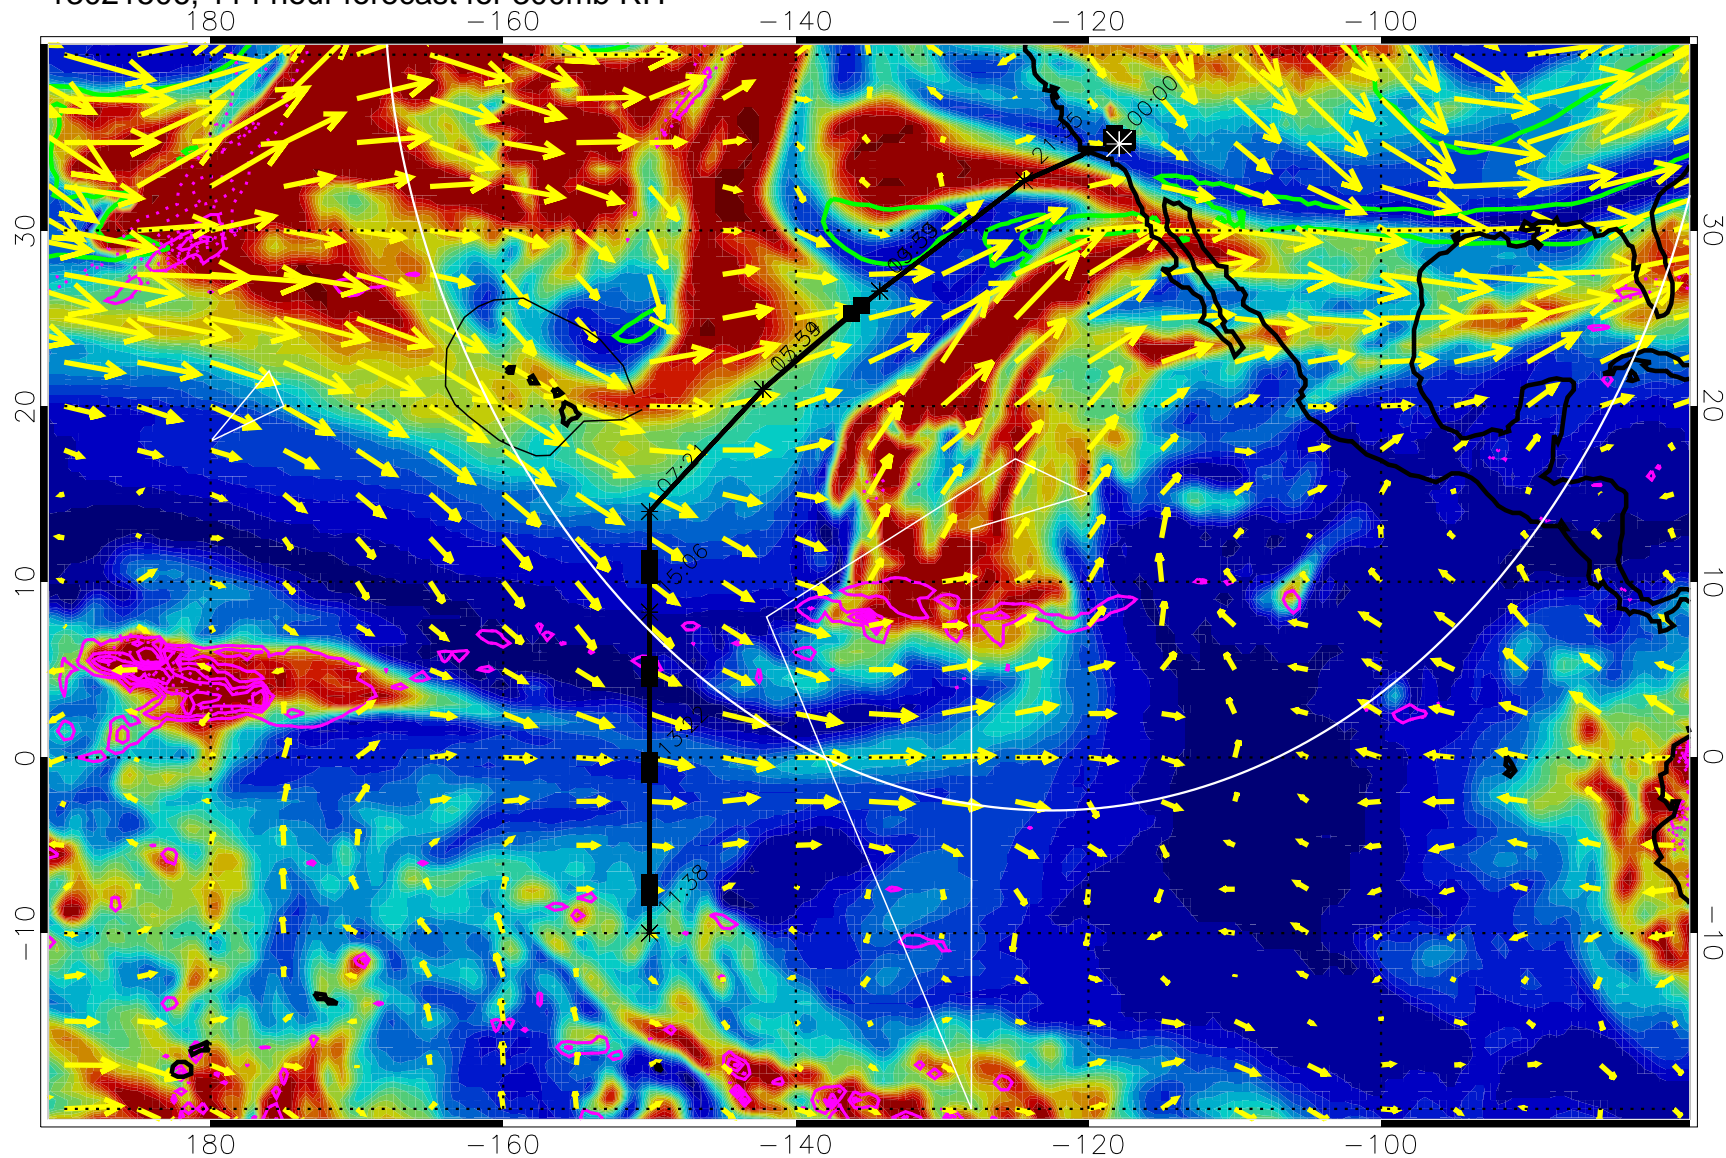

EPV Tropopause (2 PVU) Position

→ 50 m/s

Range ring of 4055 km -- 13 hours GH round trip

13021406, 90 hour forecast for 300mb RH

Precip (tot dot, conv sol) past 6 hrs 6 kg/m2 contours, min 4

EPV Tropopause (2 PVU) Position

13021418, 102 hour forecast for 300mb RH

Precip (tot dot, conv sol) past 6 hrs 6 kg/m2 contours, min 4

EPV Tropopause (2 PVU) Position

→ 50 m/s

Range ring of 4055 km -- 13 hours GH round trip

13021500, 108 hour forecast for 300mb RH

Precip (tot dot, conv sol) past 6 hrs 6 kg/m2 contours, min 4

EPV Tropopause (2 PVU) Position

→ 50 m/s

Range ring of 4055 km -- 13 hours GH round trip

13021506, 114 hour forecast for 300mb RH

Precip (tot dot, conv sol) past 6 hrs 6 kg/m2 contours, min 4

EPV Tropopause (2 PVU) Position

→ 50 m/s

Range ring of 4055 km -- 13 hours GH round trip

13021512, 120 hour forecast for 300mb RH

Precip (tot dot, conv sol) past 6 hrs 6 kg/m2 contours, min 4

EPV Tropopause (2 PVU) Position