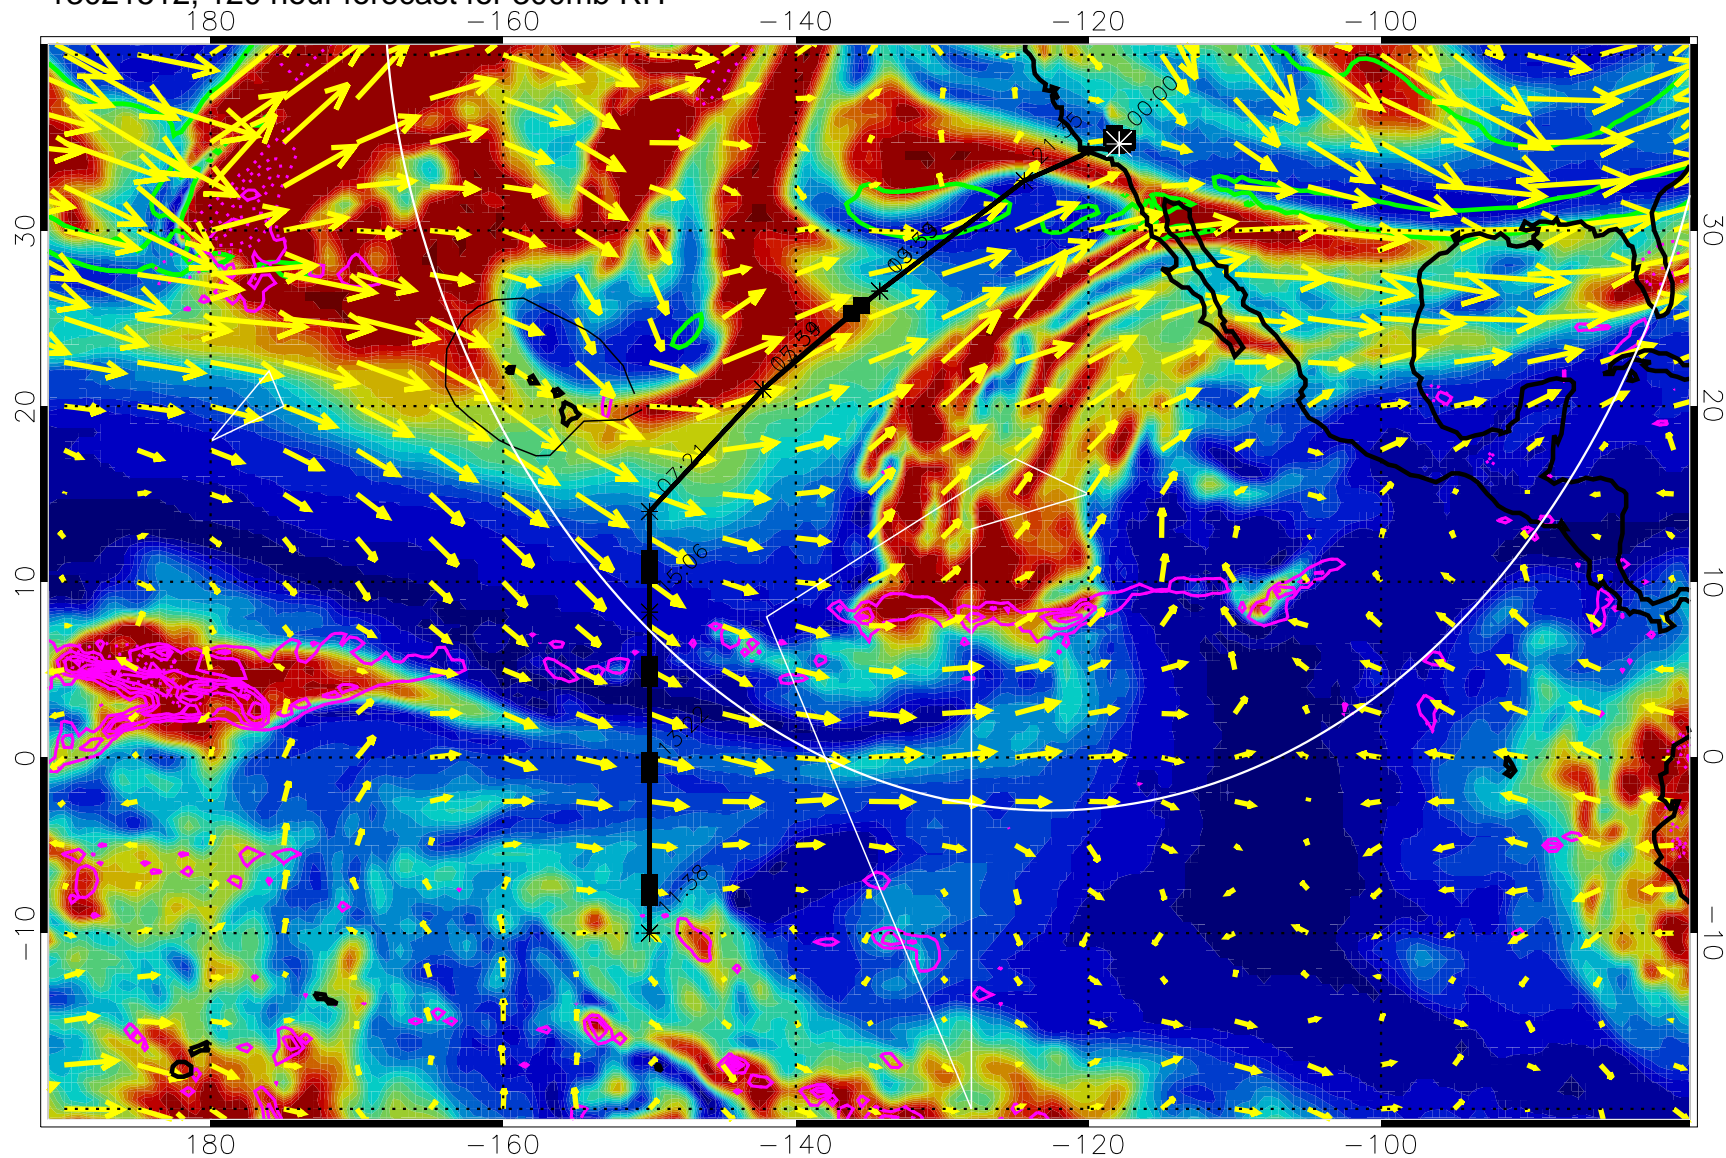

EPV Tropopause (2 PVU) Position

→ 50 m/s

Range ring of 4055 km -- 13 hours GH round trip

13021406, 90 hour forecast for 300mb RH

Precip (tot dot, conv sol) past 6 hrs 6 kg/m2 contours, min 4

EPV Tropopause (2 PVU) Position

13021418, 102 hour forecast for 300mb RH

Precip (tot dot, conv sol) past 6 hrs 6 kg/m2 contours, min 4

EPV Tropopause (2 PVU) Position

→ 50 m/s

Range ring of 4055 km -- 13 hours GH round trip

13021500, 108 hour forecast for 300mb RH

Precip (tot dot, conv sol) past 6 hrs 6 kg/m2 contours, min 4

EPV Tropopause (2 PVU) Position

→ 50 m/s

Range ring of 4055 km -- 13 hours GH round trip

13021506, 114 hour forecast for 300mb RH

Precip (tot dot, conv sol) past 6 hrs 6 kg/m2 contours, min 4

EPV Tropopause (2 PVU) Position

→ 50 m/s

Range ring of 4055 km -- 13 hours GH round trip

13021512, 120 hour forecast for 300mb RH

Precip (tot dot, conv sol) past 6 hrs 6 kg/m2 contours, min 4

EPV Tropopause (2 PVU) Position