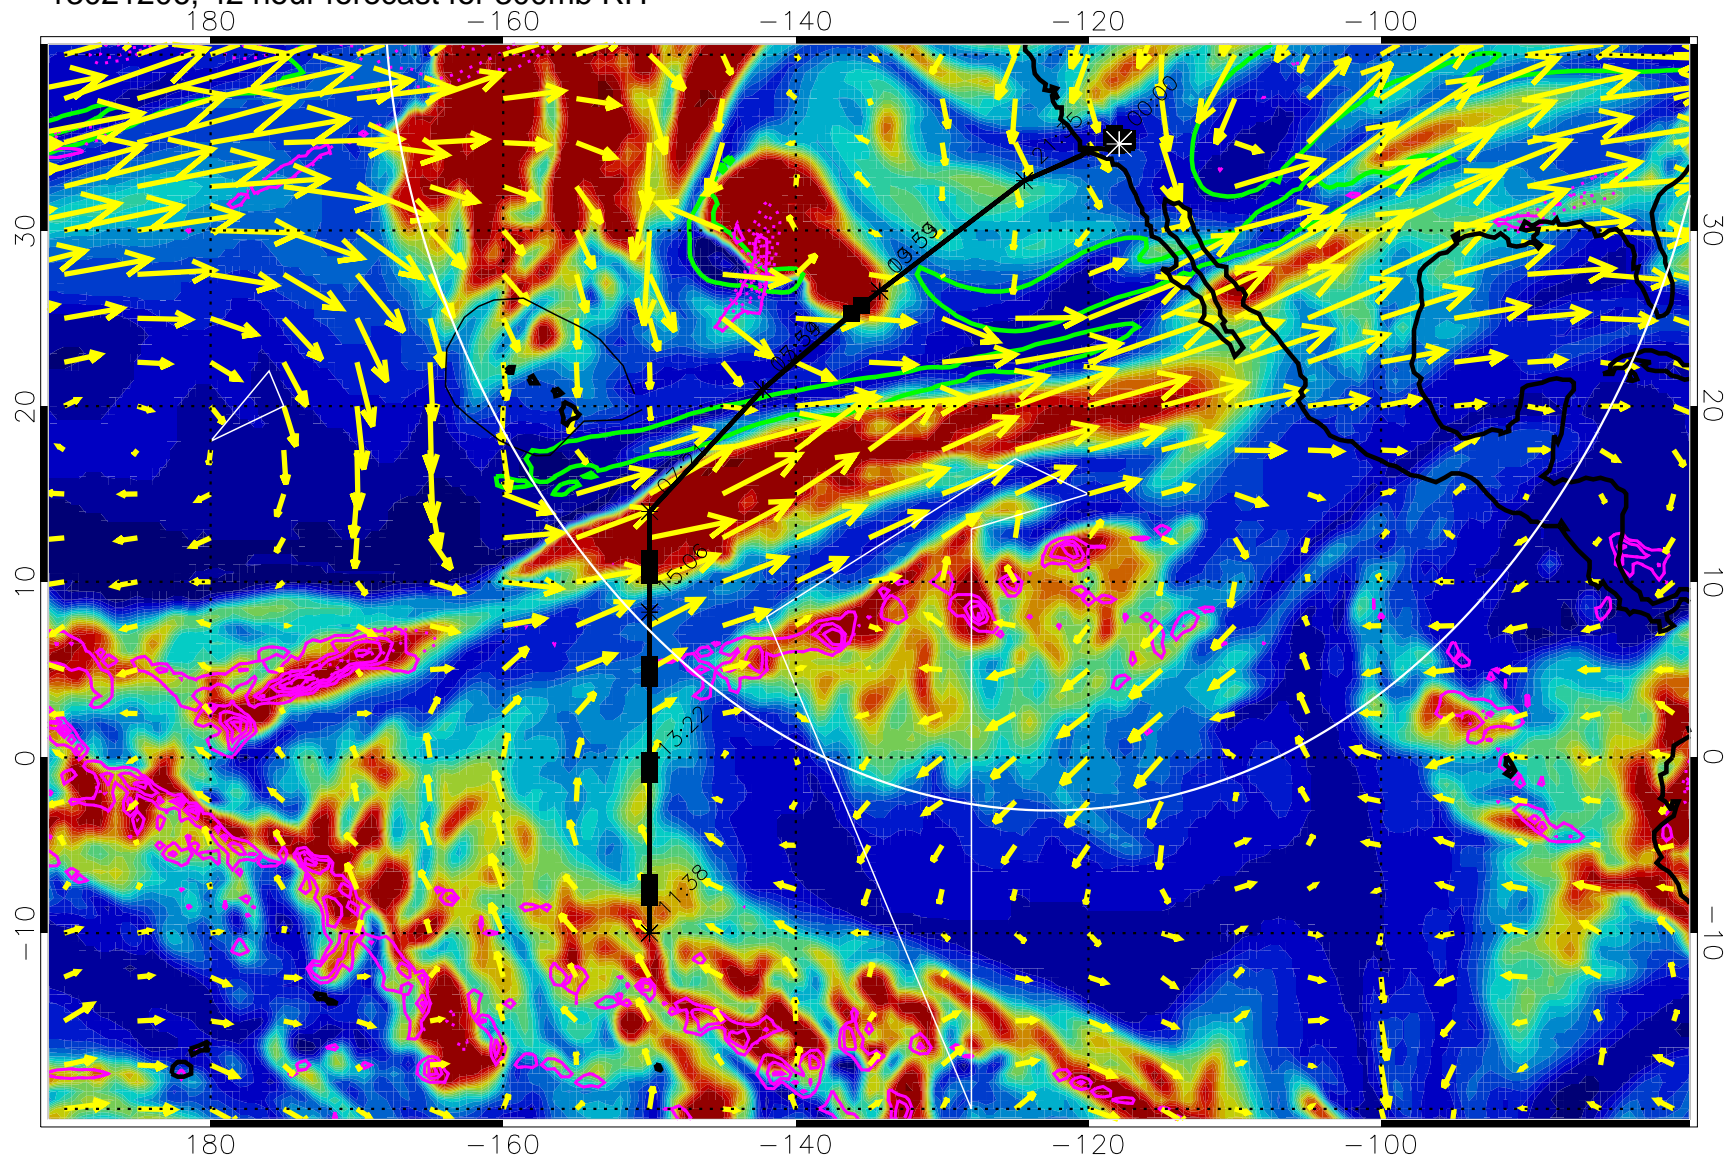

EPV Tropopause (2 PVU) Position

→ 50 m/s

Range ring of 4055 km -- 13 hours GH round trip

13021112, 24 hour forecast for 300mb RH

Precip (tot dot, conv sol) past 6 hrs 6 kg/m2 contours, min 4

EPV Tropopause (2 PVU) Position

13021200, 36 hour forecast for 300mb RH

Precip (tot dot, conv sol) past 6 hrs 6 kg/m2 contours, min 4

EPV Tropopause (2 PVU) Position

→ 50 m/s

Range ring of 4055 km -- 13 hours GH round trip

13021206, 42 hour forecast for 300mb RH

Precip (tot dot, conv sol) past 6 hrs 6 kg/m2 contours, min 4

EPV Tropopause (2 PVU) Position

→ 50 m/s

Range ring of 4055 km -- 13 hours GH round trip

13021212, 48 hour forecast for 300mb RH

Precip (tot dot, conv sol) past 6 hrs 6 kg/m2 contours, min 4

EPV Tropopause (2 PVU) Position

→ 50 m/s

Range ring of 4055 km -- 13 hours GH round trip

13021218, 54 hour forecast for 300mb RH

180 -160 -140 -120 -100

Precip (tot dot, conv sol) past 6 hrs 6 kg/m2 contours, min 4