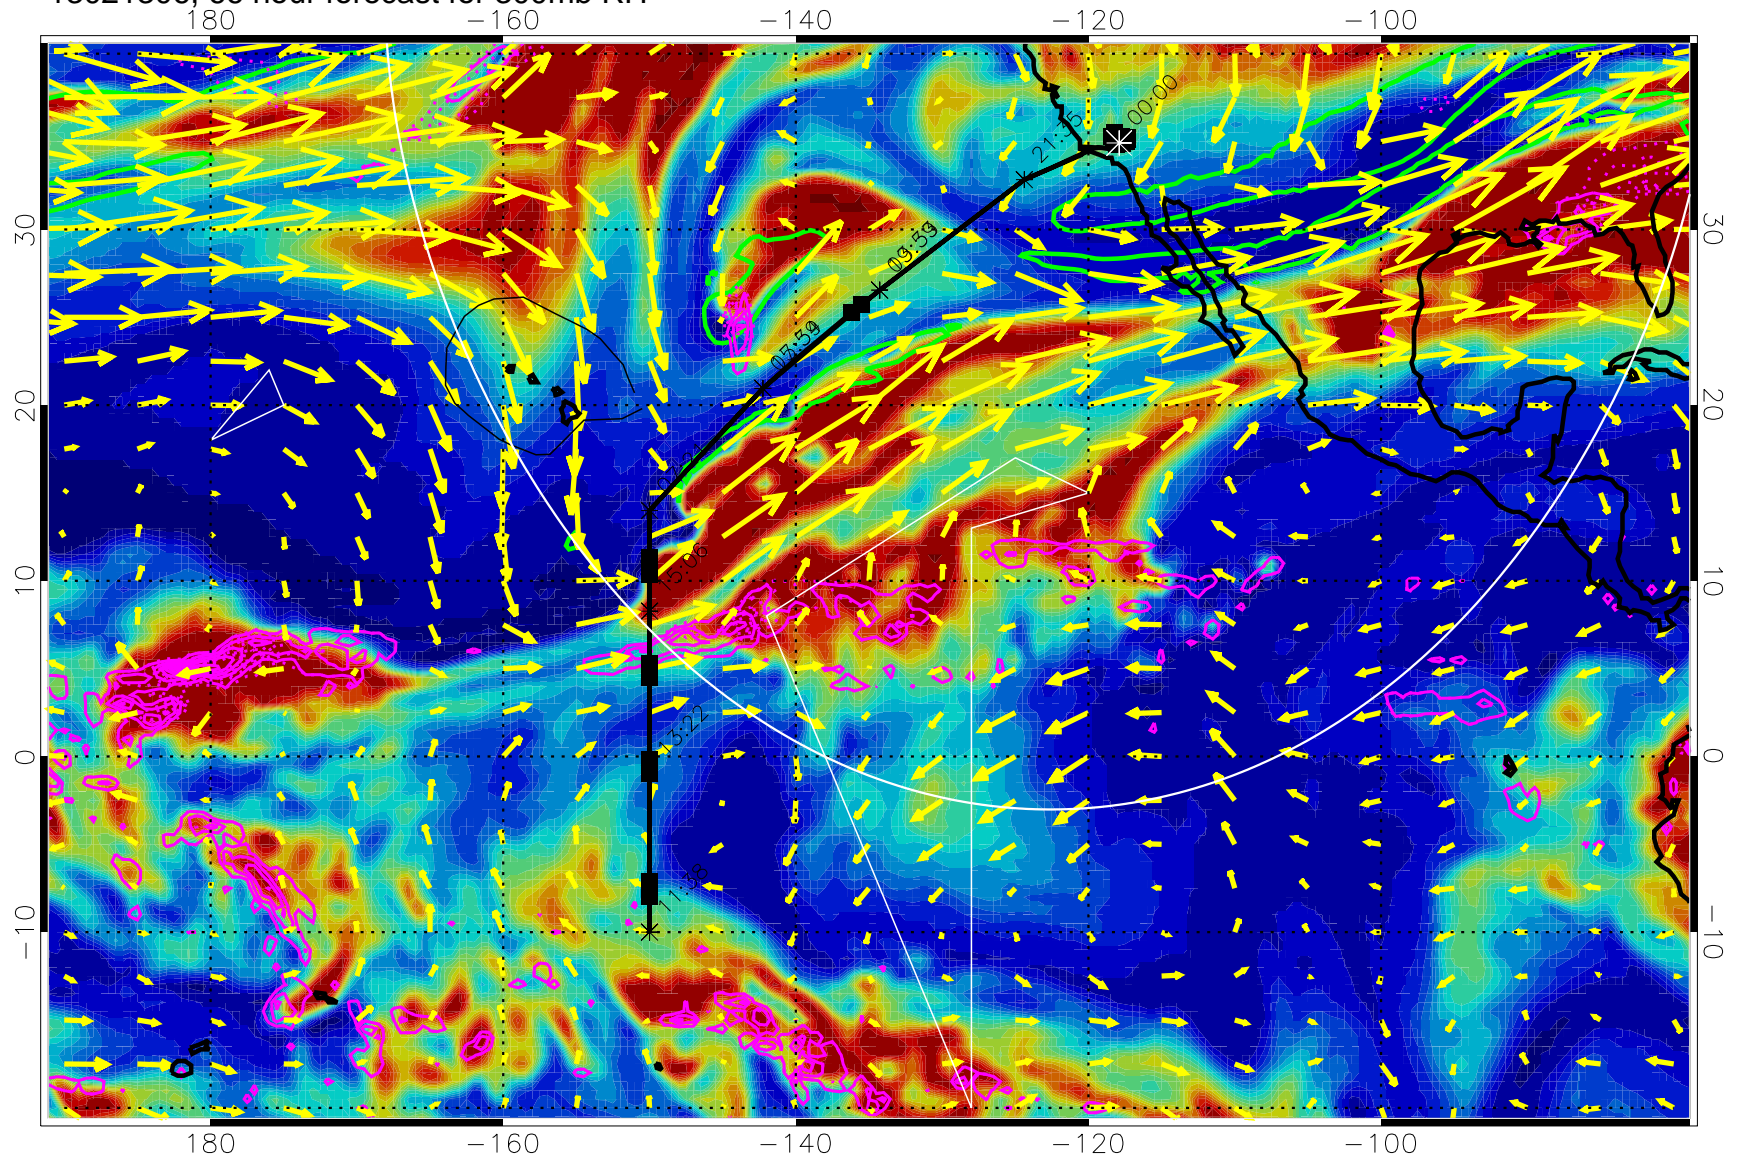

EPV Tropopause (2 PVU) Position

→ 50 m/s

Range ring of 4055 km -- 13 hours GH round trip

13021300, 60 hour forecast for 300mb RH

Precip (tot dot, conv sol) past 6 hrs 6 kg/m2 contours, min 4

EPV Tropopause (2 PVU) Position

→ 50 m/s

Range ring of 4055 km -- 13 hours GH round trip

13021306, 66 hour forecast for 300mb RH

Precip (tot dot, conv sol) past 6 hrs 6 kg/m2 contours, min 4

EPV Tropopause (2 PVU) Position

→ 50 m/s

Range ring of 4055 km -- 13 hours GH round trip

13021312, 72 hour forecast for 300mb RH

Precip (tot dot, conv sol) past 6 hrs 6 kg/m2 contours, min 4

EPV Tropopause (2 PVU) Position

→ 50 m/s

Range ring of 4055 km -- 13 hours GH round trip

13021318, 78 hour forecast for 300mb RH

Precip (tot dot, conv sol) past 6 hrs 6 kg/m2 contours, min 4

EPV Tropopause (2 PVU) Position

→ 50 m/s

Range ring of 4055 km -- 13 hours GH round trip

13021400, 84 hour forecast for 300mb RH

Precip (tot dot, conv sol) past 6 hrs 6 kg/m2 contours, min 4