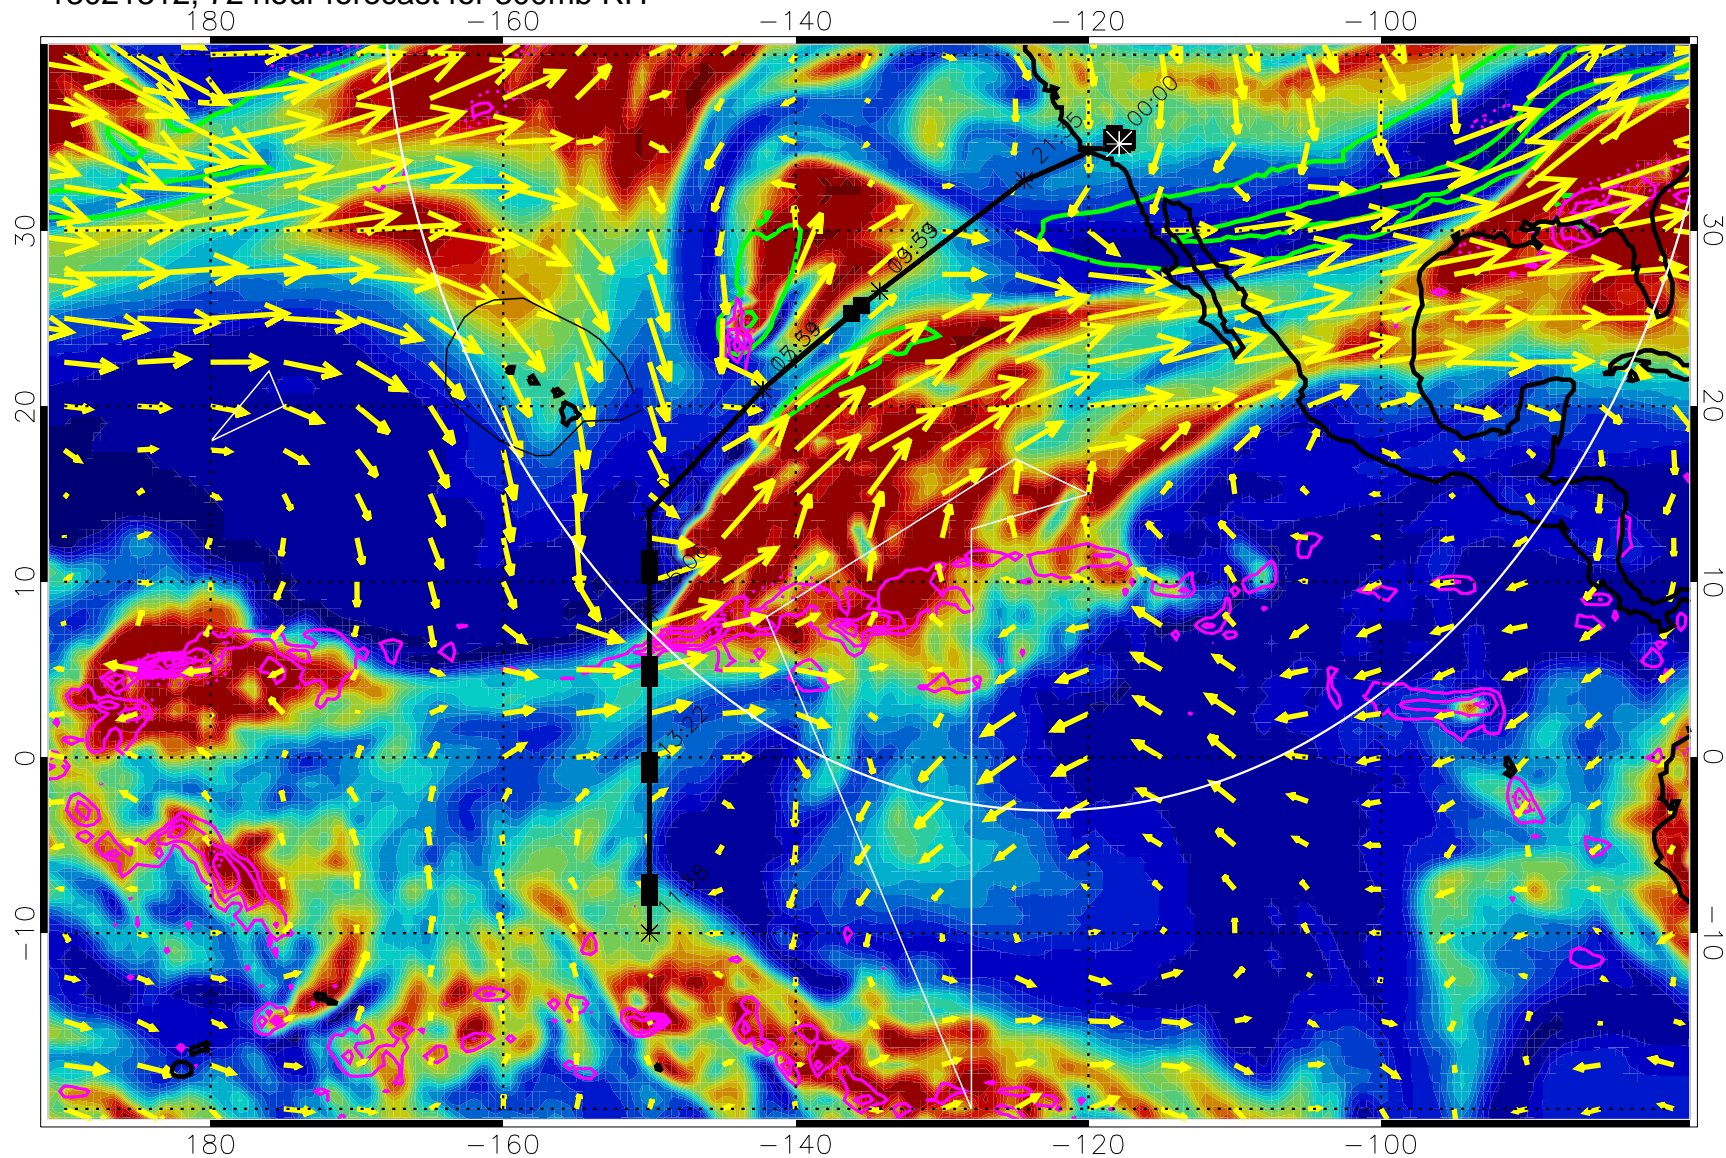

EPV Tropopause (2 PVU) Position

→ 50 m/s

Range ring of 4055 km -- 13 hours GH round trip

13021300, 60 hour forecast for 300mb RH

Precip (tot dot, conv sol) past 6 hrs 6 kg/m2 contours, min 4

EPV Tropopause (2 PVU) Position

→ 50 m/s

Range ring of 4055 km -- 13 hours GH round trip

13021306, 66 hour forecast for 300mb RH

Precip (tot dot, conv sol) past 6 hrs 6 kg/m2 contours, min 4

EPV Tropopause (2 PVU) Position

→ 50 m/s

Range ring of 4055 km -- 13 hours GH round trip

13021312, 72 hour forecast for 300mb RH

Precip (tot dot, conv sol) past 6 hrs 6 kg/m2 contours, min 4

EPV Tropopause (2 PVU) Position

→ 50 m/s

Range ring of 4055 km -- 13 hours GH round trip

13021318, 78 hour forecast for 300mb RH

Precip (tot dot, conv sol) past 6 hrs 6 kg/m2 contours, min 4

EPV Tropopause (2 PVU) Position

→ 50 m/s

Range ring of 4055 km -- 13 hours GH round trip

13021400, 84 hour forecast for 300mb RH

Precip (tot dot, conv sol) past 6 hrs 6 kg/m2 contours, min 4