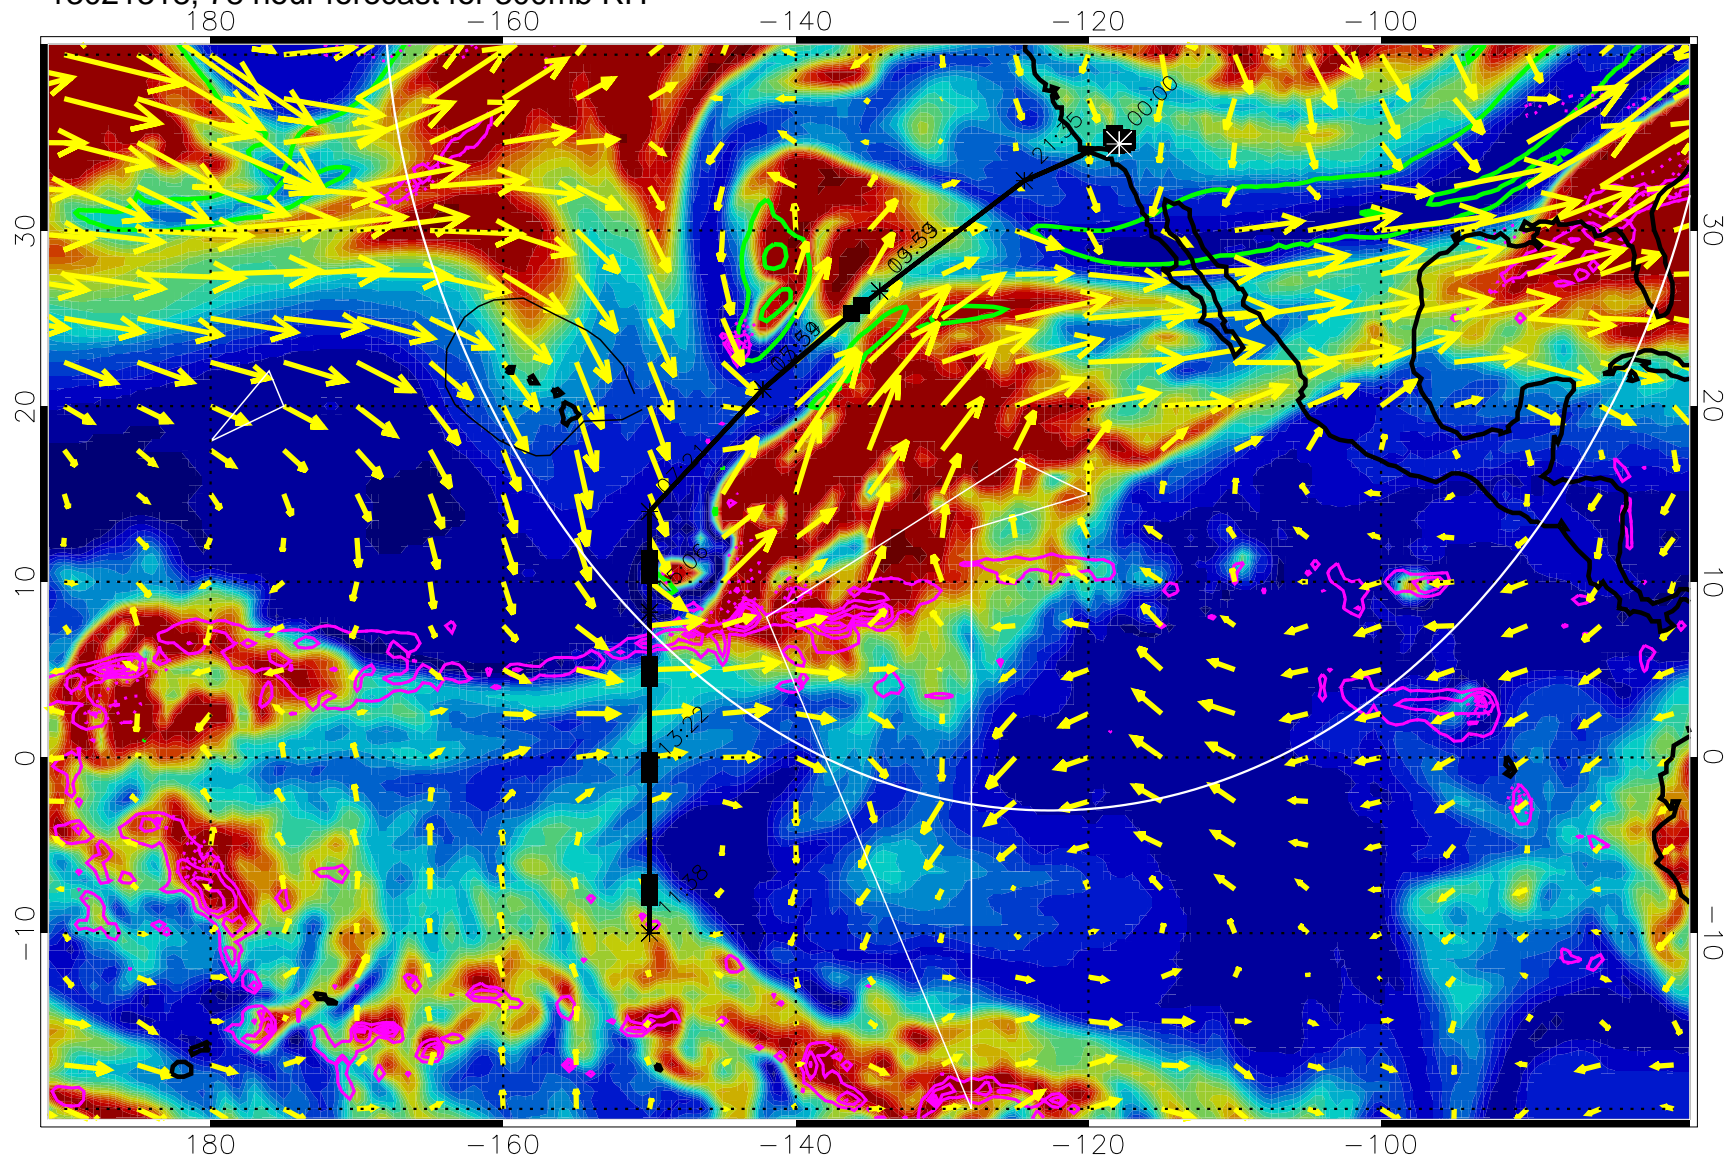

13021312, 72 hour forecast for 300mb RH

Precip (tot dot, conv sol) past 6 hrs 6 kg/m2 contours, min 4

EPV Tropopause (2 PVU) Position

→ 50 m/s

Range ring of 4055 km -- 13 hours GH round trip

13021318, 78 hour forecast for 300mb RH

Precip (tot dot, conv sol) past 6 hrs 6 kg/m2 contours, min 4

EPV Tropopause (2 PVU) Position

→ 50 m/s

Range ring of 4055 km -- 13 hours GH round trip

13021400, 84 hour forecast for 300mb RH

Precip (tot dot, conv sol) past 6 hrs 6 kg/m2 contours, min 4

EPV Tropopause (2 PVU) Position

→ 50 m/s

Range ring of 4055 km -- 13 hours GH round trip

13021406, 90 hour forecast for 300mb RH

Precip (tot dot, conv sol) past 6 hrs 6 kg/m2 contours, min 4

EPV Tropopause (2 PVU) Position

13021418, 102 hour forecast for 300mb RH

Precip (tot dot, conv sol) past 6 hrs 6 kg/m2 contours, min 4

EPV Tropopause (2 PVU) Position

→ 50 m/s

Range ring of 4055 km -- 13 hours GH round trip

13021500, 108 hour forecast for 300mb RH