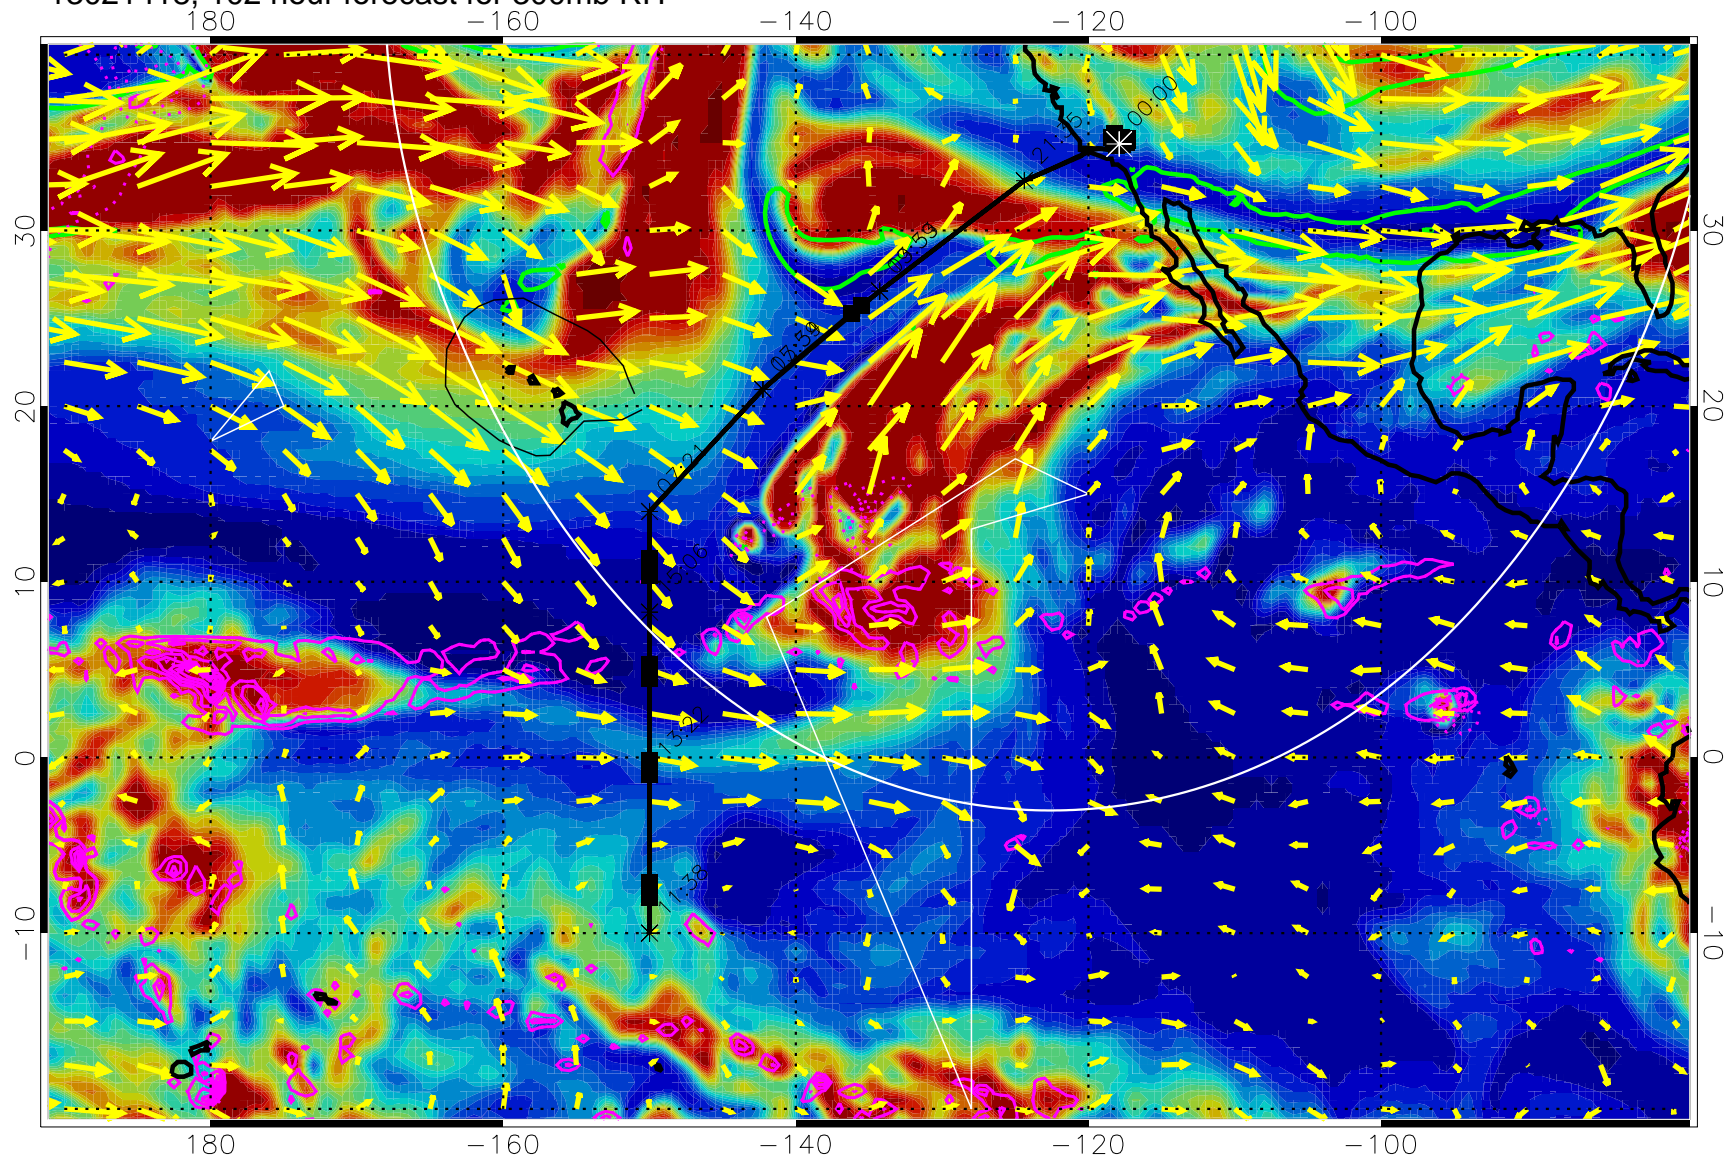

EPV Tropopause (2 PVU) Position

→ 50 m/s

Range ring of 4055 km -- 13 hours GH round trip

13021406, 90 hour forecast for 300mb RH

Precip (tot dot, conv sol) past 6 hrs 6 kg/m2 contours, min 4

EPV Tropopause (2 PVU) Position

→ 50 m/s

Range ring of 4055 km -- 13 hours GH round trip

13021412, 96 hour forecast for 300mb RH

Precip (tot dot, conv sol) past 6 hrs 6 kg/m2 contours, min 4

EPV Tropopause (2 PVU) Position

→ 50 m/s

Range ring of 4055 km -- 13 hours GH round trip

13021418, 102 hour forecast for 300mb RH

Precip (tot dot, conv sol) past 6 hrs 6 kg/m2 contours, min 4

EPV Tropopause (2 PVU) Position

→ 50 m/s

Range ring of 4055 km -- 13 hours GH round trip

13021500, 108 hour forecast for 300mb RH

Precip (tot dot, conv sol) past 6 hrs 6 kg/m2 contours, min 4

EPV Tropopause (2 PVU) Position

→ 50 m/s

Range ring of 4055 km -- 13 hours GH round trip

13021506, 114 hour forecast for 300mb RH

Precip (tot dot, conv sol) past 6 hrs 6 kg/m2 contours, min 4