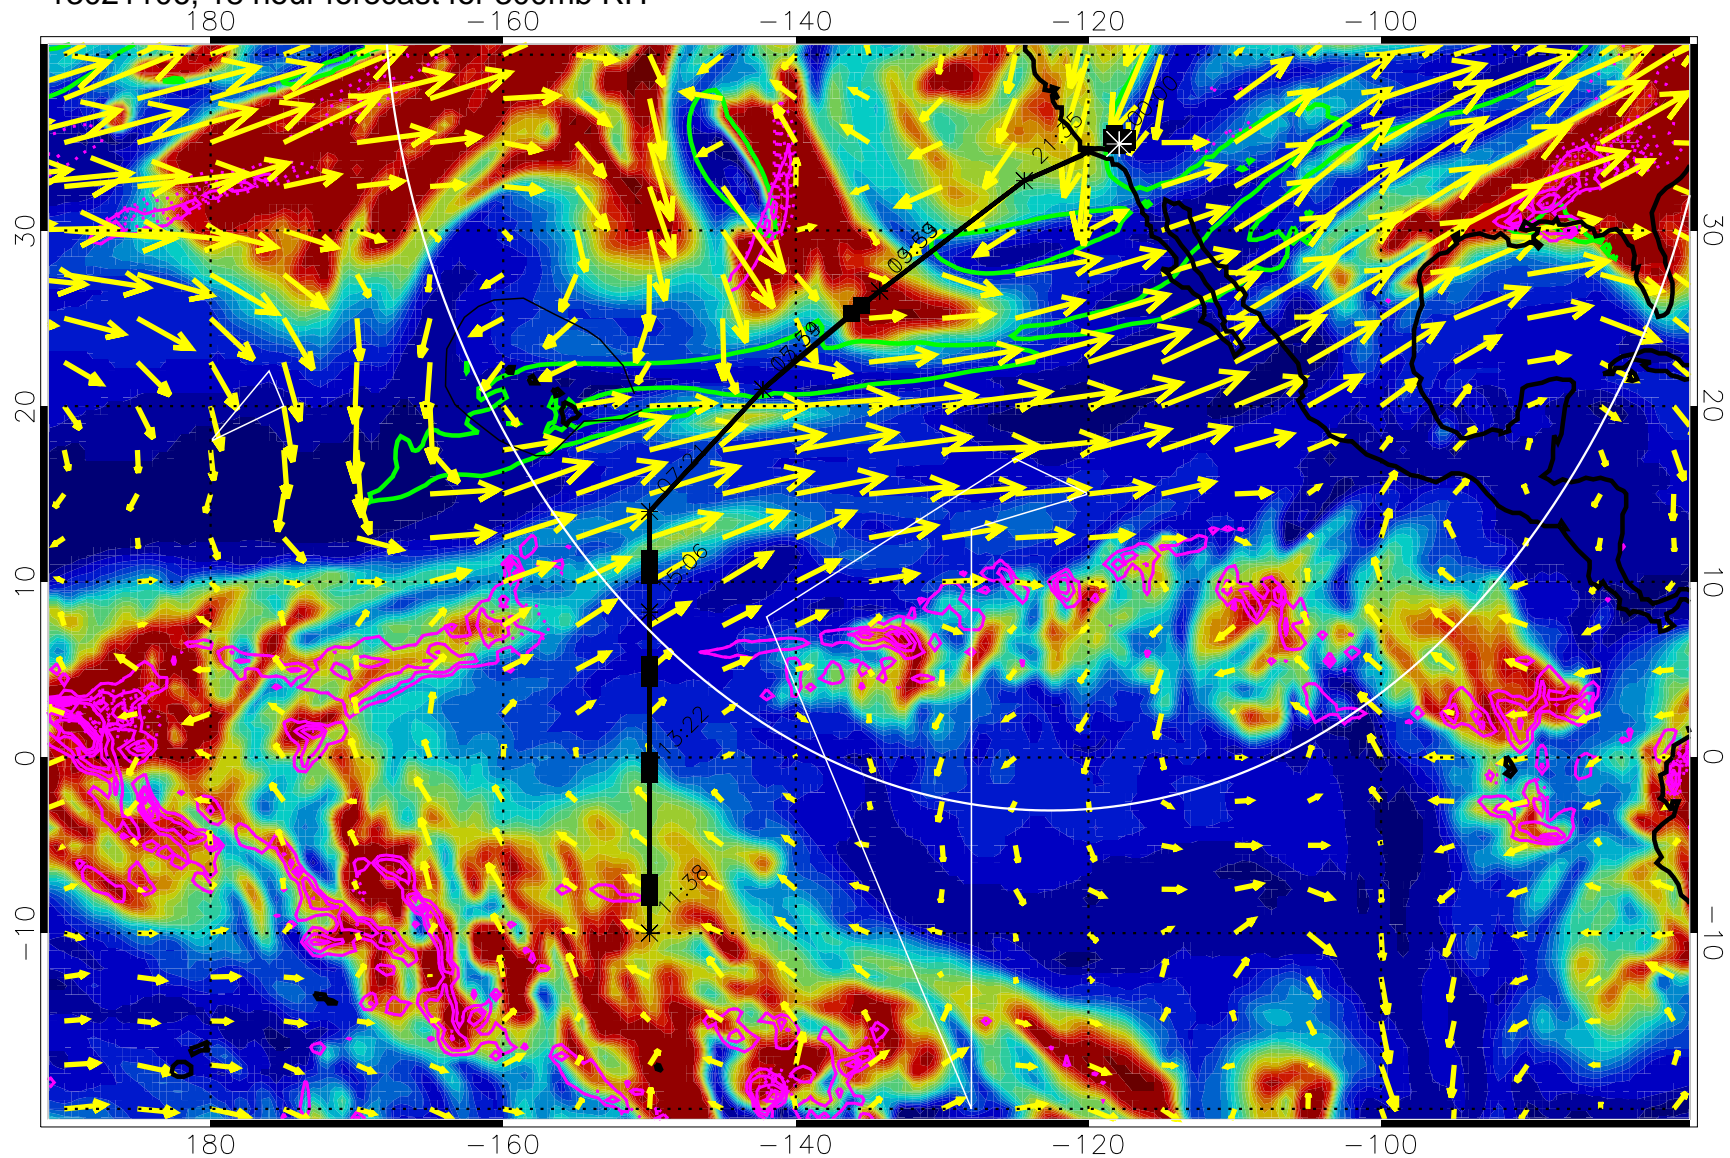

13021018, 6 hour forecast for 300mb RH

Precip (tot dot, conv sol) past 6 hrs 6 kg/m2 contours, min 4

EPV Tropopause (2 PVU) Position

→ 50 m/s

Range ring of 4055 km -- 13 hours GH round trip

13021100, 12 hour forecast for 300mb RH

Precip (tot dot, conv sol) past 6 hrs 6 kg/m2 contours, min 4

EPV Tropopause (2 PVU) Position

→ 50 m/s

Range ring of 4055 km -- 13 hours GH round trip

13021106, 18 hour forecast for 300mb RH

Precip (tot dot, conv sol) past 6 hrs 6 kg/m2 contours, min 4

EPV Tropopause (2 PVU) Position

→ 50 m/s

Range ring of 4055 km -- 13 hours GH round trip

13021112, 24 hour forecast for 300mb RH

Precip (tot dot, conv sol) past 6 hrs 6 kg/m2 contours, min 4

EPV Tropopause (2 PVU) Position

13021200, 36 hour forecast for 300mb RH

Precip (tot dot, conv sol) past 6 hrs 6 kg/m2 contours, min 4

EPV Tropopause (2 PVU) Position

→ 50 m/s

Range ring of 4055 km -- 13 hours GH round trip

13021206, 42 hour forecast for 300mb RH