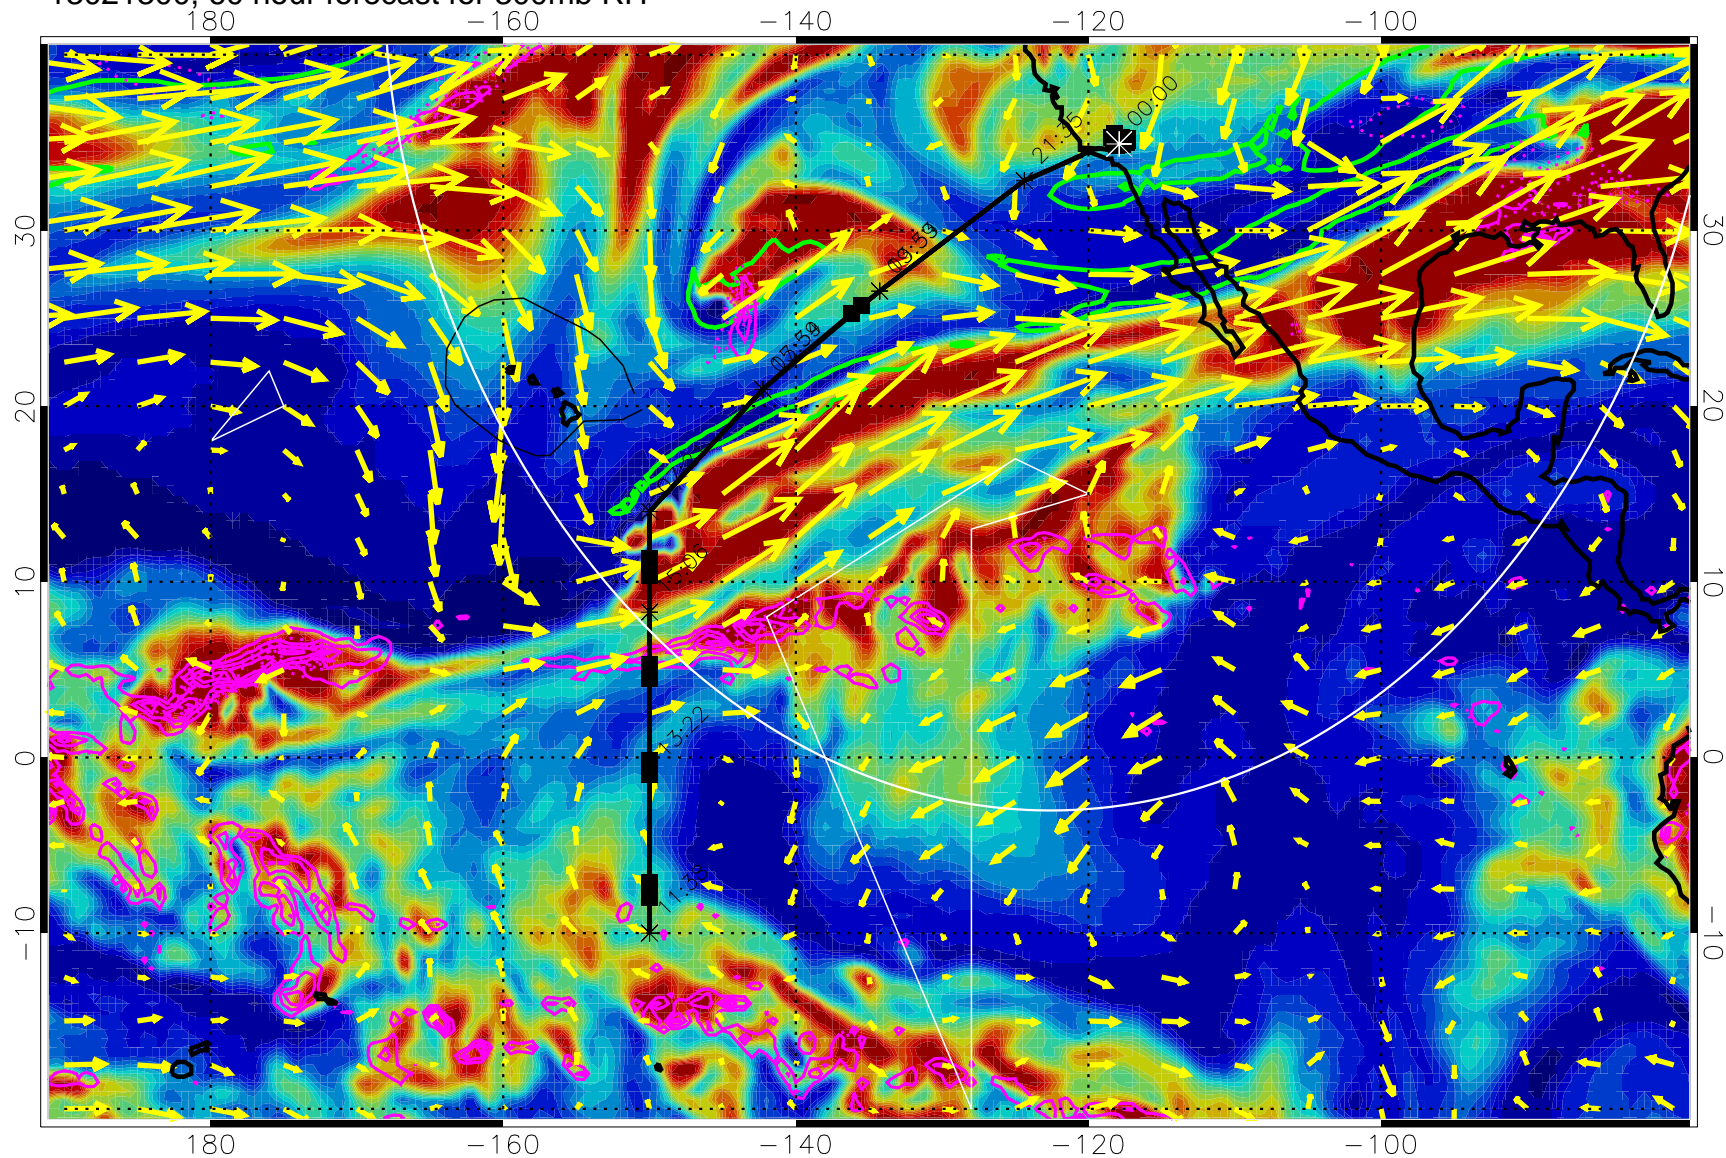

Precip (tot dot, conv sol) past 6 hrs 6 kg/m2 contours, min 4

EPV Tropopause (2 PVU) Position

→ 50 m/s

Range ring of 4055 km -- 13 hours GH round trip

13021212, 48 hour forecast for 300mb RH

Precip (tot dot, conv sol) past 6 hrs 6 kg/m2 contours, min 4

EPV Tropopause (2 PVU) Position

→ 50 m/s

Range ring of 4055 km -- 13 hours GH round trip

13021218, 54 hour forecast for 300mb RH

180 -160 -140 -120 -100

Precip (tot dot, conv sol) past 6 hrs 6 kg/m2 contours, min 4

EPV Tropopause (2 PVU) Position

→ 50 m/s

Range ring of 4055 km -- 13 hours GH round trip

13021300, 60 hour forecast for 300mb RH

Precip (tot dot, conv sol) past 6 hrs 6 kg/m2 contours, min 4

EPV Tropopause (2 PVU) Position

13021312, 72 hour forecast for 300mb RH

Precip (tot dot, conv sol) past 6 hrs 6 kg/m2 contours, min 4

EPV Tropopause (2 PVU) Position

→ 50 m/s

Range ring of 4055 km -- 13 hours GH round trip

13021318, 78 hour forecast for 300mb RH