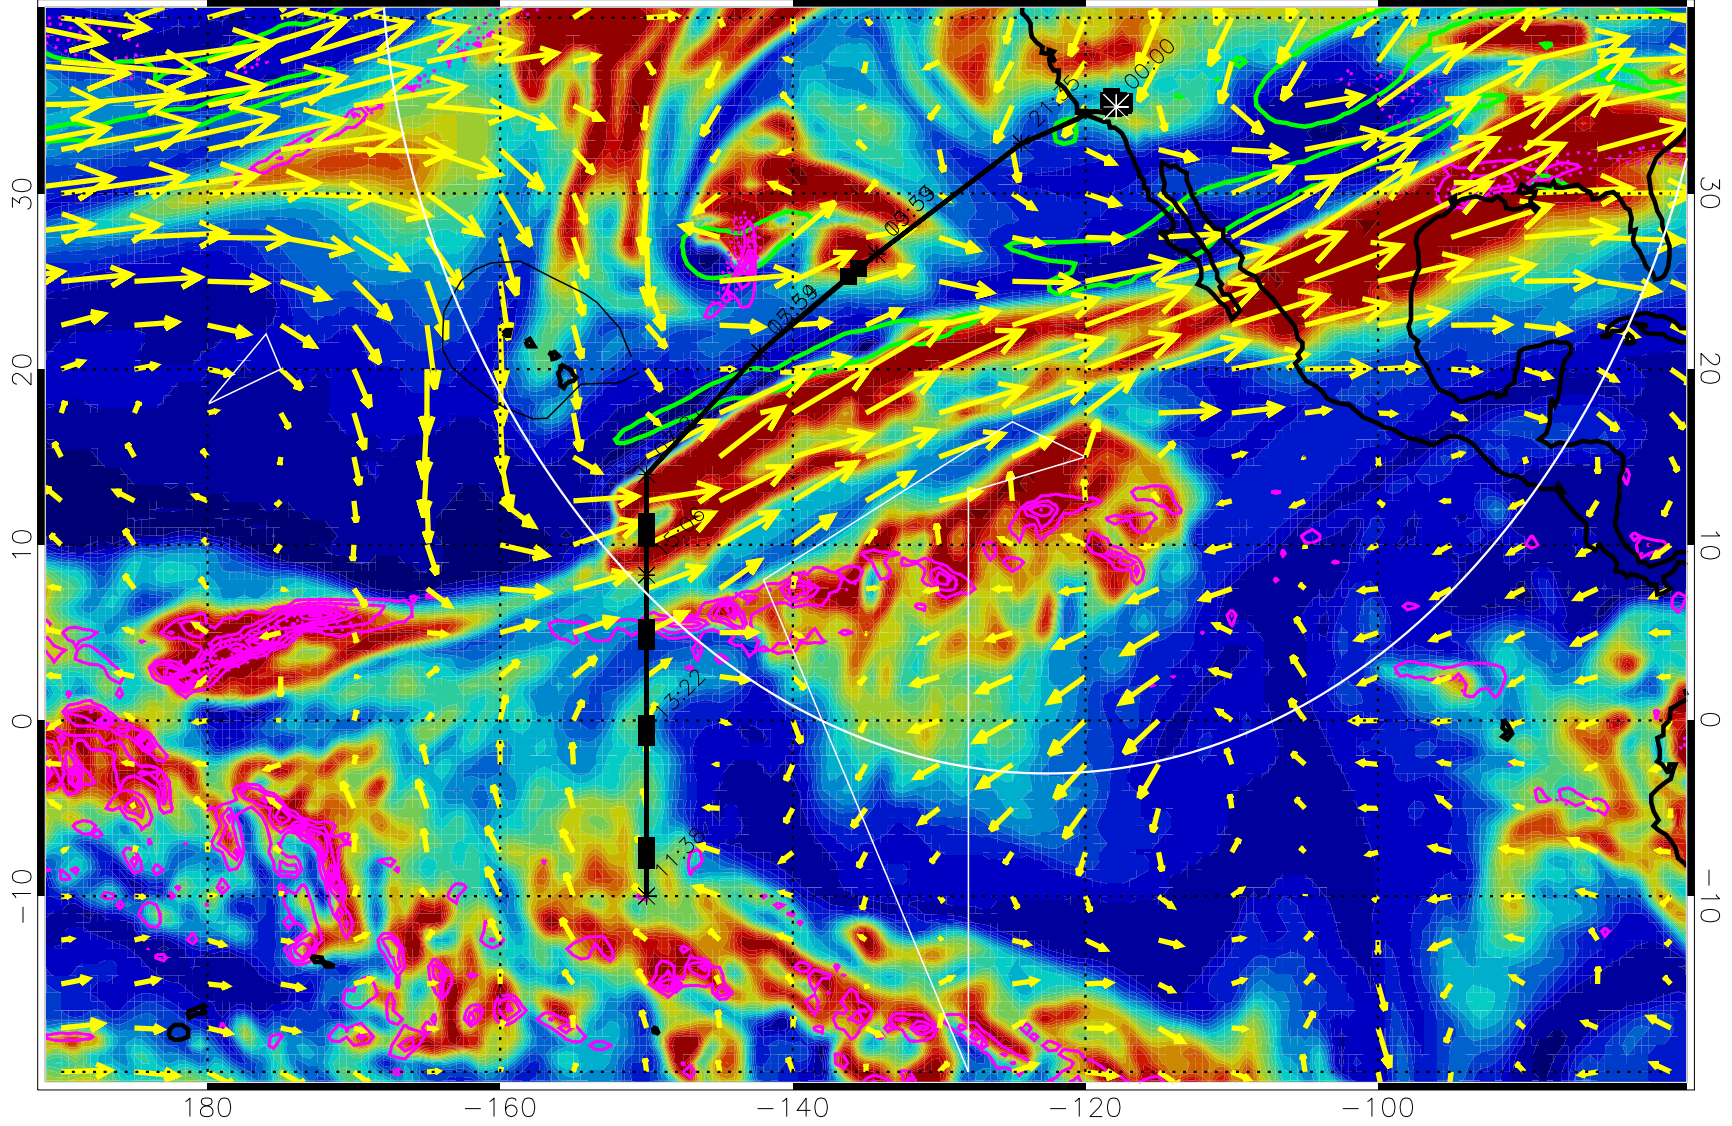

Precip (tot dot, conv sol) past 6 hrs 6 kg/m2 contours, min 4

EPV Tropopause (2 PVU) Position

→ 50 m/s

Range ring of 4055 km -- 13 hours GH round trip

13021212, 48 hour forecast for 300mb RH

Precip (tot dot, conv sol) past 6 hrs 6 kg/m2 contours, min 4

EPV Tropopause (2 PVU) Position

→ 50 m/s

Range ring of 4055 km -- 13 hours GH round trip

13021218, 54 hour forecast for 300mb RH

180 -160 -140 -120 -100

Precip (tot dot, conv sol) past 6 hrs 6 kg/m2 contours, min 4

EPV Tropopause (2 PVU) Position

→ 50 m/s

Range ring of 4055 km -- 13 hours GH round trip

13021300, 60 hour forecast for 300mb RH

Precip (tot dot, conv sol) past 6 hrs 6 kg/m2 contours, min 4

EPV Tropopause (2 PVU) Position

13021312, 72 hour forecast for 300mb RH

Precip (tot dot, conv sol) past 6 hrs 6 kg/m2 contours, min 4

EPV Tropopause (2 PVU) Position

→ 50 m/s

Range ring of 4055 km -- 13 hours GH round trip

13021318, 78 hour forecast for 300mb RH