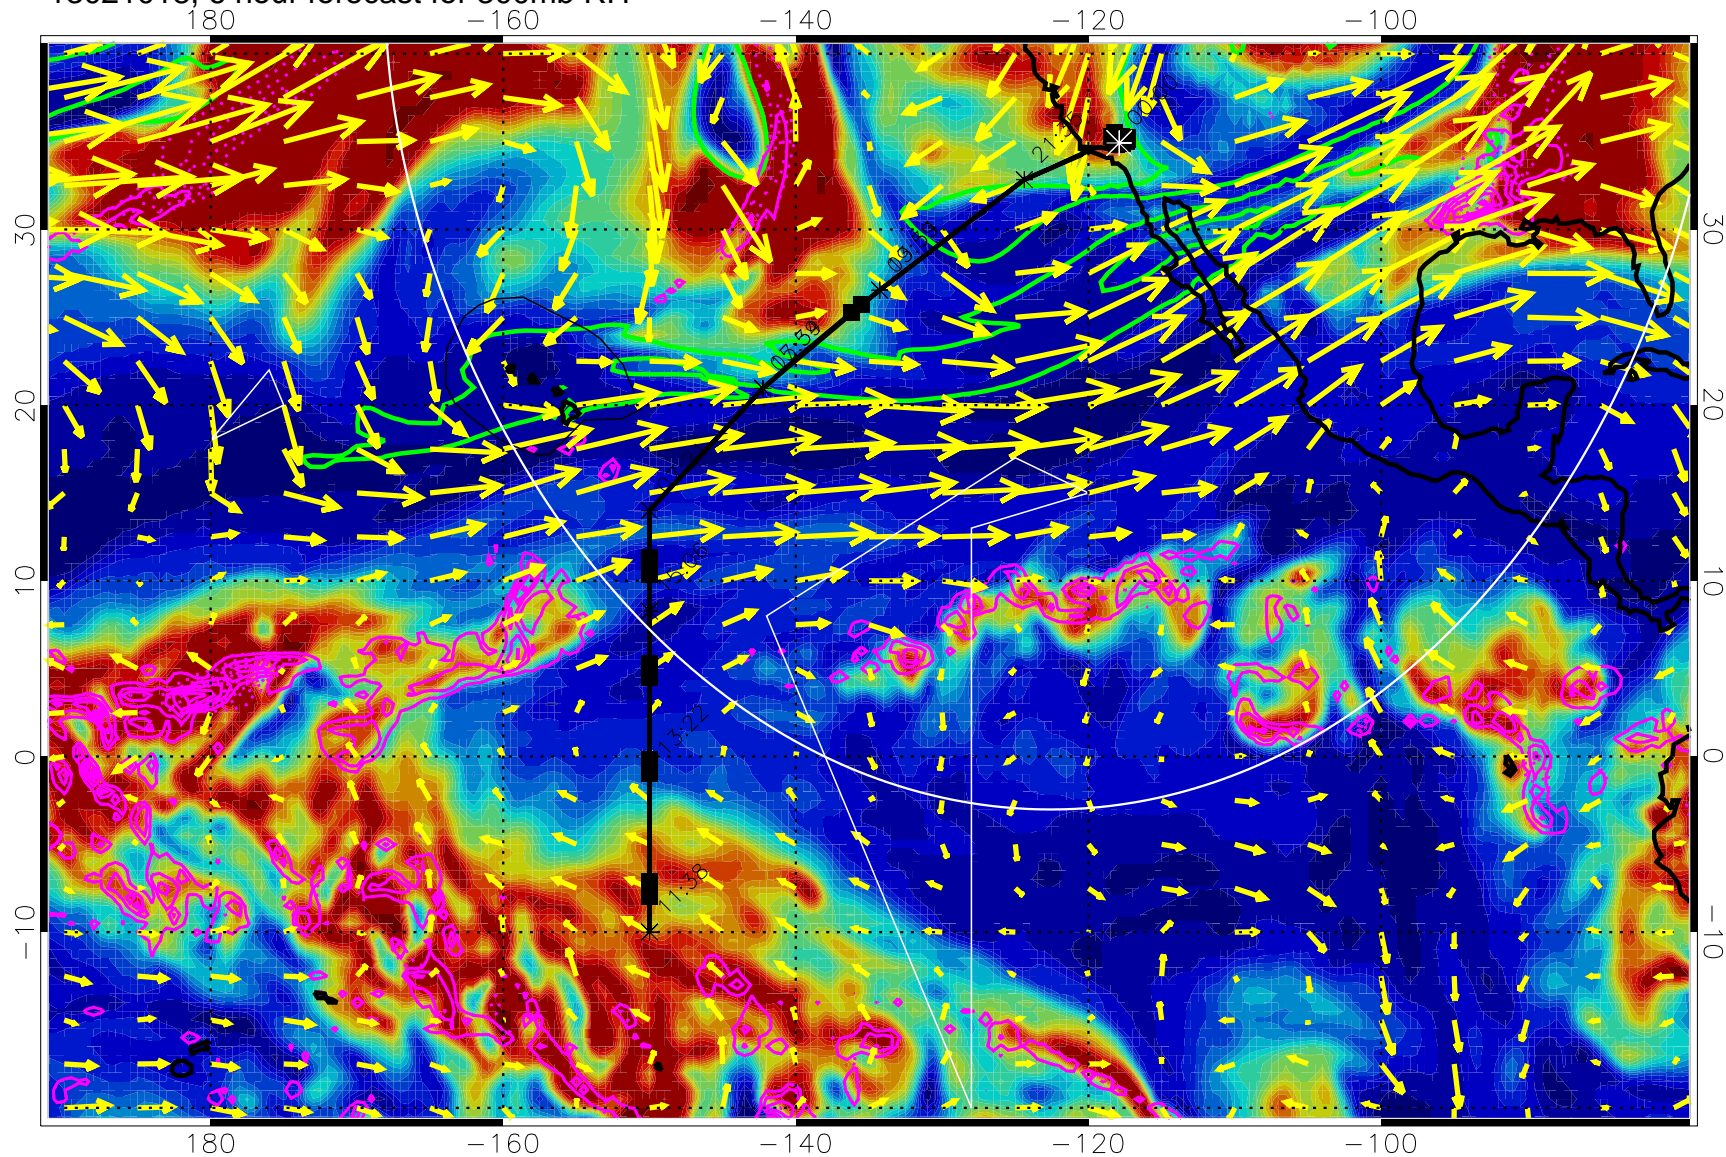

13021018, 6 hour forecast for 300mb RH

Precip (tot dot, conv sol) past 6 hrs 6 kg/m2 contours, min 4

EPV Tropopause (2 PVU) Position

→ 50 m/s

Range ring of 4055 km -- 13 hours GH round trip

13021100, 12 hour forecast for 300mb RH

Precip (tot dot, conv sol) past 6 hrs 6 kg/m2 contours, min 4

EPV Tropopause (2 PVU) Position

→ 50 m/s

Range ring of 4055 km -- 13 hours GH round trip

13021106, 18 hour forecast for 300mb RH

Precip (tot dot, conv sol) past 6 hrs 6 kg/m2 contours, min 4

EPV Tropopause (2 PVU) Position

→ 50 m/s

Range ring of 4055 km -- 13 hours GH round trip

13021112, 24 hour forecast for 300mb RH

Precip (tot dot, conv sol) past 6 hrs 6 kg/m2 contours, min 4

EPV Tropopause (2 PVU) Position

13021200, 36 hour forecast for 300mb RH

Precip (tot dot, conv sol) past 6 hrs 6 kg/m2 contours, min 4

EPV Tropopause (2 PVU) Position

→ 50 m/s

Range ring of 4055 km -- 13 hours GH round trip

13021206, 42 hour forecast for 300mb RH