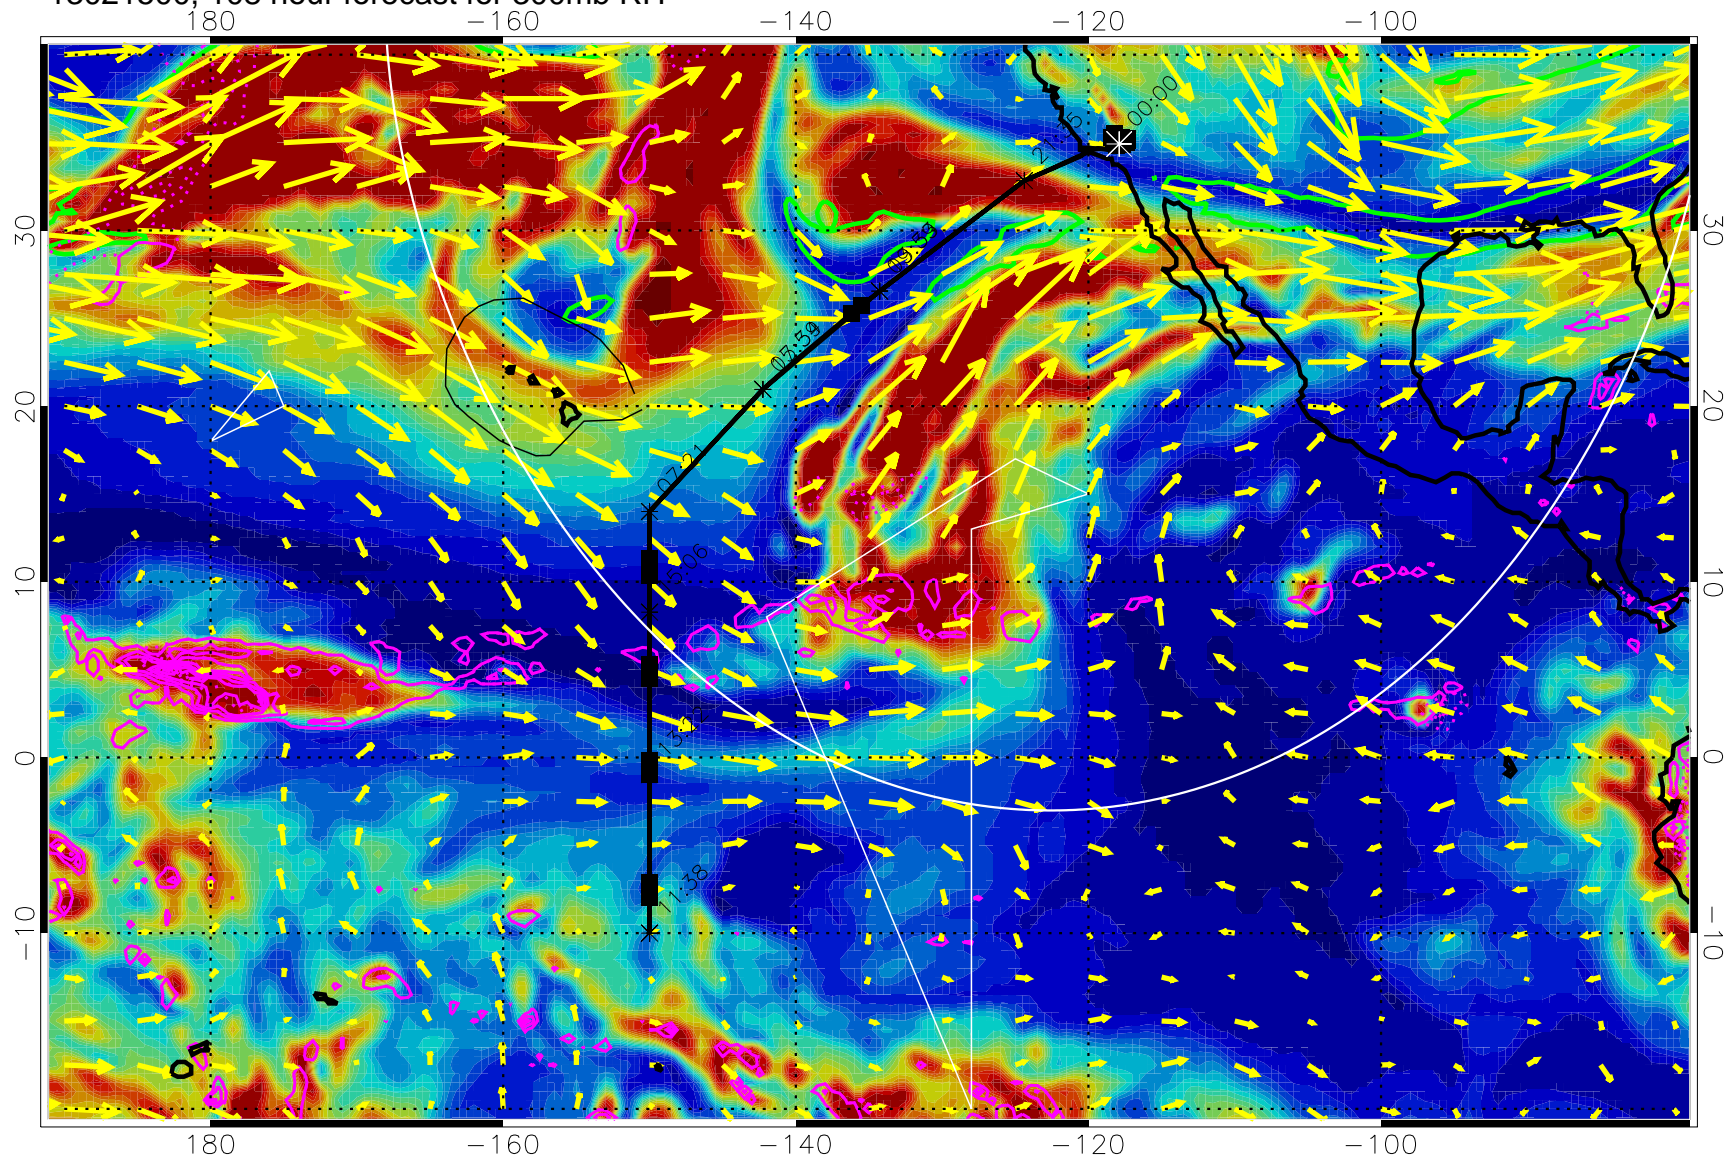

EPV Tropopause (2 PVU) Position

→ 50 m/s

Range ring of 4055 km -- 13 hours GH round trip

13021406, 90 hour forecast for 300mb RH

Precip (tot dot, conv sol) past 6 hrs 6 kg/m2 contours, min 4

EPV Tropopause (2 PVU) Position

13021418, 102 hour forecast for 300mb RH

Precip (tot dot, conv sol) past 6 hrs 6 kg/m2 contours, min 4

EPV Tropopause (2 PVU) Position

→ 50 m/s

Range ring of 4055 km -- 13 hours GH round trip

13021500, 108 hour forecast for 300mb RH

Precip (tot dot, conv sol) past 6 hrs 6 kg/m2 contours, min 4

EPV Tropopause (2 PVU) Position

→ 50 m/s

Range ring of 4055 km -- 13 hours GH round trip

13021506, 114 hour forecast for 300mb RH

Precip (tot dot, conv sol) past 6 hrs 6 kg/m2 contours, min 4

EPV Tropopause (2 PVU) Position

→ 50 m/s

Range ring of 4055 km -- 13 hours GH round trip

13021512, 120 hour forecast for 300mb RH

Precip (tot dot, conv sol) past 6 hrs 6 kg/m2 contours, min 4

EPV Tropopause (2 PVU) Position