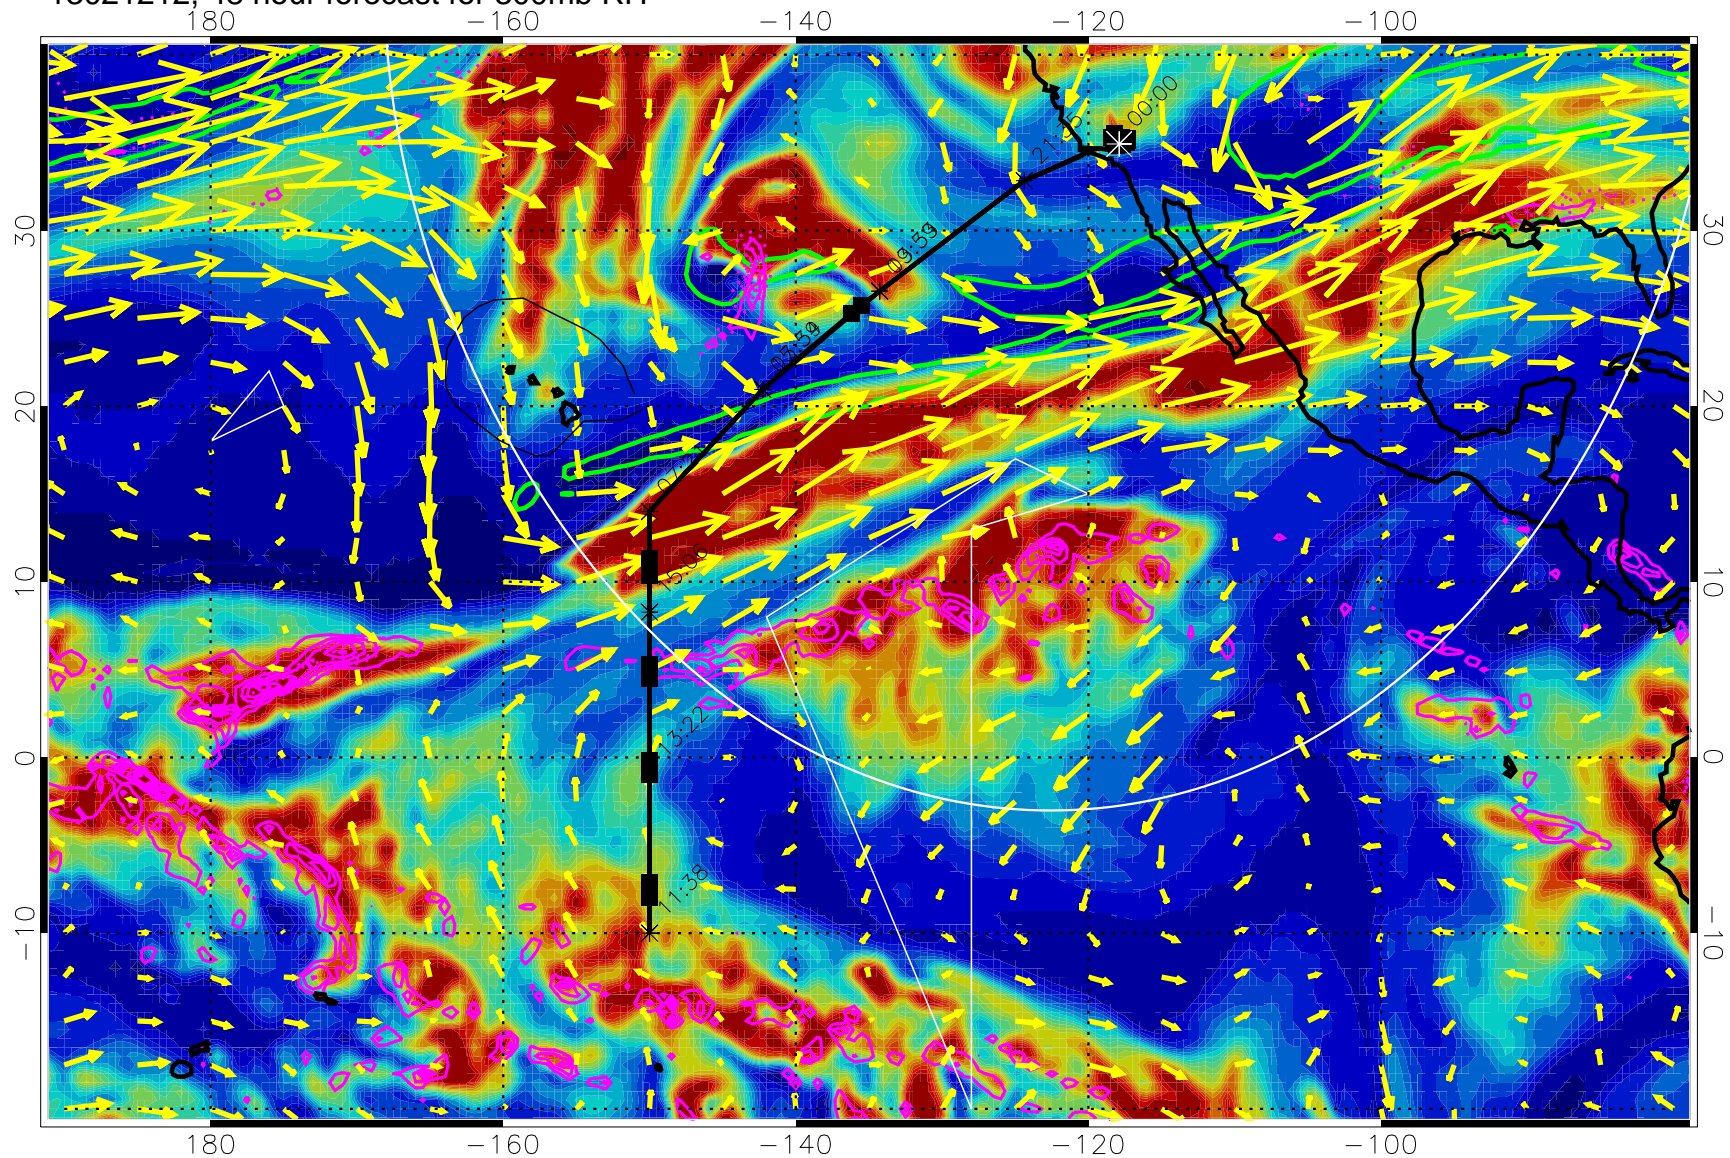

EPV Tropopause (2 PVU) Position

→ 50 m/s

Range ring of 4055 km -- 13 hours GH round trip

13021112, 24 hour forecast for 300mb RH

Precip (tot dot, conv sol) past 6 hrs 6 kg/m2 contours, min 4

EPV Tropopause (2 PVU) Position

13021200, 36 hour forecast for 300mb RH

Precip (tot dot, conv sol) past 6 hrs 6 kg/m2 contours, min 4

EPV Tropopause (2 PVU) Position

→ 50 m/s

Range ring of 4055 km -- 13 hours GH round trip

13021206, 42 hour forecast for 300mb RH

Precip (tot dot, conv sol) past 6 hrs 6 kg/m2 contours, min 4

EPV Tropopause (2 PVU) Position

→ 50 m/s

Range ring of 4055 km -- 13 hours GH round trip

13021212, 48 hour forecast for 300mb RH

Precip (tot dot, conv sol) past 6 hrs 6 kg/m2 contours, min 4

EPV Tropopause (2 PVU) Position

→ 50 m/s

Range ring of 4055 km -- 13 hours GH round trip

13021218, 54 hour forecast for 300mb RH

180 -160 -140 -120 -100

Precip (tot dot, conv sol) past 6 hrs 6 kg/m2 contours, min 4