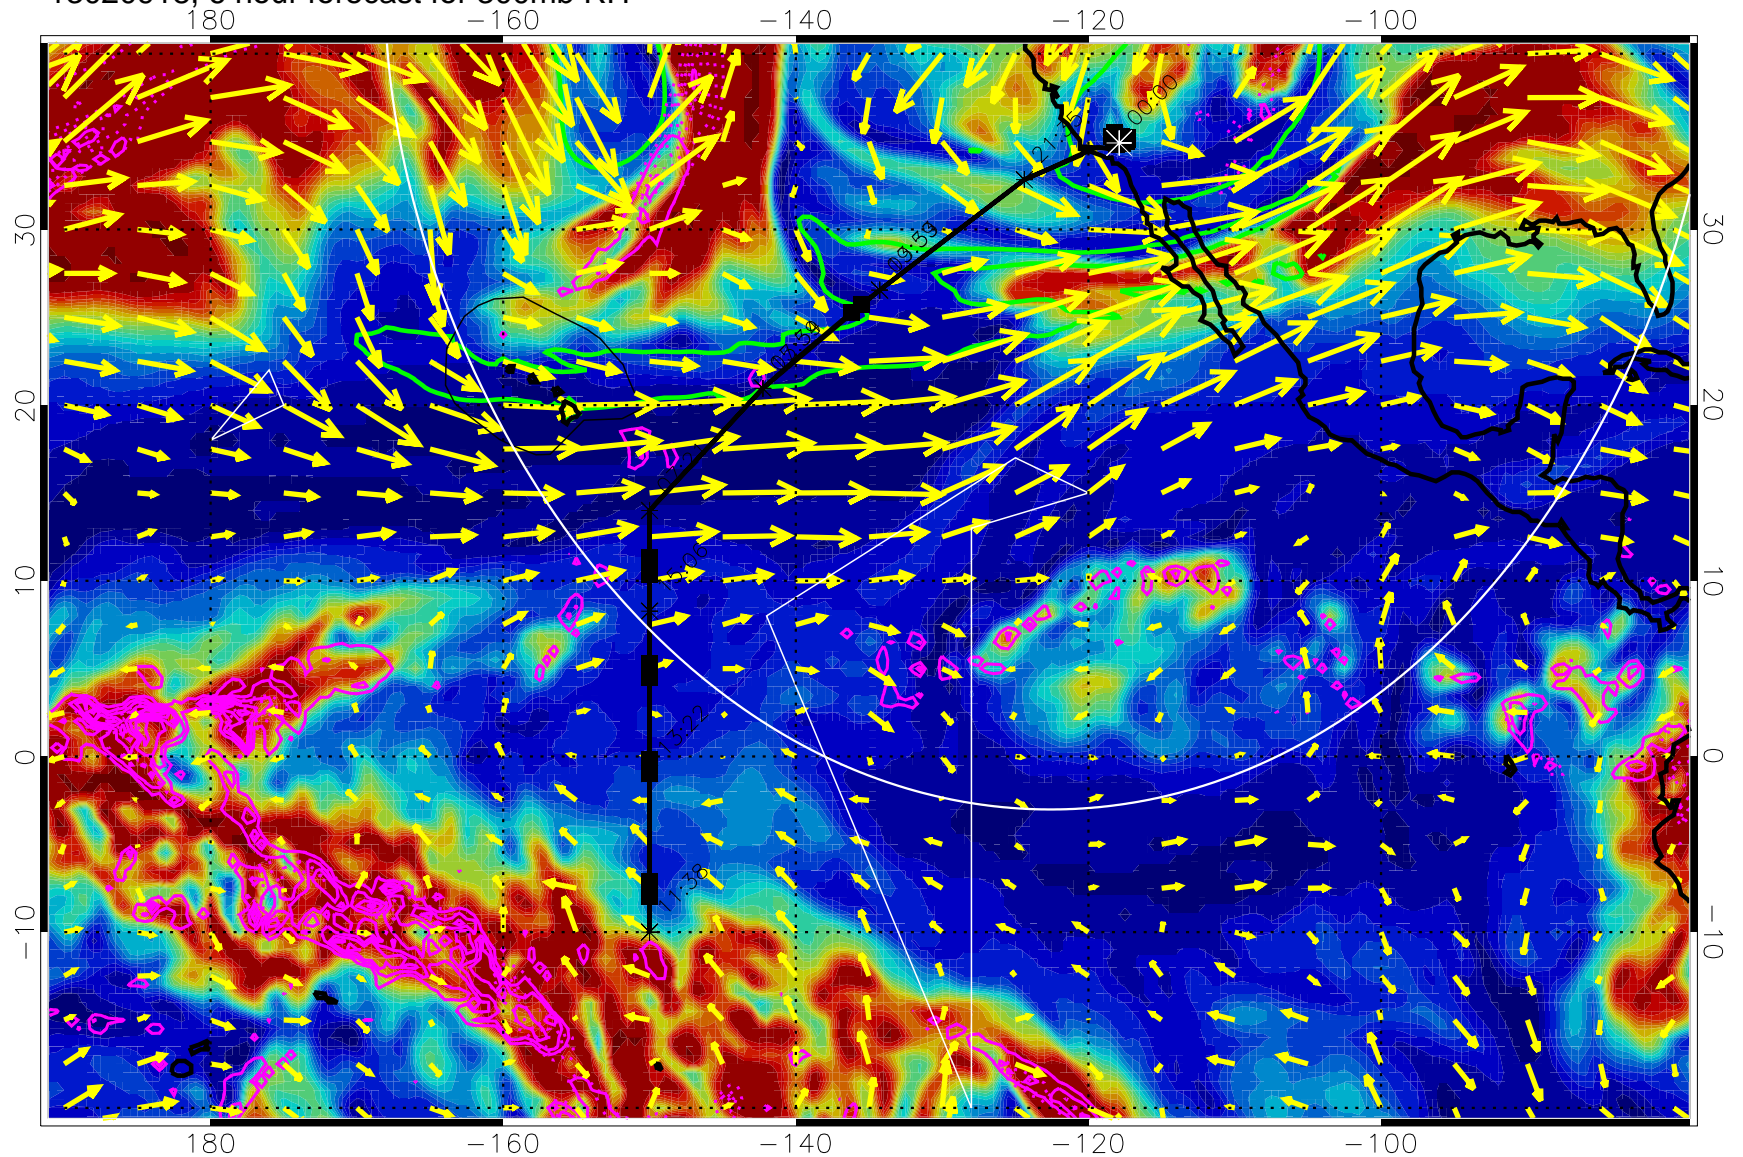

13020918, 6 hour forecast for 300mb RH

Precip (tot dot, conv sol) past 6 hrs 6 kg/m2 contours, min 4

EPV Tropopause (2 PVU) Position

→ 50 m/s

Range ring of 4055 km -- 13 hours GH round trip

13021000, 12 hour forecast for 300mb RH

Precip (tot dot, conv sol) past 6 hrs 6 kg/m2 contours, min 4

EPV Tropopause (2 PVU) Position

→ 50 m/s

Range ring of 4055 km -- 13 hours GH round trip

13021006, 18 hour forecast for 300mb RH

Precip (tot dot, conv sol) past 6 hrs 6 kg/m2 contours, min 4

EPV Tropopause (2 PVU) Position

→ 50 m/s

Range ring of 4055 km -- 13 hours GH round trip

13021012, 24 hour forecast for 300mb RH

Precip (tot dot, conv sol) past 6 hrs 6 kg/m2 contours, min 4

EPV Tropopause (2 PVU) Position

13021100, 36 hour forecast for 300mb RH

Precip (tot dot, conv sol) past 6 hrs 6 kg/m2 contours, min 4

EPV Tropopause (2 PVU) Position

→ 50 m/s

Range ring of 4055 km -- 13 hours GH round trip

13021106, 42 hour forecast for 300mb RH