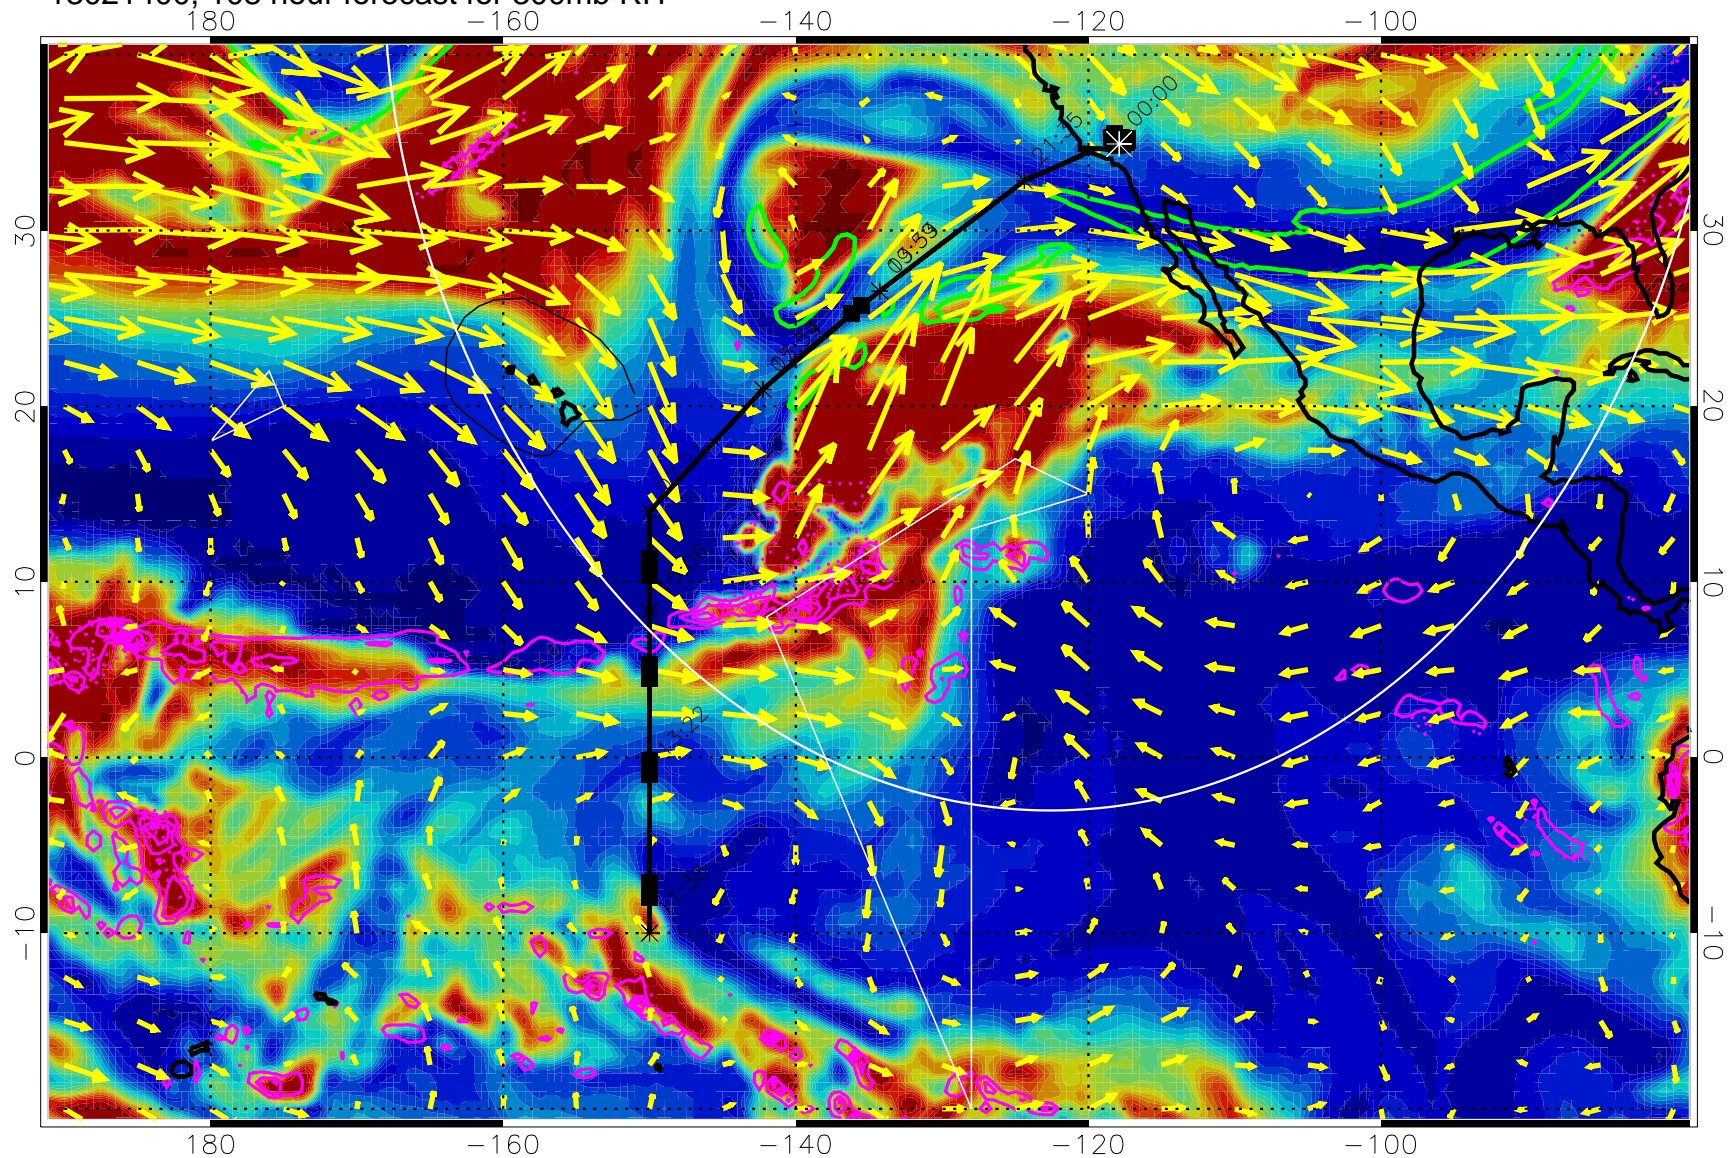

→ 50 m/s

Range ring of 4055 km -- 13 hours GH round trip

13021306, 90 hour forecast for 300mb RH

Precip (tot dot, conv sol) past 6 hrs 6 kg/m2 contours, min 4

EPV Tropopause (2 PVU) Position

→ 50 m/s

Range ring of 4055 km -- 13 hours GH round trip

13021312, 96 hour forecast for 300mb RH

Precip (tot dot, conv sol) past 6 hrs 6 kg/m2 contours, min 4

EPV Tropopause (2 PVU) Position

→ 50 m/s

Range ring of 4055 km -- 13 hours GH round trip

13021318, 102 hour forecast for 300mb RH

Precip (tot dot, conv sol) past 6 hrs 6 kg/m2 contours, min 4

EPV Tropopause (2 PVU) Position

→ 50 m/s

Range ring of 4055 km -- 13 hours GH round trip

13021400, 108 hour forecast for 300mb RH

Precip (tot dot, conv sol) past 6 hrs 6 kg/m2 contours, min 4

EPV Tropopause (2 PVU) Position

→ 50 m/s

Range ring of 4055 km -- 13 hours GH round trip

13021406, 114 hour forecast for 300mb RH

Precip (tot dot, conv sol) past 6 hrs 6 kg/m2 contours, min 4

EPV Tropopause (2 PVU) Position