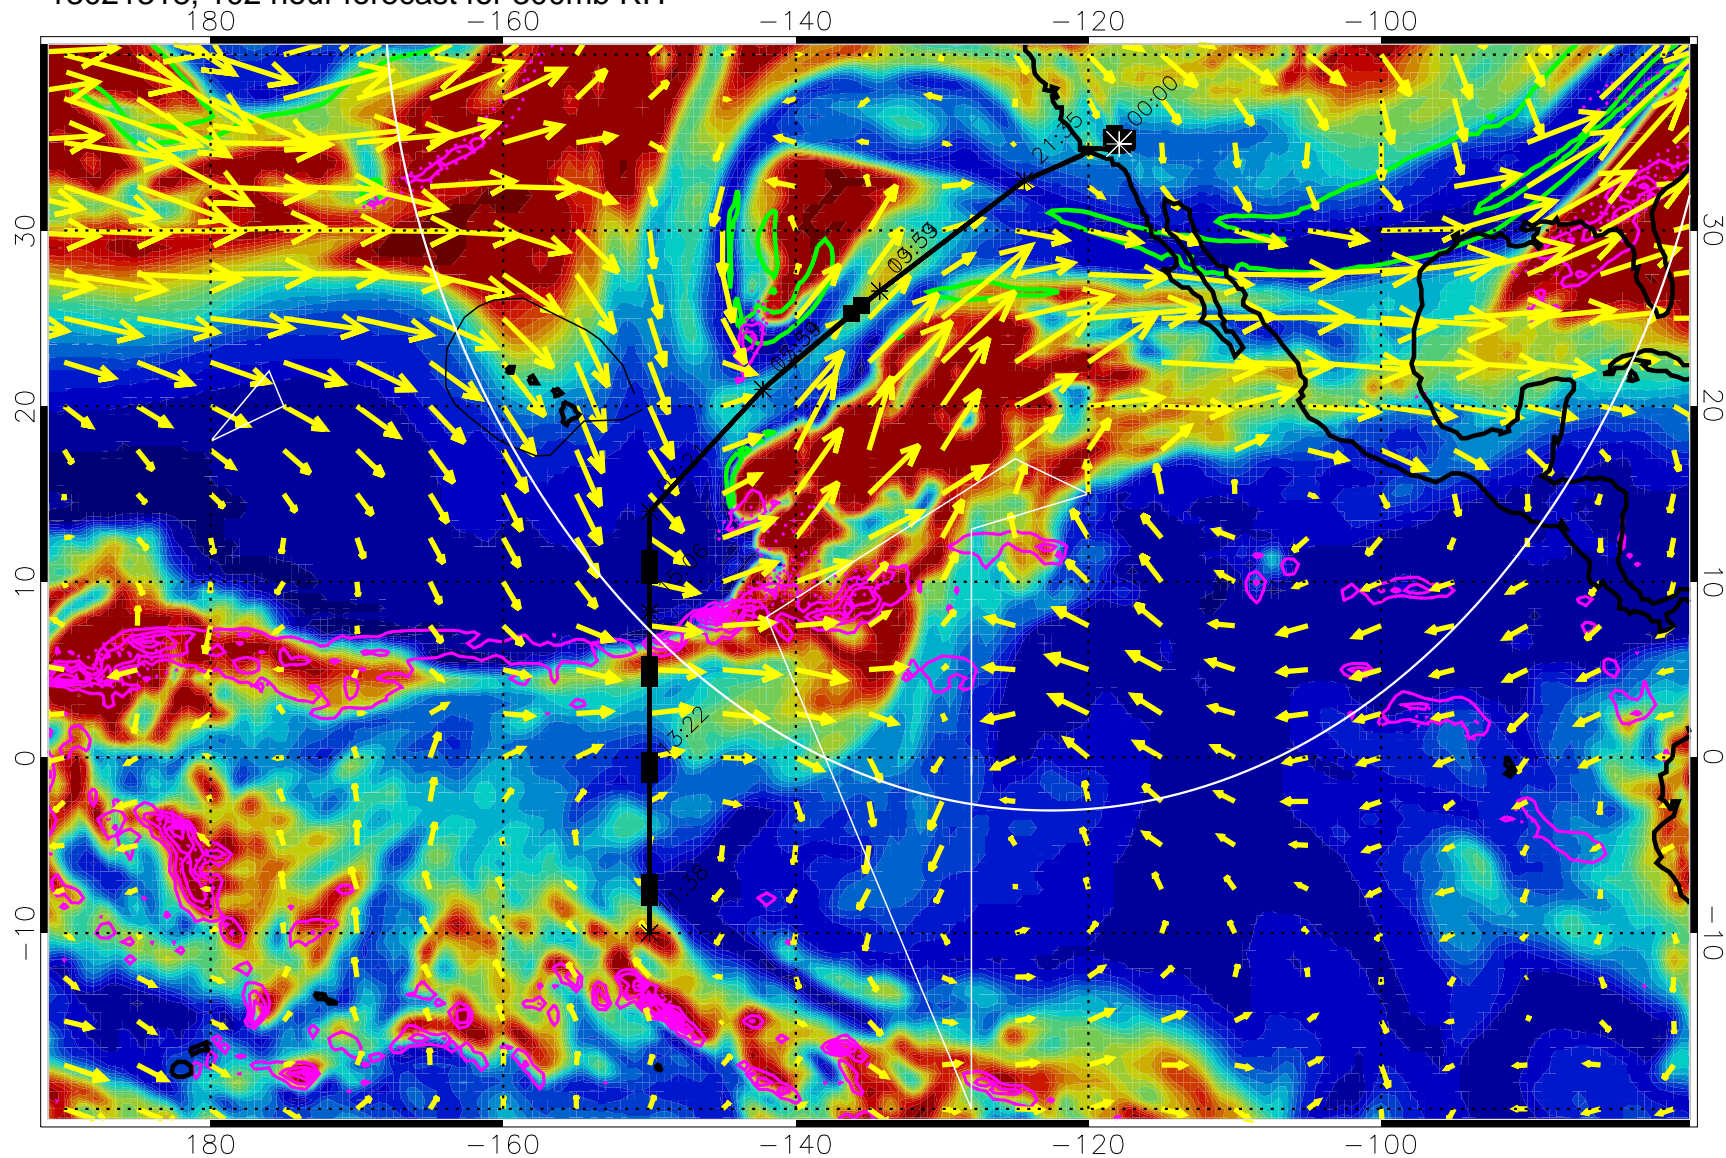

→ 50 m/s

Range ring of 4055 km -- 13 hours GH round trip

13021306, 90 hour forecast for 300mb RH

Precip (tot dot, conv sol) past 6 hrs 6 kg/m2 contours, min 4

EPV Tropopause (2 PVU) Position

→ 50 m/s

Range ring of 4055 km -- 13 hours GH round trip

13021312, 96 hour forecast for 300mb RH

Precip (tot dot, conv sol) past 6 hrs 6 kg/m2 contours, min 4

EPV Tropopause (2 PVU) Position

→ 50 m/s

Range ring of 4055 km -- 13 hours GH round trip

13021318, 102 hour forecast for 300mb RH

Precip (tot dot, conv sol) past 6 hrs 6 kg/m2 contours, min 4

EPV Tropopause (2 PVU) Position

→ 50 m/s

Range ring of 4055 km -- 13 hours GH round trip

13021400, 108 hour forecast for 300mb RH

Precip (tot dot, conv sol) past 6 hrs 6 kg/m2 contours, min 4

EPV Tropopause (2 PVU) Position

→ 50 m/s

Range ring of 4055 km -- 13 hours GH round trip

13021406, 114 hour forecast for 300mb RH

Precip (tot dot, conv sol) past 6 hrs 6 kg/m2 contours, min 4

EPV Tropopause (2 PVU) Position