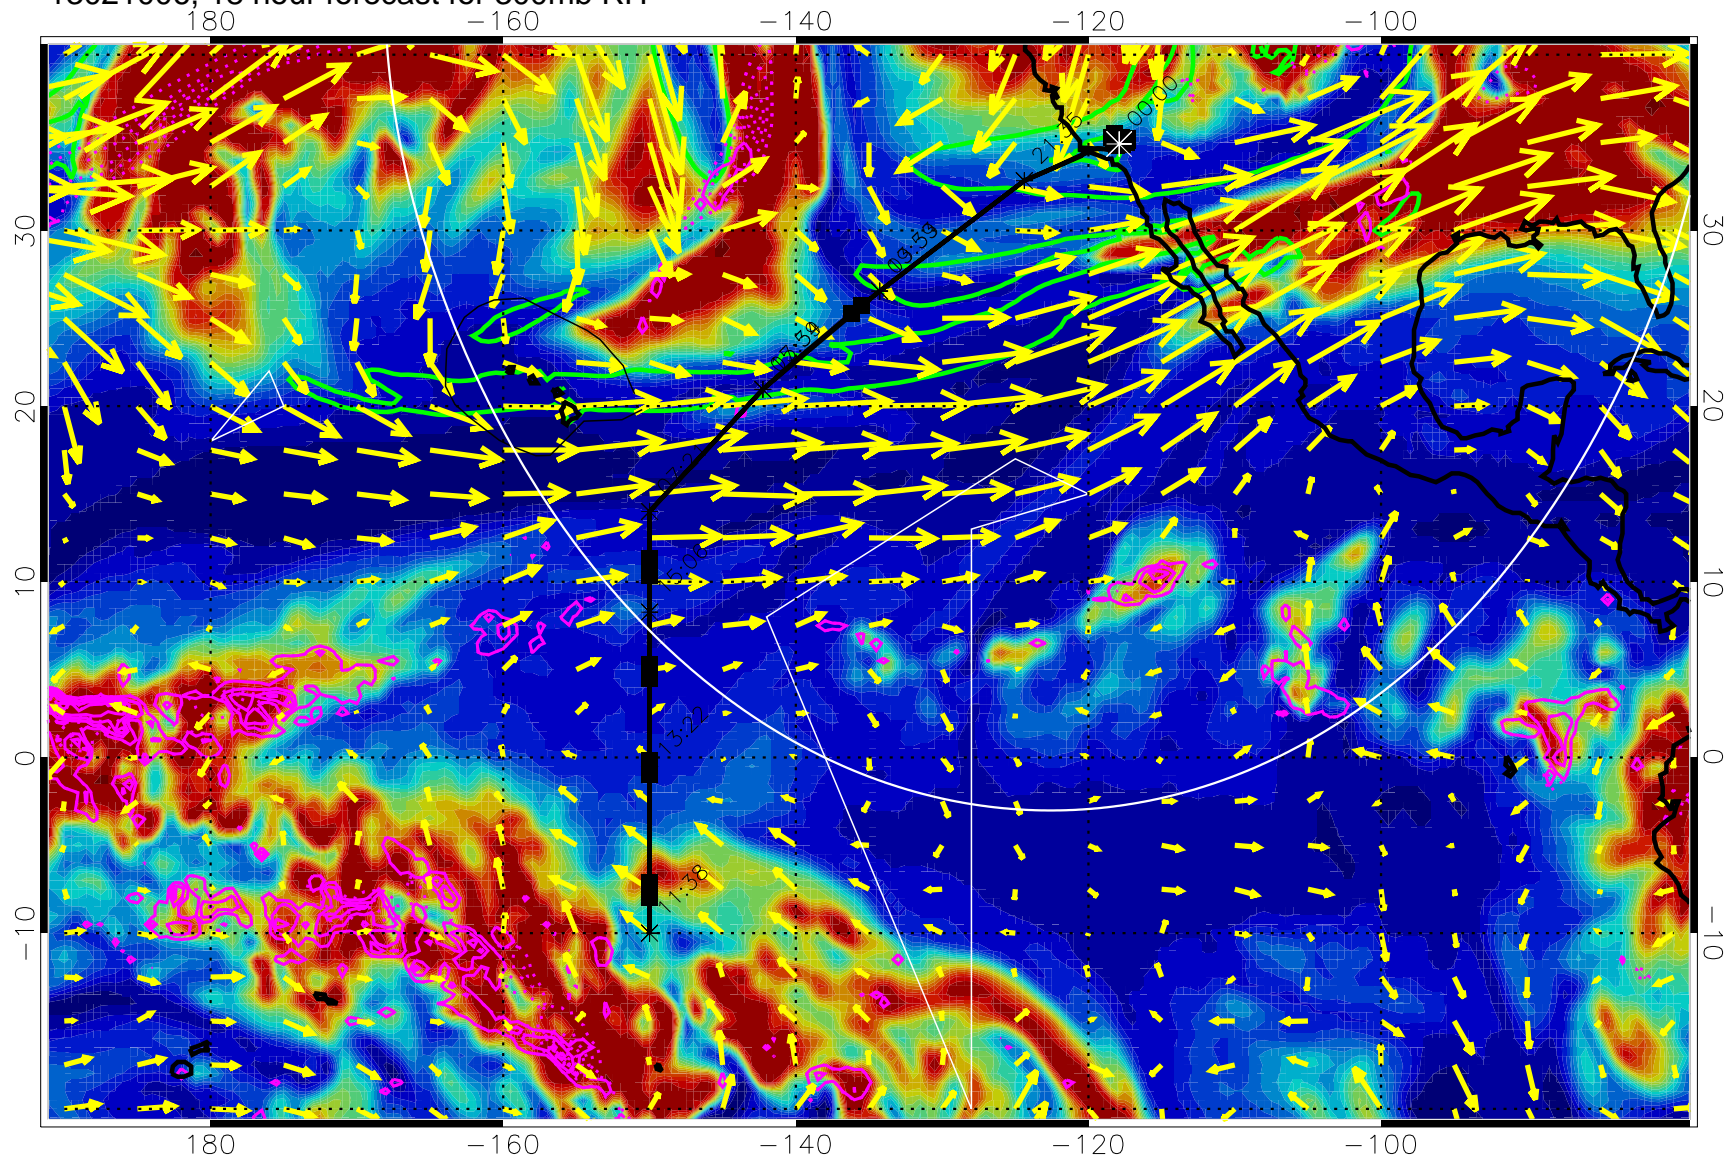

13020918, 6 hour forecast for 300mb RH

Precip (tot dot, conv sol) past 6 hrs 6 kg/m2 contours, min 4

EPV Tropopause (2 PVU) Position

→ 50 m/s

Range ring of 4055 km -- 13 hours GH round trip

13021000, 12 hour forecast for 300mb RH

Precip (tot dot, conv sol) past 6 hrs 6 kg/m2 contours, min 4

EPV Tropopause (2 PVU) Position

→ 50 m/s

Range ring of 4055 km -- 13 hours GH round trip

13021006, 18 hour forecast for 300mb RH

Precip (tot dot, conv sol) past 6 hrs 6 kg/m2 contours, min 4

EPV Tropopause (2 PVU) Position

→ 50 m/s

Range ring of 4055 km -- 13 hours GH round trip

13021012, 24 hour forecast for 300mb RH

Precip (tot dot, conv sol) past 6 hrs 6 kg/m2 contours, min 4

EPV Tropopause (2 PVU) Position

13021100, 36 hour forecast for 300mb RH

Precip (tot dot, conv sol) past 6 hrs 6 kg/m2 contours, min 4

EPV Tropopause (2 PVU) Position

→ 50 m/s

Range ring of 4055 km -- 13 hours GH round trip

13021106, 42 hour forecast for 300mb RH