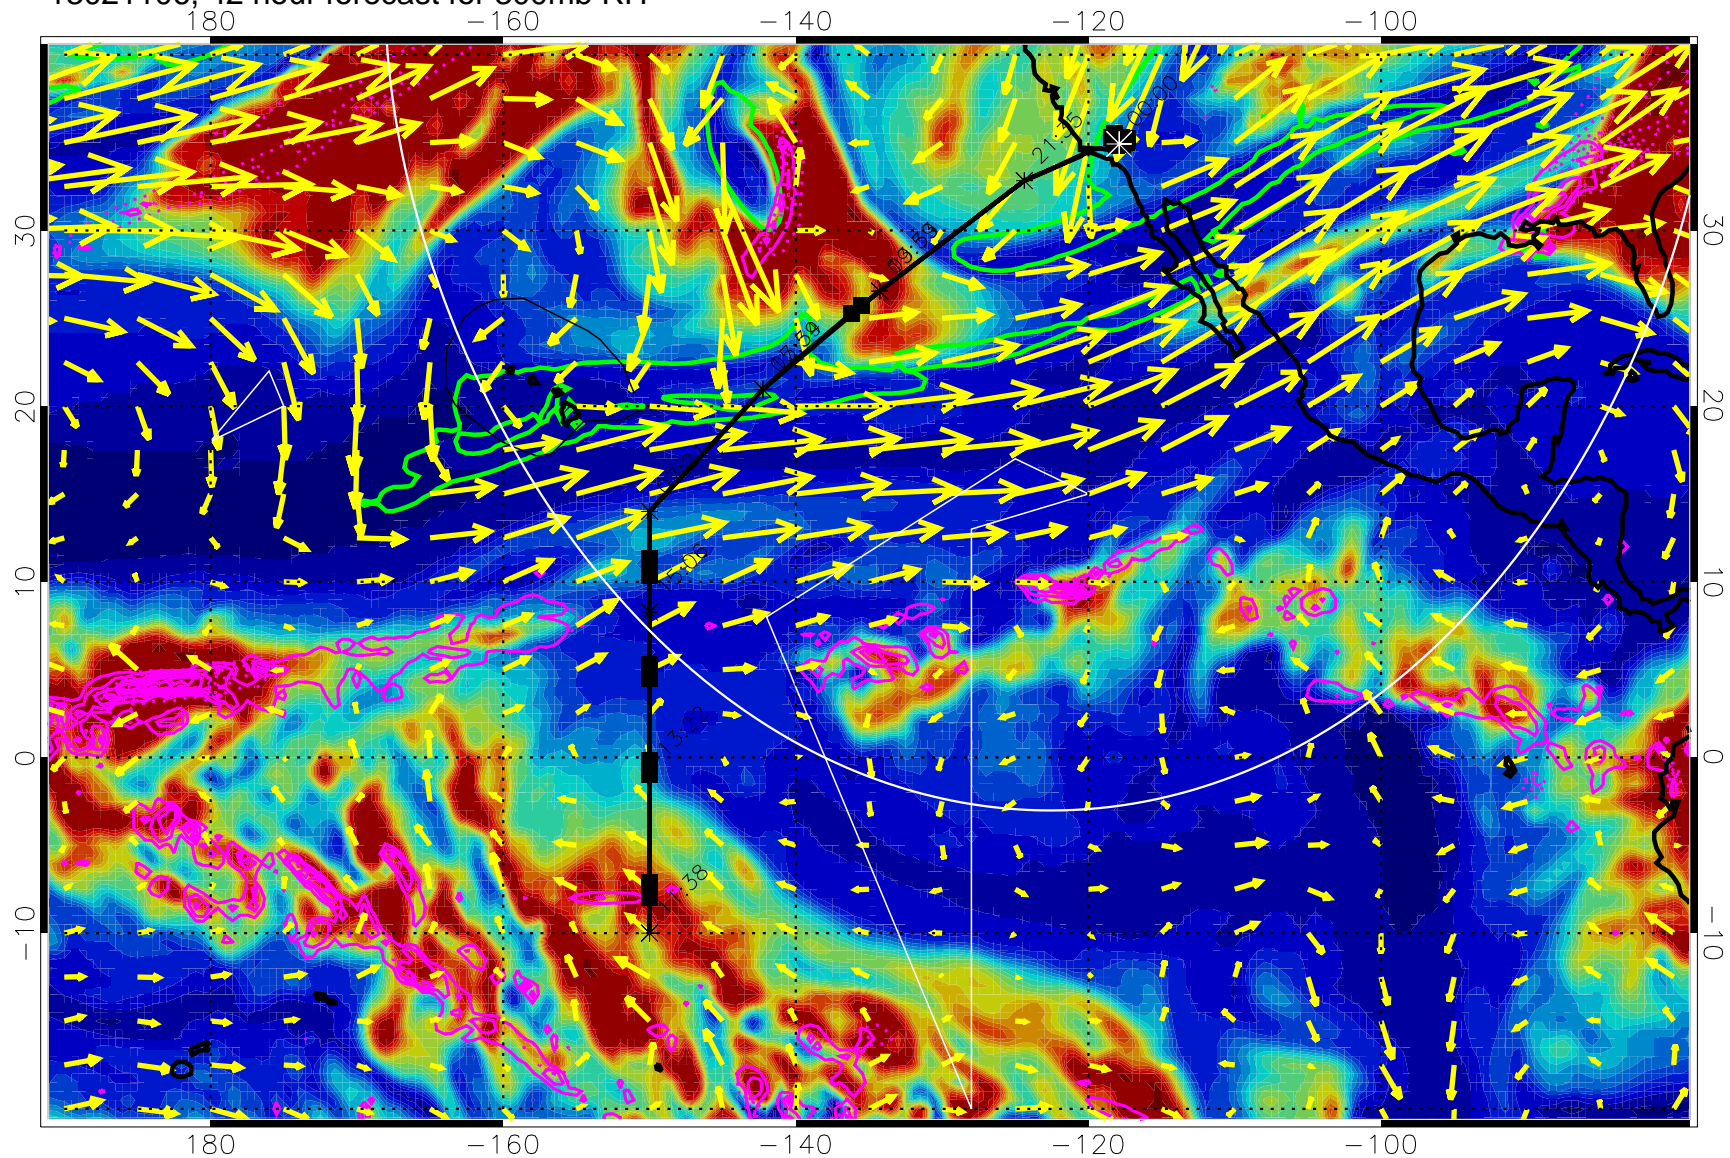

EPV Tropopause (2 PVU) Position

→ 50 m/s

Range ring of 4055 km -- 13 hours GH round trip

13021012, 24 hour forecast for 300mb RH

Precip (tot dot, conv sol) past 6 hrs 6 kg/m2 contours, min 4

EPV Tropopause (2 PVU) Position

13021100, 36 hour forecast for 300mb RH

Precip (tot dot, conv sol) past 6 hrs 6 kg/m2 contours, min 4

EPV Tropopause (2 PVU) Position

→ 50 m/s

Range ring of 4055 km -- 13 hours GH round trip

13021106, 42 hour forecast for 300mb RH

Precip (tot dot, conv sol) past 6 hrs 6 kg/m2 contours, min 4

EPV Tropopause (2 PVU) Position

→ 50 m/s

Range ring of 4055 km -- 13 hours GH round trip

13021112, 48 hour forecast for 300mb RH

Precip (tot dot, conv sol) past 6 hrs 6 kg/m2 contours, min 4

EPV Tropopause (2 PVU) Position

→ 50 m/s

Range ring of 4055 km -- 13 hours GH round trip

13021118, 54 hour forecast for 300mb RH

Precip (tot dot, conv sol) past 6 hrs 6 kg/m2 contours, min 4

EPV Tropopause (2 PVU) Position