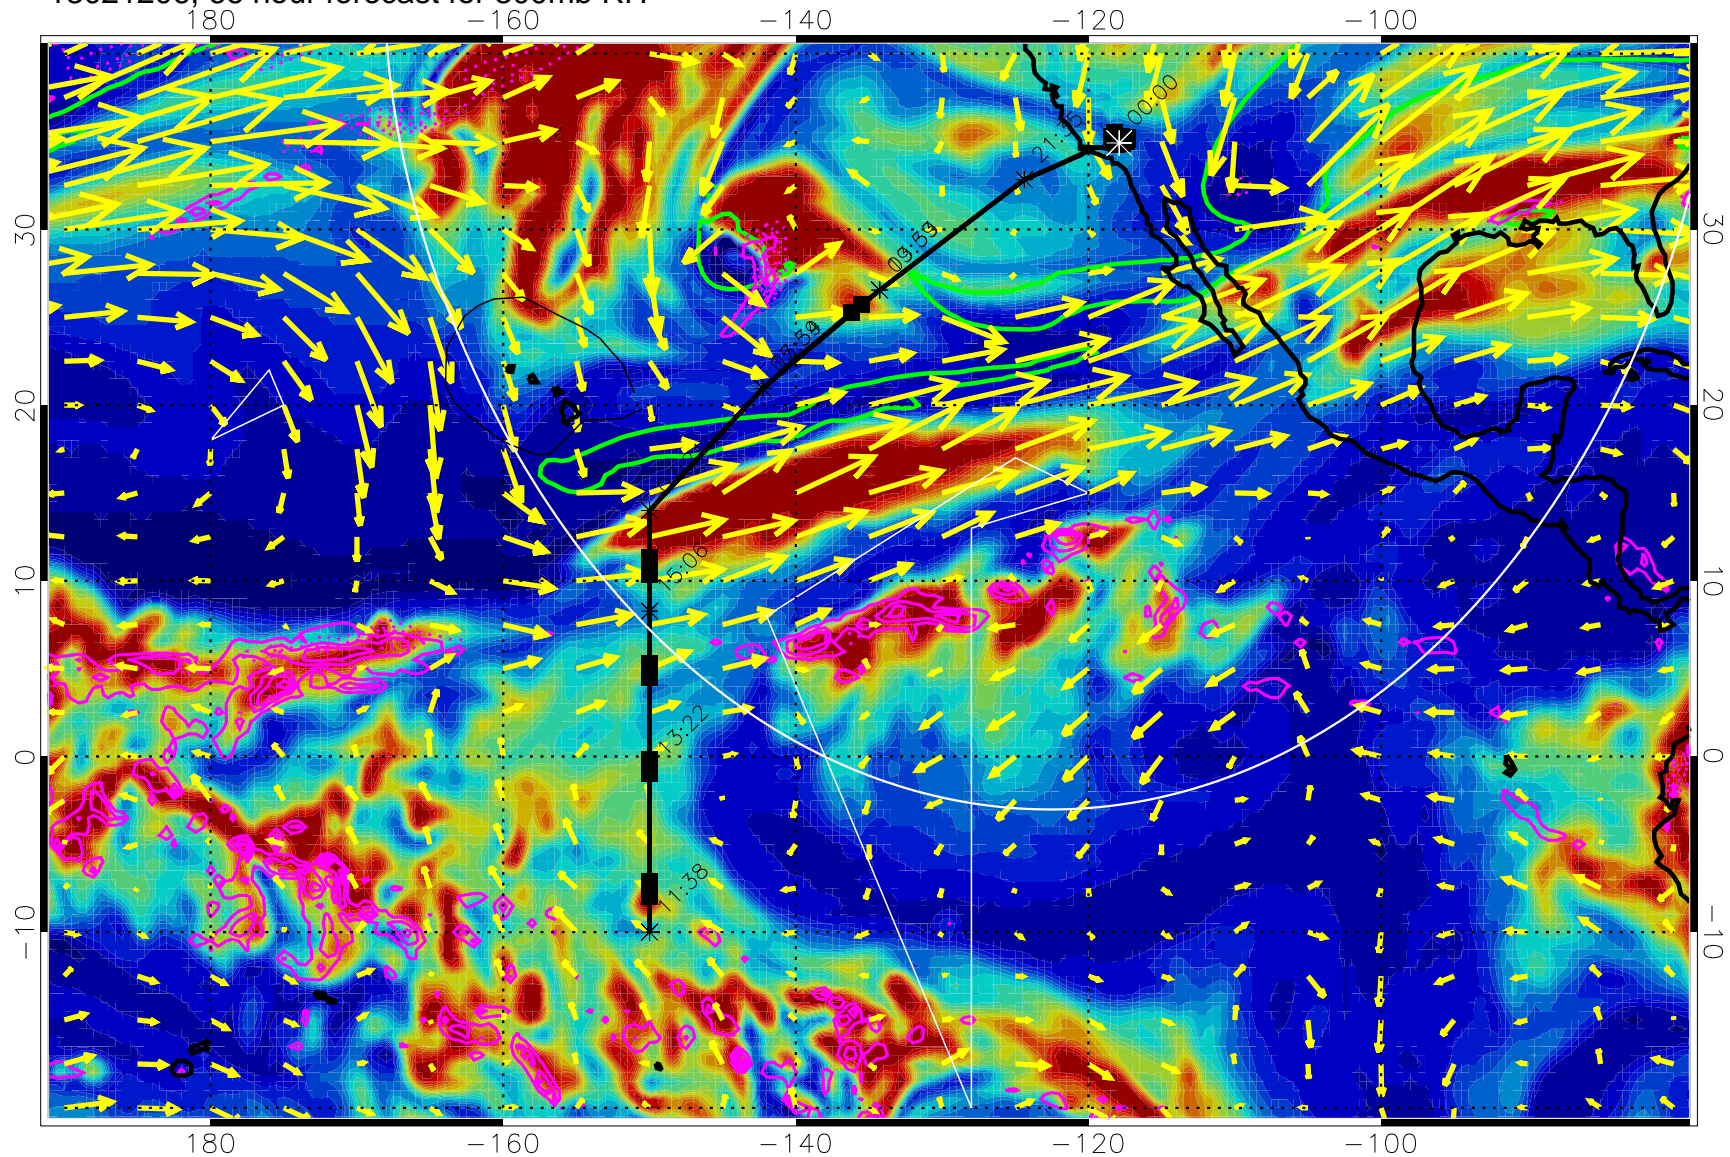

EPV Tropopause (2 PVU) Position

→ 50 m/s

Range ring of 4055 km -- 13 hours GH round trip

13021118, 54 hour forecast for 300mb RH

Precip (tot dot, conv sol) past 6 hrs 6 kg/m2 contours, min 4

EPV Tropopause (2 PVU) Position

→ 50 m/s

Range ring of 4055 km -- 13 hours GH round trip

13021200, 60 hour forecast for 300mb RH

Precip (tot dot, conv sol) past 6 hrs 6 kg/m2 contours, min 4

EPV Tropopause (2 PVU) Position

→ 50 m/s

Range ring of 4055 km -- 13 hours GH round trip

13021206, 66 hour forecast for 300mb RH

Precip (tot dot, conv sol) past 6 hrs 6 kg/m2 contours, min 4

EPV Tropopause (2 PVU) Position

→ 50 m/s

Range ring of 4055 km -- 13 hours GH round trip

13021212, 72 hour forecast for 300mb RH

Precip (tot dot, conv sol) past 6 hrs 6 kg/m2 contours, min 4

EPV Tropopause (2 PVU) Position

→ 50 m/s

Range ring of 4055 km -- 13 hours GH round trip

13021218, 78 hour forecast for 300mb RH

Precip (tot dot, conv sol) past 6 hrs 6 kg/m2 contours, min 4