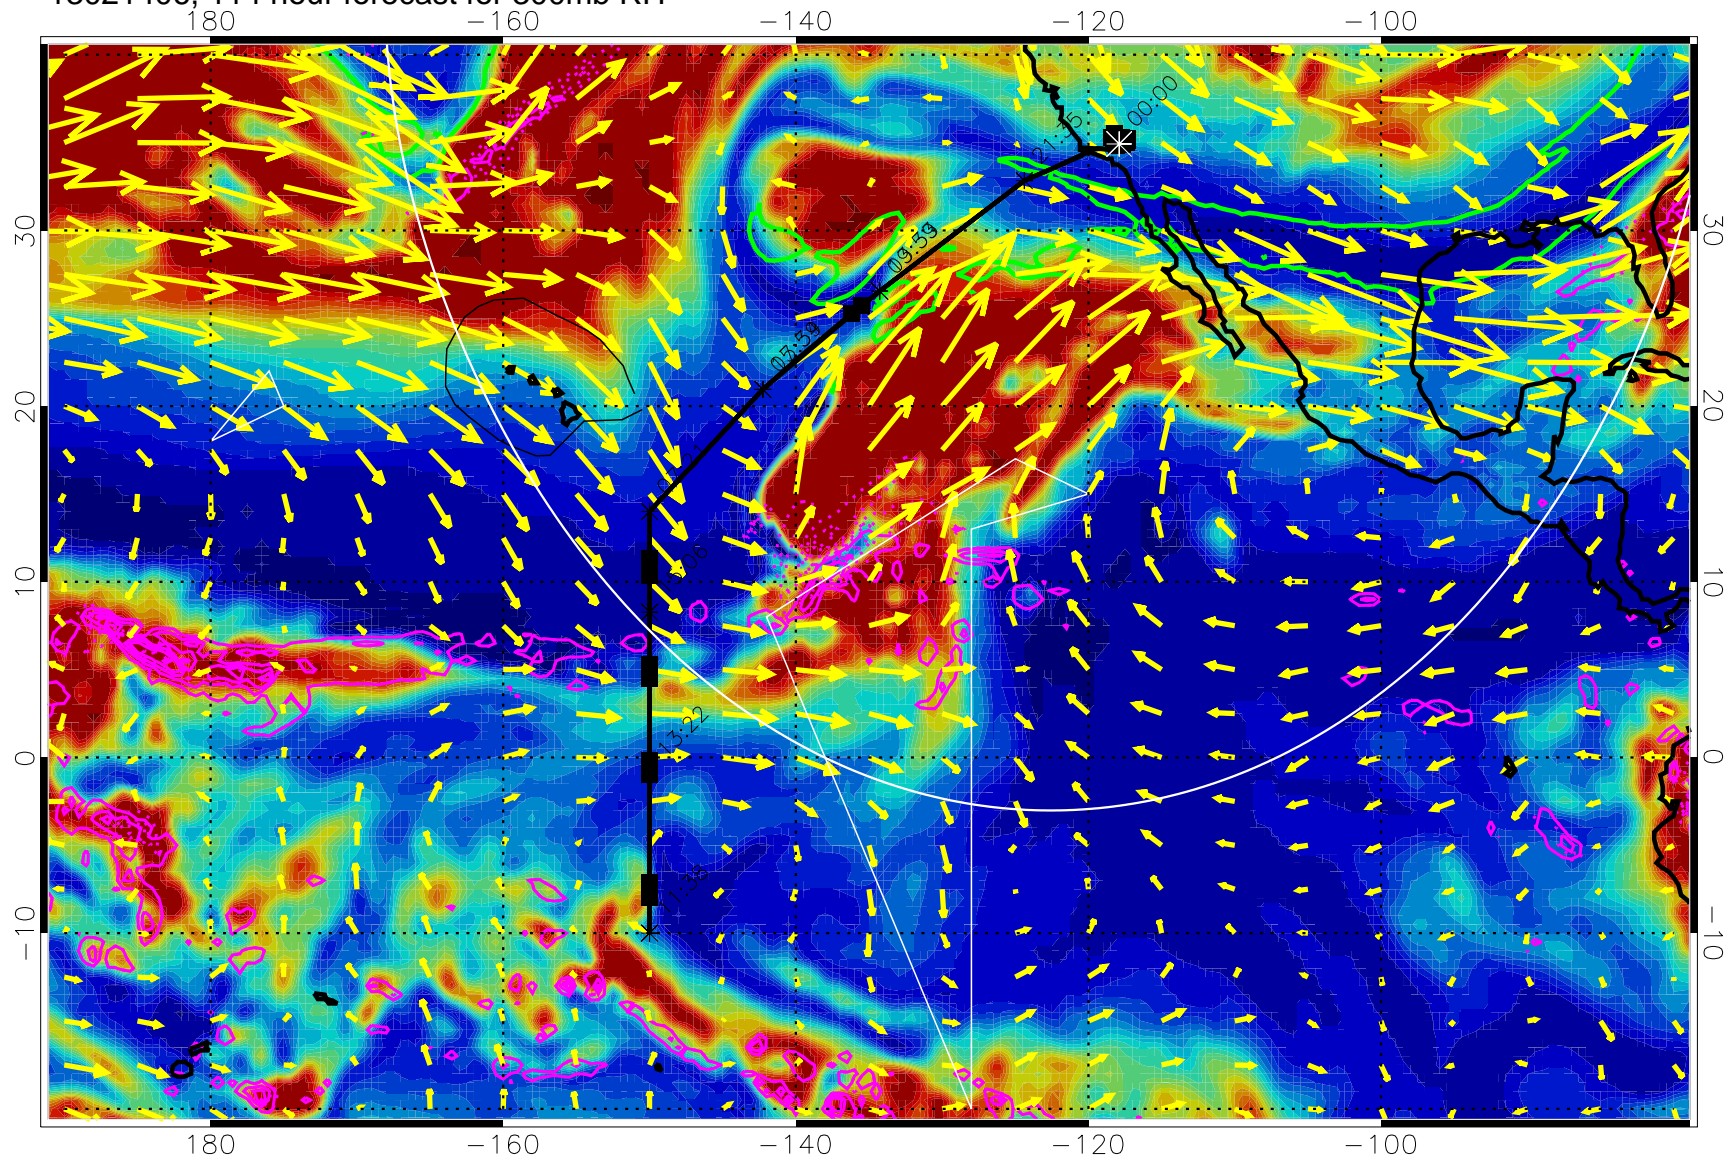

13021312, 96 hour forecast for 300mb RH

Precip (tot dot, conv sol) past 6 hrs 6 kg/m2 contours, min 4

EPV Tropopause (2 PVU) Position

→ 50 m/s

Range ring of 4055 km -- 13 hours GH round trip

13021318, 102 hour forecast for 300mb RH

Precip (tot dot, conv sol) past 6 hrs 6 kg/m2 contours, min 4

EPV Tropopause (2 PVU) Position

→ 50 m/s

Range ring of 4055 km -- 13 hours GH round trip

13021400, 108 hour forecast for 300mb RH

Precip (tot dot, conv sol) past 6 hrs 6 kg/m2 contours, min 4

EPV Tropopause (2 PVU) Position

→ 50 m/s

Range ring of 4055 km -- 13 hours GH round trip

13021406, 114 hour forecast for 300mb RH

Precip (tot dot, conv sol) past 6 hrs 6 kg/m2 contours, min 4

EPV Tropopause (2 PVU) Position

→ 50 m/s

Range ring of 4055 km -- 13 hours GH round trip

13021412, 120 hour forecast for 300mb RH

Precip (tot dot, conv sol) past 6 hrs 6 kg/m2 contours, min 4

EPV Tropopause (2 PVU) Position

→ 50 m/s

Range ring of 4055 km -- 13 hours GH round trip