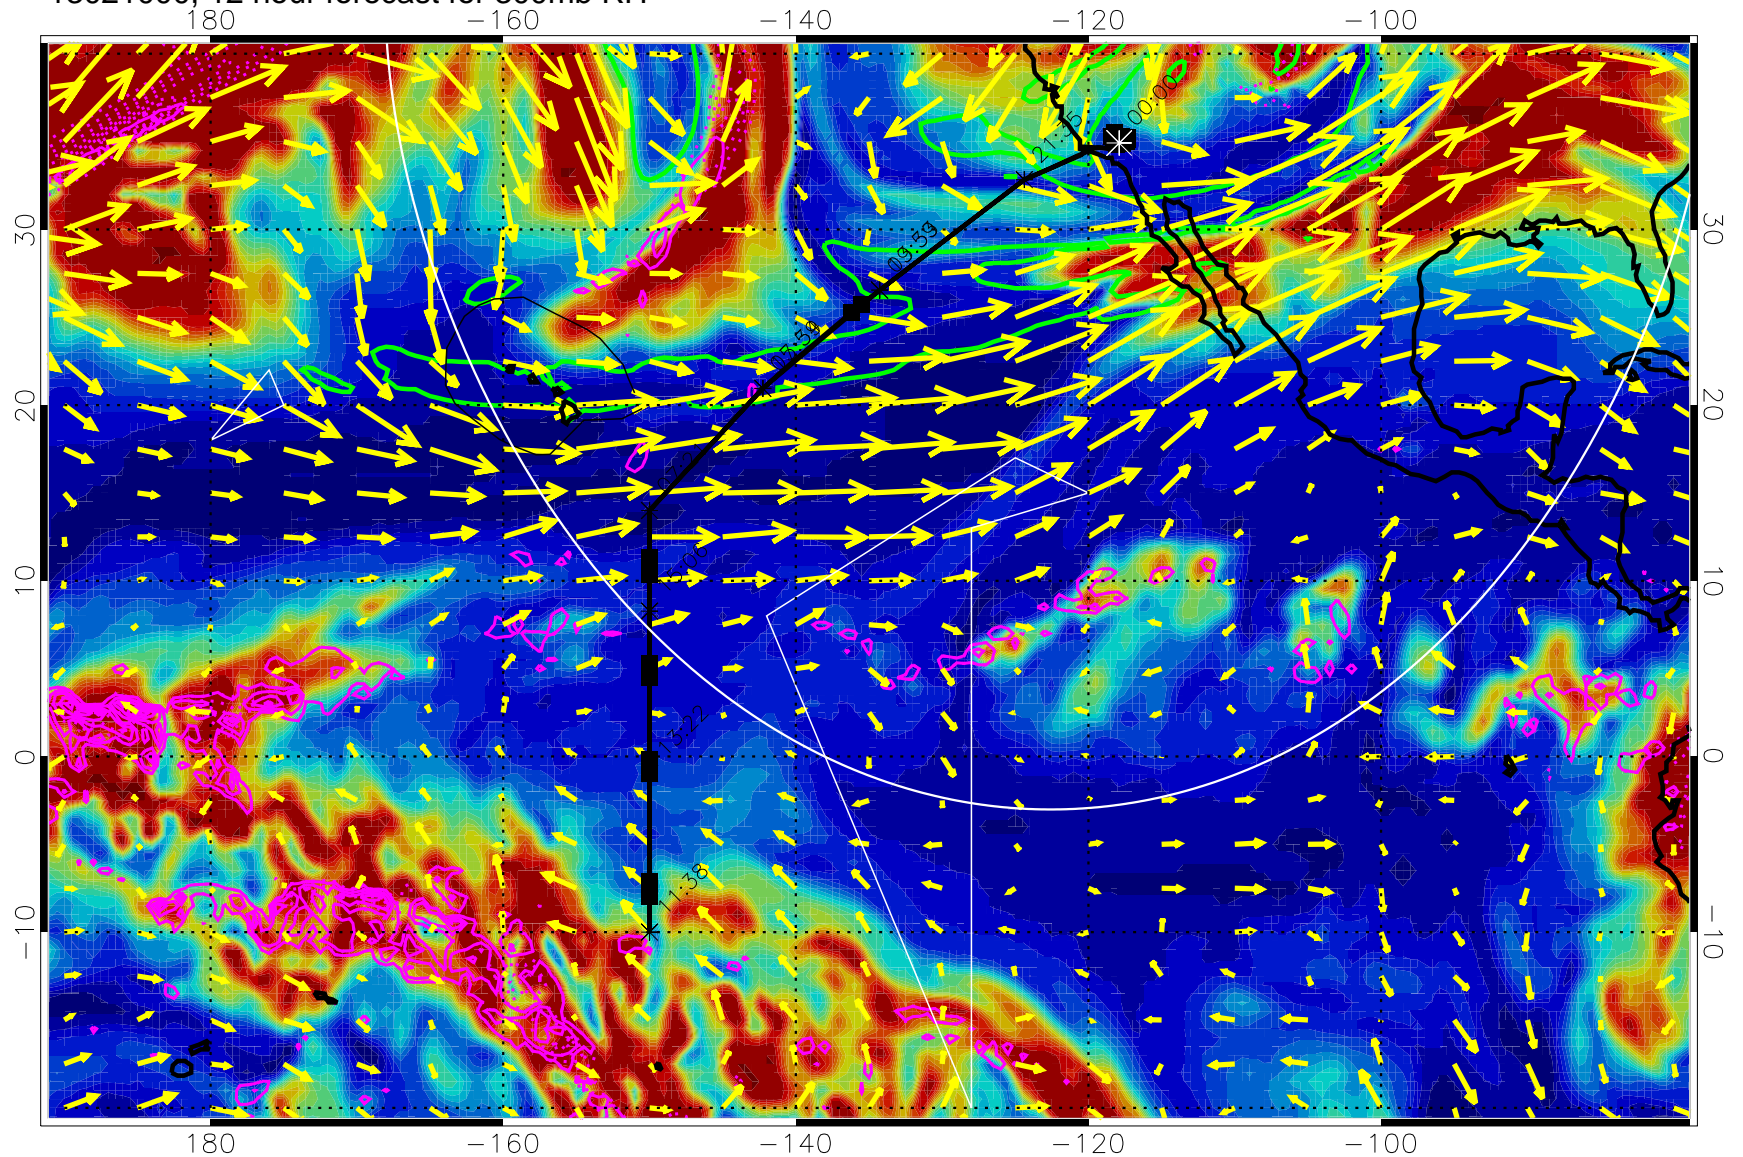

13020918, 6 hour forecast for 300mb RH

Precip (tot dot, conv sol) past 6 hrs 6 kg/m2 contours, min 4

EPV Tropopause (2 PVU) Position

→ 50 m/s

Range ring of 4055 km -- 13 hours GH round trip

13021000, 12 hour forecast for 300mb RH

Precip (tot dot, conv sol) past 6 hrs 6 kg/m2 contours, min 4

EPV Tropopause (2 PVU) Position

→ 50 m/s

Range ring of 4055 km -- 13 hours GH round trip

13021006, 18 hour forecast for 300mb RH

Precip (tot dot, conv sol) past 6 hrs 6 kg/m2 contours, min 4

EPV Tropopause (2 PVU) Position

→ 50 m/s

Range ring of 4055 km -- 13 hours GH round trip

13021012, 24 hour forecast for 300mb RH

Precip (tot dot, conv sol) past 6 hrs 6 kg/m2 contours, min 4

EPV Tropopause (2 PVU) Position

13021100, 36 hour forecast for 300mb RH

Precip (tot dot, conv sol) past 6 hrs 6 kg/m2 contours, min 4

EPV Tropopause (2 PVU) Position

→ 50 m/s

Range ring of 4055 km -- 13 hours GH round trip

13021106, 42 hour forecast for 300mb RH