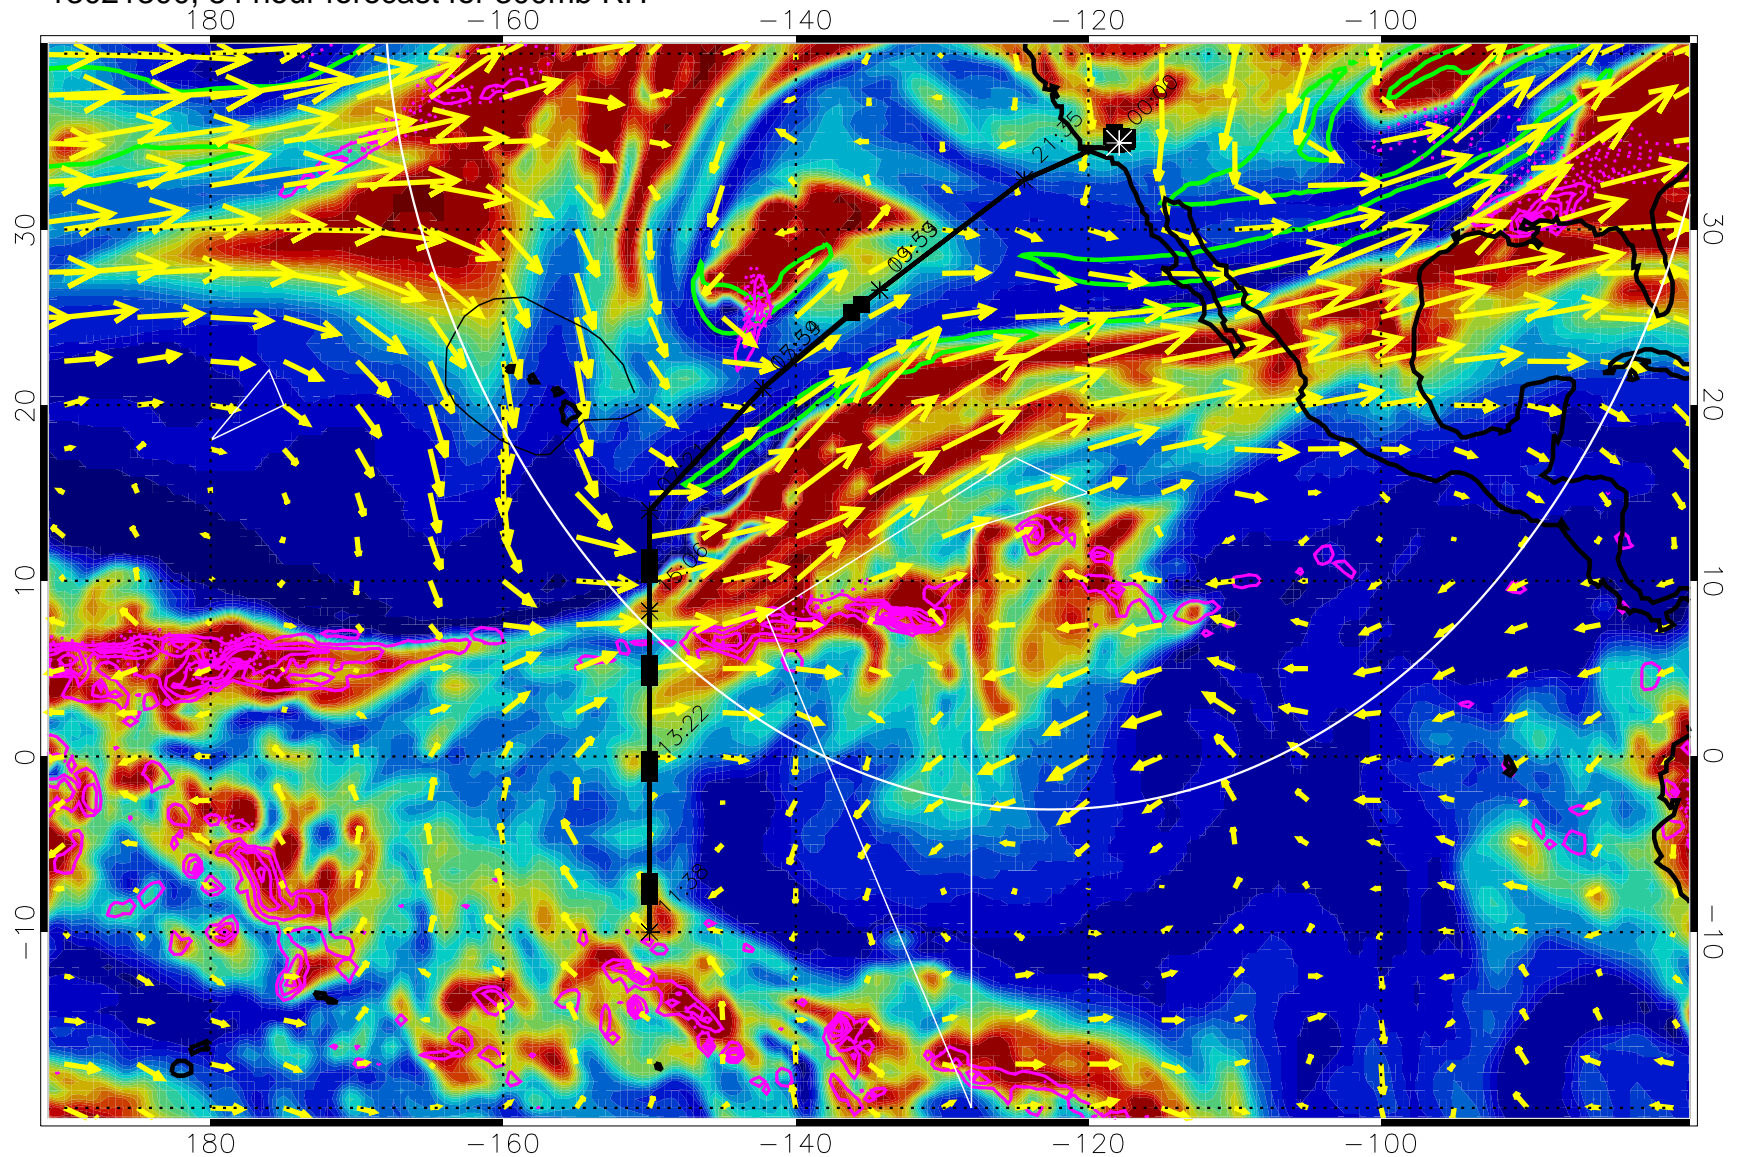

13021206, 66 hour forecast for 300mb RH

Precip (tot dot, conv sol) past 6 hrs 6 kg/m2 contours, min 4

EPV Tropopause (2 PVU) Position

→ 50 m/s

Range ring of 4055 km -- 13 hours GH round trip

13021212, 72 hour forecast for 300mb RH

Precip (tot dot, conv sol) past 6 hrs 6 kg/m2 contours, min 4

EPV Tropopause (2 PVU) Position

→ 50 m/s

Range ring of 4055 km -- 13 hours GH round trip

13021218, 78 hour forecast for 300mb RH

Precip (tot dot, conv sol) past 6 hrs 6 kg/m2 contours, min 4

EPV Tropopause (2 PVU) Position

→ 50 m/s

Range ring of 4055 km -- 13 hours GH round trip

13021300, 84 hour forecast for 300mb RH

Precip (tot dot, conv sol) past 6 hrs 6 kg/m2 contours, min 4

EPV Tropopause (2 PVU) Position

13021312, 96 hour forecast for 300mb RH

Precip (tot dot, conv sol) past 6 hrs 6 kg/m2 contours, min 4

EPV Tropopause (2 PVU) Position

→ 50 m/s

Range ring of 4055 km -- 13 hours GH round trip

13021318, 102 hour forecast for 300mb RH