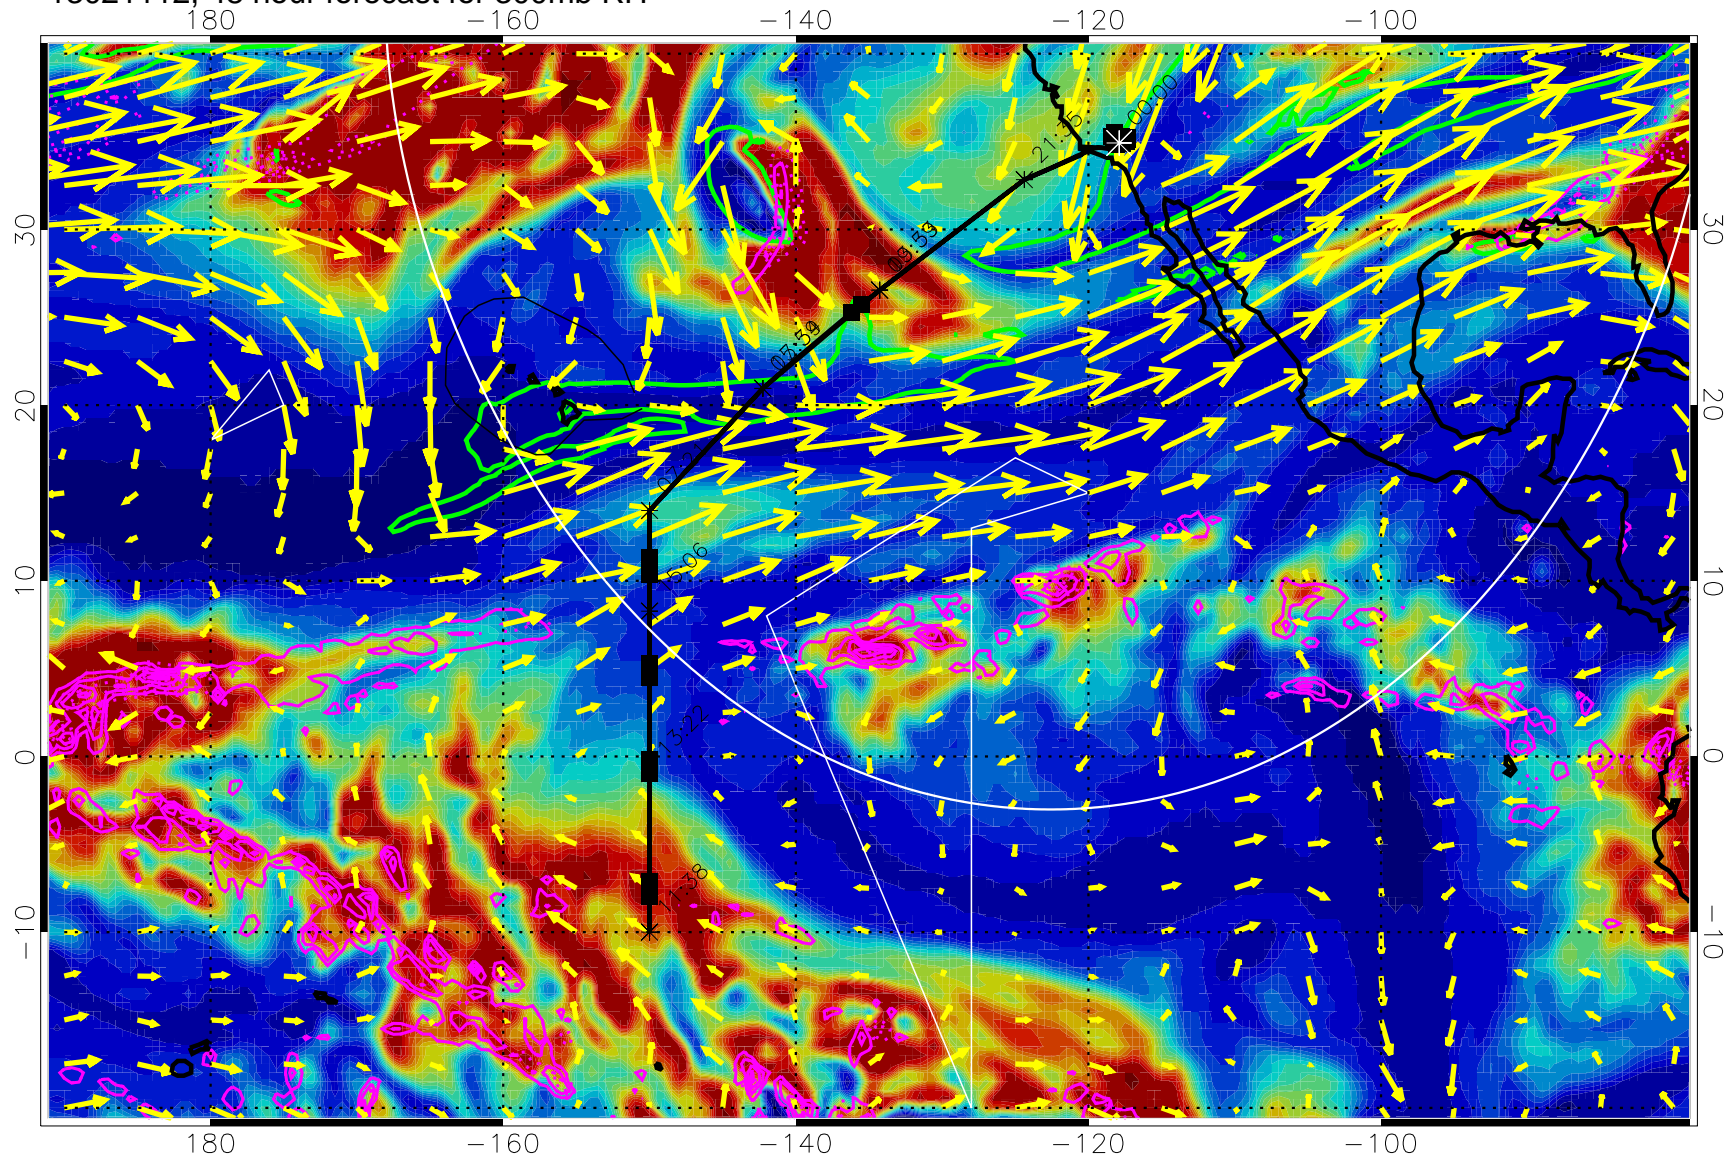

13021100, 36 hour forecast for 300mb RH

Precip (tot dot, conv sol) past 6 hrs 6 kg/m2 contours, min 4

EPV Tropopause (2 PVU) Position

→ 50 m/s

Range ring of 4055 km -- 13 hours GH round trip

13021106, 42 hour forecast for 300mb RH

Precip (tot dot, conv sol) past 6 hrs 6 kg/m2 contours, min 4

EPV Tropopause (2 PVU) Position

→ 50 m/s

Range ring of 4055 km -- 13 hours GH round trip

13021112, 48 hour forecast for 300mb RH

Precip (tot dot, conv sol) past 6 hrs 6 kg/m2 contours, min 4

EPV Tropopause (2 PVU) Position

→ 50 m/s

Range ring of 4055 km -- 13 hours GH round trip

13021118, 54 hour forecast for 300mb RH

Precip (tot dot, conv sol) past 6 hrs 6 kg/m2 contours, min 4

EPV Tropopause (2 PVU) Position

13021206, 66 hour forecast for 300mb RH

Precip (tot dot, conv sol) past 6 hrs 6 kg/m2 contours, min 4

EPV Tropopause (2 PVU) Position

→ 50 m/s

Range ring of 4055 km -- 13 hours GH round trip

13021212, 72 hour forecast for 300mb RH