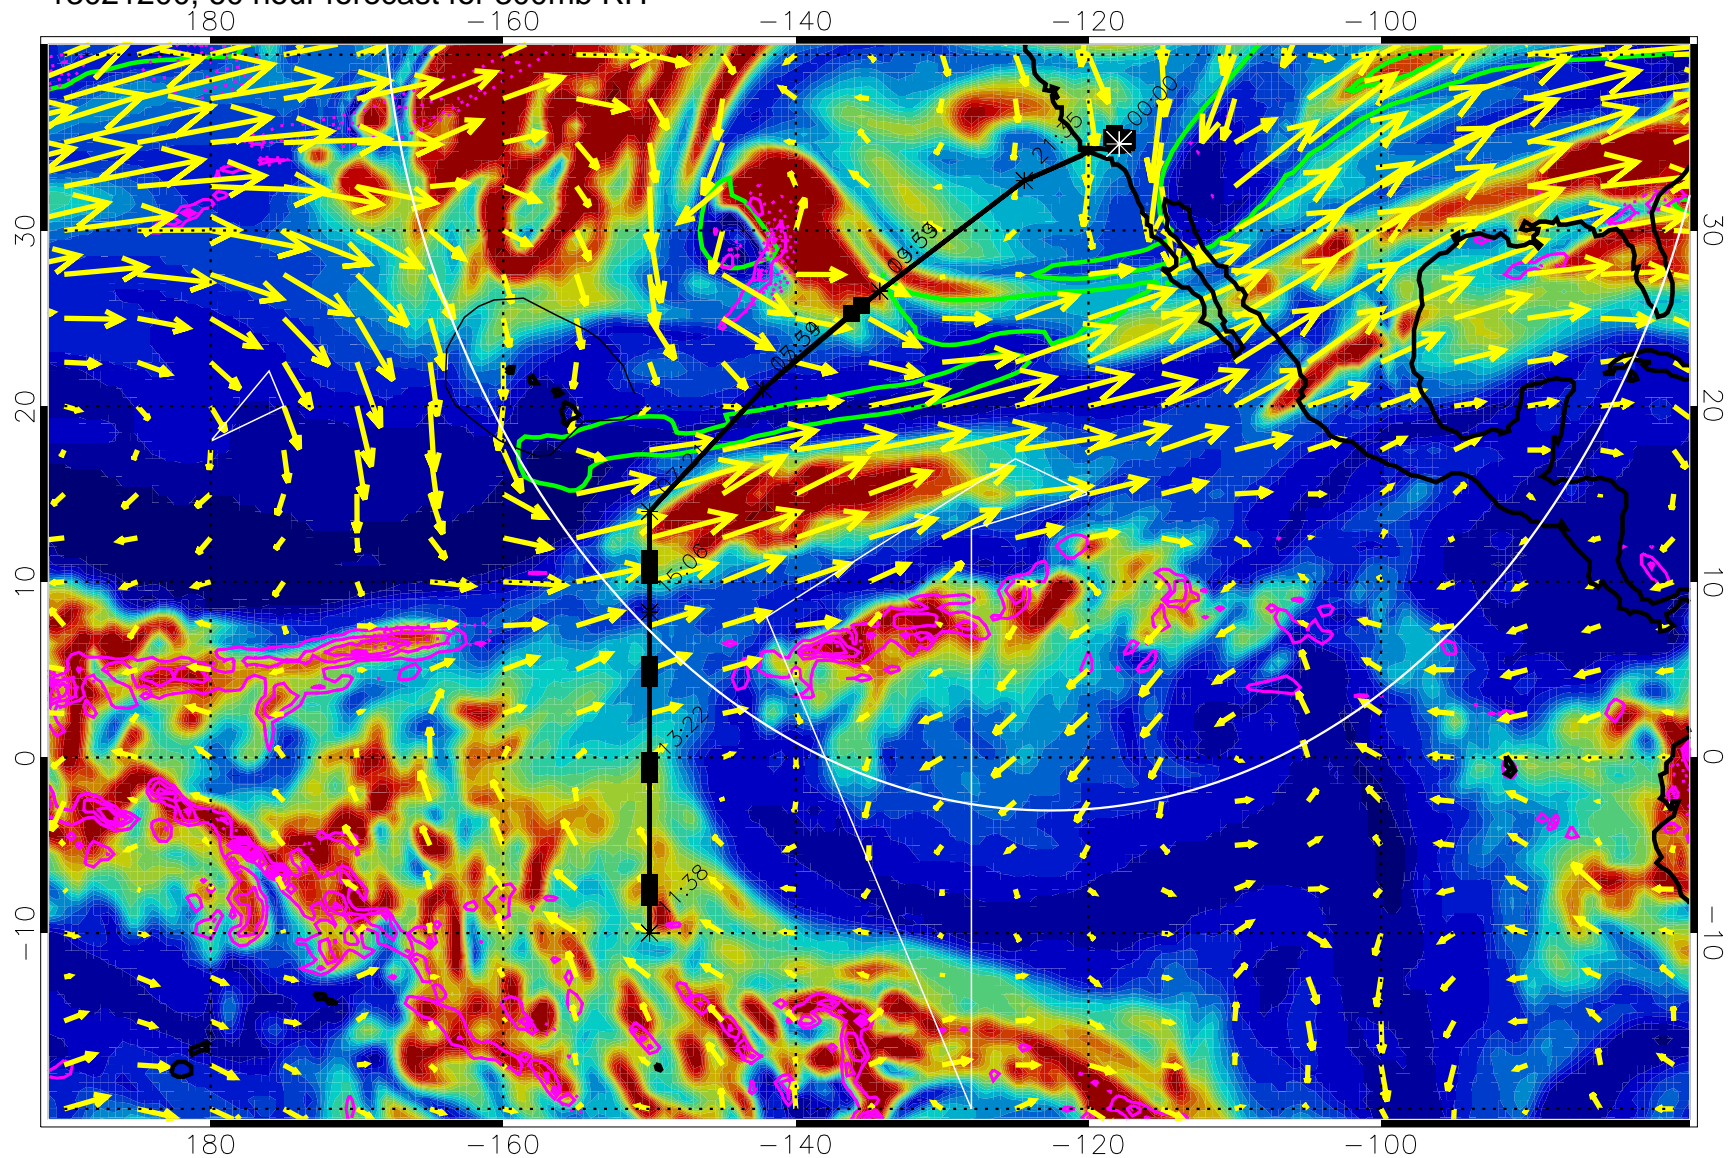

EPV Tropopause (2 PVU) Position

→ 50 m/s

Range ring of 4055 km -- 13 hours GH round trip

13021118, 54 hour forecast for 300mb RH

Precip (tot dot, conv sol) past 6 hrs 6 kg/m2 contours, min 4

EPV Tropopause (2 PVU) Position

→ 50 m/s

Range ring of 4055 km -- 13 hours GH round trip

13021200, 60 hour forecast for 300mb RH

Precip (tot dot, conv sol) past 6 hrs 6 kg/m2 contours, min 4

EPV Tropopause (2 PVU) Position

→ 50 m/s

Range ring of 4055 km -- 13 hours GH round trip

13021206, 66 hour forecast for 300mb RH

Precip (tot dot, conv sol) past 6 hrs 6 kg/m2 contours, min 4

EPV Tropopause (2 PVU) Position

→ 50 m/s

Range ring of 4055 km -- 13 hours GH round trip

13021212, 72 hour forecast for 300mb RH

Precip (tot dot, conv sol) past 6 hrs 6 kg/m2 contours, min 4

EPV Tropopause (2 PVU) Position

→ 50 m/s

Range ring of 4055 km -- 13 hours GH round trip

13021218, 78 hour forecast for 300mb RH

Precip (tot dot, conv sol) past 6 hrs 6 kg/m2 contours, min 4