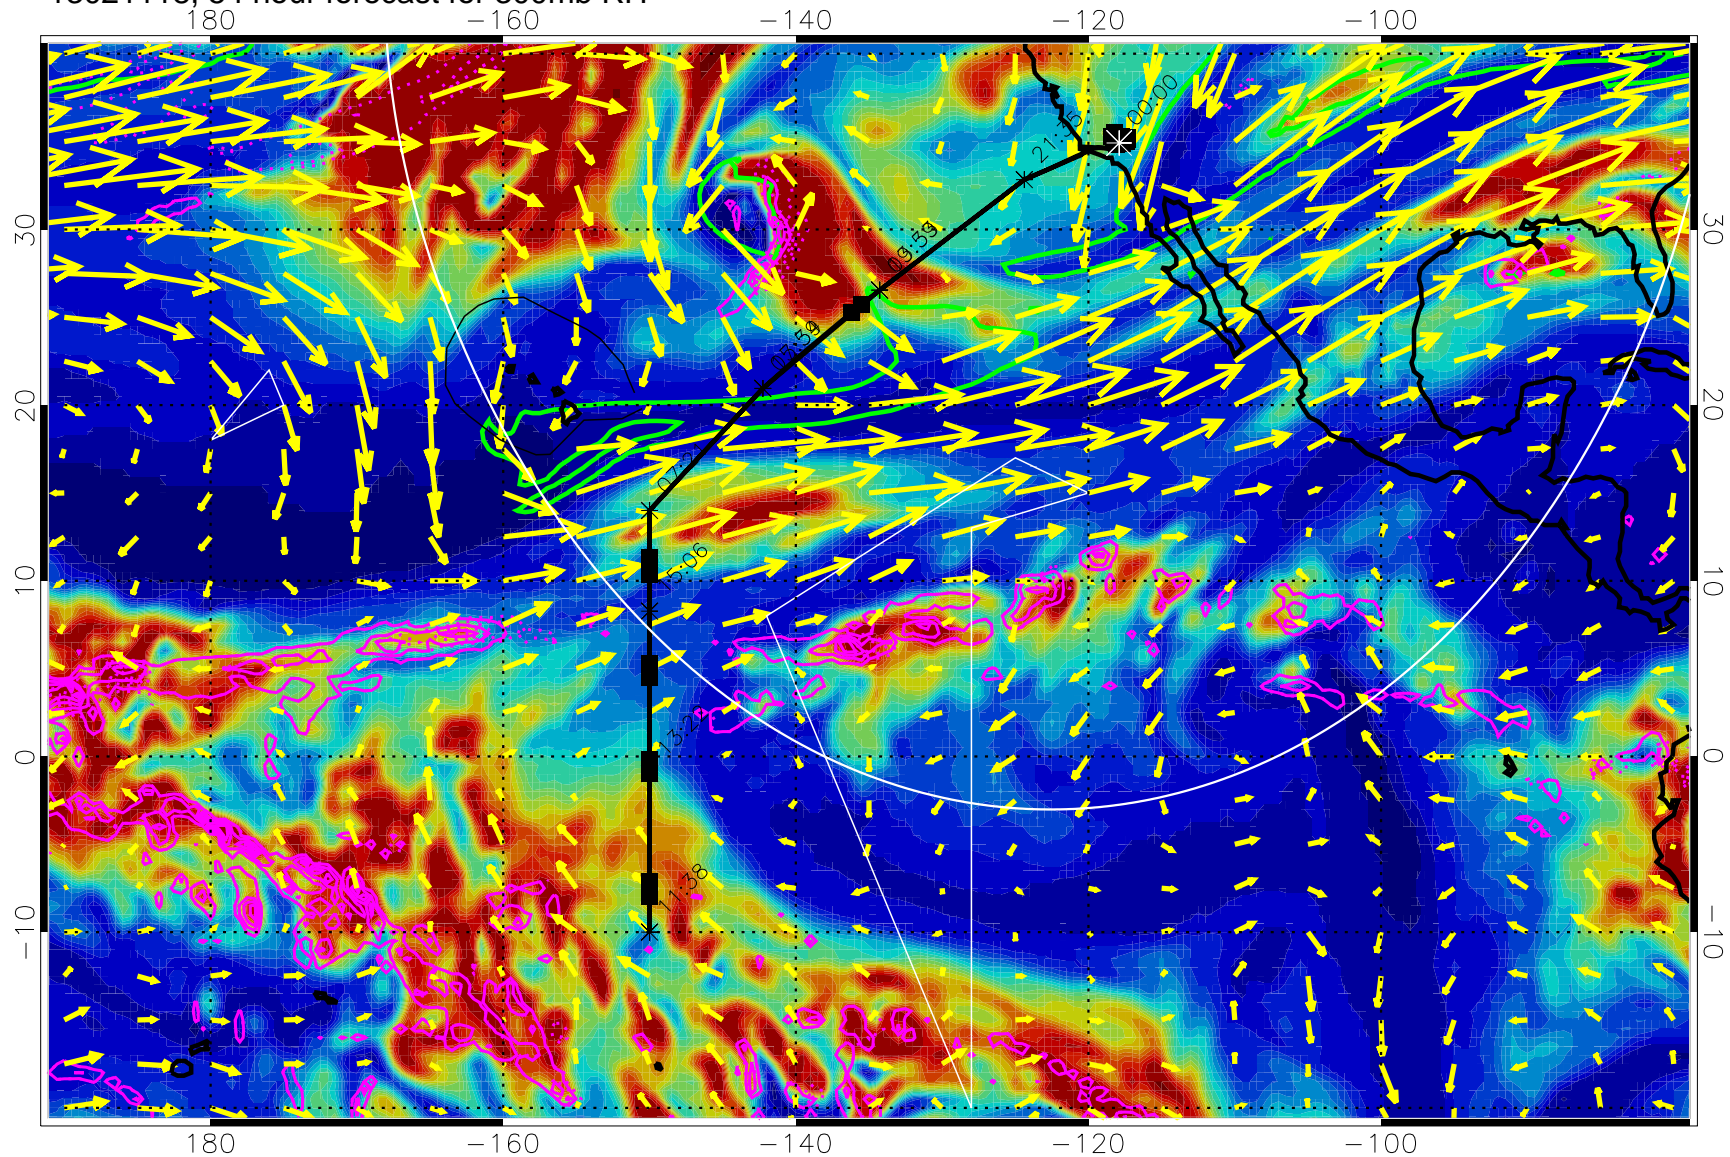

13021100, 36 hour forecast for 300mb RH

Precip (tot dot, conv sol) past 6 hrs 6 kg/m2 contours, min 4

EPV Tropopause (2 PVU) Position

→ 50 m/s

Range ring of 4055 km -- 13 hours GH round trip

13021106, 42 hour forecast for 300mb RH

Precip (tot dot, conv sol) past 6 hrs 6 kg/m2 contours, min 4

EPV Tropopause (2 PVU) Position

→ 50 m/s

Range ring of 4055 km -- 13 hours GH round trip

13021112, 48 hour forecast for 300mb RH

Precip (tot dot, conv sol) past 6 hrs 6 kg/m2 contours, min 4

EPV Tropopause (2 PVU) Position

→ 50 m/s

Range ring of 4055 km -- 13 hours GH round trip

13021118, 54 hour forecast for 300mb RH

Precip (tot dot, conv sol) past 6 hrs 6 kg/m2 contours, min 4

EPV Tropopause (2 PVU) Position

13021206, 66 hour forecast for 300mb RH

Precip (tot dot, conv sol) past 6 hrs 6 kg/m2 contours, min 4

EPV Tropopause (2 PVU) Position

→ 50 m/s

Range ring of 4055 km -- 13 hours GH round trip

13021212, 72 hour forecast for 300mb RH