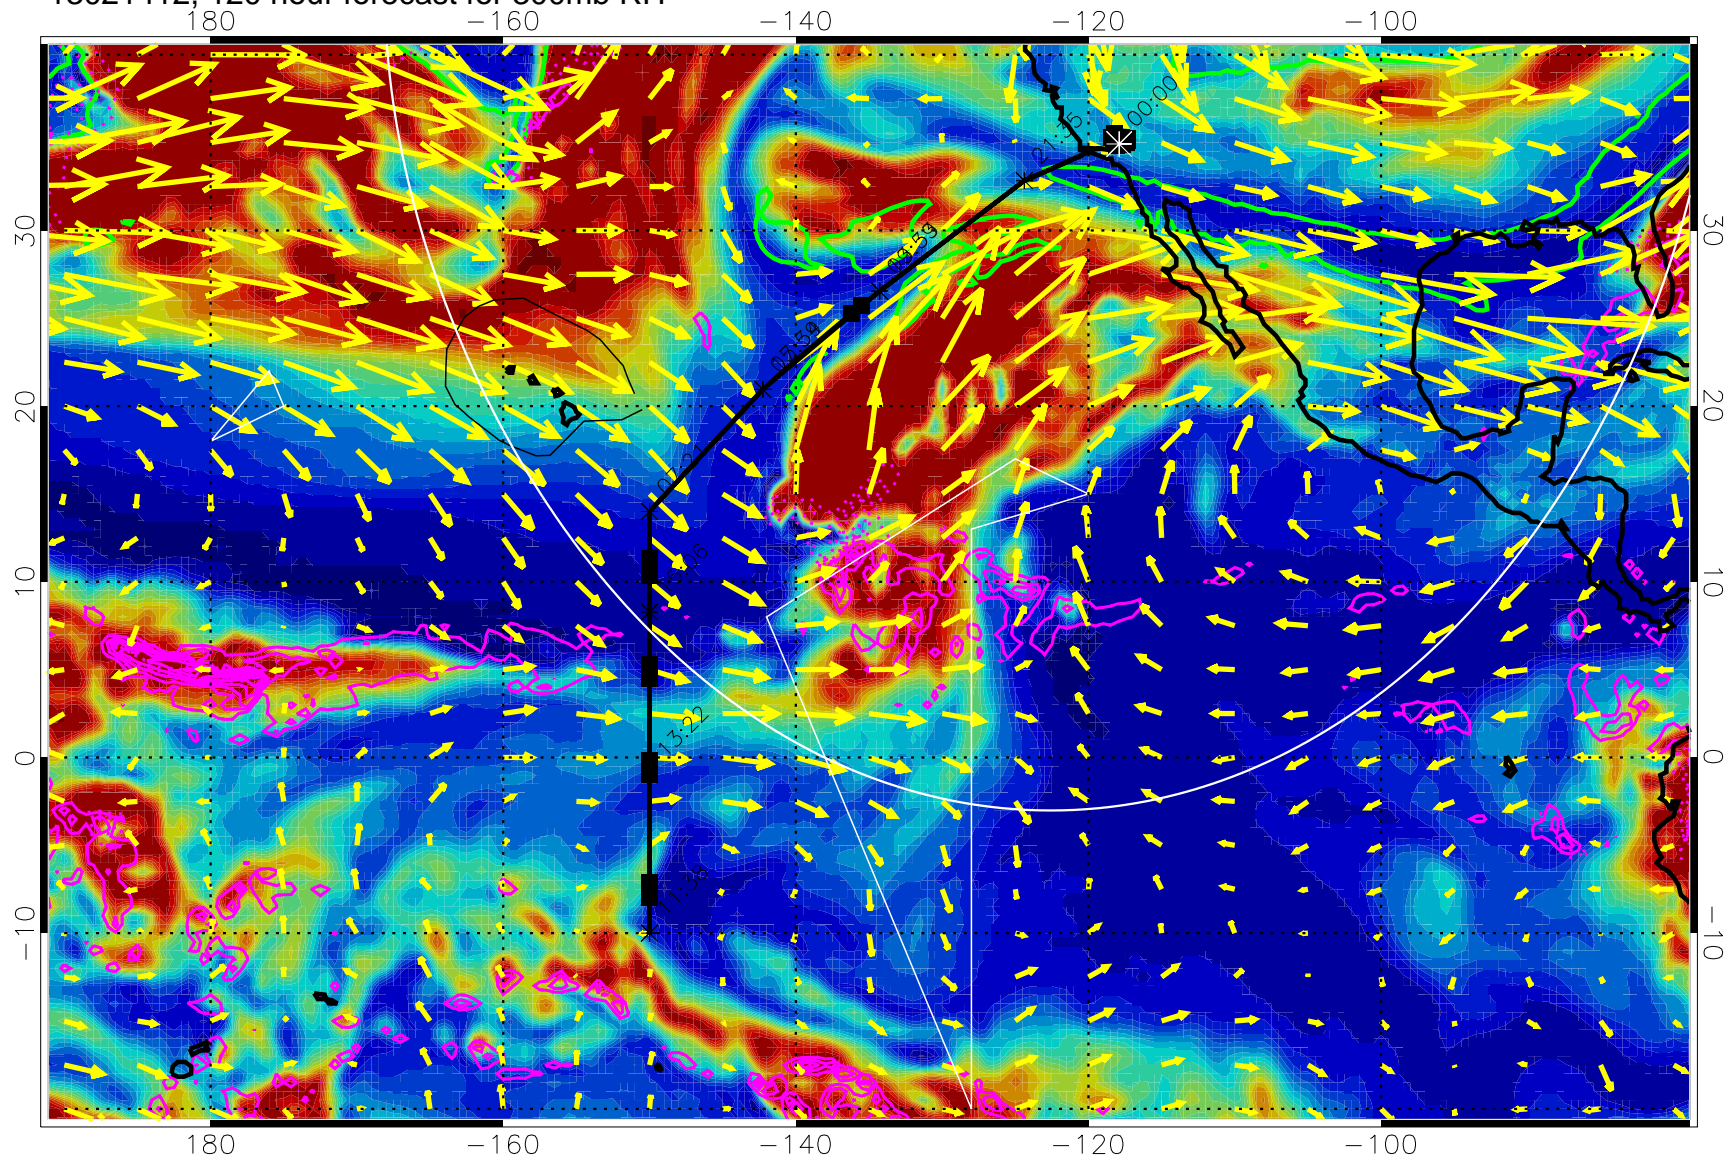

13021312, 96 hour forecast for 300mb RH

Precip (tot dot, conv sol) past 6 hrs 6 kg/m2 contours, min 4

EPV Tropopause (2 PVU) Position

→ 50 m/s

Range ring of 4055 km -- 13 hours GH round trip

13021318, 102 hour forecast for 300mb RH

Precip (tot dot, conv sol) past 6 hrs 6 kg/m2 contours, min 4

EPV Tropopause (2 PVU) Position

→ 50 m/s

Range ring of 4055 km -- 13 hours GH round trip

13021400, 108 hour forecast for 300mb RH

Precip (tot dot, conv sol) past 6 hrs 6 kg/m2 contours, min 4

EPV Tropopause (2 PVU) Position

→ 50 m/s

Range ring of 4055 km -- 13 hours GH round trip

13021406, 114 hour forecast for 300mb RH

Precip (tot dot, conv sol) past 6 hrs 6 kg/m2 contours, min 4

EPV Tropopause (2 PVU) Position

→ 50 m/s

Range ring of 4055 km -- 13 hours GH round trip

13021412, 120 hour forecast for 300mb RH

Precip (tot dot, conv sol) past 6 hrs 6 kg/m2 contours, min 4

EPV Tropopause (2 PVU) Position

→ 50 m/s

Range ring of 4055 km -- 13 hours GH round trip