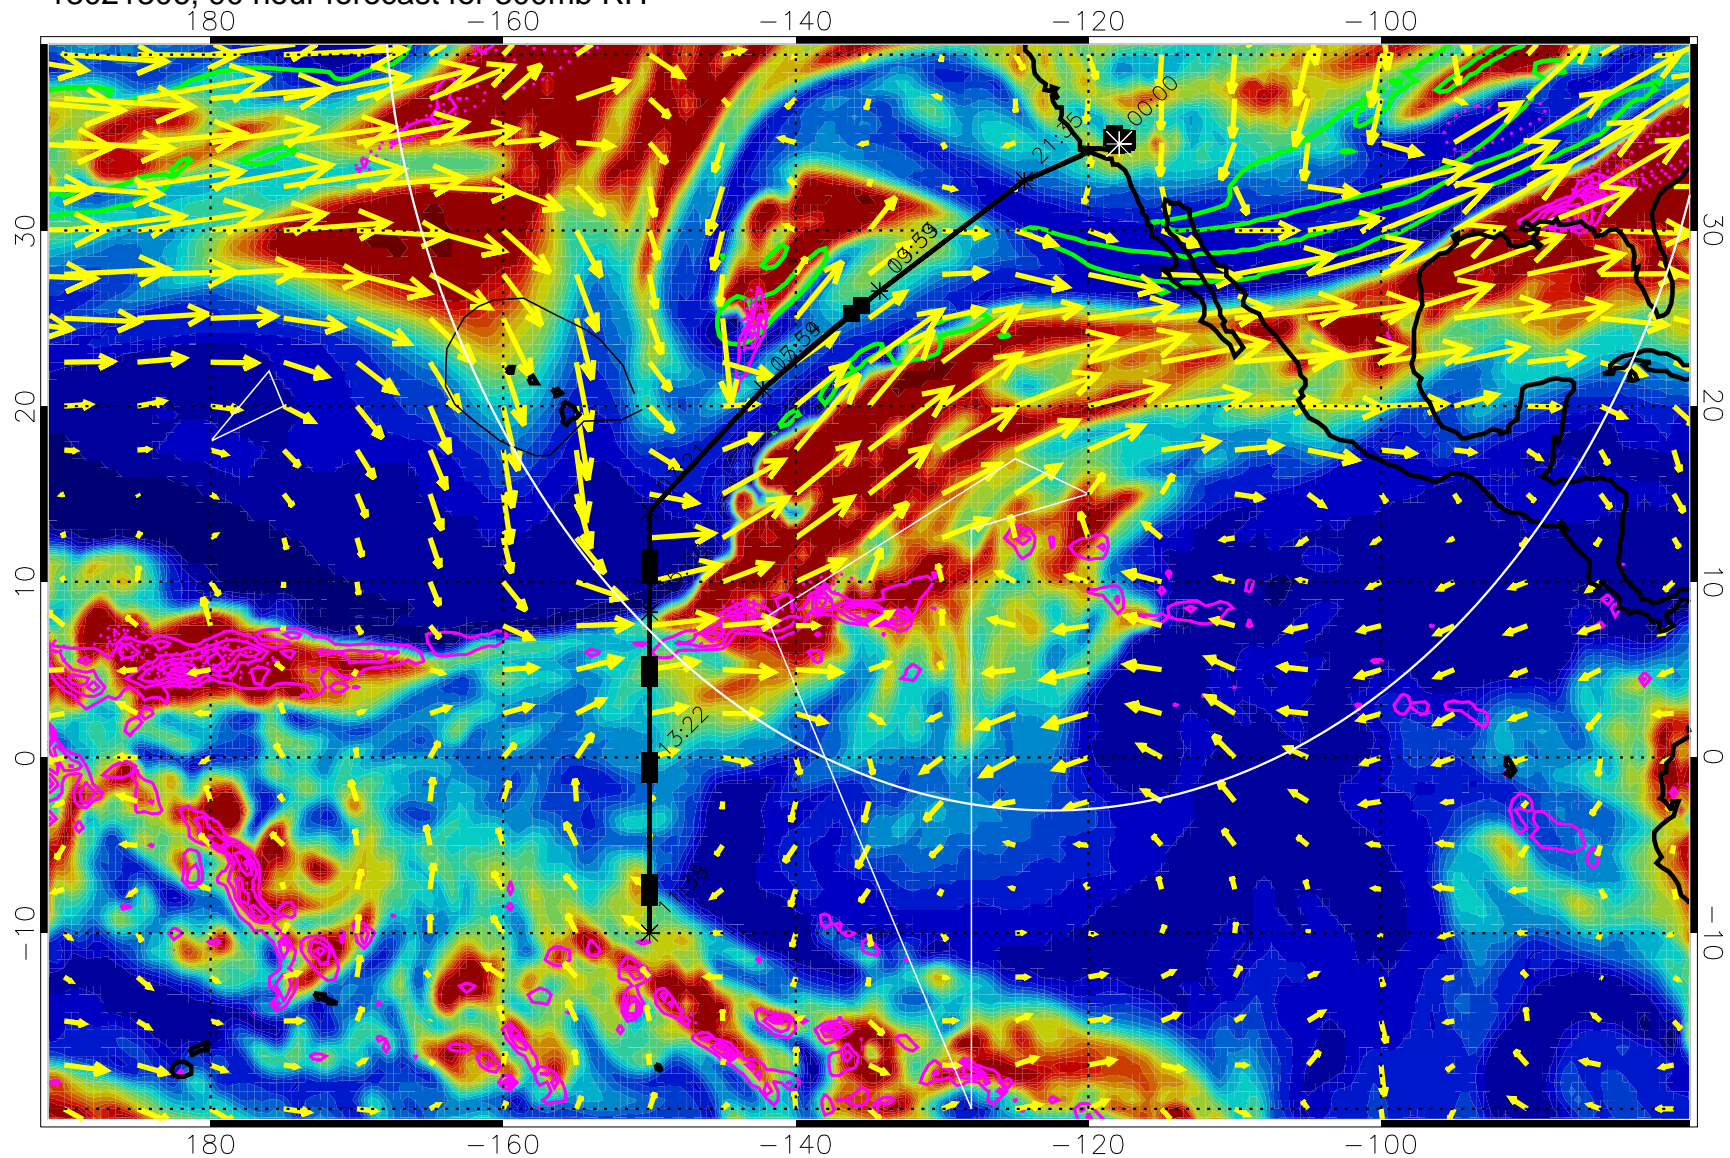

Precip (tot dot, conv sol) past 6 hrs 6 kg/m2 contours, min 4

EPV Tropopause (2 PVU) Position

→ 50 m/s

Range ring of 4055 km -- 13 hours GH round trip

13021218, 78 hour forecast for 300mb RH

Precip (tot dot, conv sol) past 6 hrs 6 kg/m2 contours, min 4

EPV Tropopause (2 PVU) Position

→ 50 m/s

Range ring of 4055 km -- 13 hours GH round trip

13021300, 84 hour forecast for 300mb RH

Precip (tot dot, conv sol) past 6 hrs 6 kg/m2 contours, min 4

EPV Tropopause (2 PVU) Position

→ 50 m/s

Range ring of 4055 km -- 13 hours GH round trip

13021306, 90 hour forecast for 300mb RH

Precip (tot dot, conv sol) past 6 hrs 6 kg/m2 contours, min 4

EPV Tropopause (2 PVU) Position

→ 50 m/s

Range ring of 4055 km -- 13 hours GH round trip

13021312, 96 hour forecast for 300mb RH

Precip (tot dot, conv sol) past 6 hrs 6 kg/m2 contours, min 4

EPV Tropopause (2 PVU) Position

→ 50 m/s

Range ring of 4055 km -- 13 hours GH round trip

13021318, 102 hour forecast for 300mb RH