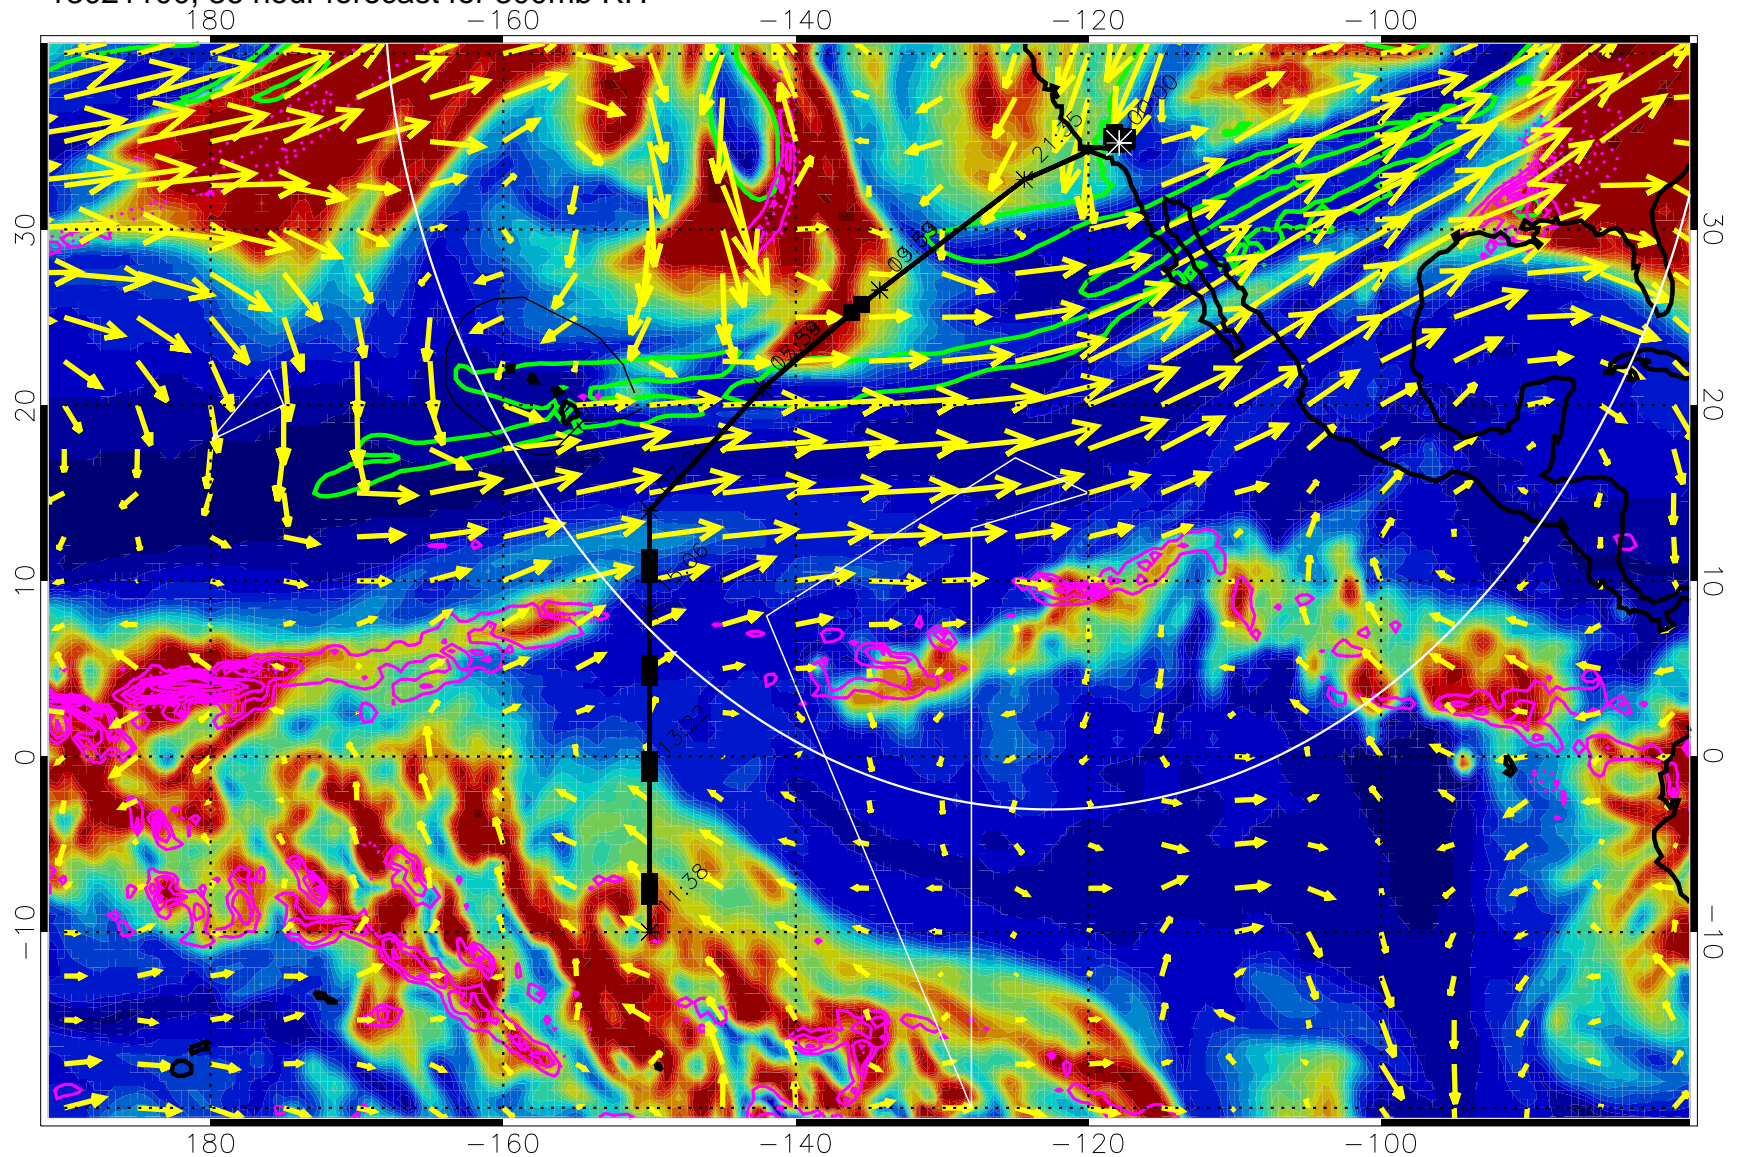

EPV Tropopause (2 PVU) Position

→ 50 m/s

Range ring of 4055 km -- 13 hours GH round trip

13021012, 24 hour forecast for 300mb RH

Precip (tot dot, conv sol) past 6 hrs 6 kg/m2 contours, min 4

EPV Tropopause (2 PVU) Position

→ 50 m/s

Range ring of 4055 km -- 13 hours GH round trip

13021018, 30 hour forecast for 300mb RH

Precip (tot dot, conv sol) past 6 hrs 6 kg/m2 contours, min 4

EPV Tropopause (2 PVU) Position

→ 50 m/s

Range ring of 4055 km -- 13 hours GH round trip

13021100, 36 hour forecast for 300mb RH

Precip (tot dot, conv sol) past 6 hrs 6 kg/m2 contours, min 4

EPV Tropopause (2 PVU) Position

→ 50 m/s

Range ring of 4055 km -- 13 hours GH round trip

13021106, 42 hour forecast for 300mb RH

Precip (tot dot, conv sol) past 6 hrs 6 kg/m2 contours, min 4

EPV Tropopause (2 PVU) Position

→ 50 m/s

Range ring of 4055 km -- 13 hours GH round trip

13021112, 48 hour forecast for 300mb RH

Precip (tot dot, conv sol) past 6 hrs 6 kg/m2 contours, min 4