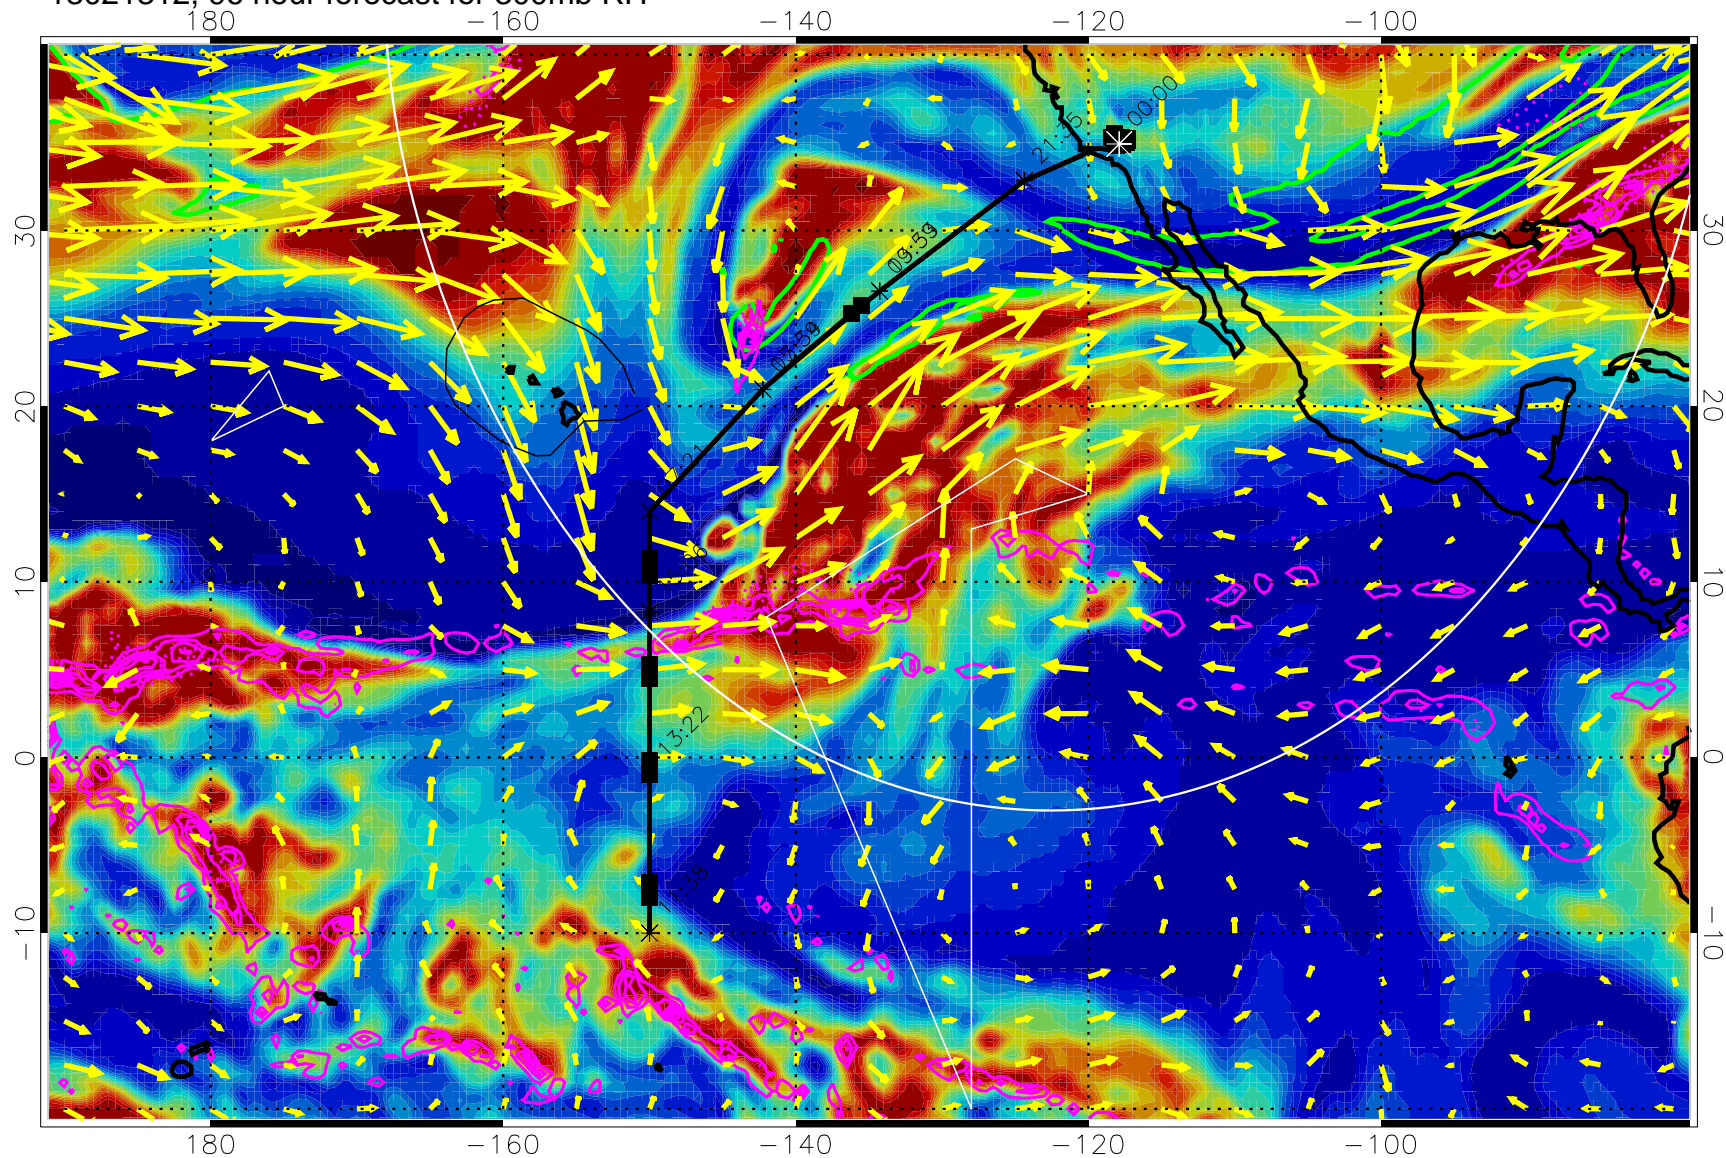

EPV Tropopause (2 PVU) Position

→ 50 m/s

Range ring of 4055 km -- 13 hours GH round trip

13021300, 84 hour forecast for 300mb RH

Precip (tot dot, conv sol) past 6 hrs 6 kg/m2 contours, min 4

EPV Tropopause (2 PVU) Position

→ 50 m/s

Range ring of 4055 km -- 13 hours GH round trip

13021306, 90 hour forecast for 300mb RH

Precip (tot dot, conv sol) past 6 hrs 6 kg/m2 contours, min 4

EPV Tropopause (2 PVU) Position

→ 50 m/s

Range ring of 4055 km -- 13 hours GH round trip

13021312, 96 hour forecast for 300mb RH

Precip (tot dot, conv sol) past 6 hrs 6 kg/m2 contours, min 4

EPV Tropopause (2 PVU) Position

→ 50 m/s

Range ring of 4055 km -- 13 hours GH round trip

13021318, 102 hour forecast for 300mb RH

Precip (tot dot, conv sol) past 6 hrs 6 kg/m2 contours, min 4

EPV Tropopause (2 PVU) Position

→ 50 m/s

Range ring of 4055 km -- 13 hours GH round trip

13021400, 108 hour forecast for 300mb RH

Precip (tot dot, conv sol) past 6 hrs 6 kg/m2 contours, min 4