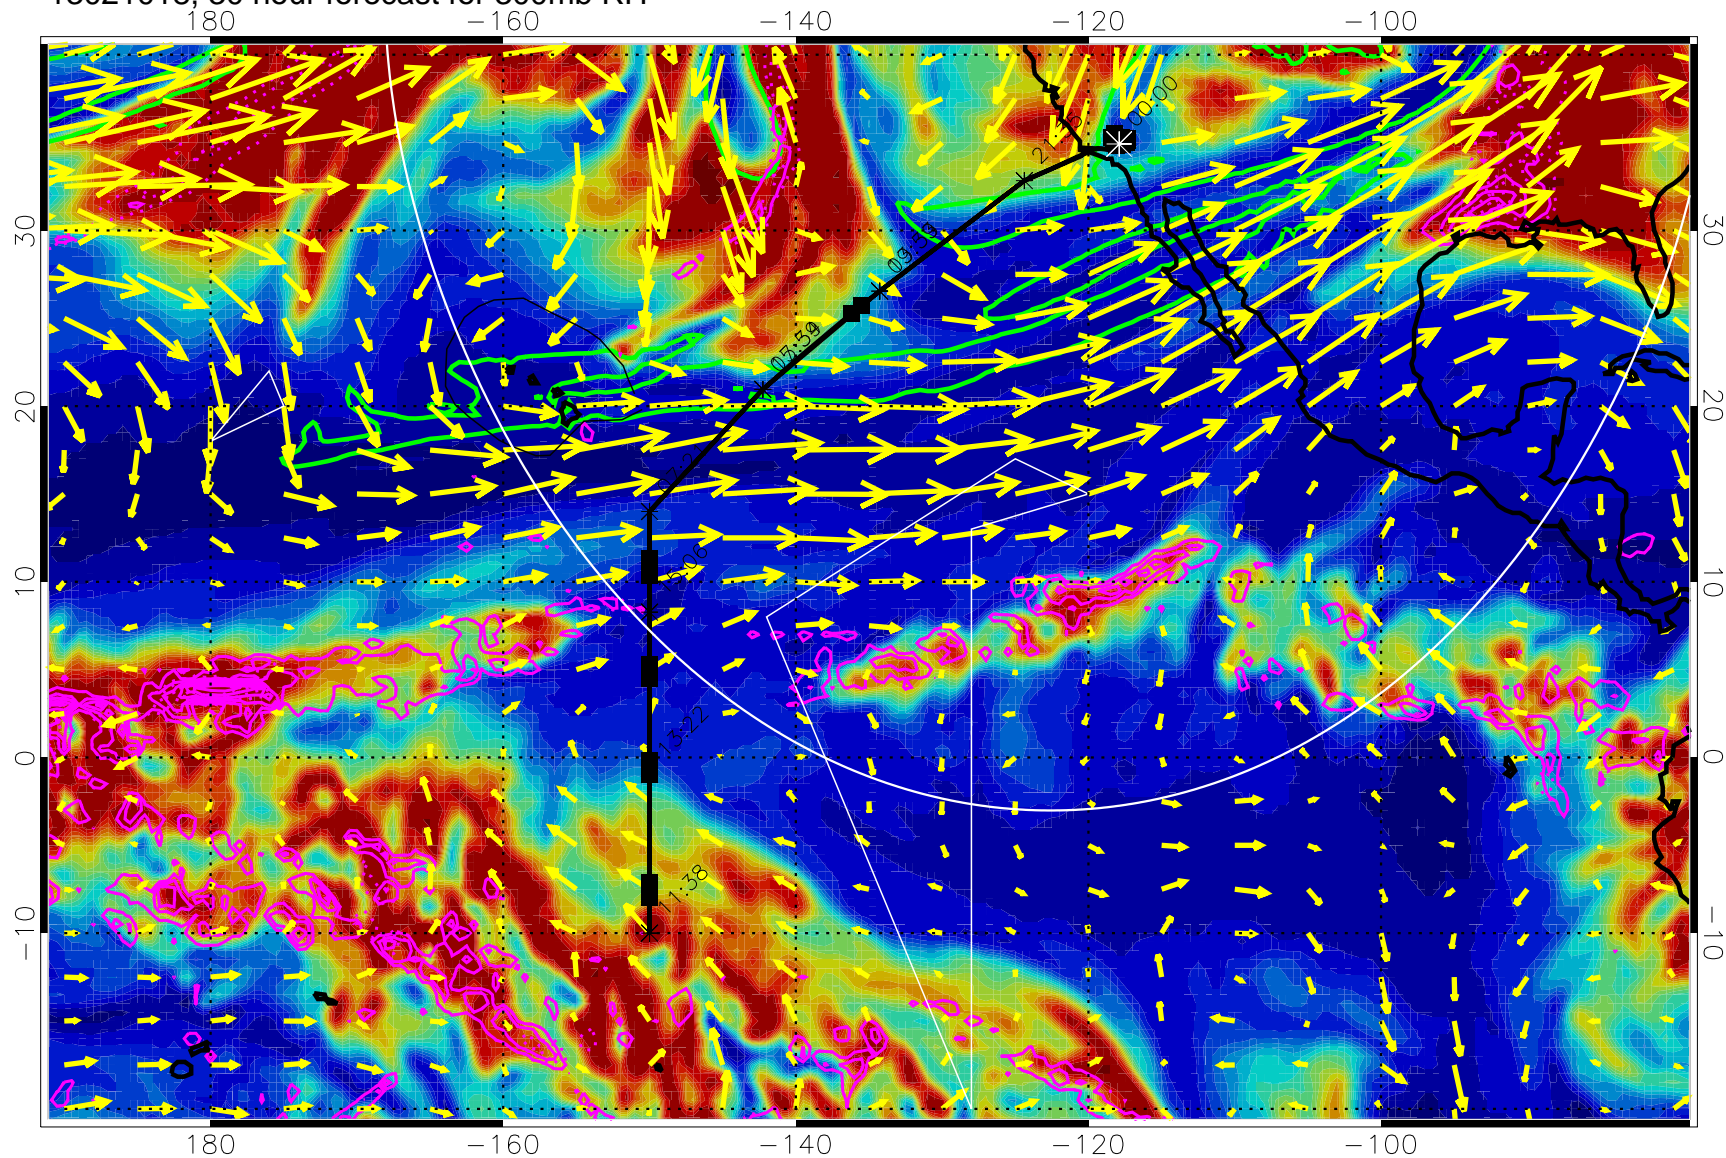

Precip (tot dot, conv sol) past 6 hrs 6 kg/m2 contours, min 4

EPV Tropopause (2 PVU) Position

→ 50 m/s

Range ring of 4055 km -- 13 hours GH round trip

13021006, 18 hour forecast for 300mb RH

Precip (tot dot, conv sol) past 6 hrs 6 kg/m2 contours, min 4

EPV Tropopause (2 PVU) Position

→ 50 m/s

Range ring of 4055 km -- 13 hours GH round trip

13021012, 24 hour forecast for 300mb RH

Precip (tot dot, conv sol) past 6 hrs 6 kg/m2 contours, min 4

EPV Tropopause (2 PVU) Position

→ 50 m/s

Range ring of 4055 km -- 13 hours GH round trip

13021018, 30 hour forecast for 300mb RH

Precip (tot dot, conv sol) past 6 hrs 6 kg/m2 contours, min 4

EPV Tropopause (2 PVU) Position

→ 50 m/s

Range ring of 4055 km -- 13 hours GH round trip

13021100, 36 hour forecast for 300mb RH

Precip (tot dot, conv sol) past 6 hrs 6 kg/m2 contours, min 4

EPV Tropopause (2 PVU) Position

→ 50 m/s

Range ring of 4055 km -- 13 hours GH round trip

13021106, 42 hour forecast for 300mb RH