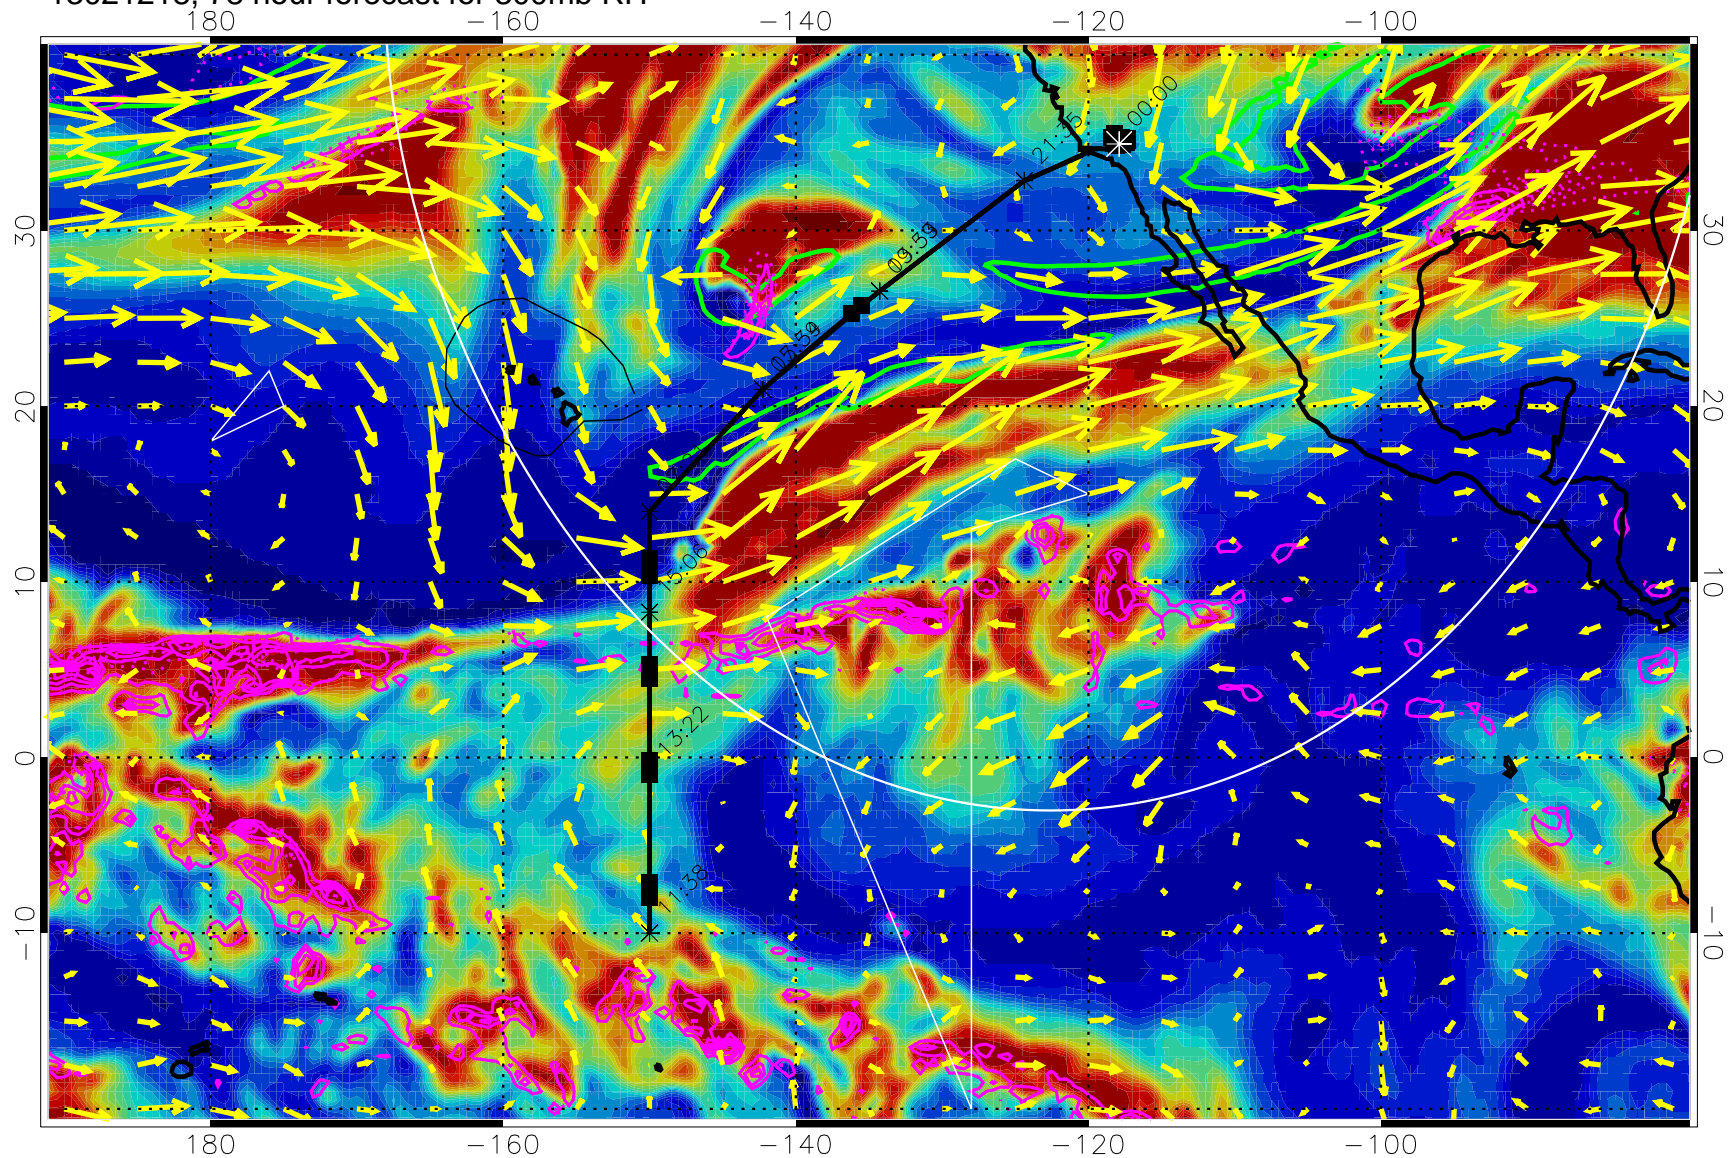

13021206, 66 hour forecast for 300mb RH

Precip (tot dot, conv sol) past 6 hrs 6 kg/m2 contours, min 4

EPV Tropopause (2 PVU) Position

→ 50 m/s

Range ring of 4055 km -- 13 hours GH round trip

13021212, 72 hour forecast for 300mb RH

Precip (tot dot, conv sol) past 6 hrs 6 kg/m2 contours, min 4

EPV Tropopause (2 PVU) Position

→ 50 m/s

Range ring of 4055 km -- 13 hours GH round trip

13021218, 78 hour forecast for 300mb RH

Precip (tot dot, conv sol) past 6 hrs 6 kg/m2 contours, min 4

EPV Tropopause (2 PVU) Position

→ 50 m/s

Range ring of 4055 km -- 13 hours GH round trip

13021300, 84 hour forecast for 300mb RH

Precip (tot dot, conv sol) past 6 hrs 6 kg/m2 contours, min 4

EPV Tropopause (2 PVU) Position

13021312, 96 hour forecast for 300mb RH

Precip (tot dot, conv sol) past 6 hrs 6 kg/m2 contours, min 4

EPV Tropopause (2 PVU) Position

→ 50 m/s

Range ring of 4055 km -- 13 hours GH round trip

13021318, 102 hour forecast for 300mb RH