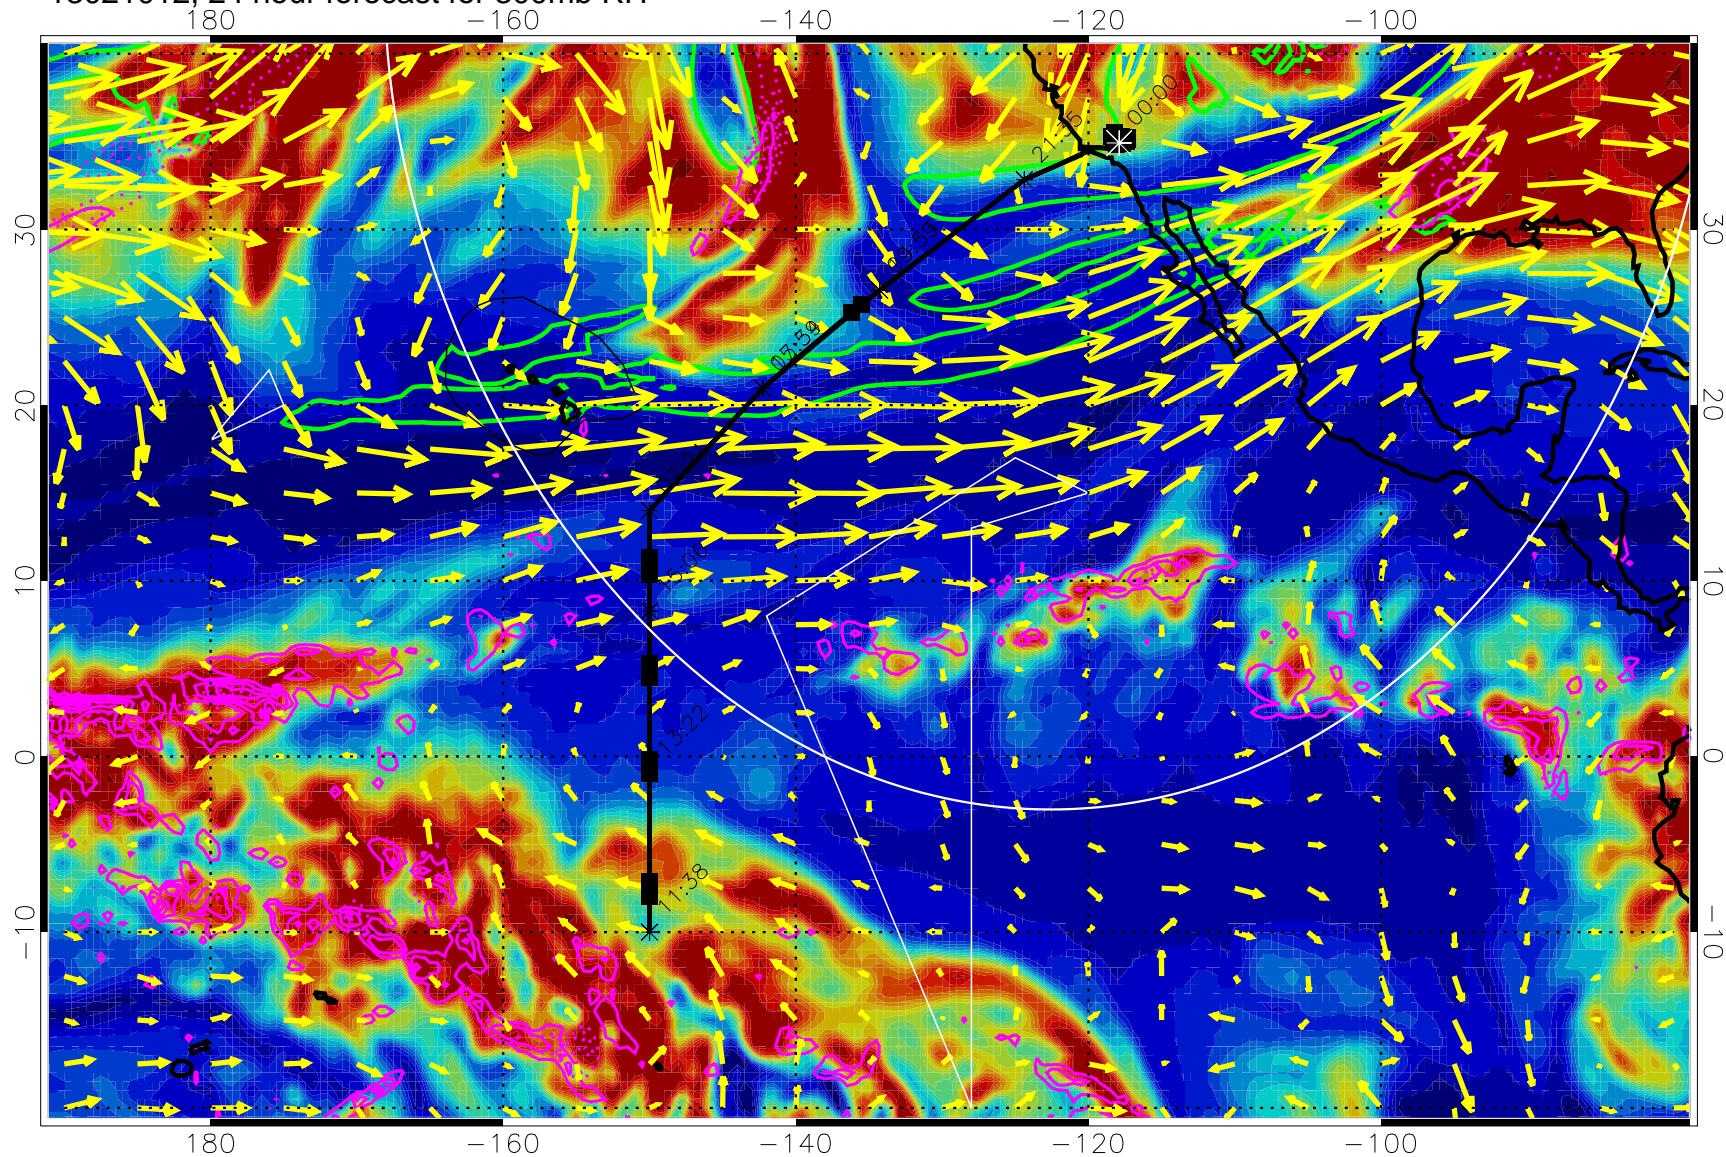

13020918, 6 hour forecast for 300mb RH

Precip (tot dot, conv sol) past 6 hrs 6 kg/m2 contours, min 4

EPV Tropopause (2 PVU) Position

→ 50 m/s

Range ring of 4055 km -- 13 hours GH round trip

13021000, 12 hour forecast for 300mb RH

Precip (tot dot, conv sol) past 6 hrs 6 kg/m2 contours, min 4

EPV Tropopause (2 PVU) Position

→ 50 m/s

Range ring of 4055 km -- 13 hours GH round trip

13021006, 18 hour forecast for 300mb RH

Precip (tot dot, conv sol) past 6 hrs 6 kg/m2 contours, min 4

EPV Tropopause (2 PVU) Position

→ 50 m/s

Range ring of 4055 km -- 13 hours GH round trip

13021012, 24 hour forecast for 300mb RH

Precip (tot dot, conv sol) past 6 hrs 6 kg/m2 contours, min 4

EPV Tropopause (2 PVU) Position

13021100, 36 hour forecast for 300mb RH

Precip (tot dot, conv sol) past 6 hrs 6 kg/m2 contours, min 4

EPV Tropopause (2 PVU) Position

→ 50 m/s

Range ring of 4055 km -- 13 hours GH round trip

13021106, 42 hour forecast for 300mb RH