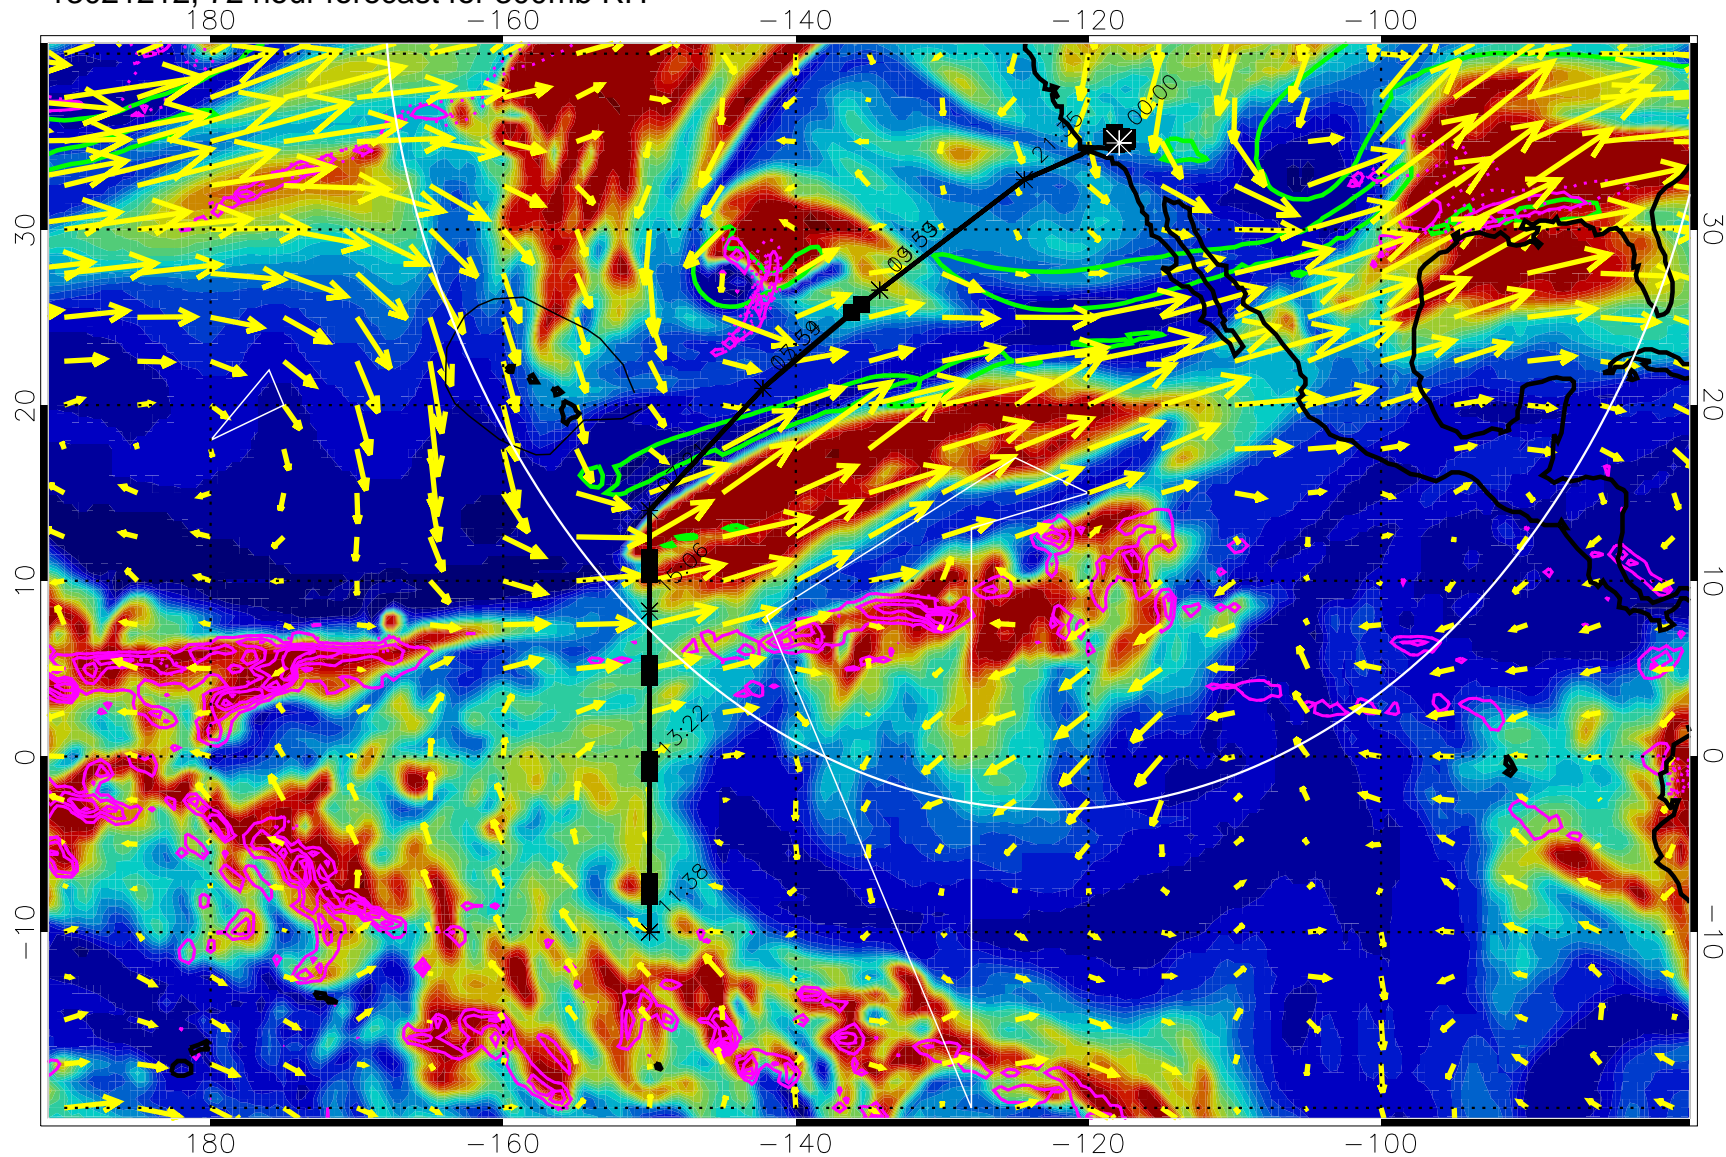

13021206, 66 hour forecast for 300mb RH

Precip (tot dot, conv sol) past 6 hrs 6 kg/m2 contours, min 4

EPV Tropopause (2 PVU) Position

→ 50 m/s

Range ring of 4055 km -- 13 hours GH round trip

13021212, 72 hour forecast for 300mb RH

Precip (tot dot, conv sol) past 6 hrs 6 kg/m2 contours, min 4

EPV Tropopause (2 PVU) Position

→ 50 m/s

Range ring of 4055 km -- 13 hours GH round trip

13021218, 78 hour forecast for 300mb RH

Precip (tot dot, conv sol) past 6 hrs 6 kg/m2 contours, min 4

EPV Tropopause (2 PVU) Position

→ 50 m/s

Range ring of 4055 km -- 13 hours GH round trip

13021300, 84 hour forecast for 300mb RH

Precip (tot dot, conv sol) past 6 hrs 6 kg/m2 contours, min 4

EPV Tropopause (2 PVU) Position

13021312, 96 hour forecast for 300mb RH

Precip (tot dot, conv sol) past 6 hrs 6 kg/m2 contours, min 4

EPV Tropopause (2 PVU) Position

→ 50 m/s

Range ring of 4055 km -- 13 hours GH round trip

13021318, 102 hour forecast for 300mb RH