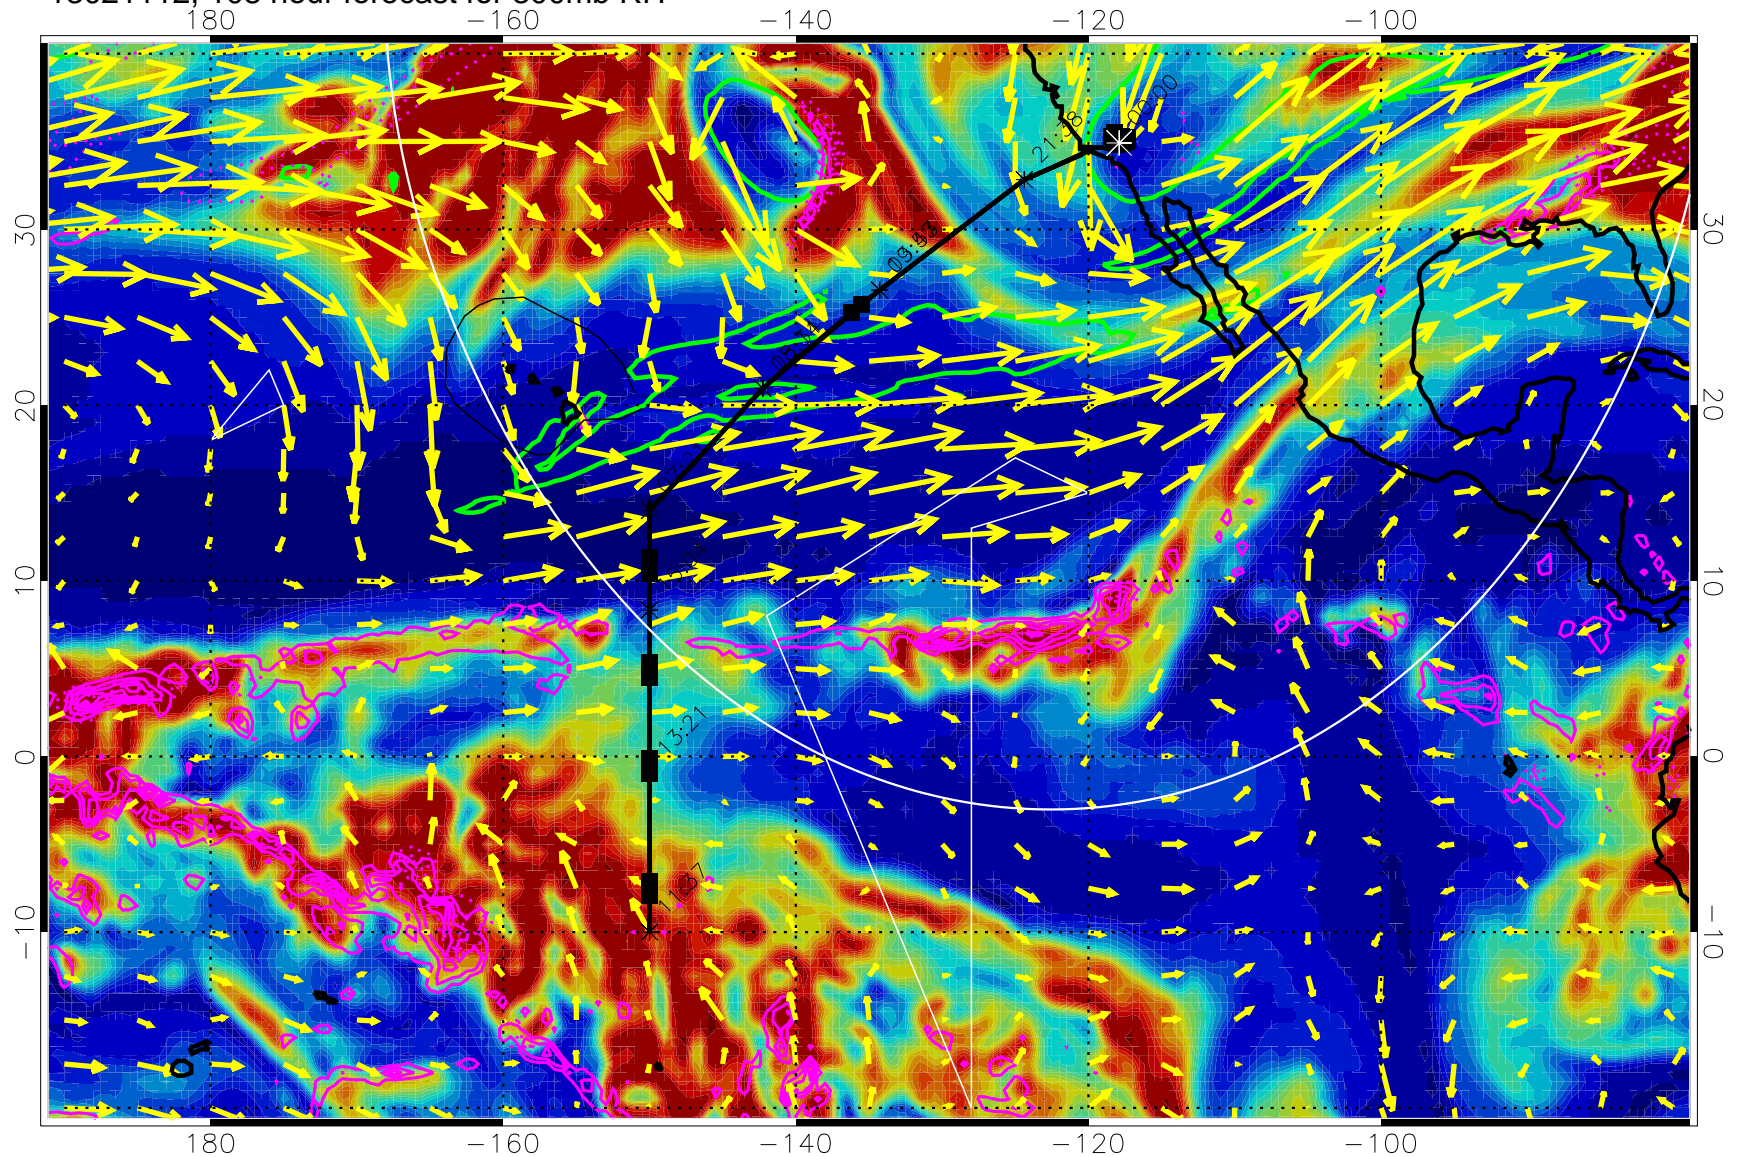

→ 50 m/s

Range ring of 4055 km -- 13 hours GH round trip

13021100, 96 hour forecast for 300mb RH

Precip (tot dot, conv sol) past 6 hrs 6 kg/m2 contours, min 4

EPV Tropopause (2 PVU) Position

→ 50 m/s

Range ring of 4055 km -- 13 hours GH round trip

13021106, 102 hour forecast for 300mb RH

Precip (tot dot, conv sol) past 6 hrs 6 kg/m2 contours, min 4

EPV Tropopause (2 PVU) Position

→ 50 m/s

Range ring of 4055 km -- 13 hours GH round trip

13021112, 108 hour forecast for 300mb RH

Precip (tot dot, conv sol) past 6 hrs 6 kg/m2 contours, min 4

EPV Tropopause (2 PVU) Position

→ 50 m/s

Range ring of 4055 km -- 13 hours GH round trip

13021118, 114 hour forecast for 300mb RH

Precip (tot dot, conv sol) past 6 hrs 6 kg/m2 contours, min 4

EPV Tropopause (2 PVU) Position

→ 50 m/s

Range ring of 4055 km -- 13 hours GH round trip

13021200, 120 hour forecast for 300mb RH

Precip (tot dot, conv sol) past 6 hrs 6 kg/m2 contours, min 4

EPV Tropopause (2 PVU) Position