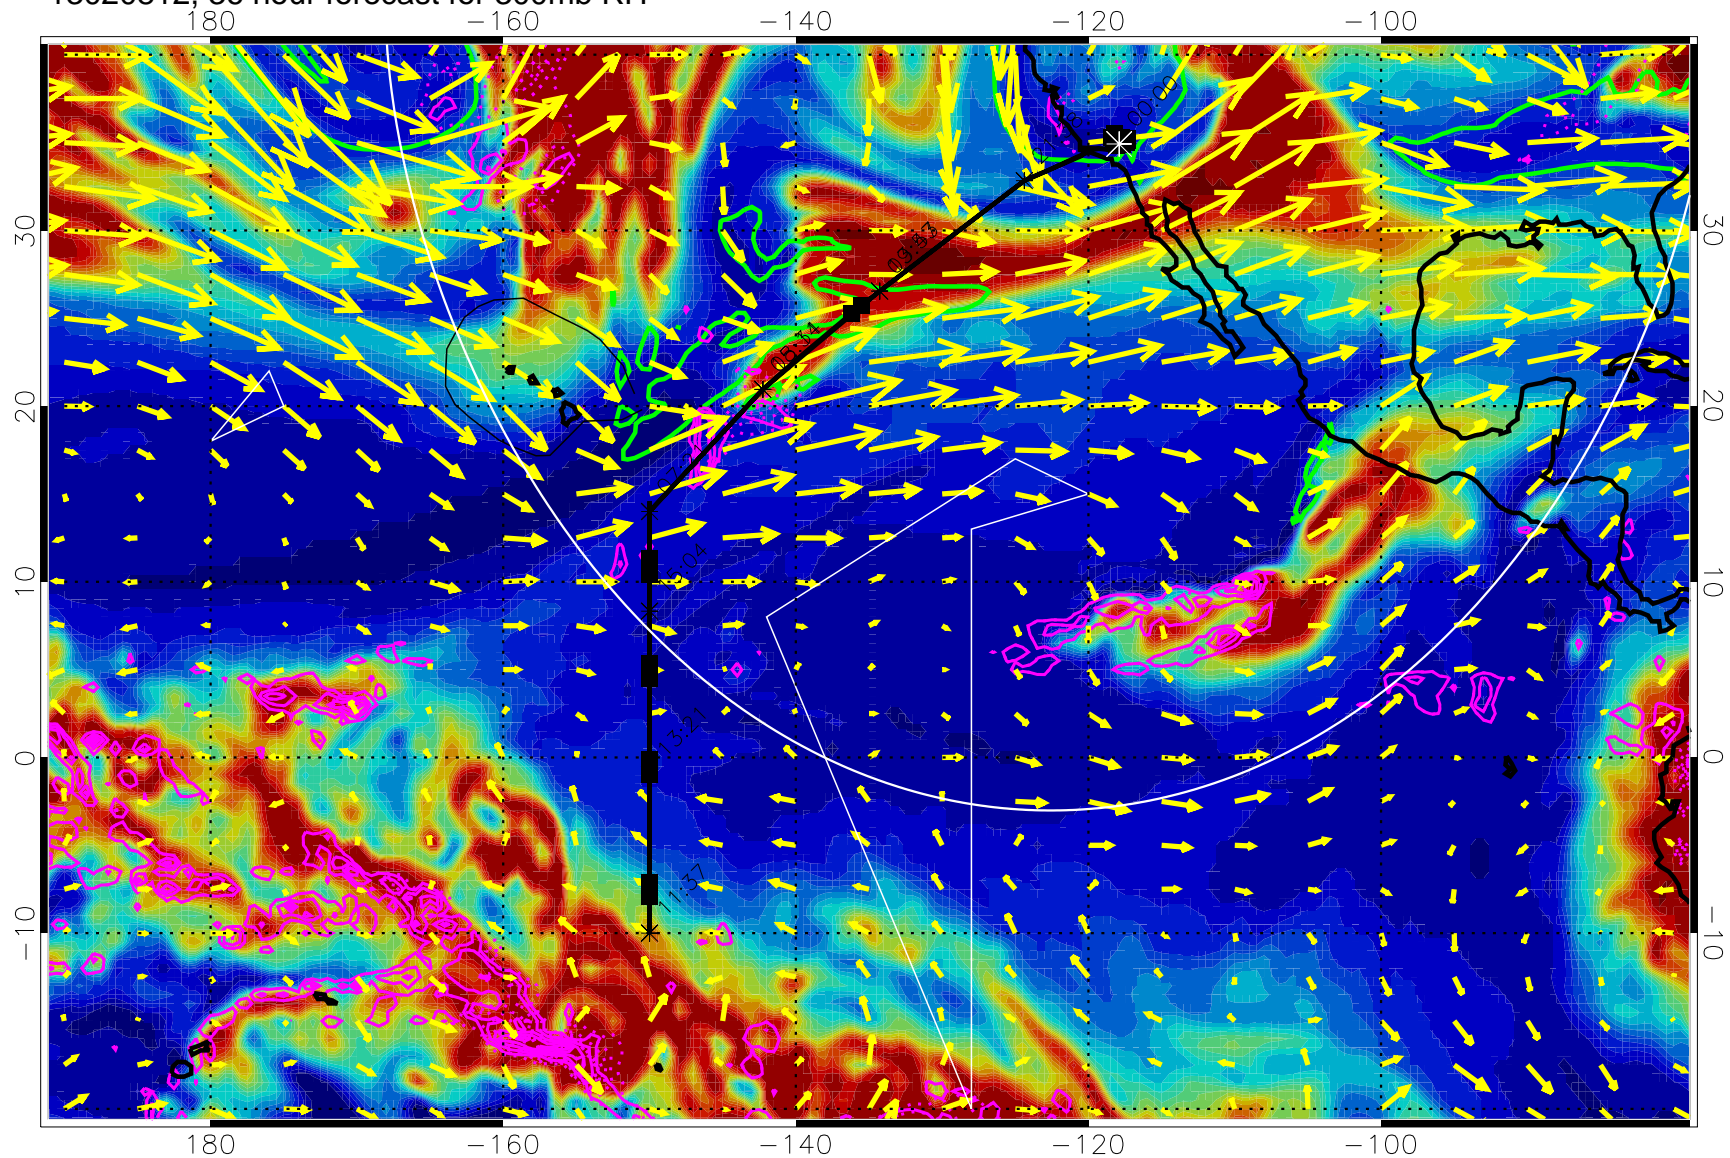

Precip (tot dot, conv sol) past 6 hrs 6 kg/m2 contours, min 4

EPV Tropopause (2 PVU) Position

→ 50 m/s

Range ring of 4055 km -- 13 hours GH round trip

13020800, 24 hour forecast for 300mb RH

Precip (tot dot, conv sol) past 6 hrs 6 kg/m2 contours, min 4

EPV Tropopause (2 PVU) Position

→ 50 m/s

Range ring of 4055 km -- 13 hours GH round trip

13020806, 30 hour forecast for 300mb RH

Precip (tot dot, conv sol) past 6 hrs 6 kg/m2 contours, min 4

EPV Tropopause (2 PVU) Position

→ 50 m/s

Range ring of 4055 km -- 13 hours GH round trip

13020812, 36 hour forecast for 300mb RH

Precip (tot dot, conv sol) past 6 hrs 6 kg/m2 contours, min 4

EPV Tropopause (2 PVU) Position

→ 50 m/s

Range ring of 4055 km -- 13 hours GH round trip

13020818, 42 hour forecast for 300mb RH

Precip (tot dot, conv sol) past 6 hrs 6 kg/m2 contours, min 4

EPV Tropopause (2 PVU) Position

→ 50 m/s

Range ring of 4055 km -- 13 hours GH round trip

13020900, 48 hour forecast for 300mb RH