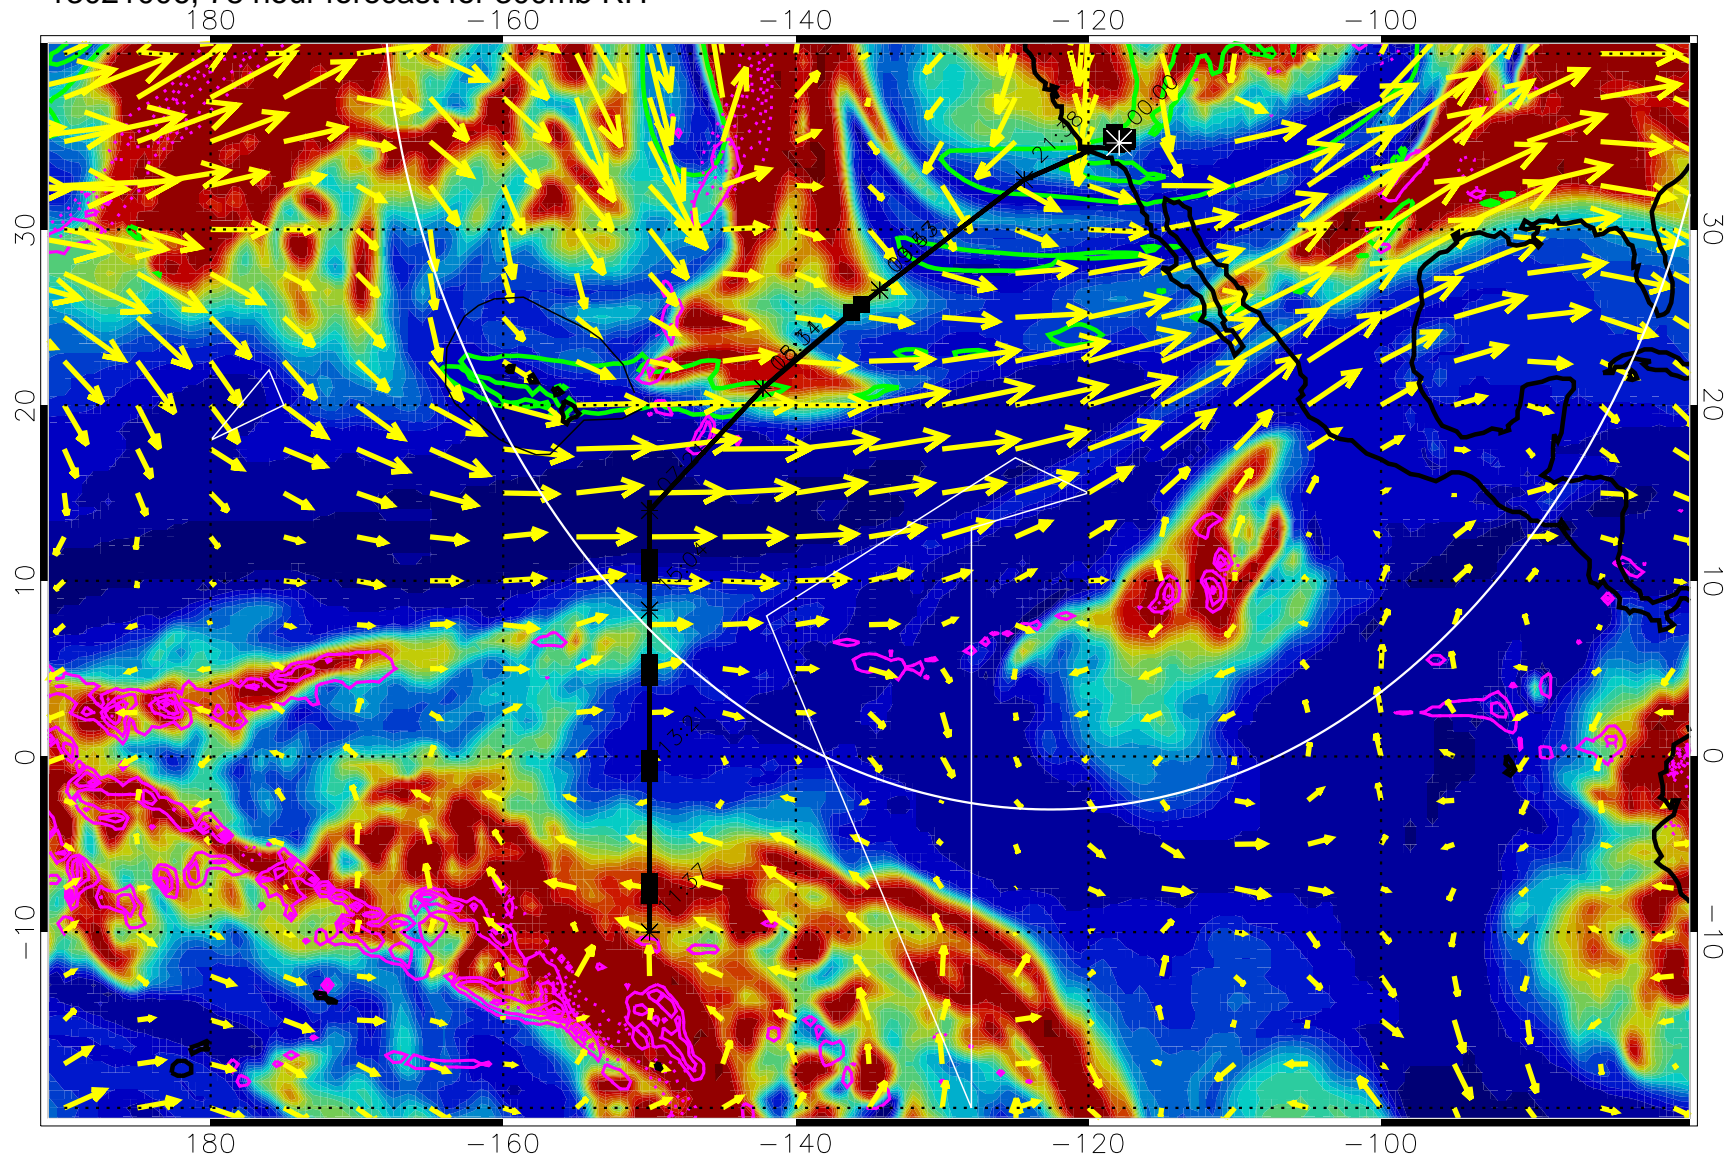

13021000, 72 hour forecast for 300mb RH

Precip (tot dot, conv sol) past 6 hrs 6 kg/m2 contours, min 4

EPV Tropopause (2 PVU) Position

→ 50 m/s

Range ring of 4055 km -- 13 hours GH round trip

13021006, 78 hour forecast for 300mb RH

Precip (tot dot, conv sol) past 6 hrs 6 kg/m2 contours, min 4

EPV Tropopause (2 PVU) Position

→ 50 m/s

Range ring of 4055 km -- 13 hours GH round trip

13021012, 84 hour forecast for 300mb RH

Precip (tot dot, conv sol) past 6 hrs 6 kg/m2 contours, min 4

EPV Tropopause (2 PVU) Position

→ 50 m/s

Range ring of 4055 km -- 13 hours GH round trip

13021018, 90 hour forecast for 300mb RH

Precip (tot dot, conv sol) past 6 hrs 6 kg/m2 contours, min 4

EPV Tropopause (2 PVU) Position

13021106, 102 hour forecast for 300mb RH

Precip (tot dot, conv sol) past 6 hrs 6 kg/m2 contours, min 4

EPV Tropopause (2 PVU) Position

→ 50 m/s

Range ring of 4055 km -- 13 hours GH round trip

13021112, 108 hour forecast for 300mb RH