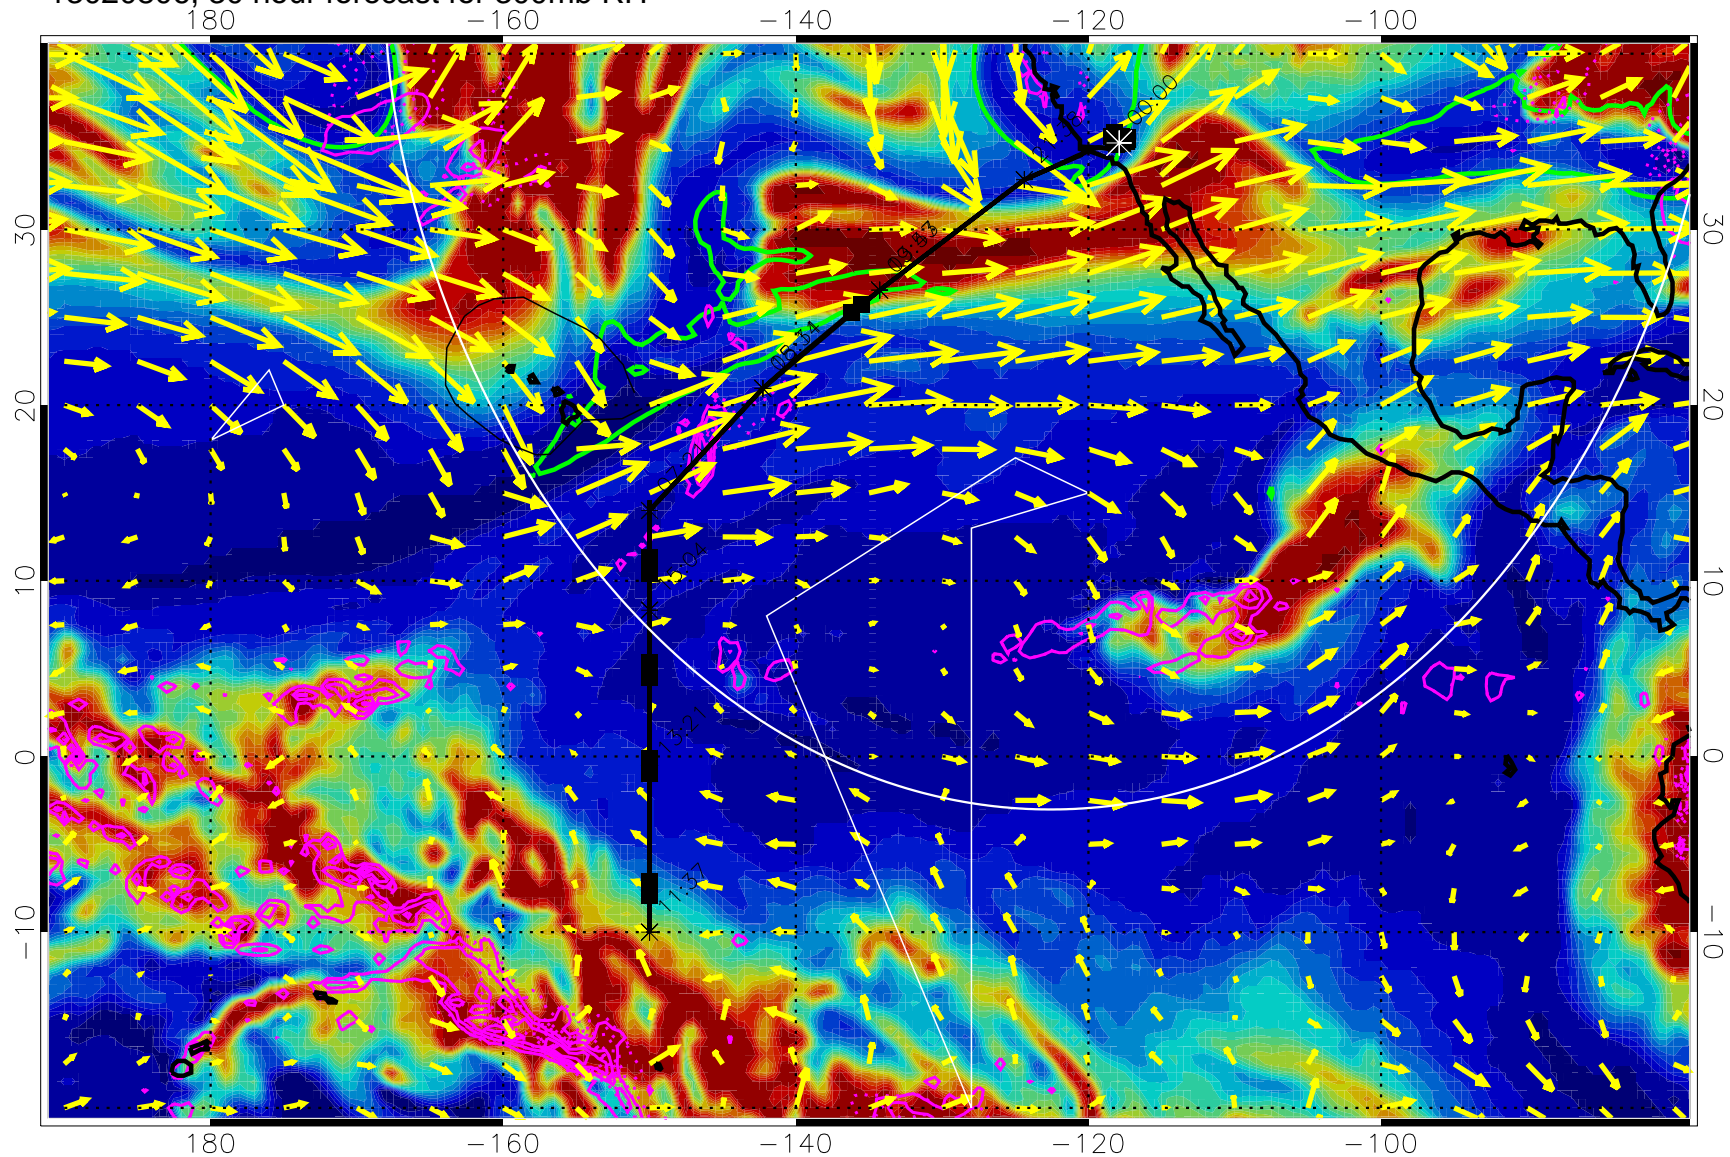

13020712, 12 hour forecast for 300mb RH

Precip (tot dot, conv sol) past 6 hrs 6 kg/m2 contours, min 4

EPV Tropopause (2 PVU) Position

→ 50 m/s

Range ring of 4055 km -- 13 hours GH round trip

13020718, 18 hour forecast for 300mb RH

Precip (tot dot, conv sol) past 6 hrs 6 kg/m2 contours, min 4

EPV Tropopause (2 PVU) Position

→ 50 m/s

Range ring of 4055 km -- 13 hours GH round trip

13020800, 24 hour forecast for 300mb RH

Precip (tot dot, conv sol) past 6 hrs 6 kg/m2 contours, min 4

EPV Tropopause (2 PVU) Position

→ 50 m/s

Range ring of 4055 km -- 13 hours GH round trip

13020806, 30 hour forecast for 300mb RH

Precip (tot dot, conv sol) past 6 hrs 6 kg/m2 contours, min 4

EPV Tropopause (2 PVU) Position

13020818, 42 hour forecast for 300mb RH

Precip (tot dot, conv sol) past 6 hrs 6 kg/m2 contours, min 4

EPV Tropopause (2 PVU) Position

→ 50 m/s

Range ring of 4055 km -- 13 hours GH round trip

13020900, 48 hour forecast for 300mb RH