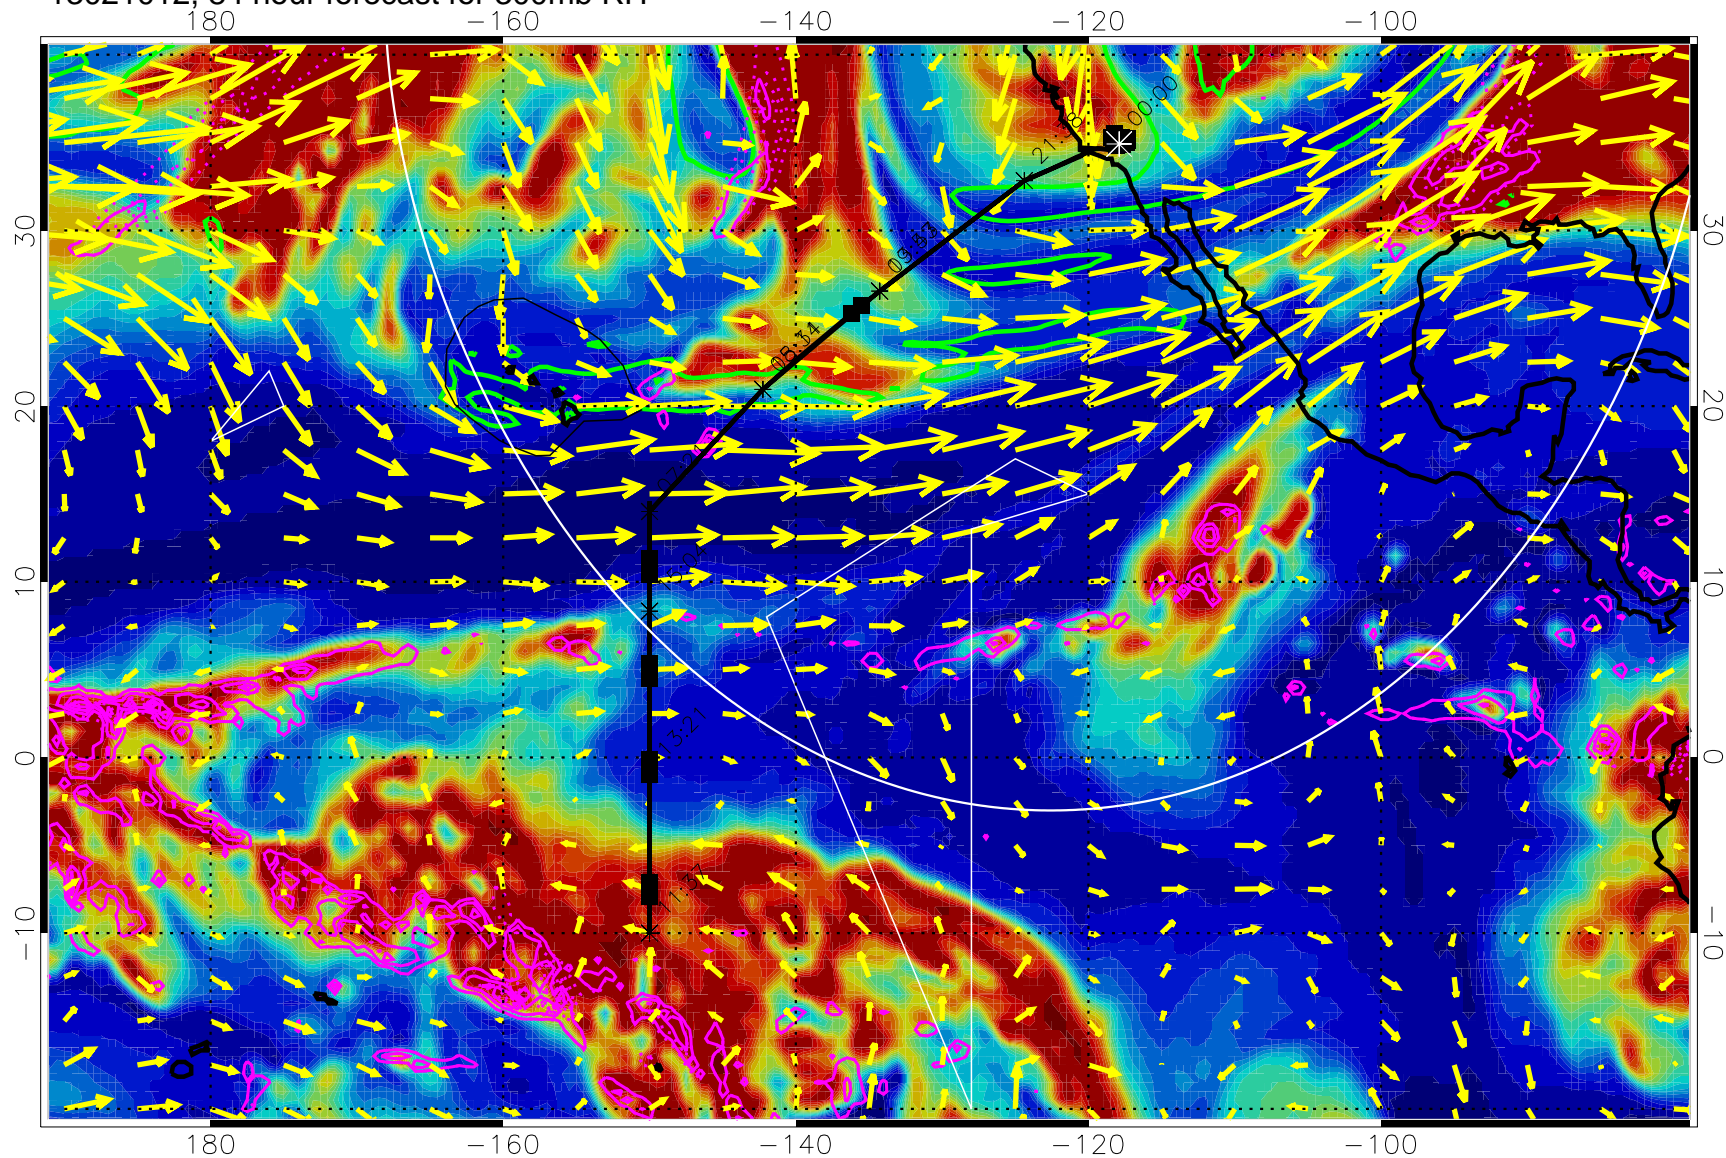

13021000, 72 hour forecast for 300mb RH

Precip (tot dot, conv sol) past 6 hrs 6 kg/m2 contours, min 4

EPV Tropopause (2 PVU) Position

→ 50 m/s

Range ring of 4055 km -- 13 hours GH round trip

13021006, 78 hour forecast for 300mb RH

Precip (tot dot, conv sol) past 6 hrs 6 kg/m2 contours, min 4

EPV Tropopause (2 PVU) Position

→ 50 m/s

Range ring of 4055 km -- 13 hours GH round trip

13021012, 84 hour forecast for 300mb RH

Precip (tot dot, conv sol) past 6 hrs 6 kg/m2 contours, min 4

EPV Tropopause (2 PVU) Position

→ 50 m/s

Range ring of 4055 km -- 13 hours GH round trip

13021018, 90 hour forecast for 300mb RH

Precip (tot dot, conv sol) past 6 hrs 6 kg/m2 contours, min 4

EPV Tropopause (2 PVU) Position

13021106, 102 hour forecast for 300mb RH

Precip (tot dot, conv sol) past 6 hrs 6 kg/m2 contours, min 4

EPV Tropopause (2 PVU) Position

→ 50 m/s

Range ring of 4055 km -- 13 hours GH round trip

13021112, 108 hour forecast for 300mb RH