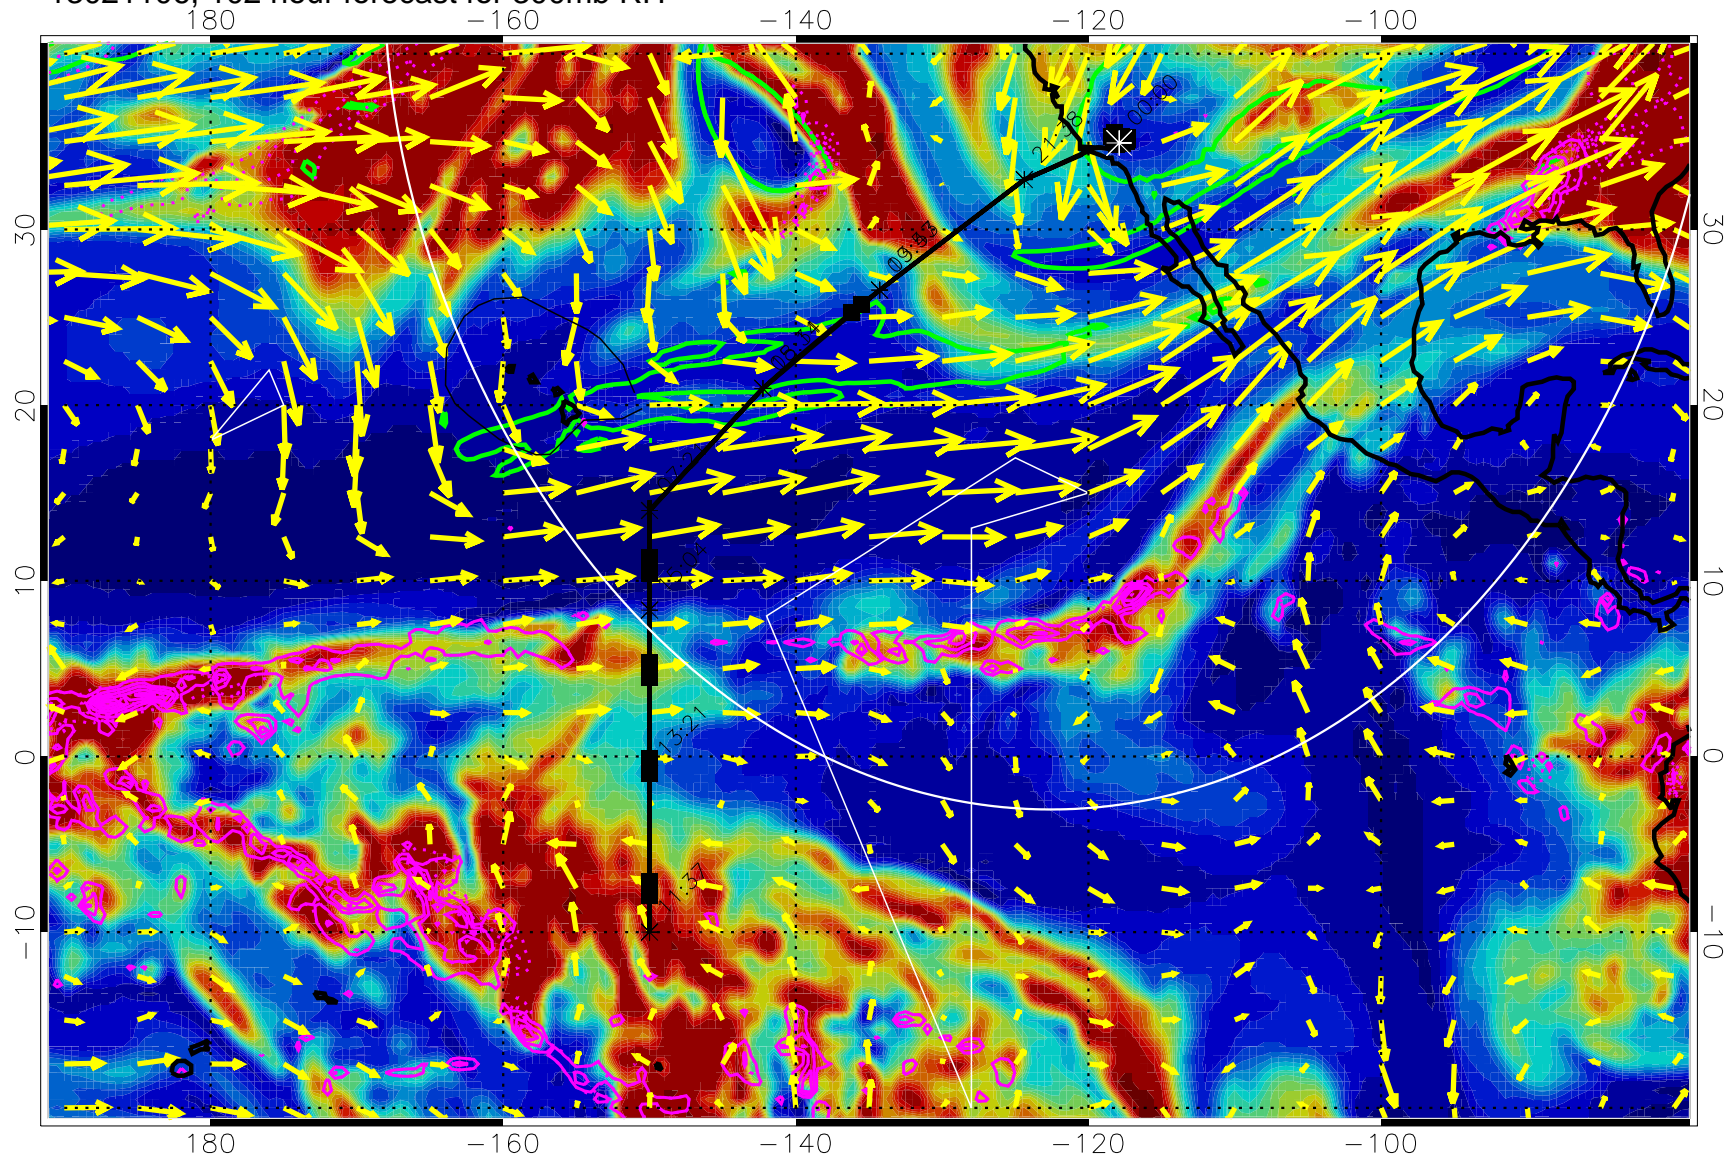

EPV Tropopause (2 PVU) Position

→ 50 m/s

Range ring of 4055 km -- 13 hours GH round trip

13021018, 90 hour forecast for 300mb RH

Precip (tot dot, conv sol) past 6 hrs 6 kg/m2 contours, min 4

EPV Tropopause (2 PVU) Position

→ 50 m/s

Range ring of 4055 km -- 13 hours GH round trip

13021100, 96 hour forecast for 300mb RH

Precip (tot dot, conv sol) past 6 hrs 6 kg/m2 contours, min 4

EPV Tropopause (2 PVU) Position

→ 50 m/s

Range ring of 4055 km -- 13 hours GH round trip

13021106, 102 hour forecast for 300mb RH

Precip (tot dot, conv sol) past 6 hrs 6 kg/m2 contours, min 4

EPV Tropopause (2 PVU) Position

→ 50 m/s

Range ring of 4055 km -- 13 hours GH round trip

13021112, 108 hour forecast for 300mb RH

Precip (tot dot, conv sol) past 6 hrs 6 kg/m2 contours, min 4

EPV Tropopause (2 PVU) Position

→ 50 m/s

Range ring of 4055 km -- 13 hours GH round trip

13021118, 114 hour forecast for 300mb RH

Precip (tot dot, conv sol) past 6 hrs 6 kg/m2 contours, min 4