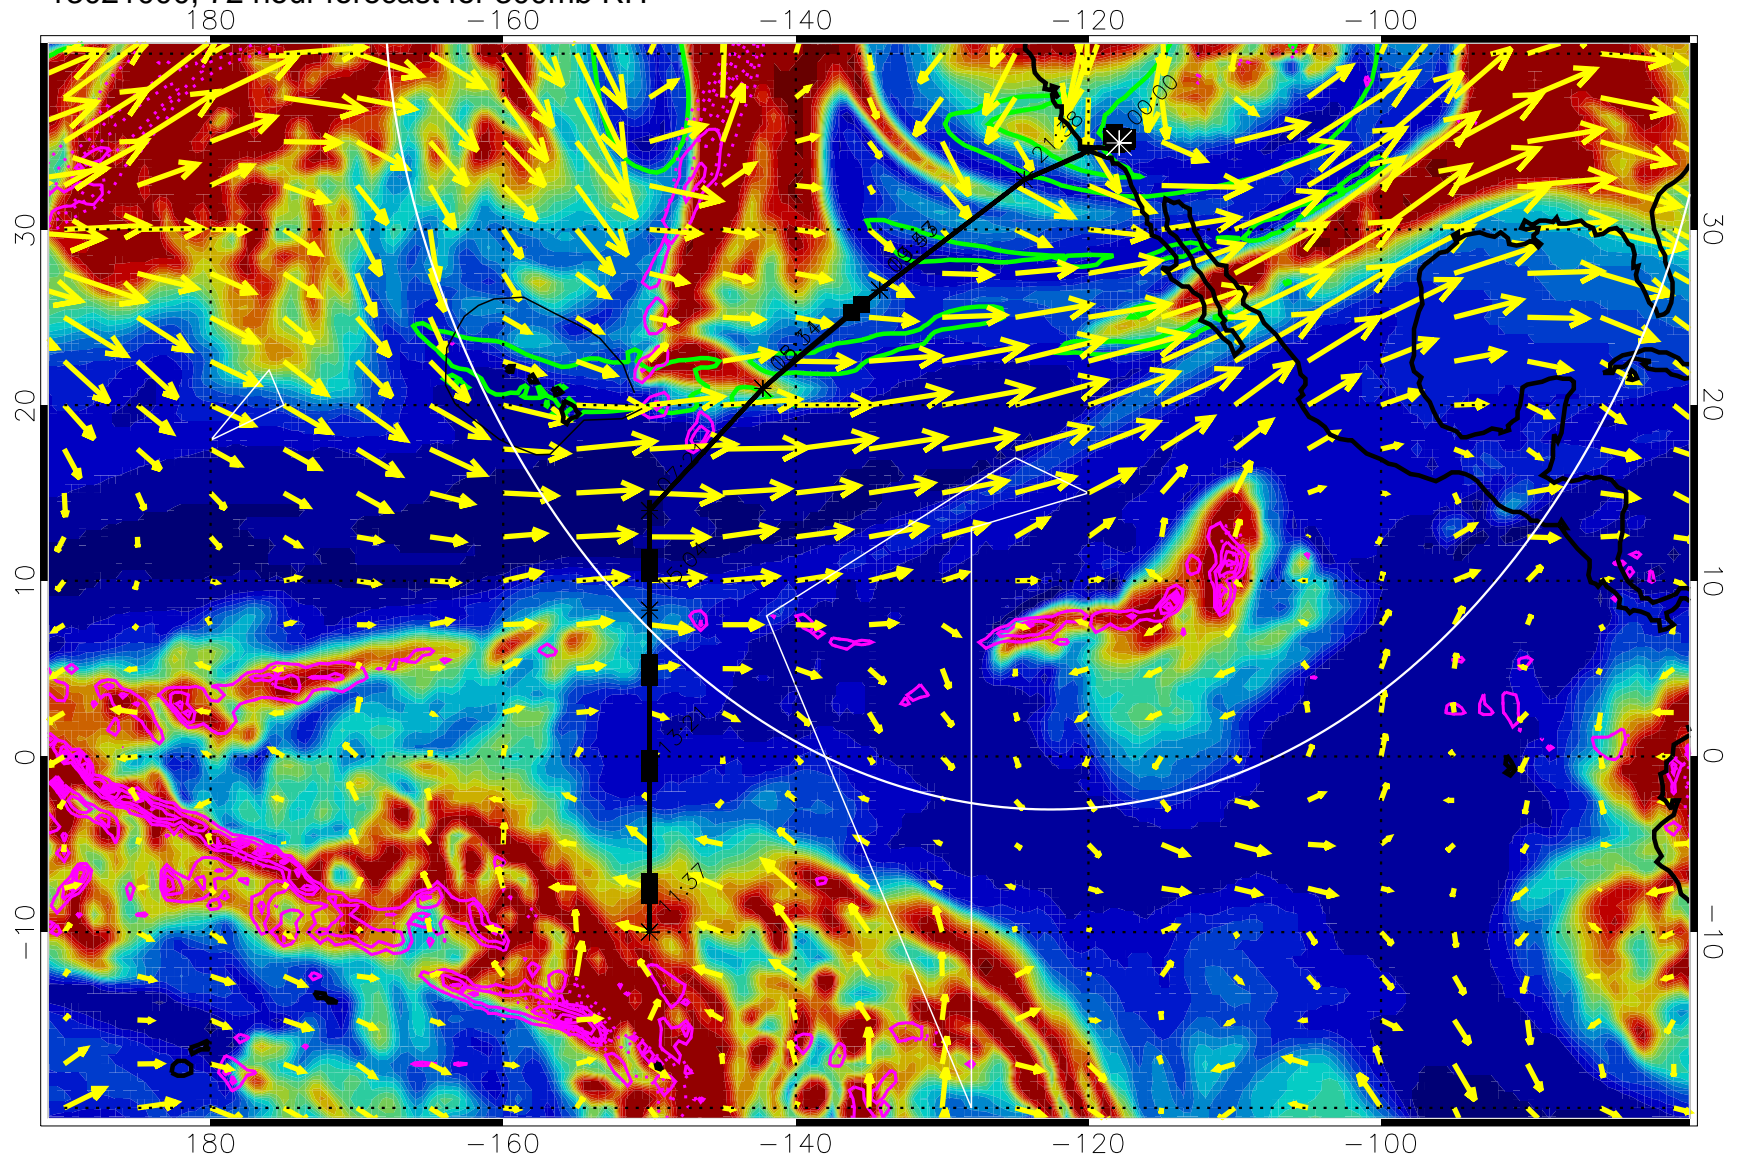

EPV Tropopause (2 PVU) Position

→ 50 m/s

Range ring of 4055 km -- 13 hours GH round trip

13020912, 60 hour forecast for 300mb RH

Precip (tot dot, conv sol) past 6 hrs 6 kg/m2 contours, min 4

EPV Tropopause (2 PVU) Position

→ 50 m/s

Range ring of 4055 km -- 13 hours GH round trip

13020918, 66 hour forecast for 300mb RH

Precip (tot dot, conv sol) past 6 hrs 6 kg/m2 contours, min 4

EPV Tropopause (2 PVU) Position

→ 50 m/s

Range ring of 4055 km -- 13 hours GH round trip

13021000, 72 hour forecast for 300mb RH

Precip (tot dot, conv sol) past 6 hrs 6 kg/m2 contours, min 4

EPV Tropopause (2 PVU) Position

→ 50 m/s

Range ring of 4055 km -- 13 hours GH round trip

13021006, 78 hour forecast for 300mb RH

Precip (tot dot, conv sol) past 6 hrs 6 kg/m2 contours, min 4

EPV Tropopause (2 PVU) Position

→ 50 m/s

Range ring of 4055 km -- 13 hours GH round trip

13021012, 84 hour forecast for 300mb RH

Precip (tot dot, conv sol) past 6 hrs 6 kg/m2 contours, min 4