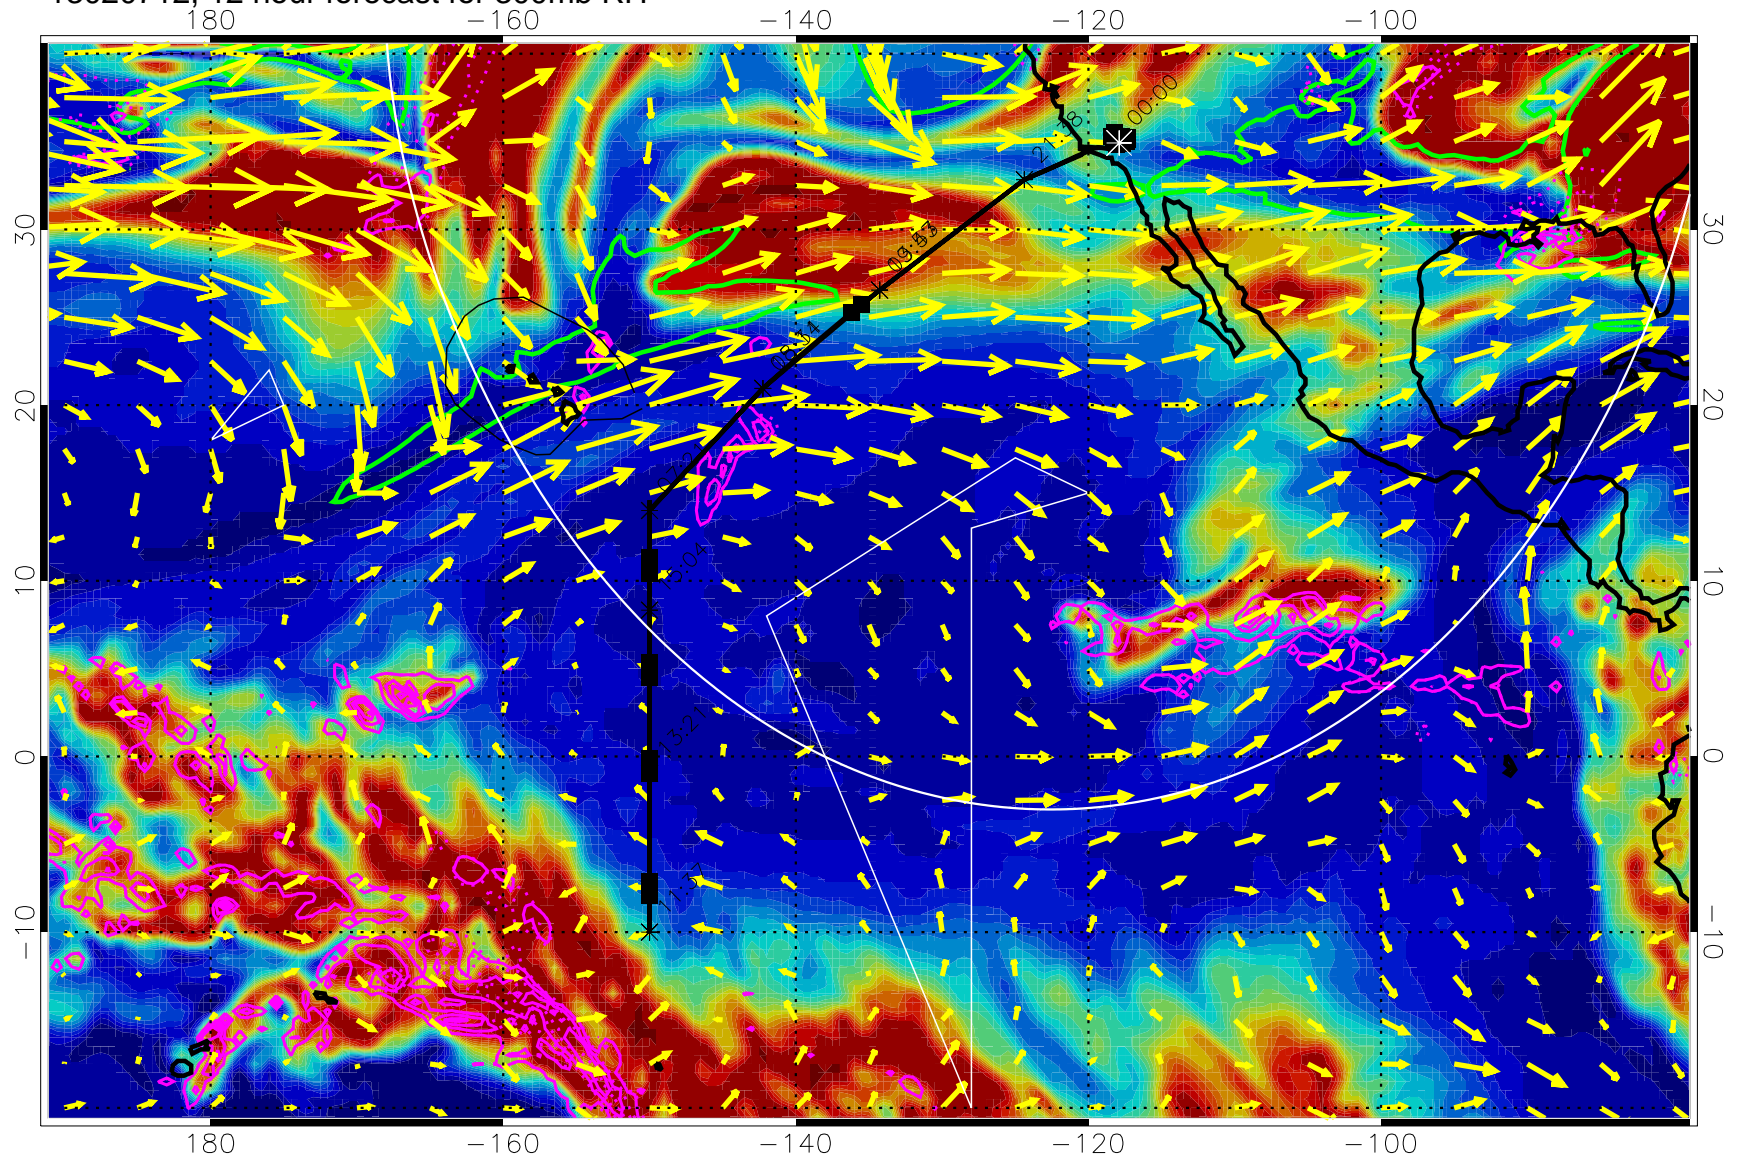

13020712, 12 hour forecast for 300mb RH

Precip (tot dot, conv sol) past 6 hrs 6 kg/m2 contours, min 4

EPV Tropopause (2 PVU) Position

→ 50 m/s

Range ring of 4055 km -- 13 hours GH round trip

13020718, 18 hour forecast for 300mb RH

Precip (tot dot, conv sol) past 6 hrs 6 kg/m2 contours, min 4

EPV Tropopause (2 PVU) Position

→ 50 m/s

Range ring of 4055 km -- 13 hours GH round trip

13020800, 24 hour forecast for 300mb RH

Precip (tot dot, conv sol) past 6 hrs 6 kg/m2 contours, min 4

EPV Tropopause (2 PVU) Position

→ 50 m/s

Range ring of 4055 km -- 13 hours GH round trip

13020806, 30 hour forecast for 300mb RH

Precip (tot dot, conv sol) past 6 hrs 6 kg/m2 contours, min 4

EPV Tropopause (2 PVU) Position

13020818, 42 hour forecast for 300mb RH

Precip (tot dot, conv sol) past 6 hrs 6 kg/m2 contours, min 4

EPV Tropopause (2 PVU) Position

→ 50 m/s

Range ring of 4055 km -- 13 hours GH round trip

13020900, 48 hour forecast for 300mb RH