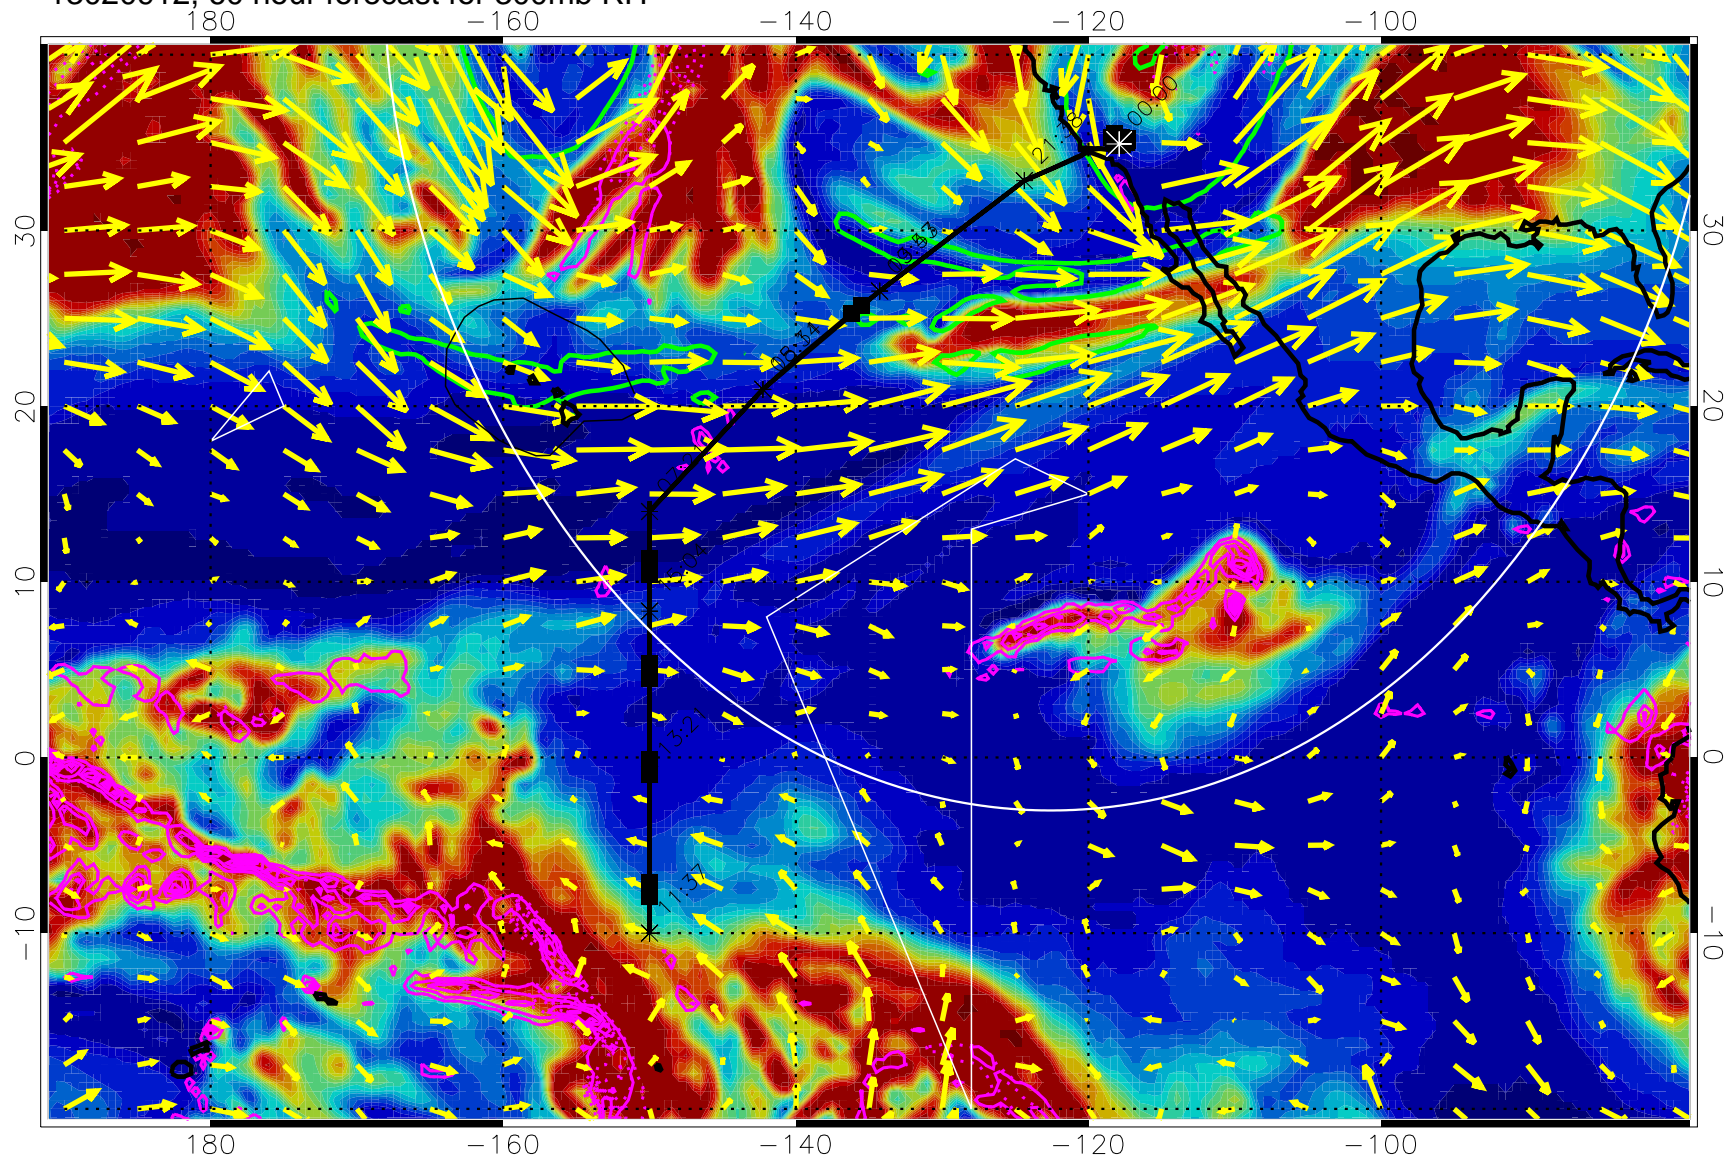

13020818, 42 hour forecast for 300mb RH

Precip (tot dot, conv sol) past 6 hrs 6 kg/m2 contours, min 4

EPV Tropopause (2 PVU) Position

→ 50 m/s

Range ring of 4055 km -- 13 hours GH round trip

13020900, 48 hour forecast for 300mb RH

Precip (tot dot, conv sol) past 6 hrs 6 kg/m2 contours, min 4

EPV Tropopause (2 PVU) Position

→ 50 m/s

Range ring of 4055 km -- 13 hours GH round trip

13020906, 54 hour forecast for 300mb RH

Precip (tot dot, conv sol) past 6 hrs 6 kg/m2 contours, min 4

EPV Tropopause (2 PVU) Position

→ 50 m/s

Range ring of 4055 km -- 13 hours GH round trip

13020912, 60 hour forecast for 300mb RH

Precip (tot dot, conv sol) past 6 hrs 6 kg/m2 contours, min 4

EPV Tropopause (2 PVU) Position

13021000, 72 hour forecast for 300mb RH

Precip (tot dot, conv sol) past 6 hrs 6 kg/m2 contours, min 4

EPV Tropopause (2 PVU) Position

→ 50 m/s

Range ring of 4055 km -- 13 hours GH round trip

13021006, 78 hour forecast for 300mb RH