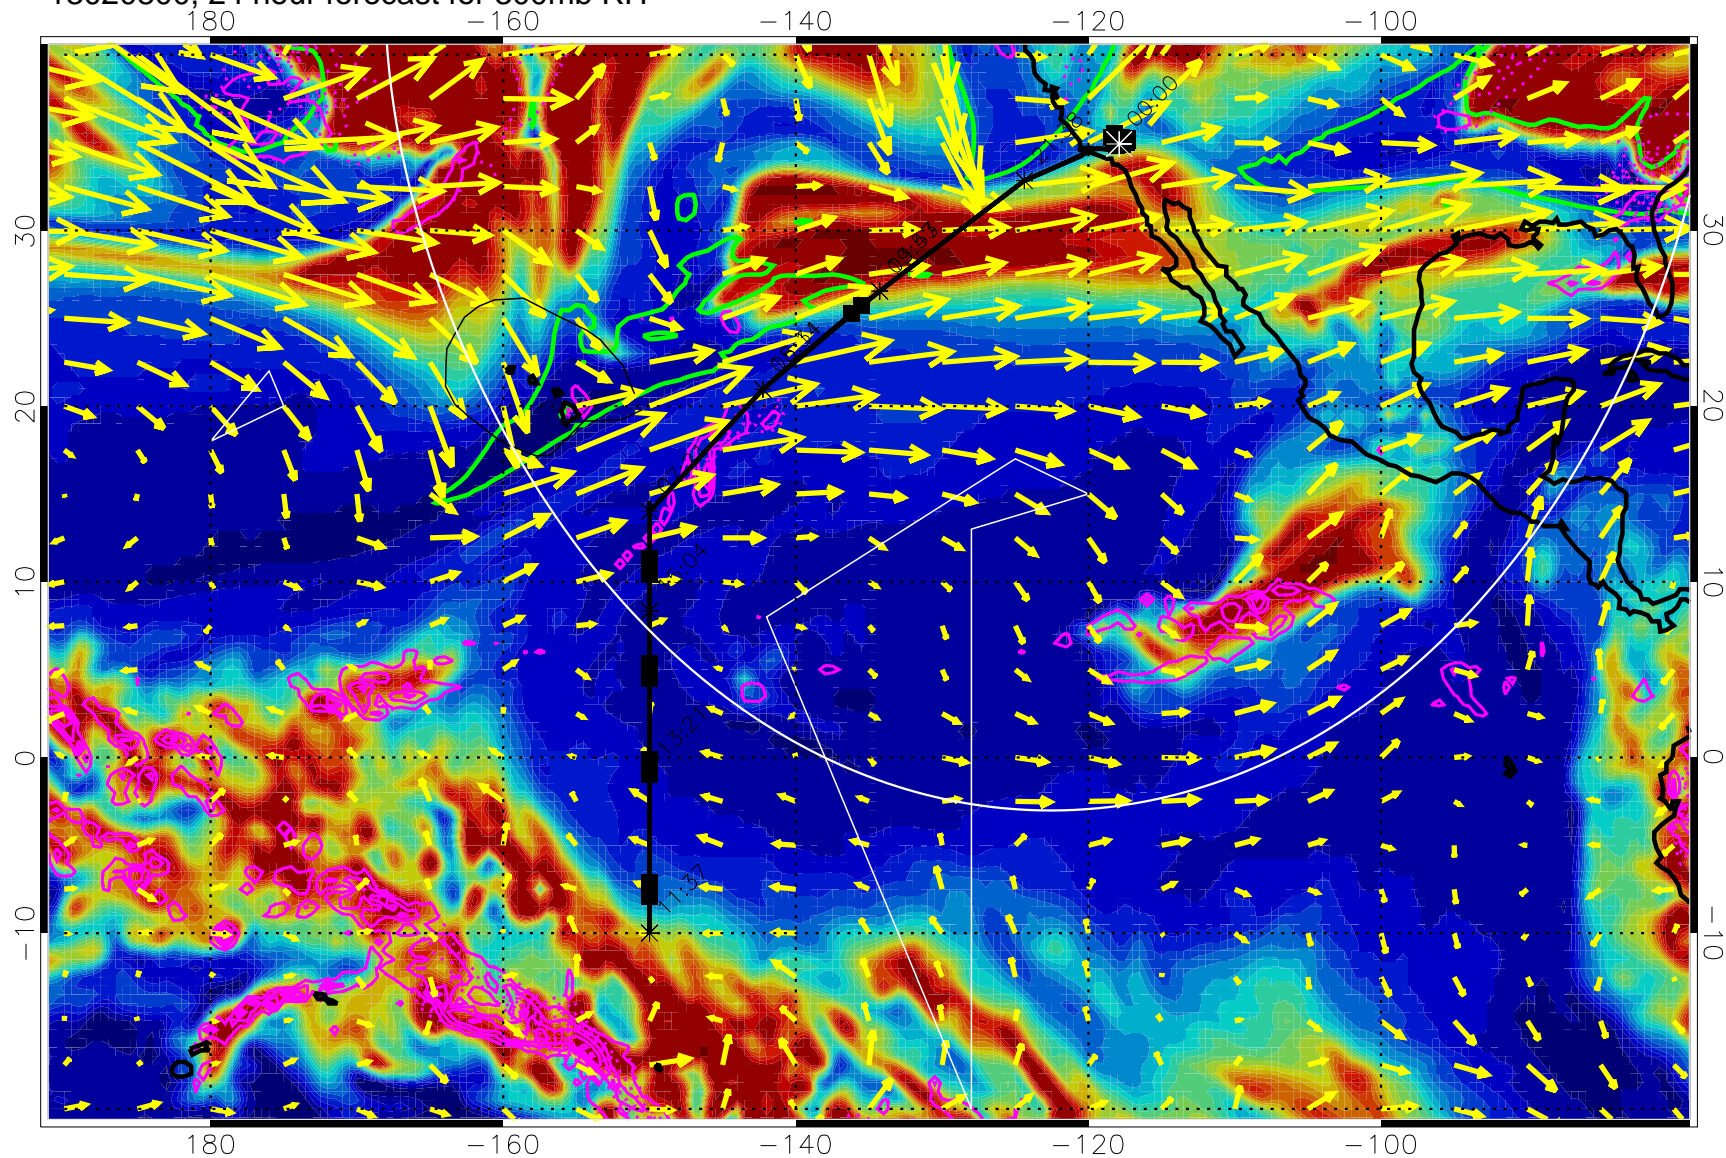

13020712, 12 hour forecast for 300mb RH

Precip (tot dot, conv sol) past 6 hrs 6 kg/m2 contours, min 4

EPV Tropopause (2 PVU) Position

→ 50 m/s

Range ring of 4055 km -- 13 hours GH round trip

13020718, 18 hour forecast for 300mb RH

Precip (tot dot, conv sol) past 6 hrs 6 kg/m2 contours, min 4

EPV Tropopause (2 PVU) Position

→ 50 m/s

Range ring of 4055 km -- 13 hours GH round trip

13020800, 24 hour forecast for 300mb RH

Precip (tot dot, conv sol) past 6 hrs 6 kg/m2 contours, min 4

EPV Tropopause (2 PVU) Position

→ 50 m/s

Range ring of 4055 km -- 13 hours GH round trip

13020806, 30 hour forecast for 300mb RH

Precip (tot dot, conv sol) past 6 hrs 6 kg/m2 contours, min 4

EPV Tropopause (2 PVU) Position

13020818, 42 hour forecast for 300mb RH

Precip (tot dot, conv sol) past 6 hrs 6 kg/m2 contours, min 4

EPV Tropopause (2 PVU) Position

→ 50 m/s

Range ring of 4055 km -- 13 hours GH round trip

13020900, 48 hour forecast for 300mb RH