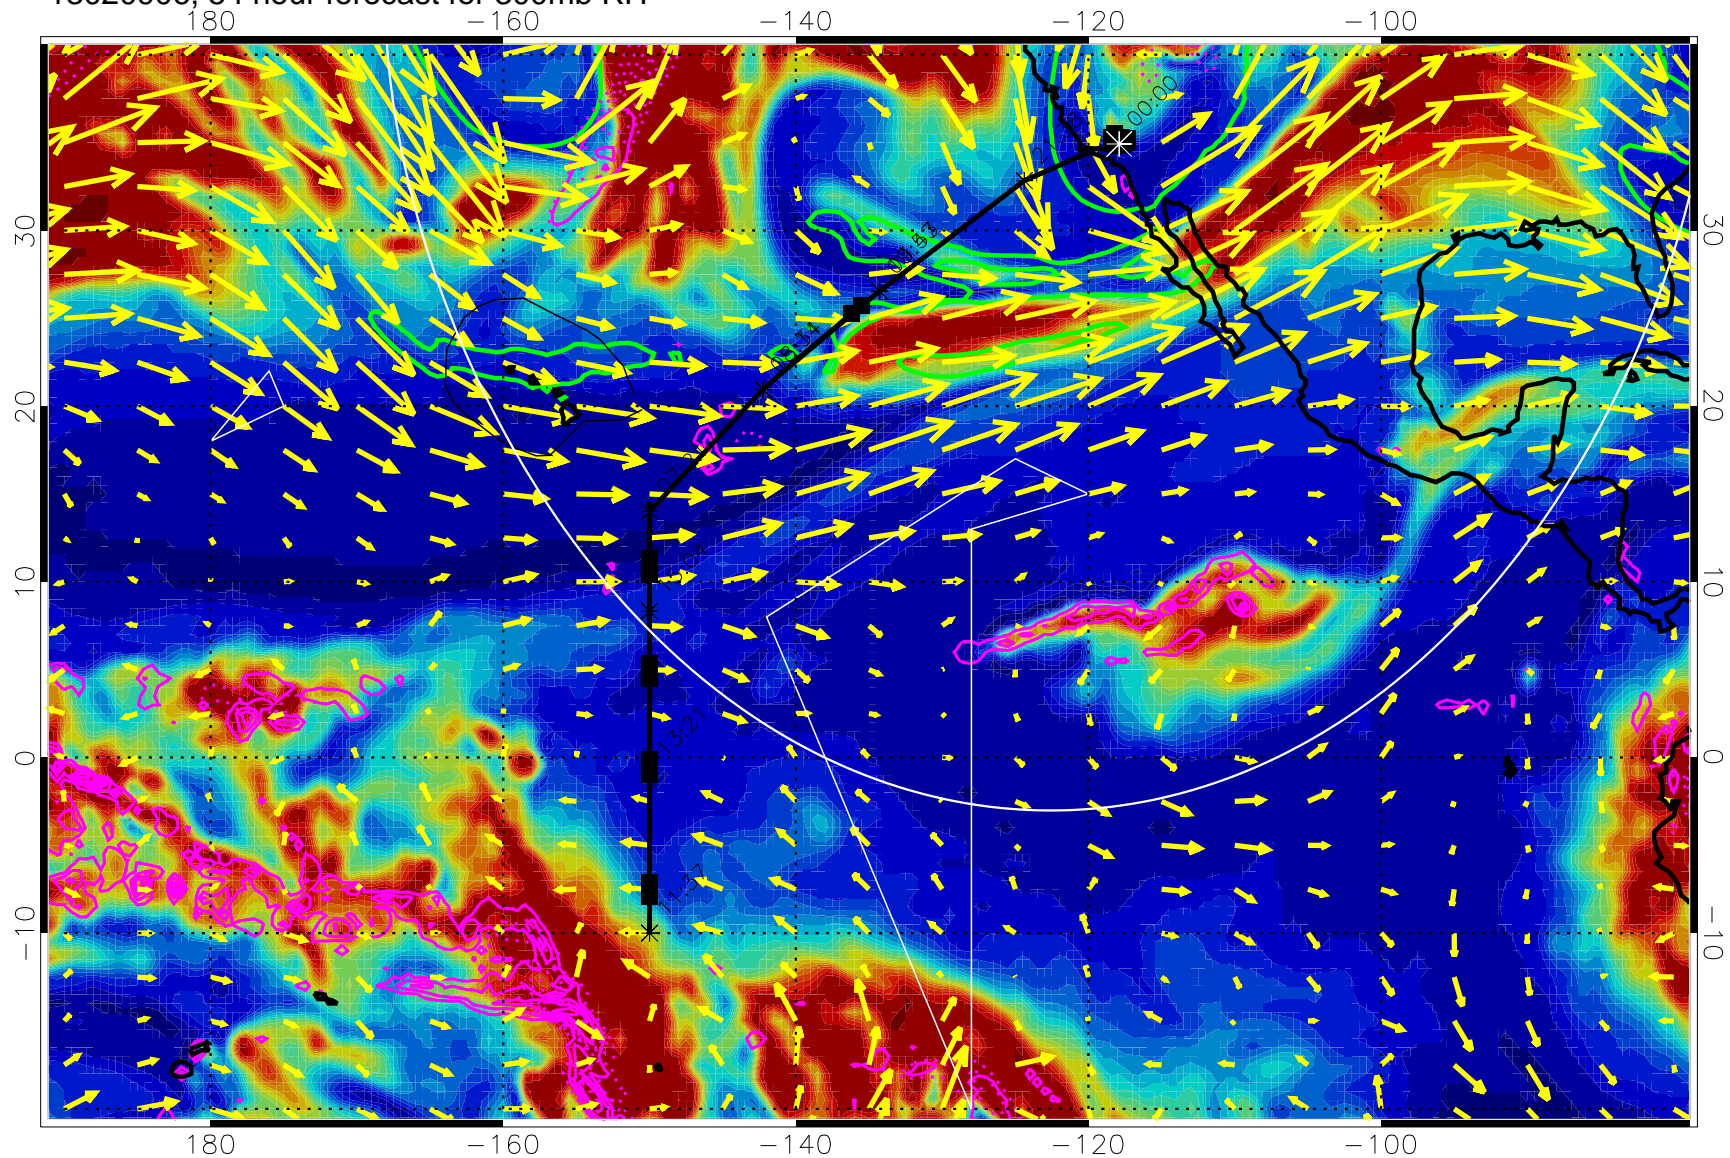

13020818, 42 hour forecast for 300mb RH

Precip (tot dot, conv sol) past 6 hrs 6 kg/m2 contours, min 4

EPV Tropopause (2 PVU) Position

→ 50 m/s

Range ring of 4055 km -- 13 hours GH round trip

13020900, 48 hour forecast for 300mb RH

Precip (tot dot, conv sol) past 6 hrs 6 kg/m2 contours, min 4

EPV Tropopause (2 PVU) Position

→ 50 m/s

Range ring of 4055 km -- 13 hours GH round trip

13020906, 54 hour forecast for 300mb RH

Precip (tot dot, conv sol) past 6 hrs 6 kg/m2 contours, min 4

EPV Tropopause (2 PVU) Position

→ 50 m/s

Range ring of 4055 km -- 13 hours GH round trip

13020912, 60 hour forecast for 300mb RH

Precip (tot dot, conv sol) past 6 hrs 6 kg/m2 contours, min 4

EPV Tropopause (2 PVU) Position