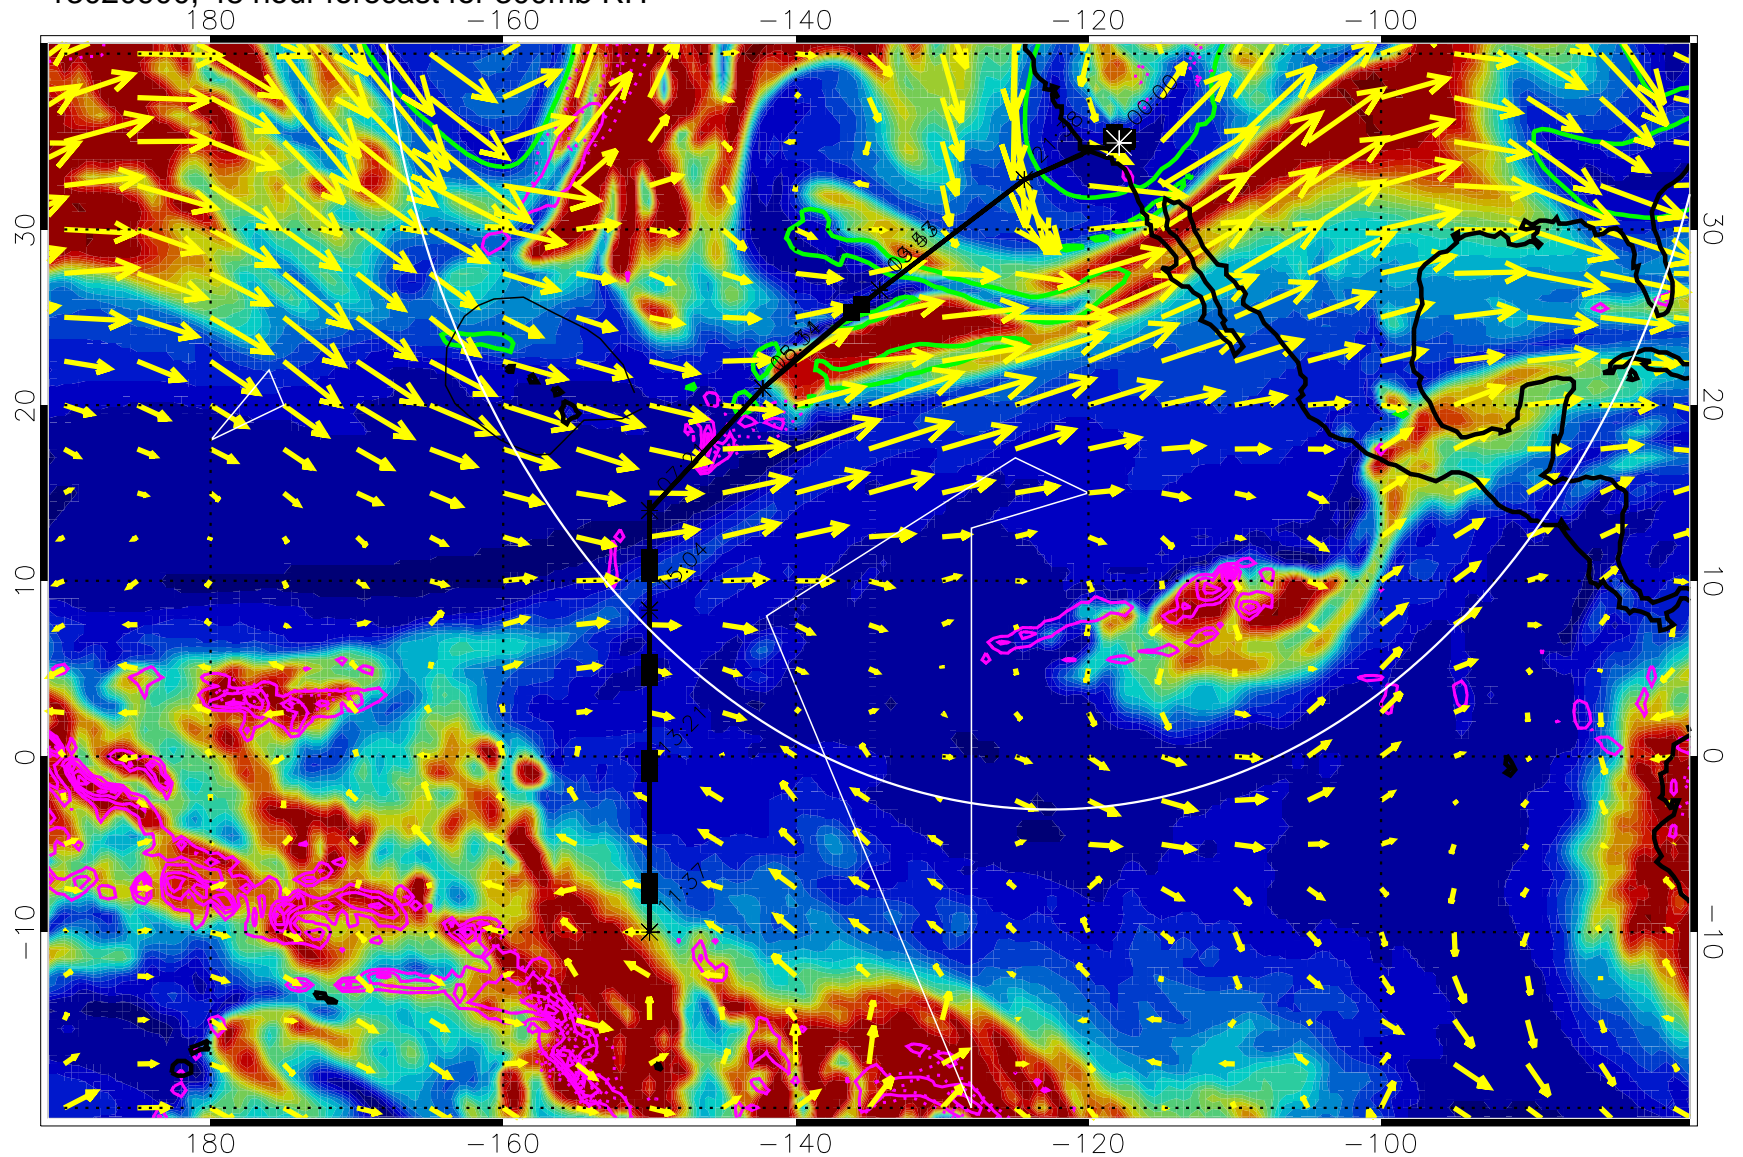

13020818, 42 hour forecast for 300mb RH

Precip (tot dot, conv sol) past 6 hrs 6 kg/m2 contours, min 4

EPV Tropopause (2 PVU) Position

→ 50 m/s

Range ring of 4055 km -- 13 hours GH round trip

13020900, 48 hour forecast for 300mb RH

Precip (tot dot, conv sol) past 6 hrs 6 kg/m2 contours, min 4

EPV Tropopause (2 PVU) Position

→ 50 m/s

Range ring of 4055 km -- 13 hours GH round trip

13020906, 54 hour forecast for 300mb RH

Precip (tot dot, conv sol) past 6 hrs 6 kg/m2 contours, min 4

EPV Tropopause (2 PVU) Position

→ 50 m/s

Range ring of 4055 km -- 13 hours GH round trip

13020912, 60 hour forecast for 300mb RH

Precip (tot dot, conv sol) past 6 hrs 6 kg/m2 contours, min 4

EPV Tropopause (2 PVU) Position