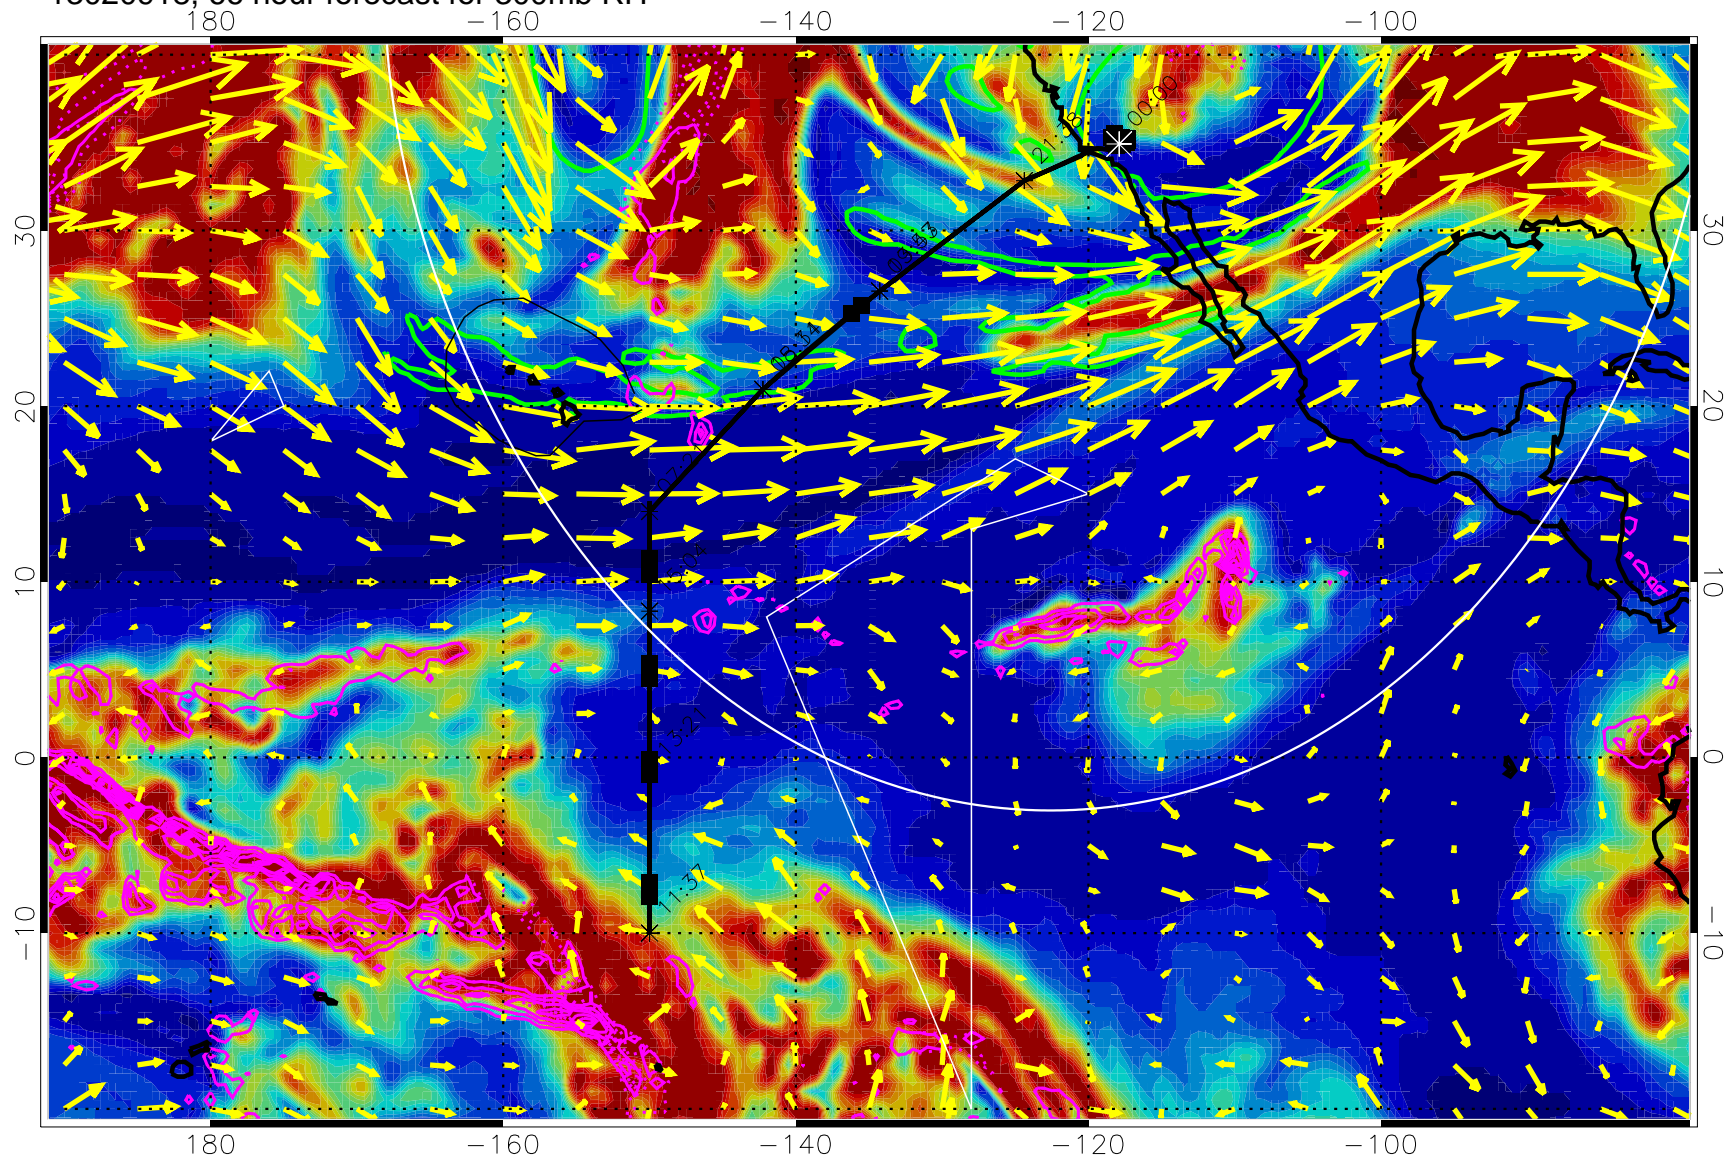

Precip (tot dot, conv sol) past 6 hrs 6 kg/m2 contours, min 4

EPV Tropopause (2 PVU) Position

→ 50 m/s

Range ring of 4055 km -- 13 hours GH round trip

13020906, 54 hour forecast for 300mb RH

Precip (tot dot, conv sol) past 6 hrs 6 kg/m2 contours, min 4

EPV Tropopause (2 PVU) Position

→ 50 m/s

Range ring of 4055 km -- 13 hours GH round trip

13020912, 60 hour forecast for 300mb RH

Precip (tot dot, conv sol) past 6 hrs 6 kg/m2 contours, min 4

EPV Tropopause (2 PVU) Position

→ 50 m/s

Range ring of 4055 km -- 13 hours GH round trip

13020918, 66 hour forecast for 300mb RH

Precip (tot dot, conv sol) past 6 hrs 6 kg/m2 contours, min 4

EPV Tropopause (2 PVU) Position

→ 50 m/s

Range ring of 4055 km -- 13 hours GH round trip

13021000, 72 hour forecast for 300mb RH

Precip (tot dot, conv sol) past 6 hrs 6 kg/m2 contours, min 4

EPV Tropopause (2 PVU) Position

→ 50 m/s

Range ring of 4055 km -- 13 hours GH round trip

13021006, 78 hour forecast for 300mb RH