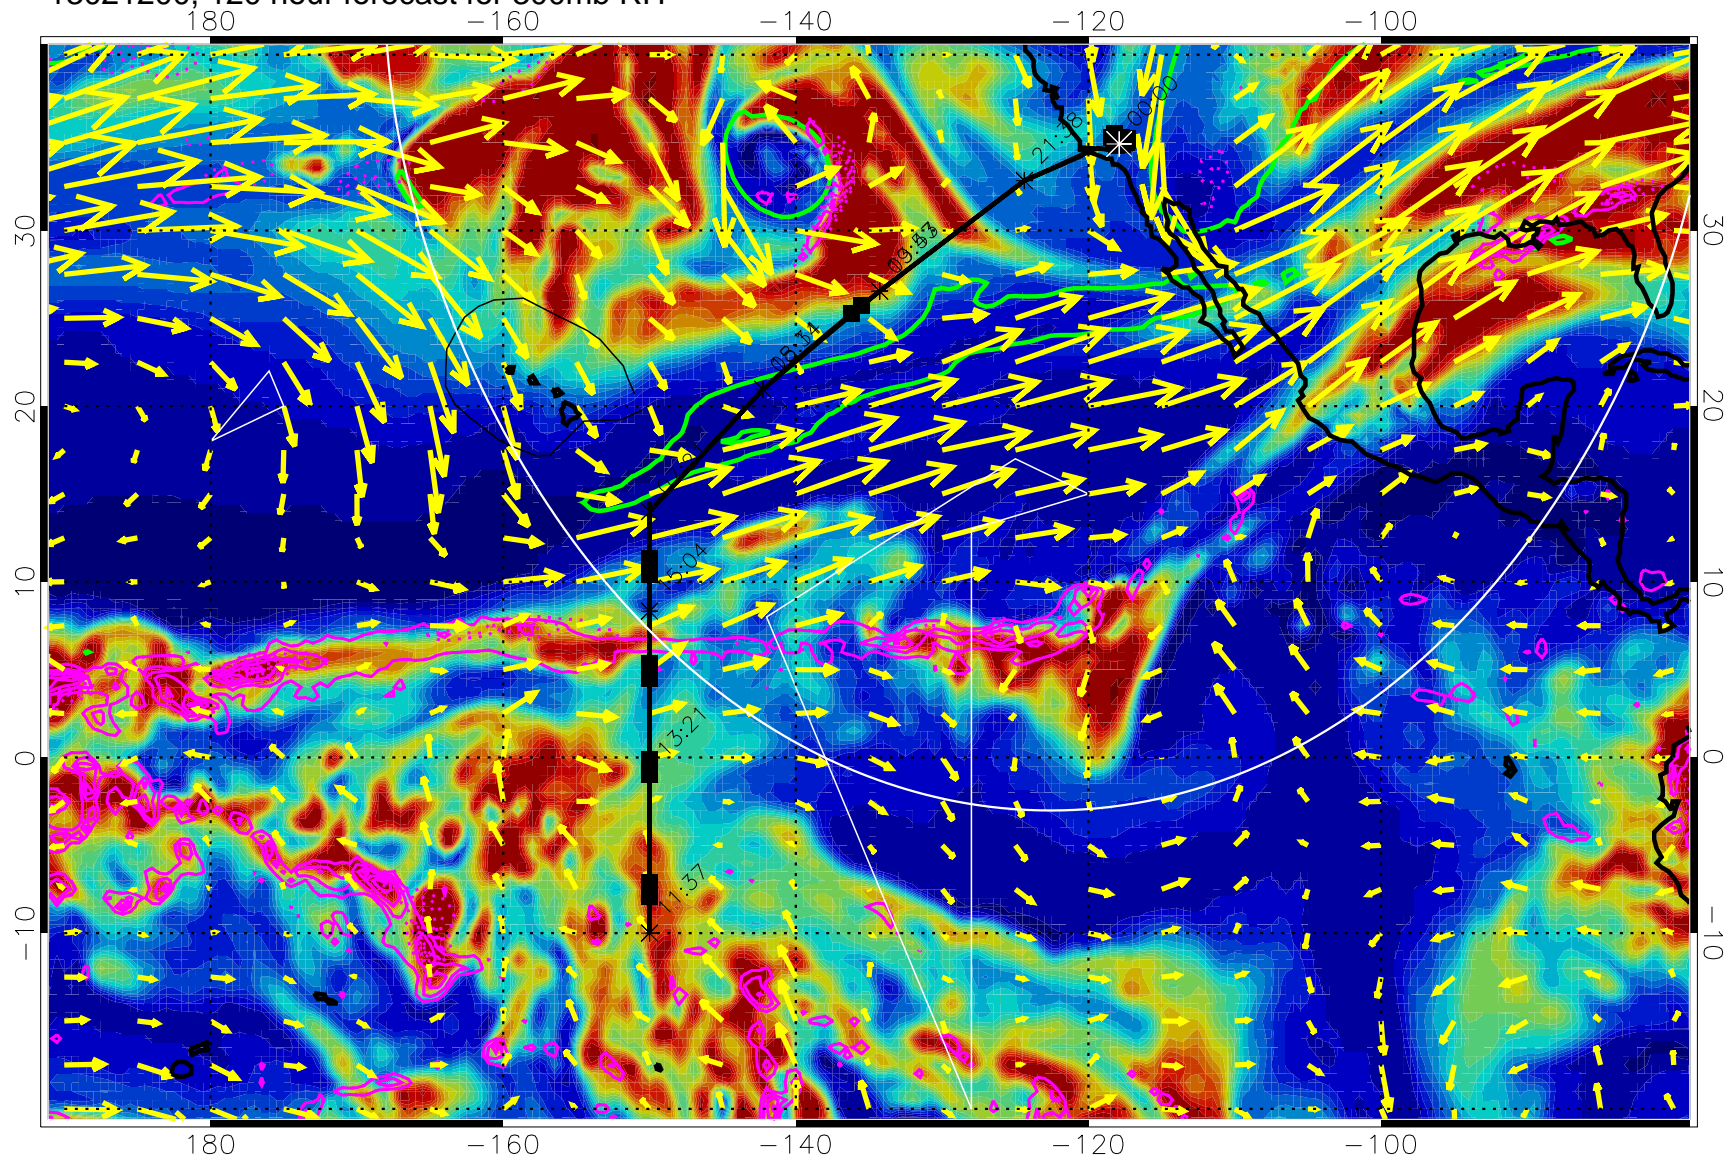

EPV Tropopause (2 PVU) Position

→ 50 m/s

Range ring of 4055 km -- 13 hours GH round trip

13021018, 90 hour forecast for 300mb RH

Precip (tot dot, conv sol) past 6 hrs 6 kg/m2 contours, min 4

EPV Tropopause (2 PVU) Position

13021106, 102 hour forecast for 300mb RH

Precip (tot dot, conv sol) past 6 hrs 6 kg/m2 contours, min 4

EPV Tropopause (2 PVU) Position

→ 50 m/s

Range ring of 4055 km -- 13 hours GH round trip

13021112, 108 hour forecast for 300mb RH

Precip (tot dot, conv sol) past 6 hrs 6 kg/m2 contours, min 4

EPV Tropopause (2 PVU) Position

→ 50 m/s

Range ring of 4055 km -- 13 hours GH round trip

13021118, 114 hour forecast for 300mb RH

Precip (tot dot, conv sol) past 6 hrs 6 kg/m2 contours, min 4

EPV Tropopause (2 PVU) Position

→ 50 m/s

Range ring of 4055 km -- 13 hours GH round trip

13021200, 120 hour forecast for 300mb RH

Precip (tot dot, conv sol) past 6 hrs 6 kg/m2 contours, min 4

EPV Tropopause (2 PVU) Position