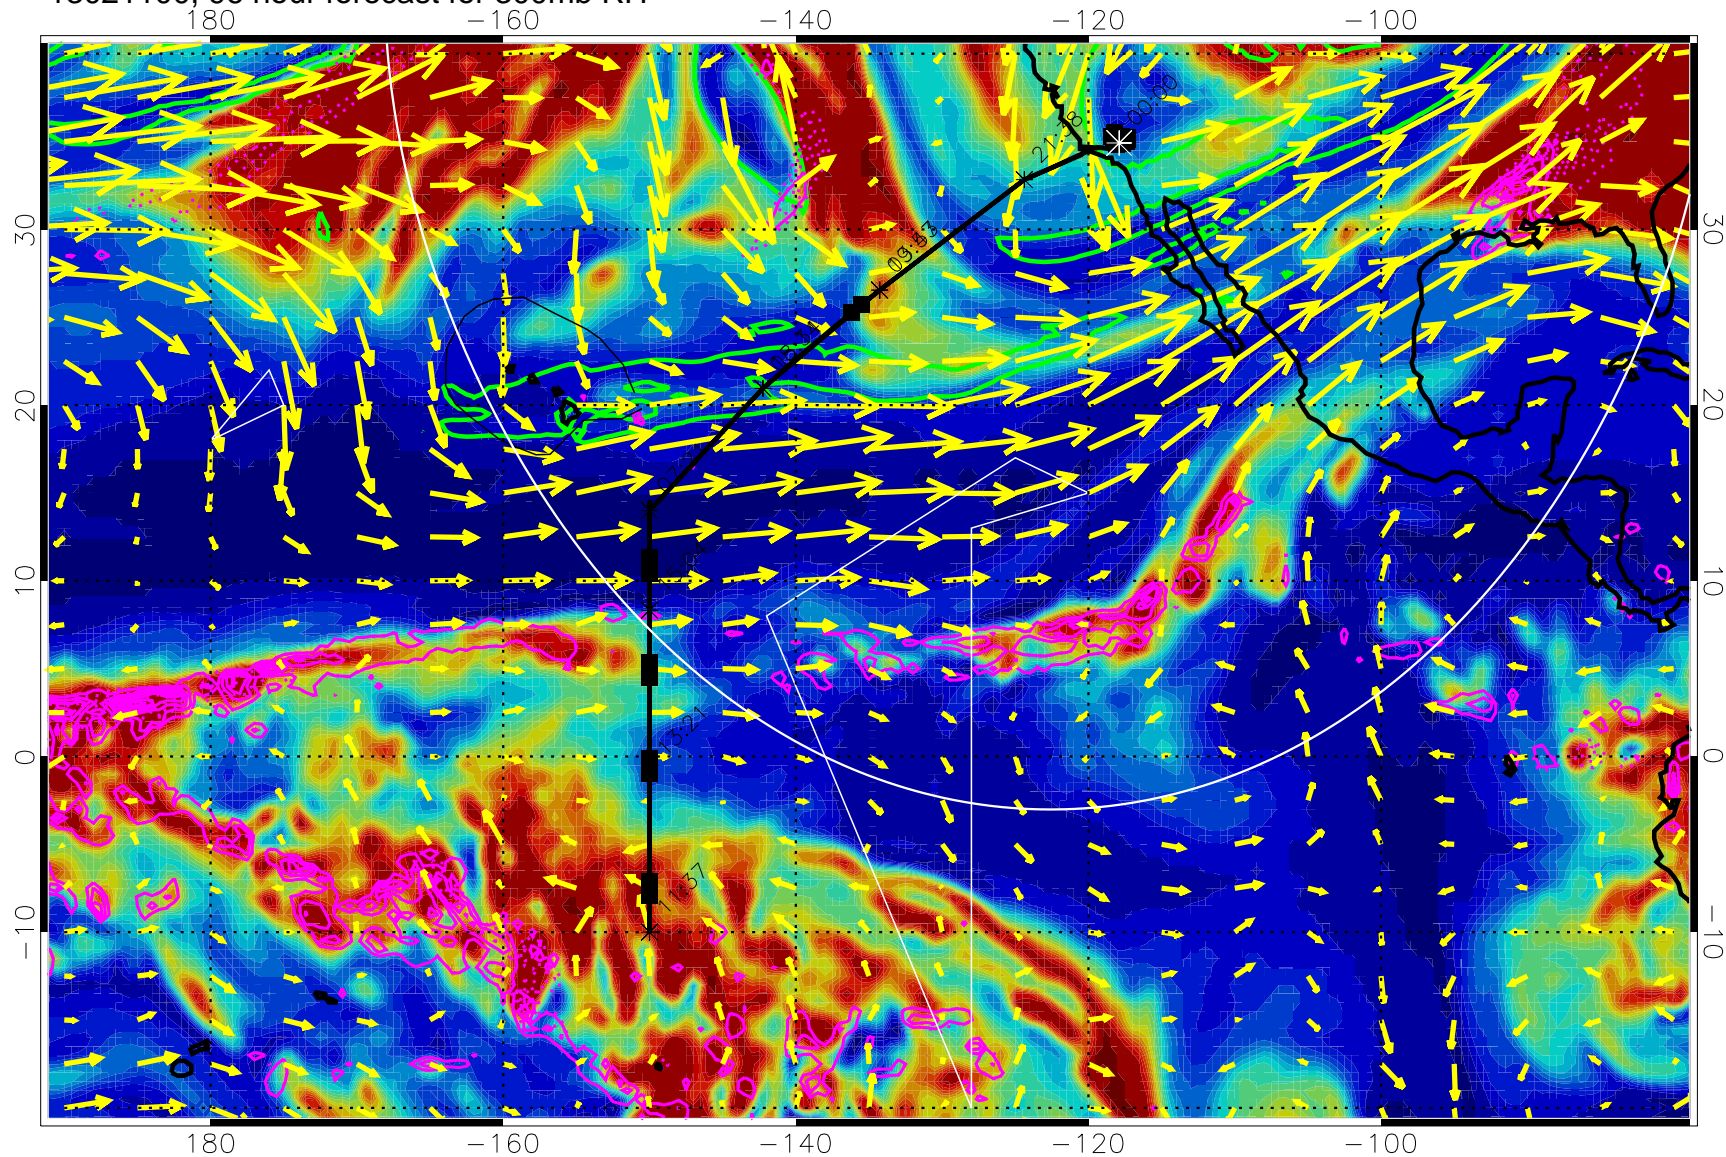

Precip (tot dot, conv sol) past 6 hrs 6 kg/m2 contours, min 4

EPV Tropopause (2 PVU) Position

→ 50 m/s

Range ring of 4055 km -- 13 hours GH round trip

13021012, 84 hour forecast for 300mb RH

Precip (tot dot, conv sol) past 6 hrs 6 kg/m2 contours, min 4

EPV Tropopause (2 PVU) Position

→ 50 m/s

Range ring of 4055 km -- 13 hours GH round trip

13021018, 90 hour forecast for 300mb RH

Precip (tot dot, conv sol) past 6 hrs 6 kg/m2 contours, min 4

EPV Tropopause (2 PVU) Position

→ 50 m/s

Range ring of 4055 km -- 13 hours GH round trip

13021100, 96 hour forecast for 300mb RH

Precip (tot dot, conv sol) past 6 hrs 6 kg/m2 contours, min 4

EPV Tropopause (2 PVU) Position

→ 50 m/s

Range ring of 4055 km -- 13 hours GH round trip

13021106, 102 hour forecast for 300mb RH

Precip (tot dot, conv sol) past 6 hrs 6 kg/m2 contours, min 4

EPV Tropopause (2 PVU) Position

→ 50 m/s

Range ring of 4055 km -- 13 hours GH round trip

13021112, 108 hour forecast for 300mb RH