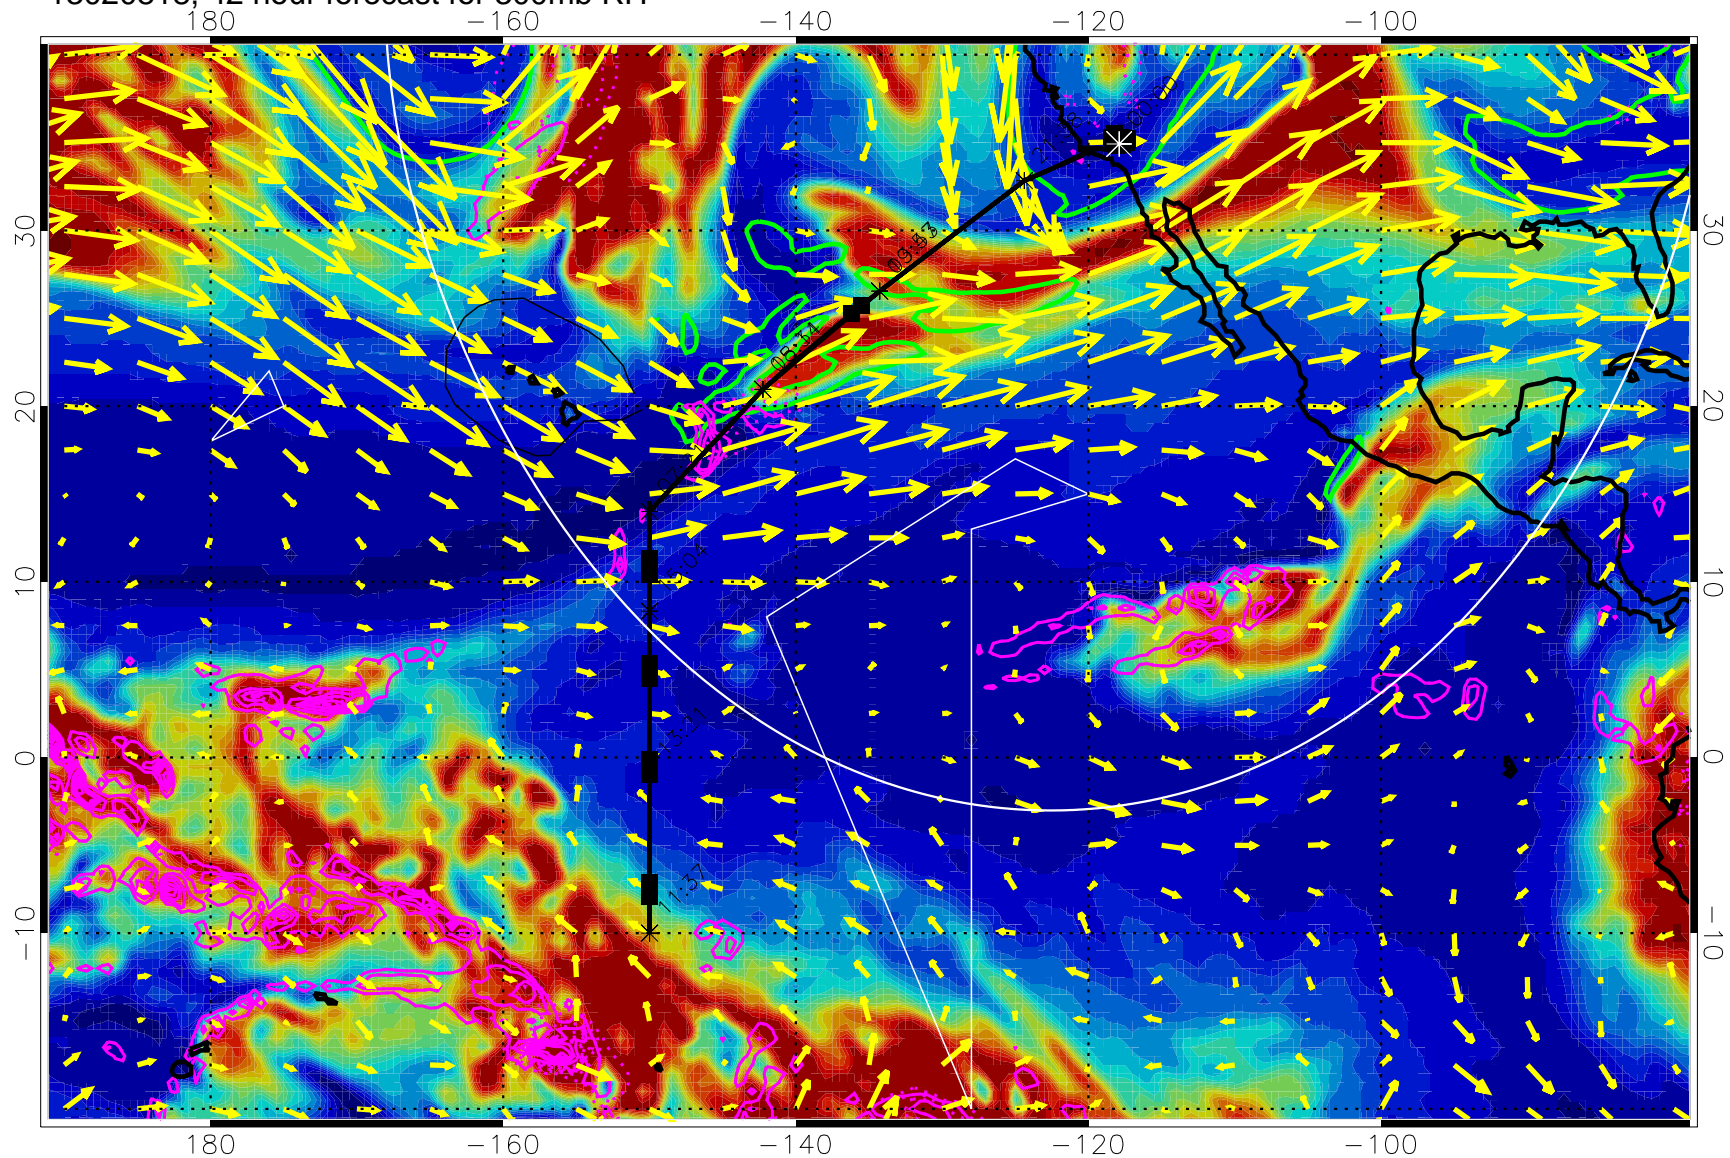

EPV Tropopause (2 PVU) Position

→ 50 m/s

Range ring of 4055 km -- 13 hours GH round trip

13020806, 30 hour forecast for 300mb RH

Precip (tot dot, conv sol) past 6 hrs 6 kg/m2 contours, min 4

EPV Tropopause (2 PVU) Position

→ 50 m/s

Range ring of 4055 km -- 13 hours GH round trip

13020812, 36 hour forecast for 300mb RH

Precip (tot dot, conv sol) past 6 hrs 6 kg/m2 contours, min 4

EPV Tropopause (2 PVU) Position

→ 50 m/s

Range ring of 4055 km -- 13 hours GH round trip

13020818, 42 hour forecast for 300mb RH

Precip (tot dot, conv sol) past 6 hrs 6 kg/m2 contours, min 4

EPV Tropopause (2 PVU) Position

→ 50 m/s

Range ring of 4055 km -- 13 hours GH round trip

13020900, 48 hour forecast for 300mb RH

Precip (tot dot, conv sol) past 6 hrs 6 kg/m2 contours, min 4

EPV Tropopause (2 PVU) Position

→ 50 m/s

Range ring of 4055 km -- 13 hours GH round trip

13020906, 54 hour forecast for 300mb RH

Precip (tot dot, conv sol) past 6 hrs 6 kg/m2 contours, min 4