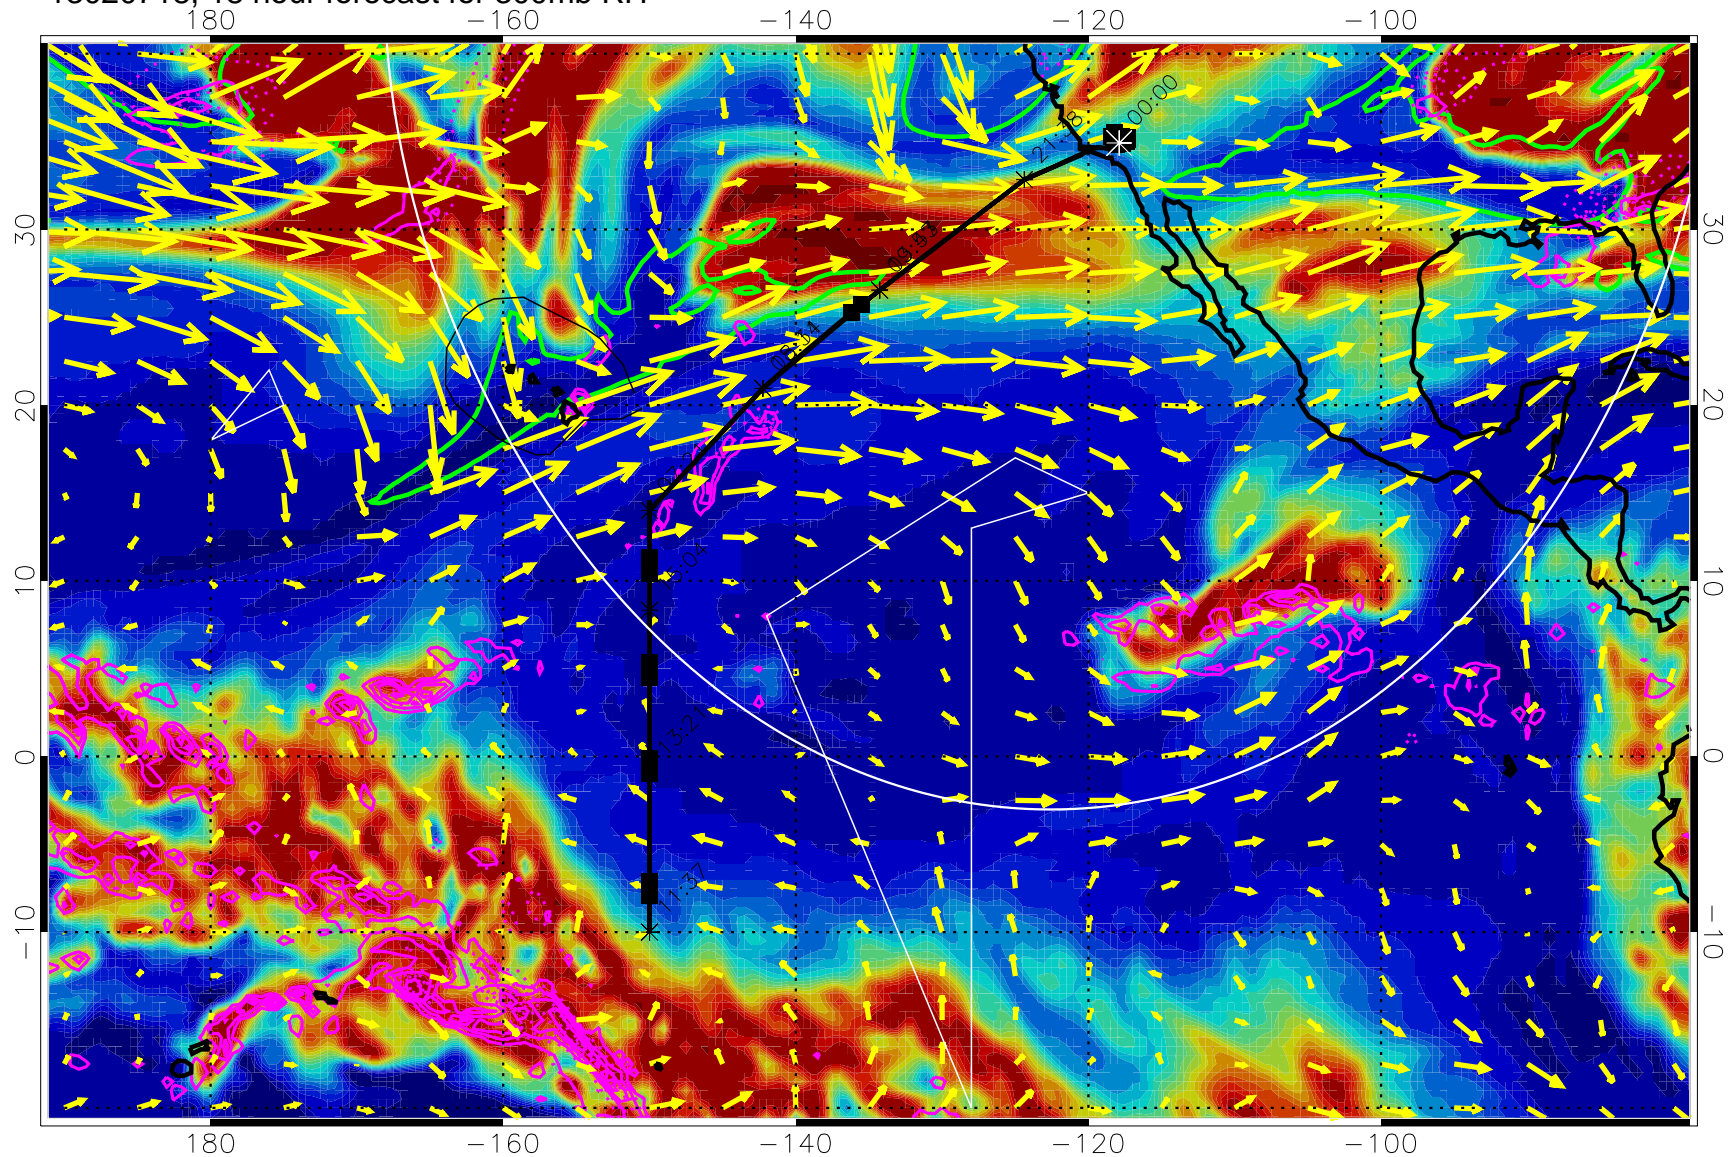

13020712, 12 hour forecast for 300mb RH

Precip (tot dot, conv sol) past 6 hrs 6 kg/m2 contours, min 4

EPV Tropopause (2 PVU) Position

→ 50 m/s

Range ring of 4055 km -- 13 hours GH round trip

13020718, 18 hour forecast for 300mb RH

Precip (tot dot, conv sol) past 6 hrs 6 kg/m2 contours, min 4

EPV Tropopause (2 PVU) Position

→ 50 m/s

Range ring of 4055 km -- 13 hours GH round trip

13020800, 24 hour forecast for 300mb RH

Precip (tot dot, conv sol) past 6 hrs 6 kg/m2 contours, min 4

EPV Tropopause (2 PVU) Position

→ 50 m/s

Range ring of 4055 km -- 13 hours GH round trip

13020806, 30 hour forecast for 300mb RH

Precip (tot dot, conv sol) past 6 hrs 6 kg/m2 contours, min 4

EPV Tropopause (2 PVU) Position

13020818, 42 hour forecast for 300mb RH

Precip (tot dot, conv sol) past 6 hrs 6 kg/m2 contours, min 4

EPV Tropopause (2 PVU) Position

→ 50 m/s

Range ring of 4055 km -- 13 hours GH round trip

13020900, 48 hour forecast for 300mb RH