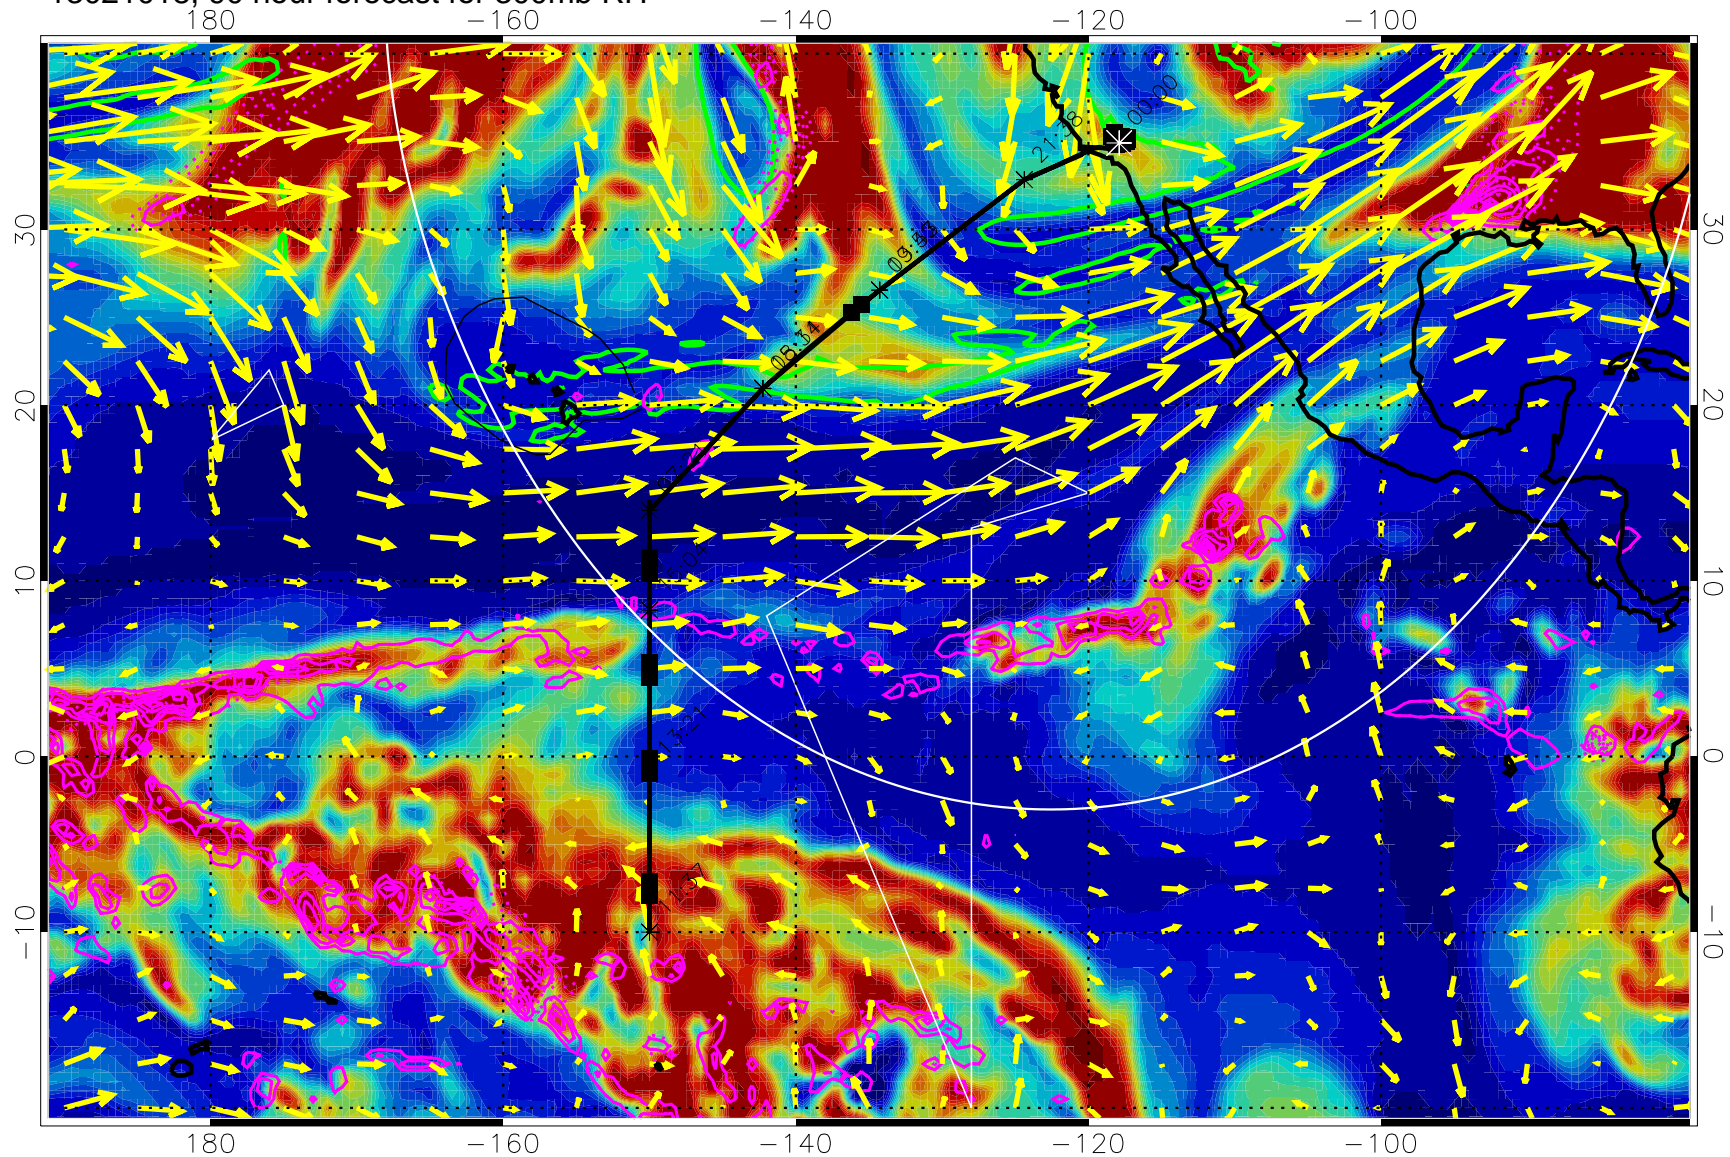

13021000, 72 hour forecast for 300mb RH

Precip (tot dot, conv sol) past 6 hrs 6 kg/m2 contours, min 4

EPV Tropopause (2 PVU) Position

→ 50 m/s

Range ring of 4055 km -- 13 hours GH round trip

13021006, 78 hour forecast for 300mb RH

Precip (tot dot, conv sol) past 6 hrs 6 kg/m2 contours, min 4

EPV Tropopause (2 PVU) Position

→ 50 m/s

Range ring of 4055 km -- 13 hours GH round trip

13021012, 84 hour forecast for 300mb RH

Precip (tot dot, conv sol) past 6 hrs 6 kg/m2 contours, min 4

EPV Tropopause (2 PVU) Position

→ 50 m/s

Range ring of 4055 km -- 13 hours GH round trip

13021018, 90 hour forecast for 300mb RH

Precip (tot dot, conv sol) past 6 hrs 6 kg/m2 contours, min 4

EPV Tropopause (2 PVU) Position

13021106, 102 hour forecast for 300mb RH

Precip (tot dot, conv sol) past 6 hrs 6 kg/m2 contours, min 4

EPV Tropopause (2 PVU) Position

→ 50 m/s

Range ring of 4055 km -- 13 hours GH round trip

13021112, 108 hour forecast for 300mb RH