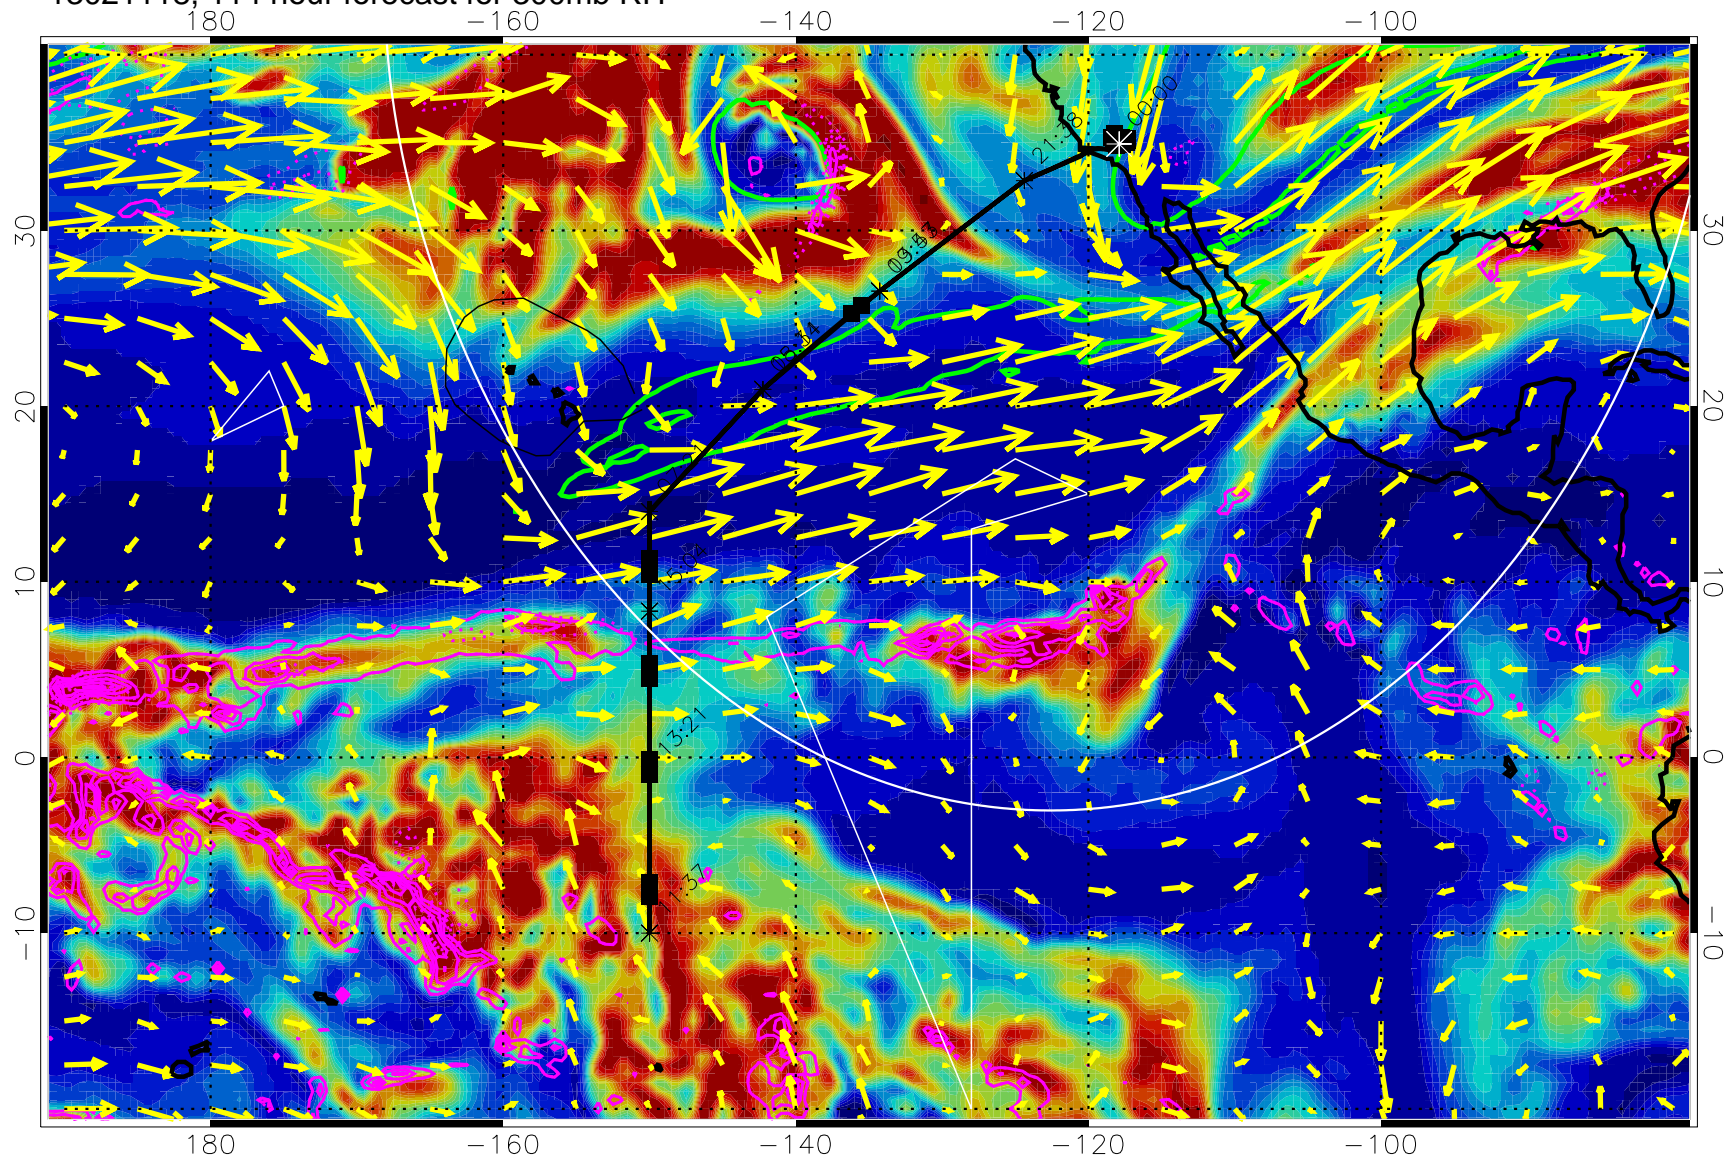

→ 50 m/s

Range ring of 4055 km -- 13 hours GH round trip

13021100, 96 hour forecast for 300mb RH

Precip (tot dot, conv sol) past 6 hrs 6 kg/m2 contours, min 4

EPV Tropopause (2 PVU) Position

→ 50 m/s

Range ring of 4055 km -- 13 hours GH round trip

13021106, 102 hour forecast for 300mb RH

Precip (tot dot, conv sol) past 6 hrs 6 kg/m2 contours, min 4

EPV Tropopause (2 PVU) Position

→ 50 m/s

Range ring of 4055 km -- 13 hours GH round trip

13021112, 108 hour forecast for 300mb RH

Precip (tot dot, conv sol) past 6 hrs 6 kg/m2 contours, min 4

EPV Tropopause (2 PVU) Position

→ 50 m/s

Range ring of 4055 km -- 13 hours GH round trip

13021118, 114 hour forecast for 300mb RH

Precip (tot dot, conv sol) past 6 hrs 6 kg/m2 contours, min 4

EPV Tropopause (2 PVU) Position

→ 50 m/s

Range ring of 4055 km -- 13 hours GH round trip

13021200, 120 hour forecast for 300mb RH

Precip (tot dot, conv sol) past 6 hrs 6 kg/m2 contours, min 4

EPV Tropopause (2 PVU) Position