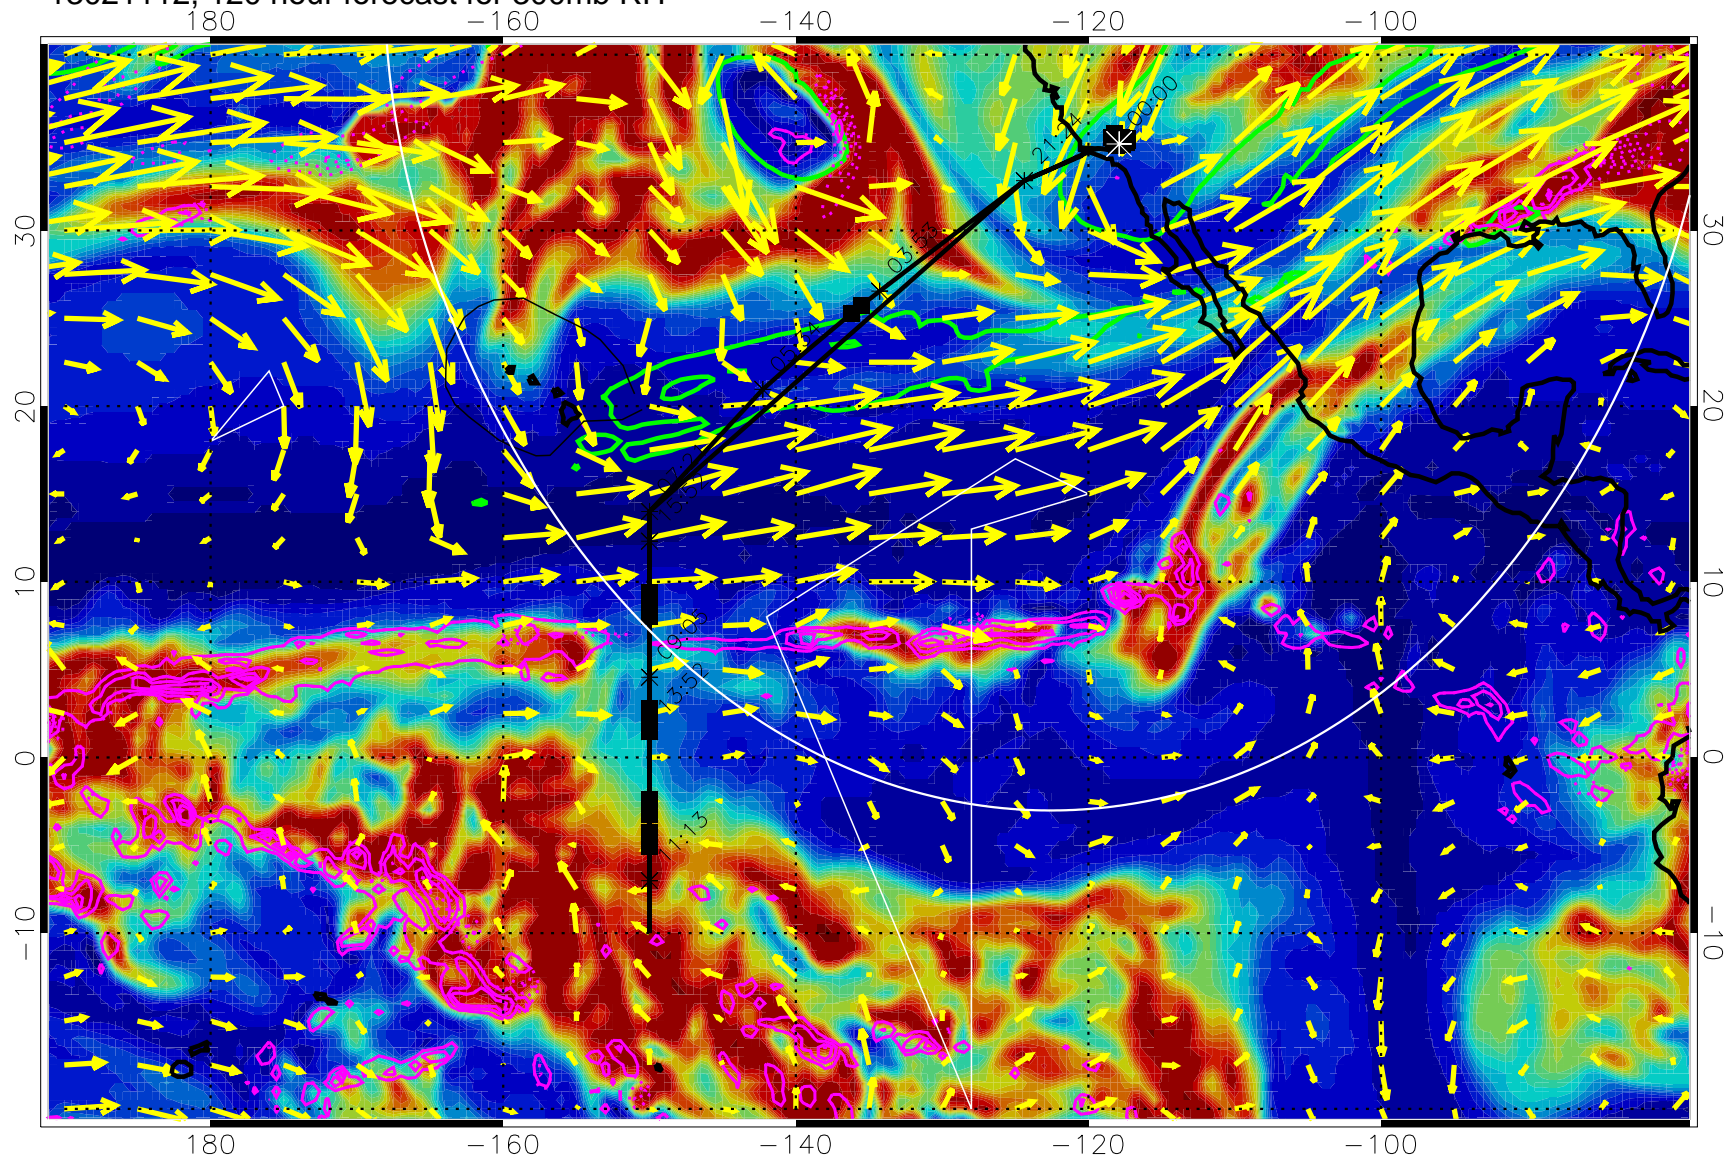

13021012, 96 hour forecast for 300mb RH

Precip (tot dot, conv sol) past 6 hrs 6 kg/m2 contours, min 4

EPV Tropopause (2 PVU) Position

→ 50 m/s

Range ring of 4055 km -- 13 hours GH round trip

13021018, 102 hour forecast for 300mb RH

Precip (tot dot, conv sol) past 6 hrs 6 kg/m2 contours, min 4

EPV Tropopause (2 PVU) Position

→ 50 m/s

Range ring of 4055 km -- 13 hours GH round trip

13021100, 108 hour forecast for 300mb RH

Precip (tot dot, conv sol) past 6 hrs 6 kg/m2 contours, min 4

EPV Tropopause (2 PVU) Position

→ 50 m/s

Range ring of 4055 km -- 13 hours GH round trip

13021106, 114 hour forecast for 300mb RH

Precip (tot dot, conv sol) past 6 hrs 6 kg/m2 contours, min 4

EPV Tropopause (2 PVU) Position

→ 50 m/s

Range ring of 4055 km -- 13 hours GH round trip

13021112, 120 hour forecast for 300mb RH

Precip (tot dot, conv sol) past 6 hrs 6 kg/m2 contours, min 4

EPV Tropopause (2 PVU) Position

→ 50 m/s

Range ring of 4055 km -- 13 hours GH round trip