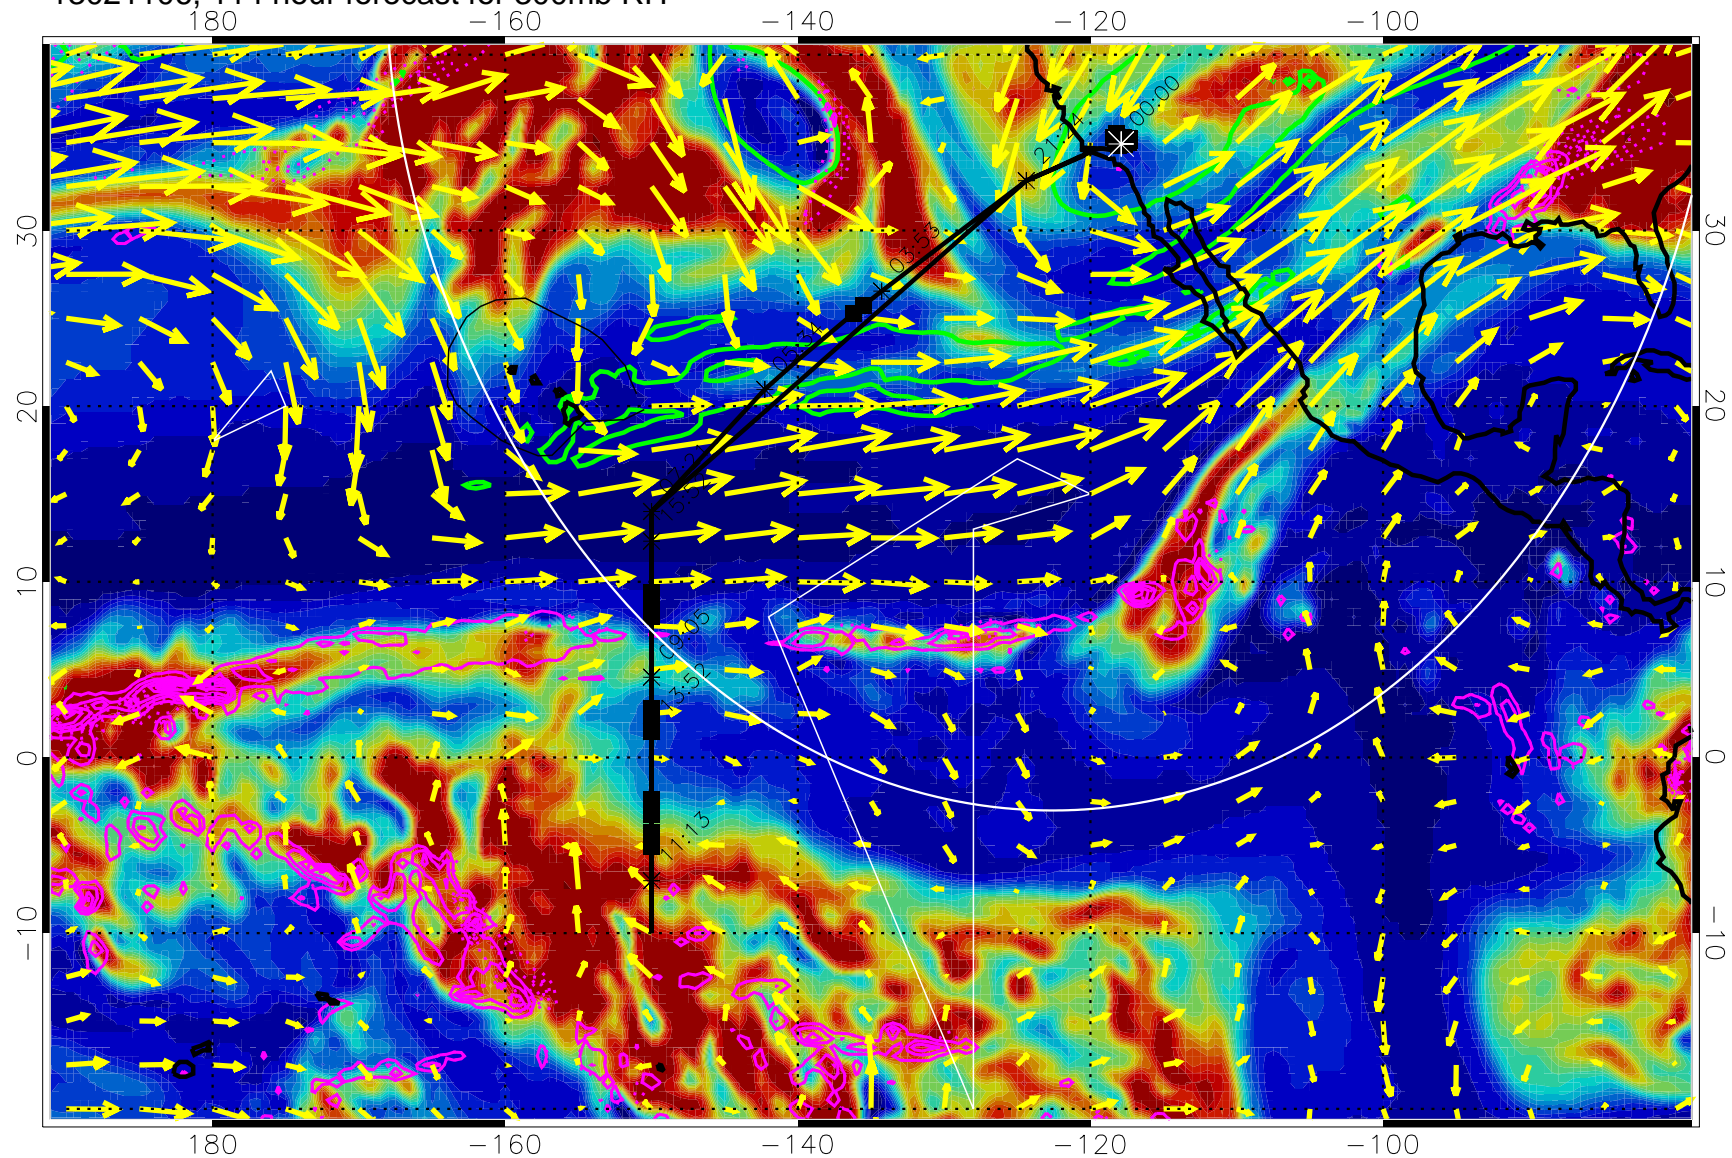

13021012, 96 hour forecast for 300mb RH

Precip (tot dot, conv sol) past 6 hrs 6 kg/m2 contours, min 4

EPV Tropopause (2 PVU) Position

→ 50 m/s

Range ring of 4055 km -- 13 hours GH round trip

13021018, 102 hour forecast for 300mb RH

Precip (tot dot, conv sol) past 6 hrs 6 kg/m2 contours, min 4

EPV Tropopause (2 PVU) Position

→ 50 m/s

Range ring of 4055 km -- 13 hours GH round trip

13021100, 108 hour forecast for 300mb RH

Precip (tot dot, conv sol) past 6 hrs 6 kg/m2 contours, min 4

EPV Tropopause (2 PVU) Position

→ 50 m/s

Range ring of 4055 km -- 13 hours GH round trip

13021106, 114 hour forecast for 300mb RH

Precip (tot dot, conv sol) past 6 hrs 6 kg/m2 contours, min 4

EPV Tropopause (2 PVU) Position

→ 50 m/s

Range ring of 4055 km -- 13 hours GH round trip

13021112, 120 hour forecast for 300mb RH

Precip (tot dot, conv sol) past 6 hrs 6 kg/m2 contours, min 4

EPV Tropopause (2 PVU) Position

→ 50 m/s

Range ring of 4055 km -- 13 hours GH round trip