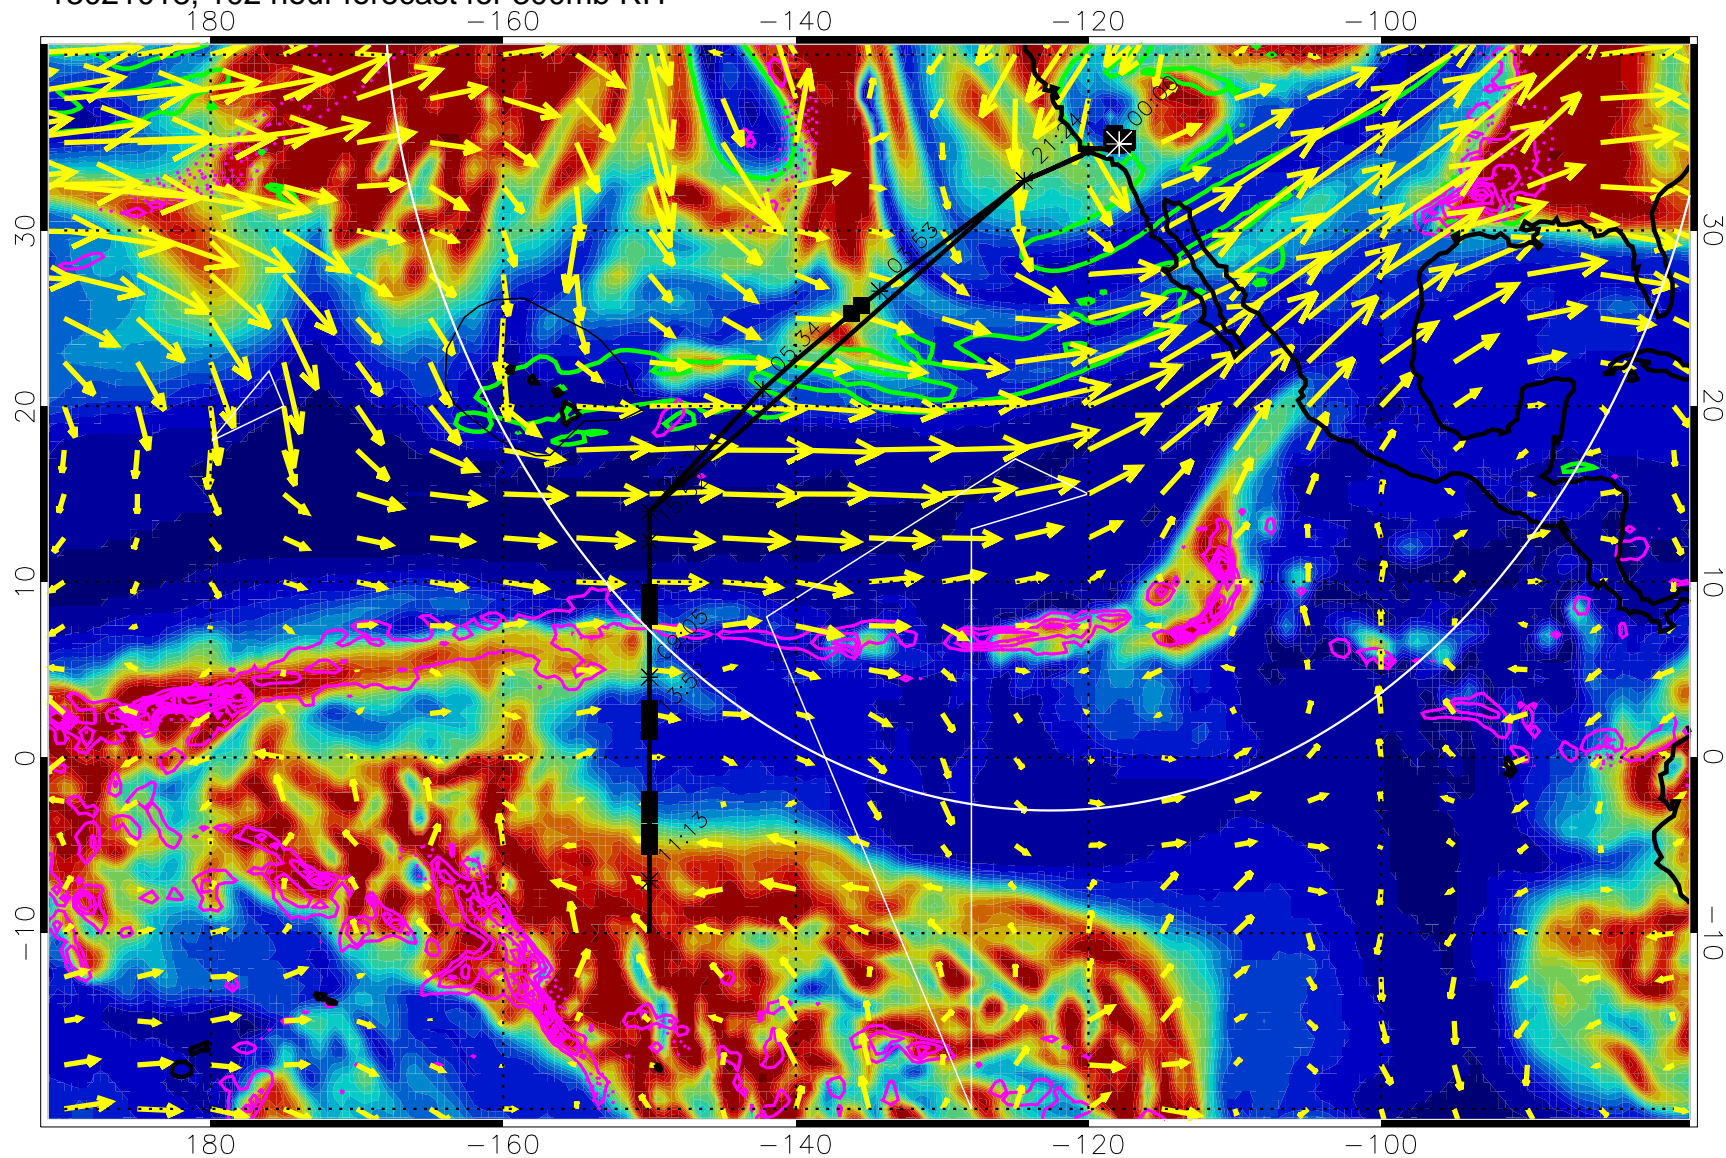

→ 50 m/s

Range ring of 4055 km -- 13 hours GH round trip

13021006, 90 hour forecast for 300mb RH

Precip (tot dot, conv sol) past 6 hrs 6 kg/m2 contours, min 4

EPV Tropopause (2 PVU) Position

→ 50 m/s

Range ring of 4055 km -- 13 hours GH round trip

13021012, 96 hour forecast for 300mb RH

Precip (tot dot, conv sol) past 6 hrs 6 kg/m2 contours, min 4

EPV Tropopause (2 PVU) Position

→ 50 m/s

Range ring of 4055 km -- 13 hours GH round trip

13021018, 102 hour forecast for 300mb RH

Precip (tot dot, conv sol) past 6 hrs 6 kg/m2 contours, min 4

EPV Tropopause (2 PVU) Position

→ 50 m/s

Range ring of 4055 km -- 13 hours GH round trip

13021100, 108 hour forecast for 300mb RH

Precip (tot dot, conv sol) past 6 hrs 6 kg/m2 contours, min 4

EPV Tropopause (2 PVU) Position

→ 50 m/s

Range ring of 4055 km -- 13 hours GH round trip

13021106, 114 hour forecast for 300mb RH

Precip (tot dot, conv sol) past 6 hrs 6 kg/m2 contours, min 4

EPV Tropopause (2 PVU) Position