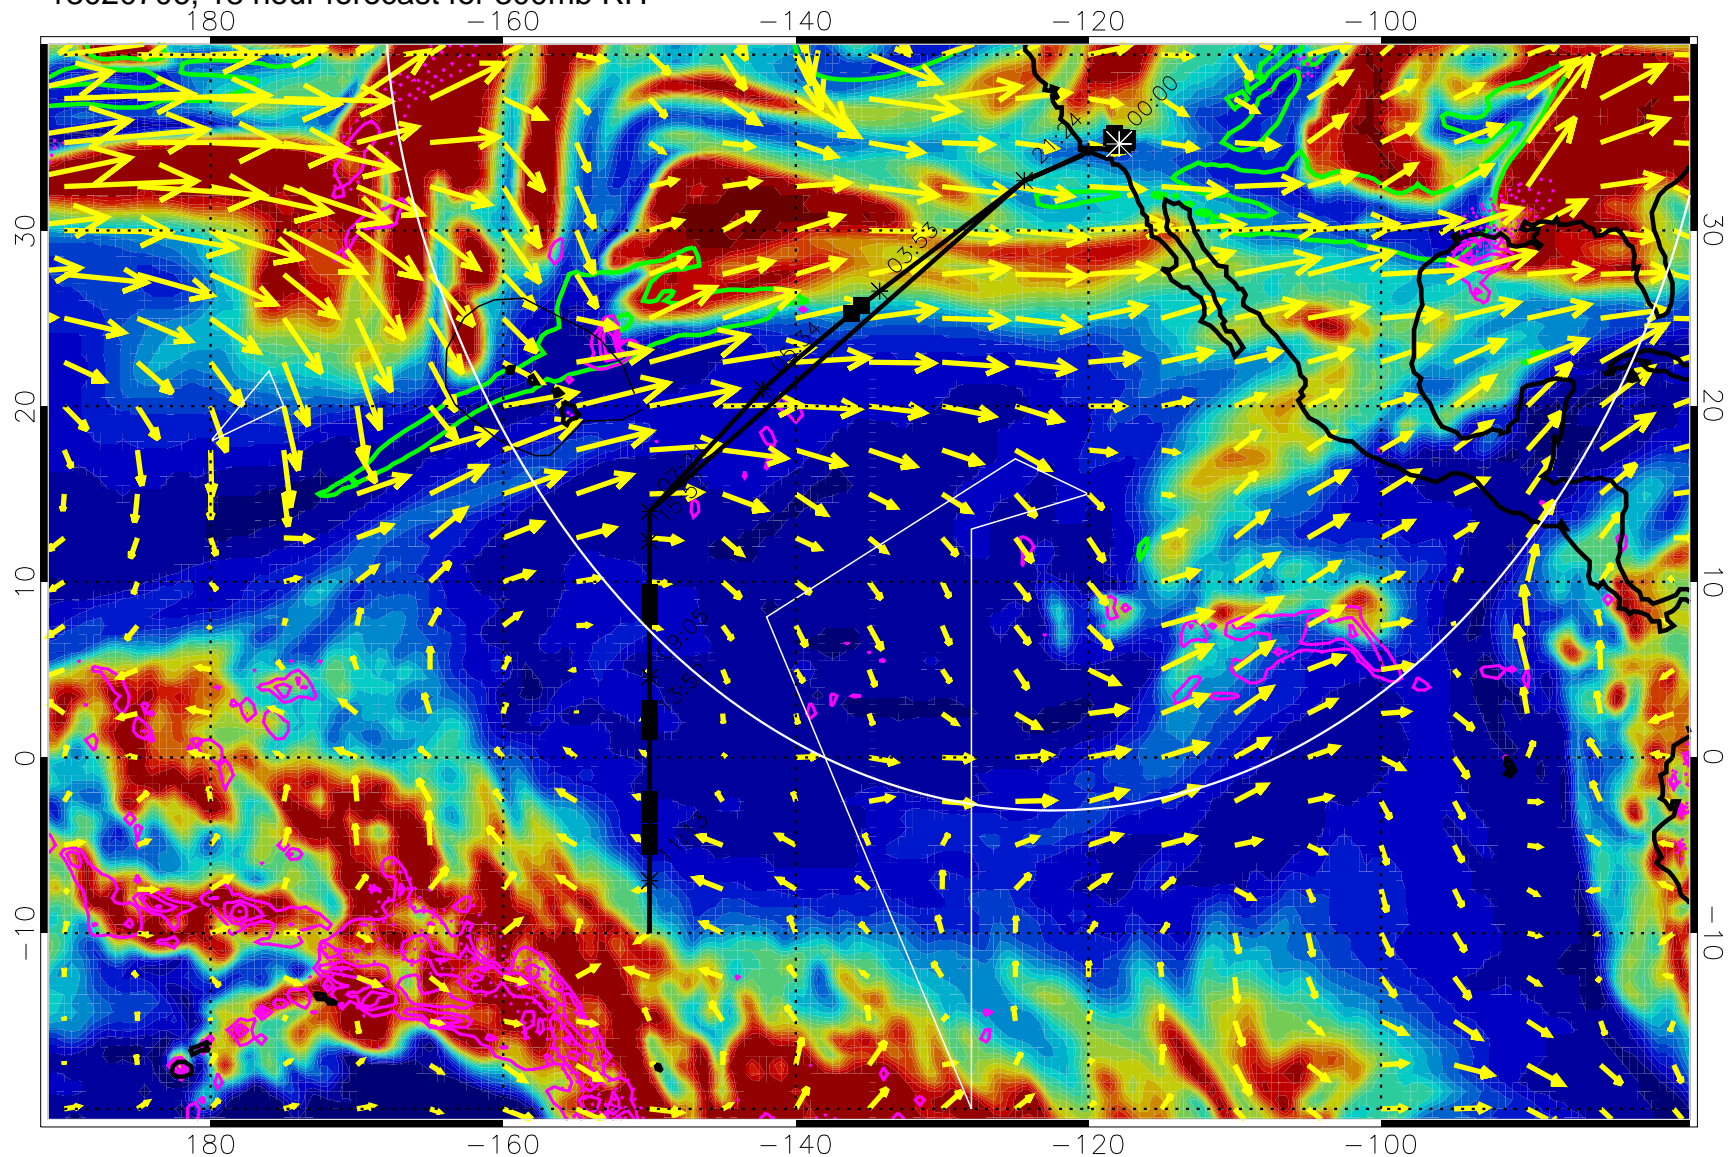

13020618, 6 hour forecast for 300mb RH

Precip (tot dot, conv sol) past 6 hrs 6 kg/m2 contours, min 4

EPV Tropopause (2 PVU) Position

→ 50 m/s

Range ring of 4055 km -- 13 hours GH round trip

13020700, 12 hour forecast for 300mb RH

Precip (tot dot, conv sol) past 6 hrs 6 kg/m2 contours, min 4

EPV Tropopause (2 PVU) Position

→ 50 m/s

Range ring of 4055 km -- 13 hours GH round trip

13020706, 18 hour forecast for 300mb RH

Precip (tot dot, conv sol) past 6 hrs 6 kg/m2 contours, min 4

EPV Tropopause (2 PVU) Position

→ 50 m/s

Range ring of 4055 km -- 13 hours GH round trip

13020712, 24 hour forecast for 300mb RH

Precip (tot dot, conv sol) past 6 hrs 6 kg/m2 contours, min 4

EPV Tropopause (2 PVU) Position

13020800, 36 hour forecast for 300mb RH

Precip (tot dot, conv sol) past 6 hrs 6 kg/m2 contours, min 4

EPV Tropopause (2 PVU) Position

→ 50 m/s

Range ring of 4055 km -- 13 hours GH round trip

13020806, 42 hour forecast for 300mb RH