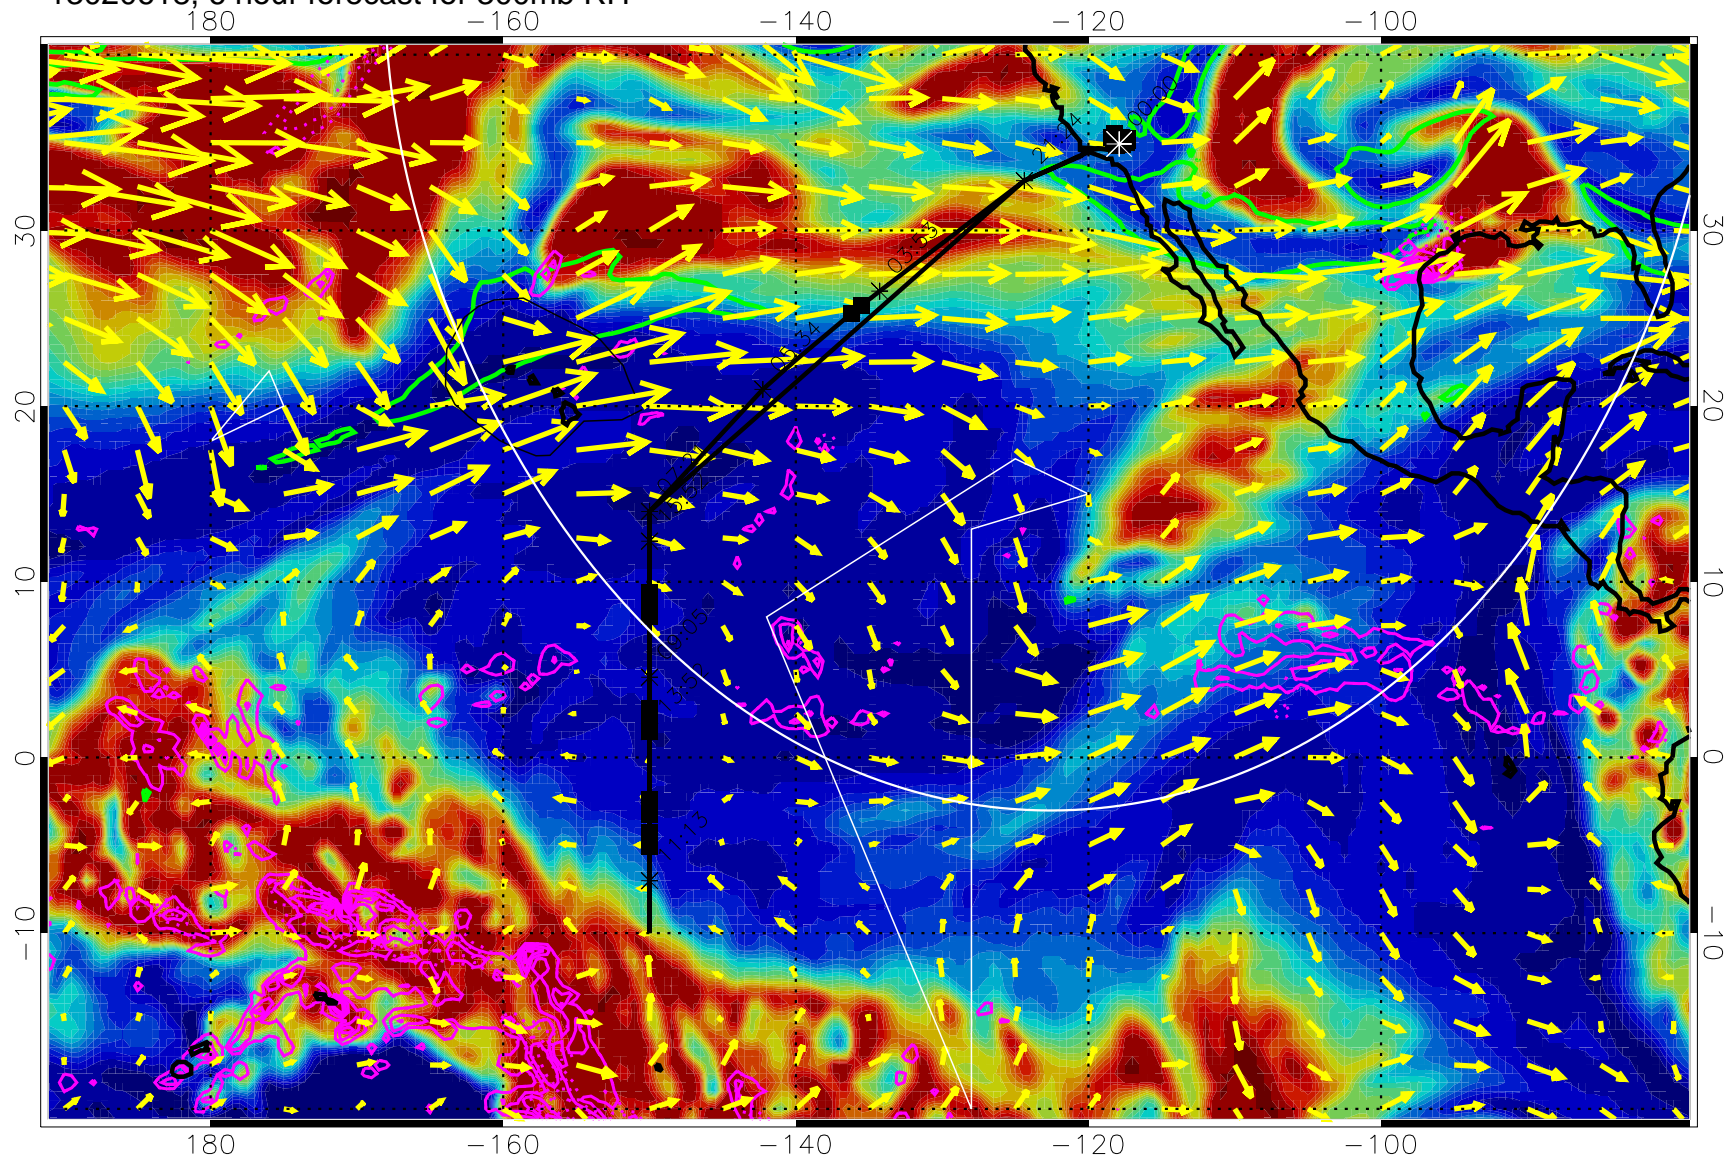

13020618, 6 hour forecast for 300mb RH

Precip (tot dot, conv sol) past 6 hrs 6 kg/m2 contours, min 4

EPV Tropopause (2 PVU) Position

→ 50 m/s

Range ring of 4055 km -- 13 hours GH round trip

13020700, 12 hour forecast for 300mb RH

Precip (tot dot, conv sol) past 6 hrs 6 kg/m2 contours, min 4

EPV Tropopause (2 PVU) Position

→ 50 m/s

Range ring of 4055 km -- 13 hours GH round trip

13020706, 18 hour forecast for 300mb RH

Precip (tot dot, conv sol) past 6 hrs 6 kg/m2 contours, min 4

EPV Tropopause (2 PVU) Position

→ 50 m/s

Range ring of 4055 km -- 13 hours GH round trip

13020712, 24 hour forecast for 300mb RH

Precip (tot dot, conv sol) past 6 hrs 6 kg/m2 contours, min 4

EPV Tropopause (2 PVU) Position

13020800, 36 hour forecast for 300mb RH

Precip (tot dot, conv sol) past 6 hrs 6 kg/m2 contours, min 4

EPV Tropopause (2 PVU) Position

→ 50 m/s

Range ring of 4055 km -- 13 hours GH round trip

13020806, 42 hour forecast for 300mb RH