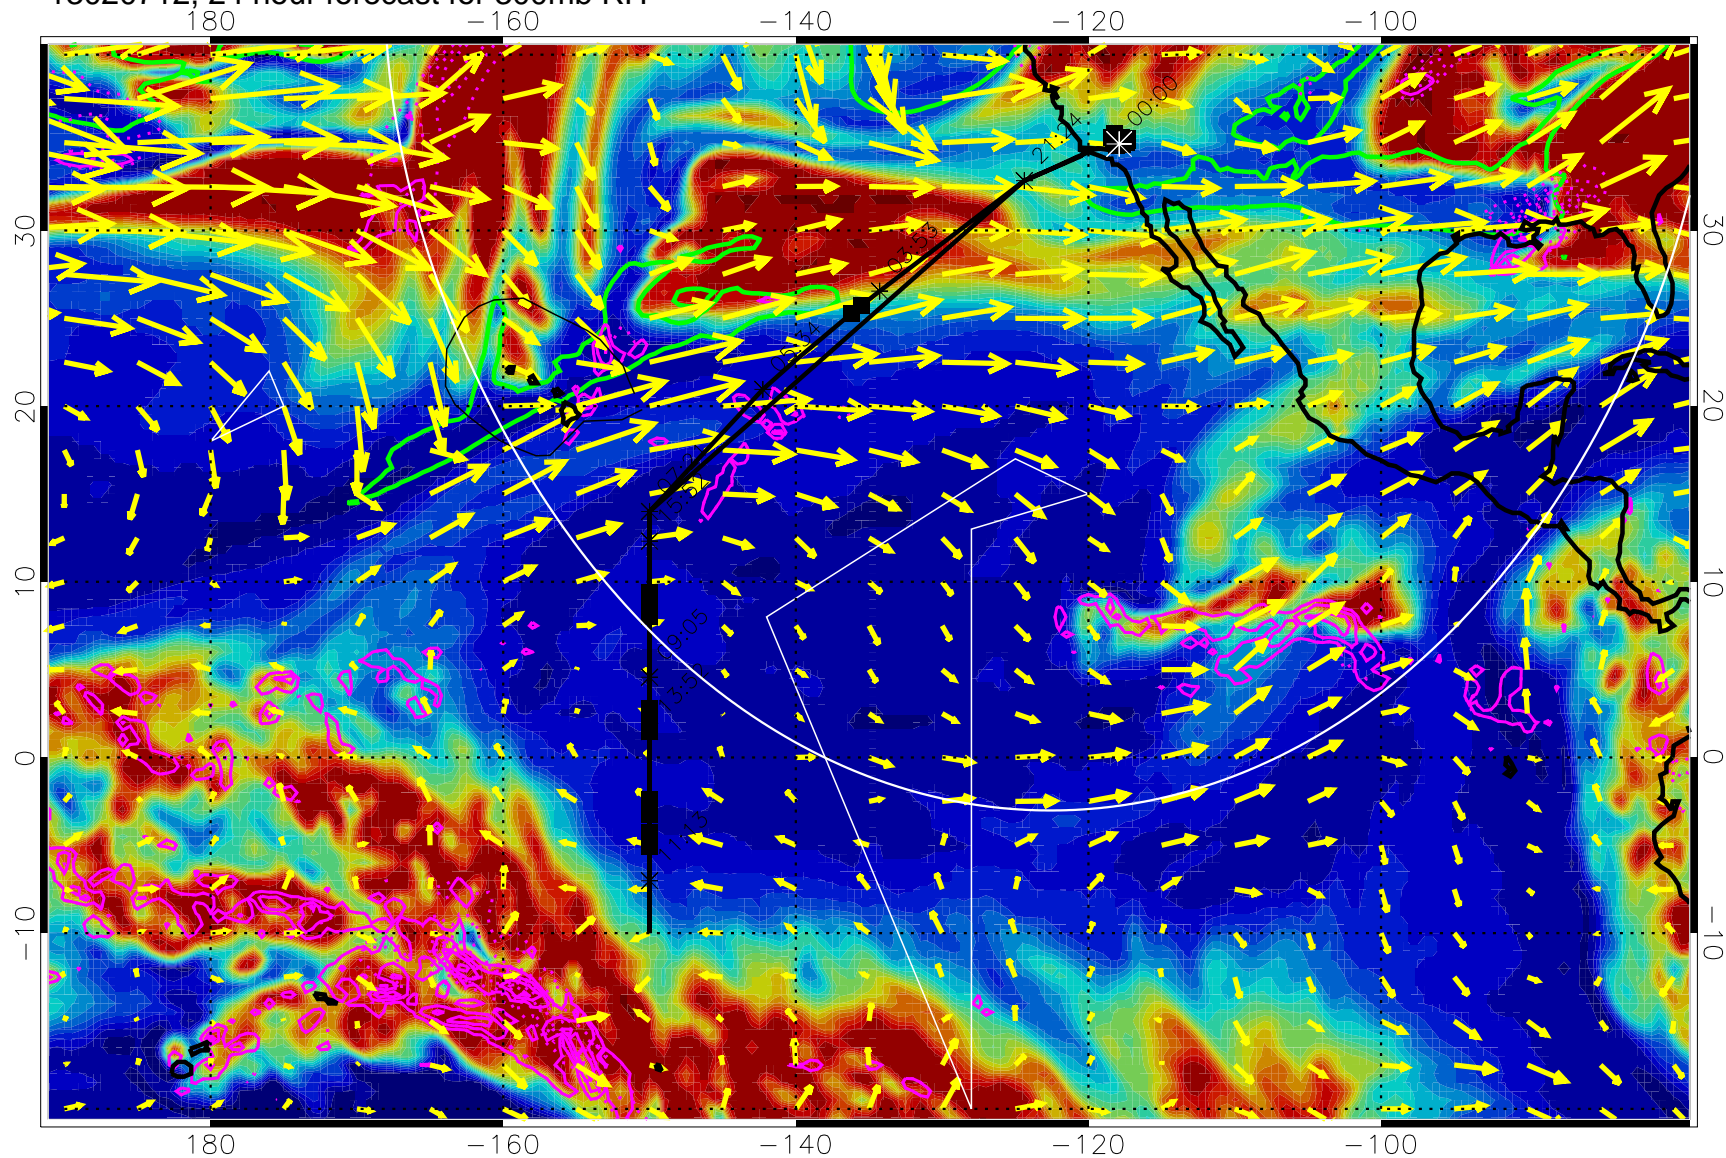

13020618, 6 hour forecast for 300mb RH

Precip (tot dot, conv sol) past 6 hrs 6 kg/m2 contours, min 4

EPV Tropopause (2 PVU) Position

→ 50 m/s

Range ring of 4055 km -- 13 hours GH round trip

13020700, 12 hour forecast for 300mb RH

Precip (tot dot, conv sol) past 6 hrs 6 kg/m2 contours, min 4

EPV Tropopause (2 PVU) Position

→ 50 m/s

Range ring of 4055 km -- 13 hours GH round trip

13020706, 18 hour forecast for 300mb RH

Precip (tot dot, conv sol) past 6 hrs 6 kg/m2 contours, min 4

EPV Tropopause (2 PVU) Position

→ 50 m/s

Range ring of 4055 km -- 13 hours GH round trip

13020712, 24 hour forecast for 300mb RH

Precip (tot dot, conv sol) past 6 hrs 6 kg/m2 contours, min 4

EPV Tropopause (2 PVU) Position

13020800, 36 hour forecast for 300mb RH

Precip (tot dot, conv sol) past 6 hrs 6 kg/m2 contours, min 4

EPV Tropopause (2 PVU) Position

→ 50 m/s

Range ring of 4055 km -- 13 hours GH round trip

13020806, 42 hour forecast for 300mb RH