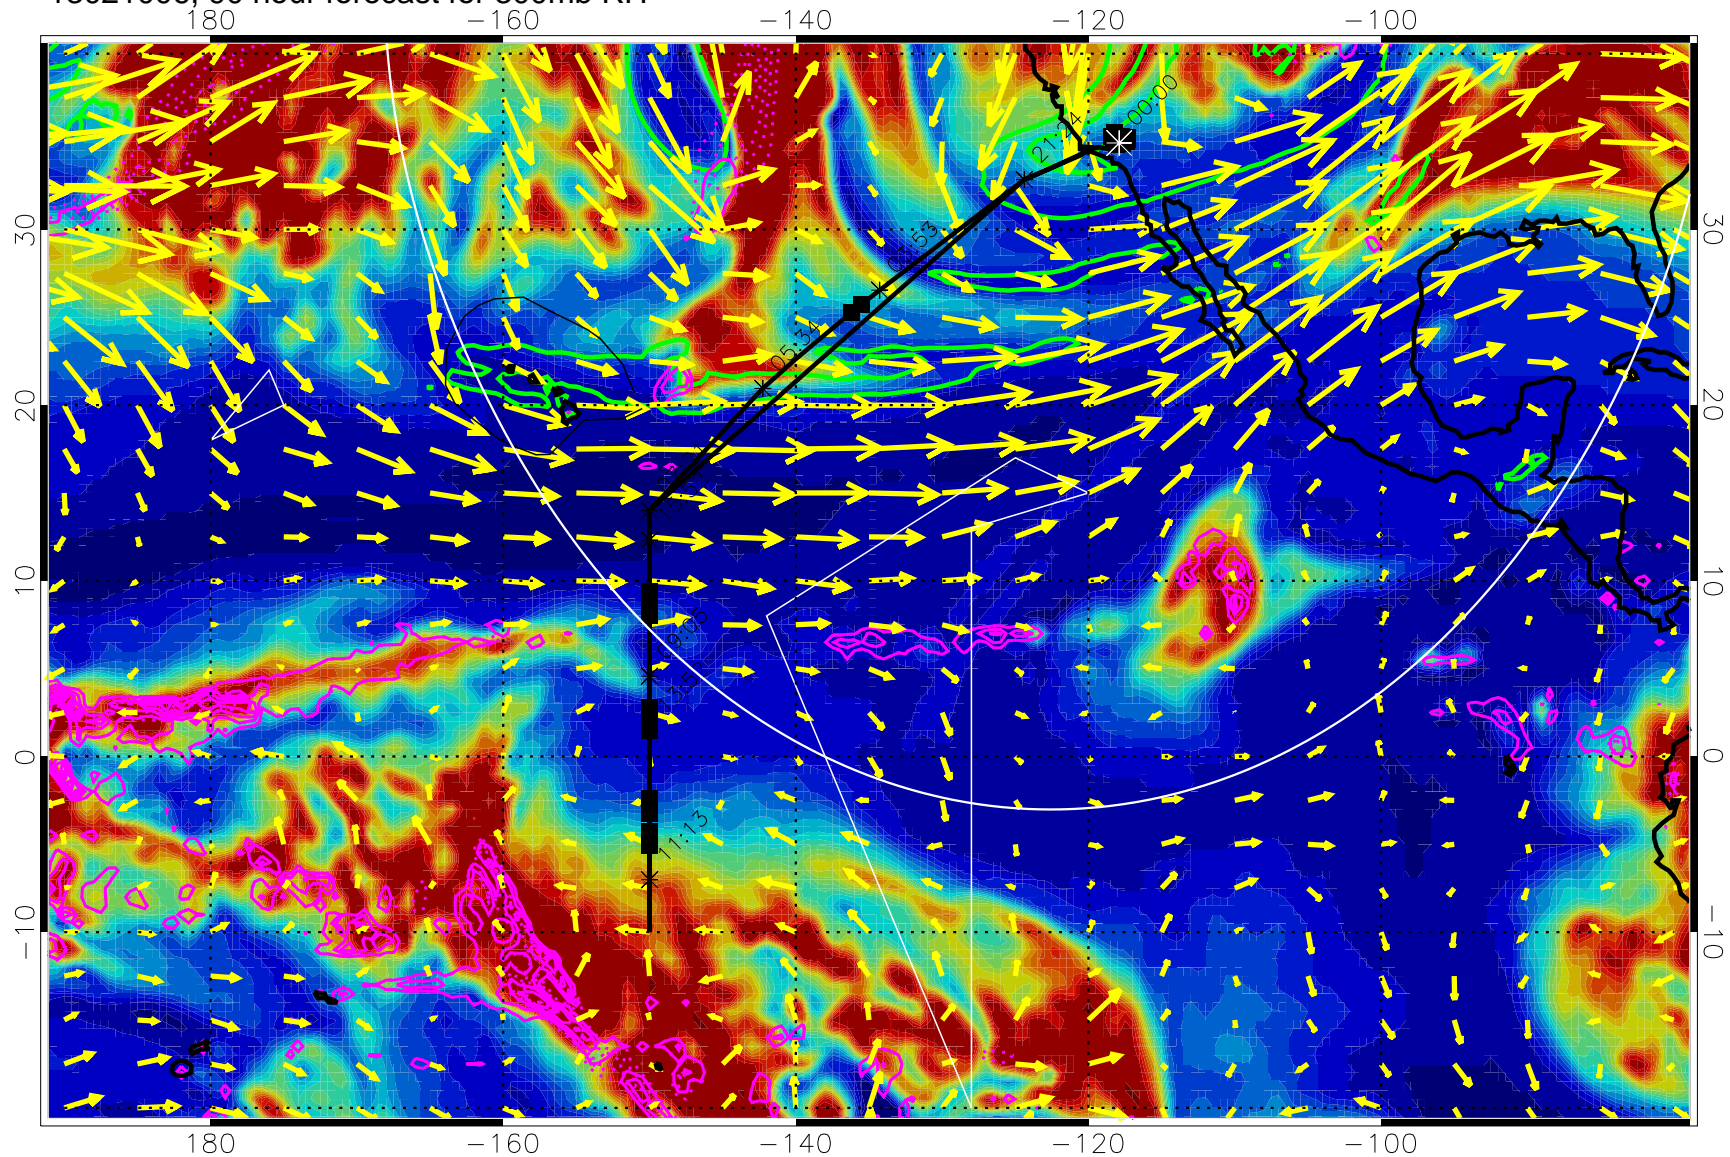

Precip (tot dot, conv sol) past 6 hrs 6 kg/m2 contours, min 4

EPV Tropopause (2 PVU) Position

→ 50 m/s

Range ring of 4055 km -- 13 hours GH round trip

13020918, 78 hour forecast for 300mb RH

Precip (tot dot, conv sol) past 6 hrs 6 kg/m2 contours, min 4

EPV Tropopause (2 PVU) Position

→ 50 m/s

Range ring of 4055 km -- 13 hours GH round trip

13021000, 84 hour forecast for 300mb RH

Precip (tot dot, conv sol) past 6 hrs 6 kg/m2 contours, min 4

EPV Tropopause (2 PVU) Position

→ 50 m/s

Range ring of 4055 km -- 13 hours GH round trip

13021006, 90 hour forecast for 300mb RH

Precip (tot dot, conv sol) past 6 hrs 6 kg/m2 contours, min 4

EPV Tropopause (2 PVU) Position

→ 50 m/s

Range ring of 4055 km -- 13 hours GH round trip

13021012, 96 hour forecast for 300mb RH

Precip (tot dot, conv sol) past 6 hrs 6 kg/m2 contours, min 4

EPV Tropopause (2 PVU) Position

→ 50 m/s

Range ring of 4055 km -- 13 hours GH round trip

13021018, 102 hour forecast for 300mb RH