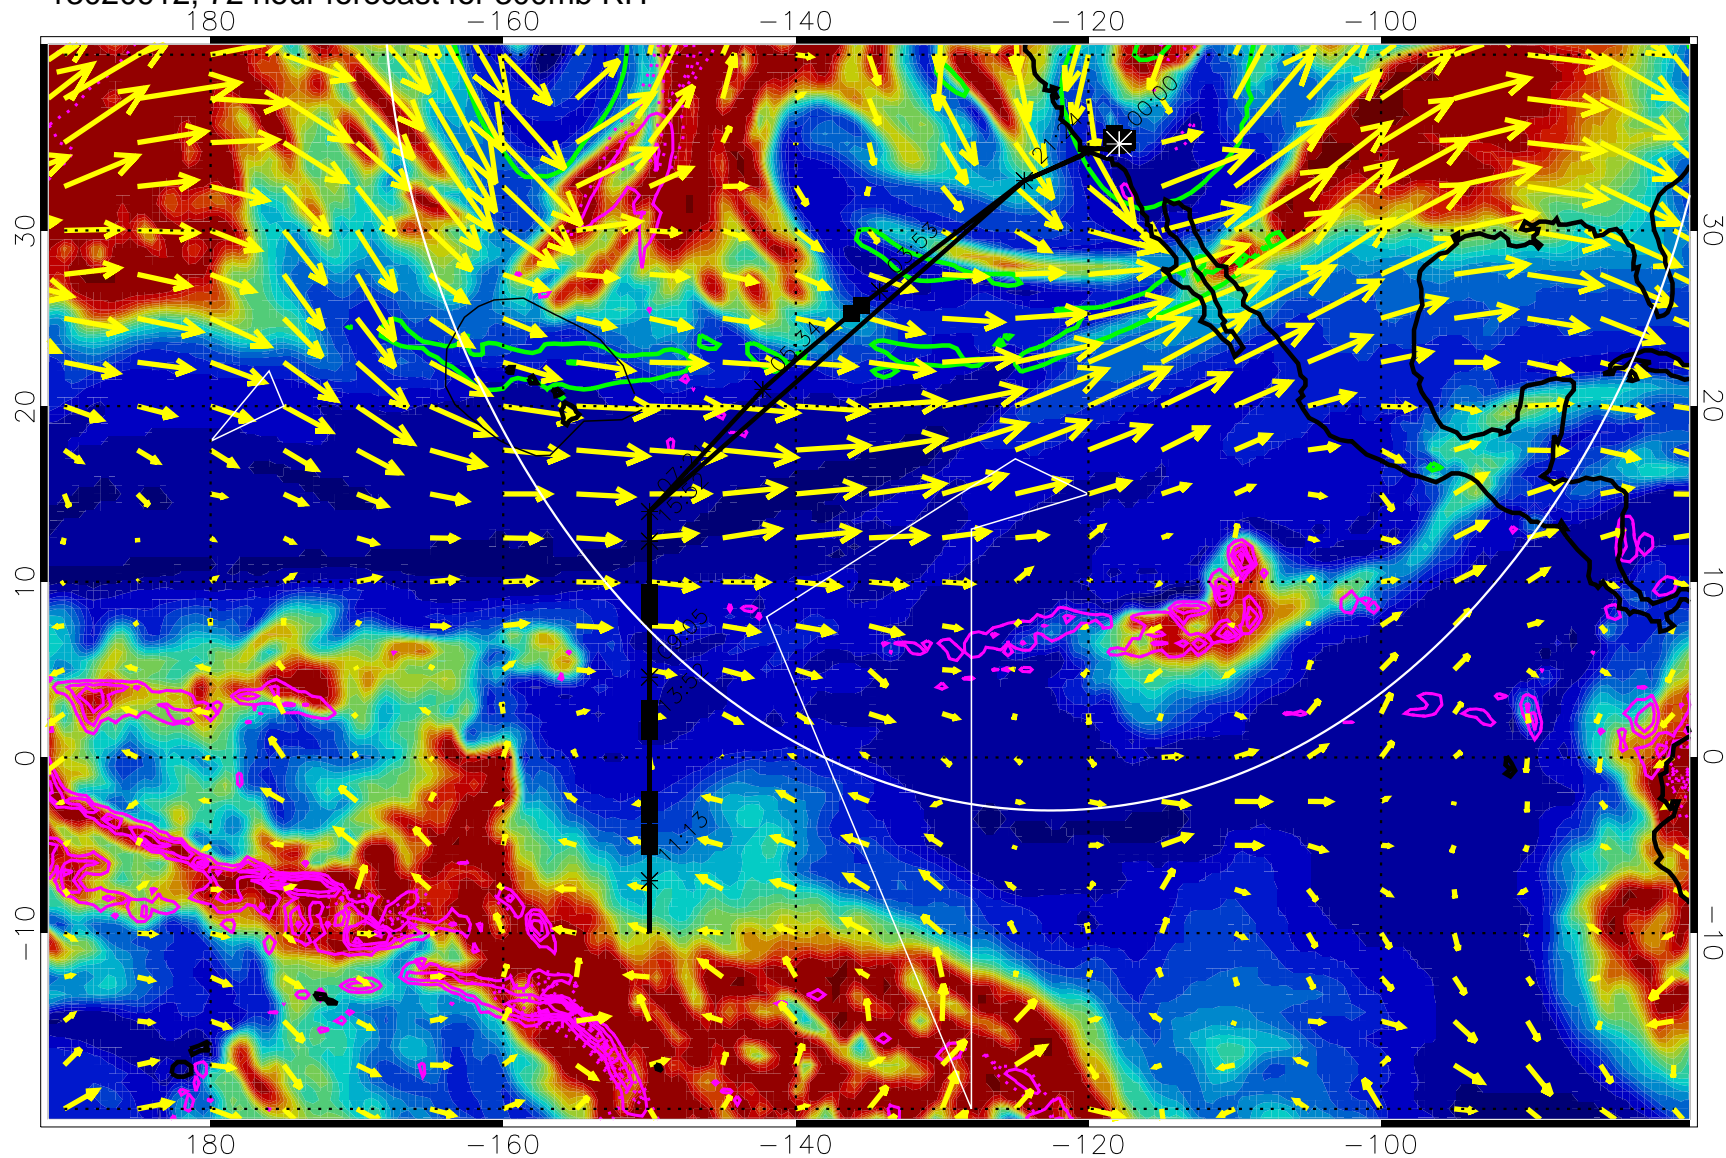

13020906, 66 hour forecast for 300mb RH

Precip (tot dot, conv sol) past 6 hrs 6 kg/m2 contours, min 4

EPV Tropopause (2 PVU) Position

→ 50 m/s

Range ring of 4055 km -- 13 hours GH round trip

13020912, 72 hour forecast for 300mb RH

Precip (tot dot, conv sol) past 6 hrs 6 kg/m2 contours, min 4

EPV Tropopause (2 PVU) Position

→ 50 m/s

Range ring of 4055 km -- 13 hours GH round trip

13020918, 78 hour forecast for 300mb RH

Precip (tot dot, conv sol) past 6 hrs 6 kg/m2 contours, min 4

EPV Tropopause (2 PVU) Position

→ 50 m/s

Range ring of 4055 km -- 13 hours GH round trip

13021000, 84 hour forecast for 300mb RH

Precip (tot dot, conv sol) past 6 hrs 6 kg/m2 contours, min 4

EPV Tropopause (2 PVU) Position

13021012, 96 hour forecast for 300mb RH

Precip (tot dot, conv sol) past 6 hrs 6 kg/m2 contours, min 4

EPV Tropopause (2 PVU) Position

→ 50 m/s

Range ring of 4055 km -- 13 hours GH round trip

13021018, 102 hour forecast for 300mb RH