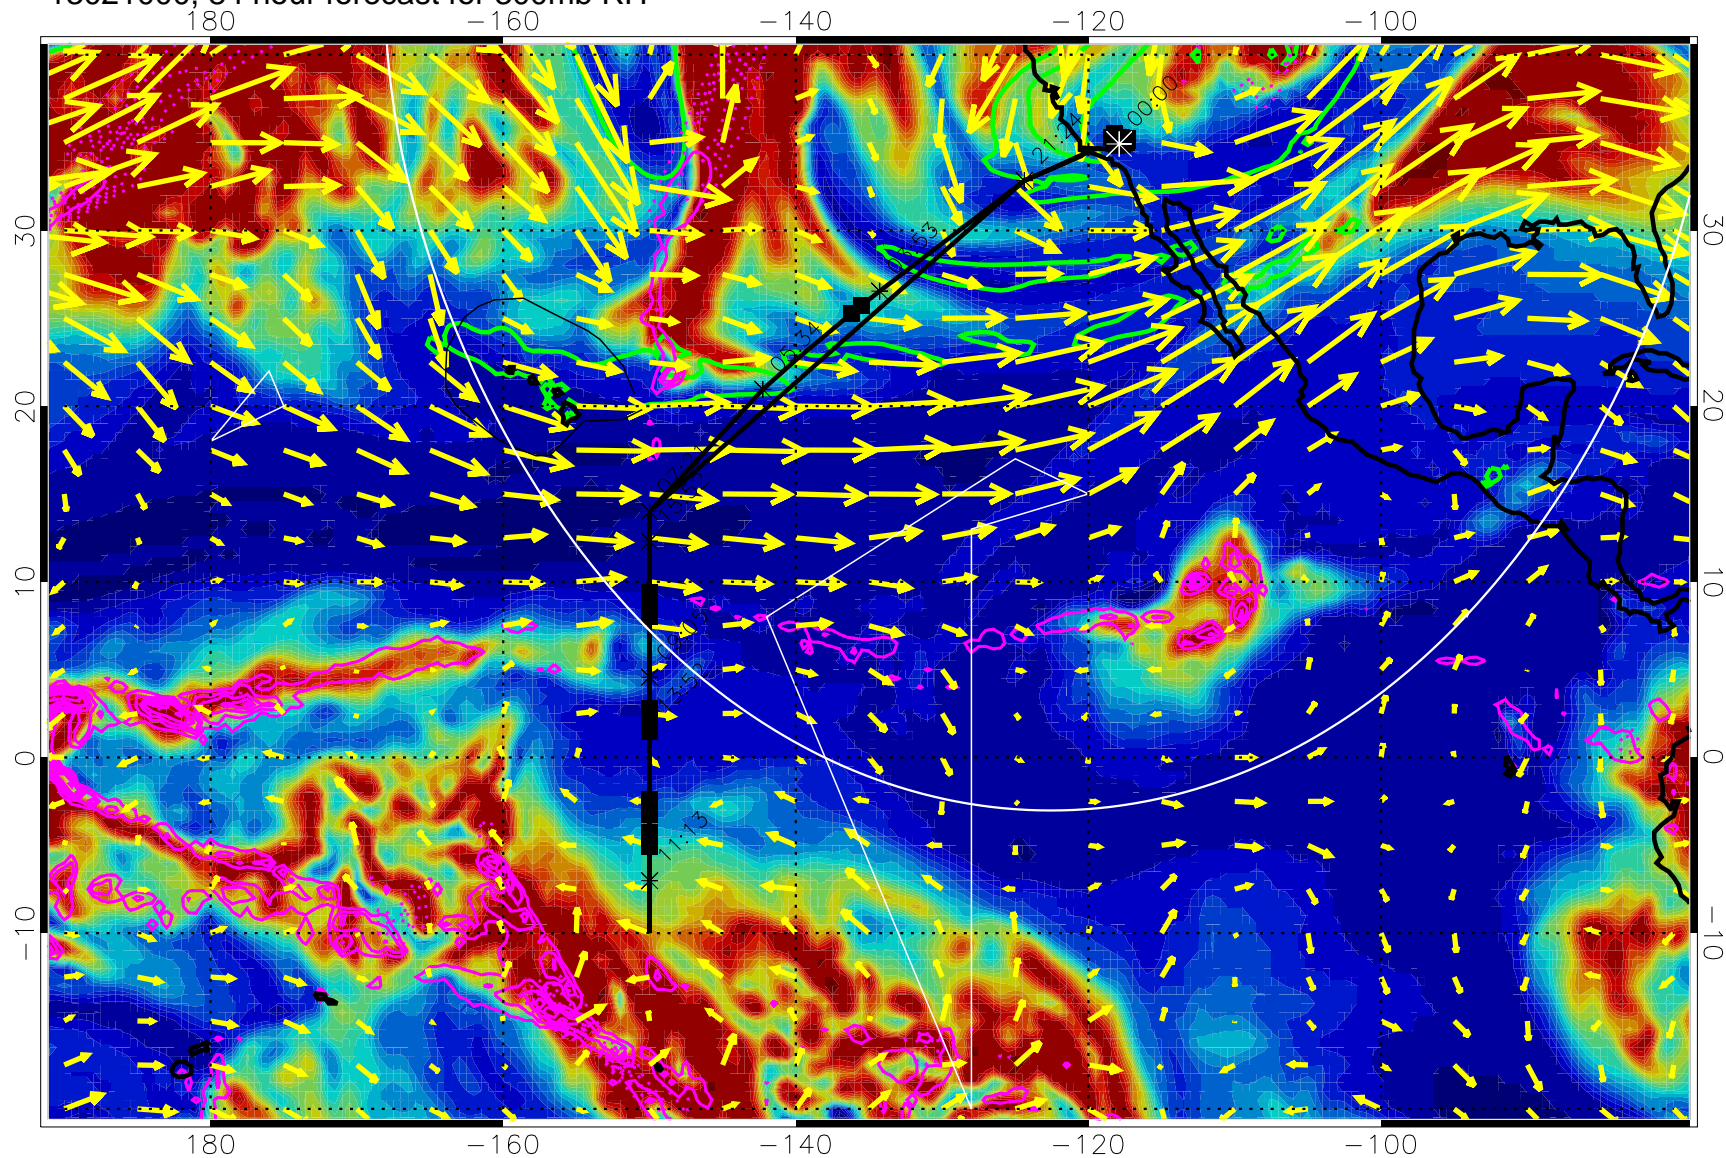

13020906, 66 hour forecast for 300mb RH

Precip (tot dot, conv sol) past 6 hrs 6 kg/m2 contours, min 4

EPV Tropopause (2 PVU) Position

→ 50 m/s

Range ring of 4055 km -- 13 hours GH round trip

13020912, 72 hour forecast for 300mb RH

Precip (tot dot, conv sol) past 6 hrs 6 kg/m2 contours, min 4

EPV Tropopause (2 PVU) Position

→ 50 m/s

Range ring of 4055 km -- 13 hours GH round trip

13020918, 78 hour forecast for 300mb RH

Precip (tot dot, conv sol) past 6 hrs 6 kg/m2 contours, min 4

EPV Tropopause (2 PVU) Position

→ 50 m/s

Range ring of 4055 km -- 13 hours GH round trip

13021000, 84 hour forecast for 300mb RH

Precip (tot dot, conv sol) past 6 hrs 6 kg/m2 contours, min 4

EPV Tropopause (2 PVU) Position

13021012, 96 hour forecast for 300mb RH

Precip (tot dot, conv sol) past 6 hrs 6 kg/m2 contours, min 4

EPV Tropopause (2 PVU) Position

→ 50 m/s

Range ring of 4055 km -- 13 hours GH round trip

13021018, 102 hour forecast for 300mb RH