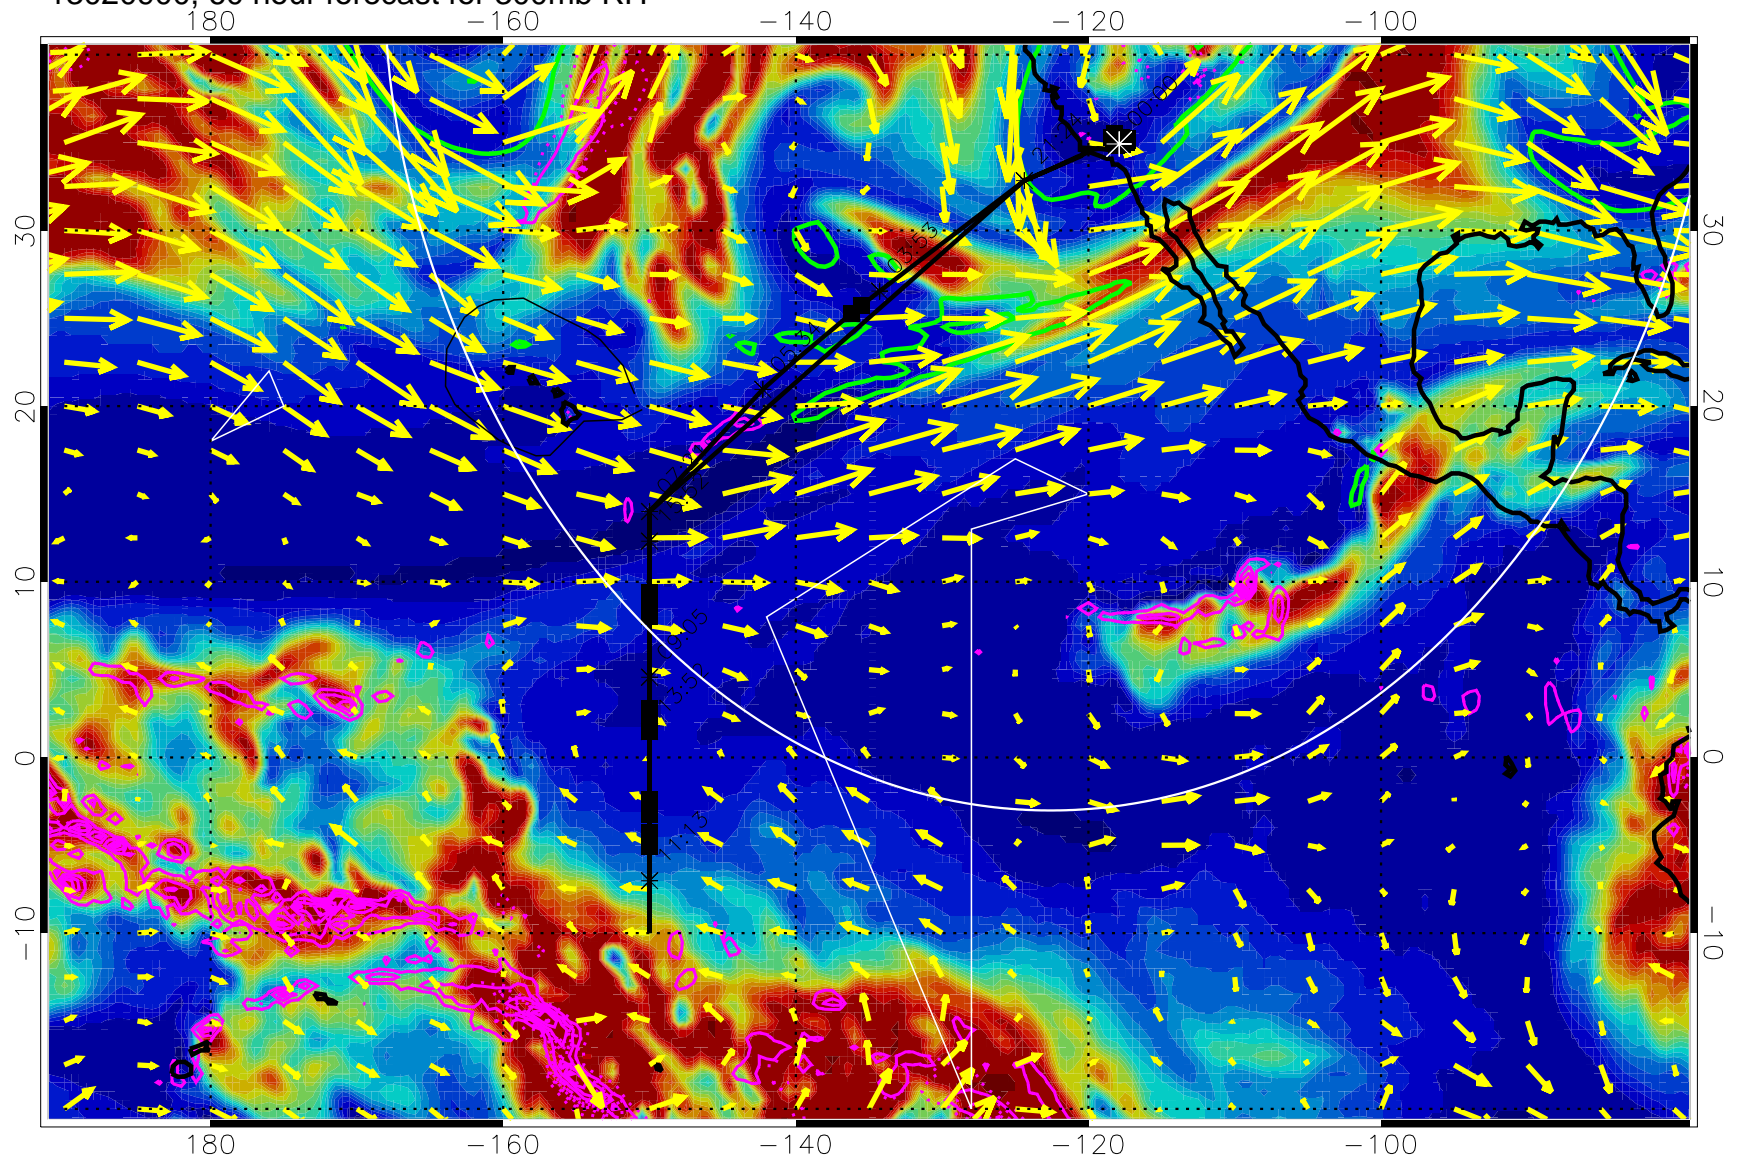

EPV Tropopause (2 PVU) Position

→ 50 m/s
Range ring of 4055 km -- 13 hours GH round trip

13020818, 54 hour forecast for 300mb RH

Precip (tot dot, conv sol) past 6 hrs 6 kg/m² contours, min 4

EPV Tropopause (2 PVU) Position

→ 50 m/s

Range ring of 4055 km -- 13 hours GH round trip

13020900, 60 hour forecast for 300mb RH

Precip (tot dot, conv sol) past 6 hrs 6 kg/m2 contours, min 4

EPV Tropopause (2 PVU) Position

→ 50 m/s

Range ring of 4055 km -- 13 hours GH round trip

13020906, 66 hour forecast for 300mb RH

Precip (tot dot, conv sol) past 6 hrs 6 kg/m2 contours, min 4

EPV Tropopause (2 PVU) Position

→ 50 m/s

Range ring of 4055 km -- 13 hours GH round trip

13020912, 72 hour forecast for 300mb RH

Precip (tot dot, conv sol) past 6 hrs 6 kg/m2 contours, min 4

EPV Tropopause (2 PVU) Position

→ 50 m/s

Range ring of 4055 km -- 13 hours GH round trip

13020918, 78 hour forecast for 300mb RH

Precip (tot dot, conv sol) past 6 hrs 6 kg/m2 contours, min 4