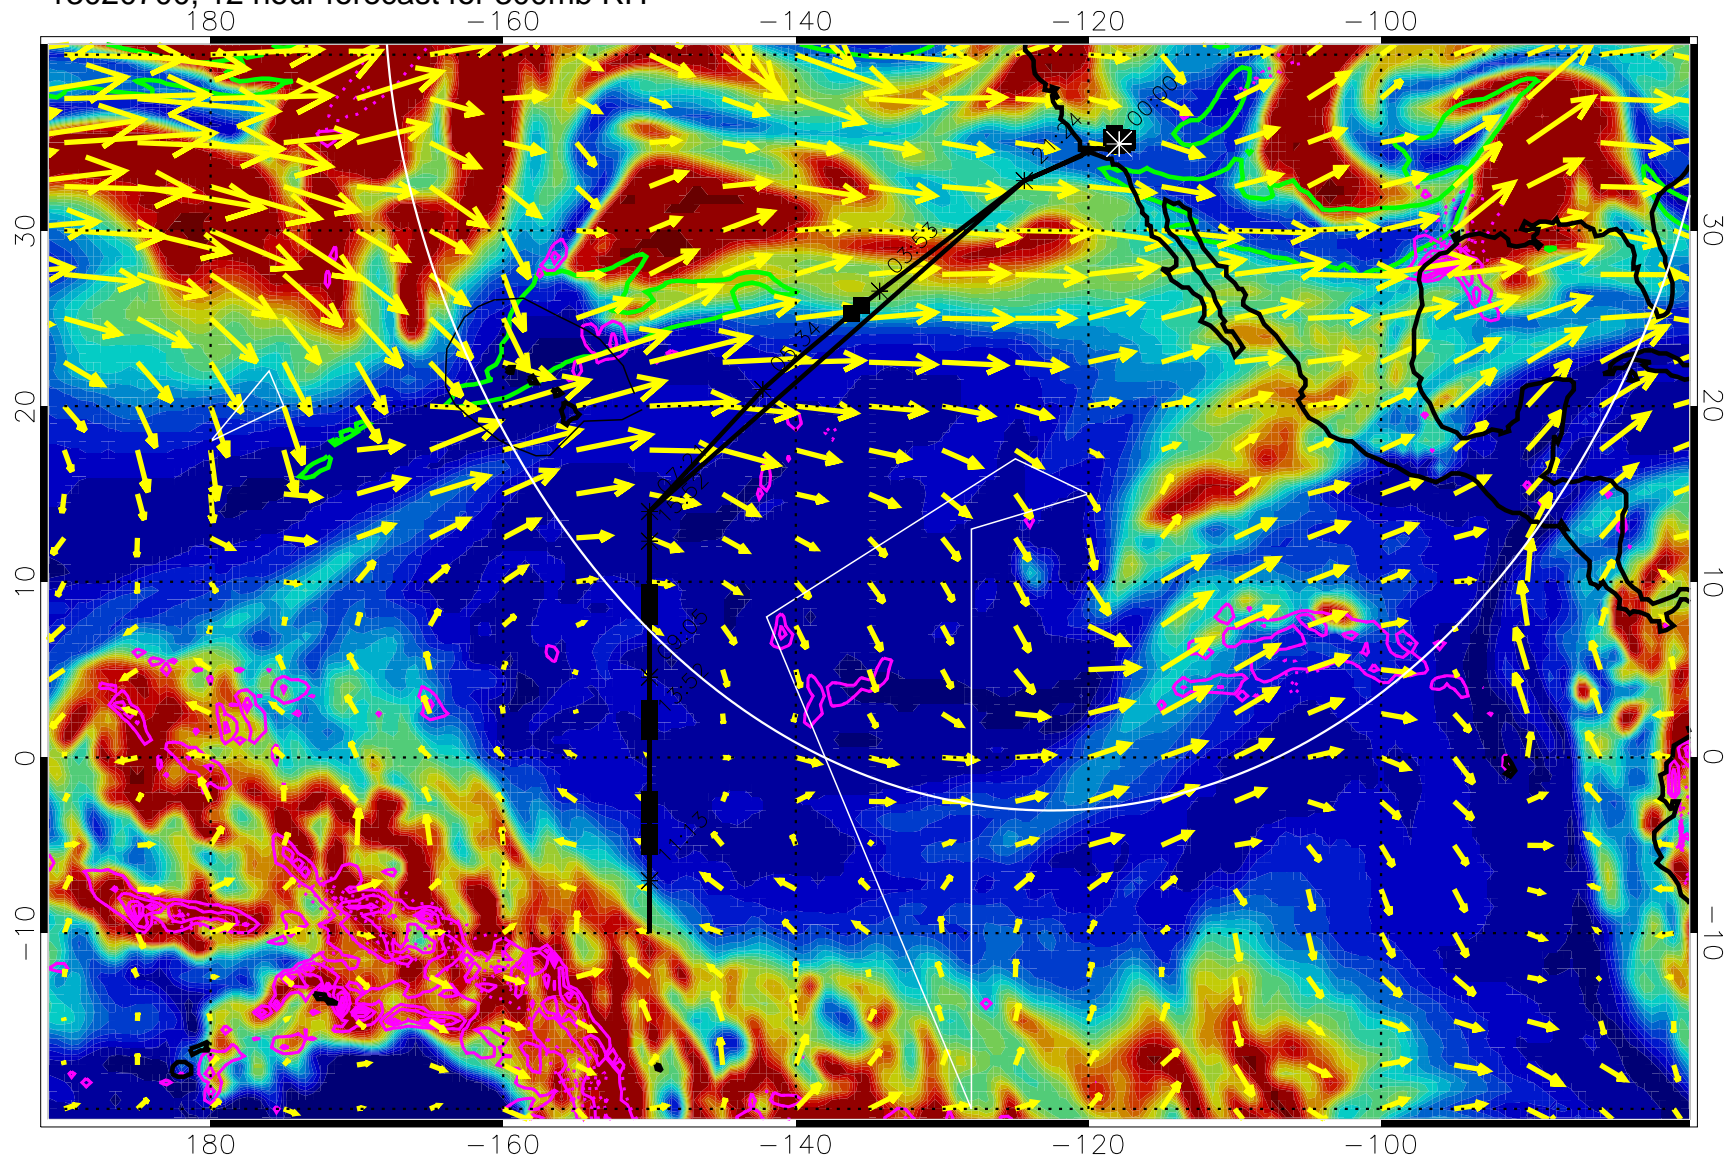

13020618, 6 hour forecast for 300mb RH

Precip (tot dot, conv sol) past 6 hrs 6 kg/m2 contours, min 4

EPV Tropopause (2 PVU) Position

→ 50 m/s

Range ring of 4055 km -- 13 hours GH round trip

13020700, 12 hour forecast for 300mb RH

Precip (tot dot, conv sol) past 6 hrs 6 kg/m2 contours, min 4

EPV Tropopause (2 PVU) Position

→ 50 m/s

Range ring of 4055 km -- 13 hours GH round trip

13020706, 18 hour forecast for 300mb RH

Precip (tot dot, conv sol) past 6 hrs 6 kg/m2 contours, min 4

EPV Tropopause (2 PVU) Position

→ 50 m/s

Range ring of 4055 km -- 13 hours GH round trip

13020712, 24 hour forecast for 300mb RH

Precip (tot dot, conv sol) past 6 hrs 6 kg/m2 contours, min 4

EPV Tropopause (2 PVU) Position

13020800, 36 hour forecast for 300mb RH

Precip (tot dot, conv sol) past 6 hrs 6 kg/m2 contours, min 4

EPV Tropopause (2 PVU) Position

→ 50 m/s

Range ring of 4055 km -- 13 hours GH round trip

13020806, 42 hour forecast for 300mb RH