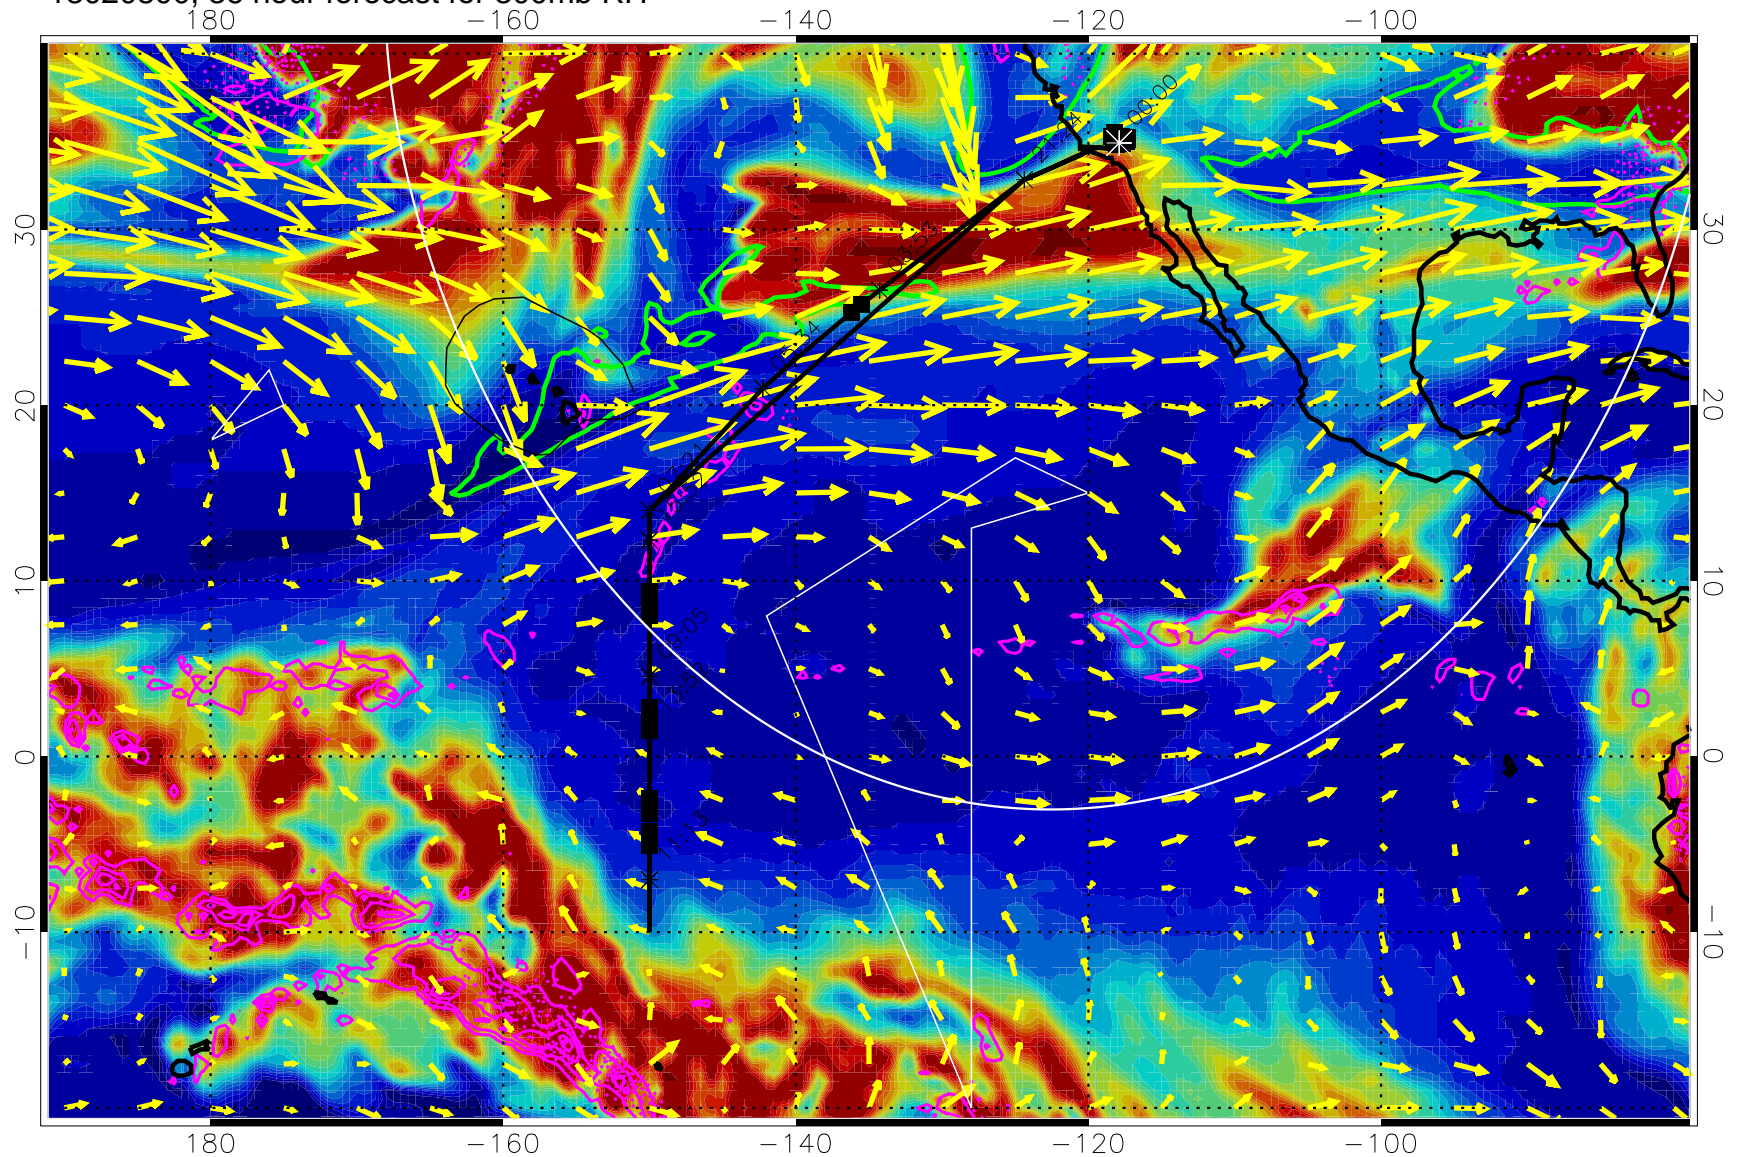

EPV Tropopause (2 PVU) Position

→ 50 m/s

Range ring of 4055 km -- 13 hours GH round trip

13020712, 24 hour forecast for 300mb RH

Precip (tot dot, conv sol) past 6 hrs 6 kg/m2 contours, min 4

EPV Tropopause (2 PVU) Position

→ 50 m/s

Range ring of 4055 km -- 13 hours GH round trip

13020718, 30 hour forecast for 300mb RH

Precip (tot dot, conv sol) past 6 hrs 6 kg/m2 contours, min 4

EPV Tropopause (2 PVU) Position

→ 50 m/s

Range ring of 4055 km -- 13 hours GH round trip

13020800, 36 hour forecast for 300mb RH

Precip (tot dot, conv sol) past 6 hrs 6 kg/m2 contours, min 4

EPV Tropopause (2 PVU) Position

→ 50 m/s

Range ring of 4055 km -- 13 hours GH round trip

13020806, 42 hour forecast for 300mb RH

Precip (tot dot, conv sol) past 6 hrs 6 kg/m2 contours, min 4

EPV Tropopause (2 PVU) Position

→ 50 m/s

Range ring of 4055 km -- 13 hours GH round trip

13020812, 48 hour forecast for 300mb RH

Precip (tot dot, conv sol) past 6 hrs 6 kg/m2 contours, min 4