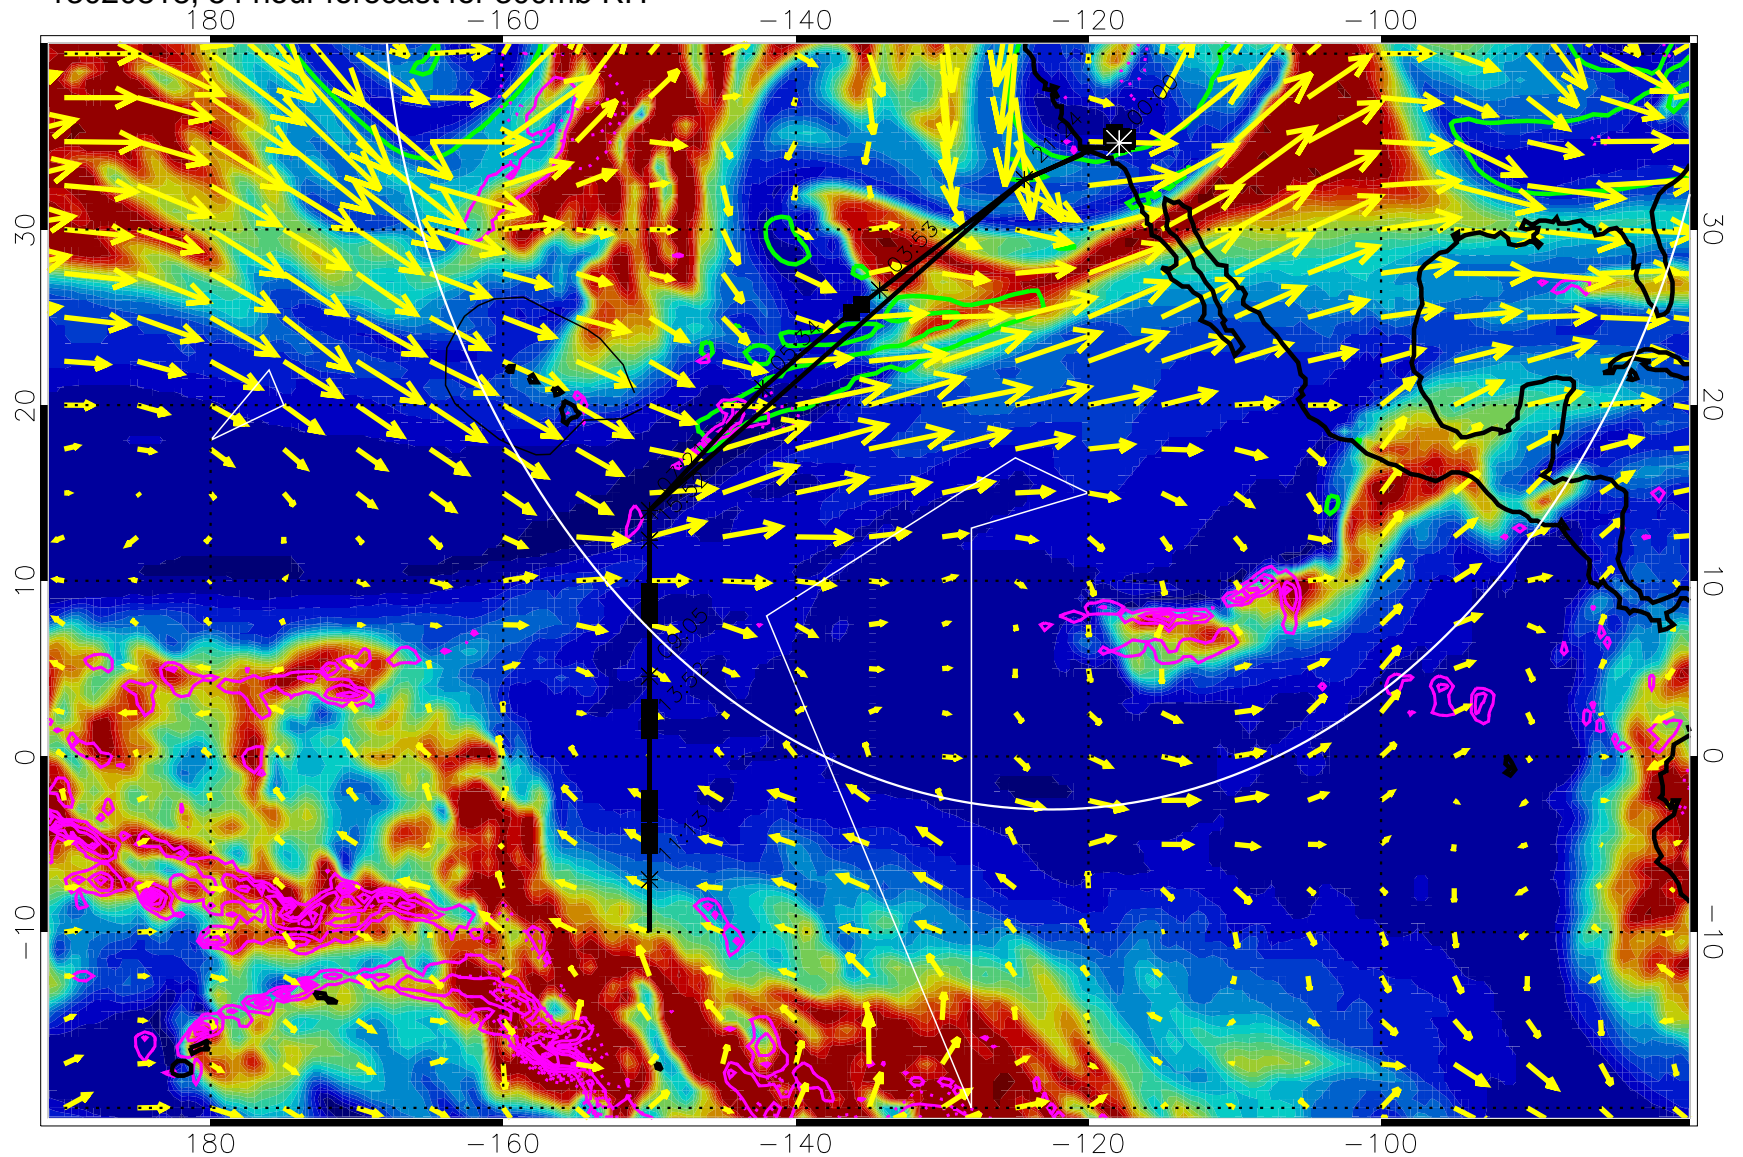

13020800, 36 hour forecast for 300mb RH

Precip (tot dot, conv sol) past 6 hrs 6 kg/m2 contours, min 4

EPV Tropopause (2 PVU) Position

→ 50 m/s

Range ring of 4055 km -- 13 hours GH round trip

13020806, 42 hour forecast for 300mb RH

Precip (tot dot, conv sol) past 6 hrs 6 kg/m2 contours, min 4

EPV Tropopause (2 PVU) Position

→ 50 m/s

Range ring of 4055 km -- 13 hours GH round trip

13020812, 48 hour forecast for 300mb RH

Precip (tot dot, conv sol) past 6 hrs 6 kg/m2 contours, min 4

EPV Tropopause (2 PVU) Position

→ 50 m/s
Range ring of 4055 km -- 13 hours GH round trip

13020818, 54 hour forecast for 300mb RH

Precip (tot dot, conv sol) past 6 hrs 6 kg/m² contours, min 4

EPV Tropopause (2 PVU) Position

13020906, 66 hour forecast for 300mb RH

Precip (tot dot, conv sol) past 6 hrs 6 kg/m2 contours, min 4

EPV Tropopause (2 PVU) Position

→ 50 m/s

Range ring of 4055 km -- 13 hours GH round trip

13020912, 72 hour forecast for 300mb RH