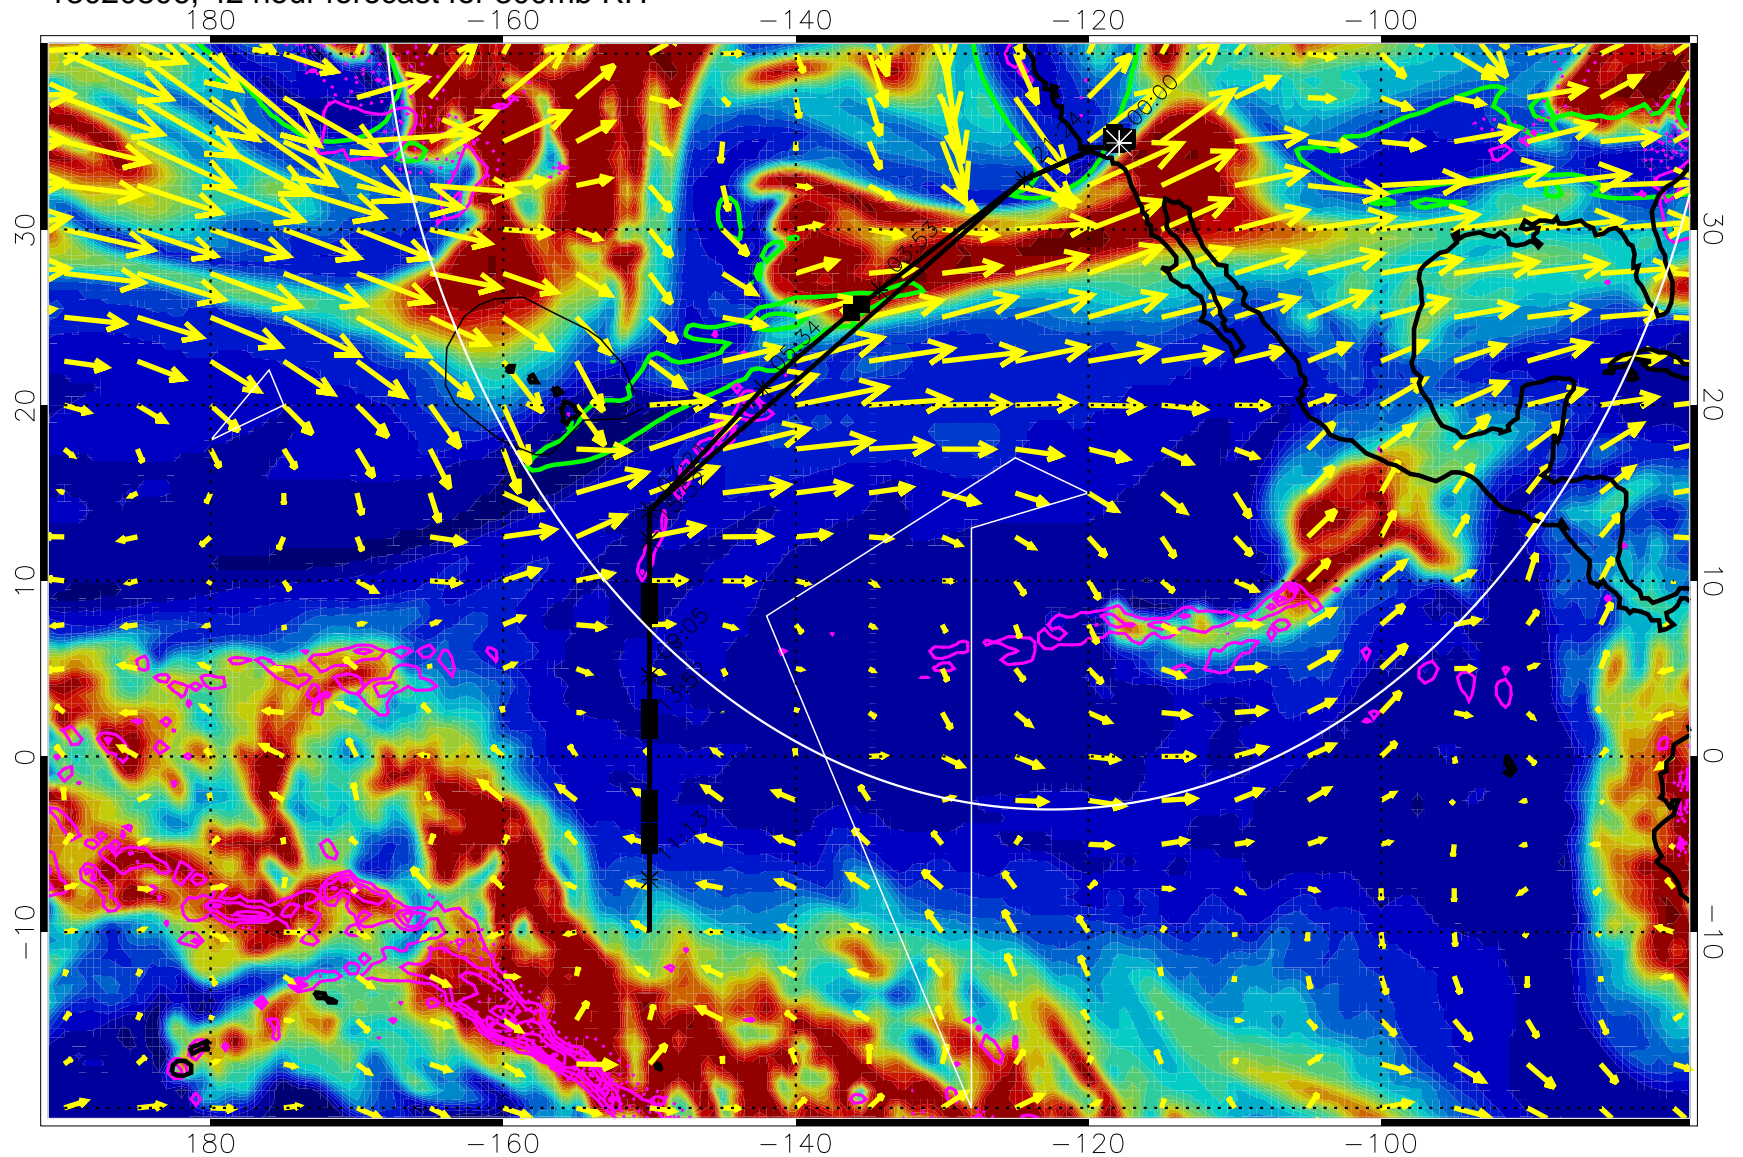

13020800, 36 hour forecast for 300mb RH

Precip (tot dot, conv sol) past 6 hrs 6 kg/m2 contours, min 4

EPV Tropopause (2 PVU) Position

→ 50 m/s

Range ring of 4055 km -- 13 hours GH round trip

13020806, 42 hour forecast for 300mb RH

Precip (tot dot, conv sol) past 6 hrs 6 kg/m2 contours, min 4

EPV Tropopause (2 PVU) Position

→ 50 m/s

Range ring of 4055 km -- 13 hours GH round trip

13020812, 48 hour forecast for 300mb RH

Precip (tot dot, conv sol) past 6 hrs 6 kg/m2 contours, min 4

EPV Tropopause (2 PVU) Position

→ 50 m/s
Range ring of 4055 km -- 13 hours GH round trip

13020818, 54 hour forecast for 300mb RH

Precip (tot dot, conv sol) past 6 hrs 6 kg/m² contours, min 4

EPV Tropopause (2 PVU) Position

13020906, 66 hour forecast for 300mb RH

Precip (tot dot, conv sol) past 6 hrs 6 kg/m2 contours, min 4

EPV Tropopause (2 PVU) Position

→ 50 m/s

Range ring of 4055 km -- 13 hours GH round trip

13020912, 72 hour forecast for 300mb RH