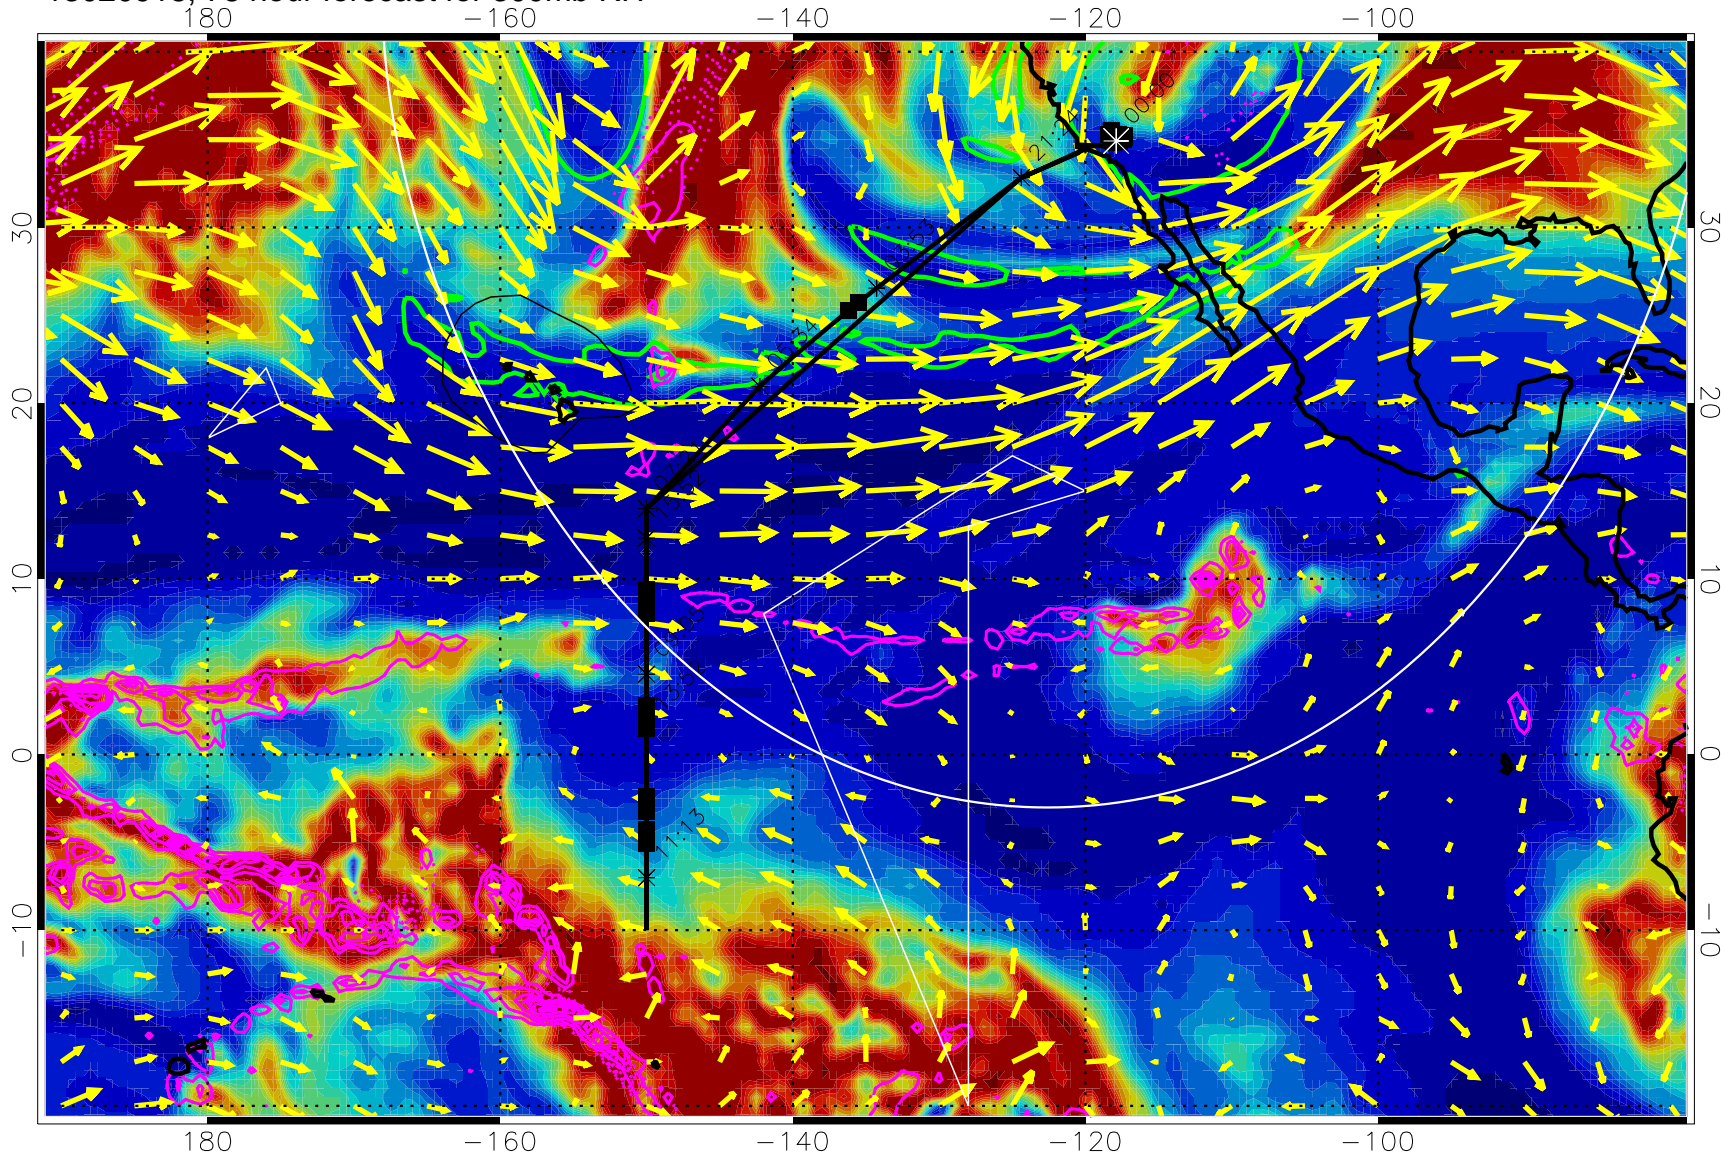

13020906, 66 hour forecast for 300mb RH

Precip (tot dot, conv sol) past 6 hrs 6 kg/m2 contours, min 4

EPV Tropopause (2 PVU) Position

→ 50 m/s

Range ring of 4055 km -- 13 hours GH round trip

13020912, 72 hour forecast for 300mb RH

Precip (tot dot, conv sol) past 6 hrs 6 kg/m2 contours, min 4

EPV Tropopause (2 PVU) Position

→ 50 m/s

Range ring of 4055 km -- 13 hours GH round trip

13020918, 78 hour forecast for 300mb RH

Precip (tot dot, conv sol) past 6 hrs 6 kg/m2 contours, min 4

EPV Tropopause (2 PVU) Position

→ 50 m/s

Range ring of 4055 km -- 13 hours GH round trip

13021000, 84 hour forecast for 300mb RH

Precip (tot dot, conv sol) past 6 hrs 6 kg/m2 contours, min 4

EPV Tropopause (2 PVU) Position

13021012, 96 hour forecast for 300mb RH

Precip (tot dot, conv sol) past 6 hrs 6 kg/m2 contours, min 4

EPV Tropopause (2 PVU) Position

→ 50 m/s

Range ring of 4055 km -- 13 hours GH round trip

13021018, 102 hour forecast for 300mb RH