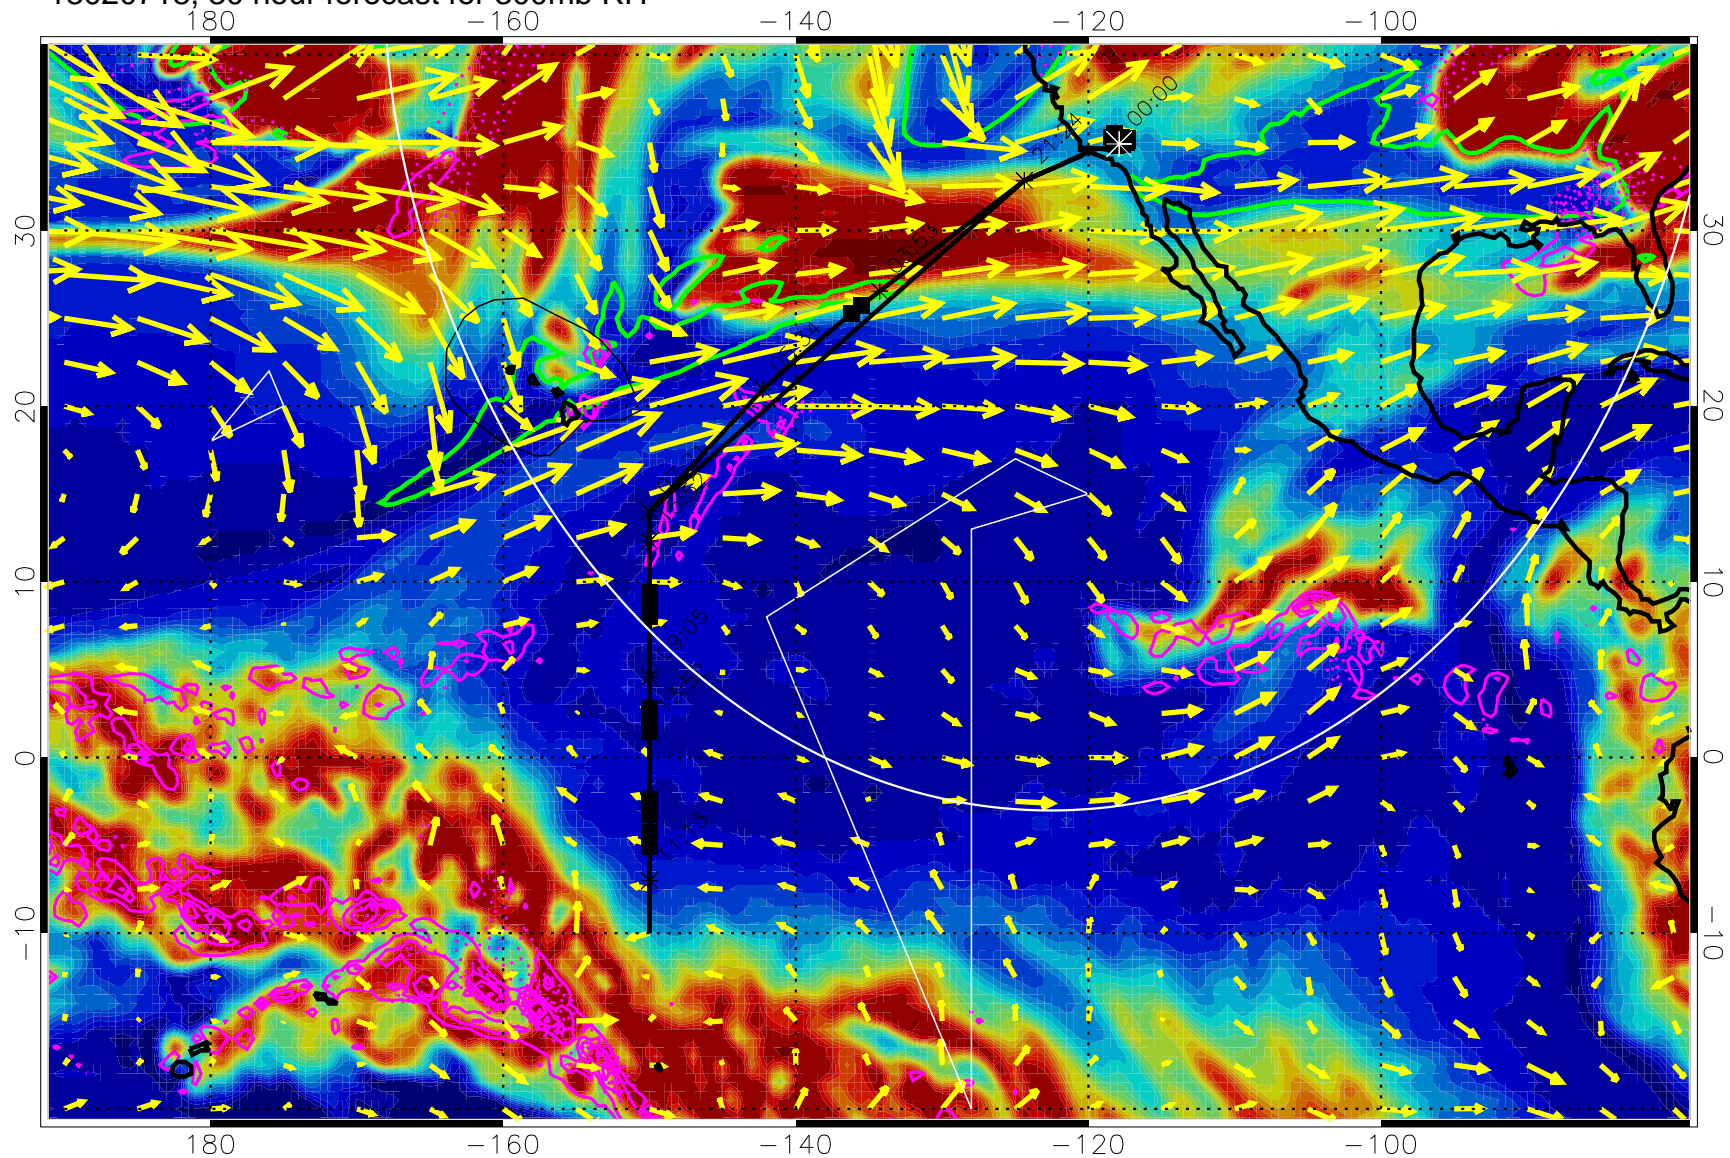

Precip (tot dot, conv sol) past 6 hrs 6 kg/m2 contours, min 4

EPV Tropopause (2 PVU) Position

→ 50 m/s

Range ring of 4055 km -- 13 hours GH round trip

13020706, 18 hour forecast for 300mb RH

Precip (tot dot, conv sol) past 6 hrs 6 kg/m2 contours, min 4

EPV Tropopause (2 PVU) Position

→ 50 m/s

Range ring of 4055 km -- 13 hours GH round trip

13020712, 24 hour forecast for 300mb RH

Precip (tot dot, conv sol) past 6 hrs 6 kg/m2 contours, min 4

EPV Tropopause (2 PVU) Position

→ 50 m/s

Range ring of 4055 km -- 13 hours GH round trip

13020718, 30 hour forecast for 300mb RH

Precip (tot dot, conv sol) past 6 hrs 6 kg/m2 contours, min 4

EPV Tropopause (2 PVU) Position

→ 50 m/s

Range ring of 4055 km -- 13 hours GH round trip

13020800, 36 hour forecast for 300mb RH

Precip (tot dot, conv sol) past 6 hrs 6 kg/m2 contours, min 4

EPV Tropopause (2 PVU) Position

→ 50 m/s

Range ring of 4055 km -- 13 hours GH round trip

13020806, 42 hour forecast for 300mb RH