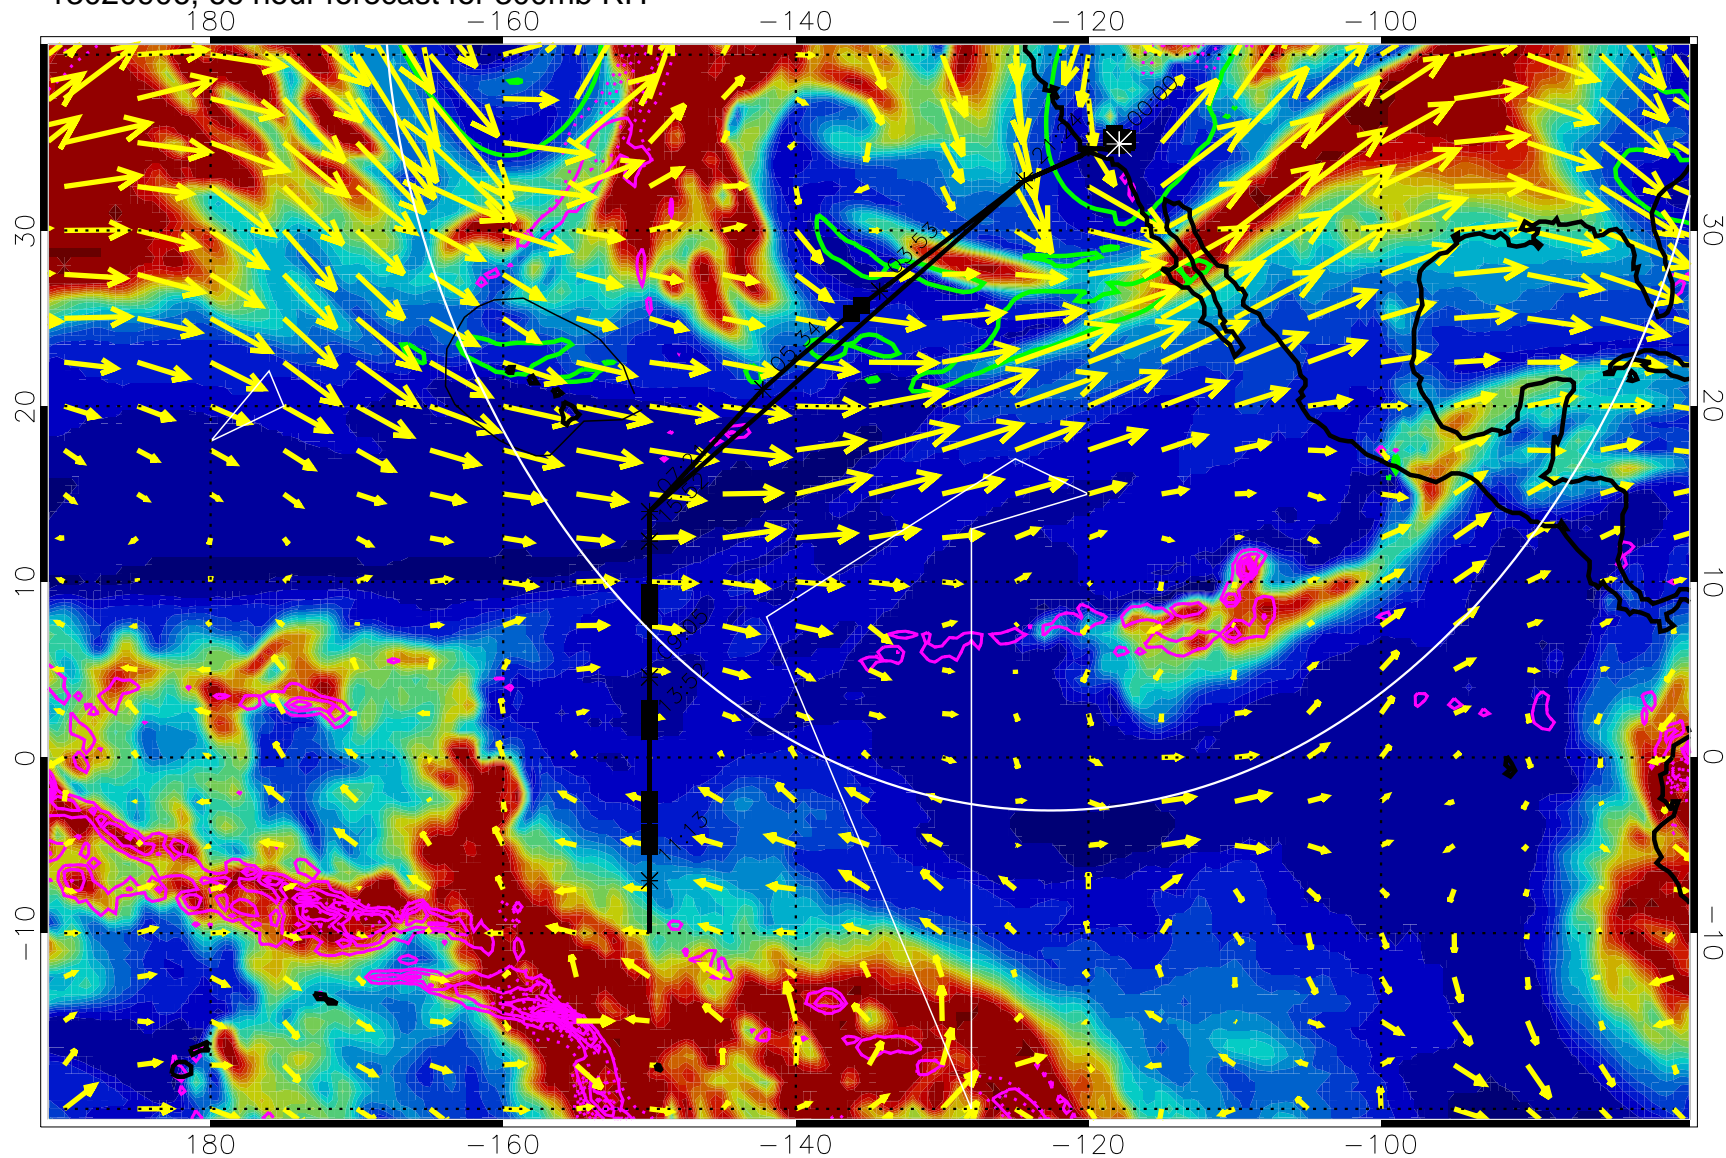

EPV Tropopause (2 PVU) Position

→ 50 m/s
Range ring of 4055 km -- 13 hours GH round trip

13020818, 54 hour forecast for 300mb RH

Precip (tot dot, conv sol) past 6 hrs 6 kg/m² contours, min 4

EPV Tropopause (2 PVU) Position

→ 50 m/s

Range ring of 4055 km -- 13 hours GH round trip

13020900, 60 hour forecast for 300mb RH

Precip (tot dot, conv sol) past 6 hrs 6 kg/m2 contours, min 4

EPV Tropopause (2 PVU) Position

→ 50 m/s

Range ring of 4055 km -- 13 hours GH round trip

13020906, 66 hour forecast for 300mb RH

Precip (tot dot, conv sol) past 6 hrs 6 kg/m2 contours, min 4

EPV Tropopause (2 PVU) Position

→ 50 m/s

Range ring of 4055 km -- 13 hours GH round trip

13020912, 72 hour forecast for 300mb RH

Precip (tot dot, conv sol) past 6 hrs 6 kg/m2 contours, min 4

EPV Tropopause (2 PVU) Position

→ 50 m/s

Range ring of 4055 km -- 13 hours GH round trip

13020918, 78 hour forecast for 300mb RH

Precip (tot dot, conv sol) past 6 hrs 6 kg/m2 contours, min 4