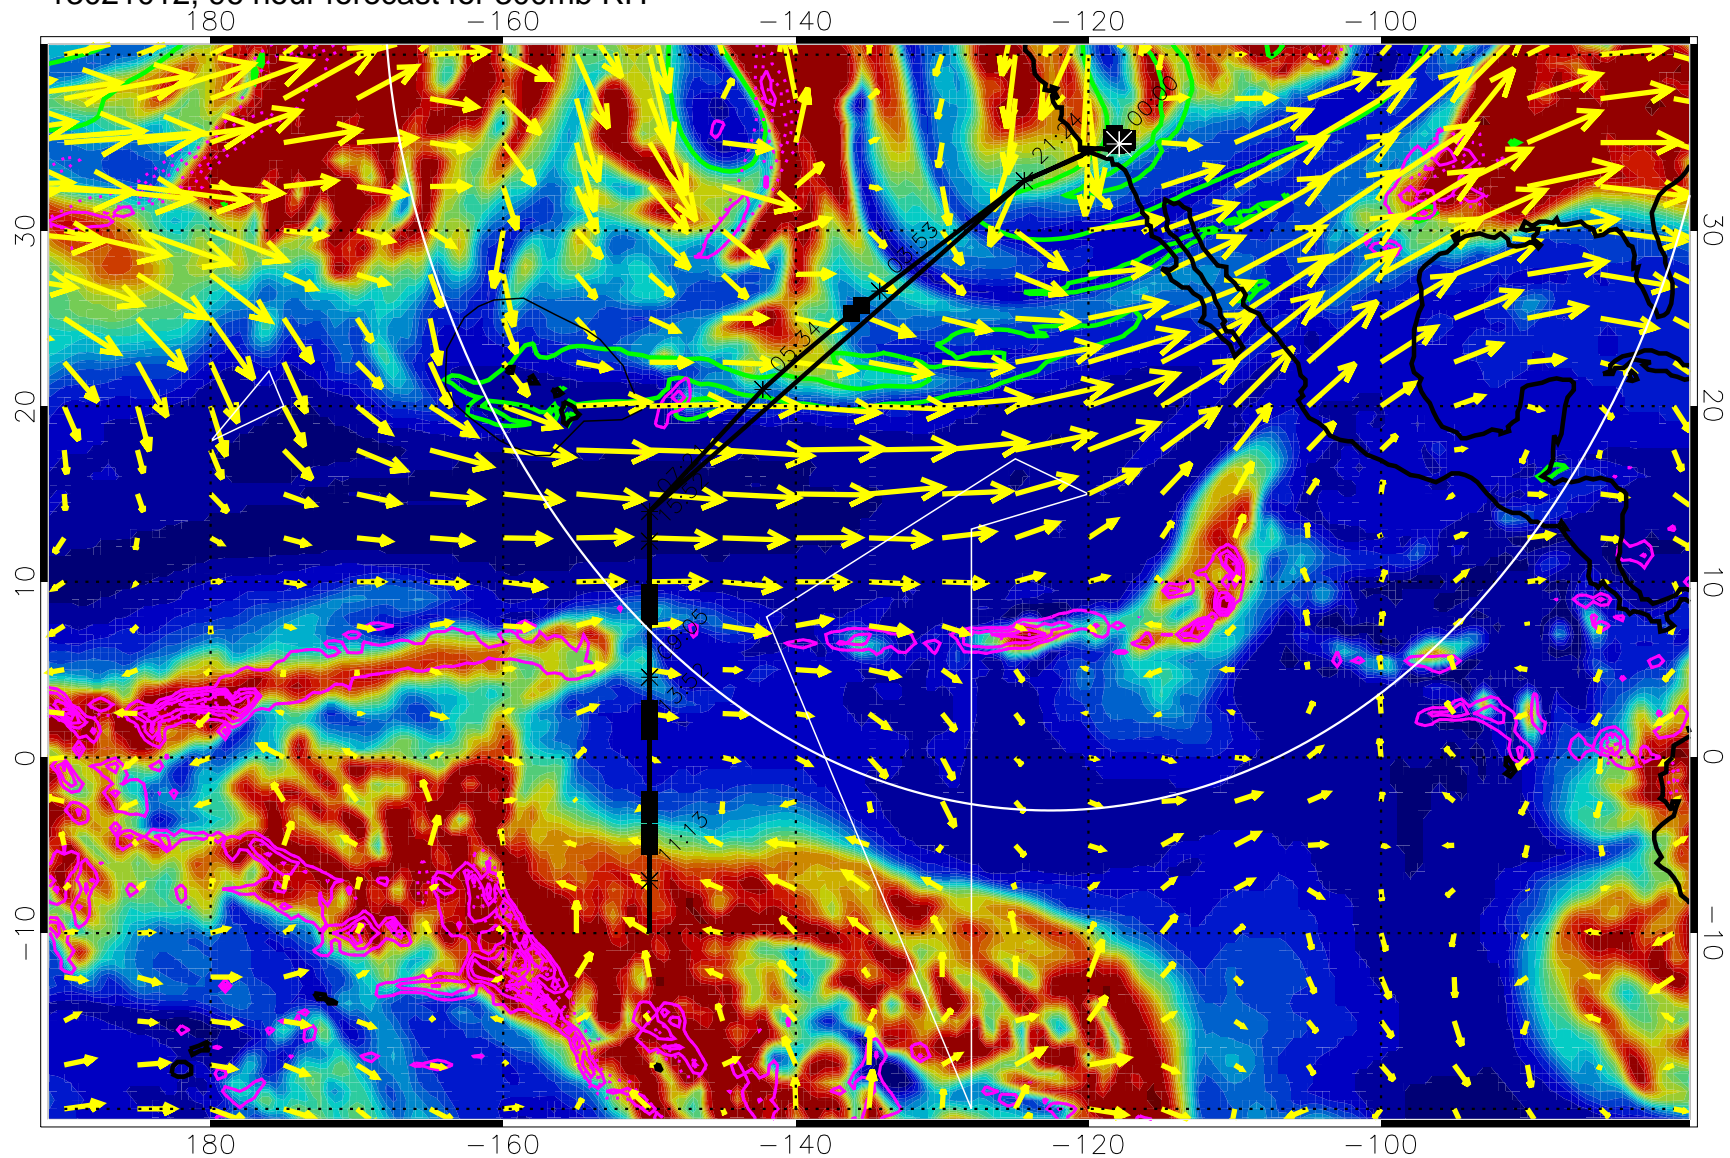

EPV Tropopause (2 PVU) Position

→ 50 m/s

Range ring of 4055 km -- 13 hours GH round trip

13021000, 84 hour forecast for 300mb RH

Precip (tot dot, conv sol) past 6 hrs 6 kg/m2 contours, min 4

EPV Tropopause (2 PVU) Position

→ 50 m/s

Range ring of 4055 km -- 13 hours GH round trip

13021006, 90 hour forecast for 300mb RH

Precip (tot dot, conv sol) past 6 hrs 6 kg/m2 contours, min 4

EPV Tropopause (2 PVU) Position

→ 50 m/s

Range ring of 4055 km -- 13 hours GH round trip

13021012, 96 hour forecast for 300mb RH

Precip (tot dot, conv sol) past 6 hrs 6 kg/m2 contours, min 4

EPV Tropopause (2 PVU) Position

→ 50 m/s

Range ring of 4055 km -- 13 hours GH round trip

13021018, 102 hour forecast for 300mb RH

Precip (tot dot, conv sol) past 6 hrs 6 kg/m2 contours, min 4

EPV Tropopause (2 PVU) Position

→ 50 m/s

Range ring of 4055 km -- 13 hours GH round trip

13021100, 108 hour forecast for 300mb RH

Precip (tot dot, conv sol) past 6 hrs 6 kg/m2 contours, min 4