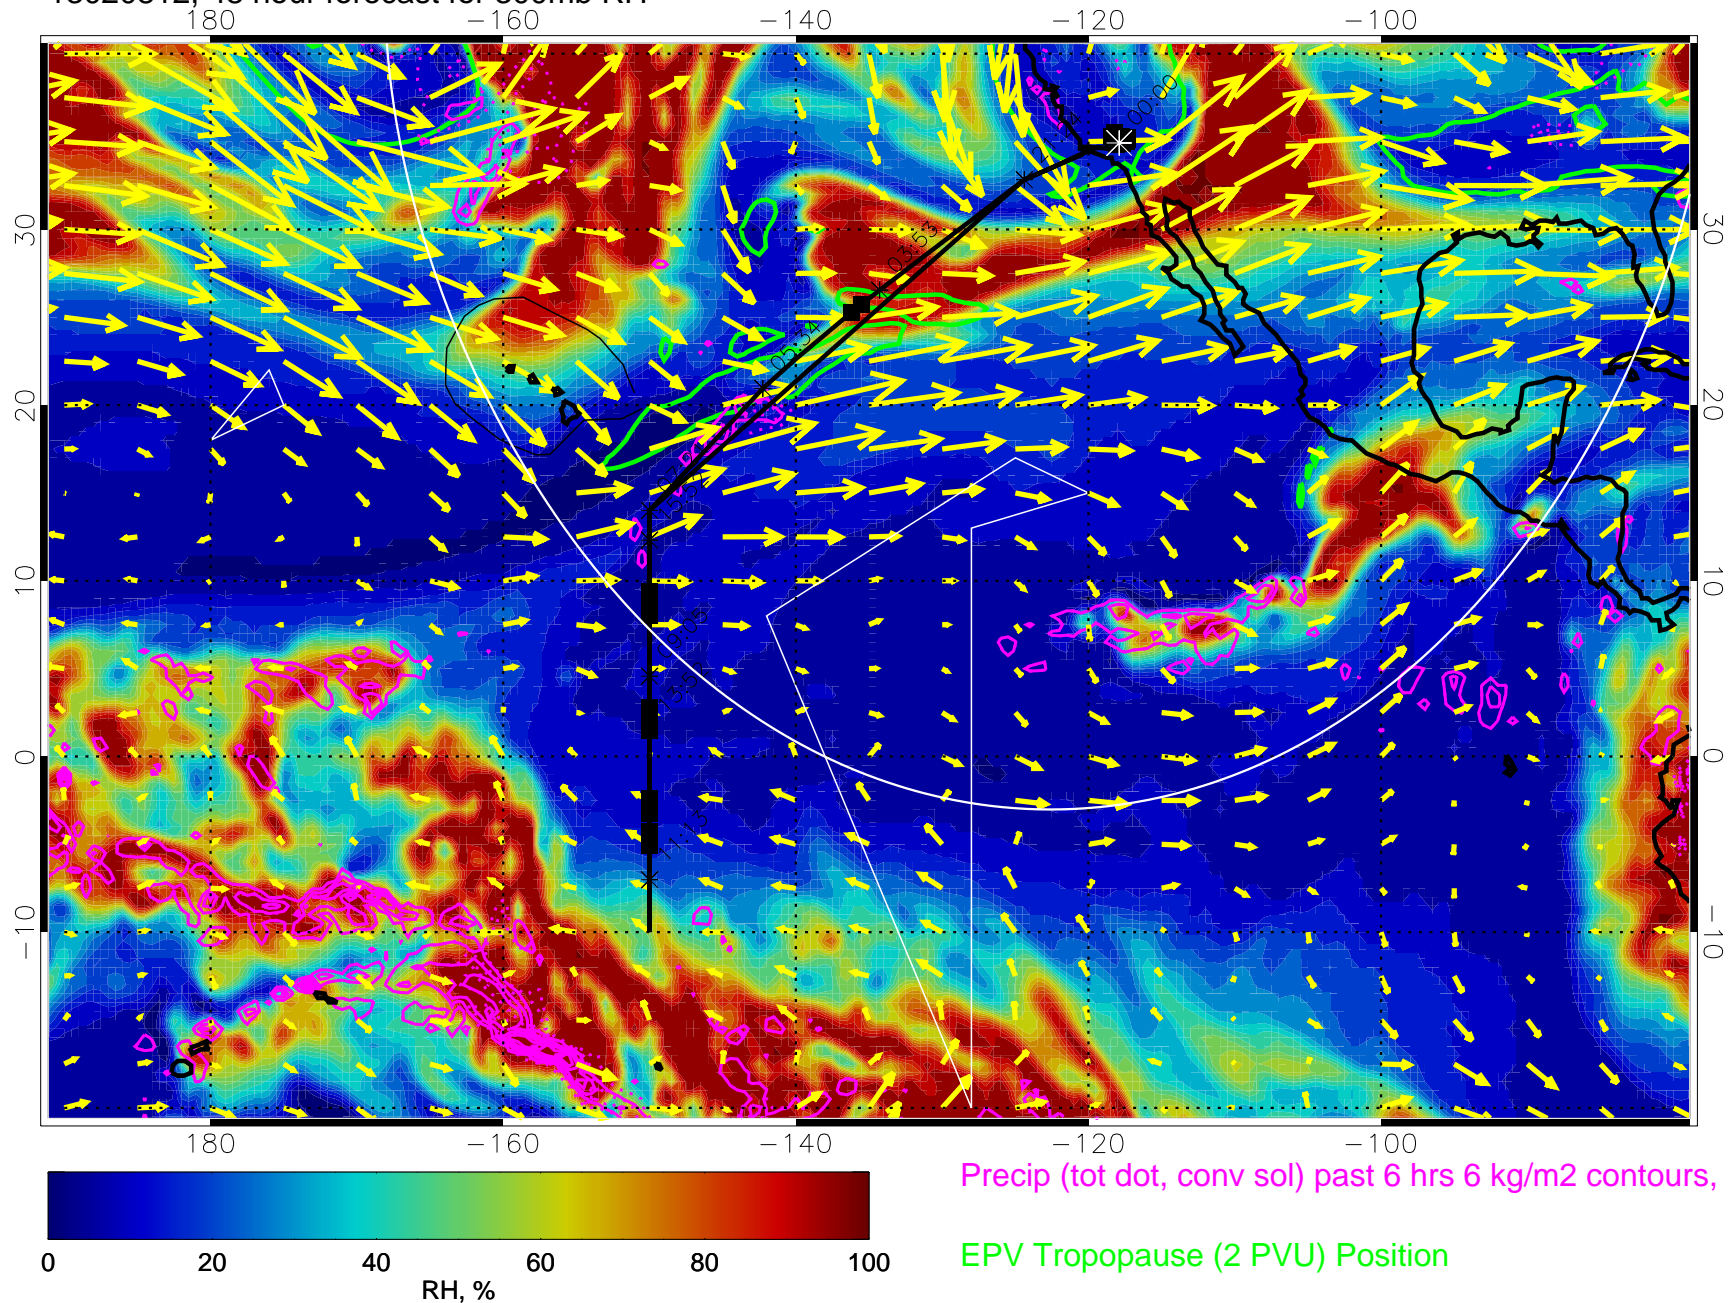

13020800, 36 hour forecast for 300mb RH

Precip (tot dot, conv sol) past 6 hrs 6 kg/m2 contours, min 4

EPV Tropopause (2 PVU) Position

→ 50 m/s

Range ring of 4055 km -- 13 hours GH round trip

13020806, 42 hour forecast for 300mb RH

Precip (tot dot, conv sol) past 6 hrs 6 kg/m2 contours, min 4

EPV Tropopause (2 PVU) Position

→ 50 m/s

Range ring of 4055 km -- 13 hours GH round trip

13020812, 48 hour forecast for 300mb RH

Precip (tot dot, conv sol) past 6 hrs 6 kg/m2 contours, min 4

EPV Tropopause (2 PVU) Position

→ 50 m/s
Range ring of 4055 km -- 13 hours GH round trip

13020818, 54 hour forecast for 300mb RH

Precip (tot dot, conv sol) past 6 hrs 6 kg/m² contours, min 4

EPV Tropopause (2 PVU) Position

13020906, 66 hour forecast for 300mb RH

Precip (tot dot, conv sol) past 6 hrs 6 kg/m2 contours, min 4

EPV Tropopause (2 PVU) Position

→ 50 m/s

Range ring of 4055 km -- 13 hours GH round trip

13020912, 72 hour forecast for 300mb RH