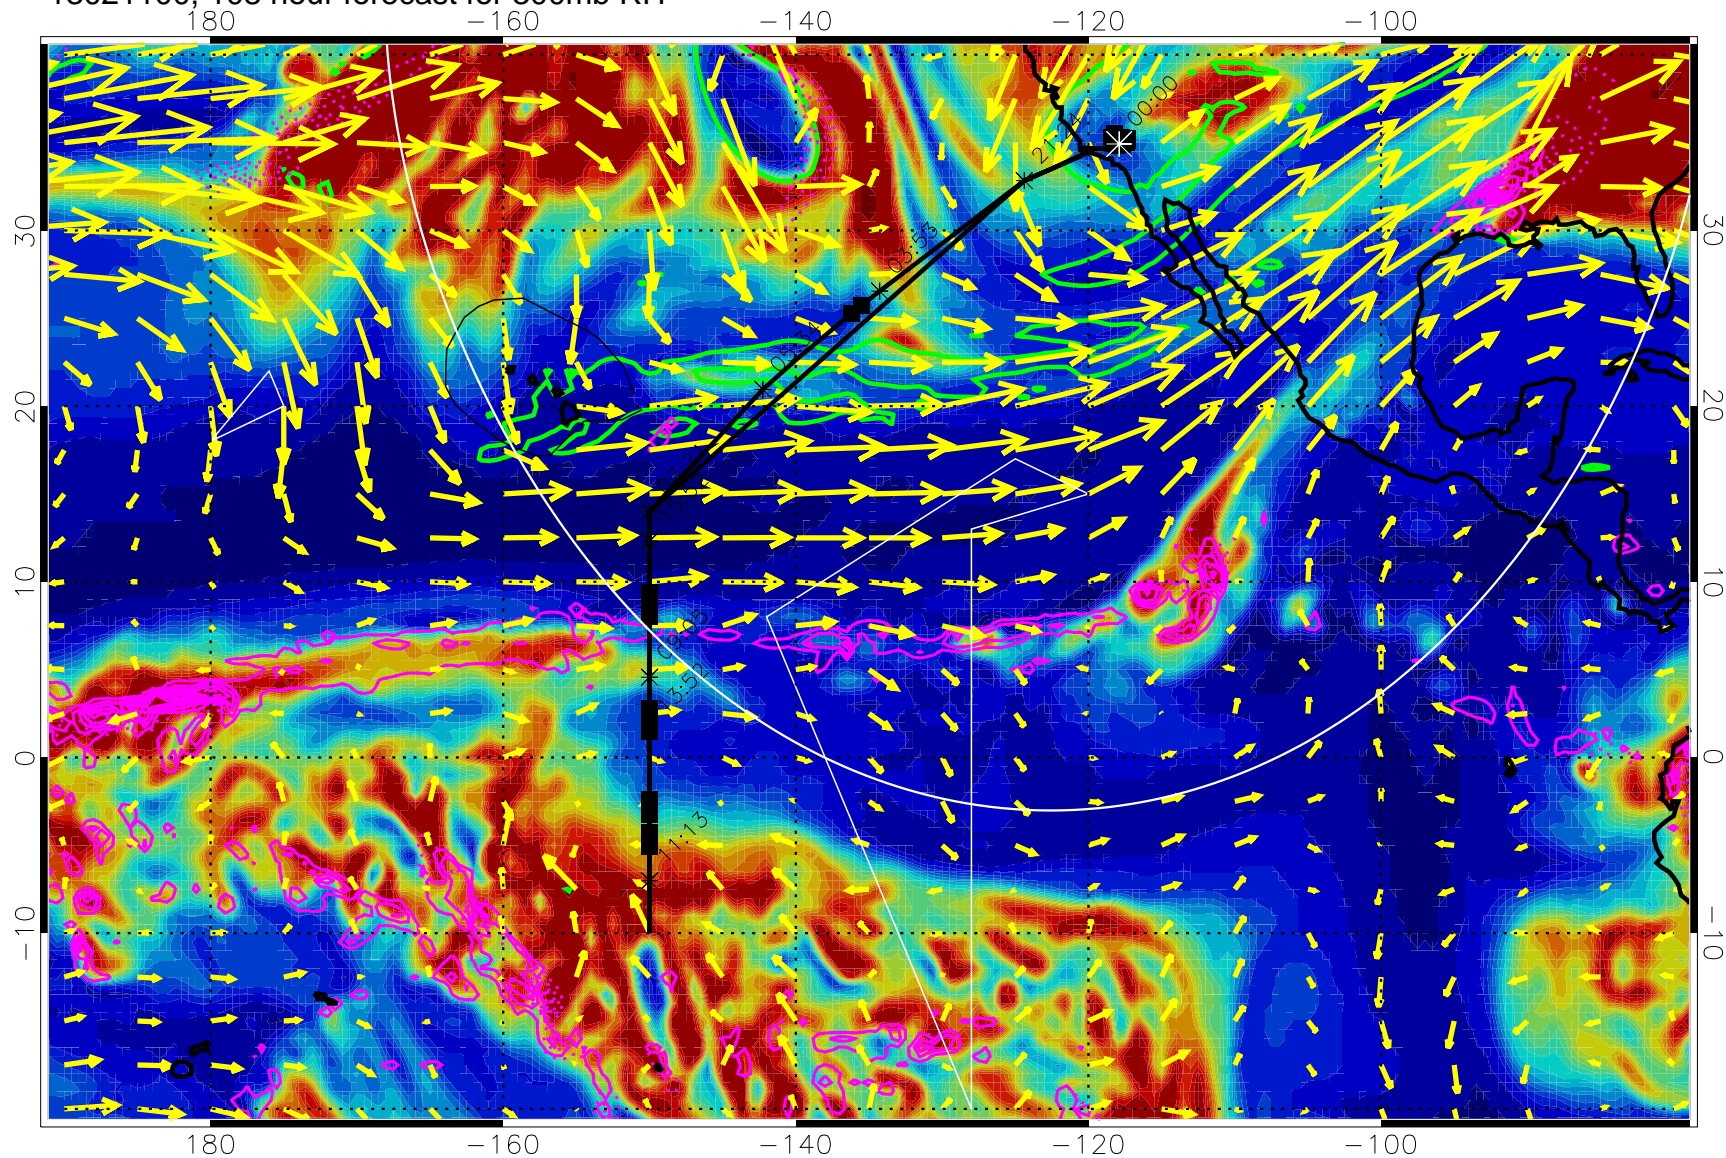

13021012, 96 hour forecast for 300mb RH

Precip (tot dot, conv sol) past 6 hrs 6 kg/m2 contours, min 4

EPV Tropopause (2 PVU) Position

→ 50 m/s

Range ring of 4055 km -- 13 hours GH round trip

13021018, 102 hour forecast for 300mb RH

Precip (tot dot, conv sol) past 6 hrs 6 kg/m2 contours, min 4

EPV Tropopause (2 PVU) Position

→ 50 m/s

Range ring of 4055 km -- 13 hours GH round trip

13021100, 108 hour forecast for 300mb RH

Precip (tot dot, conv sol) past 6 hrs 6 kg/m2 contours, min 4

EPV Tropopause (2 PVU) Position

→ 50 m/s

Range ring of 4055 km -- 13 hours GH round trip

13021106, 114 hour forecast for 300mb RH

Precip (tot dot, conv sol) past 6 hrs 6 kg/m2 contours, min 4

EPV Tropopause (2 PVU) Position