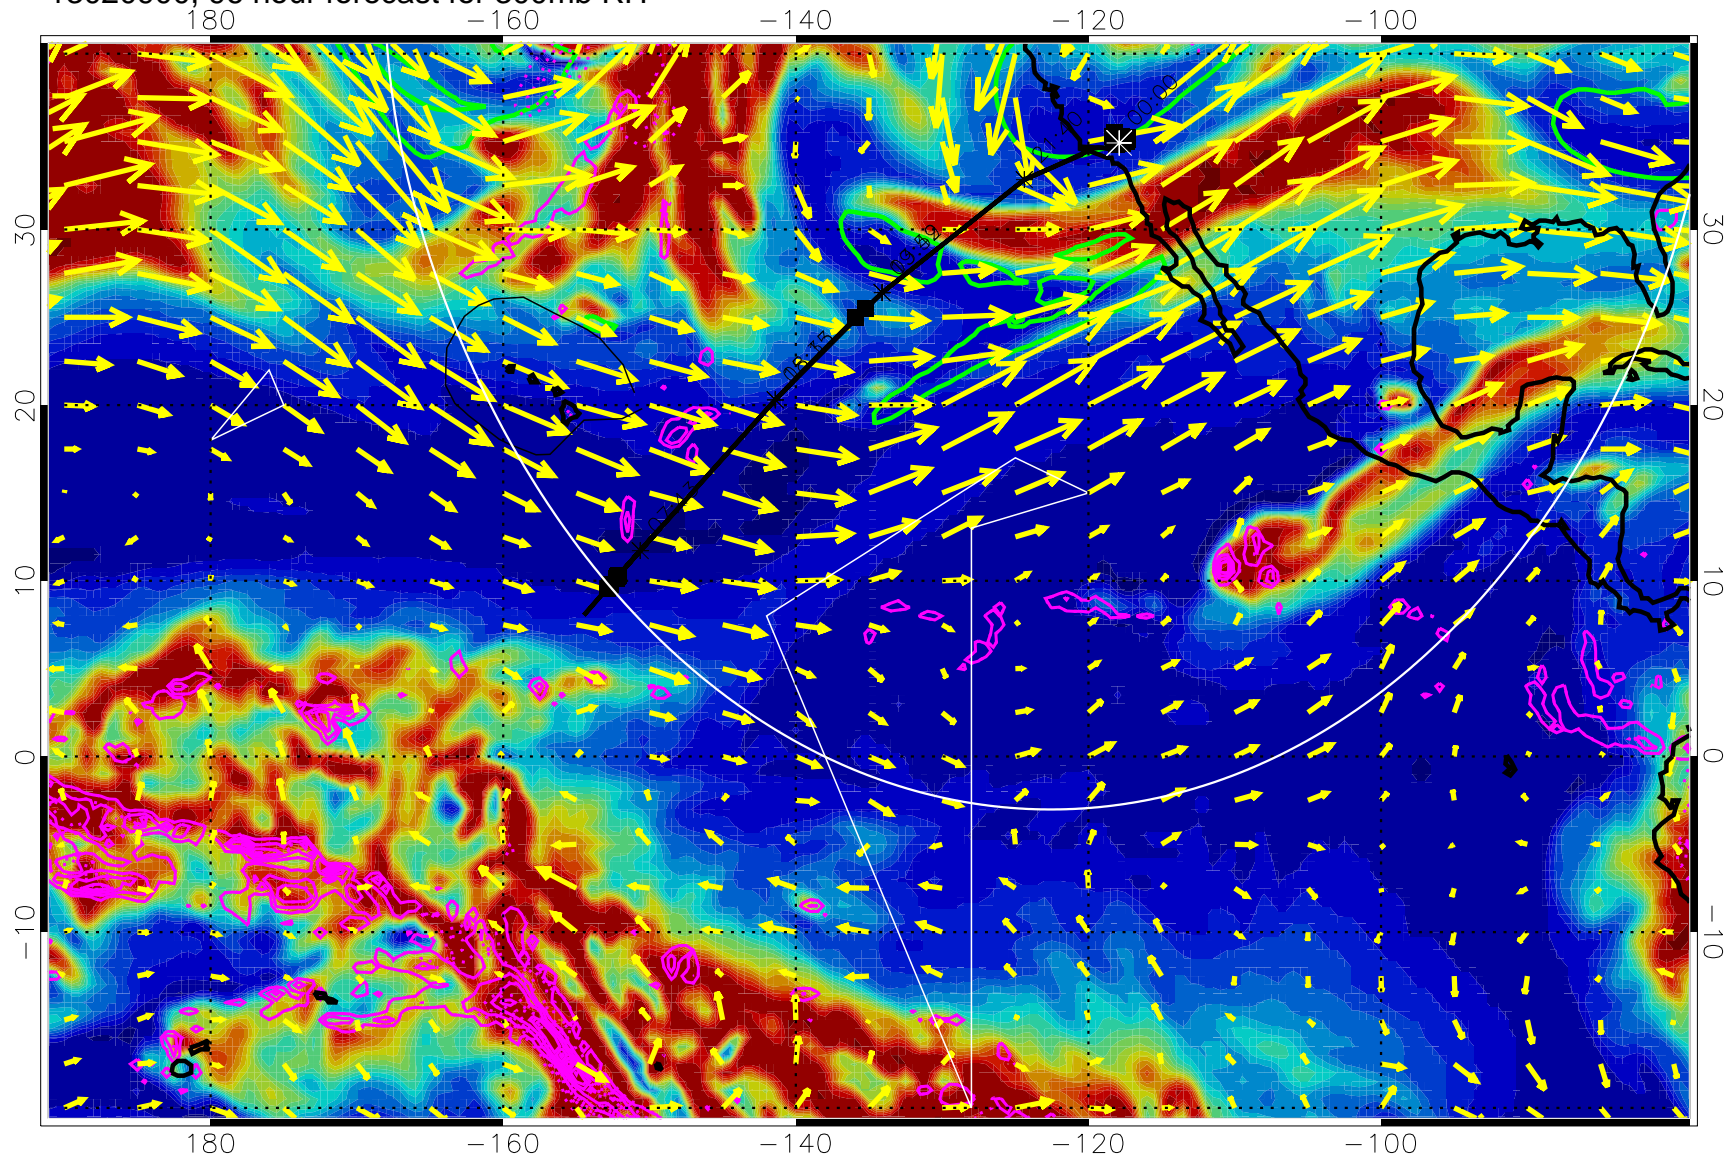

Precip (tot dot, conv sol) past 6 hrs 6 kg/m² contours, min 4

EPV Tropopause (2 PVU) Position

→ 50 m/s

Range ring of 4055 km -- 13 hours GH round trip

13020812, 84 hour forecast for 300mb RH

Precip (tot dot, conv sol) past 6 hrs 6 kg/m2 contours, min 4

EPV Tropopause (2 PVU) Position

→ 50 m/s

Range ring of 4055 km -- 13 hours GH round trip

13020818, 90 hour forecast for 300mb RH

13020900, 96 hour forecast for 300mb RH

Precip (tot dot, conv sol) past 6 hrs 6 kg/m2 contours, min 4

EPV Tropopause (2 PVU) Position

→ 50 m/s

Range ring of 4055 km -- 13 hours GH round trip

13020906, 102 hour forecast for 300mb RH

Precip (tot dot, conv sol) past 6 hrs 6 kg/m2 contours, min 4

EPV Tropopause (2 PVU) Position

13020918, 114 hour forecast for 300mb RH

Precip (tot dot, conv sol) past 6 hrs 6 kg/m² contours, min 4

EPV Tropopause (2 PVU) Position

→ 50 m/s

Range ring of 4055 km -- 13 hours GH round trip

13021000, 120 hour forecast for 300mb RH