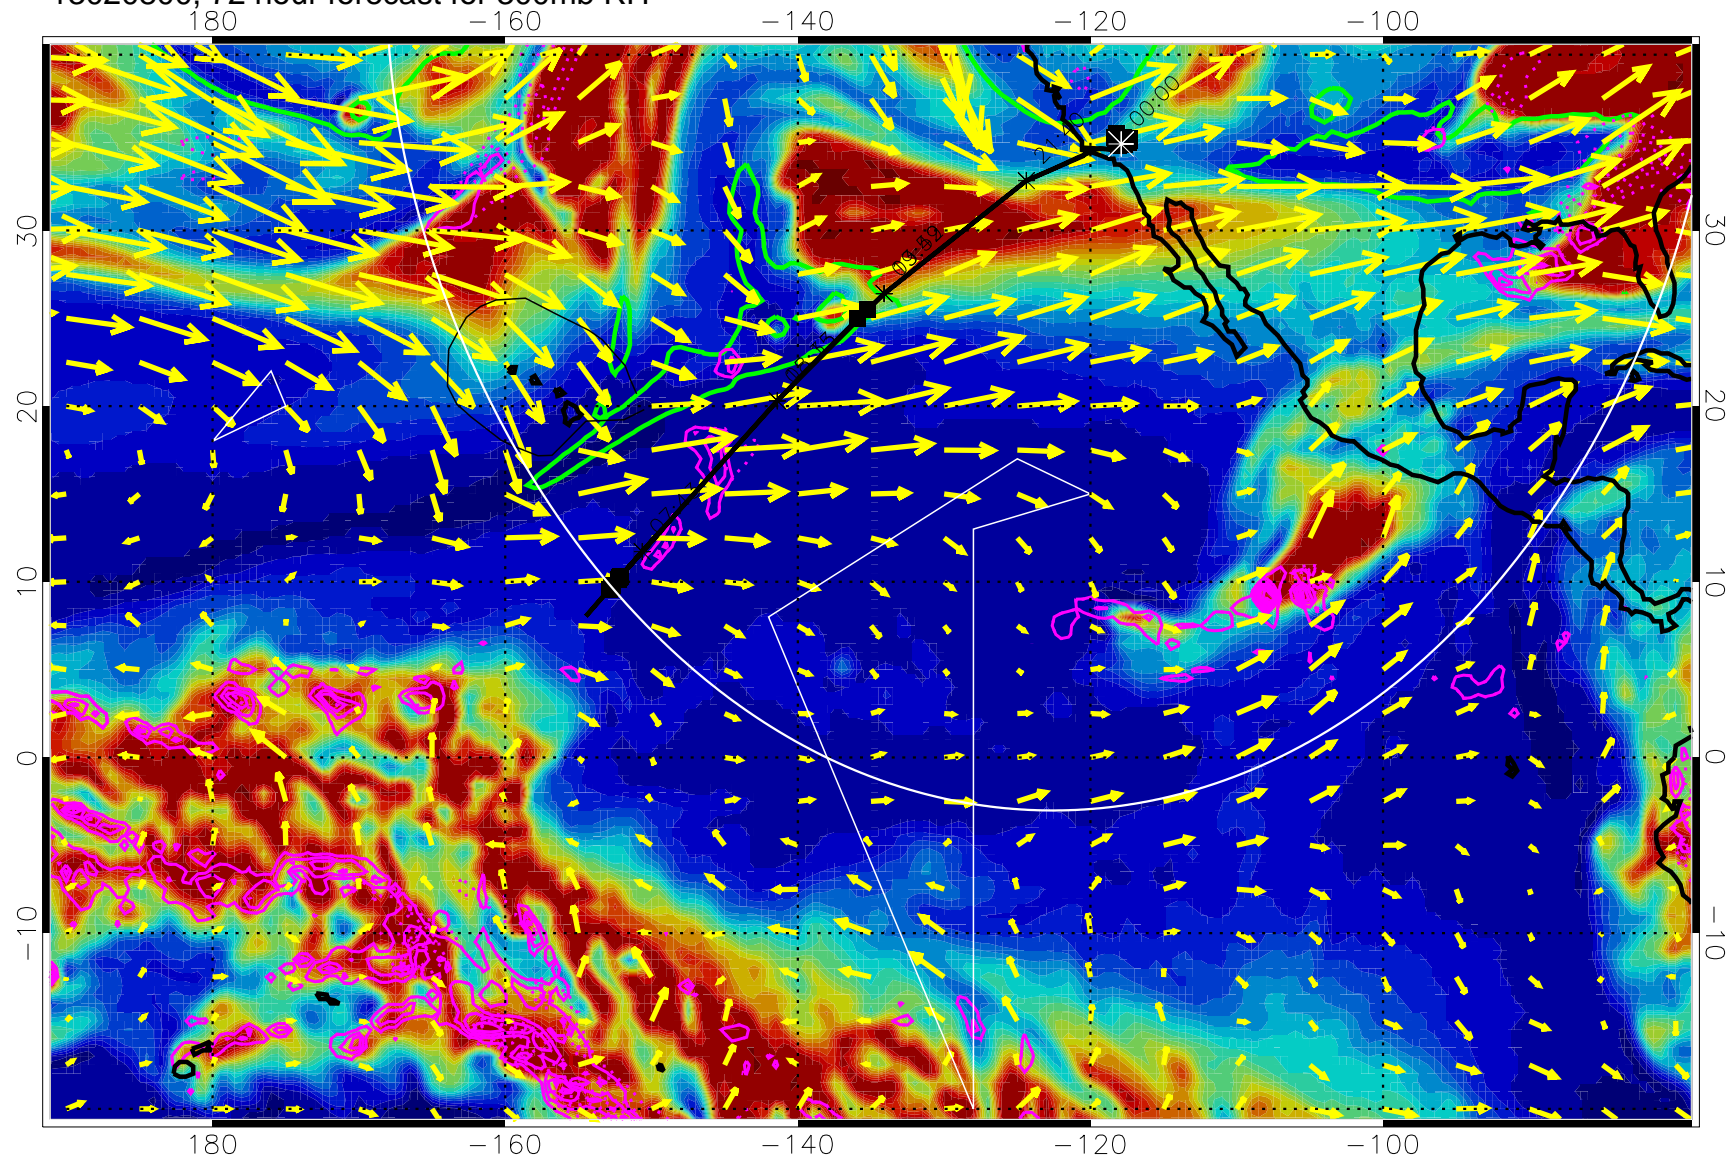

→ 50 m/s

Range ring of 4055 km -- 13 hours GH round trip

13020718, 66 hour forecast for 300mb RH

Precip (tot dot, conv sol) past 6 hrs 6 kg/m2 contours, min 4

EPV Tropopause (2 PVU) Position

→ 50 m/s

Range ring of 4055 km -- 13 hours GH round trip

13020800, 72 hour forecast for 300mb RH

Precip (tot dot, conv sol) past 6 hrs 6 kg/m2 contours, min 4

EPV Tropopause (2 PVU) Position

→ 50 m/s

Range ring of 4055 km -- 13 hours GH round trip

13020806, 78 hour forecast for 300mb RH

Precip (tot dot, conv sol) past 6 hrs 6 kg/m² contours, min 4

EPV Tropopause (2 PVU) Position

→ 50 m/s

Range ring of 4055 km -- 13 hours GH round trip

13020812, 84 hour forecast for 300mb RH

Precip (tot dot, conv sol) past 6 hrs 6 kg/m2 contours, min 4

EPV Tropopause (2 PVU) Position

→ 50 m/s

Range ring of 4055 km -- 13 hours GH round trip

13020818, 90 hour forecast for 300mb RH

13020900, 96 hour forecast for 300mb RH

Precip (tot dot, conv sol) past 6 hrs 6 kg/m2 contours, min 4