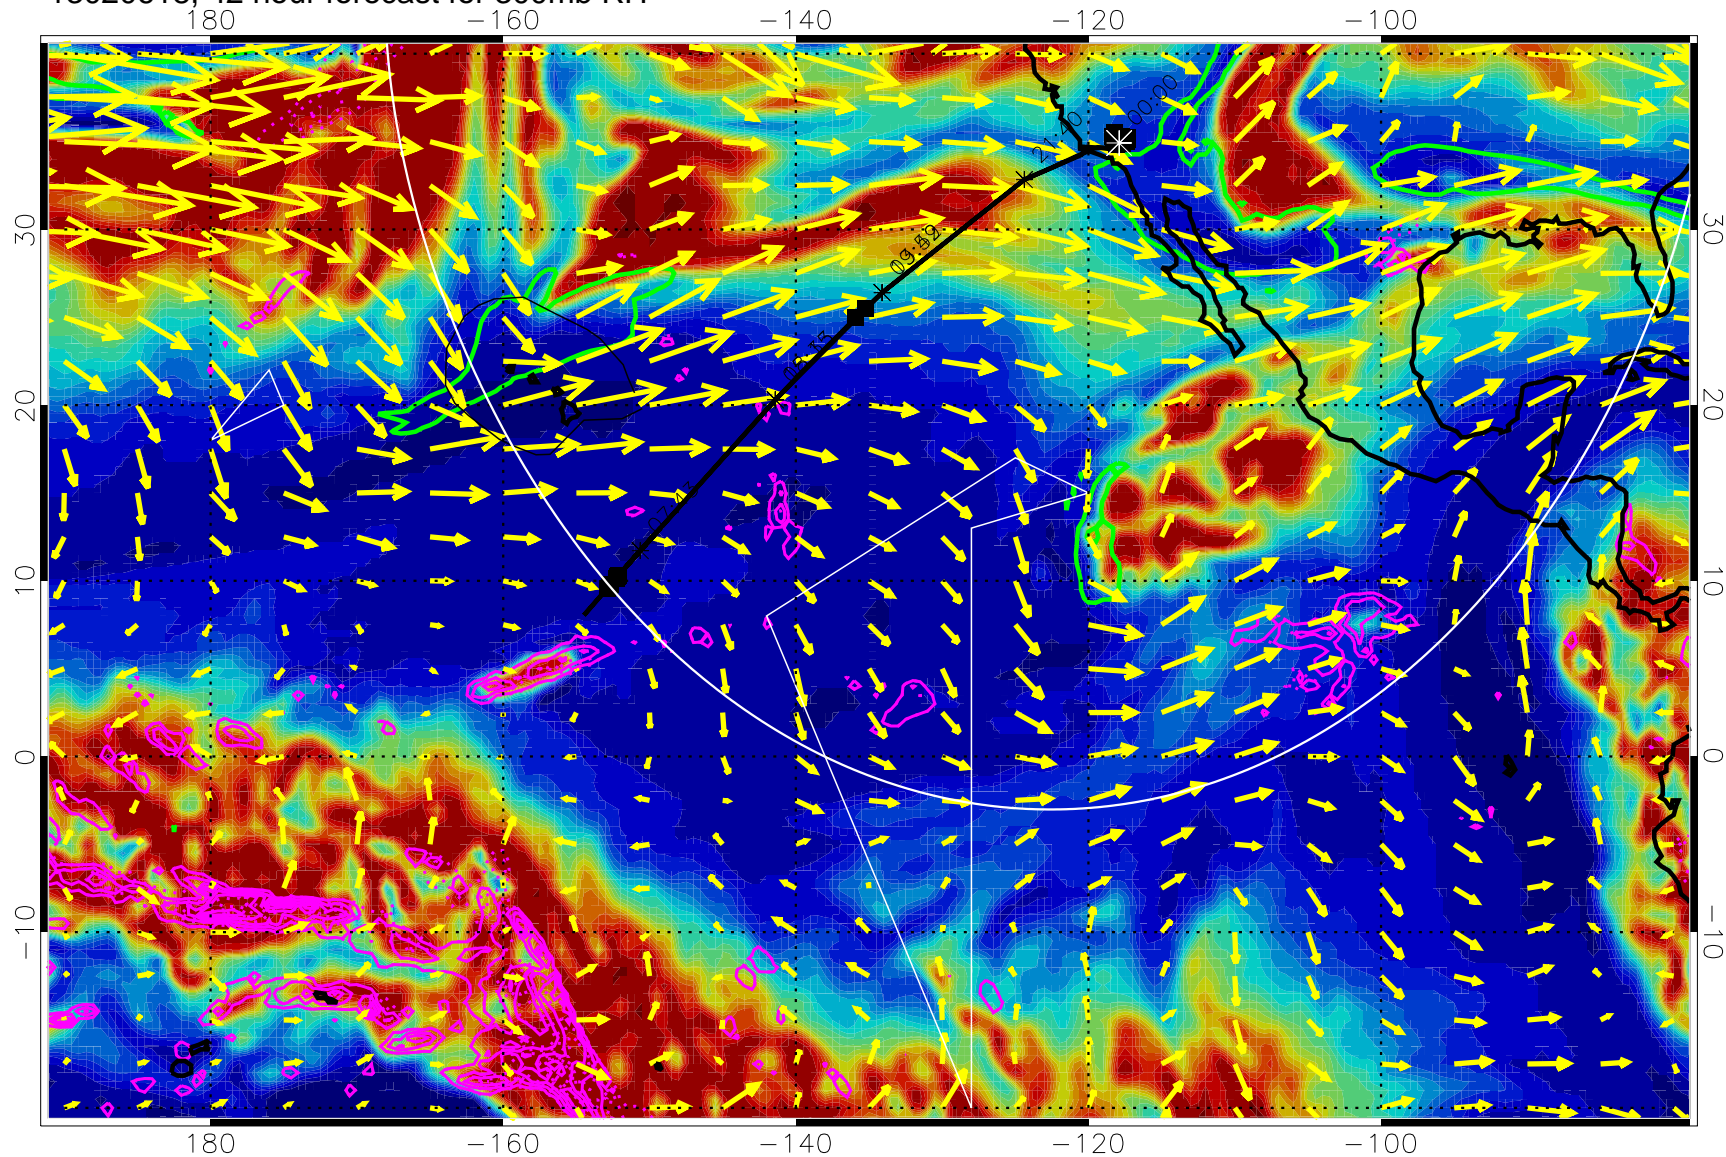

EPV Tropopause (2 PVU) Position

→ 50 m/s

Range ring of 4055 km -- 13 hours GH round trip

13020606, 30 hour forecast for 300mb RH

Precip (tot dot, conv sol) past 6 hrs 6 kg/m2 contours, min 4

EPV Tropopause (2 PVU) Position

→ 50 m/s

Range ring of 4055 km -- 13 hours GH round trip

13020612, 36 hour forecast for 300mb RH

Precip (tot dot, conv sol) past 6 hrs 6 kg/m2 contours, min 4

EPV Tropopause (2 PVU) Position

→ 50 m/s

Range ring of 4055 km -- 13 hours GH round trip

13020618, 42 hour forecast for 300mb RH

Precip (tot dot, conv sol) past 6 hrs 6 kg/m2 contours, min 4

EPV Tropopause (2 PVU) Position

→ 50 m/s

Range ring of 4055 km -- 13 hours GH round trip

13020700, 48 hour forecast for 300mb RH

Precip (tot dot, conv sol) past 6 hrs 6 kg/m2 contours, min 4

EPV Tropopause (2 PVU) Position

→ 50 m/s

Range ring of 4055 km -- 13 hours GH round trip

13020706, 54 hour forecast for 300mb RH

Precip (tot dot, conv sol) past 6 hrs 6 kg/m2 contours, min 4