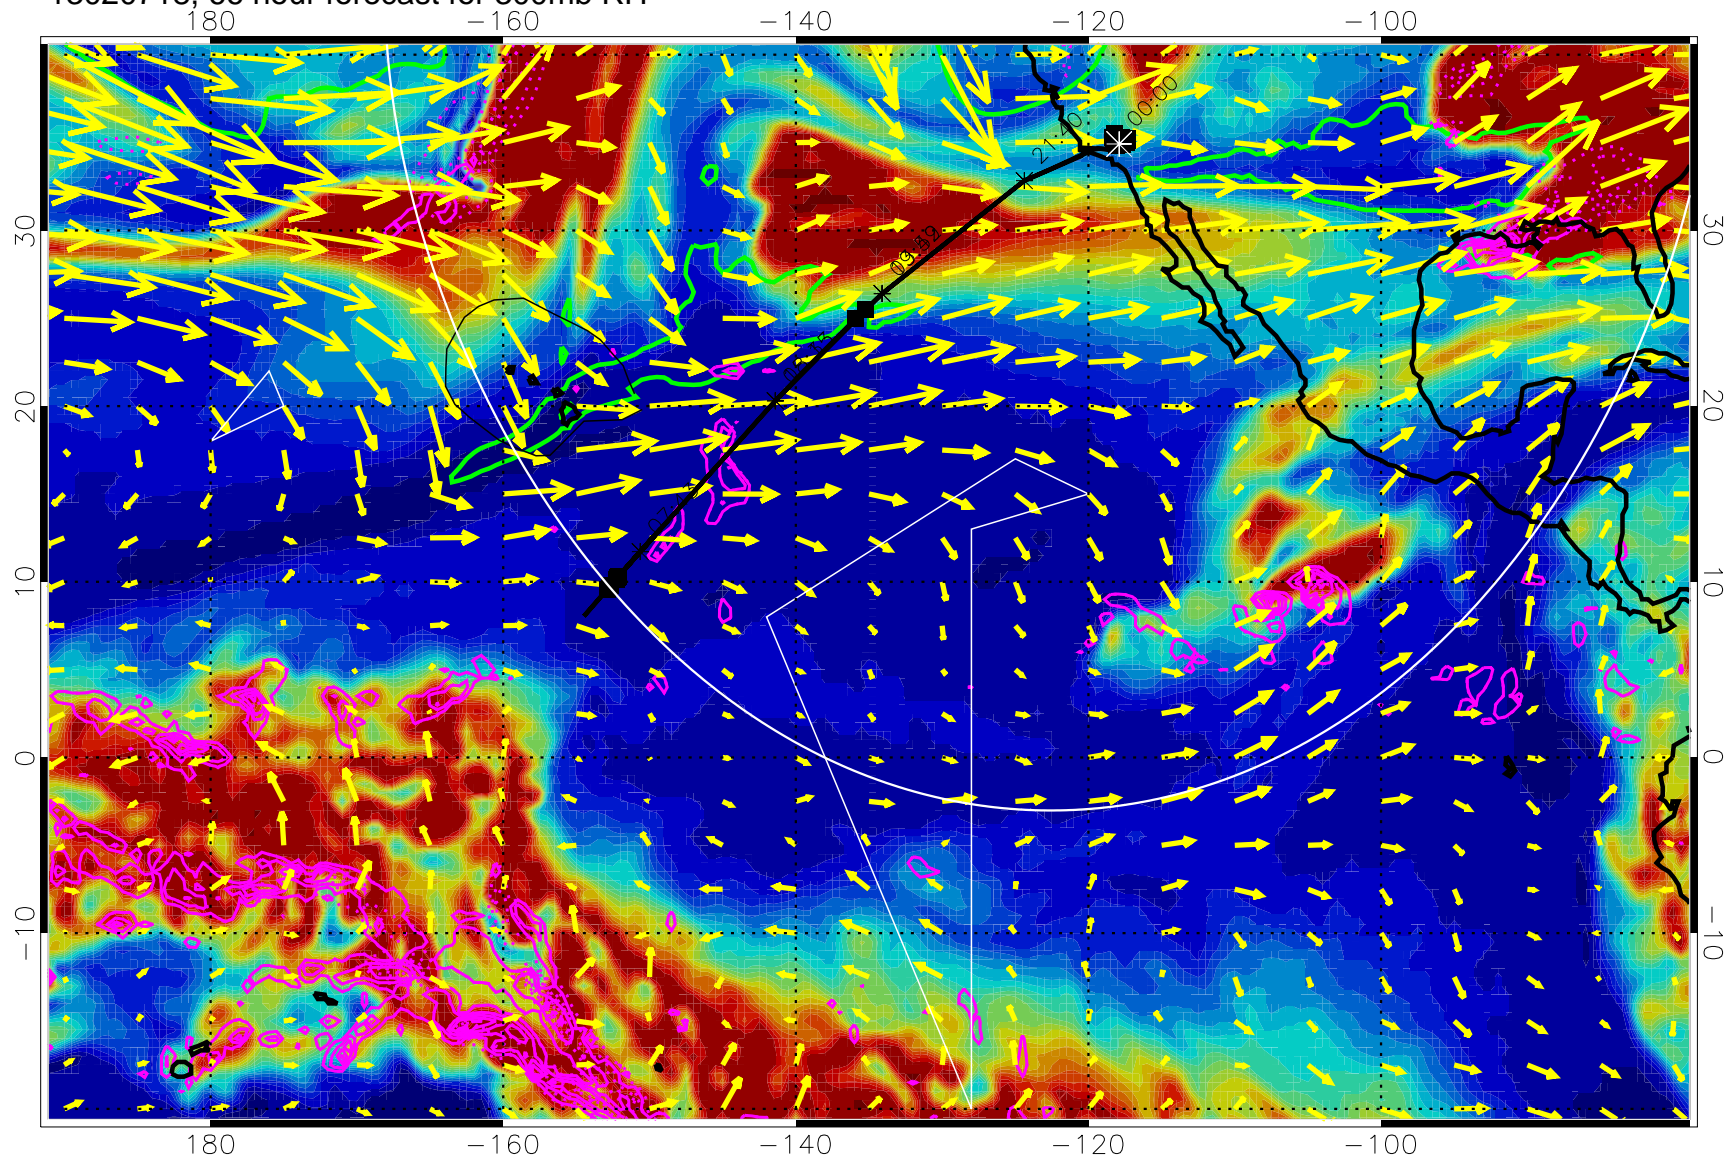

EPV Tropopause (2 PVU) Position

→ 50 m/s

Range ring of 4055 km -- 13 hours GH round trip

13020712, 60 hour forecast for 300mb RH

Precip (tot dot, conv sol) past 6 hrs 6 kg/m2 contours, min 4

EPV Tropopause (2 PVU) Position

→ 50 m/s

Range ring of 4055 km -- 13 hours GH round trip

13020718, 66 hour forecast for 300mb RH

Precip (tot dot, conv sol) past 6 hrs 6 kg/m2 contours, min 4

EPV Tropopause (2 PVU) Position

→ 50 m/s

Range ring of 4055 km -- 13 hours GH round trip

13020800, 72 hour forecast for 300mb RH

Precip (tot dot, conv sol) past 6 hrs 6 kg/m2 contours, min 4

EPV Tropopause (2 PVU) Position

→ 50 m/s

Range ring of 4055 km -- 13 hours GH round trip

13020806, 78 hour forecast for 300mb RH

Precip (tot dot, conv sol) past 6 hrs 6 kg/m² contours, min 4

EPV Tropopause (2 PVU) Position

→ 50 m/s

Range ring of 4055 km -- 13 hours GH round trip

13020812, 84 hour forecast for 300mb RH

Precip (tot dot, conv sol) past 6 hrs 6 kg/m2 contours, min 4