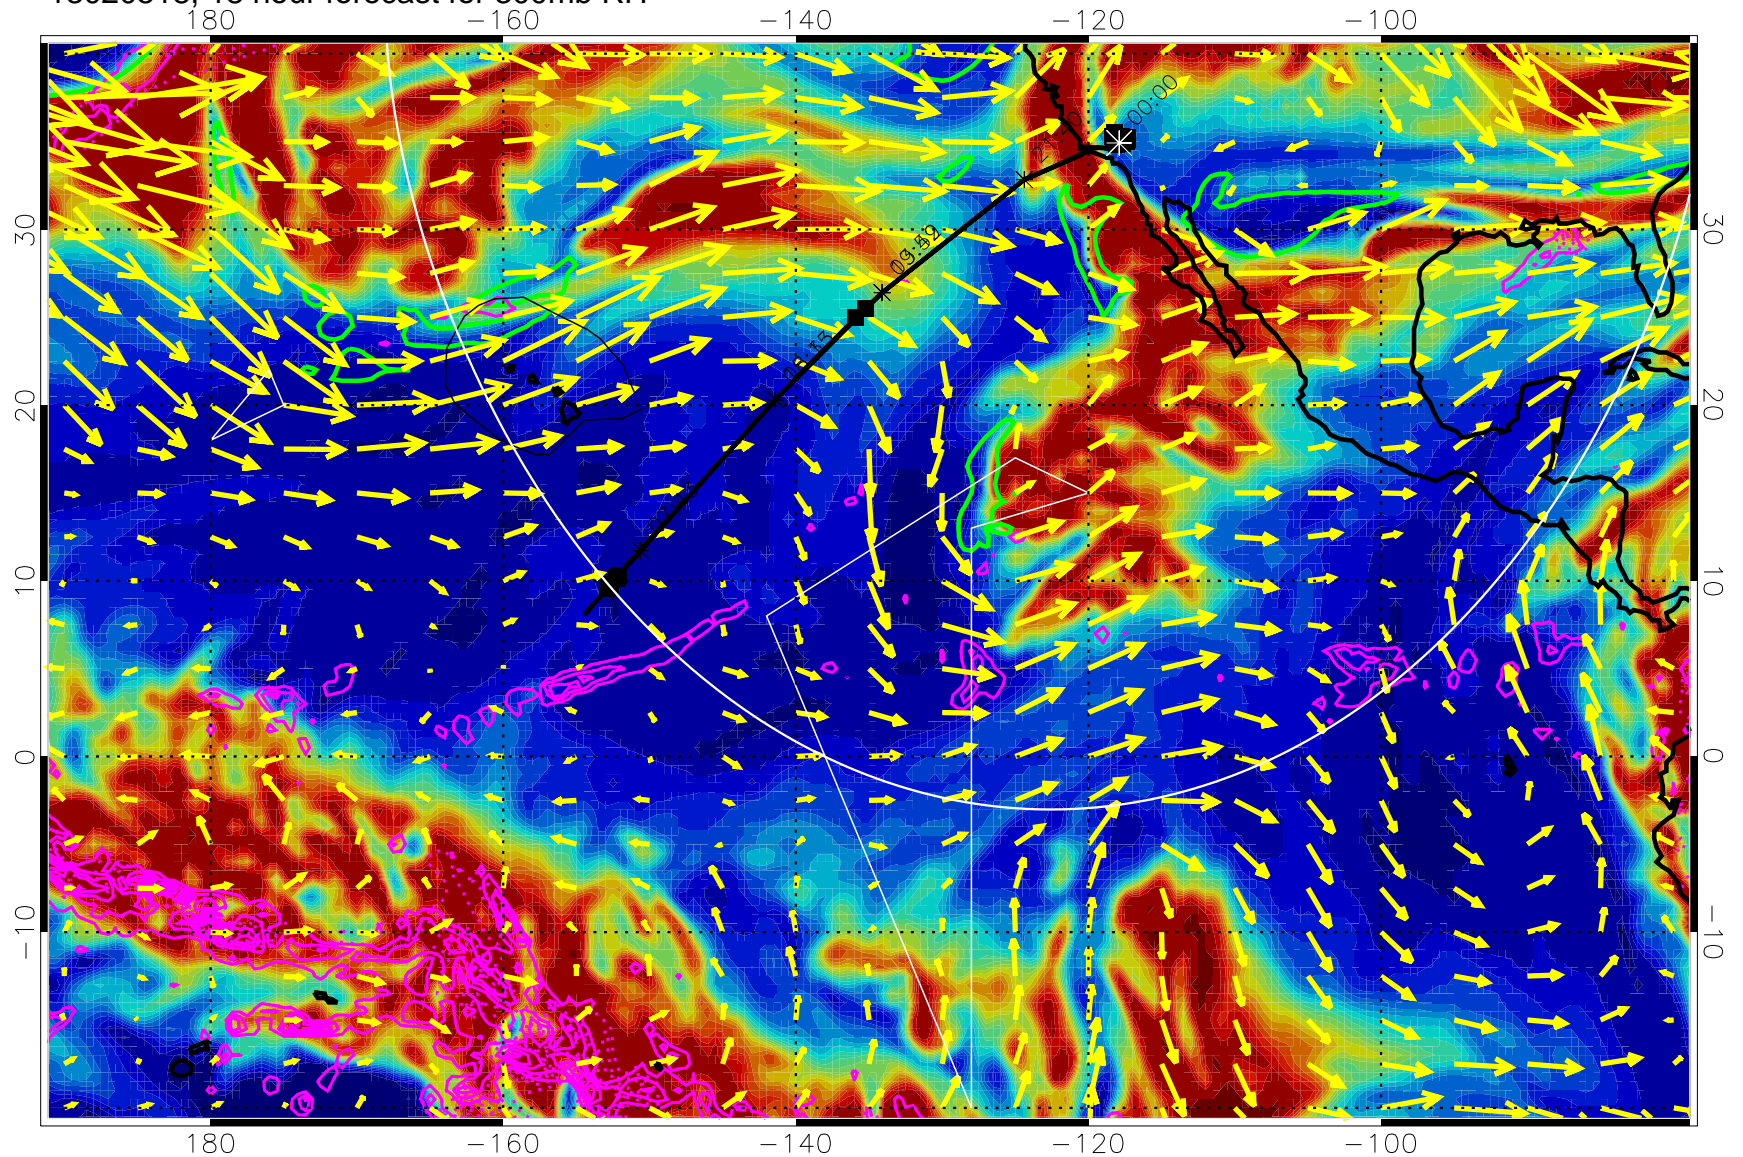

13020512, 12 hour forecast for 300mb RH

Precip (tot dot, conv sol) past 6 hrs 6 kg/m2 contours, min 4

EPV Tropopause (2 PVU) Position

→ 50 m/s

Range ring of 4055 km -- 13 hours GH round trip

13020518, 18 hour forecast for 300mb RH

Precip (tot dot, conv sol) past 6 hrs 6 kg/m2 contours, min 4

EPV Tropopause (2 PVU) Position

→ 50 m/s

Range ring of 4055 km -- 13 hours GH round trip

13020600, 24 hour forecast for 300mb RH

Precip (tot dot, conv sol) past 6 hrs 6 kg/m2 contours, min 4

EPV Tropopause (2 PVU) Position

→ 50 m/s

Range ring of 4055 km -- 13 hours GH round trip

13020606, 30 hour forecast for 300mb RH

Precip (tot dot, conv sol) past 6 hrs 6 kg/m2 contours, min 4

EPV Tropopause (2 PVU) Position

13020618, 42 hour forecast for 300mb RH

Precip (tot dot, conv sol) past 6 hrs 6 kg/m2 contours, min 4

EPV Tropopause (2 PVU) Position

→ 50 m/s

Range ring of 4055 km -- 13 hours GH round trip

13020700, 48 hour forecast for 300mb RH