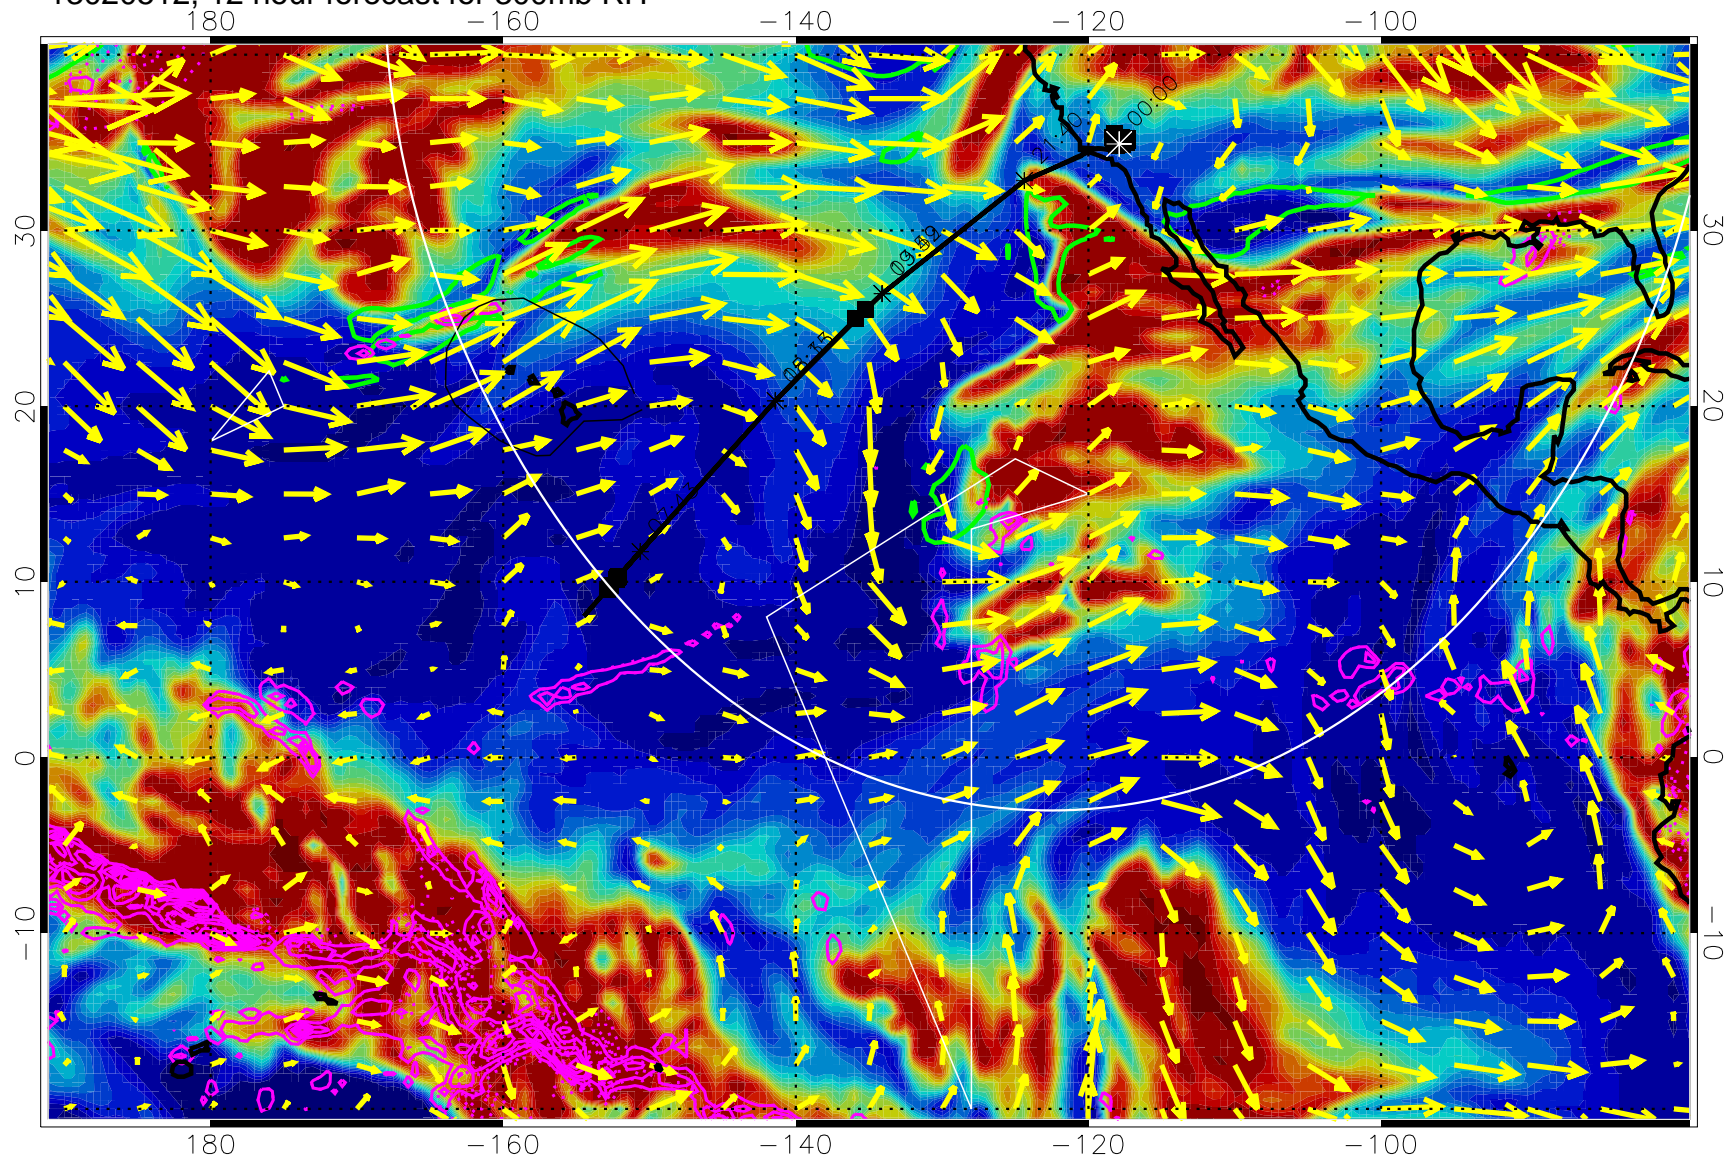

13020512, 12 hour forecast for 300mb RH

Precip (tot dot, conv sol) past 6 hrs 6 kg/m2 contours, min 4

EPV Tropopause (2 PVU) Position

→ 50 m/s

Range ring of 4055 km -- 13 hours GH round trip

13020518, 18 hour forecast for 300mb RH

Precip (tot dot, conv sol) past 6 hrs 6 kg/m2 contours, min 4

EPV Tropopause (2 PVU) Position

→ 50 m/s

Range ring of 4055 km -- 13 hours GH round trip

13020600, 24 hour forecast for 300mb RH

Precip (tot dot, conv sol) past 6 hrs 6 kg/m2 contours, min 4

EPV Tropopause (2 PVU) Position

→ 50 m/s

Range ring of 4055 km -- 13 hours GH round trip

13020606, 30 hour forecast for 300mb RH

Precip (tot dot, conv sol) past 6 hrs 6 kg/m2 contours, min 4

EPV Tropopause (2 PVU) Position

13020618, 42 hour forecast for 300mb RH

Precip (tot dot, conv sol) past 6 hrs 6 kg/m2 contours, min 4

EPV Tropopause (2 PVU) Position

→ 50 m/s

Range ring of 4055 km -- 13 hours GH round trip

13020700, 48 hour forecast for 300mb RH