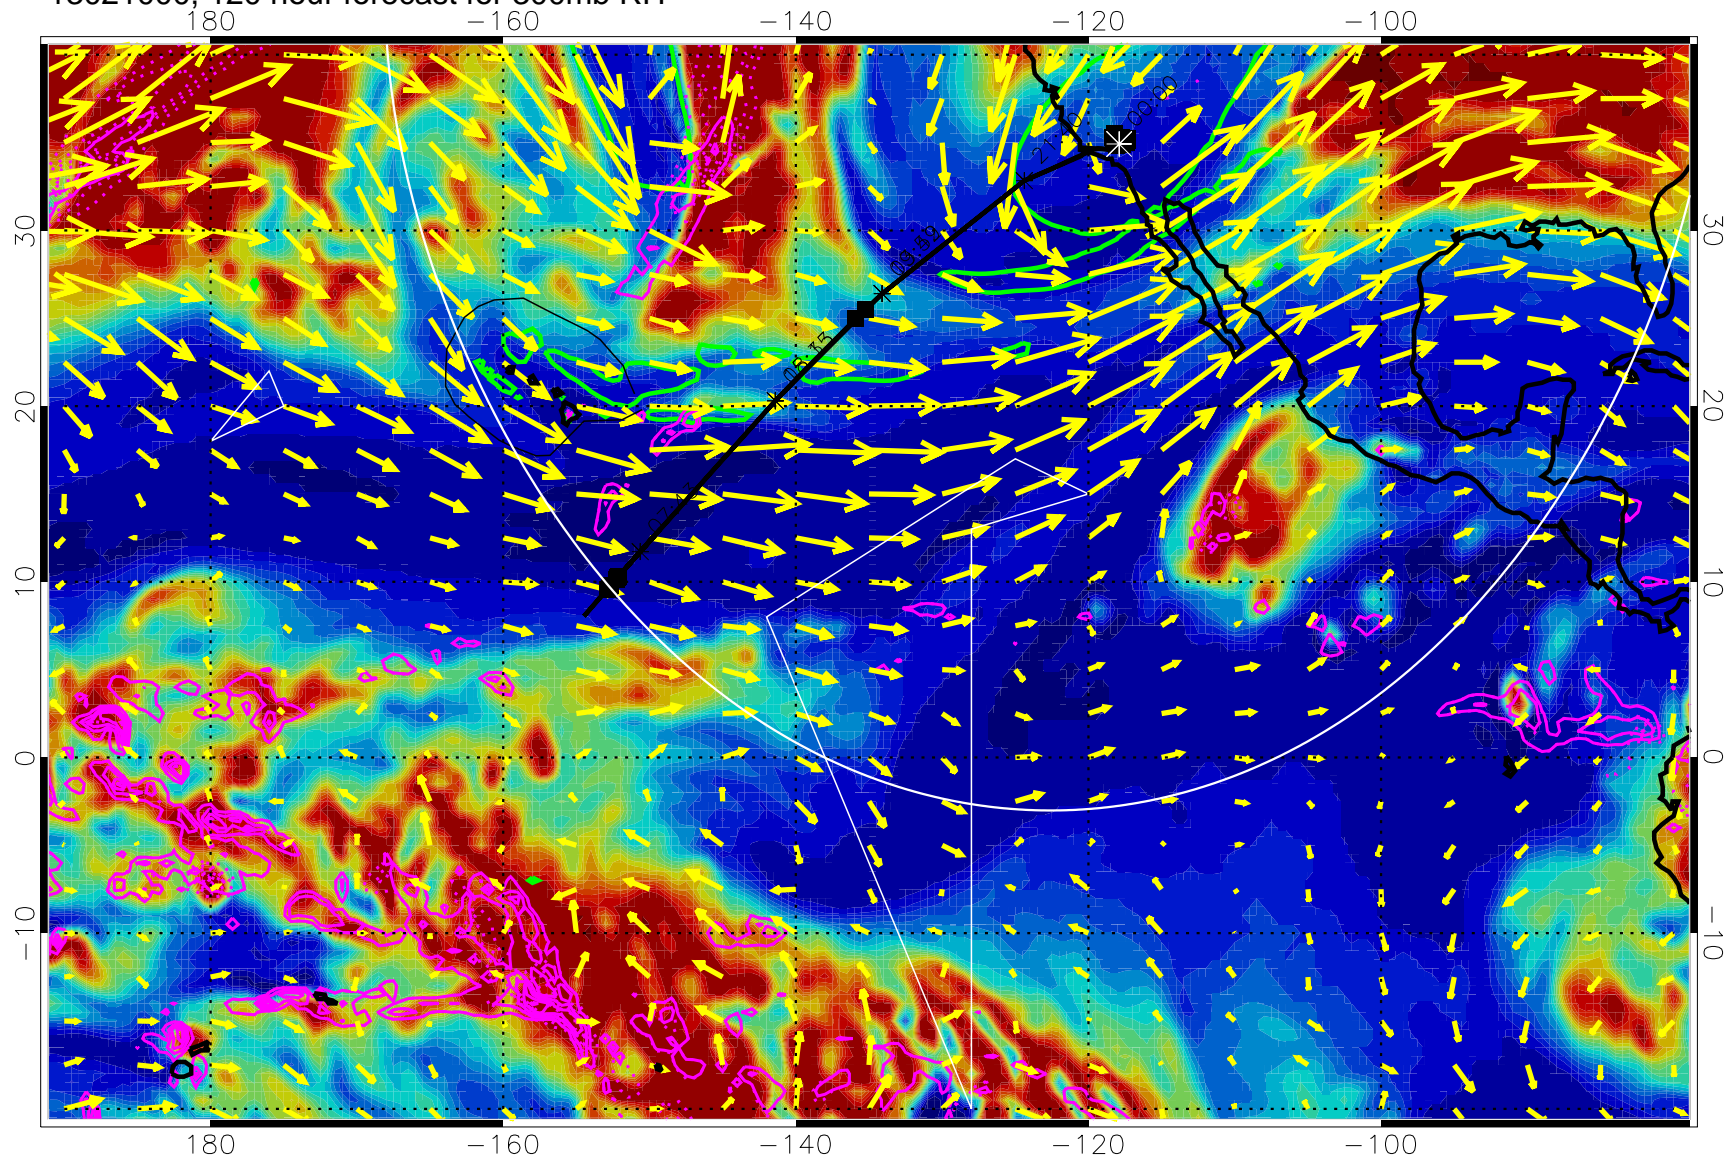

EPV Tropopause (2 PVU) Position

→ 50 m/s

Range ring of 4055 km -- 13 hours GH round trip

13020906, 102 hour forecast for 300mb RH

Precip (tot dot, conv sol) past 6 hrs 6 kg/m2 contours, min 4

EPV Tropopause (2 PVU) Position

→ 50 m/s

Range ring of 4055 km -- 13 hours GH round trip

13020912, 108 hour forecast for 300mb RH

Precip (tot dot, conv sol) past 6 hrs 6 kg/m2 contours, min 4

EPV Tropopause (2 PVU) Position

→ 50 m/s

Range ring of 4055 km -- 13 hours GH round trip

13020918, 114 hour forecast for 300mb RH

Precip (tot dot, conv sol) past 6 hrs 6 kg/m² contours, min 4

EPV Tropopause (2 PVU) Position

→ 50 m/s

Range ring of 4055 km -- 13 hours GH round trip

13021000, 120 hour forecast for 300mb RH

Precip (tot dot, conv sol) past 6 hrs 6 kg/m2 contours, min 4

EPV Tropopause (2 PVU) Position

→ 50 m/s

Range ring of 4055 km -- 13 hours GH round trip