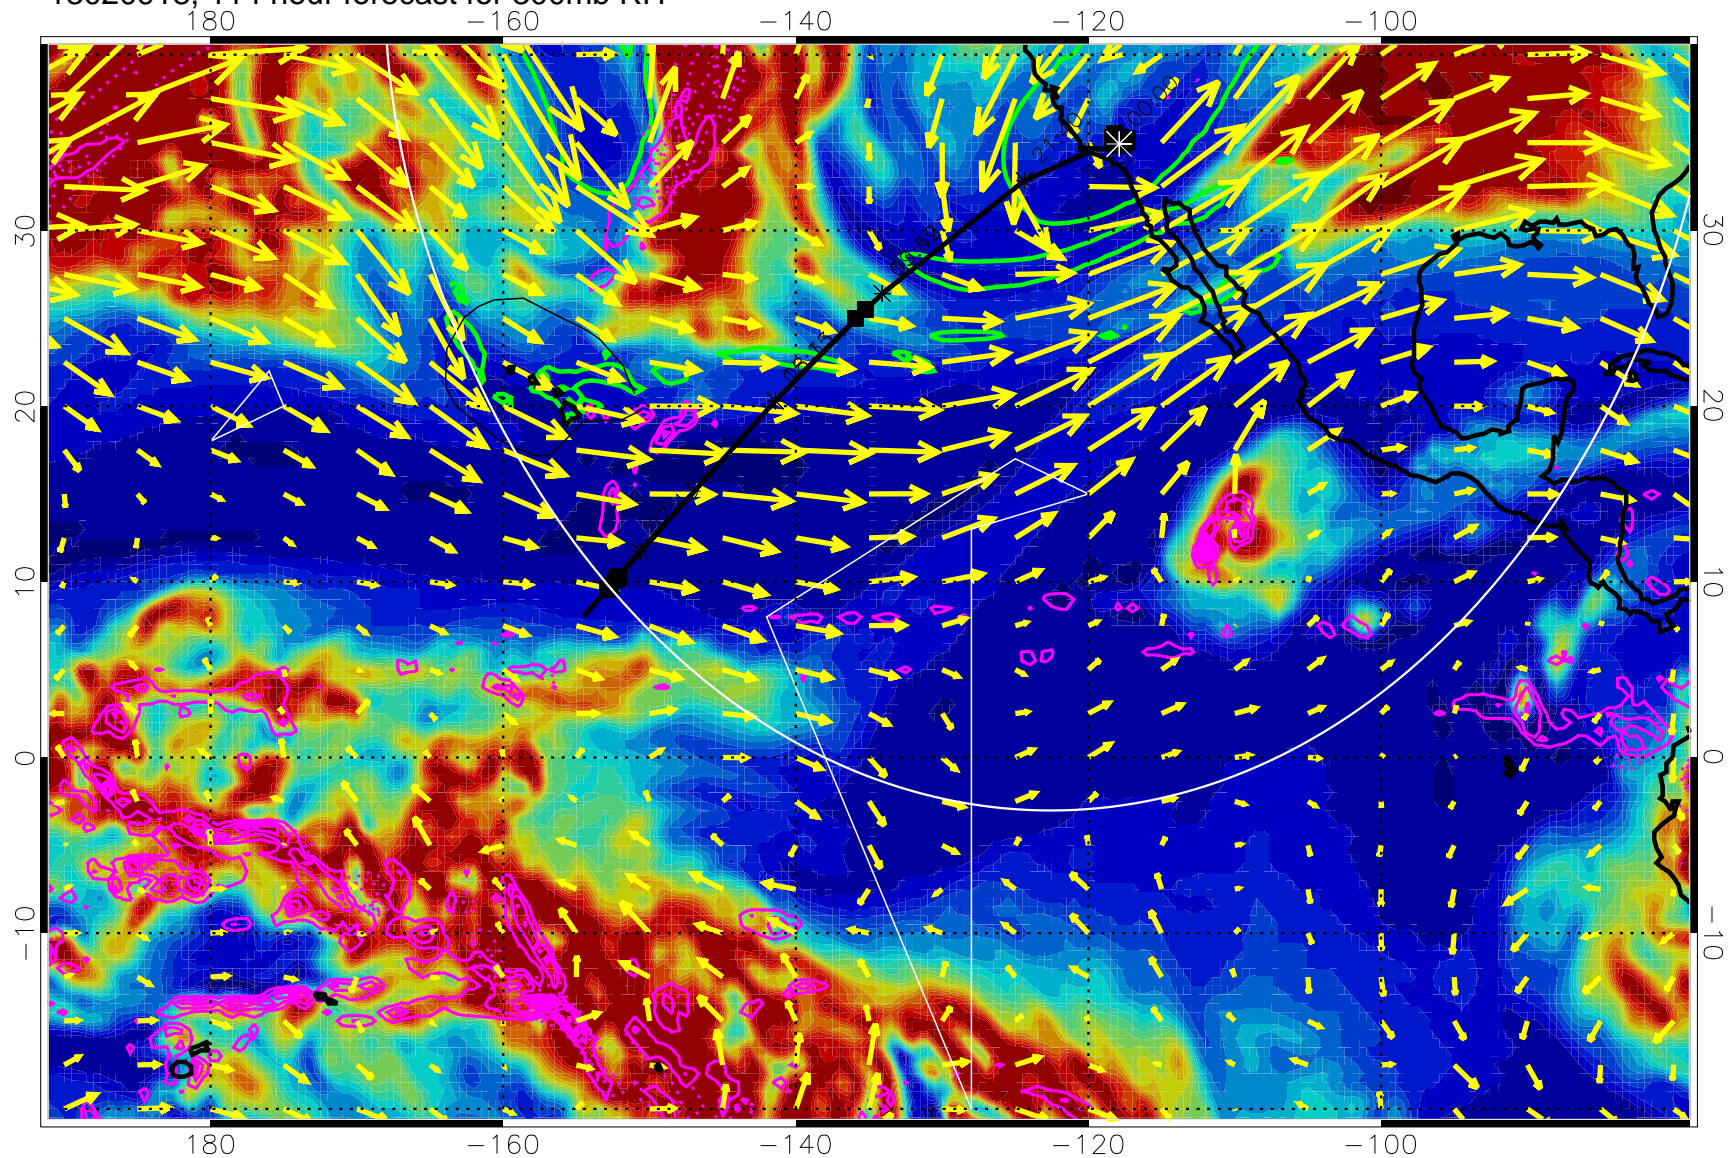

EPV Tropopause (2 PVU) Position

→ 50 m/s

Range ring of 4055 km -- 13 hours GH round trip

13020906, 102 hour forecast for 300mb RH

Precip (tot dot, conv sol) past 6 hrs 6 kg/m2 contours, min 4

EPV Tropopause (2 PVU) Position

→ 50 m/s

Range ring of 4055 km -- 13 hours GH round trip

13020912, 108 hour forecast for 300mb RH

Precip (tot dot, conv sol) past 6 hrs 6 kg/m2 contours, min 4

EPV Tropopause (2 PVU) Position

→ 50 m/s

Range ring of 4055 km -- 13 hours GH round trip

13020918, 114 hour forecast for 300mb RH

Precip (tot dot, conv sol) past 6 hrs 6 kg/m² contours, min 4

EPV Tropopause (2 PVU) Position

→ 50 m/s

Range ring of 4055 km -- 13 hours GH round trip

13021000, 120 hour forecast for 300mb RH

Precip (tot dot, conv sol) past 6 hrs 6 kg/m2 contours, min 4

EPV Tropopause (2 PVU) Position

→ 50 m/s

Range ring of 4055 km -- 13 hours GH round trip