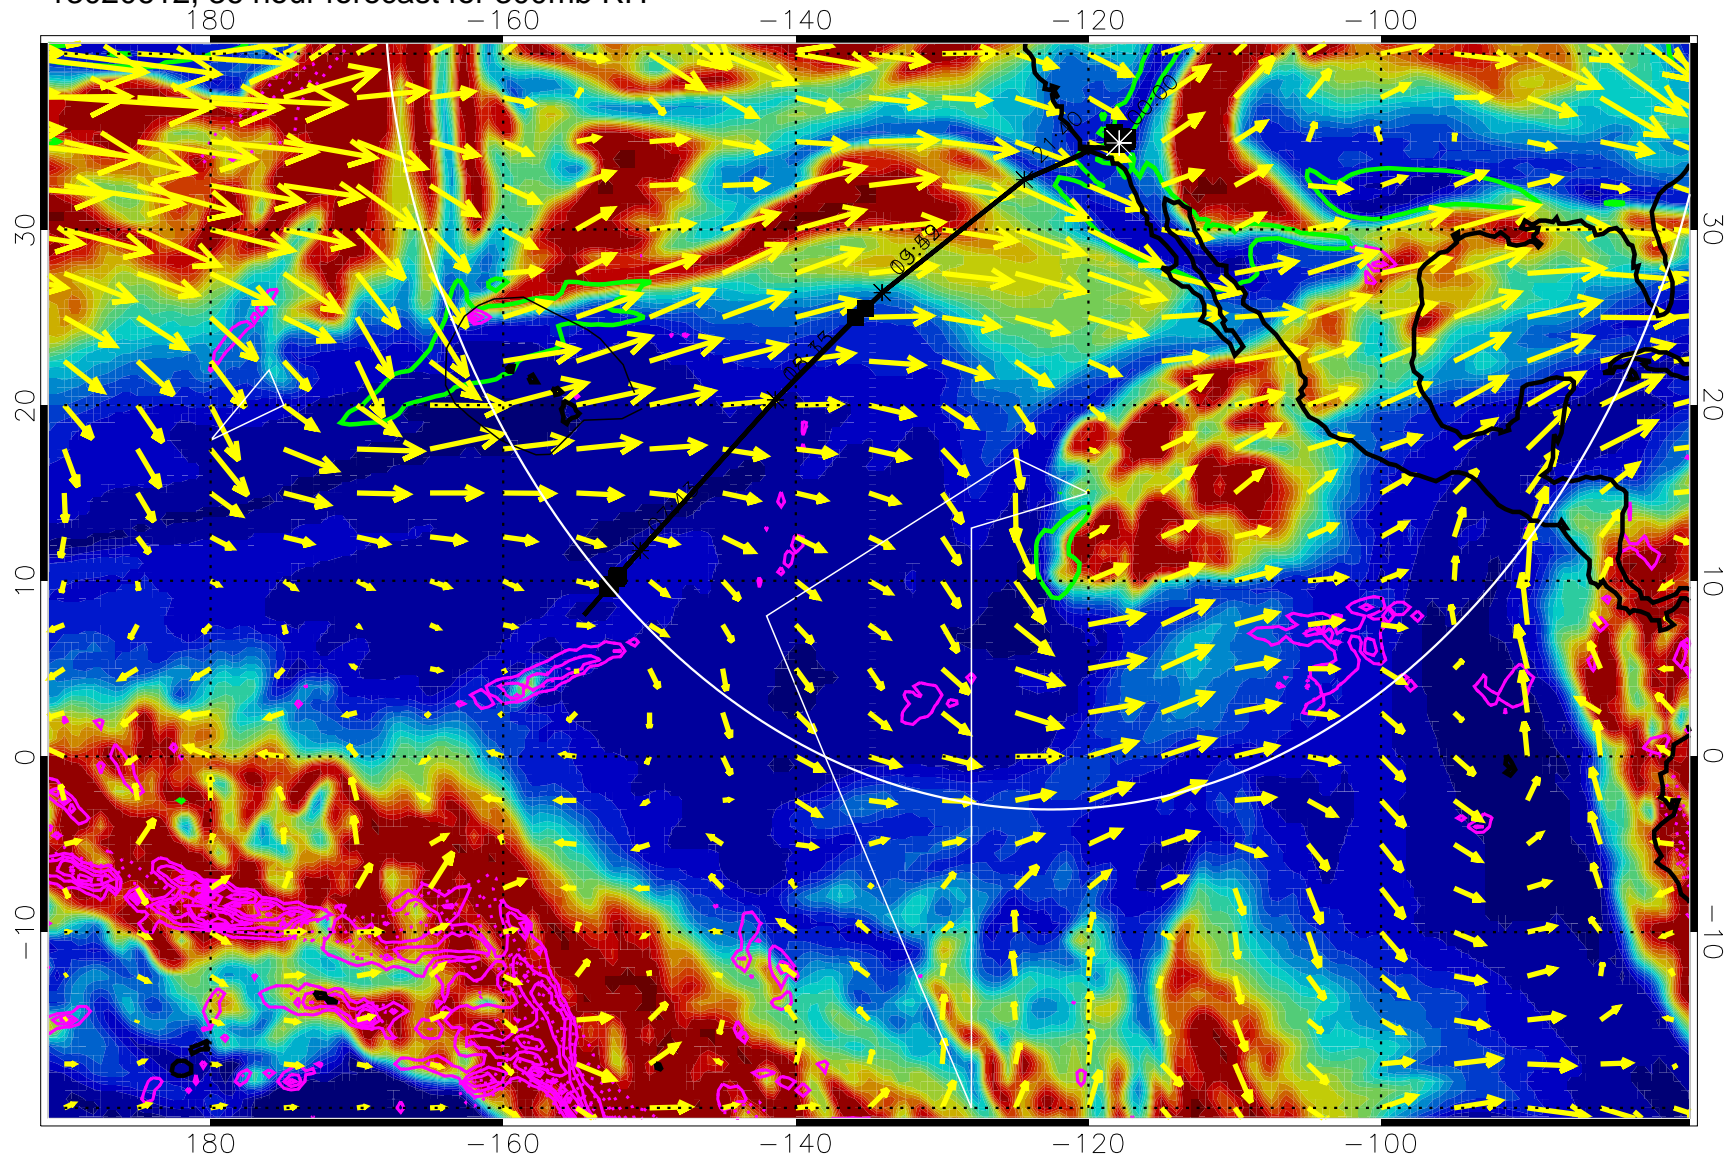

Precip (tot dot, conv sol) past 6 hrs 6 kg/m2 contours, min 4

EPV Tropopause (2 PVU) Position

→ 50 m/s

Range ring of 4055 km -- 13 hours GH round trip

13020600, 24 hour forecast for 300mb RH

Precip (tot dot, conv sol) past 6 hrs 6 kg/m2 contours, min 4

EPV Tropopause (2 PVU) Position

→ 50 m/s

Range ring of 4055 km -- 13 hours GH round trip

13020606, 30 hour forecast for 300mb RH

Precip (tot dot, conv sol) past 6 hrs 6 kg/m2 contours, min 4

EPV Tropopause (2 PVU) Position

→ 50 m/s

Range ring of 4055 km -- 13 hours GH round trip

13020612, 36 hour forecast for 300mb RH

Precip (tot dot, conv sol) past 6 hrs 6 kg/m2 contours, min 4

EPV Tropopause (2 PVU) Position

→ 50 m/s

Range ring of 4055 km -- 13 hours GH round trip

13020618, 42 hour forecast for 300mb RH

Precip (tot dot, conv sol) past 6 hrs 6 kg/m2 contours, min 4

EPV Tropopause (2 PVU) Position

→ 50 m/s

Range ring of 4055 km -- 13 hours GH round trip

13020700, 48 hour forecast for 300mb RH