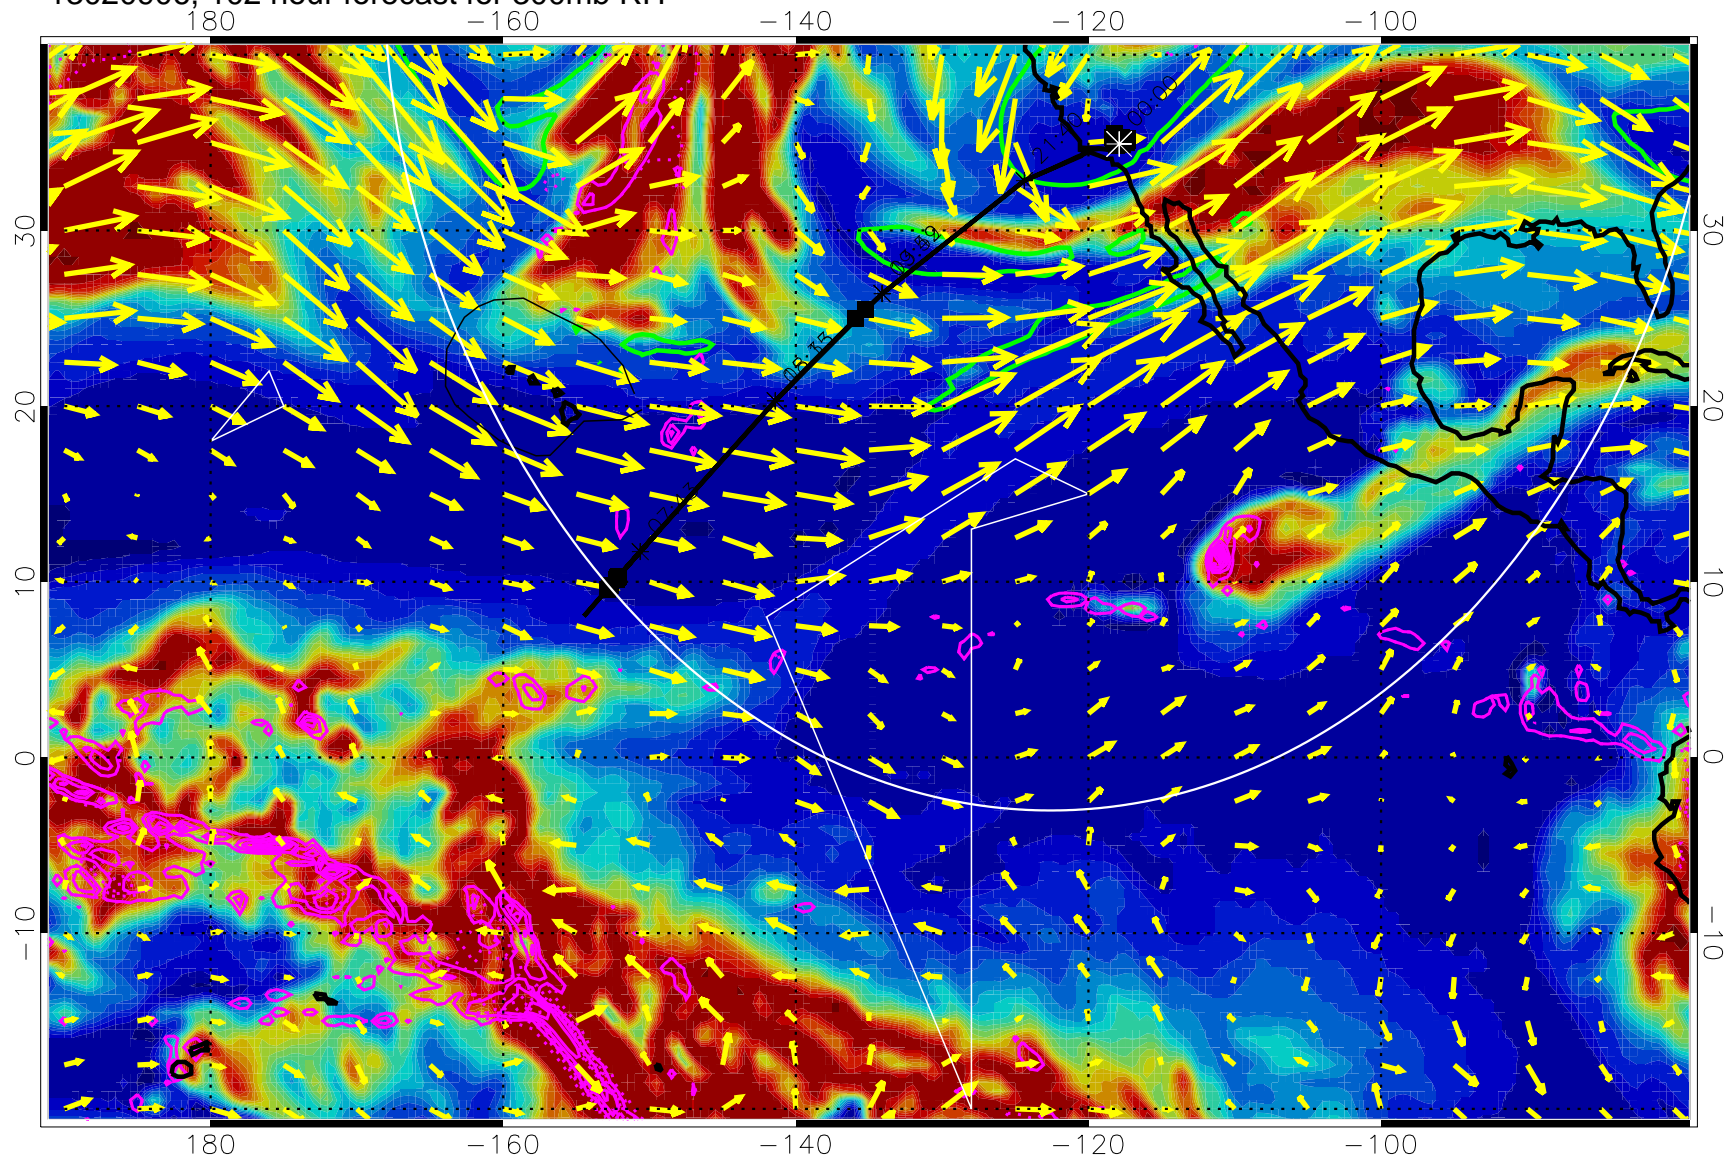

Precip (tot dot, conv sol) past 6 hrs 6 kg/m² contours, min 4

EPV Tropopause (2 PVU) Position

→ 50 m/s

Range ring of 4055 km -- 13 hours GH round trip

13020812, 84 hour forecast for 300mb RH

Precip (tot dot, conv sol) past 6 hrs 6 kg/m2 contours, min 4

EPV Tropopause (2 PVU) Position

→ 50 m/s

Range ring of 4055 km -- 13 hours GH round trip

13020818, 90 hour forecast for 300mb RH

13020900, 96 hour forecast for 300mb RH

Precip (tot dot, conv sol) past 6 hrs 6 kg/m2 contours, min 4

EPV Tropopause (2 PVU) Position

→ 50 m/s

Range ring of 4055 km -- 13 hours GH round trip

13020906, 102 hour forecast for 300mb RH

Precip (tot dot, conv sol) past 6 hrs 6 kg/m2 contours, min 4

EPV Tropopause (2 PVU) Position

13020918, 114 hour forecast for 300mb RH

Precip (tot dot, conv sol) past 6 hrs 6 kg/m² contours, min 4

EPV Tropopause (2 PVU) Position

→ 50 m/s

Range ring of 4055 km -- 13 hours GH round trip

13021000, 120 hour forecast for 300mb RH