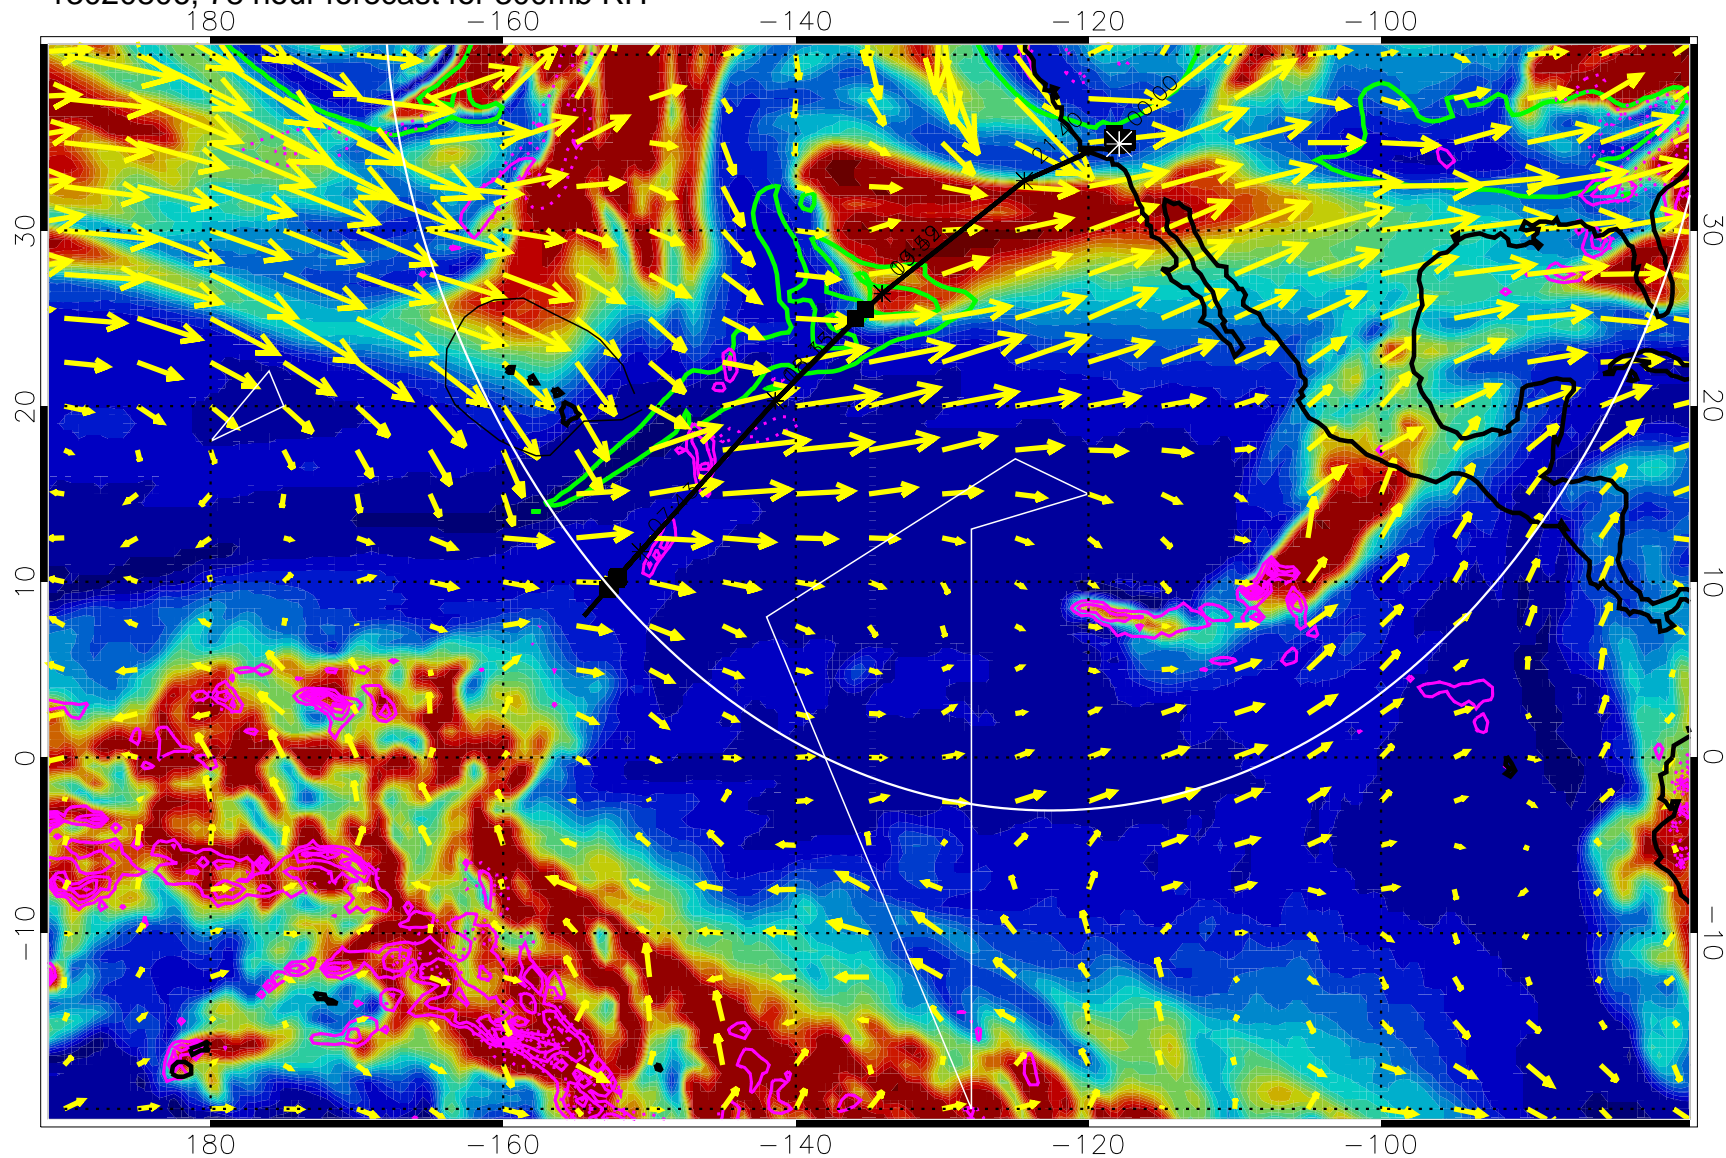

13020800, 72 hour forecast for 300mb RH

Precip (tot dot, conv sol) past 6 hrs 6 kg/m2 contours, min 4

EPV Tropopause (2 PVU) Position

→ 50 m/s

Range ring of 4055 km -- 13 hours GH round trip

13020806, 78 hour forecast for 300mb RH

Precip (tot dot, conv sol) past 6 hrs 6 kg/m² contours, min 4

EPV Tropopause (2 PVU) Position

→ 50 m/s

Range ring of 4055 km -- 13 hours GH round trip

13020812, 84 hour forecast for 300mb RH

Precip (tot dot, conv sol) past 6 hrs 6 kg/m2 contours, min 4

EPV Tropopause (2 PVU) Position

→ 50 m/s

Range ring of 4055 km -- 13 hours GH round trip

13020818, 90 hour forecast for 300mb RH

13020900, 96 hour forecast for 300mb RH

Precip (tot dot, conv sol) past 6 hrs 6 kg/m2 contours, min 4

EPV Tropopause (2 PVU) Position

→ 50 m/s

Range ring of 4055 km -- 13 hours GH round trip

13020906, 102 hour forecast for 300mb RH

Precip (tot dot, conv sol) past 6 hrs 6 kg/m2 contours, min 4

EPV Tropopause (2 PVU) Position