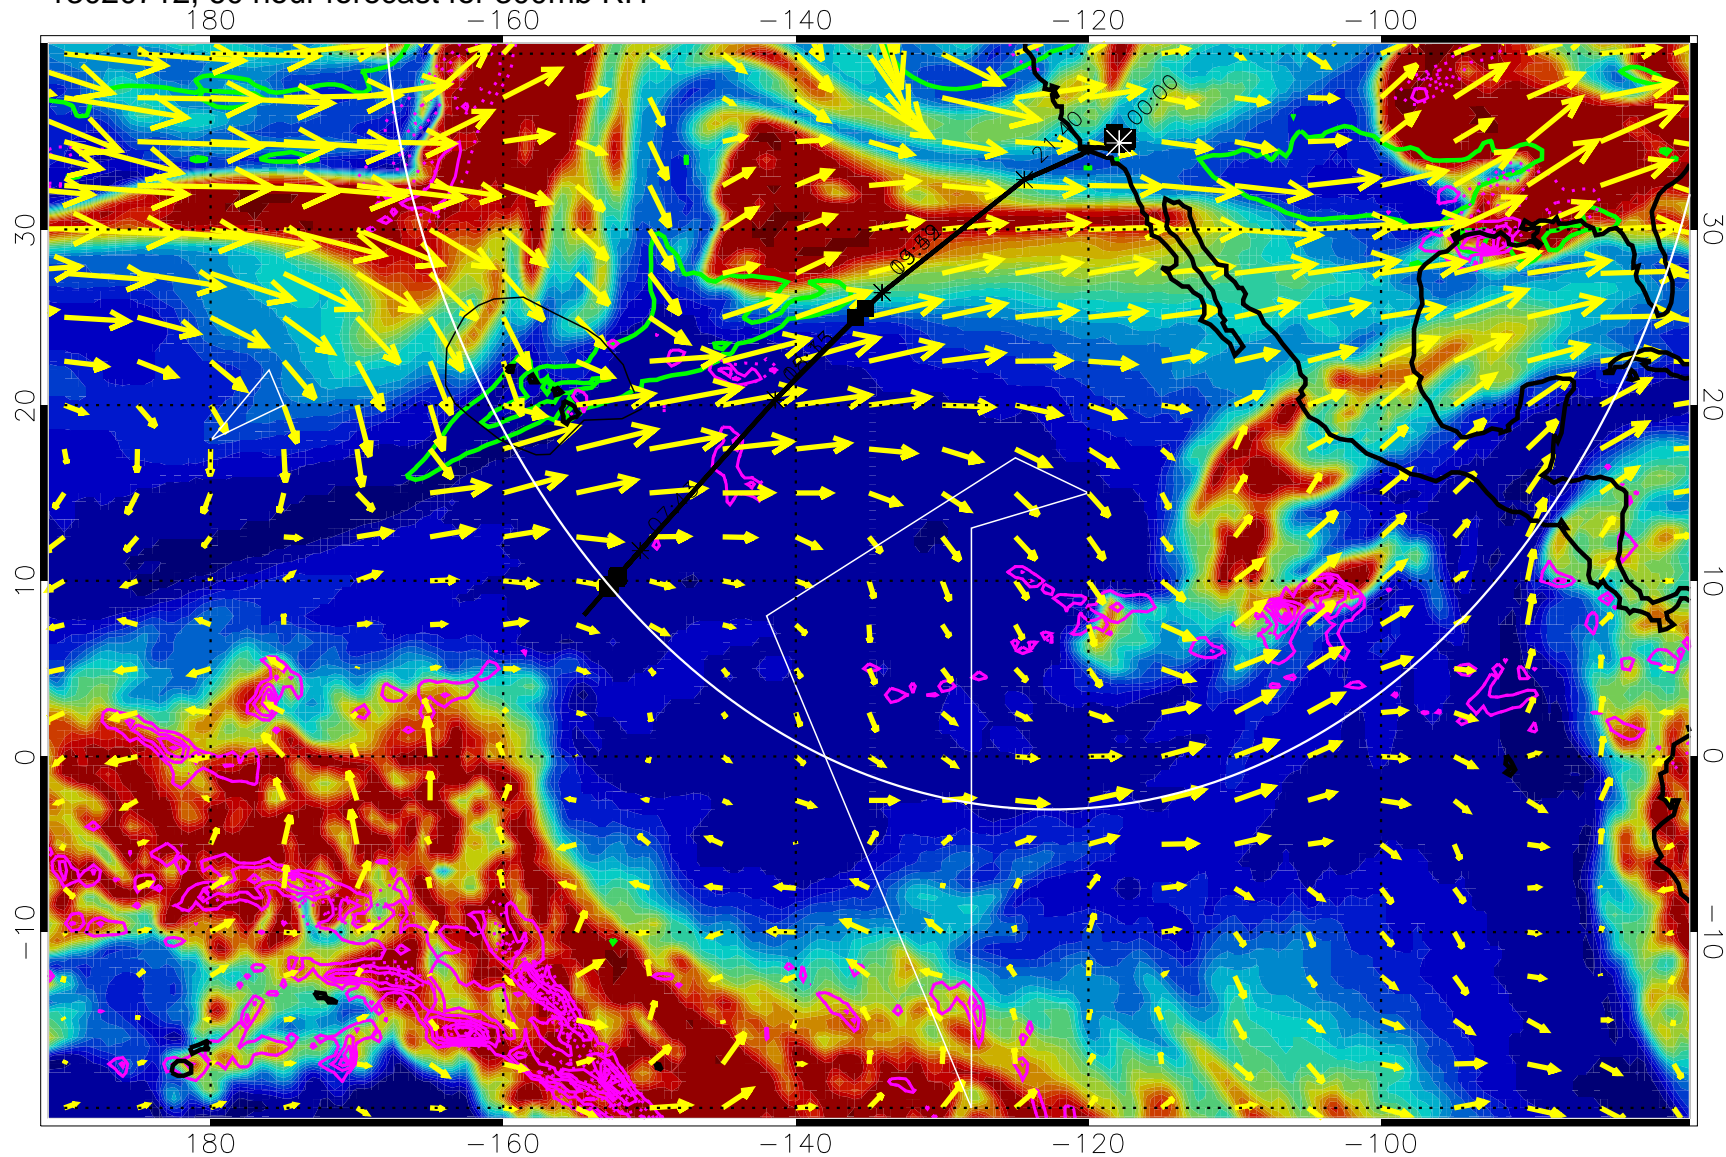

13020618, 42 hour forecast for 300mb RH

Precip (tot dot, conv sol) past 6 hrs 6 kg/m2 contours, min 4

EPV Tropopause (2 PVU) Position

→ 50 m/s

Range ring of 4055 km -- 13 hours GH round trip

13020700, 48 hour forecast for 300mb RH

Precip (tot dot, conv sol) past 6 hrs 6 kg/m2 contours, min 4

EPV Tropopause (2 PVU) Position

→ 50 m/s

Range ring of 4055 km -- 13 hours GH round trip

13020706, 54 hour forecast for 300mb RH

Precip (tot dot, conv sol) past 6 hrs 6 kg/m2 contours, min 4

EPV Tropopause (2 PVU) Position

→ 50 m/s

Range ring of 4055 km -- 13 hours GH round trip

13020712, 60 hour forecast for 300mb RH

Precip (tot dot, conv sol) past 6 hrs 6 kg/m2 contours, min 4

EPV Tropopause (2 PVU) Position

13020800, 72 hour forecast for 300mb RH

Precip (tot dot, conv sol) past 6 hrs 6 kg/m2 contours, min 4

EPV Tropopause (2 PVU) Position

→ 50 m/s

Range ring of 4055 km -- 13 hours GH round trip

13020806, 78 hour forecast for 300mb RH