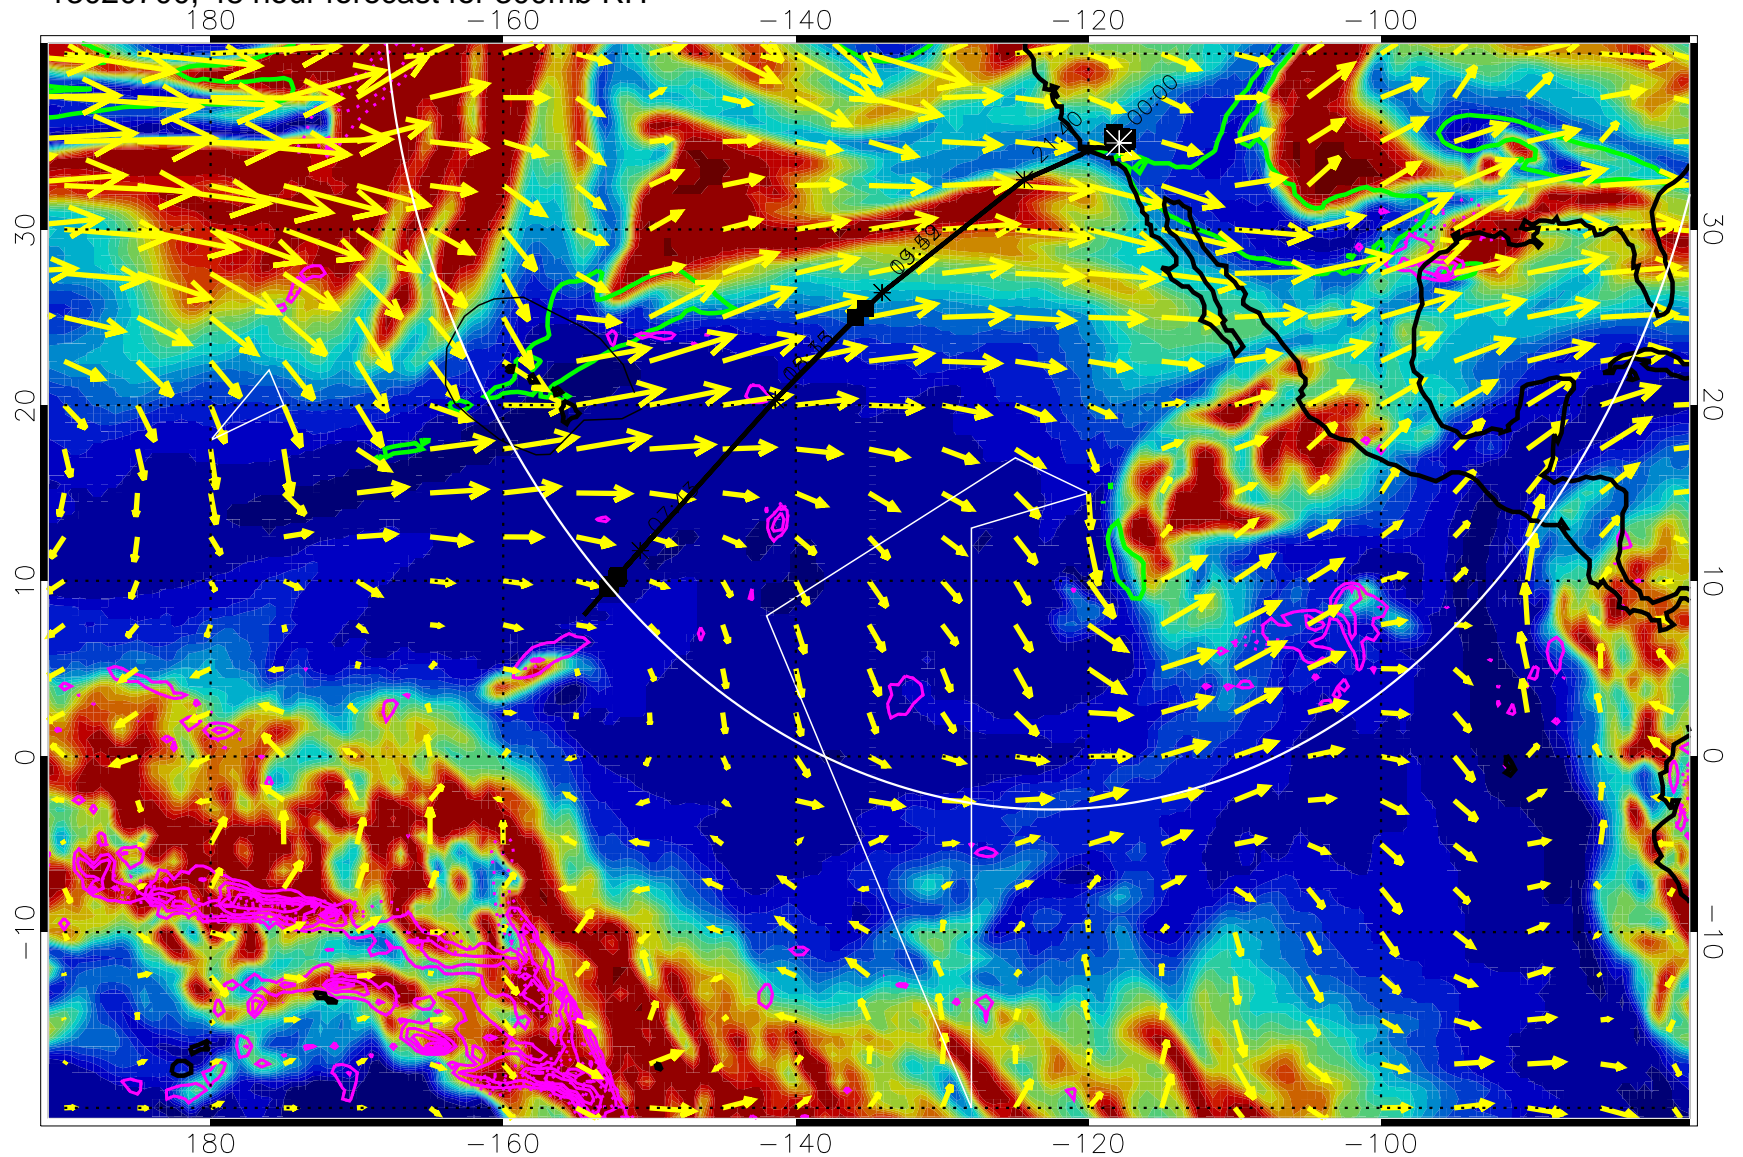

13020618, 42 hour forecast for 300mb RH

Precip (tot dot, conv sol) past 6 hrs 6 kg/m2 contours, min 4

EPV Tropopause (2 PVU) Position

→ 50 m/s

Range ring of 4055 km -- 13 hours GH round trip

13020700, 48 hour forecast for 300mb RH

Precip (tot dot, conv sol) past 6 hrs 6 kg/m2 contours, min 4

EPV Tropopause (2 PVU) Position

→ 50 m/s

Range ring of 4055 km -- 13 hours GH round trip

13020706, 54 hour forecast for 300mb RH

Precip (tot dot, conv sol) past 6 hrs 6 kg/m2 contours, min 4

EPV Tropopause (2 PVU) Position

→ 50 m/s

Range ring of 4055 km -- 13 hours GH round trip

13020712, 60 hour forecast for 300mb RH

Precip (tot dot, conv sol) past 6 hrs 6 kg/m2 contours, min 4

EPV Tropopause (2 PVU) Position

13020800, 72 hour forecast for 300mb RH

Precip (tot dot, conv sol) past 6 hrs 6 kg/m2 contours, min 4

EPV Tropopause (2 PVU) Position

→ 50 m/s

Range ring of 4055 km -- 13 hours GH round trip

13020806, 78 hour forecast for 300mb RH