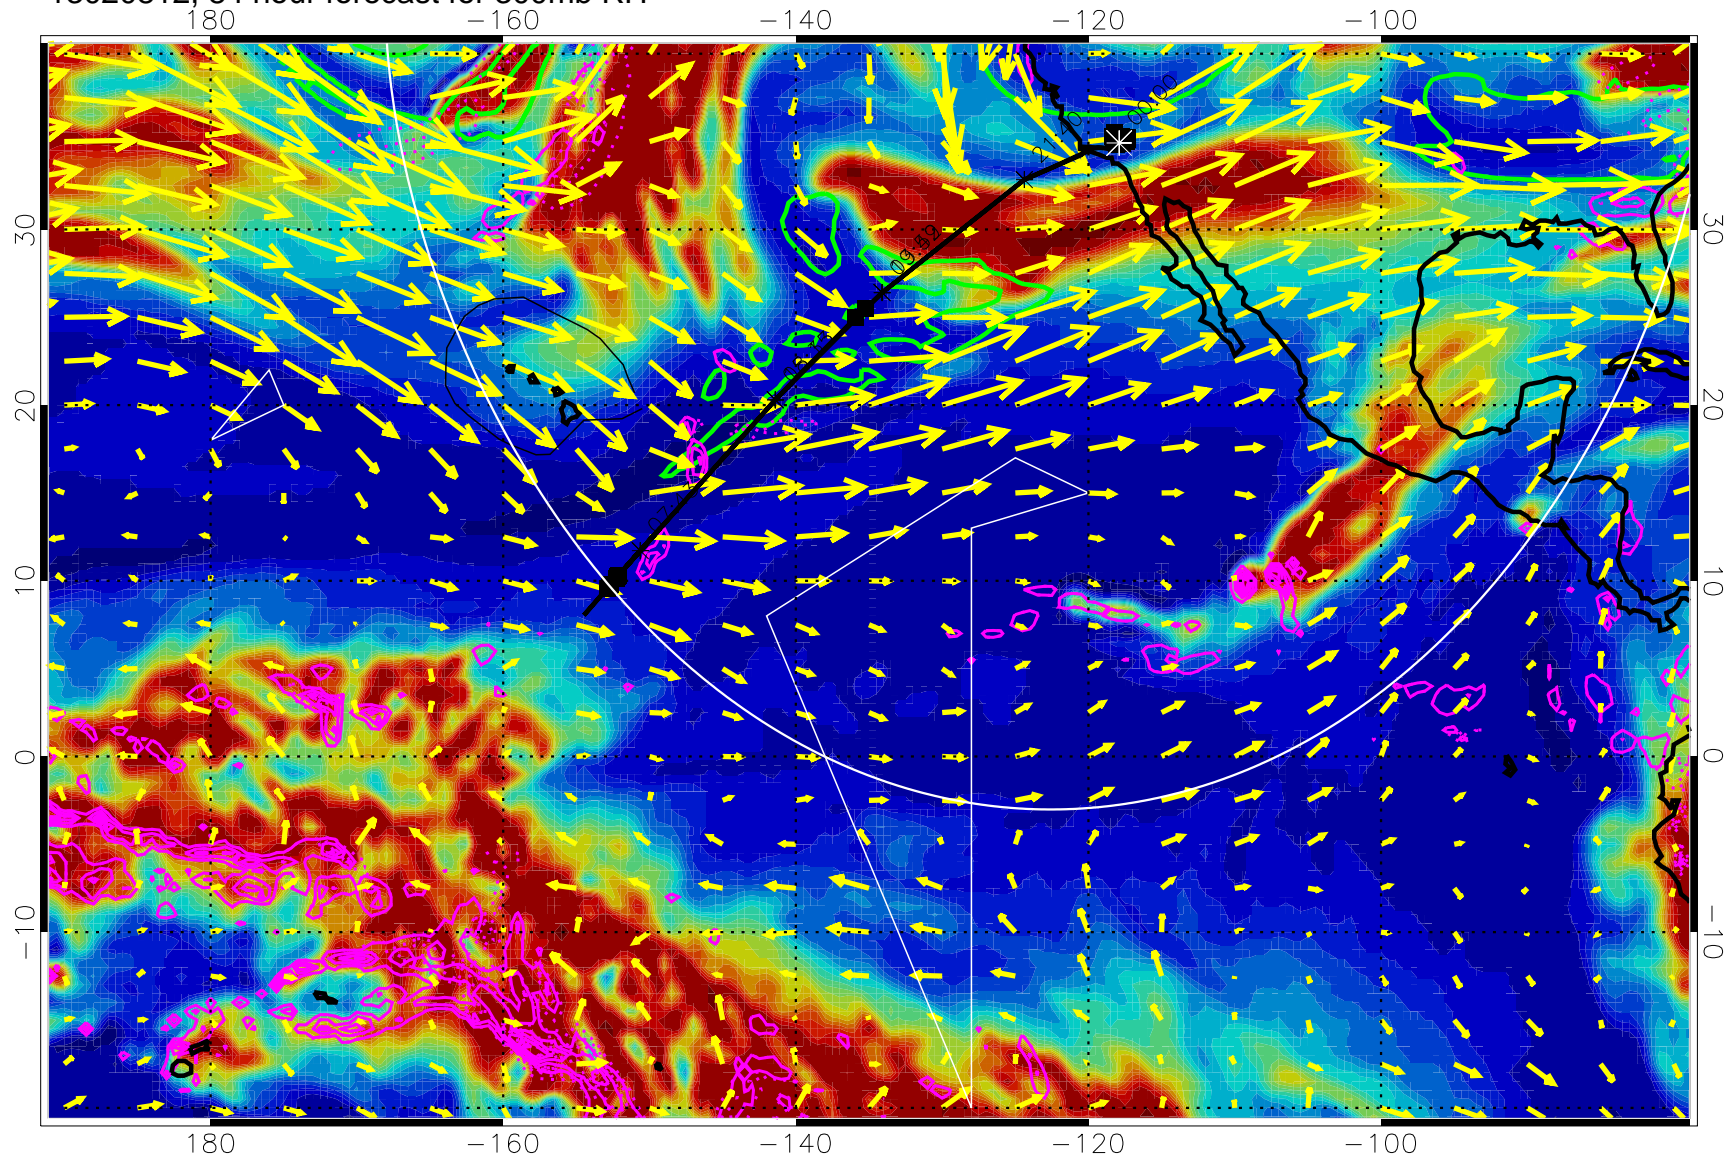

13020800, 72 hour forecast for 300mb RH

Precip (tot dot, conv sol) past 6 hrs 6 kg/m2 contours, min 4

EPV Tropopause (2 PVU) Position

→ 50 m/s

Range ring of 4055 km -- 13 hours GH round trip

13020806, 78 hour forecast for 300mb RH

Precip (tot dot, conv sol) past 6 hrs 6 kg/m² contours, min 4

EPV Tropopause (2 PVU) Position

→ 50 m/s

Range ring of 4055 km -- 13 hours GH round trip

13020812, 84 hour forecast for 300mb RH

Precip (tot dot, conv sol) past 6 hrs 6 kg/m2 contours, min 4

EPV Tropopause (2 PVU) Position

→ 50 m/s

Range ring of 4055 km -- 13 hours GH round trip

13020818, 90 hour forecast for 300mb RH

13020900, 96 hour forecast for 300mb RH

Precip (tot dot, conv sol) past 6 hrs 6 kg/m2 contours, min 4

EPV Tropopause (2 PVU) Position

→ 50 m/s

Range ring of 4055 km -- 13 hours GH round trip

13020906, 102 hour forecast for 300mb RH

Precip (tot dot, conv sol) past 6 hrs 6 kg/m2 contours, min 4

EPV Tropopause (2 PVU) Position