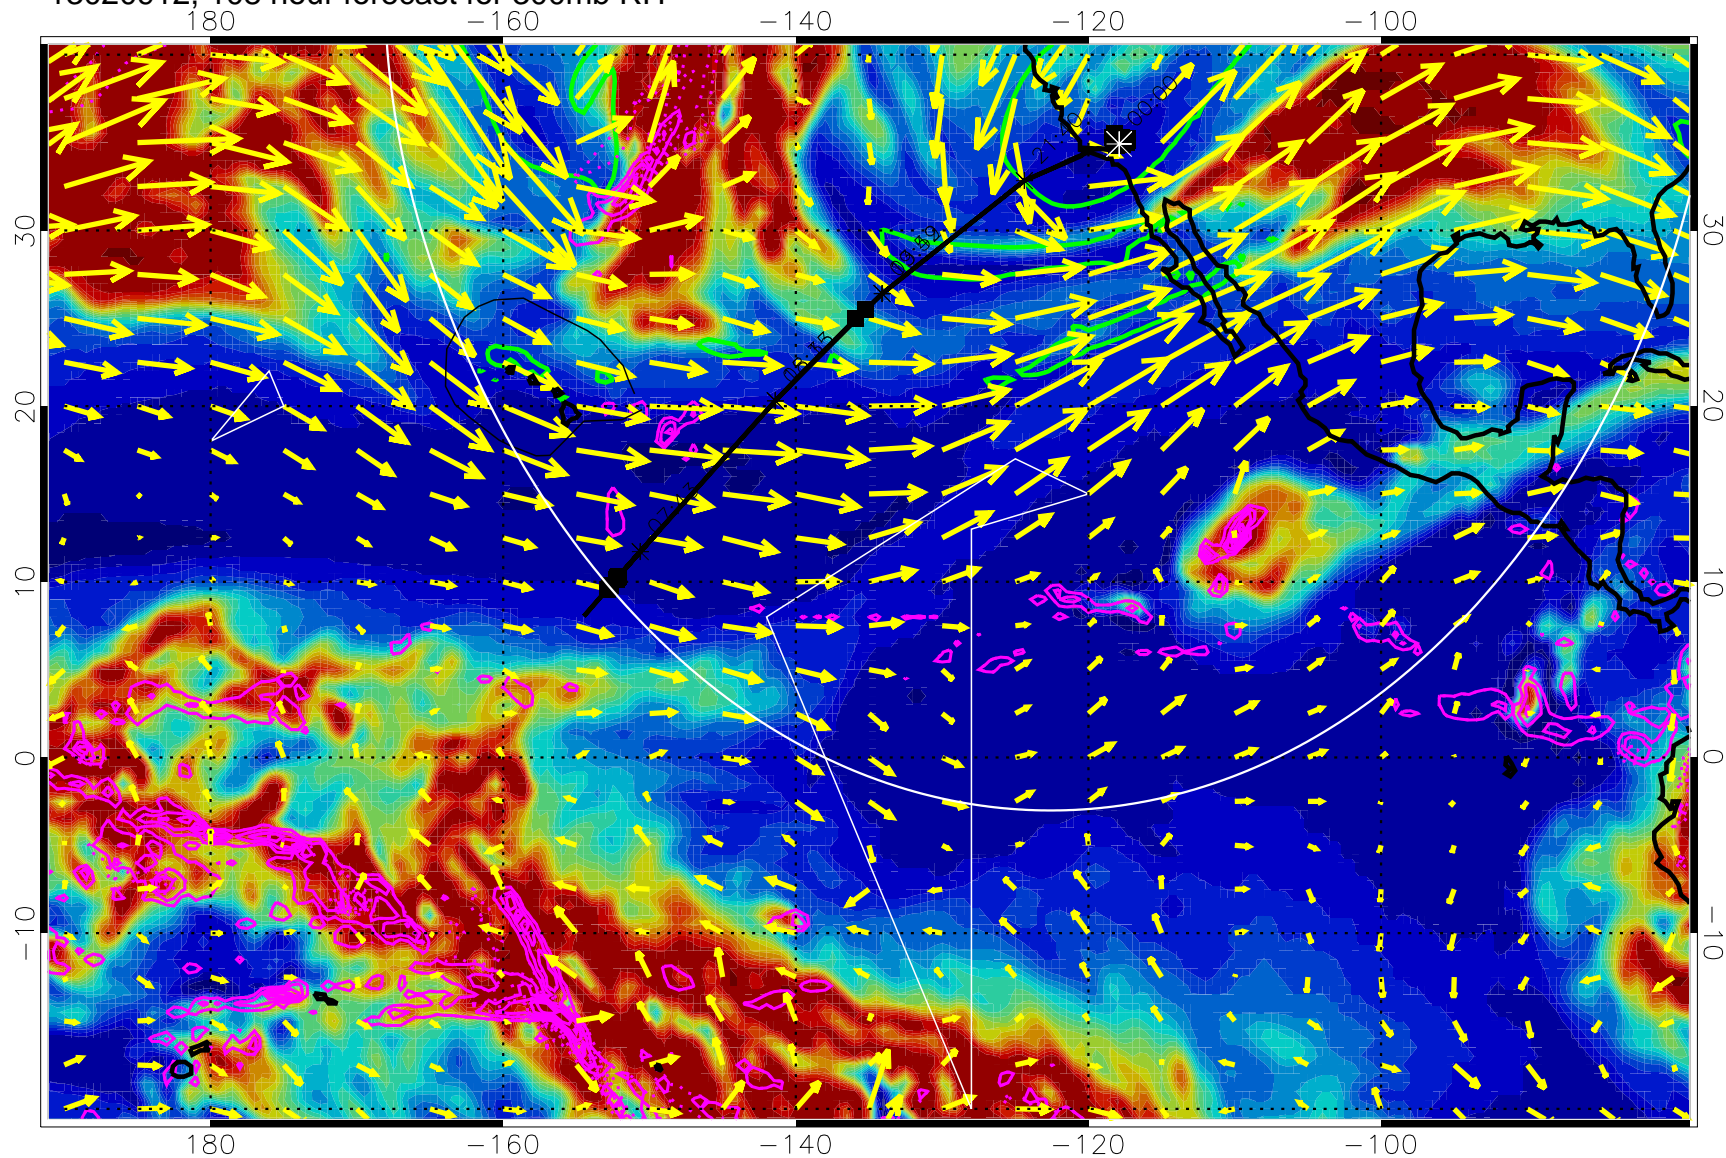

EPV Tropopause (2 PVU) Position

→ 50 m/s

Range ring of 4055 km -- 13 hours GH round trip

13020818, 90 hour forecast for 300mb RH

13020900, 96 hour forecast for 300mb RH

Precip (tot dot, conv sol) past 6 hrs 6 kg/m2 contours, min 4

EPV Tropopause (2 PVU) Position

→ 50 m/s

Range ring of 4055 km -- 13 hours GH round trip

13020906, 102 hour forecast for 300mb RH

Precip (tot dot, conv sol) past 6 hrs 6 kg/m2 contours, min 4

EPV Tropopause (2 PVU) Position

→ 50 m/s

Range ring of 4055 km -- 13 hours GH round trip

13020912, 108 hour forecast for 300mb RH

Precip (tot dot, conv sol) past 6 hrs 6 kg/m2 contours, min 4

EPV Tropopause (2 PVU) Position

→ 50 m/s

Range ring of 4055 km -- 13 hours GH round trip

13020918, 114 hour forecast for 300mb RH

Precip (tot dot, conv sol) past 6 hrs 6 kg/m² contours, min 4

EPV Tropopause (2 PVU) Position

→ 50 m/s

Range ring of 4055 km -- 13 hours GH round trip

13021000, 120 hour forecast for 300mb RH