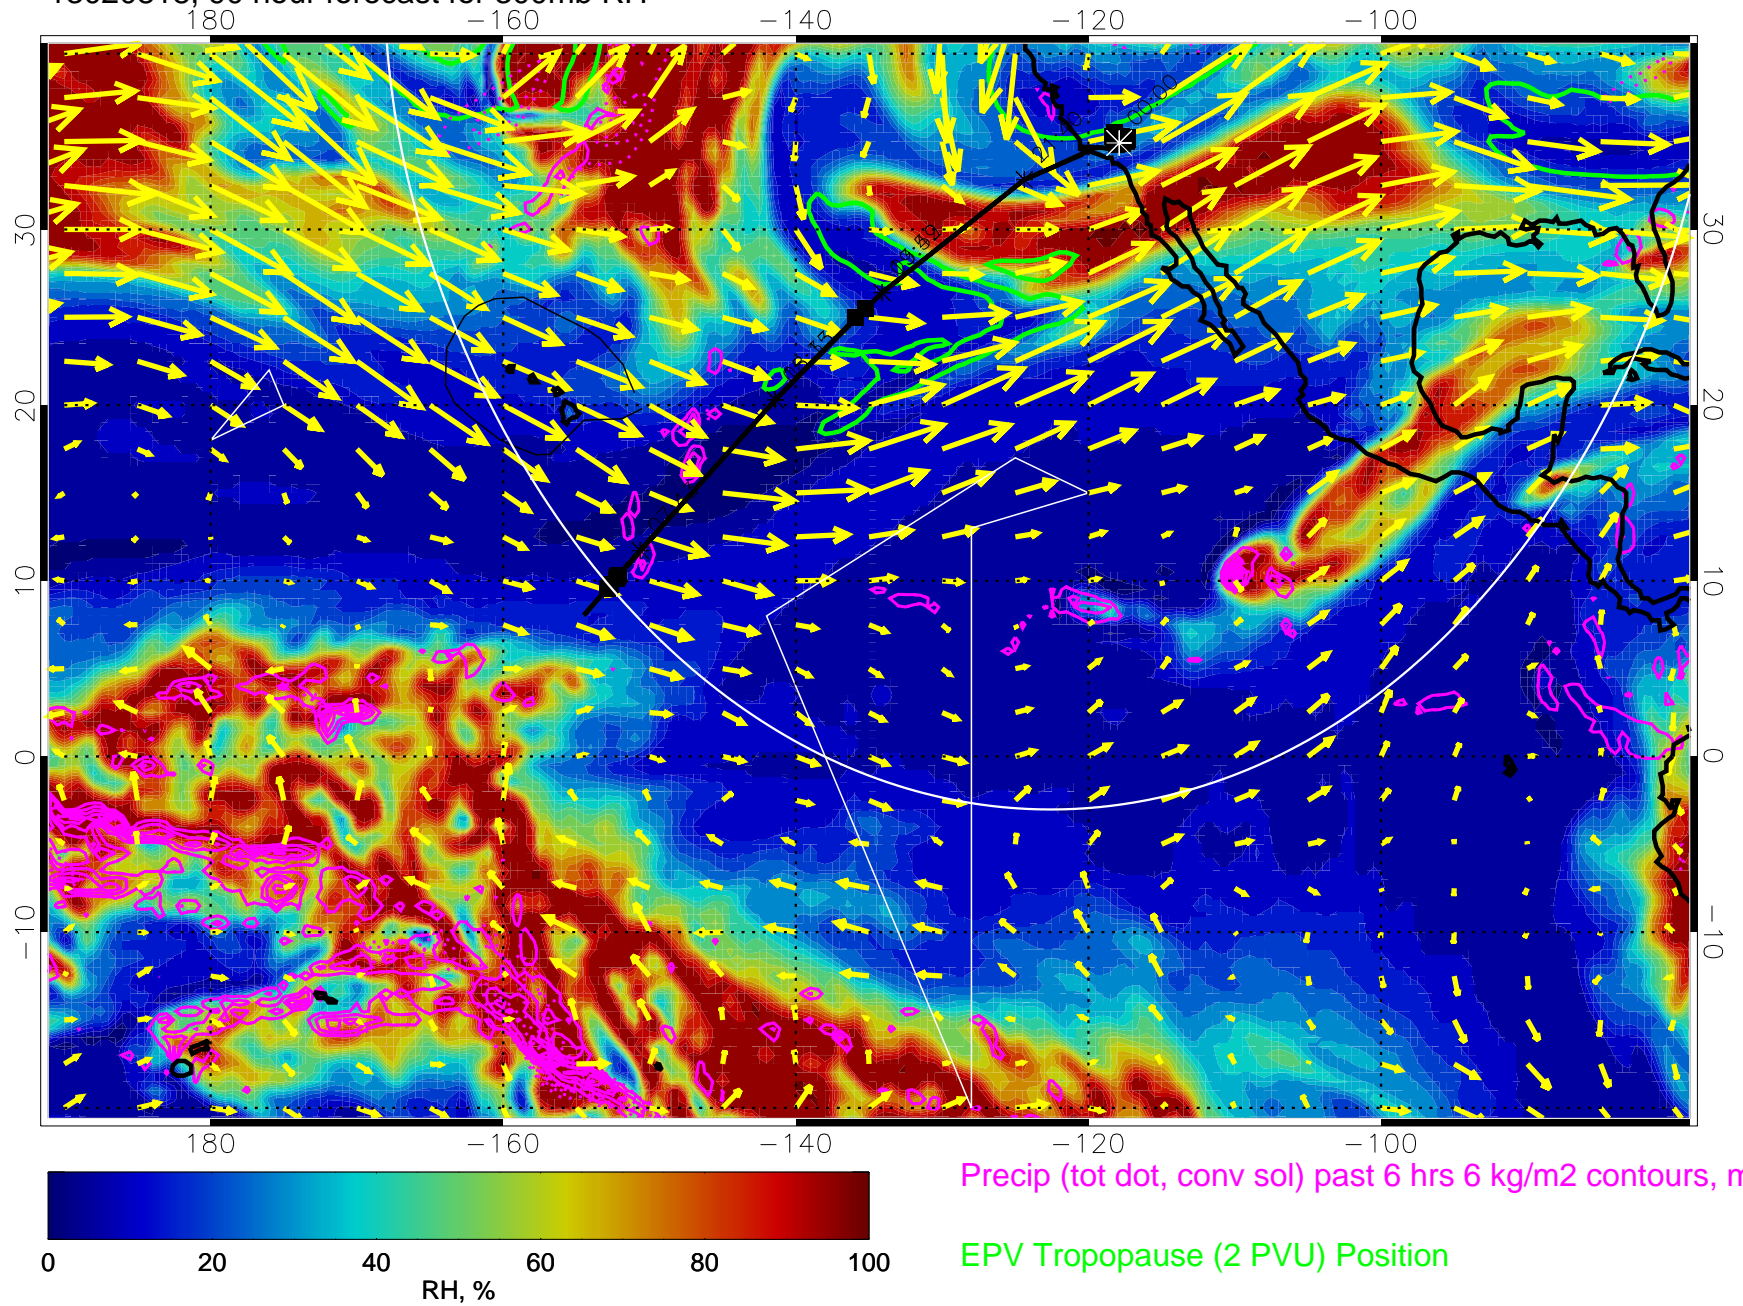

13020800, 72 hour forecast for 300mb RH

Precip (tot dot, conv sol) past 6 hrs 6 kg/m2 contours, min 4

EPV Tropopause (2 PVU) Position

→ 50 m/s

Range ring of 4055 km -- 13 hours GH round trip

13020806, 78 hour forecast for 300mb RH

Precip (tot dot, conv sol) past 6 hrs 6 kg/m² contours, min 4

EPV Tropopause (2 PVU) Position

→ 50 m/s

Range ring of 4055 km -- 13 hours GH round trip

13020812, 84 hour forecast for 300mb RH

Precip (tot dot, conv sol) past 6 hrs 6 kg/m2 contours, min 4

EPV Tropopause (2 PVU) Position

→ 50 m/s

Range ring of 4055 km -- 13 hours GH round trip

13020818, 90 hour forecast for 300mb RH

13020900, 96 hour forecast for 300mb RH

Precip (tot dot, conv sol) past 6 hrs 6 kg/m2 contours, min 4

EPV Tropopause (2 PVU) Position

→ 50 m/s

Range ring of 4055 km -- 13 hours GH round trip

13020906, 102 hour forecast for 300mb RH

Precip (tot dot, conv sol) past 6 hrs 6 kg/m2 contours, min 4

EPV Tropopause (2 PVU) Position