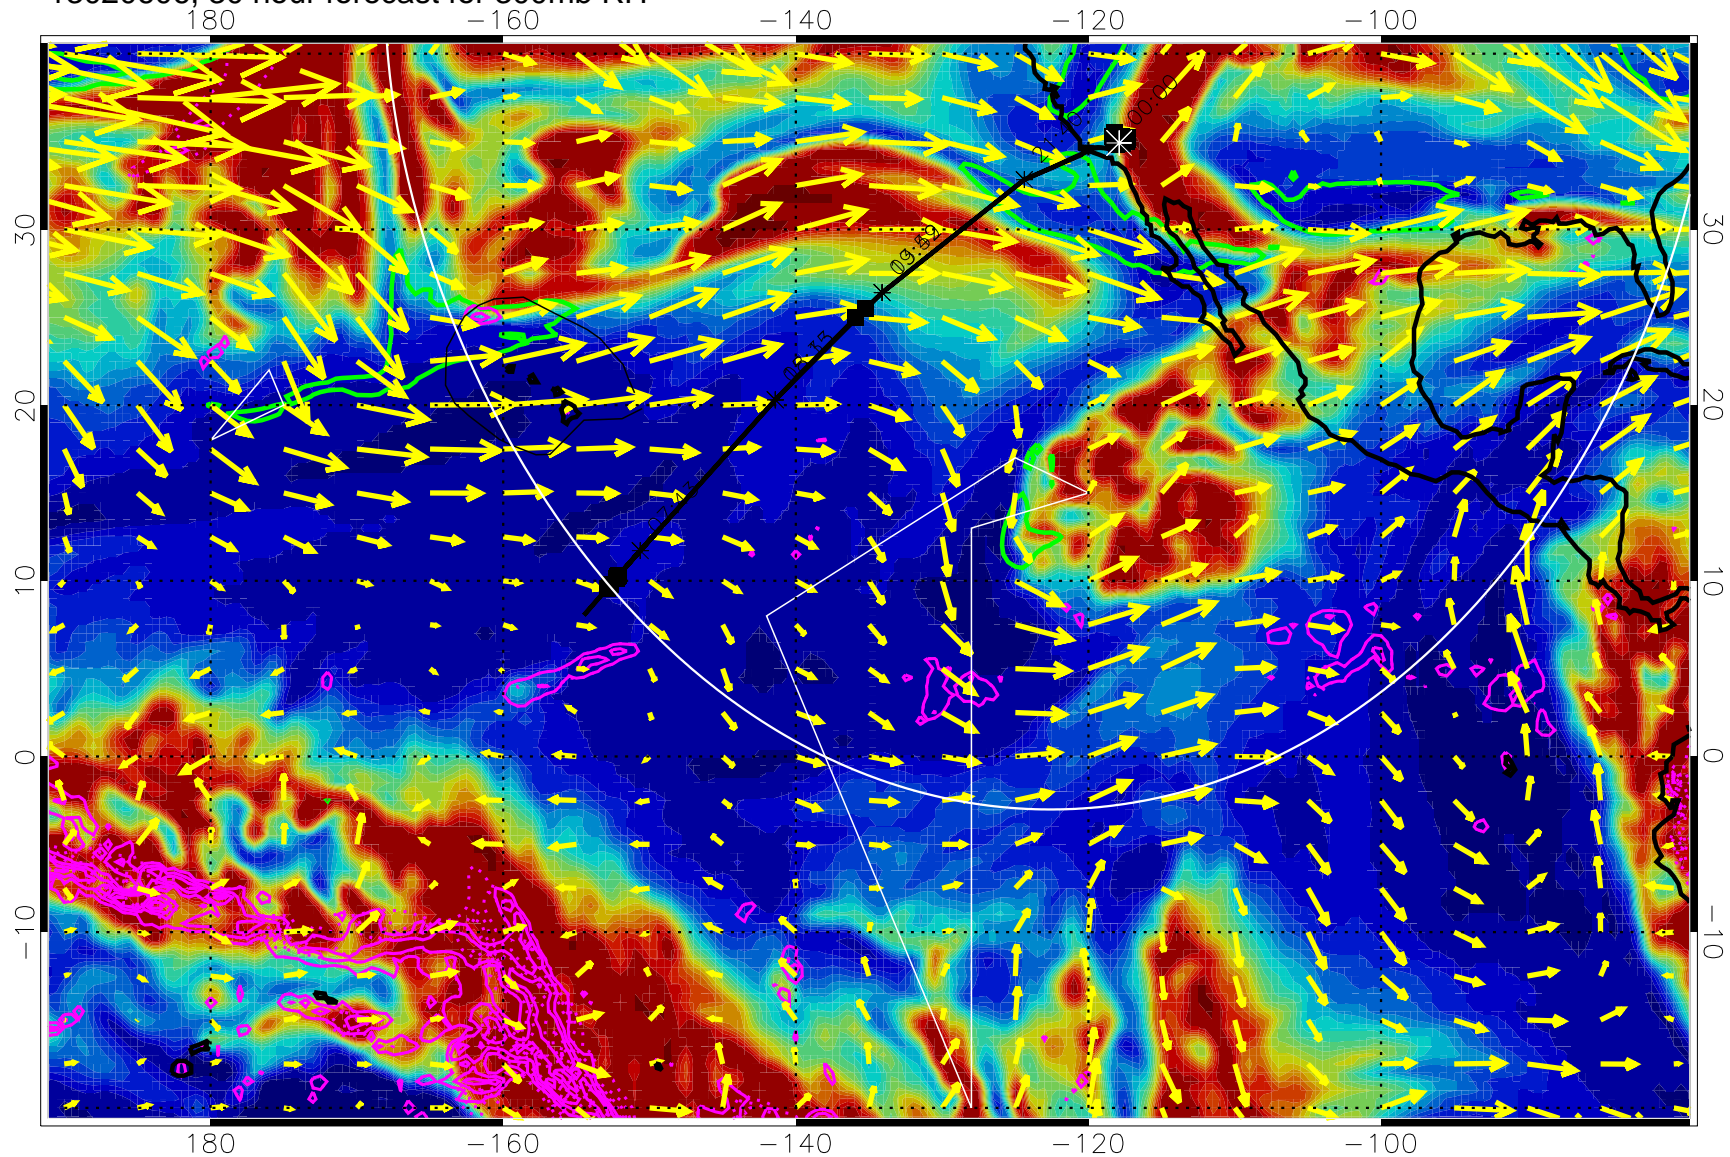

13020512, 12 hour forecast for 300mb RH

Precip (tot dot, conv sol) past 6 hrs 6 kg/m2 contours, min 4

EPV Tropopause (2 PVU) Position

→ 50 m/s

Range ring of 4055 km -- 13 hours GH round trip

13020518, 18 hour forecast for 300mb RH

Precip (tot dot, conv sol) past 6 hrs 6 kg/m2 contours, min 4

EPV Tropopause (2 PVU) Position

→ 50 m/s

Range ring of 4055 km -- 13 hours GH round trip

13020600, 24 hour forecast for 300mb RH

Precip (tot dot, conv sol) past 6 hrs 6 kg/m2 contours, min 4

EPV Tropopause (2 PVU) Position

→ 50 m/s

Range ring of 4055 km -- 13 hours GH round trip

13020606, 30 hour forecast for 300mb RH

Precip (tot dot, conv sol) past 6 hrs 6 kg/m2 contours, min 4

EPV Tropopause (2 PVU) Position

13020618, 42 hour forecast for 300mb RH

Precip (tot dot, conv sol) past 6 hrs 6 kg/m2 contours, min 4

EPV Tropopause (2 PVU) Position

→ 50 m/s

Range ring of 4055 km -- 13 hours GH round trip

13020700, 48 hour forecast for 300mb RH