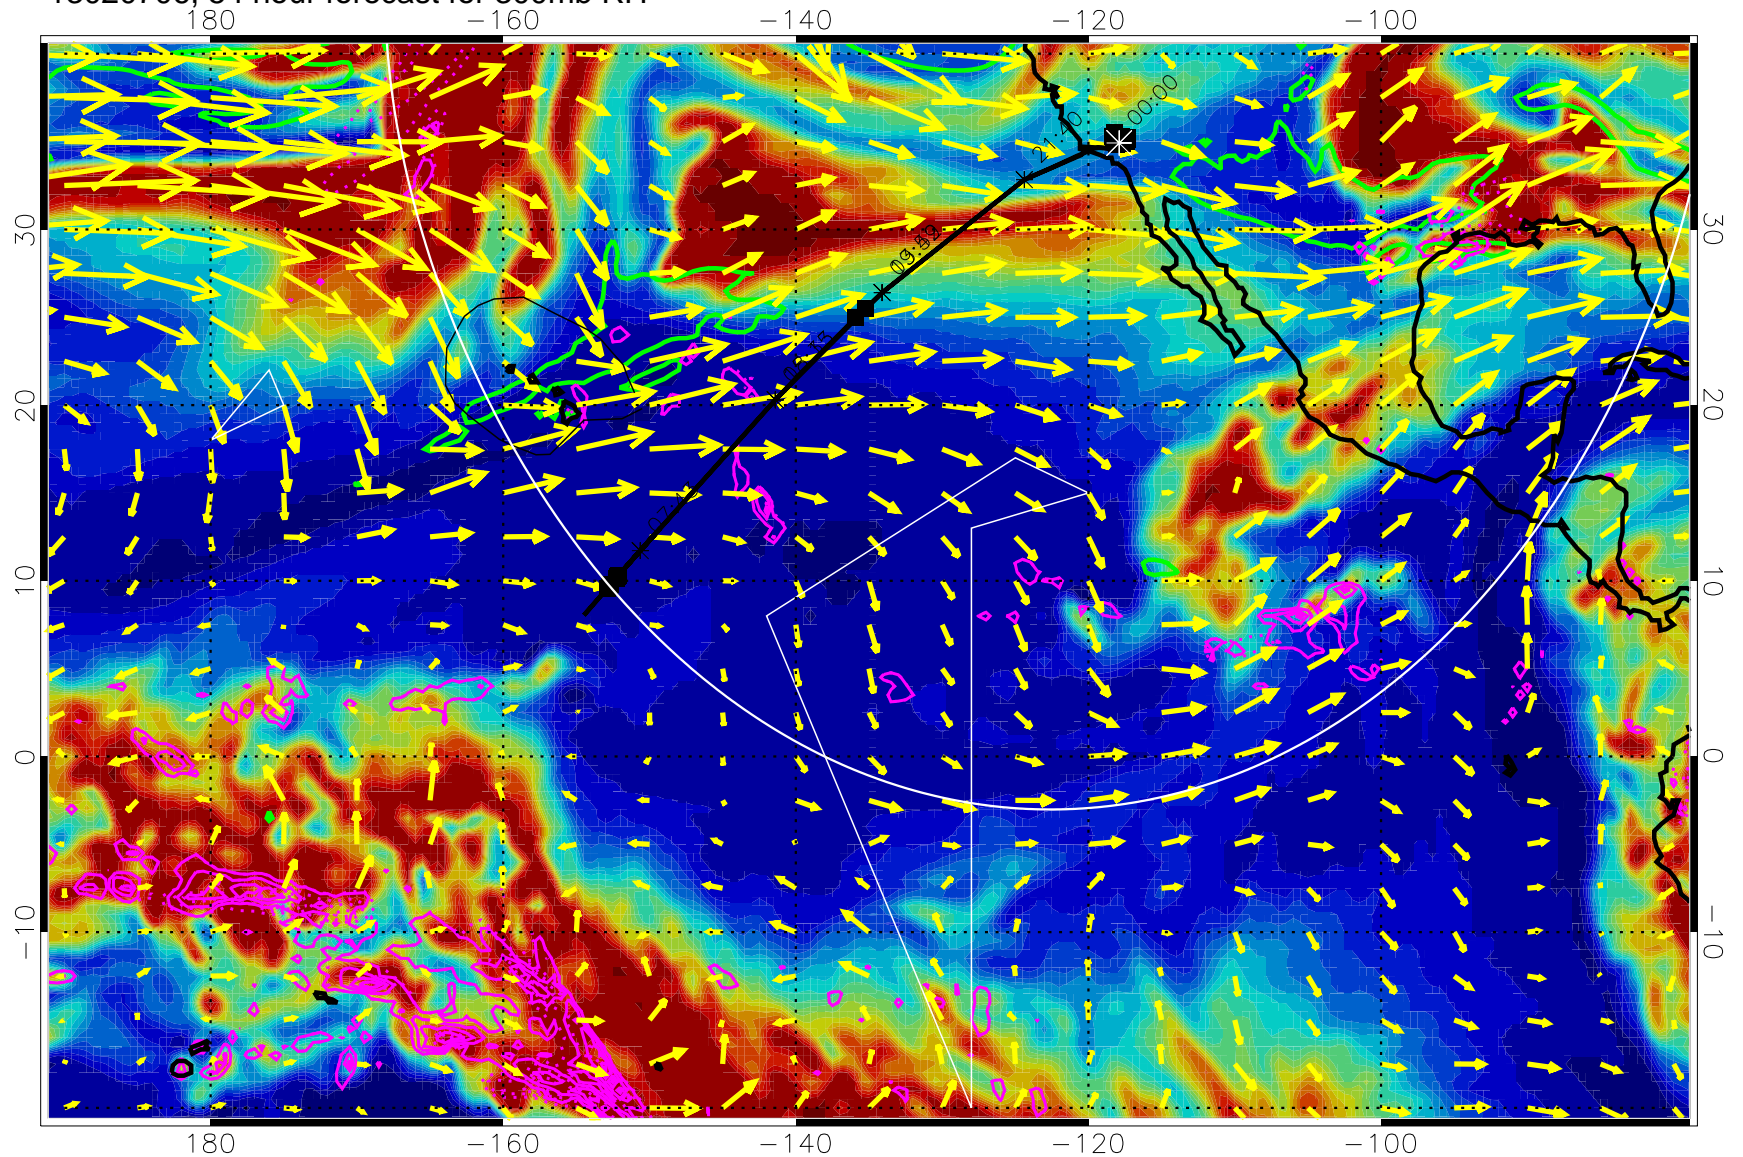

13020618, 42 hour forecast for 300mb RH

Precip (tot dot, conv sol) past 6 hrs 6 kg/m2 contours, min 4

EPV Tropopause (2 PVU) Position

→ 50 m/s

Range ring of 4055 km -- 13 hours GH round trip

13020700, 48 hour forecast for 300mb RH

Precip (tot dot, conv sol) past 6 hrs 6 kg/m2 contours, min 4

EPV Tropopause (2 PVU) Position

→ 50 m/s

Range ring of 4055 km -- 13 hours GH round trip

13020706, 54 hour forecast for 300mb RH

Precip (tot dot, conv sol) past 6 hrs 6 kg/m2 contours, min 4

EPV Tropopause (2 PVU) Position

→ 50 m/s

Range ring of 4055 km -- 13 hours GH round trip

13020712, 60 hour forecast for 300mb RH

Precip (tot dot, conv sol) past 6 hrs 6 kg/m2 contours, min 4

EPV Tropopause (2 PVU) Position

13020800, 72 hour forecast for 300mb RH

Precip (tot dot, conv sol) past 6 hrs 6 kg/m2 contours, min 4

EPV Tropopause (2 PVU) Position

→ 50 m/s

Range ring of 4055 km -- 13 hours GH round trip

13020806, 78 hour forecast for 300mb RH