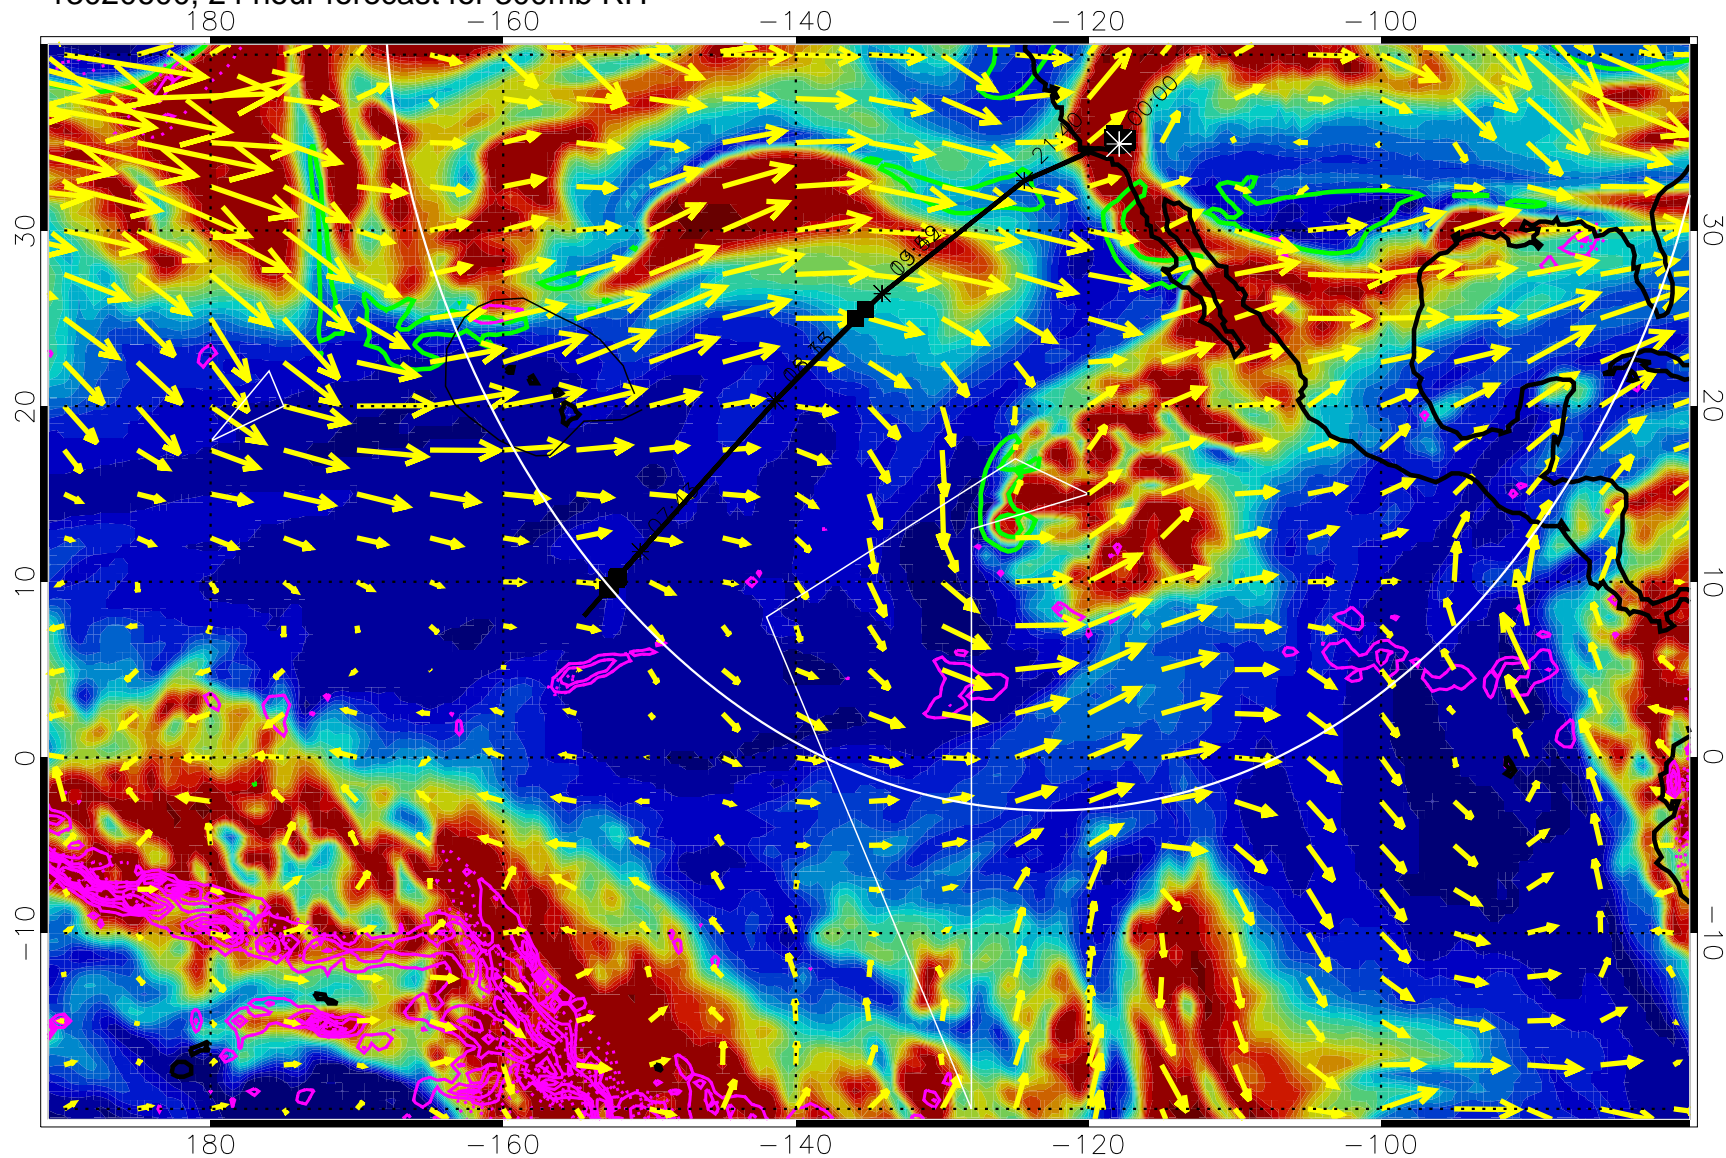

13020512, 12 hour forecast for 300mb RH

Precip (tot dot, conv sol) past 6 hrs 6 kg/m2 contours, min 4

EPV Tropopause (2 PVU) Position

→ 50 m/s

Range ring of 4055 km -- 13 hours GH round trip

13020518, 18 hour forecast for 300mb RH

Precip (tot dot, conv sol) past 6 hrs 6 kg/m2 contours, min 4

EPV Tropopause (2 PVU) Position

→ 50 m/s

Range ring of 4055 km -- 13 hours GH round trip

13020600, 24 hour forecast for 300mb RH

Precip (tot dot, conv sol) past 6 hrs 6 kg/m2 contours, min 4

EPV Tropopause (2 PVU) Position

→ 50 m/s

Range ring of 4055 km -- 13 hours GH round trip

13020606, 30 hour forecast for 300mb RH

Precip (tot dot, conv sol) past 6 hrs 6 kg/m2 contours, min 4

EPV Tropopause (2 PVU) Position

13020618, 42 hour forecast for 300mb RH

Precip (tot dot, conv sol) past 6 hrs 6 kg/m2 contours, min 4

EPV Tropopause (2 PVU) Position

→ 50 m/s

Range ring of 4055 km -- 13 hours GH round trip

13020700, 48 hour forecast for 300mb RH