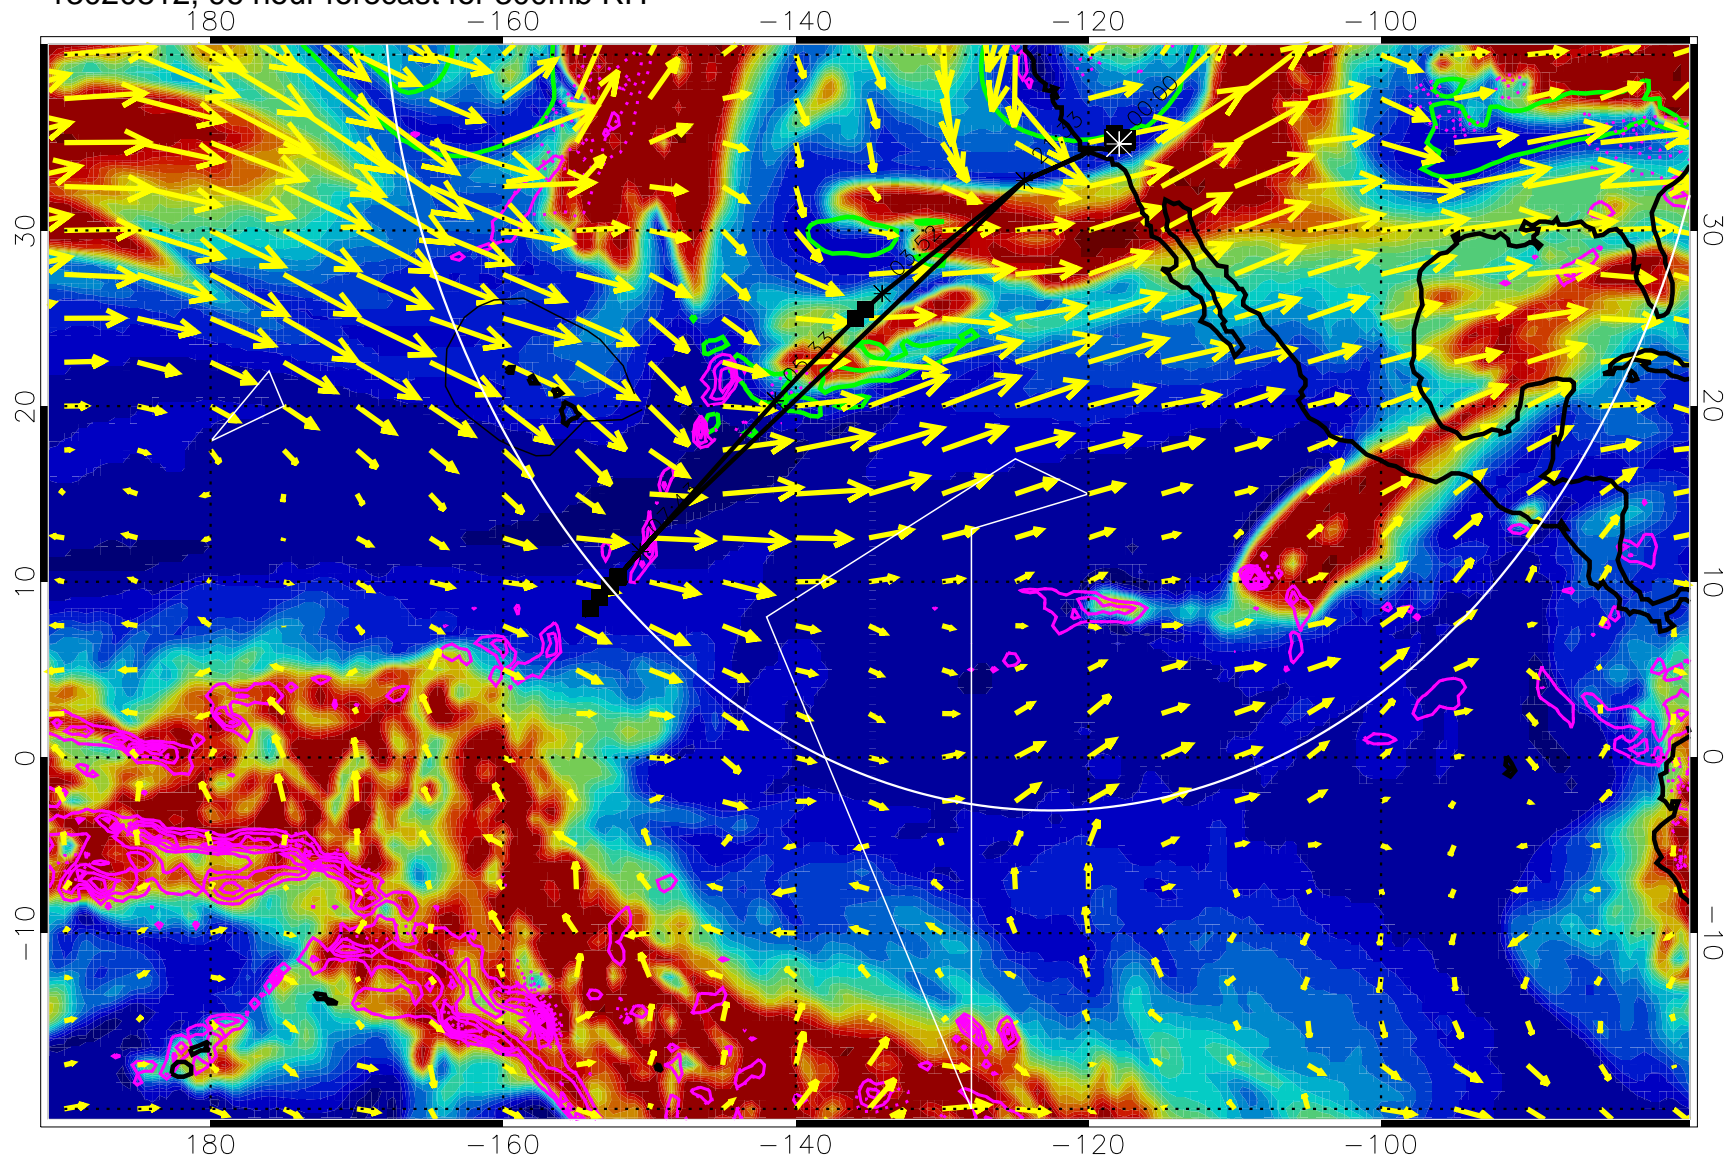

EPV Tropopause (2 PVU) Position

→ 50 m/s

Range ring of 4055 km -- 13 hours GH round trip

13020800, 84 hour forecast for 300mb RH

Precip (tot dot, conv sol) past 6 hrs 6 kg/m2 contours, min 4

EPV Tropopause (2 PVU) Position

→ 50 m/s

Range ring of 4055 km -- 13 hours GH round trip

13020806, 90 hour forecast for 300mb RH

Precip (tot dot, conv sol) past 6 hrs 6 kg/m2 contours, min 4

EPV Tropopause (2 PVU) Position

→ 50 m/s

Range ring of 4055 km -- 13 hours GH round trip

13020812, 96 hour forecast for 300mb RH

Precip (tot dot, conv sol) past 6 hrs 6 kg/m2 contours, min 4

EPV Tropopause (2 PVU) Position

→ 50 m/s

Range ring of 4055 km -- 13 hours GH round trip

13020818, 102 hour forecast for 300mb RH

Precip (tot dot, conv sol) past 6 hrs 6 kg/m2 contours, min 4

EPV Tropopause (2 PVU) Position

→ 50 m/s

Range ring of 4055 km -- 13 hours GH round trip

13020900, 108 hour forecast for 300mb RH

Precip (tot dot, conv sol) past 6 hrs 6 kg/m2 contours, min 4