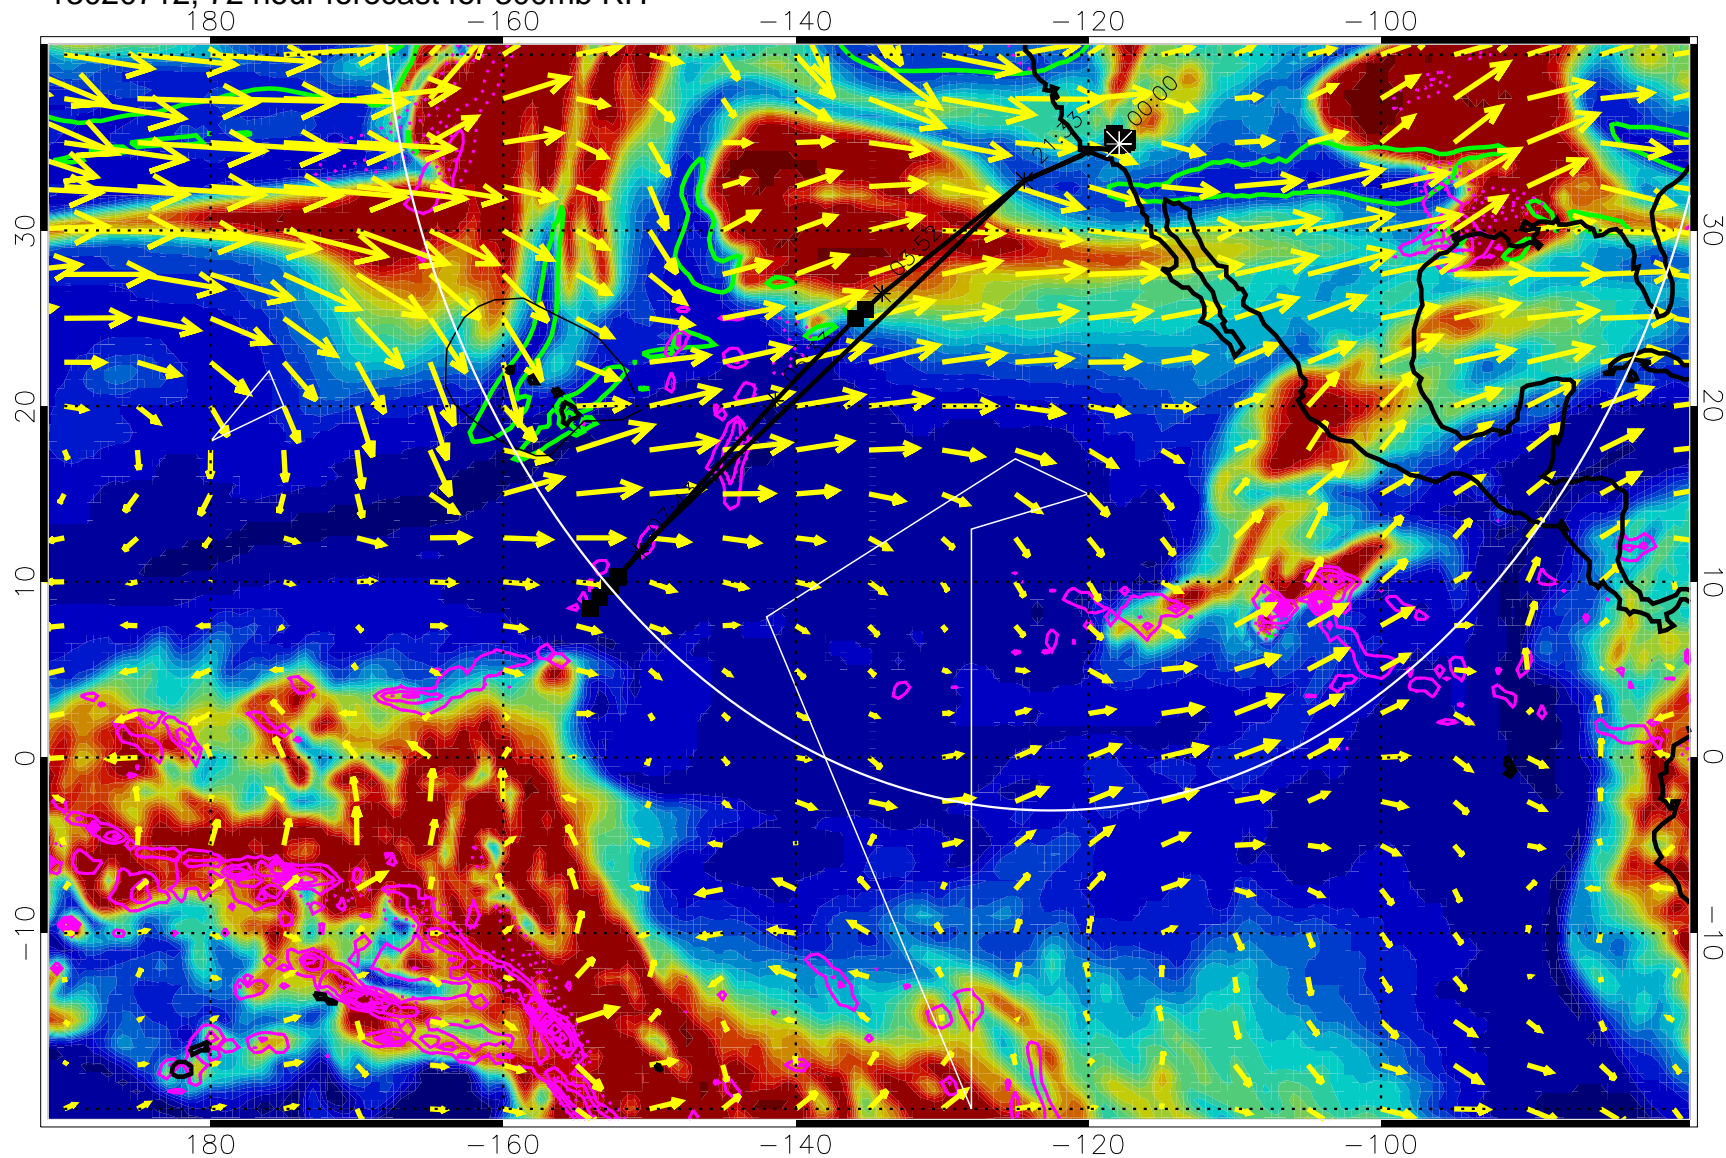

13020706, 66 hour forecast for 300mb RH

Precip (tot dot, conv sol) past 6 hrs 6 kg/m2 contours, min 4

EPV Tropopause (2 PVU) Position

→ 50 m/s

Range ring of 4055 km -- 13 hours GH round trip

13020712, 72 hour forecast for 300mb RH

Precip (tot dot, conv sol) past 6 hrs 6 kg/m2 contours, min 4

EPV Tropopause (2 PVU) Position

→ 50 m/s

Range ring of 4055 km -- 13 hours GH round trip

13020718, 78 hour forecast for 300mb RH

Precip (tot dot, conv sol) past 6 hrs 6 kg/m2 contours, min 4

EPV Tropopause (2 PVU) Position

→ 50 m/s

Range ring of 4055 km -- 13 hours GH round trip

13020800, 84 hour forecast for 300mb RH

Precip (tot dot, conv sol) past 6 hrs 6 kg/m2 contours, min 4

EPV Tropopause (2 PVU) Position

13020812, 96 hour forecast for 300mb RH

Precip (tot dot, conv sol) past 6 hrs 6 kg/m2 contours, min 4

EPV Tropopause (2 PVU) Position

→ 50 m/s

Range ring of 4055 km -- 13 hours GH round trip

13020818, 102 hour forecast for 300mb RH