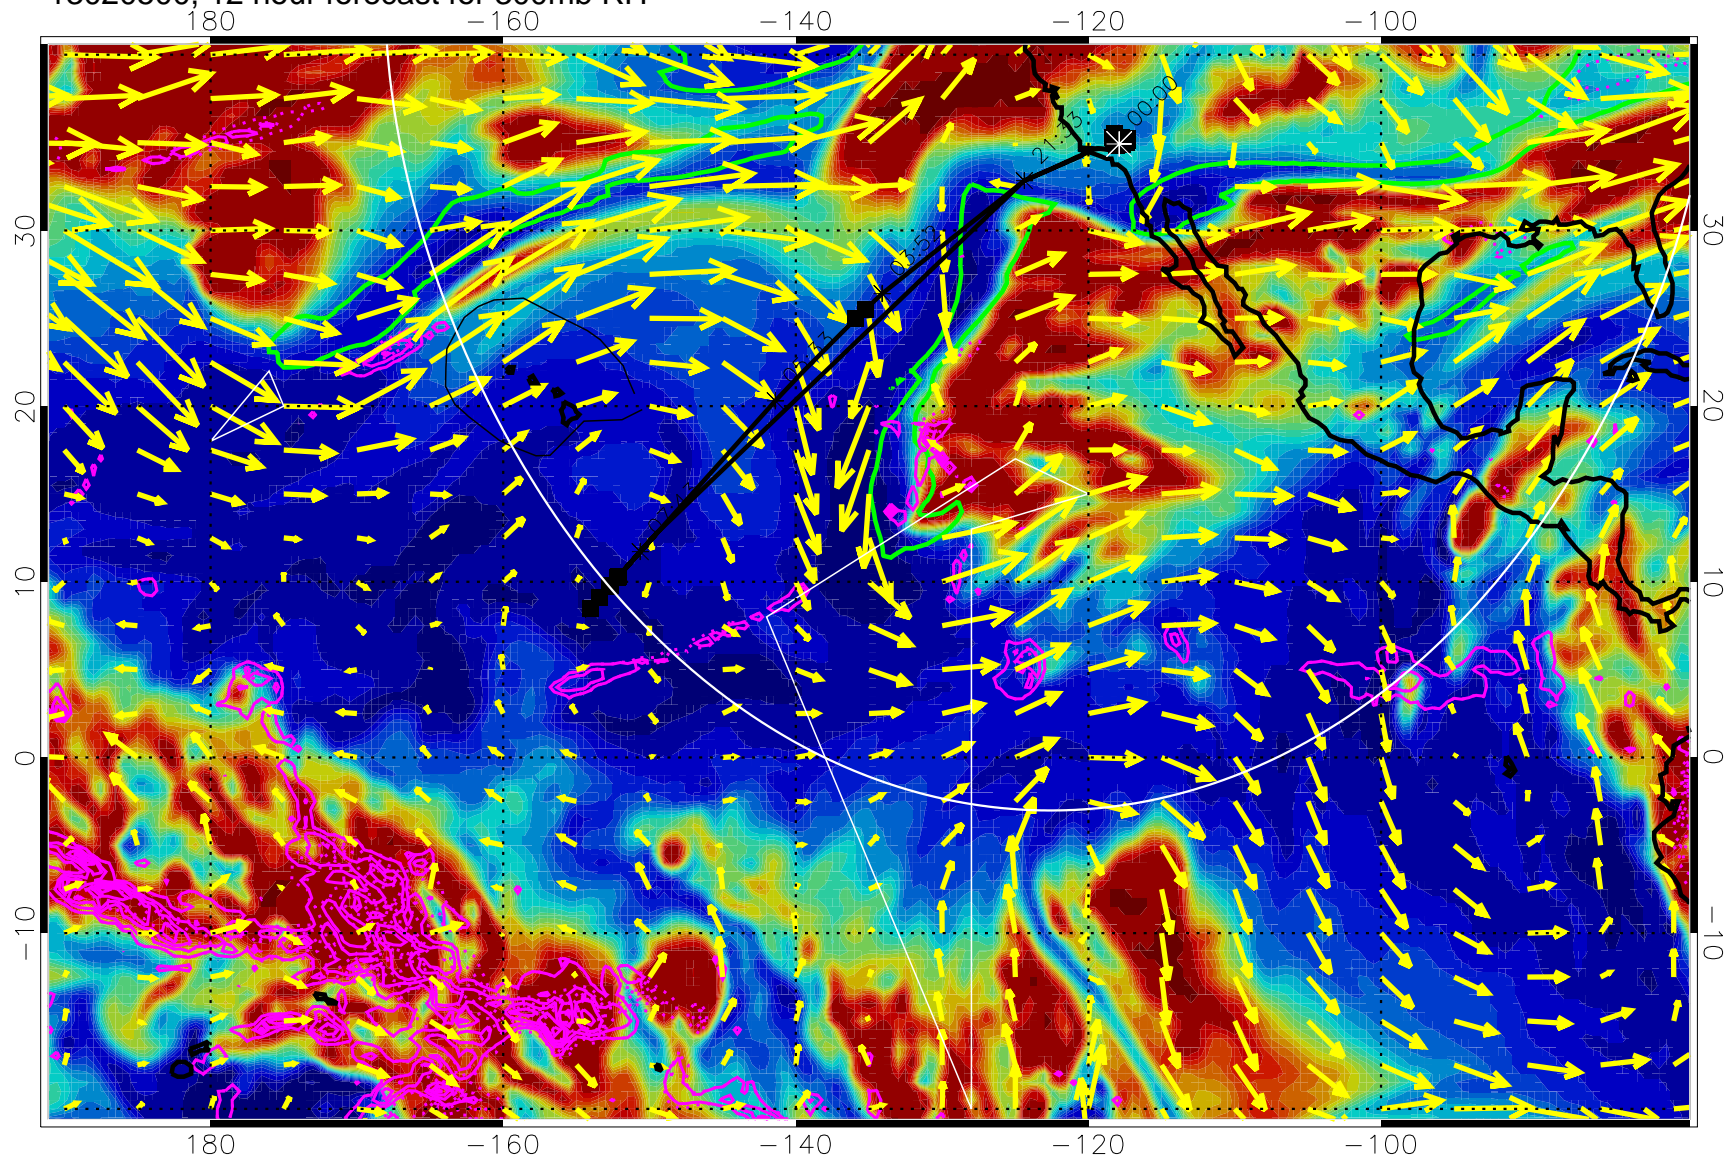

13020418, 6 hour forecast for 300mb RH

Precip (tot dot, conv sol) past 6 hrs 6 kg/m2 contours, min 4

EPV Tropopause (2 PVU) Position

→ 50 m/s

Range ring of 4055 km -- 13 hours GH round trip

13020500, 12 hour forecast for 300mb RH

Precip (tot dot, conv sol) past 6 hrs 6 kg/m2 contours, min 4

EPV Tropopause (2 PVU) Position

→ 50 m/s

Range ring of 4055 km -- 13 hours GH round trip

13020506, 18 hour forecast for 300mb RH

Precip (tot dot, conv sol) past 6 hrs 6 kg/m2 contours, min 4

EPV Tropopause (2 PVU) Position

→ 50 m/s

Range ring of 4055 km -- 13 hours GH round trip

13020512, 24 hour forecast for 300mb RH

Precip (tot dot, conv sol) past 6 hrs 6 kg/m2 contours, min 4

EPV Tropopause (2 PVU) Position

13020600, 36 hour forecast for 300mb RH

Precip (tot dot, conv sol) past 6 hrs 6 kg/m2 contours, min 4

EPV Tropopause (2 PVU) Position

→ 50 m/s

Range ring of 4055 km -- 13 hours GH round trip

13020606, 42 hour forecast for 300mb RH