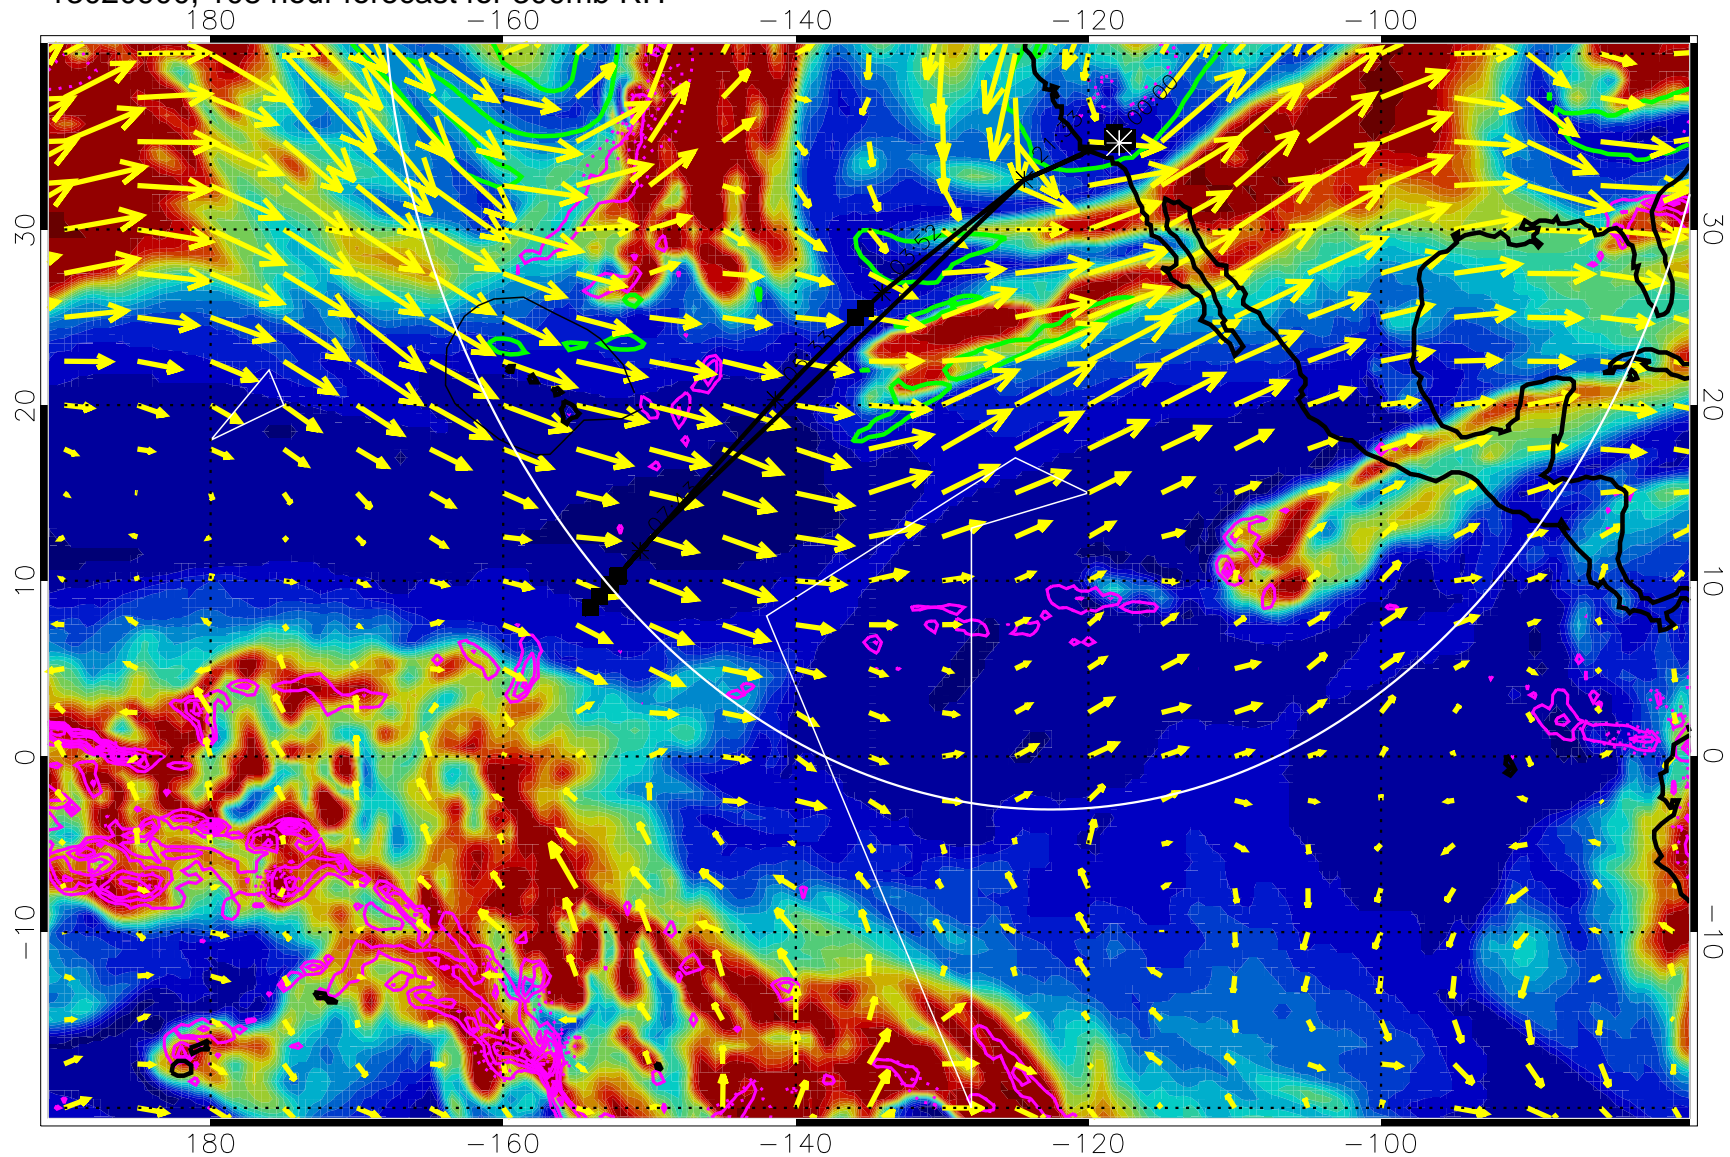

→ 50 m/s

Range ring of 4055 km -- 13 hours GH round trip

13020806, 90 hour forecast for 300mb RH

Precip (tot dot, conv sol) past 6 hrs 6 kg/m2 contours, min 4

EPV Tropopause (2 PVU) Position

→ 50 m/s

Range ring of 4055 km -- 13 hours GH round trip

13020812, 96 hour forecast for 300mb RH

Precip (tot dot, conv sol) past 6 hrs 6 kg/m2 contours, min 4

EPV Tropopause (2 PVU) Position

→ 50 m/s

Range ring of 4055 km -- 13 hours GH round trip

13020818, 102 hour forecast for 300mb RH

Precip (tot dot, conv sol) past 6 hrs 6 kg/m2 contours, min 4

EPV Tropopause (2 PVU) Position

→ 50 m/s

Range ring of 4055 km -- 13 hours GH round trip

13020900, 108 hour forecast for 300mb RH

Precip (tot dot, conv sol) past 6 hrs 6 kg/m2 contours, min 4

EPV Tropopause (2 PVU) Position

→ 50 m/s

Range ring of 4055 km -- 13 hours GH round trip

13020906, 114 hour forecast for 300mb RH

Precip (tot dot, conv sol) past 6 hrs 6 kg/m2 contours, min 4

EPV Tropopause (2 PVU) Position