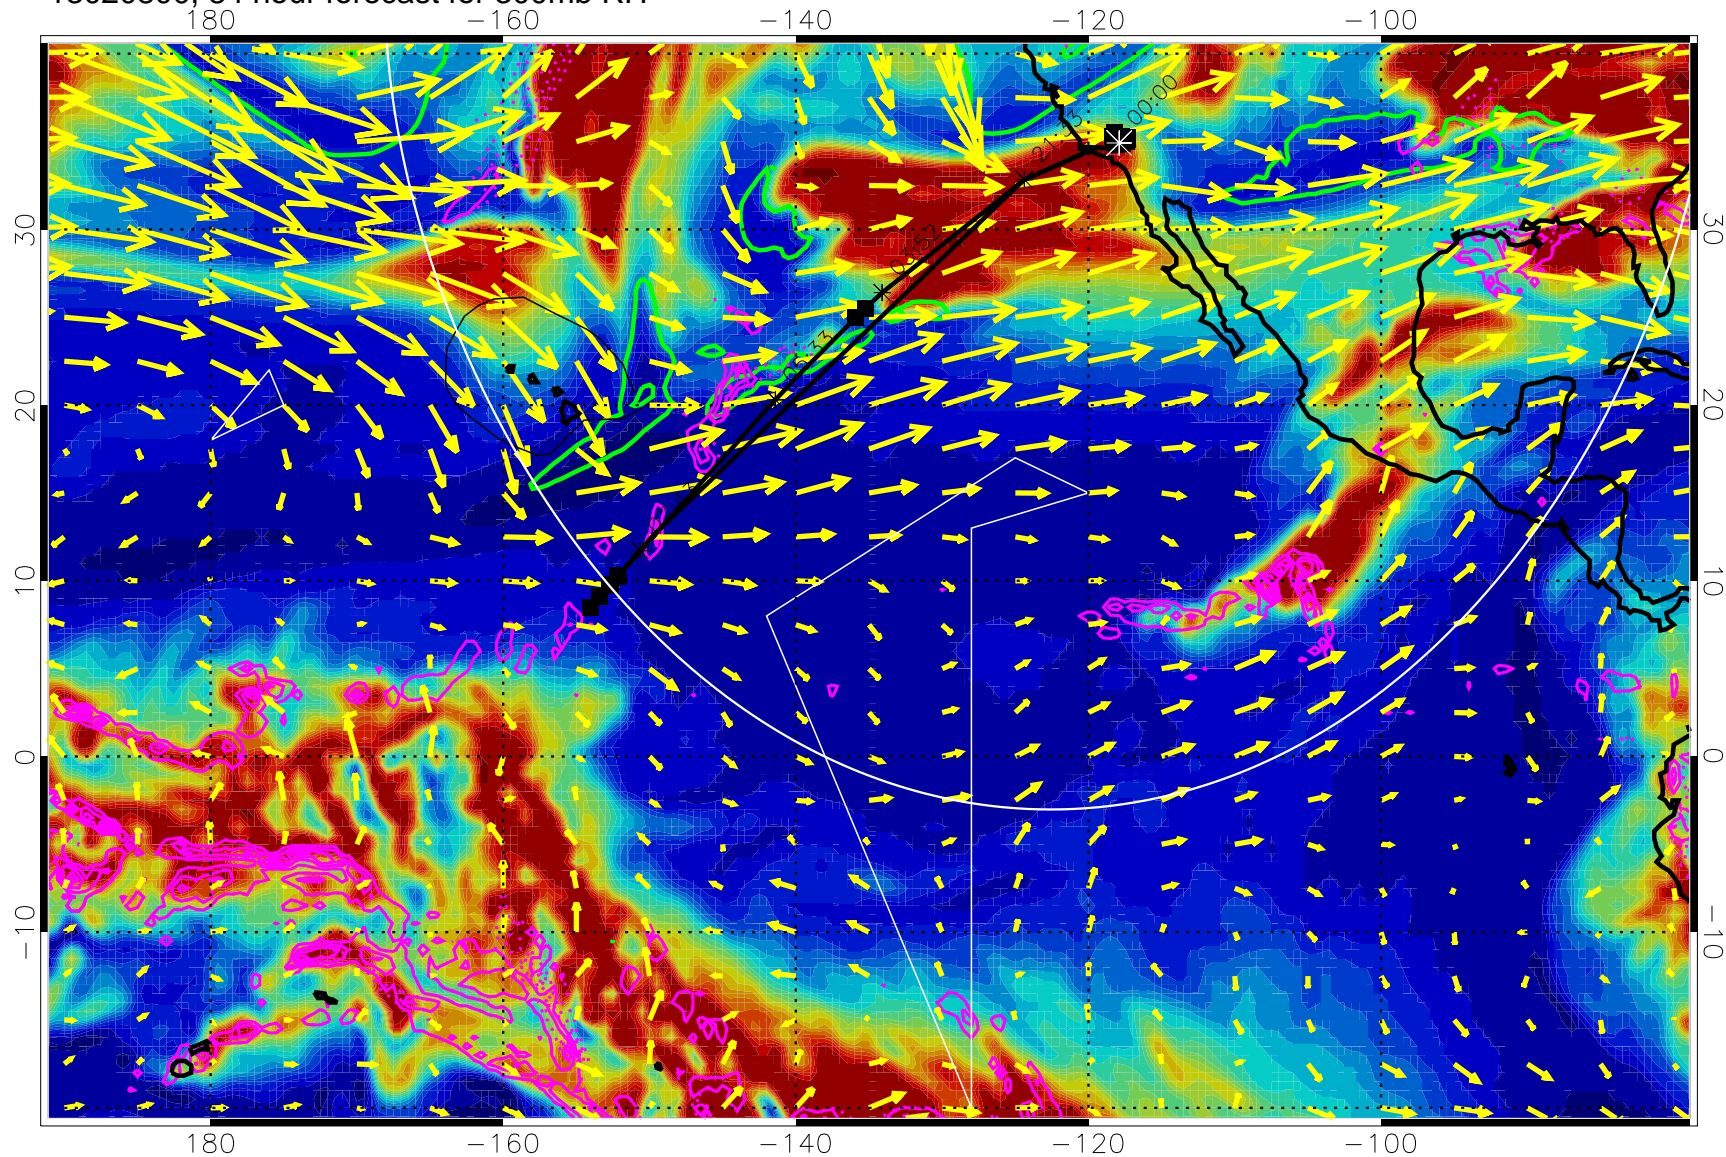

13020706, 66 hour forecast for 300mb RH

Precip (tot dot, conv sol) past 6 hrs 6 kg/m2 contours, min 4

EPV Tropopause (2 PVU) Position

→ 50 m/s

Range ring of 4055 km -- 13 hours GH round trip

13020712, 72 hour forecast for 300mb RH

Precip (tot dot, conv sol) past 6 hrs 6 kg/m2 contours, min 4

EPV Tropopause (2 PVU) Position

→ 50 m/s

Range ring of 4055 km -- 13 hours GH round trip

13020718, 78 hour forecast for 300mb RH

Precip (tot dot, conv sol) past 6 hrs 6 kg/m2 contours, min 4

EPV Tropopause (2 PVU) Position

→ 50 m/s

Range ring of 4055 km -- 13 hours GH round trip

13020800, 84 hour forecast for 300mb RH

Precip (tot dot, conv sol) past 6 hrs 6 kg/m2 contours, min 4

EPV Tropopause (2 PVU) Position

13020812, 96 hour forecast for 300mb RH

Precip (tot dot, conv sol) past 6 hrs 6 kg/m2 contours, min 4

EPV Tropopause (2 PVU) Position

→ 50 m/s

Range ring of 4055 km -- 13 hours GH round trip

13020818, 102 hour forecast for 300mb RH