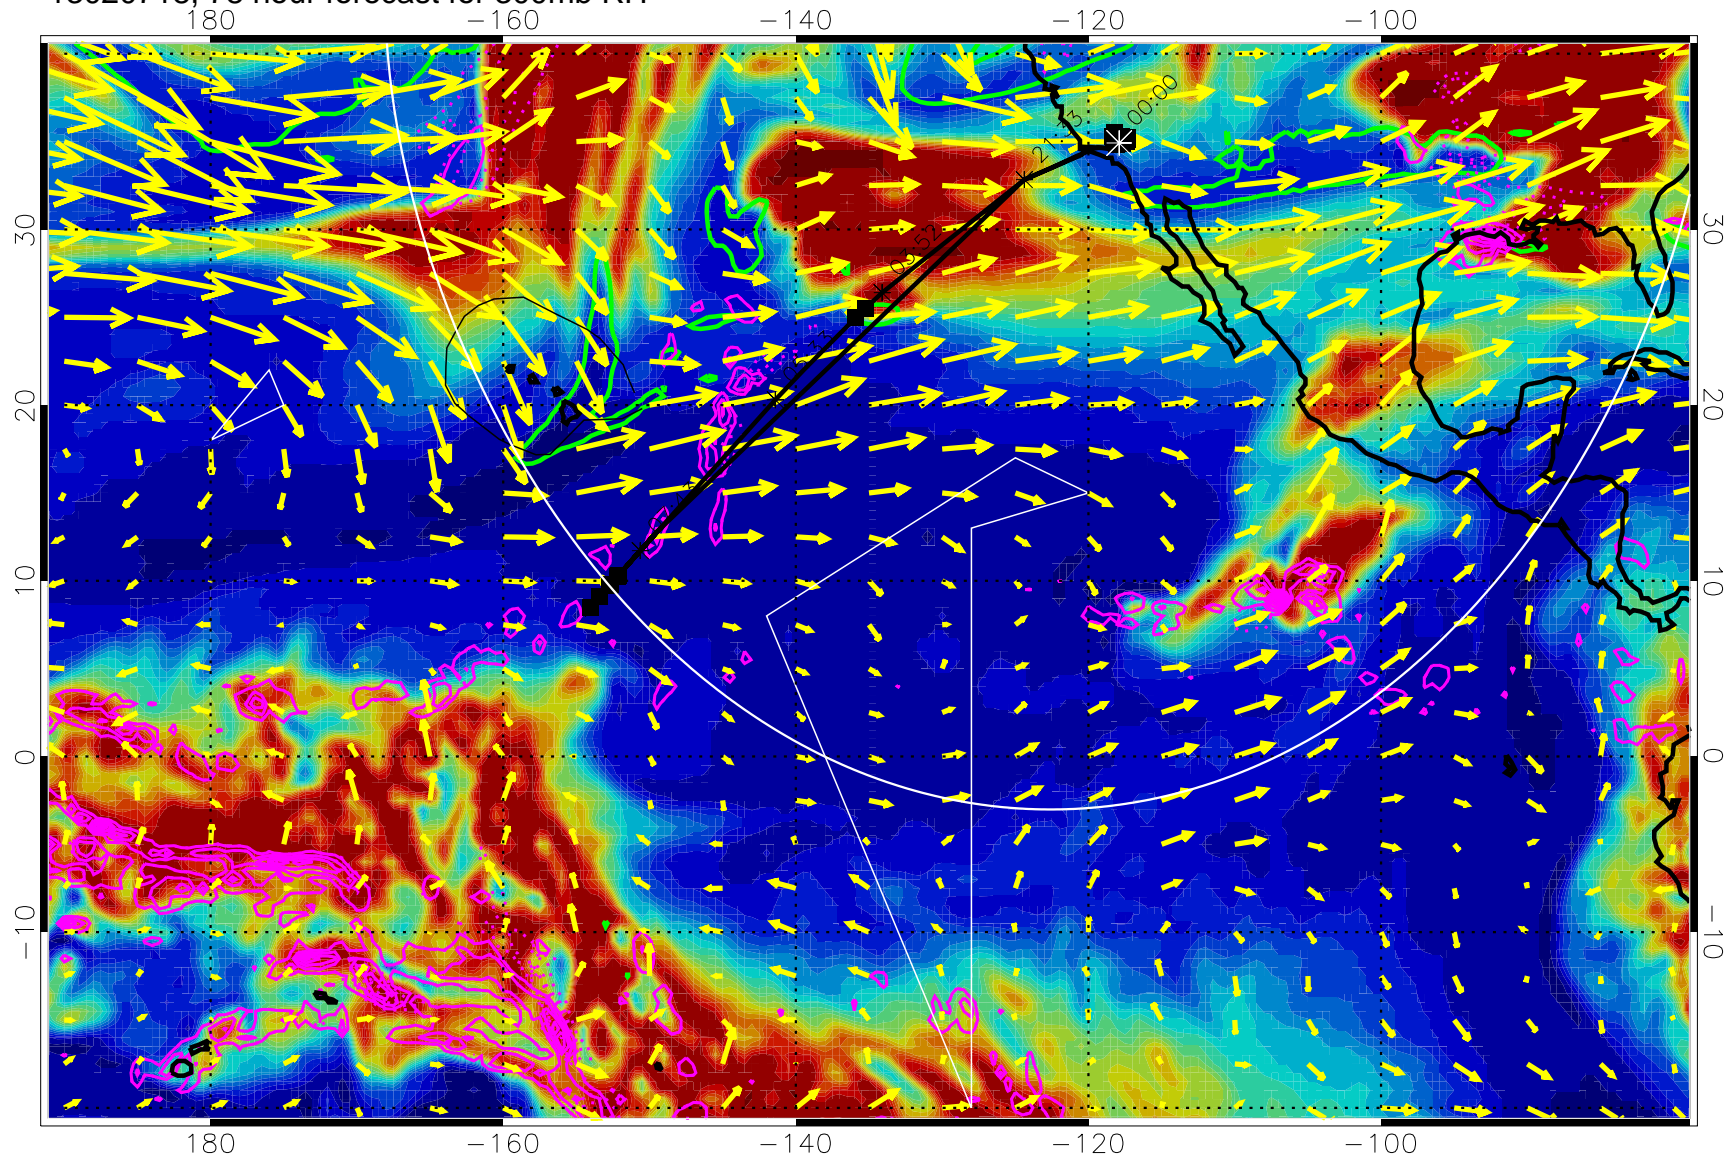

13020706, 66 hour forecast for 300mb RH

Precip (tot dot, conv sol) past 6 hrs 6 kg/m2 contours, min 4

EPV Tropopause (2 PVU) Position

→ 50 m/s

Range ring of 4055 km -- 13 hours GH round trip

13020712, 72 hour forecast for 300mb RH

Precip (tot dot, conv sol) past 6 hrs 6 kg/m2 contours, min 4

EPV Tropopause (2 PVU) Position

→ 50 m/s

Range ring of 4055 km -- 13 hours GH round trip

13020718, 78 hour forecast for 300mb RH

Precip (tot dot, conv sol) past 6 hrs 6 kg/m2 contours, min 4

EPV Tropopause (2 PVU) Position

→ 50 m/s

Range ring of 4055 km -- 13 hours GH round trip

13020800, 84 hour forecast for 300mb RH

Precip (tot dot, conv sol) past 6 hrs 6 kg/m2 contours, min 4

EPV Tropopause (2 PVU) Position

13020812, 96 hour forecast for 300mb RH

Precip (tot dot, conv sol) past 6 hrs 6 kg/m2 contours, min 4

EPV Tropopause (2 PVU) Position

→ 50 m/s

Range ring of 4055 km -- 13 hours GH round trip

13020818, 102 hour forecast for 300mb RH