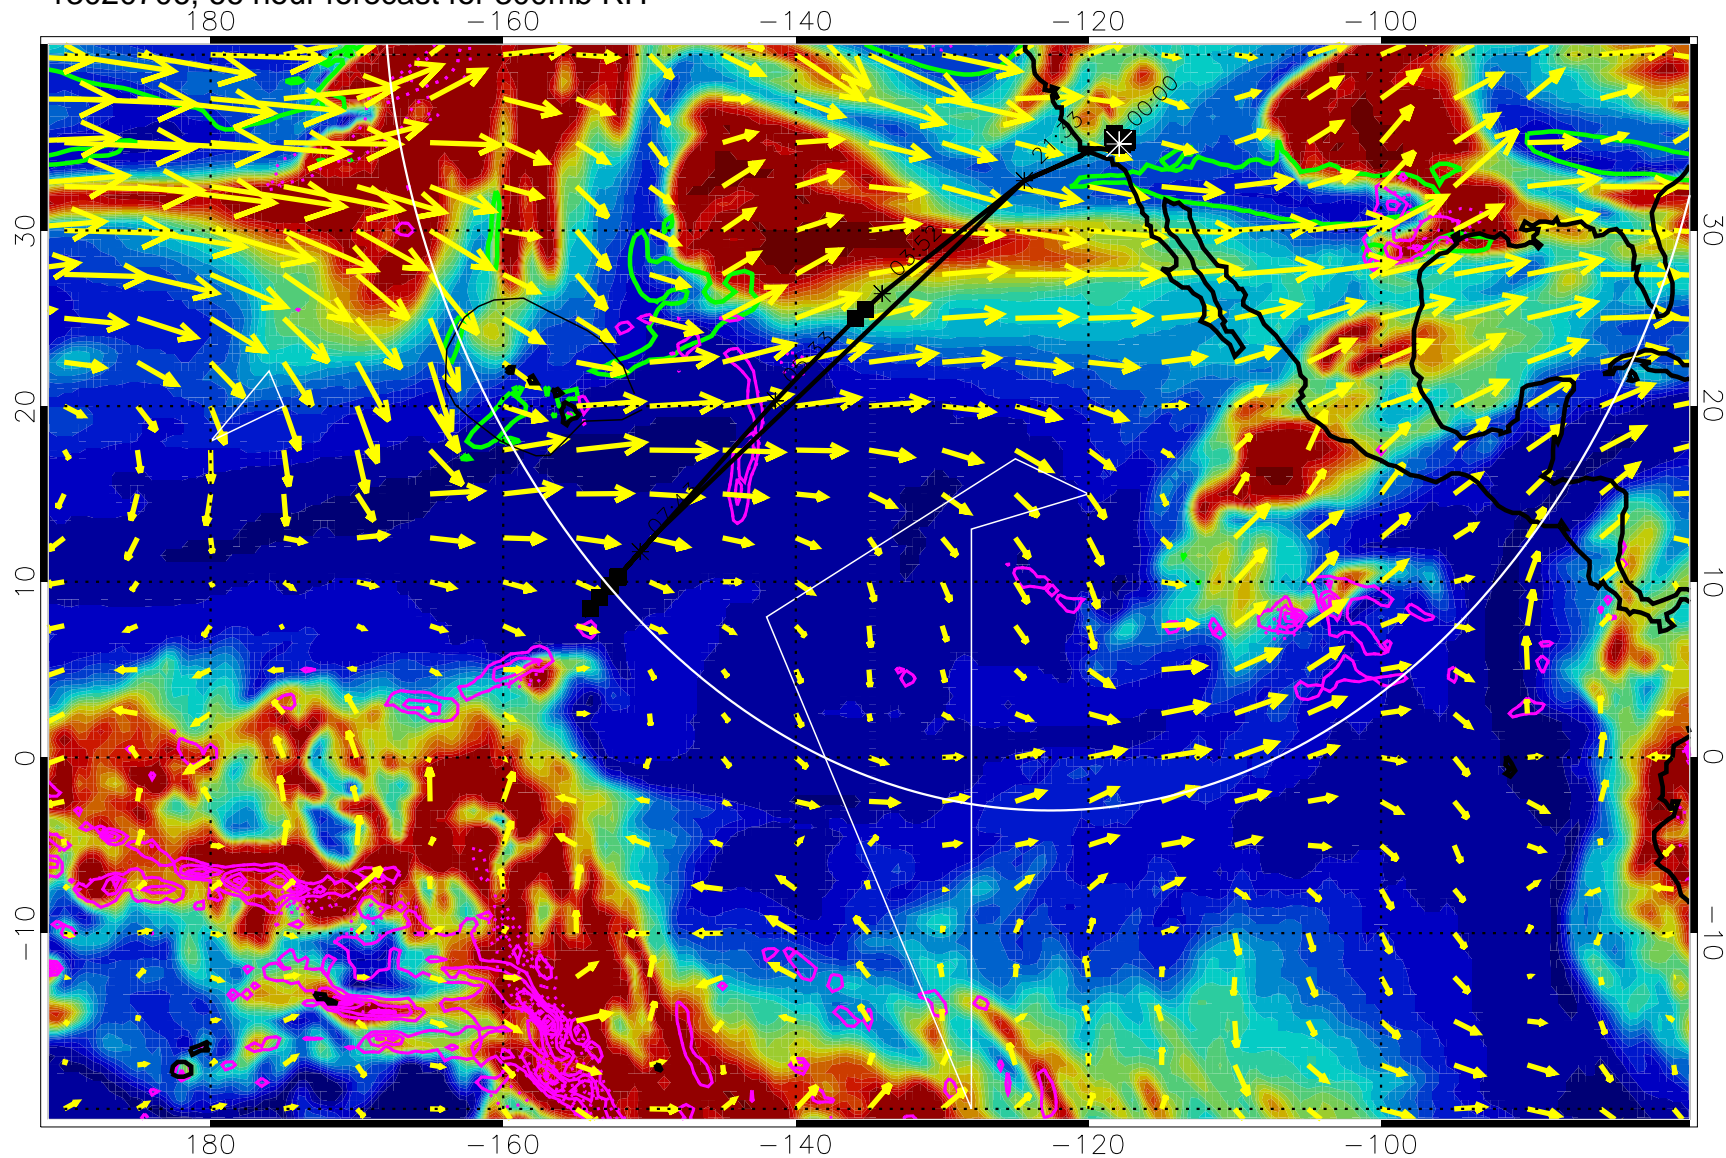

EPV Tropopause (2 PVU) Position

→ 50 m/s

Range ring of 4055 km -- 13 hours GH round trip

13020618, 54 hour forecast for 300mb RH

Precip (tot dot, conv sol) past 6 hrs 6 kg/m2 contours, min 4

EPV Tropopause (2 PVU) Position

→ 50 m/s

Range ring of 4055 km -- 13 hours GH round trip

13020700, 60 hour forecast for 300mb RH

Precip (tot dot, conv sol) past 6 hrs 6 kg/m2 contours, min 4

EPV Tropopause (2 PVU) Position

→ 50 m/s

Range ring of 4055 km -- 13 hours GH round trip

13020706, 66 hour forecast for 300mb RH

Precip (tot dot, conv sol) past 6 hrs 6 kg/m2 contours, min 4

EPV Tropopause (2 PVU) Position

→ 50 m/s

Range ring of 4055 km -- 13 hours GH round trip

13020712, 72 hour forecast for 300mb RH

Precip (tot dot, conv sol) past 6 hrs 6 kg/m2 contours, min 4

EPV Tropopause (2 PVU) Position

→ 50 m/s

Range ring of 4055 km -- 13 hours GH round trip

13020718, 78 hour forecast for 300mb RH

Precip (tot dot, conv sol) past 6 hrs 6 kg/m2 contours, min 4