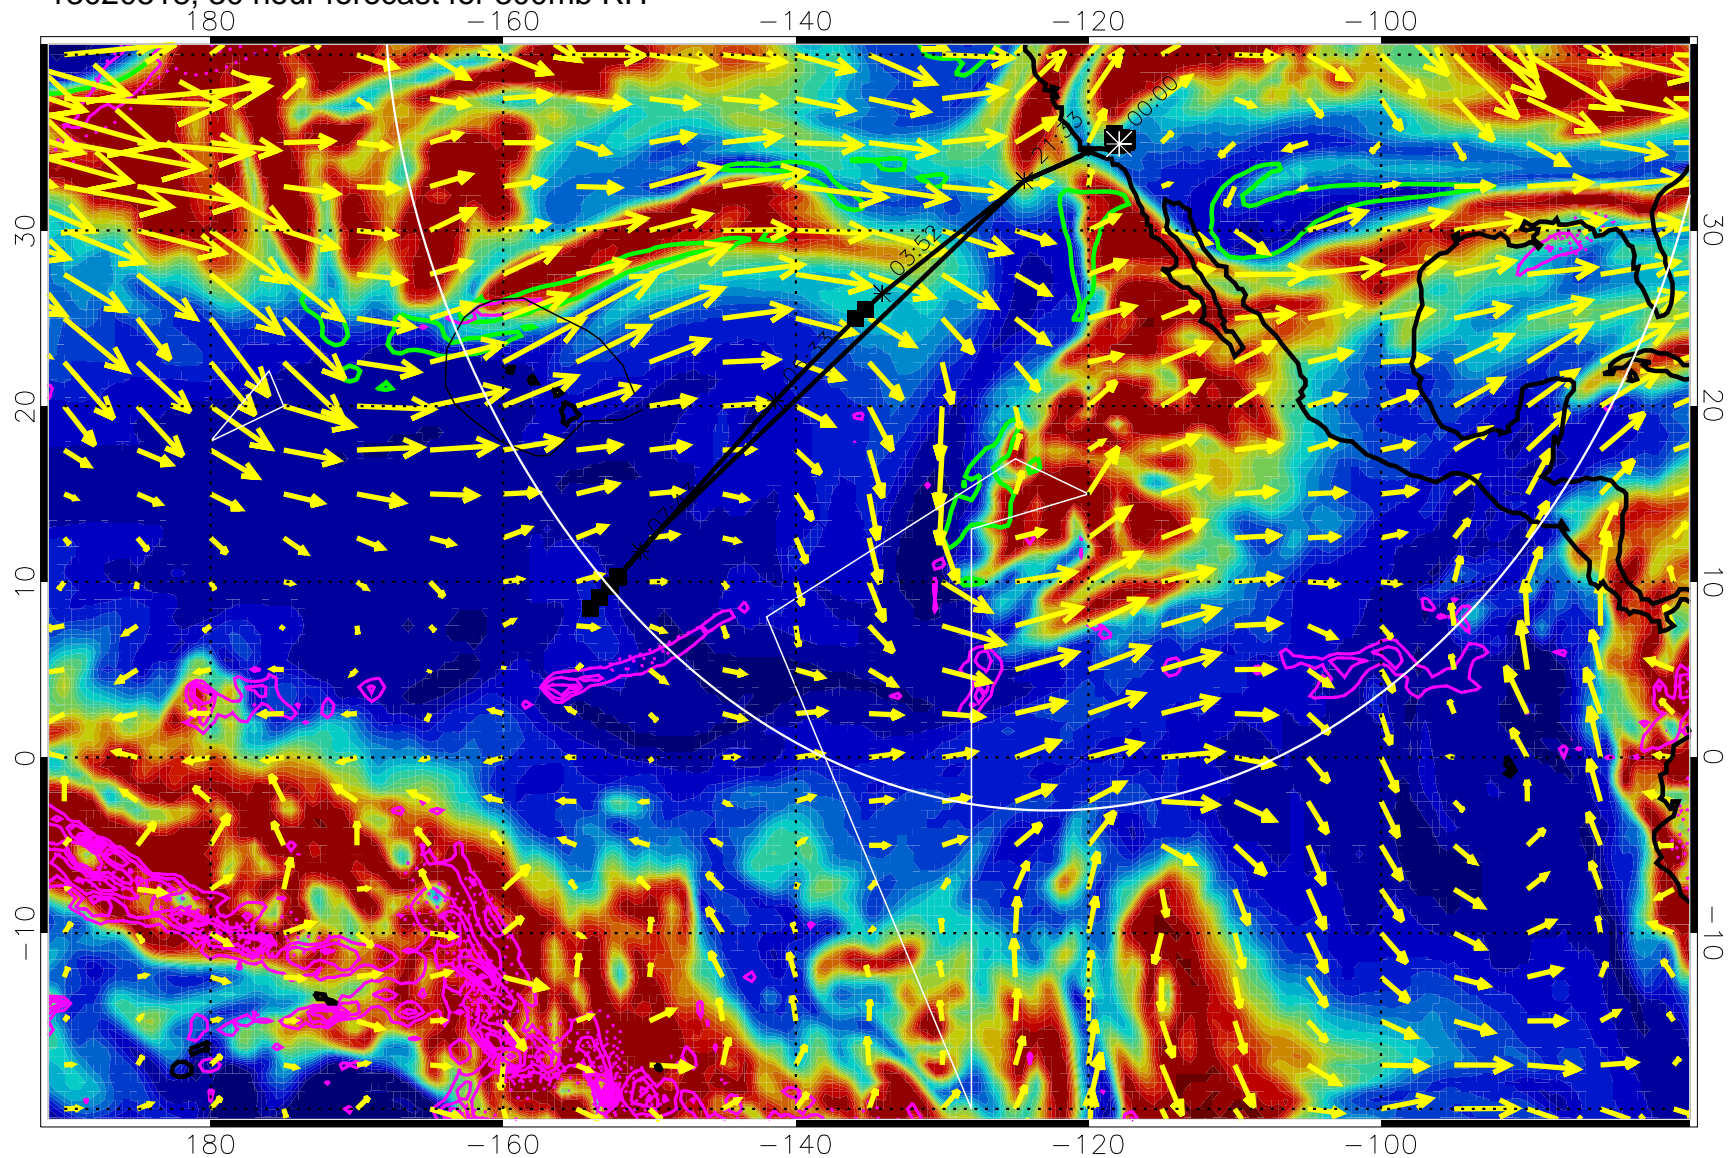

Precip (tot dot, conv sol) past 6 hrs 6 kg/m2 contours, min 4

EPV Tropopause (2 PVU) Position

→ 50 m/s

Range ring of 4055 km -- 13 hours GH round trip

13020506, 18 hour forecast for 300mb RH

Precip (tot dot, conv sol) past 6 hrs 6 kg/m2 contours, min 4

EPV Tropopause (2 PVU) Position

→ 50 m/s

Range ring of 4055 km -- 13 hours GH round trip

13020512, 24 hour forecast for 300mb RH

Precip (tot dot, conv sol) past 6 hrs 6 kg/m2 contours, min 4

EPV Tropopause (2 PVU) Position

→ 50 m/s

Range ring of 4055 km -- 13 hours GH round trip

13020518, 30 hour forecast for 300mb RH

Precip (tot dot, conv sol) past 6 hrs 6 kg/m2 contours, min 4

EPV Tropopause (2 PVU) Position

→ 50 m/s

Range ring of 4055 km -- 13 hours GH round trip

13020600, 36 hour forecast for 300mb RH

Precip (tot dot, conv sol) past 6 hrs 6 kg/m2 contours, min 4

EPV Tropopause (2 PVU) Position

→ 50 m/s

Range ring of 4055 km -- 13 hours GH round trip

13020606, 42 hour forecast for 300mb RH