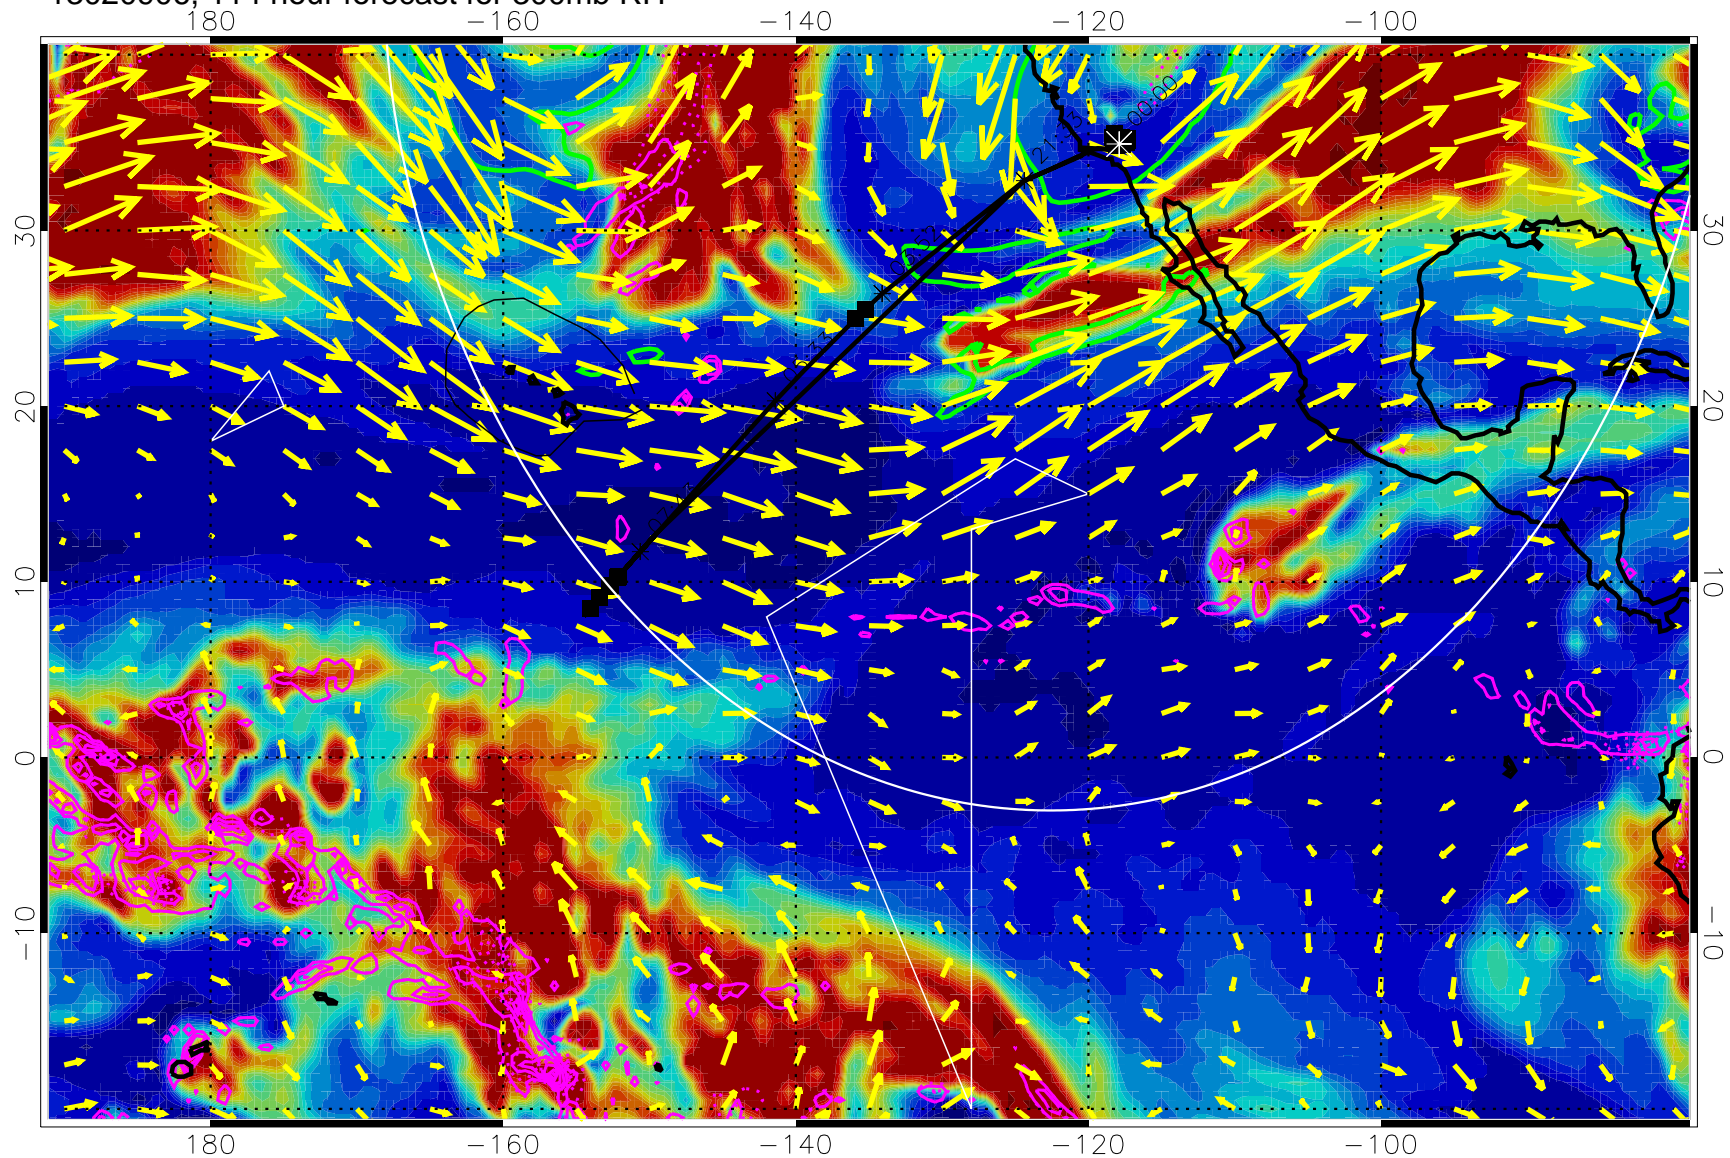

13020812, 96 hour forecast for 300mb RH

Precip (tot dot, conv sol) past 6 hrs 6 kg/m2 contours, min 4

EPV Tropopause (2 PVU) Position

→ 50 m/s

Range ring of 4055 km -- 13 hours GH round trip

13020818, 102 hour forecast for 300mb RH

Precip (tot dot, conv sol) past 6 hrs 6 kg/m2 contours, min 4

EPV Tropopause (2 PVU) Position

→ 50 m/s

Range ring of 4055 km -- 13 hours GH round trip

13020900, 108 hour forecast for 300mb RH

Precip (tot dot, conv sol) past 6 hrs 6 kg/m2 contours, min 4

EPV Tropopause (2 PVU) Position

→ 50 m/s

Range ring of 4055 km -- 13 hours GH round trip

13020906, 114 hour forecast for 300mb RH

Precip (tot dot, conv sol) past 6 hrs 6 kg/m2 contours, min 4

EPV Tropopause (2 PVU) Position

→ 50 m/s

Range ring of 4055 km -- 13 hours GH round trip

13020912, 120 hour forecast for 300mb RH

Precip (tot dot, conv sol) past 6 hrs 6 kg/m2 contours, min 4

EPV Tropopause (2 PVU) Position

→ 50 m/s

Range ring of 4055 km -- 13 hours GH round trip