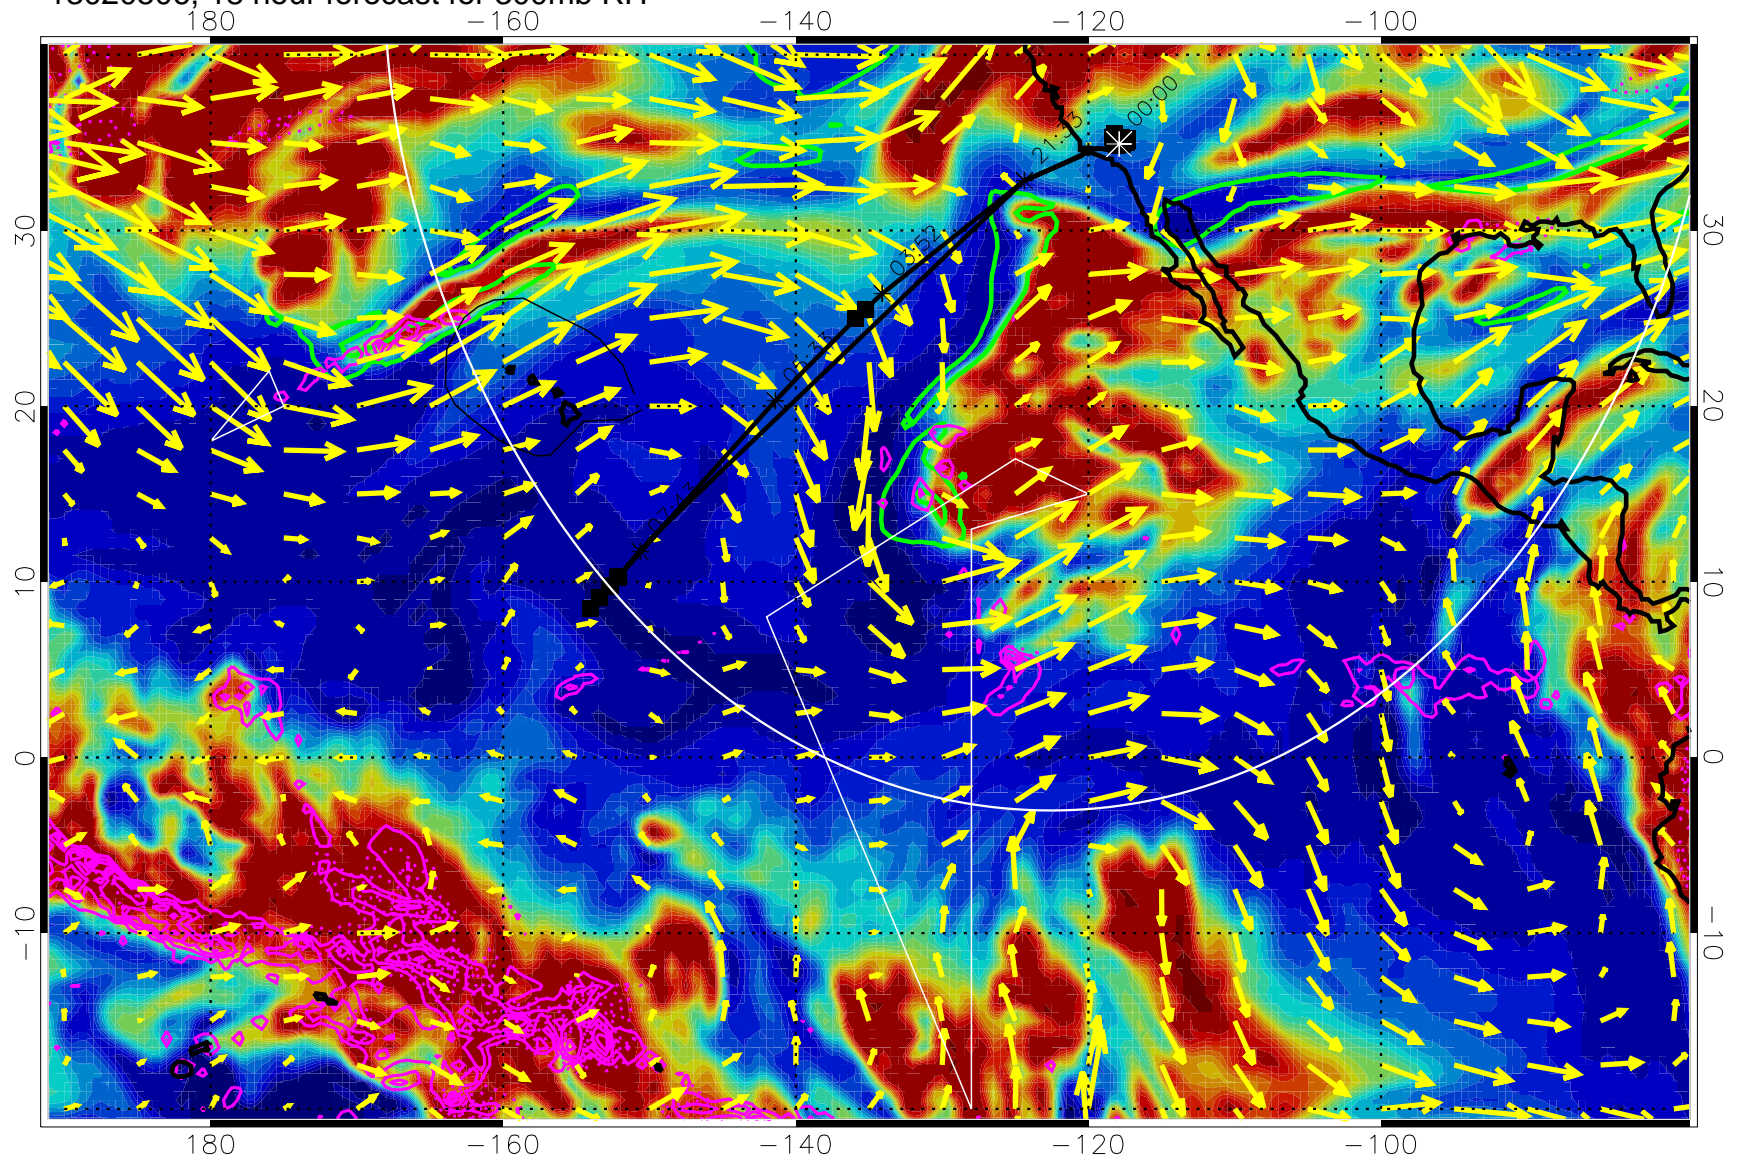

13020418, 6 hour forecast for 300mb RH

Precip (tot dot, conv sol) past 6 hrs 6 kg/m2 contours, min 4

EPV Tropopause (2 PVU) Position

→ 50 m/s

Range ring of 4055 km -- 13 hours GH round trip

13020500, 12 hour forecast for 300mb RH

Precip (tot dot, conv sol) past 6 hrs 6 kg/m2 contours, min 4

EPV Tropopause (2 PVU) Position

→ 50 m/s

Range ring of 4055 km -- 13 hours GH round trip

13020506, 18 hour forecast for 300mb RH

Precip (tot dot, conv sol) past 6 hrs 6 kg/m2 contours, min 4

EPV Tropopause (2 PVU) Position

→ 50 m/s

Range ring of 4055 km -- 13 hours GH round trip

13020512, 24 hour forecast for 300mb RH

Precip (tot dot, conv sol) past 6 hrs 6 kg/m2 contours, min 4

EPV Tropopause (2 PVU) Position

13020600, 36 hour forecast for 300mb RH

Precip (tot dot, conv sol) past 6 hrs 6 kg/m2 contours, min 4

EPV Tropopause (2 PVU) Position

→ 50 m/s

Range ring of 4055 km -- 13 hours GH round trip

13020606, 42 hour forecast for 300mb RH