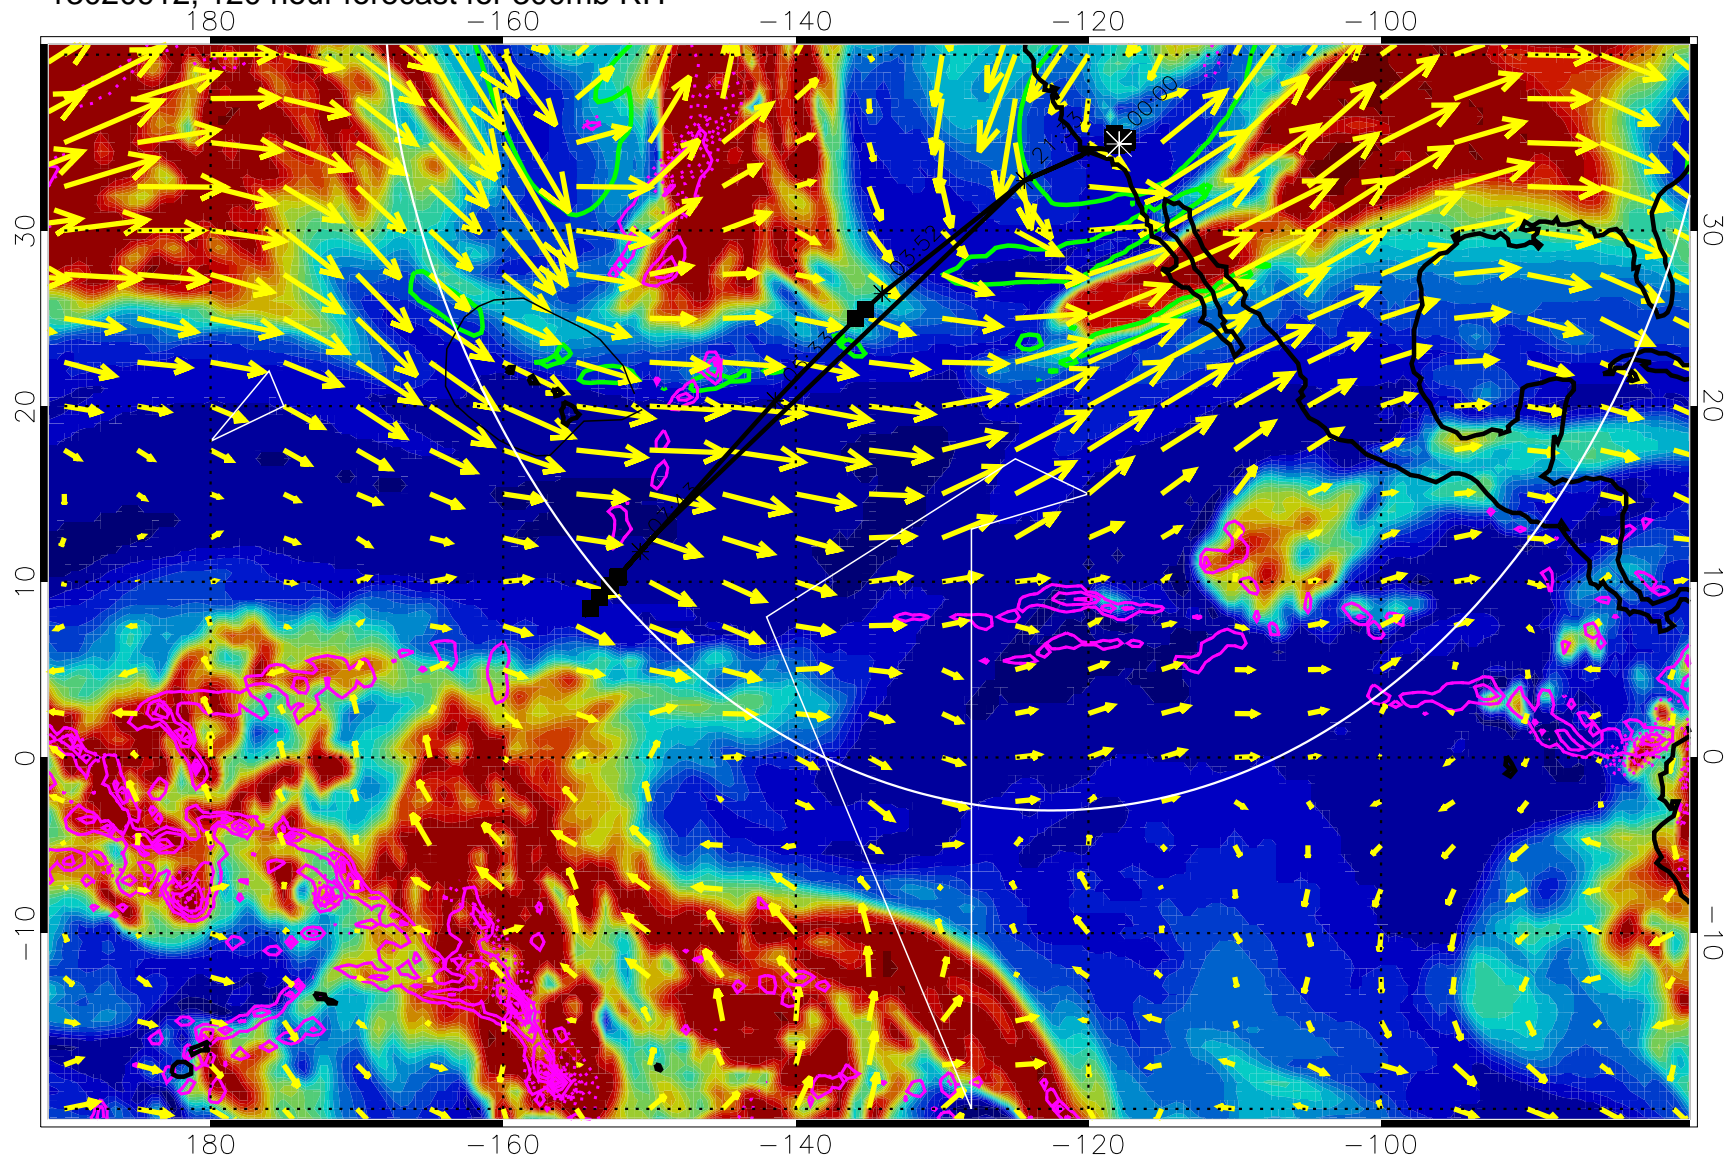

Precip (tot dot, conv sol) past 6 hrs 6 kg/m2 contours, min 4

EPV Tropopause (2 PVU) Position

→ 50 m/s

Range ring of 4055 km -- 13 hours GH round trip

13020900, 108 hour forecast for 300mb RH

Precip (tot dot, conv sol) past 6 hrs 6 kg/m2 contours, min 4

EPV Tropopause (2 PVU) Position

→ 50 m/s

Range ring of 4055 km -- 13 hours GH round trip

13020906, 114 hour forecast for 300mb RH

Precip (tot dot, conv sol) past 6 hrs 6 kg/m2 contours, min 4

EPV Tropopause (2 PVU) Position

→ 50 m/s

Range ring of 4055 km -- 13 hours GH round trip

13020912, 120 hour forecast for 300mb RH

Precip (tot dot, conv sol) past 6 hrs 6 kg/m2 contours, min 4

EPV Tropopause (2 PVU) Position

→ 50 m/s

Range ring of 4055 km -- 13 hours GH round trip