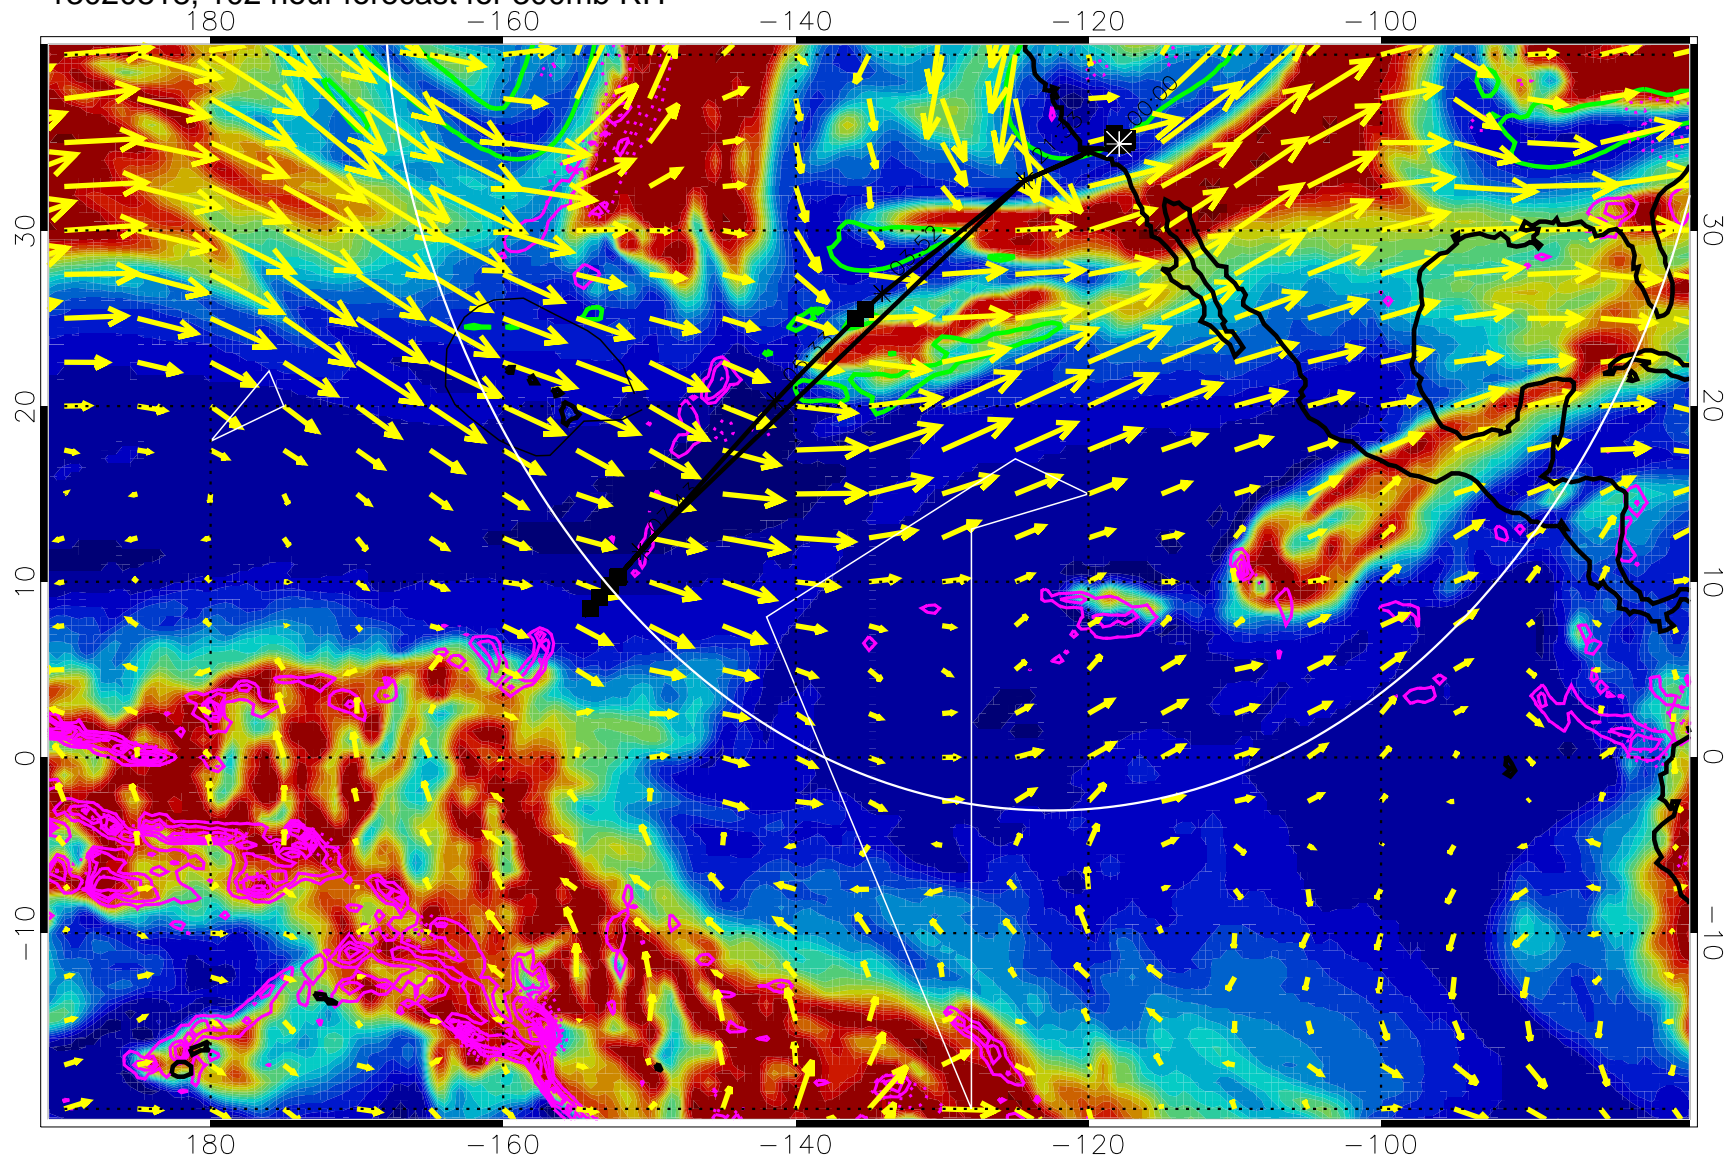

→ 50 m/s

Range ring of 4055 km -- 13 hours GH round trip

13020806, 90 hour forecast for 300mb RH

Precip (tot dot, conv sol) past 6 hrs 6 kg/m2 contours, min 4

EPV Tropopause (2 PVU) Position

→ 50 m/s

Range ring of 4055 km -- 13 hours GH round trip

13020812, 96 hour forecast for 300mb RH

Precip (tot dot, conv sol) past 6 hrs 6 kg/m2 contours, min 4

EPV Tropopause (2 PVU) Position

→ 50 m/s

Range ring of 4055 km -- 13 hours GH round trip

13020818, 102 hour forecast for 300mb RH

Precip (tot dot, conv sol) past 6 hrs 6 kg/m2 contours, min 4

EPV Tropopause (2 PVU) Position

→ 50 m/s

Range ring of 4055 km -- 13 hours GH round trip

13020900, 108 hour forecast for 300mb RH

Precip (tot dot, conv sol) past 6 hrs 6 kg/m2 contours, min 4

EPV Tropopause (2 PVU) Position

→ 50 m/s

Range ring of 4055 km -- 13 hours GH round trip

13020906, 114 hour forecast for 300mb RH

Precip (tot dot, conv sol) past 6 hrs 6 kg/m2 contours, min 4

EPV Tropopause (2 PVU) Position