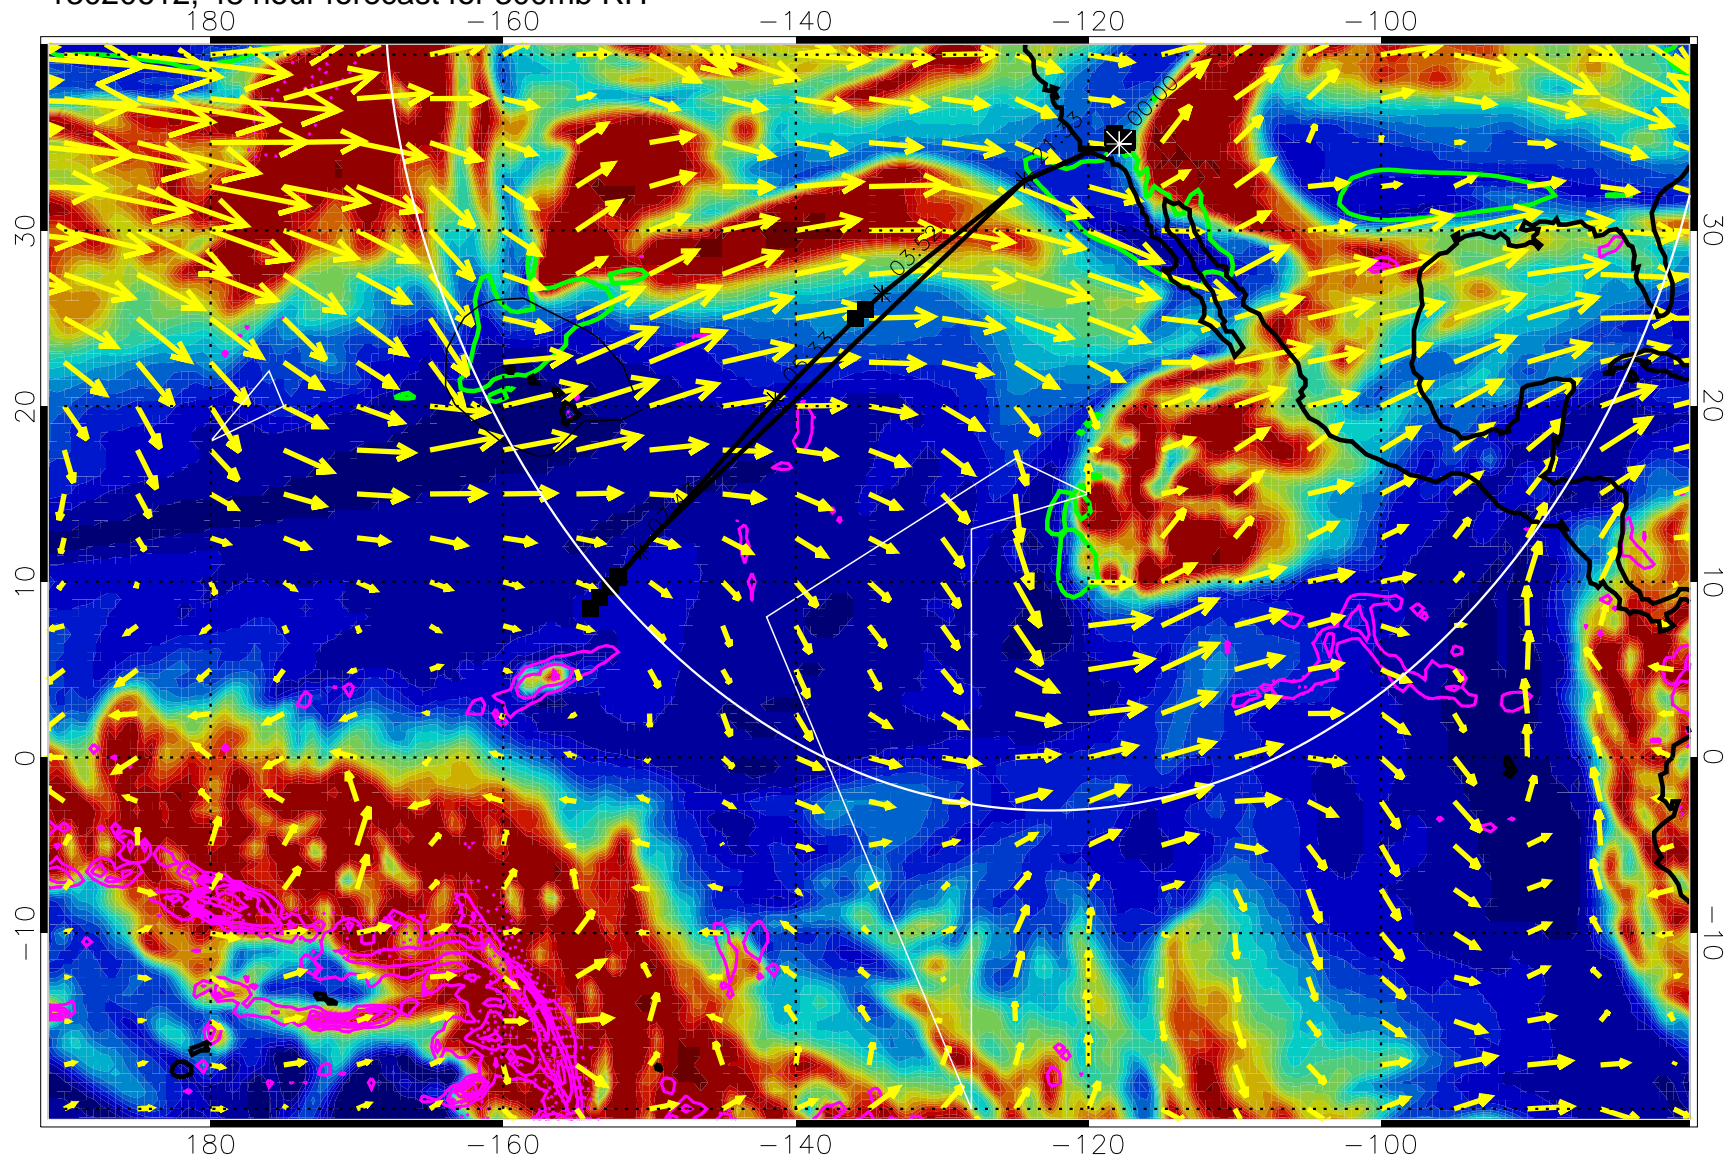

13020600, 36 hour forecast for 300mb RH

Precip (tot dot, conv sol) past 6 hrs 6 kg/m2 contours, min 4

EPV Tropopause (2 PVU) Position

→ 50 m/s

Range ring of 4055 km -- 13 hours GH round trip

13020606, 42 hour forecast for 300mb RH

Precip (tot dot, conv sol) past 6 hrs 6 kg/m2 contours, min 4

EPV Tropopause (2 PVU) Position

→ 50 m/s

Range ring of 4055 km -- 13 hours GH round trip

13020612, 48 hour forecast for 300mb RH

Precip (tot dot, conv sol) past 6 hrs 6 kg/m2 contours, min 4

EPV Tropopause (2 PVU) Position

→ 50 m/s

Range ring of 4055 km -- 13 hours GH round trip

13020618, 54 hour forecast for 300mb RH

Precip (tot dot, conv sol) past 6 hrs 6 kg/m2 contours, min 4

EPV Tropopause (2 PVU) Position

13020706, 66 hour forecast for 300mb RH

Precip (tot dot, conv sol) past 6 hrs 6 kg/m2 contours, min 4

EPV Tropopause (2 PVU) Position

→ 50 m/s

Range ring of 4055 km -- 13 hours GH round trip

13020712, 72 hour forecast for 300mb RH