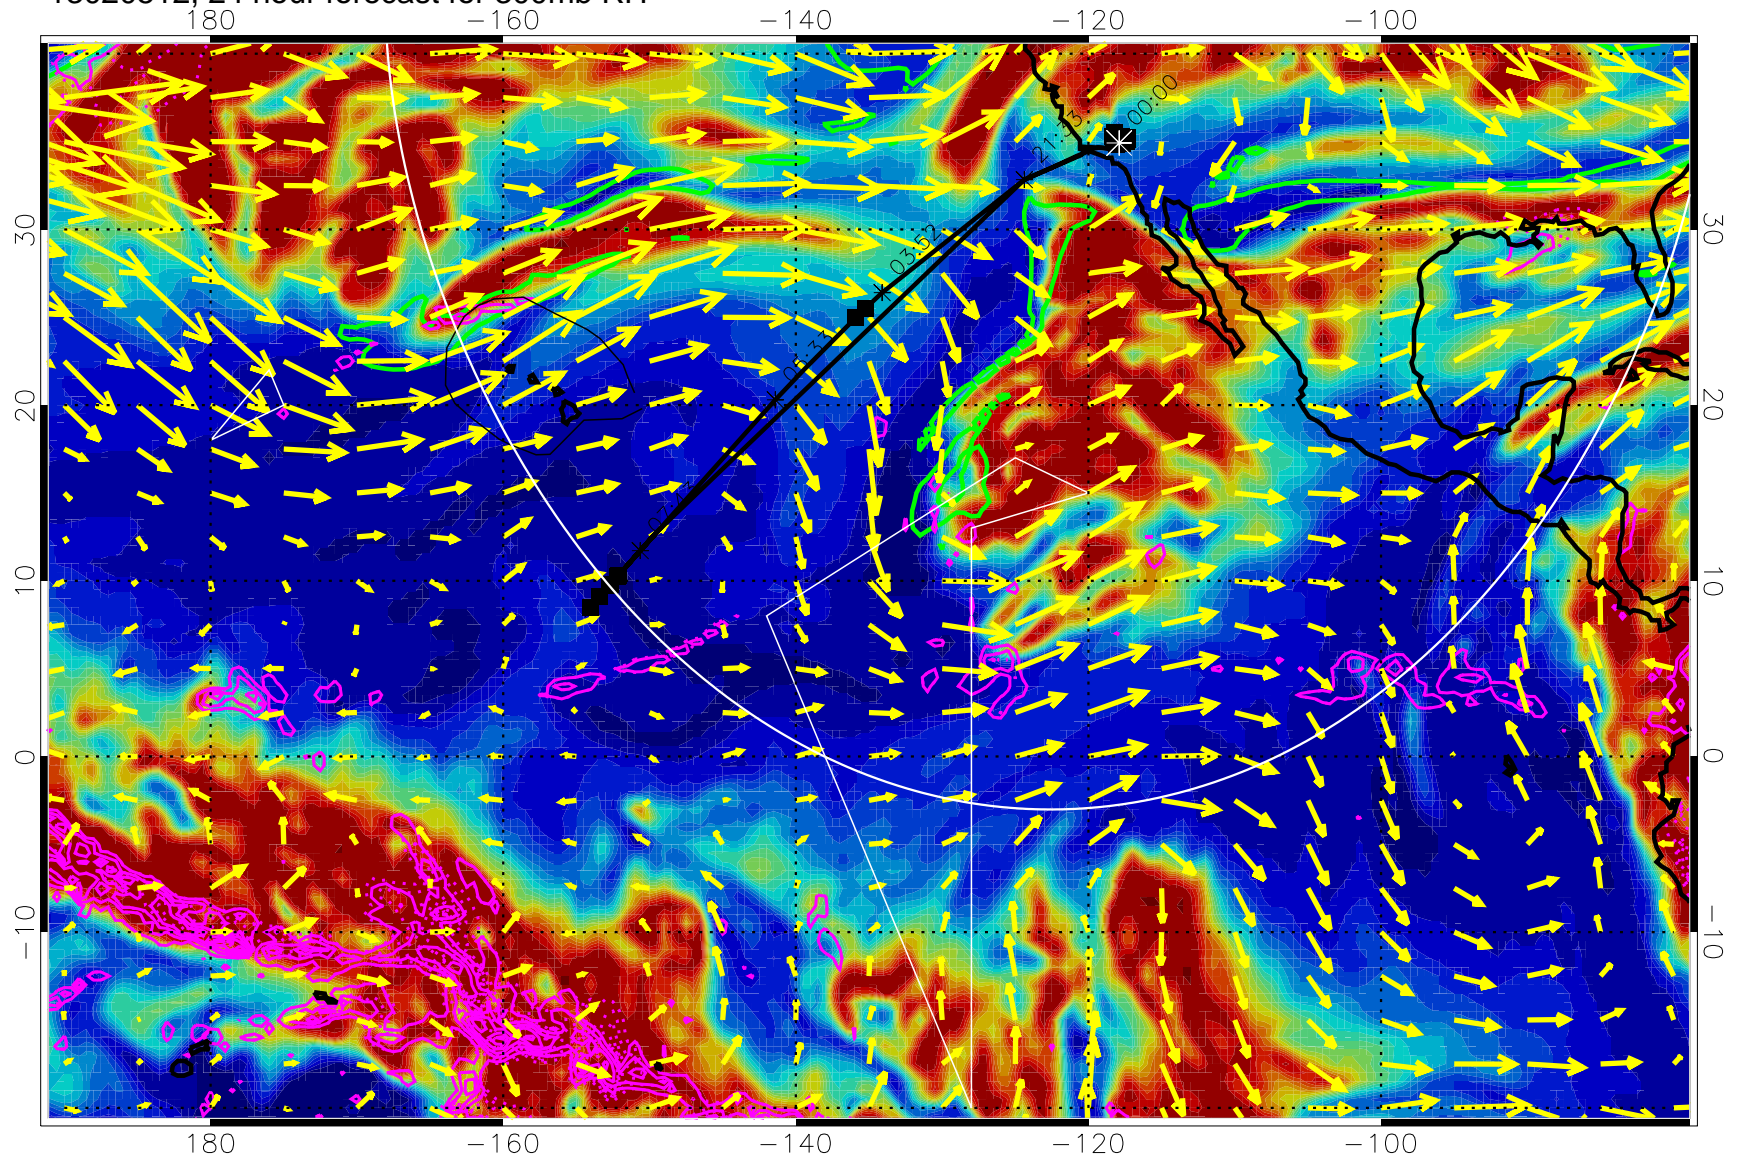

13020418, 6 hour forecast for 300mb RH

Precip (tot dot, conv sol) past 6 hrs 6 kg/m2 contours, min 4

EPV Tropopause (2 PVU) Position

→ 50 m/s

Range ring of 4055 km -- 13 hours GH round trip

13020500, 12 hour forecast for 300mb RH

Precip (tot dot, conv sol) past 6 hrs 6 kg/m2 contours, min 4

EPV Tropopause (2 PVU) Position

→ 50 m/s

Range ring of 4055 km -- 13 hours GH round trip

13020506, 18 hour forecast for 300mb RH

Precip (tot dot, conv sol) past 6 hrs 6 kg/m2 contours, min 4

EPV Tropopause (2 PVU) Position

→ 50 m/s

Range ring of 4055 km -- 13 hours GH round trip

13020512, 24 hour forecast for 300mb RH

Precip (tot dot, conv sol) past 6 hrs 6 kg/m2 contours, min 4

EPV Tropopause (2 PVU) Position

13020600, 36 hour forecast for 300mb RH

Precip (tot dot, conv sol) past 6 hrs 6 kg/m2 contours, min 4

EPV Tropopause (2 PVU) Position

→ 50 m/s

Range ring of 4055 km -- 13 hours GH round trip

13020606, 42 hour forecast for 300mb RH