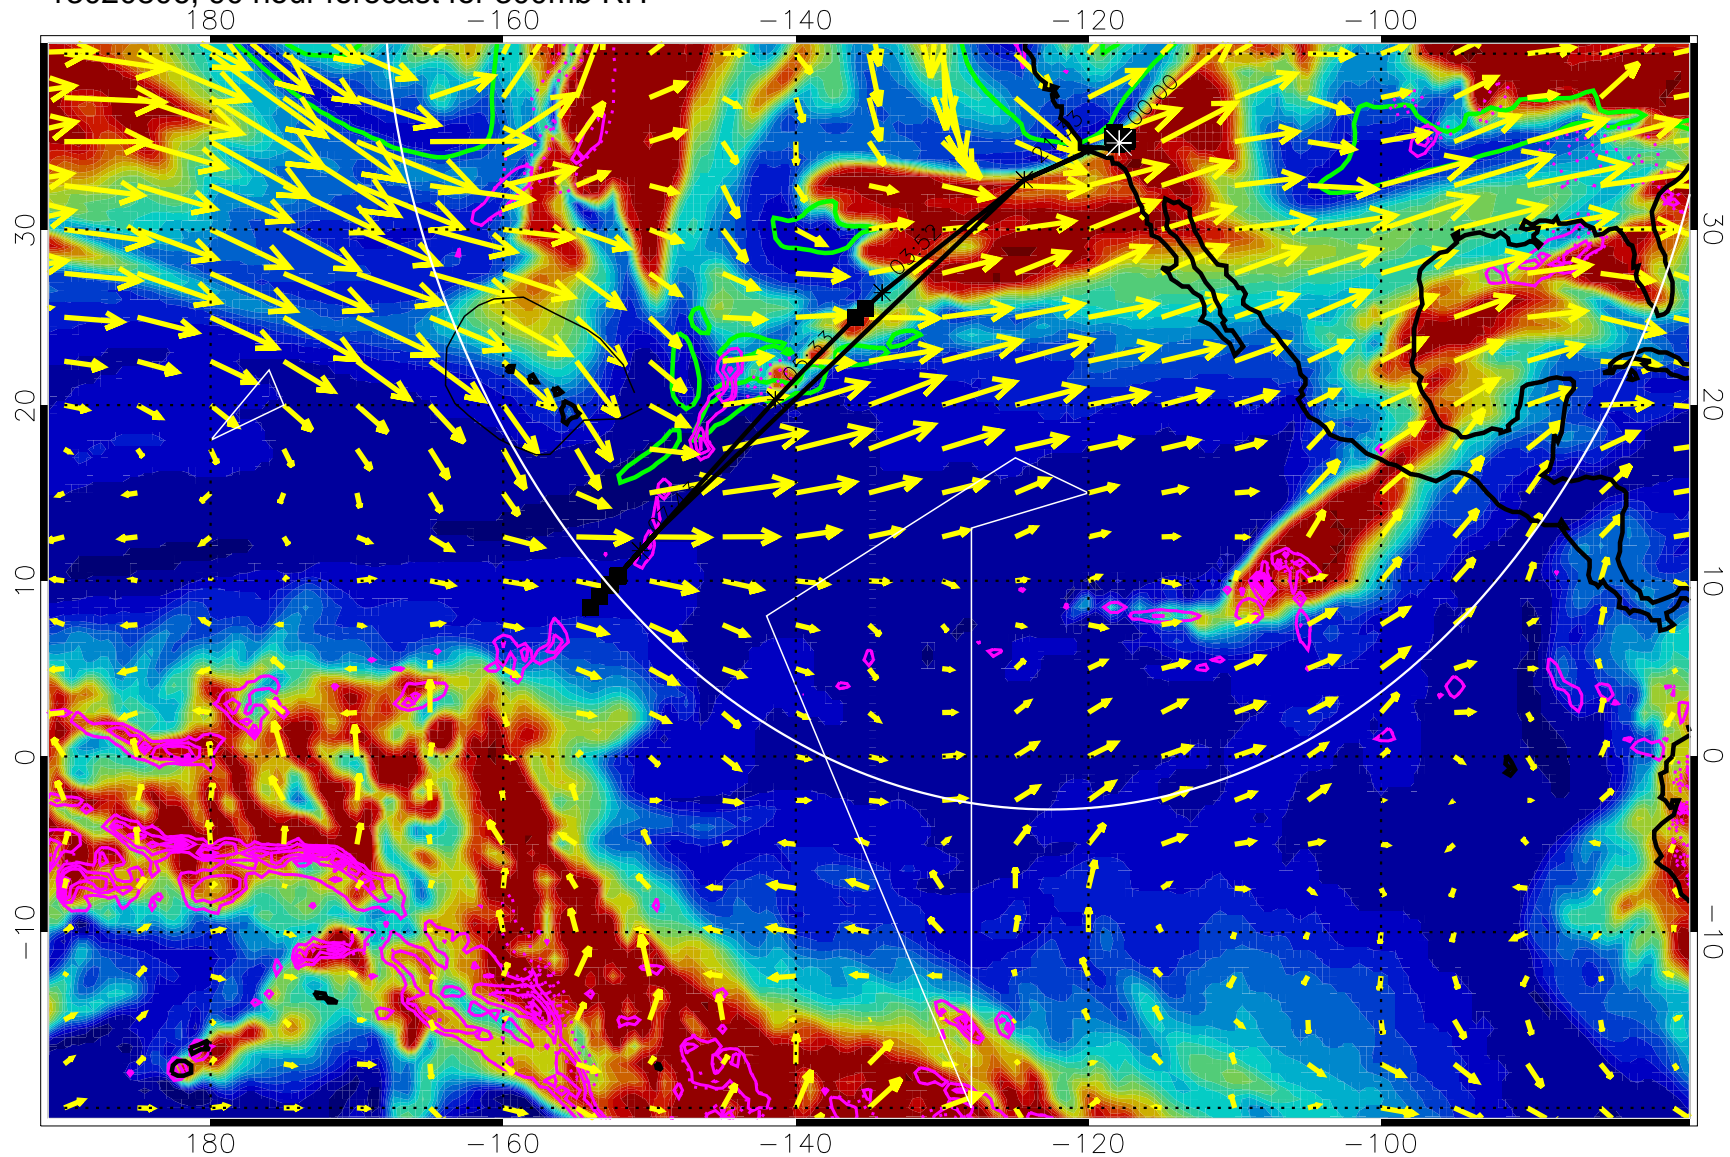

Precip (tot dot, conv sol) past 6 hrs 6 kg/m2 contours, min 4

EPV Tropopause (2 PVU) Position

→ 50 m/s

Range ring of 4055 km -- 13 hours GH round trip

13020718, 78 hour forecast for 300mb RH

Precip (tot dot, conv sol) past 6 hrs 6 kg/m2 contours, min 4

EPV Tropopause (2 PVU) Position

→ 50 m/s

Range ring of 4055 km -- 13 hours GH round trip

13020800, 84 hour forecast for 300mb RH

Precip (tot dot, conv sol) past 6 hrs 6 kg/m2 contours, min 4

EPV Tropopause (2 PVU) Position

→ 50 m/s

Range ring of 4055 km -- 13 hours GH round trip

13020806, 90 hour forecast for 300mb RH

Precip (tot dot, conv sol) past 6 hrs 6 kg/m2 contours, min 4

EPV Tropopause (2 PVU) Position

→ 50 m/s

Range ring of 4055 km -- 13 hours GH round trip

13020812, 96 hour forecast for 300mb RH

Precip (tot dot, conv sol) past 6 hrs 6 kg/m2 contours, min 4

EPV Tropopause (2 PVU) Position

→ 50 m/s

Range ring of 4055 km -- 13 hours GH round trip

13020818, 102 hour forecast for 300mb RH