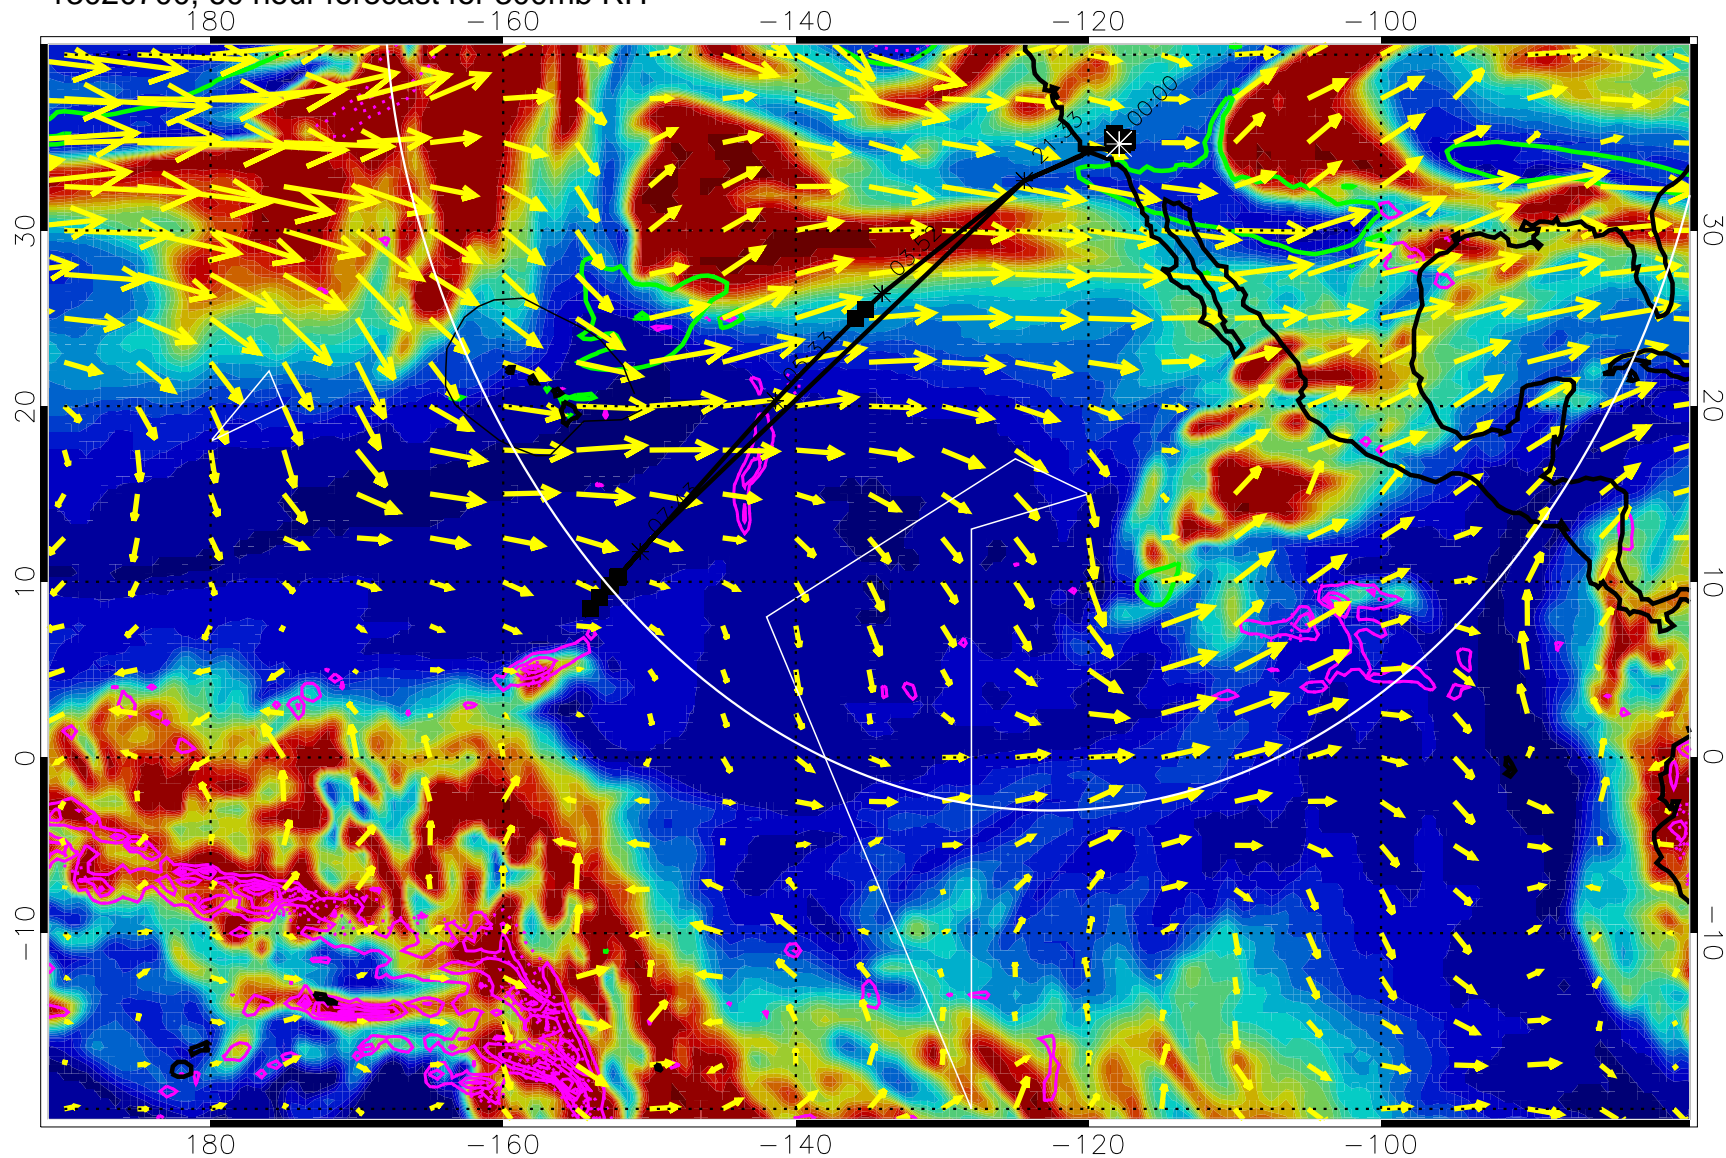

EPV Tropopause (2 PVU) Position

→ 50 m/s

Range ring of 4055 km -- 13 hours GH round trip

13020618, 54 hour forecast for 300mb RH

Precip (tot dot, conv sol) past 6 hrs 6 kg/m2 contours, min 4

EPV Tropopause (2 PVU) Position

→ 50 m/s

Range ring of 4055 km -- 13 hours GH round trip

13020700, 60 hour forecast for 300mb RH

Precip (tot dot, conv sol) past 6 hrs 6 kg/m2 contours, min 4

EPV Tropopause (2 PVU) Position

→ 50 m/s

Range ring of 4055 km -- 13 hours GH round trip

13020706, 66 hour forecast for 300mb RH

Precip (tot dot, conv sol) past 6 hrs 6 kg/m2 contours, min 4

EPV Tropopause (2 PVU) Position

→ 50 m/s

Range ring of 4055 km -- 13 hours GH round trip

13020712, 72 hour forecast for 300mb RH

Precip (tot dot, conv sol) past 6 hrs 6 kg/m2 contours, min 4

EPV Tropopause (2 PVU) Position

→ 50 m/s

Range ring of 4055 km -- 13 hours GH round trip

13020718, 78 hour forecast for 300mb RH

Precip (tot dot, conv sol) past 6 hrs 6 kg/m2 contours, min 4