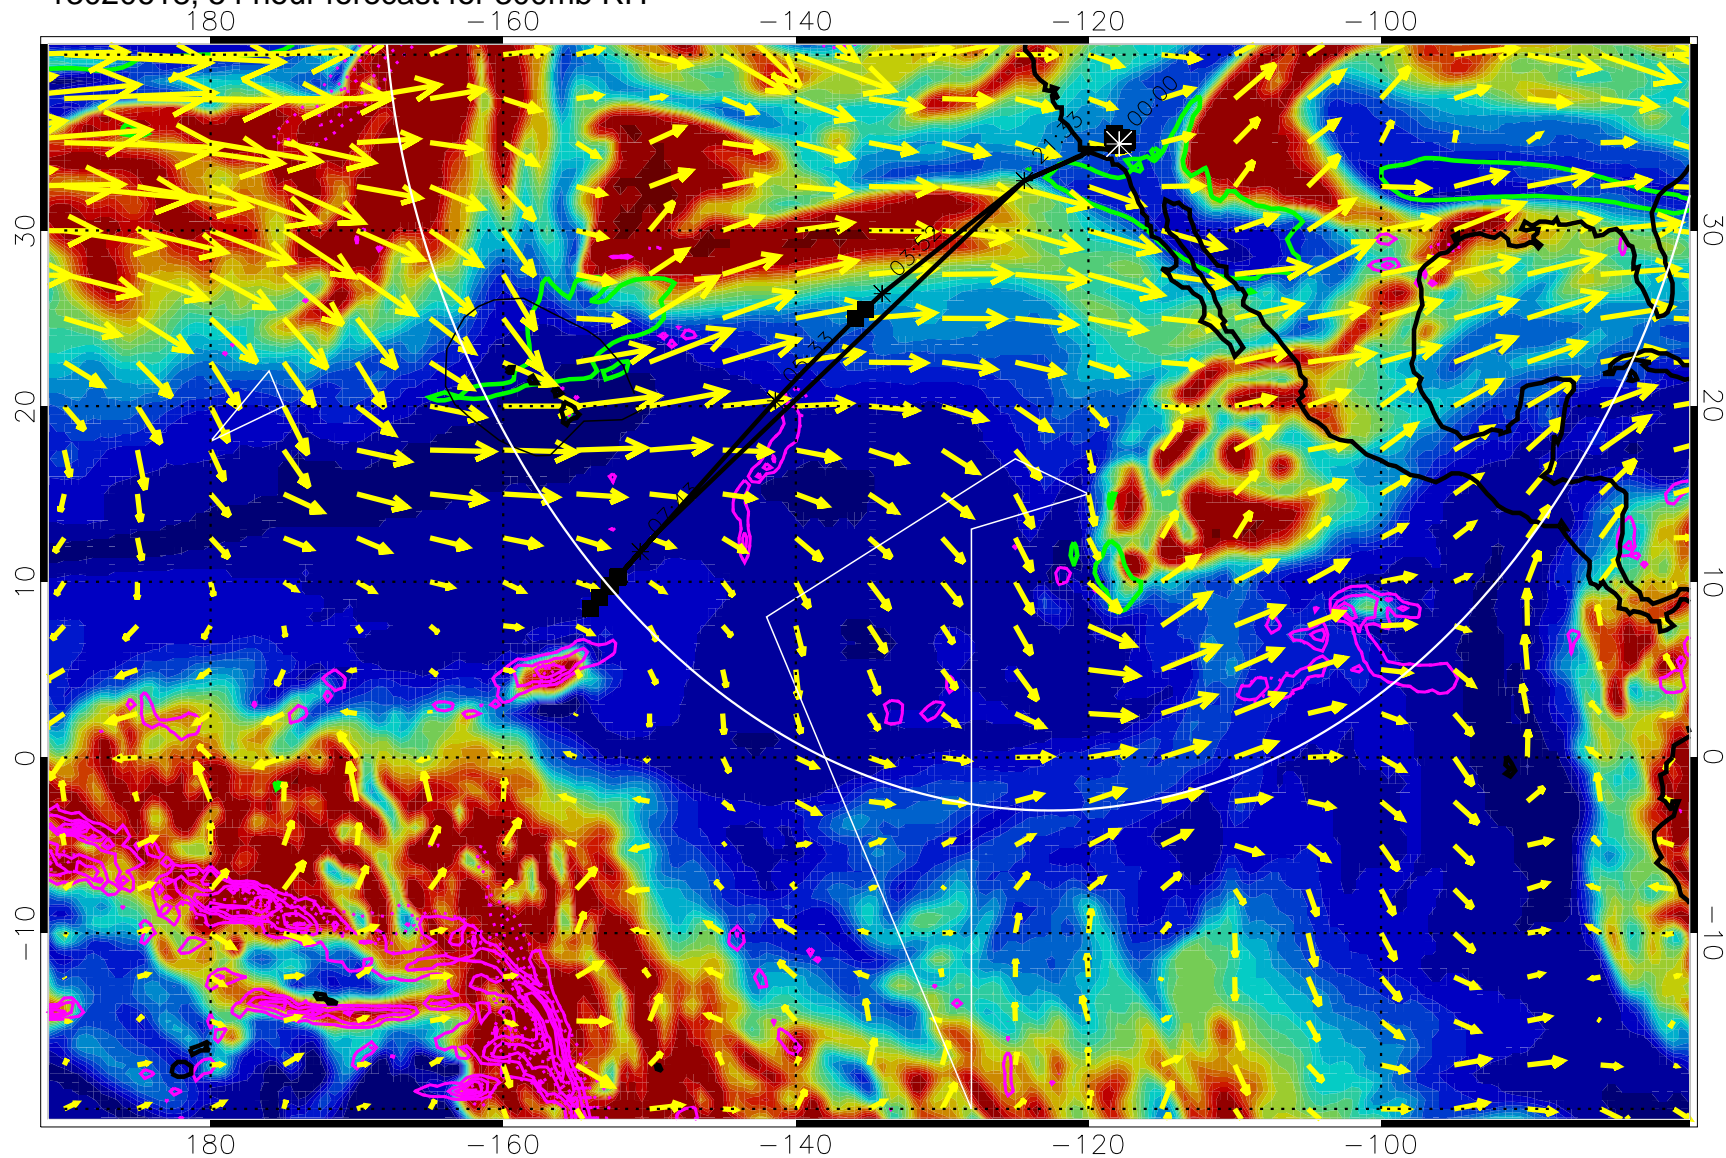

13020600, 36 hour forecast for 300mb RH

Precip (tot dot, conv sol) past 6 hrs 6 kg/m2 contours, min 4

EPV Tropopause (2 PVU) Position

→ 50 m/s

Range ring of 4055 km -- 13 hours GH round trip

13020606, 42 hour forecast for 300mb RH

Precip (tot dot, conv sol) past 6 hrs 6 kg/m2 contours, min 4

EPV Tropopause (2 PVU) Position

→ 50 m/s

Range ring of 4055 km -- 13 hours GH round trip

13020612, 48 hour forecast for 300mb RH

Precip (tot dot, conv sol) past 6 hrs 6 kg/m2 contours, min 4

EPV Tropopause (2 PVU) Position

→ 50 m/s

Range ring of 4055 km -- 13 hours GH round trip

13020618, 54 hour forecast for 300mb RH

Precip (tot dot, conv sol) past 6 hrs 6 kg/m2 contours, min 4

EPV Tropopause (2 PVU) Position

13020706, 66 hour forecast for 300mb RH

Precip (tot dot, conv sol) past 6 hrs 6 kg/m2 contours, min 4

EPV Tropopause (2 PVU) Position

→ 50 m/s

Range ring of 4055 km -- 13 hours GH round trip

13020712, 72 hour forecast for 300mb RH