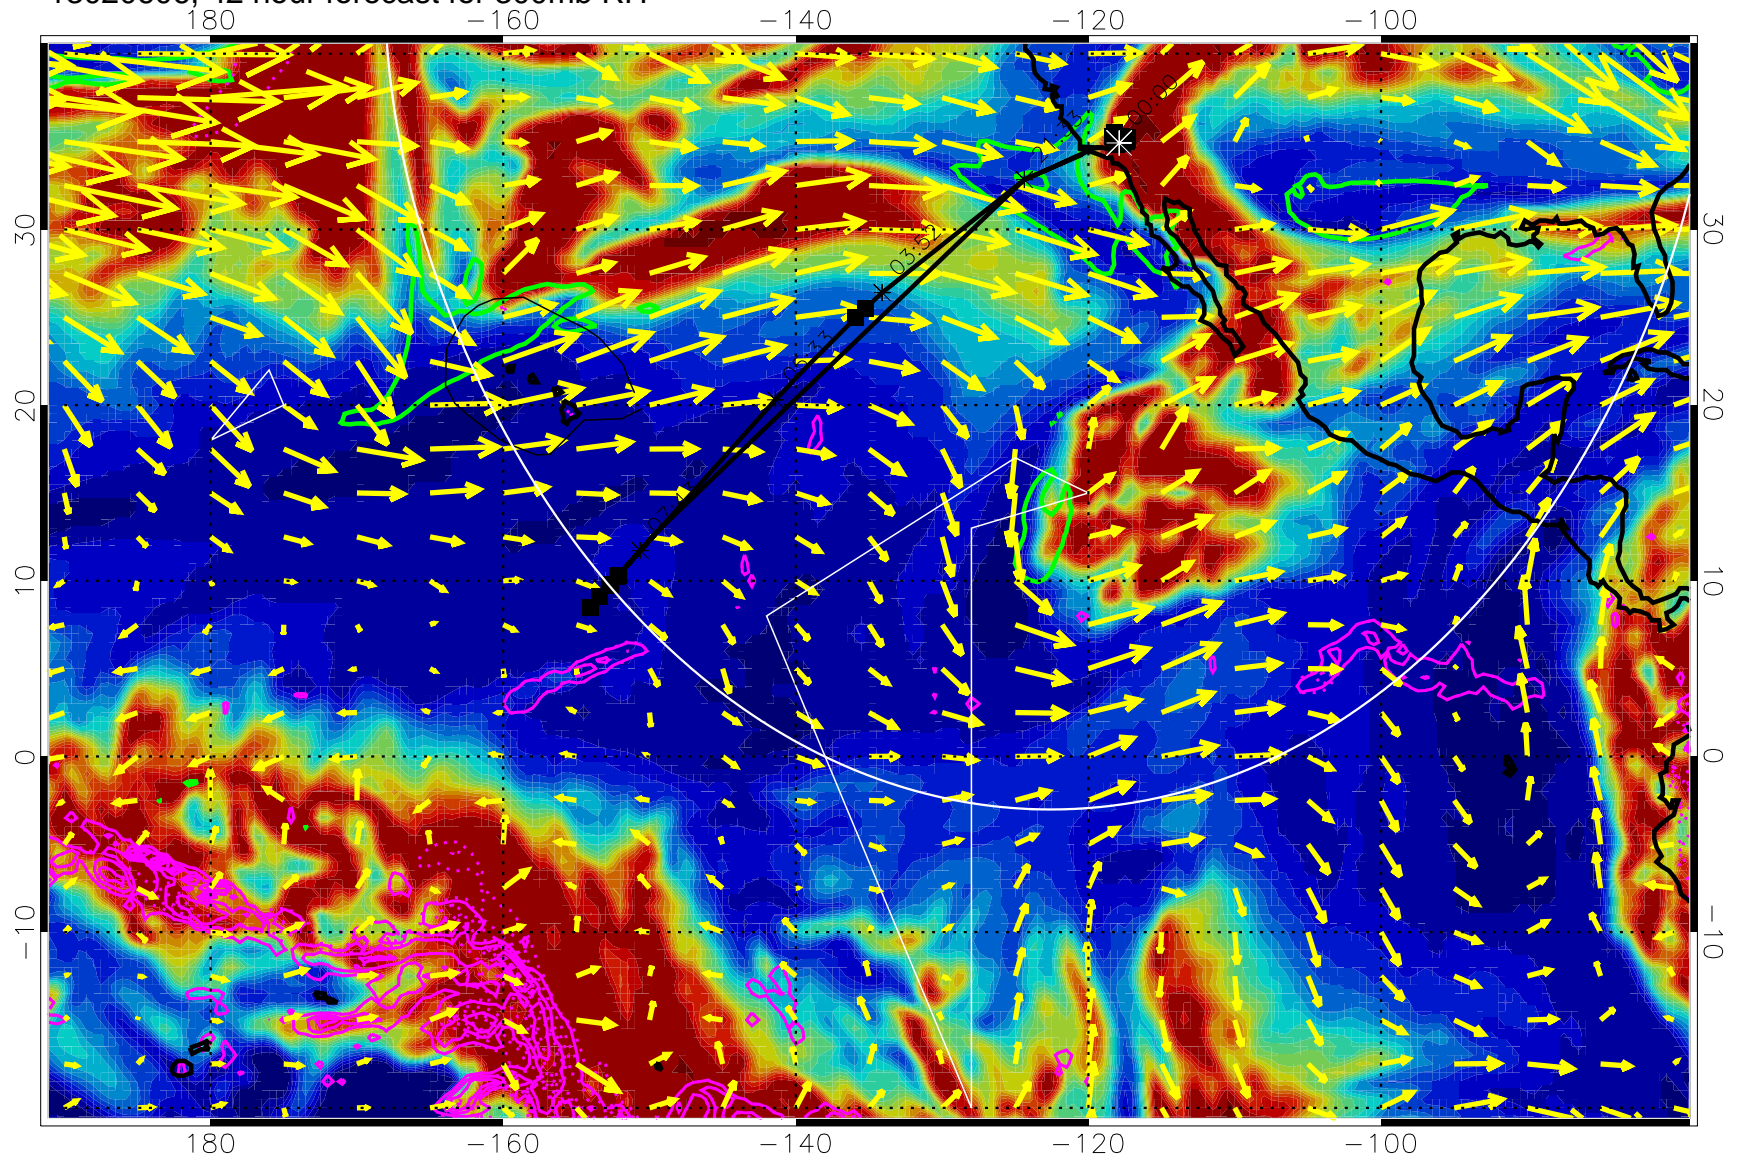

13020600, 36 hour forecast for 300mb RH

Precip (tot dot, conv sol) past 6 hrs 6 kg/m2 contours, min 4

EPV Tropopause (2 PVU) Position

→ 50 m/s

Range ring of 4055 km -- 13 hours GH round trip

13020606, 42 hour forecast for 300mb RH

Precip (tot dot, conv sol) past 6 hrs 6 kg/m2 contours, min 4

EPV Tropopause (2 PVU) Position

→ 50 m/s

Range ring of 4055 km -- 13 hours GH round trip

13020612, 48 hour forecast for 300mb RH

Precip (tot dot, conv sol) past 6 hrs 6 kg/m2 contours, min 4

EPV Tropopause (2 PVU) Position

→ 50 m/s

Range ring of 4055 km -- 13 hours GH round trip

13020618, 54 hour forecast for 300mb RH

Precip (tot dot, conv sol) past 6 hrs 6 kg/m2 contours, min 4

EPV Tropopause (2 PVU) Position

13020706, 66 hour forecast for 300mb RH

Precip (tot dot, conv sol) past 6 hrs 6 kg/m2 contours, min 4

EPV Tropopause (2 PVU) Position

→ 50 m/s

Range ring of 4055 km -- 13 hours GH round trip

13020712, 72 hour forecast for 300mb RH