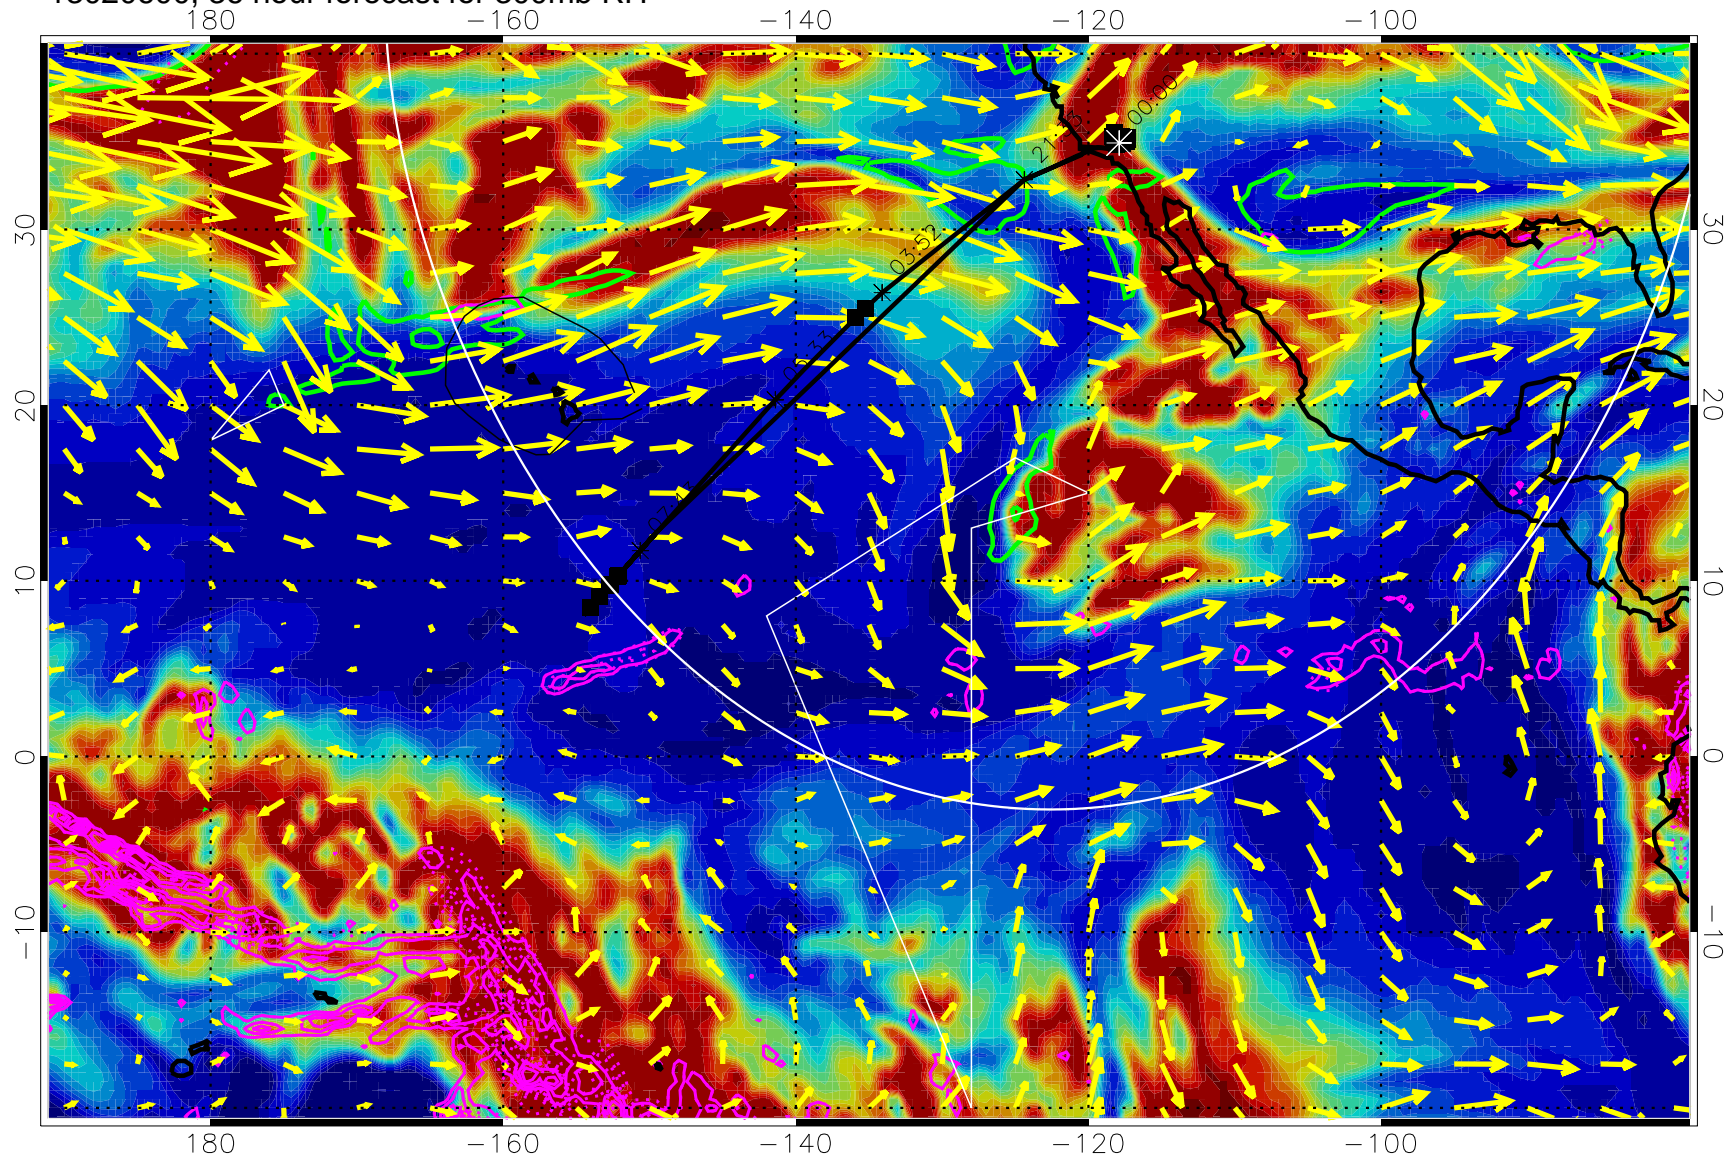

EPV Tropopause (2 PVU) Position

→ 50 m/s

Range ring of 4055 km -- 13 hours GH round trip

13020512, 24 hour forecast for 300mb RH

Precip (tot dot, conv sol) past 6 hrs 6 kg/m2 contours, min 4

EPV Tropopause (2 PVU) Position

→ 50 m/s

Range ring of 4055 km -- 13 hours GH round trip

13020518, 30 hour forecast for 300mb RH

Precip (tot dot, conv sol) past 6 hrs 6 kg/m2 contours, min 4

EPV Tropopause (2 PVU) Position

→ 50 m/s

Range ring of 4055 km -- 13 hours GH round trip

13020600, 36 hour forecast for 300mb RH

Precip (tot dot, conv sol) past 6 hrs 6 kg/m2 contours, min 4

EPV Tropopause (2 PVU) Position

→ 50 m/s

Range ring of 4055 km -- 13 hours GH round trip

13020606, 42 hour forecast for 300mb RH

Precip (tot dot, conv sol) past 6 hrs 6 kg/m2 contours, min 4

EPV Tropopause (2 PVU) Position

→ 50 m/s

Range ring of 4055 km -- 13 hours GH round trip

13020612, 48 hour forecast for 300mb RH

Precip (tot dot, conv sol) past 6 hrs 6 kg/m2 contours, min 4