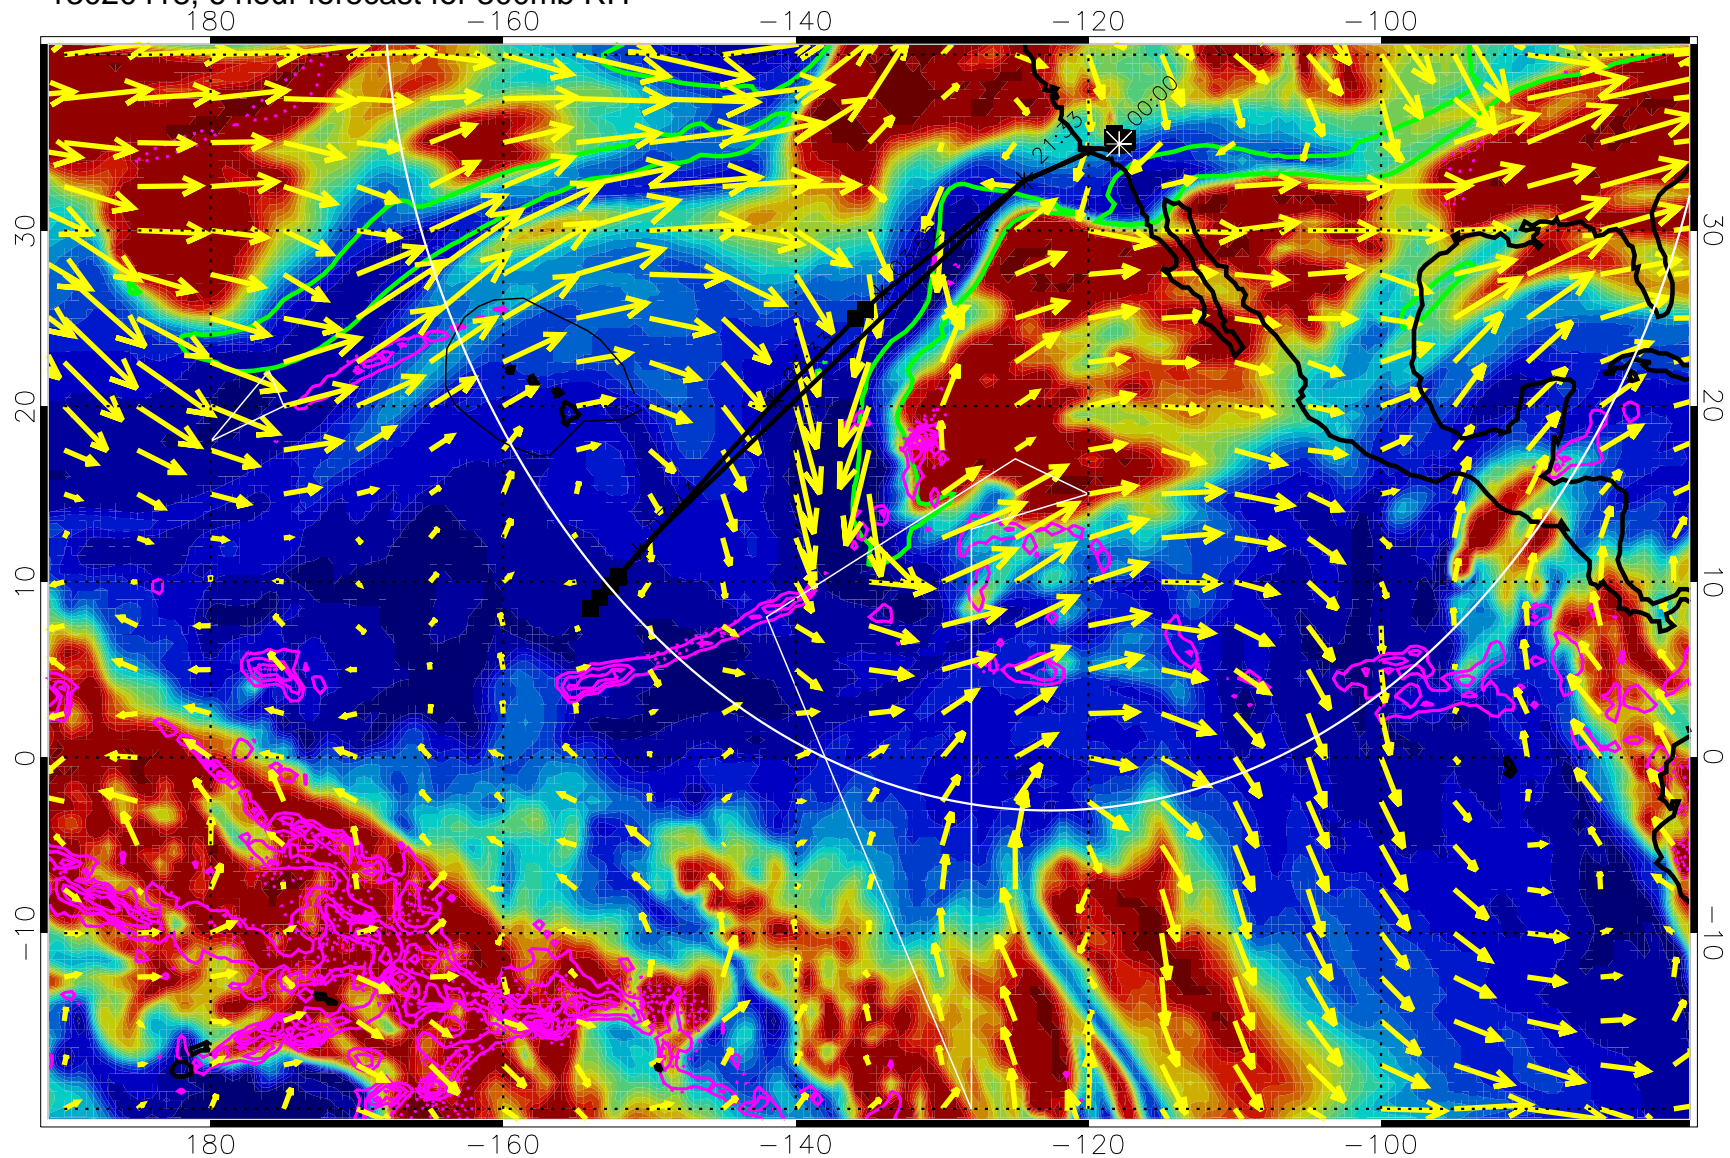

13020418, 6 hour forecast for 300mb RH

Precip (tot dot, conv sol) past 6 hrs 6 kg/m2 contours, min 4

EPV Tropopause (2 PVU) Position

→ 50 m/s

Range ring of 4055 km -- 13 hours GH round trip

13020500, 12 hour forecast for 300mb RH

Precip (tot dot, conv sol) past 6 hrs 6 kg/m2 contours, min 4

EPV Tropopause (2 PVU) Position

→ 50 m/s

Range ring of 4055 km -- 13 hours GH round trip

13020506, 18 hour forecast for 300mb RH

Precip (tot dot, conv sol) past 6 hrs 6 kg/m2 contours, min 4

EPV Tropopause (2 PVU) Position

→ 50 m/s

Range ring of 4055 km -- 13 hours GH round trip

13020512, 24 hour forecast for 300mb RH

Precip (tot dot, conv sol) past 6 hrs 6 kg/m2 contours, min 4

EPV Tropopause (2 PVU) Position

13020600, 36 hour forecast for 300mb RH

Precip (tot dot, conv sol) past 6 hrs 6 kg/m2 contours, min 4

EPV Tropopause (2 PVU) Position

→ 50 m/s

Range ring of 4055 km -- 13 hours GH round trip

13020606, 42 hour forecast for 300mb RH