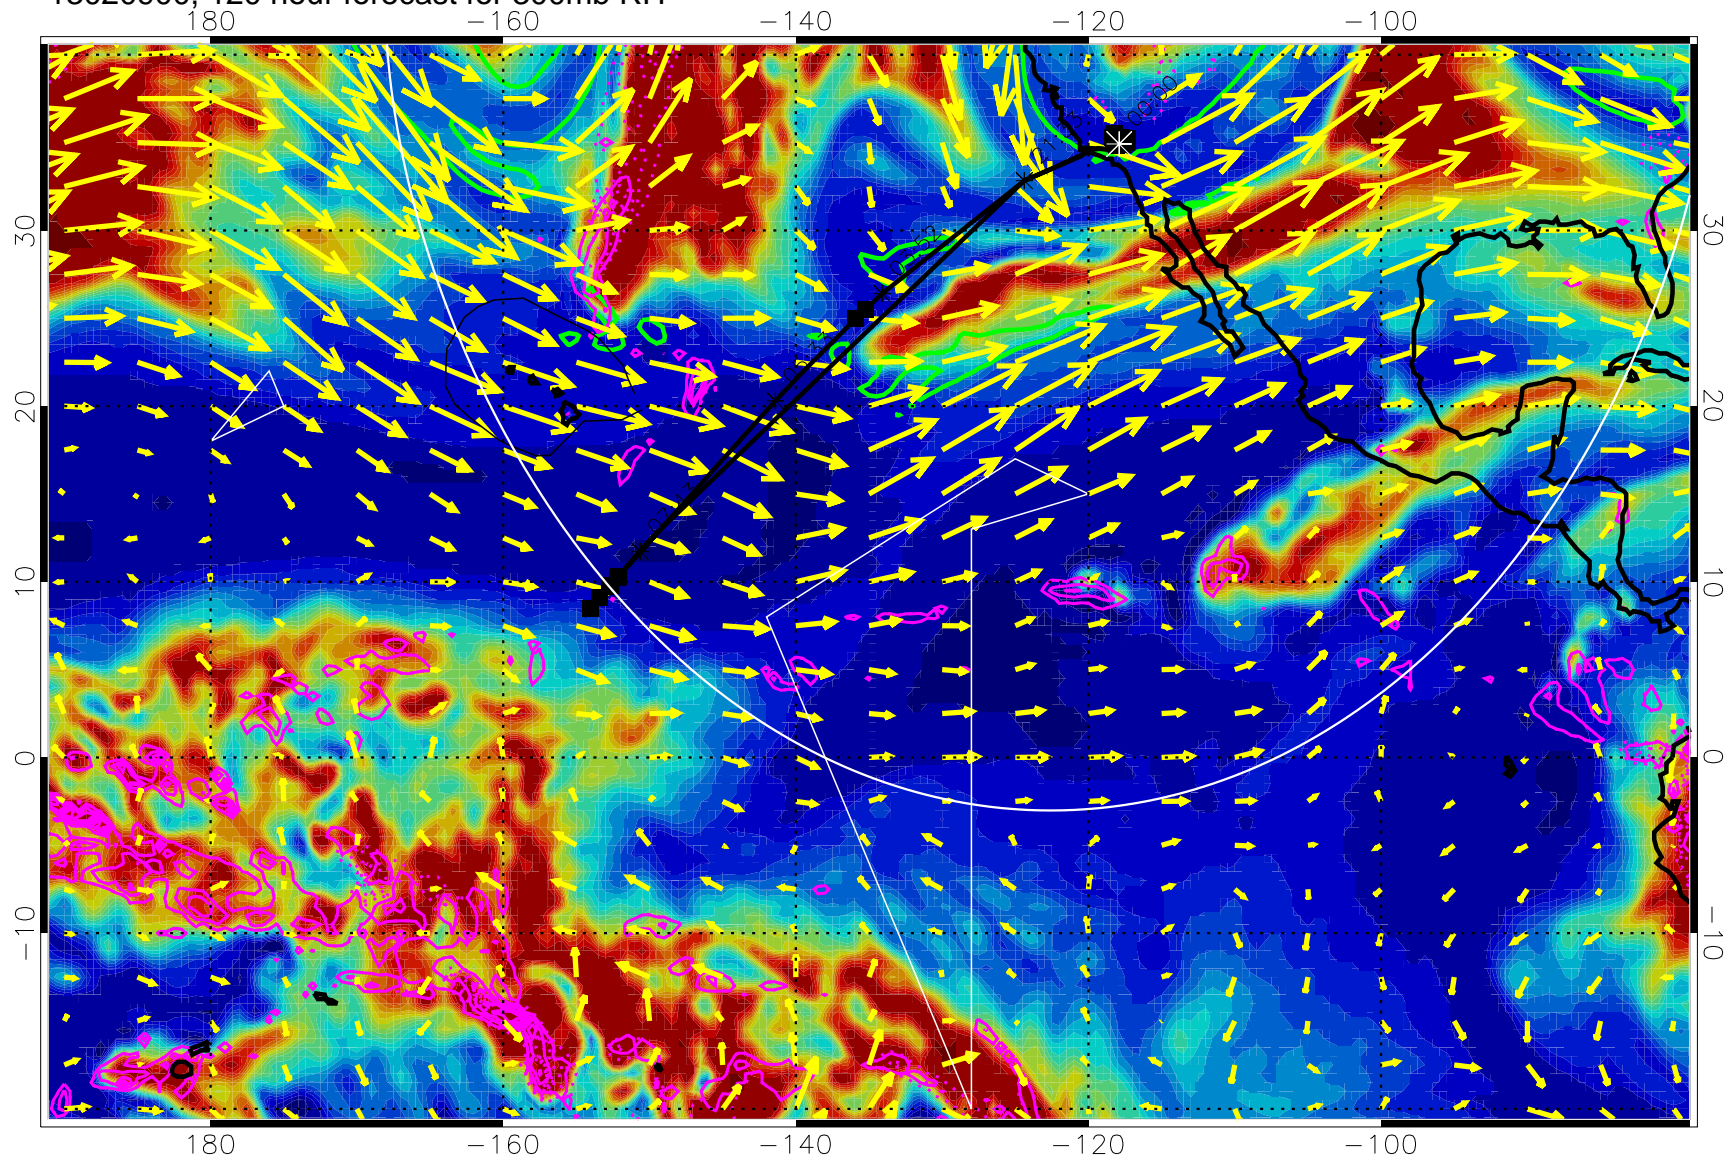

Precip (tot dot, conv sol) past 6 hrs 6 kg/m2 contours, min 4

EPV Tropopause (2 PVU) Position

→ 50 m/s

Range ring of 4055 km -- 13 hours GH round trip

13020800, 96 hour forecast for 300mb RH

Precip (tot dot, conv sol) past 6 hrs 6 kg/m2 contours, min 4

EPV Tropopause (2 PVU) Position

→ 50 m/s

Range ring of 4055 km -- 13 hours GH round trip

13020806, 102 hour forecast for 300mb RH

Precip (tot dot, conv sol) past 6 hrs 6 kg/m2 contours, min 4

EPV Tropopause (2 PVU) Position

→ 50 m/s

Range ring of 4055 km -- 13 hours GH round trip

13020818, 114 hour forecast for 300mb RH

Precip (tot dot, conv sol) past 6 hrs 6 kg/m2 contours, min 4

EPV Tropopause (2 PVU) Position

→ 50 m/s

Range ring of 4055 km -- 13 hours GH round trip

13020900, 120 hour forecast for 300mb RH

Precip (tot dot, conv sol) past 6 hrs 6 kg/m2 contours, min 4

EPV Tropopause (2 PVU) Position

→ 50 m/s

Range ring of 4055 km -- 13 hours GH round trip