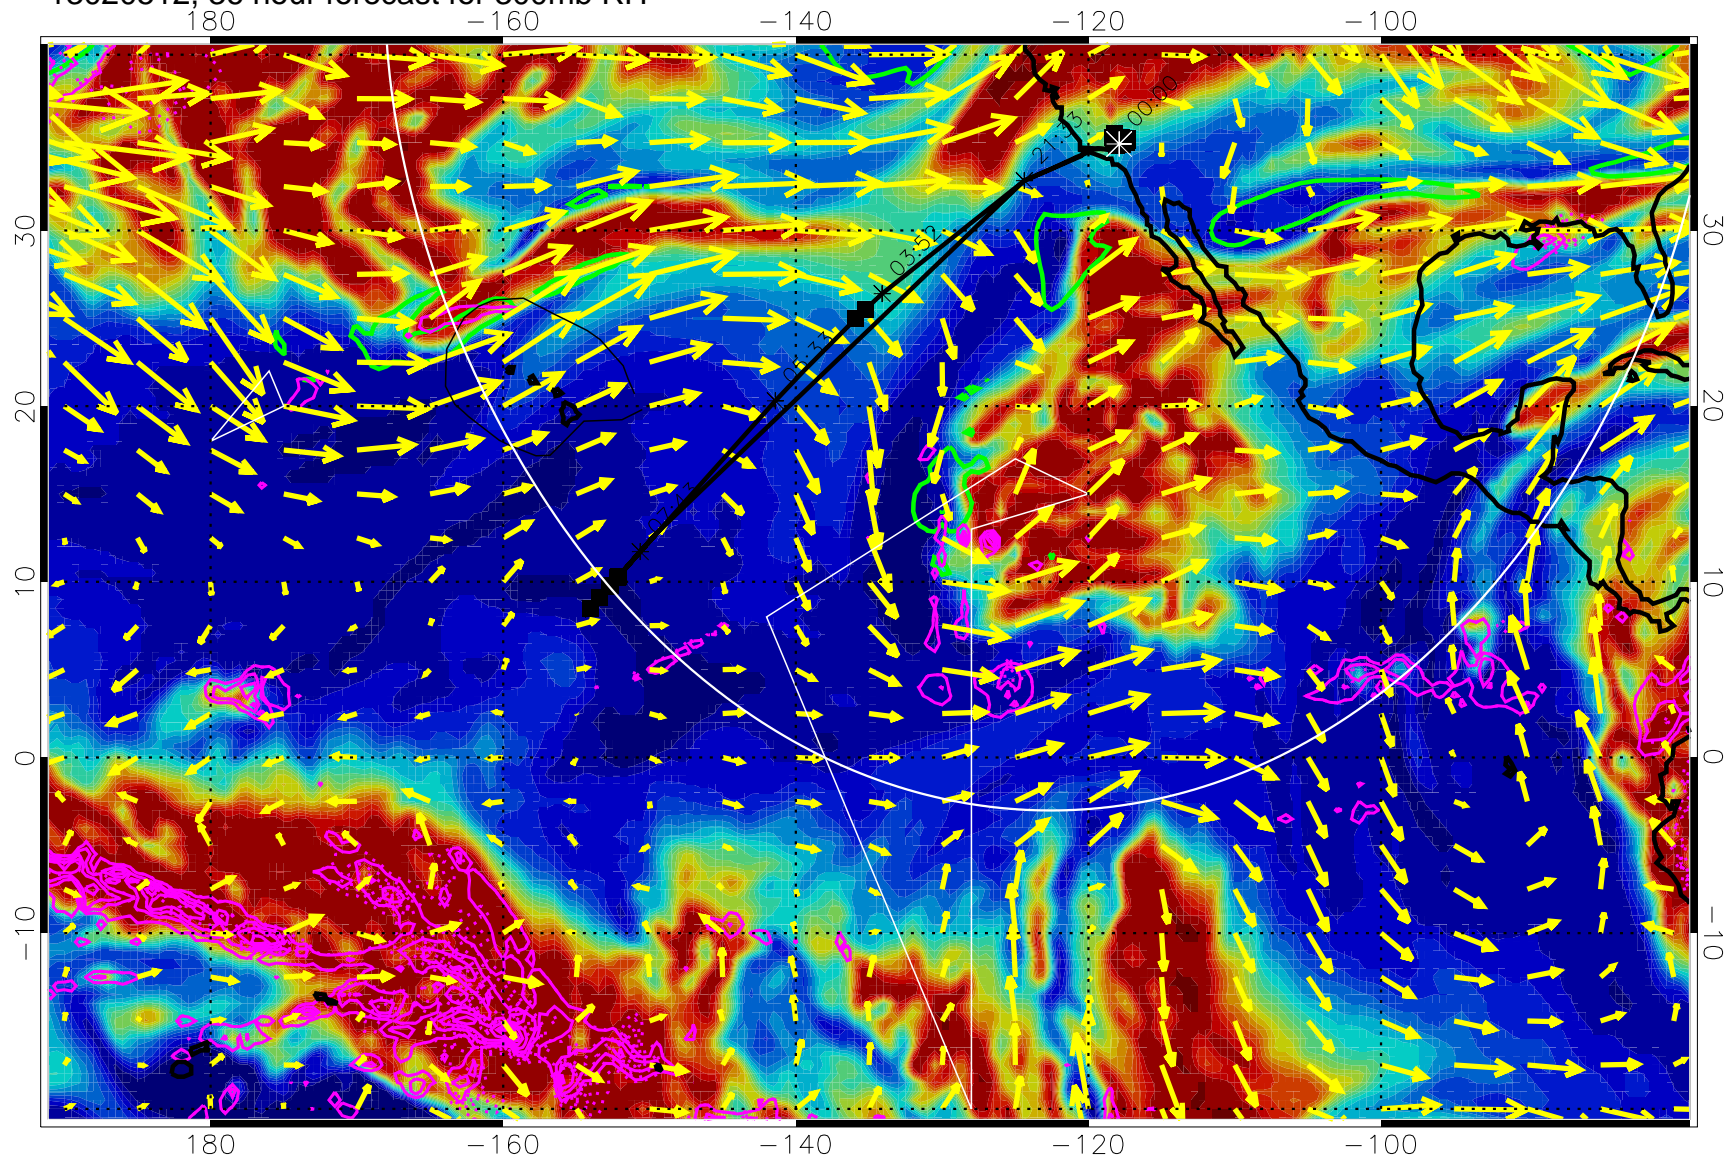

13020412, 12 hour forecast for 300mb RH

Precip (tot dot, conv sol) past 6 hrs 6 kg/m2 contours, min 4

EPV Tropopause (2 PVU) Position

→ 50 m/s

Range ring of 4055 km -- 13 hours GH round trip

13020418, 18 hour forecast for 300mb RH

Precip (tot dot, conv sol) past 6 hrs 6 kg/m2 contours, min 4

EPV Tropopause (2 PVU) Position

→ 50 m/s

Range ring of 4055 km -- 13 hours GH round trip

13020506, 30 hour forecast for 300mb RH

Precip (tot dot, conv sol) past 6 hrs 6 kg/m2 contours, min 4

EPV Tropopause (2 PVU) Position

→ 50 m/s

Range ring of 4055 km -- 13 hours GH round trip

13020512, 36 hour forecast for 300mb RH

Precip (tot dot, conv sol) past 6 hrs 6 kg/m2 contours, min 4

EPV Tropopause (2 PVU) Position

13020600, 48 hour forecast for 300mb RH

Precip (tot dot, conv sol) past 6 hrs 6 kg/m2 contours, min 4

EPV Tropopause (2 PVU) Position

→ 50 m/s

Range ring of 4055 km -- 13 hours GH round trip

13020606, 54 hour forecast for 300mb RH