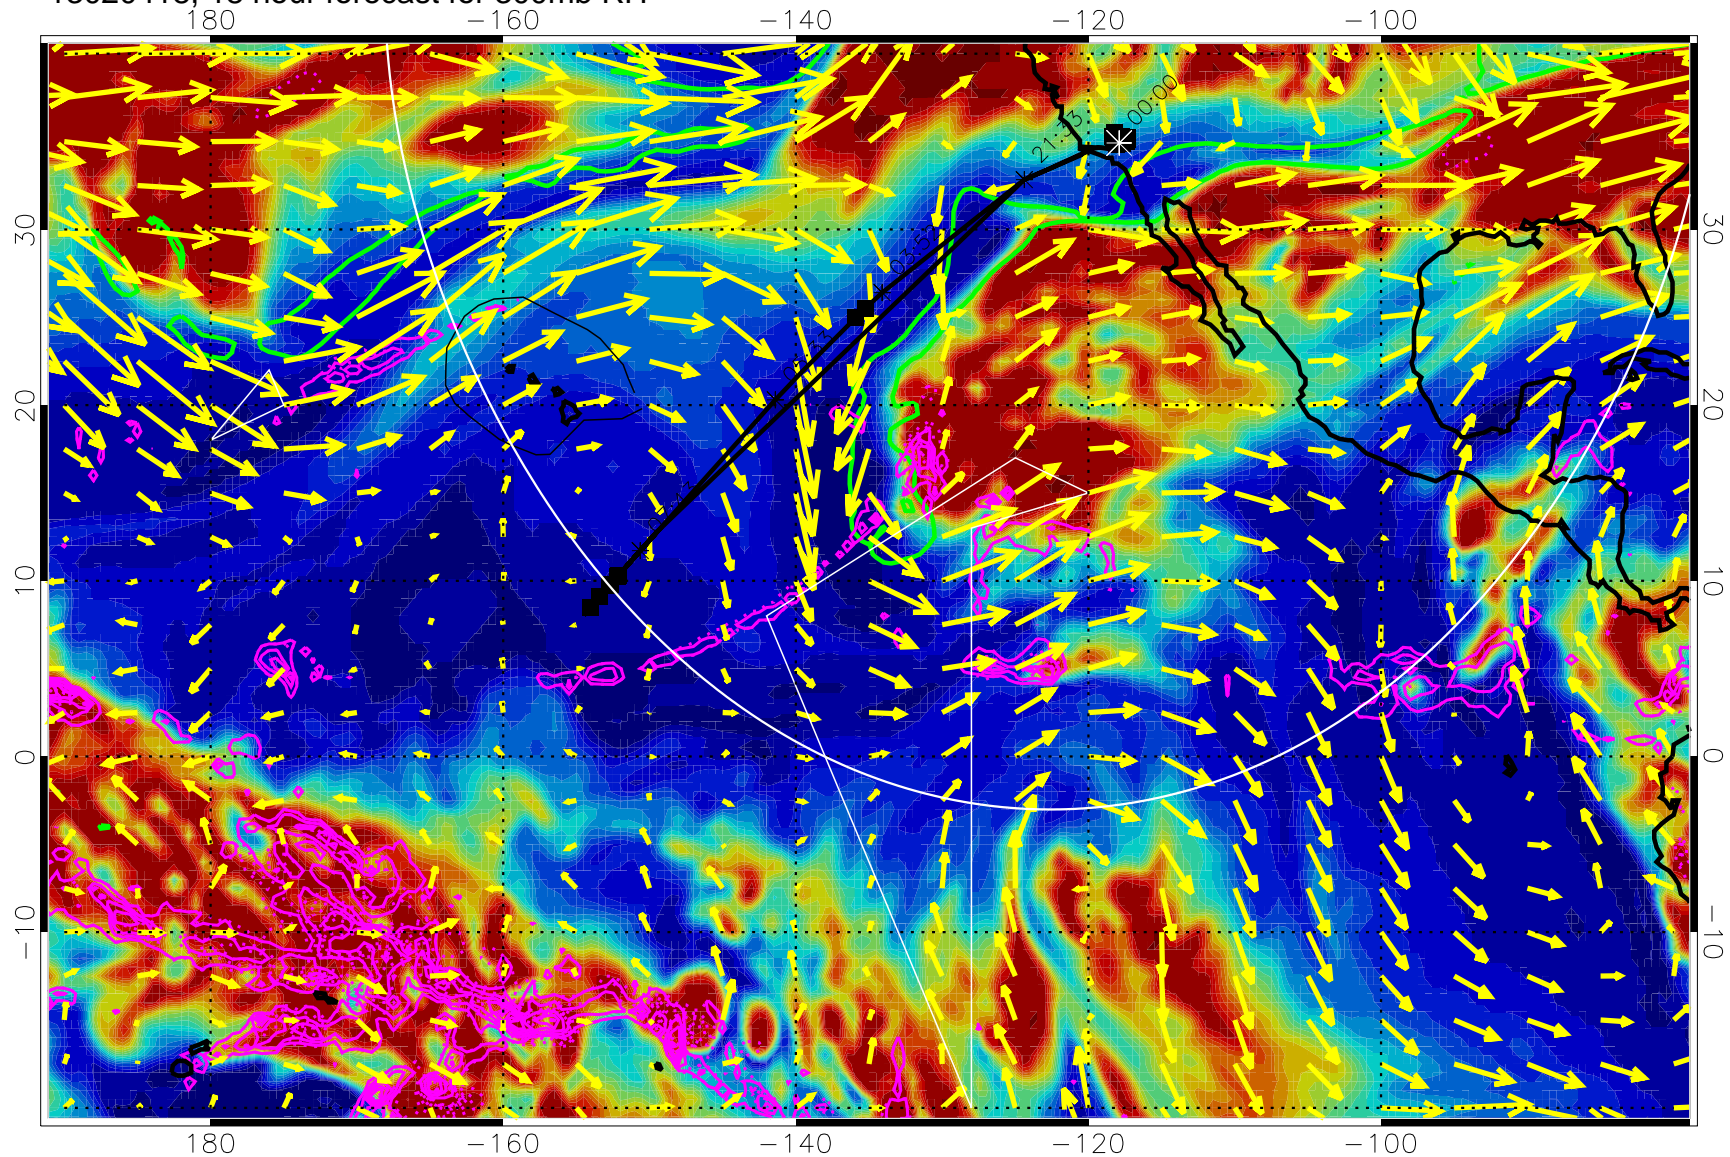

13020412, 12 hour forecast for 300mb RH

Precip (tot dot, conv sol) past 6 hrs 6 kg/m2 contours, min 4

EPV Tropopause (2 PVU) Position

→ 50 m/s

Range ring of 4055 km -- 13 hours GH round trip

13020418, 18 hour forecast for 300mb RH

Precip (tot dot, conv sol) past 6 hrs 6 kg/m2 contours, min 4

EPV Tropopause (2 PVU) Position

→ 50 m/s

Range ring of 4055 km -- 13 hours GH round trip

13020506, 30 hour forecast for 300mb RH

Precip (tot dot, conv sol) past 6 hrs 6 kg/m2 contours, min 4

EPV Tropopause (2 PVU) Position

→ 50 m/s

Range ring of 4055 km -- 13 hours GH round trip

13020512, 36 hour forecast for 300mb RH

Precip (tot dot, conv sol) past 6 hrs 6 kg/m2 contours, min 4

EPV Tropopause (2 PVU) Position

13020600, 48 hour forecast for 300mb RH

Precip (tot dot, conv sol) past 6 hrs 6 kg/m2 contours, min 4

EPV Tropopause (2 PVU) Position

→ 50 m/s

Range ring of 4055 km -- 13 hours GH round trip

13020606, 54 hour forecast for 300mb RH