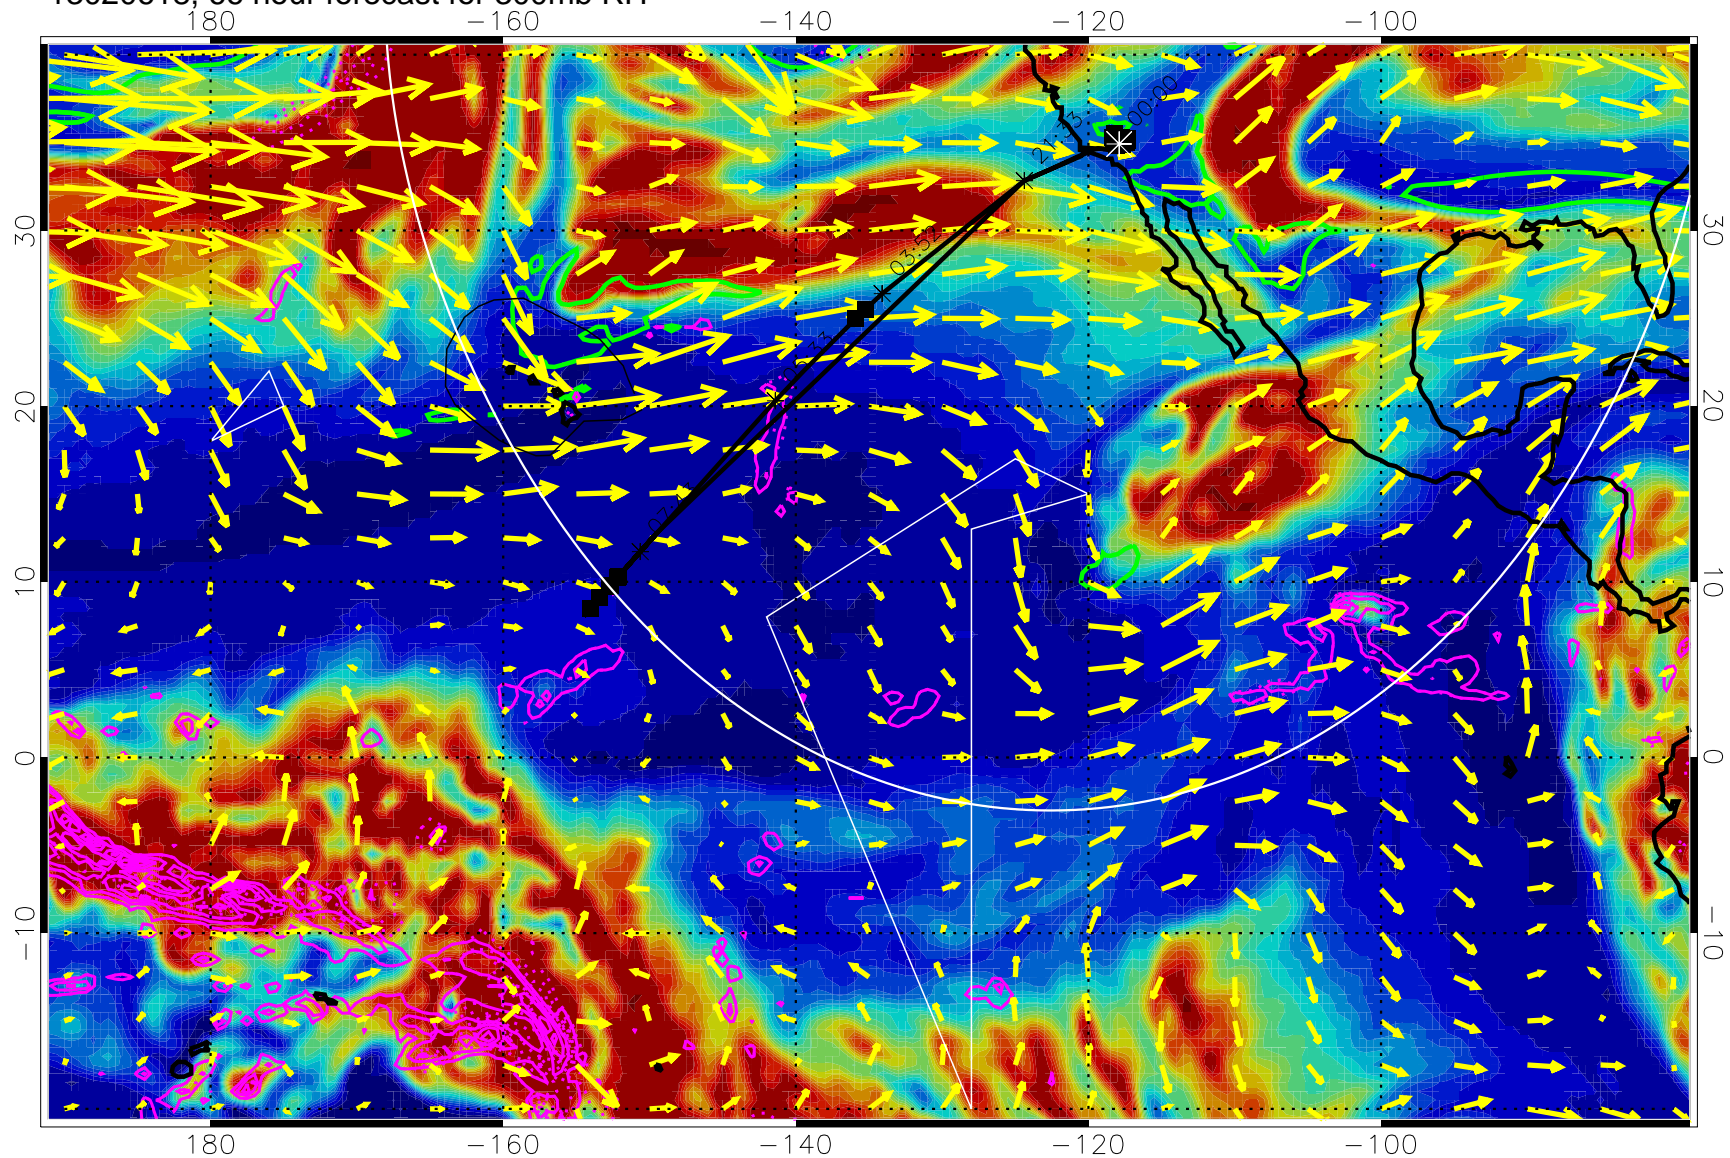

13020600, 48 hour forecast for 300mb RH

Precip (tot dot, conv sol) past 6 hrs 6 kg/m2 contours, min 4

EPV Tropopause (2 PVU) Position

→ 50 m/s

Range ring of 4055 km -- 13 hours GH round trip

13020606, 54 hour forecast for 300mb RH

Precip (tot dot, conv sol) past 6 hrs 6 kg/m2 contours, min 4

EPV Tropopause (2 PVU) Position

→ 50 m/s

Range ring of 4055 km -- 13 hours GH round trip

13020612, 60 hour forecast for 300mb RH

Precip (tot dot, conv sol) past 6 hrs 6 kg/m2 contours, min 4

EPV Tropopause (2 PVU) Position

→ 50 m/s

Range ring of 4055 km -- 13 hours GH round trip

13020618, 66 hour forecast for 300mb RH

Precip (tot dot, conv sol) past 6 hrs 6 kg/m2 contours, min 4

EPV Tropopause (2 PVU) Position

13020706, 78 hour forecast for 300mb RH

Precip (tot dot, conv sol) past 6 hrs 6 kg/m2 contours, min 4

EPV Tropopause (2 PVU) Position

→ 50 m/s

Range ring of 4055 km -- 13 hours GH round trip

13020712, 84 hour forecast for 300mb RH