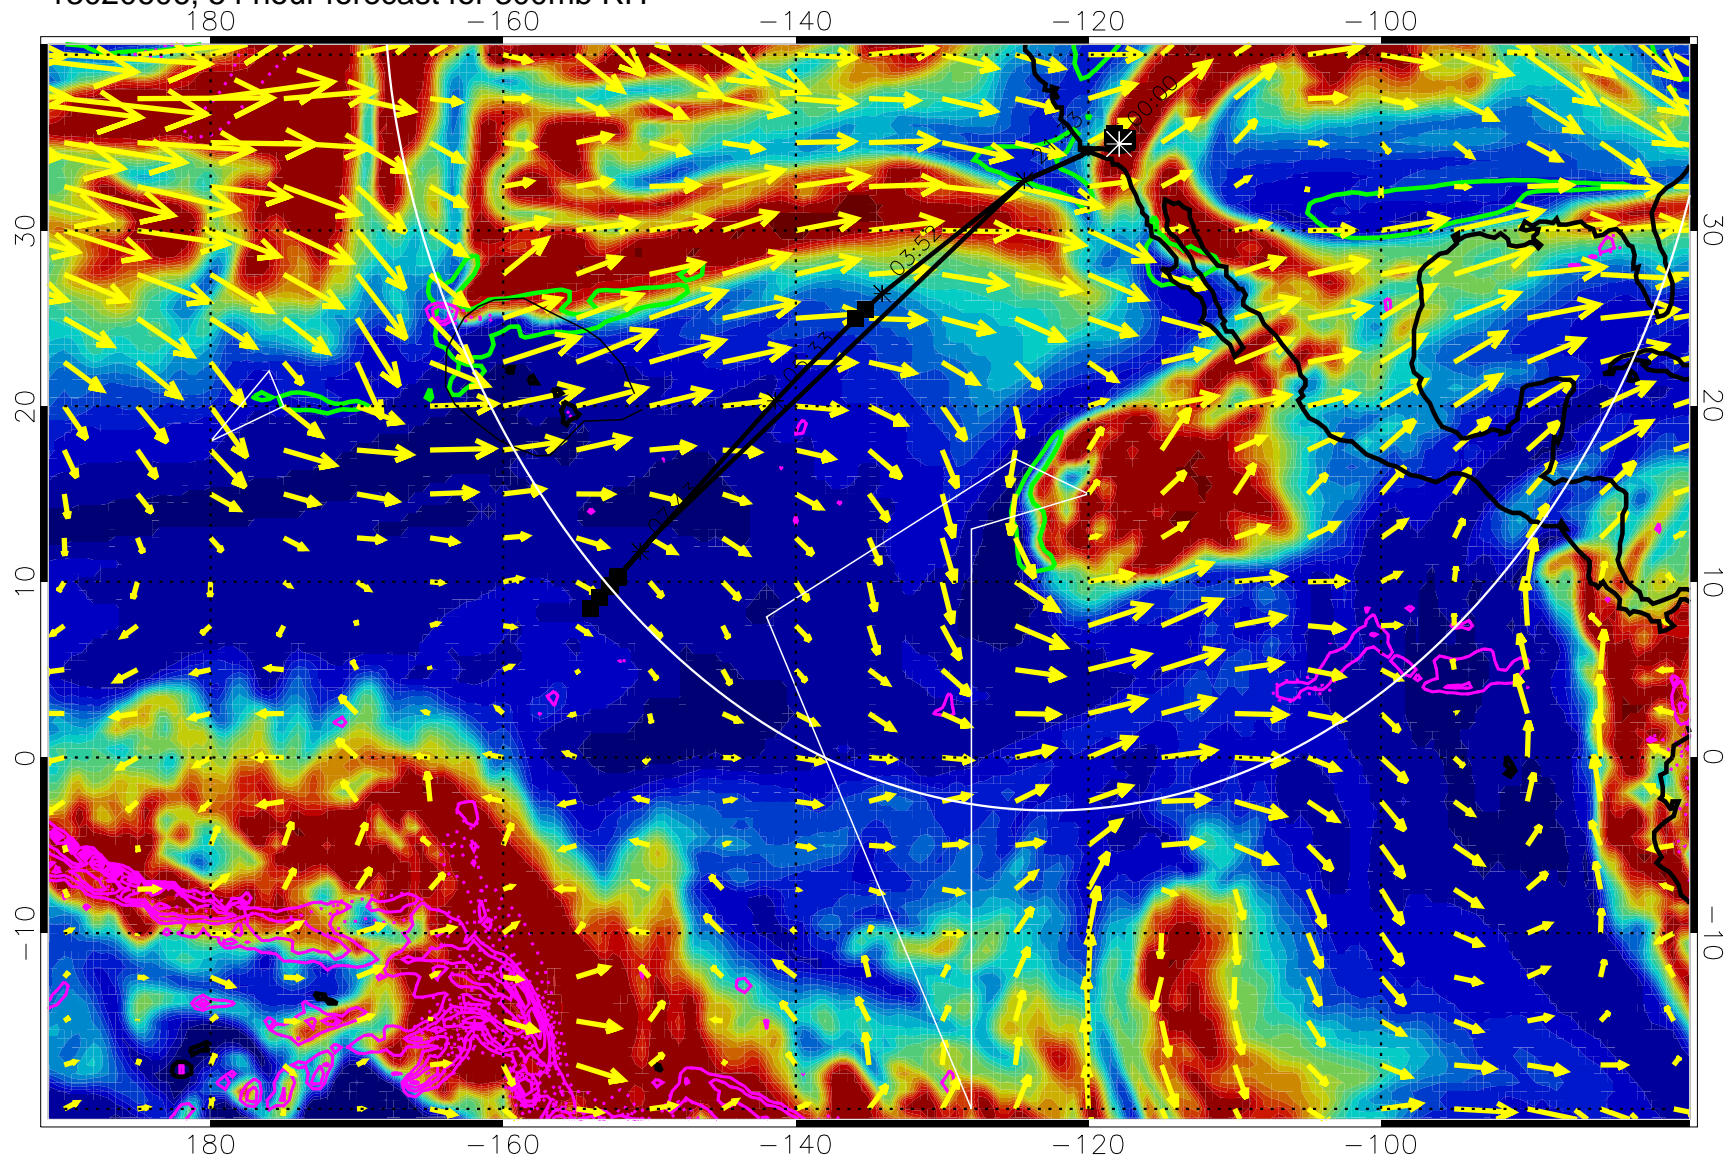

13020600, 48 hour forecast for 300mb RH

Precip (tot dot, conv sol) past 6 hrs 6 kg/m2 contours, min 4

EPV Tropopause (2 PVU) Position

→ 50 m/s

Range ring of 4055 km -- 13 hours GH round trip

13020606, 54 hour forecast for 300mb RH

Precip (tot dot, conv sol) past 6 hrs 6 kg/m2 contours, min 4

EPV Tropopause (2 PVU) Position

→ 50 m/s

Range ring of 4055 km -- 13 hours GH round trip

13020612, 60 hour forecast for 300mb RH

Precip (tot dot, conv sol) past 6 hrs 6 kg/m2 contours, min 4

EPV Tropopause (2 PVU) Position

→ 50 m/s

Range ring of 4055 km -- 13 hours GH round trip

13020618, 66 hour forecast for 300mb RH

Precip (tot dot, conv sol) past 6 hrs 6 kg/m2 contours, min 4

EPV Tropopause (2 PVU) Position

13020706, 78 hour forecast for 300mb RH

Precip (tot dot, conv sol) past 6 hrs 6 kg/m2 contours, min 4

EPV Tropopause (2 PVU) Position

→ 50 m/s

Range ring of 4055 km -- 13 hours GH round trip

13020712, 84 hour forecast for 300mb RH