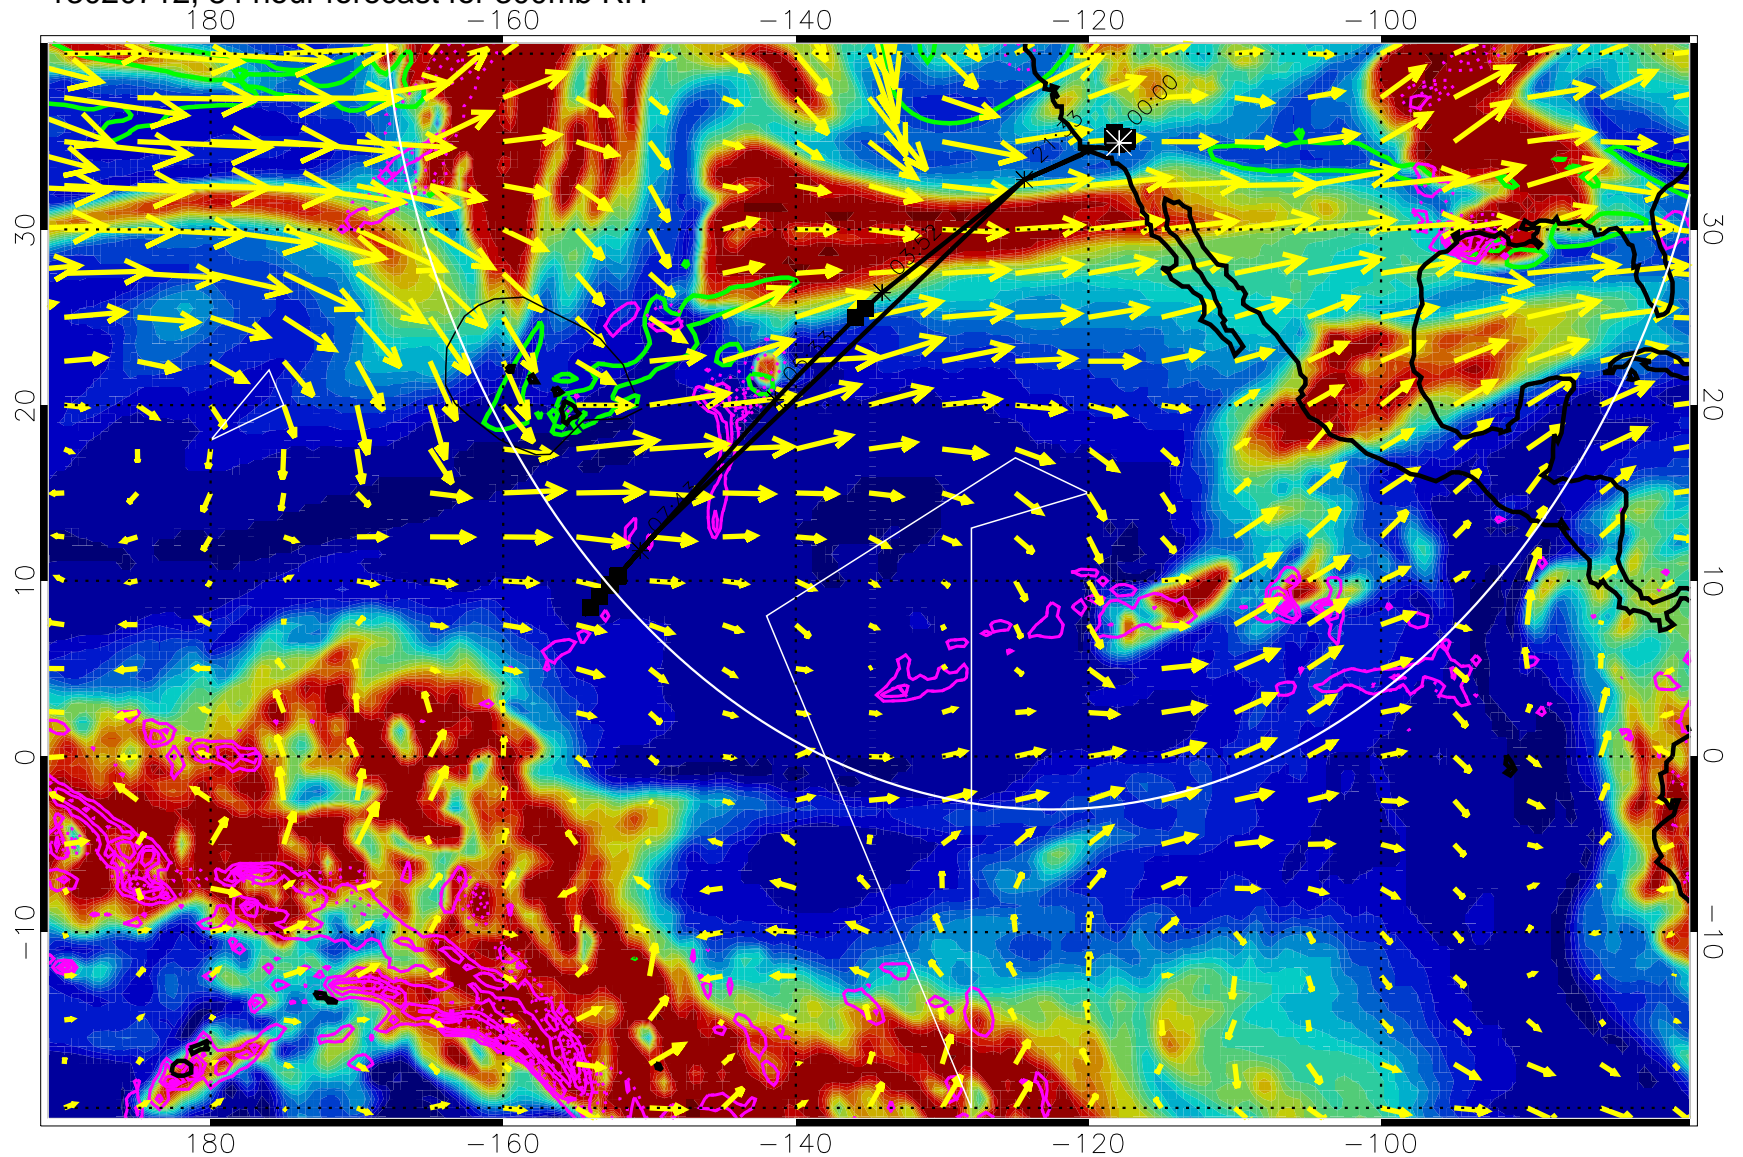

13020706, 78 hour forecast for 300mb RH

Precip (tot dot, conv sol) past 6 hrs 6 kg/m2 contours, min 4

EPV Tropopause (2 PVU) Position

→ 50 m/s

Range ring of 4055 km -- 13 hours GH round trip

13020712, 84 hour forecast for 300mb RH

Precip (tot dot, conv sol) past 6 hrs 6 kg/m2 contours, min 4

EPV Tropopause (2 PVU) Position

→ 50 m/s

Range ring of 4055 km -- 13 hours GH round trip

13020800, 96 hour forecast for 300mb RH

Precip (tot dot, conv sol) past 6 hrs 6 kg/m2 contours, min 4

EPV Tropopause (2 PVU) Position

→ 50 m/s

Range ring of 4055 km -- 13 hours GH round trip

13020806, 102 hour forecast for 300mb RH

Precip (tot dot, conv sol) past 6 hrs 6 kg/m2 contours, min 4

EPV Tropopause (2 PVU) Position

13020900, 120 hour forecast for 300mb RH

Precip (tot dot, conv sol) past 6 hrs 6 kg/m2 contours, min 4

EPV Tropopause (2 PVU) Position

→ 50 m/s

Range ring of 4055 km -- 13 hours GH round trip