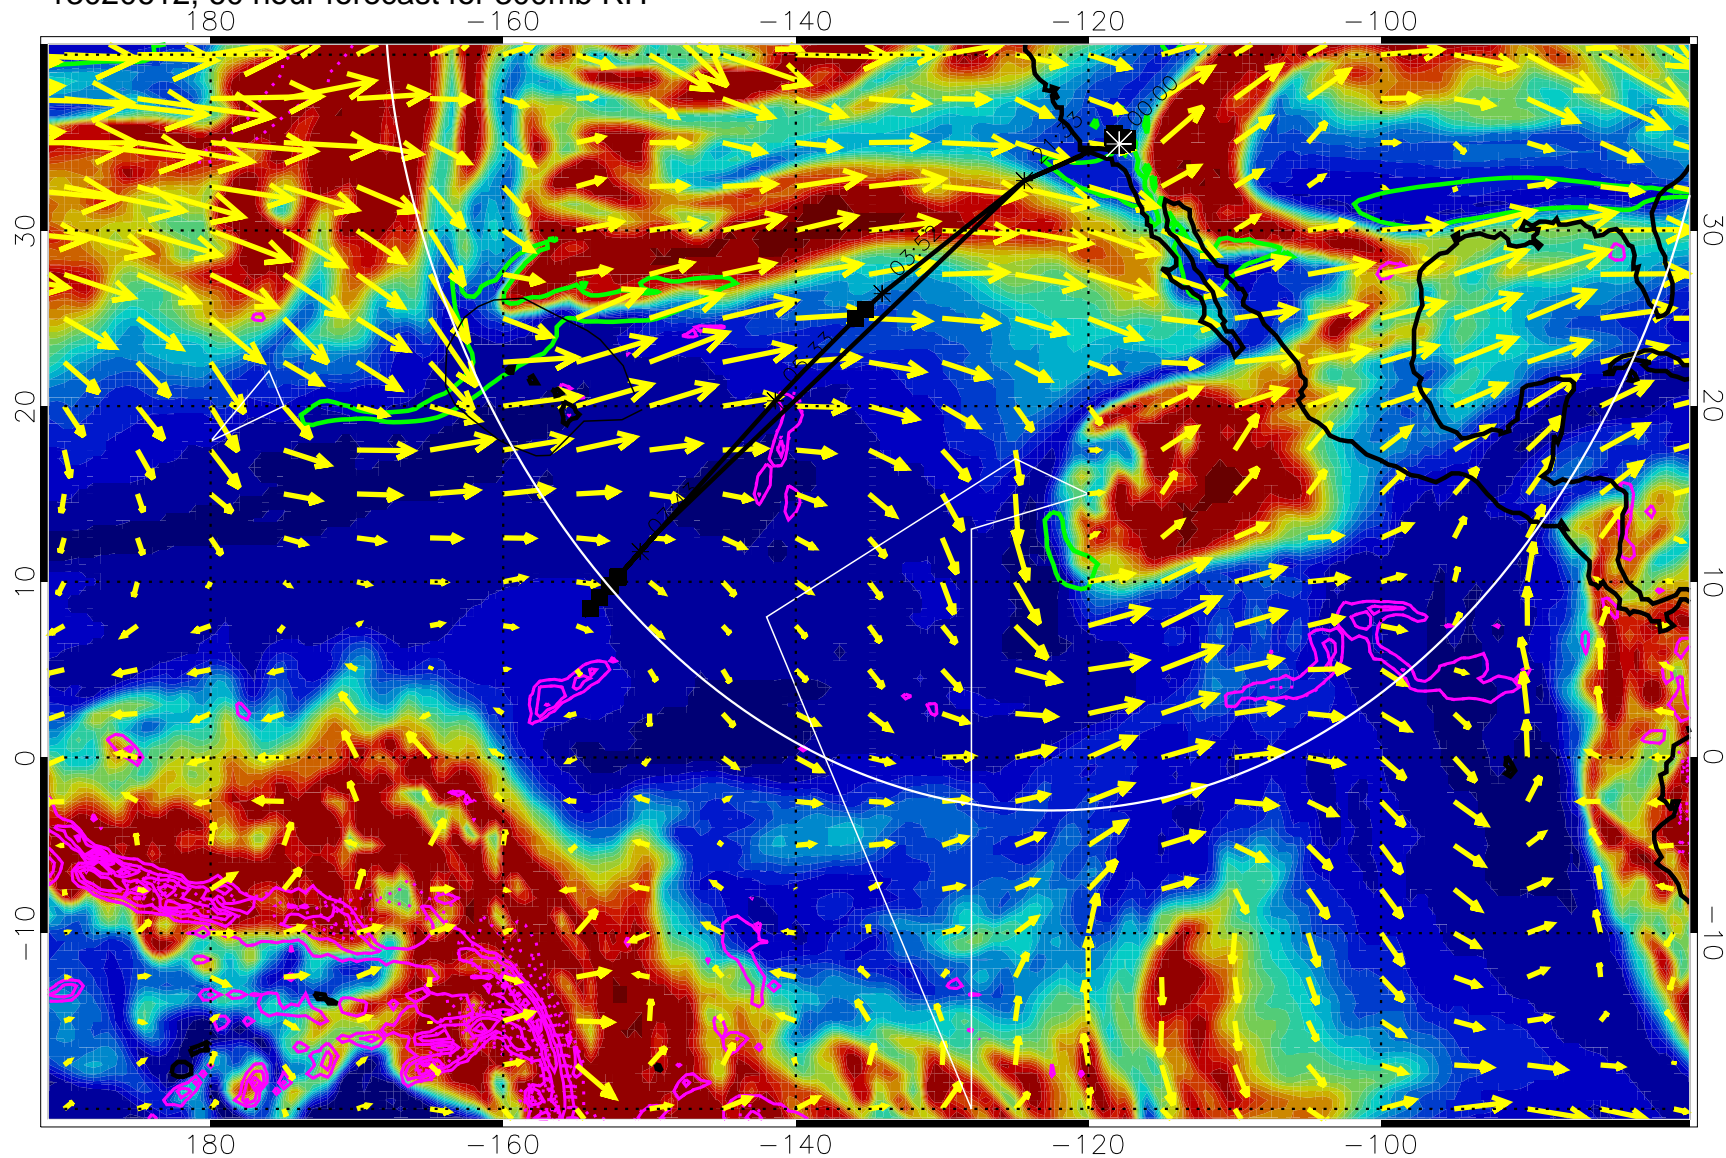

13020600, 48 hour forecast for 300mb RH

Precip (tot dot, conv sol) past 6 hrs 6 kg/m2 contours, min 4

EPV Tropopause (2 PVU) Position

→ 50 m/s

Range ring of 4055 km -- 13 hours GH round trip

13020606, 54 hour forecast for 300mb RH

Precip (tot dot, conv sol) past 6 hrs 6 kg/m2 contours, min 4

EPV Tropopause (2 PVU) Position

→ 50 m/s

Range ring of 4055 km -- 13 hours GH round trip

13020612, 60 hour forecast for 300mb RH

Precip (tot dot, conv sol) past 6 hrs 6 kg/m2 contours, min 4

EPV Tropopause (2 PVU) Position

→ 50 m/s

Range ring of 4055 km -- 13 hours GH round trip

13020618, 66 hour forecast for 300mb RH

Precip (tot dot, conv sol) past 6 hrs 6 kg/m2 contours, min 4

EPV Tropopause (2 PVU) Position

13020706, 78 hour forecast for 300mb RH

Precip (tot dot, conv sol) past 6 hrs 6 kg/m2 contours, min 4

EPV Tropopause (2 PVU) Position

→ 50 m/s

Range ring of 4055 km -- 13 hours GH round trip

13020712, 84 hour forecast for 300mb RH