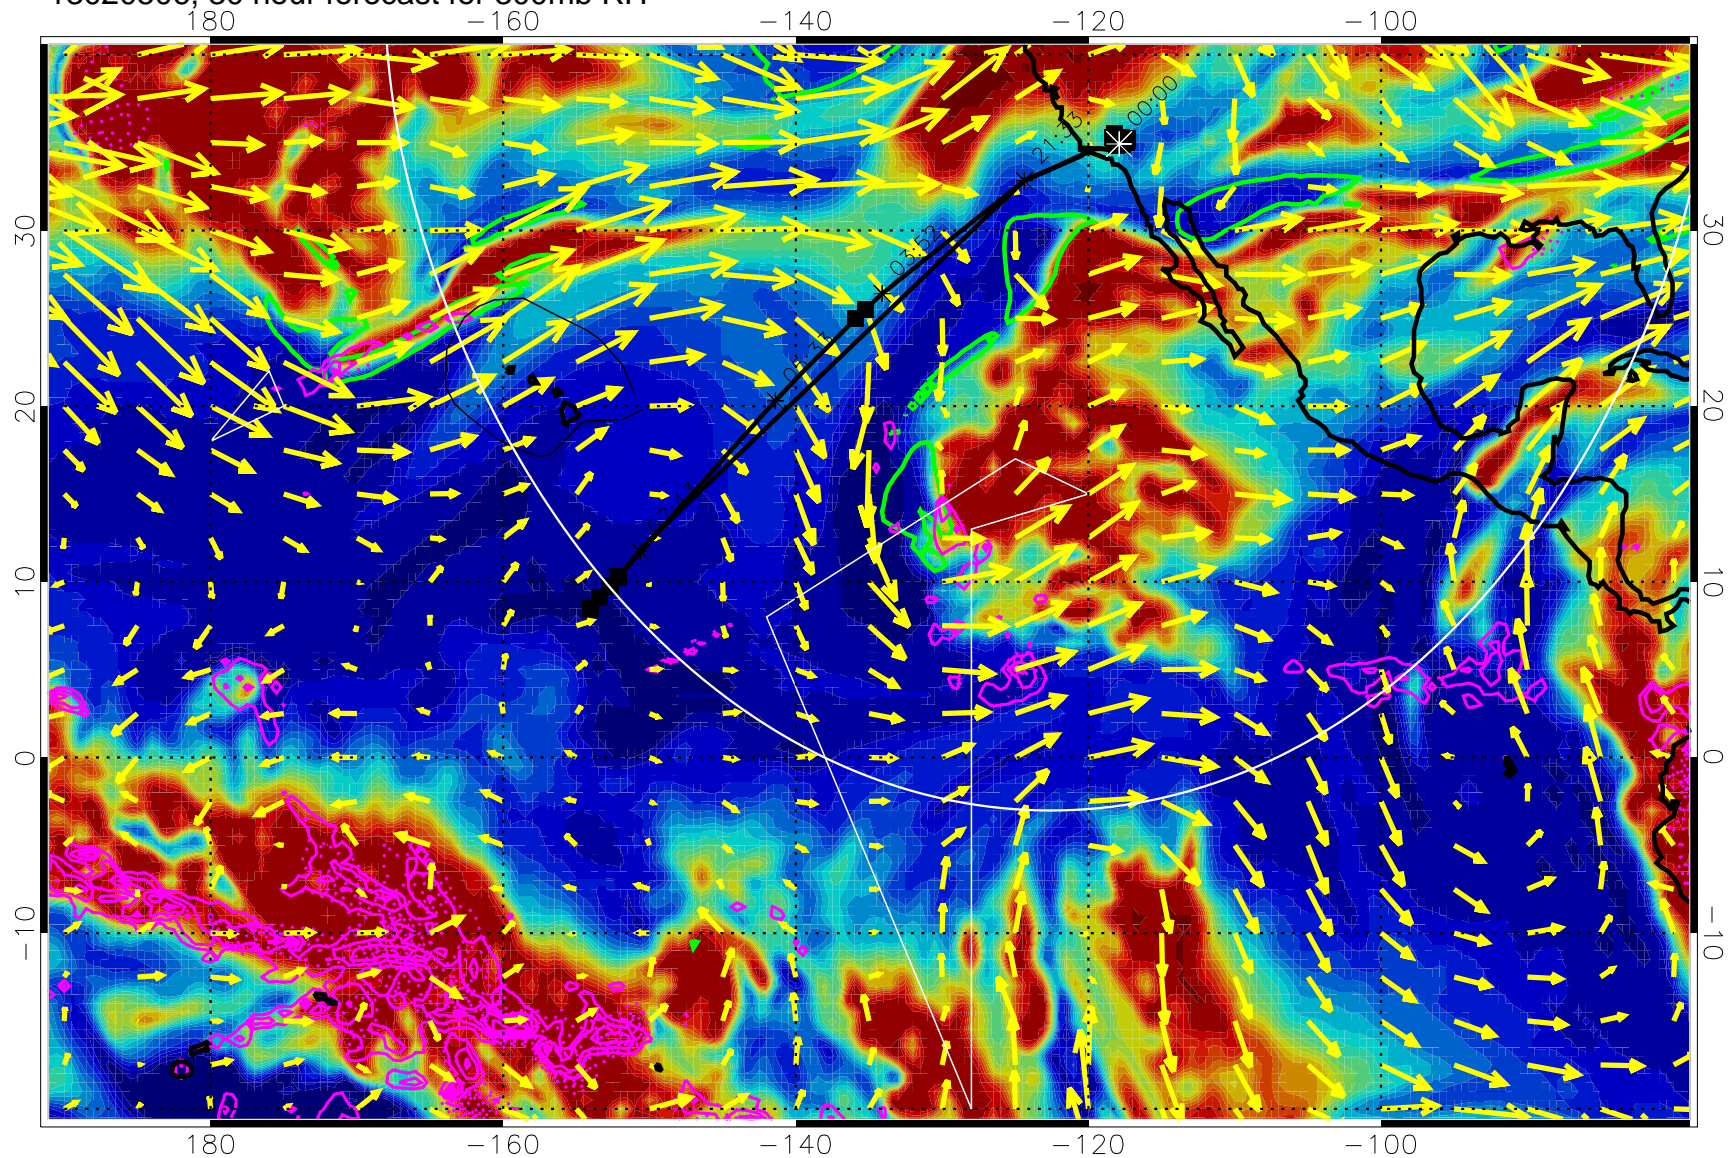

13020412, 12 hour forecast for 300mb RH

Precip (tot dot, conv sol) past 6 hrs 6 kg/m2 contours, min 4

EPV Tropopause (2 PVU) Position

→ 50 m/s

Range ring of 4055 km -- 13 hours GH round trip

13020418, 18 hour forecast for 300mb RH

Precip (tot dot, conv sol) past 6 hrs 6 kg/m2 contours, min 4

EPV Tropopause (2 PVU) Position

→ 50 m/s

Range ring of 4055 km -- 13 hours GH round trip

13020506, 30 hour forecast for 300mb RH

Precip (tot dot, conv sol) past 6 hrs 6 kg/m2 contours, min 4

EPV Tropopause (2 PVU) Position

→ 50 m/s

Range ring of 4055 km -- 13 hours GH round trip

13020512, 36 hour forecast for 300mb RH

Precip (tot dot, conv sol) past 6 hrs 6 kg/m2 contours, min 4

EPV Tropopause (2 PVU) Position

13020600, 48 hour forecast for 300mb RH

Precip (tot dot, conv sol) past 6 hrs 6 kg/m2 contours, min 4

EPV Tropopause (2 PVU) Position

→ 50 m/s

Range ring of 4055 km -- 13 hours GH round trip

13020606, 54 hour forecast for 300mb RH