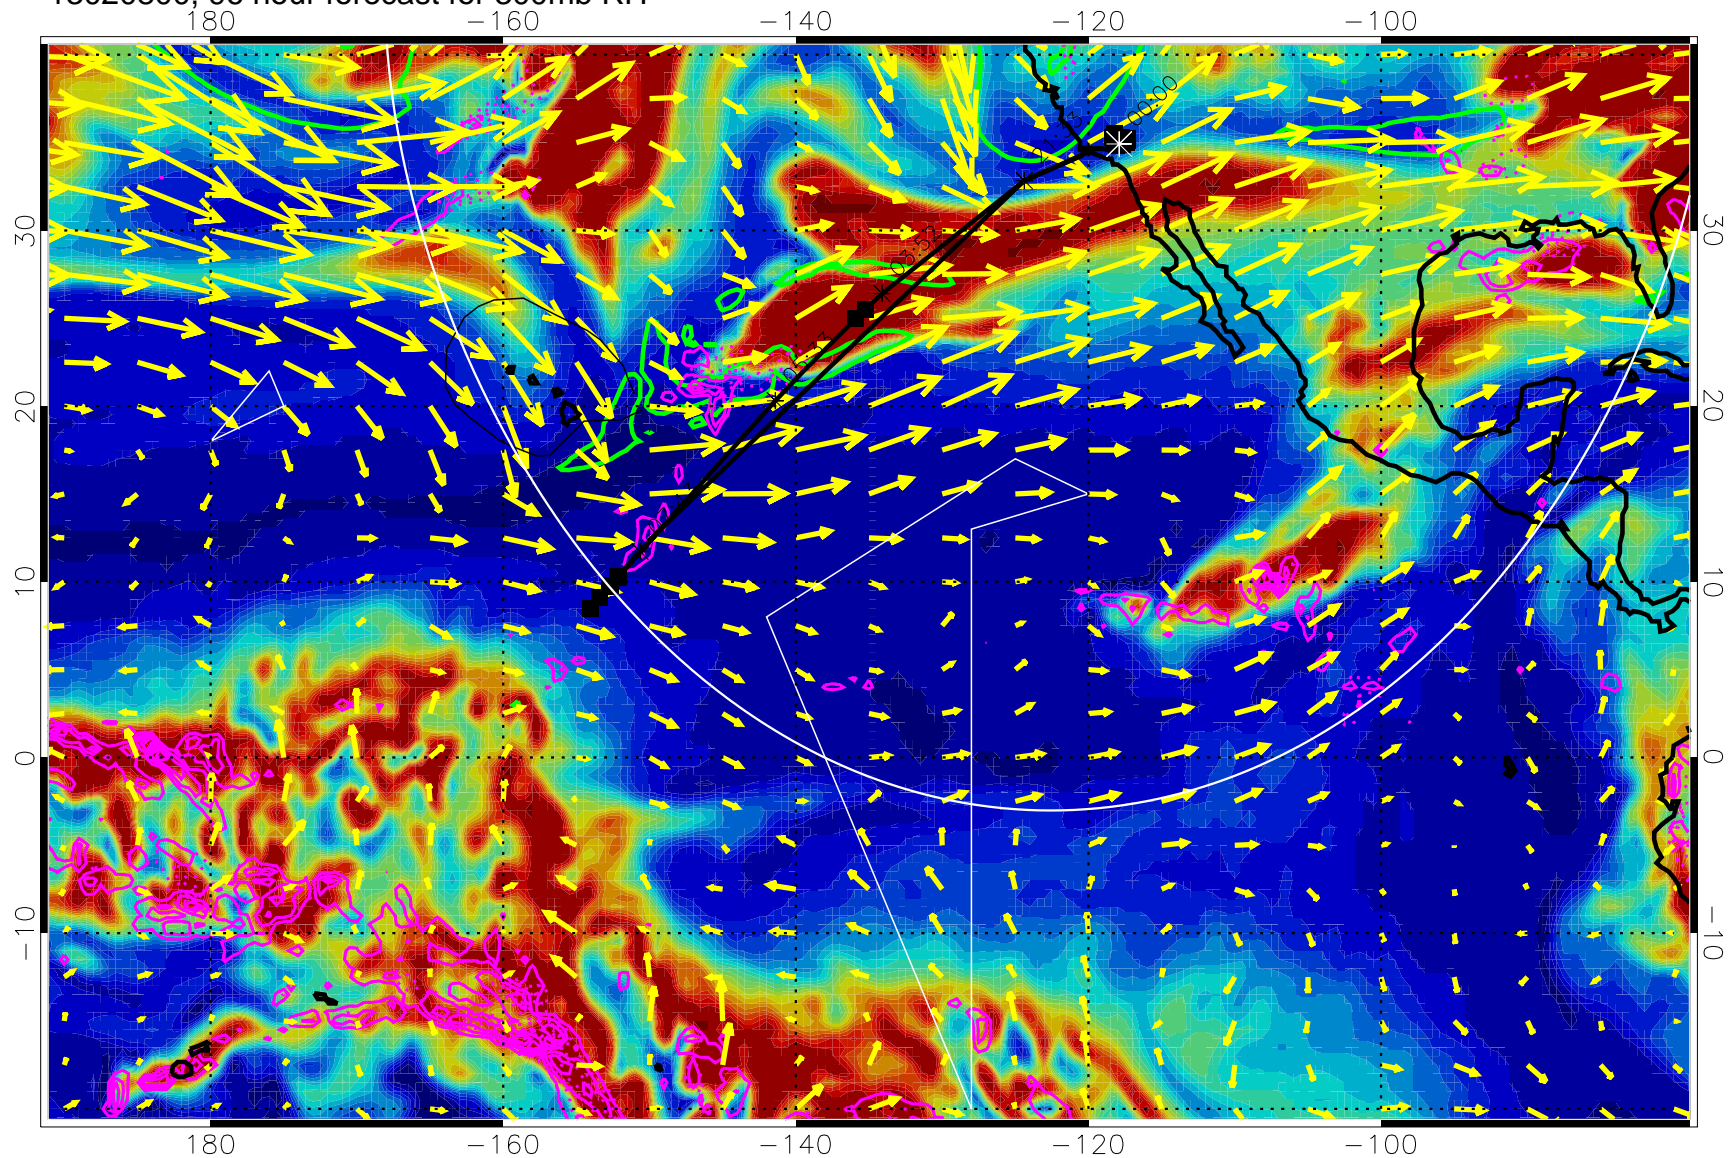

13020706, 78 hour forecast for 300mb RH

Precip (tot dot, conv sol) past 6 hrs 6 kg/m2 contours, min 4

EPV Tropopause (2 PVU) Position

→ 50 m/s

Range ring of 4055 km -- 13 hours GH round trip

13020712, 84 hour forecast for 300mb RH

Precip (tot dot, conv sol) past 6 hrs 6 kg/m2 contours, min 4

EPV Tropopause (2 PVU) Position

→ 50 m/s

Range ring of 4055 km -- 13 hours GH round trip

13020800, 96 hour forecast for 300mb RH

Precip (tot dot, conv sol) past 6 hrs 6 kg/m2 contours, min 4

EPV Tropopause (2 PVU) Position

→ 50 m/s

Range ring of 4055 km -- 13 hours GH round trip

13020806, 102 hour forecast for 300mb RH

Precip (tot dot, conv sol) past 6 hrs 6 kg/m2 contours, min 4

EPV Tropopause (2 PVU) Position

13020900, 120 hour forecast for 300mb RH

Precip (tot dot, conv sol) past 6 hrs 6 kg/m2 contours, min 4

EPV Tropopause (2 PVU) Position

→ 50 m/s

Range ring of 4055 km -- 13 hours GH round trip