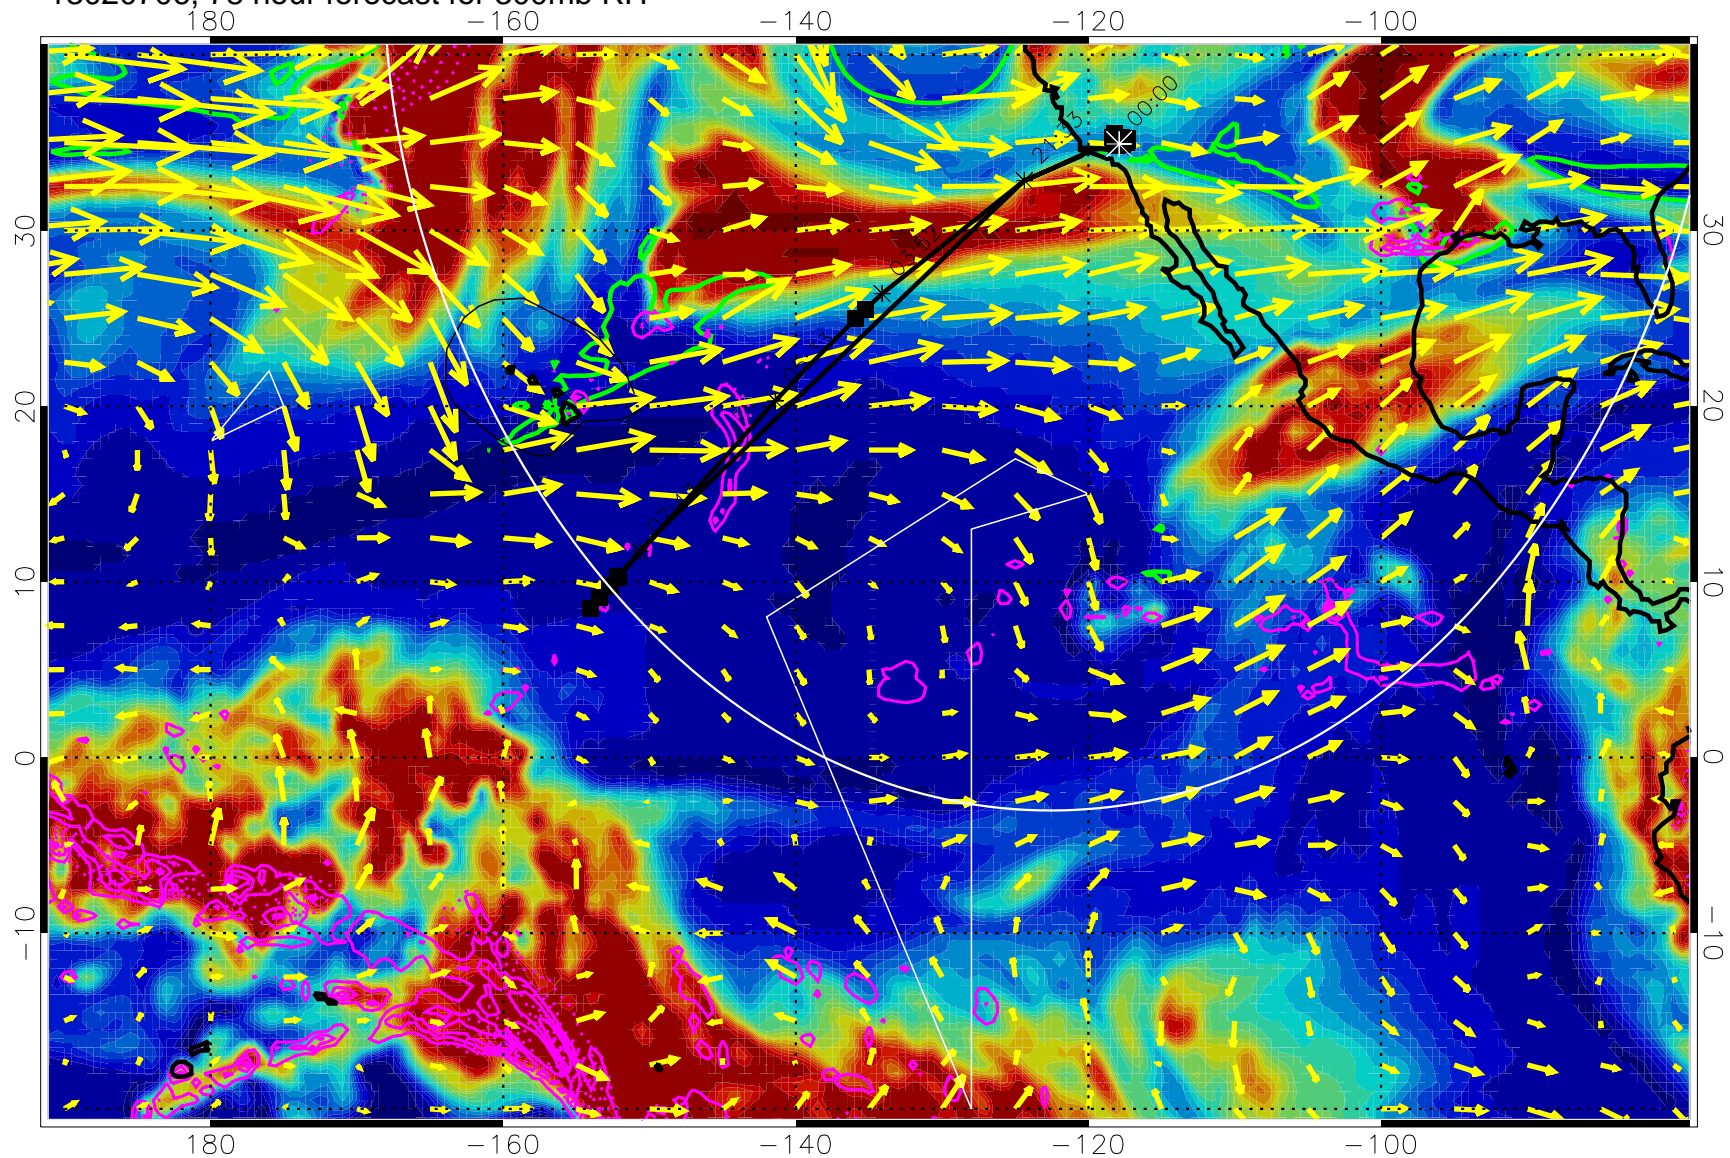

→ 50 m/s

Range ring of 4055 km -- 13 hours GH round trip

13020700, 72 hour forecast for 300mb RH

Precip (tot dot, conv sol) past 6 hrs 6 kg/m2 contours, min 4

EPV Tropopause (2 PVU) Position

→ 50 m/s

Range ring of 4055 km -- 13 hours GH round trip

13020706, 78 hour forecast for 300mb RH

Precip (tot dot, conv sol) past 6 hrs 6 kg/m2 contours, min 4

EPV Tropopause (2 PVU) Position

→ 50 m/s

Range ring of 4055 km -- 13 hours GH round trip

13020712, 84 hour forecast for 300mb RH

Precip (tot dot, conv sol) past 6 hrs 6 kg/m2 contours, min 4

EPV Tropopause (2 PVU) Position

→ 50 m/s

Range ring of 4055 km -- 13 hours GH round trip

13020800, 96 hour forecast for 300mb RH

Precip (tot dot, conv sol) past 6 hrs 6 kg/m2 contours, min 4

13020900, 120 hour forecast for 300mb RH

Precip (tot dot, conv sol) past 6 hrs 6 kg/m2 contours, min 4

EPV Tropopause (2 PVU) Position

→ 50 m/s

Range ring of 4055 km -- 13 hours GH round trip