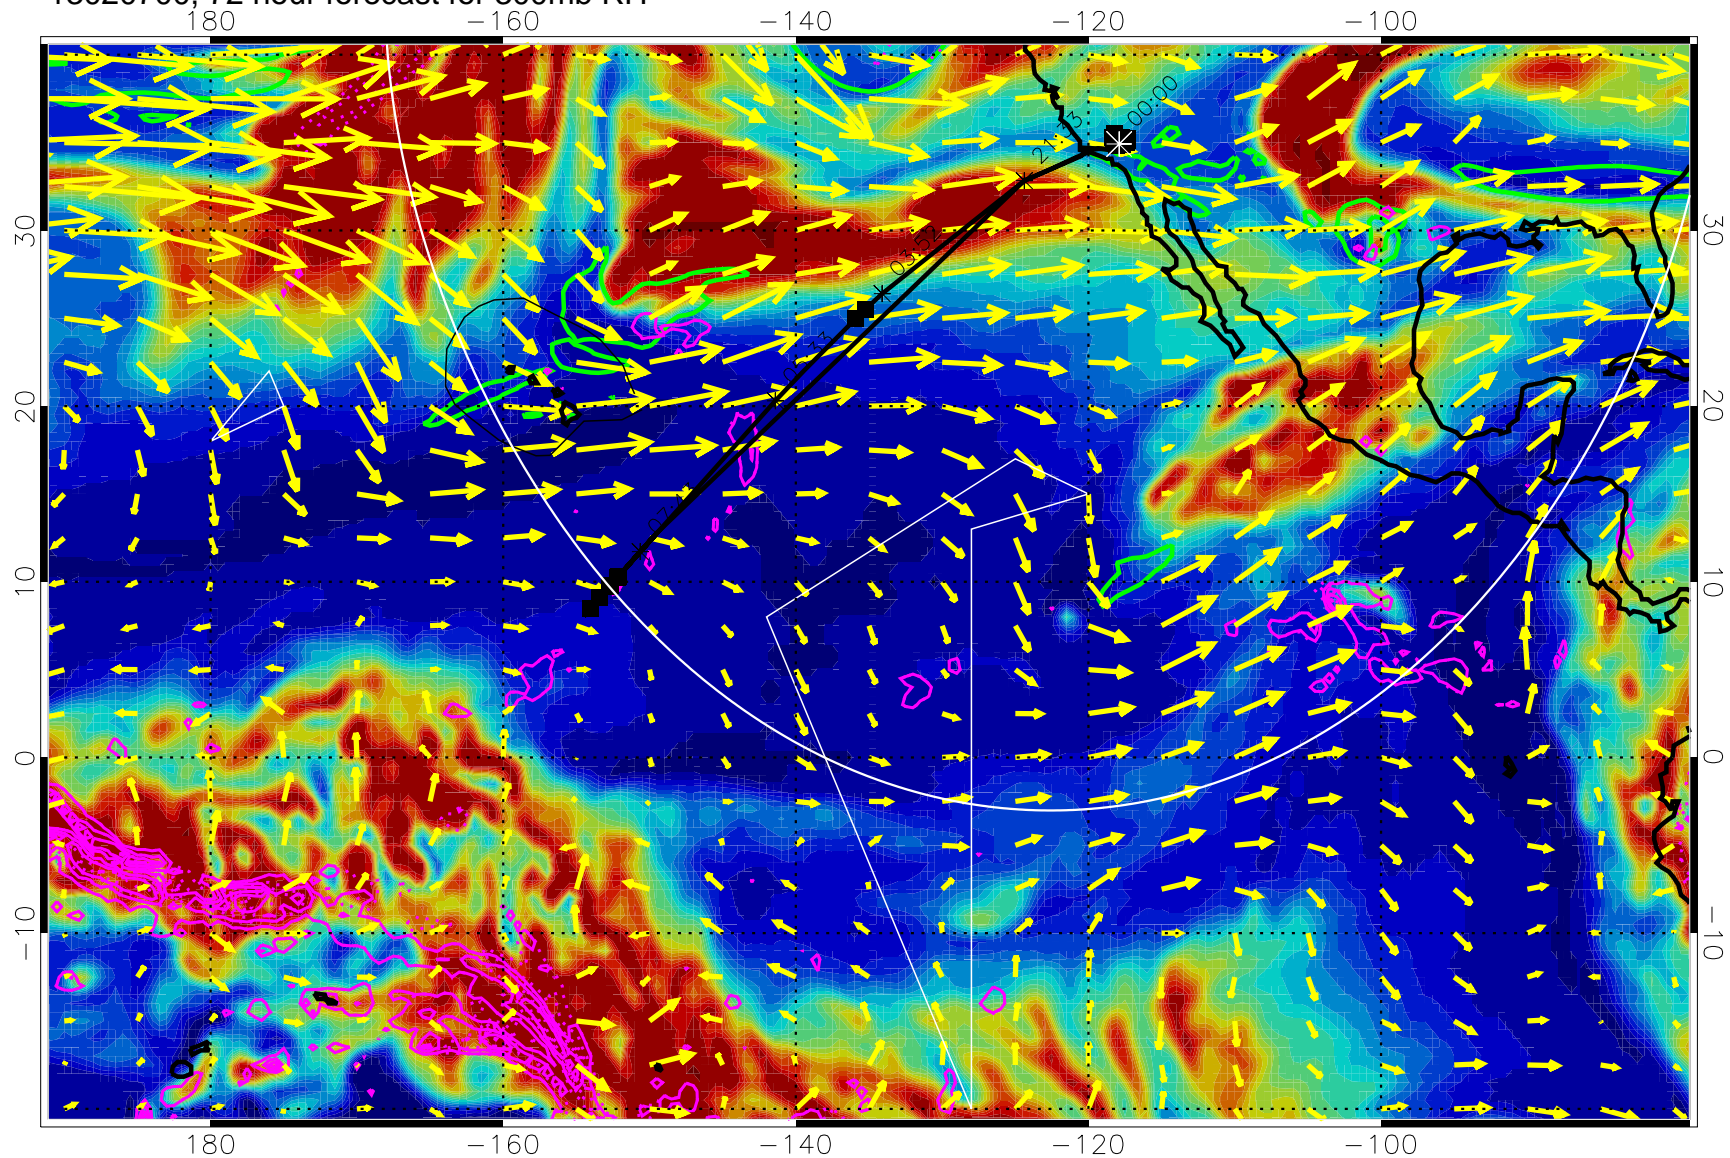

EPV Tropopause (2 PVU) Position

→ 50 m/s

Range ring of 4055 km -- 13 hours GH round trip

13020618, 66 hour forecast for 300mb RH

Precip (tot dot, conv sol) past 6 hrs 6 kg/m2 contours, min 4

EPV Tropopause (2 PVU) Position

→ 50 m/s

Range ring of 4055 km -- 13 hours GH round trip

13020700, 72 hour forecast for 300mb RH

Precip (tot dot, conv sol) past 6 hrs 6 kg/m2 contours, min 4

EPV Tropopause (2 PVU) Position

→ 50 m/s

Range ring of 4055 km -- 13 hours GH round trip

13020706, 78 hour forecast for 300mb RH

Precip (tot dot, conv sol) past 6 hrs 6 kg/m2 contours, min 4

EPV Tropopause (2 PVU) Position

→ 50 m/s

Range ring of 4055 km -- 13 hours GH round trip

13020712, 84 hour forecast for 300mb RH

Precip (tot dot, conv sol) past 6 hrs 6 kg/m2 contours, min 4

EPV Tropopause (2 PVU) Position

→ 50 m/s

Range ring of 4055 km -- 13 hours GH round trip

13020800, 96 hour forecast for 300mb RH

Precip (tot dot, conv sol) past 6 hrs 6 kg/m2 contours, min 4