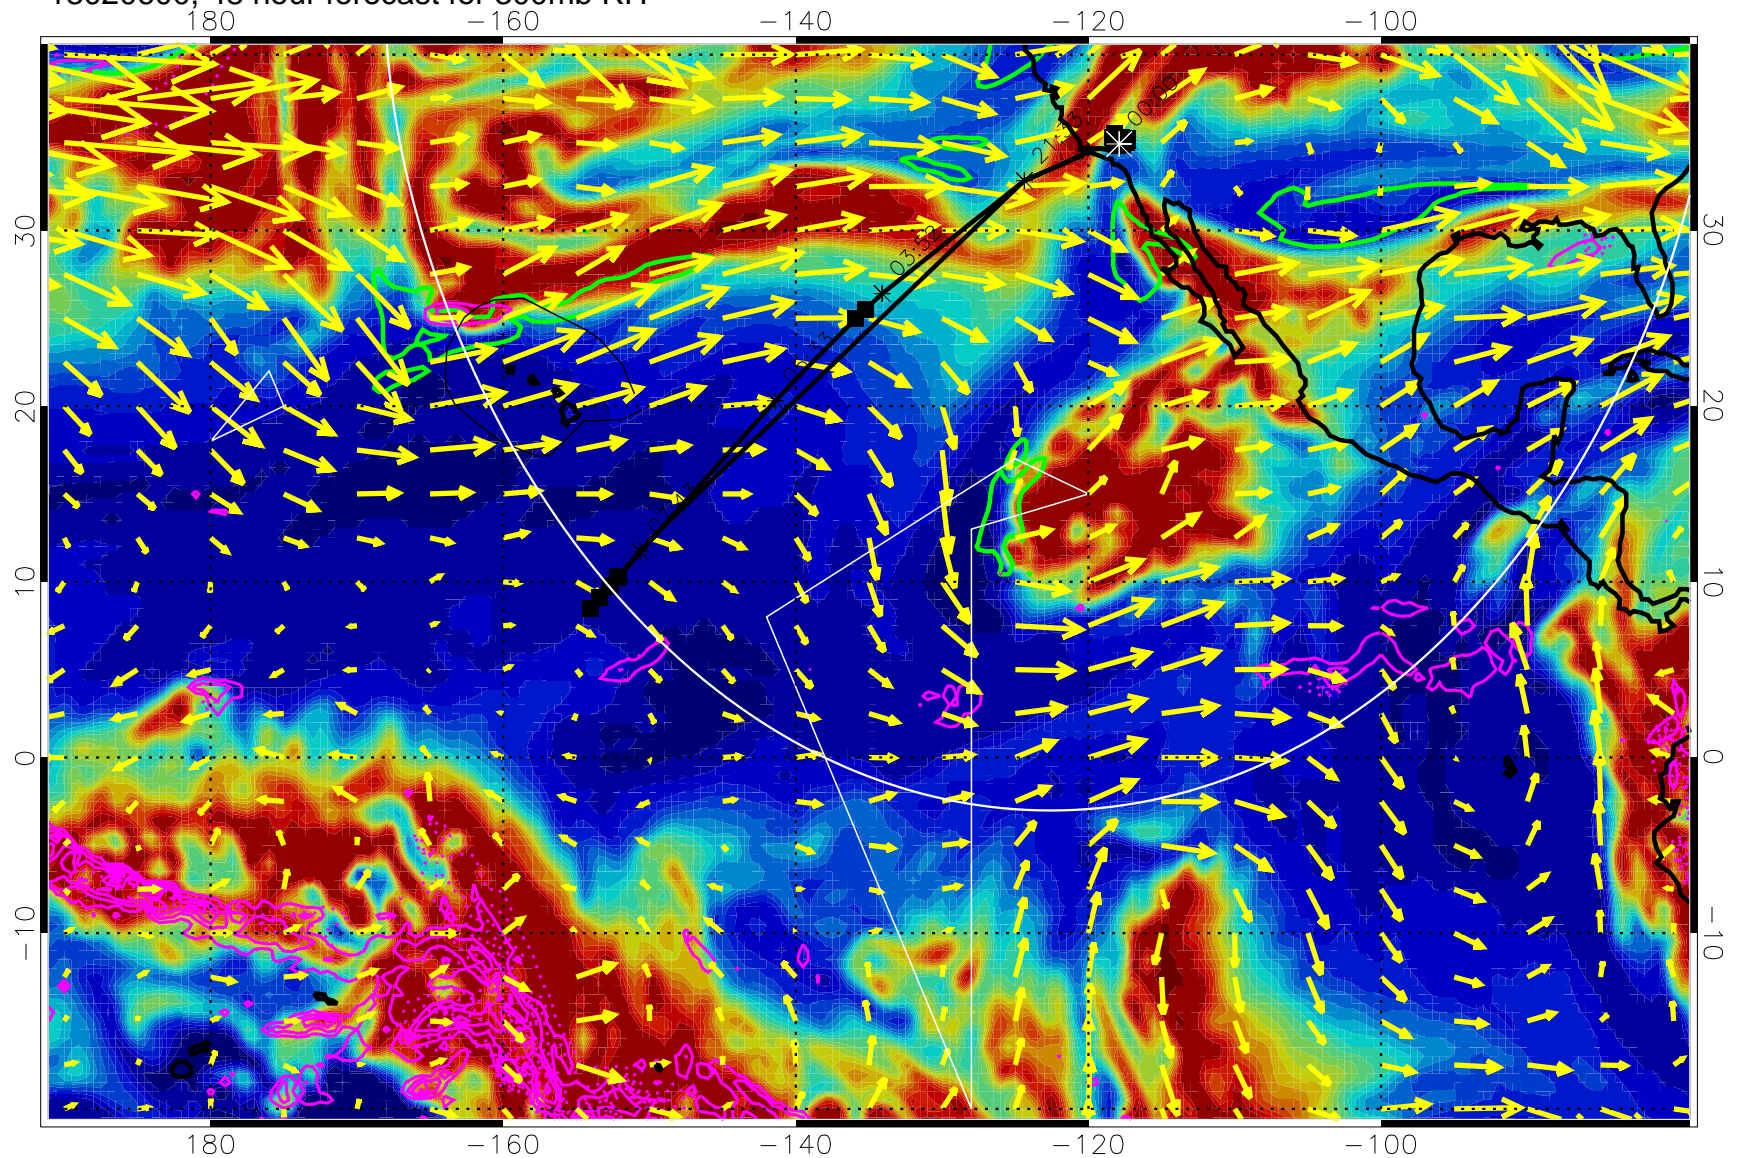

EPV Tropopause (2 PVU) Position

→ 50 m/s

Range ring of 4055 km -- 13 hours GH round trip

13020512, 36 hour forecast for 300mb RH

Precip (tot dot, conv sol) past 6 hrs 6 kg/m2 contours, min 4

EPV Tropopause (2 PVU) Position

→ 50 m/s

Range ring of 4055 km -- 13 hours GH round trip

13020518, 42 hour forecast for 300mb RH

Precip (tot dot, conv sol) past 6 hrs 6 kg/m2 contours, min 4

EPV Tropopause (2 PVU) Position

→ 50 m/s

Range ring of 4055 km -- 13 hours GH round trip

13020600, 48 hour forecast for 300mb RH

Precip (tot dot, conv sol) past 6 hrs 6 kg/m2 contours, min 4

EPV Tropopause (2 PVU) Position

→ 50 m/s

Range ring of 4055 km -- 13 hours GH round trip

13020606, 54 hour forecast for 300mb RH

Precip (tot dot, conv sol) past 6 hrs 6 kg/m2 contours, min 4

EPV Tropopause (2 PVU) Position

→ 50 m/s

Range ring of 4055 km -- 13 hours GH round trip

13020612, 60 hour forecast for 300mb RH

Precip (tot dot, conv sol) past 6 hrs 6 kg/m2 contours, min 4