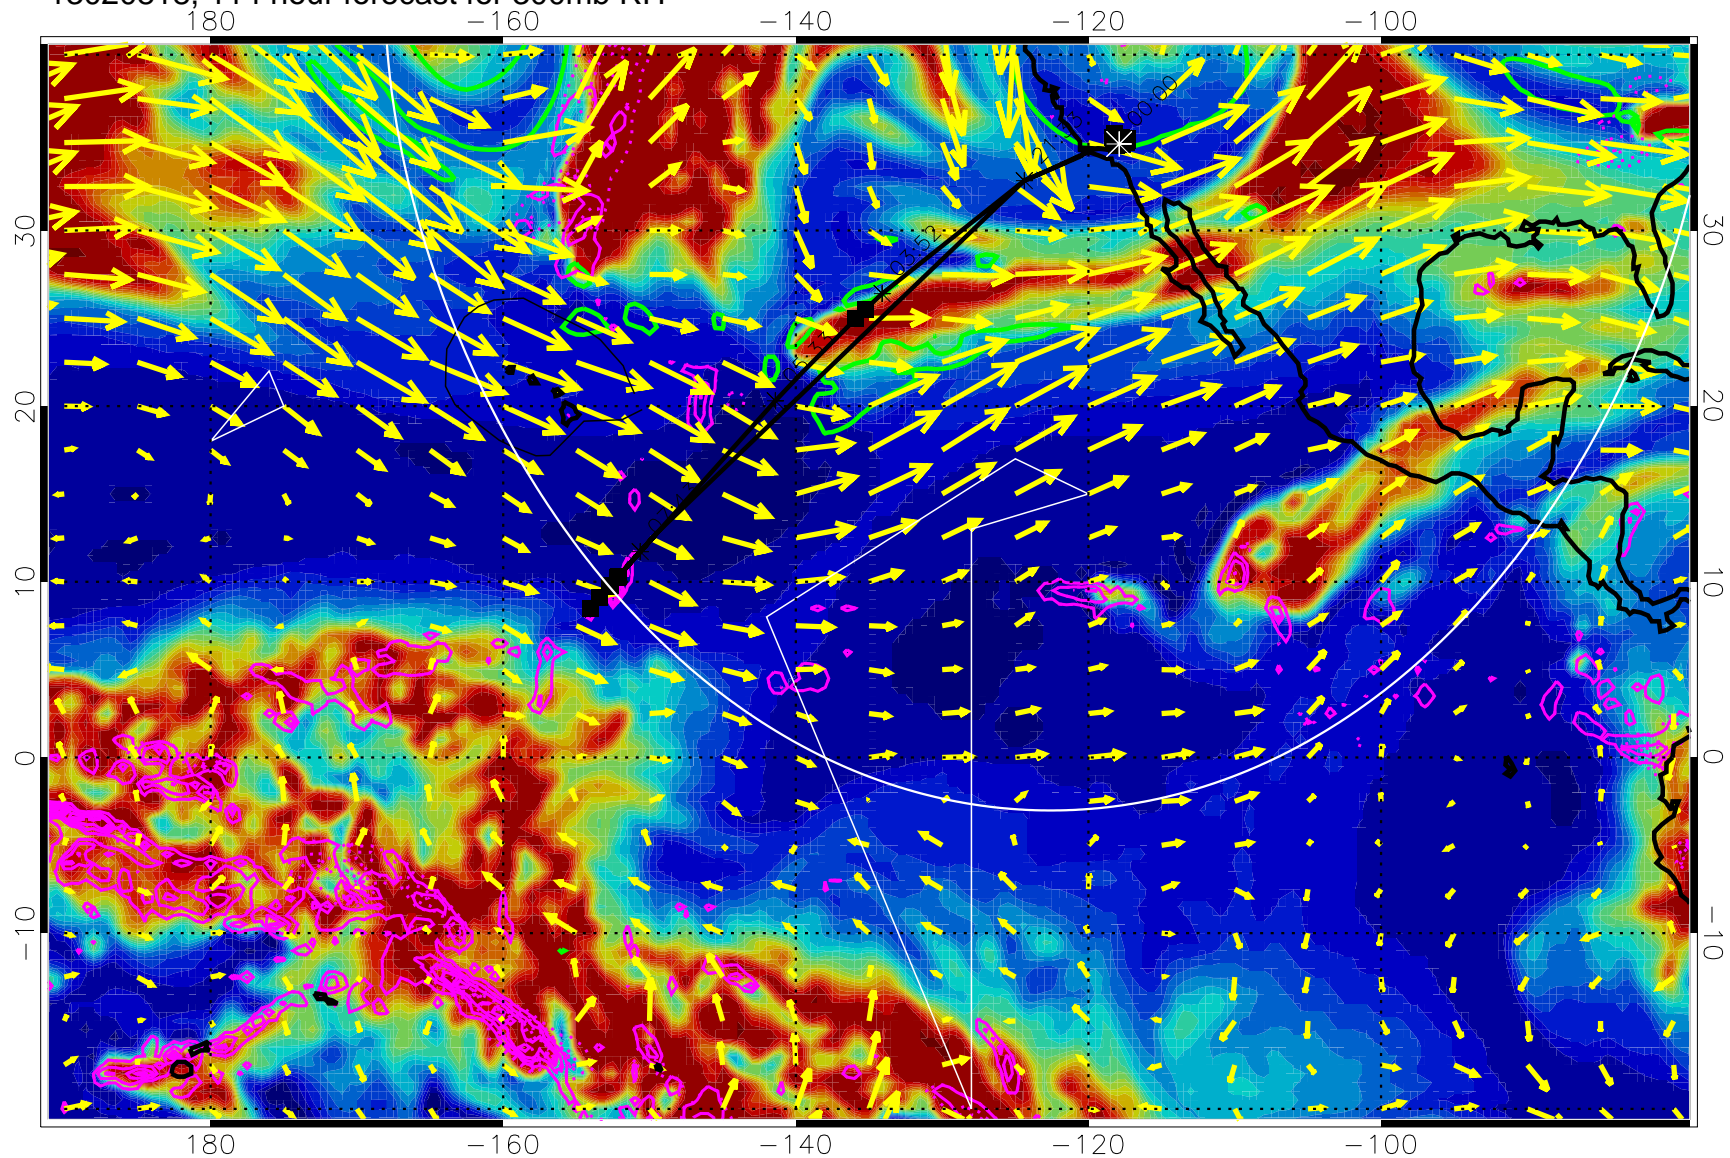

Precip (tot dot, conv sol) past 6 hrs 6 kg/m2 contours, min 4

EPV Tropopause (2 PVU) Position

→ 50 m/s

Range ring of 4055 km -- 13 hours GH round trip

13020800, 96 hour forecast for 300mb RH

Precip (tot dot, conv sol) past 6 hrs 6 kg/m2 contours, min 4

EPV Tropopause (2 PVU) Position

→ 50 m/s

Range ring of 4055 km -- 13 hours GH round trip

13020806, 102 hour forecast for 300mb RH

Precip (tot dot, conv sol) past 6 hrs 6 kg/m2 contours, min 4

EPV Tropopause (2 PVU) Position

→ 50 m/s

Range ring of 4055 km -- 13 hours GH round trip

13020818, 114 hour forecast for 300mb RH

Precip (tot dot, conv sol) past 6 hrs 6 kg/m2 contours, min 4

EPV Tropopause (2 PVU) Position

→ 50 m/s

Range ring of 4055 km -- 13 hours GH round trip

13020900, 120 hour forecast for 300mb RH

Precip (tot dot, conv sol) past 6 hrs 6 kg/m2 contours, min 4

EPV Tropopause (2 PVU) Position

→ 50 m/s

Range ring of 4055 km -- 13 hours GH round trip