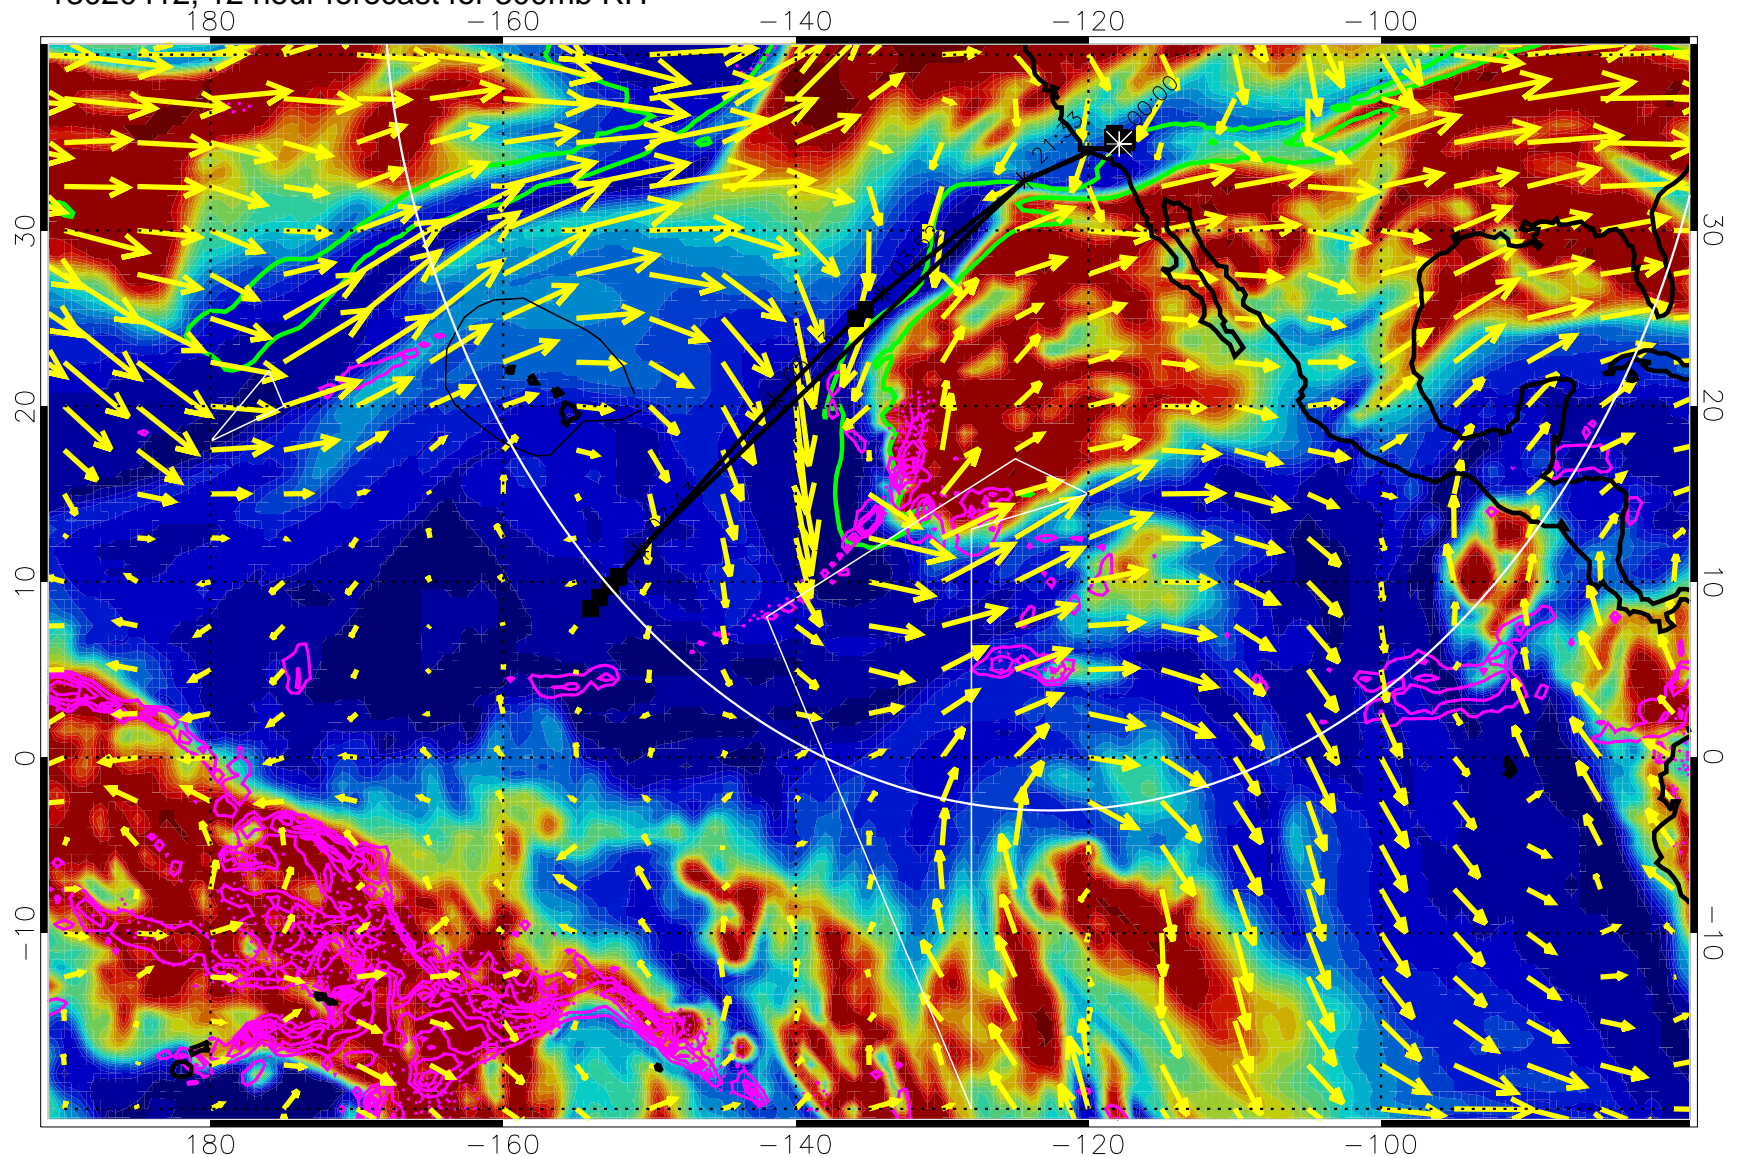

13020412, 12 hour forecast for 300mb RH

Precip (tot dot, conv sol) past 6 hrs 6 kg/m2 contours, min 4

EPV Tropopause (2 PVU) Position

→ 50 m/s

Range ring of 4055 km -- 13 hours GH round trip

13020418, 18 hour forecast for 300mb RH

Precip (tot dot, conv sol) past 6 hrs 6 kg/m2 contours, min 4

EPV Tropopause (2 PVU) Position

→ 50 m/s

Range ring of 4055 km -- 13 hours GH round trip

13020506, 30 hour forecast for 300mb RH

Precip (tot dot, conv sol) past 6 hrs 6 kg/m2 contours, min 4

EPV Tropopause (2 PVU) Position

→ 50 m/s

Range ring of 4055 km -- 13 hours GH round trip

13020512, 36 hour forecast for 300mb RH

Precip (tot dot, conv sol) past 6 hrs 6 kg/m2 contours, min 4

EPV Tropopause (2 PVU) Position

13020600, 48 hour forecast for 300mb RH

Precip (tot dot, conv sol) past 6 hrs 6 kg/m2 contours, min 4

EPV Tropopause (2 PVU) Position

→ 50 m/s

Range ring of 4055 km -- 13 hours GH round trip

13020606, 54 hour forecast for 300mb RH