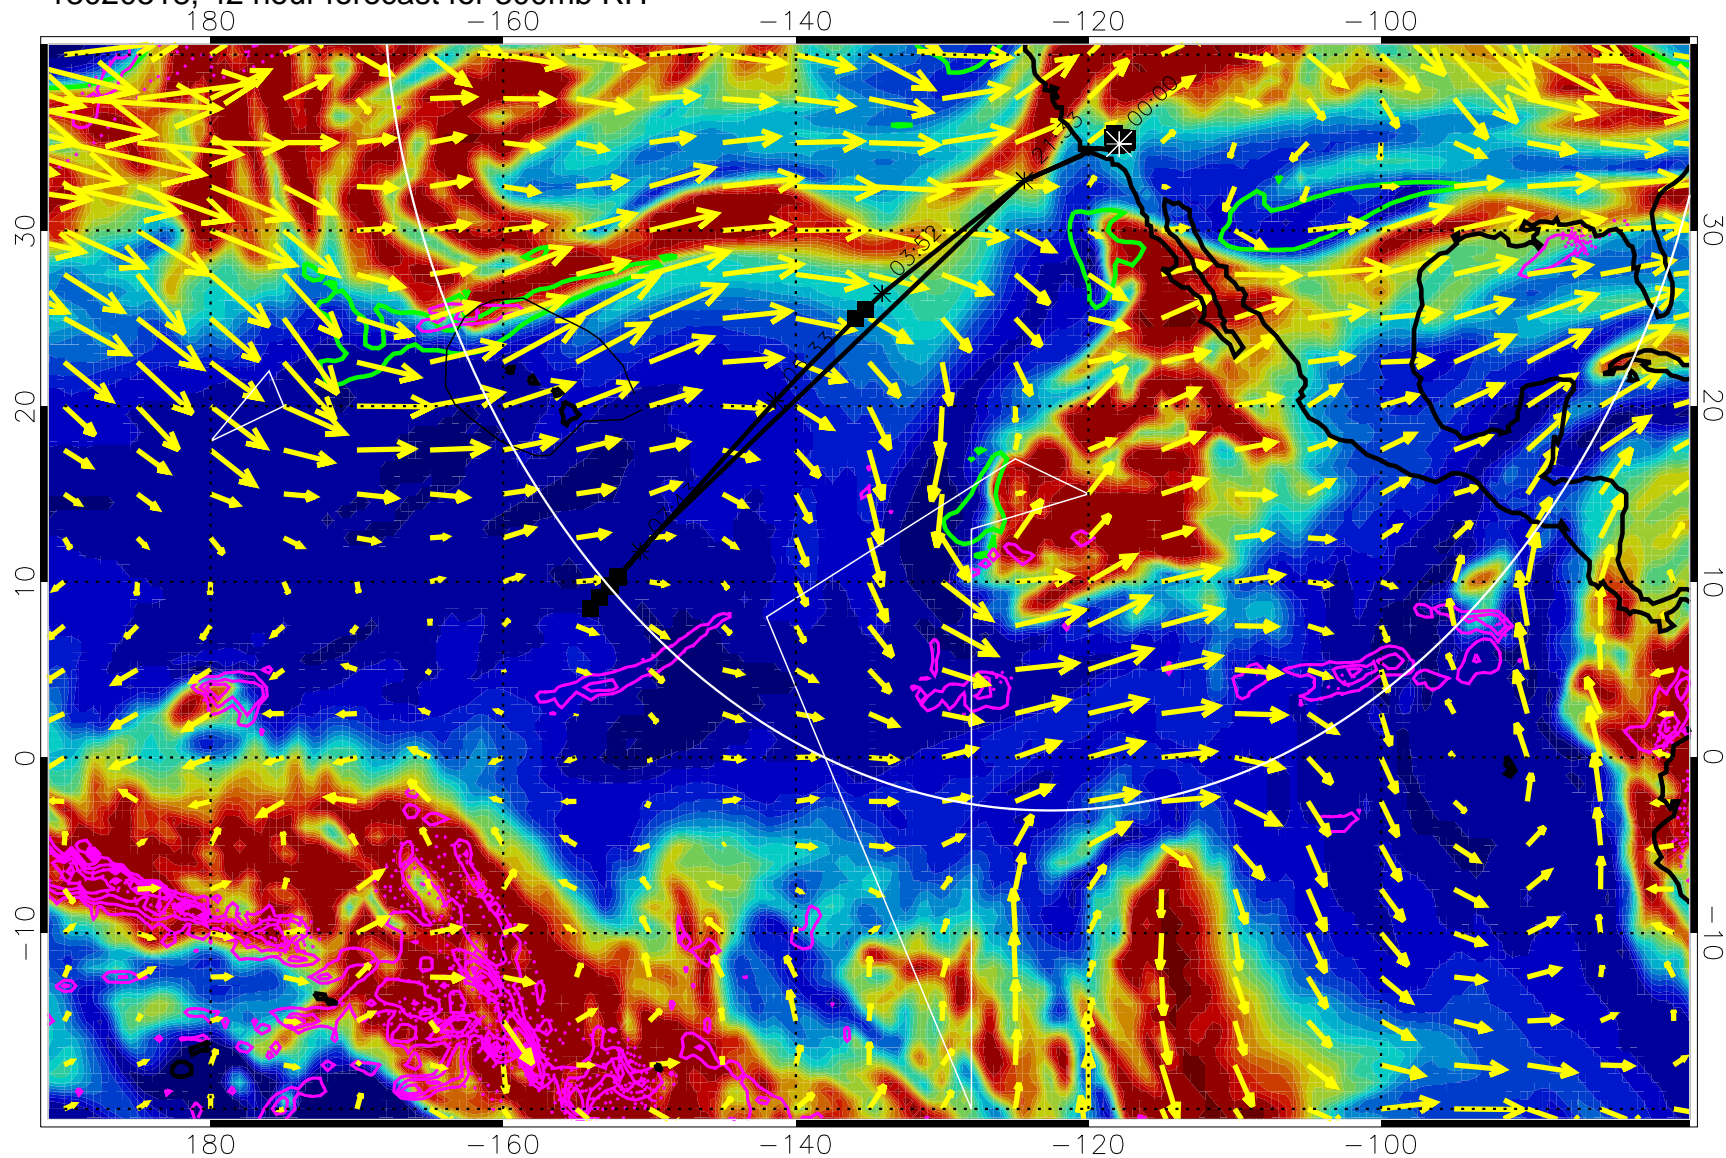

Precip (tot dot, conv sol) past 6 hrs 6 kg/m2 contours, min 4

EPV Tropopause (2 PVU) Position

→ 50 m/s

Range ring of 4055 km -- 13 hours GH round trip

13020506, 30 hour forecast for 300mb RH

Precip (tot dot, conv sol) past 6 hrs 6 kg/m2 contours, min 4

EPV Tropopause (2 PVU) Position

→ 50 m/s

Range ring of 4055 km -- 13 hours GH round trip

13020512, 36 hour forecast for 300mb RH

Precip (tot dot, conv sol) past 6 hrs 6 kg/m2 contours, min 4

EPV Tropopause (2 PVU) Position

→ 50 m/s

Range ring of 4055 km -- 13 hours GH round trip

13020518, 42 hour forecast for 300mb RH

Precip (tot dot, conv sol) past 6 hrs 6 kg/m2 contours, min 4

EPV Tropopause (2 PVU) Position

→ 50 m/s

Range ring of 4055 km -- 13 hours GH round trip

13020600, 48 hour forecast for 300mb RH

Precip (tot dot, conv sol) past 6 hrs 6 kg/m2 contours, min 4

EPV Tropopause (2 PVU) Position

→ 50 m/s

Range ring of 4055 km -- 13 hours GH round trip

13020606, 54 hour forecast for 300mb RH