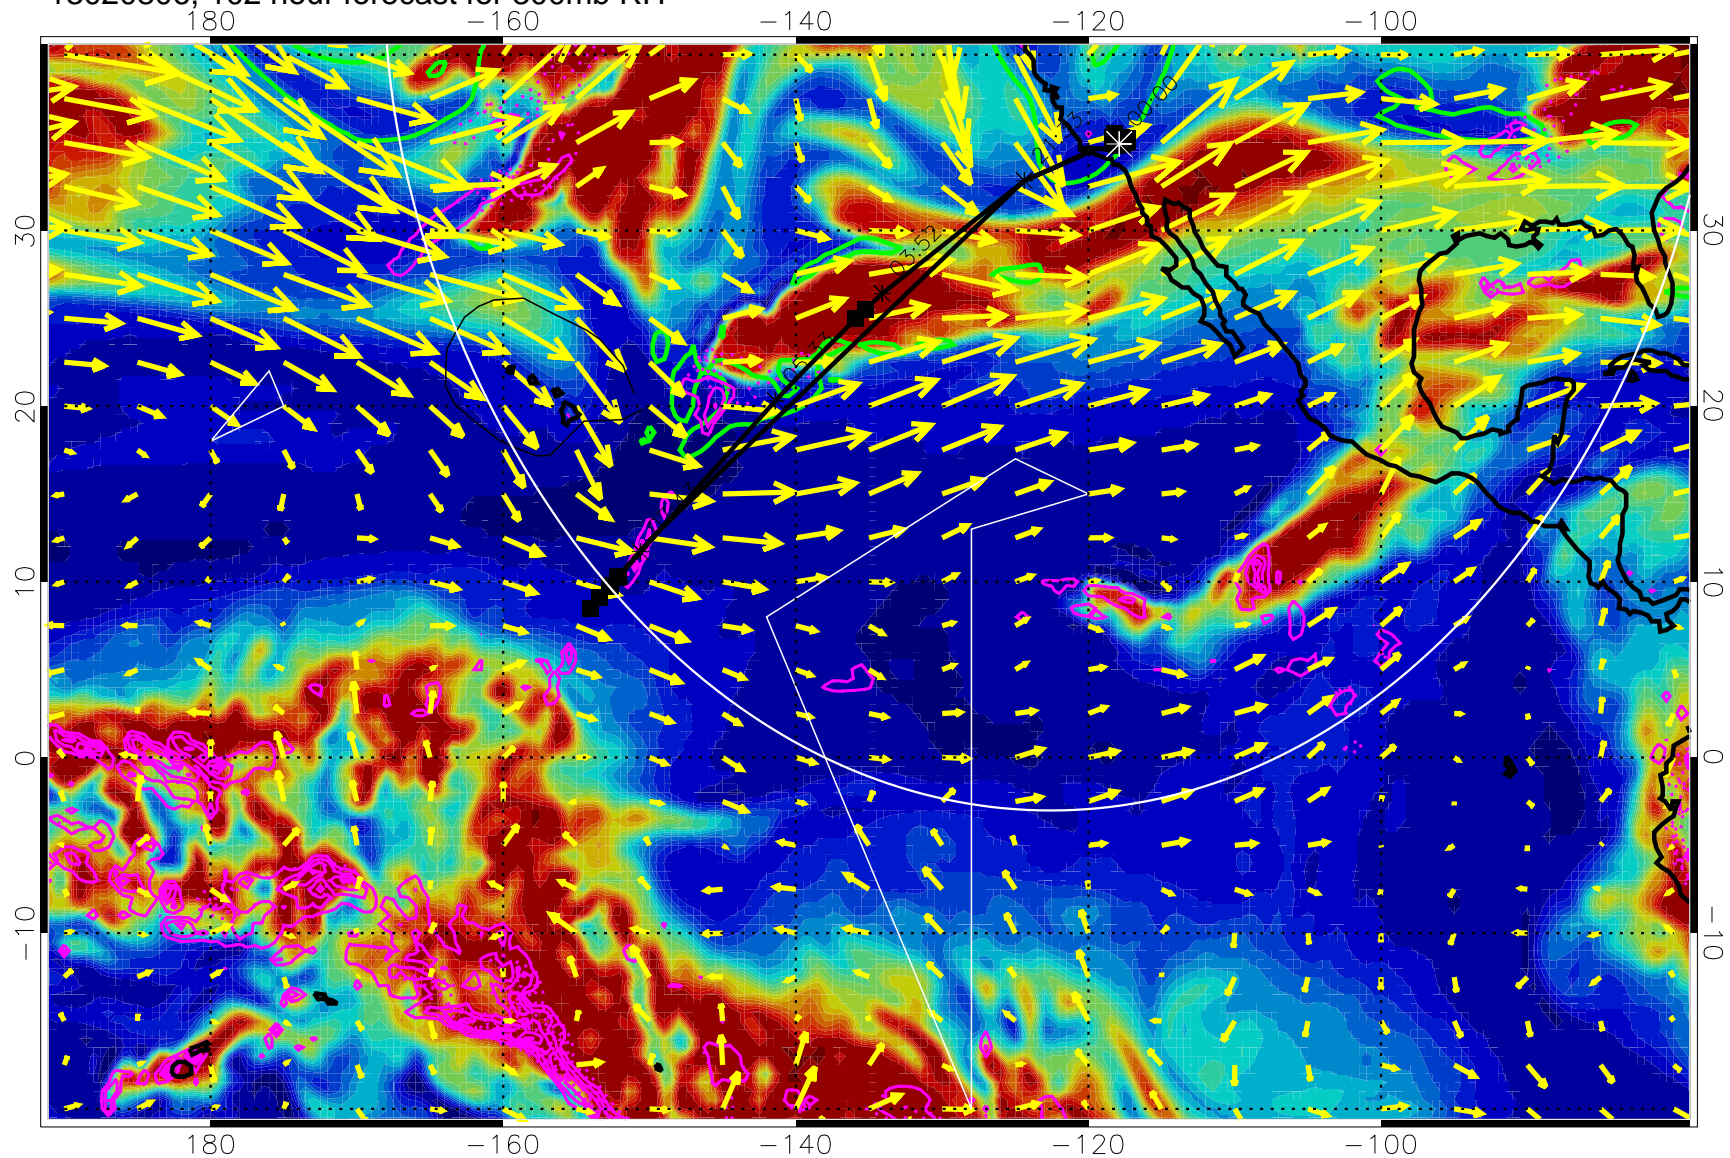

13020706, 78 hour forecast for 300mb RH

Precip (tot dot, conv sol) past 6 hrs 6 kg/m2 contours, min 4

EPV Tropopause (2 PVU) Position

→ 50 m/s

Range ring of 4055 km -- 13 hours GH round trip

13020712, 84 hour forecast for 300mb RH

Precip (tot dot, conv sol) past 6 hrs 6 kg/m2 contours, min 4

EPV Tropopause (2 PVU) Position

→ 50 m/s

Range ring of 4055 km -- 13 hours GH round trip

13020800, 96 hour forecast for 300mb RH

Precip (tot dot, conv sol) past 6 hrs 6 kg/m2 contours, min 4

EPV Tropopause (2 PVU) Position

→ 50 m/s

Range ring of 4055 km -- 13 hours GH round trip

13020806, 102 hour forecast for 300mb RH

Precip (tot dot, conv sol) past 6 hrs 6 kg/m2 contours, min 4

EPV Tropopause (2 PVU) Position

13020900, 120 hour forecast for 300mb RH

Precip (tot dot, conv sol) past 6 hrs 6 kg/m2 contours, min 4

EPV Tropopause (2 PVU) Position

→ 50 m/s

Range ring of 4055 km -- 13 hours GH round trip