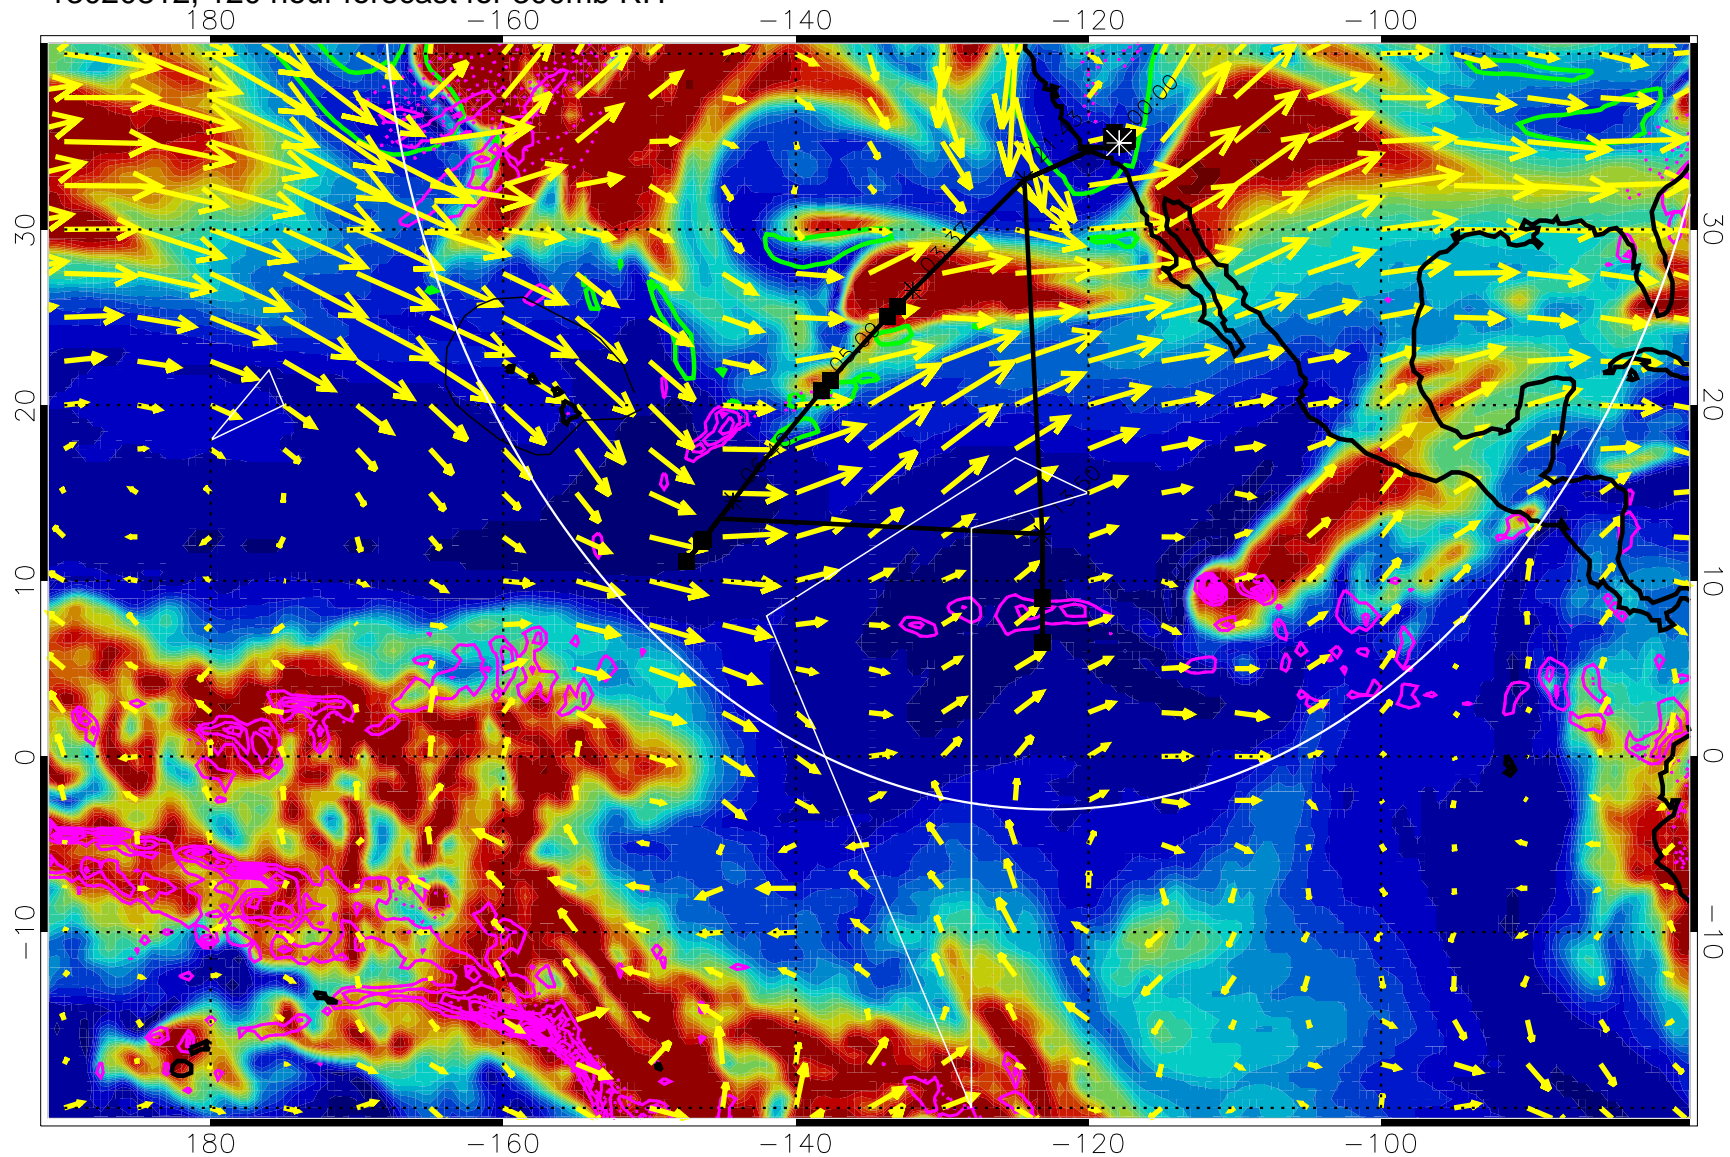

13020712, 96 hour forecast for 300mb RH

Precip (tot dot, conv sol) past 6 hrs 6 kg/m2 contours, min 4

EPV Tropopause (2 PVU) Position

→ 50 m/s  
Range ring of 4055 km -- 13 hours GH round trip

13020718, 102 hour forecast for 300mb RH

Precip (tot dot, conv sol) past 6 hrs 6 kg/m2 contours, min 4

EPV Tropopause (2 PVU) Position

→ 50 m/s

Range ring of 4055 km -- 13 hours GH round trip

13020800, 108 hour forecast for 300mb RH

Precip (tot dot, conv sol) past 6 hrs 6 kg/m2 contours, min 4

EPV Tropopause (2 PVU) Position

→ 50 m/s

Range ring of 4055 km -- 13 hours GH round trip

13020806, 114 hour forecast for 300mb RH

Precip (tot dot, conv sol) past 6 hrs 6 kg/m2 contours, min 4

EPV Tropopause (2 PVU) Position

→ 50 m/s

Range ring of 4055 km -- 13 hours GH round trip

13020812, 120 hour forecast for 300mb RH

Precip (tot dot, conv sol) past 6 hrs 6 kg/m2 contours, min 4

EPV Tropopause (2 PVU) Position

→ 50 m/s

Range ring of 4055 km -- 13 hours GH round trip