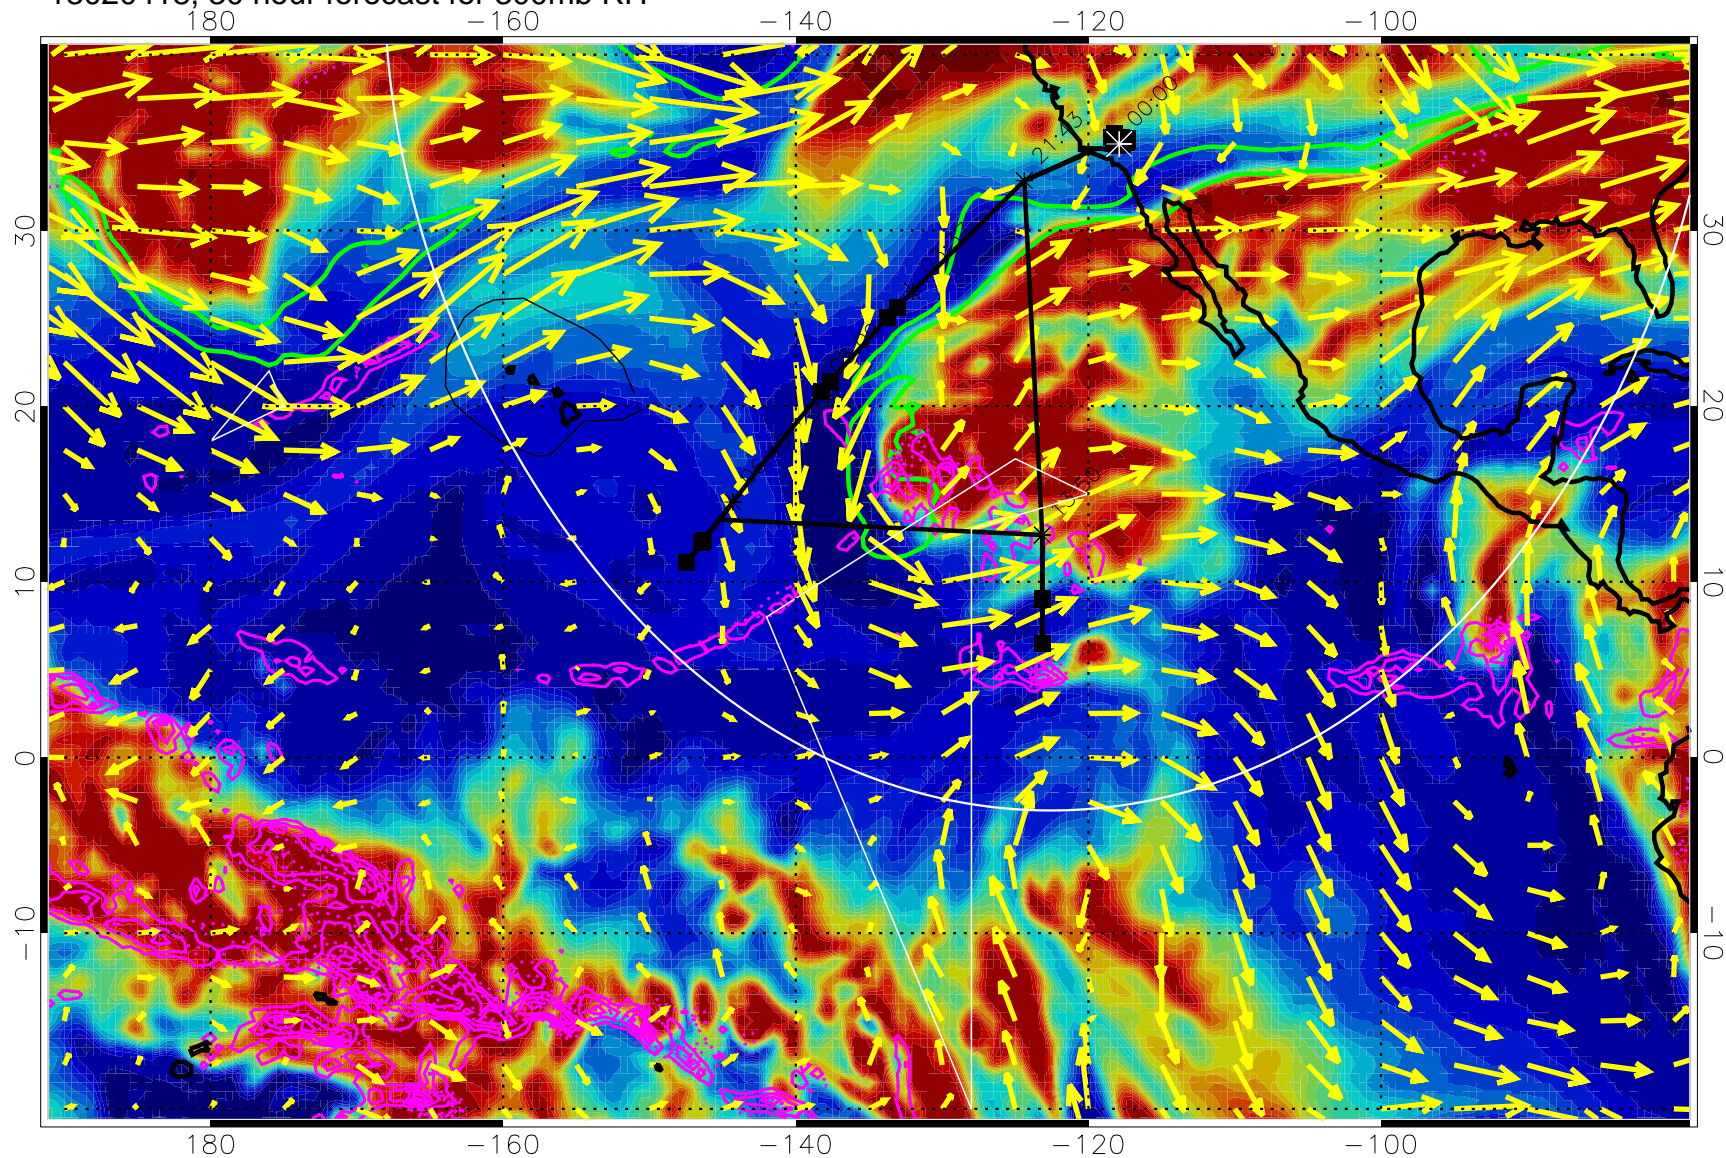

Precip (tot dot, conv sol) past 6 hrs 6 kg/m2 contours, min 4

EPV Tropopause (2 PVU) Position

→ 50 m/s

Range ring of 4055 km -- 13 hours GH round trip

13020406, 18 hour forecast for 300mb RH

Precip (tot dot, conv sol) past 6 hrs 6 kg/m2 contours, min 4

EPV Tropopause (2 PVU) Position

→ 50 m/s

Range ring of 4055 km -- 13 hours GH round trip

13020412, 24 hour forecast for 300mb RH

Precip (tot dot, conv sol) past 6 hrs 6 kg/m2 contours, min 4

EPV Tropopause (2 PVU) Position

→ 50 m/s

Range ring of 4055 km -- 13 hours GH round trip

13020418, 30 hour forecast for 300mb RH

Precip (tot dot, conv sol) past 6 hrs 6 kg/m2 contours, min 4

EPV Tropopause (2 PVU) Position

→ 50 m/s

Range ring of 4055 km -- 13 hours GH round trip

13020500, 36 hour forecast for 300mb RH

Precip (tot dot, conv sol) past 6 hrs 6 kg/m2 contours, min 4

EPV Tropopause (2 PVU) Position

→ 50 m/s

Range ring of 4055 km -- 13 hours GH round trip

13020506, 42 hour forecast for 300mb RH