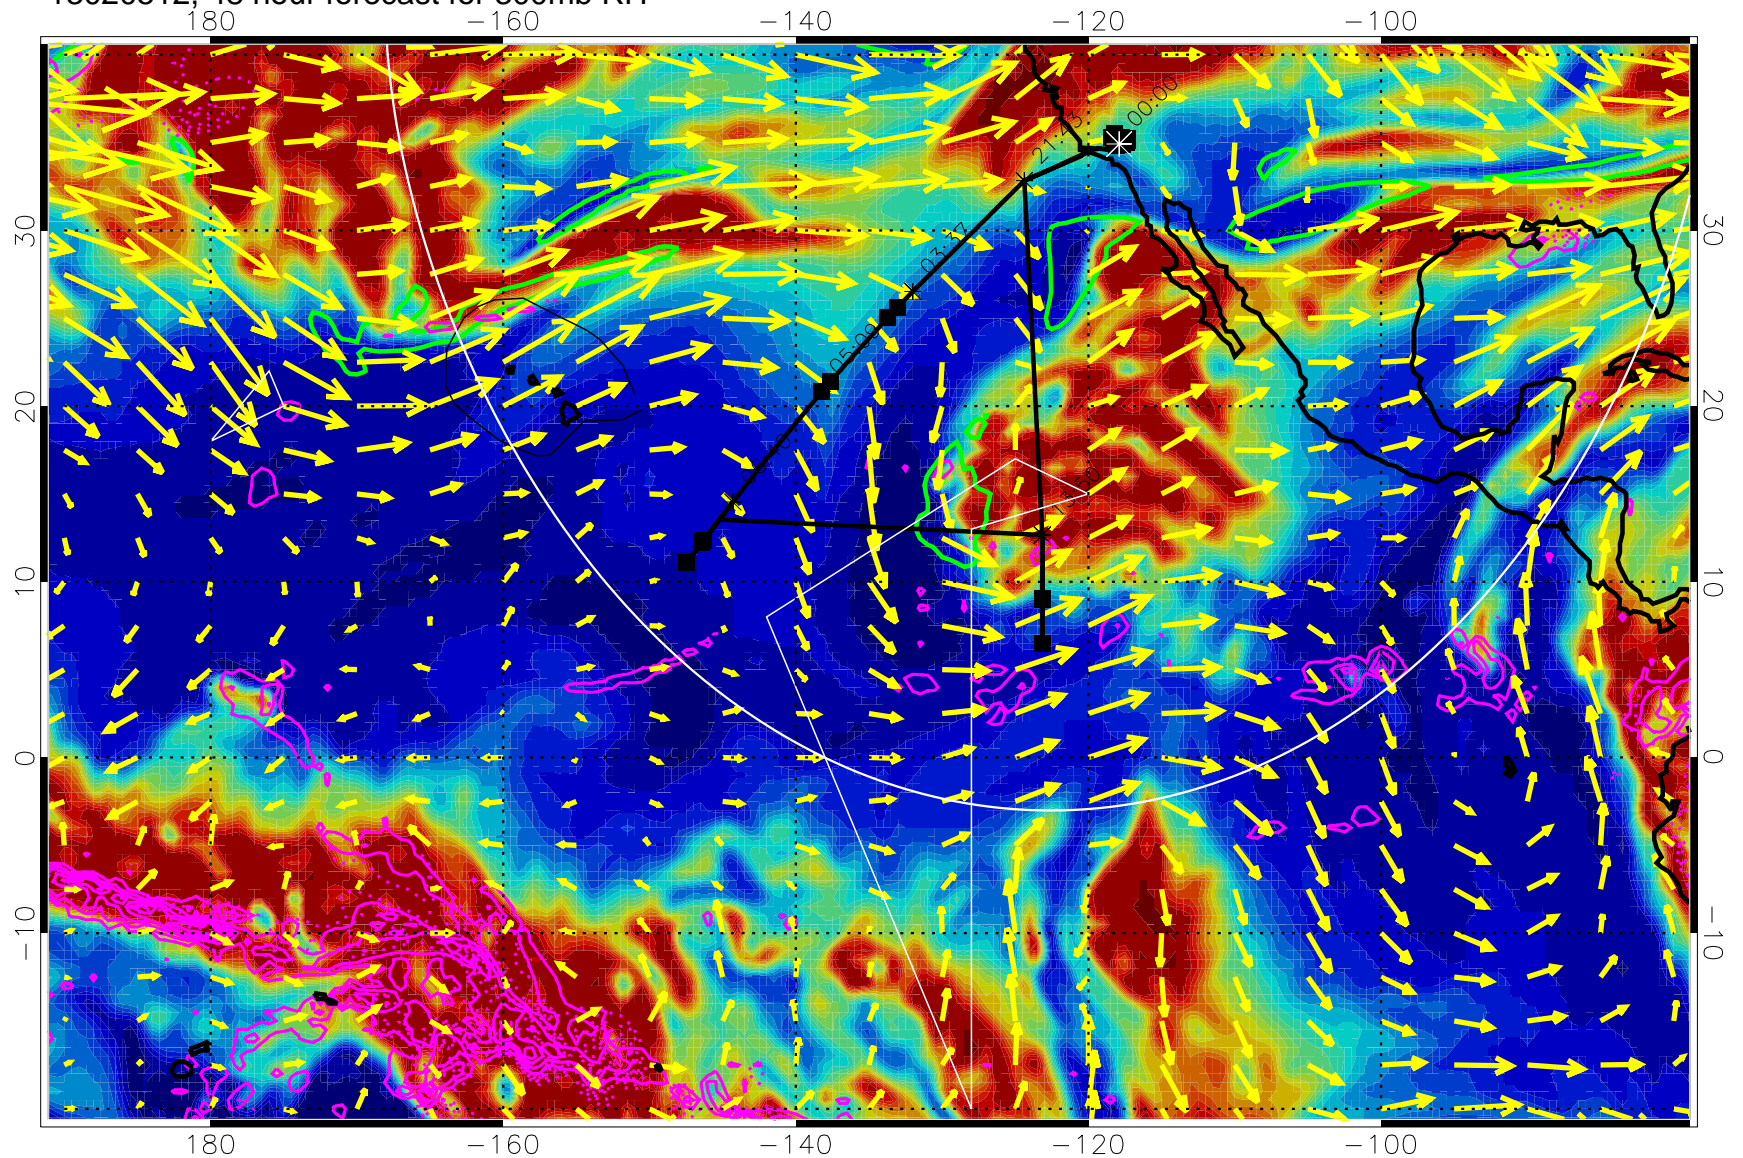

EPV Tropopause (2 PVU) Position

→ 50 m/s

Range ring of 4055 km -- 13 hours GH round trip

13020412, 24 hour forecast for 300mb RH

Precip (tot dot, conv sol) past 6 hrs 6 kg/m2 contours, min 4

EPV Tropopause (2 PVU) Position

13020500, 36 hour forecast for 300mb RH

Precip (tot dot, conv sol) past 6 hrs 6 kg/m2 contours, min 4

EPV Tropopause (2 PVU) Position

→ 50 m/s

Range ring of 4055 km -- 13 hours GH round trip

13020506, 42 hour forecast for 300mb RH

Precip (tot dot, conv sol) past 6 hrs 6 kg/m2 contours, min 4

EPV Tropopause (2 PVU) Position

→ 50 m/s

Range ring of 4055 km -- 13 hours GH round trip

13020512, 48 hour forecast for 300mb RH

Precip (tot dot, conv sol) past 6 hrs 6 kg/m2 contours, min 4

EPV Tropopause (2 PVU) Position

→ 50 m/s

Range ring of 4055 km -- 13 hours GH round trip

13020518, 54 hour forecast for 300mb RH

Precip (tot dot, conv sol) past 6 hrs 6 kg/m2 contours, min 4

EPV Tropopause (2 PVU) Position