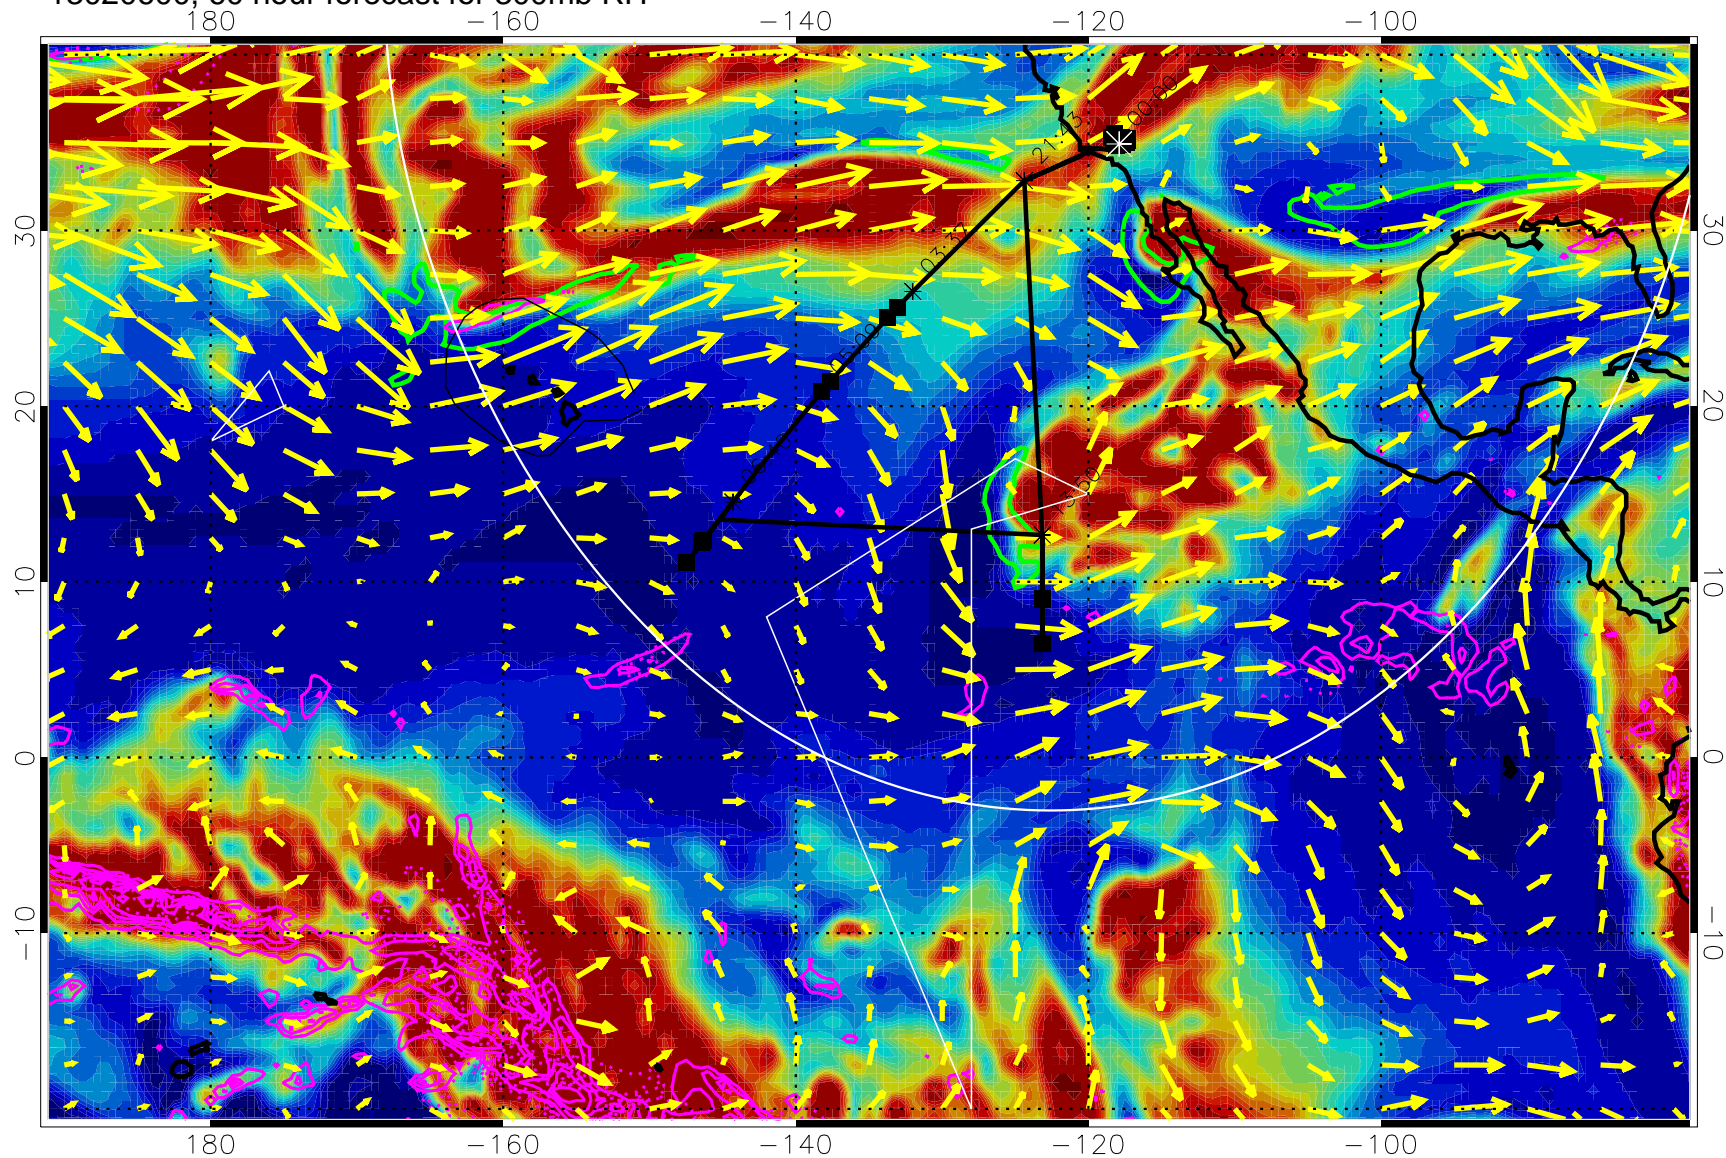

Precip (tot dot, conv sol) past 6 hrs 6 kg/m2 contours, min 4

EPV Tropopause (2 PVU) Position

→ 50 m/s

Range ring of 4055 km -- 13 hours GH round trip

13020512, 48 hour forecast for 300mb RH

Precip (tot dot, conv sol) past 6 hrs 6 kg/m2 contours, min 4

EPV Tropopause (2 PVU) Position

→ 50 m/s

Range ring of 4055 km -- 13 hours GH round trip

13020518, 54 hour forecast for 300mb RH

Precip (tot dot, conv sol) past 6 hrs 6 kg/m2 contours, min 4

EPV Tropopause (2 PVU) Position

→ 50 m/s

Range ring of 4055 km -- 13 hours GH round trip

13020600, 60 hour forecast for 300mb RH

Precip (tot dot, conv sol) past 6 hrs 6 kg/m2 contours, min 4

EPV Tropopause (2 PVU) Position

→ 50 m/s

Range ring of 4055 km -- 13 hours GH round trip

13020606, 66 hour forecast for 300mb RH

Precip (tot dot, conv sol) past 6 hrs 6 kg/m2 contours, min 4

EPV Tropopause (2 PVU) Position

→ 50 m/s

Range ring of 4055 km -- 13 hours GH round trip

13020612, 72 hour forecast for 300mb RH