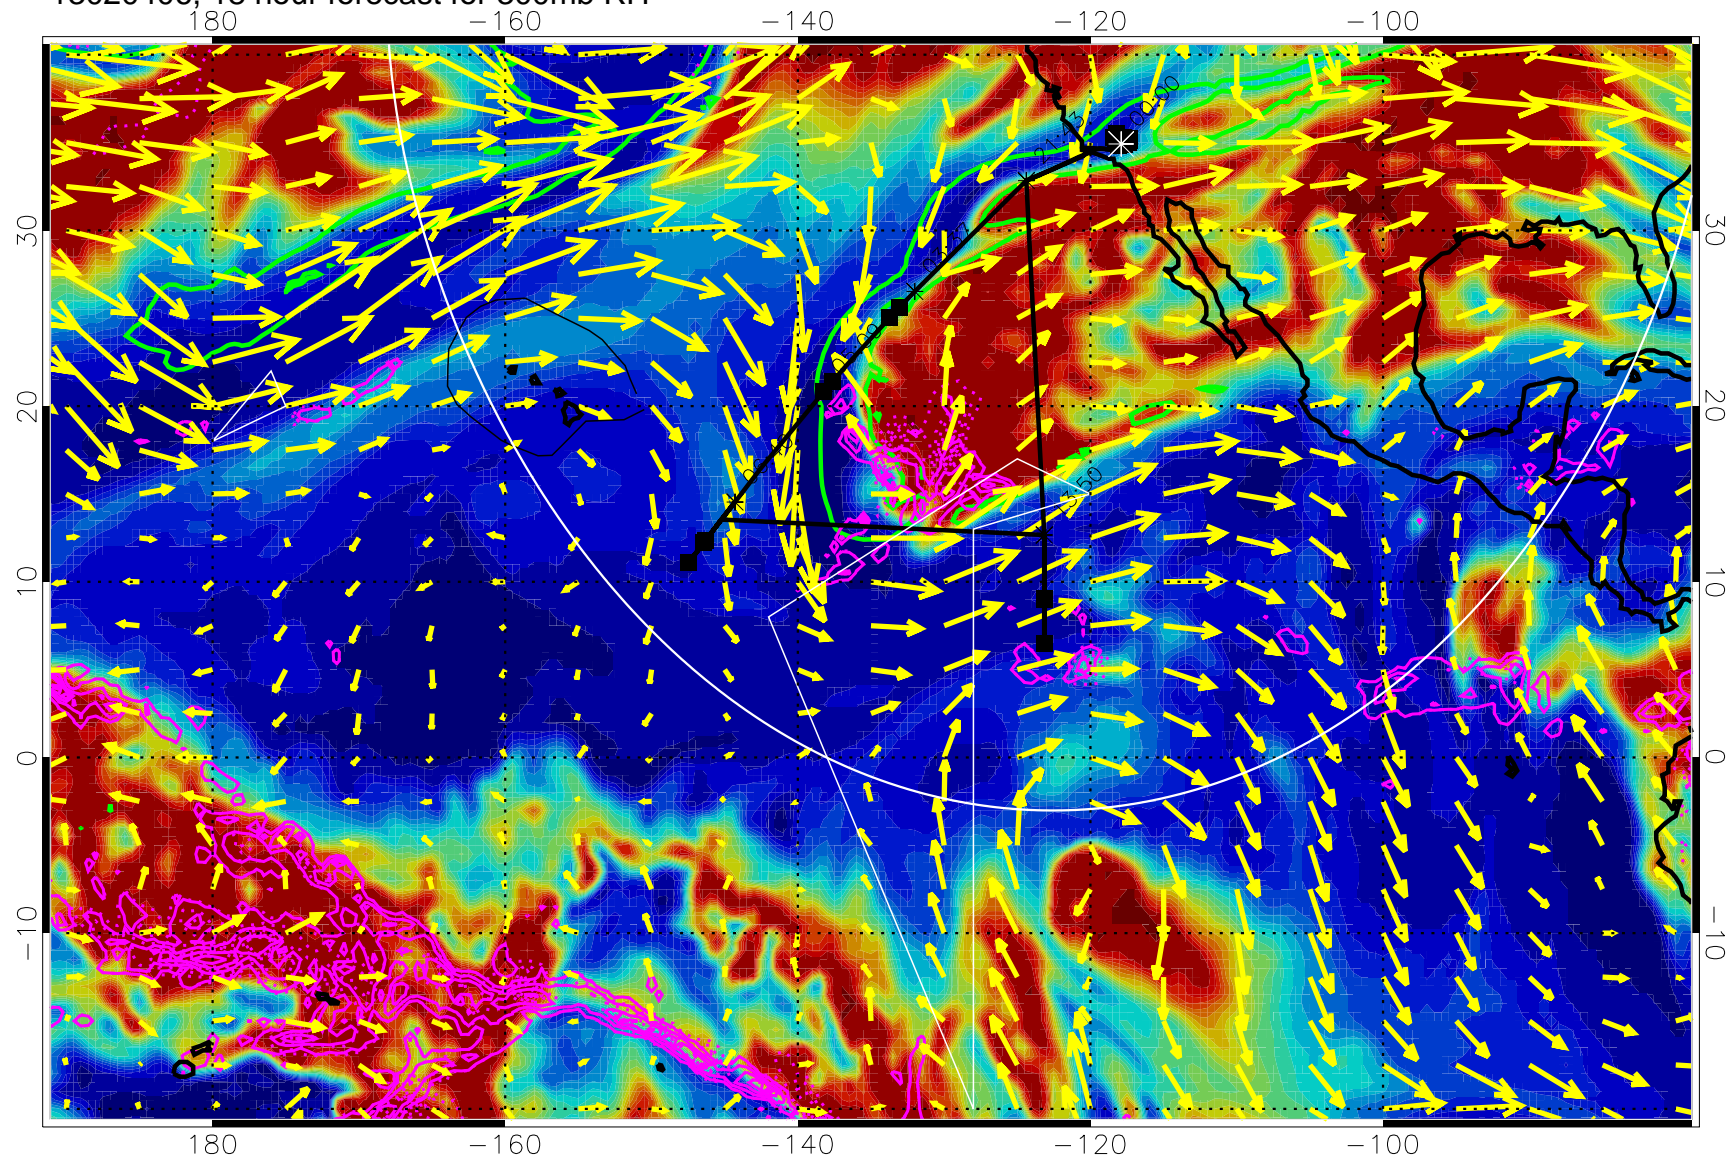

13020318, 6 hour forecast for 300mb RH

Precip (tot dot, conv sol) past 6 hrs 6 kg/m2 contours, min 4

EPV Tropopause (2 PVU) Position

→ 50 m/s

Range ring of 4055 km -- 13 hours GH round trip

13020400, 12 hour forecast for 300mb RH

Precip (tot dot, conv sol) past 6 hrs 6 kg/m2 contours, min 4

EPV Tropopause (2 PVU) Position

→ 50 m/s

Range ring of 4055 km -- 13 hours GH round trip

13020406, 18 hour forecast for 300mb RH

Precip (tot dot, conv sol) past 6 hrs 6 kg/m2 contours, min 4

EPV Tropopause (2 PVU) Position

→ 50 m/s

Range ring of 4055 km -- 13 hours GH round trip

13020412, 24 hour forecast for 300mb RH

Precip (tot dot, conv sol) past 6 hrs 6 kg/m2 contours, min 4

EPV Tropopause (2 PVU) Position

13020500, 36 hour forecast for 300mb RH

Precip (tot dot, conv sol) past 6 hrs 6 kg/m2 contours, min 4

EPV Tropopause (2 PVU) Position

→ 50 m/s

Range ring of 4055 km -- 13 hours GH round trip

13020506, 42 hour forecast for 300mb RH