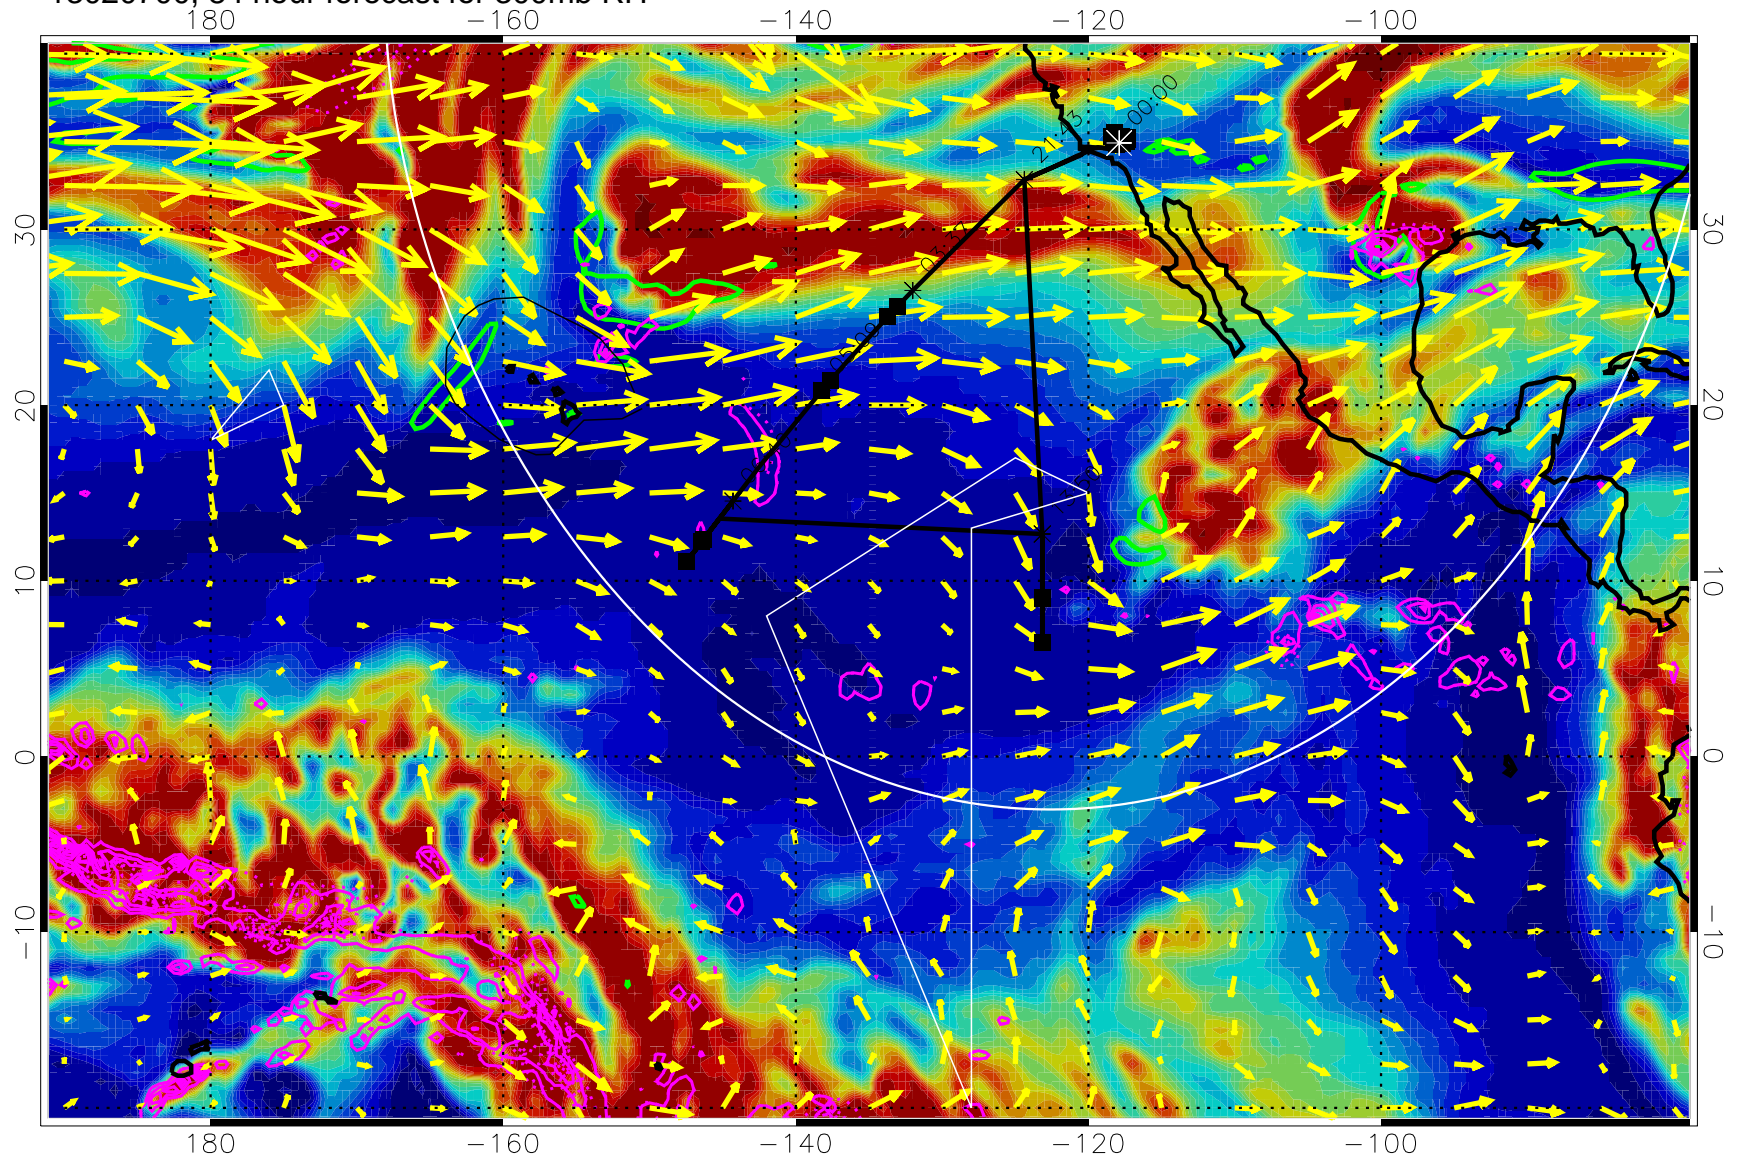

13020606, 66 hour forecast for 300mb RH

Precip (tot dot, conv sol) past 6 hrs 6 kg/m2 contours, min 4

EPV Tropopause (2 PVU) Position

→ 50 m/s

Range ring of 4055 km -- 13 hours GH round trip

13020612, 72 hour forecast for 300mb RH

Precip (tot dot, conv sol) past 6 hrs 6 kg/m2 contours, min 4

EPV Tropopause (2 PVU) Position

→ 50 m/s

Range ring of 4055 km -- 13 hours GH round trip

13020618, 78 hour forecast for 300mb RH

Precip (tot dot, conv sol) past 6 hrs 6 kg/m2 contours, min 4

EPV Tropopause (2 PVU) Position

→ 50 m/s

Range ring of 4055 km -- 13 hours GH round trip

13020700, 84 hour forecast for 300mb RH

Precip (tot dot, conv sol) past 6 hrs 6 kg/m2 contours, min 4

EPV Tropopause (2 PVU) Position

13020712, 96 hour forecast for 300mb RH

Precip (tot dot, conv sol) past 6 hrs 6 kg/m2 contours, min 4

EPV Tropopause (2 PVU) Position

→ 50 m/s  
Range ring of 4055 km -- 13 hours GH round trip

13020718, 102 hour forecast for 300mb RH