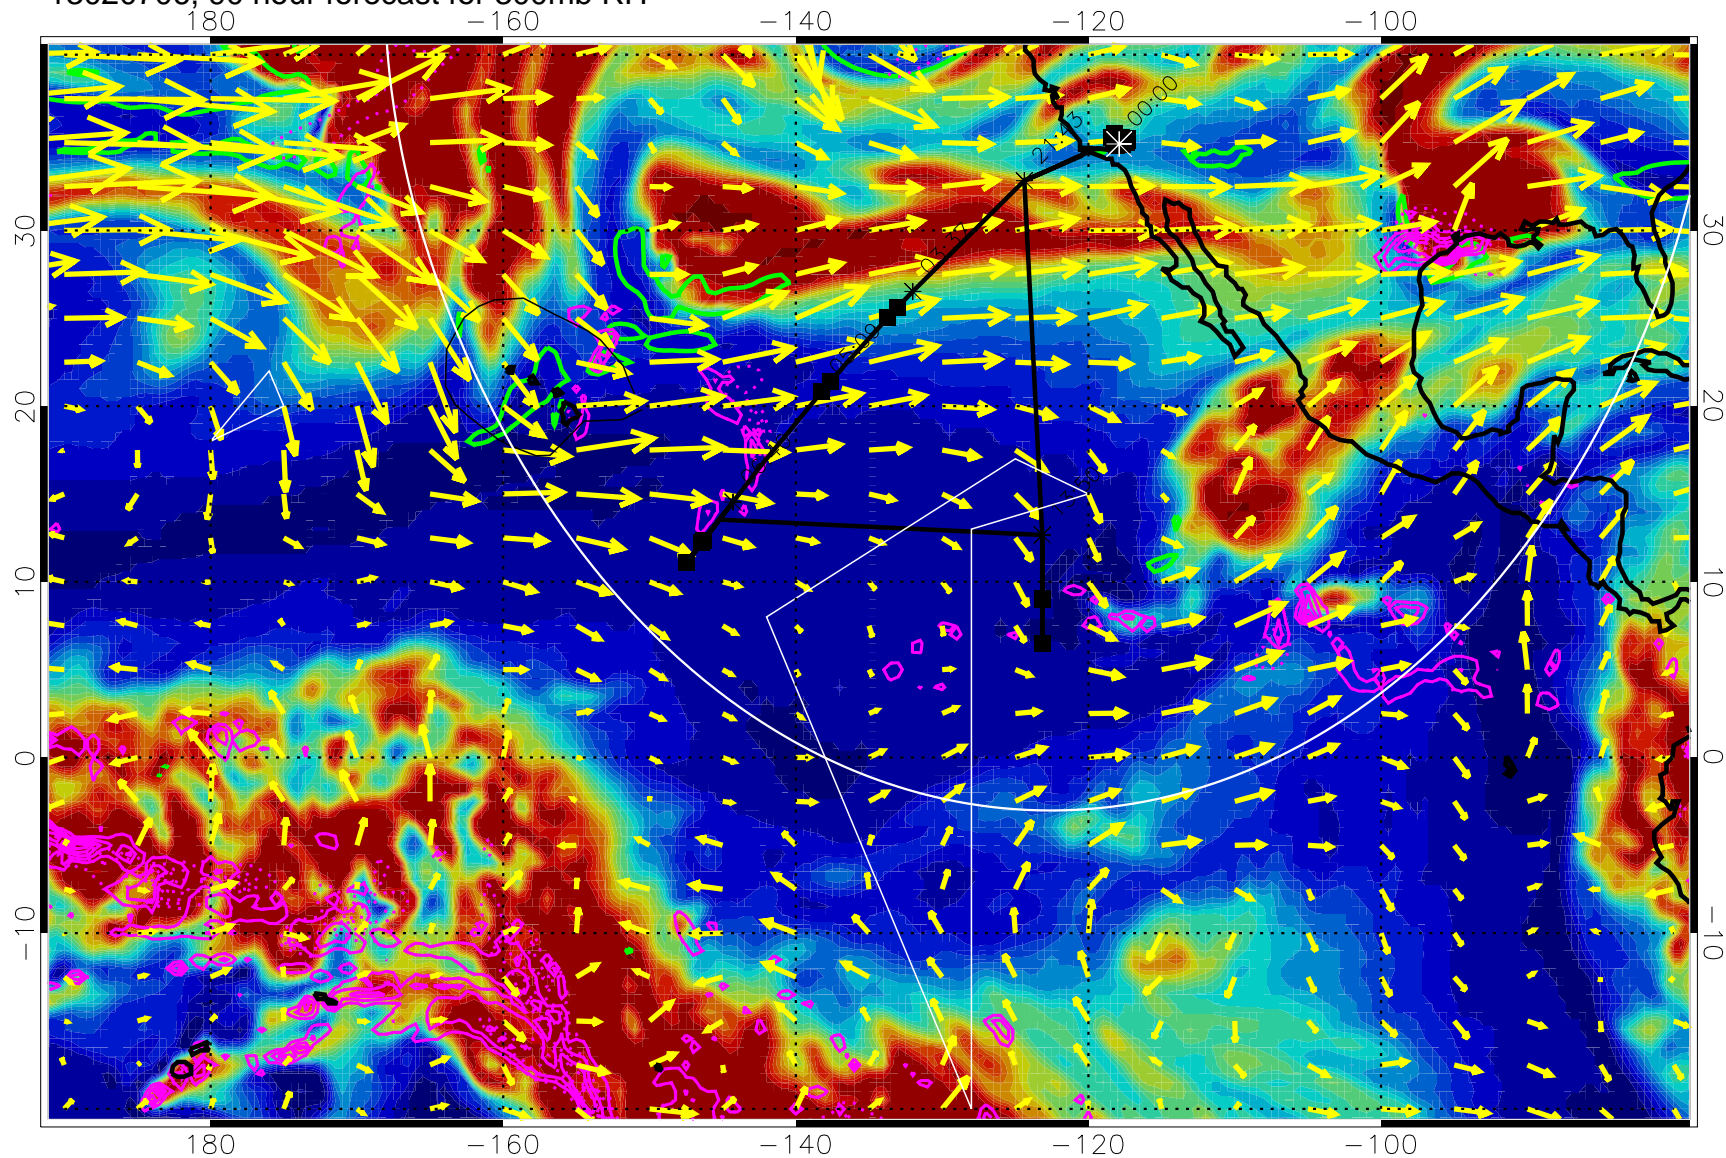

Precip (tot dot, conv sol) past 6 hrs 6 kg/m2 contours, min 4

EPV Tropopause (2 PVU) Position

→ 50 m/s

Range ring of 4055 km -- 13 hours GH round trip

13020618, 78 hour forecast for 300mb RH

Precip (tot dot, conv sol) past 6 hrs 6 kg/m2 contours, min 4

EPV Tropopause (2 PVU) Position

→ 50 m/s

Range ring of 4055 km -- 13 hours GH round trip

13020700, 84 hour forecast for 300mb RH

Precip (tot dot, conv sol) past 6 hrs 6 kg/m2 contours, min 4

EPV Tropopause (2 PVU) Position

→ 50 m/s

Range ring of 4055 km -- 13 hours GH round trip

13020706, 90 hour forecast for 300mb RH

Precip (tot dot, conv sol) past 6 hrs 6 kg/m2 contours, min 4

EPV Tropopause (2 PVU) Position

→ 50 m/s

Range ring of 4055 km -- 13 hours GH round trip

13020712, 96 hour forecast for 300mb RH

Precip (tot dot, conv sol) past 6 hrs 6 kg/m2 contours, min 4

EPV Tropopause (2 PVU) Position

→ 50 m/s  
Range ring of 4055 km -- 13 hours GH round trip

13020718, 102 hour forecast for 300mb RH