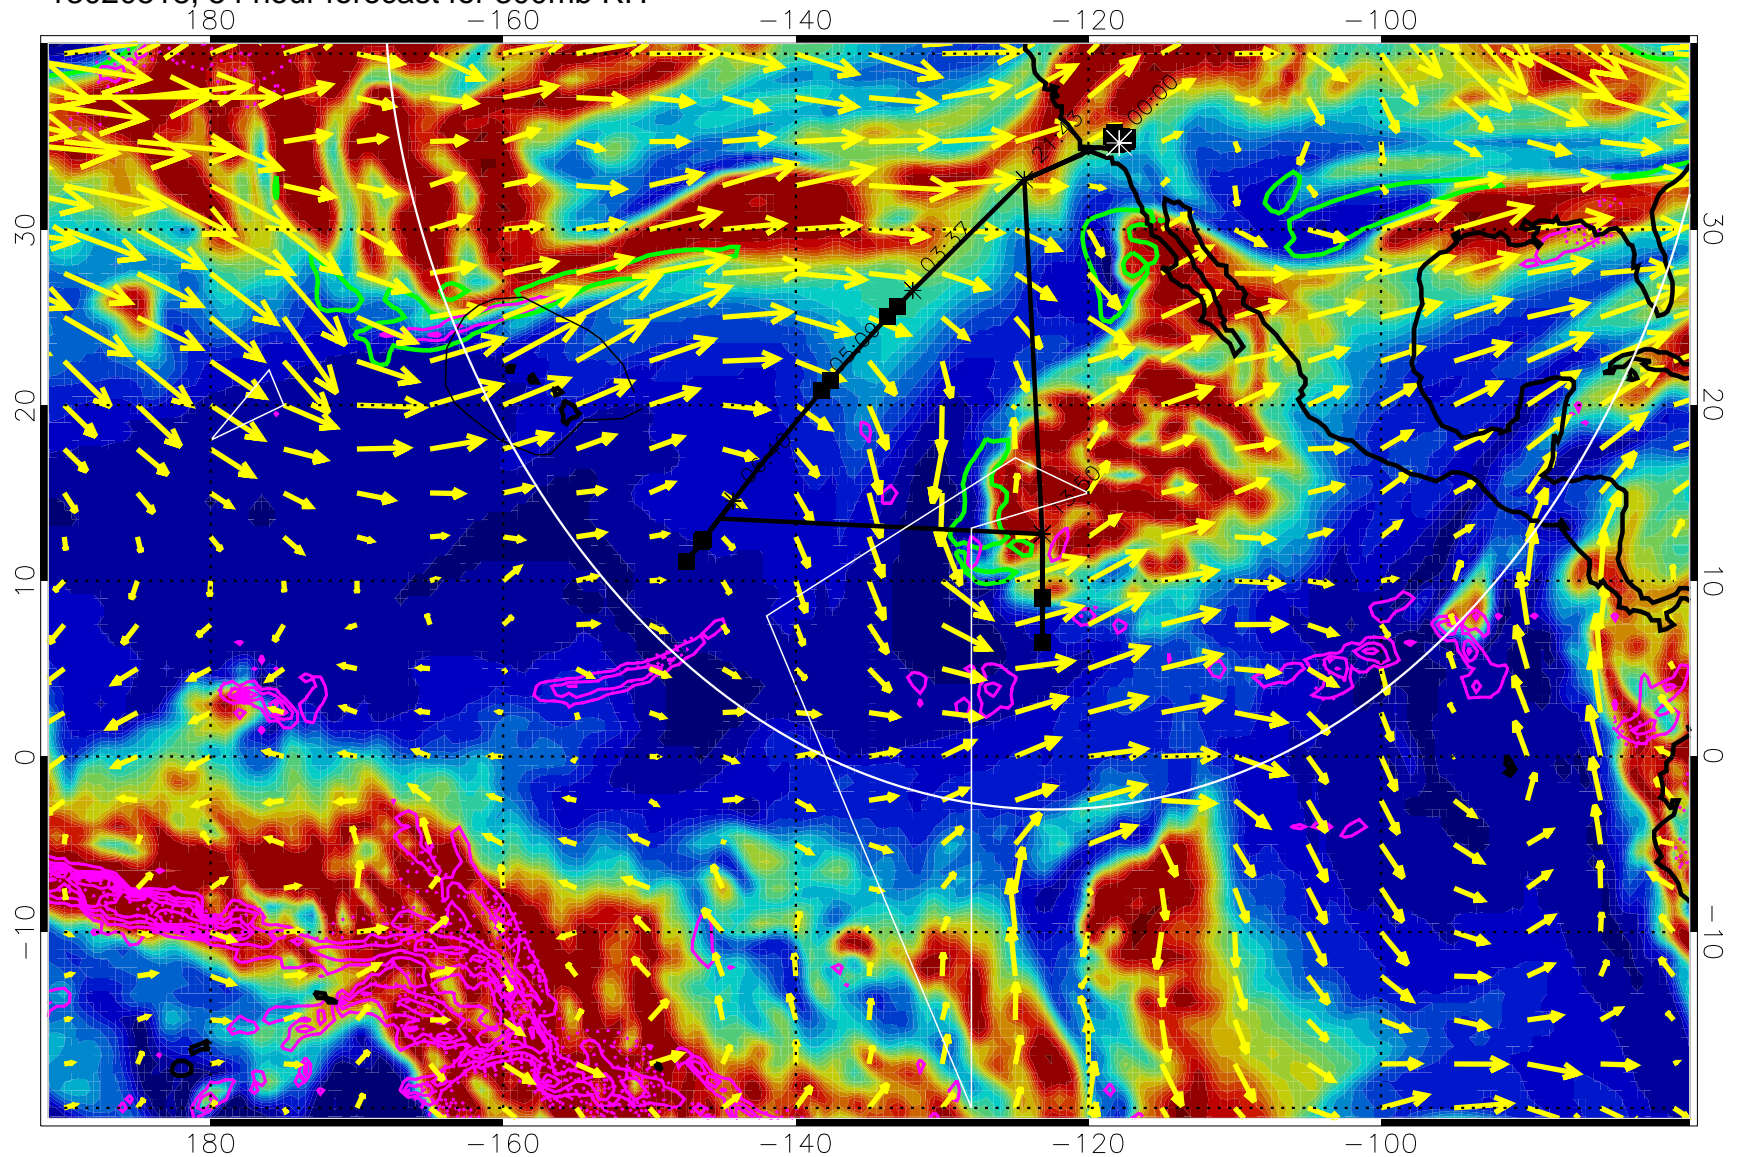

13020500, 36 hour forecast for 300mb RH

Precip (tot dot, conv sol) past 6 hrs 6 kg/m2 contours, min 4

EPV Tropopause (2 PVU) Position

→ 50 m/s

Range ring of 4055 km -- 13 hours GH round trip

13020506, 42 hour forecast for 300mb RH

Precip (tot dot, conv sol) past 6 hrs 6 kg/m2 contours, min 4

EPV Tropopause (2 PVU) Position

→ 50 m/s

Range ring of 4055 km -- 13 hours GH round trip

13020512, 48 hour forecast for 300mb RH

Precip (tot dot, conv sol) past 6 hrs 6 kg/m2 contours, min 4

EPV Tropopause (2 PVU) Position

→ 50 m/s

Range ring of 4055 km -- 13 hours GH round trip

13020518, 54 hour forecast for 300mb RH

Precip (tot dot, conv sol) past 6 hrs 6 kg/m2 contours, min 4

EPV Tropopause (2 PVU) Position

13020606, 66 hour forecast for 300mb RH

Precip (tot dot, conv sol) past 6 hrs 6 kg/m2 contours, min 4

EPV Tropopause (2 PVU) Position

→ 50 m/s

Range ring of 4055 km -- 13 hours GH round trip

13020612, 72 hour forecast for 300mb RH