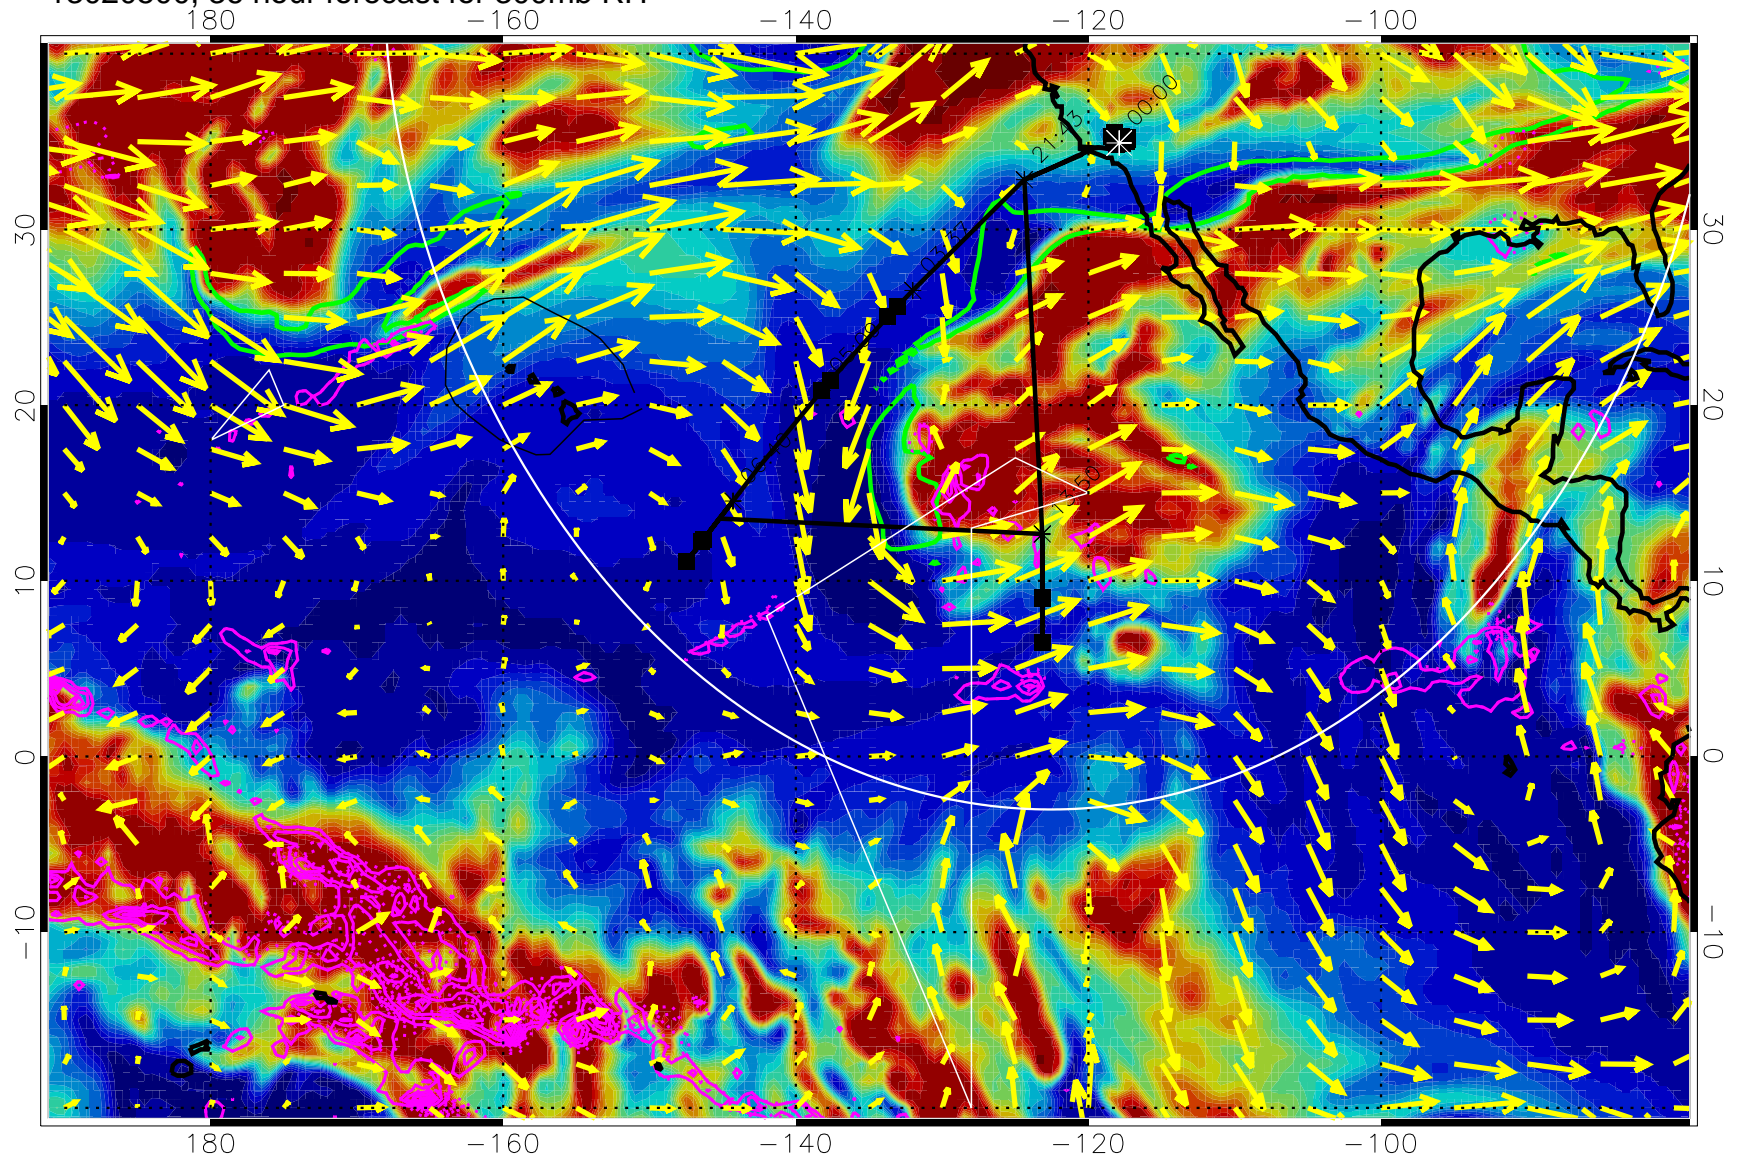

EPV Tropopause (2 PVU) Position

→ 50 m/s

Range ring of 4055 km -- 13 hours GH round trip

13020412, 24 hour forecast for 300mb RH

Precip (tot dot, conv sol) past 6 hrs 6 kg/m2 contours, min 4

EPV Tropopause (2 PVU) Position

→ 50 m/s

Range ring of 4055 km -- 13 hours GH round trip

13020418, 30 hour forecast for 300mb RH

Precip (tot dot, conv sol) past 6 hrs 6 kg/m2 contours, min 4

EPV Tropopause (2 PVU) Position

→ 50 m/s

Range ring of 4055 km -- 13 hours GH round trip

13020500, 36 hour forecast for 300mb RH

Precip (tot dot, conv sol) past 6 hrs 6 kg/m2 contours, min 4

EPV Tropopause (2 PVU) Position

→ 50 m/s

Range ring of 4055 km -- 13 hours GH round trip

13020506, 42 hour forecast for 300mb RH

Precip (tot dot, conv sol) past 6 hrs 6 kg/m2 contours, min 4

EPV Tropopause (2 PVU) Position

→ 50 m/s

Range ring of 4055 km -- 13 hours GH round trip

13020512, 48 hour forecast for 300mb RH

Precip (tot dot, conv sol) past 6 hrs 6 kg/m2 contours, min 4