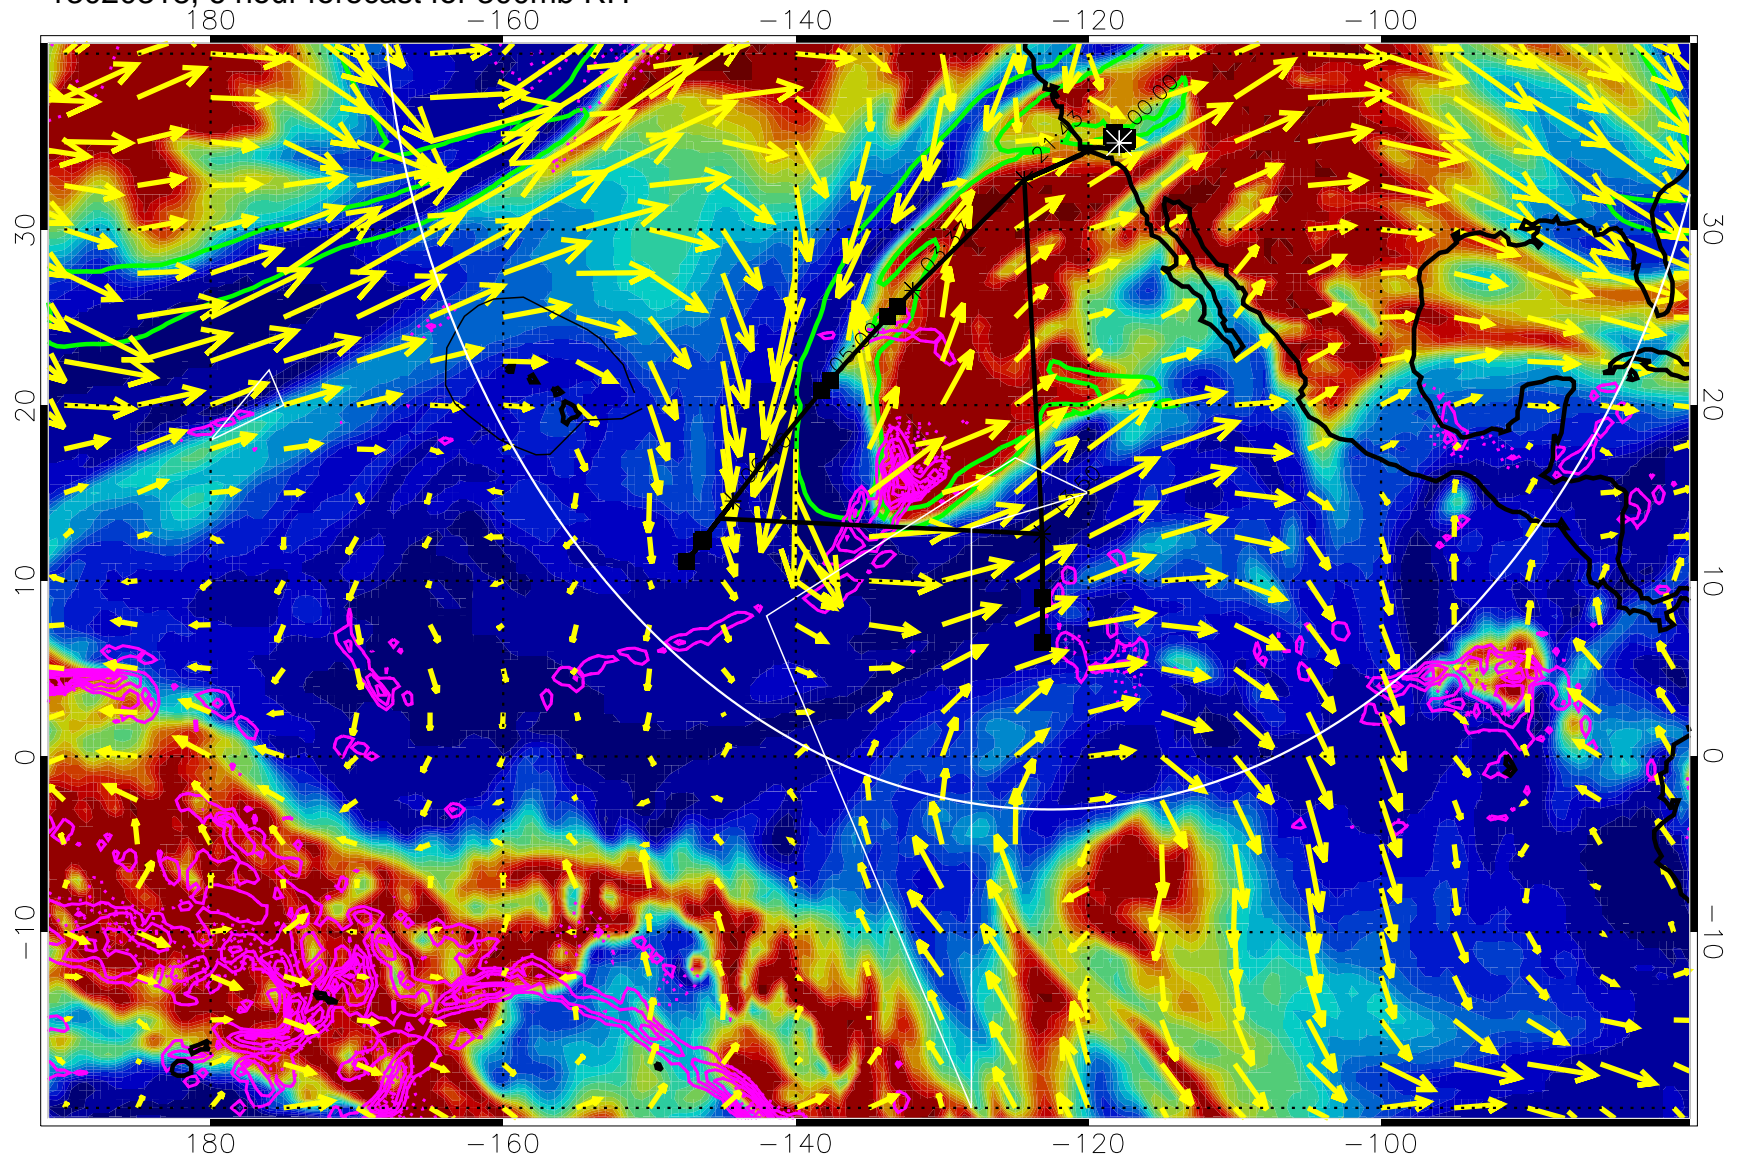

13020318, 6 hour forecast for 300mb RH

Precip (tot dot, conv sol) past 6 hrs 6 kg/m2 contours, min 4

EPV Tropopause (2 PVU) Position

→ 50 m/s

Range ring of 4055 km -- 13 hours GH round trip

13020400, 12 hour forecast for 300mb RH

Precip (tot dot, conv sol) past 6 hrs 6 kg/m2 contours, min 4

EPV Tropopause (2 PVU) Position

→ 50 m/s

Range ring of 4055 km -- 13 hours GH round trip

13020406, 18 hour forecast for 300mb RH

Precip (tot dot, conv sol) past 6 hrs 6 kg/m2 contours, min 4

EPV Tropopause (2 PVU) Position

→ 50 m/s

Range ring of 4055 km -- 13 hours GH round trip

13020412, 24 hour forecast for 300mb RH

Precip (tot dot, conv sol) past 6 hrs 6 kg/m2 contours, min 4

EPV Tropopause (2 PVU) Position

13020500, 36 hour forecast for 300mb RH

Precip (tot dot, conv sol) past 6 hrs 6 kg/m2 contours, min 4

EPV Tropopause (2 PVU) Position

→ 50 m/s

Range ring of 4055 km -- 13 hours GH round trip

13020506, 42 hour forecast for 300mb RH