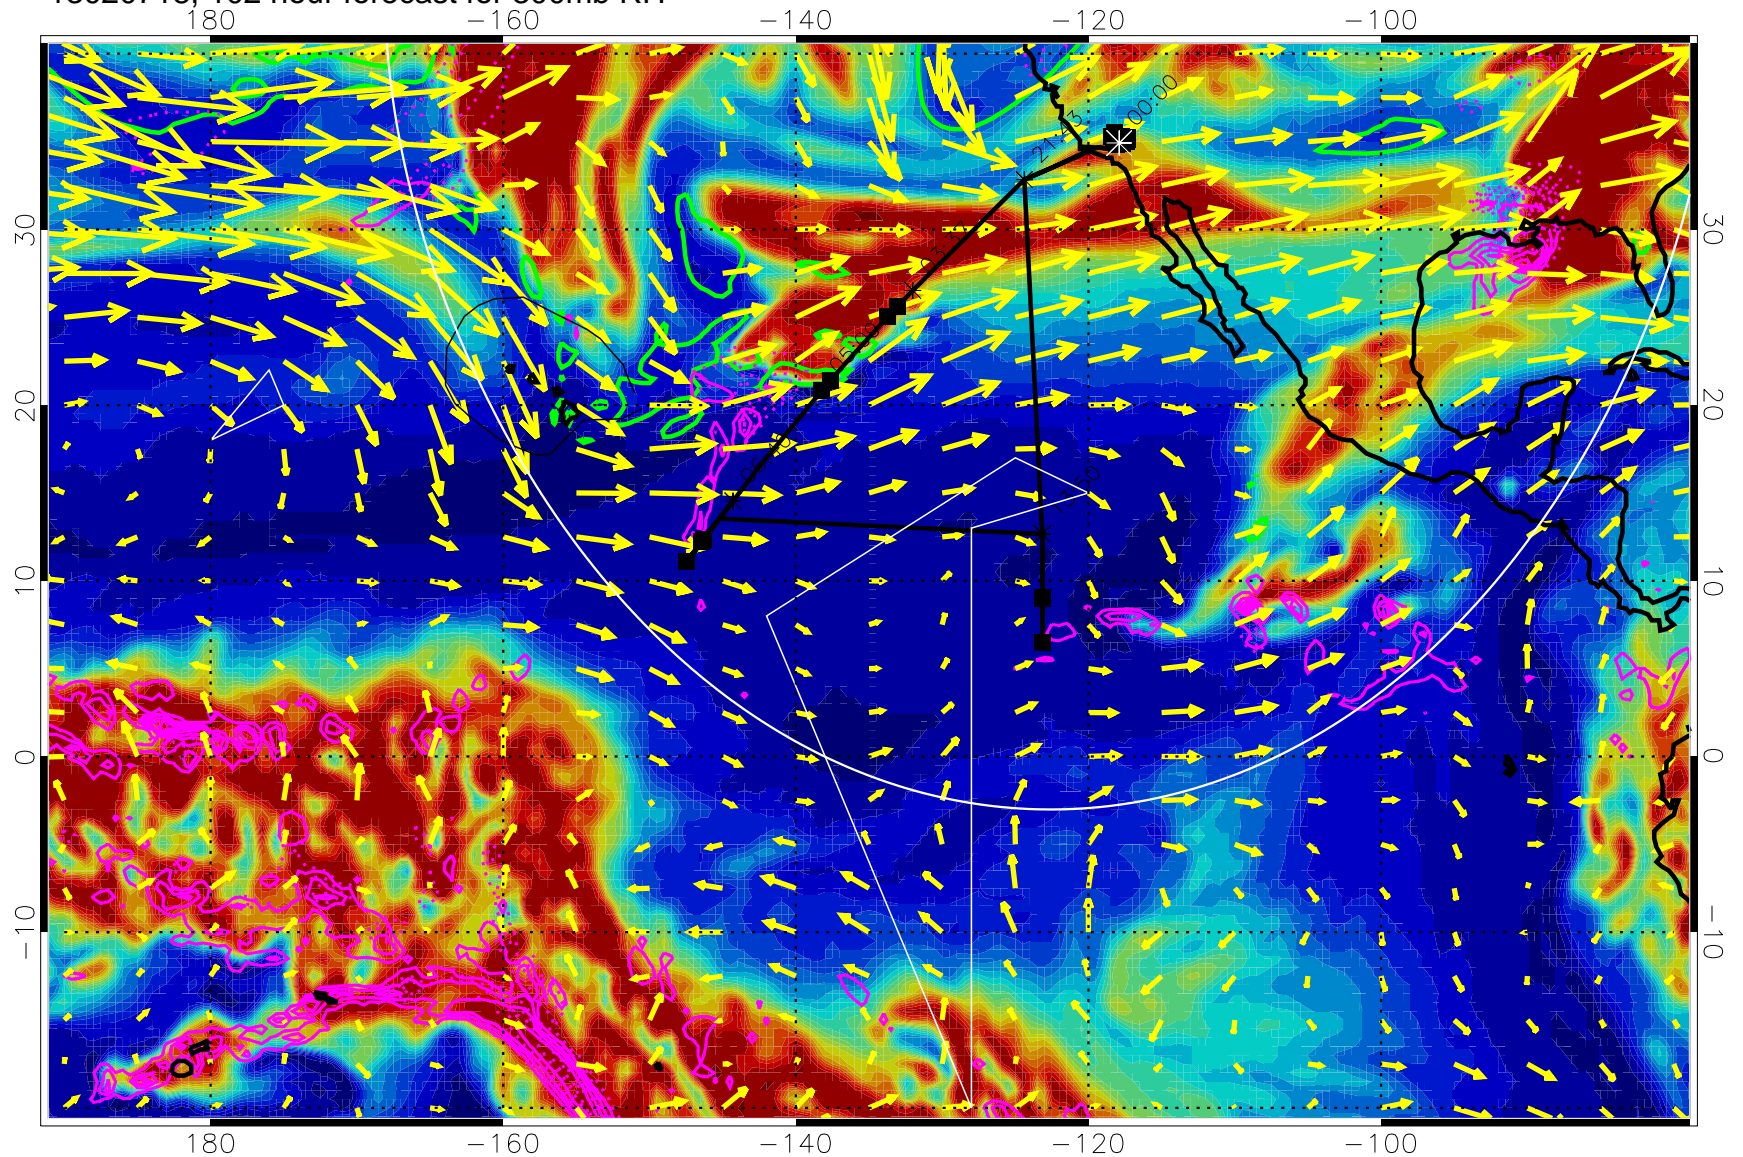

→ 50 m/s

Range ring of 4055 km -- 13 hours GH round trip

13020706, 90 hour forecast for 300mb RH

Precip (tot dot, conv sol) past 6 hrs 6 kg/m2 contours, min 4

EPV Tropopause (2 PVU) Position

→ 50 m/s

Range ring of 4055 km -- 13 hours GH round trip

13020712, 96 hour forecast for 300mb RH

Precip (tot dot, conv sol) past 6 hrs 6 kg/m2 contours, min 4

EPV Tropopause (2 PVU) Position

→ 50 m/s  
Range ring of 4055 km -- 13 hours GH round trip

13020718, 102 hour forecast for 300mb RH

Precip (tot dot, conv sol) past 6 hrs 6 kg/m2 contours, min 4

EPV Tropopause (2 PVU) Position

→ 50 m/s

Range ring of 4055 km -- 13 hours GH round trip

13020800, 108 hour forecast for 300mb RH

Precip (tot dot, conv sol) past 6 hrs 6 kg/m2 contours, min 4

EPV Tropopause (2 PVU) Position

→ 50 m/s

Range ring of 4055 km -- 13 hours GH round trip

13020806, 114 hour forecast for 300mb RH

Precip (tot dot, conv sol) past 6 hrs 6 kg/m2 contours, min 4

EPV Tropopause (2 PVU) Position