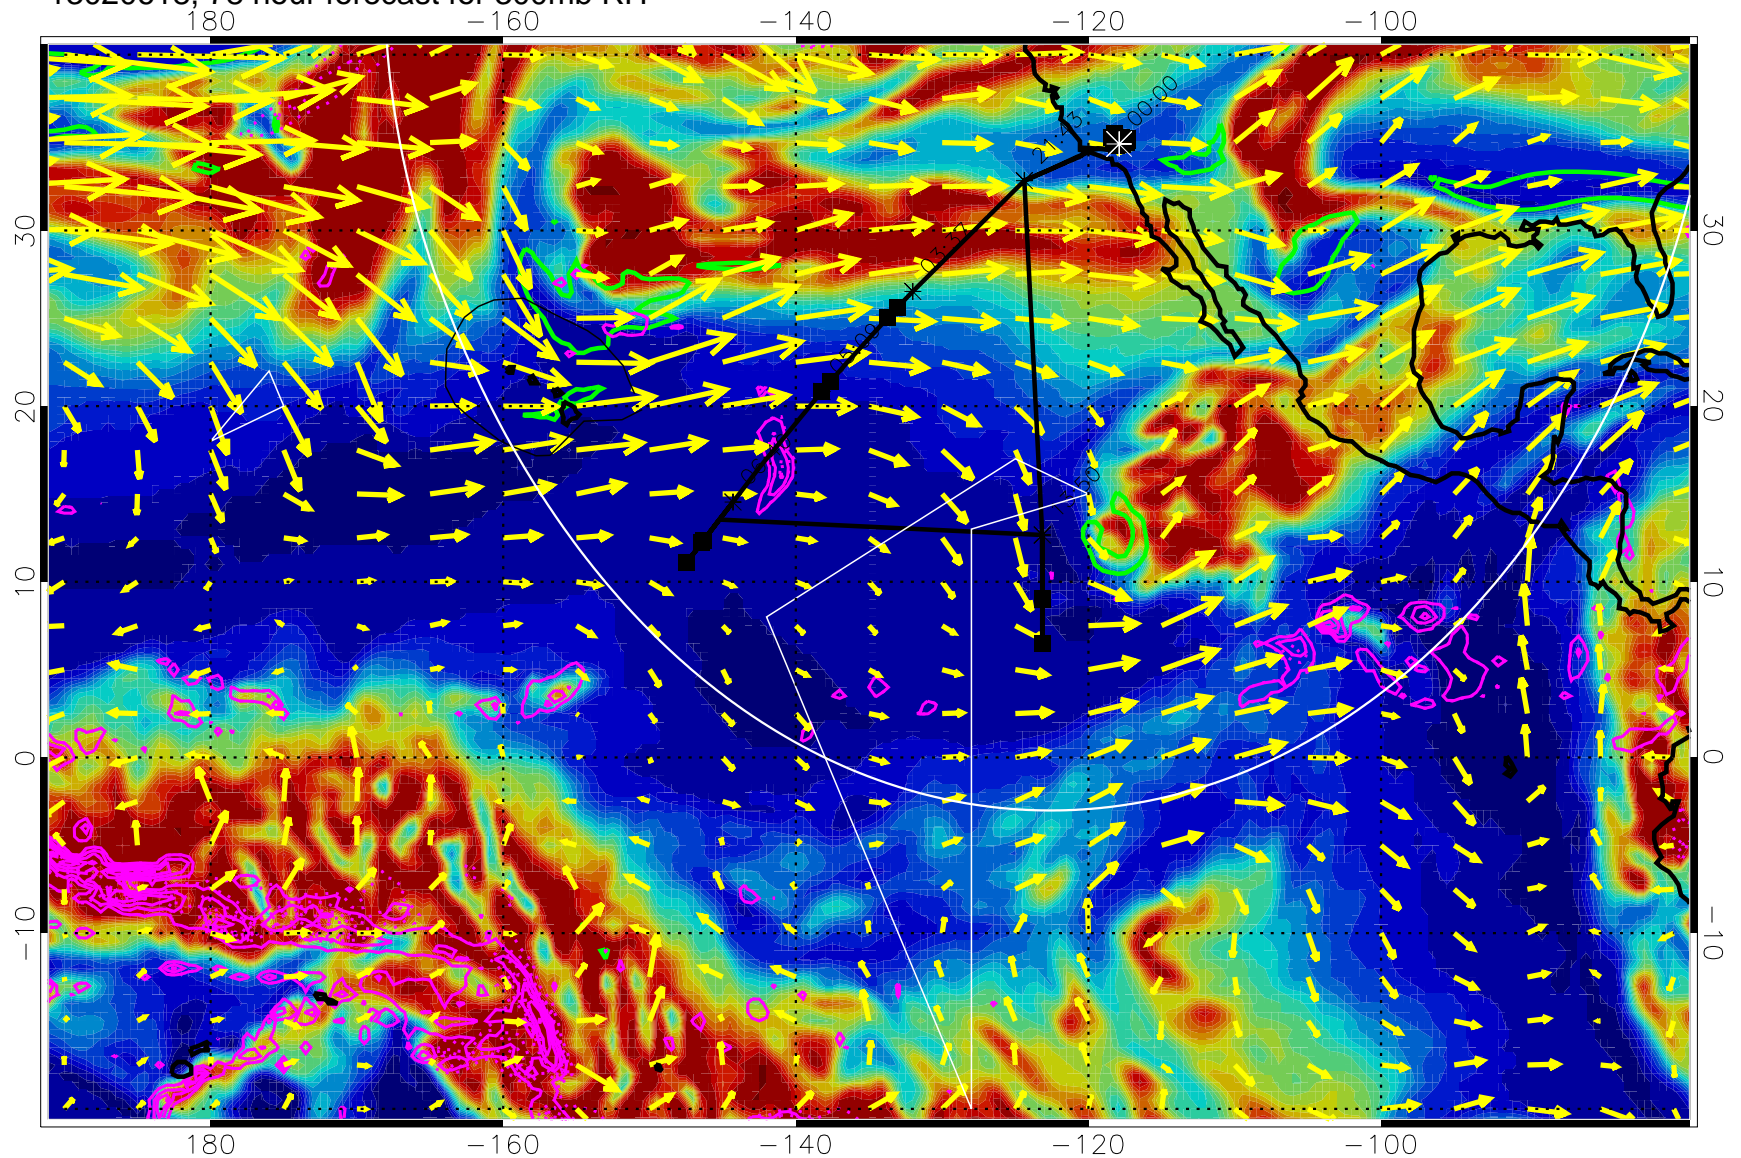

13020606, 66 hour forecast for 300mb RH

Precip (tot dot, conv sol) past 6 hrs 6 kg/m2 contours, min 4

EPV Tropopause (2 PVU) Position

→ 50 m/s

Range ring of 4055 km -- 13 hours GH round trip

13020612, 72 hour forecast for 300mb RH

Precip (tot dot, conv sol) past 6 hrs 6 kg/m2 contours, min 4

EPV Tropopause (2 PVU) Position

→ 50 m/s

Range ring of 4055 km -- 13 hours GH round trip

13020618, 78 hour forecast for 300mb RH

Precip (tot dot, conv sol) past 6 hrs 6 kg/m2 contours, min 4

EPV Tropopause (2 PVU) Position

→ 50 m/s

Range ring of 4055 km -- 13 hours GH round trip

13020700, 84 hour forecast for 300mb RH

Precip (tot dot, conv sol) past 6 hrs 6 kg/m2 contours, min 4

EPV Tropopause (2 PVU) Position

13020712, 96 hour forecast for 300mb RH

Precip (tot dot, conv sol) past 6 hrs 6 kg/m2 contours, min 4

EPV Tropopause (2 PVU) Position

→ 50 m/s  
Range ring of 4055 km -- 13 hours GH round trip

13020718, 102 hour forecast for 300mb RH