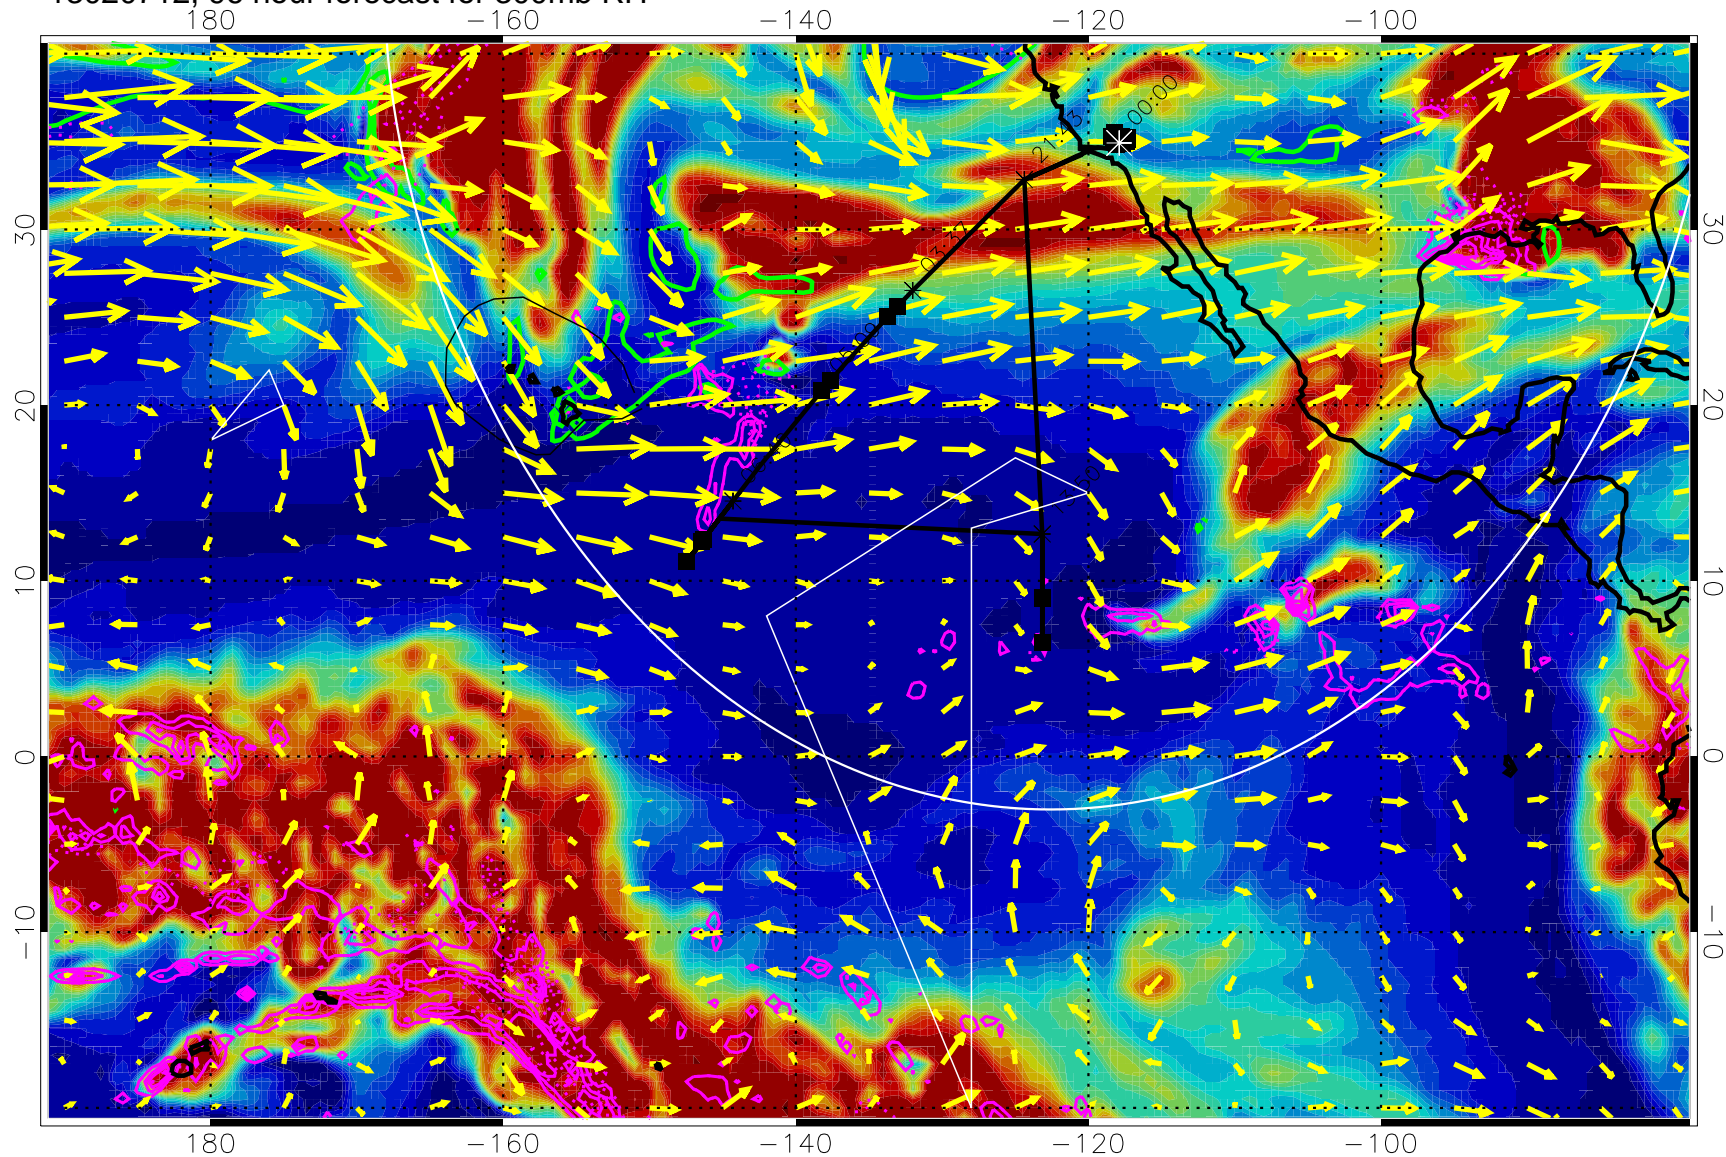

EPV Tropopause (2 PVU) Position

→ 50 m/s

Range ring of 4055 km -- 13 hours GH round trip

13020700, 84 hour forecast for 300mb RH

Precip (tot dot, conv sol) past 6 hrs 6 kg/m2 contours, min 4

EPV Tropopause (2 PVU) Position

→ 50 m/s

Range ring of 4055 km -- 13 hours GH round trip

13020706, 90 hour forecast for 300mb RH

Precip (tot dot, conv sol) past 6 hrs 6 kg/m2 contours, min 4

EPV Tropopause (2 PVU) Position

→ 50 m/s

Range ring of 4055 km -- 13 hours GH round trip

13020712, 96 hour forecast for 300mb RH

Precip (tot dot, conv sol) past 6 hrs 6 kg/m2 contours, min 4

EPV Tropopause (2 PVU) Position

→ 50 m/s  
Range ring of 4055 km -- 13 hours GH round trip

13020718, 102 hour forecast for 300mb RH

Precip (tot dot, conv sol) past 6 hrs 6 kg/m2 contours, min 4

EPV Tropopause (2 PVU) Position

→ 50 m/s

Range ring of 4055 km -- 13 hours GH round trip

13020800, 108 hour forecast for 300mb RH

Precip (tot dot, conv sol) past 6 hrs 6 kg/m2 contours, min 4