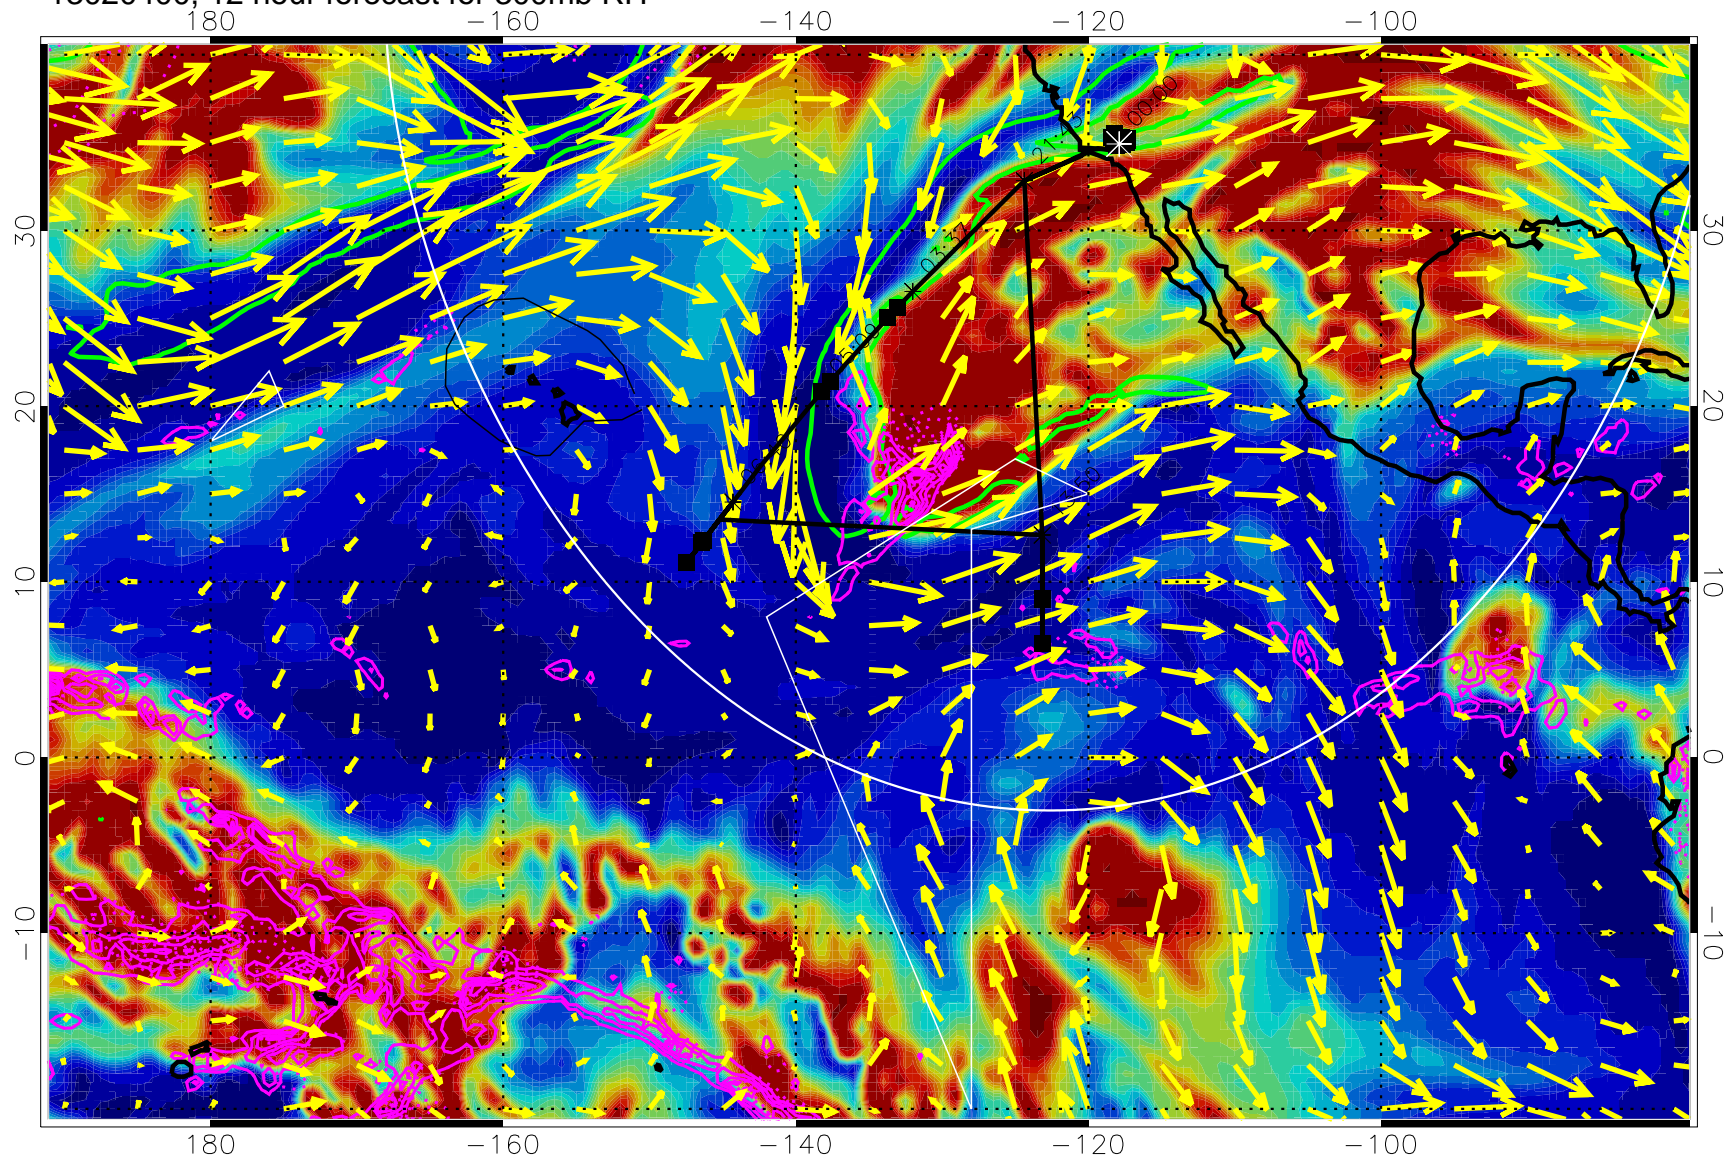

13020318, 6 hour forecast for 300mb RH

Precip (tot dot, conv sol) past 6 hrs 6 kg/m2 contours, min 4

EPV Tropopause (2 PVU) Position

→ 50 m/s

Range ring of 4055 km -- 13 hours GH round trip

13020400, 12 hour forecast for 300mb RH

Precip (tot dot, conv sol) past 6 hrs 6 kg/m2 contours, min 4

EPV Tropopause (2 PVU) Position

→ 50 m/s

Range ring of 4055 km -- 13 hours GH round trip

13020406, 18 hour forecast for 300mb RH

Precip (tot dot, conv sol) past 6 hrs 6 kg/m2 contours, min 4

EPV Tropopause (2 PVU) Position

→ 50 m/s

Range ring of 4055 km -- 13 hours GH round trip

13020412, 24 hour forecast for 300mb RH

Precip (tot dot, conv sol) past 6 hrs 6 kg/m2 contours, min 4

EPV Tropopause (2 PVU) Position

13020500, 36 hour forecast for 300mb RH

Precip (tot dot, conv sol) past 6 hrs 6 kg/m2 contours, min 4

EPV Tropopause (2 PVU) Position

→ 50 m/s

Range ring of 4055 km -- 13 hours GH round trip

13020506, 42 hour forecast for 300mb RH