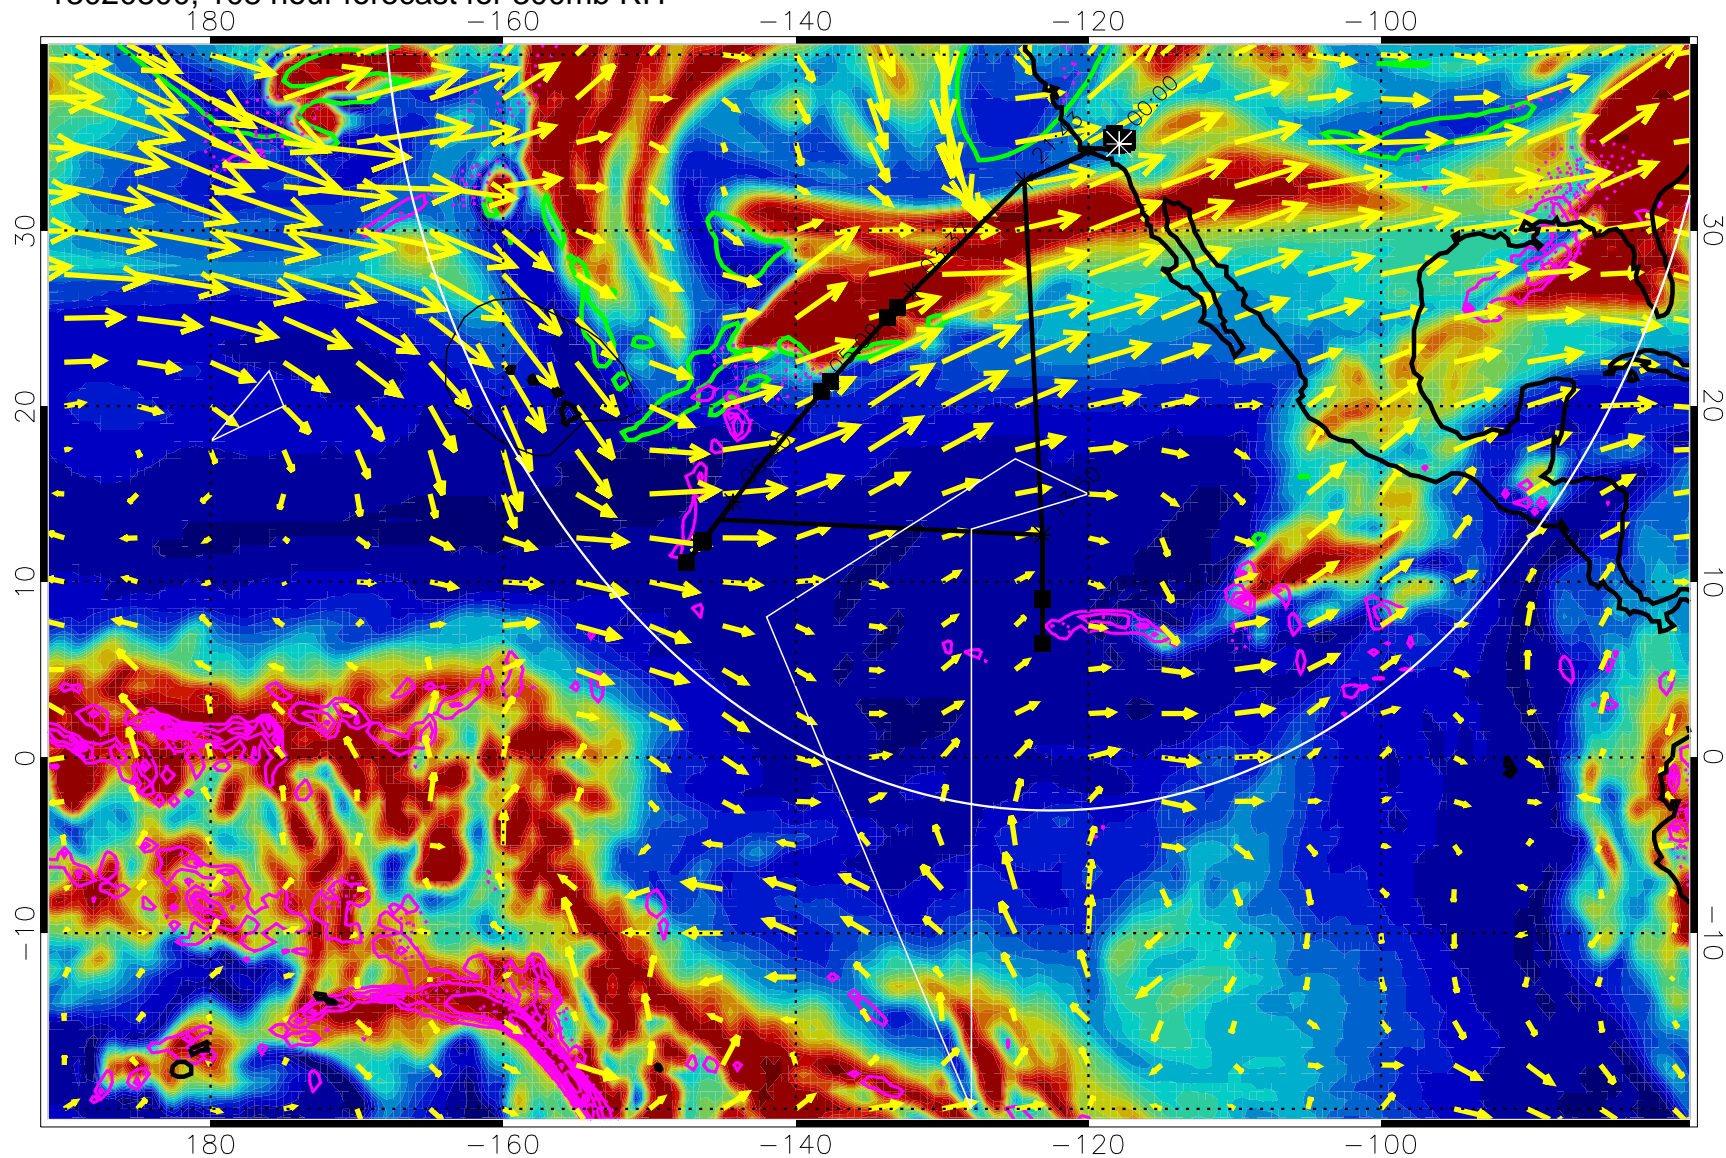

→ 50 m/s

Range ring of 4055 km -- 13 hours GH round trip

13020706, 90 hour forecast for 300mb RH

Precip (tot dot, conv sol) past 6 hrs 6 kg/m2 contours, min 4

EPV Tropopause (2 PVU) Position

→ 50 m/s

Range ring of 4055 km -- 13 hours GH round trip

13020712, 96 hour forecast for 300mb RH

Precip (tot dot, conv sol) past 6 hrs 6 kg/m2 contours, min 4

EPV Tropopause (2 PVU) Position

→ 50 m/s  
Range ring of 4055 km -- 13 hours GH round trip

13020718, 102 hour forecast for 300mb RH

Precip (tot dot, conv sol) past 6 hrs 6 kg/m2 contours, min 4

EPV Tropopause (2 PVU) Position

→ 50 m/s

Range ring of 4055 km -- 13 hours GH round trip

13020800, 108 hour forecast for 300mb RH

Precip (tot dot, conv sol) past 6 hrs 6 kg/m2 contours, min 4

EPV Tropopause (2 PVU) Position

→ 50 m/s

Range ring of 4055 km -- 13 hours GH round trip

13020806, 114 hour forecast for 300mb RH

Precip (tot dot, conv sol) past 6 hrs 6 kg/m2 contours, min 4

EPV Tropopause (2 PVU) Position