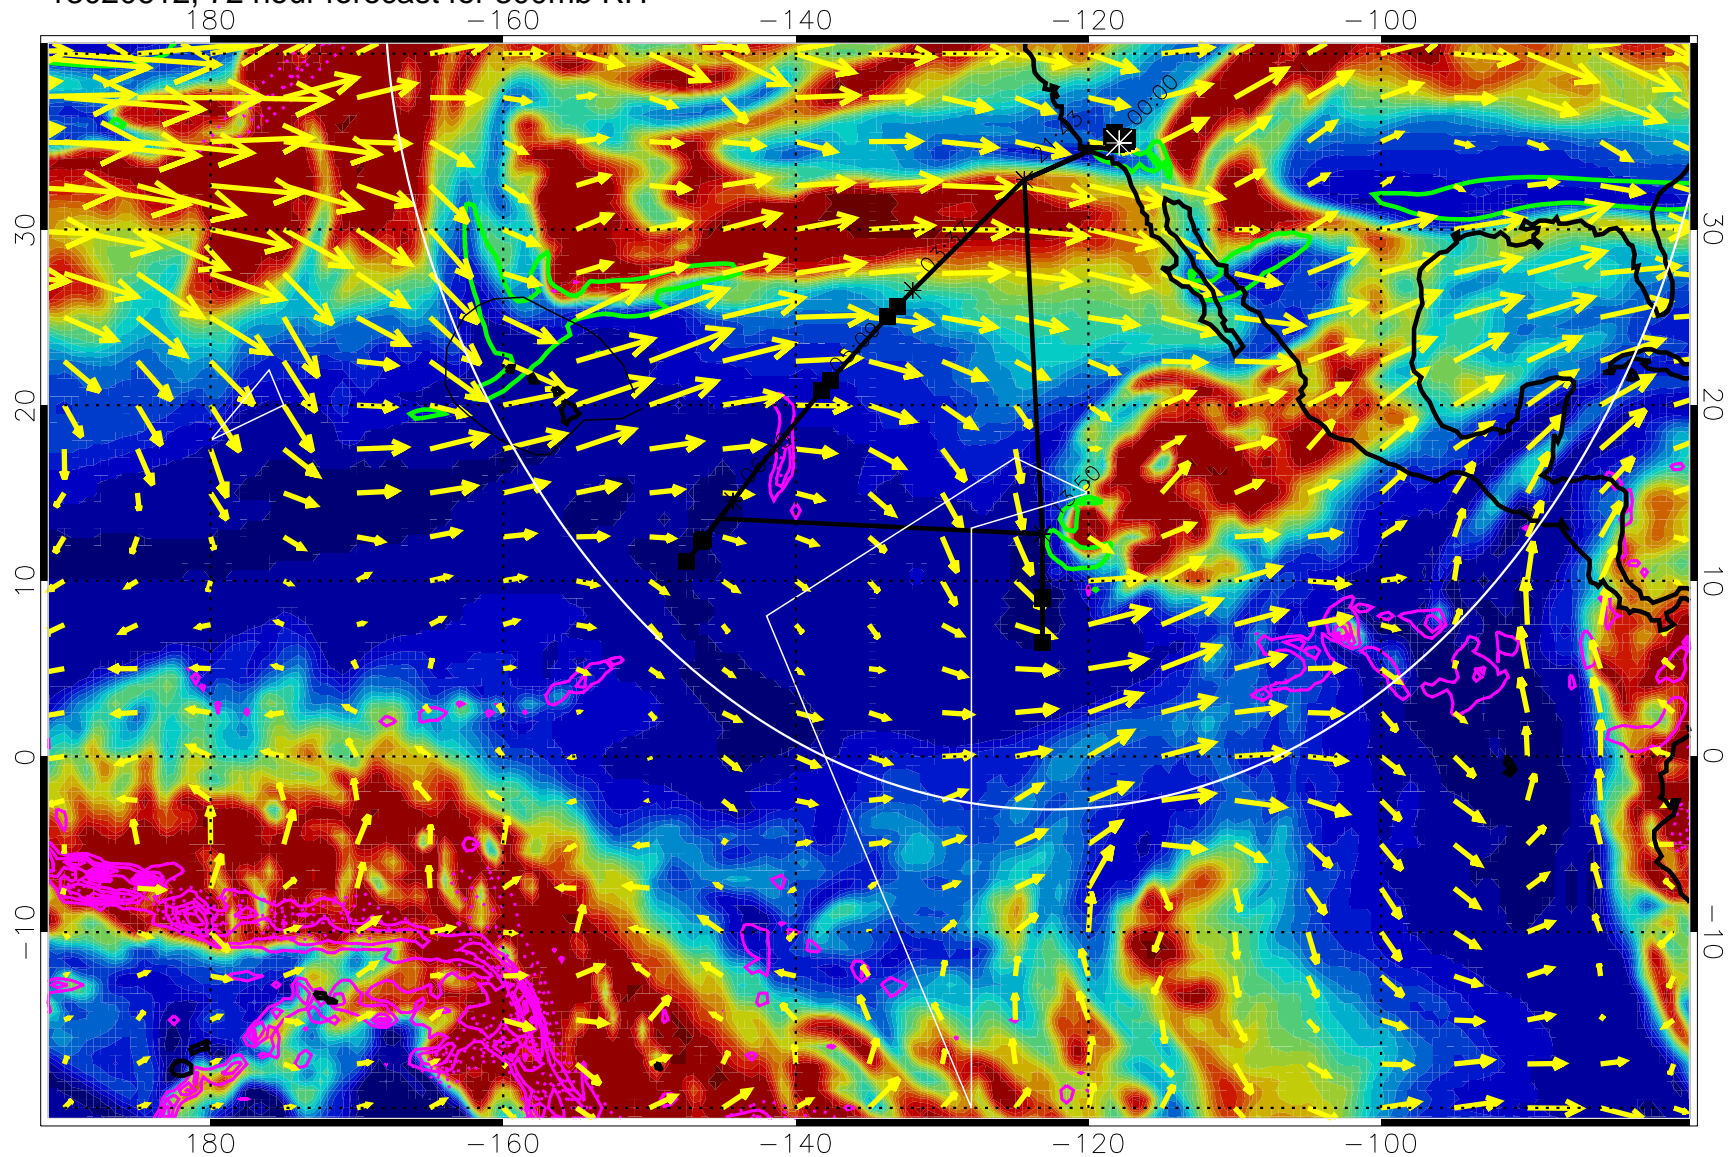

13020606, 66 hour forecast for 300mb RH

Precip (tot dot, conv sol) past 6 hrs 6 kg/m2 contours, min 4

EPV Tropopause (2 PVU) Position

→ 50 m/s

Range ring of 4055 km -- 13 hours GH round trip

13020612, 72 hour forecast for 300mb RH

Precip (tot dot, conv sol) past 6 hrs 6 kg/m2 contours, min 4

EPV Tropopause (2 PVU) Position

→ 50 m/s

Range ring of 4055 km -- 13 hours GH round trip

13020618, 78 hour forecast for 300mb RH

Precip (tot dot, conv sol) past 6 hrs 6 kg/m2 contours, min 4

EPV Tropopause (2 PVU) Position

→ 50 m/s

Range ring of 4055 km -- 13 hours GH round trip

13020700, 84 hour forecast for 300mb RH

Precip (tot dot, conv sol) past 6 hrs 6 kg/m2 contours, min 4

EPV Tropopause (2 PVU) Position

13020712, 96 hour forecast for 300mb RH

Precip (tot dot, conv sol) past 6 hrs 6 kg/m2 contours, min 4

EPV Tropopause (2 PVU) Position

→ 50 m/s  
Range ring of 4055 km -- 13 hours GH round trip

13020718, 102 hour forecast for 300mb RH