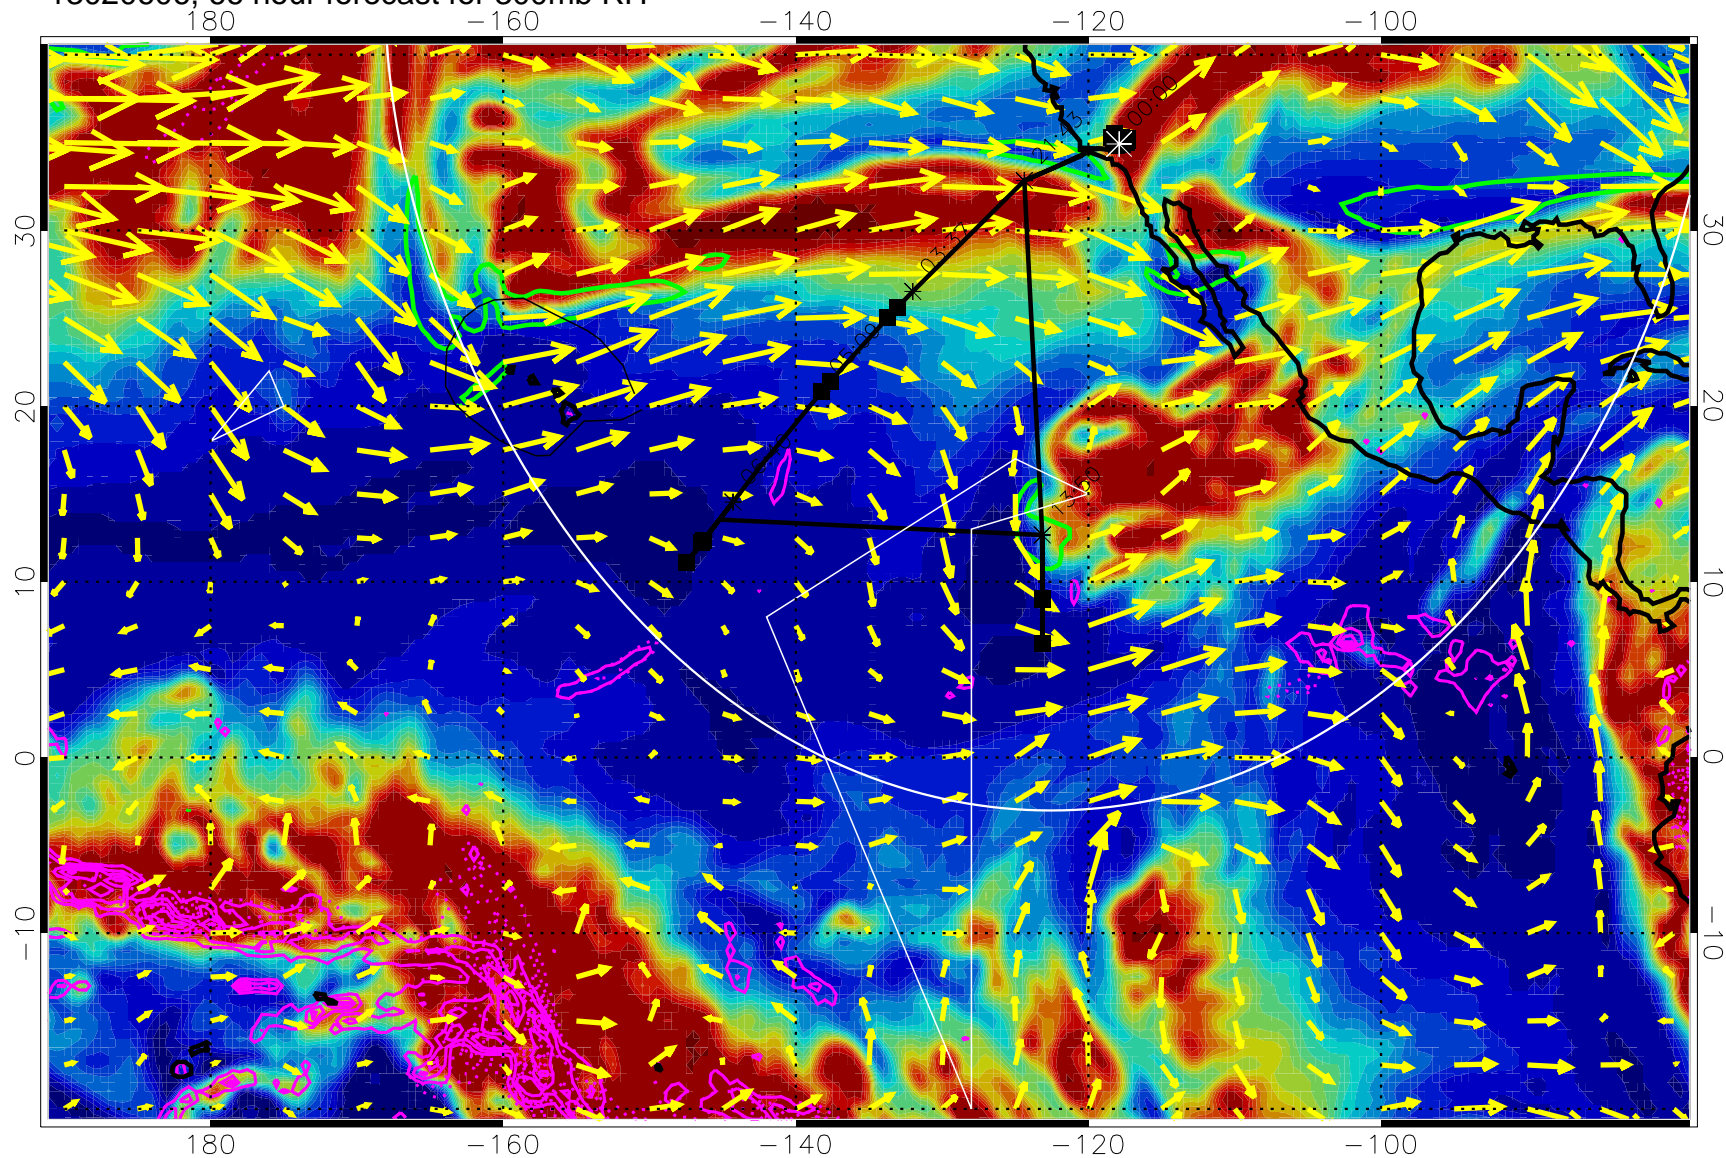

EPV Tropopause (2 PVU) Position

→ 50 m/s

Range ring of 4055 km -- 13 hours GH round trip

13020518, 54 hour forecast for 300mb RH

Precip (tot dot, conv sol) past 6 hrs 6 kg/m2 contours, min 4

EPV Tropopause (2 PVU) Position

→ 50 m/s

Range ring of 4055 km -- 13 hours GH round trip

13020600, 60 hour forecast for 300mb RH

Precip (tot dot, conv sol) past 6 hrs 6 kg/m2 contours, min 4

EPV Tropopause (2 PVU) Position

→ 50 m/s

Range ring of 4055 km -- 13 hours GH round trip

13020606, 66 hour forecast for 300mb RH

Precip (tot dot, conv sol) past 6 hrs 6 kg/m2 contours, min 4

EPV Tropopause (2 PVU) Position

→ 50 m/s

Range ring of 4055 km -- 13 hours GH round trip

13020612, 72 hour forecast for 300mb RH

Precip (tot dot, conv sol) past 6 hrs 6 kg/m2 contours, min 4

EPV Tropopause (2 PVU) Position

→ 50 m/s

Range ring of 4055 km -- 13 hours GH round trip

13020618, 78 hour forecast for 300mb RH

Precip (tot dot, conv sol) past 6 hrs 6 kg/m2 contours, min 4