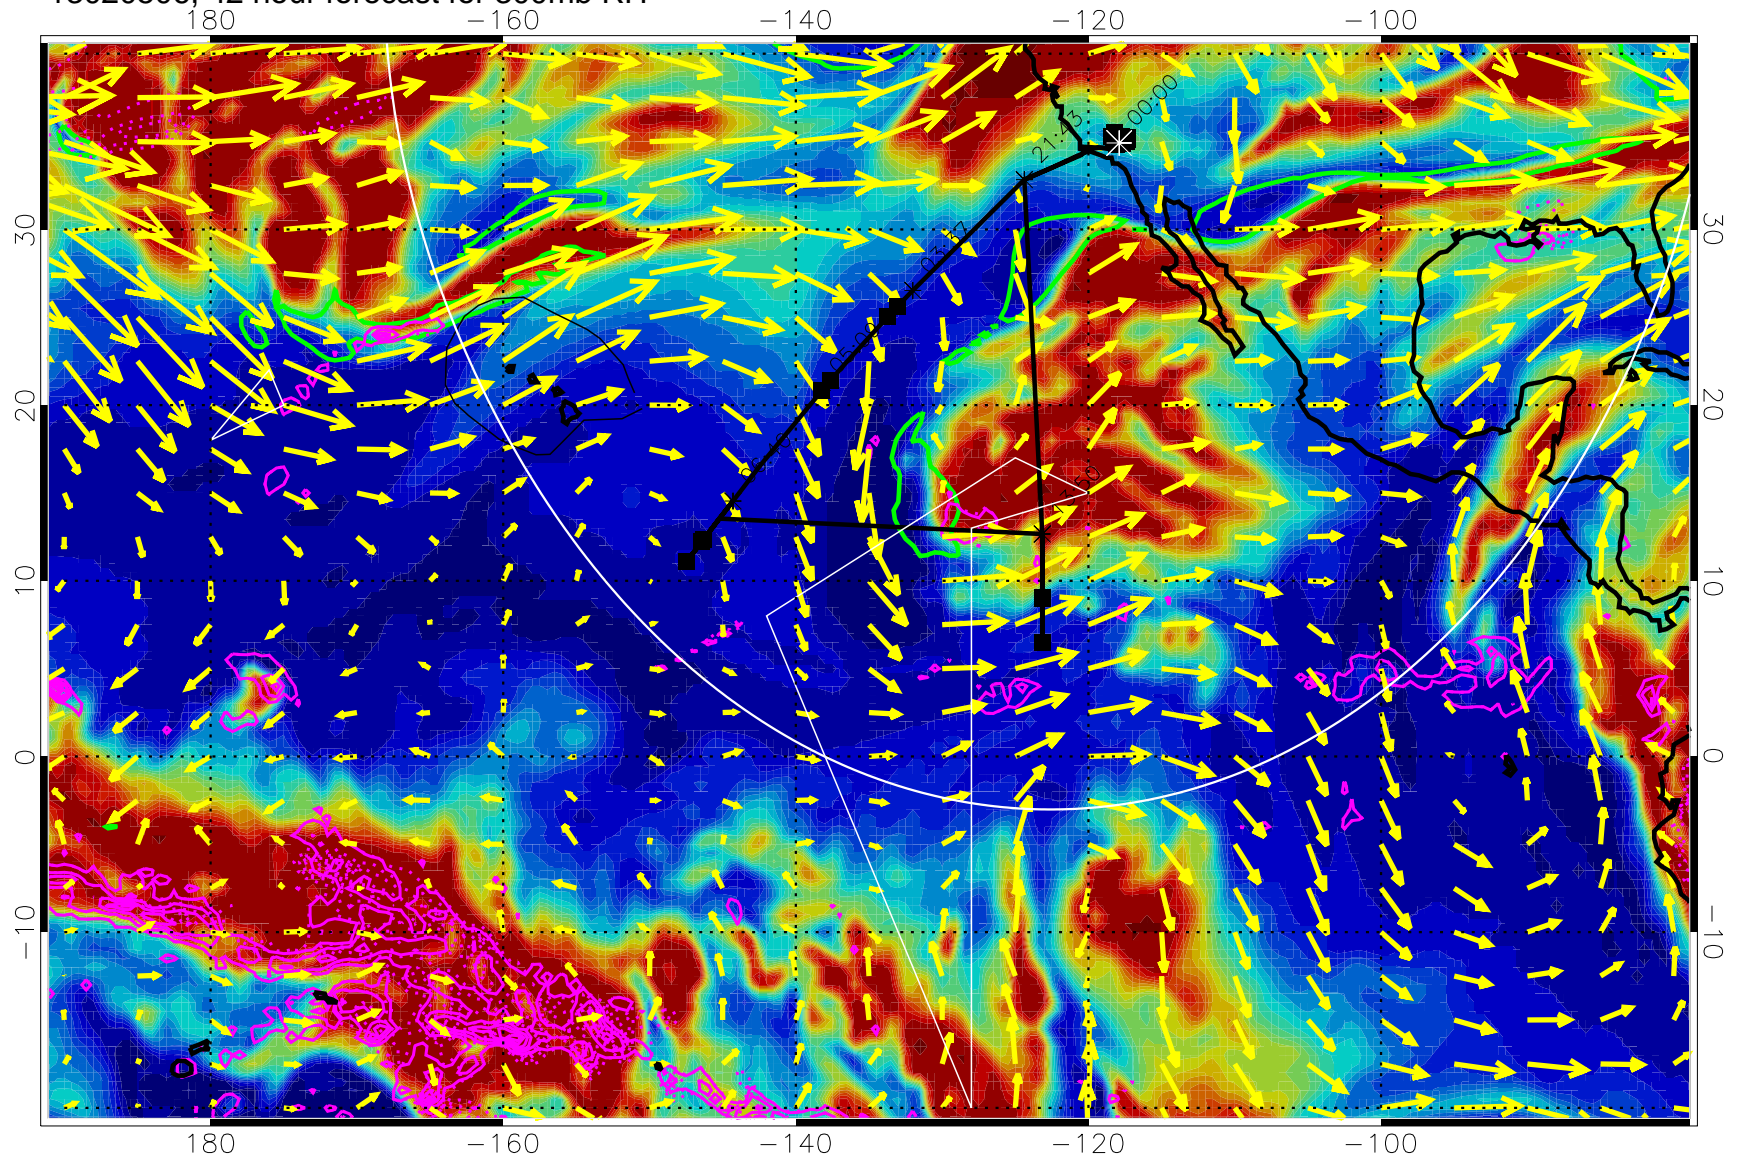

EPV Tropopause (2 PVU) Position

→ 50 m/s

Range ring of 4055 km -- 13 hours GH round trip

13020412, 24 hour forecast for 300mb RH

Precip (tot dot, conv sol) past 6 hrs 6 kg/m2 contours, min 4

EPV Tropopause (2 PVU) Position

13020500, 36 hour forecast for 300mb RH

Precip (tot dot, conv sol) past 6 hrs 6 kg/m2 contours, min 4

EPV Tropopause (2 PVU) Position

→ 50 m/s

Range ring of 4055 km -- 13 hours GH round trip

13020506, 42 hour forecast for 300mb RH

Precip (tot dot, conv sol) past 6 hrs 6 kg/m2 contours, min 4

EPV Tropopause (2 PVU) Position

→ 50 m/s

Range ring of 4055 km -- 13 hours GH round trip

13020512, 48 hour forecast for 300mb RH

Precip (tot dot, conv sol) past 6 hrs 6 kg/m2 contours, min 4

EPV Tropopause (2 PVU) Position

→ 50 m/s

Range ring of 4055 km -- 13 hours GH round trip

13020518, 54 hour forecast for 300mb RH

Precip (tot dot, conv sol) past 6 hrs 6 kg/m2 contours, min 4

EPV Tropopause (2 PVU) Position