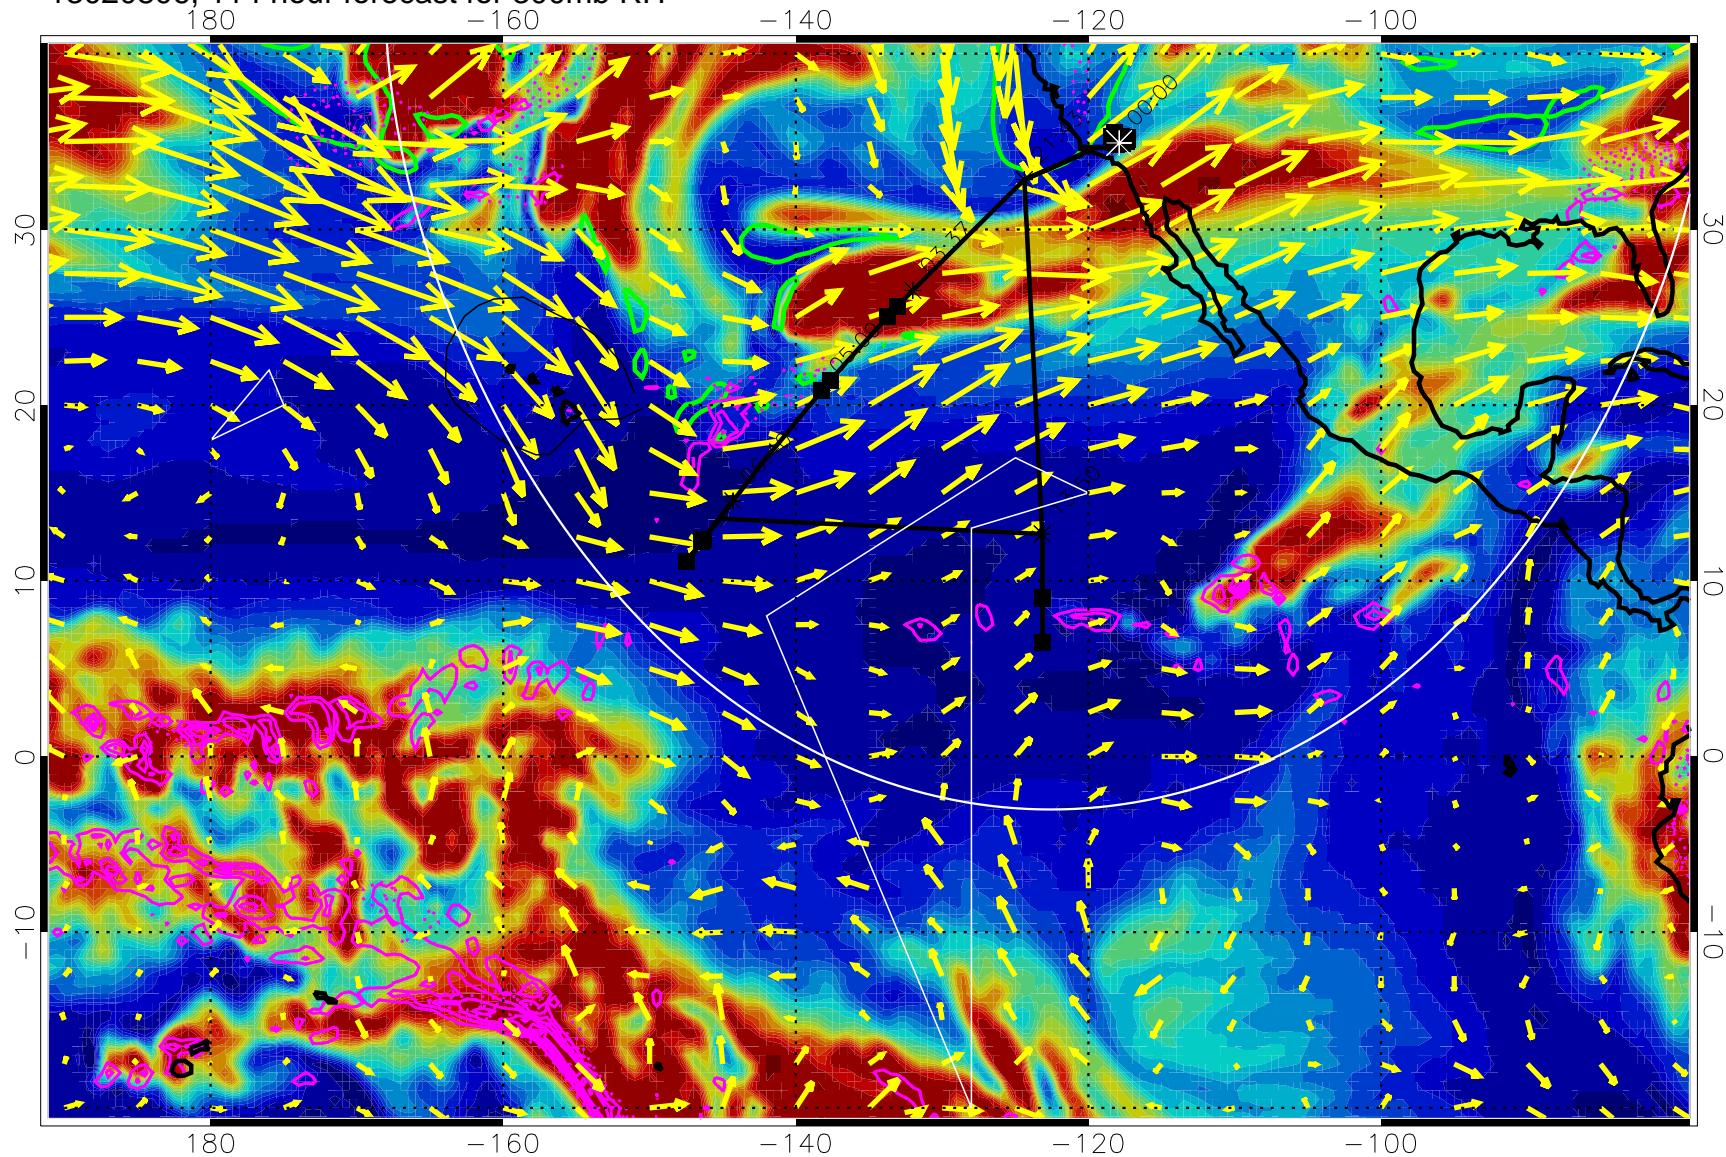

13020712, 96 hour forecast for 300mb RH

Precip (tot dot, conv sol) past 6 hrs 6 kg/m2 contours, min 4

EPV Tropopause (2 PVU) Position

→ 50 m/s  
Range ring of 4055 km -- 13 hours GH round trip

13020718, 102 hour forecast for 300mb RH

Precip (tot dot, conv sol) past 6 hrs 6 kg/m2 contours, min 4

EPV Tropopause (2 PVU) Position

→ 50 m/s

Range ring of 4055 km -- 13 hours GH round trip

13020800, 108 hour forecast for 300mb RH

Precip (tot dot, conv sol) past 6 hrs 6 kg/m2 contours, min 4

EPV Tropopause (2 PVU) Position

→ 50 m/s

Range ring of 4055 km -- 13 hours GH round trip

13020806, 114 hour forecast for 300mb RH

Precip (tot dot, conv sol) past 6 hrs 6 kg/m2 contours, min 4

EPV Tropopause (2 PVU) Position

→ 50 m/s

Range ring of 4055 km -- 13 hours GH round trip

13020812, 120 hour forecast for 300mb RH

Precip (tot dot, conv sol) past 6 hrs 6 kg/m2 contours, min 4

EPV Tropopause (2 PVU) Position

→ 50 m/s

Range ring of 4055 km -- 13 hours GH round trip