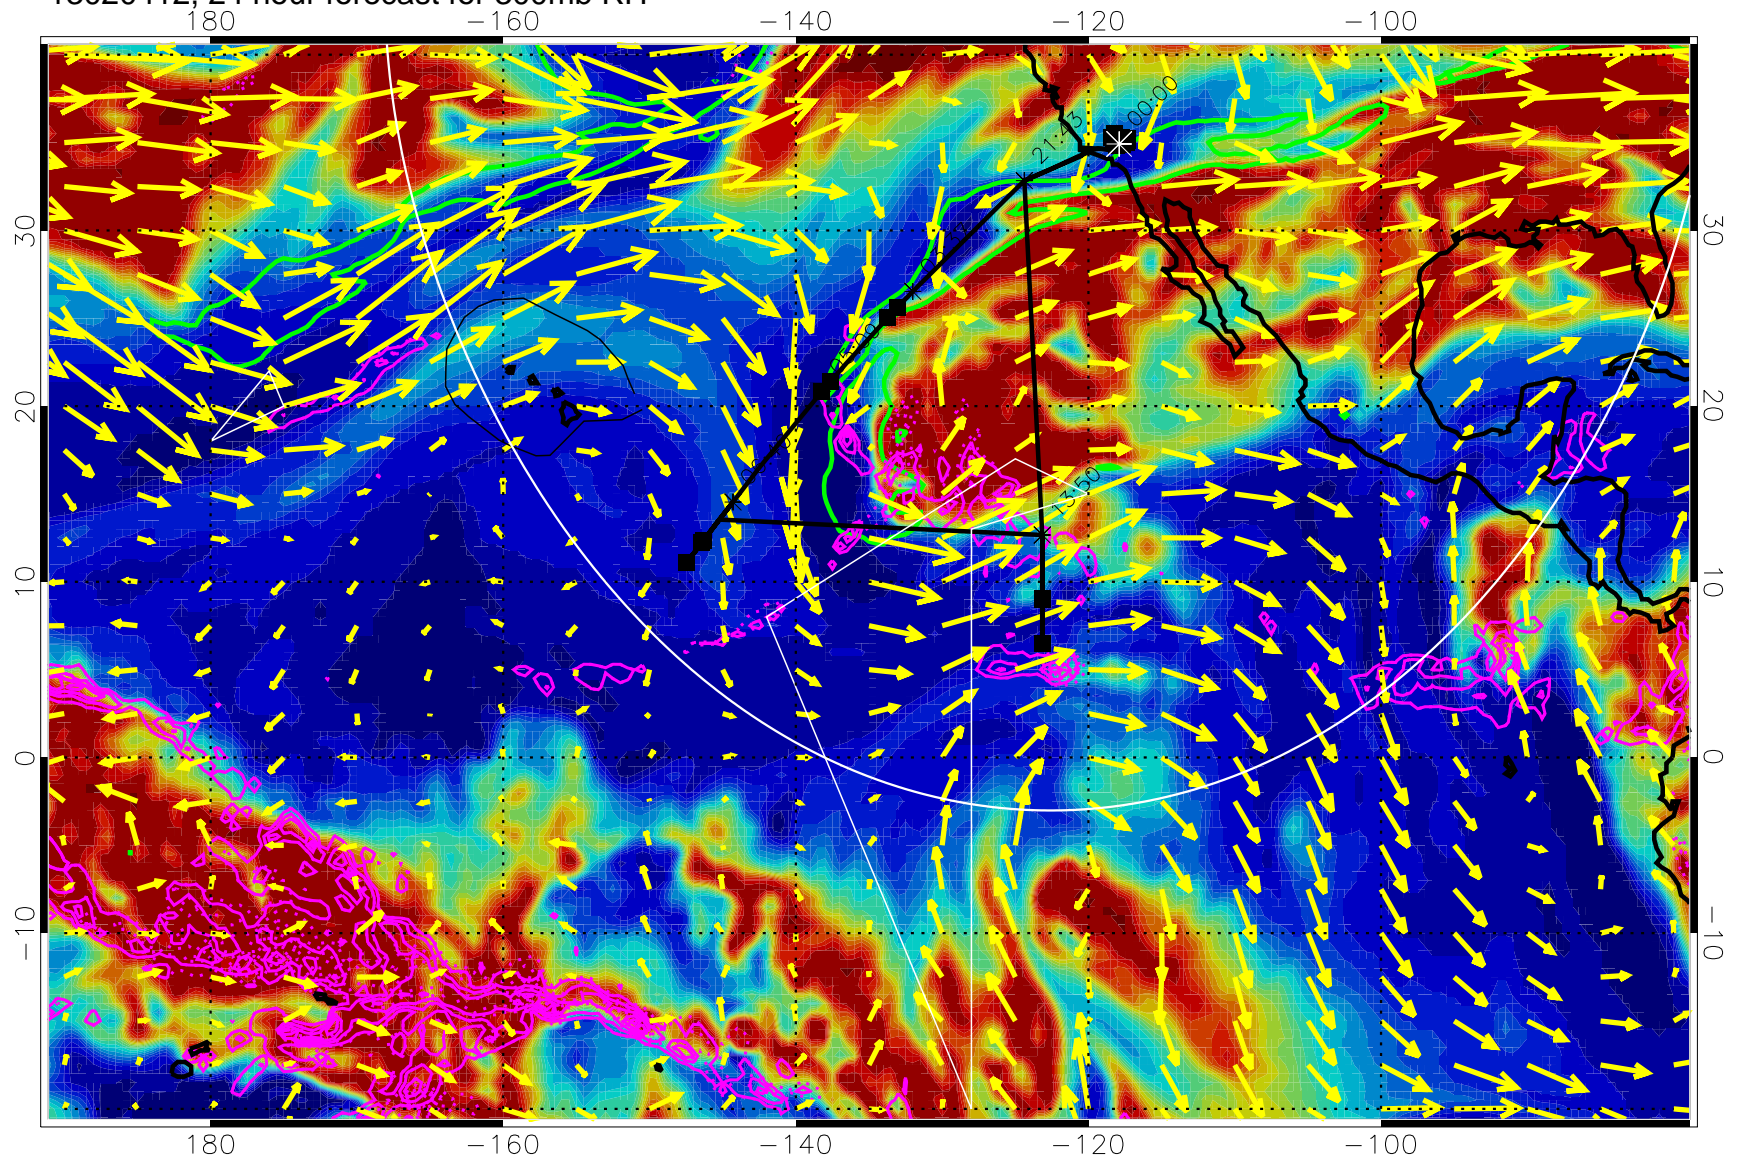

13020318, 6 hour forecast for 300mb RH

Precip (tot dot, conv sol) past 6 hrs 6 kg/m2 contours, min 4

EPV Tropopause (2 PVU) Position

→ 50 m/s

Range ring of 4055 km -- 13 hours GH round trip

13020400, 12 hour forecast for 300mb RH

Precip (tot dot, conv sol) past 6 hrs 6 kg/m2 contours, min 4

EPV Tropopause (2 PVU) Position

→ 50 m/s

Range ring of 4055 km -- 13 hours GH round trip

13020406, 18 hour forecast for 300mb RH

Precip (tot dot, conv sol) past 6 hrs 6 kg/m2 contours, min 4

EPV Tropopause (2 PVU) Position

→ 50 m/s

Range ring of 4055 km -- 13 hours GH round trip

13020412, 24 hour forecast for 300mb RH

Precip (tot dot, conv sol) past 6 hrs 6 kg/m2 contours, min 4

EPV Tropopause (2 PVU) Position

13020500, 36 hour forecast for 300mb RH

Precip (tot dot, conv sol) past 6 hrs 6 kg/m2 contours, min 4

EPV Tropopause (2 PVU) Position

→ 50 m/s

Range ring of 4055 km -- 13 hours GH round trip

13020506, 42 hour forecast for 300mb RH