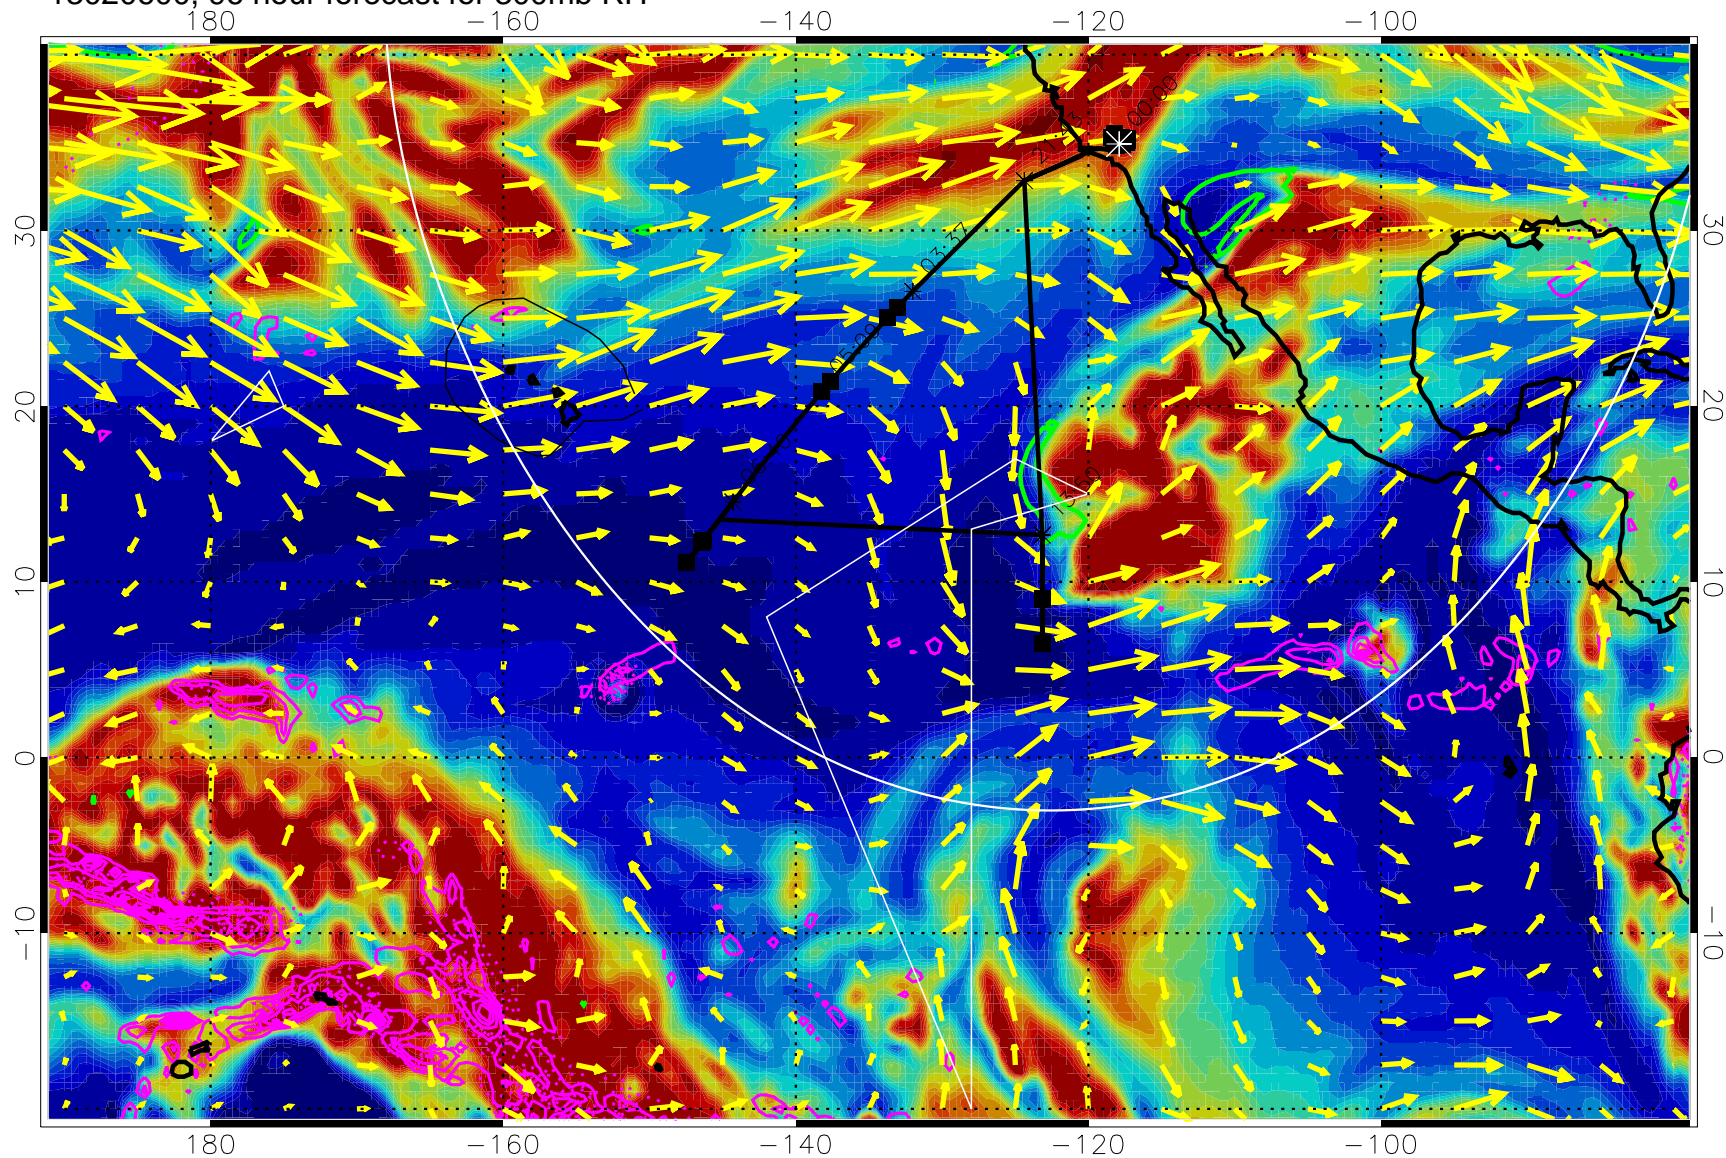

Precip (tot dot, conv sol) past 6 hrs 6 kg/m2 contours, min 4

EPV Tropopause (2 PVU) Position

→ 50 m/s

Range ring of 4055 km -- 13 hours GH round trip

13020512, 84 hour forecast for 300mb RH

Precip (tot dot, conv sol) past 6 hrs 6 kg/m2 contours, min 4

EPV Tropopause (2 PVU) Position

→ 50 m/s

Range ring of 4055 km -- 13 hours GH round trip

13020518, 90 hour forecast for 300mb RH

Precip (tot dot, conv sol) past 6 hrs 6 kg/m2 contours, min 4

EPV Tropopause (2 PVU) Position

→ 50 m/s

Range ring of 4055 km -- 13 hours GH round trip

13020600, 96 hour forecast for 300mb RH

Precip (tot dot, conv sol) past 6 hrs 6 kg/m2 contours, min 4

EPV Tropopause (2 PVU) Position

→ 50 m/s

Range ring of 4055 km -- 13 hours GH round trip

13020612, 108 hour forecast for 300mb RH

Precip (tot dot, conv sol) past 6 hrs 6 kg/m2 contours, min 4

EPV Tropopause (2 PVU) Position

→ 50 m/s

Range ring of 4055 km -- 13 hours GH round trip

13020618, 114 hour forecast for 300mb RH