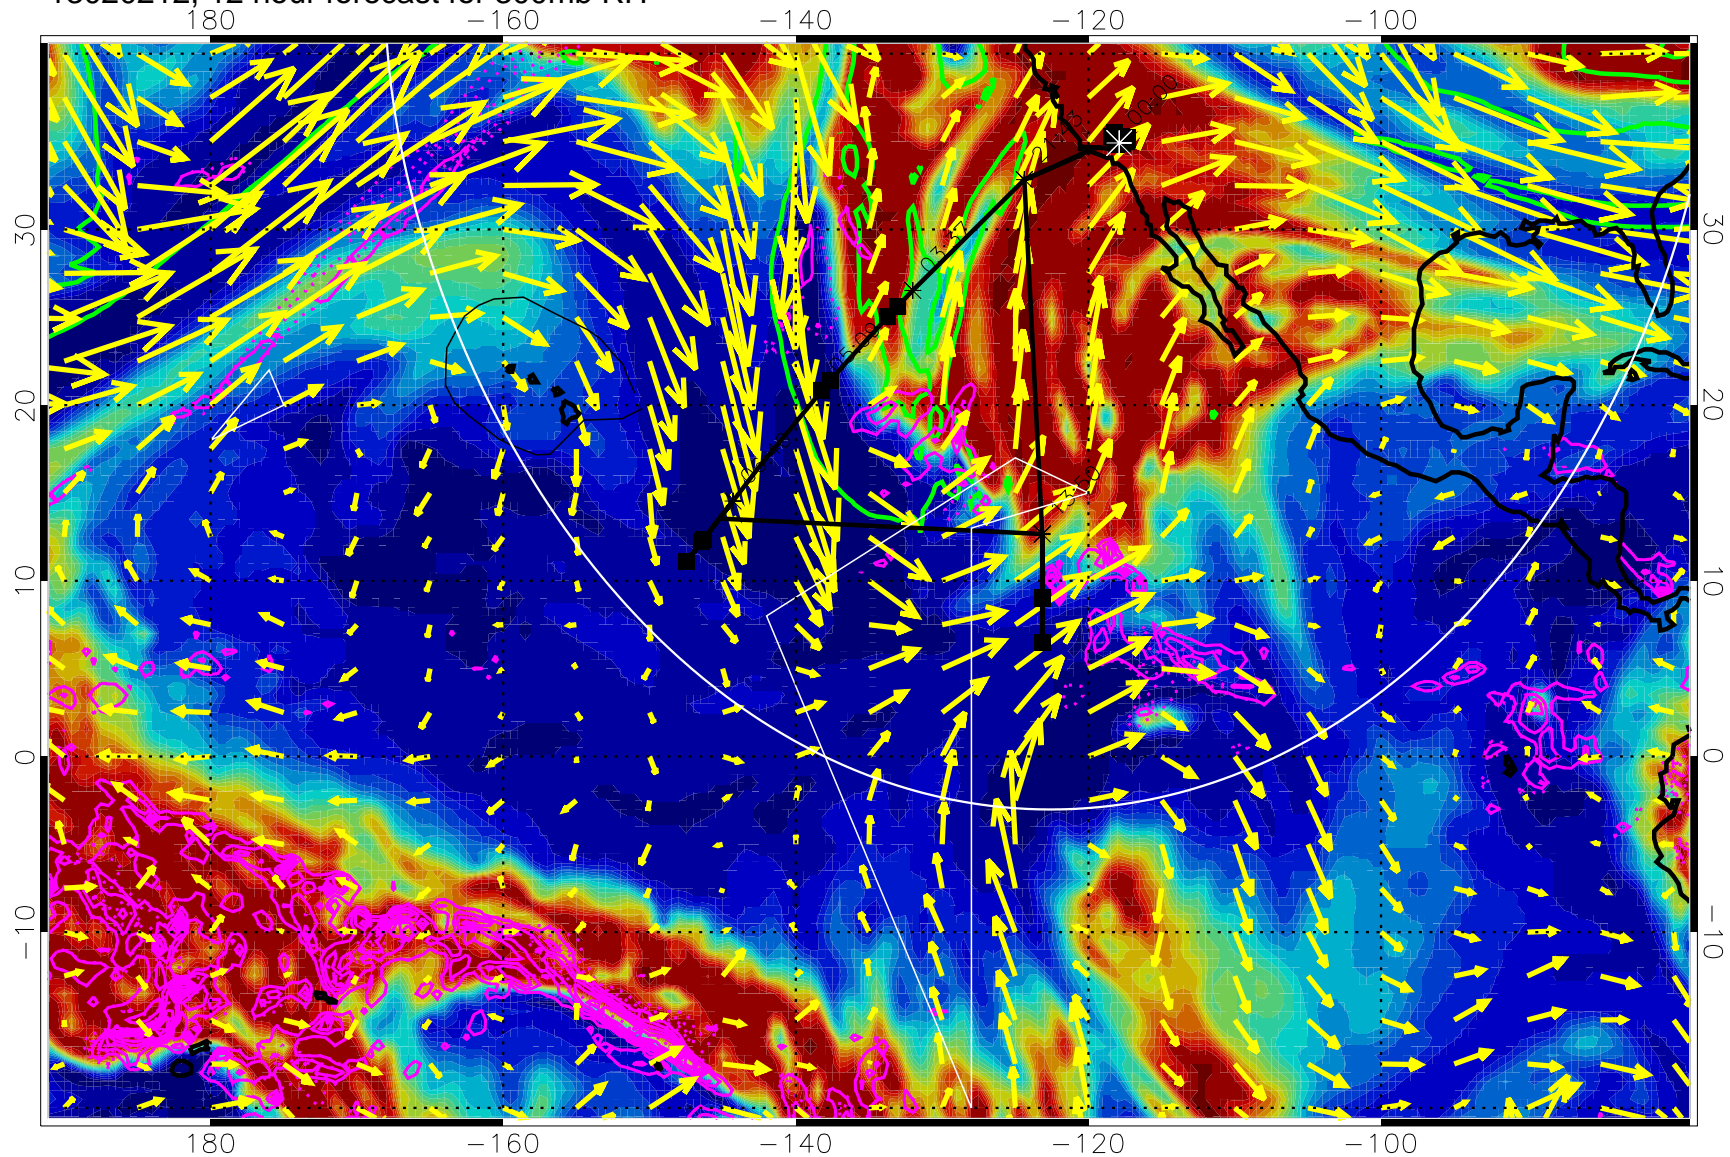

13020212, 12 hour forecast for 300mb RH

Precip (tot dot, conv sol) past 6 hrs 6 kg/m2 contours, min 4

EPV Tropopause (2 PVU) Position

→ 50 m/s

Range ring of 4055 km -- 13 hours GH round trip

13020218, 18 hour forecast for 300mb RH

Precip (tot dot, conv sol) past 6 hrs 6 kg/m2 contours, min 4

EPV Tropopause (2 PVU) Position

→ 50 m/s

Range ring of 4055 km -- 13 hours GH round trip

13020300, 24 hour forecast for 300mb RH

Precip (tot dot, conv sol) past 6 hrs 6 kg/m2 contours, min 4

EPV Tropopause (2 PVU) Position

→ 50 m/s

Range ring of 4055 km -- 13 hours GH round trip

13020306, 30 hour forecast for 300mb RH

Precip (tot dot, conv sol) past 6 hrs 6 kg/m2 contours, min 4

EPV Tropopause (2 PVU) Position

13020318, 42 hour forecast for 300mb RH

Precip (tot dot, conv sol) past 6 hrs 6 kg/m2 contours, min 4

EPV Tropopause (2 PVU) Position

→ 50 m/s

Range ring of 4055 km -- 13 hours GH round trip

13020400, 48 hour forecast for 300mb RH