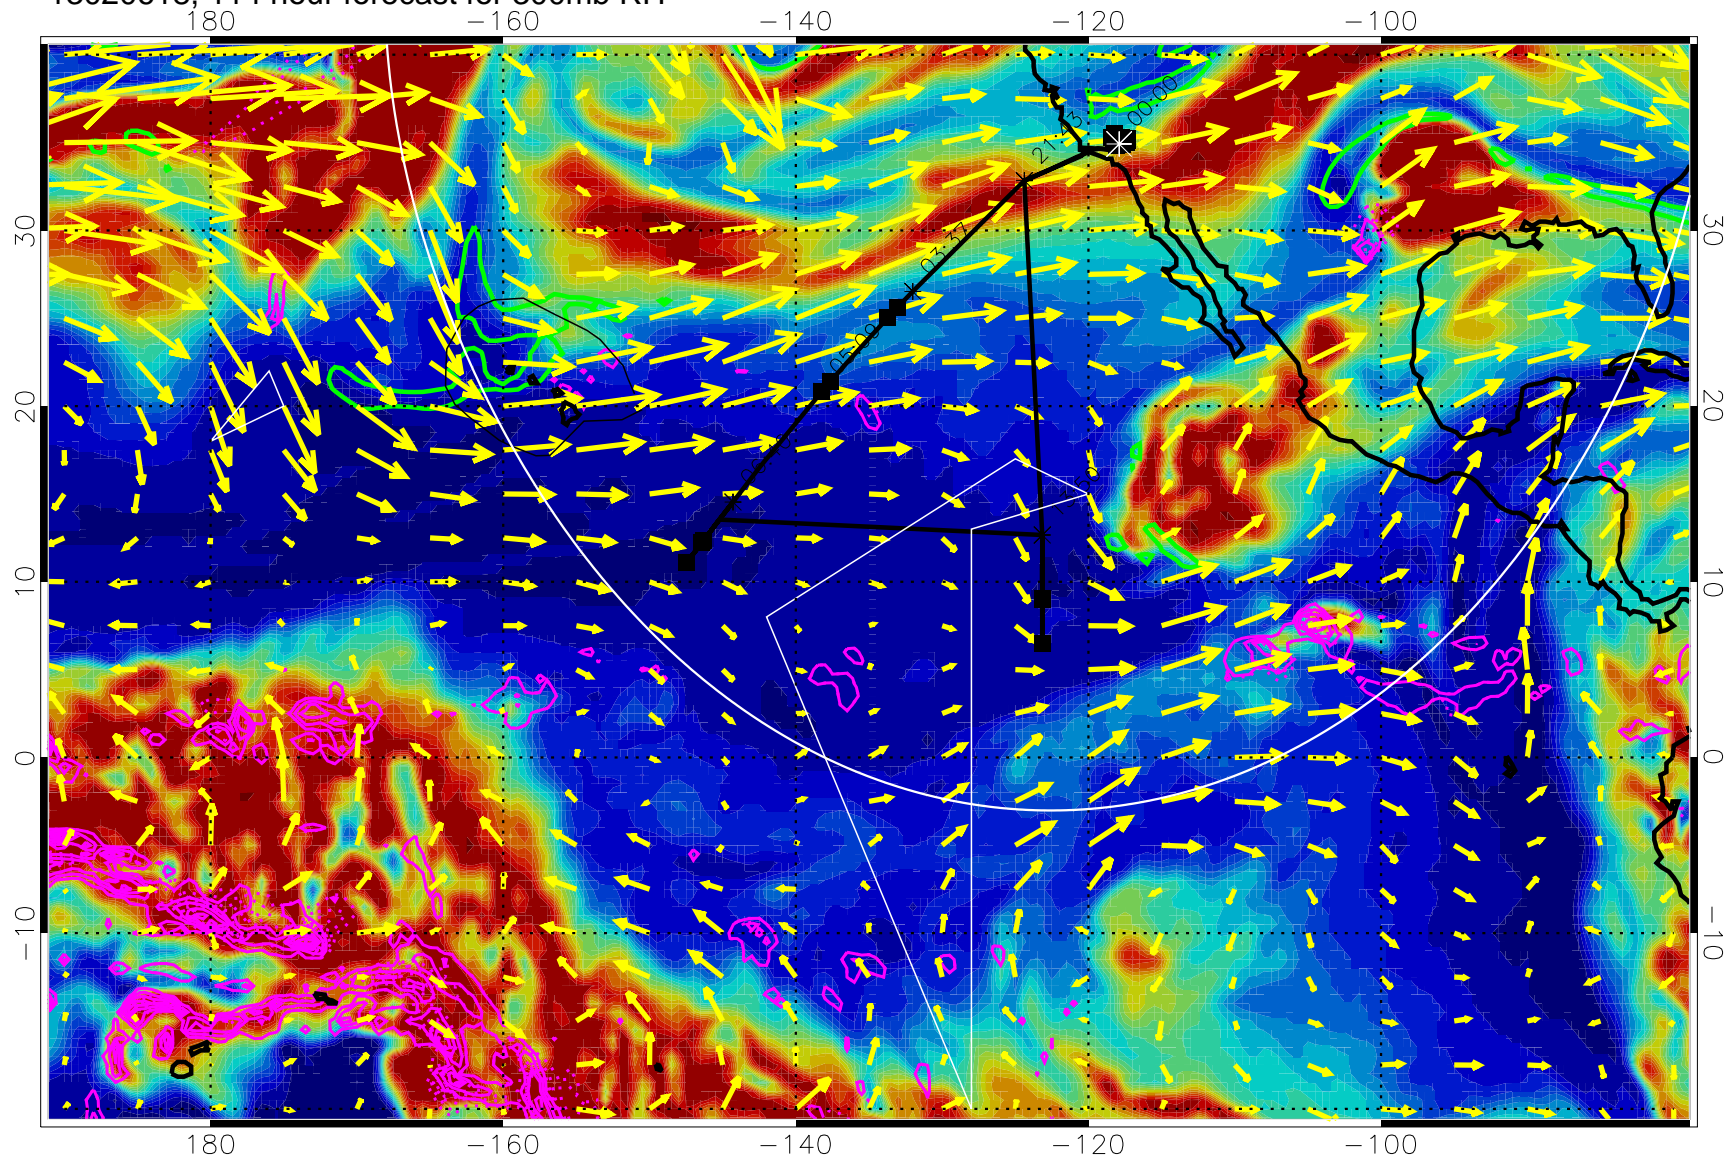

→ 50 m/s

Range ring of 4055 km -- 13 hours GH round trip

13020600, 96 hour forecast for 300mb RH

Precip (tot dot, conv sol) past 6 hrs 6 kg/m2 contours, min 4

EPV Tropopause (2 PVU) Position

→ 50 m/s

Range ring of 4055 km -- 13 hours GH round trip

13020612, 108 hour forecast for 300mb RH

Precip (tot dot, conv sol) past 6 hrs 6 kg/m2 contours, min 4

EPV Tropopause (2 PVU) Position

→ 50 m/s

Range ring of 4055 km -- 13 hours GH round trip

13020618, 114 hour forecast for 300mb RH

Precip (tot dot, conv sol) past 6 hrs 6 kg/m2 contours, min 4

EPV Tropopause (2 PVU) Position

→ 50 m/s

Range ring of 4055 km -- 13 hours GH round trip

13020700, 120 hour forecast for 300mb RH

Precip (tot dot, conv sol) past 6 hrs 6 kg/m2 contours, min 4

EPV Tropopause (2 PVU) Position

→ 50 m/s

Range ring of 4055 km -- 13 hours GH round trip