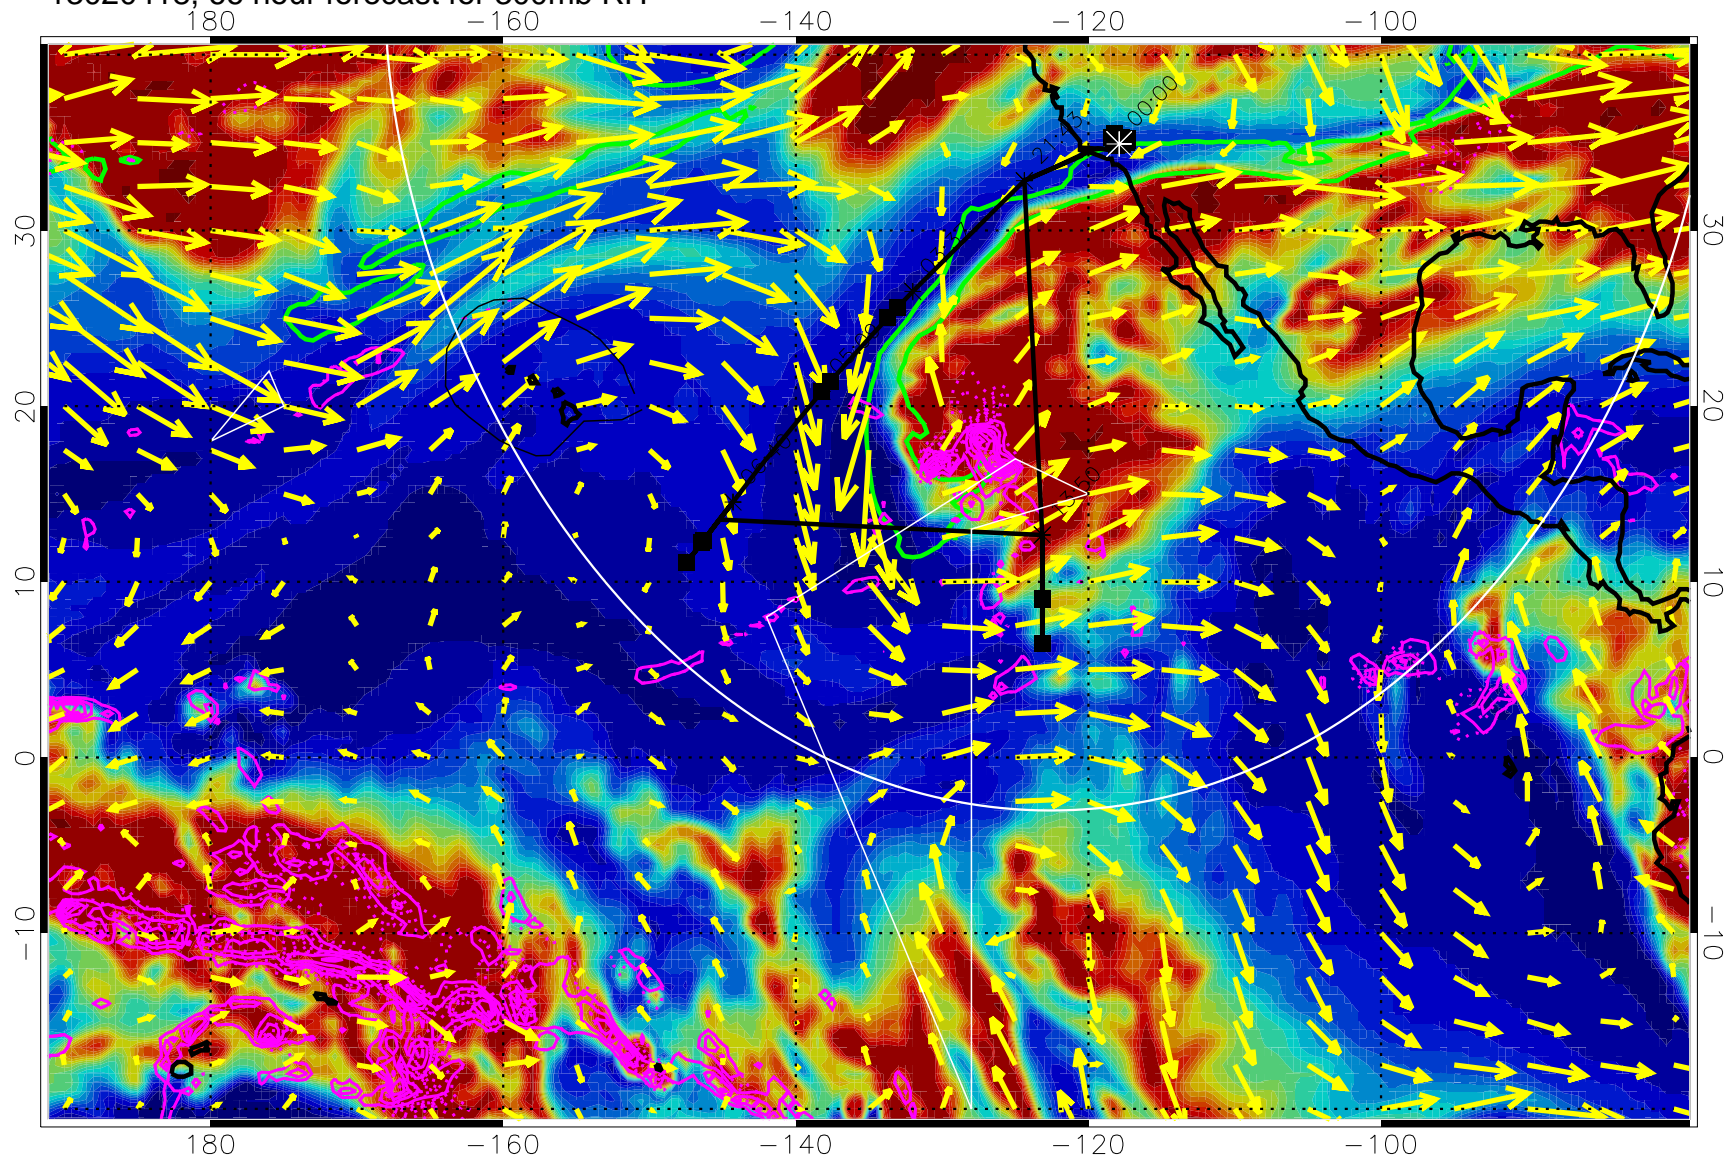

Precip (tot dot, conv sol) past 6 hrs 6 kg/m2 contours, min 4

EPV Tropopause (2 PVU) Position

→ 50 m/s

Range ring of 4055 km -- 13 hours GH round trip

13020406, 54 hour forecast for 300mb RH

Precip (tot dot, conv sol) past 6 hrs 6 kg/m2 contours, min 4

EPV Tropopause (2 PVU) Position

→ 50 m/s

Range ring of 4055 km -- 13 hours GH round trip

13020412, 60 hour forecast for 300mb RH

Precip (tot dot, conv sol) past 6 hrs 6 kg/m2 contours, min 4

EPV Tropopause (2 PVU) Position

→ 50 m/s

Range ring of 4055 km -- 13 hours GH round trip

13020418, 66 hour forecast for 300mb RH

Precip (tot dot, conv sol) past 6 hrs 6 kg/m2 contours, min 4

EPV Tropopause (2 PVU) Position

→ 50 m/s

Range ring of 4055 km -- 13 hours GH round trip

13020500, 72 hour forecast for 300mb RH

Precip (tot dot, conv sol) past 6 hrs 6 kg/m2 contours, min 4

EPV Tropopause (2 PVU) Position

→ 50 m/s

Range ring of 4055 km -- 13 hours GH round trip

13020506, 78 hour forecast for 300mb RH