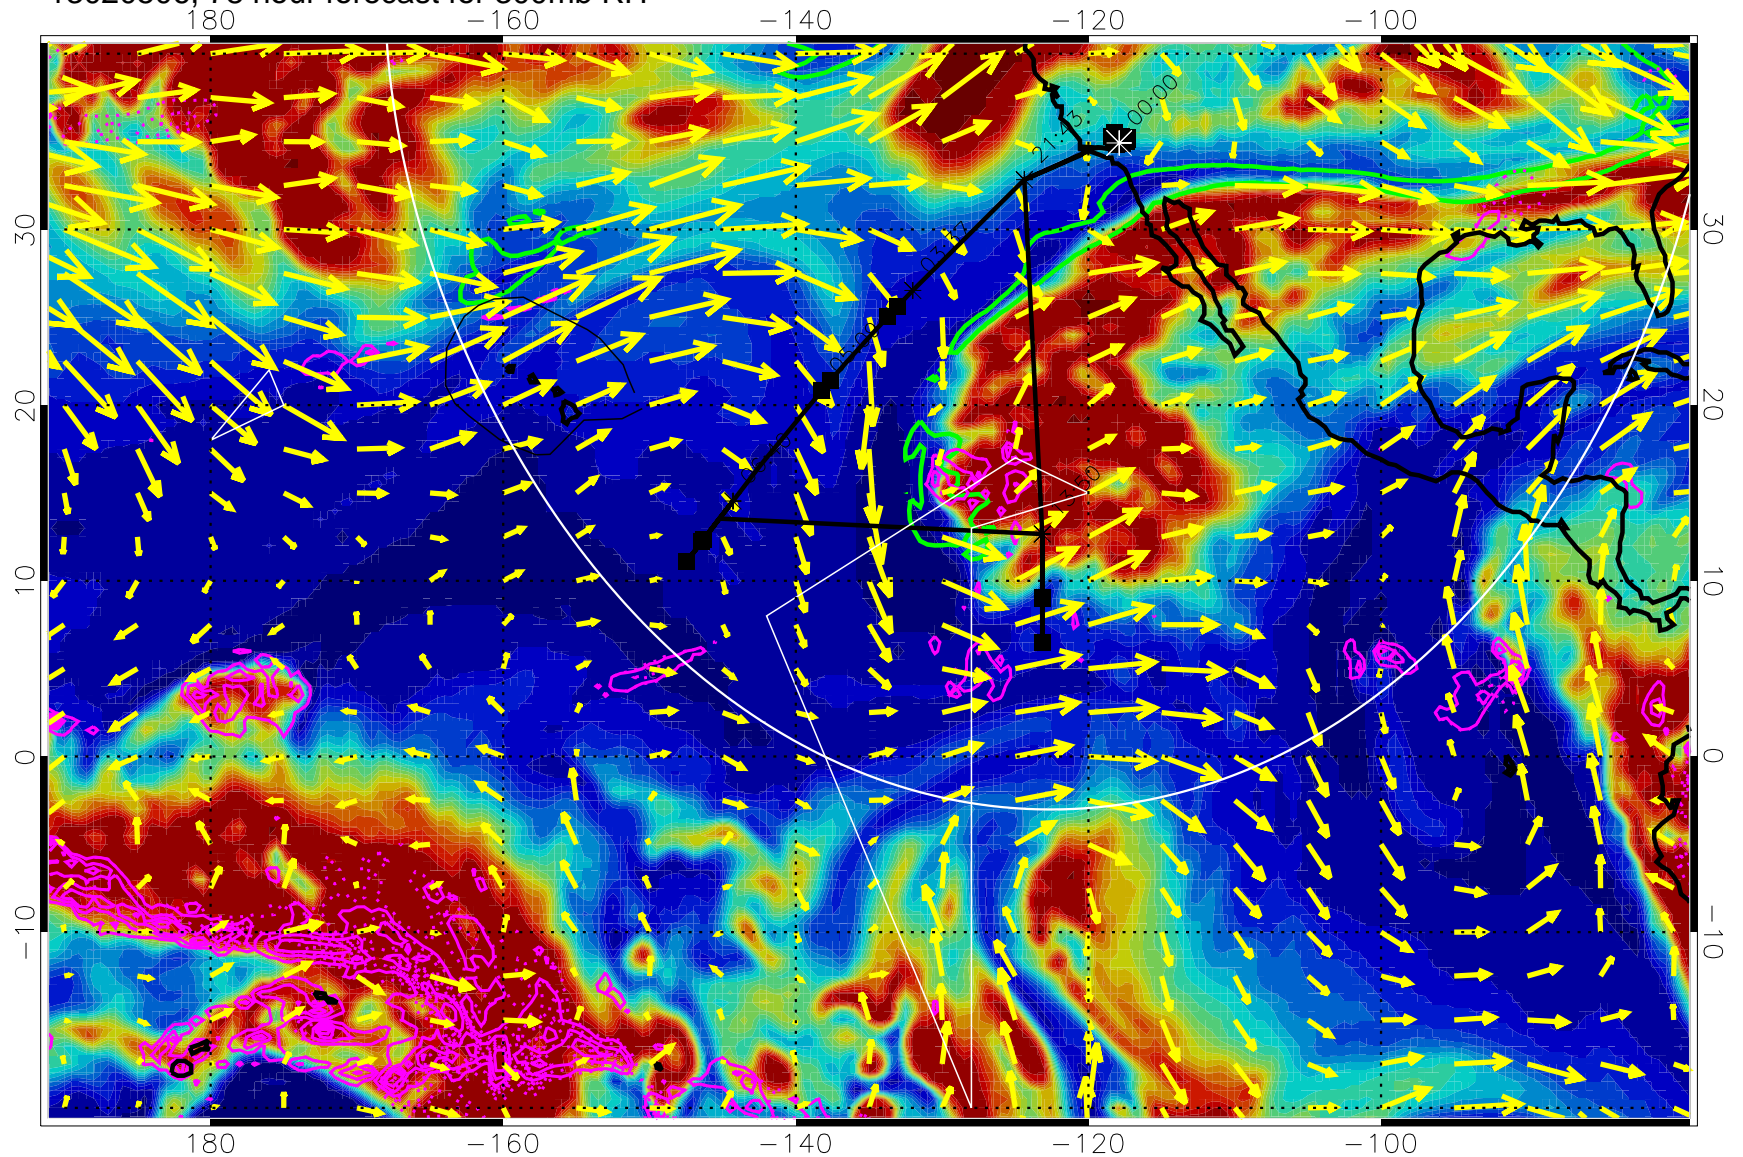

13020500, 72 hour forecast for 300mb RH

Precip (tot dot, conv sol) past 6 hrs 6 kg/m2 contours, min 4

EPV Tropopause (2 PVU) Position

→ 50 m/s

Range ring of 4055 km -- 13 hours GH round trip

13020506, 78 hour forecast for 300mb RH

Precip (tot dot, conv sol) past 6 hrs 6 kg/m2 contours, min 4

EPV Tropopause (2 PVU) Position

→ 50 m/s

Range ring of 4055 km -- 13 hours GH round trip

13020512, 84 hour forecast for 300mb RH

Precip (tot dot, conv sol) past 6 hrs 6 kg/m2 contours, min 4

EPV Tropopause (2 PVU) Position

→ 50 m/s

Range ring of 4055 km -- 13 hours GH round trip

13020518, 90 hour forecast for 300mb RH

Precip (tot dot, conv sol) past 6 hrs 6 kg/m2 contours, min 4

EPV Tropopause (2 PVU) Position

Precip (tot dot, conv sol) past 6 hrs 6 kg/m2 contours, min 4

EPV Tropopause (2 PVU) Position

→ 50 m/s

Range ring of 4055 km -- 13 hours GH round trip

13020700, 120 hour forecast for 300mb RH

Precip (tot dot, conv sol) past 6 hrs 6 kg/m2 contours, min 4