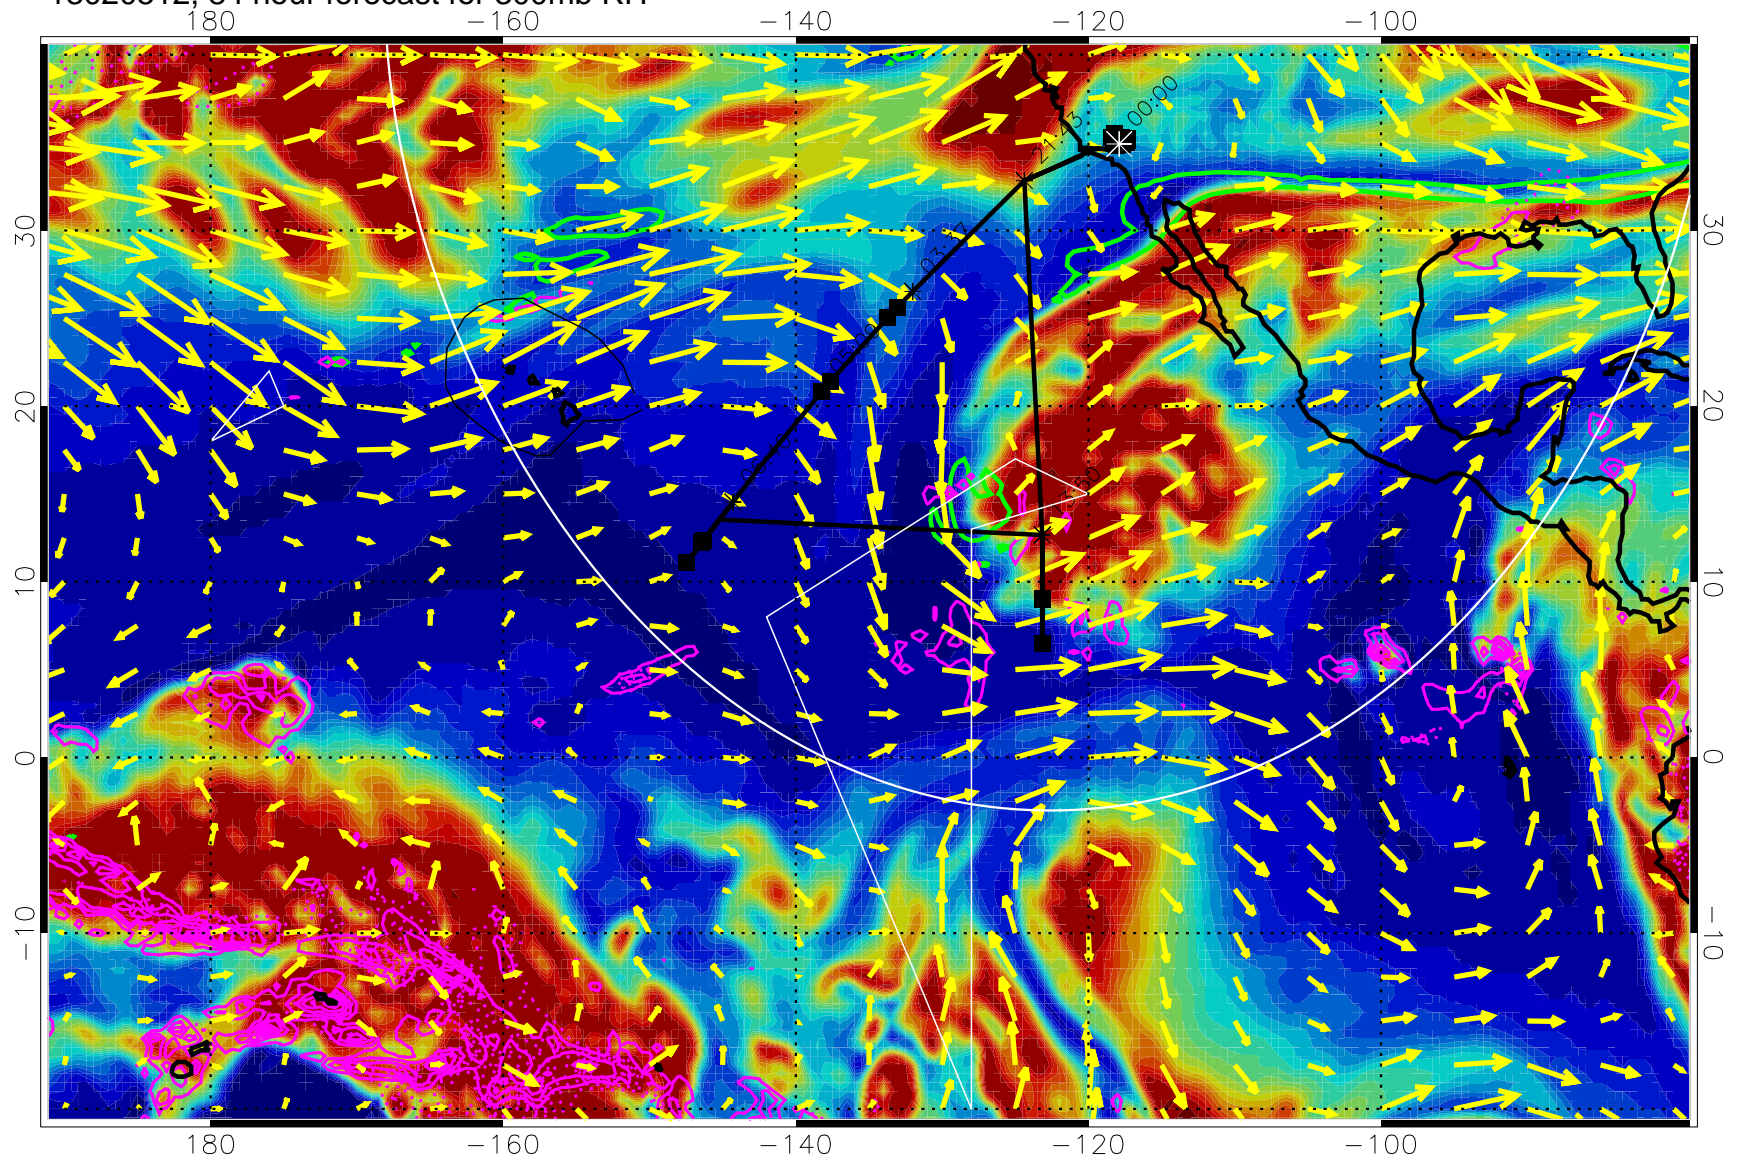

13020500, 72 hour forecast for 300mb RH

Precip (tot dot, conv sol) past 6 hrs 6 kg/m2 contours, min 4

EPV Tropopause (2 PVU) Position

→ 50 m/s

Range ring of 4055 km -- 13 hours GH round trip

13020506, 78 hour forecast for 300mb RH

Precip (tot dot, conv sol) past 6 hrs 6 kg/m2 contours, min 4

EPV Tropopause (2 PVU) Position

→ 50 m/s

Range ring of 4055 km -- 13 hours GH round trip

13020512, 84 hour forecast for 300mb RH

Precip (tot dot, conv sol) past 6 hrs 6 kg/m2 contours, min 4

EPV Tropopause (2 PVU) Position

→ 50 m/s

Range ring of 4055 km -- 13 hours GH round trip

13020518, 90 hour forecast for 300mb RH

Precip (tot dot, conv sol) past 6 hrs 6 kg/m2 contours, min 4

EPV Tropopause (2 PVU) Position

Precip (tot dot, conv sol) past 6 hrs 6 kg/m2 contours, min 4

EPV Tropopause (2 PVU) Position

→ 50 m/s

Range ring of 4055 km -- 13 hours GH round trip

13020700, 120 hour forecast for 300mb RH

Precip (tot dot, conv sol) past 6 hrs 6 kg/m2 contours, min 4