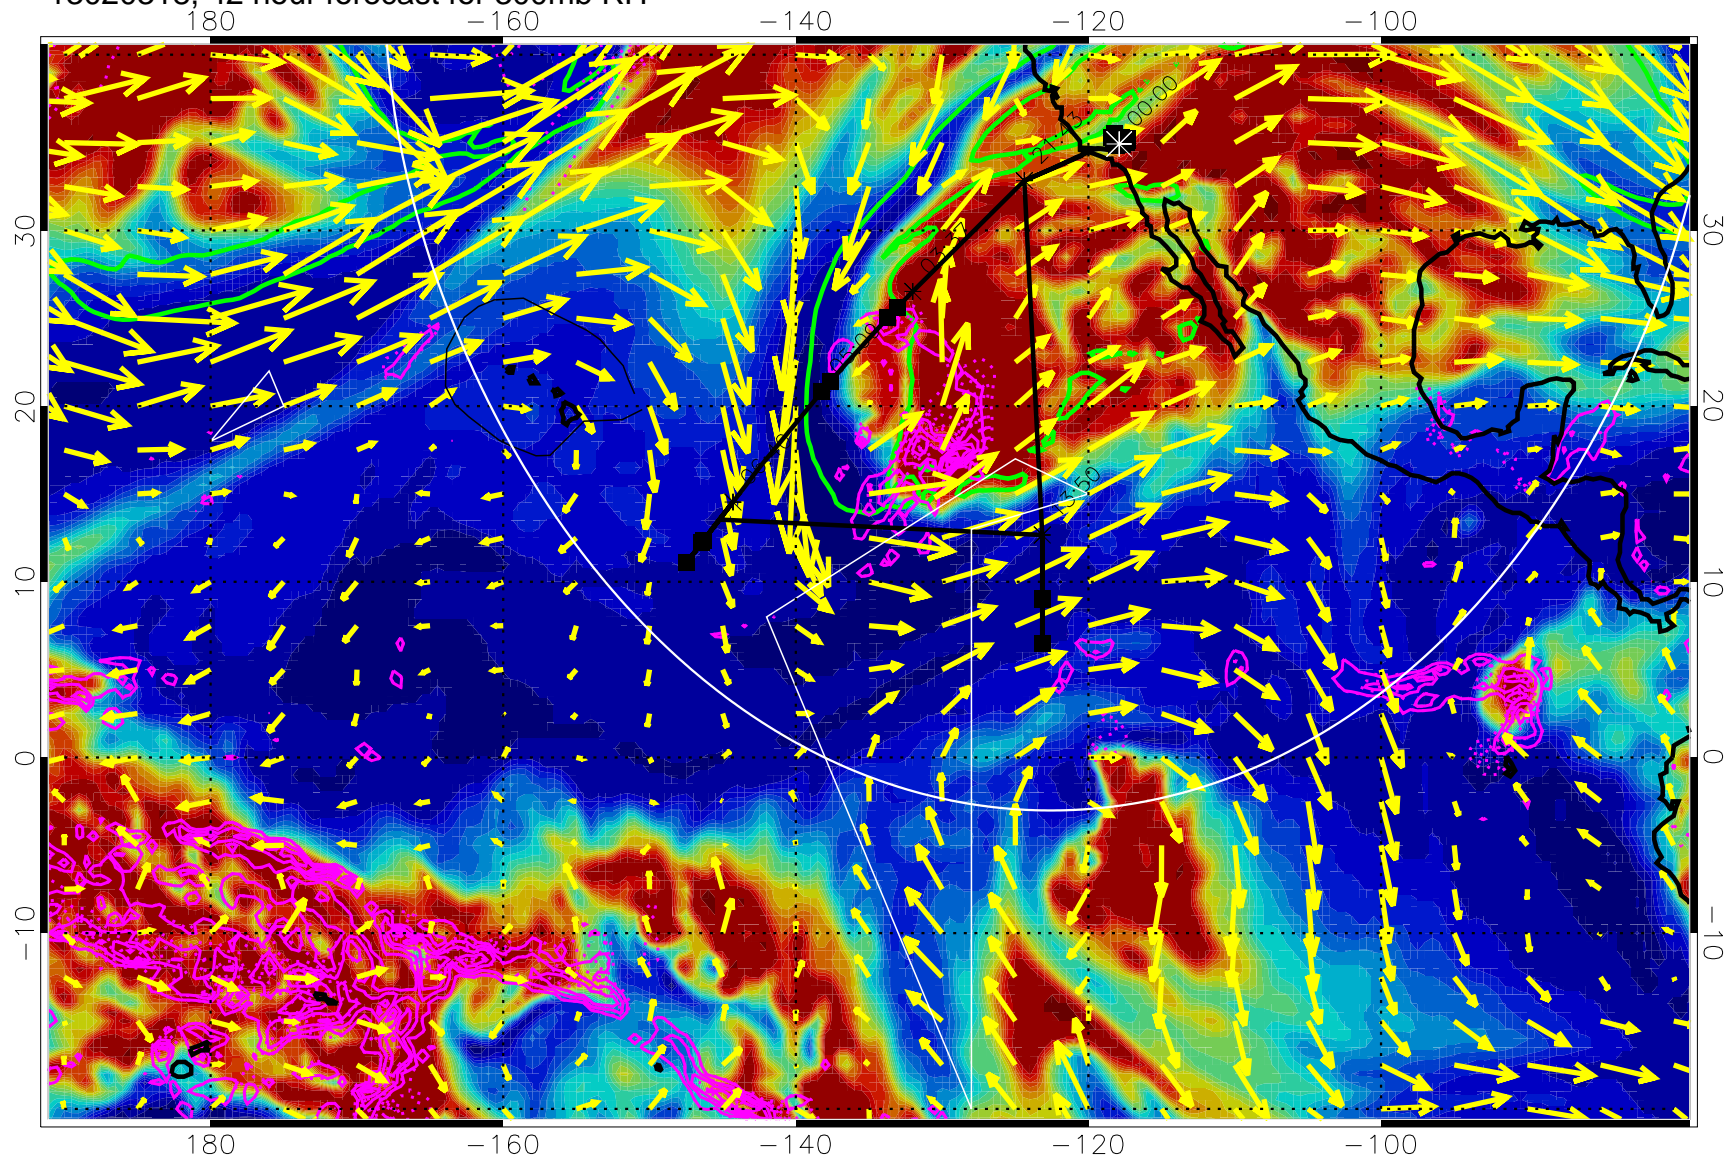

EPV Tropopause (2 PVU) Position

→ 50 m/s

Range ring of 4055 km -- 13 hours GH round trip

13020306, 30 hour forecast for 300mb RH

Precip (tot dot, conv sol) past 6 hrs 6 kg/m2 contours, min 4

EPV Tropopause (2 PVU) Position

→ 50 m/s

Range ring of 4055 km -- 13 hours GH round trip

13020312, 36 hour forecast for 300mb RH

Precip (tot dot, conv sol) past 6 hrs 6 kg/m2 contours, min 4

EPV Tropopause (2 PVU) Position

→ 50 m/s

Range ring of 4055 km -- 13 hours GH round trip

13020318, 42 hour forecast for 300mb RH

Precip (tot dot, conv sol) past 6 hrs 6 kg/m2 contours, min 4

EPV Tropopause (2 PVU) Position

→ 50 m/s

Range ring of 4055 km -- 13 hours GH round trip

13020400, 48 hour forecast for 300mb RH

Precip (tot dot, conv sol) past 6 hrs 6 kg/m2 contours, min 4

EPV Tropopause (2 PVU) Position

→ 50 m/s

Range ring of 4055 km -- 13 hours GH round trip

13020406, 54 hour forecast for 300mb RH

Precip (tot dot, conv sol) past 6 hrs 6 kg/m2 contours, min 4