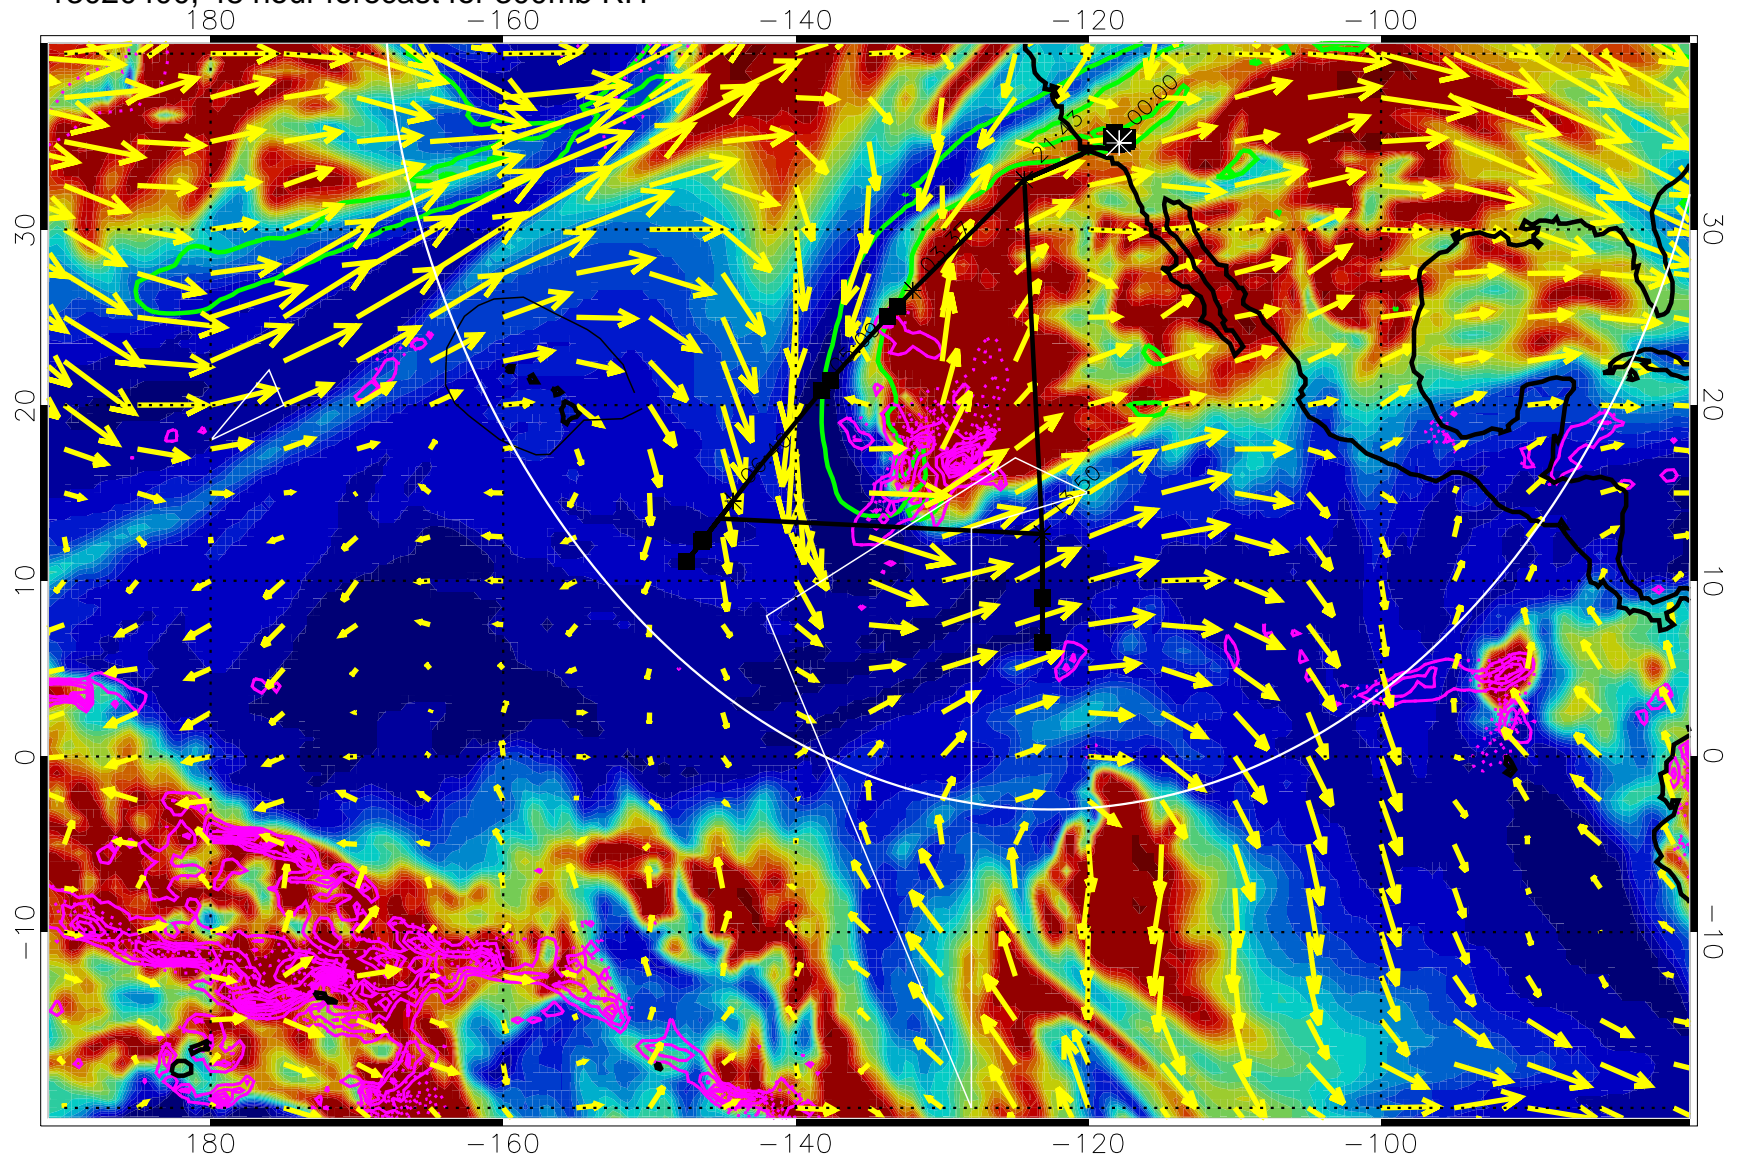

EPV Tropopause (2 PVU) Position

→ 50 m/s

Range ring of 4055 km -- 13 hours GH round trip

13020306, 30 hour forecast for 300mb RH

Precip (tot dot, conv sol) past 6 hrs 6 kg/m2 contours, min 4

EPV Tropopause (2 PVU) Position

13020318, 42 hour forecast for 300mb RH

Precip (tot dot, conv sol) past 6 hrs 6 kg/m2 contours, min 4

EPV Tropopause (2 PVU) Position

→ 50 m/s

Range ring of 4055 km -- 13 hours GH round trip

13020400, 48 hour forecast for 300mb RH

Precip (tot dot, conv sol) past 6 hrs 6 kg/m2 contours, min 4

EPV Tropopause (2 PVU) Position

→ 50 m/s

Range ring of 4055 km -- 13 hours GH round trip

13020406, 54 hour forecast for 300mb RH

Precip (tot dot, conv sol) past 6 hrs 6 kg/m2 contours, min 4

EPV Tropopause (2 PVU) Position

→ 50 m/s

Range ring of 4055 km -- 13 hours GH round trip

13020412, 60 hour forecast for 300mb RH

Precip (tot dot, conv sol) past 6 hrs 6 kg/m2 contours, min 4

EPV Tropopause (2 PVU) Position