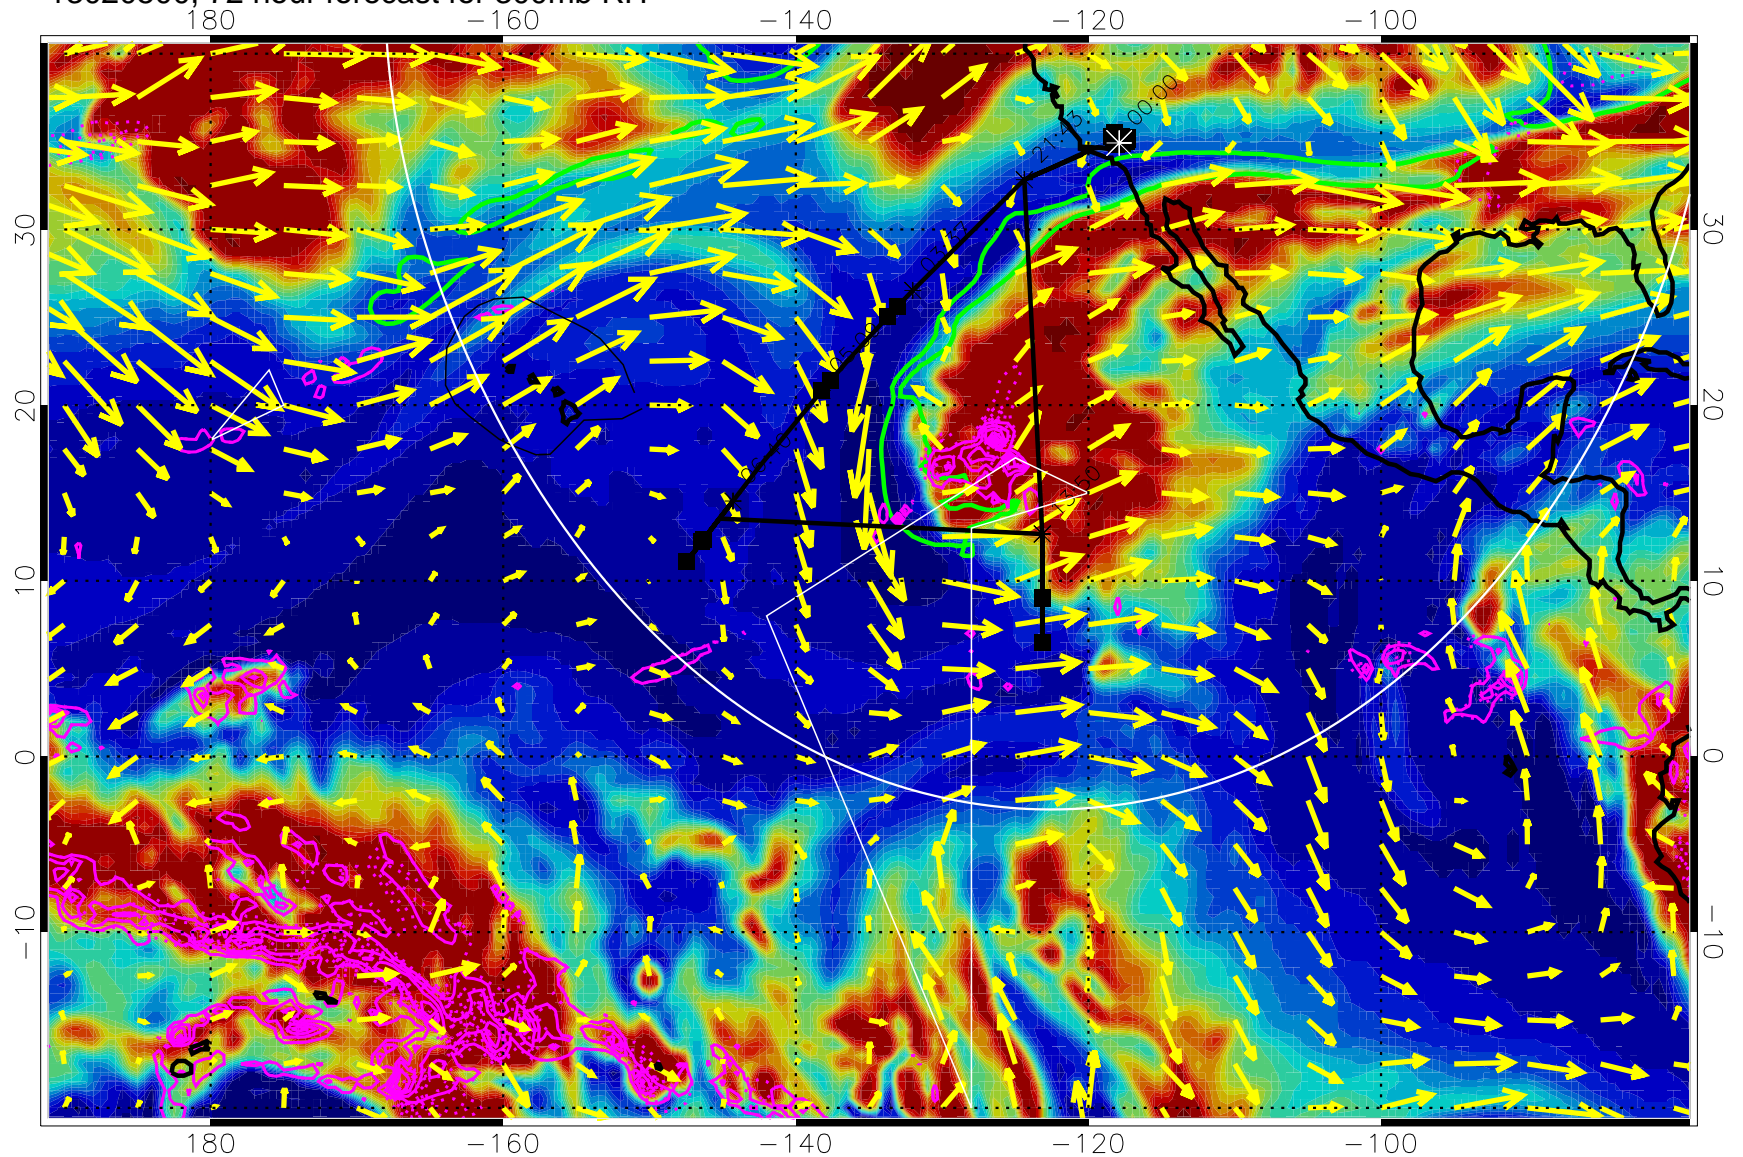

EPV Tropopause (2 PVU) Position

→ 50 m/s

Range ring of 4055 km -- 13 hours GH round trip

13020412, 60 hour forecast for 300mb RH

Precip (tot dot, conv sol) past 6 hrs 6 kg/m2 contours, min 4

EPV Tropopause (2 PVU) Position

→ 50 m/s

Range ring of 4055 km -- 13 hours GH round trip

13020418, 66 hour forecast for 300mb RH

Precip (tot dot, conv sol) past 6 hrs 6 kg/m2 contours, min 4

EPV Tropopause (2 PVU) Position

→ 50 m/s

Range ring of 4055 km -- 13 hours GH round trip

13020500, 72 hour forecast for 300mb RH

Precip (tot dot, conv sol) past 6 hrs 6 kg/m2 contours, min 4

EPV Tropopause (2 PVU) Position

→ 50 m/s

Range ring of 4055 km -- 13 hours GH round trip

13020506, 78 hour forecast for 300mb RH

Precip (tot dot, conv sol) past 6 hrs 6 kg/m2 contours, min 4

EPV Tropopause (2 PVU) Position

→ 50 m/s

Range ring of 4055 km -- 13 hours GH round trip

13020512, 84 hour forecast for 300mb RH

Precip (tot dot, conv sol) past 6 hrs 6 kg/m2 contours, min 4