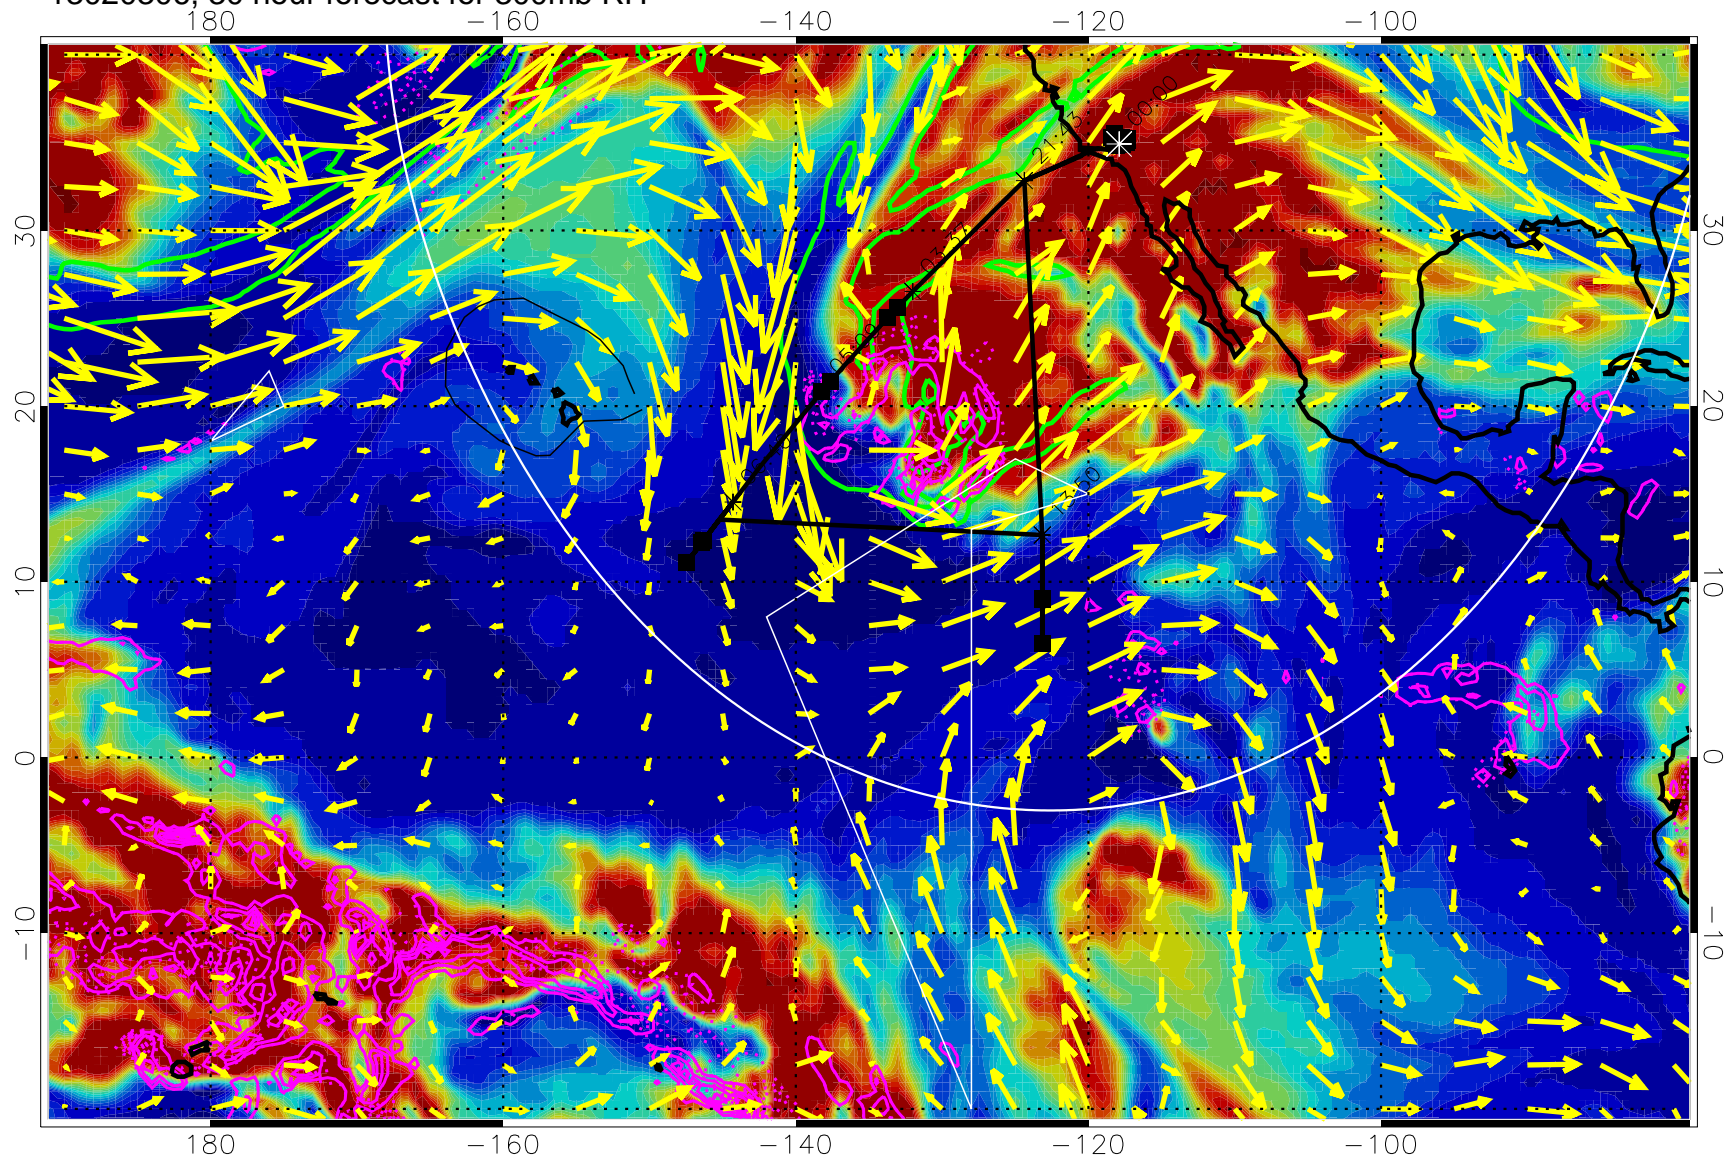

13020212, 12 hour forecast for 300mb RH

Precip (tot dot, conv sol) past 6 hrs 6 kg/m2 contours, min 4

EPV Tropopause (2 PVU) Position

→ 50 m/s

Range ring of 4055 km -- 13 hours GH round trip

13020218, 18 hour forecast for 300mb RH

Precip (tot dot, conv sol) past 6 hrs 6 kg/m2 contours, min 4

EPV Tropopause (2 PVU) Position

→ 50 m/s

Range ring of 4055 km -- 13 hours GH round trip

13020300, 24 hour forecast for 300mb RH

Precip (tot dot, conv sol) past 6 hrs 6 kg/m2 contours, min 4

EPV Tropopause (2 PVU) Position

→ 50 m/s

Range ring of 4055 km -- 13 hours GH round trip

13020306, 30 hour forecast for 300mb RH

Precip (tot dot, conv sol) past 6 hrs 6 kg/m2 contours, min 4

EPV Tropopause (2 PVU) Position

13020318, 42 hour forecast for 300mb RH

Precip (tot dot, conv sol) past 6 hrs 6 kg/m2 contours, min 4

EPV Tropopause (2 PVU) Position

→ 50 m/s

Range ring of 4055 km -- 13 hours GH round trip

13020400, 48 hour forecast for 300mb RH