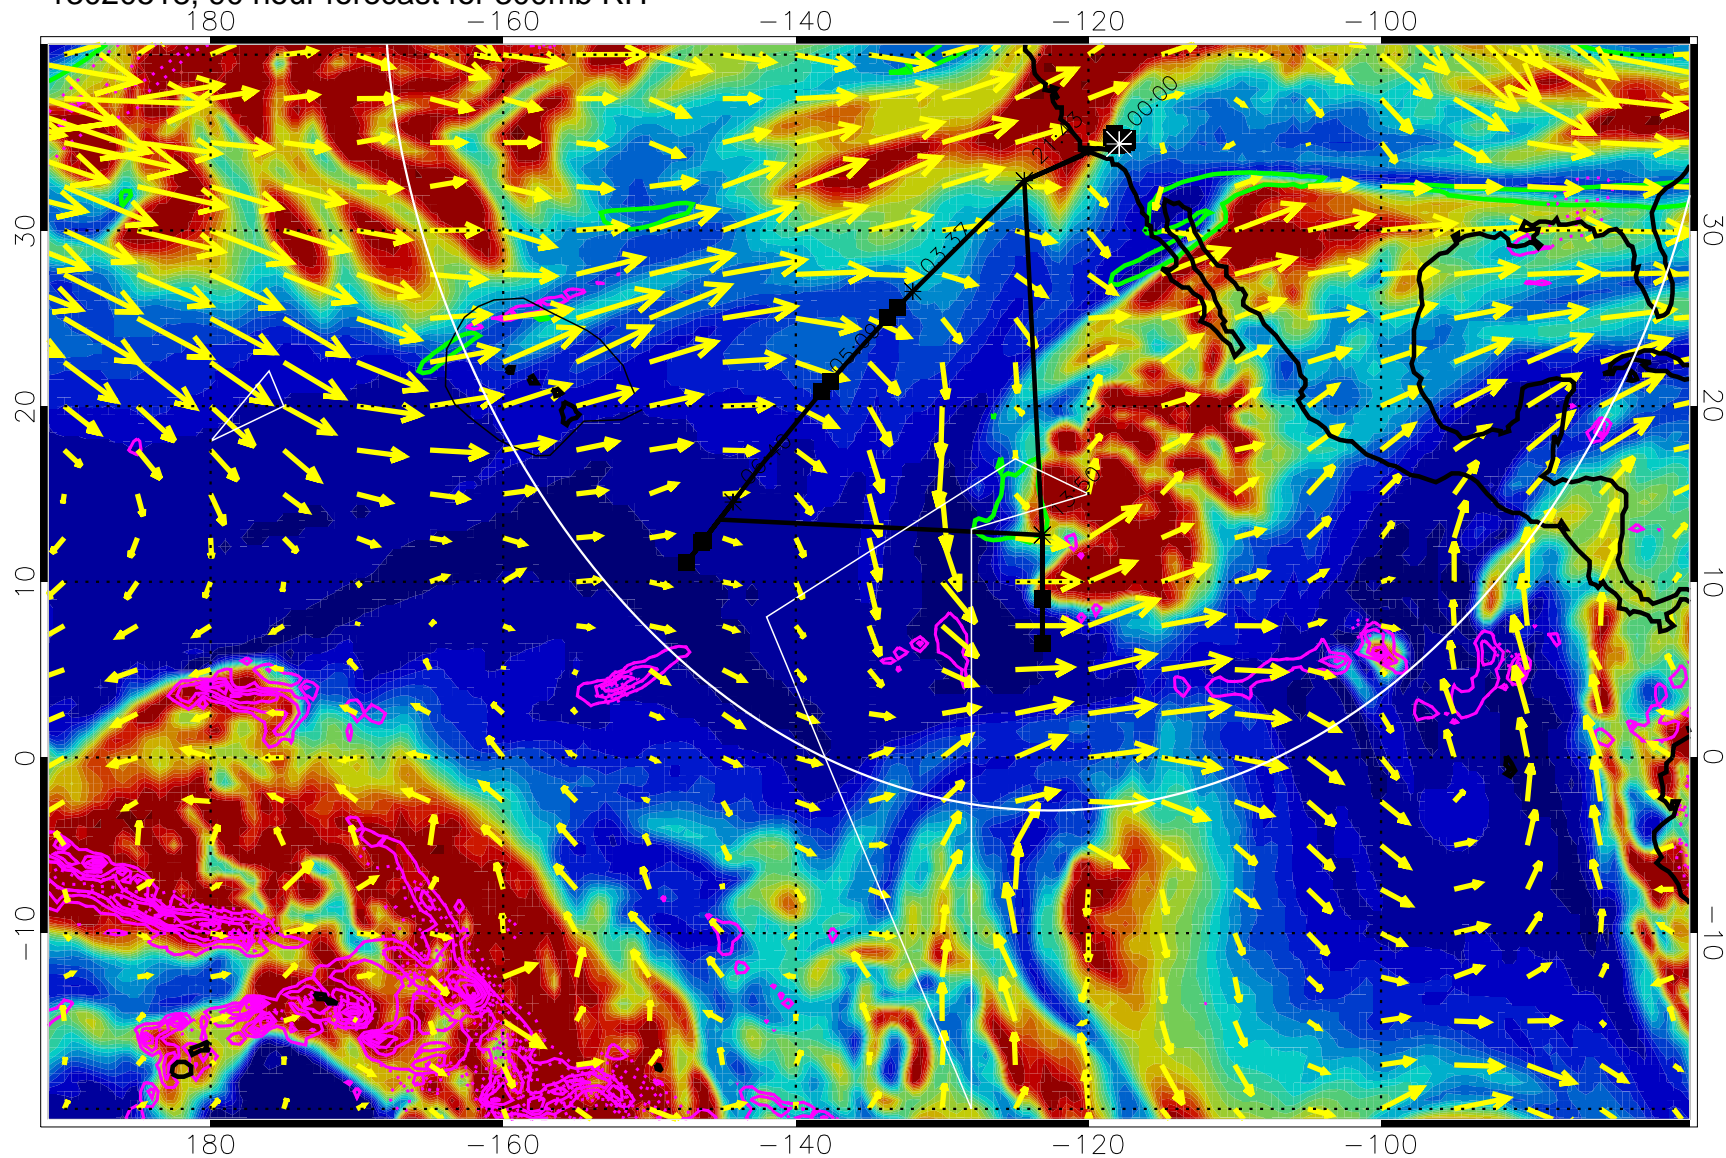

13020500, 72 hour forecast for 300mb RH

Precip (tot dot, conv sol) past 6 hrs 6 kg/m2 contours, min 4

EPV Tropopause (2 PVU) Position

→ 50 m/s

Range ring of 4055 km -- 13 hours GH round trip

13020506, 78 hour forecast for 300mb RH

Precip (tot dot, conv sol) past 6 hrs 6 kg/m2 contours, min 4

EPV Tropopause (2 PVU) Position

→ 50 m/s

Range ring of 4055 km -- 13 hours GH round trip

13020512, 84 hour forecast for 300mb RH

Precip (tot dot, conv sol) past 6 hrs 6 kg/m2 contours, min 4

EPV Tropopause (2 PVU) Position

→ 50 m/s

Range ring of 4055 km -- 13 hours GH round trip

13020518, 90 hour forecast for 300mb RH

Precip (tot dot, conv sol) past 6 hrs 6 kg/m2 contours, min 4

EPV Tropopause (2 PVU) Position

Precip (tot dot, conv sol) past 6 hrs 6 kg/m2 contours, min 4

EPV Tropopause (2 PVU) Position

→ 50 m/s

Range ring of 4055 km -- 13 hours GH round trip

13020700, 120 hour forecast for 300mb RH

Precip (tot dot, conv sol) past 6 hrs 6 kg/m2 contours, min 4