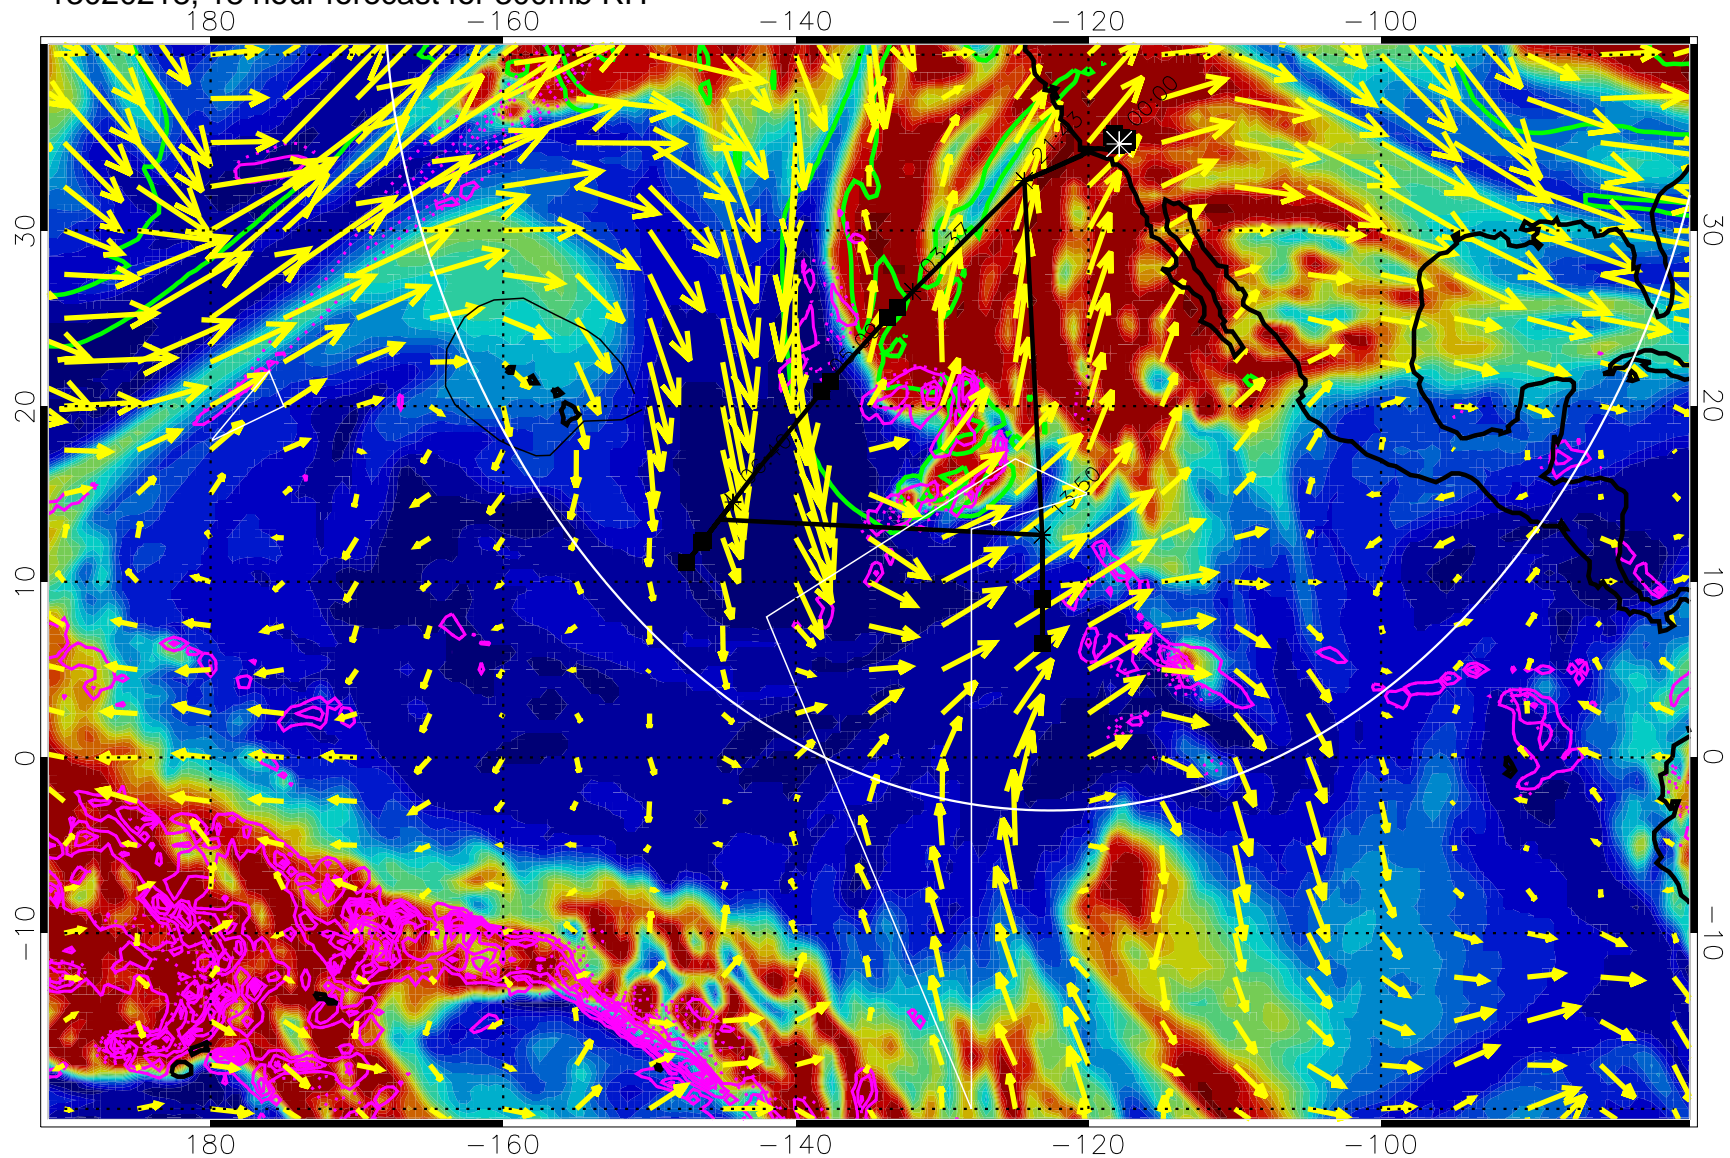

13020212, 12 hour forecast for 300mb RH

Precip (tot dot, conv sol) past 6 hrs 6 kg/m2 contours, min 4

EPV Tropopause (2 PVU) Position

→ 50 m/s

Range ring of 4055 km -- 13 hours GH round trip

13020218, 18 hour forecast for 300mb RH

Precip (tot dot, conv sol) past 6 hrs 6 kg/m2 contours, min 4

EPV Tropopause (2 PVU) Position

→ 50 m/s

Range ring of 4055 km -- 13 hours GH round trip

13020300, 24 hour forecast for 300mb RH

Precip (tot dot, conv sol) past 6 hrs 6 kg/m2 contours, min 4

EPV Tropopause (2 PVU) Position

→ 50 m/s

Range ring of 4055 km -- 13 hours GH round trip

13020306, 30 hour forecast for 300mb RH

Precip (tot dot, conv sol) past 6 hrs 6 kg/m2 contours, min 4

EPV Tropopause (2 PVU) Position

13020318, 42 hour forecast for 300mb RH

Precip (tot dot, conv sol) past 6 hrs 6 kg/m2 contours, min 4

EPV Tropopause (2 PVU) Position

→ 50 m/s

Range ring of 4055 km -- 13 hours GH round trip

13020400, 48 hour forecast for 300mb RH