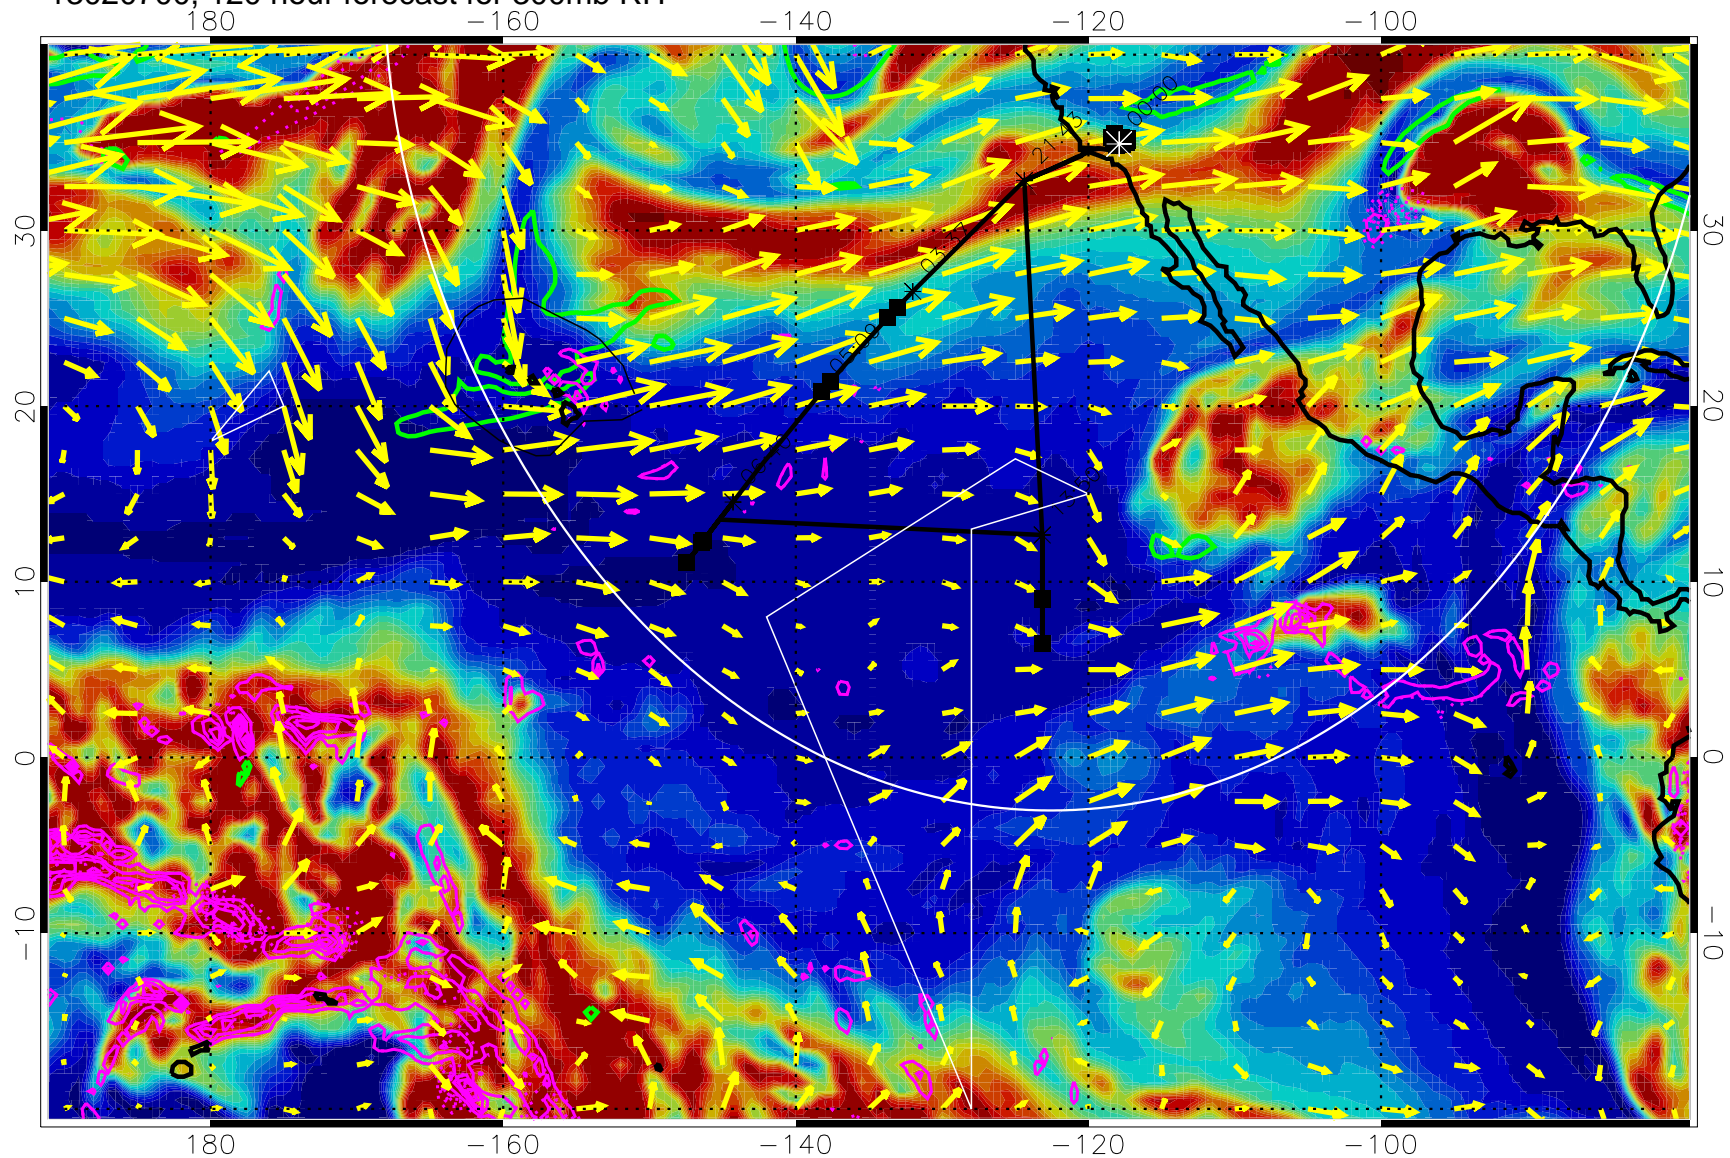

EPV Tropopause (2 PVU) Position

→ 50 m/s

Range ring of 4055 km -- 13 hours GH round trip

13020518, 90 hour forecast for 300mb RH

Precip (tot dot, conv sol) past 6 hrs 6 kg/m2 contours, min 4

EPV Tropopause (2 PVU) Position

13020612, 108 hour forecast for 300mb RH

Precip (tot dot, conv sol) past 6 hrs 6 kg/m2 contours, min 4

EPV Tropopause (2 PVU) Position

→ 50 m/s

Range ring of 4055 km -- 13 hours GH round trip

13020618, 114 hour forecast for 300mb RH

Precip (tot dot, conv sol) past 6 hrs 6 kg/m2 contours, min 4

EPV Tropopause (2 PVU) Position

→ 50 m/s

Range ring of 4055 km -- 13 hours GH round trip

13020700, 120 hour forecast for 300mb RH

Precip (tot dot, conv sol) past 6 hrs 6 kg/m2 contours, min 4

EPV Tropopause (2 PVU) Position

→ 50 m/s

Range ring of 4055 km -- 13 hours GH round trip