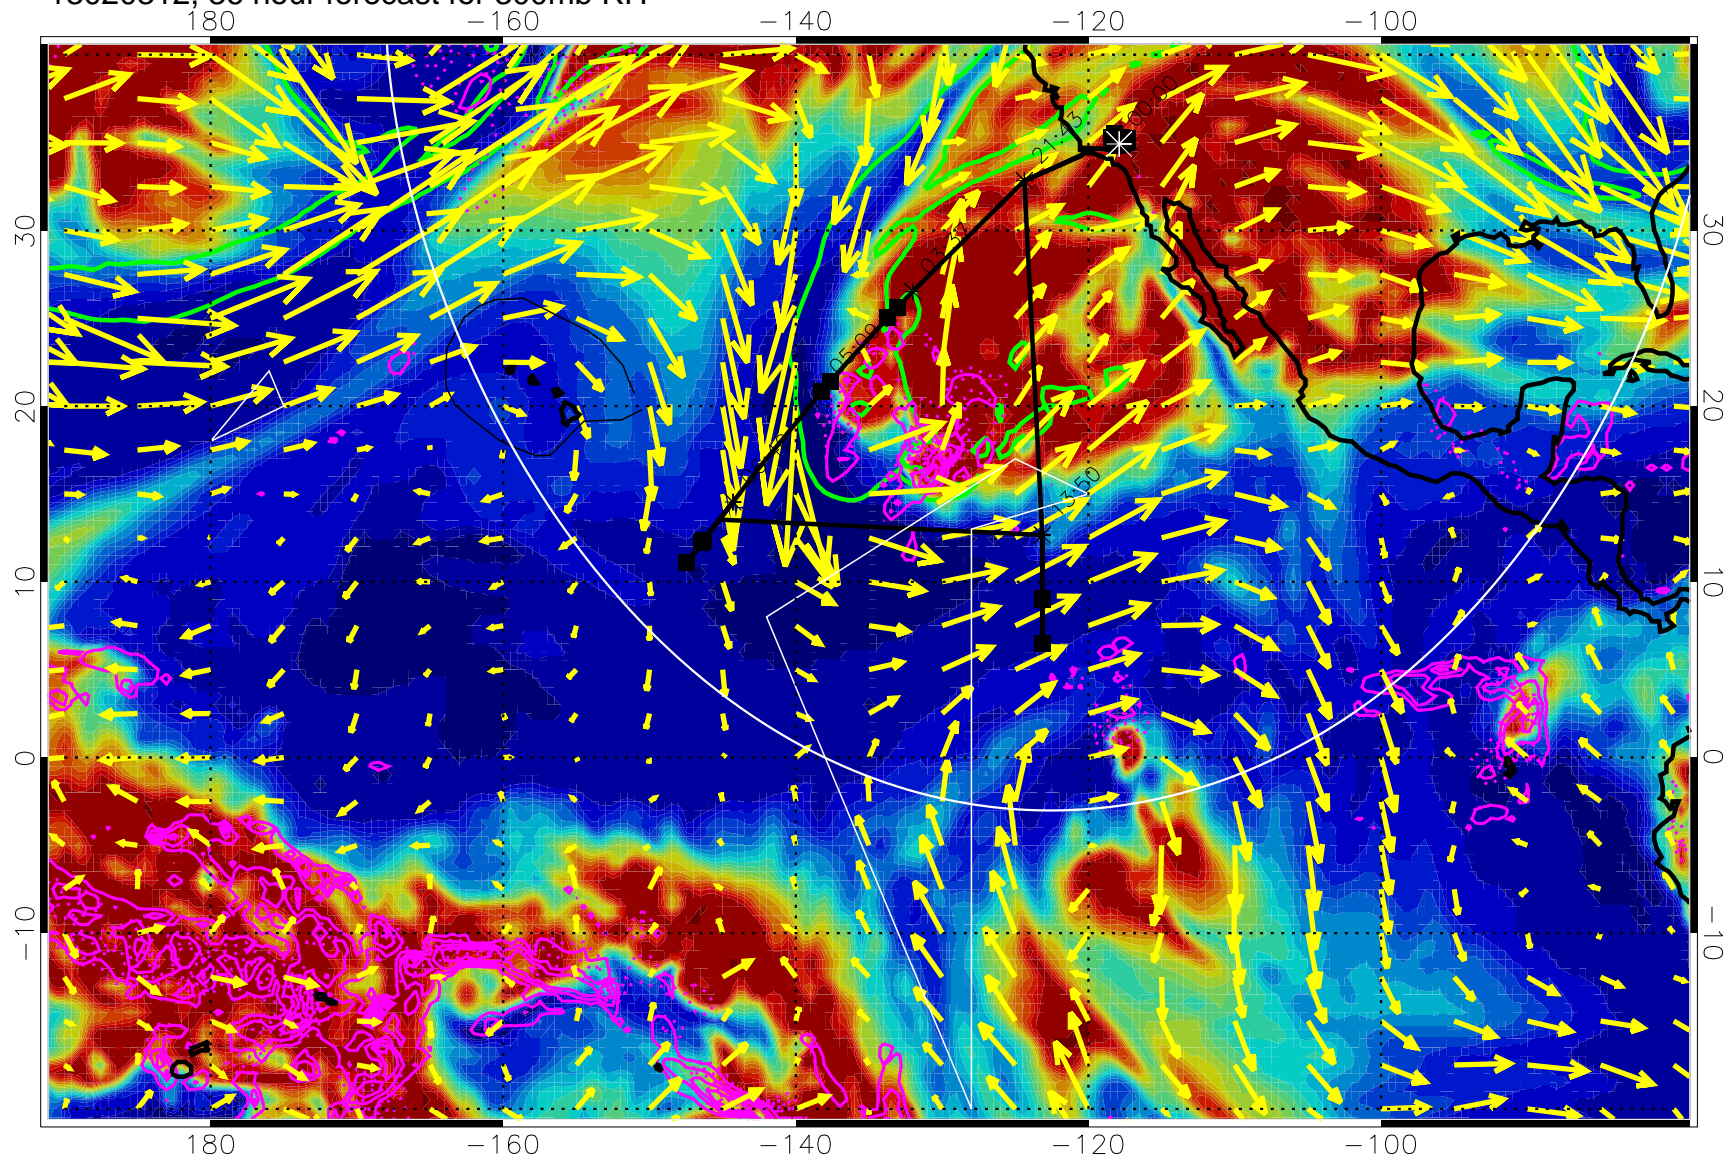

Precip (tot dot, conv sol) past 6 hrs 6 kg/m2 contours, min 4

EPV Tropopause (2 PVU) Position

→ 50 m/s

Range ring of 4055 km -- 13 hours GH round trip

13020300, 24 hour forecast for 300mb RH

Precip (tot dot, conv sol) past 6 hrs 6 kg/m2 contours, min 4

EPV Tropopause (2 PVU) Position

→ 50 m/s

Range ring of 4055 km -- 13 hours GH round trip

13020306, 30 hour forecast for 300mb RH

Precip (tot dot, conv sol) past 6 hrs 6 kg/m2 contours, min 4

EPV Tropopause (2 PVU) Position

→ 50 m/s

Range ring of 4055 km -- 13 hours GH round trip

13020312, 36 hour forecast for 300mb RH

Precip (tot dot, conv sol) past 6 hrs 6 kg/m2 contours, min 4

EPV Tropopause (2 PVU) Position

→ 50 m/s

Range ring of 4055 km -- 13 hours GH round trip

13020318, 42 hour forecast for 300mb RH

Precip (tot dot, conv sol) past 6 hrs 6 kg/m2 contours, min 4

EPV Tropopause (2 PVU) Position

→ 50 m/s

Range ring of 4055 km -- 13 hours GH round trip

13020400, 48 hour forecast for 300mb RH