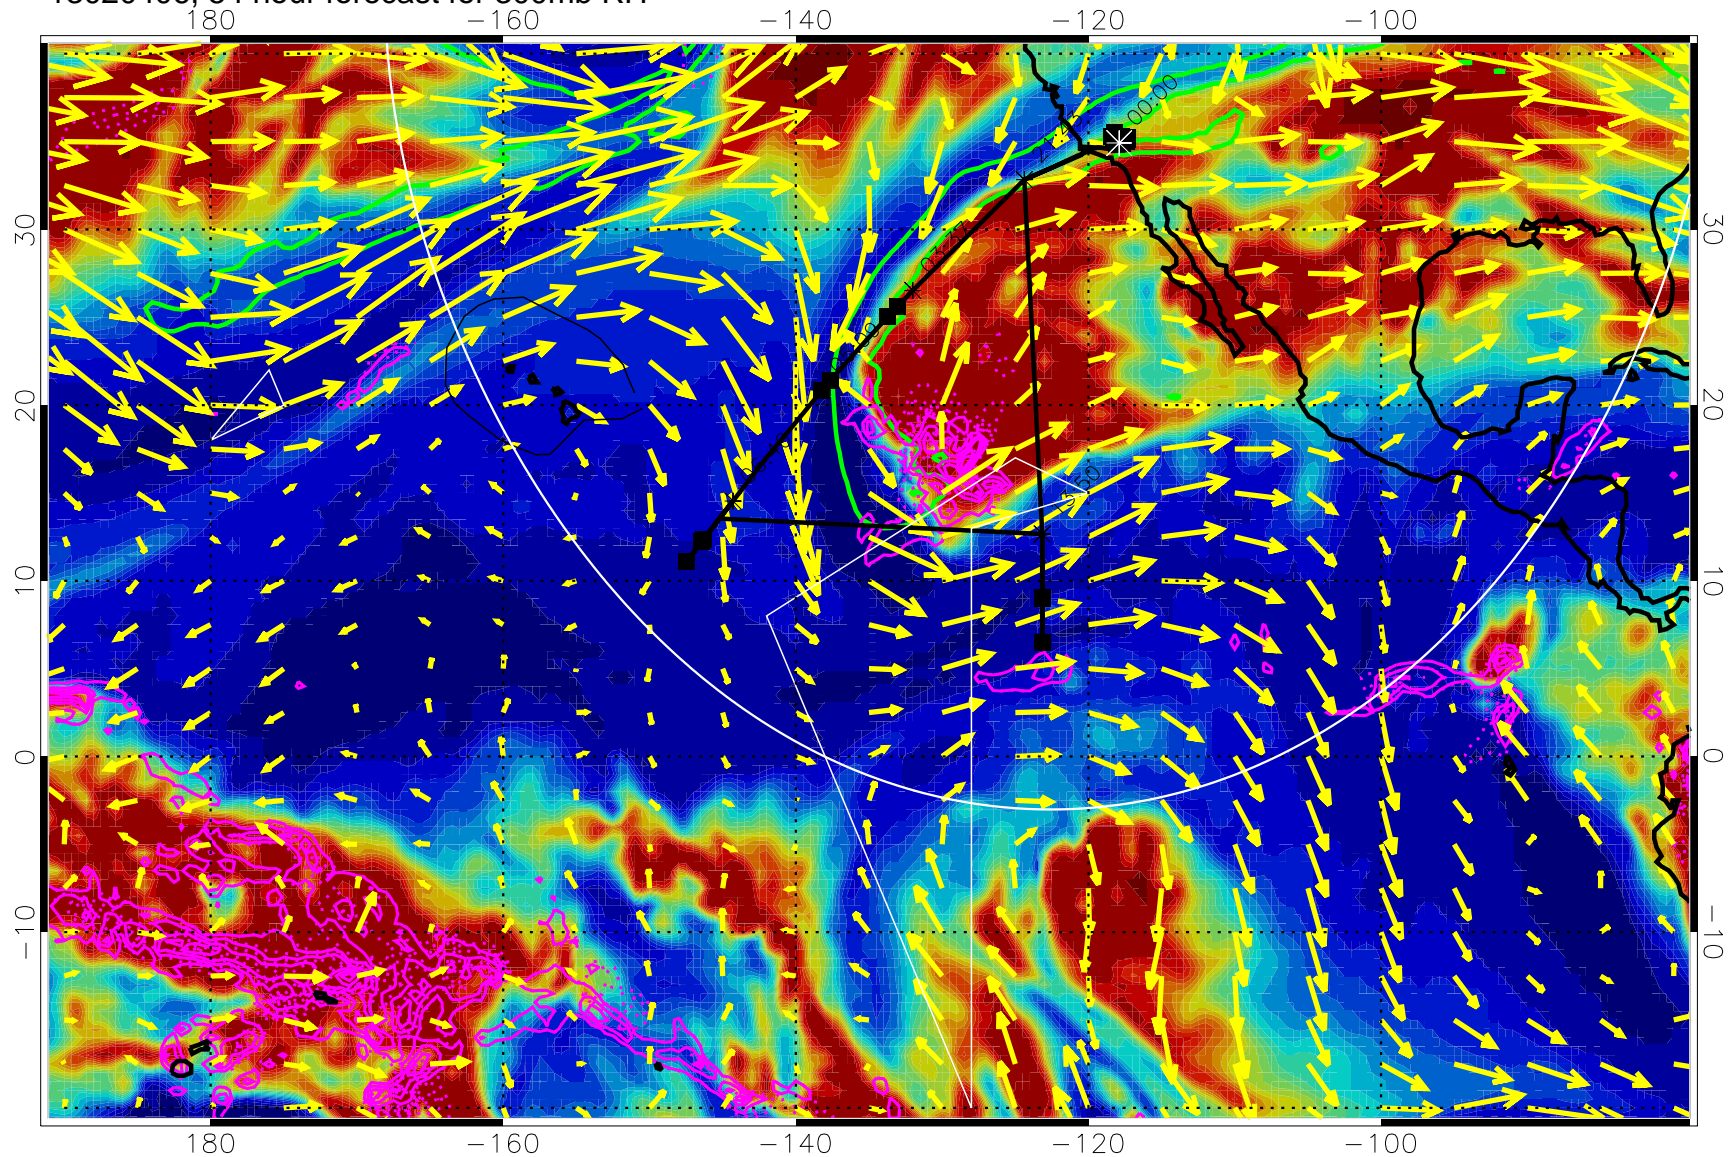

EPV Tropopause (2 PVU) Position

→ 50 m/s

Range ring of 4055 km -- 13 hours GH round trip

13020306, 30 hour forecast for 300mb RH

Precip (tot dot, conv sol) past 6 hrs 6 kg/m2 contours, min 4

EPV Tropopause (2 PVU) Position

13020318, 42 hour forecast for 300mb RH

Precip (tot dot, conv sol) past 6 hrs 6 kg/m2 contours, min 4

EPV Tropopause (2 PVU) Position

→ 50 m/s

Range ring of 4055 km -- 13 hours GH round trip

13020400, 48 hour forecast for 300mb RH

Precip (tot dot, conv sol) past 6 hrs 6 kg/m2 contours, min 4

EPV Tropopause (2 PVU) Position

→ 50 m/s

Range ring of 4055 km -- 13 hours GH round trip

13020406, 54 hour forecast for 300mb RH

Precip (tot dot, conv sol) past 6 hrs 6 kg/m2 contours, min 4

EPV Tropopause (2 PVU) Position

→ 50 m/s

Range ring of 4055 km -- 13 hours GH round trip

13020412, 60 hour forecast for 300mb RH

Precip (tot dot, conv sol) past 6 hrs 6 kg/m2 contours, min 4

EPV Tropopause (2 PVU) Position