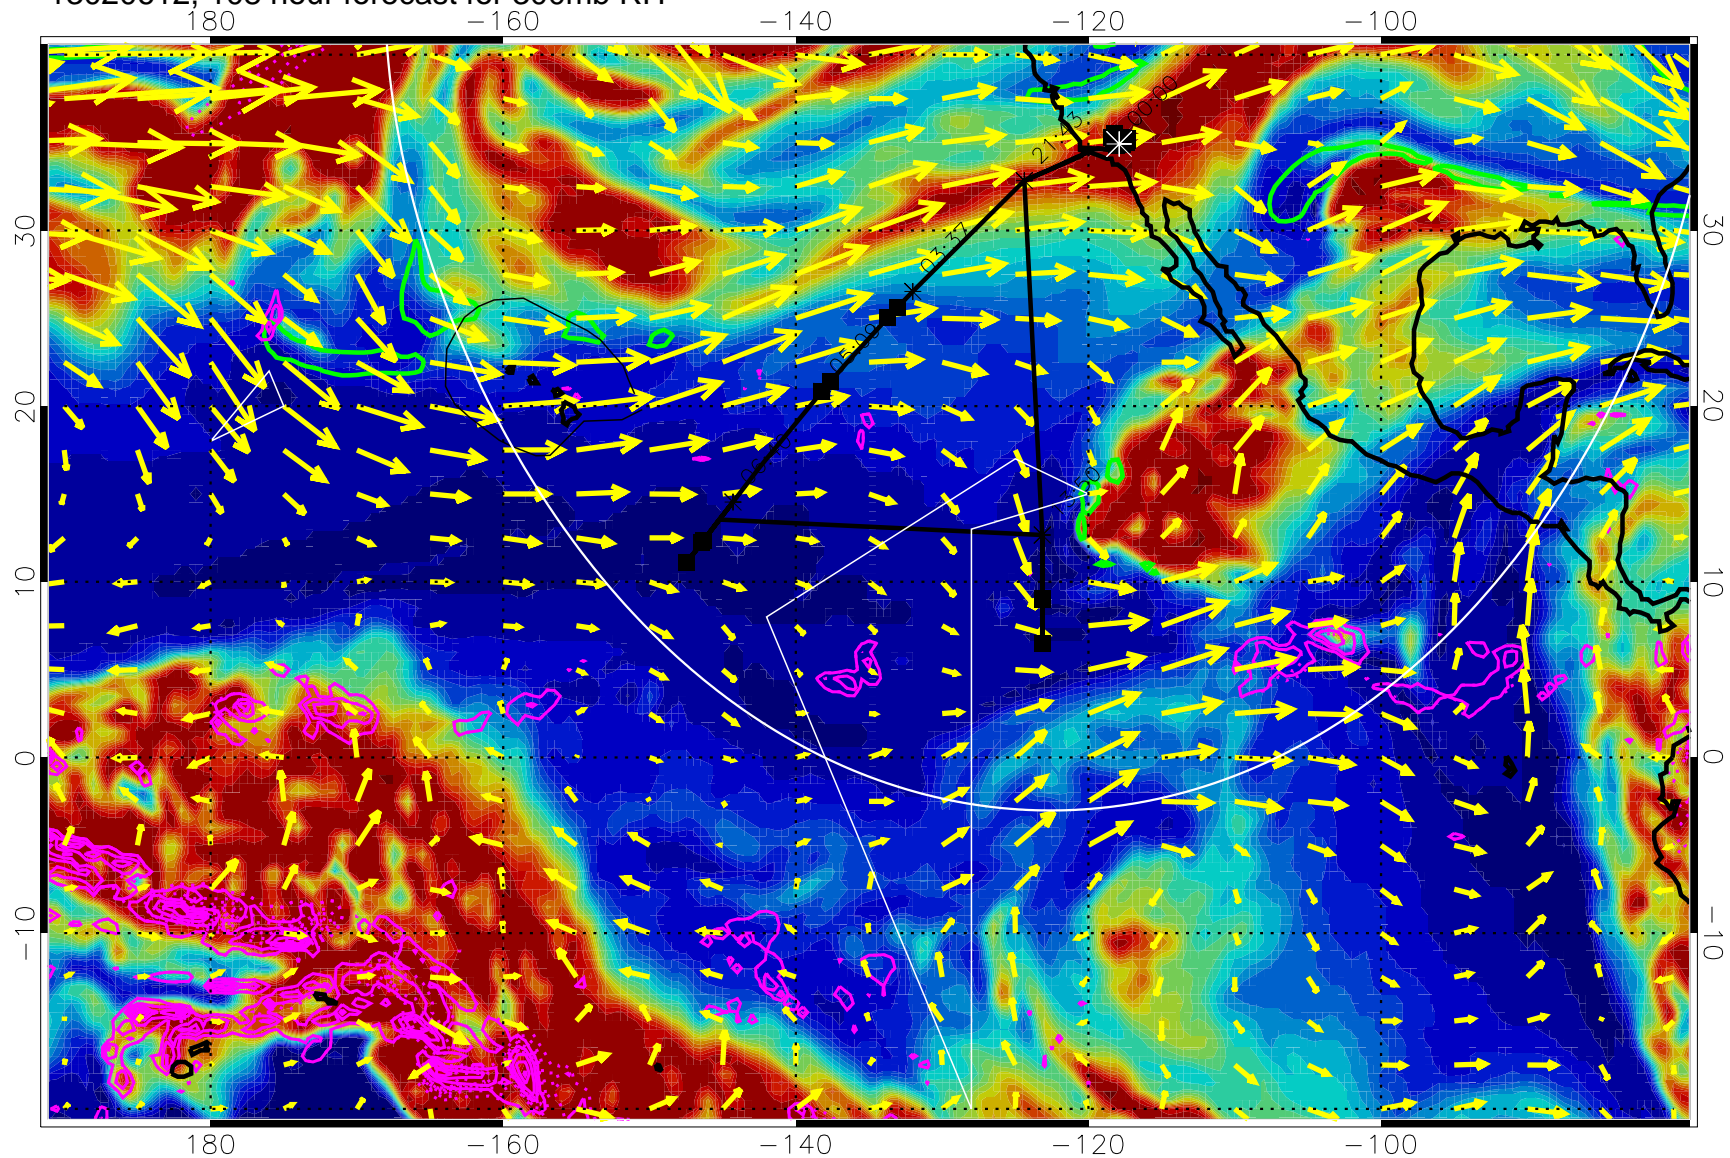

EPV Tropopause (2 PVU) Position

→ 50 m/s

Range ring of 4055 km -- 13 hours GH round trip

13020518, 90 hour forecast for 300mb RH

Precip (tot dot, conv sol) past 6 hrs 6 kg/m2 contours, min 4

EPV Tropopause (2 PVU) Position

→ 50 m/s

Range ring of 4055 km -- 13 hours GH round trip

13020600, 96 hour forecast for 300mb RH

Precip (tot dot, conv sol) past 6 hrs 6 kg/m2 contours, min 4

EPV Tropopause (2 PVU) Position

→ 50 m/s

Range ring of 4055 km -- 13 hours GH round trip

13020612, 108 hour forecast for 300mb RH

Precip (tot dot, conv sol) past 6 hrs 6 kg/m2 contours, min 4

EPV Tropopause (2 PVU) Position

→ 50 m/s

Range ring of 4055 km -- 13 hours GH round trip

13020618, 114 hour forecast for 300mb RH

Precip (tot dot, conv sol) past 6 hrs 6 kg/m2 contours, min 4

EPV Tropopause (2 PVU) Position

→ 50 m/s

Range ring of 4055 km -- 13 hours GH round trip

13020700, 120 hour forecast for 300mb RH

Precip (tot dot, conv sol) past 6 hrs 6 kg/m2 contours, min 4