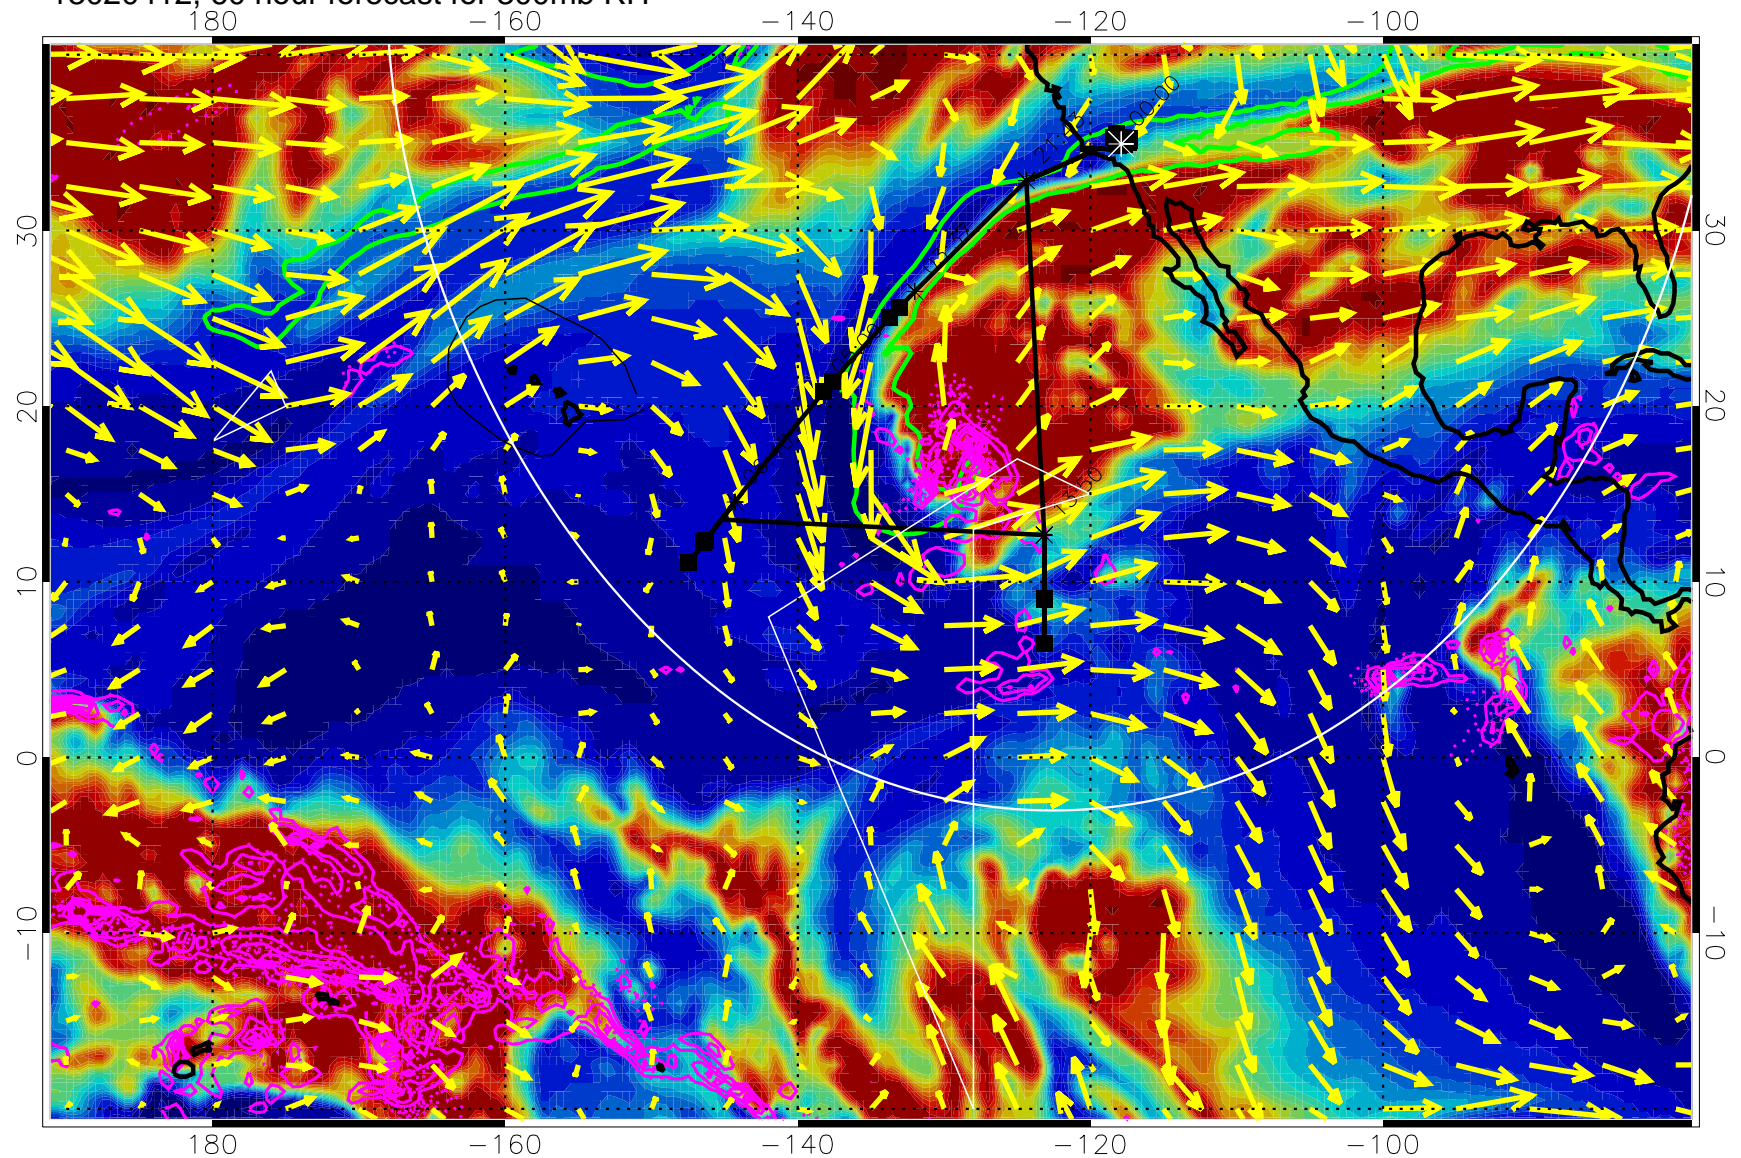

13020318, 42 hour forecast for 300mb RH

Precip (tot dot, conv sol) past 6 hrs 6 kg/m2 contours, min 4

EPV Tropopause (2 PVU) Position

→ 50 m/s

Range ring of 4055 km -- 13 hours GH round trip

13020400, 48 hour forecast for 300mb RH

Precip (tot dot, conv sol) past 6 hrs 6 kg/m2 contours, min 4

EPV Tropopause (2 PVU) Position

→ 50 m/s

Range ring of 4055 km -- 13 hours GH round trip

13020406, 54 hour forecast for 300mb RH

Precip (tot dot, conv sol) past 6 hrs 6 kg/m2 contours, min 4

EPV Tropopause (2 PVU) Position

→ 50 m/s

Range ring of 4055 km -- 13 hours GH round trip

13020412, 60 hour forecast for 300mb RH

Precip (tot dot, conv sol) past 6 hrs 6 kg/m2 contours, min 4

EPV Tropopause (2 PVU) Position

13020500, 72 hour forecast for 300mb RH

Precip (tot dot, conv sol) past 6 hrs 6 kg/m2 contours, min 4

EPV Tropopause (2 PVU) Position

→ 50 m/s

Range ring of 4055 km -- 13 hours GH round trip

13020506, 78 hour forecast for 300mb RH