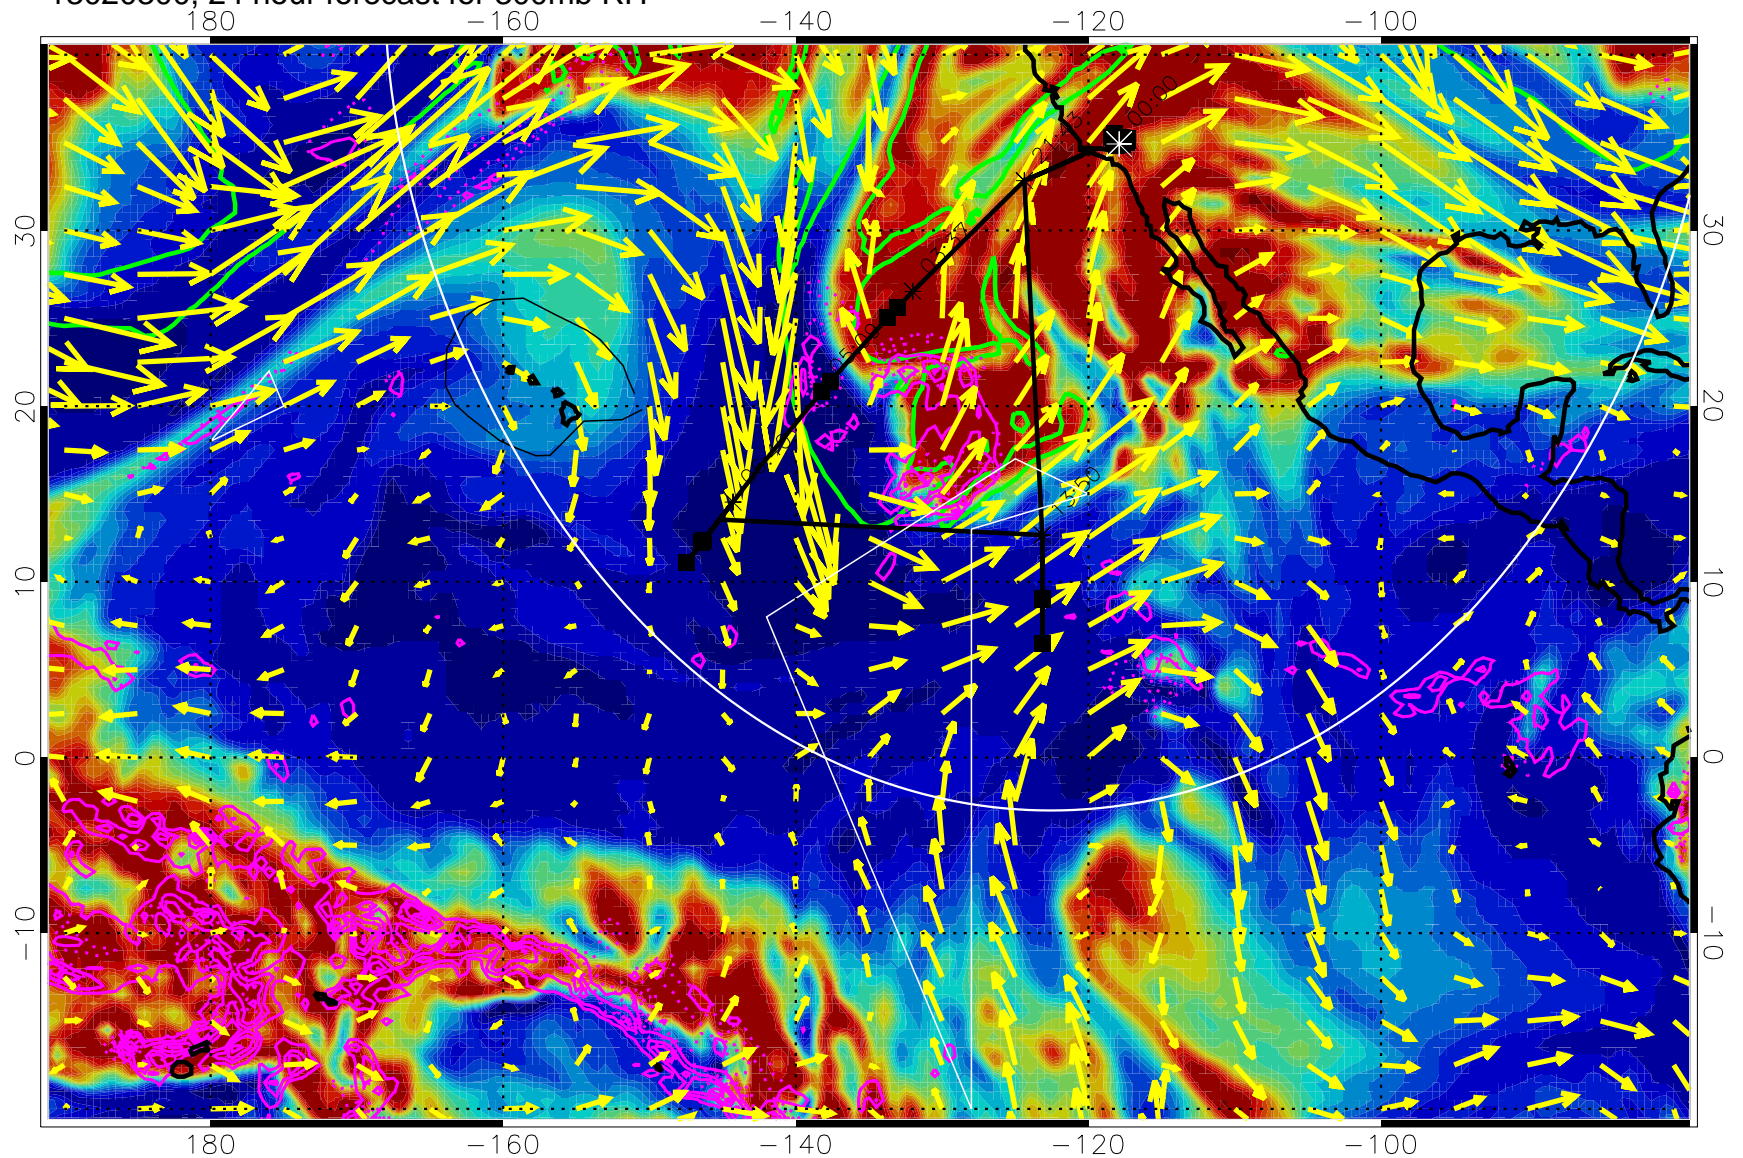

13020212, 12 hour forecast for 300mb RH

Precip (tot dot, conv sol) past 6 hrs 6 kg/m2 contours, min 4

EPV Tropopause (2 PVU) Position

→ 50 m/s

Range ring of 4055 km -- 13 hours GH round trip

13020218, 18 hour forecast for 300mb RH

Precip (tot dot, conv sol) past 6 hrs 6 kg/m2 contours, min 4

EPV Tropopause (2 PVU) Position

→ 50 m/s

Range ring of 4055 km -- 13 hours GH round trip

13020300, 24 hour forecast for 300mb RH

Precip (tot dot, conv sol) past 6 hrs 6 kg/m2 contours, min 4

EPV Tropopause (2 PVU) Position

→ 50 m/s

Range ring of 4055 km -- 13 hours GH round trip

13020306, 30 hour forecast for 300mb RH

Precip (tot dot, conv sol) past 6 hrs 6 kg/m2 contours, min 4

EPV Tropopause (2 PVU) Position

13020318, 42 hour forecast for 300mb RH

Precip (tot dot, conv sol) past 6 hrs 6 kg/m2 contours, min 4

EPV Tropopause (2 PVU) Position

→ 50 m/s

Range ring of 4055 km -- 13 hours GH round trip

13020400, 48 hour forecast for 300mb RH