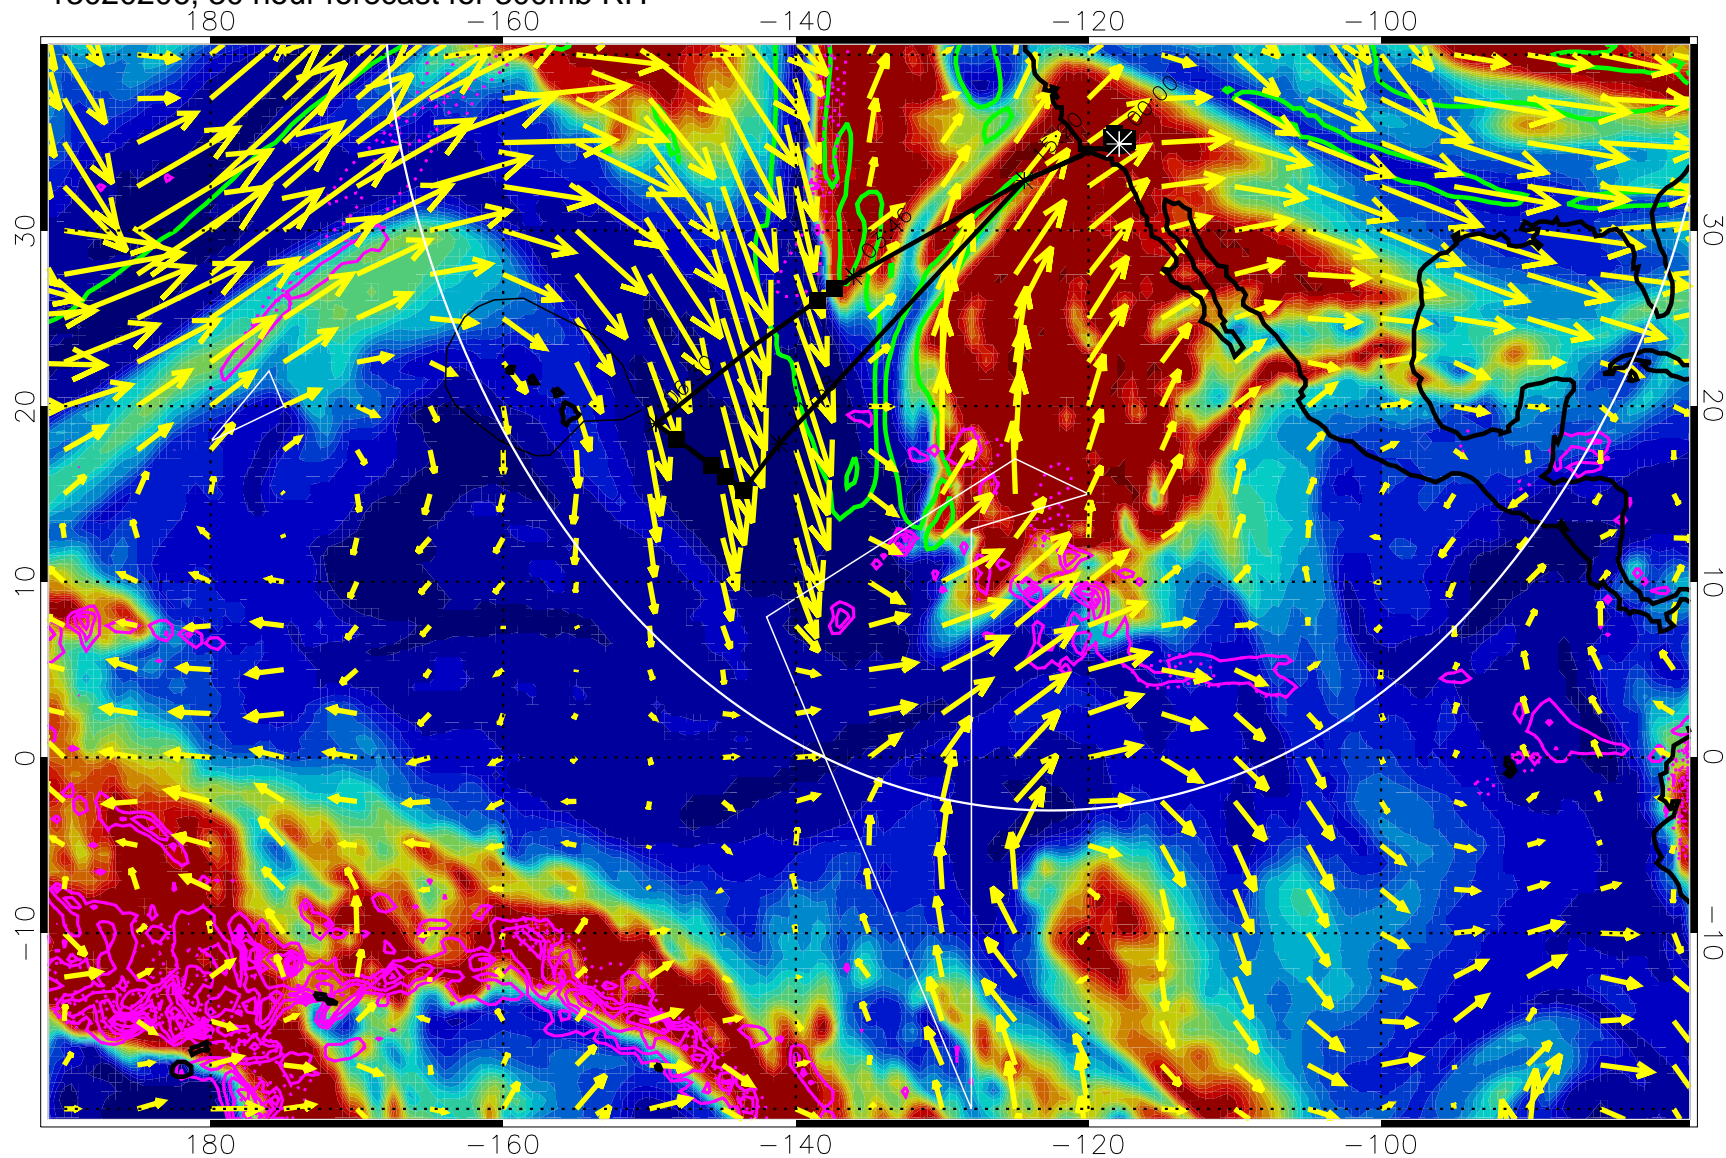

13020112, 12 hour forecast for 300mb RH

Precip (tot dot, conv sol) past 6 hrs 6 kg/m2 contours, min 4

EPV Tropopause (2 PVU) Position

→ 50 m/s

Range ring of 4055 km -- 13 hours GH round trip

13020118, 18 hour forecast for 300mb RH

Precip (tot dot, conv sol) past 6 hrs 6 kg/m2 contours, min 4

EPV Tropopause (2 PVU) Position

→ 50 m/s

Range ring of 4055 km -- 13 hours GH round trip

13020200, 24 hour forecast for 300mb RH

Precip (tot dot, conv sol) past 6 hrs 6 kg/m2 contours, min 4

EPV Tropopause (2 PVU) Position

→ 50 m/s

Range ring of 4055 km -- 13 hours GH round trip

13020206, 30 hour forecast for 300mb RH

Precip (tot dot, conv sol) past 6 hrs 6 kg/m2 contours, min 4

EPV Tropopause (2 PVU) Position

13020218, 42 hour forecast for 300mb RH

Precip (tot dot, conv sol) past 6 hrs 6 kg/m2 contours, min 4

EPV Tropopause (2 PVU) Position

→ 50 m/s

Range ring of 4055 km -- 13 hours GH round trip

13020300, 48 hour forecast for 300mb RH