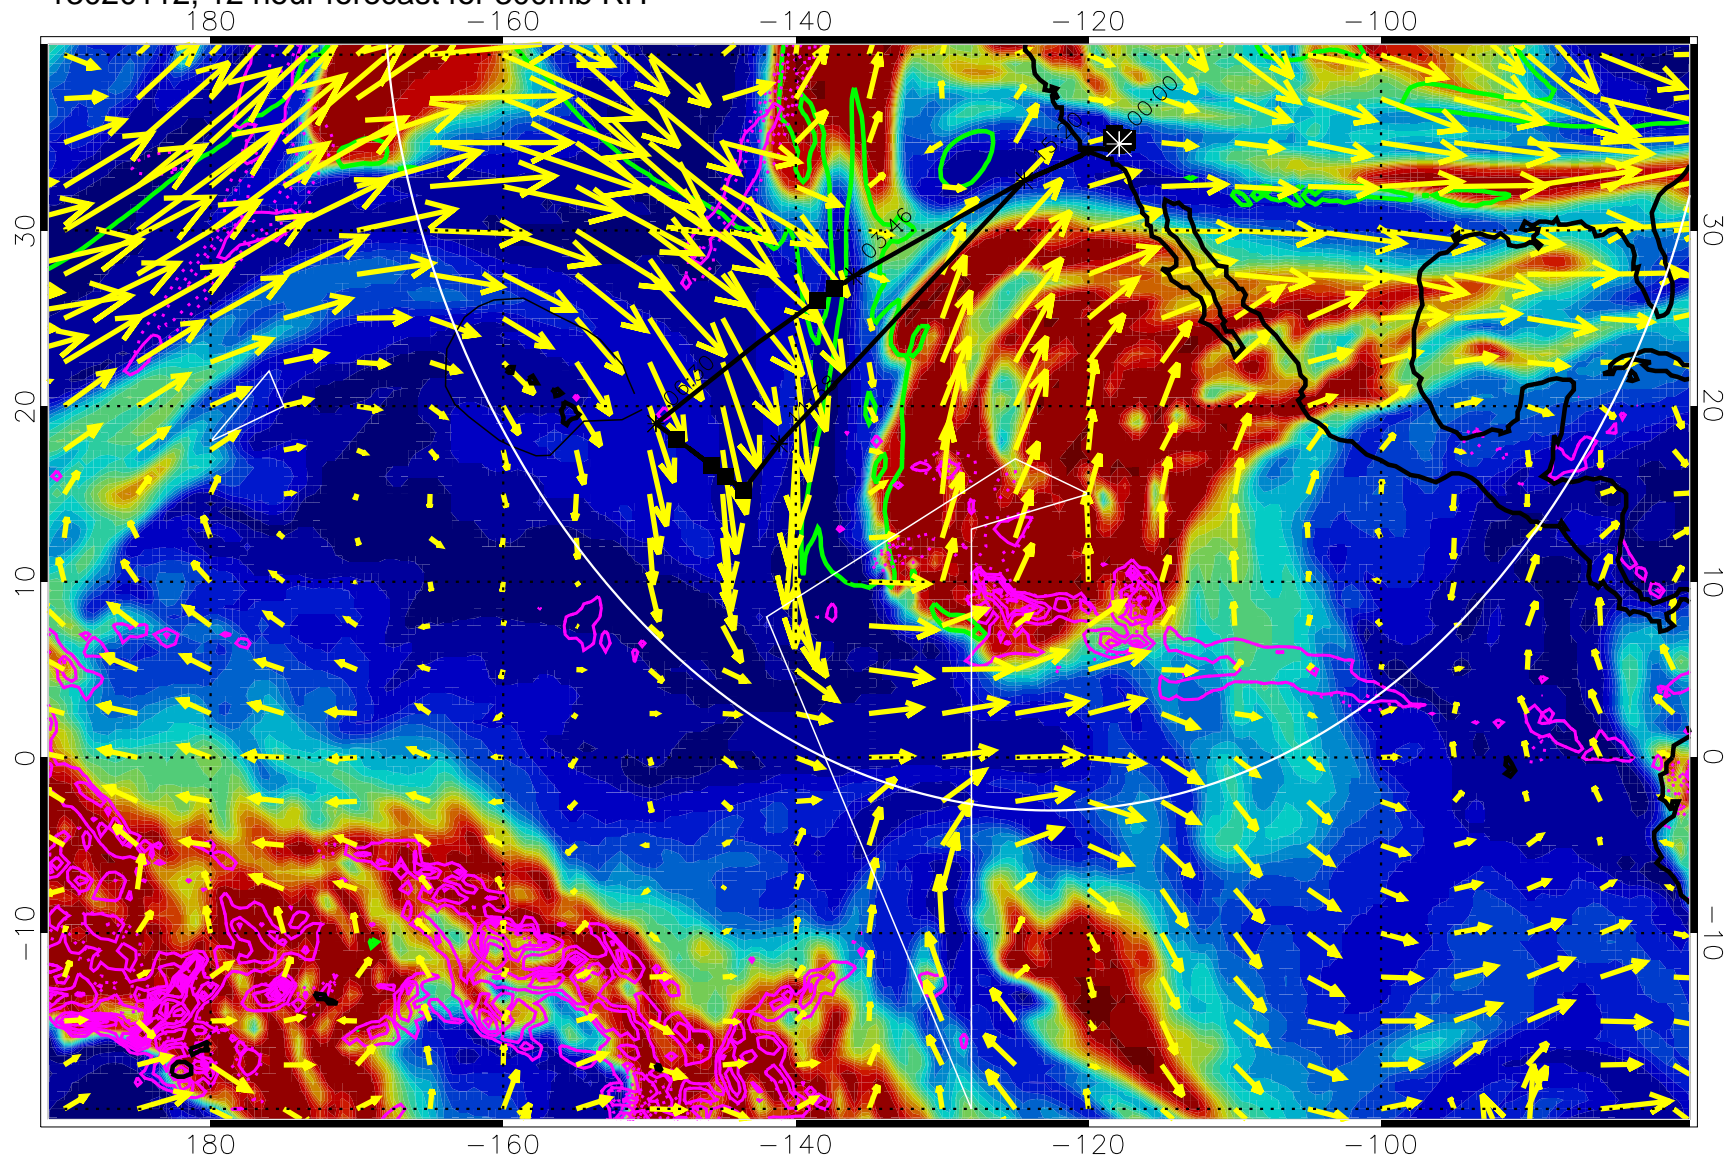

13020112, 12 hour forecast for 300mb RH

Precip (tot dot, conv sol) past 6 hrs 6 kg/m2 contours, min 4

EPV Tropopause (2 PVU) Position

→ 50 m/s

Range ring of 4055 km -- 13 hours GH round trip

13020118, 18 hour forecast for 300mb RH

Precip (tot dot, conv sol) past 6 hrs 6 kg/m2 contours, min 4

EPV Tropopause (2 PVU) Position

→ 50 m/s

Range ring of 4055 km -- 13 hours GH round trip

13020200, 24 hour forecast for 300mb RH

Precip (tot dot, conv sol) past 6 hrs 6 kg/m2 contours, min 4

EPV Tropopause (2 PVU) Position

→ 50 m/s

Range ring of 4055 km -- 13 hours GH round trip

13020206, 30 hour forecast for 300mb RH

Precip (tot dot, conv sol) past 6 hrs 6 kg/m2 contours, min 4

EPV Tropopause (2 PVU) Position

13020218, 42 hour forecast for 300mb RH

Precip (tot dot, conv sol) past 6 hrs 6 kg/m2 contours, min 4

EPV Tropopause (2 PVU) Position

→ 50 m/s

Range ring of 4055 km -- 13 hours GH round trip

13020300, 48 hour forecast for 300mb RH