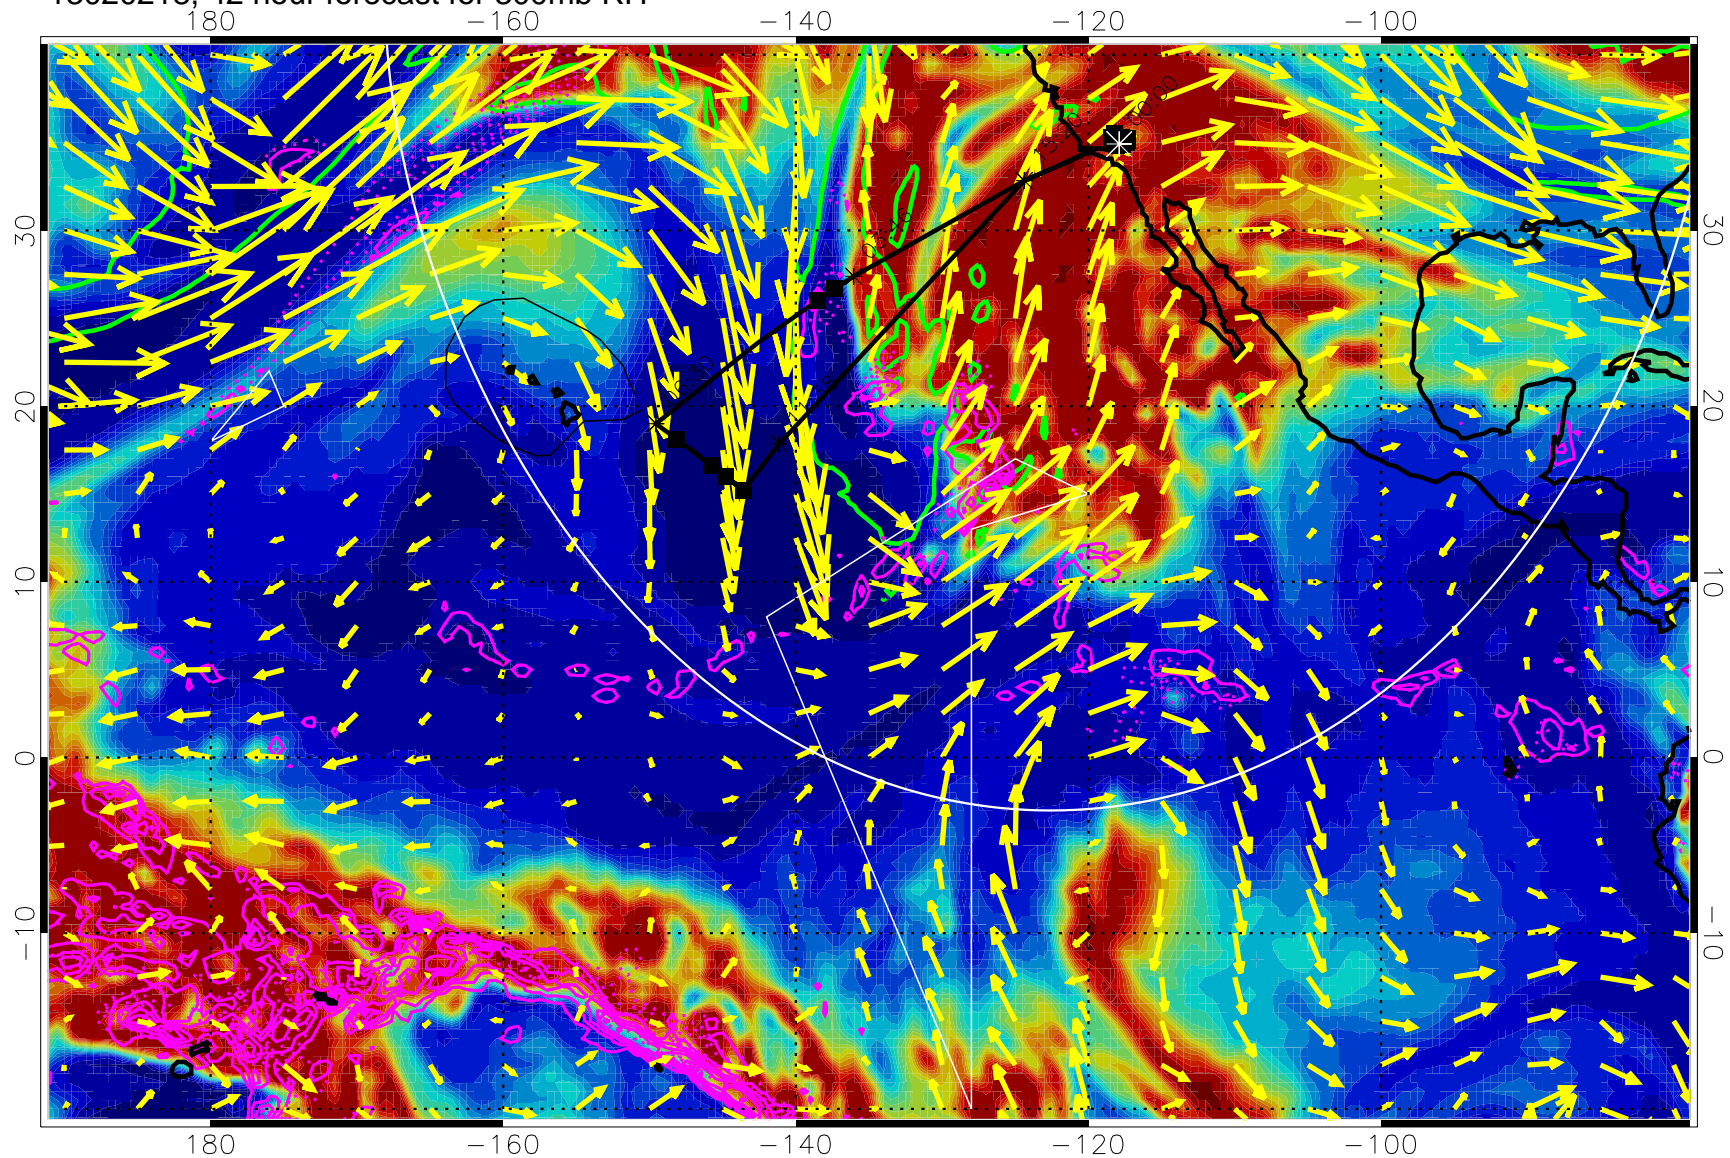

EPV Tropopause (2 PVU) Position

→ 50 m/s

Range ring of 4055 km -- 13 hours GH round trip

13020206, 30 hour forecast for 300mb RH

Precip (tot dot, conv sol) past 6 hrs 6 kg/m2 contours, min 4

EPV Tropopause (2 PVU) Position

→ 50 m/s

Range ring of 4055 km -- 13 hours GH round trip

13020212, 36 hour forecast for 300mb RH

Precip (tot dot, conv sol) past 6 hrs 6 kg/m2 contours, min 4

EPV Tropopause (2 PVU) Position

→ 50 m/s

Range ring of 4055 km -- 13 hours GH round trip

13020218, 42 hour forecast for 300mb RH

Precip (tot dot, conv sol) past 6 hrs 6 kg/m2 contours, min 4

EPV Tropopause (2 PVU) Position

→ 50 m/s

Range ring of 4055 km -- 13 hours GH round trip

13020300, 48 hour forecast for 300mb RH

Precip (tot dot, conv sol) past 6 hrs 6 kg/m2 contours, min 4

EPV Tropopause (2 PVU) Position

→ 50 m/s

Range ring of 4055 km -- 13 hours GH round trip

13020306, 54 hour forecast for 300mb RH

Precip (tot dot, conv sol) past 6 hrs 6 kg/m2 contours, min 4