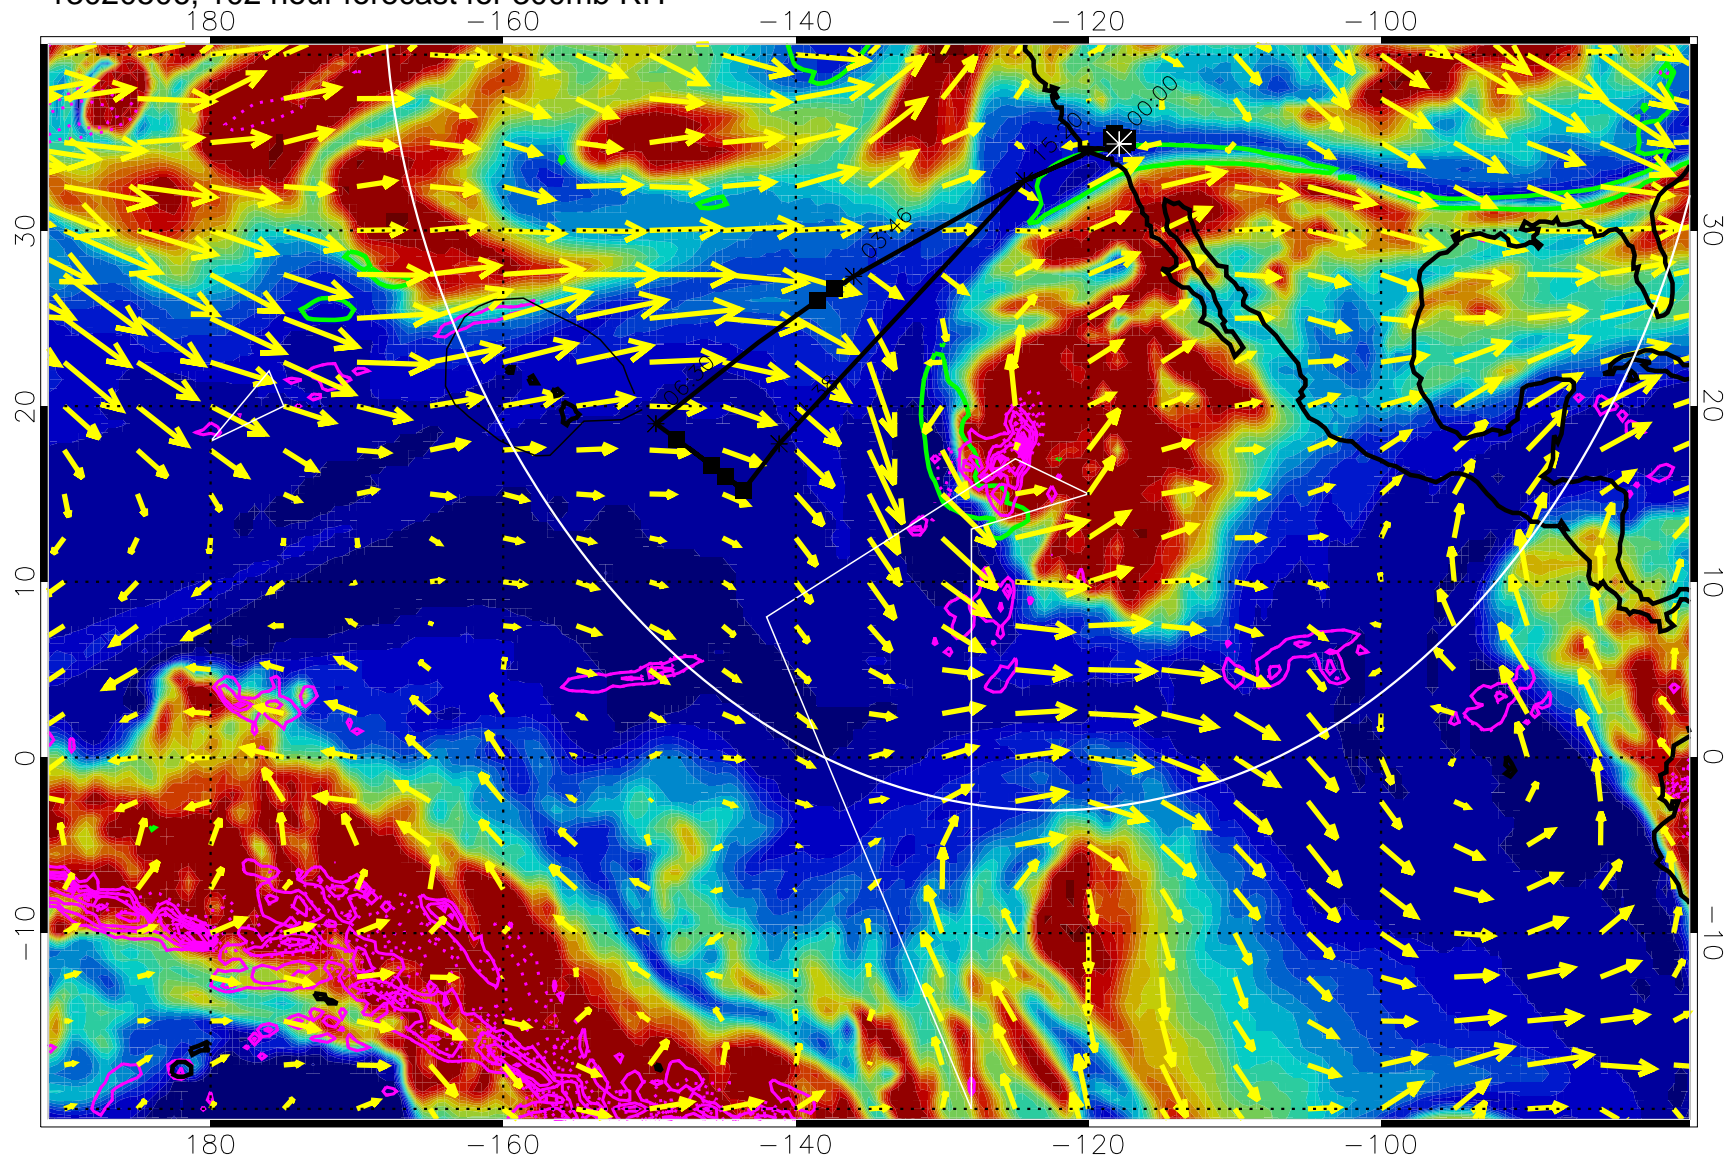

EPV Tropopause (2 PVU) Position

→ 50 m/s

Range ring of 4055 km -- 13 hours GH round trip

13020418, 90 hour forecast for 300mb RH

Precip (tot dot, conv sol) past 6 hrs 6 kg/m2 contours, min 4

EPV Tropopause (2 PVU) Position

→ 50 m/s

Range ring of 4055 km -- 13 hours GH round trip

13020500, 96 hour forecast for 300mb RH

Precip (tot dot, conv sol) past 6 hrs 6 kg/m2 contours, min 4

EPV Tropopause (2 PVU) Position

→ 50 m/s

Range ring of 4055 km -- 13 hours GH round trip

13020506, 102 hour forecast for 300mb RH

Precip (tot dot, conv sol) past 6 hrs 6 kg/m2 contours, min 4

EPV Tropopause (2 PVU) Position

→ 50 m/s

Range ring of 4055 km -- 13 hours GH round trip

13020512, 108 hour forecast for 300mb RH

Precip (tot dot, conv sol) past 6 hrs 6 kg/m2 contours, min 4

EPV Tropopause (2 PVU) Position

→ 50 m/s

Range ring of 4055 km -- 13 hours GH round trip

13020600, 120 hour forecast for 300mb RH

Precip (tot dot, conv sol) past 6 hrs 6 kg/m2 contours, min 4