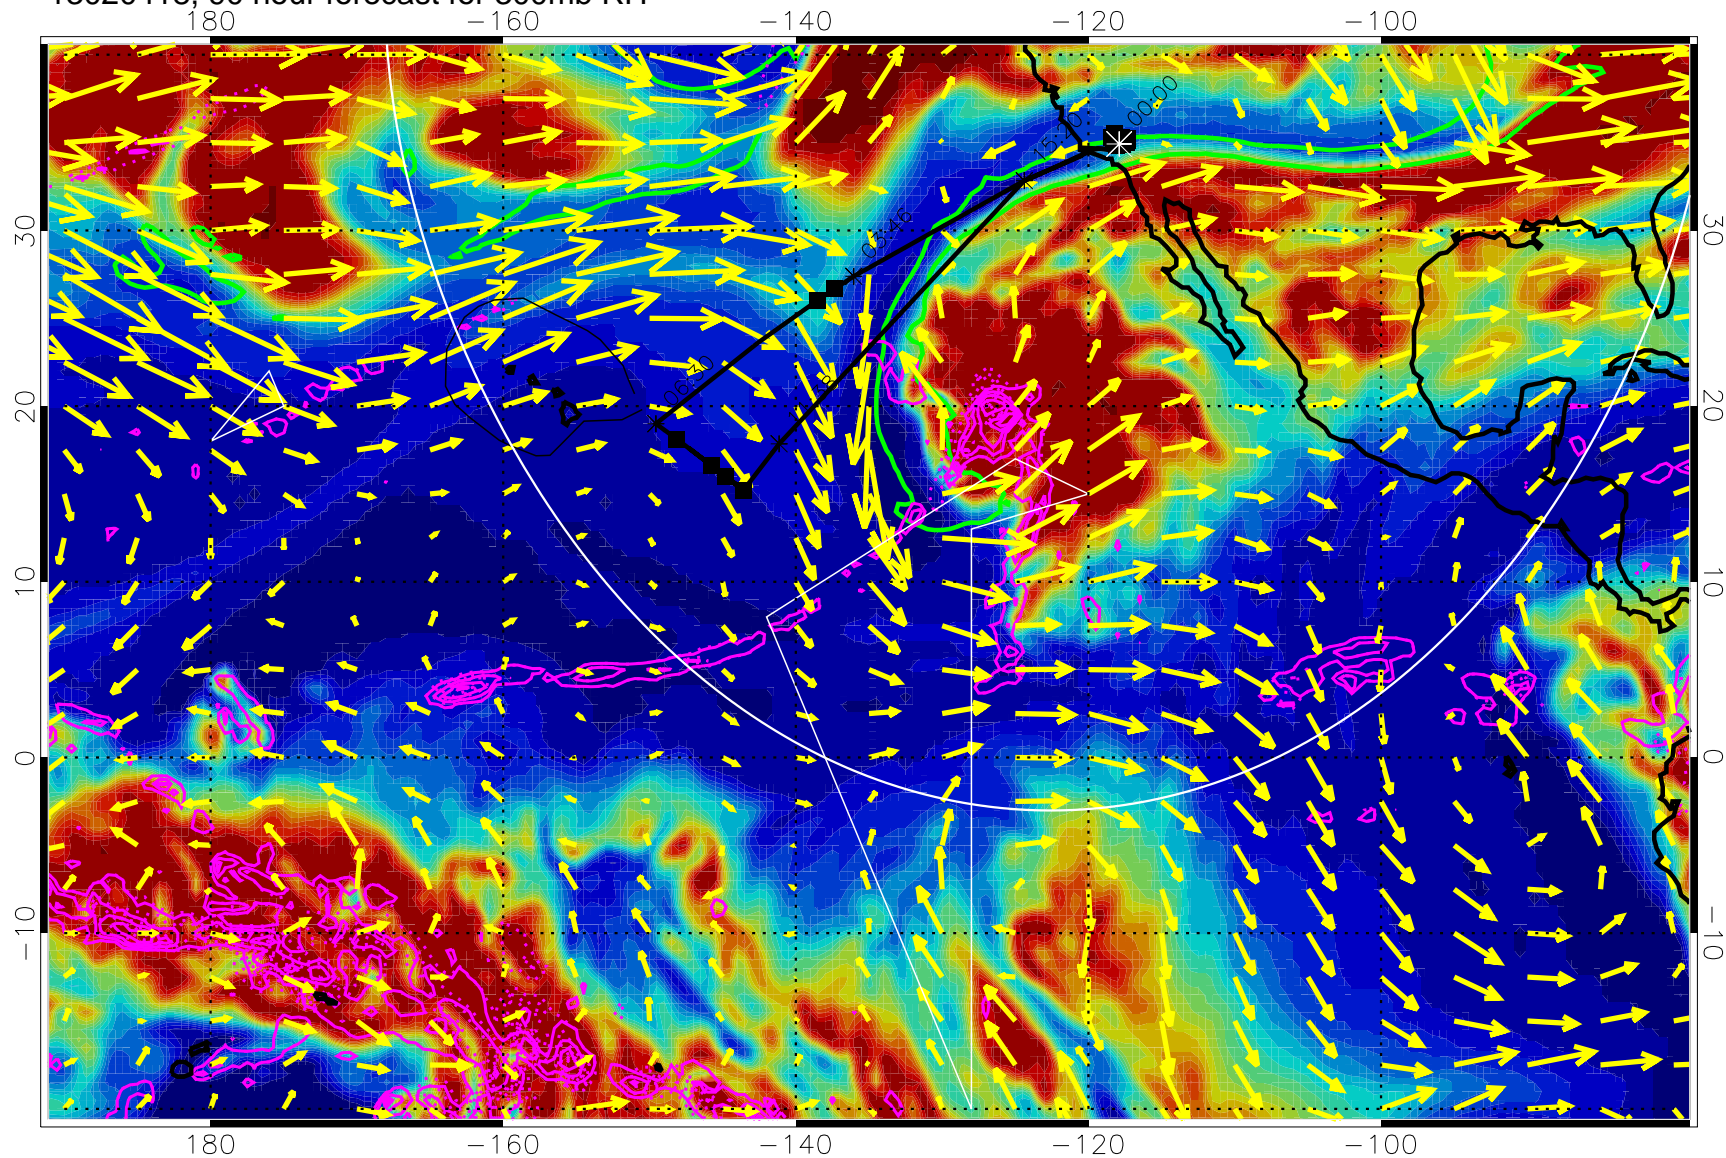

13020400, 72 hour forecast for 300mb RH

Precip (tot dot, conv sol) past 6 hrs 6 kg/m2 contours, min 4

EPV Tropopause (2 PVU) Position

→ 50 m/s

Range ring of 4055 km -- 13 hours GH round trip

13020406, 78 hour forecast for 300mb RH

Precip (tot dot, conv sol) past 6 hrs 6 kg/m2 contours, min 4

EPV Tropopause (2 PVU) Position

→ 50 m/s

Range ring of 4055 km -- 13 hours GH round trip

13020412, 84 hour forecast for 300mb RH

Precip (tot dot, conv sol) past 6 hrs 6 kg/m2 contours, min 4

EPV Tropopause (2 PVU) Position

→ 50 m/s

Range ring of 4055 km -- 13 hours GH round trip

13020418, 90 hour forecast for 300mb RH

Precip (tot dot, conv sol) past 6 hrs 6 kg/m2 contours, min 4

EPV Tropopause (2 PVU) Position

Precip (tot dot, conv sol) past 6 hrs 6 kg/m2 contours, min 4

EPV Tropopause (2 PVU) Position

→ 50 m/s

Range ring of 4055 km -- 13 hours GH round trip

13020600, 120 hour forecast for 300mb RH

Precip (tot dot, conv sol) past 6 hrs 6 kg/m2 contours, min 4