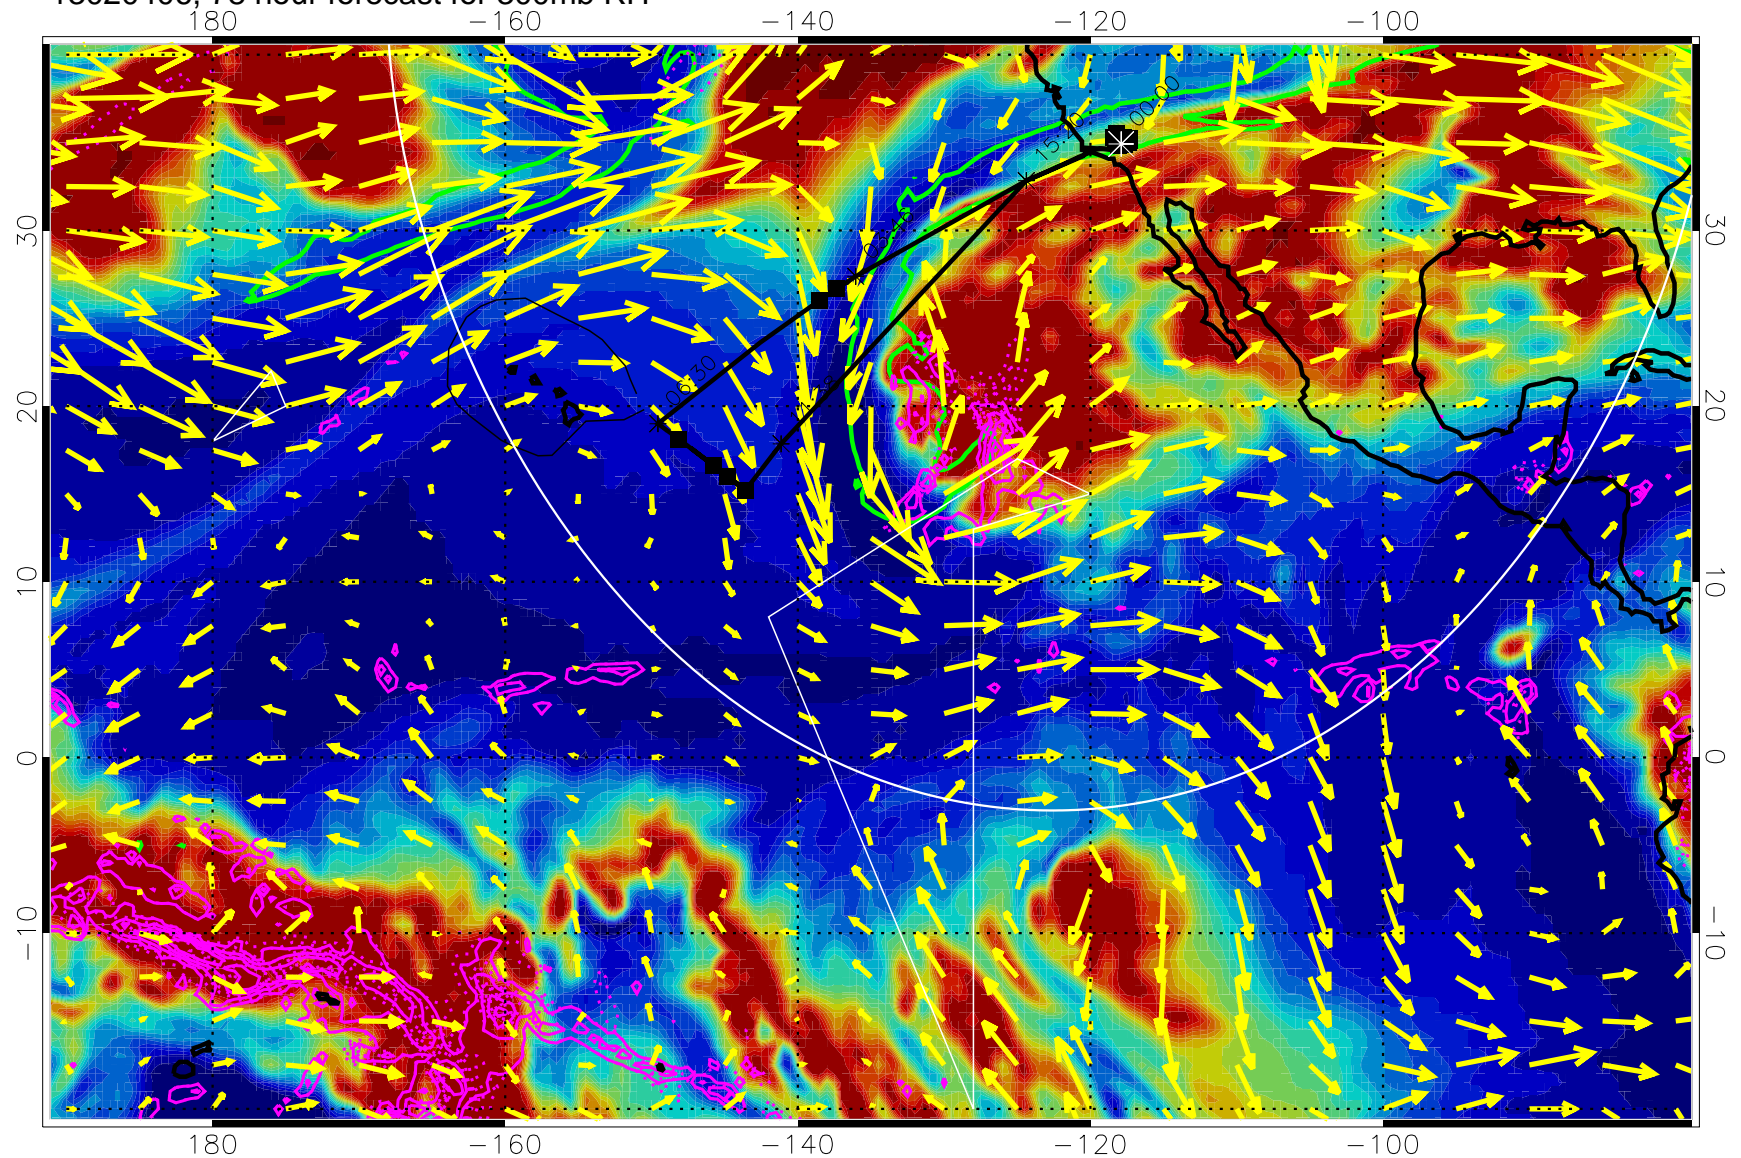

13020400, 72 hour forecast for 300mb RH

Precip (tot dot, conv sol) past 6 hrs 6 kg/m2 contours, min 4

EPV Tropopause (2 PVU) Position

→ 50 m/s

Range ring of 4055 km -- 13 hours GH round trip

13020406, 78 hour forecast for 300mb RH

Precip (tot dot, conv sol) past 6 hrs 6 kg/m2 contours, min 4

EPV Tropopause (2 PVU) Position

→ 50 m/s

Range ring of 4055 km -- 13 hours GH round trip

13020412, 84 hour forecast for 300mb RH

Precip (tot dot, conv sol) past 6 hrs 6 kg/m2 contours, min 4

EPV Tropopause (2 PVU) Position

→ 50 m/s

Range ring of 4055 km -- 13 hours GH round trip

13020418, 90 hour forecast for 300mb RH

Precip (tot dot, conv sol) past 6 hrs 6 kg/m2 contours, min 4

EPV Tropopause (2 PVU) Position

Precip (tot dot, conv sol) past 6 hrs 6 kg/m2 contours, min 4

EPV Tropopause (2 PVU) Position

→ 50 m/s

Range ring of 4055 km -- 13 hours GH round trip

13020600, 120 hour forecast for 300mb RH

Precip (tot dot, conv sol) past 6 hrs 6 kg/m2 contours, min 4