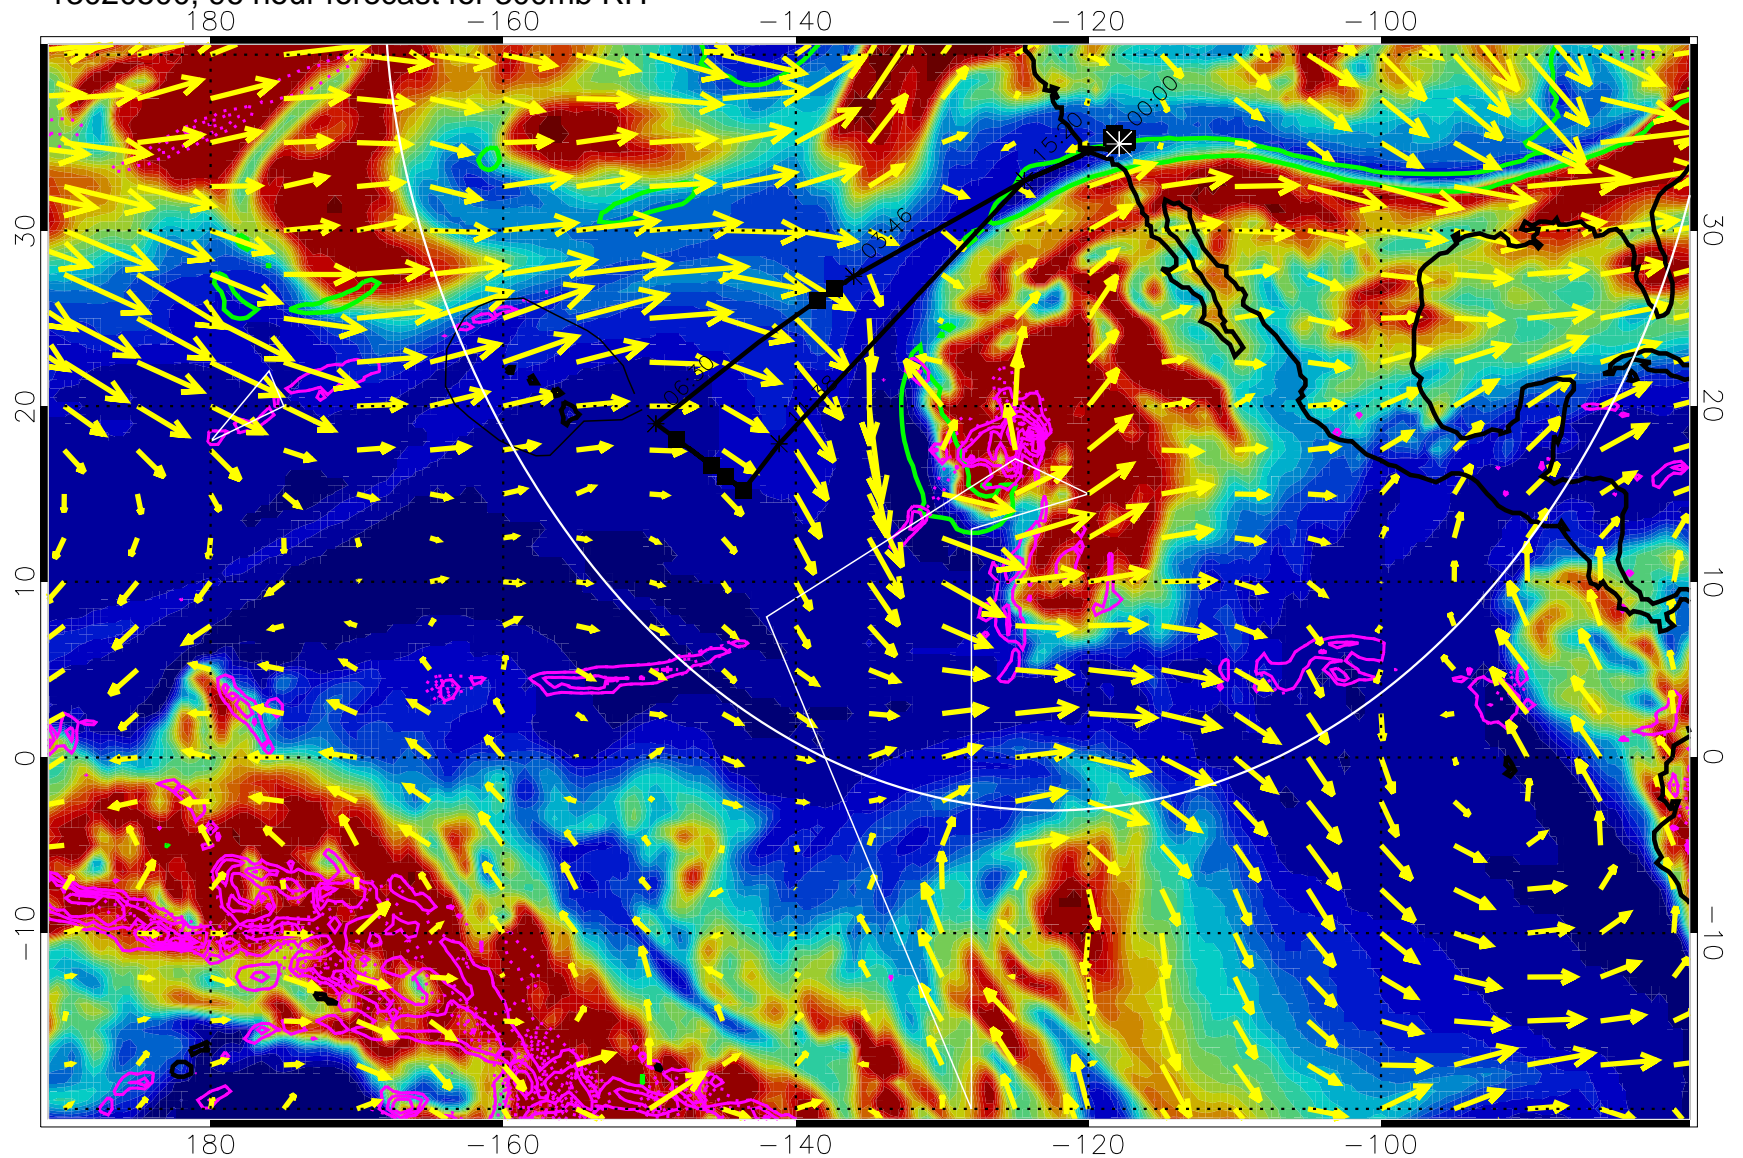

Precip (tot dot, conv sol) past 6 hrs 6 kg/m2 contours, min 4

EPV Tropopause (2 PVU) Position

→ 50 m/s

Range ring of 4055 km -- 13 hours GH round trip

13020412, 84 hour forecast for 300mb RH

Precip (tot dot, conv sol) past 6 hrs 6 kg/m2 contours, min 4

EPV Tropopause (2 PVU) Position

→ 50 m/s

Range ring of 4055 km -- 13 hours GH round trip

13020418, 90 hour forecast for 300mb RH

Precip (tot dot, conv sol) past 6 hrs 6 kg/m2 contours, min 4

EPV Tropopause (2 PVU) Position

→ 50 m/s

Range ring of 4055 km -- 13 hours GH round trip

13020500, 96 hour forecast for 300mb RH

Precip (tot dot, conv sol) past 6 hrs 6 kg/m2 contours, min 4

EPV Tropopause (2 PVU) Position

→ 50 m/s

Range ring of 4055 km -- 13 hours GH round trip

Precip (tot dot, conv sol) past 6 hrs 6 kg/m2 contours, min 4

EPV Tropopause (2 PVU) Position

→ 50 m/s

Range ring of 4055 km -- 13 hours GH round trip

13020600, 120 hour forecast for 300mb RH

Precip (tot dot, conv sol) past 6 hrs 6 kg/m2 contours, min 4