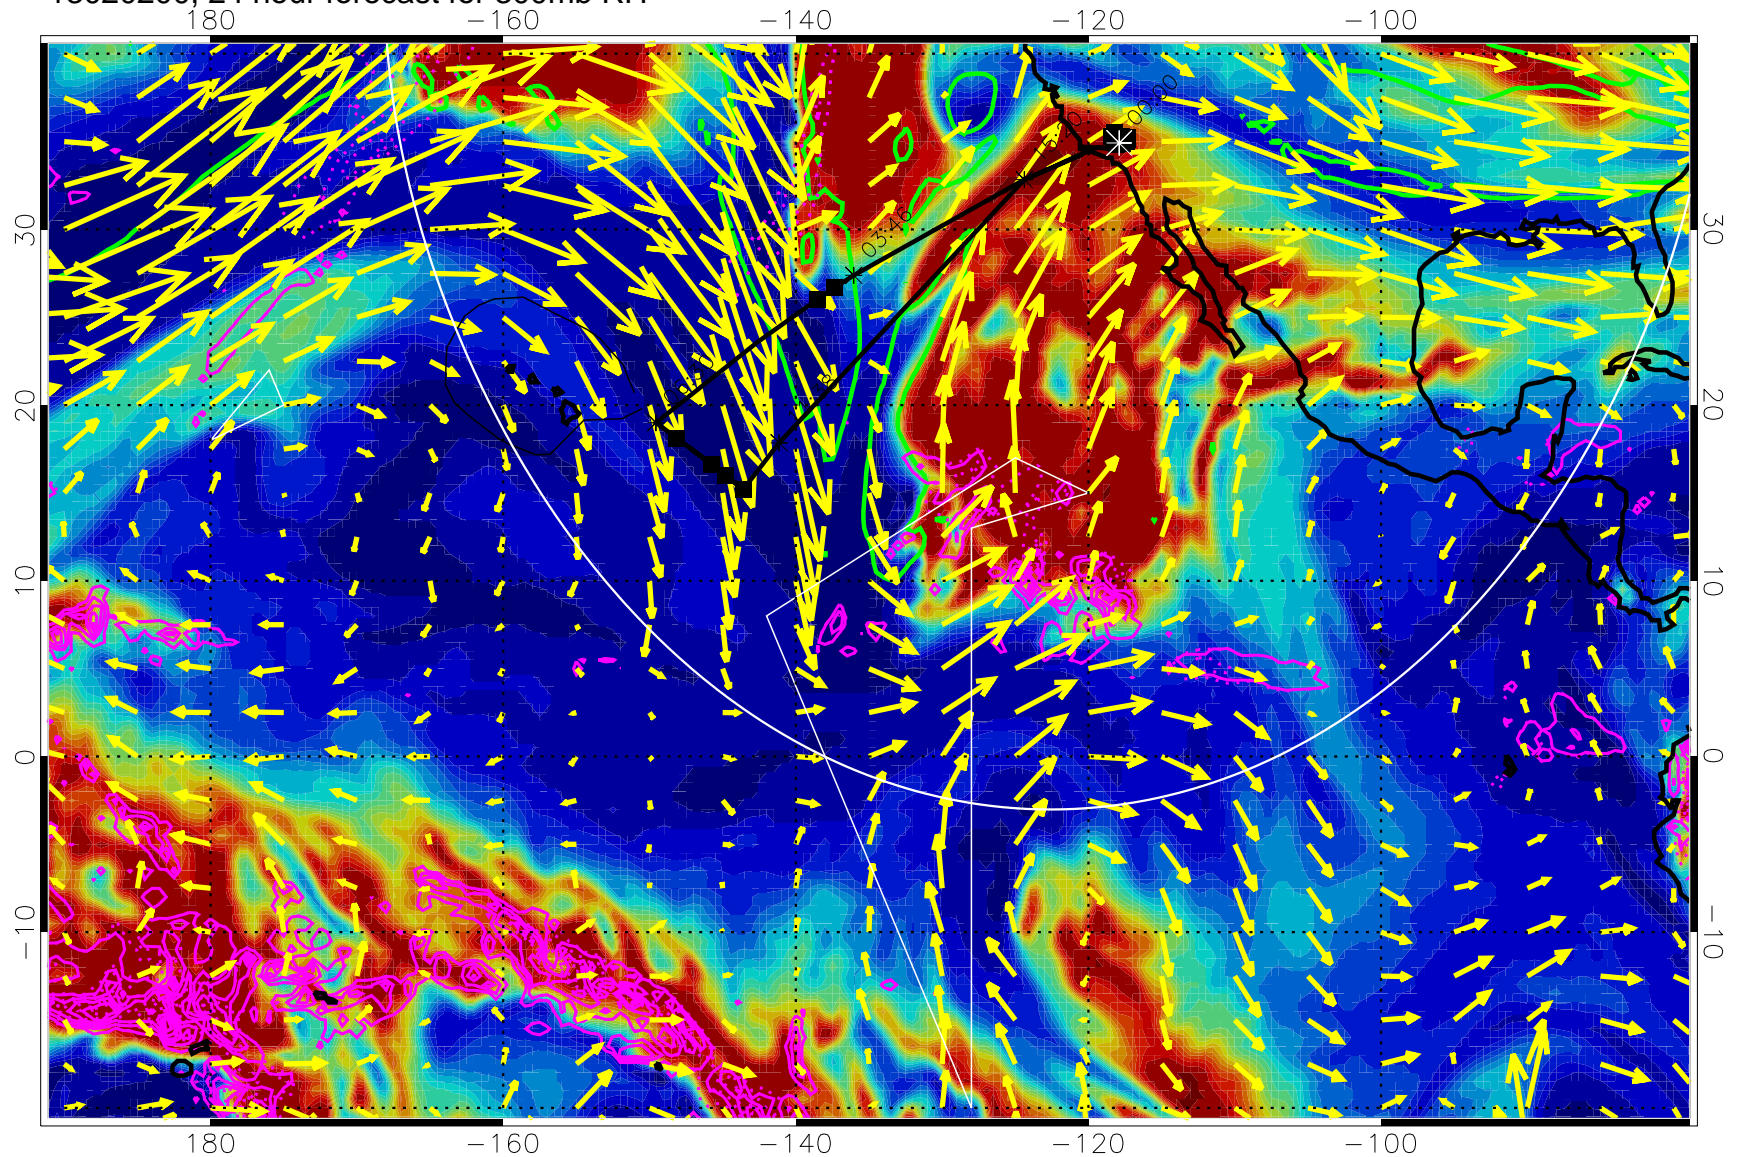

13020112, 12 hour forecast for 300mb RH

Precip (tot dot, conv sol) past 6 hrs 6 kg/m2 contours, min 4

EPV Tropopause (2 PVU) Position

→ 50 m/s

Range ring of 4055 km -- 13 hours GH round trip

13020118, 18 hour forecast for 300mb RH

Precip (tot dot, conv sol) past 6 hrs 6 kg/m2 contours, min 4

EPV Tropopause (2 PVU) Position

→ 50 m/s

Range ring of 4055 km -- 13 hours GH round trip

13020200, 24 hour forecast for 300mb RH

Precip (tot dot, conv sol) past 6 hrs 6 kg/m2 contours, min 4

EPV Tropopause (2 PVU) Position

→ 50 m/s

Range ring of 4055 km -- 13 hours GH round trip

13020206, 30 hour forecast for 300mb RH

Precip (tot dot, conv sol) past 6 hrs 6 kg/m2 contours, min 4

EPV Tropopause (2 PVU) Position

13020218, 42 hour forecast for 300mb RH

Precip (tot dot, conv sol) past 6 hrs 6 kg/m2 contours, min 4

EPV Tropopause (2 PVU) Position

→ 50 m/s

Range ring of 4055 km -- 13 hours GH round trip

13020300, 48 hour forecast for 300mb RH