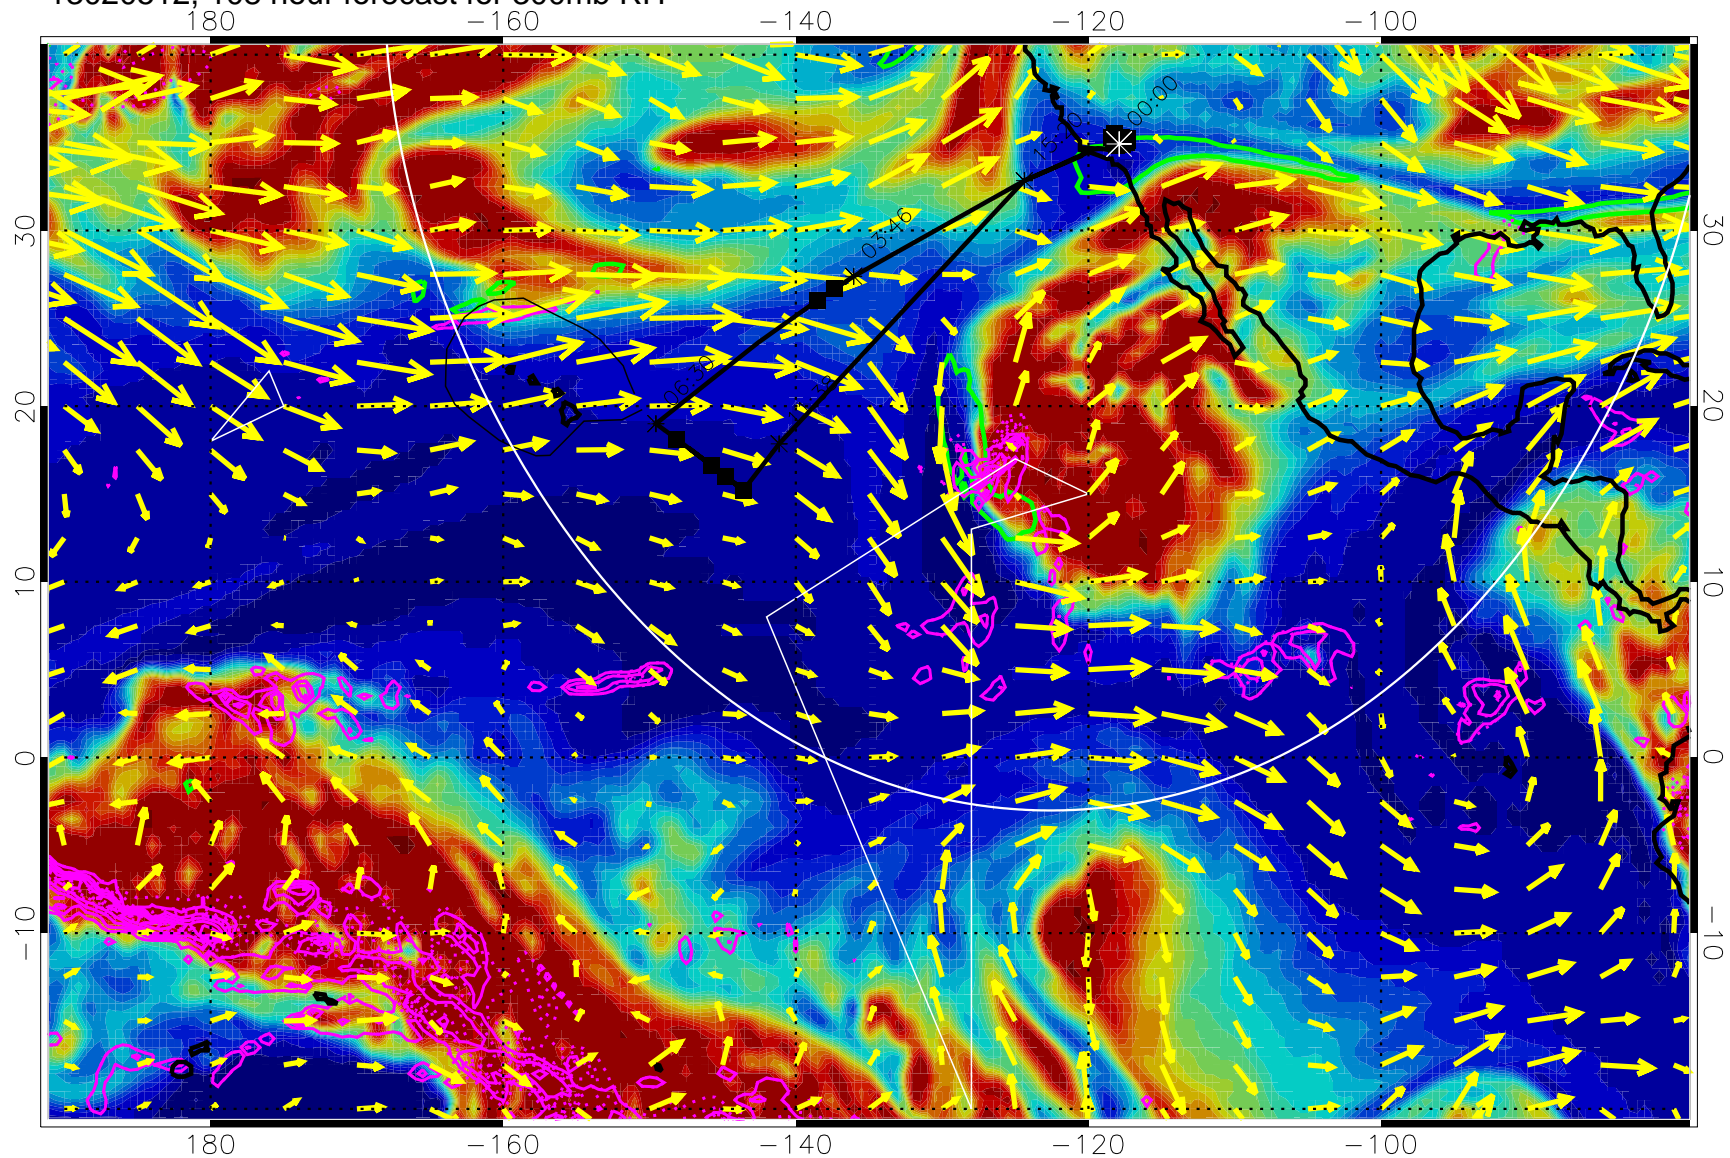

→ 50 m/s

Range ring of 4055 km -- 13 hours GH round trip

13020500, 96 hour forecast for 300mb RH

Precip (tot dot, conv sol) past 6 hrs 6 kg/m2 contours, min 4

EPV Tropopause (2 PVU) Position

→ 50 m/s

Range ring of 4055 km -- 13 hours GH round trip

13020506, 102 hour forecast for 300mb RH

Precip (tot dot, conv sol) past 6 hrs 6 kg/m2 contours, min 4

EPV Tropopause (2 PVU) Position

→ 50 m/s

Range ring of 4055 km -- 13 hours GH round trip

13020512, 108 hour forecast for 300mb RH

Precip (tot dot, conv sol) past 6 hrs 6 kg/m2 contours, min 4

EPV Tropopause (2 PVU) Position

→ 50 m/s

Range ring of 4055 km -- 13 hours GH round trip

13020600, 120 hour forecast for 300mb RH

Precip (tot dot, conv sol) past 6 hrs 6 kg/m2 contours, min 4

EPV Tropopause (2 PVU) Position

→ 50 m/s

Range ring of 4055 km -- 13 hours GH round trip