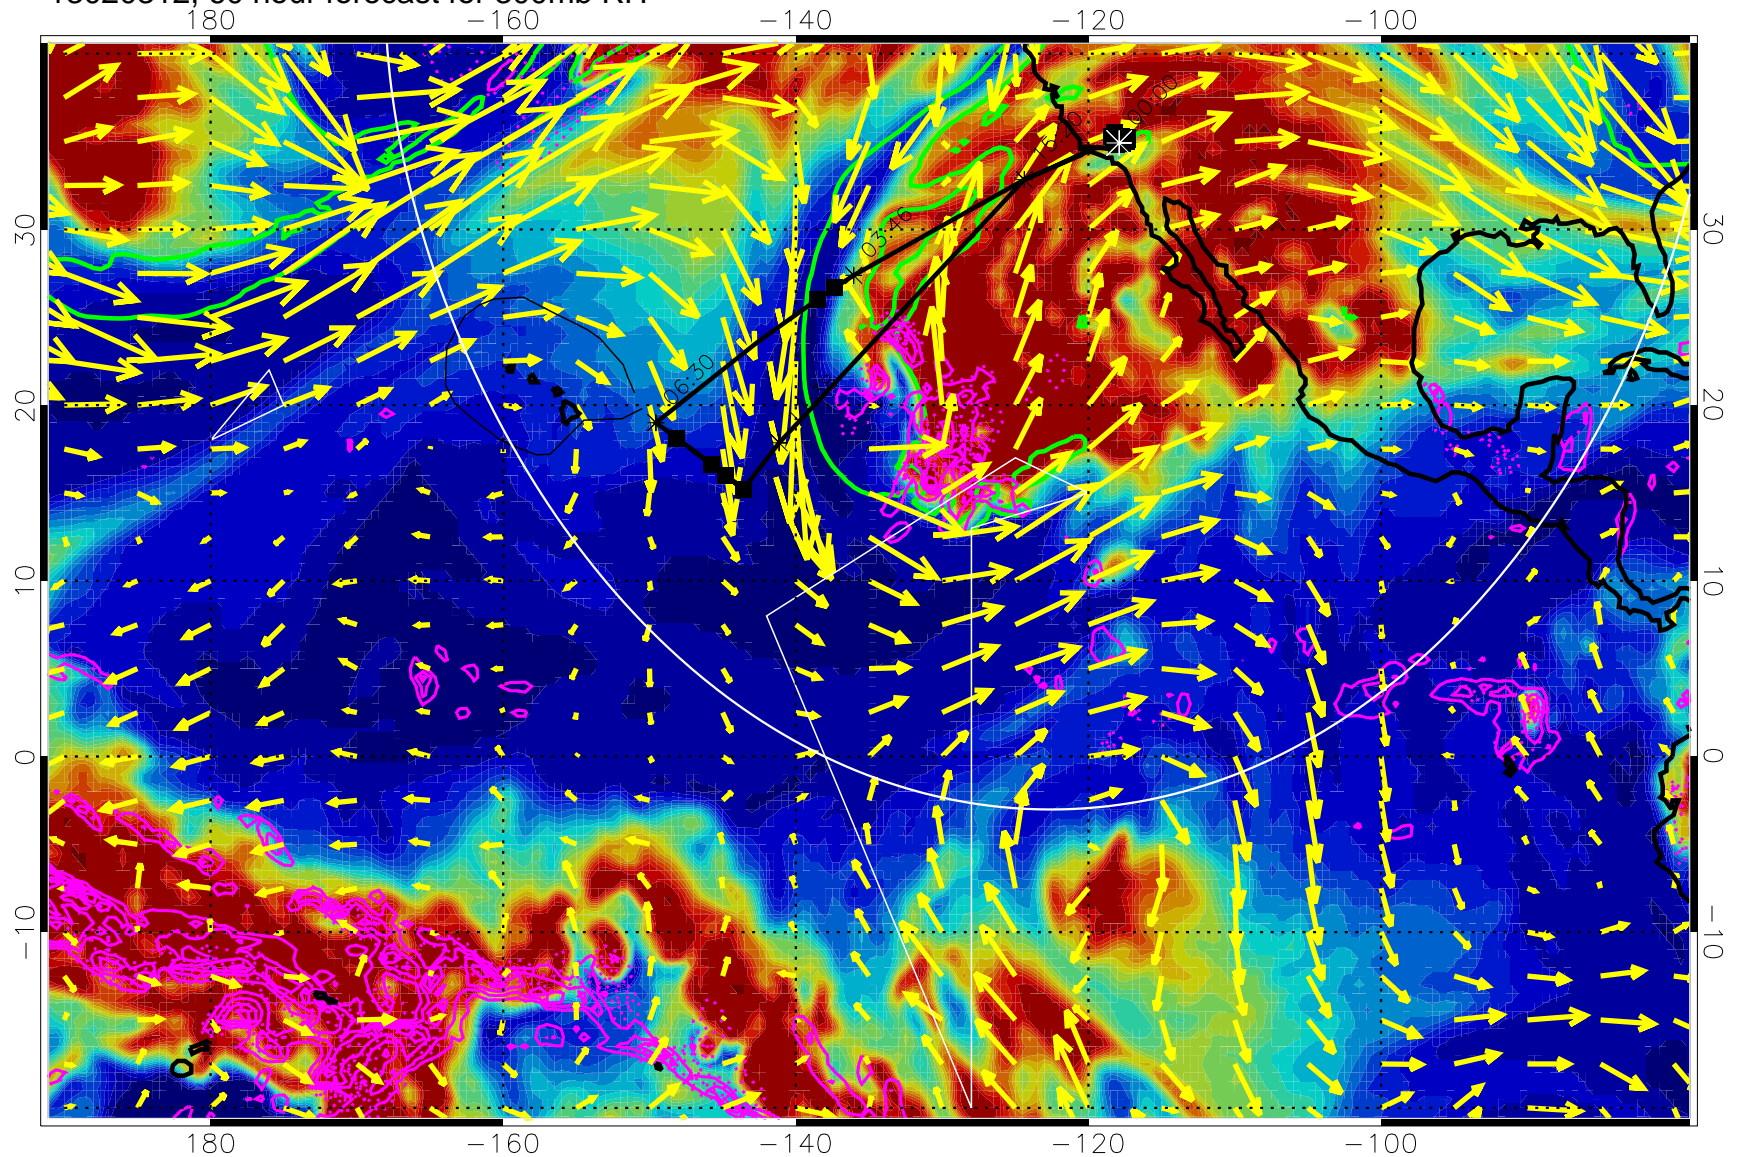

13020218, 42 hour forecast for 300mb RH

Precip (tot dot, conv sol) past 6 hrs 6 kg/m2 contours, min 4

EPV Tropopause (2 PVU) Position

→ 50 m/s

Range ring of 4055 km -- 13 hours GH round trip

13020300, 48 hour forecast for 300mb RH

Precip (tot dot, conv sol) past 6 hrs 6 kg/m2 contours, min 4

EPV Tropopause (2 PVU) Position

→ 50 m/s

Range ring of 4055 km -- 13 hours GH round trip

13020306, 54 hour forecast for 300mb RH

Precip (tot dot, conv sol) past 6 hrs 6 kg/m2 contours, min 4

EPV Tropopause (2 PVU) Position

→ 50 m/s

Range ring of 4055 km -- 13 hours GH round trip

13020312, 60 hour forecast for 300mb RH

Precip (tot dot, conv sol) past 6 hrs 6 kg/m2 contours, min 4

EPV Tropopause (2 PVU) Position

13020400, 72 hour forecast for 300mb RH

Precip (tot dot, conv sol) past 6 hrs 6 kg/m2 contours, min 4

EPV Tropopause (2 PVU) Position

→ 50 m/s

Range ring of 4055 km -- 13 hours GH round trip

13020406, 78 hour forecast for 300mb RH