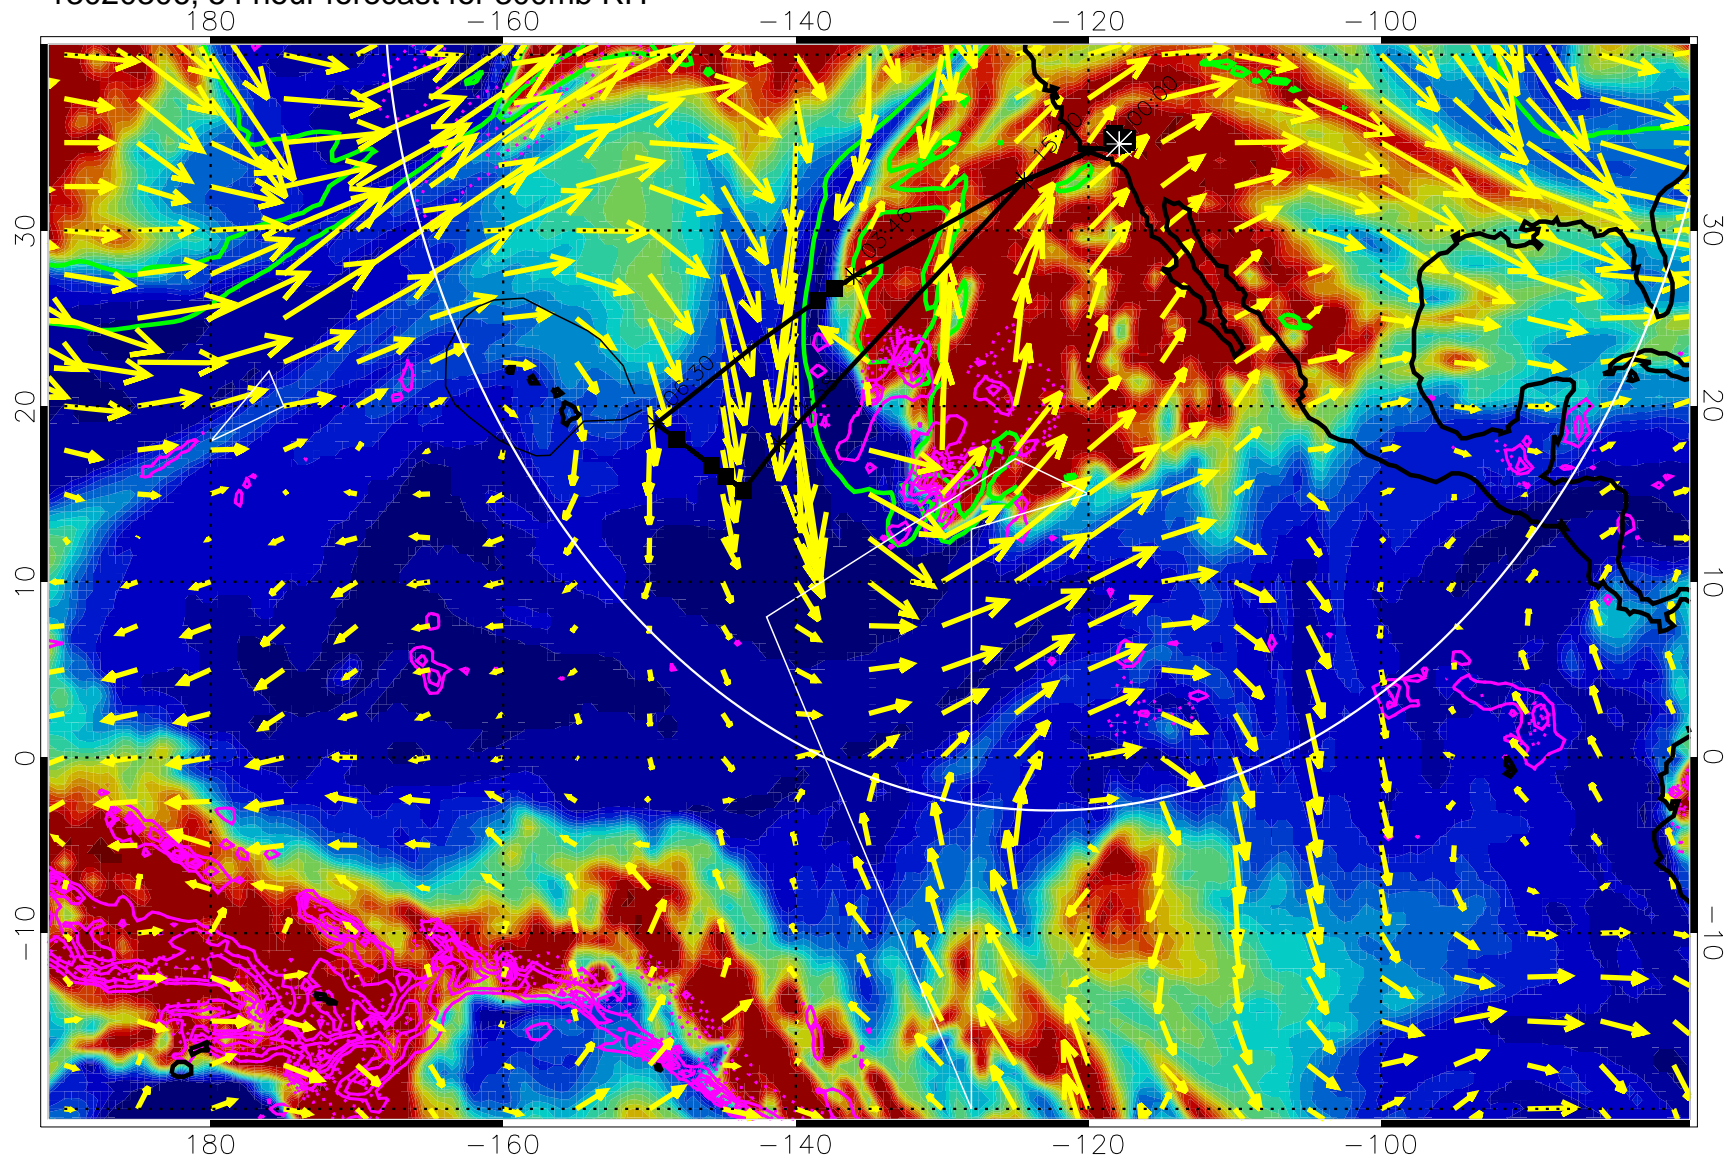

EPV Tropopause (2 PVU) Position

→ 50 m/s

Range ring of 4055 km -- 13 hours GH round trip

13020206, 30 hour forecast for 300mb RH

Precip (tot dot, conv sol) past 6 hrs 6 kg/m2 contours, min 4

EPV Tropopause (2 PVU) Position

13020218, 42 hour forecast for 300mb RH

Precip (tot dot, conv sol) past 6 hrs 6 kg/m2 contours, min 4

EPV Tropopause (2 PVU) Position

→ 50 m/s

Range ring of 4055 km -- 13 hours GH round trip

13020300, 48 hour forecast for 300mb RH

Precip (tot dot, conv sol) past 6 hrs 6 kg/m2 contours, min 4

EPV Tropopause (2 PVU) Position

→ 50 m/s

Range ring of 4055 km -- 13 hours GH round trip

13020306, 54 hour forecast for 300mb RH

Precip (tot dot, conv sol) past 6 hrs 6 kg/m2 contours, min 4

EPV Tropopause (2 PVU) Position

→ 50 m/s

Range ring of 4055 km -- 13 hours GH round trip

13020312, 60 hour forecast for 300mb RH

Precip (tot dot, conv sol) past 6 hrs 6 kg/m2 contours, min 4

EPV Tropopause (2 PVU) Position