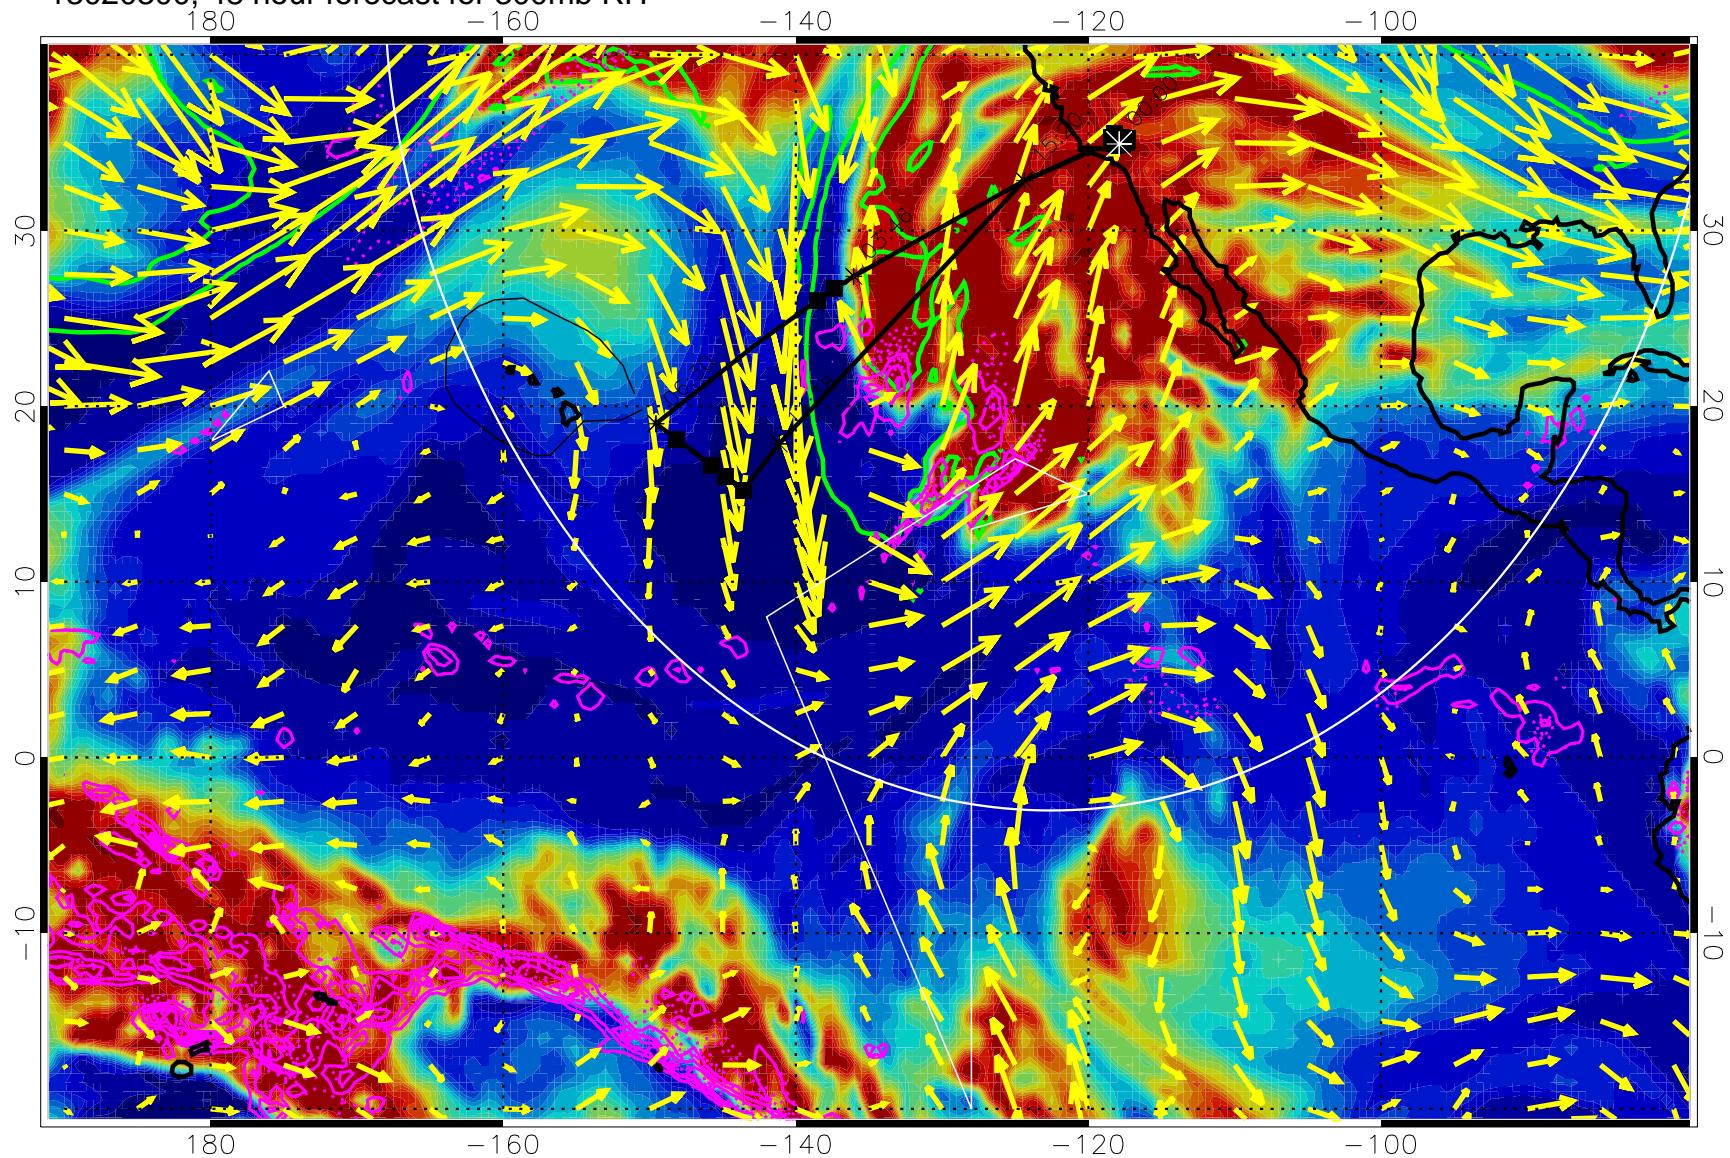

EPV Tropopause (2 PVU) Position

→ 50 m/s

Range ring of 4055 km -- 13 hours GH round trip

13020206, 30 hour forecast for 300mb RH

Precip (tot dot, conv sol) past 6 hrs 6 kg/m2 contours, min 4

EPV Tropopause (2 PVU) Position

13020218, 42 hour forecast for 300mb RH

Precip (tot dot, conv sol) past 6 hrs 6 kg/m2 contours, min 4

EPV Tropopause (2 PVU) Position

→ 50 m/s

Range ring of 4055 km -- 13 hours GH round trip

13020300, 48 hour forecast for 300mb RH

Precip (tot dot, conv sol) past 6 hrs 6 kg/m2 contours, min 4

EPV Tropopause (2 PVU) Position

→ 50 m/s

Range ring of 4055 km -- 13 hours GH round trip

13020306, 54 hour forecast for 300mb RH

Precip (tot dot, conv sol) past 6 hrs 6 kg/m2 contours, min 4

EPV Tropopause (2 PVU) Position

→ 50 m/s

Range ring of 4055 km -- 13 hours GH round trip

13020312, 60 hour forecast for 300mb RH

Precip (tot dot, conv sol) past 6 hrs 6 kg/m2 contours, min 4

EPV Tropopause (2 PVU) Position