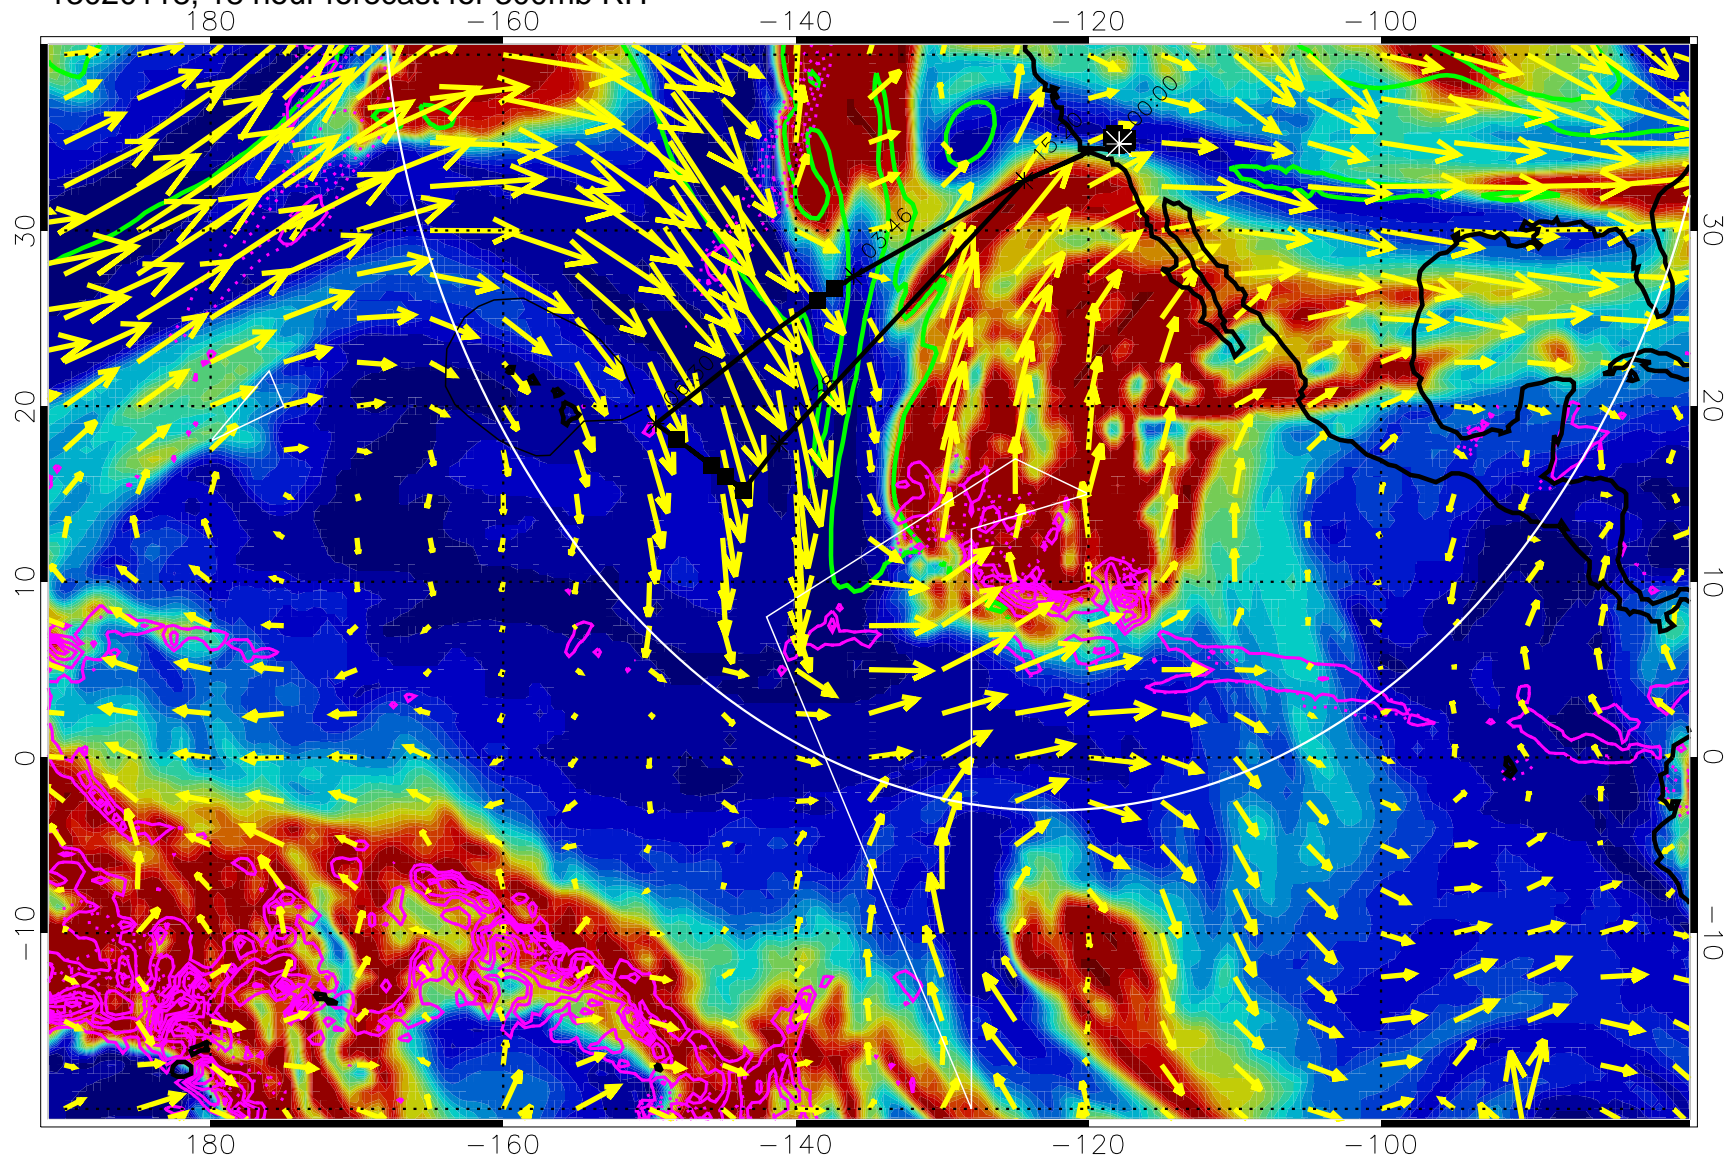

13020112, 12 hour forecast for 300mb RH

Precip (tot dot, conv sol) past 6 hrs 6 kg/m2 contours, min 4

EPV Tropopause (2 PVU) Position

→ 50 m/s

Range ring of 4055 km -- 13 hours GH round trip

13020118, 18 hour forecast for 300mb RH

Precip (tot dot, conv sol) past 6 hrs 6 kg/m2 contours, min 4

EPV Tropopause (2 PVU) Position

→ 50 m/s

Range ring of 4055 km -- 13 hours GH round trip

13020200, 24 hour forecast for 300mb RH

Precip (tot dot, conv sol) past 6 hrs 6 kg/m2 contours, min 4

EPV Tropopause (2 PVU) Position

→ 50 m/s

Range ring of 4055 km -- 13 hours GH round trip

13020206, 30 hour forecast for 300mb RH

Precip (tot dot, conv sol) past 6 hrs 6 kg/m2 contours, min 4

EPV Tropopause (2 PVU) Position

13020218, 42 hour forecast for 300mb RH

Precip (tot dot, conv sol) past 6 hrs 6 kg/m2 contours, min 4

EPV Tropopause (2 PVU) Position

→ 50 m/s

Range ring of 4055 km -- 13 hours GH round trip

13020300, 48 hour forecast for 300mb RH