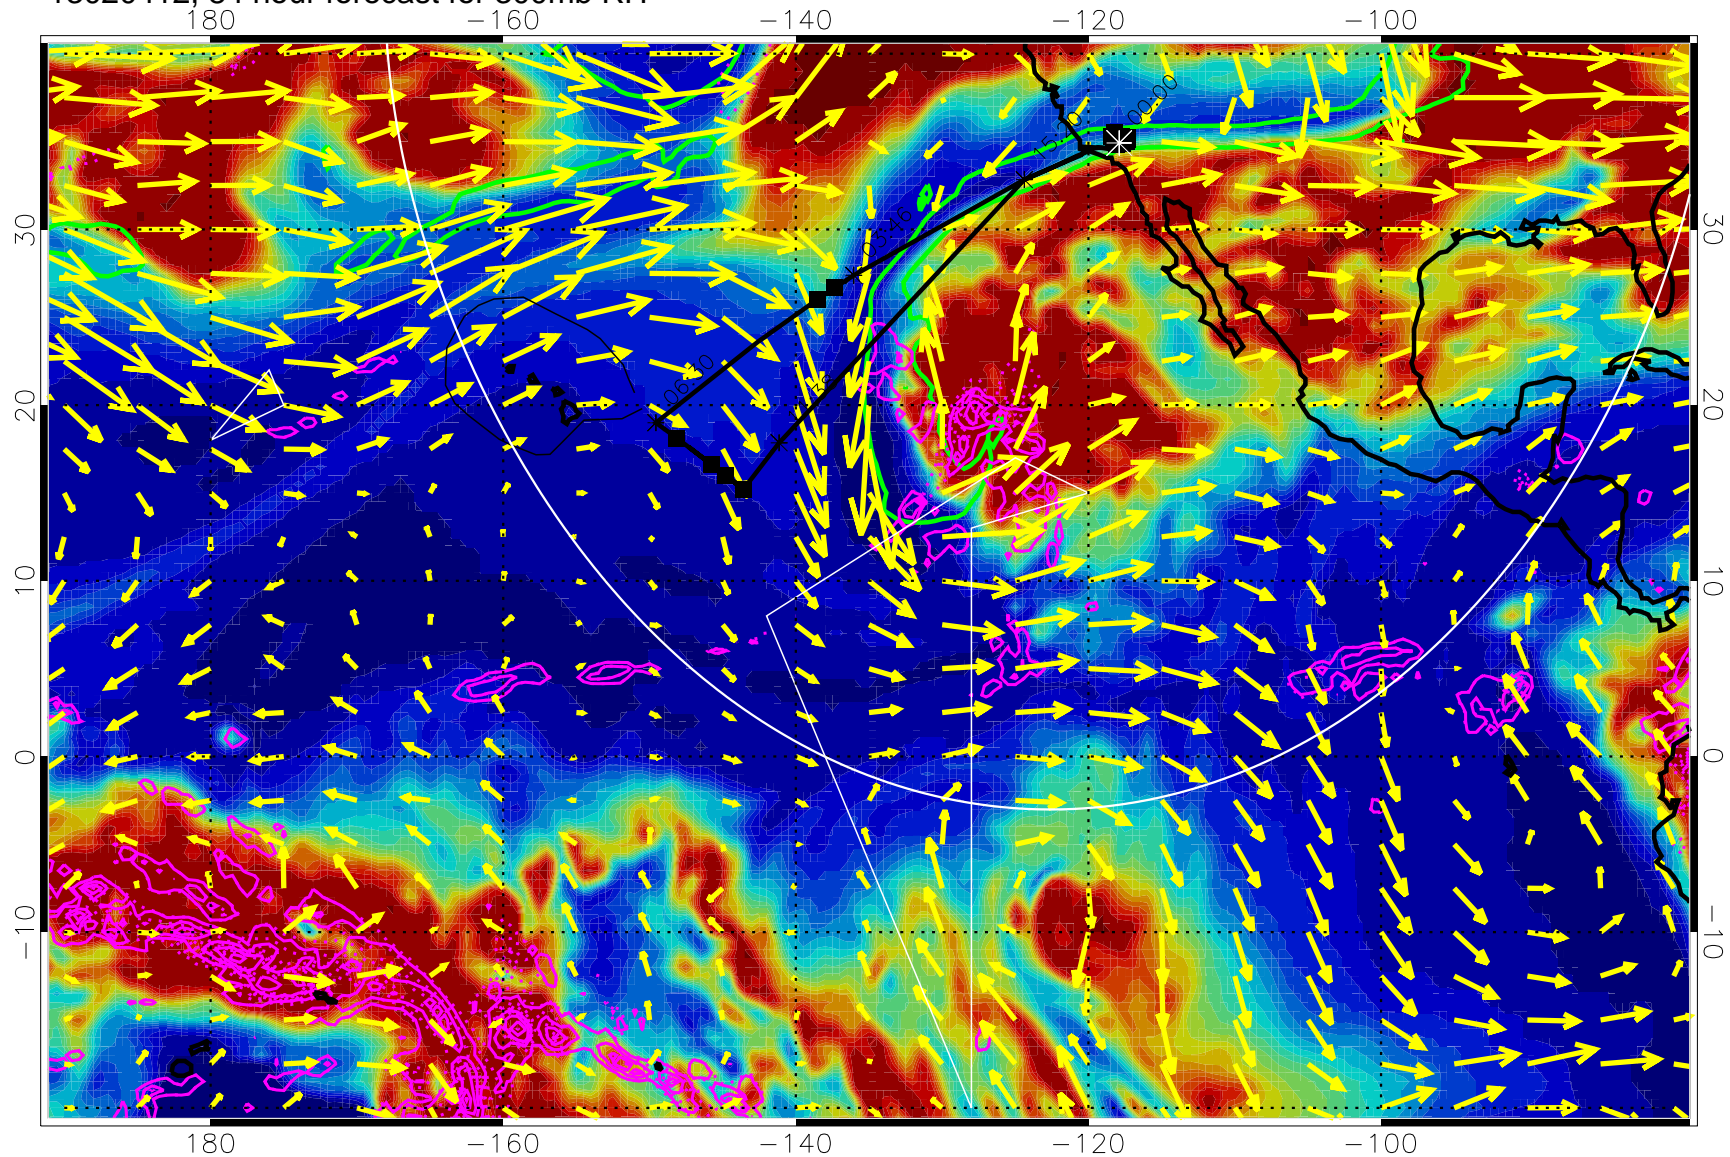

13020400, 72 hour forecast for 300mb RH

Precip (tot dot, conv sol) past 6 hrs 6 kg/m2 contours, min 4

EPV Tropopause (2 PVU) Position

→ 50 m/s

Range ring of 4055 km -- 13 hours GH round trip

13020406, 78 hour forecast for 300mb RH

Precip (tot dot, conv sol) past 6 hrs 6 kg/m2 contours, min 4

EPV Tropopause (2 PVU) Position

→ 50 m/s

Range ring of 4055 km -- 13 hours GH round trip

13020412, 84 hour forecast for 300mb RH

Precip (tot dot, conv sol) past 6 hrs 6 kg/m2 contours, min 4

EPV Tropopause (2 PVU) Position

→ 50 m/s

Range ring of 4055 km -- 13 hours GH round trip

13020418, 90 hour forecast for 300mb RH

Precip (tot dot, conv sol) past 6 hrs 6 kg/m2 contours, min 4

EPV Tropopause (2 PVU) Position

Precip (tot dot, conv sol) past 6 hrs 6 kg/m2 contours, min 4

EPV Tropopause (2 PVU) Position

→ 50 m/s

Range ring of 4055 km -- 13 hours GH round trip

13020600, 120 hour forecast for 300mb RH

Precip (tot dot, conv sol) past 6 hrs 6 kg/m2 contours, min 4