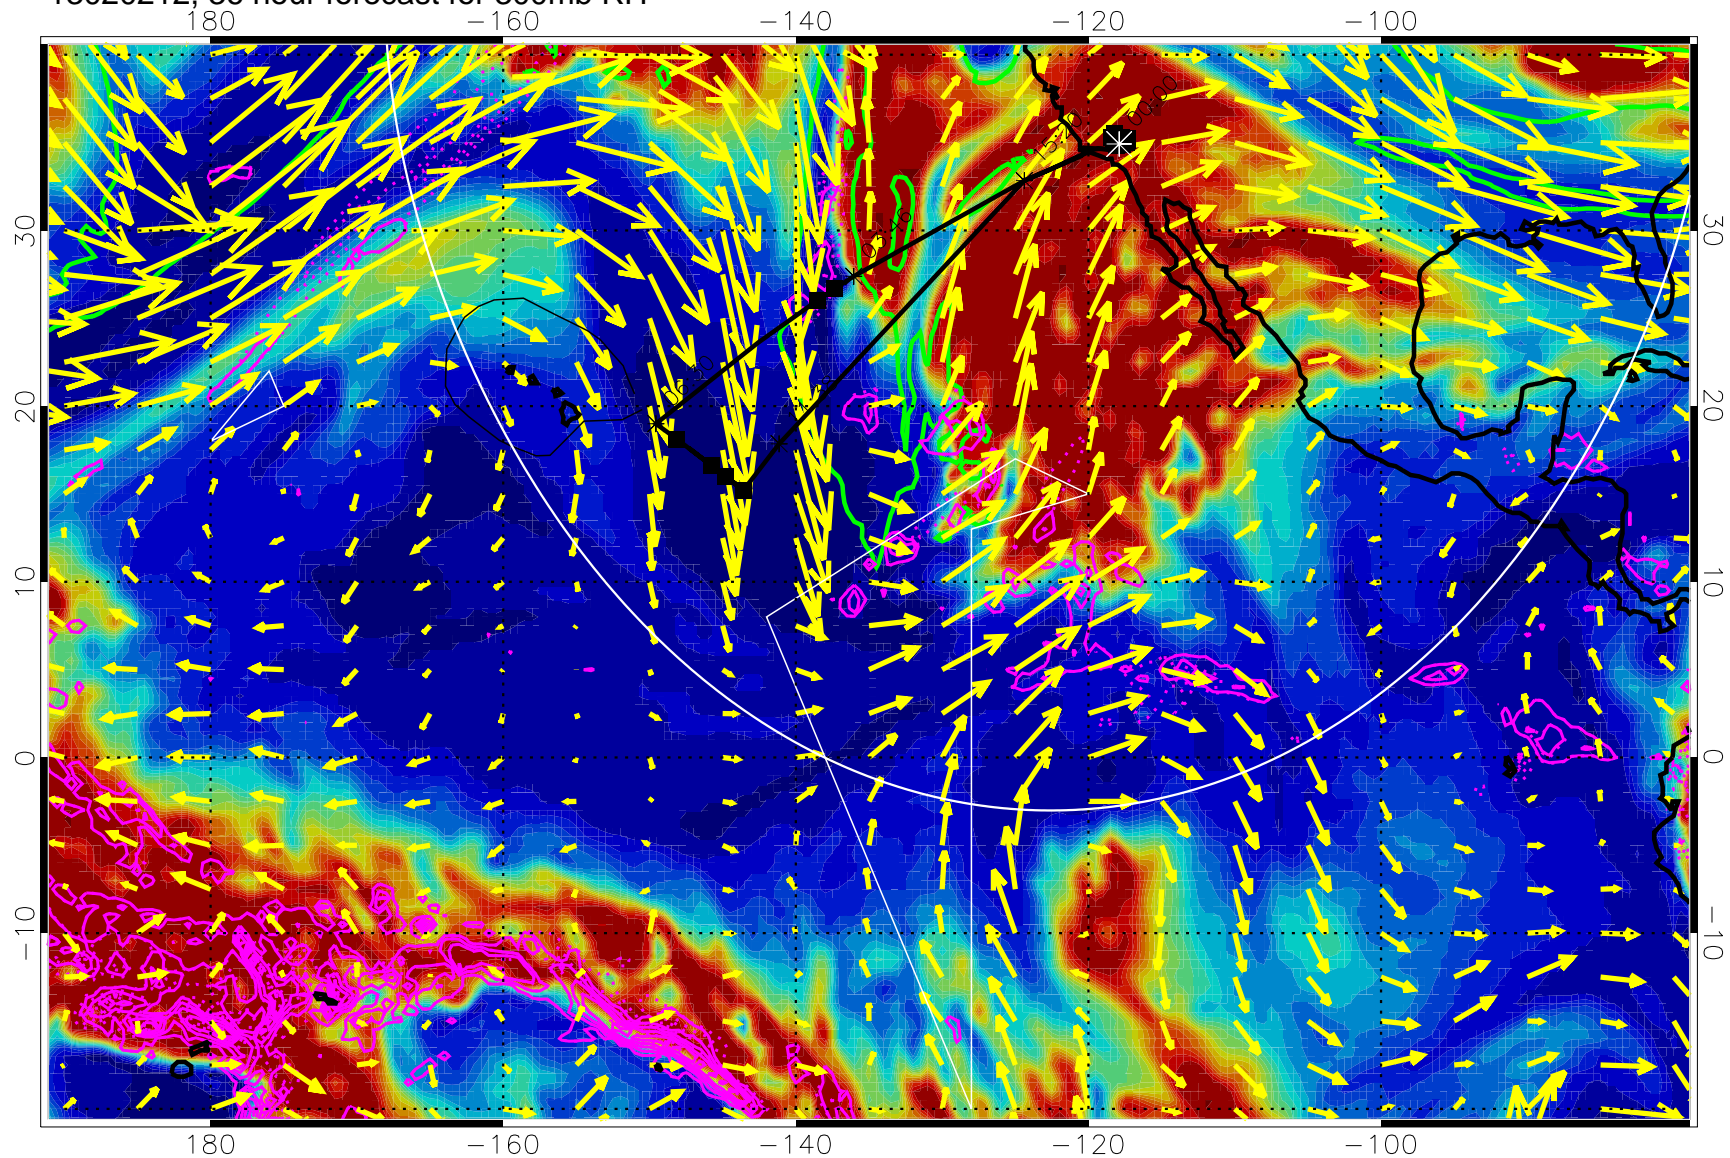

Precip (tot dot, conv sol) past 6 hrs 6 kg/m2 contours, min 4

EPV Tropopause (2 PVU) Position

→ 50 m/s

Range ring of 4055 km -- 13 hours GH round trip

13020200, 24 hour forecast for 300mb RH

Precip (tot dot, conv sol) past 6 hrs 6 kg/m2 contours, min 4

EPV Tropopause (2 PVU) Position

→ 50 m/s

Range ring of 4055 km -- 13 hours GH round trip

13020206, 30 hour forecast for 300mb RH

Precip (tot dot, conv sol) past 6 hrs 6 kg/m2 contours, min 4

EPV Tropopause (2 PVU) Position

→ 50 m/s

Range ring of 4055 km -- 13 hours GH round trip

13020212, 36 hour forecast for 300mb RH

Precip (tot dot, conv sol) past 6 hrs 6 kg/m2 contours, min 4

EPV Tropopause (2 PVU) Position

→ 50 m/s

Range ring of 4055 km -- 13 hours GH round trip

13020218, 42 hour forecast for 300mb RH

Precip (tot dot, conv sol) past 6 hrs 6 kg/m2 contours, min 4

EPV Tropopause (2 PVU) Position

→ 50 m/s

Range ring of 4055 km -- 13 hours GH round trip

13020300, 48 hour forecast for 300mb RH