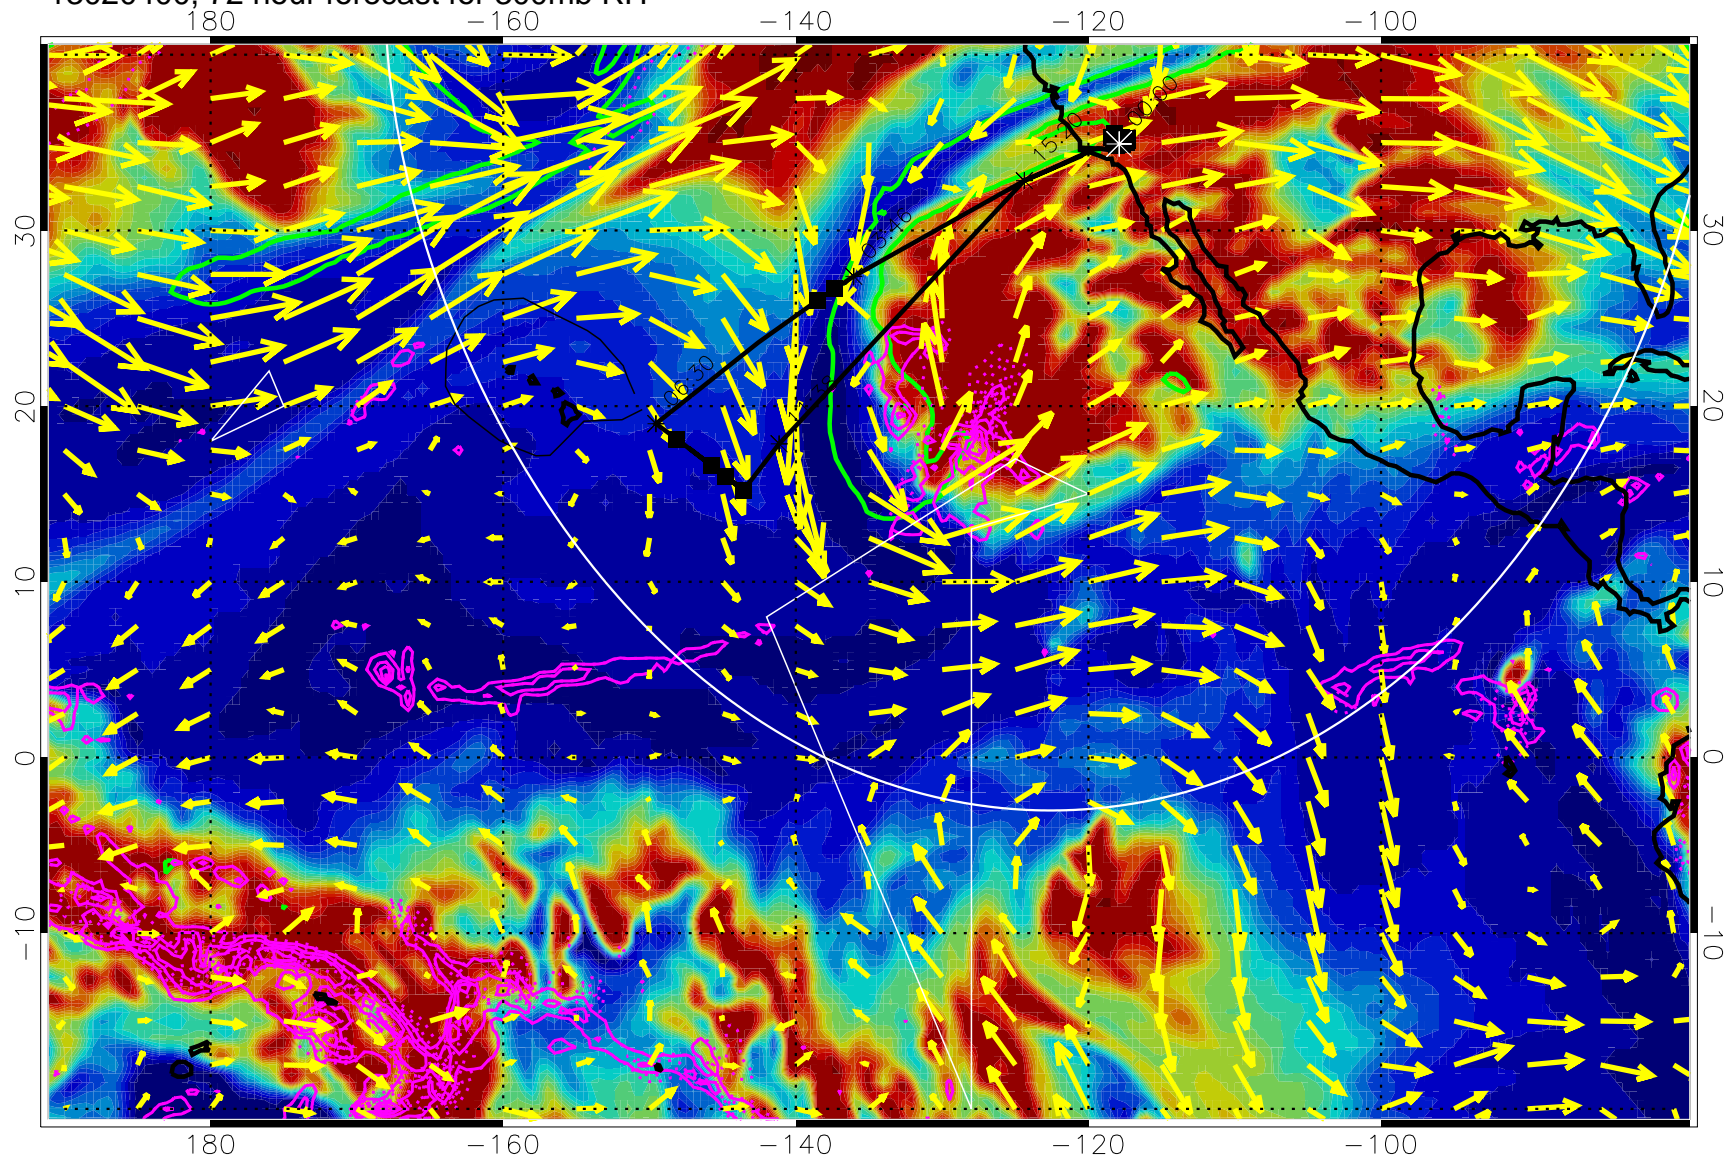

EPV Tropopause (2 PVU) Position

→ 50 m/s

Range ring of 4055 km -- 13 hours GH round trip

13020312, 60 hour forecast for 300mb RH

Precip (tot dot, conv sol) past 6 hrs 6 kg/m2 contours, min 4

EPV Tropopause (2 PVU) Position

→ 50 m/s

Range ring of 4055 km -- 13 hours GH round trip

13020318, 66 hour forecast for 300mb RH

Precip (tot dot, conv sol) past 6 hrs 6 kg/m2 contours, min 4

EPV Tropopause (2 PVU) Position

→ 50 m/s

Range ring of 4055 km -- 13 hours GH round trip

13020400, 72 hour forecast for 300mb RH

Precip (tot dot, conv sol) past 6 hrs 6 kg/m2 contours, min 4

EPV Tropopause (2 PVU) Position

→ 50 m/s

Range ring of 4055 km -- 13 hours GH round trip

13020406, 78 hour forecast for 300mb RH

Precip (tot dot, conv sol) past 6 hrs 6 kg/m2 contours, min 4

EPV Tropopause (2 PVU) Position

→ 50 m/s

Range ring of 4055 km -- 13 hours GH round trip

13020412, 84 hour forecast for 300mb RH

Precip (tot dot, conv sol) past 6 hrs 6 kg/m2 contours, min 4