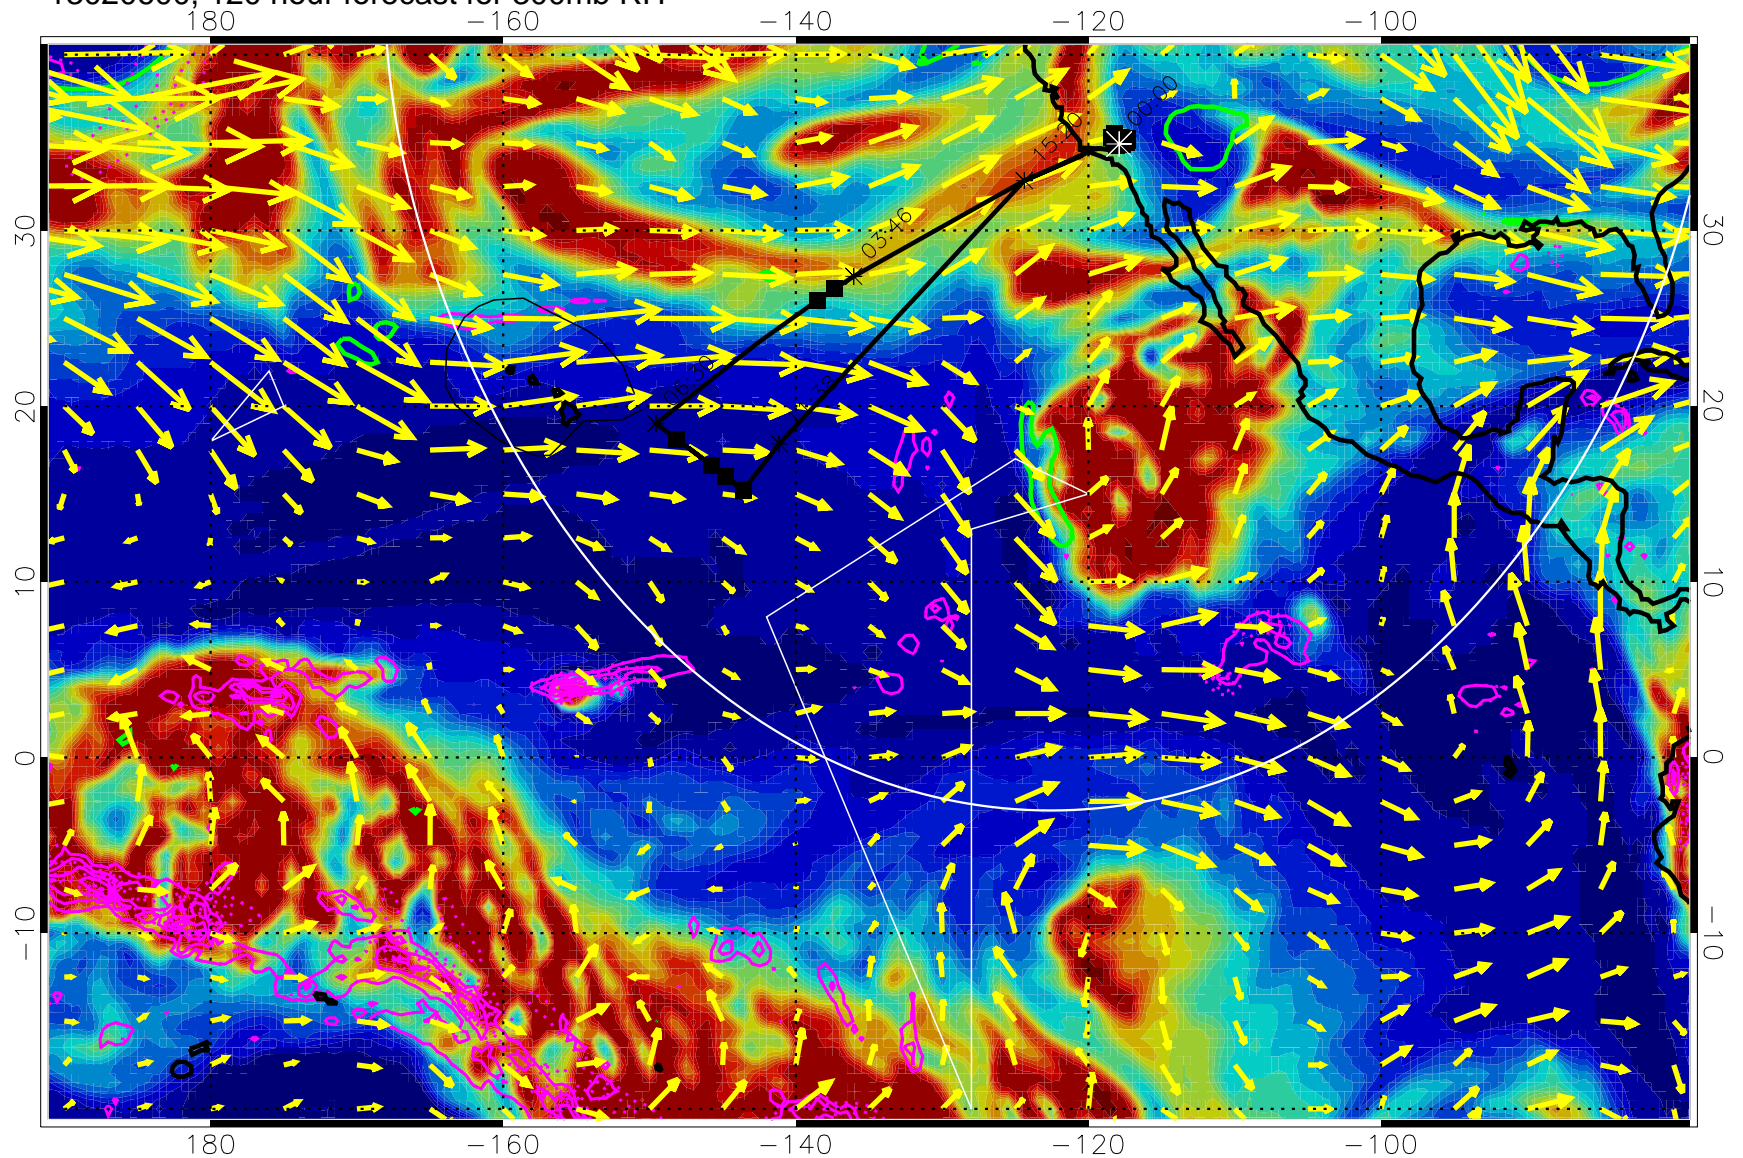

EPV Tropopause (2 PVU) Position

→ 50 m/s

Range ring of 4055 km -- 13 hours GH round trip

13020418, 90 hour forecast for 300mb RH

Precip (tot dot, conv sol) past 6 hrs 6 kg/m2 contours, min 4

EPV Tropopause (2 PVU) Position

13020506, 102 hour forecast for 300mb RH

Precip (tot dot, conv sol) past 6 hrs 6 kg/m2 contours, min 4

EPV Tropopause (2 PVU) Position

→ 50 m/s

Range ring of 4055 km -- 13 hours GH round trip

13020512, 108 hour forecast for 300mb RH

Precip (tot dot, conv sol) past 6 hrs 6 kg/m2 contours, min 4

EPV Tropopause (2 PVU) Position

→ 50 m/s

Range ring of 4055 km -- 13 hours GH round trip

13020600, 120 hour forecast for 300mb RH

Precip (tot dot, conv sol) past 6 hrs 6 kg/m2 contours, min 4

EPV Tropopause (2 PVU) Position

→ 50 m/s

Range ring of 4055 km -- 13 hours GH round trip