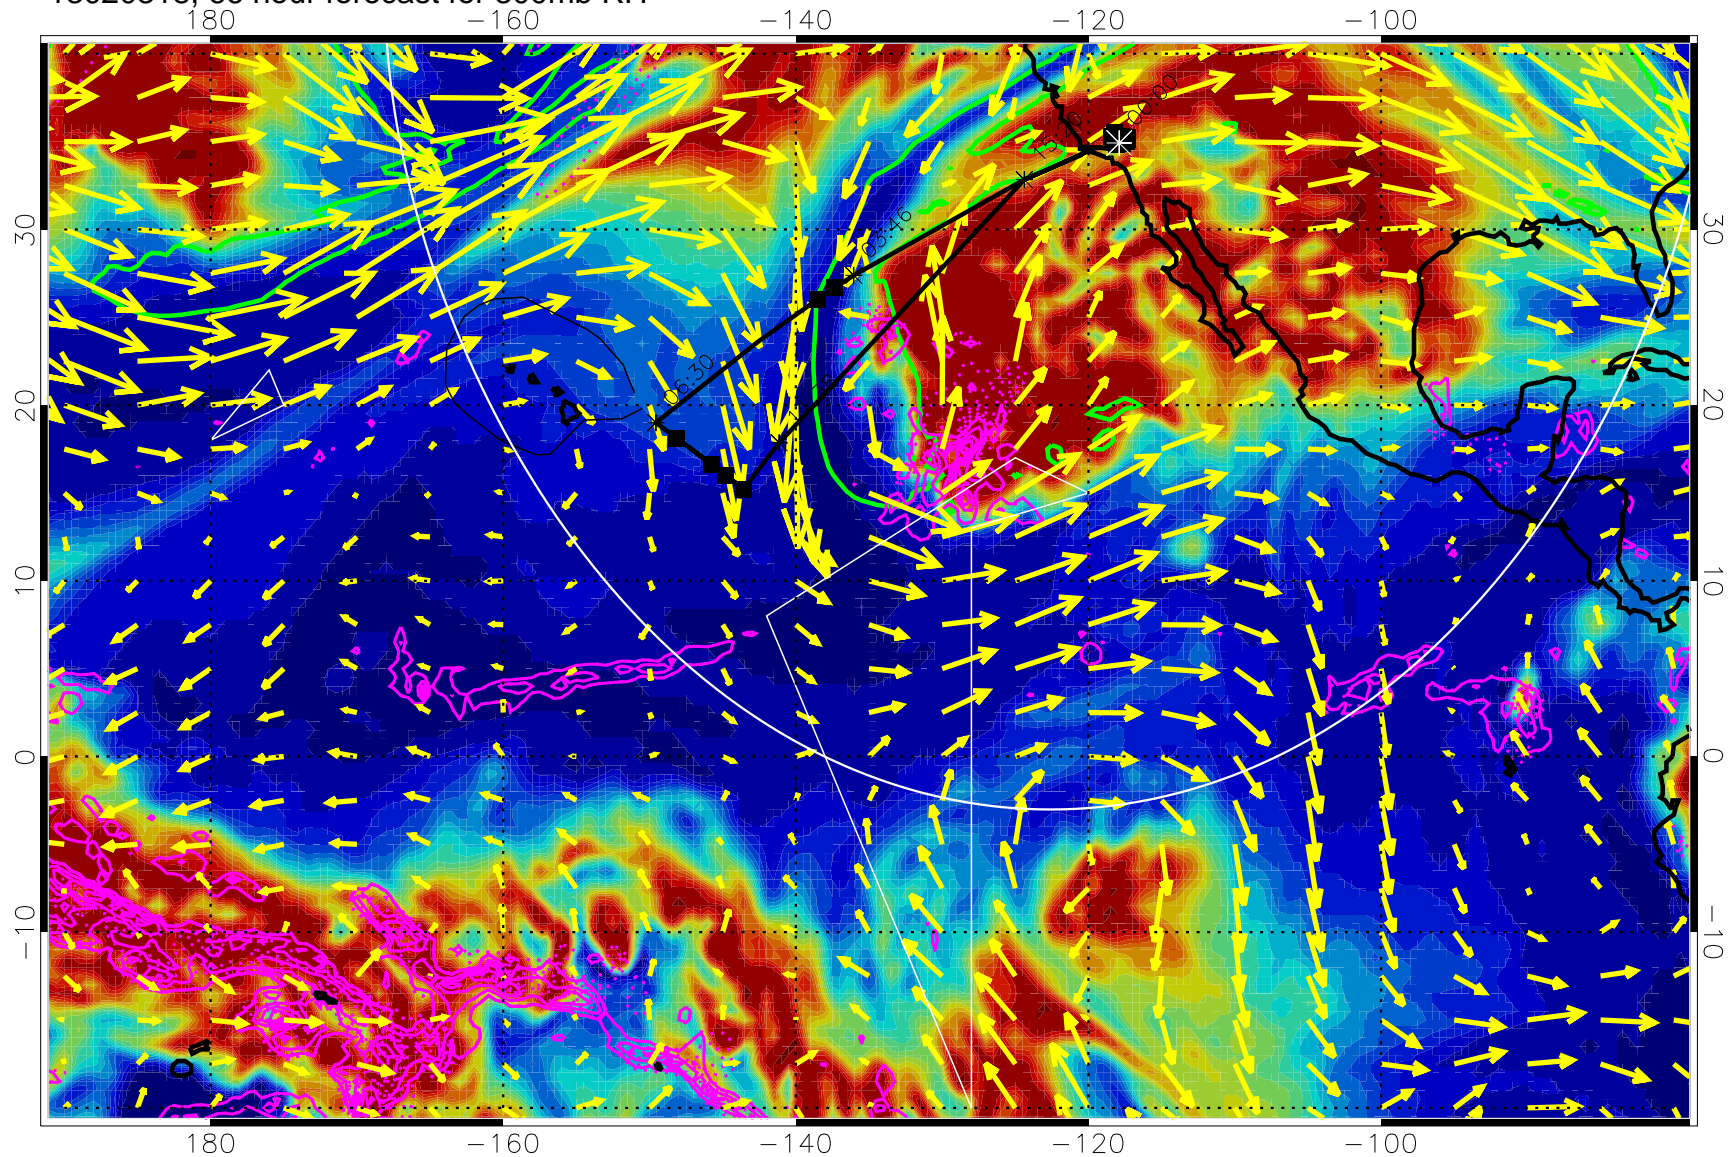

EPV Tropopause (2 PVU) Position

→ 50 m/s

Range ring of 4055 km -- 13 hours GH round trip

13020312, 60 hour forecast for 300mb RH

Precip (tot dot, conv sol) past 6 hrs 6 kg/m2 contours, min 4

EPV Tropopause (2 PVU) Position

→ 50 m/s

Range ring of 4055 km -- 13 hours GH round trip

13020318, 66 hour forecast for 300mb RH

Precip (tot dot, conv sol) past 6 hrs 6 kg/m2 contours, min 4

EPV Tropopause (2 PVU) Position

→ 50 m/s

Range ring of 4055 km -- 13 hours GH round trip

13020400, 72 hour forecast for 300mb RH

Precip (tot dot, conv sol) past 6 hrs 6 kg/m2 contours, min 4

EPV Tropopause (2 PVU) Position

→ 50 m/s

Range ring of 4055 km -- 13 hours GH round trip

13020406, 78 hour forecast for 300mb RH

Precip (tot dot, conv sol) past 6 hrs 6 kg/m2 contours, min 4

EPV Tropopause (2 PVU) Position

→ 50 m/s

Range ring of 4055 km -- 13 hours GH round trip

13020412, 84 hour forecast for 300mb RH

Precip (tot dot, conv sol) past 6 hrs 6 kg/m2 contours, min 4