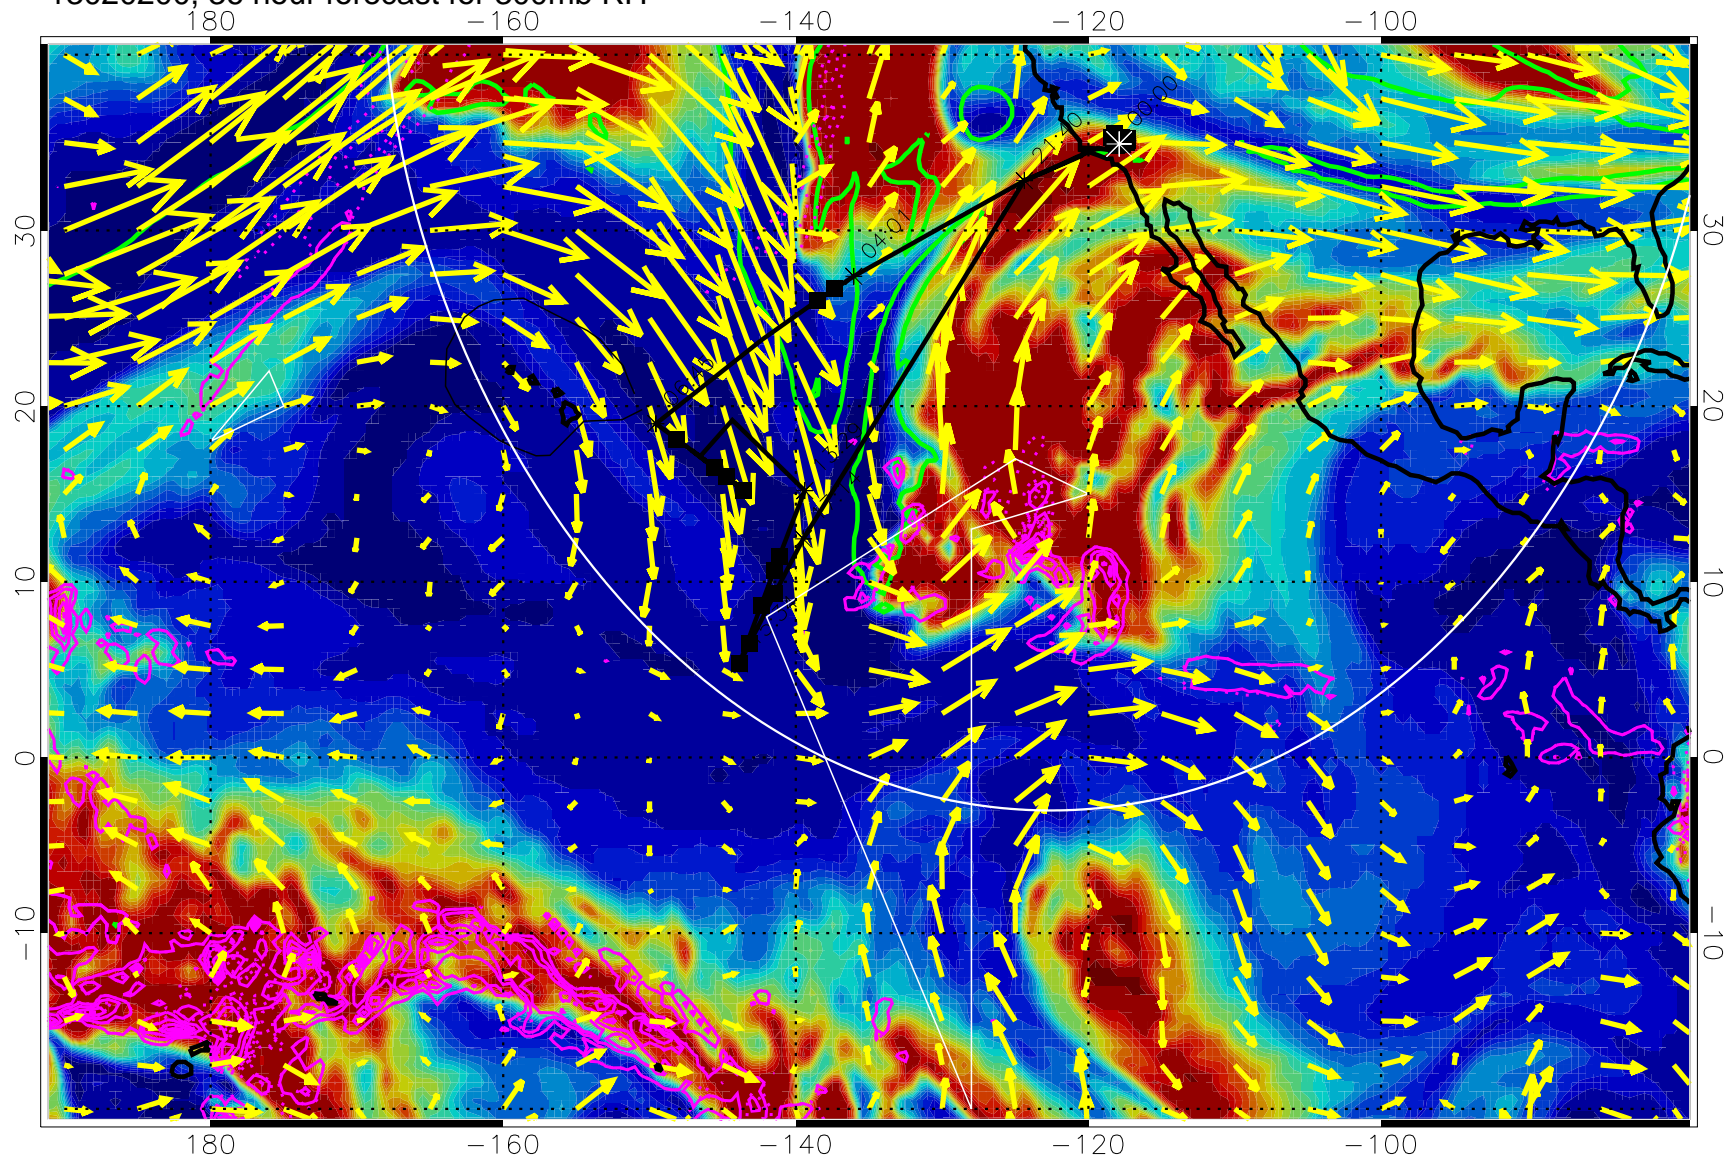

EPV Tropopause (2 PVU) Position

→ 50 m/s

Range ring of 4055 km -- 13 hours GH round trip

13020112, 24 hour forecast for 300mb RH

0 20 40 60 80 100
RH, %

Precip (tot dot, conv sol) past 6 hrs 6 kg/m2 contours, min 4

EPV Tropopause (2 PVU) Position

→ 50 m/s

Range ring of 4055 km -- 13 hours GH round trip

13020118, 30 hour forecast for 300mb RH

Precip (tot dot, conv sol) past 6 hrs 6 kg/m2 contours, min 4

EPV Tropopause (2 PVU) Position

→ 50 m/s

Range ring of 4055 km -- 13 hours GH round trip

13020200, 36 hour forecast for 300mb RH

Precip (tot dot, conv sol) past 6 hrs 6 kg/m2 contours, min 4

EPV Tropopause (2 PVU) Position

→ 50 m/s

Range ring of 4055 km -- 13 hours GH round trip

13020206, 42 hour forecast for 300mb RH

Precip (tot dot, conv sol) past 6 hrs 6 kg/m2 contours, min 4

EPV Tropopause (2 PVU) Position

→ 50 m/s

Range ring of 4055 km -- 13 hours GH round trip

13020212, 48 hour forecast for 300mb RH