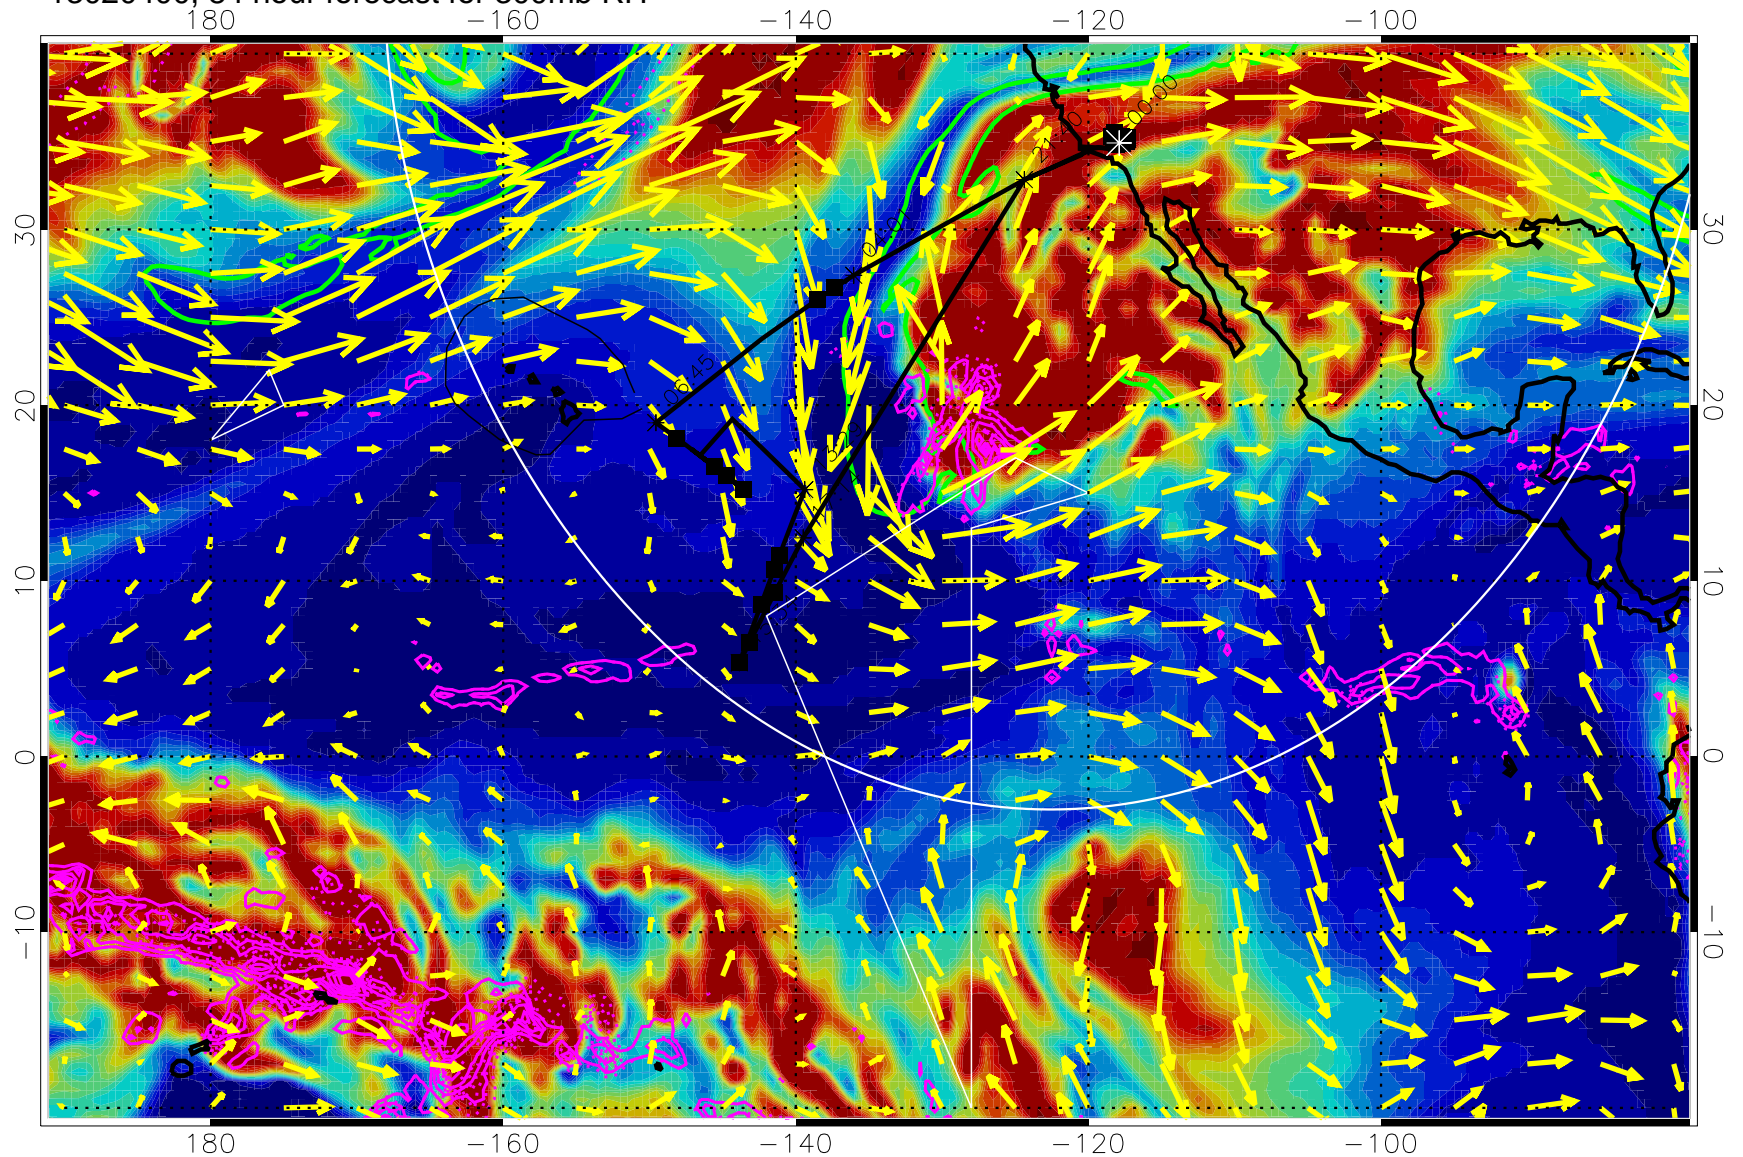

13020312, 72 hour forecast for 300mb RH

Precip (tot dot, conv sol) past 6 hrs 6 kg/m2 contours, min 4

EPV Tropopause (2 PVU) Position

→ 50 m/s

Range ring of 4055 km -- 13 hours GH round trip

13020318, 78 hour forecast for 300mb RH

Precip (tot dot, conv sol) past 6 hrs 6 kg/m2 contours, min 4

EPV Tropopause (2 PVU) Position

→ 50 m/s

Range ring of 4055 km -- 13 hours GH round trip

13020400, 84 hour forecast for 300mb RH

Precip (tot dot, conv sol) past 6 hrs 6 kg/m2 contours, min 4

EPV Tropopause (2 PVU) Position

→ 50 m/s

Range ring of 4055 km -- 13 hours GH round trip

13020406, 90 hour forecast for 300mb RH

Precip (tot dot, conv sol) past 6 hrs 6 kg/m2 contours, min 4

EPV Tropopause (2 PVU) Position