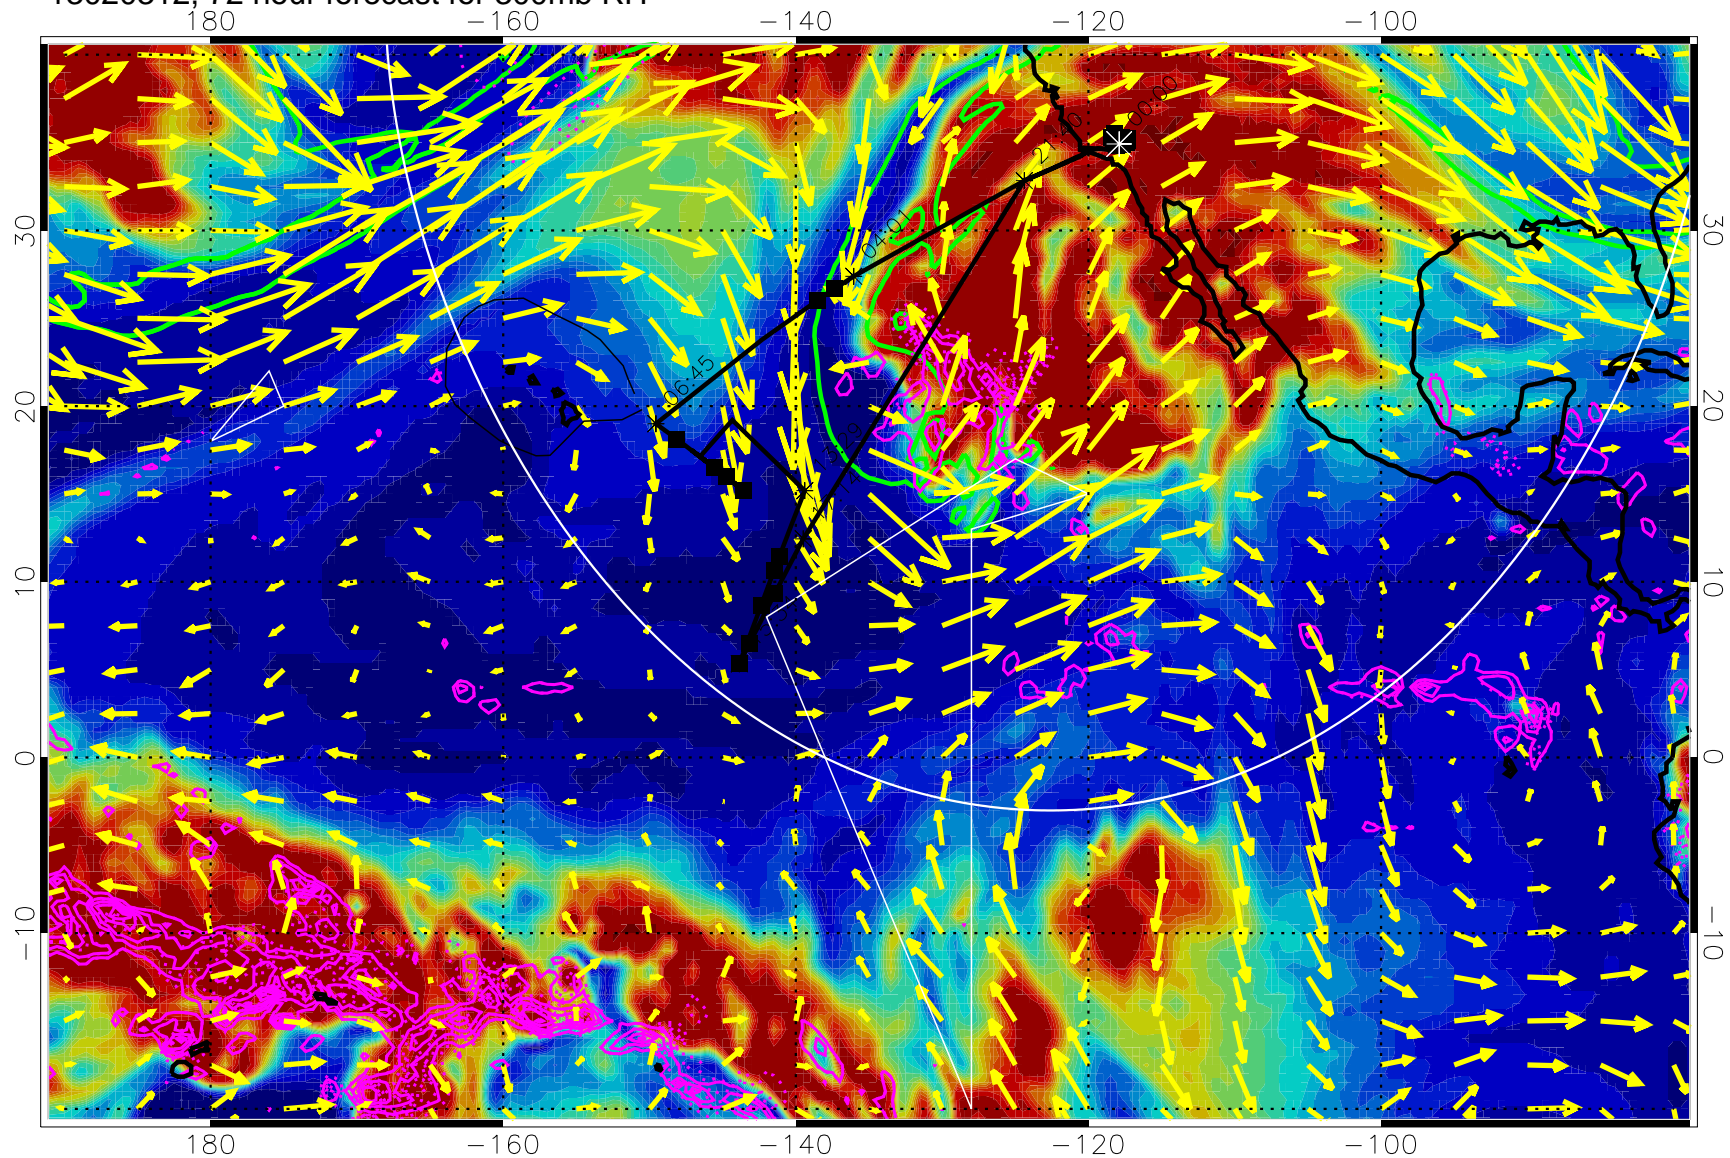

EPV Tropopause (2 PVU) Position

→ 50 m/s

Range ring of 4055 km -- 13 hours GH round trip

13020300, 60 hour forecast for 300mb RH

Precip (tot dot, conv sol) past 6 hrs 6 kg/m2 contours, min 4

EPV Tropopause (2 PVU) Position

→ 50 m/s

Range ring of 4055 km -- 13 hours GH round trip

13020306, 66 hour forecast for 300mb RH

Precip (tot dot, conv sol) past 6 hrs 6 kg/m2 contours, min 4

EPV Tropopause (2 PVU) Position

→ 50 m/s

Range ring of 4055 km -- 13 hours GH round trip

13020312, 72 hour forecast for 300mb RH

Precip (tot dot, conv sol) past 6 hrs 6 kg/m2 contours, min 4

EPV Tropopause (2 PVU) Position

→ 50 m/s

Range ring of 4055 km -- 13 hours GH round trip

13020318, 78 hour forecast for 300mb RH

Precip (tot dot, conv sol) past 6 hrs 6 kg/m2 contours, min 4

EPV Tropopause (2 PVU) Position

→ 50 m/s

Range ring of 4055 km -- 13 hours GH round trip

13020400, 84 hour forecast for 300mb RH

Precip (tot dot, conv sol) past 6 hrs 6 kg/m2 contours, min 4