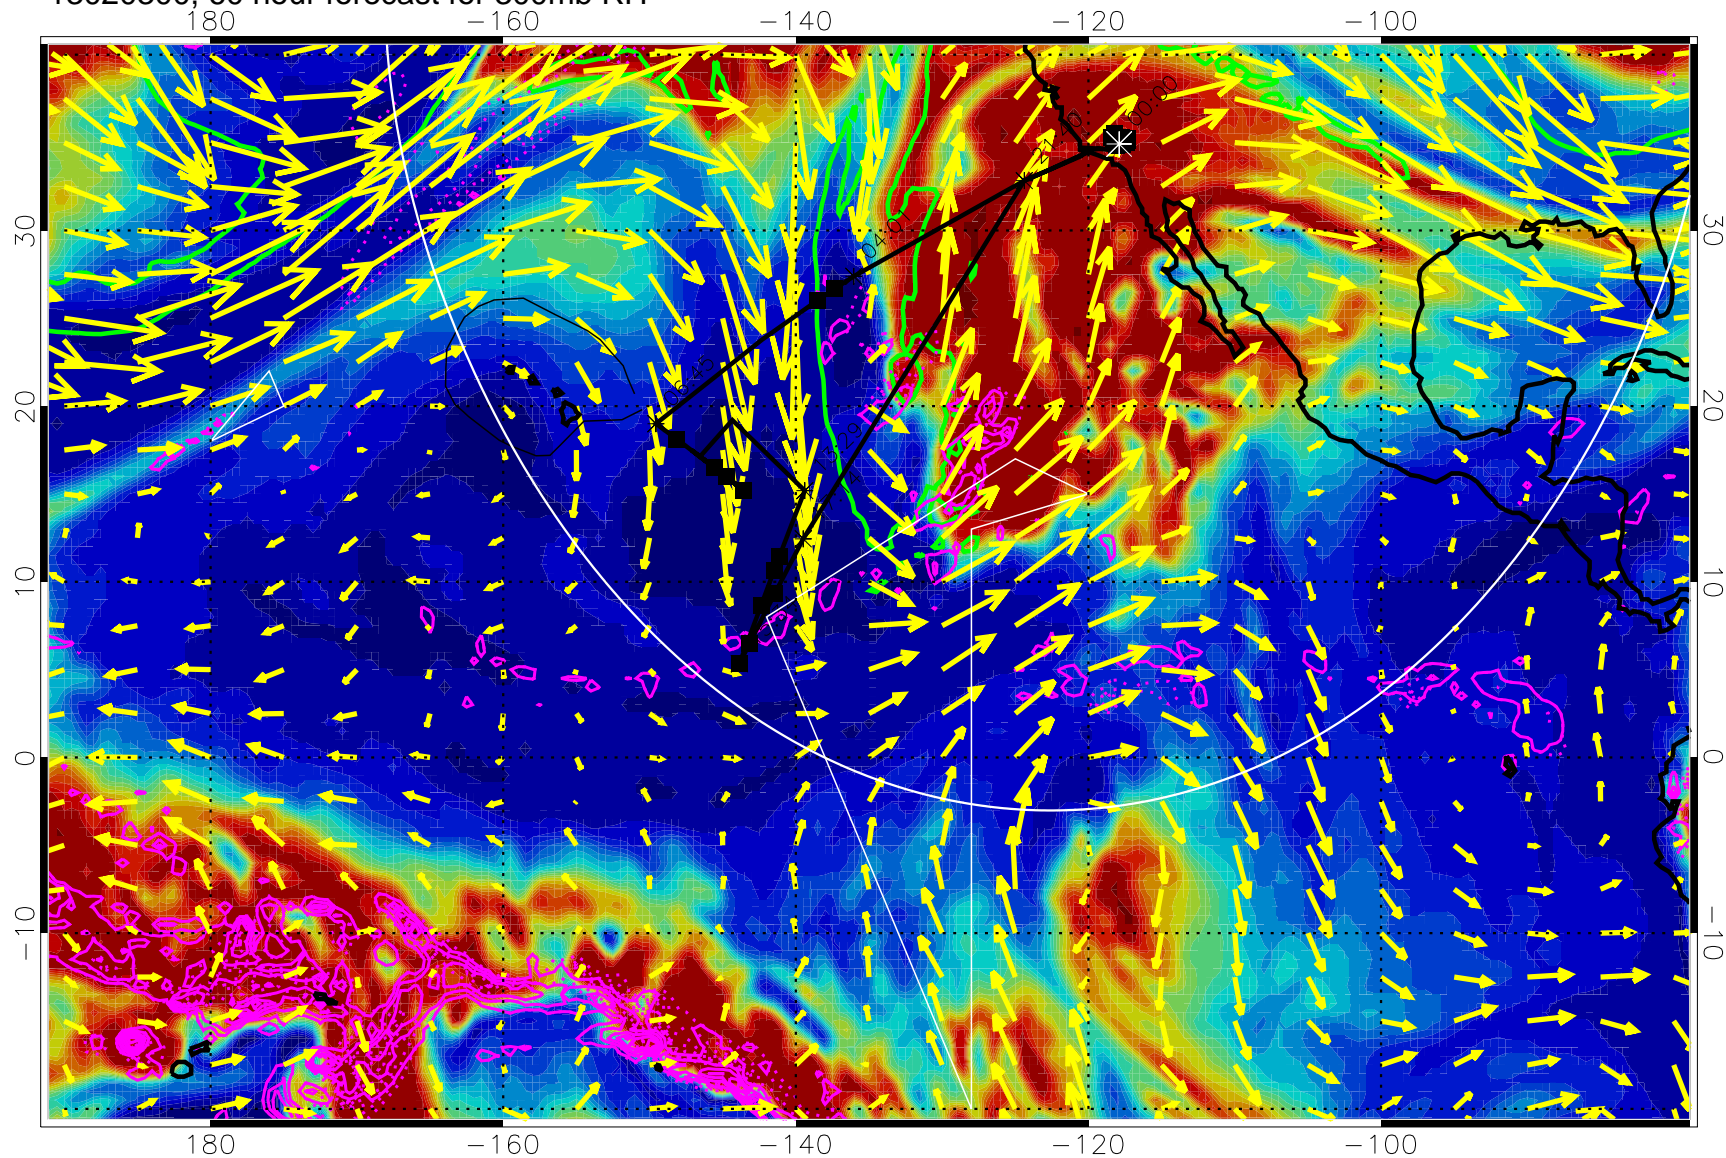

13020206, 42 hour forecast for 300mb RH

Precip (tot dot, conv sol) past 6 hrs 6 kg/m2 contours, min 4

EPV Tropopause (2 PVU) Position

→ 50 m/s

Range ring of 4055 km -- 13 hours GH round trip

13020212, 48 hour forecast for 300mb RH

Precip (tot dot, conv sol) past 6 hrs 6 kg/m2 contours, min 4

EPV Tropopause (2 PVU) Position

→ 50 m/s

Range ring of 4055 km -- 13 hours GH round trip

13020218, 54 hour forecast for 300mb RH

Precip (tot dot, conv sol) past 6 hrs 6 kg/m2 contours, min 4

EPV Tropopause (2 PVU) Position

→ 50 m/s

Range ring of 4055 km -- 13 hours GH round trip

13020300, 60 hour forecast for 300mb RH

Precip (tot dot, conv sol) past 6 hrs 6 kg/m2 contours, min 4

EPV Tropopause (2 PVU) Position

13020312, 72 hour forecast for 300mb RH

Precip (tot dot, conv sol) past 6 hrs 6 kg/m2 contours, min 4

EPV Tropopause (2 PVU) Position

→ 50 m/s

Range ring of 4055 km -- 13 hours GH round trip

13020318, 78 hour forecast for 300mb RH