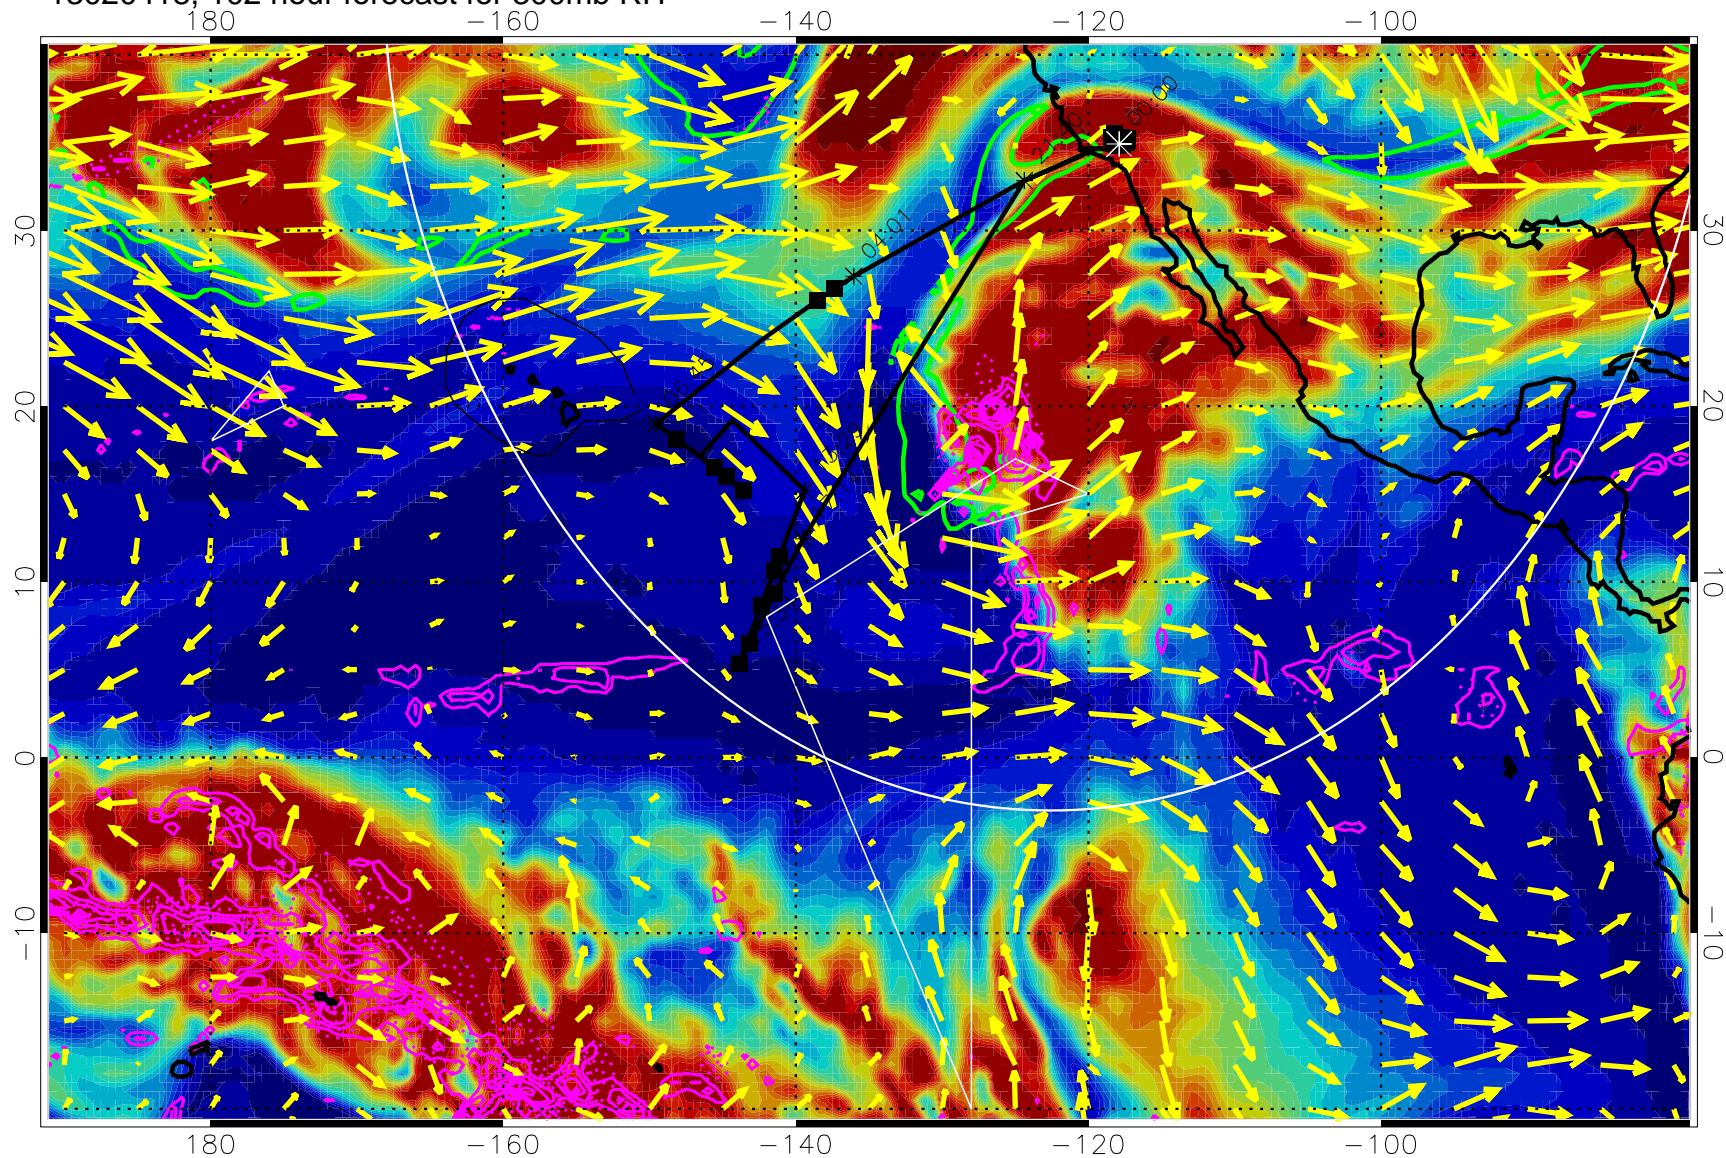

EPV Tropopause (2 PVU) Position

→ 50 m/s

Range ring of 4055 km -- 13 hours GH round trip

13020406, 90 hour forecast for 300mb RH

Precip (tot dot, conv sol) past 6 hrs 6 kg/m2 contours, min 4

EPV Tropopause (2 PVU) Position

→ 50 m/s

Range ring of 4055 km -- 13 hours GH round trip

13020412, 96 hour forecast for 300mb RH

Precip (tot dot, conv sol) past 6 hrs 6 kg/m2 contours, min 4

EPV Tropopause (2 PVU) Position

→ 50 m/s

Range ring of 4055 km -- 13 hours GH round trip

13020418, 102 hour forecast for 300mb RH

Precip (tot dot, conv sol) past 6 hrs 6 kg/m2 contours, min 4

EPV Tropopause (2 PVU) Position

→ 50 m/s

Range ring of 4055 km -- 13 hours GH round trip

13020500, 108 hour forecast for 300mb RH

Precip (tot dot, conv sol) past 6 hrs 6 kg/m2 contours, min 4

EPV Tropopause (2 PVU) Position

→ 50 m/s

Range ring of 4055 km -- 13 hours GH round trip

13020506, 114 hour forecast for 300mb RH

Precip (tot dot, conv sol) past 6 hrs 6 kg/m2 contours, min 4