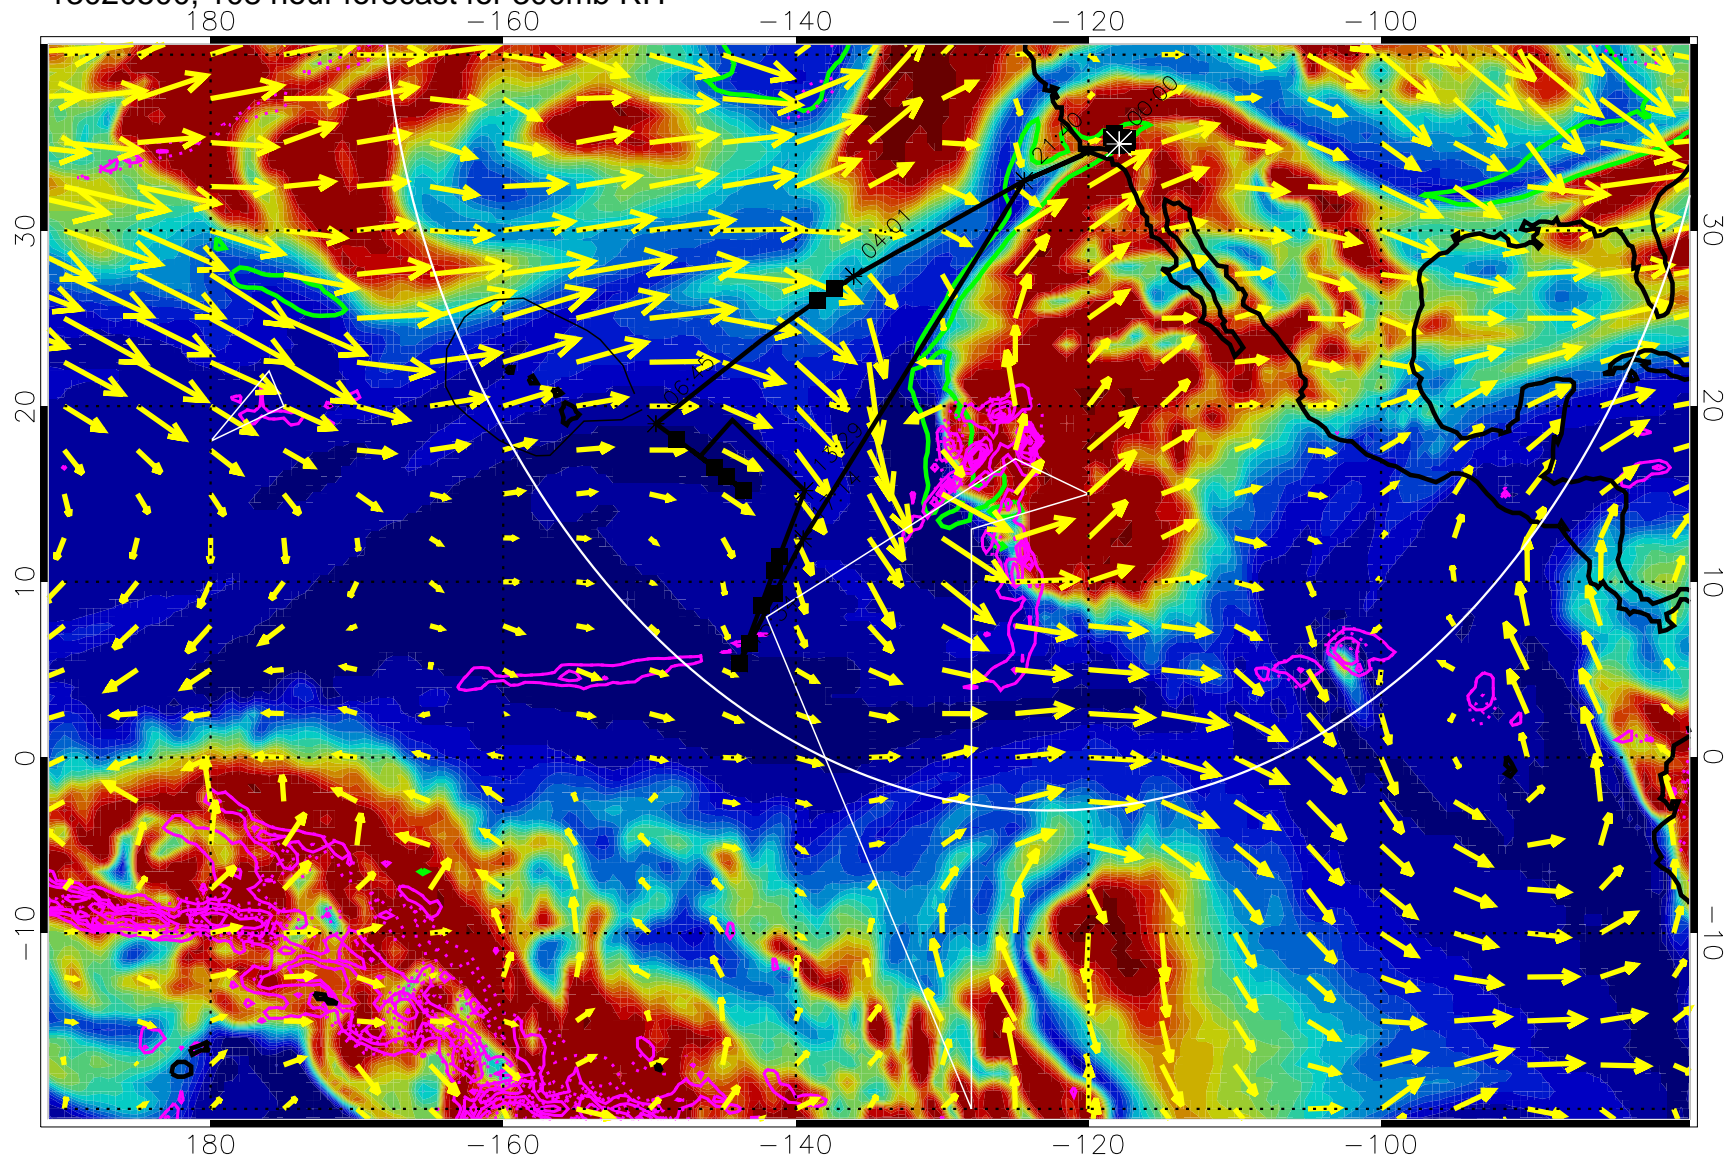

→ 50 m/s

Range ring of 4055 km -- 13 hours GH round trip

13020412, 96 hour forecast for 300mb RH

Precip (tot dot, conv sol) past 6 hrs 6 kg/m2 contours, min 4

EPV Tropopause (2 PVU) Position

→ 50 m/s

Range ring of 4055 km -- 13 hours GH round trip

13020418, 102 hour forecast for 300mb RH

Precip (tot dot, conv sol) past 6 hrs 6 kg/m2 contours, min 4

EPV Tropopause (2 PVU) Position

→ 50 m/s

Range ring of 4055 km -- 13 hours GH round trip

13020500, 108 hour forecast for 300mb RH

Precip (tot dot, conv sol) past 6 hrs 6 kg/m2 contours, min 4

EPV Tropopause (2 PVU) Position

→ 50 m/s

Range ring of 4055 km -- 13 hours GH round trip

13020506, 114 hour forecast for 300mb RH

Precip (tot dot, conv sol) past 6 hrs 6 kg/m2 contours, min 4

EPV Tropopause (2 PVU) Position

→ 50 m/s

Range ring of 4055 km -- 13 hours GH round trip

13020512, 120 hour forecast for 300mb RH

Precip (tot dot, conv sol) past 6 hrs 6 kg/m2 contours, min 4

EPV Tropopause (2 PVU) Position