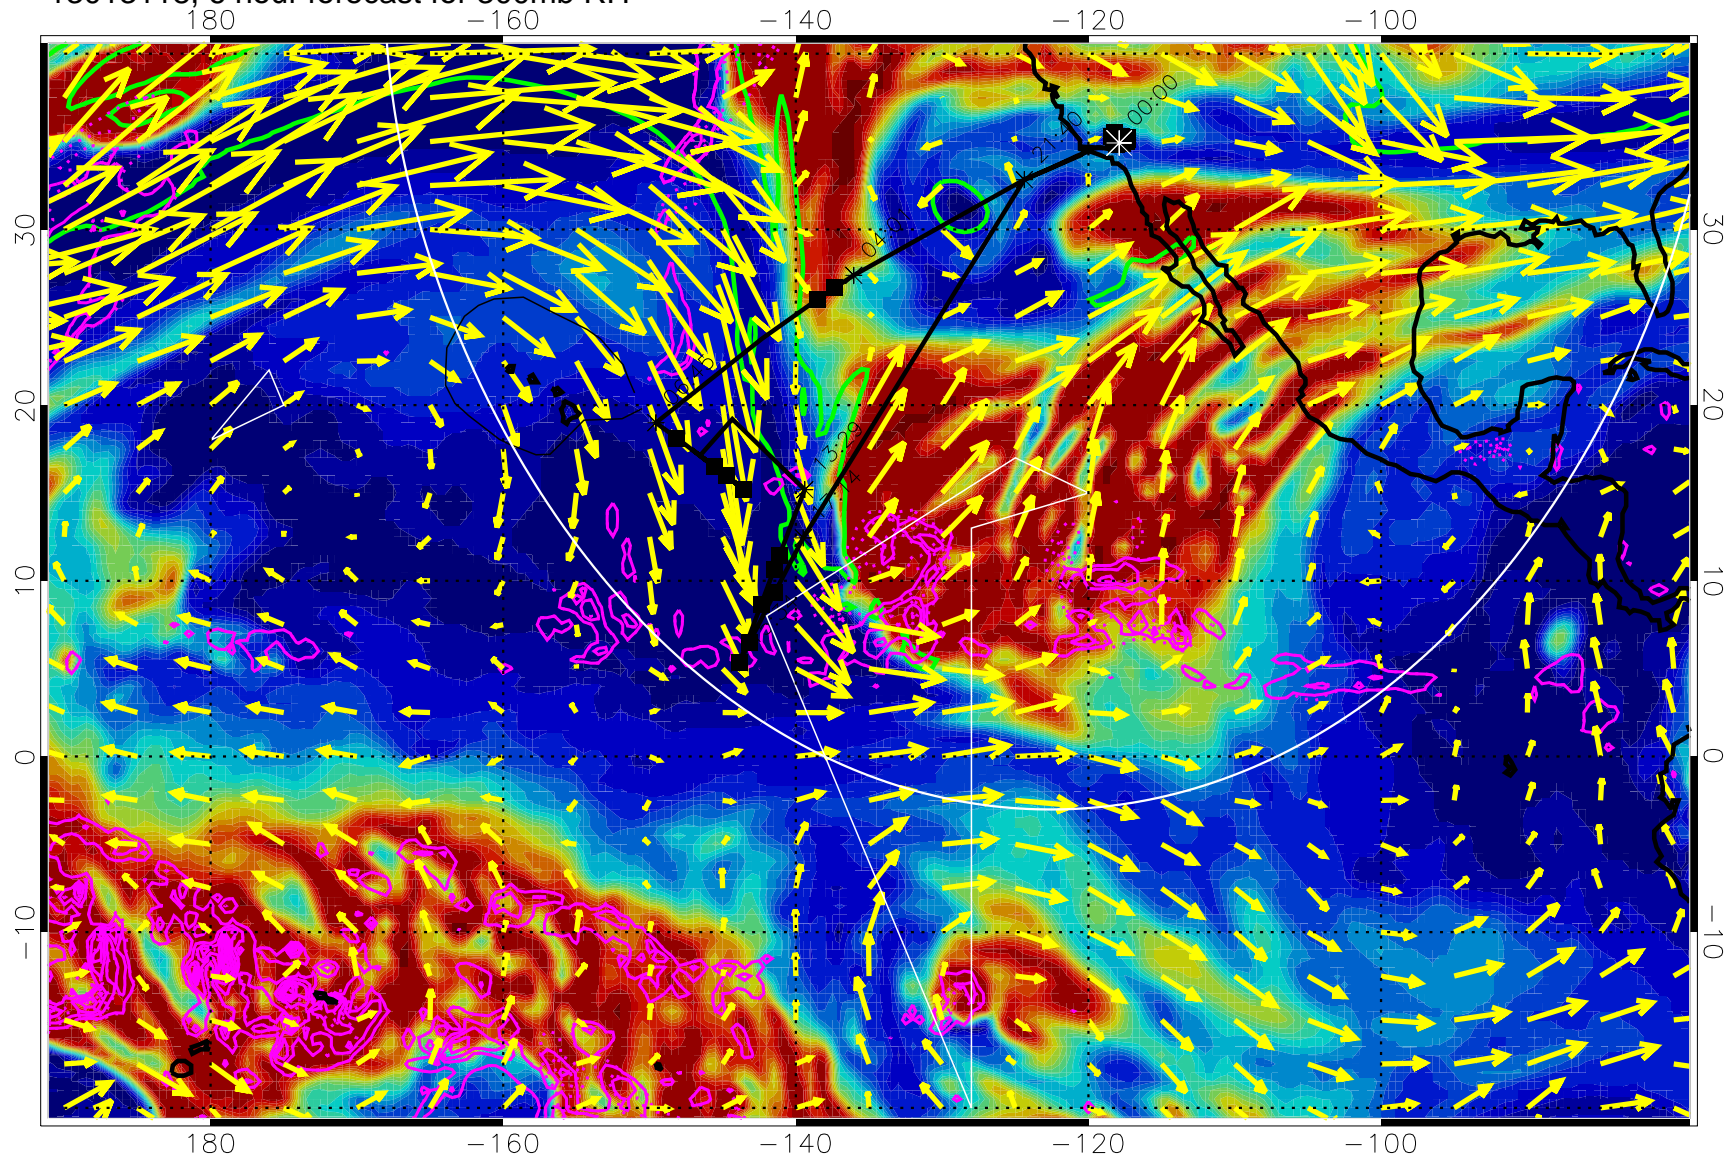

13013118, 6 hour forecast for 300mb RH

Precip (tot dot, conv sol) past 6 hrs 6 kg/m2 contours, min 4

EPV Tropopause (2 PVU) Position

→ 50 m/s

Range ring of 4055 km -- 13 hours GH round trip

13020100, 12 hour forecast for 300mb RH

Precip (tot dot, conv sol) past 6 hrs 6 kg/m2 contours, min 4

EPV Tropopause (2 PVU) Position

→ 50 m/s

Range ring of 4055 km -- 13 hours GH round trip

13020106, 18 hour forecast for 300mb RH

Precip (tot dot, conv sol) past 6 hrs 6 kg/m2 contours, min 4

EPV Tropopause (2 PVU) Position

→ 50 m/s

Range ring of 4055 km -- 13 hours GH round trip

13020112, 24 hour forecast for 300mb RH

0 20 40 60 80 100
RH, %

Precip (tot dot, conv sol) past 6 hrs 6 kg/m2 contours, min 4

EPV Tropopause (2 PVU) Position

→ 50 m/s

Range ring of 4055 km -- 13 hours GH round trip

13020118, 30 hour forecast for 300mb RH

Precip (tot dot, conv sol) past 6 hrs 6 kg/m2 contours, min 4

EPV Tropopause (2 PVU) Position