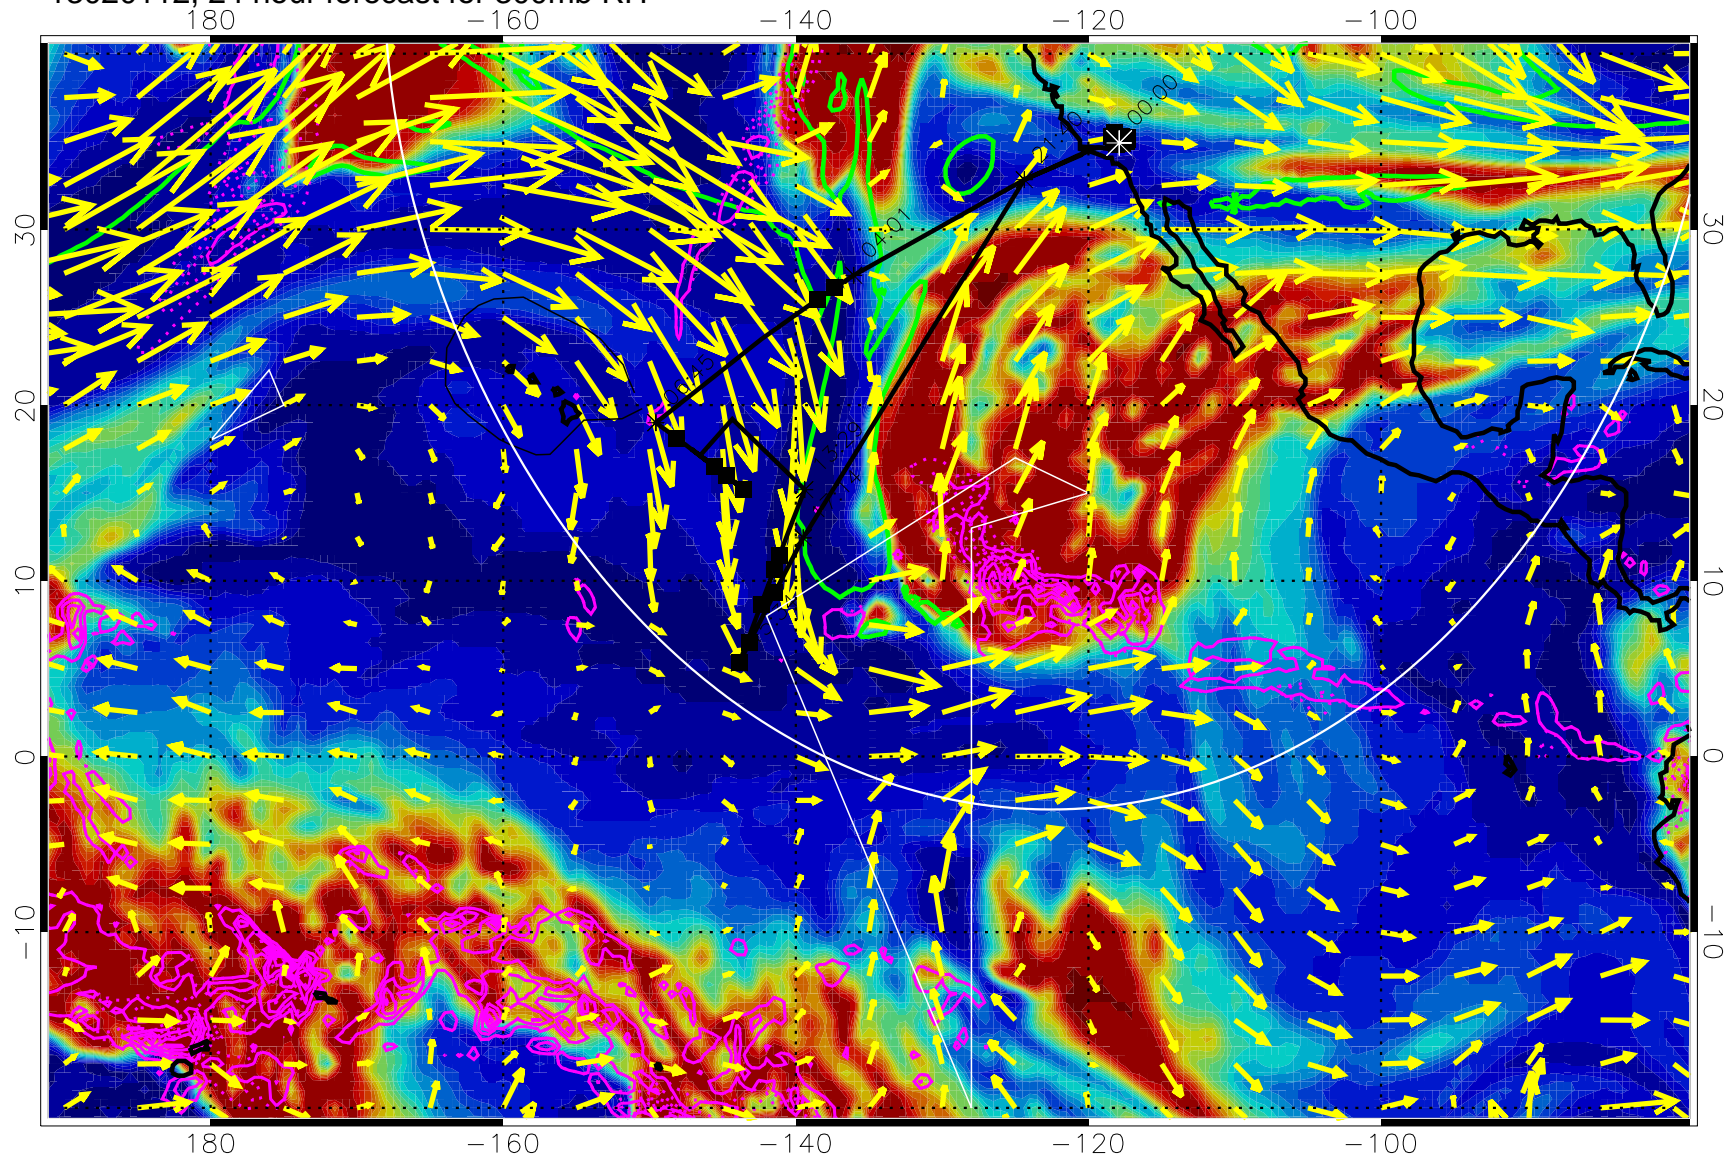

13013118, 6 hour forecast for 300mb RH

Precip (tot dot, conv sol) past 6 hrs 6 kg/m2 contours, min 4

EPV Tropopause (2 PVU) Position

→ 50 m/s

Range ring of 4055 km -- 13 hours GH round trip

13020100, 12 hour forecast for 300mb RH

Precip (tot dot, conv sol) past 6 hrs 6 kg/m2 contours, min 4

EPV Tropopause (2 PVU) Position

→ 50 m/s

Range ring of 4055 km -- 13 hours GH round trip

13020106, 18 hour forecast for 300mb RH

Precip (tot dot, conv sol) past 6 hrs 6 kg/m2 contours, min 4

EPV Tropopause (2 PVU) Position

→ 50 m/s

Range ring of 4055 km -- 13 hours GH round trip

13020112, 24 hour forecast for 300mb RH

0 20 40 60 80 100
RH, %

Precip (tot dot, conv sol) past 6 hrs 6 kg/m2 contours, min 4

EPV Tropopause (2 PVU) Position

→ 50 m/s

Range ring of 4055 km -- 13 hours GH round trip

13020118, 30 hour forecast for 300mb RH

Precip (tot dot, conv sol) past 6 hrs 6 kg/m2 contours, min 4

EPV Tropopause (2 PVU) Position