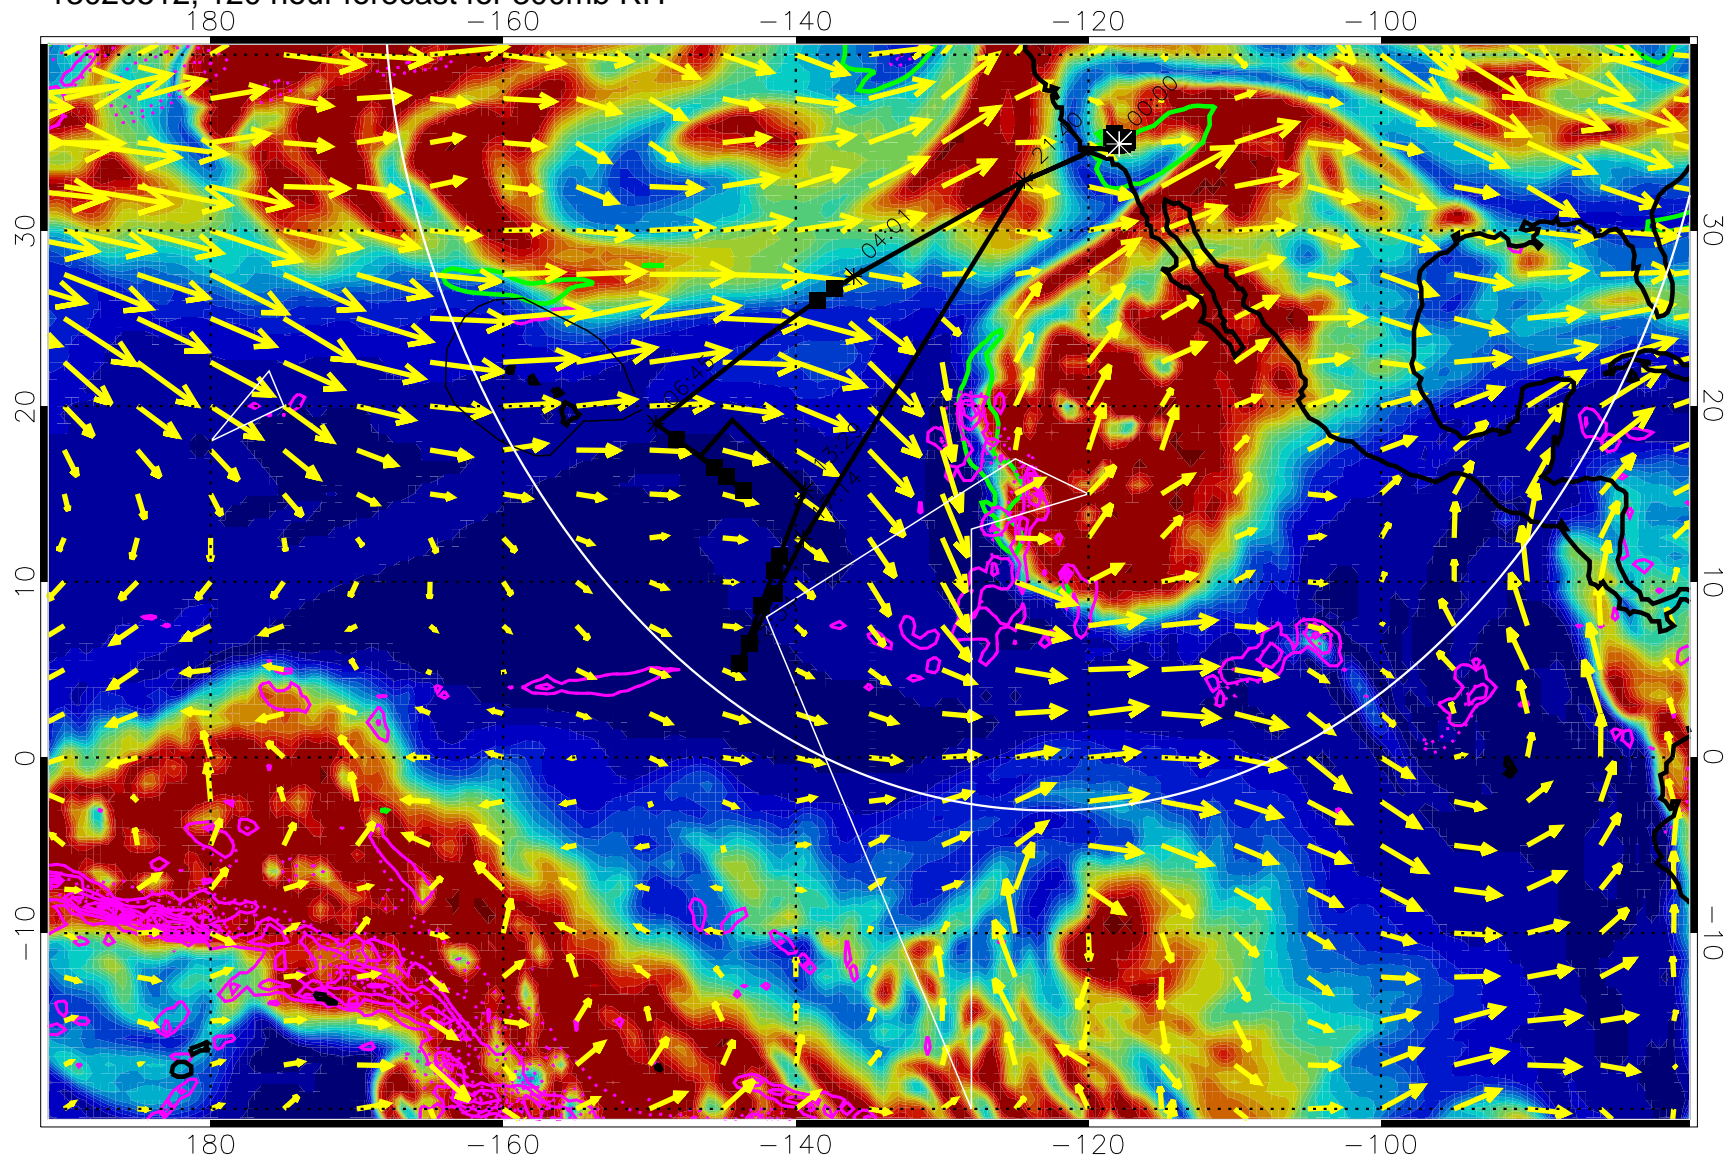

EPV Tropopause (2 PVU) Position

→ 50 m/s

Range ring of 4055 km -- 13 hours GH round trip

13020406, 90 hour forecast for 300mb RH

Precip (tot dot, conv sol) past 6 hrs 6 kg/m2 contours, min 4

EPV Tropopause (2 PVU) Position

13020418, 102 hour forecast for 300mb RH

Precip (tot dot, conv sol) past 6 hrs 6 kg/m2 contours, min 4

EPV Tropopause (2 PVU) Position

→ 50 m/s

Range ring of 4055 km -- 13 hours GH round trip

13020500, 108 hour forecast for 300mb RH

Precip (tot dot, conv sol) past 6 hrs 6 kg/m2 contours, min 4

EPV Tropopause (2 PVU) Position

→ 50 m/s

Range ring of 4055 km -- 13 hours GH round trip

13020506, 114 hour forecast for 300mb RH

Precip (tot dot, conv sol) past 6 hrs 6 kg/m2 contours, min 4

EPV Tropopause (2 PVU) Position

→ 50 m/s

Range ring of 4055 km -- 13 hours GH round trip

13020512, 120 hour forecast for 300mb RH

Precip (tot dot, conv sol) past 6 hrs 6 kg/m2 contours, min 4

EPV Tropopause (2 PVU) Position