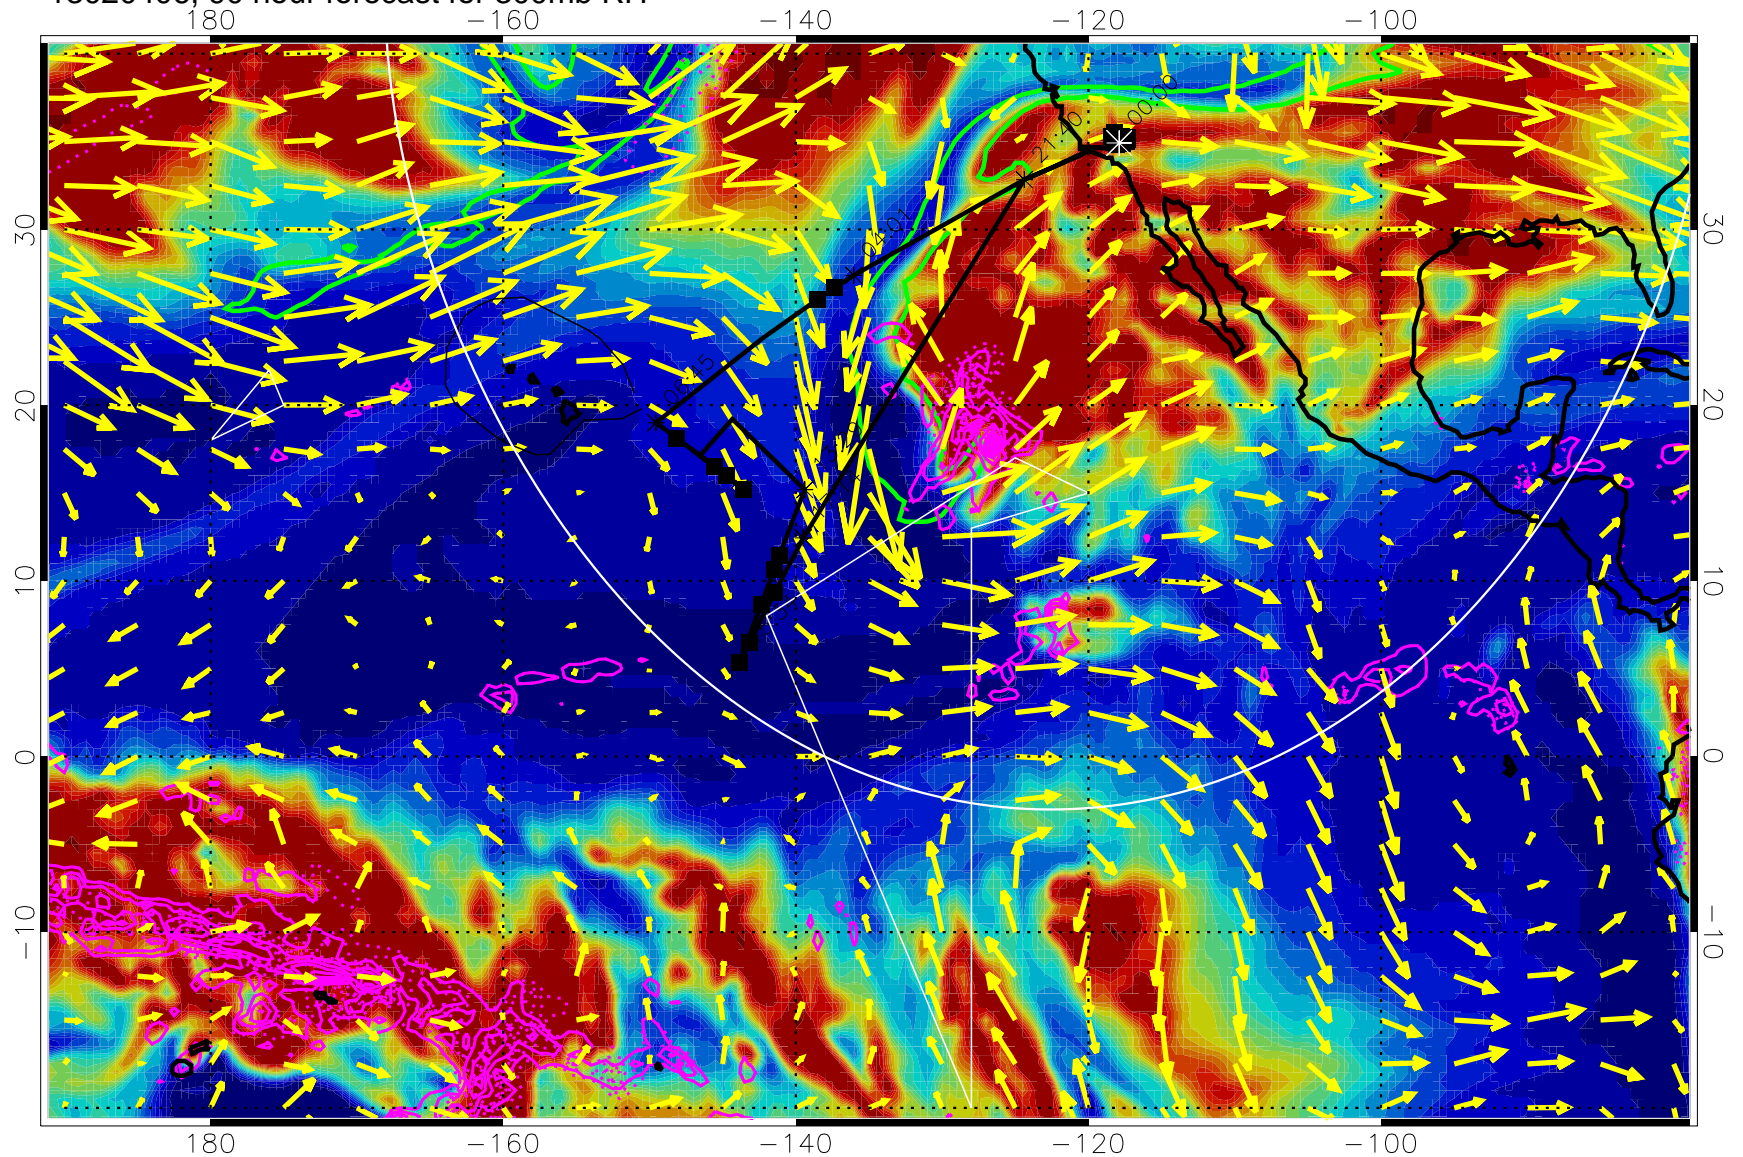

13020312, 72 hour forecast for 300mb RH

Precip (tot dot, conv sol) past 6 hrs 6 kg/m2 contours, min 4

EPV Tropopause (2 PVU) Position

→ 50 m/s

Range ring of 4055 km -- 13 hours GH round trip

13020318, 78 hour forecast for 300mb RH

Precip (tot dot, conv sol) past 6 hrs 6 kg/m2 contours, min 4

EPV Tropopause (2 PVU) Position

→ 50 m/s

Range ring of 4055 km -- 13 hours GH round trip

13020400, 84 hour forecast for 300mb RH

Precip (tot dot, conv sol) past 6 hrs 6 kg/m2 contours, min 4

EPV Tropopause (2 PVU) Position

→ 50 m/s

Range ring of 4055 km -- 13 hours GH round trip

13020406, 90 hour forecast for 300mb RH

Precip (tot dot, conv sol) past 6 hrs 6 kg/m2 contours, min 4

EPV Tropopause (2 PVU) Position

→ 50 m/s

Range ring of 4055 km -- 13 hours GH round trip

13020412, 96 hour forecast for 300mb RH

Precip (tot dot, conv sol) past 6 hrs 6 kg/m2 contours, min 4

EPV Tropopause (2 PVU) Position

→ 50 m/s

Range ring of 4055 km -- 13 hours GH round trip