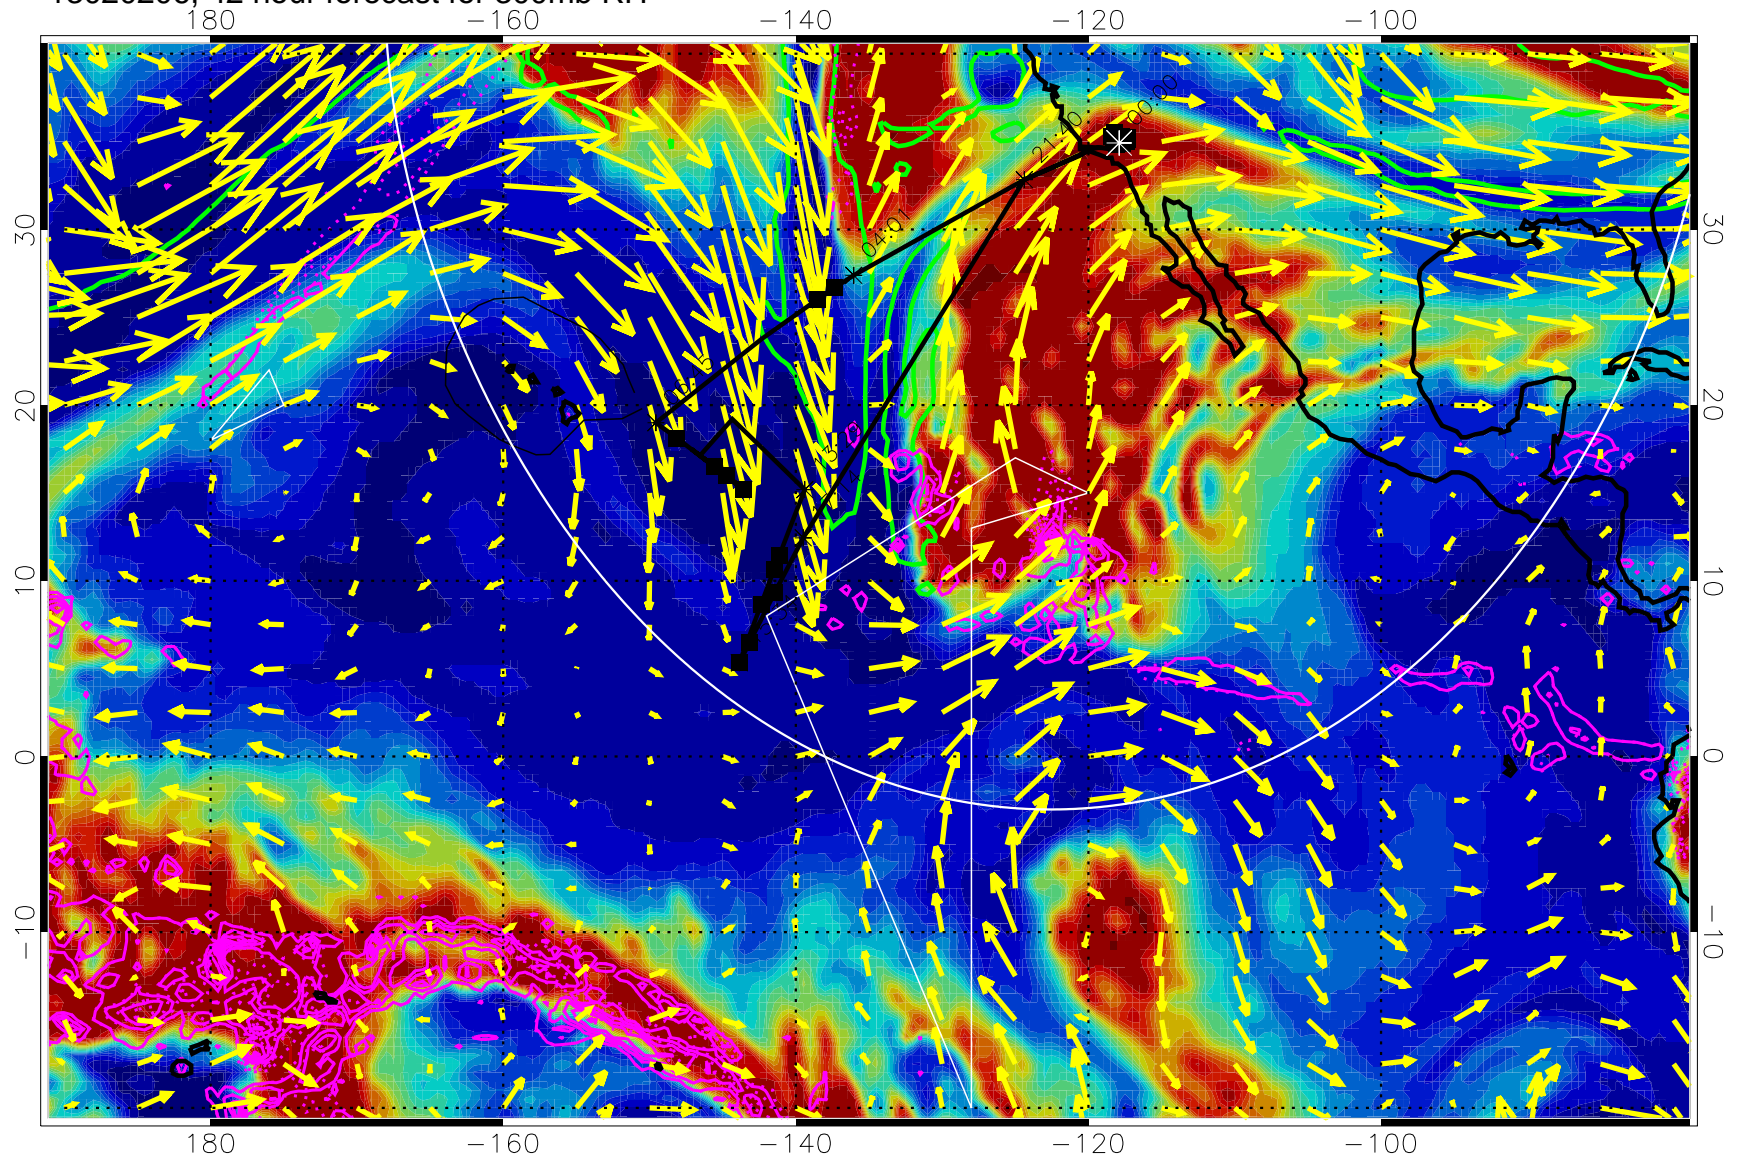

EPV Tropopause (2 PVU) Position

→ 50 m/s

Range ring of 4055 km -- 13 hours GH round trip

13020118, 30 hour forecast for 300mb RH

Precip (tot dot, conv sol) past 6 hrs 6 kg/m2 contours, min 4

EPV Tropopause (2 PVU) Position

→ 50 m/s

Range ring of 4055 km -- 13 hours GH round trip

13020200, 36 hour forecast for 300mb RH

Precip (tot dot, conv sol) past 6 hrs 6 kg/m2 contours, min 4

EPV Tropopause (2 PVU) Position

→ 50 m/s

Range ring of 4055 km -- 13 hours GH round trip

13020206, 42 hour forecast for 300mb RH

Precip (tot dot, conv sol) past 6 hrs 6 kg/m2 contours, min 4

EPV Tropopause (2 PVU) Position

→ 50 m/s

Range ring of 4055 km -- 13 hours GH round trip

13020212, 48 hour forecast for 300mb RH

Precip (tot dot, conv sol) past 6 hrs 6 kg/m2 contours, min 4

EPV Tropopause (2 PVU) Position

→ 50 m/s

Range ring of 4055 km -- 13 hours GH round trip

13020218, 54 hour forecast for 300mb RH

Precip (tot dot, conv sol) past 6 hrs 6 kg/m2 contours, min 4