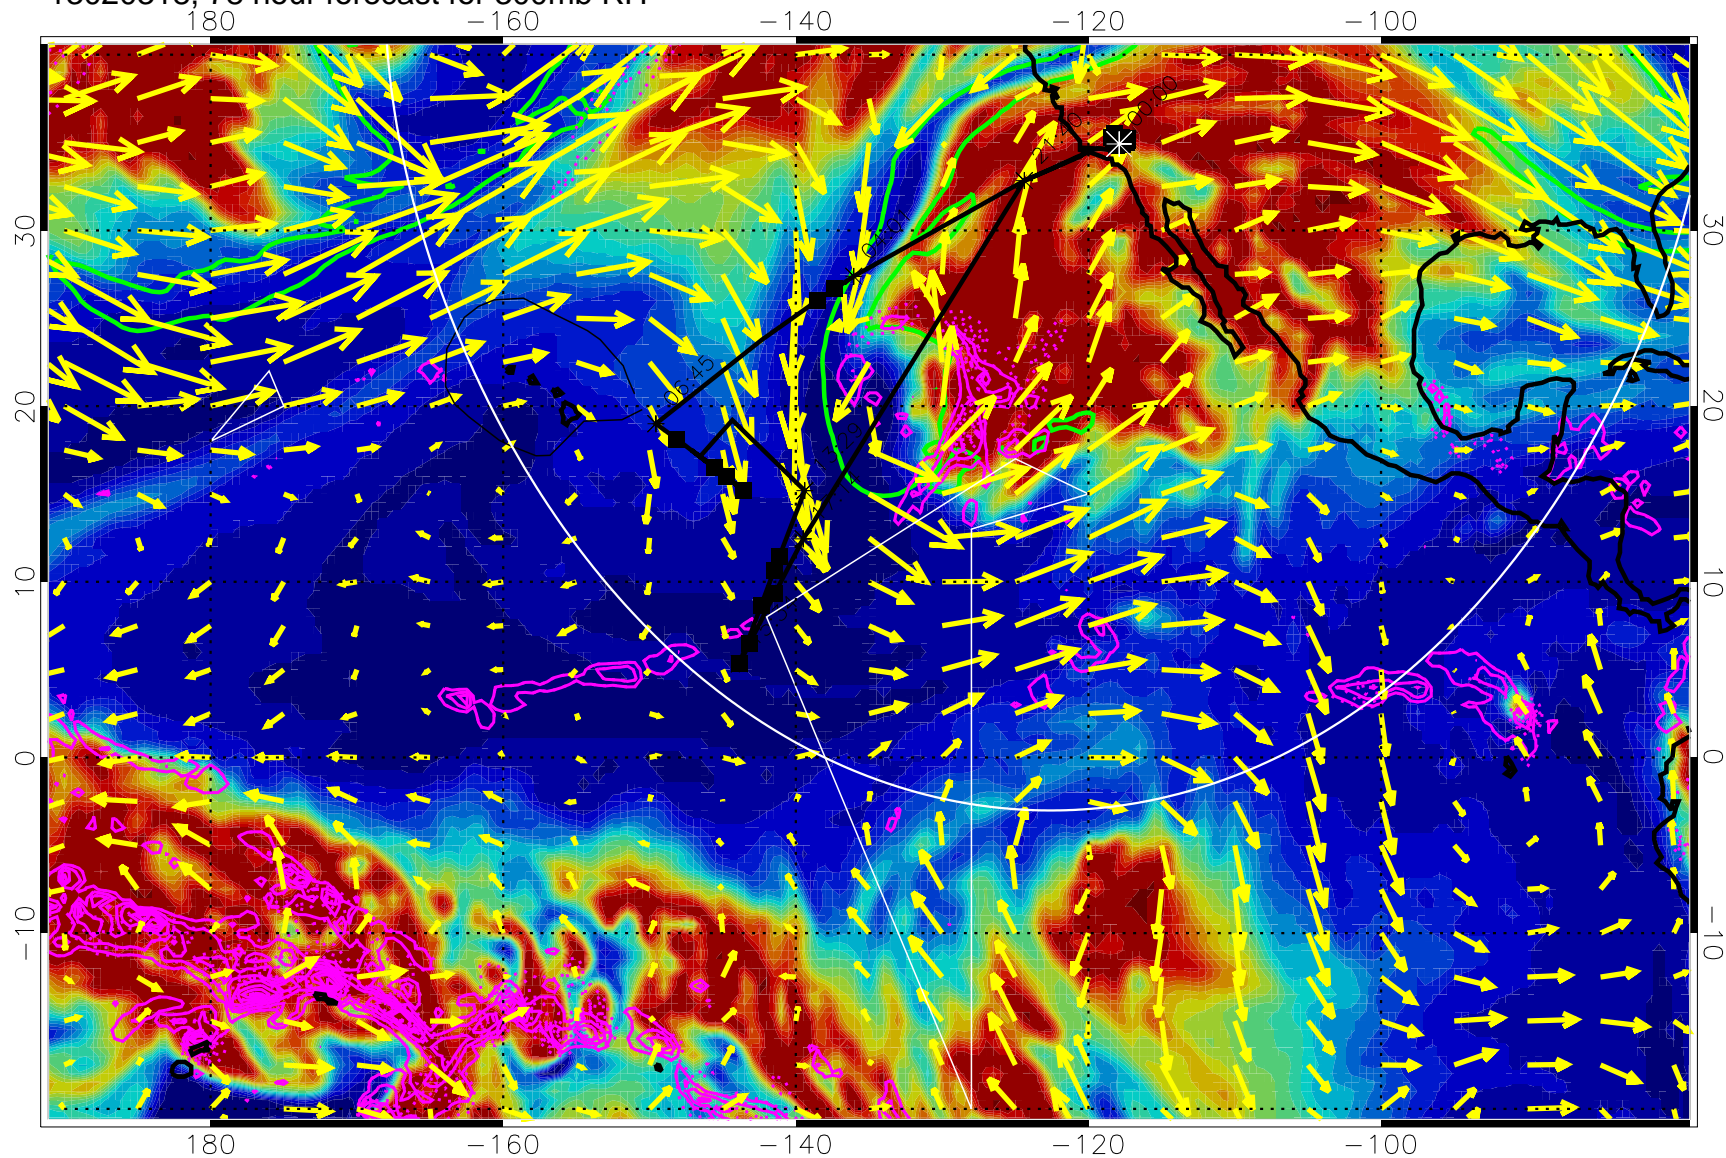

13020312, 72 hour forecast for 300mb RH

Precip (tot dot, conv sol) past 6 hrs 6 kg/m2 contours, min 4

EPV Tropopause (2 PVU) Position

→ 50 m/s

Range ring of 4055 km -- 13 hours GH round trip

13020318, 78 hour forecast for 300mb RH

Precip (tot dot, conv sol) past 6 hrs 6 kg/m2 contours, min 4

EPV Tropopause (2 PVU) Position

→ 50 m/s

Range ring of 4055 km -- 13 hours GH round trip

13020400, 84 hour forecast for 300mb RH

Precip (tot dot, conv sol) past 6 hrs 6 kg/m2 contours, min 4

EPV Tropopause (2 PVU) Position

→ 50 m/s

Range ring of 4055 km -- 13 hours GH round trip

13020406, 90 hour forecast for 300mb RH

Precip (tot dot, conv sol) past 6 hrs 6 kg/m2 contours, min 4

EPV Tropopause (2 PVU) Position