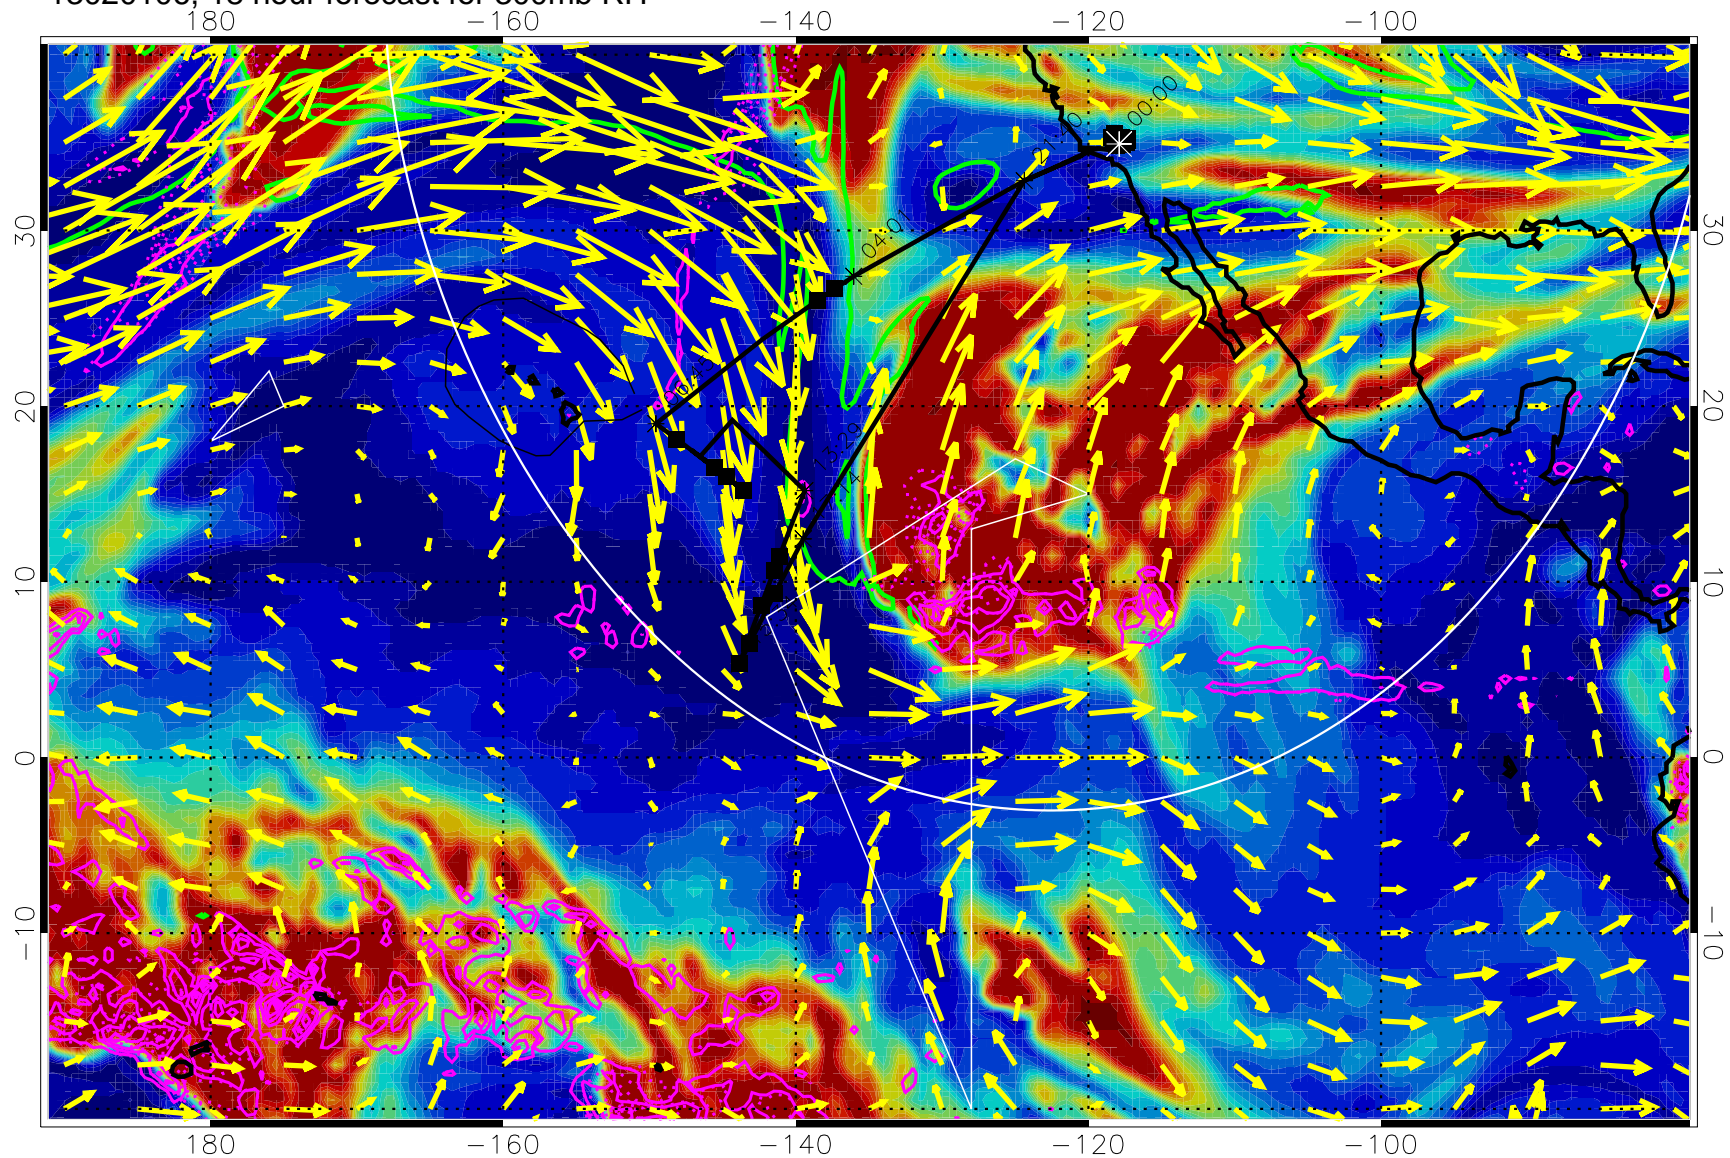

13013118, 6 hour forecast for 300mb RH

Precip (tot dot, conv sol) past 6 hrs 6 kg/m2 contours, min 4

EPV Tropopause (2 PVU) Position

→ 50 m/s

Range ring of 4055 km -- 13 hours GH round trip

13020100, 12 hour forecast for 300mb RH

Precip (tot dot, conv sol) past 6 hrs 6 kg/m2 contours, min 4

EPV Tropopause (2 PVU) Position

→ 50 m/s

Range ring of 4055 km -- 13 hours GH round trip

13020106, 18 hour forecast for 300mb RH

Precip (tot dot, conv sol) past 6 hrs 6 kg/m2 contours, min 4

EPV Tropopause (2 PVU) Position

→ 50 m/s

Range ring of 4055 km -- 13 hours GH round trip

13020112, 24 hour forecast for 300mb RH

0 20 40 60 80 100
RH, %

Precip (tot dot, conv sol) past 6 hrs 6 kg/m2 contours, min 4

EPV Tropopause (2 PVU) Position

→ 50 m/s

Range ring of 4055 km -- 13 hours GH round trip

13020118, 30 hour forecast for 300mb RH

Precip (tot dot, conv sol) past 6 hrs 6 kg/m2 contours, min 4

EPV Tropopause (2 PVU) Position