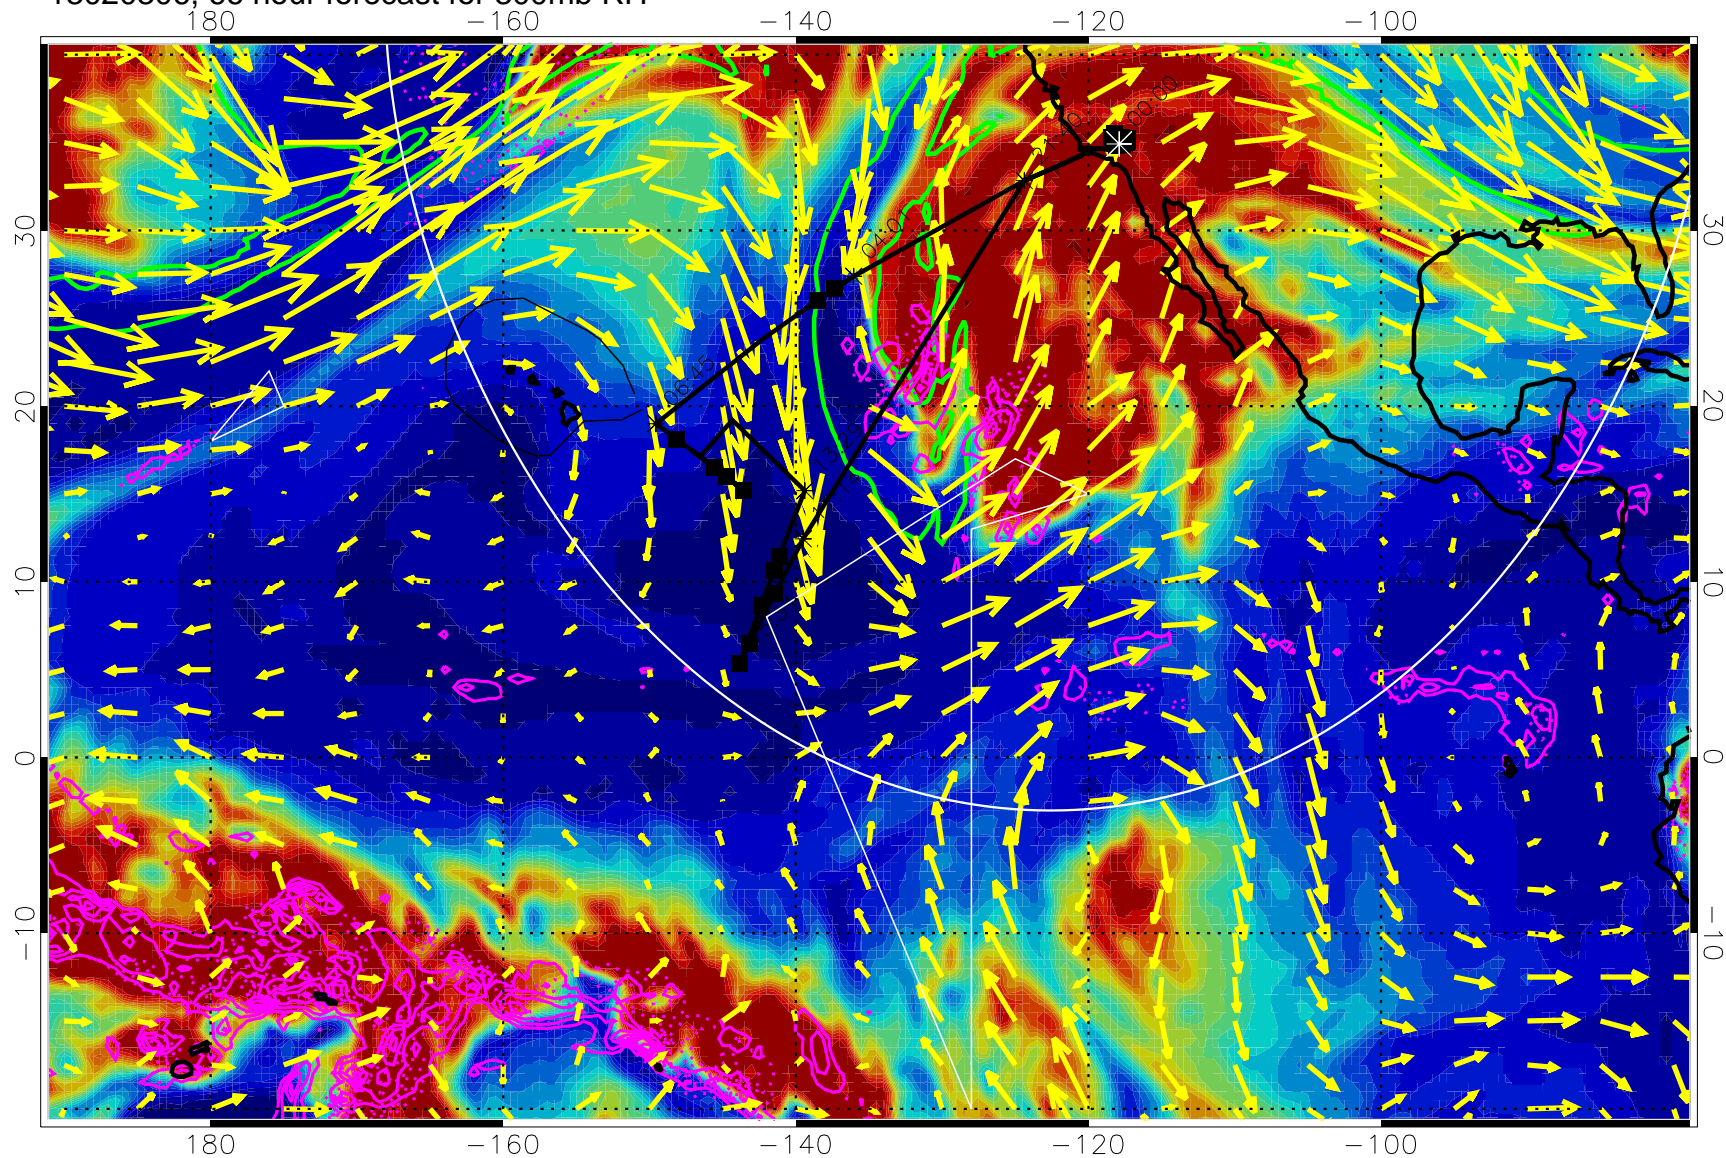

Precip (tot dot, conv sol) past 6 hrs 6 kg/m2 contours, min 4

EPV Tropopause (2 PVU) Position

→ 50 m/s

Range ring of 4055 km -- 13 hours GH round trip

13020218, 54 hour forecast for 300mb RH

Precip (tot dot, conv sol) past 6 hrs 6 kg/m2 contours, min 4

EPV Tropopause (2 PVU) Position

→ 50 m/s

Range ring of 4055 km -- 13 hours GH round trip

13020300, 60 hour forecast for 300mb RH

Precip (tot dot, conv sol) past 6 hrs 6 kg/m2 contours, min 4

EPV Tropopause (2 PVU) Position

→ 50 m/s

Range ring of 4055 km -- 13 hours GH round trip

13020306, 66 hour forecast for 300mb RH

Precip (tot dot, conv sol) past 6 hrs 6 kg/m2 contours, min 4

EPV Tropopause (2 PVU) Position

→ 50 m/s

Range ring of 4055 km -- 13 hours GH round trip

13020312, 72 hour forecast for 300mb RH

Precip (tot dot, conv sol) past 6 hrs 6 kg/m2 contours, min 4

EPV Tropopause (2 PVU) Position

→ 50 m/s

Range ring of 4055 km -- 13 hours GH round trip

13020318, 78 hour forecast for 300mb RH