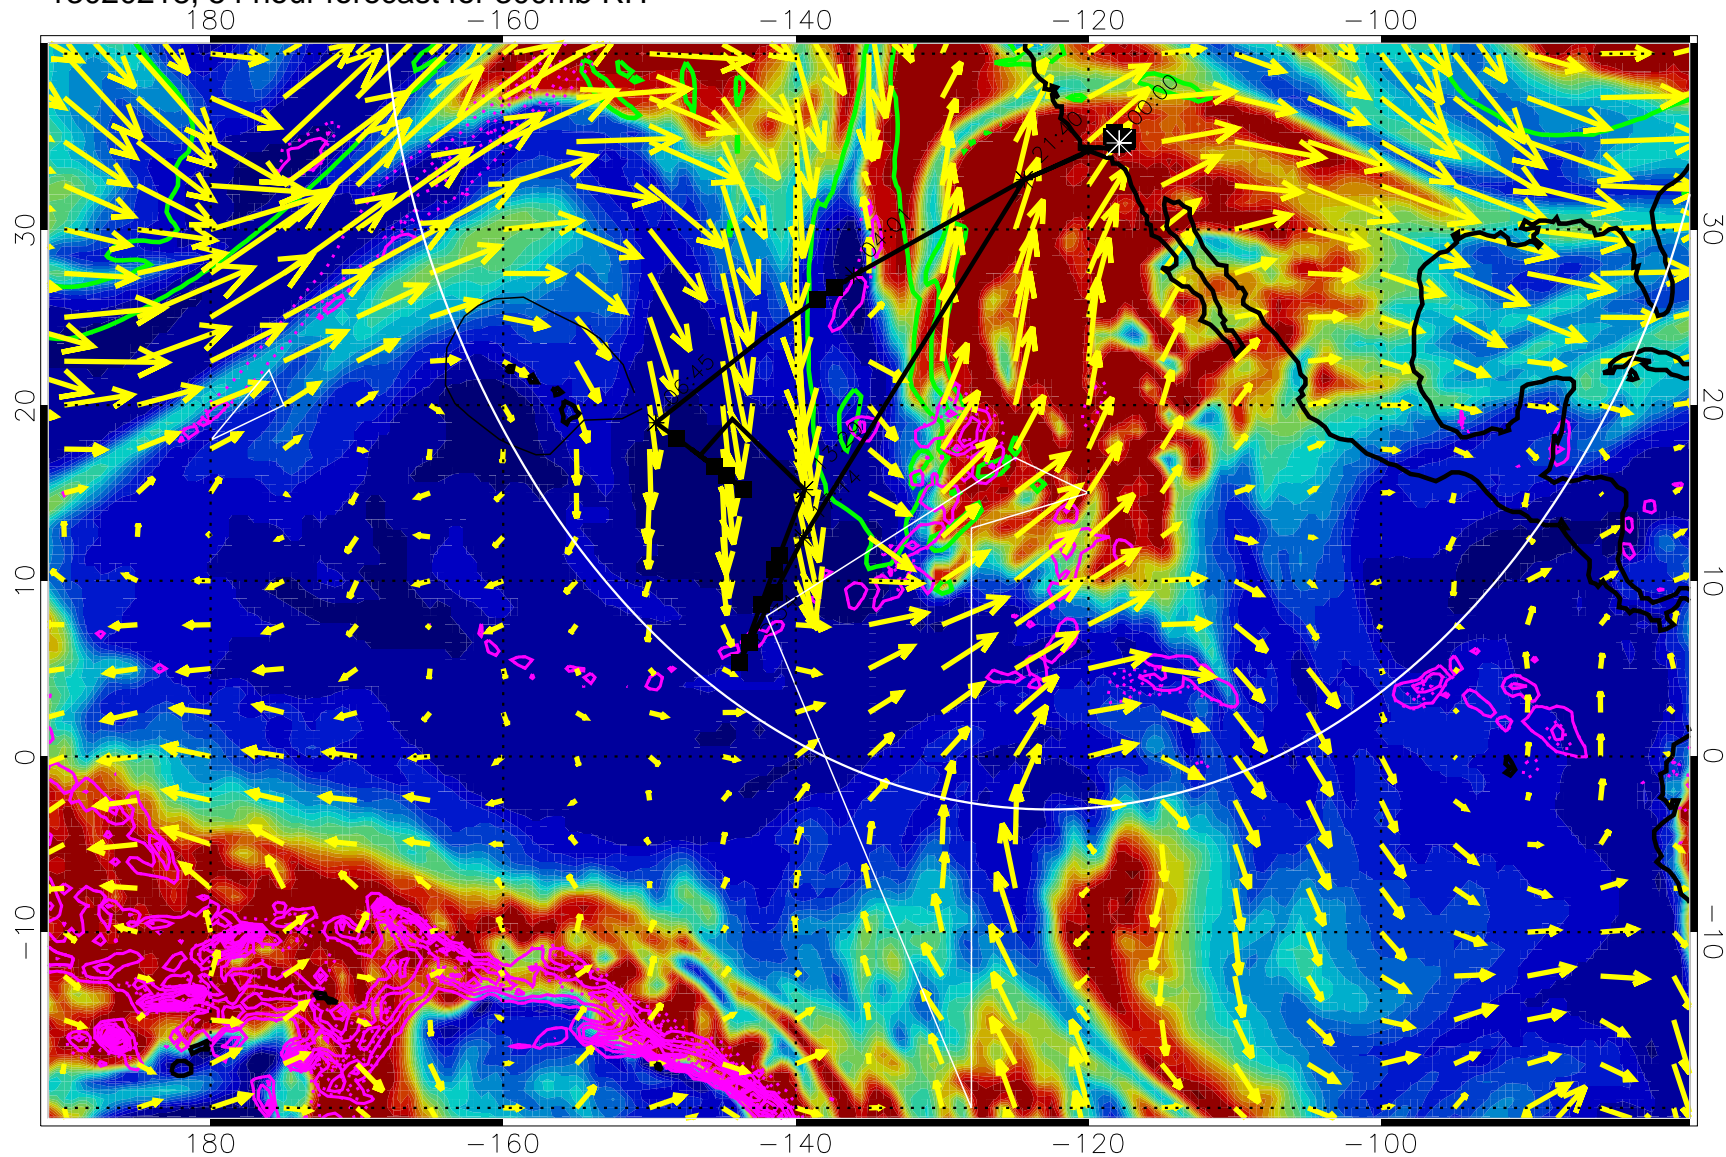

13020206, 42 hour forecast for 300mb RH

Precip (tot dot, conv sol) past 6 hrs 6 kg/m2 contours, min 4

EPV Tropopause (2 PVU) Position

→ 50 m/s

Range ring of 4055 km -- 13 hours GH round trip

13020212, 48 hour forecast for 300mb RH

Precip (tot dot, conv sol) past 6 hrs 6 kg/m2 contours, min 4

EPV Tropopause (2 PVU) Position

→ 50 m/s

Range ring of 4055 km -- 13 hours GH round trip

13020218, 54 hour forecast for 300mb RH

Precip (tot dot, conv sol) past 6 hrs 6 kg/m2 contours, min 4

EPV Tropopause (2 PVU) Position

→ 50 m/s

Range ring of 4055 km -- 13 hours GH round trip

13020300, 60 hour forecast for 300mb RH

Precip (tot dot, conv sol) past 6 hrs 6 kg/m2 contours, min 4

EPV Tropopause (2 PVU) Position