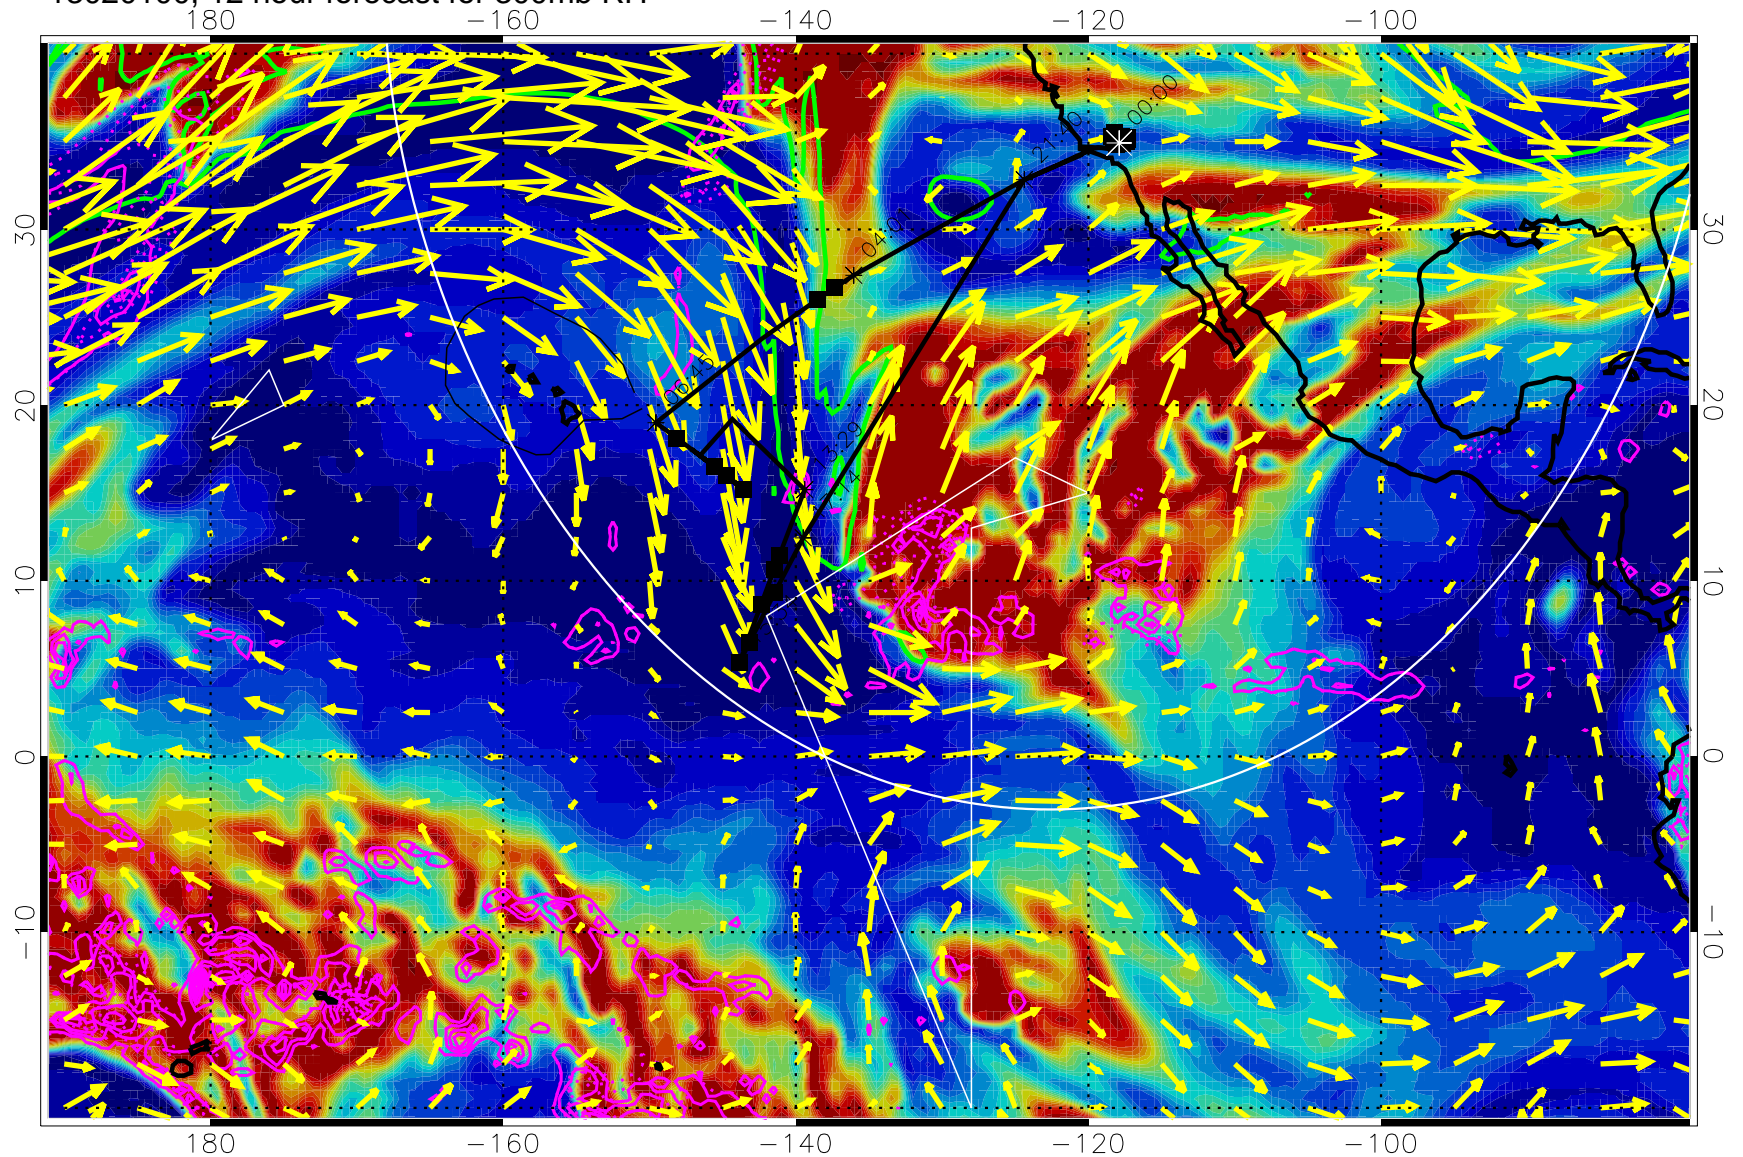

13013118, 6 hour forecast for 300mb RH

Precip (tot dot, conv sol) past 6 hrs 6 kg/m2 contours, min 4

EPV Tropopause (2 PVU) Position

→ 50 m/s

Range ring of 4055 km -- 13 hours GH round trip

13020100, 12 hour forecast for 300mb RH

Precip (tot dot, conv sol) past 6 hrs 6 kg/m2 contours, min 4

EPV Tropopause (2 PVU) Position

→ 50 m/s

Range ring of 4055 km -- 13 hours GH round trip

13020106, 18 hour forecast for 300mb RH

Precip (tot dot, conv sol) past 6 hrs 6 kg/m2 contours, min 4

EPV Tropopause (2 PVU) Position

→ 50 m/s

Range ring of 4055 km -- 13 hours GH round trip

13020112, 24 hour forecast for 300mb RH

0 20 40 60 80 100
RH, %

Precip (tot dot, conv sol) past 6 hrs 6 kg/m2 contours, min 4

EPV Tropopause (2 PVU) Position

→ 50 m/s

Range ring of 4055 km -- 13 hours GH round trip

13020118, 30 hour forecast for 300mb RH

Precip (tot dot, conv sol) past 6 hrs 6 kg/m2 contours, min 4

EPV Tropopause (2 PVU) Position