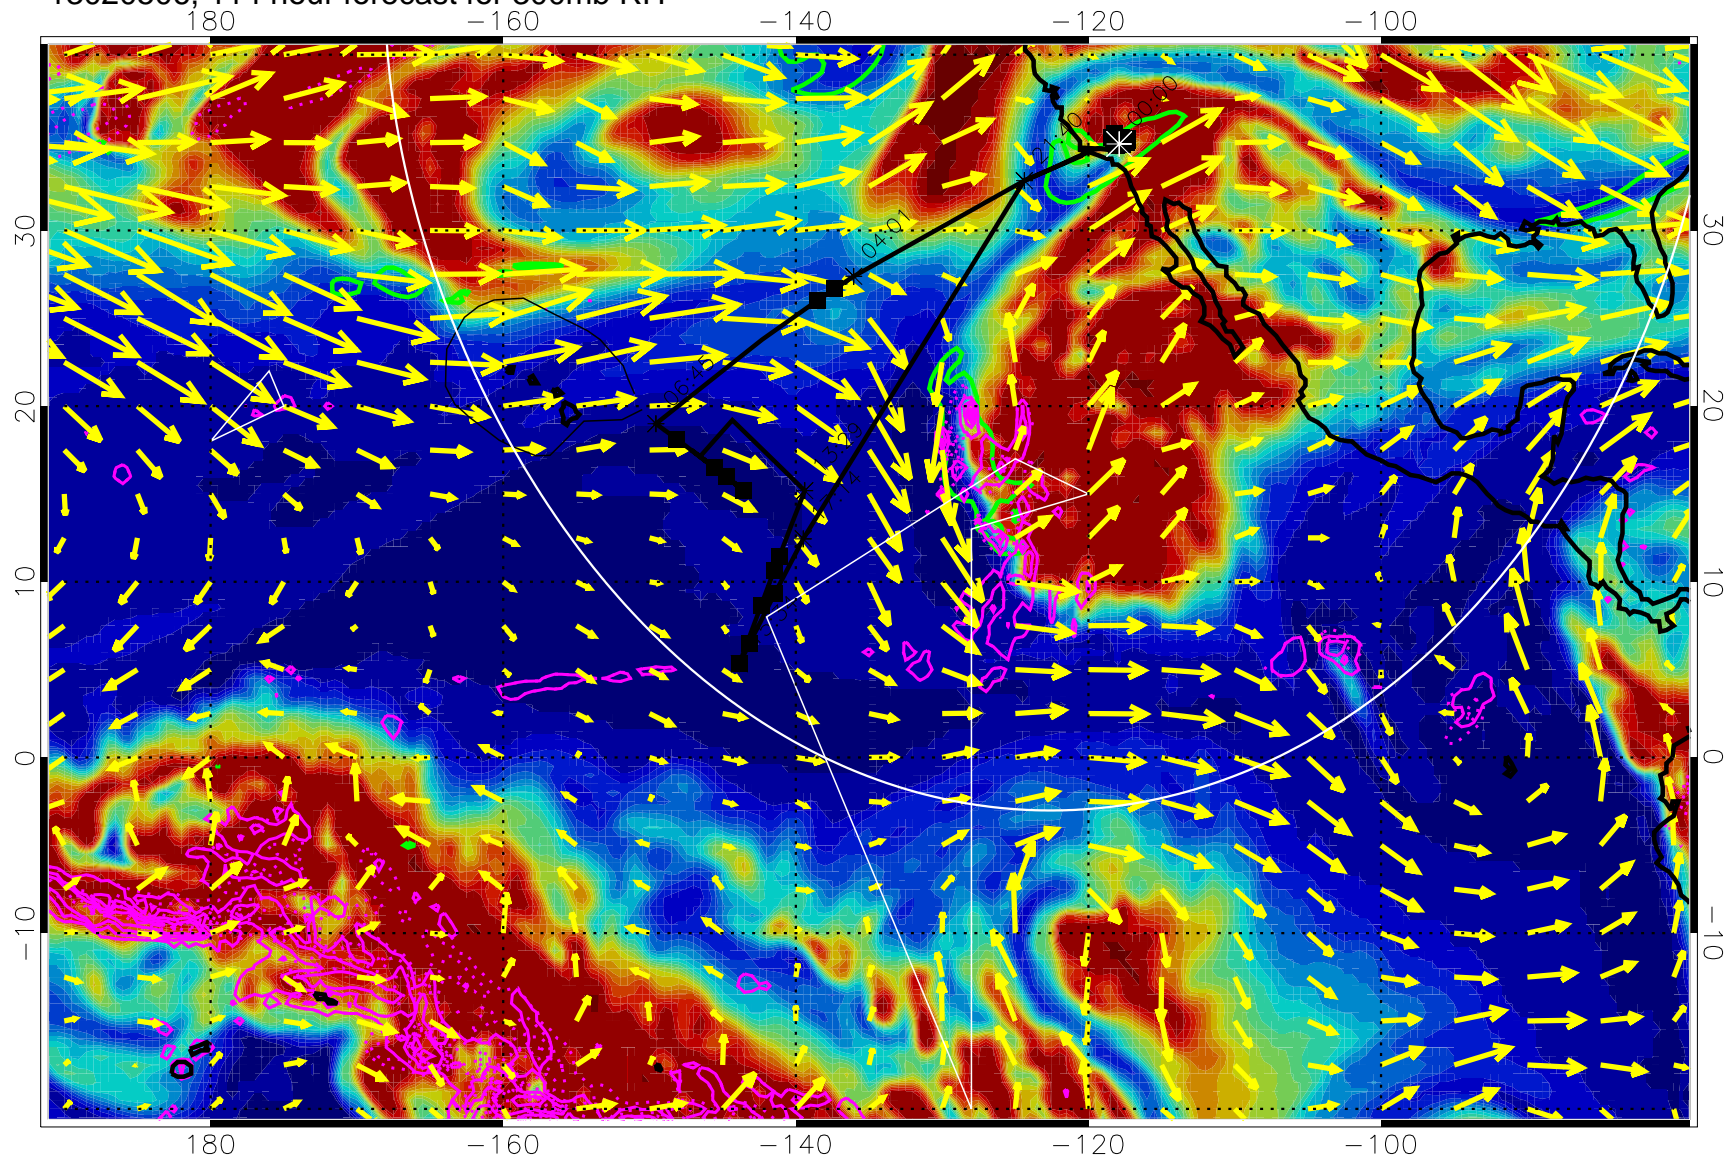

→ 50 m/s

Range ring of 4055 km -- 13 hours GH round trip

13020412, 96 hour forecast for 300mb RH

Precip (tot dot, conv sol) past 6 hrs 6 kg/m2 contours, min 4

EPV Tropopause (2 PVU) Position

→ 50 m/s

Range ring of 4055 km -- 13 hours GH round trip

13020418, 102 hour forecast for 300mb RH

Precip (tot dot, conv sol) past 6 hrs 6 kg/m2 contours, min 4

EPV Tropopause (2 PVU) Position

→ 50 m/s

Range ring of 4055 km -- 13 hours GH round trip

13020500, 108 hour forecast for 300mb RH

Precip (tot dot, conv sol) past 6 hrs 6 kg/m2 contours, min 4

EPV Tropopause (2 PVU) Position

→ 50 m/s

Range ring of 4055 km -- 13 hours GH round trip

13020506, 114 hour forecast for 300mb RH

Precip (tot dot, conv sol) past 6 hrs 6 kg/m2 contours, min 4

EPV Tropopause (2 PVU) Position

→ 50 m/s

Range ring of 4055 km -- 13 hours GH round trip

13020512, 120 hour forecast for 300mb RH

Precip (tot dot, conv sol) past 6 hrs 6 kg/m2 contours, min 4

EPV Tropopause (2 PVU) Position