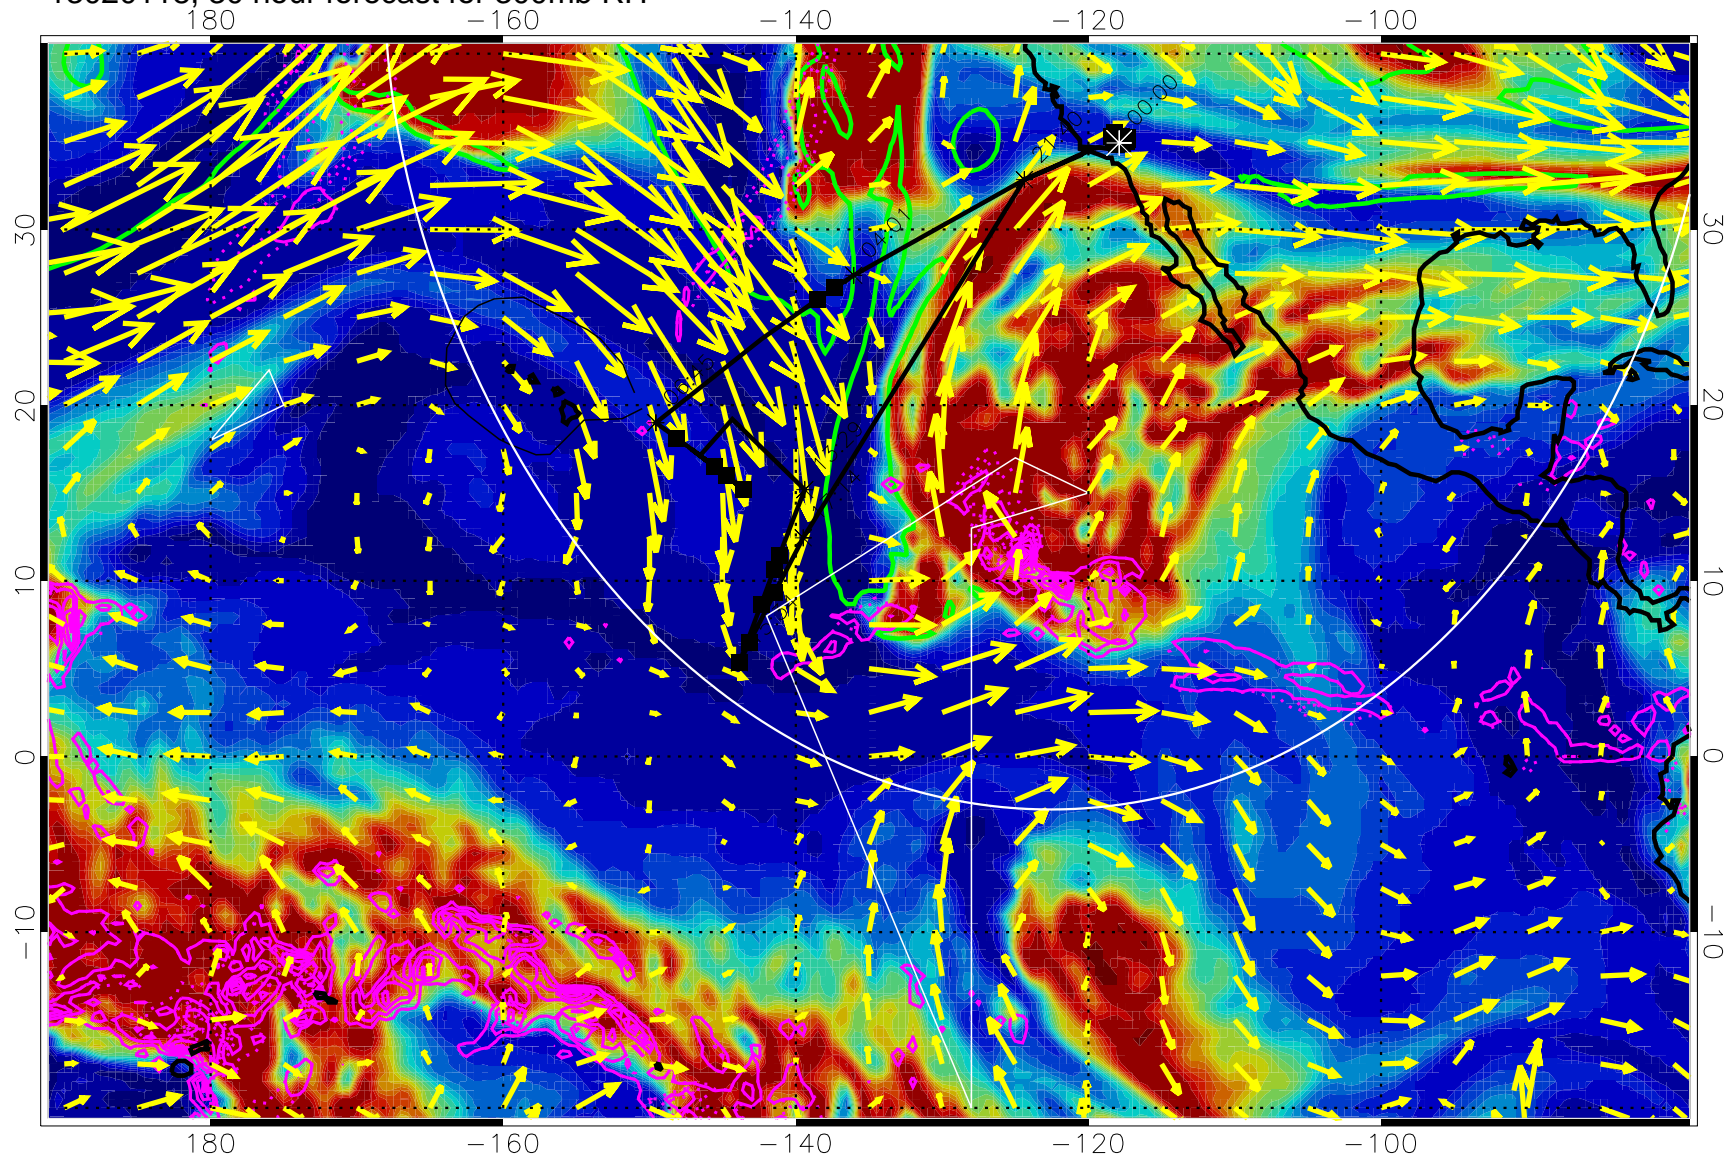

Precip (tot dot, conv sol) past 6 hrs 6 kg/m2 contours, min 4

EPV Tropopause (2 PVU) Position

→ 50 m/s

Range ring of 4055 km -- 13 hours GH round trip

13020106, 18 hour forecast for 300mb RH

Precip (tot dot, conv sol) past 6 hrs 6 kg/m2 contours, min 4

EPV Tropopause (2 PVU) Position

→ 50 m/s

Range ring of 4055 km -- 13 hours GH round trip

13020112, 24 hour forecast for 300mb RH

0 20 40 60 80 100
RH, %

Precip (tot dot, conv sol) past 6 hrs 6 kg/m2 contours, min 4

EPV Tropopause (2 PVU) Position

→ 50 m/s

Range ring of 4055 km -- 13 hours GH round trip

13020118, 30 hour forecast for 300mb RH

Precip (tot dot, conv sol) past 6 hrs 6 kg/m2 contours, min 4

EPV Tropopause (2 PVU) Position

13020206, 42 hour forecast for 300mb RH

Precip (tot dot, conv sol) past 6 hrs 6 kg/m2 contours, min 4

EPV Tropopause (2 PVU) Position

→ 50 m/s

Range ring of 4055 km -- 13 hours GH round trip

13020212, 48 hour forecast for 300mb RH