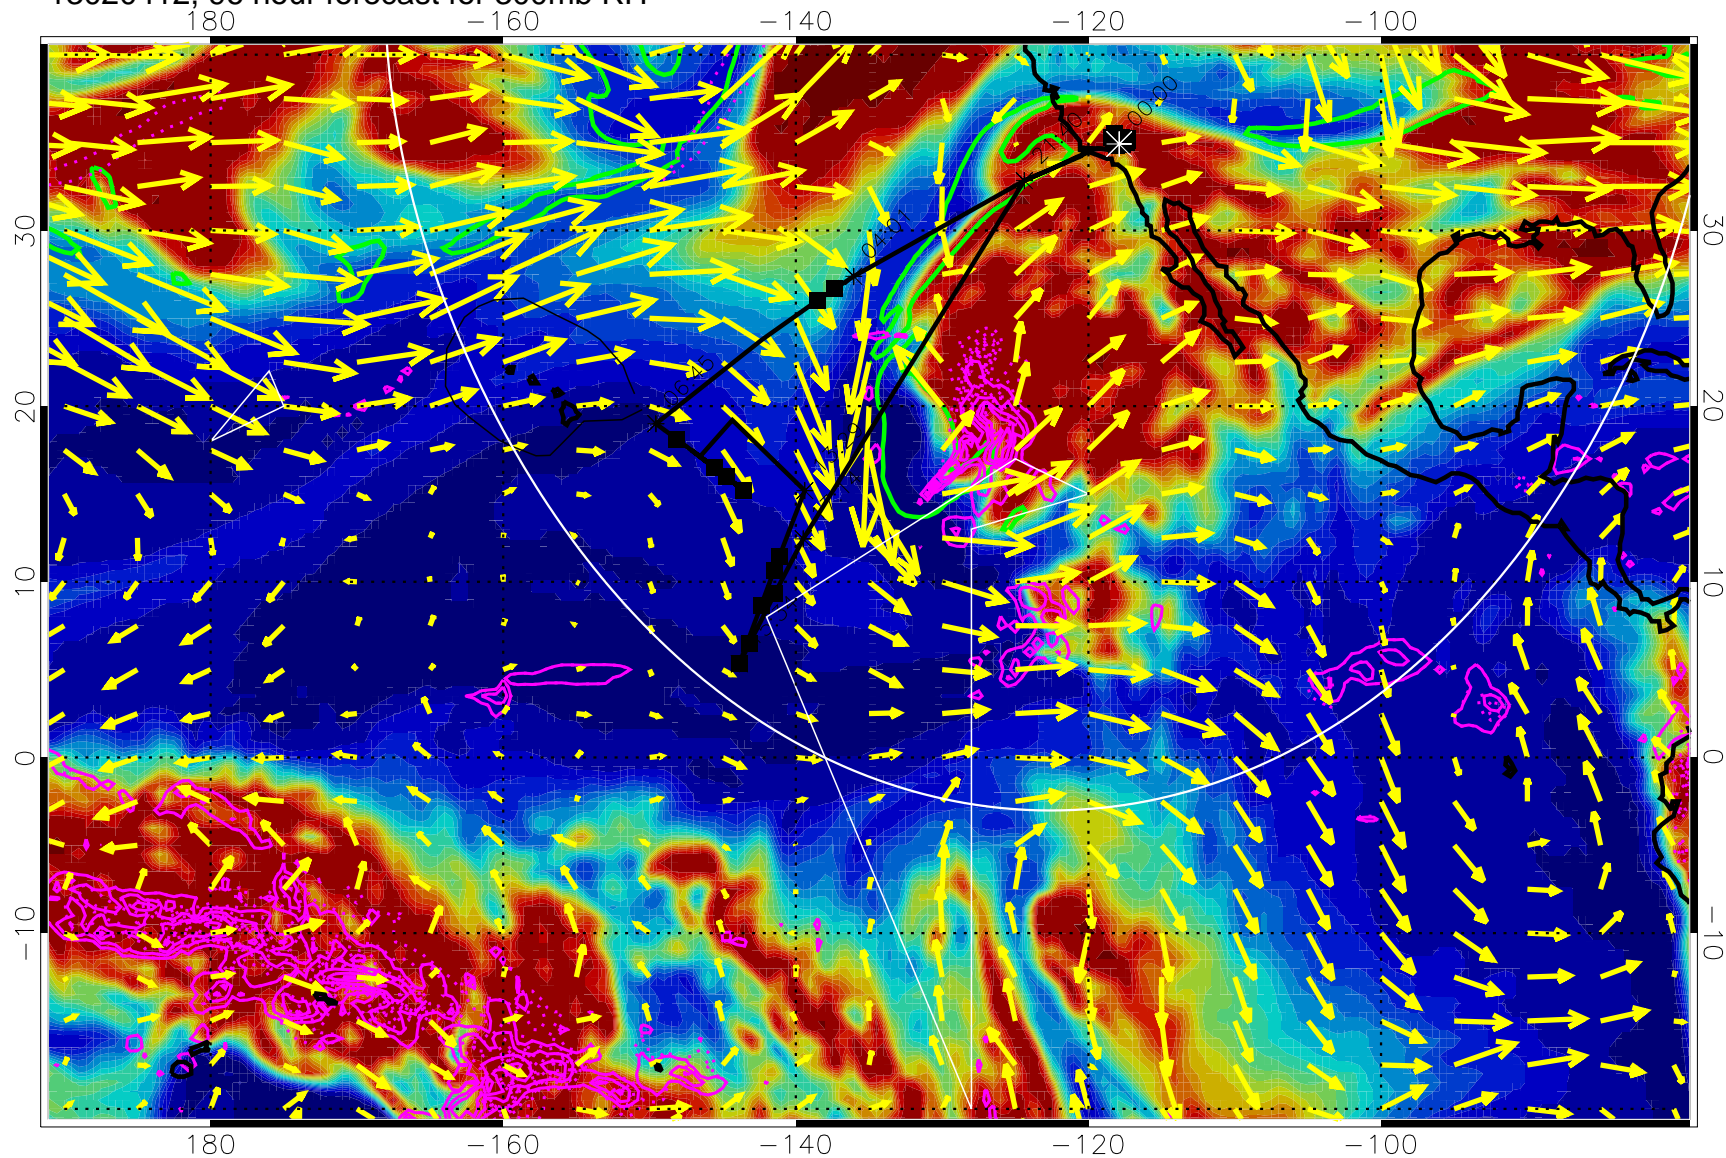

Precip (tot dot, conv sol) past 6 hrs 6 kg/m2 contours, min 4

EPV Tropopause (2 PVU) Position

→ 50 m/s

Range ring of 4055 km -- 13 hours GH round trip

13020400, 84 hour forecast for 300mb RH

Precip (tot dot, conv sol) past 6 hrs 6 kg/m2 contours, min 4

EPV Tropopause (2 PVU) Position

→ 50 m/s

Range ring of 4055 km -- 13 hours GH round trip

13020406, 90 hour forecast for 300mb RH

Precip (tot dot, conv sol) past 6 hrs 6 kg/m2 contours, min 4

EPV Tropopause (2 PVU) Position

→ 50 m/s

Range ring of 4055 km -- 13 hours GH round trip

13020412, 96 hour forecast for 300mb RH

Precip (tot dot, conv sol) past 6 hrs 6 kg/m2 contours, min 4

EPV Tropopause (2 PVU) Position

→ 50 m/s

Range ring of 4055 km -- 13 hours GH round trip

13020418, 102 hour forecast for 300mb RH

Precip (tot dot, conv sol) past 6 hrs 6 kg/m2 contours, min 4

EPV Tropopause (2 PVU) Position

→ 50 m/s

Range ring of 4055 km -- 13 hours GH round trip

13020500, 108 hour forecast for 300mb RH