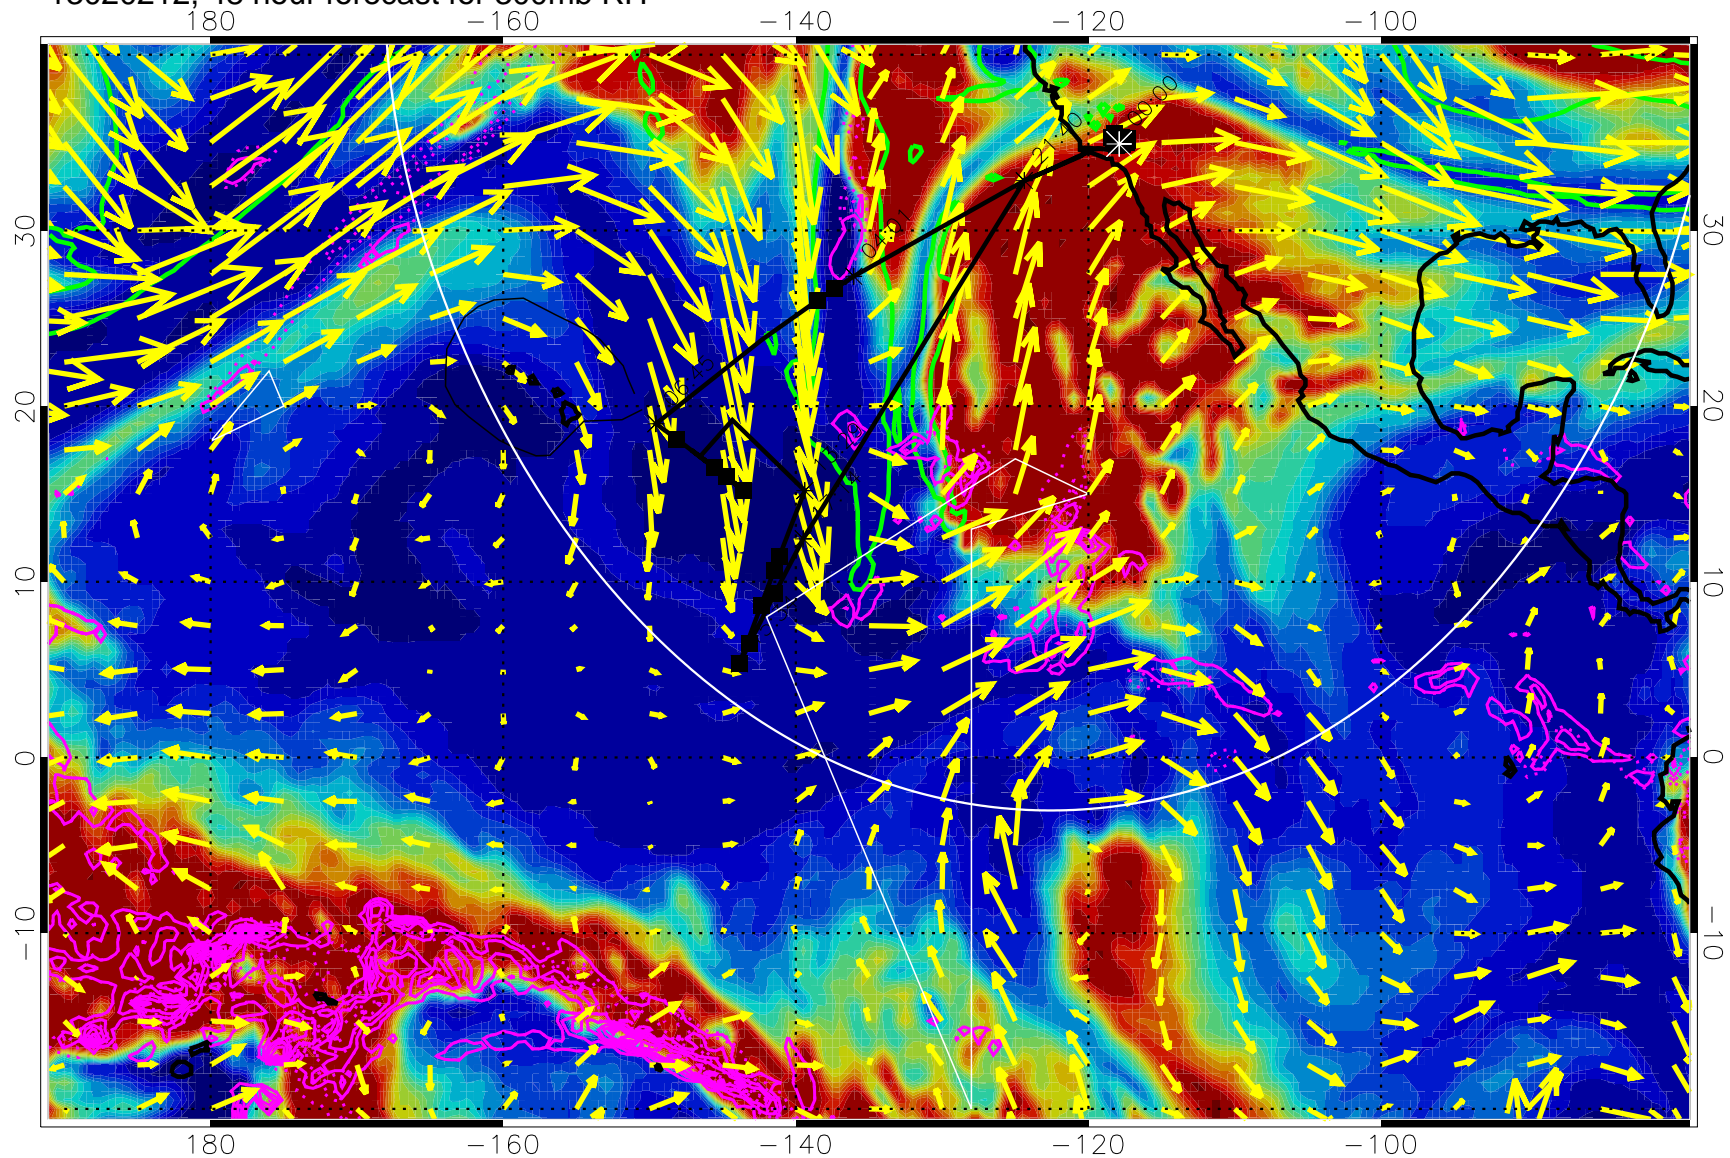

13020206, 42 hour forecast for 300mb RH

Precip (tot dot, conv sol) past 6 hrs 6 kg/m2 contours, min 4

EPV Tropopause (2 PVU) Position

→ 50 m/s

Range ring of 4055 km -- 13 hours GH round trip

13020212, 48 hour forecast for 300mb RH

Precip (tot dot, conv sol) past 6 hrs 6 kg/m2 contours, min 4

EPV Tropopause (2 PVU) Position

→ 50 m/s

Range ring of 4055 km -- 13 hours GH round trip

13020218, 54 hour forecast for 300mb RH

Precip (tot dot, conv sol) past 6 hrs 6 kg/m2 contours, min 4

EPV Tropopause (2 PVU) Position

→ 50 m/s

Range ring of 4055 km -- 13 hours GH round trip

13020300, 60 hour forecast for 300mb RH

Precip (tot dot, conv sol) past 6 hrs 6 kg/m2 contours, min 4

EPV Tropopause (2 PVU) Position