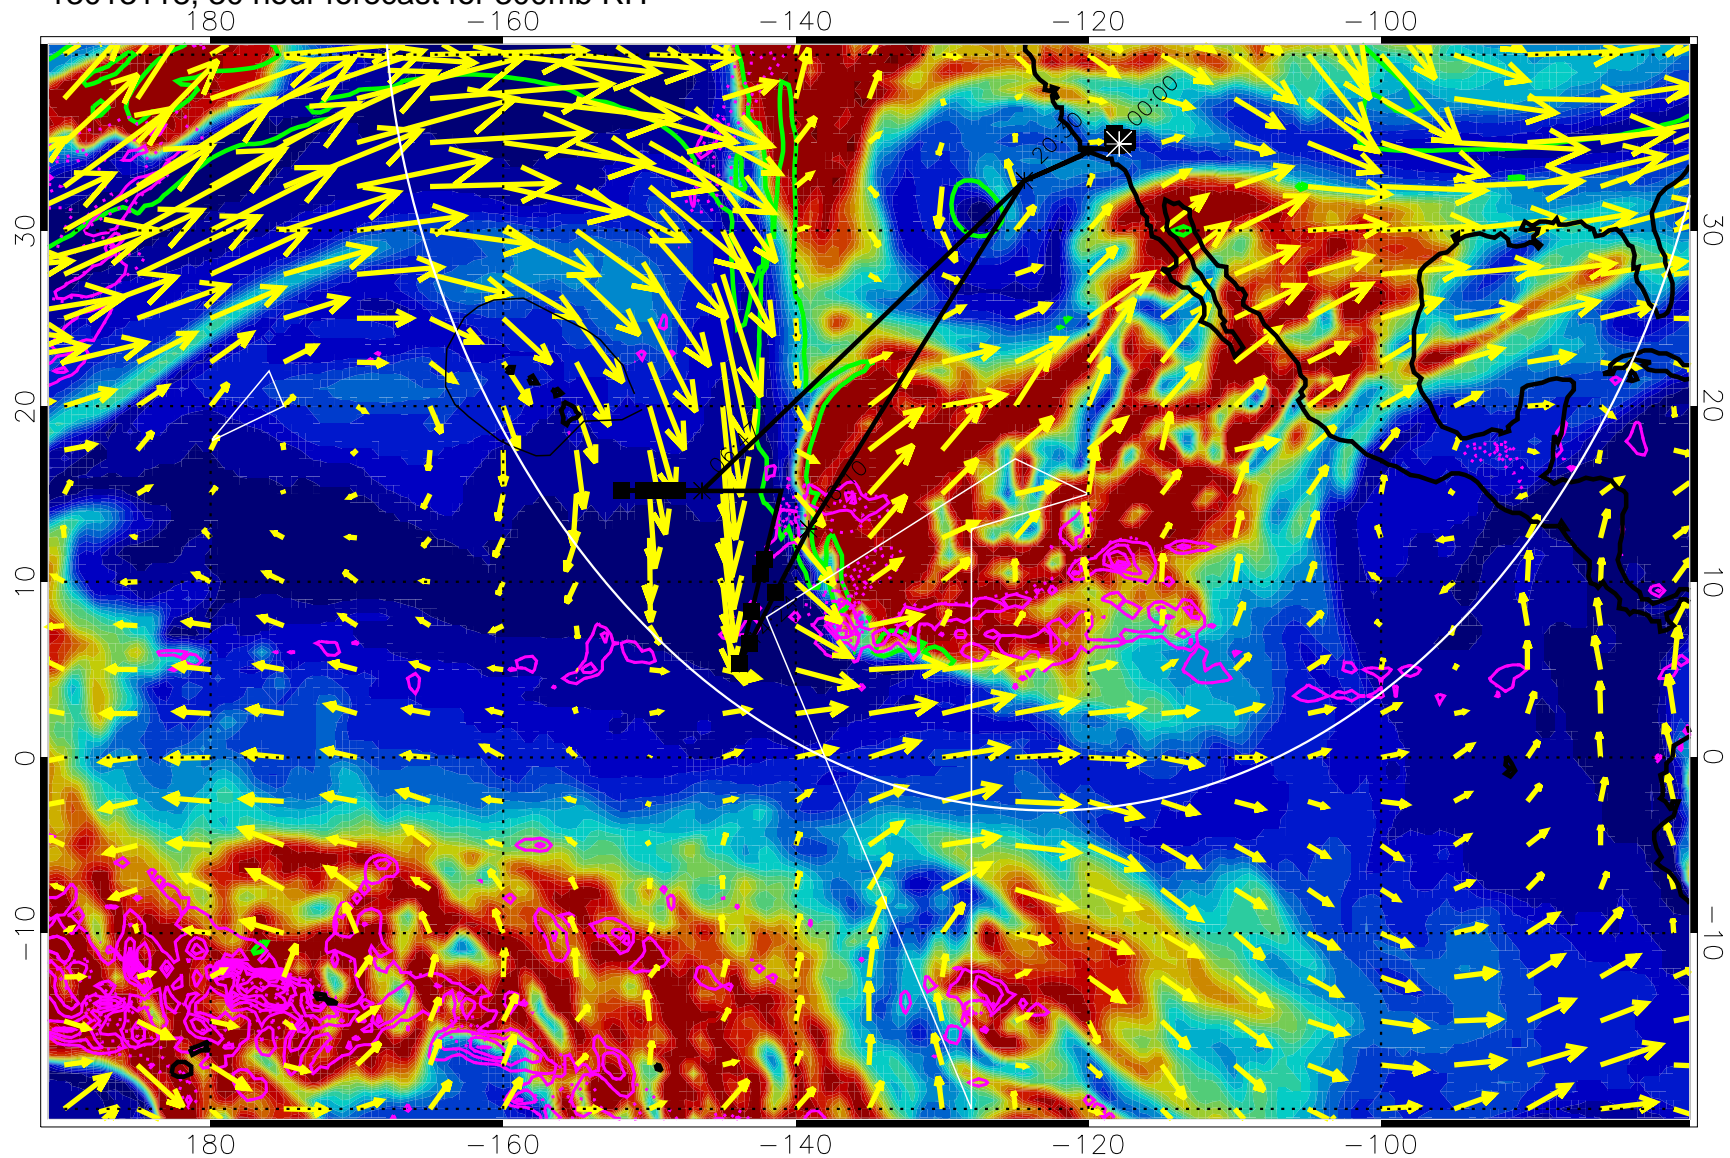

Precip (tot dot, conv sol) past 6 hrs 6 kg/m2 contours, min 4

EPV Tropopause (2 PVU) Position

→ 50 m/s

Range ring of 4055 km -- 13 hours GH round trip

13013106, 18 hour forecast for 300mb RH

Precip (tot dot, conv sol) past 6 hrs 6 kg/m2 contours, min 4

EPV Tropopause (2 PVU) Position

→ 50 m/s

Range ring of 4055 km -- 13 hours GH round trip

13013112, 24 hour forecast for 300mb RH

Precip (tot dot, conv sol) past 6 hrs 6 kg/m2 contours, min 4

EPV Tropopause (2 PVU) Position

→ 50 m/s

Range ring of 4055 km -- 13 hours GH round trip

13013118, 30 hour forecast for 300mb RH

Precip (tot dot, conv sol) past 6 hrs 6 kg/m2 contours, min 4

EPV Tropopause (2 PVU) Position

→ 50 m/s

Range ring of 4055 km -- 13 hours GH round trip

13020100, 36 hour forecast for 300mb RH

Precip (tot dot, conv sol) past 6 hrs 6 kg/m2 contours, min 4

EPV Tropopause (2 PVU) Position

→ 50 m/s

Range ring of 4055 km -- 13 hours GH round trip

13020106, 42 hour forecast for 300mb RH