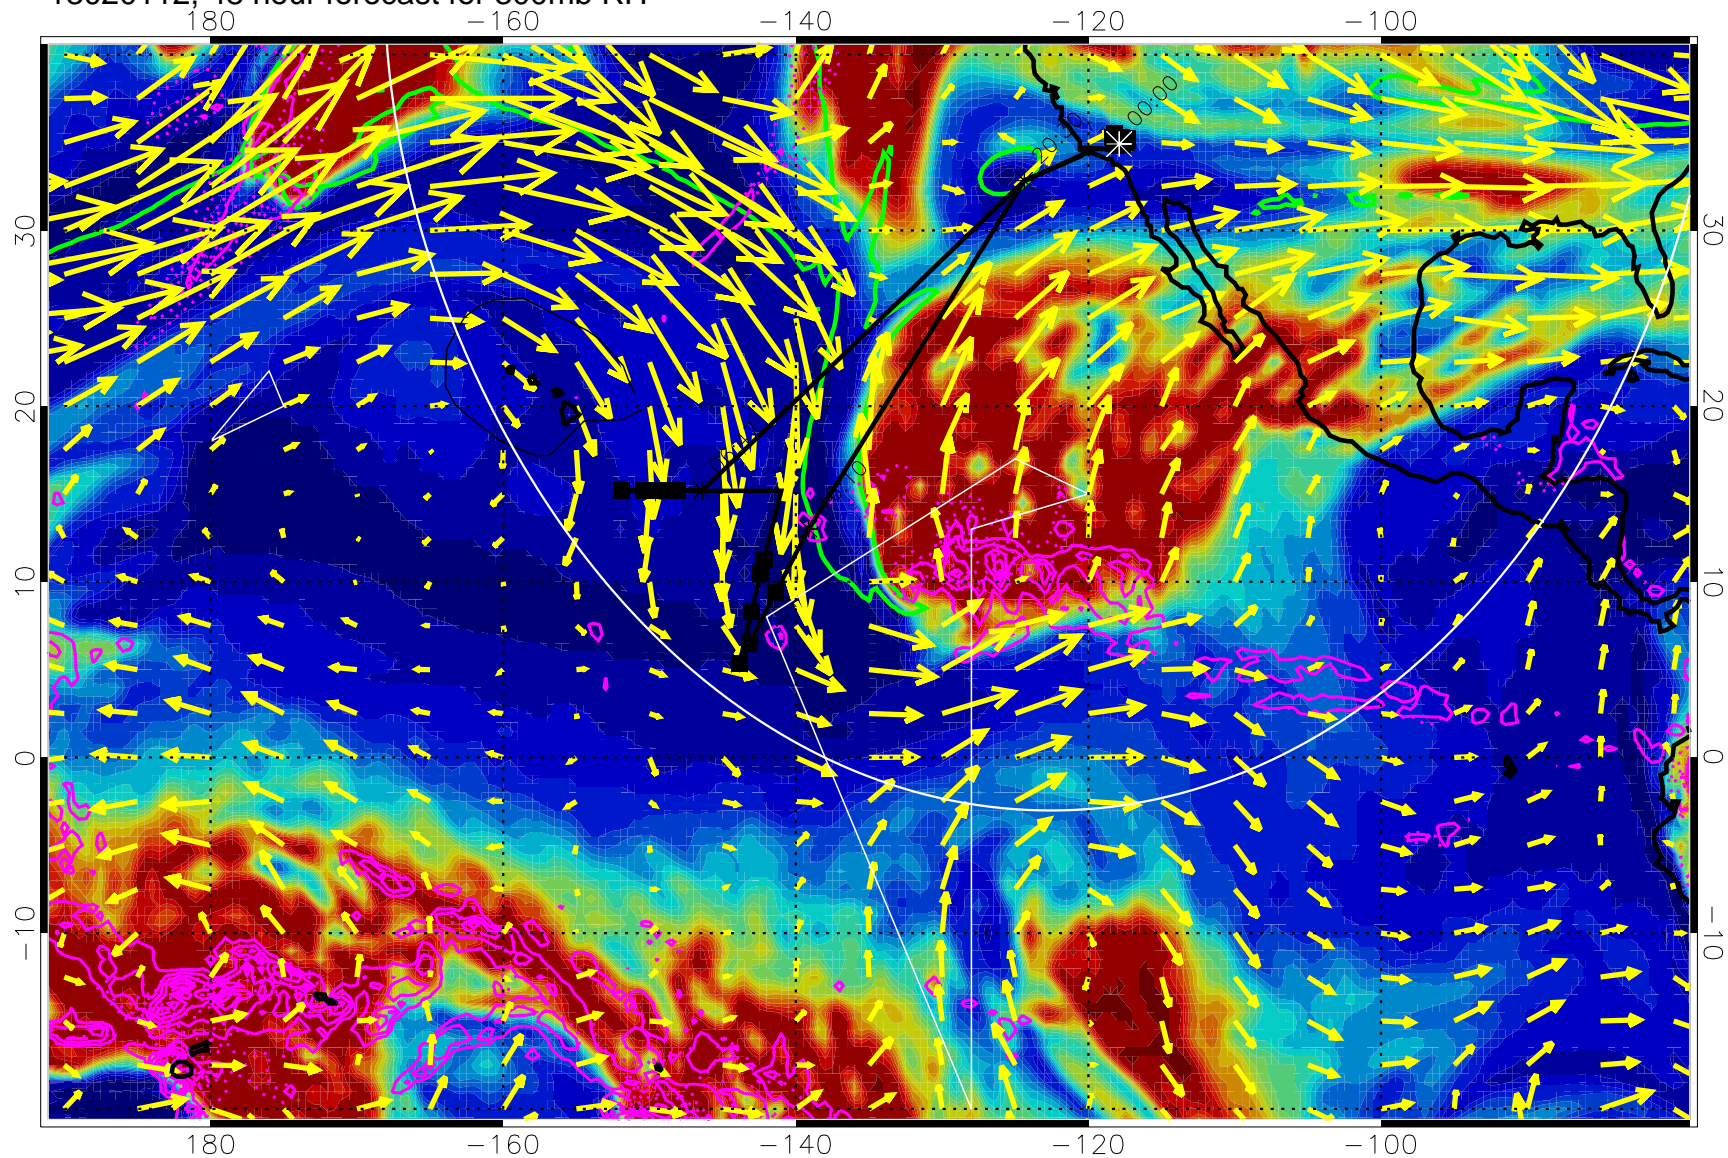

EPV Tropopause (2 PVU) Position

→ 50 m/s

Range ring of 4055 km -- 13 hours GH round trip

13013112, 24 hour forecast for 300mb RH

Precip (tot dot, conv sol) past 6 hrs 6 kg/m2 contours, min 4

EPV Tropopause (2 PVU) Position

13020100, 36 hour forecast for 300mb RH

Precip (tot dot, conv sol) past 6 hrs 6 kg/m2 contours, min 4

EPV Tropopause (2 PVU) Position

→ 50 m/s

Range ring of 4055 km -- 13 hours GH round trip

13020106, 42 hour forecast for 300mb RH

Precip (tot dot, conv sol) past 6 hrs 6 kg/m2 contours, min 4

EPV Tropopause (2 PVU) Position

→ 50 m/s

Range ring of 4055 km -- 13 hours GH round trip

13020112, 48 hour forecast for 300mb RH

Precip (tot dot, conv sol) past 6 hrs 6 kg/m2 contours, min 4

EPV Tropopause (2 PVU) Position

→ 50 m/s

Range ring of 4055 km -- 13 hours GH round trip

13020118, 54 hour forecast for 300mb RH

Precip (tot dot, conv sol) past 6 hrs 6 kg/m2 contours, min 4

EPV Tropopause (2 PVU) Position