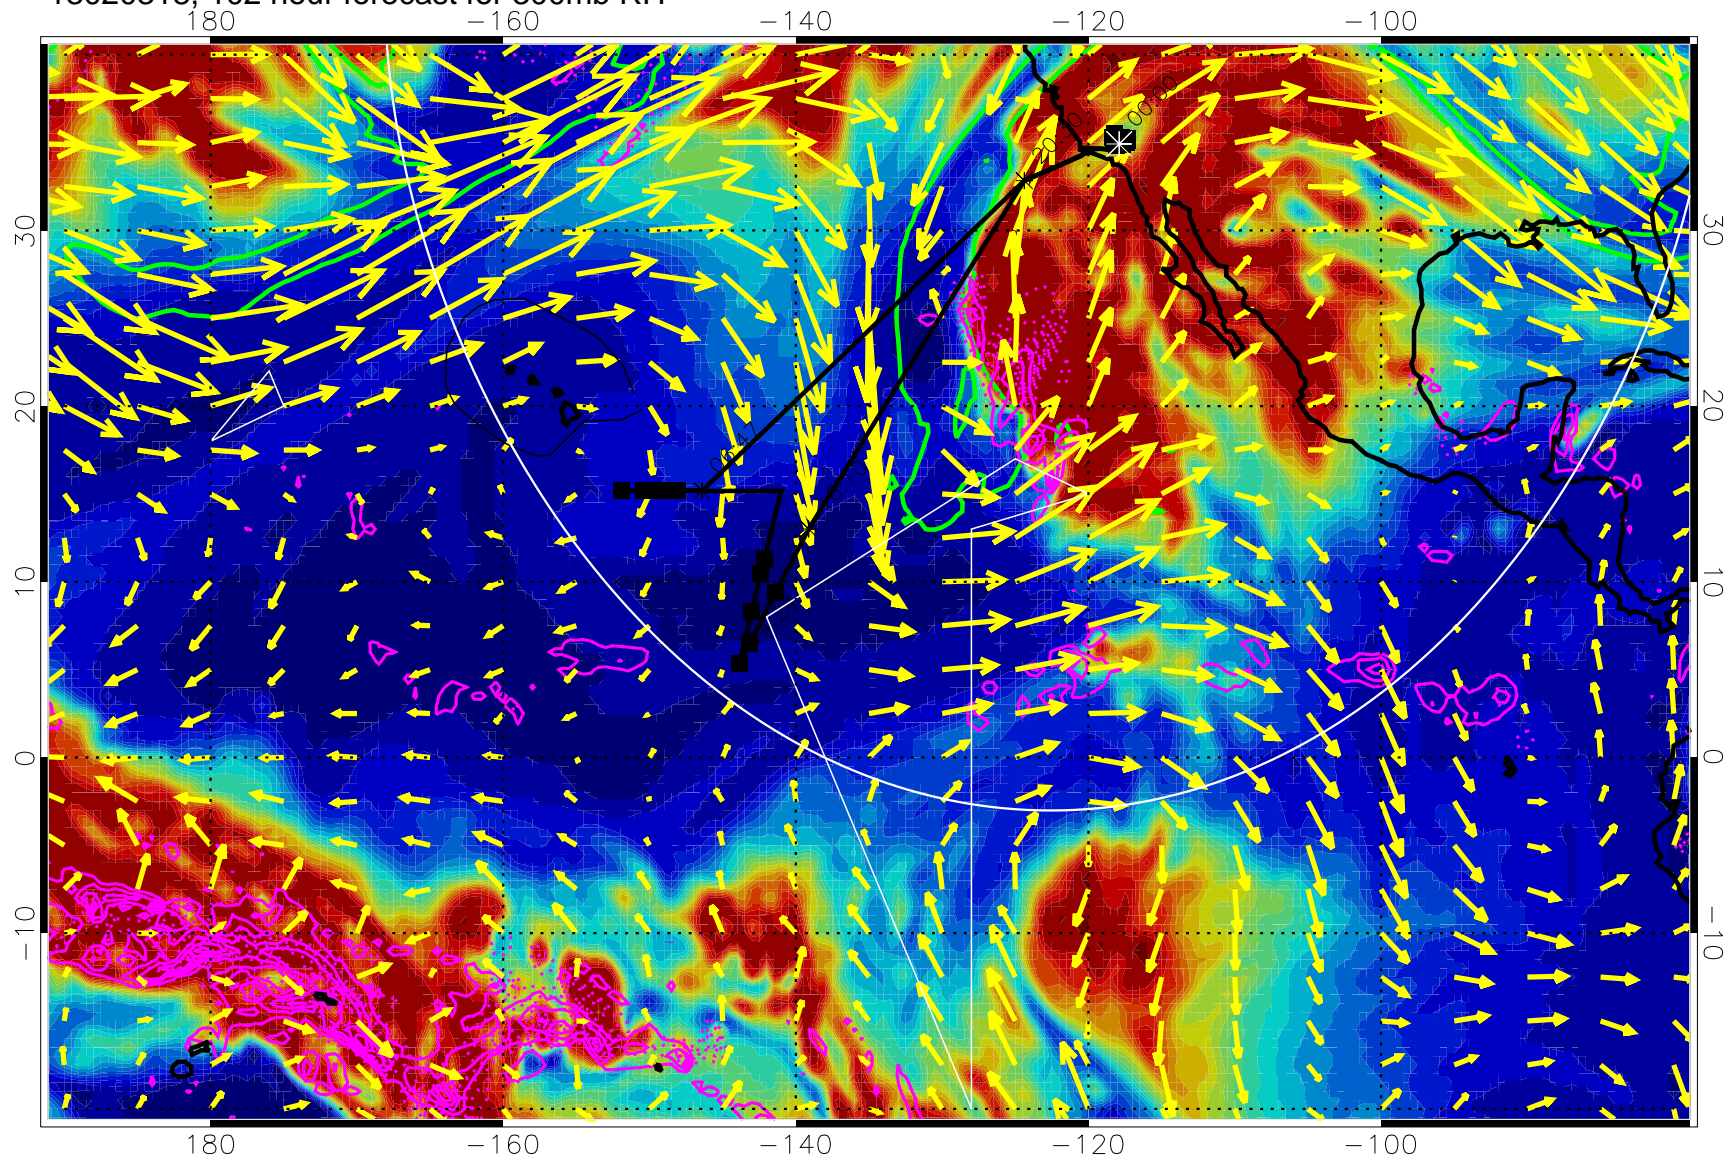

→ 50 m/s

Range ring of 4055 km -- 13 hours GH round trip

13020306, 90 hour forecast for 300mb RH

Precip (tot dot, conv sol) past 6 hrs 6 kg/m2 contours, min 4

EPV Tropopause (2 PVU) Position

→ 50 m/s

Range ring of 4055 km -- 13 hours GH round trip

13020312, 96 hour forecast for 300mb RH

Precip (tot dot, conv sol) past 6 hrs 6 kg/m2 contours, min 4

EPV Tropopause (2 PVU) Position

→ 50 m/s

Range ring of 4055 km -- 13 hours GH round trip

13020318, 102 hour forecast for 300mb RH

Precip (tot dot, conv sol) past 6 hrs 6 kg/m² contours, min 4

EPV Tropopause (2 PVU) Position

→ 50 m/s

Range ring of 4055 km -- 13 hours GH round trip

13020400, 108 hour forecast for 300mb RH

Precip (tot dot, conv sol) past 6 hrs 6 kg/m2 contours, min 4

EPV Tropopause (2 PVU) Position

→ 50 m/s

Range ring of 4055 km -- 13 hours GH round trip

13020406, 114 hour forecast for 300mb RH

Precip (tot dot, conv sol) past 6 hrs 6 kg/m2 contours, min 4

EPV Tropopause (2 PVU) Position