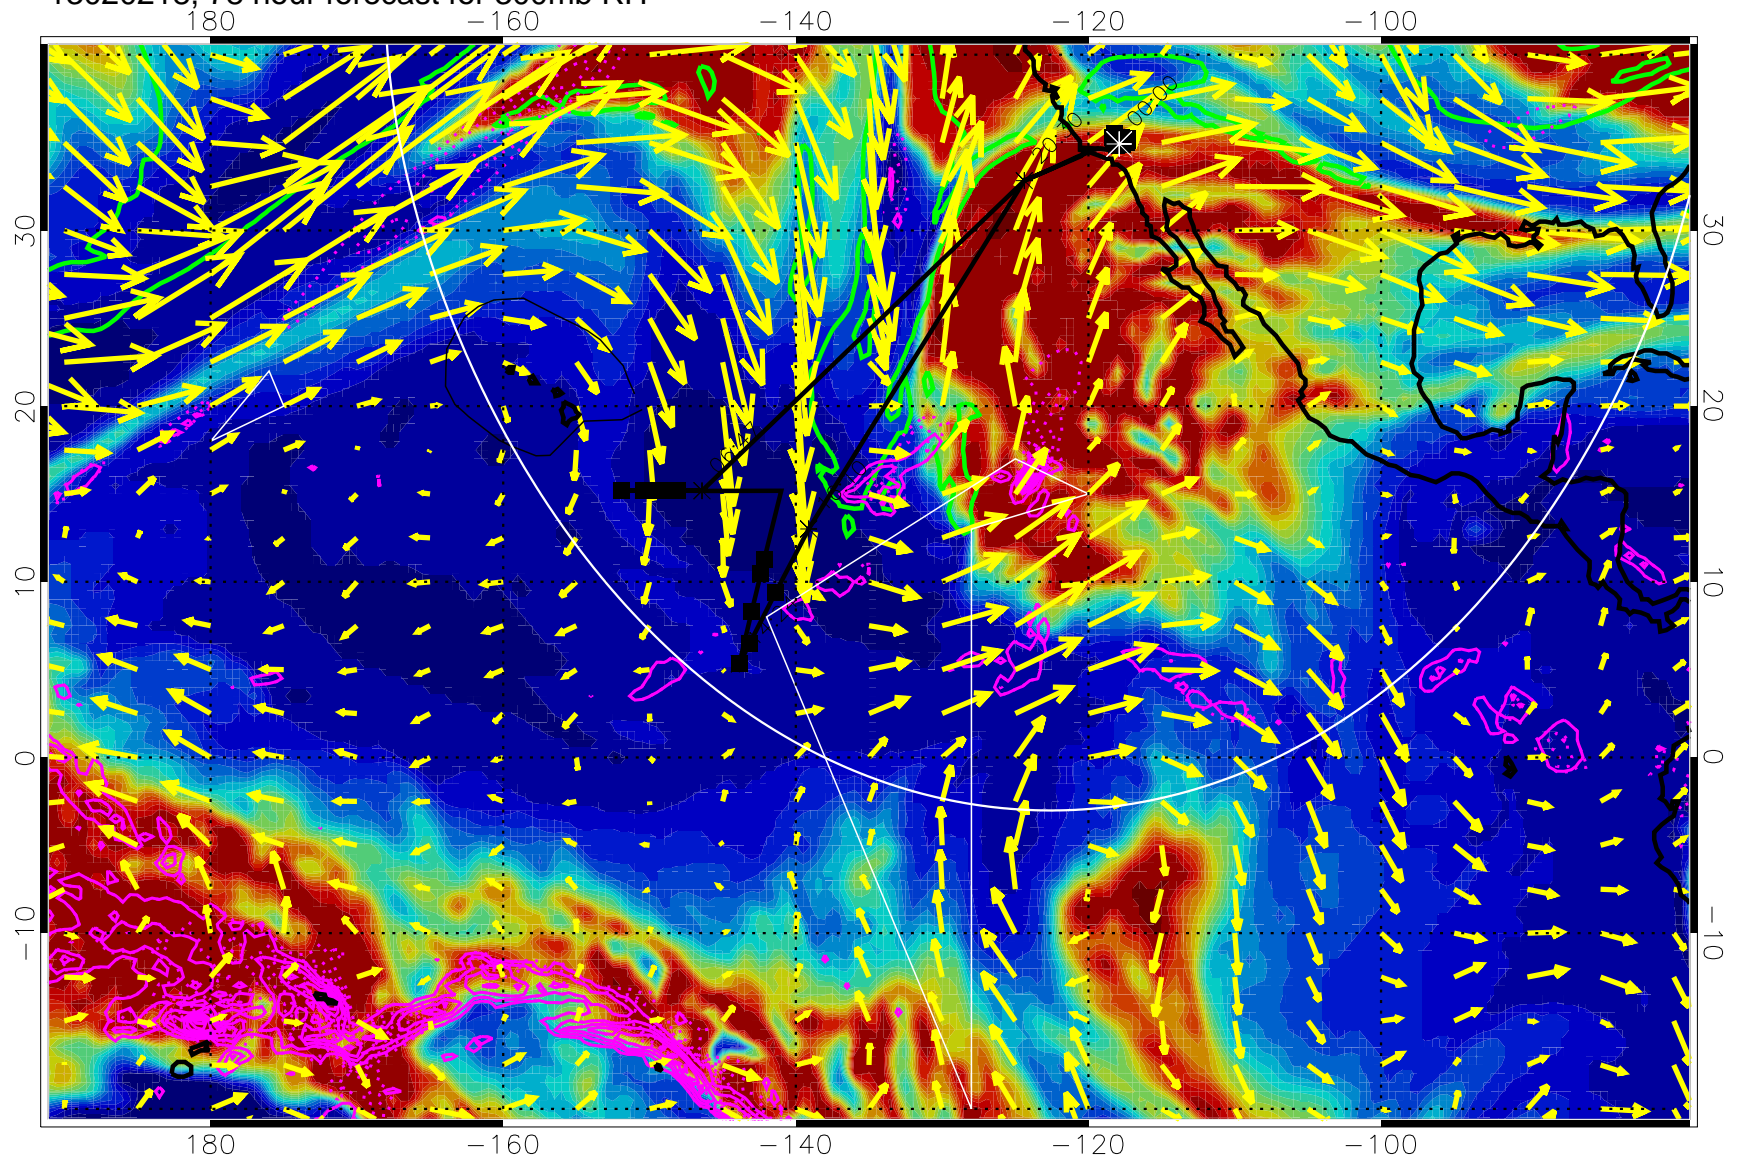

13020206, 66 hour forecast for 300mb RH

Precip (tot dot, conv sol) past 6 hrs 6 kg/m2 contours, min 4

EPV Tropopause (2 PVU) Position

→ 50 m/s

Range ring of 4055 km -- 13 hours GH round trip

13020212, 72 hour forecast for 300mb RH

Precip (tot dot, conv sol) past 6 hrs 6 kg/m2 contours, min 4

EPV Tropopause (2 PVU) Position

→ 50 m/s

Range ring of 4055 km -- 13 hours GH round trip

13020218, 78 hour forecast for 300mb RH

Precip (tot dot, conv sol) past 6 hrs 6 kg/m2 contours, min 4

EPV Tropopause (2 PVU) Position

→ 50 m/s

Range ring of 4055 km -- 13 hours GH round trip

13020300, 84 hour forecast for 300mb RH

Precip (tot dot, conv sol) past 6 hrs 6 kg/m2 contours, min 4

EPV Tropopause (2 PVU) Position

13020312, 96 hour forecast for 300mb RH

Precip (tot dot, conv sol) past 6 hrs 6 kg/m2 contours, min 4

EPV Tropopause (2 PVU) Position

→ 50 m/s

Range ring of 4055 km -- 13 hours GH round trip

13020318, 102 hour forecast for 300mb RH