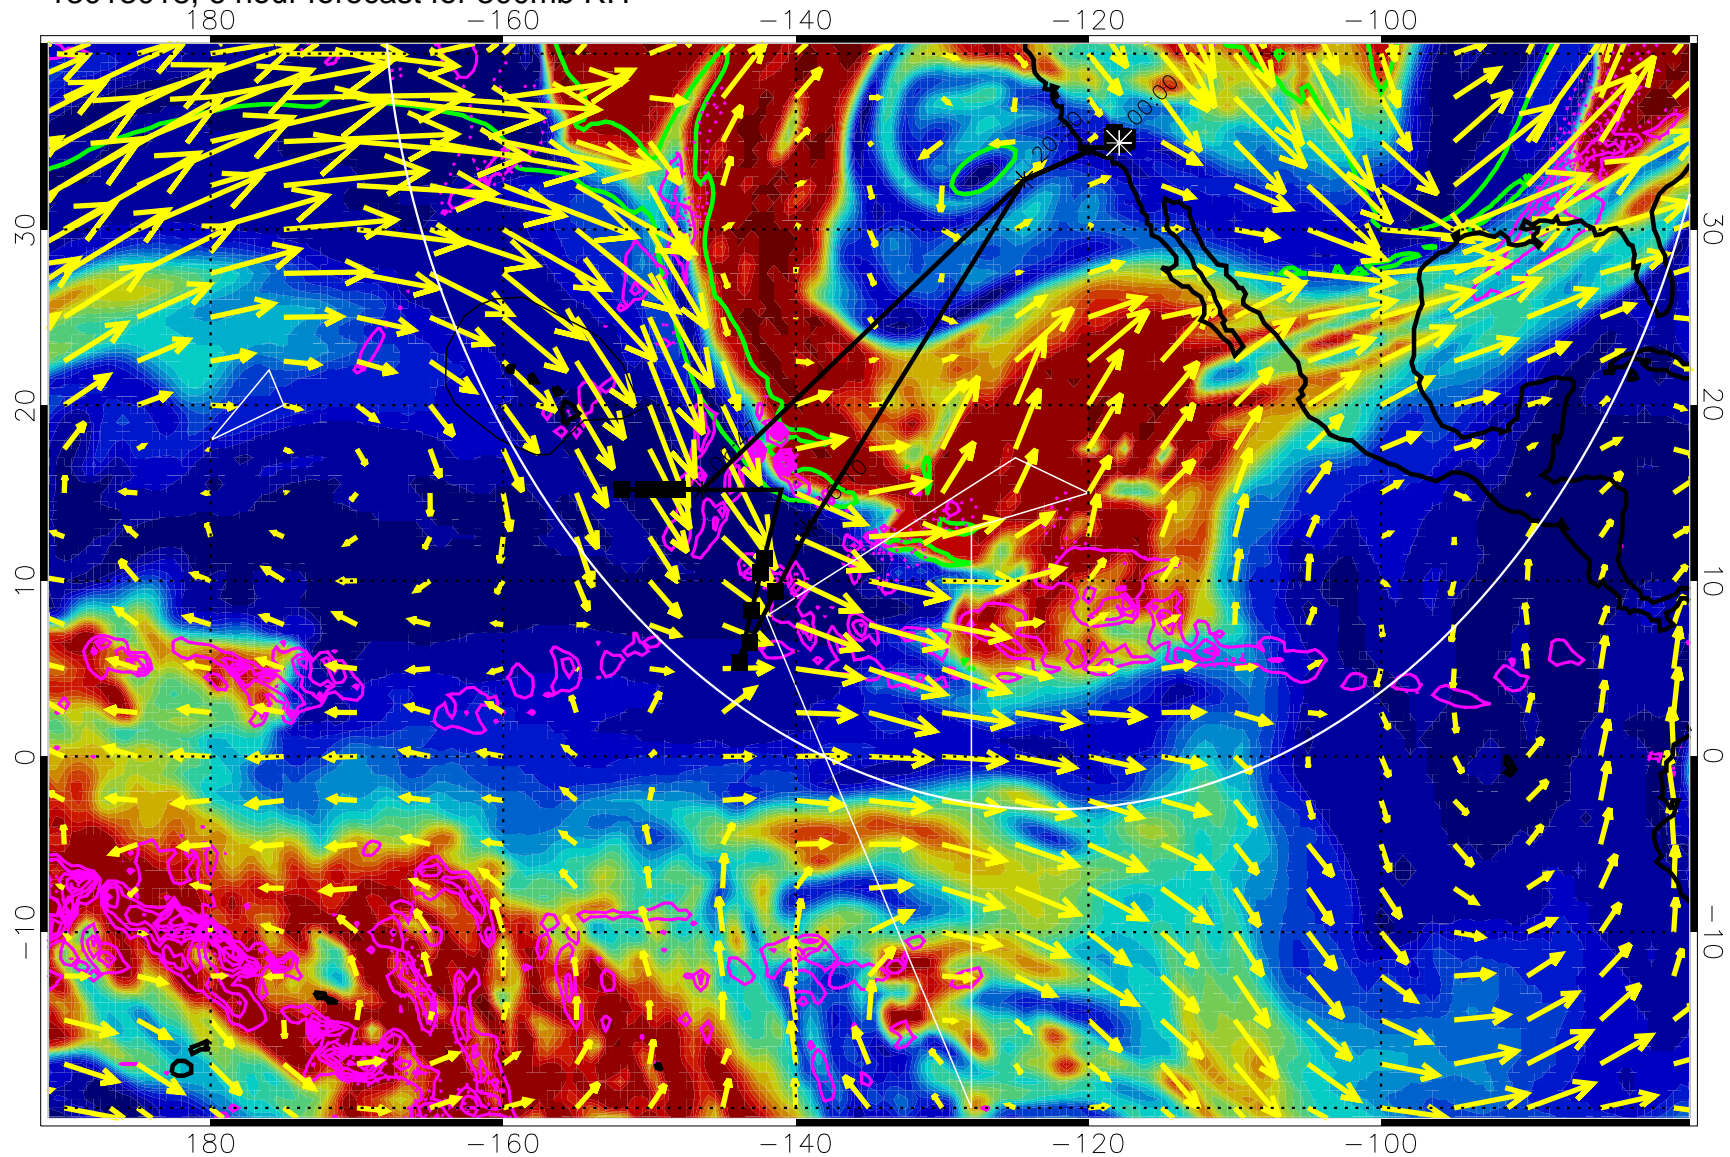

13013018, 6 hour forecast for 300mb RH

Precip (tot dot, conv sol) past 6 hrs 6 kg/m2 contours, min 4

EPV Tropopause (2 PVU) Position

→ 50 m/s

Range ring of 4055 km -- 13 hours GH round trip

13013100, 12 hour forecast for 300mb RH

Precip (tot dot, conv sol) past 6 hrs 6 kg/m2 contours, min 4

EPV Tropopause (2 PVU) Position

→ 50 m/s

Range ring of 4055 km -- 13 hours GH round trip

13013106, 18 hour forecast for 300mb RH

Precip (tot dot, conv sol) past 6 hrs 6 kg/m2 contours, min 4

EPV Tropopause (2 PVU) Position

→ 50 m/s

Range ring of 4055 km -- 13 hours GH round trip

13013112, 24 hour forecast for 300mb RH

Precip (tot dot, conv sol) past 6 hrs 6 kg/m2 contours, min 4

EPV Tropopause (2 PVU) Position

13020100, 36 hour forecast for 300mb RH

Precip (tot dot, conv sol) past 6 hrs 6 kg/m2 contours, min 4

EPV Tropopause (2 PVU) Position

→ 50 m/s

Range ring of 4055 km -- 13 hours GH round trip

13020106, 42 hour forecast for 300mb RH