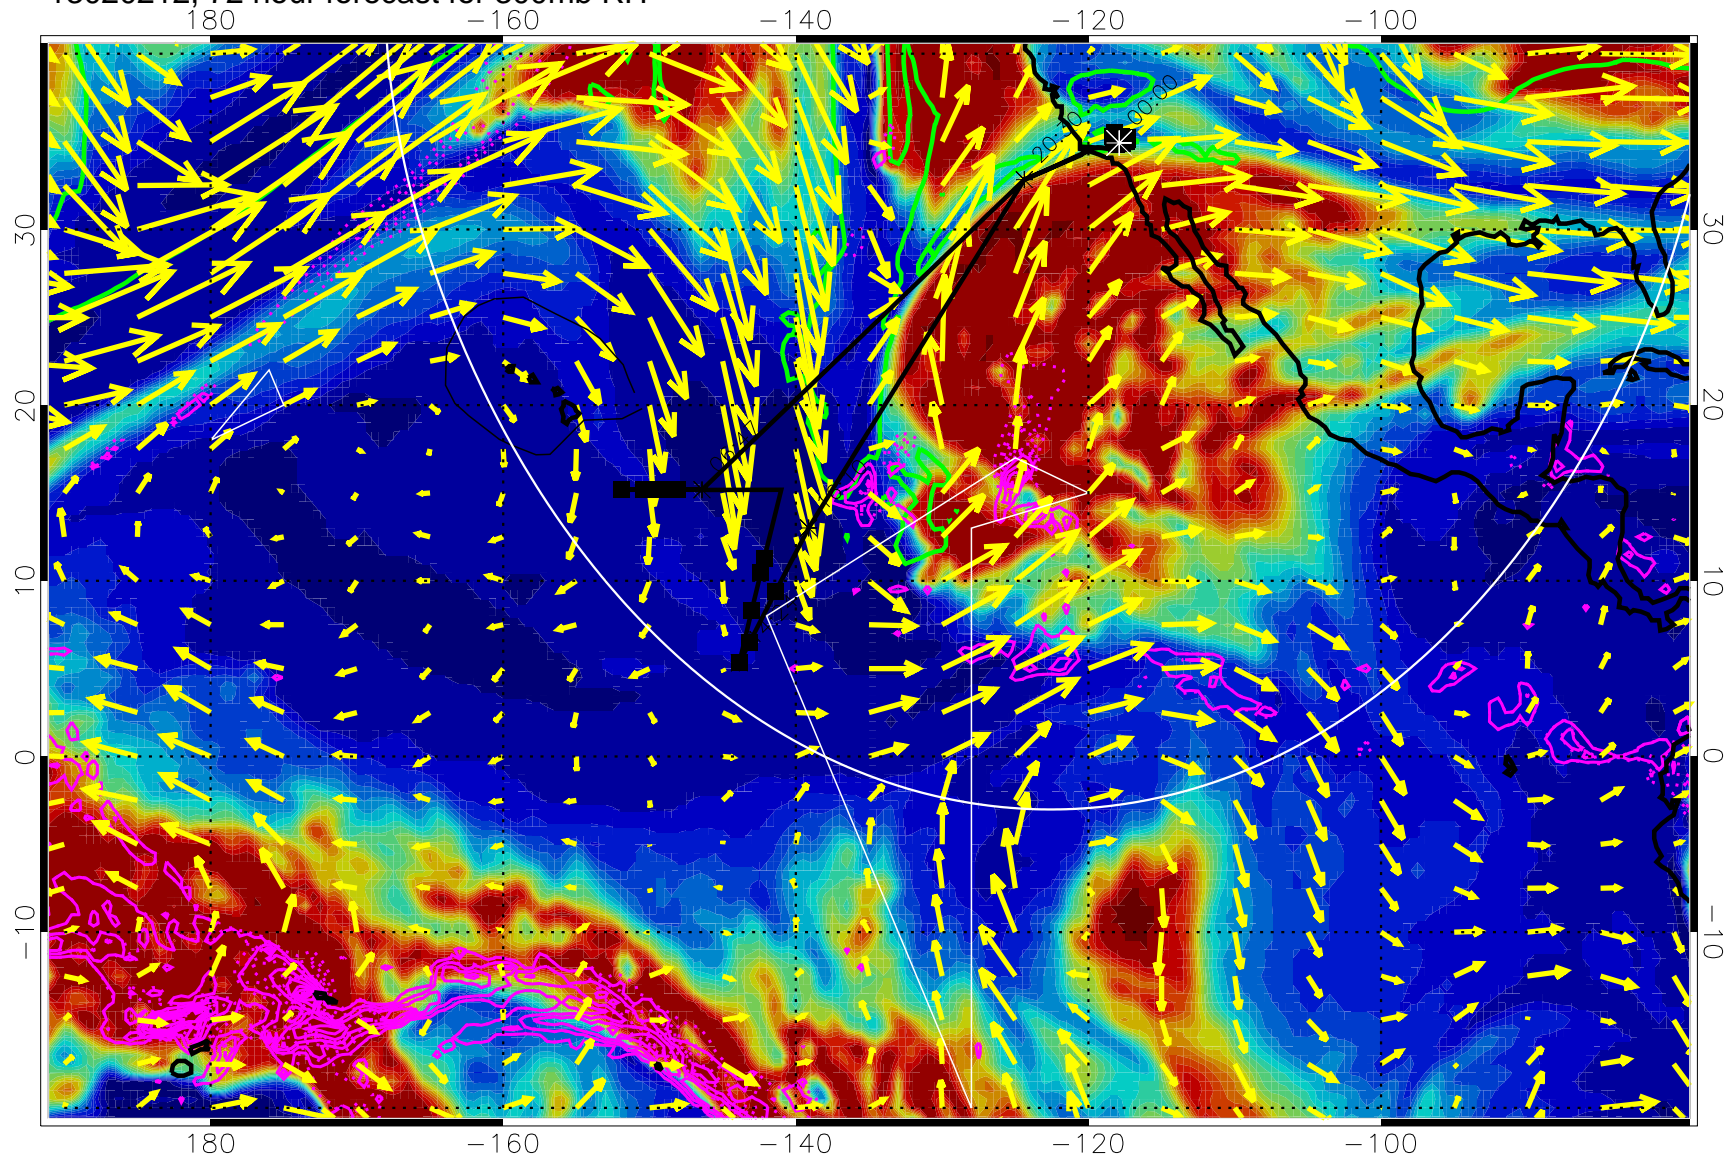

13020206, 66 hour forecast for 300mb RH

Precip (tot dot, conv sol) past 6 hrs 6 kg/m2 contours, min 4

EPV Tropopause (2 PVU) Position

→ 50 m/s

Range ring of 4055 km -- 13 hours GH round trip

13020212, 72 hour forecast for 300mb RH

Precip (tot dot, conv sol) past 6 hrs 6 kg/m2 contours, min 4

EPV Tropopause (2 PVU) Position

→ 50 m/s

Range ring of 4055 km -- 13 hours GH round trip

13020218, 78 hour forecast for 300mb RH

Precip (tot dot, conv sol) past 6 hrs 6 kg/m2 contours, min 4

EPV Tropopause (2 PVU) Position

→ 50 m/s

Range ring of 4055 km -- 13 hours GH round trip

13020300, 84 hour forecast for 300mb RH

Precip (tot dot, conv sol) past 6 hrs 6 kg/m2 contours, min 4

EPV Tropopause (2 PVU) Position

13020312, 96 hour forecast for 300mb RH

Precip (tot dot, conv sol) past 6 hrs 6 kg/m2 contours, min 4

EPV Tropopause (2 PVU) Position

→ 50 m/s

Range ring of 4055 km -- 13 hours GH round trip

13020318, 102 hour forecast for 300mb RH