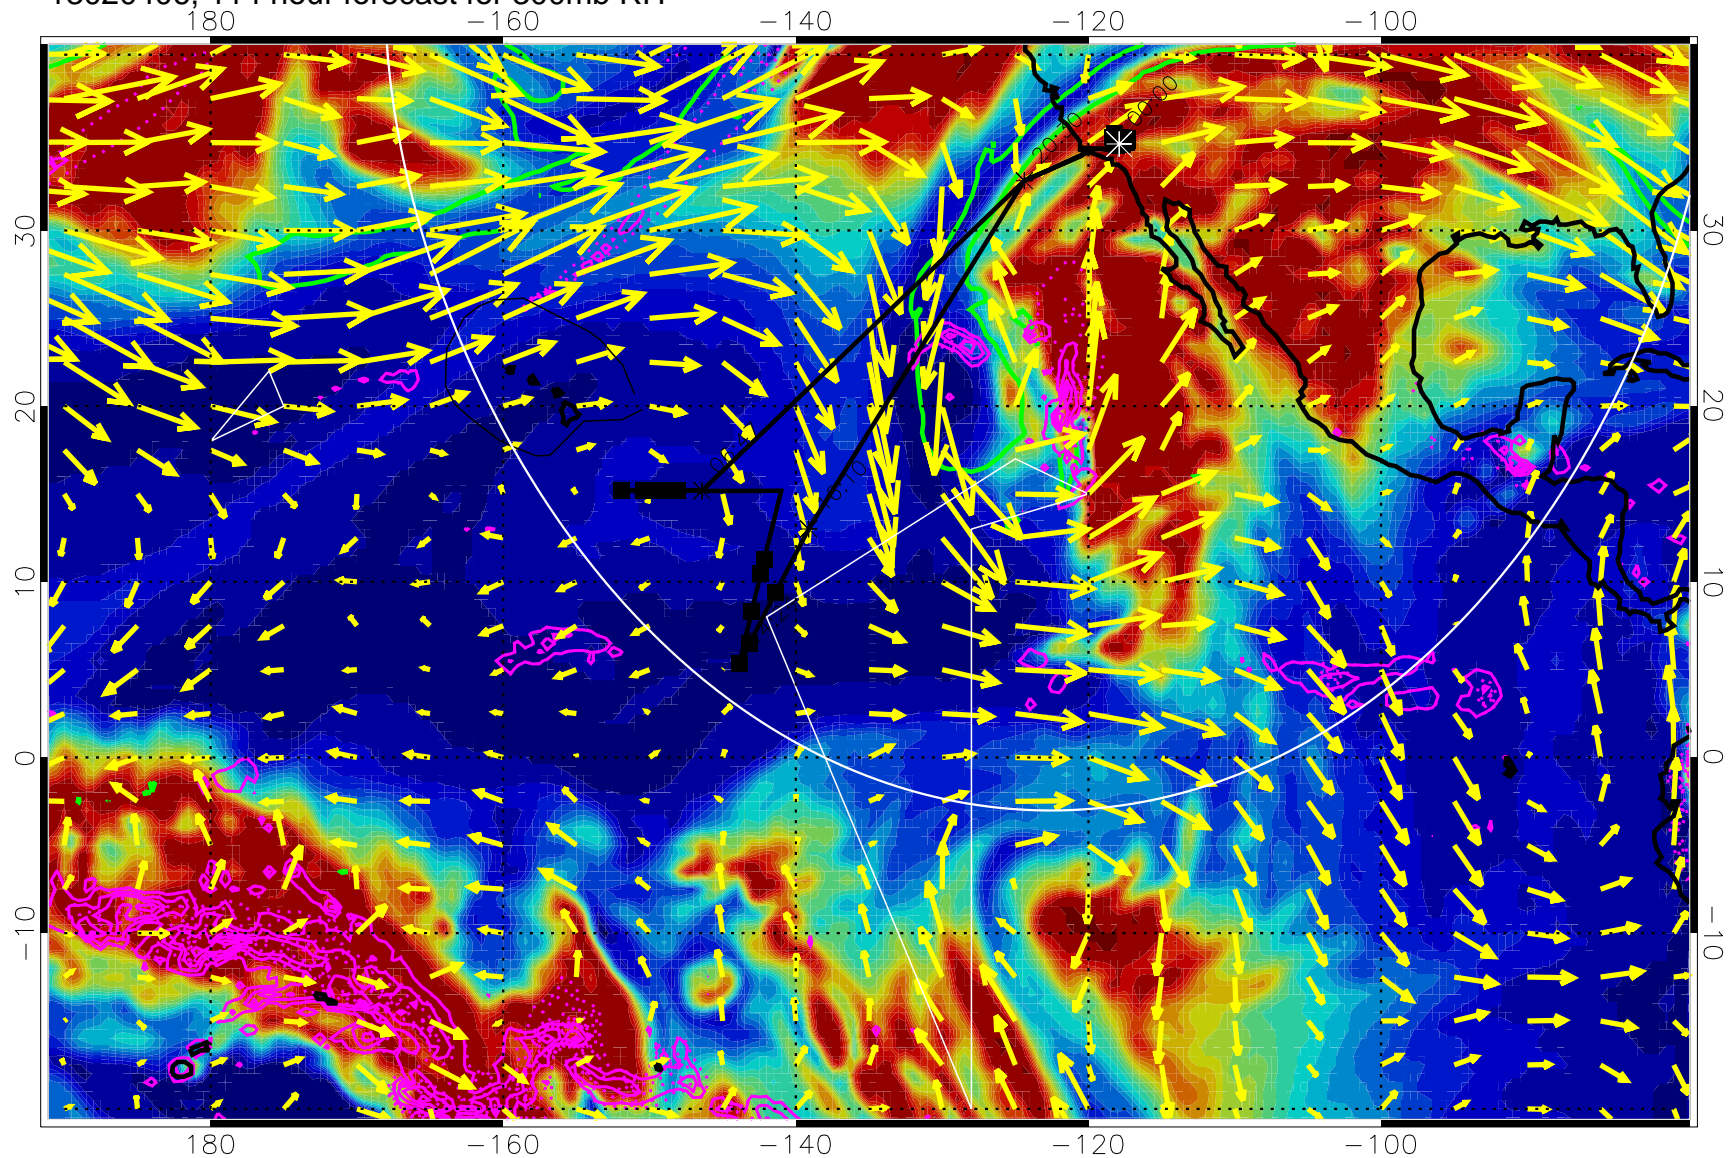

13020312, 96 hour forecast for 300mb RH

Precip (tot dot, conv sol) past 6 hrs 6 kg/m2 contours, min 4

EPV Tropopause (2 PVU) Position

→ 50 m/s

Range ring of 4055 km -- 13 hours GH round trip

13020318, 102 hour forecast for 300mb RH

Precip (tot dot, conv sol) past 6 hrs 6 kg/m² contours, min 4

EPV Tropopause (2 PVU) Position

→ 50 m/s

Range ring of 4055 km -- 13 hours GH round trip

13020400, 108 hour forecast for 300mb RH

Precip (tot dot, conv sol) past 6 hrs 6 kg/m2 contours, min 4

EPV Tropopause (2 PVU) Position

→ 50 m/s

Range ring of 4055 km -- 13 hours GH round trip

13020406, 114 hour forecast for 300mb RH

Precip (tot dot, conv sol) past 6 hrs 6 kg/m2 contours, min 4

EPV Tropopause (2 PVU) Position