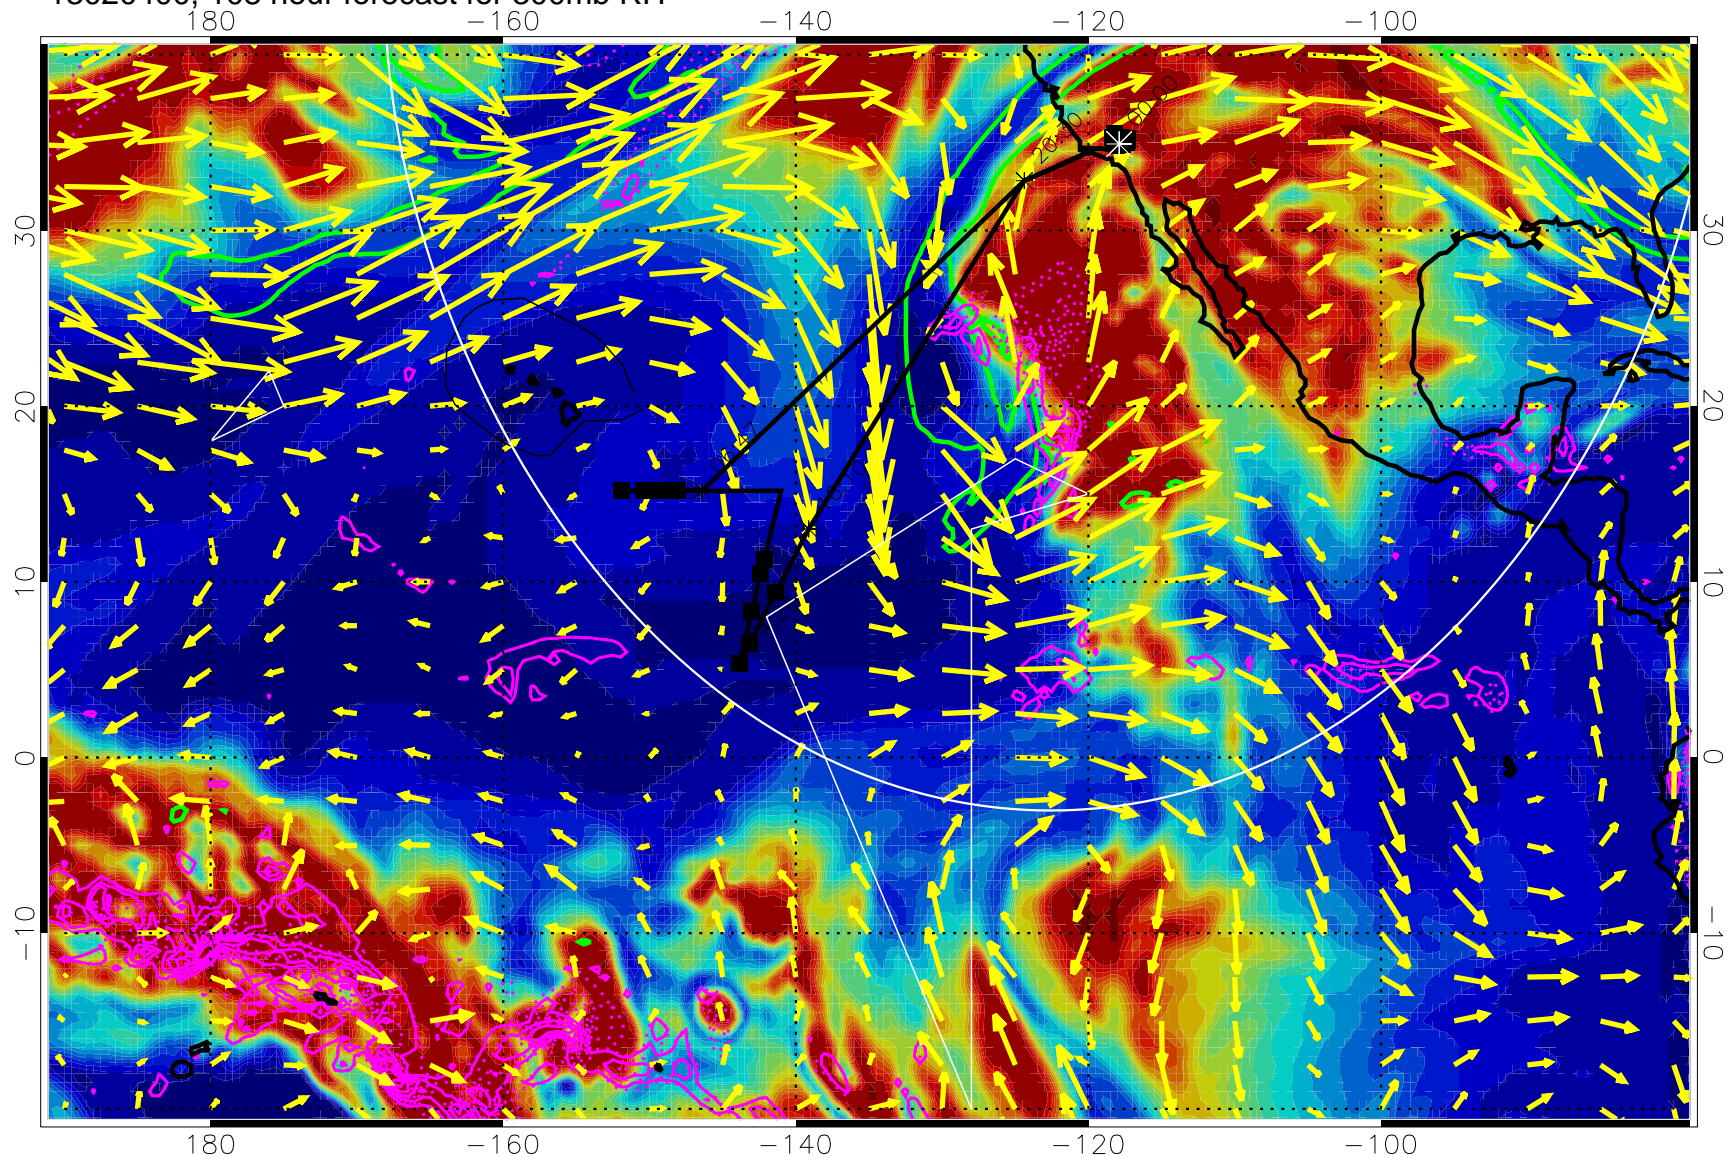

13020312, 96 hour forecast for 300mb RH

Precip (tot dot, conv sol) past 6 hrs 6 kg/m2 contours, min 4

EPV Tropopause (2 PVU) Position

→ 50 m/s

Range ring of 4055 km -- 13 hours GH round trip

13020318, 102 hour forecast for 300mb RH

Precip (tot dot, conv sol) past 6 hrs 6 kg/m² contours, min 4

EPV Tropopause (2 PVU) Position

→ 50 m/s

Range ring of 4055 km -- 13 hours GH round trip

13020400, 108 hour forecast for 300mb RH

Precip (tot dot, conv sol) past 6 hrs 6 kg/m2 contours, min 4

EPV Tropopause (2 PVU) Position

→ 50 m/s

Range ring of 4055 km -- 13 hours GH round trip

13020406, 114 hour forecast for 300mb RH

Precip (tot dot, conv sol) past 6 hrs 6 kg/m2 contours, min 4

EPV Tropopause (2 PVU) Position