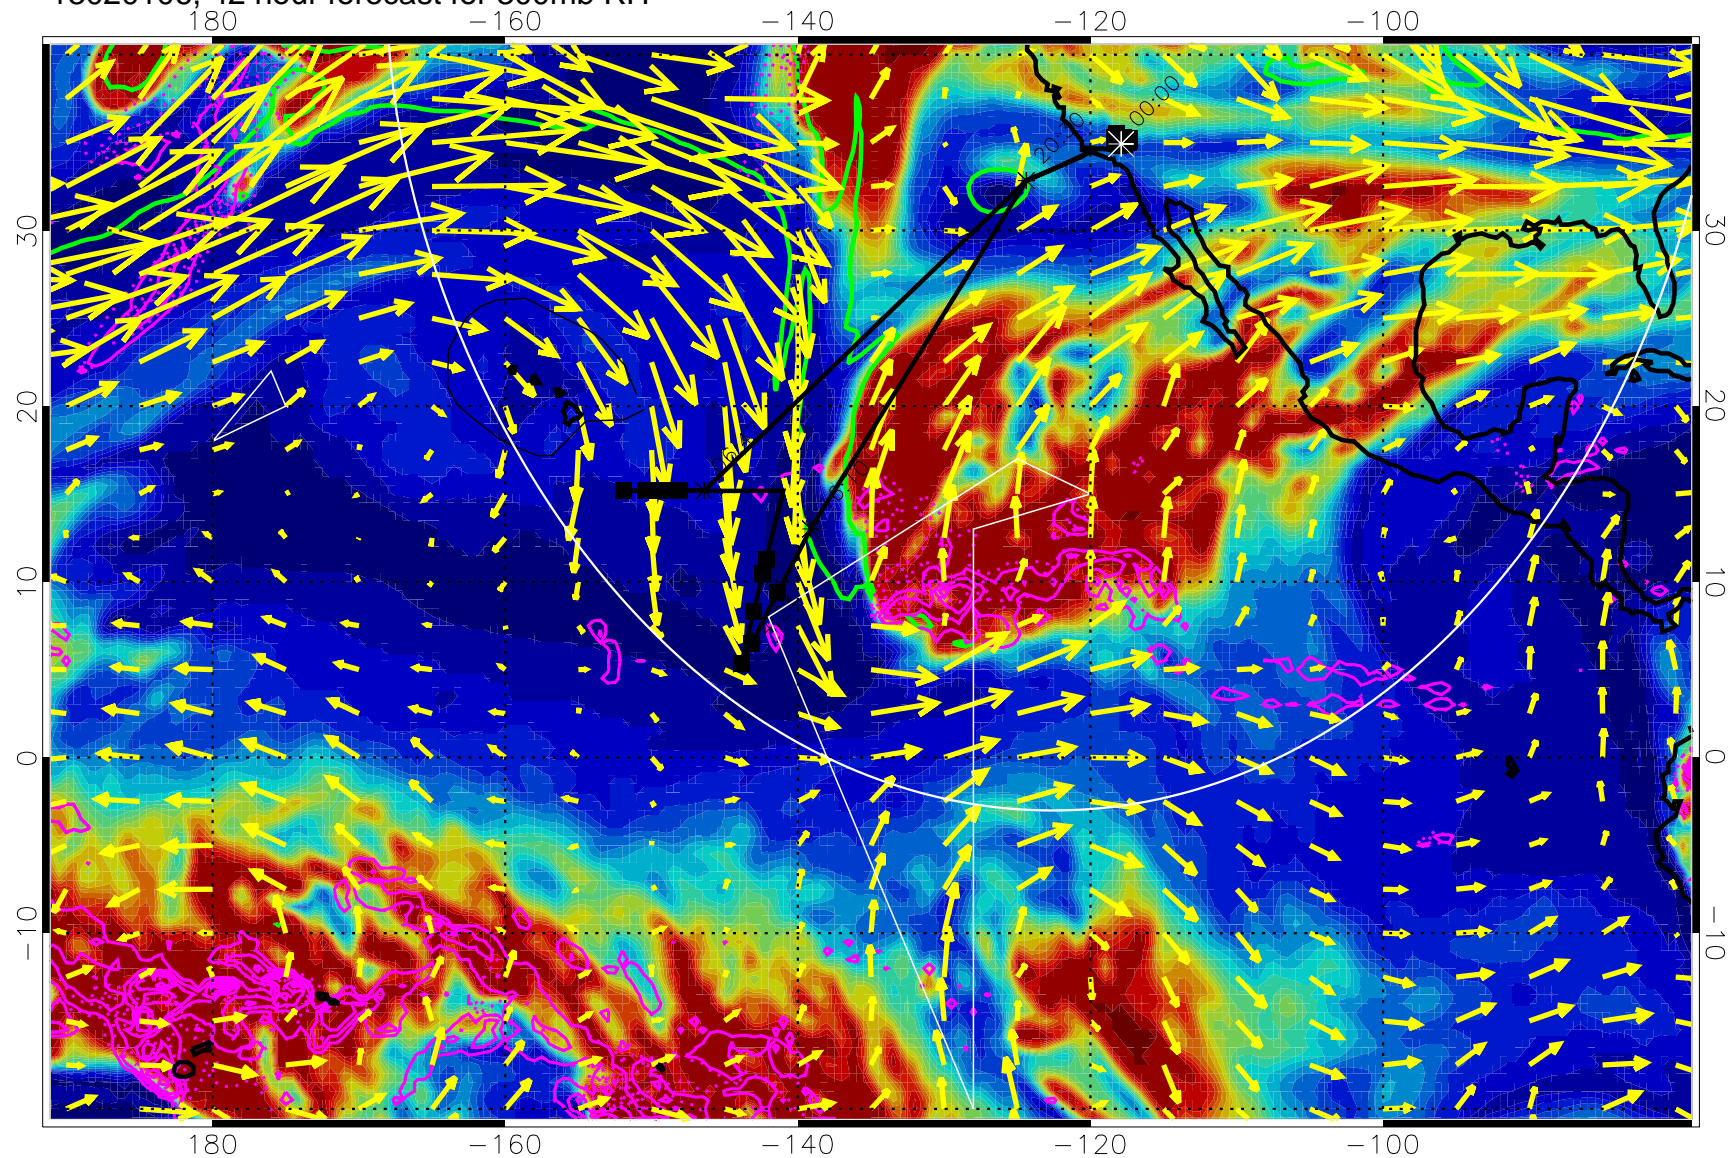

13020100, 36 hour forecast for 300mb RH

Precip (tot dot, conv sol) past 6 hrs 6 kg/m2 contours, min 4

EPV Tropopause (2 PVU) Position

→ 50 m/s

Range ring of 4055 km -- 13 hours GH round trip

13020106, 42 hour forecast for 300mb RH

Precip (tot dot, conv sol) past 6 hrs 6 kg/m2 contours, min 4

EPV Tropopause (2 PVU) Position

→ 50 m/s

Range ring of 4055 km -- 13 hours GH round trip

13020112, 48 hour forecast for 300mb RH

Precip (tot dot, conv sol) past 6 hrs 6 kg/m2 contours, min 4

EPV Tropopause (2 PVU) Position

→ 50 m/s

Range ring of 4055 km -- 13 hours GH round trip

13020118, 54 hour forecast for 300mb RH

Precip (tot dot, conv sol) past 6 hrs 6 kg/m2 contours, min 4

EPV Tropopause (2 PVU) Position

13020206, 66 hour forecast for 300mb RH

Precip (tot dot, conv sol) past 6 hrs 6 kg/m2 contours, min 4

EPV Tropopause (2 PVU) Position

→ 50 m/s

Range ring of 4055 km -- 13 hours GH round trip

13020212, 72 hour forecast for 300mb RH