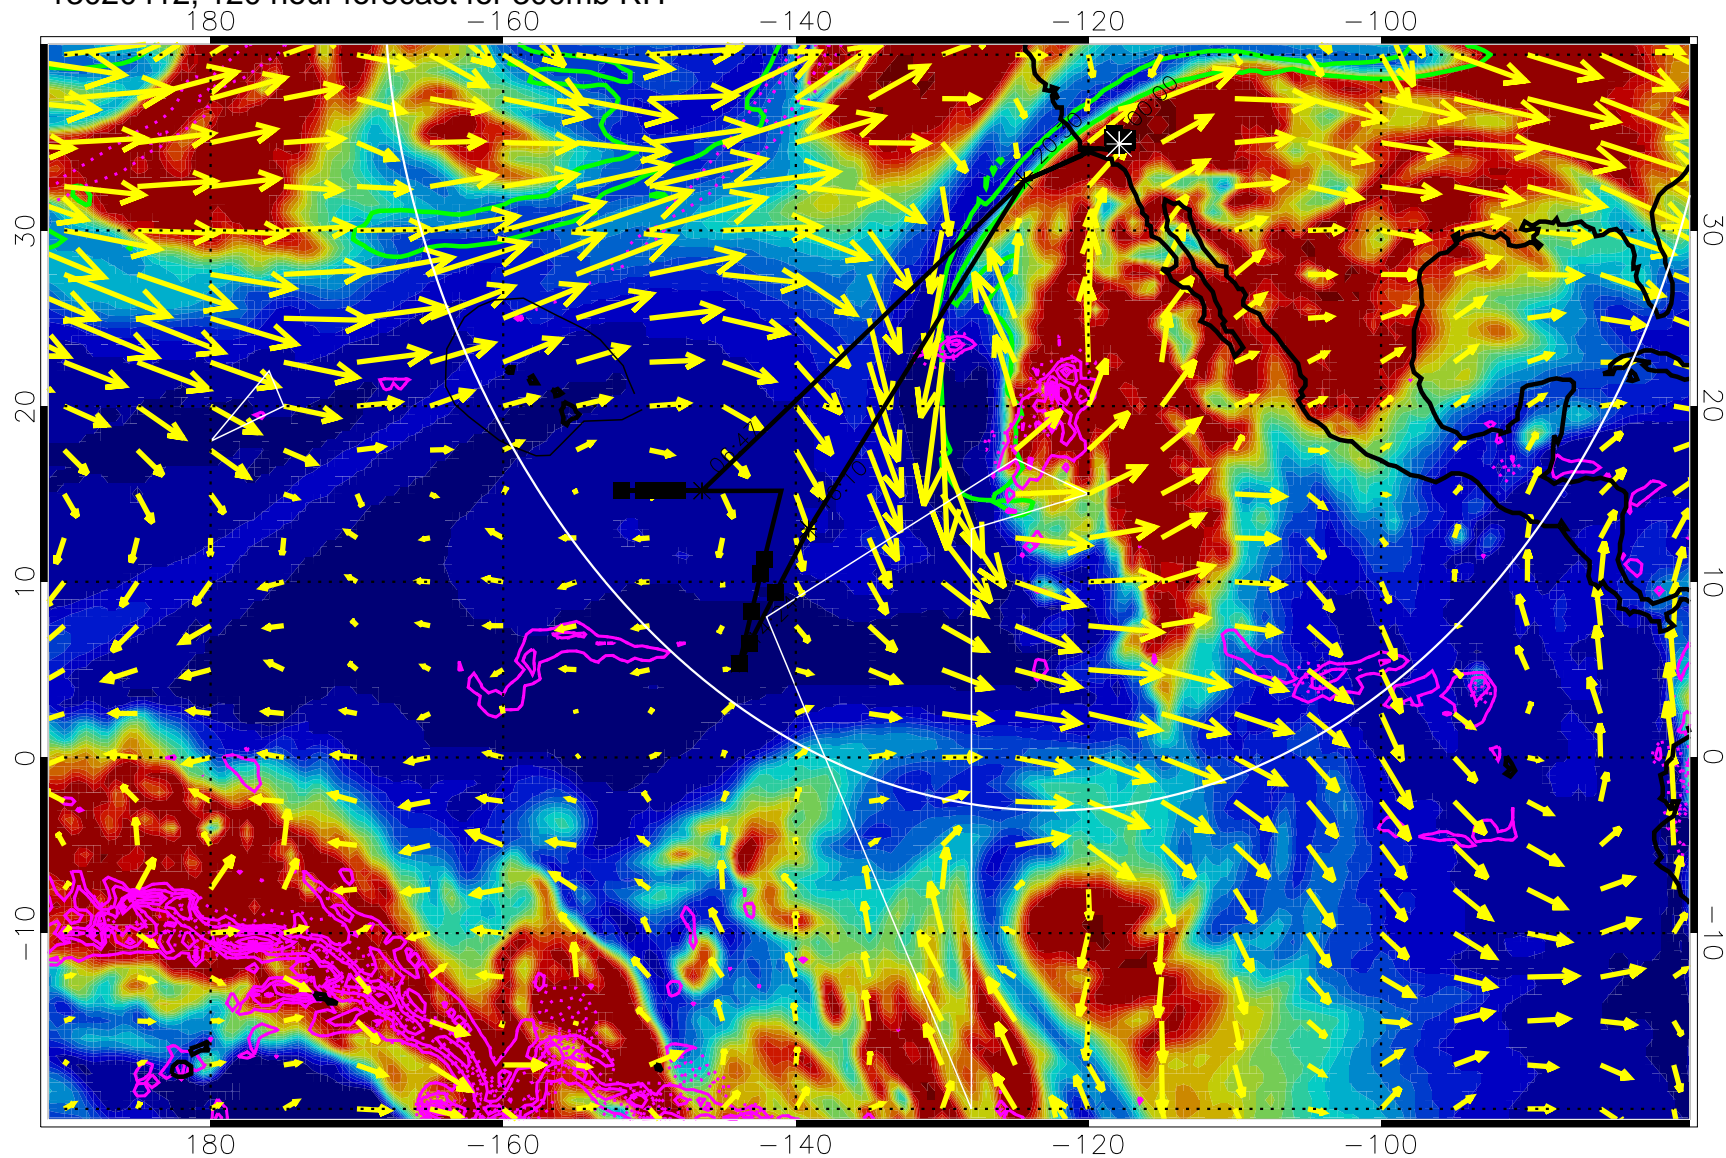

Precip (tot dot, conv sol) past 6 hrs 6 kg/m² contours, min 4

EPV Tropopause (2 PVU) Position

→ 50 m/s

Range ring of 4055 km -- 13 hours GH round trip

13020400, 108 hour forecast for 300mb RH

Precip (tot dot, conv sol) past 6 hrs 6 kg/m2 contours, min 4

EPV Tropopause (2 PVU) Position

→ 50 m/s

Range ring of 4055 km -- 13 hours GH round trip

13020406, 114 hour forecast for 300mb RH

Precip (tot dot, conv sol) past 6 hrs 6 kg/m2 contours, min 4

EPV Tropopause (2 PVU) Position

→ 50 m/s

Range ring of 4055 km -- 13 hours GH round trip

13020412, 120 hour forecast for 300mb RH

Precip (tot dot, conv sol) past 6 hrs 6 kg/m2 contours, min 4

EPV Tropopause (2 PVU) Position

→ 50 m/s

Range ring of 4055 km -- 13 hours GH round trip