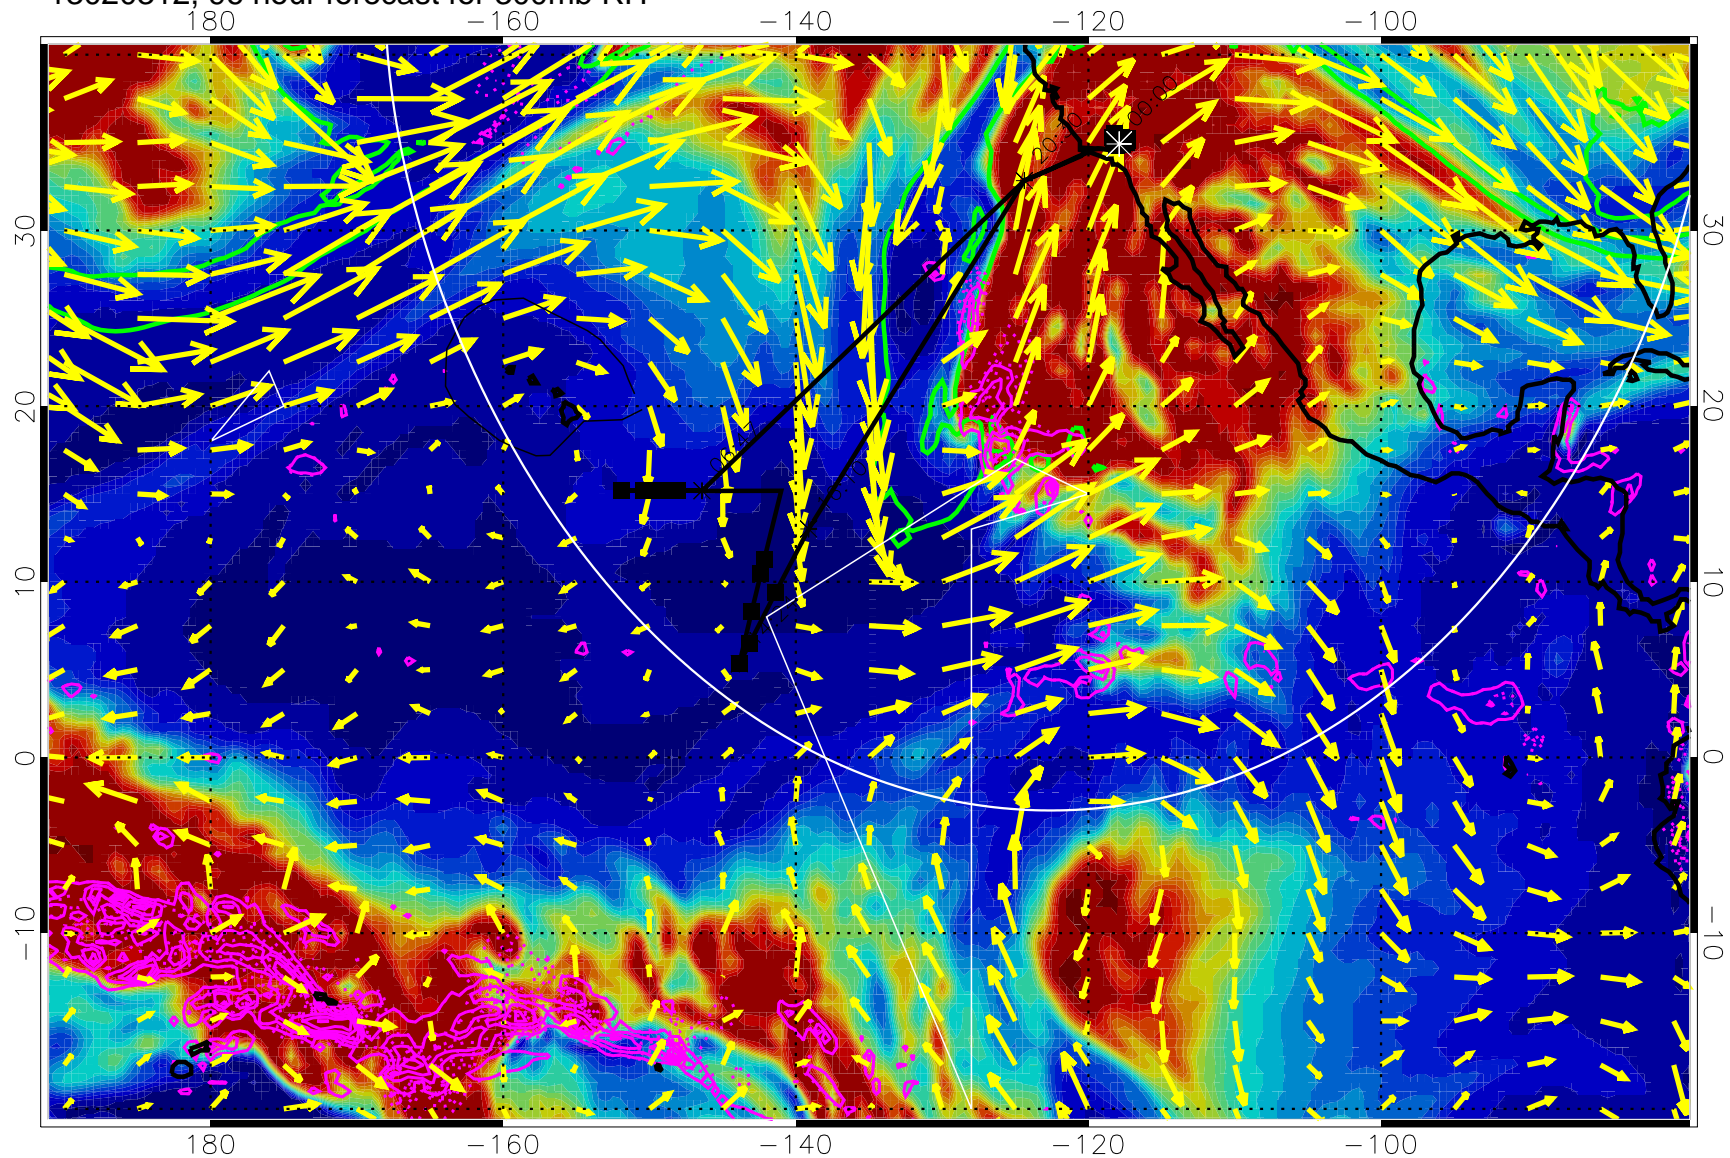

EPV Tropopause (2 PVU) Position

→ 50 m/s

Range ring of 4055 km -- 13 hours GH round trip

13020300, 84 hour forecast for 300mb RH

Precip (tot dot, conv sol) past 6 hrs 6 kg/m2 contours, min 4

EPV Tropopause (2 PVU) Position

→ 50 m/s

Range ring of 4055 km -- 13 hours GH round trip

13020306, 90 hour forecast for 300mb RH

Precip (tot dot, conv sol) past 6 hrs 6 kg/m2 contours, min 4

EPV Tropopause (2 PVU) Position

→ 50 m/s

Range ring of 4055 km -- 13 hours GH round trip

13020312, 96 hour forecast for 300mb RH

Precip (tot dot, conv sol) past 6 hrs 6 kg/m2 contours, min 4

EPV Tropopause (2 PVU) Position

→ 50 m/s

Range ring of 4055 km -- 13 hours GH round trip

13020318, 102 hour forecast for 300mb RH

Precip (tot dot, conv sol) past 6 hrs 6 kg/m² contours, min 4

EPV Tropopause (2 PVU) Position

→ 50 m/s

Range ring of 4055 km -- 13 hours GH round trip

13020400, 108 hour forecast for 300mb RH

Precip (tot dot, conv sol) past 6 hrs 6 kg/m2 contours, min 4