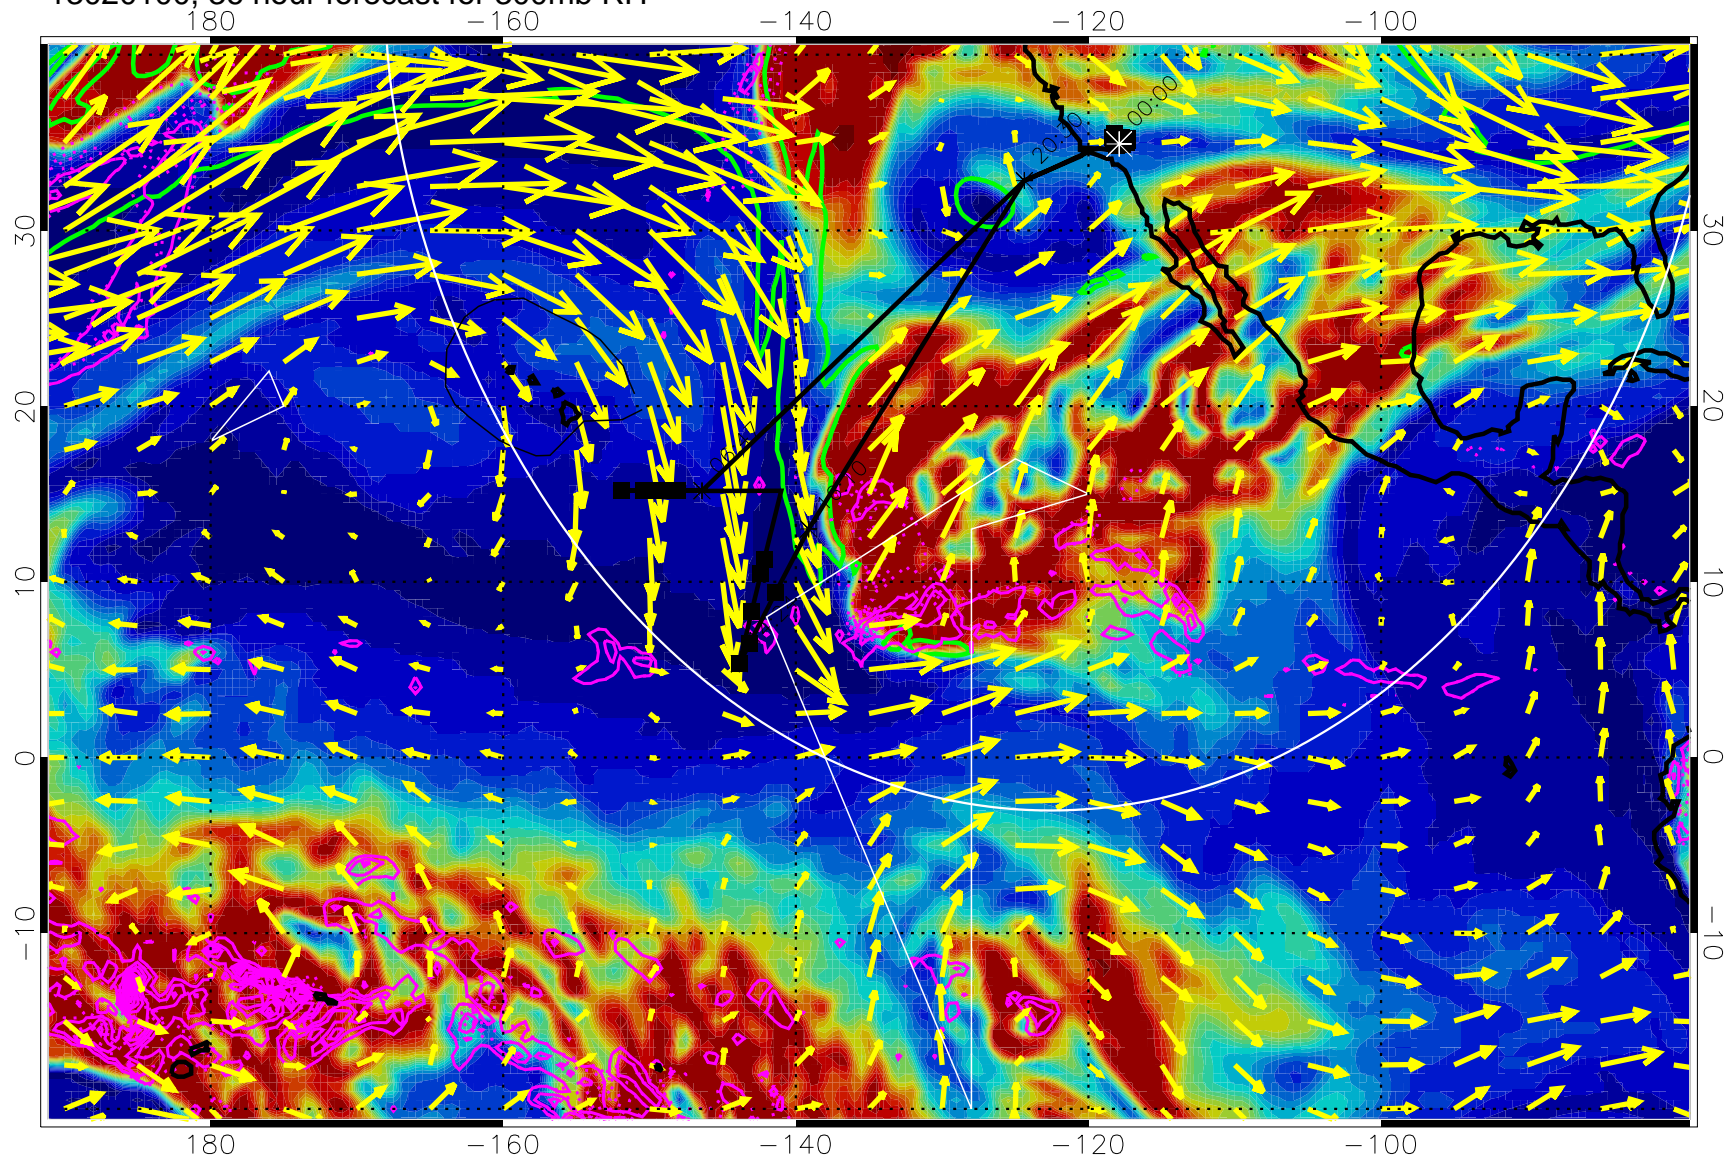

EPV Tropopause (2 PVU) Position

→ 50 m/s

Range ring of 4055 km -- 13 hours GH round trip

13013112, 24 hour forecast for 300mb RH

Precip (tot dot, conv sol) past 6 hrs 6 kg/m2 contours, min 4

EPV Tropopause (2 PVU) Position

→ 50 m/s

Range ring of 4055 km -- 13 hours GH round trip

13013118, 30 hour forecast for 300mb RH

Precip (tot dot, conv sol) past 6 hrs 6 kg/m2 contours, min 4

EPV Tropopause (2 PVU) Position

→ 50 m/s

Range ring of 4055 km -- 13 hours GH round trip

13020100, 36 hour forecast for 300mb RH

Precip (tot dot, conv sol) past 6 hrs 6 kg/m2 contours, min 4

EPV Tropopause (2 PVU) Position

→ 50 m/s

Range ring of 4055 km -- 13 hours GH round trip

13020106, 42 hour forecast for 300mb RH

Precip (tot dot, conv sol) past 6 hrs 6 kg/m2 contours, min 4

EPV Tropopause (2 PVU) Position

→ 50 m/s

Range ring of 4055 km -- 13 hours GH round trip

13020112, 48 hour forecast for 300mb RH

Precip (tot dot, conv sol) past 6 hrs 6 kg/m2 contours, min 4