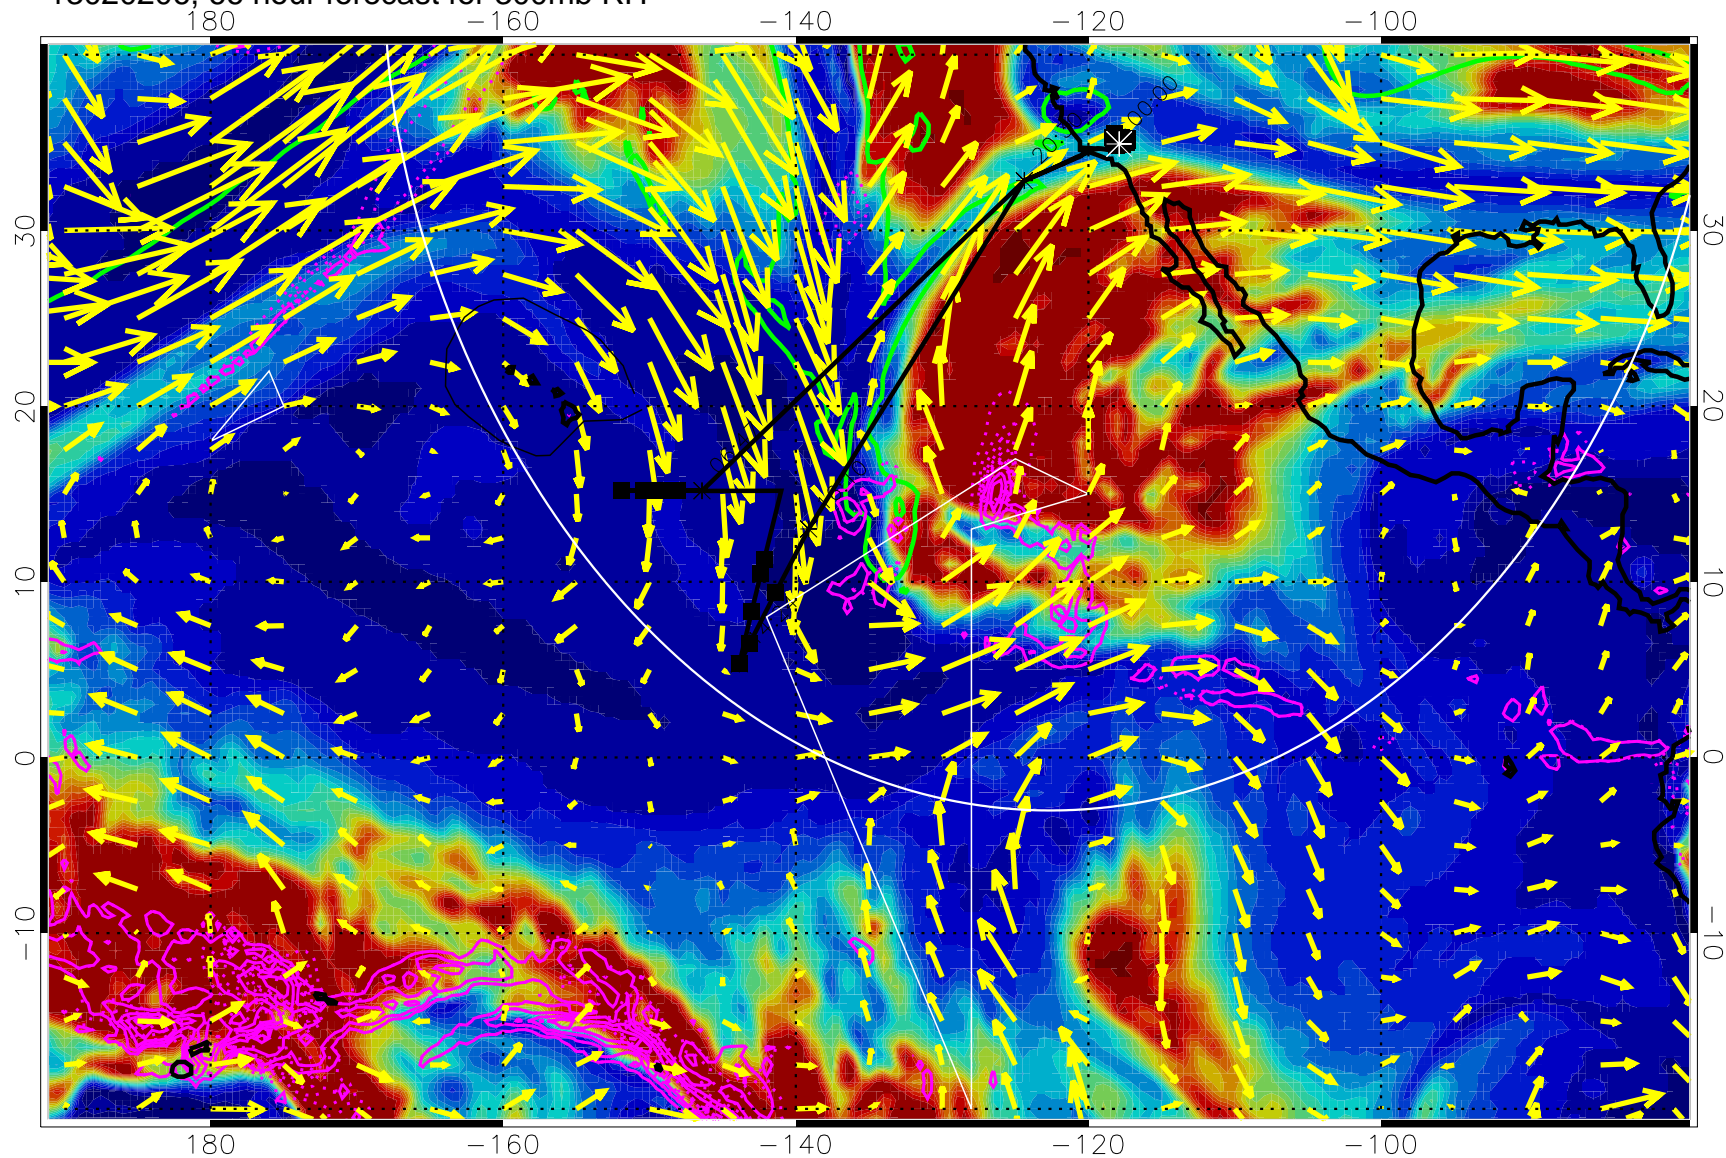

EPV Tropopause (2 PVU) Position

→ 50 m/s

Range ring of 4055 km -- 13 hours GH round trip

13020118, 54 hour forecast for 300mb RH

Precip (tot dot, conv sol) past 6 hrs 6 kg/m2 contours, min 4

EPV Tropopause (2 PVU) Position

→ 50 m/s

Range ring of 4055 km -- 13 hours GH round trip

13020200, 60 hour forecast for 300mb RH

Precip (tot dot, conv sol) past 6 hrs 6 kg/m2 contours, min 4

EPV Tropopause (2 PVU) Position

→ 50 m/s

Range ring of 4055 km -- 13 hours GH round trip

13020206, 66 hour forecast for 300mb RH

Precip (tot dot, conv sol) past 6 hrs 6 kg/m2 contours, min 4

EPV Tropopause (2 PVU) Position

→ 50 m/s

Range ring of 4055 km -- 13 hours GH round trip

13020212, 72 hour forecast for 300mb RH

Precip (tot dot, conv sol) past 6 hrs 6 kg/m2 contours, min 4

EPV Tropopause (2 PVU) Position

→ 50 m/s

Range ring of 4055 km -- 13 hours GH round trip

13020218, 78 hour forecast for 300mb RH

Precip (tot dot, conv sol) past 6 hrs 6 kg/m2 contours, min 4