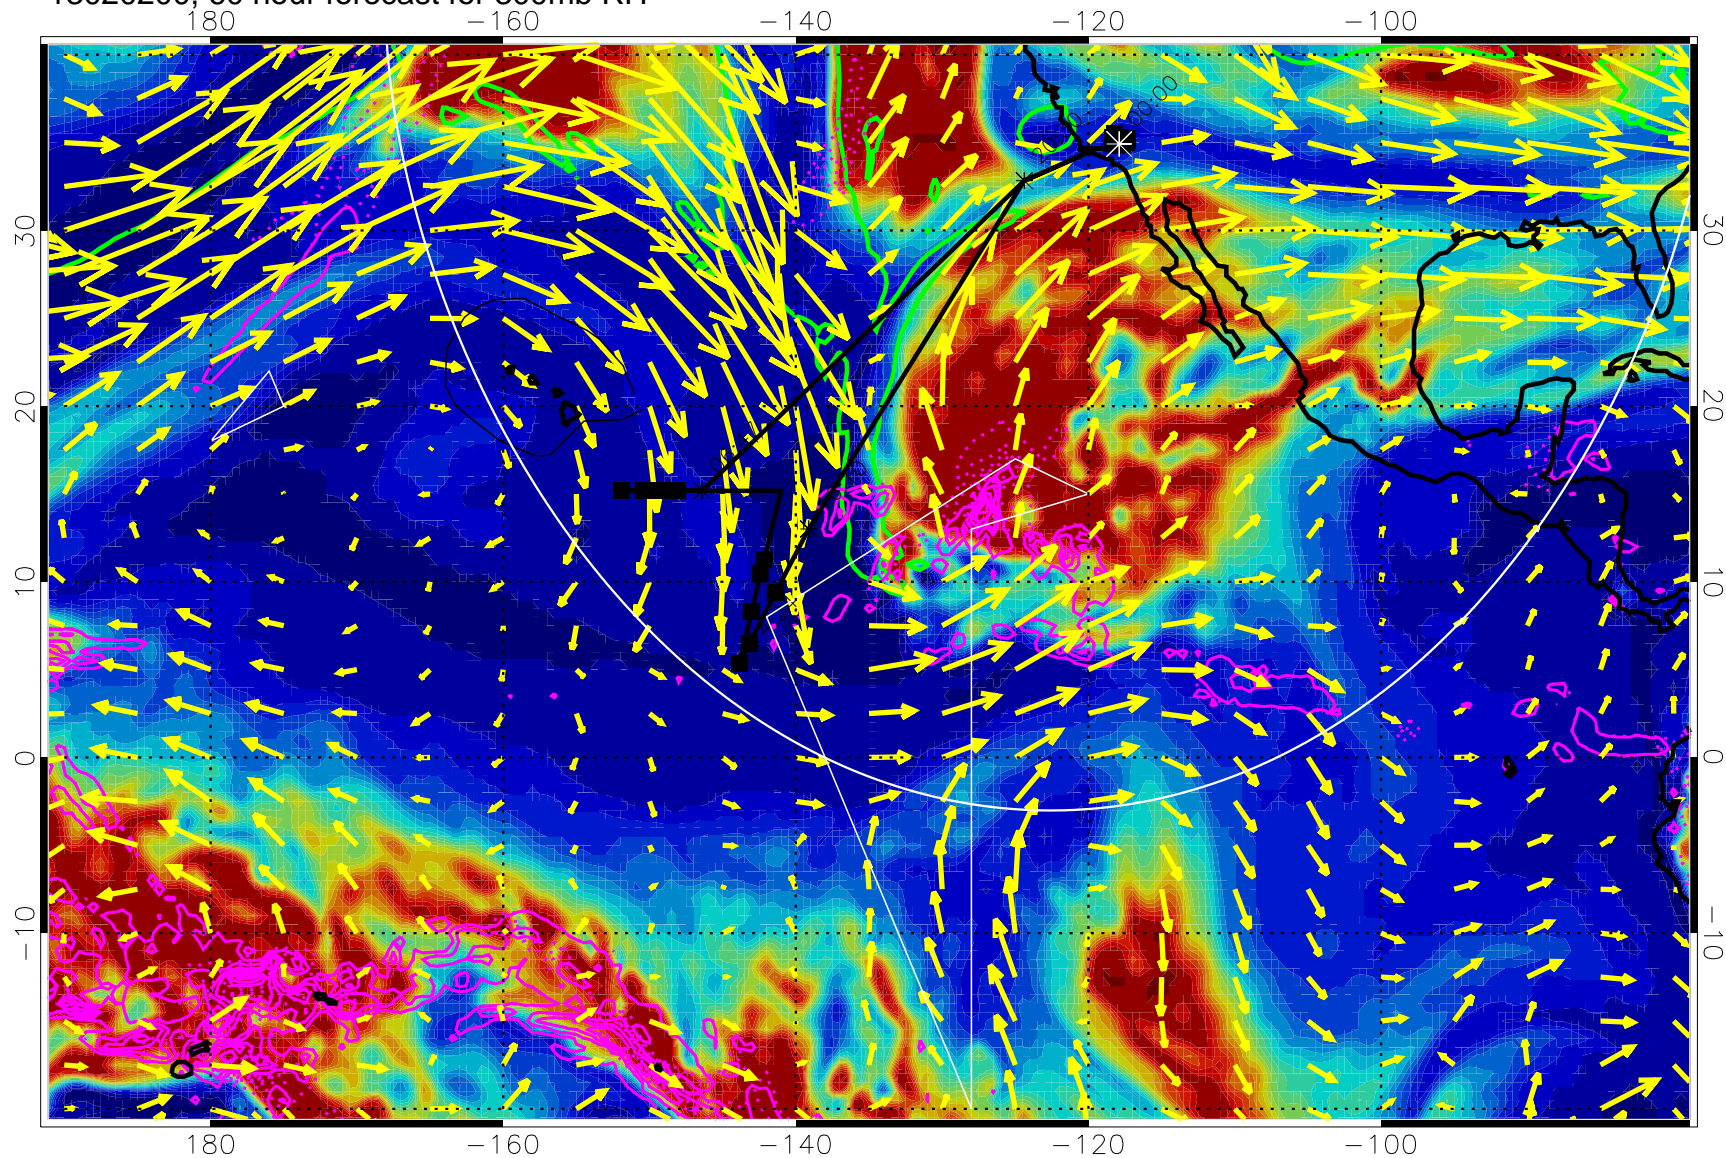

EPV Tropopause (2 PVU) Position

→ 50 m/s

Range ring of 4055 km -- 13 hours GH round trip

13020118, 54 hour forecast for 300mb RH

Precip (tot dot, conv sol) past 6 hrs 6 kg/m2 contours, min 4

EPV Tropopause (2 PVU) Position

→ 50 m/s

Range ring of 4055 km -- 13 hours GH round trip

13020200, 60 hour forecast for 300mb RH

Precip (tot dot, conv sol) past 6 hrs 6 kg/m2 contours, min 4

EPV Tropopause (2 PVU) Position

→ 50 m/s

Range ring of 4055 km -- 13 hours GH round trip

13020206, 66 hour forecast for 300mb RH

Precip (tot dot, conv sol) past 6 hrs 6 kg/m2 contours, min 4

EPV Tropopause (2 PVU) Position

→ 50 m/s

Range ring of 4055 km -- 13 hours GH round trip

13020212, 72 hour forecast for 300mb RH

Precip (tot dot, conv sol) past 6 hrs 6 kg/m2 contours, min 4

EPV Tropopause (2 PVU) Position

→ 50 m/s

Range ring of 4055 km -- 13 hours GH round trip

13020218, 78 hour forecast for 300mb RH

Precip (tot dot, conv sol) past 6 hrs 6 kg/m2 contours, min 4