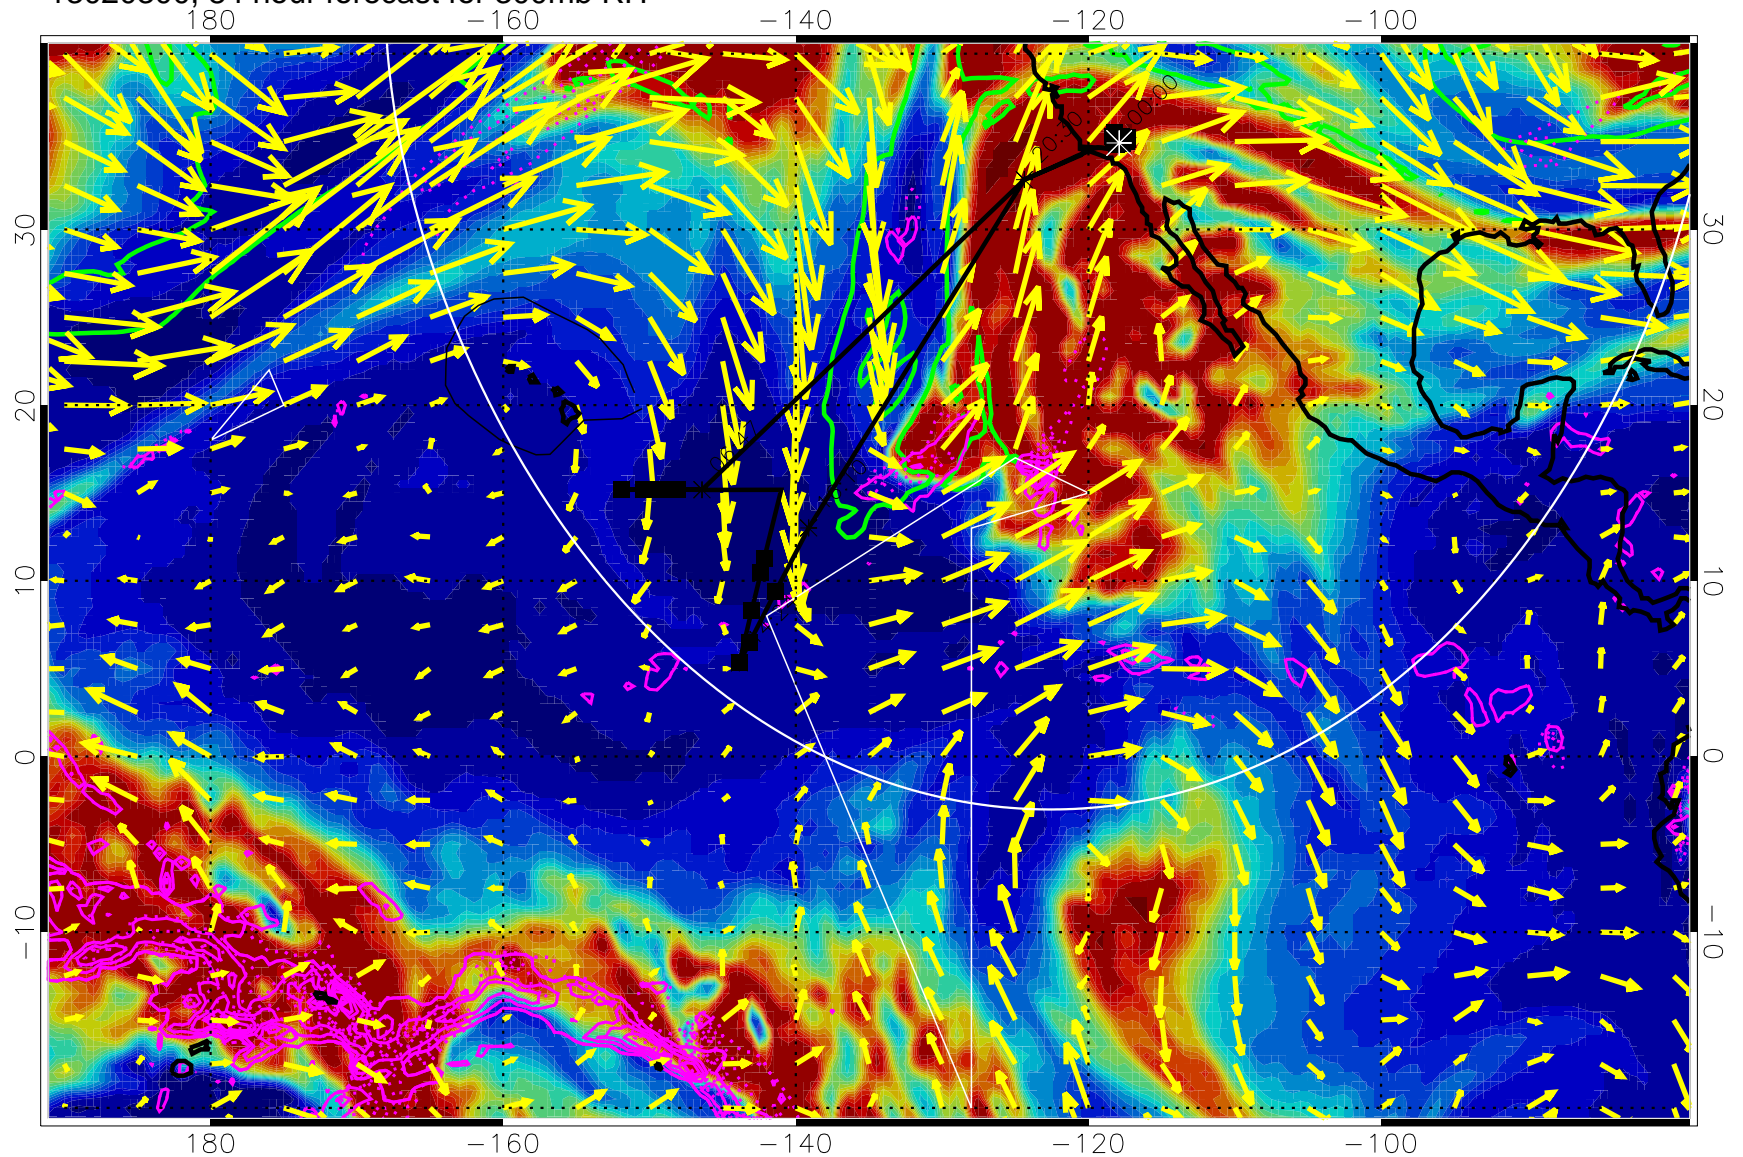

13020206, 66 hour forecast for 300mb RH

Precip (tot dot, conv sol) past 6 hrs 6 kg/m2 contours, min 4

EPV Tropopause (2 PVU) Position

→ 50 m/s

Range ring of 4055 km -- 13 hours GH round trip

13020212, 72 hour forecast for 300mb RH

Precip (tot dot, conv sol) past 6 hrs 6 kg/m2 contours, min 4

EPV Tropopause (2 PVU) Position

→ 50 m/s

Range ring of 4055 km -- 13 hours GH round trip

13020218, 78 hour forecast for 300mb RH

Precip (tot dot, conv sol) past 6 hrs 6 kg/m2 contours, min 4

EPV Tropopause (2 PVU) Position

→ 50 m/s

Range ring of 4055 km -- 13 hours GH round trip

13020300, 84 hour forecast for 300mb RH

Precip (tot dot, conv sol) past 6 hrs 6 kg/m2 contours, min 4

EPV Tropopause (2 PVU) Position

13020312, 96 hour forecast for 300mb RH

Precip (tot dot, conv sol) past 6 hrs 6 kg/m2 contours, min 4

EPV Tropopause (2 PVU) Position

→ 50 m/s

Range ring of 4055 km -- 13 hours GH round trip

13020318, 102 hour forecast for 300mb RH