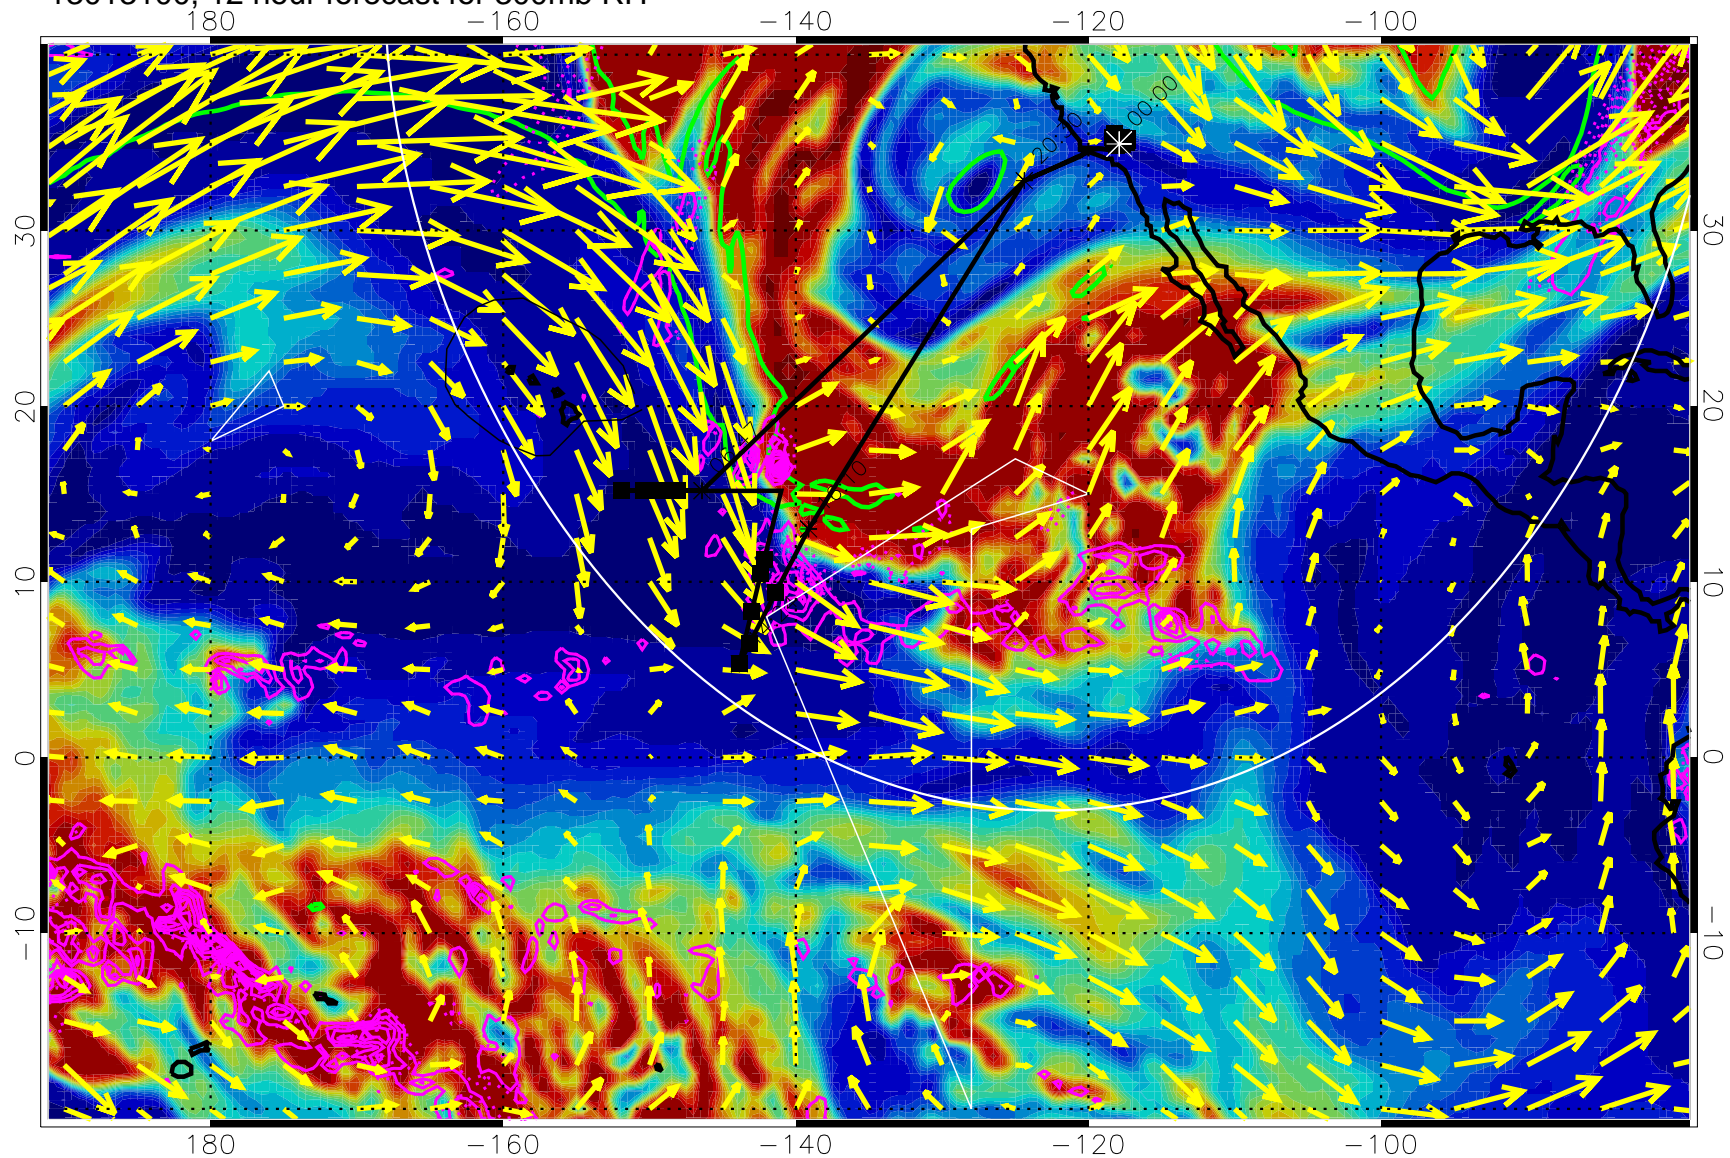

13013018, 6 hour forecast for 300mb RH

Precip (tot dot, conv sol) past 6 hrs 6 kg/m2 contours, min 4

EPV Tropopause (2 PVU) Position

→ 50 m/s

Range ring of 4055 km -- 13 hours GH round trip

13013100, 12 hour forecast for 300mb RH

Precip (tot dot, conv sol) past 6 hrs 6 kg/m2 contours, min 4

EPV Tropopause (2 PVU) Position

→ 50 m/s

Range ring of 4055 km -- 13 hours GH round trip

13013106, 18 hour forecast for 300mb RH

Precip (tot dot, conv sol) past 6 hrs 6 kg/m2 contours, min 4

EPV Tropopause (2 PVU) Position

→ 50 m/s

Range ring of 4055 km -- 13 hours GH round trip

13013112, 24 hour forecast for 300mb RH

Precip (tot dot, conv sol) past 6 hrs 6 kg/m2 contours, min 4

EPV Tropopause (2 PVU) Position

13020100, 36 hour forecast for 300mb RH

Precip (tot dot, conv sol) past 6 hrs 6 kg/m2 contours, min 4

EPV Tropopause (2 PVU) Position

→ 50 m/s

Range ring of 4055 km -- 13 hours GH round trip

13020106, 42 hour forecast for 300mb RH