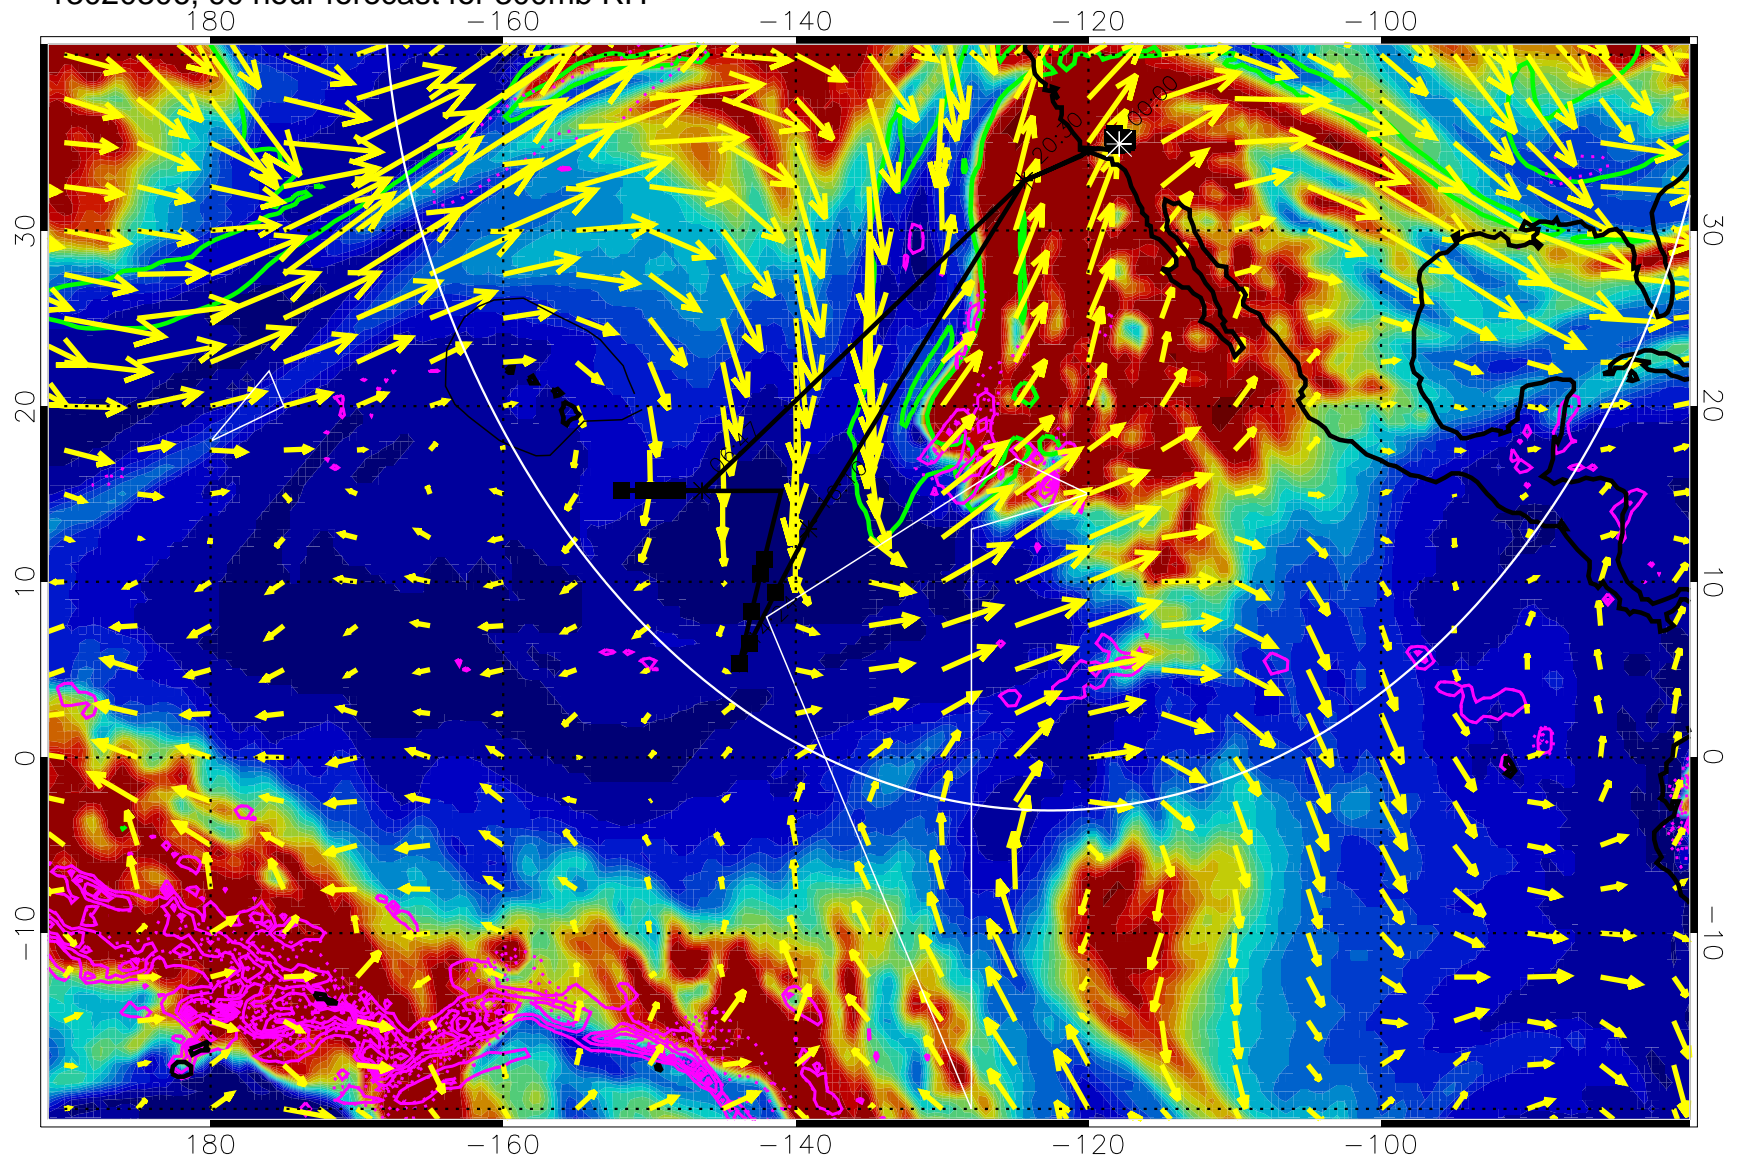

Precip (tot dot, conv sol) past 6 hrs 6 kg/m2 contours, min 4

EPV Tropopause (2 PVU) Position

→ 50 m/s

Range ring of 4055 km -- 13 hours GH round trip

13020218, 78 hour forecast for 300mb RH

Precip (tot dot, conv sol) past 6 hrs 6 kg/m2 contours, min 4

EPV Tropopause (2 PVU) Position

→ 50 m/s

Range ring of 4055 km -- 13 hours GH round trip

13020300, 84 hour forecast for 300mb RH

Precip (tot dot, conv sol) past 6 hrs 6 kg/m2 contours, min 4

EPV Tropopause (2 PVU) Position

→ 50 m/s

Range ring of 4055 km -- 13 hours GH round trip

13020306, 90 hour forecast for 300mb RH

Precip (tot dot, conv sol) past 6 hrs 6 kg/m2 contours, min 4

EPV Tropopause (2 PVU) Position

→ 50 m/s

Range ring of 4055 km -- 13 hours GH round trip

13020312, 96 hour forecast for 300mb RH

Precip (tot dot, conv sol) past 6 hrs 6 kg/m2 contours, min 4

EPV Tropopause (2 PVU) Position

→ 50 m/s

Range ring of 4055 km -- 13 hours GH round trip

13020318, 102 hour forecast for 300mb RH