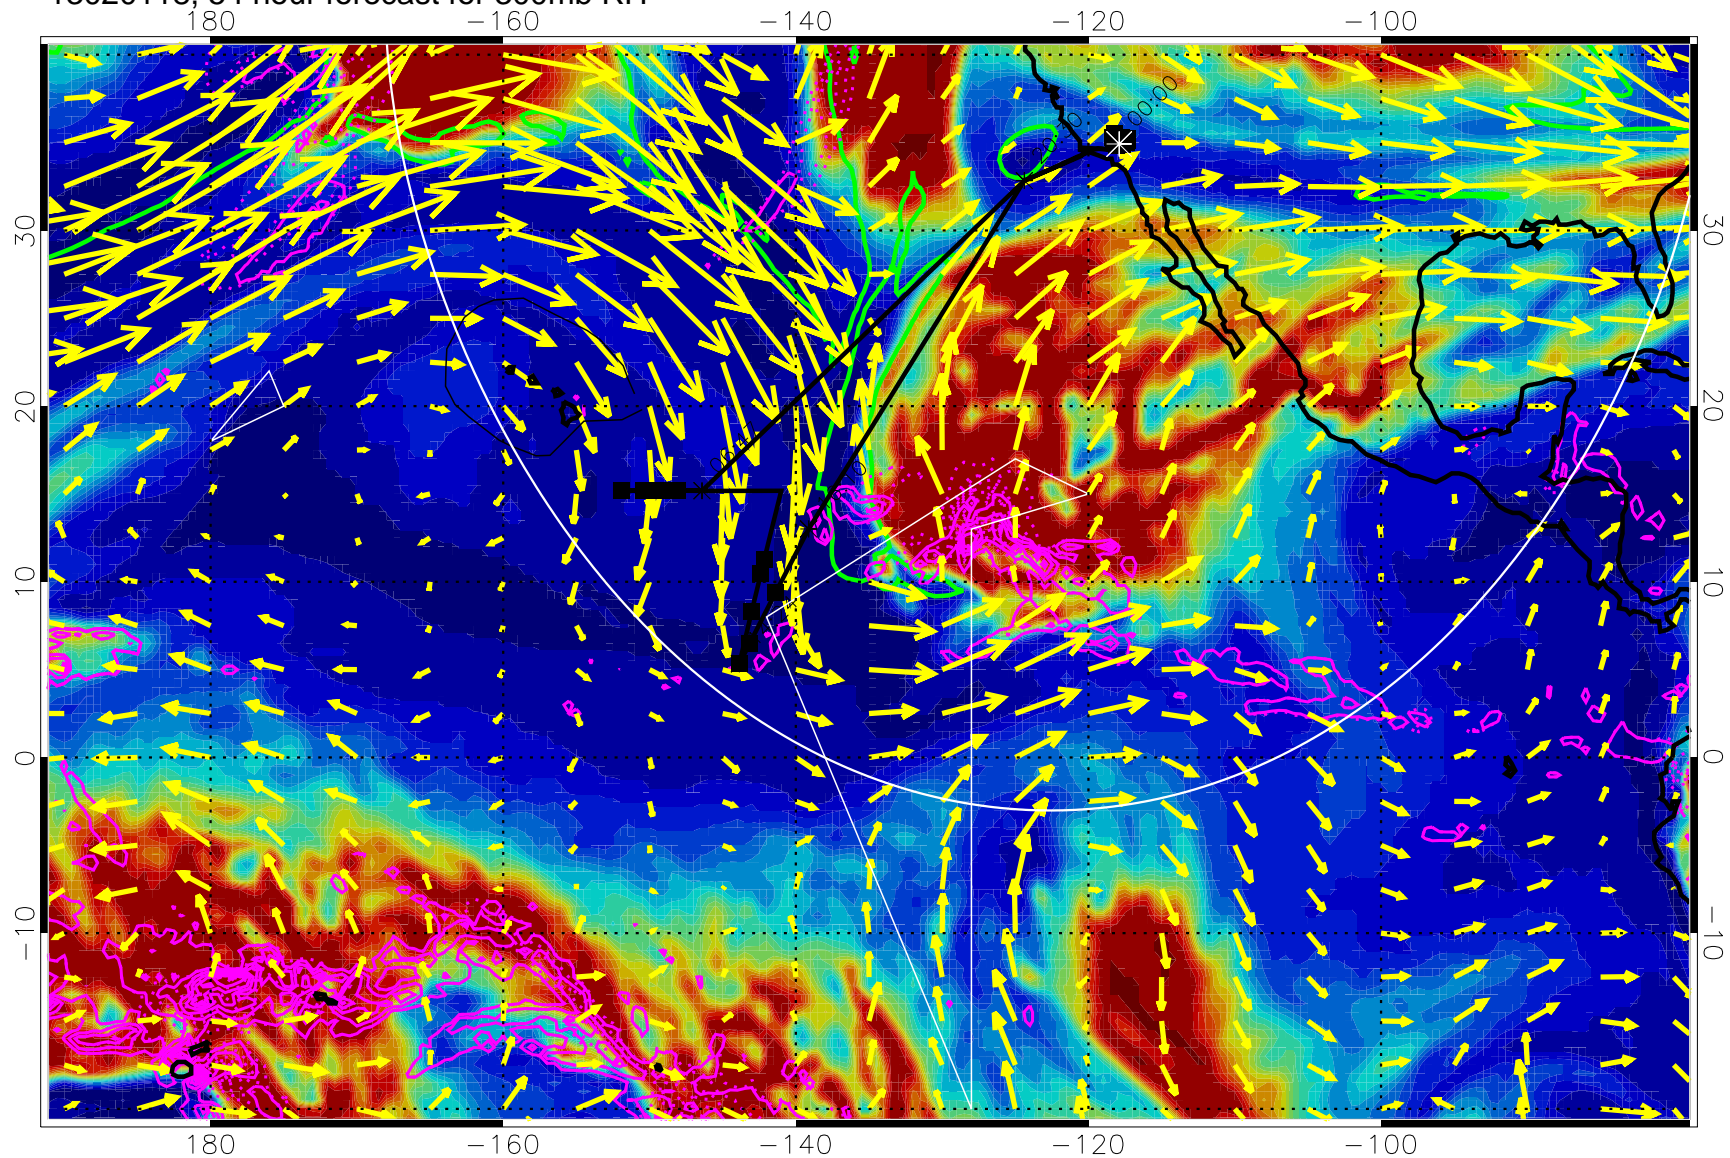

13020100, 36 hour forecast for 300mb RH

Precip (tot dot, conv sol) past 6 hrs 6 kg/m2 contours, min 4

EPV Tropopause (2 PVU) Position

→ 50 m/s

Range ring of 4055 km -- 13 hours GH round trip

13020106, 42 hour forecast for 300mb RH

Precip (tot dot, conv sol) past 6 hrs 6 kg/m2 contours, min 4

EPV Tropopause (2 PVU) Position

→ 50 m/s

Range ring of 4055 km -- 13 hours GH round trip

13020112, 48 hour forecast for 300mb RH

Precip (tot dot, conv sol) past 6 hrs 6 kg/m2 contours, min 4

EPV Tropopause (2 PVU) Position

→ 50 m/s

Range ring of 4055 km -- 13 hours GH round trip

13020118, 54 hour forecast for 300mb RH

Precip (tot dot, conv sol) past 6 hrs 6 kg/m2 contours, min 4

EPV Tropopause (2 PVU) Position

13020206, 66 hour forecast for 300mb RH

Precip (tot dot, conv sol) past 6 hrs 6 kg/m2 contours, min 4

EPV Tropopause (2 PVU) Position

→ 50 m/s

Range ring of 4055 km -- 13 hours GH round trip

13020212, 72 hour forecast for 300mb RH