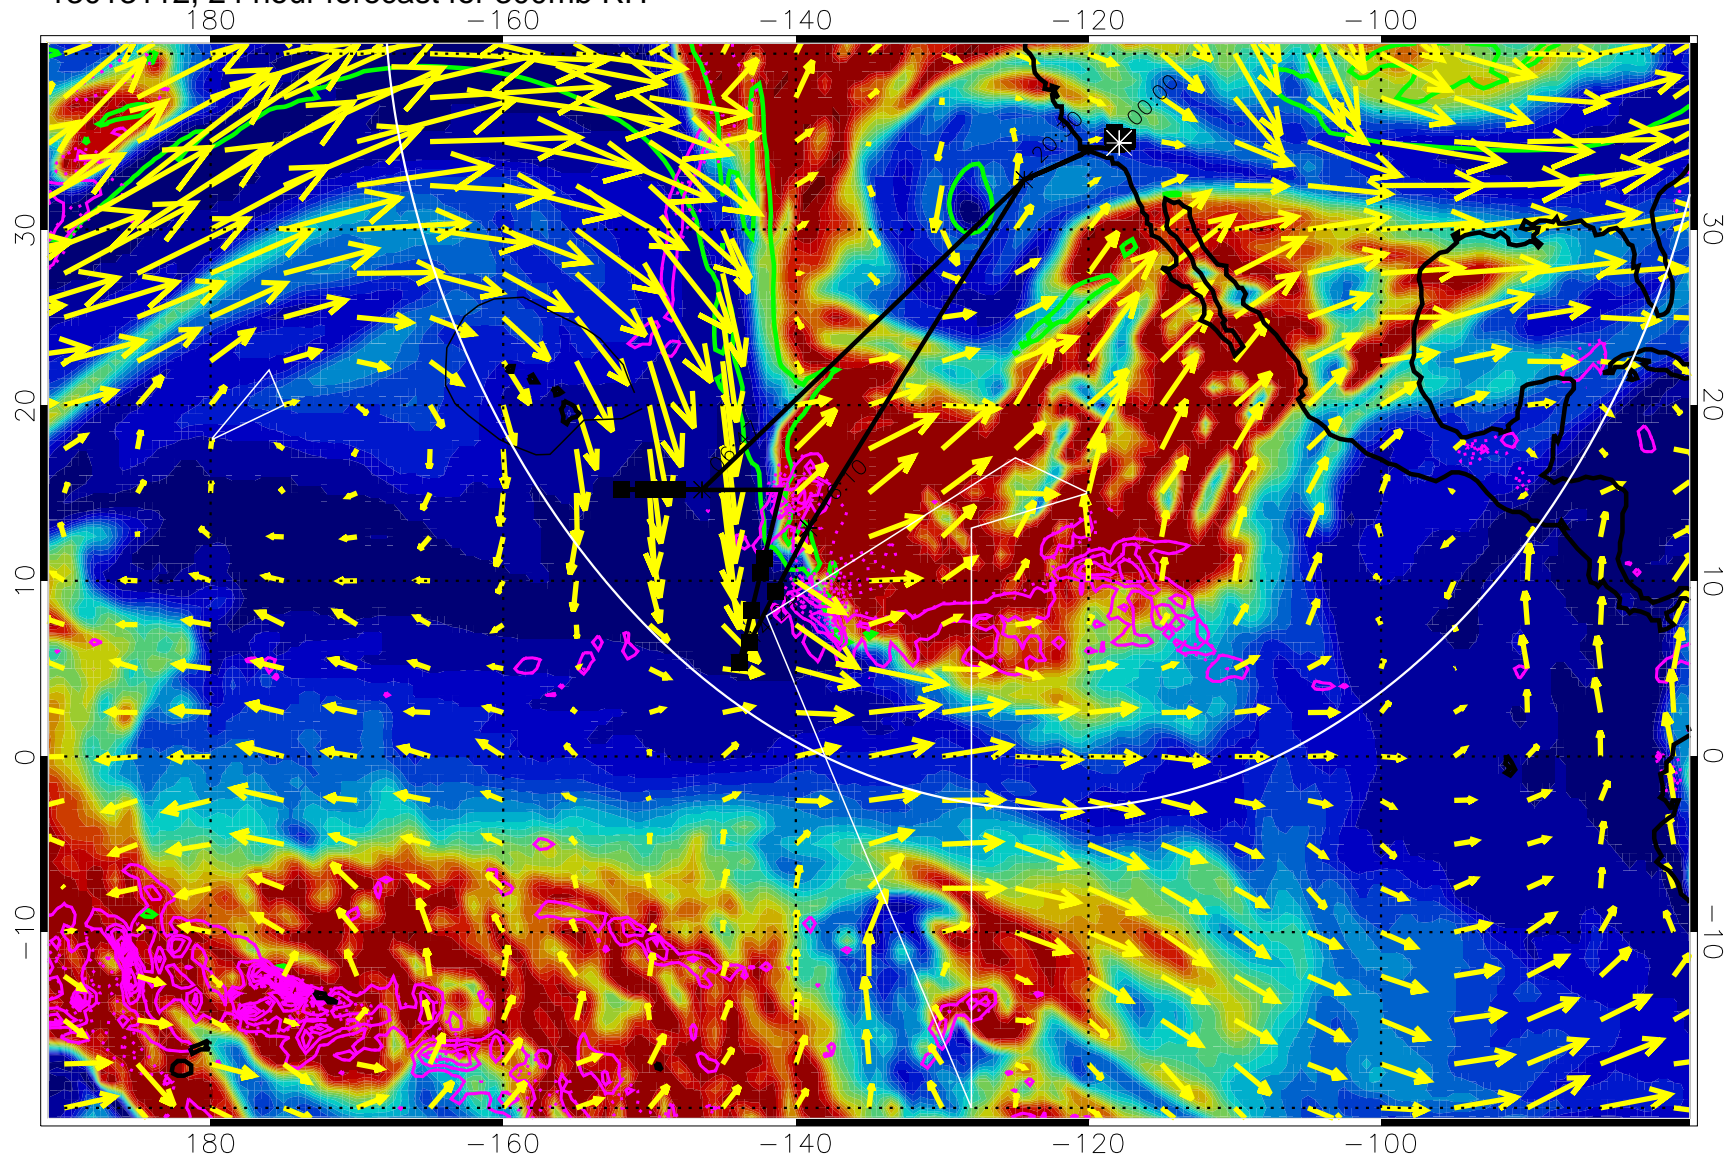

13013018, 6 hour forecast for 300mb RH

Precip (tot dot, conv sol) past 6 hrs 6 kg/m2 contours, min 4

EPV Tropopause (2 PVU) Position

→ 50 m/s

Range ring of 4055 km -- 13 hours GH round trip

13013100, 12 hour forecast for 300mb RH

Precip (tot dot, conv sol) past 6 hrs 6 kg/m2 contours, min 4

EPV Tropopause (2 PVU) Position

→ 50 m/s

Range ring of 4055 km -- 13 hours GH round trip

13013106, 18 hour forecast for 300mb RH

Precip (tot dot, conv sol) past 6 hrs 6 kg/m2 contours, min 4

EPV Tropopause (2 PVU) Position

→ 50 m/s

Range ring of 4055 km -- 13 hours GH round trip

13013112, 24 hour forecast for 300mb RH

Precip (tot dot, conv sol) past 6 hrs 6 kg/m2 contours, min 4

EPV Tropopause (2 PVU) Position

13020100, 36 hour forecast for 300mb RH

Precip (tot dot, conv sol) past 6 hrs 6 kg/m2 contours, min 4

EPV Tropopause (2 PVU) Position

→ 50 m/s

Range ring of 4055 km -- 13 hours GH round trip

13020106, 42 hour forecast for 300mb RH