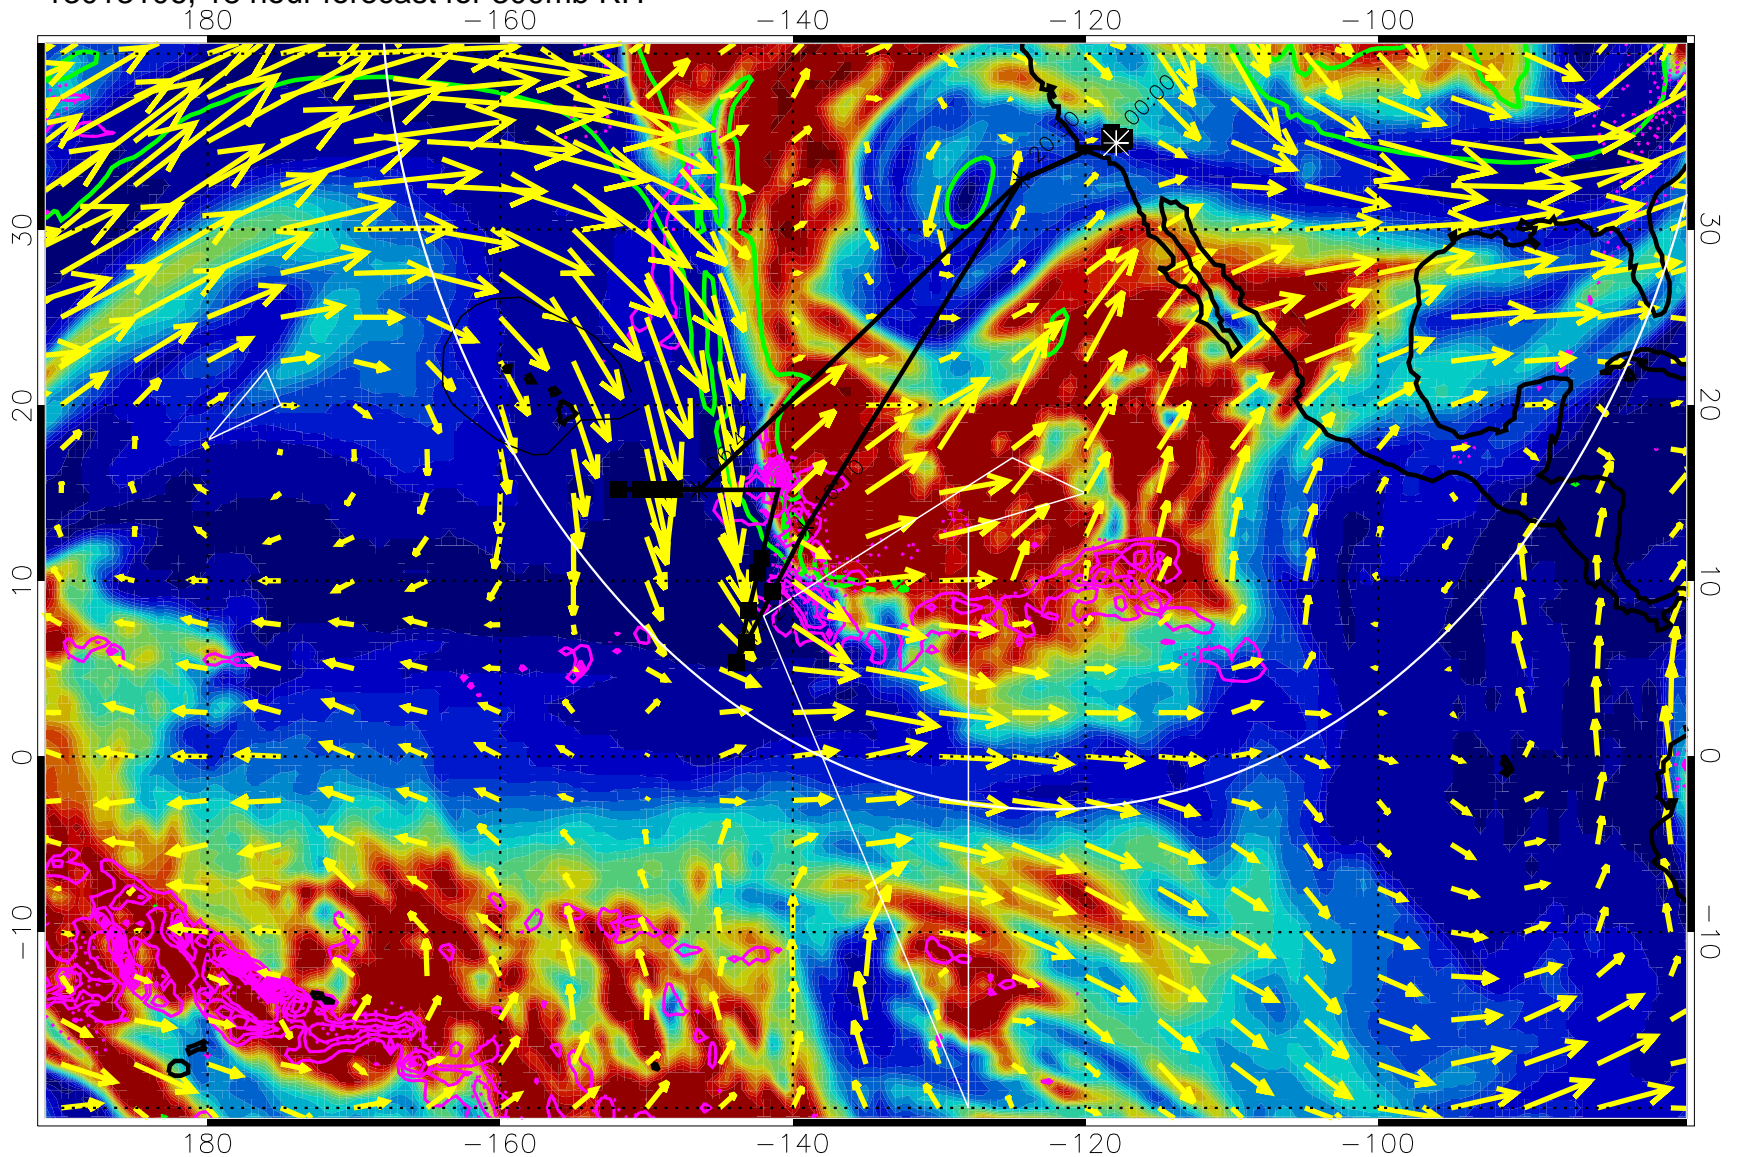

13013018, 6 hour forecast for 300mb RH

Precip (tot dot, conv sol) past 6 hrs 6 kg/m2 contours, min 4

EPV Tropopause (2 PVU) Position

→ 50 m/s

Range ring of 4055 km -- 13 hours GH round trip

13013100, 12 hour forecast for 300mb RH

Precip (tot dot, conv sol) past 6 hrs 6 kg/m2 contours, min 4

EPV Tropopause (2 PVU) Position

→ 50 m/s

Range ring of 4055 km -- 13 hours GH round trip

13013106, 18 hour forecast for 300mb RH

Precip (tot dot, conv sol) past 6 hrs 6 kg/m2 contours, min 4

EPV Tropopause (2 PVU) Position

→ 50 m/s

Range ring of 4055 km -- 13 hours GH round trip

13013112, 24 hour forecast for 300mb RH

Precip (tot dot, conv sol) past 6 hrs 6 kg/m2 contours, min 4

EPV Tropopause (2 PVU) Position

13020100, 36 hour forecast for 300mb RH

Precip (tot dot, conv sol) past 6 hrs 6 kg/m2 contours, min 4

EPV Tropopause (2 PVU) Position

→ 50 m/s

Range ring of 4055 km -- 13 hours GH round trip

13020106, 42 hour forecast for 300mb RH