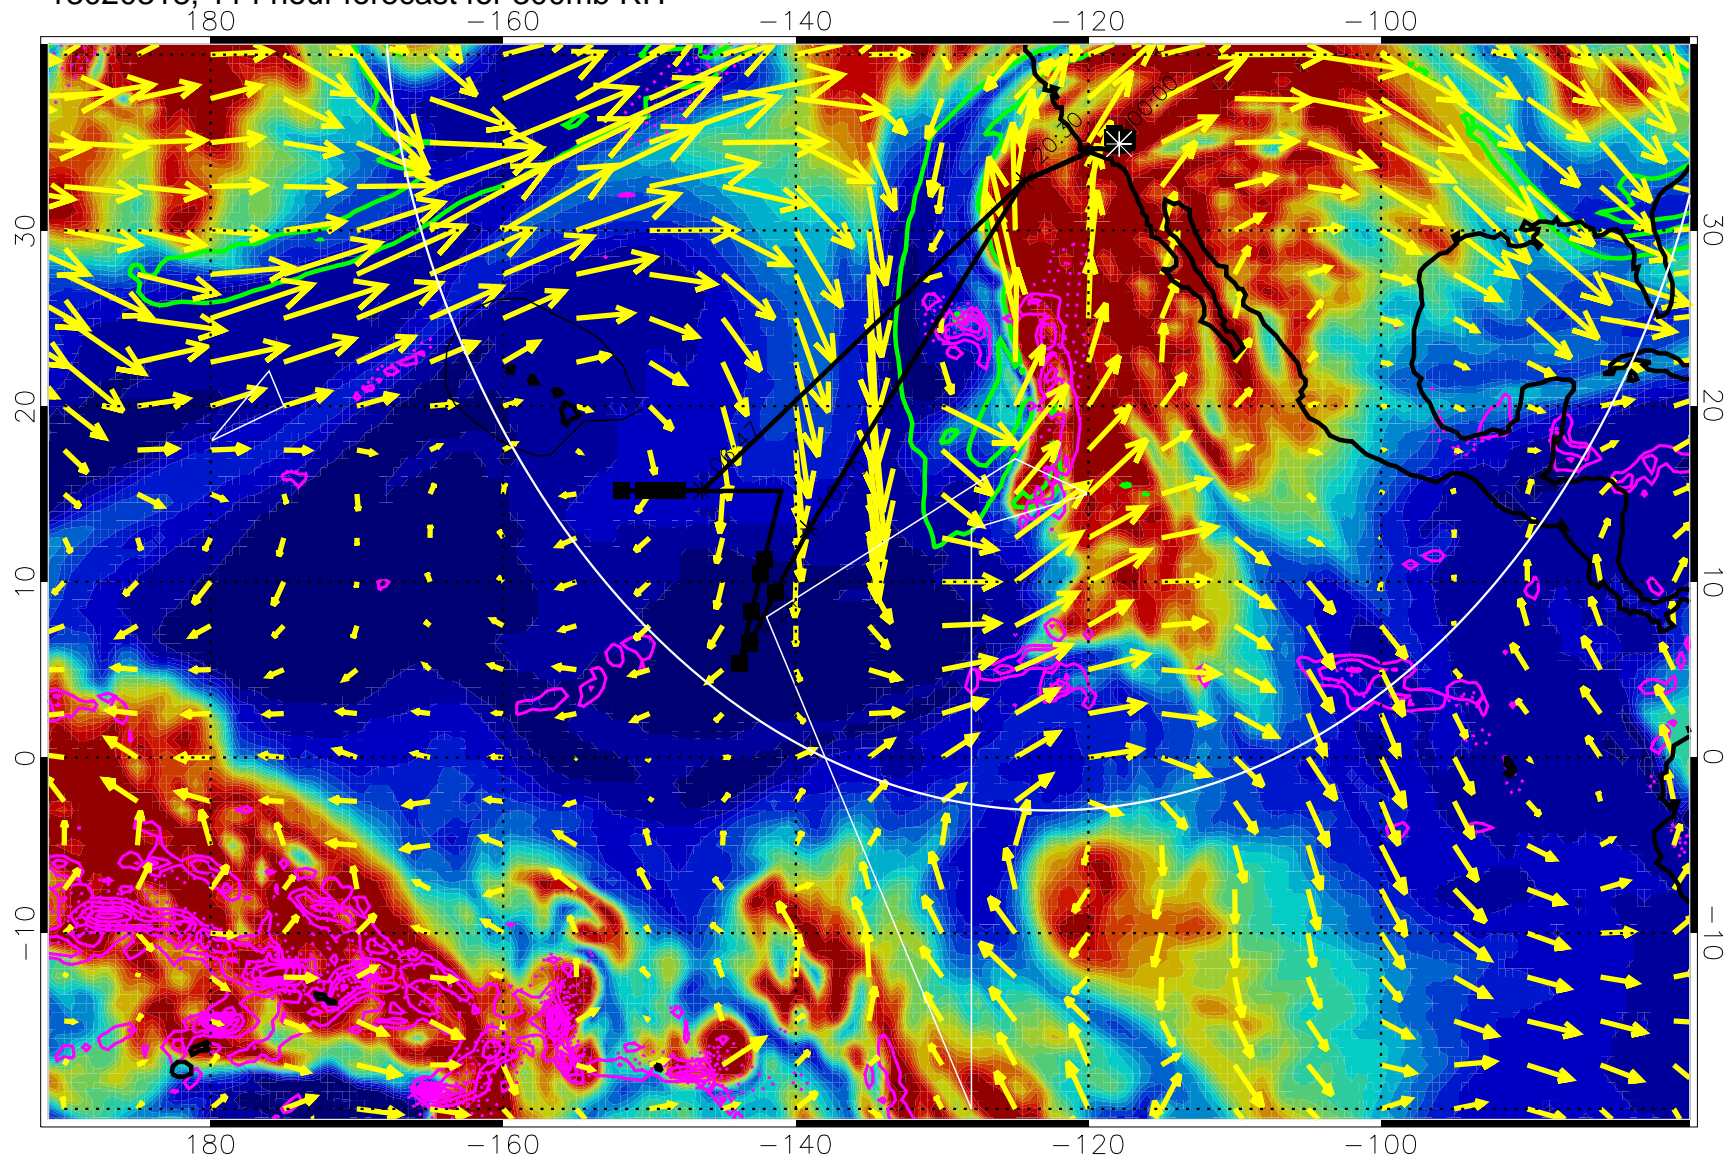

EPV Tropopause (2 PVU) Position

→ 50 m/s

Range ring of 4055 km -- 13 hours GH round trip

13020206, 78 hour forecast for 300mb RH

Precip (tot dot, conv sol) past 6 hrs 6 kg/m2 contours, min 4

EPV Tropopause (2 PVU) Position

13020300, 96 hour forecast for 300mb RH

Precip (tot dot, conv sol) past 6 hrs 6 kg/m2 contours, min 4

EPV Tropopause (2 PVU) Position

→ 50 m/s

Range ring of 4055 km -- 13 hours GH round trip

13020306, 102 hour forecast for 300mb RH

Precip (tot dot, conv sol) past 6 hrs 6 kg/m2 contours, min 4

EPV Tropopause (2 PVU) Position

→ 50 m/s

Range ring of 4055 km -- 13 hours GH round trip

13020312, 108 hour forecast for 300mb RH

Precip (tot dot, conv sol) past 6 hrs 6 kg/m2 contours, min 4

EPV Tropopause (2 PVU) Position

→ 50 m/s

Range ring of 4055 km -- 13 hours GH round trip

13020318, 114 hour forecast for 300mb RH

Precip (tot dot, conv sol) past 6 hrs 6 kg/m2 contours, min 4

EPV Tropopause (2 PVU) Position