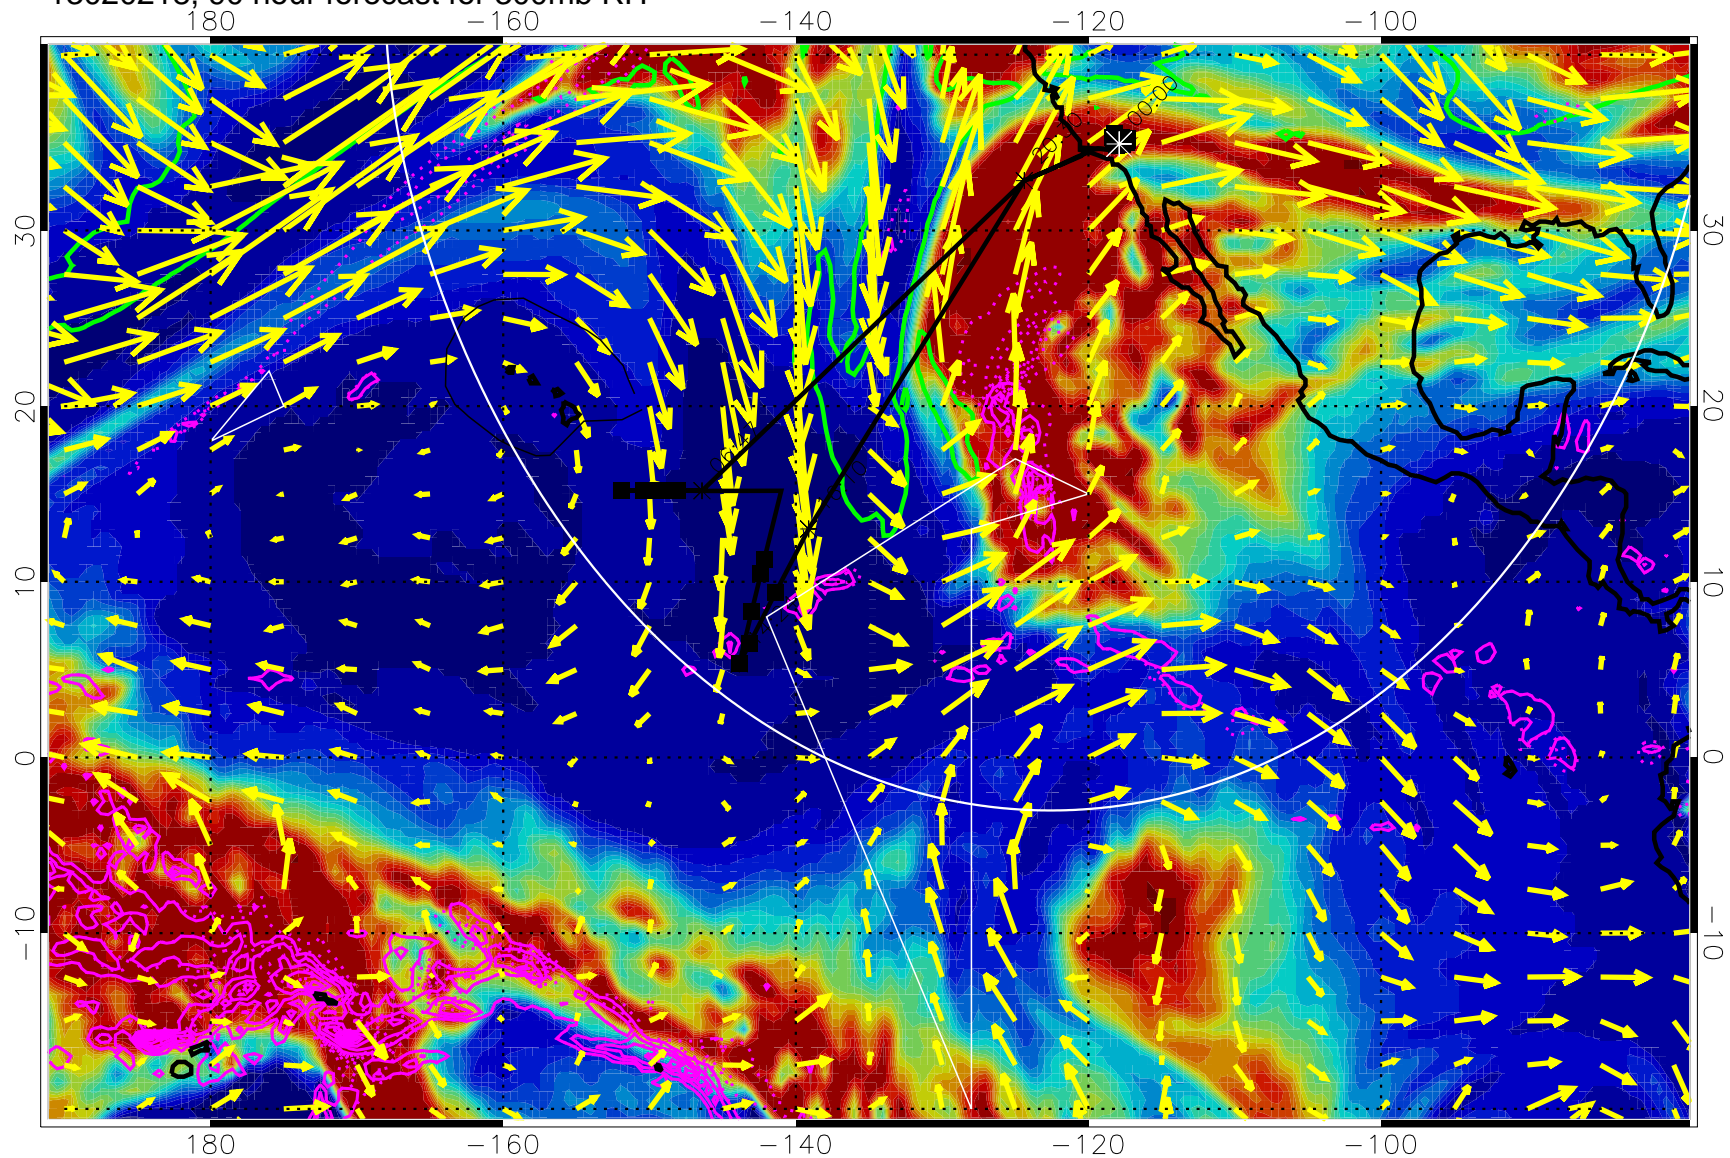

EPV Tropopause (2 PVU) Position

→ 50 m/s

Range ring of 4055 km -- 13 hours GH round trip

13020206, 78 hour forecast for 300mb RH

Precip (tot dot, conv sol) past 6 hrs 6 kg/m2 contours, min 4

EPV Tropopause (2 PVU) Position

→ 50 m/s

Range ring of 4055 km -- 13 hours GH round trip

13020218, 90 hour forecast for 300mb RH

Precip (tot dot, conv sol) past 6 hrs 6 kg/m2 contours, min 4

EPV Tropopause (2 PVU) Position

→ 50 m/s

Range ring of 4055 km -- 13 hours GH round trip

13020300, 96 hour forecast for 300mb RH

Precip (tot dot, conv sol) past 6 hrs 6 kg/m2 contours, min 4

EPV Tropopause (2 PVU) Position

→ 50 m/s

Range ring of 4055 km -- 13 hours GH round trip

13020306, 102 hour forecast for 300mb RH

Precip (tot dot, conv sol) past 6 hrs 6 kg/m2 contours, min 4

EPV Tropopause (2 PVU) Position

→ 50 m/s

Range ring of 4055 km -- 13 hours GH round trip

13020312, 108 hour forecast for 300mb RH

Precip (tot dot, conv sol) past 6 hrs 6 kg/m2 contours, min 4