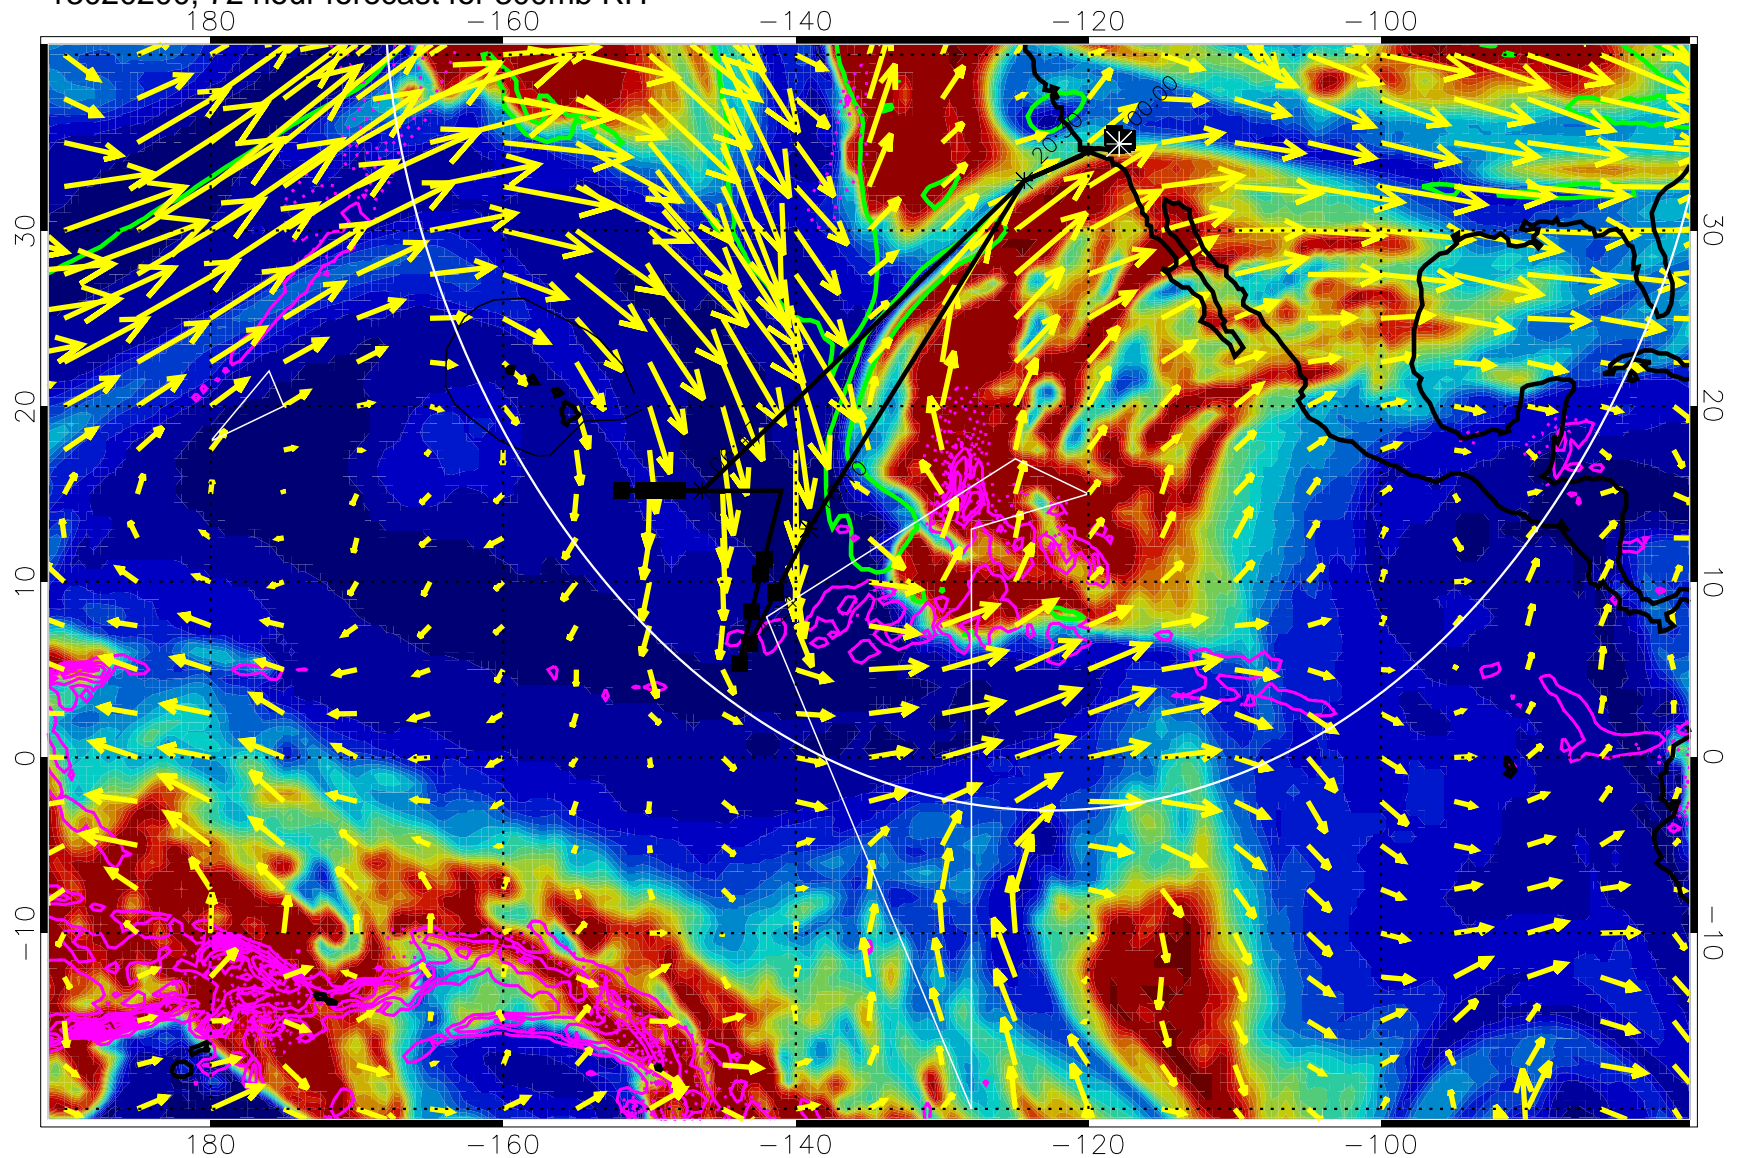

Precip (tot dot, conv sol) past 6 hrs 6 kg/m2 contours, min 4

EPV Tropopause (2 PVU) Position

→ 50 m/s

Range ring of 4055 km -- 13 hours GH round trip

13020200, 72 hour forecast for 300mb RH

Precip (tot dot, conv sol) past 6 hrs 6 kg/m2 contours, min 4

EPV Tropopause (2 PVU) Position

→ 50 m/s

Range ring of 4055 km -- 13 hours GH round trip

13020206, 78 hour forecast for 300mb RH

Precip (tot dot, conv sol) past 6 hrs 6 kg/m2 contours, min 4

EPV Tropopause (2 PVU) Position

→ 50 m/s

Range ring of 4055 km -- 13 hours GH round trip

13020218, 90 hour forecast for 300mb RH

Precip (tot dot, conv sol) past 6 hrs 6 kg/m2 contours, min 4

EPV Tropopause (2 PVU) Position

→ 50 m/s

Range ring of 4055 km -- 13 hours GH round trip

13020300, 96 hour forecast for 300mb RH

Precip (tot dot, conv sol) past 6 hrs 6 kg/m2 contours, min 4

EPV Tropopause (2 PVU) Position

→ 50 m/s

Range ring of 4055 km -- 13 hours GH round trip

13020306, 102 hour forecast for 300mb RH