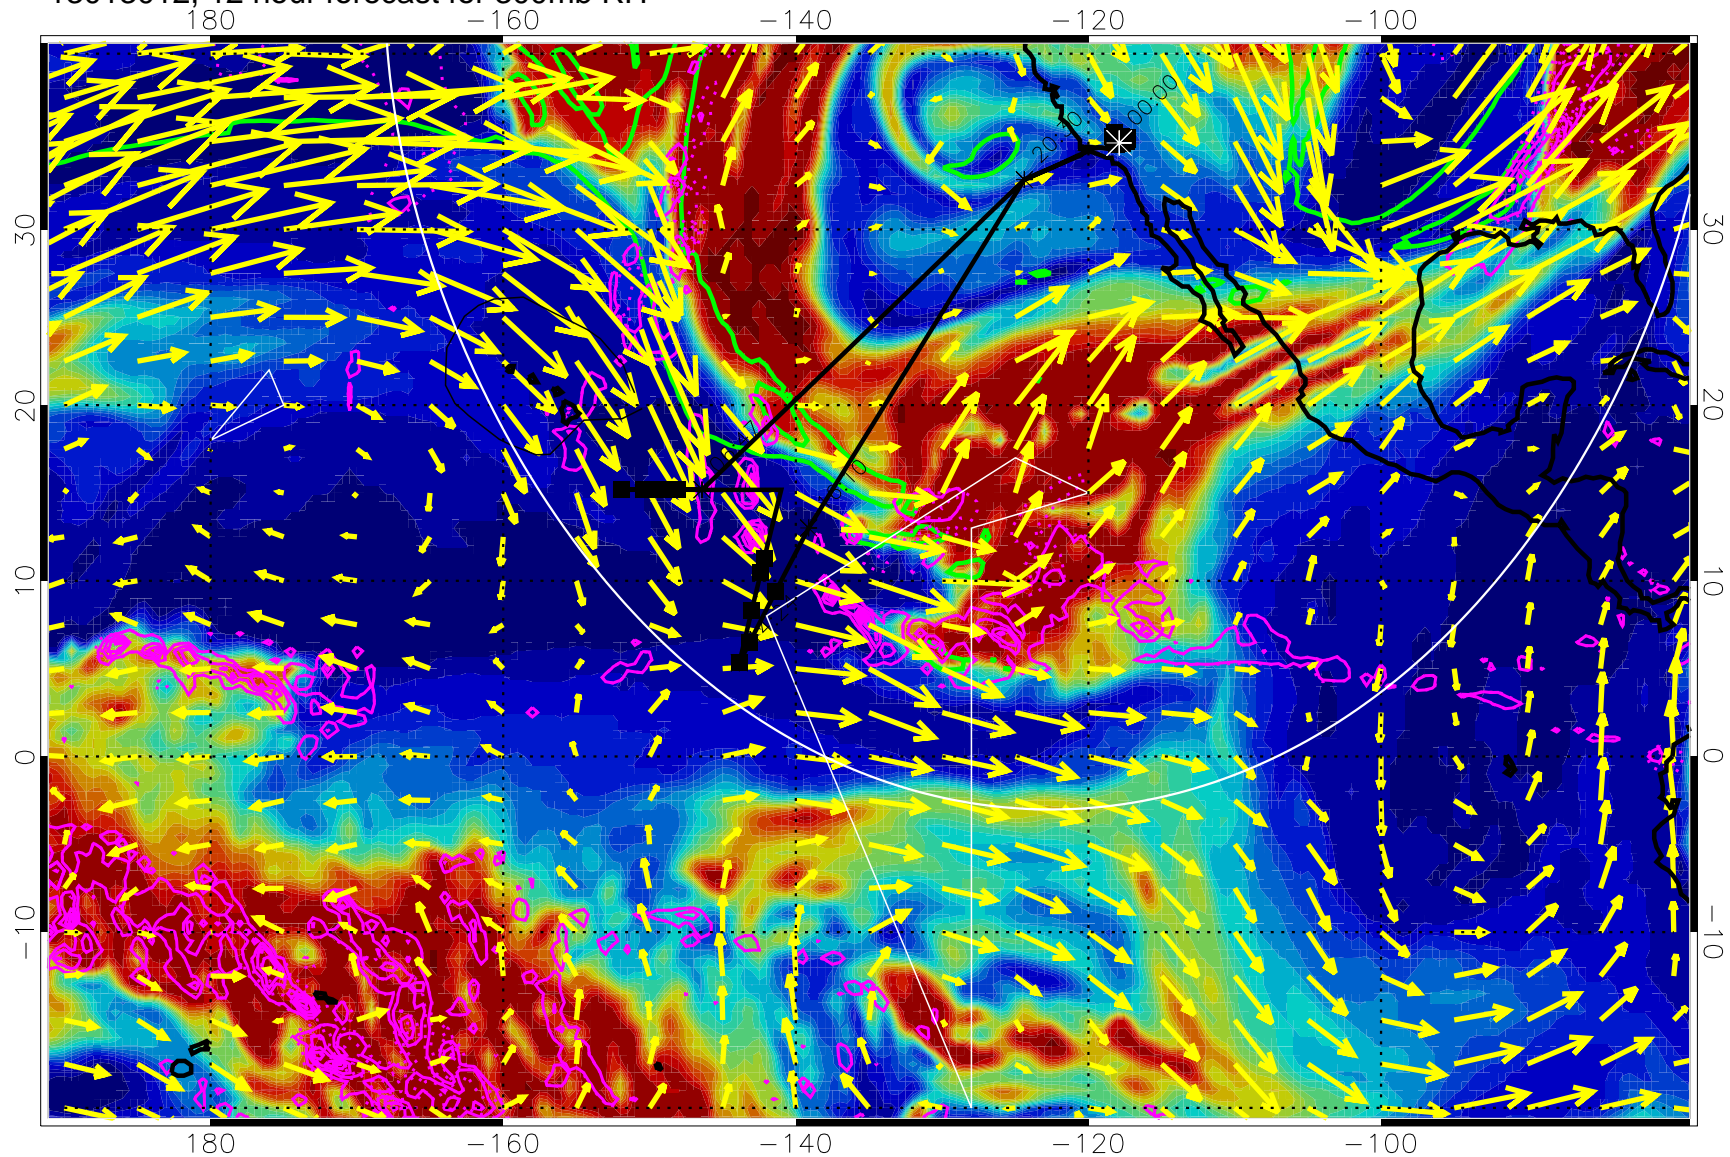

13013012, 12 hour forecast for 300mb RH

Precip (tot dot, conv sol) past 6 hrs 6 kg/m2 contours, min 4

EPV Tropopause (2 PVU) Position

→ 50 m/s

Range ring of 4055 km -- 13 hours GH round trip

13013018, 18 hour forecast for 300mb RH

Precip (tot dot, conv sol) past 6 hrs 6 kg/m2 contours, min 4

EPV Tropopause (2 PVU) Position

→ 50 m/s

Range ring of 4055 km -- 13 hours GH round trip

13013100, 24 hour forecast for 300mb RH

Precip (tot dot, conv sol) past 6 hrs 6 kg/m2 contours, min 4

EPV Tropopause (2 PVU) Position

→ 50 m/s

Range ring of 4055 km -- 13 hours GH round trip

13013112, 36 hour forecast for 300mb RH

Precip (tot dot, conv sol) past 6 hrs 6 kg/m2 contours, min 4

EPV Tropopause (2 PVU) Position

13020112, 60 hour forecast for 300mb RH

Precip (tot dot, conv sol) past 6 hrs 6 kg/m2 contours, min 4

EPV Tropopause (2 PVU) Position

→ 50 m/s

Range ring of 4055 km -- 13 hours GH round trip

13020118, 66 hour forecast for 300mb RH