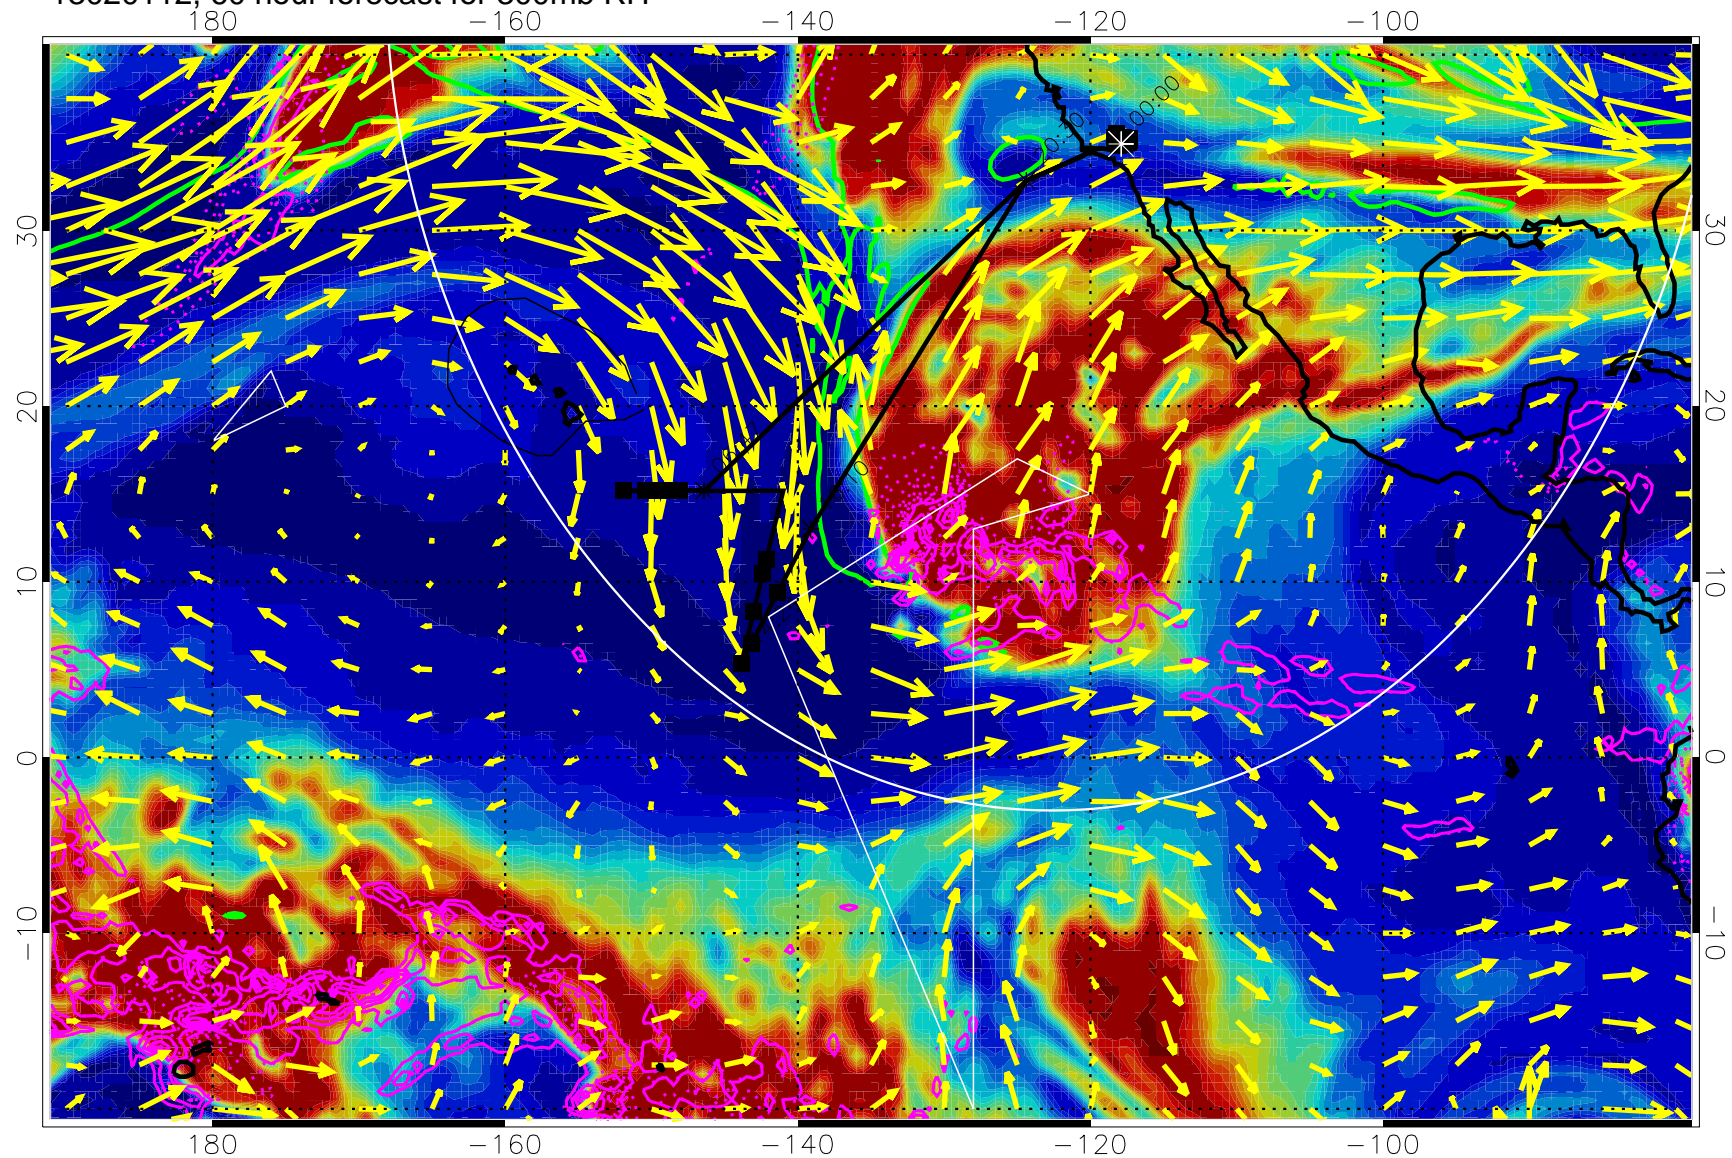

EPV Tropopause (2 PVU) Position

→ 50 m/s

Range ring of 4055 km -- 13 hours GH round trip

13013112, 36 hour forecast for 300mb RH

Precip (tot dot, conv sol) past 6 hrs 6 kg/m2 contours, min 4

EPV Tropopause (2 PVU) Position

→ 50 m/s

Range ring of 4055 km -- 13 hours GH round trip

13020100, 48 hour forecast for 300mb RH

Precip (tot dot, conv sol) past 6 hrs 6 kg/m2 contours, min 4

EPV Tropopause (2 PVU) Position

→ 50 m/s

Range ring of 4055 km -- 13 hours GH round trip

13020112, 60 hour forecast for 300mb RH

Precip (tot dot, conv sol) past 6 hrs 6 kg/m2 contours, min 4

EPV Tropopause (2 PVU) Position

→ 50 m/s

Range ring of 4055 km -- 13 hours GH round trip

13020118, 66 hour forecast for 300mb RH

Precip (tot dot, conv sol) past 6 hrs 6 kg/m2 contours, min 4

EPV Tropopause (2 PVU) Position

→ 50 m/s

Range ring of 4055 km -- 13 hours GH round trip

13020200, 72 hour forecast for 300mb RH

Precip (tot dot, conv sol) past 6 hrs 6 kg/m2 contours, min 4