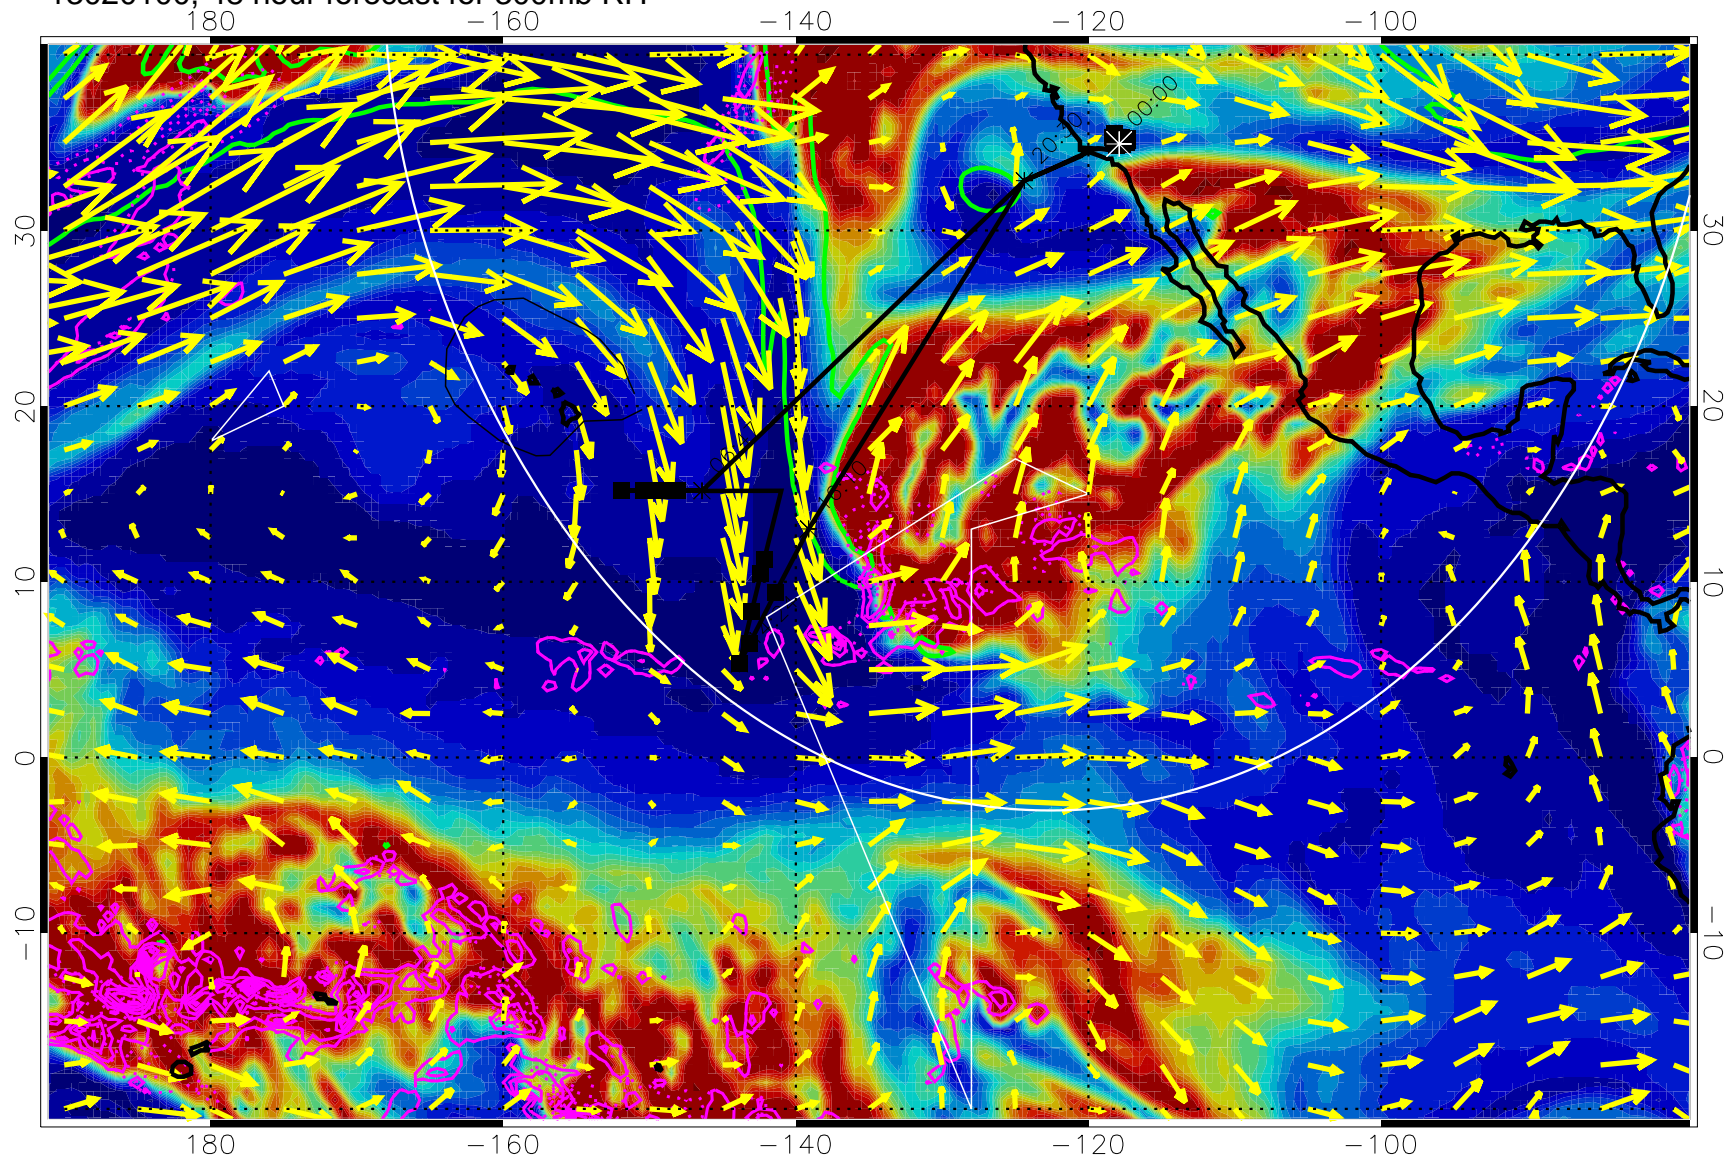

Precip (tot dot, conv sol) past 6 hrs 6 kg/m2 contours, min 4

EPV Tropopause (2 PVU) Position

→ 50 m/s

Range ring of 4055 km -- 13 hours GH round trip

13013100, 24 hour forecast for 300mb RH

Precip (tot dot, conv sol) past 6 hrs 6 kg/m2 contours, min 4

EPV Tropopause (2 PVU) Position

→ 50 m/s

Range ring of 4055 km -- 13 hours GH round trip

13013112, 36 hour forecast for 300mb RH

Precip (tot dot, conv sol) past 6 hrs 6 kg/m2 contours, min 4

EPV Tropopause (2 PVU) Position

→ 50 m/s

Range ring of 4055 km -- 13 hours GH round trip

13020100, 48 hour forecast for 300mb RH

Precip (tot dot, conv sol) past 6 hrs 6 kg/m2 contours, min 4

EPV Tropopause (2 PVU) Position

→ 50 m/s

Range ring of 4055 km -- 13 hours GH round trip

13020112, 60 hour forecast for 300mb RH

Precip (tot dot, conv sol) past 6 hrs 6 kg/m2 contours, min 4

EPV Tropopause (2 PVU) Position

→ 50 m/s

Range ring of 4055 km -- 13 hours GH round trip

13020118, 66 hour forecast for 300mb RH