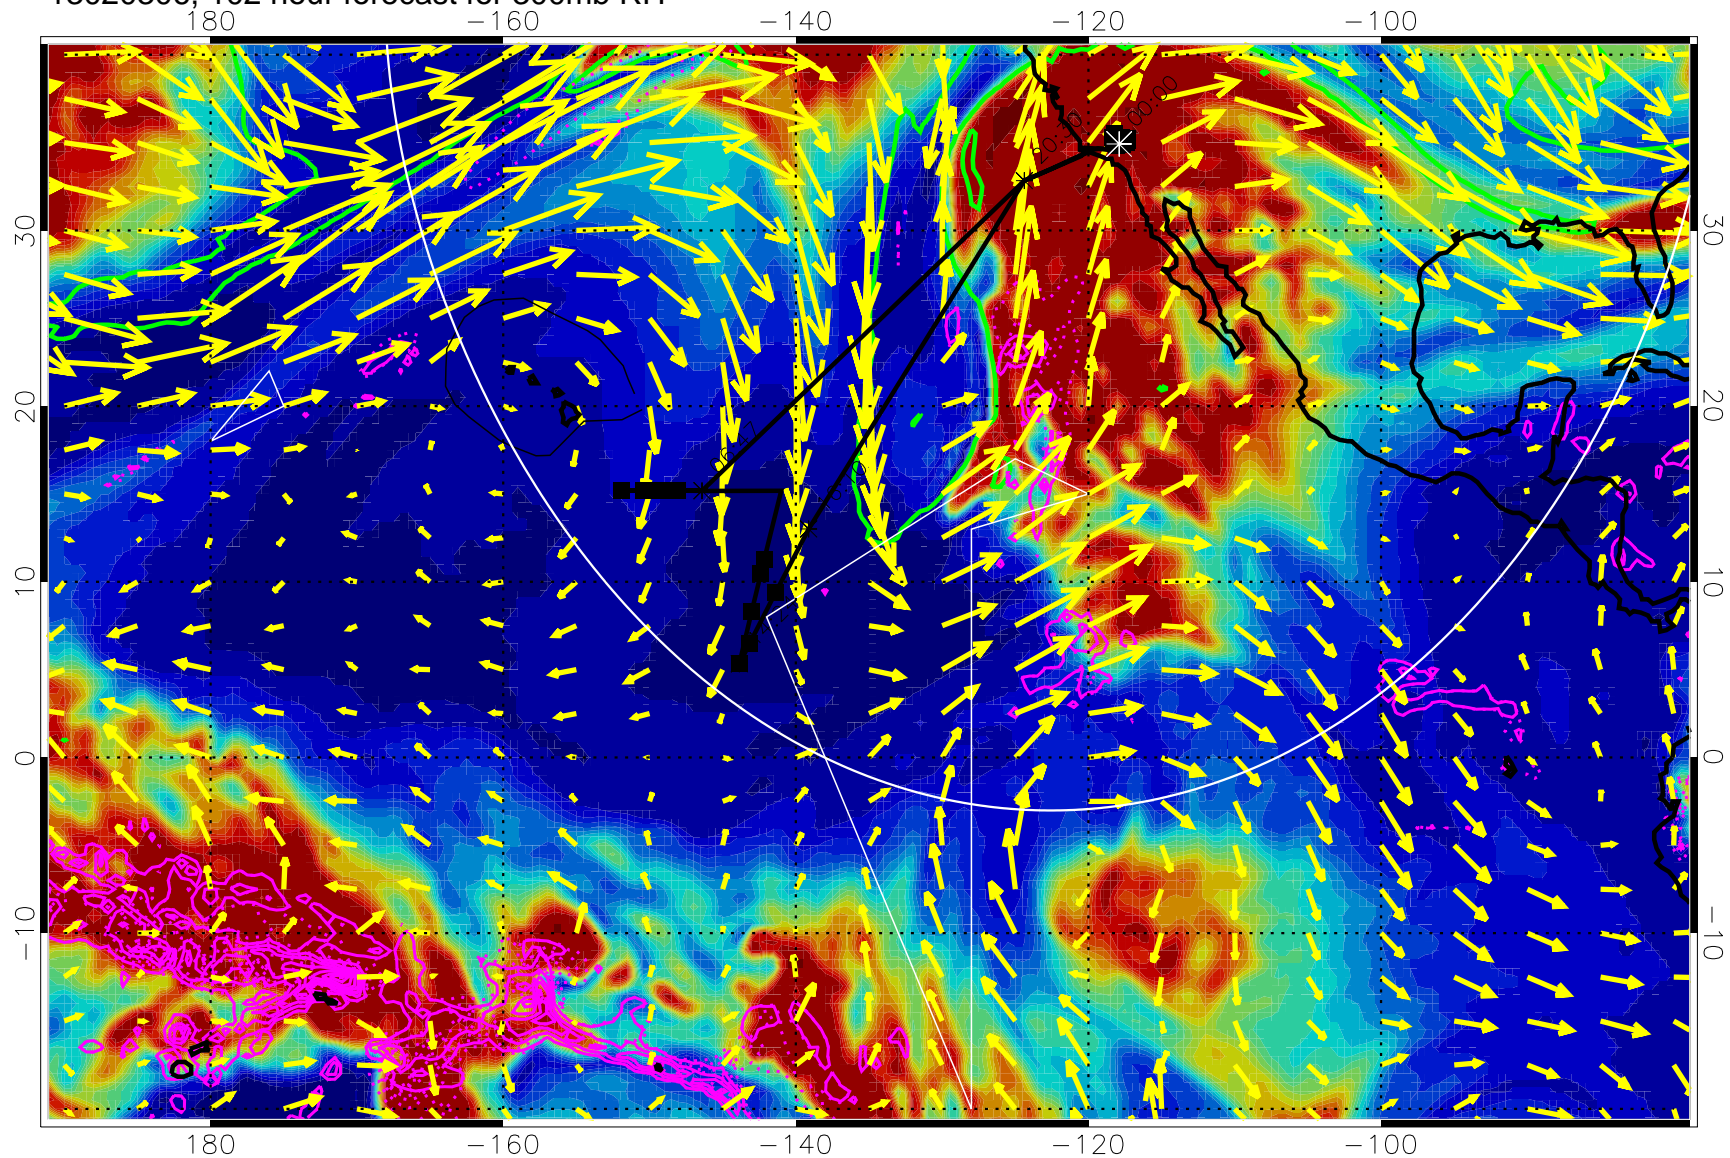

→ 50 m/s

Range ring of 4055 km -- 13 hours GH round trip

13020218, 90 hour forecast for 300mb RH

Precip (tot dot, conv sol) past 6 hrs 6 kg/m2 contours, min 4

EPV Tropopause (2 PVU) Position

→ 50 m/s

Range ring of 4055 km -- 13 hours GH round trip

13020300, 96 hour forecast for 300mb RH

Precip (tot dot, conv sol) past 6 hrs 6 kg/m2 contours, min 4

EPV Tropopause (2 PVU) Position

→ 50 m/s

Range ring of 4055 km -- 13 hours GH round trip

13020306, 102 hour forecast for 300mb RH

Precip (tot dot, conv sol) past 6 hrs 6 kg/m2 contours, min 4

EPV Tropopause (2 PVU) Position

→ 50 m/s

Range ring of 4055 km -- 13 hours GH round trip

13020312, 108 hour forecast for 300mb RH

Precip (tot dot, conv sol) past 6 hrs 6 kg/m2 contours, min 4

EPV Tropopause (2 PVU) Position

→ 50 m/s

Range ring of 4055 km -- 13 hours GH round trip

13020318, 114 hour forecast for 300mb RH

Precip (tot dot, conv sol) past 6 hrs 6 kg/m2 contours, min 4

EPV Tropopause (2 PVU) Position