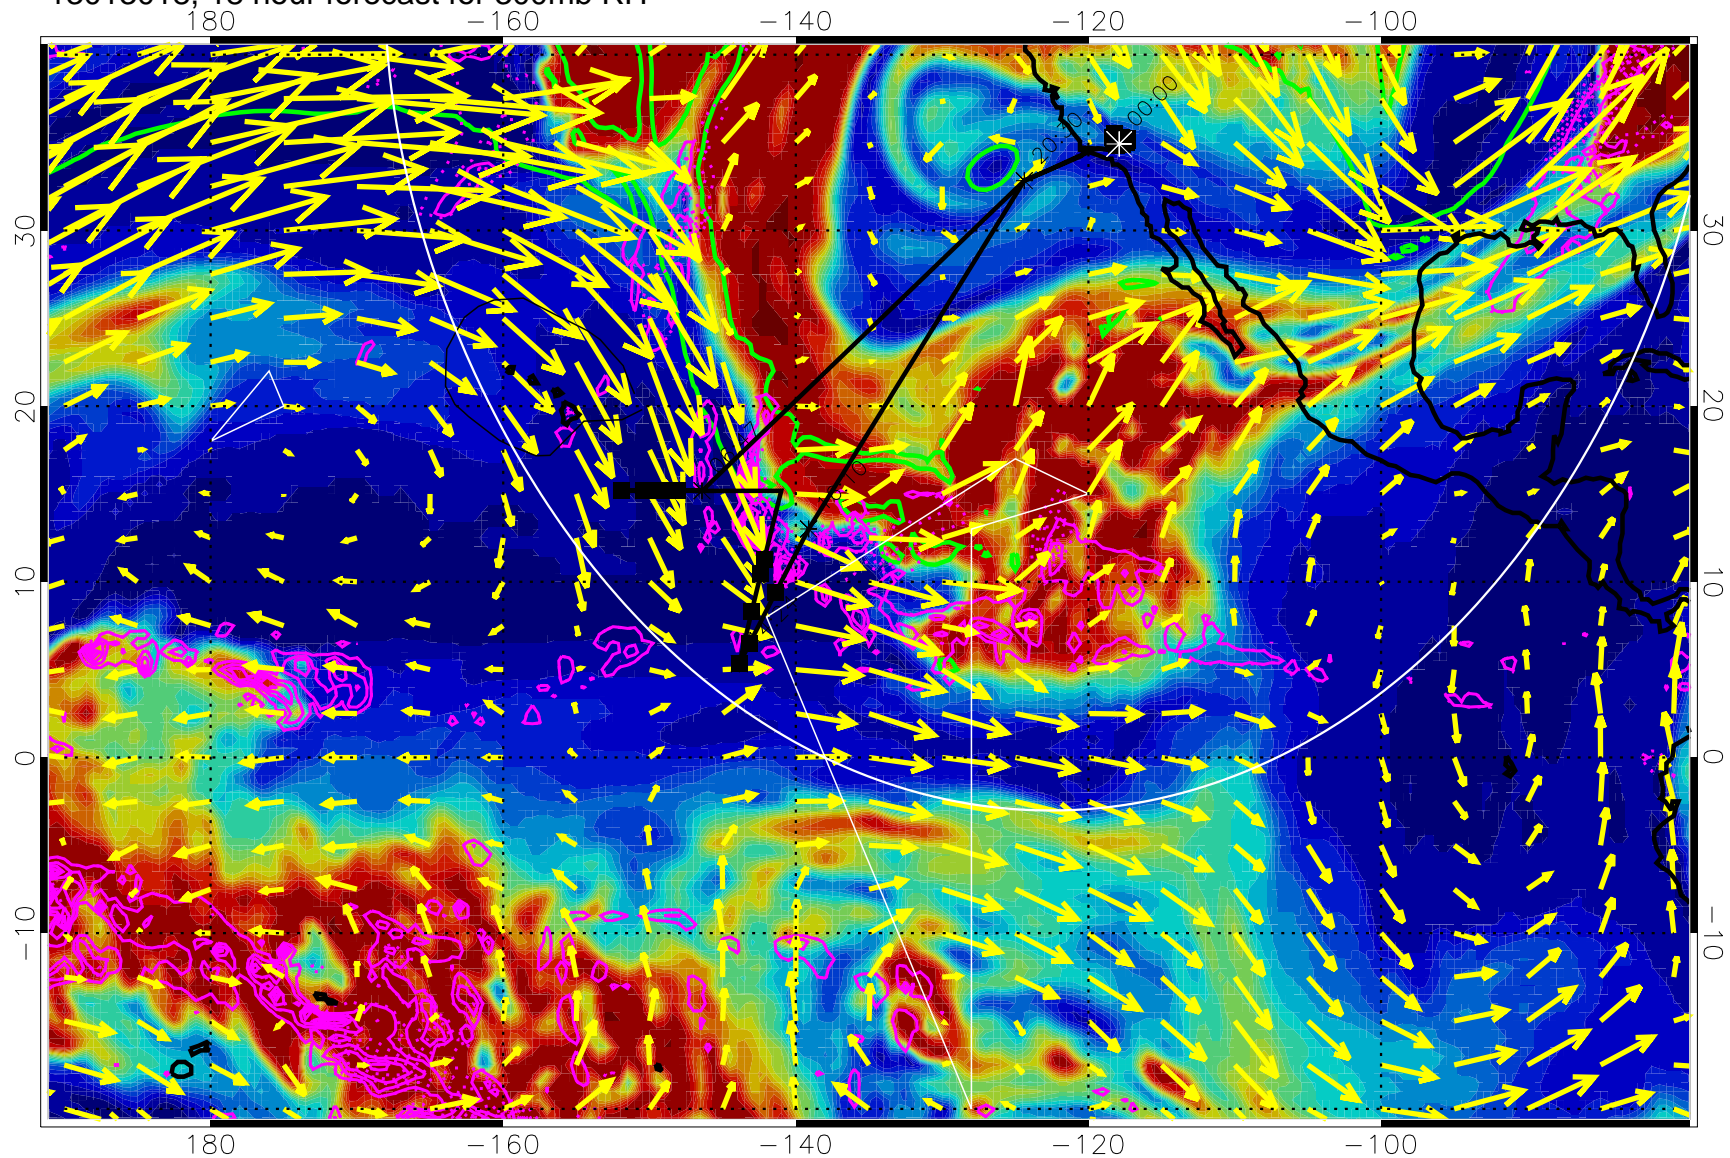

13013012, 12 hour forecast for 300mb RH

Precip (tot dot, conv sol) past 6 hrs 6 kg/m2 contours, min 4

EPV Tropopause (2 PVU) Position

→ 50 m/s

Range ring of 4055 km -- 13 hours GH round trip

13013018, 18 hour forecast for 300mb RH

Precip (tot dot, conv sol) past 6 hrs 6 kg/m2 contours, min 4

EPV Tropopause (2 PVU) Position

→ 50 m/s

Range ring of 4055 km -- 13 hours GH round trip

13013100, 24 hour forecast for 300mb RH

Precip (tot dot, conv sol) past 6 hrs 6 kg/m2 contours, min 4

EPV Tropopause (2 PVU) Position

→ 50 m/s

Range ring of 4055 km -- 13 hours GH round trip

13013112, 36 hour forecast for 300mb RH

Precip (tot dot, conv sol) past 6 hrs 6 kg/m2 contours, min 4

EPV Tropopause (2 PVU) Position

13020112, 60 hour forecast for 300mb RH

Precip (tot dot, conv sol) past 6 hrs 6 kg/m2 contours, min 4

EPV Tropopause (2 PVU) Position

→ 50 m/s

Range ring of 4055 km -- 13 hours GH round trip

13020118, 66 hour forecast for 300mb RH