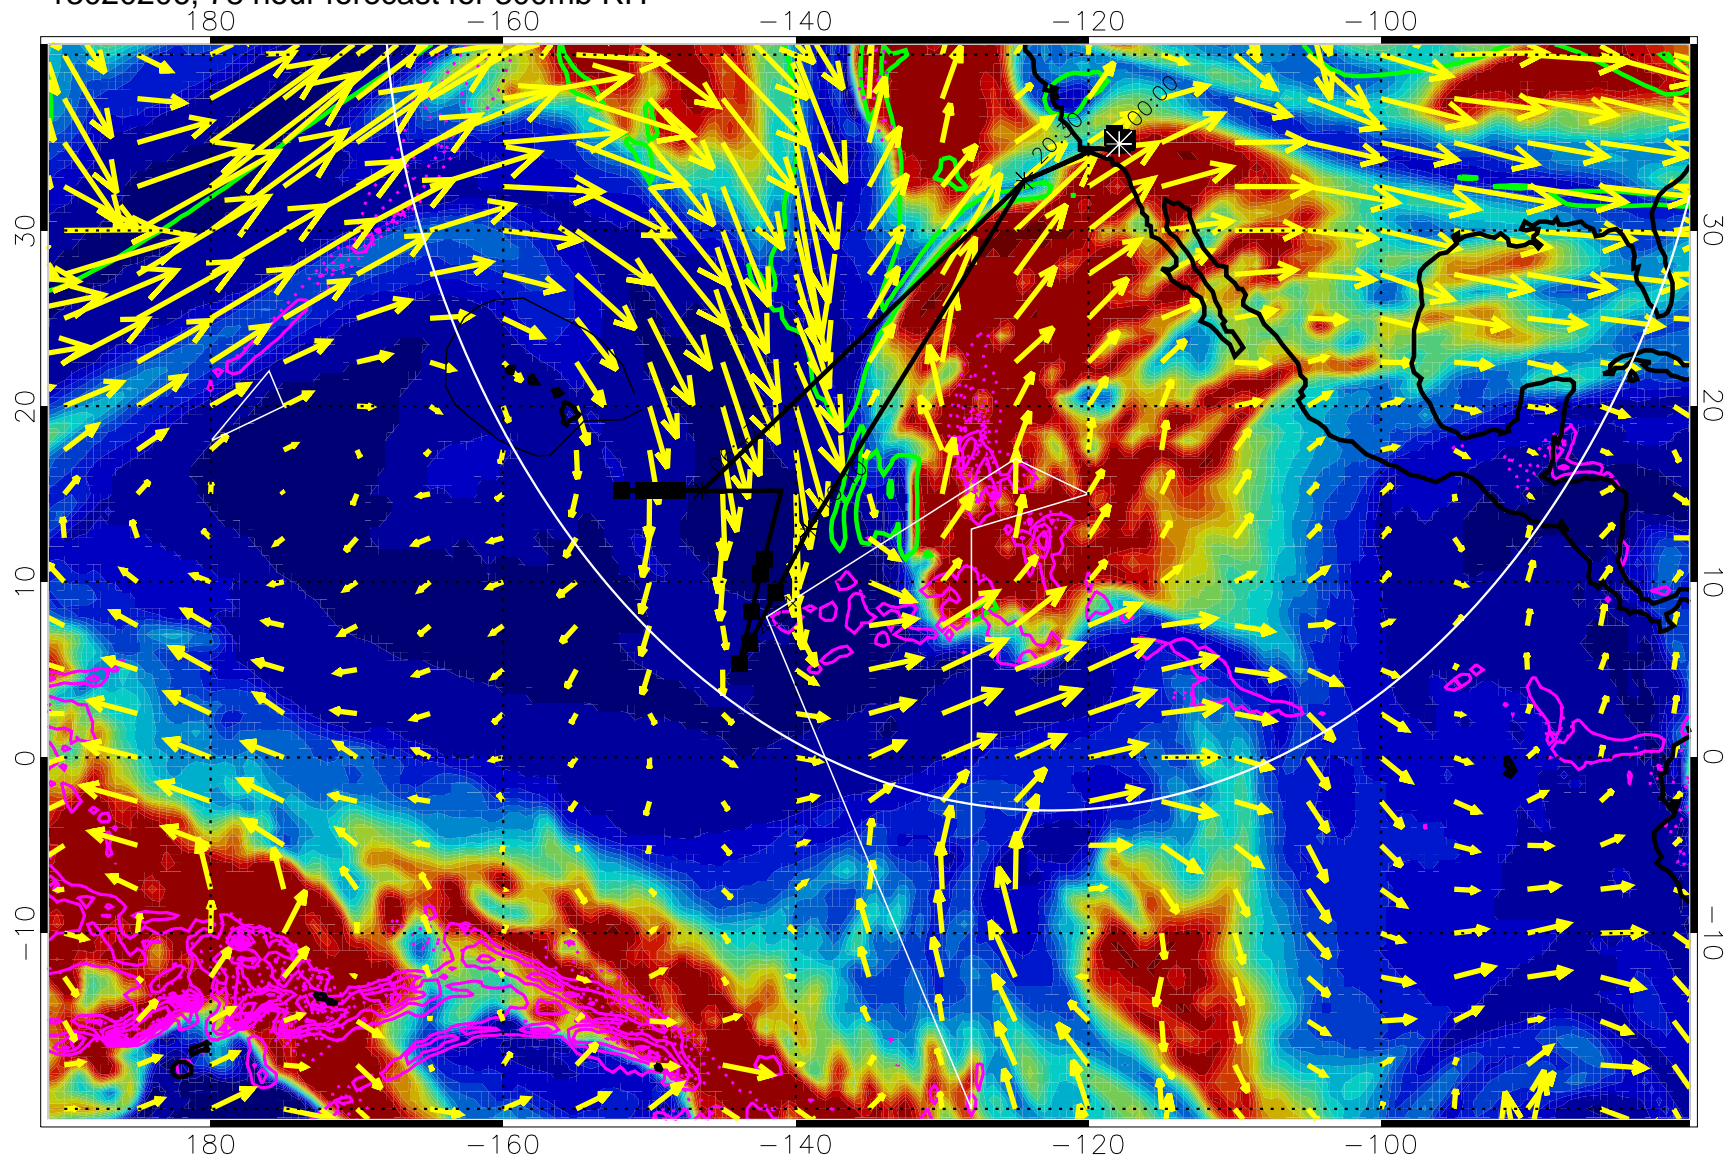

Precip (tot dot, conv sol) past 6 hrs 6 kg/m2 contours, min 4

EPV Tropopause (2 PVU) Position

→ 50 m/s

Range ring of 4055 km -- 13 hours GH round trip

13020200, 72 hour forecast for 300mb RH

Precip (tot dot, conv sol) past 6 hrs 6 kg/m2 contours, min 4

EPV Tropopause (2 PVU) Position

→ 50 m/s

Range ring of 4055 km -- 13 hours GH round trip

13020206, 78 hour forecast for 300mb RH

Precip (tot dot, conv sol) past 6 hrs 6 kg/m2 contours, min 4

EPV Tropopause (2 PVU) Position

→ 50 m/s

Range ring of 4055 km -- 13 hours GH round trip

13020218, 90 hour forecast for 300mb RH

Precip (tot dot, conv sol) past 6 hrs 6 kg/m2 contours, min 4

EPV Tropopause (2 PVU) Position

→ 50 m/s

Range ring of 4055 km -- 13 hours GH round trip

13020300, 96 hour forecast for 300mb RH

Precip (tot dot, conv sol) past 6 hrs 6 kg/m2 contours, min 4

EPV Tropopause (2 PVU) Position

→ 50 m/s

Range ring of 4055 km -- 13 hours GH round trip

13020306, 102 hour forecast for 300mb RH