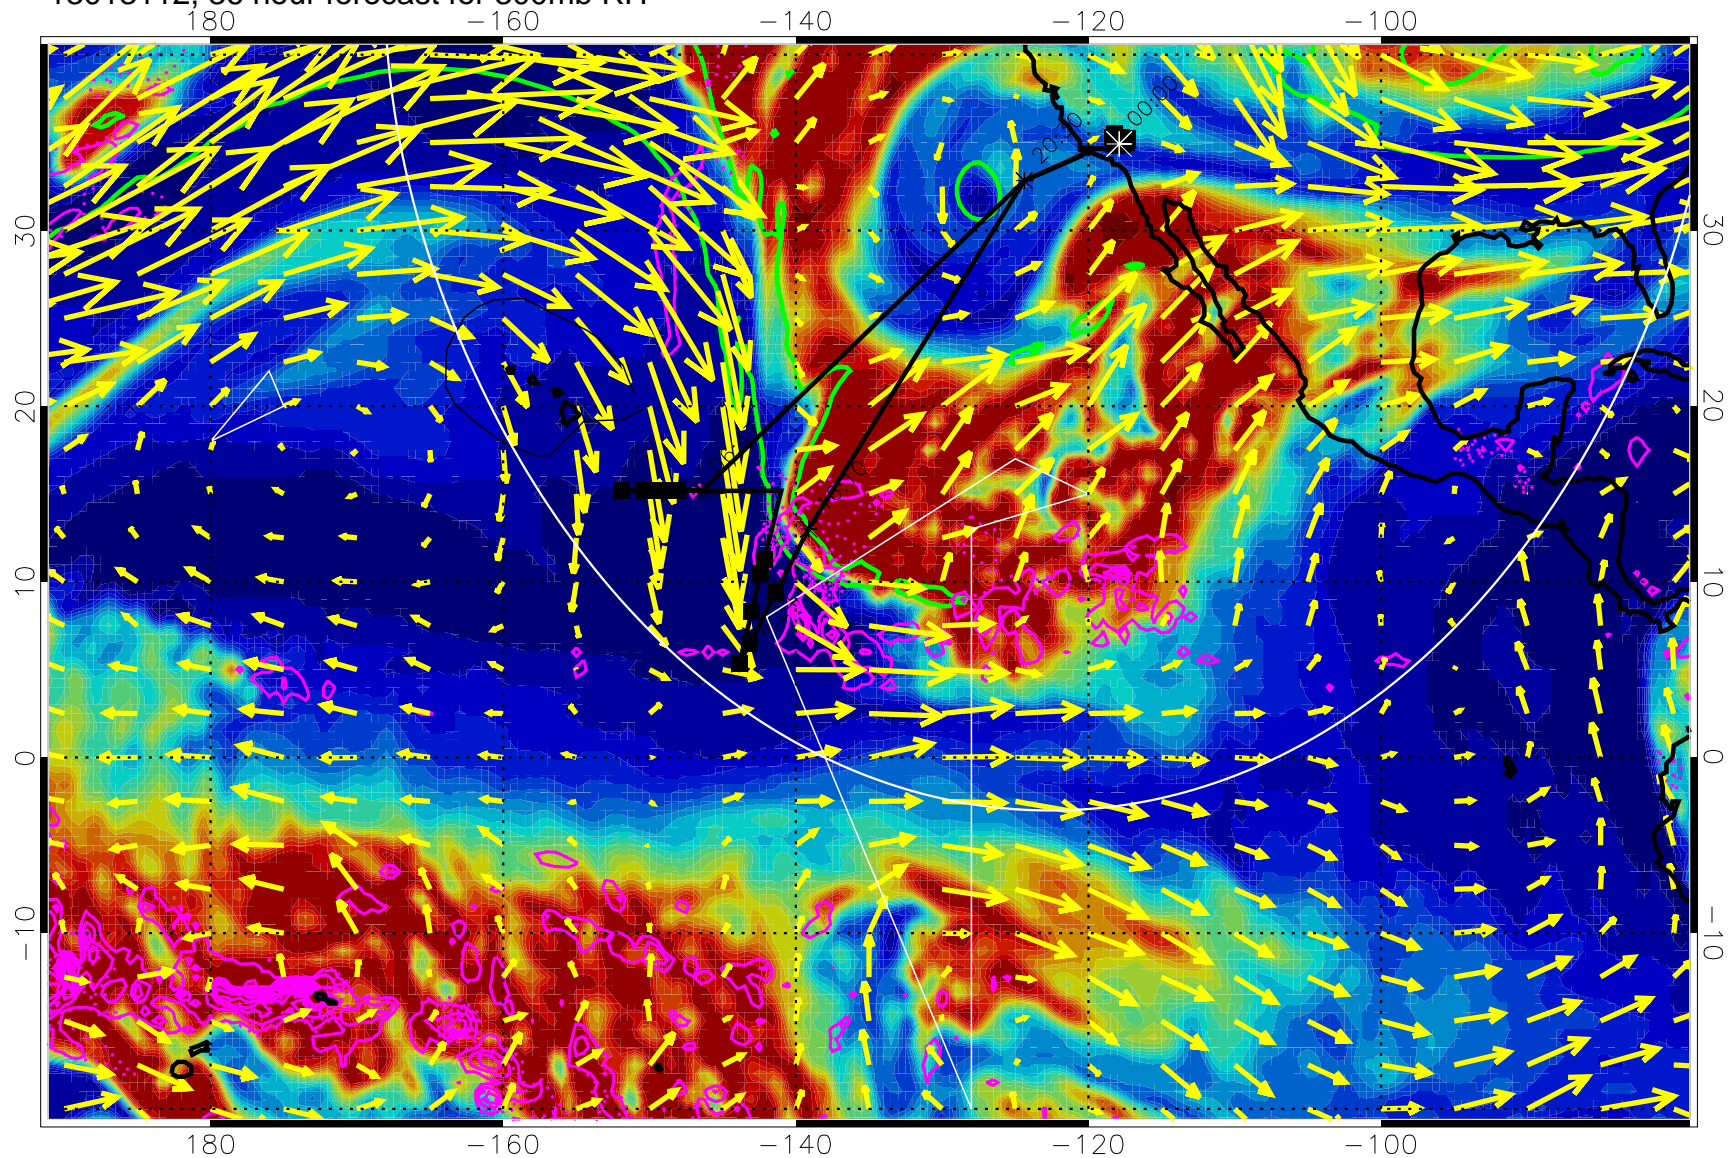

Precip (tot dot, conv sol) past 6 hrs 6 kg/m2 contours, min 4

EPV Tropopause (2 PVU) Position

→ 50 m/s

Range ring of 4055 km -- 13 hours GH round trip

13013100, 24 hour forecast for 300mb RH

Precip (tot dot, conv sol) past 6 hrs 6 kg/m2 contours, min 4

EPV Tropopause (2 PVU) Position

→ 50 m/s

Range ring of 4055 km -- 13 hours GH round trip

13013112, 36 hour forecast for 300mb RH

Precip (tot dot, conv sol) past 6 hrs 6 kg/m2 contours, min 4

EPV Tropopause (2 PVU) Position

→ 50 m/s

Range ring of 4055 km -- 13 hours GH round trip

13020100, 48 hour forecast for 300mb RH

Precip (tot dot, conv sol) past 6 hrs 6 kg/m2 contours, min 4

EPV Tropopause (2 PVU) Position

→ 50 m/s

Range ring of 4055 km -- 13 hours GH round trip

13020112, 60 hour forecast for 300mb RH

Precip (tot dot, conv sol) past 6 hrs 6 kg/m2 contours, min 4

EPV Tropopause (2 PVU) Position

→ 50 m/s

Range ring of 4055 km -- 13 hours GH round trip

13020118, 66 hour forecast for 300mb RH