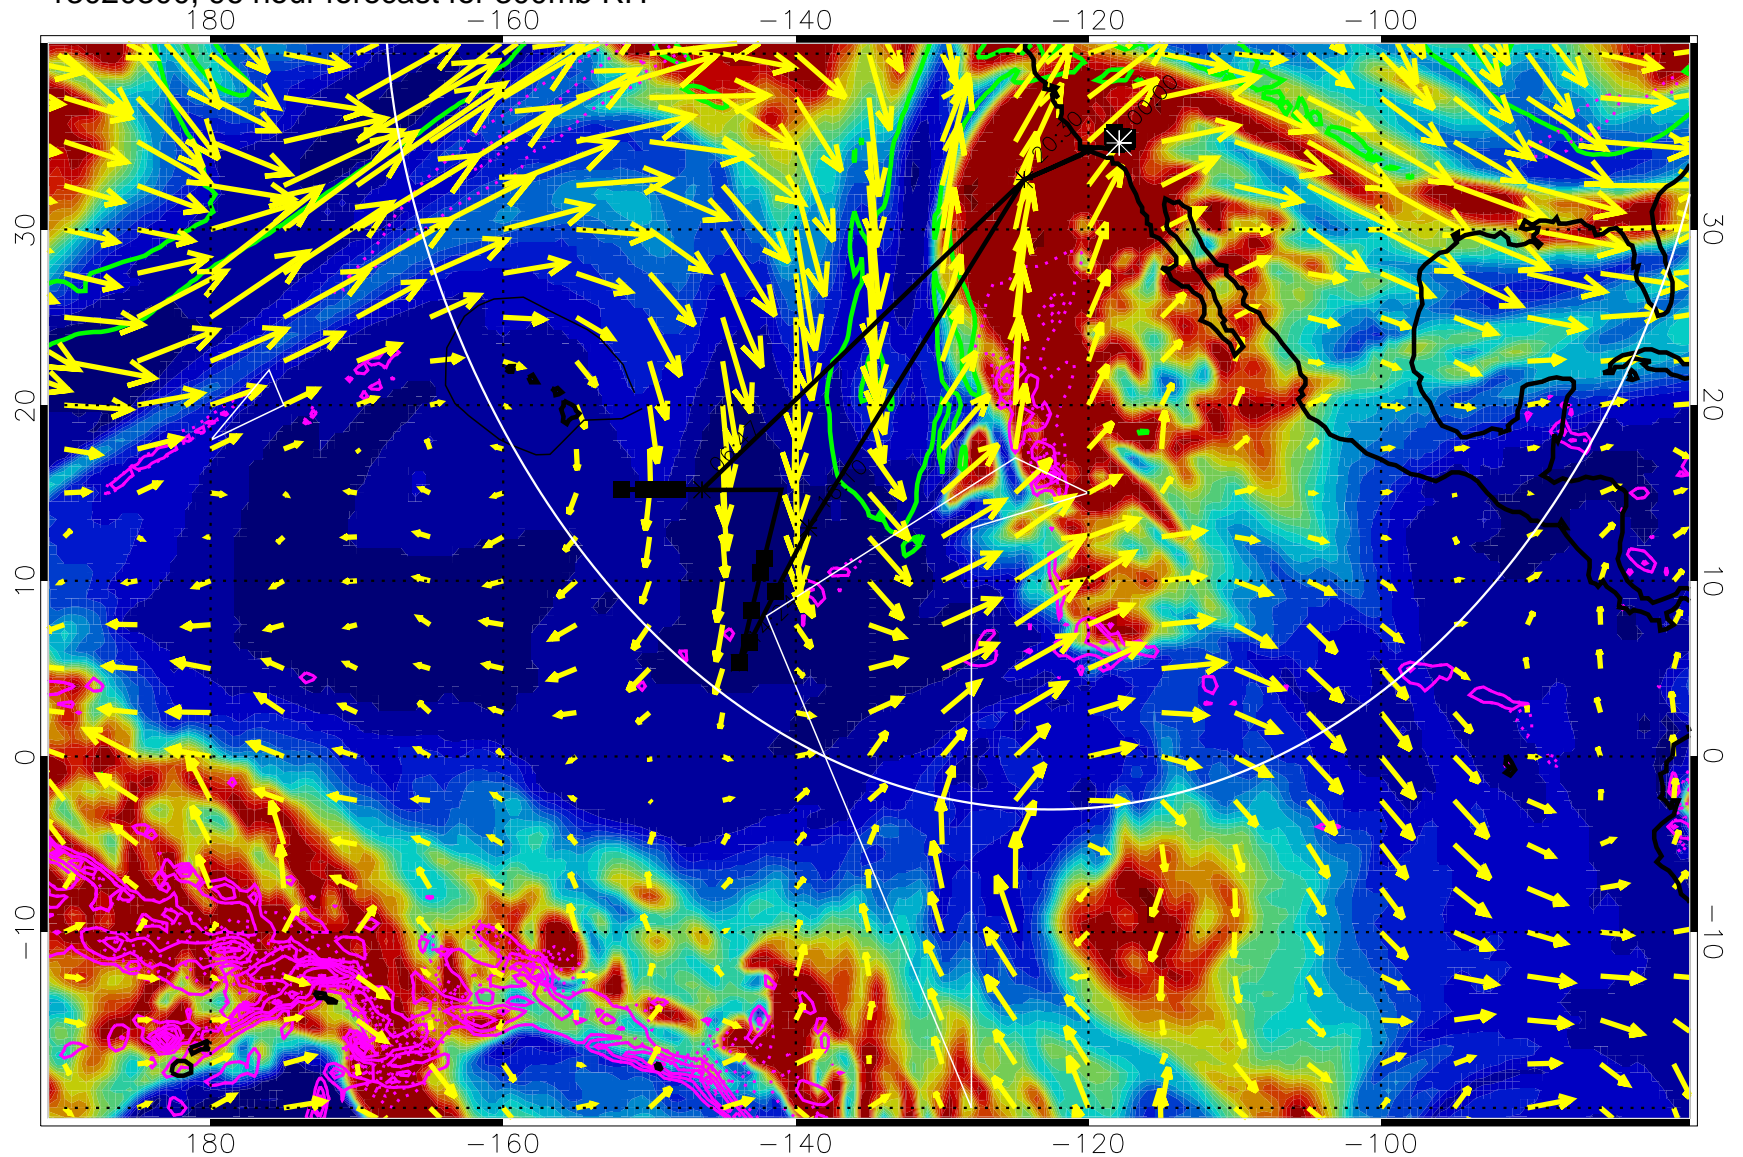

→ 50 m/s

Range ring of 4055 km -- 13 hours GH round trip

13020218, 90 hour forecast for 300mb RH

Precip (tot dot, conv sol) past 6 hrs 6 kg/m2 contours, min 4

EPV Tropopause (2 PVU) Position

→ 50 m/s

Range ring of 4055 km -- 13 hours GH round trip

13020300, 96 hour forecast for 300mb RH

Precip (tot dot, conv sol) past 6 hrs 6 kg/m2 contours, min 4

EPV Tropopause (2 PVU) Position

→ 50 m/s

Range ring of 4055 km -- 13 hours GH round trip

13020306, 102 hour forecast for 300mb RH

Precip (tot dot, conv sol) past 6 hrs 6 kg/m2 contours, min 4

EPV Tropopause (2 PVU) Position

→ 50 m/s

Range ring of 4055 km -- 13 hours GH round trip

13020312, 108 hour forecast for 300mb RH

Precip (tot dot, conv sol) past 6 hrs 6 kg/m2 contours, min 4

EPV Tropopause (2 PVU) Position

→ 50 m/s

Range ring of 4055 km -- 13 hours GH round trip

13020318, 114 hour forecast for 300mb RH

Precip (tot dot, conv sol) past 6 hrs 6 kg/m2 contours, min 4

EPV Tropopause (2 PVU) Position