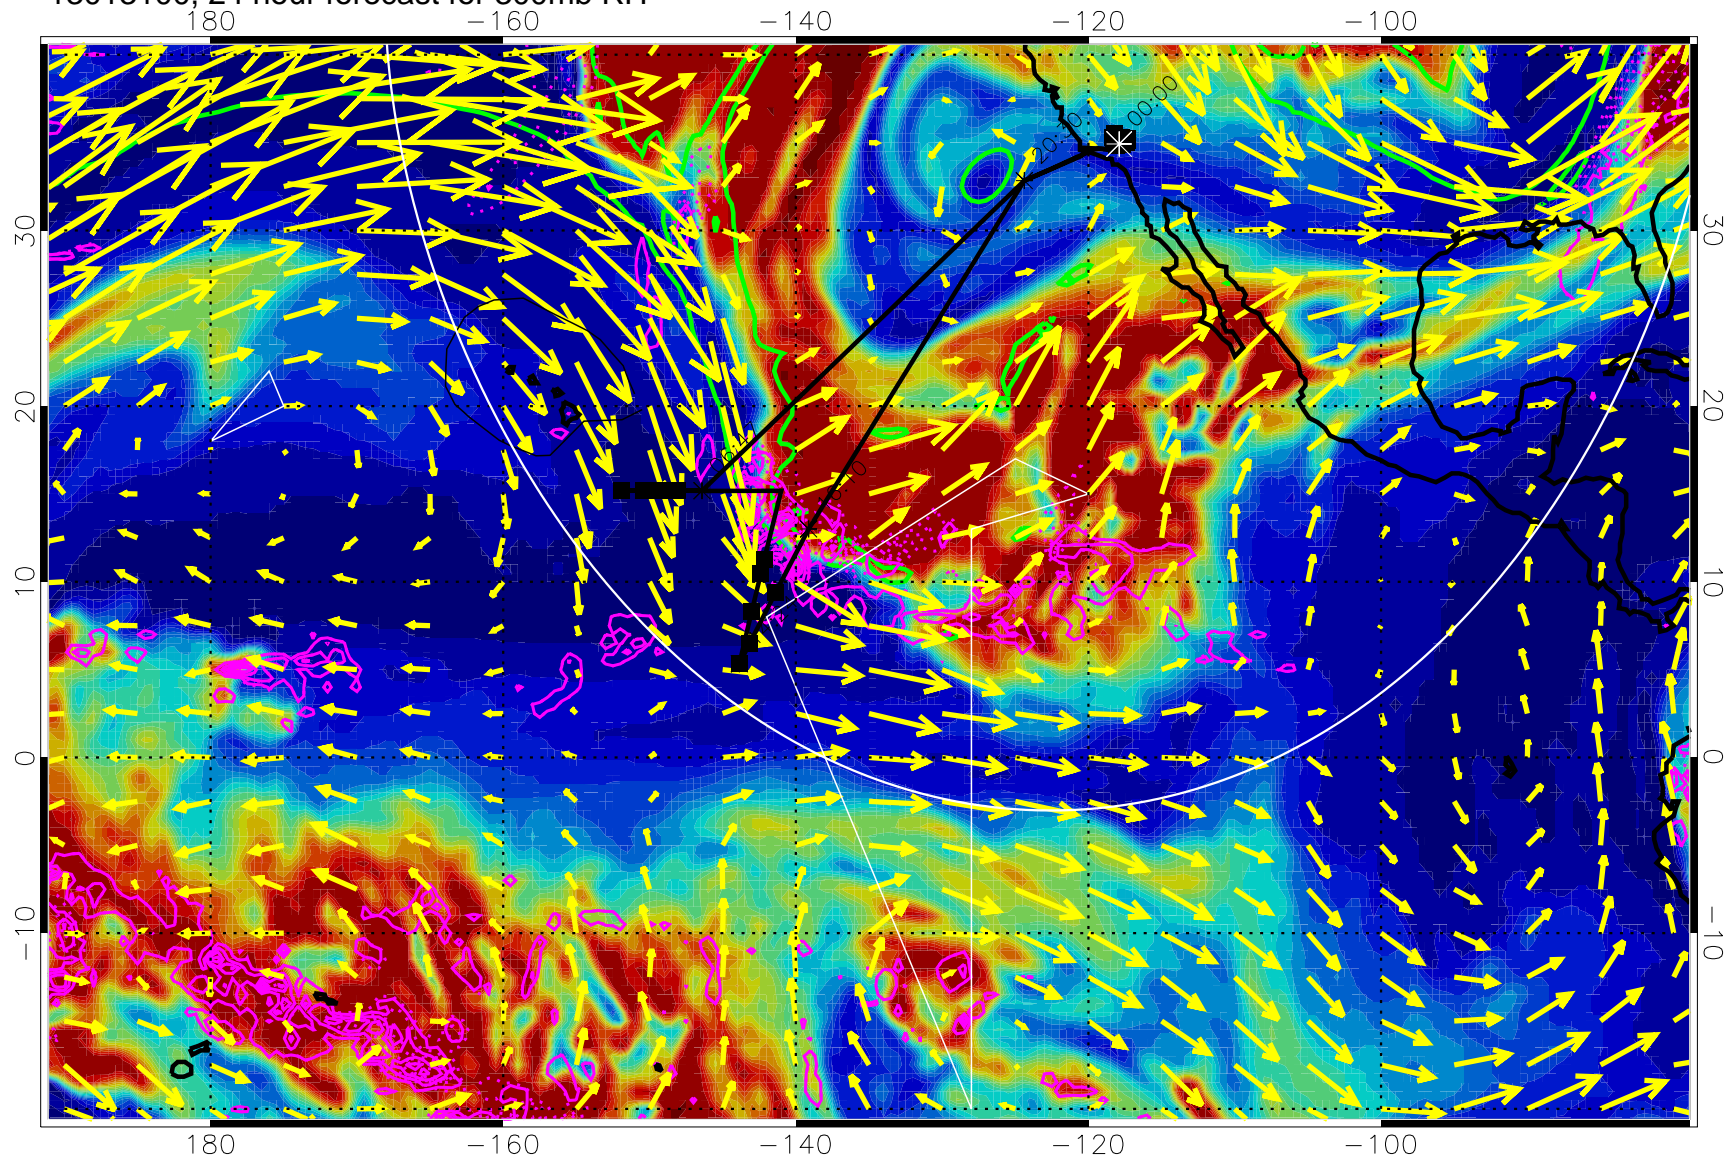

13013012, 12 hour forecast for 300mb RH

Precip (tot dot, conv sol) past 6 hrs 6 kg/m2 contours, min 4

EPV Tropopause (2 PVU) Position

→ 50 m/s

Range ring of 4055 km -- 13 hours GH round trip

13013018, 18 hour forecast for 300mb RH

Precip (tot dot, conv sol) past 6 hrs 6 kg/m2 contours, min 4

EPV Tropopause (2 PVU) Position

→ 50 m/s

Range ring of 4055 km -- 13 hours GH round trip

13013100, 24 hour forecast for 300mb RH

Precip (tot dot, conv sol) past 6 hrs 6 kg/m2 contours, min 4

EPV Tropopause (2 PVU) Position

→ 50 m/s

Range ring of 4055 km -- 13 hours GH round trip

13013112, 36 hour forecast for 300mb RH

Precip (tot dot, conv sol) past 6 hrs 6 kg/m2 contours, min 4

EPV Tropopause (2 PVU) Position

13020112, 60 hour forecast for 300mb RH

Precip (tot dot, conv sol) past 6 hrs 6 kg/m2 contours, min 4

EPV Tropopause (2 PVU) Position

→ 50 m/s

Range ring of 4055 km -- 13 hours GH round trip

13020118, 66 hour forecast for 300mb RH