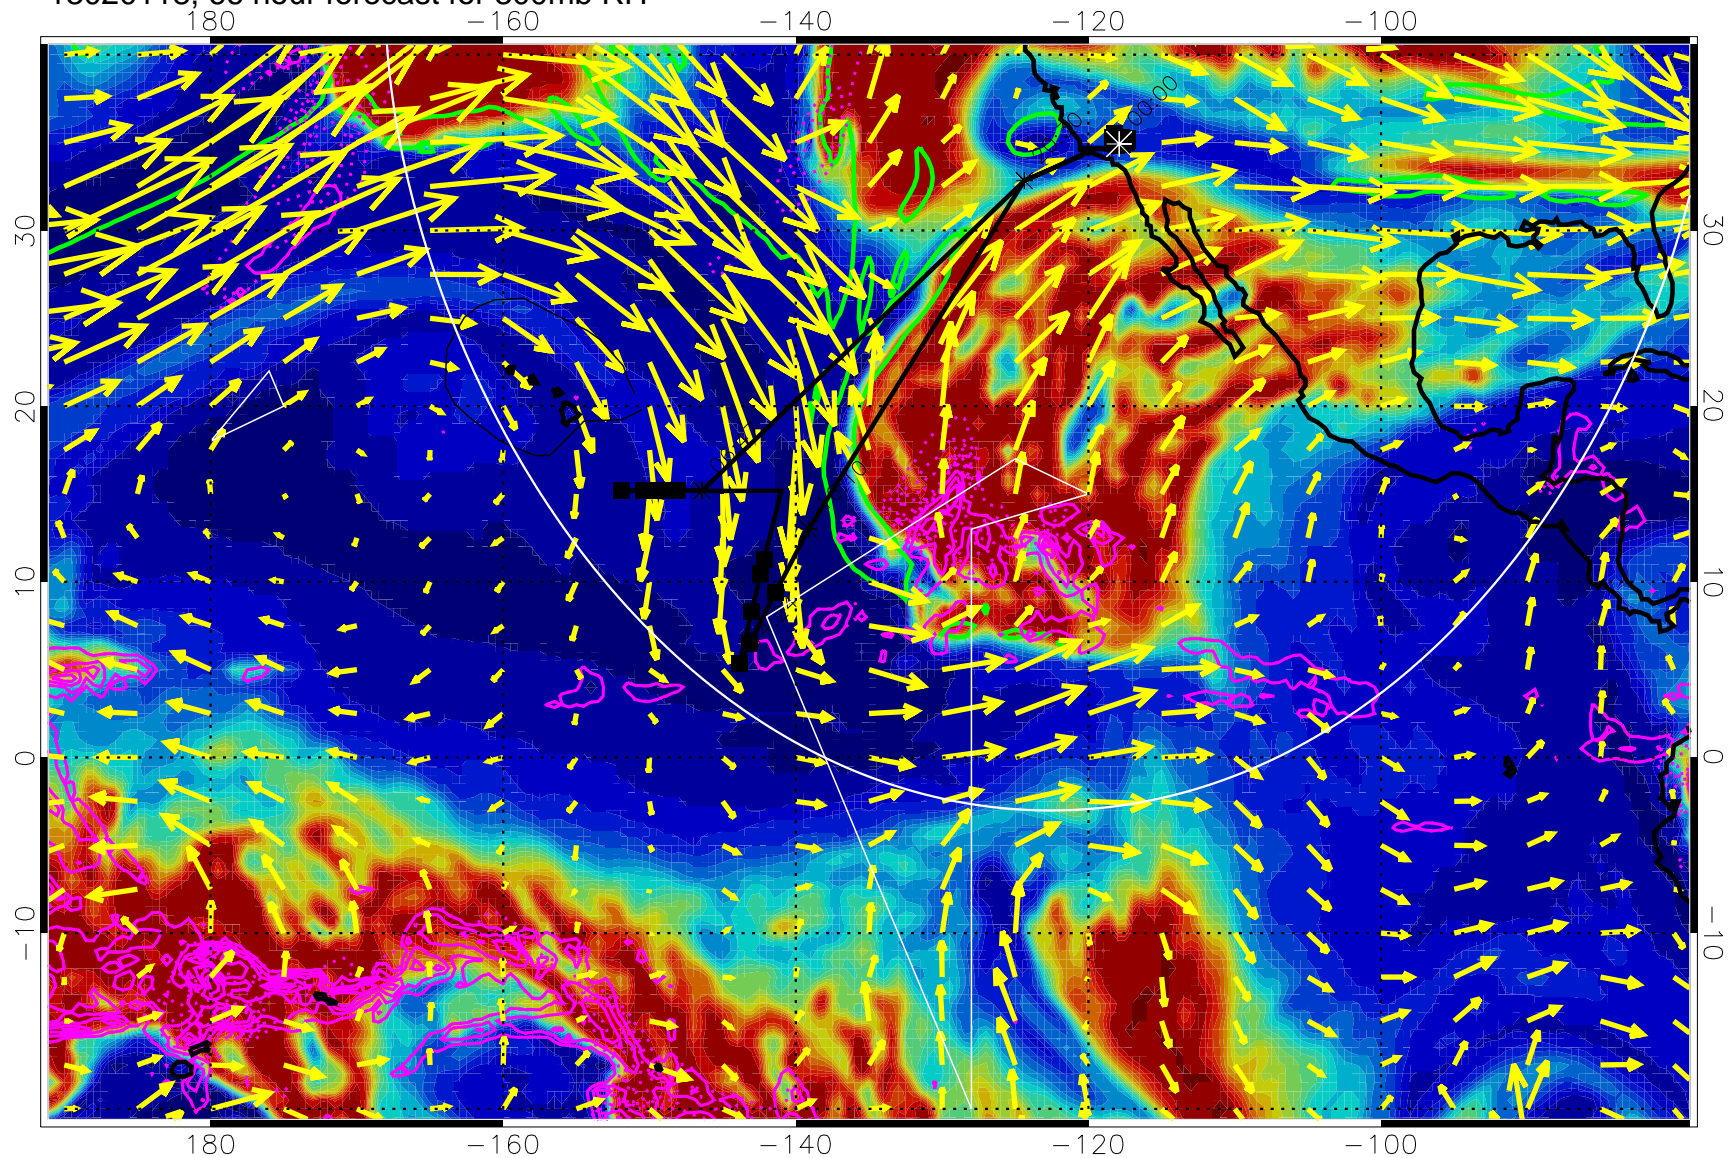

13020112, 60 hour forecast for 300mb RH

Precip (tot dot, conv sol) past 6 hrs 6 kg/m2 contours, min 4

EPV Tropopause (2 PVU) Position

→ 50 m/s

Range ring of 4055 km -- 13 hours GH round trip

13020118, 66 hour forecast for 300mb RH

Precip (tot dot, conv sol) past 6 hrs 6 kg/m2 contours, min 4

EPV Tropopause (2 PVU) Position

→ 50 m/s

Range ring of 4055 km -- 13 hours GH round trip

13020200, 72 hour forecast for 300mb RH

Precip (tot dot, conv sol) past 6 hrs 6 kg/m2 contours, min 4

EPV Tropopause (2 PVU) Position

→ 50 m/s

Range ring of 4055 km -- 13 hours GH round trip

13020206, 78 hour forecast for 300mb RH

Precip (tot dot, conv sol) past 6 hrs 6 kg/m2 contours, min 4

EPV Tropopause (2 PVU) Position

13020300, 96 hour forecast for 300mb RH

Precip (tot dot, conv sol) past 6 hrs 6 kg/m2 contours, min 4

EPV Tropopause (2 PVU) Position

→ 50 m/s

Range ring of 4055 km -- 13 hours GH round trip

13020306, 102 hour forecast for 300mb RH