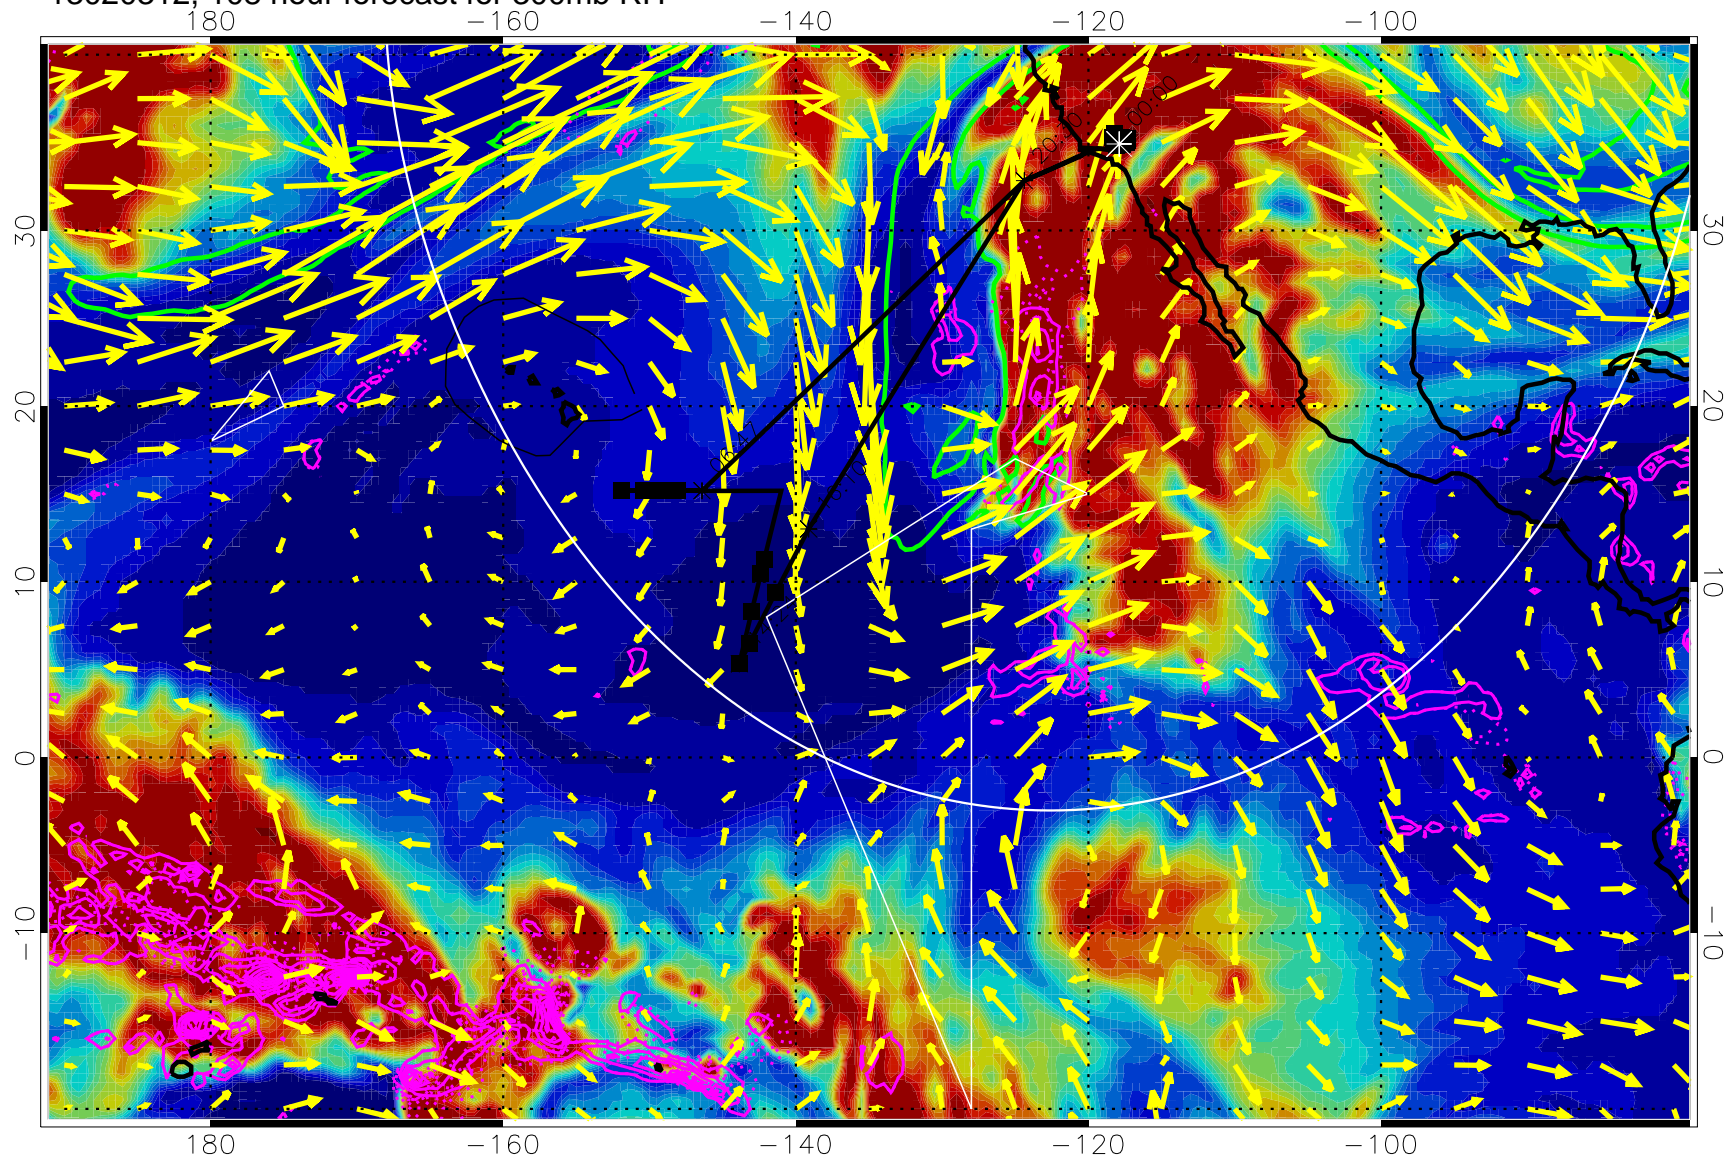

13020300, 96 hour forecast for 300mb RH

Precip (tot dot, conv sol) past 6 hrs 6 kg/m2 contours, min 4

EPV Tropopause (2 PVU) Position

→ 50 m/s

Range ring of 4055 km -- 13 hours GH round trip

13020306, 102 hour forecast for 300mb RH

Precip (tot dot, conv sol) past 6 hrs 6 kg/m2 contours, min 4

EPV Tropopause (2 PVU) Position

→ 50 m/s

Range ring of 4055 km -- 13 hours GH round trip

13020312, 108 hour forecast for 300mb RH

Precip (tot dot, conv sol) past 6 hrs 6 kg/m2 contours, min 4

EPV Tropopause (2 PVU) Position

→ 50 m/s

Range ring of 4055 km -- 13 hours GH round trip

13020318, 114 hour forecast for 300mb RH

Precip (tot dot, conv sol) past 6 hrs 6 kg/m2 contours, min 4

EPV Tropopause (2 PVU) Position