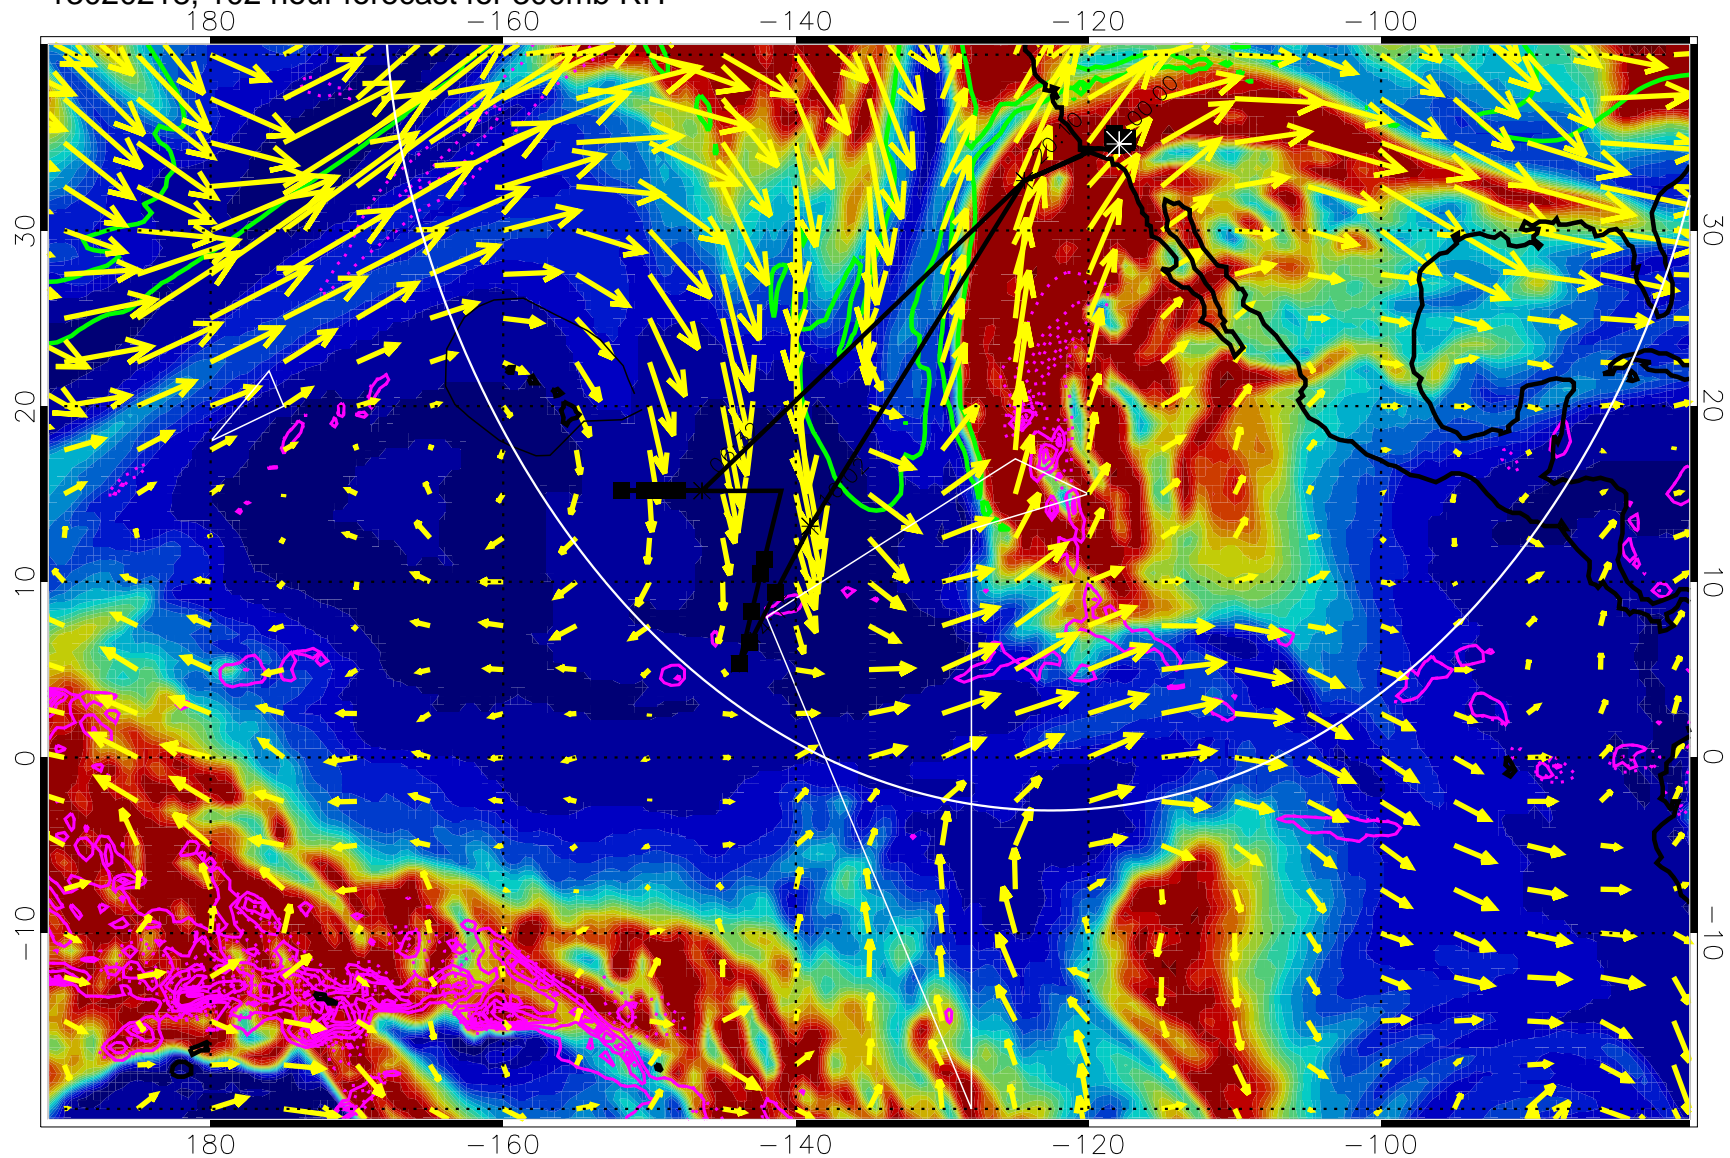

→ 50 m/s

Range ring of 4055 km -- 13 hours GH round trip

13020206, 90 hour forecast for 300mb RH

Precip (tot dot, conv sol) past 6 hrs 6 kg/m2 contours, min 4

EPV Tropopause (2 PVU) Position

→ 50 m/s

Range ring of 4055 km -- 13 hours GH round trip

13020212, 96 hour forecast for 300mb RH

Precip (tot dot, conv sol) past 6 hrs 6 kg/m2 contours, min 4

EPV Tropopause (2 PVU) Position

→ 50 m/s

Range ring of 4055 km -- 13 hours GH round trip

13020218, 102 hour forecast for 300mb RH

Precip (tot dot, conv sol) past 6 hrs 6 kg/m2 contours, min 4

EPV Tropopause (2 PVU) Position

→ 50 m/s

Range ring of 4055 km -- 13 hours GH round trip

13020300, 108 hour forecast for 300mb RH

Precip (tot dot, conv sol) past 6 hrs 6 kg/m2 contours, min 4

EPV Tropopause (2 PVU) Position

→ 50 m/s

Range ring of 4055 km -- 13 hours GH round trip

13020306, 114 hour forecast for 300mb RH

Precip (tot dot, conv sol) past 6 hrs 6 kg/m2 contours, min 4

EPV Tropopause (2 PVU) Position