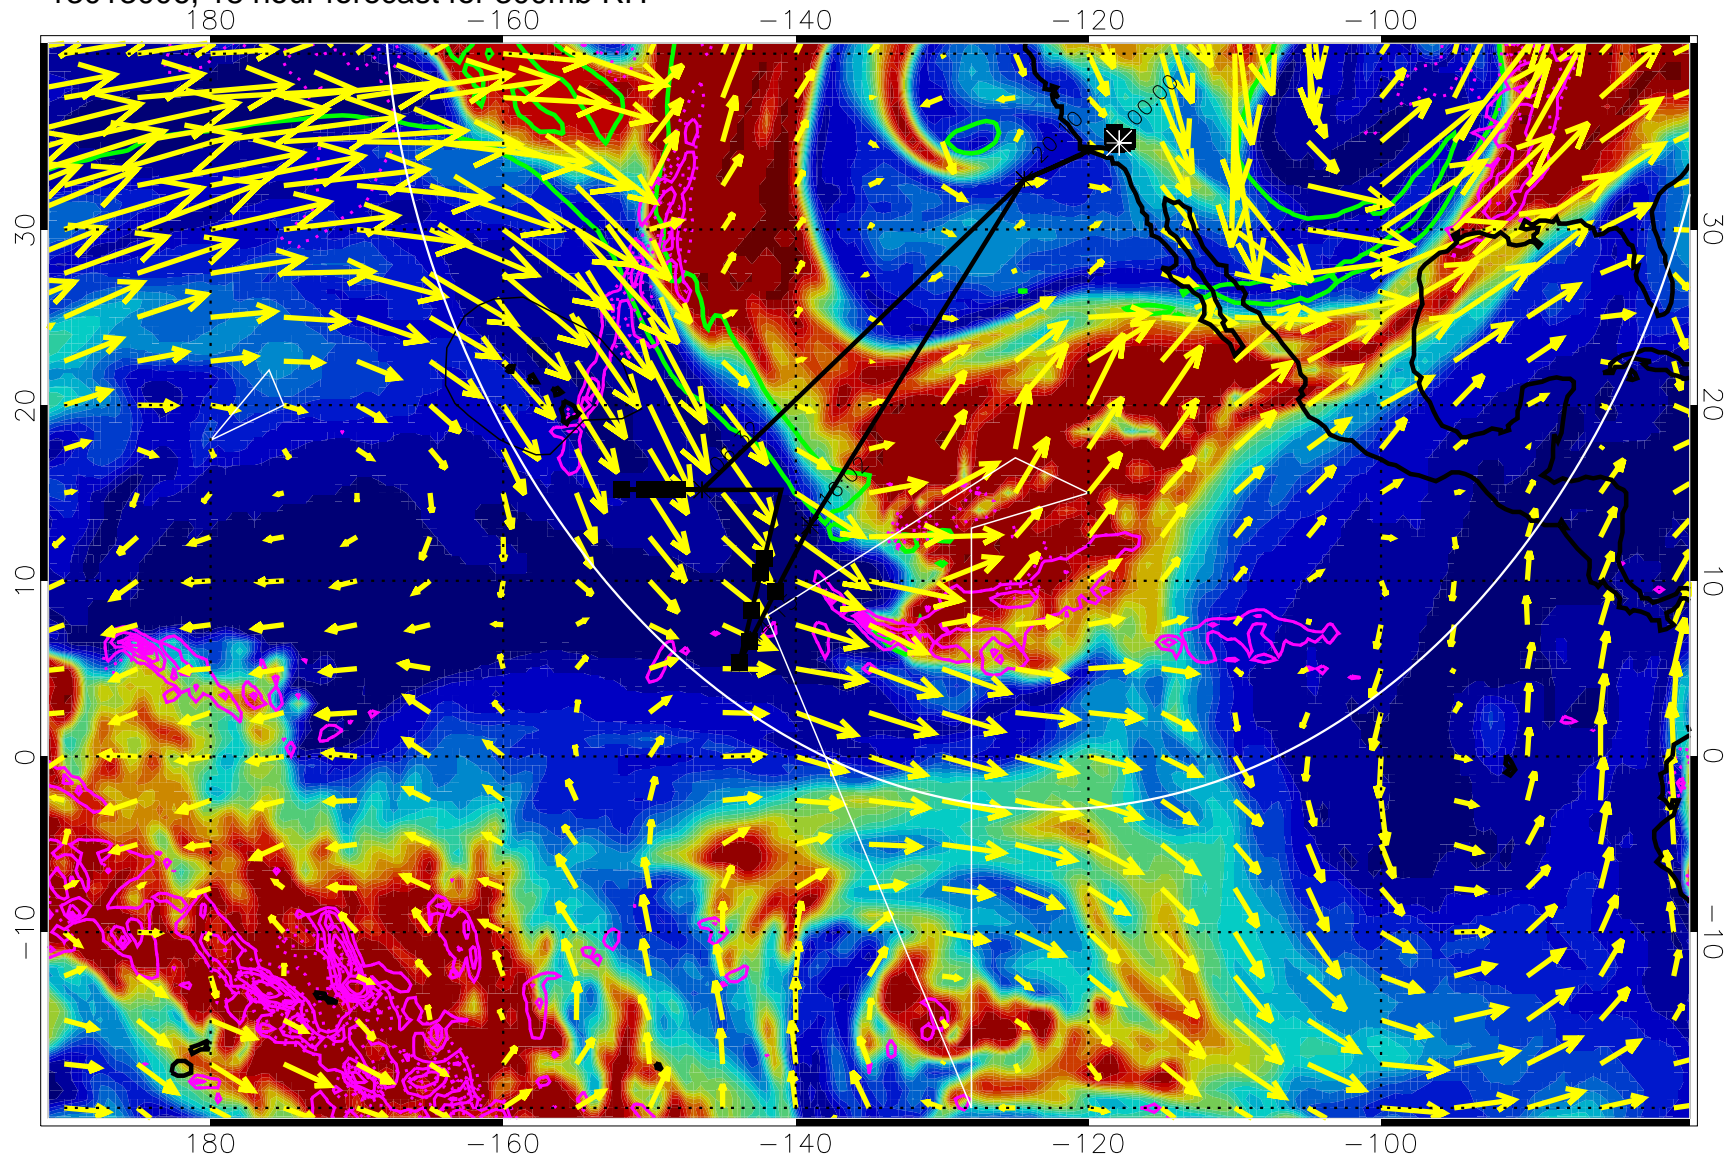

13012918, 6 hour forecast for 300mb RH

Precip (tot dot, conv sol) past 6 hrs 6 kg/m2 contours, min 4

EPV Tropopause (2 PVU) Position

→ 50 m/s

Range ring of 4055 km -- 13 hours GH round trip

13013000, 12 hour forecast for 300mb RH

Precip (tot dot, conv sol) past 6 hrs 6 kg/m² contours, min 4

EPV Tropopause (2 PVU) Position

→ 50 m/s

Range ring of 4055 km -- 13 hours GH round trip

13013006, 18 hour forecast for 300mb RH

Precip (tot dot, conv sol) past 6 hrs 6 kg/m2 contours, min 4

EPV Tropopause (2 PVU) Position

→ 50 m/s

Range ring of 4055 km -- 13 hours GH round trip

13013012, 24 hour forecast for 300mb RH

Precip (tot dot, conv sol) past 6 hrs 6 kg/m2 contours, min 4

EPV Tropopause (2 PVU) Position

13013100, 36 hour forecast for 300mb RH

Precip (tot dot, conv sol) past 6 hrs 6 kg/m2 contours, min 4

EPV Tropopause (2 PVU) Position

→ 50 m/s

Range ring of 4055 km -- 13 hours GH round trip

13013106, 42 hour forecast for 300mb RH