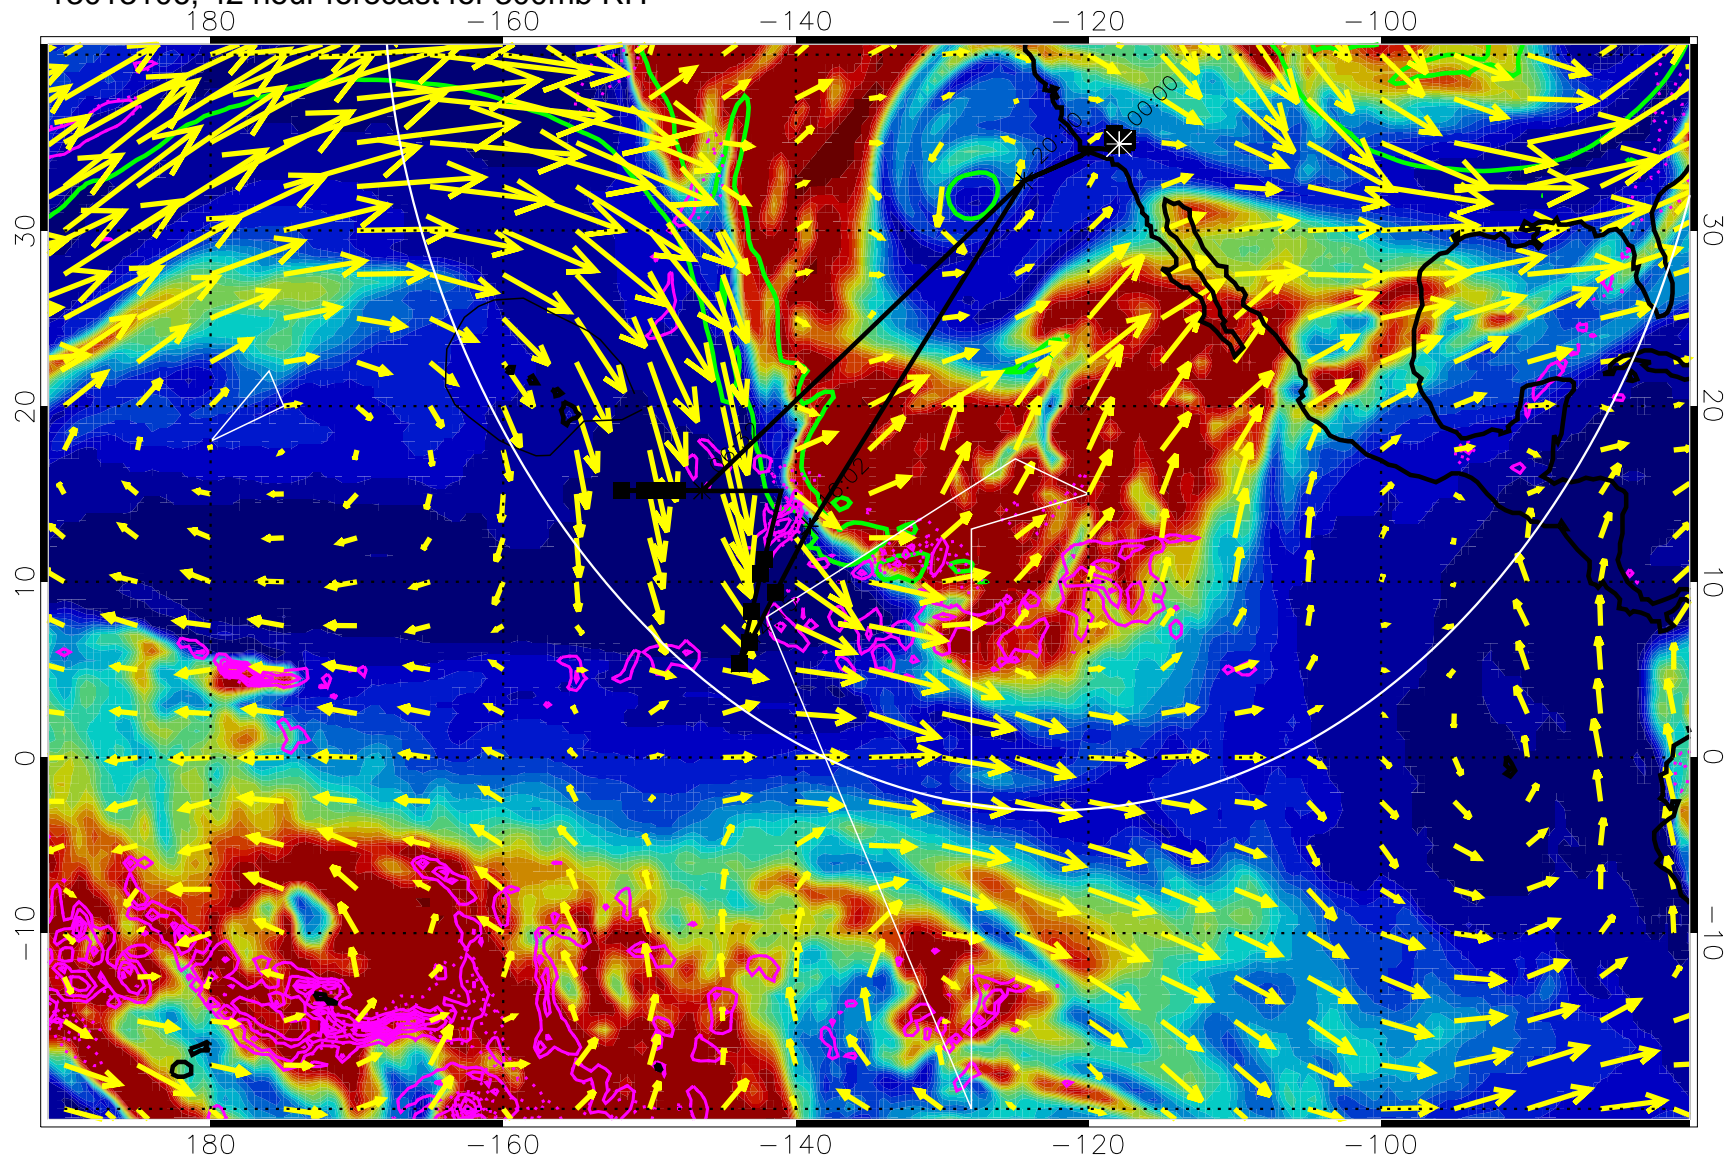

13013100, 36 hour forecast for 300mb RH

Precip (tot dot, conv sol) past 6 hrs 6 kg/m2 contours, min 4

EPV Tropopause (2 PVU) Position

→ 50 m/s

Range ring of 4055 km -- 13 hours GH round trip

13013106, 42 hour forecast for 300mb RH

Precip (tot dot, conv sol) past 6 hrs 6 kg/m2 contours, min 4

EPV Tropopause (2 PVU) Position

→ 50 m/s

Range ring of 4055 km -- 13 hours GH round trip

13013112, 48 hour forecast for 300mb RH

Precip (tot dot, conv sol) past 6 hrs 6 kg/m2 contours, min 4

EPV Tropopause (2 PVU) Position

→ 50 m/s

Range ring of 4055 km -- 13 hours GH round trip

13013118, 54 hour forecast for 300mb RH

Precip (tot dot, conv sol) past 6 hrs 6 kg/m2 contours, min 4

EPV Tropopause (2 PVU) Position