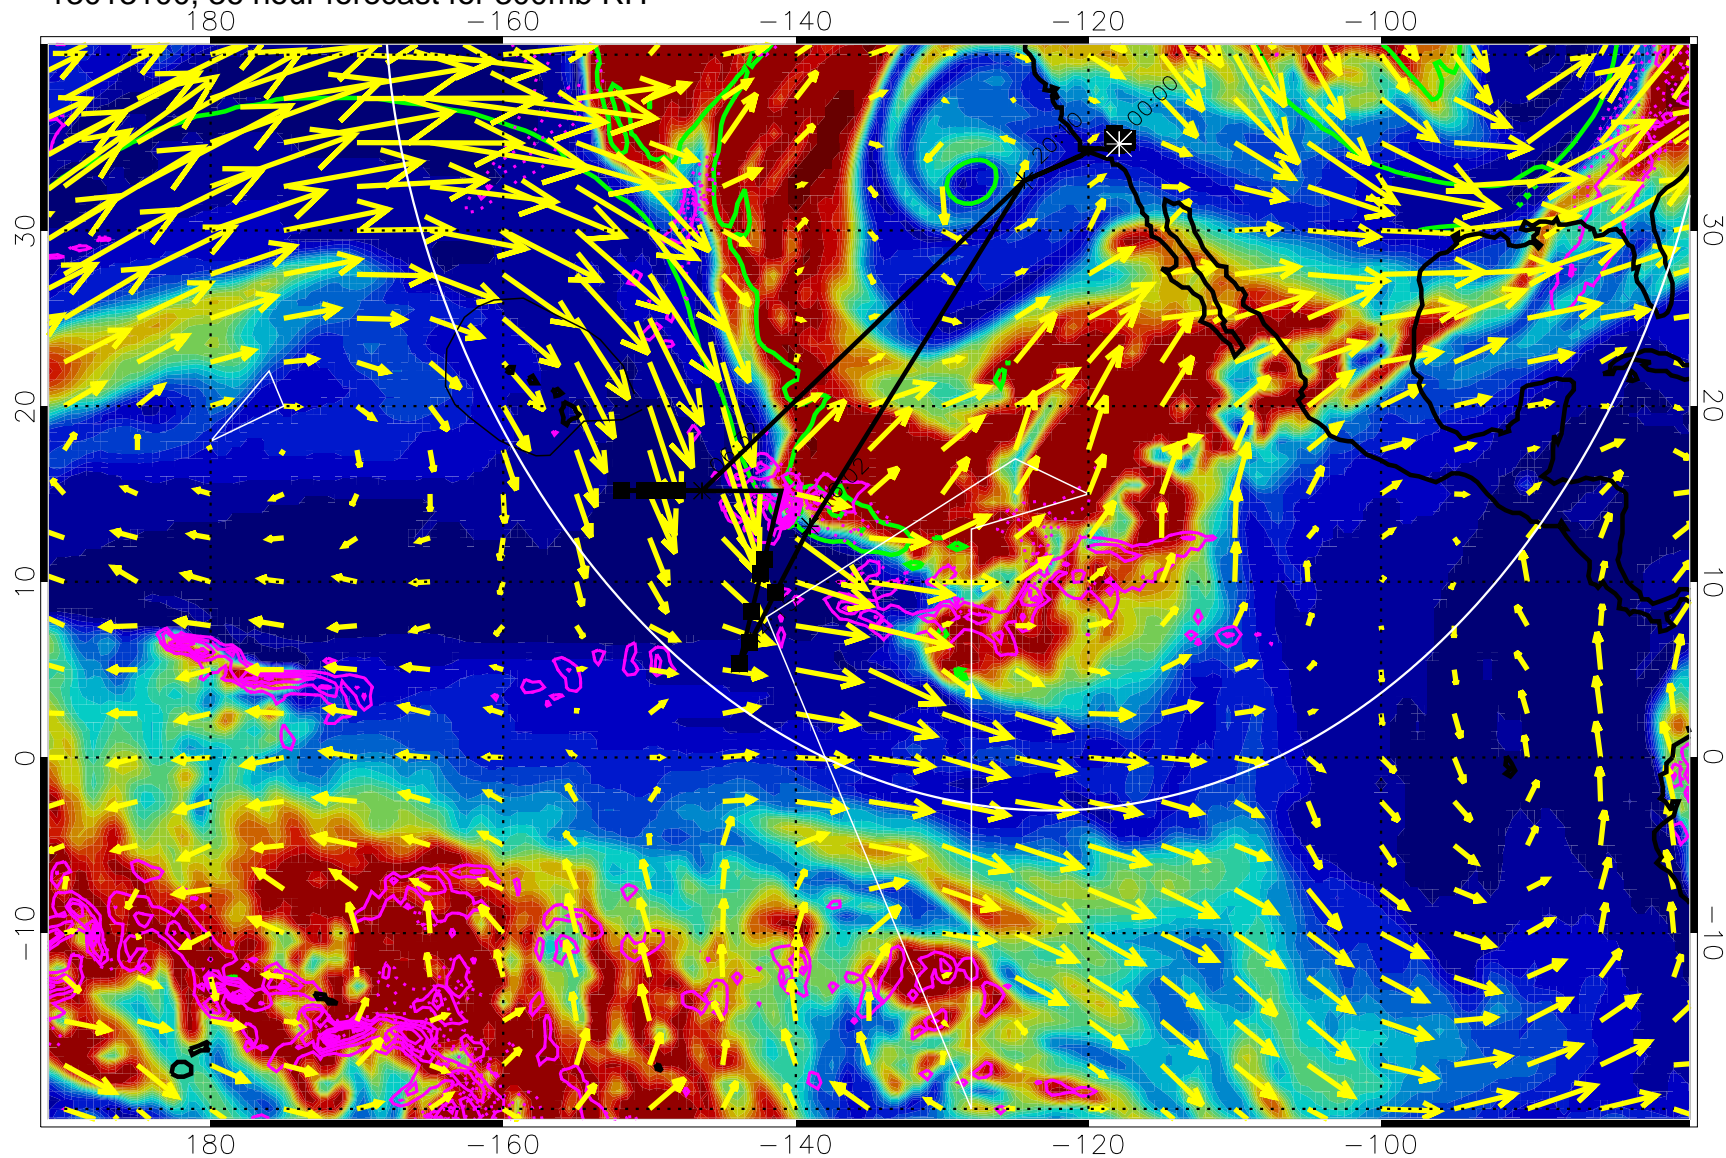

EPV Tropopause (2 PVU) Position

→ 50 m/s

Range ring of 4055 km -- 13 hours GH round trip

13013012, 24 hour forecast for 300mb RH

Precip (tot dot, conv sol) past 6 hrs 6 kg/m2 contours, min 4

EPV Tropopause (2 PVU) Position

→ 50 m/s

Range ring of 4055 km -- 13 hours GH round trip

13013018, 30 hour forecast for 300mb RH

Precip (tot dot, conv sol) past 6 hrs 6 kg/m2 contours, min 4

EPV Tropopause (2 PVU) Position

→ 50 m/s

Range ring of 4055 km -- 13 hours GH round trip

13013100, 36 hour forecast for 300mb RH

Precip (tot dot, conv sol) past 6 hrs 6 kg/m2 contours, min 4

EPV Tropopause (2 PVU) Position

→ 50 m/s

Range ring of 4055 km -- 13 hours GH round trip

13013106, 42 hour forecast for 300mb RH

Precip (tot dot, conv sol) past 6 hrs 6 kg/m2 contours, min 4

EPV Tropopause (2 PVU) Position

→ 50 m/s

Range ring of 4055 km -- 13 hours GH round trip

13013112, 48 hour forecast for 300mb RH

Precip (tot dot, conv sol) past 6 hrs 6 kg/m2 contours, min 4