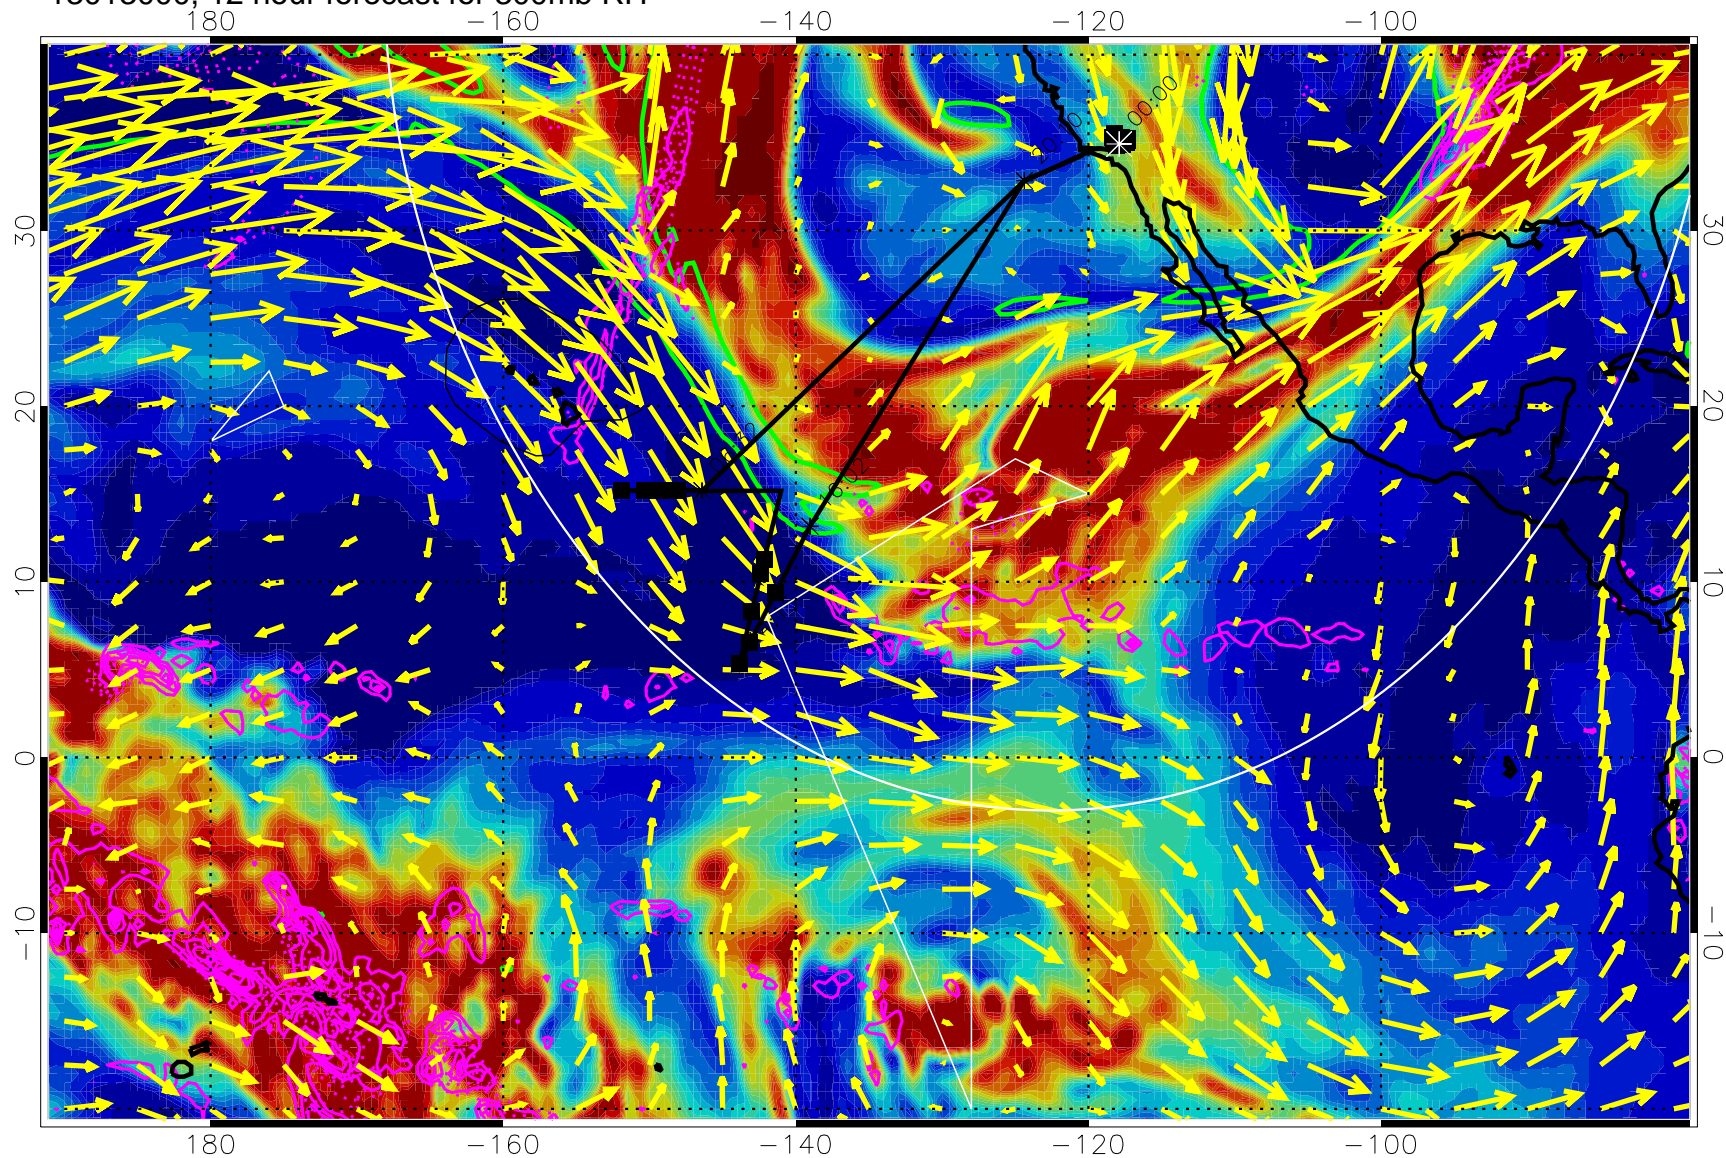

13012918, 6 hour forecast for 300mb RH

Precip (tot dot, conv sol) past 6 hrs 6 kg/m2 contours, min 4

EPV Tropopause (2 PVU) Position

→ 50 m/s

Range ring of 4055 km -- 13 hours GH round trip

13013000, 12 hour forecast for 300mb RH

Precip (tot dot, conv sol) past 6 hrs 6 kg/m² contours, min 4

EPV Tropopause (2 PVU) Position

→ 50 m/s

Range ring of 4055 km -- 13 hours GH round trip

13013006, 18 hour forecast for 300mb RH

Precip (tot dot, conv sol) past 6 hrs 6 kg/m2 contours, min 4

EPV Tropopause (2 PVU) Position

→ 50 m/s

Range ring of 4055 km -- 13 hours GH round trip

13013012, 24 hour forecast for 300mb RH

Precip (tot dot, conv sol) past 6 hrs 6 kg/m2 contours, min 4

EPV Tropopause (2 PVU) Position

13013100, 36 hour forecast for 300mb RH

Precip (tot dot, conv sol) past 6 hrs 6 kg/m2 contours, min 4

EPV Tropopause (2 PVU) Position

→ 50 m/s

Range ring of 4055 km -- 13 hours GH round trip

13013106, 42 hour forecast for 300mb RH