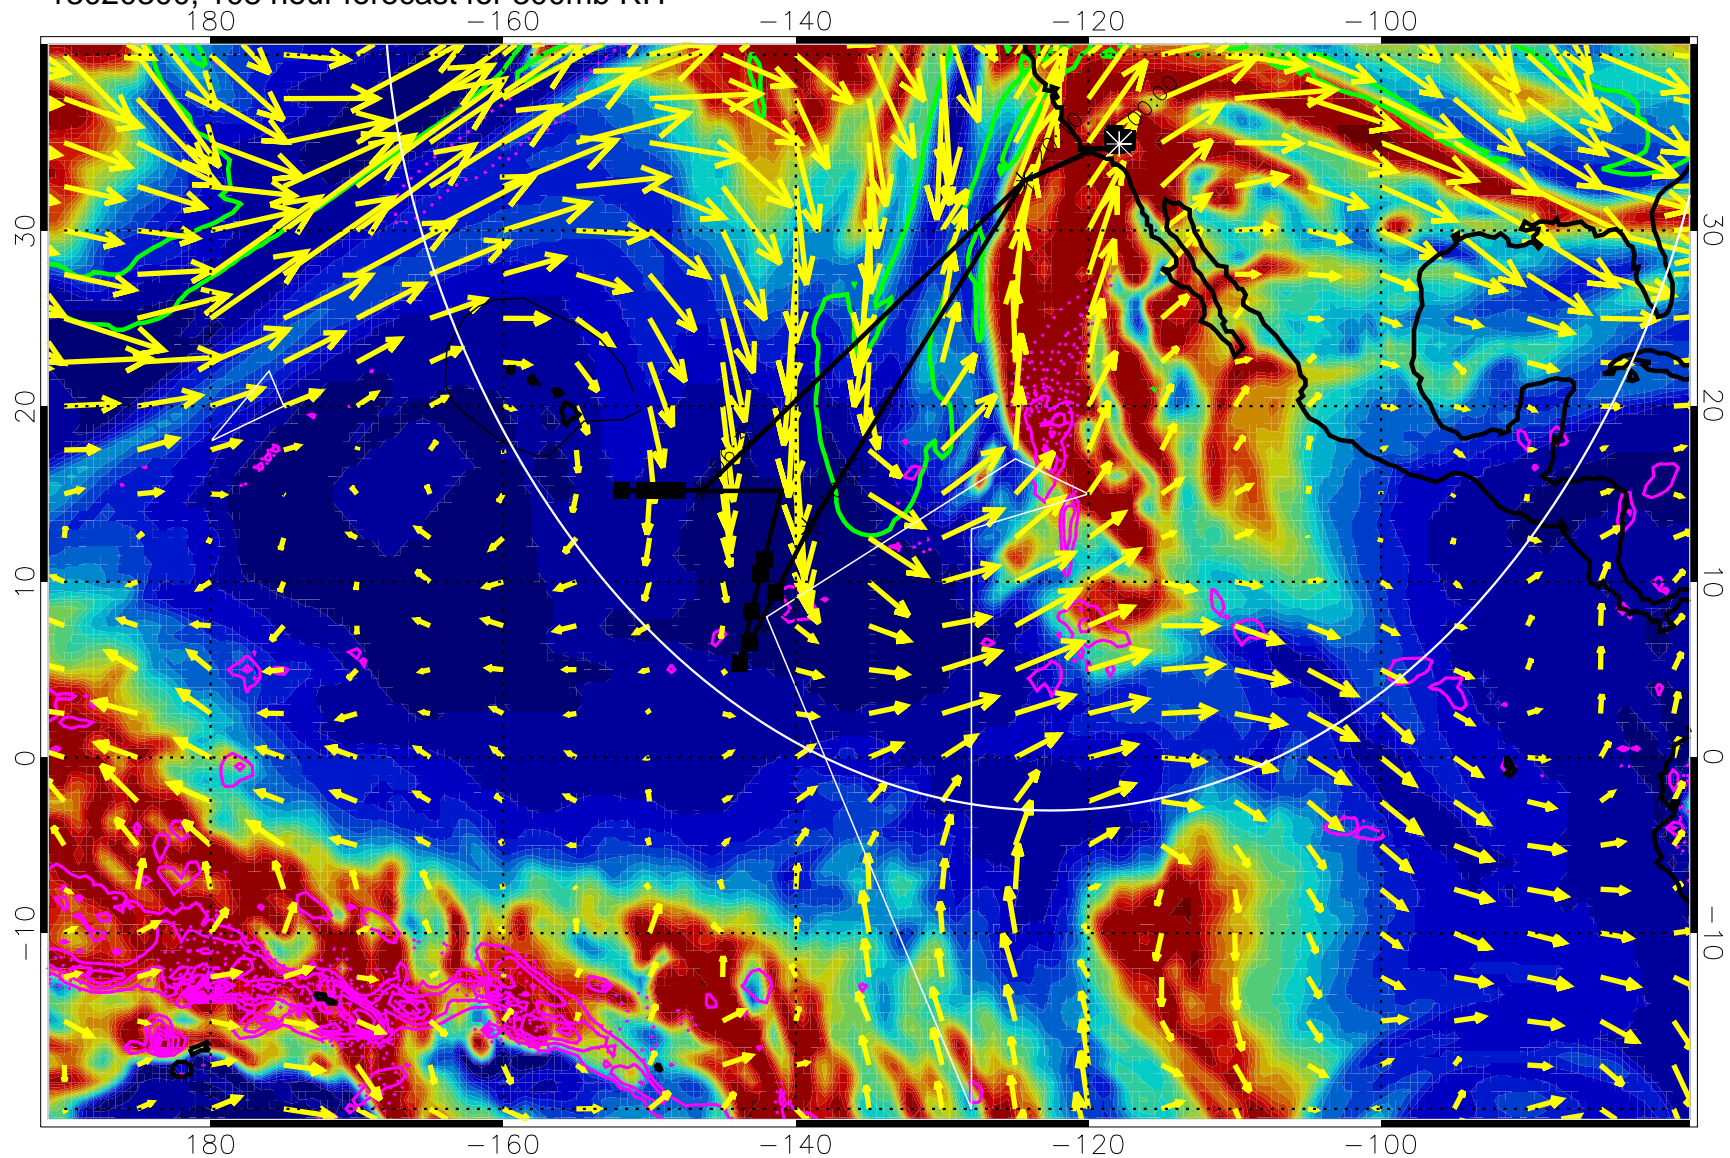

→ 50 m/s

Range ring of 4055 km -- 13 hours GH round trip

13020206, 90 hour forecast for 300mb RH

Precip (tot dot, conv sol) past 6 hrs 6 kg/m2 contours, min 4

EPV Tropopause (2 PVU) Position

→ 50 m/s

Range ring of 4055 km -- 13 hours GH round trip

13020212, 96 hour forecast for 300mb RH

Precip (tot dot, conv sol) past 6 hrs 6 kg/m2 contours, min 4

EPV Tropopause (2 PVU) Position

→ 50 m/s

Range ring of 4055 km -- 13 hours GH round trip

13020218, 102 hour forecast for 300mb RH

Precip (tot dot, conv sol) past 6 hrs 6 kg/m2 contours, min 4

EPV Tropopause (2 PVU) Position

→ 50 m/s

Range ring of 4055 km -- 13 hours GH round trip

13020300, 108 hour forecast for 300mb RH

Precip (tot dot, conv sol) past 6 hrs 6 kg/m2 contours, min 4

EPV Tropopause (2 PVU) Position

→ 50 m/s

Range ring of 4055 km -- 13 hours GH round trip

13020306, 114 hour forecast for 300mb RH

Precip (tot dot, conv sol) past 6 hrs 6 kg/m2 contours, min 4

EPV Tropopause (2 PVU) Position