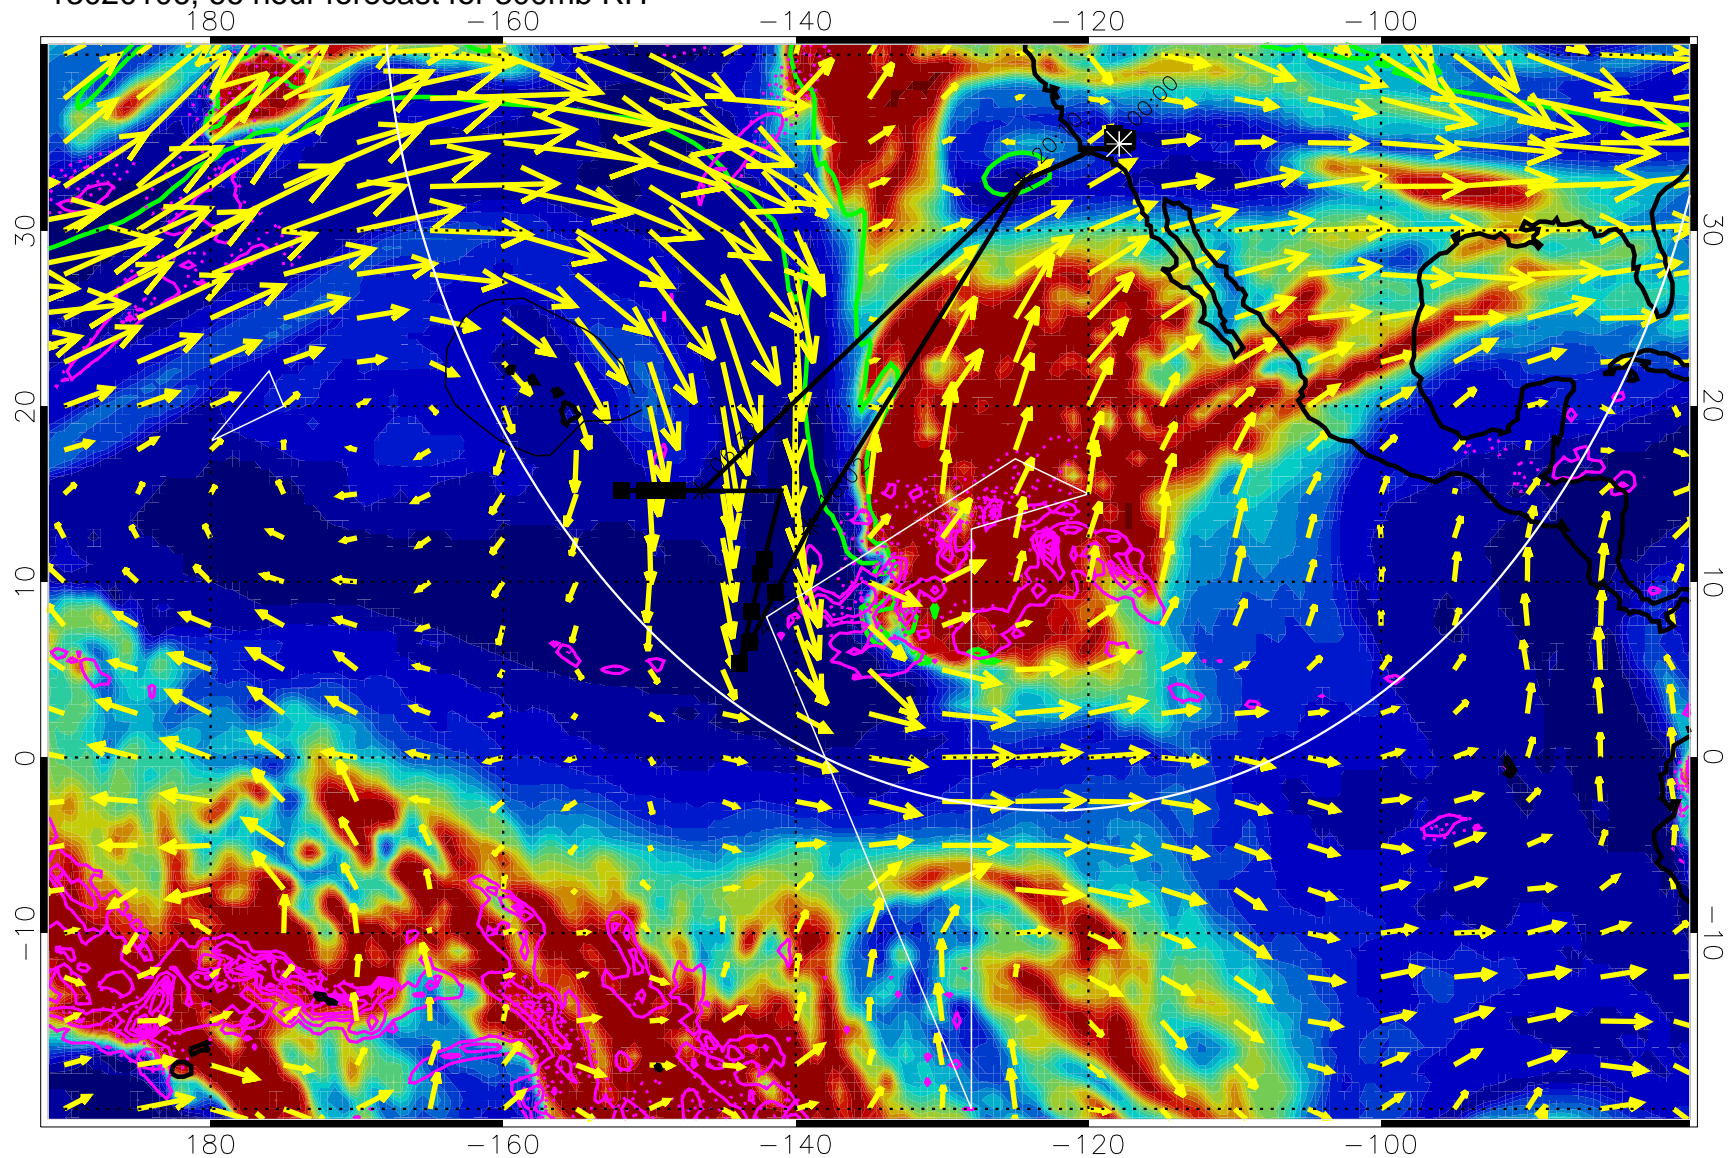

EPV Tropopause (2 PVU) Position

→ 50 m/s

Range ring of 4055 km -- 13 hours GH round trip

13013118, 54 hour forecast for 300mb RH

Precip (tot dot, conv sol) past 6 hrs 6 kg/m2 contours, min 4

EPV Tropopause (2 PVU) Position

→ 50 m/s

Range ring of 4055 km -- 13 hours GH round trip

13020100, 60 hour forecast for 300mb RH

Precip (tot dot, conv sol) past 6 hrs 6 kg/m2 contours, min 4

EPV Tropopause (2 PVU) Position

→ 50 m/s

Range ring of 4055 km -- 13 hours GH round trip

13020106, 66 hour forecast for 300mb RH

Precip (tot dot, conv sol) past 6 hrs 6 kg/m2 contours, min 4

EPV Tropopause (2 PVU) Position

→ 50 m/s

Range ring of 4055 km -- 13 hours GH round trip

13020112, 72 hour forecast for 300mb RH

Precip (tot dot, conv sol) past 6 hrs 6 kg/m2 contours, min 4

EPV Tropopause (2 PVU) Position

→ 50 m/s

Range ring of 4055 km -- 13 hours GH round trip

13020118, 78 hour forecast for 300mb RH

Precip (tot dot, conv sol) past 6 hrs 6 kg/m2 contours, min 4