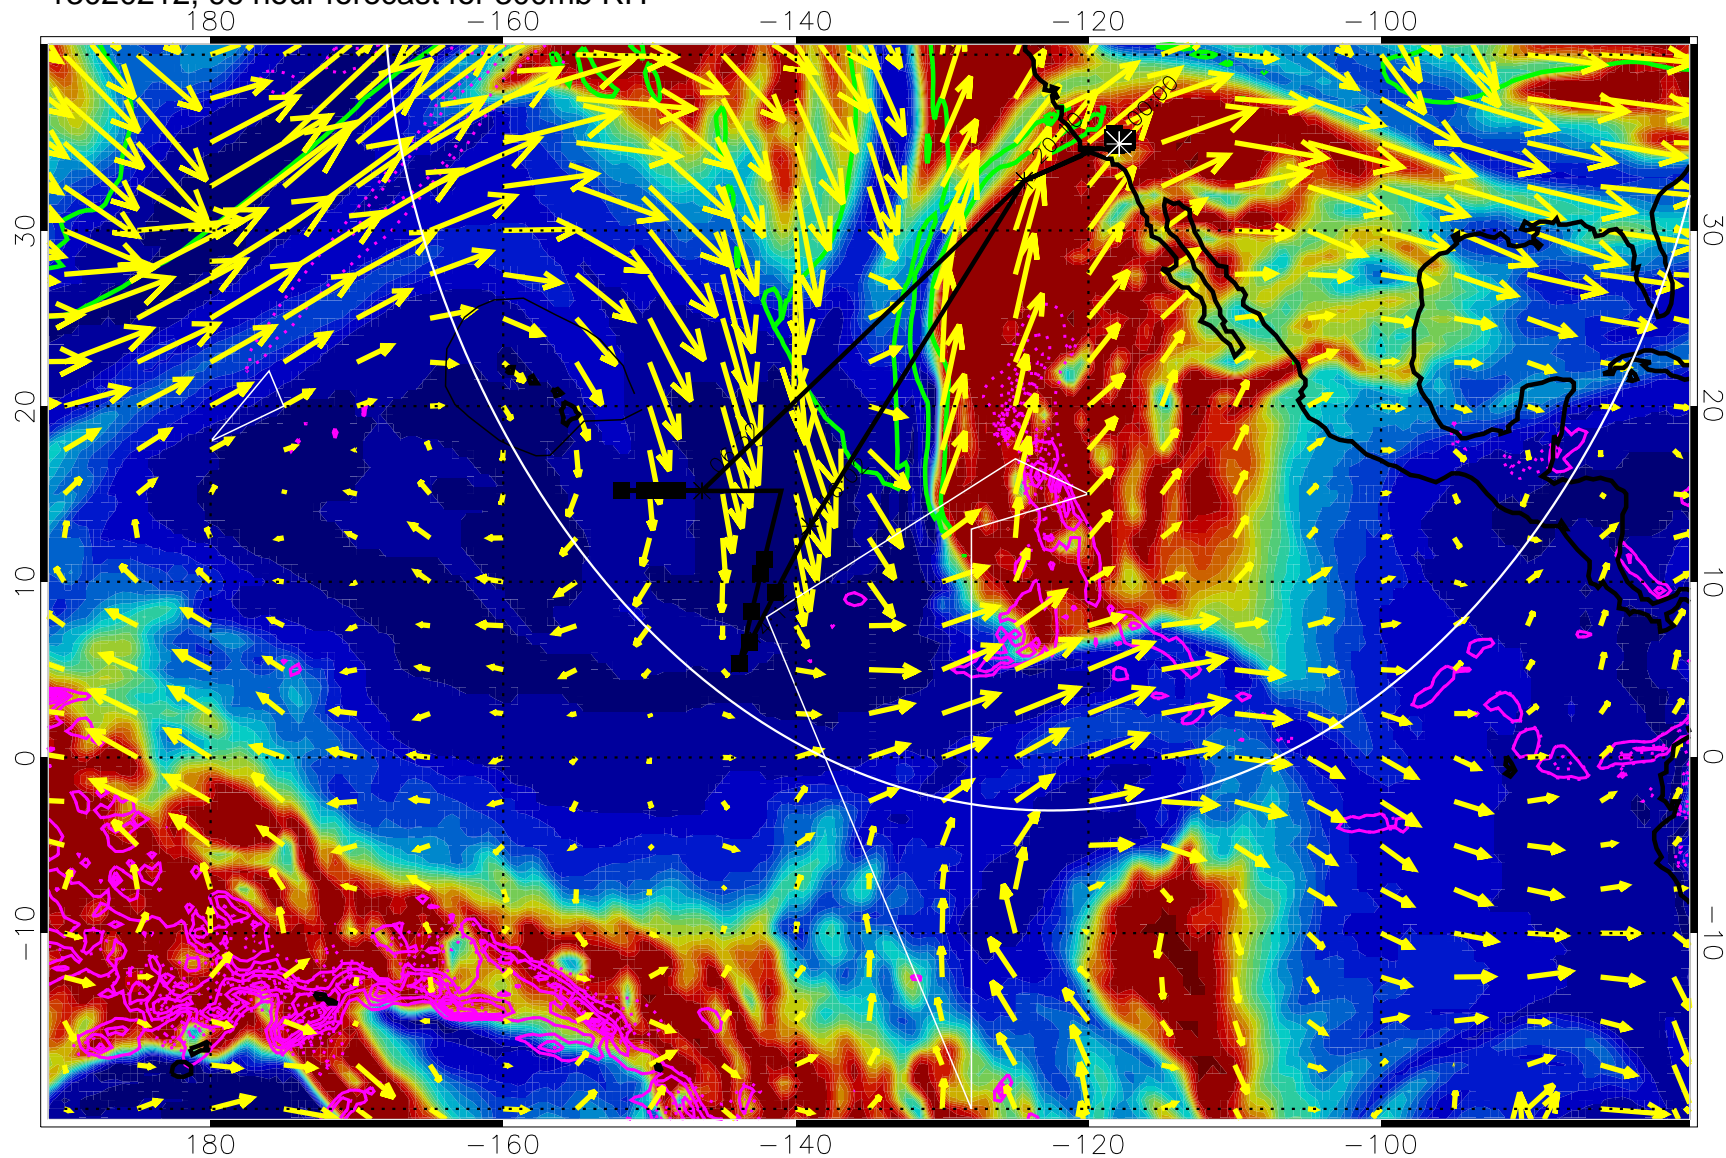

EPV Tropopause (2 PVU) Position

→ 50 m/s

Range ring of 4055 km -- 13 hours GH round trip

13020200, 84 hour forecast for 300mb RH

Precip (tot dot, conv sol) past 6 hrs 6 kg/m2 contours, min 4

EPV Tropopause (2 PVU) Position

→ 50 m/s

Range ring of 4055 km -- 13 hours GH round trip

13020206, 90 hour forecast for 300mb RH

Precip (tot dot, conv sol) past 6 hrs 6 kg/m2 contours, min 4

EPV Tropopause (2 PVU) Position

→ 50 m/s

Range ring of 4055 km -- 13 hours GH round trip

13020212, 96 hour forecast for 300mb RH

Precip (tot dot, conv sol) past 6 hrs 6 kg/m2 contours, min 4

EPV Tropopause (2 PVU) Position

→ 50 m/s

Range ring of 4055 km -- 13 hours GH round trip

13020218, 102 hour forecast for 300mb RH

Precip (tot dot, conv sol) past 6 hrs 6 kg/m2 contours, min 4

EPV Tropopause (2 PVU) Position

→ 50 m/s

Range ring of 4055 km -- 13 hours GH round trip

13020300, 108 hour forecast for 300mb RH

Precip (tot dot, conv sol) past 6 hrs 6 kg/m2 contours, min 4