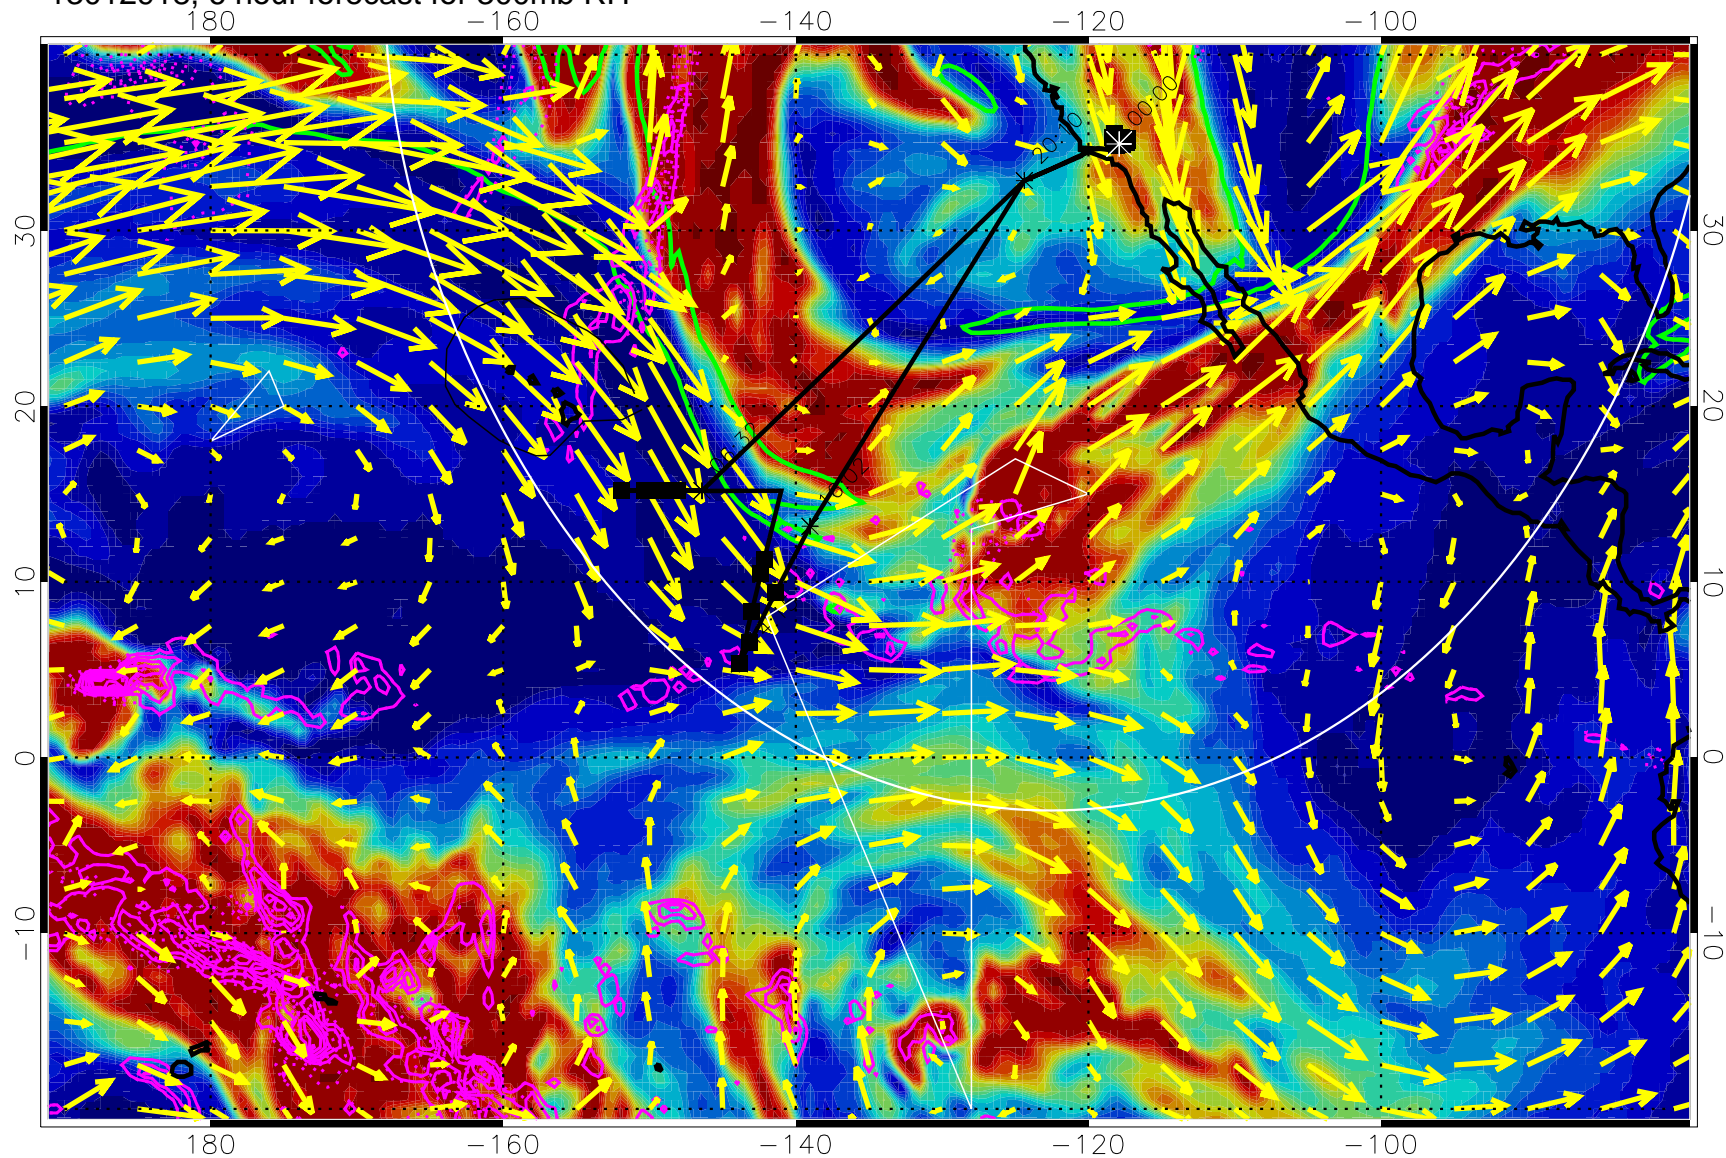

13012918, 6 hour forecast for 300mb RH

Precip (tot dot, conv sol) past 6 hrs 6 kg/m2 contours, min 4

EPV Tropopause (2 PVU) Position

→ 50 m/s

Range ring of 4055 km -- 13 hours GH round trip

13013000, 12 hour forecast for 300mb RH

Precip (tot dot, conv sol) past 6 hrs 6 kg/m² contours, min 4

EPV Tropopause (2 PVU) Position

→ 50 m/s

Range ring of 4055 km -- 13 hours GH round trip

13013006, 18 hour forecast for 300mb RH

Precip (tot dot, conv sol) past 6 hrs 6 kg/m2 contours, min 4

EPV Tropopause (2 PVU) Position

→ 50 m/s

Range ring of 4055 km -- 13 hours GH round trip

13013012, 24 hour forecast for 300mb RH

Precip (tot dot, conv sol) past 6 hrs 6 kg/m2 contours, min 4

EPV Tropopause (2 PVU) Position

13013100, 36 hour forecast for 300mb RH

Precip (tot dot, conv sol) past 6 hrs 6 kg/m2 contours, min 4

EPV Tropopause (2 PVU) Position

→ 50 m/s

Range ring of 4055 km -- 13 hours GH round trip

13013106, 42 hour forecast for 300mb RH