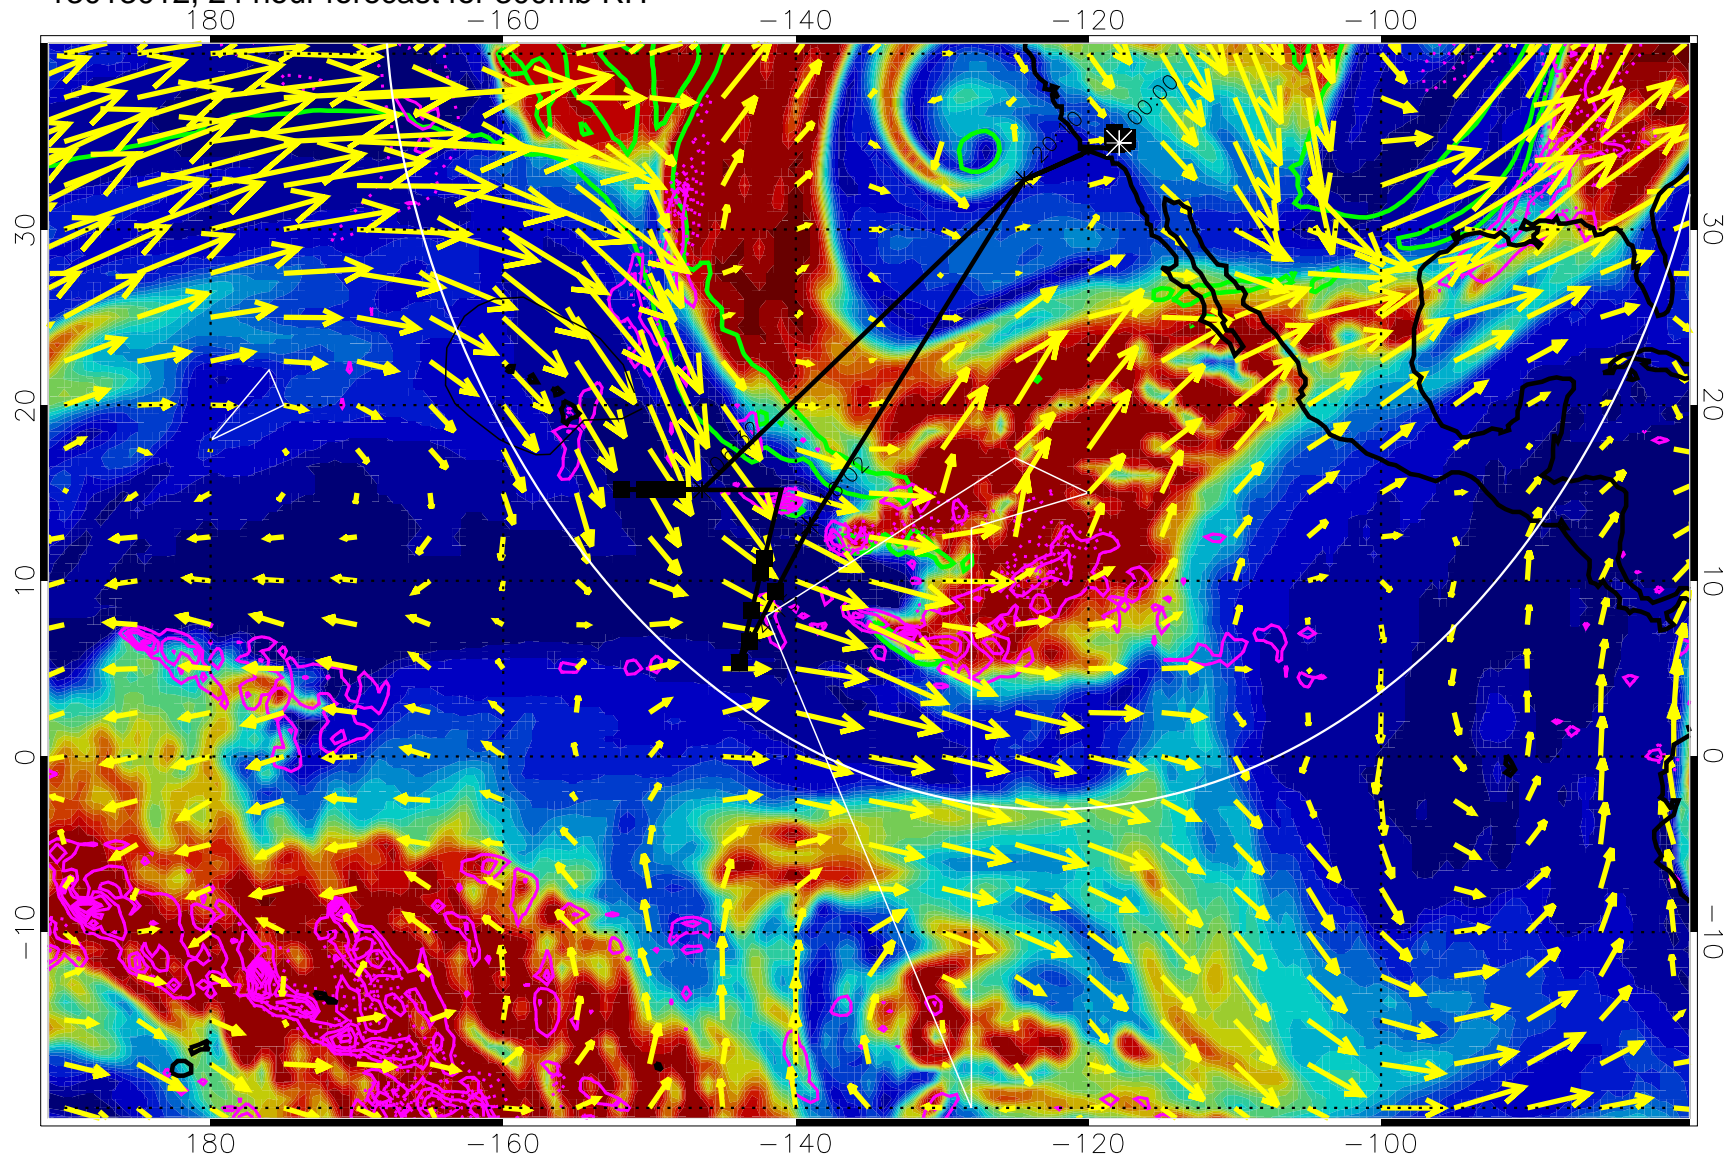

13012918, 6 hour forecast for 300mb RH

Precip (tot dot, conv sol) past 6 hrs 6 kg/m2 contours, min 4

EPV Tropopause (2 PVU) Position

→ 50 m/s

Range ring of 4055 km -- 13 hours GH round trip

13013000, 12 hour forecast for 300mb RH

Precip (tot dot, conv sol) past 6 hrs 6 kg/m² contours, min 4

EPV Tropopause (2 PVU) Position

→ 50 m/s

Range ring of 4055 km -- 13 hours GH round trip

13013006, 18 hour forecast for 300mb RH

Precip (tot dot, conv sol) past 6 hrs 6 kg/m2 contours, min 4

EPV Tropopause (2 PVU) Position

→ 50 m/s

Range ring of 4055 km -- 13 hours GH round trip

13013012, 24 hour forecast for 300mb RH

Precip (tot dot, conv sol) past 6 hrs 6 kg/m2 contours, min 4

EPV Tropopause (2 PVU) Position

13013100, 36 hour forecast for 300mb RH

Precip (tot dot, conv sol) past 6 hrs 6 kg/m2 contours, min 4

EPV Tropopause (2 PVU) Position

→ 50 m/s

Range ring of 4055 km -- 13 hours GH round trip

13013106, 42 hour forecast for 300mb RH