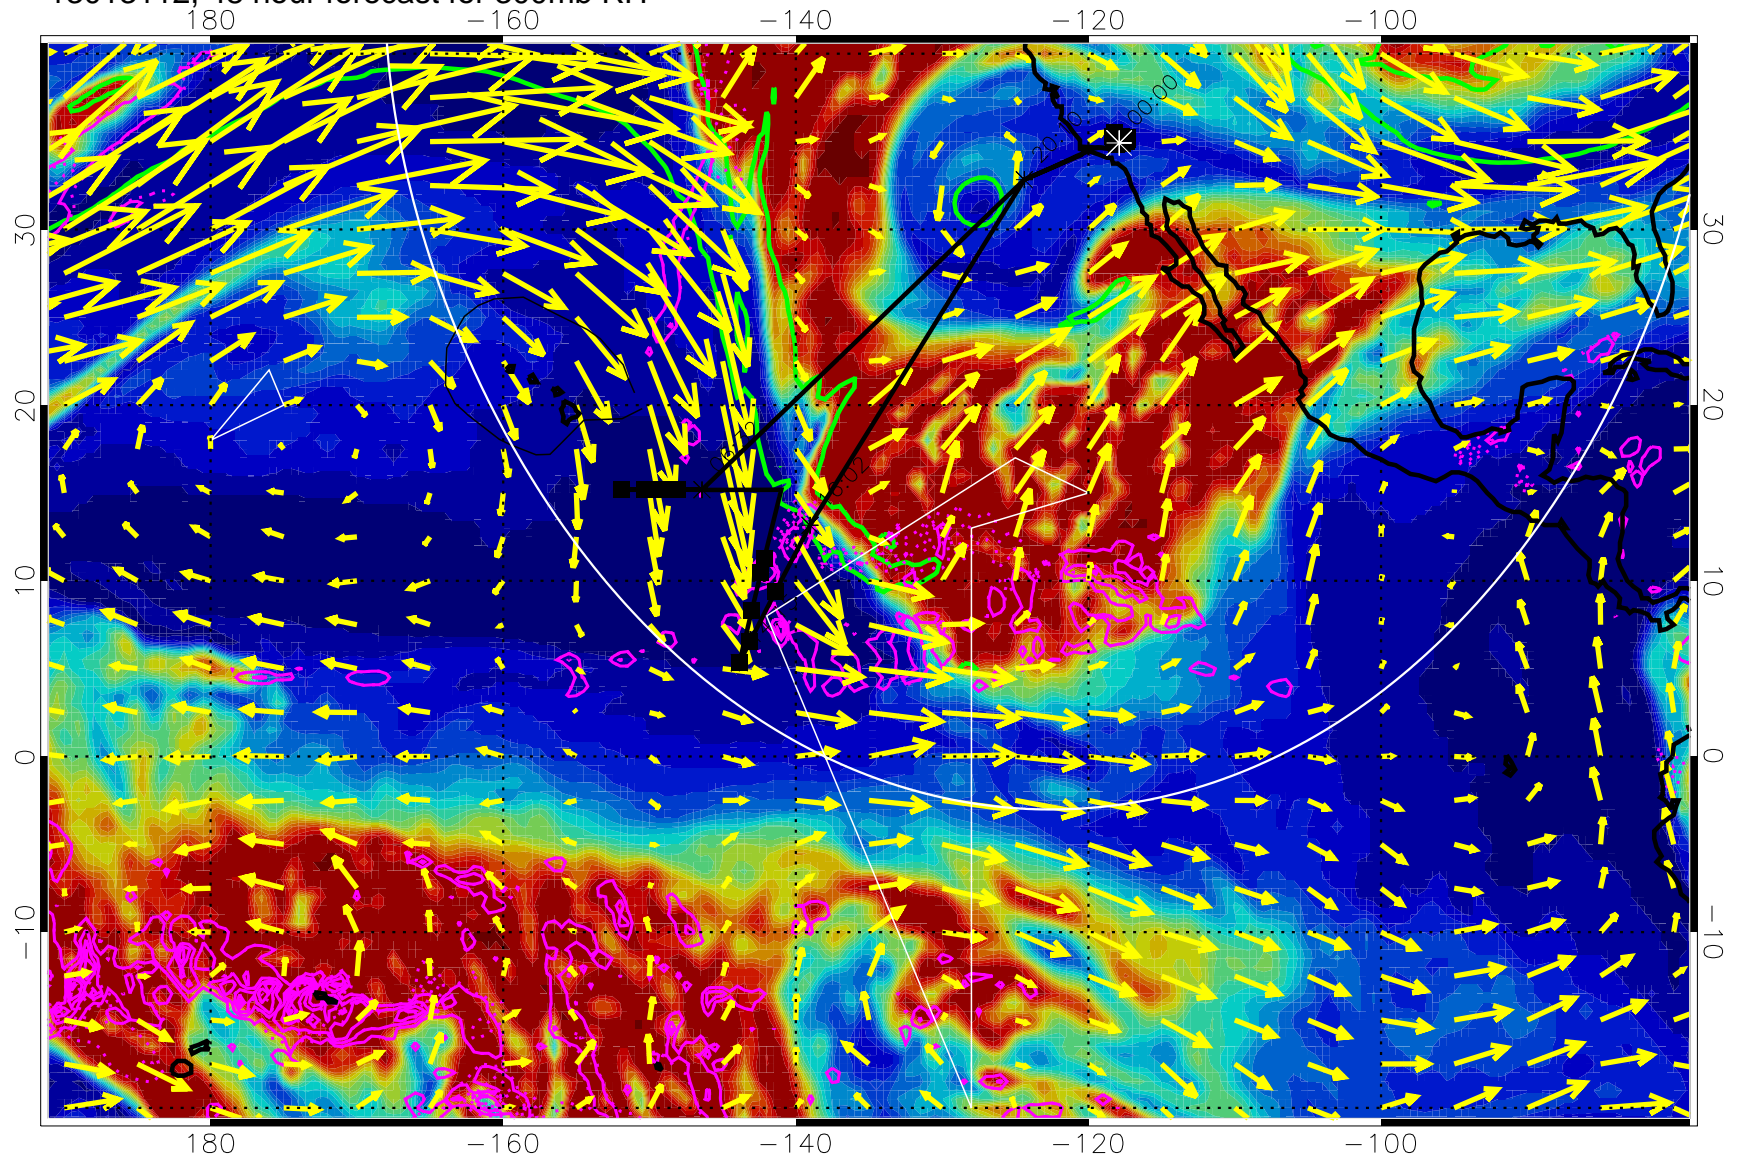

13013100, 36 hour forecast for 300mb RH

Precip (tot dot, conv sol) past 6 hrs 6 kg/m2 contours, min 4

EPV Tropopause (2 PVU) Position

→ 50 m/s

Range ring of 4055 km -- 13 hours GH round trip

13013106, 42 hour forecast for 300mb RH

Precip (tot dot, conv sol) past 6 hrs 6 kg/m2 contours, min 4

EPV Tropopause (2 PVU) Position

→ 50 m/s

Range ring of 4055 km -- 13 hours GH round trip

13013112, 48 hour forecast for 300mb RH

Precip (tot dot, conv sol) past 6 hrs 6 kg/m2 contours, min 4

EPV Tropopause (2 PVU) Position

→ 50 m/s

Range ring of 4055 km -- 13 hours GH round trip

13013118, 54 hour forecast for 300mb RH

Precip (tot dot, conv sol) past 6 hrs 6 kg/m2 contours, min 4

EPV Tropopause (2 PVU) Position