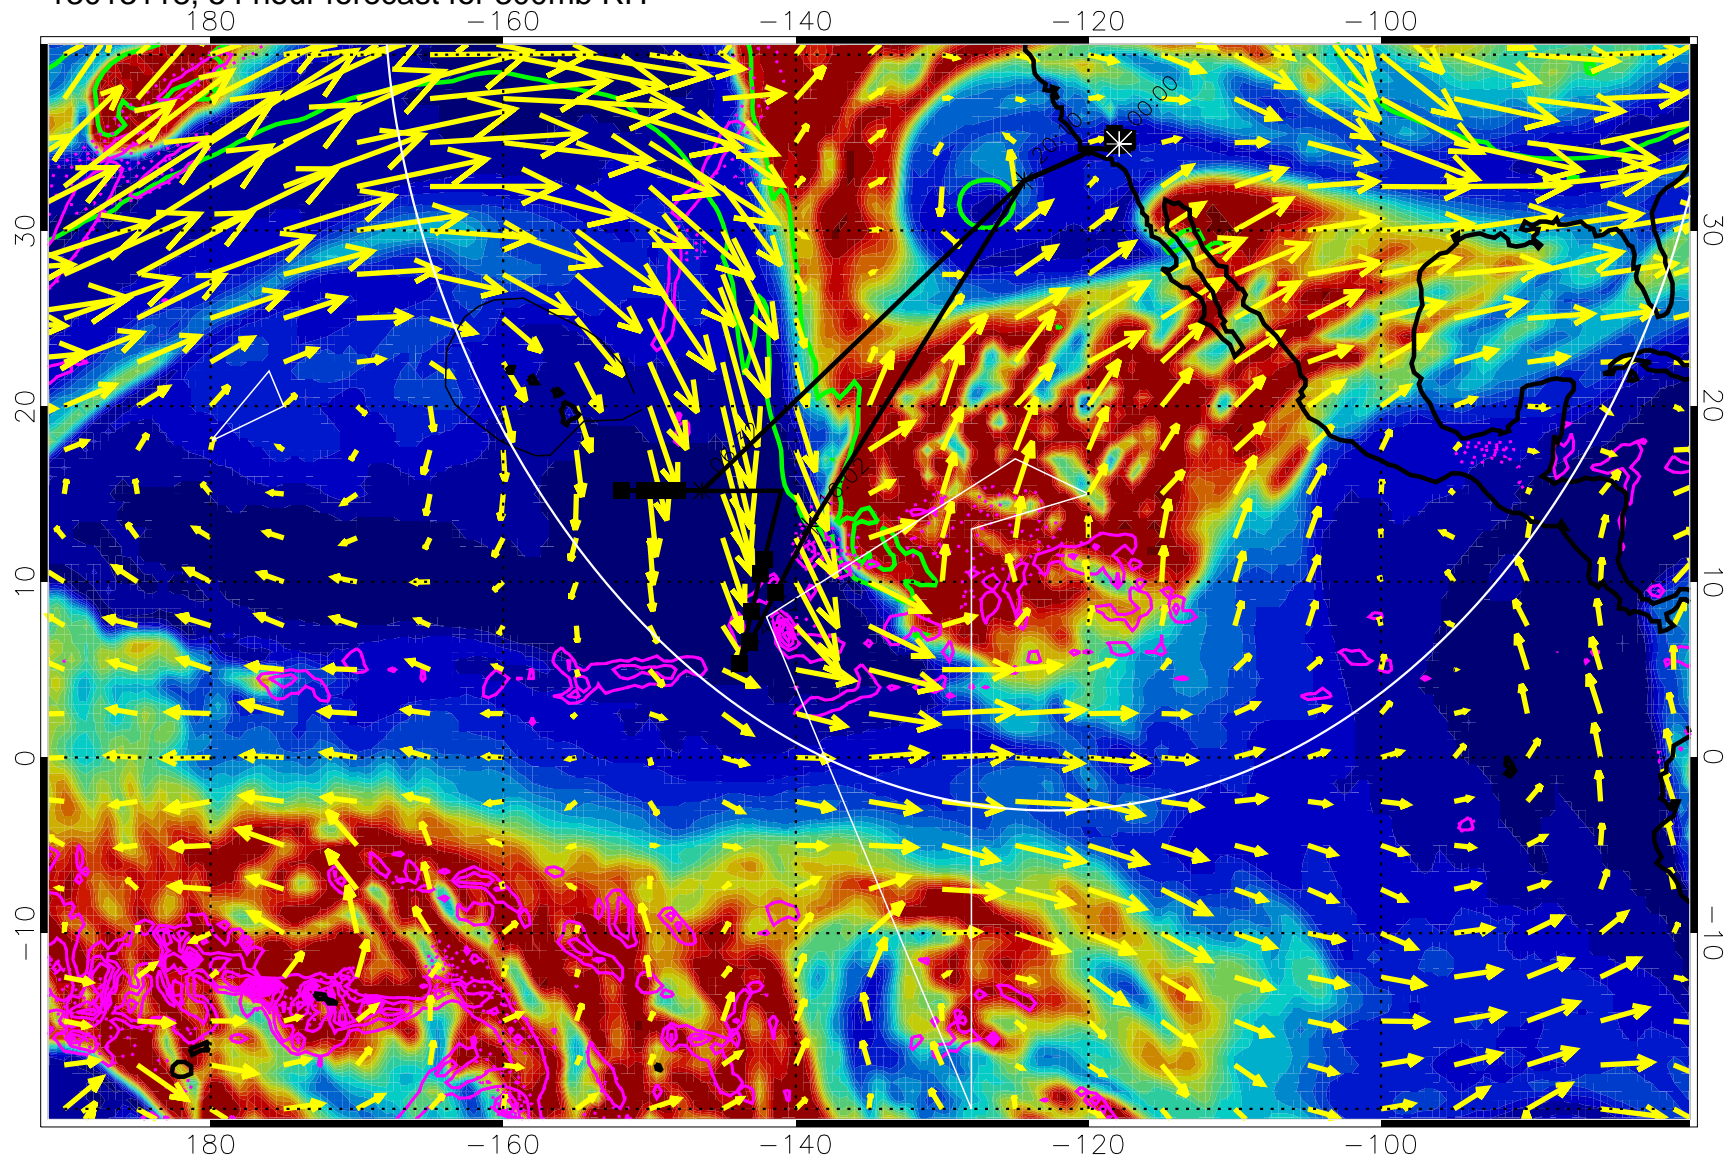

Precip (tot dot, conv sol) past 6 hrs 6 kg/m2 contours, min 4

EPV Tropopause (2 PVU) Position

→ 50 m/s

Range ring of 4055 km -- 13 hours GH round trip

13013112, 48 hour forecast for 300mb RH

Precip (tot dot, conv sol) past 6 hrs 6 kg/m2 contours, min 4

EPV Tropopause (2 PVU) Position

→ 50 m/s

Range ring of 4055 km -- 13 hours GH round trip

13013118, 54 hour forecast for 300mb RH

Precip (tot dot, conv sol) past 6 hrs 6 kg/m2 contours, min 4

EPV Tropopause (2 PVU) Position

13020106, 66 hour forecast for 300mb RH

Precip (tot dot, conv sol) past 6 hrs 6 kg/m2 contours, min 4

EPV Tropopause (2 PVU) Position

→ 50 m/s

Range ring of 4055 km -- 13 hours GH round trip

13020112, 72 hour forecast for 300mb RH