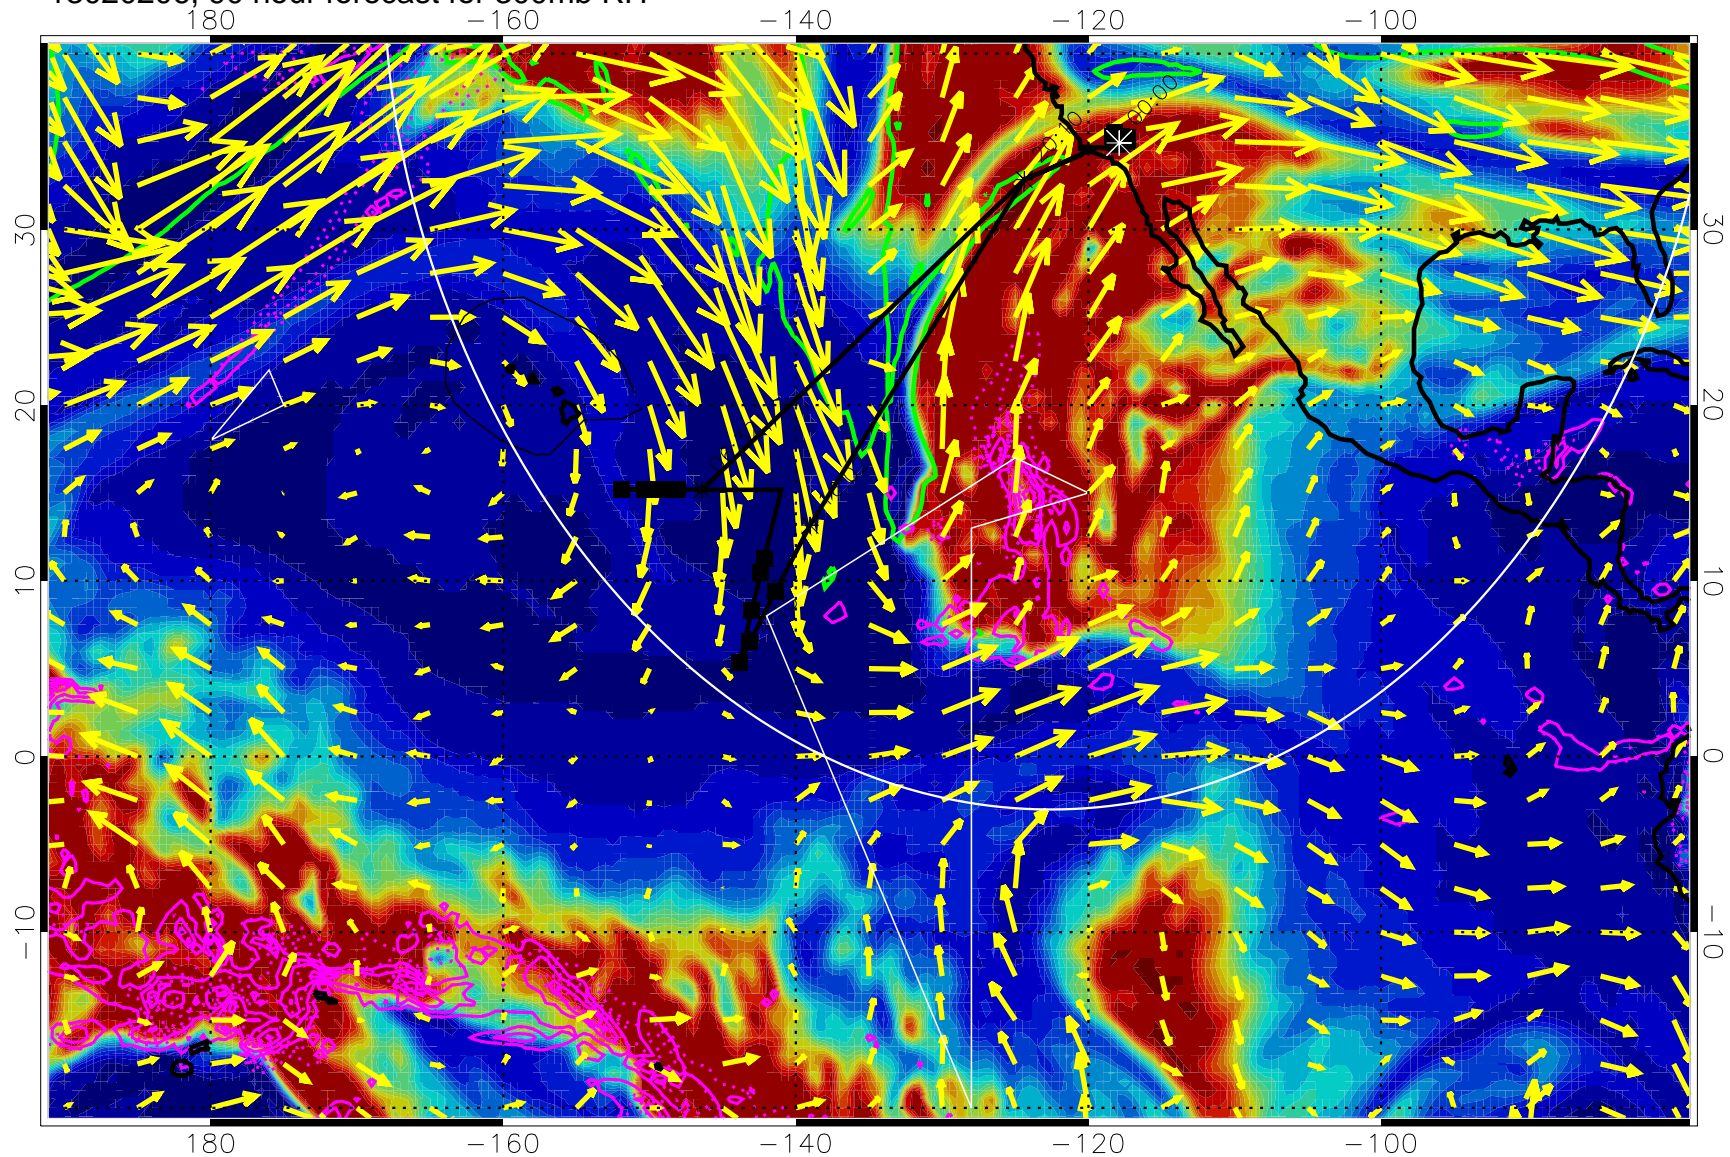

Precip (tot dot, conv sol) past 6 hrs 6 kg/m2 contours, min 4

EPV Tropopause (2 PVU) Position

→ 50 m/s

Range ring of 4055 km -- 13 hours GH round trip

13020118, 78 hour forecast for 300mb RH

Precip (tot dot, conv sol) past 6 hrs 6 kg/m2 contours, min 4

EPV Tropopause (2 PVU) Position

→ 50 m/s

Range ring of 4055 km -- 13 hours GH round trip

13020200, 84 hour forecast for 300mb RH

Precip (tot dot, conv sol) past 6 hrs 6 kg/m2 contours, min 4

EPV Tropopause (2 PVU) Position

→ 50 m/s

Range ring of 4055 km -- 13 hours GH round trip

13020206, 90 hour forecast for 300mb RH

Precip (tot dot, conv sol) past 6 hrs 6 kg/m2 contours, min 4

EPV Tropopause (2 PVU) Position

→ 50 m/s

Range ring of 4055 km -- 13 hours GH round trip

13020212, 96 hour forecast for 300mb RH

Precip (tot dot, conv sol) past 6 hrs 6 kg/m2 contours, min 4

EPV Tropopause (2 PVU) Position

→ 50 m/s

Range ring of 4055 km -- 13 hours GH round trip

13020218, 102 hour forecast for 300mb RH