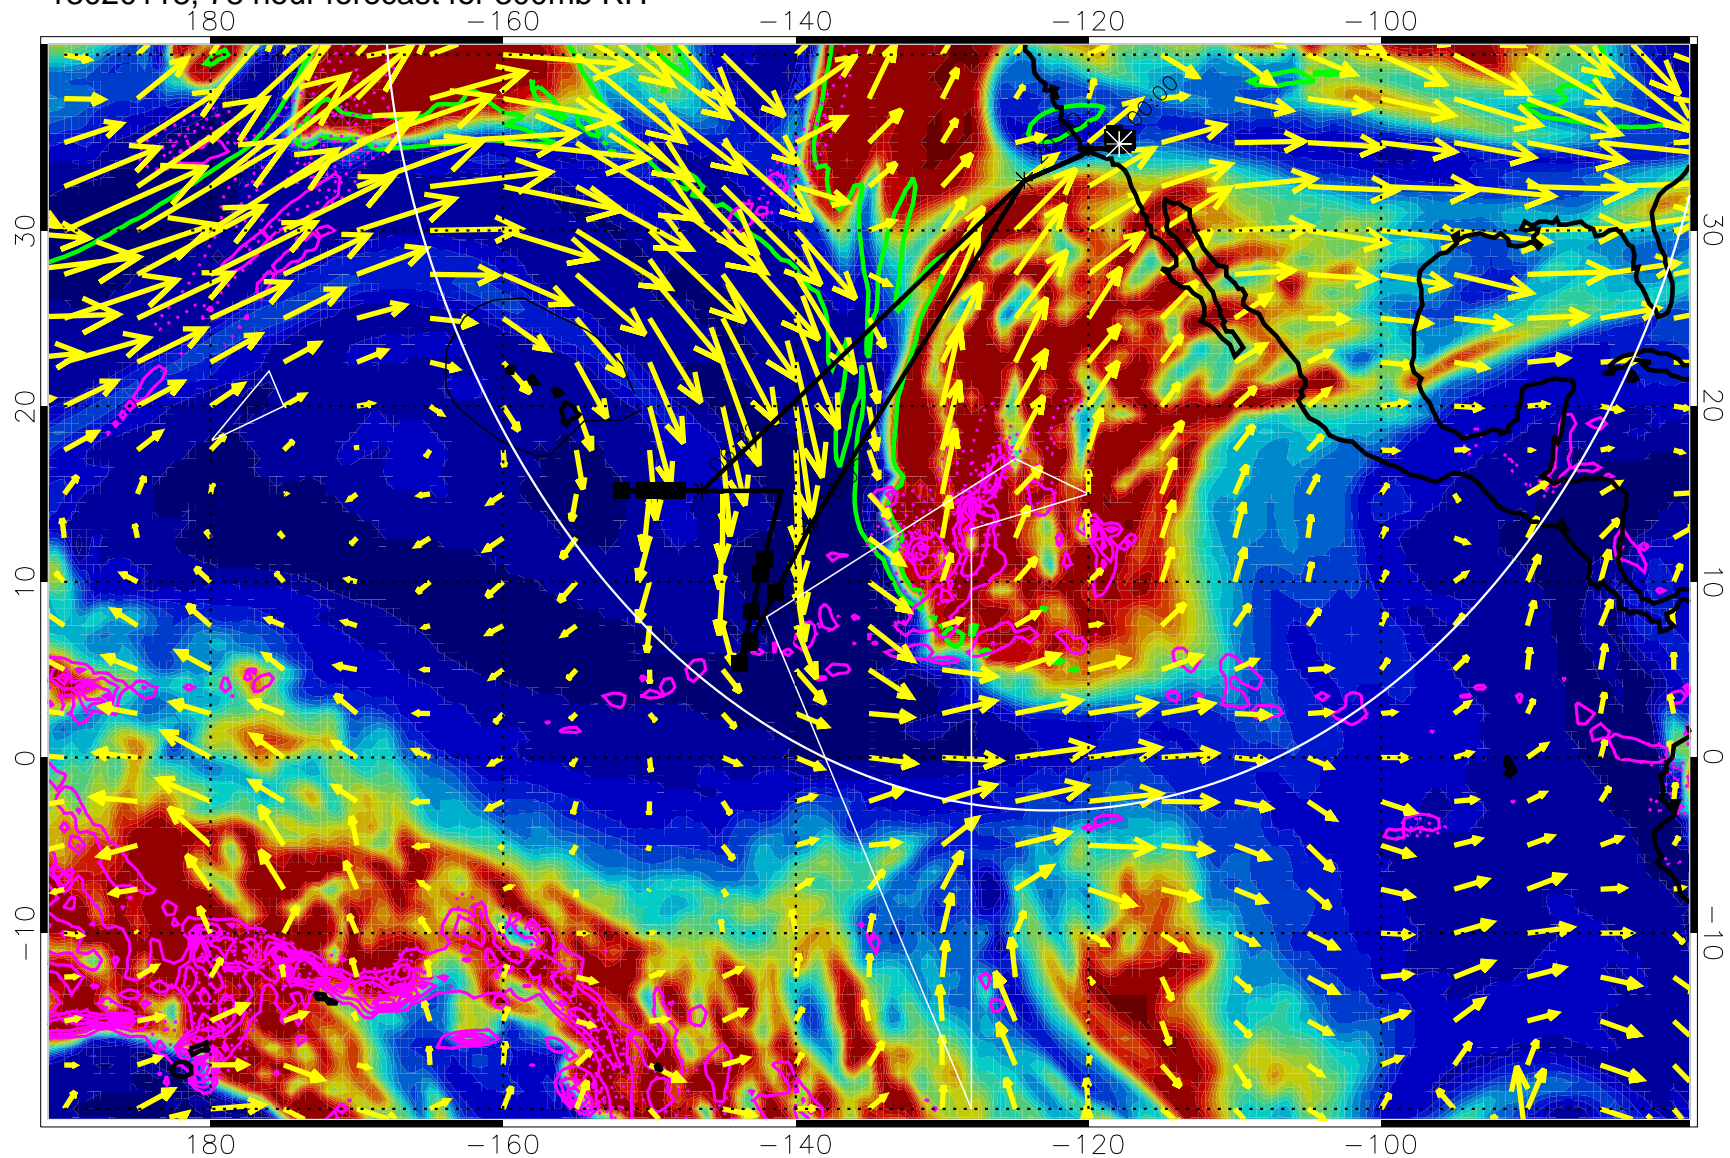

13020106, 66 hour forecast for 300mb RH

Precip (tot dot, conv sol) past 6 hrs 6 kg/m2 contours, min 4

EPV Tropopause (2 PVU) Position

→ 50 m/s

Range ring of 4055 km -- 13 hours GH round trip

13020112, 72 hour forecast for 300mb RH

Precip (tot dot, conv sol) past 6 hrs 6 kg/m2 contours, min 4

EPV Tropopause (2 PVU) Position

→ 50 m/s

Range ring of 4055 km -- 13 hours GH round trip

13020118, 78 hour forecast for 300mb RH

Precip (tot dot, conv sol) past 6 hrs 6 kg/m2 contours, min 4

EPV Tropopause (2 PVU) Position

→ 50 m/s

Range ring of 4055 km -- 13 hours GH round trip

13020200, 84 hour forecast for 300mb RH

Precip (tot dot, conv sol) past 6 hrs 6 kg/m2 contours, min 4

EPV Tropopause (2 PVU) Position