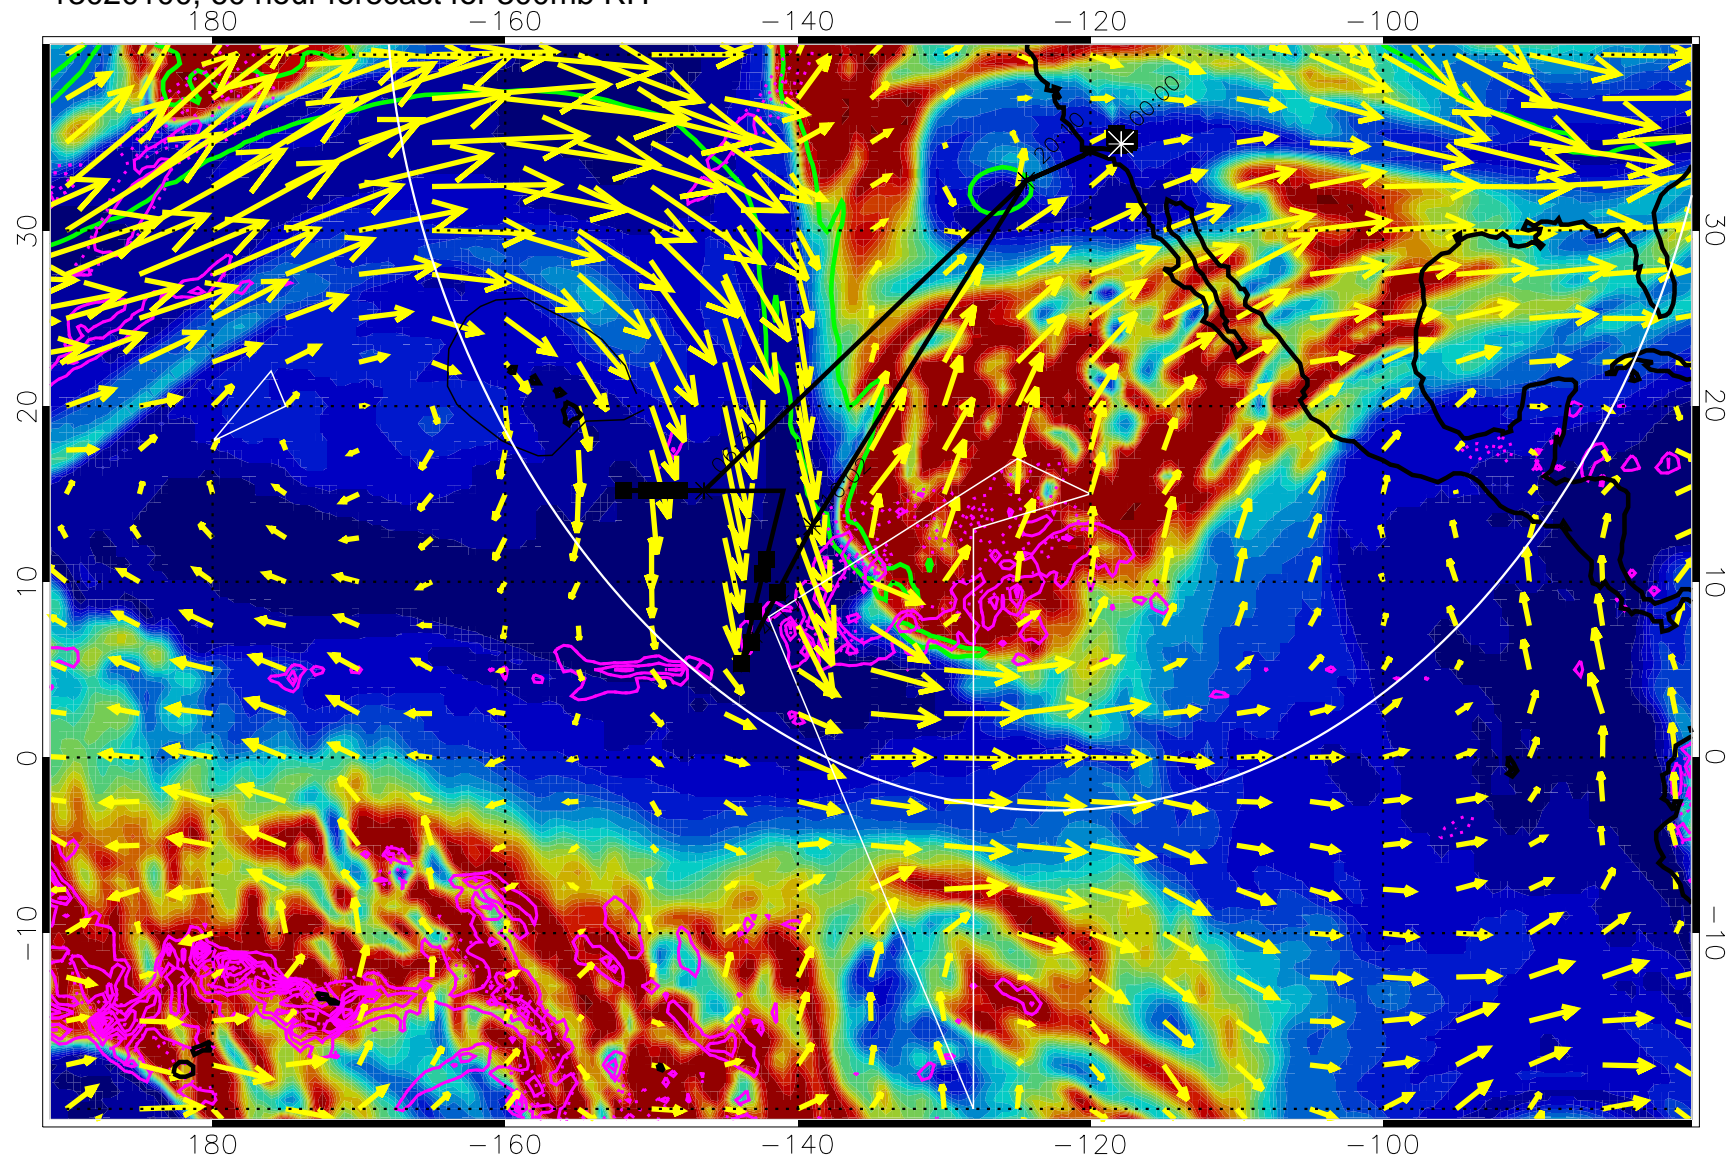

EPV Tropopause (2 PVU) Position

→ 50 m/s

Range ring of 4055 km -- 13 hours GH round trip

13013118, 54 hour forecast for 300mb RH

Precip (tot dot, conv sol) past 6 hrs 6 kg/m2 contours, min 4

EPV Tropopause (2 PVU) Position

→ 50 m/s

Range ring of 4055 km -- 13 hours GH round trip

13020100, 60 hour forecast for 300mb RH

Precip (tot dot, conv sol) past 6 hrs 6 kg/m2 contours, min 4

EPV Tropopause (2 PVU) Position

→ 50 m/s

Range ring of 4055 km -- 13 hours GH round trip

13020106, 66 hour forecast for 300mb RH

Precip (tot dot, conv sol) past 6 hrs 6 kg/m2 contours, min 4

EPV Tropopause (2 PVU) Position

→ 50 m/s

Range ring of 4055 km -- 13 hours GH round trip

13020112, 72 hour forecast for 300mb RH