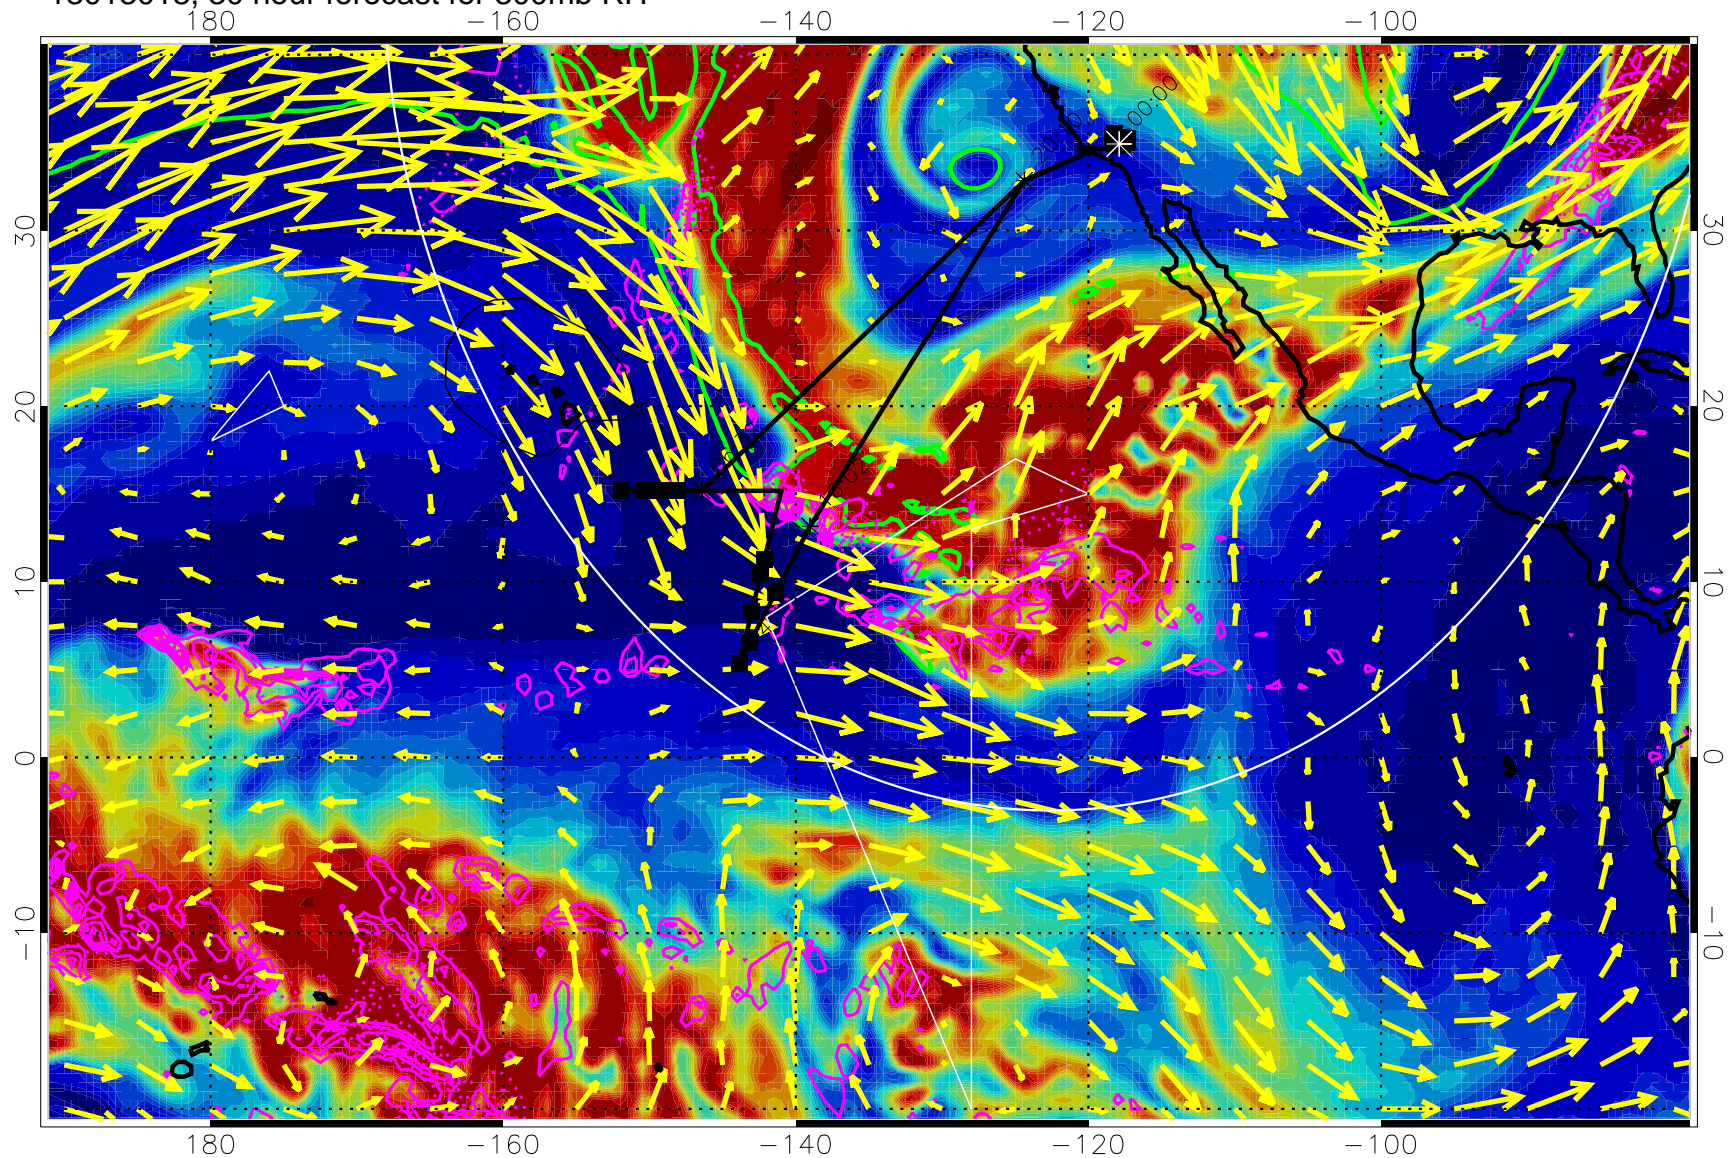

Precip (tot dot, conv sol) past 6 hrs 6 kg/m² contours, min 4

EPV Tropopause (2 PVU) Position

→ 50 m/s

Range ring of 4055 km -- 13 hours GH round trip

13013006, 18 hour forecast for 300mb RH

Precip (tot dot, conv sol) past 6 hrs 6 kg/m2 contours, min 4

EPV Tropopause (2 PVU) Position

→ 50 m/s

Range ring of 4055 km -- 13 hours GH round trip

13013012, 24 hour forecast for 300mb RH

Precip (tot dot, conv sol) past 6 hrs 6 kg/m2 contours, min 4

EPV Tropopause (2 PVU) Position

→ 50 m/s

Range ring of 4055 km -- 13 hours GH round trip

13013018, 30 hour forecast for 300mb RH

Precip (tot dot, conv sol) past 6 hrs 6 kg/m2 contours, min 4

EPV Tropopause (2 PVU) Position

→ 50 m/s

Range ring of 4055 km -- 13 hours GH round trip

13013100, 36 hour forecast for 300mb RH

Precip (tot dot, conv sol) past 6 hrs 6 kg/m2 contours, min 4

EPV Tropopause (2 PVU) Position

→ 50 m/s

Range ring of 4055 km -- 13 hours GH round trip

13013106, 42 hour forecast for 300mb RH