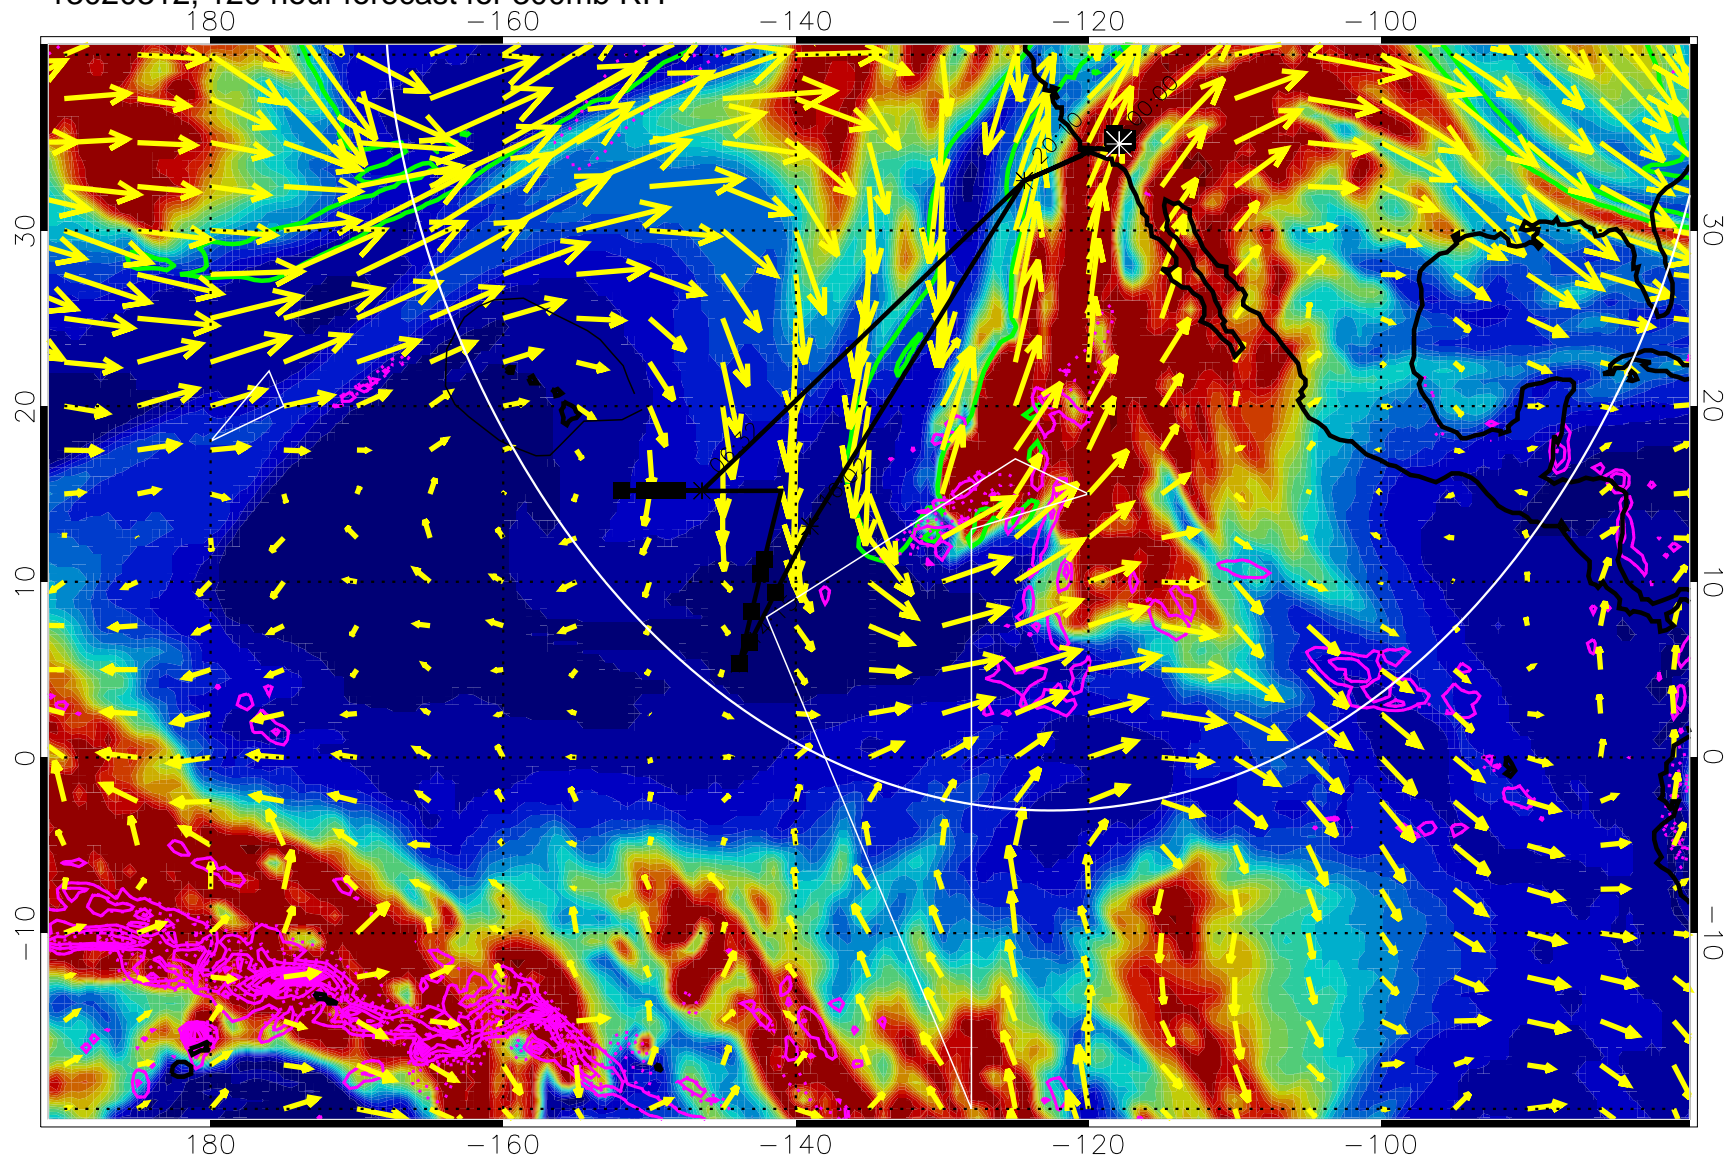

13020212, 96 hour forecast for 300mb RH

Precip (tot dot, conv sol) past 6 hrs 6 kg/m2 contours, min 4

EPV Tropopause (2 PVU) Position

→ 50 m/s

Range ring of 4055 km -- 13 hours GH round trip

13020218, 102 hour forecast for 300mb RH

Precip (tot dot, conv sol) past 6 hrs 6 kg/m2 contours, min 4

EPV Tropopause (2 PVU) Position

→ 50 m/s

Range ring of 4055 km -- 13 hours GH round trip

13020300, 108 hour forecast for 300mb RH

Precip (tot dot, conv sol) past 6 hrs 6 kg/m2 contours, min 4

EPV Tropopause (2 PVU) Position

→ 50 m/s

Range ring of 4055 km -- 13 hours GH round trip

13020306, 114 hour forecast for 300mb RH

Precip (tot dot, conv sol) past 6 hrs 6 kg/m2 contours, min 4

EPV Tropopause (2 PVU) Position

→ 50 m/s

Range ring of 4055 km -- 13 hours GH round trip

13020312, 120 hour forecast for 300mb RH

Precip (tot dot, conv sol) past 6 hrs 6 kg/m2 contours, min 4

EPV Tropopause (2 PVU) Position

→ 50 m/s

Range ring of 4055 km -- 13 hours GH round trip