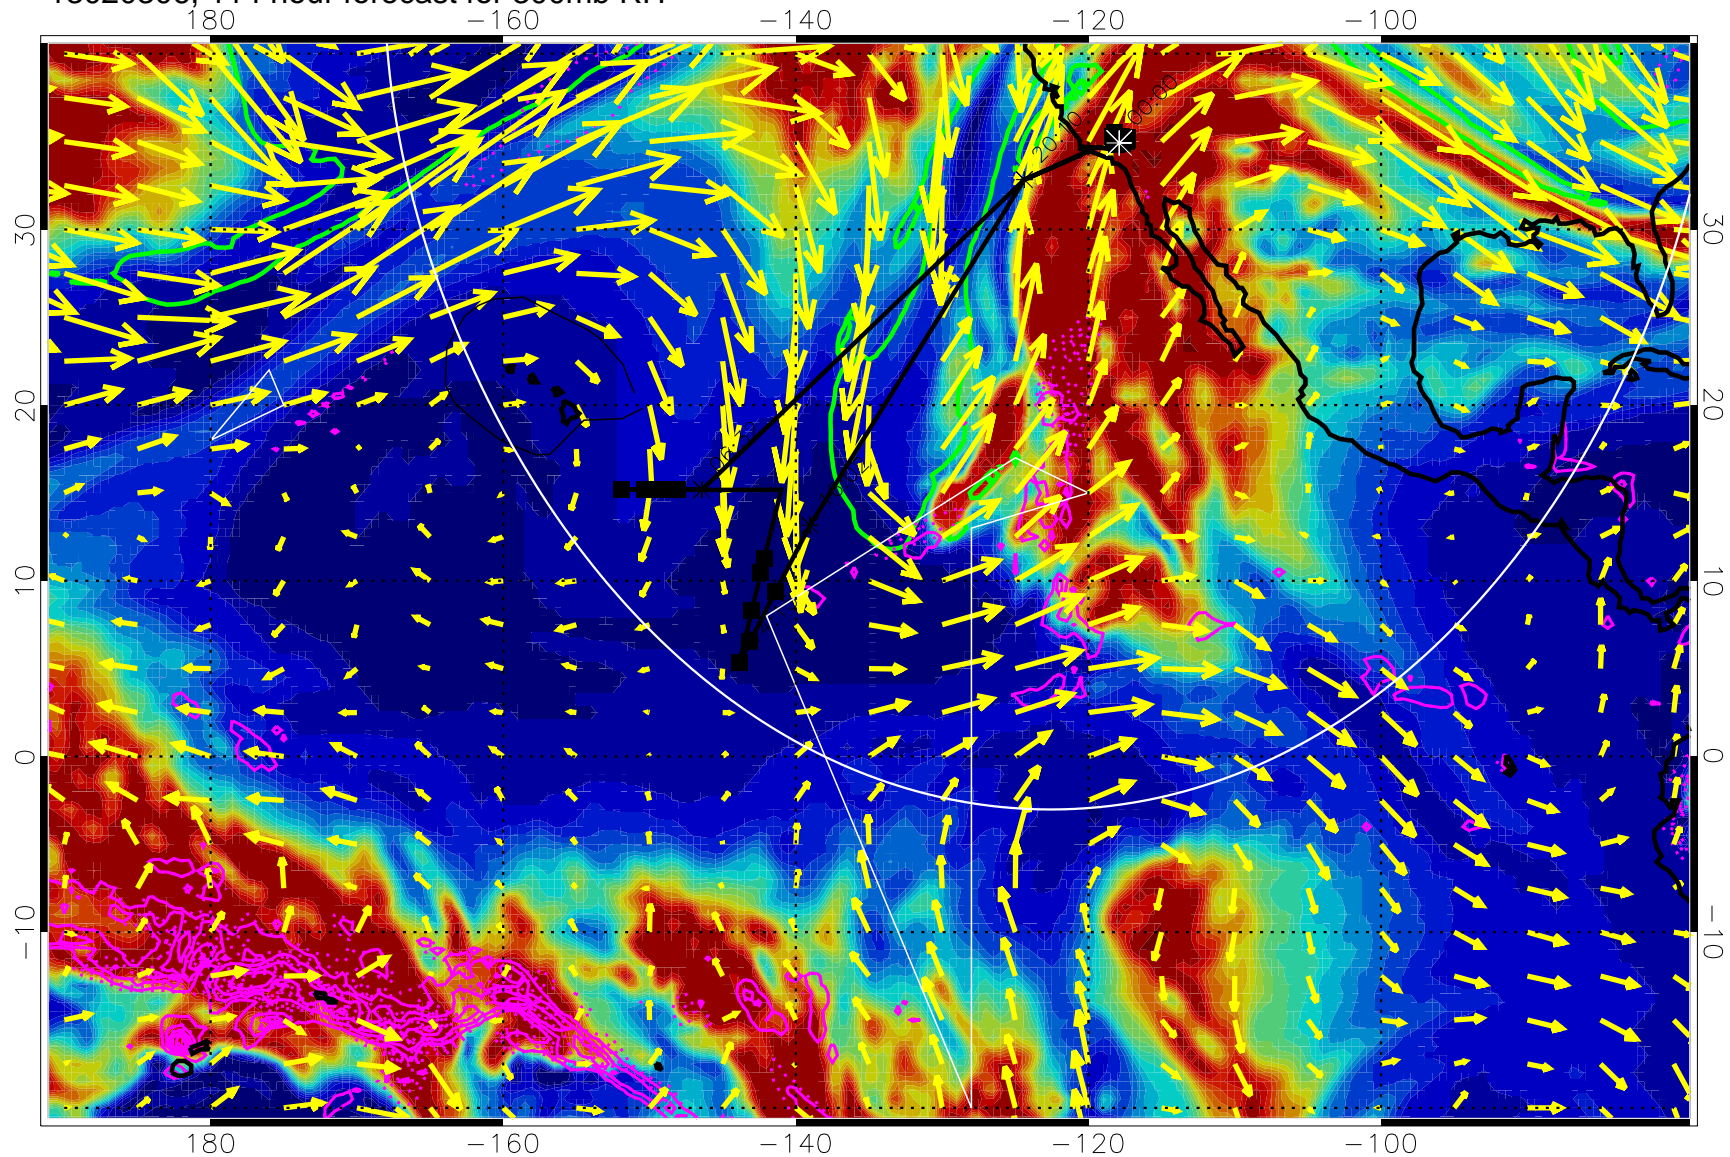

13020212, 96 hour forecast for 300mb RH

Precip (tot dot, conv sol) past 6 hrs 6 kg/m2 contours, min 4

EPV Tropopause (2 PVU) Position

→ 50 m/s

Range ring of 4055 km -- 13 hours GH round trip

13020218, 102 hour forecast for 300mb RH

Precip (tot dot, conv sol) past 6 hrs 6 kg/m2 contours, min 4

EPV Tropopause (2 PVU) Position

→ 50 m/s

Range ring of 4055 km -- 13 hours GH round trip

13020300, 108 hour forecast for 300mb RH

Precip (tot dot, conv sol) past 6 hrs 6 kg/m2 contours, min 4

EPV Tropopause (2 PVU) Position

→ 50 m/s

Range ring of 4055 km -- 13 hours GH round trip

13020306, 114 hour forecast for 300mb RH

Precip (tot dot, conv sol) past 6 hrs 6 kg/m2 contours, min 4

EPV Tropopause (2 PVU) Position