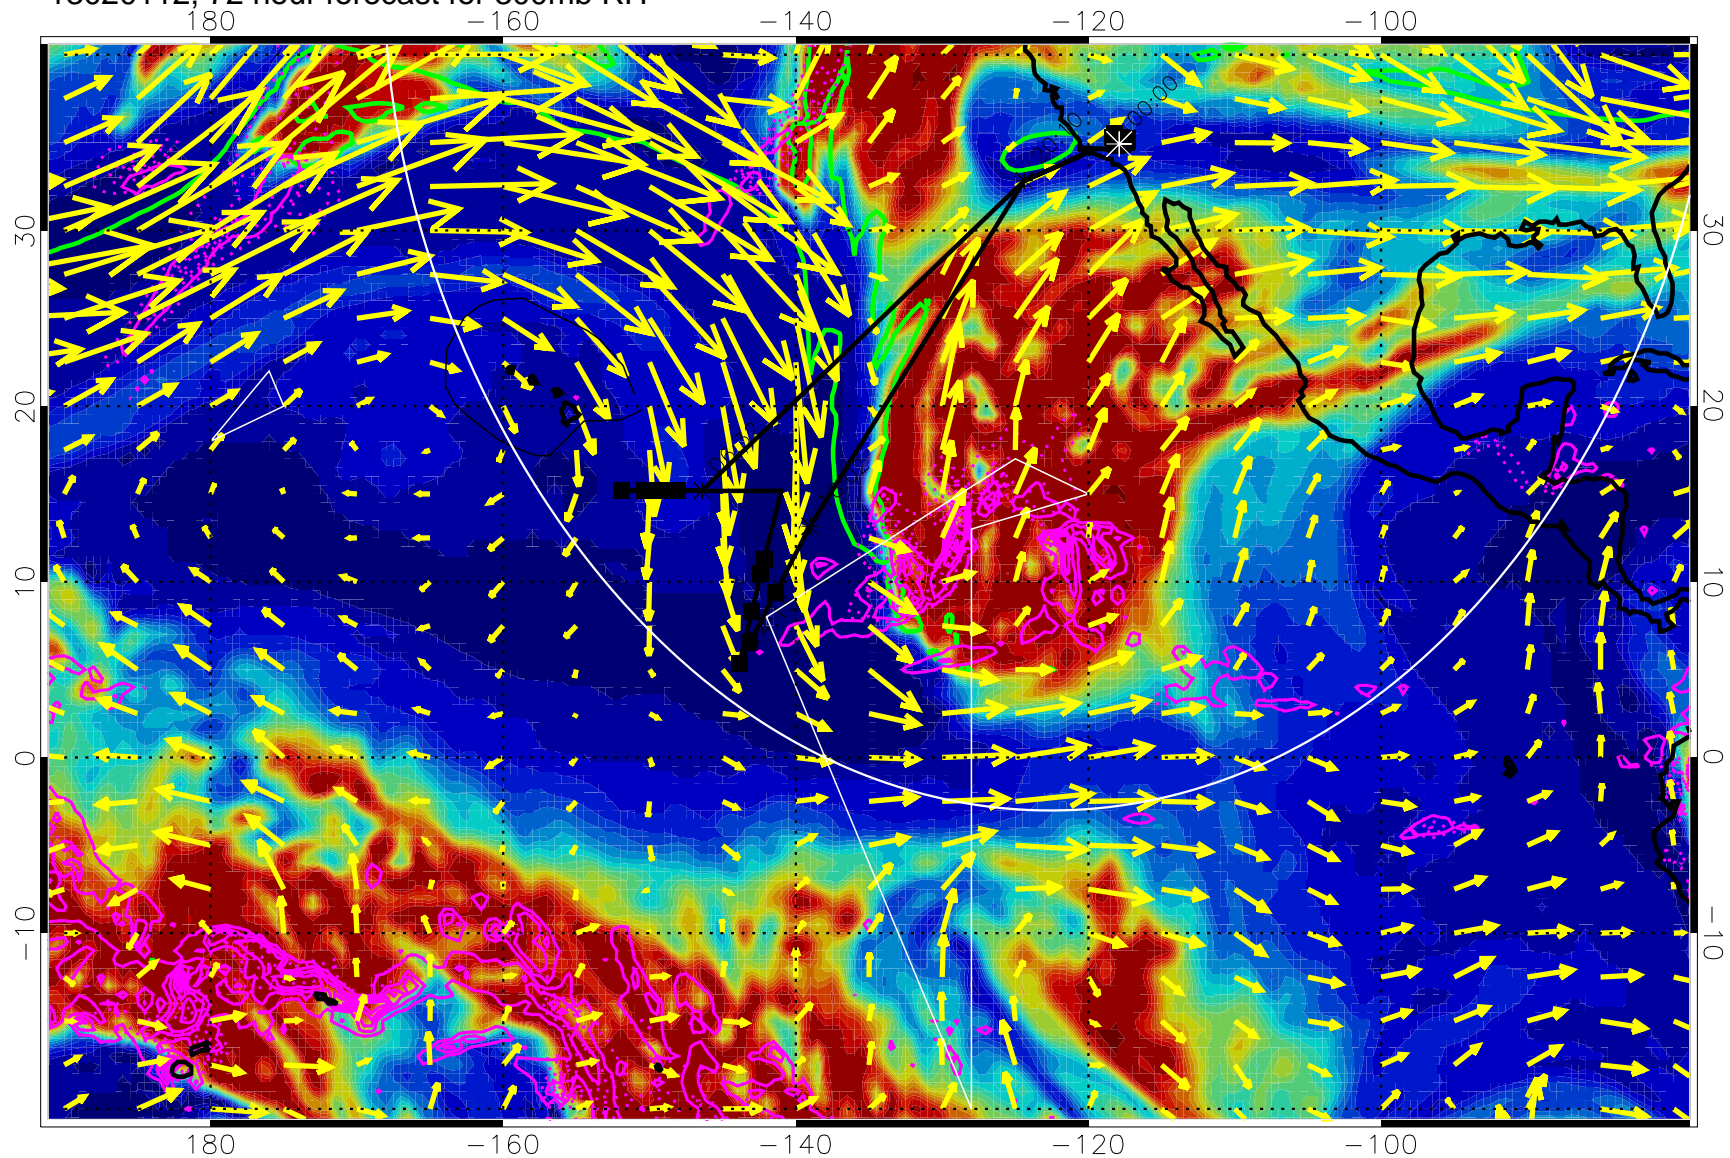

13020106, 66 hour forecast for 300mb RH

Precip (tot dot, conv sol) past 6 hrs 6 kg/m2 contours, min 4

EPV Tropopause (2 PVU) Position

→ 50 m/s

Range ring of 4055 km -- 13 hours GH round trip

13020112, 72 hour forecast for 300mb RH

Precip (tot dot, conv sol) past 6 hrs 6 kg/m2 contours, min 4

EPV Tropopause (2 PVU) Position

→ 50 m/s

Range ring of 4055 km -- 13 hours GH round trip

13020118, 78 hour forecast for 300mb RH

Precip (tot dot, conv sol) past 6 hrs 6 kg/m2 contours, min 4

EPV Tropopause (2 PVU) Position

→ 50 m/s

Range ring of 4055 km -- 13 hours GH round trip

13020200, 84 hour forecast for 300mb RH

Precip (tot dot, conv sol) past 6 hrs 6 kg/m2 contours, min 4

EPV Tropopause (2 PVU) Position