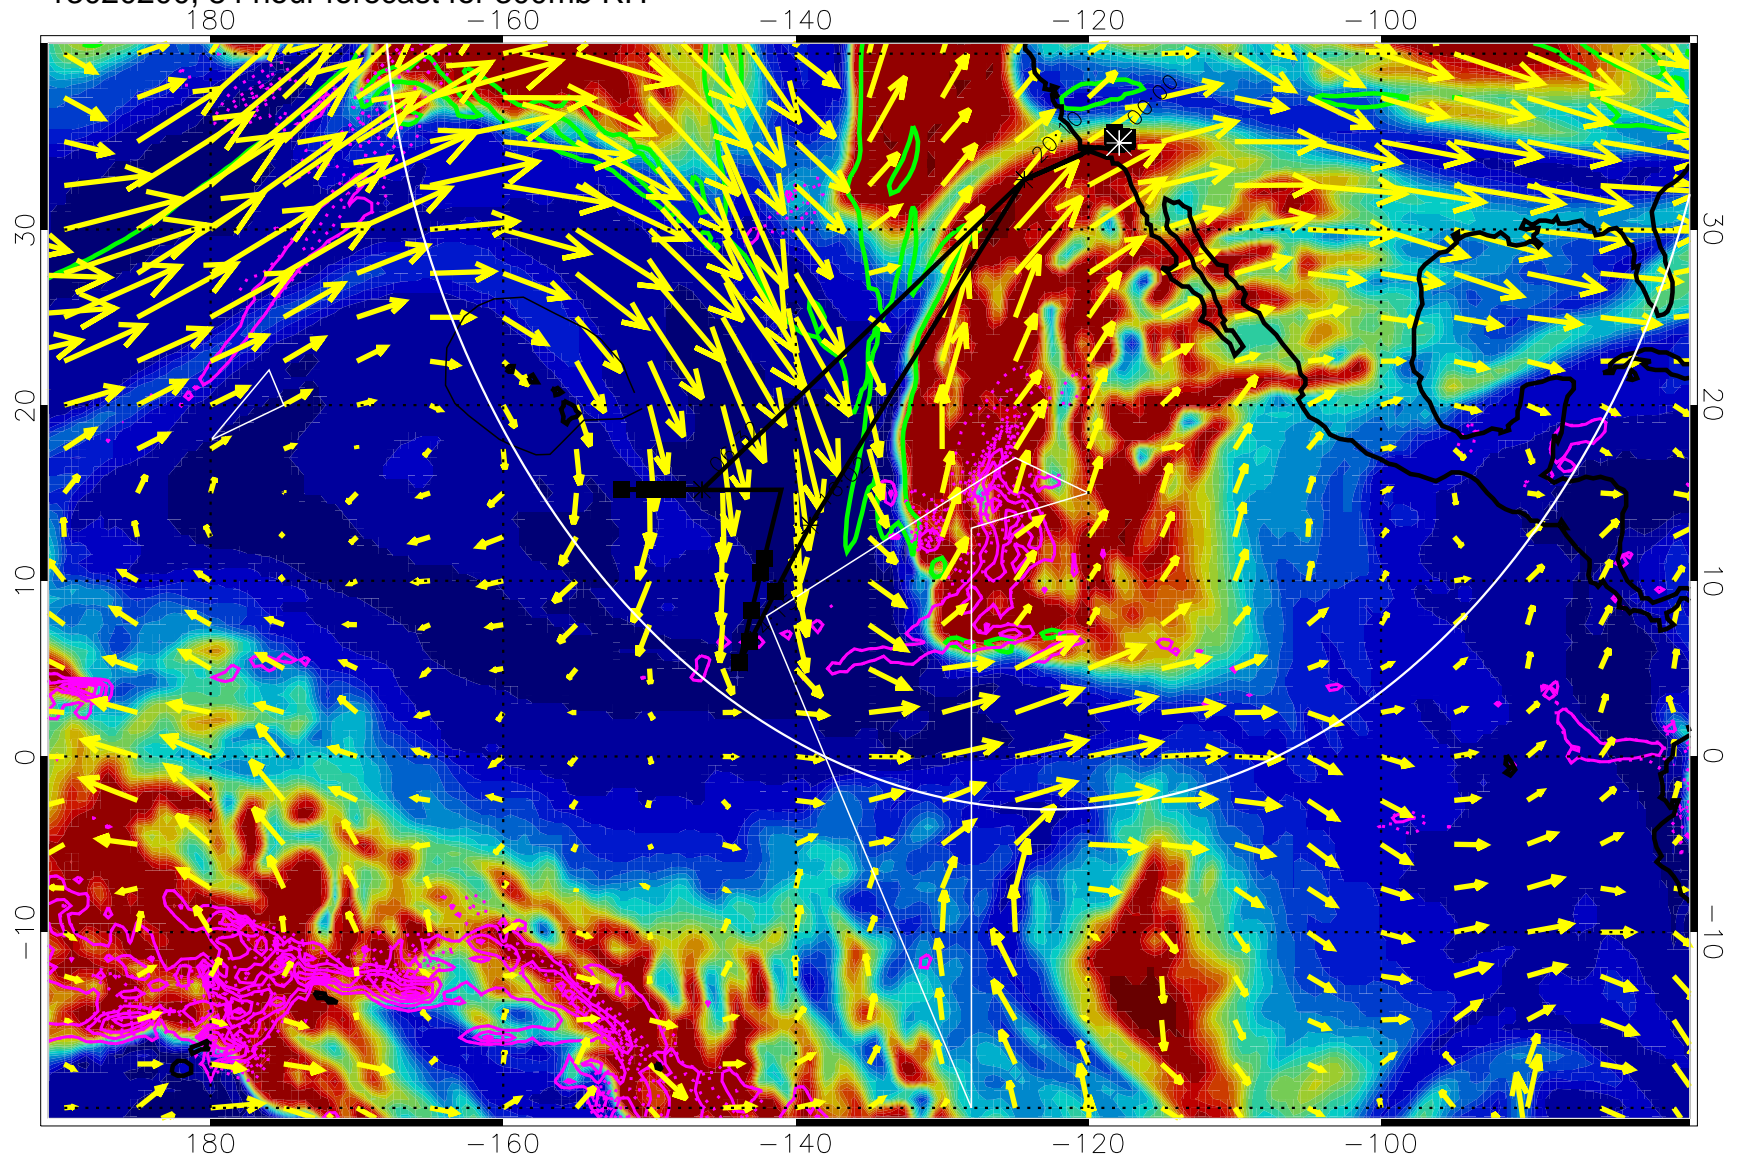

Precip (tot dot, conv sol) past 6 hrs 6 kg/m2 contours, min 4

EPV Tropopause (2 PVU) Position

→ 50 m/s

Range ring of 4055 km -- 13 hours GH round trip

13020118, 78 hour forecast for 300mb RH

Precip (tot dot, conv sol) past 6 hrs 6 kg/m2 contours, min 4

EPV Tropopause (2 PVU) Position

→ 50 m/s

Range ring of 4055 km -- 13 hours GH round trip

13020200, 84 hour forecast for 300mb RH

Precip (tot dot, conv sol) past 6 hrs 6 kg/m2 contours, min 4

EPV Tropopause (2 PVU) Position

13020212, 96 hour forecast for 300mb RH

Precip (tot dot, conv sol) past 6 hrs 6 kg/m2 contours, min 4

EPV Tropopause (2 PVU) Position

→ 50 m/s

Range ring of 4055 km -- 13 hours GH round trip

13020218, 102 hour forecast for 300mb RH