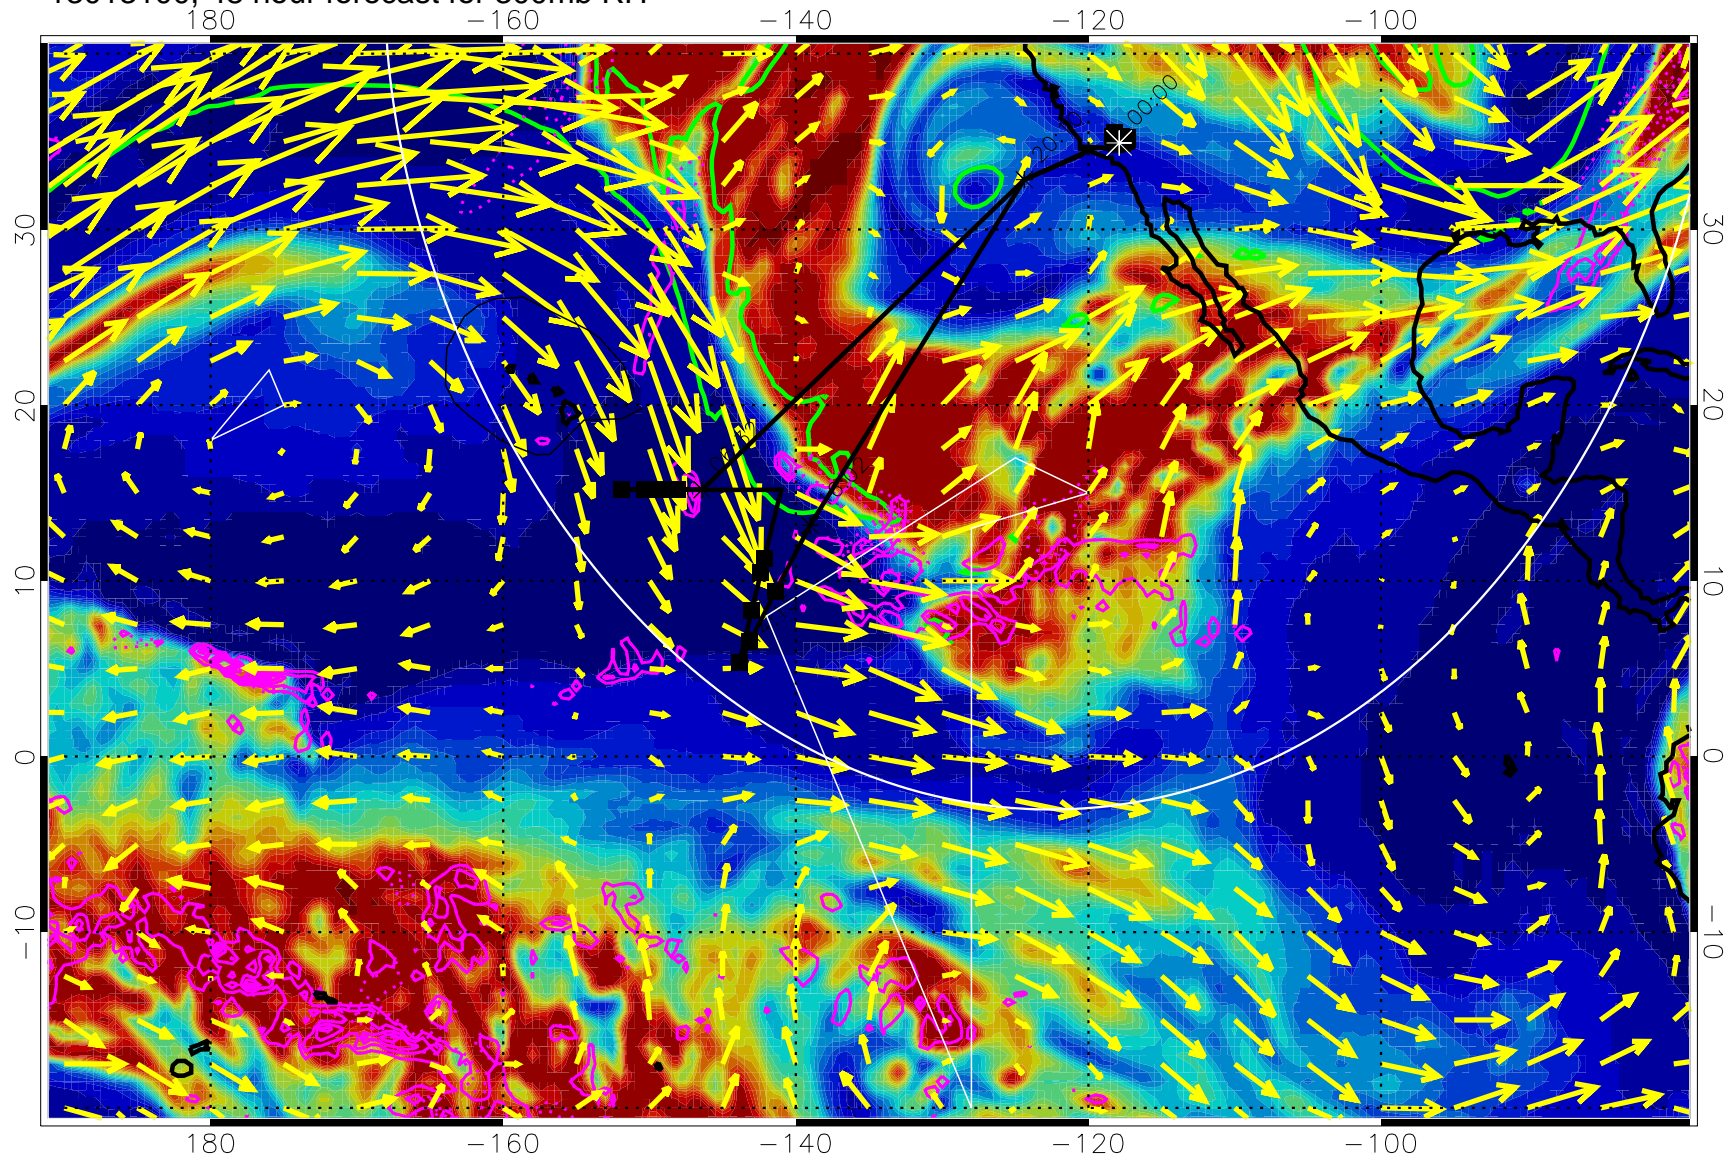

→ 50 m/s

Range ring of 4055 km -- 13 hours GH round trip

13013018, 42 hour forecast for 300mb RH

Precip (tot dot, conv sol) past 6 hrs 6 kg/m2 contours, min 4

EPV Tropopause (2 PVU) Position

→ 50 m/s

Range ring of 4055 km -- 13 hours GH round trip

13013100, 48 hour forecast for 300mb RH

Precip (tot dot, conv sol) past 6 hrs 6 kg/m2 contours, min 4

EPV Tropopause (2 PVU) Position

→ 50 m/s

Range ring of 4055 km -- 13 hours GH round trip

13013106, 54 hour forecast for 300mb RH

Precip (tot dot, conv sol) past 6 hrs 6 kg/m2 contours, min 4

EPV Tropopause (2 PVU) Position

→ 50 m/s

Range ring of 4055 km -- 13 hours GH round trip

13013112, 60 hour forecast for 300mb RH

Precip (tot dot, conv sol) past 6 hrs 6 kg/m2 contours, min 4