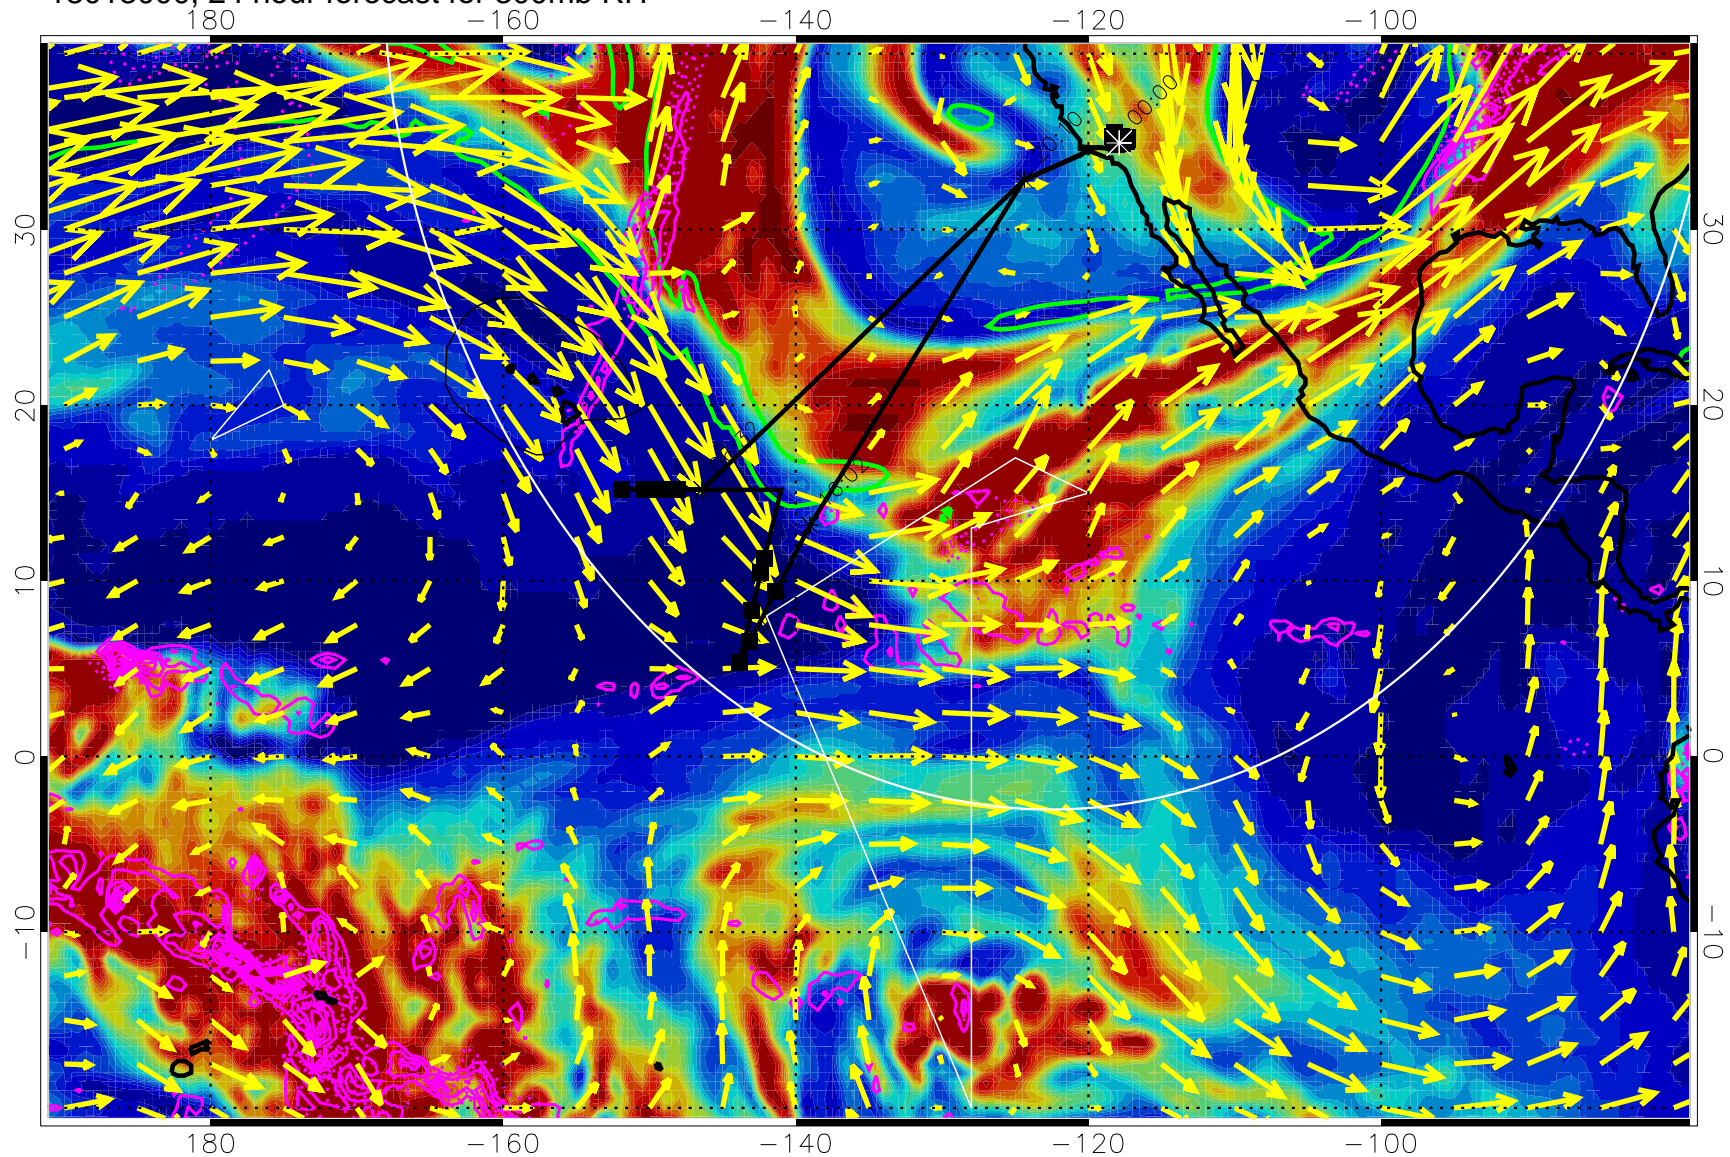

13012912, 12 hour forecast for 300mb RH

Precip (tot dot, conv sol) past 6 hrs 6 kg/m2 contours, min 4

EPV Tropopause (2 PVU) Position

→ 50 m/s

Range ring of 4055 km -- 13 hours GH round trip

13012918, 18 hour forecast for 300mb RH

Precip (tot dot, conv sol) past 6 hrs 6 kg/m2 contours, min 4

EPV Tropopause (2 PVU) Position

→ 50 m/s

Range ring of 4055 km -- 13 hours GH round trip

13013000, 24 hour forecast for 300mb RH

Precip (tot dot, conv sol) past 6 hrs 6 kg/m2 contours, min 4

EPV Tropopause (2 PVU) Position

→ 50 m/s

Range ring of 4055 km -- 13 hours GH round trip

13013006, 30 hour forecast for 300mb RH

Precip (tot dot, conv sol) past 6 hrs 6 kg/m2 contours, min 4

EPV Tropopause (2 PVU) Position

→ 50 m/s

Range ring of 4055 km -- 13 hours GH round trip

13013012, 36 hour forecast for 300mb RH

180 -160 -140 -120 -100

Precip (tot dot, conv sol) past 6 hrs 6 kg/m2 contours, min 4

EPV Tropopause (2 PVU) Position