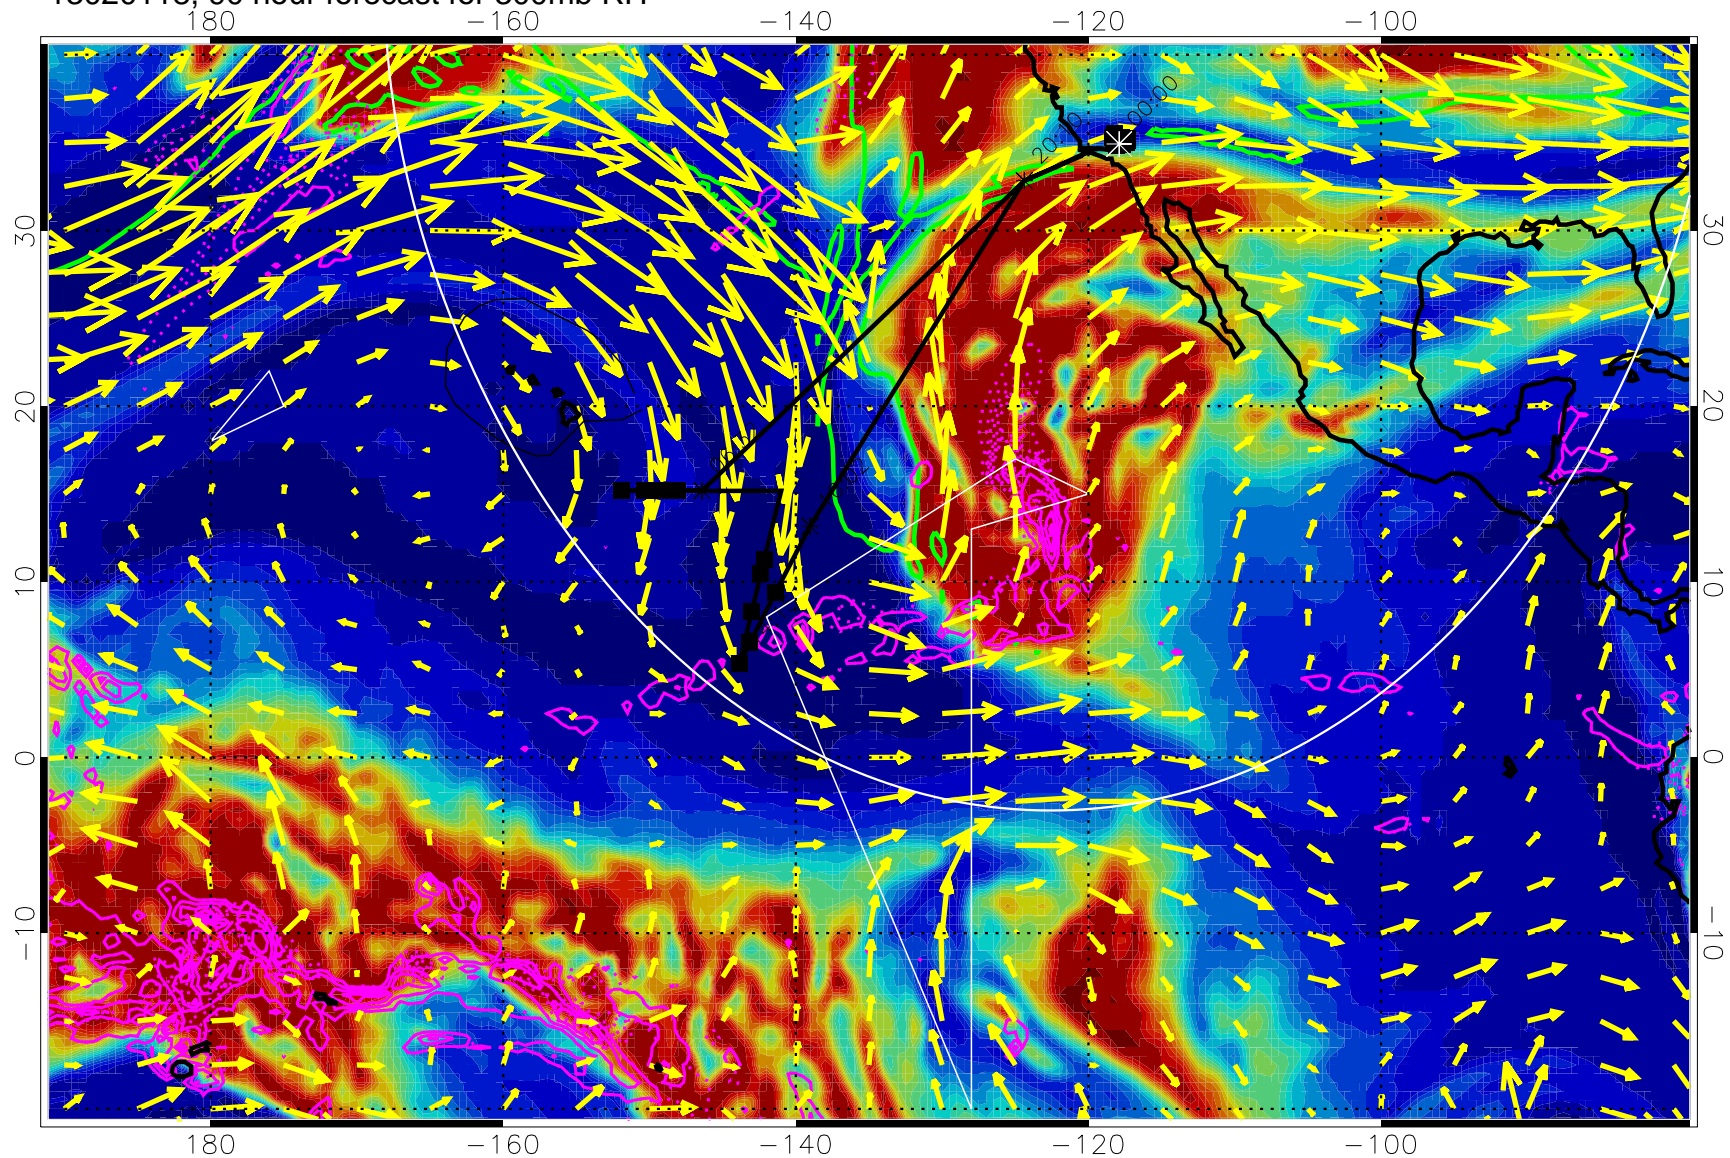

13020112, 84 hour forecast for 300mb RH

Precip (tot dot, conv sol) past 6 hrs 6 kg/m2 contours, min 4

EPV Tropopause (2 PVU) Position

→ 50 m/s

Range ring of 4055 km -- 13 hours GH round trip

13020118, 90 hour forecast for 300mb RH

Precip (tot dot, conv sol) past 6 hrs 6 kg/m2 contours, min 4

EPV Tropopause (2 PVU) Position

→ 50 m/s

Range ring of 4055 km -- 13 hours GH round trip

13020200, 96 hour forecast for 300mb RH

180                  -160                  -140                  -120                  -100