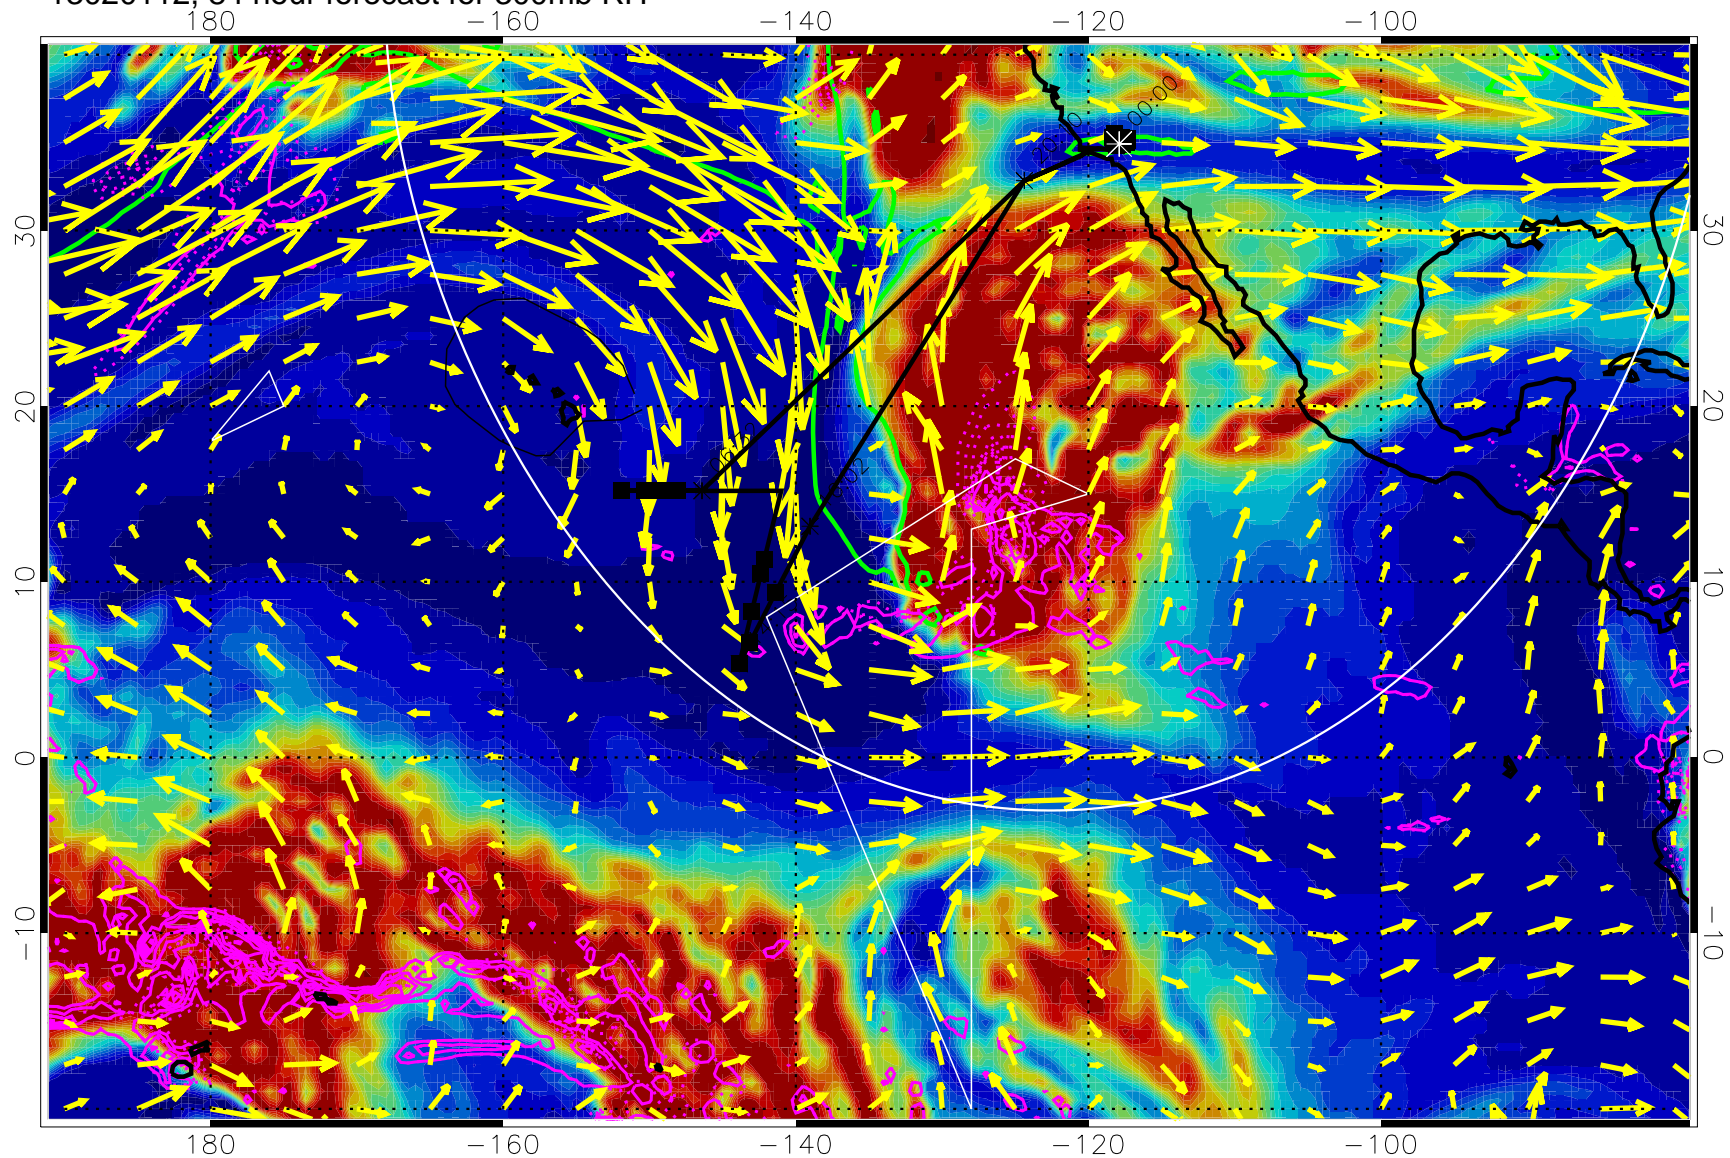

Range ring of 4055 km -- 13 hours GH round trip

13020106, 78 hour forecast for 300mb RH

Precip (tot dot, conv sol) past 6 hrs 6 kg/m<sup>2</sup> contours, min 4

EPV Tropopause (2 PVU) Position

→ 50 m/s

Range ring of 4055 km -- 13 hours GH round trip

13020112, 84 hour forecast for 300mb RH

Precip (tot dot, conv sol) past 6 hrs 6 kg/m2 contours, min 4

EPV Tropopause (2 PVU) Position

→ 50 m/s

Range ring of 4055 km -- 13 hours GH round trip

13020118, 90 hour forecast for 300mb RH

Precip (tot dot, conv sol) past 6 hrs 6 kg/m2 contours, min 4

EPV Tropopause (2 PVU) Position

→ 50 m/s

Range ring of 4055 km -- 13 hours GH round trip

13020200, 96 hour forecast for 300mb RH

180                  -160                  -140                  -120                  -100

13020206, 102 hour forecast for 300mb RH

Precip (tot dot, conv sol) past 6 hrs 6 kg/m2 contours, min 4

EPV Tropopause (2 PVU) Position

→ 50 m/s

Range ring of 4055 km -- 13 hours GH round trip

13020212, 108 hour forecast for 300mb RH