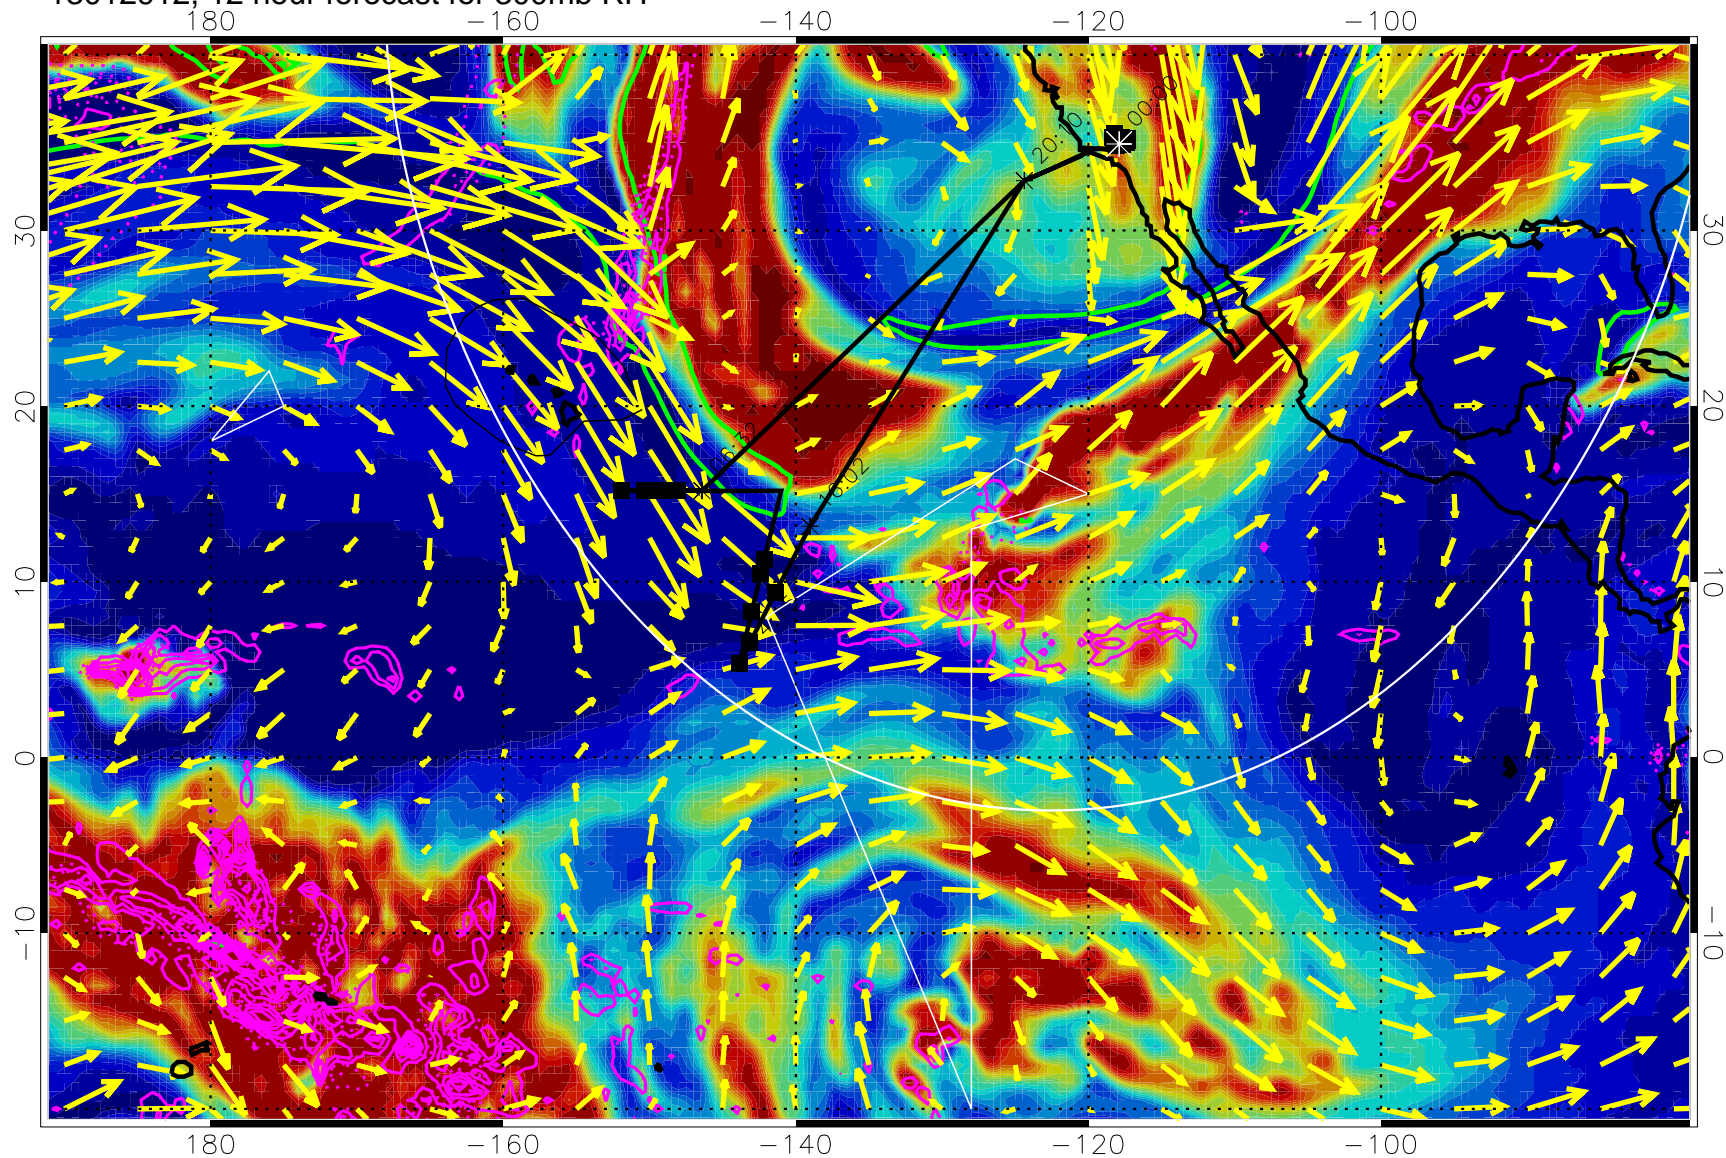

13012912, 12 hour forecast for 300mb RH

Precip (tot dot, conv sol) past 6 hrs 6 kg/m2 contours, min 4

EPV Tropopause (2 PVU) Position

→ 50 m/s

Range ring of 4055 km -- 13 hours GH round trip

13012918, 18 hour forecast for 300mb RH

Precip (tot dot, conv sol) past 6 hrs 6 kg/m2 contours, min 4

EPV Tropopause (2 PVU) Position

→ 50 m/s

Range ring of 4055 km -- 13 hours GH round trip

13013000, 24 hour forecast for 300mb RH

Precip (tot dot, conv sol) past 6 hrs 6 kg/m2 contours, min 4

EPV Tropopause (2 PVU) Position

→ 50 m/s

Range ring of 4055 km -- 13 hours GH round trip

13013006, 30 hour forecast for 300mb RH

Precip (tot dot, conv sol) past 6 hrs 6 kg/m2 contours, min 4

EPV Tropopause (2 PVU) Position

→ 50 m/s

Range ring of 4055 km -- 13 hours GH round trip

13013012, 36 hour forecast for 300mb RH

180 -160 -140 -120 -100

Precip (tot dot, conv sol) past 6 hrs 6 kg/m2 contours, min 4

EPV Tropopause (2 PVU) Position