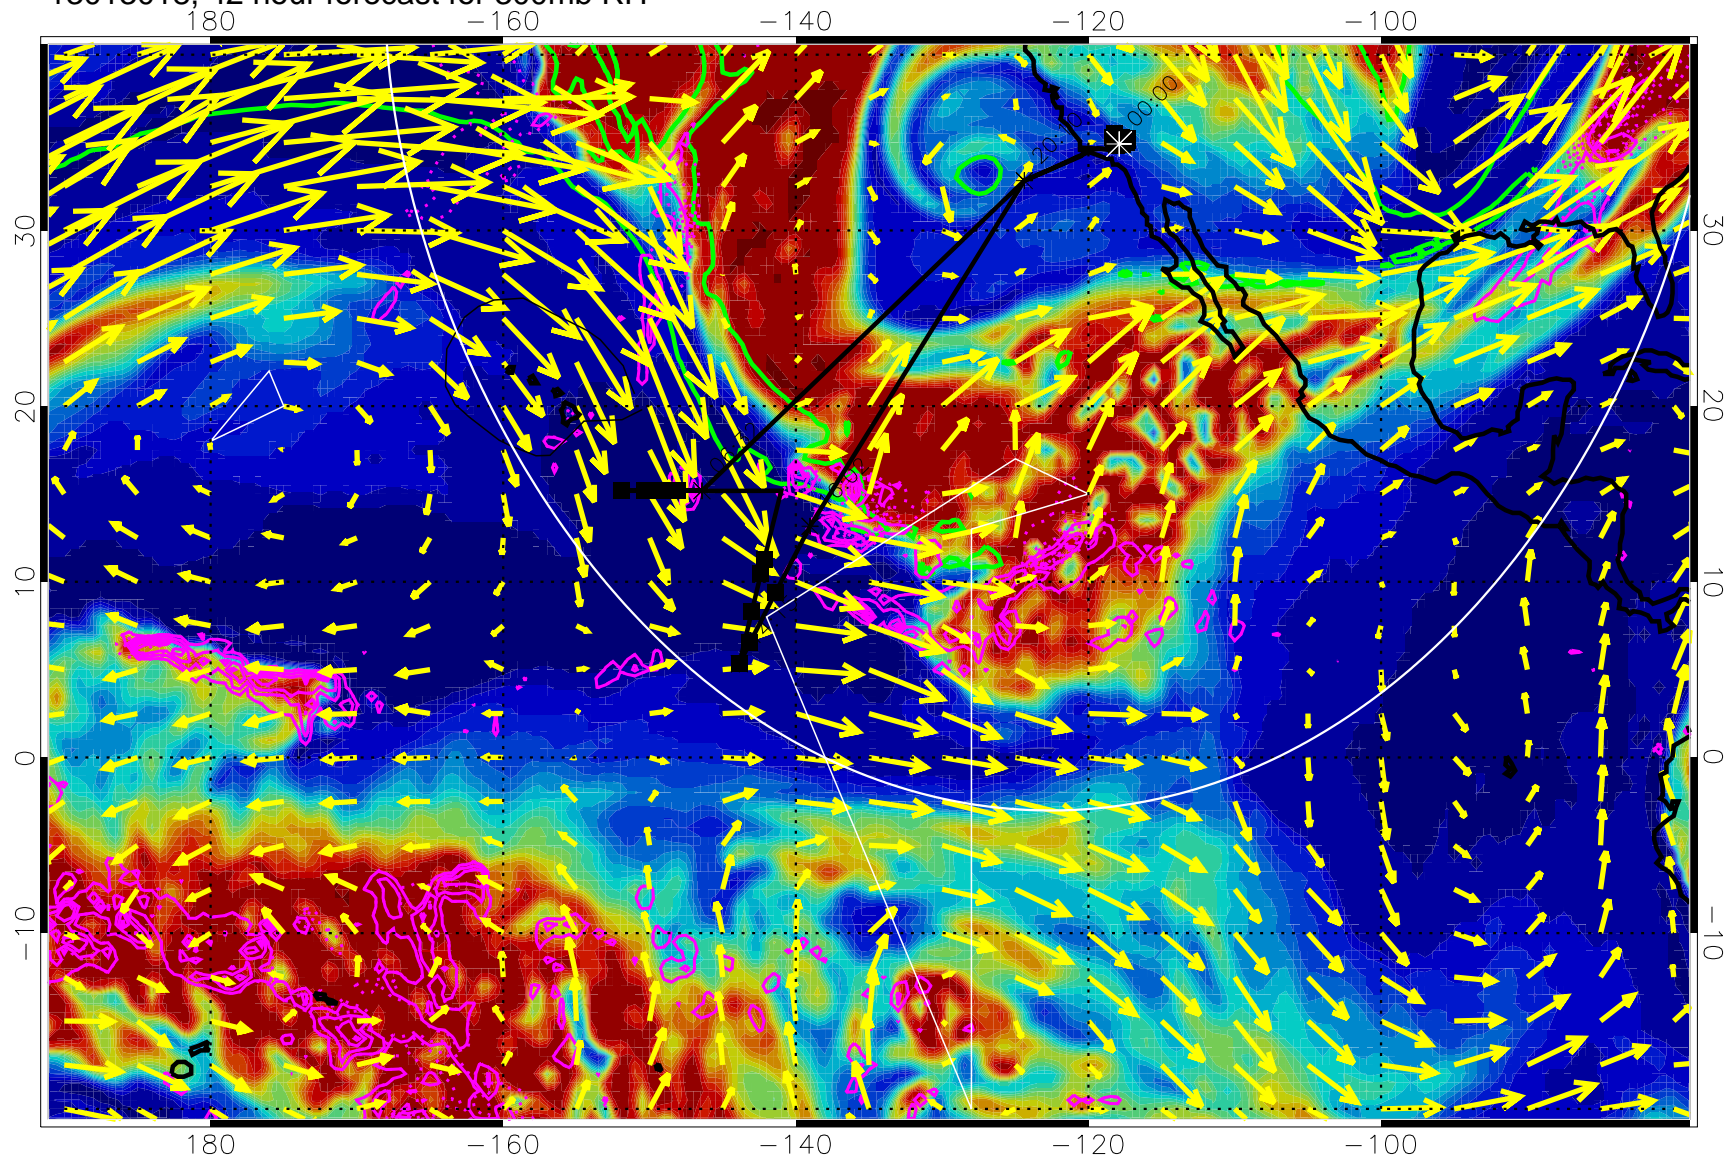

EPV Tropopause (2 PVU) Position

→ 50 m/s

Range ring of 4055 km -- 13 hours GH round trip

13013006, 30 hour forecast for 300mb RH

Precip (tot dot, conv sol) past 6 hrs 6 kg/m2 contours, min 4

EPV Tropopause (2 PVU) Position

→ 50 m/s

Range ring of 4055 km -- 13 hours GH round trip

13013012, 36 hour forecast for 300mb RH

180 -160 -140 -120 -100

Precip (tot dot, conv sol) past 6 hrs 6 kg/m2 contours, min 4

EPV Tropopause (2 PVU) Position

→ 50 m/s

Range ring of 4055 km -- 13 hours GH round trip

13013018, 42 hour forecast for 300mb RH

Precip (tot dot, conv sol) past 6 hrs 6 kg/m2 contours, min 4

EPV Tropopause (2 PVU) Position

→ 50 m/s

Range ring of 4055 km -- 13 hours GH round trip