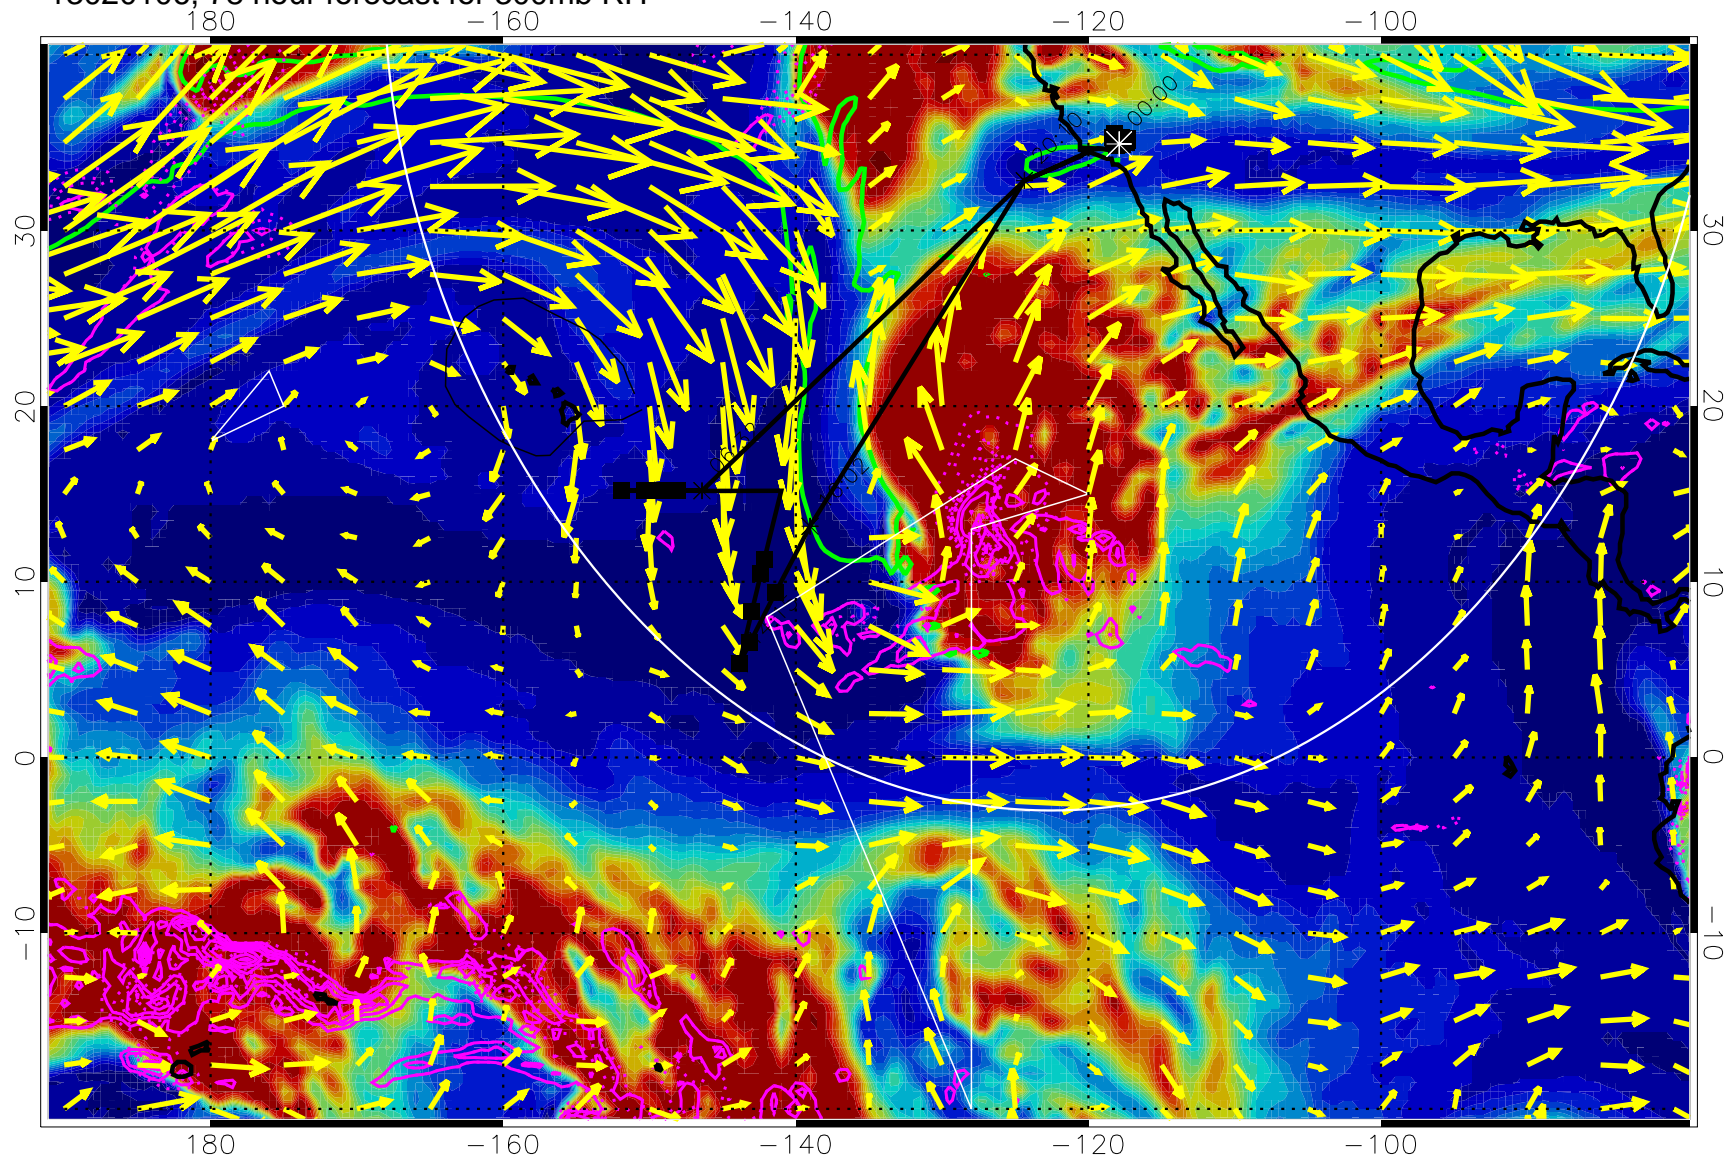

EPV Tropopause (2 PVU) Position

→ 50 m/s

Range ring of 4055 km -- 13 hours GH round trip

13013118, 66 hour forecast for 300mb RH

Precip (tot dot, conv sol) past 6 hrs 6 kg/m2 contours, min 4

EPV Tropopause (2 PVU) Position

→ 50 m/s

Range ring of 4055 km -- 13 hours GH round trip

13020100, 72 hour forecast for 300mb RH

Precip (tot dot, conv sol) past 6 hrs 6 kg/m<sup>2</sup> contours, min 4

EPV Tropopause (2 PVU) Position

→ 50 m/s

Range ring of 4055 km -- 13 hours GH round trip

13020106, 78 hour forecast for 300mb RH

Precip (tot dot, conv sol) past 6 hrs 6 kg/m<sup>2</sup> contours, min 4

EPV Tropopause (2 PVU) Position

→ 50 m/s

Range ring of 4055 km -- 13 hours GH round trip

13020112, 84 hour forecast for 300mb RH

Precip (tot dot, conv sol) past 6 hrs 6 kg/m2 contours, min 4

EPV Tropopause (2 PVU) Position

→ 50 m/s

Range ring of 4055 km -- 13 hours GH round trip

13020118, 90 hour forecast for 300mb RH