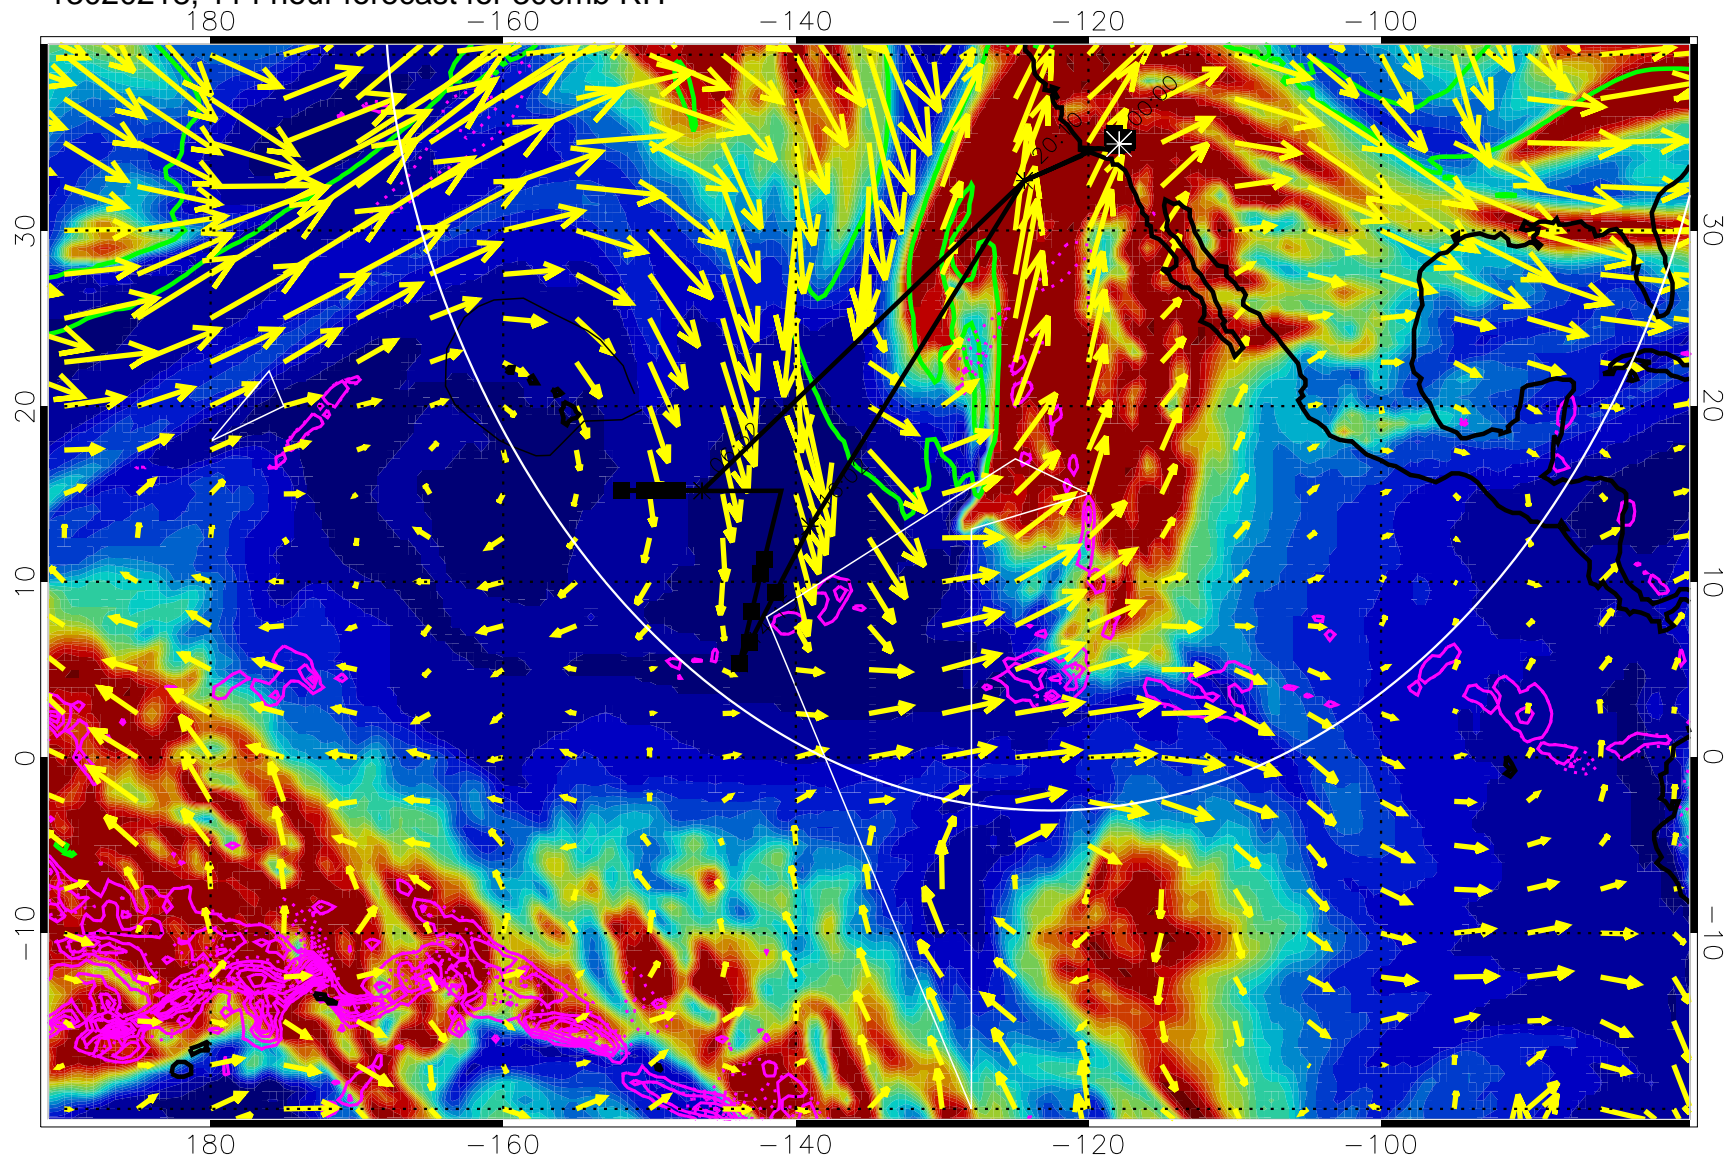

0          20          40          60          80          100  
RH, %

Precip (tot dot, conv sol) past 6 hrs 6 kg/m2 contours, min 4

EPV Tropopause (2 PVU) Position

→ 50 m/s

Range ring of 4055 km -- 13 hours GH round trip

13020206, 102 hour forecast for 300mb RH

Precip (tot dot, conv sol) past 6 hrs 6 kg/m2 contours, min 4

EPV Tropopause (2 PVU) Position

→ 50 m/s

Range ring of 4055 km -- 13 hours GH round trip

13020212, 108 hour forecast for 300mb RH

Precip (tot dot, conv sol) past 6 hrs 6 kg/m2 contours, min 4

EPV Tropopause (2 PVU) Position

→ 50 m/s

Range ring of 4055 km -- 13 hours GH round trip

13020218, 114 hour forecast for 300mb RH

Precip (tot dot, conv sol) past 6 hrs 6 kg/m2 contours, min 4

EPV Tropopause (2 PVU) Position

→ 50 m/s

Range ring of 4055 km -- 13 hours GH round trip

13020300, 120 hour forecast for 300mb RH

Precip (tot dot, conv sol) past 6 hrs 6 kg/m2 contours, min 4

EPV Tropopause (2 PVU) Position