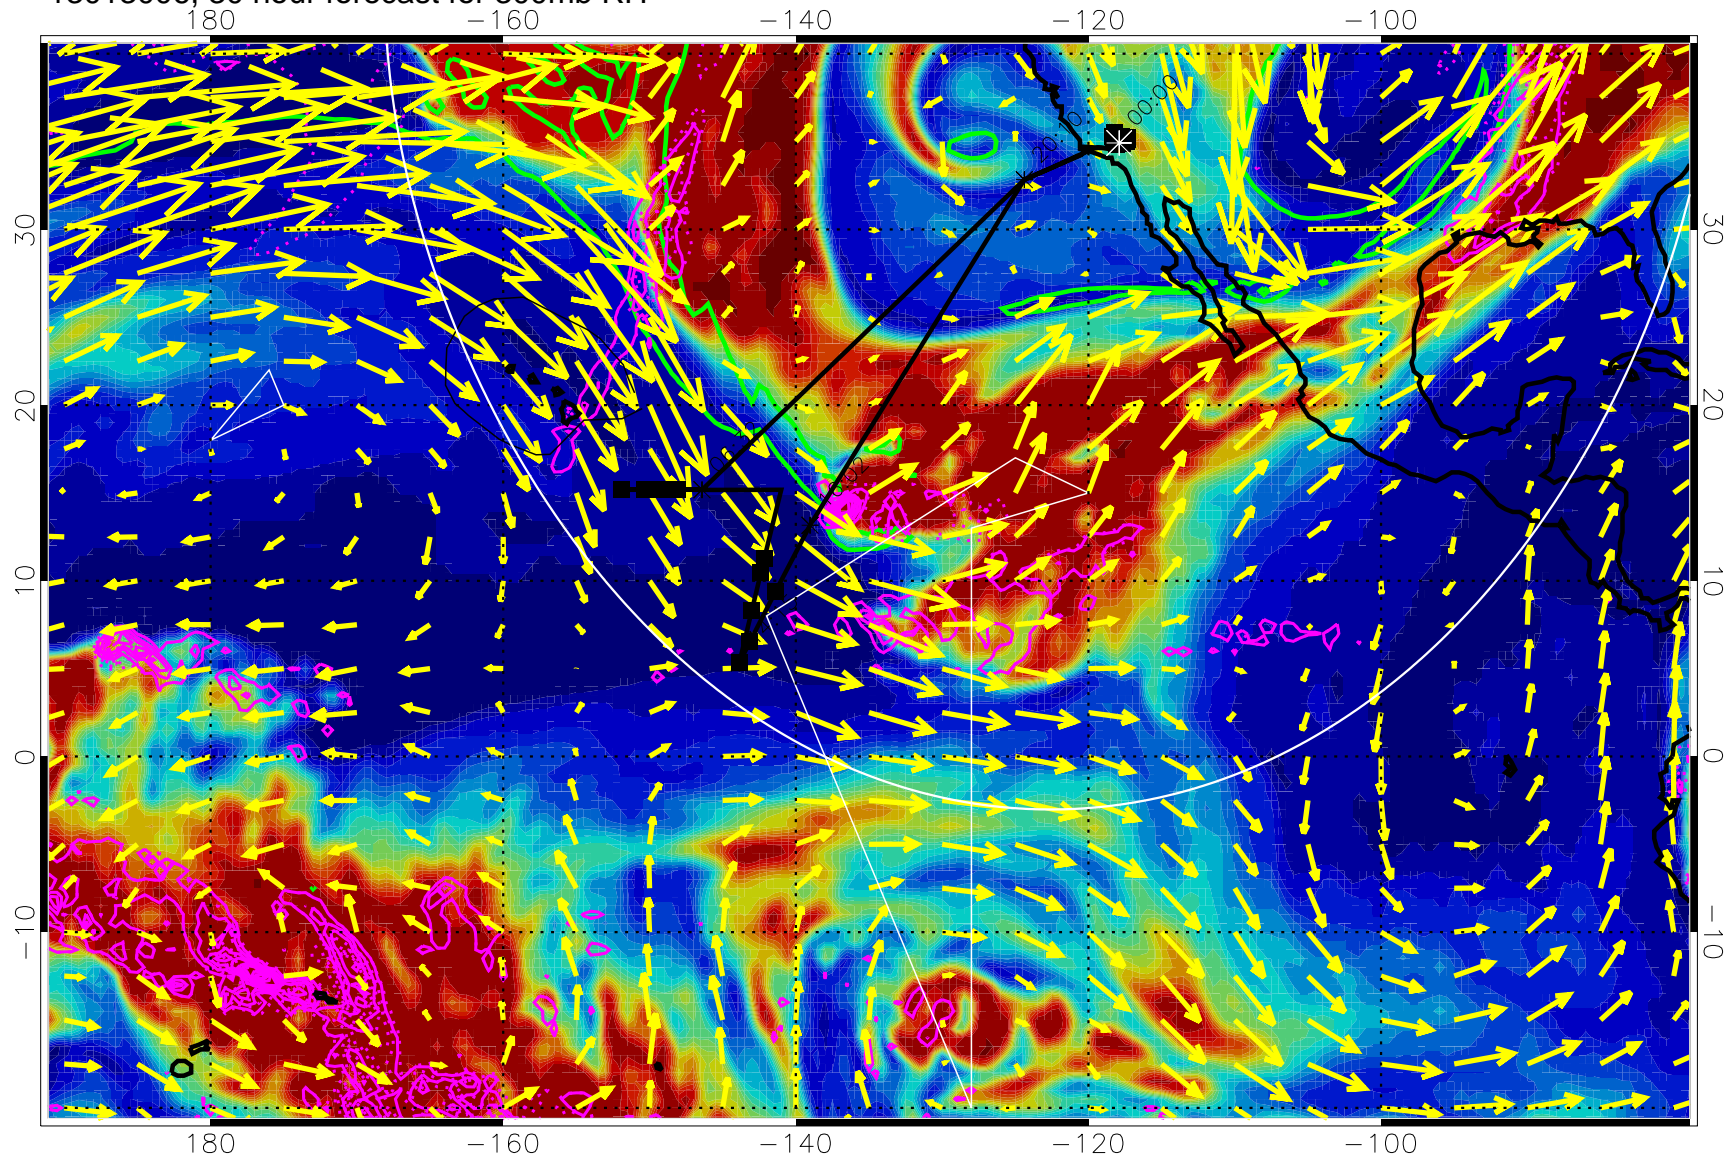

13012912, 12 hour forecast for 300mb RH

Precip (tot dot, conv sol) past 6 hrs 6 kg/m2 contours, min 4

EPV Tropopause (2 PVU) Position

→ 50 m/s

Range ring of 4055 km -- 13 hours GH round trip

13012918, 18 hour forecast for 300mb RH

Precip (tot dot, conv sol) past 6 hrs 6 kg/m2 contours, min 4

EPV Tropopause (2 PVU) Position

→ 50 m/s

Range ring of 4055 km -- 13 hours GH round trip

13013000, 24 hour forecast for 300mb RH

Precip (tot dot, conv sol) past 6 hrs 6 kg/m2 contours, min 4

EPV Tropopause (2 PVU) Position

→ 50 m/s

Range ring of 4055 km -- 13 hours GH round trip

13013006, 30 hour forecast for 300mb RH

Precip (tot dot, conv sol) past 6 hrs 6 kg/m2 contours, min 4

EPV Tropopause (2 PVU) Position

→ 50 m/s

Range ring of 4055 km -- 13 hours GH round trip

13013012, 36 hour forecast for 300mb RH

180 -160 -140 -120 -100

Precip (tot dot, conv sol) past 6 hrs 6 kg/m2 contours, min 4

EPV Tropopause (2 PVU) Position