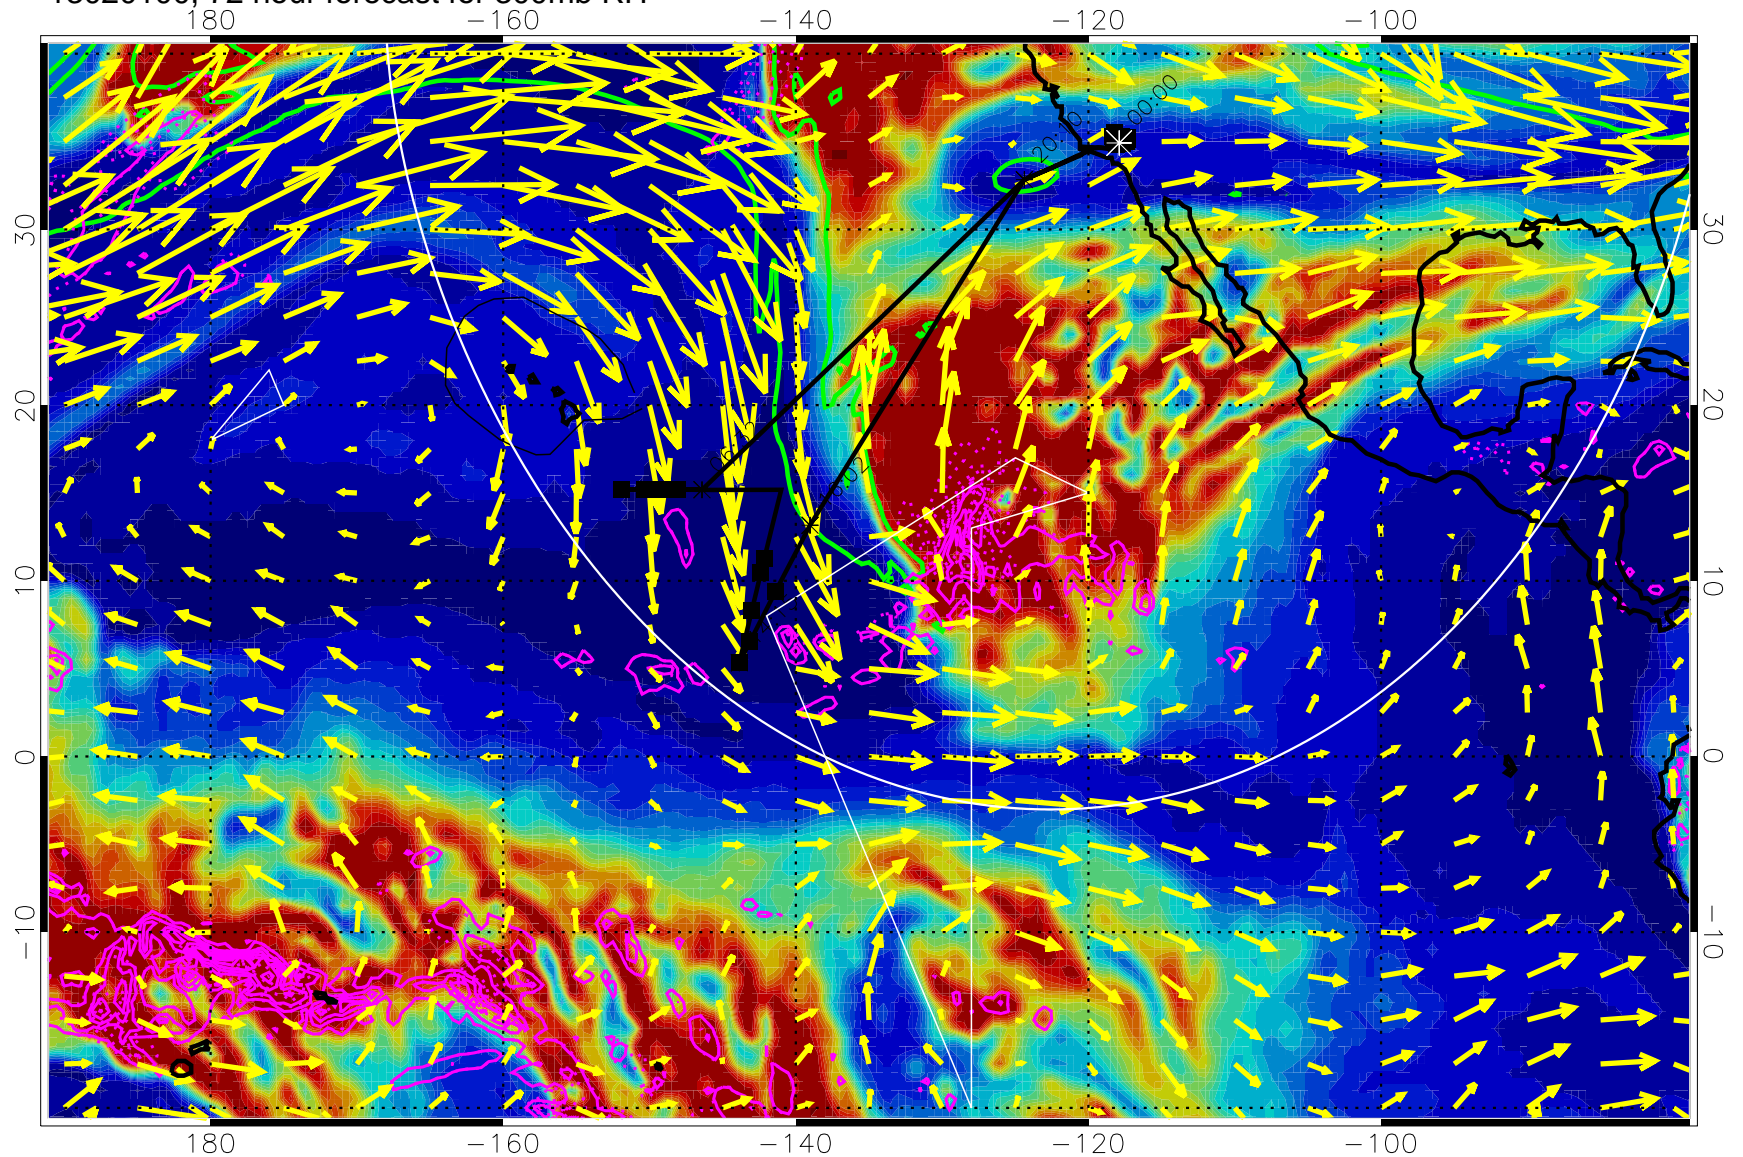

13020100, 72 hour forecast for 300mb RH

Precip (tot dot, conv sol) past 6 hrs 6 kg/m² contours, min 4

EPV Tropopause (2 PVU) Position

→ 50 m/s

Range ring of 4055 km -- 13 hours GH round trip