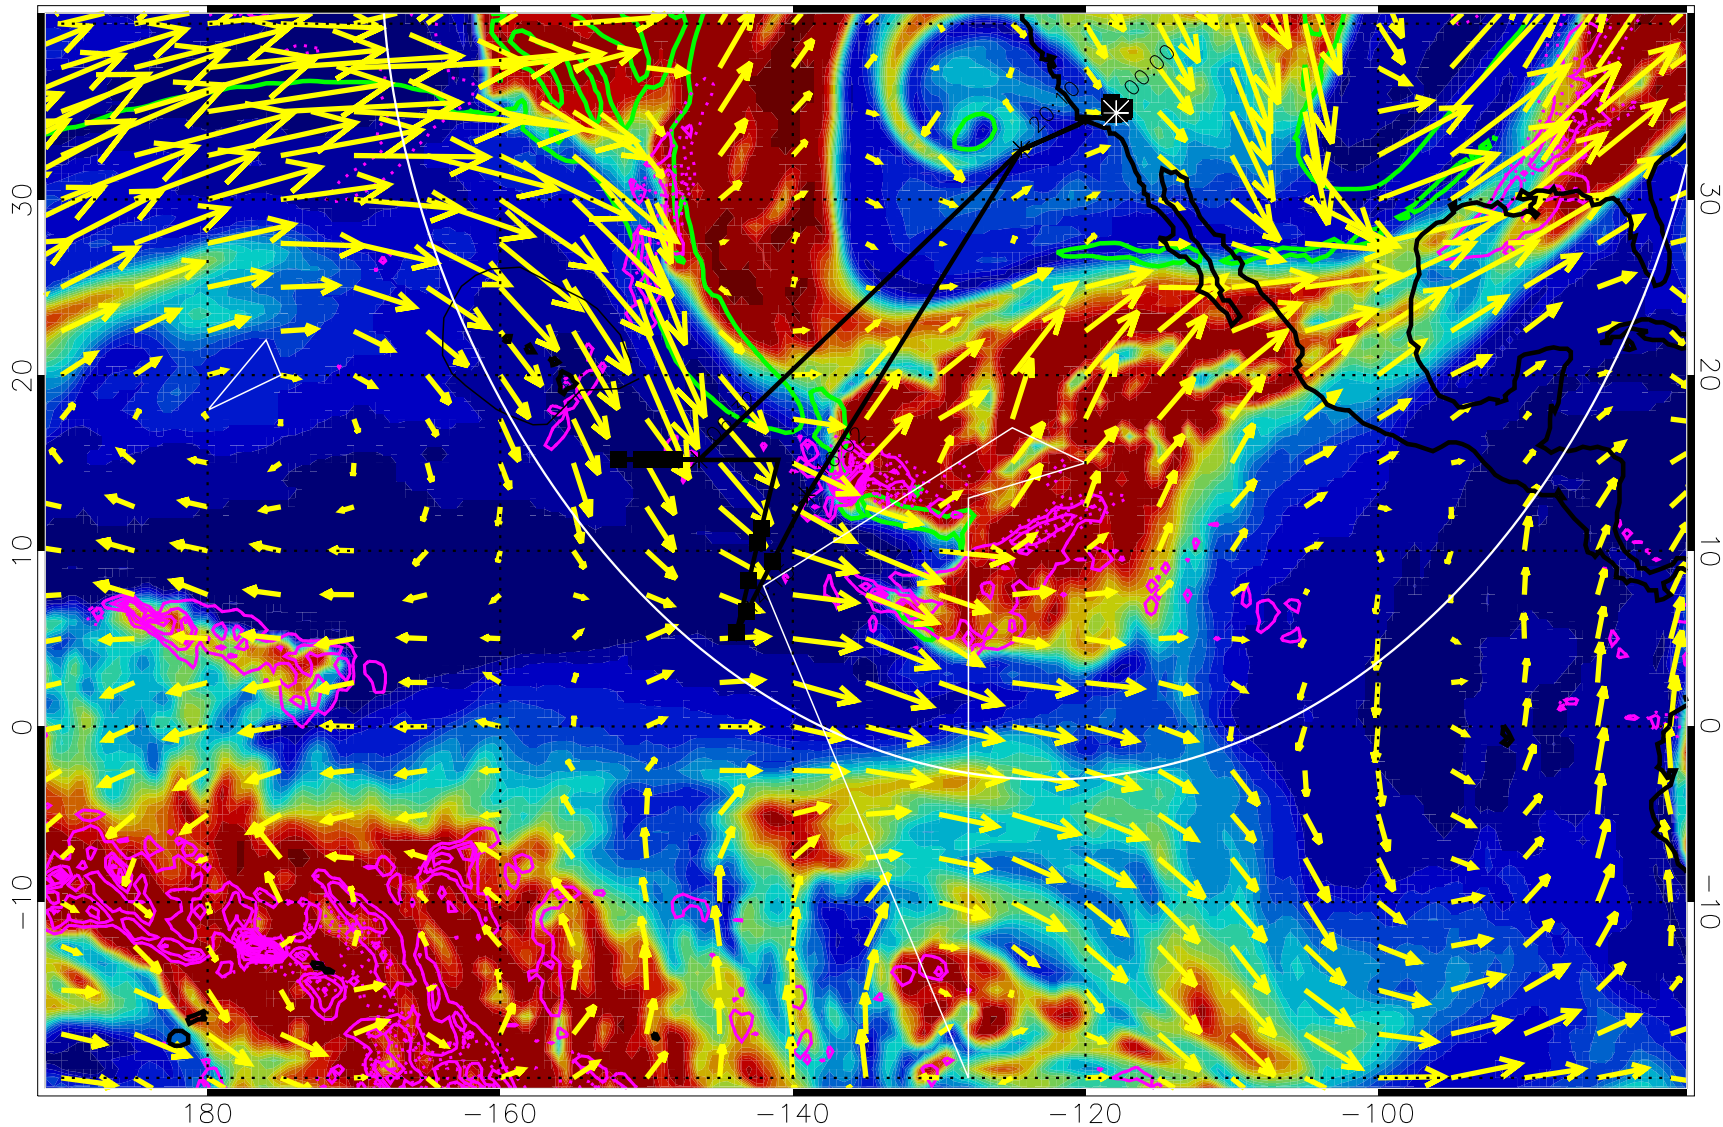

13012912, 12 hour forecast for 300mb RH

Precip (tot dot, conv sol) past 6 hrs 6 kg/m2 contours, min 4

EPV Tropopause (2 PVU) Position

→ 50 m/s

Range ring of 4055 km -- 13 hours GH round trip

13012918, 18 hour forecast for 300mb RH

Precip (tot dot, conv sol) past 6 hrs 6 kg/m2 contours, min 4

EPV Tropopause (2 PVU) Position

→ 50 m/s

Range ring of 4055 km -- 13 hours GH round trip

13013000, 24 hour forecast for 300mb RH

Precip (tot dot, conv sol) past 6 hrs 6 kg/m2 contours, min 4

EPV Tropopause (2 PVU) Position

→ 50 m/s

Range ring of 4055 km -- 13 hours GH round trip

13013006, 30 hour forecast for 300mb RH

Precip (tot dot, conv sol) past 6 hrs 6 kg/m2 contours, min 4

EPV Tropopause (2 PVU) Position

→ 50 m/s

Range ring of 4055 km -- 13 hours GH round trip

13013012, 36 hour forecast for 300mb RH

180 -160 -140 -120 -100

Precip (tot dot, conv sol) past 6 hrs 6 kg/m2 contours, min 4

EPV Tropopause (2 PVU) Position