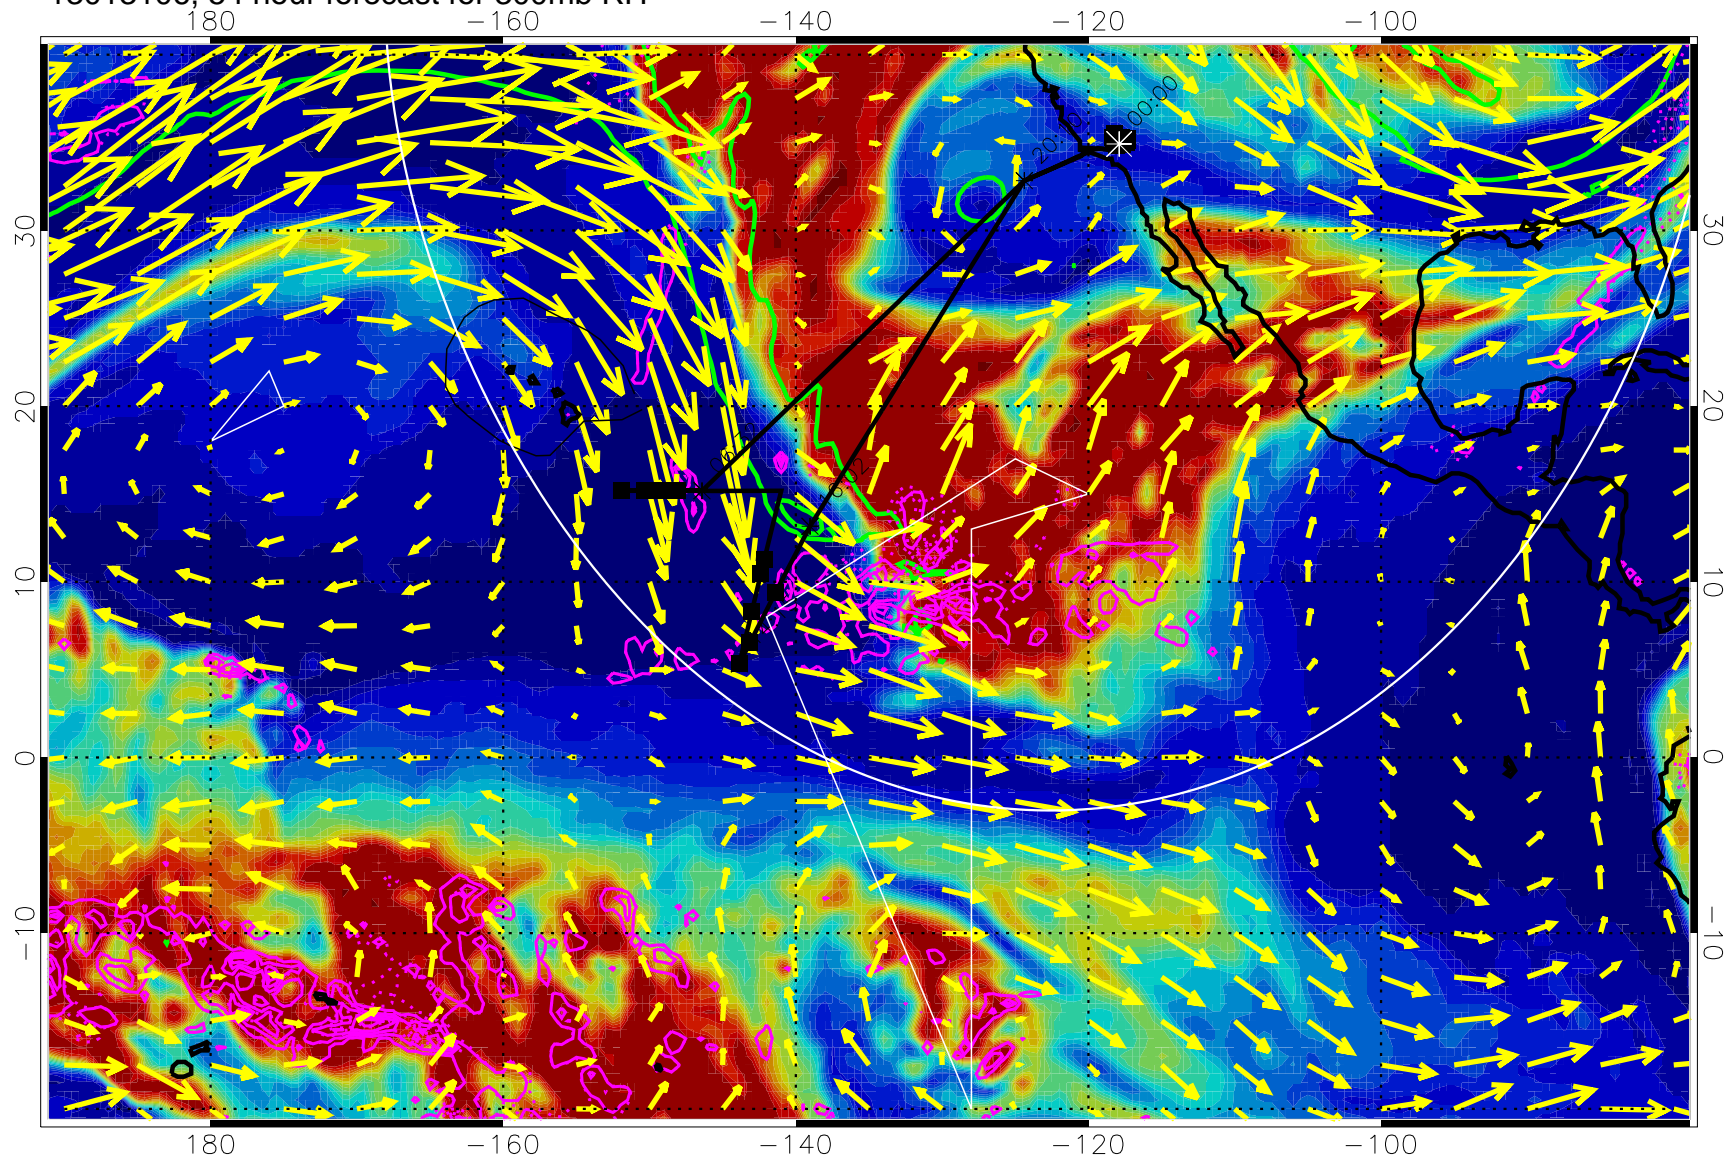

13013100, 48 hour forecast for 300mb RH

Precip (tot dot, conv sol) past 6 hrs 6 kg/m2 contours, min 4

EPV Tropopause (2 PVU) Position

→ 50 m/s

Range ring of 4055 km -- 13 hours GH round trip

13013106, 54 hour forecast for 300mb RH

Precip (tot dot, conv sol) past 6 hrs 6 kg/m2 contours, min 4

EPV Tropopause (2 PVU) Position

→ 50 m/s

Range ring of 4055 km -- 13 hours GH round trip

13013112, 60 hour forecast for 300mb RH

Precip (tot dot, conv sol) past 6 hrs 6 kg/m2 contours, min 4

EPV Tropopause (2 PVU) Position

→ 50 m/s

Range ring of 4055 km -- 13 hours GH round trip

13013118, 66 hour forecast for 300mb RH

Precip (tot dot, conv sol) past 6 hrs 6 kg/m2 contours, min 4

EPV Tropopause (2 PVU) Position