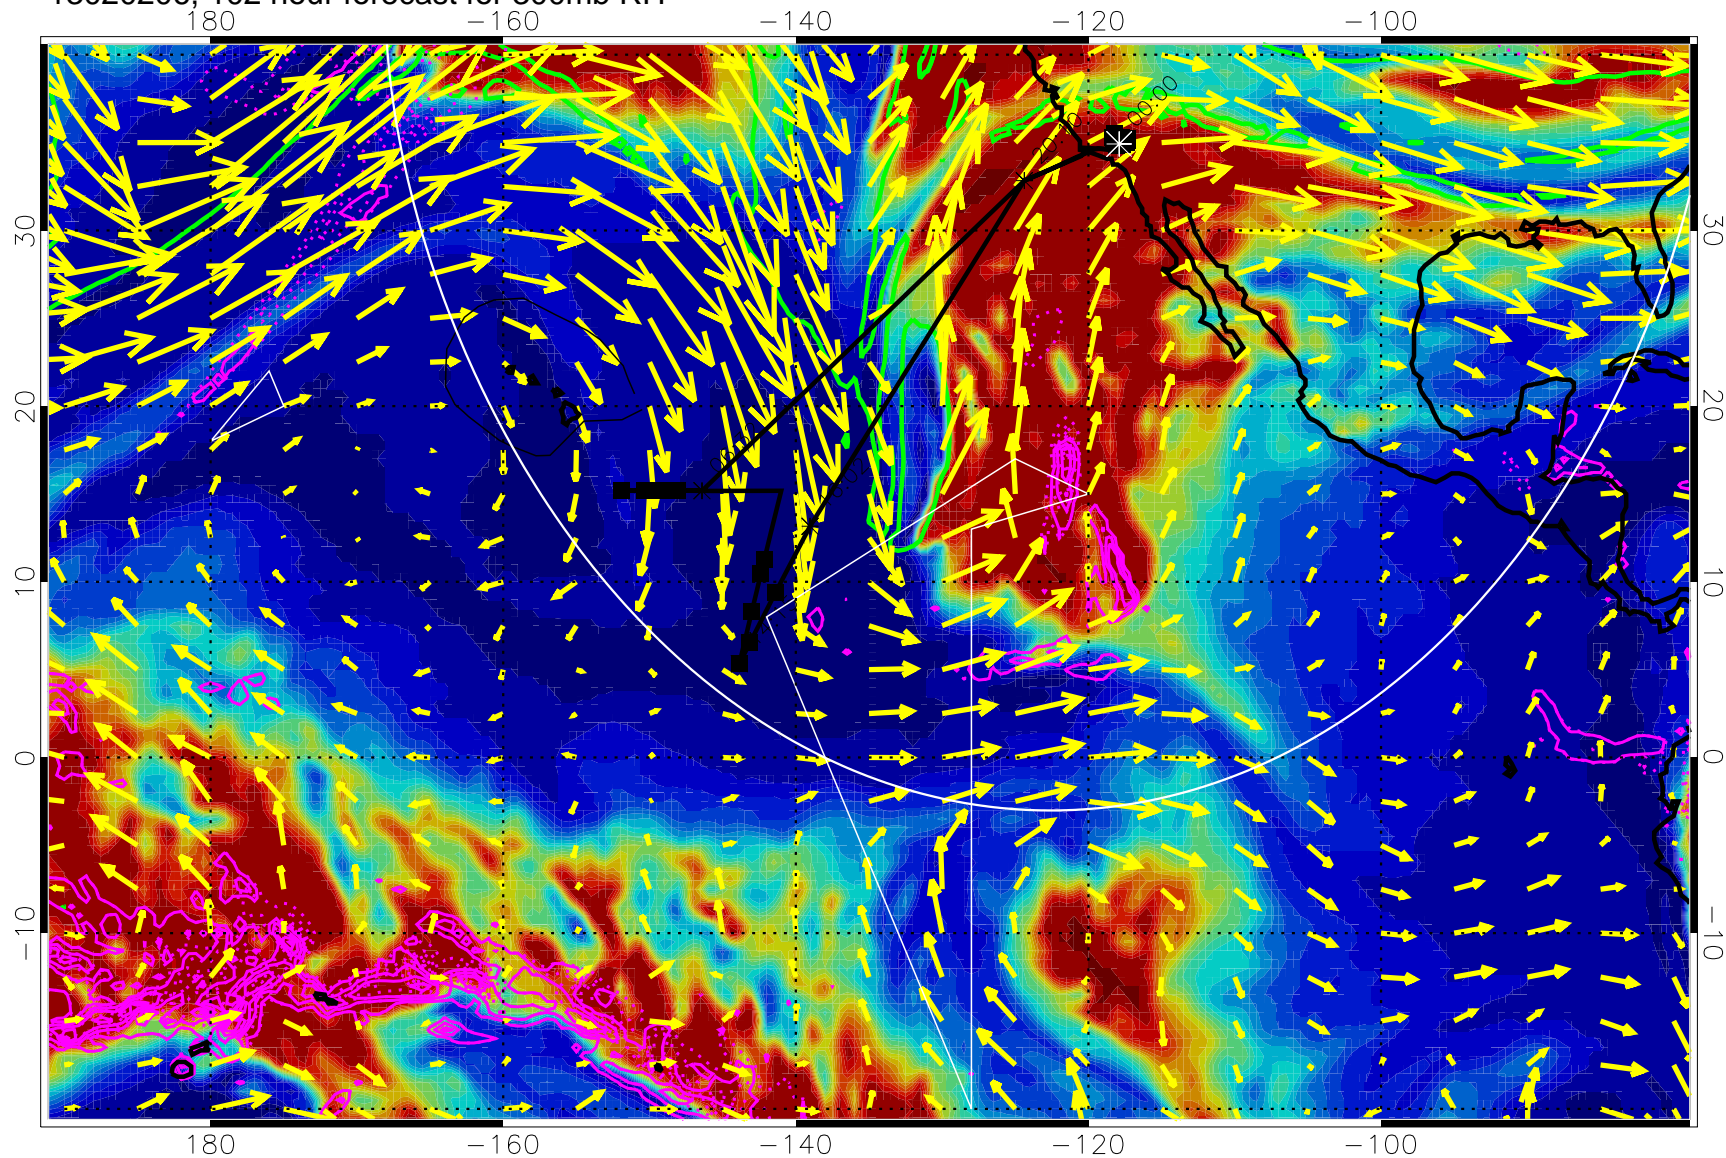

Precip (tot dot, conv sol) past 6 hrs 6 kg/m2 contours, min 4

EPV Tropopause (2 PVU) Position

→ 50 m/s

Range ring of 4055 km -- 13 hours GH round trip

13020200, 96 hour forecast for 300mb RH

180                  -160                  -140                  -120                  -100

0          20          40          60          80          100  
RH, %

Precip (tot dot, conv sol) past 6 hrs 6 kg/m2 contours, min 4

EPV Tropopause (2 PVU) Position

→ 50 m/s

Range ring of 4055 km -- 13 hours GH round trip

13020206, 102 hour forecast for 300mb RH

Precip (tot dot, conv sol) past 6 hrs 6 kg/m2 contours, min 4

EPV Tropopause (2 PVU) Position

→ 50 m/s

Range ring of 4055 km -- 13 hours GH round trip

13020212, 108 hour forecast for 300mb RH

Precip (tot dot, conv sol) past 6 hrs 6 kg/m2 contours, min 4

EPV Tropopause (2 PVU) Position

→ 50 m/s

Range ring of 4055 km -- 13 hours GH round trip

13020218, 114 hour forecast for 300mb RH

Precip (tot dot, conv sol) past 6 hrs 6 kg/m2 contours, min 4