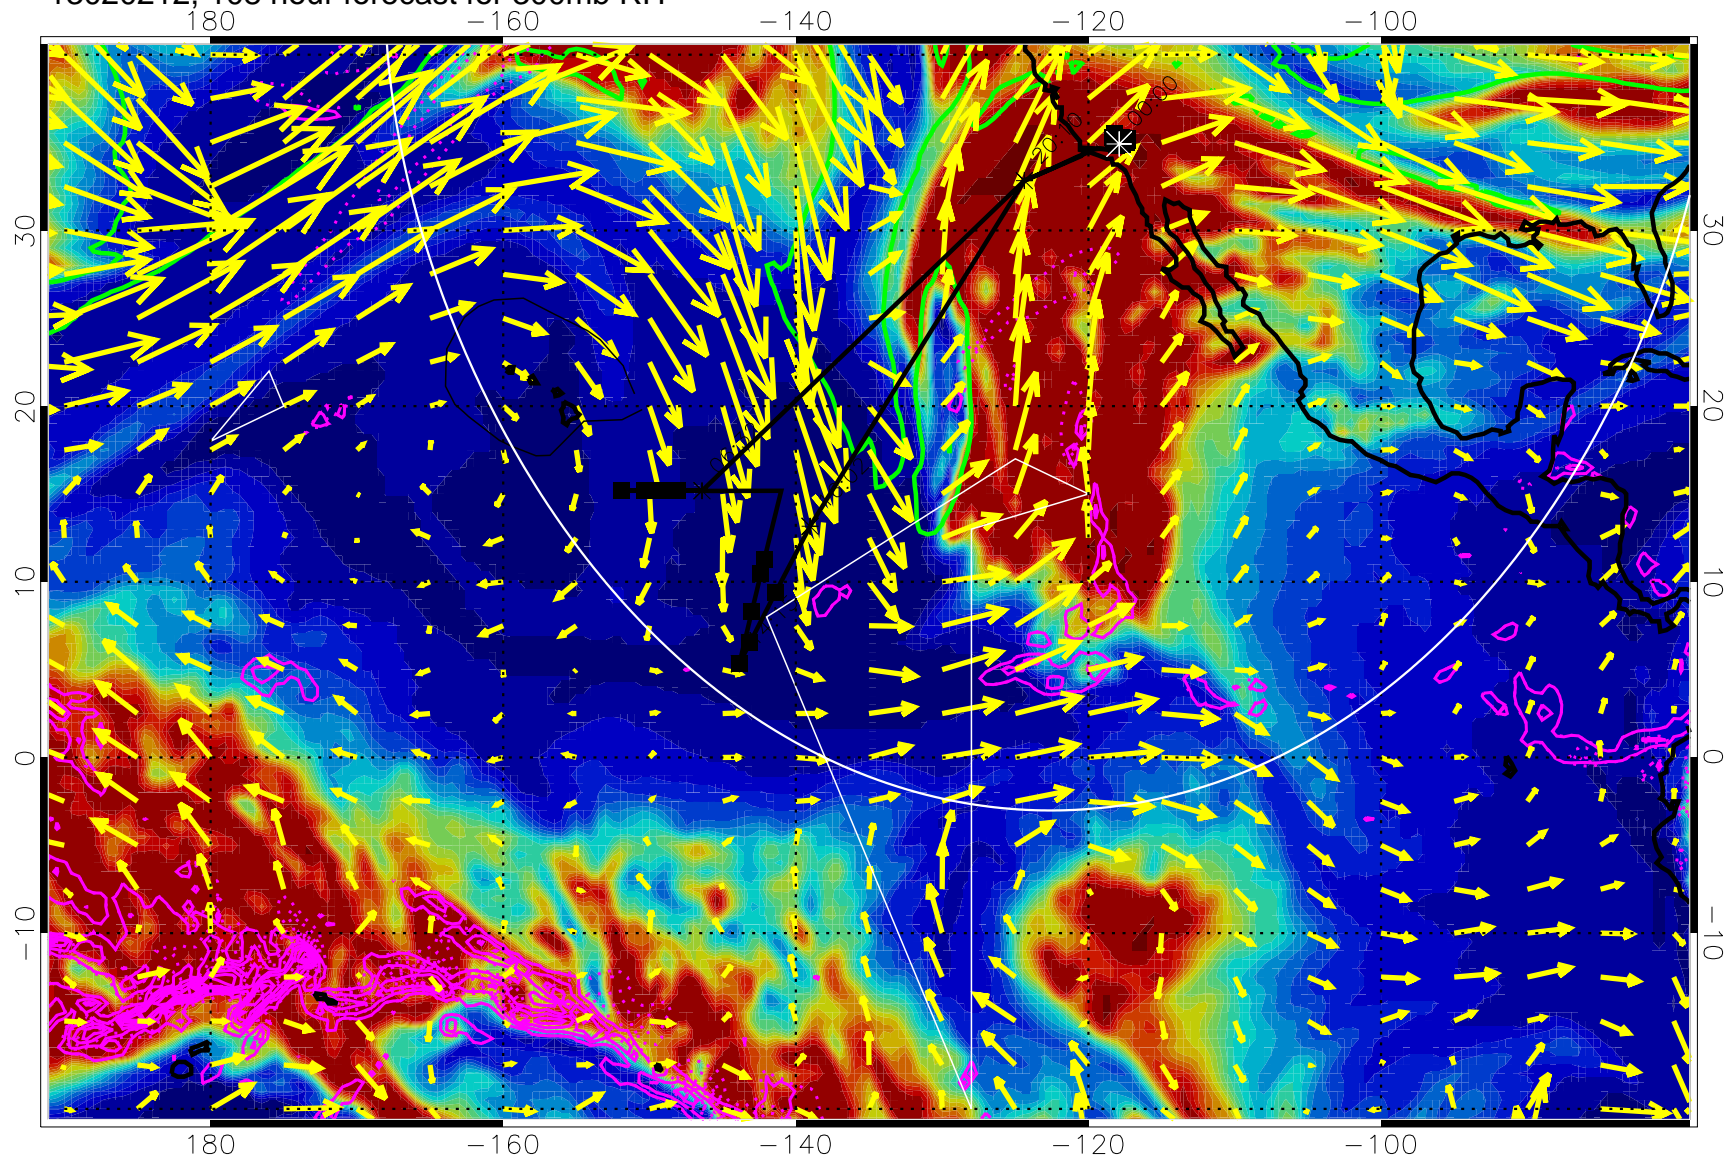

0          20          40          60          80          100  
RH, %

Precip (tot dot, conv sol) past 6 hrs 6 kg/m2 contours, min 4

EPV Tropopause (2 PVU) Position

→ 50 m/s

Range ring of 4055 km -- 13 hours GH round trip

13020206, 102 hour forecast for 300mb RH

Precip (tot dot, conv sol) past 6 hrs 6 kg/m2 contours, min 4

EPV Tropopause (2 PVU) Position

→ 50 m/s

Range ring of 4055 km -- 13 hours GH round trip

13020212, 108 hour forecast for 300mb RH

Precip (tot dot, conv sol) past 6 hrs 6 kg/m2 contours, min 4

EPV Tropopause (2 PVU) Position

→ 50 m/s

Range ring of 4055 km -- 13 hours GH round trip

13020218, 114 hour forecast for 300mb RH

Precip (tot dot, conv sol) past 6 hrs 6 kg/m2 contours, min 4

EPV Tropopause (2 PVU) Position

→ 50 m/s

Range ring of 4055 km -- 13 hours GH round trip

13020300, 120 hour forecast for 300mb RH

Precip (tot dot, conv sol) past 6 hrs 6 kg/m2 contours, min 4

EPV Tropopause (2 PVU) Position