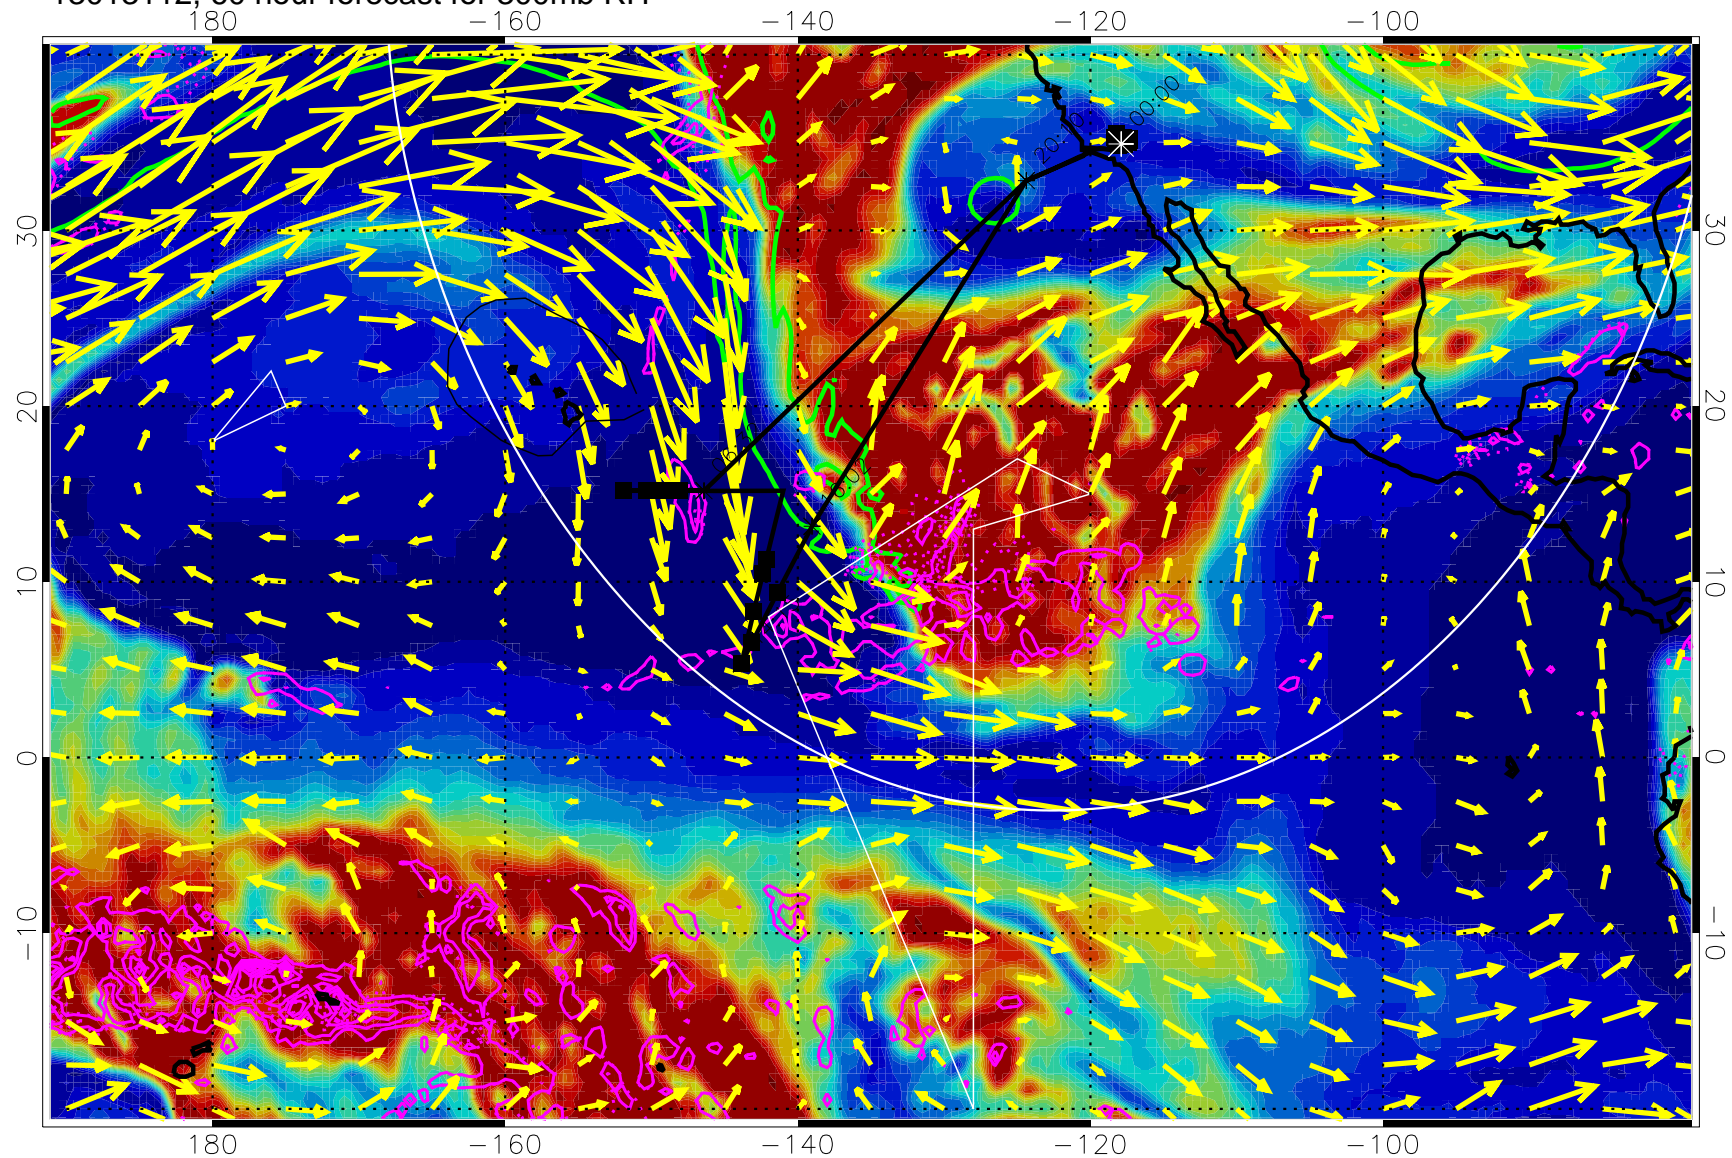

Precip (tot dot, conv sol) past 6 hrs 6 kg/m2 contours, min 4

EPV Tropopause (2 PVU) Position

→ 50 m/s

Range ring of 4055 km -- 13 hours GH round trip

13013112, 60 hour forecast for 300mb RH

Precip (tot dot, conv sol) past 6 hrs 6 kg/m2 contours, min 4

EPV Tropopause (2 PVU) Position

→ 50 m/s

Range ring of 4055 km -- 13 hours GH round trip

13013118, 66 hour forecast for 300mb RH

Precip (tot dot, conv sol) past 6 hrs 6 kg/m2 contours, min 4

EPV Tropopause (2 PVU) Position