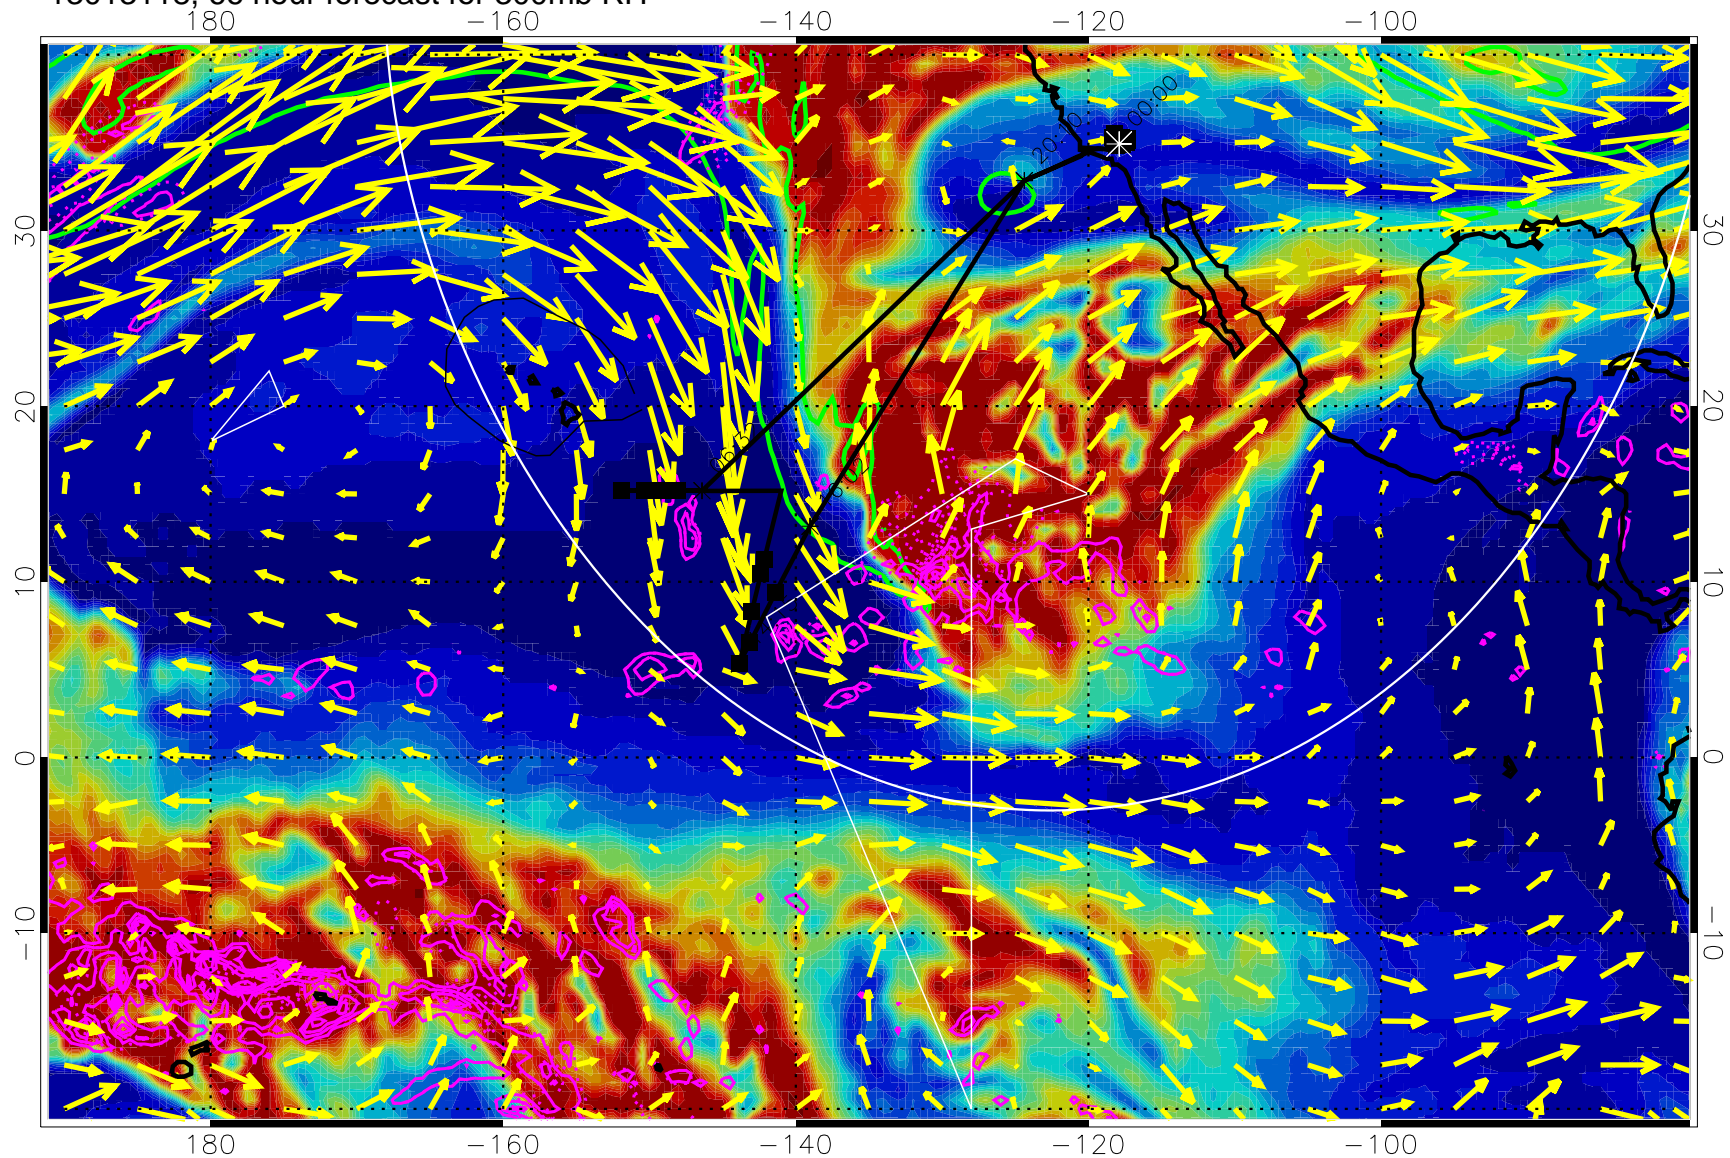

Precip (tot dot, conv sol) past 6 hrs 6 kg/m2 contours, min 4

EPV Tropopause (2 PVU) Position

→ 50 m/s

Range ring of 4055 km -- 13 hours GH round trip

13013112, 60 hour forecast for 300mb RH

Precip (tot dot, conv sol) past 6 hrs 6 kg/m2 contours, min 4

EPV Tropopause (2 PVU) Position

→ 50 m/s

Range ring of 4055 km -- 13 hours GH round trip

13013118, 66 hour forecast for 300mb RH

Precip (tot dot, conv sol) past 6 hrs 6 kg/m2 contours, min 4

EPV Tropopause (2 PVU) Position