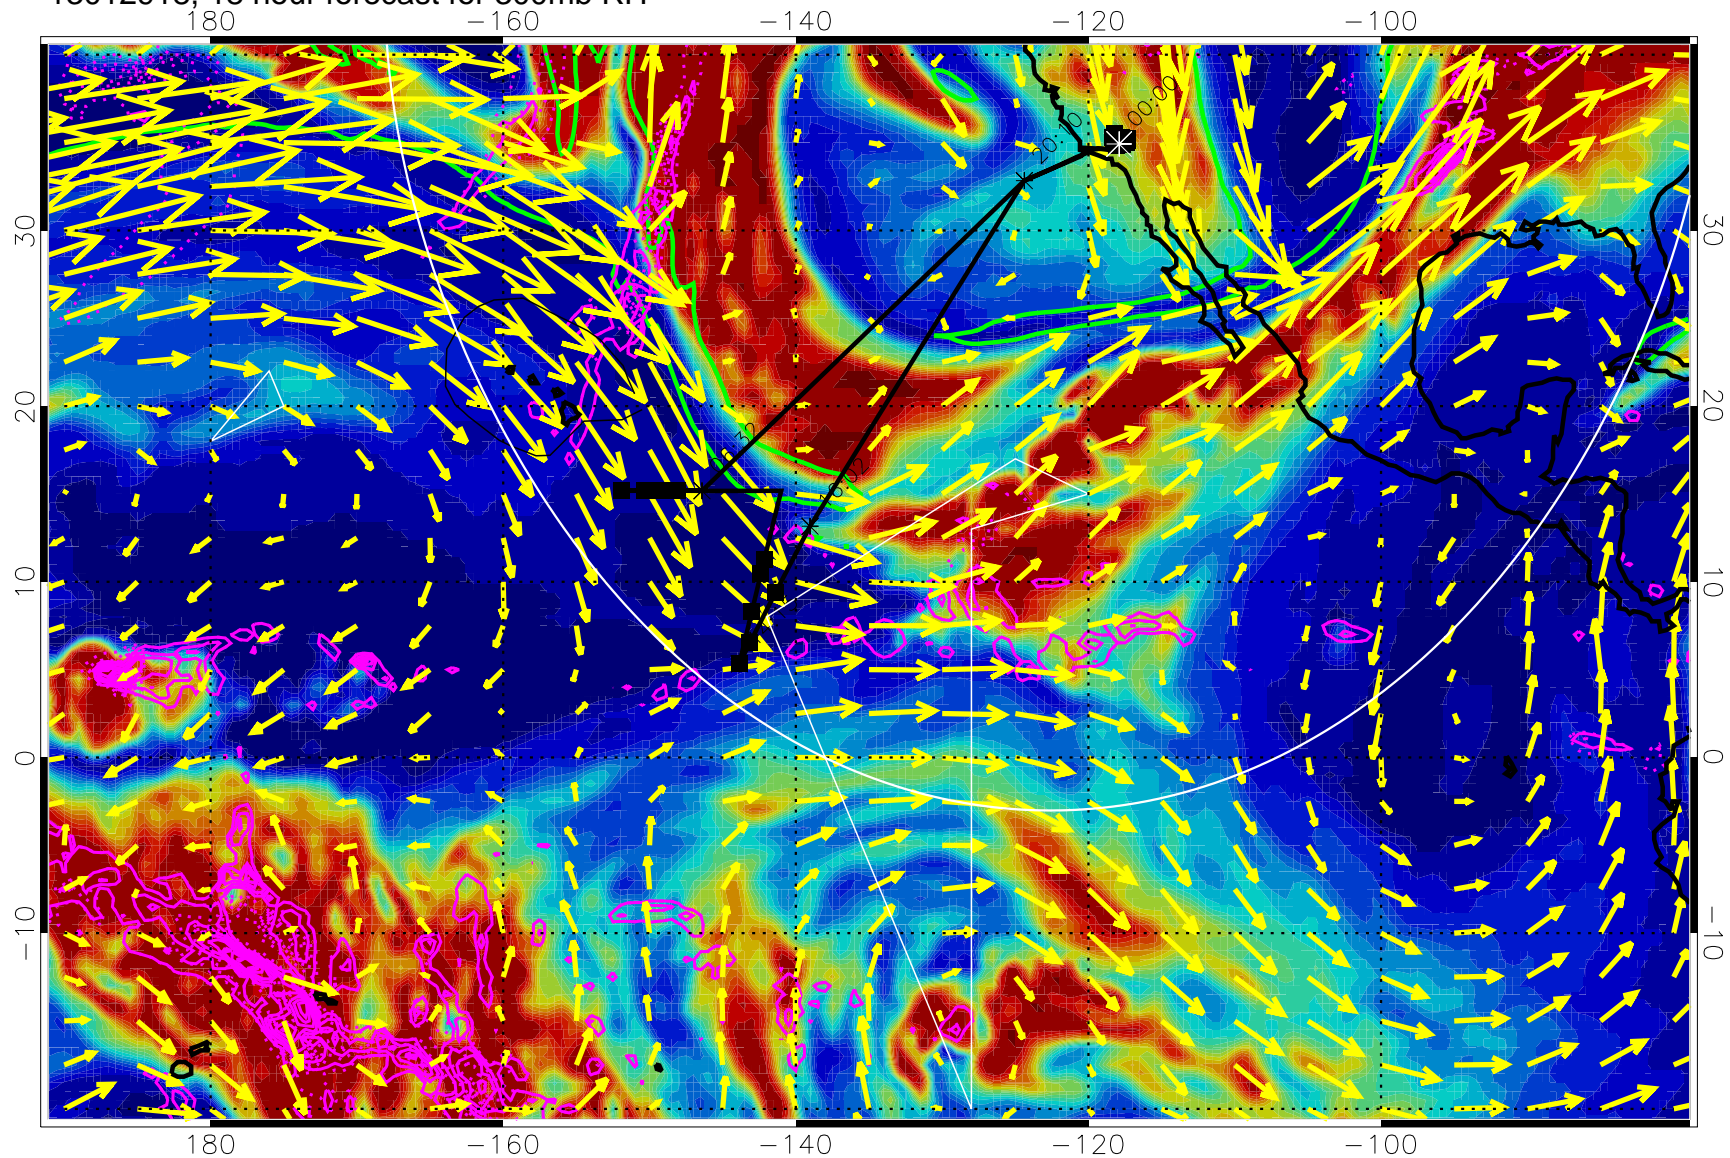

13012912, 12 hour forecast for 300mb RH

Precip (tot dot, conv sol) past 6 hrs 6 kg/m2 contours, min 4

EPV Tropopause (2 PVU) Position

→ 50 m/s

Range ring of 4055 km -- 13 hours GH round trip

13012918, 18 hour forecast for 300mb RH

Precip (tot dot, conv sol) past 6 hrs 6 kg/m2 contours, min 4

EPV Tropopause (2 PVU) Position

→ 50 m/s

Range ring of 4055 km -- 13 hours GH round trip

13013000, 24 hour forecast for 300mb RH

Precip (tot dot, conv sol) past 6 hrs 6 kg/m2 contours, min 4

EPV Tropopause (2 PVU) Position

→ 50 m/s

Range ring of 4055 km -- 13 hours GH round trip

13013006, 30 hour forecast for 300mb RH

Precip (tot dot, conv sol) past 6 hrs 6 kg/m2 contours, min 4

EPV Tropopause (2 PVU) Position

→ 50 m/s

Range ring of 4055 km -- 13 hours GH round trip

13013012, 36 hour forecast for 300mb RH

180 -160 -140 -120 -100

Precip (tot dot, conv sol) past 6 hrs 6 kg/m2 contours, min 4

EPV Tropopause (2 PVU) Position