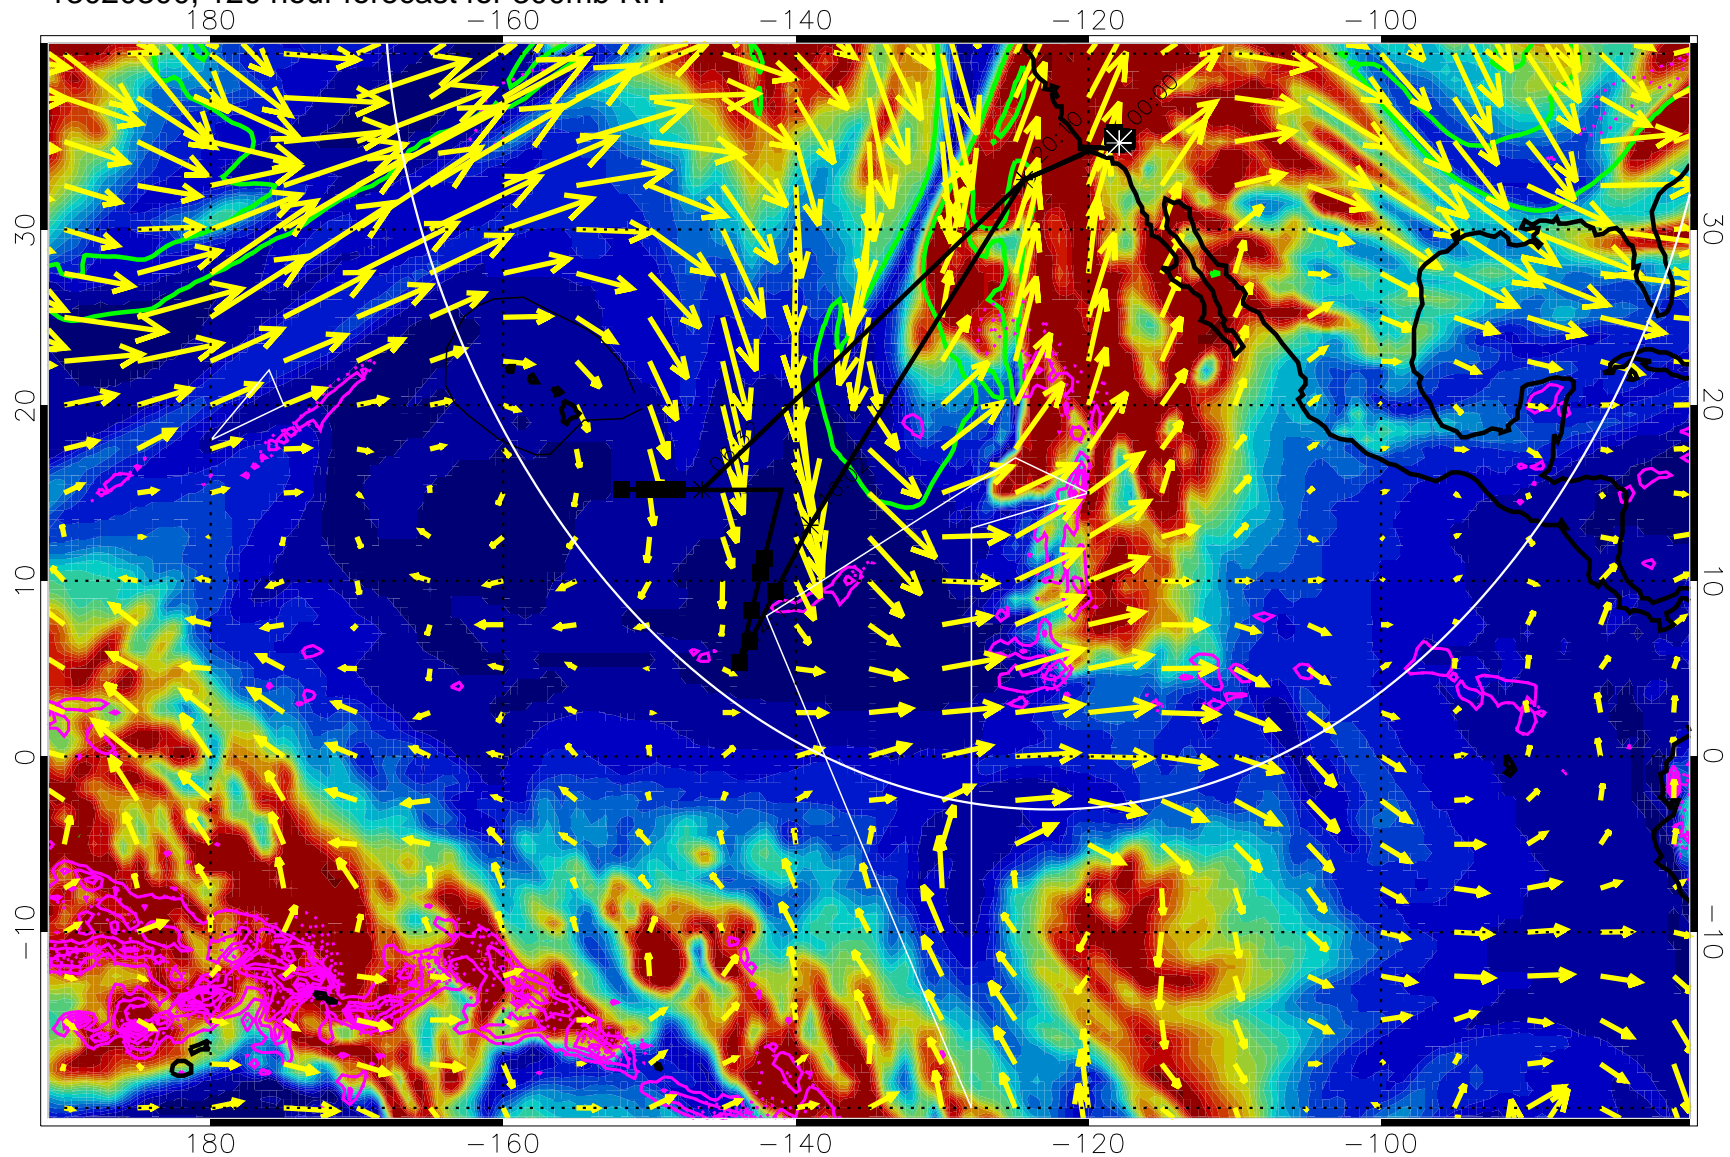

13020206, 102 hour forecast for 300mb RH

Precip (tot dot, conv sol) past 6 hrs 6 kg/m2 contours, min 4

EPV Tropopause (2 PVU) Position

→ 50 m/s

Range ring of 4055 km -- 13 hours GH round trip

13020212, 108 hour forecast for 300mb RH

Precip (tot dot, conv sol) past 6 hrs 6 kg/m2 contours, min 4

EPV Tropopause (2 PVU) Position

→ 50 m/s

Range ring of 4055 km -- 13 hours GH round trip

13020218, 114 hour forecast for 300mb RH

Precip (tot dot, conv sol) past 6 hrs 6 kg/m2 contours, min 4

EPV Tropopause (2 PVU) Position

→ 50 m/s

Range ring of 4055 km -- 13 hours GH round trip

13020300, 120 hour forecast for 300mb RH

Precip (tot dot, conv sol) past 6 hrs 6 kg/m2 contours, min 4

EPV Tropopause (2 PVU) Position