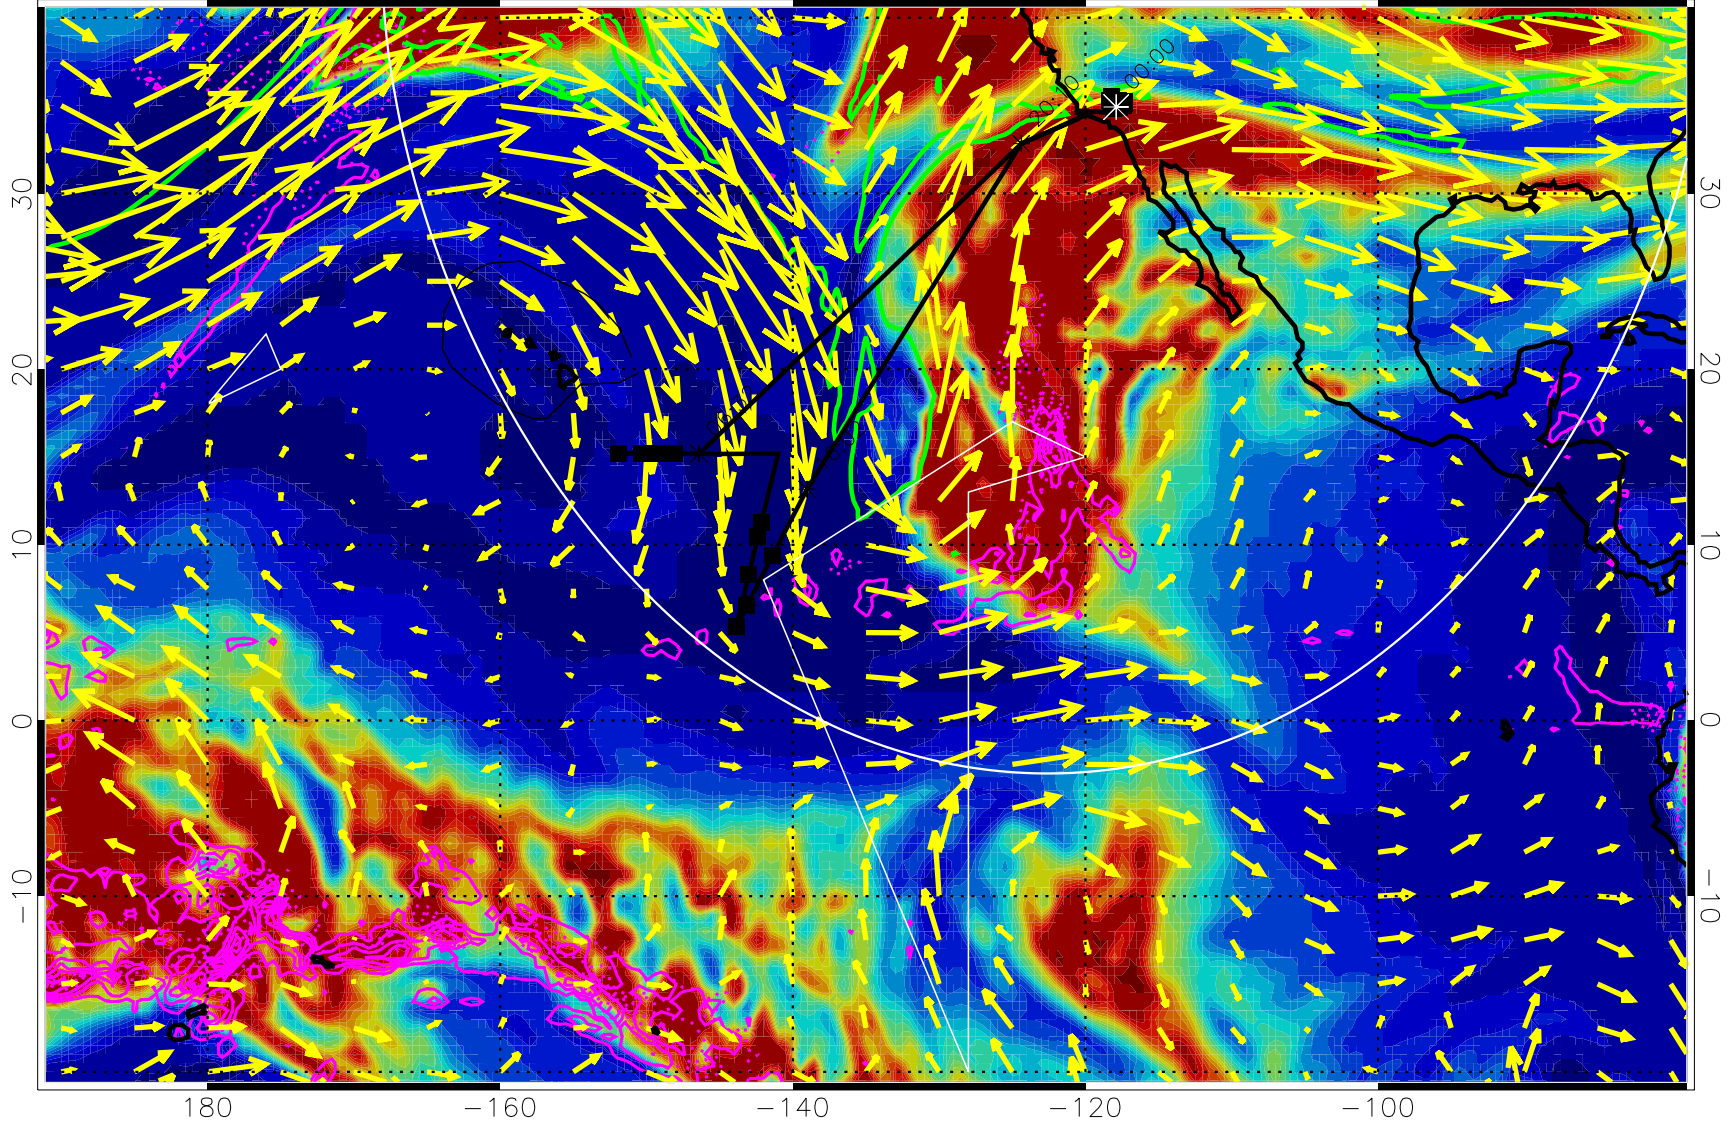

Precip (tot dot, conv sol) past 6 hrs 6 kg/m2 contours, min 4

EPV Tropopause (2 PVU) Position

→ 50 m/s

Range ring of 4055 km -- 13 hours GH round trip

13020200, 96 hour forecast for 300mb RH

180                  -160                  -140                  -120                  -100

0          20          40          60          80          100  
RH, %

Precip (tot dot, conv sol) past 6 hrs 6 kg/m2 contours, min 4

EPV Tropopause (2 PVU) Position

→ 50 m/s

Range ring of 4055 km -- 13 hours GH round trip

13020206, 102 hour forecast for 300mb RH

Precip (tot dot, conv sol) past 6 hrs 6 kg/m2 contours, min 4

EPV Tropopause (2 PVU) Position

→ 50 m/s

Range ring of 4055 km -- 13 hours GH round trip

13020212, 108 hour forecast for 300mb RH

Precip (tot dot, conv sol) past 6 hrs 6 kg/m2 contours, min 4

EPV Tropopause (2 PVU) Position

→ 50 m/s

Range ring of 4055 km -- 13 hours GH round trip

13020218, 114 hour forecast for 300mb RH

Precip (tot dot, conv sol) past 6 hrs 6 kg/m2 contours, min 4