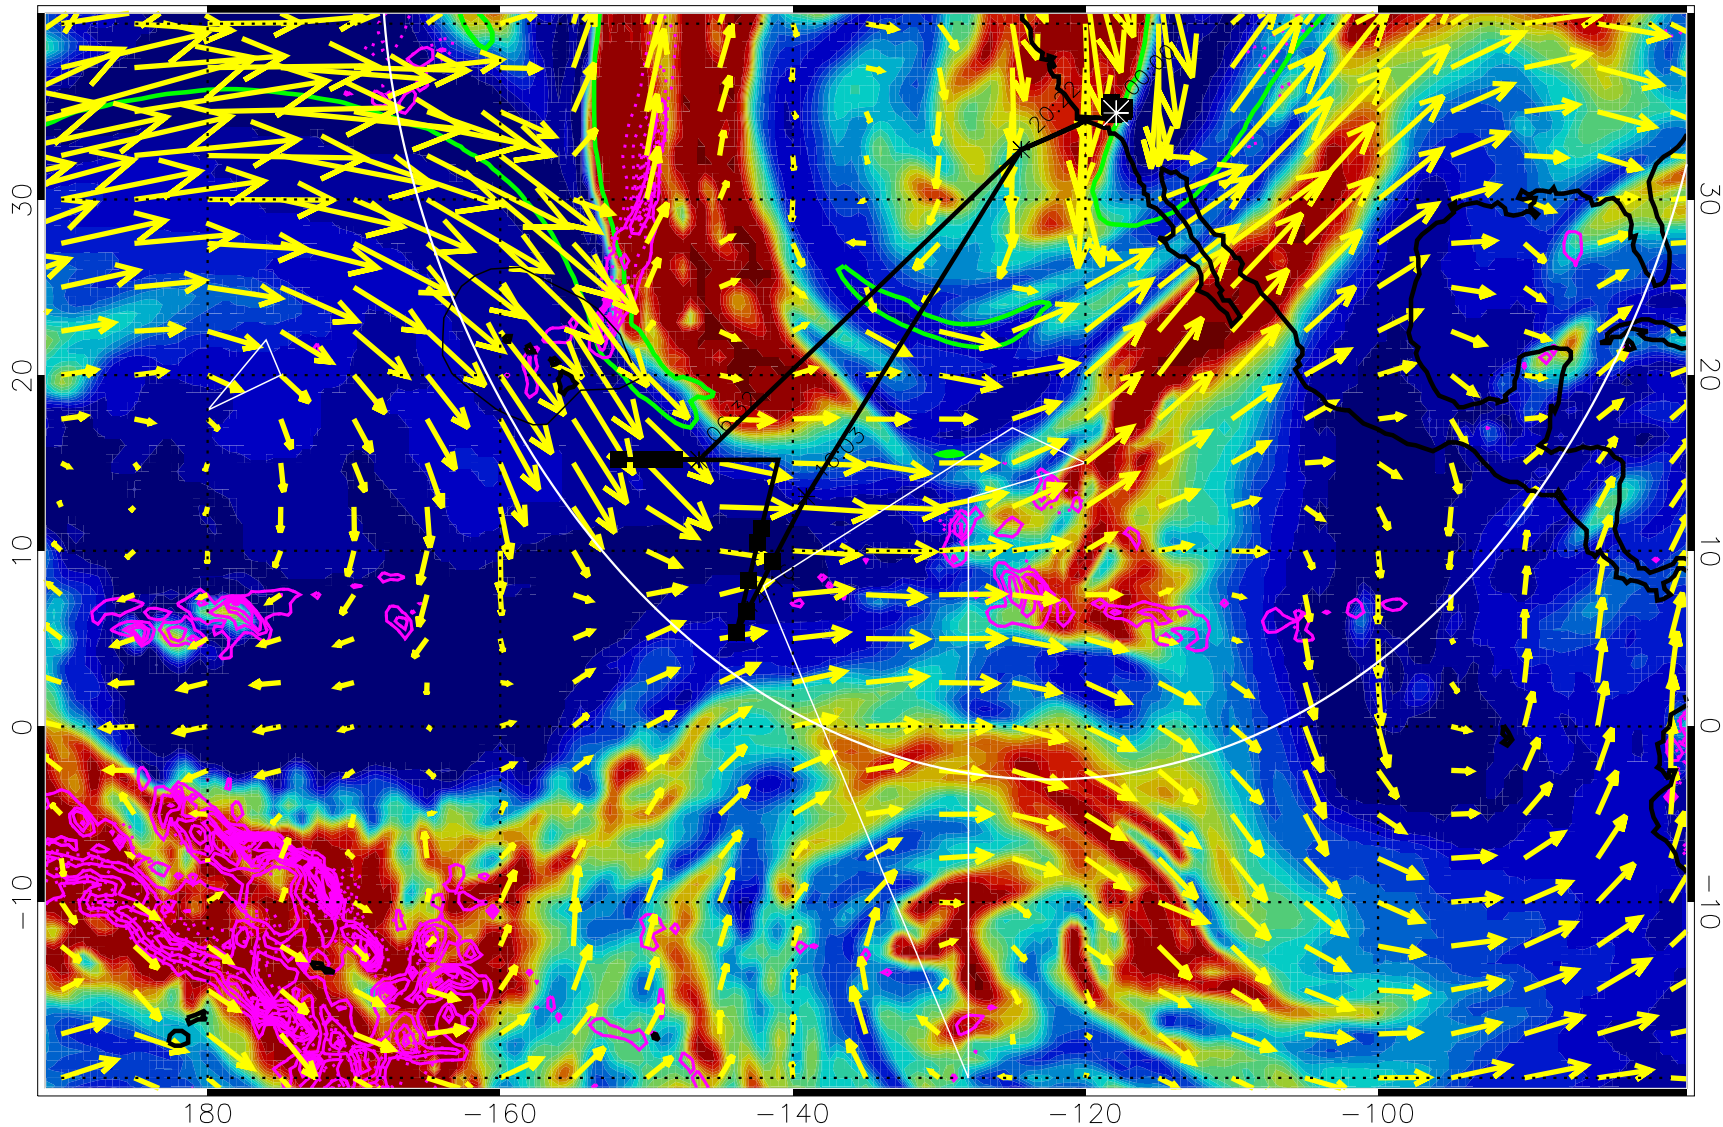

13012818, 6 hour forecast for 300mb RH

Precip (tot dot, conv sol) past 6 hrs 6 kg/m2 contours, min 4

EPV Tropopause (2 PVU) Position

→ 50 m/s

Range ring of 4055 km -- 13 hours GH round trip

13012900, 12 hour forecast for 300mb RH

180 -160 -140 -120 -100

Precip (tot dot, conv sol) past 6 hrs 6 kg/m2 contours, min 4

EPV Tropopause (2 PVU) Position

→ 50 m/s

Range ring of 4055 km -- 13 hours GH round trip

13012906, 18 hour forecast for 300mb RH

Precip (tot dot, conv sol) past 6 hrs 6 kg/m2 contours, min 4

EPV Tropopause (2 PVU) Position

→ 50 m/s

Range ring of 4055 km -- 13 hours GH round trip

13012912, 24 hour forecast for 300mb RH

Precip (tot dot, conv sol) past 6 hrs 6 kg/m2 contours, min 4

EPV Tropopause (2 PVU) Position

→ 50 m/s

Range ring of 4055 km -- 13 hours GH round trip

13012918, 30 hour forecast for 300mb RH

Precip (tot dot, conv sol) past 6 hrs 6 kg/m2 contours, min 4

EPV Tropopause (2 PVU) Position