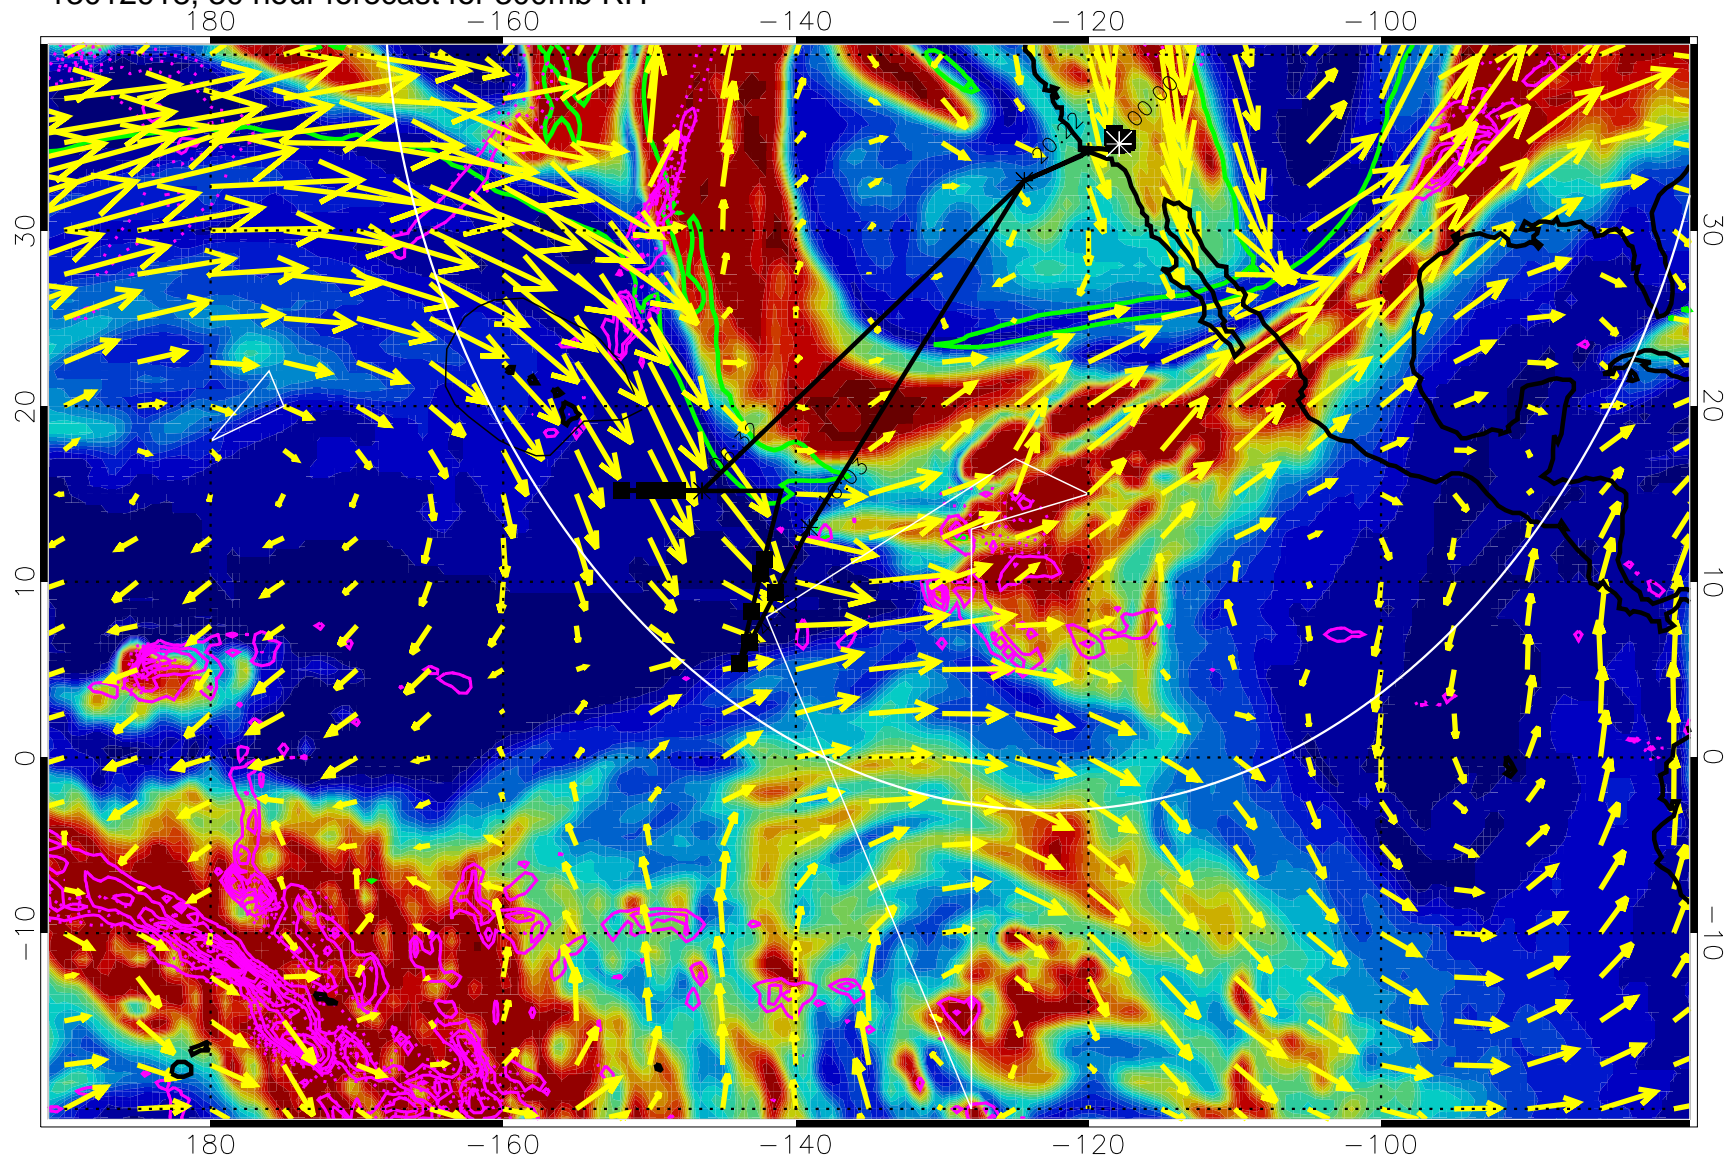

13012818, 6 hour forecast for 300mb RH

Precip (tot dot, conv sol) past 6 hrs 6 kg/m2 contours, min 4

EPV Tropopause (2 PVU) Position

→ 50 m/s

Range ring of 4055 km -- 13 hours GH round trip

13012900, 12 hour forecast for 300mb RH

180 -160 -140 -120 -100

Precip (tot dot, conv sol) past 6 hrs 6 kg/m2 contours, min 4

EPV Tropopause (2 PVU) Position

→ 50 m/s

Range ring of 4055 km -- 13 hours GH round trip

13012906, 18 hour forecast for 300mb RH

Precip (tot dot, conv sol) past 6 hrs 6 kg/m2 contours, min 4

EPV Tropopause (2 PVU) Position

→ 50 m/s

Range ring of 4055 km -- 13 hours GH round trip

13012912, 24 hour forecast for 300mb RH

Precip (tot dot, conv sol) past 6 hrs 6 kg/m2 contours, min 4

EPV Tropopause (2 PVU) Position

→ 50 m/s

Range ring of 4055 km -- 13 hours GH round trip

13012918, 30 hour forecast for 300mb RH

Precip (tot dot, conv sol) past 6 hrs 6 kg/m2 contours, min 4

EPV Tropopause (2 PVU) Position