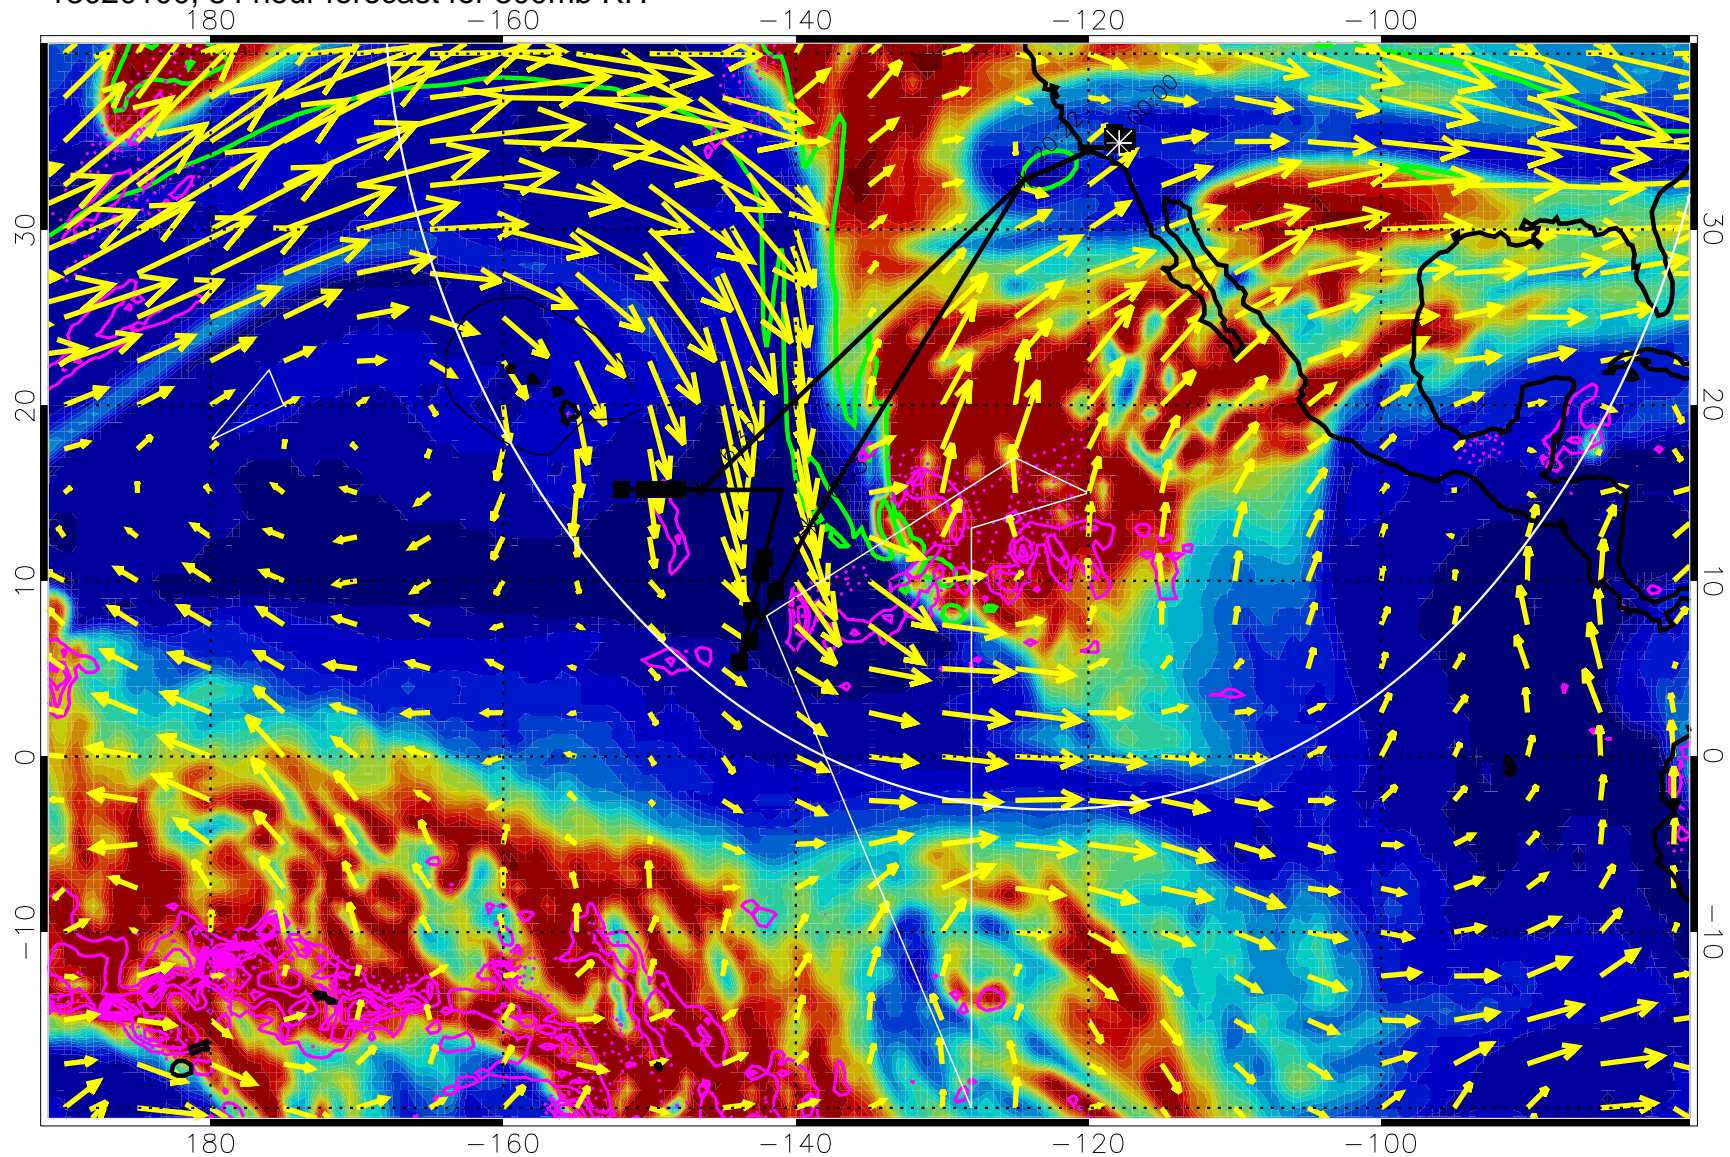

13013118, 78 hour forecast for 300mb RH

Precip (tot dot, conv sol) past 6 hrs 6 kg/m2 contours, min 4

EPV Tropopause (2 PVU) Position

→ 50 m/s

Range ring of 4055 km -- 13 hours GH round trip

13020100, 84 hour forecast for 300mb RH

Precip (tot dot, conv sol) past 6 hrs 6 kg/m2 contours, min 4

EPV Tropopause (2 PVU) Position

→ 50 m/s

Range ring of 4055 km -- 13 hours GH round trip

13020106, 90 hour forecast for 300mb RH

Precip (tot dot, conv sol) past 6 hrs 6 kg/m2 contours, min 4

EPV Tropopause (2 PVU) Position

→ 50 m/s

Range ring of 4055 km -- 13 hours GH round trip

13020112, 96 hour forecast for 300mb RH

Precip (tot dot, conv sol) past 6 hrs 6 kg/m2 contours, min 4

EPV Tropopause (2 PVU) Position

13020200, 108 hour forecast for 300mb RH

Precip (tot dot, conv sol) past 6 hrs 6 kg/m2 contours, min 4

EPV Tropopause (2 PVU) Position

→ 50 m/s

Range ring of 4055 km -- 13 hours GH round trip

13020206, 114 hour forecast for 300mb RH