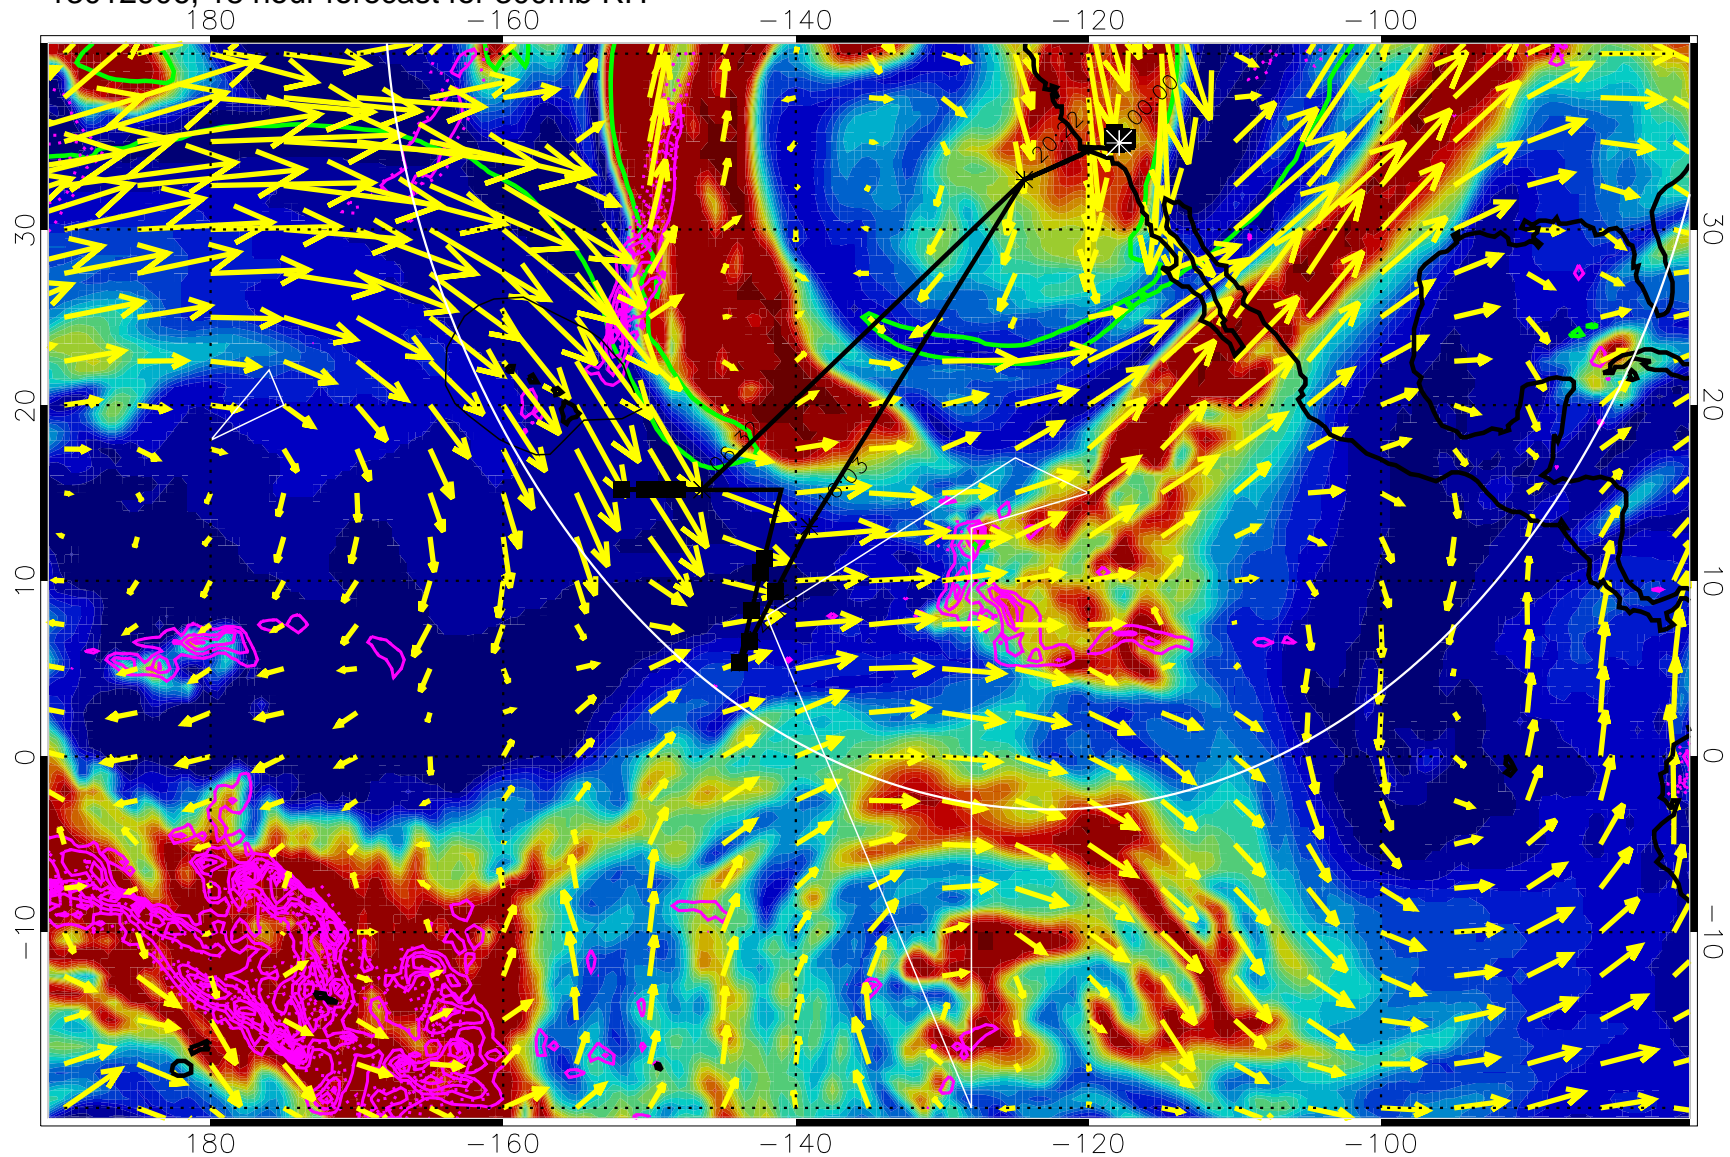

13012818, 6 hour forecast for 300mb RH

Precip (tot dot, conv sol) past 6 hrs 6 kg/m2 contours, min 4

EPV Tropopause (2 PVU) Position

→ 50 m/s

Range ring of 4055 km -- 13 hours GH round trip

13012900, 12 hour forecast for 300mb RH

180 -160 -140 -120 -100

Precip (tot dot, conv sol) past 6 hrs 6 kg/m2 contours, min 4

EPV Tropopause (2 PVU) Position

→ 50 m/s

Range ring of 4055 km -- 13 hours GH round trip

13012906, 18 hour forecast for 300mb RH

Precip (tot dot, conv sol) past 6 hrs 6 kg/m2 contours, min 4

EPV Tropopause (2 PVU) Position

→ 50 m/s

Range ring of 4055 km -- 13 hours GH round trip

13012912, 24 hour forecast for 300mb RH

Precip (tot dot, conv sol) past 6 hrs 6 kg/m2 contours, min 4

EPV Tropopause (2 PVU) Position

→ 50 m/s

Range ring of 4055 km -- 13 hours GH round trip

13012918, 30 hour forecast for 300mb RH

Precip (tot dot, conv sol) past 6 hrs 6 kg/m2 contours, min 4

EPV Tropopause (2 PVU) Position