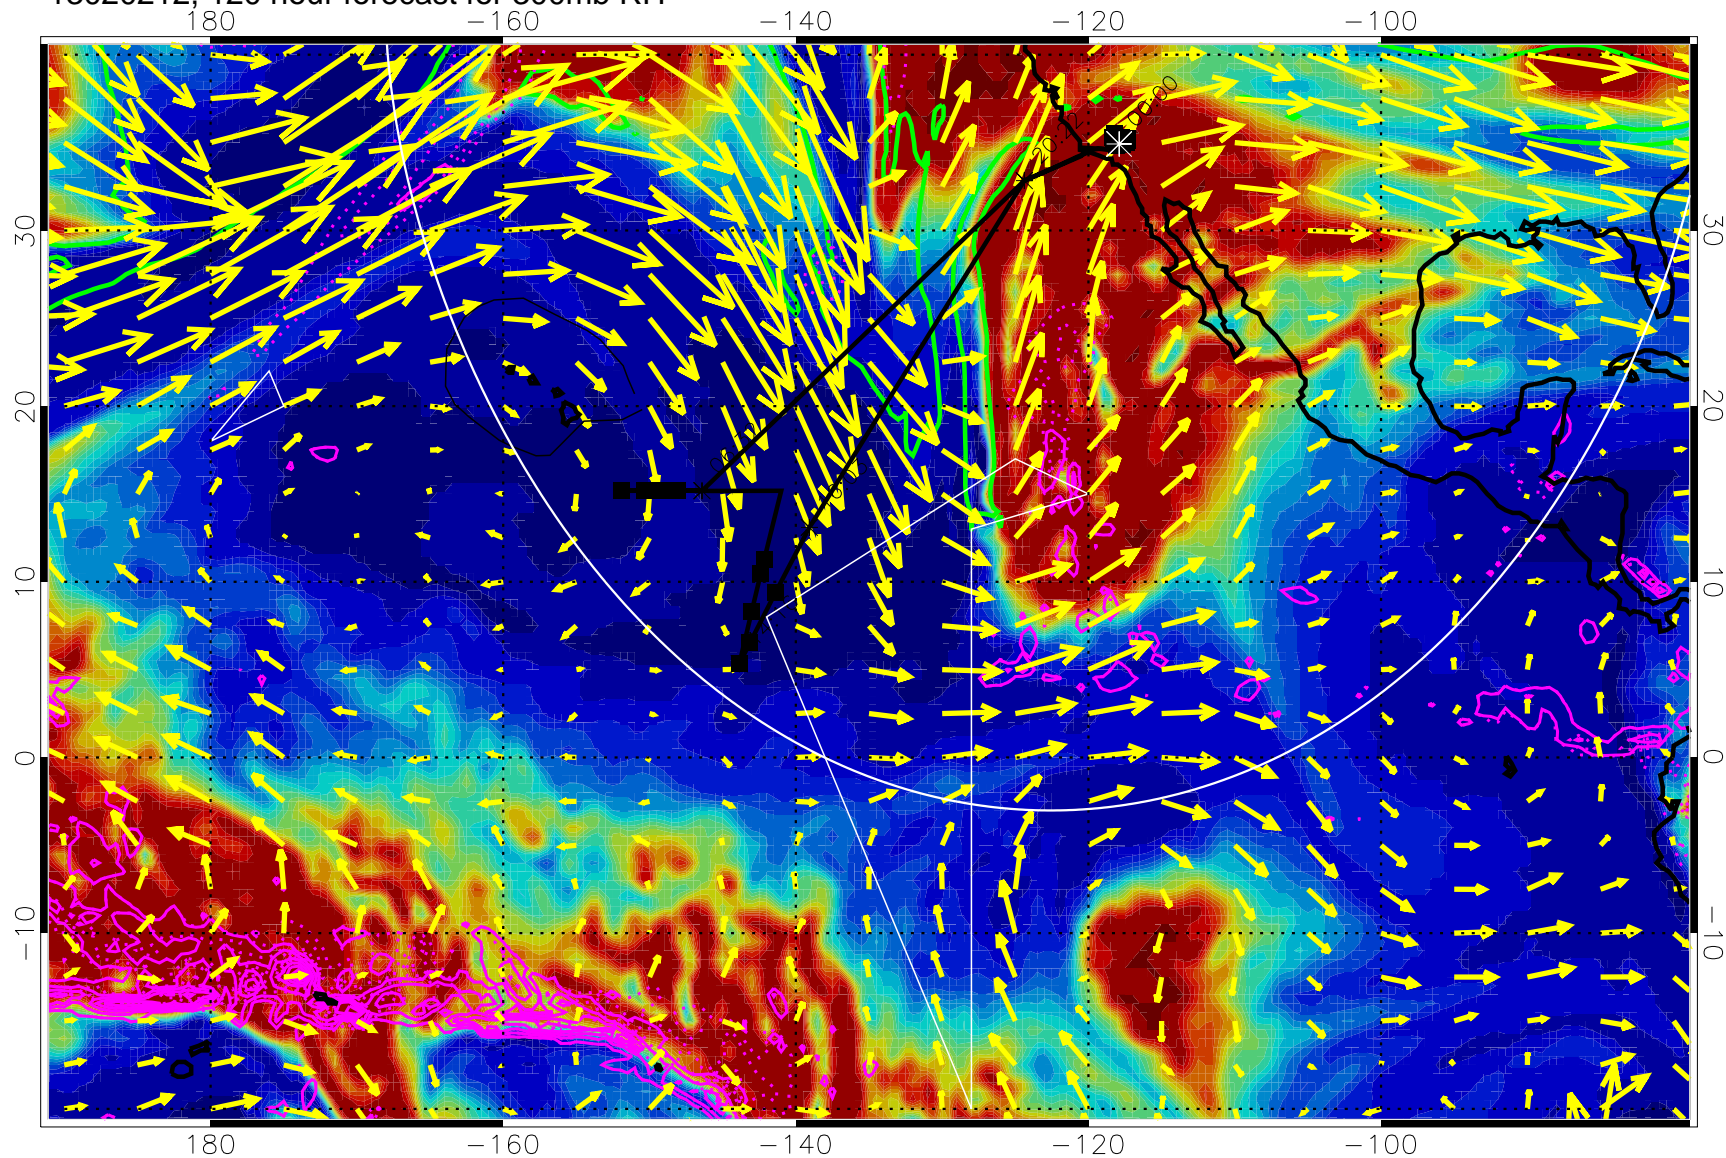

EPV Tropopause (2 PVU) Position

→ 50 m/s

Range ring of 4055 km -- 13 hours GH round trip

13020112, 96 hour forecast for 300mb RH

Precip (tot dot, conv sol) past 6 hrs 6 kg/m2 contours, min 4

EPV Tropopause (2 PVU) Position

13020200, 108 hour forecast for 300mb RH

Precip (tot dot, conv sol) past 6 hrs 6 kg/m2 contours, min 4

EPV Tropopause (2 PVU) Position

→ 50 m/s

Range ring of 4055 km -- 13 hours GH round trip

13020206, 114 hour forecast for 300mb RH

Precip (tot dot, conv sol) past 6 hrs 6 kg/m2 contours, min 4

EPV Tropopause (2 PVU) Position

→ 50 m/s

Range ring of 4055 km -- 13 hours GH round trip

13020212, 120 hour forecast for 300mb RH

Precip (tot dot, conv sol) past 6 hrs 6 kg/m2 contours, min 4

EPV Tropopause (2 PVU) Position

→ 50 m/s

Range ring of 4055 km -- 13 hours GH round trip