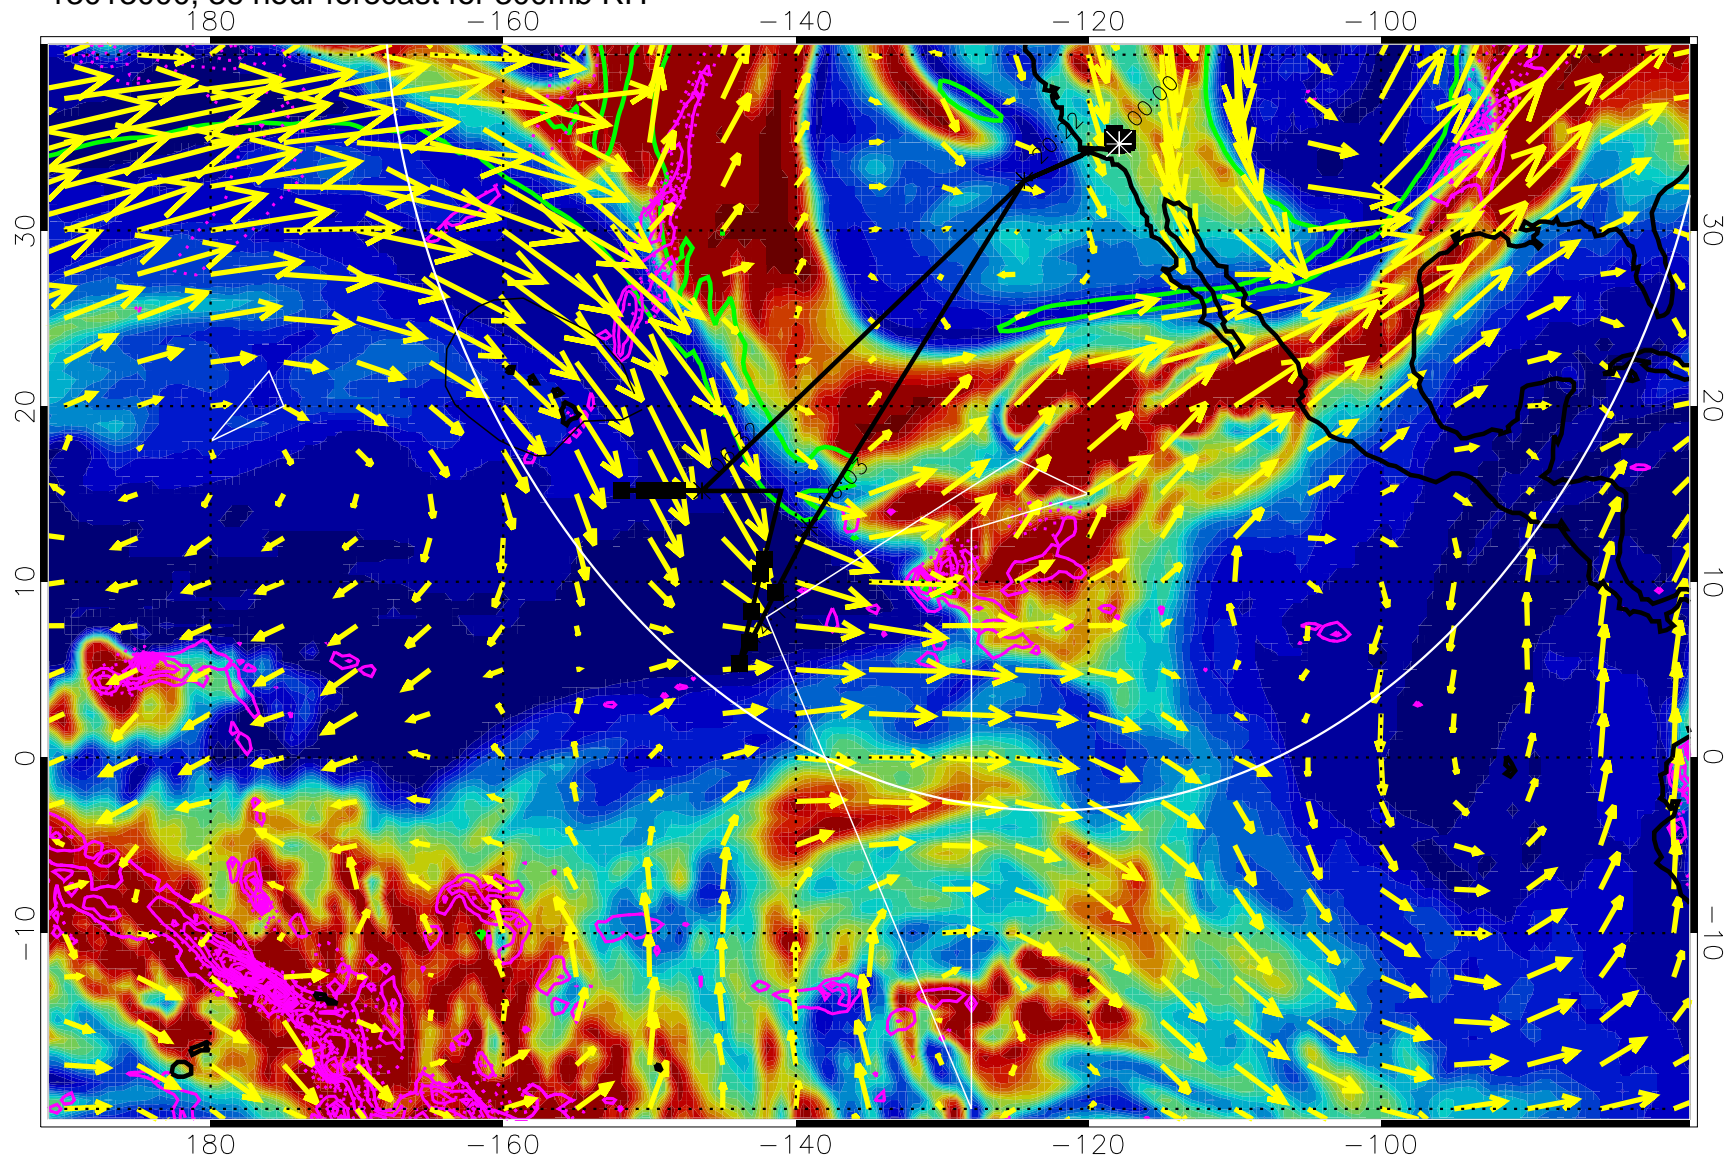

Precip (tot dot, conv sol) past 6 hrs 6 kg/m2 contours, min 4

EPV Tropopause (2 PVU) Position

→ 50 m/s

Range ring of 4055 km -- 13 hours GH round trip

13012912, 24 hour forecast for 300mb RH

Precip (tot dot, conv sol) past 6 hrs 6 kg/m2 contours, min 4

EPV Tropopause (2 PVU) Position

→ 50 m/s

Range ring of 4055 km -- 13 hours GH round trip

13012918, 30 hour forecast for 300mb RH

Precip (tot dot, conv sol) past 6 hrs 6 kg/m2 contours, min 4

EPV Tropopause (2 PVU) Position

→ 50 m/s

Range ring of 4055 km -- 13 hours GH round trip

13013000, 36 hour forecast for 300mb RH

Precip (tot dot, conv sol) past 6 hrs 6 kg/m2 contours, min 4

EPV Tropopause (2 PVU) Position

→ 50 m/s

Range ring of 4055 km -- 13 hours GH round trip

13013006, 42 hour forecast for 300mb RH

Precip (tot dot, conv sol) past 6 hrs 6 kg/m2 contours, min 4

EPV Tropopause (2 PVU) Position

→ 50 m/s

Range ring of 4055 km -- 13 hours GH round trip

13013012, 48 hour forecast for 300mb RH