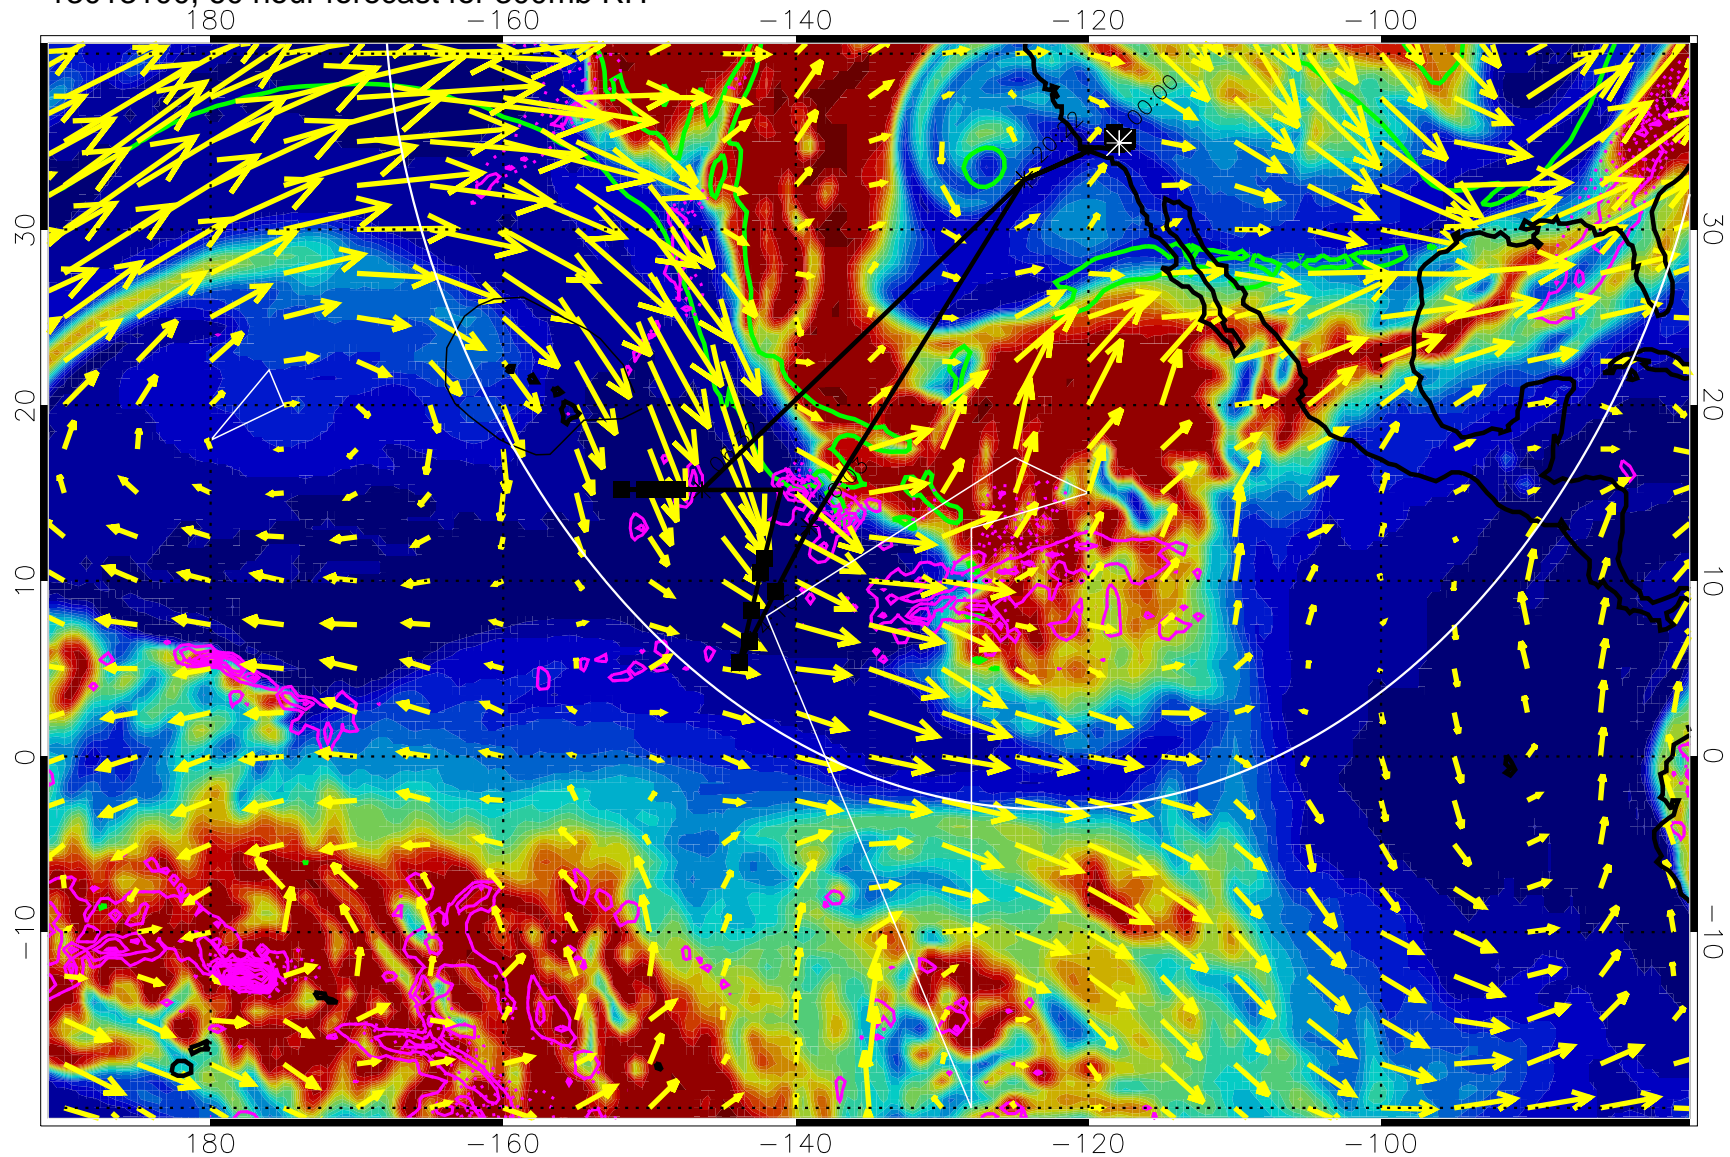

180 -160 -140 -120 -100

Precip (tot dot, conv sol) past 6 hrs 6 kg/m2 contours, min 4

EPV Tropopause (2 PVU) Position

→ 50 m/s

Range ring of 4055 km -- 13 hours GH round trip

13013018, 54 hour forecast for 300mb RH

Precip (tot dot, conv sol) past 6 hrs 6 kg/m² contours, min 4

EPV Tropopause (2 PVU) Position

→ 50 m/s

Range ring of 4055 km -- 13 hours GH round trip

13013100, 60 hour forecast for 300mb RH

Precip (tot dot, conv sol) past 6 hrs 6 kg/m2 contours, min 4

EPV Tropopause (2 PVU) Position

→ 50 m/s

Range ring of 4055 km -- 13 hours GH round trip

13013106, 66 hour forecast for 300mb RH

Precip (tot dot, conv sol) past 6 hrs 6 kg/m2 contours, min 4

EPV Tropopause (2 PVU) Position