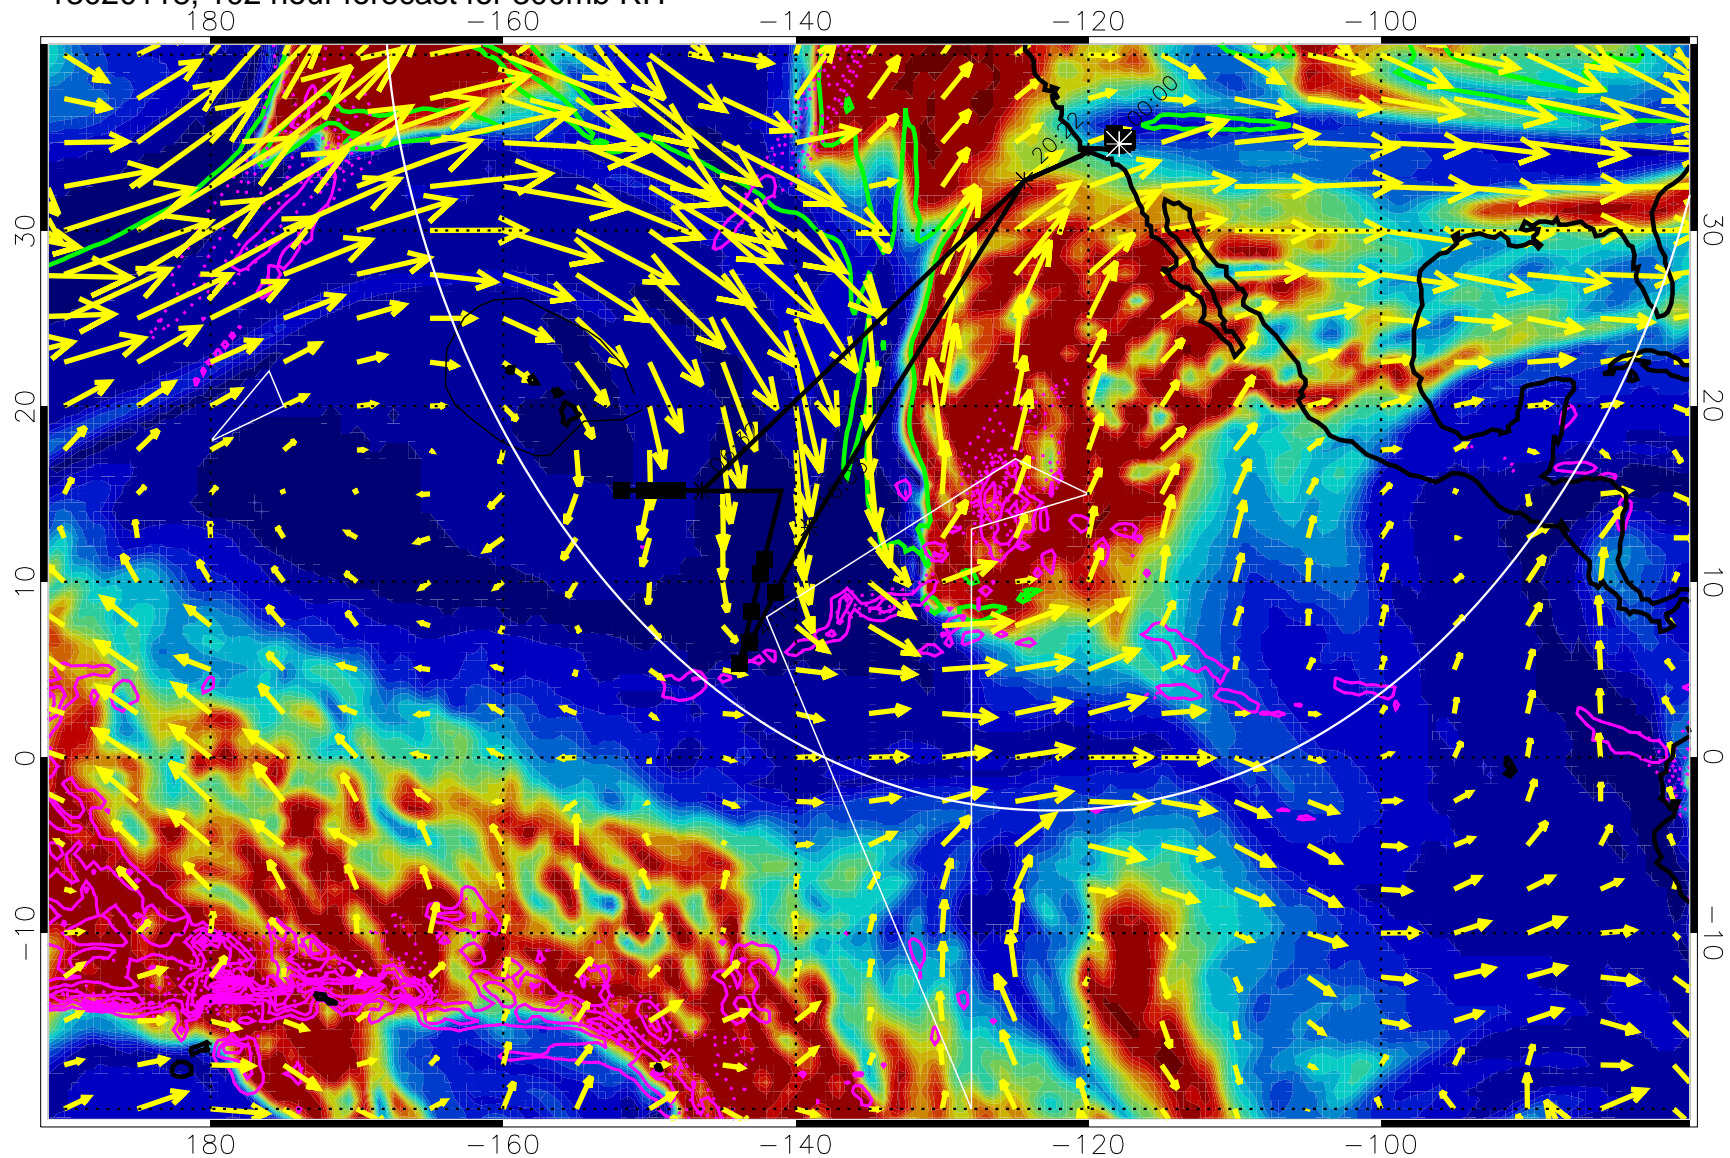

Precip (tot dot, conv sol) past 6 hrs 6 kg/m2 contours, min 4

EPV Tropopause (2 PVU) Position

→ 50 m/s

Range ring of 4055 km -- 13 hours GH round trip

13020106, 90 hour forecast for 300mb RH

Precip (tot dot, conv sol) past 6 hrs 6 kg/m2 contours, min 4

EPV Tropopause (2 PVU) Position

→ 50 m/s

Range ring of 4055 km -- 13 hours GH round trip

13020112, 96 hour forecast for 300mb RH

Precip (tot dot, conv sol) past 6 hrs 6 kg/m2 contours, min 4

EPV Tropopause (2 PVU) Position

→ 50 m/s

Range ring of 4055 km -- 13 hours GH round trip

13020118, 102 hour forecast for 300mb RH

Precip (tot dot, conv sol) past 6 hrs 6 kg/m2 contours, min 4

EPV Tropopause (2 PVU) Position

→ 50 m/s

Range ring of 4055 km -- 13 hours GH round trip

13020200, 108 hour forecast for 300mb RH

Precip (tot dot, conv sol) past 6 hrs 6 kg/m2 contours, min 4

EPV Tropopause (2 PVU) Position

→ 50 m/s

Range ring of 4055 km -- 13 hours GH round trip

13020206, 114 hour forecast for 300mb RH