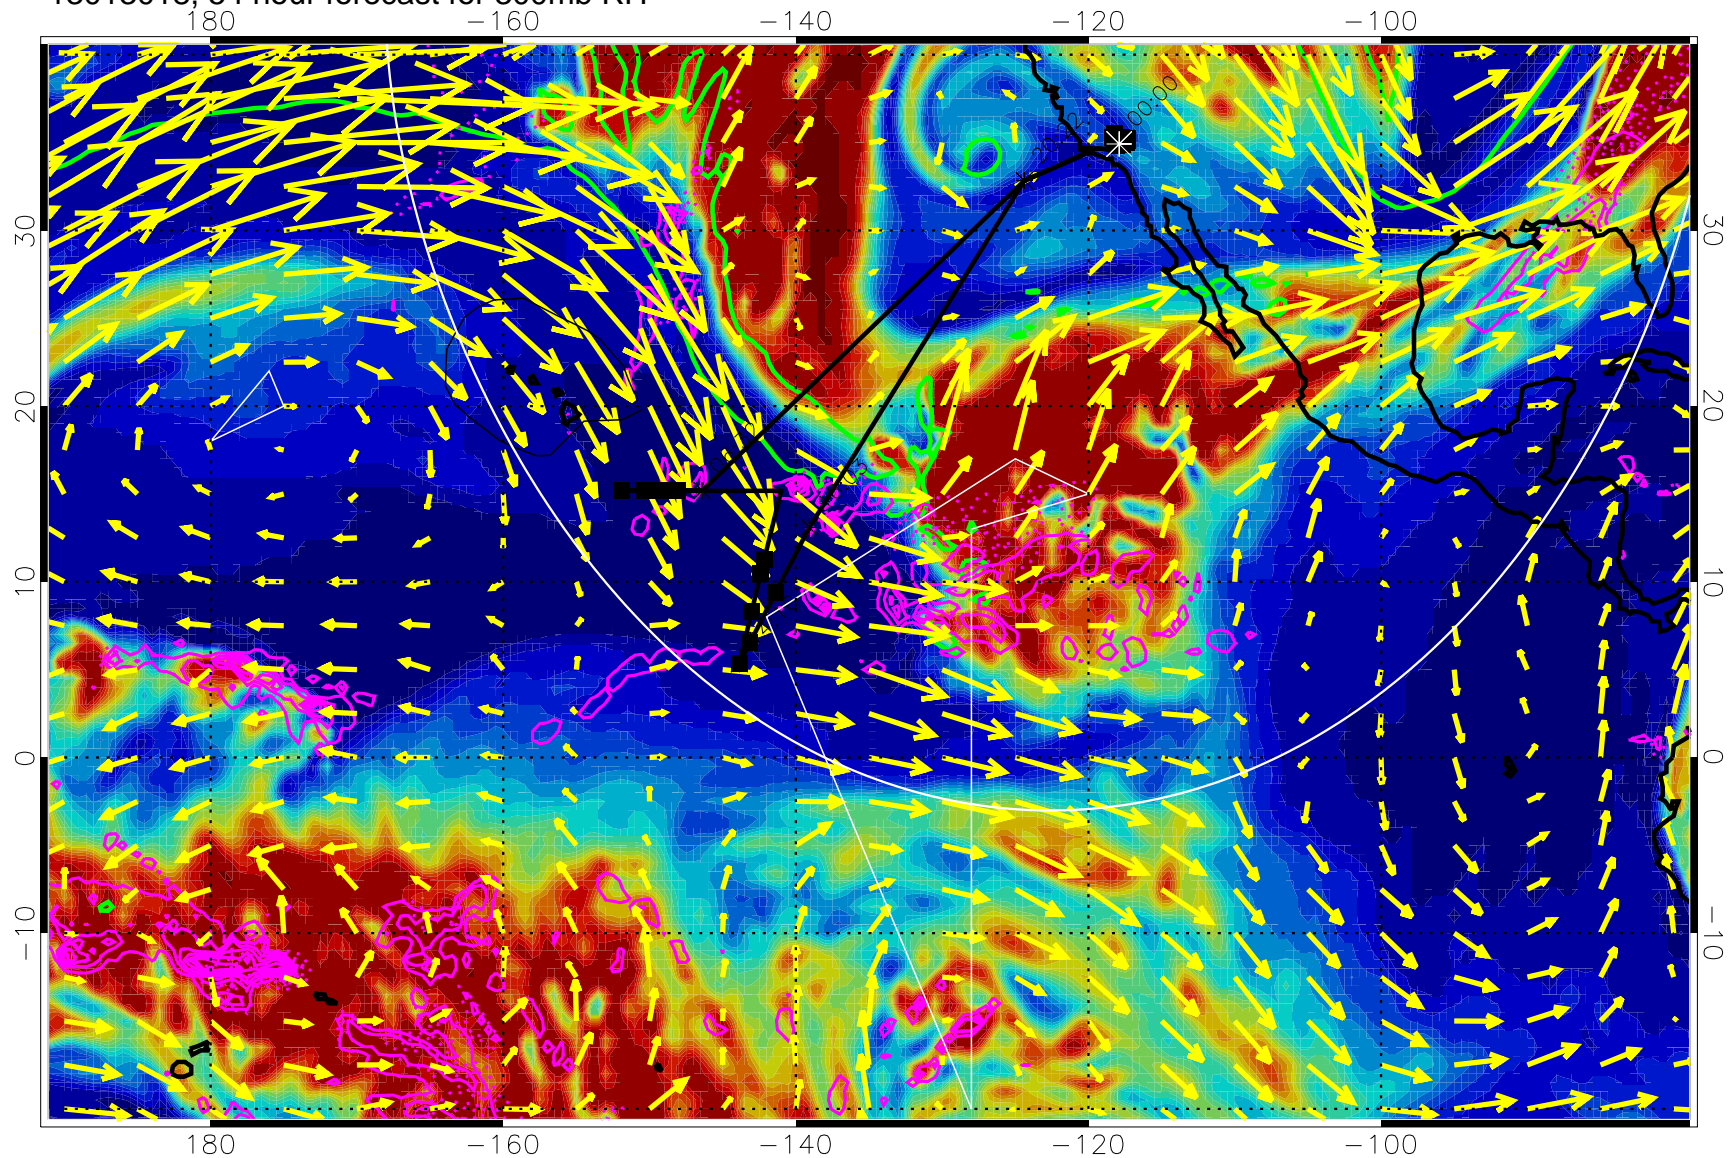

180 -160 -140 -120 -100

Precip (tot dot, conv sol) past 6 hrs 6 kg/m2 contours, min 4

EPV Tropopause (2 PVU) Position

→ 50 m/s

Range ring of 4055 km -- 13 hours GH round trip

13013018, 54 hour forecast for 300mb RH

Precip (tot dot, conv sol) past 6 hrs 6 kg/m² contours, min 4

EPV Tropopause (2 PVU) Position

→ 50 m/s

Range ring of 4055 km -- 13 hours GH round trip

13013100, 60 hour forecast for 300mb RH

Precip (tot dot, conv sol) past 6 hrs 6 kg/m2 contours, min 4

EPV Tropopause (2 PVU) Position

→ 50 m/s

Range ring of 4055 km -- 13 hours GH round trip

13013106, 66 hour forecast for 300mb RH

Precip (tot dot, conv sol) past 6 hrs 6 kg/m2 contours, min 4

EPV Tropopause (2 PVU) Position