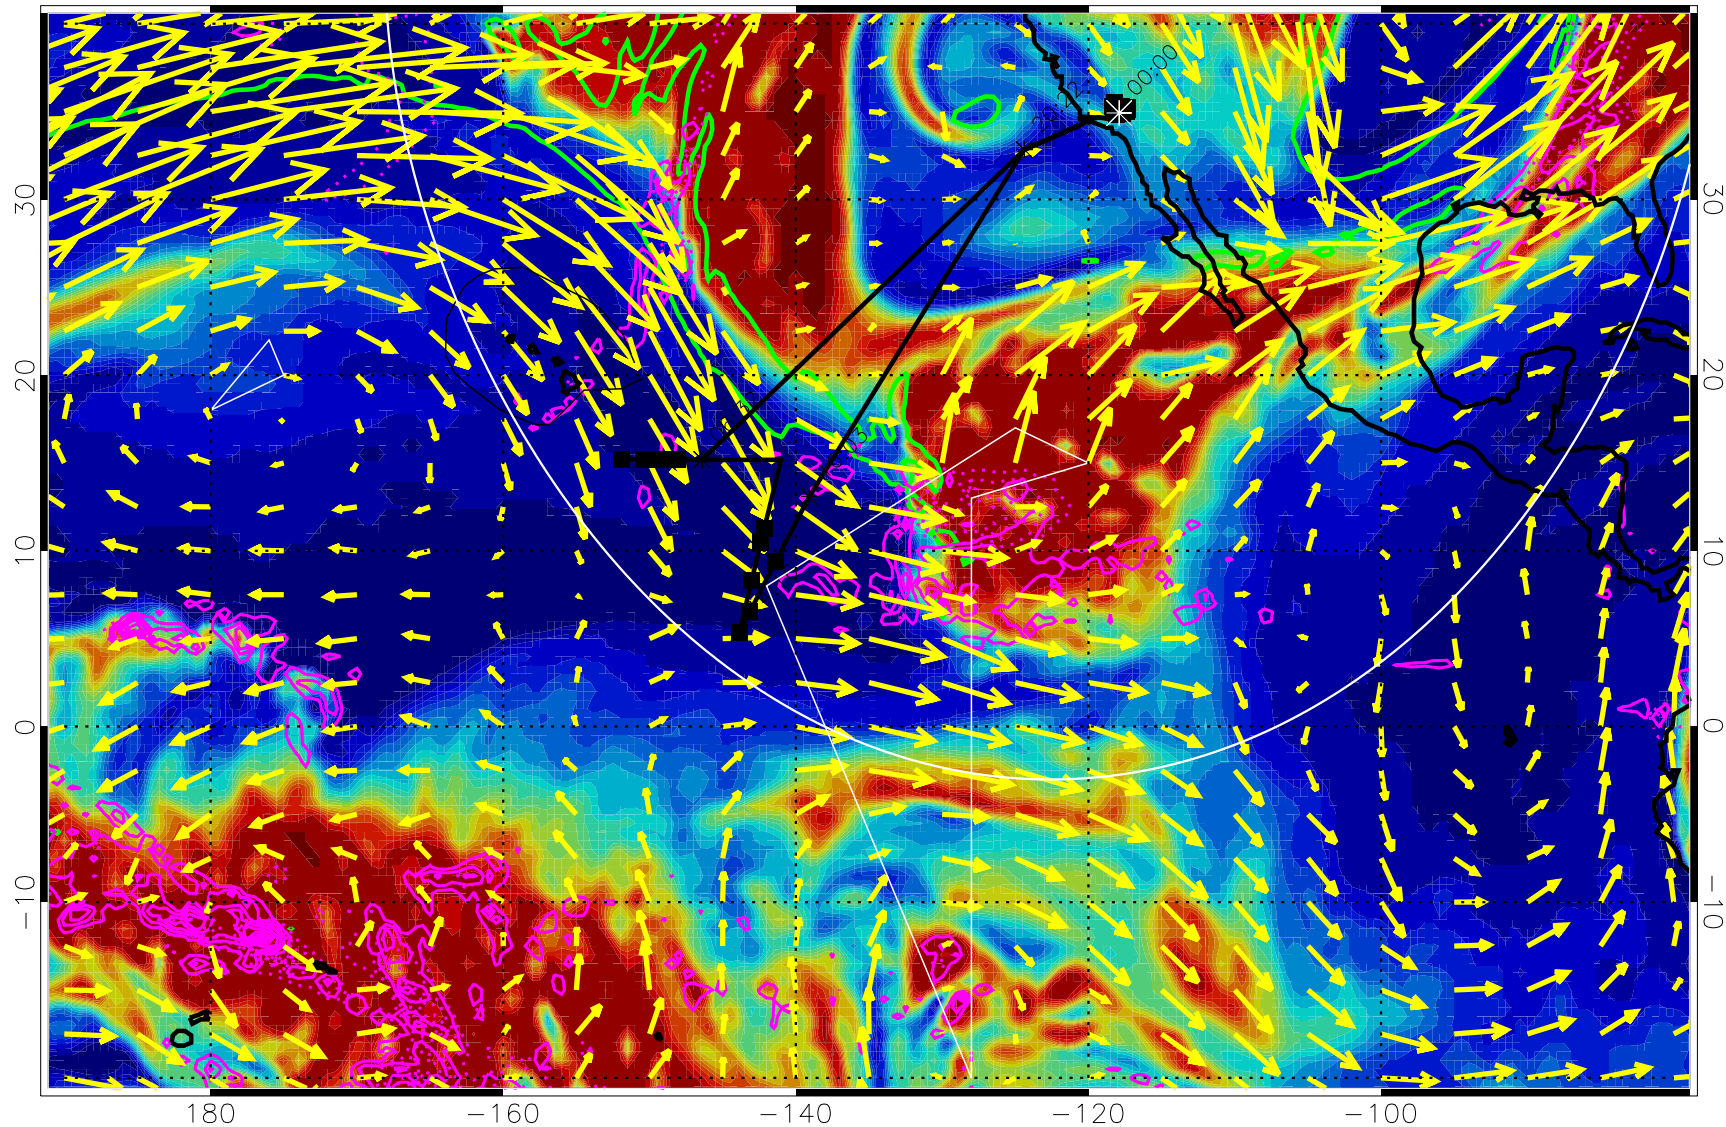

13013006, 42 hour forecast for 300mb RH

Precip (tot dot, conv sol) past 6 hrs 6 kg/m2 contours, min 4

EPV Tropopause (2 PVU) Position

→ 50 m/s

Range ring of 4055 km -- 13 hours GH round trip

13013012, 48 hour forecast for 300mb RH

180 -160 -140 -120 -100

Precip (tot dot, conv sol) past 6 hrs 6 kg/m2 contours, min 4

EPV Tropopause (2 PVU) Position

→ 50 m/s

Range ring of 4055 km -- 13 hours GH round trip

13013018, 54 hour forecast for 300mb RH

Precip (tot dot, conv sol) past 6 hrs 6 kg/m² contours, min 4

EPV Tropopause (2 PVU) Position

→ 50 m/s

Range ring of 4055 km -- 13 hours GH round trip

13013100, 60 hour forecast for 300mb RH

Precip (tot dot, conv sol) past 6 hrs 6 kg/m2 contours, min 4