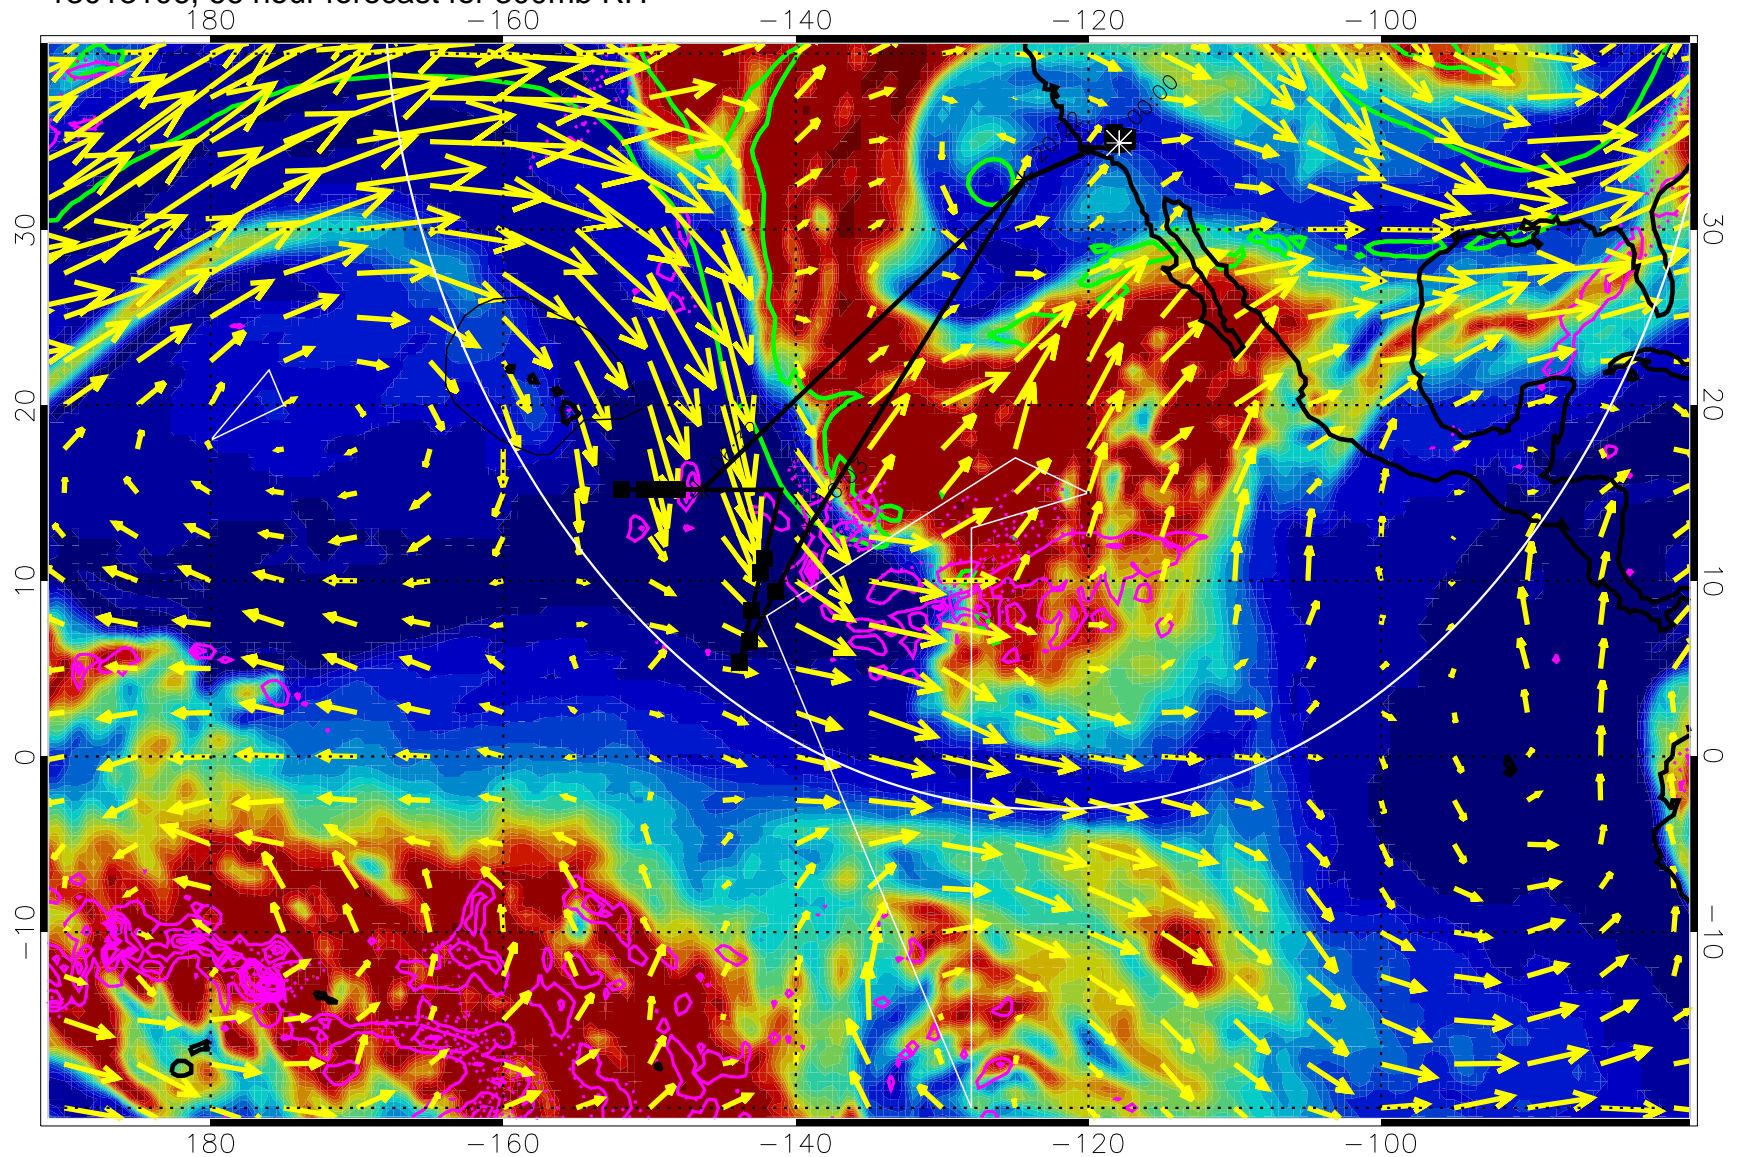

Precip (tot dot, conv sol) past 6 hrs 6 kg/m² contours, min 4

EPV Tropopause (2 PVU) Position

→ 50 m/s

Range ring of 4055 km -- 13 hours GH round trip

13013100, 60 hour forecast for 300mb RH

Precip (tot dot, conv sol) past 6 hrs 6 kg/m2 contours, min 4

EPV Tropopause (2 PVU) Position

→ 50 m/s

Range ring of 4055 km -- 13 hours GH round trip

13013106, 66 hour forecast for 300mb RH

Precip (tot dot, conv sol) past 6 hrs 6 kg/m2 contours, min 4

EPV Tropopause (2 PVU) Position