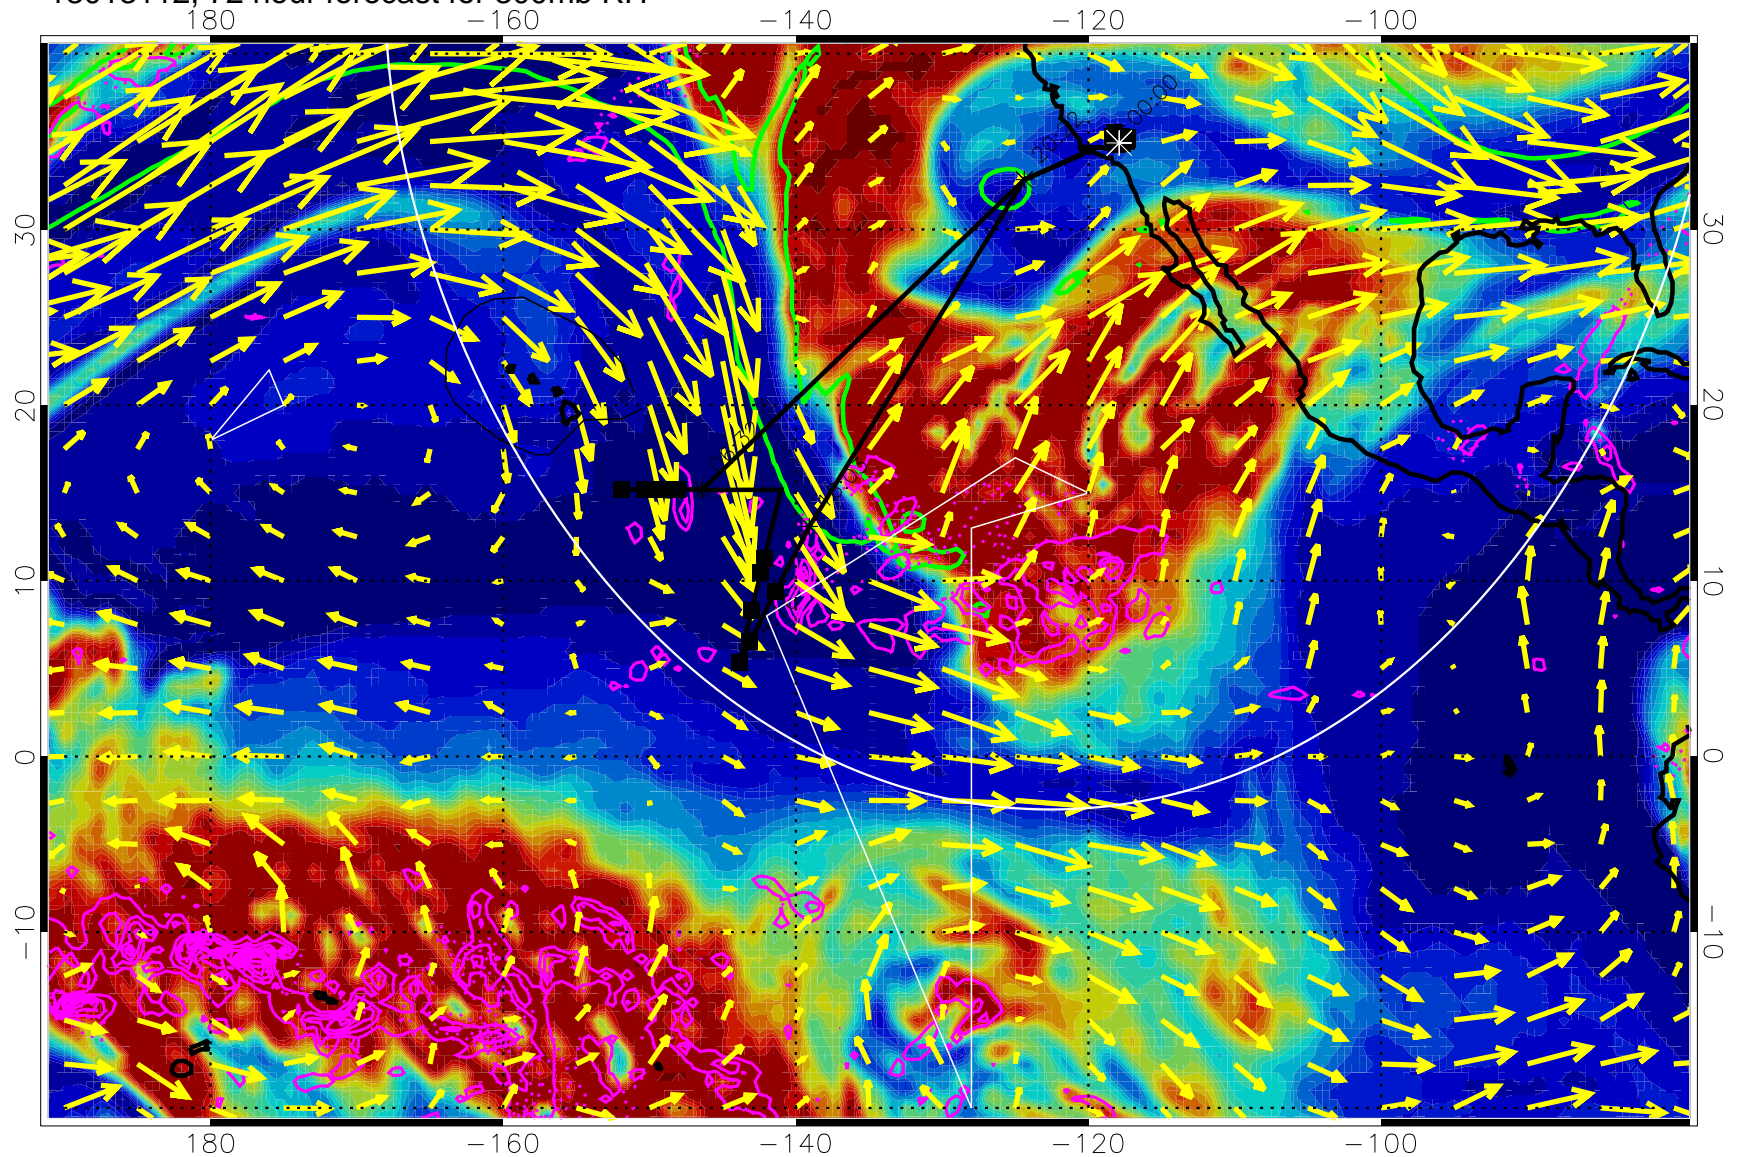

13013112, 72 hour forecast for 300mb RH

Precip (tot dot, conv sol) past 6 hrs 6 kg/m² contours, min 4

EPV Tropopause (2 PVU) Position

→ 50 m/s

Range ring of 4055 km -- 13 hours GH round trip