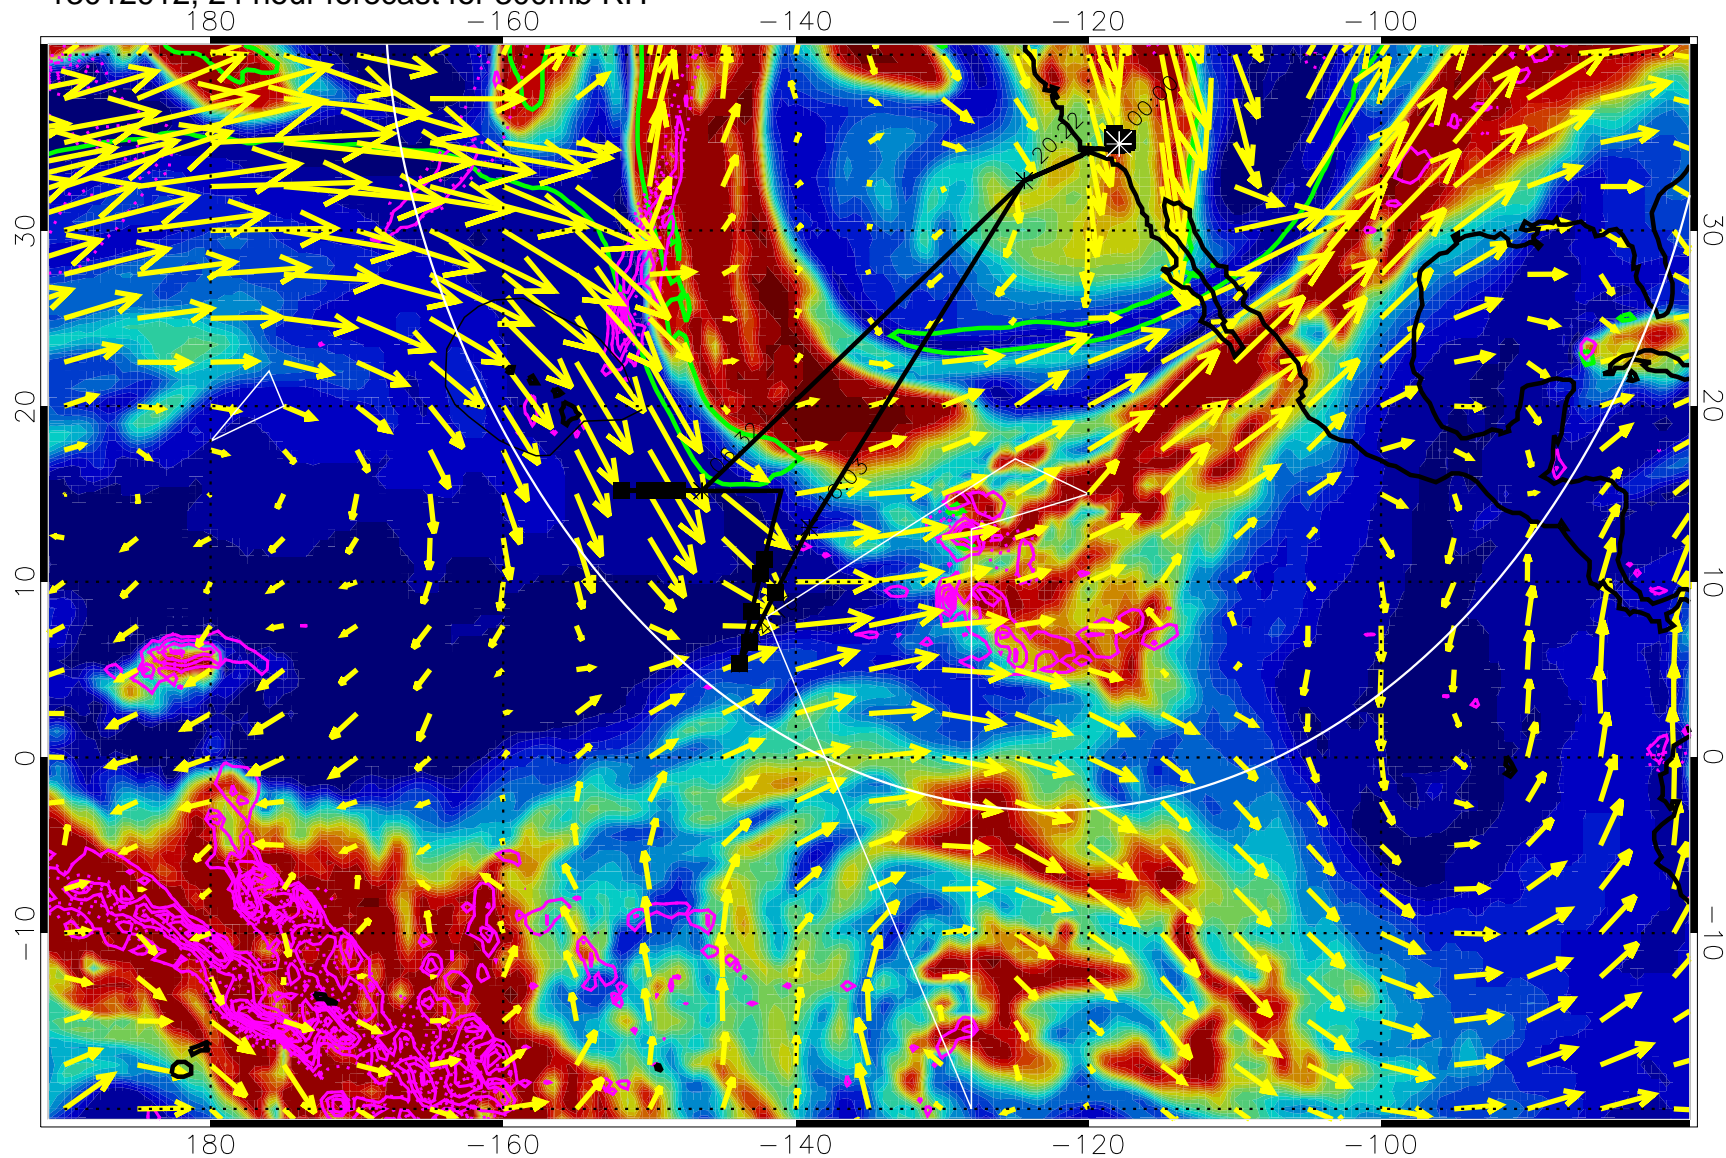

13012818, 6 hour forecast for 300mb RH

Precip (tot dot, conv sol) past 6 hrs 6 kg/m2 contours, min 4

EPV Tropopause (2 PVU) Position

→ 50 m/s

Range ring of 4055 km -- 13 hours GH round trip

13012900, 12 hour forecast for 300mb RH

180 -160 -140 -120 -100

Precip (tot dot, conv sol) past 6 hrs 6 kg/m2 contours, min 4

EPV Tropopause (2 PVU) Position

→ 50 m/s

Range ring of 4055 km -- 13 hours GH round trip

13012906, 18 hour forecast for 300mb RH

Precip (tot dot, conv sol) past 6 hrs 6 kg/m2 contours, min 4

EPV Tropopause (2 PVU) Position

→ 50 m/s

Range ring of 4055 km -- 13 hours GH round trip

13012912, 24 hour forecast for 300mb RH

Precip (tot dot, conv sol) past 6 hrs 6 kg/m2 contours, min 4

EPV Tropopause (2 PVU) Position

→ 50 m/s

Range ring of 4055 km -- 13 hours GH round trip

13012918, 30 hour forecast for 300mb RH

Precip (tot dot, conv sol) past 6 hrs 6 kg/m2 contours, min 4

EPV Tropopause (2 PVU) Position