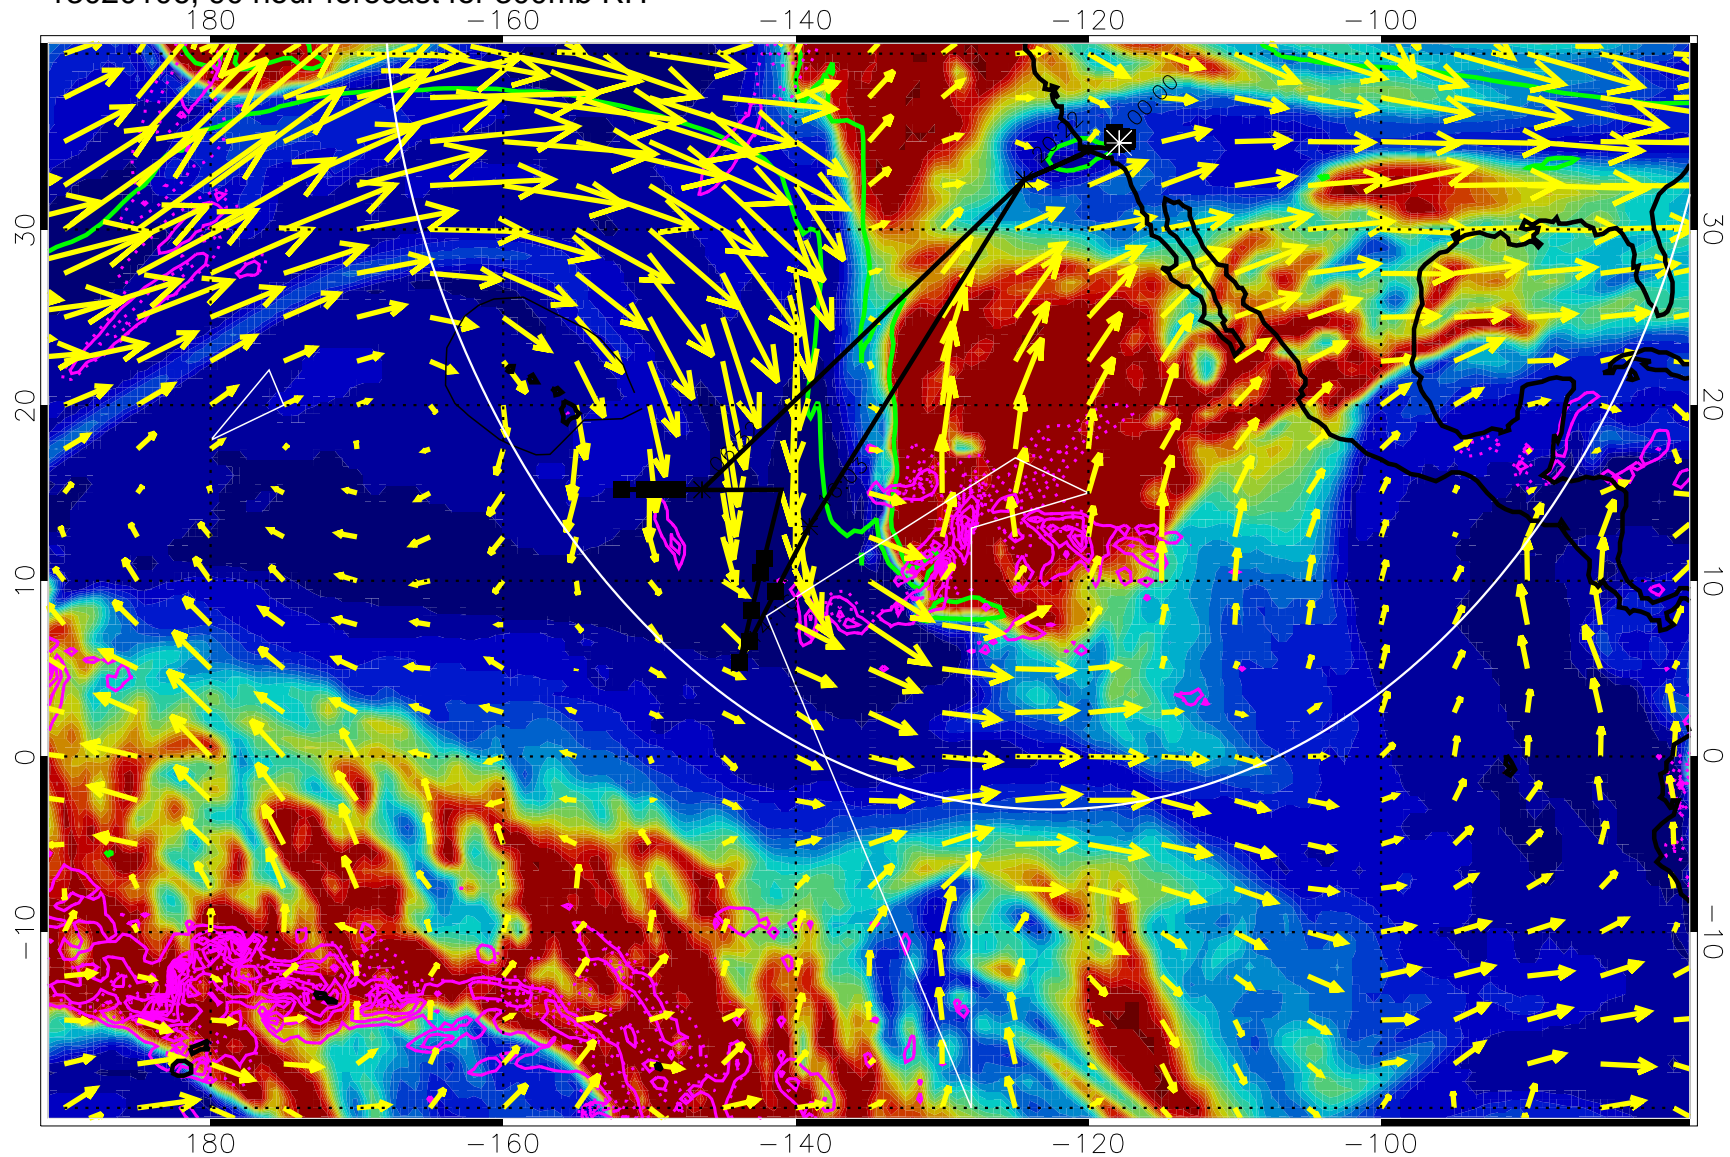

13013118, 78 hour forecast for 300mb RH

Precip (tot dot, conv sol) past 6 hrs 6 kg/m2 contours, min 4

EPV Tropopause (2 PVU) Position

→ 50 m/s

Range ring of 4055 km -- 13 hours GH round trip

13020100, 84 hour forecast for 300mb RH

Precip (tot dot, conv sol) past 6 hrs 6 kg/m2 contours, min 4

EPV Tropopause (2 PVU) Position

→ 50 m/s

Range ring of 4055 km -- 13 hours GH round trip

13020106, 90 hour forecast for 300mb RH

Precip (tot dot, conv sol) past 6 hrs 6 kg/m2 contours, min 4

EPV Tropopause (2 PVU) Position

→ 50 m/s

Range ring of 4055 km -- 13 hours GH round trip

13020112, 96 hour forecast for 300mb RH

Precip (tot dot, conv sol) past 6 hrs 6 kg/m2 contours, min 4

EPV Tropopause (2 PVU) Position

13020200, 108 hour forecast for 300mb RH

Precip (tot dot, conv sol) past 6 hrs 6 kg/m2 contours, min 4

EPV Tropopause (2 PVU) Position

→ 50 m/s

Range ring of 4055 km -- 13 hours GH round trip

13020206, 114 hour forecast for 300mb RH