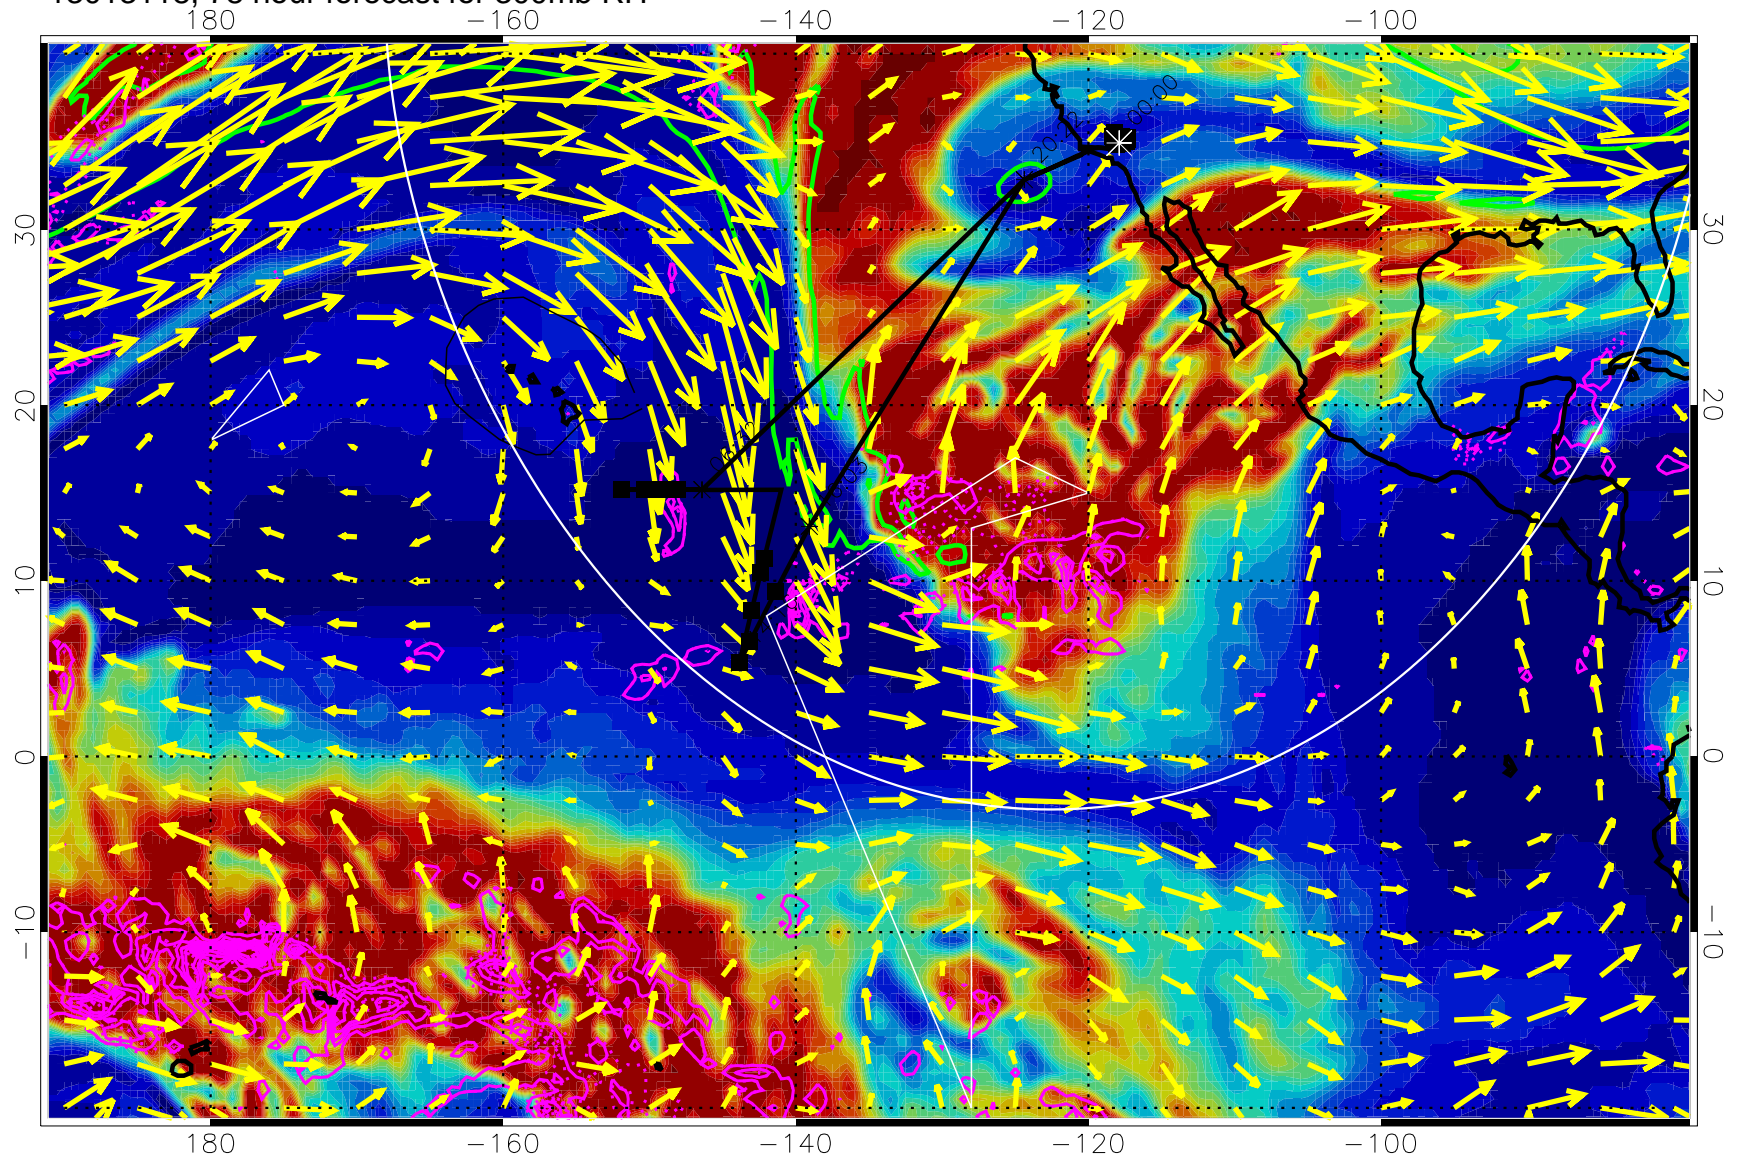

→ 50 m/s

Range ring of 4055 km -- 13 hours GH round trip

13013112, 72 hour forecast for 300mb RH

Precip (tot dot, conv sol) past 6 hrs 6 kg/m² contours, min 4

EPV Tropopause (2 PVU) Position

→ 50 m/s

Range ring of 4055 km -- 13 hours GH round trip

13013118, 78 hour forecast for 300mb RH

Precip (tot dot, conv sol) past 6 hrs 6 kg/m2 contours, min 4

EPV Tropopause (2 PVU) Position

→ 50 m/s

Range ring of 4055 km -- 13 hours GH round trip

13020100, 84 hour forecast for 300mb RH

Precip (tot dot, conv sol) past 6 hrs 6 kg/m2 contours, min 4

EPV Tropopause (2 PVU) Position

→ 50 m/s

Range ring of 4055 km -- 13 hours GH round trip

13020106, 90 hour forecast for 300mb RH

Precip (tot dot, conv sol) past 6 hrs 6 kg/m2 contours, min 4

13020200, 108 hour forecast for 300mb RH

Precip (tot dot, conv sol) past 6 hrs 6 kg/m2 contours, min 4

EPV Tropopause (2 PVU) Position

→ 50 m/s

Range ring of 4055 km -- 13 hours GH round trip

13020206, 114 hour forecast for 300mb RH