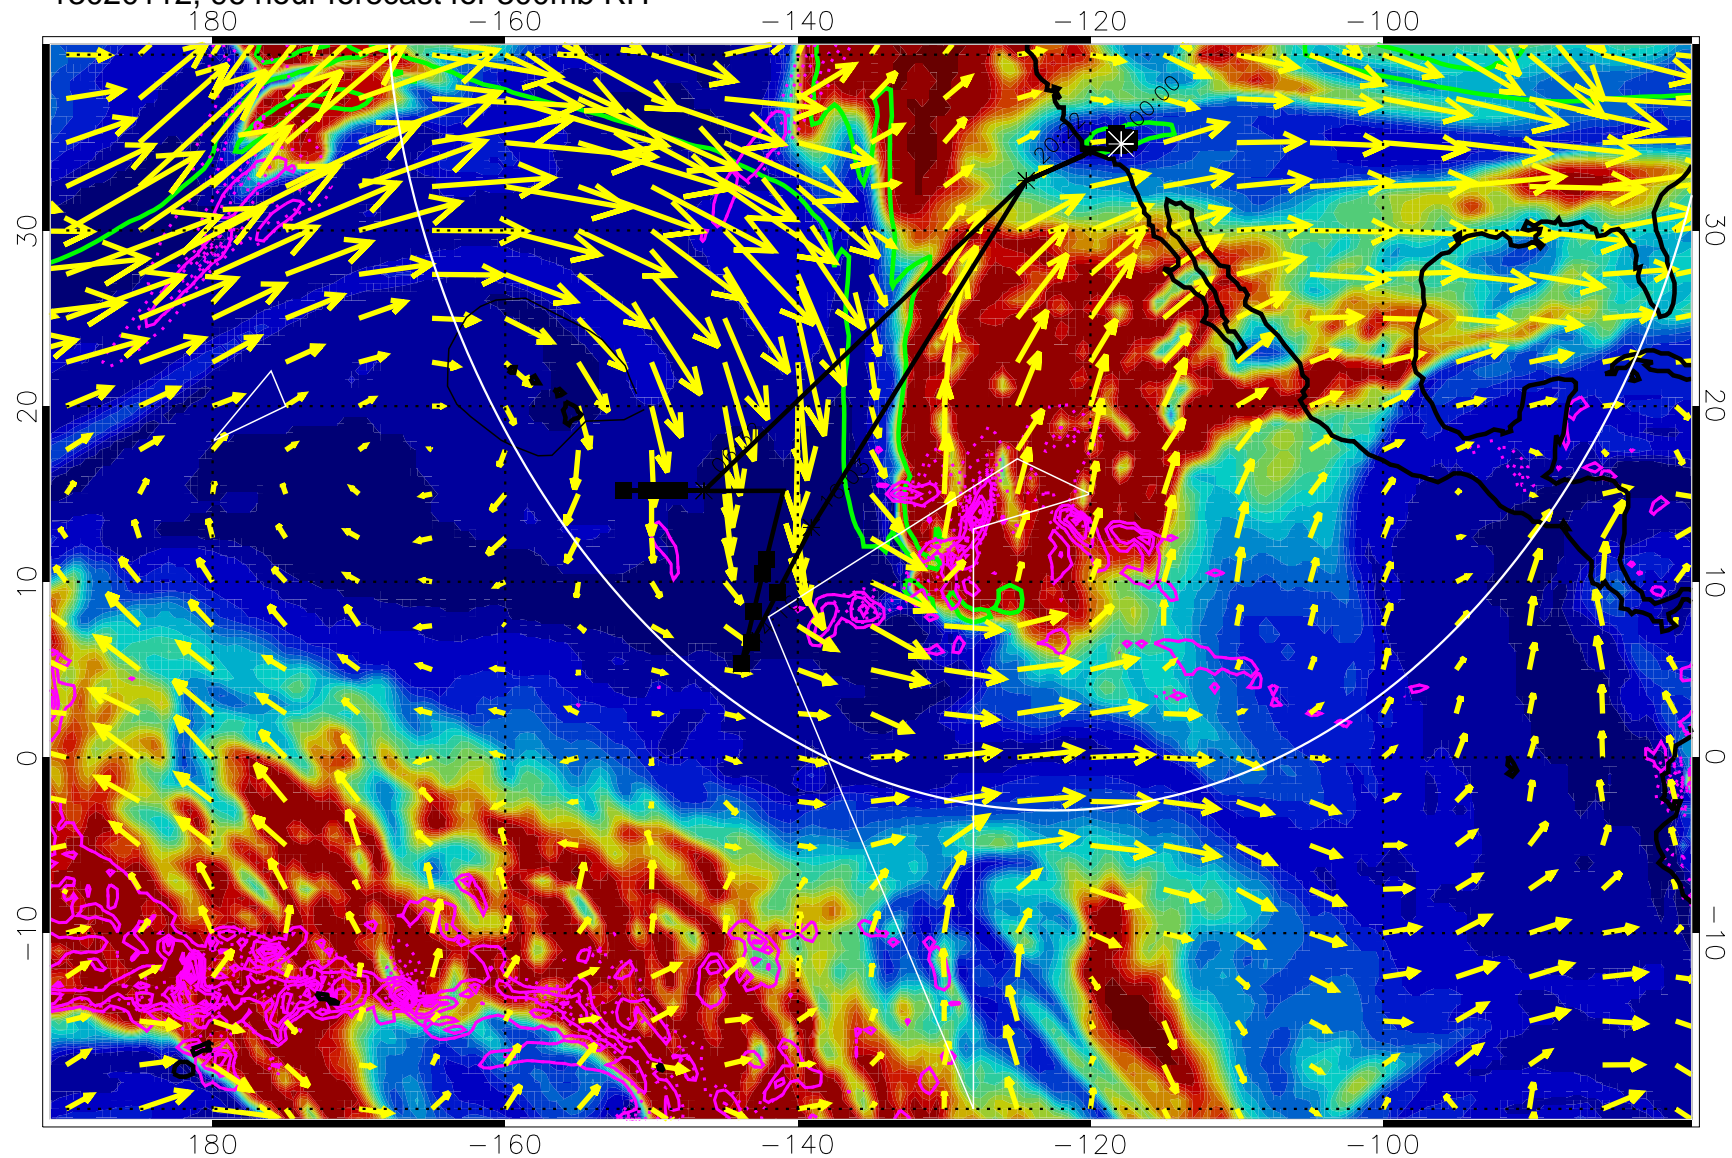

Precip (tot dot, conv sol) past 6 hrs 6 kg/m2 contours, min 4

EPV Tropopause (2 PVU) Position

→ 50 m/s

Range ring of 4055 km -- 13 hours GH round trip

13020106, 90 hour forecast for 300mb RH

Precip (tot dot, conv sol) past 6 hrs 6 kg/m2 contours, min 4

EPV Tropopause (2 PVU) Position

→ 50 m/s

Range ring of 4055 km -- 13 hours GH round trip

13020112, 96 hour forecast for 300mb RH

Precip (tot dot, conv sol) past 6 hrs 6 kg/m2 contours, min 4

EPV Tropopause (2 PVU) Position

13020200, 108 hour forecast for 300mb RH

Precip (tot dot, conv sol) past 6 hrs 6 kg/m2 contours, min 4

EPV Tropopause (2 PVU) Position

→ 50 m/s

Range ring of 4055 km -- 13 hours GH round trip

13020206, 114 hour forecast for 300mb RH

Precip (tot dot, conv sol) past 6 hrs 6 kg/m2 contours, min 4

EPV Tropopause (2 PVU) Position

→ 50 m/s

Range ring of 4055 km -- 13 hours GH round trip

13020212, 120 hour forecast for 300mb RH

Precip (tot dot, conv sol) past 6 hrs 6 kg/m2 contours, min 4