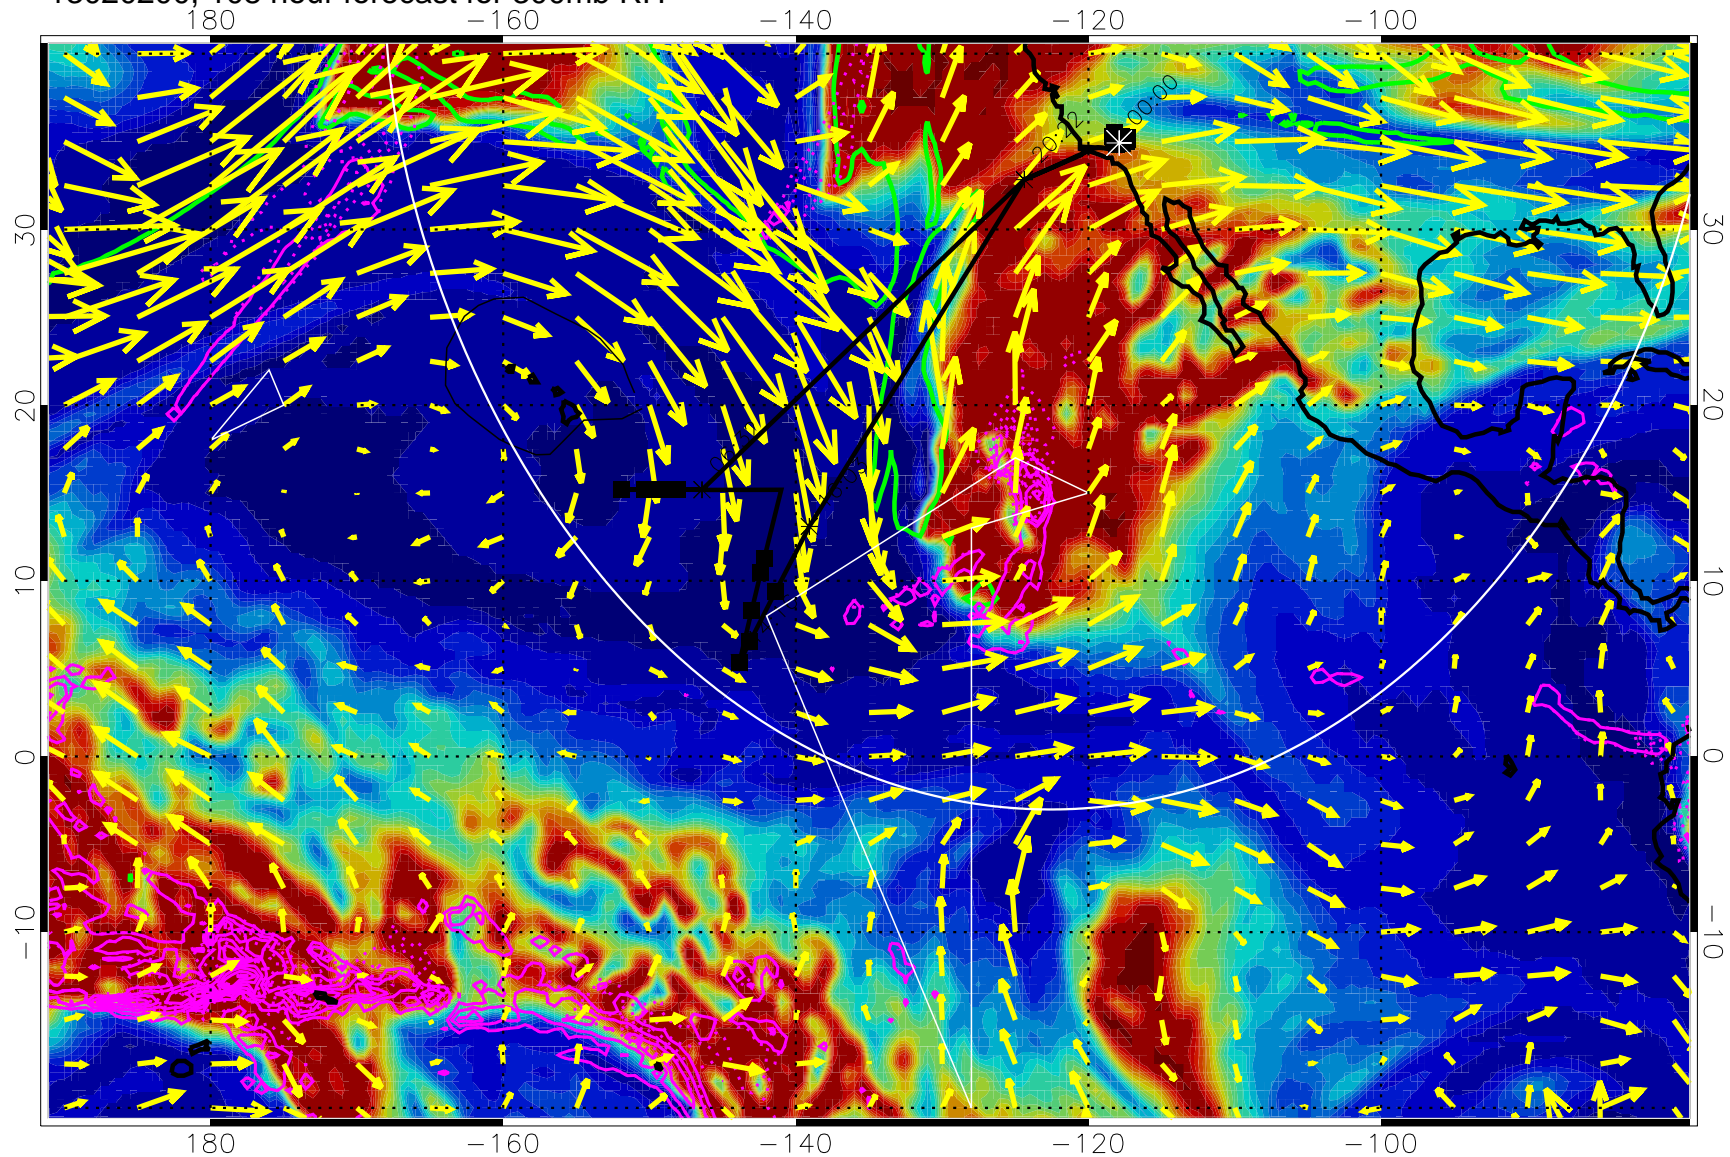

EPV Tropopause (2 PVU) Position

→ 50 m/s

Range ring of 4055 km -- 13 hours GH round trip

13020112, 96 hour forecast for 300mb RH

Precip (tot dot, conv sol) past 6 hrs 6 kg/m2 contours, min 4

EPV Tropopause (2 PVU) Position

→ 50 m/s

Range ring of 4055 km -- 13 hours GH round trip

13020118, 102 hour forecast for 300mb RH

Precip (tot dot, conv sol) past 6 hrs 6 kg/m2 contours, min 4

EPV Tropopause (2 PVU) Position

→ 50 m/s

Range ring of 4055 km -- 13 hours GH round trip

13020200, 108 hour forecast for 300mb RH

Precip (tot dot, conv sol) past 6 hrs 6 kg/m2 contours, min 4

EPV Tropopause (2 PVU) Position

→ 50 m/s

Range ring of 4055 km -- 13 hours GH round trip

13020206, 114 hour forecast for 300mb RH

Precip (tot dot, conv sol) past 6 hrs 6 kg/m2 contours, min 4

EPV Tropopause (2 PVU) Position

→ 50 m/s

Range ring of 4055 km -- 13 hours GH round trip

13020212, 120 hour forecast for 300mb RH

Precip (tot dot, conv sol) past 6 hrs 6 kg/m2 contours, min 4