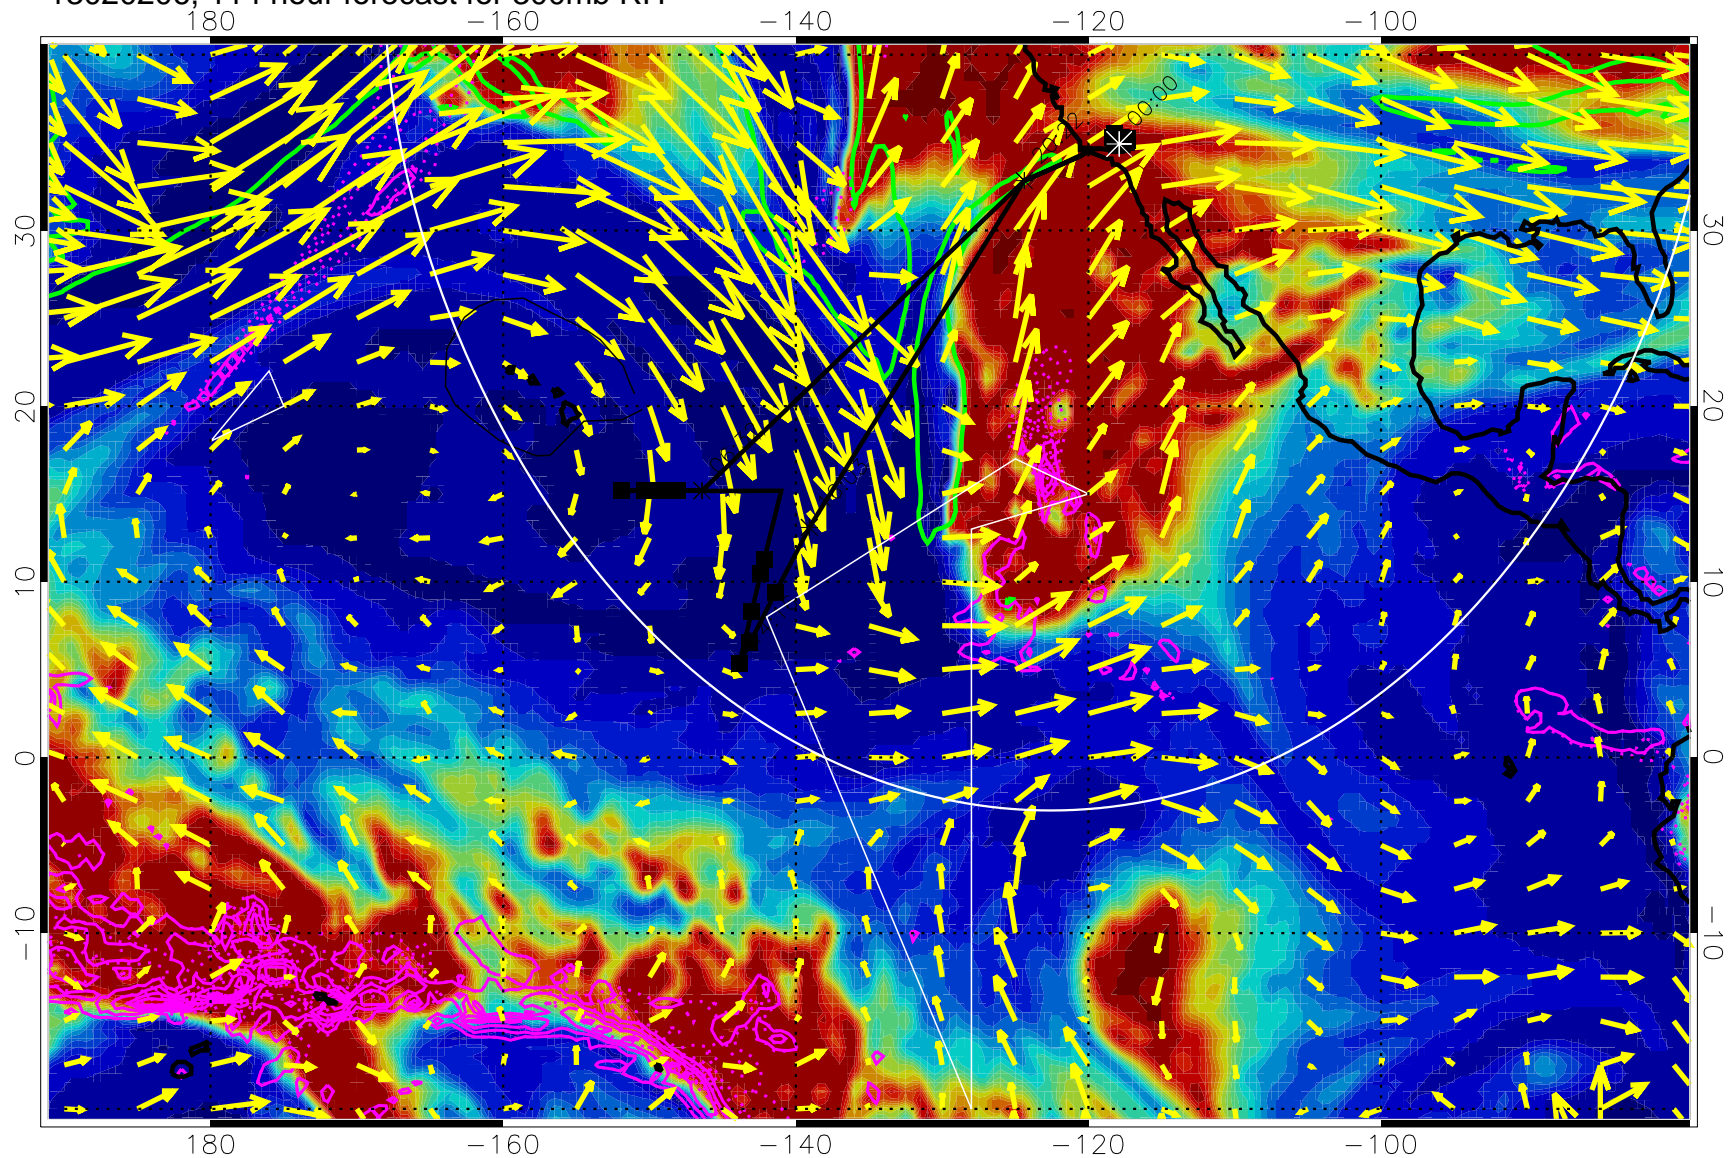

→ 50 m/s

Range ring of 4055 km -- 13 hours GH round trip

13020118, 102 hour forecast for 300mb RH

Precip (tot dot, conv sol) past 6 hrs 6 kg/m2 contours, min 4

EPV Tropopause (2 PVU) Position

→ 50 m/s

Range ring of 4055 km -- 13 hours GH round trip

13020200, 108 hour forecast for 300mb RH

Precip (tot dot, conv sol) past 6 hrs 6 kg/m2 contours, min 4

EPV Tropopause (2 PVU) Position

→ 50 m/s

Range ring of 4055 km -- 13 hours GH round trip

13020206, 114 hour forecast for 300mb RH

Precip (tot dot, conv sol) past 6 hrs 6 kg/m2 contours, min 4

EPV Tropopause (2 PVU) Position

→ 50 m/s

Range ring of 4055 km -- 13 hours GH round trip

13020212, 120 hour forecast for 300mb RH

Precip (tot dot, conv sol) past 6 hrs 6 kg/m2 contours, min 4

EPV Tropopause (2 PVU) Position

→ 50 m/s

Range ring of 4055 km -- 13 hours GH round trip