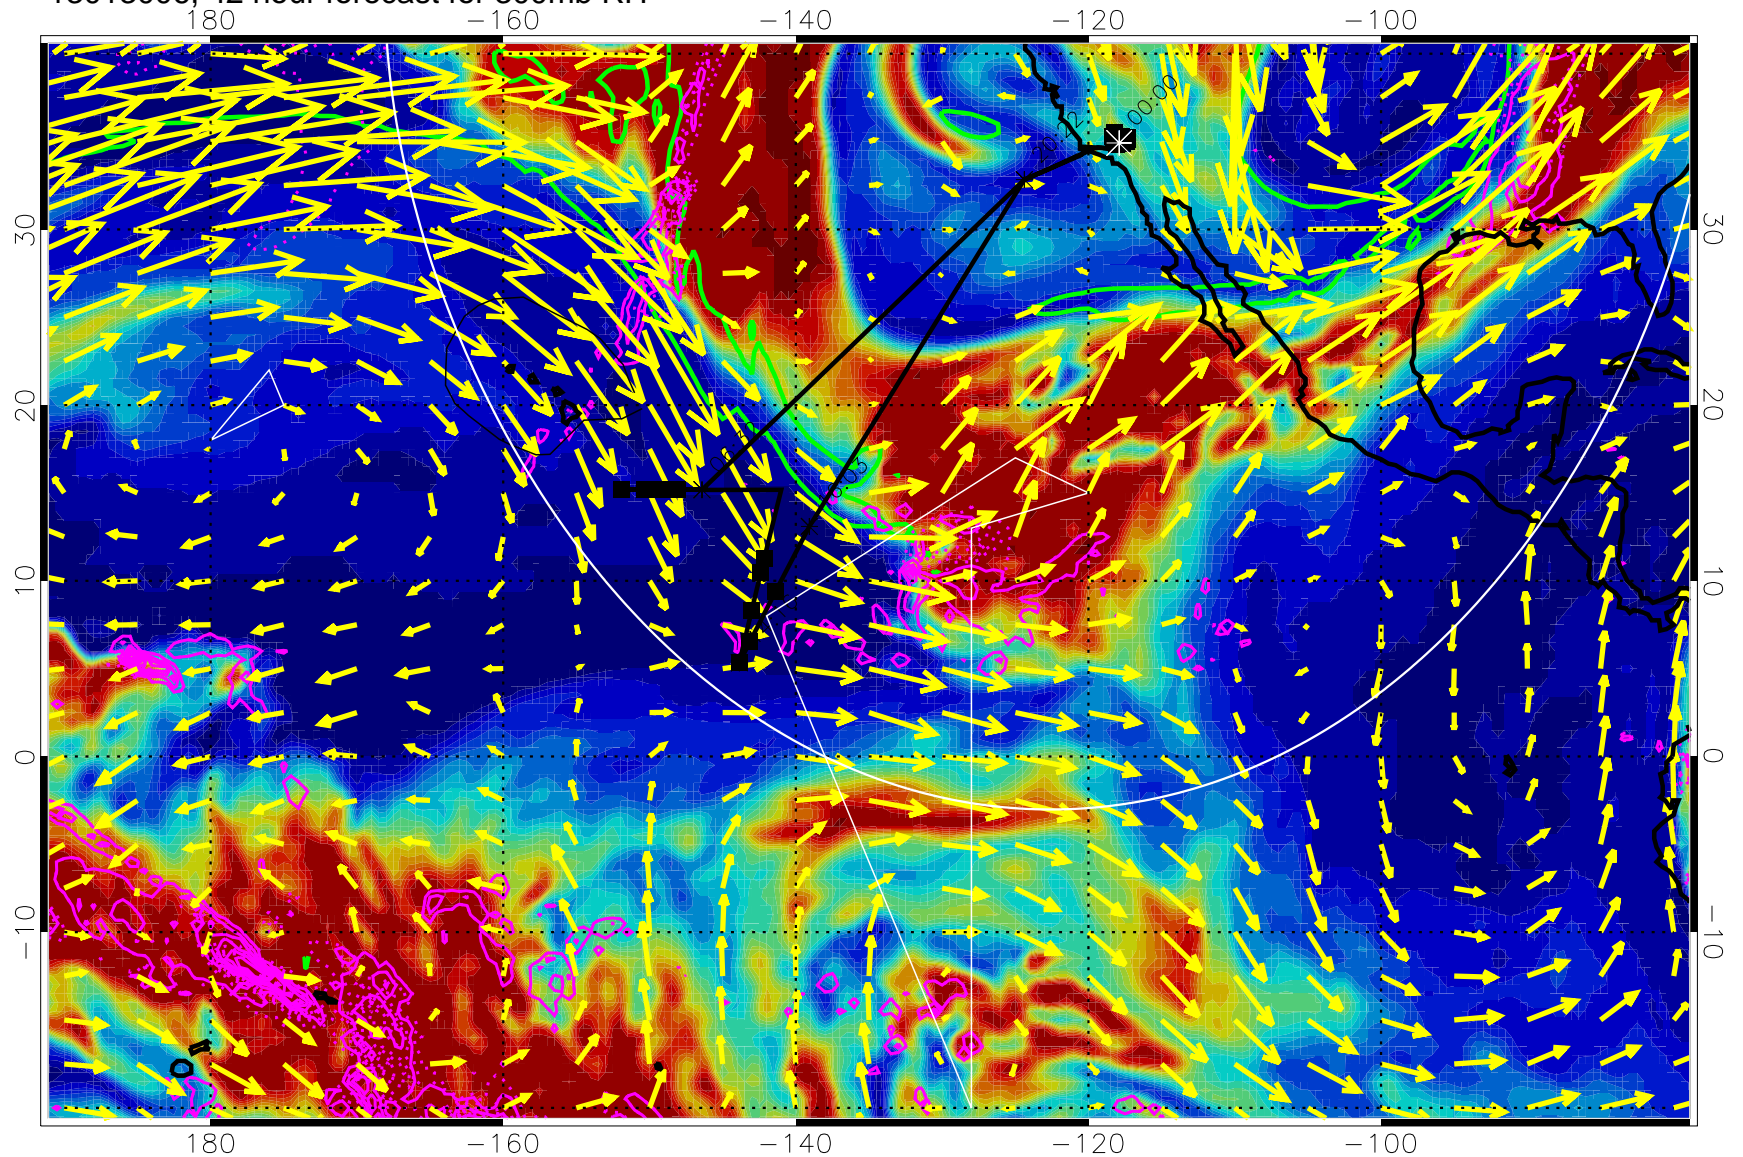

EPV Tropopause (2 PVU) Position

→ 50 m/s

Range ring of 4055 km -- 13 hours GH round trip

13012918, 30 hour forecast for 300mb RH

Precip (tot dot, conv sol) past 6 hrs 6 kg/m2 contours, min 4

EPV Tropopause (2 PVU) Position

→ 50 m/s

Range ring of 4055 km -- 13 hours GH round trip

13013000, 36 hour forecast for 300mb RH

Precip (tot dot, conv sol) past 6 hrs 6 kg/m2 contours, min 4

EPV Tropopause (2 PVU) Position

→ 50 m/s

Range ring of 4055 km -- 13 hours GH round trip

13013006, 42 hour forecast for 300mb RH

Precip (tot dot, conv sol) past 6 hrs 6 kg/m2 contours, min 4

EPV Tropopause (2 PVU) Position

→ 50 m/s

Range ring of 4055 km -- 13 hours GH round trip

13013012, 48 hour forecast for 300mb RH

180 -160 -140 -120 -100

Precip (tot dot, conv sol) past 6 hrs 6 kg/m2 contours, min 4

EPV Tropopause (2 PVU) Position

→ 50 m/s

Range ring of 4055 km -- 13 hours GH round trip

13013018, 54 hour forecast for 300mb RH