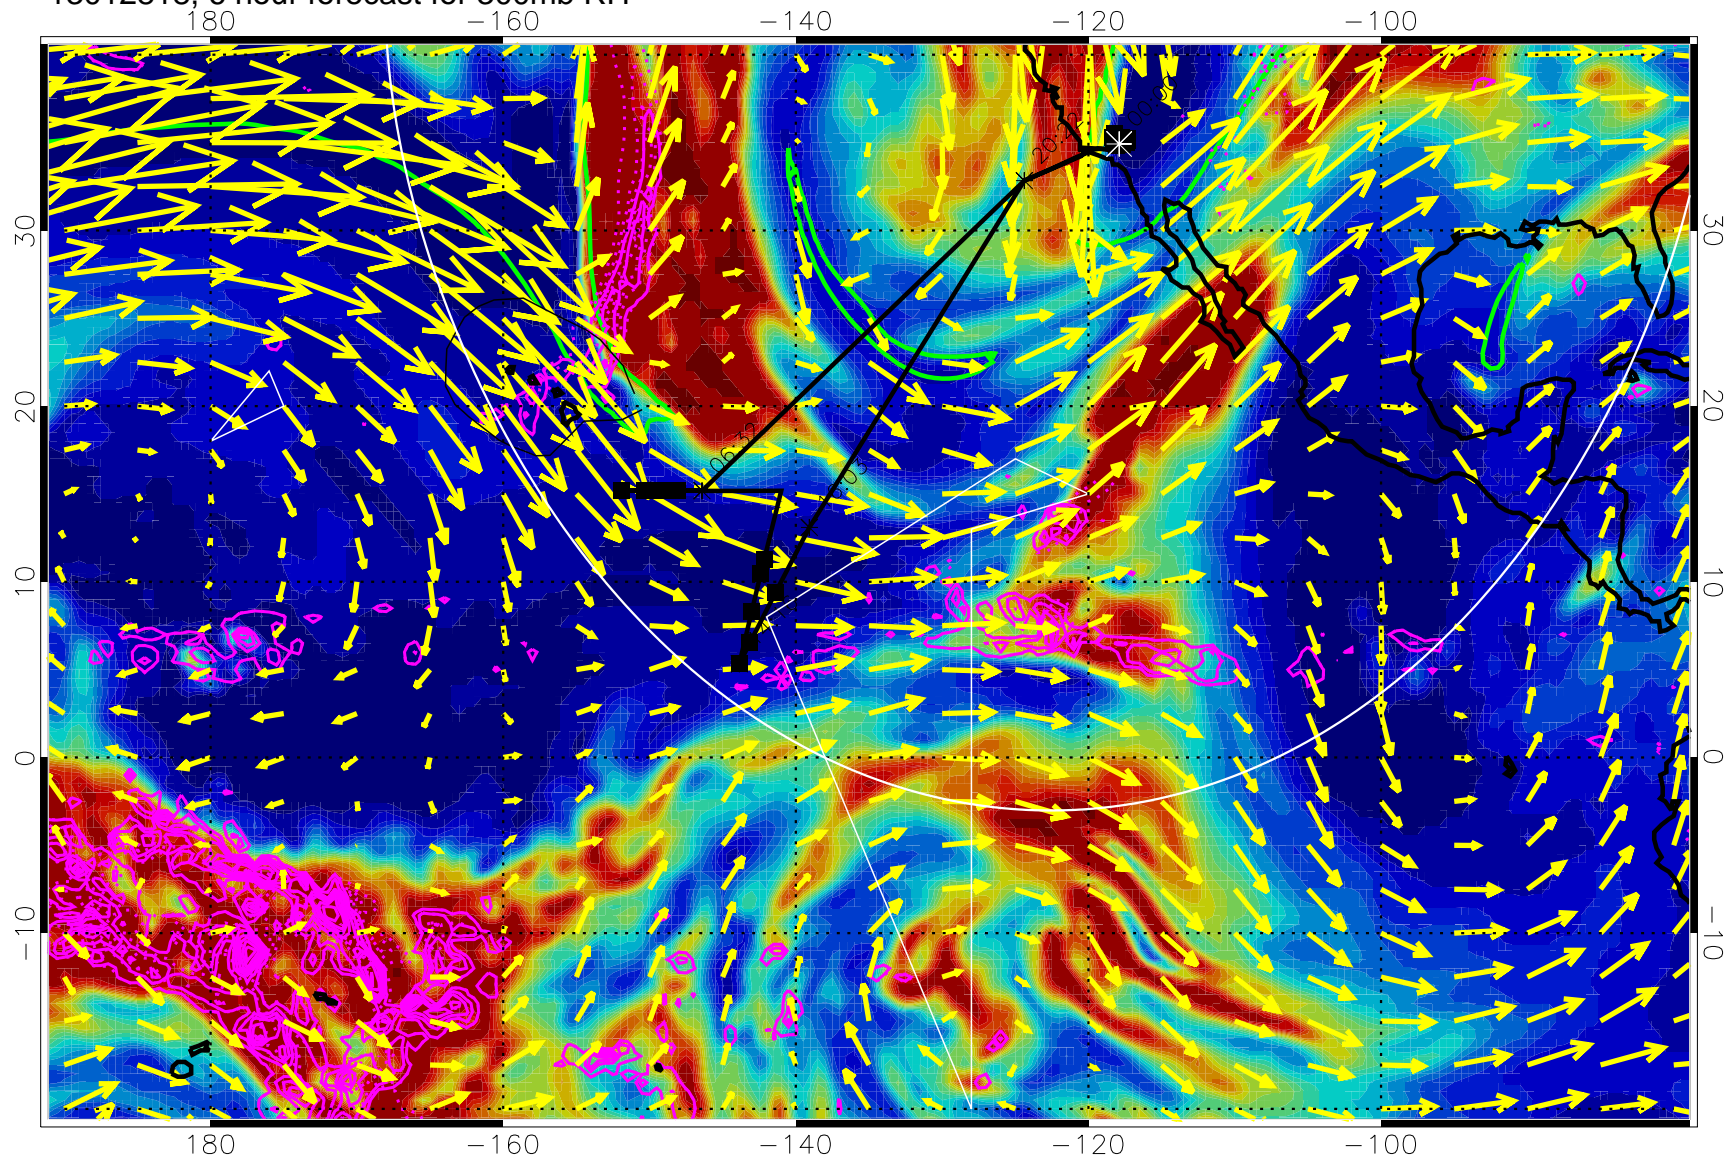

13012818, 6 hour forecast for 300mb RH

Precip (tot dot, conv sol) past 6 hrs 6 kg/m2 contours, min 4

EPV Tropopause (2 PVU) Position

→ 50 m/s

Range ring of 4055 km -- 13 hours GH round trip

13012900, 12 hour forecast for 300mb RH

180 -160 -140 -120 -100

Precip (tot dot, conv sol) past 6 hrs 6 kg/m2 contours, min 4

EPV Tropopause (2 PVU) Position

→ 50 m/s

Range ring of 4055 km -- 13 hours GH round trip

13012906, 18 hour forecast for 300mb RH

Precip (tot dot, conv sol) past 6 hrs 6 kg/m2 contours, min 4

EPV Tropopause (2 PVU) Position

→ 50 m/s

Range ring of 4055 km -- 13 hours GH round trip

13012912, 24 hour forecast for 300mb RH

Precip (tot dot, conv sol) past 6 hrs 6 kg/m2 contours, min 4

EPV Tropopause (2 PVU) Position

→ 50 m/s

Range ring of 4055 km -- 13 hours GH round trip

13012918, 30 hour forecast for 300mb RH

Precip (tot dot, conv sol) past 6 hrs 6 kg/m2 contours, min 4

EPV Tropopause (2 PVU) Position