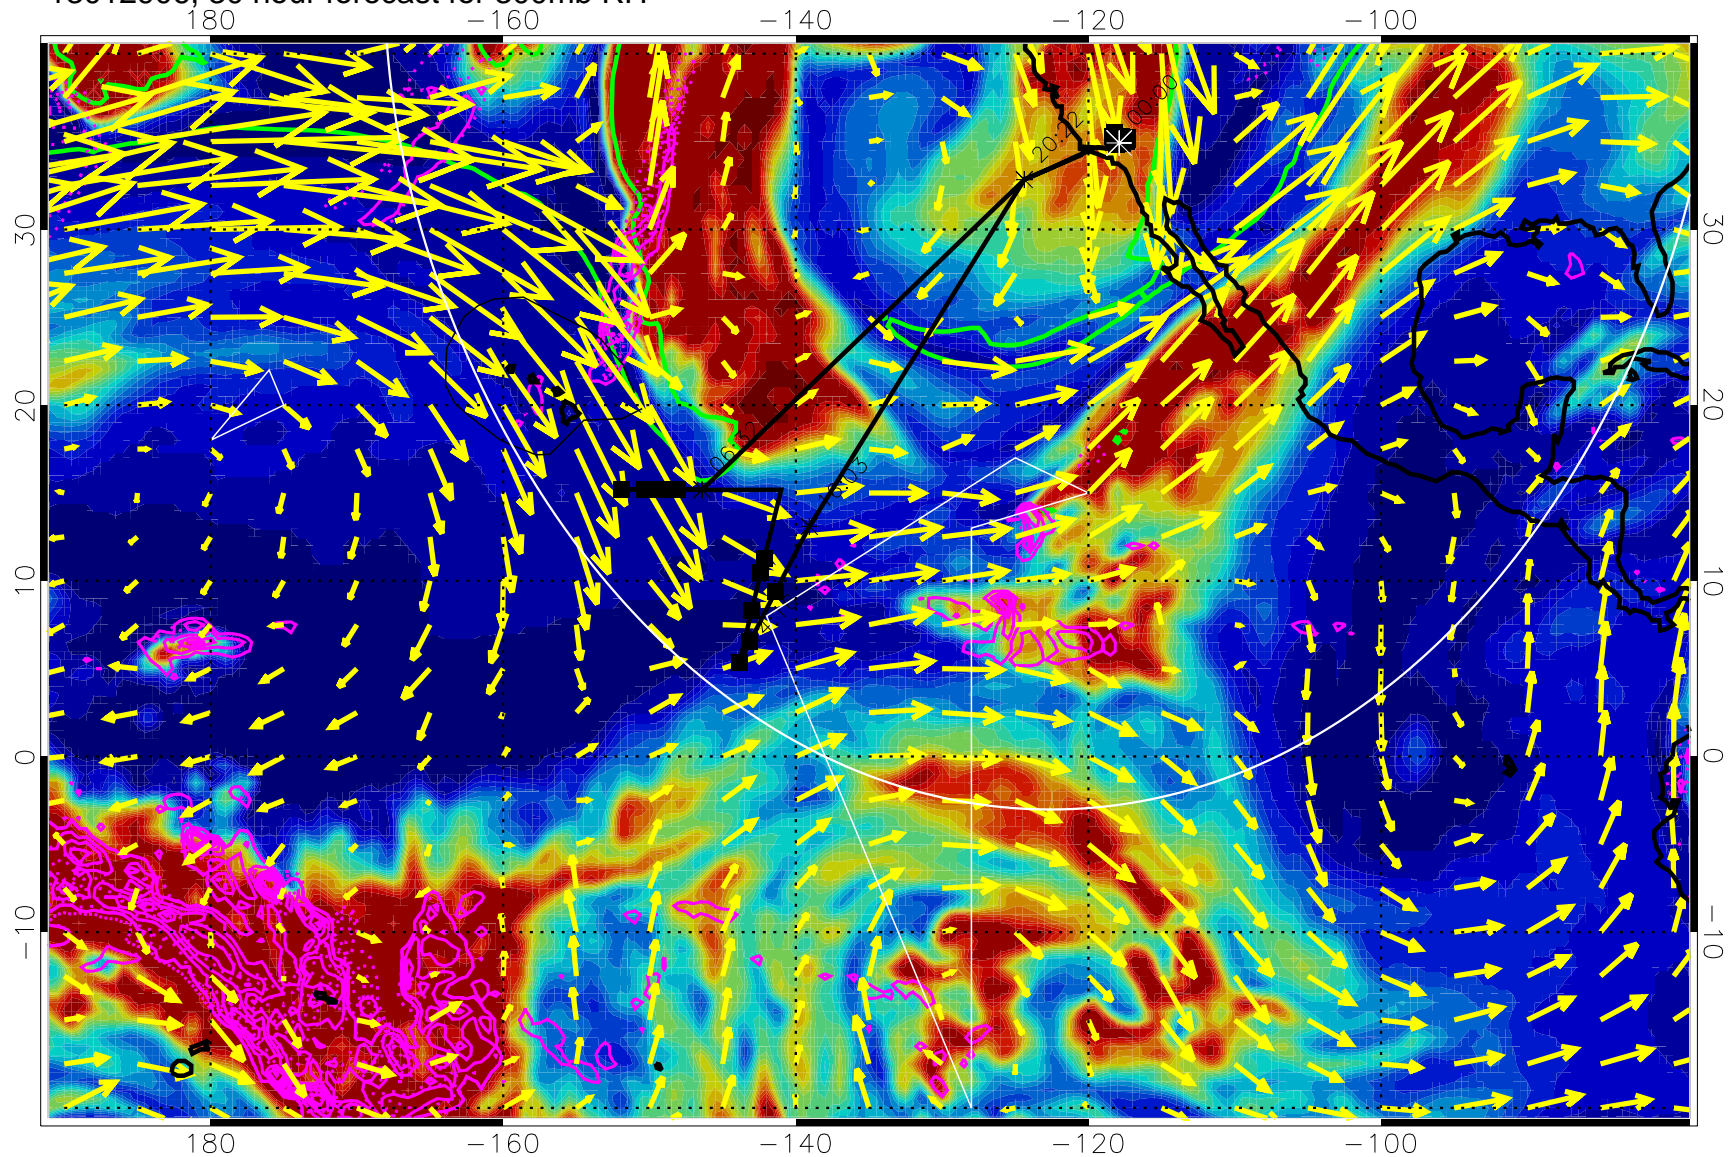

Precip (tot dot, conv sol) past 6 hrs 6 kg/m2 contours, min 4

EPV Tropopause (2 PVU) Position

→ 50 m/s

Range ring of 4055 km -- 13 hours GH round trip

13012900, 24 hour forecast for 300mb RH

180 -160 -140 -120 -100

0 20 40 60 80 100
RH, %

Precip (tot dot, conv sol) past 6 hrs 6 kg/m2 contours, min 4

EPV Tropopause (2 PVU) Position

→ 50 m/s

Range ring of 4055 km -- 13 hours GH round trip

13012906, 30 hour forecast for 300mb RH

Precip (tot dot, conv sol) past 6 hrs 6 kg/m2 contours, min 4

EPV Tropopause (2 PVU) Position

→ 50 m/s

Range ring of 4055 km -- 13 hours GH round trip

13012912, 36 hour forecast for 300mb RH

Precip (tot dot, conv sol) past 6 hrs 6 kg/m² contours, min 4

EPV Tropopause (2 PVU) Position

→ 50 m/s

Range ring of 4055 km -- 13 hours GH round trip

13012918, 42 hour forecast for 300mb RH

Precip (tot dot, conv sol) past 6 hrs 6 kg/m2 contours, min 4

EPV Tropopause (2 PVU) Position