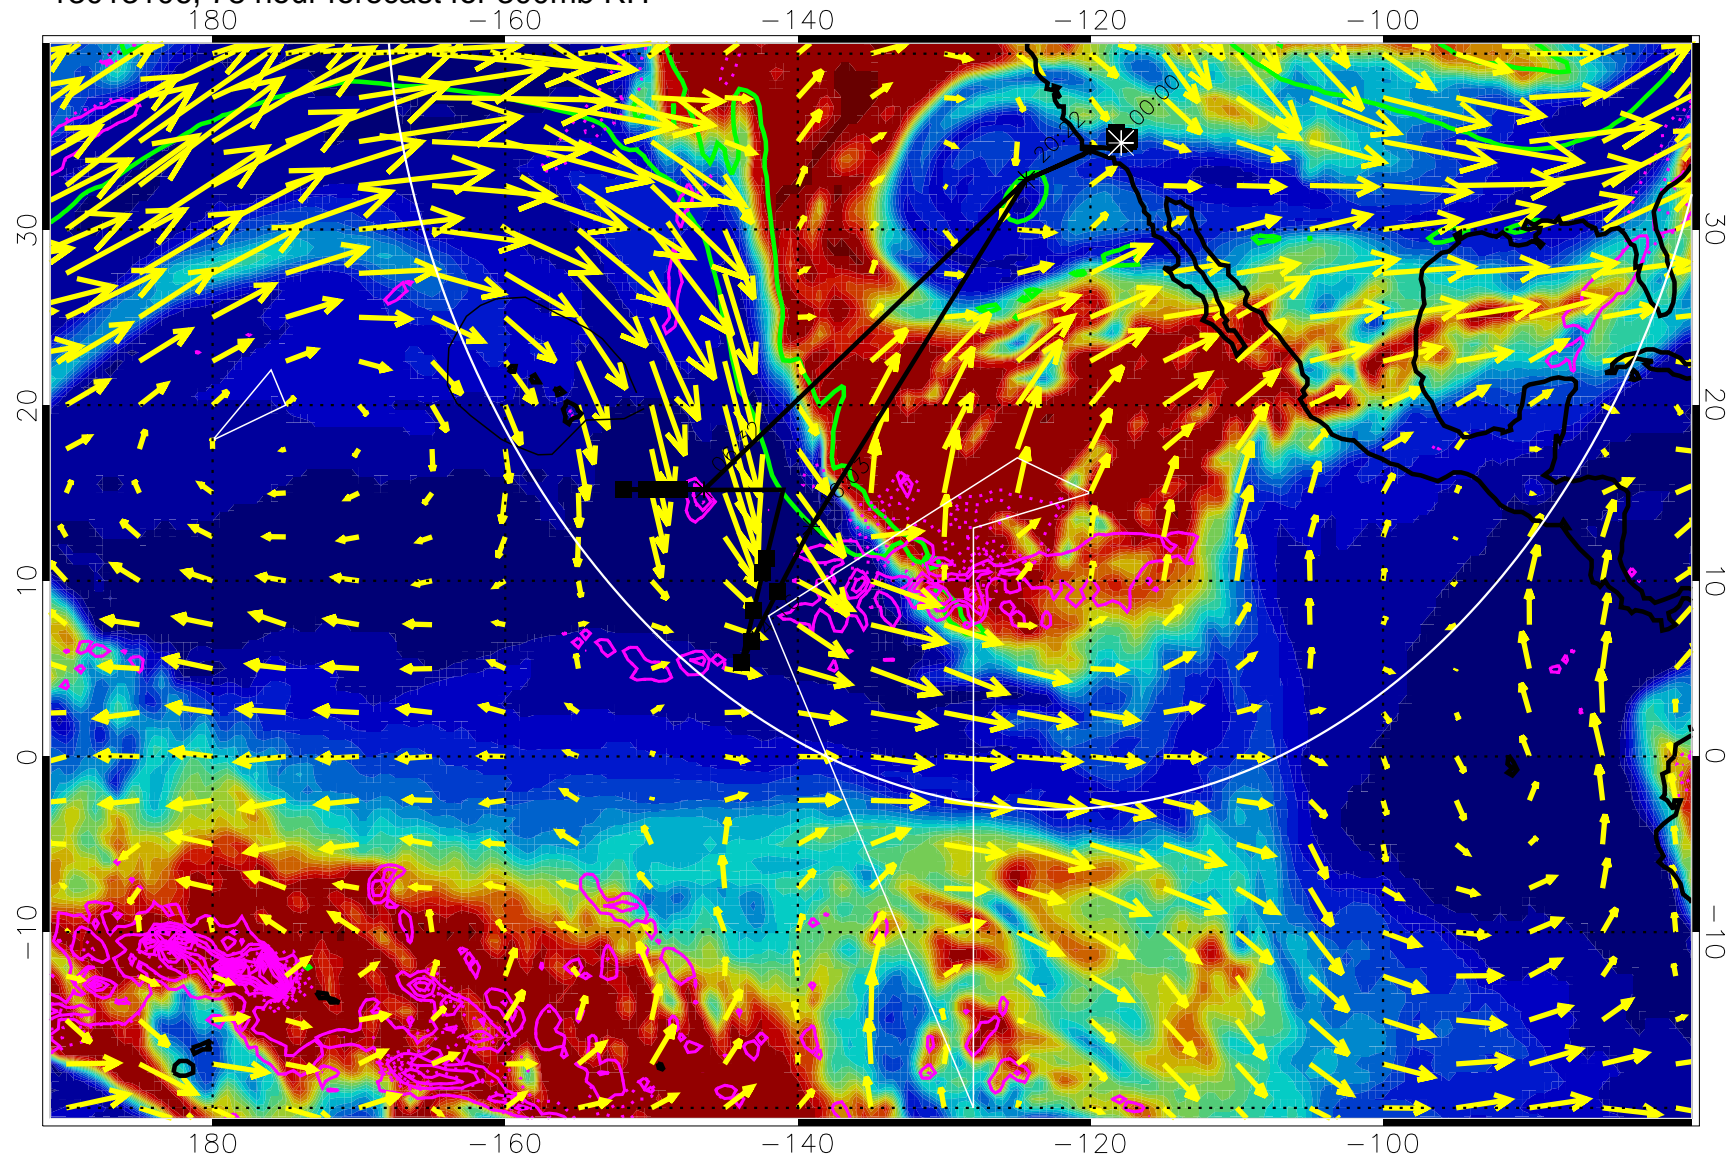

Precip (tot dot, conv sol) past 6 hrs 6 kg/m2 contours, min 4

EPV Tropopause (2 PVU) Position

→ 50 m/s

Range ring of 4055 km -- 13 hours GH round trip

13013018, 66 hour forecast for 300mb RH

Precip (tot dot, conv sol) past 6 hrs 6 kg/m2 contours, min 4

EPV Tropopause (2 PVU) Position

→ 50 m/s

Range ring of 4055 km -- 13 hours GH round trip

13013100, 72 hour forecast for 300mb RH

180 -160 -140 -120 -100

Precip (tot dot, conv sol) past 6 hrs 6 kg/m2 contours, min 4

EPV Tropopause (2 PVU) Position

→ 50 m/s

Range ring of 4055 km -- 13 hours GH round trip

13013106, 78 hour forecast for 300mb RH

Precip (tot dot, conv sol) past 6 hrs 6 kg/m2 contours, min 4

EPV Tropopause (2 PVU) Position

13013118, 90 hour forecast for 300mb RH

Precip (tot dot, conv sol) past 6 hrs 6 kg/m2 contours, min 4

EPV Tropopause (2 PVU) Position

→ 50 m/s

Range ring of 4055 km -- 13 hours GH round trip

13020100, 96 hour forecast for 300mb RH