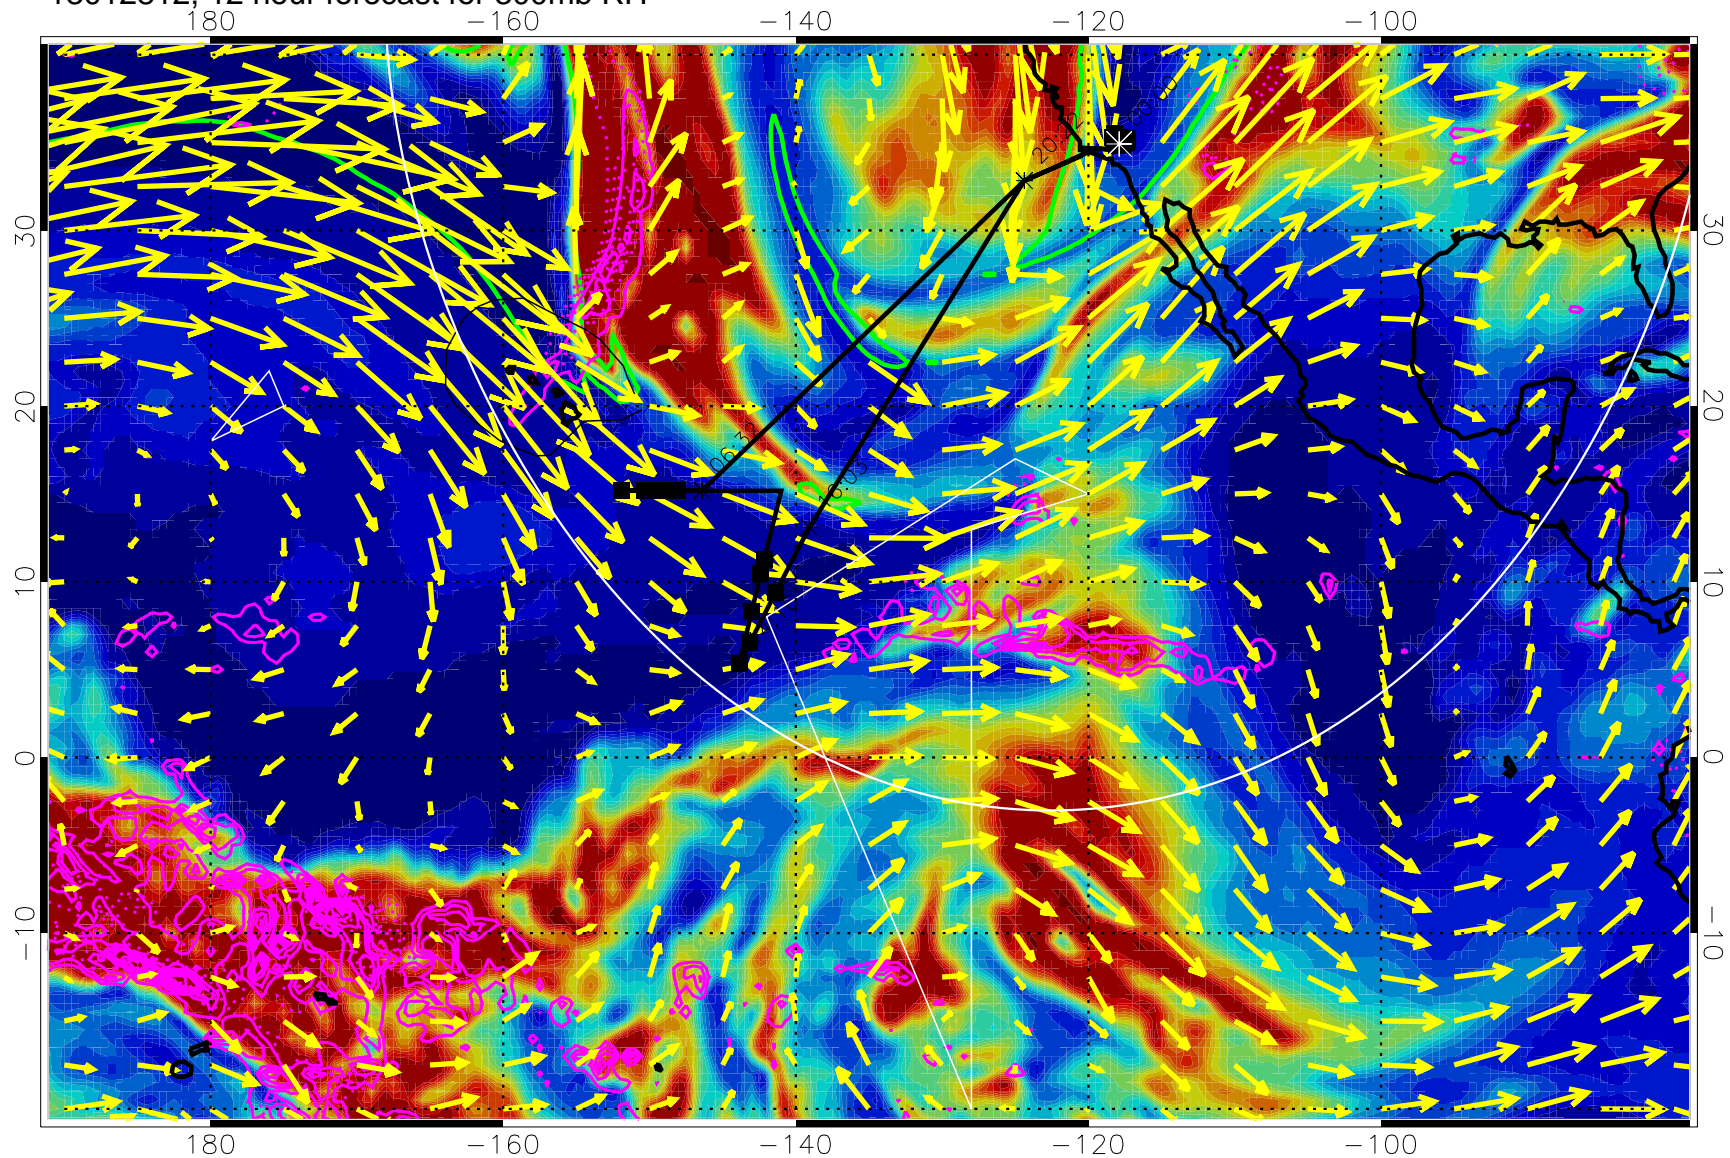

13012812, 12 hour forecast for 300mb RH

Precip (tot dot, conv sol) past 6 hrs 6 kg/m2 contours, min 4

EPV Tropopause (2 PVU) Position

→ 50 m/s

Range ring of 4055 km -- 13 hours GH round trip

13012818, 18 hour forecast for 300mb RH

Precip (tot dot, conv sol) past 6 hrs 6 kg/m2 contours, min 4

EPV Tropopause (2 PVU) Position

→ 50 m/s

Range ring of 4055 km -- 13 hours GH round trip

13012900, 24 hour forecast for 300mb RH

180 -160 -140 -120 -100

0 20 40 60 80 100
RH, %

Precip (tot dot, conv sol) past 6 hrs 6 kg/m2 contours, min 4

EPV Tropopause (2 PVU) Position

→ 50 m/s

Range ring of 4055 km -- 13 hours GH round trip

13012906, 30 hour forecast for 300mb RH

Precip (tot dot, conv sol) past 6 hrs 6 kg/m2 contours, min 4

EPV Tropopause (2 PVU) Position

→ 50 m/s

Range ring of 4055 km -- 13 hours GH round trip

13012912, 36 hour forecast for 300mb RH

Precip (tot dot, conv sol) past 6 hrs 6 kg/m² contours, min 4