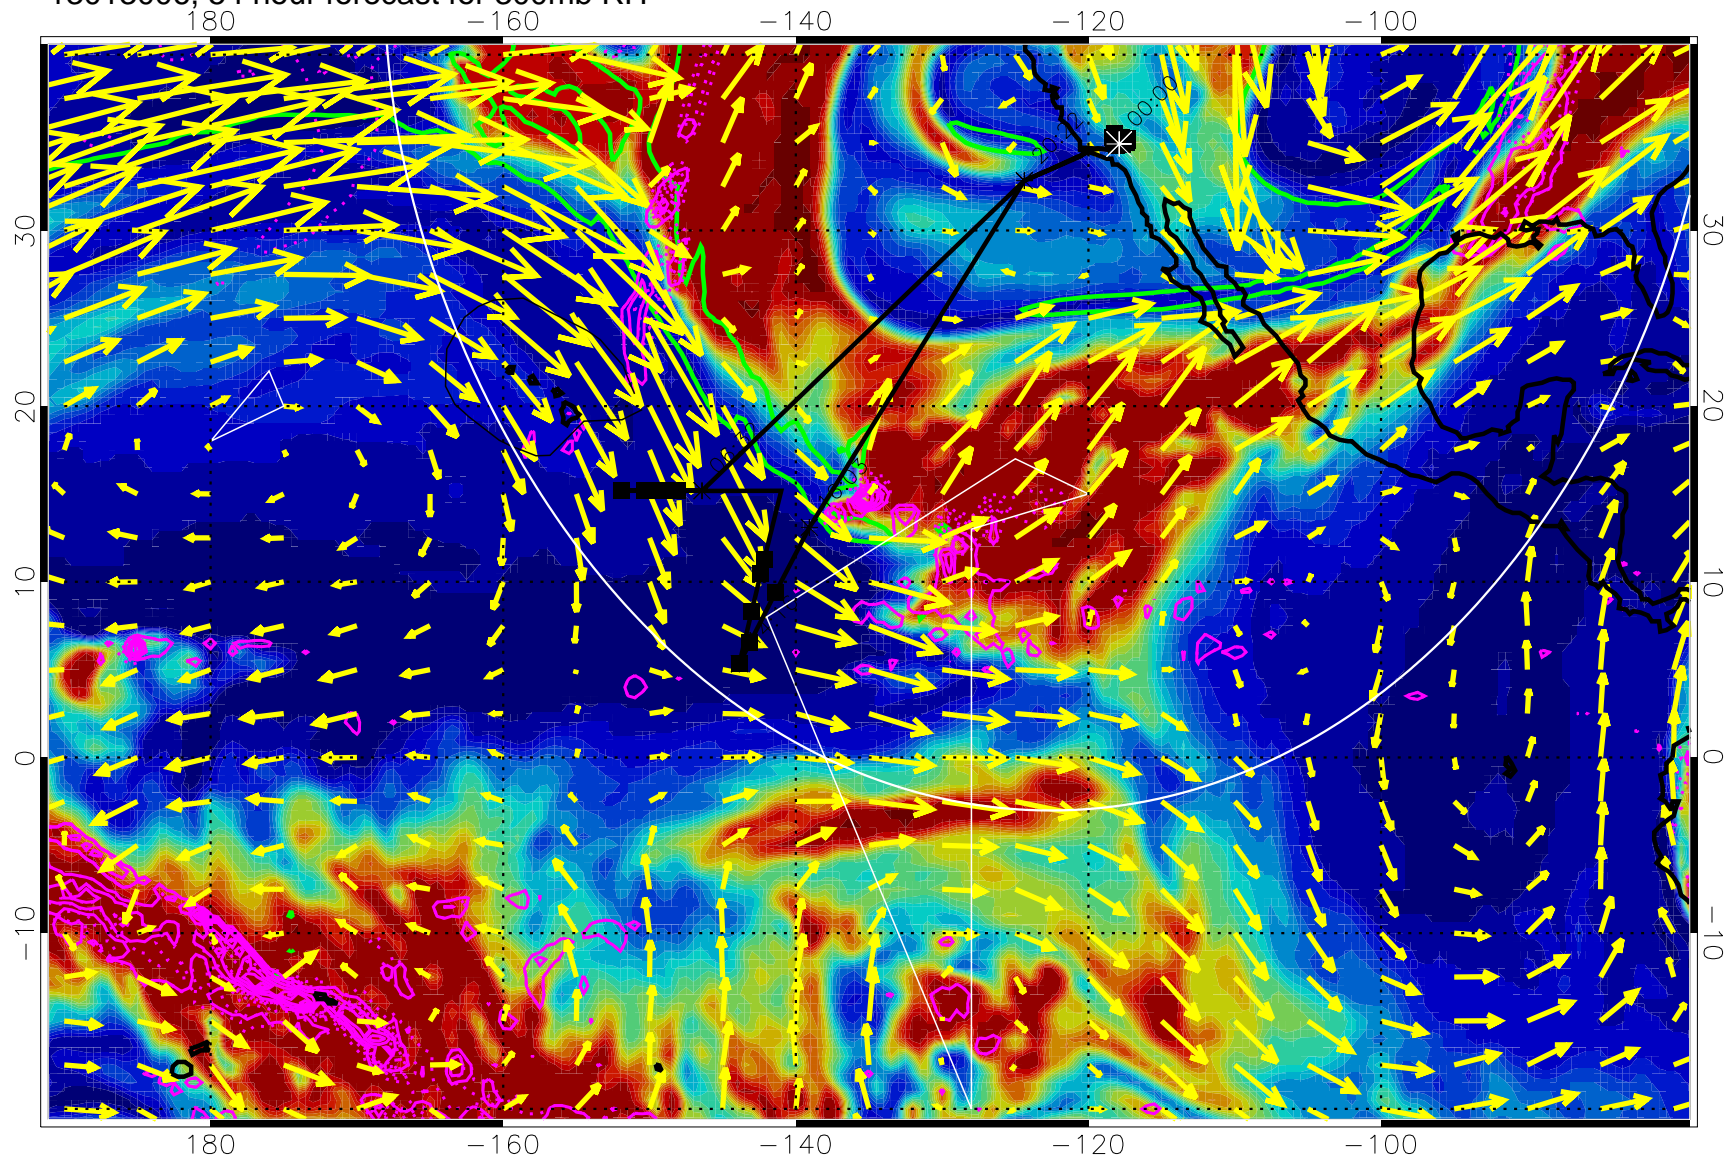

EPV Tropopause (2 PVU) Position

→ 50 m/s

Range ring of 4055 km -- 13 hours GH round trip

13012918, 42 hour forecast for 300mb RH

Precip (tot dot, conv sol) past 6 hrs 6 kg/m2 contours, min 4

EPV Tropopause (2 PVU) Position

→ 50 m/s

Range ring of 4055 km -- 13 hours GH round trip

13013000, 48 hour forecast for 300mb RH

Precip (tot dot, conv sol) past 6 hrs 6 kg/m2 contours, min 4

EPV Tropopause (2 PVU) Position

→ 50 m/s

Range ring of 4055 km -- 13 hours GH round trip

13013006, 54 hour forecast for 300mb RH

Precip (tot dot, conv sol) past 6 hrs 6 kg/m2 contours, min 4

EPV Tropopause (2 PVU) Position

→ 50 m/s

Range ring of 4055 km -- 13 hours GH round trip

13013012, 60 hour forecast for 300mb RH

Precip (tot dot, conv sol) past 6 hrs 6 kg/m2 contours, min 4

EPV Tropopause (2 PVU) Position

→ 50 m/s

Range ring of 4055 km -- 13 hours GH round trip

13013018, 66 hour forecast for 300mb RH

Precip (tot dot, conv sol) past 6 hrs 6 kg/m2 contours, min 4