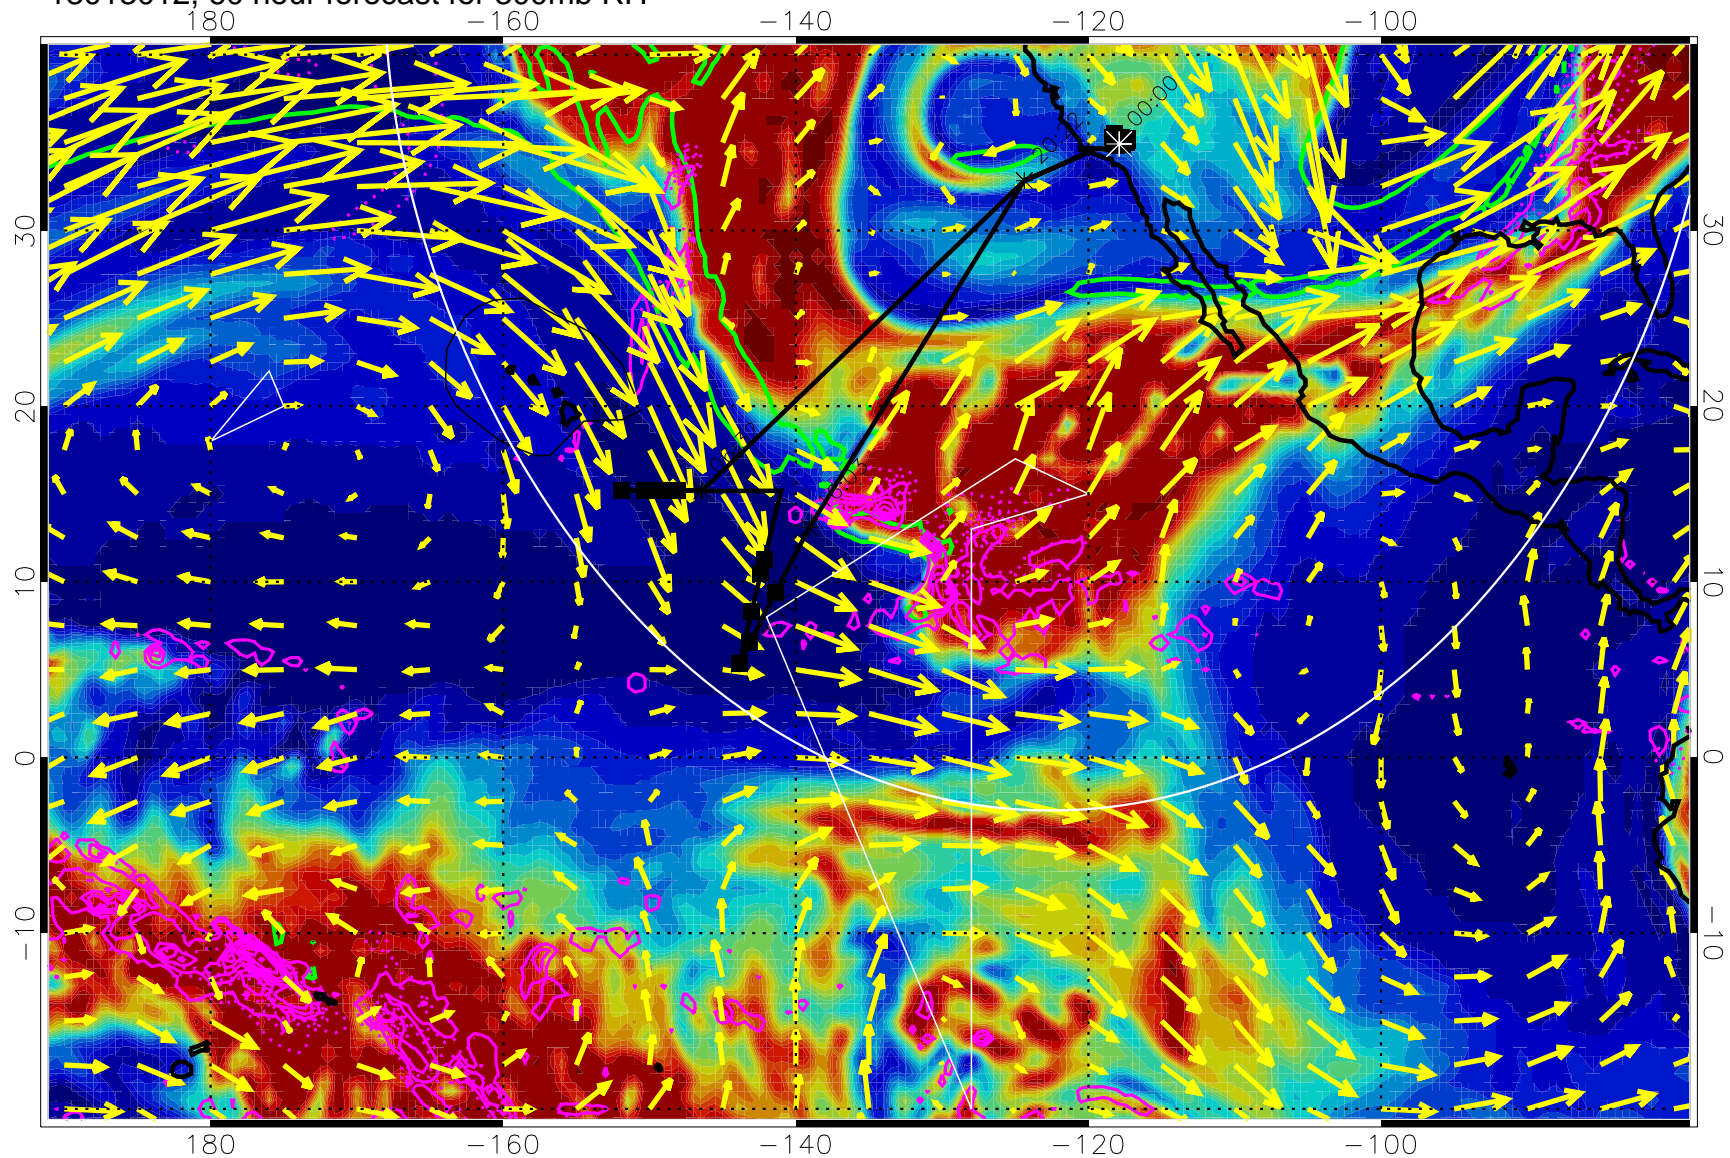

13013006, 54 hour forecast for 300mb RH

Precip (tot dot, conv sol) past 6 hrs 6 kg/m2 contours, min 4

EPV Tropopause (2 PVU) Position

→ 50 m/s

Range ring of 4055 km -- 13 hours GH round trip

13013012, 60 hour forecast for 300mb RH

Precip (tot dot, conv sol) past 6 hrs 6 kg/m2 contours, min 4

EPV Tropopause (2 PVU) Position

→ 50 m/s

Range ring of 4055 km -- 13 hours GH round trip

13013018, 66 hour forecast for 300mb RH

Precip (tot dot, conv sol) past 6 hrs 6 kg/m2 contours, min 4