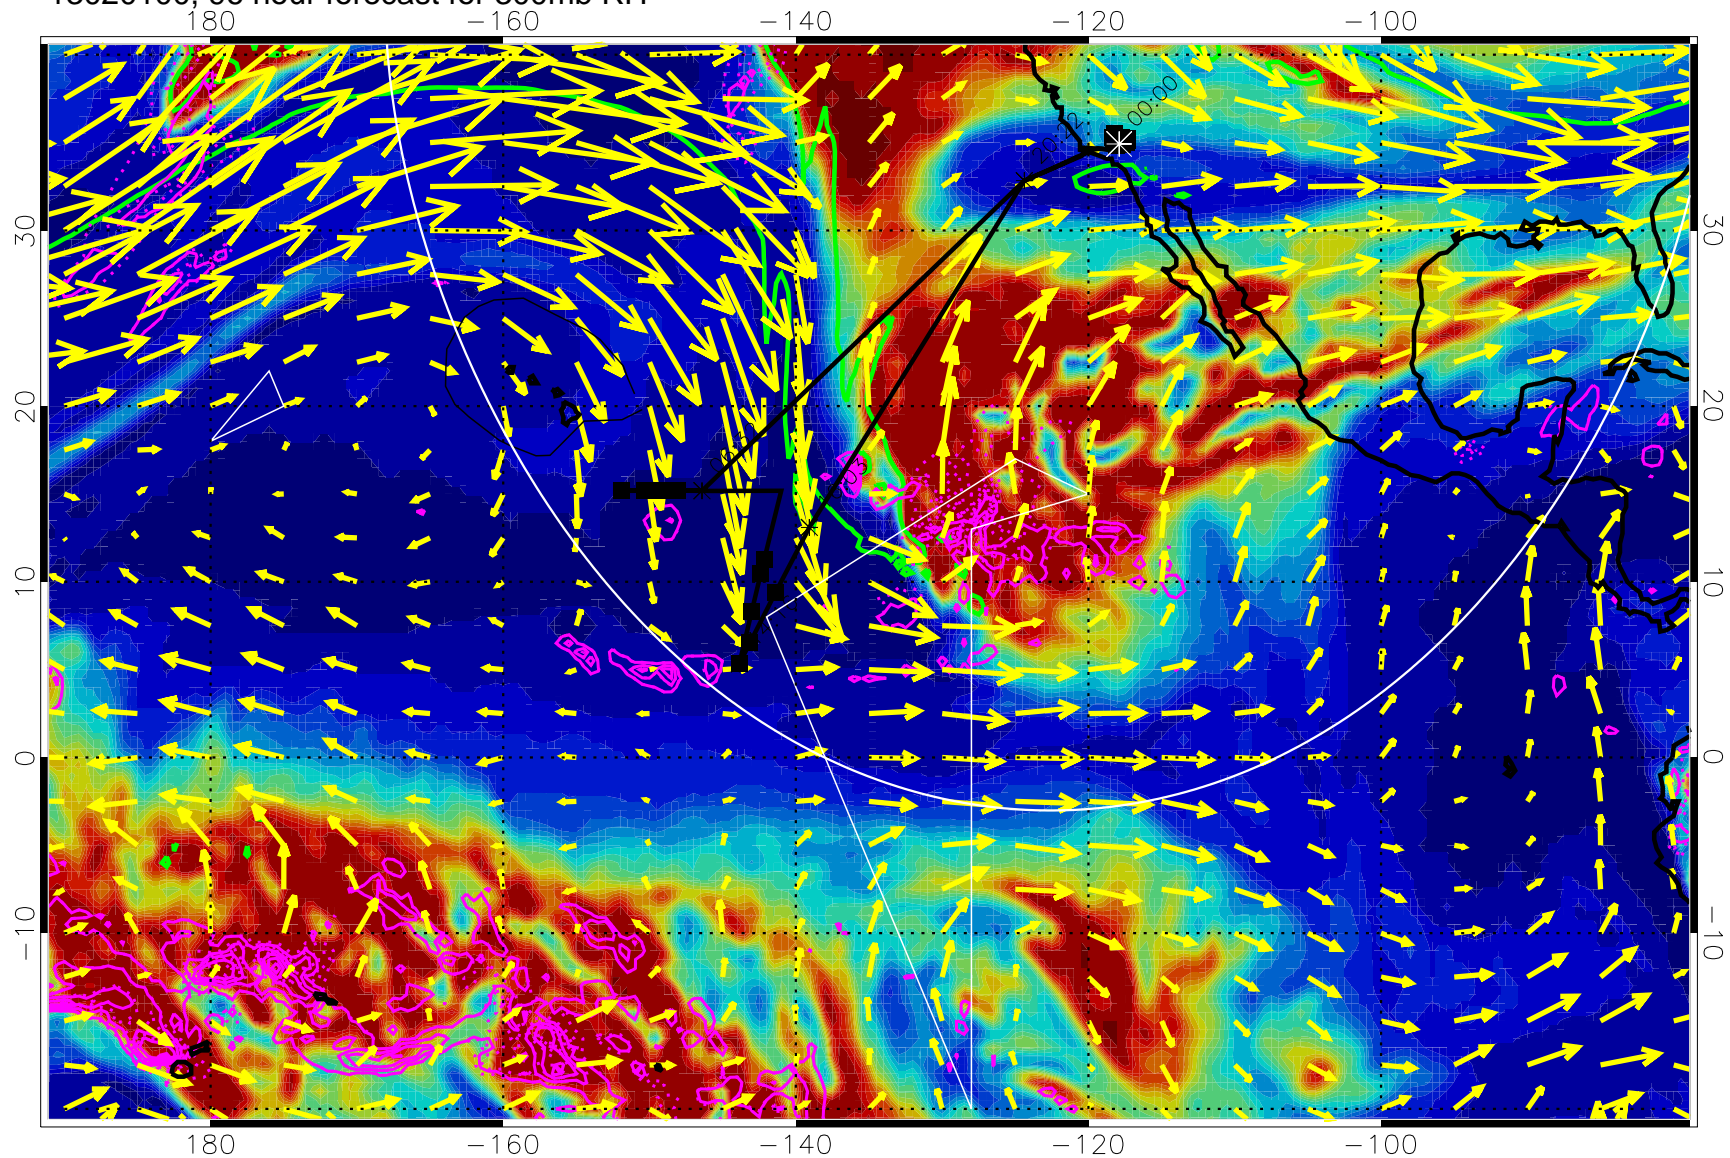

13013118, 90 hour forecast for 300mb RH

Precip (tot dot, conv sol) past 6 hrs 6 kg/m2 contours, min 4

EPV Tropopause (2 PVU) Position

→ 50 m/s

Range ring of 4055 km -- 13 hours GH round trip

13020100, 96 hour forecast for 300mb RH

Precip (tot dot, conv sol) past 6 hrs 6 kg/m2 contours, min 4

EPV Tropopause (2 PVU) Position

→ 50 m/s

Range ring of 4055 km -- 13 hours GH round trip

13020106, 102 hour forecast for 300mb RH

Precip (tot dot, conv sol) past 6 hrs 6 kg/m2 contours, min 4

EPV Tropopause (2 PVU) Position

→ 50 m/s

Range ring of 4055 km -- 13 hours GH round trip

13020112, 108 hour forecast for 300mb RH

Precip (tot dot, conv sol) past 6 hrs 6 kg/m2 contours, min 4

EPV Tropopause (2 PVU) Position

13020200, 120 hour forecast for 300mb RH

Precip (tot dot, conv sol) past 6 hrs 6 kg/m2 contours, min 4

EPV Tropopause (2 PVU) Position

→ 50 m/s

Range ring of 4055 km -- 13 hours GH round trip