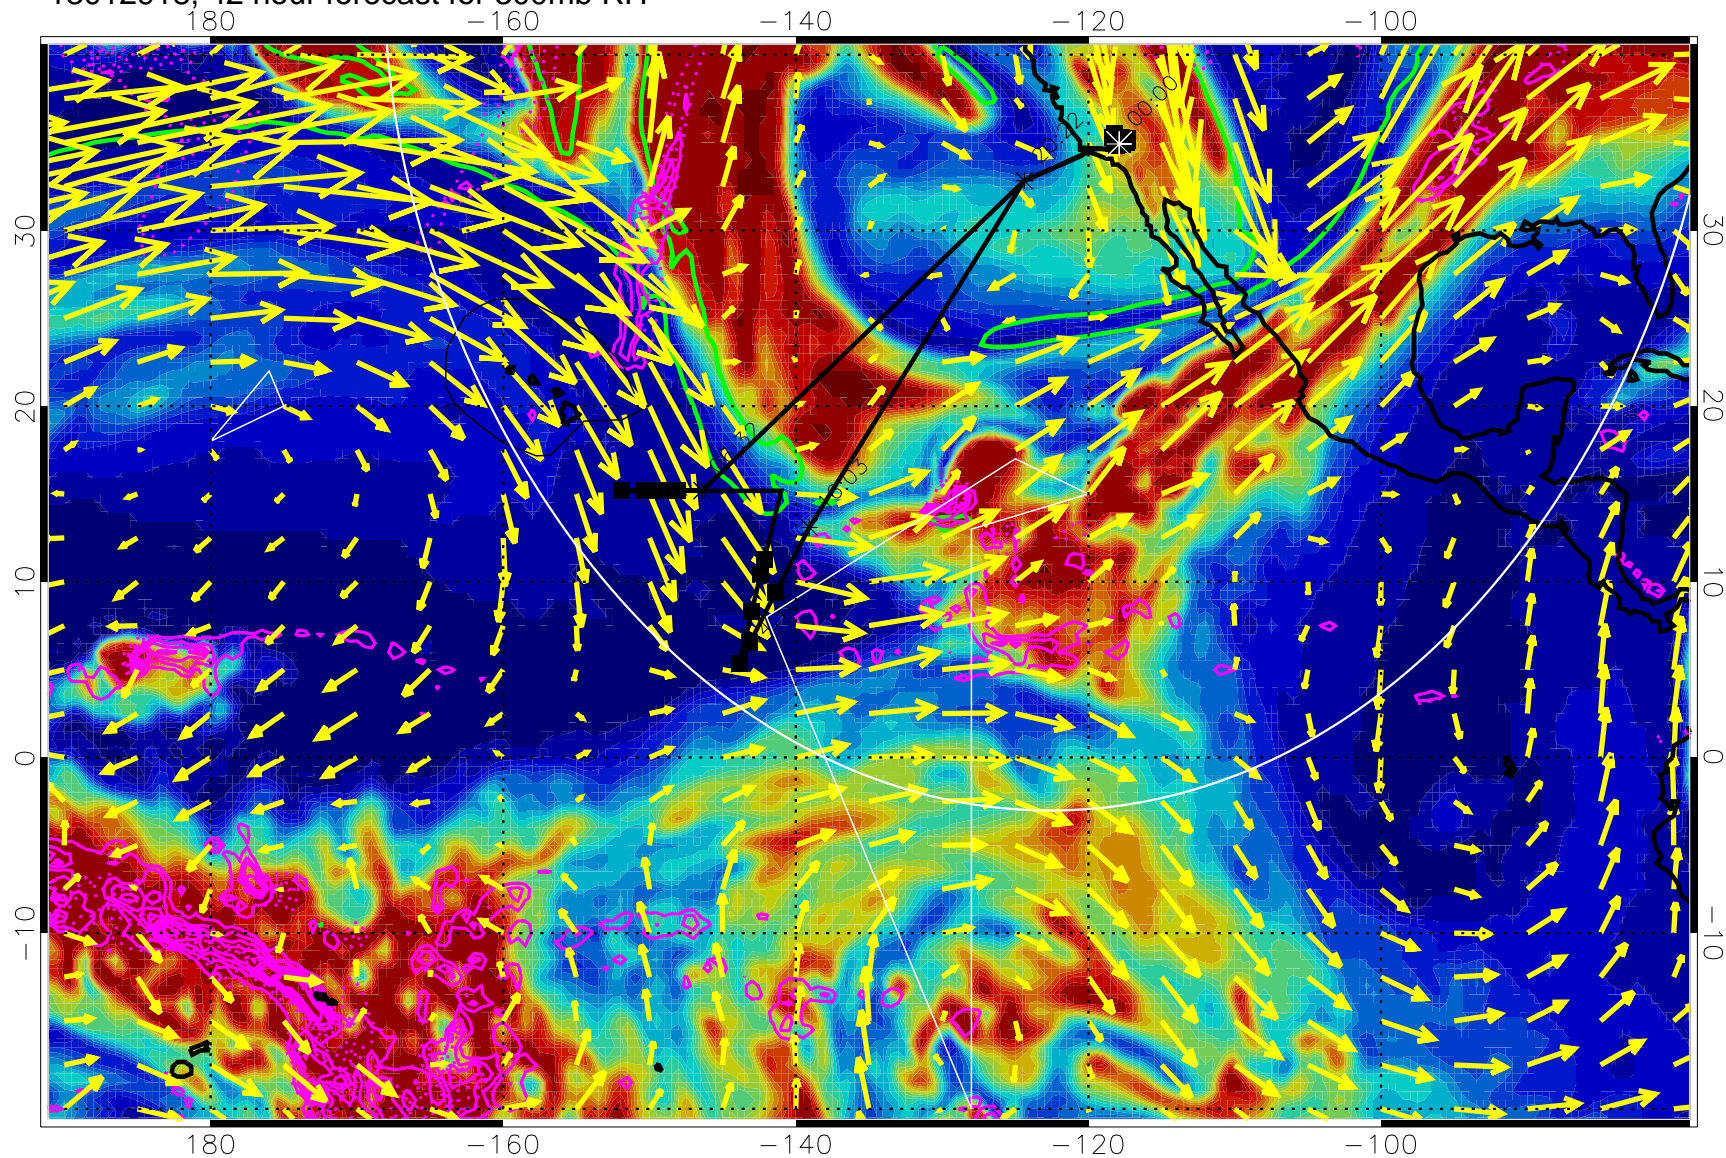

0 20 40 60 80 100
RH, %

Precip (tot dot, conv sol) past 6 hrs 6 kg/m2 contours, min 4

EPV Tropopause (2 PVU) Position

→ 50 m/s

Range ring of 4055 km -- 13 hours GH round trip

13012906, 30 hour forecast for 300mb RH

Precip (tot dot, conv sol) past 6 hrs 6 kg/m2 contours, min 4

EPV Tropopause (2 PVU) Position

→ 50 m/s

Range ring of 4055 km -- 13 hours GH round trip

13012912, 36 hour forecast for 300mb RH

Precip (tot dot, conv sol) past 6 hrs 6 kg/m² contours, min 4

EPV Tropopause (2 PVU) Position

→ 50 m/s

Range ring of 4055 km -- 13 hours GH round trip

13012918, 42 hour forecast for 300mb RH

Precip (tot dot, conv sol) past 6 hrs 6 kg/m2 contours, min 4

EPV Tropopause (2 PVU) Position