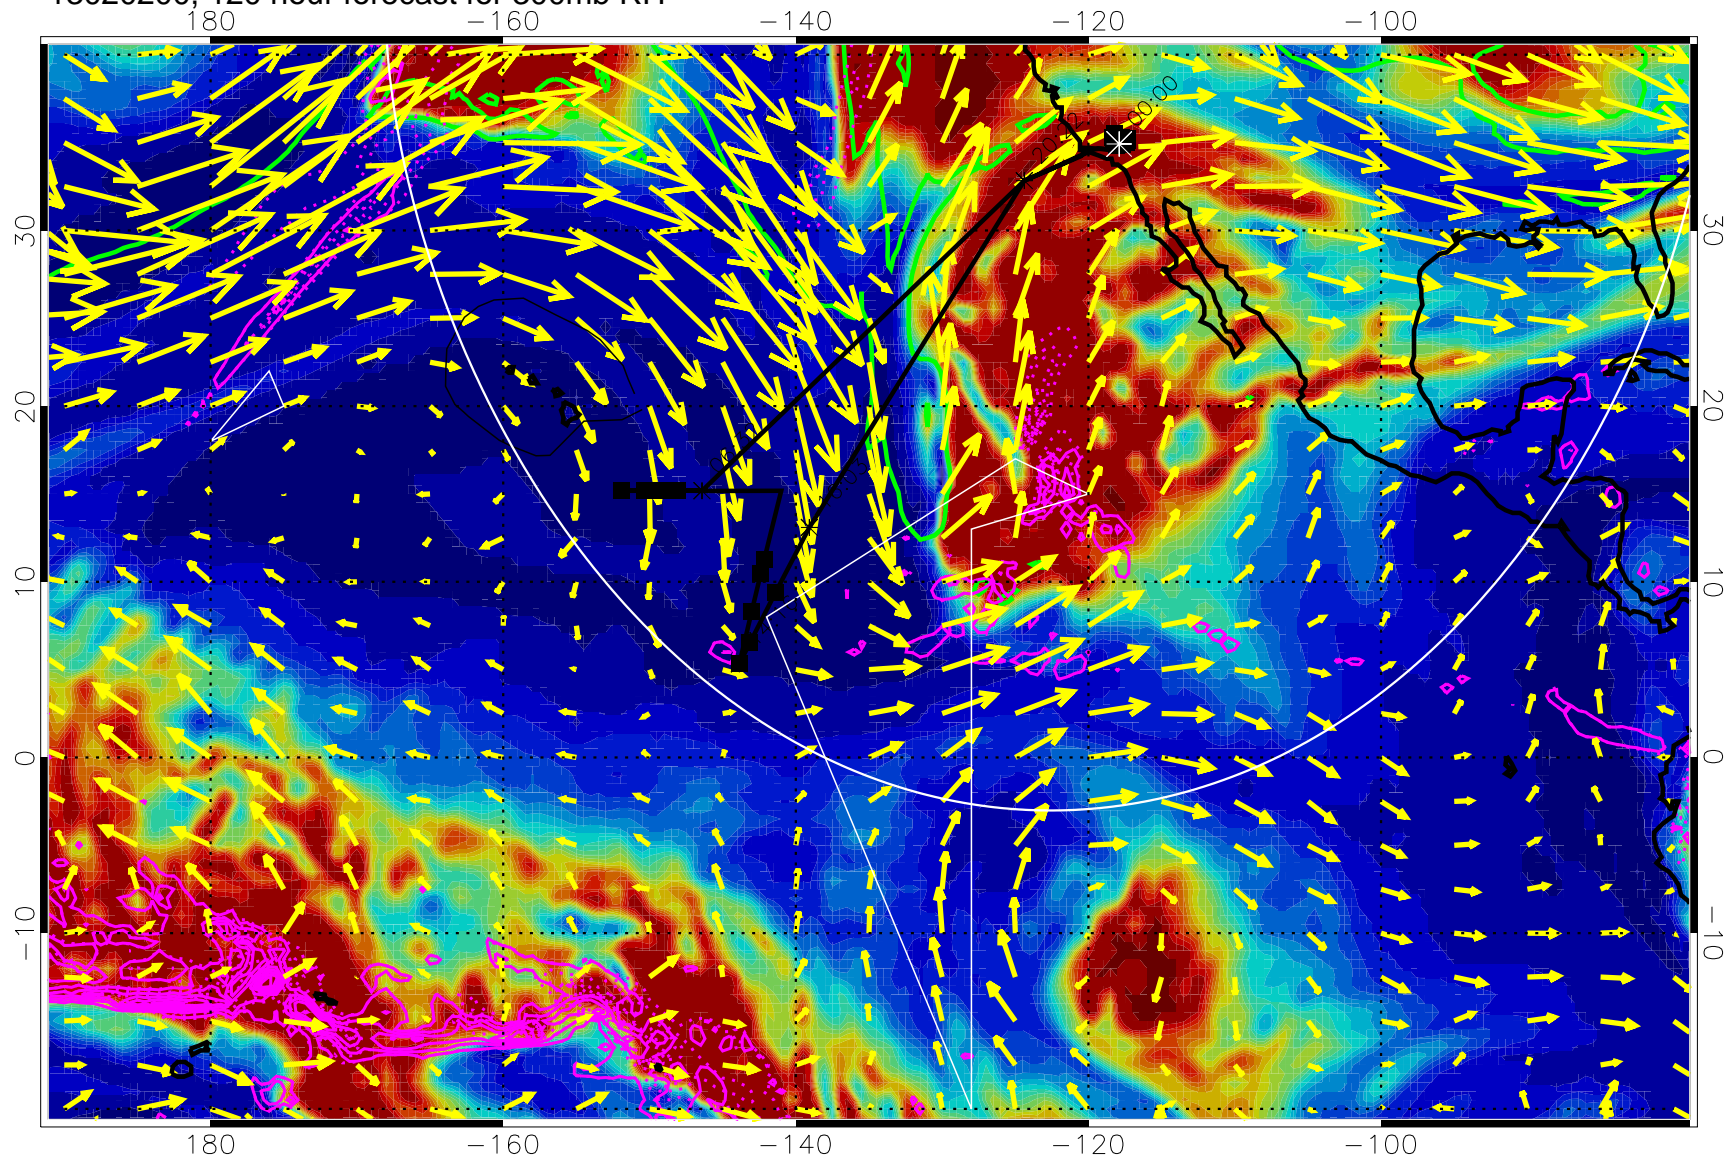

Precip (tot dot, conv sol) past 6 hrs 6 kg/m2 contours, min 4

EPV Tropopause (2 PVU) Position

→ 50 m/s

Range ring of 4055 km -- 13 hours GH round trip

13020106, 102 hour forecast for 300mb RH

Precip (tot dot, conv sol) past 6 hrs 6 kg/m2 contours, min 4

EPV Tropopause (2 PVU) Position

→ 50 m/s

Range ring of 4055 km -- 13 hours GH round trip

13020112, 108 hour forecast for 300mb RH

Precip (tot dot, conv sol) past 6 hrs 6 kg/m2 contours, min 4

EPV Tropopause (2 PVU) Position

→ 50 m/s

Range ring of 4055 km -- 13 hours GH round trip

13020118, 114 hour forecast for 300mb RH

Precip (tot dot, conv sol) past 6 hrs 6 kg/m2 contours, min 4

EPV Tropopause (2 PVU) Position

→ 50 m/s

Range ring of 4055 km -- 13 hours GH round trip

13020200, 120 hour forecast for 300mb RH

Precip (tot dot, conv sol) past 6 hrs 6 kg/m2 contours, min 4

EPV Tropopause (2 PVU) Position

→ 50 m/s

Range ring of 4055 km -- 13 hours GH round trip