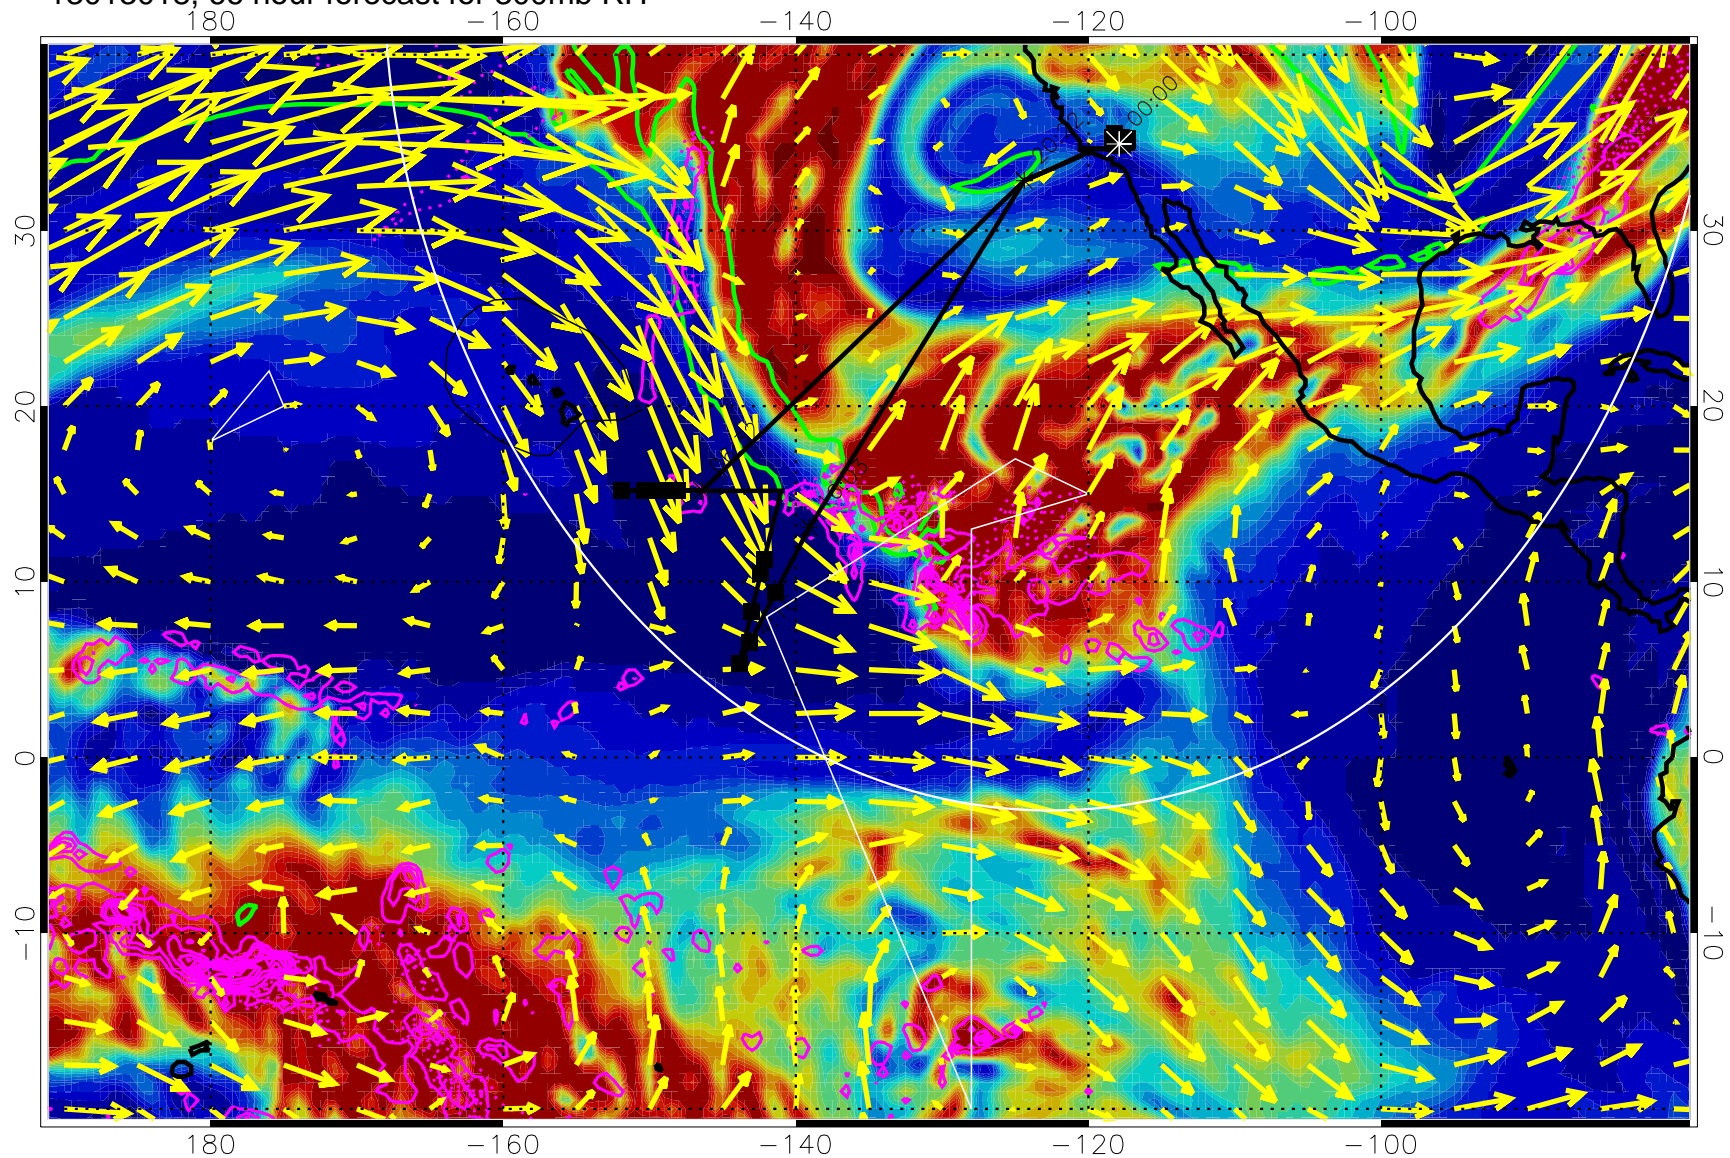

13013006, 54 hour forecast for 300mb RH

Precip (tot dot, conv sol) past 6 hrs 6 kg/m2 contours, min 4

EPV Tropopause (2 PVU) Position

→ 50 m/s

Range ring of 4055 km -- 13 hours GH round trip

13013012, 60 hour forecast for 300mb RH

Precip (tot dot, conv sol) past 6 hrs 6 kg/m2 contours, min 4

EPV Tropopause (2 PVU) Position

→ 50 m/s

Range ring of 4055 km -- 13 hours GH round trip

13013018, 66 hour forecast for 300mb RH

Precip (tot dot, conv sol) past 6 hrs 6 kg/m2 contours, min 4

EPV Tropopause (2 PVU) Position

→ 50 m/s

Range ring of 4055 km -- 13 hours GH round trip

13013100, 72 hour forecast for 300mb RH

180 -160 -140 -120 -100

Precip (tot dot, conv sol) past 6 hrs 6 kg/m2 contours, min 4