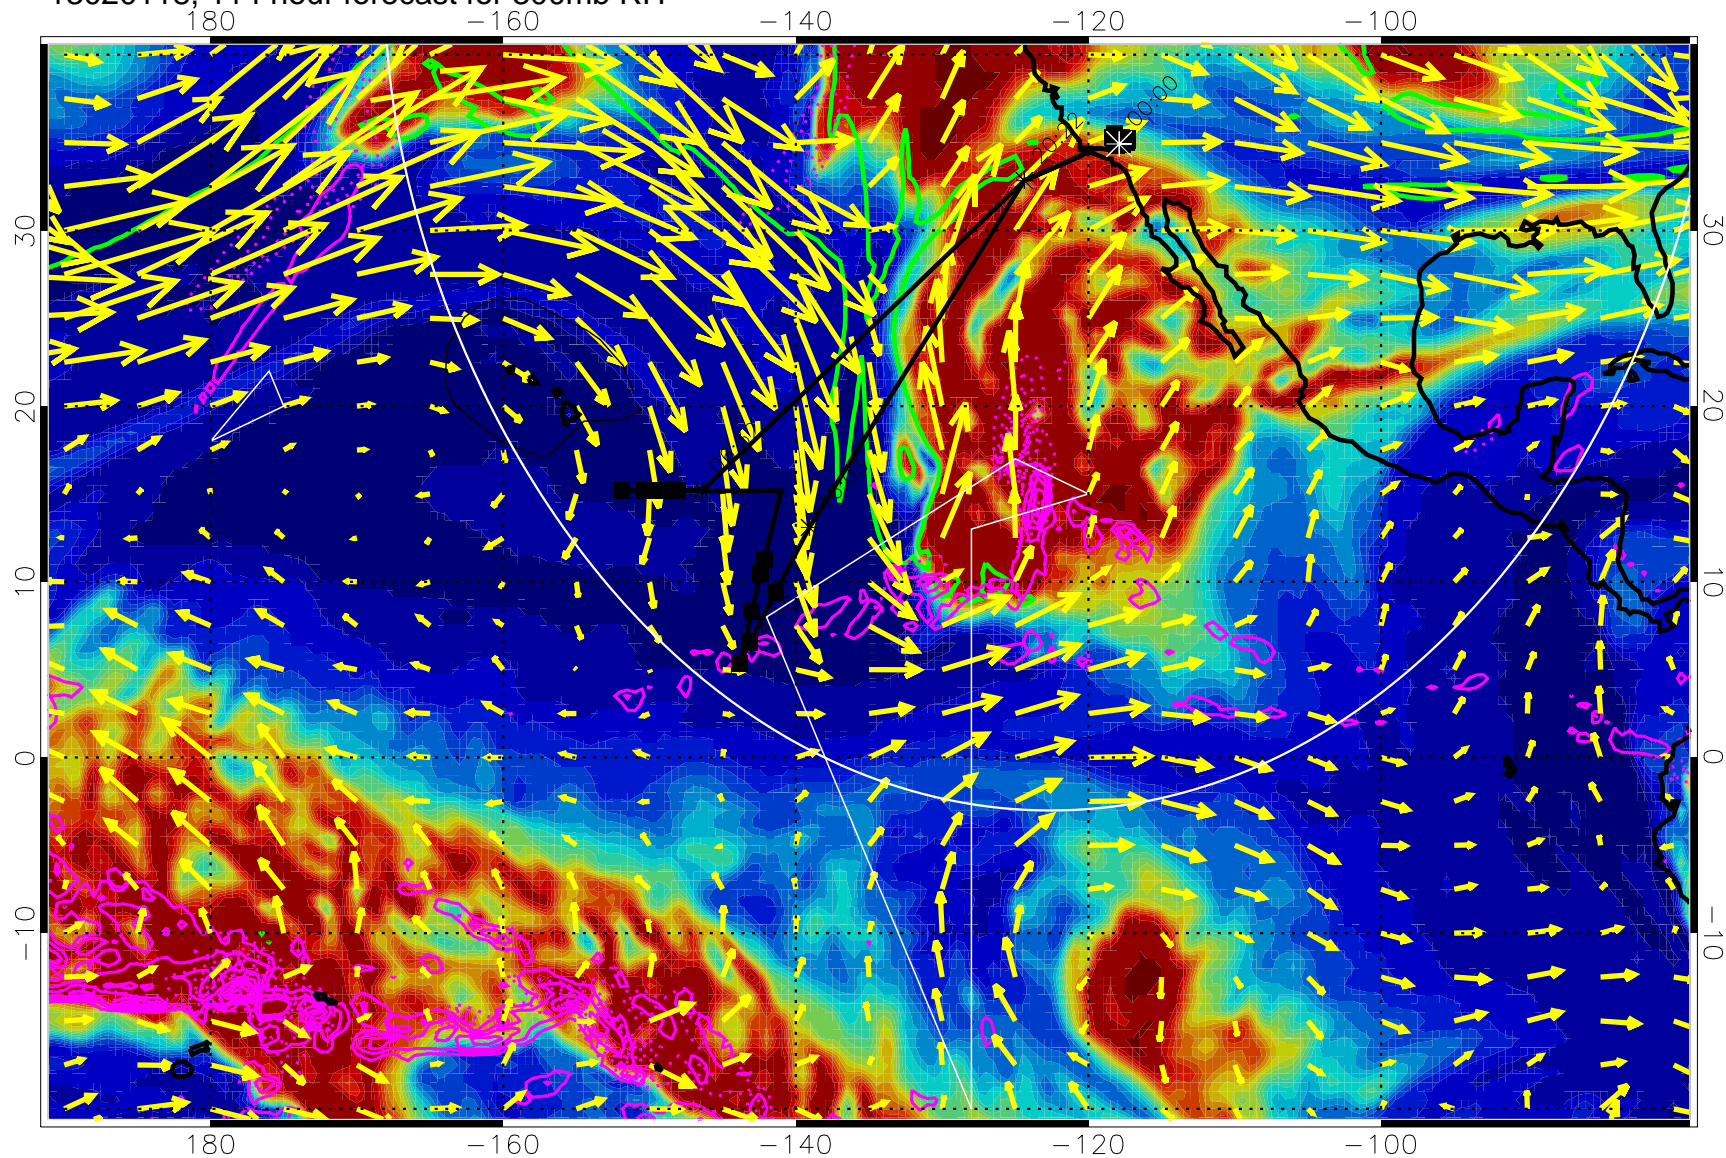

Precip (tot dot, conv sol) past 6 hrs 6 kg/m2 contours, min 4

EPV Tropopause (2 PVU) Position

→ 50 m/s

Range ring of 4055 km -- 13 hours GH round trip

13020106, 102 hour forecast for 300mb RH

Precip (tot dot, conv sol) past 6 hrs 6 kg/m2 contours, min 4

EPV Tropopause (2 PVU) Position

→ 50 m/s

Range ring of 4055 km -- 13 hours GH round trip

13020112, 108 hour forecast for 300mb RH

Precip (tot dot, conv sol) past 6 hrs 6 kg/m2 contours, min 4

EPV Tropopause (2 PVU) Position

→ 50 m/s

Range ring of 4055 km -- 13 hours GH round trip

13020118, 114 hour forecast for 300mb RH

Precip (tot dot, conv sol) past 6 hrs 6 kg/m2 contours, min 4

EPV Tropopause (2 PVU) Position

→ 50 m/s

Range ring of 4055 km -- 13 hours GH round trip

13020200, 120 hour forecast for 300mb RH

Precip (tot dot, conv sol) past 6 hrs 6 kg/m2 contours, min 4

EPV Tropopause (2 PVU) Position

→ 50 m/s

Range ring of 4055 km -- 13 hours GH round trip