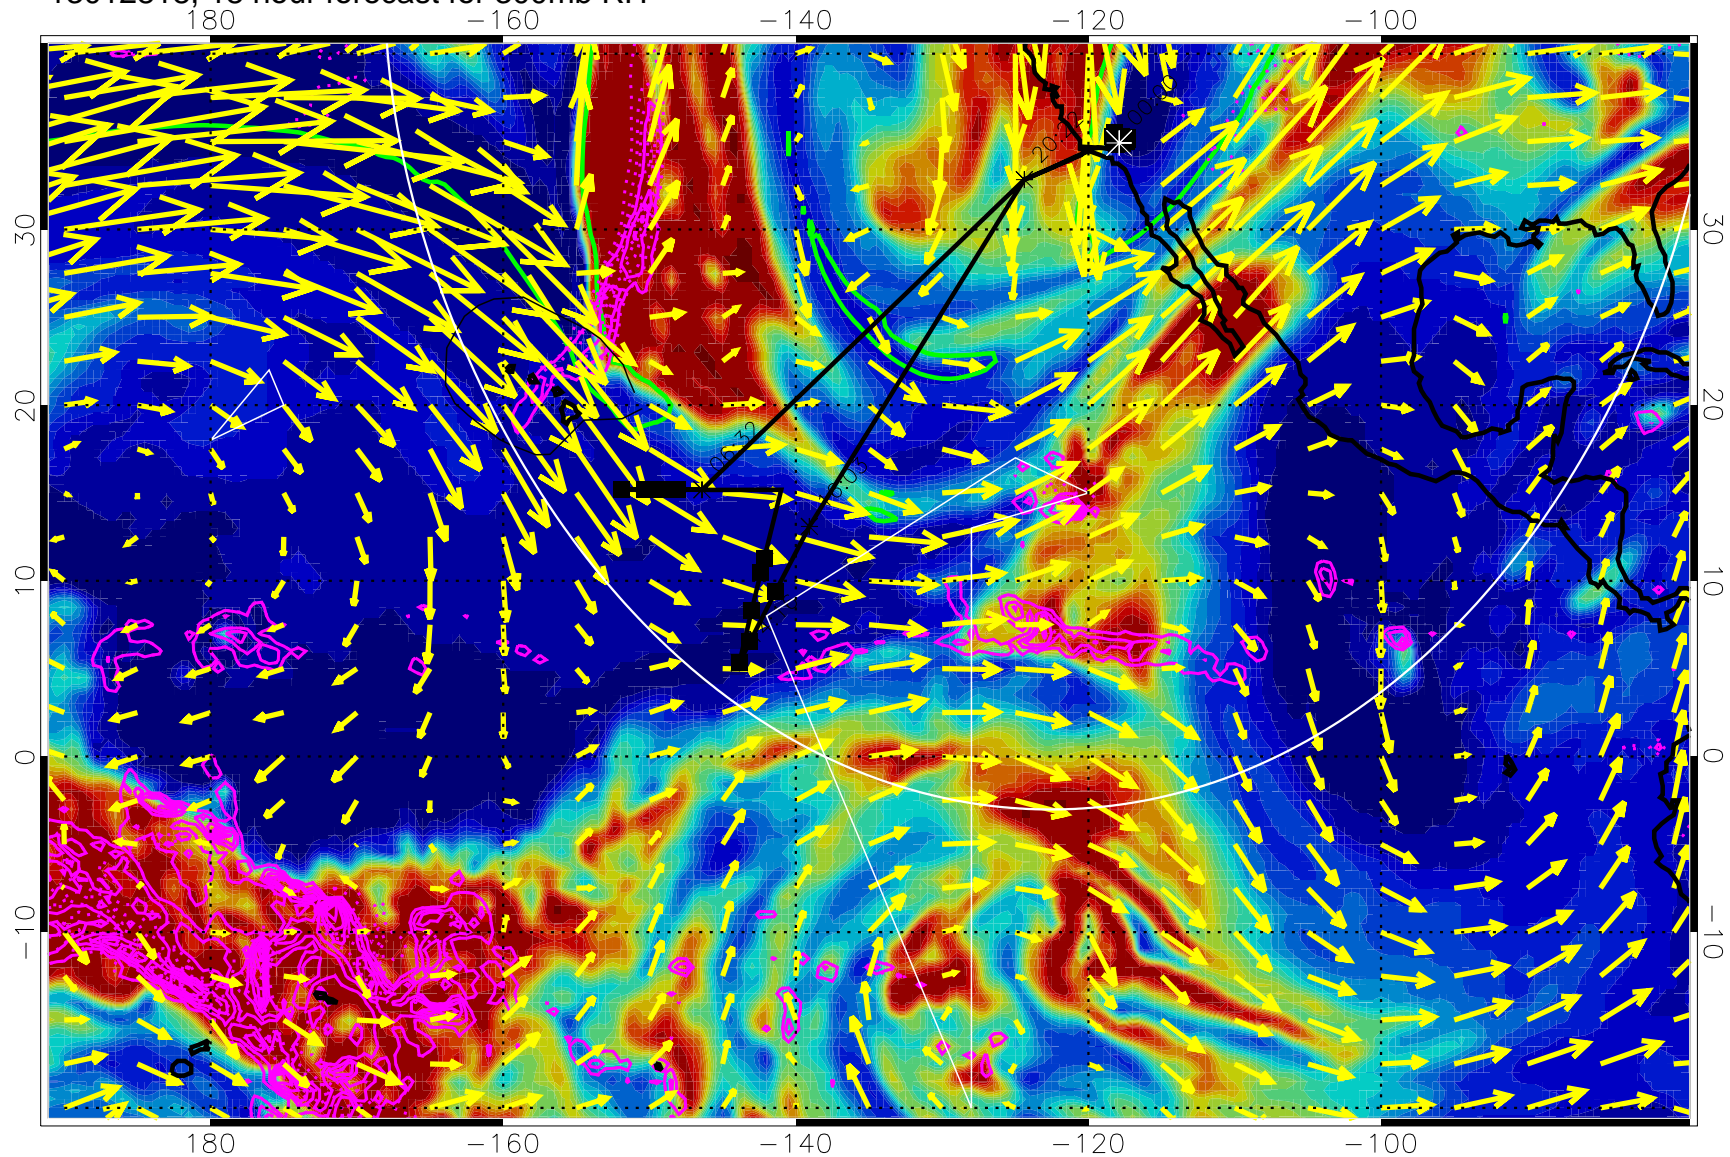

13012812, 12 hour forecast for 300mb RH

Precip (tot dot, conv sol) past 6 hrs 6 kg/m2 contours, min 4

EPV Tropopause (2 PVU) Position

→ 50 m/s

Range ring of 4055 km -- 13 hours GH round trip

13012818, 18 hour forecast for 300mb RH

Precip (tot dot, conv sol) past 6 hrs 6 kg/m2 contours, min 4

EPV Tropopause (2 PVU) Position

→ 50 m/s

Range ring of 4055 km -- 13 hours GH round trip

13012900, 24 hour forecast for 300mb RH

180 -160 -140 -120 -100

0 20 40 60 80 100
RH, %

Precip (tot dot, conv sol) past 6 hrs 6 kg/m2 contours, min 4

EPV Tropopause (2 PVU) Position

→ 50 m/s

Range ring of 4055 km -- 13 hours GH round trip

13012906, 30 hour forecast for 300mb RH

Precip (tot dot, conv sol) past 6 hrs 6 kg/m2 contours, min 4

EPV Tropopause (2 PVU) Position

→ 50 m/s

Range ring of 4055 km -- 13 hours GH round trip

13012912, 36 hour forecast for 300mb RH

Precip (tot dot, conv sol) past 6 hrs 6 kg/m² contours, min 4