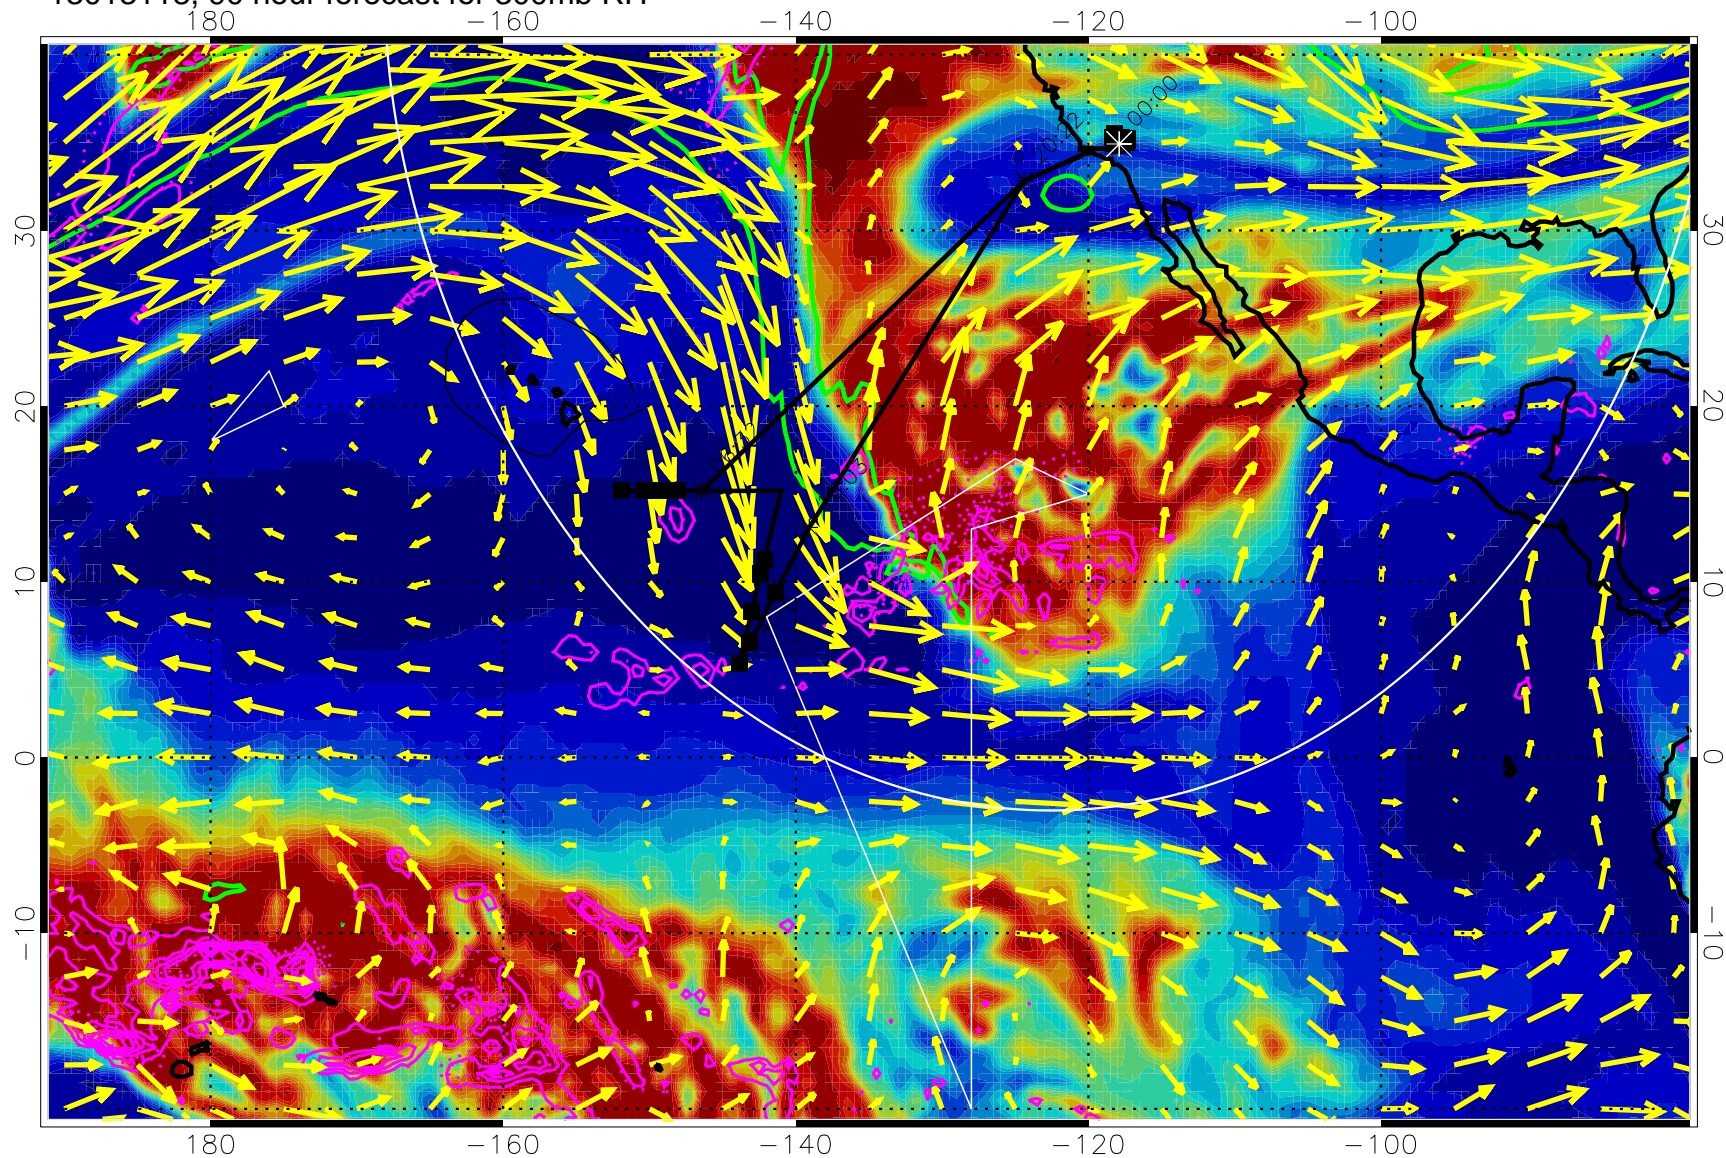

EPV Tropopause (2 PVU) Position

→ 50 m/s

Range ring of 4055 km -- 13 hours GH round trip

13013106, 78 hour forecast for 300mb RH

Precip (tot dot, conv sol) past 6 hrs 6 kg/m2 contours, min 4

EPV Tropopause (2 PVU) Position

→ 50 m/s

Range ring of 4055 km -- 13 hours GH round trip

13013112, 84 hour forecast for 300mb RH

Precip (tot dot, conv sol) past 6 hrs 6 kg/m2 contours, min 4

EPV Tropopause (2 PVU) Position

→ 50 m/s

Range ring of 4055 km -- 13 hours GH round trip

13013118, 90 hour forecast for 300mb RH

Precip (tot dot, conv sol) past 6 hrs 6 kg/m2 contours, min 4

EPV Tropopause (2 PVU) Position

→ 50 m/s

Range ring of 4055 km -- 13 hours GH round trip

13020100, 96 hour forecast for 300mb RH

Precip (tot dot, conv sol) past 6 hrs 6 kg/m2 contours, min 4

EPV Tropopause (2 PVU) Position

→ 50 m/s

Range ring of 4055 km -- 13 hours GH round trip

13020106, 102 hour forecast for 300mb RH

Precip (tot dot, conv sol) past 6 hrs 6 kg/m2 contours, min 4