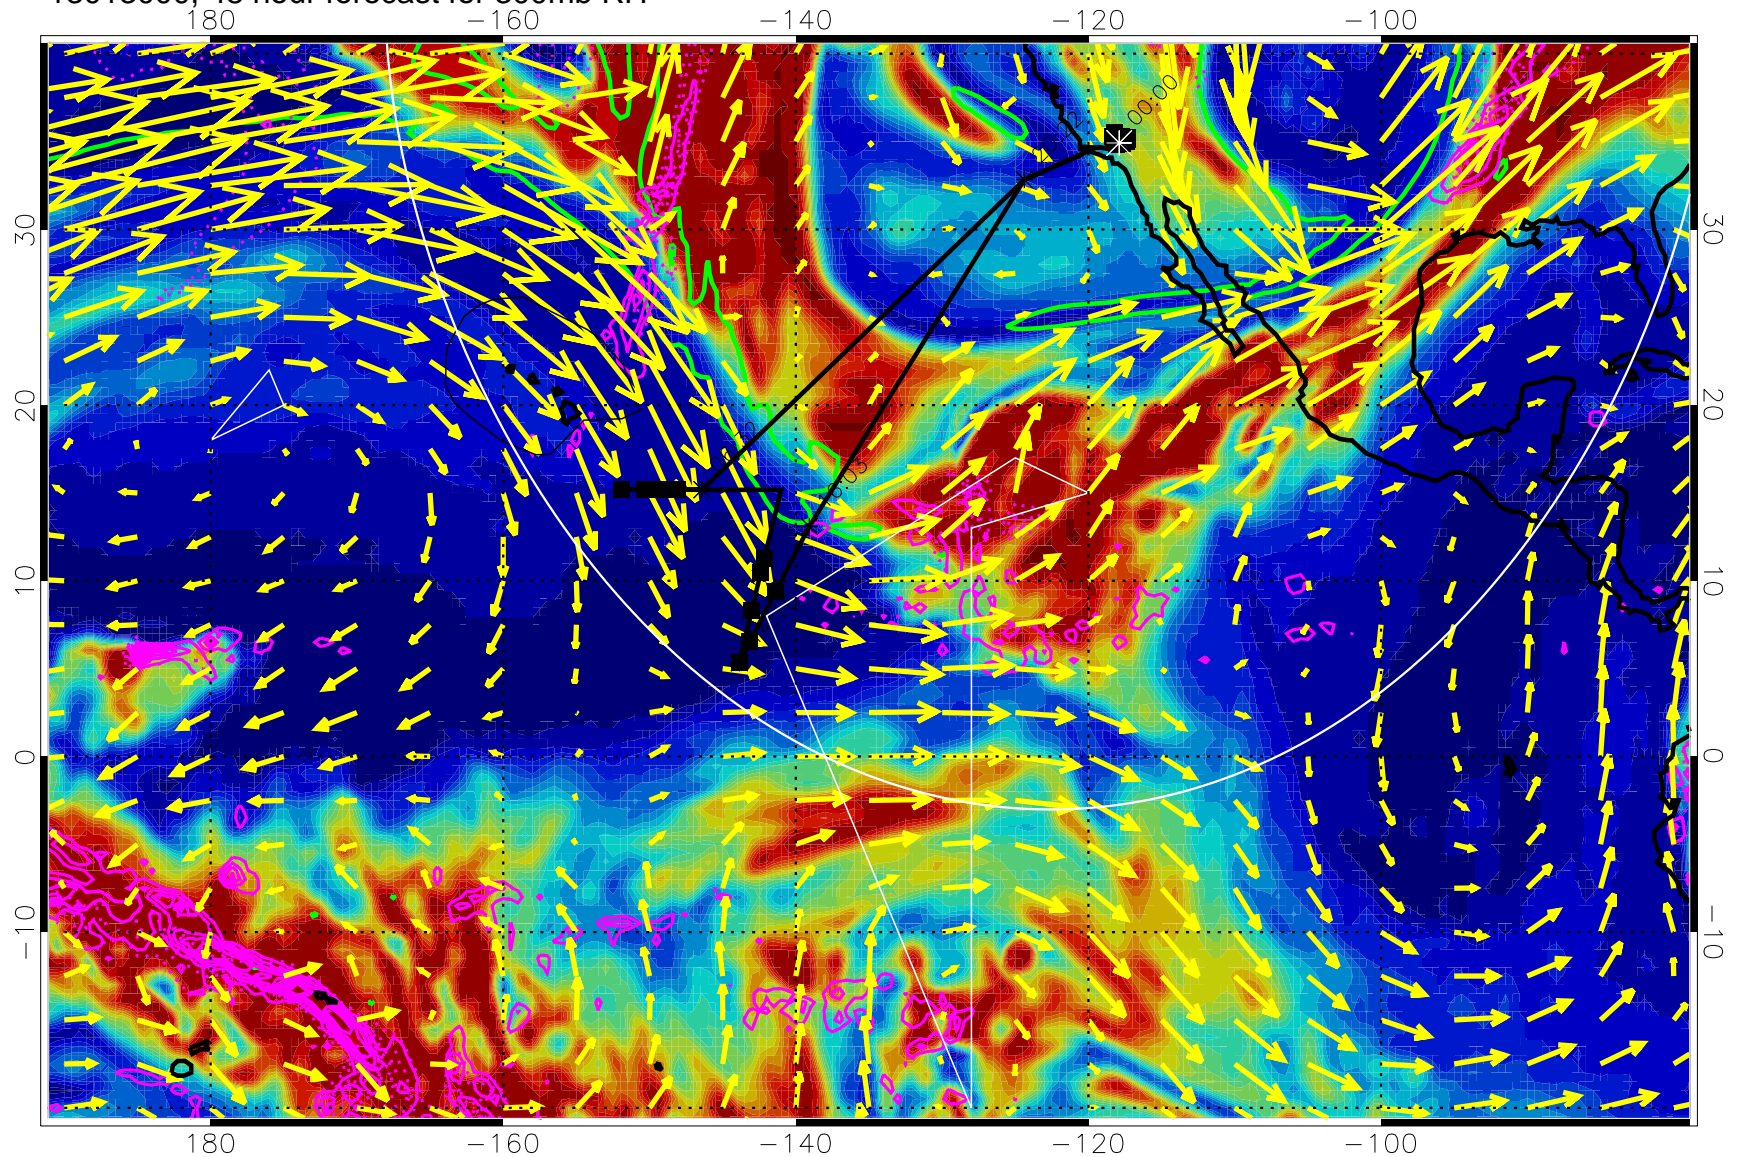

13013000, 48 hour forecast for 300mb RH

Precip (tot dot, conv sol) past 6 hrs 6 kg/m2 contours, min 4

EPV Tropopause (2 PVU) Position

→ 50 m/s

Range ring of 4055 km -- 13 hours GH round trip