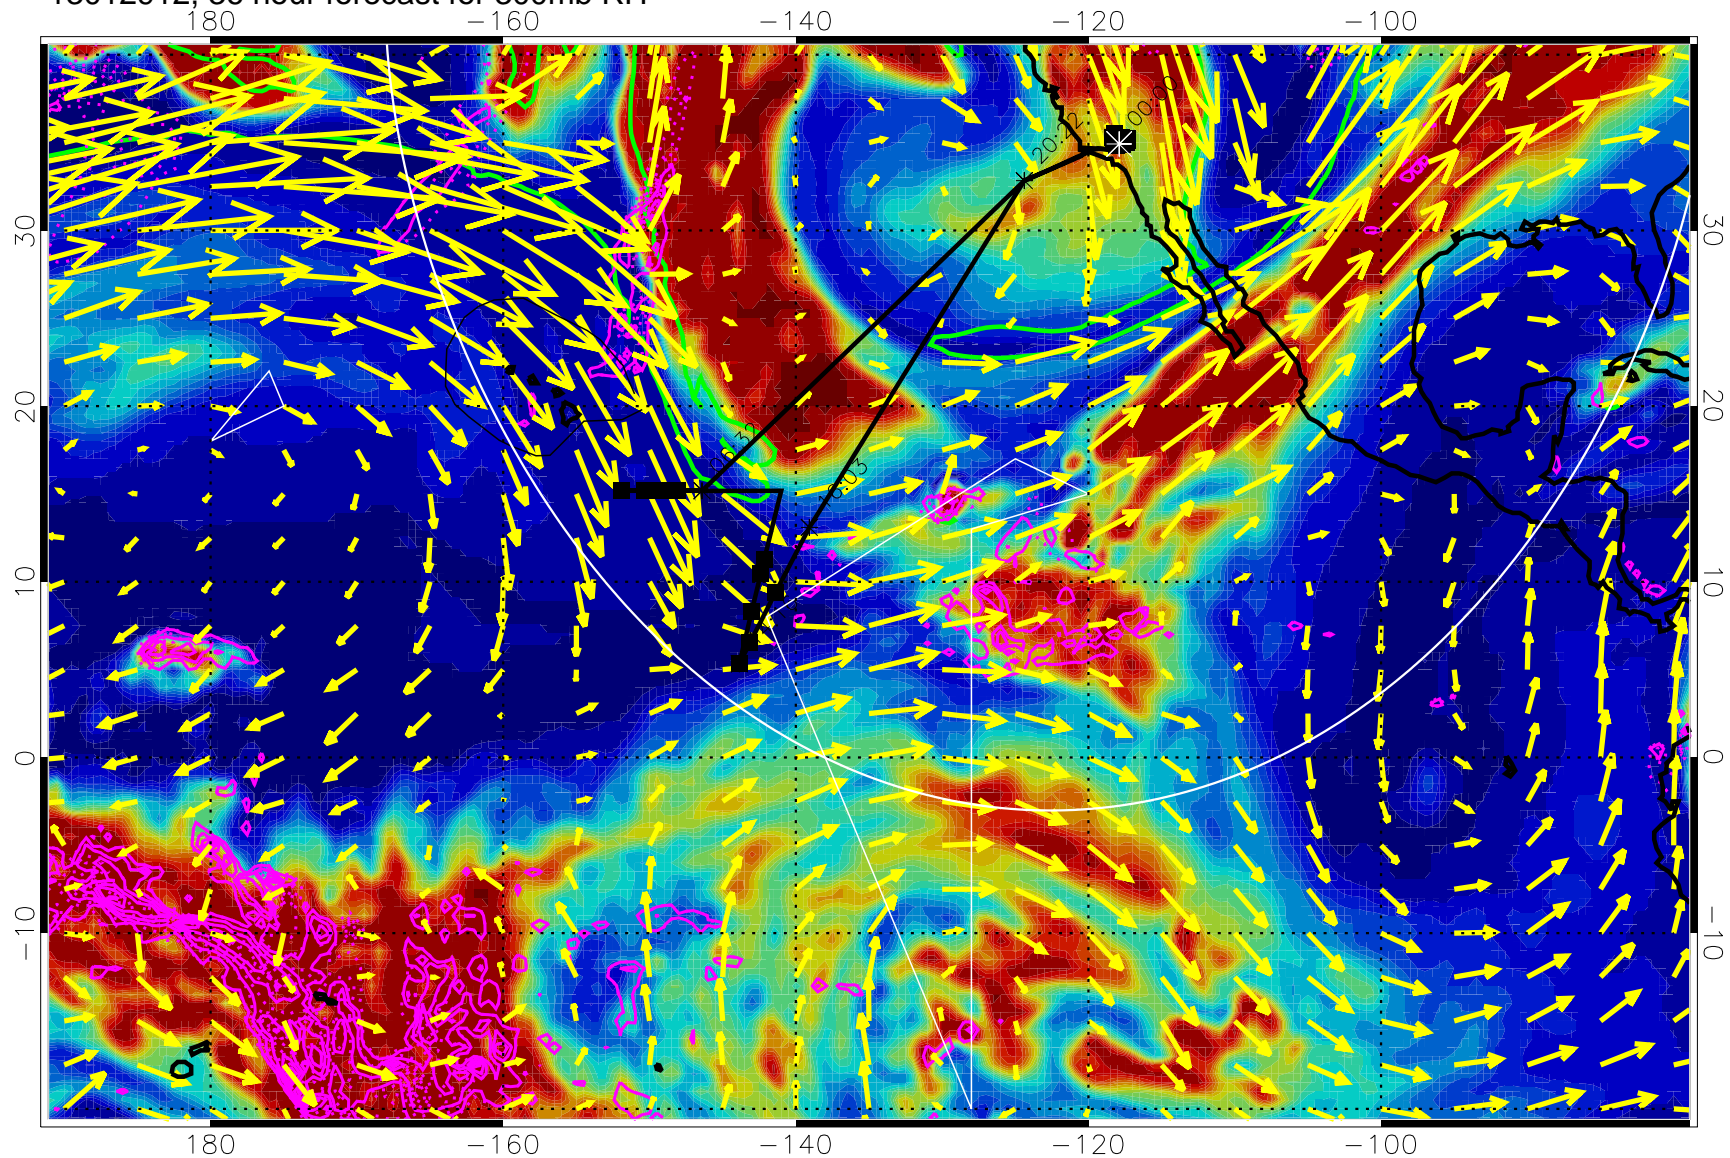

Precip (tot dot, conv sol) past 6 hrs 6 kg/m2 contours, min 4

EPV Tropopause (2 PVU) Position

→ 50 m/s

Range ring of 4055 km -- 13 hours GH round trip

13012900, 24 hour forecast for 300mb RH

180 -160 -140 -120 -100

0 20 40 60 80 100
RH, %

Precip (tot dot, conv sol) past 6 hrs 6 kg/m2 contours, min 4

EPV Tropopause (2 PVU) Position

→ 50 m/s

Range ring of 4055 km -- 13 hours GH round trip

13012906, 30 hour forecast for 300mb RH

Precip (tot dot, conv sol) past 6 hrs 6 kg/m2 contours, min 4

EPV Tropopause (2 PVU) Position

→ 50 m/s

Range ring of 4055 km -- 13 hours GH round trip

13012912, 36 hour forecast for 300mb RH

Precip (tot dot, conv sol) past 6 hrs 6 kg/m² contours, min 4

EPV Tropopause (2 PVU) Position

→ 50 m/s

Range ring of 4055 km -- 13 hours GH round trip

13012918, 42 hour forecast for 300mb RH

Precip (tot dot, conv sol) past 6 hrs 6 kg/m2 contours, min 4

EPV Tropopause (2 PVU) Position