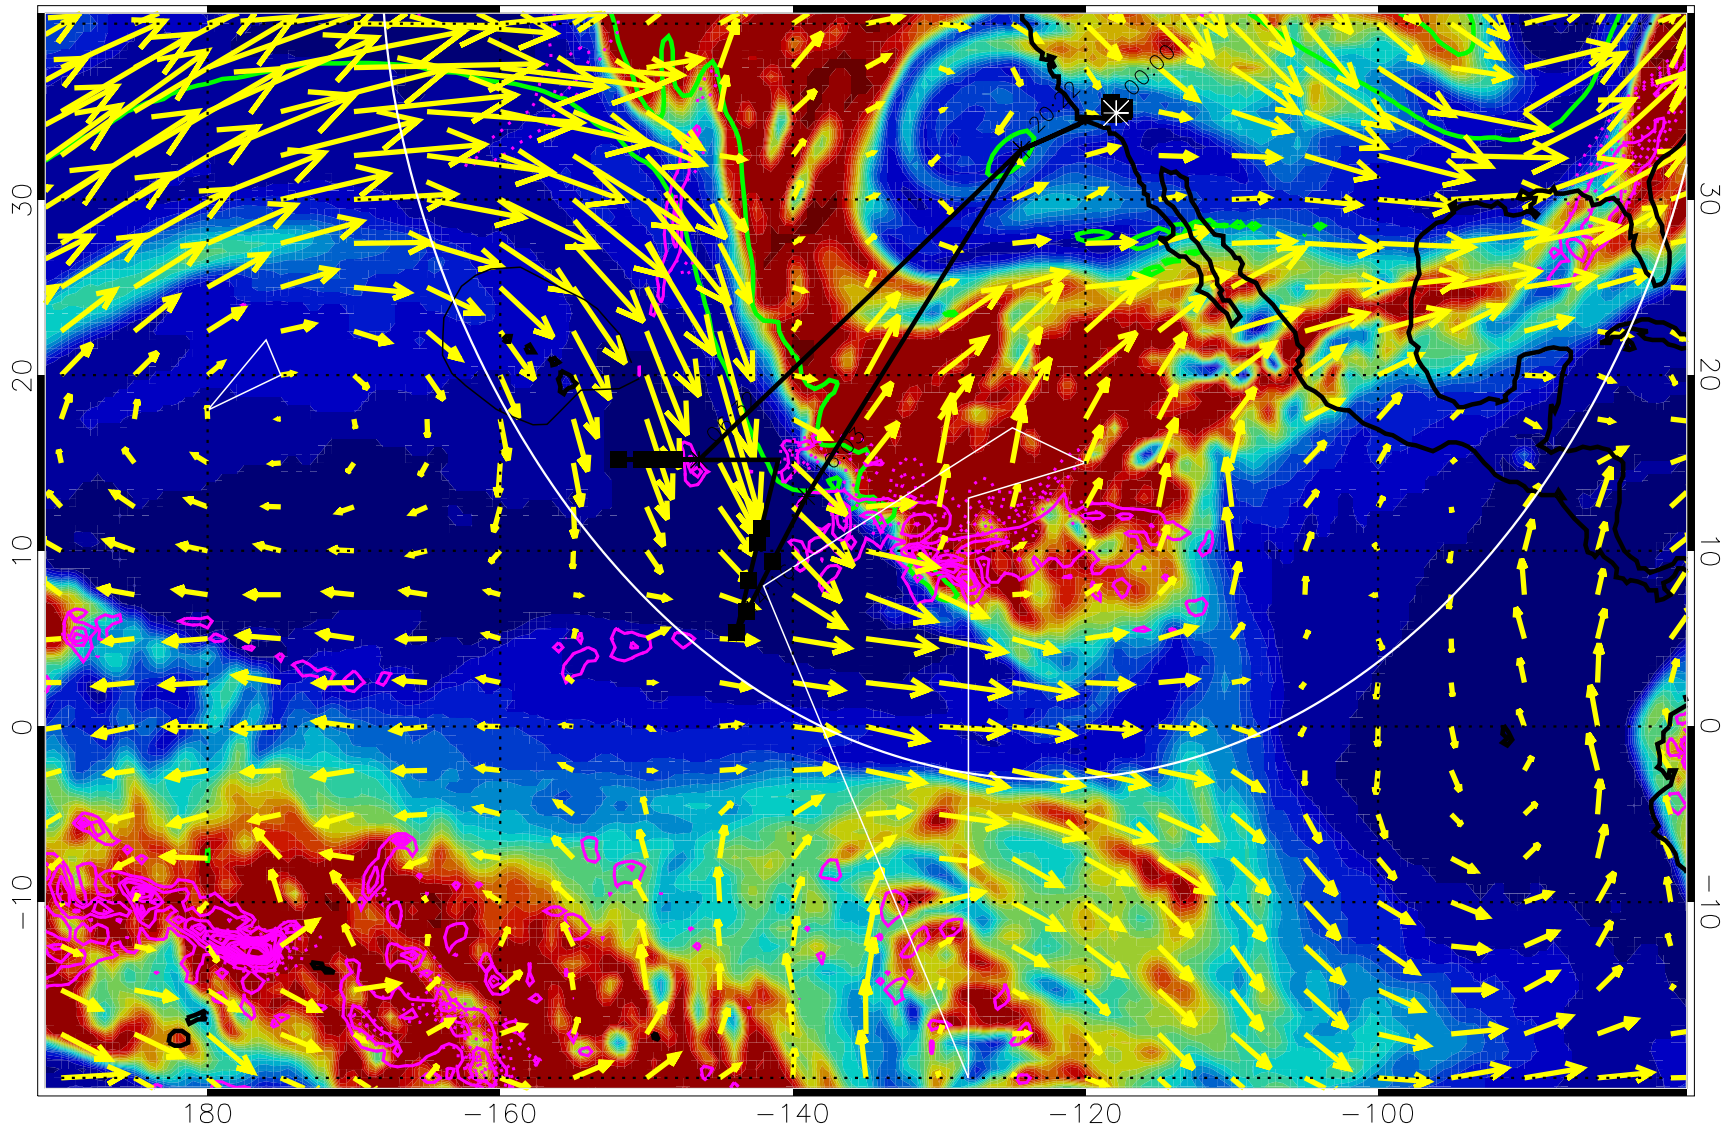

13013006, 54 hour forecast for 300mb RH

Precip (tot dot, conv sol) past 6 hrs 6 kg/m2 contours, min 4

EPV Tropopause (2 PVU) Position

→ 50 m/s

Range ring of 4055 km -- 13 hours GH round trip

13013012, 60 hour forecast for 300mb RH

Precip (tot dot, conv sol) past 6 hrs 6 kg/m2 contours, min 4

EPV Tropopause (2 PVU) Position

→ 50 m/s

Range ring of 4055 km -- 13 hours GH round trip

13013018, 66 hour forecast for 300mb RH

Precip (tot dot, conv sol) past 6 hrs 6 kg/m2 contours, min 4

EPV Tropopause (2 PVU) Position

→ 50 m/s

Range ring of 4055 km -- 13 hours GH round trip

13013100, 72 hour forecast for 300mb RH

180 -160 -140 -120 -100

Precip (tot dot, conv sol) past 6 hrs 6 kg/m2 contours, min 4

EPV Tropopause (2 PVU) Position

→ 50 m/s

Range ring of 4055 km -- 13 hours GH round trip

13013106, 78 hour forecast for 300mb RH

Precip (tot dot, conv sol) past 6 hrs 6 kg/m2 contours, min 4

EPV Tropopause (2 PVU) Position