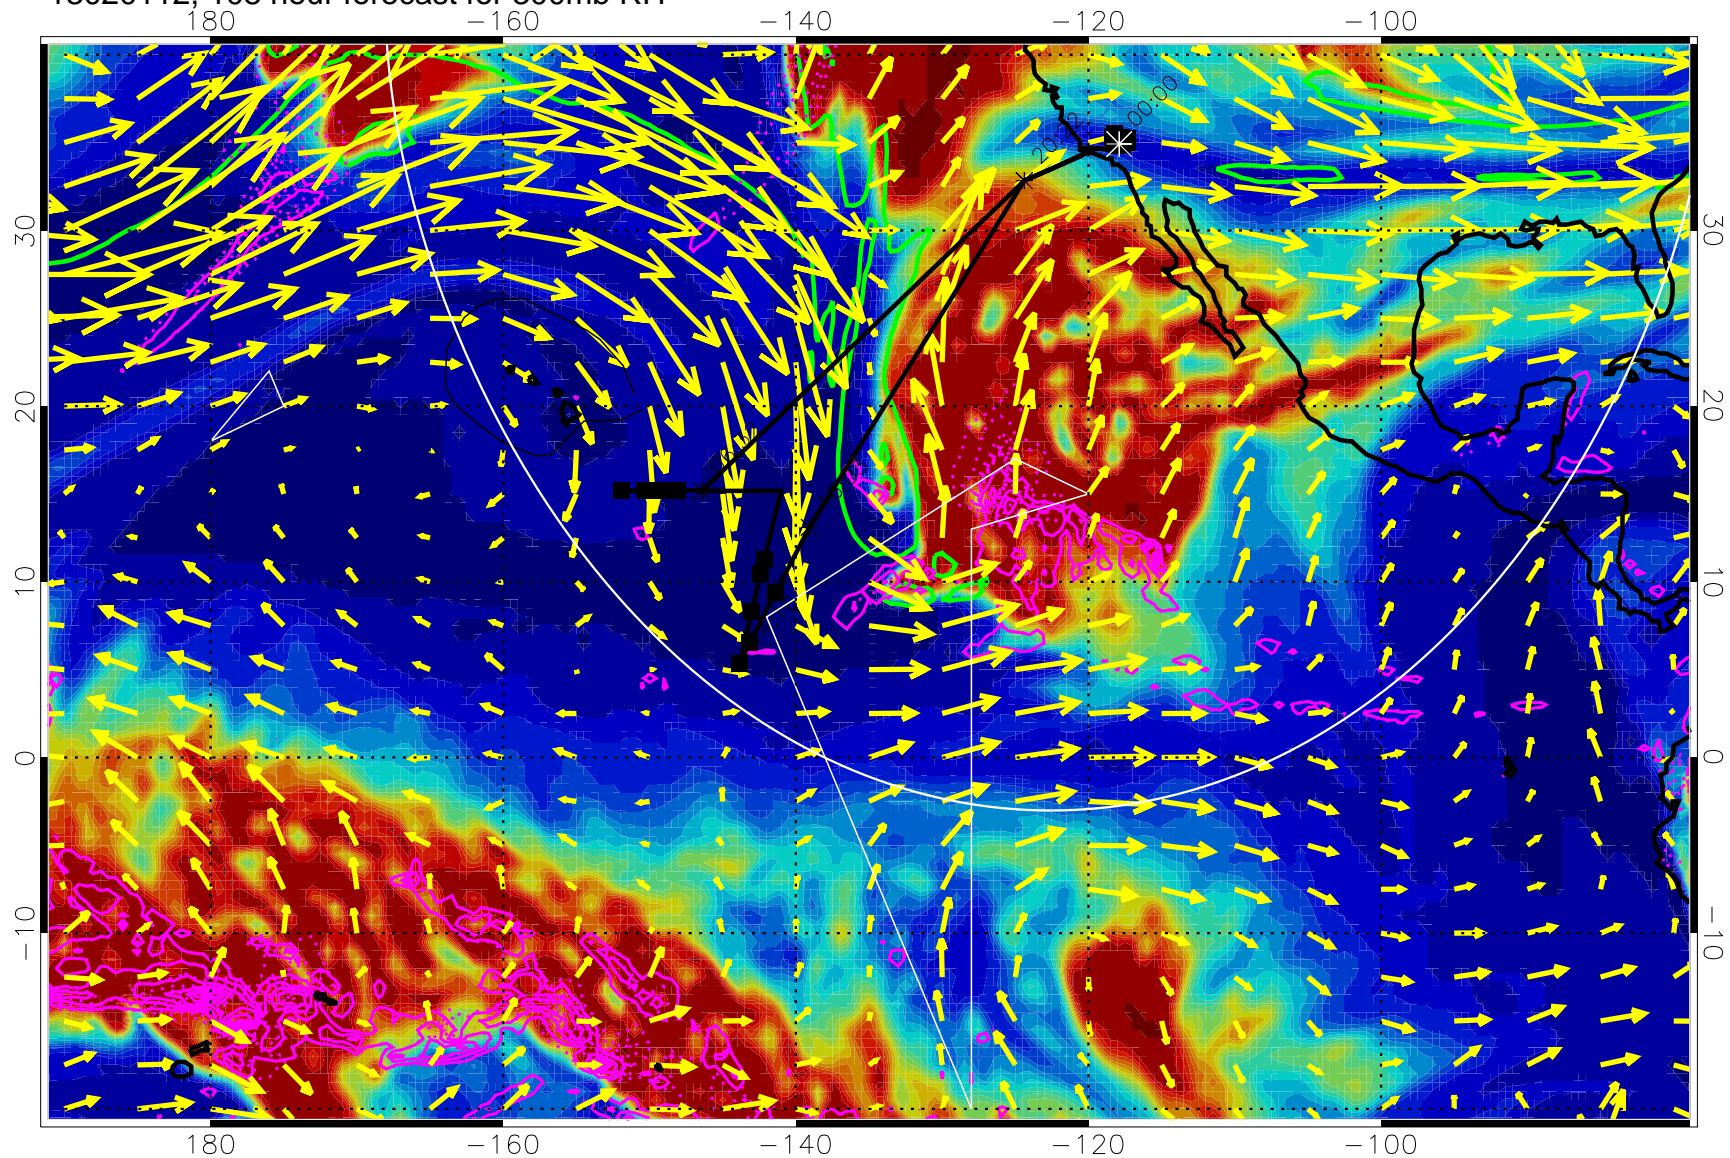

13013118, 90 hour forecast for 300mb RH

Precip (tot dot, conv sol) past 6 hrs 6 kg/m2 contours, min 4

EPV Tropopause (2 PVU) Position

→ 50 m/s

Range ring of 4055 km -- 13 hours GH round trip

13020100, 96 hour forecast for 300mb RH

Precip (tot dot, conv sol) past 6 hrs 6 kg/m2 contours, min 4

EPV Tropopause (2 PVU) Position

→ 50 m/s

Range ring of 4055 km -- 13 hours GH round trip

13020106, 102 hour forecast for 300mb RH

Precip (tot dot, conv sol) past 6 hrs 6 kg/m2 contours, min 4

EPV Tropopause (2 PVU) Position

→ 50 m/s

Range ring of 4055 km -- 13 hours GH round trip

13020112, 108 hour forecast for 300mb RH

Precip (tot dot, conv sol) past 6 hrs 6 kg/m2 contours, min 4

EPV Tropopause (2 PVU) Position

13020200, 120 hour forecast for 300mb RH

Precip (tot dot, conv sol) past 6 hrs 6 kg/m2 contours, min 4

EPV Tropopause (2 PVU) Position

→ 50 m/s

Range ring of 4055 km -- 13 hours GH round trip