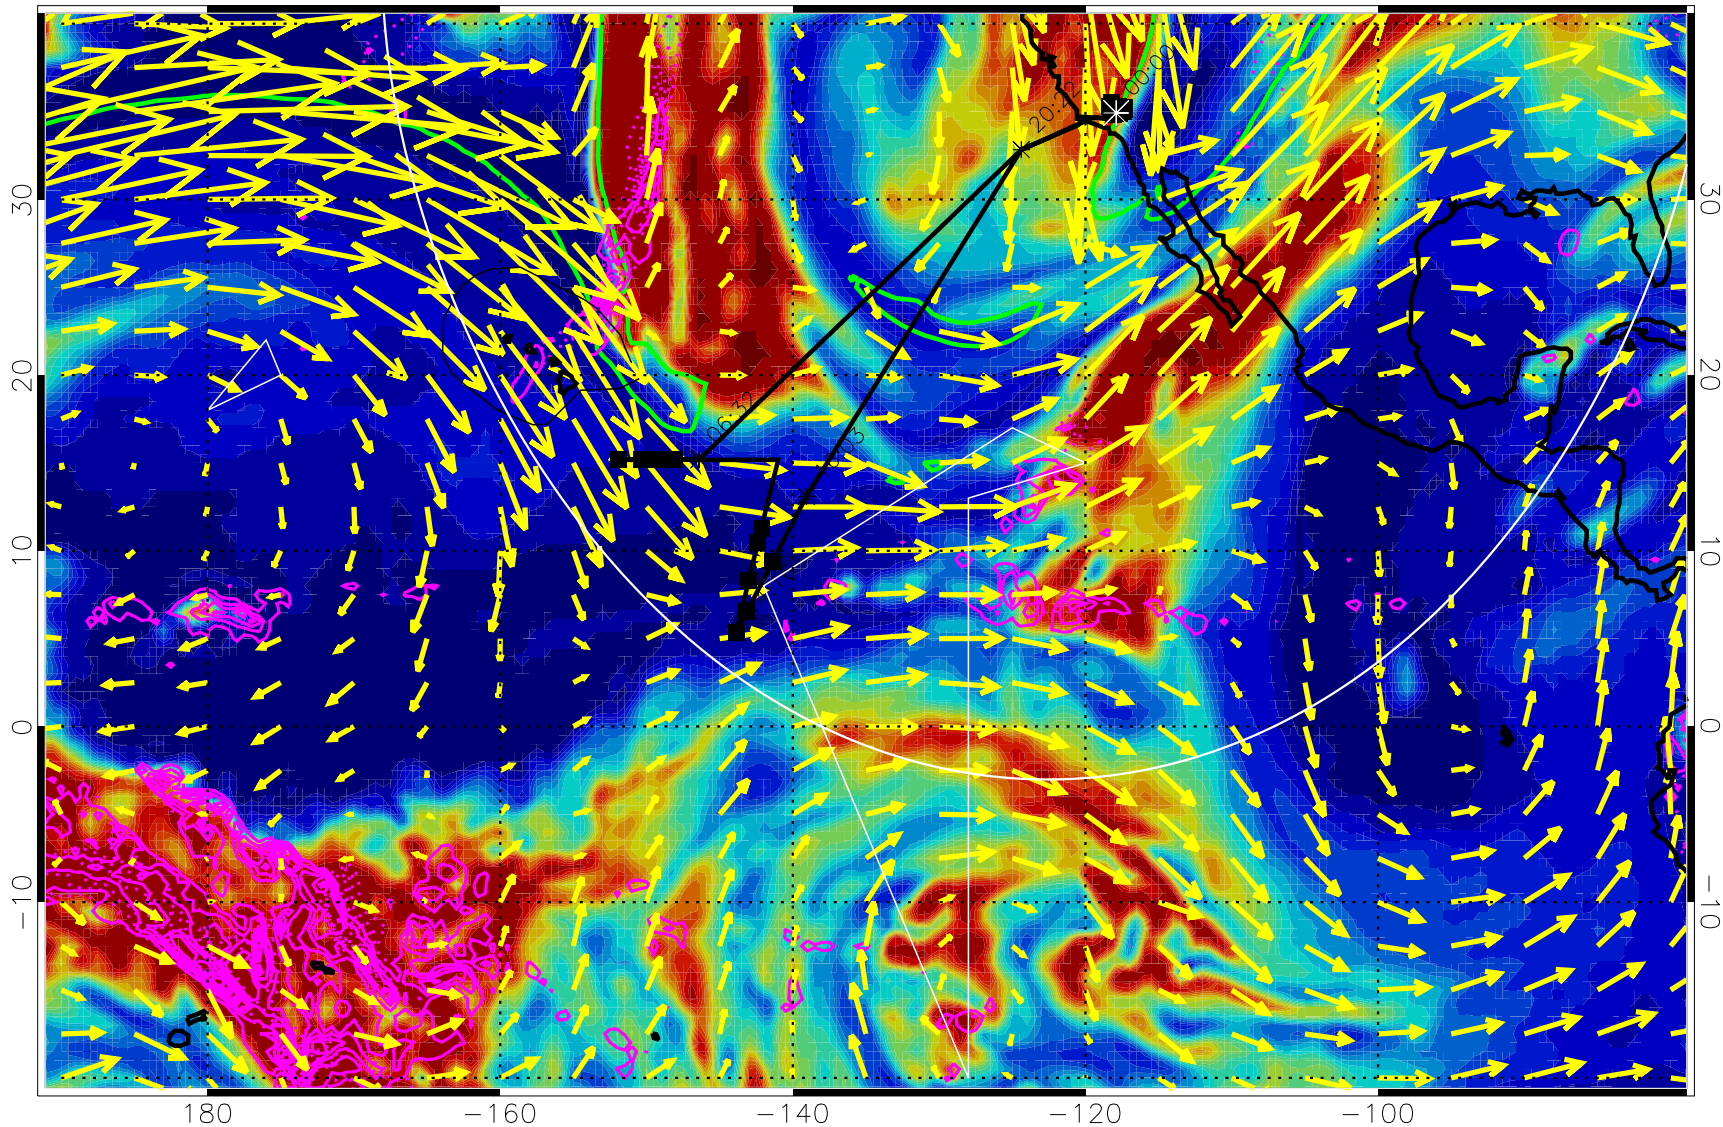

13012812, 12 hour forecast for 300mb RH

Precip (tot dot, conv sol) past 6 hrs 6 kg/m2 contours, min 4

EPV Tropopause (2 PVU) Position

→ 50 m/s

Range ring of 4055 km -- 13 hours GH round trip

13012818, 18 hour forecast for 300mb RH

Precip (tot dot, conv sol) past 6 hrs 6 kg/m2 contours, min 4

EPV Tropopause (2 PVU) Position

→ 50 m/s

Range ring of 4055 km -- 13 hours GH round trip

13012900, 24 hour forecast for 300mb RH

180 -160 -140 -120 -100

0 20 40 60 80 100
RH, %

Precip (tot dot, conv sol) past 6 hrs 6 kg/m2 contours, min 4

EPV Tropopause (2 PVU) Position

→ 50 m/s

Range ring of 4055 km -- 13 hours GH round trip

13012906, 30 hour forecast for 300mb RH

Precip (tot dot, conv sol) past 6 hrs 6 kg/m2 contours, min 4

EPV Tropopause (2 PVU) Position

→ 50 m/s

Range ring of 4055 km -- 13 hours GH round trip

13012912, 36 hour forecast for 300mb RH

Precip (tot dot, conv sol) past 6 hrs 6 kg/m² contours, min 4