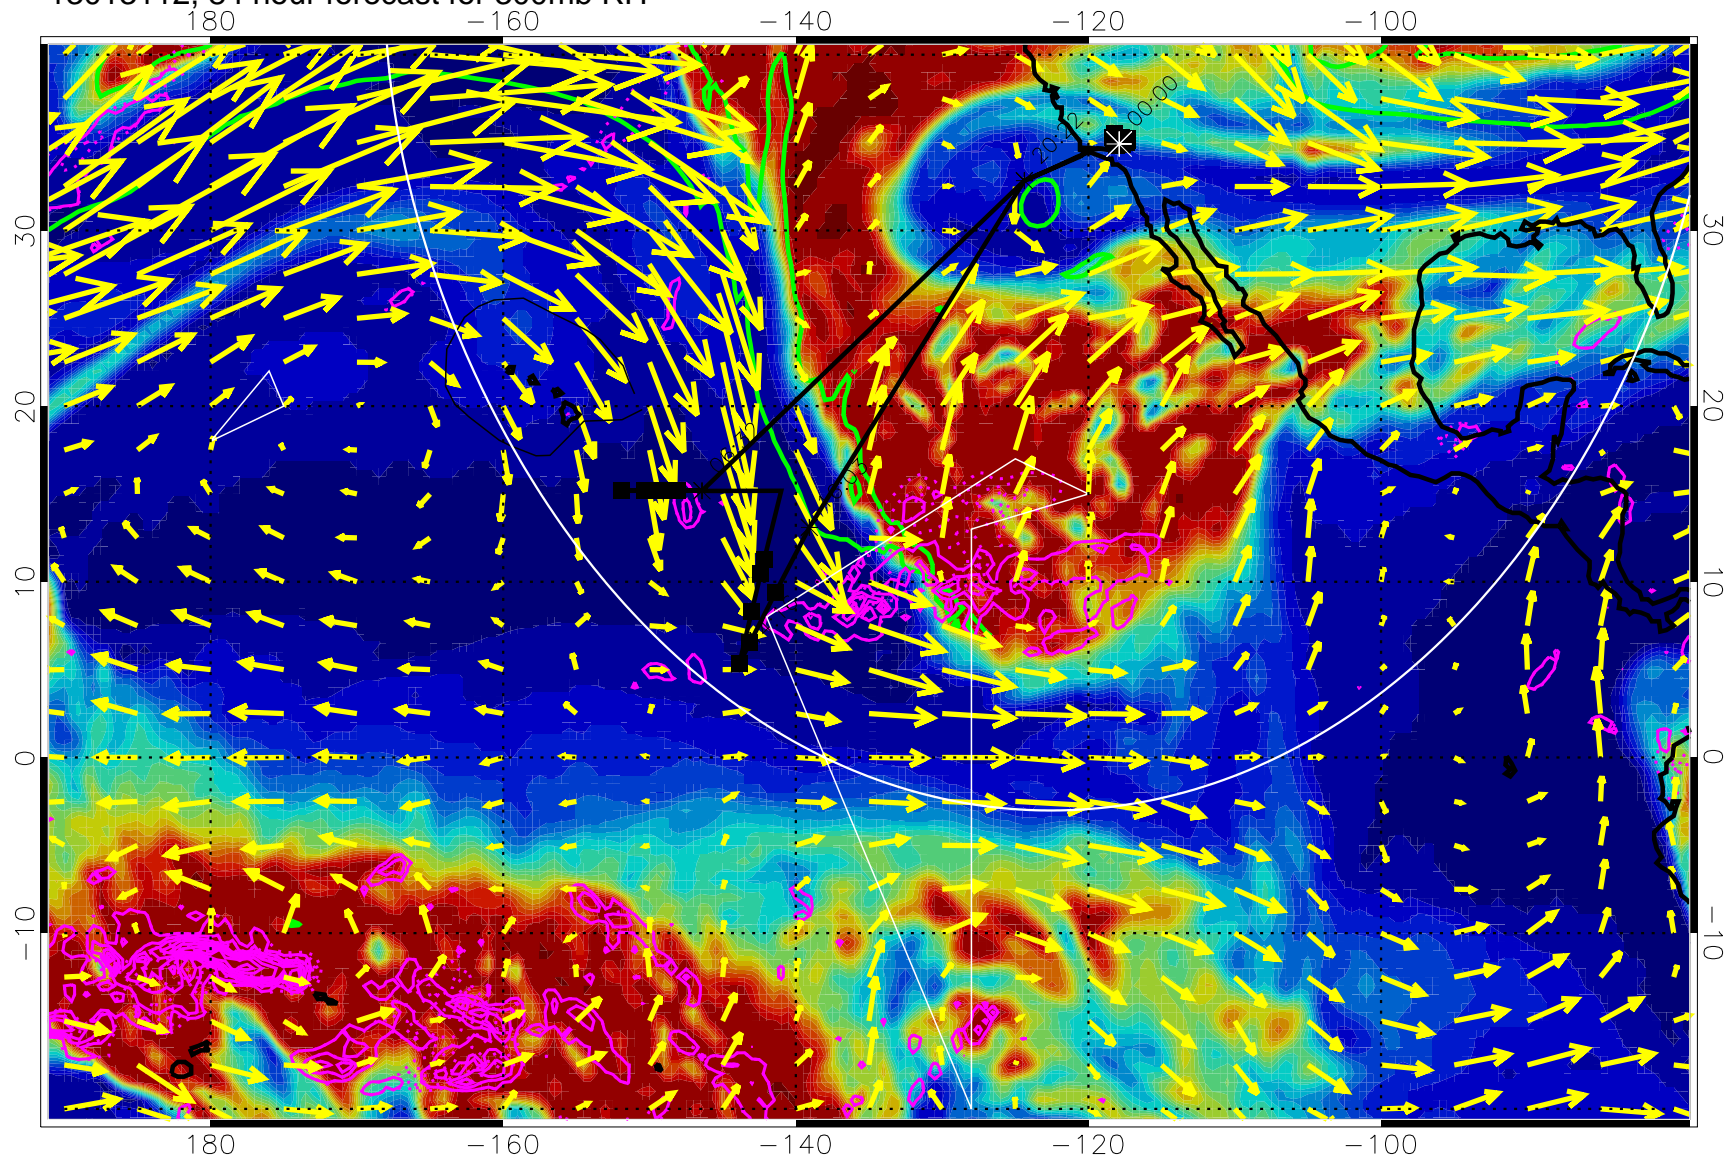

EPV Tropopause (2 PVU) Position

→ 50 m/s

Range ring of 4055 km -- 13 hours GH round trip

13013106, 78 hour forecast for 300mb RH

Precip (tot dot, conv sol) past 6 hrs 6 kg/m2 contours, min 4

EPV Tropopause (2 PVU) Position

→ 50 m/s

Range ring of 4055 km -- 13 hours GH round trip

13013112, 84 hour forecast for 300mb RH

Precip (tot dot, conv sol) past 6 hrs 6 kg/m2 contours, min 4

EPV Tropopause (2 PVU) Position

→ 50 m/s

Range ring of 4055 km -- 13 hours GH round trip

13013118, 90 hour forecast for 300mb RH

Precip (tot dot, conv sol) past 6 hrs 6 kg/m2 contours, min 4

EPV Tropopause (2 PVU) Position

→ 50 m/s

Range ring of 4055 km -- 13 hours GH round trip

13020100, 96 hour forecast for 300mb RH

Precip (tot dot, conv sol) past 6 hrs 6 kg/m2 contours, min 4

EPV Tropopause (2 PVU) Position

→ 50 m/s

Range ring of 4055 km -- 13 hours GH round trip

13020106, 102 hour forecast for 300mb RH

Precip (tot dot, conv sol) past 6 hrs 6 kg/m2 contours, min 4