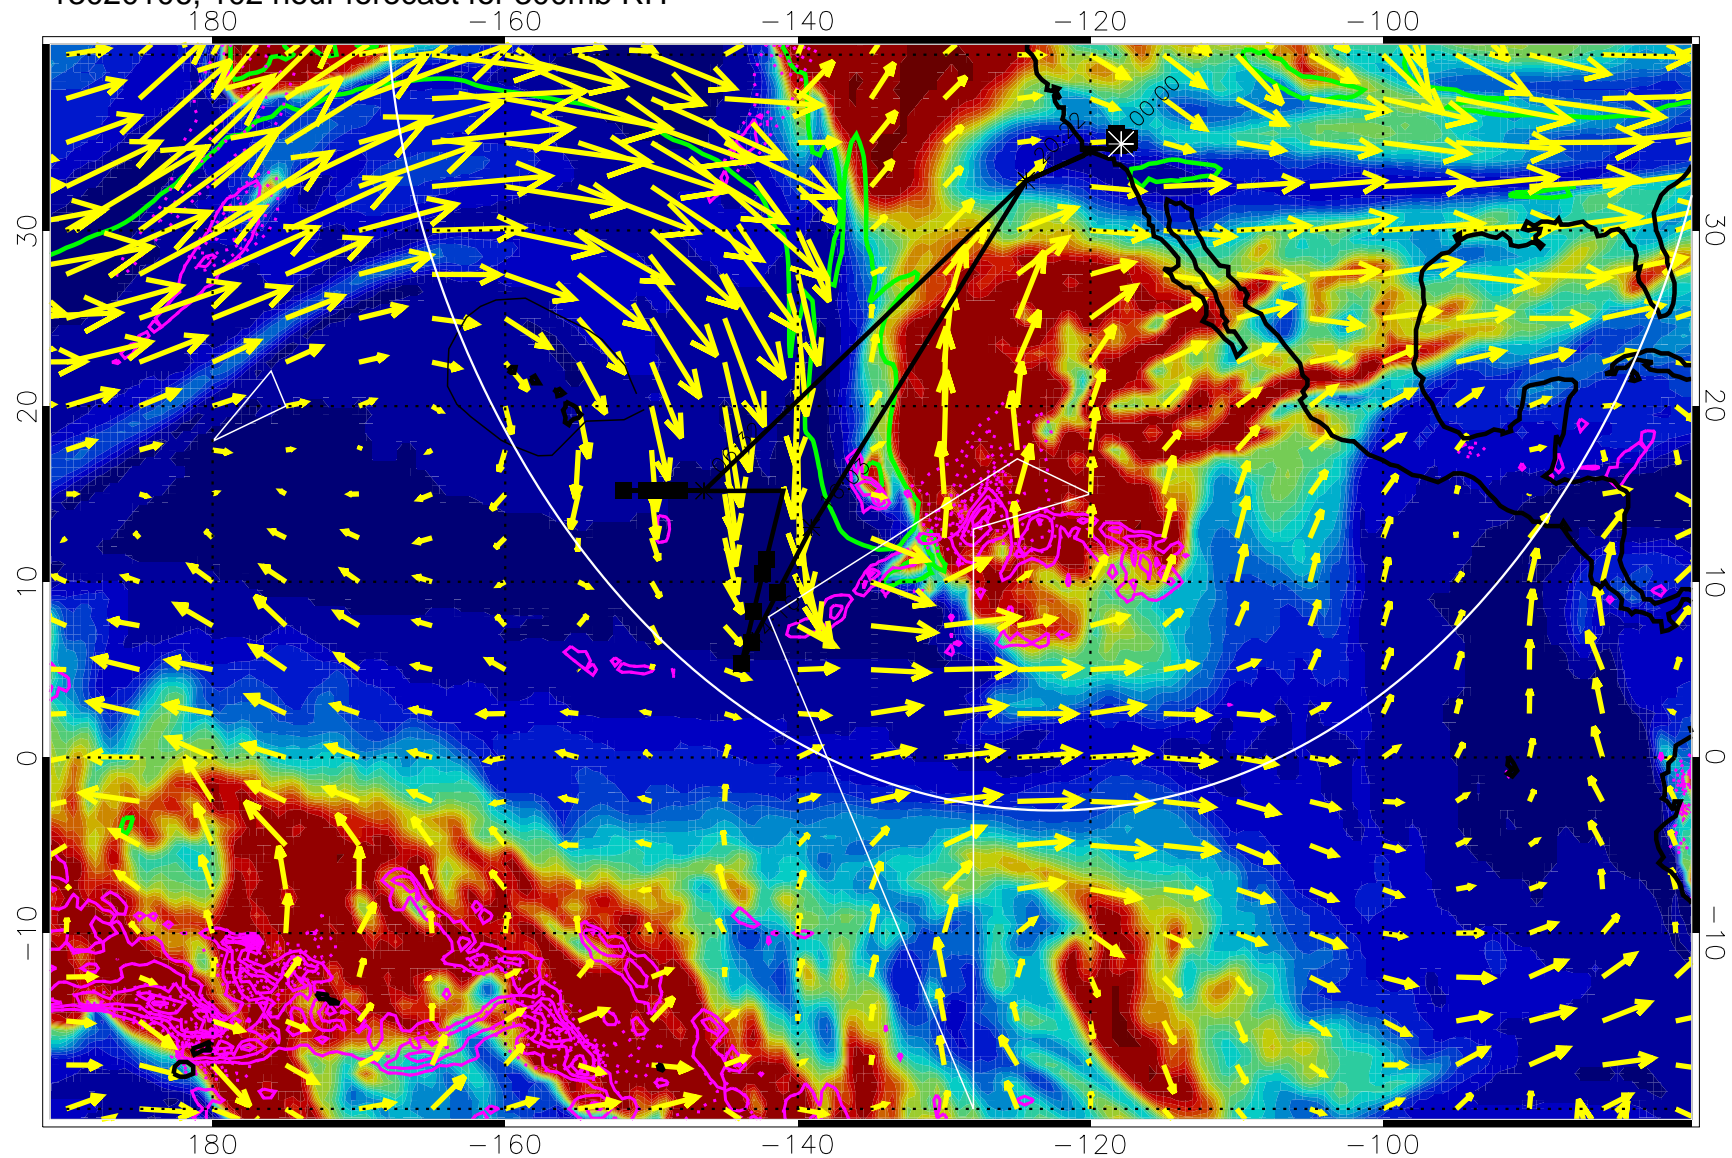

13013118, 90 hour forecast for 300mb RH

Precip (tot dot, conv sol) past 6 hrs 6 kg/m2 contours, min 4

EPV Tropopause (2 PVU) Position

→ 50 m/s

Range ring of 4055 km -- 13 hours GH round trip

13020100, 96 hour forecast for 300mb RH

Precip (tot dot, conv sol) past 6 hrs 6 kg/m2 contours, min 4

EPV Tropopause (2 PVU) Position

→ 50 m/s

Range ring of 4055 km -- 13 hours GH round trip

13020106, 102 hour forecast for 300mb RH

Precip (tot dot, conv sol) past 6 hrs 6 kg/m2 contours, min 4

EPV Tropopause (2 PVU) Position

→ 50 m/s

Range ring of 4055 km -- 13 hours GH round trip

13020112, 108 hour forecast for 300mb RH

Precip (tot dot, conv sol) past 6 hrs 6 kg/m2 contours, min 4

EPV Tropopause (2 PVU) Position

13020200, 120 hour forecast for 300mb RH

Precip (tot dot, conv sol) past 6 hrs 6 kg/m2 contours, min 4

EPV Tropopause (2 PVU) Position

→ 50 m/s

Range ring of 4055 km -- 13 hours GH round trip