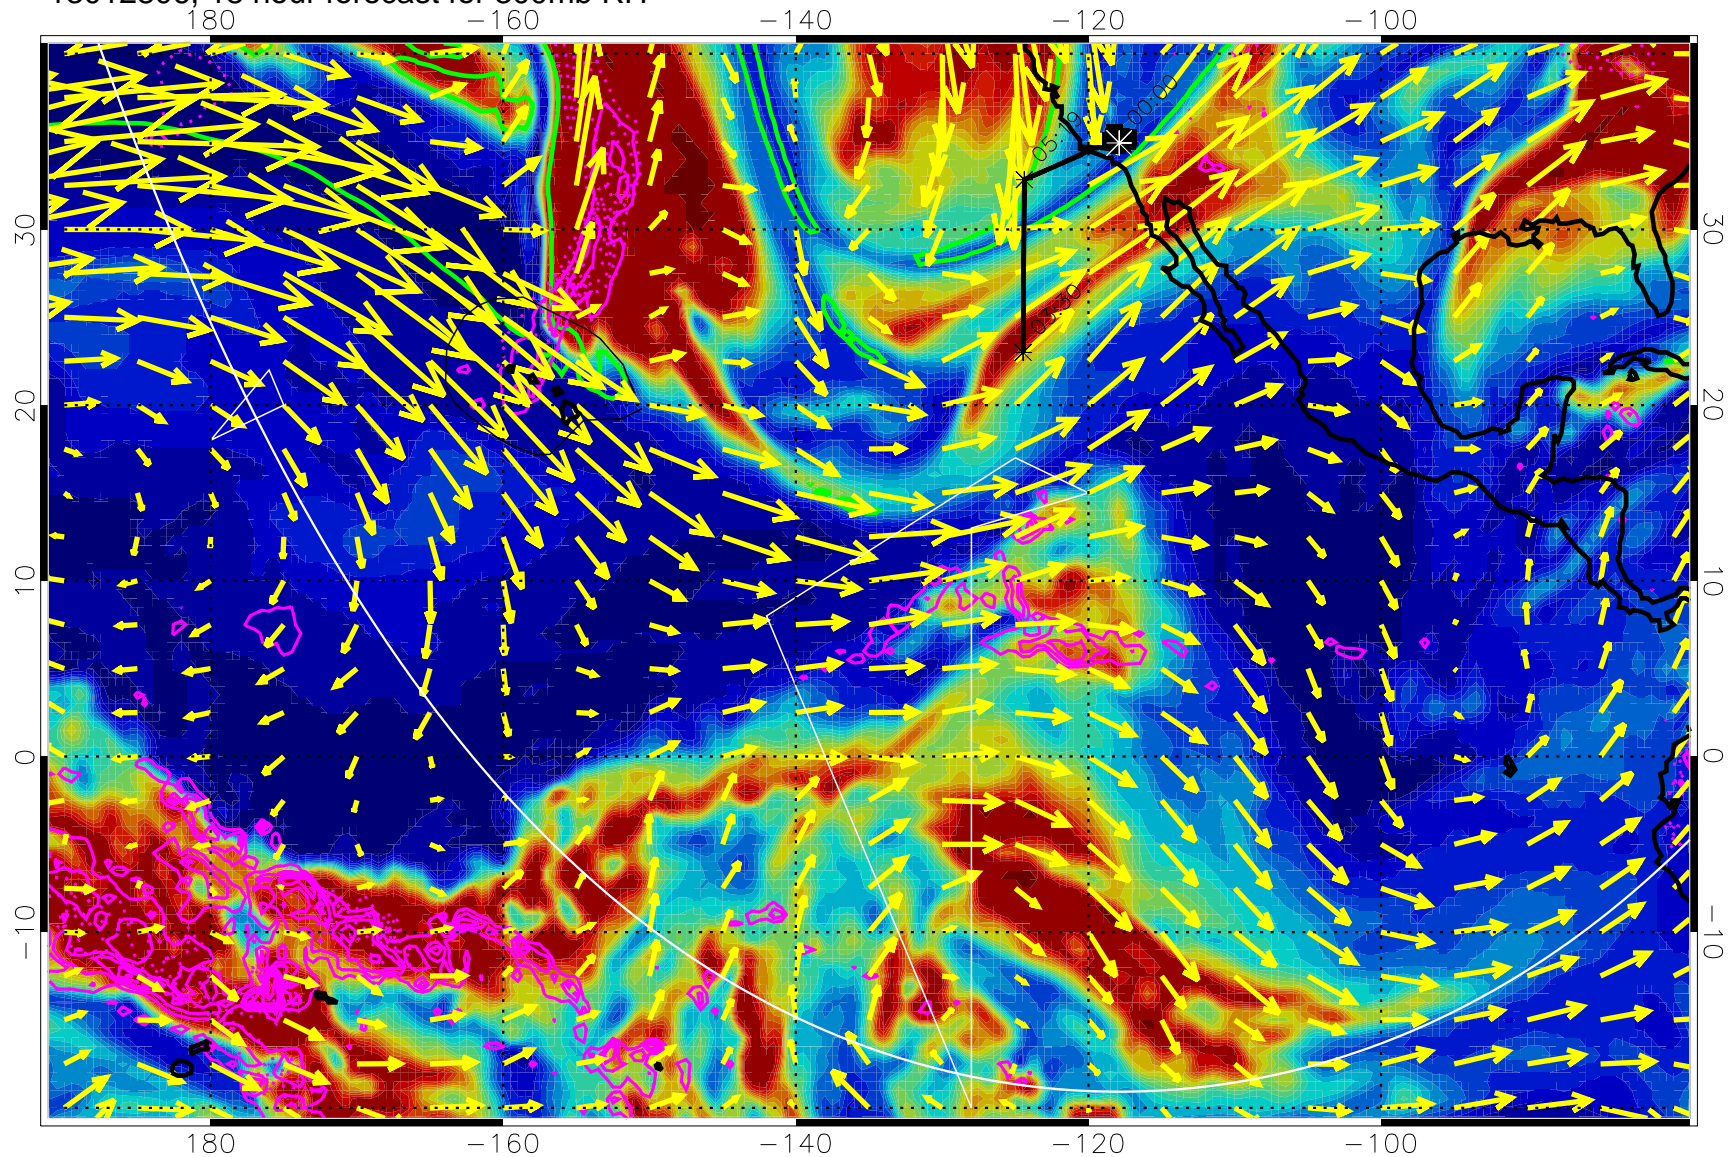

13012718, 6 hour forecast for 300mb RH

Precip (tot dot, conv sol) past 6 hrs 6 kg/m2 contours, min 4

EPV Tropopause (2 PVU) Position

→ 50 m/s

Range ring of 6000 km -- 19 hours GH round trip

13012800, 12 hour forecast for 300mb RH

Precip (tot dot, conv sol) past 6 hrs 6 kg/m2 contours, min 4

EPV Tropopause (2 PVU) Position

→ 50 m/s

Range ring of 6000 km -- 19 hours GH round trip

13012806, 18 hour forecast for 300mb RH

Precip (tot dot, conv sol) past 6 hrs 6 kg/m2 contours, min 4

EPV Tropopause (2 PVU) Position

→ 50 m/s

Range ring of 6000 km -- 19 hours GH round trip

13012812, 24 hour forecast for 300mb RH

Precip (tot dot, conv sol) past 6 hrs 6 kg/m2 contours, min 4

EPV Tropopause (2 PVU) Position

→ 50 m/s

Range ring of 6000 km -- 19 hours GH round trip

13012818, 30 hour forecast for 300mb RH

Precip (tot dot, conv sol) past 6 hrs 6 kg/m2 contours, min 4

EPV Tropopause (2 PVU) Position

→ 50 m/s

Range ring of 6000 km -- 19 hours GH round trip