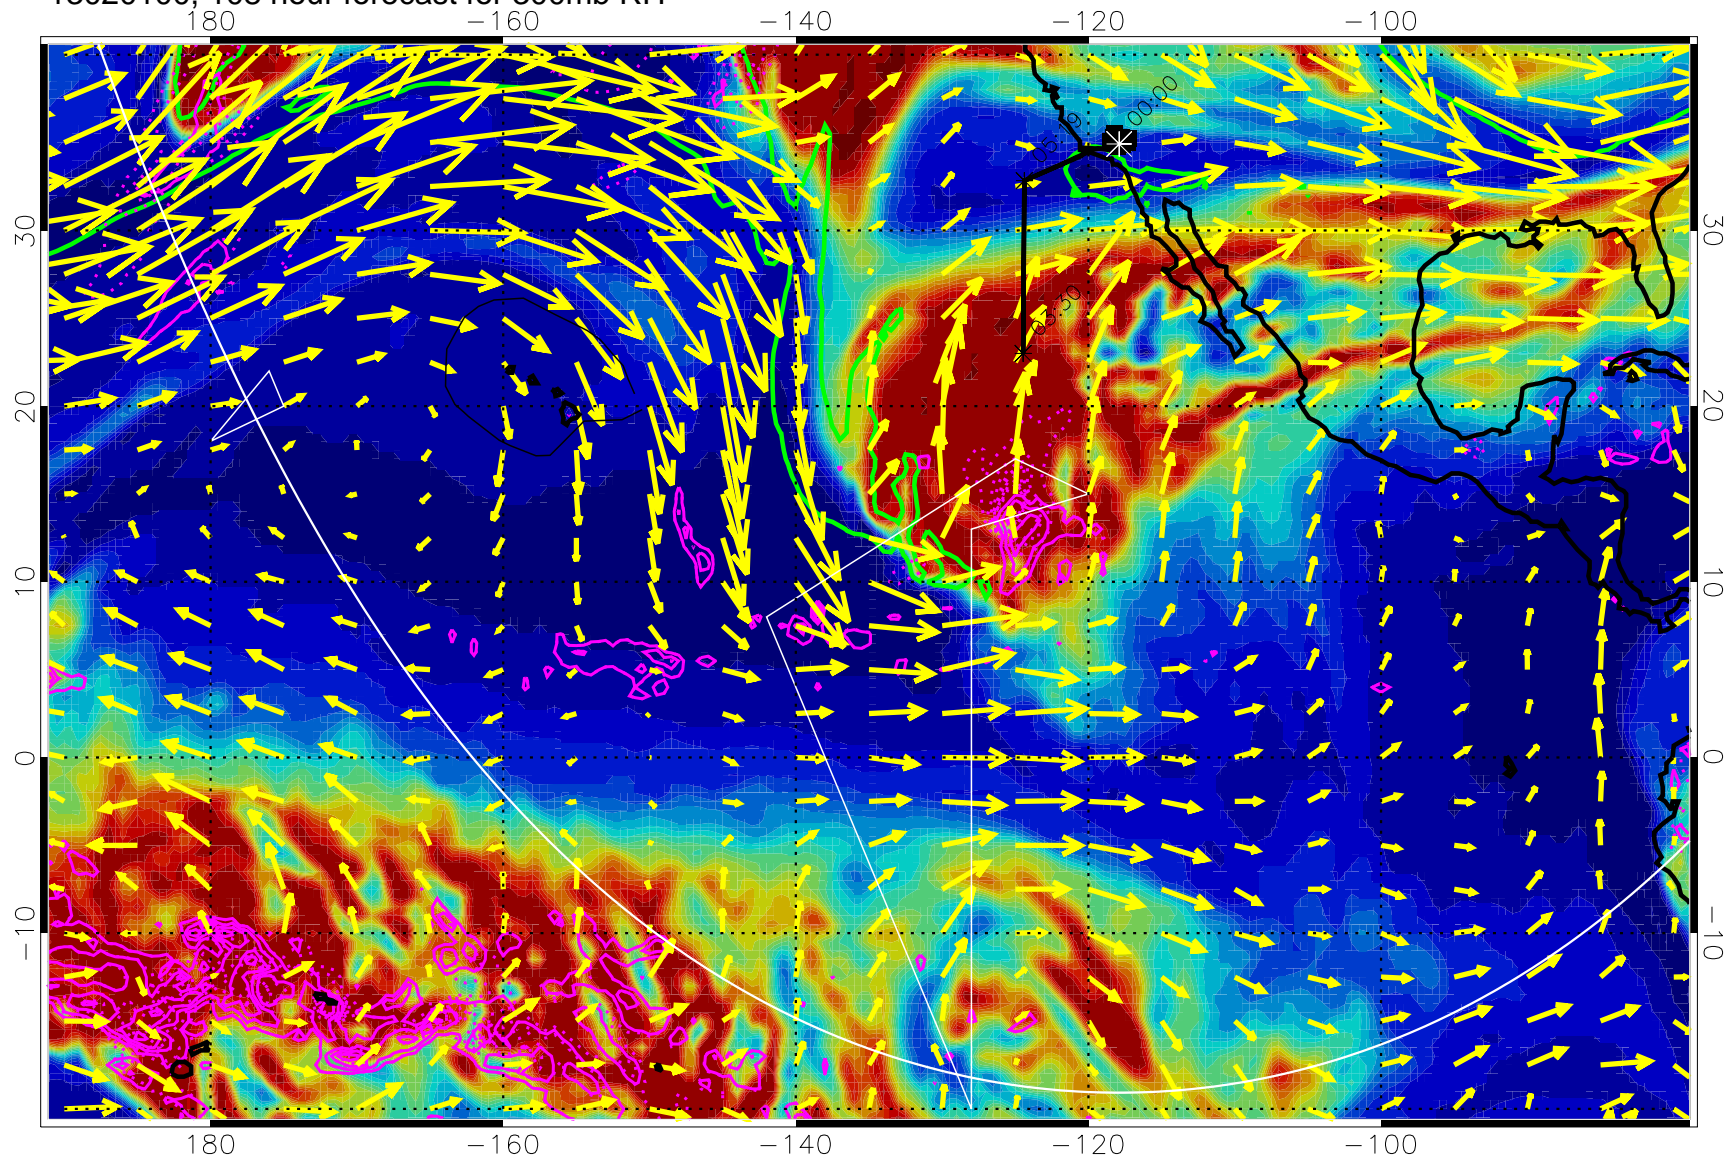

→ 50 m/s

Range ring of 6000 km -- 19 hours GH round trip

13013106, 90 hour forecast for 300mb RH

Precip (tot dot, conv sol) past 6 hrs 6 kg/m2 contours, min 4

EPV Tropopause (2 PVU) Position

→ 50 m/s
Range ring of 6000 km -- 19 hours GH round trip

13013112, 96 hour forecast for 300mb RH

Precip (tot dot, conv sol) past 6 hrs 6 kg/m2 contours, min 4

EPV Tropopause (2 PVU) Position

→ 50 m/s

Range ring of 6000 km -- 19 hours GH round trip

13013118, 102 hour forecast for 300mb RH

Precip (tot dot, conv sol) past 6 hrs 6 kg/m2 contours, min 4

EPV Tropopause (2 PVU) Position

→ 50 m/s

Range ring of 6000 km -- 19 hours GH round trip

13020100, 108 hour forecast for 300mb RH

Precip (tot dot, conv sol) past 6 hrs 6 kg/m2 contours, min 4

EPV Tropopause (2 PVU) Position

→ 50 m/s

Range ring of 6000 km -- 19 hours GH round trip

13020106, 114 hour forecast for 300mb RH

Precip (tot dot, conv sol) past 6 hrs 6 kg/m2 contours, min 4

EPV Tropopause (2 PVU) Position