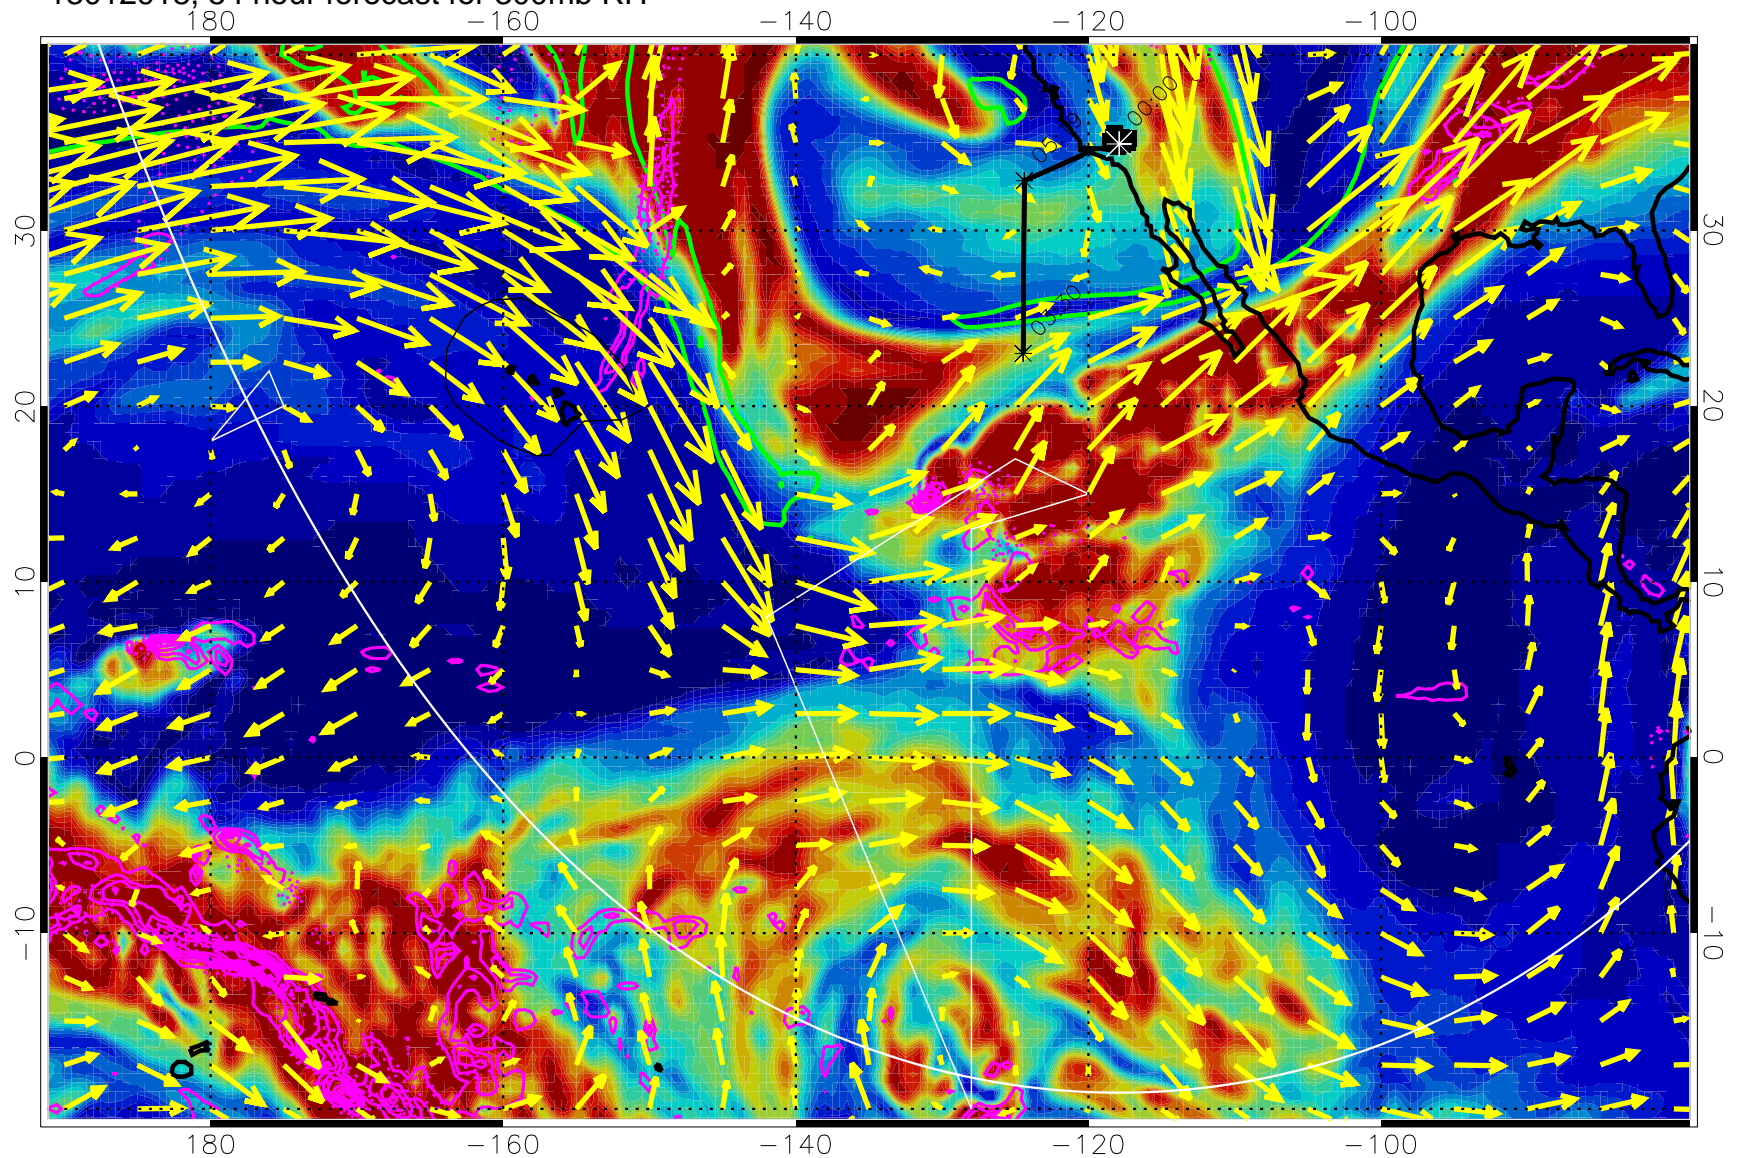

Precip (tot dot, conv sol) past 6 hrs 6 kg/m2 contours, min 4

EPV Tropopause (2 PVU) Position

→ 50 m/s

Range ring of 6000 km -- 19 hours GH round trip

13012912, 48 hour forecast for 300mb RH

Precip (tot dot, conv sol) past 6 hrs 6 kg/m2 contours, min 4

EPV Tropopause (2 PVU) Position

→ 50 m/s

Range ring of 6000 km -- 19 hours GH round trip

13012918, 54 hour forecast for 300mb RH

Precip (tot dot, conv sol) past 6 hrs 6 kg/m2 contours, min 4

EPV Tropopause (2 PVU) Position