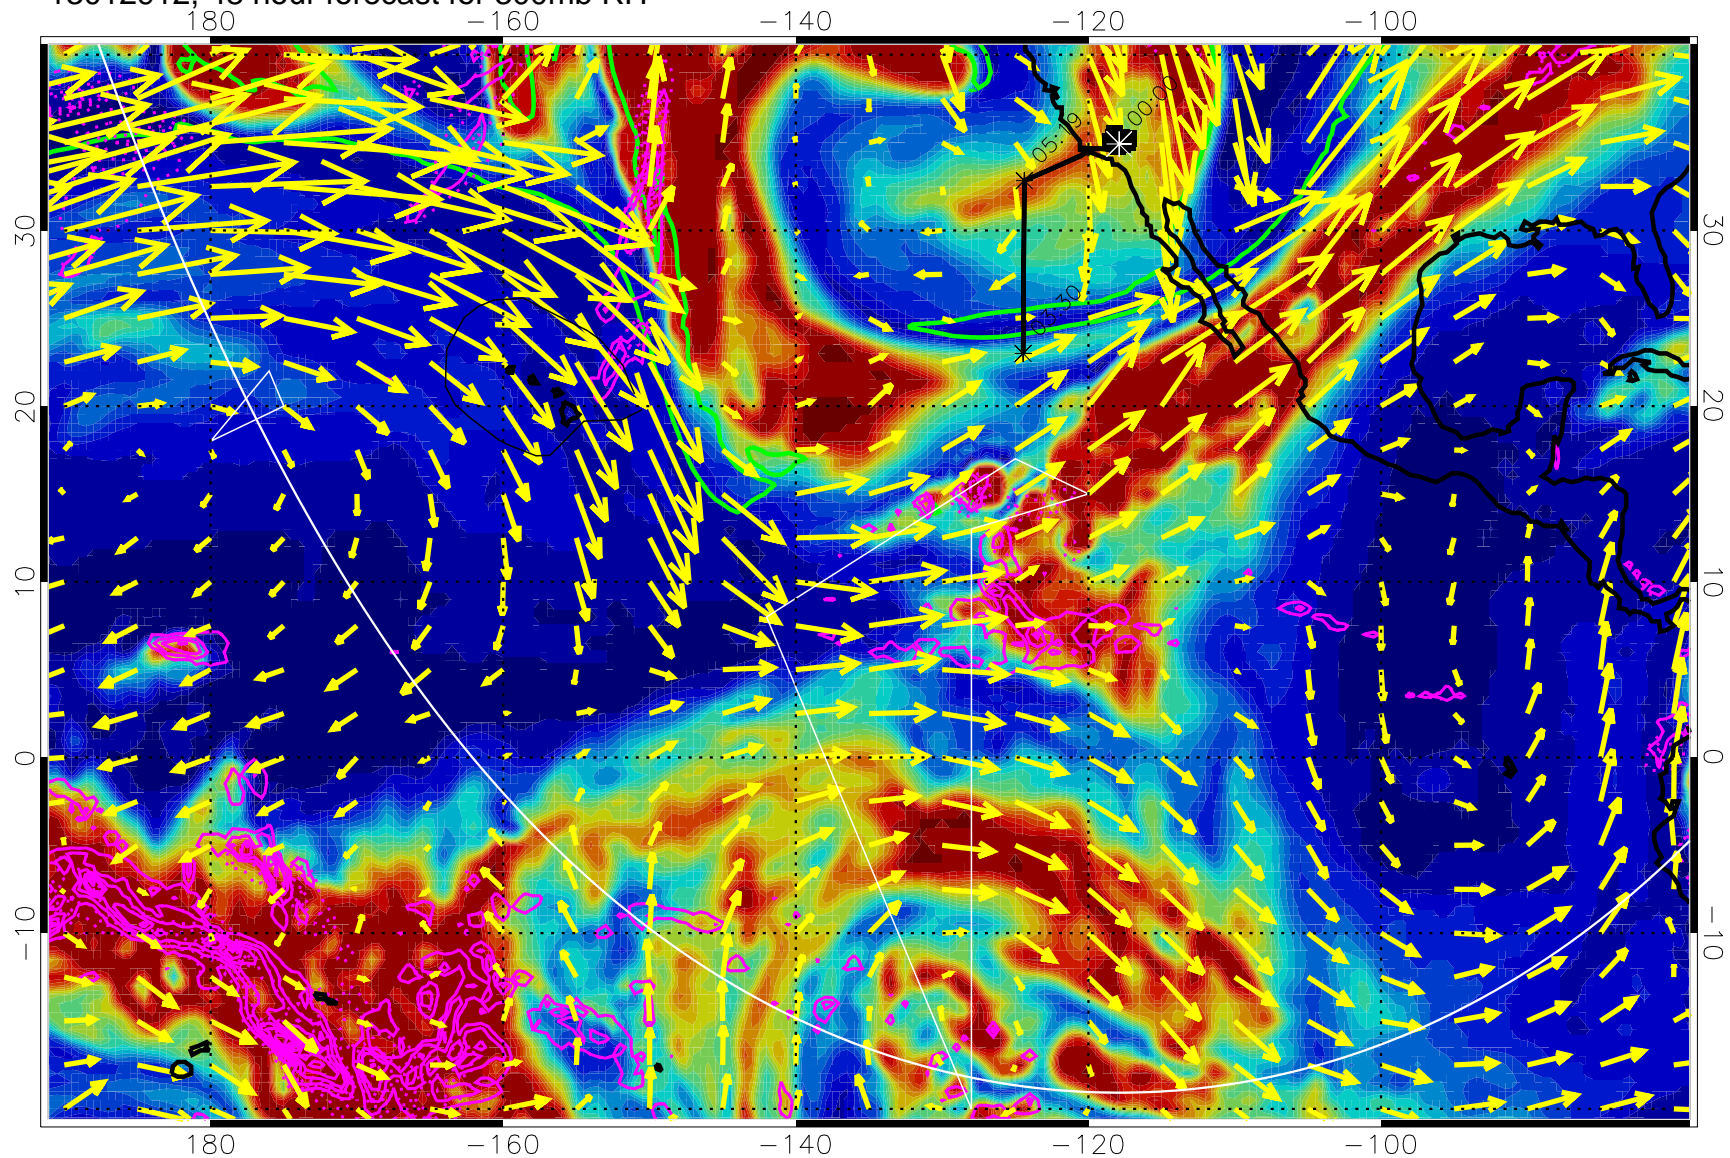

EPV Tropopause (2 PVU) Position

→ 50 m/s

Range ring of 6000 km -- 19 hours GH round trip

13012812, 24 hour forecast for 300mb RH

Precip (tot dot, conv sol) past 6 hrs 6 kg/m2 contours, min 4

EPV Tropopause (2 PVU) Position

13012900, 36 hour forecast for 300mb RH

Precip (tot dot, conv sol) past 6 hrs 6 kg/m² contours, min 4

EPV Tropopause (2 PVU) Position

→ 50 m/s

Range ring of 6000 km -- 19 hours GH round trip

13012906, 42 hour forecast for 300mb RH

Precip (tot dot, conv sol) past 6 hrs 6 kg/m2 contours, min 4

EPV Tropopause (2 PVU) Position

→ 50 m/s

Range ring of 6000 km -- 19 hours GH round trip

13012912, 48 hour forecast for 300mb RH

Precip (tot dot, conv sol) past 6 hrs 6 kg/m2 contours, min 4

EPV Tropopause (2 PVU) Position

→ 50 m/s

Range ring of 6000 km -- 19 hours GH round trip

13012918, 54 hour forecast for 300mb RH

Precip (tot dot, conv sol) past 6 hrs 6 kg/m2 contours, min 4

EPV Tropopause (2 PVU) Position