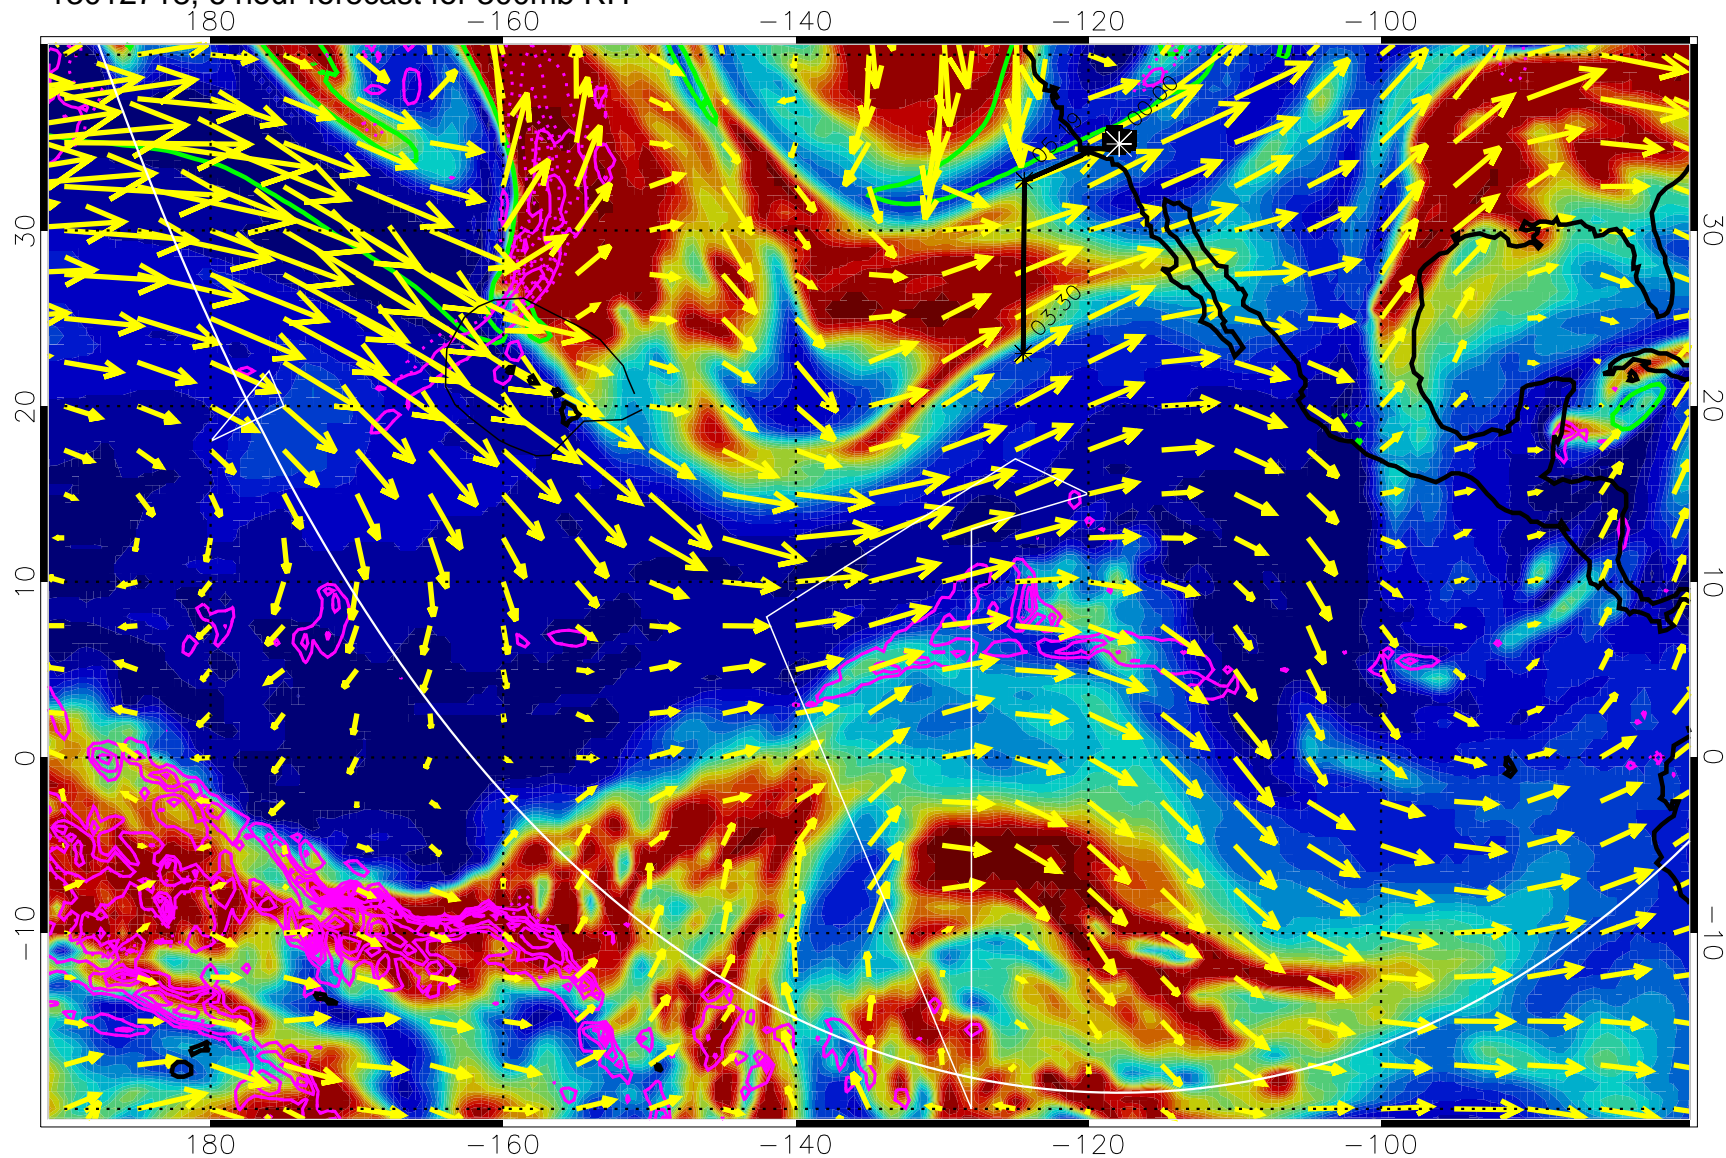

13012718, 6 hour forecast for 300mb RH

Precip (tot dot, conv sol) past 6 hrs 6 kg/m2 contours, min 4

EPV Tropopause (2 PVU) Position

→ 50 m/s

Range ring of 6000 km -- 19 hours GH round trip

13012800, 12 hour forecast for 300mb RH

Precip (tot dot, conv sol) past 6 hrs 6 kg/m2 contours, min 4

EPV Tropopause (2 PVU) Position

→ 50 m/s

Range ring of 6000 km -- 19 hours GH round trip

13012806, 18 hour forecast for 300mb RH

Precip (tot dot, conv sol) past 6 hrs 6 kg/m2 contours, min 4

EPV Tropopause (2 PVU) Position

→ 50 m/s

Range ring of 6000 km -- 19 hours GH round trip

13012812, 24 hour forecast for 300mb RH

Precip (tot dot, conv sol) past 6 hrs 6 kg/m2 contours, min 4

EPV Tropopause (2 PVU) Position

→ 50 m/s

Range ring of 6000 km -- 19 hours GH round trip

13012818, 30 hour forecast for 300mb RH

Precip (tot dot, conv sol) past 6 hrs 6 kg/m2 contours, min 4

EPV Tropopause (2 PVU) Position

→ 50 m/s

Range ring of 6000 km -- 19 hours GH round trip