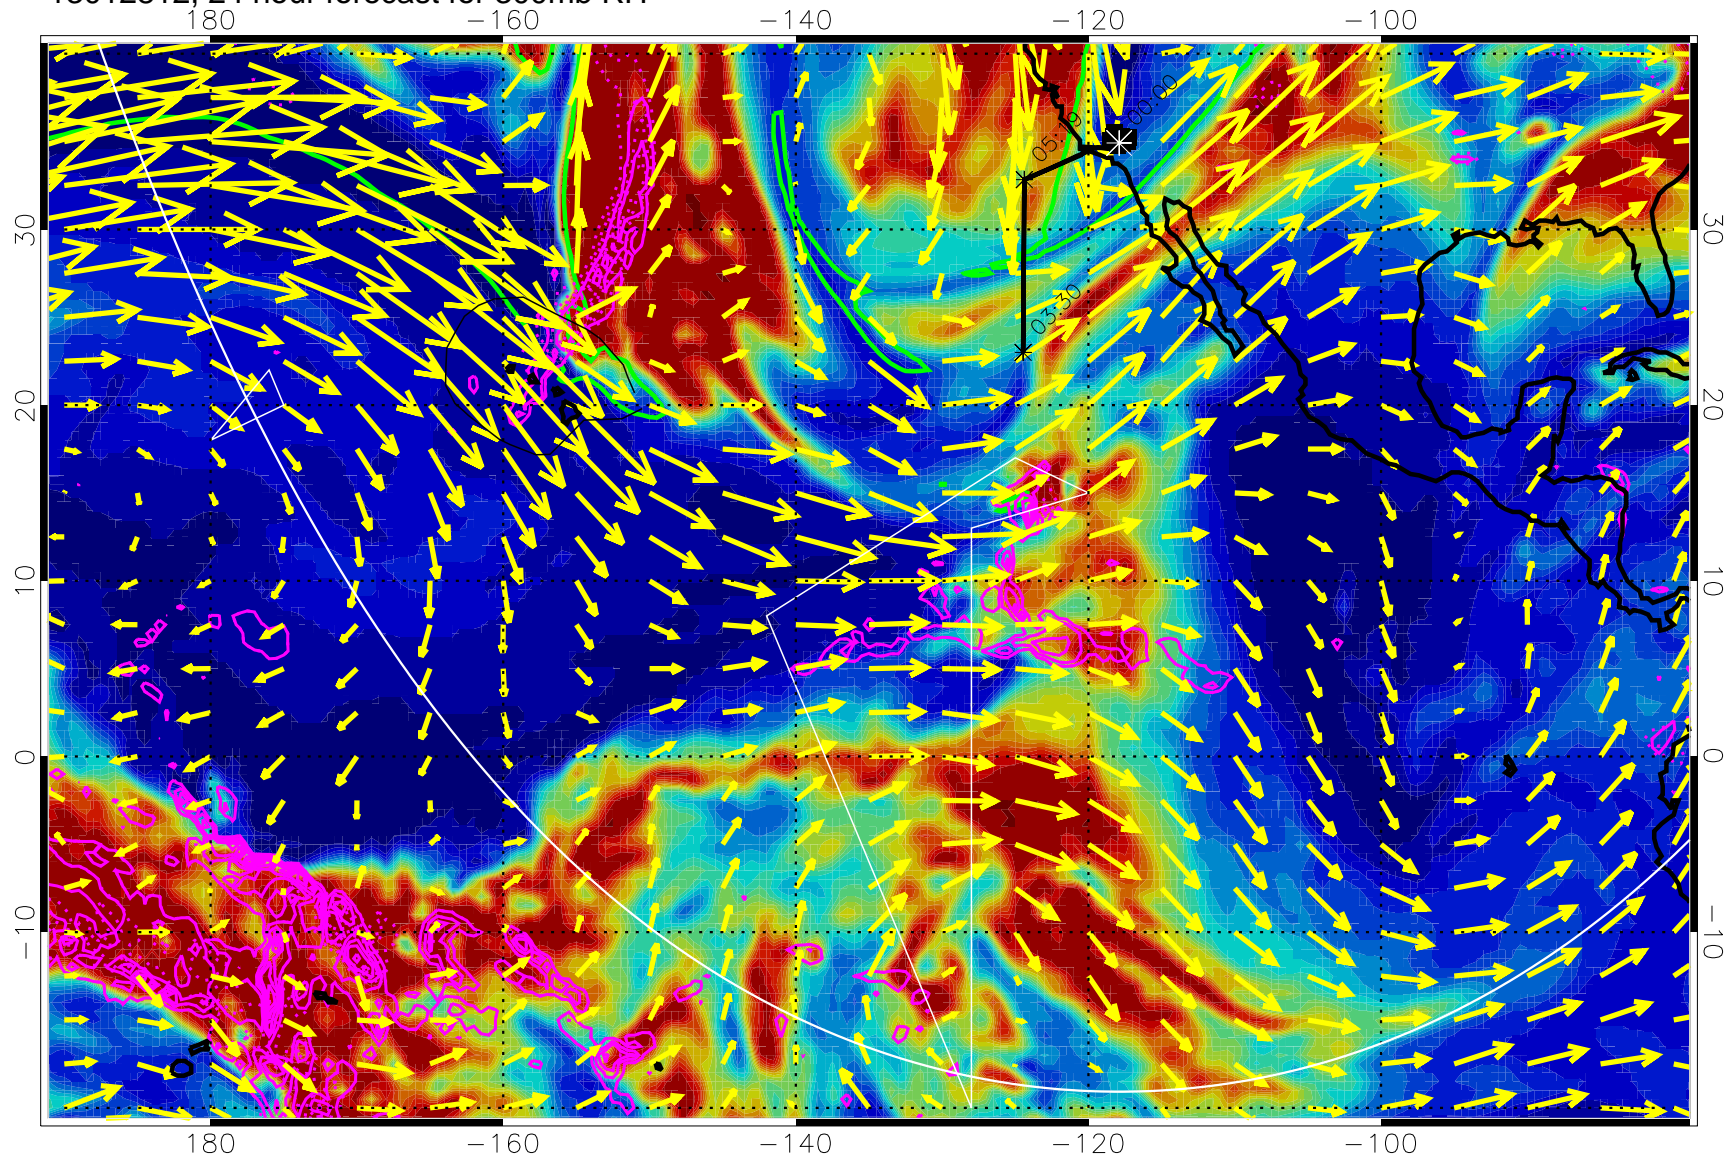

13012718, 6 hour forecast for 300mb RH

Precip (tot dot, conv sol) past 6 hrs 6 kg/m2 contours, min 4

EPV Tropopause (2 PVU) Position

→ 50 m/s

Range ring of 6000 km -- 19 hours GH round trip

13012800, 12 hour forecast for 300mb RH

Precip (tot dot, conv sol) past 6 hrs 6 kg/m2 contours, min 4

EPV Tropopause (2 PVU) Position

→ 50 m/s

Range ring of 6000 km -- 19 hours GH round trip

13012806, 18 hour forecast for 300mb RH

Precip (tot dot, conv sol) past 6 hrs 6 kg/m2 contours, min 4

EPV Tropopause (2 PVU) Position

→ 50 m/s

Range ring of 6000 km -- 19 hours GH round trip

13012812, 24 hour forecast for 300mb RH

Precip (tot dot, conv sol) past 6 hrs 6 kg/m2 contours, min 4

EPV Tropopause (2 PVU) Position

13012900, 36 hour forecast for 300mb RH

Precip (tot dot, conv sol) past 6 hrs 6 kg/m² contours, min 4

EPV Tropopause (2 PVU) Position

→ 50 m/s

Range ring of 6000 km -- 19 hours GH round trip

13012906, 42 hour forecast for 300mb RH