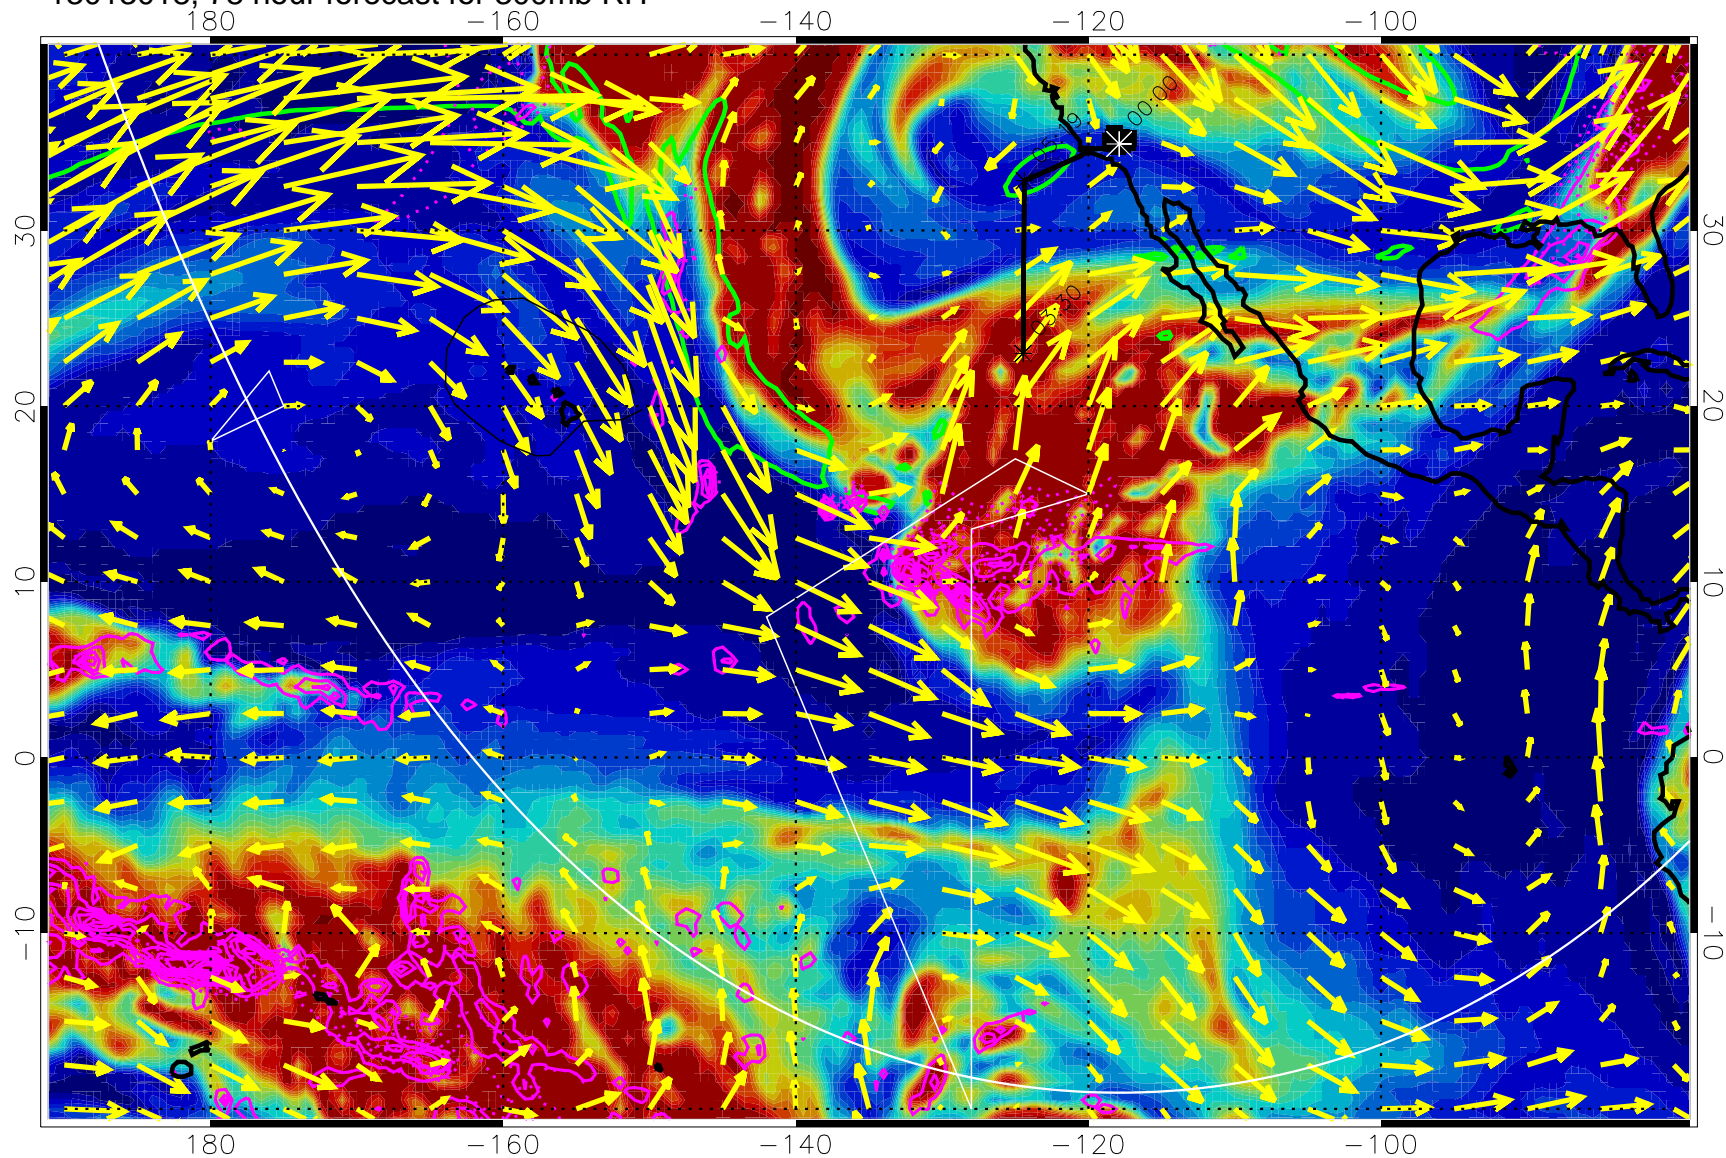

13013006, 66 hour forecast for 300mb RH

Precip (tot dot, conv sol) past 6 hrs 6 kg/m2 contours, min 4

EPV Tropopause (2 PVU) Position

→ 50 m/s

Range ring of 6000 km -- 19 hours GH round trip

13013012, 72 hour forecast for 300mb RH

Precip (tot dot, conv sol) past 6 hrs 6 kg/m2 contours, min 4

EPV Tropopause (2 PVU) Position

→ 50 m/s

Range ring of 6000 km -- 19 hours GH round trip

13013018, 78 hour forecast for 300mb RH

Precip (tot dot, conv sol) past 6 hrs 6 kg/m2 contours, min 4

EPV Tropopause (2 PVU) Position

→ 50 m/s

Range ring of 6000 km -- 19 hours GH round trip

13013100, 84 hour forecast for 300mb RH

Precip (tot dot, conv sol) past 6 hrs 6 kg/m2 contours, min 4

EPV Tropopause (2 PVU) Position