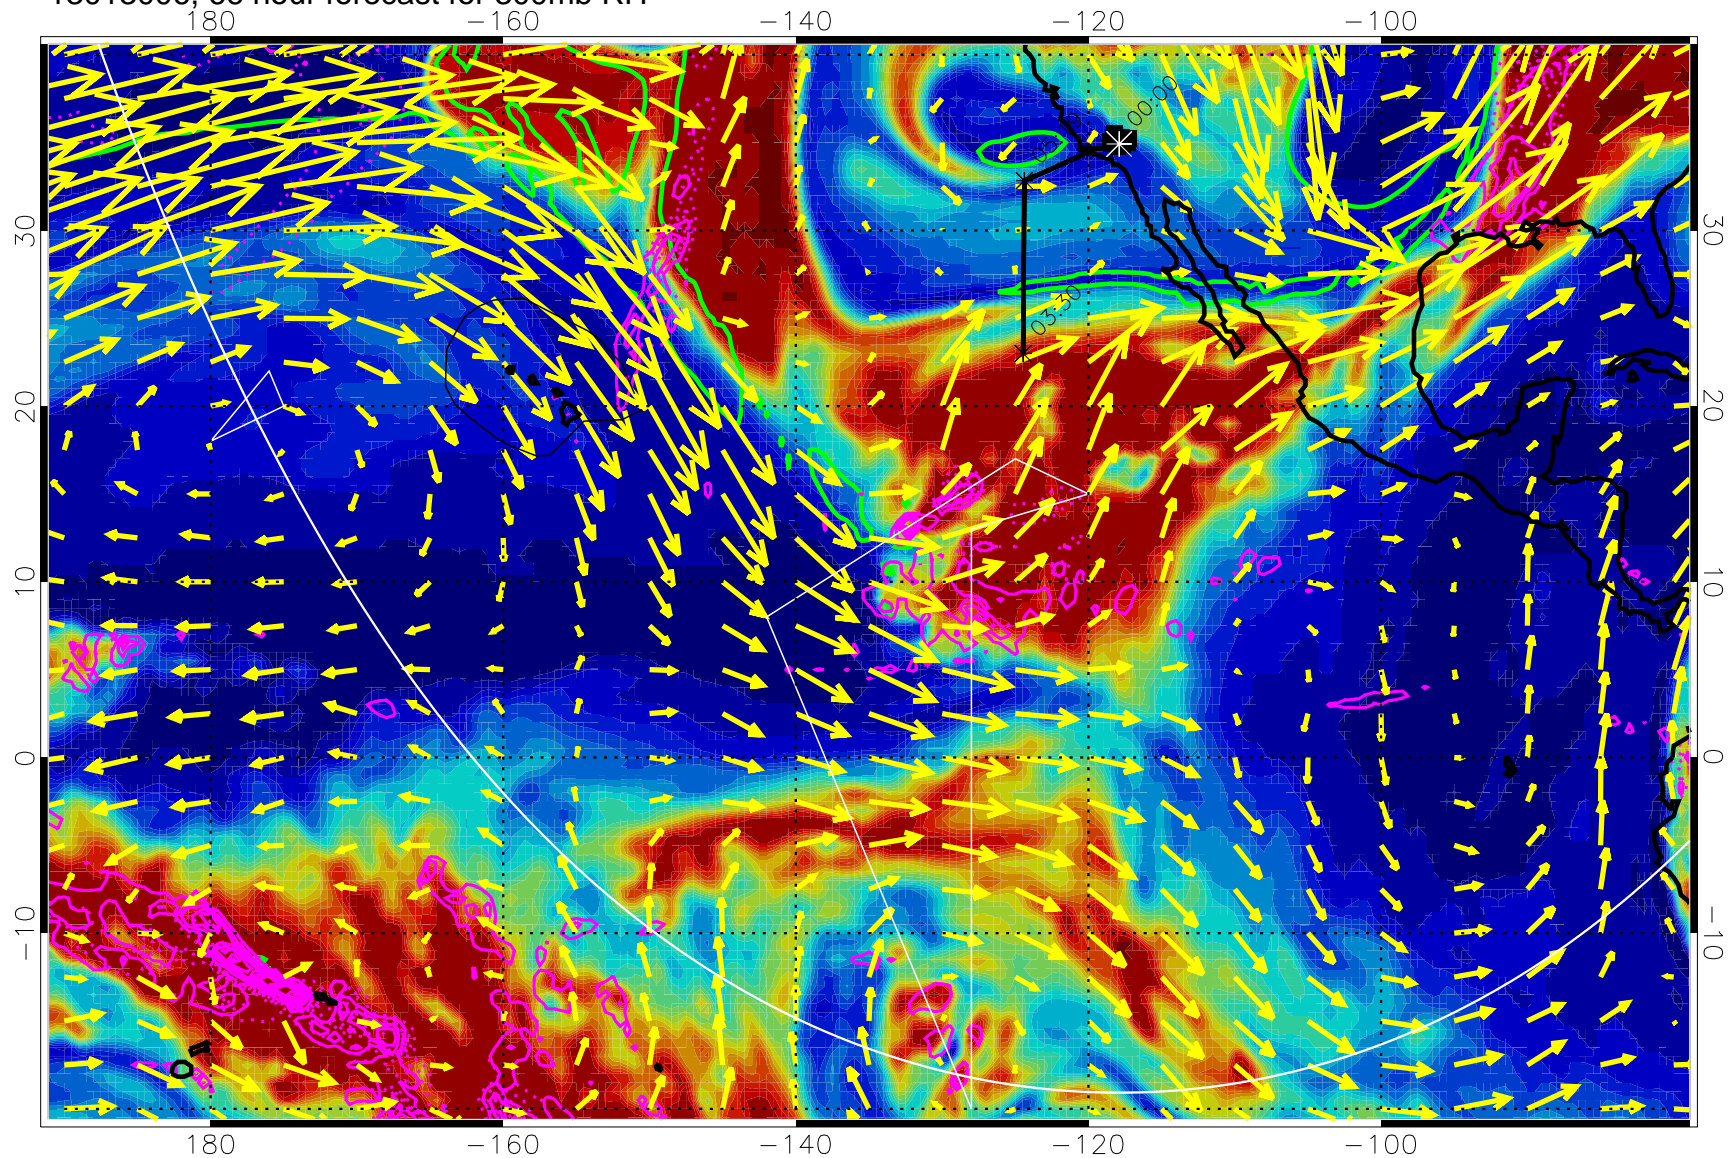

EPV Tropopause (2 PVU) Position

→ 50 m/s

Range ring of 6000 km -- 19 hours GH round trip

13012918, 54 hour forecast for 300mb RH

Precip (tot dot, conv sol) past 6 hrs 6 kg/m2 contours, min 4

EPV Tropopause (2 PVU) Position

→ 50 m/s

Range ring of 6000 km -- 19 hours GH round trip

13013000, 60 hour forecast for 300mb RH

Precip (tot dot, conv sol) past 6 hrs 6 kg/m2 contours, min 4

EPV Tropopause (2 PVU) Position

→ 50 m/s

Range ring of 6000 km -- 19 hours GH round trip

13013006, 66 hour forecast for 300mb RH

Precip (tot dot, conv sol) past 6 hrs 6 kg/m2 contours, min 4

EPV Tropopause (2 PVU) Position

→ 50 m/s

Range ring of 6000 km -- 19 hours GH round trip

13013012, 72 hour forecast for 300mb RH

Precip (tot dot, conv sol) past 6 hrs 6 kg/m2 contours, min 4

EPV Tropopause (2 PVU) Position

→ 50 m/s

Range ring of 6000 km -- 19 hours GH round trip

13013018, 78 hour forecast for 300mb RH

Precip (tot dot, conv sol) past 6 hrs 6 kg/m2 contours, min 4