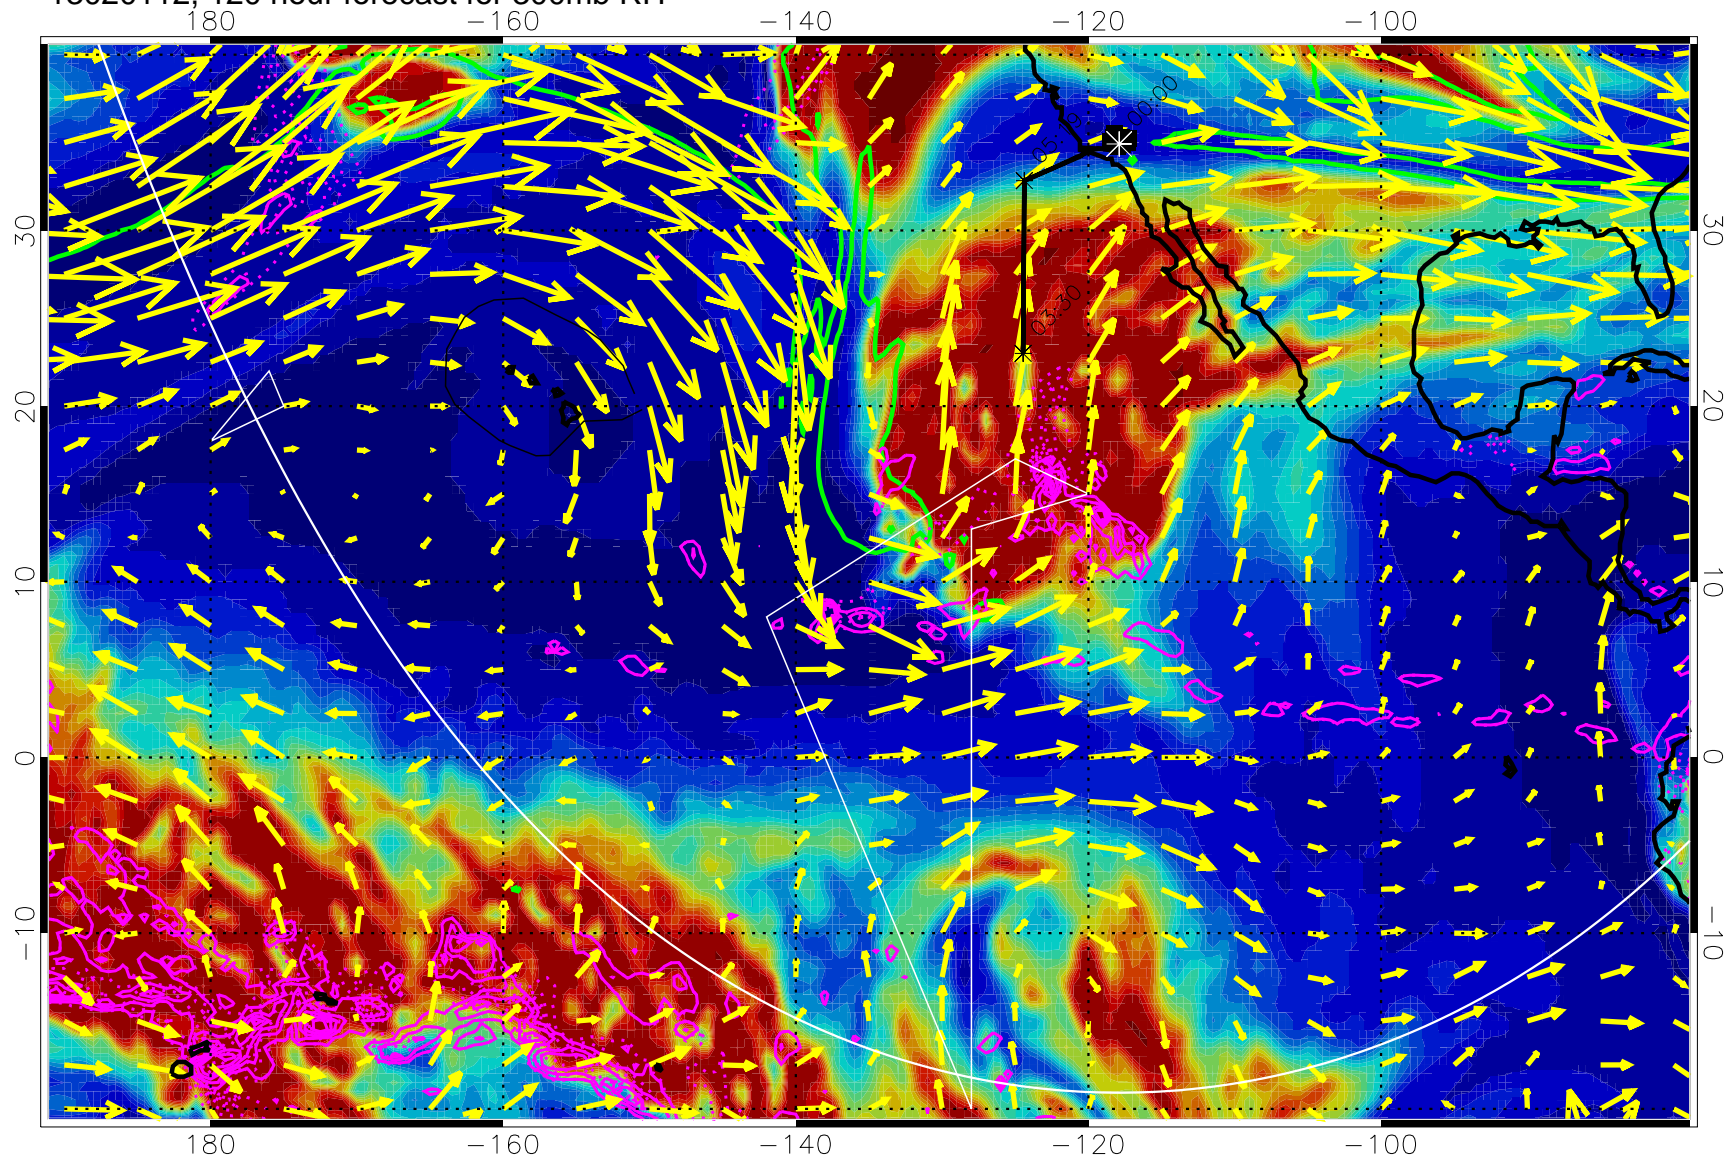

13013112, 96 hour forecast for 300mb RH

Precip (tot dot, conv sol) past 6 hrs 6 kg/m2 contours, min 4

EPV Tropopause (2 PVU) Position

→ 50 m/s

Range ring of 6000 km -- 19 hours GH round trip

13013118, 102 hour forecast for 300mb RH

Precip (tot dot, conv sol) past 6 hrs 6 kg/m2 contours, min 4

EPV Tropopause (2 PVU) Position

→ 50 m/s

Range ring of 6000 km -- 19 hours GH round trip

13020100, 108 hour forecast for 300mb RH

Precip (tot dot, conv sol) past 6 hrs 6 kg/m2 contours, min 4

EPV Tropopause (2 PVU) Position

→ 50 m/s

Range ring of 6000 km -- 19 hours GH round trip

13020106, 114 hour forecast for 300mb RH

Precip (tot dot, conv sol) past 6 hrs 6 kg/m2 contours, min 4

EPV Tropopause (2 PVU) Position

→ 50 m/s

Range ring of 6000 km -- 19 hours GH round trip

13020112, 120 hour forecast for 300mb RH

Precip (tot dot, conv sol) past 6 hrs 6 kg/m2 contours, min 4

EPV Tropopause (2 PVU) Position

→ 50 m/s

Range ring of 6000 km -- 19 hours GH round trip