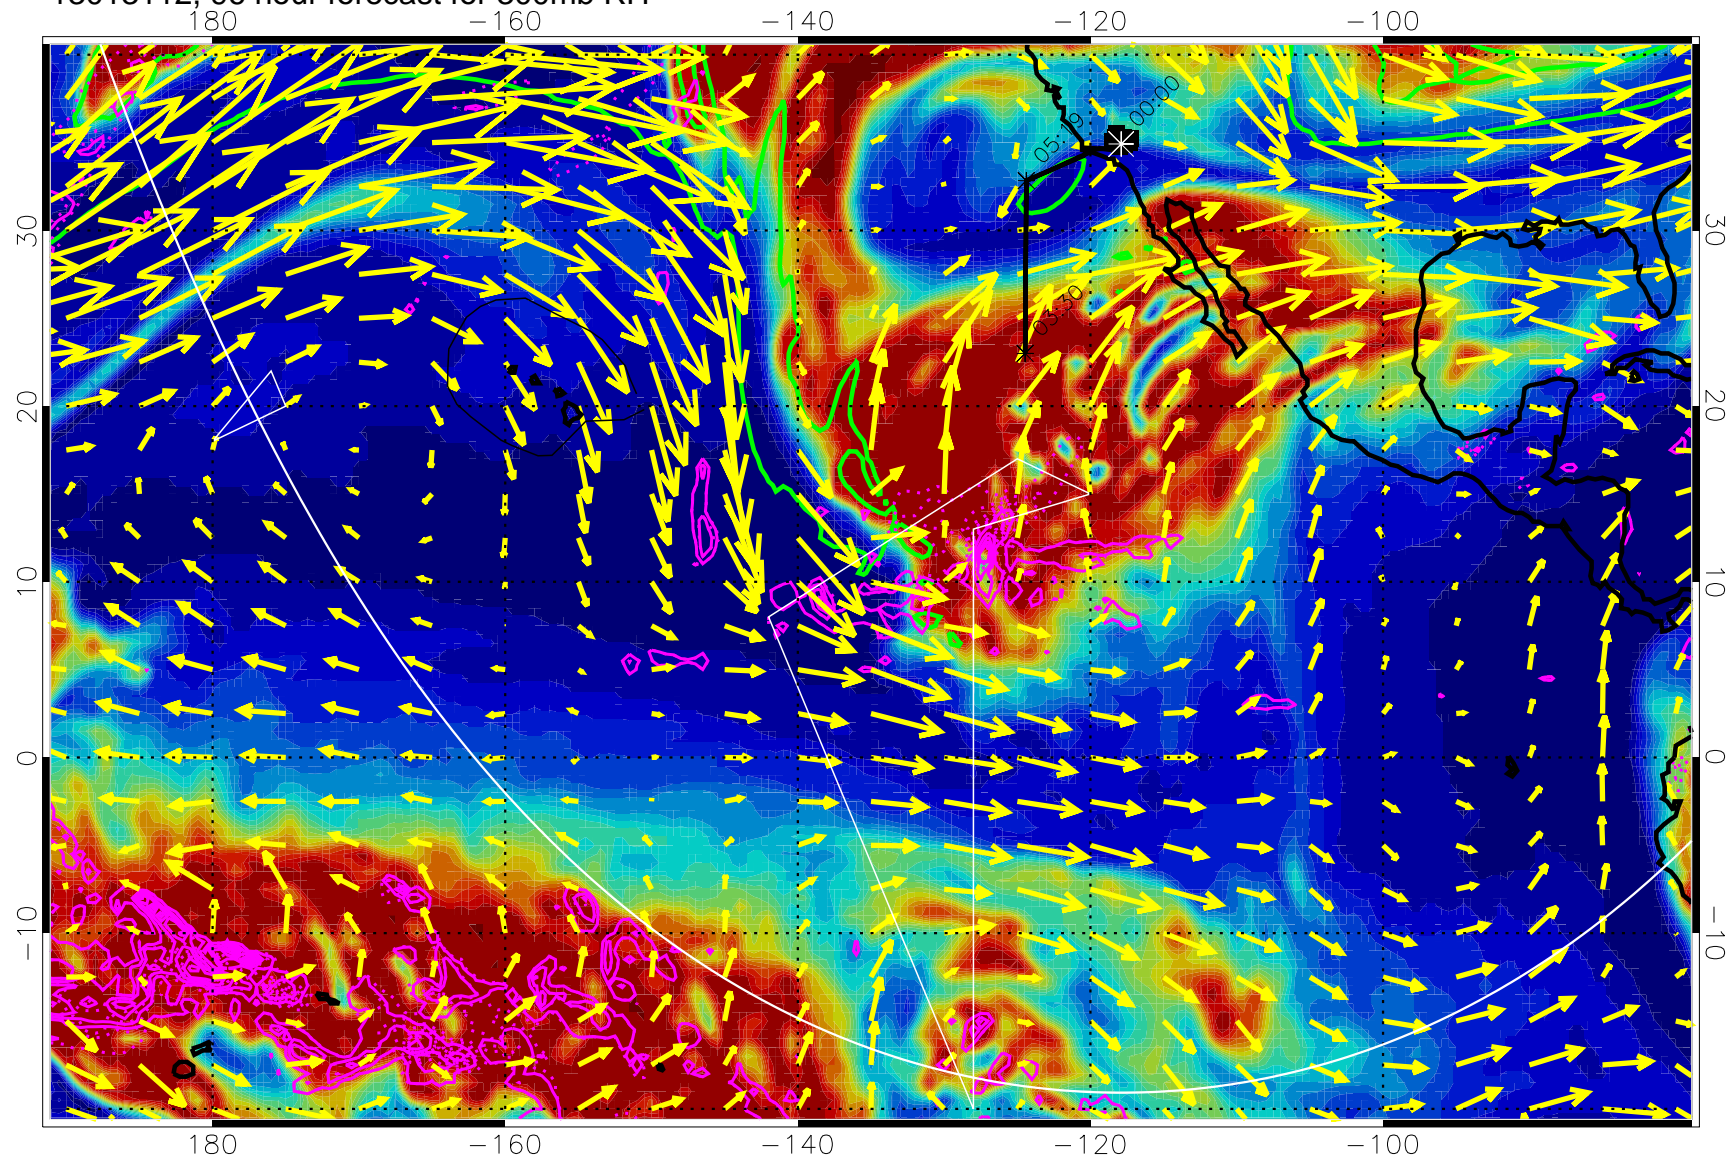

EPV Tropopause (2 PVU) Position

→ 50 m/s

Range ring of 6000 km -- 19 hours GH round trip

13013100, 84 hour forecast for 300mb RH

Precip (tot dot, conv sol) past 6 hrs 6 kg/m2 contours, min 4

EPV Tropopause (2 PVU) Position

→ 50 m/s

Range ring of 6000 km -- 19 hours GH round trip

13013106, 90 hour forecast for 300mb RH

Precip (tot dot, conv sol) past 6 hrs 6 kg/m2 contours, min 4

EPV Tropopause (2 PVU) Position

→ 50 m/s
Range ring of 6000 km -- 19 hours GH round trip

13013112, 96 hour forecast for 300mb RH

Precip (tot dot, conv sol) past 6 hrs 6 kg/m2 contours, min 4

EPV Tropopause (2 PVU) Position

→ 50 m/s

Range ring of 6000 km -- 19 hours GH round trip

13013118, 102 hour forecast for 300mb RH

Precip (tot dot, conv sol) past 6 hrs 6 kg/m2 contours, min 4

EPV Tropopause (2 PVU) Position

→ 50 m/s

Range ring of 6000 km -- 19 hours GH round trip

13020100, 108 hour forecast for 300mb RH

Precip (tot dot, conv sol) past 6 hrs 6 kg/m2 contours, min 4