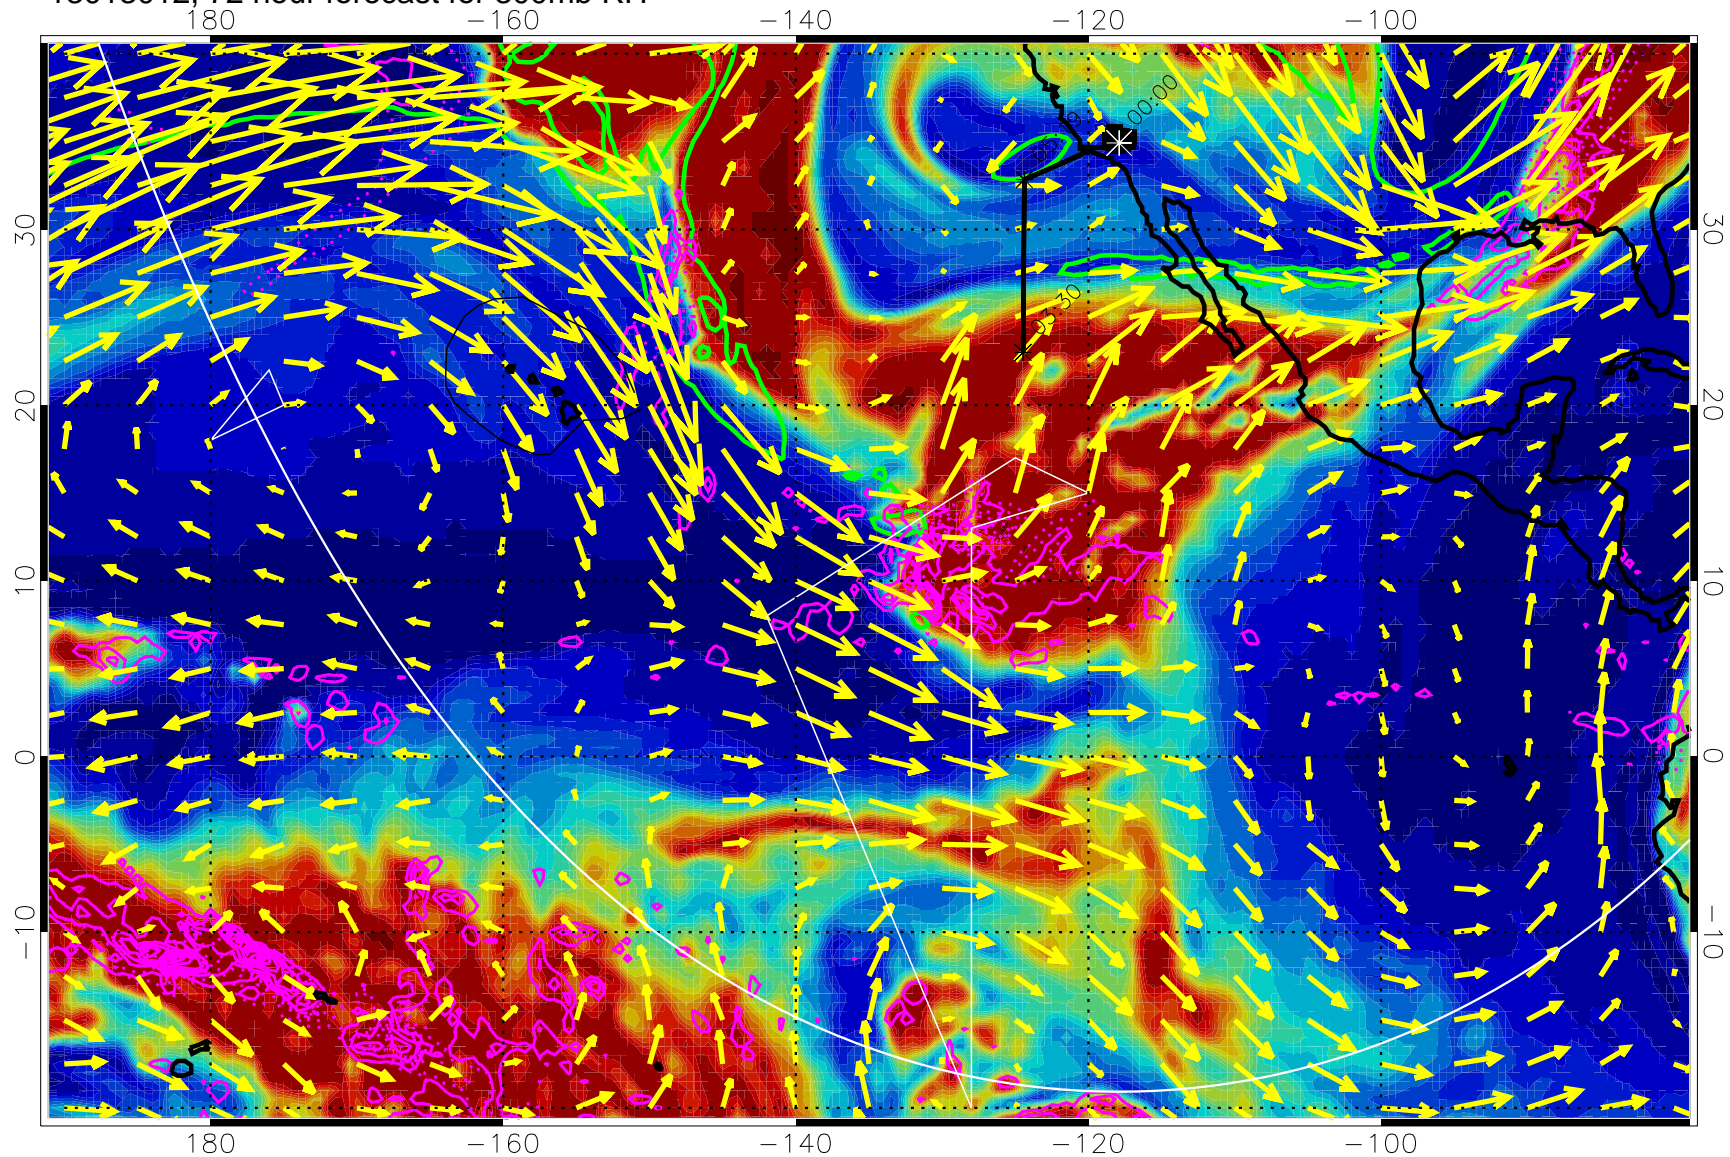

13013006, 66 hour forecast for 300mb RH

Precip (tot dot, conv sol) past 6 hrs 6 kg/m2 contours, min 4

EPV Tropopause (2 PVU) Position

→ 50 m/s

Range ring of 6000 km -- 19 hours GH round trip

13013012, 72 hour forecast for 300mb RH

Precip (tot dot, conv sol) past 6 hrs 6 kg/m2 contours, min 4

EPV Tropopause (2 PVU) Position

→ 50 m/s

Range ring of 6000 km -- 19 hours GH round trip

13013018, 78 hour forecast for 300mb RH

Precip (tot dot, conv sol) past 6 hrs 6 kg/m2 contours, min 4

EPV Tropopause (2 PVU) Position

→ 50 m/s

Range ring of 6000 km -- 19 hours GH round trip

13013100, 84 hour forecast for 300mb RH

Precip (tot dot, conv sol) past 6 hrs 6 kg/m2 contours, min 4

EPV Tropopause (2 PVU) Position