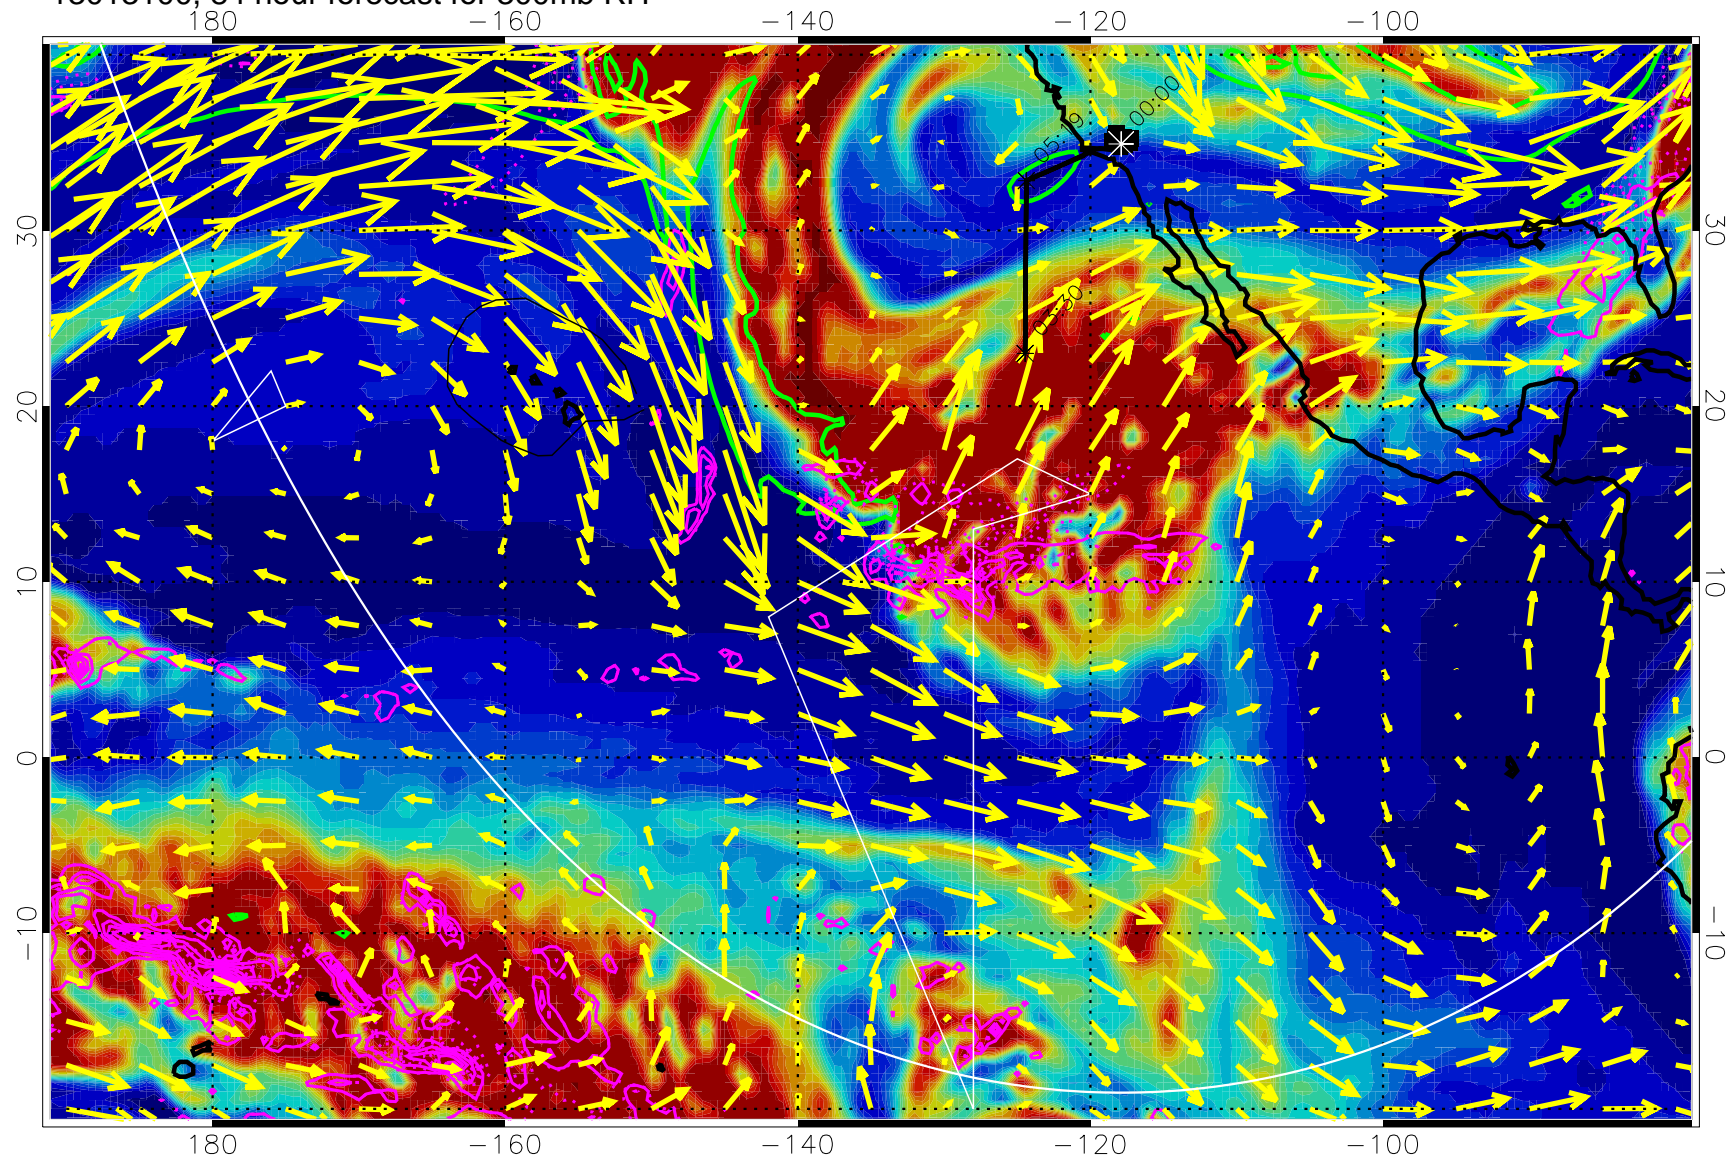

Precip (tot dot, conv sol) past 6 hrs 6 kg/m2 contours, min 4

EPV Tropopause (2 PVU) Position

→ 50 m/s

Range ring of 6000 km -- 19 hours GH round trip

13013018, 78 hour forecast for 300mb RH

Precip (tot dot, conv sol) past 6 hrs 6 kg/m2 contours, min 4

EPV Tropopause (2 PVU) Position

→ 50 m/s

Range ring of 6000 km -- 19 hours GH round trip

13013100, 84 hour forecast for 300mb RH

Precip (tot dot, conv sol) past 6 hrs 6 kg/m2 contours, min 4

EPV Tropopause (2 PVU) Position

13013112, 96 hour forecast for 300mb RH

Precip (tot dot, conv sol) past 6 hrs 6 kg/m2 contours, min 4

EPV Tropopause (2 PVU) Position

→ 50 m/s

Range ring of 6000 km -- 19 hours GH round trip

13013118, 102 hour forecast for 300mb RH

Precip (tot dot, conv sol) past 6 hrs 6 kg/m2 contours, min 4

EPV Tropopause (2 PVU) Position

→ 50 m/s

Range ring of 6000 km -- 19 hours GH round trip

13020100, 108 hour forecast for 300mb RH

Precip (tot dot, conv sol) past 6 hrs 6 kg/m2 contours, min 4