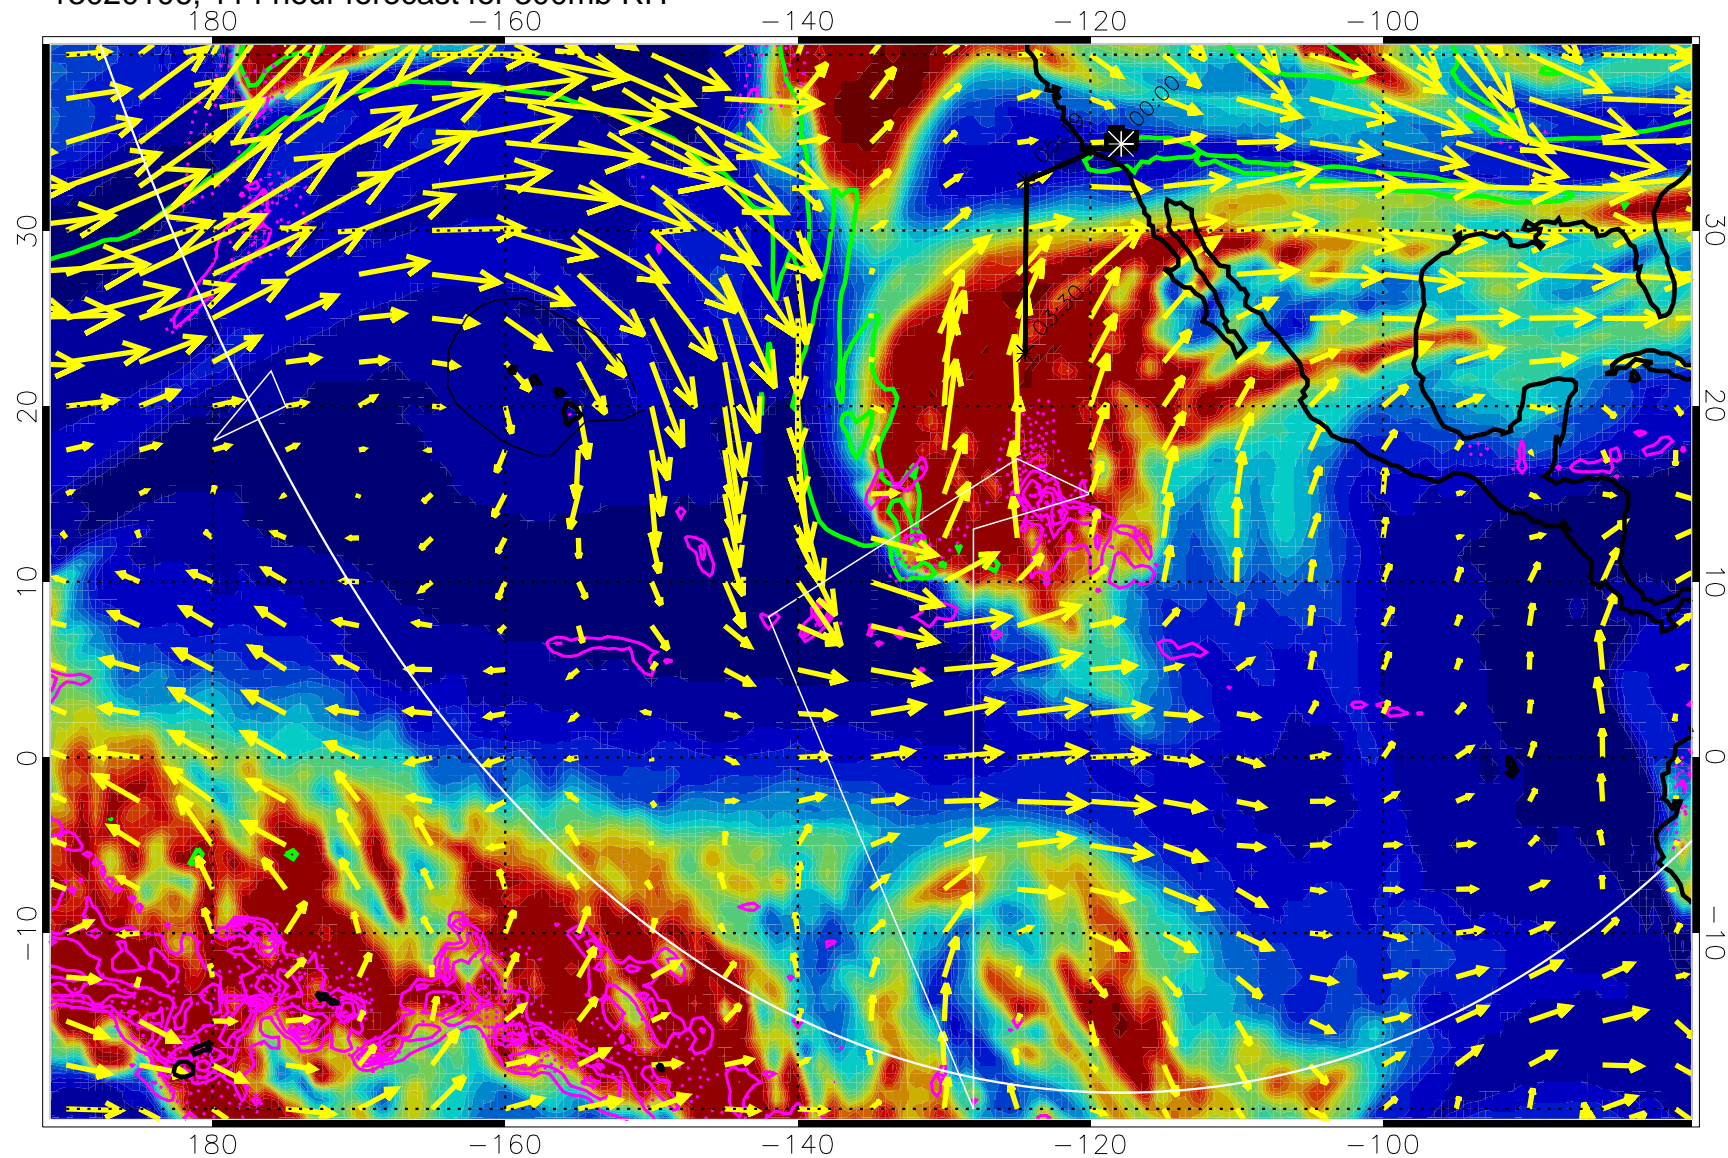

13013112, 96 hour forecast for 300mb RH

Precip (tot dot, conv sol) past 6 hrs 6 kg/m2 contours, min 4

EPV Tropopause (2 PVU) Position

→ 50 m/s

Range ring of 6000 km -- 19 hours GH round trip

13013118, 102 hour forecast for 300mb RH

Precip (tot dot, conv sol) past 6 hrs 6 kg/m2 contours, min 4

EPV Tropopause (2 PVU) Position

→ 50 m/s

Range ring of 6000 km -- 19 hours GH round trip

13020100, 108 hour forecast for 300mb RH

Precip (tot dot, conv sol) past 6 hrs 6 kg/m2 contours, min 4

EPV Tropopause (2 PVU) Position

→ 50 m/s

Range ring of 6000 km -- 19 hours GH round trip

13020106, 114 hour forecast for 300mb RH

Precip (tot dot, conv sol) past 6 hrs 6 kg/m2 contours, min 4

EPV Tropopause (2 PVU) Position

→ 50 m/s

Range ring of 6000 km -- 19 hours GH round trip

13020112, 120 hour forecast for 300mb RH

Precip (tot dot, conv sol) past 6 hrs 6 kg/m2 contours, min 4

EPV Tropopause (2 PVU) Position

→ 50 m/s

Range ring of 6000 km -- 19 hours GH round trip