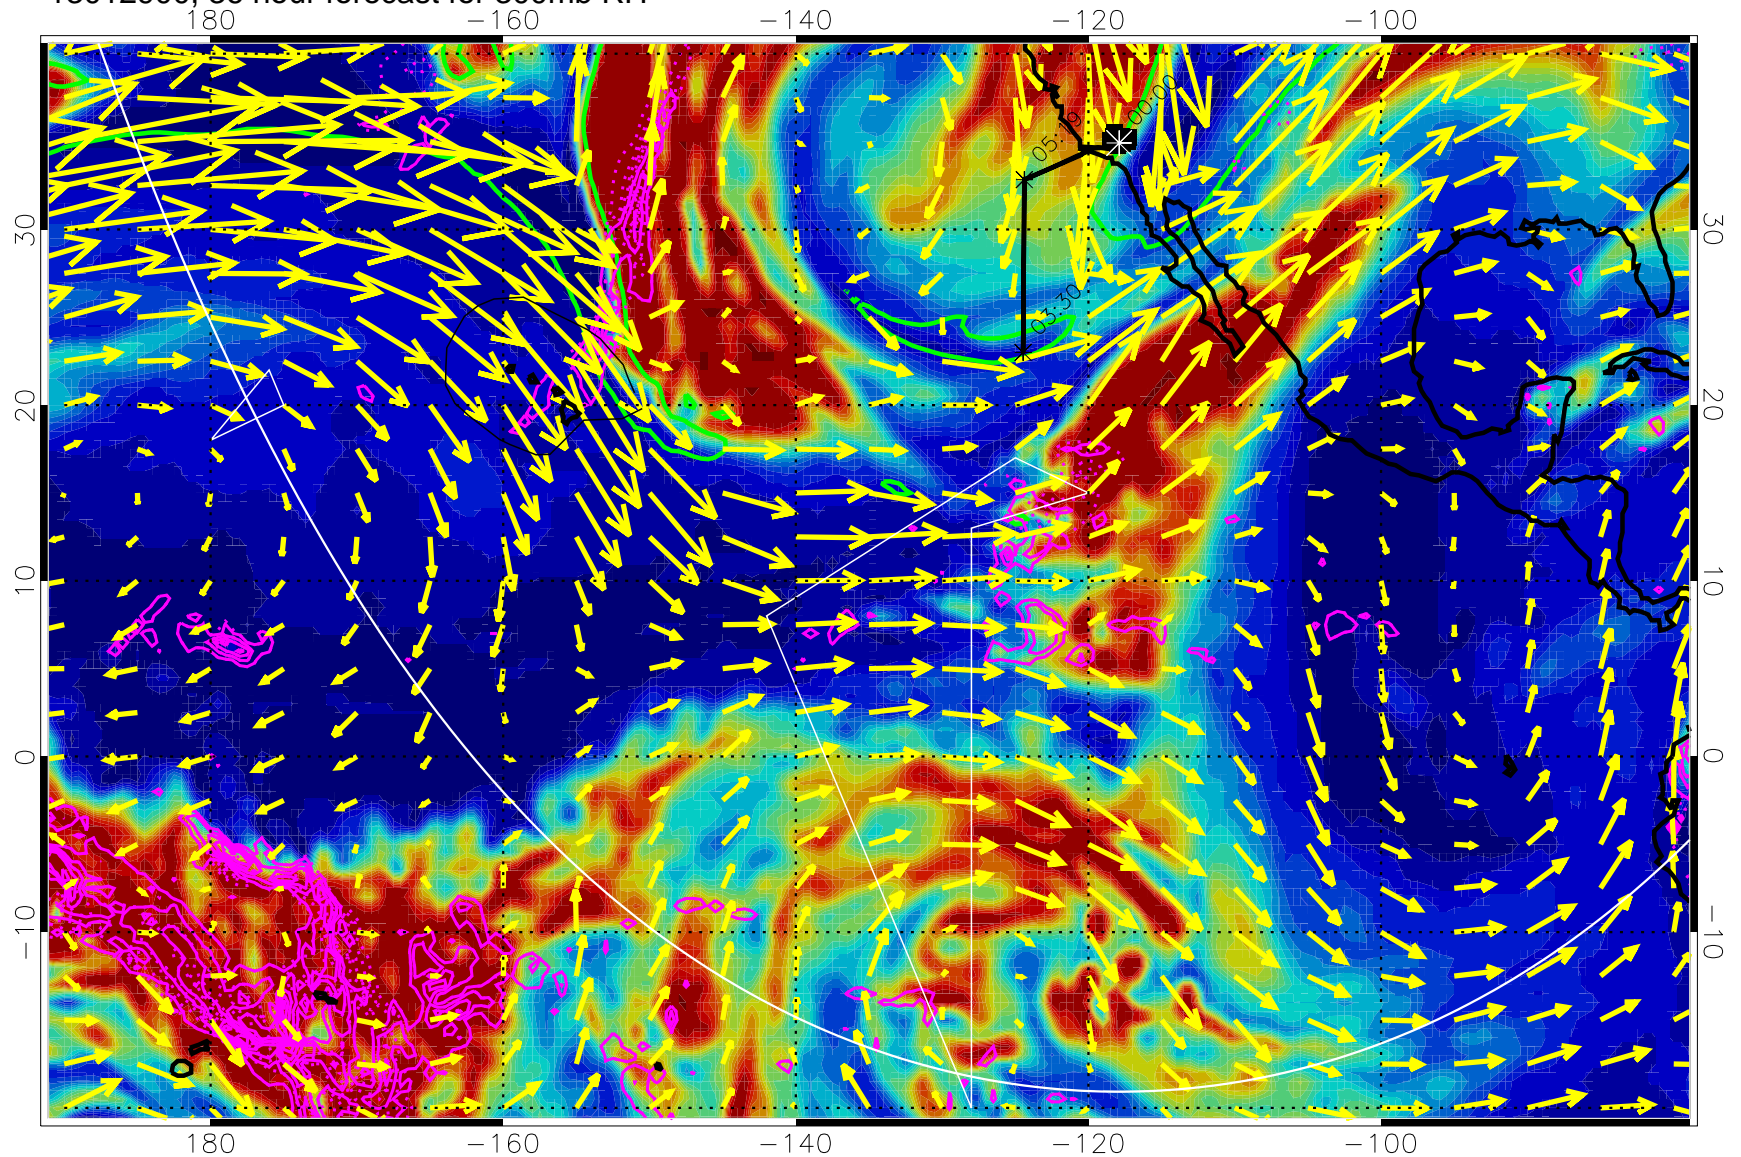

EPV Tropopause (2 PVU) Position

→ 50 m/s

Range ring of 6000 km -- 19 hours GH round trip

13012812, 24 hour forecast for 300mb RH

Precip (tot dot, conv sol) past 6 hrs 6 kg/m2 contours, min 4

EPV Tropopause (2 PVU) Position

→ 50 m/s

Range ring of 6000 km -- 19 hours GH round trip

13012818, 30 hour forecast for 300mb RH

Precip (tot dot, conv sol) past 6 hrs 6 kg/m2 contours, min 4

EPV Tropopause (2 PVU) Position

→ 50 m/s

Range ring of 6000 km -- 19 hours GH round trip

13012900, 36 hour forecast for 300mb RH

Precip (tot dot, conv sol) past 6 hrs 6 kg/m² contours, min 4

EPV Tropopause (2 PVU) Position

→ 50 m/s

Range ring of 6000 km -- 19 hours GH round trip

13012906, 42 hour forecast for 300mb RH

Precip (tot dot, conv sol) past 6 hrs 6 kg/m2 contours, min 4

EPV Tropopause (2 PVU) Position

→ 50 m/s

Range ring of 6000 km -- 19 hours GH round trip

13012912, 48 hour forecast for 300mb RH

Precip (tot dot, conv sol) past 6 hrs 6 kg/m2 contours, min 4