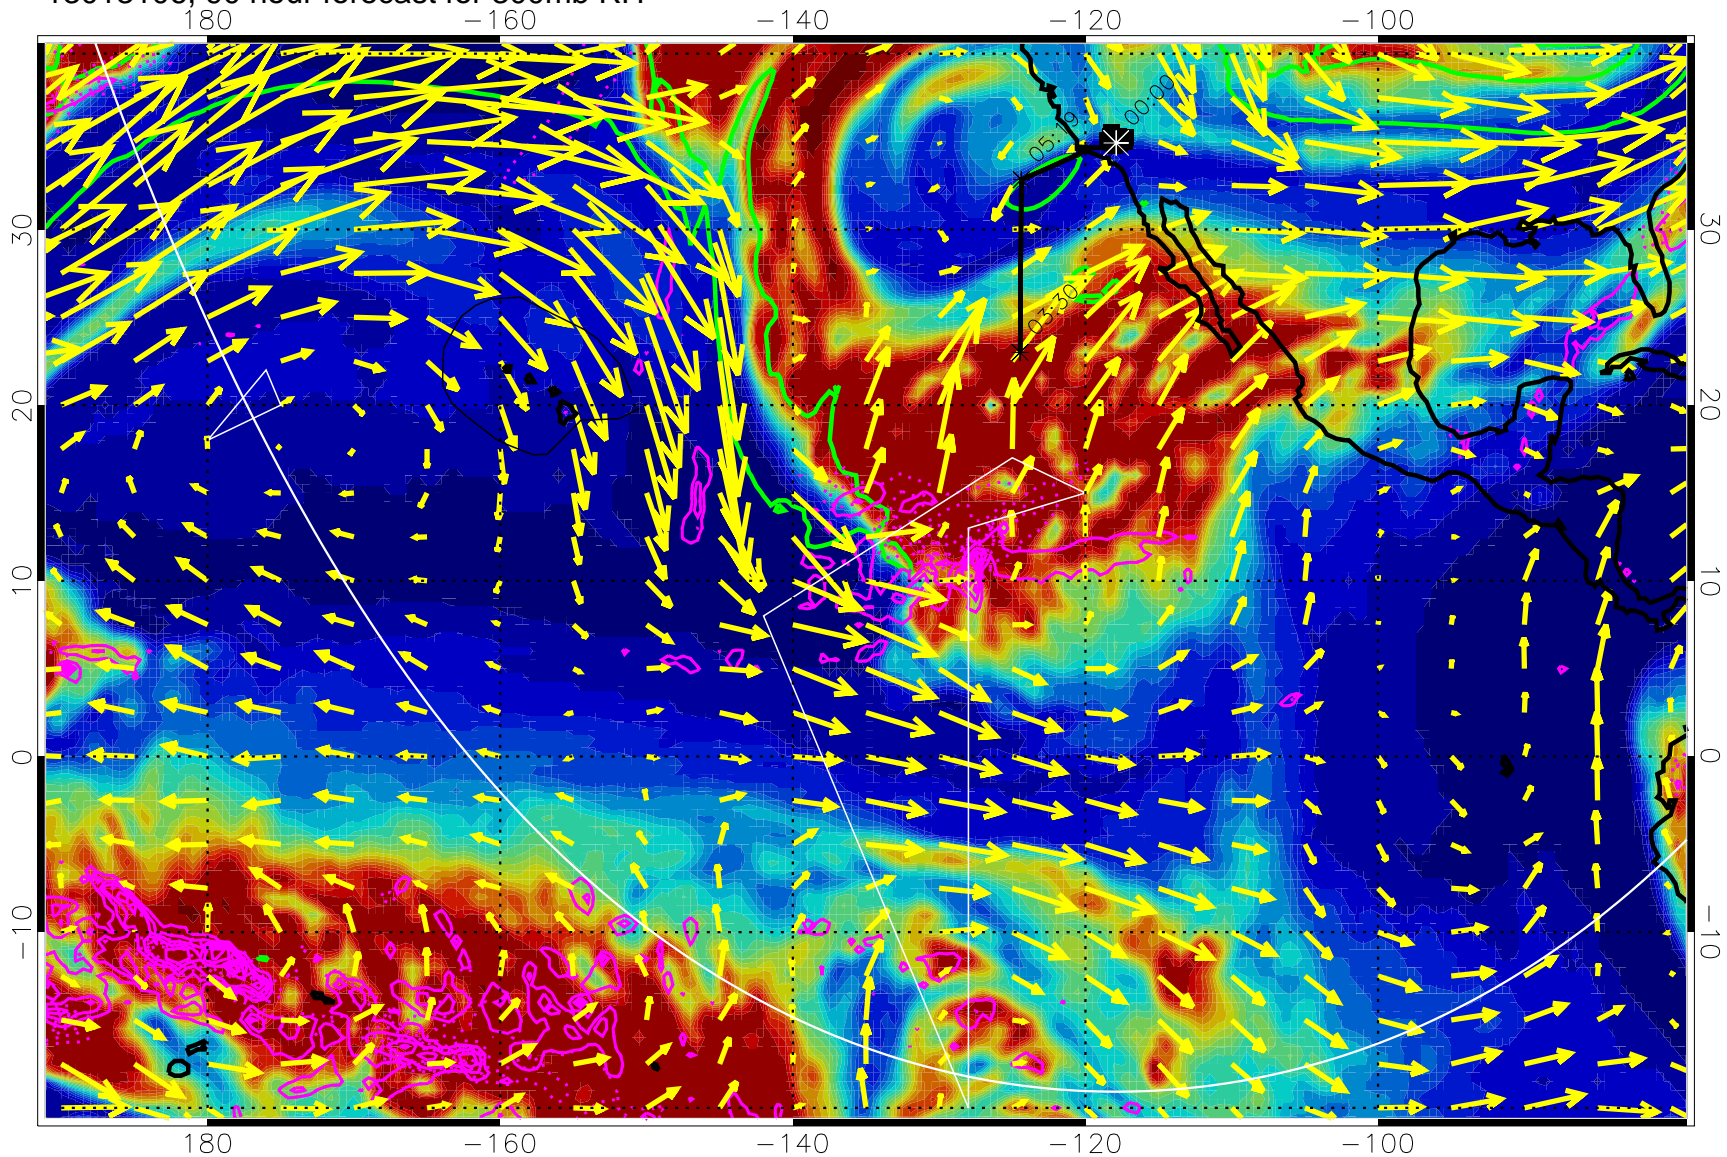

EPV Tropopause (2 PVU) Position

→ 50 m/s

Range ring of 6000 km -- 19 hours GH round trip

13013100, 84 hour forecast for 300mb RH

Precip (tot dot, conv sol) past 6 hrs 6 kg/m2 contours, min 4

EPV Tropopause (2 PVU) Position

→ 50 m/s

Range ring of 6000 km -- 19 hours GH round trip

13013106, 90 hour forecast for 300mb RH

Precip (tot dot, conv sol) past 6 hrs 6 kg/m2 contours, min 4

EPV Tropopause (2 PVU) Position

→ 50 m/s
Range ring of 6000 km -- 19 hours GH round trip

13013112, 96 hour forecast for 300mb RH

Precip (tot dot, conv sol) past 6 hrs 6 kg/m2 contours, min 4

EPV Tropopause (2 PVU) Position

→ 50 m/s

Range ring of 6000 km -- 19 hours GH round trip

13013118, 102 hour forecast for 300mb RH

Precip (tot dot, conv sol) past 6 hrs 6 kg/m2 contours, min 4

EPV Tropopause (2 PVU) Position

→ 50 m/s

Range ring of 6000 km -- 19 hours GH round trip

13020100, 108 hour forecast for 300mb RH

Precip (tot dot, conv sol) past 6 hrs 6 kg/m2 contours, min 4