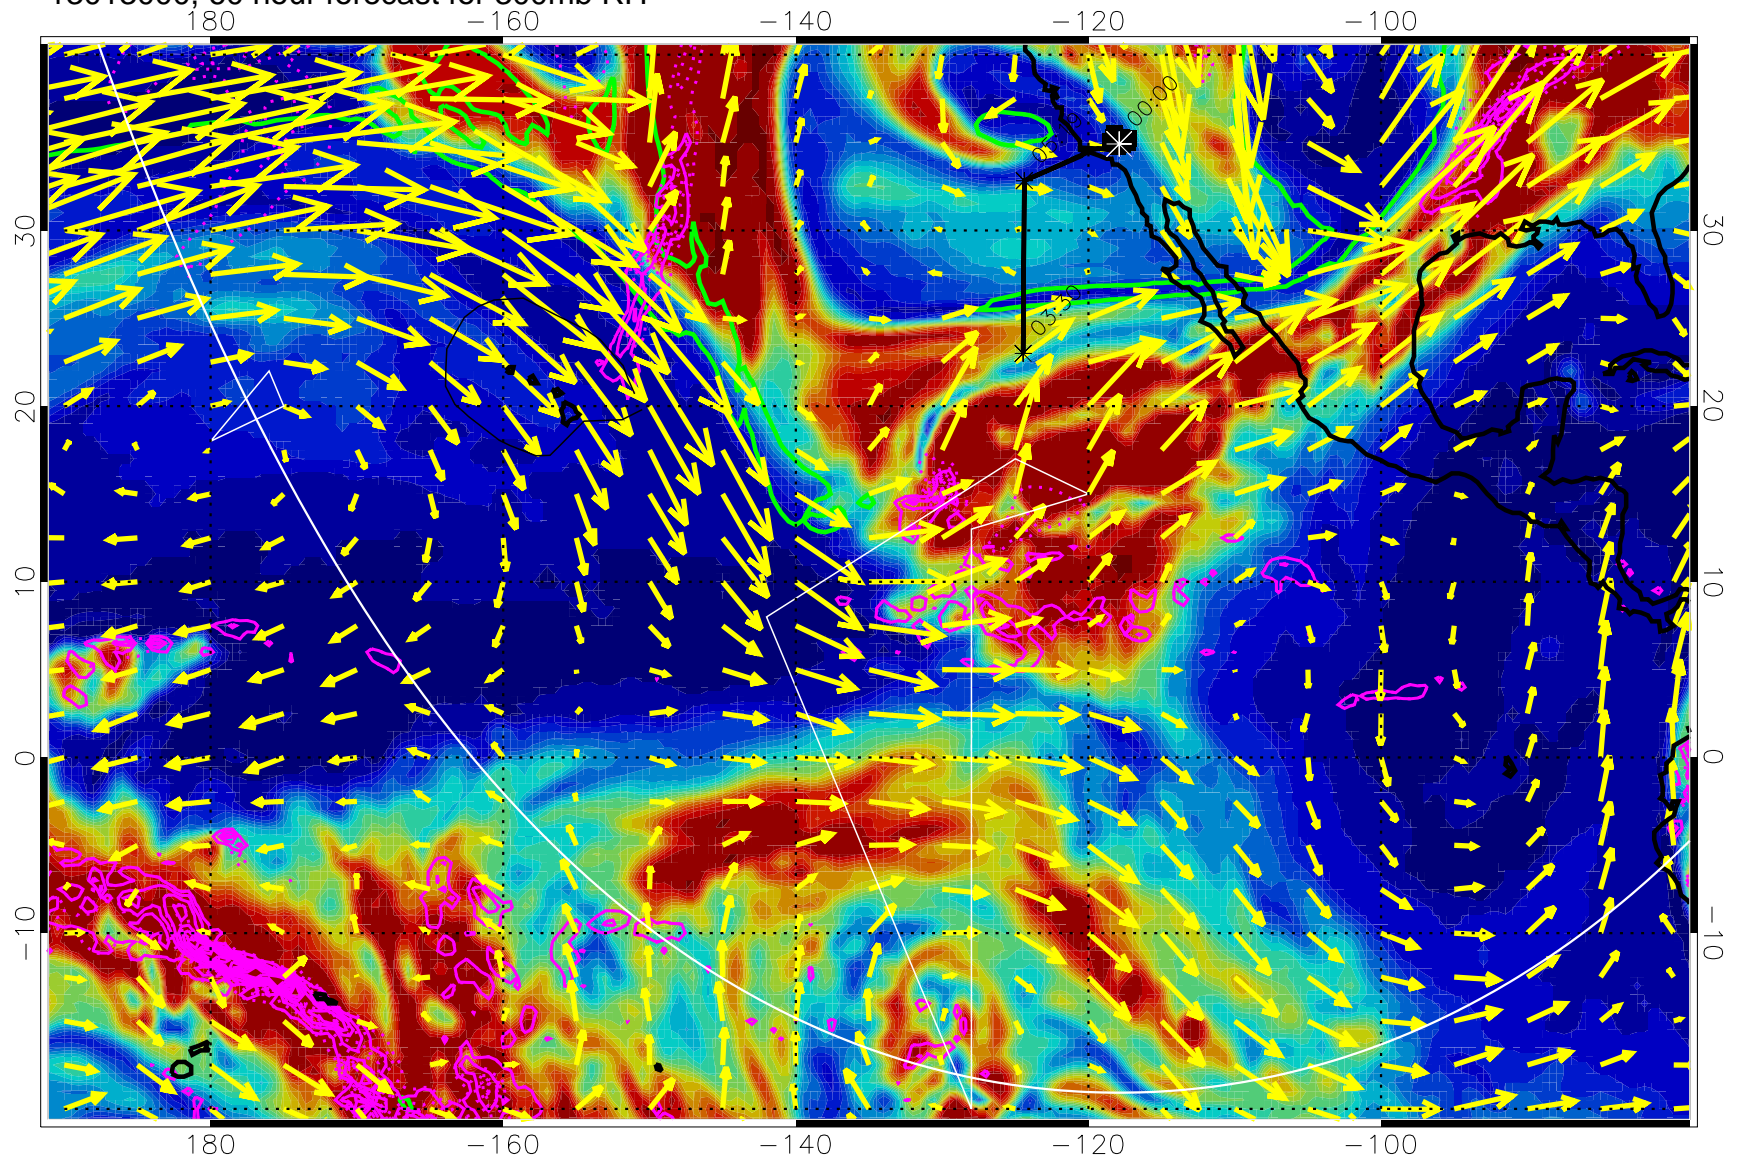

EPV Tropopause (2 PVU) Position

→ 50 m/s

Range ring of 6000 km -- 19 hours GH round trip

13012918, 54 hour forecast for 300mb RH

Precip (tot dot, conv sol) past 6 hrs 6 kg/m2 contours, min 4

EPV Tropopause (2 PVU) Position

→ 50 m/s

Range ring of 6000 km -- 19 hours GH round trip

13013000, 60 hour forecast for 300mb RH

Precip (tot dot, conv sol) past 6 hrs 6 kg/m2 contours, min 4

EPV Tropopause (2 PVU) Position

→ 50 m/s

Range ring of 6000 km -- 19 hours GH round trip

13013006, 66 hour forecast for 300mb RH

Precip (tot dot, conv sol) past 6 hrs 6 kg/m2 contours, min 4

EPV Tropopause (2 PVU) Position

→ 50 m/s

Range ring of 6000 km -- 19 hours GH round trip

13013012, 72 hour forecast for 300mb RH