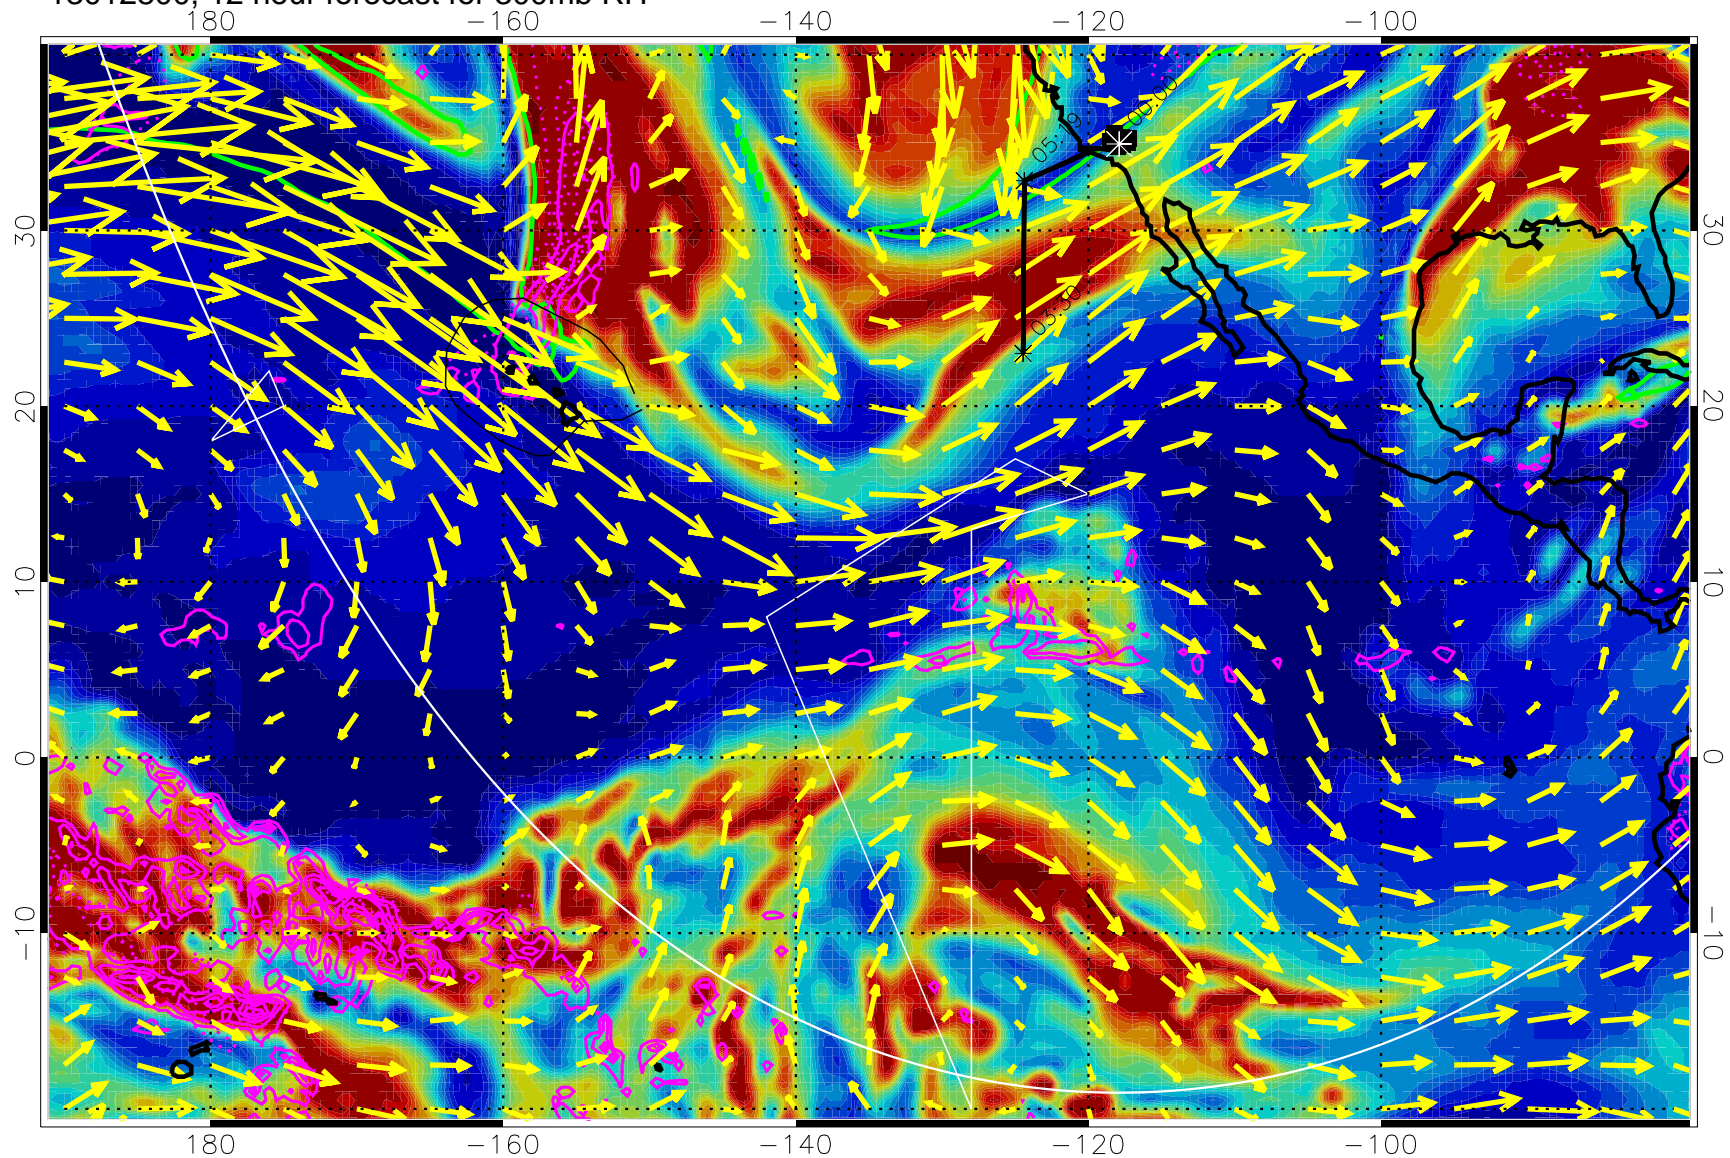

13012718, 6 hour forecast for 300mb RH

Precip (tot dot, conv sol) past 6 hrs 6 kg/m2 contours, min 4

EPV Tropopause (2 PVU) Position

→ 50 m/s

Range ring of 6000 km -- 19 hours GH round trip

13012800, 12 hour forecast for 300mb RH

Precip (tot dot, conv sol) past 6 hrs 6 kg/m2 contours, min 4

EPV Tropopause (2 PVU) Position

→ 50 m/s

Range ring of 6000 km -- 19 hours GH round trip

13012806, 18 hour forecast for 300mb RH

Precip (tot dot, conv sol) past 6 hrs 6 kg/m2 contours, min 4

EPV Tropopause (2 PVU) Position

→ 50 m/s

Range ring of 6000 km -- 19 hours GH round trip

13012812, 24 hour forecast for 300mb RH

Precip (tot dot, conv sol) past 6 hrs 6 kg/m2 contours, min 4

EPV Tropopause (2 PVU) Position

→ 50 m/s

Range ring of 6000 km -- 19 hours GH round trip

13012818, 30 hour forecast for 300mb RH

Precip (tot dot, conv sol) past 6 hrs 6 kg/m2 contours, min 4

EPV Tropopause (2 PVU) Position

→ 50 m/s

Range ring of 6000 km -- 19 hours GH round trip