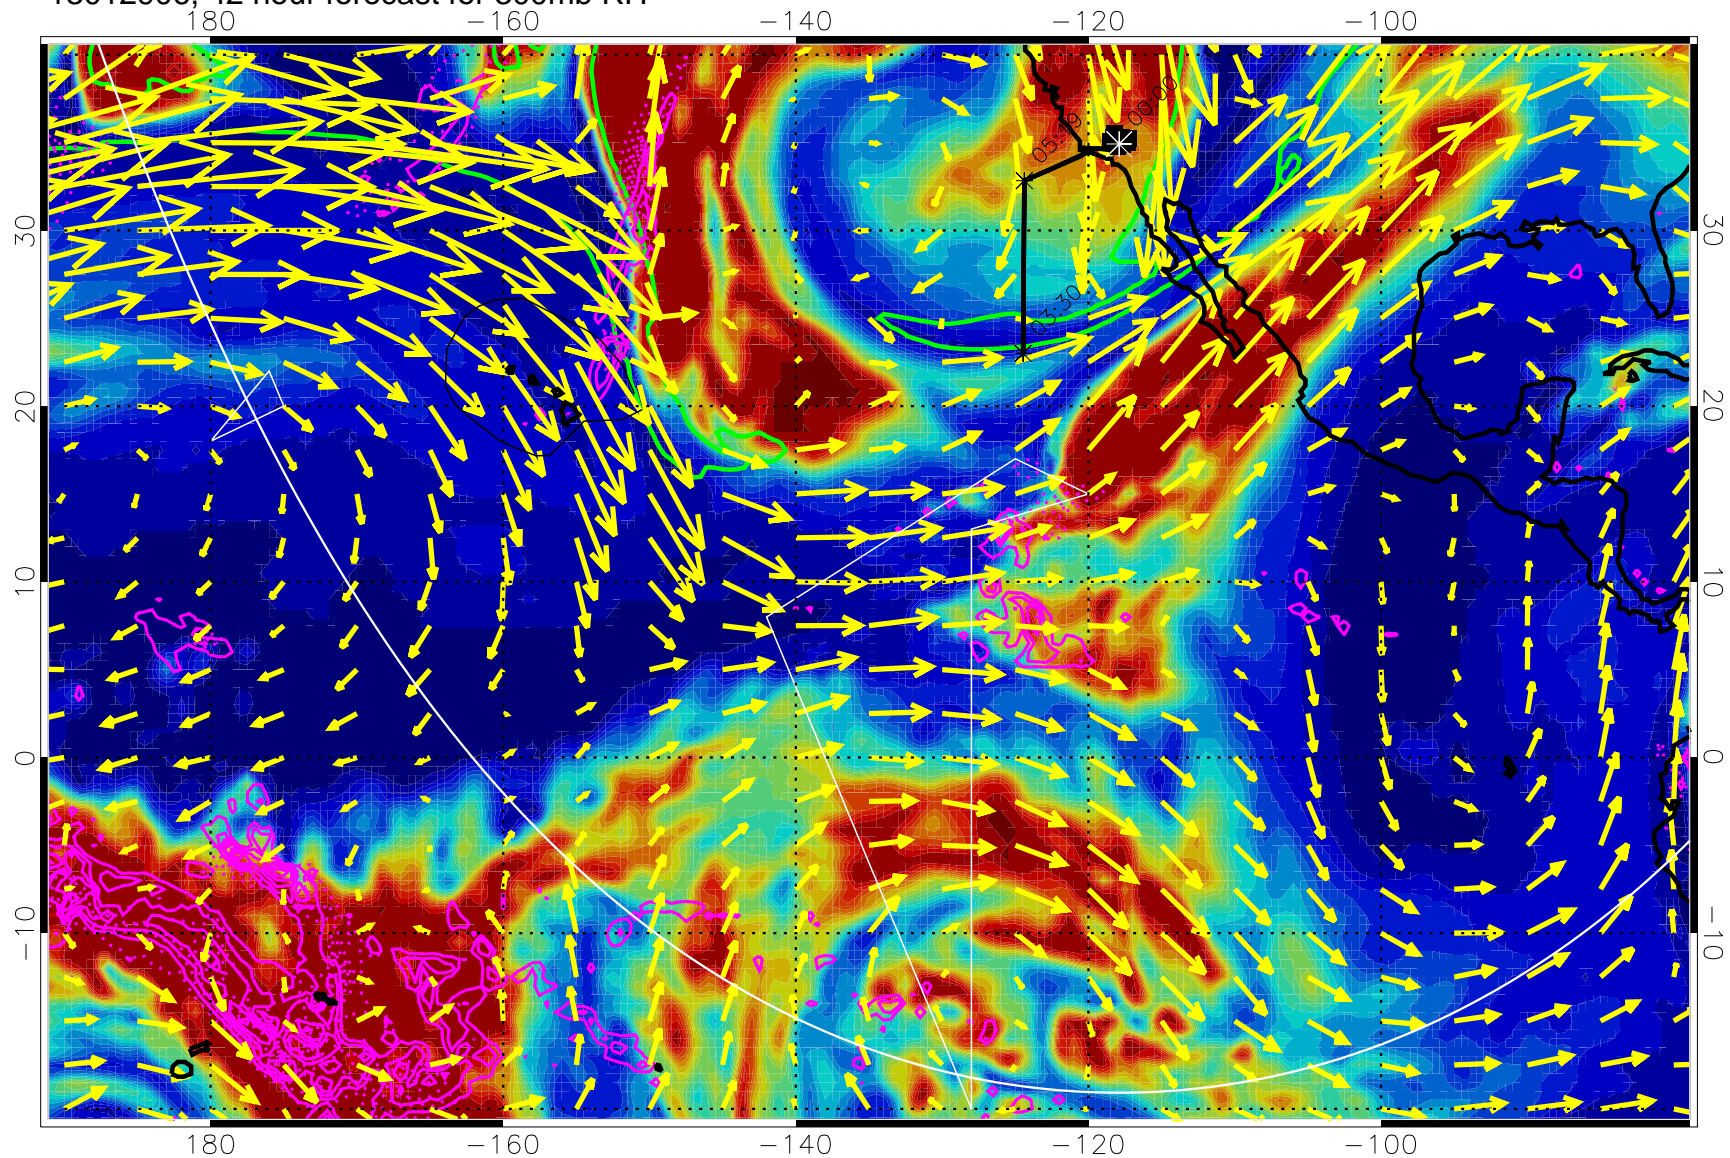

EPV Tropopause (2 PVU) Position

→ 50 m/s

Range ring of 6000 km -- 19 hours GH round trip

13012812, 24 hour forecast for 300mb RH

Precip (tot dot, conv sol) past 6 hrs 6 kg/m2 contours, min 4

EPV Tropopause (2 PVU) Position

13012900, 36 hour forecast for 300mb RH

Precip (tot dot, conv sol) past 6 hrs 6 kg/m² contours, min 4

EPV Tropopause (2 PVU) Position

→ 50 m/s

Range ring of 6000 km -- 19 hours GH round trip

13012906, 42 hour forecast for 300mb RH

Precip (tot dot, conv sol) past 6 hrs 6 kg/m2 contours, min 4

EPV Tropopause (2 PVU) Position

→ 50 m/s

Range ring of 6000 km -- 19 hours GH round trip

13012912, 48 hour forecast for 300mb RH

Precip (tot dot, conv sol) past 6 hrs 6 kg/m2 contours, min 4

EPV Tropopause (2 PVU) Position

→ 50 m/s

Range ring of 6000 km -- 19 hours GH round trip

13012918, 54 hour forecast for 300mb RH

Precip (tot dot, conv sol) past 6 hrs 6 kg/m2 contours, min 4

EPV Tropopause (2 PVU) Position