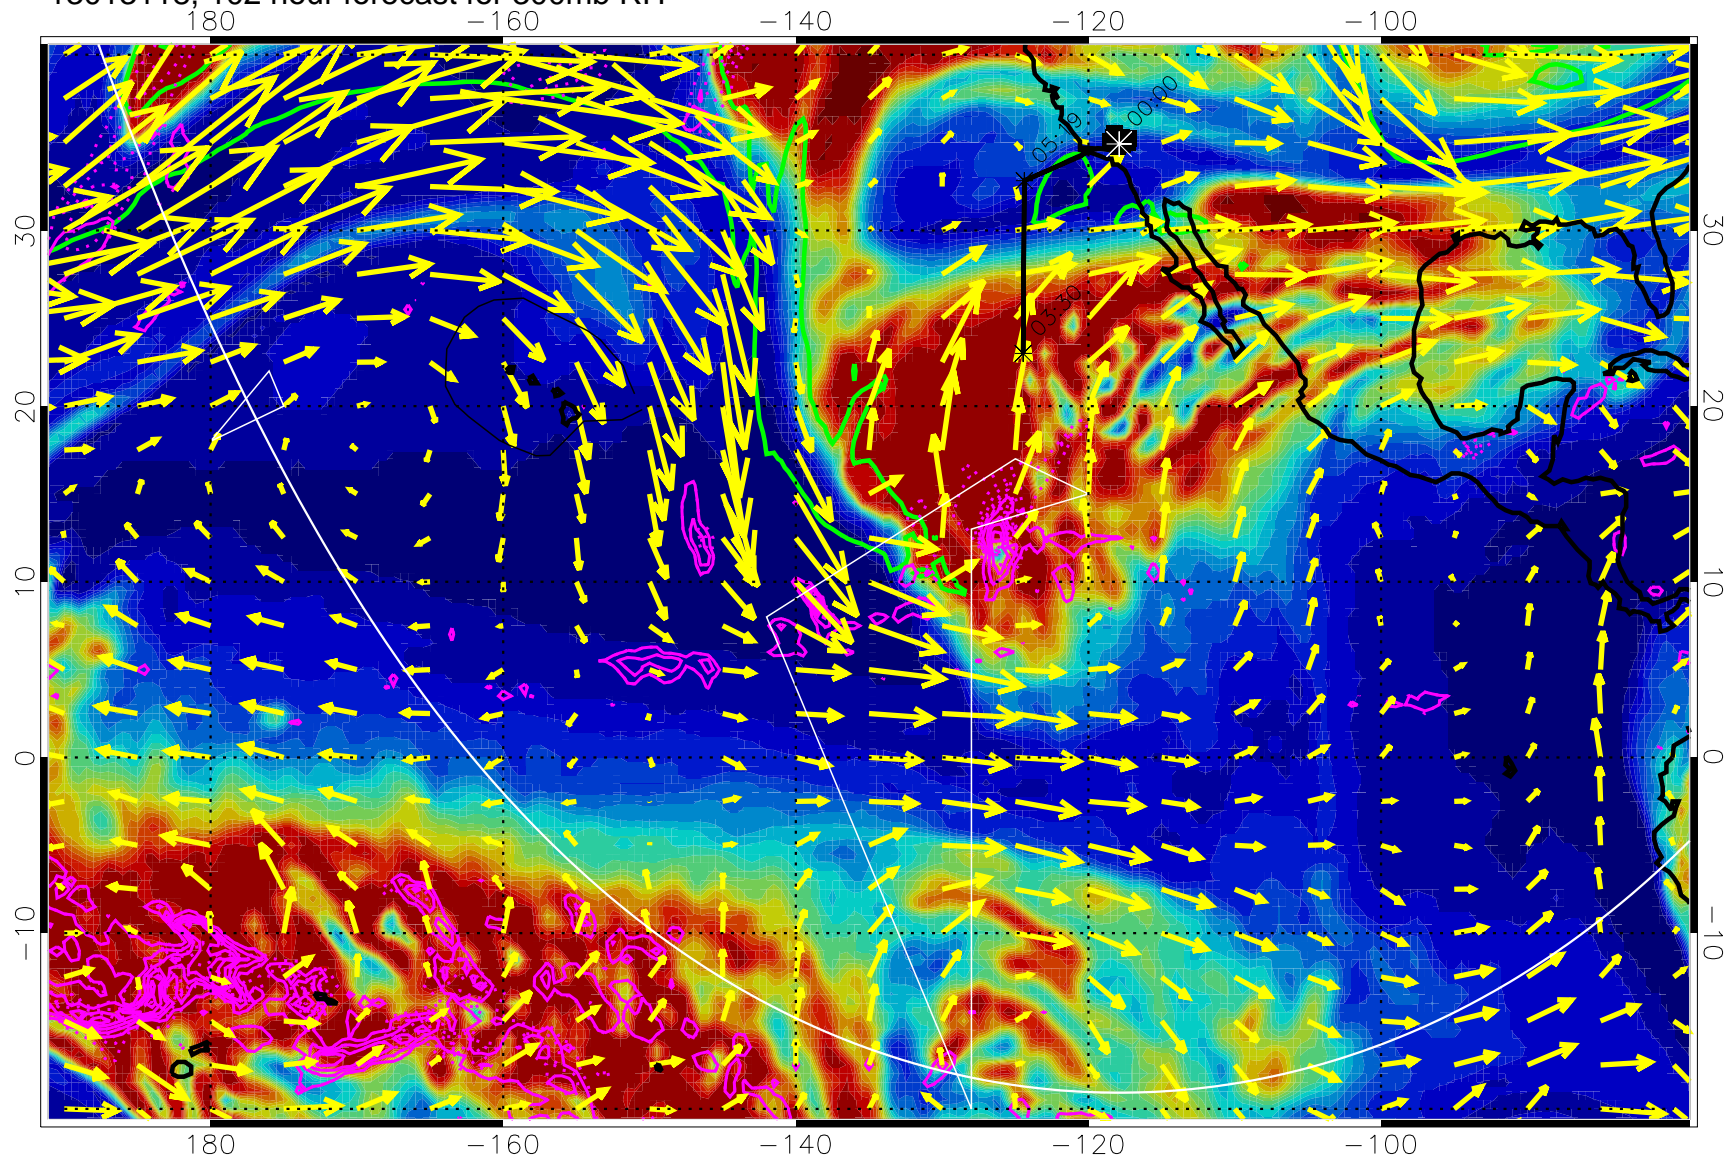

→ 50 m/s

Range ring of 6000 km -- 19 hours GH round trip

13013106, 90 hour forecast for 300mb RH

Precip (tot dot, conv sol) past 6 hrs 6 kg/m2 contours, min 4

EPV Tropopause (2 PVU) Position

→ 50 m/s
Range ring of 6000 km -- 19 hours GH round trip

13013112, 96 hour forecast for 300mb RH

Precip (tot dot, conv sol) past 6 hrs 6 kg/m2 contours, min 4

EPV Tropopause (2 PVU) Position

→ 50 m/s

Range ring of 6000 km -- 19 hours GH round trip

13013118, 102 hour forecast for 300mb RH

Precip (tot dot, conv sol) past 6 hrs 6 kg/m2 contours, min 4

EPV Tropopause (2 PVU) Position

→ 50 m/s

Range ring of 6000 km -- 19 hours GH round trip

13020100, 108 hour forecast for 300mb RH

Precip (tot dot, conv sol) past 6 hrs 6 kg/m2 contours, min 4

EPV Tropopause (2 PVU) Position

→ 50 m/s

Range ring of 6000 km -- 19 hours GH round trip

13020106, 114 hour forecast for 300mb RH

Precip (tot dot, conv sol) past 6 hrs 6 kg/m2 contours, min 4

EPV Tropopause (2 PVU) Position