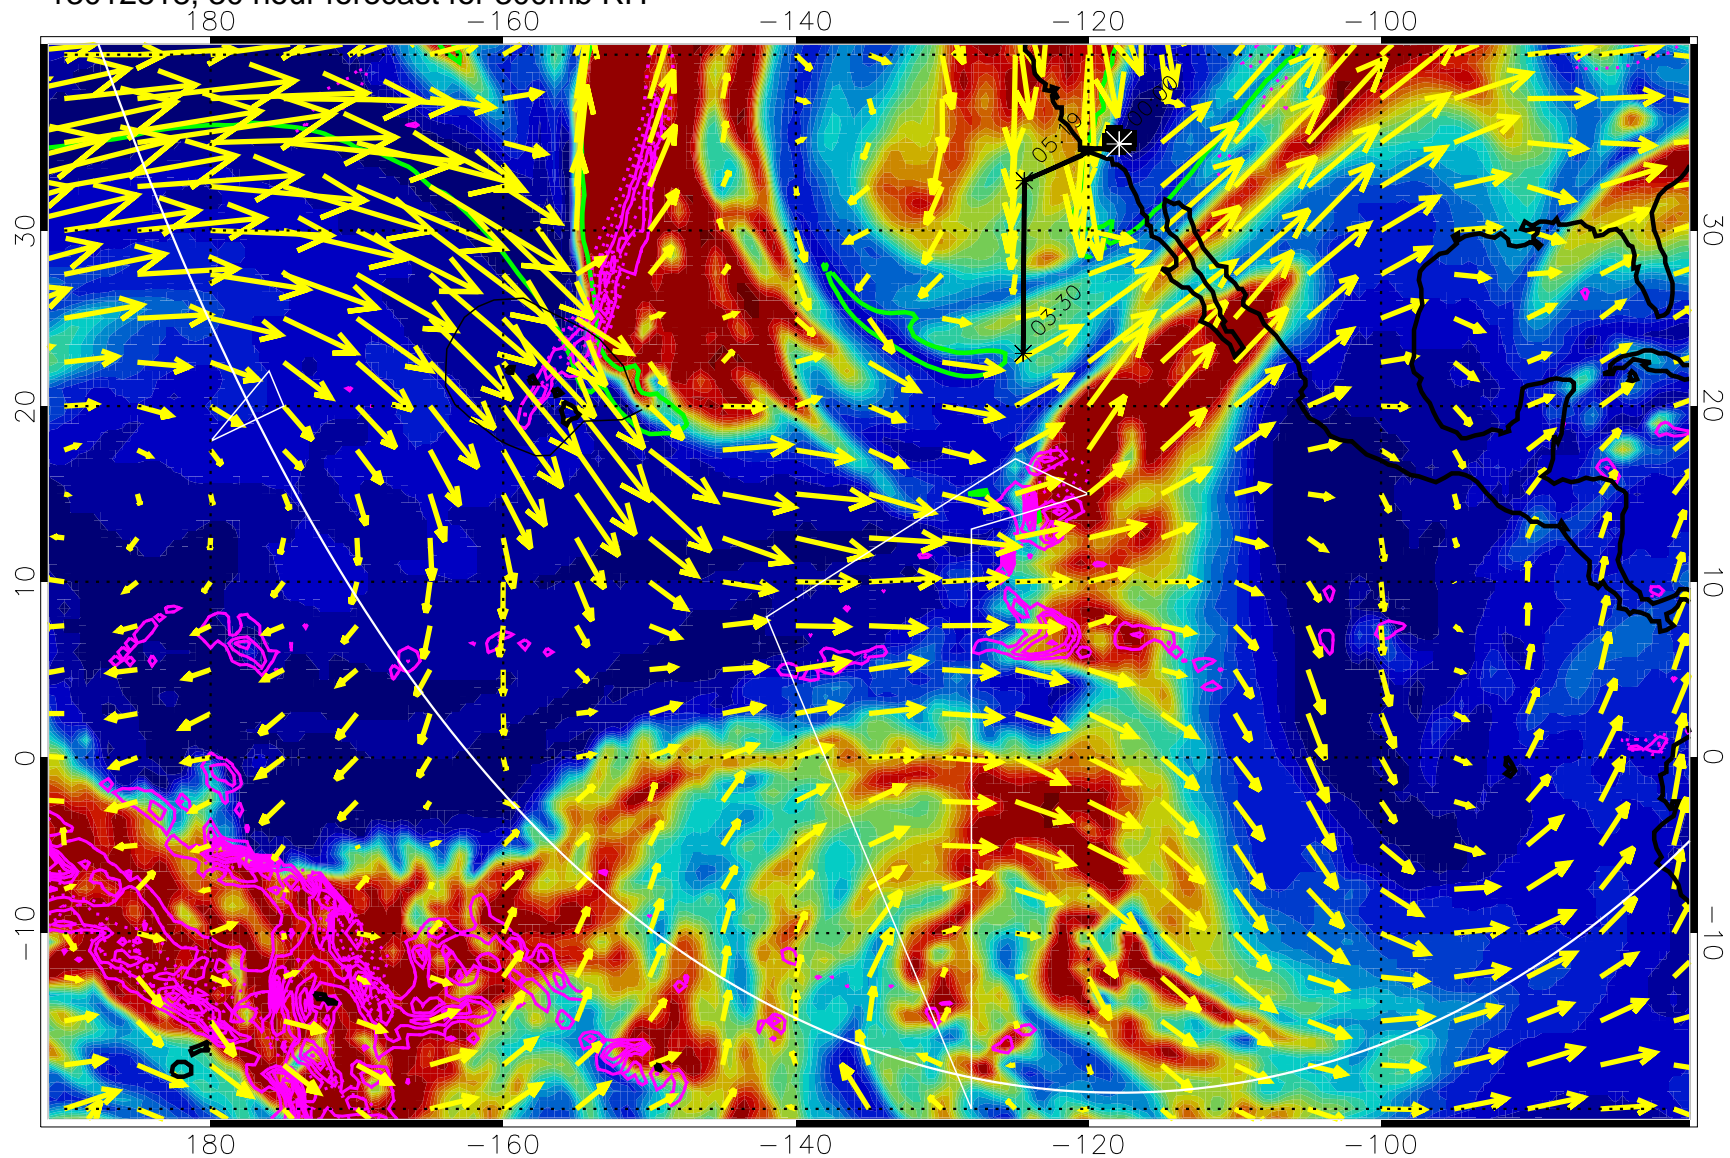

Precip (tot dot, conv sol) past 6 hrs 6 kg/m2 contours, min 4

EPV Tropopause (2 PVU) Position

→ 50 m/s

Range ring of 6000 km -- 19 hours GH round trip

13012806, 18 hour forecast for 300mb RH

Precip (tot dot, conv sol) past 6 hrs 6 kg/m2 contours, min 4

EPV Tropopause (2 PVU) Position

→ 50 m/s

Range ring of 6000 km -- 19 hours GH round trip

13012812, 24 hour forecast for 300mb RH

Precip (tot dot, conv sol) past 6 hrs 6 kg/m2 contours, min 4

EPV Tropopause (2 PVU) Position

→ 50 m/s

Range ring of 6000 km -- 19 hours GH round trip

13012818, 30 hour forecast for 300mb RH

Precip (tot dot, conv sol) past 6 hrs 6 kg/m2 contours, min 4

EPV Tropopause (2 PVU) Position

→ 50 m/s

Range ring of 6000 km -- 19 hours GH round trip

13012900, 36 hour forecast for 300mb RH

Precip (tot dot, conv sol) past 6 hrs 6 kg/m² contours, min 4

EPV Tropopause (2 PVU) Position

→ 50 m/s

Range ring of 6000 km -- 19 hours GH round trip

13012906, 42 hour forecast for 300mb RH