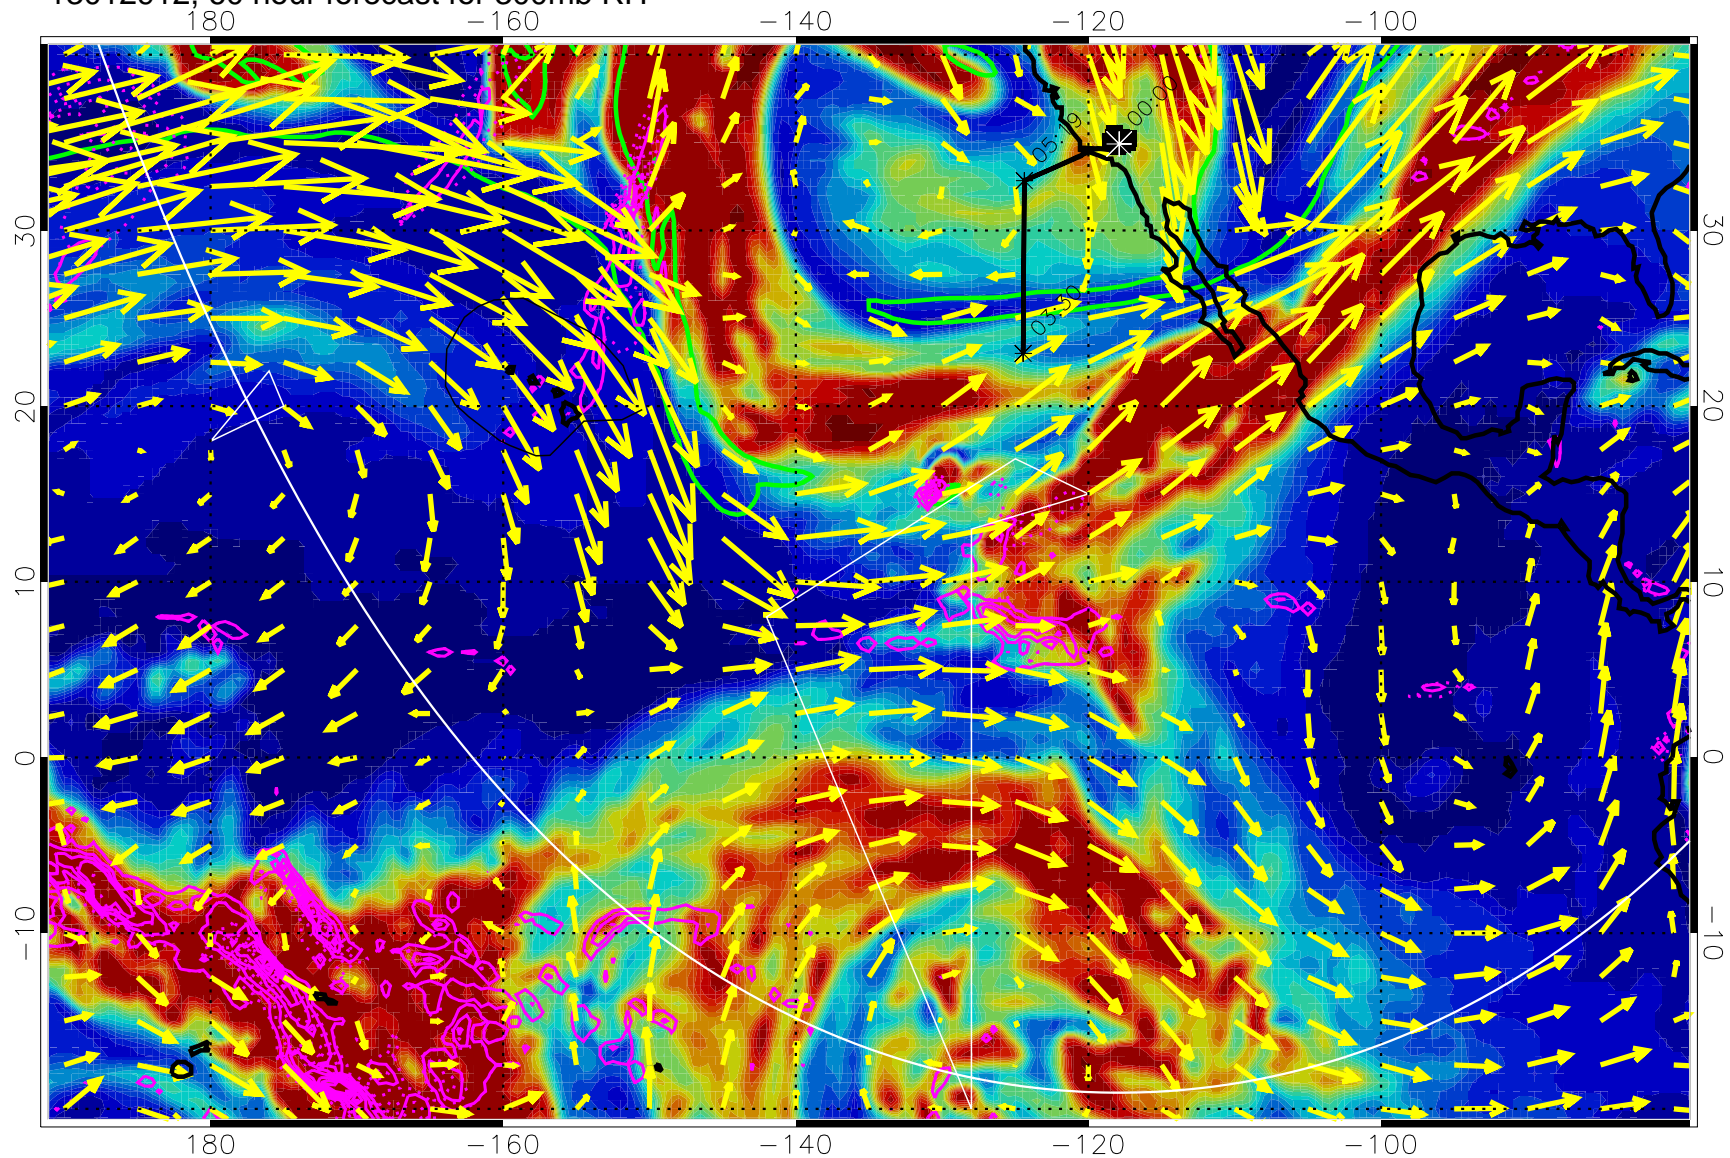

Precip (tot dot, conv sol) past 6 hrs 6 kg/m2 contours, min 4

EPV Tropopause (2 PVU) Position

→ 50 m/s

Range ring of 6000 km -- 19 hours GH round trip

13012906, 54 hour forecast for 300mb RH

Precip (tot dot, conv sol) past 6 hrs 6 kg/m2 contours, min 4

EPV Tropopause (2 PVU) Position

→ 50 m/s

Range ring of 6000 km -- 19 hours GH round trip

13012912, 60 hour forecast for 300mb RH

Precip (tot dot, conv sol) past 6 hrs 6 kg/m2 contours, min 4

EPV Tropopause (2 PVU) Position

→ 50 m/s

Range ring of 6000 km -- 19 hours GH round trip

13012918, 66 hour forecast for 300mb RH

Precip (tot dot, conv sol) past 6 hrs 6 kg/m2 contours, min 4

EPV Tropopause (2 PVU) Position

→ 50 m/s

Range ring of 6000 km -- 19 hours GH round trip

13013000, 72 hour forecast for 300mb RH

Precip (tot dot, conv sol) past 6 hrs 6 kg/m2 contours, min 4

EPV Tropopause (2 PVU) Position

→ 50 m/s

Range ring of 6000 km -- 19 hours GH round trip

13013006, 78 hour forecast for 300mb RH