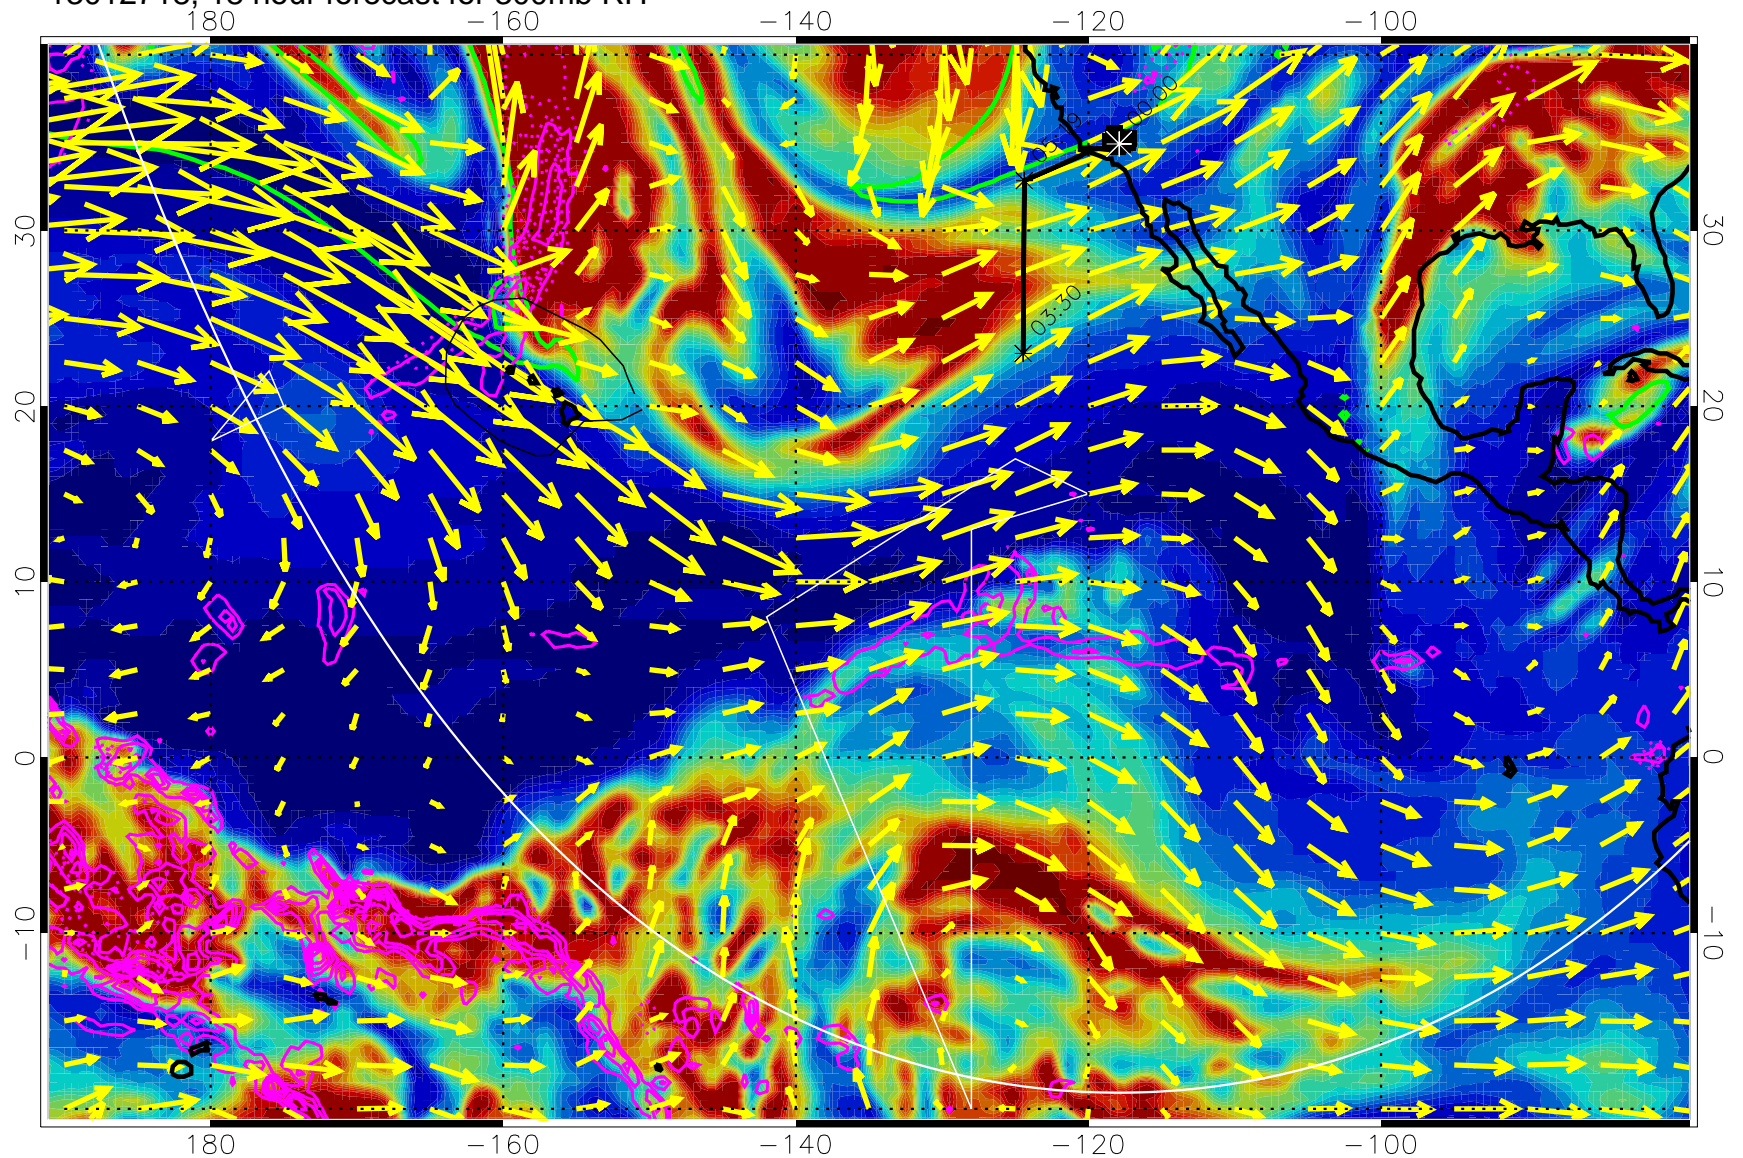

13012712, 12 hour forecast for 300mb RH

Precip (tot dot, conv sol) past 6 hrs 6 kg/m2 contours, min 4

EPV Tropopause (2 PVU) Position

→ 50 m/s

Range ring of 6000 km -- 19 hours GH round trip

13012718, 18 hour forecast for 300mb RH

Precip (tot dot, conv sol) past 6 hrs 6 kg/m2 contours, min 4

EPV Tropopause (2 PVU) Position

→ 50 m/s

Range ring of 6000 km -- 19 hours GH round trip

13012800, 24 hour forecast for 300mb RH

Precip (tot dot, conv sol) past 6 hrs 6 kg/m2 contours, min 4

EPV Tropopause (2 PVU) Position

→ 50 m/s

Range ring of 6000 km -- 19 hours GH round trip

13012806, 30 hour forecast for 300mb RH

Precip (tot dot, conv sol) past 6 hrs 6 kg/m2 contours, min 4

EPV Tropopause (2 PVU) Position

→ 50 m/s

Range ring of 6000 km -- 19 hours GH round trip

13012812, 36 hour forecast for 300mb RH

Precip (tot dot, conv sol) past 6 hrs 6 kg/m2 contours, min 4

EPV Tropopause (2 PVU) Position

→ 50 m/s

Range ring of 6000 km -- 19 hours GH round trip