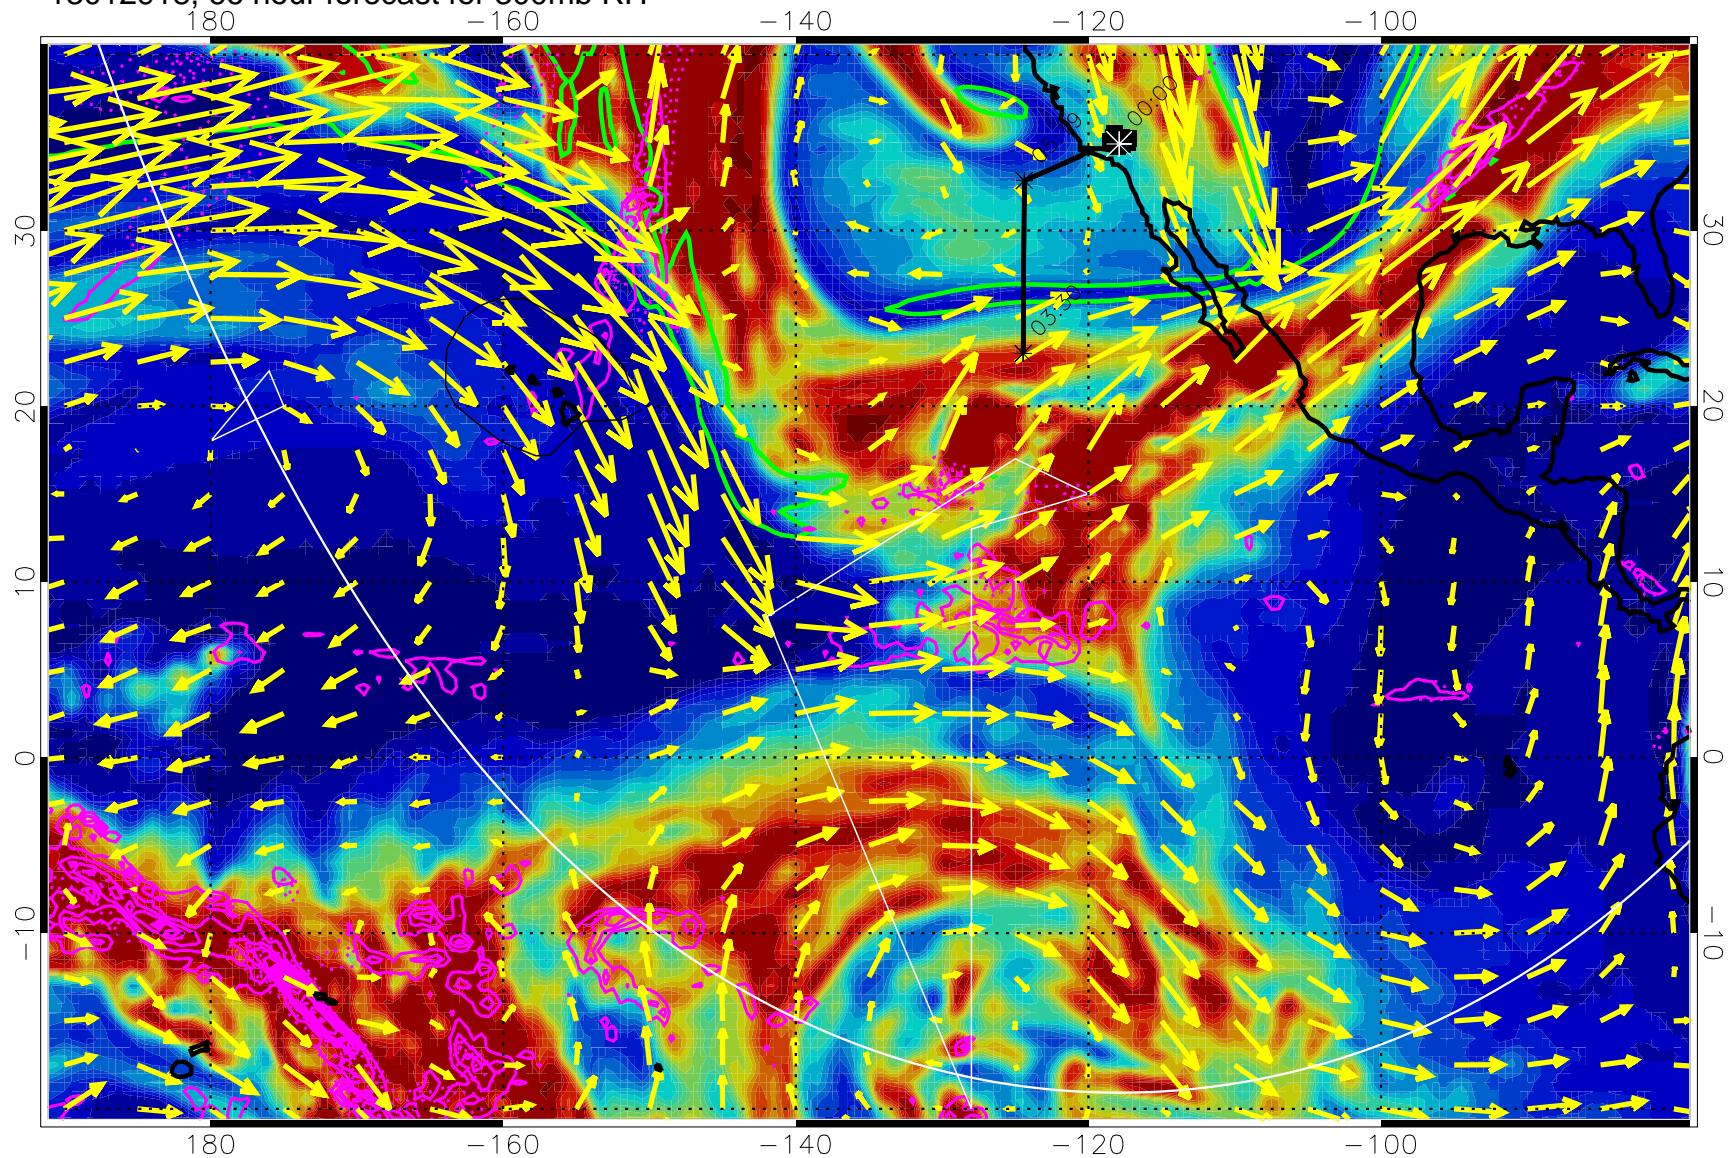

Precip (tot dot, conv sol) past 6 hrs 6 kg/m2 contours, min 4

EPV Tropopause (2 PVU) Position

→ 50 m/s

Range ring of 6000 km -- 19 hours GH round trip

13012906, 54 hour forecast for 300mb RH

Precip (tot dot, conv sol) past 6 hrs 6 kg/m2 contours, min 4

EPV Tropopause (2 PVU) Position

→ 50 m/s

Range ring of 6000 km -- 19 hours GH round trip

13012912, 60 hour forecast for 300mb RH

Precip (tot dot, conv sol) past 6 hrs 6 kg/m2 contours, min 4

EPV Tropopause (2 PVU) Position

→ 50 m/s

Range ring of 6000 km -- 19 hours GH round trip

13012918, 66 hour forecast for 300mb RH

Precip (tot dot, conv sol) past 6 hrs 6 kg/m2 contours, min 4

EPV Tropopause (2 PVU) Position

→ 50 m/s

Range ring of 6000 km -- 19 hours GH round trip

13013000, 72 hour forecast for 300mb RH

Precip (tot dot, conv sol) past 6 hrs 6 kg/m2 contours, min 4

EPV Tropopause (2 PVU) Position

→ 50 m/s

Range ring of 6000 km -- 19 hours GH round trip

13013006, 78 hour forecast for 300mb RH