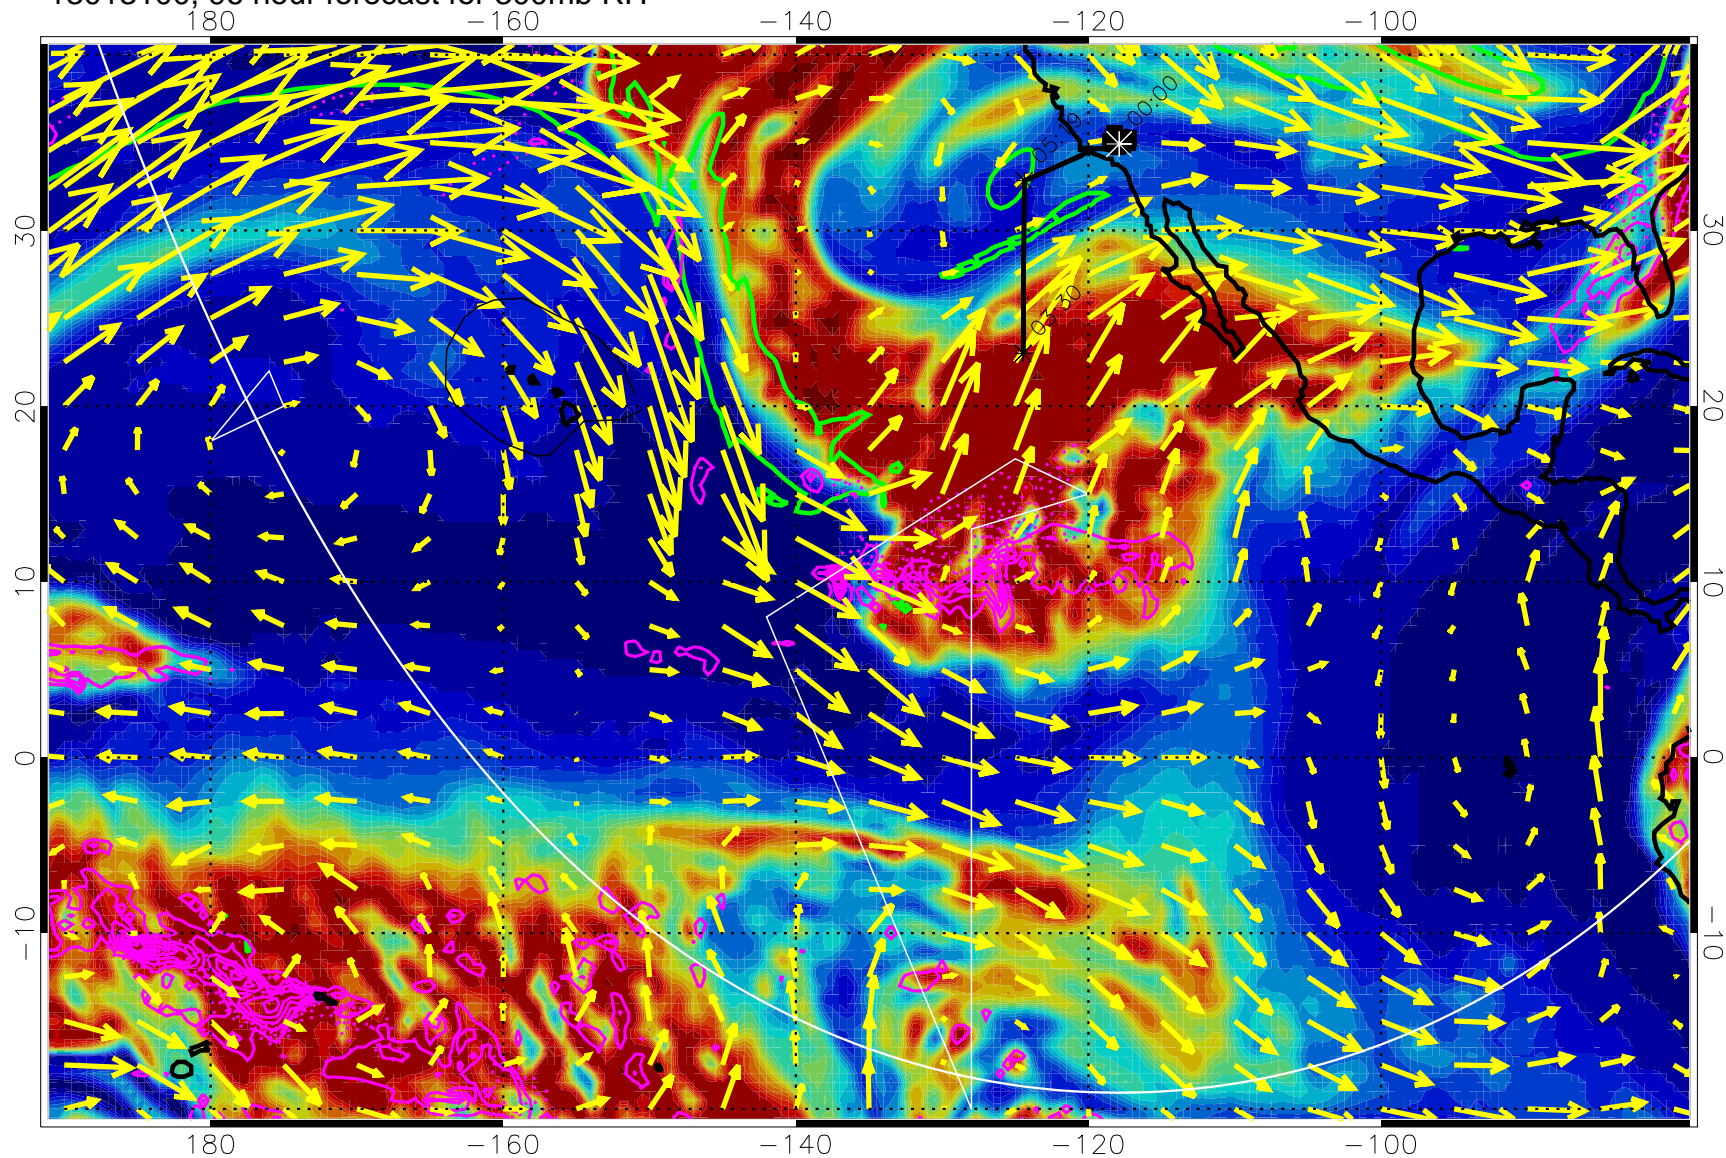

Precip (tot dot, conv sol) past 6 hrs 6 kg/m2 contours, min 4

EPV Tropopause (2 PVU) Position

→ 50 m/s

Range ring of 6000 km -- 19 hours GH round trip

13013012, 84 hour forecast for 300mb RH

Precip (tot dot, conv sol) past 6 hrs 6 kg/m2 contours, min 4

EPV Tropopause (2 PVU) Position

→ 50 m/s

Range ring of 6000 km -- 19 hours GH round trip

13013018, 90 hour forecast for 300mb RH

Precip (tot dot, conv sol) past 6 hrs 6 kg/m2 contours, min 4

EPV Tropopause (2 PVU) Position

→ 50 m/s

Range ring of 6000 km -- 19 hours GH round trip

13013100, 96 hour forecast for 300mb RH

Precip (tot dot, conv sol) past 6 hrs 6 kg/m2 contours, min 4

EPV Tropopause (2 PVU) Position

→ 50 m/s

Range ring of 6000 km -- 19 hours GH round trip

Precip (tot dot, conv sol) past 6 hrs 6 kg/m2 contours, min 4

EPV Tropopause (2 PVU) Position

→ 50 m/s

Range ring of 6000 km -- 19 hours GH round trip

13013118, 114 hour forecast for 300mb RH

Precip (tot dot, conv sol) past 6 hrs 6 kg/m2 contours, min 4