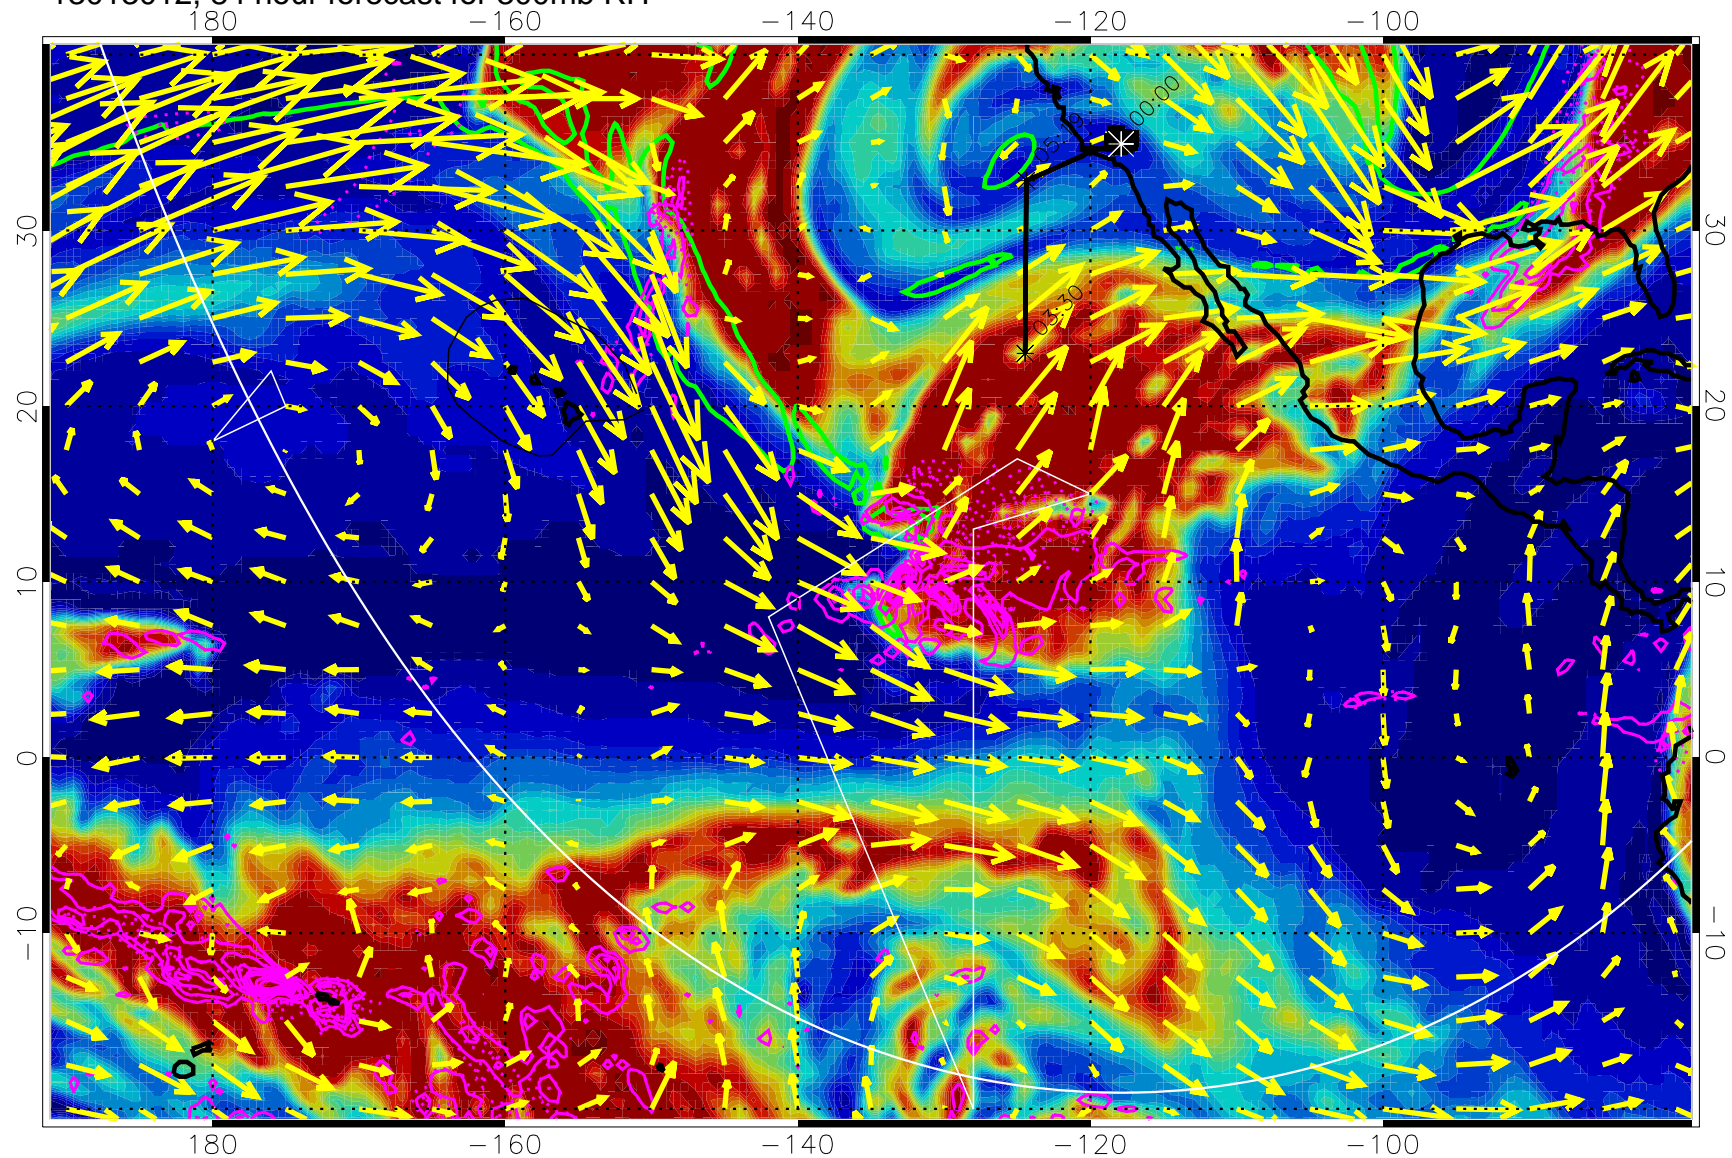

13013000, 72 hour forecast for 300mb RH

Precip (tot dot, conv sol) past 6 hrs 6 kg/m2 contours, min 4

EPV Tropopause (2 PVU) Position

→ 50 m/s

Range ring of 6000 km -- 19 hours GH round trip

13013006, 78 hour forecast for 300mb RH

Precip (tot dot, conv sol) past 6 hrs 6 kg/m2 contours, min 4

EPV Tropopause (2 PVU) Position

→ 50 m/s

Range ring of 6000 km -- 19 hours GH round trip

13013012, 84 hour forecast for 300mb RH

Precip (tot dot, conv sol) past 6 hrs 6 kg/m2 contours, min 4

EPV Tropopause (2 PVU) Position

→ 50 m/s

Range ring of 6000 km -- 19 hours GH round trip

13013018, 90 hour forecast for 300mb RH

Precip (tot dot, conv sol) past 6 hrs 6 kg/m2 contours, min 4

EPV Tropopause (2 PVU) Position