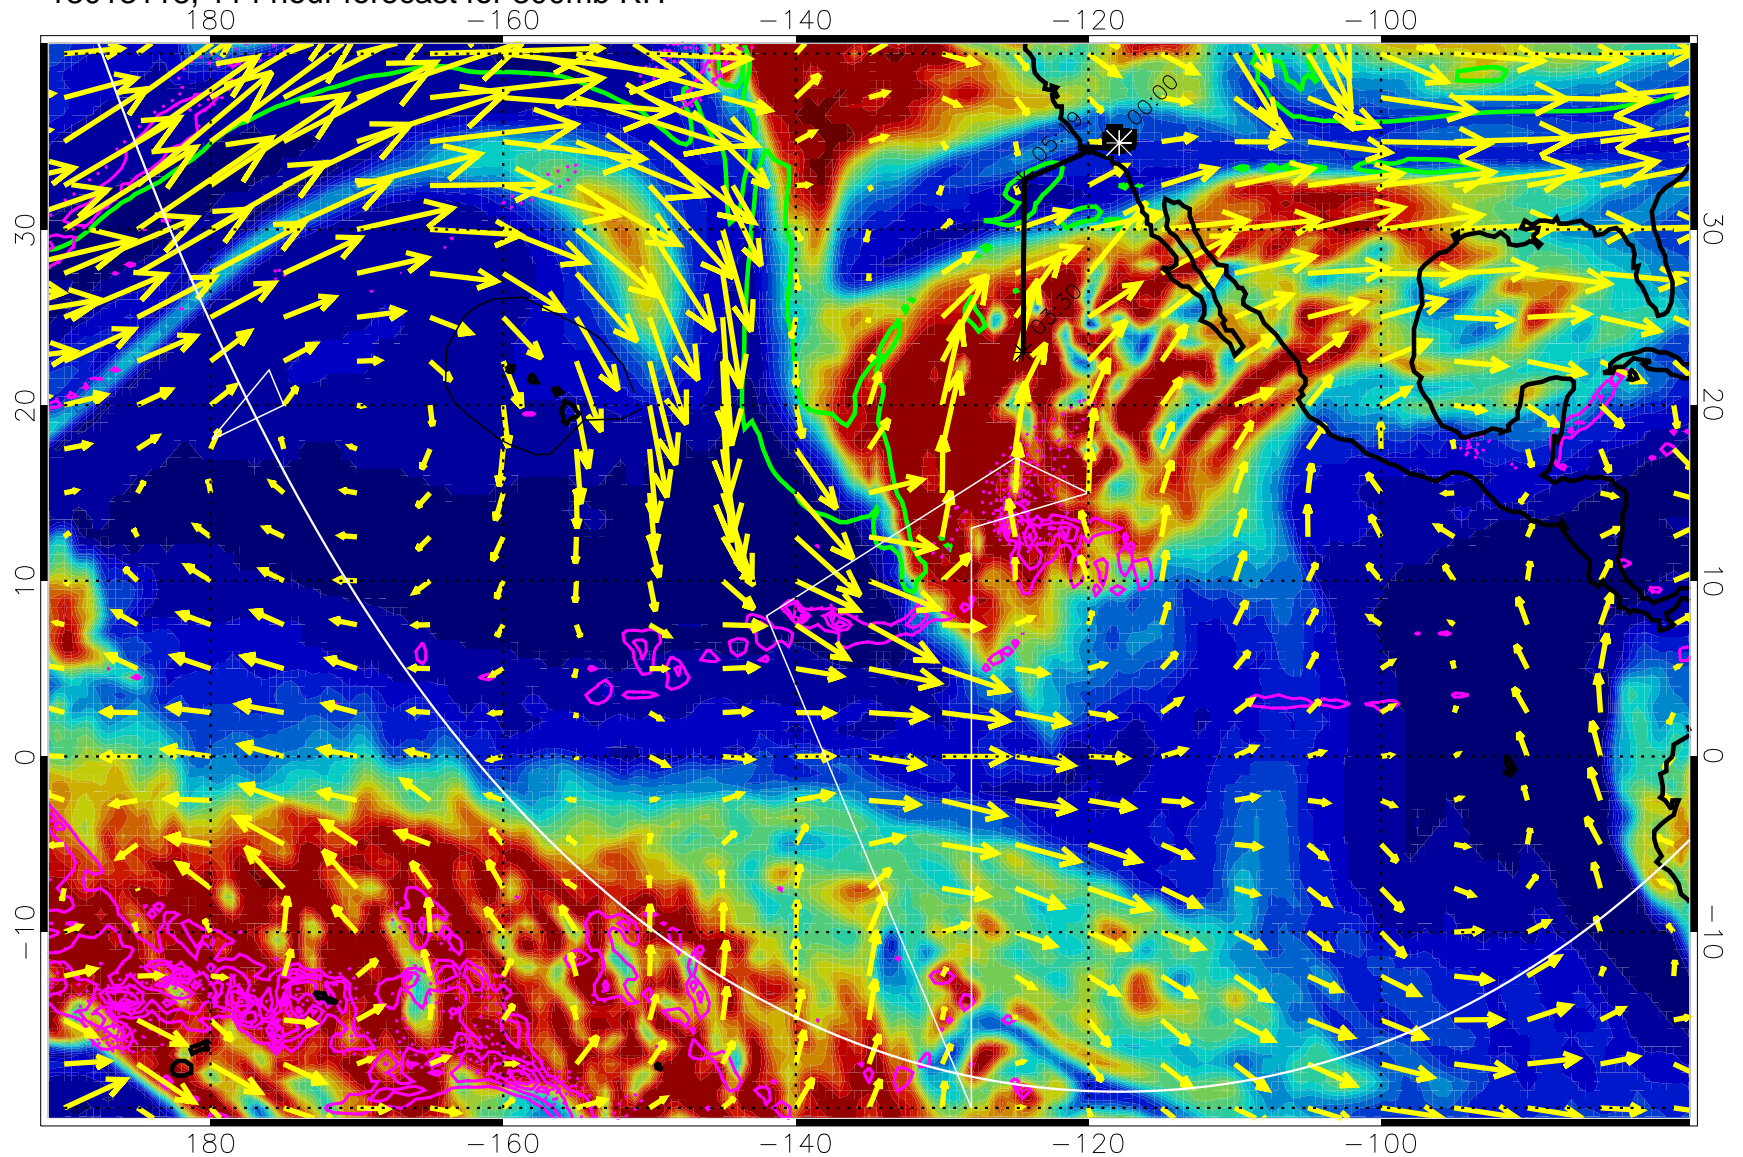

→ 50 m/s

Range ring of 6000 km -- 19 hours GH round trip

13013100, 96 hour forecast for 300mb RH

Precip (tot dot, conv sol) past 6 hrs 6 kg/m2 contours, min 4

EPV Tropopause (2 PVU) Position

→ 50 m/s

Range ring of 6000 km -- 19 hours GH round trip

13013106, 102 hour forecast for 300mb RH

Precip (tot dot, conv sol) past 6 hrs 6 kg/m2 contours, min 4

EPV Tropopause (2 PVU) Position

→ 50 m/s

Range ring of 6000 km -- 19 hours GH round trip

13013112, 108 hour forecast for 300mb RH

Precip (tot dot, conv sol) past 6 hrs 6 kg/m2 contours, min 4

EPV Tropopause (2 PVU) Position

→ 50 m/s

Range ring of 6000 km -- 19 hours GH round trip

13013118, 114 hour forecast for 300mb RH

Precip (tot dot, conv sol) past 6 hrs 6 kg/m2 contours, min 4

EPV Tropopause (2 PVU) Position

→ 50 m/s

Range ring of 6000 km -- 19 hours GH round trip

13020100, 120 hour forecast for 300mb RH

Precip (tot dot, conv sol) past 6 hrs 6 kg/m2 contours, min 4

EPV Tropopause (2 PVU) Position