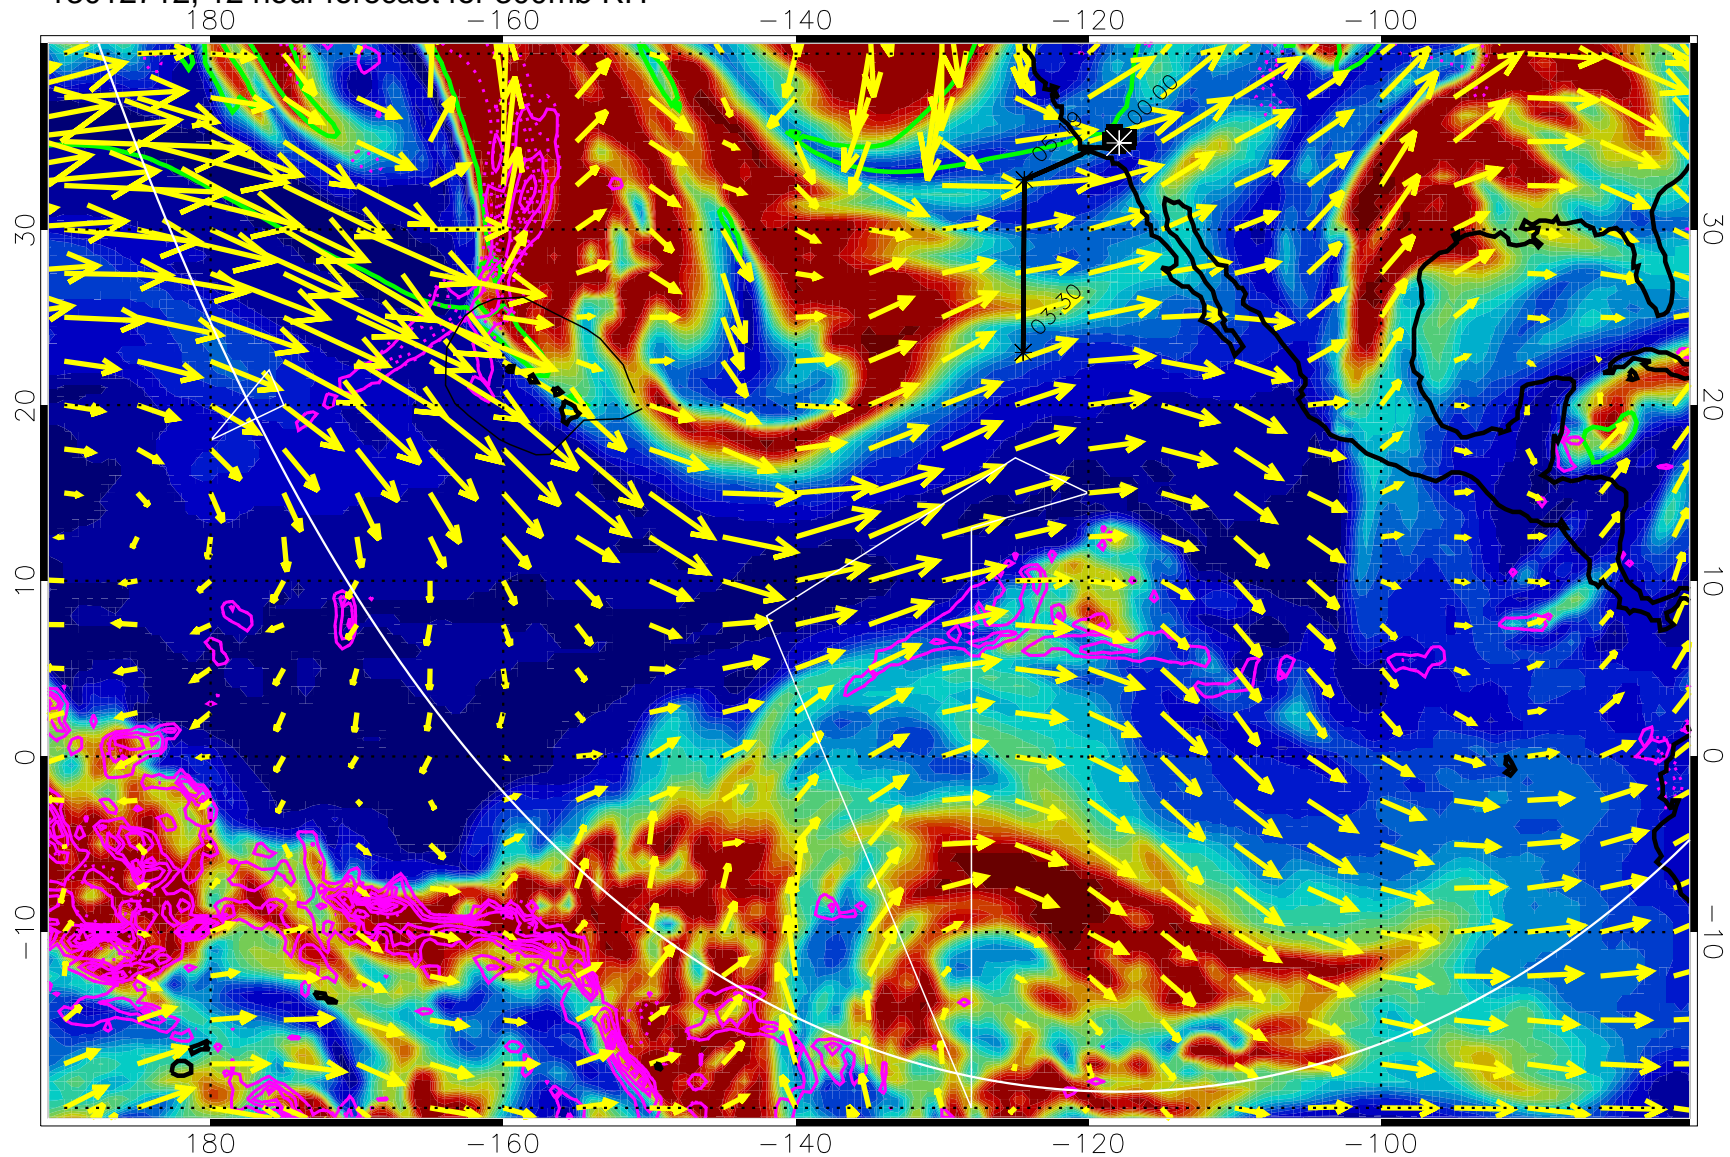

13012712, 12 hour forecast for 300mb RH

Precip (tot dot, conv sol) past 6 hrs 6 kg/m2 contours, min 4

EPV Tropopause (2 PVU) Position

→ 50 m/s

Range ring of 6000 km -- 19 hours GH round trip

13012718, 18 hour forecast for 300mb RH

Precip (tot dot, conv sol) past 6 hrs 6 kg/m2 contours, min 4

EPV Tropopause (2 PVU) Position

→ 50 m/s

Range ring of 6000 km -- 19 hours GH round trip

13012800, 24 hour forecast for 300mb RH

Precip (tot dot, conv sol) past 6 hrs 6 kg/m2 contours, min 4

EPV Tropopause (2 PVU) Position

→ 50 m/s

Range ring of 6000 km -- 19 hours GH round trip

13012806, 30 hour forecast for 300mb RH

Precip (tot dot, conv sol) past 6 hrs 6 kg/m2 contours, min 4

EPV Tropopause (2 PVU) Position

→ 50 m/s

Range ring of 6000 km -- 19 hours GH round trip

13012812, 36 hour forecast for 300mb RH

Precip (tot dot, conv sol) past 6 hrs 6 kg/m2 contours, min 4

EPV Tropopause (2 PVU) Position

→ 50 m/s

Range ring of 6000 km -- 19 hours GH round trip