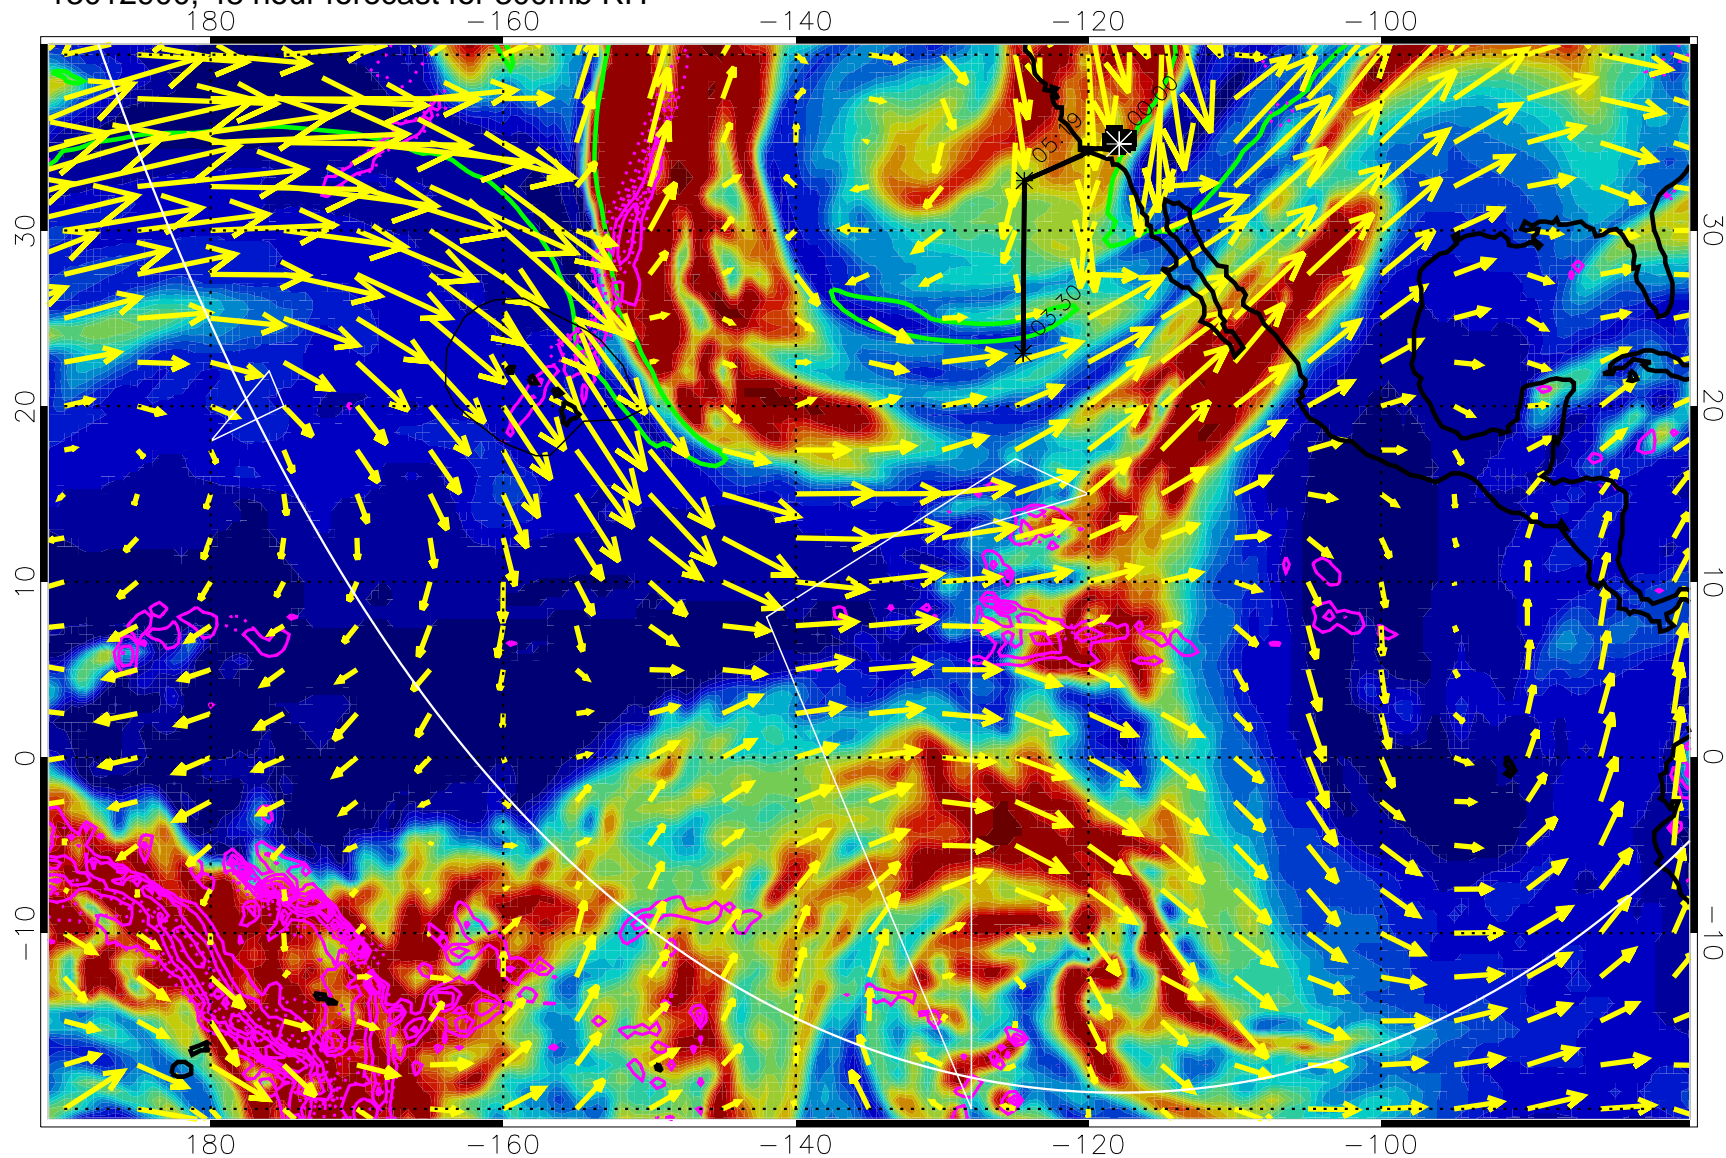

EPV Tropopause (2 PVU) Position

→ 50 m/s

Range ring of 6000 km -- 19 hours GH round trip

13012806, 30 hour forecast for 300mb RH

Precip (tot dot, conv sol) past 6 hrs 6 kg/m2 contours, min 4

EPV Tropopause (2 PVU) Position

13012818, 42 hour forecast for 300mb RH

Precip (tot dot, conv sol) past 6 hrs 6 kg/m2 contours, min 4

EPV Tropopause (2 PVU) Position

→ 50 m/s

Range ring of 6000 km -- 19 hours GH round trip

13012900, 48 hour forecast for 300mb RH

Precip (tot dot, conv sol) past 6 hrs 6 kg/m2 contours, min 4

EPV Tropopause (2 PVU) Position

→ 50 m/s

Range ring of 6000 km -- 19 hours GH round trip

13012906, 54 hour forecast for 300mb RH

Precip (tot dot, conv sol) past 6 hrs 6 kg/m2 contours, min 4

EPV Tropopause (2 PVU) Position

→ 50 m/s

Range ring of 6000 km -- 19 hours GH round trip

13012912, 60 hour forecast for 300mb RH

Precip (tot dot, conv sol) past 6 hrs 6 kg/m2 contours, min 4

EPV Tropopause (2 PVU) Position