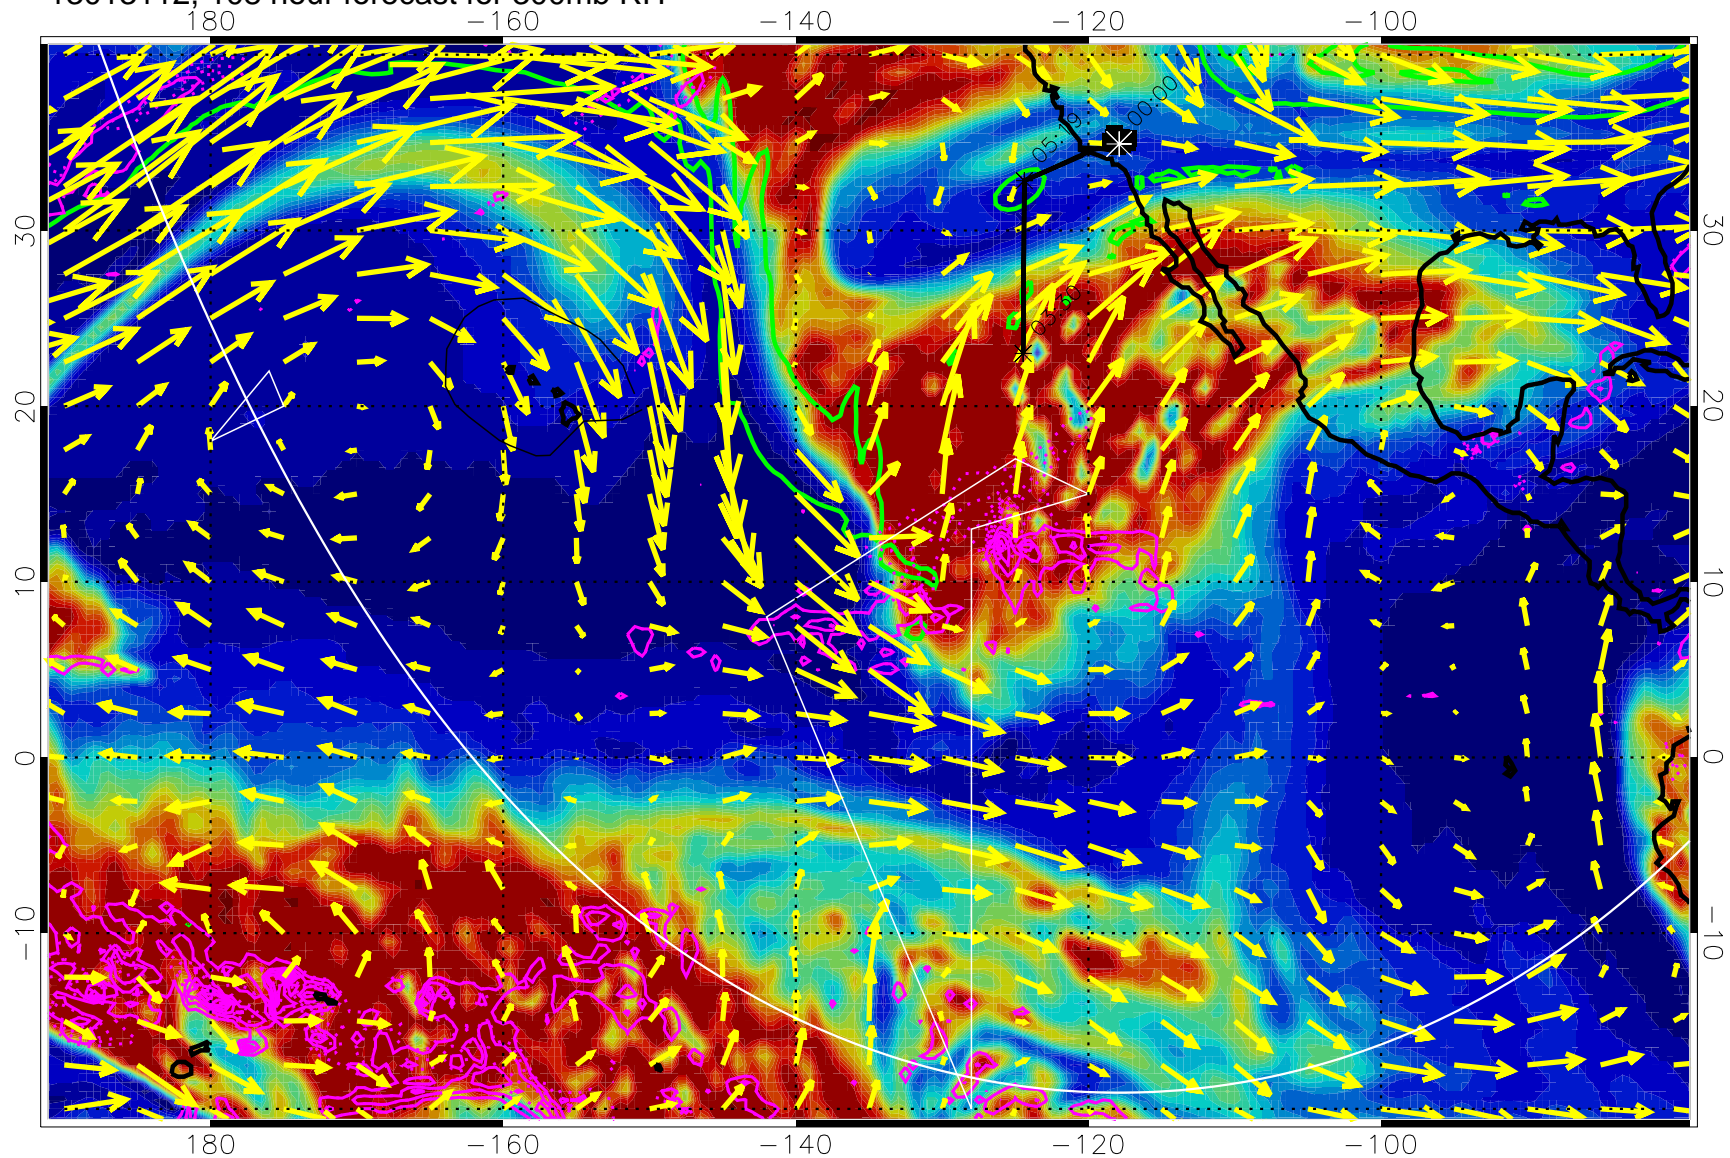

→ 50 m/s

Range ring of 6000 km -- 19 hours GH round trip

13013100, 96 hour forecast for 300mb RH

Precip (tot dot, conv sol) past 6 hrs 6 kg/m2 contours, min 4

EPV Tropopause (2 PVU) Position

→ 50 m/s

Range ring of 6000 km -- 19 hours GH round trip

13013106, 102 hour forecast for 300mb RH

Precip (tot dot, conv sol) past 6 hrs 6 kg/m2 contours, min 4

EPV Tropopause (2 PVU) Position

→ 50 m/s

Range ring of 6000 km -- 19 hours GH round trip

13013112, 108 hour forecast for 300mb RH

Precip (tot dot, conv sol) past 6 hrs 6 kg/m2 contours, min 4

EPV Tropopause (2 PVU) Position

→ 50 m/s

Range ring of 6000 km -- 19 hours GH round trip

13013118, 114 hour forecast for 300mb RH

Precip (tot dot, conv sol) past 6 hrs 6 kg/m2 contours, min 4

EPV Tropopause (2 PVU) Position

→ 50 m/s

Range ring of 6000 km -- 19 hours GH round trip

13020100, 120 hour forecast for 300mb RH

Precip (tot dot, conv sol) past 6 hrs 6 kg/m2 contours, min 4

EPV Tropopause (2 PVU) Position