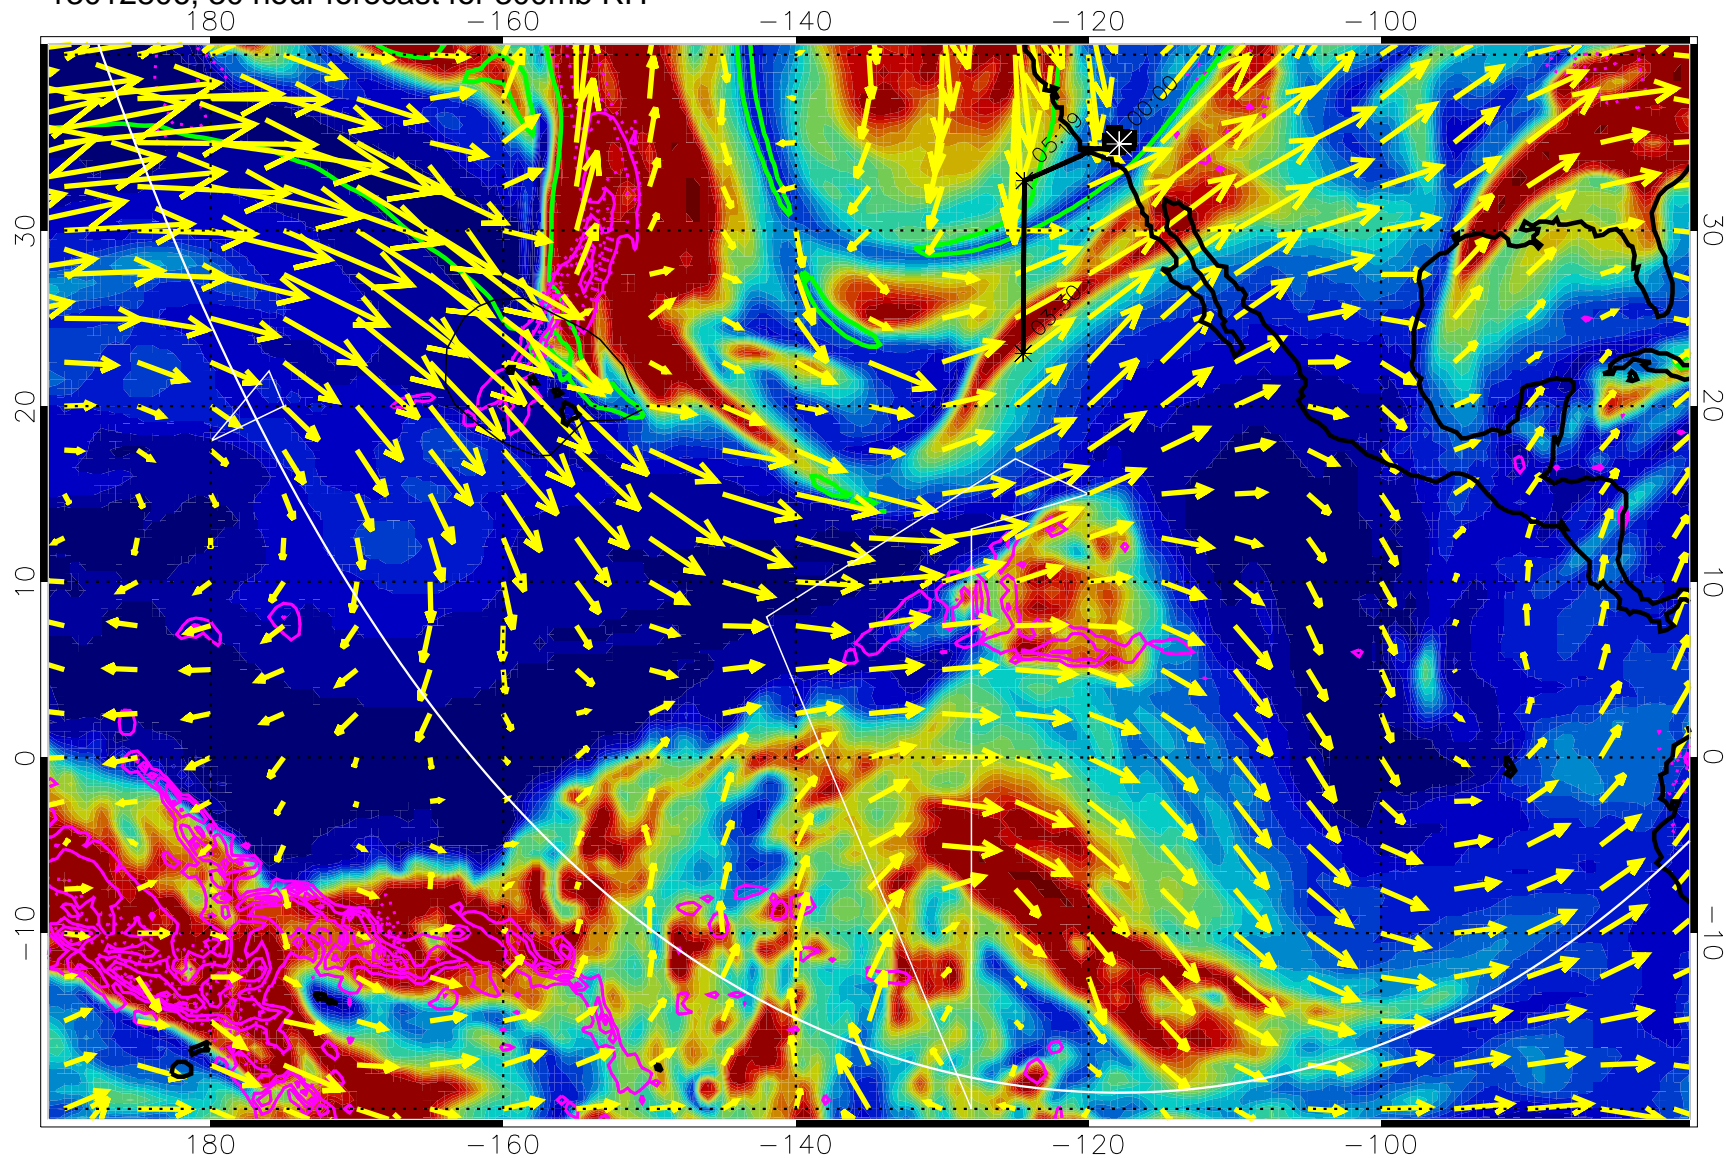

13012712, 12 hour forecast for 300mb RH

Precip (tot dot, conv sol) past 6 hrs 6 kg/m2 contours, min 4

EPV Tropopause (2 PVU) Position

→ 50 m/s

Range ring of 6000 km -- 19 hours GH round trip

13012718, 18 hour forecast for 300mb RH

Precip (tot dot, conv sol) past 6 hrs 6 kg/m2 contours, min 4

EPV Tropopause (2 PVU) Position

→ 50 m/s

Range ring of 6000 km -- 19 hours GH round trip

13012800, 24 hour forecast for 300mb RH

Precip (tot dot, conv sol) past 6 hrs 6 kg/m2 contours, min 4

EPV Tropopause (2 PVU) Position

→ 50 m/s

Range ring of 6000 km -- 19 hours GH round trip

13012806, 30 hour forecast for 300mb RH

Precip (tot dot, conv sol) past 6 hrs 6 kg/m2 contours, min 4

EPV Tropopause (2 PVU) Position

→ 50 m/s

Range ring of 6000 km -- 19 hours GH round trip

13012812, 36 hour forecast for 300mb RH

Precip (tot dot, conv sol) past 6 hrs 6 kg/m2 contours, min 4

EPV Tropopause (2 PVU) Position

→ 50 m/s

Range ring of 6000 km -- 19 hours GH round trip