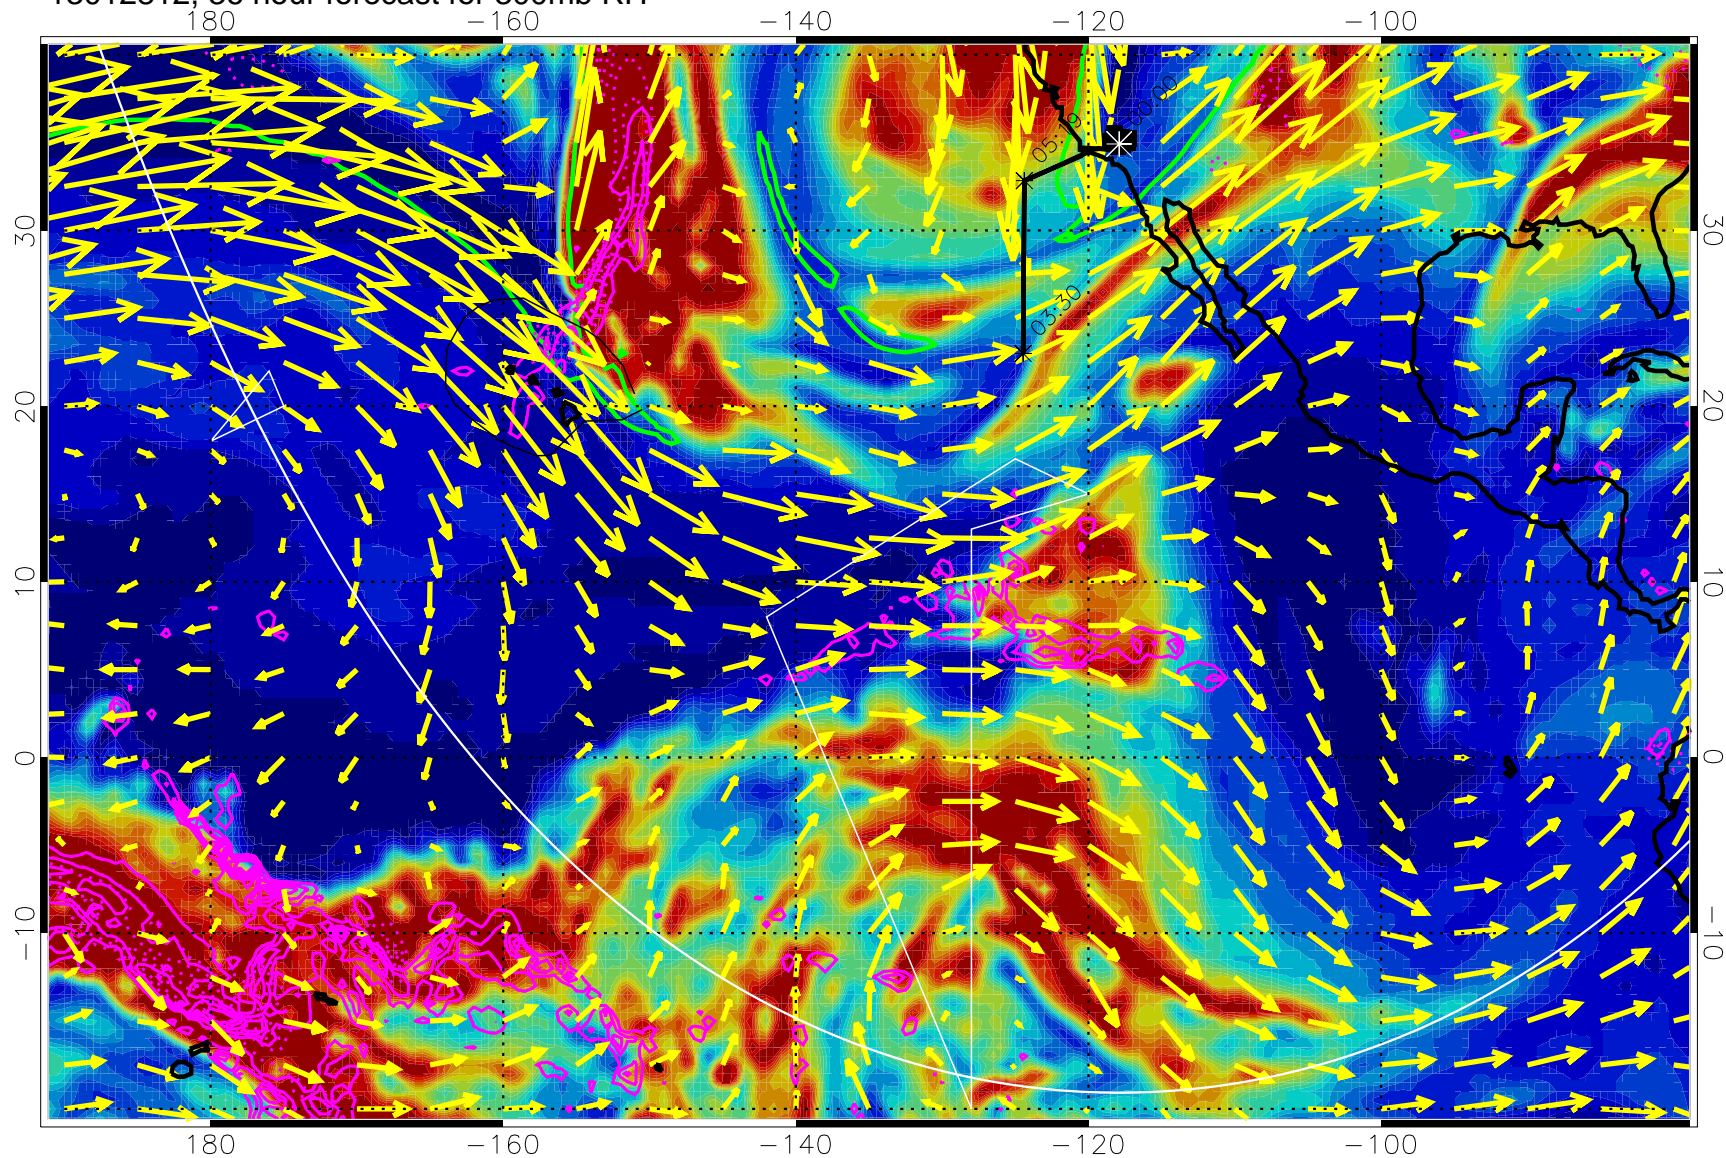

Precip (tot dot, conv sol) past 6 hrs 6 kg/m2 contours, min 4

EPV Tropopause (2 PVU) Position

→ 50 m/s

Range ring of 6000 km -- 19 hours GH round trip

13012800, 24 hour forecast for 300mb RH

Precip (tot dot, conv sol) past 6 hrs 6 kg/m2 contours, min 4

EPV Tropopause (2 PVU) Position

→ 50 m/s

Range ring of 6000 km -- 19 hours GH round trip

13012806, 30 hour forecast for 300mb RH

Precip (tot dot, conv sol) past 6 hrs 6 kg/m2 contours, min 4

EPV Tropopause (2 PVU) Position

→ 50 m/s

Range ring of 6000 km -- 19 hours GH round trip

13012812, 36 hour forecast for 300mb RH

Precip (tot dot, conv sol) past 6 hrs 6 kg/m2 contours, min 4

EPV Tropopause (2 PVU) Position

→ 50 m/s

Range ring of 6000 km -- 19 hours GH round trip

13012818, 42 hour forecast for 300mb RH

Precip (tot dot, conv sol) past 6 hrs 6 kg/m2 contours, min 4

EPV Tropopause (2 PVU) Position

→ 50 m/s

Range ring of 6000 km -- 19 hours GH round trip

13012900, 48 hour forecast for 300mb RH