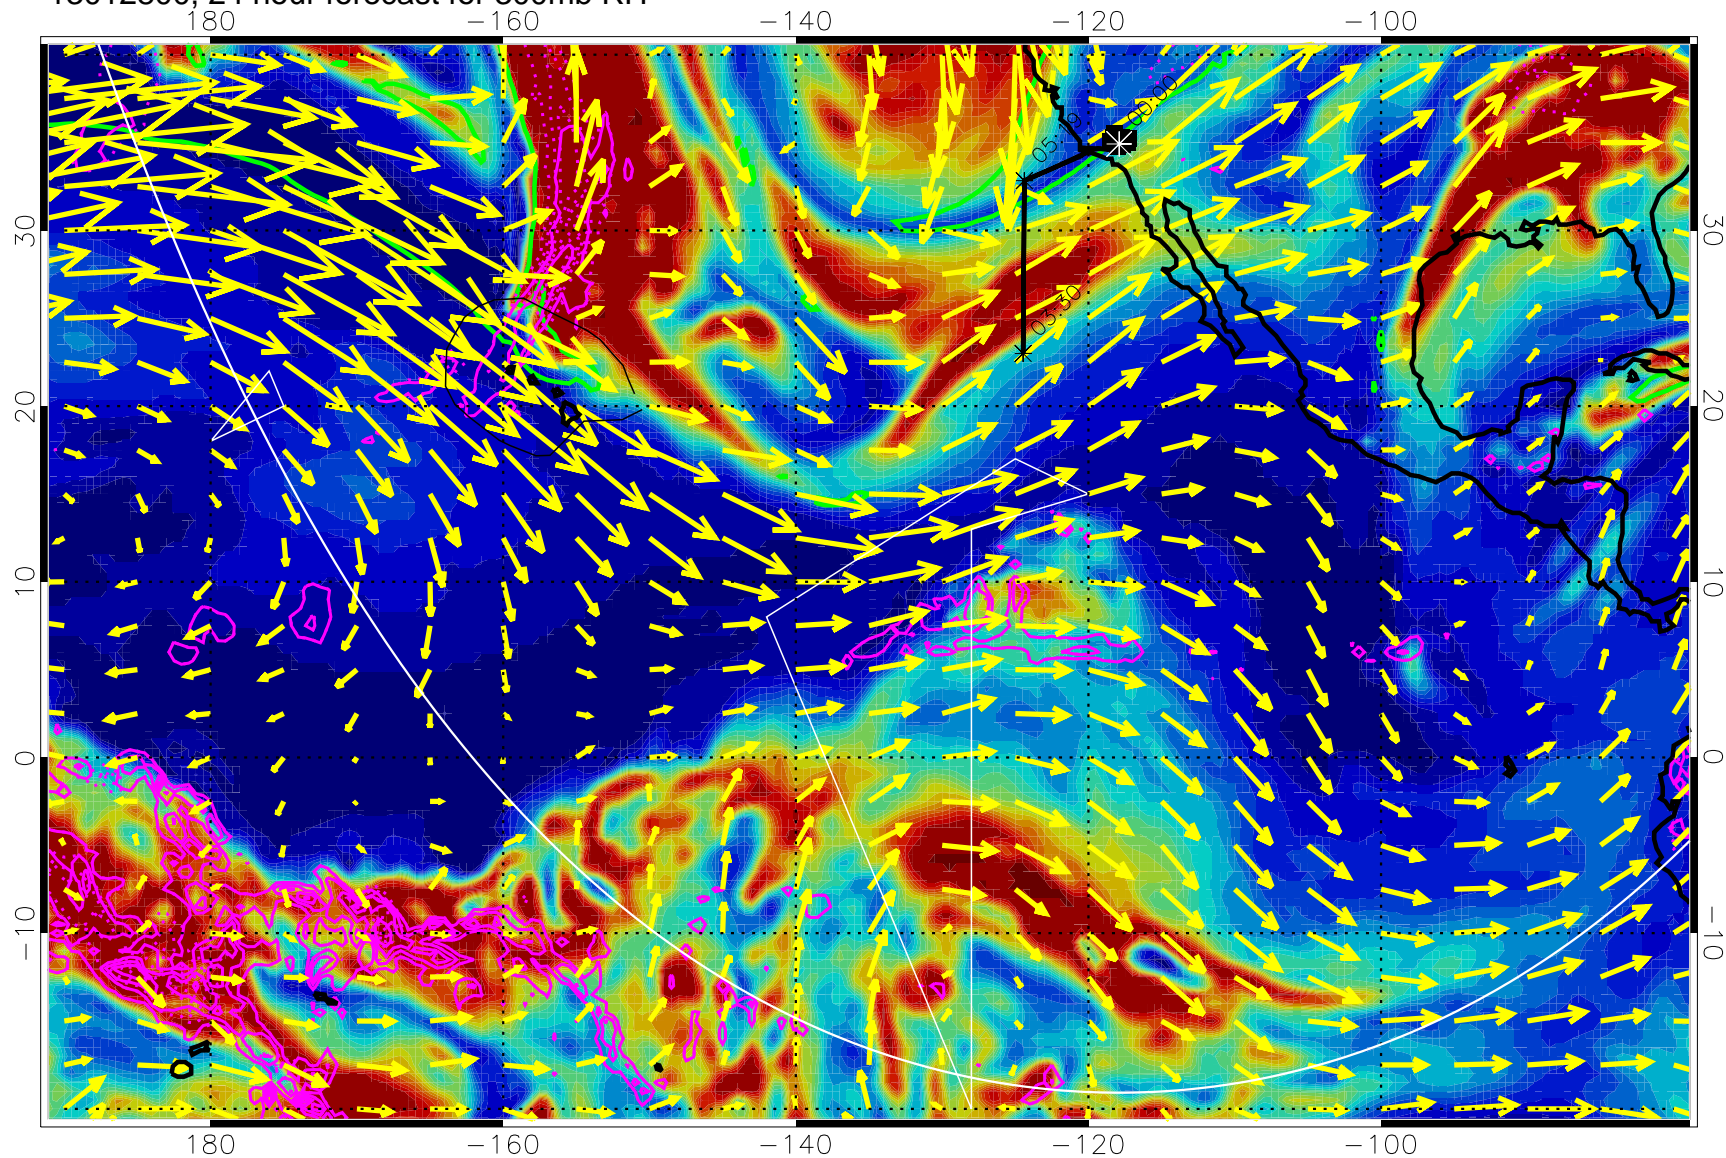

13012712, 12 hour forecast for 300mb RH

Precip (tot dot, conv sol) past 6 hrs 6 kg/m2 contours, min 4

EPV Tropopause (2 PVU) Position

→ 50 m/s

Range ring of 6000 km -- 19 hours GH round trip

13012718, 18 hour forecast for 300mb RH

Precip (tot dot, conv sol) past 6 hrs 6 kg/m2 contours, min 4

EPV Tropopause (2 PVU) Position

→ 50 m/s

Range ring of 6000 km -- 19 hours GH round trip

13012800, 24 hour forecast for 300mb RH

Precip (tot dot, conv sol) past 6 hrs 6 kg/m2 contours, min 4

EPV Tropopause (2 PVU) Position

→ 50 m/s

Range ring of 6000 km -- 19 hours GH round trip

13012806, 30 hour forecast for 300mb RH

Precip (tot dot, conv sol) past 6 hrs 6 kg/m2 contours, min 4

EPV Tropopause (2 PVU) Position

→ 50 m/s

Range ring of 6000 km -- 19 hours GH round trip

13012812, 36 hour forecast for 300mb RH

Precip (tot dot, conv sol) past 6 hrs 6 kg/m2 contours, min 4

EPV Tropopause (2 PVU) Position

→ 50 m/s

Range ring of 6000 km -- 19 hours GH round trip