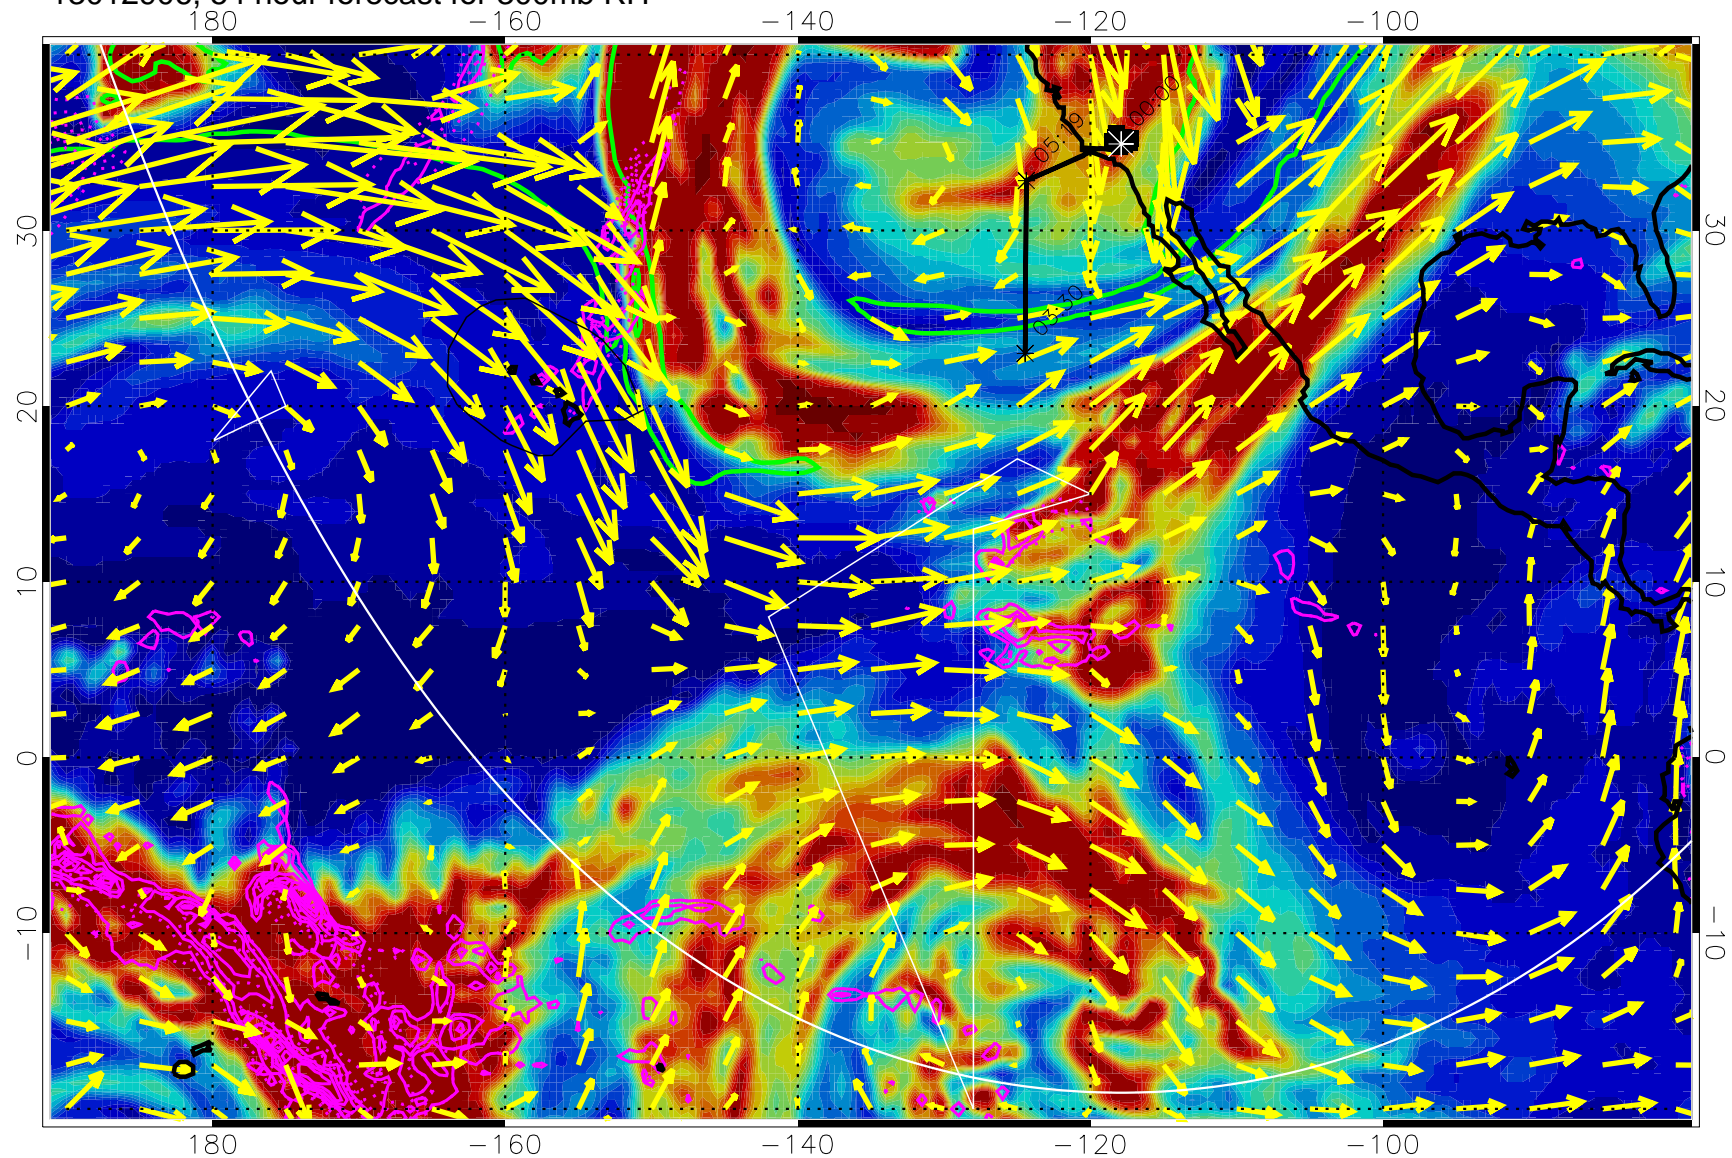

EPV Tropopause (2 PVU) Position

→ 50 m/s

Range ring of 6000 km -- 19 hours GH round trip

13012806, 30 hour forecast for 300mb RH

Precip (tot dot, conv sol) past 6 hrs 6 kg/m2 contours, min 4

EPV Tropopause (2 PVU) Position

13012818, 42 hour forecast for 300mb RH

Precip (tot dot, conv sol) past 6 hrs 6 kg/m2 contours, min 4

EPV Tropopause (2 PVU) Position

→ 50 m/s

Range ring of 6000 km -- 19 hours GH round trip

13012900, 48 hour forecast for 300mb RH

Precip (tot dot, conv sol) past 6 hrs 6 kg/m2 contours, min 4

EPV Tropopause (2 PVU) Position

→ 50 m/s

Range ring of 6000 km -- 19 hours GH round trip

13012906, 54 hour forecast for 300mb RH

Precip (tot dot, conv sol) past 6 hrs 6 kg/m2 contours, min 4

EPV Tropopause (2 PVU) Position

→ 50 m/s

Range ring of 6000 km -- 19 hours GH round trip

13012912, 60 hour forecast for 300mb RH

Precip (tot dot, conv sol) past 6 hrs 6 kg/m2 contours, min 4

EPV Tropopause (2 PVU) Position