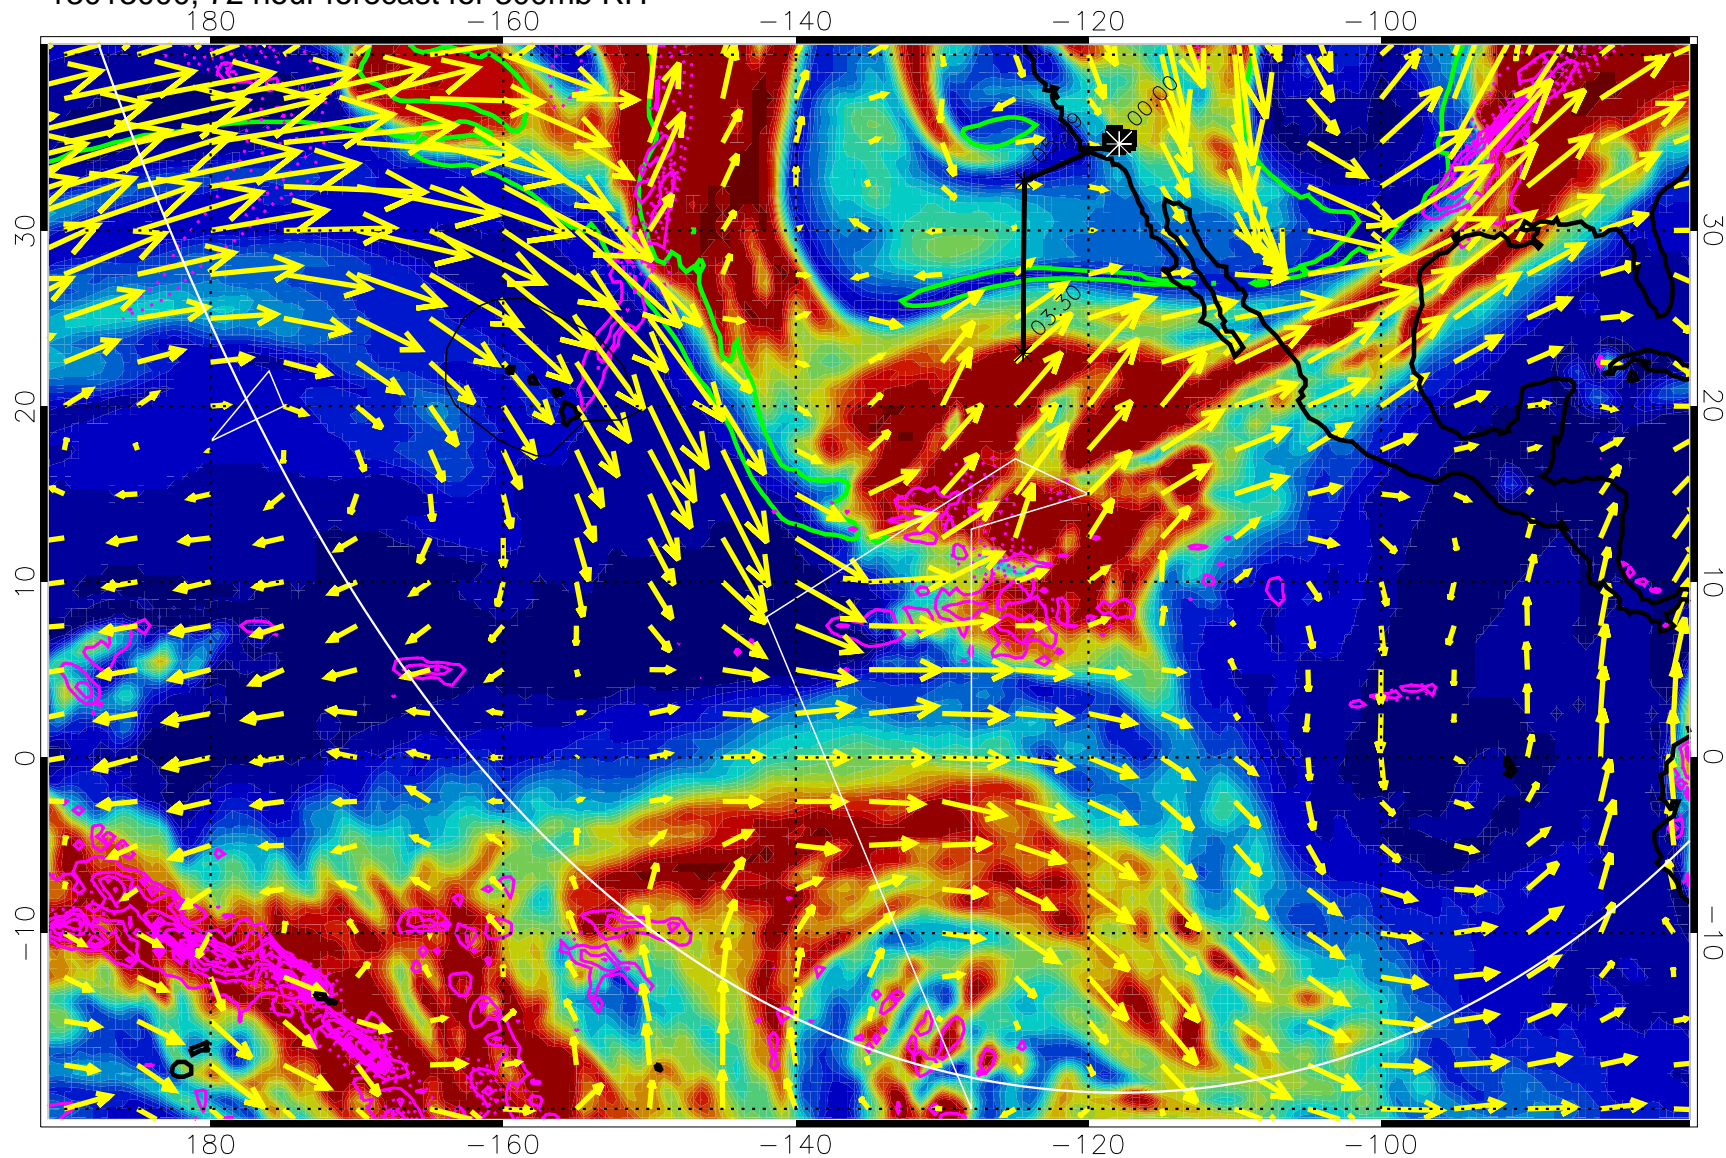

EPV Tropopause (2 PVU) Position

→ 50 m/s

Range ring of 6000 km -- 19 hours GH round trip

13012912, 60 hour forecast for 300mb RH

Precip (tot dot, conv sol) past 6 hrs 6 kg/m2 contours, min 4

EPV Tropopause (2 PVU) Position

→ 50 m/s

Range ring of 6000 km -- 19 hours GH round trip

13012918, 66 hour forecast for 300mb RH

Precip (tot dot, conv sol) past 6 hrs 6 kg/m2 contours, min 4

EPV Tropopause (2 PVU) Position

→ 50 m/s

Range ring of 6000 km -- 19 hours GH round trip

13013000, 72 hour forecast for 300mb RH

Precip (tot dot, conv sol) past 6 hrs 6 kg/m2 contours, min 4

EPV Tropopause (2 PVU) Position

→ 50 m/s

Range ring of 6000 km -- 19 hours GH round trip

13013006, 78 hour forecast for 300mb RH

Precip (tot dot, conv sol) past 6 hrs 6 kg/m2 contours, min 4

EPV Tropopause (2 PVU) Position

→ 50 m/s

Range ring of 6000 km -- 19 hours GH round trip

13013012, 84 hour forecast for 300mb RH

Precip (tot dot, conv sol) past 6 hrs 6 kg/m2 contours, min 4