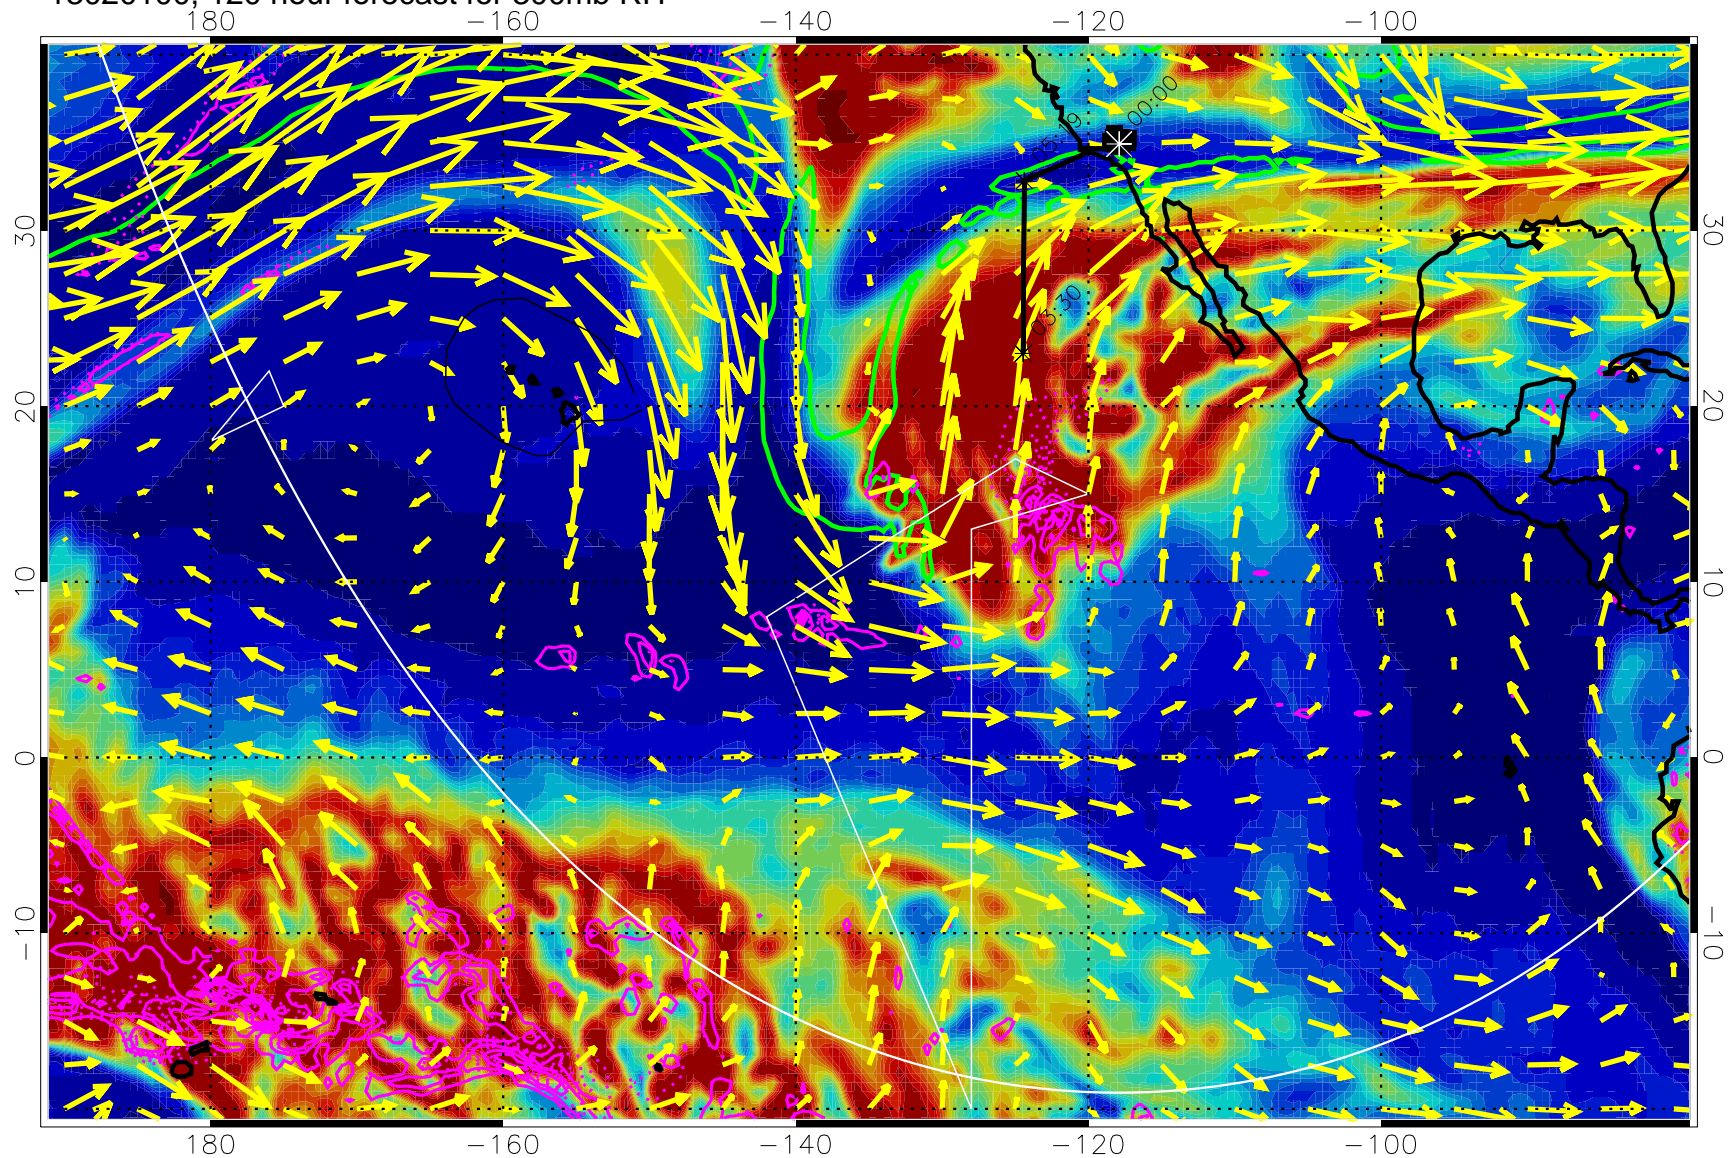

13013106, 102 hour forecast for 300mb RH

Precip (tot dot, conv sol) past 6 hrs 6 kg/m2 contours, min 4

EPV Tropopause (2 PVU) Position

→ 50 m/s

Range ring of 6000 km -- 19 hours GH round trip

13013112, 108 hour forecast for 300mb RH

Precip (tot dot, conv sol) past 6 hrs 6 kg/m2 contours, min 4

EPV Tropopause (2 PVU) Position

→ 50 m/s

Range ring of 6000 km -- 19 hours GH round trip

13013118, 114 hour forecast for 300mb RH

Precip (tot dot, conv sol) past 6 hrs 6 kg/m2 contours, min 4

EPV Tropopause (2 PVU) Position

→ 50 m/s

Range ring of 6000 km -- 19 hours GH round trip

13020100, 120 hour forecast for 300mb RH

Precip (tot dot, conv sol) past 6 hrs 6 kg/m2 contours, min 4

EPV Tropopause (2 PVU) Position

→ 50 m/s

Range ring of 6000 km -- 19 hours GH round trip