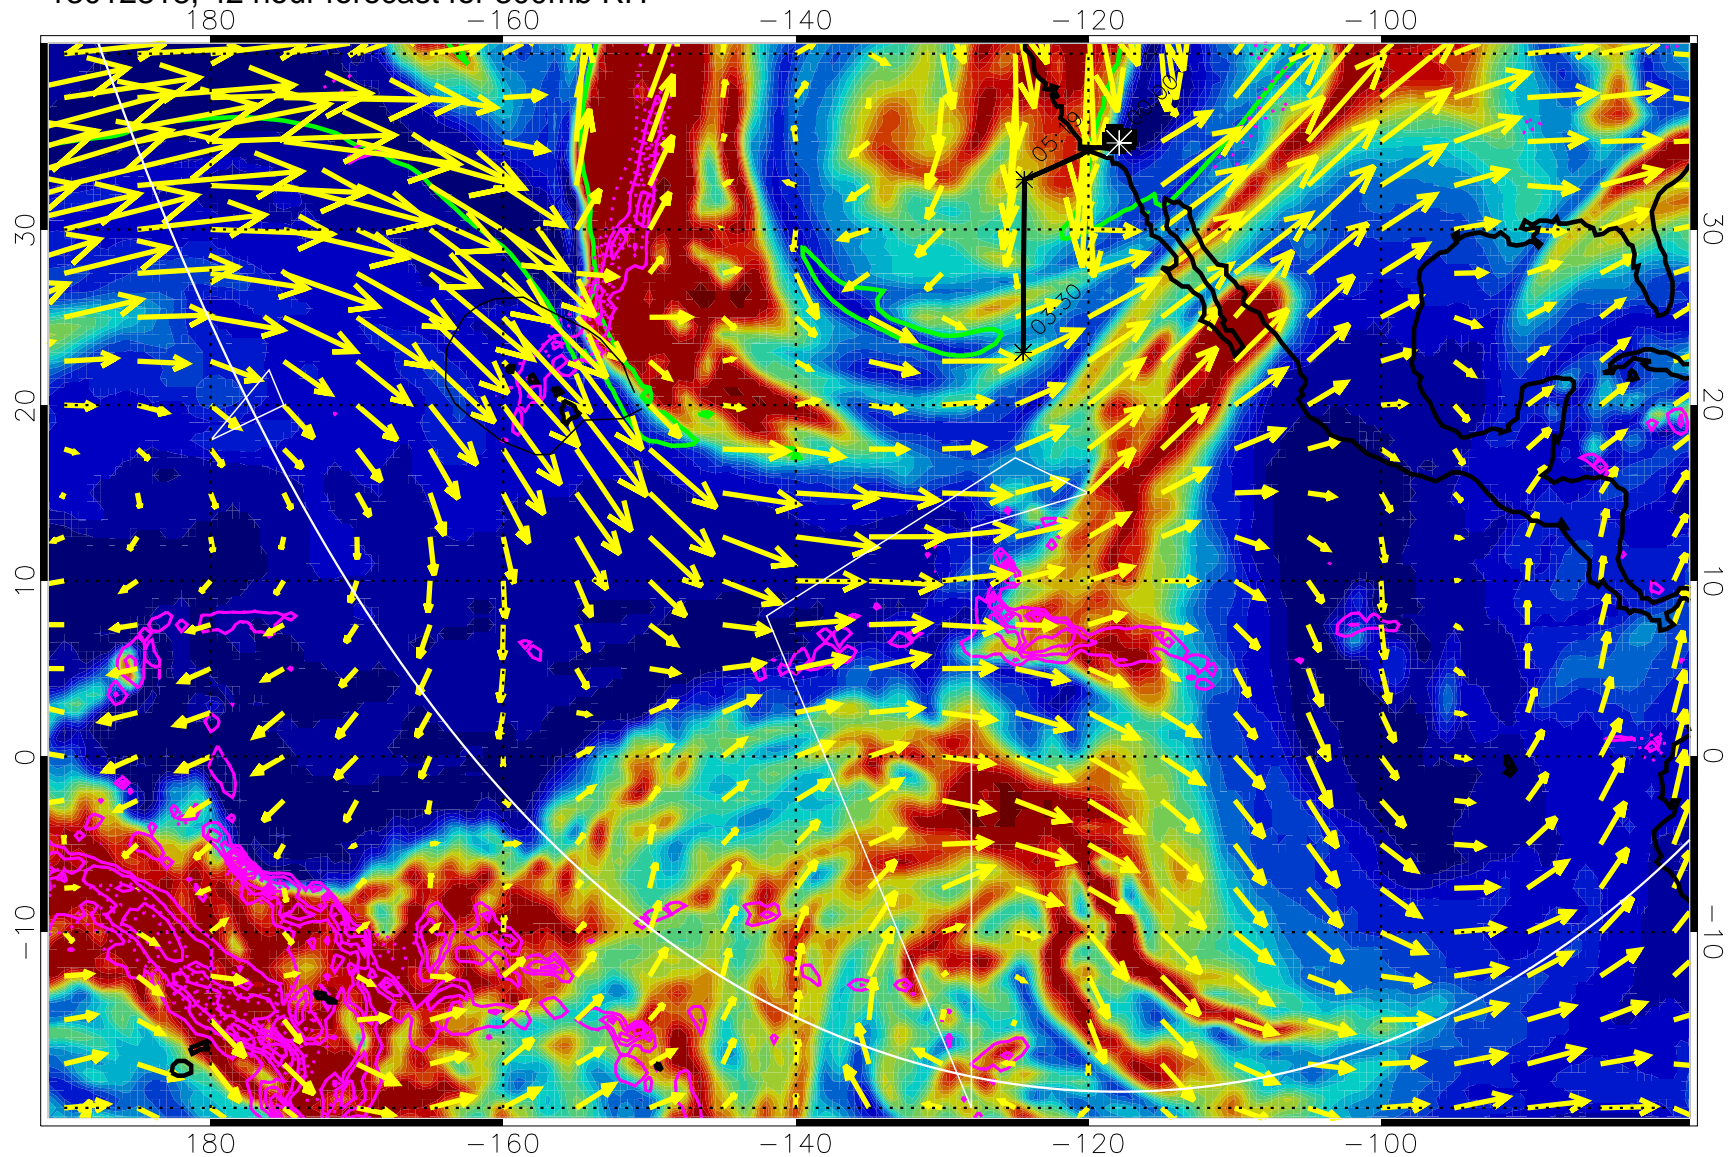

EPV Tropopause (2 PVU) Position

→ 50 m/s

Range ring of 6000 km -- 19 hours GH round trip

13012806, 30 hour forecast for 300mb RH

Precip (tot dot, conv sol) past 6 hrs 6 kg/m2 contours, min 4

EPV Tropopause (2 PVU) Position

→ 50 m/s

Range ring of 6000 km -- 19 hours GH round trip

13012812, 36 hour forecast for 300mb RH

Precip (tot dot, conv sol) past 6 hrs 6 kg/m2 contours, min 4

EPV Tropopause (2 PVU) Position

→ 50 m/s

Range ring of 6000 km -- 19 hours GH round trip

13012818, 42 hour forecast for 300mb RH

Precip (tot dot, conv sol) past 6 hrs 6 kg/m2 contours, min 4

EPV Tropopause (2 PVU) Position

→ 50 m/s

Range ring of 6000 km -- 19 hours GH round trip

13012900, 48 hour forecast for 300mb RH

Precip (tot dot, conv sol) past 6 hrs 6 kg/m2 contours, min 4

EPV Tropopause (2 PVU) Position

→ 50 m/s

Range ring of 6000 km -- 19 hours GH round trip

13012906, 54 hour forecast for 300mb RH

Precip (tot dot, conv sol) past 6 hrs 6 kg/m2 contours, min 4