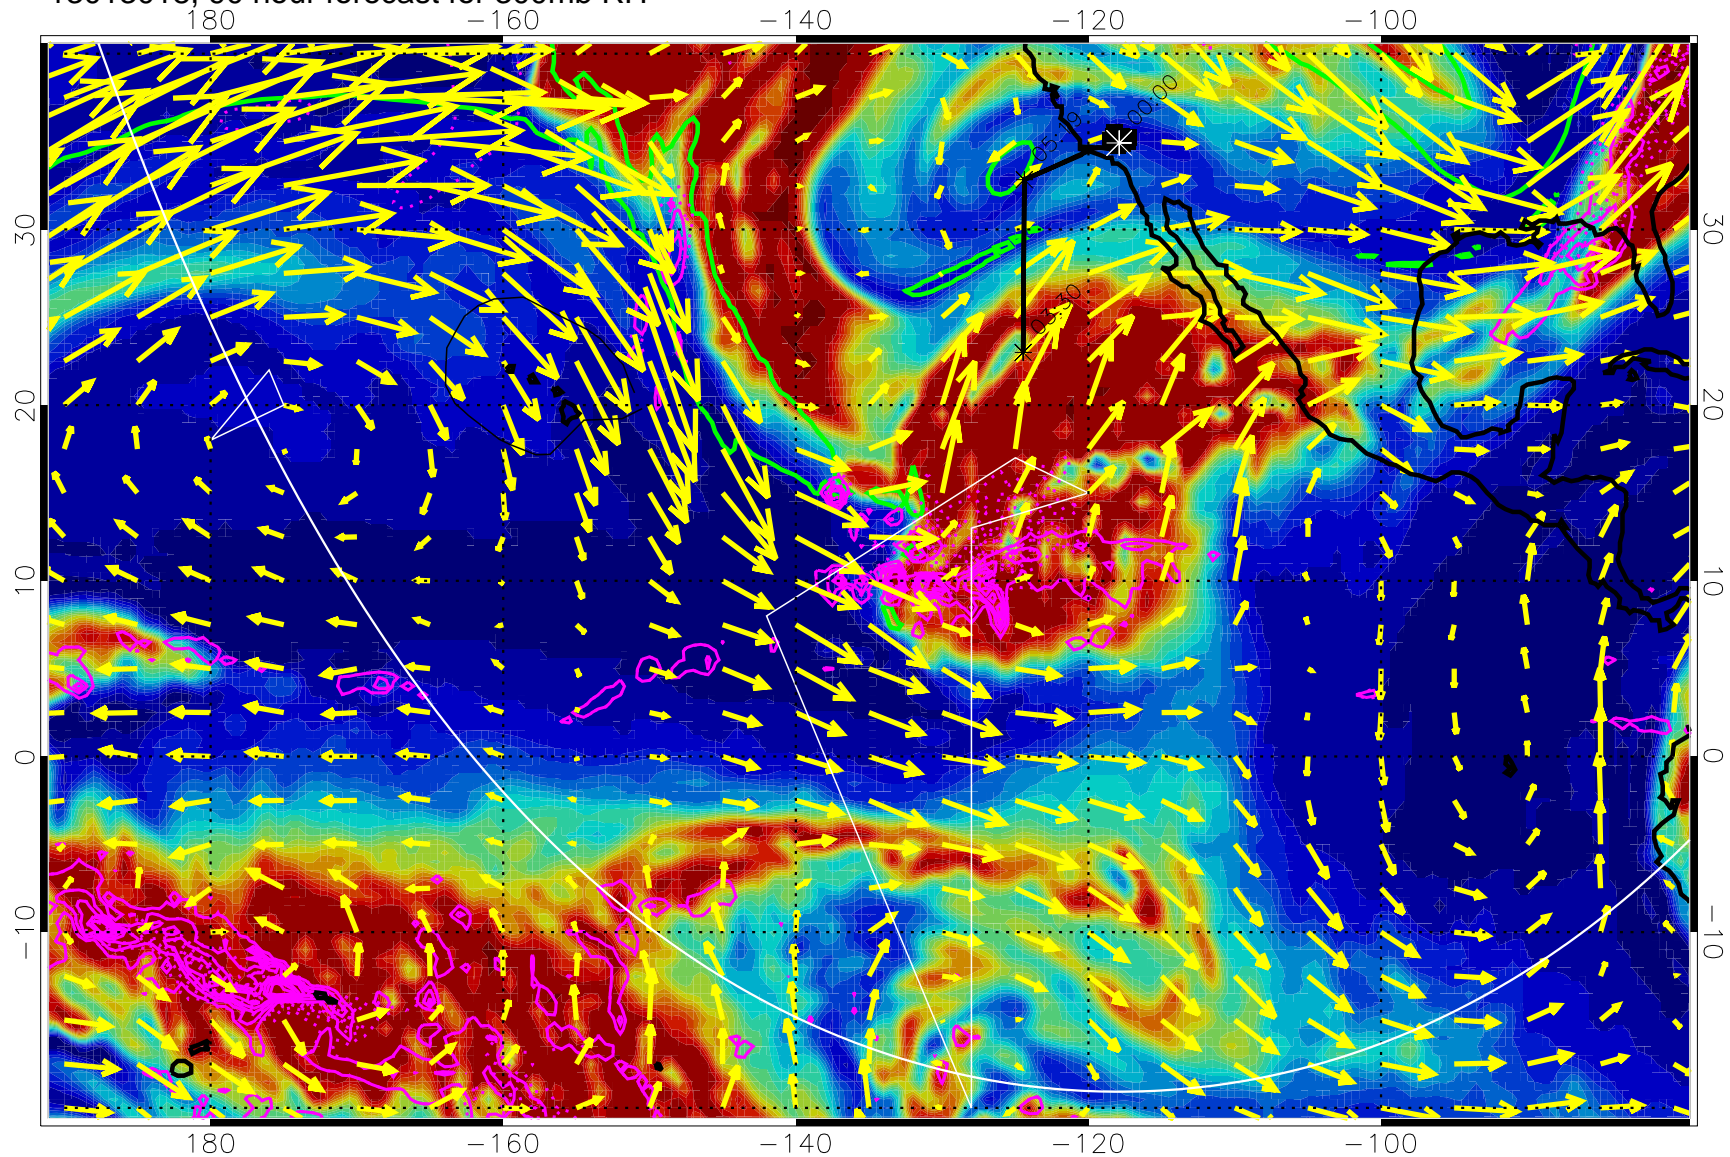

13013000, 72 hour forecast for 300mb RH

Precip (tot dot, conv sol) past 6 hrs 6 kg/m2 contours, min 4

EPV Tropopause (2 PVU) Position

→ 50 m/s

Range ring of 6000 km -- 19 hours GH round trip

13013006, 78 hour forecast for 300mb RH

Precip (tot dot, conv sol) past 6 hrs 6 kg/m2 contours, min 4

EPV Tropopause (2 PVU) Position

→ 50 m/s

Range ring of 6000 km -- 19 hours GH round trip

13013012, 84 hour forecast for 300mb RH

Precip (tot dot, conv sol) past 6 hrs 6 kg/m2 contours, min 4

EPV Tropopause (2 PVU) Position

→ 50 m/s

Range ring of 6000 km -- 19 hours GH round trip

13013018, 90 hour forecast for 300mb RH

Precip (tot dot, conv sol) past 6 hrs 6 kg/m2 contours, min 4

EPV Tropopause (2 PVU) Position

→ 50 m/s

Range ring of 6000 km -- 19 hours GH round trip

13013100, 96 hour forecast for 300mb RH

Precip (tot dot, conv sol) past 6 hrs 6 kg/m2 contours, min 4

EPV Tropopause (2 PVU) Position

→ 50 m/s

Range ring of 6000 km -- 19 hours GH round trip