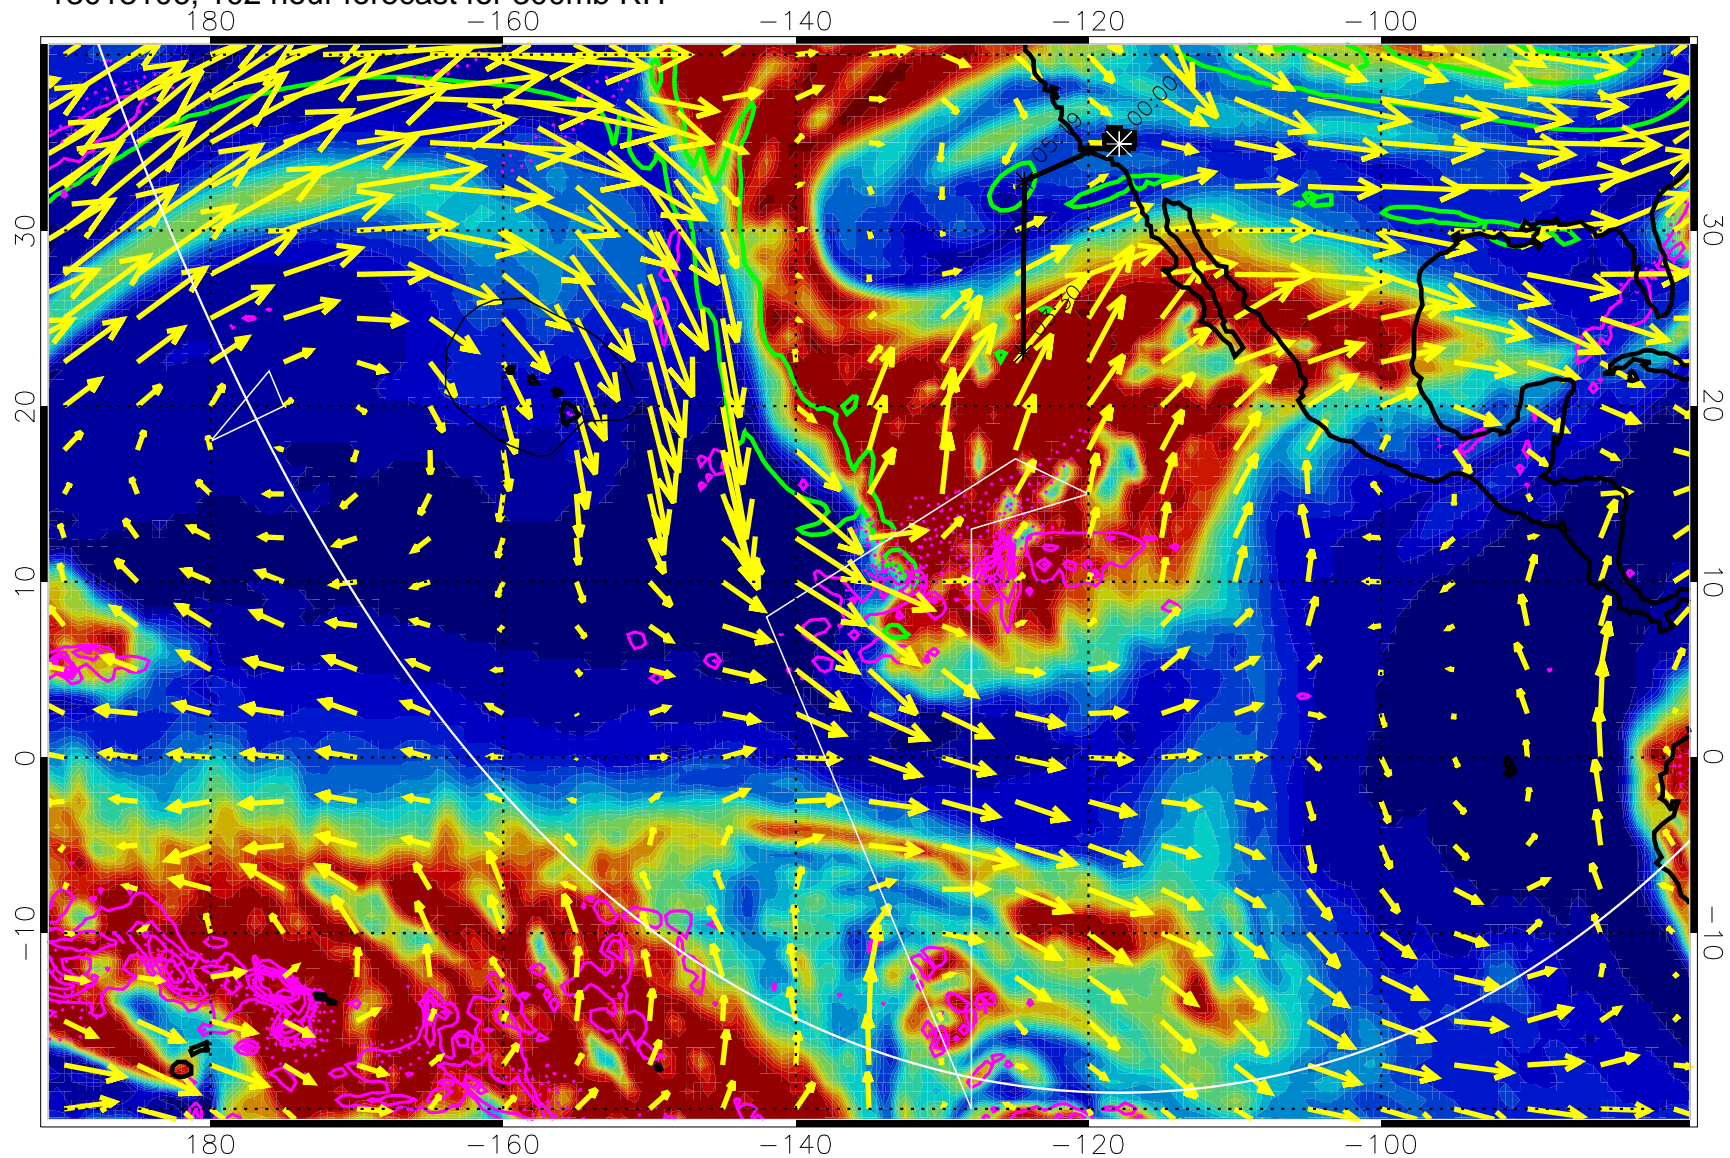

EPV Tropopause (2 PVU) Position

→ 50 m/s

Range ring of 6000 km -- 19 hours GH round trip

13013018, 90 hour forecast for 300mb RH

Precip (tot dot, conv sol) past 6 hrs 6 kg/m2 contours, min 4

EPV Tropopause (2 PVU) Position

→ 50 m/s

Range ring of 6000 km -- 19 hours GH round trip

13013100, 96 hour forecast for 300mb RH

Precip (tot dot, conv sol) past 6 hrs 6 kg/m2 contours, min 4

EPV Tropopause (2 PVU) Position

→ 50 m/s

Range ring of 6000 km -- 19 hours GH round trip

13013106, 102 hour forecast for 300mb RH

Precip (tot dot, conv sol) past 6 hrs 6 kg/m2 contours, min 4

EPV Tropopause (2 PVU) Position

→ 50 m/s

Range ring of 6000 km -- 19 hours GH round trip

13013112, 108 hour forecast for 300mb RH

Precip (tot dot, conv sol) past 6 hrs 6 kg/m2 contours, min 4

EPV Tropopause (2 PVU) Position

→ 50 m/s

Range ring of 6000 km -- 19 hours GH round trip

13013118, 114 hour forecast for 300mb RH

Precip (tot dot, conv sol) past 6 hrs 6 kg/m2 contours, min 4