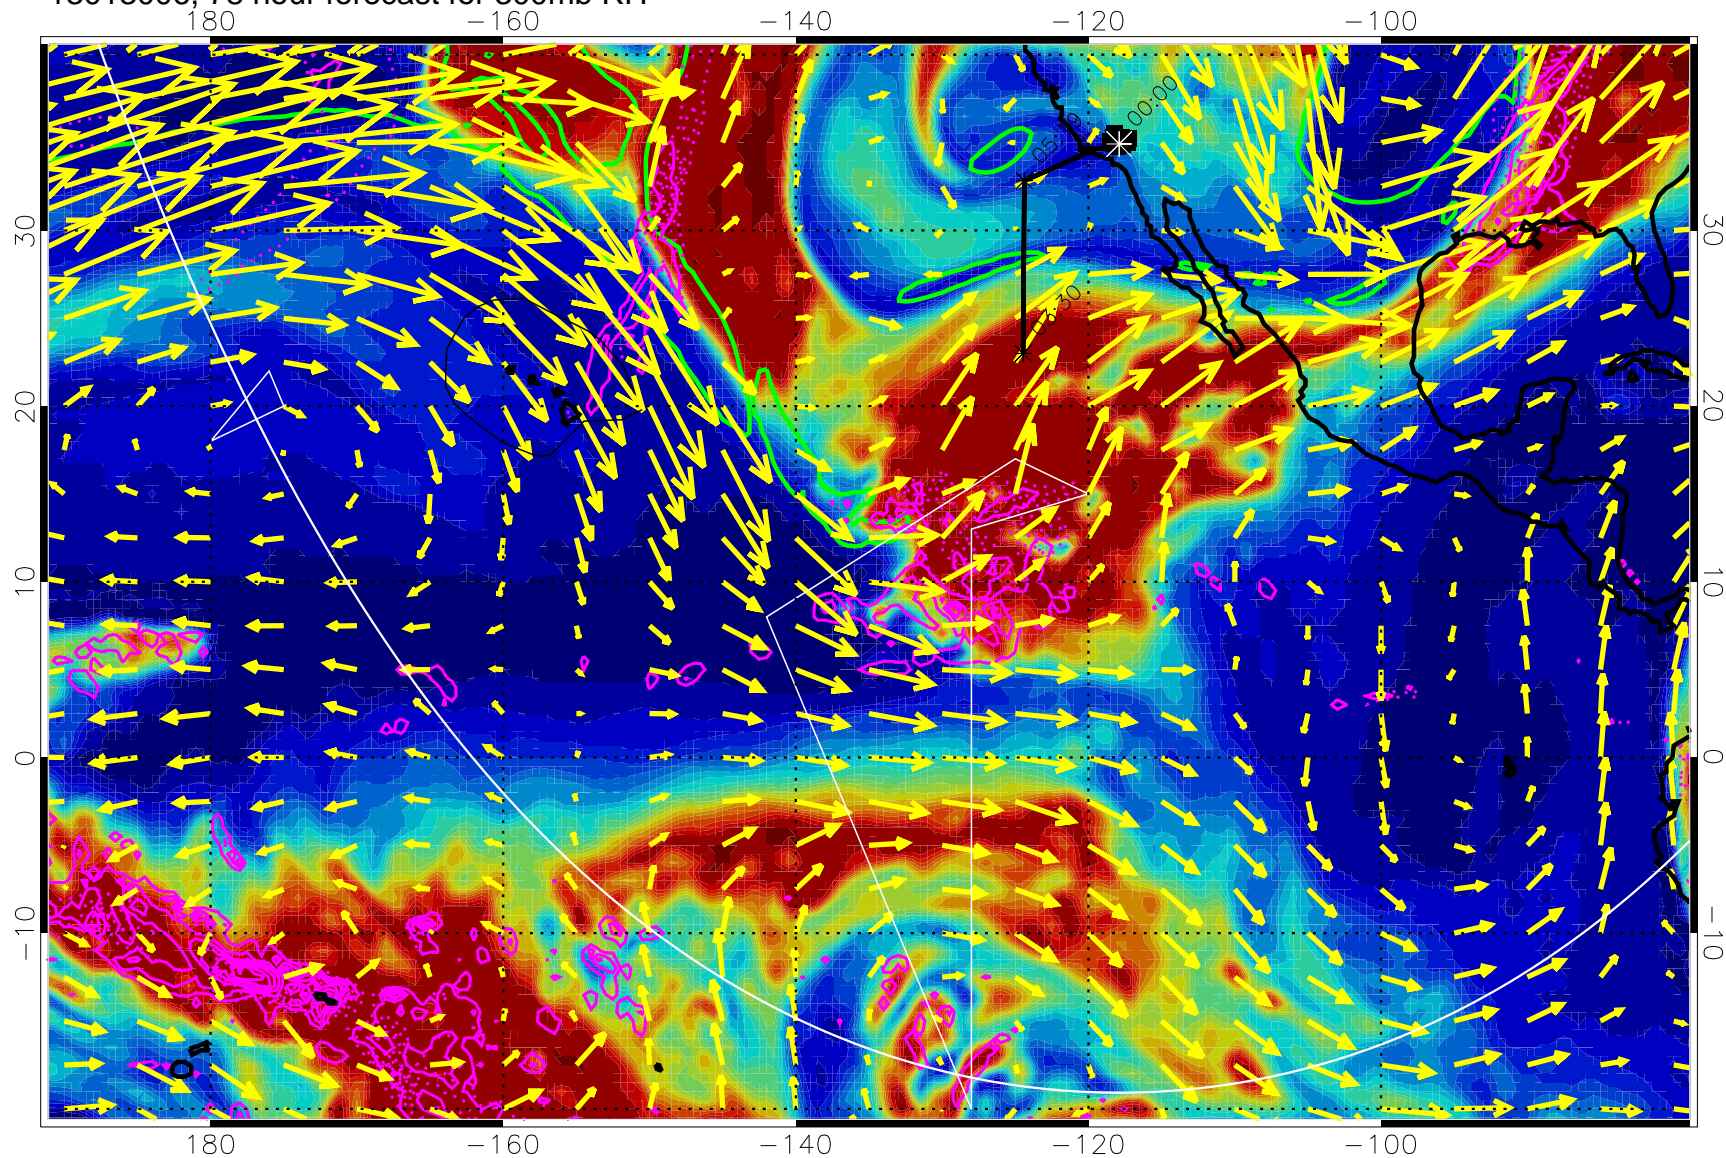

13013000, 72 hour forecast for 300mb RH

Precip (tot dot, conv sol) past 6 hrs 6 kg/m2 contours, min 4

EPV Tropopause (2 PVU) Position

→ 50 m/s

Range ring of 6000 km -- 19 hours GH round trip

13013006, 78 hour forecast for 300mb RH

Precip (tot dot, conv sol) past 6 hrs 6 kg/m2 contours, min 4

EPV Tropopause (2 PVU) Position

→ 50 m/s

Range ring of 6000 km -- 19 hours GH round trip

13013012, 84 hour forecast for 300mb RH

Precip (tot dot, conv sol) past 6 hrs 6 kg/m2 contours, min 4

EPV Tropopause (2 PVU) Position

→ 50 m/s

Range ring of 6000 km -- 19 hours GH round trip

13013018, 90 hour forecast for 300mb RH

Precip (tot dot, conv sol) past 6 hrs 6 kg/m2 contours, min 4

EPV Tropopause (2 PVU) Position