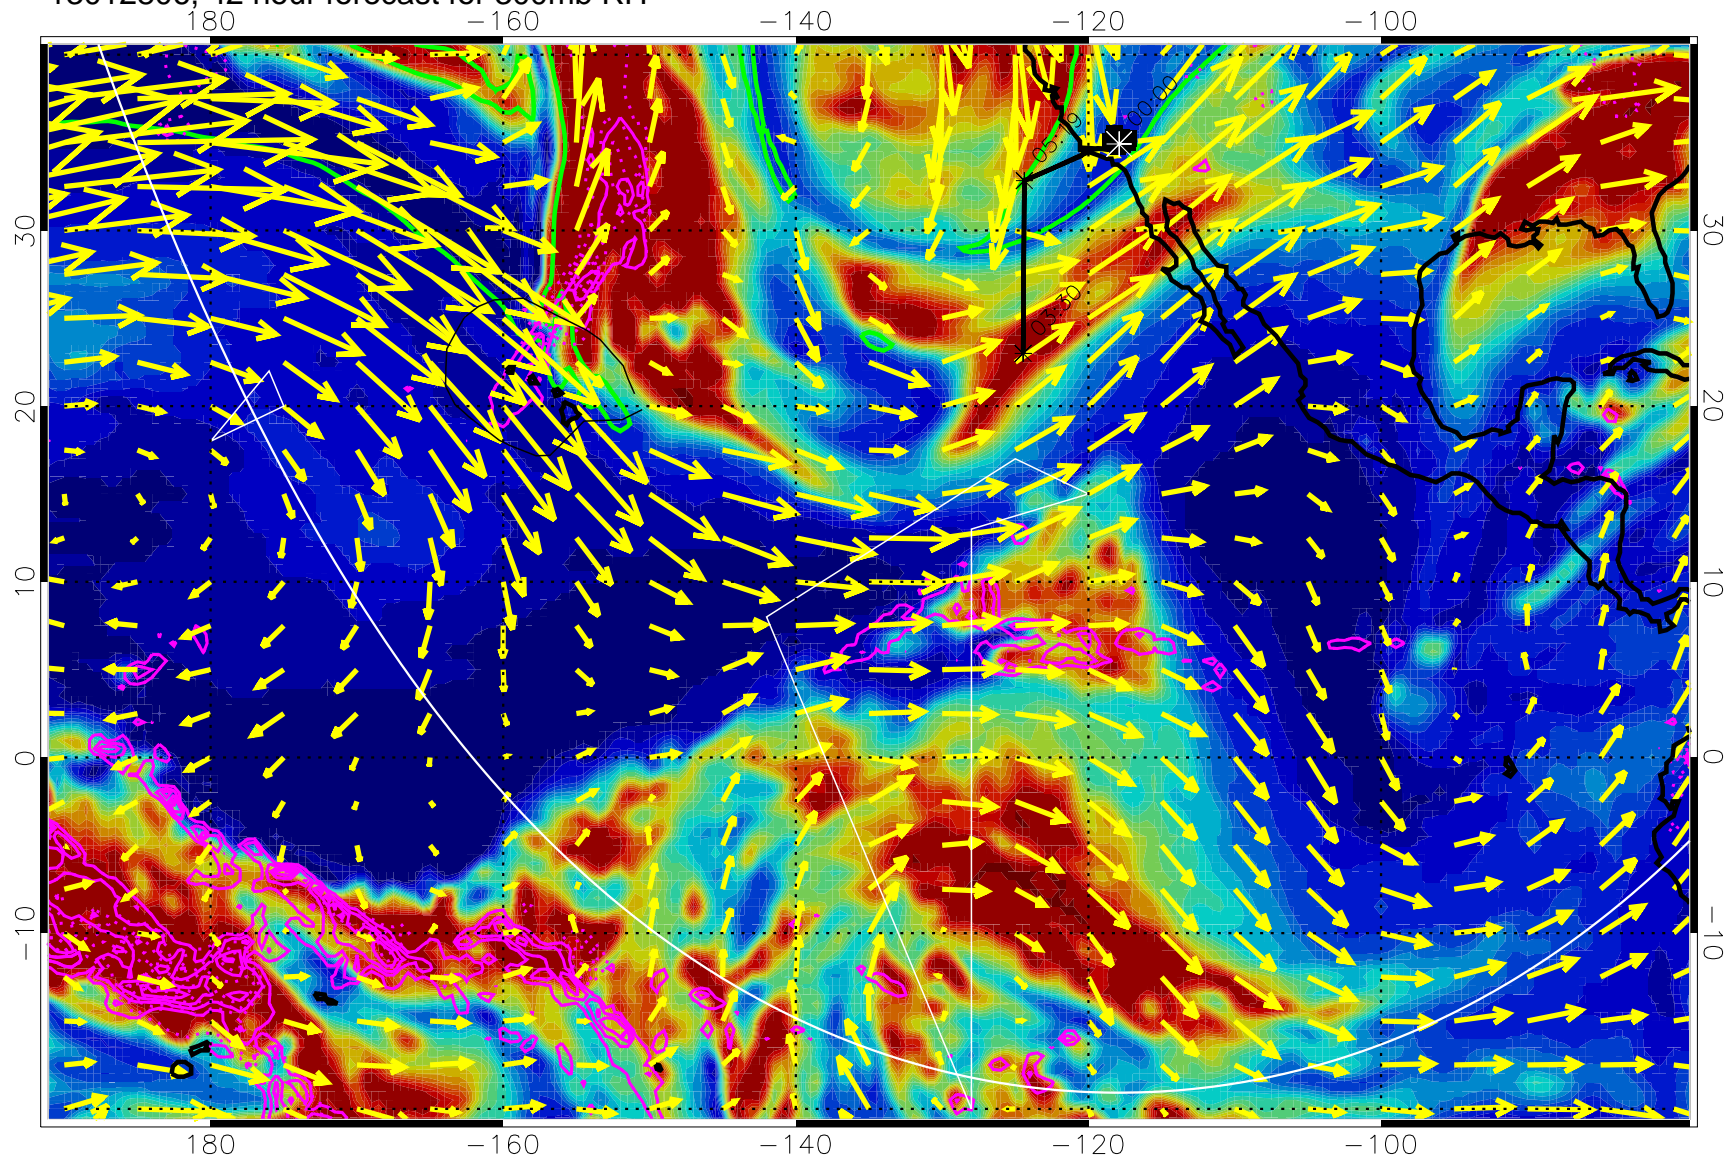

→ 50 m/s

Range ring of 6000 km -- 19 hours GH round trip

13012718, 30 hour forecast for 300mb RH

Precip (tot dot, conv sol) past 6 hrs 6 kg/m2 contours, min 4

EPV Tropopause (2 PVU) Position

→ 50 m/s

Range ring of 6000 km -- 19 hours GH round trip

13012800, 36 hour forecast for 300mb RH

Precip (tot dot, conv sol) past 6 hrs 6 kg/m2 contours, min 4

EPV Tropopause (2 PVU) Position

→ 50 m/s

Range ring of 6000 km -- 19 hours GH round trip

13012806, 42 hour forecast for 300mb RH

Precip (tot dot, conv sol) past 6 hrs 6 kg/m2 contours, min 4

EPV Tropopause (2 PVU) Position

→ 50 m/s

Range ring of 6000 km -- 19 hours GH round trip

13012812, 48 hour forecast for 300mb RH

Precip (tot dot, conv sol) past 6 hrs 6 kg/m2 contours, min 4

EPV Tropopause (2 PVU) Position

→ 50 m/s

Range ring of 6000 km -- 19 hours GH round trip

13012818, 54 hour forecast for 300mb RH

Precip (tot dot, conv sol) past 6 hrs 6 kg/m2 contours, min 4

EPV Tropopause (2 PVU) Position