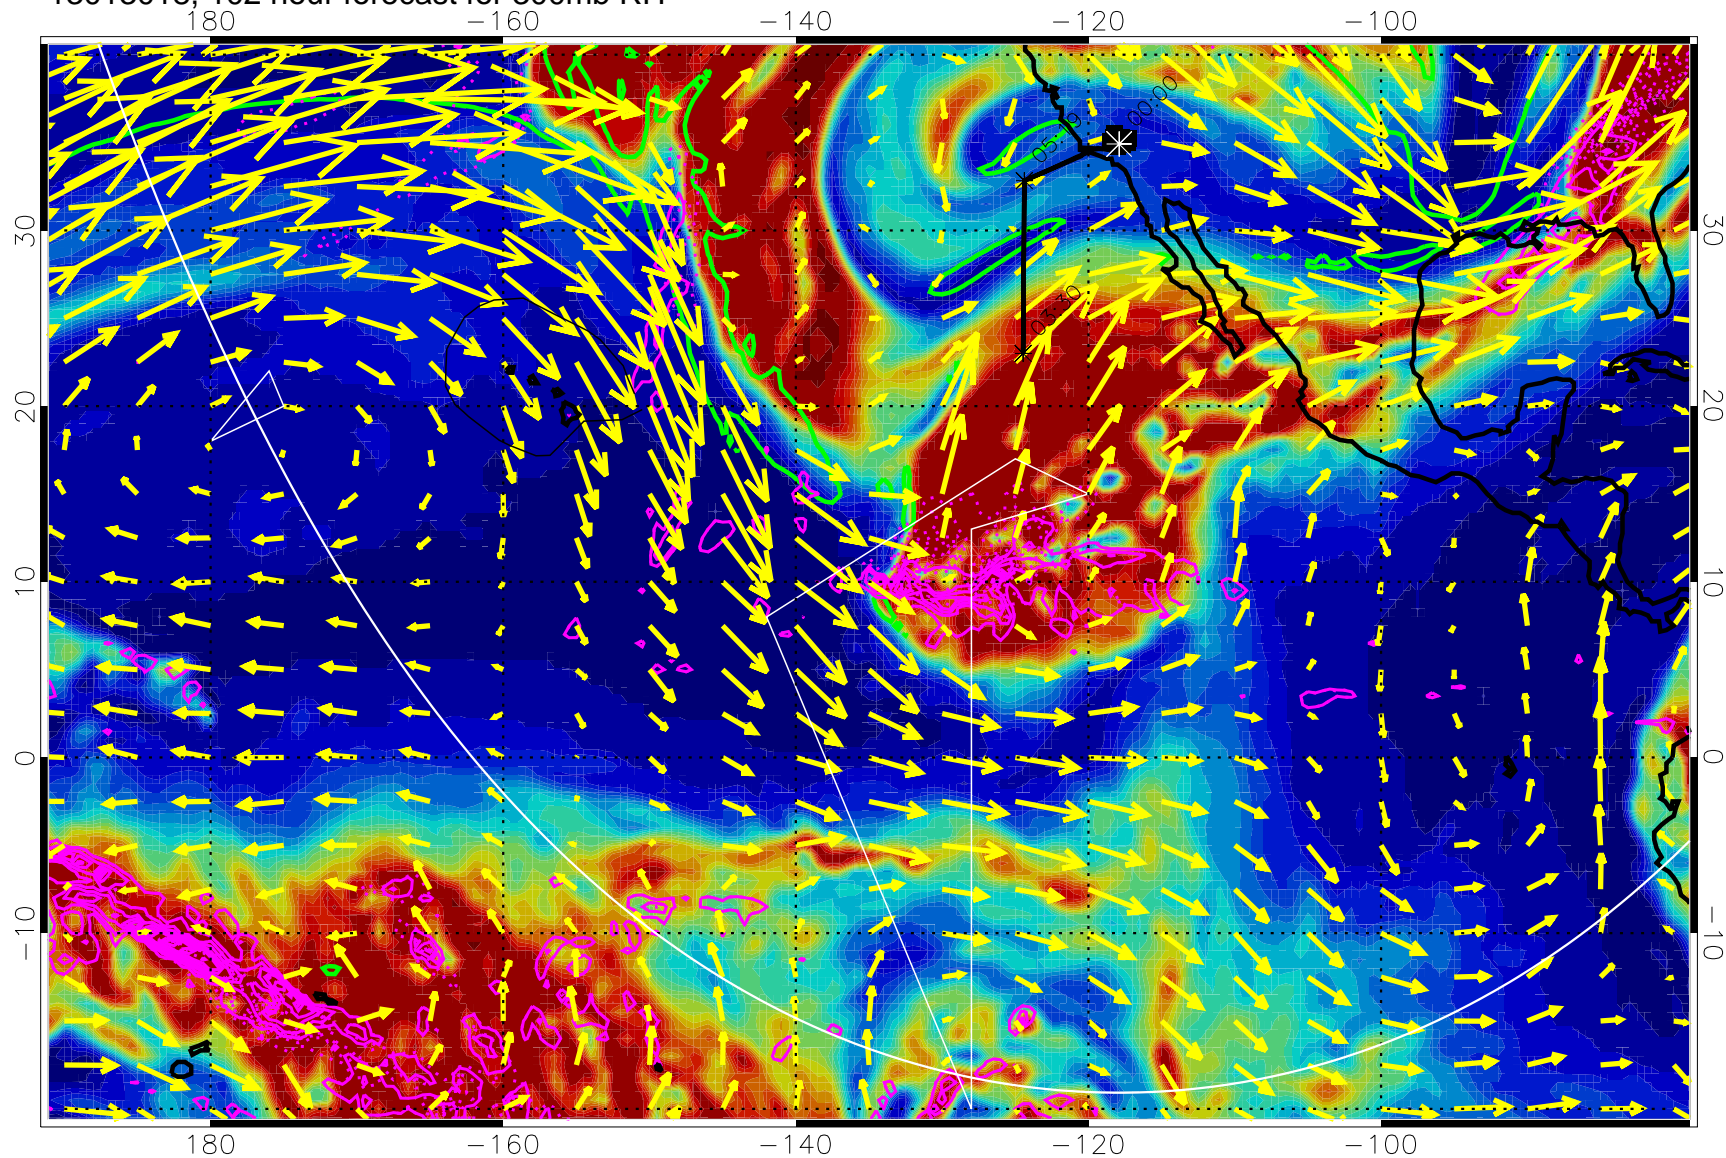

EPV Tropopause (2 PVU) Position

→ 50 m/s

Range ring of 6000 km -- 19 hours GH round trip

13013006, 90 hour forecast for 300mb RH

Precip (tot dot, conv sol) past 6 hrs 6 kg/m2 contours, min 4

EPV Tropopause (2 PVU) Position

→ 50 m/s

Range ring of 6000 km -- 19 hours GH round trip

13013012, 96 hour forecast for 300mb RH

Precip (tot dot, conv sol) past 6 hrs 6 kg/m2 contours, min 4

EPV Tropopause (2 PVU) Position

→ 50 m/s

Range ring of 6000 km -- 19 hours GH round trip

13013018, 102 hour forecast for 300mb RH

Precip (tot dot, conv sol) past 6 hrs 6 kg/m2 contours, min 4

EPV Tropopause (2 PVU) Position

→ 50 m/s

Range ring of 6000 km -- 19 hours GH round trip

13013100, 108 hour forecast for 300mb RH

Precip (tot dot, conv sol) past 6 hrs 6 kg/m2 contours, min 4

EPV Tropopause (2 PVU) Position

→ 50 m/s

Range ring of 6000 km -- 19 hours GH round trip

13013106, 114 hour forecast for 300mb RH

Precip (tot dot, conv sol) past 6 hrs 6 kg/m2 contours, min 4