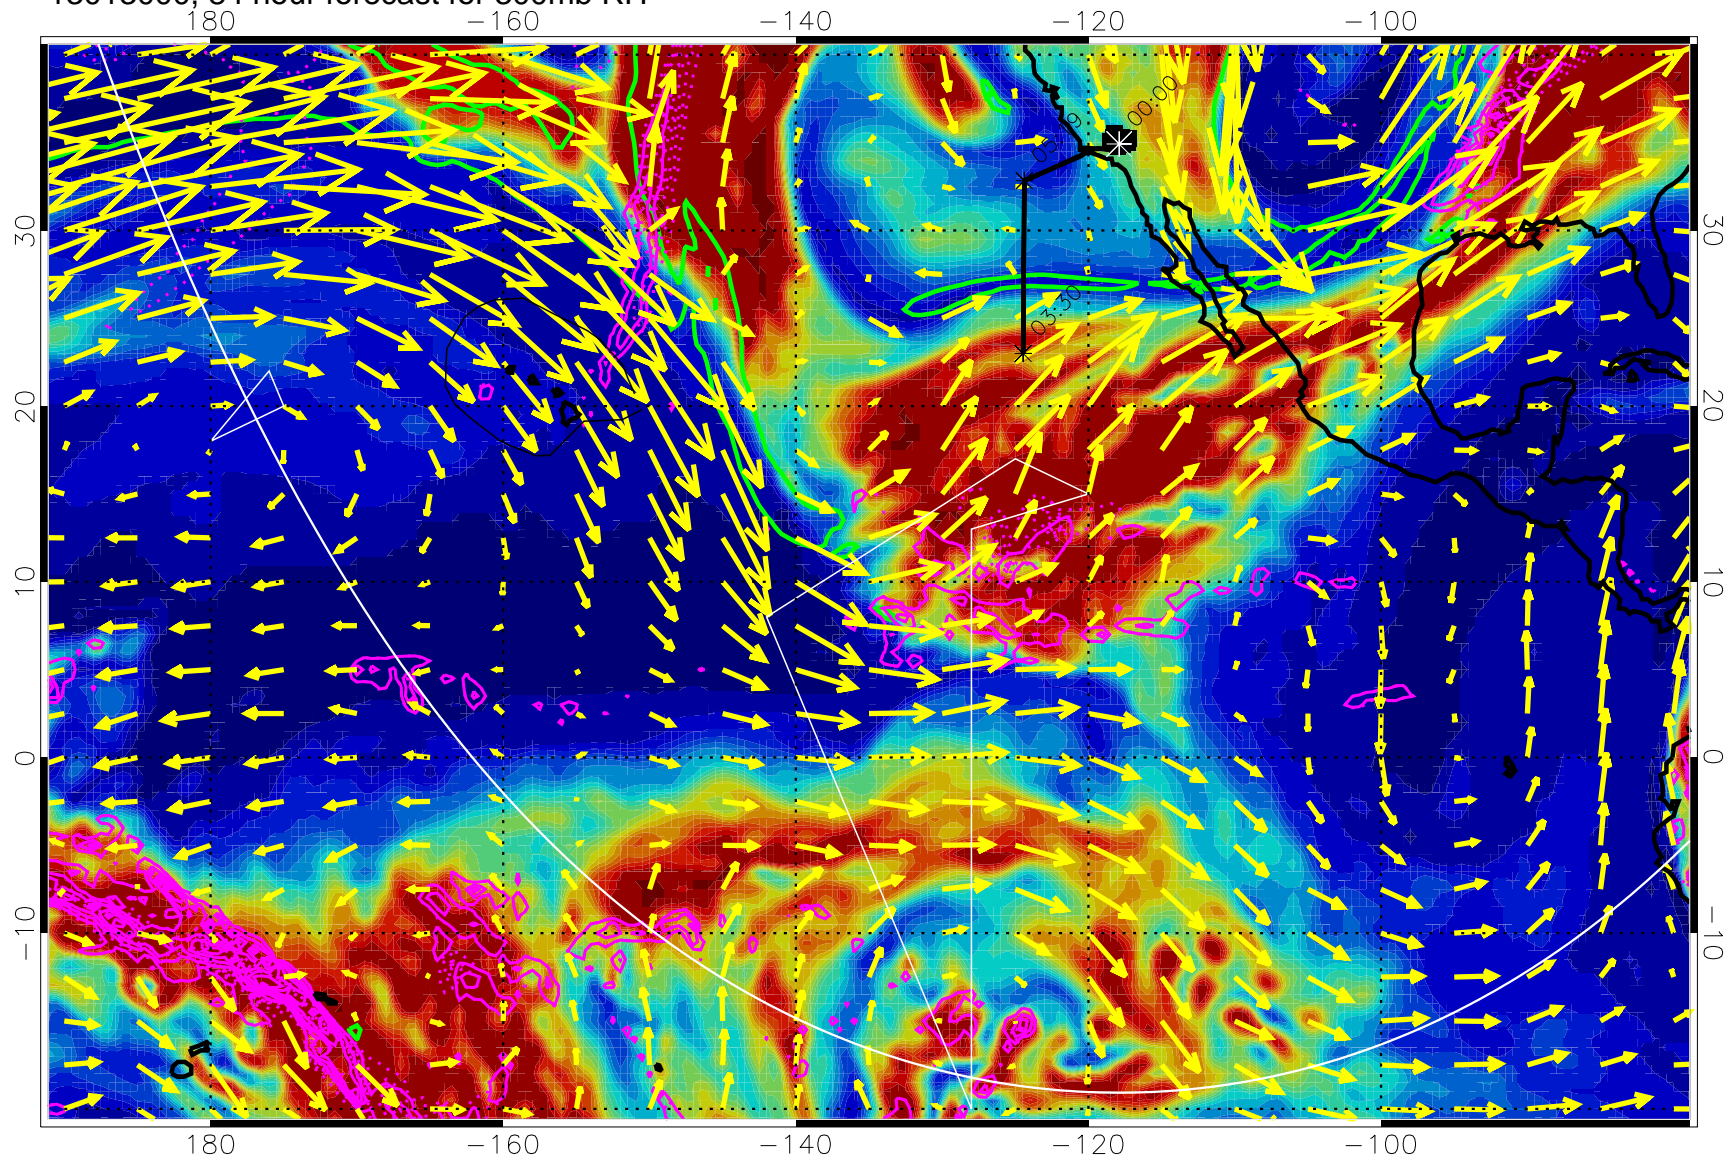

13012912, 72 hour forecast for 300mb RH

Precip (tot dot, conv sol) past 6 hrs 6 kg/m2 contours, min 4

EPV Tropopause (2 PVU) Position

→ 50 m/s

Range ring of 6000 km -- 19 hours GH round trip

13012918, 78 hour forecast for 300mb RH

Precip (tot dot, conv sol) past 6 hrs 6 kg/m2 contours, min 4

EPV Tropopause (2 PVU) Position

→ 50 m/s

Range ring of 6000 km -- 19 hours GH round trip

13013000, 84 hour forecast for 300mb RH

Precip (tot dot, conv sol) past 6 hrs 6 kg/m2 contours, min 4

EPV Tropopause (2 PVU) Position

→ 50 m/s

Range ring of 6000 km -- 19 hours GH round trip

13013006, 90 hour forecast for 300mb RH

Precip (tot dot, conv sol) past 6 hrs 6 kg/m2 contours, min 4

EPV Tropopause (2 PVU) Position

Precip (tot dot, conv sol) past 6 hrs 6 kg/m2 contours, min 4

EPV Tropopause (2 PVU) Position

→ 50 m/s

Range ring of 6000 km -- 19 hours GH round trip

13013106, 114 hour forecast for 300mb RH

Precip (tot dot, conv sol) past 6 hrs 6 kg/m2 contours, min 4