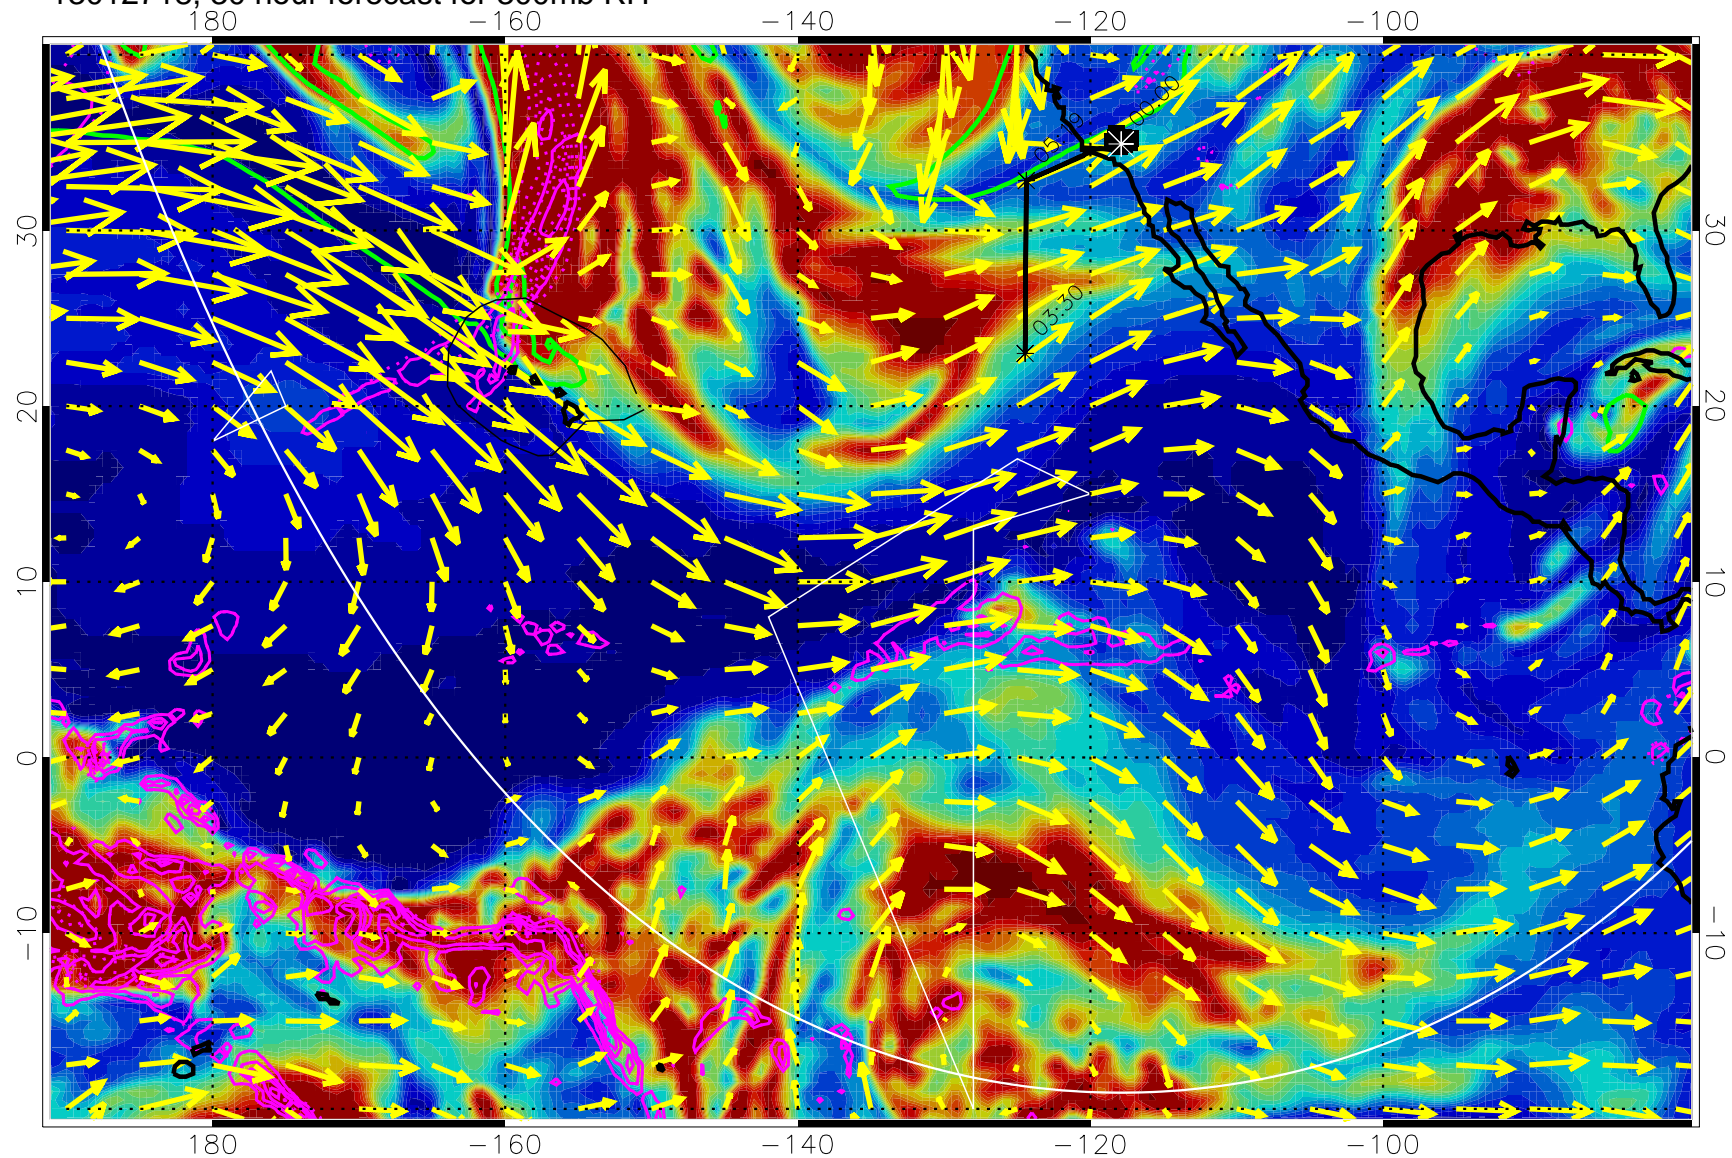

Precip (tot dot, conv sol) past 6 hrs 6 kg/m2 contours, min 4

EPV Tropopause (2 PVU) Position

→ 50 m/s

Range ring of 6000 km -- 19 hours GH round trip

13012706, 18 hour forecast for 300mb RH

Precip (tot dot, conv sol) past 6 hrs 6 kg/m2 contours, min 4

EPV Tropopause (2 PVU) Position

→ 50 m/s

Range ring of 6000 km -- 19 hours GH round trip

13012712, 24 hour forecast for 300mb RH

Precip (tot dot, conv sol) past 6 hrs 6 kg/m2 contours, min 4

EPV Tropopause (2 PVU) Position

→ 50 m/s

Range ring of 6000 km -- 19 hours GH round trip

13012718, 30 hour forecast for 300mb RH

Precip (tot dot, conv sol) past 6 hrs 6 kg/m2 contours, min 4

EPV Tropopause (2 PVU) Position

→ 50 m/s

Range ring of 6000 km -- 19 hours GH round trip

13012800, 36 hour forecast for 300mb RH

Precip (tot dot, conv sol) past 6 hrs 6 kg/m2 contours, min 4

EPV Tropopause (2 PVU) Position

→ 50 m/s

Range ring of 6000 km -- 19 hours GH round trip

13012806, 42 hour forecast for 300mb RH