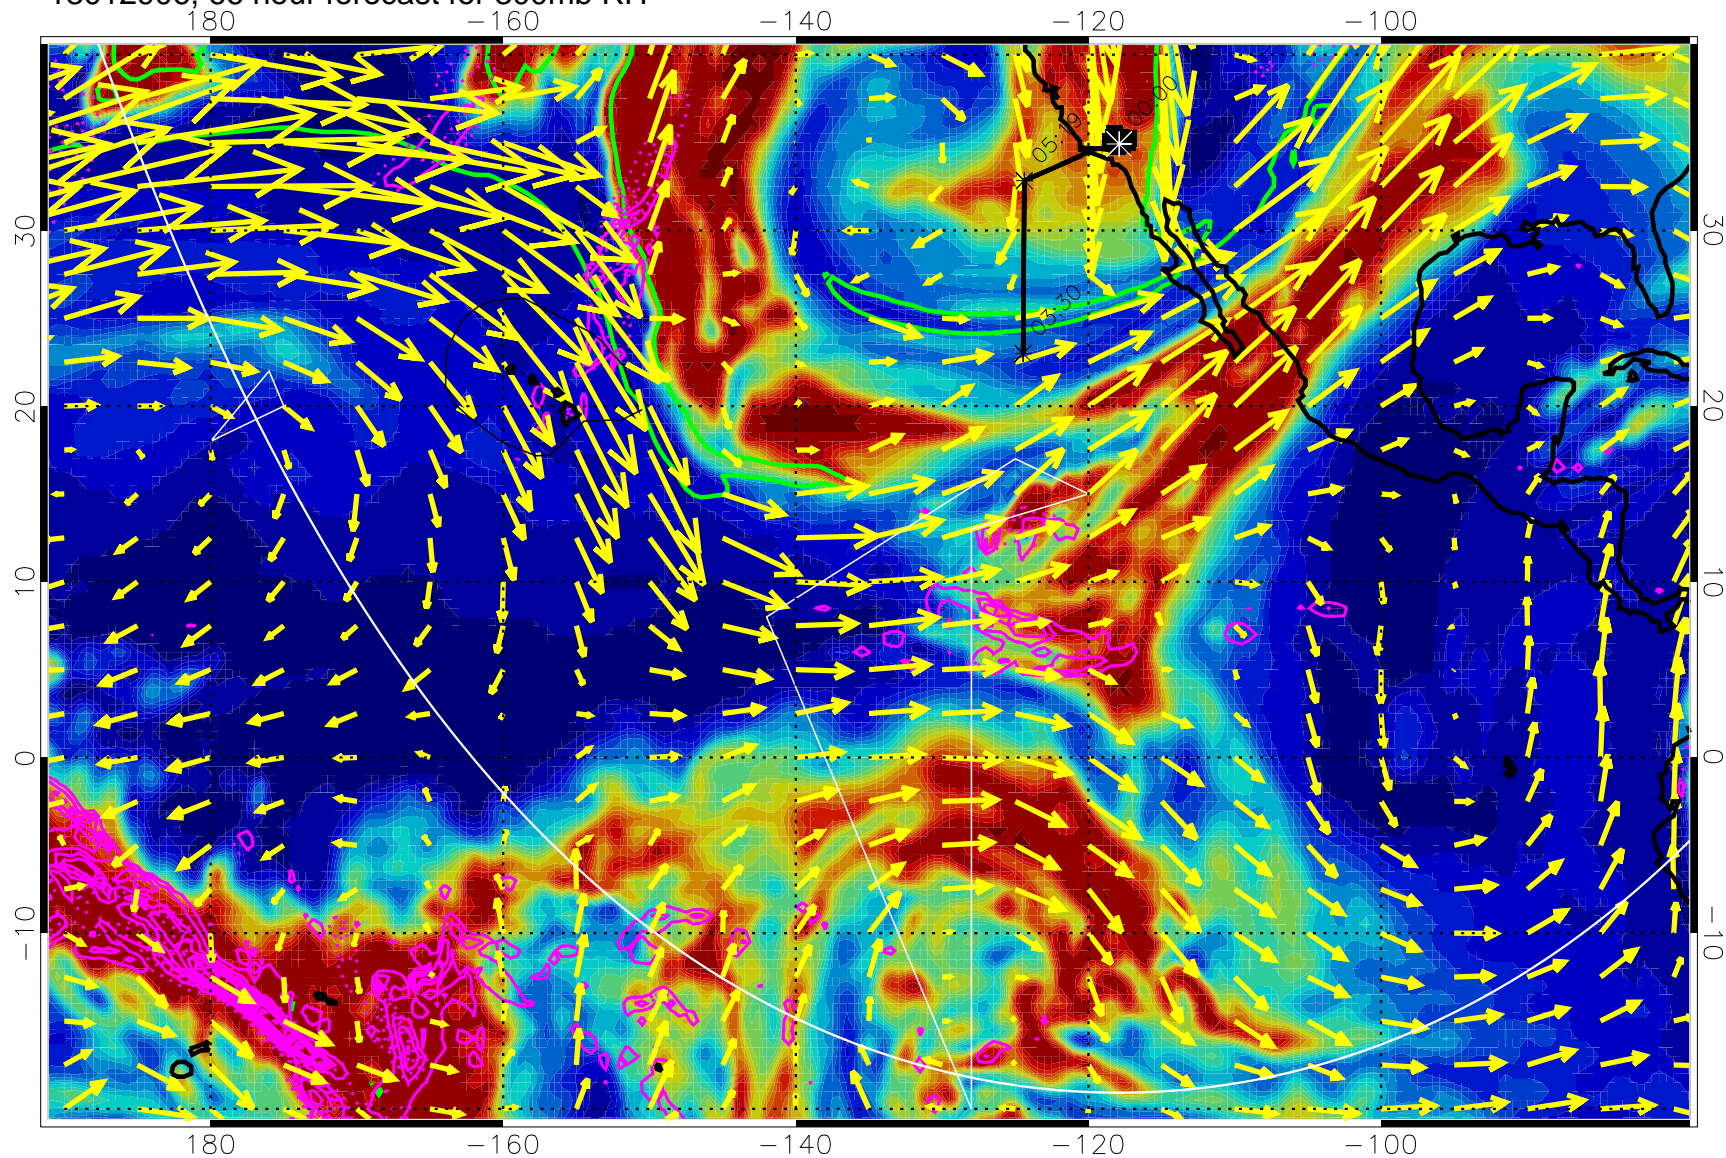

→ 50 m/s

Range ring of 6000 km -- 19 hours GH round trip

13012900, 60 hour forecast for 300mb RH

180 -160 -140 -120 -100

Precip (tot dot, conv sol) past 6 hrs 6 kg/m2 contours, min 4

EPV Tropopause (2 PVU) Position

→ 50 m/s

Range ring of 6000 km -- 19 hours GH round trip

13012906, 66 hour forecast for 300mb RH

Precip (tot dot, conv sol) past 6 hrs 6 kg/m2 contours, min 4

EPV Tropopause (2 PVU) Position

→ 50 m/s

Range ring of 6000 km -- 19 hours GH round trip

13012912, 72 hour forecast for 300mb RH

Precip (tot dot, conv sol) past 6 hrs 6 kg/m2 contours, min 4

EPV Tropopause (2 PVU) Position

→ 50 m/s

Range ring of 6000 km -- 19 hours GH round trip

13012918, 78 hour forecast for 300mb RH

Precip (tot dot, conv sol) past 6 hrs 6 kg/m2 contours, min 4

EPV Tropopause (2 PVU) Position

→ 50 m/s

Range ring of 6000 km -- 19 hours GH round trip

13013000, 84 hour forecast for 300mb RH

Precip (tot dot, conv sol) past 6 hrs 6 kg/m2 contours, min 4