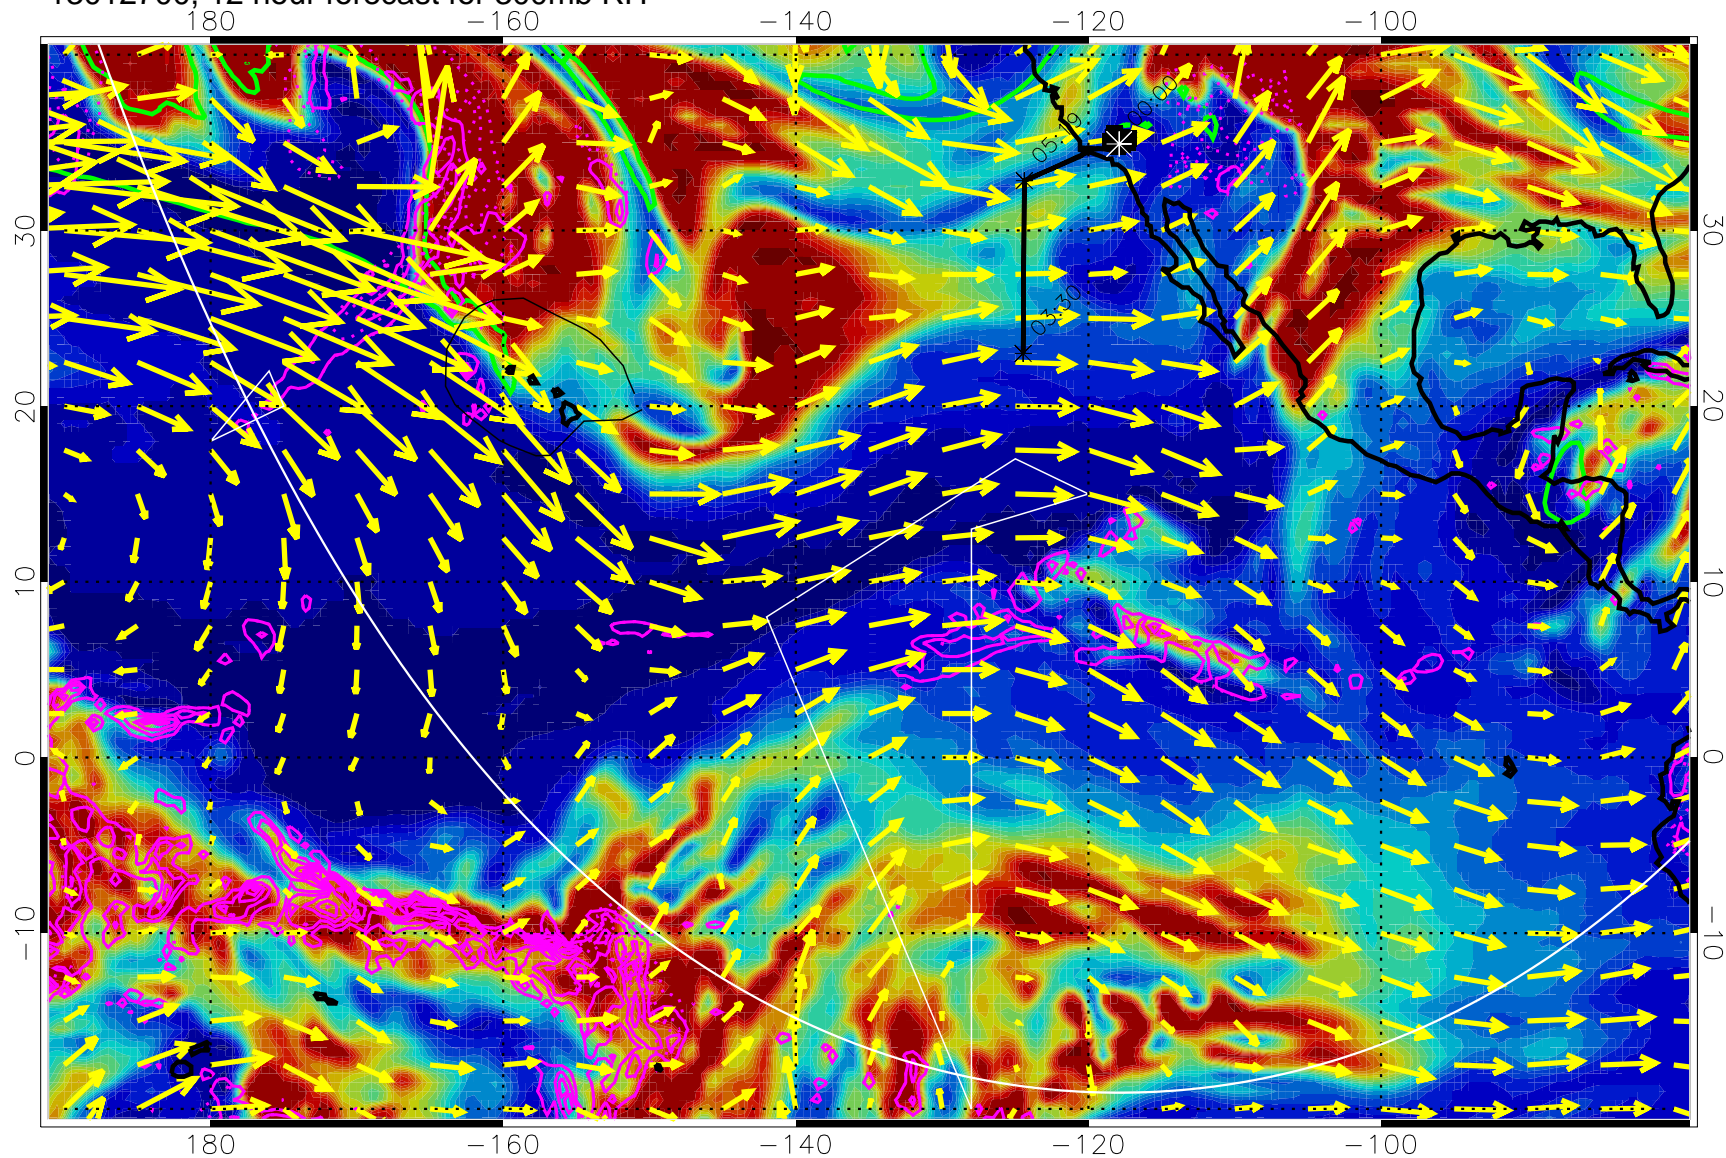

13012618, 6 hour forecast for 300mb RH

Precip (tot dot, conv sol) past 6 hrs 6 kg/m2 contours, min 4

EPV Tropopause (2 PVU) Position

→ 50 m/s

Range ring of 6000 km -- 19 hours GH round trip

13012700, 12 hour forecast for 300mb RH

Precip (tot dot, conv sol) past 6 hrs 6 kg/m2 contours, min 4

EPV Tropopause (2 PVU) Position

→ 50 m/s

Range ring of 6000 km -- 19 hours GH round trip

13012706, 18 hour forecast for 300mb RH

Precip (tot dot, conv sol) past 6 hrs 6 kg/m2 contours, min 4

EPV Tropopause (2 PVU) Position

→ 50 m/s

Range ring of 6000 km -- 19 hours GH round trip

13012712, 24 hour forecast for 300mb RH

Precip (tot dot, conv sol) past 6 hrs 6 kg/m2 contours, min 4

EPV Tropopause (2 PVU) Position

→ 50 m/s

Range ring of 6000 km -- 19 hours GH round trip

13012718, 30 hour forecast for 300mb RH

Precip (tot dot, conv sol) past 6 hrs 6 kg/m2 contours, min 4

EPV Tropopause (2 PVU) Position

→ 50 m/s

Range ring of 6000 km -- 19 hours GH round trip