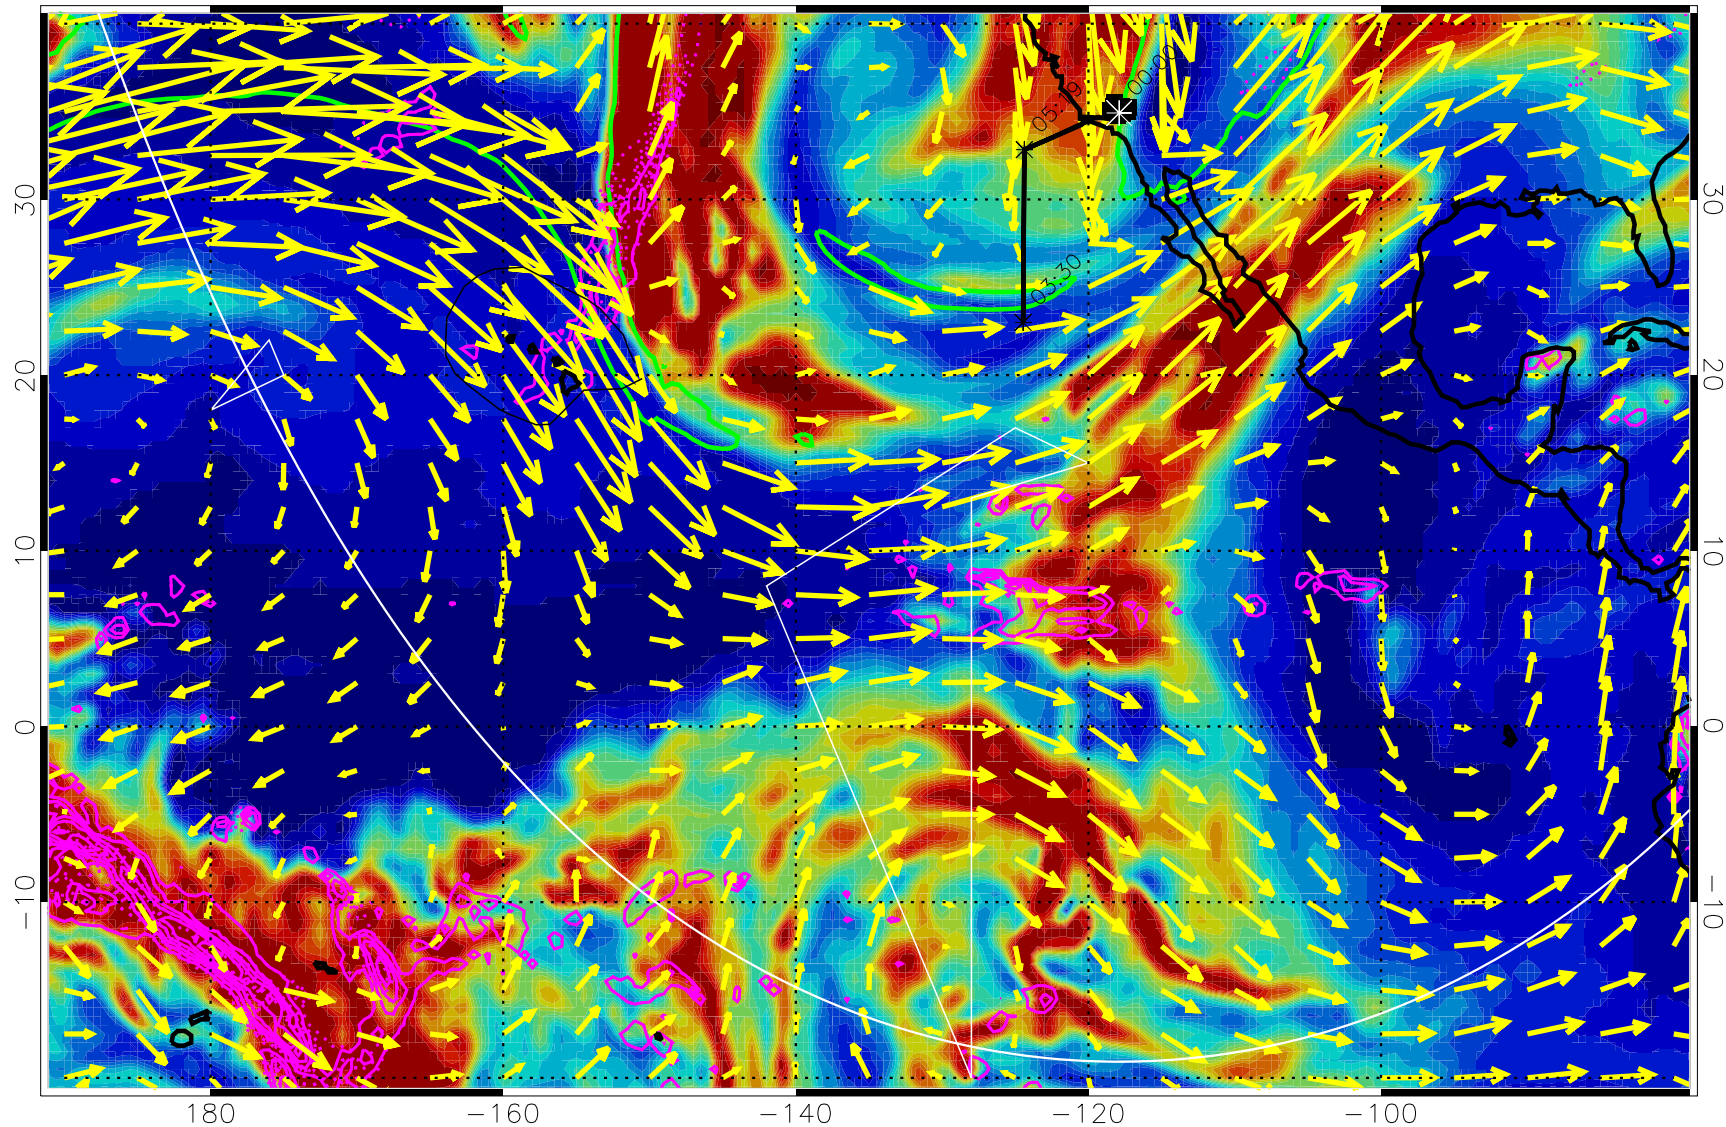

EPV Tropopause (2 PVU) Position

→ 50 m/s

Range ring of 6000 km -- 19 hours GH round trip

13012818, 54 hour forecast for 300mb RH

Precip (tot dot, conv sol) past 6 hrs 6 kg/m2 contours, min 4

EPV Tropopause (2 PVU) Position

→ 50 m/s

Range ring of 6000 km -- 19 hours GH round trip

13012900, 60 hour forecast for 300mb RH

180 -160 -140 -120 -100

Precip (tot dot, conv sol) past 6 hrs 6 kg/m2 contours, min 4

EPV Tropopause (2 PVU) Position