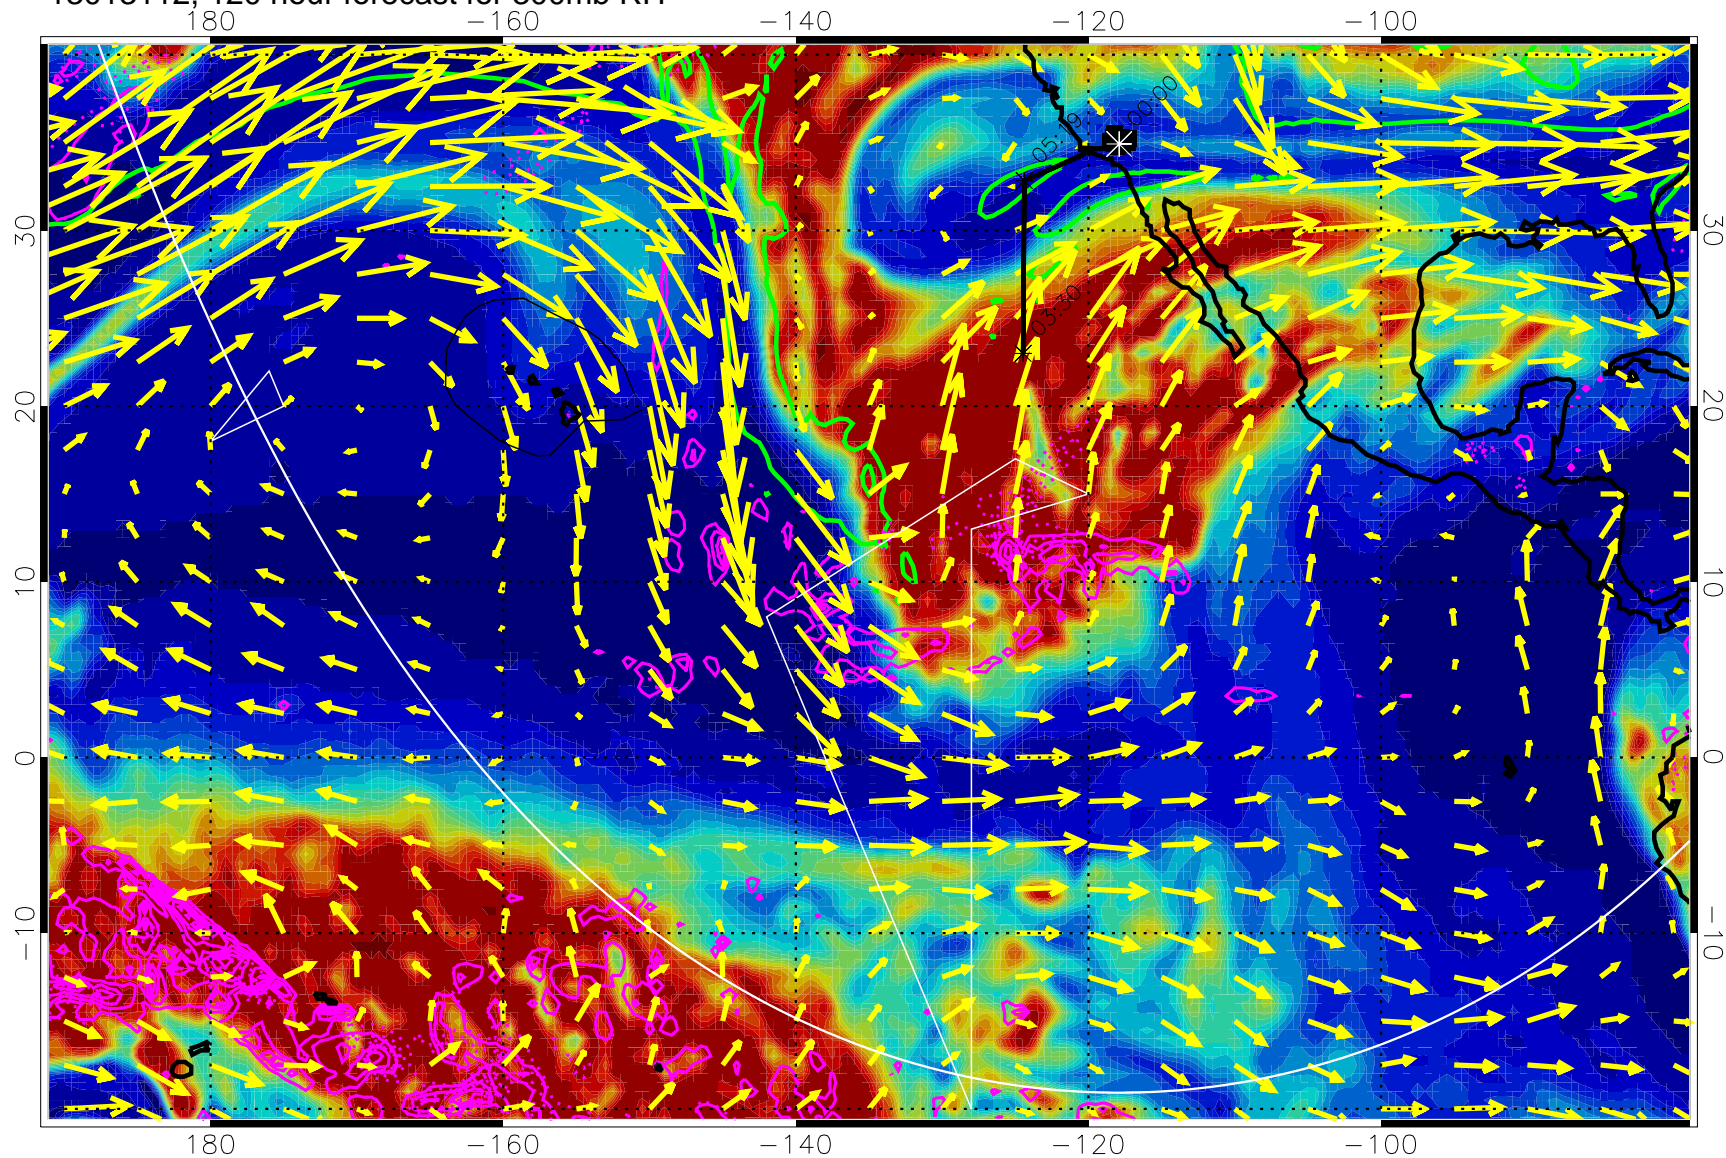

13013018, 102 hour forecast for 300mb RH

Precip (tot dot, conv sol) past 6 hrs 6 kg/m2 contours, min 4

EPV Tropopause (2 PVU) Position

→ 50 m/s

Range ring of 6000 km -- 19 hours GH round trip

13013100, 108 hour forecast for 300mb RH

Precip (tot dot, conv sol) past 6 hrs 6 kg/m2 contours, min 4

EPV Tropopause (2 PVU) Position

→ 50 m/s

Range ring of 6000 km -- 19 hours GH round trip

13013106, 114 hour forecast for 300mb RH

Precip (tot dot, conv sol) past 6 hrs 6 kg/m2 contours, min 4

EPV Tropopause (2 PVU) Position

→ 50 m/s

Range ring of 6000 km -- 19 hours GH round trip

13013112, 120 hour forecast for 300mb RH

Precip (tot dot, conv sol) past 6 hrs 6 kg/m2 contours, min 4

EPV Tropopause (2 PVU) Position