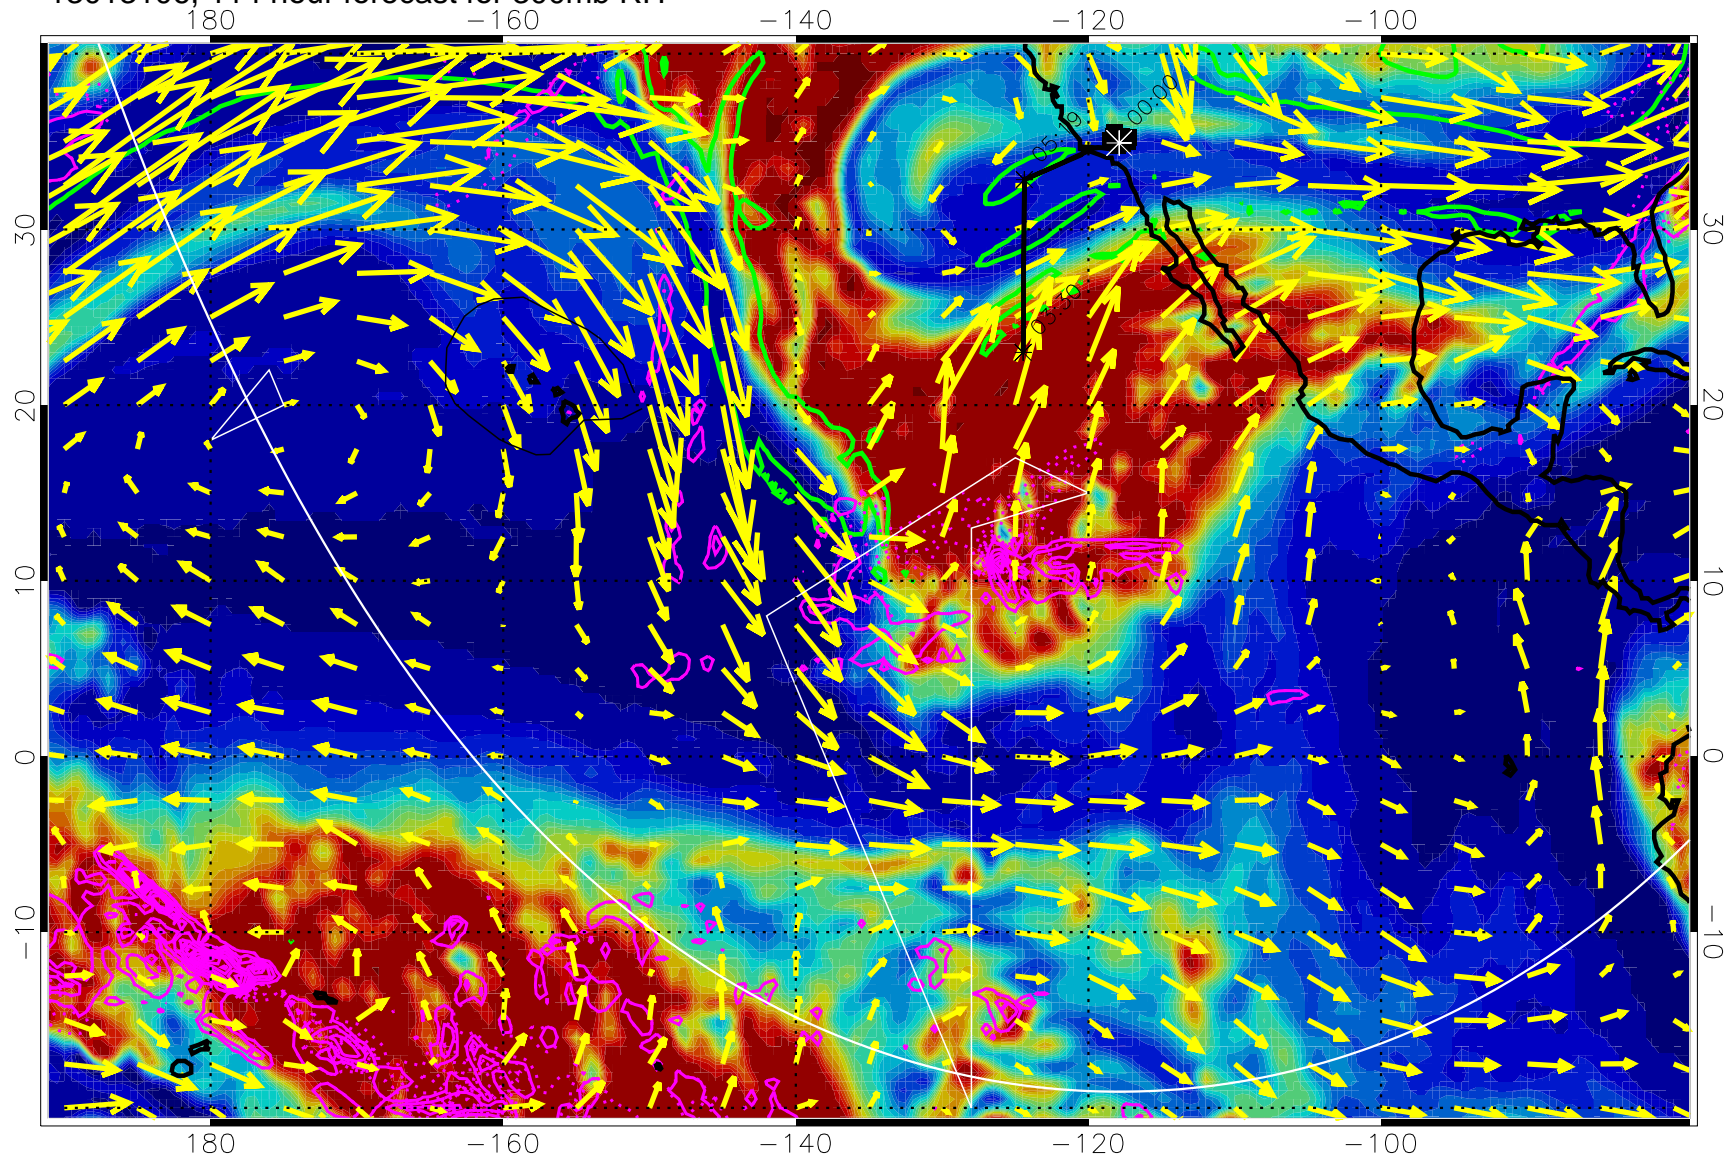

→ 50 m/s

Range ring of 6000 km -- 19 hours GH round trip

13013012, 96 hour forecast for 300mb RH

Precip (tot dot, conv sol) past 6 hrs 6 kg/m2 contours, min 4

EPV Tropopause (2 PVU) Position

→ 50 m/s

Range ring of 6000 km -- 19 hours GH round trip

13013018, 102 hour forecast for 300mb RH

Precip (tot dot, conv sol) past 6 hrs 6 kg/m2 contours, min 4

EPV Tropopause (2 PVU) Position

→ 50 m/s

Range ring of 6000 km -- 19 hours GH round trip

13013100, 108 hour forecast for 300mb RH

Precip (tot dot, conv sol) past 6 hrs 6 kg/m2 contours, min 4

EPV Tropopause (2 PVU) Position

→ 50 m/s

Range ring of 6000 km -- 19 hours GH round trip

13013106, 114 hour forecast for 300mb RH

Precip (tot dot, conv sol) past 6 hrs 6 kg/m2 contours, min 4

EPV Tropopause (2 PVU) Position

→ 50 m/s

Range ring of 6000 km -- 19 hours GH round trip

13013112, 120 hour forecast for 300mb RH

Precip (tot dot, conv sol) past 6 hrs 6 kg/m2 contours, min 4

EPV Tropopause (2 PVU) Position