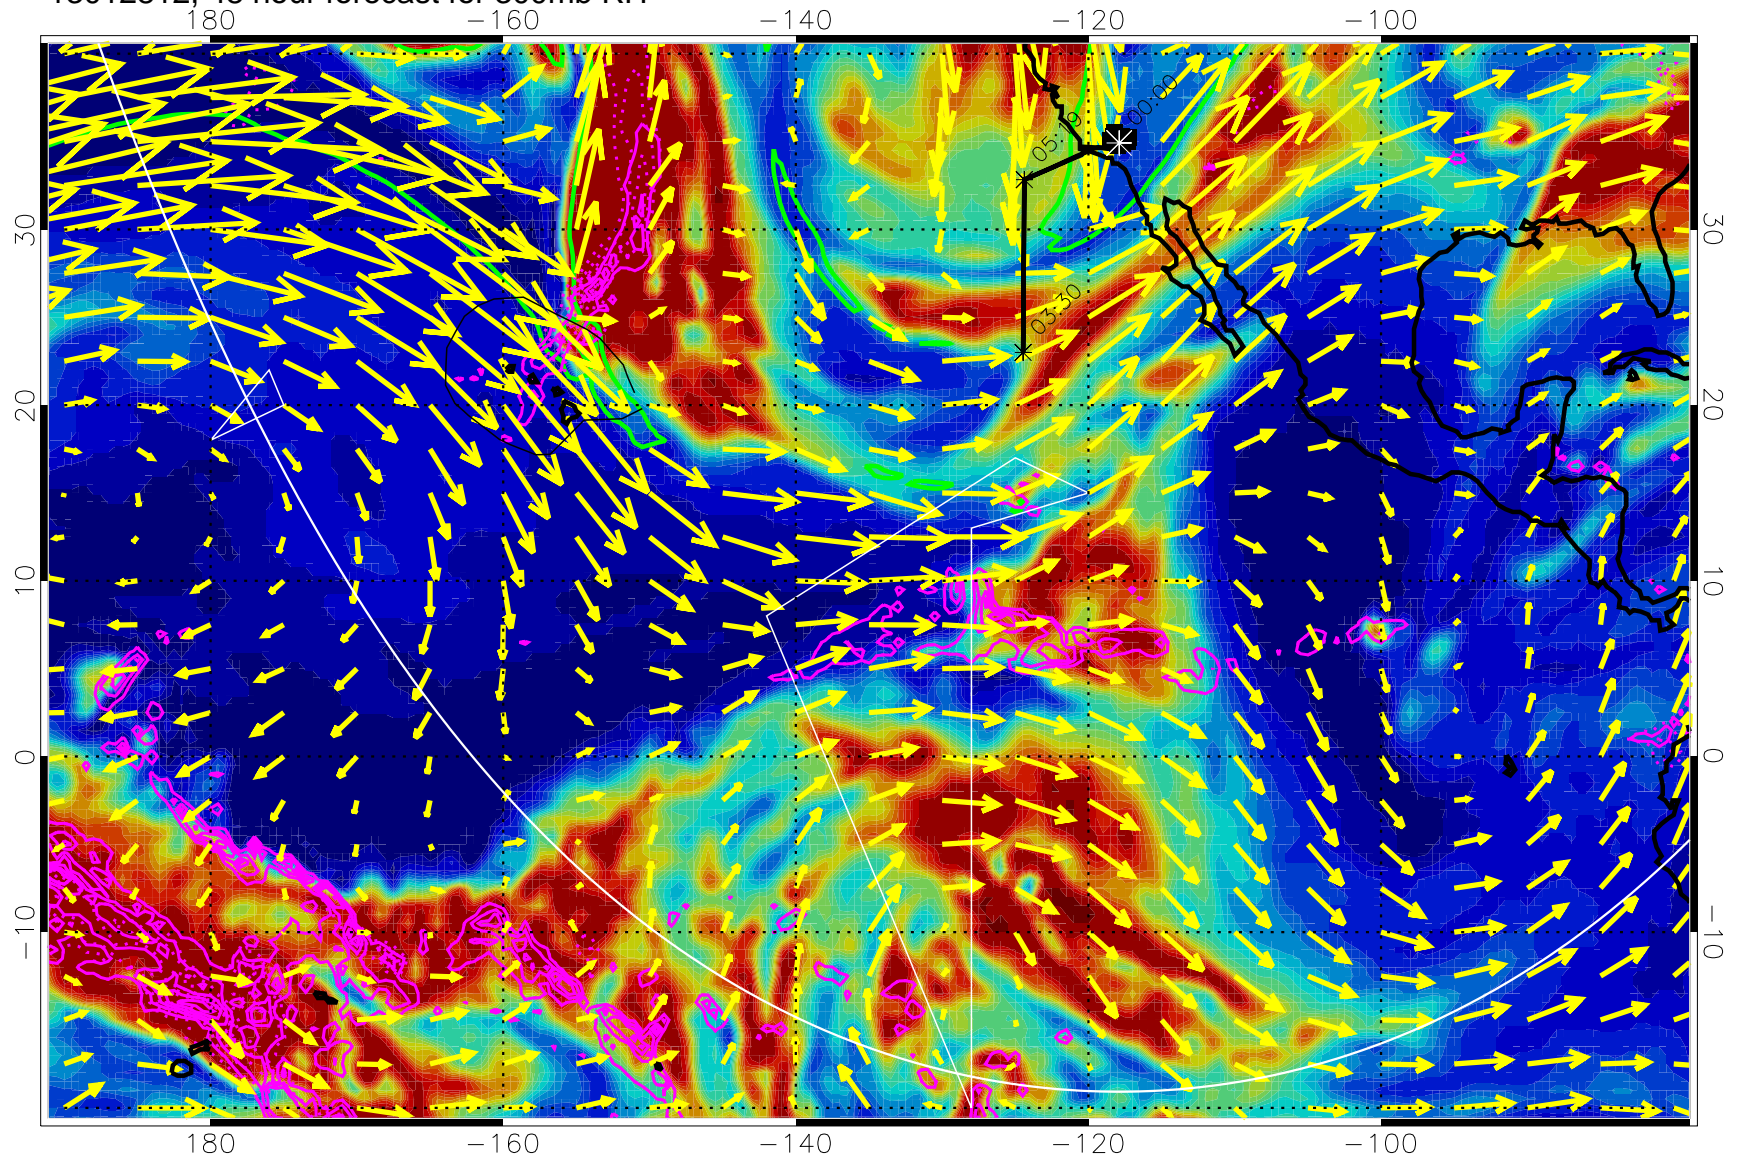

EPV Tropopause (2 PVU) Position

→ 50 m/s

Range ring of 6000 km -- 19 hours GH round trip

13012712, 24 hour forecast for 300mb RH

Precip (tot dot, conv sol) past 6 hrs 6 kg/m2 contours, min 4

EPV Tropopause (2 PVU) Position

13012800, 36 hour forecast for 300mb RH

Precip (tot dot, conv sol) past 6 hrs 6 kg/m2 contours, min 4

EPV Tropopause (2 PVU) Position

→ 50 m/s

Range ring of 6000 km -- 19 hours GH round trip

13012806, 42 hour forecast for 300mb RH

Precip (tot dot, conv sol) past 6 hrs 6 kg/m2 contours, min 4

EPV Tropopause (2 PVU) Position

→ 50 m/s

Range ring of 6000 km -- 19 hours GH round trip

13012812, 48 hour forecast for 300mb RH

Precip (tot dot, conv sol) past 6 hrs 6 kg/m2 contours, min 4

EPV Tropopause (2 PVU) Position

→ 50 m/s

Range ring of 6000 km -- 19 hours GH round trip

13012818, 54 hour forecast for 300mb RH

Precip (tot dot, conv sol) past 6 hrs 6 kg/m2 contours, min 4

EPV Tropopause (2 PVU) Position