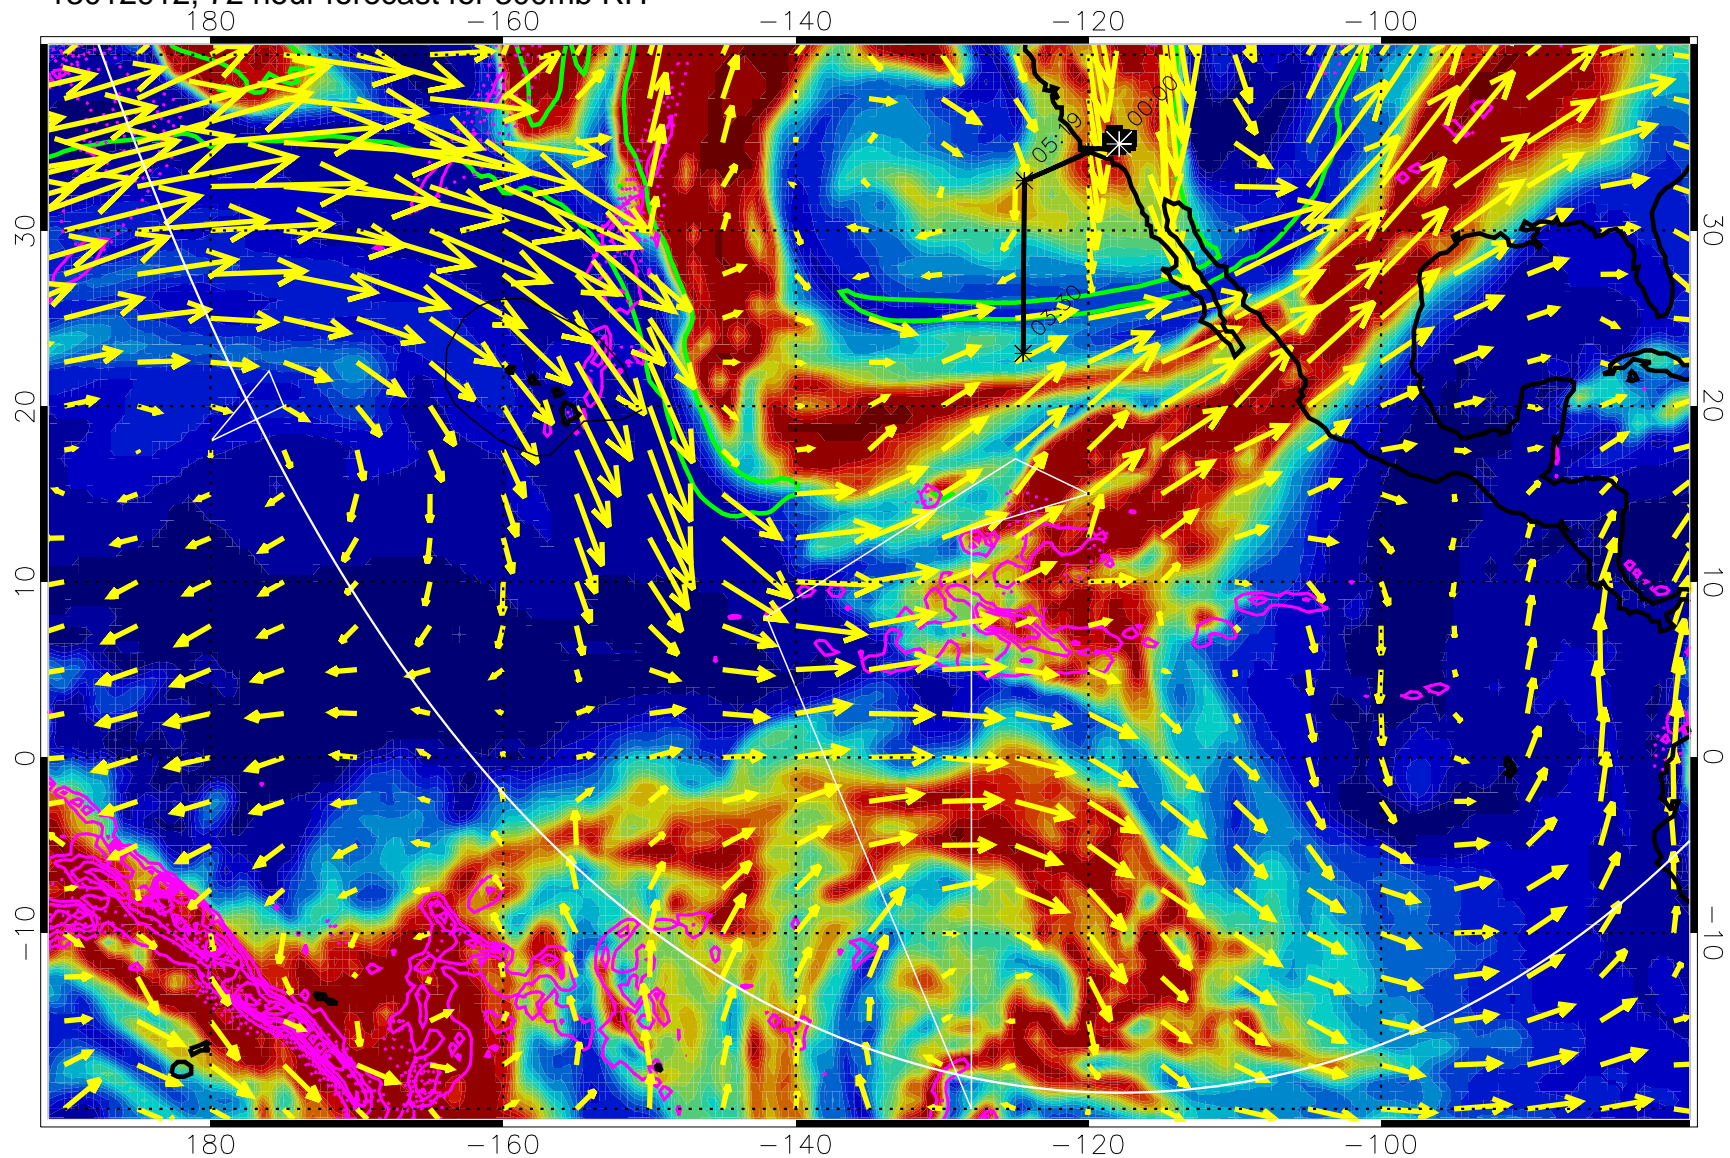

→ 50 m/s

Range ring of 6000 km -- 19 hours GH round trip

13012906, 66 hour forecast for 300mb RH

Precip (tot dot, conv sol) past 6 hrs 6 kg/m2 contours, min 4

EPV Tropopause (2 PVU) Position

→ 50 m/s

Range ring of 6000 km -- 19 hours GH round trip

13012912, 72 hour forecast for 300mb RH

Precip (tot dot, conv sol) past 6 hrs 6 kg/m2 contours, min 4

EPV Tropopause (2 PVU) Position

→ 50 m/s

Range ring of 6000 km -- 19 hours GH round trip

13012918, 78 hour forecast for 300mb RH

Precip (tot dot, conv sol) past 6 hrs 6 kg/m2 contours, min 4

EPV Tropopause (2 PVU) Position

→ 50 m/s

Range ring of 6000 km -- 19 hours GH round trip

13013000, 84 hour forecast for 300mb RH

Precip (tot dot, conv sol) past 6 hrs 6 kg/m2 contours, min 4

EPV Tropopause (2 PVU) Position

→ 50 m/s

Range ring of 6000 km -- 19 hours GH round trip

13013006, 90 hour forecast for 300mb RH

Precip (tot dot, conv sol) past 6 hrs 6 kg/m2 contours, min 4

EPV Tropopause (2 PVU) Position