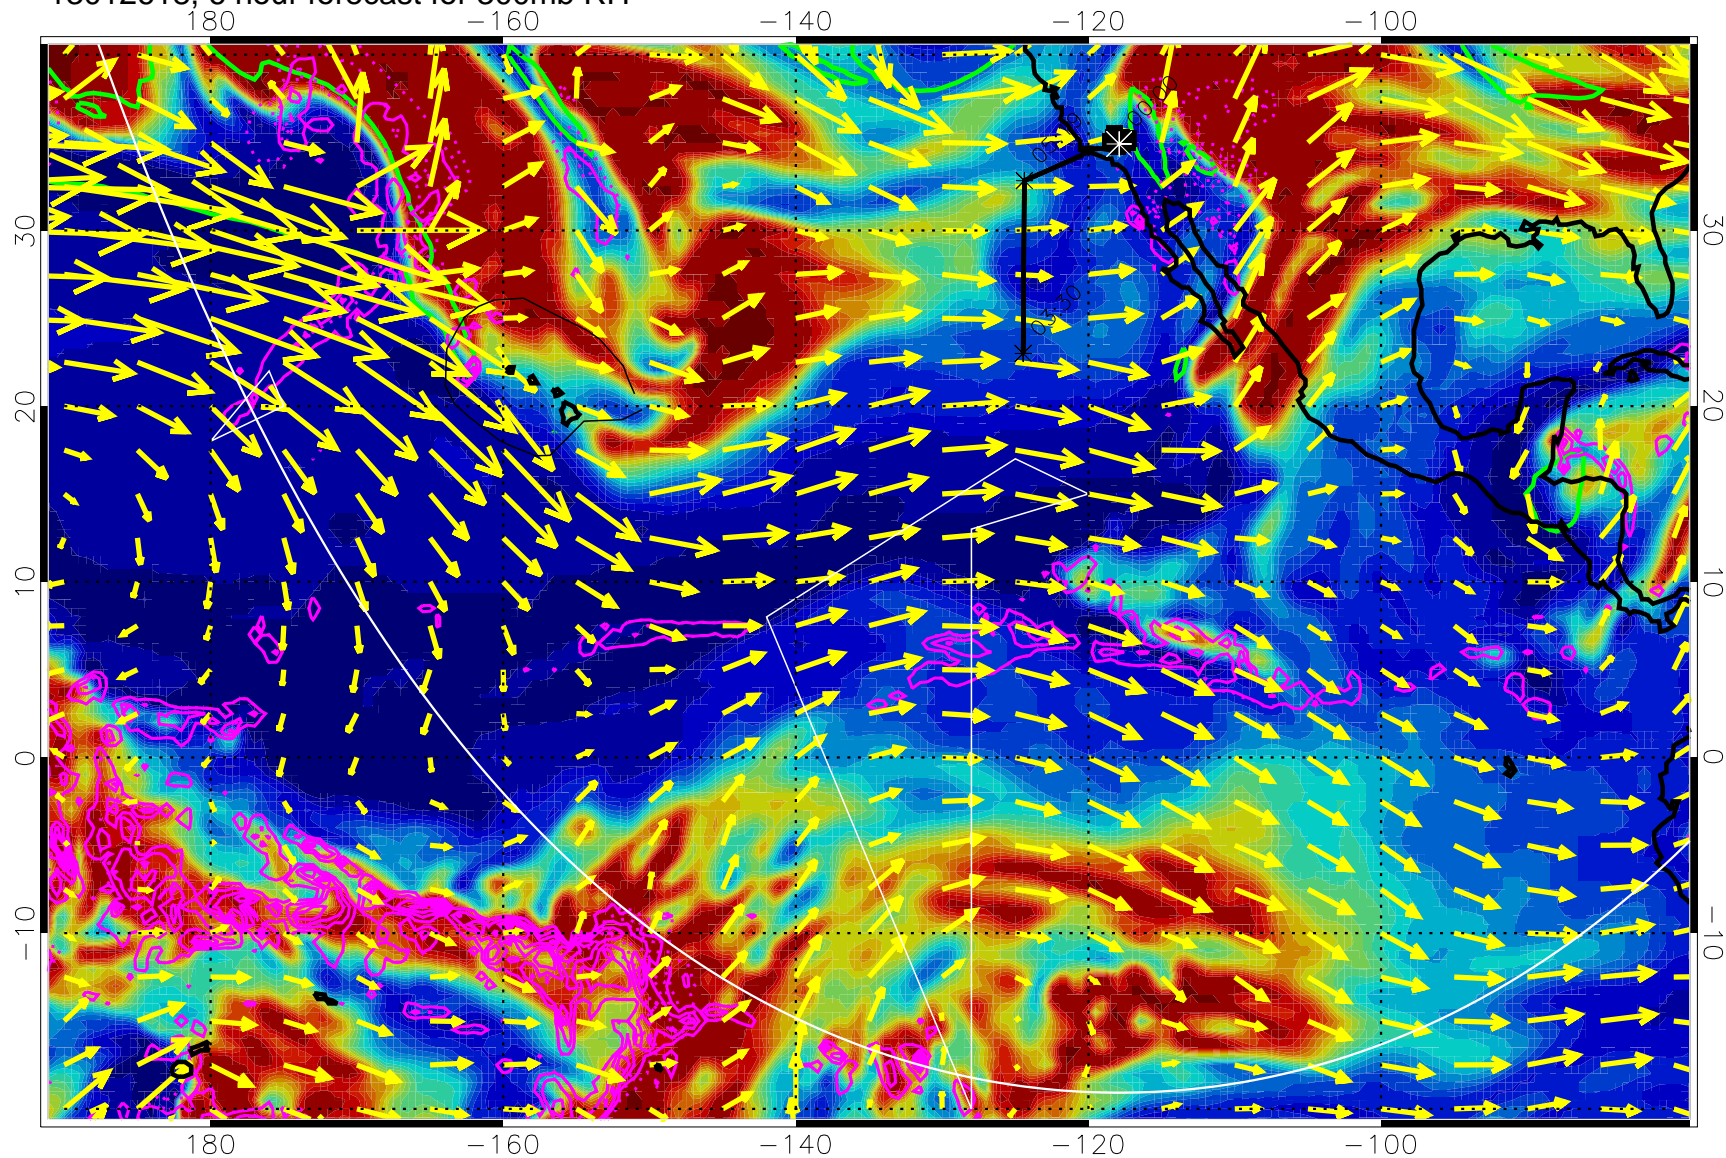

13012618, 6 hour forecast for 300mb RH

Precip (tot dot, conv sol) past 6 hrs 6 kg/m2 contours, min 4

EPV Tropopause (2 PVU) Position

→ 50 m/s

Range ring of 6000 km -- 19 hours GH round trip

13012700, 12 hour forecast for 300mb RH

Precip (tot dot, conv sol) past 6 hrs 6 kg/m2 contours, min 4

EPV Tropopause (2 PVU) Position

→ 50 m/s

Range ring of 6000 km -- 19 hours GH round trip

13012706, 18 hour forecast for 300mb RH

Precip (tot dot, conv sol) past 6 hrs 6 kg/m2 contours, min 4

EPV Tropopause (2 PVU) Position

→ 50 m/s

Range ring of 6000 km -- 19 hours GH round trip

13012712, 24 hour forecast for 300mb RH

Precip (tot dot, conv sol) past 6 hrs 6 kg/m2 contours, min 4

EPV Tropopause (2 PVU) Position

→ 50 m/s

Range ring of 6000 km -- 19 hours GH round trip

13012718, 30 hour forecast for 300mb RH

Precip (tot dot, conv sol) past 6 hrs 6 kg/m2 contours, min 4

EPV Tropopause (2 PVU) Position

→ 50 m/s

Range ring of 6000 km -- 19 hours GH round trip