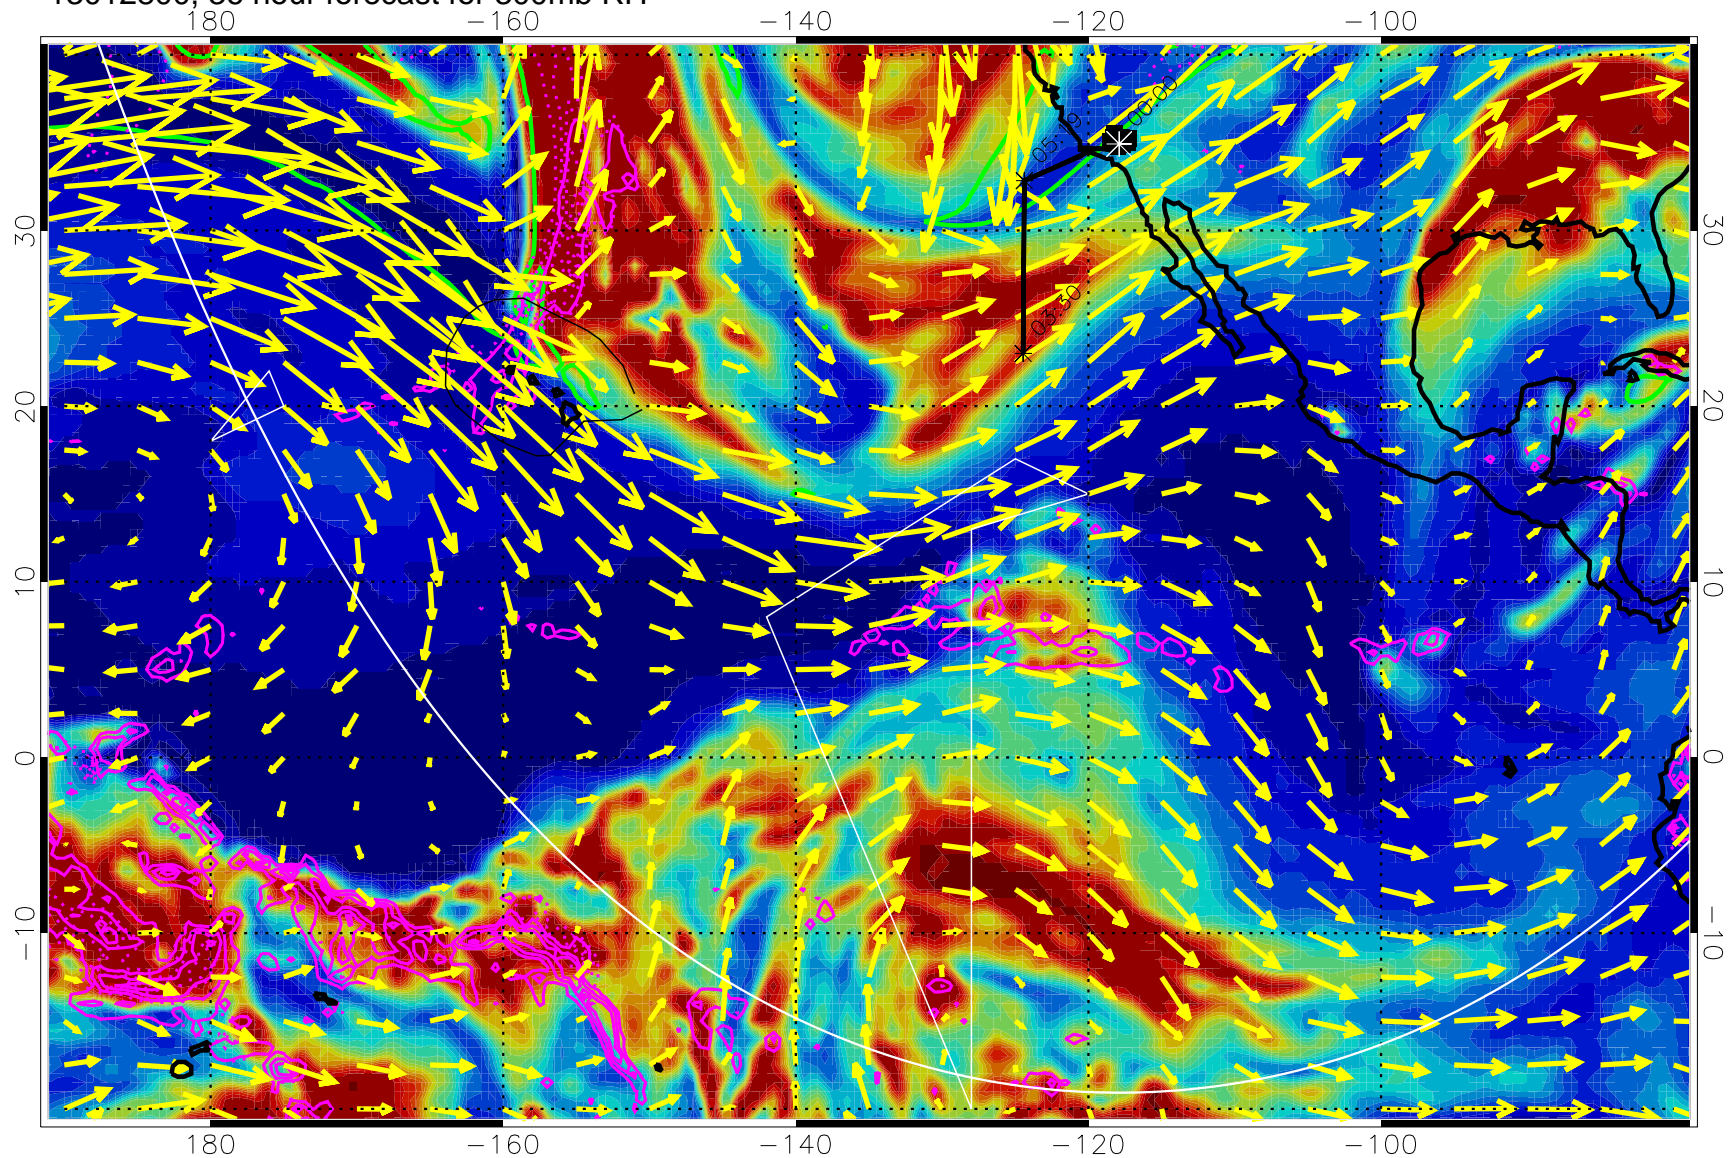

EPV Tropopause (2 PVU) Position

→ 50 m/s

Range ring of 6000 km -- 19 hours GH round trip

13012712, 24 hour forecast for 300mb RH

Precip (tot dot, conv sol) past 6 hrs 6 kg/m2 contours, min 4

EPV Tropopause (2 PVU) Position

→ 50 m/s

Range ring of 6000 km -- 19 hours GH round trip

13012718, 30 hour forecast for 300mb RH

Precip (tot dot, conv sol) past 6 hrs 6 kg/m2 contours, min 4

EPV Tropopause (2 PVU) Position

→ 50 m/s

Range ring of 6000 km -- 19 hours GH round trip

13012800, 36 hour forecast for 300mb RH

Precip (tot dot, conv sol) past 6 hrs 6 kg/m2 contours, min 4

EPV Tropopause (2 PVU) Position

→ 50 m/s

Range ring of 6000 km -- 19 hours GH round trip

13012806, 42 hour forecast for 300mb RH

Precip (tot dot, conv sol) past 6 hrs 6 kg/m2 contours, min 4

EPV Tropopause (2 PVU) Position

→ 50 m/s

Range ring of 6000 km -- 19 hours GH round trip

13012812, 48 hour forecast for 300mb RH

Precip (tot dot, conv sol) past 6 hrs 6 kg/m2 contours, min 4