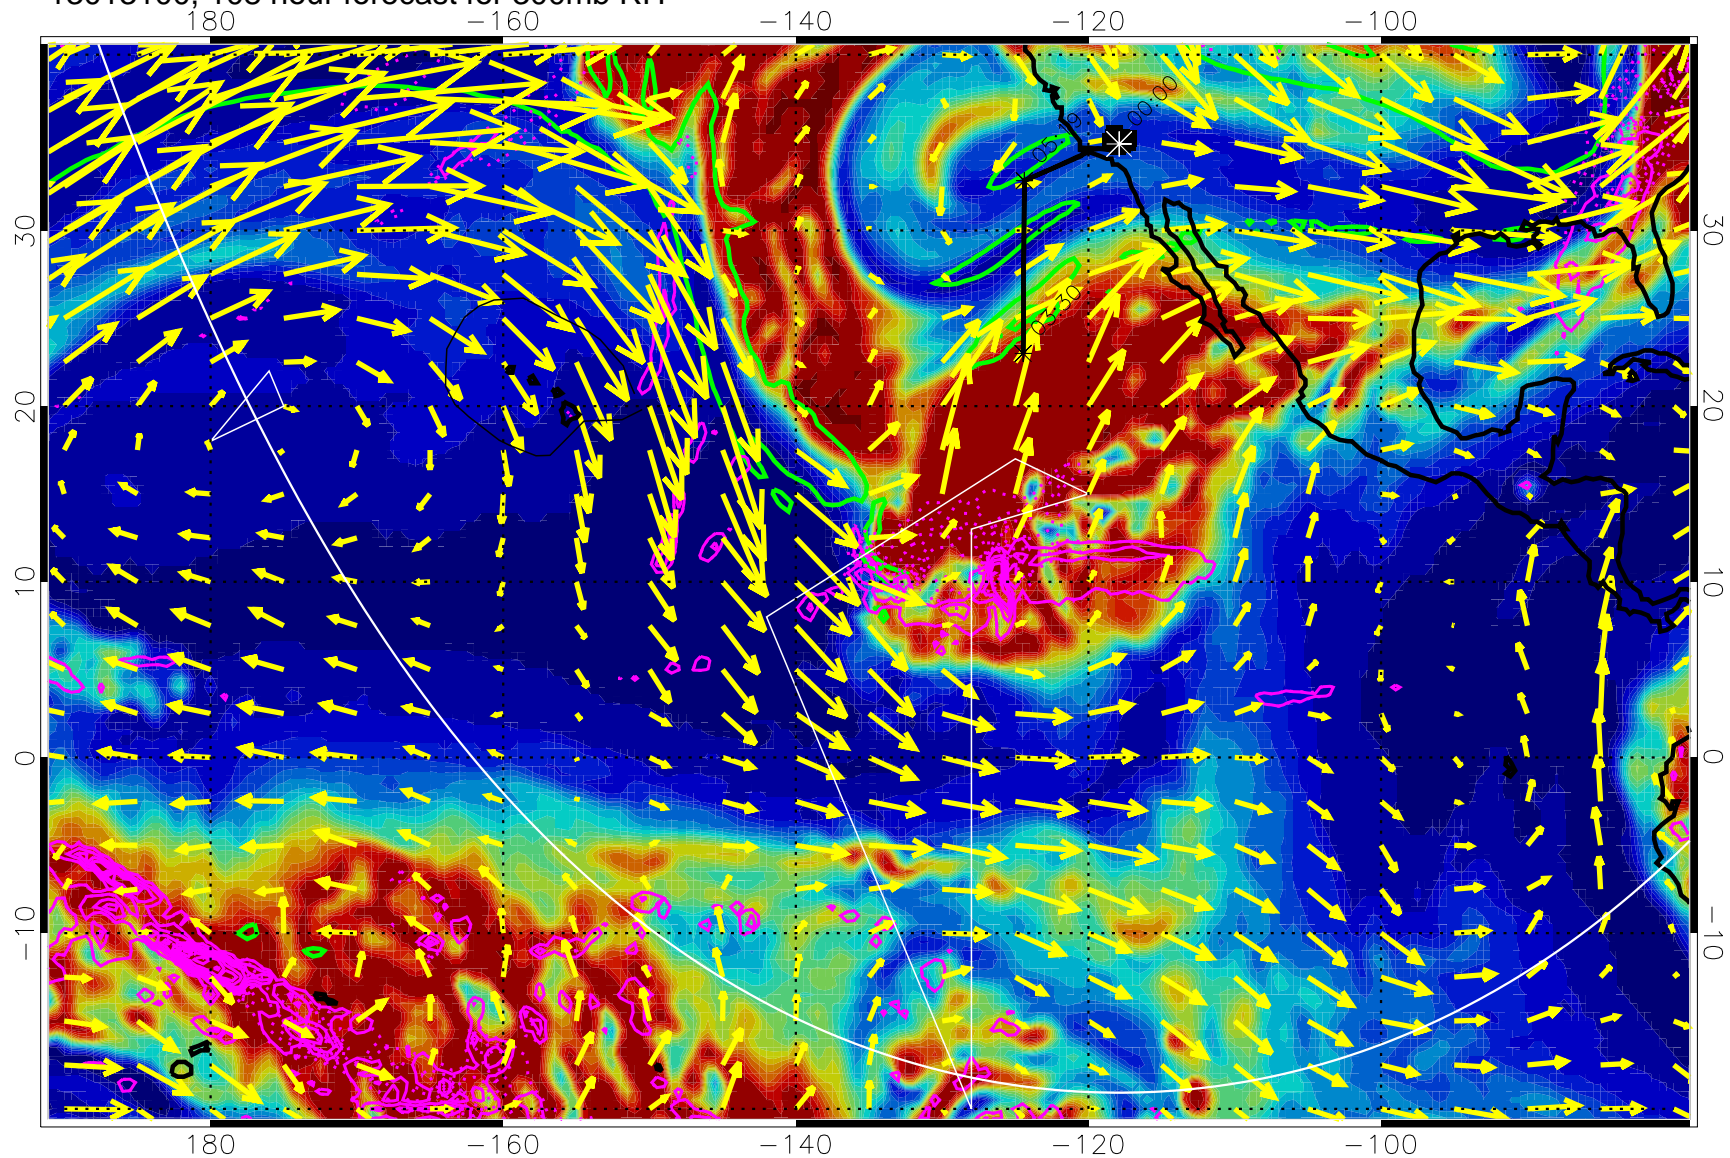

→ 50 m/s

Range ring of 6000 km -- 19 hours GH round trip

13013012, 96 hour forecast for 300mb RH

Precip (tot dot, conv sol) past 6 hrs 6 kg/m2 contours, min 4

EPV Tropopause (2 PVU) Position

→ 50 m/s

Range ring of 6000 km -- 19 hours GH round trip

13013018, 102 hour forecast for 300mb RH

Precip (tot dot, conv sol) past 6 hrs 6 kg/m2 contours, min 4

EPV Tropopause (2 PVU) Position

→ 50 m/s

Range ring of 6000 km -- 19 hours GH round trip

13013100, 108 hour forecast for 300mb RH

Precip (tot dot, conv sol) past 6 hrs 6 kg/m2 contours, min 4

EPV Tropopause (2 PVU) Position

→ 50 m/s

Range ring of 6000 km -- 19 hours GH round trip

13013106, 114 hour forecast for 300mb RH

Precip (tot dot, conv sol) past 6 hrs 6 kg/m2 contours, min 4

EPV Tropopause (2 PVU) Position

→ 50 m/s

Range ring of 6000 km -- 19 hours GH round trip

13013112, 120 hour forecast for 300mb RH

Precip (tot dot, conv sol) past 6 hrs 6 kg/m2 contours, min 4

EPV Tropopause (2 PVU) Position