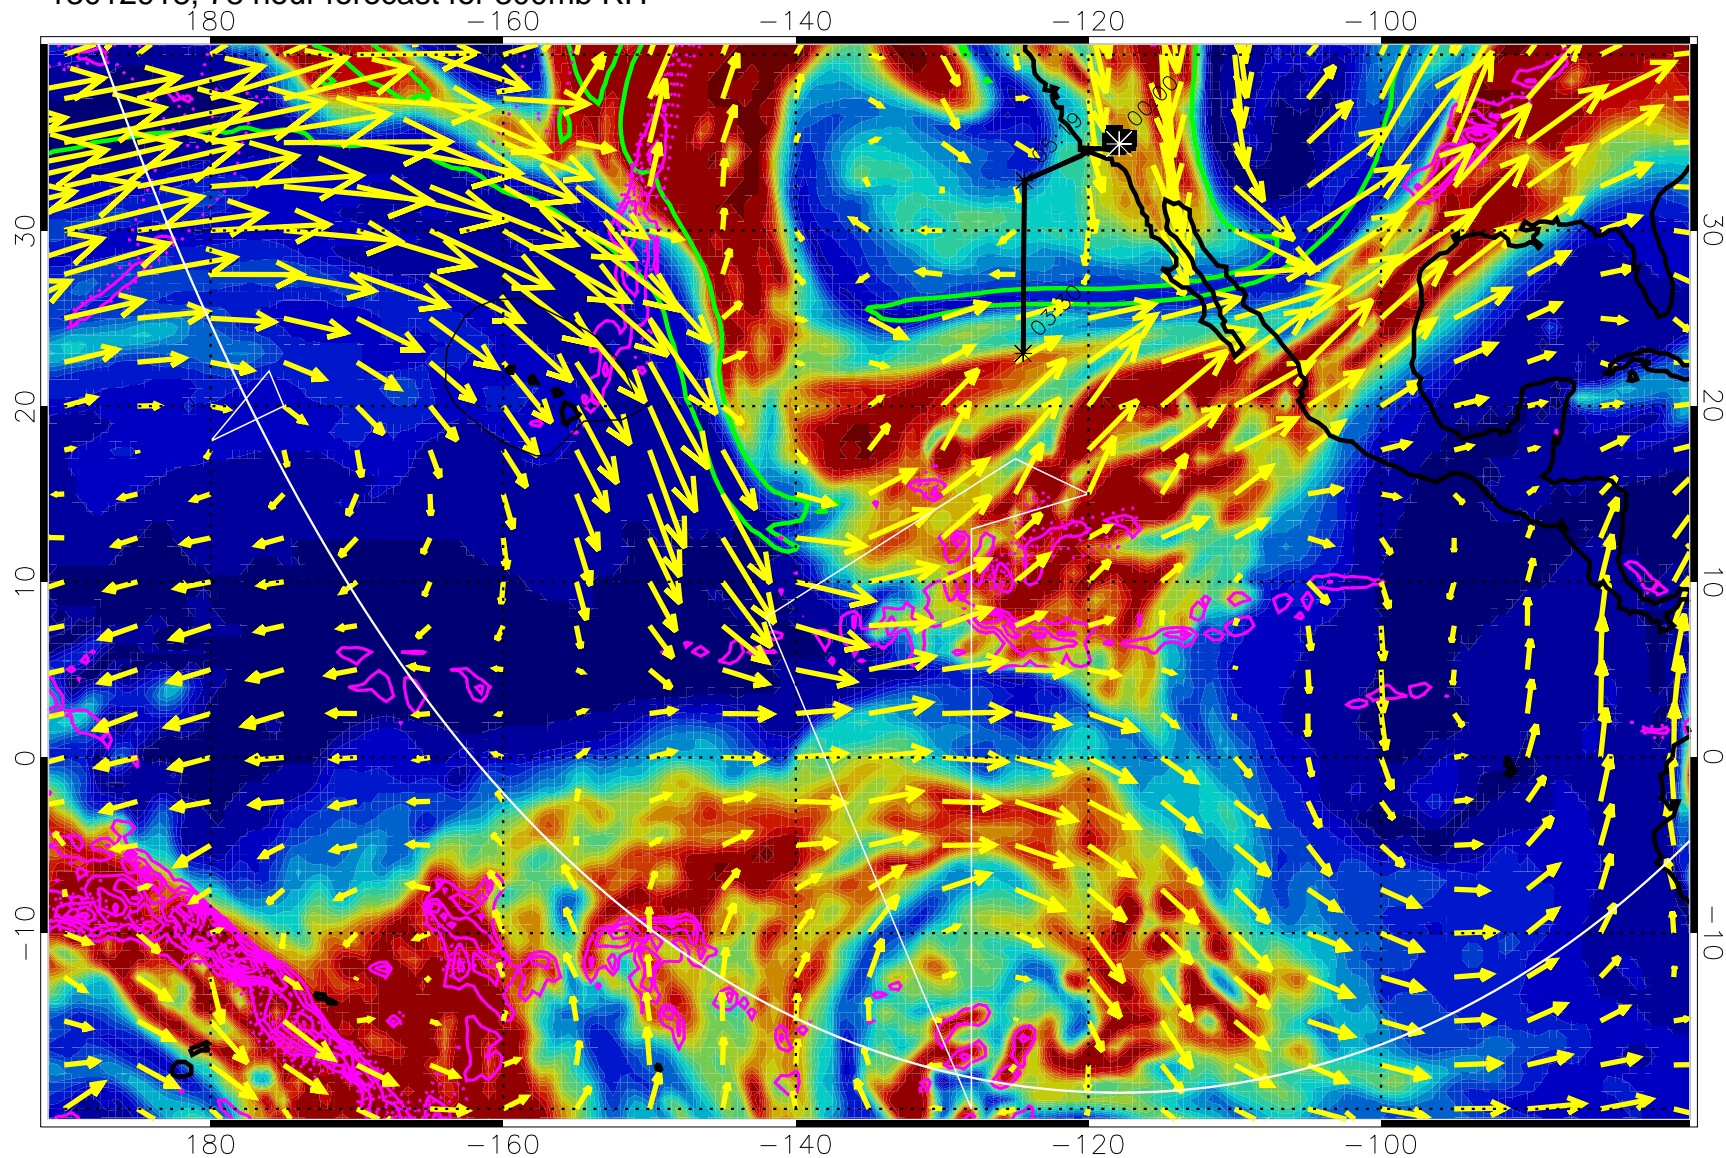

13012912, 72 hour forecast for 300mb RH

Precip (tot dot, conv sol) past 6 hrs 6 kg/m2 contours, min 4

EPV Tropopause (2 PVU) Position

→ 50 m/s

Range ring of 6000 km -- 19 hours GH round trip

13012918, 78 hour forecast for 300mb RH

Precip (tot dot, conv sol) past 6 hrs 6 kg/m2 contours, min 4

EPV Tropopause (2 PVU) Position

→ 50 m/s

Range ring of 6000 km -- 19 hours GH round trip

13013000, 84 hour forecast for 300mb RH

Precip (tot dot, conv sol) past 6 hrs 6 kg/m2 contours, min 4

EPV Tropopause (2 PVU) Position

→ 50 m/s

Range ring of 6000 km -- 19 hours GH round trip

13013006, 90 hour forecast for 300mb RH

Precip (tot dot, conv sol) past 6 hrs 6 kg/m2 contours, min 4

EPV Tropopause (2 PVU) Position