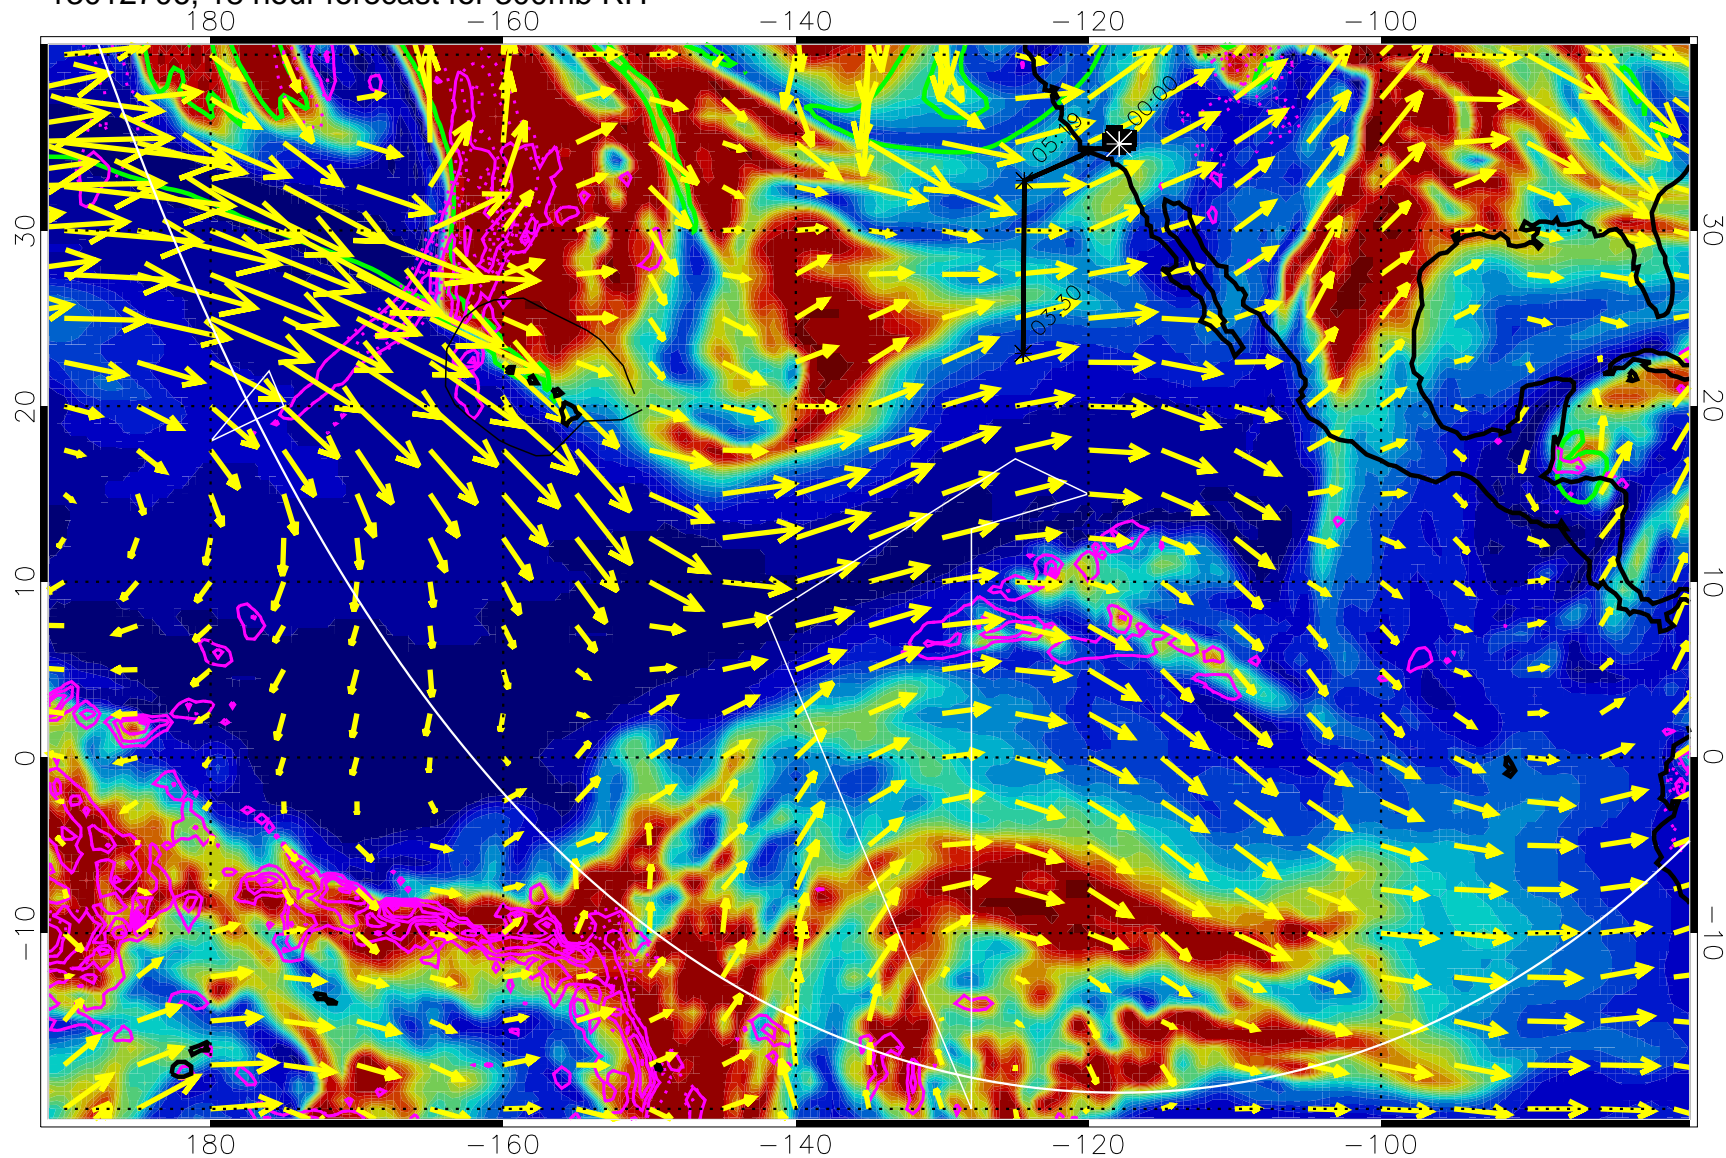

13012618, 6 hour forecast for 300mb RH

Precip (tot dot, conv sol) past 6 hrs 6 kg/m2 contours, min 4

EPV Tropopause (2 PVU) Position

→ 50 m/s

Range ring of 6000 km -- 19 hours GH round trip

13012700, 12 hour forecast for 300mb RH

Precip (tot dot, conv sol) past 6 hrs 6 kg/m2 contours, min 4

EPV Tropopause (2 PVU) Position

→ 50 m/s

Range ring of 6000 km -- 19 hours GH round trip

13012706, 18 hour forecast for 300mb RH

Precip (tot dot, conv sol) past 6 hrs 6 kg/m2 contours, min 4

EPV Tropopause (2 PVU) Position

→ 50 m/s

Range ring of 6000 km -- 19 hours GH round trip

13012712, 24 hour forecast for 300mb RH

Precip (tot dot, conv sol) past 6 hrs 6 kg/m2 contours, min 4

EPV Tropopause (2 PVU) Position

13012800, 36 hour forecast for 300mb RH

Precip (tot dot, conv sol) past 6 hrs 6 kg/m2 contours, min 4

EPV Tropopause (2 PVU) Position

→ 50 m/s

Range ring of 6000 km -- 19 hours GH round trip

13012806, 42 hour forecast for 300mb RH