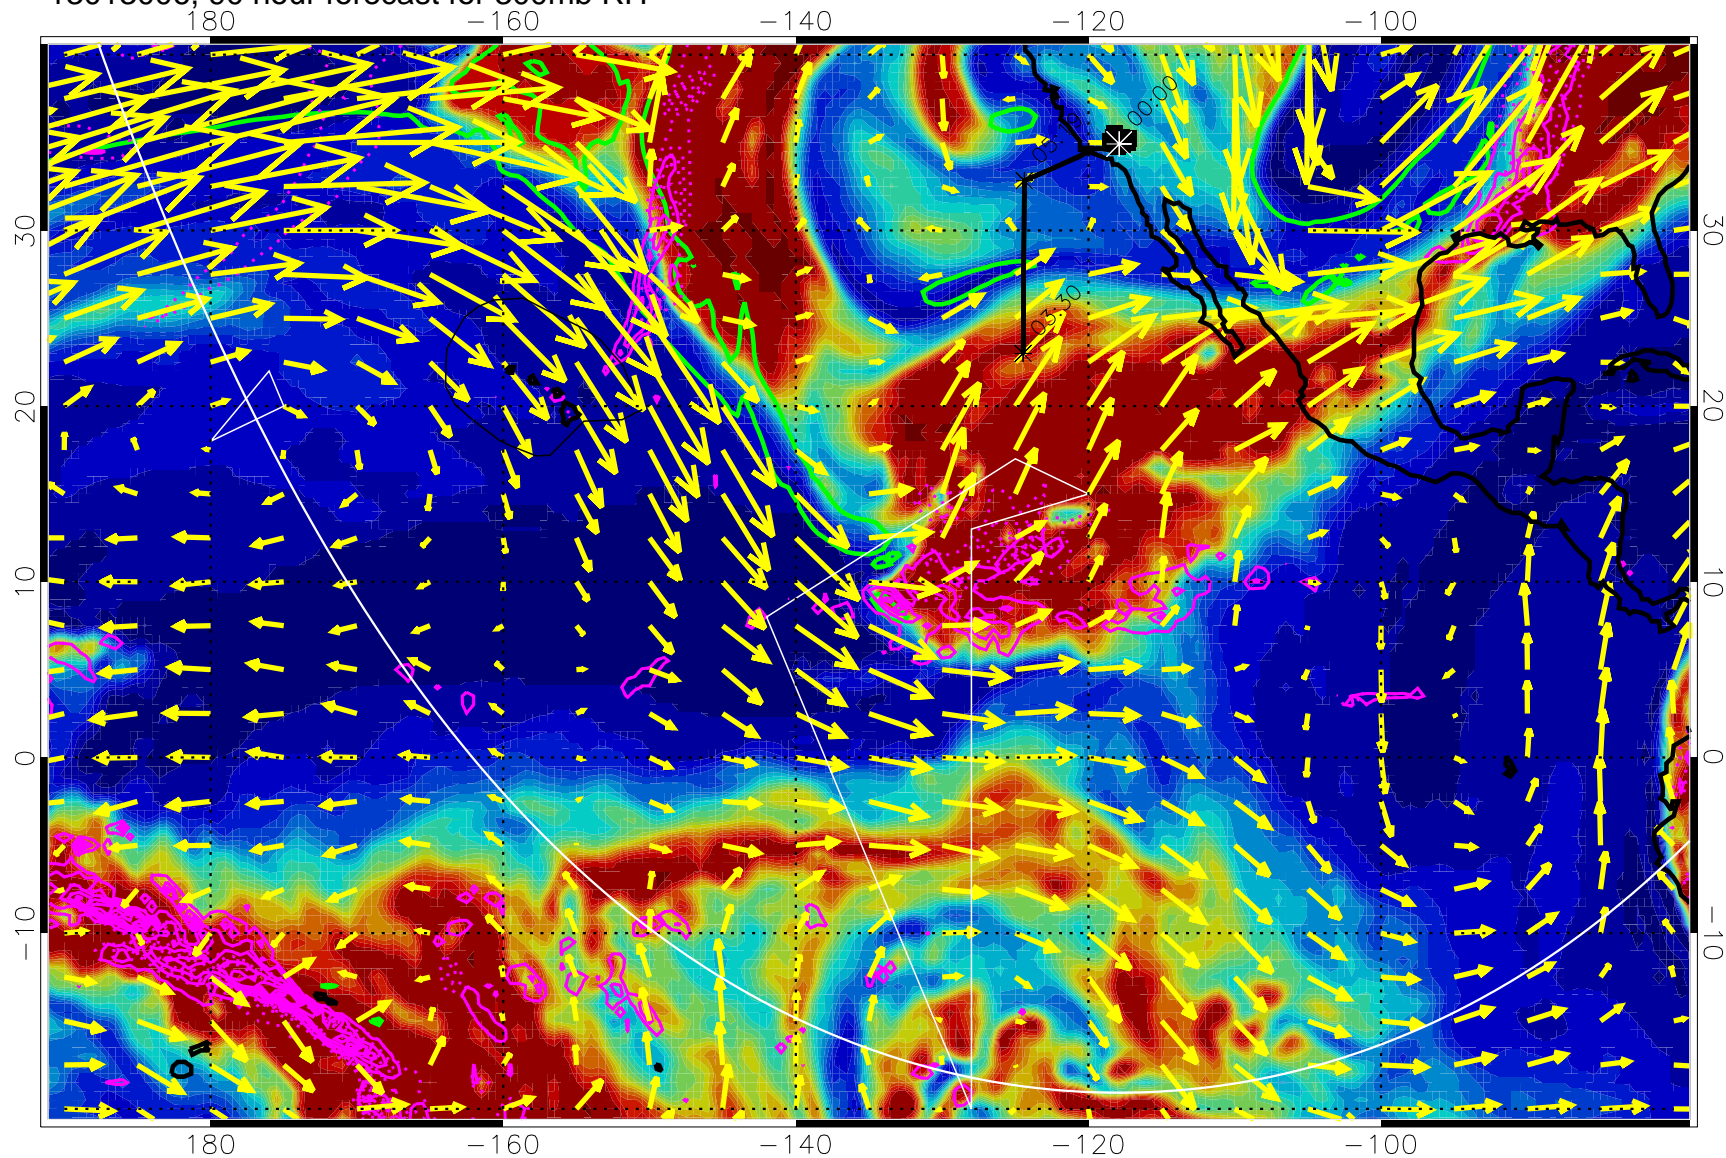

13012912, 72 hour forecast for 300mb RH

Precip (tot dot, conv sol) past 6 hrs 6 kg/m2 contours, min 4

EPV Tropopause (2 PVU) Position

→ 50 m/s

Range ring of 6000 km -- 19 hours GH round trip

13012918, 78 hour forecast for 300mb RH

Precip (tot dot, conv sol) past 6 hrs 6 kg/m2 contours, min 4

EPV Tropopause (2 PVU) Position

→ 50 m/s

Range ring of 6000 km -- 19 hours GH round trip

13013000, 84 hour forecast for 300mb RH

Precip (tot dot, conv sol) past 6 hrs 6 kg/m2 contours, min 4

EPV Tropopause (2 PVU) Position

→ 50 m/s

Range ring of 6000 km -- 19 hours GH round trip

13013006, 90 hour forecast for 300mb RH

Precip (tot dot, conv sol) past 6 hrs 6 kg/m2 contours, min 4

EPV Tropopause (2 PVU) Position

→ 50 m/s

Range ring of 6000 km -- 19 hours GH round trip

13013012, 96 hour forecast for 300mb RH

Precip (tot dot, conv sol) past 6 hrs 6 kg/m2 contours, min 4

EPV Tropopause (2 PVU) Position

→ 50 m/s

Range ring of 6000 km -- 19 hours GH round trip