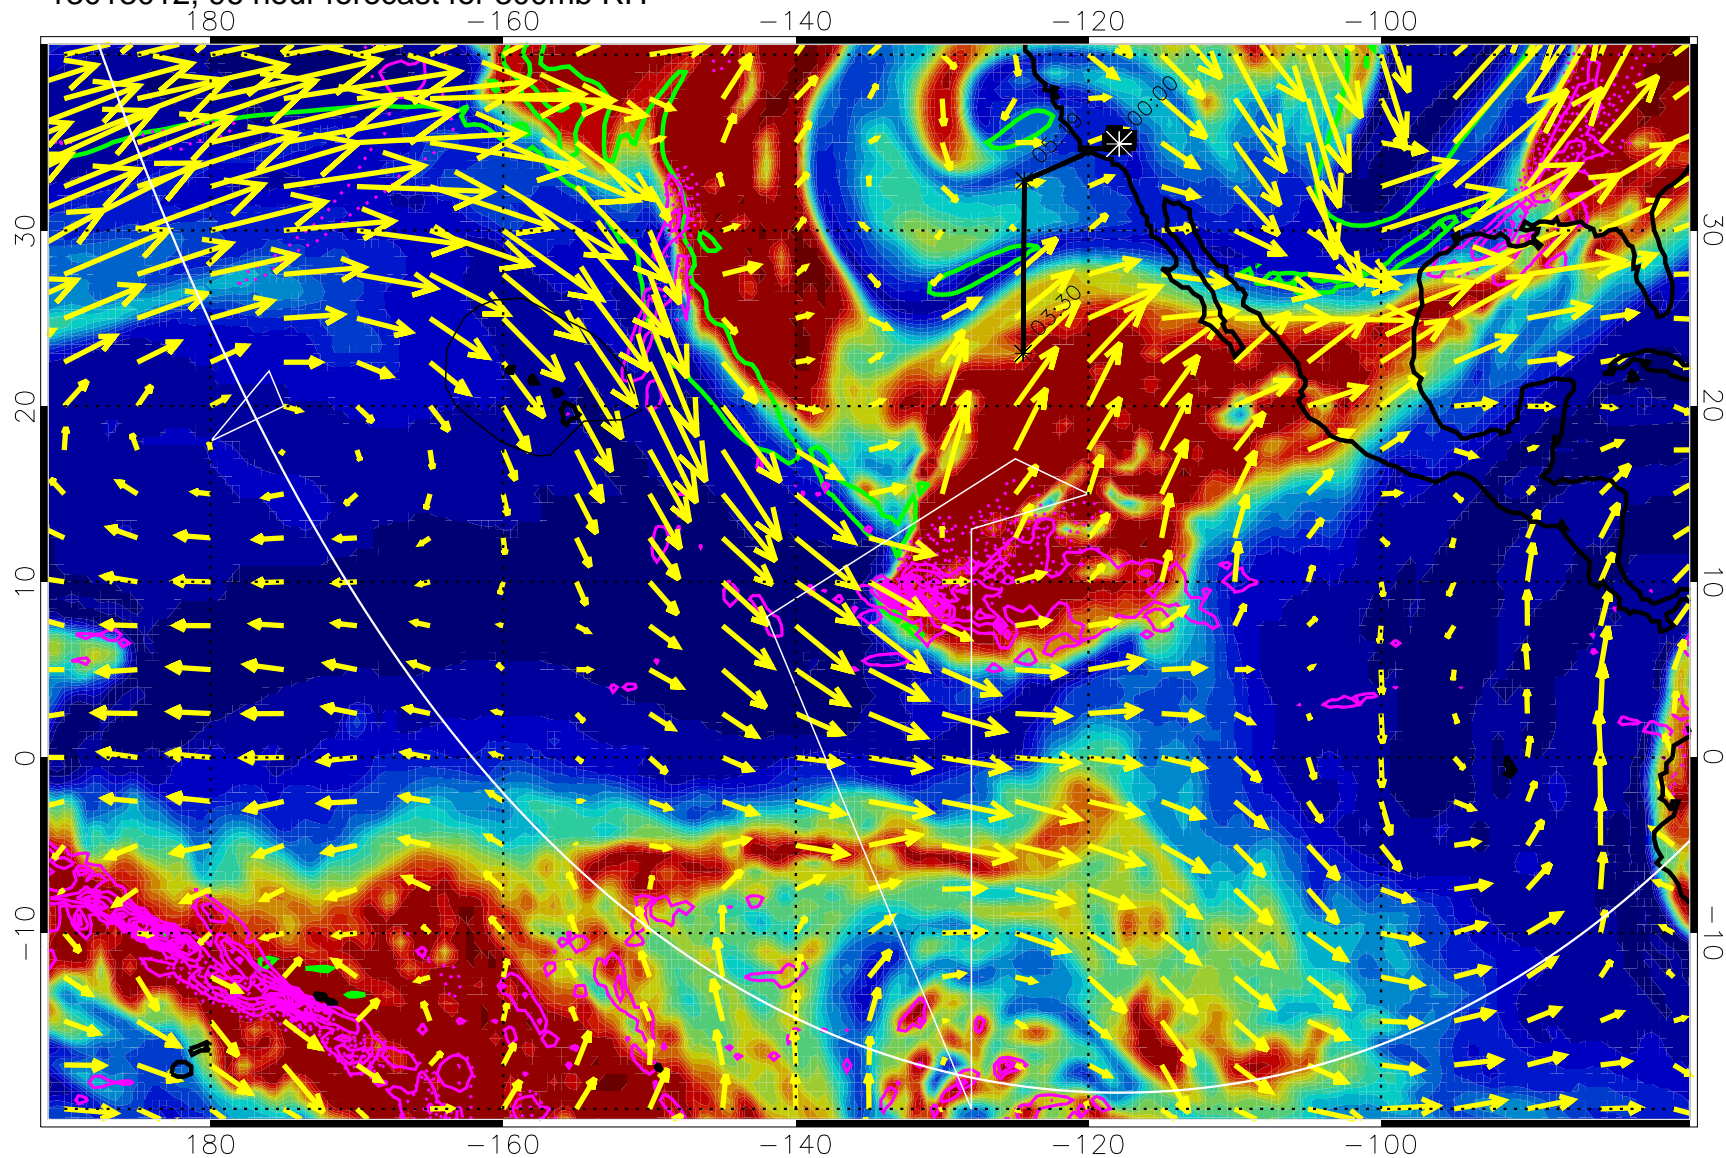

Precip (tot dot, conv sol) past 6 hrs 6 kg/m2 contours, min 4

EPV Tropopause (2 PVU) Position

→ 50 m/s

Range ring of 6000 km -- 19 hours GH round trip

13013000, 84 hour forecast for 300mb RH

Precip (tot dot, conv sol) past 6 hrs 6 kg/m2 contours, min 4

EPV Tropopause (2 PVU) Position

→ 50 m/s

Range ring of 6000 km -- 19 hours GH round trip

13013006, 90 hour forecast for 300mb RH

Precip (tot dot, conv sol) past 6 hrs 6 kg/m2 contours, min 4

EPV Tropopause (2 PVU) Position

→ 50 m/s

Range ring of 6000 km -- 19 hours GH round trip

13013012, 96 hour forecast for 300mb RH

Precip (tot dot, conv sol) past 6 hrs 6 kg/m2 contours, min 4

EPV Tropopause (2 PVU) Position

→ 50 m/s

Range ring of 6000 km -- 19 hours GH round trip

Precip (tot dot, conv sol) past 6 hrs 6 kg/m2 contours, min 4

EPV Tropopause (2 PVU) Position

→ 50 m/s

Range ring of 6000 km -- 19 hours GH round trip

13013106, 114 hour forecast for 300mb RH

Precip (tot dot, conv sol) past 6 hrs 6 kg/m2 contours, min 4