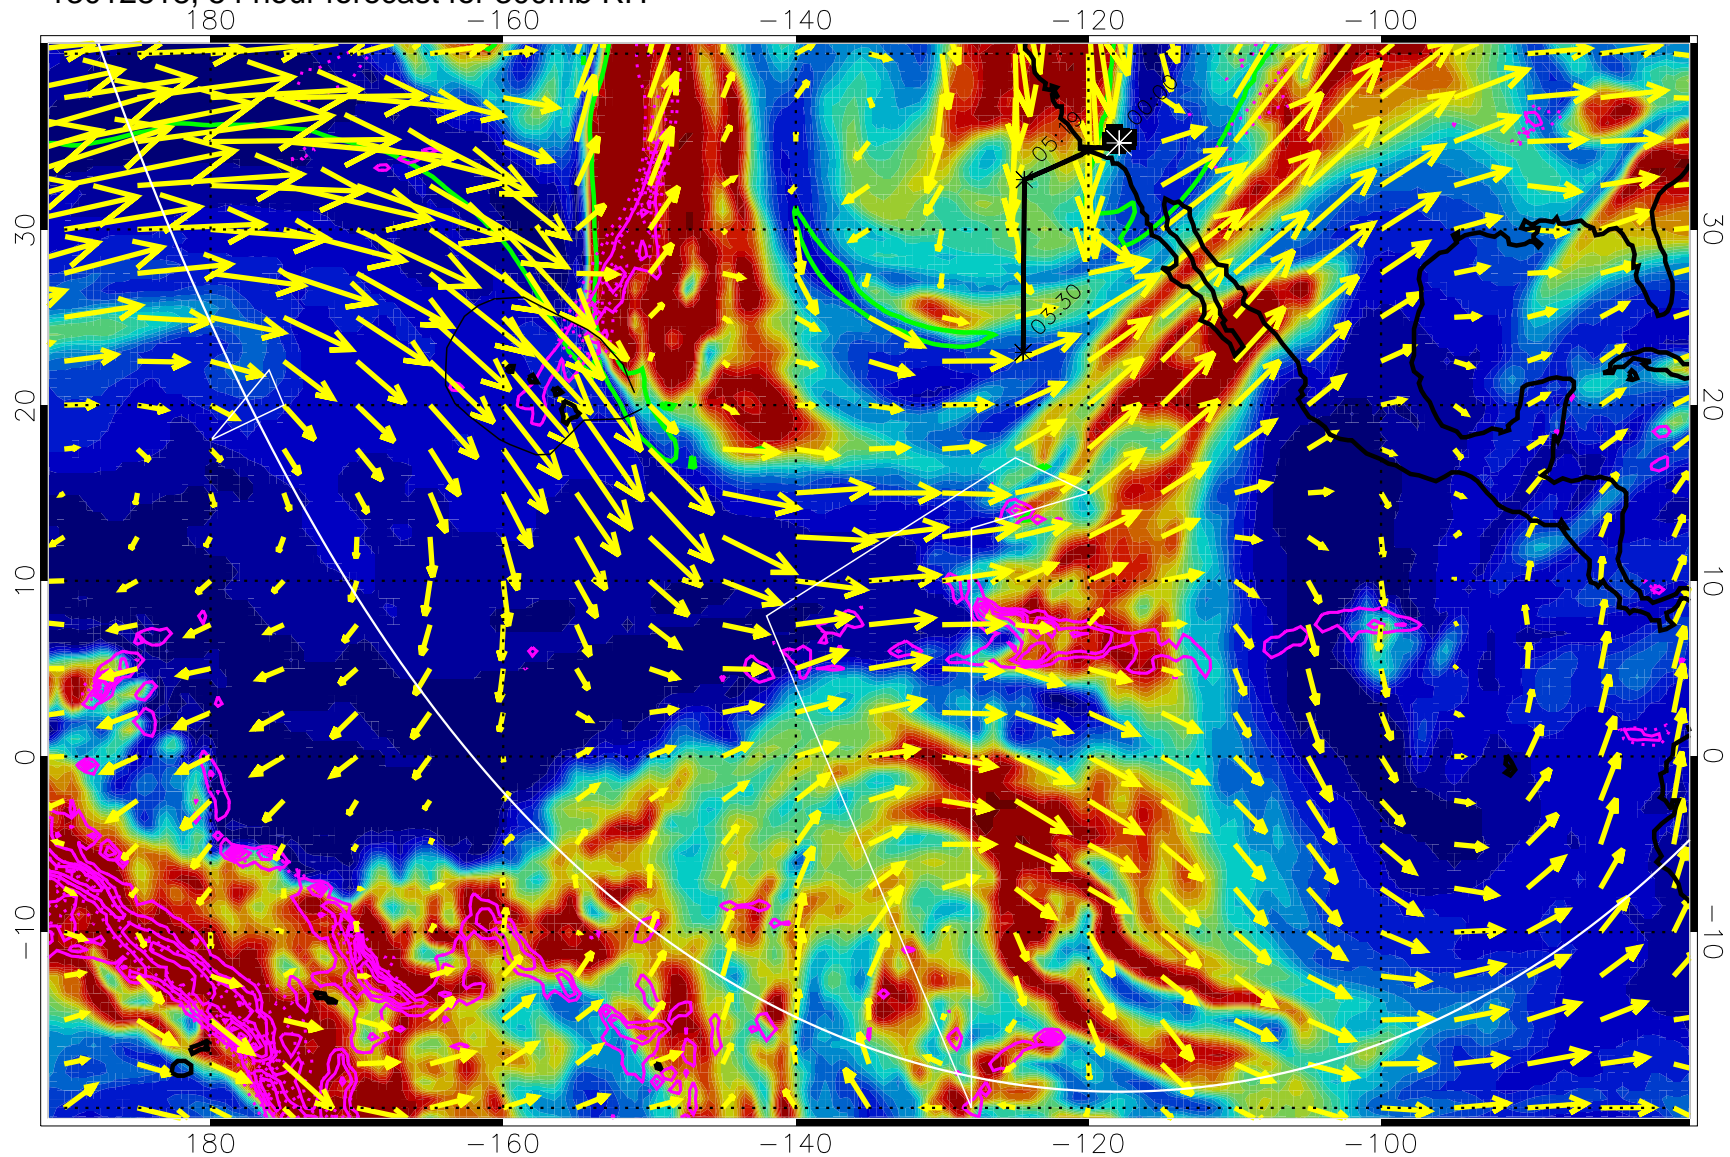

13012800, 36 hour forecast for 300mb RH

Precip (tot dot, conv sol) past 6 hrs 6 kg/m2 contours, min 4

EPV Tropopause (2 PVU) Position

→ 50 m/s

Range ring of 6000 km -- 19 hours GH round trip

13012806, 42 hour forecast for 300mb RH

Precip (tot dot, conv sol) past 6 hrs 6 kg/m2 contours, min 4

EPV Tropopause (2 PVU) Position

→ 50 m/s

Range ring of 6000 km -- 19 hours GH round trip

13012812, 48 hour forecast for 300mb RH

Precip (tot dot, conv sol) past 6 hrs 6 kg/m2 contours, min 4

EPV Tropopause (2 PVU) Position

→ 50 m/s

Range ring of 6000 km -- 19 hours GH round trip

13012818, 54 hour forecast for 300mb RH

Precip (tot dot, conv sol) past 6 hrs 6 kg/m2 contours, min 4

EPV Tropopause (2 PVU) Position

→ 50 m/s

Range ring of 6000 km -- 19 hours GH round trip

13012900, 60 hour forecast for 300mb RH

180 -160 -140 -120 -100

Precip (tot dot, conv sol) past 6 hrs 6 kg/m2 contours, min 4

EPV Tropopause (2 PVU) Position