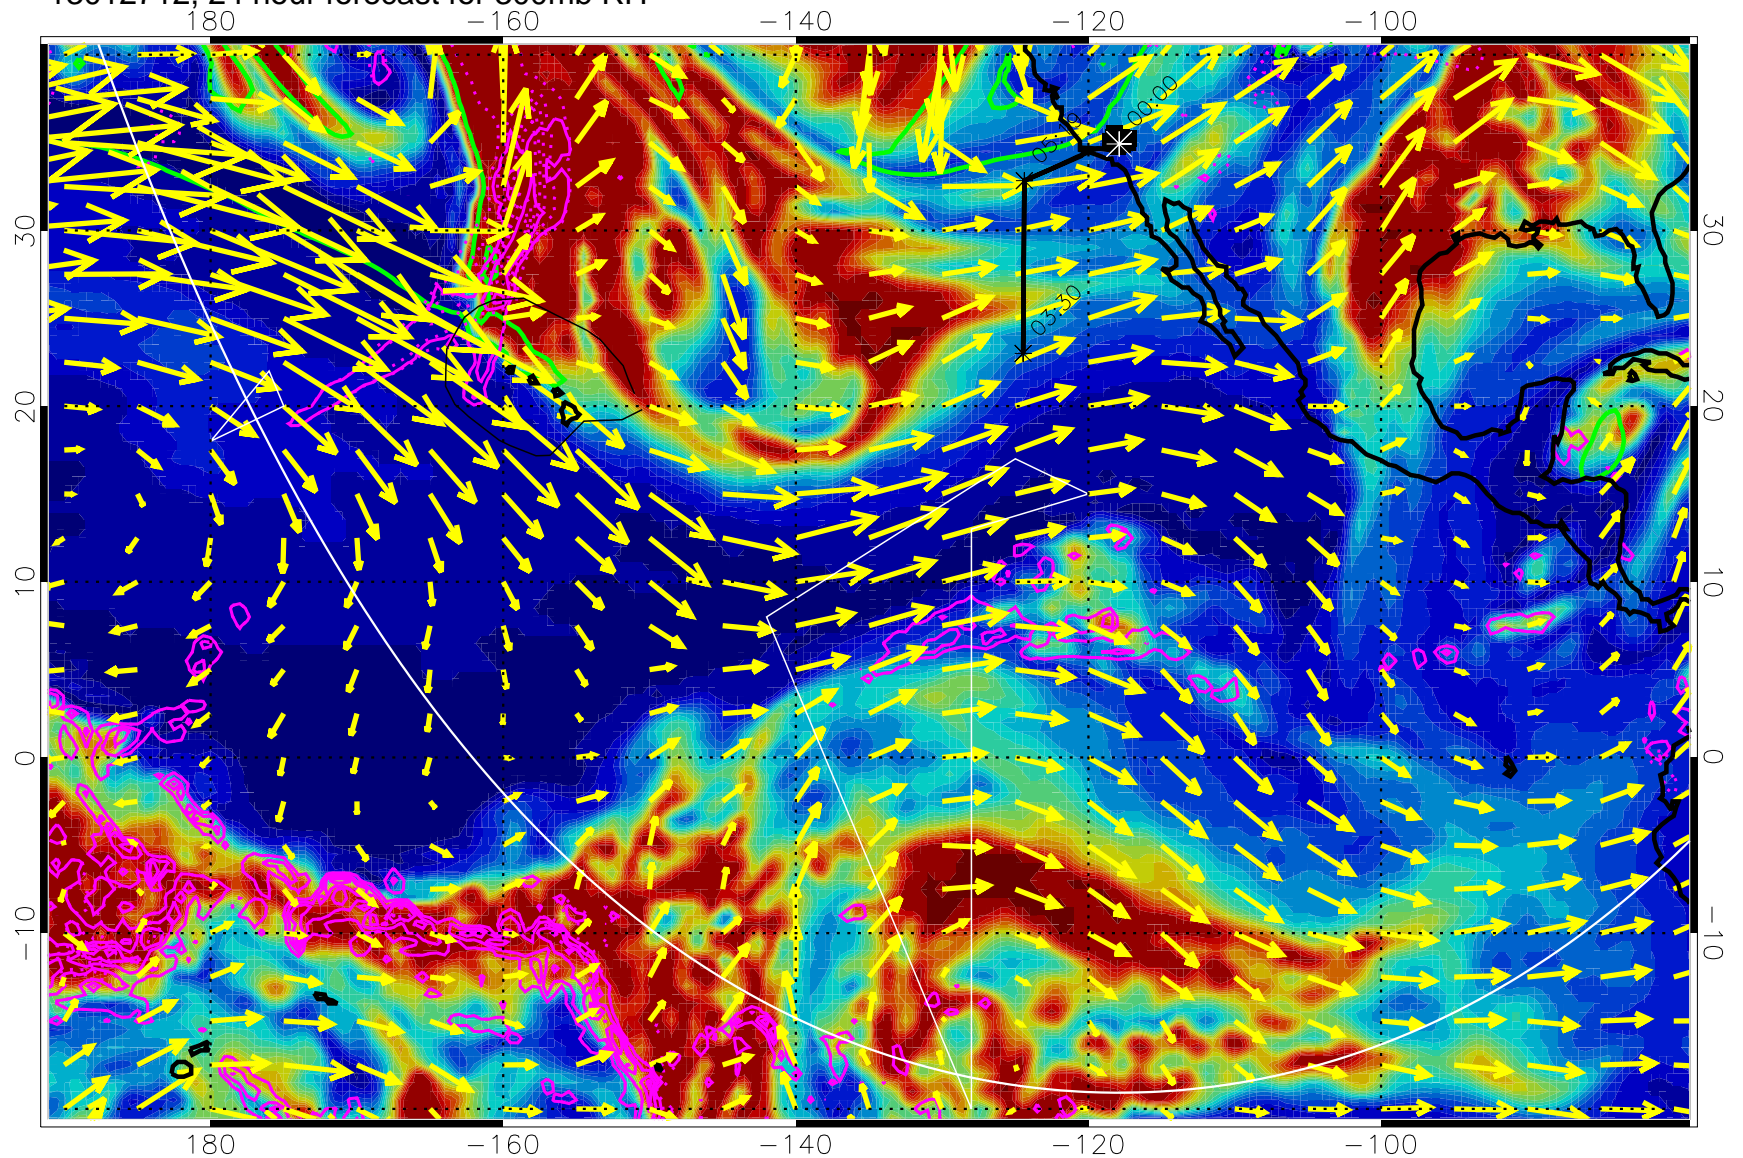

13012618, 6 hour forecast for 300mb RH

Precip (tot dot, conv sol) past 6 hrs 6 kg/m2 contours, min 4

EPV Tropopause (2 PVU) Position

→ 50 m/s

Range ring of 6000 km -- 19 hours GH round trip

13012700, 12 hour forecast for 300mb RH

Precip (tot dot, conv sol) past 6 hrs 6 kg/m2 contours, min 4

EPV Tropopause (2 PVU) Position

→ 50 m/s

Range ring of 6000 km -- 19 hours GH round trip

13012706, 18 hour forecast for 300mb RH

Precip (tot dot, conv sol) past 6 hrs 6 kg/m2 contours, min 4

EPV Tropopause (2 PVU) Position

→ 50 m/s

Range ring of 6000 km -- 19 hours GH round trip

13012712, 24 hour forecast for 300mb RH

Precip (tot dot, conv sol) past 6 hrs 6 kg/m2 contours, min 4

EPV Tropopause (2 PVU) Position

→ 50 m/s

Range ring of 6000 km -- 19 hours GH round trip

13012718, 30 hour forecast for 300mb RH

Precip (tot dot, conv sol) past 6 hrs 6 kg/m2 contours, min 4

EPV Tropopause (2 PVU) Position

→ 50 m/s

Range ring of 6000 km -- 19 hours GH round trip