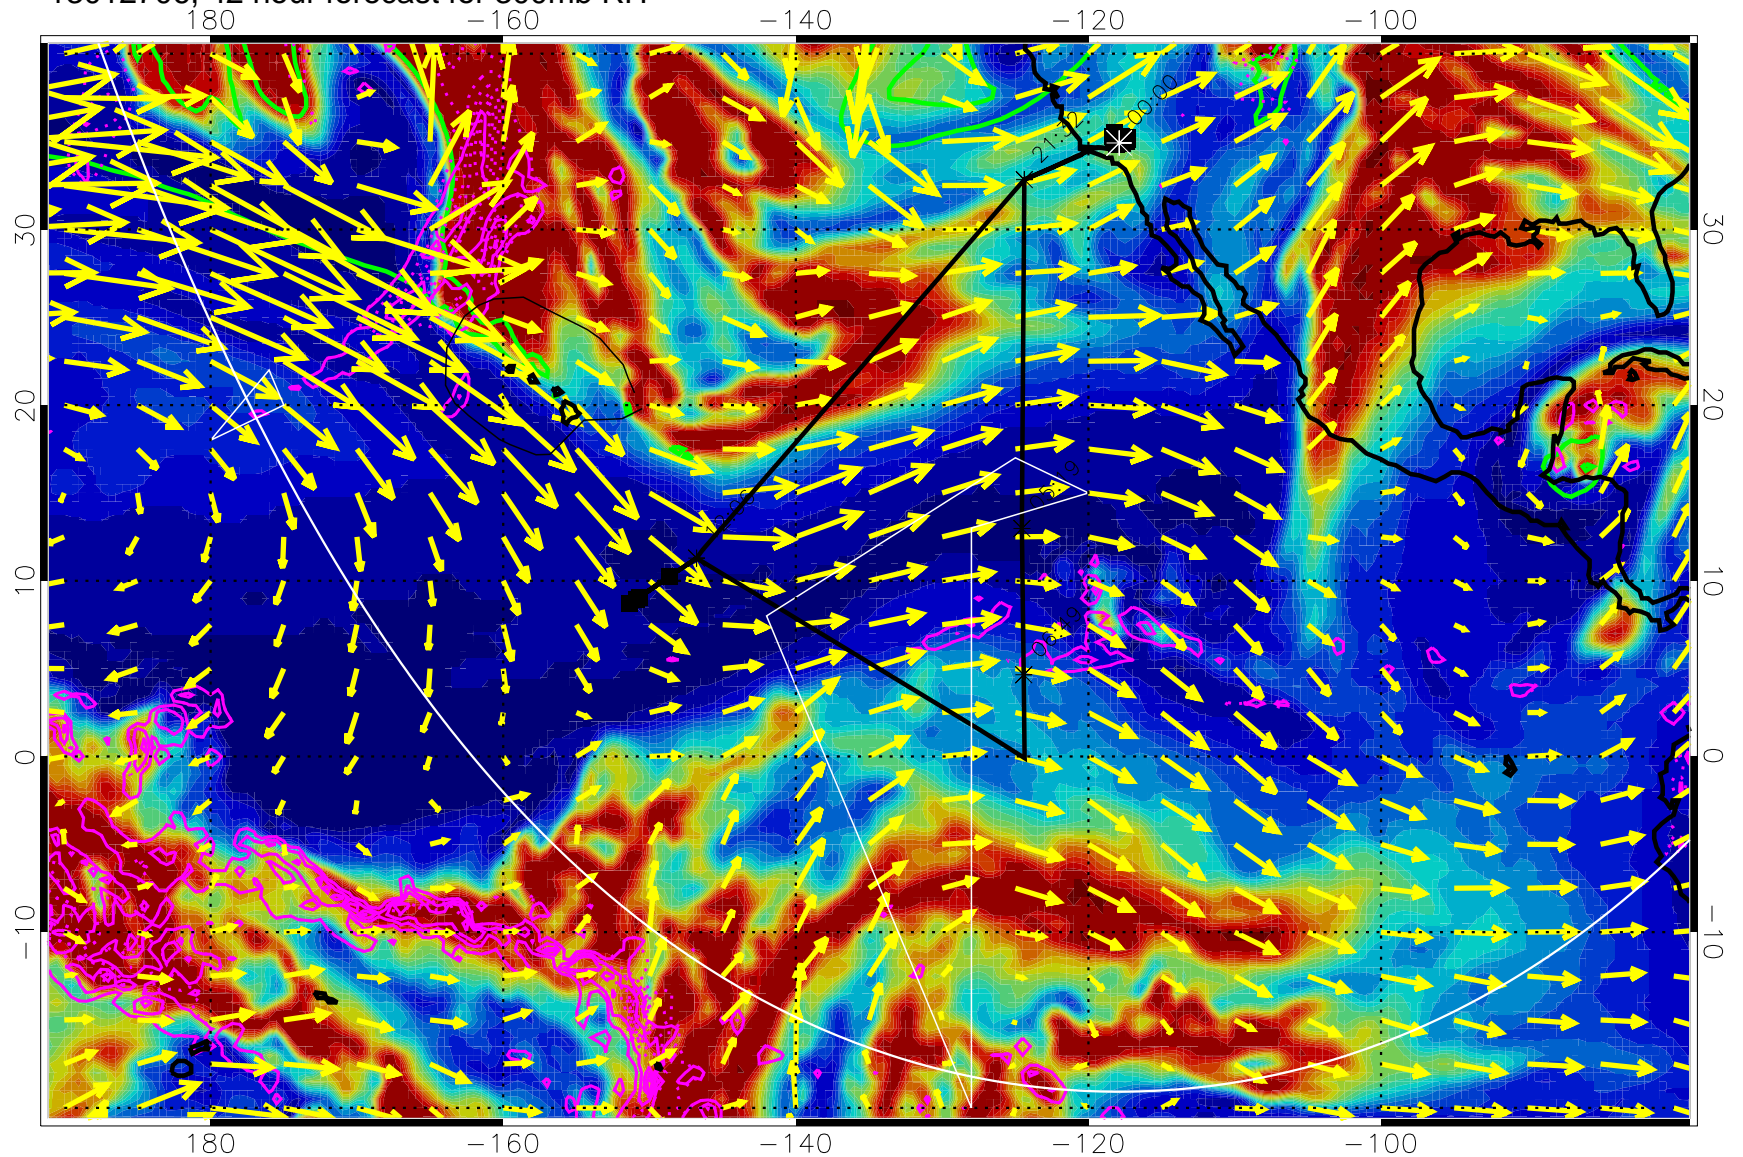

EPV Tropopause (2 PVU) Position

→ 50 m/s

Range ring of 6000 km -- 19 hours GH round trip

13012612, 24 hour forecast for 300mb RH

Precip (tot dot, conv sol) past 6 hrs 6 kg/m2 contours, min 4

EPV Tropopause (2 PVU) Position

13012700, 36 hour forecast for 300mb RH

Precip (tot dot, conv sol) past 6 hrs 6 kg/m2 contours, min 4

EPV Tropopause (2 PVU) Position

→ 50 m/s

Range ring of 6000 km -- 19 hours GH round trip

13012706, 42 hour forecast for 300mb RH

Precip (tot dot, conv sol) past 6 hrs 6 kg/m2 contours, min 4

EPV Tropopause (2 PVU) Position

→ 50 m/s

Range ring of 6000 km -- 19 hours GH round trip

13012712, 48 hour forecast for 300mb RH

Precip (tot dot, conv sol) past 6 hrs 6 kg/m2 contours, min 4

EPV Tropopause (2 PVU) Position

→ 50 m/s

Range ring of 6000 km -- 19 hours GH round trip

13012718, 54 hour forecast for 300mb RH

Precip (tot dot, conv sol) past 6 hrs 6 kg/m2 contours, min 4

EPV Tropopause (2 PVU) Position