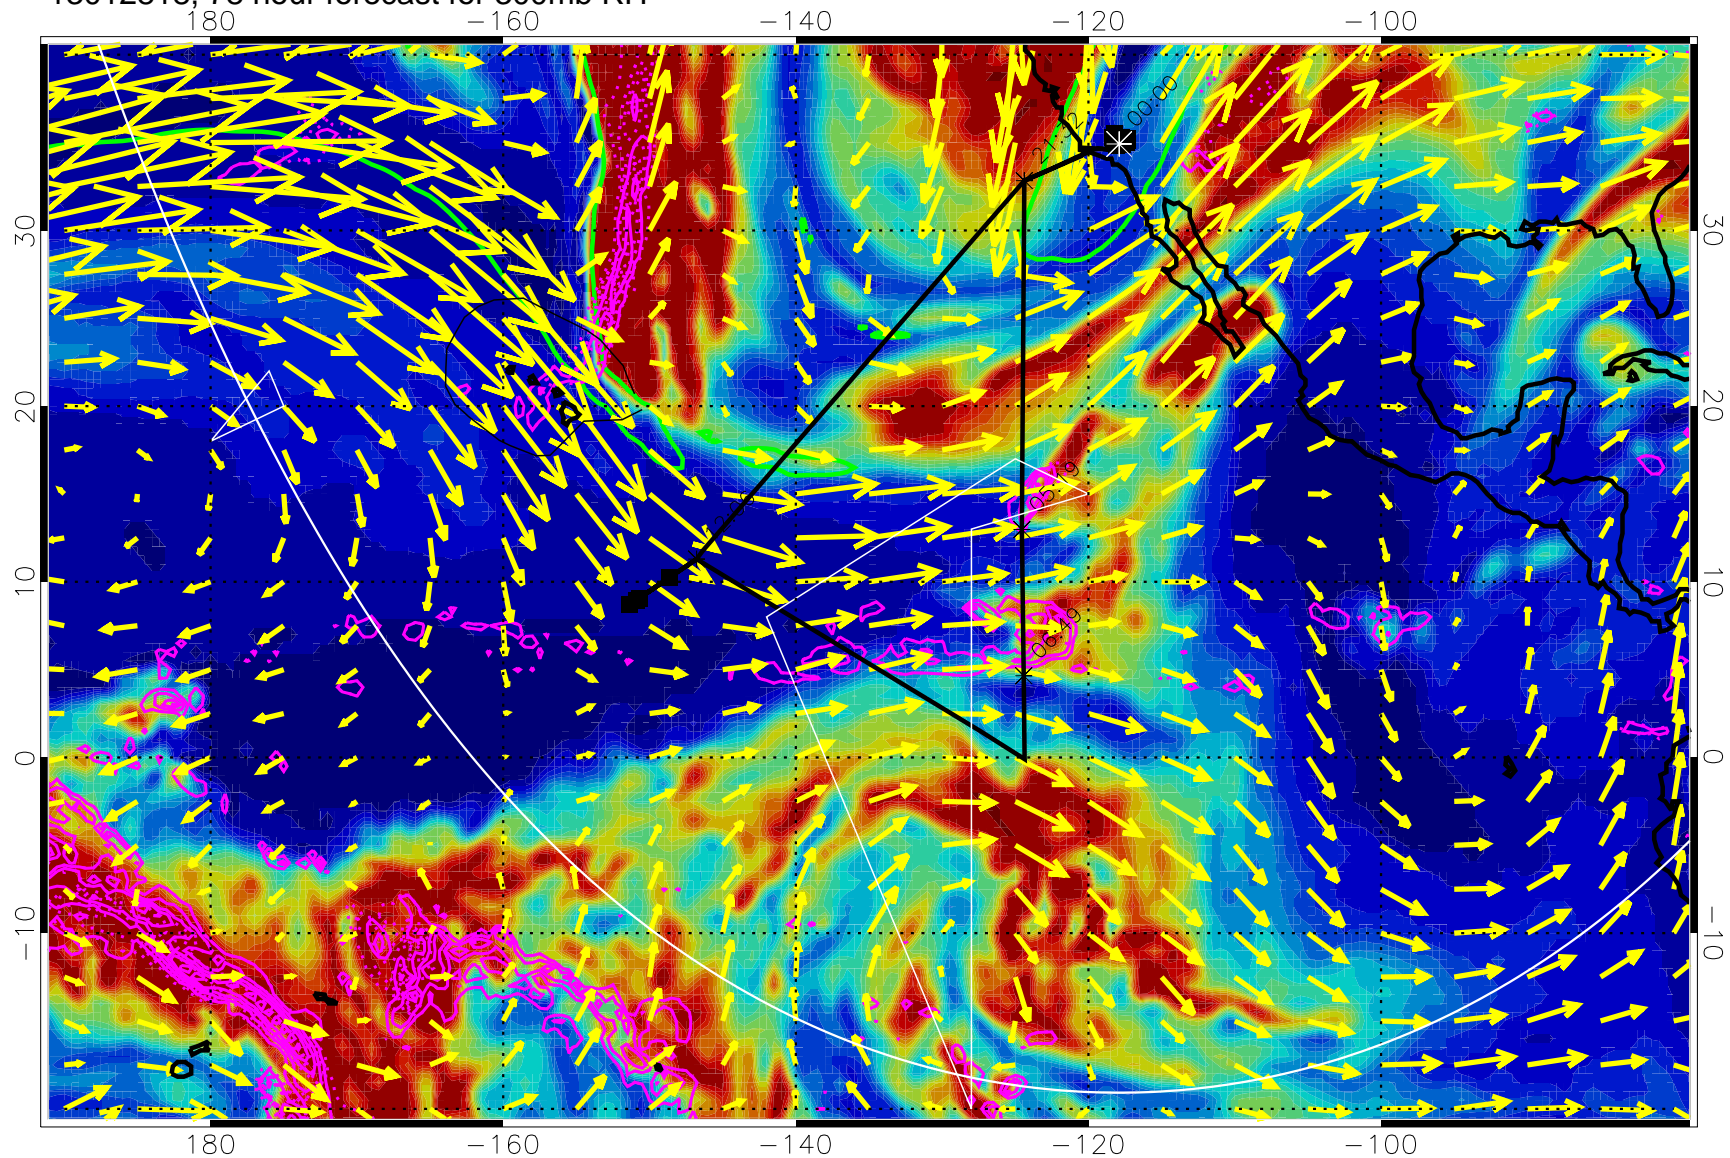

13012806, 66 hour forecast for 300mb RH

Precip (tot dot, conv sol) past 6 hrs 6 kg/m2 contours, min 4

EPV Tropopause (2 PVU) Position

→ 50 m/s

Range ring of 6000 km -- 19 hours GH round trip

13012812, 72 hour forecast for 300mb RH

Precip (tot dot, conv sol) past 6 hrs 6 kg/m2 contours, min 4

EPV Tropopause (2 PVU) Position

→ 50 m/s

Range ring of 6000 km -- 19 hours GH round trip

13012818, 78 hour forecast for 300mb RH

Precip (tot dot, conv sol) past 6 hrs 6 kg/m2 contours, min 4

EPV Tropopause (2 PVU) Position

→ 50 m/s

Range ring of 6000 km -- 19 hours GH round trip

13012900, 84 hour forecast for 300mb RH

Precip (tot dot, conv sol) past 6 hrs 6 kg/m2 contours, min 4

EPV Tropopause (2 PVU) Position