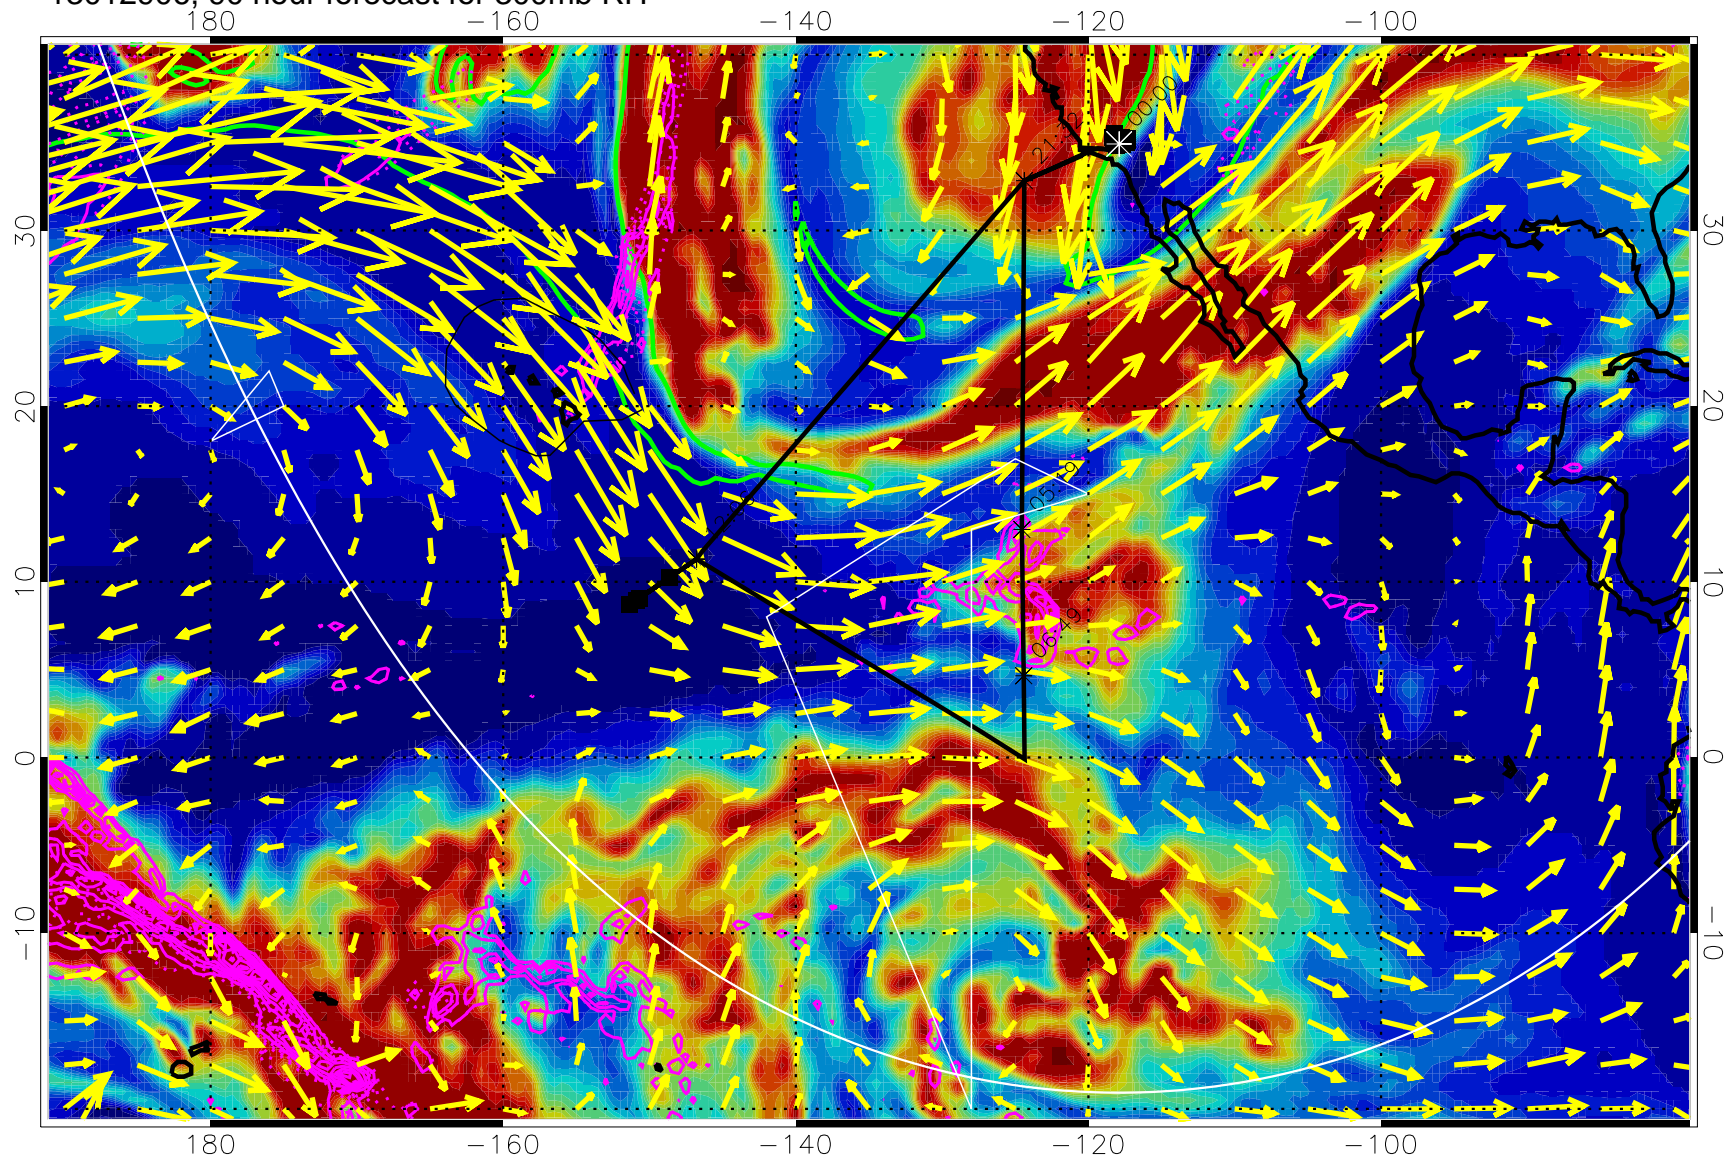

Precip (tot dot, conv sol) past 6 hrs 6 kg/m2 contours, min 4

EPV Tropopause (2 PVU) Position

→ 50 m/s

Range ring of 6000 km -- 19 hours GH round trip

13012818, 78 hour forecast for 300mb RH

Precip (tot dot, conv sol) past 6 hrs 6 kg/m2 contours, min 4

EPV Tropopause (2 PVU) Position

→ 50 m/s

Range ring of 6000 km -- 19 hours GH round trip

13012900, 84 hour forecast for 300mb RH

Precip (tot dot, conv sol) past 6 hrs 6 kg/m2 contours, min 4

EPV Tropopause (2 PVU) Position

→ 50 m/s

Range ring of 6000 km -- 19 hours GH round trip

13012906, 90 hour forecast for 300mb RH

Precip (tot dot, conv sol) past 6 hrs 6 kg/m2 contours, min 4

EPV Tropopause (2 PVU) Position

→ 50 m/s

Range ring of 6000 km -- 19 hours GH round trip

13012912, 96 hour forecast for 300mb RH

Precip (tot dot, conv sol) past 6 hrs 6 kg/m2 contours, min 4

EPV Tropopause (2 PVU) Position

→ 50 m/s

Range ring of 6000 km -- 19 hours GH round trip

13012918, 102 hour forecast for 300mb RH