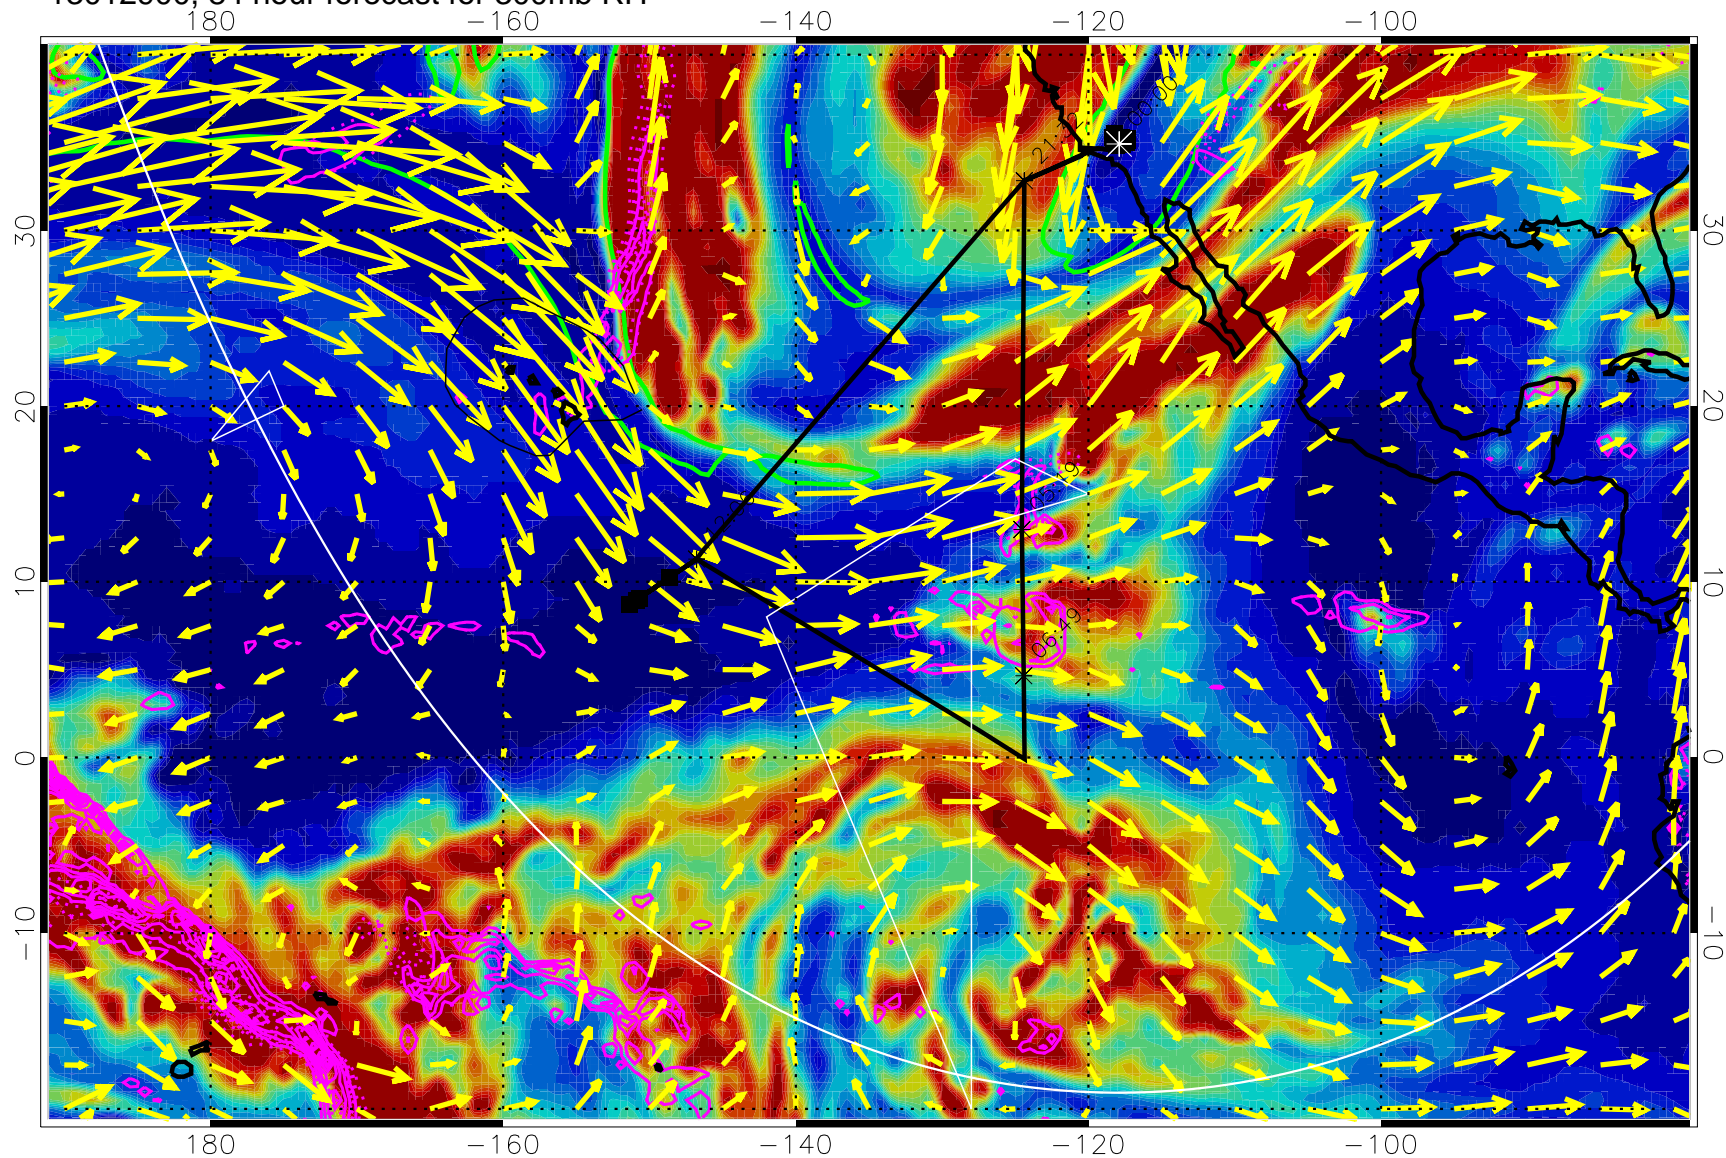

13012806, 66 hour forecast for 300mb RH

Precip (tot dot, conv sol) past 6 hrs 6 kg/m2 contours, min 4

EPV Tropopause (2 PVU) Position

→ 50 m/s

Range ring of 6000 km -- 19 hours GH round trip

13012812, 72 hour forecast for 300mb RH

Precip (tot dot, conv sol) past 6 hrs 6 kg/m2 contours, min 4

EPV Tropopause (2 PVU) Position

→ 50 m/s

Range ring of 6000 km -- 19 hours GH round trip

13012818, 78 hour forecast for 300mb RH

Precip (tot dot, conv sol) past 6 hrs 6 kg/m2 contours, min 4

EPV Tropopause (2 PVU) Position

→ 50 m/s

Range ring of 6000 km -- 19 hours GH round trip

13012900, 84 hour forecast for 300mb RH

Precip (tot dot, conv sol) past 6 hrs 6 kg/m2 contours, min 4

EPV Tropopause (2 PVU) Position

13012912, 96 hour forecast for 300mb RH

Precip (tot dot, conv sol) past 6 hrs 6 kg/m2 contours, min 4

EPV Tropopause (2 PVU) Position

→ 50 m/s

Range ring of 6000 km -- 19 hours GH round trip

13012918, 102 hour forecast for 300mb RH