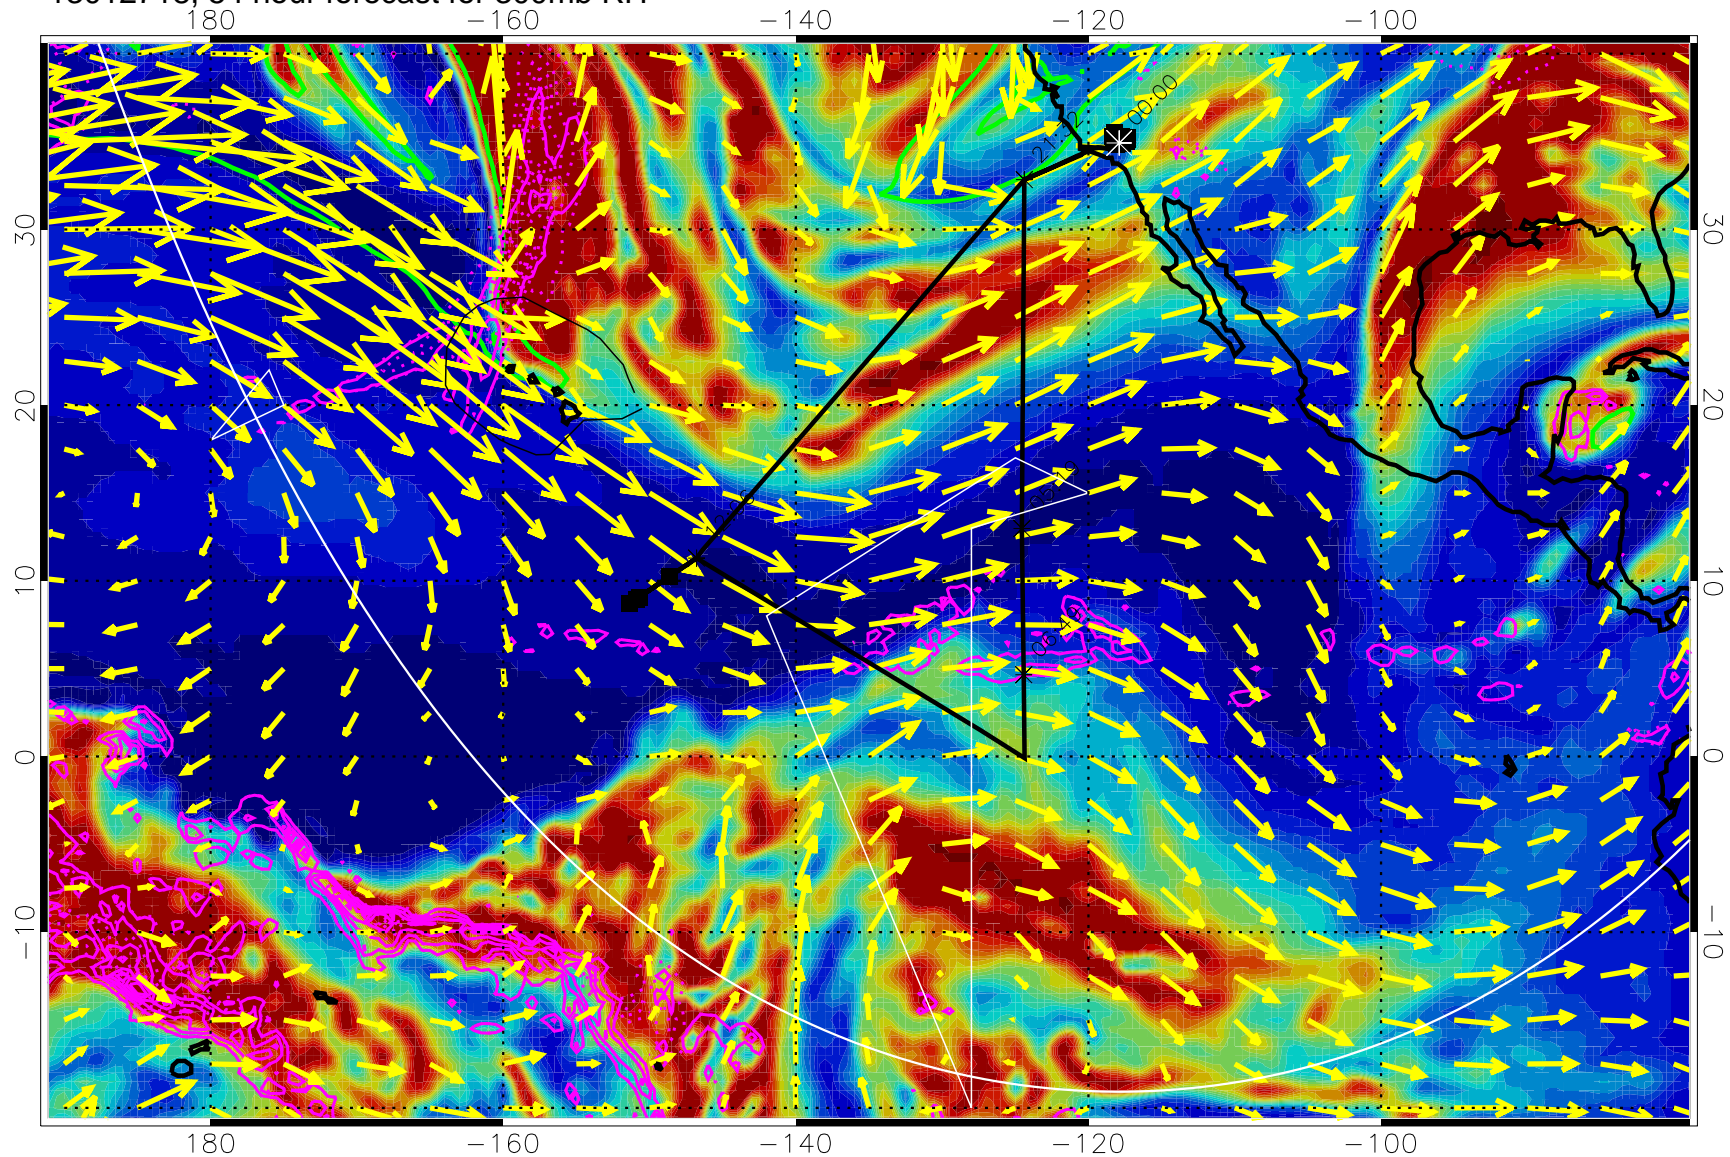

13012700, 36 hour forecast for 300mb RH

Precip (tot dot, conv sol) past 6 hrs 6 kg/m2 contours, min 4

EPV Tropopause (2 PVU) Position

→ 50 m/s

Range ring of 6000 km -- 19 hours GH round trip

13012706, 42 hour forecast for 300mb RH

Precip (tot dot, conv sol) past 6 hrs 6 kg/m2 contours, min 4

EPV Tropopause (2 PVU) Position

→ 50 m/s

Range ring of 6000 km -- 19 hours GH round trip

13012712, 48 hour forecast for 300mb RH

Precip (tot dot, conv sol) past 6 hrs 6 kg/m2 contours, min 4

EPV Tropopause (2 PVU) Position

→ 50 m/s

Range ring of 6000 km -- 19 hours GH round trip

13012718, 54 hour forecast for 300mb RH

Precip (tot dot, conv sol) past 6 hrs 6 kg/m2 contours, min 4

EPV Tropopause (2 PVU) Position

13012806, 66 hour forecast for 300mb RH

Precip (tot dot, conv sol) past 6 hrs 6 kg/m2 contours, min 4

EPV Tropopause (2 PVU) Position

→ 50 m/s

Range ring of 6000 km -- 19 hours GH round trip

13012812, 72 hour forecast for 300mb RH