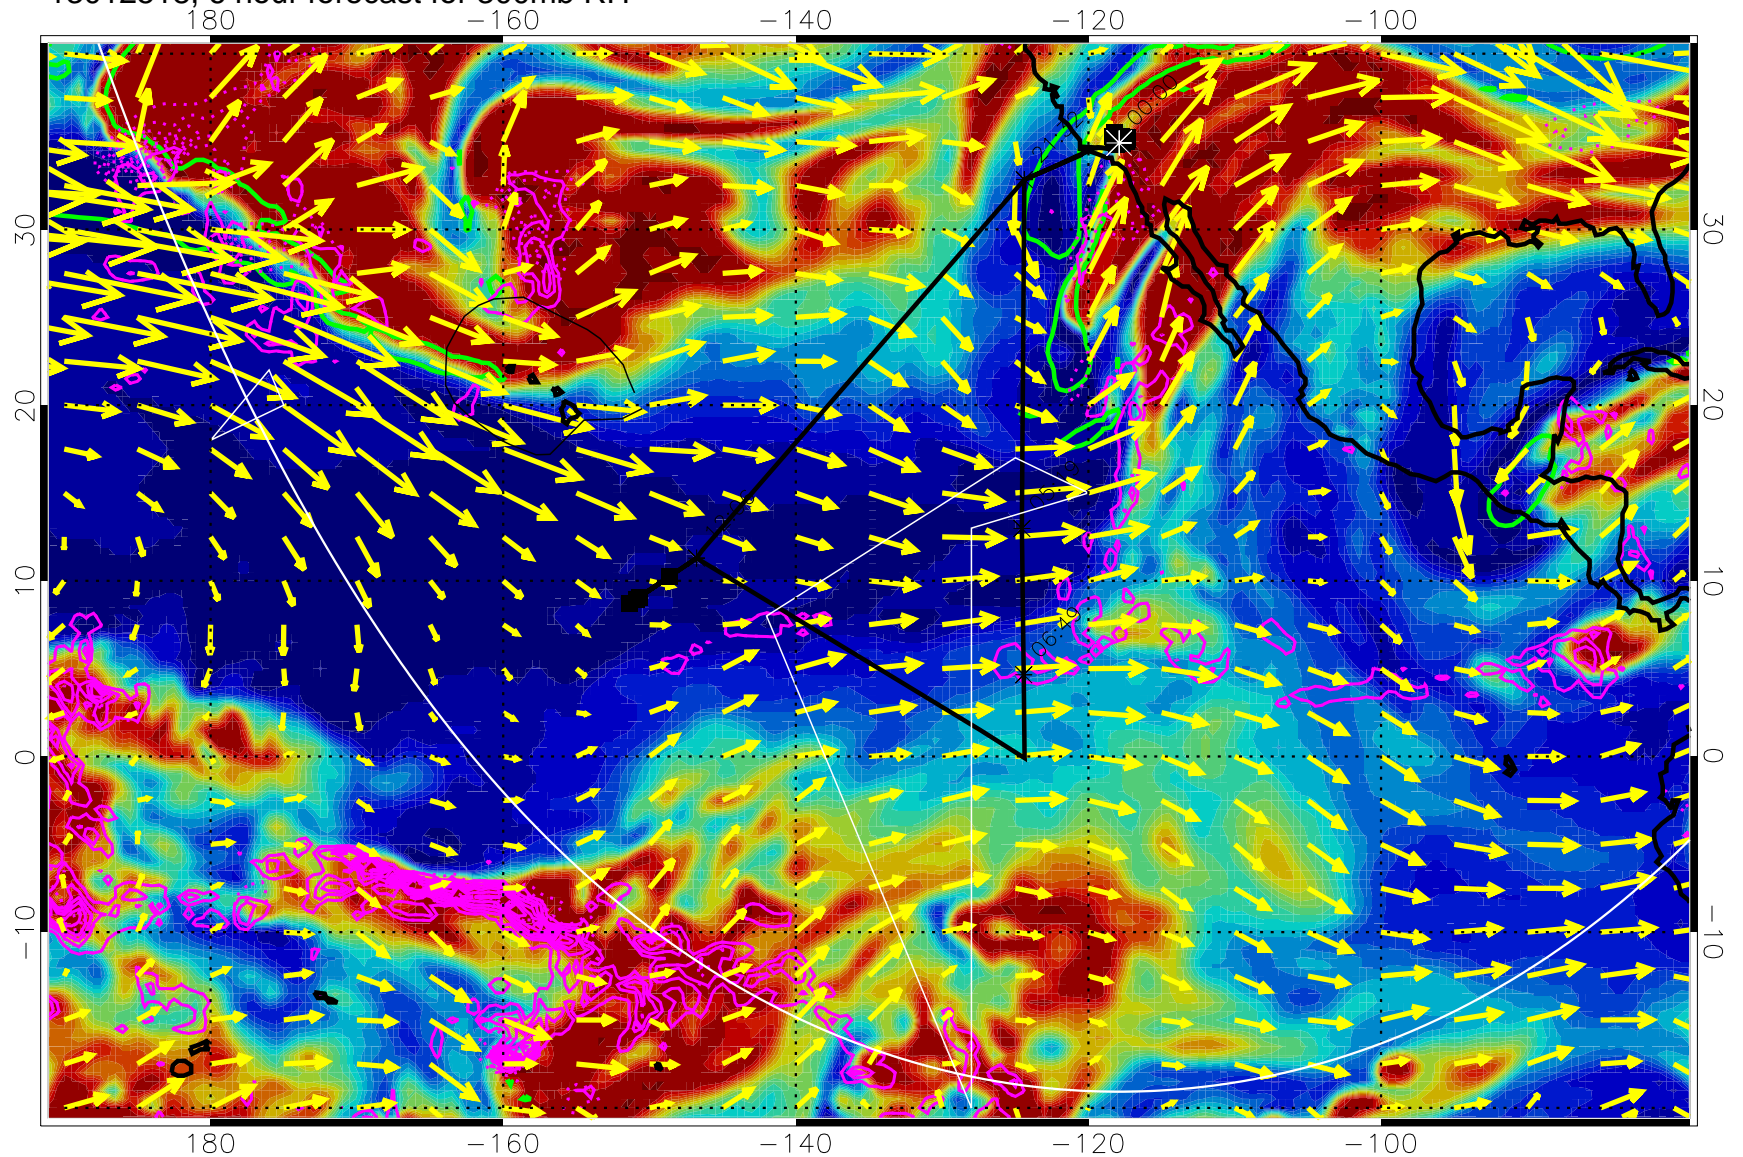

13012518, 6 hour forecast for 300mb RH

Precip (tot dot, conv sol) past 6 hrs 6 kg/m2 contours, min 4

EPV Tropopause (2 PVU) Position

→ 50 m/s

Range ring of 6000 km -- 19 hours GH round trip

13012600, 12 hour forecast for 300mb RH

Precip (tot dot, conv sol) past 6 hrs 6 kg/m2 contours, min 4

EPV Tropopause (2 PVU) Position

→ 50 m/s

Range ring of 6000 km -- 19 hours GH round trip

13012606, 18 hour forecast for 300mb RH

Precip (tot dot, conv sol) past 6 hrs 6 kg/m2 contours, min 4

EPV Tropopause (2 PVU) Position

→ 50 m/s

Range ring of 6000 km -- 19 hours GH round trip

13012612, 24 hour forecast for 300mb RH

Precip (tot dot, conv sol) past 6 hrs 6 kg/m2 contours, min 4

EPV Tropopause (2 PVU) Position

→ 50 m/s

Range ring of 6000 km -- 19 hours GH round trip

13012618, 30 hour forecast for 300mb RH

Precip (tot dot, conv sol) past 6 hrs 6 kg/m² contours, min 4

EPV Tropopause (2 PVU) Position

→ 50 m/s

Range ring of 6000 km -- 19 hours GH round trip