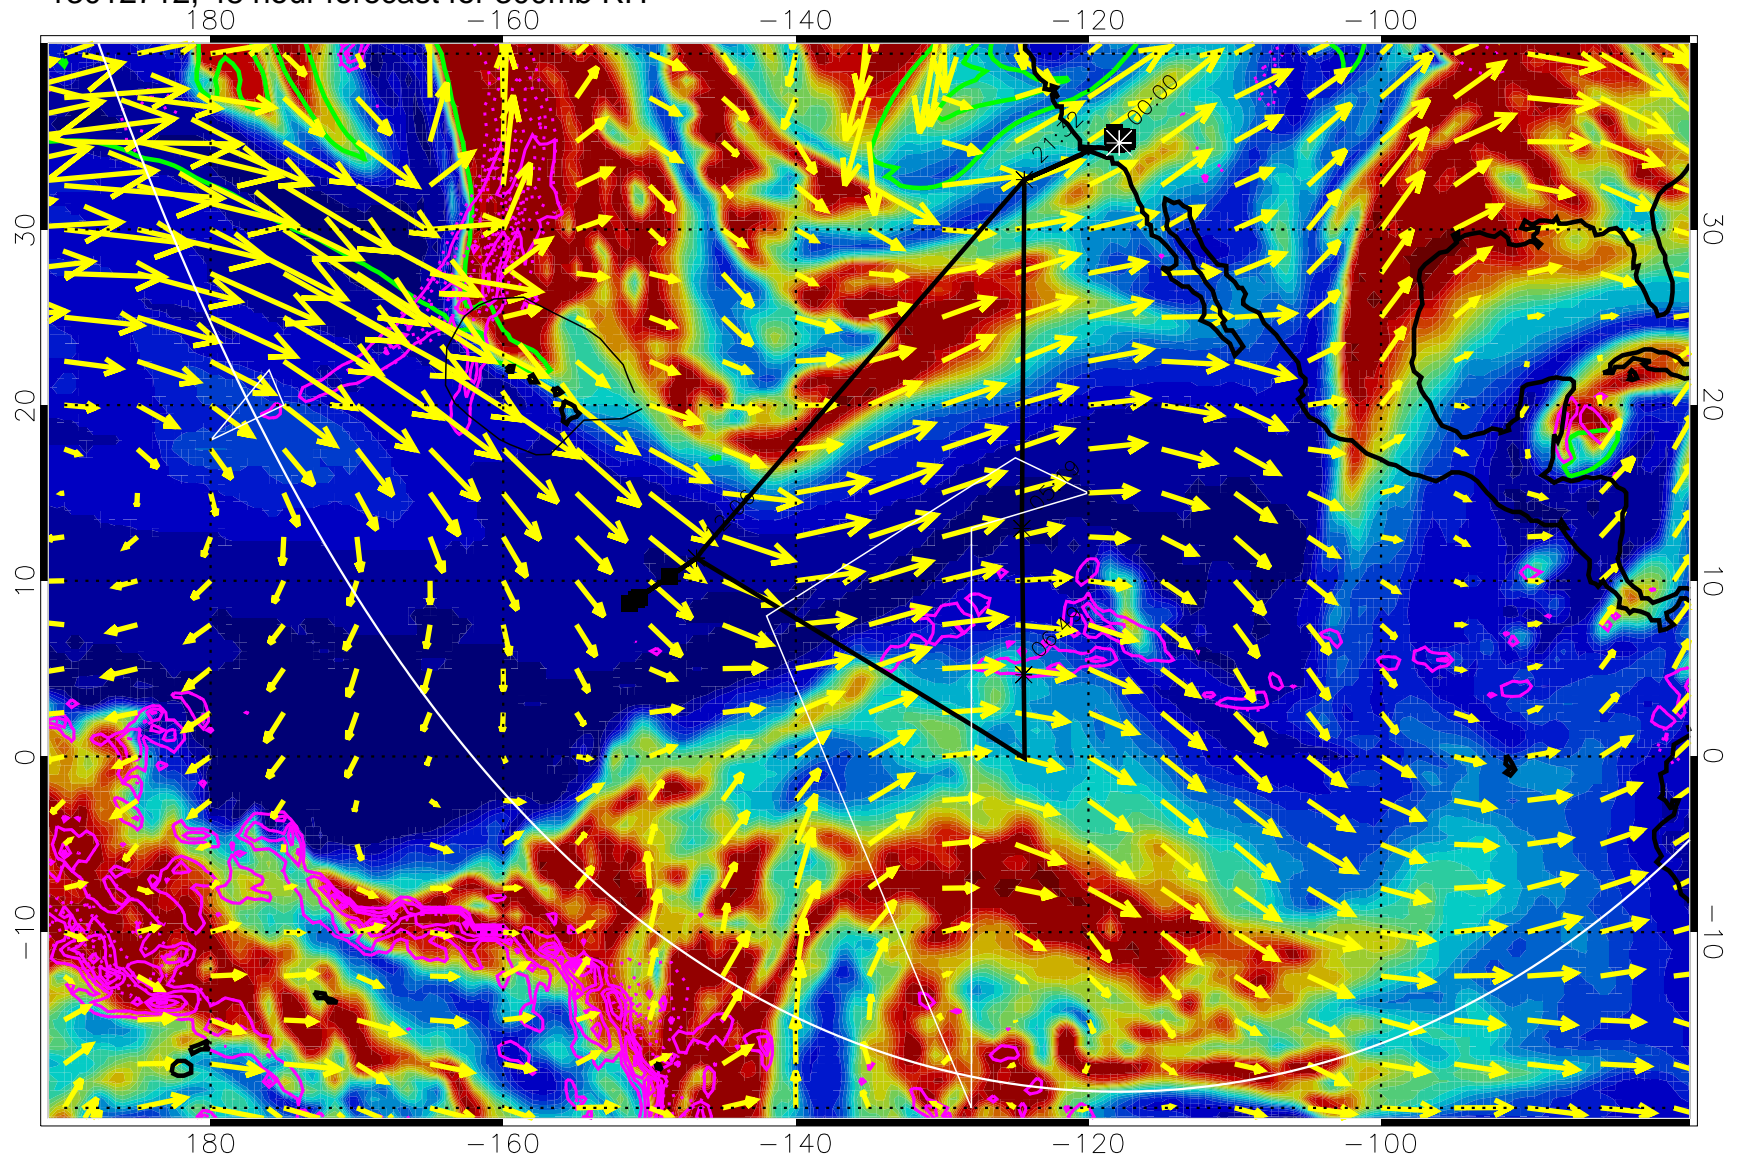

EPV Tropopause (2 PVU) Position

→ 50 m/s

Range ring of 6000 km -- 19 hours GH round trip

13012612, 24 hour forecast for 300mb RH

Precip (tot dot, conv sol) past 6 hrs 6 kg/m2 contours, min 4

EPV Tropopause (2 PVU) Position

13012700, 36 hour forecast for 300mb RH

Precip (tot dot, conv sol) past 6 hrs 6 kg/m2 contours, min 4

EPV Tropopause (2 PVU) Position

→ 50 m/s

Range ring of 6000 km -- 19 hours GH round trip

13012706, 42 hour forecast for 300mb RH

Precip (tot dot, conv sol) past 6 hrs 6 kg/m2 contours, min 4

EPV Tropopause (2 PVU) Position

→ 50 m/s

Range ring of 6000 km -- 19 hours GH round trip

13012712, 48 hour forecast for 300mb RH

Precip (tot dot, conv sol) past 6 hrs 6 kg/m2 contours, min 4

EPV Tropopause (2 PVU) Position

→ 50 m/s

Range ring of 6000 km -- 19 hours GH round trip

13012718, 54 hour forecast for 300mb RH

Precip (tot dot, conv sol) past 6 hrs 6 kg/m2 contours, min 4

EPV Tropopause (2 PVU) Position