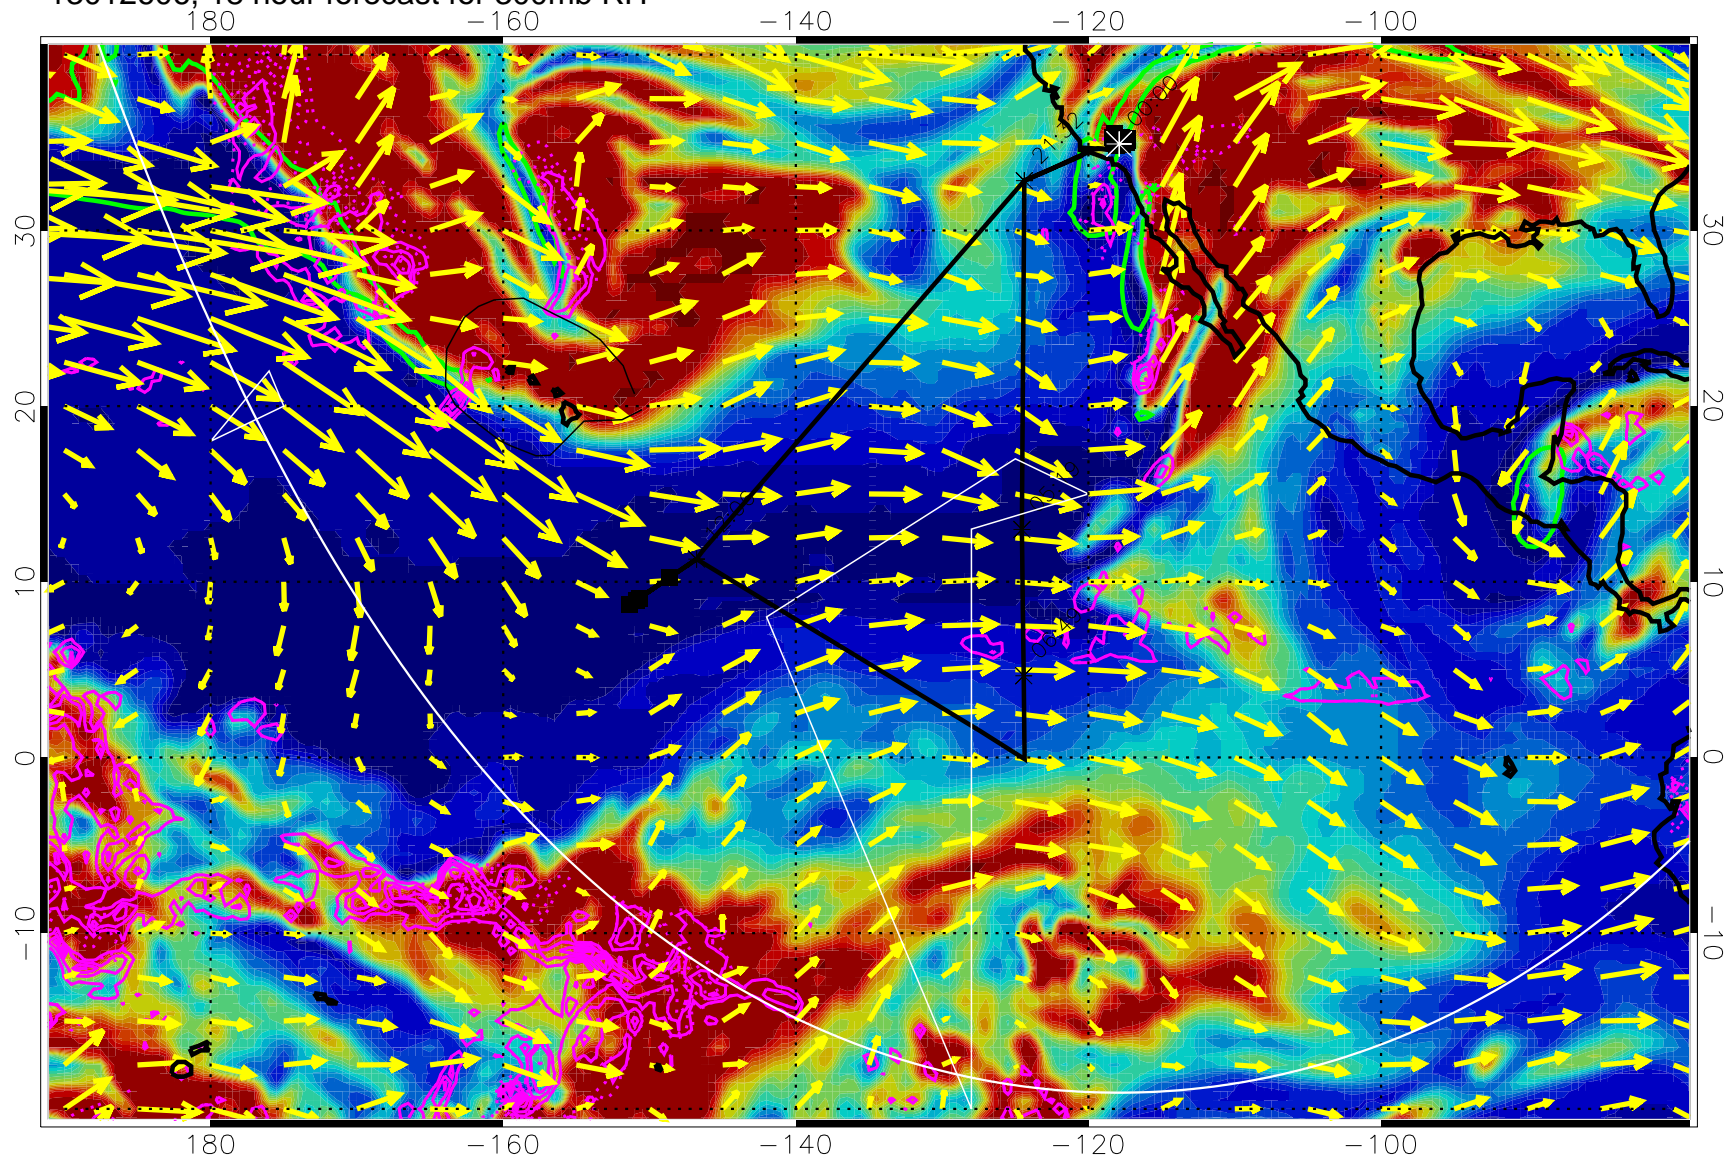

13012518, 6 hour forecast for 300mb RH

Precip (tot dot, conv sol) past 6 hrs 6 kg/m2 contours, min 4

EPV Tropopause (2 PVU) Position

→ 50 m/s

Range ring of 6000 km -- 19 hours GH round trip

13012600, 12 hour forecast for 300mb RH

Precip (tot dot, conv sol) past 6 hrs 6 kg/m2 contours, min 4

EPV Tropopause (2 PVU) Position

→ 50 m/s

Range ring of 6000 km -- 19 hours GH round trip

13012606, 18 hour forecast for 300mb RH

Precip (tot dot, conv sol) past 6 hrs 6 kg/m2 contours, min 4

EPV Tropopause (2 PVU) Position

→ 50 m/s

Range ring of 6000 km -- 19 hours GH round trip

13012612, 24 hour forecast for 300mb RH

Precip (tot dot, conv sol) past 6 hrs 6 kg/m2 contours, min 4

EPV Tropopause (2 PVU) Position

→ 50 m/s

Range ring of 6000 km -- 19 hours GH round trip

13012618, 30 hour forecast for 300mb RH

Precip (tot dot, conv sol) past 6 hrs 6 kg/m² contours, min 4

EPV Tropopause (2 PVU) Position

→ 50 m/s

Range ring of 6000 km -- 19 hours GH round trip