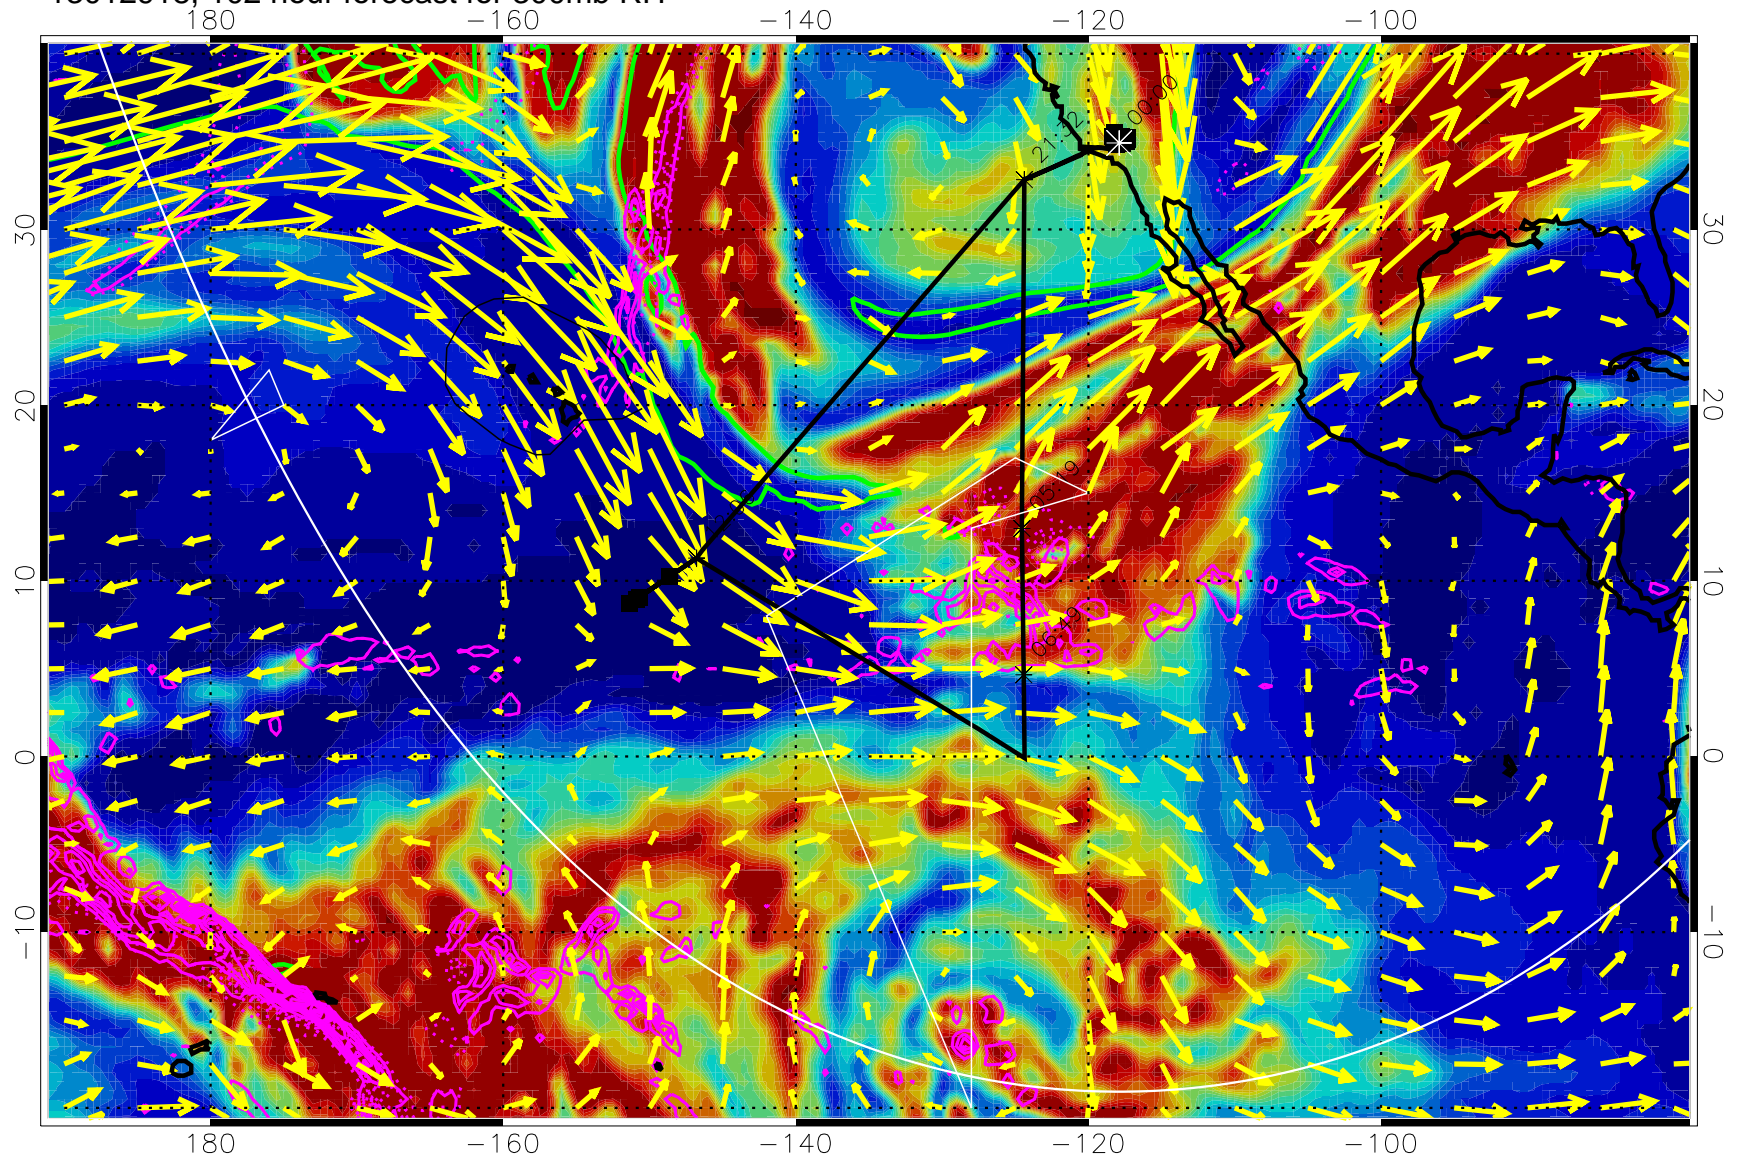

13012912, 96 hour forecast for 300mb RH

Precip (tot dot, conv sol) past 6 hrs 6 kg/m2 contours, min 4

EPV Tropopause (2 PVU) Position

→ 50 m/s

Range ring of 6000 km -- 19 hours GH round trip

13012918, 102 hour forecast for 300mb RH

Precip (tot dot, conv sol) past 6 hrs 6 kg/m2 contours, min 4

EPV Tropopause (2 PVU) Position

→ 50 m/s

Range ring of 6000 km -- 19 hours GH round trip

13013000, 108 hour forecast for 300mb RH

Precip (tot dot, conv sol) past 6 hrs 6 kg/m2 contours, min 4

EPV Tropopause (2 PVU) Position

→ 50 m/s

Range ring of 6000 km -- 19 hours GH round trip

13013006, 114 hour forecast for 300mb RH

180 -160 -140 -120 -100

Precip (tot dot, conv sol) past 6 hrs 6 kg/m2 contours, min 4

EPV Tropopause (2 PVU) Position

→ 50 m/s

Range ring of 6000 km -- 19 hours GH round trip

13013012, 120 hour forecast for 300mb RH

Precip (tot dot, conv sol) past 6 hrs 6 kg/m2 contours, min 4

EPV Tropopause (2 PVU) Position