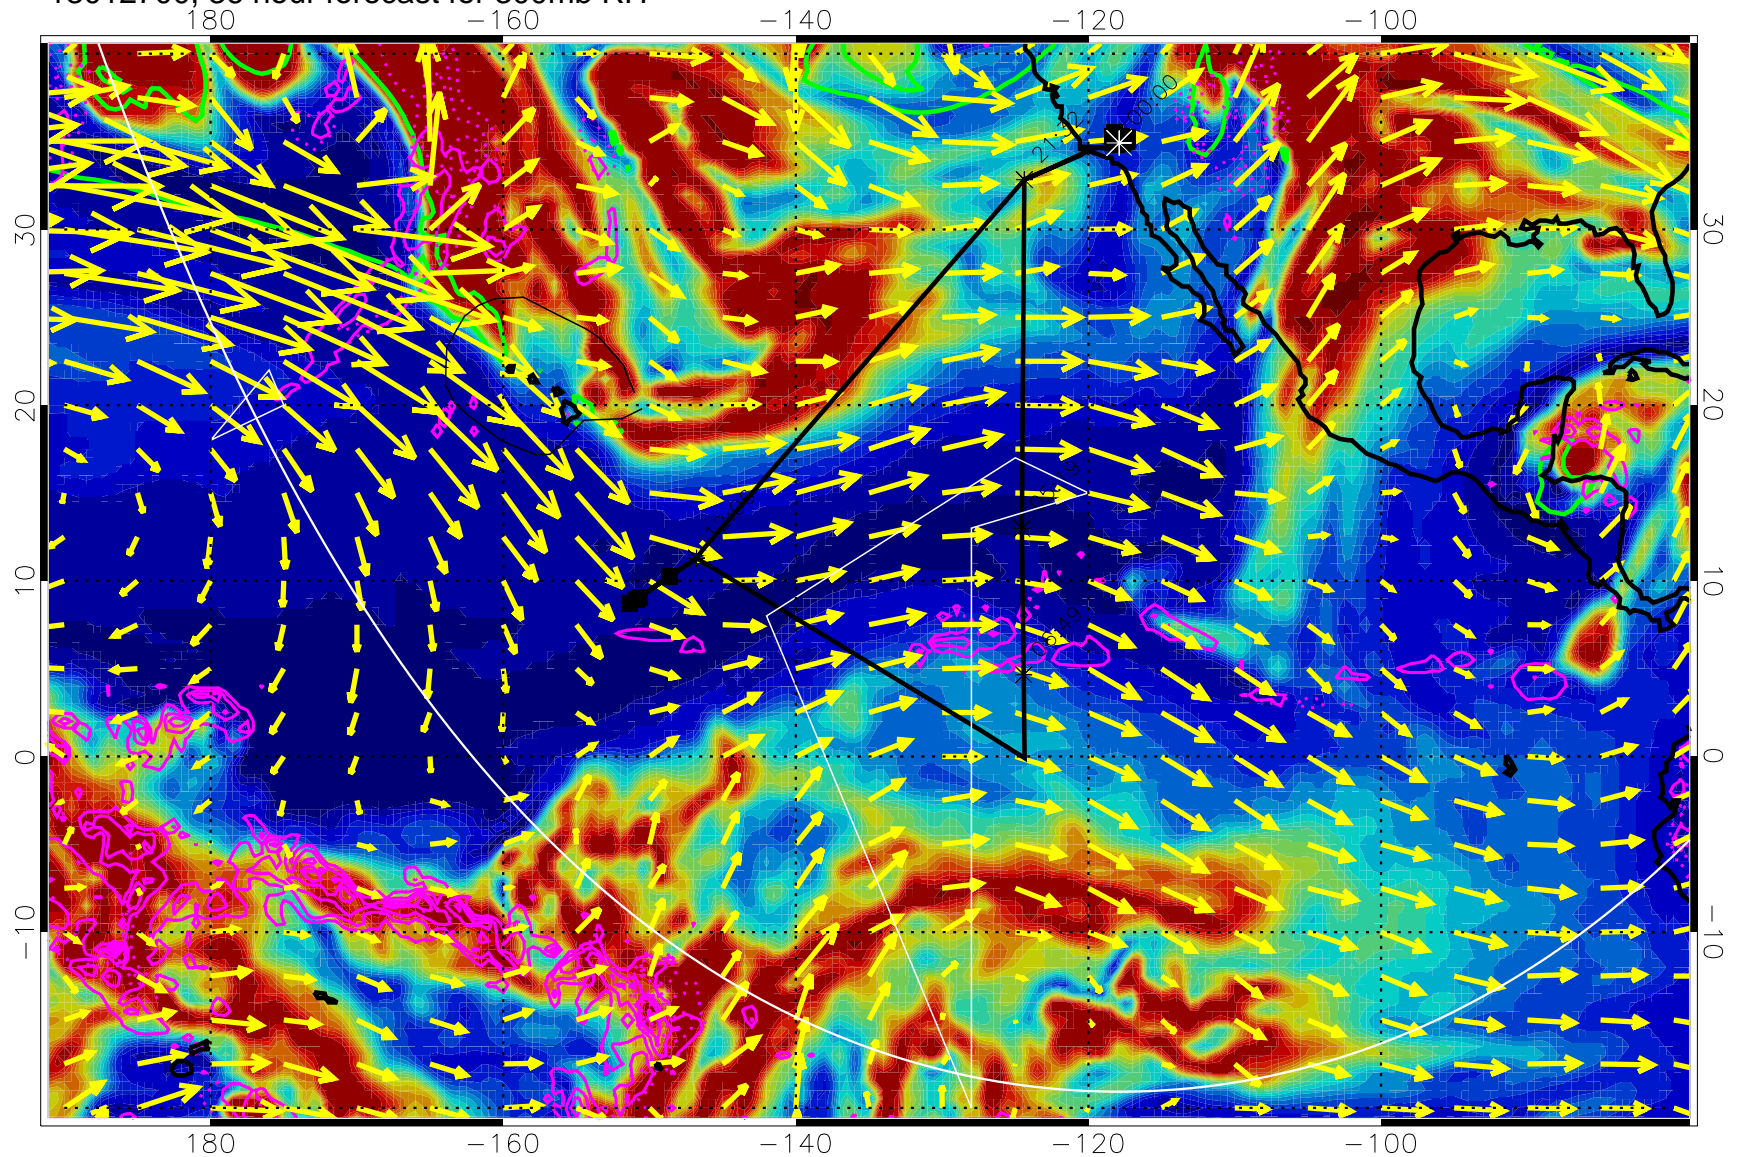

EPV Tropopause (2 PVU) Position

→ 50 m/s

Range ring of 6000 km -- 19 hours GH round trip

13012612, 24 hour forecast for 300mb RH

Precip (tot dot, conv sol) past 6 hrs 6 kg/m2 contours, min 4

EPV Tropopause (2 PVU) Position

→ 50 m/s

Range ring of 6000 km -- 19 hours GH round trip

13012618, 30 hour forecast for 300mb RH

Precip (tot dot, conv sol) past 6 hrs 6 kg/m² contours, min 4

EPV Tropopause (2 PVU) Position

→ 50 m/s

Range ring of 6000 km -- 19 hours GH round trip

13012700, 36 hour forecast for 300mb RH

Precip (tot dot, conv sol) past 6 hrs 6 kg/m2 contours, min 4

EPV Tropopause (2 PVU) Position

→ 50 m/s

Range ring of 6000 km -- 19 hours GH round trip

13012706, 42 hour forecast for 300mb RH

Precip (tot dot, conv sol) past 6 hrs 6 kg/m2 contours, min 4

EPV Tropopause (2 PVU) Position

→ 50 m/s

Range ring of 6000 km -- 19 hours GH round trip

13012712, 48 hour forecast for 300mb RH

Precip (tot dot, conv sol) past 6 hrs 6 kg/m2 contours, min 4