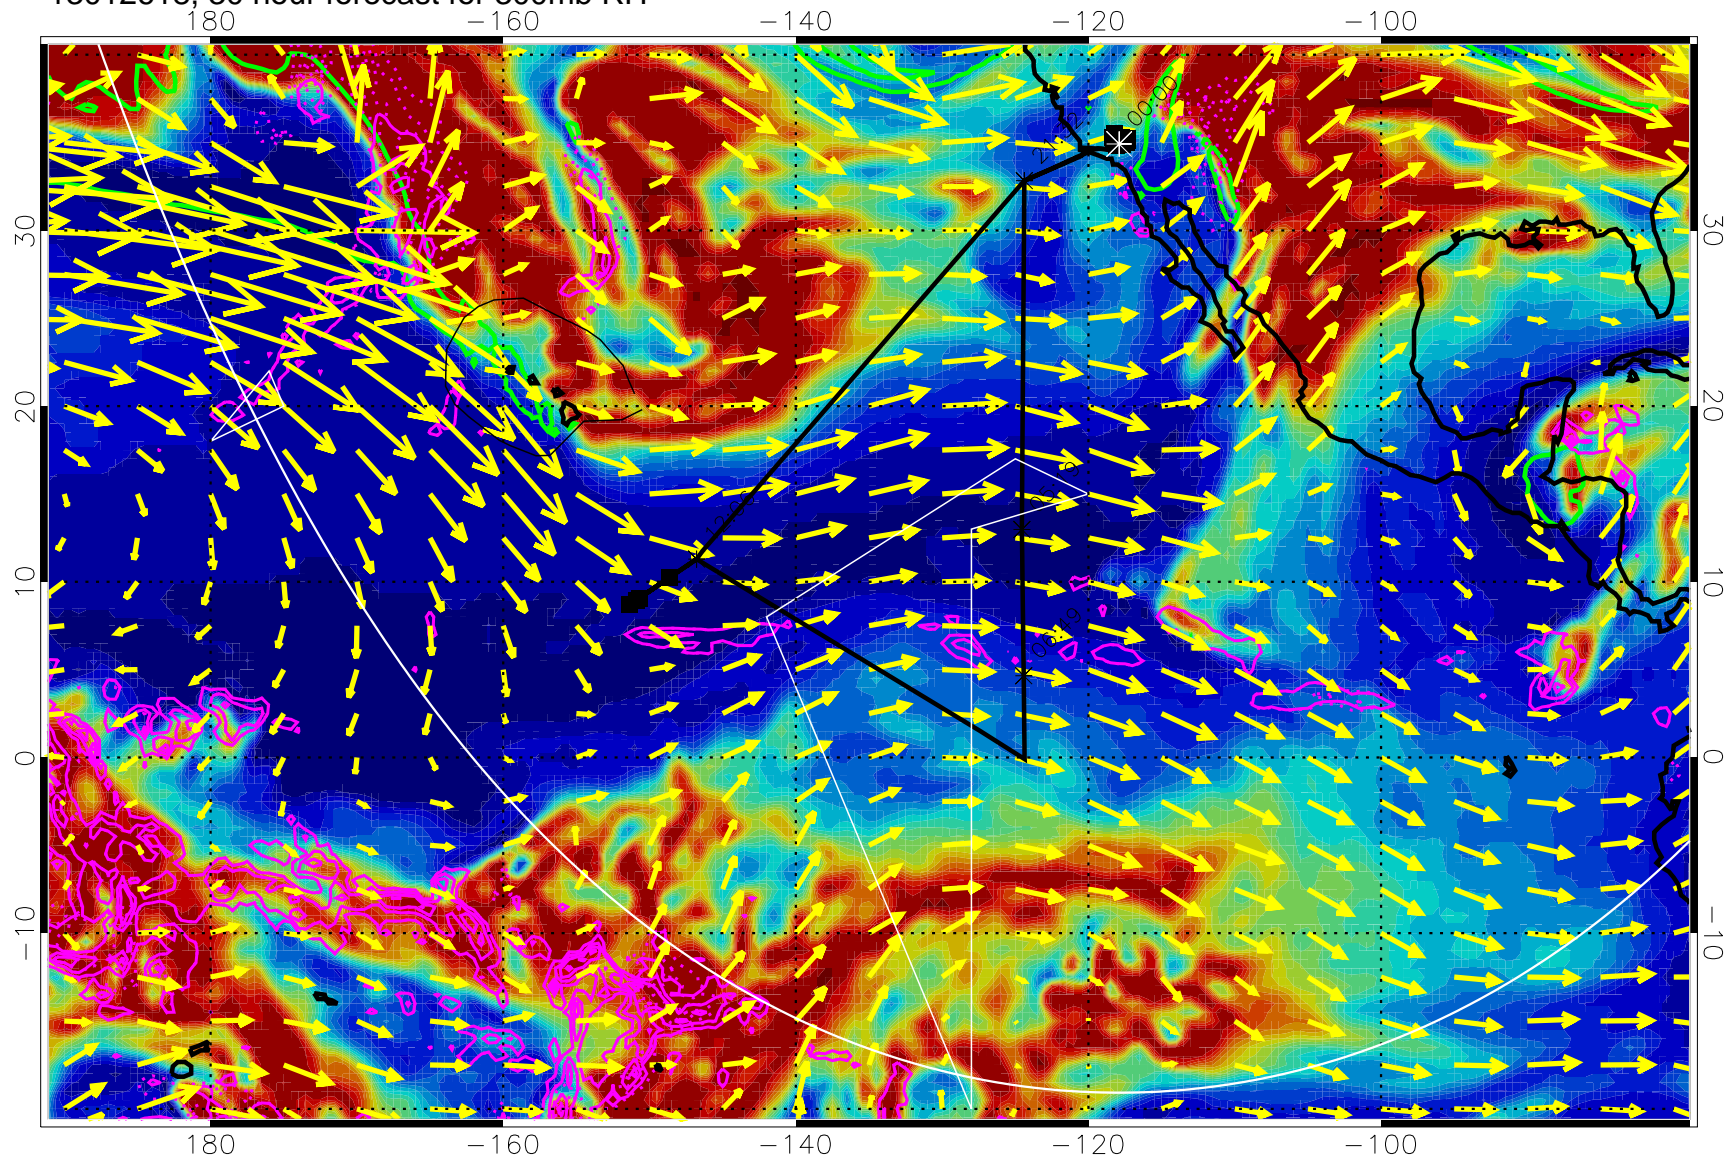

Precip (tot dot, conv sol) past 6 hrs 6 kg/m2 contours, min 4

EPV Tropopause (2 PVU) Position

→ 50 m/s

Range ring of 6000 km -- 19 hours GH round trip

13012606, 18 hour forecast for 300mb RH

Precip (tot dot, conv sol) past 6 hrs 6 kg/m2 contours, min 4

EPV Tropopause (2 PVU) Position

→ 50 m/s

Range ring of 6000 km -- 19 hours GH round trip

13012612, 24 hour forecast for 300mb RH

Precip (tot dot, conv sol) past 6 hrs 6 kg/m2 contours, min 4

EPV Tropopause (2 PVU) Position

→ 50 m/s

Range ring of 6000 km -- 19 hours GH round trip

13012618, 30 hour forecast for 300mb RH

Precip (tot dot, conv sol) past 6 hrs 6 kg/m² contours, min 4

EPV Tropopause (2 PVU) Position

→ 50 m/s

Range ring of 6000 km -- 19 hours GH round trip

13012700, 36 hour forecast for 300mb RH

Precip (tot dot, conv sol) past 6 hrs 6 kg/m2 contours, min 4

EPV Tropopause (2 PVU) Position

→ 50 m/s

Range ring of 6000 km -- 19 hours GH round trip

13012706, 42 hour forecast for 300mb RH