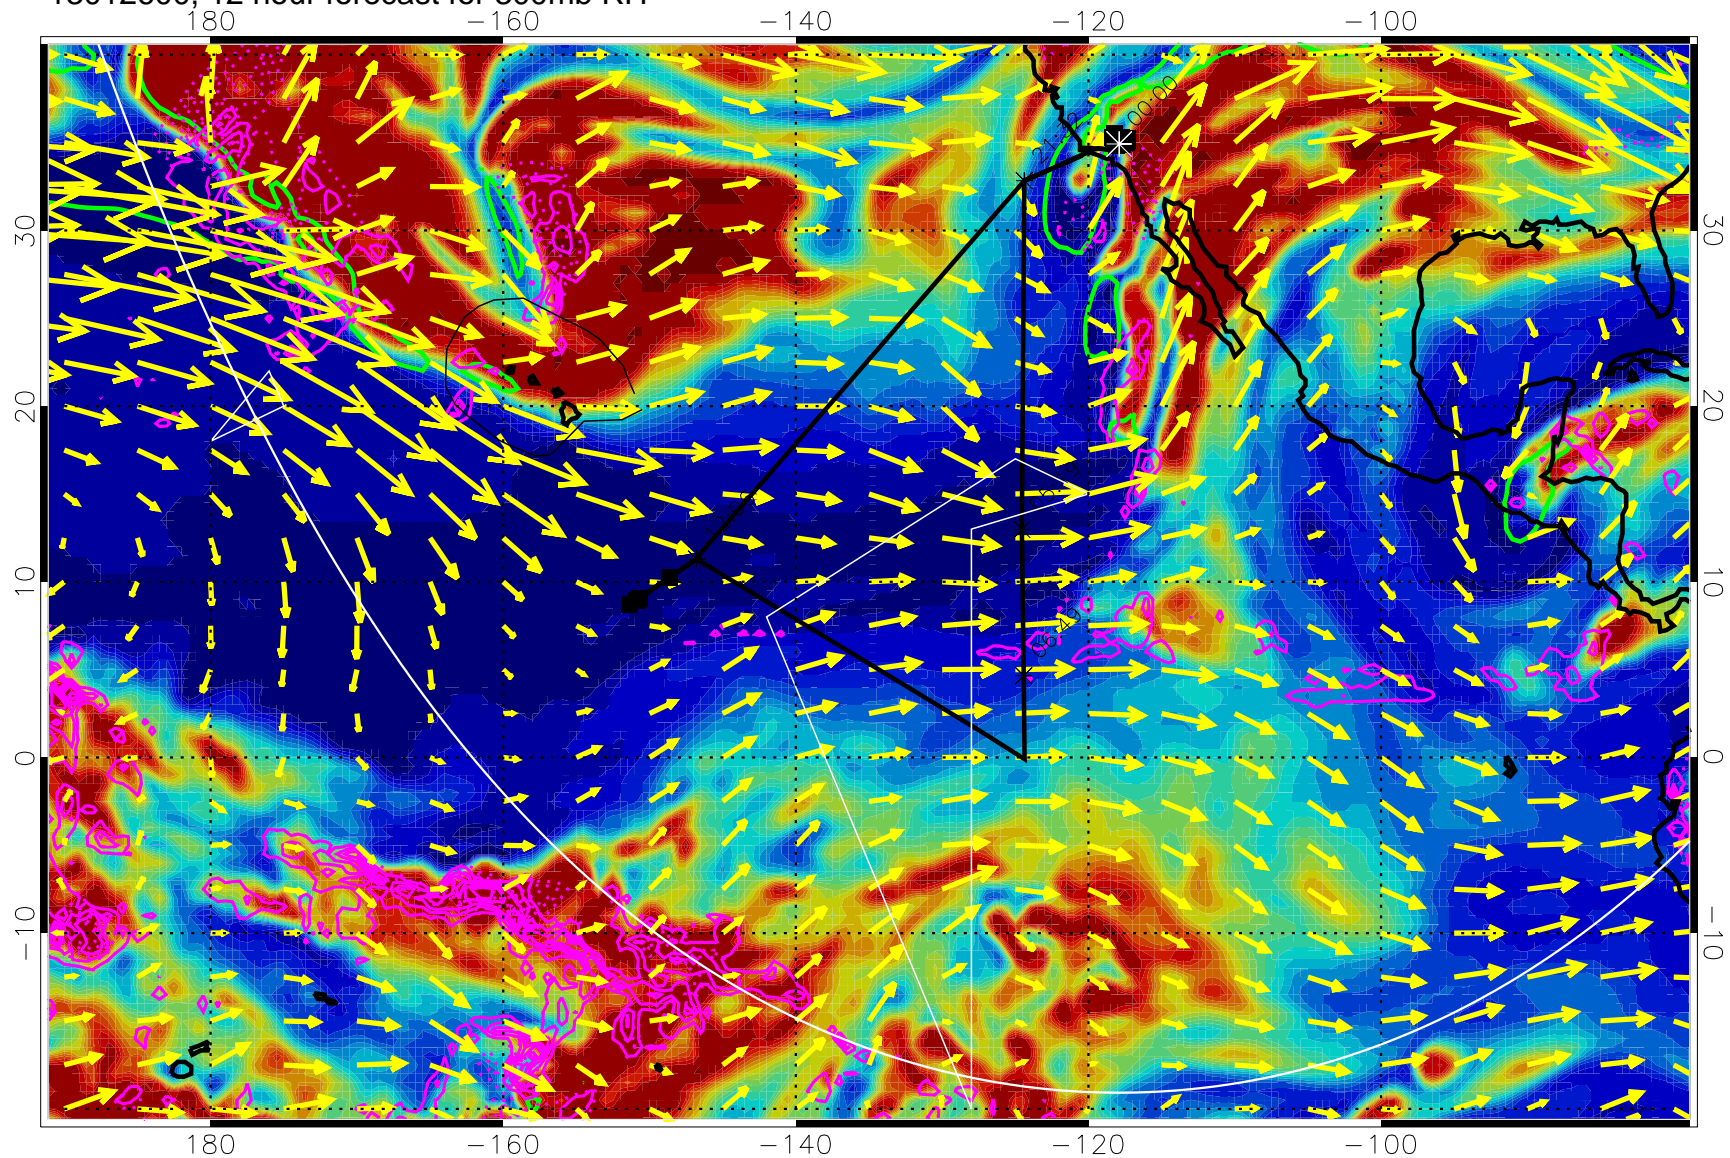

13012518, 6 hour forecast for 300mb RH

Precip (tot dot, conv sol) past 6 hrs 6 kg/m2 contours, min 4

EPV Tropopause (2 PVU) Position

→ 50 m/s

Range ring of 6000 km -- 19 hours GH round trip

13012600, 12 hour forecast for 300mb RH

Precip (tot dot, conv sol) past 6 hrs 6 kg/m2 contours, min 4

EPV Tropopause (2 PVU) Position

→ 50 m/s

Range ring of 6000 km -- 19 hours GH round trip

13012606, 18 hour forecast for 300mb RH

Precip (tot dot, conv sol) past 6 hrs 6 kg/m2 contours, min 4

EPV Tropopause (2 PVU) Position

→ 50 m/s

Range ring of 6000 km -- 19 hours GH round trip

13012612, 24 hour forecast for 300mb RH

Precip (tot dot, conv sol) past 6 hrs 6 kg/m2 contours, min 4

EPV Tropopause (2 PVU) Position

→ 50 m/s

Range ring of 6000 km -- 19 hours GH round trip

13012618, 30 hour forecast for 300mb RH

Precip (tot dot, conv sol) past 6 hrs 6 kg/m² contours, min 4

EPV Tropopause (2 PVU) Position

→ 50 m/s

Range ring of 6000 km -- 19 hours GH round trip