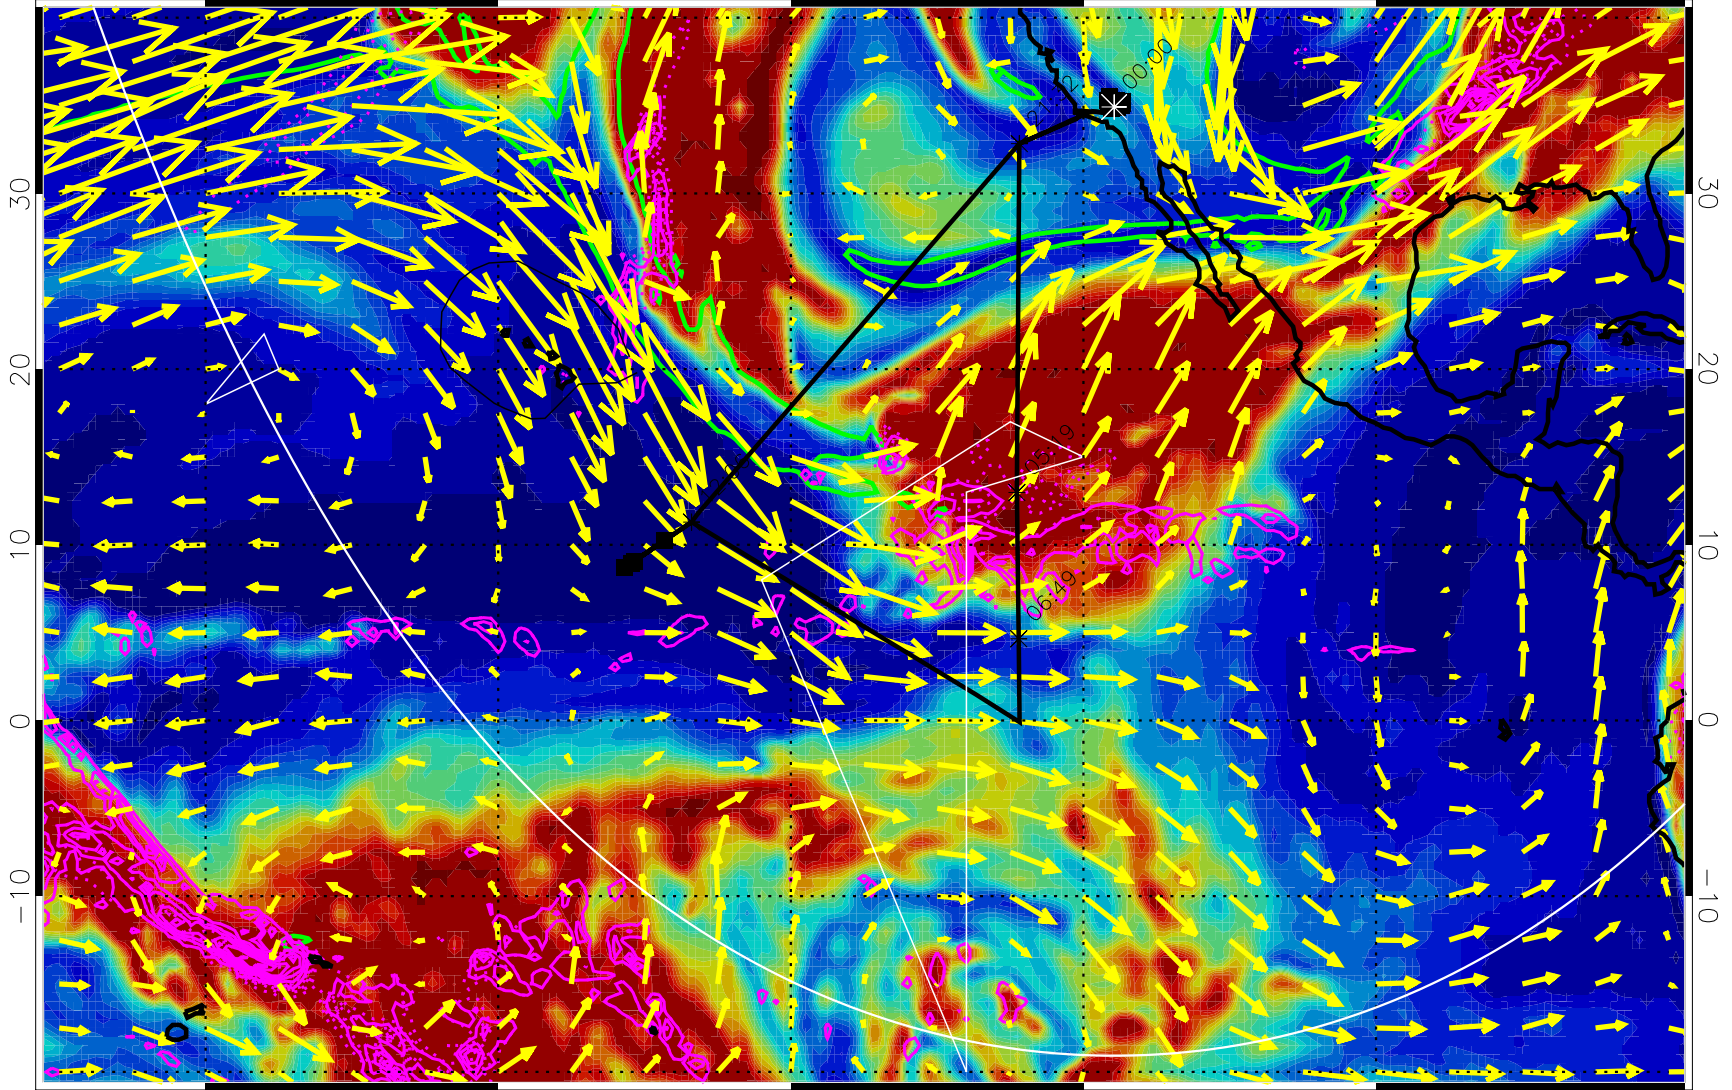

13012912, 96 hour forecast for 300mb RH

Precip (tot dot, conv sol) past 6 hrs 6 kg/m2 contours, min 4

EPV Tropopause (2 PVU) Position

→ 50 m/s

Range ring of 6000 km -- 19 hours GH round trip

13012918, 102 hour forecast for 300mb RH

Precip (tot dot, conv sol) past 6 hrs 6 kg/m2 contours, min 4

EPV Tropopause (2 PVU) Position

→ 50 m/s

Range ring of 6000 km -- 19 hours GH round trip

13013000, 108 hour forecast for 300mb RH

Precip (tot dot, conv sol) past 6 hrs 6 kg/m2 contours, min 4

EPV Tropopause (2 PVU) Position

→ 50 m/s

Range ring of 6000 km -- 19 hours GH round trip

13013006, 114 hour forecast for 300mb RH

180 -160 -140 -120 -100

Precip (tot dot, conv sol) past 6 hrs 6 kg/m2 contours, min 4

EPV Tropopause (2 PVU) Position

→ 50 m/s

Range ring of 6000 km -- 19 hours GH round trip

13013012, 120 hour forecast for 300mb RH

Precip (tot dot, conv sol) past 6 hrs 6 kg/m2 contours, min 4

EPV Tropopause (2 PVU) Position