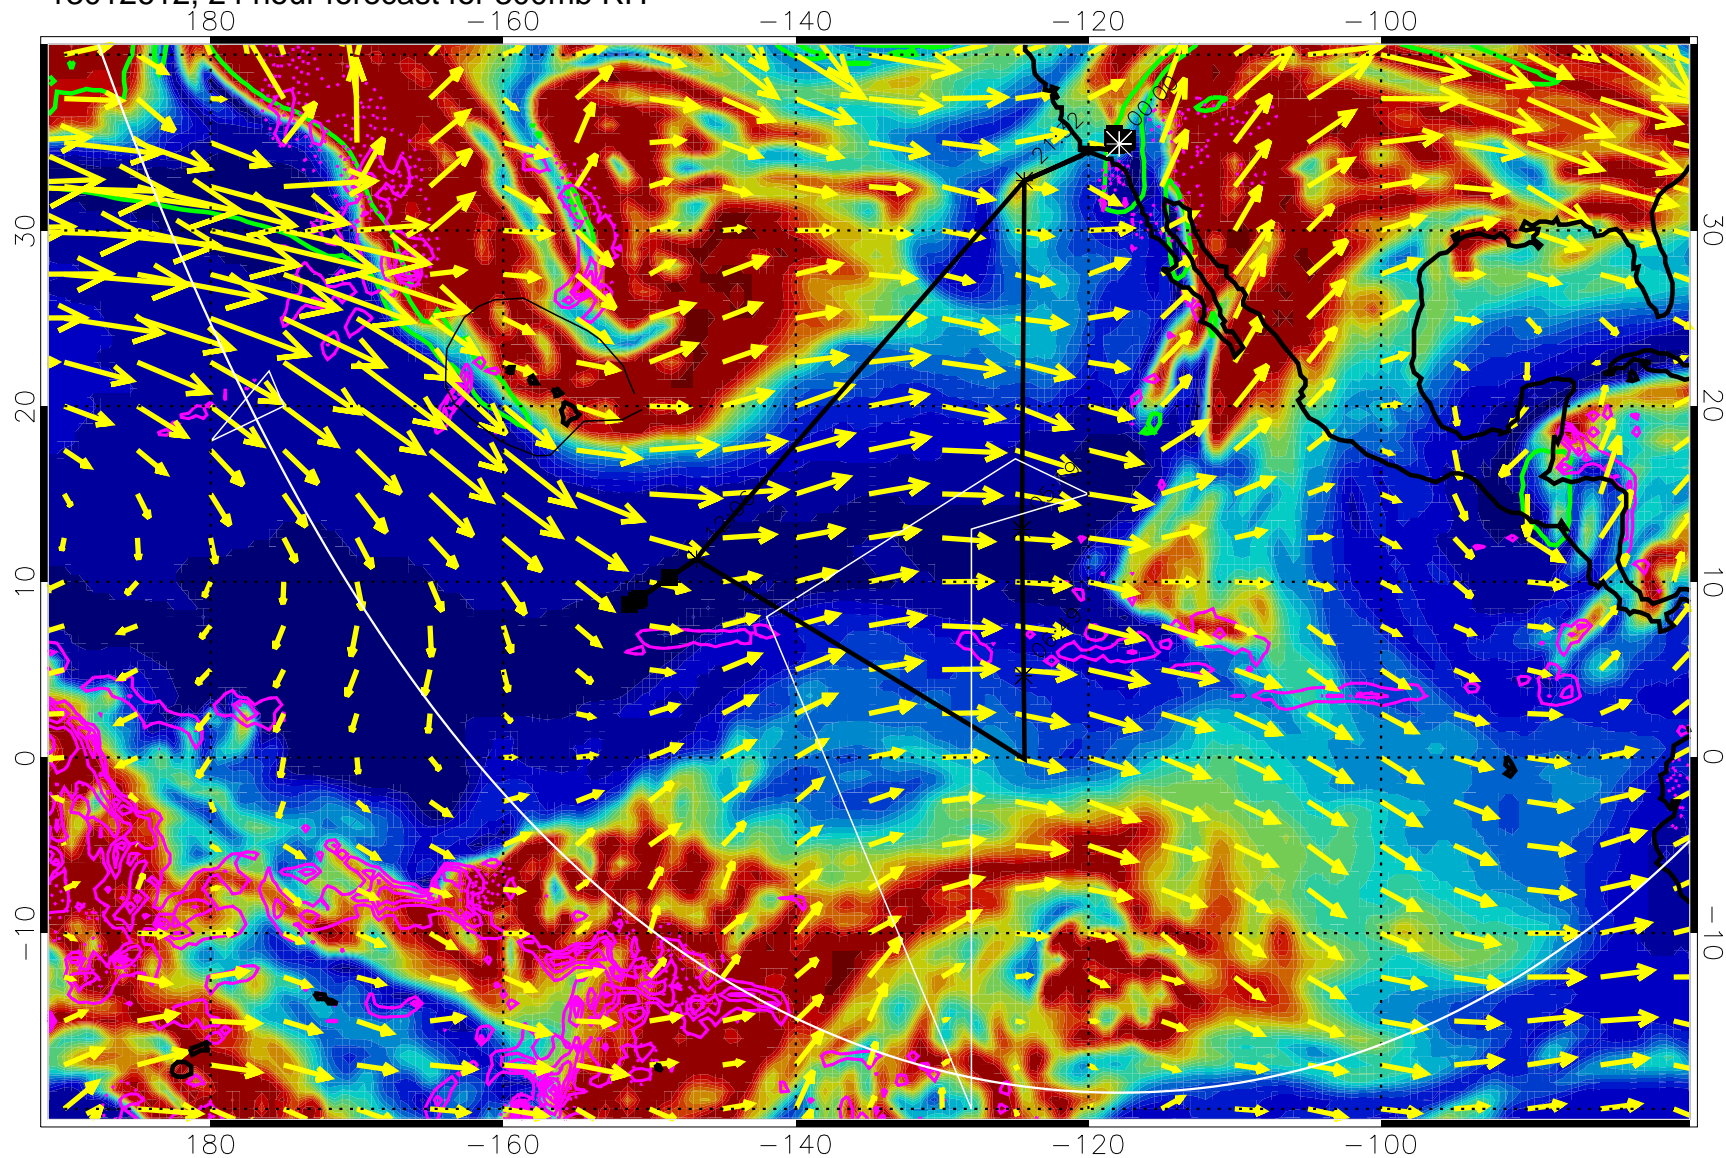

13012518, 6 hour forecast for 300mb RH

Precip (tot dot, conv sol) past 6 hrs 6 kg/m2 contours, min 4

EPV Tropopause (2 PVU) Position

→ 50 m/s

Range ring of 6000 km -- 19 hours GH round trip

13012600, 12 hour forecast for 300mb RH

Precip (tot dot, conv sol) past 6 hrs 6 kg/m2 contours, min 4

EPV Tropopause (2 PVU) Position

→ 50 m/s

Range ring of 6000 km -- 19 hours GH round trip

13012606, 18 hour forecast for 300mb RH

Precip (tot dot, conv sol) past 6 hrs 6 kg/m2 contours, min 4

EPV Tropopause (2 PVU) Position

→ 50 m/s

Range ring of 6000 km -- 19 hours GH round trip

13012612, 24 hour forecast for 300mb RH

Precip (tot dot, conv sol) past 6 hrs 6 kg/m2 contours, min 4

EPV Tropopause (2 PVU) Position

→ 50 m/s

Range ring of 6000 km -- 19 hours GH round trip

13012618, 30 hour forecast for 300mb RH

Precip (tot dot, conv sol) past 6 hrs 6 kg/m² contours, min 4

EPV Tropopause (2 PVU) Position

→ 50 m/s

Range ring of 6000 km -- 19 hours GH round trip