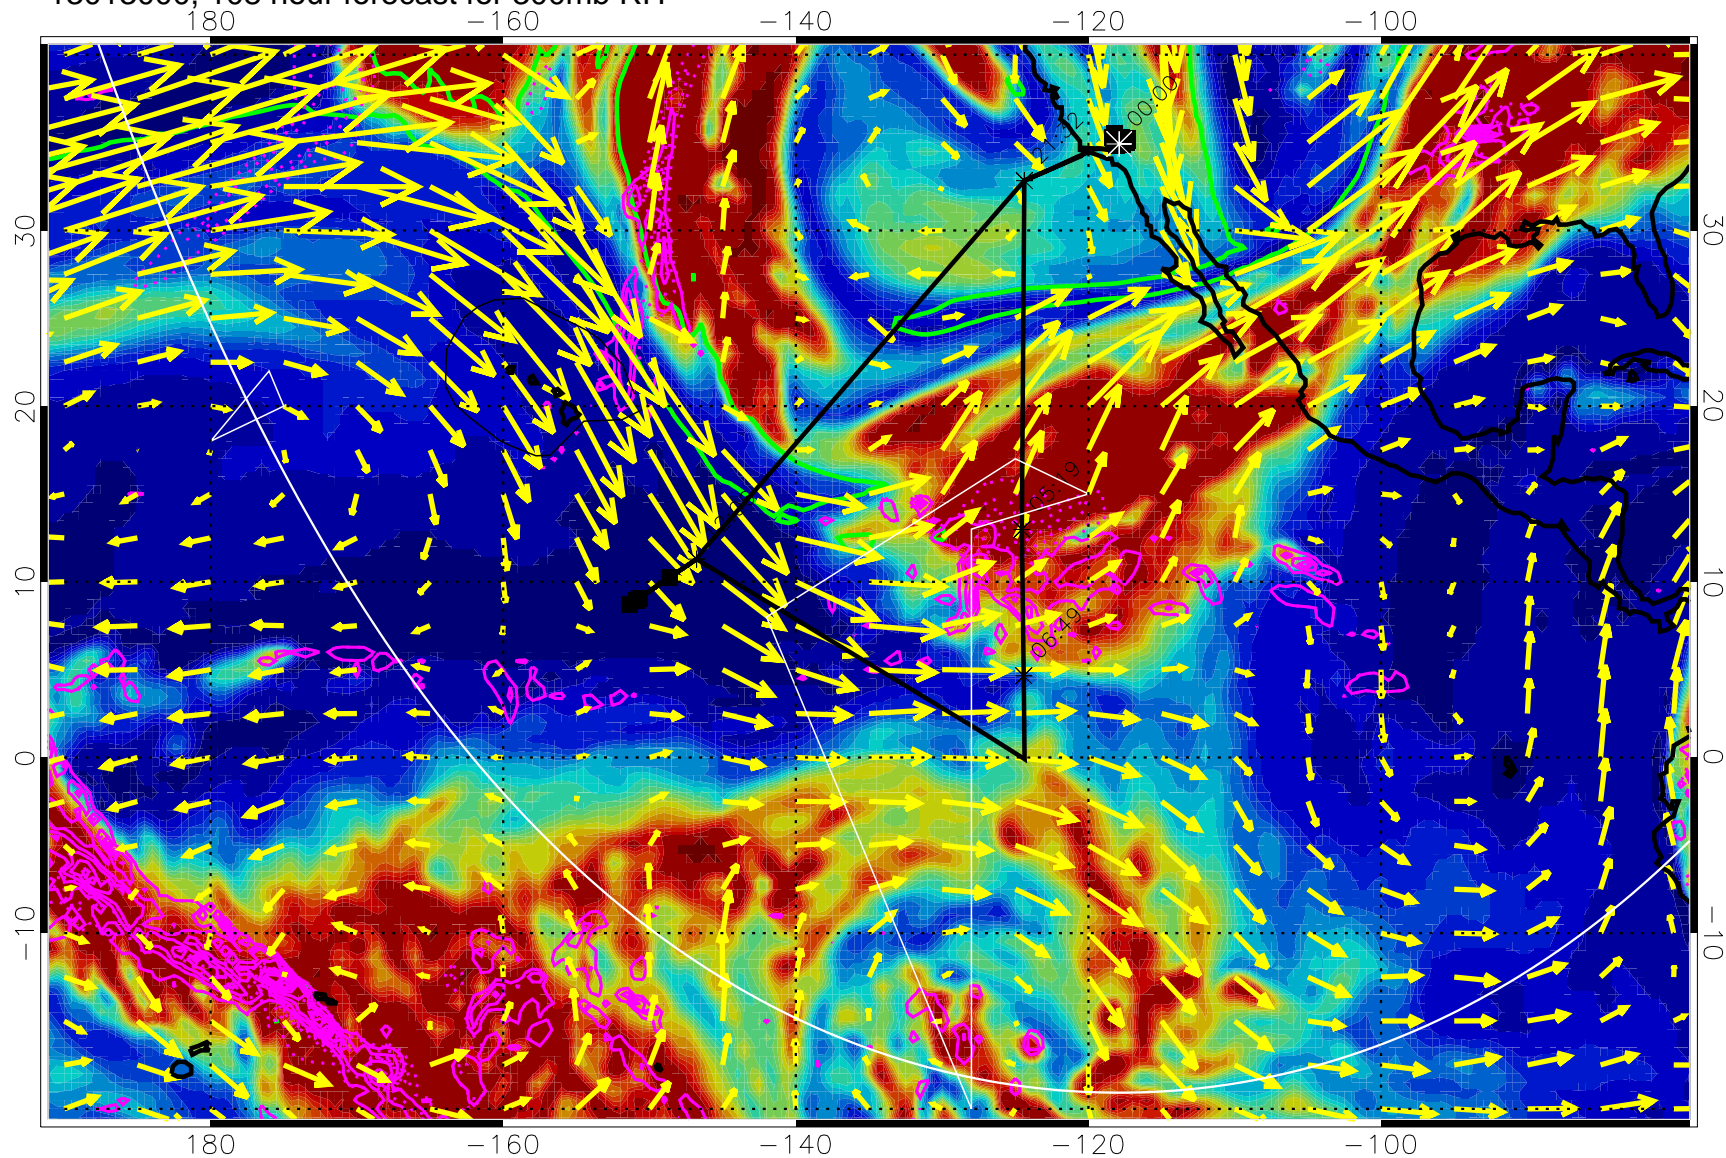

→ 50 m/s

Range ring of 6000 km -- 19 hours GH round trip

13012906, 90 hour forecast for 300mb RH

Precip (tot dot, conv sol) past 6 hrs 6 kg/m2 contours, min 4

EPV Tropopause (2 PVU) Position

→ 50 m/s

Range ring of 6000 km -- 19 hours GH round trip

13012912, 96 hour forecast for 300mb RH

Precip (tot dot, conv sol) past 6 hrs 6 kg/m2 contours, min 4

EPV Tropopause (2 PVU) Position

→ 50 m/s

Range ring of 6000 km -- 19 hours GH round trip

13012918, 102 hour forecast for 300mb RH

Precip (tot dot, conv sol) past 6 hrs 6 kg/m2 contours, min 4

EPV Tropopause (2 PVU) Position

→ 50 m/s

Range ring of 6000 km -- 19 hours GH round trip

13013000, 108 hour forecast for 300mb RH

Precip (tot dot, conv sol) past 6 hrs 6 kg/m2 contours, min 4

EPV Tropopause (2 PVU) Position

→ 50 m/s

Range ring of 6000 km -- 19 hours GH round trip

13013006, 114 hour forecast for 300mb RH

180 -160 -140 -120 -100

Precip (tot dot, conv sol) past 6 hrs 6 kg/m2 contours, min 4