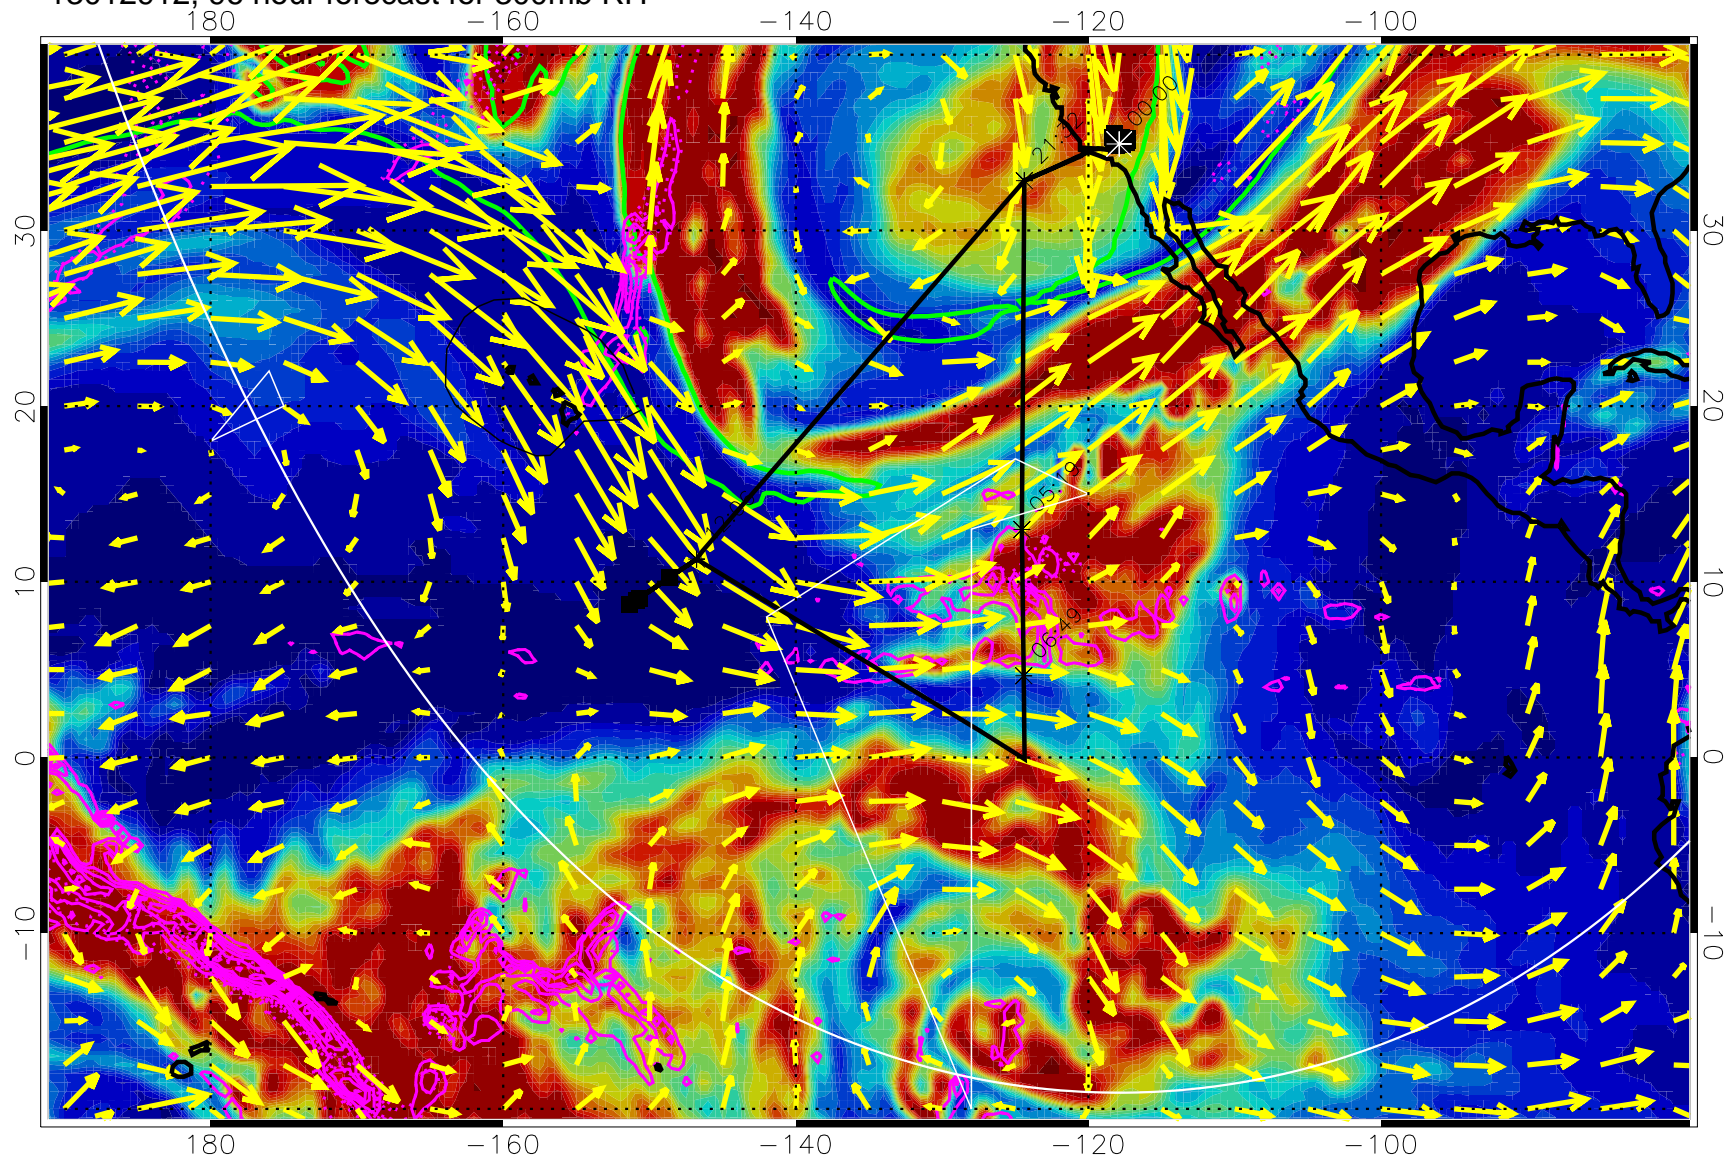

EPV Tropopause (2 PVU) Position

→ 50 m/s

Range ring of 6000 km -- 19 hours GH round trip

13012900, 84 hour forecast for 300mb RH

Precip (tot dot, conv sol) past 6 hrs 6 kg/m2 contours, min 4

EPV Tropopause (2 PVU) Position

→ 50 m/s

Range ring of 6000 km -- 19 hours GH round trip

13012906, 90 hour forecast for 300mb RH

Precip (tot dot, conv sol) past 6 hrs 6 kg/m2 contours, min 4

EPV Tropopause (2 PVU) Position

→ 50 m/s

Range ring of 6000 km -- 19 hours GH round trip

13012912, 96 hour forecast for 300mb RH

Precip (tot dot, conv sol) past 6 hrs 6 kg/m2 contours, min 4

EPV Tropopause (2 PVU) Position

→ 50 m/s

Range ring of 6000 km -- 19 hours GH round trip

13012918, 102 hour forecast for 300mb RH

Precip (tot dot, conv sol) past 6 hrs 6 kg/m2 contours, min 4

EPV Tropopause (2 PVU) Position

→ 50 m/s

Range ring of 6000 km -- 19 hours GH round trip

13013000, 108 hour forecast for 300mb RH

Precip (tot dot, conv sol) past 6 hrs 6 kg/m2 contours, min 4