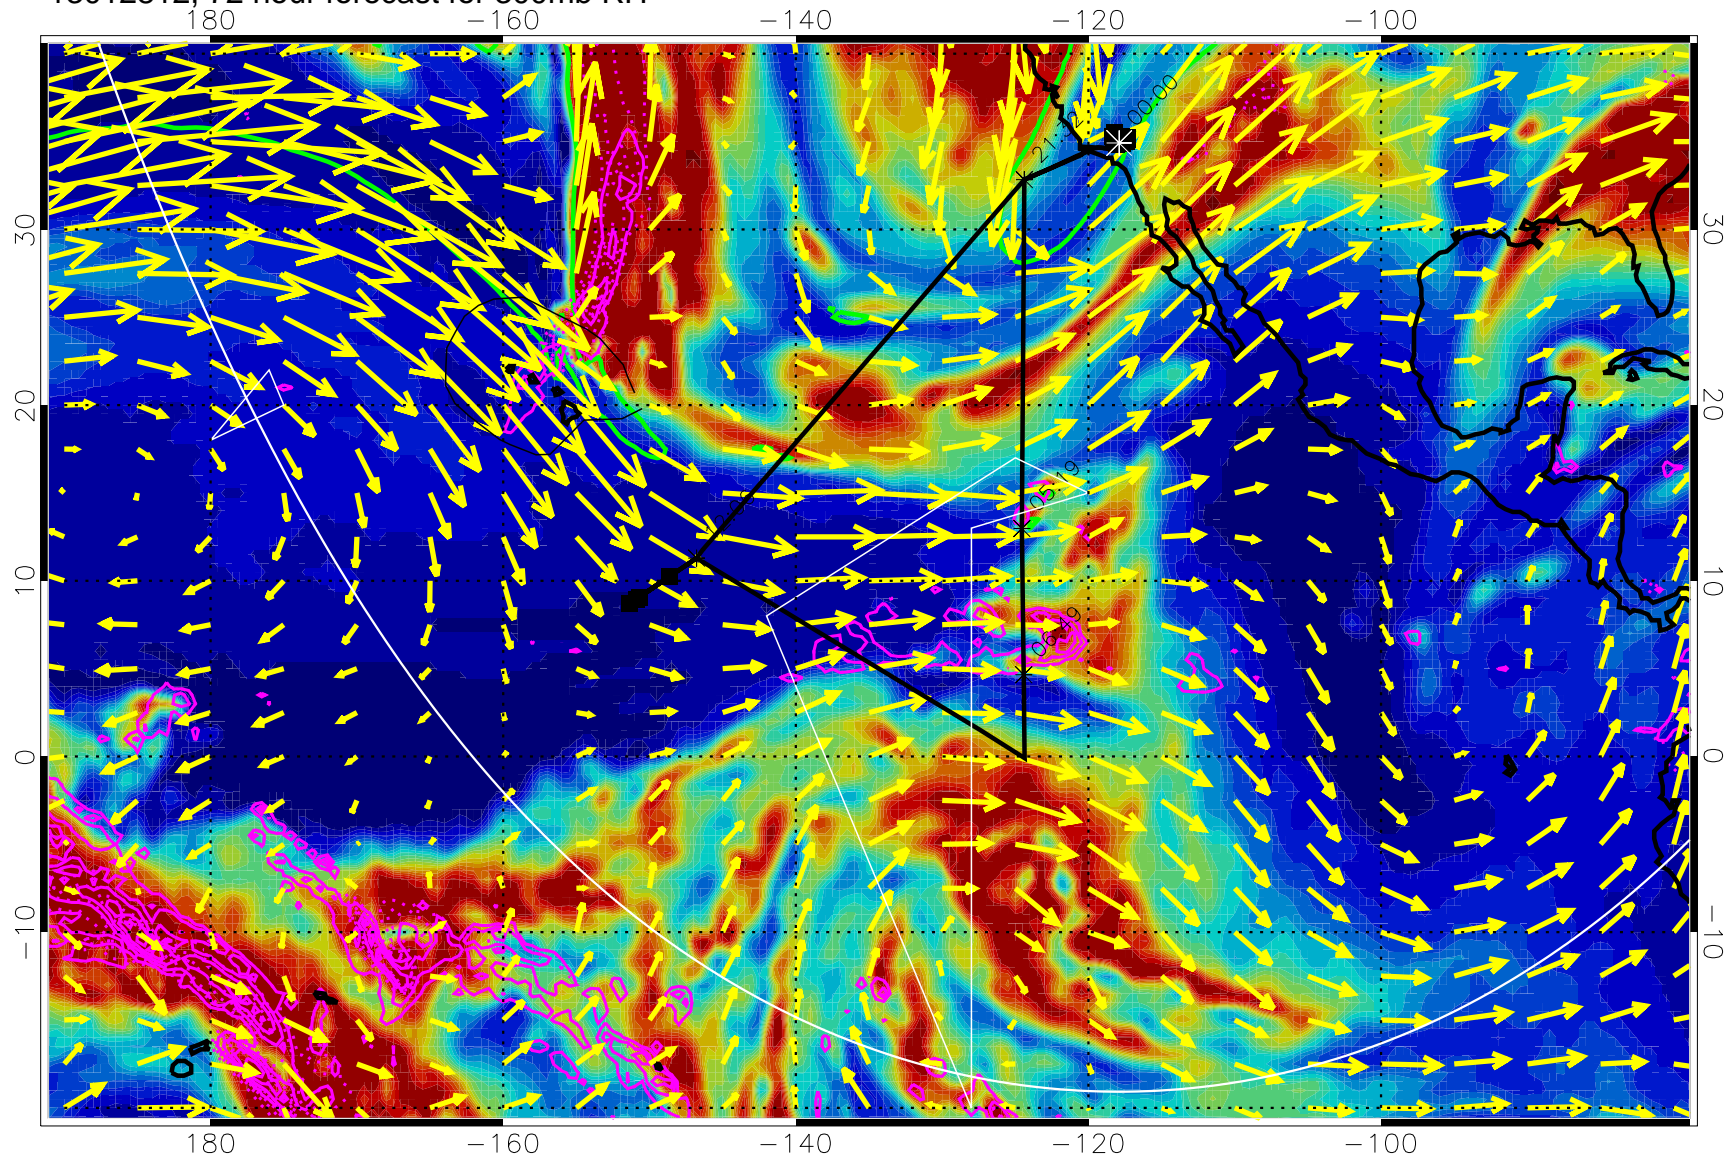

13012806, 66 hour forecast for 300mb RH

Precip (tot dot, conv sol) past 6 hrs 6 kg/m2 contours, min 4

EPV Tropopause (2 PVU) Position

→ 50 m/s

Range ring of 6000 km -- 19 hours GH round trip

13012812, 72 hour forecast for 300mb RH

Precip (tot dot, conv sol) past 6 hrs 6 kg/m2 contours, min 4

EPV Tropopause (2 PVU) Position

→ 50 m/s

Range ring of 6000 km -- 19 hours GH round trip

13012818, 78 hour forecast for 300mb RH

Precip (tot dot, conv sol) past 6 hrs 6 kg/m2 contours, min 4

EPV Tropopause (2 PVU) Position

→ 50 m/s

Range ring of 6000 km -- 19 hours GH round trip

13012900, 84 hour forecast for 300mb RH

Precip (tot dot, conv sol) past 6 hrs 6 kg/m2 contours, min 4

EPV Tropopause (2 PVU) Position