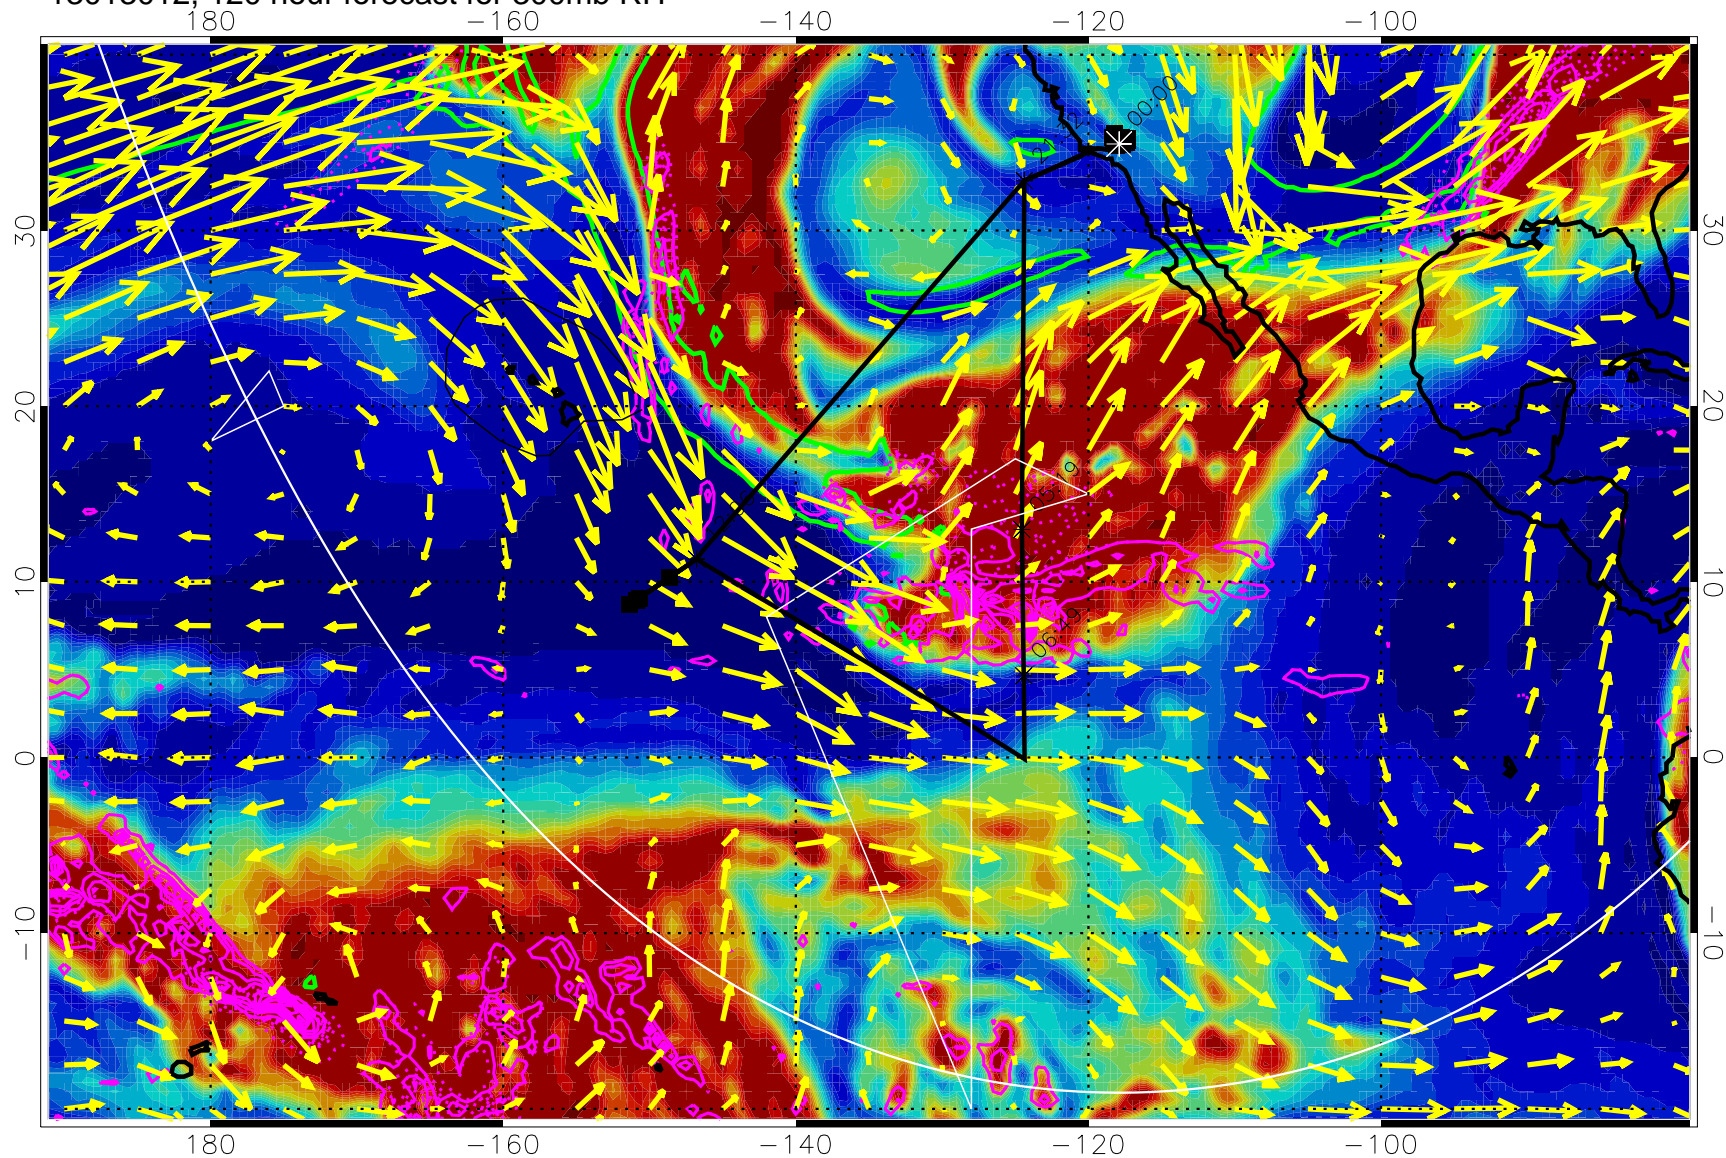

13012912, 96 hour forecast for 300mb RH

Precip (tot dot, conv sol) past 6 hrs 6 kg/m2 contours, min 4

EPV Tropopause (2 PVU) Position

→ 50 m/s

Range ring of 6000 km -- 19 hours GH round trip

13012918, 102 hour forecast for 300mb RH

Precip (tot dot, conv sol) past 6 hrs 6 kg/m2 contours, min 4

EPV Tropopause (2 PVU) Position

→ 50 m/s

Range ring of 6000 km -- 19 hours GH round trip

13013000, 108 hour forecast for 300mb RH

Precip (tot dot, conv sol) past 6 hrs 6 kg/m2 contours, min 4

EPV Tropopause (2 PVU) Position

→ 50 m/s

Range ring of 6000 km -- 19 hours GH round trip

13013006, 114 hour forecast for 300mb RH

180 -160 -140 -120 -100

Precip (tot dot, conv sol) past 6 hrs 6 kg/m2 contours, min 4

EPV Tropopause (2 PVU) Position

→ 50 m/s

Range ring of 6000 km -- 19 hours GH round trip

13013012, 120 hour forecast for 300mb RH

Precip (tot dot, conv sol) past 6 hrs 6 kg/m2 contours, min 4

EPV Tropopause (2 PVU) Position