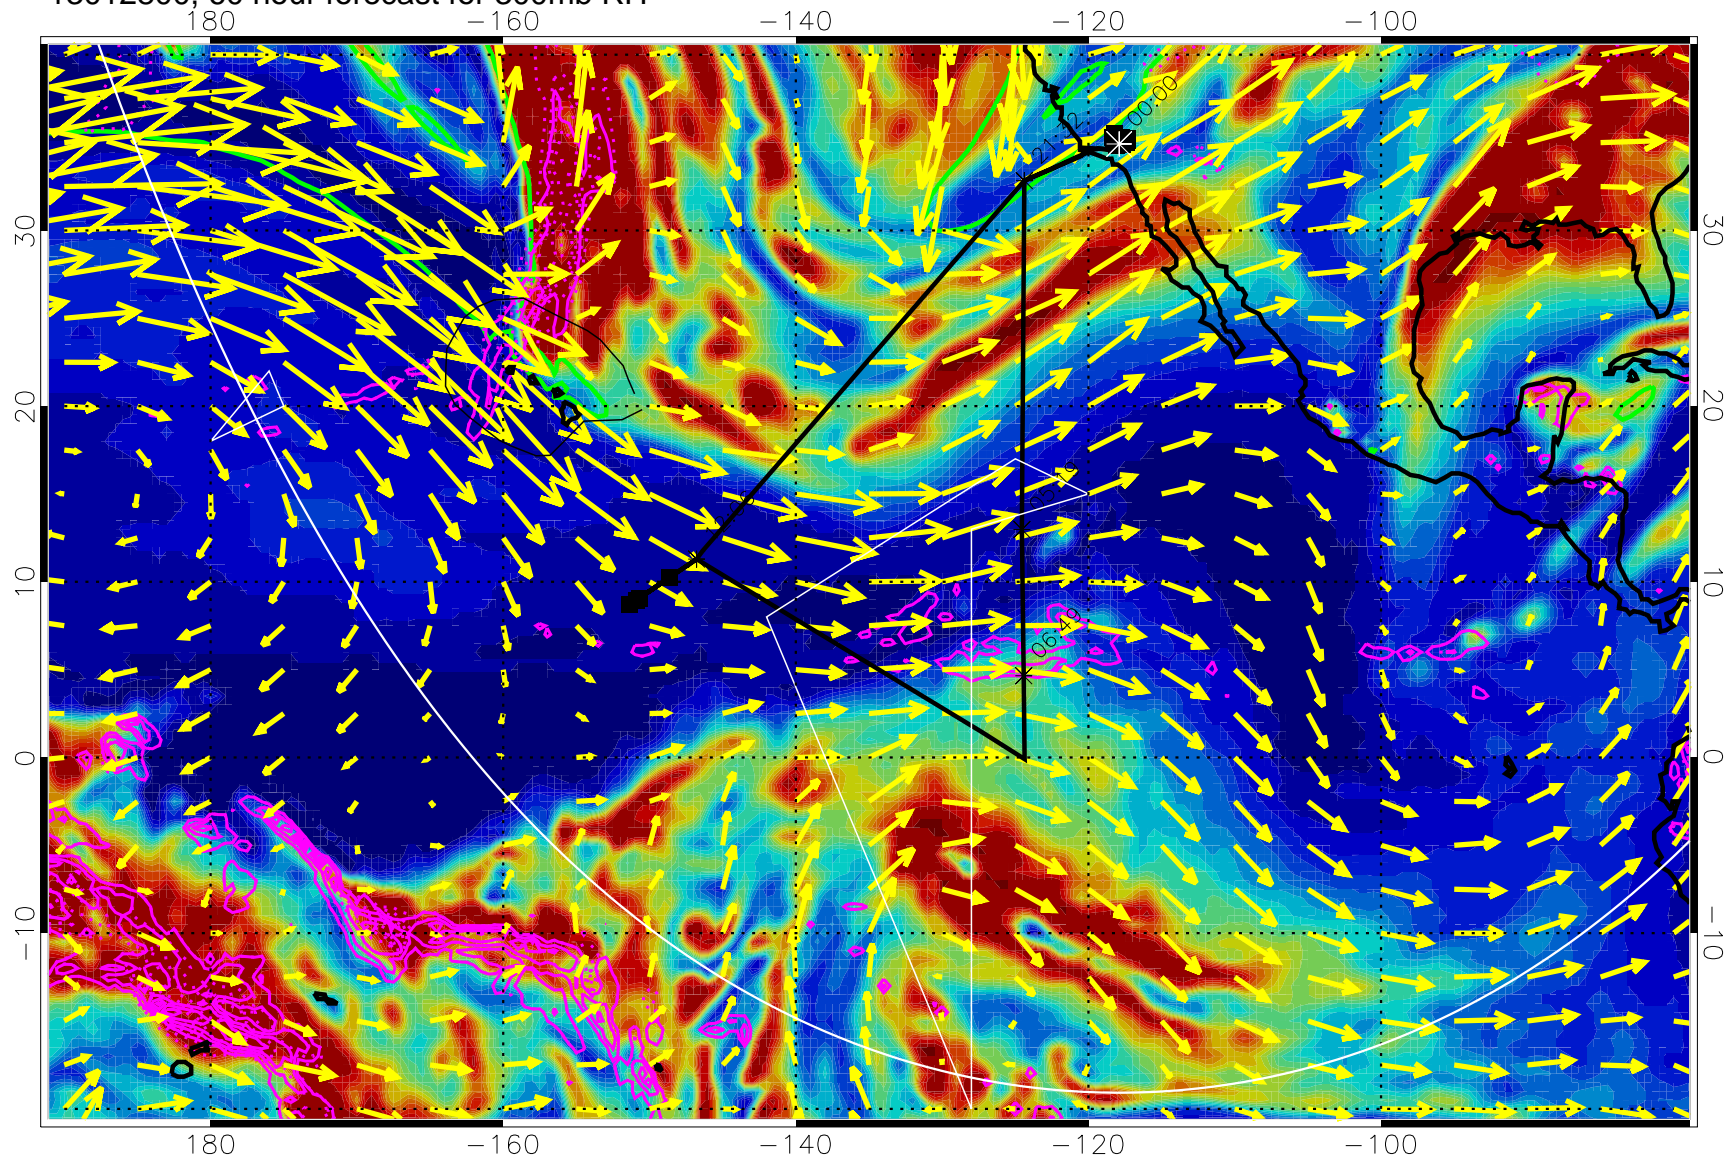

Precip (tot dot, conv sol) past 6 hrs 6 kg/m2 contours, min 4

EPV Tropopause (2 PVU) Position

→ 50 m/s

Range ring of 6000 km -- 19 hours GH round trip

13012712, 48 hour forecast for 300mb RH

Precip (tot dot, conv sol) past 6 hrs 6 kg/m2 contours, min 4

EPV Tropopause (2 PVU) Position

→ 50 m/s

Range ring of 6000 km -- 19 hours GH round trip

13012718, 54 hour forecast for 300mb RH

Precip (tot dot, conv sol) past 6 hrs 6 kg/m2 contours, min 4

EPV Tropopause (2 PVU) Position

→ 50 m/s

Range ring of 6000 km -- 19 hours GH round trip

13012800, 60 hour forecast for 300mb RH

Precip (tot dot, conv sol) past 6 hrs 6 kg/m2 contours, min 4

EPV Tropopause (2 PVU) Position

→ 50 m/s

Range ring of 6000 km -- 19 hours GH round trip

13012806, 66 hour forecast for 300mb RH

Precip (tot dot, conv sol) past 6 hrs 6 kg/m2 contours, min 4

EPV Tropopause (2 PVU) Position

→ 50 m/s

Range ring of 6000 km -- 19 hours GH round trip

13012812, 72 hour forecast for 300mb RH