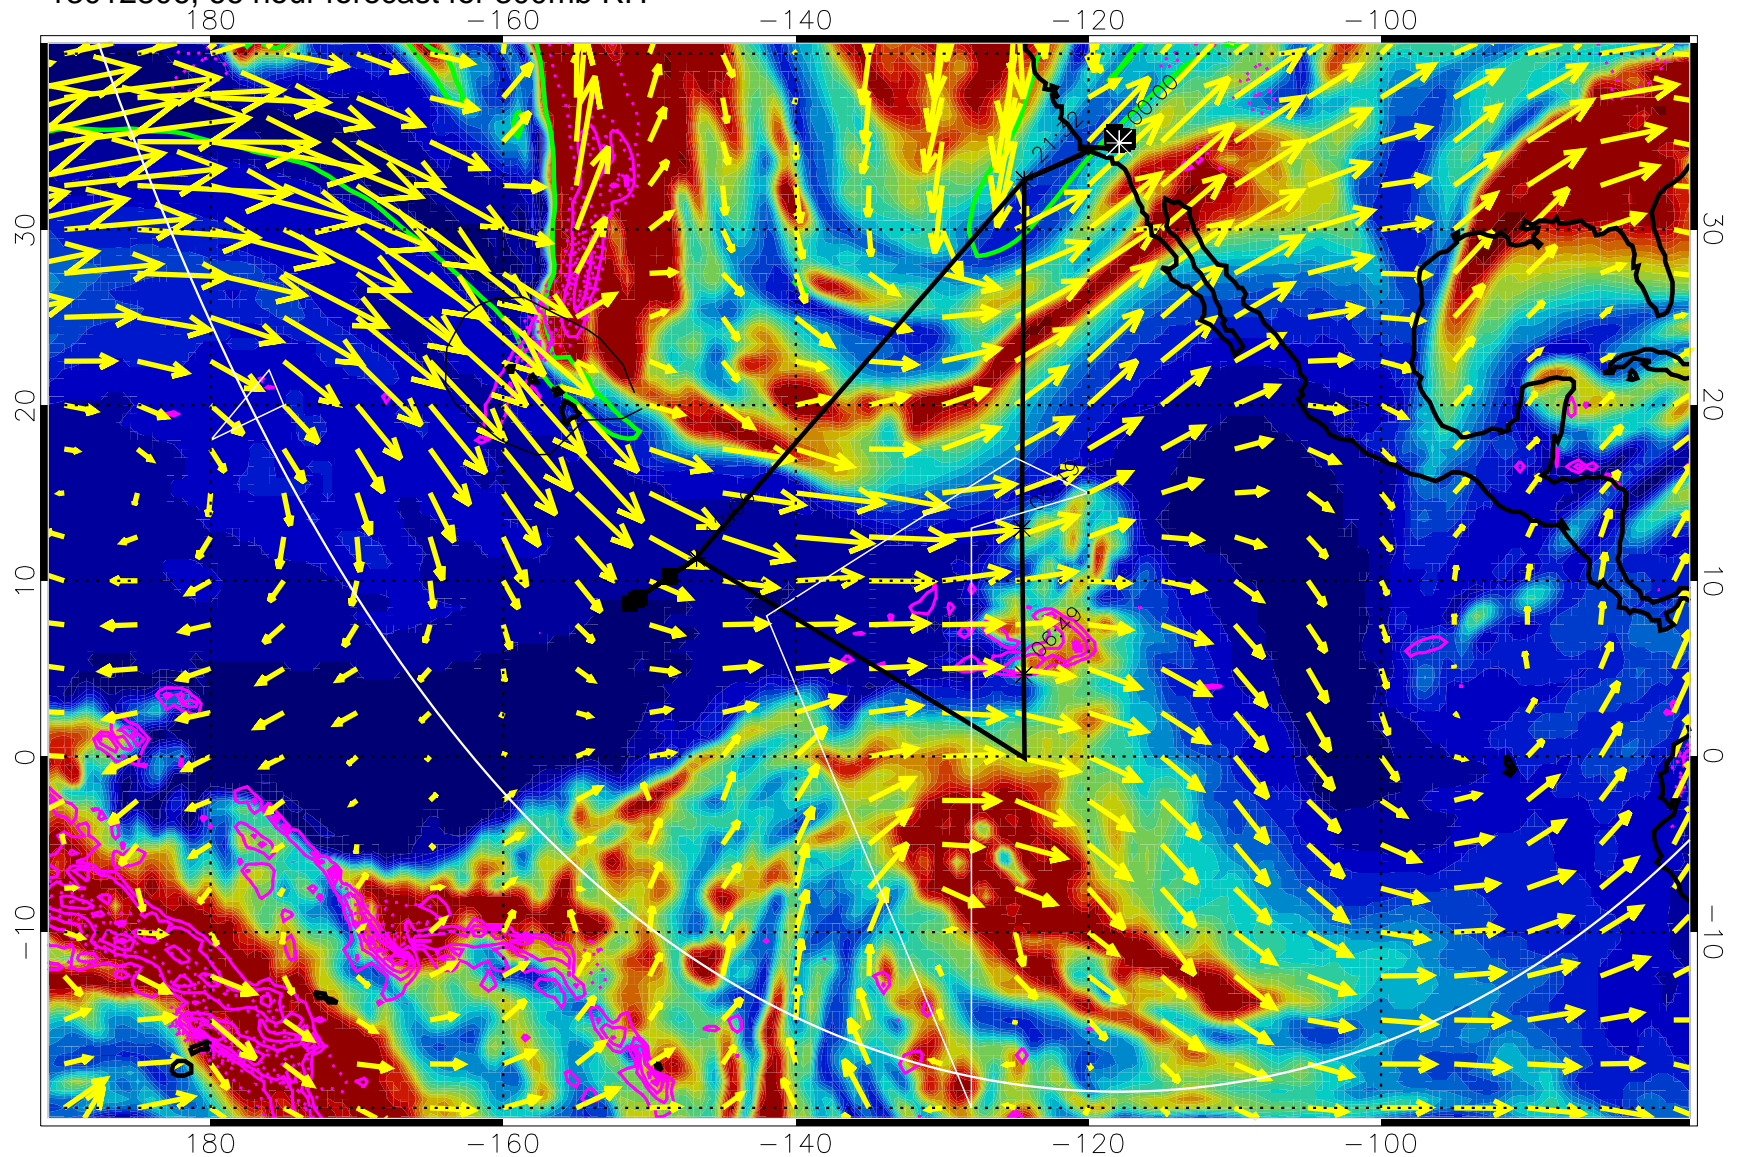

EPV Tropopause (2 PVU) Position

→ 50 m/s

Range ring of 6000 km -- 19 hours GH round trip

13012718, 54 hour forecast for 300mb RH

Precip (tot dot, conv sol) past 6 hrs 6 kg/m2 contours, min 4

EPV Tropopause (2 PVU) Position

→ 50 m/s

Range ring of 6000 km -- 19 hours GH round trip

13012800, 60 hour forecast for 300mb RH

Precip (tot dot, conv sol) past 6 hrs 6 kg/m2 contours, min 4

EPV Tropopause (2 PVU) Position

→ 50 m/s

Range ring of 6000 km -- 19 hours GH round trip

13012806, 66 hour forecast for 300mb RH

Precip (tot dot, conv sol) past 6 hrs 6 kg/m2 contours, min 4

EPV Tropopause (2 PVU) Position

→ 50 m/s

Range ring of 6000 km -- 19 hours GH round trip

13012812, 72 hour forecast for 300mb RH

Precip (tot dot, conv sol) past 6 hrs 6 kg/m2 contours, min 4

EPV Tropopause (2 PVU) Position

→ 50 m/s

Range ring of 6000 km -- 19 hours GH round trip

13012818, 78 hour forecast for 300mb RH

Precip (tot dot, conv sol) past 6 hrs 6 kg/m2 contours, min 4