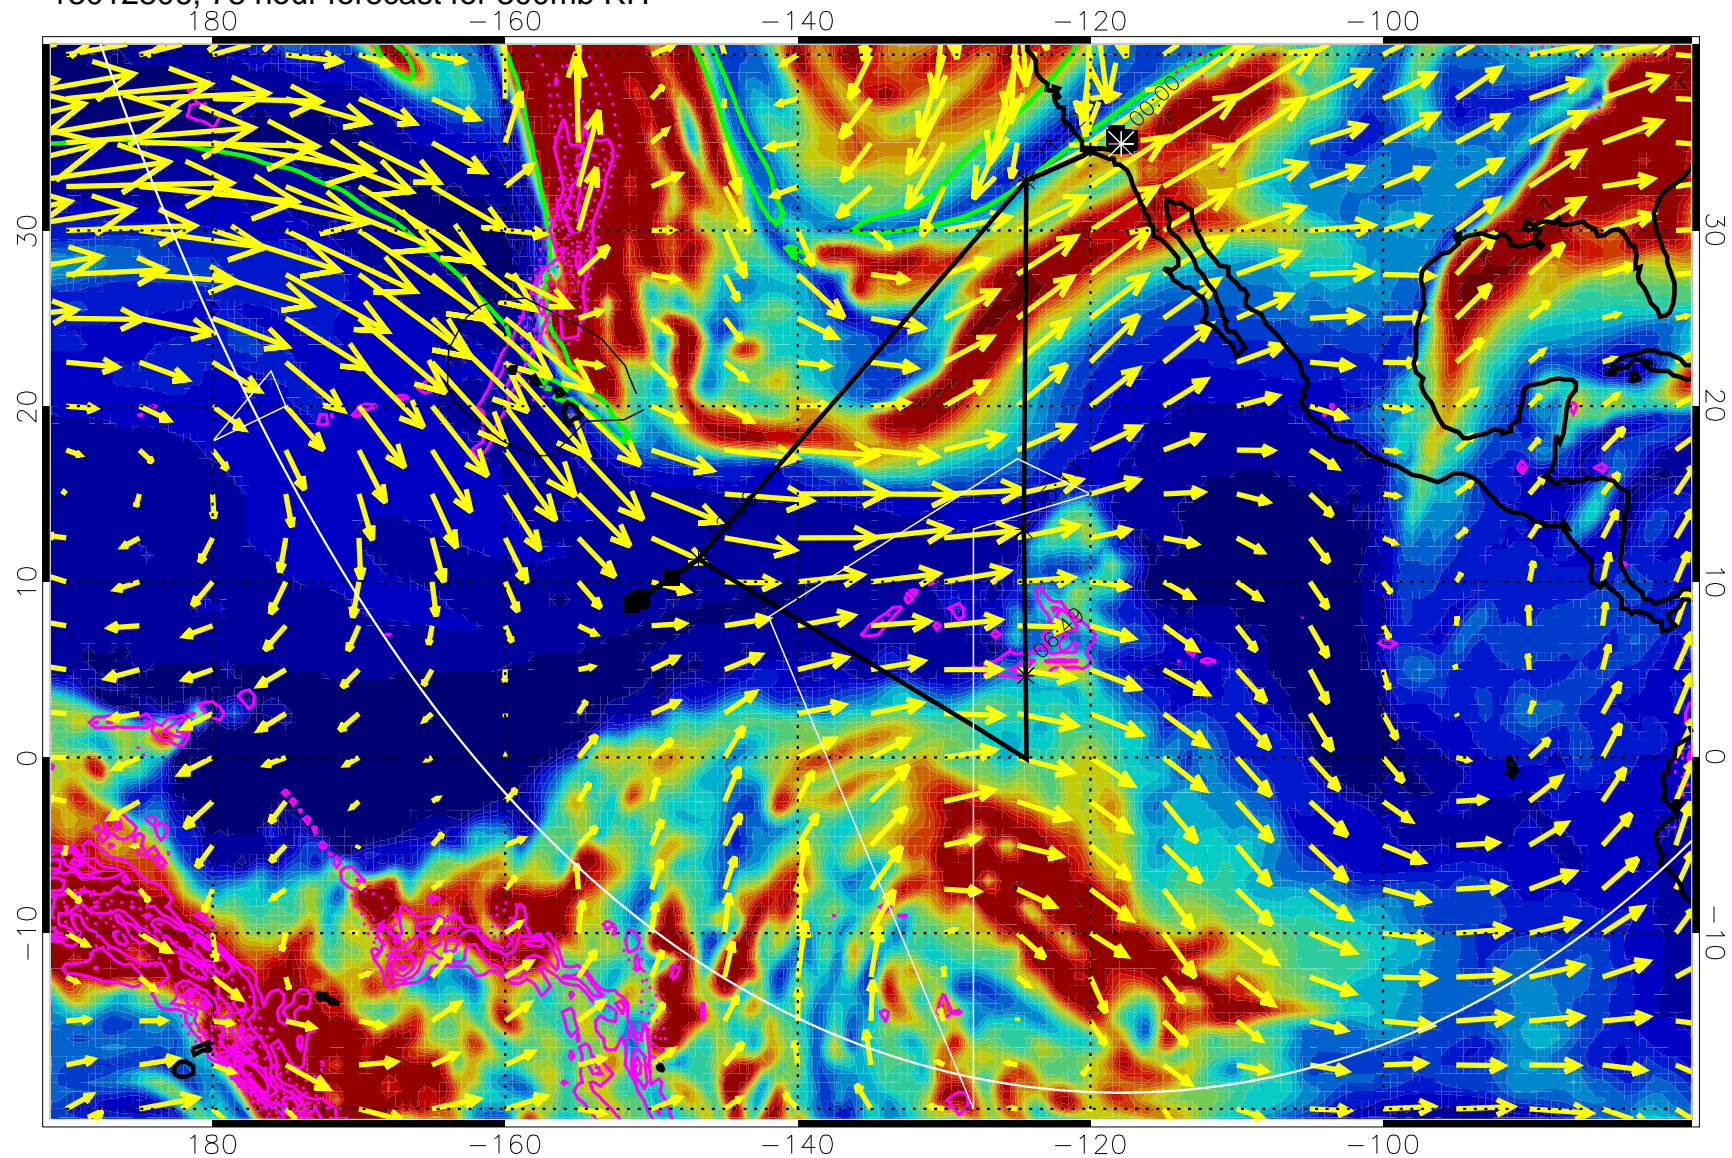

13012800, 72 hour forecast for 300mb RH

Precip (tot dot, conv sol) past 6 hrs 6 kg/m2 contours, min 4

EPV Tropopause (2 PVU) Position

→ 50 m/s

Range ring of 6000 km -- 19 hours GH round trip

13012806, 78 hour forecast for 300mb RH

Precip (tot dot, conv sol) past 6 hrs 6 kg/m2 contours, min 4

EPV Tropopause (2 PVU) Position

→ 50 m/s

Range ring of 6000 km -- 19 hours GH round trip

13012812, 84 hour forecast for 300mb RH

Precip (tot dot, conv sol) past 6 hrs 6 kg/m2 contours, min 4

EPV Tropopause (2 PVU) Position

→ 50 m/s

Range ring of 6000 km -- 19 hours GH round trip

13012818, 90 hour forecast for 300mb RH

Precip (tot dot, conv sol) past 6 hrs 6 kg/m2 contours, min 4

EPV Tropopause (2 PVU) Position

13012906, 102 hour forecast for 300mb RH

Precip (tot dot, conv sol) past 6 hrs 6 kg/m2 contours, min 4

EPV Tropopause (2 PVU) Position

→ 50 m/s

Range ring of 6000 km -- 19 hours GH round trip

13012912, 108 hour forecast for 300mb RH