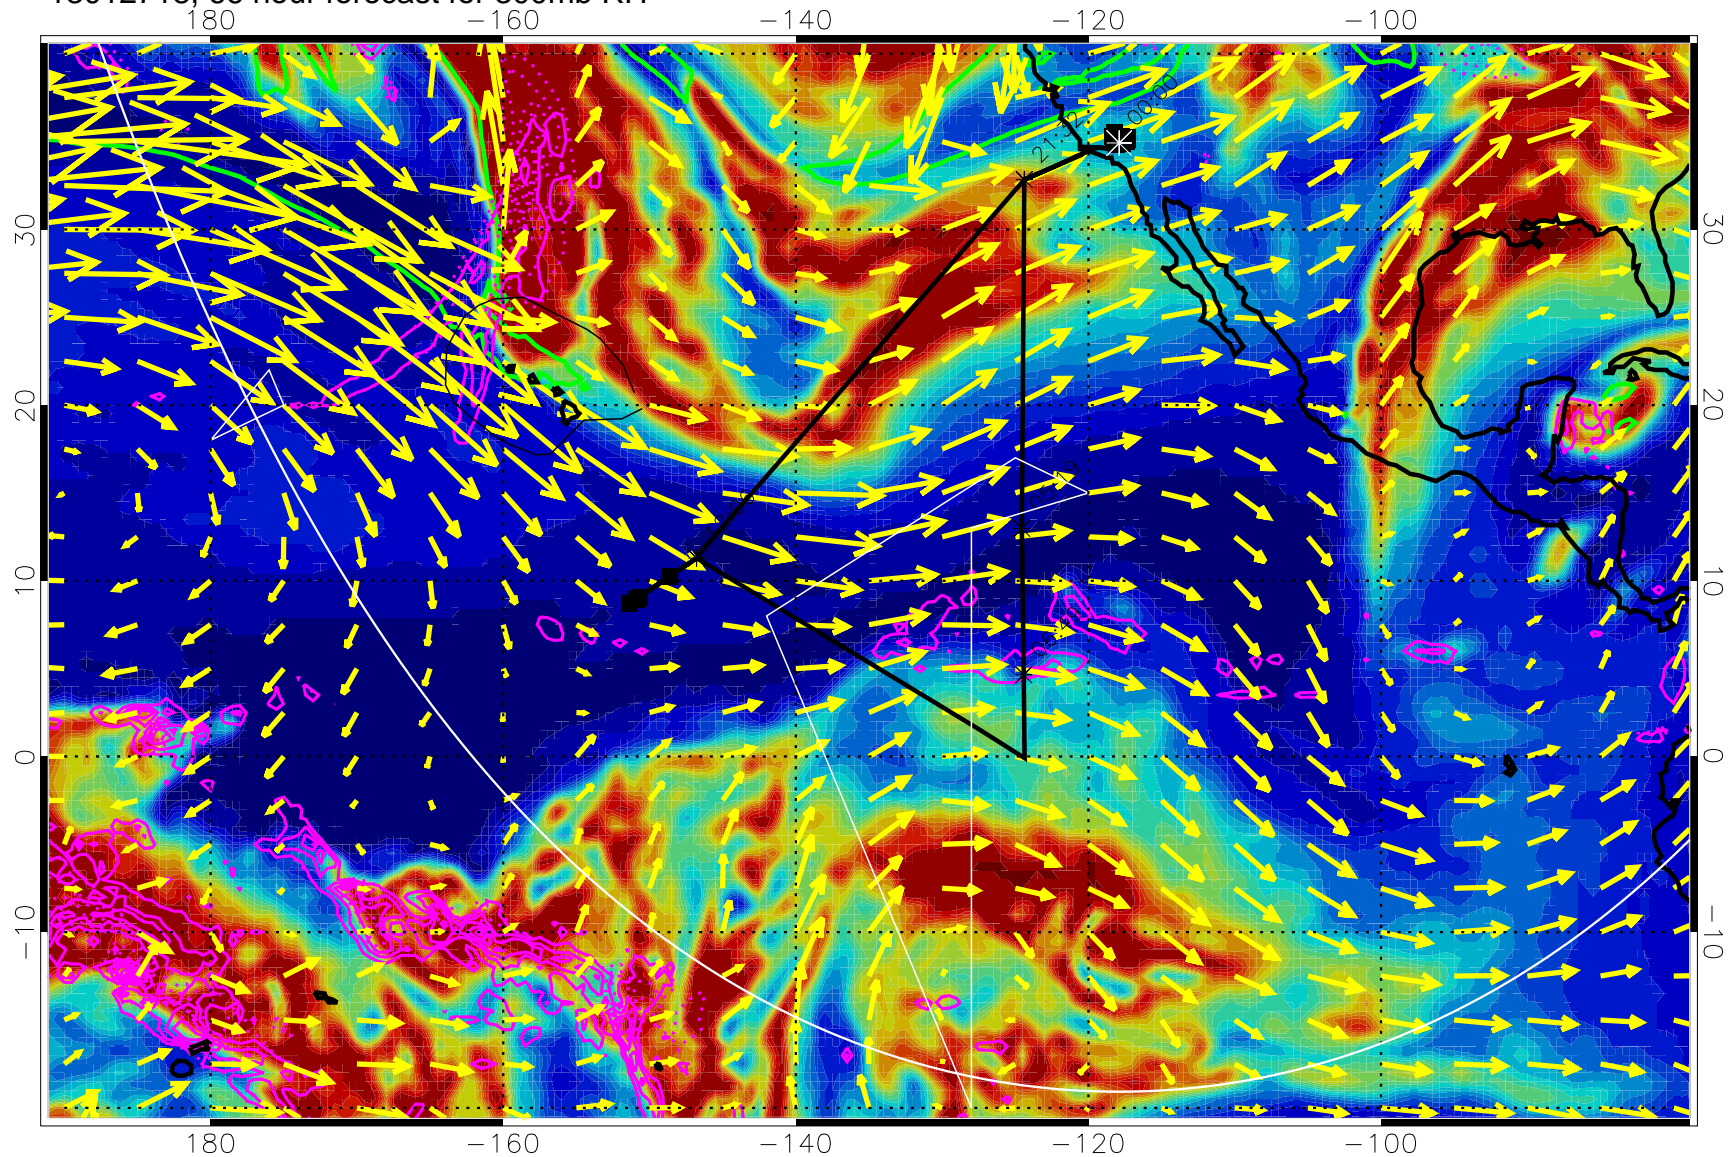

EPV Tropopause (2 PVU) Position

→ 50 m/s

Range ring of 6000 km -- 19 hours GH round trip

13012712, 60 hour forecast for 300mb RH

Precip (tot dot, conv sol) past 6 hrs 6 kg/m2 contours, min 4

EPV Tropopause (2 PVU) Position

→ 50 m/s

Range ring of 6000 km -- 19 hours GH round trip

13012718, 66 hour forecast for 300mb RH

Precip (tot dot, conv sol) past 6 hrs 6 kg/m2 contours, min 4

EPV Tropopause (2 PVU) Position

→ 50 m/s

Range ring of 6000 km -- 19 hours GH round trip

13012800, 72 hour forecast for 300mb RH

Precip (tot dot, conv sol) past 6 hrs 6 kg/m2 contours, min 4

EPV Tropopause (2 PVU) Position

→ 50 m/s

Range ring of 6000 km -- 19 hours GH round trip

13012806, 78 hour forecast for 300mb RH

Precip (tot dot, conv sol) past 6 hrs 6 kg/m2 contours, min 4

EPV Tropopause (2 PVU) Position

→ 50 m/s

Range ring of 6000 km -- 19 hours GH round trip

13012812, 84 hour forecast for 300mb RH

Precip (tot dot, conv sol) past 6 hrs 6 kg/m2 contours, min 4