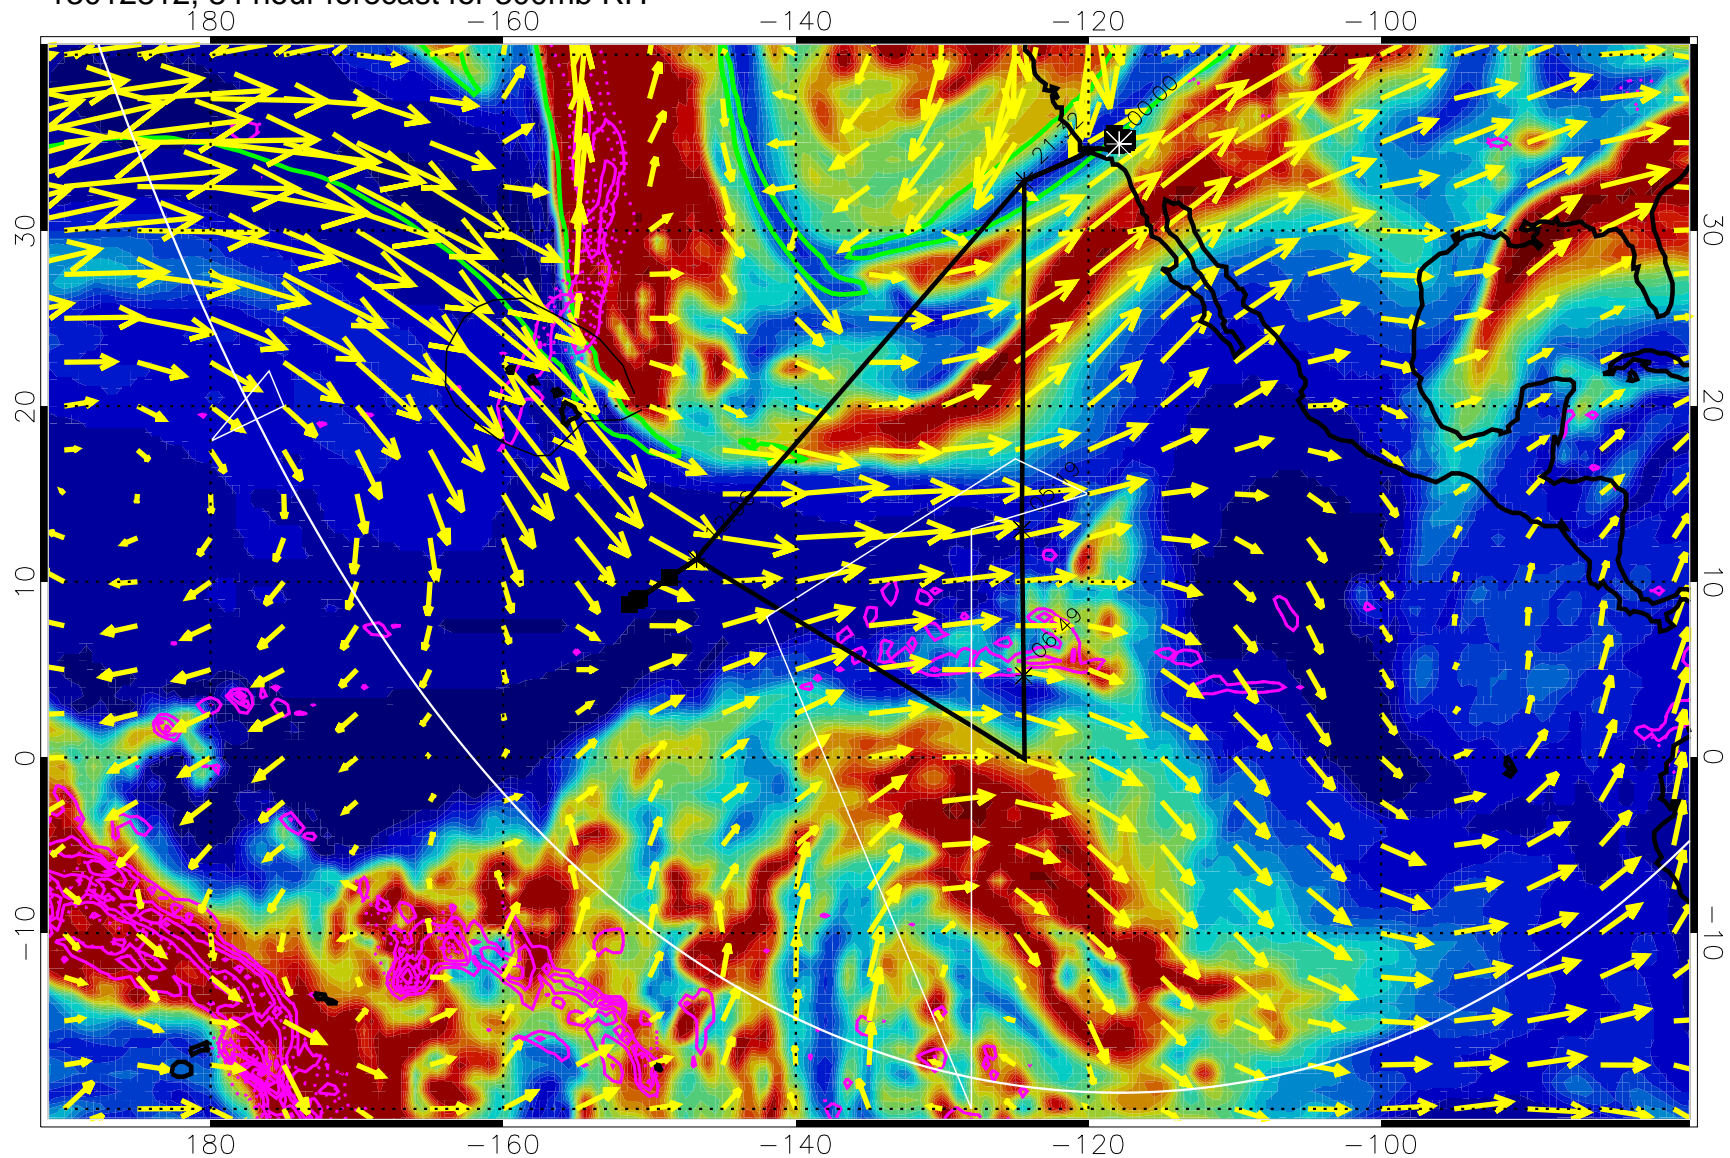

13012800, 72 hour forecast for 300mb RH

Precip (tot dot, conv sol) past 6 hrs 6 kg/m2 contours, min 4

EPV Tropopause (2 PVU) Position

→ 50 m/s

Range ring of 6000 km -- 19 hours GH round trip

13012806, 78 hour forecast for 300mb RH

Precip (tot dot, conv sol) past 6 hrs 6 kg/m2 contours, min 4

EPV Tropopause (2 PVU) Position

→ 50 m/s

Range ring of 6000 km -- 19 hours GH round trip

13012812, 84 hour forecast for 300mb RH

Precip (tot dot, conv sol) past 6 hrs 6 kg/m2 contours, min 4

EPV Tropopause (2 PVU) Position

→ 50 m/s

Range ring of 6000 km -- 19 hours GH round trip

13012818, 90 hour forecast for 300mb RH

Precip (tot dot, conv sol) past 6 hrs 6 kg/m2 contours, min 4

EPV Tropopause (2 PVU) Position

13012906, 102 hour forecast for 300mb RH

Precip (tot dot, conv sol) past 6 hrs 6 kg/m2 contours, min 4

EPV Tropopause (2 PVU) Position

→ 50 m/s

Range ring of 6000 km -- 19 hours GH round trip

13012912, 108 hour forecast for 300mb RH