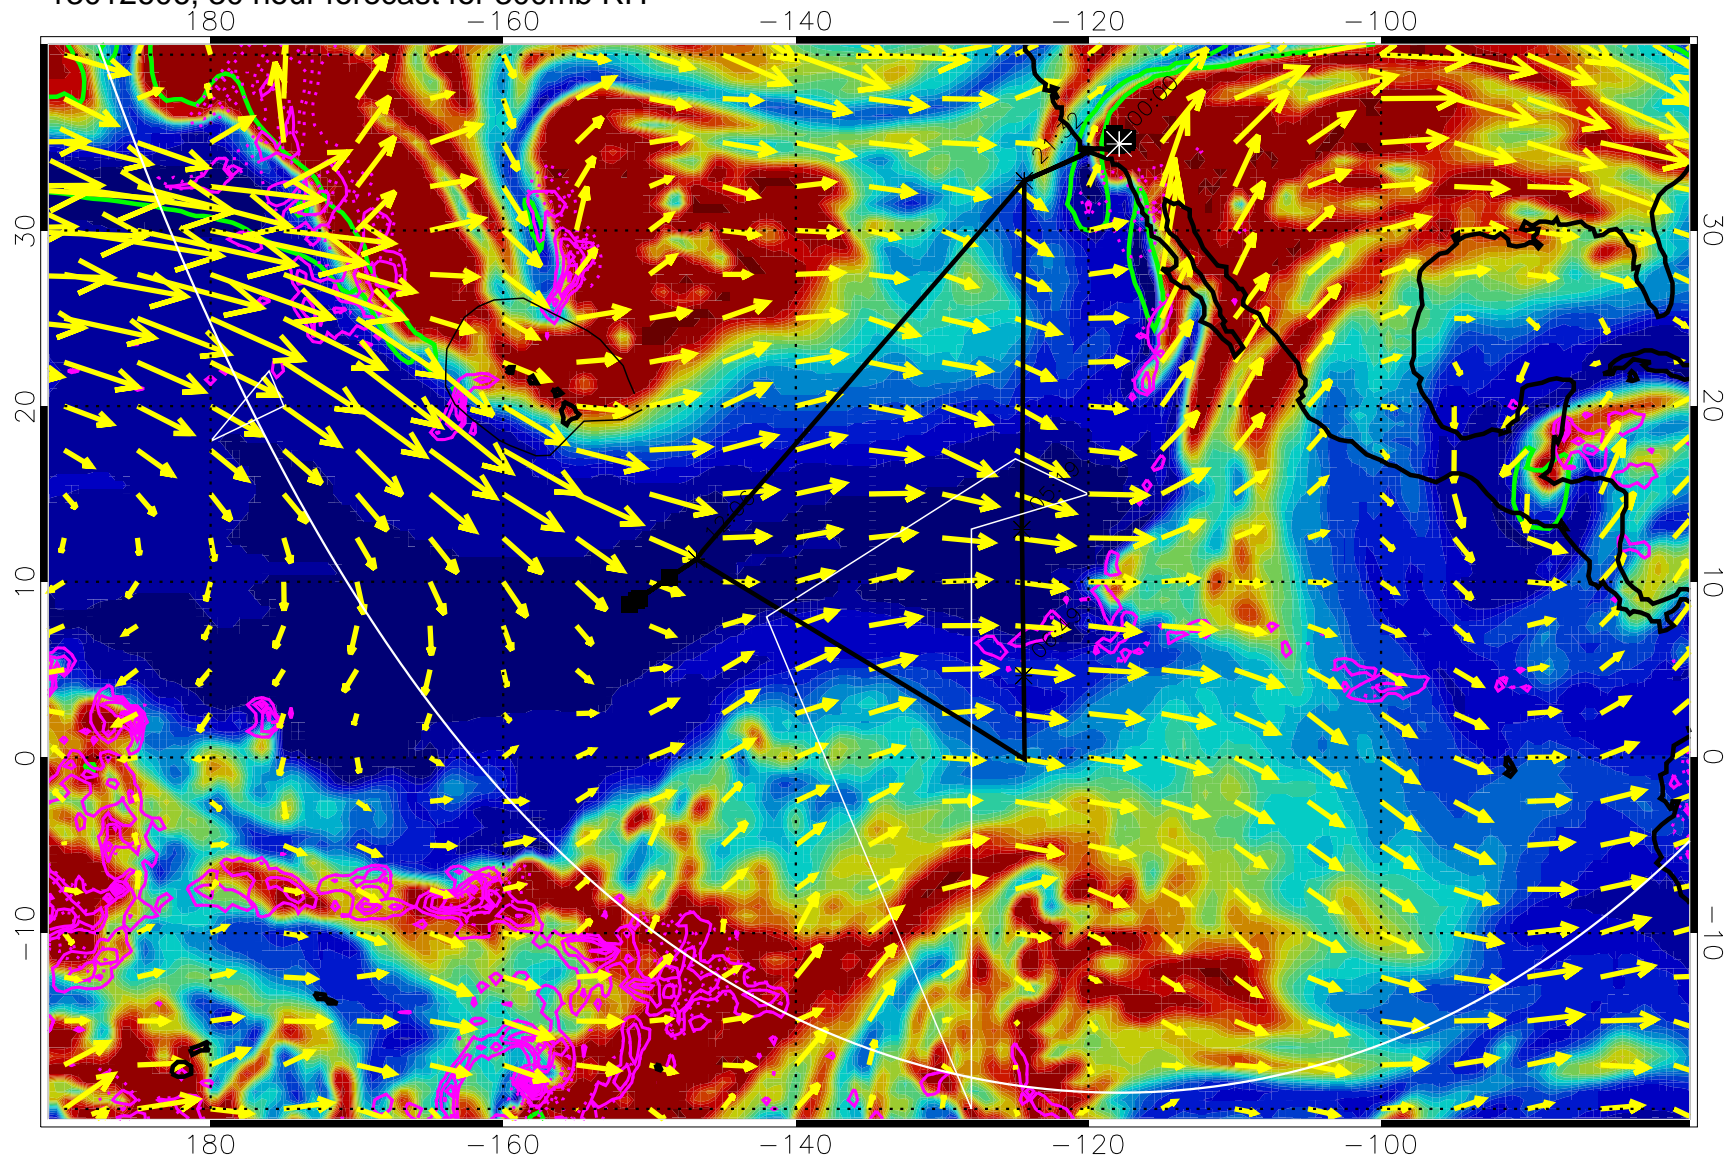

13012512, 12 hour forecast for 300mb RH

Precip (tot dot, conv sol) past 6 hrs 6 kg/m2 contours, min 4

EPV Tropopause (2 PVU) Position

→ 50 m/s

Range ring of 6000 km -- 19 hours GH round trip

13012518, 18 hour forecast for 300mb RH

Precip (tot dot, conv sol) past 6 hrs 6 kg/m2 contours, min 4

EPV Tropopause (2 PVU) Position

→ 50 m/s

Range ring of 6000 km -- 19 hours GH round trip

13012600, 24 hour forecast for 300mb RH

Precip (tot dot, conv sol) past 6 hrs 6 kg/m2 contours, min 4

EPV Tropopause (2 PVU) Position

→ 50 m/s

Range ring of 6000 km -- 19 hours GH round trip

13012606, 30 hour forecast for 300mb RH

Precip (tot dot, conv sol) past 6 hrs 6 kg/m2 contours, min 4

EPV Tropopause (2 PVU) Position

→ 50 m/s

Range ring of 6000 km -- 19 hours GH round trip

13012612, 36 hour forecast for 300mb RH

Precip (tot dot, conv sol) past 6 hrs 6 kg/m2 contours, min 4

EPV Tropopause (2 PVU) Position

→ 50 m/s

Range ring of 6000 km -- 19 hours GH round trip