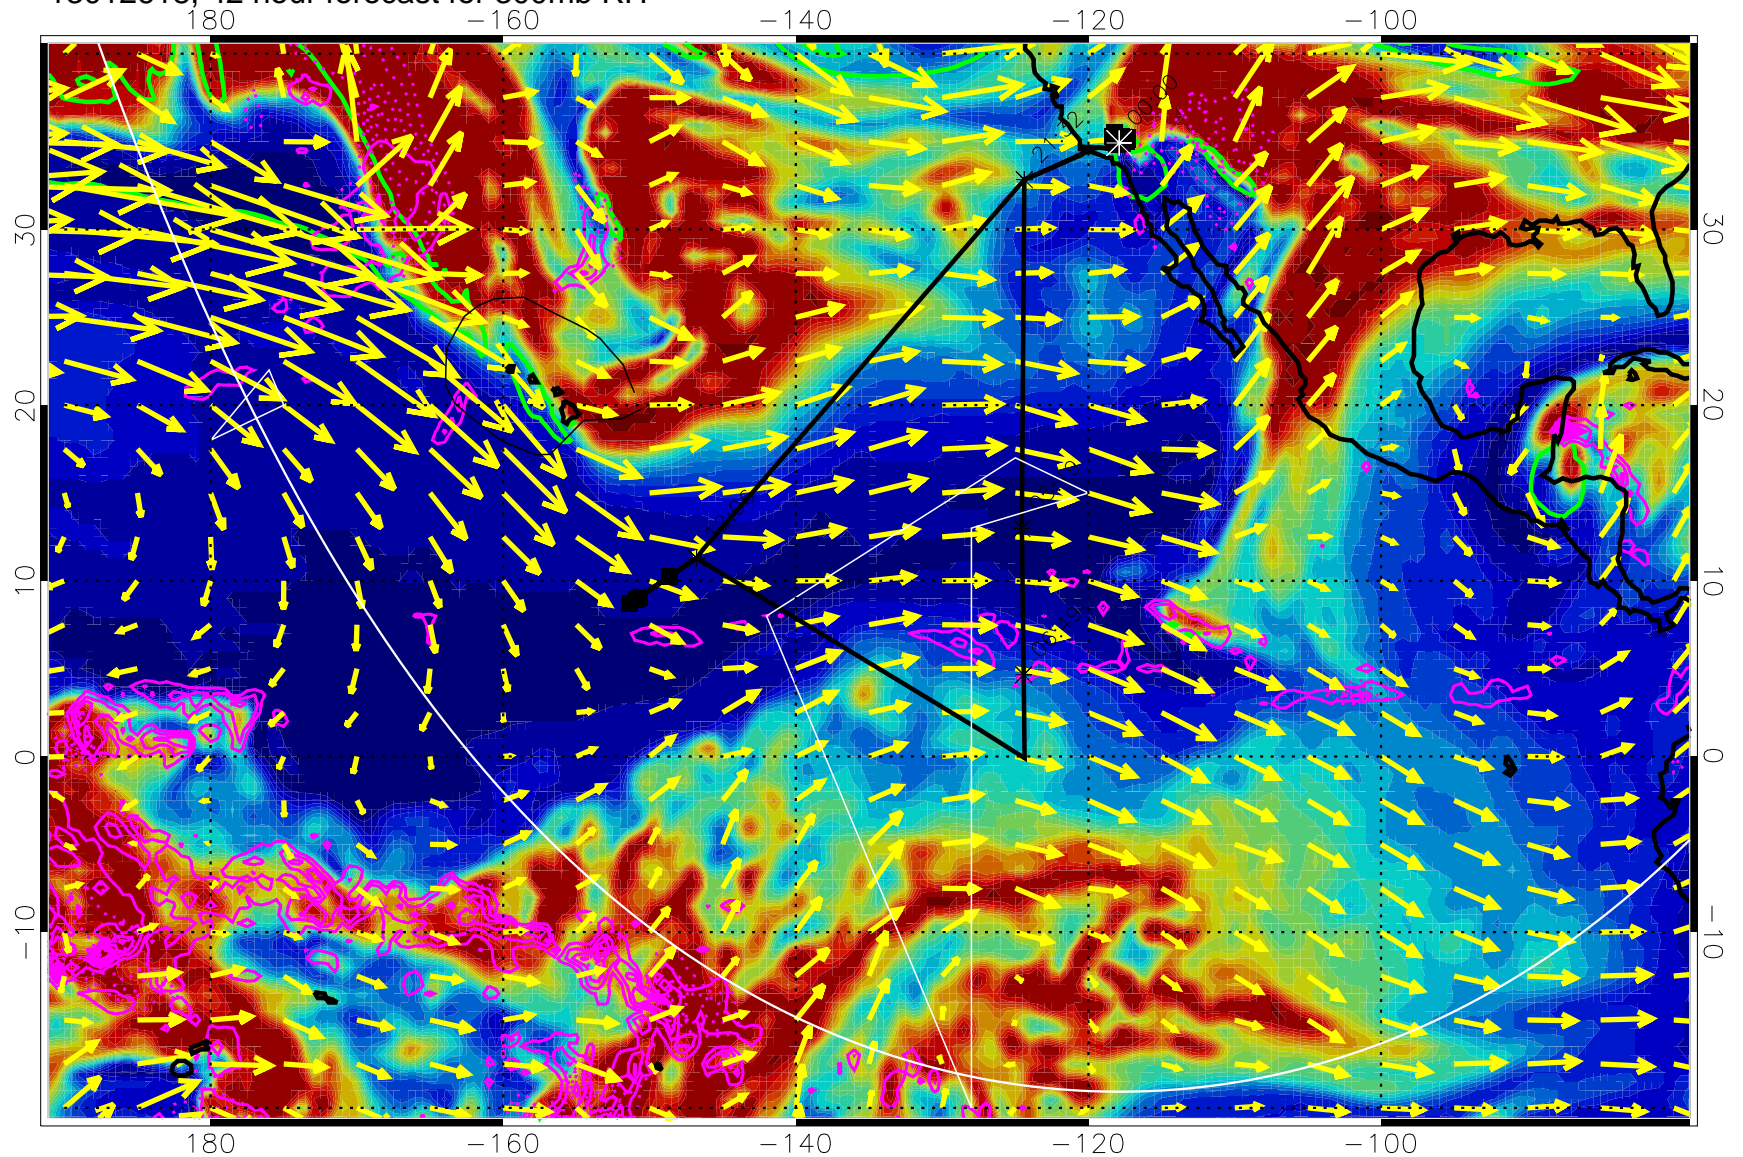

EPV Tropopause (2 PVU) Position

→ 50 m/s

Range ring of 6000 km -- 19 hours GH round trip

13012606, 30 hour forecast for 300mb RH

Precip (tot dot, conv sol) past 6 hrs 6 kg/m2 contours, min 4

EPV Tropopause (2 PVU) Position

→ 50 m/s

Range ring of 6000 km -- 19 hours GH round trip

13012612, 36 hour forecast for 300mb RH

Precip (tot dot, conv sol) past 6 hrs 6 kg/m2 contours, min 4

EPV Tropopause (2 PVU) Position

→ 50 m/s

Range ring of 6000 km -- 19 hours GH round trip

13012618, 42 hour forecast for 300mb RH

Precip (tot dot, conv sol) past 6 hrs 6 kg/m2 contours, min 4

EPV Tropopause (2 PVU) Position

→ 50 m/s

Range ring of 6000 km -- 19 hours GH round trip

13012700, 48 hour forecast for 300mb RH

Precip (tot dot, conv sol) past 6 hrs 6 kg/m2 contours, min 4

EPV Tropopause (2 PVU) Position

→ 50 m/s

Range ring of 6000 km -- 19 hours GH round trip

13012706, 54 hour forecast for 300mb RH

Precip (tot dot, conv sol) past 6 hrs 6 kg/m2 contours, min 4