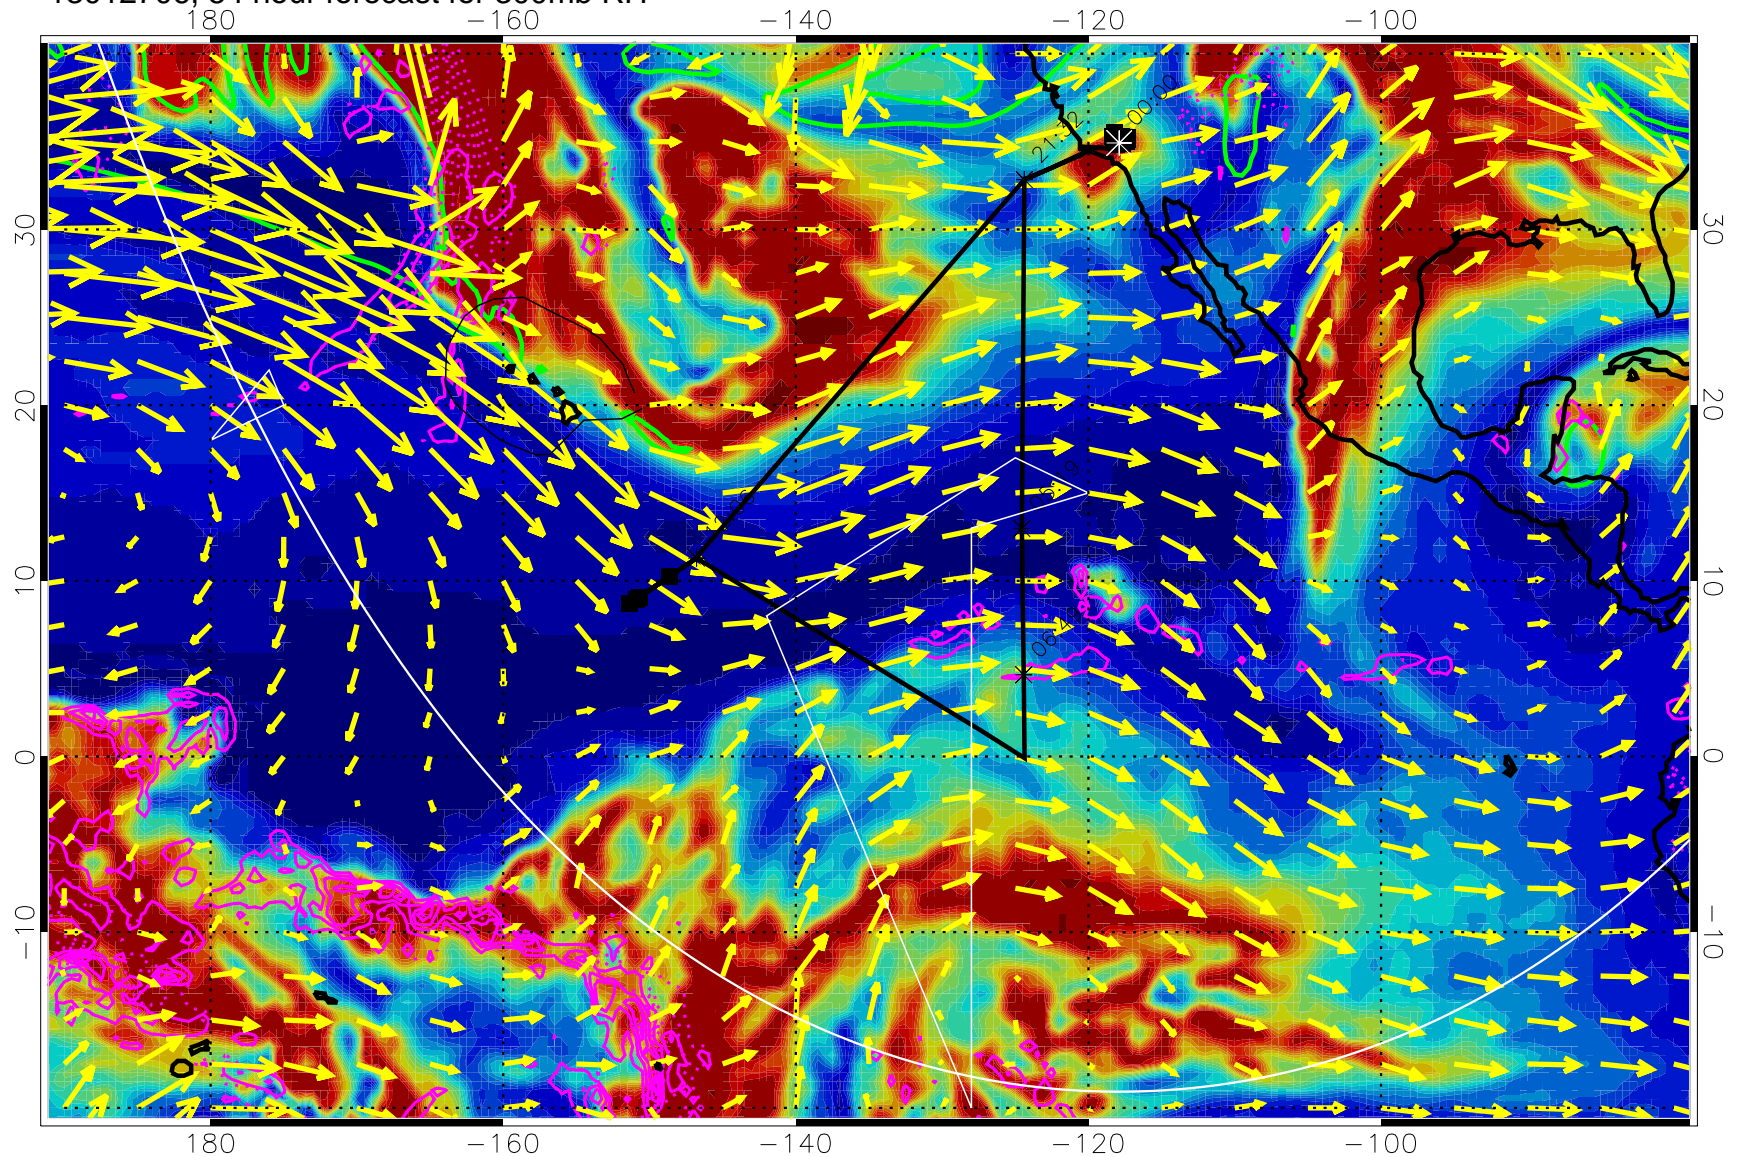

EPV Tropopause (2 PVU) Position

→ 50 m/s

Range ring of 6000 km -- 19 hours GH round trip

13012606, 30 hour forecast for 300mb RH

Precip (tot dot, conv sol) past 6 hrs 6 kg/m2 contours, min 4

EPV Tropopause (2 PVU) Position

13012618, 42 hour forecast for 300mb RH

Precip (tot dot, conv sol) past 6 hrs 6 kg/m2 contours, min 4

EPV Tropopause (2 PVU) Position

→ 50 m/s

Range ring of 6000 km -- 19 hours GH round trip

13012700, 48 hour forecast for 300mb RH

Precip (tot dot, conv sol) past 6 hrs 6 kg/m2 contours, min 4

EPV Tropopause (2 PVU) Position

→ 50 m/s

Range ring of 6000 km -- 19 hours GH round trip

13012706, 54 hour forecast for 300mb RH

Precip (tot dot, conv sol) past 6 hrs 6 kg/m2 contours, min 4

EPV Tropopause (2 PVU) Position

→ 50 m/s

Range ring of 6000 km -- 19 hours GH round trip

13012712, 60 hour forecast for 300mb RH

Precip (tot dot, conv sol) past 6 hrs 6 kg/m2 contours, min 4

EPV Tropopause (2 PVU) Position