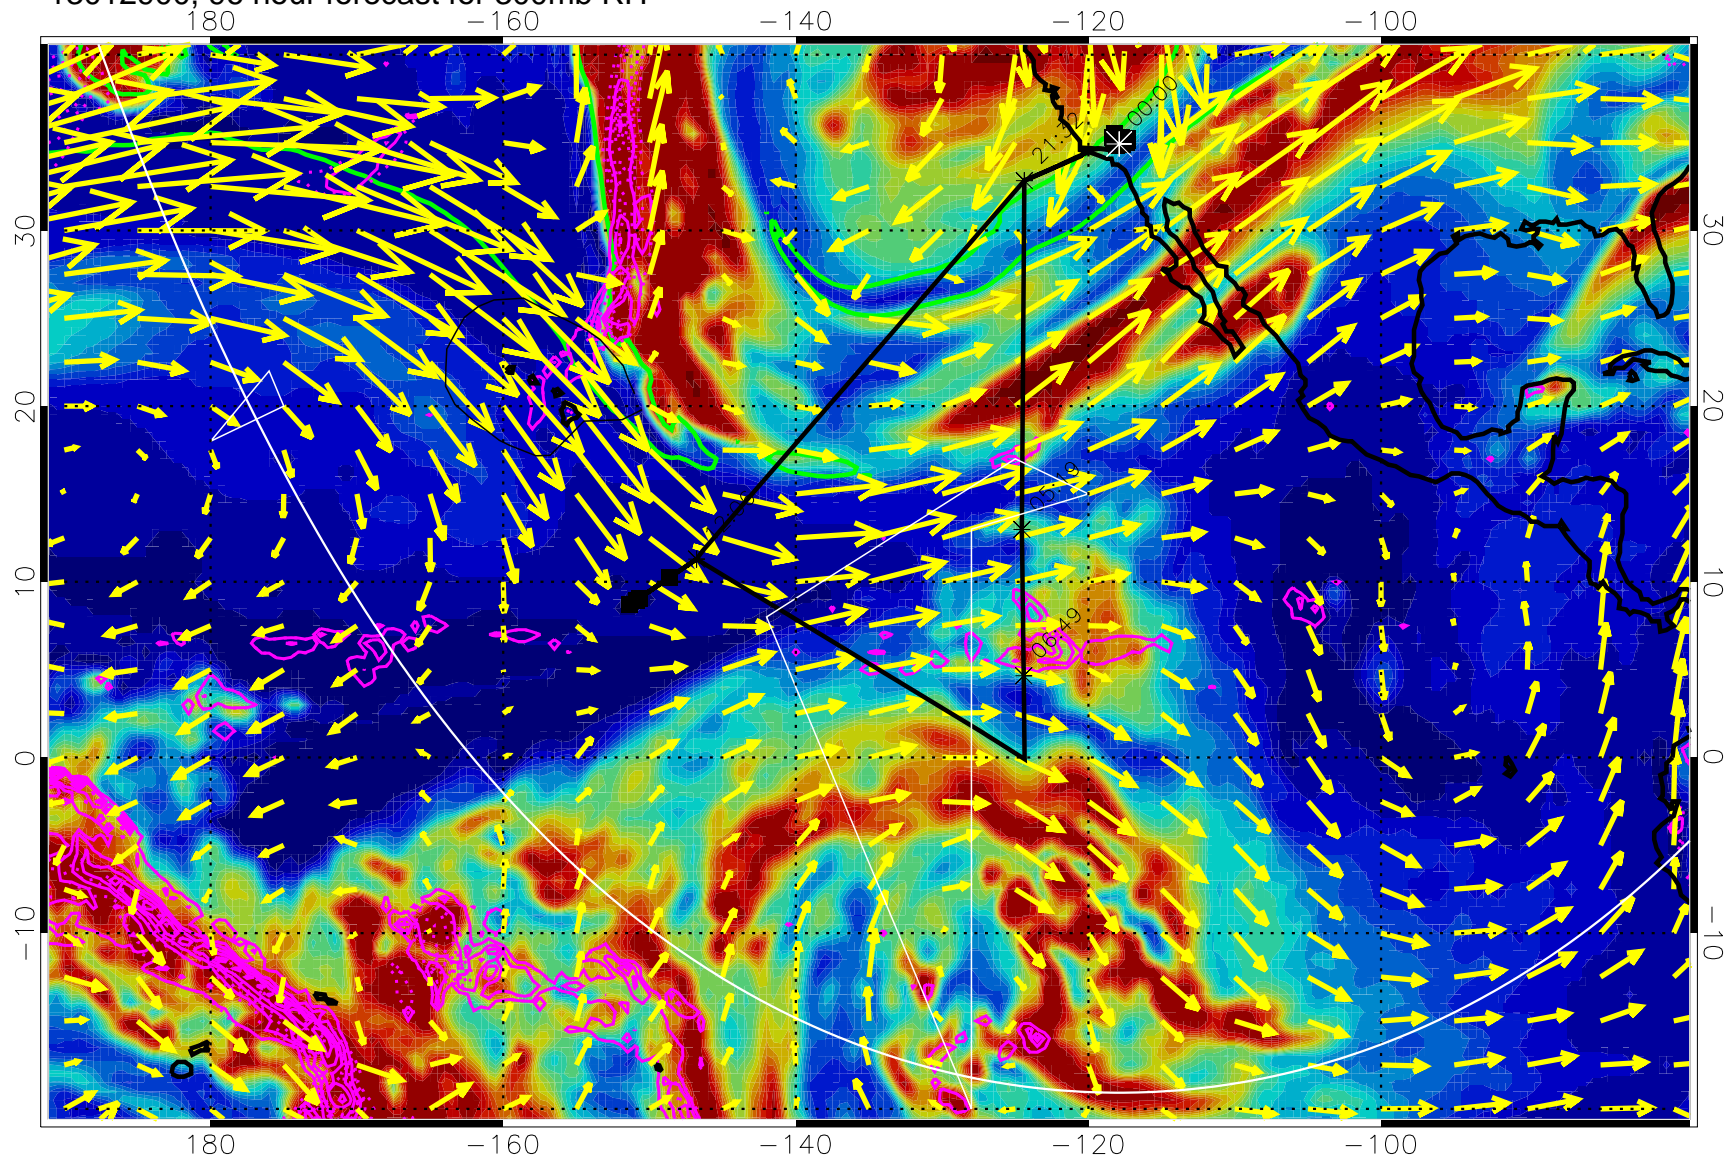

Precip (tot dot, conv sol) past 6 hrs 6 kg/m2 contours, min 4

EPV Tropopause (2 PVU) Position

→ 50 m/s

Range ring of 6000 km -- 19 hours GH round trip

13012812, 84 hour forecast for 300mb RH

Precip (tot dot, conv sol) past 6 hrs 6 kg/m2 contours, min 4

EPV Tropopause (2 PVU) Position

→ 50 m/s

Range ring of 6000 km -- 19 hours GH round trip

13012818, 90 hour forecast for 300mb RH

Precip (tot dot, conv sol) past 6 hrs 6 kg/m2 contours, min 4

EPV Tropopause (2 PVU) Position

→ 50 m/s

Range ring of 6000 km -- 19 hours GH round trip

13012900, 96 hour forecast for 300mb RH

Precip (tot dot, conv sol) past 6 hrs 6 kg/m2 contours, min 4

EPV Tropopause (2 PVU) Position

→ 50 m/s

Range ring of 6000 km -- 19 hours GH round trip

13012906, 102 hour forecast for 300mb RH

Precip (tot dot, conv sol) past 6 hrs 6 kg/m2 contours, min 4

EPV Tropopause (2 PVU) Position

→ 50 m/s

Range ring of 6000 km -- 19 hours GH round trip

13012912, 108 hour forecast for 300mb RH