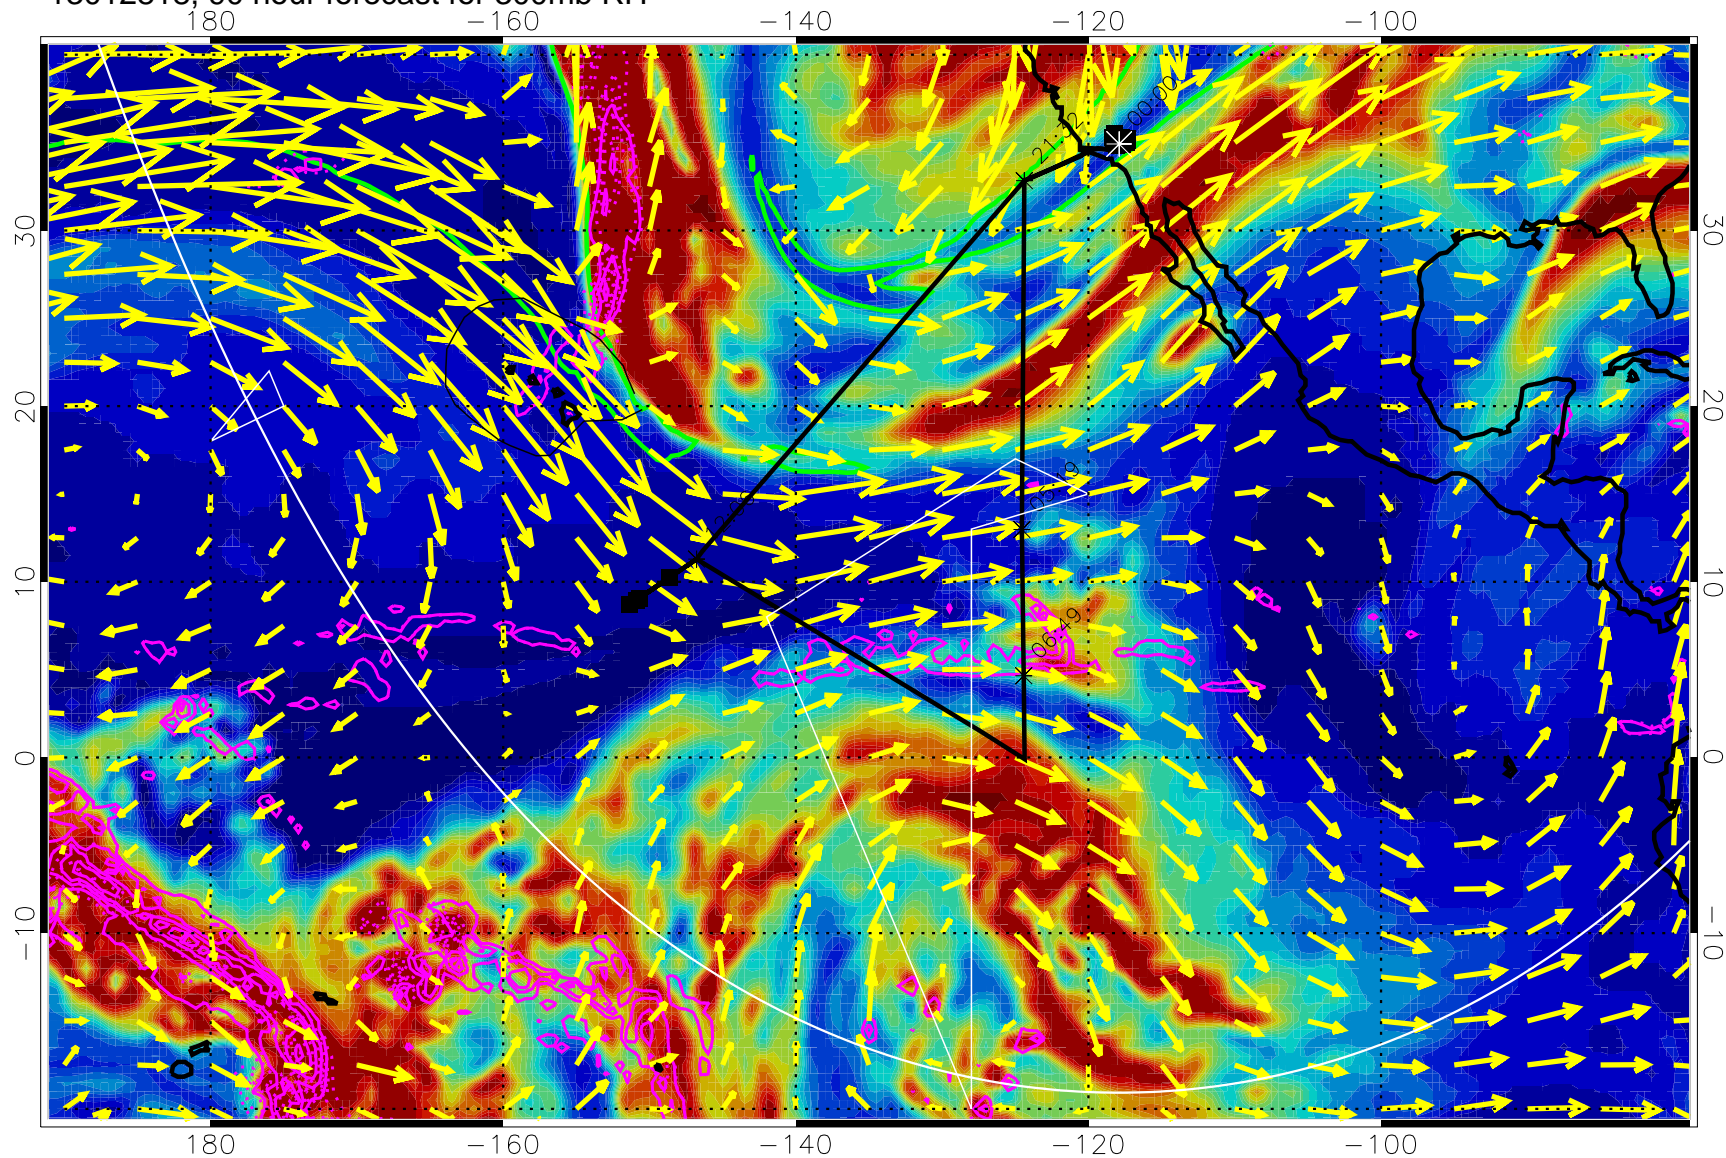

13012800, 72 hour forecast for 300mb RH

Precip (tot dot, conv sol) past 6 hrs 6 kg/m2 contours, min 4

EPV Tropopause (2 PVU) Position

→ 50 m/s

Range ring of 6000 km -- 19 hours GH round trip

13012806, 78 hour forecast for 300mb RH

Precip (tot dot, conv sol) past 6 hrs 6 kg/m2 contours, min 4

EPV Tropopause (2 PVU) Position

→ 50 m/s

Range ring of 6000 km -- 19 hours GH round trip

13012812, 84 hour forecast for 300mb RH

Precip (tot dot, conv sol) past 6 hrs 6 kg/m2 contours, min 4

EPV Tropopause (2 PVU) Position

→ 50 m/s

Range ring of 6000 km -- 19 hours GH round trip

13012818, 90 hour forecast for 300mb RH

Precip (tot dot, conv sol) past 6 hrs 6 kg/m2 contours, min 4

EPV Tropopause (2 PVU) Position

13012906, 102 hour forecast for 300mb RH

Precip (tot dot, conv sol) past 6 hrs 6 kg/m2 contours, min 4

EPV Tropopause (2 PVU) Position

→ 50 m/s

Range ring of 6000 km -- 19 hours GH round trip

13012912, 108 hour forecast for 300mb RH