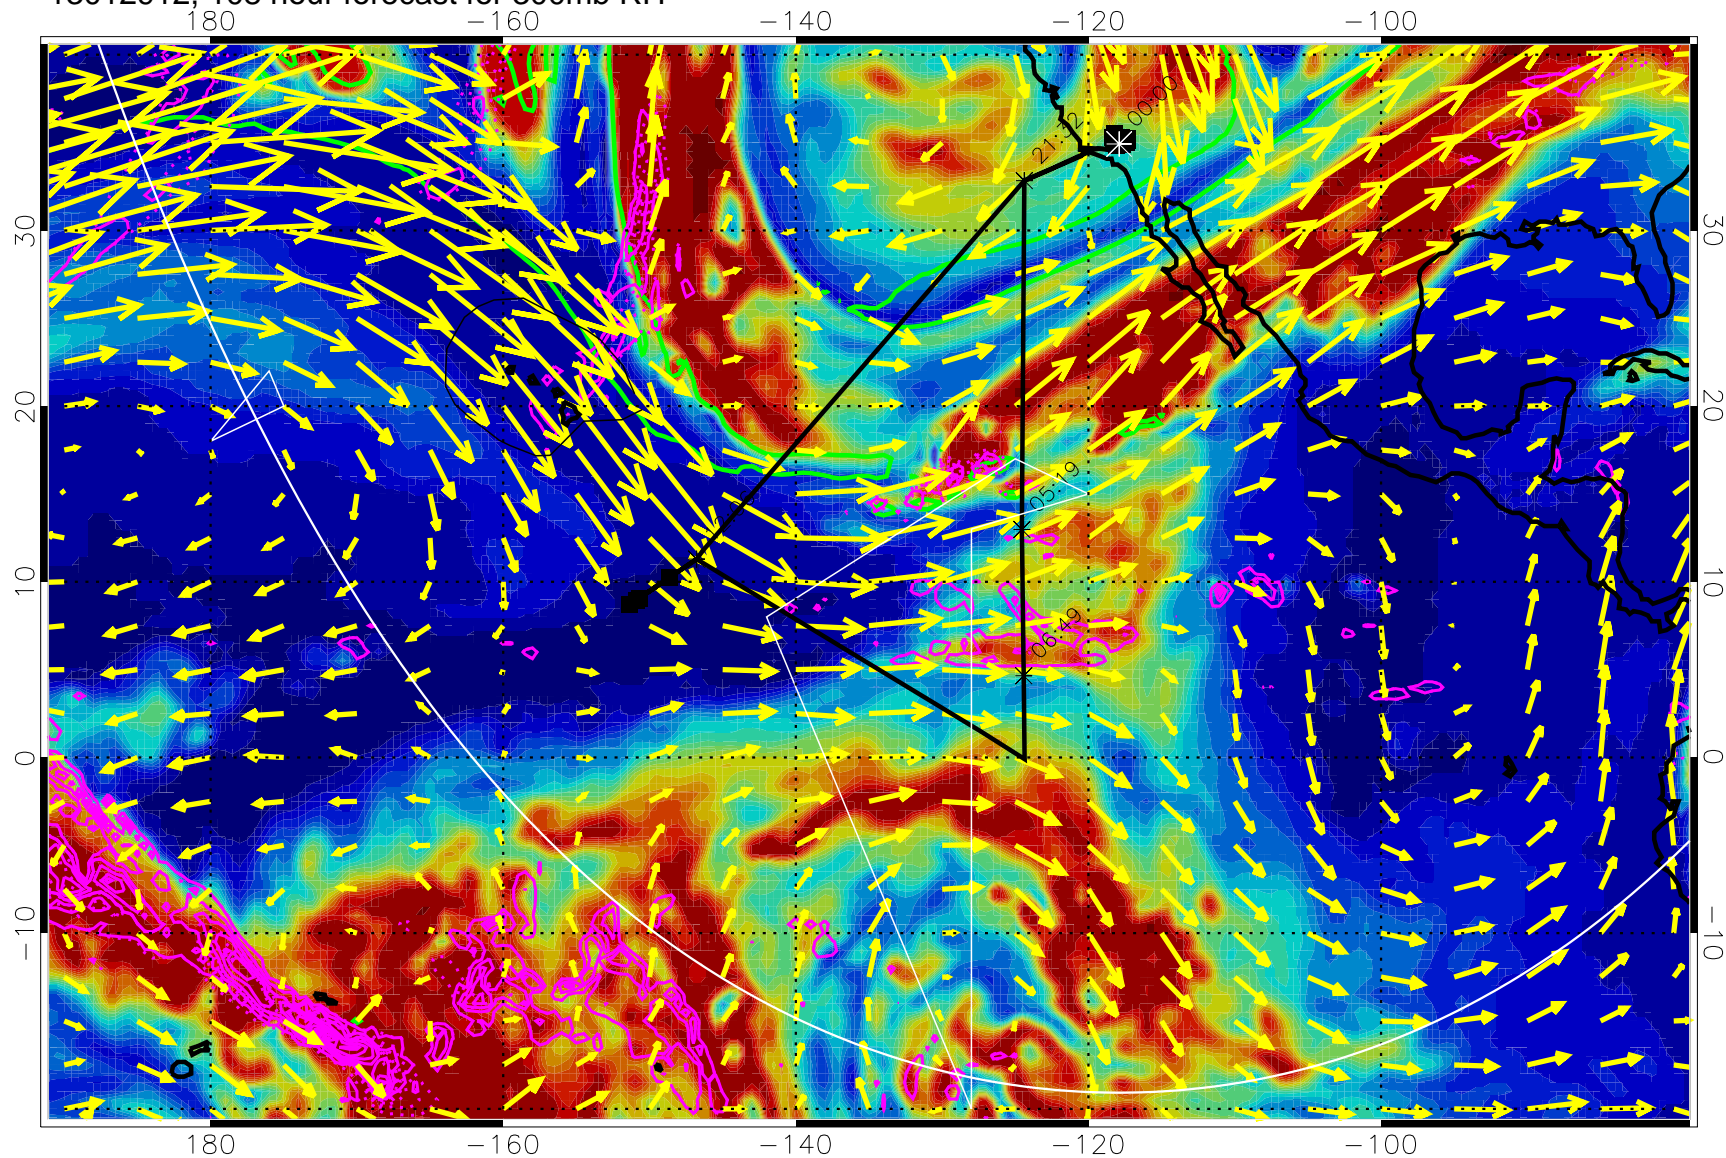

→ 50 m/s

Range ring of 6000 km -- 19 hours GH round trip

13012900, 96 hour forecast for 300mb RH

Precip (tot dot, conv sol) past 6 hrs 6 kg/m2 contours, min 4

EPV Tropopause (2 PVU) Position

→ 50 m/s

Range ring of 6000 km -- 19 hours GH round trip

13012906, 102 hour forecast for 300mb RH

Precip (tot dot, conv sol) past 6 hrs 6 kg/m2 contours, min 4

EPV Tropopause (2 PVU) Position

→ 50 m/s

Range ring of 6000 km -- 19 hours GH round trip

13012912, 108 hour forecast for 300mb RH

Precip (tot dot, conv sol) past 6 hrs 6 kg/m2 contours, min 4

EPV Tropopause (2 PVU) Position

→ 50 m/s

Range ring of 6000 km -- 19 hours GH round trip

13012918, 114 hour forecast for 300mb RH

Precip (tot dot, conv sol) past 6 hrs 6 kg/m2 contours, min 4

EPV Tropopause (2 PVU) Position

→ 50 m/s

Range ring of 6000 km -- 19 hours GH round trip

13013000, 120 hour forecast for 300mb RH

Precip (tot dot, conv sol) past 6 hrs 6 kg/m2 contours, min 4

EPV Tropopause (2 PVU) Position