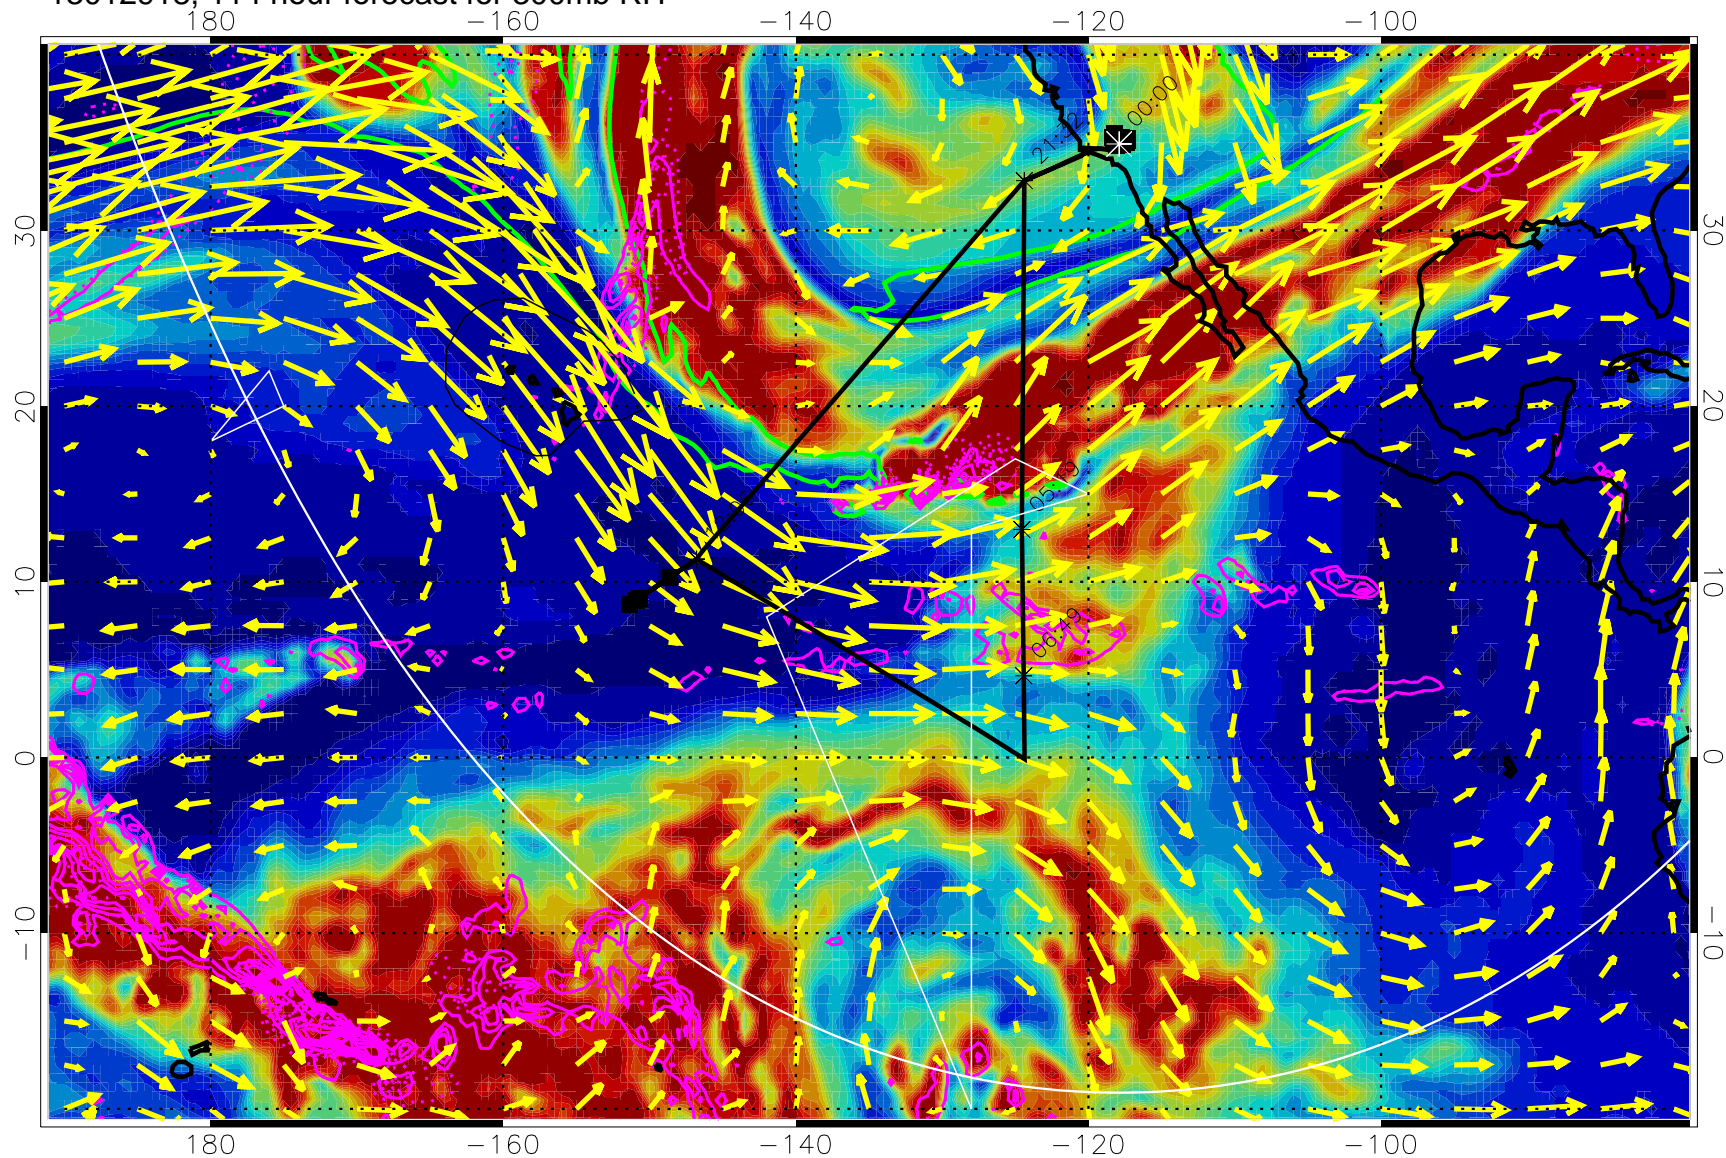

→ 50 m/s

Range ring of 6000 km -- 19 hours GH round trip

13012900, 96 hour forecast for 300mb RH

Precip (tot dot, conv sol) past 6 hrs 6 kg/m2 contours, min 4

EPV Tropopause (2 PVU) Position

→ 50 m/s

Range ring of 6000 km -- 19 hours GH round trip

13012906, 102 hour forecast for 300mb RH

Precip (tot dot, conv sol) past 6 hrs 6 kg/m2 contours, min 4

EPV Tropopause (2 PVU) Position

→ 50 m/s

Range ring of 6000 km -- 19 hours GH round trip

13012912, 108 hour forecast for 300mb RH

Precip (tot dot, conv sol) past 6 hrs 6 kg/m2 contours, min 4

EPV Tropopause (2 PVU) Position

→ 50 m/s

Range ring of 6000 km -- 19 hours GH round trip

13012918, 114 hour forecast for 300mb RH

Precip (tot dot, conv sol) past 6 hrs 6 kg/m2 contours, min 4

EPV Tropopause (2 PVU) Position

→ 50 m/s

Range ring of 6000 km -- 19 hours GH round trip

13013000, 120 hour forecast for 300mb RH

Precip (tot dot, conv sol) past 6 hrs 6 kg/m2 contours, min 4

EPV Tropopause (2 PVU) Position