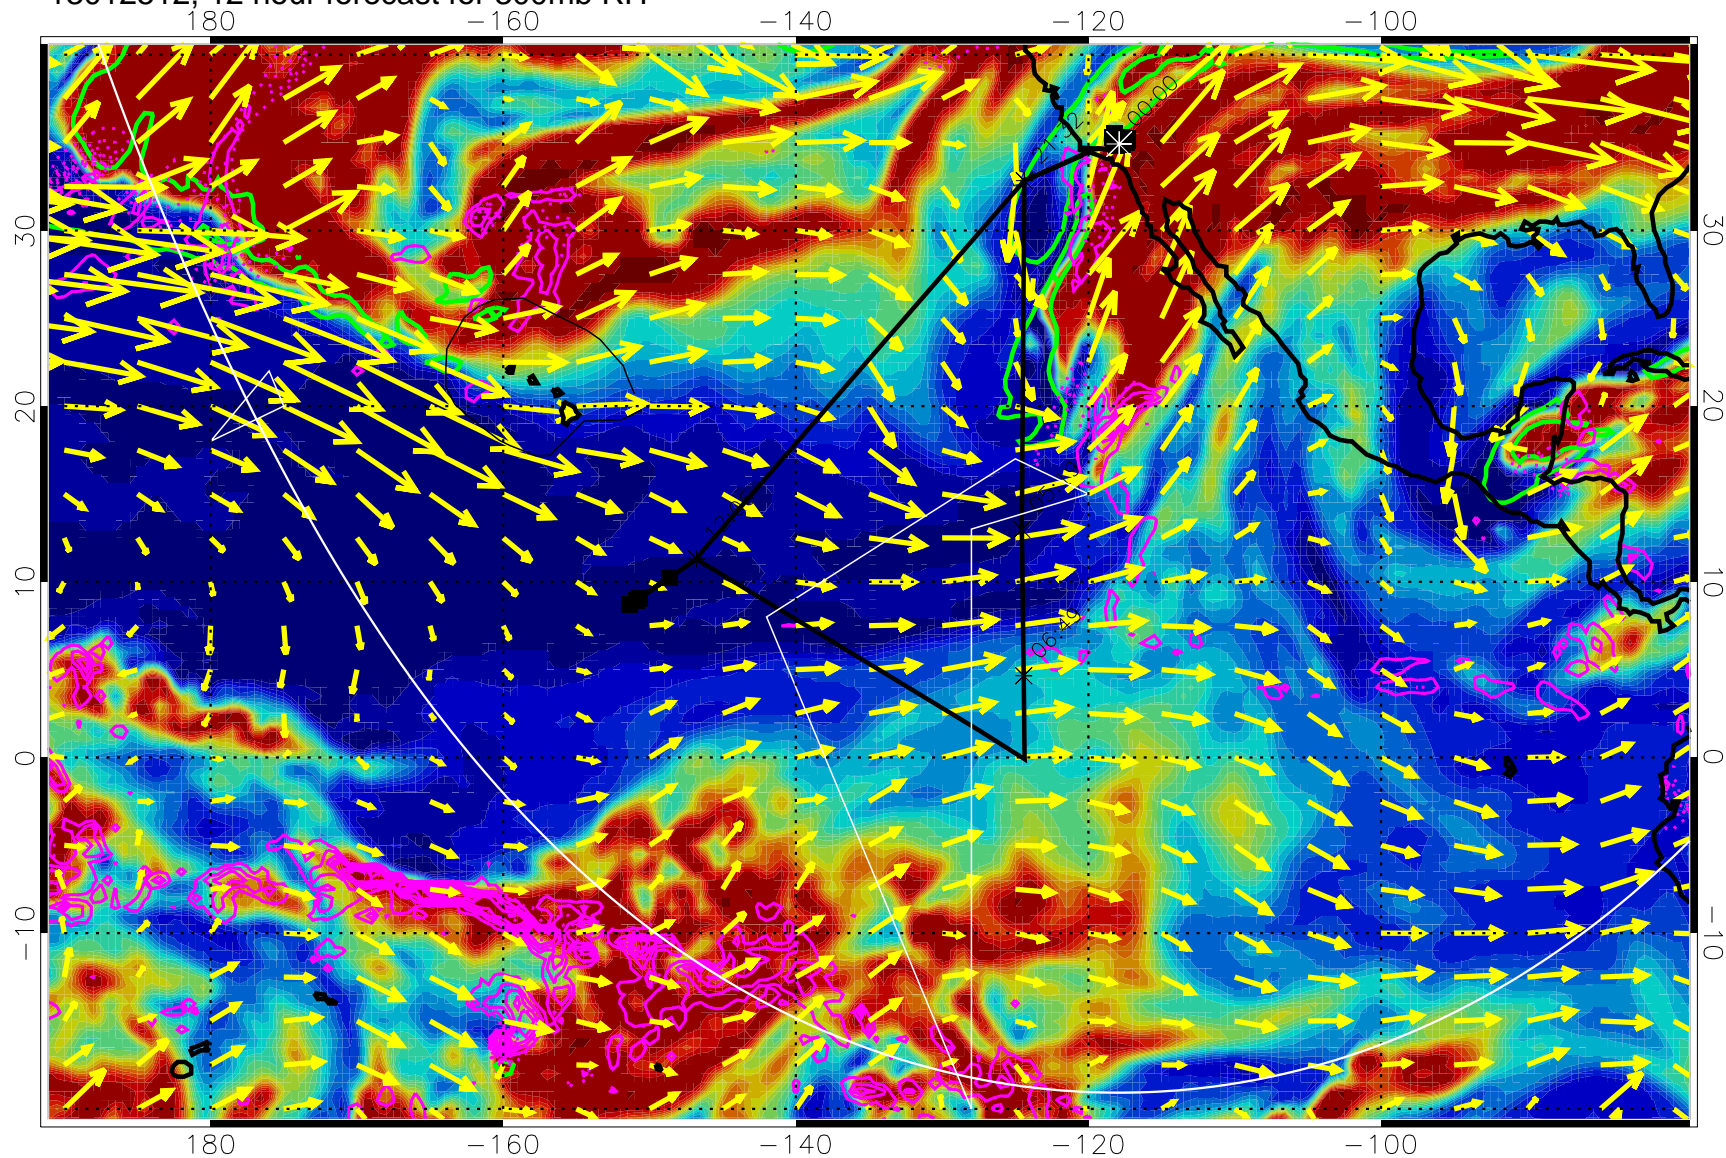

13012512, 12 hour forecast for 300mb RH

Precip (tot dot, conv sol) past 6 hrs 6 kg/m2 contours, min 4

EPV Tropopause (2 PVU) Position

→ 50 m/s

Range ring of 6000 km -- 19 hours GH round trip

13012518, 18 hour forecast for 300mb RH

Precip (tot dot, conv sol) past 6 hrs 6 kg/m2 contours, min 4

EPV Tropopause (2 PVU) Position

→ 50 m/s

Range ring of 6000 km -- 19 hours GH round trip

13012600, 24 hour forecast for 300mb RH

Precip (tot dot, conv sol) past 6 hrs 6 kg/m2 contours, min 4

EPV Tropopause (2 PVU) Position

→ 50 m/s

Range ring of 6000 km -- 19 hours GH round trip

13012606, 30 hour forecast for 300mb RH

Precip (tot dot, conv sol) past 6 hrs 6 kg/m2 contours, min 4

EPV Tropopause (2 PVU) Position

→ 50 m/s

Range ring of 6000 km -- 19 hours GH round trip

13012612, 36 hour forecast for 300mb RH

Precip (tot dot, conv sol) past 6 hrs 6 kg/m2 contours, min 4

EPV Tropopause (2 PVU) Position

→ 50 m/s

Range ring of 6000 km -- 19 hours GH round trip