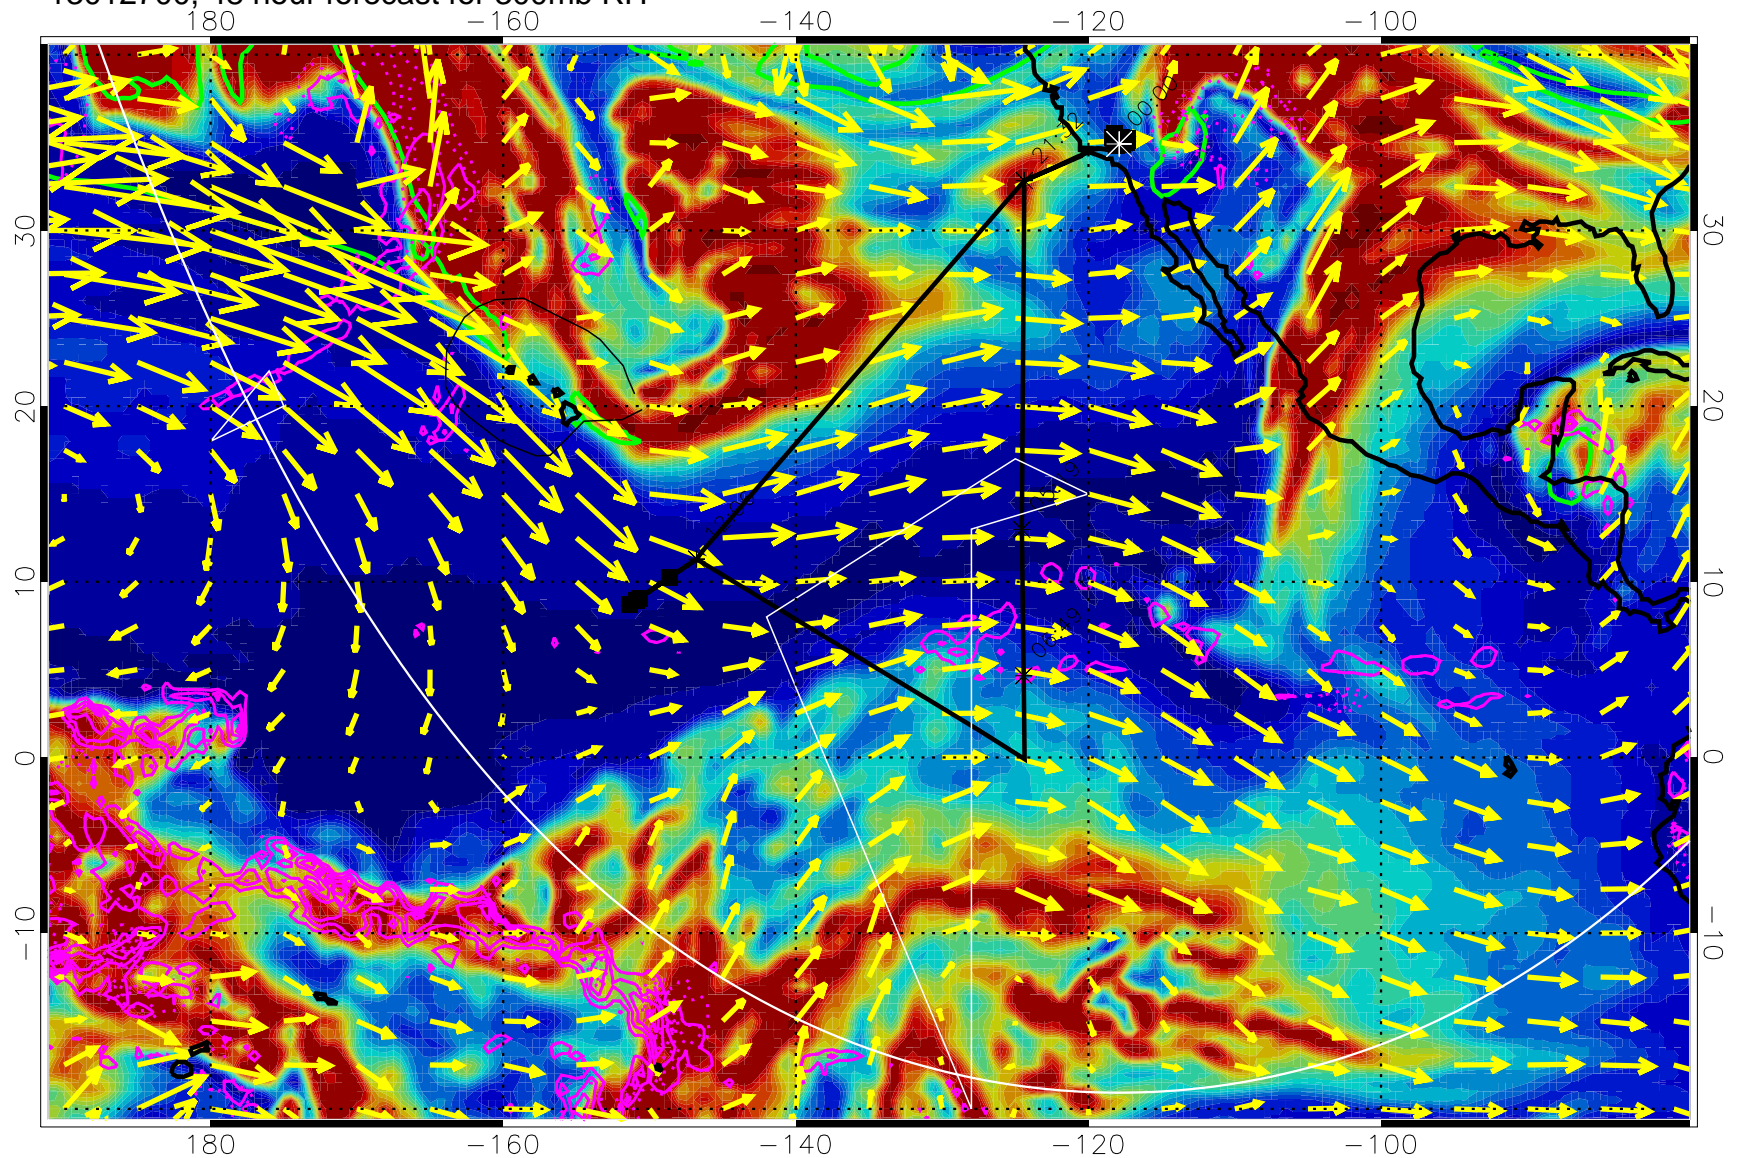

EPV Tropopause (2 PVU) Position

→ 50 m/s

Range ring of 6000 km -- 19 hours GH round trip

13012606, 30 hour forecast for 300mb RH

Precip (tot dot, conv sol) past 6 hrs 6 kg/m2 contours, min 4

EPV Tropopause (2 PVU) Position

13012618, 42 hour forecast for 300mb RH

Precip (tot dot, conv sol) past 6 hrs 6 kg/m2 contours, min 4

EPV Tropopause (2 PVU) Position

→ 50 m/s

Range ring of 6000 km -- 19 hours GH round trip

13012700, 48 hour forecast for 300mb RH

Precip (tot dot, conv sol) past 6 hrs 6 kg/m2 contours, min 4

EPV Tropopause (2 PVU) Position

→ 50 m/s

Range ring of 6000 km -- 19 hours GH round trip

13012706, 54 hour forecast for 300mb RH

Precip (tot dot, conv sol) past 6 hrs 6 kg/m2 contours, min 4

EPV Tropopause (2 PVU) Position

→ 50 m/s

Range ring of 6000 km -- 19 hours GH round trip

13012712, 60 hour forecast for 300mb RH

Precip (tot dot, conv sol) past 6 hrs 6 kg/m2 contours, min 4

EPV Tropopause (2 PVU) Position