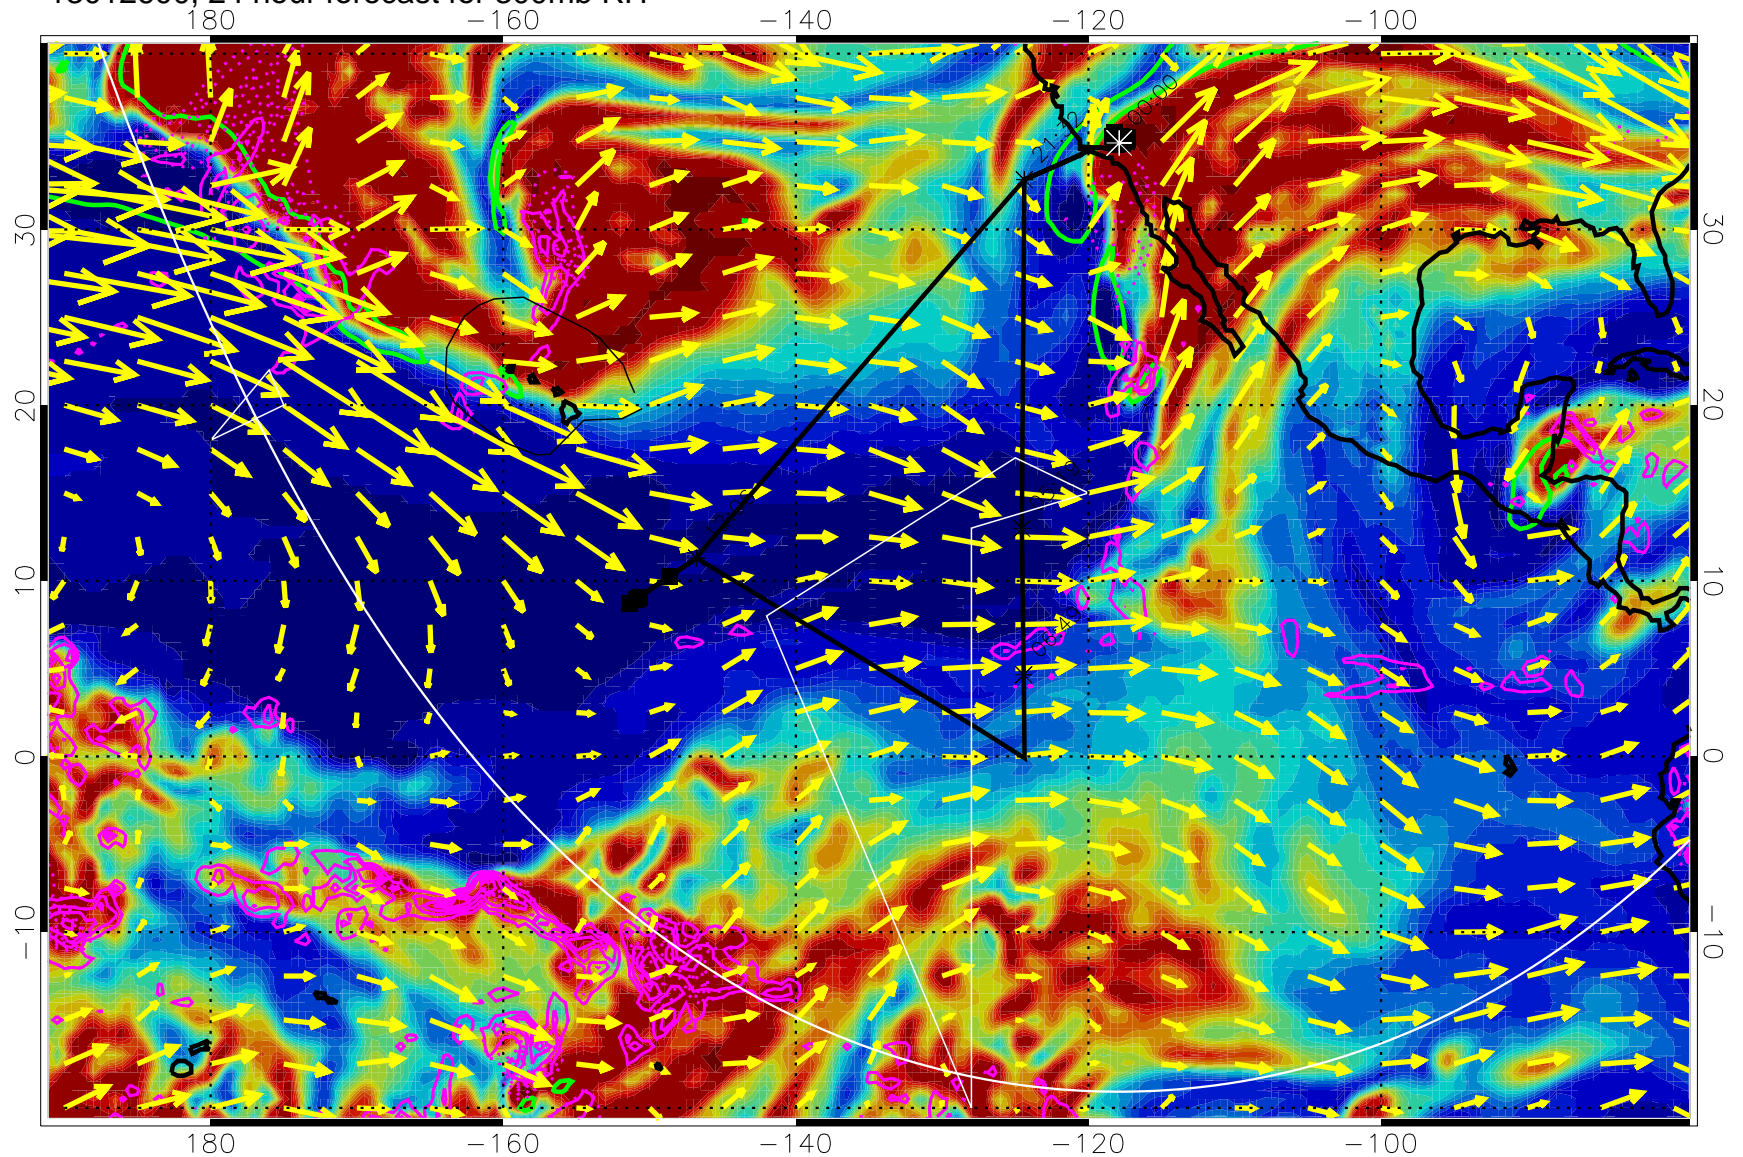

13012512, 12 hour forecast for 300mb RH

Precip (tot dot, conv sol) past 6 hrs 6 kg/m2 contours, min 4

EPV Tropopause (2 PVU) Position

→ 50 m/s

Range ring of 6000 km -- 19 hours GH round trip

13012518, 18 hour forecast for 300mb RH

Precip (tot dot, conv sol) past 6 hrs 6 kg/m2 contours, min 4

EPV Tropopause (2 PVU) Position

→ 50 m/s

Range ring of 6000 km -- 19 hours GH round trip

13012600, 24 hour forecast for 300mb RH

Precip (tot dot, conv sol) past 6 hrs 6 kg/m2 contours, min 4

EPV Tropopause (2 PVU) Position

→ 50 m/s

Range ring of 6000 km -- 19 hours GH round trip

13012606, 30 hour forecast for 300mb RH

Precip (tot dot, conv sol) past 6 hrs 6 kg/m2 contours, min 4

EPV Tropopause (2 PVU) Position

→ 50 m/s

Range ring of 6000 km -- 19 hours GH round trip

13012612, 36 hour forecast for 300mb RH

Precip (tot dot, conv sol) past 6 hrs 6 kg/m2 contours, min 4

EPV Tropopause (2 PVU) Position

→ 50 m/s

Range ring of 6000 km -- 19 hours GH round trip