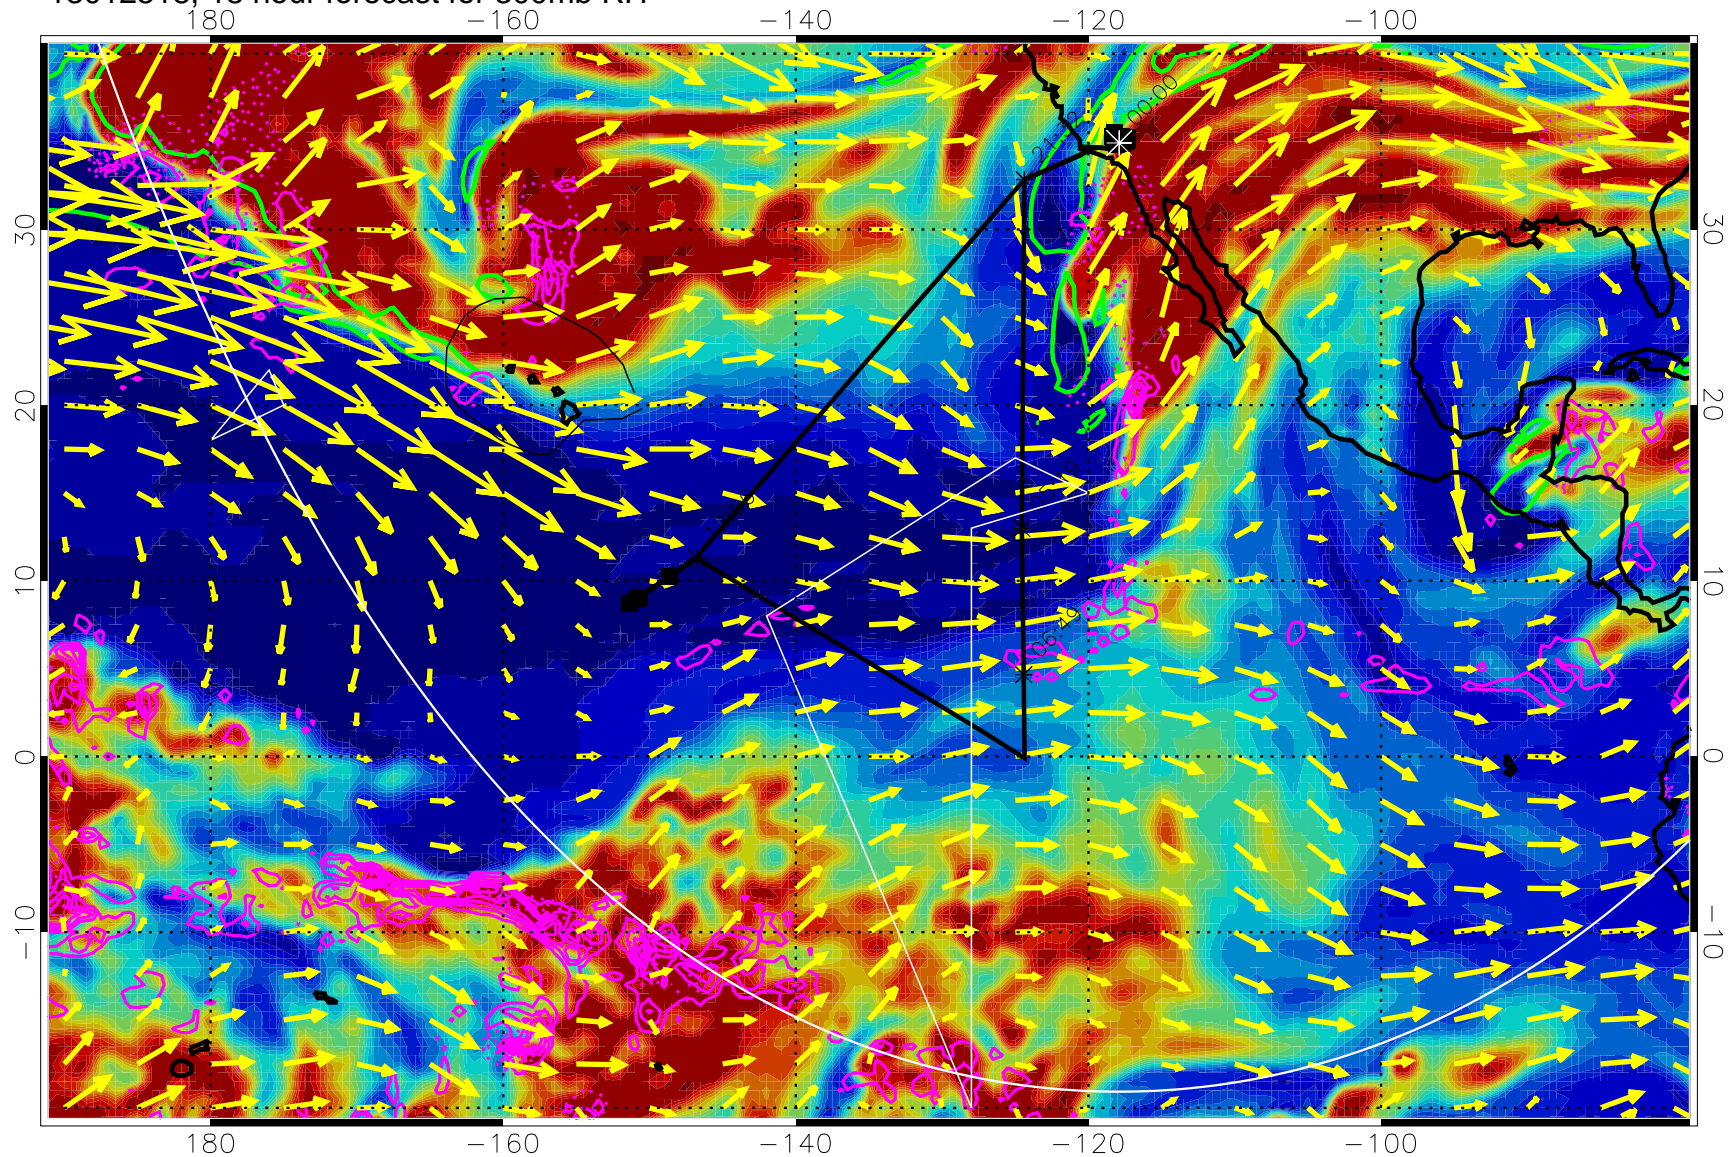

13012512, 12 hour forecast for 300mb RH

Precip (tot dot, conv sol) past 6 hrs 6 kg/m2 contours, min 4

EPV Tropopause (2 PVU) Position

→ 50 m/s

Range ring of 6000 km -- 19 hours GH round trip

13012518, 18 hour forecast for 300mb RH

Precip (tot dot, conv sol) past 6 hrs 6 kg/m2 contours, min 4

EPV Tropopause (2 PVU) Position

→ 50 m/s

Range ring of 6000 km -- 19 hours GH round trip

13012600, 24 hour forecast for 300mb RH

Precip (tot dot, conv sol) past 6 hrs 6 kg/m2 contours, min 4

EPV Tropopause (2 PVU) Position

→ 50 m/s

Range ring of 6000 km -- 19 hours GH round trip

13012606, 30 hour forecast for 300mb RH

Precip (tot dot, conv sol) past 6 hrs 6 kg/m2 contours, min 4

EPV Tropopause (2 PVU) Position

→ 50 m/s

Range ring of 6000 km -- 19 hours GH round trip

13012612, 36 hour forecast for 300mb RH

Precip (tot dot, conv sol) past 6 hrs 6 kg/m2 contours, min 4

EPV Tropopause (2 PVU) Position

→ 50 m/s

Range ring of 6000 km -- 19 hours GH round trip