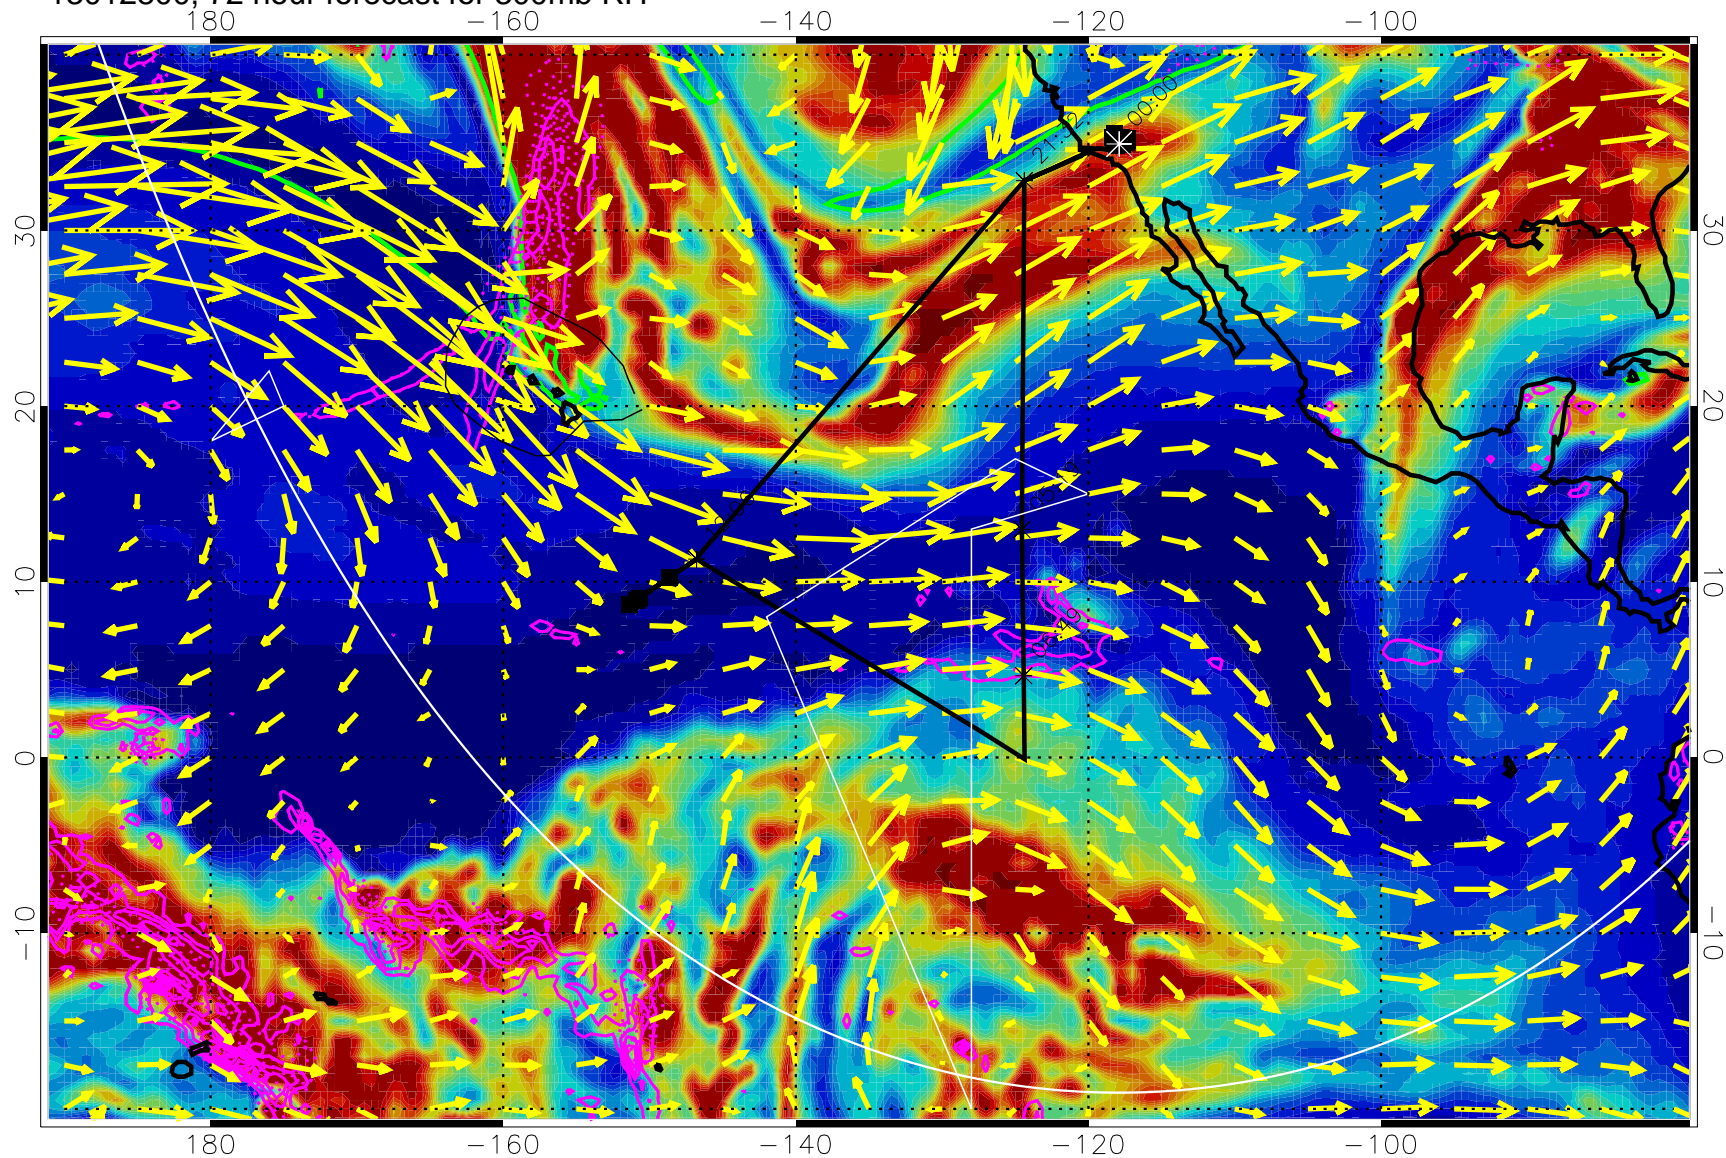

EPV Tropopause (2 PVU) Position

→ 50 m/s

Range ring of 6000 km -- 19 hours GH round trip

13012712, 60 hour forecast for 300mb RH

Precip (tot dot, conv sol) past 6 hrs 6 kg/m2 contours, min 4

EPV Tropopause (2 PVU) Position

→ 50 m/s

Range ring of 6000 km -- 19 hours GH round trip

13012718, 66 hour forecast for 300mb RH

Precip (tot dot, conv sol) past 6 hrs 6 kg/m2 contours, min 4

EPV Tropopause (2 PVU) Position

→ 50 m/s

Range ring of 6000 km -- 19 hours GH round trip

13012800, 72 hour forecast for 300mb RH

Precip (tot dot, conv sol) past 6 hrs 6 kg/m2 contours, min 4

EPV Tropopause (2 PVU) Position

→ 50 m/s

Range ring of 6000 km -- 19 hours GH round trip

13012806, 78 hour forecast for 300mb RH

Precip (tot dot, conv sol) past 6 hrs 6 kg/m2 contours, min 4

EPV Tropopause (2 PVU) Position

→ 50 m/s

Range ring of 6000 km -- 19 hours GH round trip

13012812, 84 hour forecast for 300mb RH

Precip (tot dot, conv sol) past 6 hrs 6 kg/m2 contours, min 4