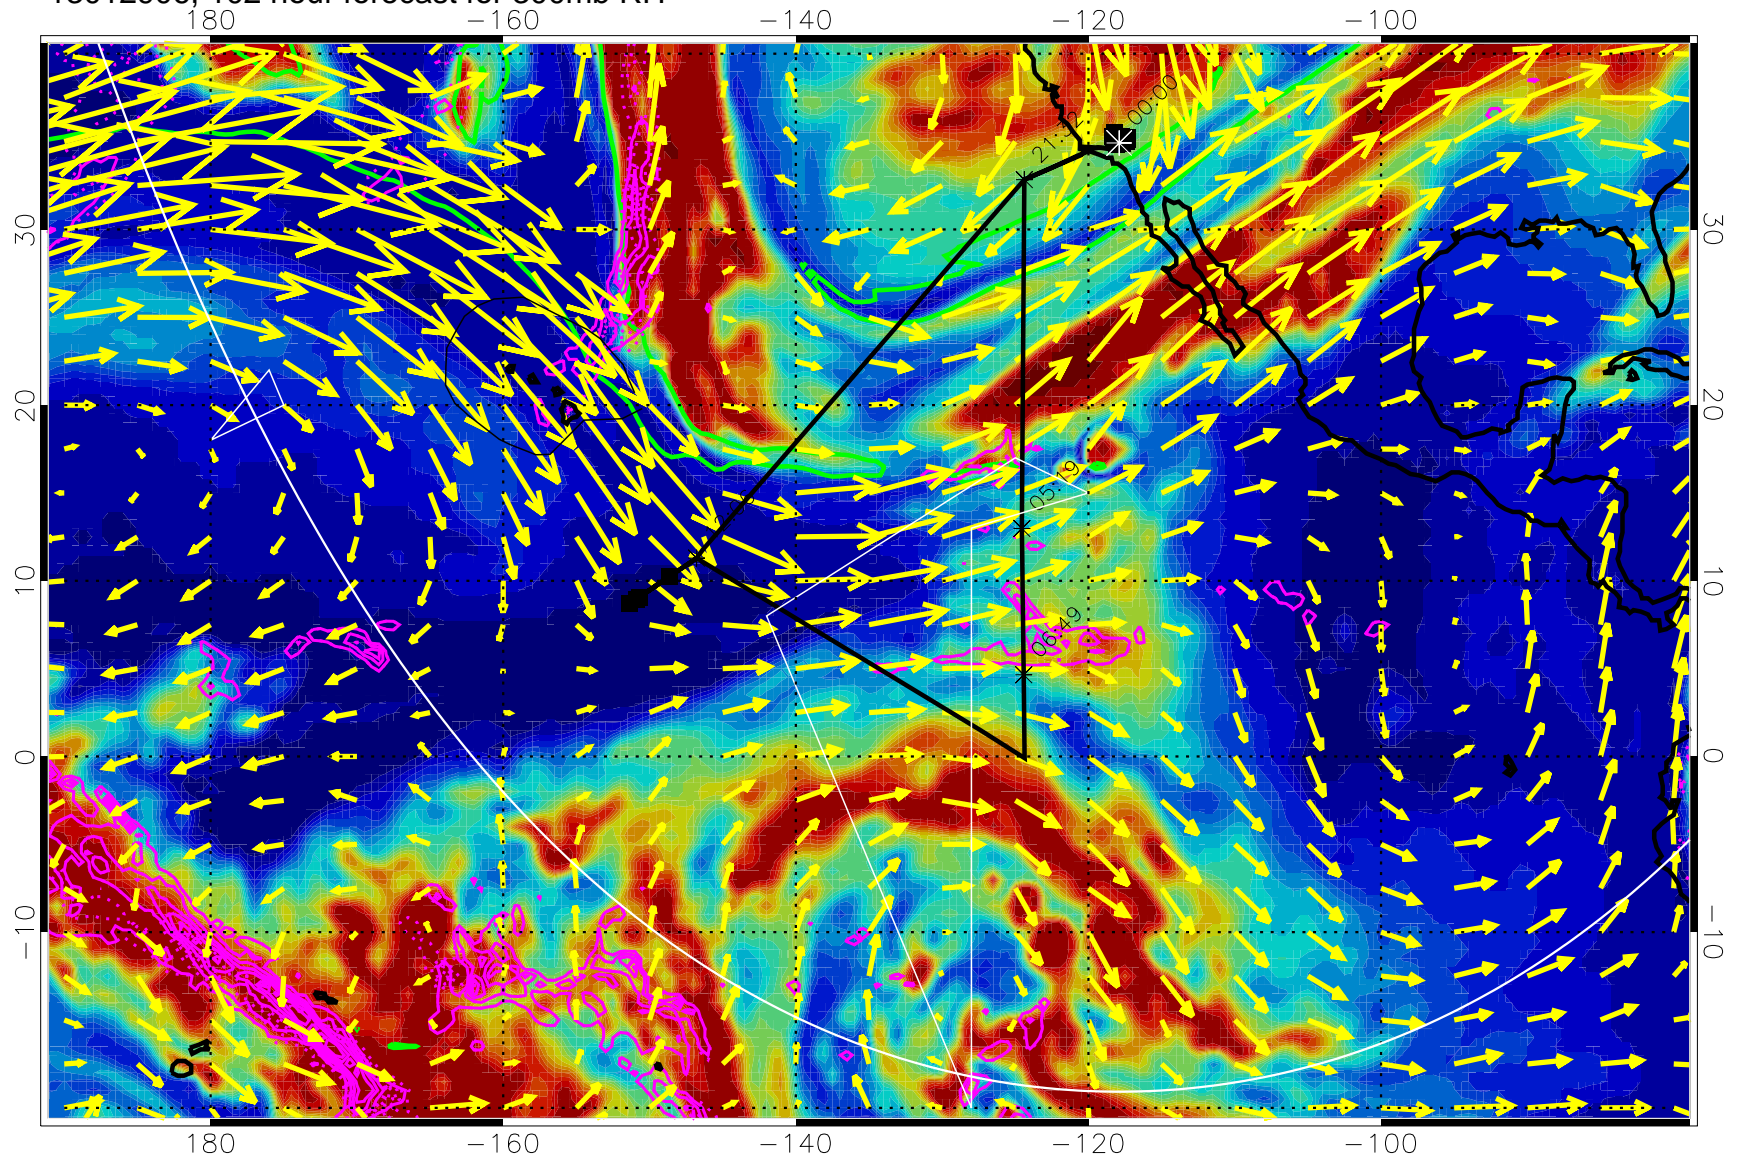

EPV Tropopause (2 PVU) Position

→ 50 m/s

Range ring of 6000 km -- 19 hours GH round trip

13012818, 90 hour forecast for 300mb RH

Precip (tot dot, conv sol) past 6 hrs 6 kg/m2 contours, min 4

EPV Tropopause (2 PVU) Position

→ 50 m/s

Range ring of 6000 km -- 19 hours GH round trip

13012900, 96 hour forecast for 300mb RH

Precip (tot dot, conv sol) past 6 hrs 6 kg/m2 contours, min 4

EPV Tropopause (2 PVU) Position

→ 50 m/s

Range ring of 6000 km -- 19 hours GH round trip

13012906, 102 hour forecast for 300mb RH

Precip (tot dot, conv sol) past 6 hrs 6 kg/m2 contours, min 4

EPV Tropopause (2 PVU) Position

→ 50 m/s

Range ring of 6000 km -- 19 hours GH round trip

13012912, 108 hour forecast for 300mb RH

Precip (tot dot, conv sol) past 6 hrs 6 kg/m2 contours, min 4

EPV Tropopause (2 PVU) Position

→ 50 m/s

Range ring of 6000 km -- 19 hours GH round trip

13012918, 114 hour forecast for 300mb RH

Precip (tot dot, conv sol) past 6 hrs 6 kg/m2 contours, min 4