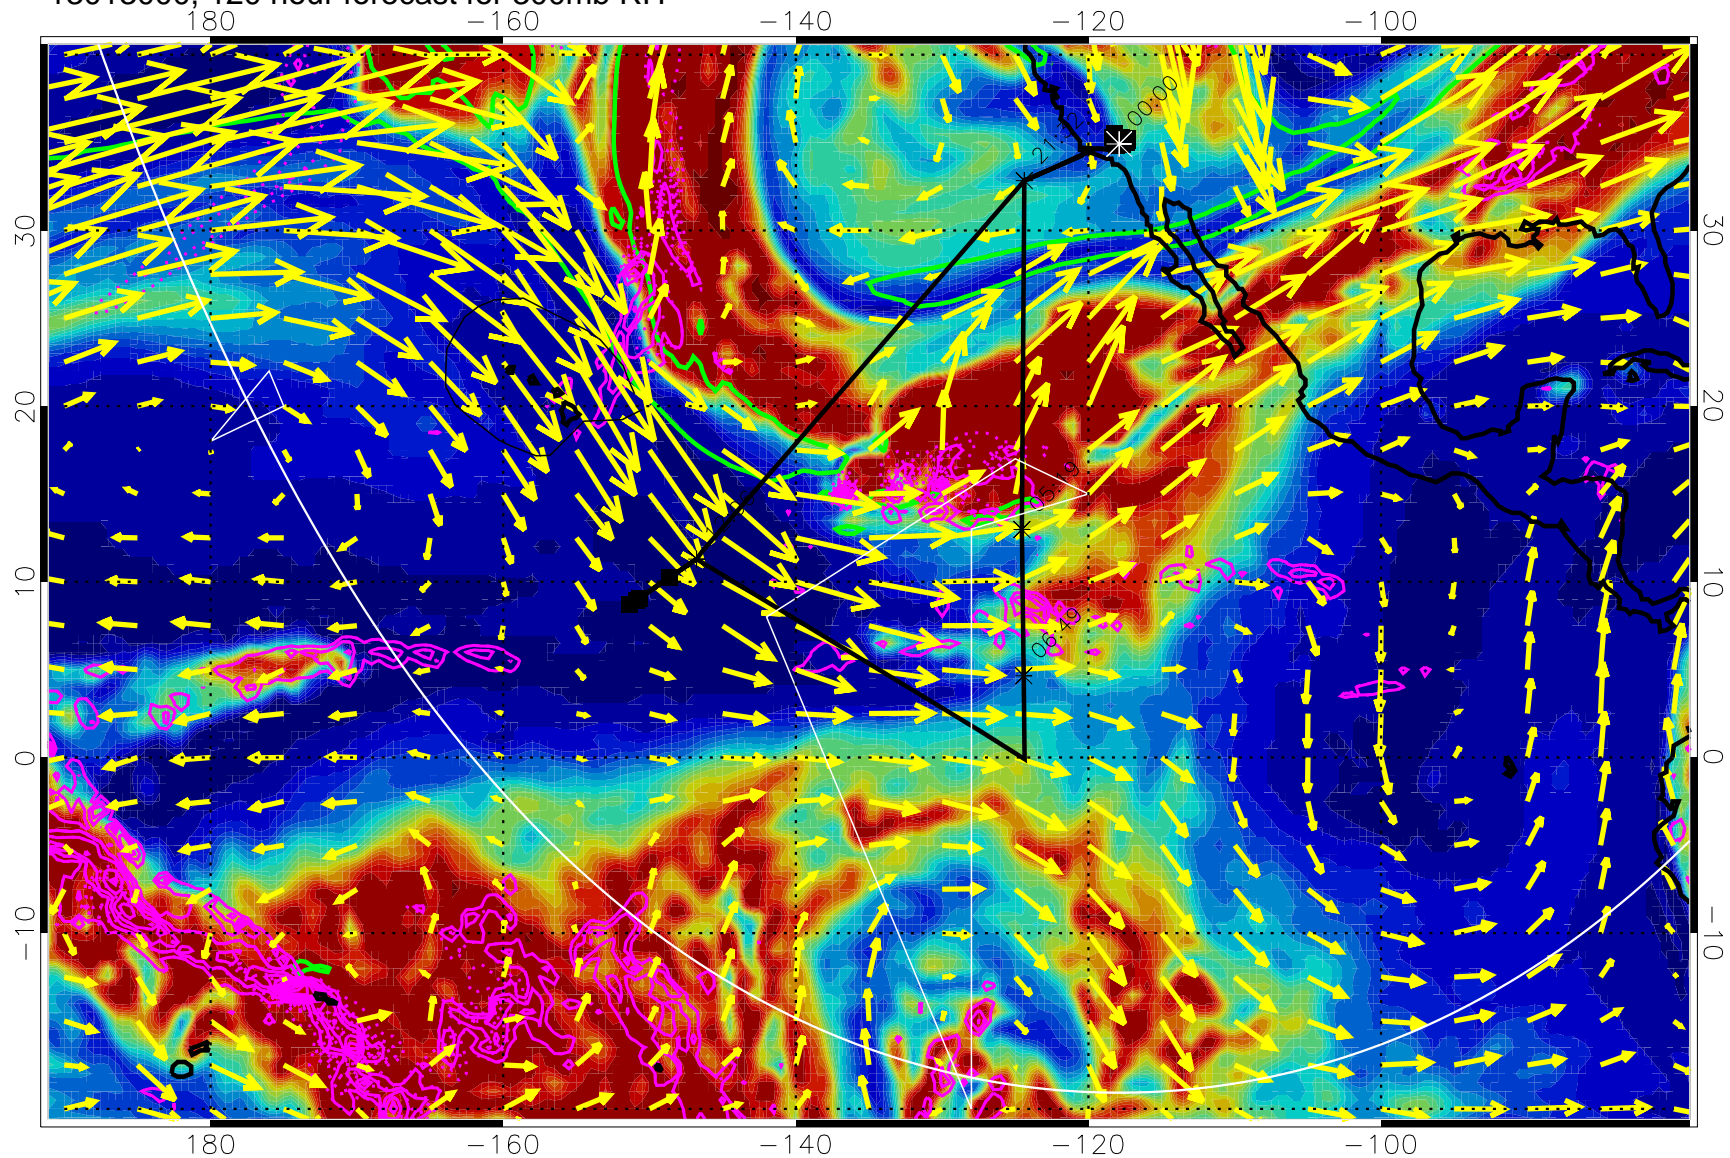

13012906, 102 hour forecast for 300mb RH

Precip (tot dot, conv sol) past 6 hrs 6 kg/m2 contours, min 4

EPV Tropopause (2 PVU) Position

→ 50 m/s

Range ring of 6000 km -- 19 hours GH round trip

13012912, 108 hour forecast for 300mb RH

Precip (tot dot, conv sol) past 6 hrs 6 kg/m2 contours, min 4

EPV Tropopause (2 PVU) Position

→ 50 m/s

Range ring of 6000 km -- 19 hours GH round trip

13012918, 114 hour forecast for 300mb RH

Precip (tot dot, conv sol) past 6 hrs 6 kg/m2 contours, min 4

EPV Tropopause (2 PVU) Position

→ 50 m/s

Range ring of 6000 km -- 19 hours GH round trip

13013000, 120 hour forecast for 300mb RH

Precip (tot dot, conv sol) past 6 hrs 6 kg/m2 contours, min 4

EPV Tropopause (2 PVU) Position