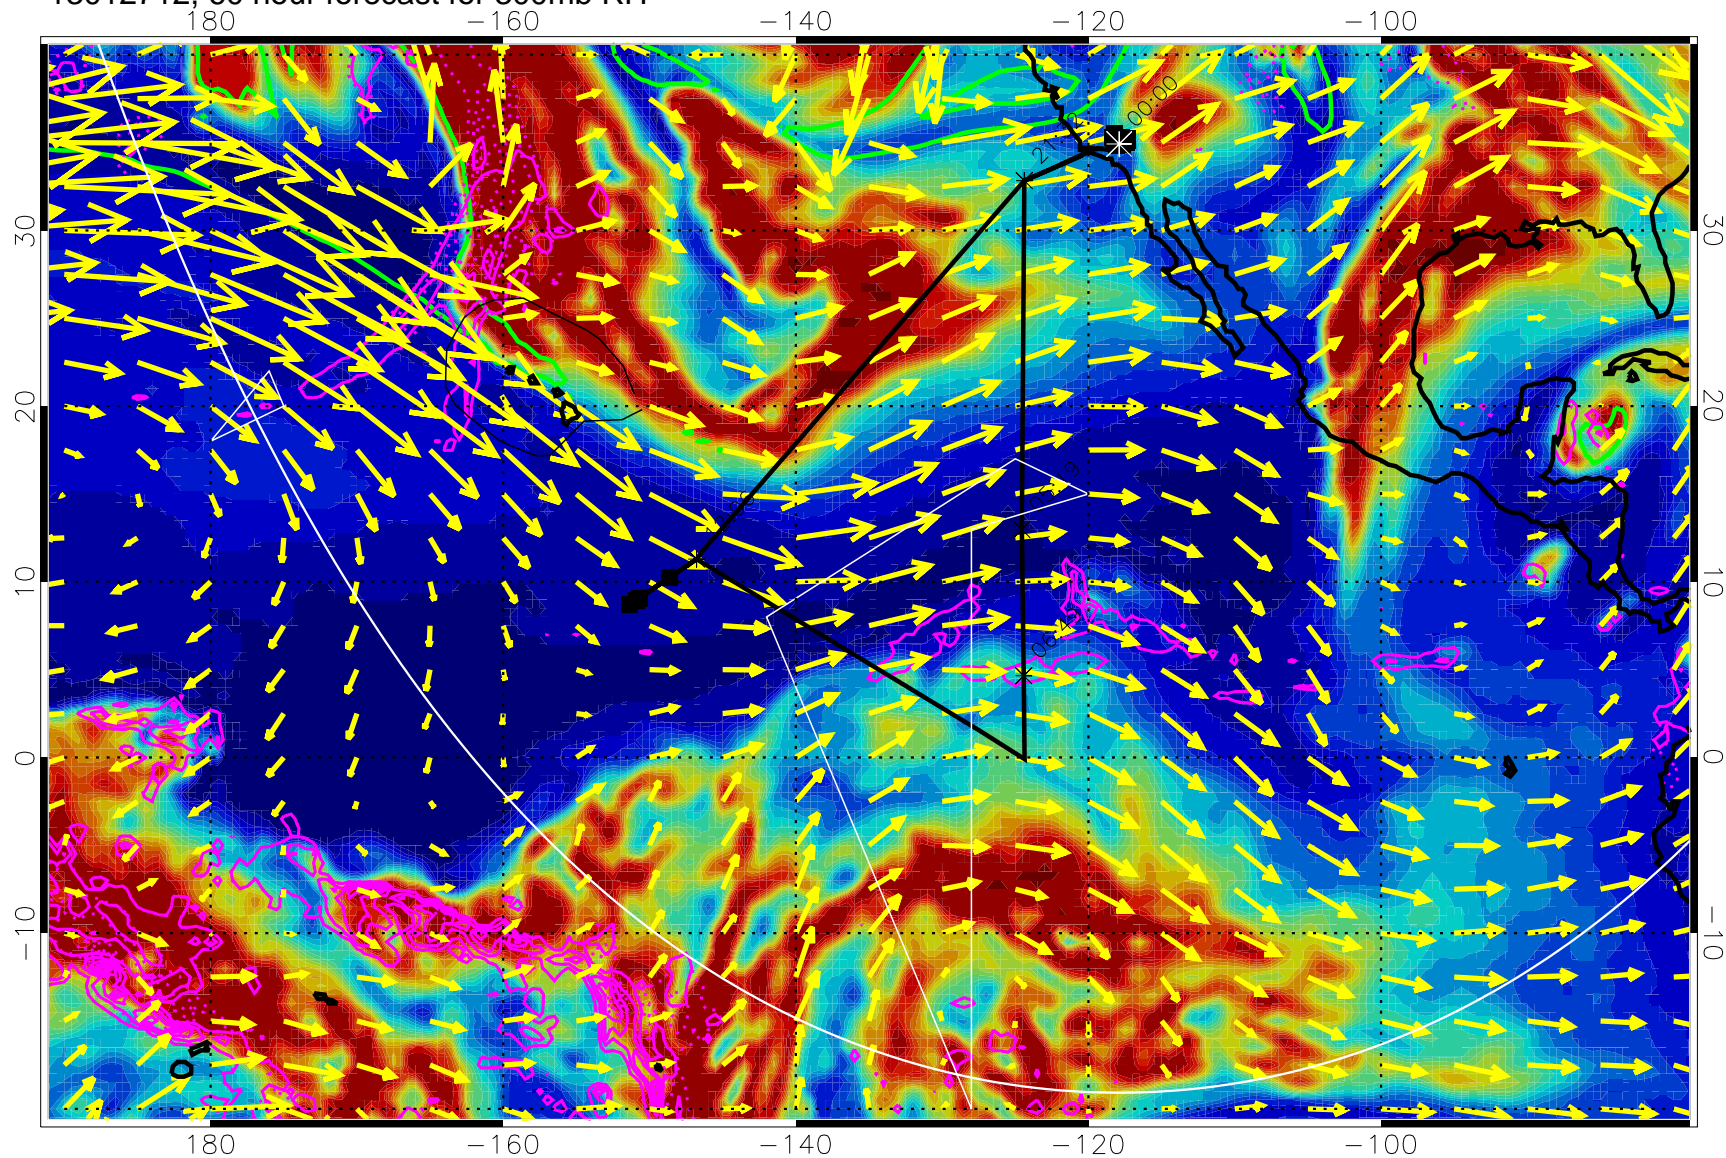

13012618, 42 hour forecast for 300mb RH

Precip (tot dot, conv sol) past 6 hrs 6 kg/m2 contours, min 4

EPV Tropopause (2 PVU) Position

→ 50 m/s

Range ring of 6000 km -- 19 hours GH round trip

13012700, 48 hour forecast for 300mb RH

Precip (tot dot, conv sol) past 6 hrs 6 kg/m2 contours, min 4

EPV Tropopause (2 PVU) Position

→ 50 m/s

Range ring of 6000 km -- 19 hours GH round trip

13012706, 54 hour forecast for 300mb RH

Precip (tot dot, conv sol) past 6 hrs 6 kg/m2 contours, min 4

EPV Tropopause (2 PVU) Position

→ 50 m/s

Range ring of 6000 km -- 19 hours GH round trip

13012712, 60 hour forecast for 300mb RH

Precip (tot dot, conv sol) past 6 hrs 6 kg/m2 contours, min 4

EPV Tropopause (2 PVU) Position

13012800, 72 hour forecast for 300mb RH

Precip (tot dot, conv sol) past 6 hrs 6 kg/m2 contours, min 4

EPV Tropopause (2 PVU) Position

→ 50 m/s

Range ring of 6000 km -- 19 hours GH round trip

13012806, 78 hour forecast for 300mb RH