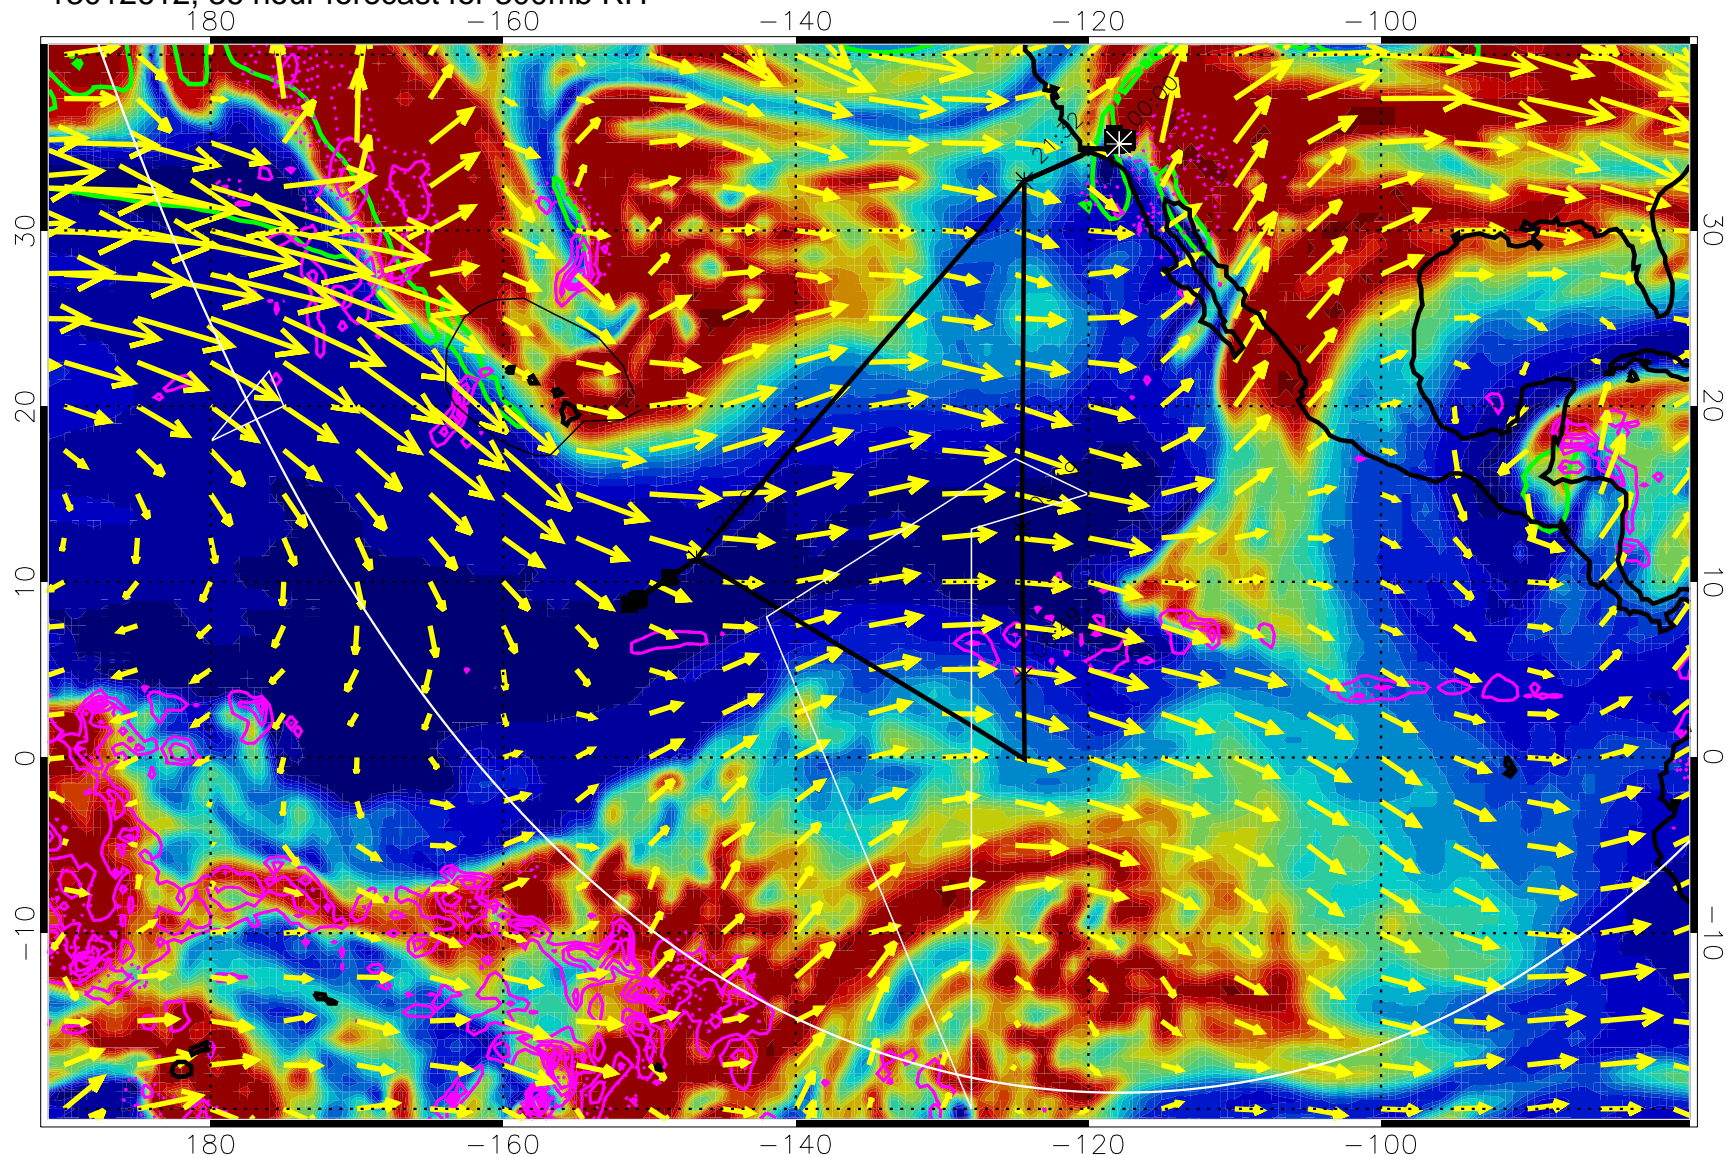

Precip (tot dot, conv sol) past 6 hrs 6 kg/m2 contours, min 4

EPV Tropopause (2 PVU) Position

→ 50 m/s

Range ring of 6000 km -- 19 hours GH round trip

13012600, 24 hour forecast for 300mb RH

Precip (tot dot, conv sol) past 6 hrs 6 kg/m2 contours, min 4

EPV Tropopause (2 PVU) Position

→ 50 m/s

Range ring of 6000 km -- 19 hours GH round trip

13012606, 30 hour forecast for 300mb RH

Precip (tot dot, conv sol) past 6 hrs 6 kg/m2 contours, min 4

EPV Tropopause (2 PVU) Position

→ 50 m/s

Range ring of 6000 km -- 19 hours GH round trip

13012612, 36 hour forecast for 300mb RH

Precip (tot dot, conv sol) past 6 hrs 6 kg/m2 contours, min 4

EPV Tropopause (2 PVU) Position

→ 50 m/s

Range ring of 6000 km -- 19 hours GH round trip

13012618, 42 hour forecast for 300mb RH

Precip (tot dot, conv sol) past 6 hrs 6 kg/m2 contours, min 4

EPV Tropopause (2 PVU) Position

→ 50 m/s

Range ring of 6000 km -- 19 hours GH round trip

13012700, 48 hour forecast for 300mb RH