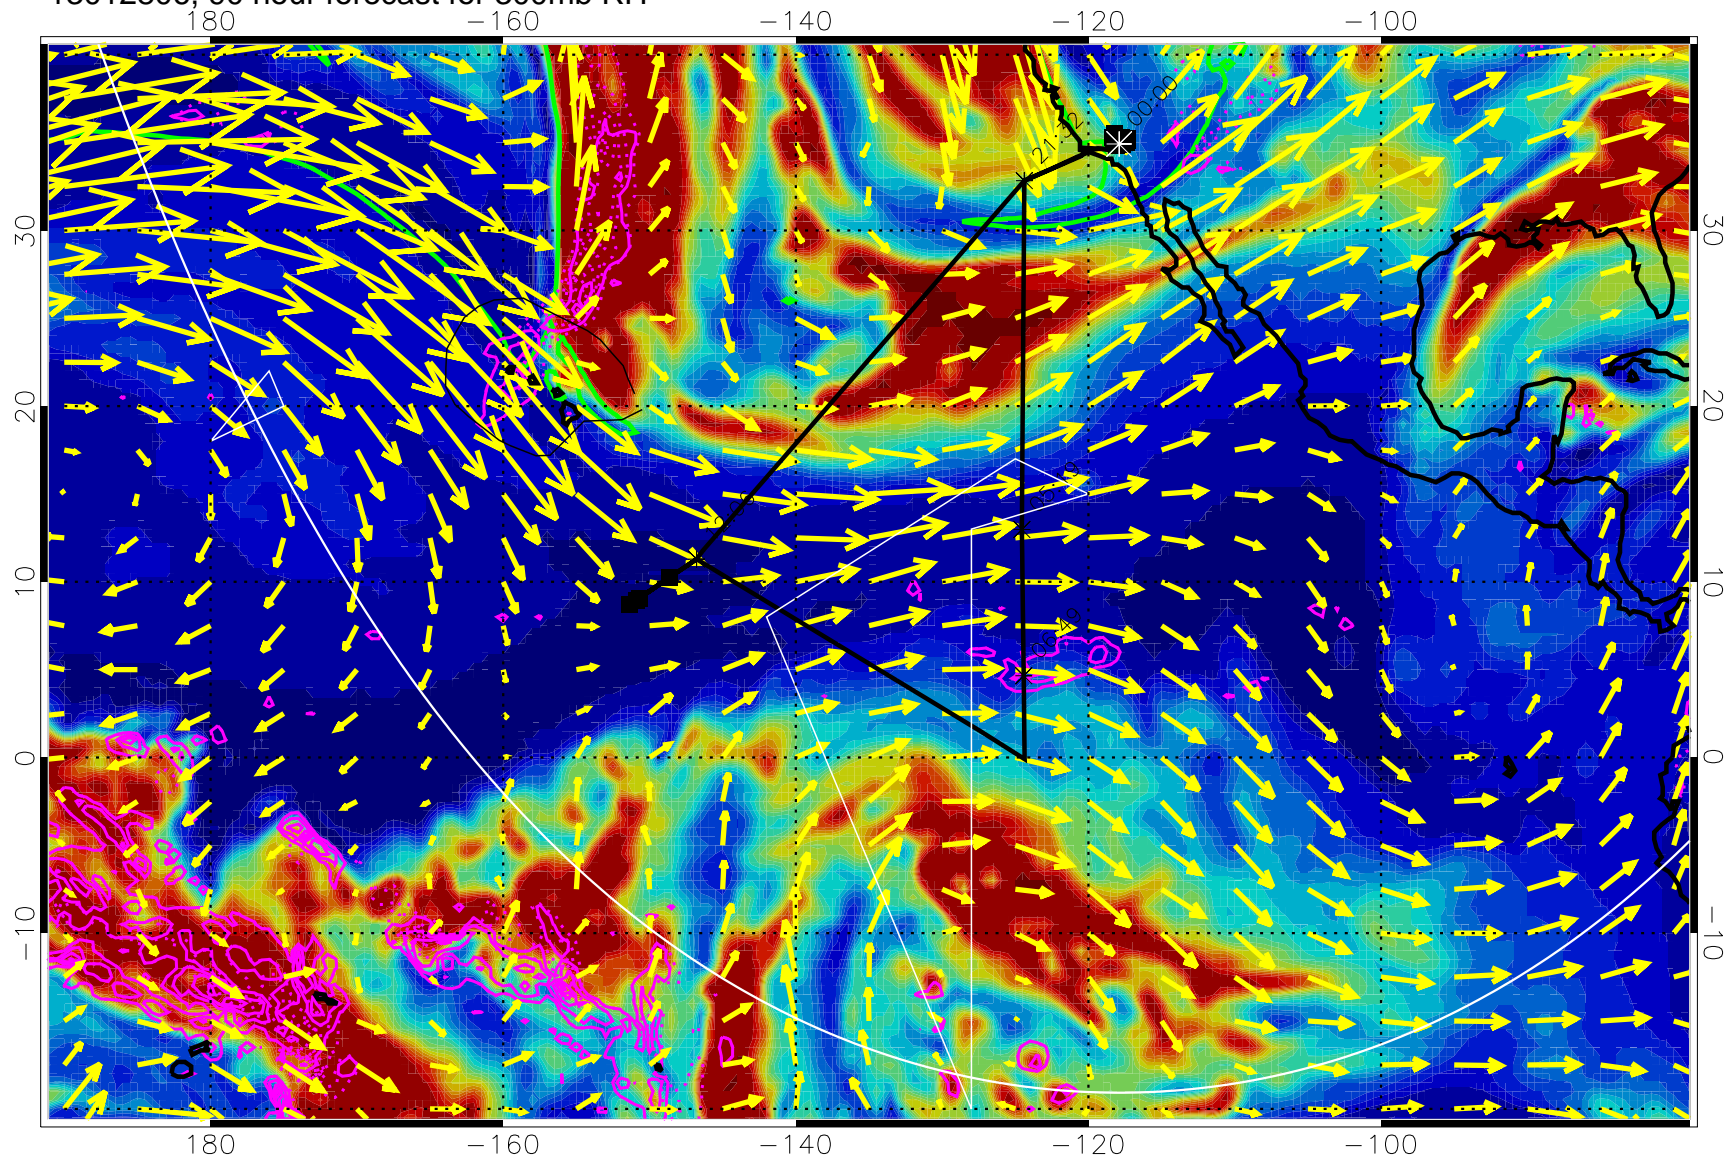

Precip (tot dot, conv sol) past 6 hrs 6 kg/m2 contours, min 4

EPV Tropopause (2 PVU) Position

→ 50 m/s

Range ring of 6000 km -- 19 hours GH round trip

13012718, 78 hour forecast for 300mb RH

Precip (tot dot, conv sol) past 6 hrs 6 kg/m2 contours, min 4

EPV Tropopause (2 PVU) Position

→ 50 m/s

Range ring of 6000 km -- 19 hours GH round trip

13012800, 84 hour forecast for 300mb RH

Precip (tot dot, conv sol) past 6 hrs 6 kg/m2 contours, min 4

EPV Tropopause (2 PVU) Position

→ 50 m/s

Range ring of 6000 km -- 19 hours GH round trip

13012806, 90 hour forecast for 300mb RH

Precip (tot dot, conv sol) past 6 hrs 6 kg/m2 contours, min 4

EPV Tropopause (2 PVU) Position

→ 50 m/s

Range ring of 6000 km -- 19 hours GH round trip

13012812, 96 hour forecast for 300mb RH

Precip (tot dot, conv sol) past 6 hrs 6 kg/m2 contours, min 4

EPV Tropopause (2 PVU) Position

→ 50 m/s

Range ring of 6000 km -- 19 hours GH round trip

13012818, 102 hour forecast for 300mb RH