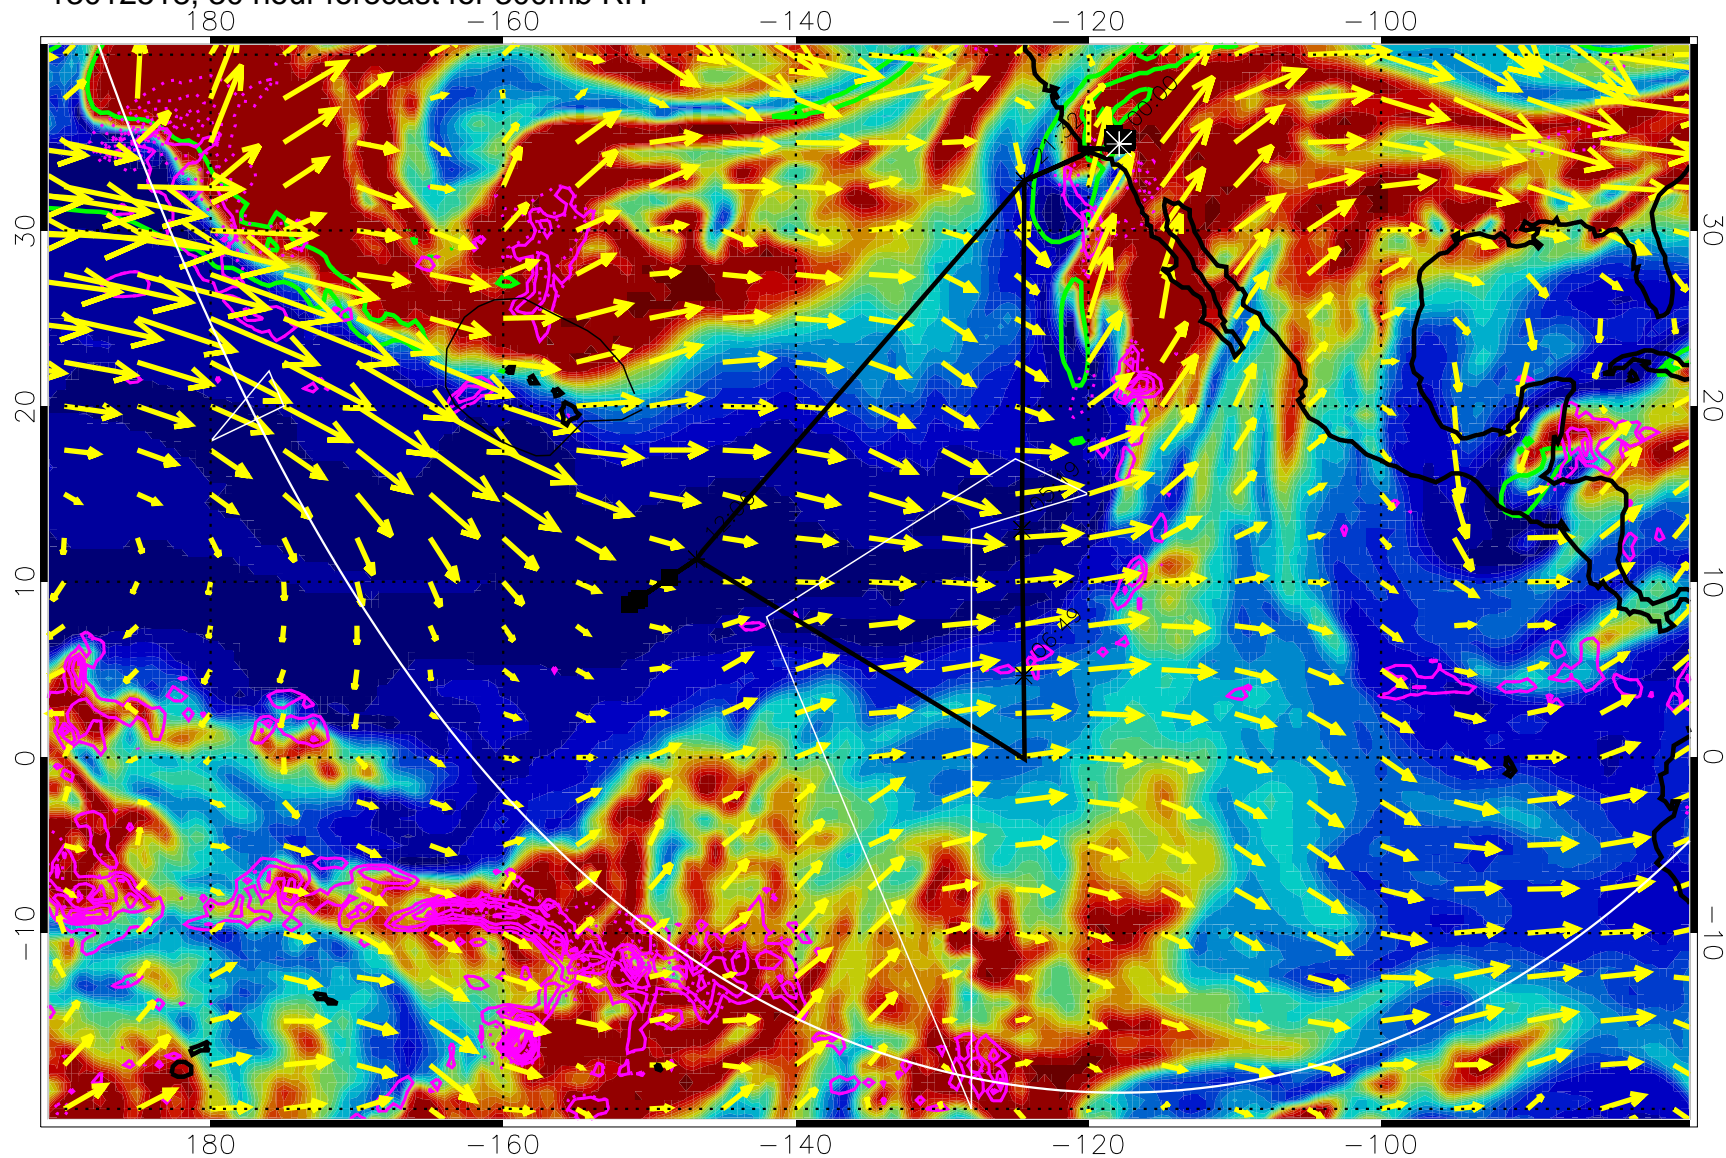

Precip (tot dot, conv sol) past 6 hrs 6 kg/m2 contours, min 4

EPV Tropopause (2 PVU) Position

→ 50 m/s

Range ring of 6000 km -- 19 hours GH round trip

13012506, 18 hour forecast for 300mb RH

Precip (tot dot, conv sol) past 6 hrs 6 kg/m2 contours, min 4

EPV Tropopause (2 PVU) Position

→ 50 m/s

Range ring of 6000 km -- 19 hours GH round trip

13012512, 24 hour forecast for 300mb RH

Precip (tot dot, conv sol) past 6 hrs 6 kg/m2 contours, min 4

EPV Tropopause (2 PVU) Position

→ 50 m/s

Range ring of 6000 km -- 19 hours GH round trip

13012518, 30 hour forecast for 300mb RH

Precip (tot dot, conv sol) past 6 hrs 6 kg/m2 contours, min 4

EPV Tropopause (2 PVU) Position

→ 50 m/s

Range ring of 6000 km -- 19 hours GH round trip

13012600, 36 hour forecast for 300mb RH

Precip (tot dot, conv sol) past 6 hrs 6 kg/m2 contours, min 4

EPV Tropopause (2 PVU) Position

→ 50 m/s

Range ring of 6000 km -- 19 hours GH round trip

13012606, 42 hour forecast for 300mb RH