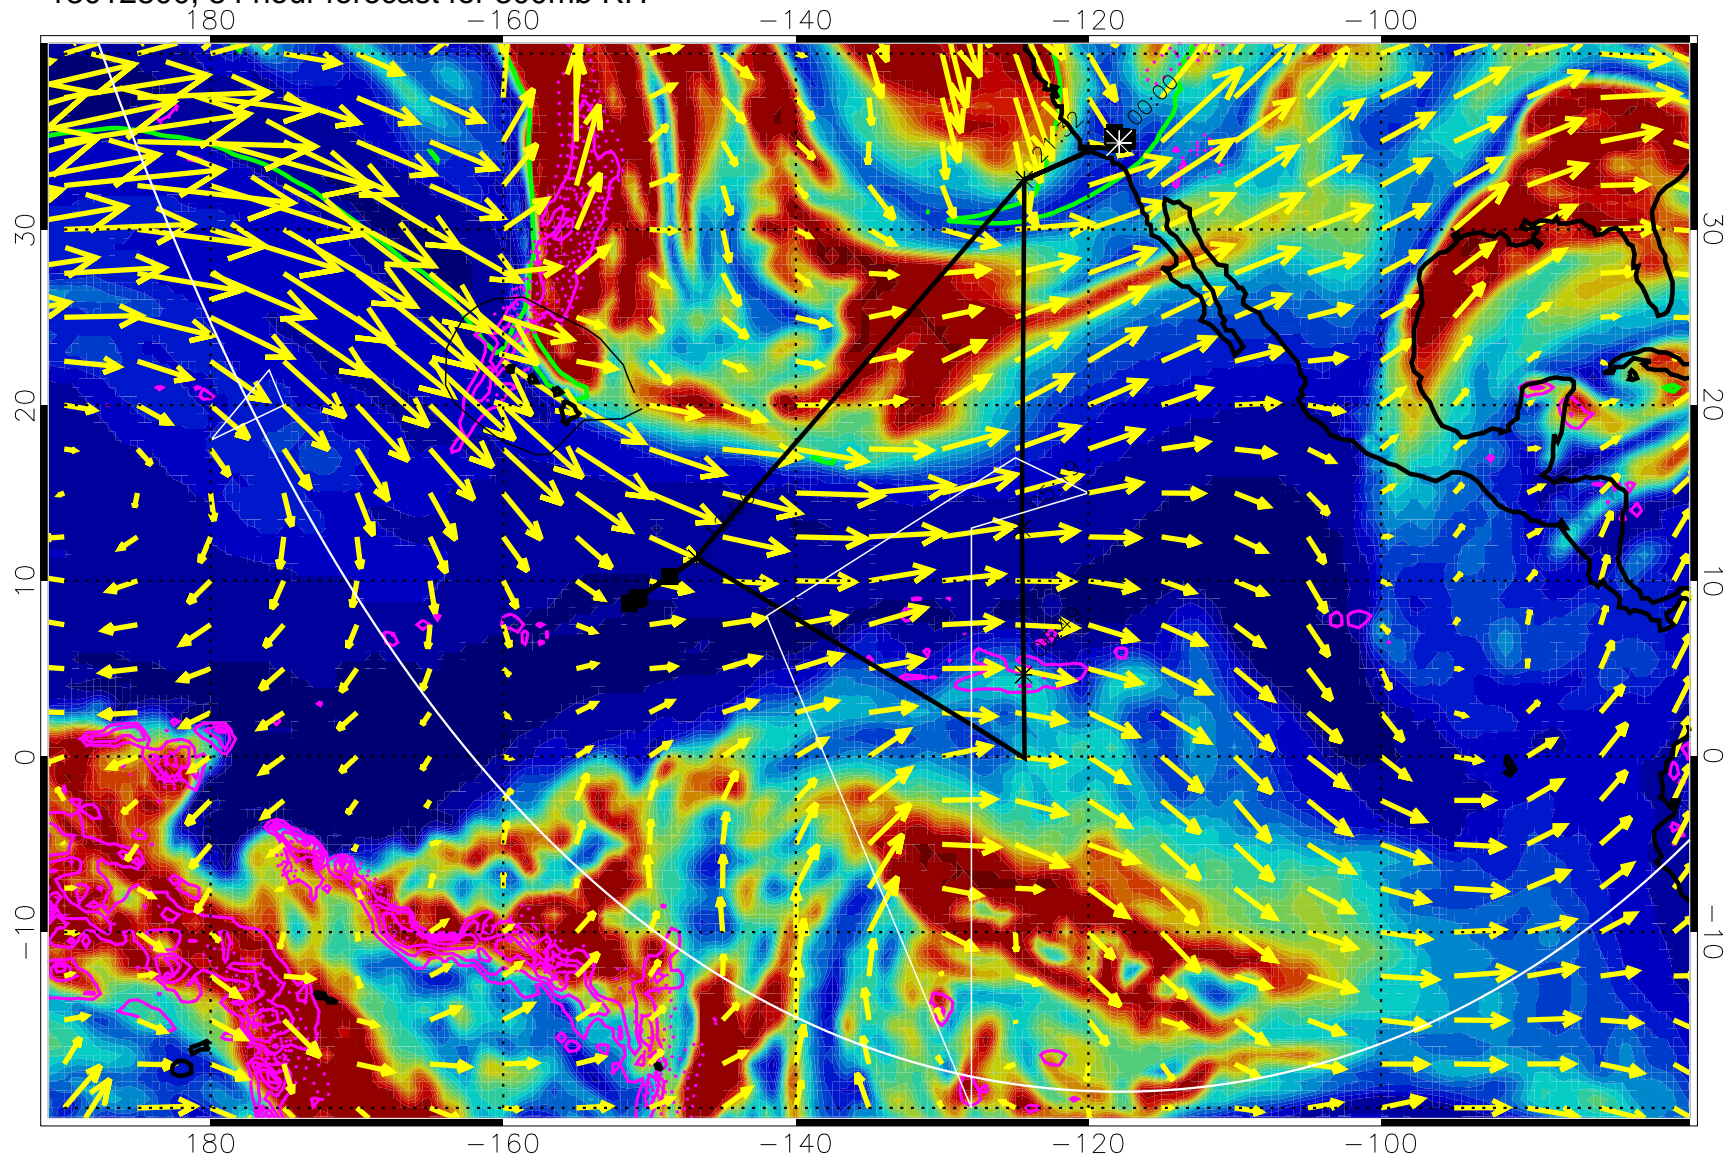

13012706, 66 hour forecast for 300mb RH

Precip (tot dot, conv sol) past 6 hrs 6 kg/m2 contours, min 4

EPV Tropopause (2 PVU) Position

→ 50 m/s

Range ring of 6000 km -- 19 hours GH round trip

13012712, 72 hour forecast for 300mb RH

Precip (tot dot, conv sol) past 6 hrs 6 kg/m2 contours, min 4

EPV Tropopause (2 PVU) Position

→ 50 m/s

Range ring of 6000 km -- 19 hours GH round trip

13012718, 78 hour forecast for 300mb RH

Precip (tot dot, conv sol) past 6 hrs 6 kg/m2 contours, min 4

EPV Tropopause (2 PVU) Position

→ 50 m/s

Range ring of 6000 km -- 19 hours GH round trip

13012800, 84 hour forecast for 300mb RH

Precip (tot dot, conv sol) past 6 hrs 6 kg/m2 contours, min 4

EPV Tropopause (2 PVU) Position

13012812, 96 hour forecast for 300mb RH

Precip (tot dot, conv sol) past 6 hrs 6 kg/m2 contours, min 4

EPV Tropopause (2 PVU) Position

→ 50 m/s

Range ring of 6000 km -- 19 hours GH round trip

13012818, 102 hour forecast for 300mb RH