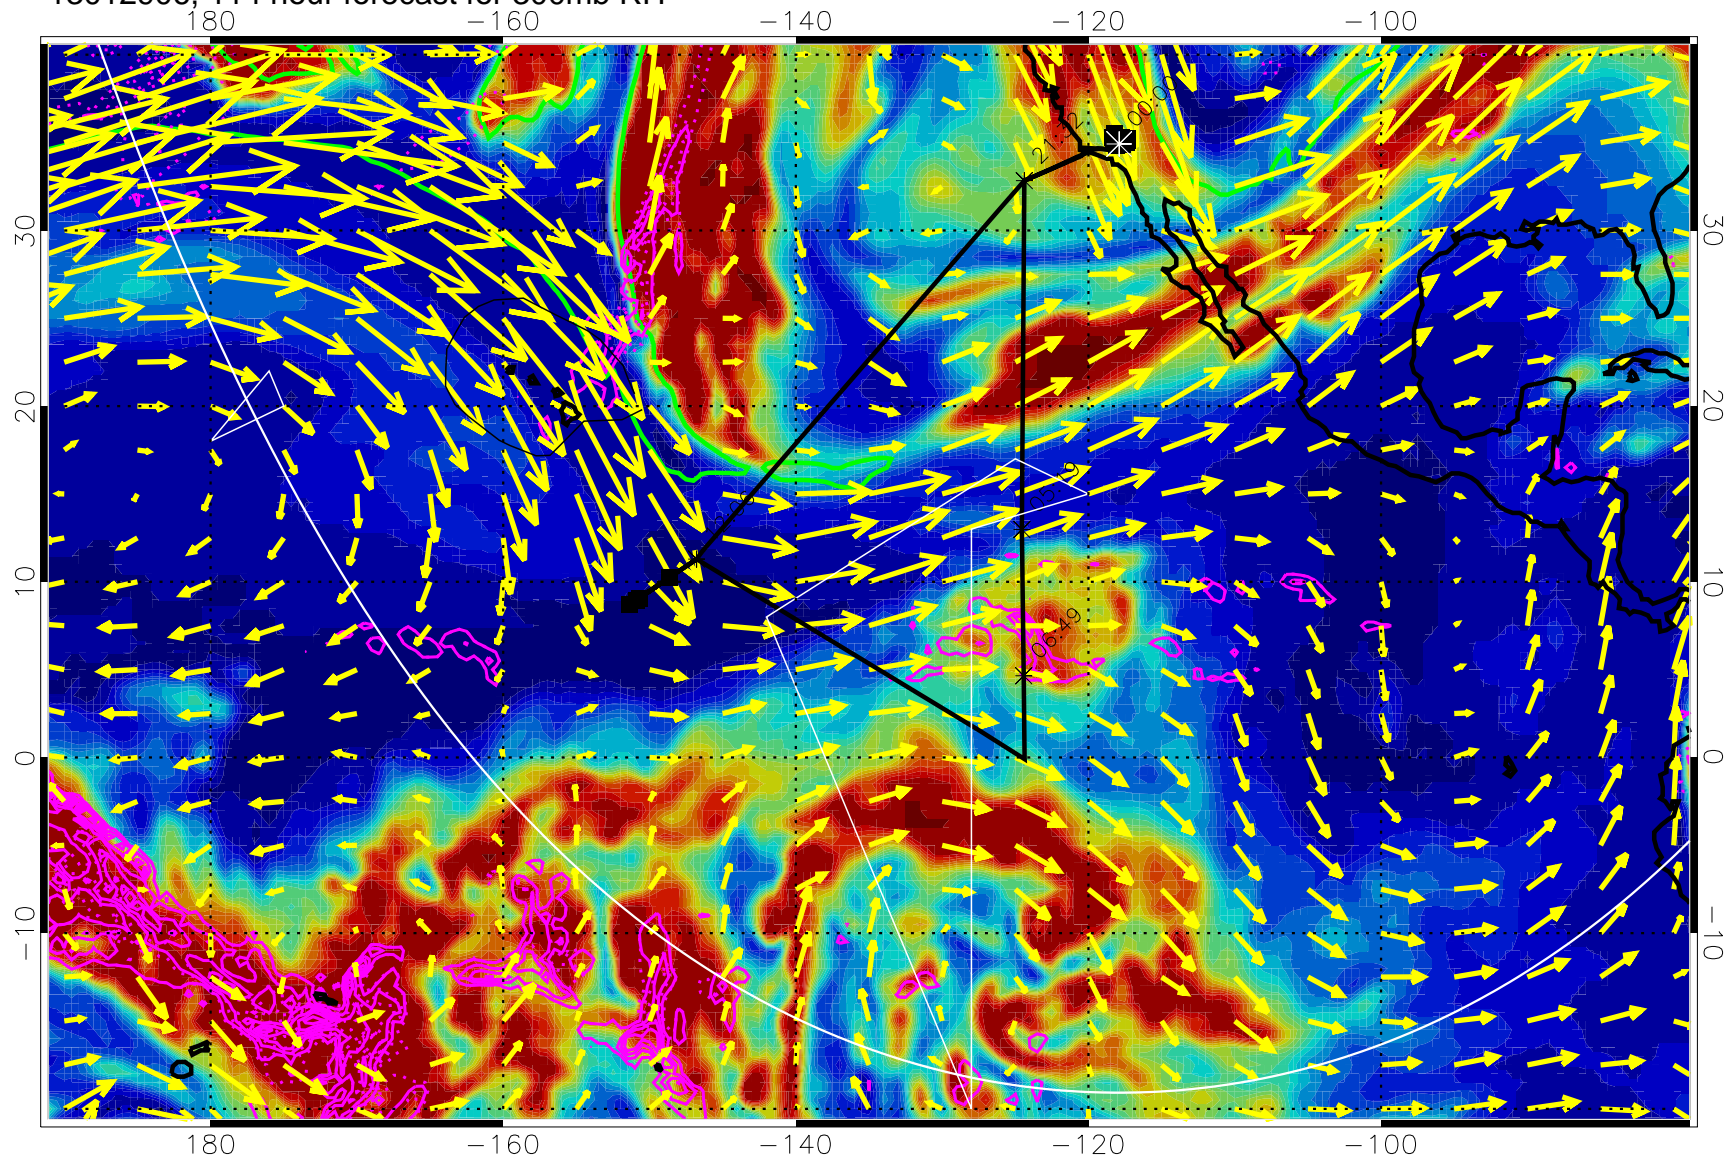

13012812, 96 hour forecast for 300mb RH

Precip (tot dot, conv sol) past 6 hrs 6 kg/m2 contours, min 4

EPV Tropopause (2 PVU) Position

→ 50 m/s

Range ring of 6000 km -- 19 hours GH round trip

13012818, 102 hour forecast for 300mb RH

Precip (tot dot, conv sol) past 6 hrs 6 kg/m2 contours, min 4

EPV Tropopause (2 PVU) Position

→ 50 m/s

Range ring of 6000 km -- 19 hours GH round trip

13012900, 108 hour forecast for 300mb RH

Precip (tot dot, conv sol) past 6 hrs 6 kg/m2 contours, min 4

EPV Tropopause (2 PVU) Position

→ 50 m/s

Range ring of 6000 km -- 19 hours GH round trip

13012906, 114 hour forecast for 300mb RH

Precip (tot dot, conv sol) past 6 hrs 6 kg/m2 contours, min 4

EPV Tropopause (2 PVU) Position

→ 50 m/s

Range ring of 6000 km -- 19 hours GH round trip

13012912, 120 hour forecast for 300mb RH

Precip (tot dot, conv sol) past 6 hrs 6 kg/m2 contours, min 4

EPV Tropopause (2 PVU) Position

→ 50 m/s

Range ring of 6000 km -- 19 hours GH round trip