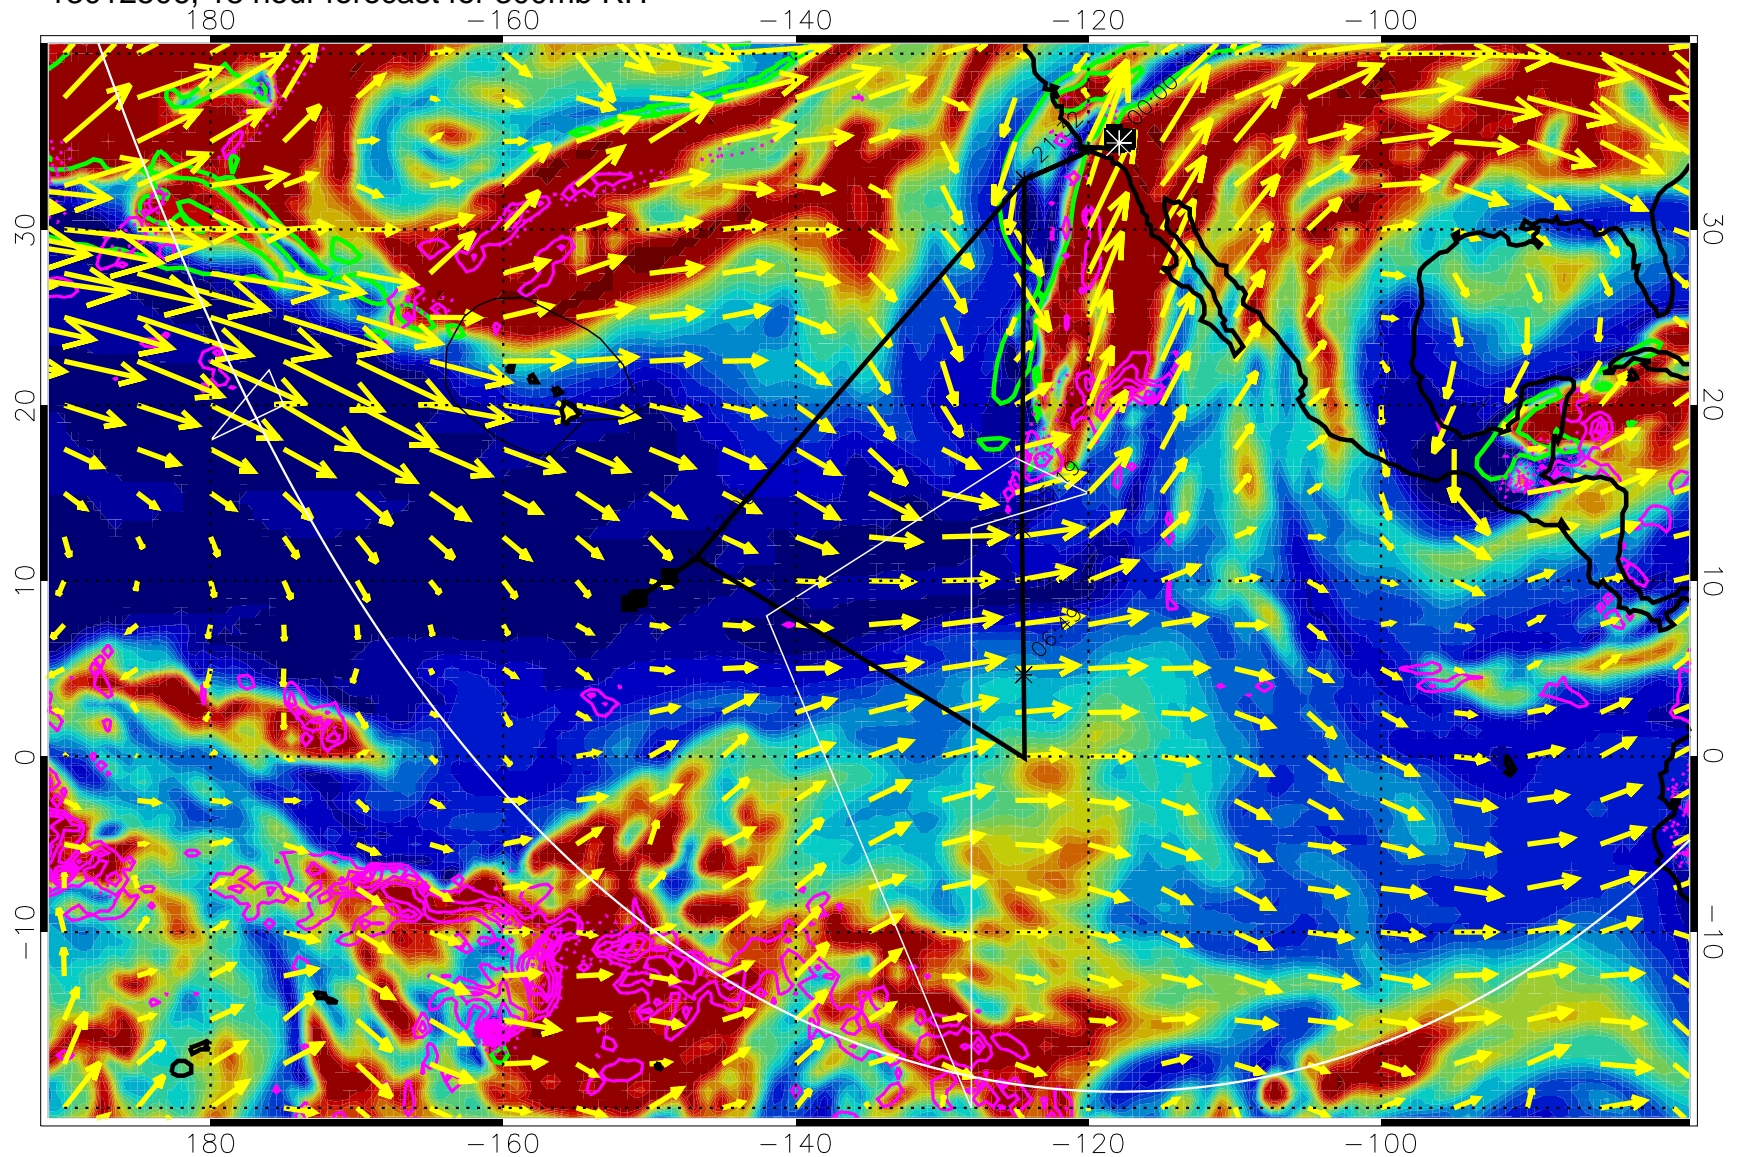

13012418, 6 hour forecast for 300mb RH

Precip (tot dot, conv sol) past 6 hrs 6 kg/m2 contours, min 4

EPV Tropopause (2 PVU) Position

→ 50 m/s

Range ring of 6000 km -- 19 hours GH round trip

13012500, 12 hour forecast for 300mb RH

Precip (tot dot, conv sol) past 6 hrs 6 kg/m2 contours, min 4

EPV Tropopause (2 PVU) Position

→ 50 m/s

Range ring of 6000 km -- 19 hours GH round trip

13012506, 18 hour forecast for 300mb RH

Precip (tot dot, conv sol) past 6 hrs 6 kg/m2 contours, min 4

EPV Tropopause (2 PVU) Position

→ 50 m/s

Range ring of 6000 km -- 19 hours GH round trip

13012512, 24 hour forecast for 300mb RH

Precip (tot dot, conv sol) past 6 hrs 6 kg/m2 contours, min 4

EPV Tropopause (2 PVU) Position

13012600, 36 hour forecast for 300mb RH

Precip (tot dot, conv sol) past 6 hrs 6 kg/m2 contours, min 4

EPV Tropopause (2 PVU) Position

→ 50 m/s

Range ring of 6000 km -- 19 hours GH round trip

13012606, 42 hour forecast for 300mb RH