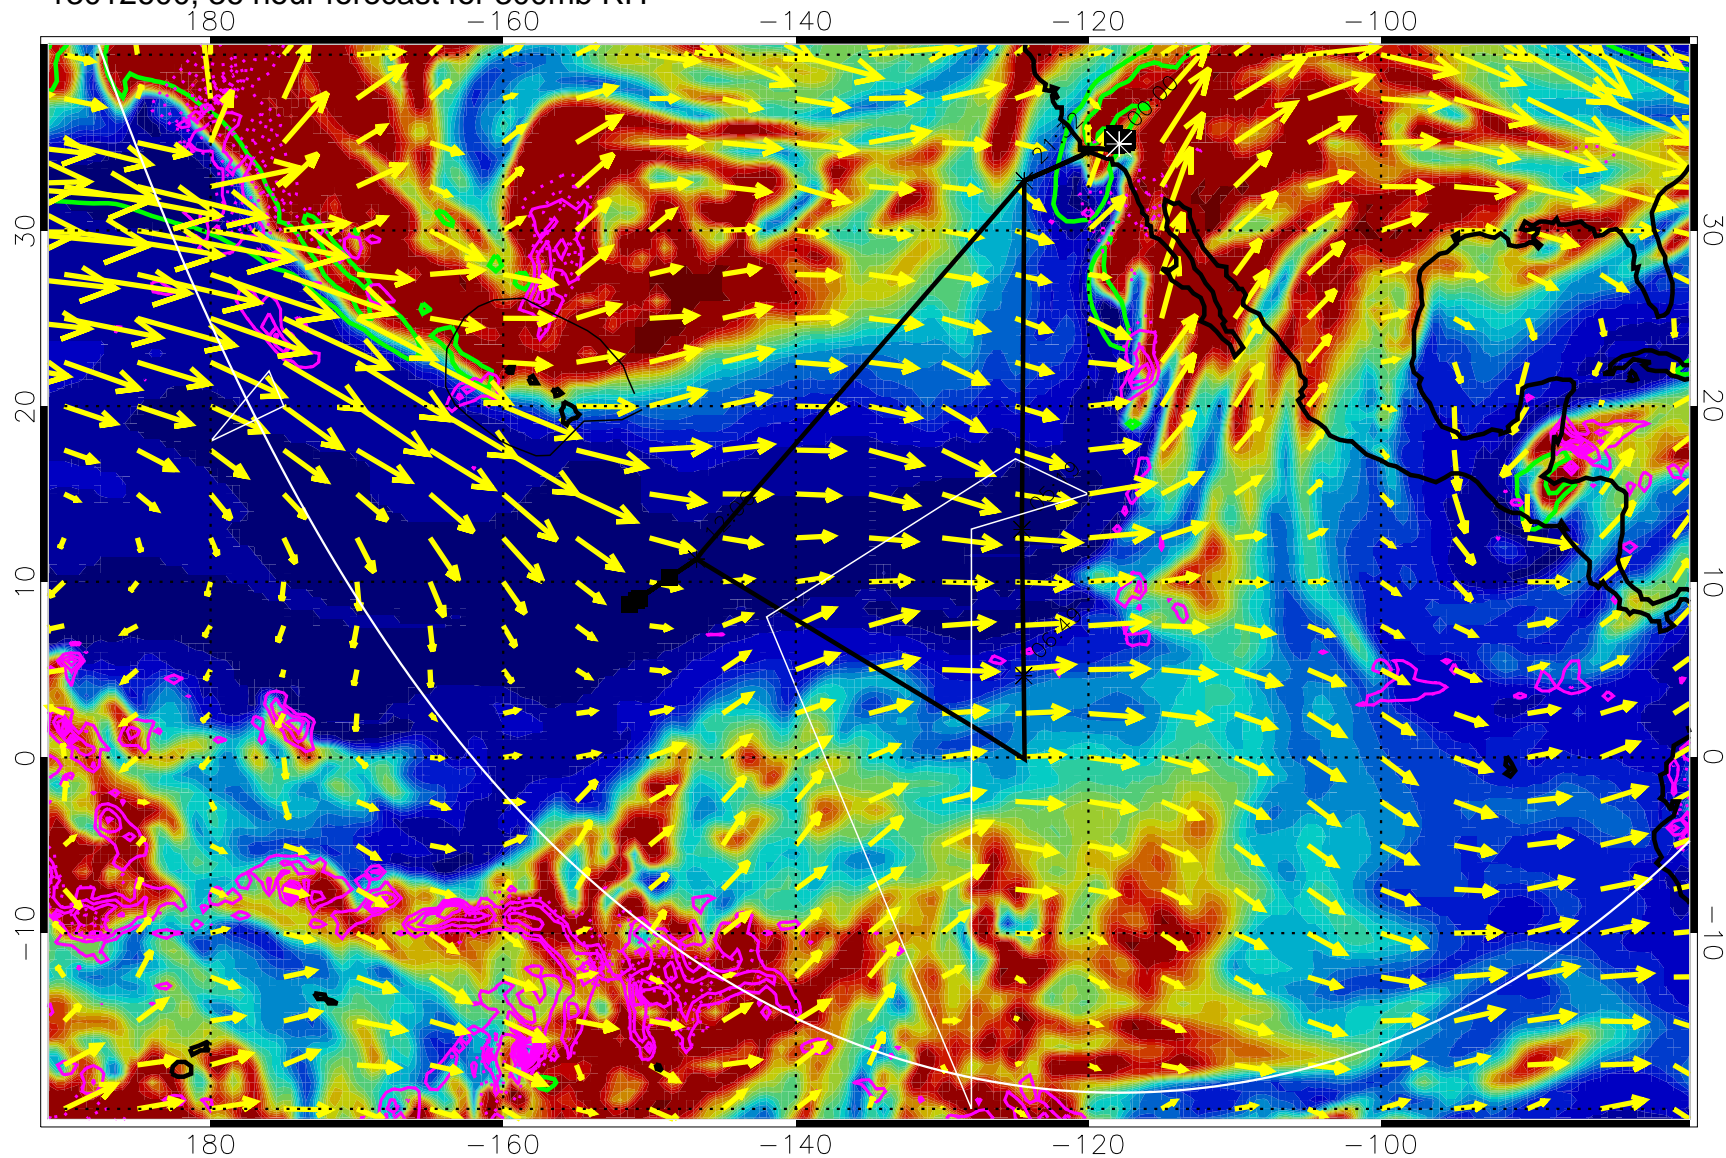

EPV Tropopause (2 PVU) Position

→ 50 m/s

Range ring of 6000 km -- 19 hours GH round trip

13012512, 24 hour forecast for 300mb RH

Precip (tot dot, conv sol) past 6 hrs 6 kg/m2 contours, min 4

EPV Tropopause (2 PVU) Position

→ 50 m/s

Range ring of 6000 km -- 19 hours GH round trip

13012518, 30 hour forecast for 300mb RH

Precip (tot dot, conv sol) past 6 hrs 6 kg/m2 contours, min 4

EPV Tropopause (2 PVU) Position

→ 50 m/s

Range ring of 6000 km -- 19 hours GH round trip

13012600, 36 hour forecast for 300mb RH

Precip (tot dot, conv sol) past 6 hrs 6 kg/m2 contours, min 4

EPV Tropopause (2 PVU) Position

→ 50 m/s

Range ring of 6000 km -- 19 hours GH round trip

13012606, 42 hour forecast for 300mb RH

Precip (tot dot, conv sol) past 6 hrs 6 kg/m2 contours, min 4

EPV Tropopause (2 PVU) Position

→ 50 m/s

Range ring of 6000 km -- 19 hours GH round trip

13012612, 48 hour forecast for 300mb RH

Precip (tot dot, conv sol) past 6 hrs 6 kg/m2 contours, min 4