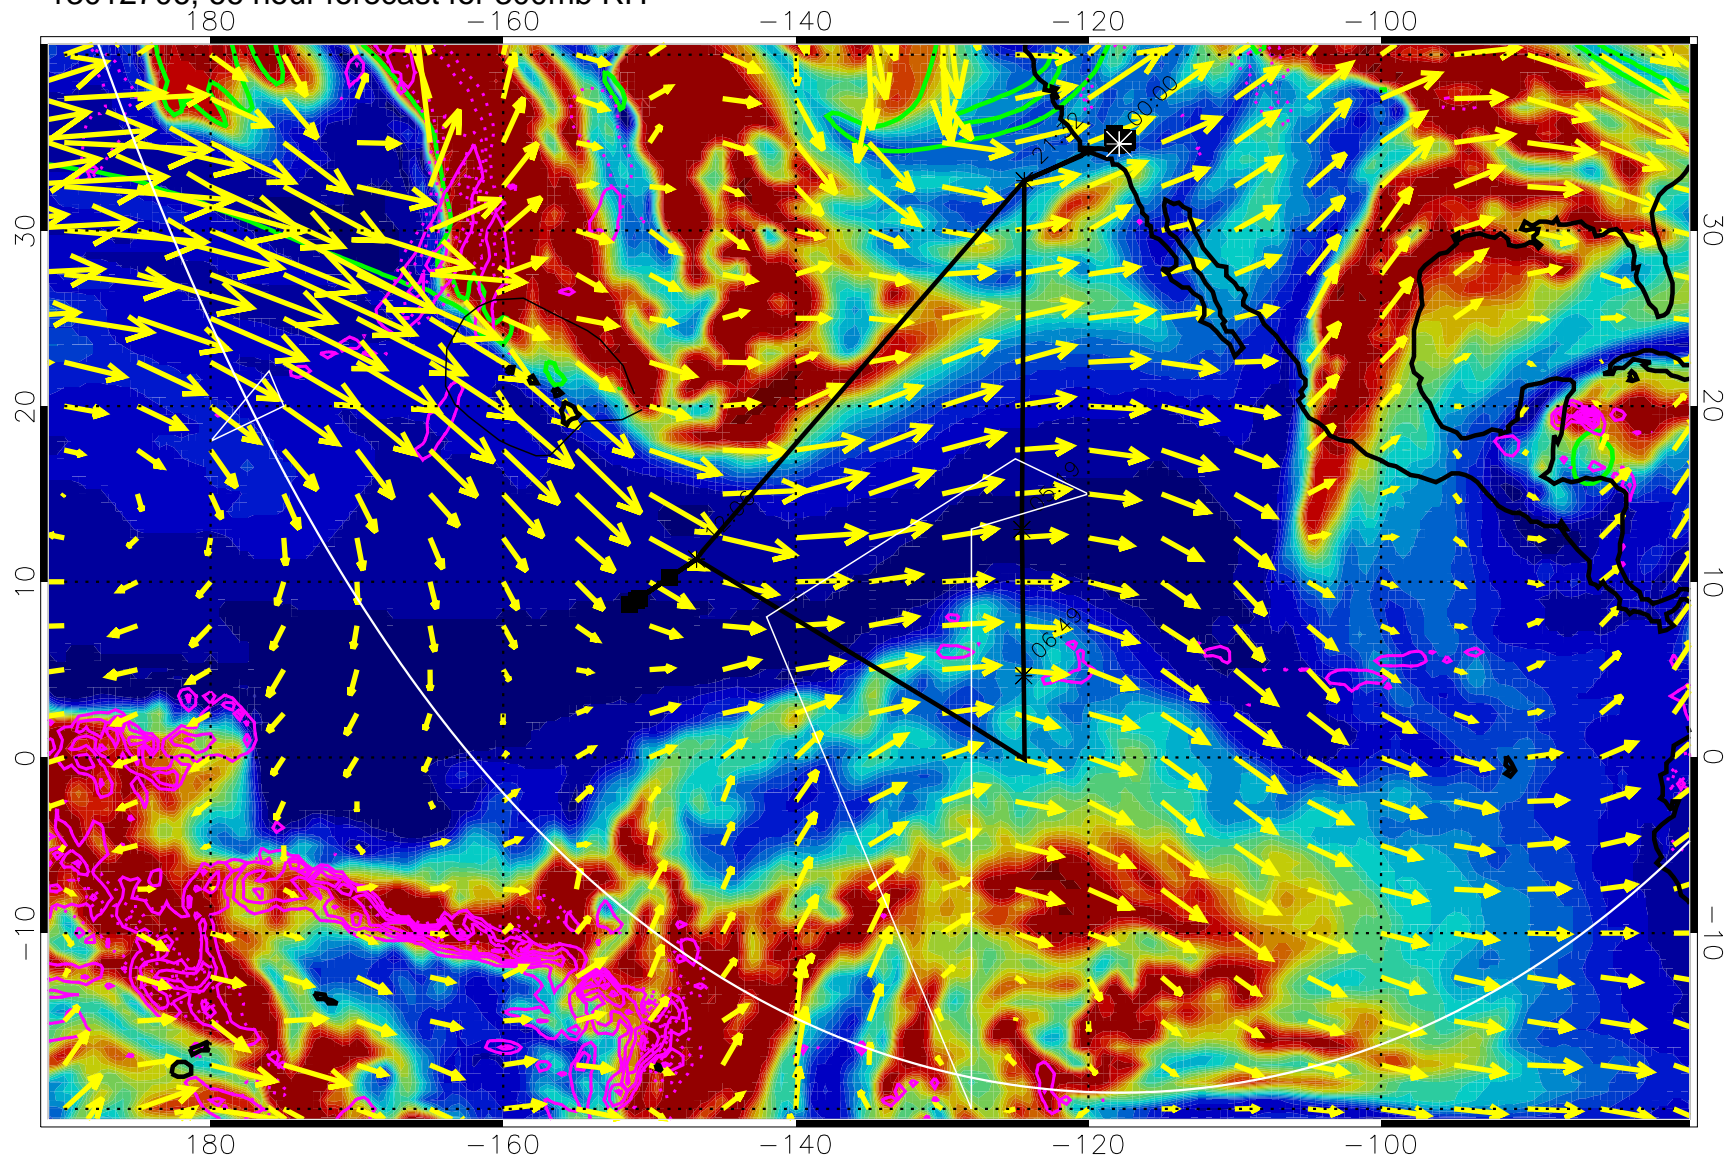

EPV Tropopause (2 PVU) Position

→ 50 m/s

Range ring of 6000 km -- 19 hours GH round trip

13012618, 54 hour forecast for 300mb RH

Precip (tot dot, conv sol) past 6 hrs 6 kg/m2 contours, min 4

EPV Tropopause (2 PVU) Position

→ 50 m/s

Range ring of 6000 km -- 19 hours GH round trip

13012700, 60 hour forecast for 300mb RH

Precip (tot dot, conv sol) past 6 hrs 6 kg/m2 contours, min 4

EPV Tropopause (2 PVU) Position

→ 50 m/s

Range ring of 6000 km -- 19 hours GH round trip

13012706, 66 hour forecast for 300mb RH

Precip (tot dot, conv sol) past 6 hrs 6 kg/m2 contours, min 4

EPV Tropopause (2 PVU) Position

→ 50 m/s

Range ring of 6000 km -- 19 hours GH round trip

13012712, 72 hour forecast for 300mb RH

Precip (tot dot, conv sol) past 6 hrs 6 kg/m2 contours, min 4

EPV Tropopause (2 PVU) Position

→ 50 m/s

Range ring of 6000 km -- 19 hours GH round trip

13012718, 78 hour forecast for 300mb RH

Precip (tot dot, conv sol) past 6 hrs 6 kg/m2 contours, min 4