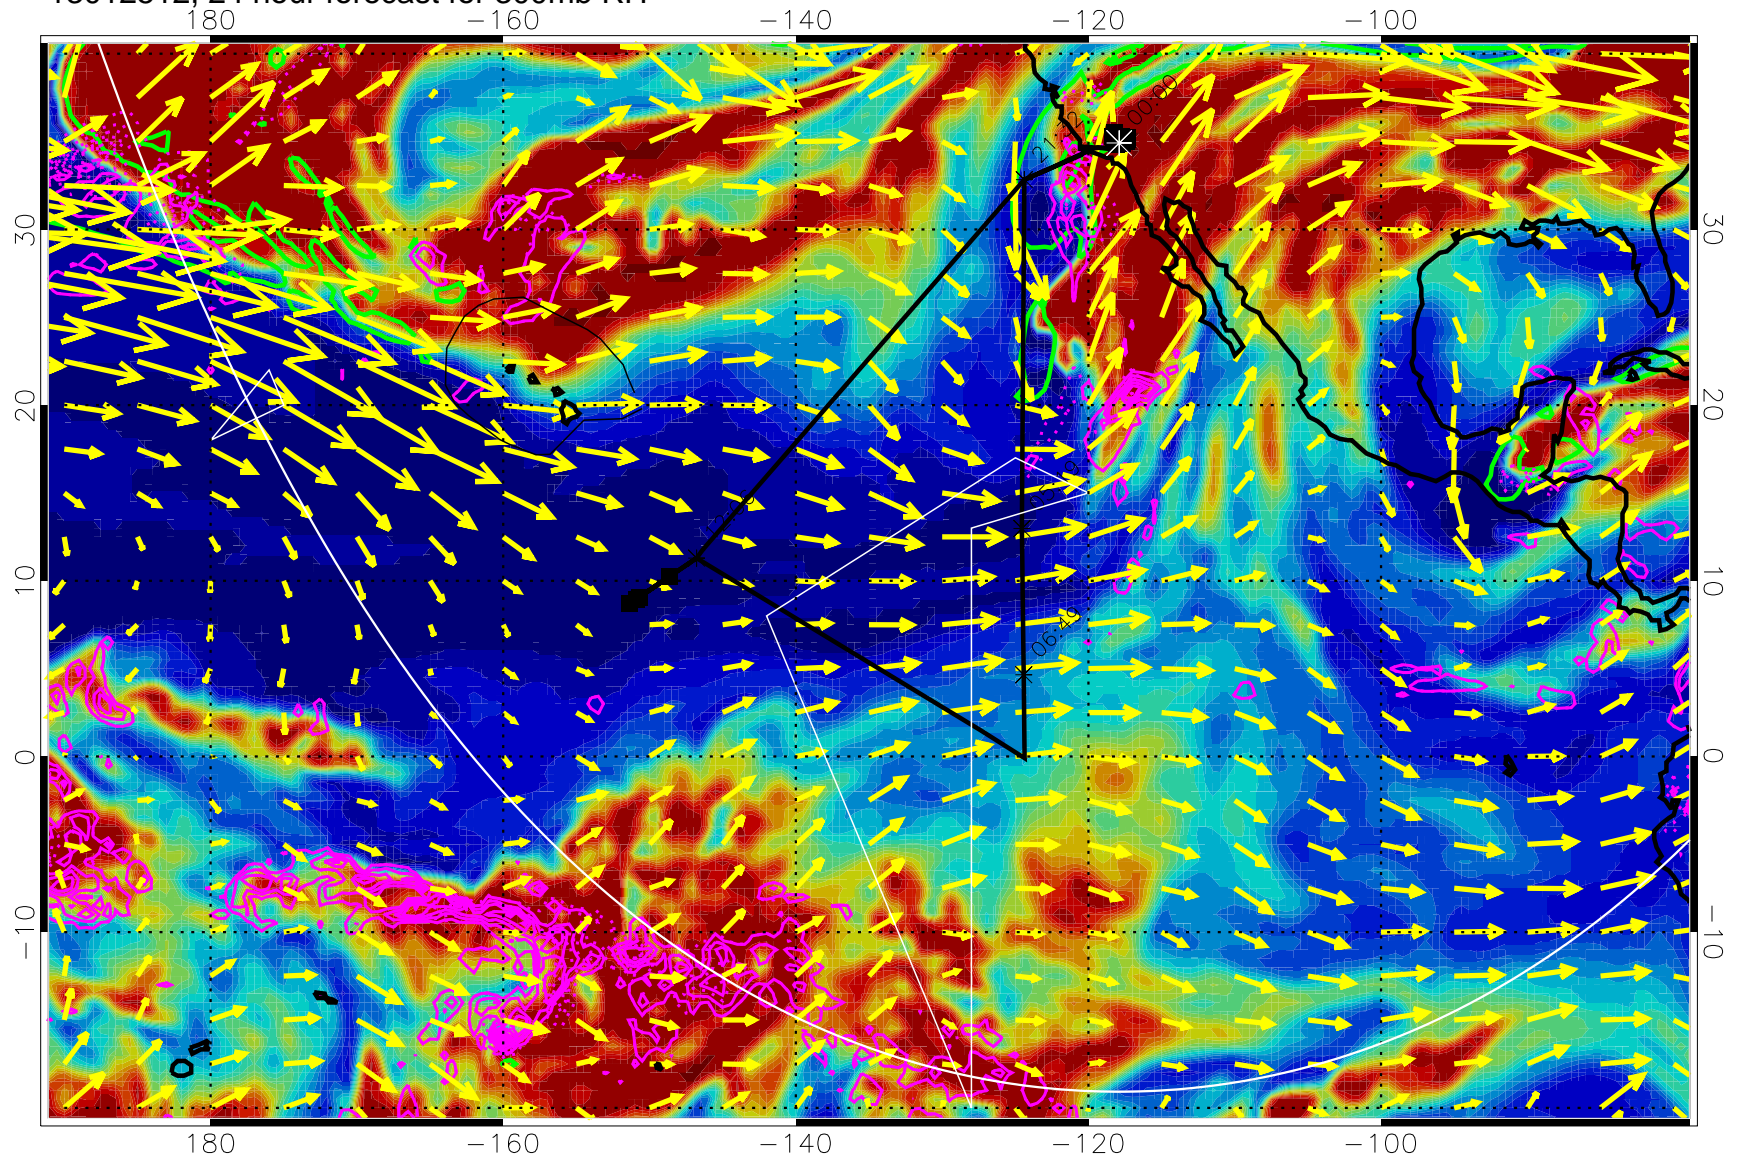

13012418, 6 hour forecast for 300mb RH

Precip (tot dot, conv sol) past 6 hrs 6 kg/m2 contours, min 4

EPV Tropopause (2 PVU) Position

→ 50 m/s

Range ring of 6000 km -- 19 hours GH round trip

13012500, 12 hour forecast for 300mb RH

Precip (tot dot, conv sol) past 6 hrs 6 kg/m2 contours, min 4

EPV Tropopause (2 PVU) Position

→ 50 m/s

Range ring of 6000 km -- 19 hours GH round trip

13012506, 18 hour forecast for 300mb RH

Precip (tot dot, conv sol) past 6 hrs 6 kg/m2 contours, min 4

EPV Tropopause (2 PVU) Position

→ 50 m/s

Range ring of 6000 km -- 19 hours GH round trip

13012512, 24 hour forecast for 300mb RH

Precip (tot dot, conv sol) past 6 hrs 6 kg/m2 contours, min 4

EPV Tropopause (2 PVU) Position

13012600, 36 hour forecast for 300mb RH

Precip (tot dot, conv sol) past 6 hrs 6 kg/m2 contours, min 4

EPV Tropopause (2 PVU) Position

→ 50 m/s

Range ring of 6000 km -- 19 hours GH round trip

13012606, 42 hour forecast for 300mb RH