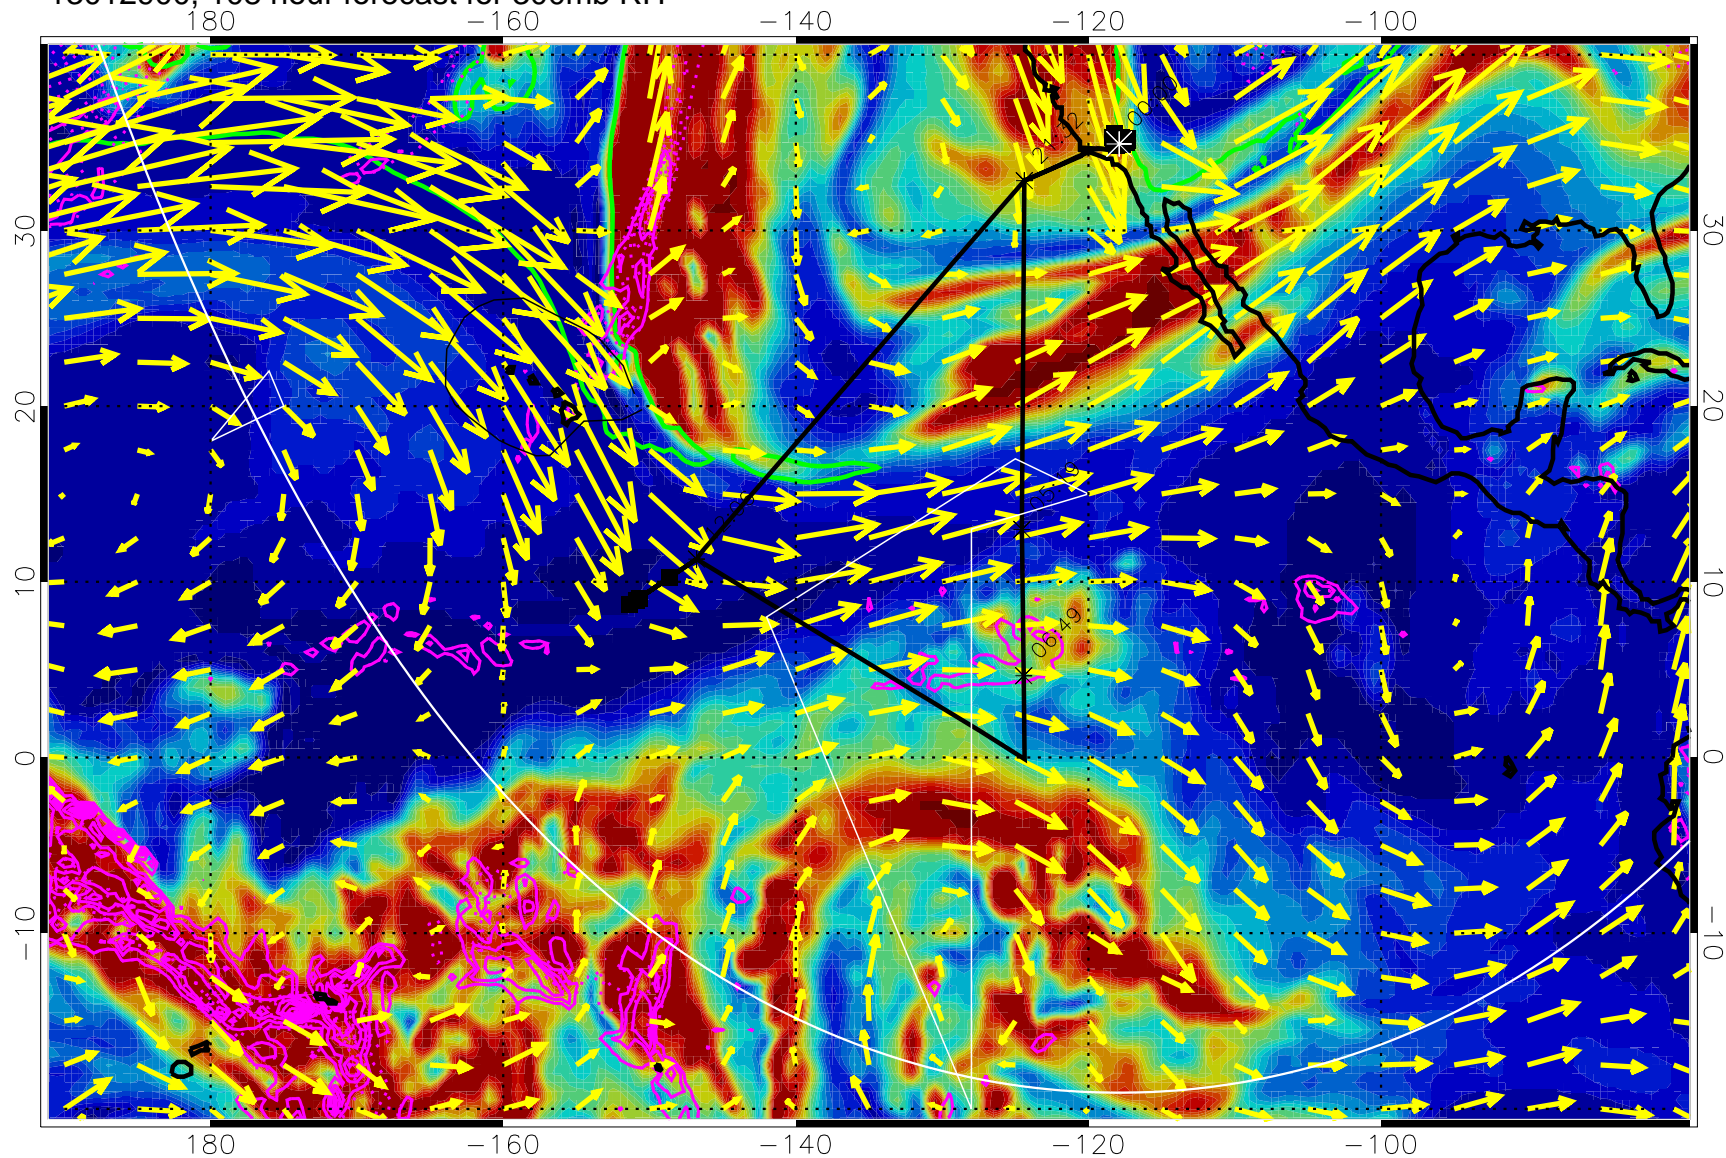

→ 50 m/s

Range ring of 6000 km -- 19 hours GH round trip

13012806, 90 hour forecast for 300mb RH

Precip (tot dot, conv sol) past 6 hrs 6 kg/m2 contours, min 4

EPV Tropopause (2 PVU) Position

→ 50 m/s

Range ring of 6000 km -- 19 hours GH round trip

13012812, 96 hour forecast for 300mb RH

Precip (tot dot, conv sol) past 6 hrs 6 kg/m2 contours, min 4

EPV Tropopause (2 PVU) Position

→ 50 m/s

Range ring of 6000 km -- 19 hours GH round trip

13012818, 102 hour forecast for 300mb RH

Precip (tot dot, conv sol) past 6 hrs 6 kg/m2 contours, min 4

EPV Tropopause (2 PVU) Position

→ 50 m/s

Range ring of 6000 km -- 19 hours GH round trip

13012900, 108 hour forecast for 300mb RH

Precip (tot dot, conv sol) past 6 hrs 6 kg/m2 contours, min 4

EPV Tropopause (2 PVU) Position

→ 50 m/s

Range ring of 6000 km -- 19 hours GH round trip

13012906, 114 hour forecast for 300mb RH

Precip (tot dot, conv sol) past 6 hrs 6 kg/m2 contours, min 4

EPV Tropopause (2 PVU) Position