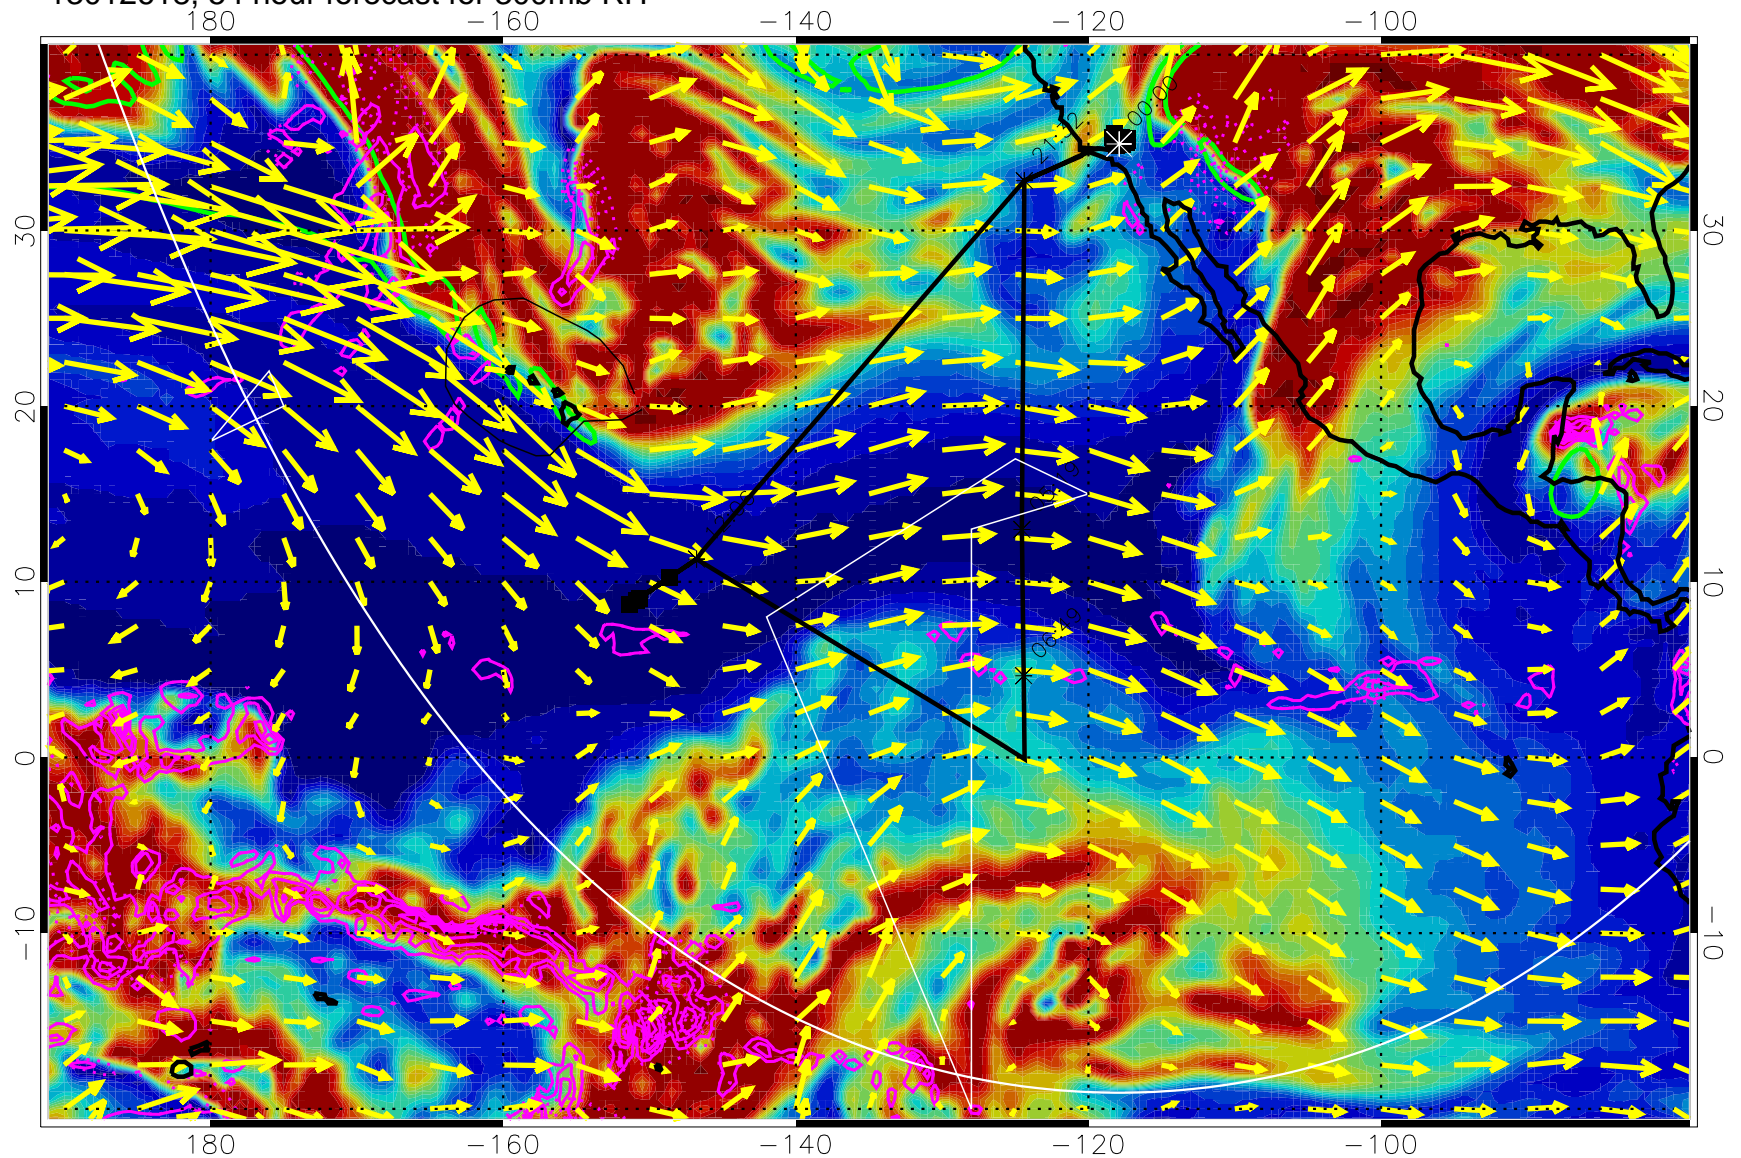

13012600, 36 hour forecast for 300mb RH

Precip (tot dot, conv sol) past 6 hrs 6 kg/m2 contours, min 4

EPV Tropopause (2 PVU) Position

→ 50 m/s

Range ring of 6000 km -- 19 hours GH round trip

13012606, 42 hour forecast for 300mb RH

Precip (tot dot, conv sol) past 6 hrs 6 kg/m2 contours, min 4

EPV Tropopause (2 PVU) Position

→ 50 m/s

Range ring of 6000 km -- 19 hours GH round trip

13012612, 48 hour forecast for 300mb RH

Precip (tot dot, conv sol) past 6 hrs 6 kg/m2 contours, min 4

EPV Tropopause (2 PVU) Position

→ 50 m/s

Range ring of 6000 km -- 19 hours GH round trip

13012618, 54 hour forecast for 300mb RH

Precip (tot dot, conv sol) past 6 hrs 6 kg/m2 contours, min 4

EPV Tropopause (2 PVU) Position

13012706, 66 hour forecast for 300mb RH

Precip (tot dot, conv sol) past 6 hrs 6 kg/m2 contours, min 4

EPV Tropopause (2 PVU) Position

→ 50 m/s

Range ring of 6000 km -- 19 hours GH round trip

13012712, 72 hour forecast for 300mb RH