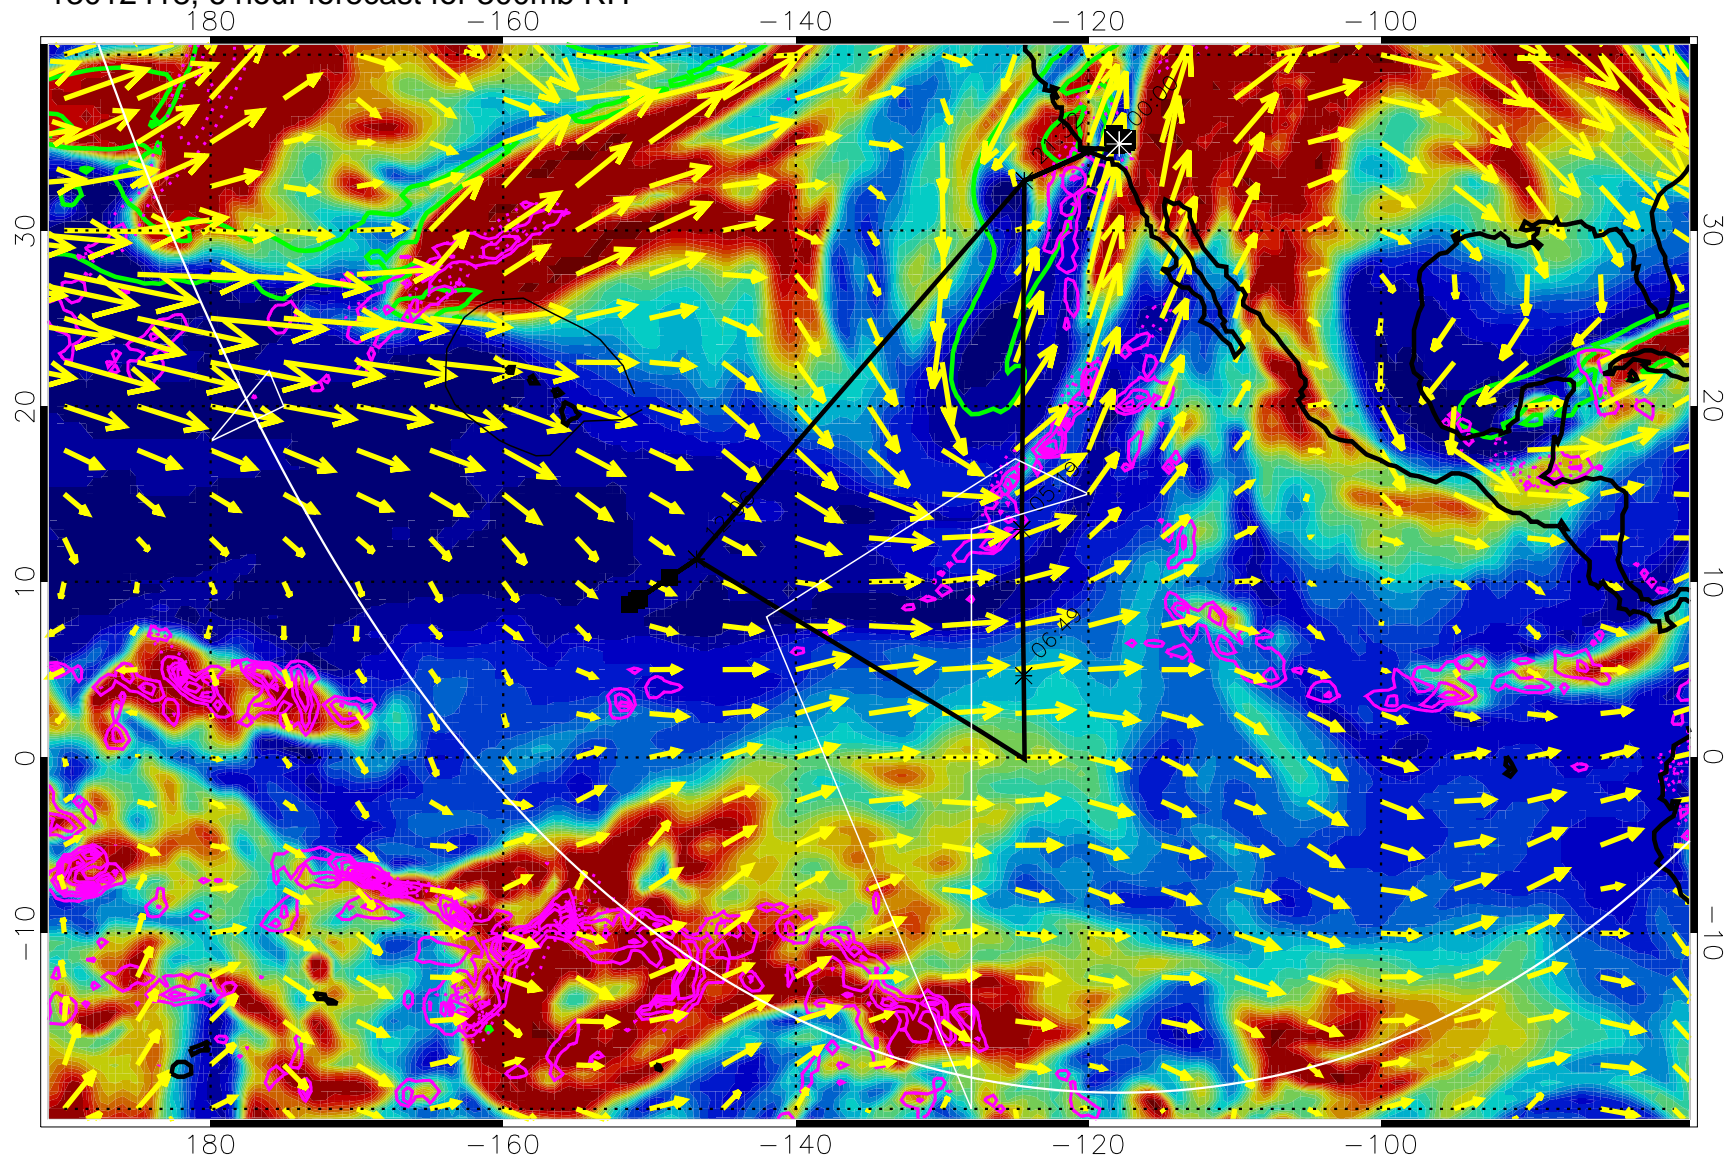

13012418, 6 hour forecast for 300mb RH

Precip (tot dot, conv sol) past 6 hrs 6 kg/m2 contours, min 4

EPV Tropopause (2 PVU) Position

→ 50 m/s

Range ring of 6000 km -- 19 hours GH round trip

13012500, 12 hour forecast for 300mb RH

Precip (tot dot, conv sol) past 6 hrs 6 kg/m2 contours, min 4

EPV Tropopause (2 PVU) Position

→ 50 m/s

Range ring of 6000 km -- 19 hours GH round trip

13012506, 18 hour forecast for 300mb RH

Precip (tot dot, conv sol) past 6 hrs 6 kg/m2 contours, min 4

EPV Tropopause (2 PVU) Position

→ 50 m/s

Range ring of 6000 km -- 19 hours GH round trip

13012512, 24 hour forecast for 300mb RH

Precip (tot dot, conv sol) past 6 hrs 6 kg/m2 contours, min 4

EPV Tropopause (2 PVU) Position

13012600, 36 hour forecast for 300mb RH

Precip (tot dot, conv sol) past 6 hrs 6 kg/m2 contours, min 4

EPV Tropopause (2 PVU) Position

→ 50 m/s

Range ring of 6000 km -- 19 hours GH round trip

13012606, 42 hour forecast for 300mb RH