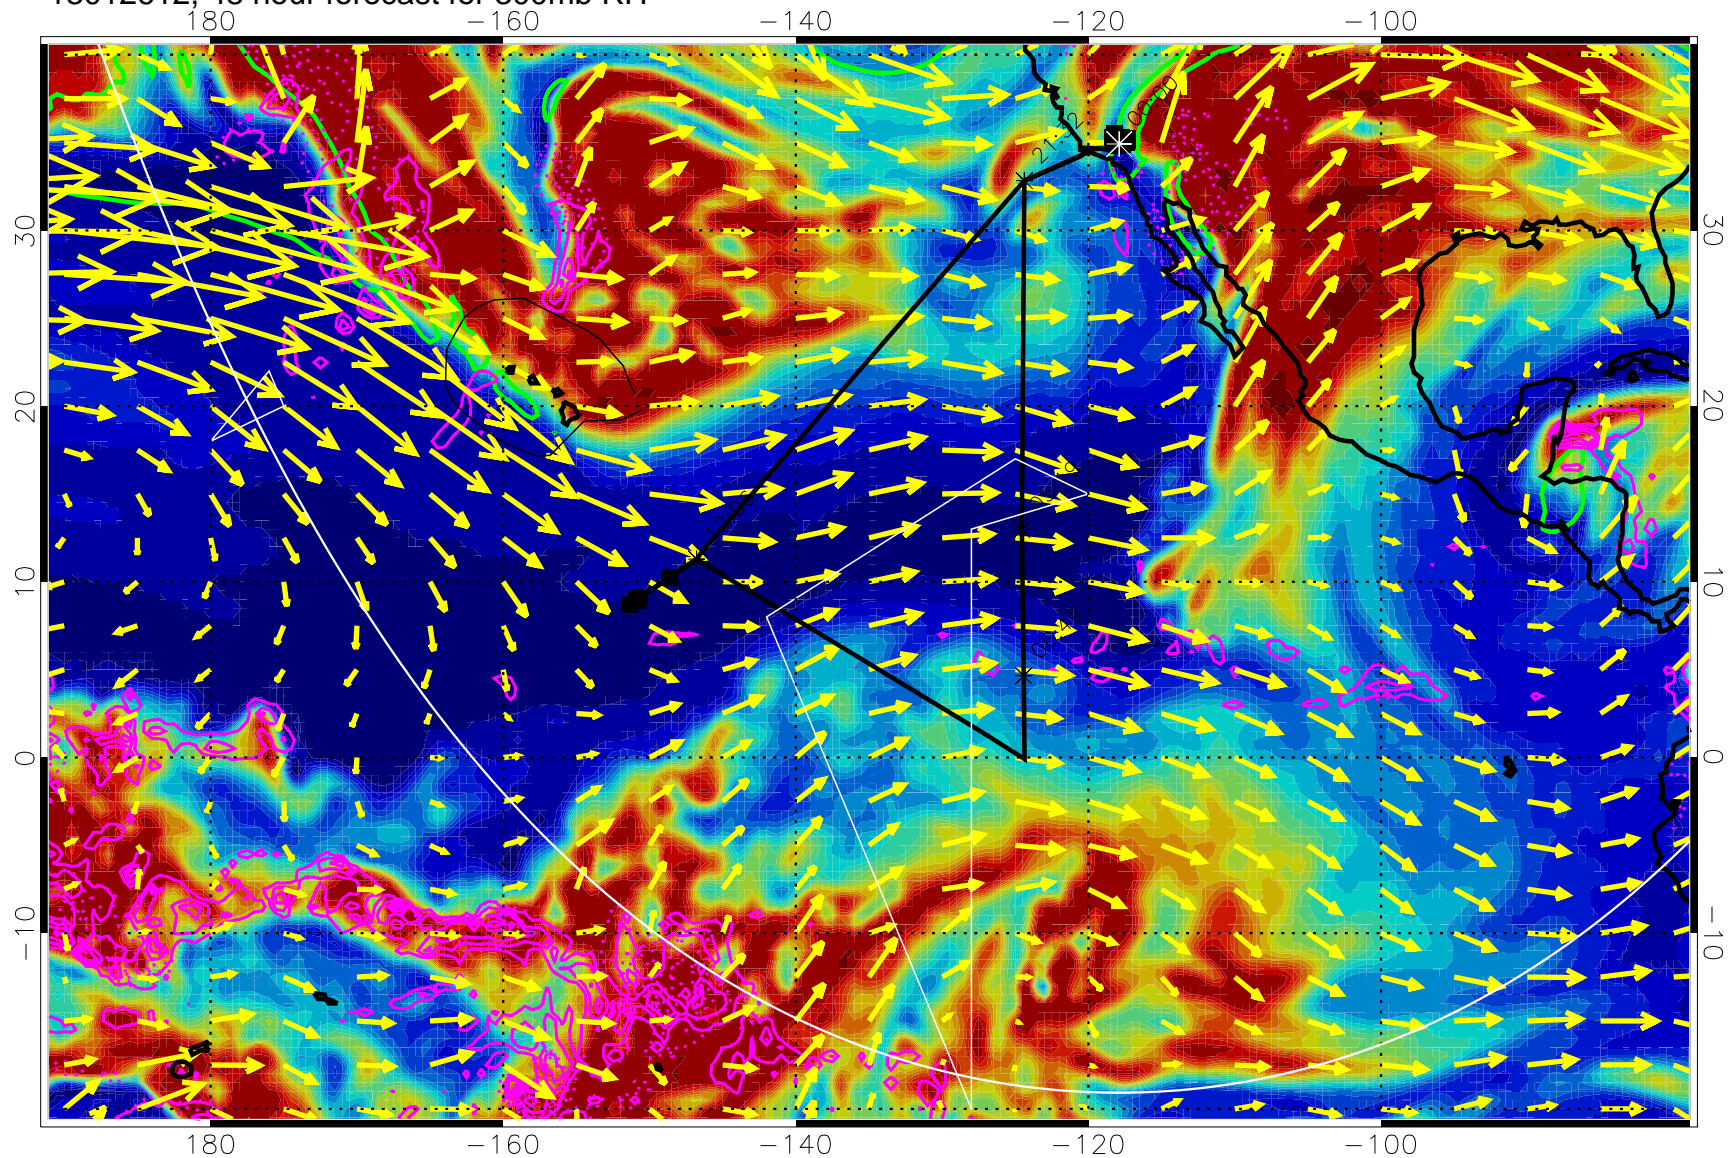

EPV Tropopause (2 PVU) Position

→ 50 m/s

Range ring of 6000 km -- 19 hours GH round trip

13012512, 24 hour forecast for 300mb RH

Precip (tot dot, conv sol) past 6 hrs 6 kg/m2 contours, min 4

EPV Tropopause (2 PVU) Position

13012600, 36 hour forecast for 300mb RH

Precip (tot dot, conv sol) past 6 hrs 6 kg/m2 contours, min 4

EPV Tropopause (2 PVU) Position

→ 50 m/s

Range ring of 6000 km -- 19 hours GH round trip

13012606, 42 hour forecast for 300mb RH

Precip (tot dot, conv sol) past 6 hrs 6 kg/m2 contours, min 4

EPV Tropopause (2 PVU) Position

→ 50 m/s

Range ring of 6000 km -- 19 hours GH round trip

13012612, 48 hour forecast for 300mb RH

Precip (tot dot, conv sol) past 6 hrs 6 kg/m2 contours, min 4

EPV Tropopause (2 PVU) Position

→ 50 m/s

Range ring of 6000 km -- 19 hours GH round trip

13012618, 54 hour forecast for 300mb RH

Precip (tot dot, conv sol) past 6 hrs 6 kg/m2 contours, min 4

EPV Tropopause (2 PVU) Position