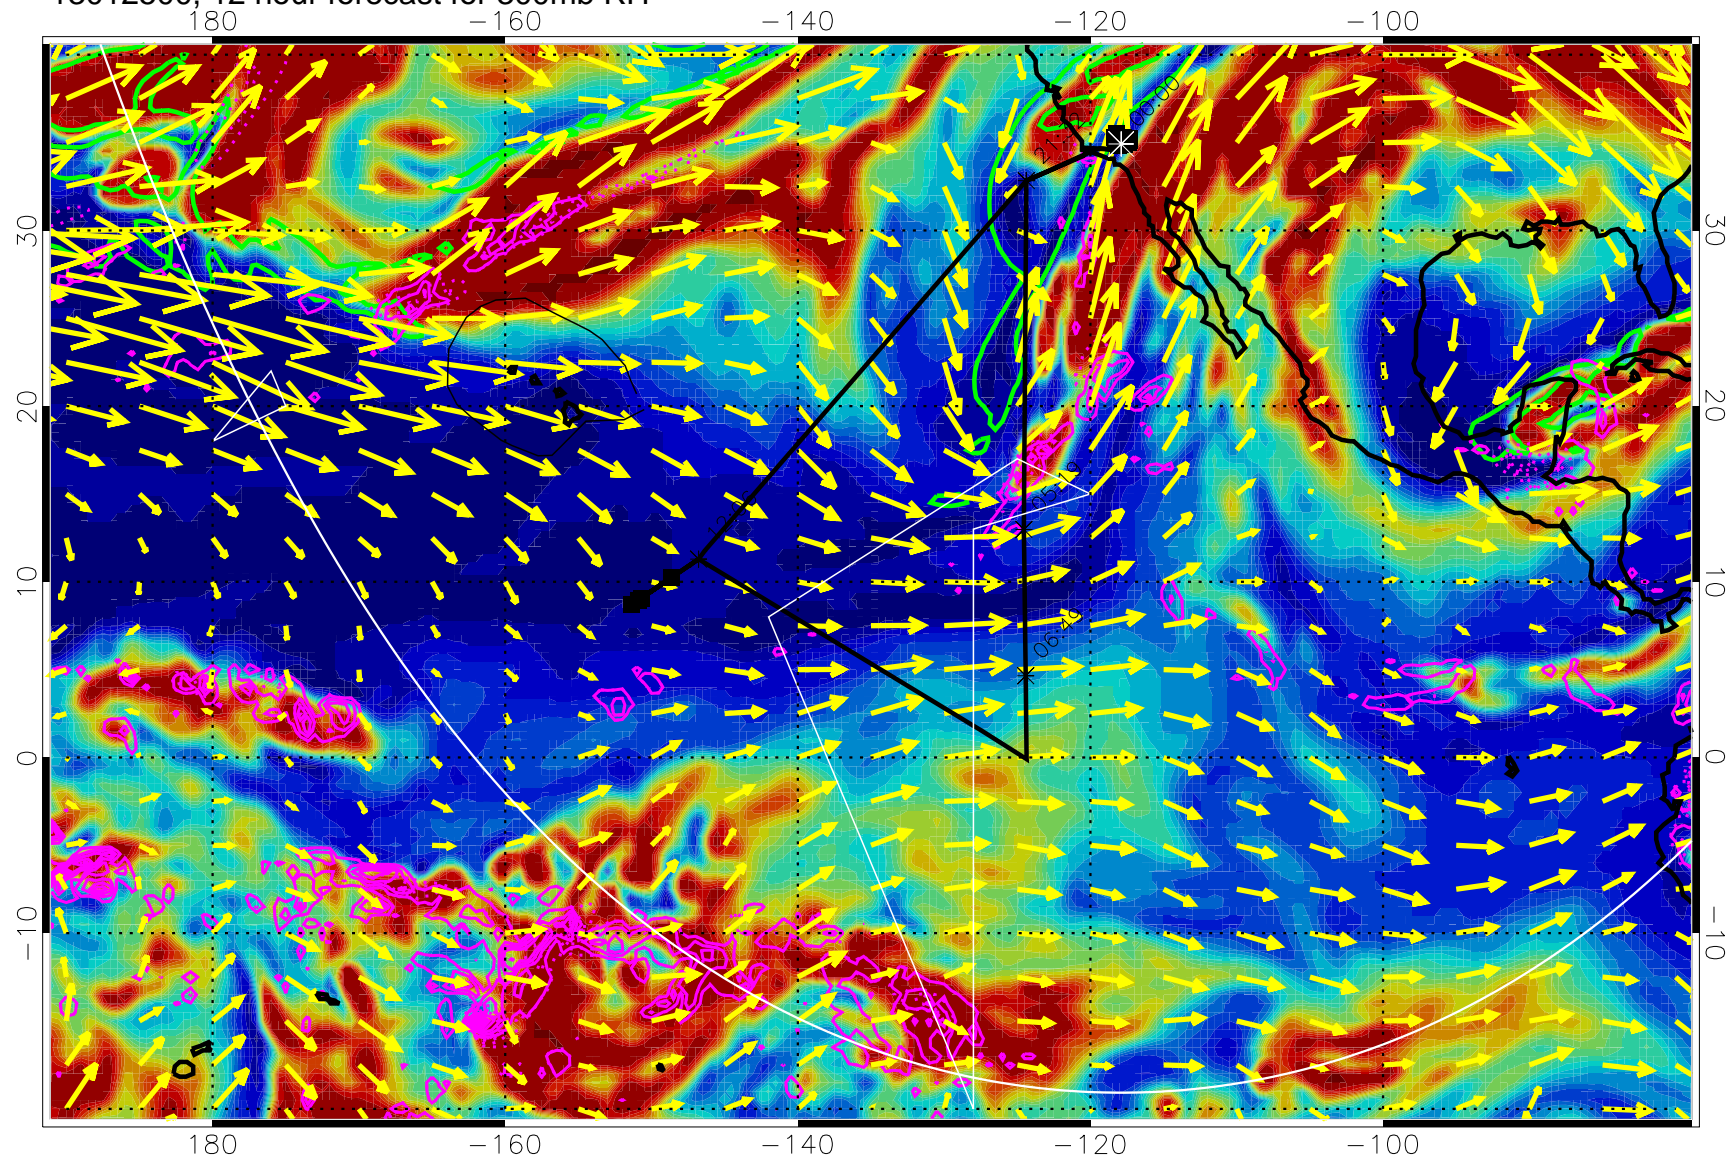

13012418, 6 hour forecast for 300mb RH

Precip (tot dot, conv sol) past 6 hrs 6 kg/m2 contours, min 4

EPV Tropopause (2 PVU) Position

→ 50 m/s

Range ring of 6000 km -- 19 hours GH round trip

13012500, 12 hour forecast for 300mb RH

Precip (tot dot, conv sol) past 6 hrs 6 kg/m2 contours, min 4

EPV Tropopause (2 PVU) Position

→ 50 m/s

Range ring of 6000 km -- 19 hours GH round trip

13012506, 18 hour forecast for 300mb RH

Precip (tot dot, conv sol) past 6 hrs 6 kg/m2 contours, min 4

EPV Tropopause (2 PVU) Position

→ 50 m/s

Range ring of 6000 km -- 19 hours GH round trip

13012512, 24 hour forecast for 300mb RH

Precip (tot dot, conv sol) past 6 hrs 6 kg/m2 contours, min 4

EPV Tropopause (2 PVU) Position

13012600, 36 hour forecast for 300mb RH

Precip (tot dot, conv sol) past 6 hrs 6 kg/m2 contours, min 4

EPV Tropopause (2 PVU) Position

→ 50 m/s

Range ring of 6000 km -- 19 hours GH round trip

13012606, 42 hour forecast for 300mb RH