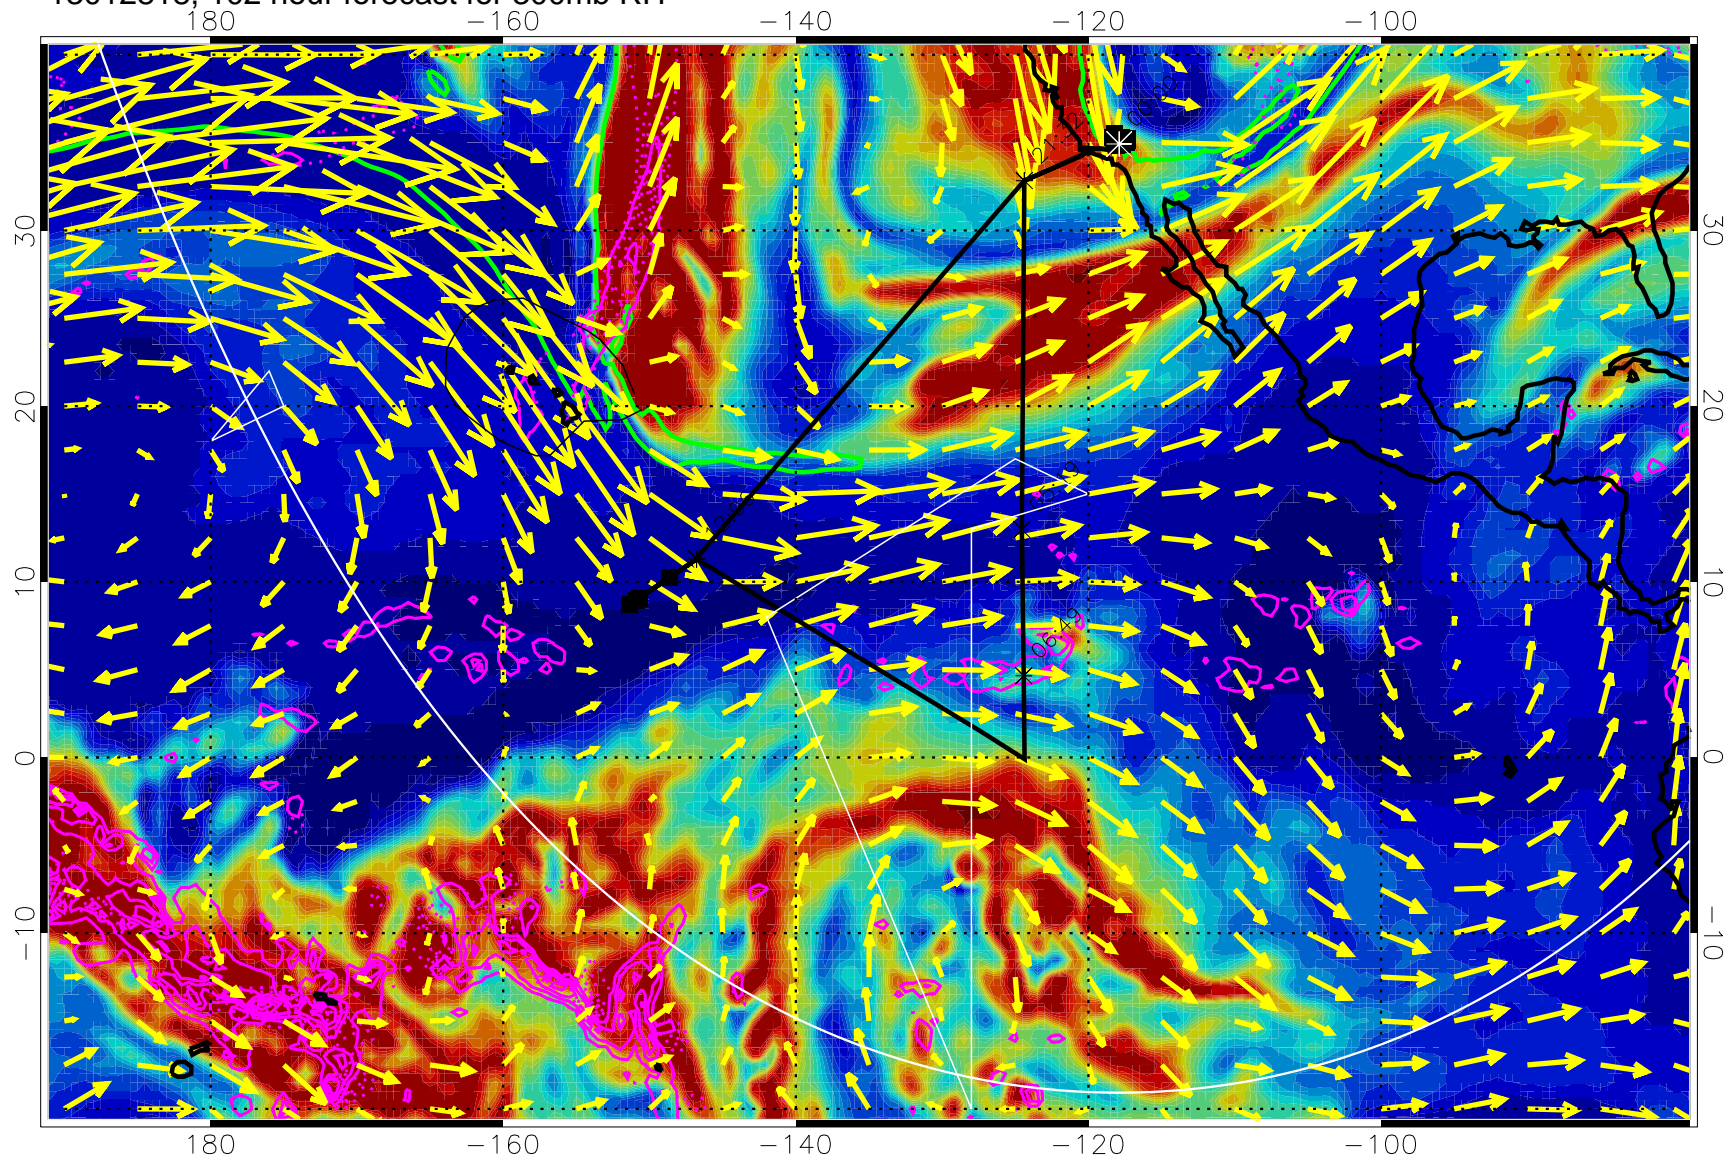

→ 50 m/s

Range ring of 6000 km -- 19 hours GH round trip

13012806, 90 hour forecast for 300mb RH

Precip (tot dot, conv sol) past 6 hrs 6 kg/m2 contours, min 4

EPV Tropopause (2 PVU) Position

→ 50 m/s

Range ring of 6000 km -- 19 hours GH round trip

13012812, 96 hour forecast for 300mb RH

Precip (tot dot, conv sol) past 6 hrs 6 kg/m2 contours, min 4

EPV Tropopause (2 PVU) Position

→ 50 m/s

Range ring of 6000 km -- 19 hours GH round trip

13012818, 102 hour forecast for 300mb RH

Precip (tot dot, conv sol) past 6 hrs 6 kg/m2 contours, min 4

EPV Tropopause (2 PVU) Position

→ 50 m/s

Range ring of 6000 km -- 19 hours GH round trip

13012900, 108 hour forecast for 300mb RH

Precip (tot dot, conv sol) past 6 hrs 6 kg/m2 contours, min 4

EPV Tropopause (2 PVU) Position

→ 50 m/s

Range ring of 6000 km -- 19 hours GH round trip

13012906, 114 hour forecast for 300mb RH

Precip (tot dot, conv sol) past 6 hrs 6 kg/m2 contours, min 4

EPV Tropopause (2 PVU) Position