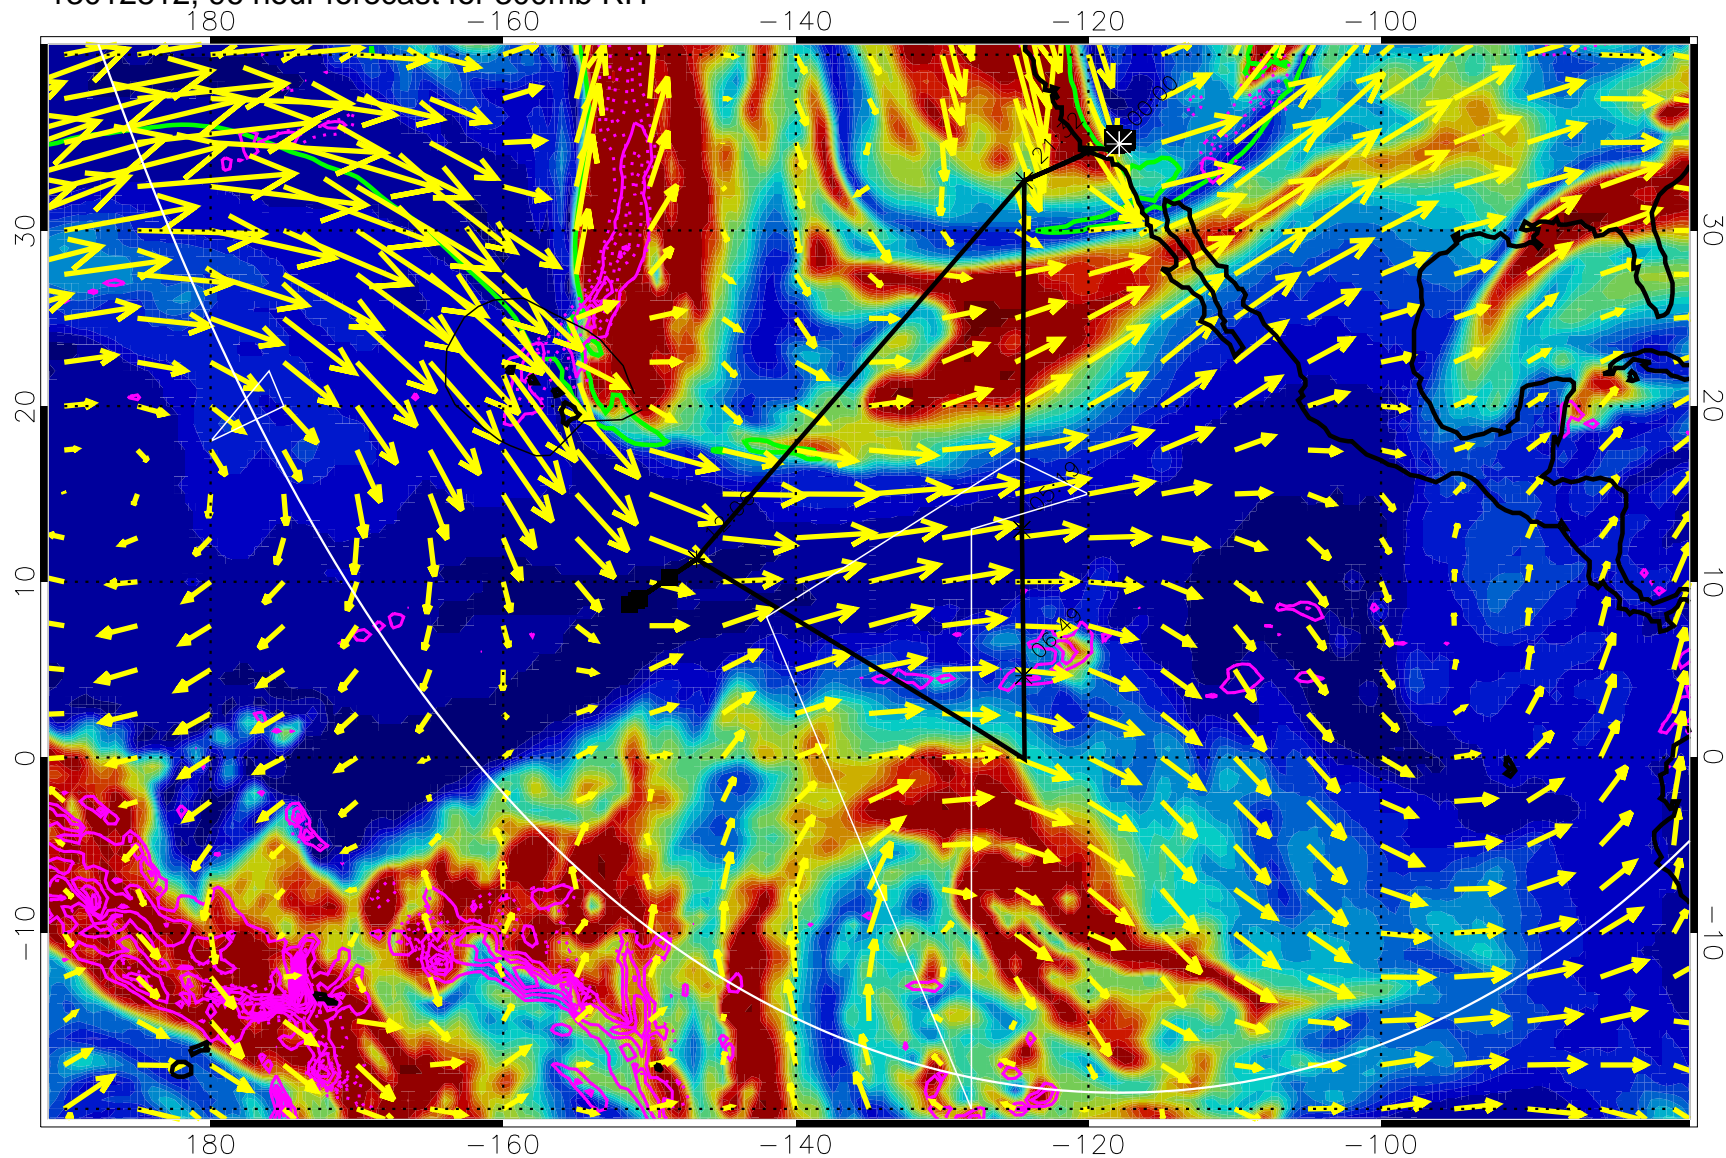

EPV Tropopause (2 PVU) Position

→ 50 m/s

Range ring of 6000 km -- 19 hours GH round trip

13012800, 84 hour forecast for 300mb RH

Precip (tot dot, conv sol) past 6 hrs 6 kg/m2 contours, min 4

EPV Tropopause (2 PVU) Position

→ 50 m/s

Range ring of 6000 km -- 19 hours GH round trip

13012806, 90 hour forecast for 300mb RH

Precip (tot dot, conv sol) past 6 hrs 6 kg/m2 contours, min 4

EPV Tropopause (2 PVU) Position

→ 50 m/s

Range ring of 6000 km -- 19 hours GH round trip

13012812, 96 hour forecast for 300mb RH

Precip (tot dot, conv sol) past 6 hrs 6 kg/m2 contours, min 4

EPV Tropopause (2 PVU) Position

→ 50 m/s

Range ring of 6000 km -- 19 hours GH round trip

13012818, 102 hour forecast for 300mb RH

Precip (tot dot, conv sol) past 6 hrs 6 kg/m2 contours, min 4

EPV Tropopause (2 PVU) Position

→ 50 m/s

Range ring of 6000 km -- 19 hours GH round trip

13012900, 108 hour forecast for 300mb RH

Precip (tot dot, conv sol) past 6 hrs 6 kg/m2 contours, min 4