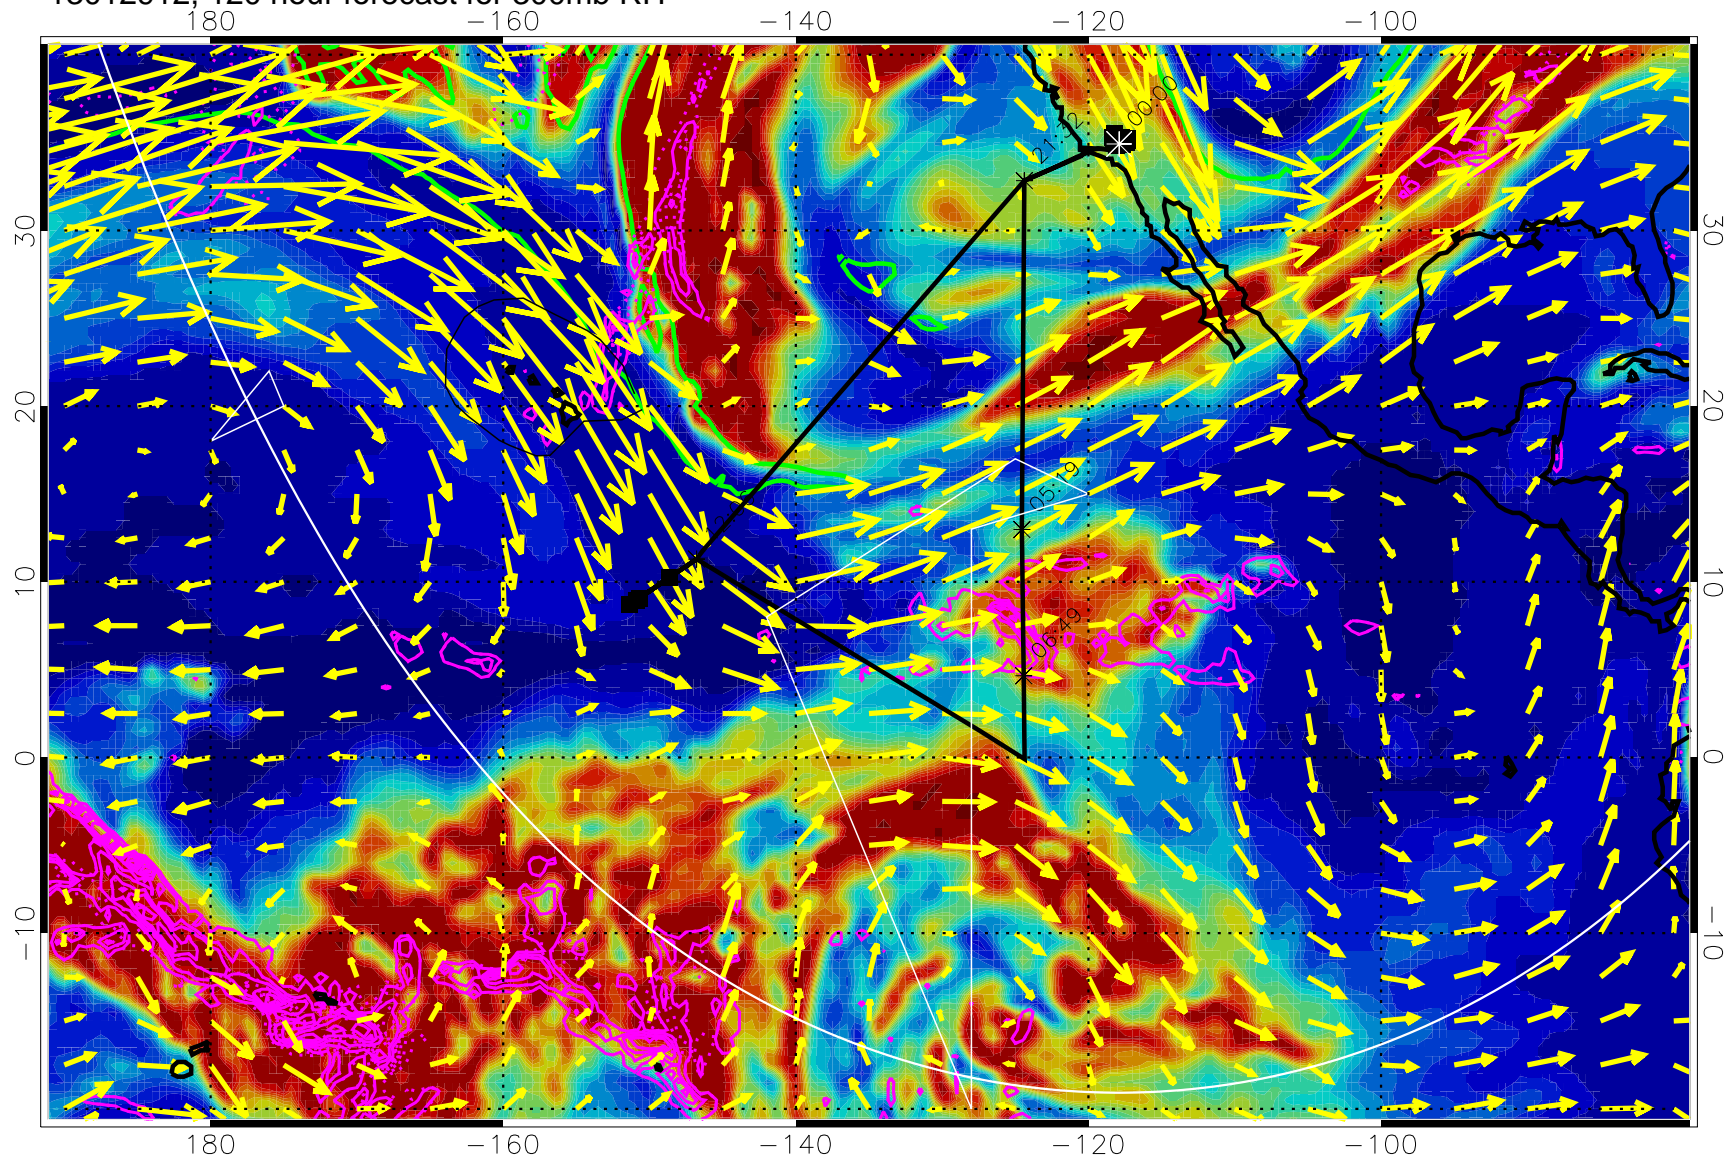

13012812, 96 hour forecast for 300mb RH

Precip (tot dot, conv sol) past 6 hrs 6 kg/m2 contours, min 4

EPV Tropopause (2 PVU) Position

→ 50 m/s

Range ring of 6000 km -- 19 hours GH round trip

13012818, 102 hour forecast for 300mb RH

Precip (tot dot, conv sol) past 6 hrs 6 kg/m2 contours, min 4

EPV Tropopause (2 PVU) Position

→ 50 m/s

Range ring of 6000 km -- 19 hours GH round trip

13012900, 108 hour forecast for 300mb RH

Precip (tot dot, conv sol) past 6 hrs 6 kg/m2 contours, min 4

EPV Tropopause (2 PVU) Position

→ 50 m/s

Range ring of 6000 km -- 19 hours GH round trip

13012906, 114 hour forecast for 300mb RH

Precip (tot dot, conv sol) past 6 hrs 6 kg/m2 contours, min 4

EPV Tropopause (2 PVU) Position

→ 50 m/s

Range ring of 6000 km -- 19 hours GH round trip

13012912, 120 hour forecast for 300mb RH

Precip (tot dot, conv sol) past 6 hrs 6 kg/m2 contours, min 4

EPV Tropopause (2 PVU) Position

→ 50 m/s

Range ring of 6000 km -- 19 hours GH round trip