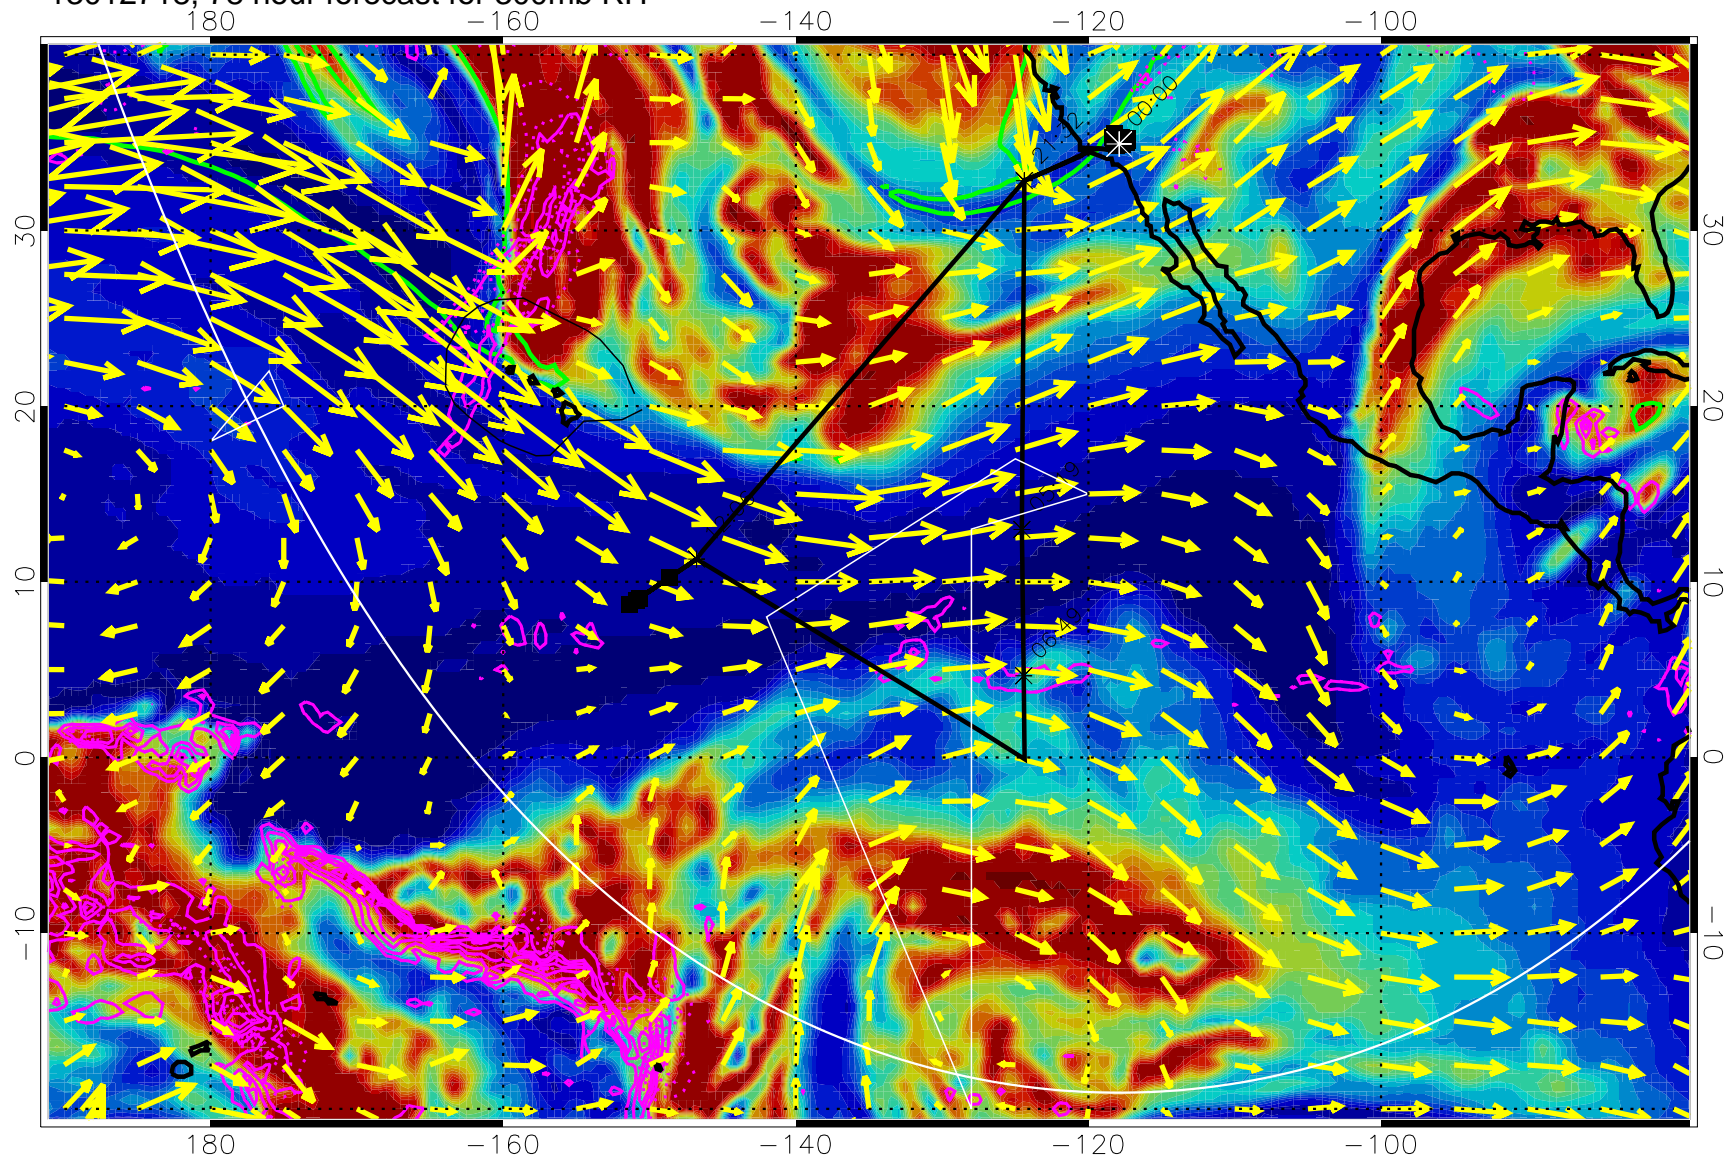

13012706, 66 hour forecast for 300mb RH

Precip (tot dot, conv sol) past 6 hrs 6 kg/m2 contours, min 4

EPV Tropopause (2 PVU) Position

→ 50 m/s

Range ring of 6000 km -- 19 hours GH round trip

13012712, 72 hour forecast for 300mb RH

Precip (tot dot, conv sol) past 6 hrs 6 kg/m2 contours, min 4

EPV Tropopause (2 PVU) Position

→ 50 m/s

Range ring of 6000 km -- 19 hours GH round trip

13012718, 78 hour forecast for 300mb RH

Precip (tot dot, conv sol) past 6 hrs 6 kg/m2 contours, min 4

EPV Tropopause (2 PVU) Position

→ 50 m/s

Range ring of 6000 km -- 19 hours GH round trip

13012800, 84 hour forecast for 300mb RH

Precip (tot dot, conv sol) past 6 hrs 6 kg/m2 contours, min 4

EPV Tropopause (2 PVU) Position

13012812, 96 hour forecast for 300mb RH

Precip (tot dot, conv sol) past 6 hrs 6 kg/m2 contours, min 4

EPV Tropopause (2 PVU) Position

→ 50 m/s

Range ring of 6000 km -- 19 hours GH round trip

13012818, 102 hour forecast for 300mb RH