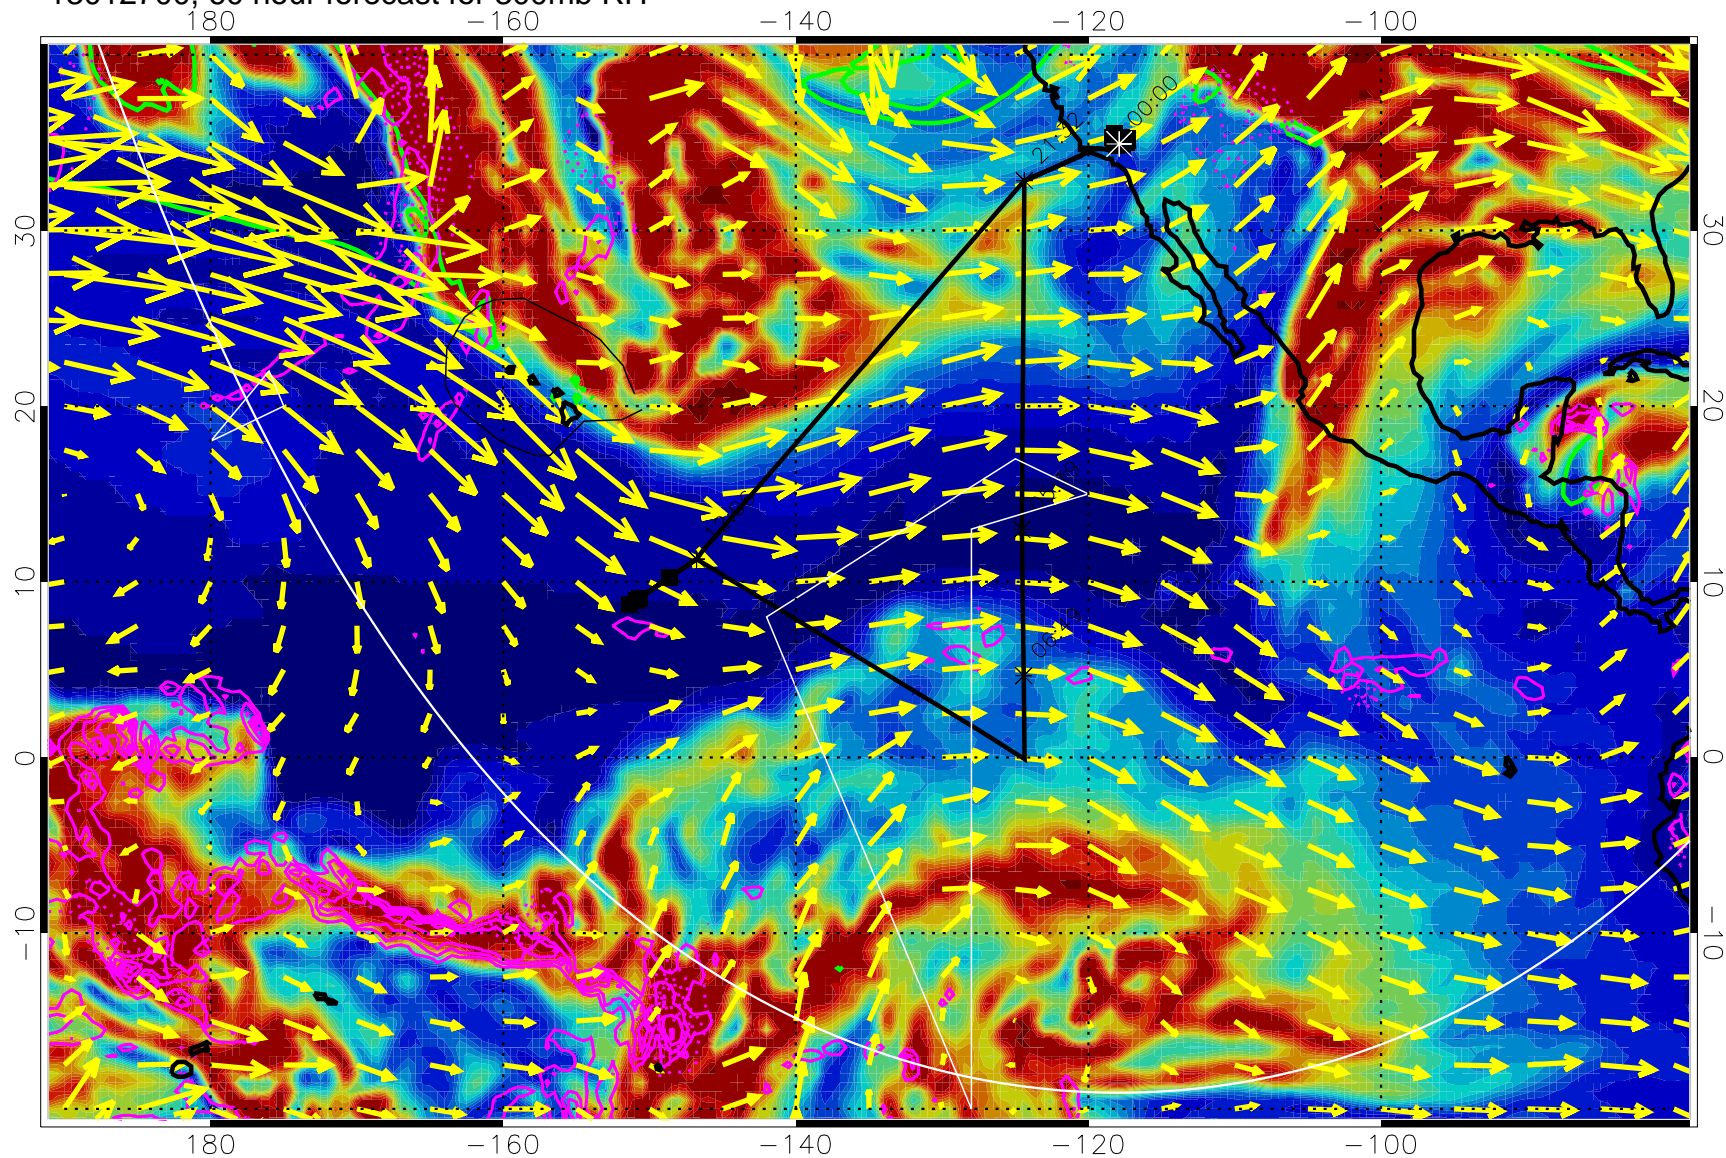

Precip (tot dot, conv sol) past 6 hrs 6 kg/m2 contours, min 4

EPV Tropopause (2 PVU) Position

→ 50 m/s

Range ring of 6000 km -- 19 hours GH round trip

13012612, 48 hour forecast for 300mb RH

Precip (tot dot, conv sol) past 6 hrs 6 kg/m2 contours, min 4

EPV Tropopause (2 PVU) Position

→ 50 m/s

Range ring of 6000 km -- 19 hours GH round trip

13012618, 54 hour forecast for 300mb RH

Precip (tot dot, conv sol) past 6 hrs 6 kg/m2 contours, min 4

EPV Tropopause (2 PVU) Position

→ 50 m/s

Range ring of 6000 km -- 19 hours GH round trip

13012700, 60 hour forecast for 300mb RH

Precip (tot dot, conv sol) past 6 hrs 6 kg/m2 contours, min 4

EPV Tropopause (2 PVU) Position

→ 50 m/s

Range ring of 6000 km -- 19 hours GH round trip

13012706, 66 hour forecast for 300mb RH

Precip (tot dot, conv sol) past 6 hrs 6 kg/m2 contours, min 4

EPV Tropopause (2 PVU) Position

→ 50 m/s

Range ring of 6000 km -- 19 hours GH round trip

13012712, 72 hour forecast for 300mb RH