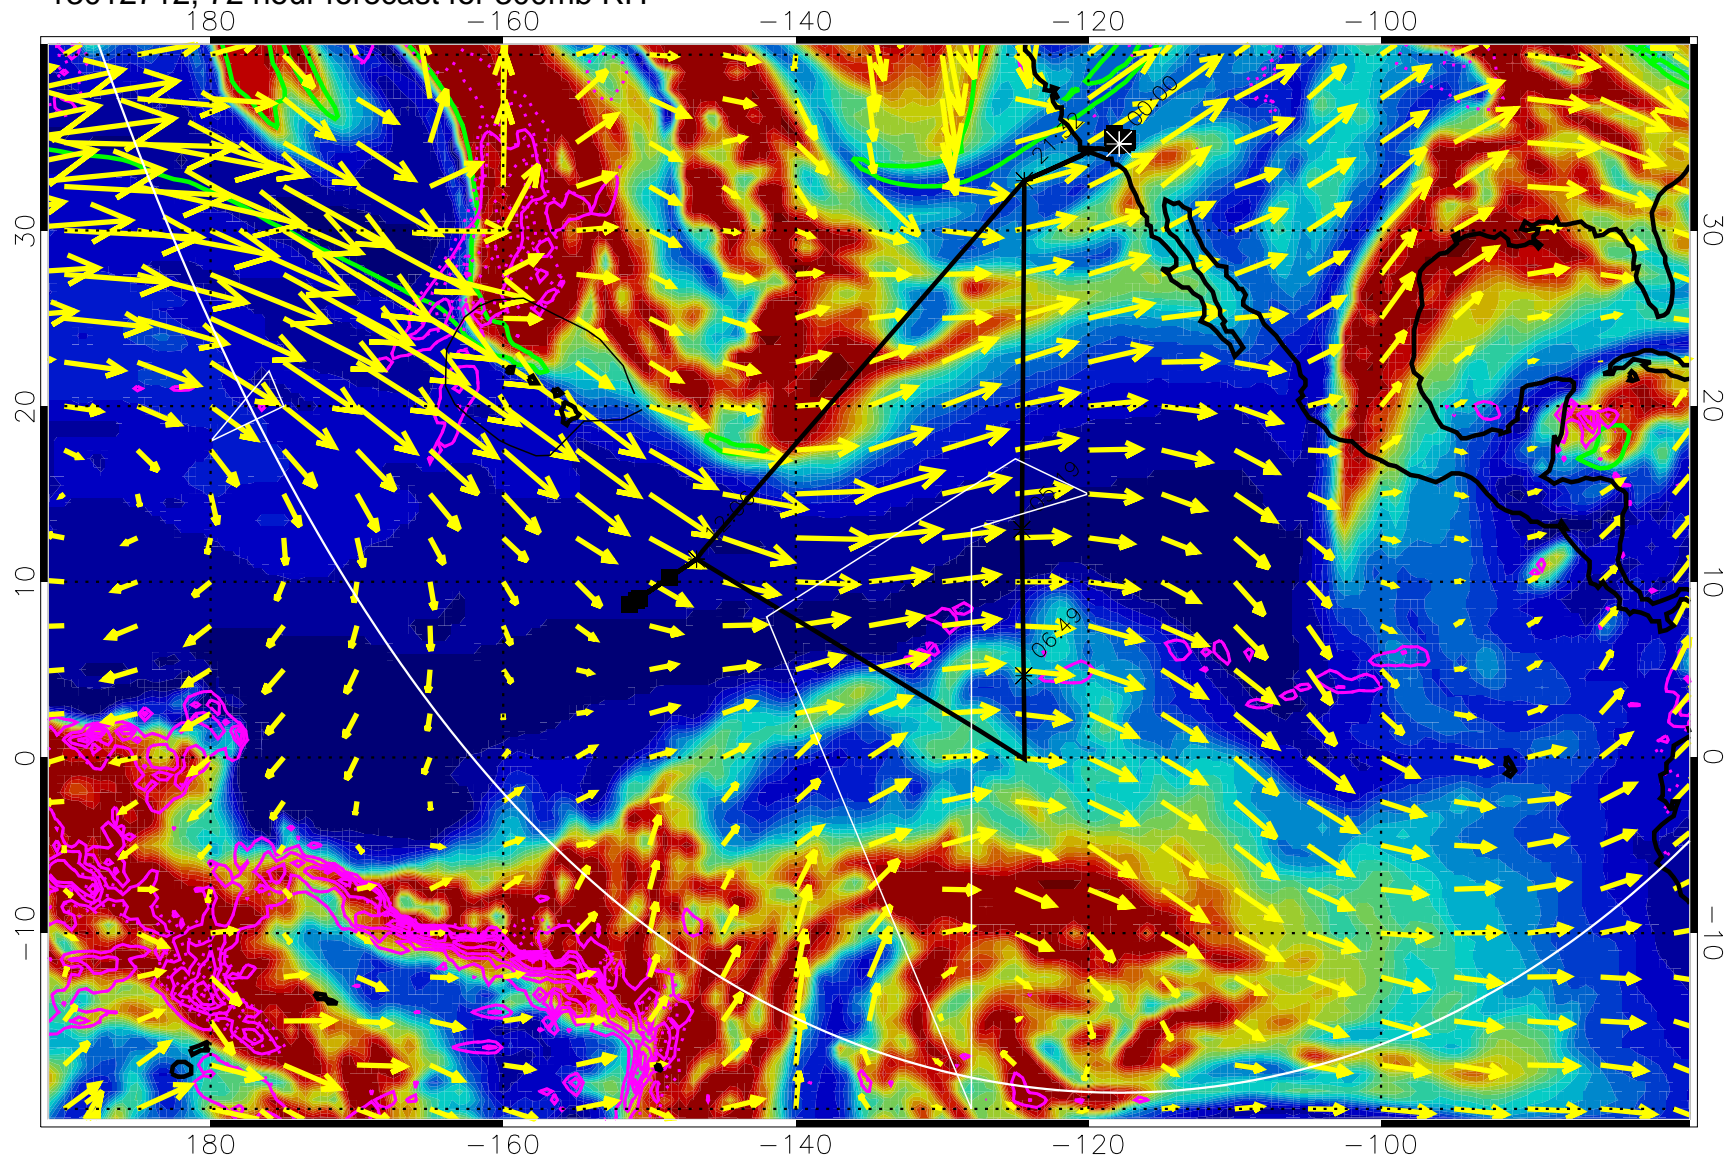

→ 50 m/s

Range ring of 6000 km -- 19 hours GH round trip

13012700, 60 hour forecast for 300mb RH

Precip (tot dot, conv sol) past 6 hrs 6 kg/m2 contours, min 4

EPV Tropopause (2 PVU) Position

→ 50 m/s

Range ring of 6000 km -- 19 hours GH round trip

13012706, 66 hour forecast for 300mb RH

Precip (tot dot, conv sol) past 6 hrs 6 kg/m2 contours, min 4

EPV Tropopause (2 PVU) Position

→ 50 m/s

Range ring of 6000 km -- 19 hours GH round trip

13012712, 72 hour forecast for 300mb RH

Precip (tot dot, conv sol) past 6 hrs 6 kg/m2 contours, min 4

EPV Tropopause (2 PVU) Position

→ 50 m/s

Range ring of 6000 km -- 19 hours GH round trip

13012718, 78 hour forecast for 300mb RH

Precip (tot dot, conv sol) past 6 hrs 6 kg/m2 contours, min 4

EPV Tropopause (2 PVU) Position

→ 50 m/s

Range ring of 6000 km -- 19 hours GH round trip

13012800, 84 hour forecast for 300mb RH

Precip (tot dot, conv sol) past 6 hrs 6 kg/m2 contours, min 4

EPV Tropopause (2 PVU) Position