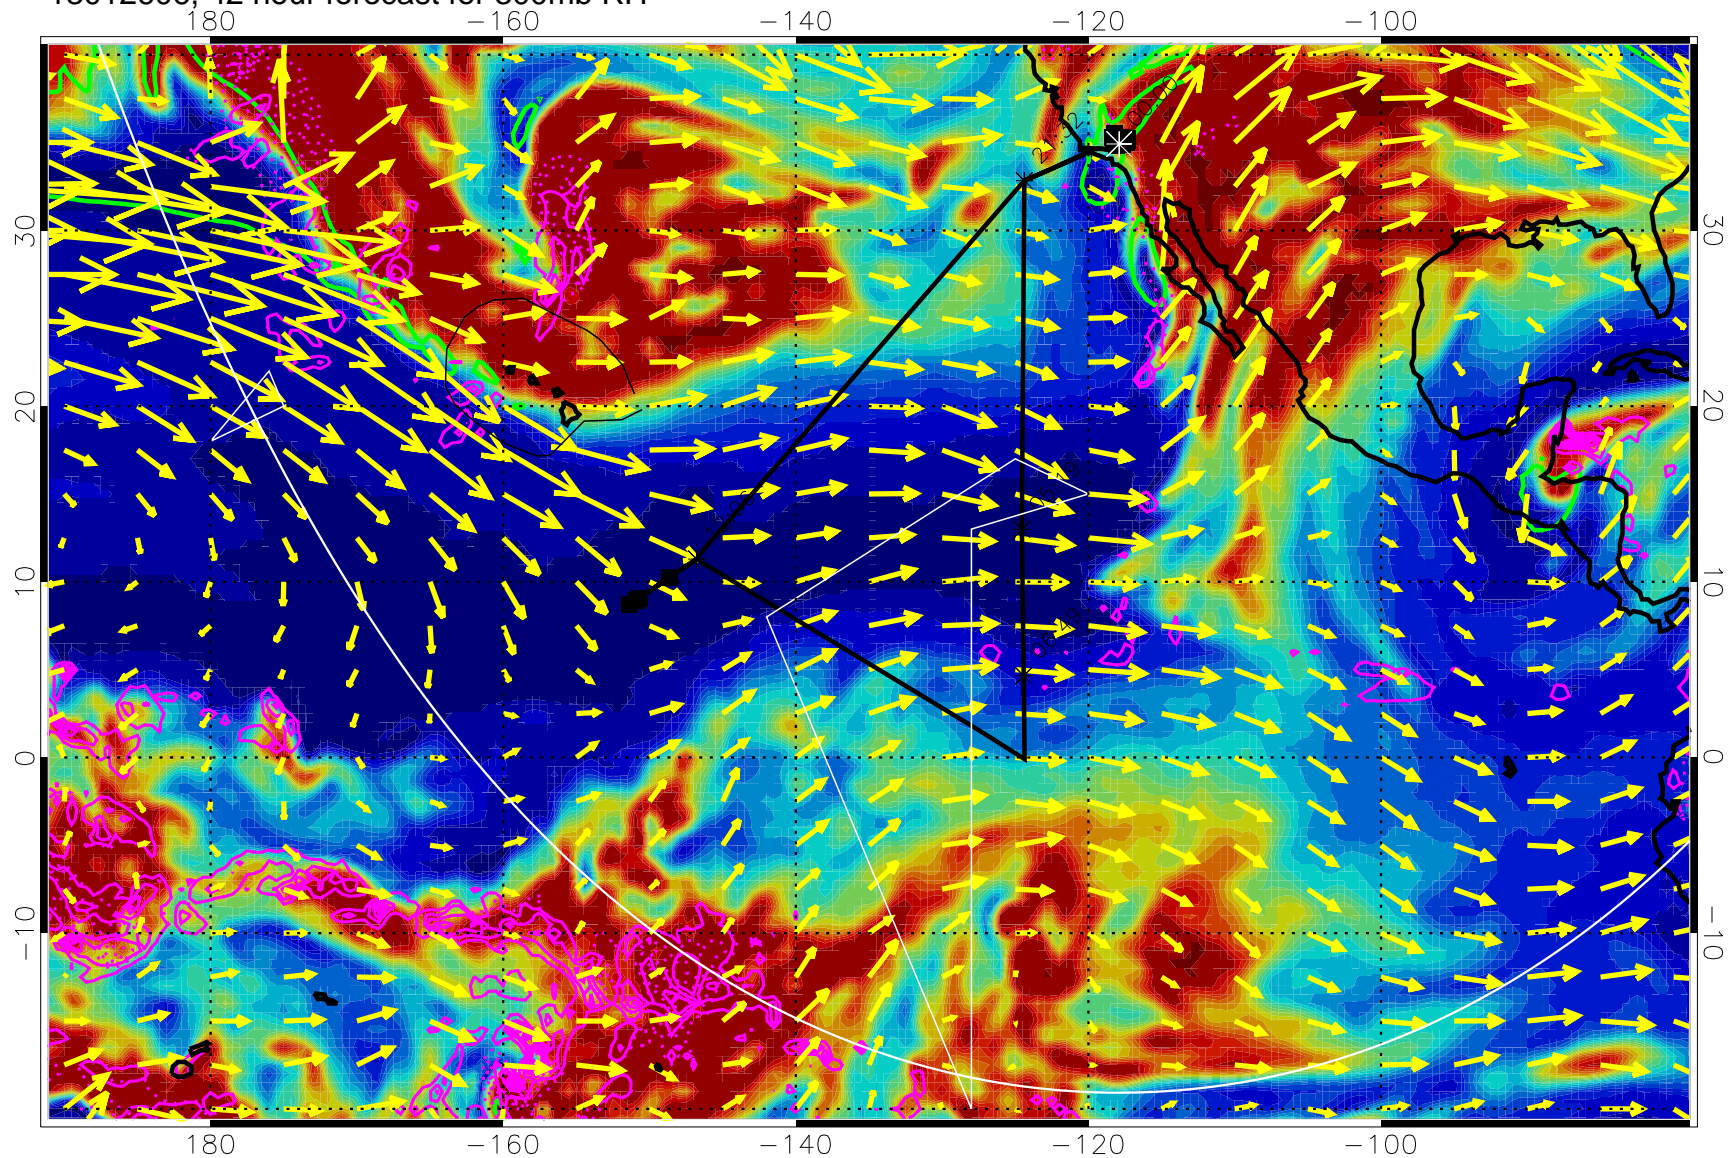

EPV Tropopause (2 PVU) Position

→ 50 m/s

Range ring of 6000 km -- 19 hours GH round trip

13012512, 24 hour forecast for 300mb RH

Precip (tot dot, conv sol) past 6 hrs 6 kg/m2 contours, min 4

EPV Tropopause (2 PVU) Position

13012600, 36 hour forecast for 300mb RH

Precip (tot dot, conv sol) past 6 hrs 6 kg/m2 contours, min 4

EPV Tropopause (2 PVU) Position

→ 50 m/s

Range ring of 6000 km -- 19 hours GH round trip

13012606, 42 hour forecast for 300mb RH

Precip (tot dot, conv sol) past 6 hrs 6 kg/m2 contours, min 4

EPV Tropopause (2 PVU) Position

→ 50 m/s

Range ring of 6000 km -- 19 hours GH round trip

13012612, 48 hour forecast for 300mb RH

Precip (tot dot, conv sol) past 6 hrs 6 kg/m2 contours, min 4

EPV Tropopause (2 PVU) Position

→ 50 m/s

Range ring of 6000 km -- 19 hours GH round trip

13012618, 54 hour forecast for 300mb RH

Precip (tot dot, conv sol) past 6 hrs 6 kg/m2 contours, min 4

EPV Tropopause (2 PVU) Position