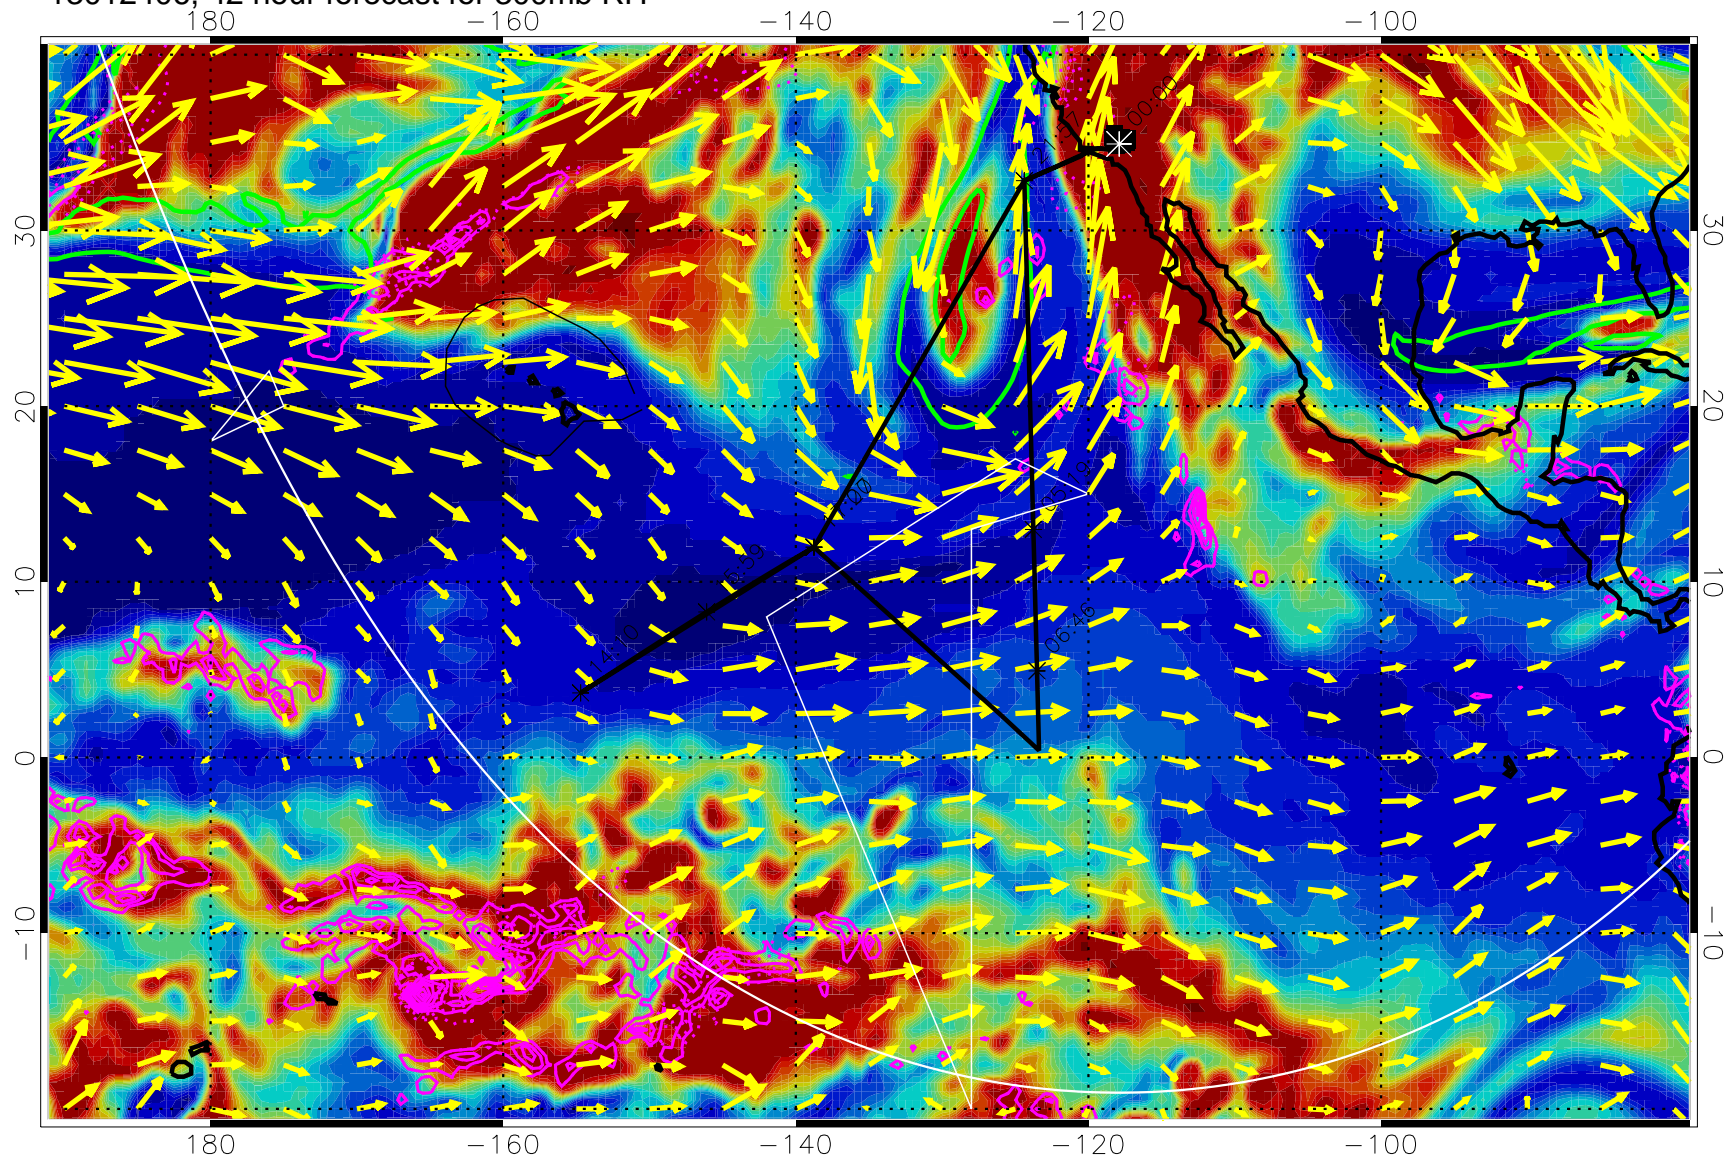

EPV Tropopause (2 PVU) Position

→ 50 m/s

Range ring of 6000 km -- 19 hours GH round trip

13012312, 24 hour forecast for 300mb RH

Precip (tot dot, conv sol) past 6 hrs 6 kg/m2 contours, min 4

EPV Tropopause (2 PVU) Position

13012400, 36 hour forecast for 300mb RH

180 -160 -140 -120 -100

Precip (tot dot, conv sol) past 6 hrs 6 kg/m2 contours, min 4

EPV Tropopause (2 PVU) Position

→ 50 m/s

Range ring of 6000 km -- 19 hours GH round trip

13012406, 42 hour forecast for 300mb RH

Precip (tot dot, conv sol) past 6 hrs 6 kg/m2 contours, min 4

EPV Tropopause (2 PVU) Position

→ 50 m/s

Range ring of 6000 km -- 19 hours GH round trip

13012412, 48 hour forecast for 300mb RH

Precip (tot dot, conv sol) past 6 hrs 6 kg/m2 contours, min 4

EPV Tropopause (2 PVU) Position

→ 50 m/s

Range ring of 6000 km -- 19 hours GH round trip

13012418, 54 hour forecast for 300mb RH

Precip (tot dot, conv sol) past 6 hrs 6 kg/m2 contours, min 4