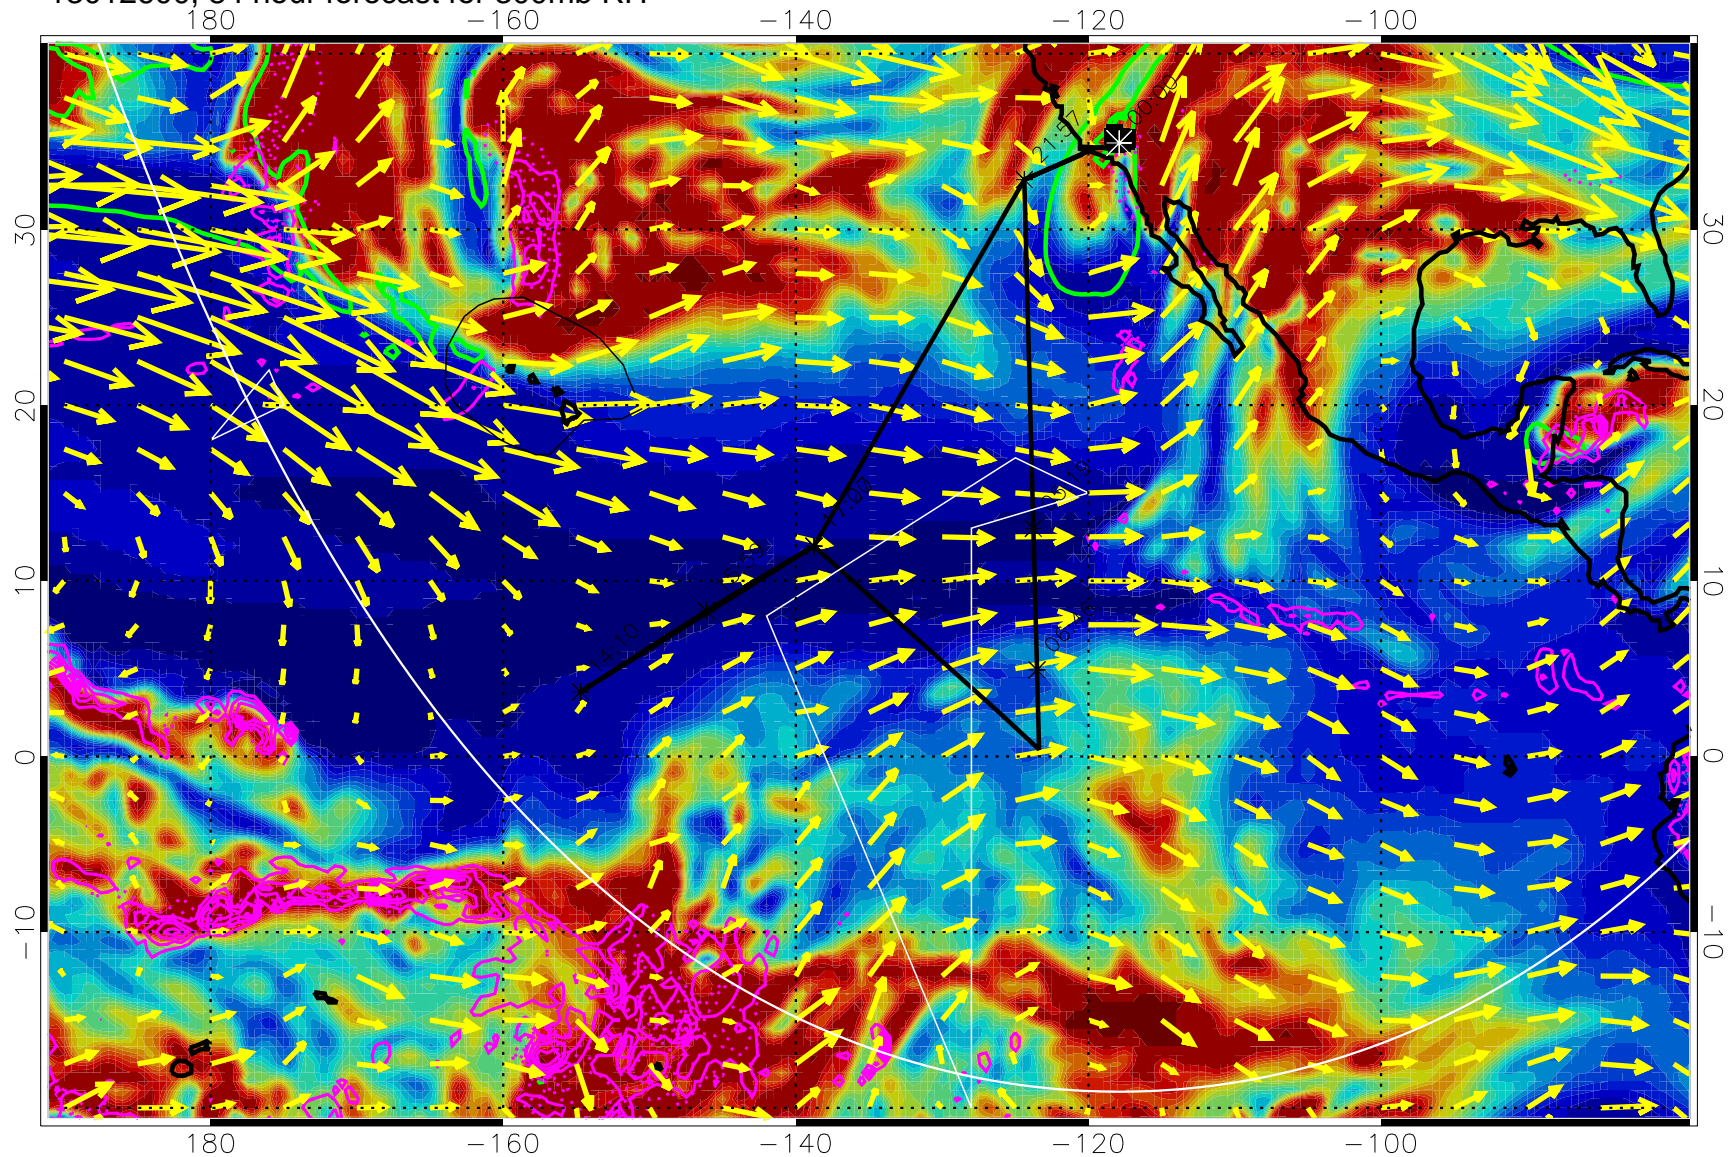

13012512, 72 hour forecast for 300mb RH

Precip (tot dot, conv sol) past 6 hrs 6 kg/m2 contours, min 4

EPV Tropopause (2 PVU) Position

→ 50 m/s

Range ring of 6000 km -- 19 hours GH round trip

13012518, 78 hour forecast for 300mb RH

Precip (tot dot, conv sol) past 6 hrs 6 kg/m2 contours, min 4

EPV Tropopause (2 PVU) Position

→ 50 m/s

Range ring of 6000 km -- 19 hours GH round trip

13012600, 84 hour forecast for 300mb RH

Precip (tot dot, conv sol) past 6 hrs 6 kg/m2 contours, min 4

EPV Tropopause (2 PVU) Position

→ 50 m/s

Range ring of 6000 km -- 19 hours GH round trip

13012606, 90 hour forecast for 300mb RH

Precip (tot dot, conv sol) past 6 hrs 6 kg/m2 contours, min 4

EPV Tropopause (2 PVU) Position

13012618, 102 hour forecast for 300mb RH

Precip (tot dot, conv sol) past 6 hrs 6 kg/m2 contours, min 4

EPV Tropopause (2 PVU) Position

→ 50 m/s

Range ring of 6000 km -- 19 hours GH round trip

13012700, 108 hour forecast for 300mb RH