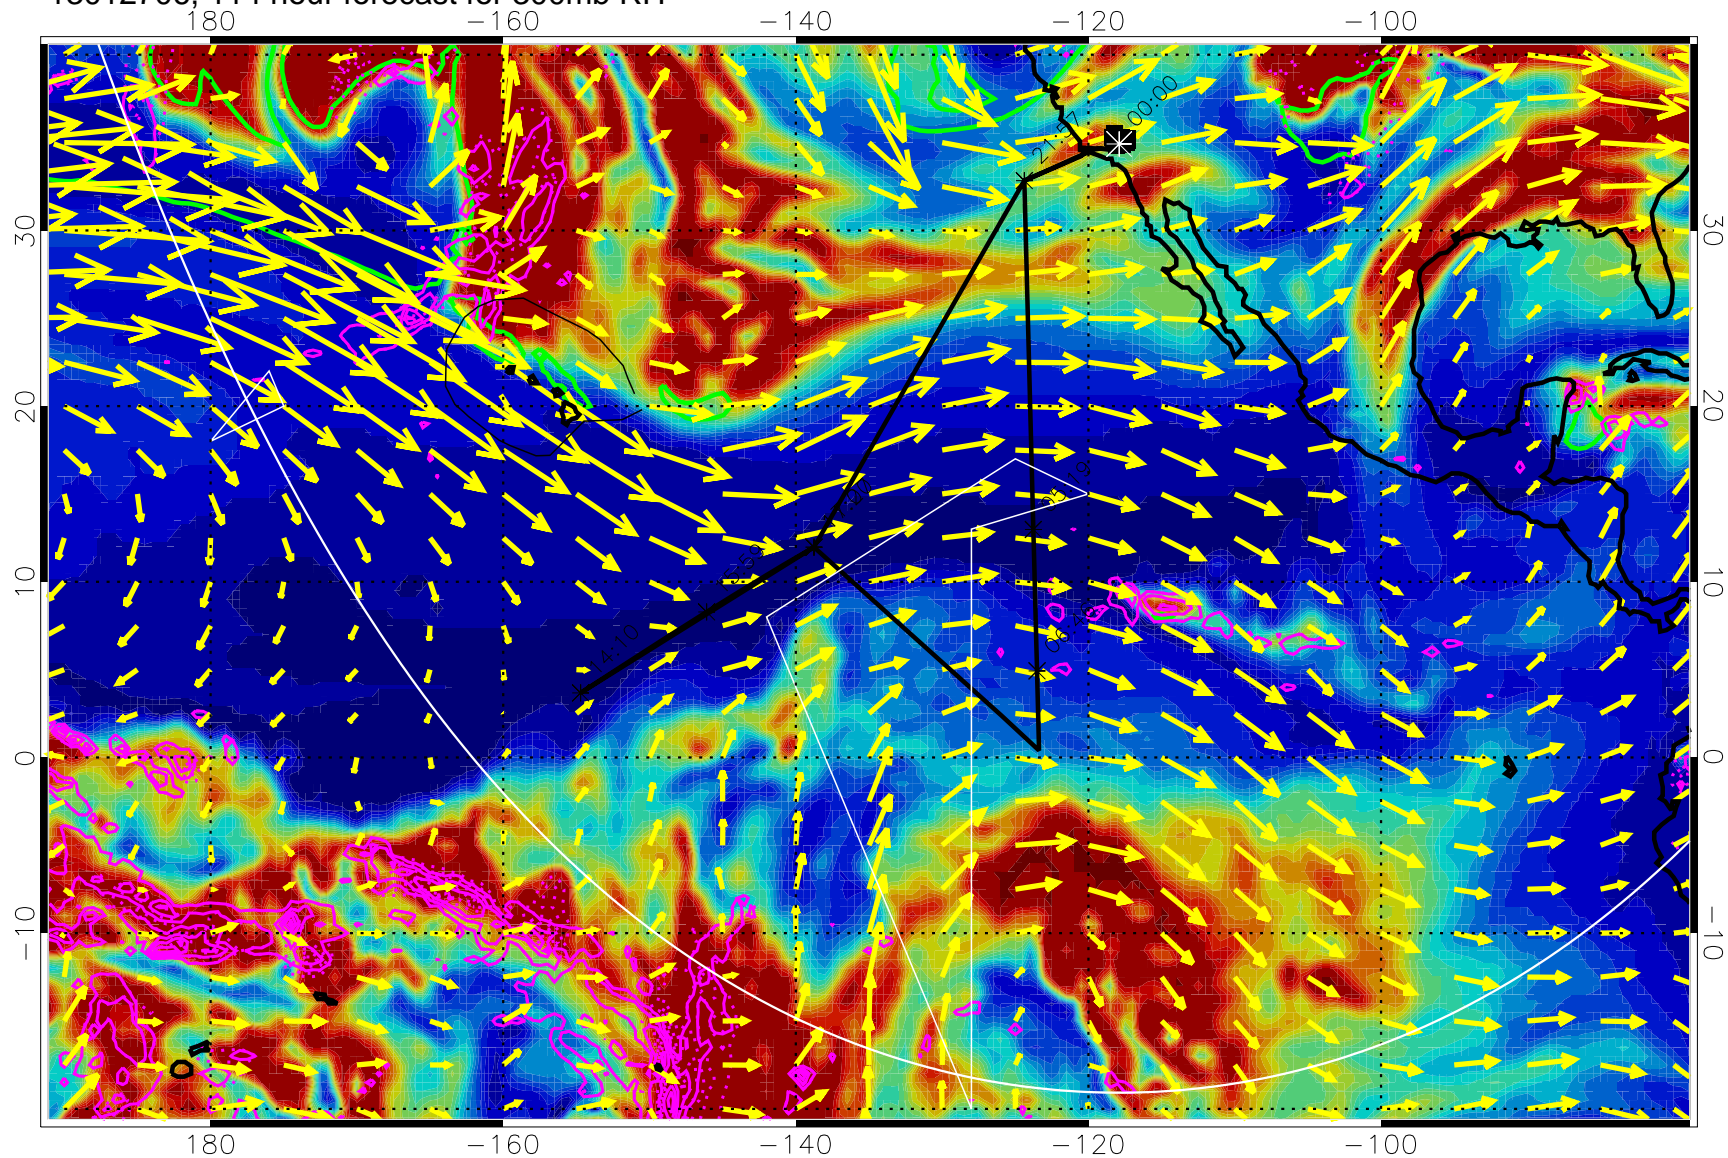

→ 50 m/s

Range ring of 6000 km -- 19 hours GH round trip

13012612, 96 hour forecast for 300mb RH

Precip (tot dot, conv sol) past 6 hrs 6 kg/m2 contours, min 4

EPV Tropopause (2 PVU) Position

→ 50 m/s

Range ring of 6000 km -- 19 hours GH round trip

13012618, 102 hour forecast for 300mb RH

Precip (tot dot, conv sol) past 6 hrs 6 kg/m2 contours, min 4

EPV Tropopause (2 PVU) Position

→ 50 m/s

Range ring of 6000 km -- 19 hours GH round trip

13012700, 108 hour forecast for 300mb RH

Precip (tot dot, conv sol) past 6 hrs 6 kg/m2 contours, min 4

EPV Tropopause (2 PVU) Position

→ 50 m/s

Range ring of 6000 km -- 19 hours GH round trip

13012706, 114 hour forecast for 300mb RH

Precip (tot dot, conv sol) past 6 hrs 6 kg/m2 contours, min 4

EPV Tropopause (2 PVU) Position

→ 50 m/s

Range ring of 6000 km -- 19 hours GH round trip

13012712, 120 hour forecast for 300mb RH

Precip (tot dot, conv sol) past 6 hrs 6 kg/m2 contours, min 4

EPV Tropopause (2 PVU) Position