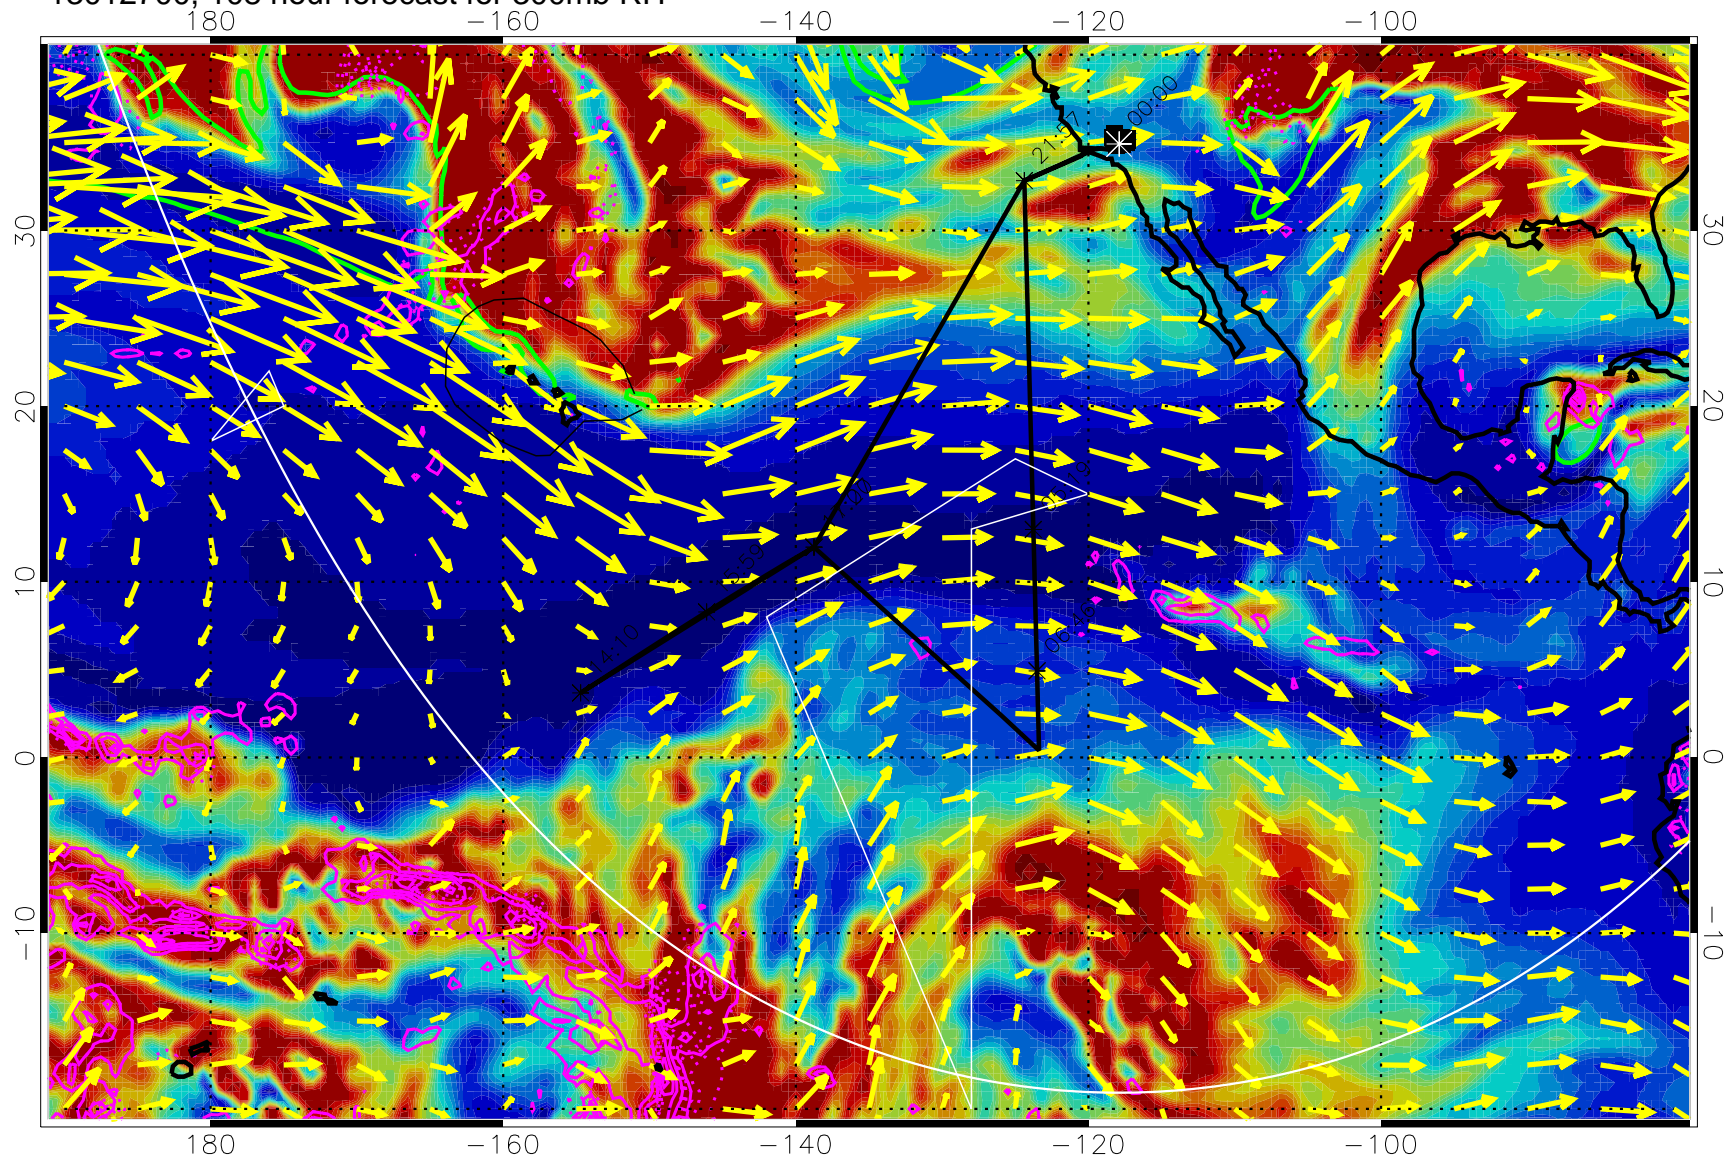

→ 50 m/s

Range ring of 6000 km -- 19 hours GH round trip

13012612, 96 hour forecast for 300mb RH

Precip (tot dot, conv sol) past 6 hrs 6 kg/m2 contours, min 4

EPV Tropopause (2 PVU) Position

→ 50 m/s

Range ring of 6000 km -- 19 hours GH round trip

13012618, 102 hour forecast for 300mb RH

Precip (tot dot, conv sol) past 6 hrs 6 kg/m2 contours, min 4

EPV Tropopause (2 PVU) Position

→ 50 m/s

Range ring of 6000 km -- 19 hours GH round trip

13012700, 108 hour forecast for 300mb RH

Precip (tot dot, conv sol) past 6 hrs 6 kg/m2 contours, min 4

EPV Tropopause (2 PVU) Position

→ 50 m/s

Range ring of 6000 km -- 19 hours GH round trip

13012706, 114 hour forecast for 300mb RH

Precip (tot dot, conv sol) past 6 hrs 6 kg/m2 contours, min 4

EPV Tropopause (2 PVU) Position

→ 50 m/s

Range ring of 6000 km -- 19 hours GH round trip

13012712, 120 hour forecast for 300mb RH

Precip (tot dot, conv sol) past 6 hrs 6 kg/m2 contours, min 4

EPV Tropopause (2 PVU) Position