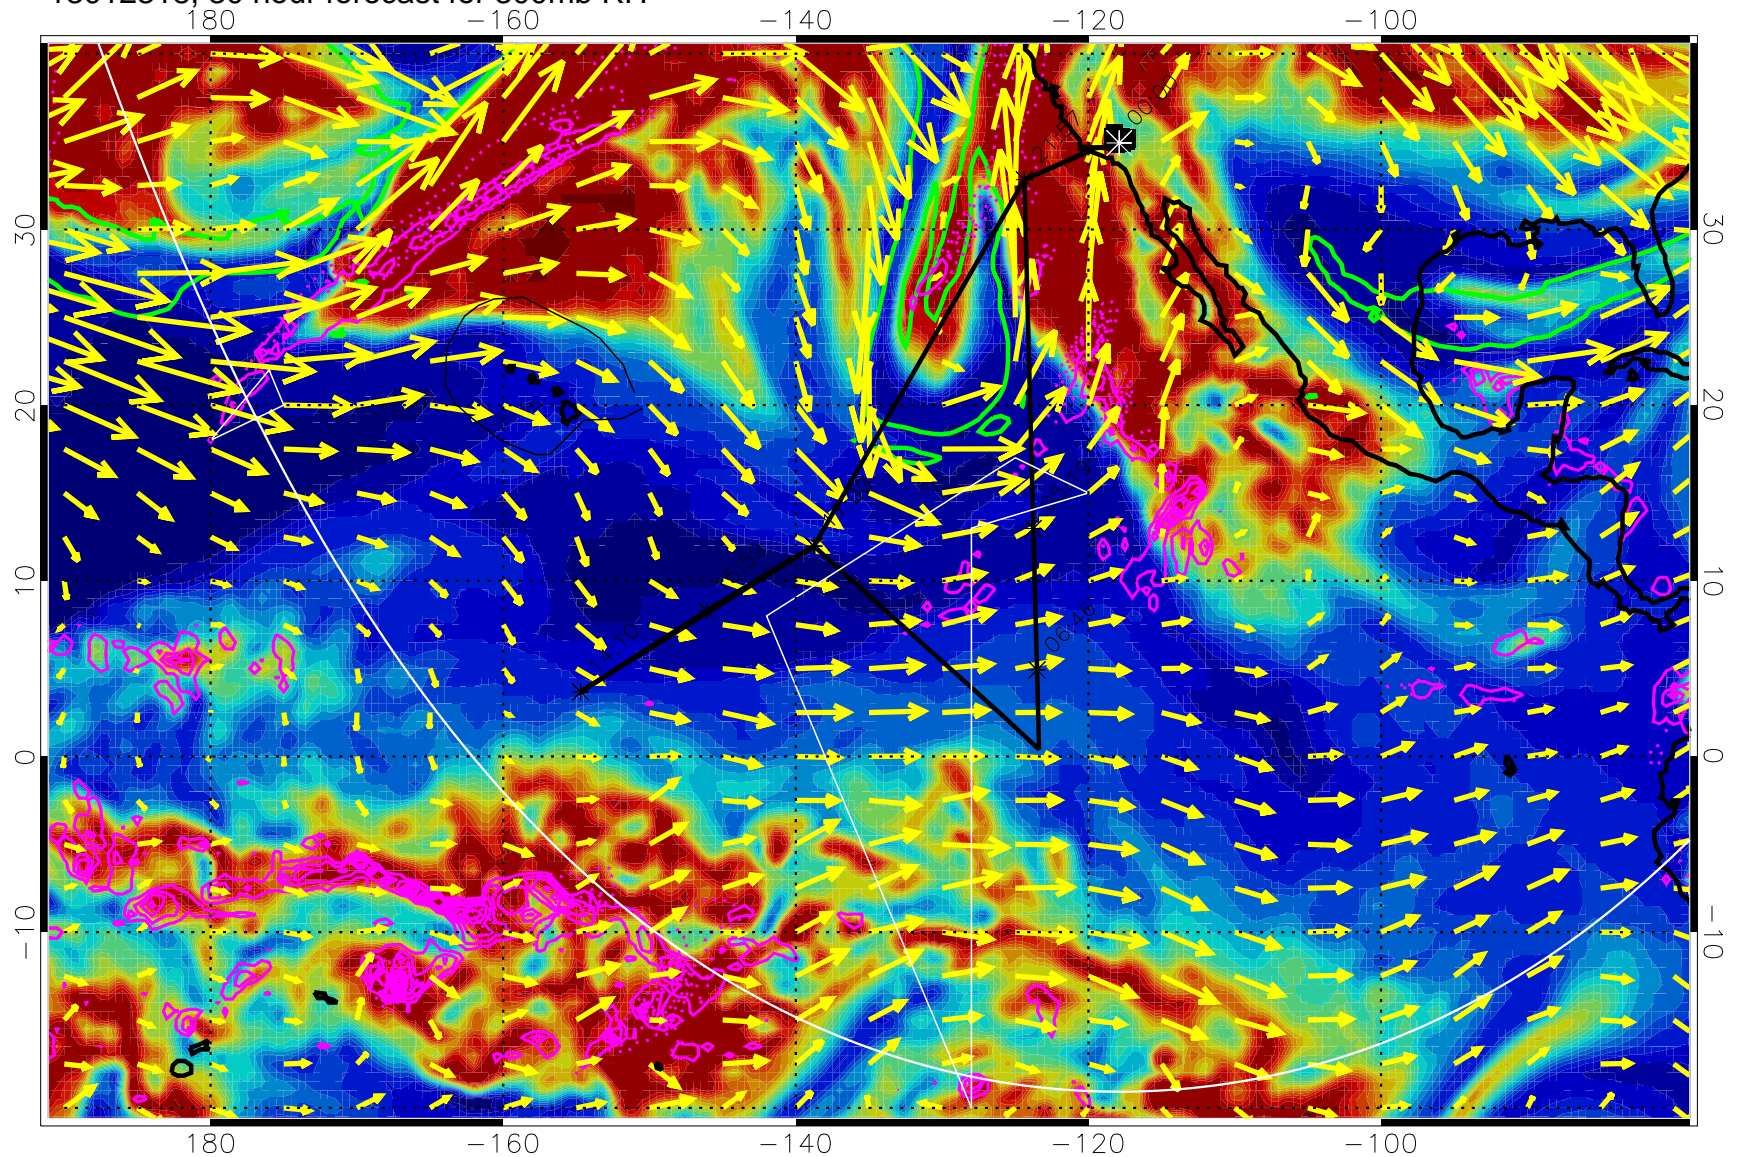

Precip (tot dot, conv sol) past 6 hrs 6 kg/m2 contours, min 4

EPV Tropopause (2 PVU) Position

→ 50 m/s

Range ring of 6000 km -- 19 hours GH round trip

13012306, 18 hour forecast for 300mb RH

Precip (tot dot, conv sol) past 6 hrs 6 kg/m2 contours, min 4

EPV Tropopause (2 PVU) Position

→ 50 m/s

Range ring of 6000 km -- 19 hours GH round trip

13012312, 24 hour forecast for 300mb RH

Precip (tot dot, conv sol) past 6 hrs 6 kg/m2 contours, min 4

EPV Tropopause (2 PVU) Position

→ 50 m/s

Range ring of 6000 km -- 19 hours GH round trip

13012318, 30 hour forecast for 300mb RH

Precip (tot dot, conv sol) past 6 hrs 6 kg/m2 contours, min 4

EPV Tropopause (2 PVU) Position

→ 50 m/s

Range ring of 6000 km -- 19 hours GH round trip

13012400, 36 hour forecast for 300mb RH

180 -160 -140 -120 -100

Precip (tot dot, conv sol) past 6 hrs 6 kg/m2 contours, min 4

EPV Tropopause (2 PVU) Position

→ 50 m/s

Range ring of 6000 km -- 19 hours GH round trip