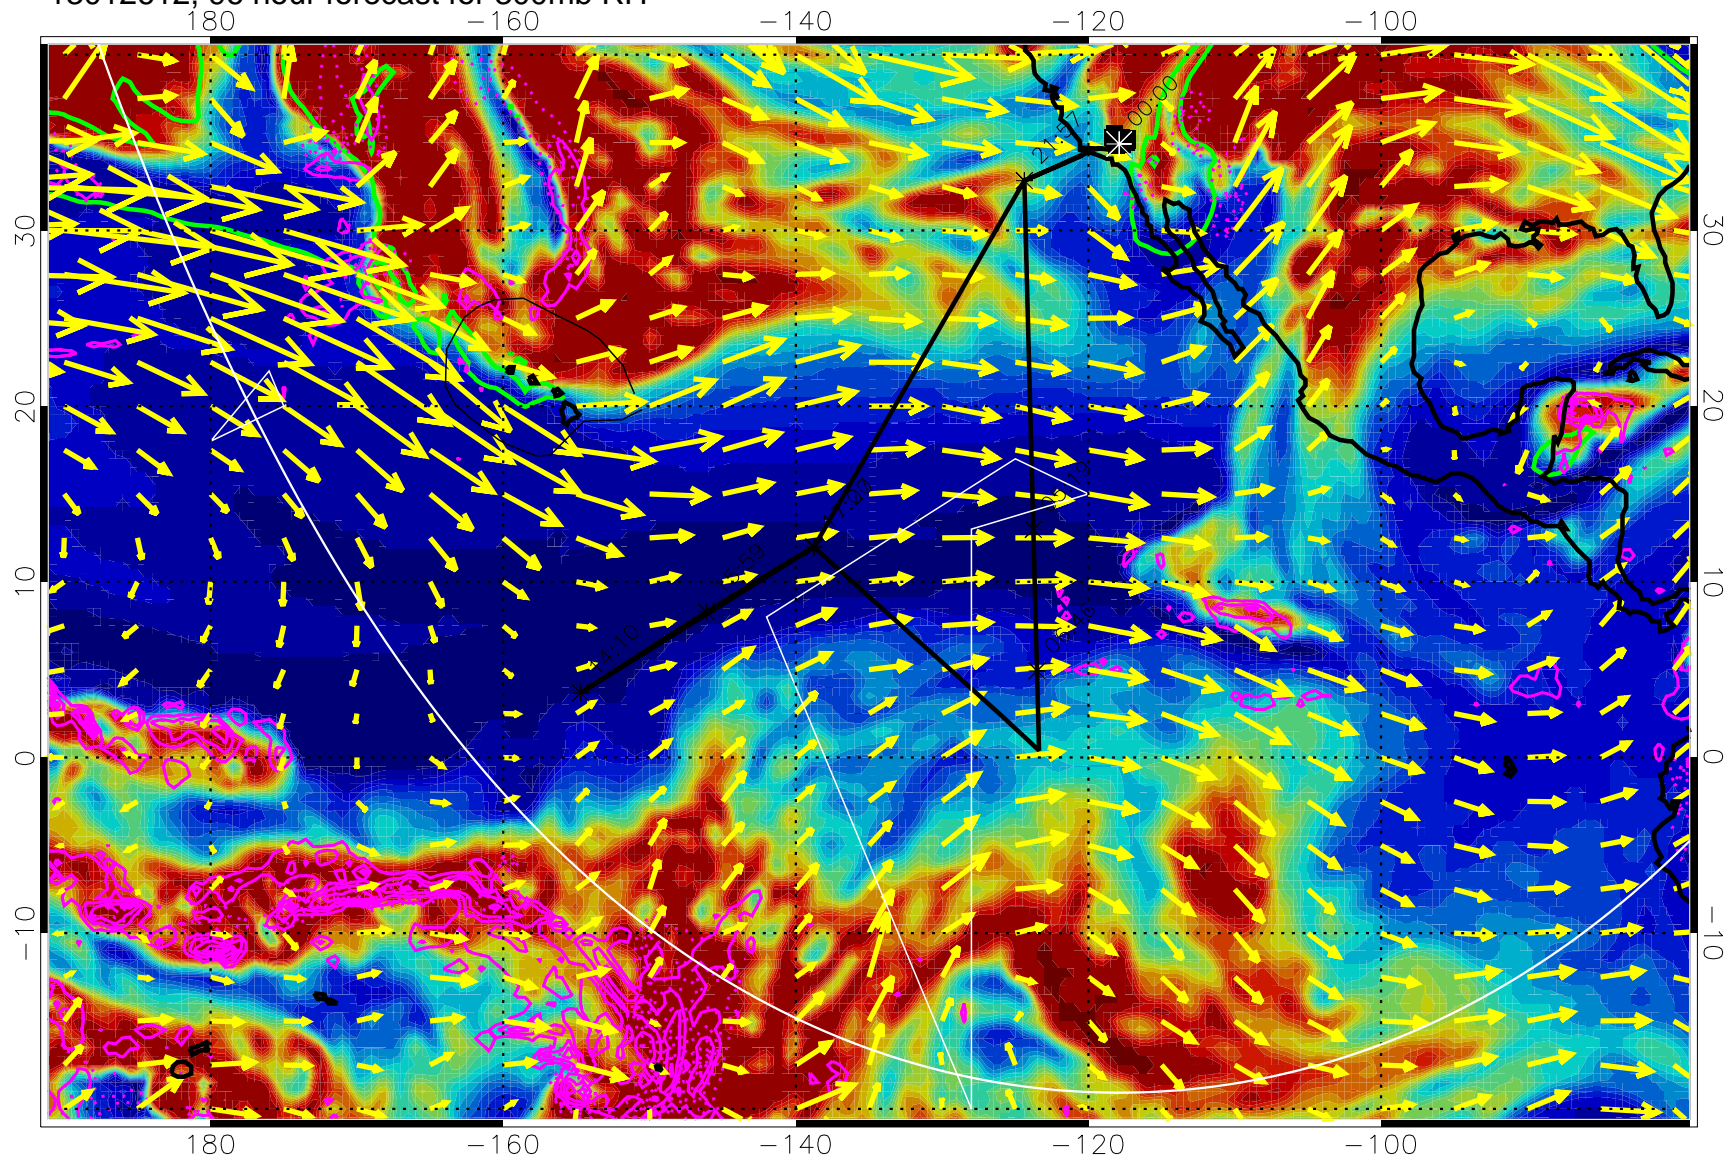

Precip (tot dot, conv sol) past 6 hrs 6 kg/m2 contours, min 4

EPV Tropopause (2 PVU) Position

→ 50 m/s

Range ring of 6000 km -- 19 hours GH round trip

13012600, 84 hour forecast for 300mb RH

Precip (tot dot, conv sol) past 6 hrs 6 kg/m2 contours, min 4

EPV Tropopause (2 PVU) Position

→ 50 m/s

Range ring of 6000 km -- 19 hours GH round trip

13012606, 90 hour forecast for 300mb RH

Precip (tot dot, conv sol) past 6 hrs 6 kg/m2 contours, min 4

EPV Tropopause (2 PVU) Position

→ 50 m/s

Range ring of 6000 km -- 19 hours GH round trip

13012612, 96 hour forecast for 300mb RH

Precip (tot dot, conv sol) past 6 hrs 6 kg/m2 contours, min 4

EPV Tropopause (2 PVU) Position

→ 50 m/s

Range ring of 6000 km -- 19 hours GH round trip

13012618, 102 hour forecast for 300mb RH

Precip (tot dot, conv sol) past 6 hrs 6 kg/m2 contours, min 4

EPV Tropopause (2 PVU) Position

→ 50 m/s

Range ring of 6000 km -- 19 hours GH round trip

13012700, 108 hour forecast for 300mb RH