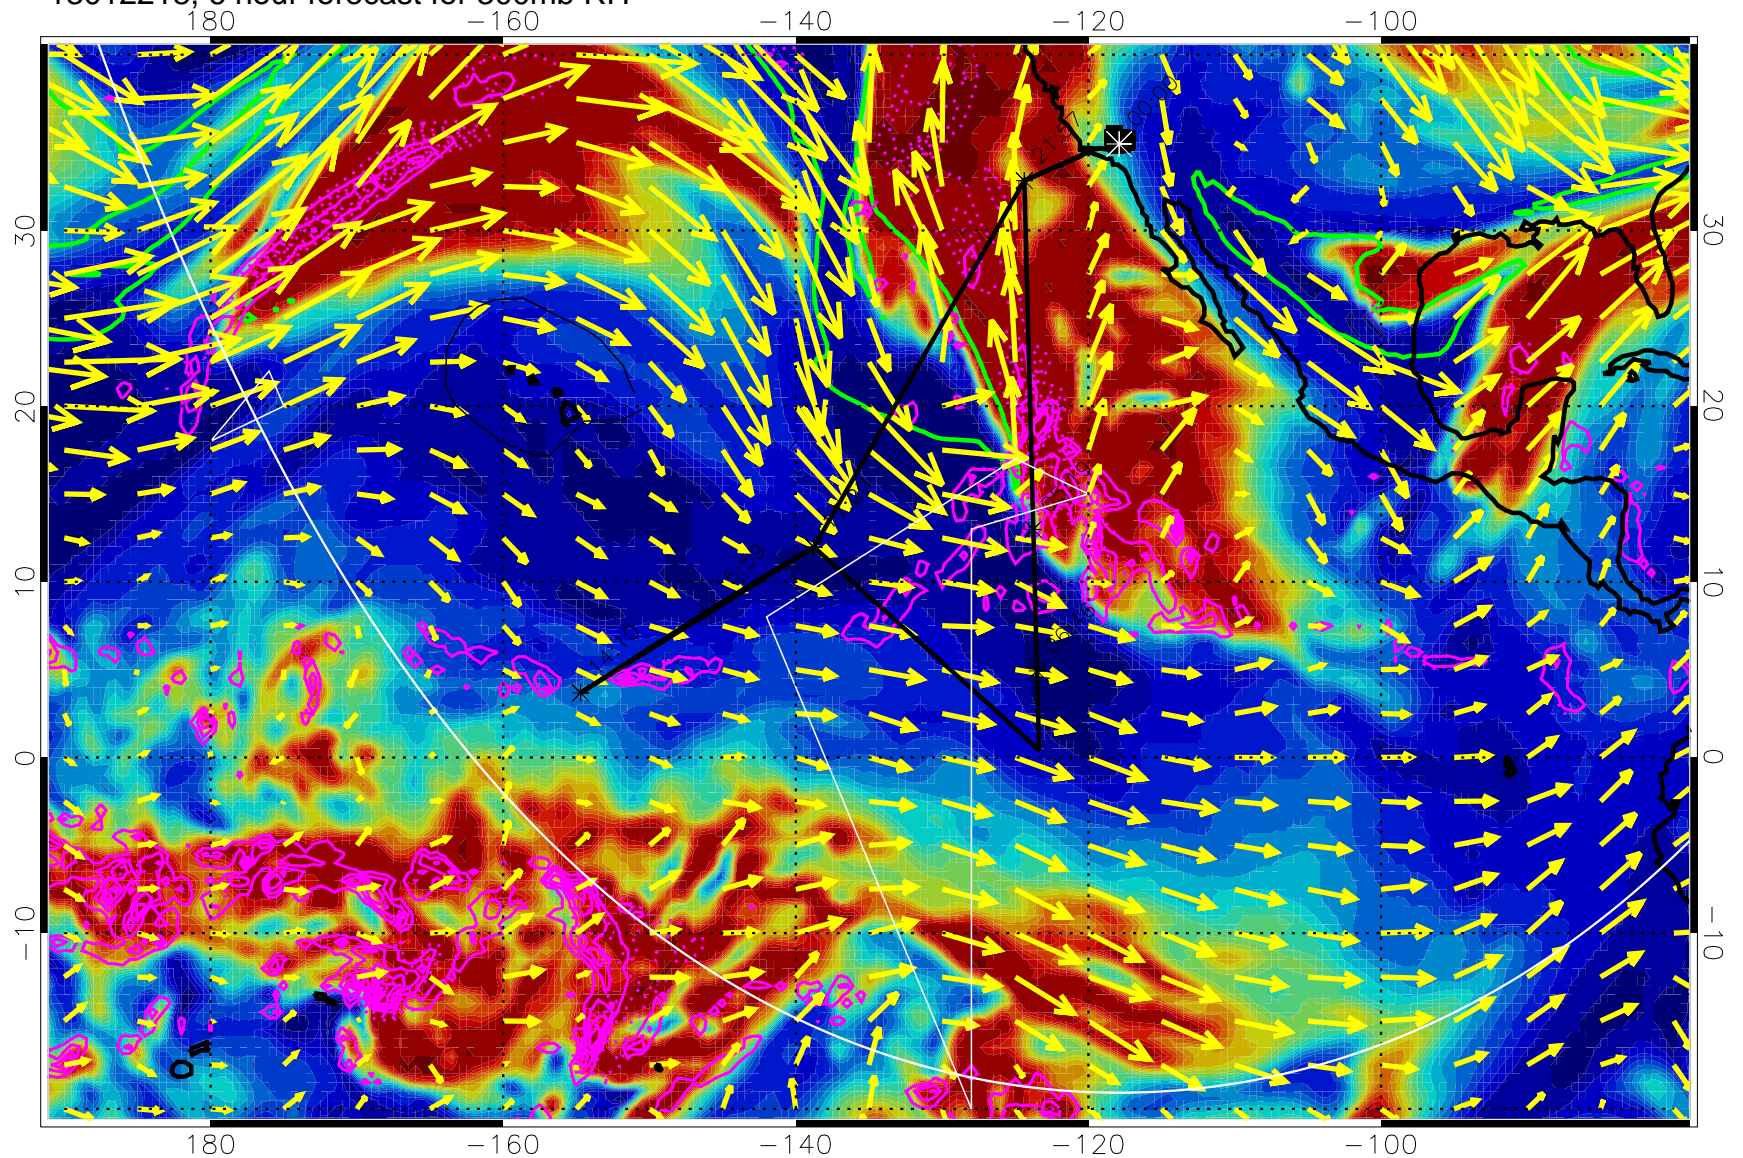

13012218, 6 hour forecast for 300mb RH

Precip (tot dot, conv sol) past 6 hrs 6 kg/m2 contours, min 4

EPV Tropopause (2 PVU) Position

→ 50 m/s

Range ring of 6000 km -- 19 hours GH round trip

13012300, 12 hour forecast for 300mb RH

Precip (tot dot, conv sol) past 6 hrs 6 kg/m2 contours, min 4

EPV Tropopause (2 PVU) Position

→ 50 m/s

Range ring of 6000 km -- 19 hours GH round trip

13012306, 18 hour forecast for 300mb RH

Precip (tot dot, conv sol) past 6 hrs 6 kg/m2 contours, min 4

EPV Tropopause (2 PVU) Position

→ 50 m/s

Range ring of 6000 km -- 19 hours GH round trip

13012312, 24 hour forecast for 300mb RH

Precip (tot dot, conv sol) past 6 hrs 6 kg/m2 contours, min 4

EPV Tropopause (2 PVU) Position

→ 50 m/s

Range ring of 6000 km -- 19 hours GH round trip

13012318, 30 hour forecast for 300mb RH

Precip (tot dot, conv sol) past 6 hrs 6 kg/m2 contours, min 4

EPV Tropopause (2 PVU) Position

→ 50 m/s

Range ring of 6000 km -- 19 hours GH round trip