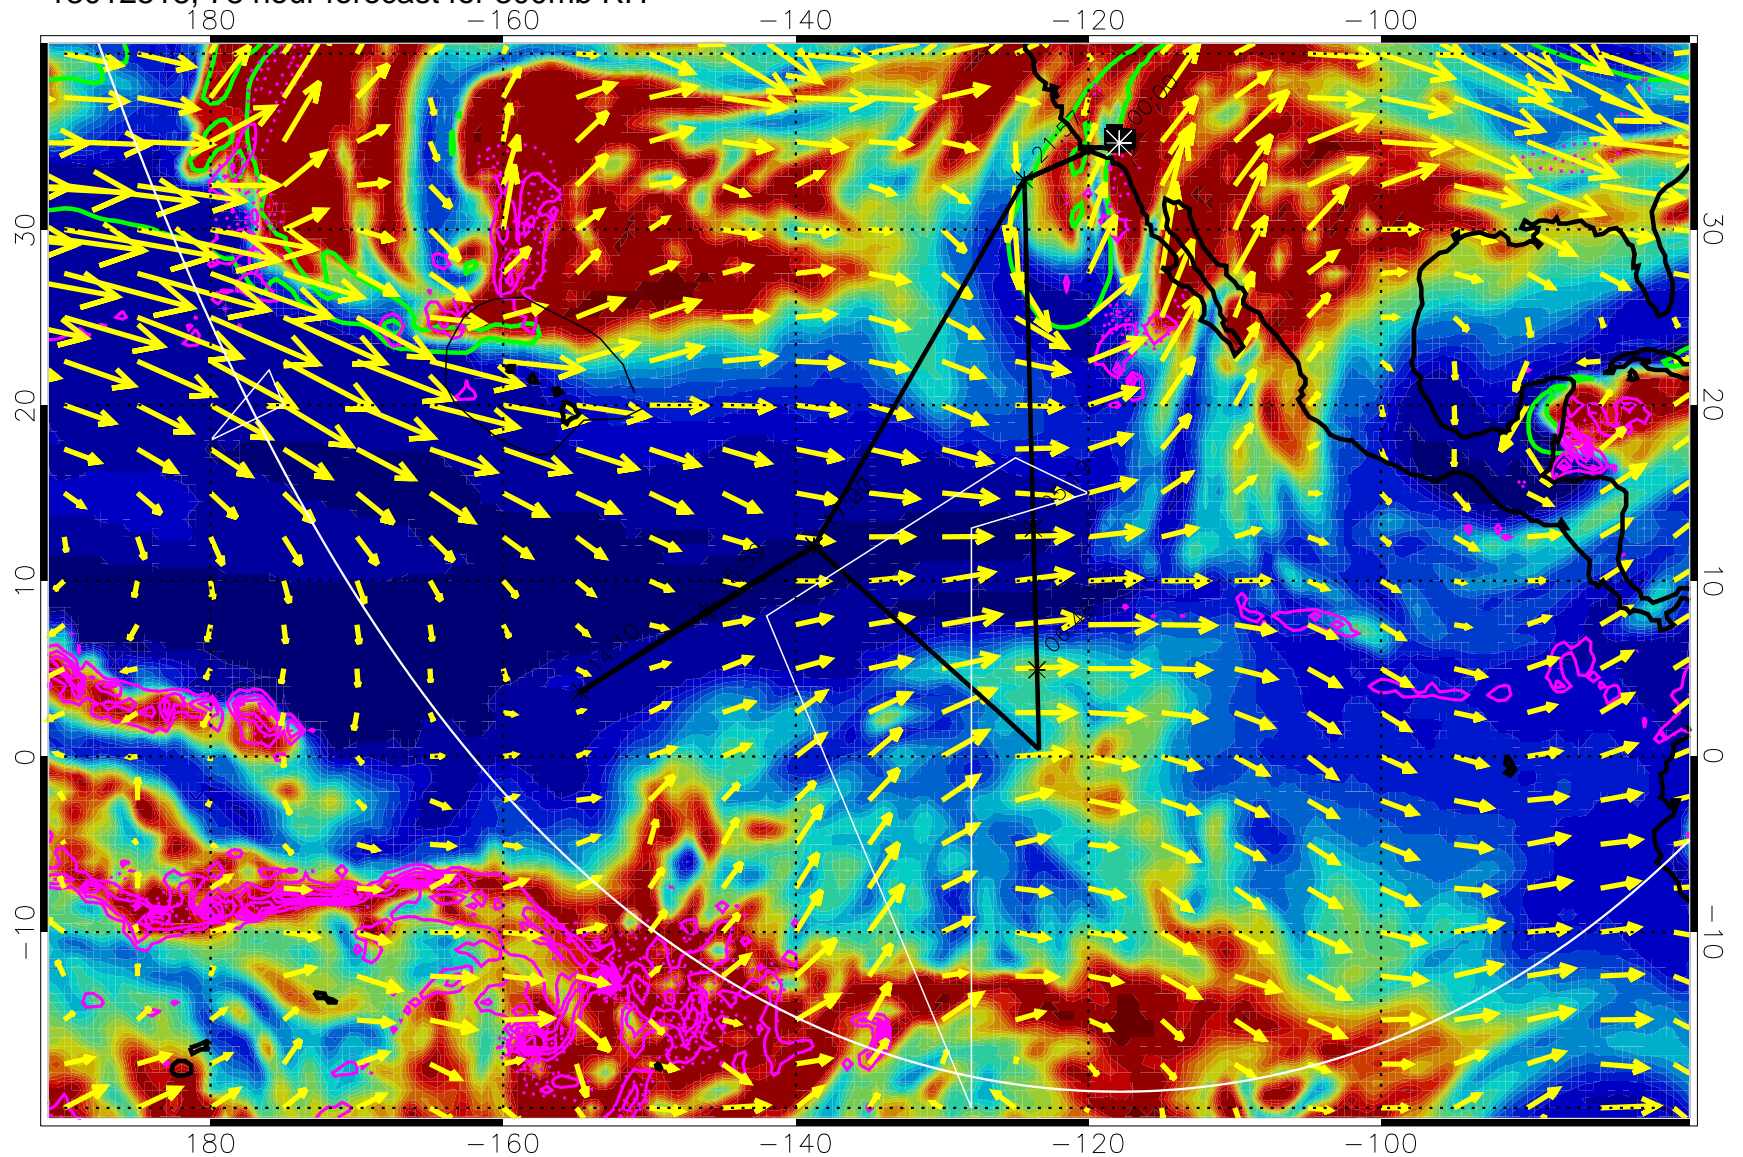

→ 50 m/s

Range ring of 6000 km -- 19 hours GH round trip

13012506, 66 hour forecast for 300mb RH

Precip (tot dot, conv sol) past 6 hrs 6 kg/m2 contours, min 4

EPV Tropopause (2 PVU) Position

→ 50 m/s

Range ring of 6000 km -- 19 hours GH round trip

13012512, 72 hour forecast for 300mb RH

Precip (tot dot, conv sol) past 6 hrs 6 kg/m2 contours, min 4

EPV Tropopause (2 PVU) Position

→ 50 m/s

Range ring of 6000 km -- 19 hours GH round trip

13012518, 78 hour forecast for 300mb RH

Precip (tot dot, conv sol) past 6 hrs 6 kg/m2 contours, min 4

EPV Tropopause (2 PVU) Position

→ 50 m/s

Range ring of 6000 km -- 19 hours GH round trip

13012600, 84 hour forecast for 300mb RH

Precip (tot dot, conv sol) past 6 hrs 6 kg/m2 contours, min 4

EPV Tropopause (2 PVU) Position

→ 50 m/s

Range ring of 6000 km -- 19 hours GH round trip

13012606, 90 hour forecast for 300mb RH

Precip (tot dot, conv sol) past 6 hrs 6 kg/m2 contours, min 4

EPV Tropopause (2 PVU) Position