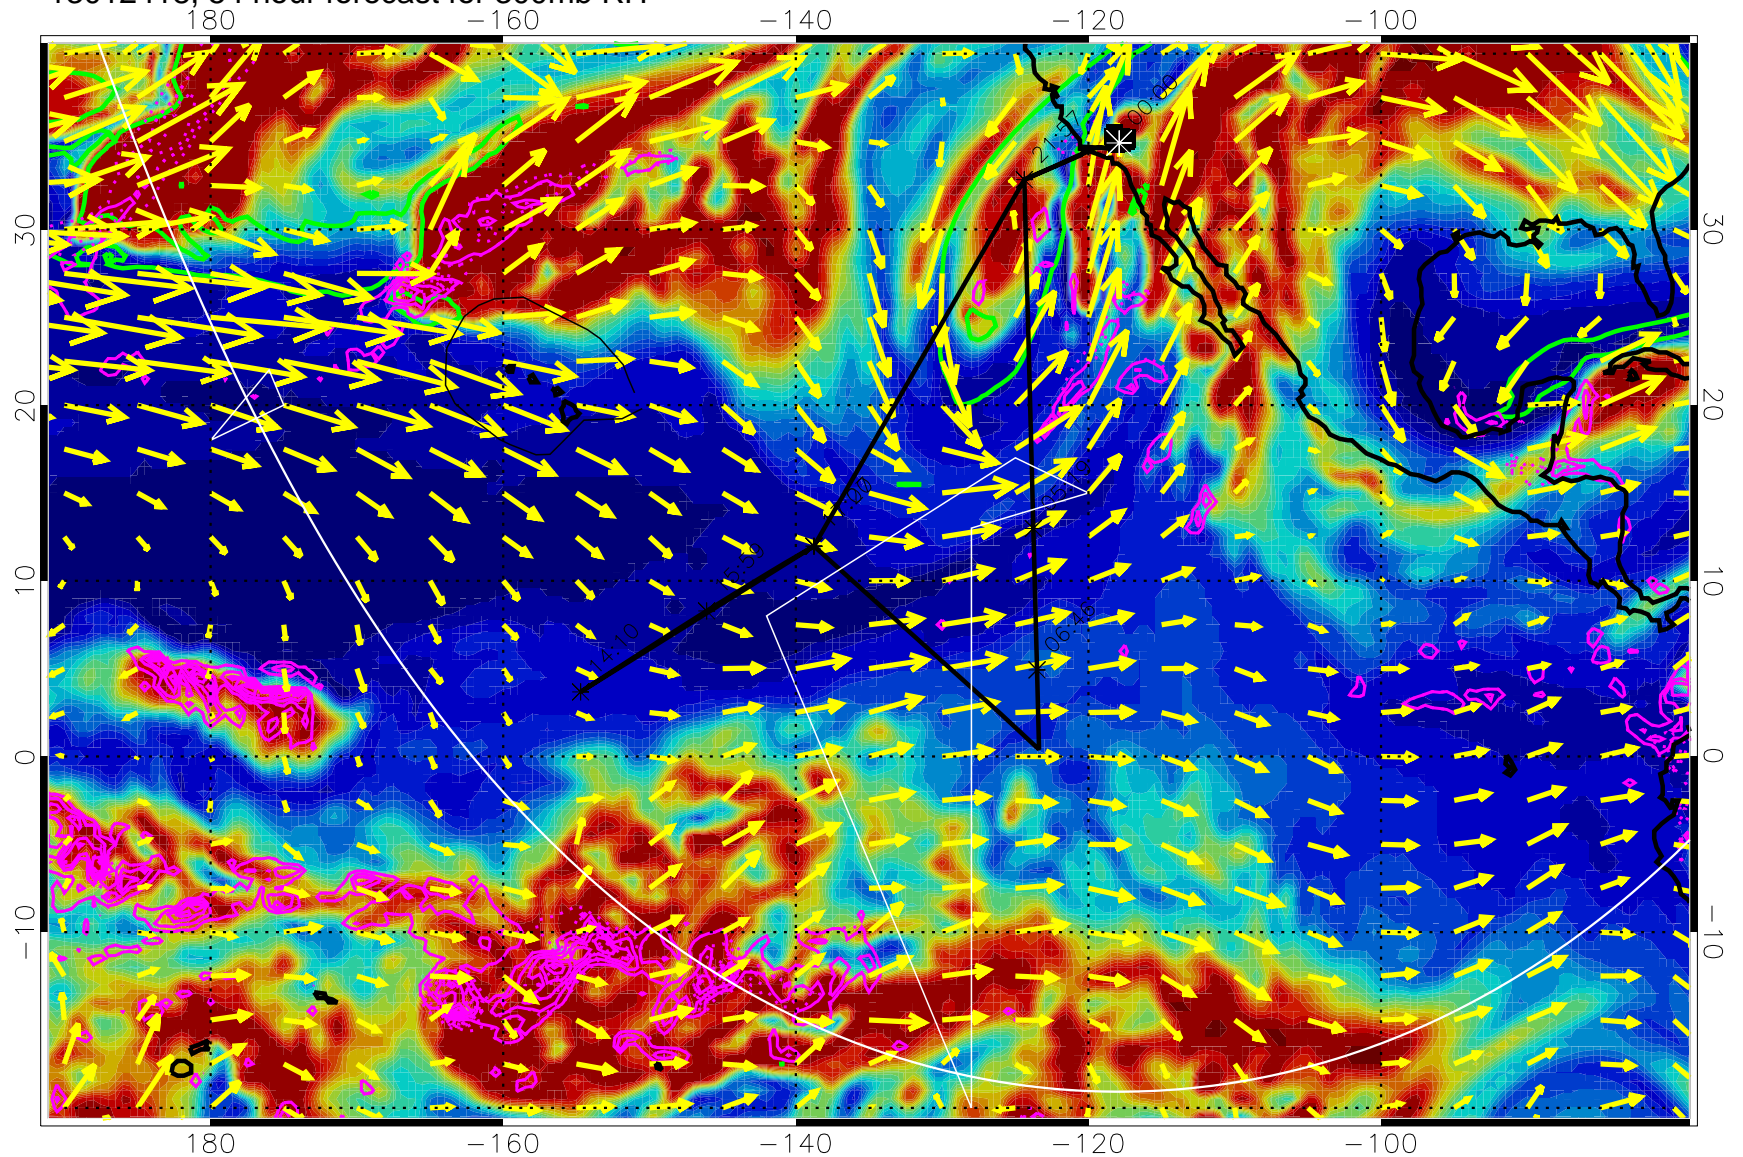

13012406, 42 hour forecast for 300mb RH

Precip (tot dot, conv sol) past 6 hrs 6 kg/m2 contours, min 4

EPV Tropopause (2 PVU) Position

→ 50 m/s

Range ring of 6000 km -- 19 hours GH round trip

13012412, 48 hour forecast for 300mb RH

Precip (tot dot, conv sol) past 6 hrs 6 kg/m2 contours, min 4

EPV Tropopause (2 PVU) Position

→ 50 m/s

Range ring of 6000 km -- 19 hours GH round trip

13012418, 54 hour forecast for 300mb RH

Precip (tot dot, conv sol) past 6 hrs 6 kg/m2 contours, min 4

EPV Tropopause (2 PVU) Position

→ 50 m/s

Range ring of 6000 km -- 19 hours GH round trip

13012500, 60 hour forecast for 300mb RH

Precip (tot dot, conv sol) past 6 hrs 6 kg/m2 contours, min 4

EPV Tropopause (2 PVU) Position

→ 50 m/s

Range ring of 6000 km -- 19 hours GH round trip

13012506, 66 hour forecast for 300mb RH

Precip (tot dot, conv sol) past 6 hrs 6 kg/m2 contours, min 4

EPV Tropopause (2 PVU) Position

→ 50 m/s

Range ring of 6000 km -- 19 hours GH round trip