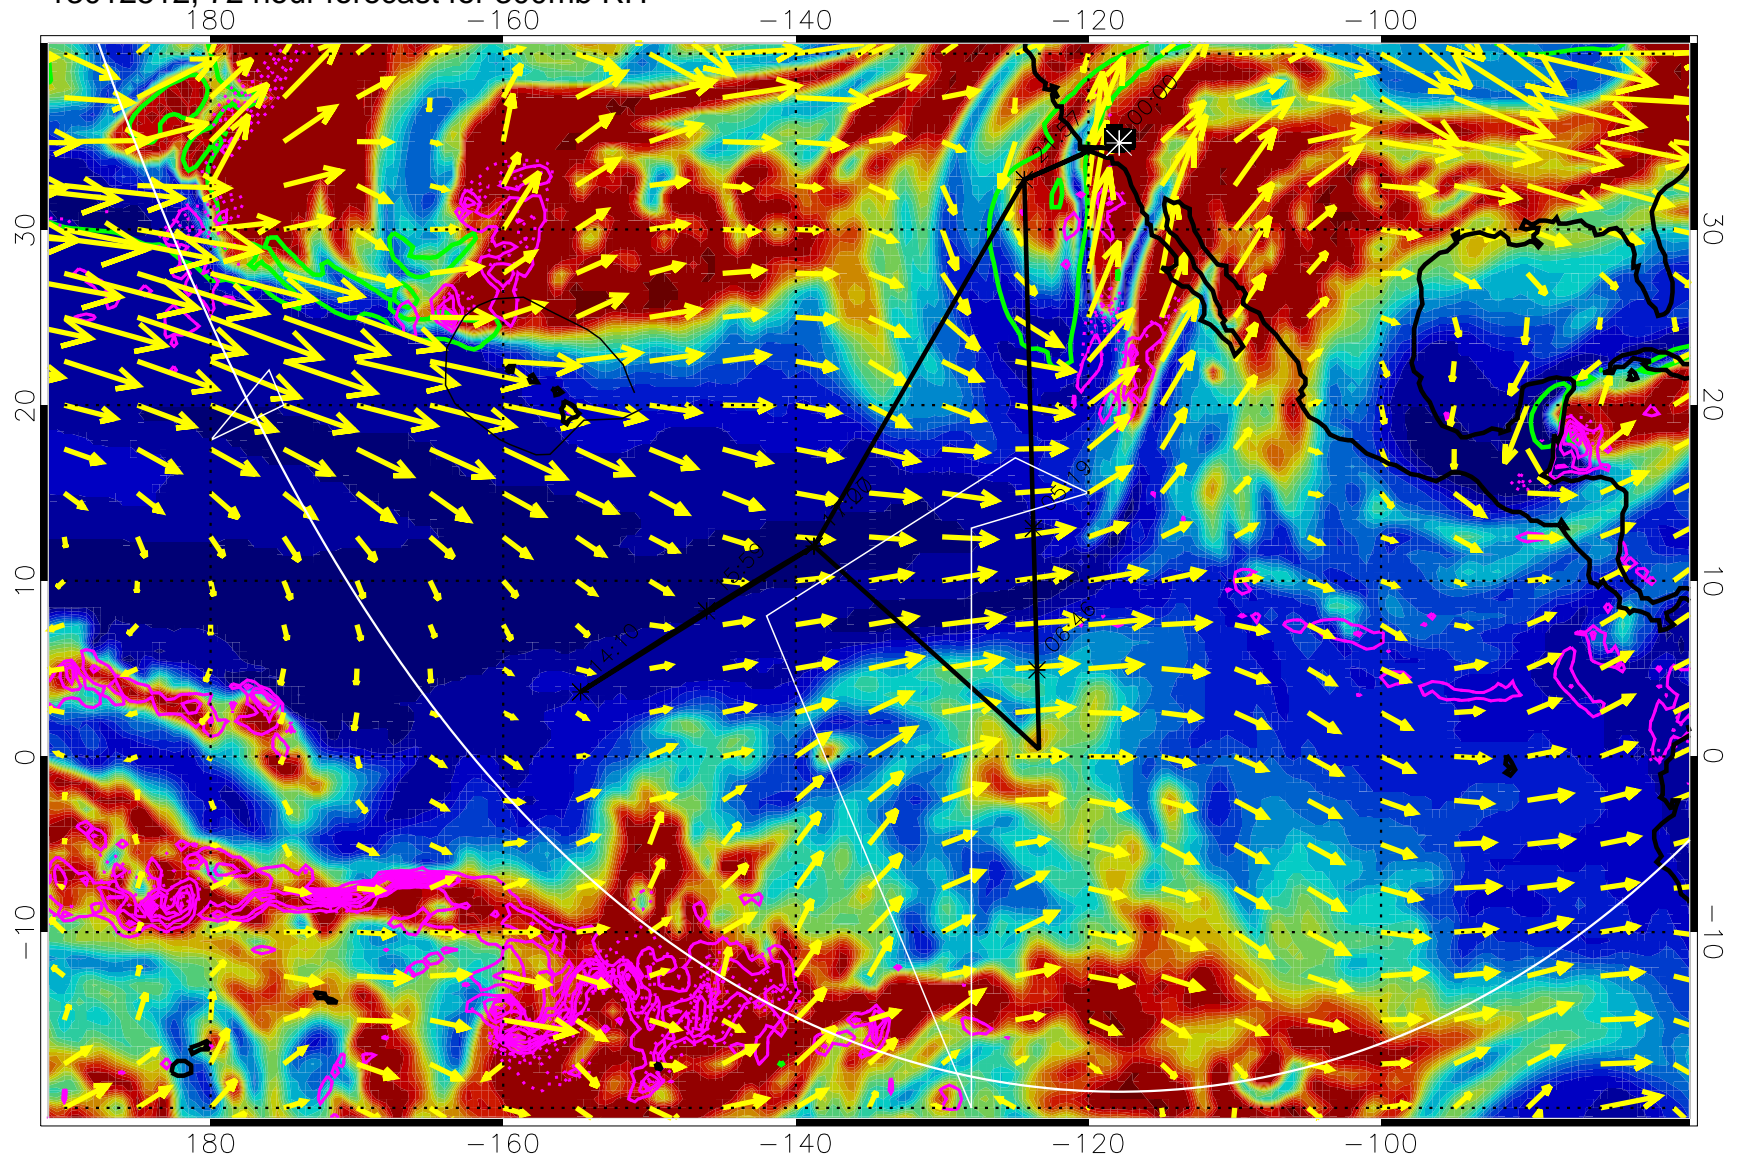

EPV Tropopause (2 PVU) Position

→ 50 m/s

Range ring of 6000 km -- 19 hours GH round trip

13012500, 60 hour forecast for 300mb RH

Precip (tot dot, conv sol) past 6 hrs 6 kg/m2 contours, min 4

EPV Tropopause (2 PVU) Position

→ 50 m/s

Range ring of 6000 km -- 19 hours GH round trip

13012506, 66 hour forecast for 300mb RH

Precip (tot dot, conv sol) past 6 hrs 6 kg/m2 contours, min 4

EPV Tropopause (2 PVU) Position

→ 50 m/s

Range ring of 6000 km -- 19 hours GH round trip

13012512, 72 hour forecast for 300mb RH

Precip (tot dot, conv sol) past 6 hrs 6 kg/m2 contours, min 4

EPV Tropopause (2 PVU) Position

→ 50 m/s

Range ring of 6000 km -- 19 hours GH round trip

13012518, 78 hour forecast for 300mb RH

Precip (tot dot, conv sol) past 6 hrs 6 kg/m2 contours, min 4

EPV Tropopause (2 PVU) Position

→ 50 m/s

Range ring of 6000 km -- 19 hours GH round trip

13012600, 84 hour forecast for 300mb RH

Precip (tot dot, conv sol) past 6 hrs 6 kg/m2 contours, min 4