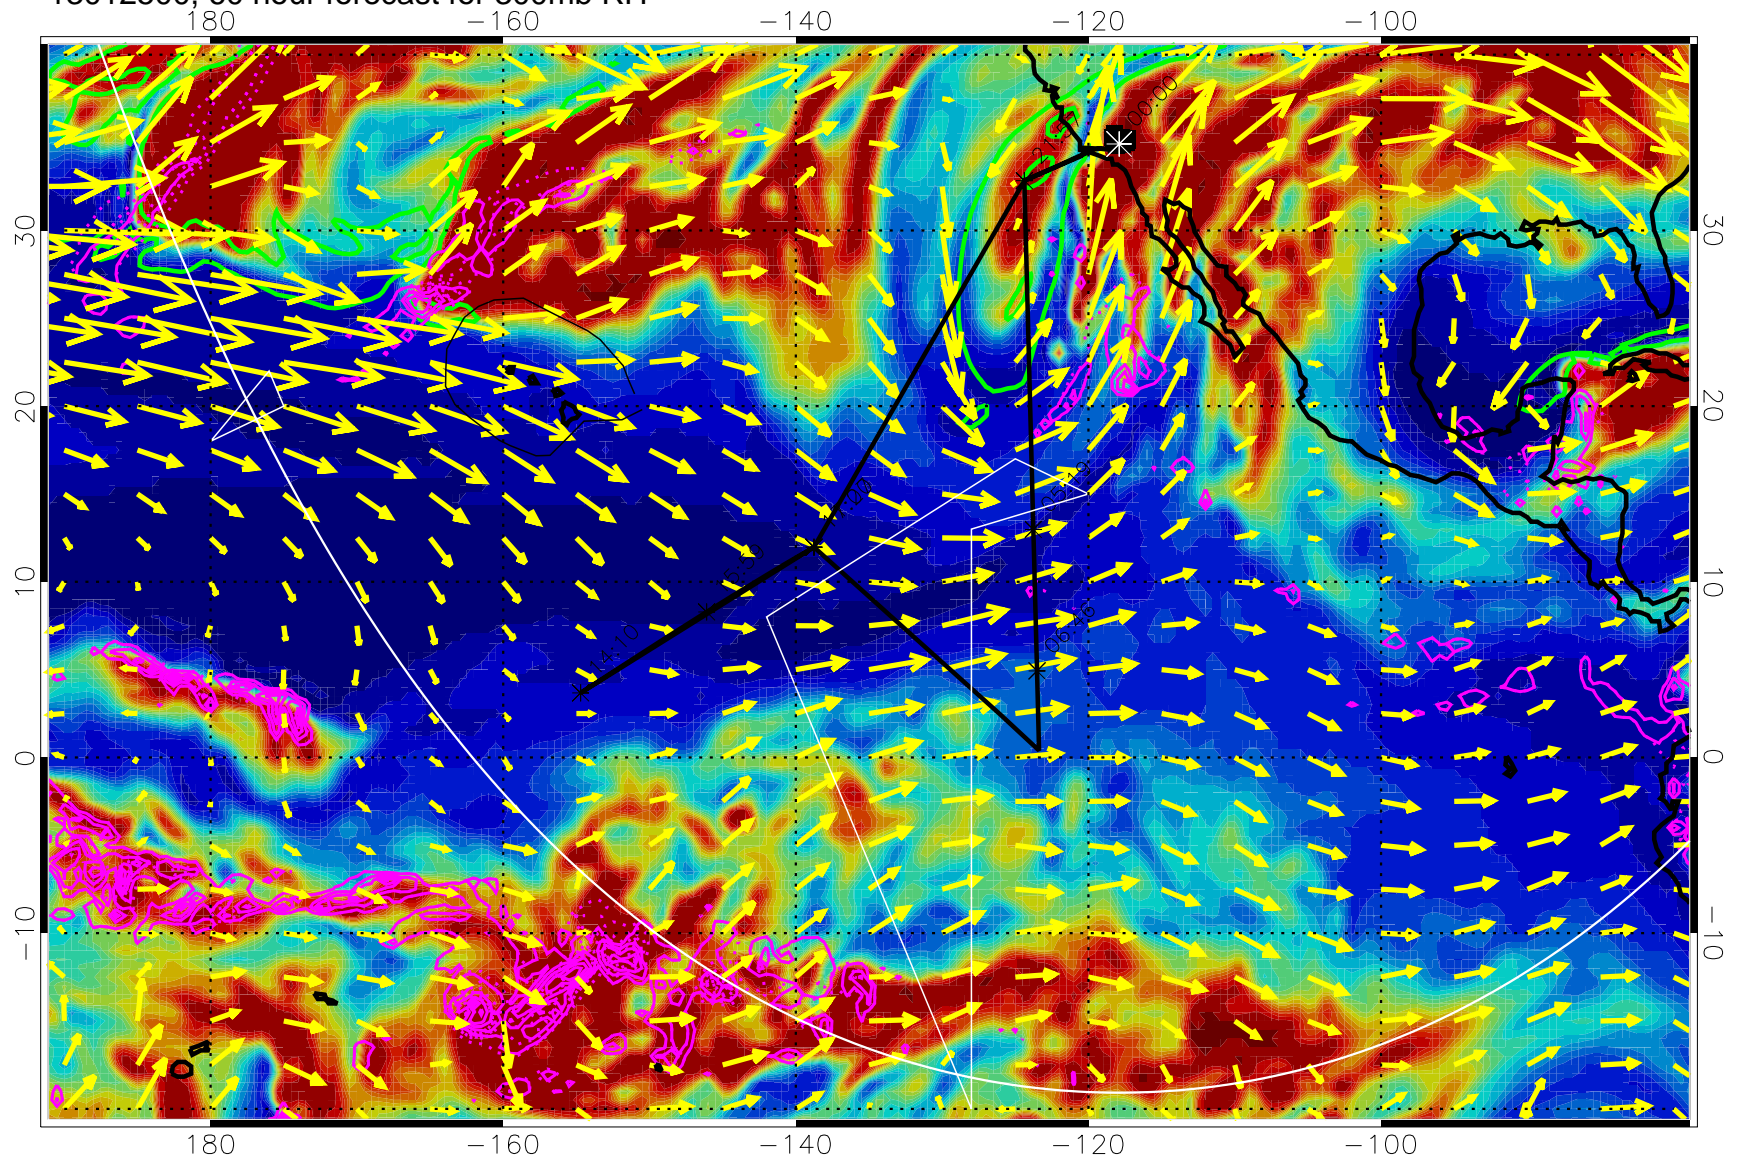

13012406, 42 hour forecast for 300mb RH

Precip (tot dot, conv sol) past 6 hrs 6 kg/m2 contours, min 4

EPV Tropopause (2 PVU) Position

→ 50 m/s

Range ring of 6000 km -- 19 hours GH round trip

13012412, 48 hour forecast for 300mb RH

Precip (tot dot, conv sol) past 6 hrs 6 kg/m2 contours, min 4

EPV Tropopause (2 PVU) Position

→ 50 m/s

Range ring of 6000 km -- 19 hours GH round trip

13012418, 54 hour forecast for 300mb RH

Precip (tot dot, conv sol) past 6 hrs 6 kg/m2 contours, min 4

EPV Tropopause (2 PVU) Position

→ 50 m/s

Range ring of 6000 km -- 19 hours GH round trip

13012500, 60 hour forecast for 300mb RH

Precip (tot dot, conv sol) past 6 hrs 6 kg/m2 contours, min 4

EPV Tropopause (2 PVU) Position

→ 50 m/s

Range ring of 6000 km -- 19 hours GH round trip

13012506, 66 hour forecast for 300mb RH

Precip (tot dot, conv sol) past 6 hrs 6 kg/m2 contours, min 4

EPV Tropopause (2 PVU) Position

→ 50 m/s

Range ring of 6000 km -- 19 hours GH round trip