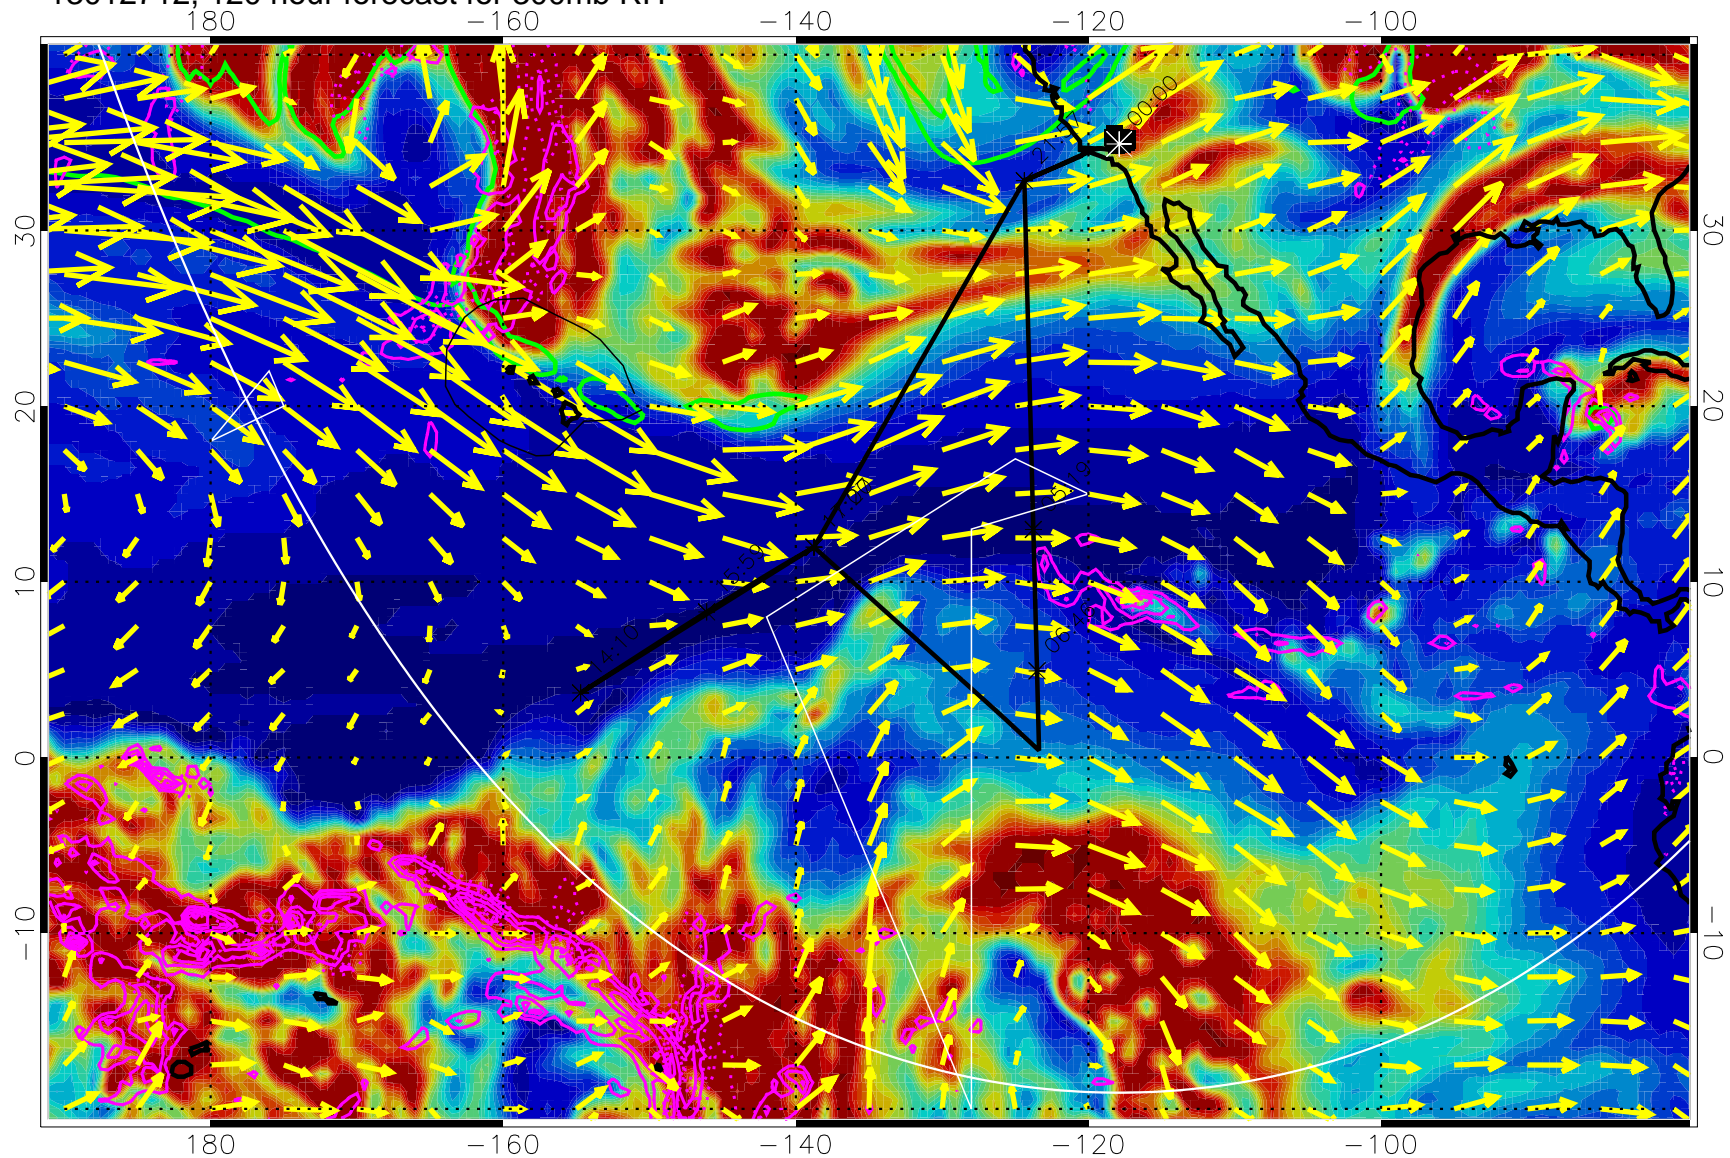

13012618, 102 hour forecast for 300mb RH

Precip (tot dot, conv sol) past 6 hrs 6 kg/m2 contours, min 4

EPV Tropopause (2 PVU) Position

→ 50 m/s

Range ring of 6000 km -- 19 hours GH round trip

13012700, 108 hour forecast for 300mb RH

Precip (tot dot, conv sol) past 6 hrs 6 kg/m2 contours, min 4

EPV Tropopause (2 PVU) Position

→ 50 m/s

Range ring of 6000 km -- 19 hours GH round trip

13012706, 114 hour forecast for 300mb RH

Precip (tot dot, conv sol) past 6 hrs 6 kg/m2 contours, min 4

EPV Tropopause (2 PVU) Position

→ 50 m/s

Range ring of 6000 km -- 19 hours GH round trip

13012712, 120 hour forecast for 300mb RH

Precip (tot dot, conv sol) past 6 hrs 6 kg/m2 contours, min 4

EPV Tropopause (2 PVU) Position