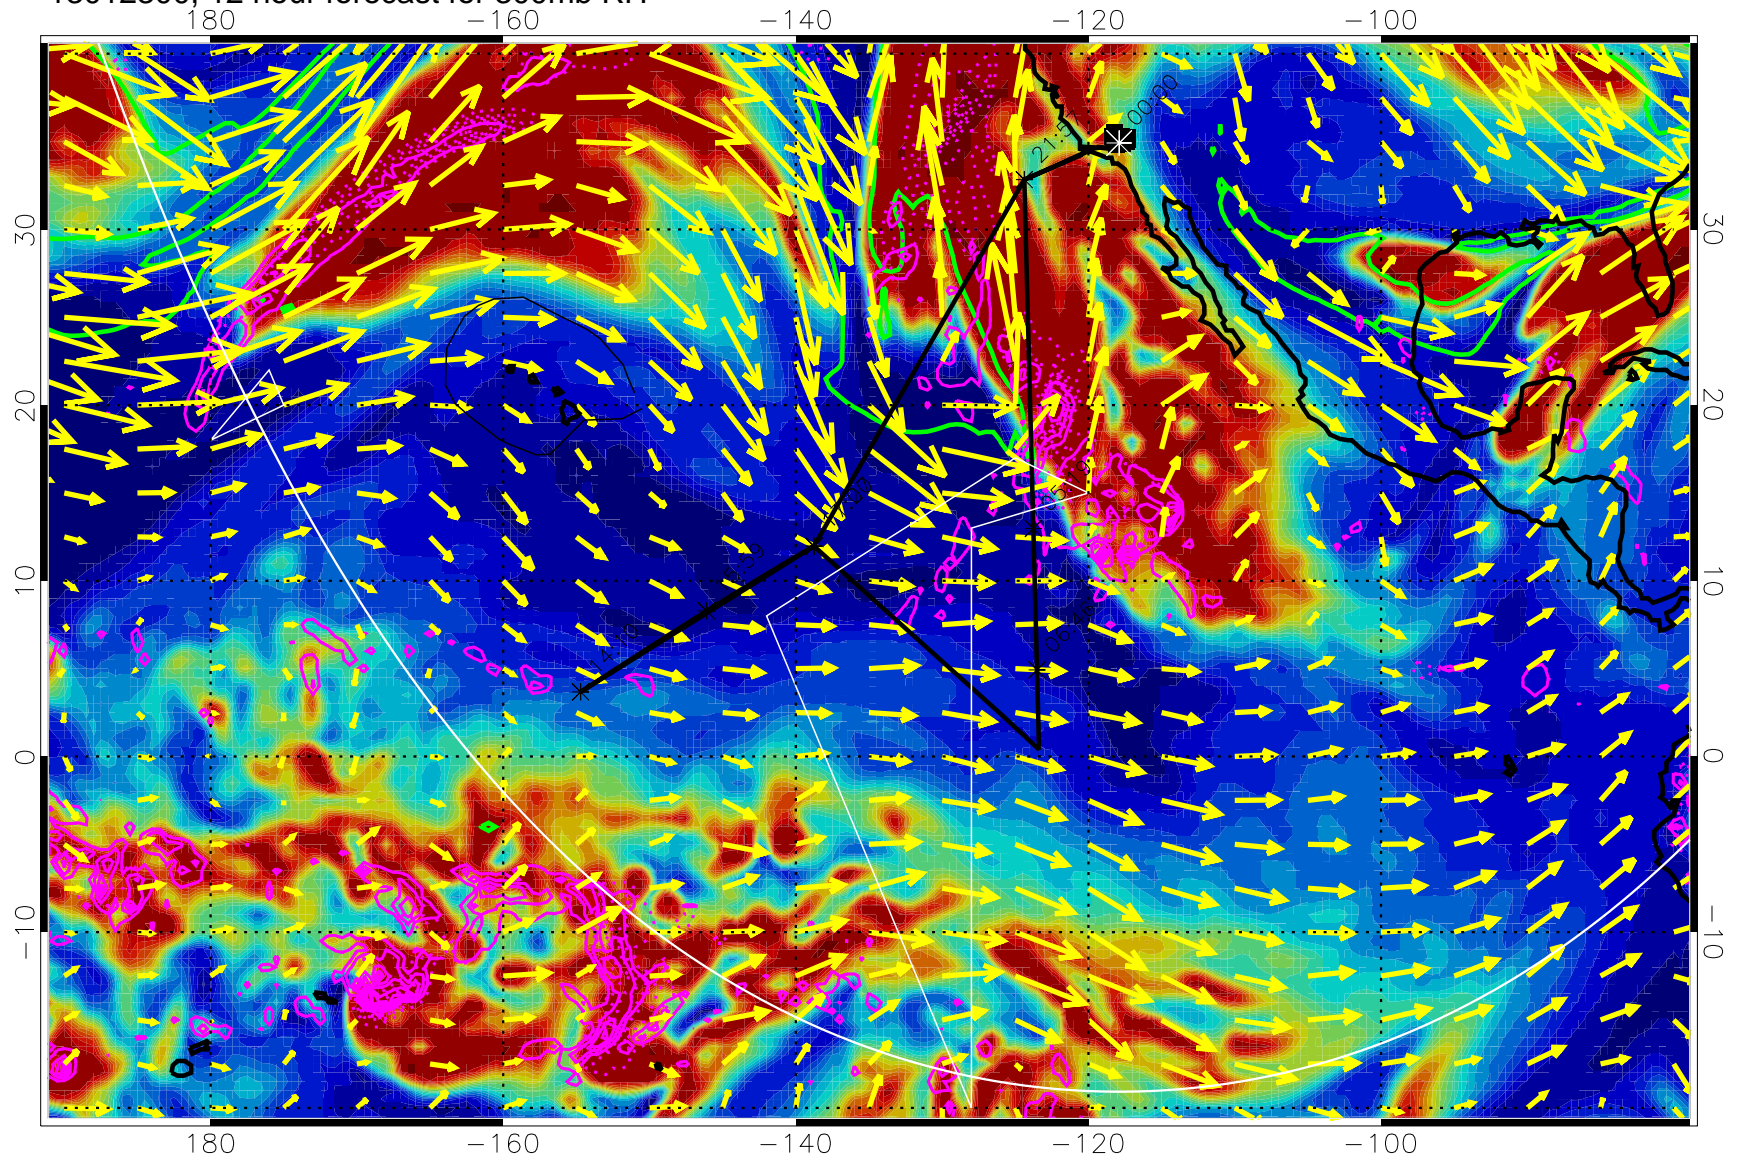

13012218, 6 hour forecast for 300mb RH

Precip (tot dot, conv sol) past 6 hrs 6 kg/m2 contours, min 4

EPV Tropopause (2 PVU) Position

→ 50 m/s

Range ring of 6000 km -- 19 hours GH round trip

13012300, 12 hour forecast for 300mb RH

Precip (tot dot, conv sol) past 6 hrs 6 kg/m2 contours, min 4

EPV Tropopause (2 PVU) Position

→ 50 m/s

Range ring of 6000 km -- 19 hours GH round trip

13012306, 18 hour forecast for 300mb RH

Precip (tot dot, conv sol) past 6 hrs 6 kg/m2 contours, min 4

EPV Tropopause (2 PVU) Position

→ 50 m/s

Range ring of 6000 km -- 19 hours GH round trip

13012312, 24 hour forecast for 300mb RH

Precip (tot dot, conv sol) past 6 hrs 6 kg/m2 contours, min 4

EPV Tropopause (2 PVU) Position

→ 50 m/s

Range ring of 6000 km -- 19 hours GH round trip

13012318, 30 hour forecast for 300mb RH

Precip (tot dot, conv sol) past 6 hrs 6 kg/m2 contours, min 4

EPV Tropopause (2 PVU) Position

→ 50 m/s

Range ring of 6000 km -- 19 hours GH round trip