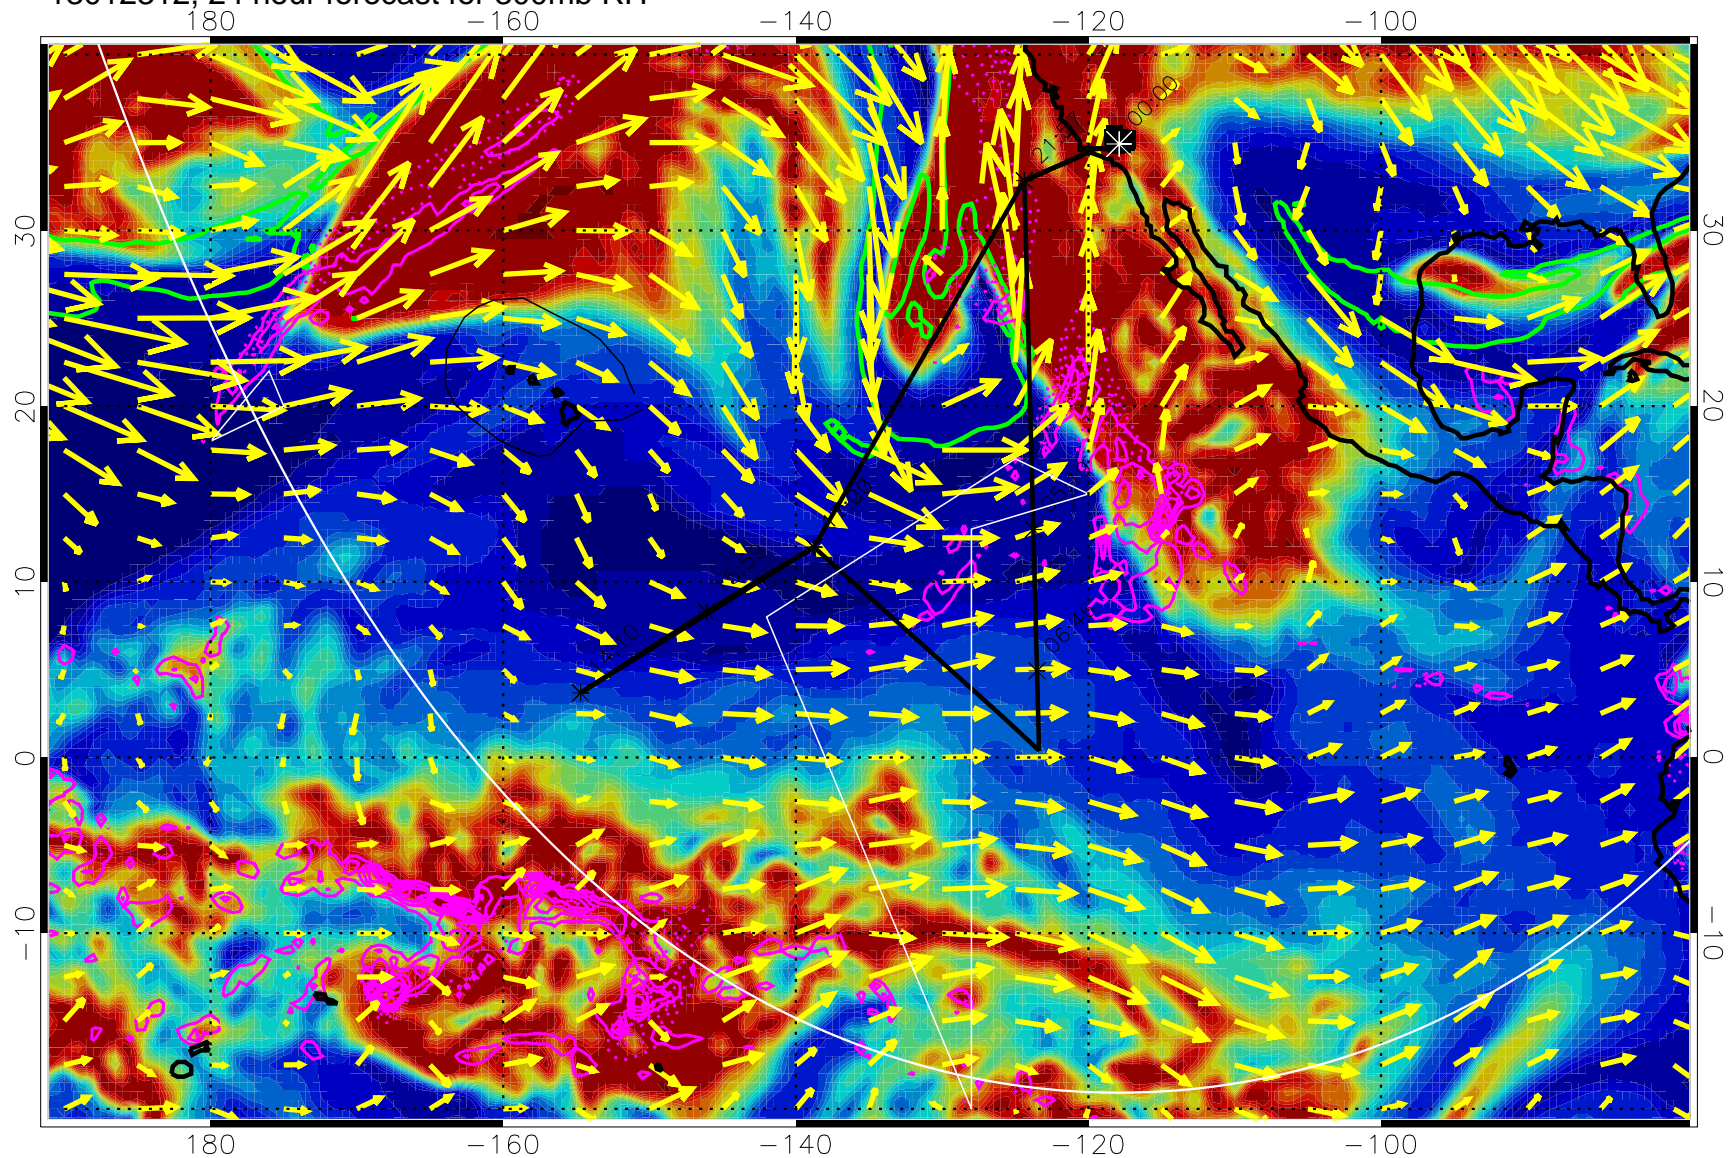

13012218, 6 hour forecast for 300mb RH

Precip (tot dot, conv sol) past 6 hrs 6 kg/m2 contours, min 4

EPV Tropopause (2 PVU) Position

→ 50 m/s

Range ring of 6000 km -- 19 hours GH round trip

13012300, 12 hour forecast for 300mb RH

Precip (tot dot, conv sol) past 6 hrs 6 kg/m2 contours, min 4

EPV Tropopause (2 PVU) Position

→ 50 m/s

Range ring of 6000 km -- 19 hours GH round trip

13012306, 18 hour forecast for 300mb RH

Precip (tot dot, conv sol) past 6 hrs 6 kg/m2 contours, min 4

EPV Tropopause (2 PVU) Position

→ 50 m/s

Range ring of 6000 km -- 19 hours GH round trip

13012312, 24 hour forecast for 300mb RH

Precip (tot dot, conv sol) past 6 hrs 6 kg/m2 contours, min 4

EPV Tropopause (2 PVU) Position

→ 50 m/s

Range ring of 6000 km -- 19 hours GH round trip

13012318, 30 hour forecast for 300mb RH

Precip (tot dot, conv sol) past 6 hrs 6 kg/m2 contours, min 4

EPV Tropopause (2 PVU) Position

→ 50 m/s

Range ring of 6000 km -- 19 hours GH round trip