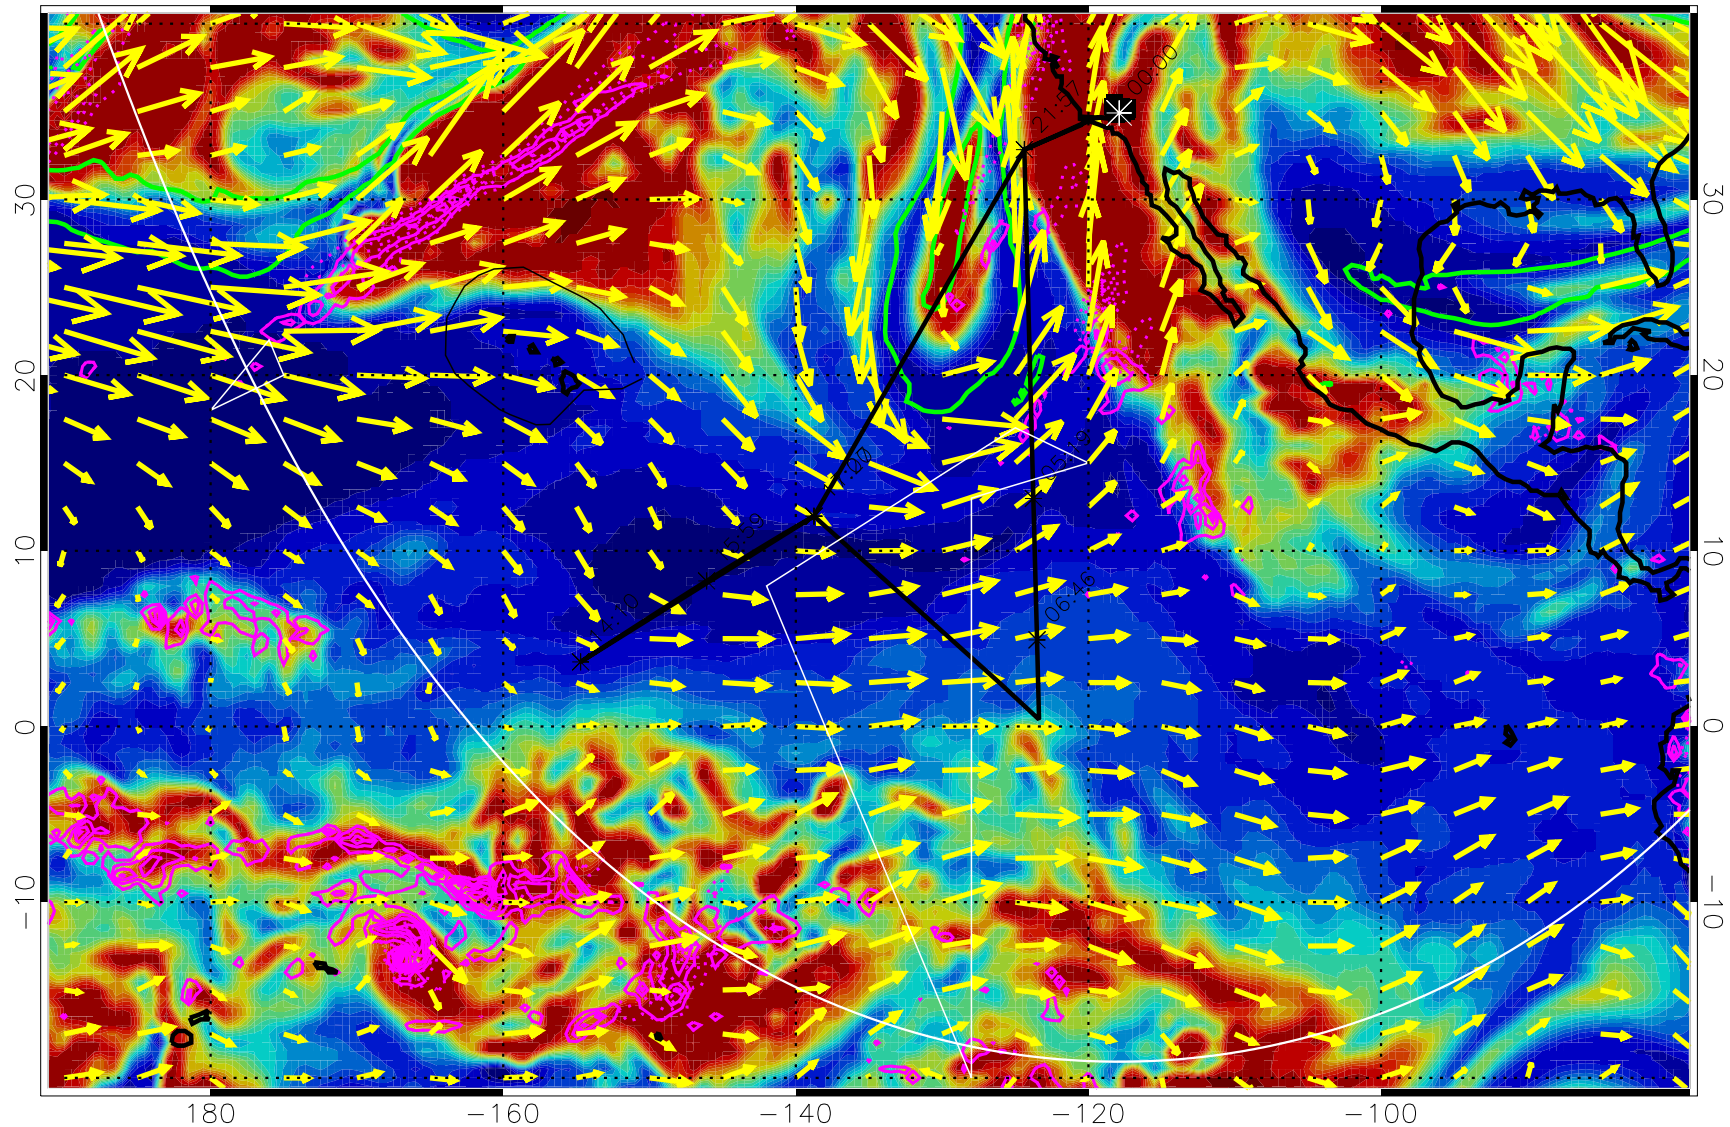

EPV Tropopause (2 PVU) Position

→ 50 m/s

Range ring of 6000 km -- 19 hours GH round trip

13012312, 24 hour forecast for 300mb RH

Precip (tot dot, conv sol) past 6 hrs 6 kg/m2 contours, min 4

EPV Tropopause (2 PVU) Position

→ 50 m/s

Range ring of 6000 km -- 19 hours GH round trip

13012318, 30 hour forecast for 300mb RH

Precip (tot dot, conv sol) past 6 hrs 6 kg/m2 contours, min 4

EPV Tropopause (2 PVU) Position

→ 50 m/s

Range ring of 6000 km -- 19 hours GH round trip

13012400, 36 hour forecast for 300mb RH

180 -160 -140 -120 -100

Precip (tot dot, conv sol) past 6 hrs 6 kg/m2 contours, min 4

EPV Tropopause (2 PVU) Position

→ 50 m/s

Range ring of 6000 km -- 19 hours GH round trip

13012406, 42 hour forecast for 300mb RH

Precip (tot dot, conv sol) past 6 hrs 6 kg/m2 contours, min 4

EPV Tropopause (2 PVU) Position

→ 50 m/s

Range ring of 6000 km -- 19 hours GH round trip

13012412, 48 hour forecast for 300mb RH