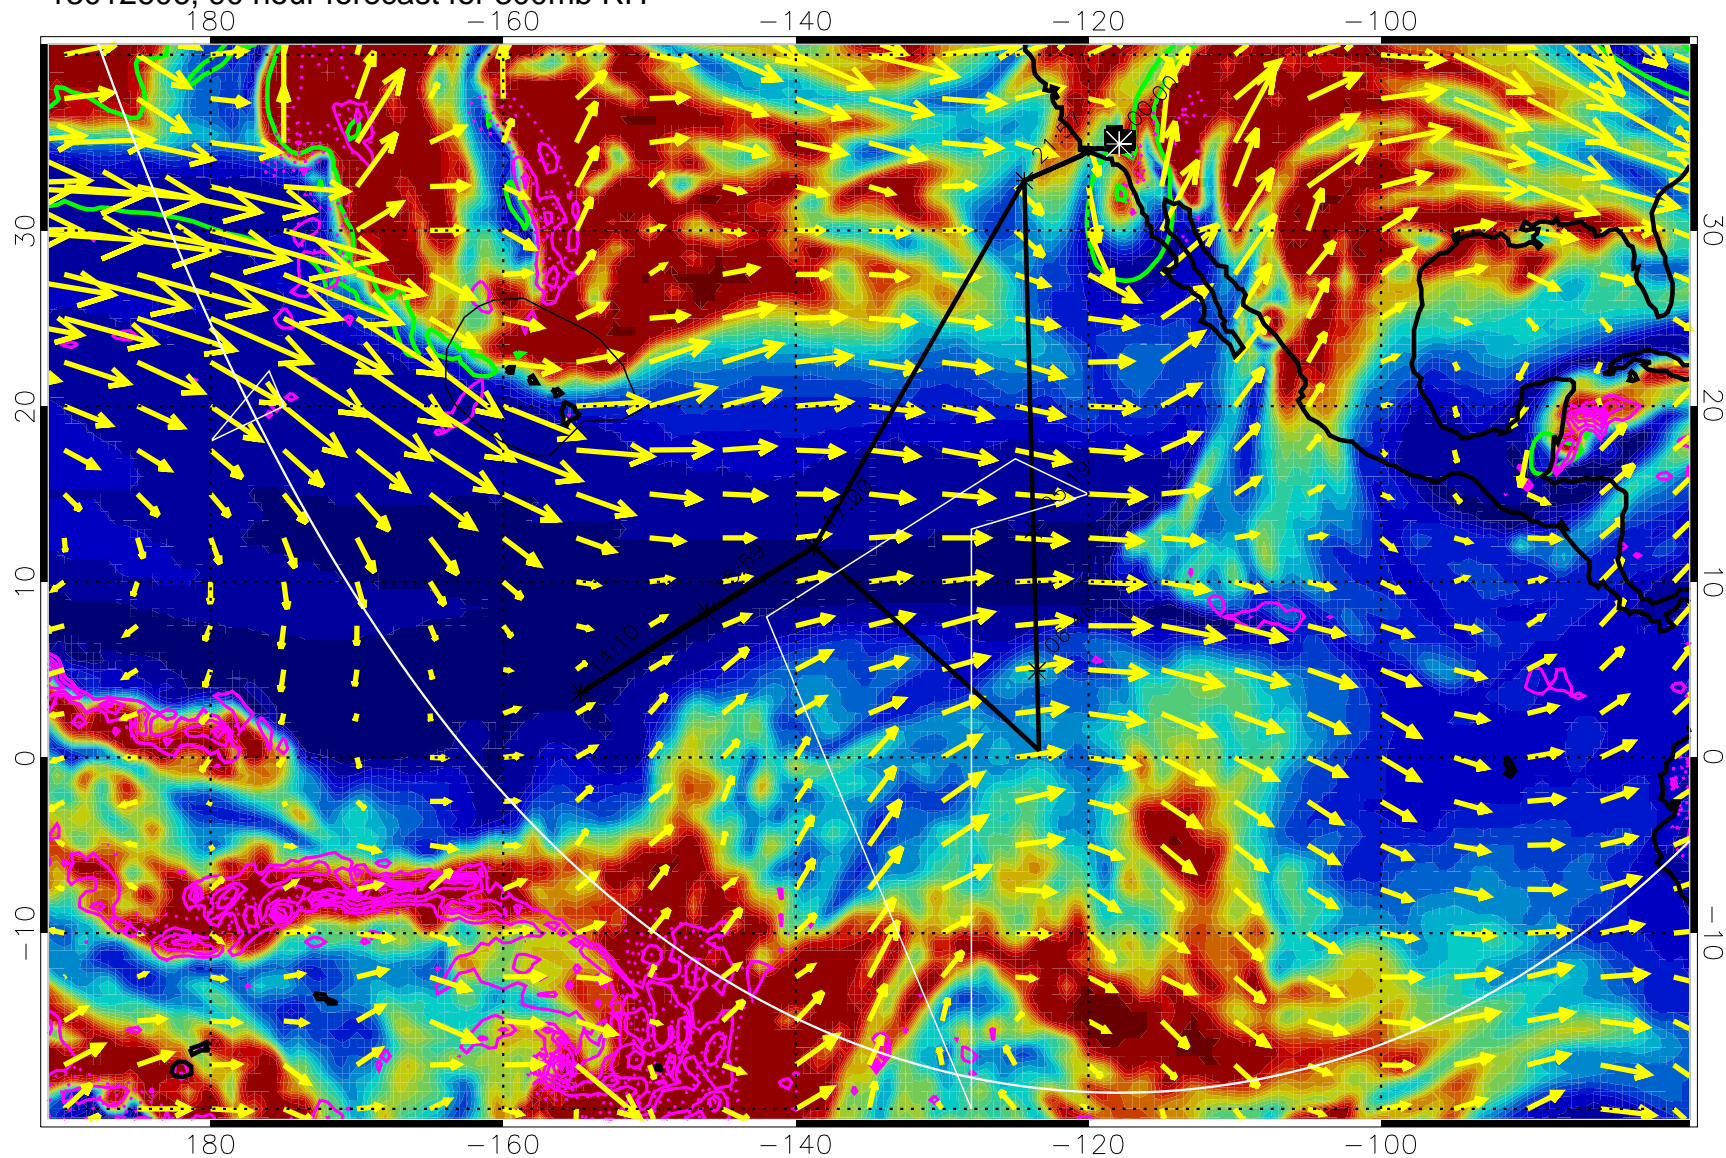

13012512, 72 hour forecast for 300mb RH

Precip (tot dot, conv sol) past 6 hrs 6 kg/m2 contours, min 4

EPV Tropopause (2 PVU) Position

→ 50 m/s

Range ring of 6000 km -- 19 hours GH round trip

13012518, 78 hour forecast for 300mb RH

Precip (tot dot, conv sol) past 6 hrs 6 kg/m2 contours, min 4

EPV Tropopause (2 PVU) Position

→ 50 m/s

Range ring of 6000 km -- 19 hours GH round trip

13012600, 84 hour forecast for 300mb RH

Precip (tot dot, conv sol) past 6 hrs 6 kg/m2 contours, min 4

EPV Tropopause (2 PVU) Position

→ 50 m/s

Range ring of 6000 km -- 19 hours GH round trip

13012606, 90 hour forecast for 300mb RH

Precip (tot dot, conv sol) past 6 hrs 6 kg/m2 contours, min 4

EPV Tropopause (2 PVU) Position

→ 50 m/s

Range ring of 6000 km -- 19 hours GH round trip

13012612, 96 hour forecast for 300mb RH

Precip (tot dot, conv sol) past 6 hrs 6 kg/m2 contours, min 4

EPV Tropopause (2 PVU) Position

→ 50 m/s

Range ring of 6000 km -- 19 hours GH round trip