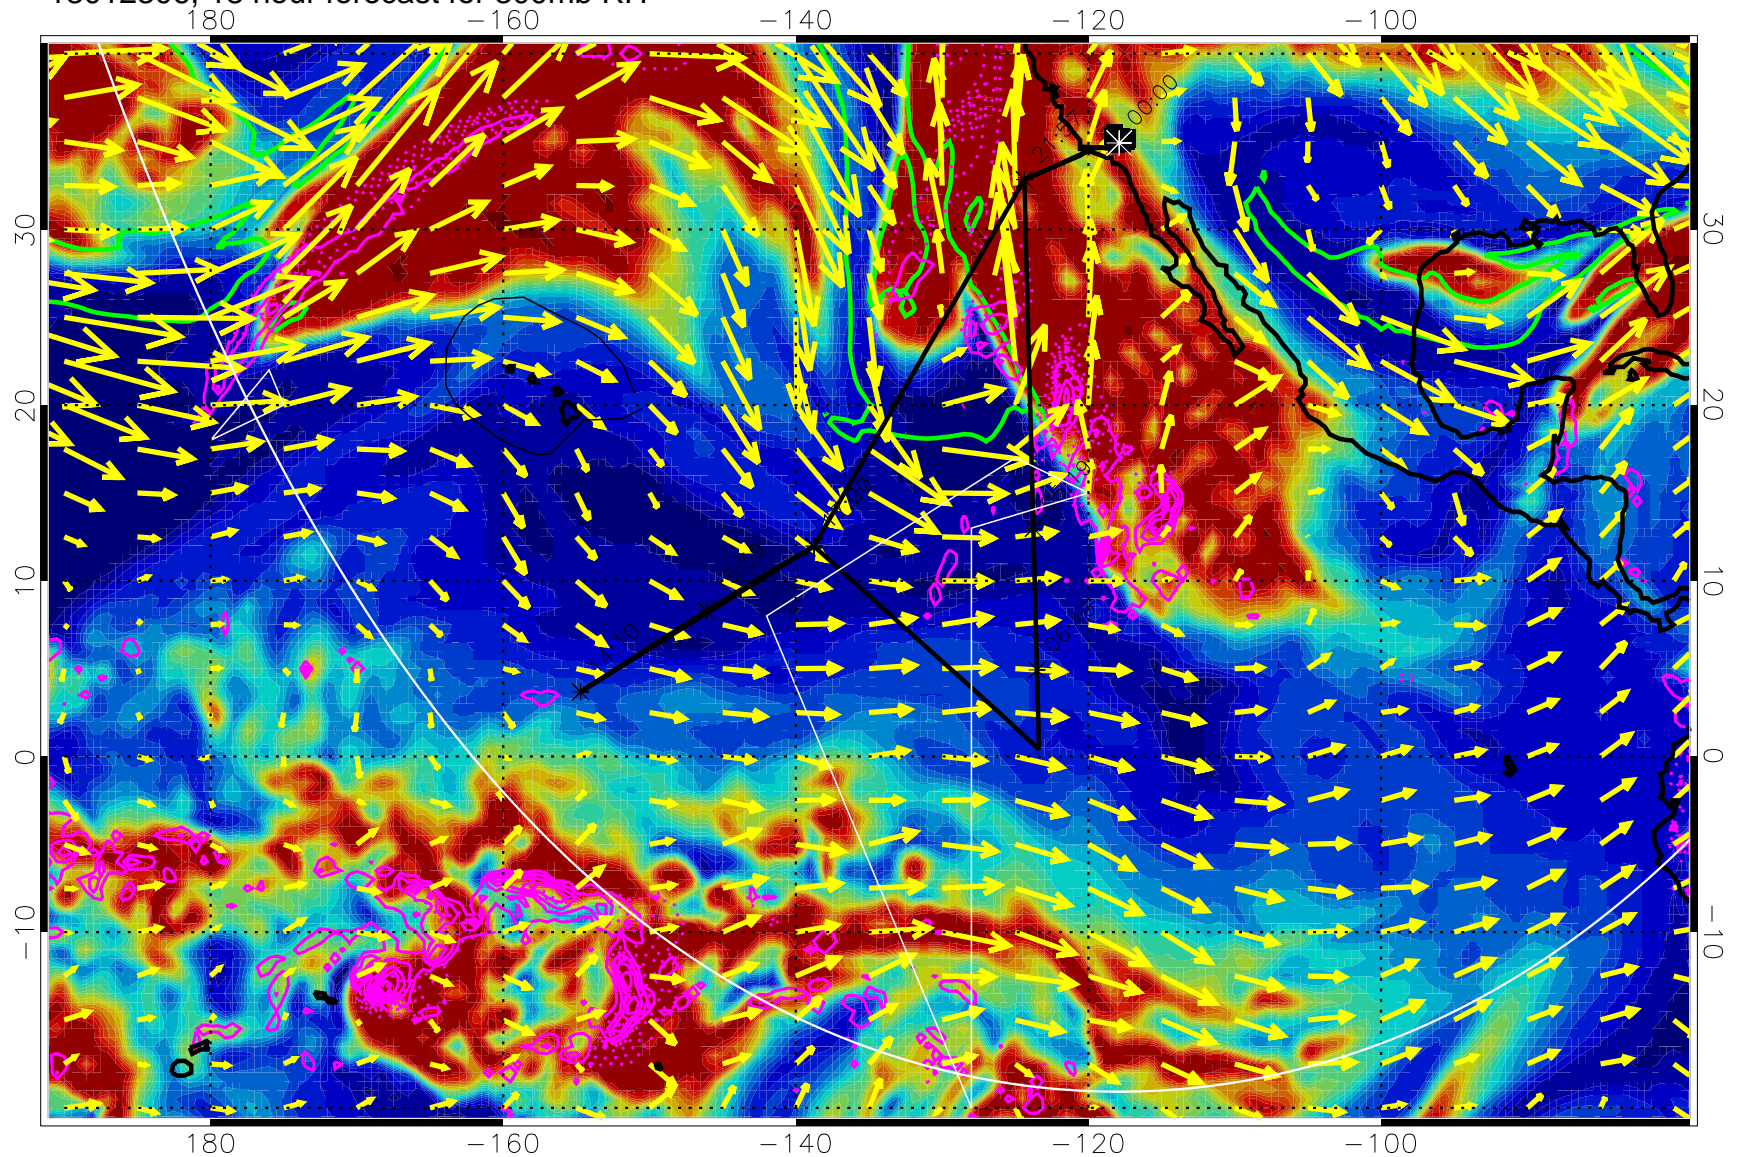

13012218, 6 hour forecast for 300mb RH

Precip (tot dot, conv sol) past 6 hrs 6 kg/m2 contours, min 4

EPV Tropopause (2 PVU) Position

→ 50 m/s

Range ring of 6000 km -- 19 hours GH round trip

13012300, 12 hour forecast for 300mb RH

Precip (tot dot, conv sol) past 6 hrs 6 kg/m2 contours, min 4

EPV Tropopause (2 PVU) Position

→ 50 m/s

Range ring of 6000 km -- 19 hours GH round trip

13012306, 18 hour forecast for 300mb RH

Precip (tot dot, conv sol) past 6 hrs 6 kg/m2 contours, min 4

EPV Tropopause (2 PVU) Position

→ 50 m/s

Range ring of 6000 km -- 19 hours GH round trip

13012312, 24 hour forecast for 300mb RH

Precip (tot dot, conv sol) past 6 hrs 6 kg/m2 contours, min 4

EPV Tropopause (2 PVU) Position

→ 50 m/s

Range ring of 6000 km -- 19 hours GH round trip

13012318, 30 hour forecast for 300mb RH

Precip (tot dot, conv sol) past 6 hrs 6 kg/m2 contours, min 4

EPV Tropopause (2 PVU) Position

→ 50 m/s

Range ring of 6000 km -- 19 hours GH round trip