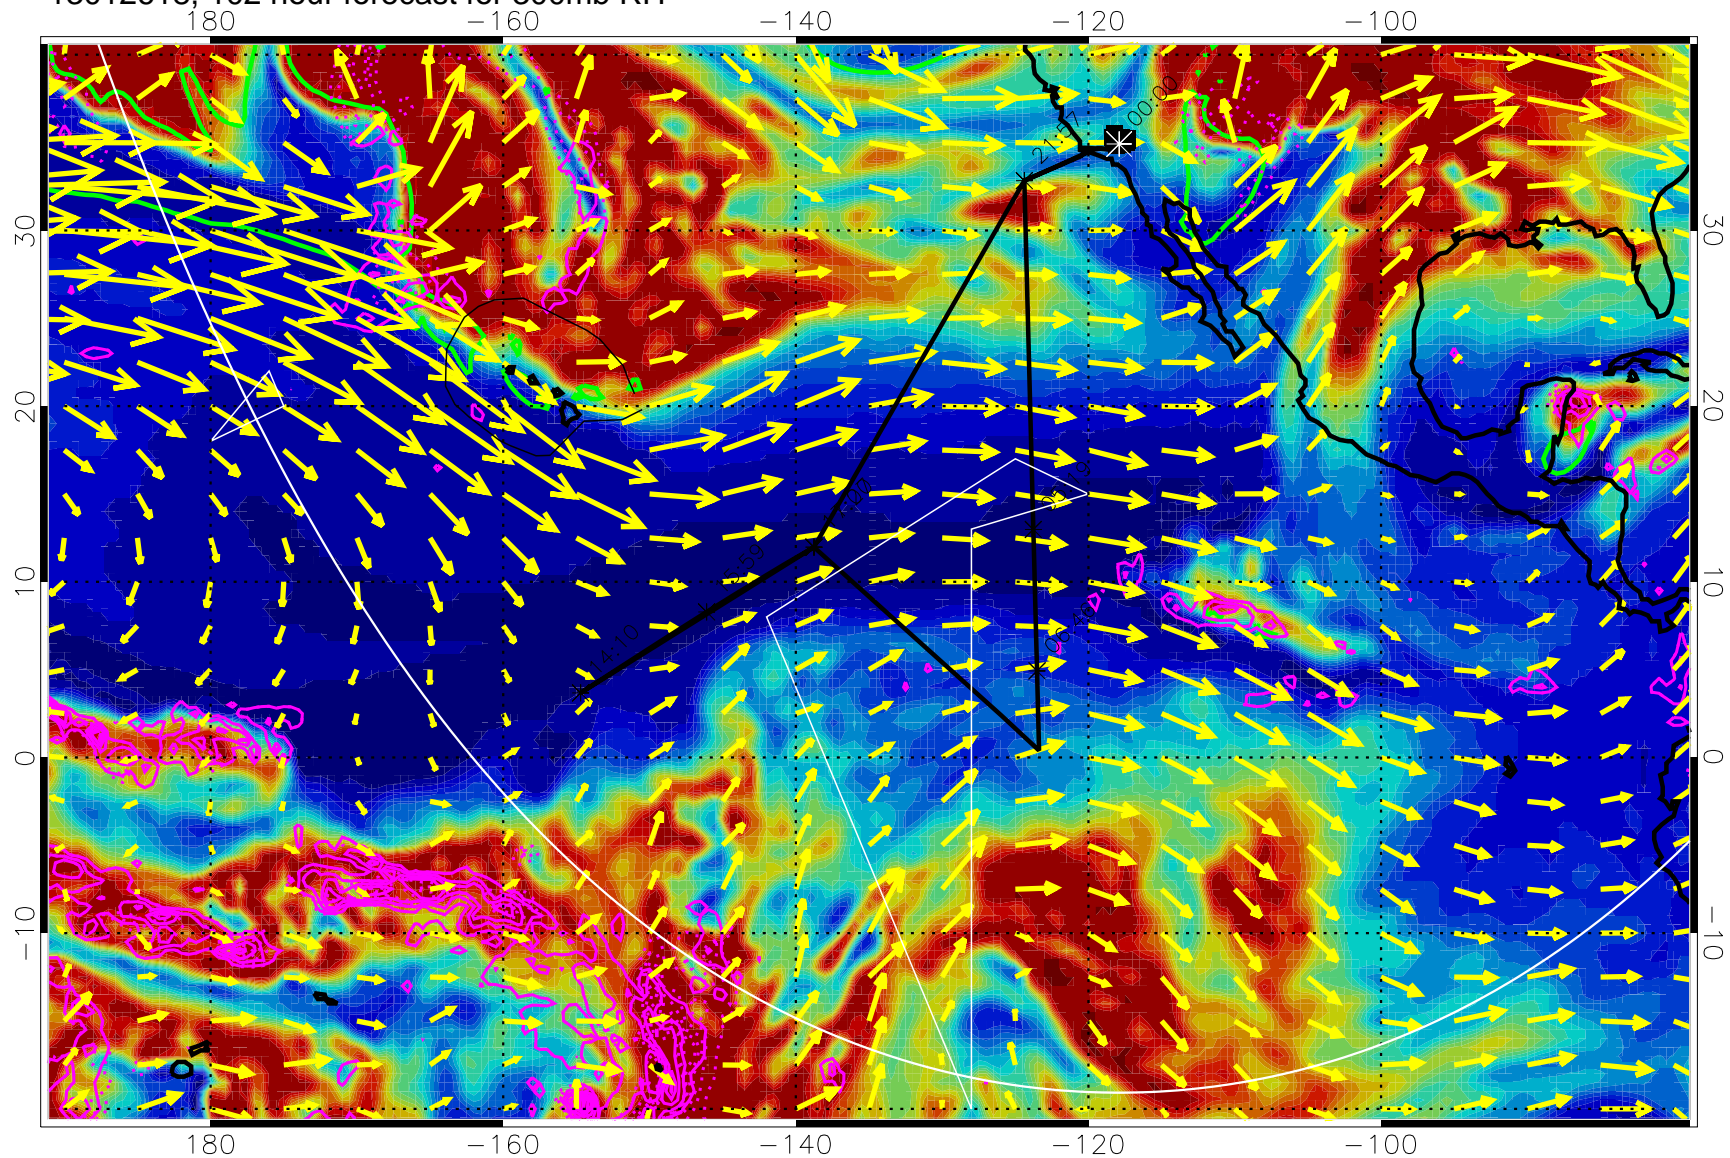

EPV Tropopause (2 PVU) Position

→ 50 m/s

Range ring of 6000 km -- 19 hours GH round trip

13012606, 90 hour forecast for 300mb RH

Precip (tot dot, conv sol) past 6 hrs 6 kg/m2 contours, min 4

EPV Tropopause (2 PVU) Position

→ 50 m/s

Range ring of 6000 km -- 19 hours GH round trip

13012612, 96 hour forecast for 300mb RH

Precip (tot dot, conv sol) past 6 hrs 6 kg/m2 contours, min 4

EPV Tropopause (2 PVU) Position

→ 50 m/s

Range ring of 6000 km -- 19 hours GH round trip

13012618, 102 hour forecast for 300mb RH

Precip (tot dot, conv sol) past 6 hrs 6 kg/m2 contours, min 4

EPV Tropopause (2 PVU) Position

→ 50 m/s

Range ring of 6000 km -- 19 hours GH round trip

13012700, 108 hour forecast for 300mb RH

Precip (tot dot, conv sol) past 6 hrs 6 kg/m2 contours, min 4

EPV Tropopause (2 PVU) Position

→ 50 m/s

Range ring of 6000 km -- 19 hours GH round trip

13012706, 114 hour forecast for 300mb RH

Precip (tot dot, conv sol) past 6 hrs 6 kg/m2 contours, min 4