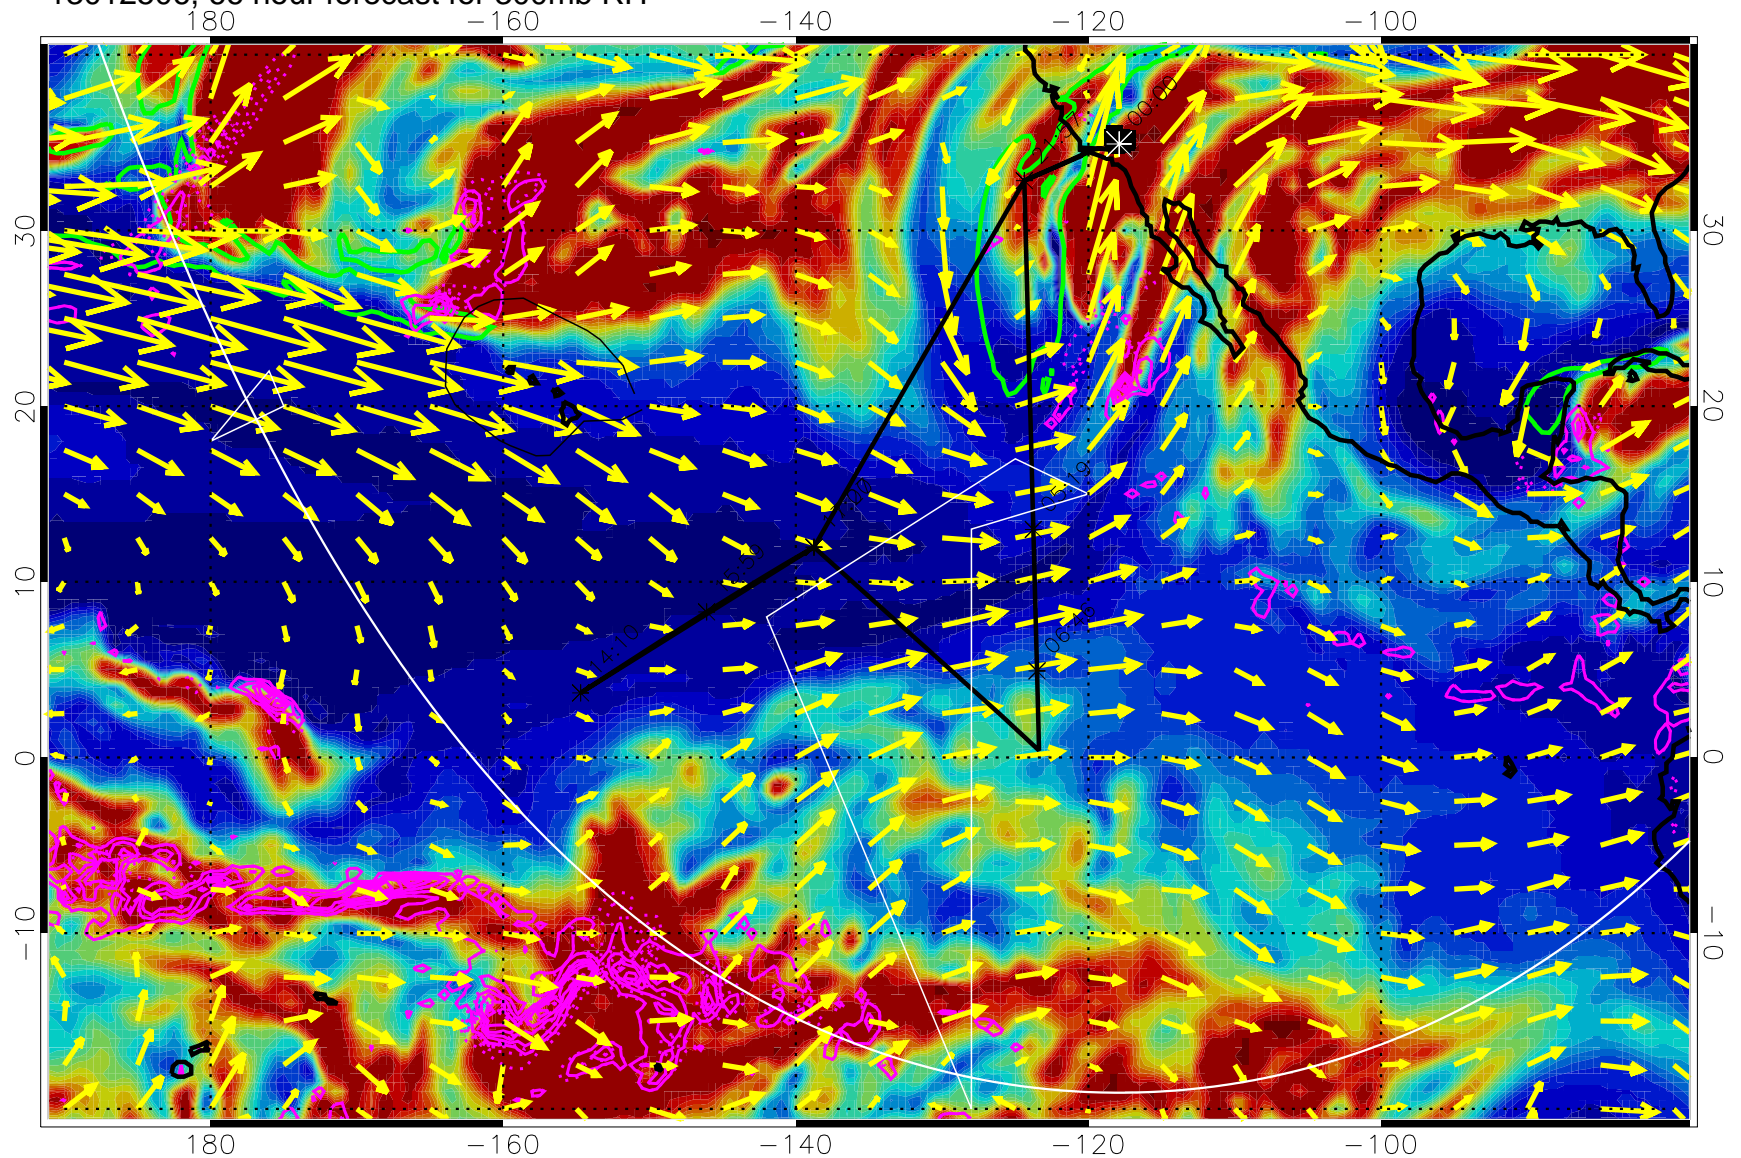

Precip (tot dot, conv sol) past 6 hrs 6 kg/m2 contours, min 4

EPV Tropopause (2 PVU) Position

→ 50 m/s

Range ring of 6000 km -- 19 hours GH round trip

13012418, 54 hour forecast for 300mb RH

Precip (tot dot, conv sol) past 6 hrs 6 kg/m2 contours, min 4

EPV Tropopause (2 PVU) Position

→ 50 m/s

Range ring of 6000 km -- 19 hours GH round trip

13012500, 60 hour forecast for 300mb RH

Precip (tot dot, conv sol) past 6 hrs 6 kg/m2 contours, min 4

EPV Tropopause (2 PVU) Position

→ 50 m/s

Range ring of 6000 km -- 19 hours GH round trip

13012506, 66 hour forecast for 300mb RH

Precip (tot dot, conv sol) past 6 hrs 6 kg/m2 contours, min 4

EPV Tropopause (2 PVU) Position

→ 50 m/s

Range ring of 6000 km -- 19 hours GH round trip

13012512, 72 hour forecast for 300mb RH

Precip (tot dot, conv sol) past 6 hrs 6 kg/m2 contours, min 4

EPV Tropopause (2 PVU) Position

→ 50 m/s

Range ring of 6000 km -- 19 hours GH round trip

13012518, 78 hour forecast for 300mb RH