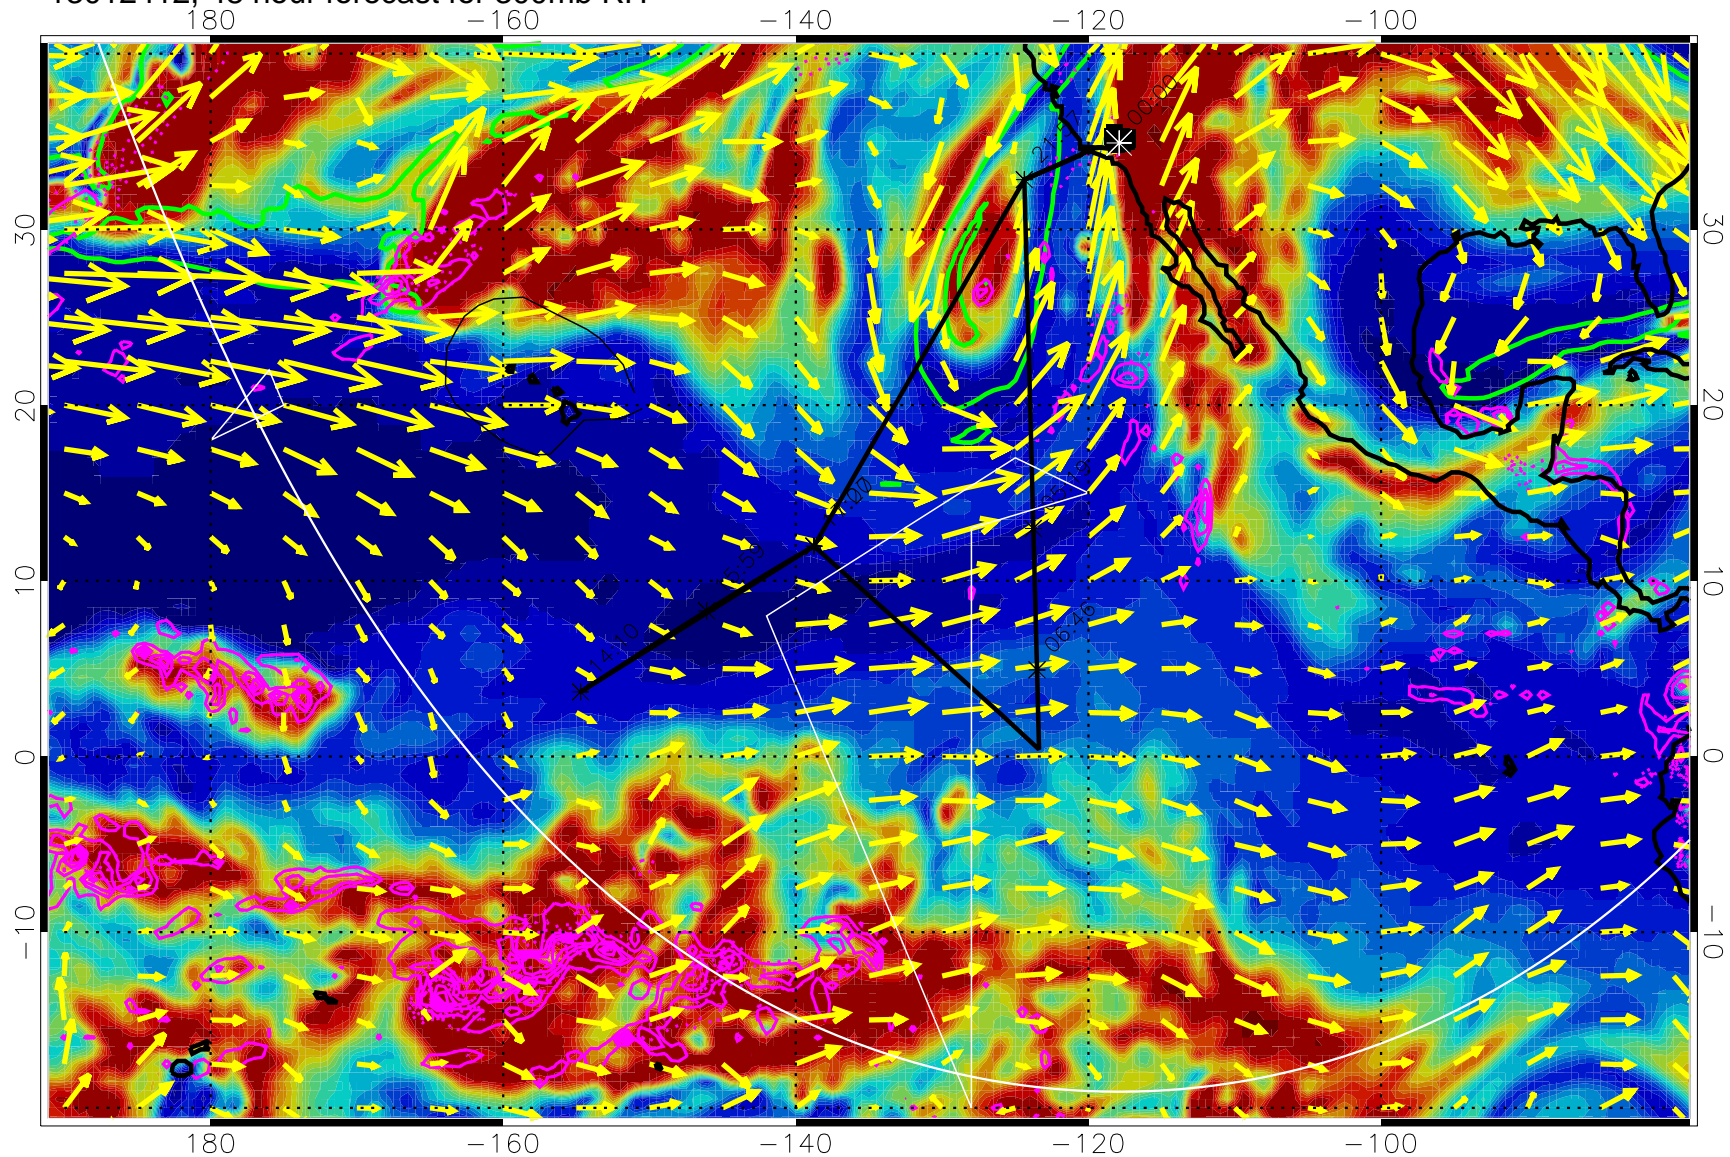

13012400, 36 hour forecast for 300mb RH

180 -160 -140 -120 -100

Precip (tot dot, conv sol) past 6 hrs 6 kg/m2 contours, min 4

EPV Tropopause (2 PVU) Position

→ 50 m/s

Range ring of 6000 km -- 19 hours GH round trip

13012406, 42 hour forecast for 300mb RH

Precip (tot dot, conv sol) past 6 hrs 6 kg/m2 contours, min 4

EPV Tropopause (2 PVU) Position

→ 50 m/s

Range ring of 6000 km -- 19 hours GH round trip

13012412, 48 hour forecast for 300mb RH

Precip (tot dot, conv sol) past 6 hrs 6 kg/m2 contours, min 4

EPV Tropopause (2 PVU) Position

→ 50 m/s

Range ring of 6000 km -- 19 hours GH round trip

13012418, 54 hour forecast for 300mb RH

Precip (tot dot, conv sol) past 6 hrs 6 kg/m2 contours, min 4

EPV Tropopause (2 PVU) Position

→ 50 m/s

Range ring of 6000 km -- 19 hours GH round trip

13012500, 60 hour forecast for 300mb RH

Precip (tot dot, conv sol) past 6 hrs 6 kg/m2 contours, min 4

EPV Tropopause (2 PVU) Position