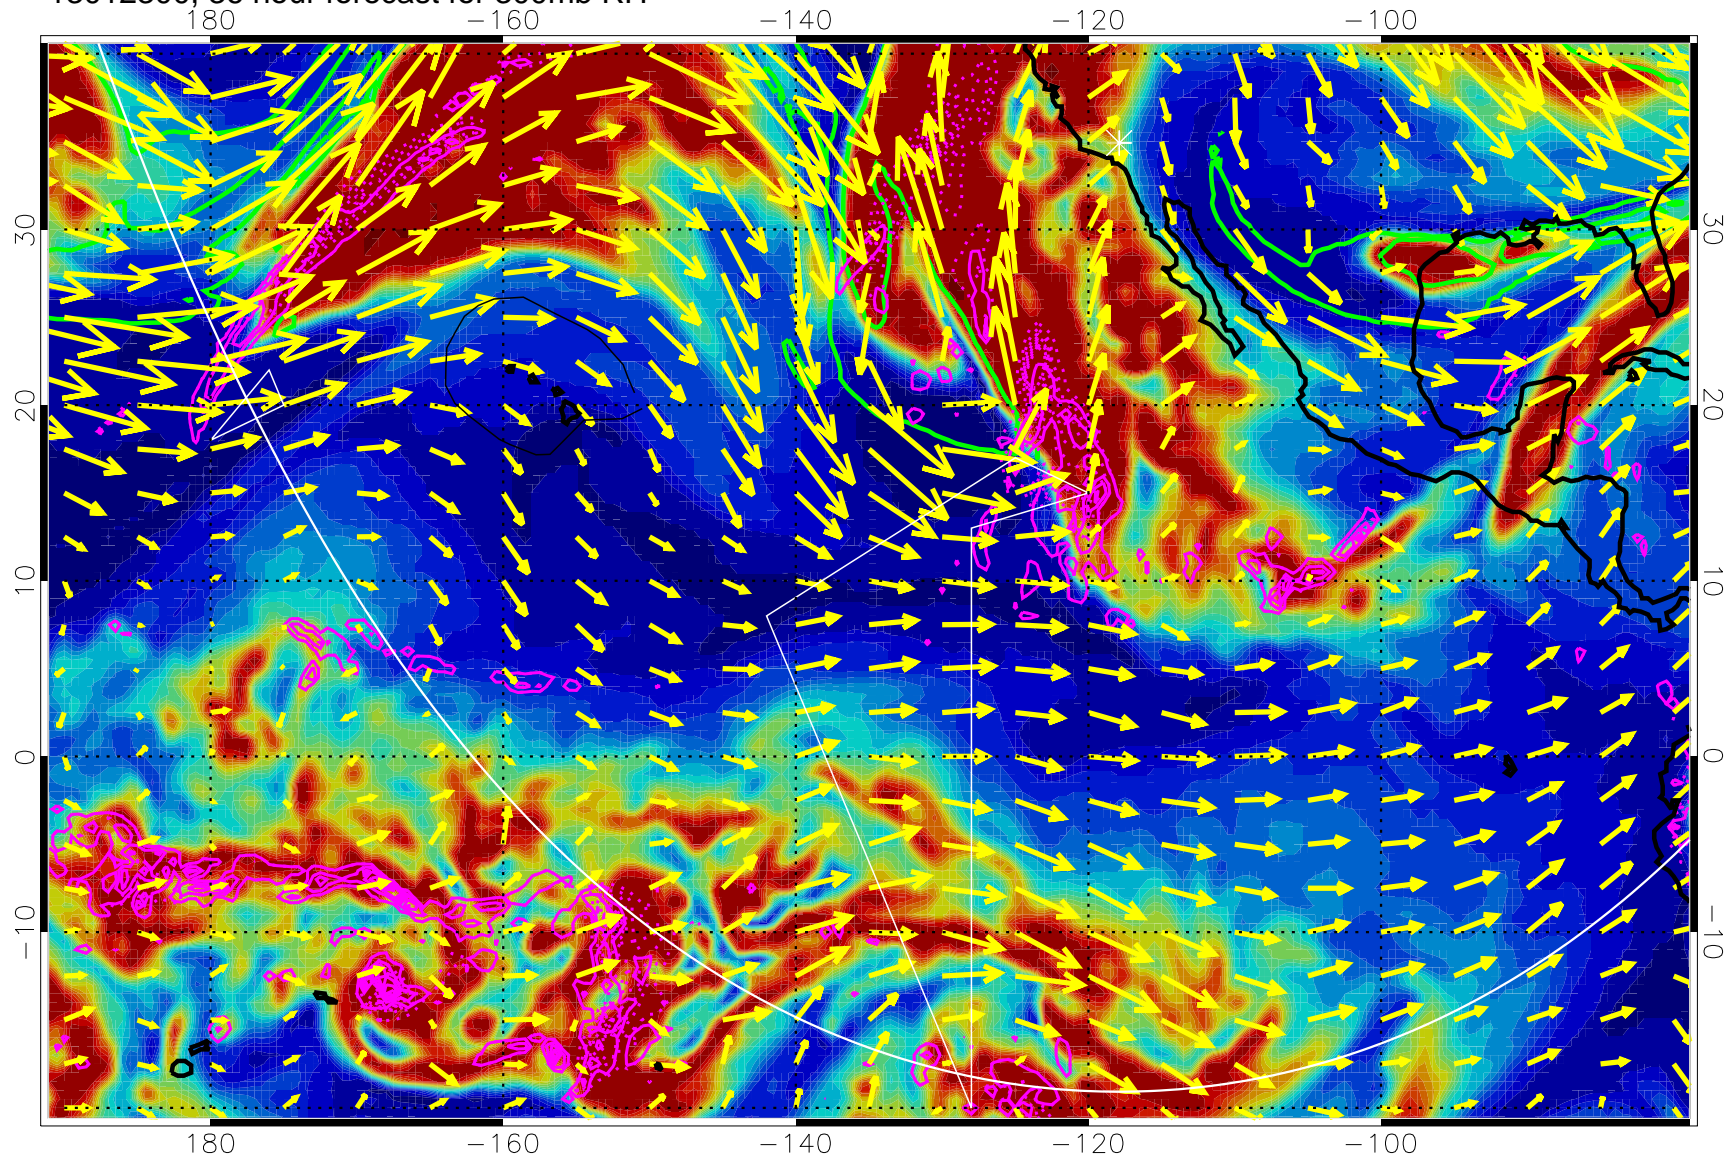

EPV Tropopause (2 PVU) Position

→ 50 m/s

Range ring of 6000 km -- 19 hours GH round trip

13012212, 24 hour forecast for 300mb RH

Precip (tot dot, conv sol) past 6 hrs 6 kg/m2 contours, min 4

EPV Tropopause (2 PVU) Position

→ 50 m/s

Range ring of 6000 km -- 19 hours GH round trip

13012218, 30 hour forecast for 300mb RH

Precip (tot dot, conv sol) past 6 hrs 6 kg/m2 contours, min 4

EPV Tropopause (2 PVU) Position

→ 50 m/s

Range ring of 6000 km -- 19 hours GH round trip

13012300, 36 hour forecast for 300mb RH

Precip (tot dot, conv sol) past 6 hrs 6 kg/m2 contours, min 4

EPV Tropopause (2 PVU) Position

→ 50 m/s

Range ring of 6000 km -- 19 hours GH round trip

13012306, 42 hour forecast for 300mb RH

Precip (tot dot, conv sol) past 6 hrs 6 kg/m2 contours, min 4

EPV Tropopause (2 PVU) Position

→ 50 m/s

Range ring of 6000 km -- 19 hours GH round trip

13012312, 48 hour forecast for 300mb RH

Precip (tot dot, conv sol) past 6 hrs 6 kg/m2 contours, min 4