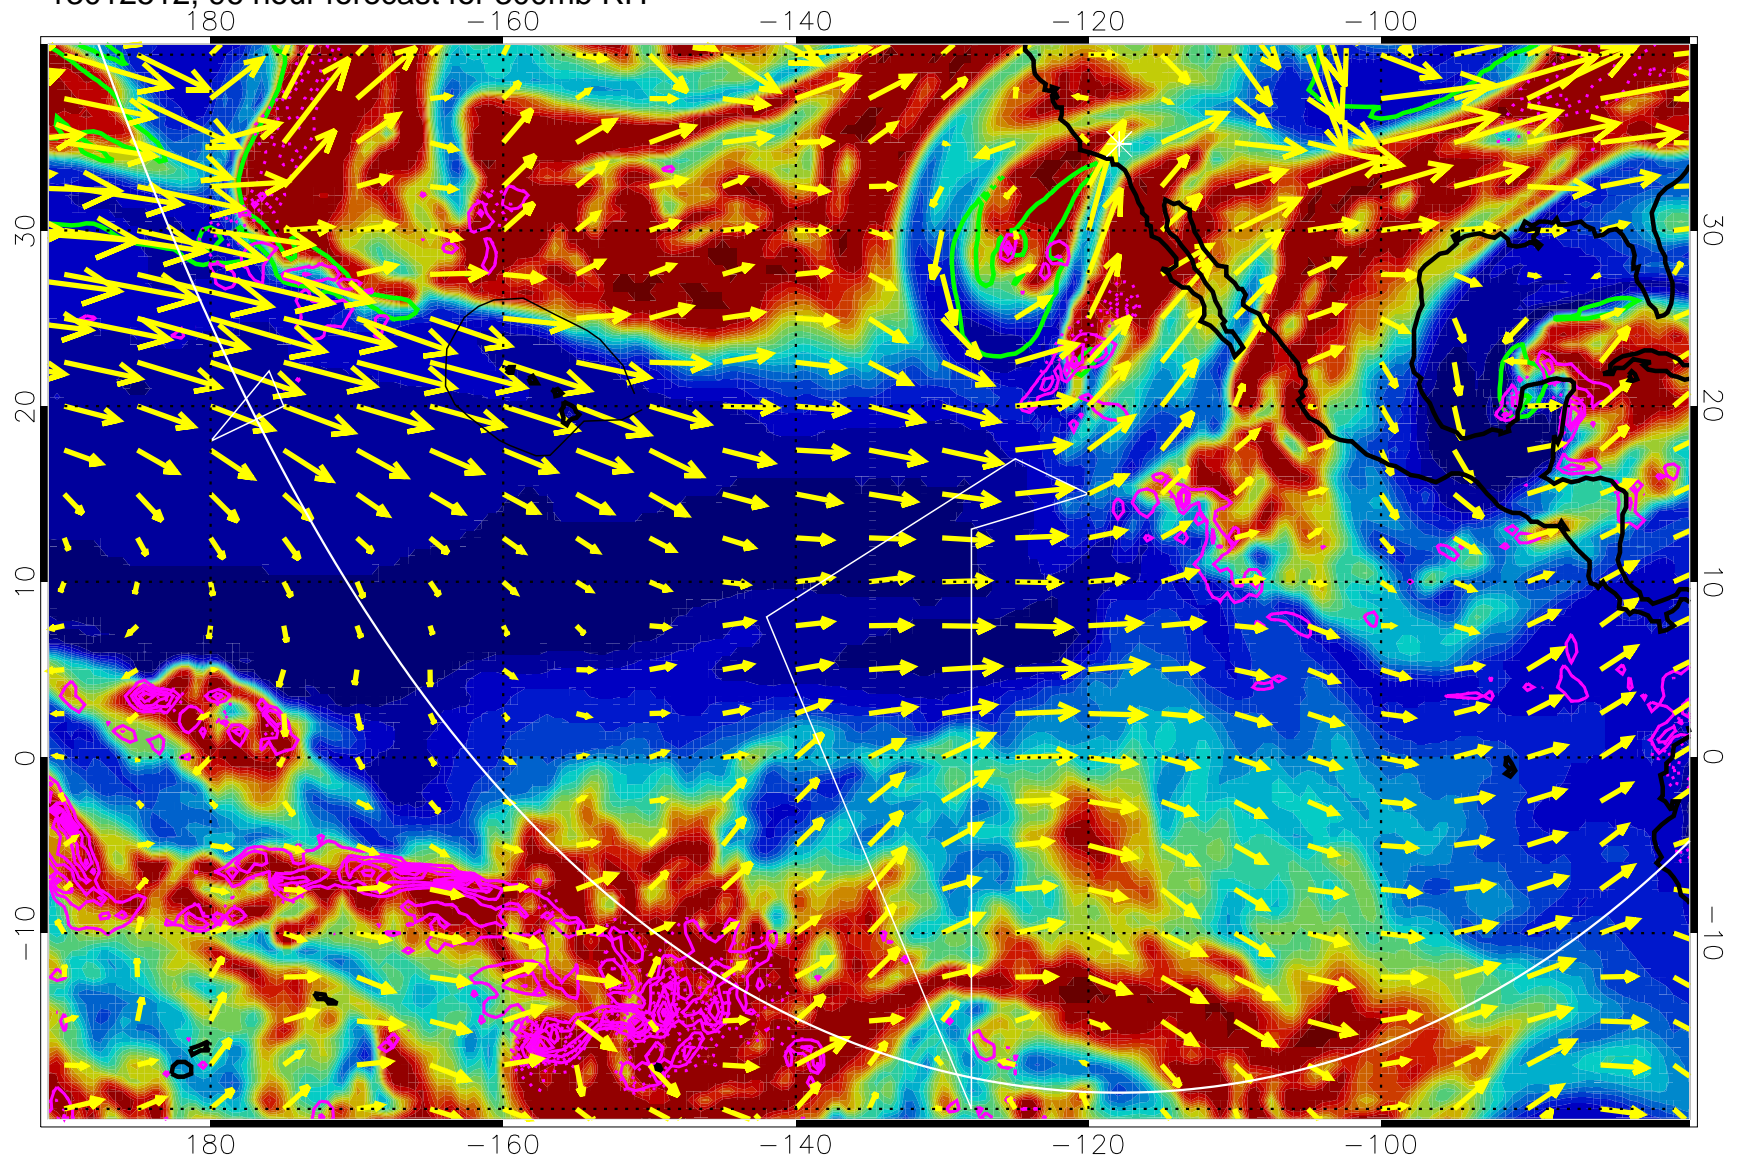

13012418, 78 hour forecast for 300mb RH

Precip (tot dot, conv sol) past 6 hrs 6 kg/m2 contours, min 4

EPV Tropopause (2 PVU) Position

→ 50 m/s

Range ring of 6000 km -- 19 hours GH round trip

13012500, 84 hour forecast for 300mb RH

Precip (tot dot, conv sol) past 6 hrs 6 kg/m2 contours, min 4

EPV Tropopause (2 PVU) Position

→ 50 m/s

Range ring of 6000 km -- 19 hours GH round trip

13012506, 90 hour forecast for 300mb RH

Precip (tot dot, conv sol) past 6 hrs 6 kg/m2 contours, min 4

EPV Tropopause (2 PVU) Position

→ 50 m/s

Range ring of 6000 km -- 19 hours GH round trip

13012512, 96 hour forecast for 300mb RH

Precip (tot dot, conv sol) past 6 hrs 6 kg/m2 contours, min 4

EPV Tropopause (2 PVU) Position

→ 50 m/s

Range ring of 6000 km -- 19 hours GH round trip

13012518, 102 hour forecast for 300mb RH

Precip (tot dot, conv sol) past 6 hrs 6 kg/m2 contours, min 4

EPV Tropopause (2 PVU) Position

→ 50 m/s

Range ring of 6000 km -- 19 hours GH round trip