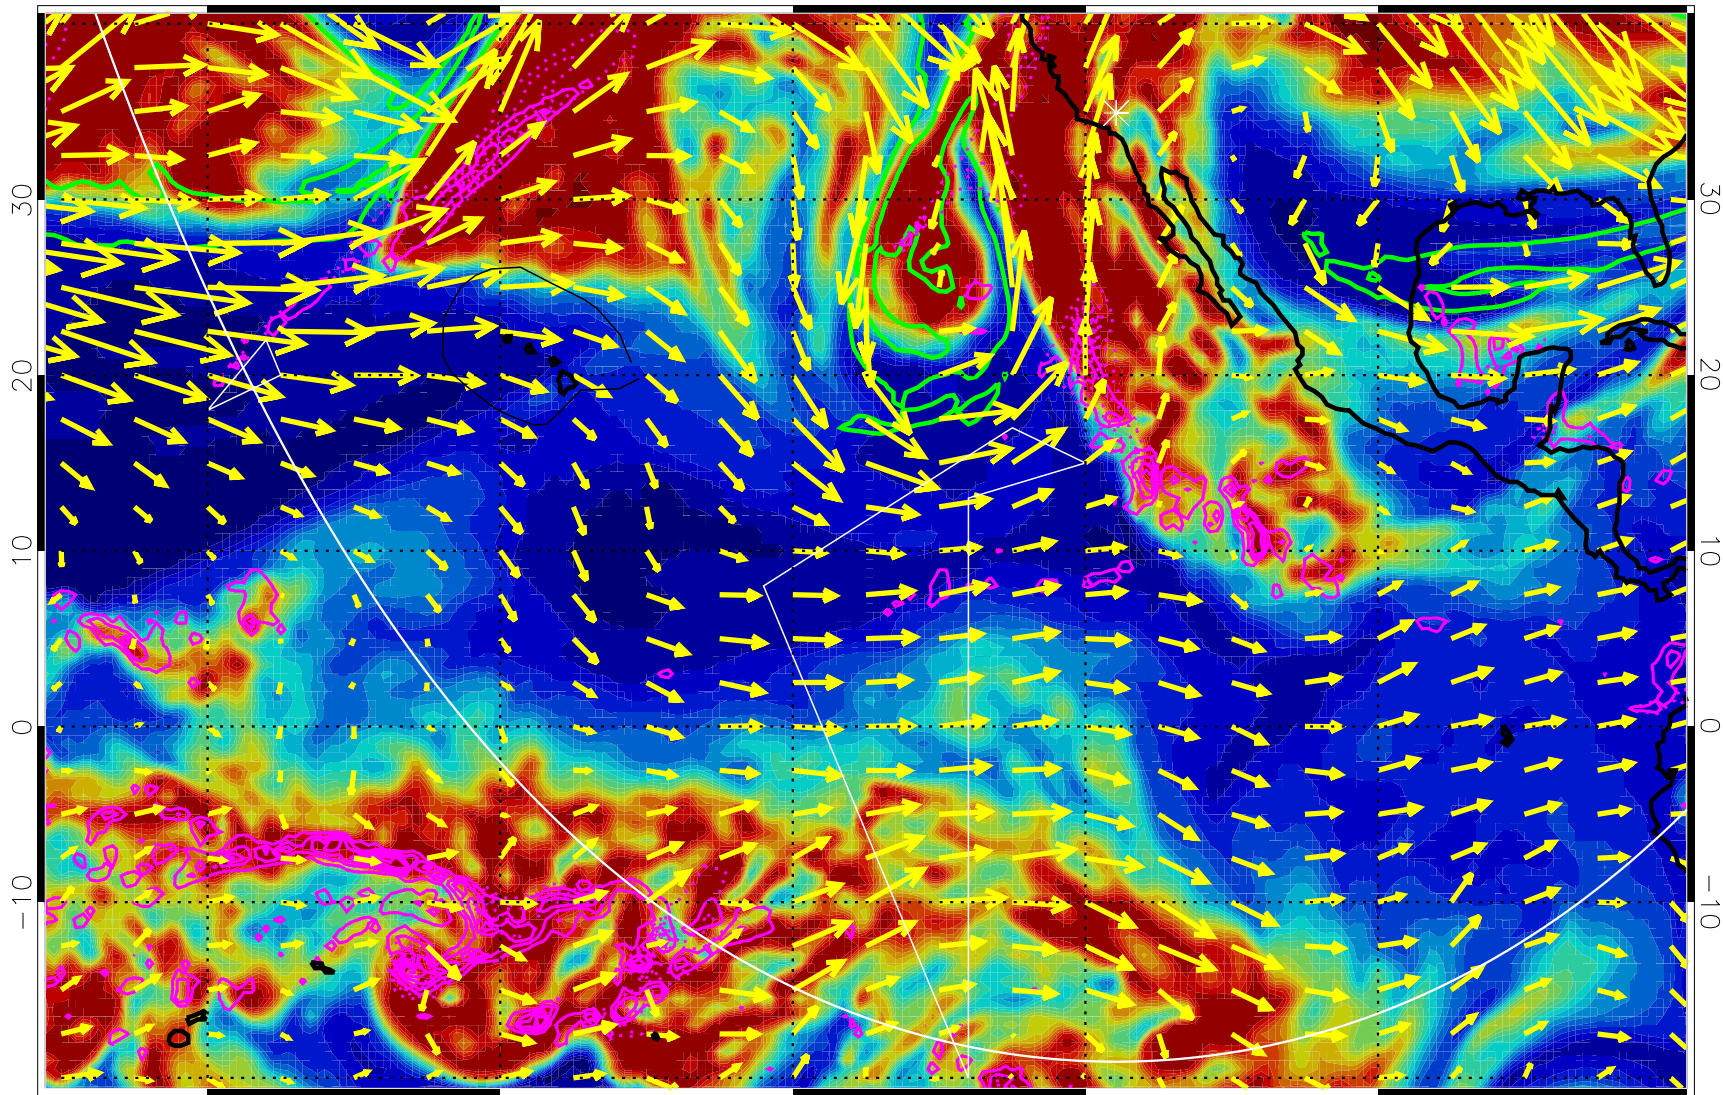

13012300, 36 hour forecast for 300mb RH

Precip (tot dot, conv sol) past 6 hrs 6 kg/m2 contours, min 4

EPV Tropopause (2 PVU) Position

→ 50 m/s

Range ring of 6000 km -- 19 hours GH round trip

13012306, 42 hour forecast for 300mb RH

Precip (tot dot, conv sol) past 6 hrs 6 kg/m2 contours, min 4

EPV Tropopause (2 PVU) Position

→ 50 m/s

Range ring of 6000 km -- 19 hours GH round trip

13012312, 48 hour forecast for 300mb RH

Precip (tot dot, conv sol) past 6 hrs 6 kg/m2 contours, min 4

EPV Tropopause (2 PVU) Position

→ 50 m/s

Range ring of 6000 km -- 19 hours GH round trip

13012318, 54 hour forecast for 300mb RH

180 -160 -140 -120 -100

0 20 40 60 80 100
RH, %

Precip (tot dot, conv sol) past 6 hrs 6 kg/m2 contours, min 4

EPV Tropopause (2 PVU) Position

→ 50 m/s

Range ring of 6000 km -- 19 hours GH round trip

13012400, 60 hour forecast for 300mb RH

180 -160 -140 -120 -100

Precip (tot dot, conv sol) past 6 hrs 6 kg/m2 contours, min 4