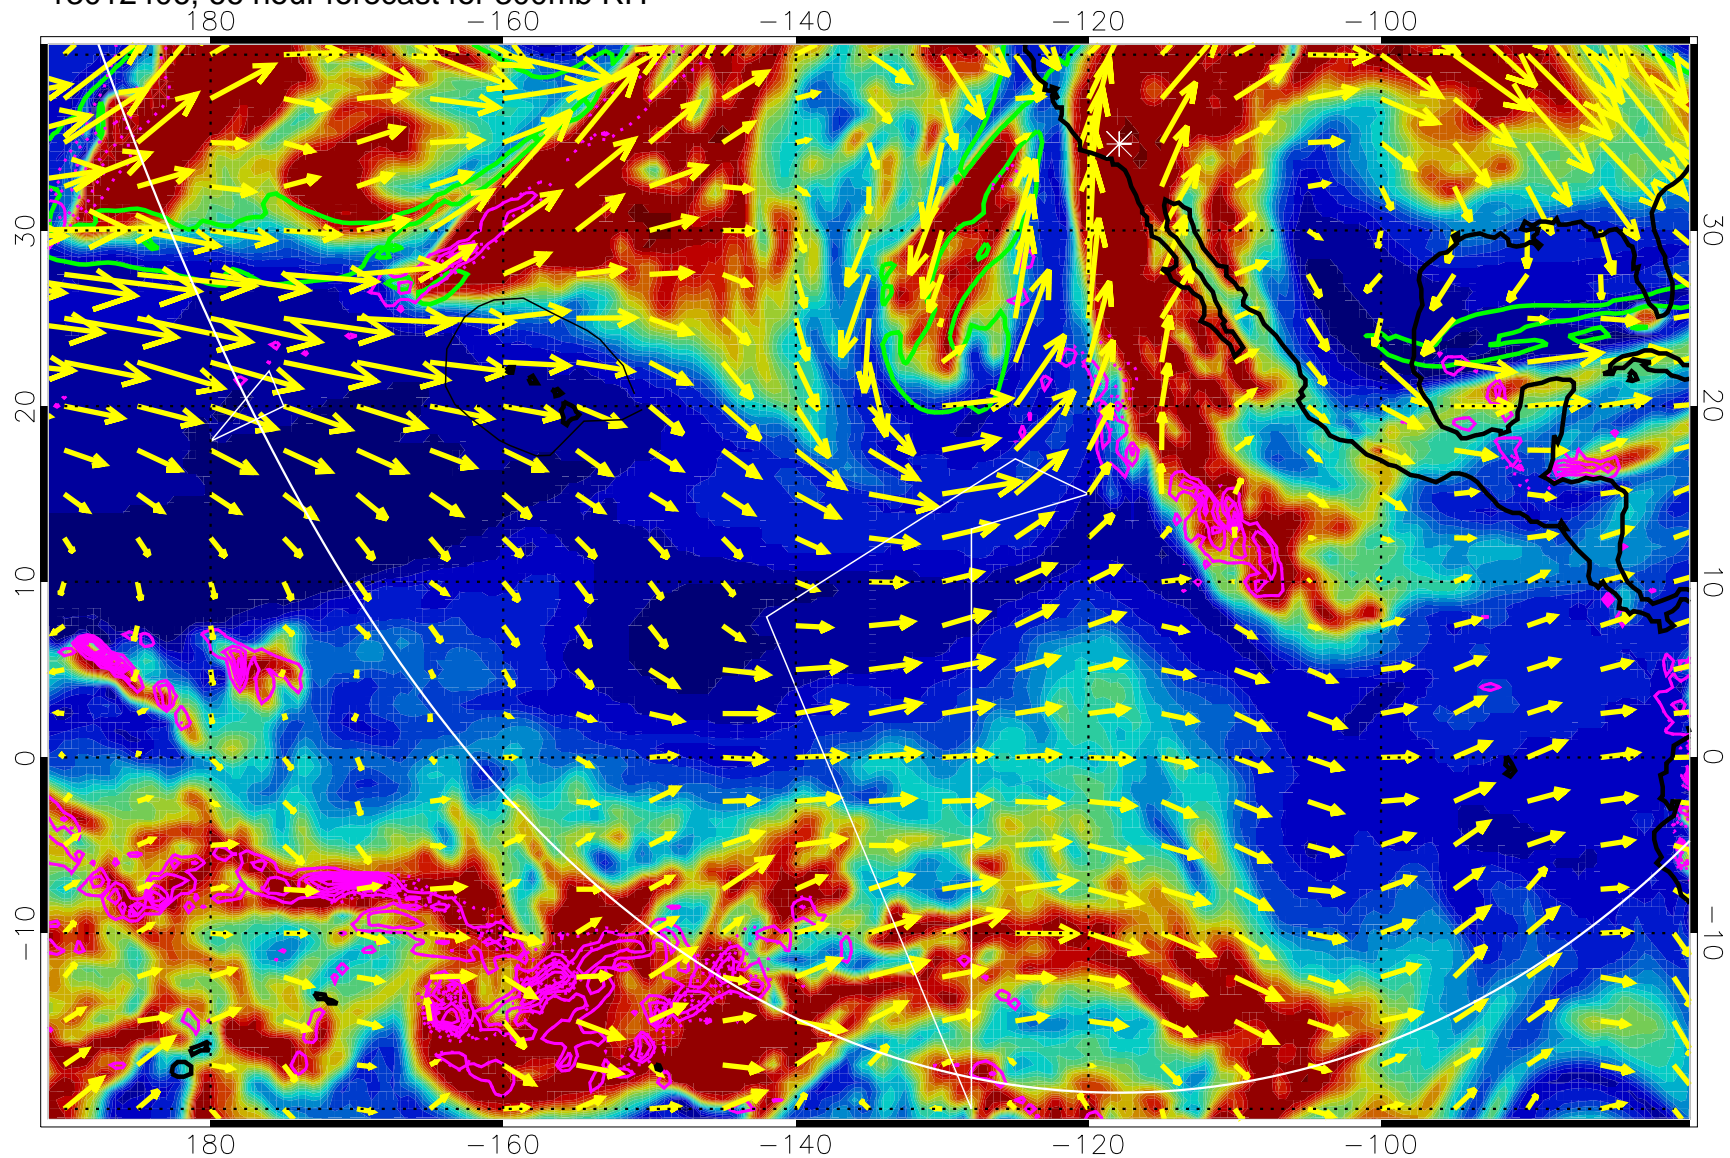

EPV Tropopause (2 PVU) Position

→ 50 m/s

Range ring of 6000 km -- 19 hours GH round trip

13012318, 54 hour forecast for 300mb RH

180 -160 -140 -120 -100

0 20 40 60 80 100
RH, %

Precip (tot dot, conv sol) past 6 hrs 6 kg/m2 contours, min 4

EPV Tropopause (2 PVU) Position

→ 50 m/s

Range ring of 6000 km -- 19 hours GH round trip

13012400, 60 hour forecast for 300mb RH

180 -160 -140 -120 -100

Precip (tot dot, conv sol) past 6 hrs 6 kg/m2 contours, min 4

EPV Tropopause (2 PVU) Position

→ 50 m/s

Range ring of 6000 km -- 19 hours GH round trip

13012406, 66 hour forecast for 300mb RH

Precip (tot dot, conv sol) past 6 hrs 6 kg/m2 contours, min 4

EPV Tropopause (2 PVU) Position

13012418, 78 hour forecast for 300mb RH

Precip (tot dot, conv sol) past 6 hrs 6 kg/m2 contours, min 4

EPV Tropopause (2 PVU) Position

→ 50 m/s

Range ring of 6000 km -- 19 hours GH round trip

13012500, 84 hour forecast for 300mb RH