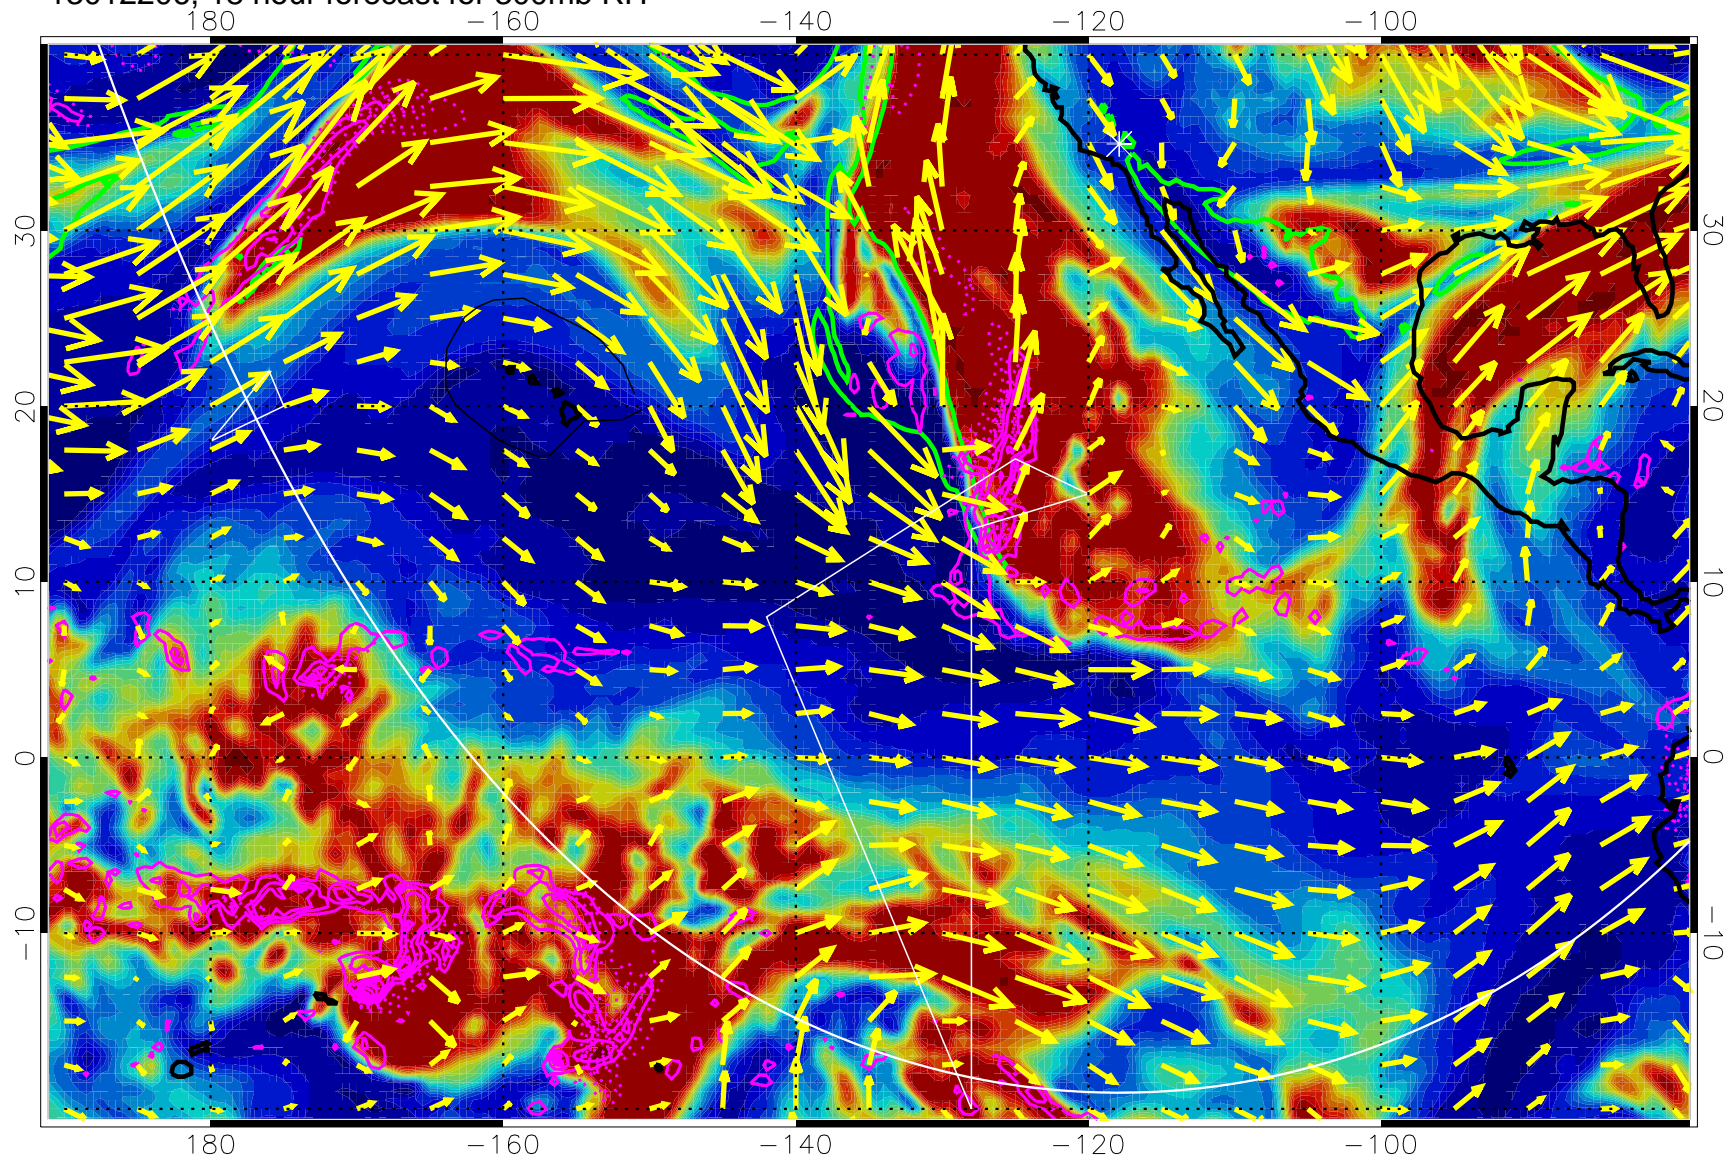

13012118, 6 hour forecast for 300mb RH

Precip (tot dot, conv sol) past 6 hrs 6 kg/m2 contours, min 4

EPV Tropopause (2 PVU) Position

→ 50 m/s

Range ring of 6000 km -- 19 hours GH round trip

13012200, 12 hour forecast for 300mb RH

Precip (tot dot, conv sol) past 6 hrs 6 kg/m2 contours, min 4

EPV Tropopause (2 PVU) Position

→ 50 m/s

Range ring of 6000 km -- 19 hours GH round trip

13012206, 18 hour forecast for 300mb RH

Precip (tot dot, conv sol) past 6 hrs 6 kg/m2 contours, min 4

EPV Tropopause (2 PVU) Position

→ 50 m/s

Range ring of 6000 km -- 19 hours GH round trip

13012212, 24 hour forecast for 300mb RH

Precip (tot dot, conv sol) past 6 hrs 6 kg/m2 contours, min 4

EPV Tropopause (2 PVU) Position

13012300, 36 hour forecast for 300mb RH

Precip (tot dot, conv sol) past 6 hrs 6 kg/m2 contours, min 4

EPV Tropopause (2 PVU) Position

→ 50 m/s

Range ring of 6000 km -- 19 hours GH round trip

13012306, 42 hour forecast for 300mb RH