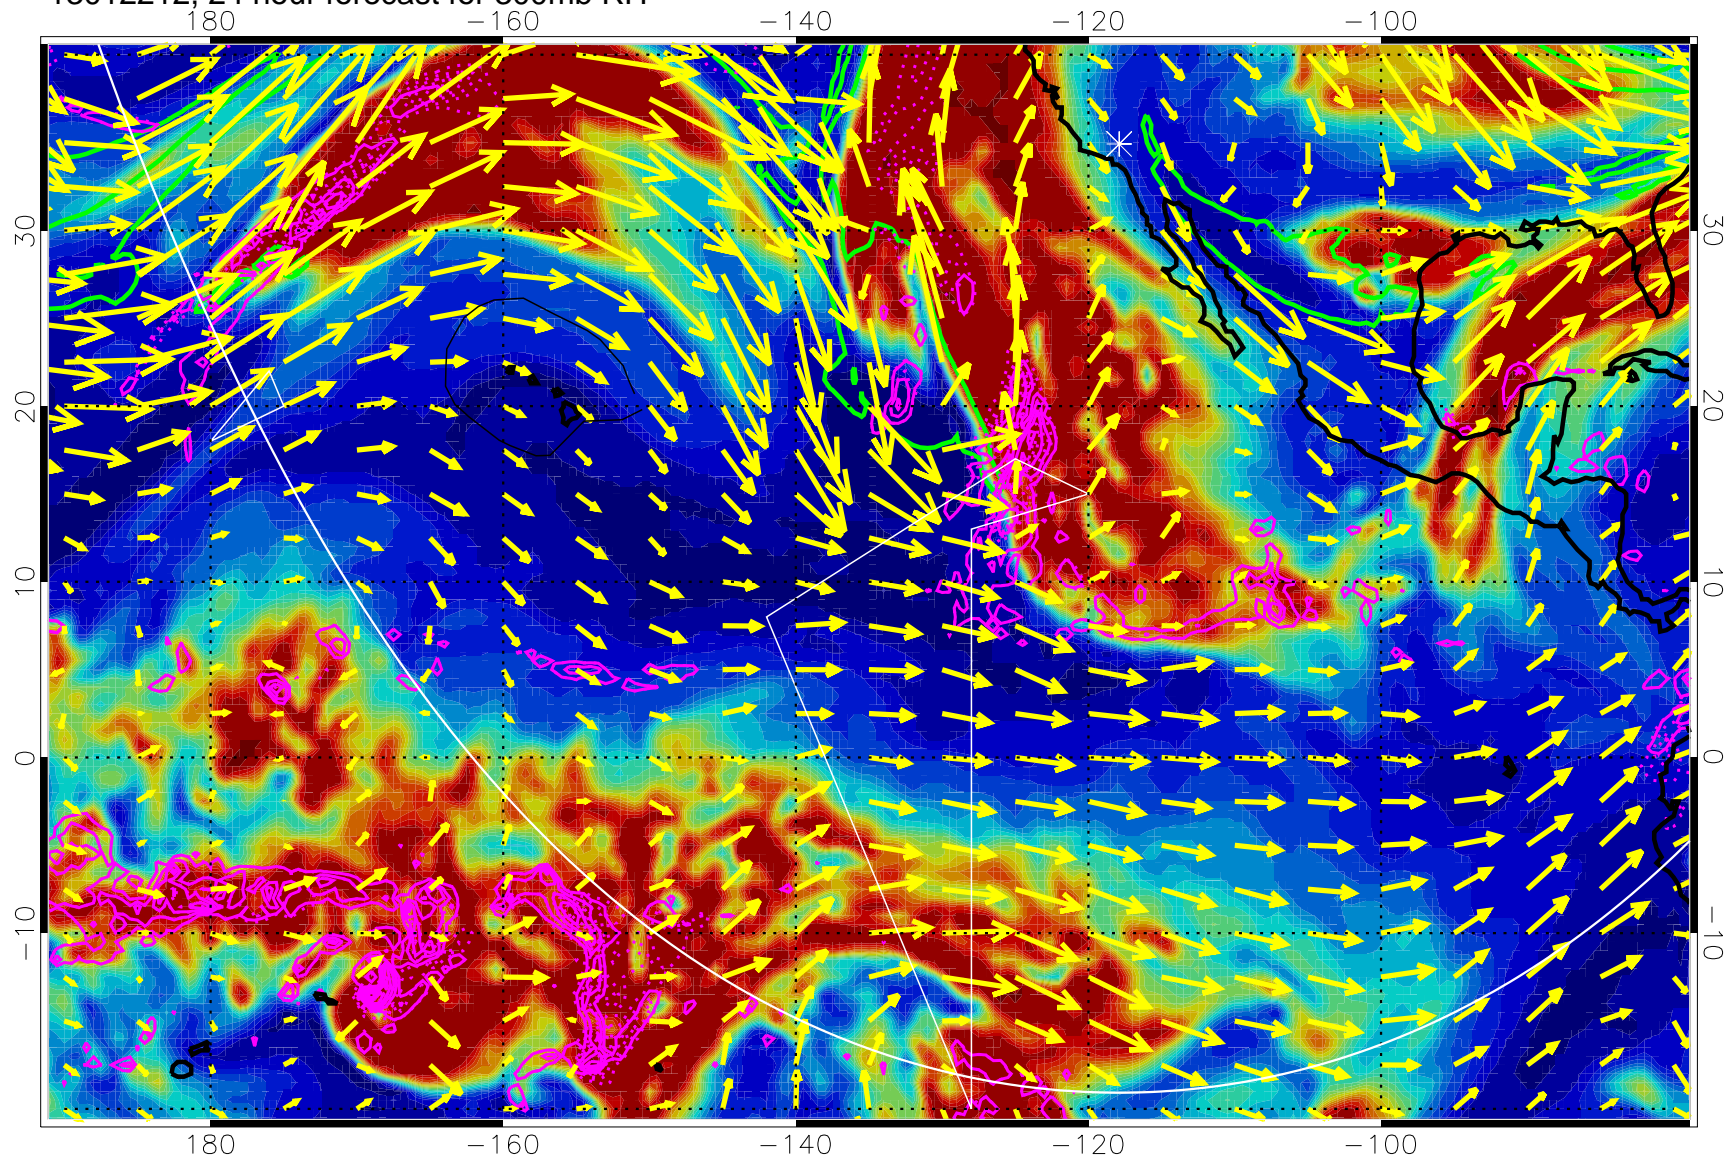

13012118, 6 hour forecast for 300mb RH

Precip (tot dot, conv sol) past 6 hrs 6 kg/m2 contours, min 4

EPV Tropopause (2 PVU) Position

→ 50 m/s

Range ring of 6000 km -- 19 hours GH round trip

13012200, 12 hour forecast for 300mb RH

Precip (tot dot, conv sol) past 6 hrs 6 kg/m2 contours, min 4

EPV Tropopause (2 PVU) Position

→ 50 m/s

Range ring of 6000 km -- 19 hours GH round trip

13012206, 18 hour forecast for 300mb RH

Precip (tot dot, conv sol) past 6 hrs 6 kg/m2 contours, min 4

EPV Tropopause (2 PVU) Position

→ 50 m/s

Range ring of 6000 km -- 19 hours GH round trip

13012212, 24 hour forecast for 300mb RH

Precip (tot dot, conv sol) past 6 hrs 6 kg/m2 contours, min 4

EPV Tropopause (2 PVU) Position

→ 50 m/s

Range ring of 6000 km -- 19 hours GH round trip

13012218, 30 hour forecast for 300mb RH

Precip (tot dot, conv sol) past 6 hrs 6 kg/m2 contours, min 4

EPV Tropopause (2 PVU) Position

→ 50 m/s

Range ring of 6000 km -- 19 hours GH round trip