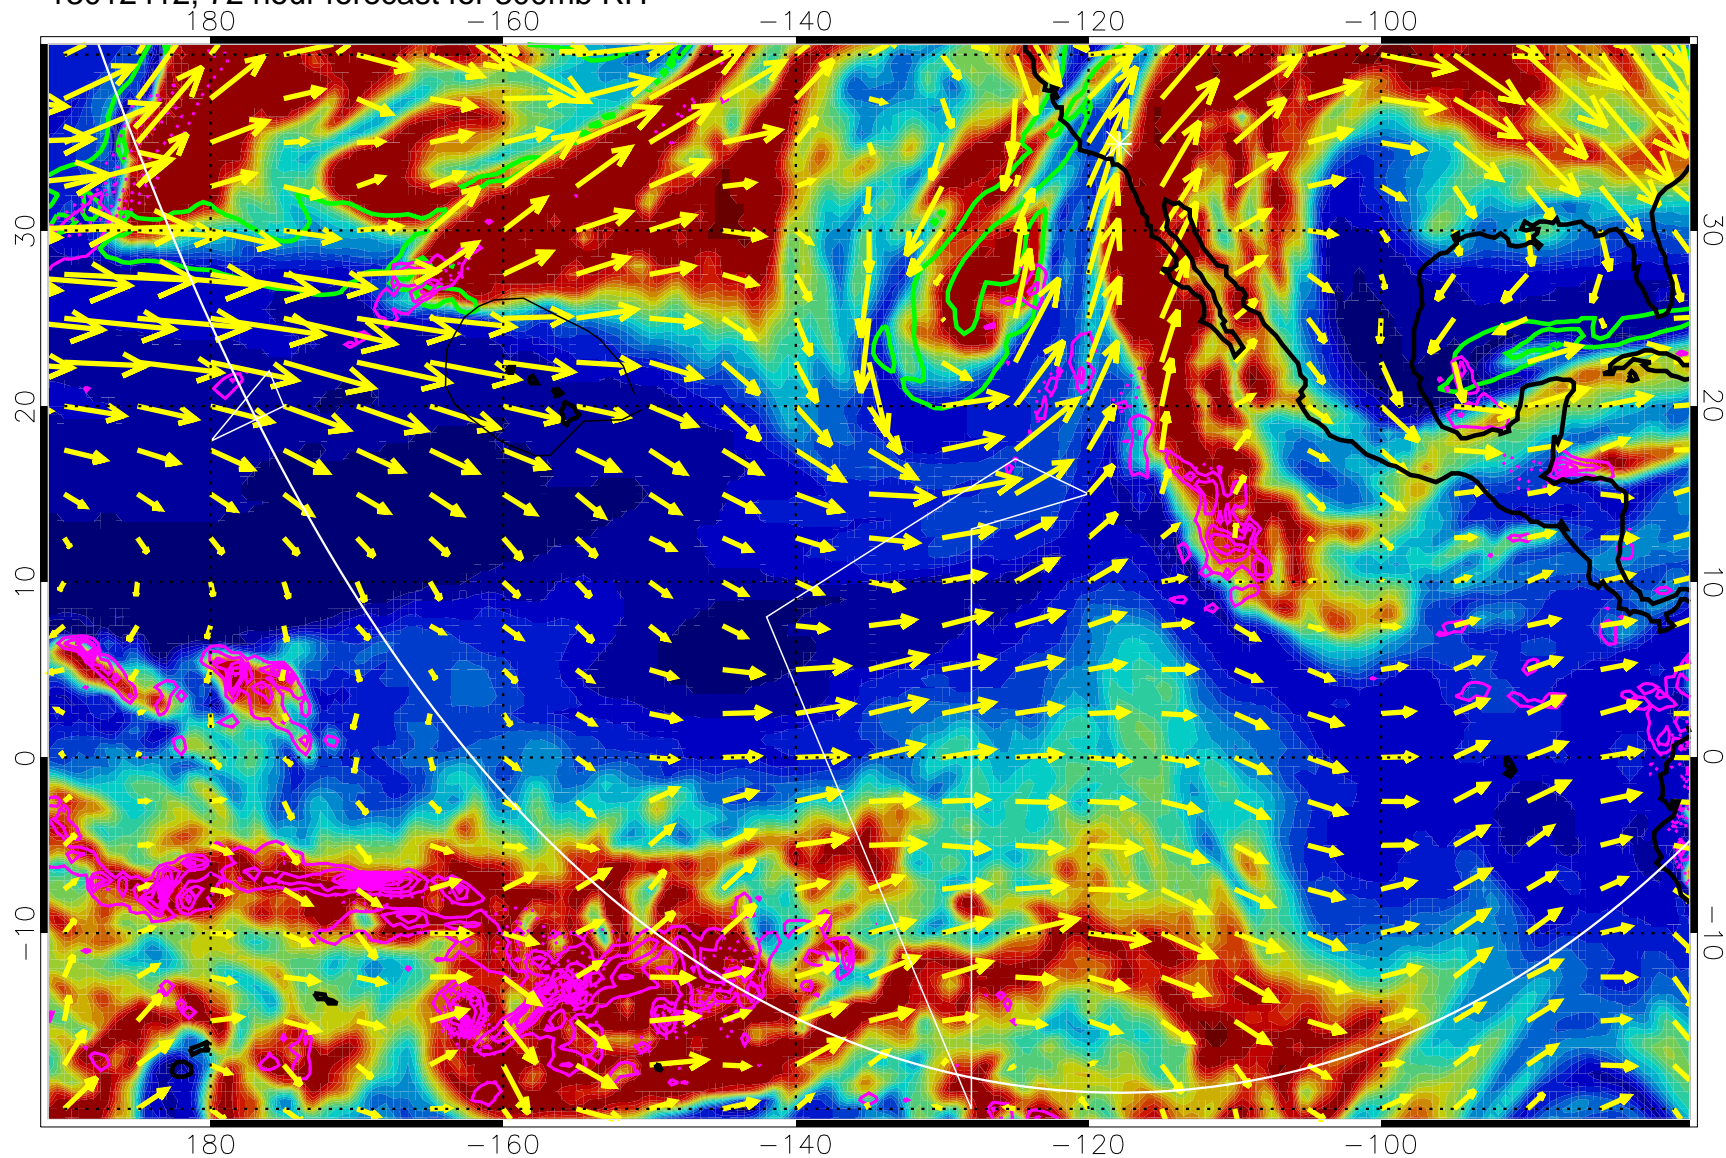

EPV Tropopause (2 PVU) Position

→ 50 m/s

Range ring of 6000 km -- 19 hours GH round trip

13012400, 60 hour forecast for 300mb RH

180 -160 -140 -120 -100

Precip (tot dot, conv sol) past 6 hrs 6 kg/m2 contours, min 4

EPV Tropopause (2 PVU) Position

→ 50 m/s

Range ring of 6000 km -- 19 hours GH round trip

13012406, 66 hour forecast for 300mb RH

Precip (tot dot, conv sol) past 6 hrs 6 kg/m2 contours, min 4

EPV Tropopause (2 PVU) Position

→ 50 m/s

Range ring of 6000 km -- 19 hours GH round trip

13012412, 72 hour forecast for 300mb RH

Precip (tot dot, conv sol) past 6 hrs 6 kg/m2 contours, min 4

EPV Tropopause (2 PVU) Position

→ 50 m/s

Range ring of 6000 km -- 19 hours GH round trip

13012418, 78 hour forecast for 300mb RH

Precip (tot dot, conv sol) past 6 hrs 6 kg/m2 contours, min 4

EPV Tropopause (2 PVU) Position

→ 50 m/s

Range ring of 6000 km -- 19 hours GH round trip

13012500, 84 hour forecast for 300mb RH