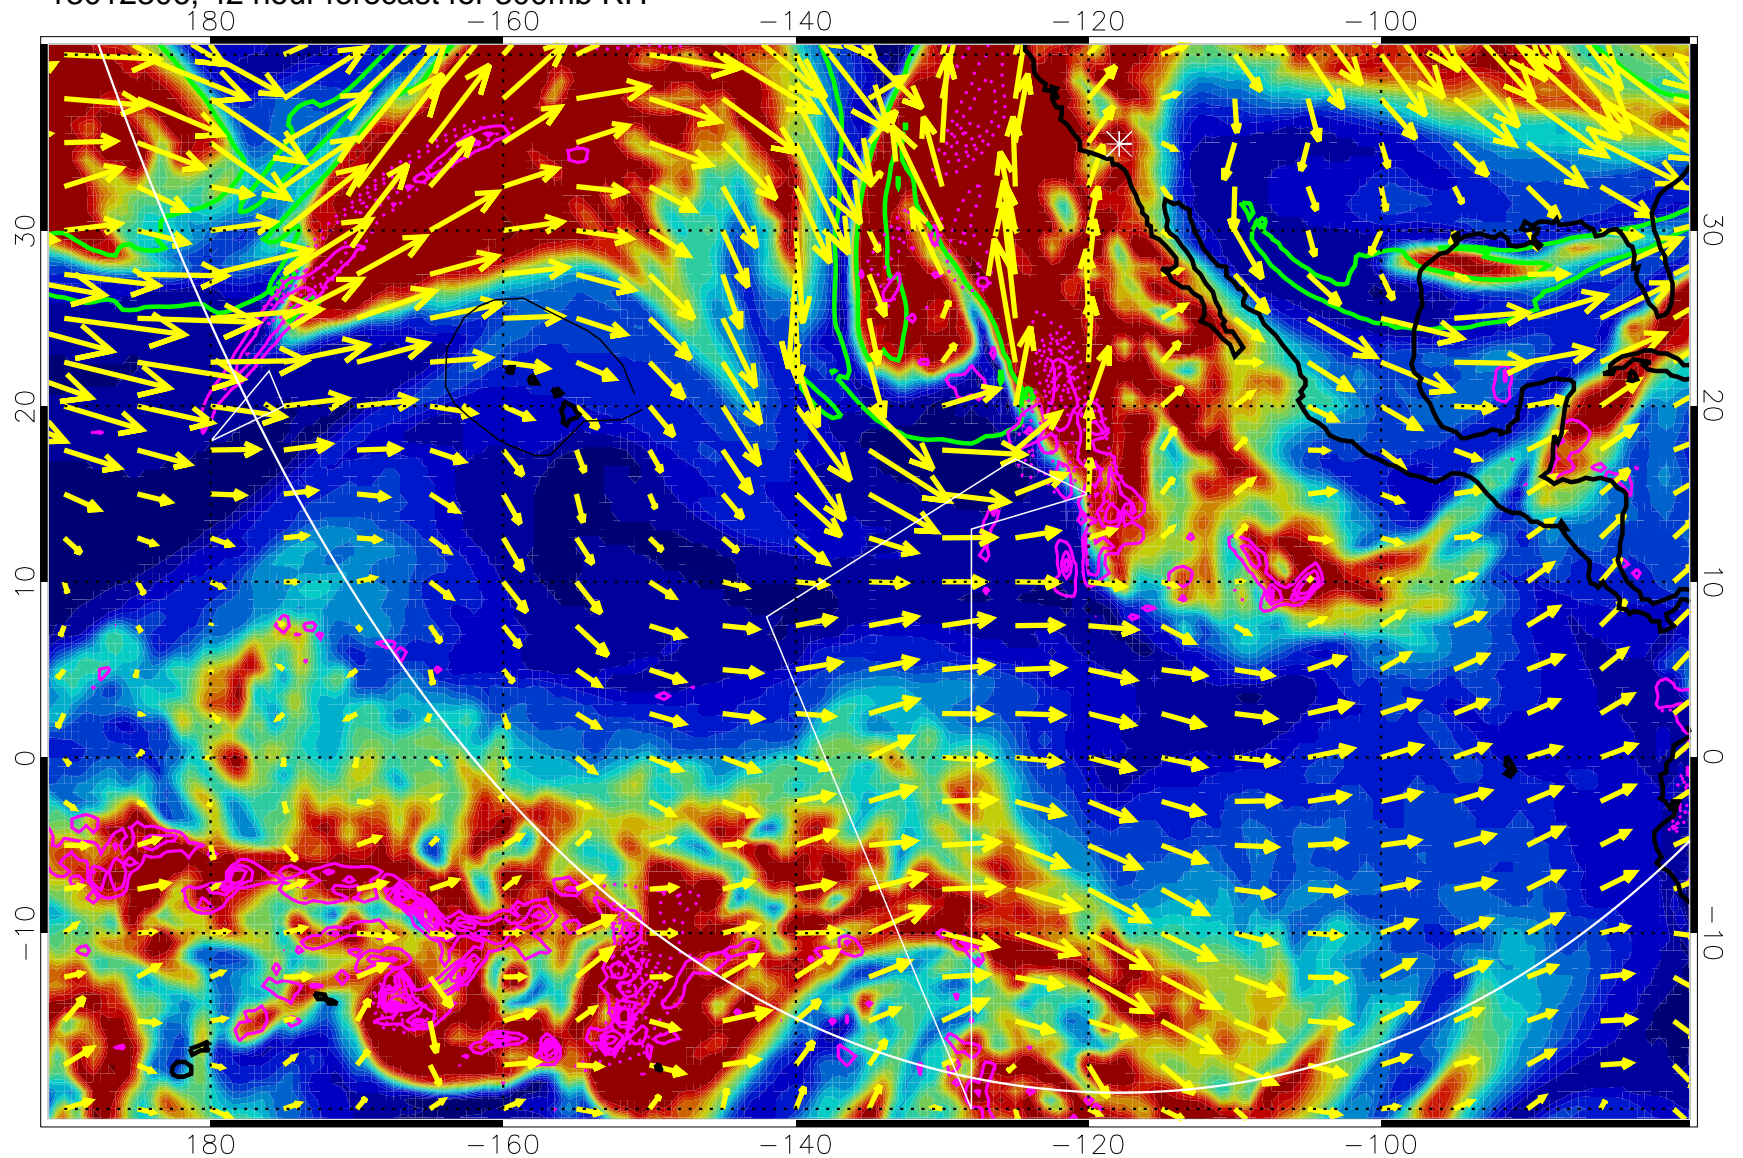

→ 50 m/s

Range ring of 6000 km -- 19 hours GH round trip

13012218, 30 hour forecast for 300mb RH

Precip (tot dot, conv sol) past 6 hrs 6 kg/m2 contours, min 4

EPV Tropopause (2 PVU) Position

→ 50 m/s

Range ring of 6000 km -- 19 hours GH round trip

13012300, 36 hour forecast for 300mb RH

Precip (tot dot, conv sol) past 6 hrs 6 kg/m2 contours, min 4

EPV Tropopause (2 PVU) Position

→ 50 m/s

Range ring of 6000 km -- 19 hours GH round trip

13012306, 42 hour forecast for 300mb RH

Precip (tot dot, conv sol) past 6 hrs 6 kg/m2 contours, min 4

EPV Tropopause (2 PVU) Position

→ 50 m/s

Range ring of 6000 km -- 19 hours GH round trip

13012312, 48 hour forecast for 300mb RH

Precip (tot dot, conv sol) past 6 hrs 6 kg/m2 contours, min 4

EPV Tropopause (2 PVU) Position

→ 50 m/s

Range ring of 6000 km -- 19 hours GH round trip

13012318, 54 hour forecast for 300mb RH

180 -160 -140 -120 -100

0 20 40 60 80 100
RH, %

Precip (tot dot, conv sol) past 6 hrs 6 kg/m2 contours, min 4