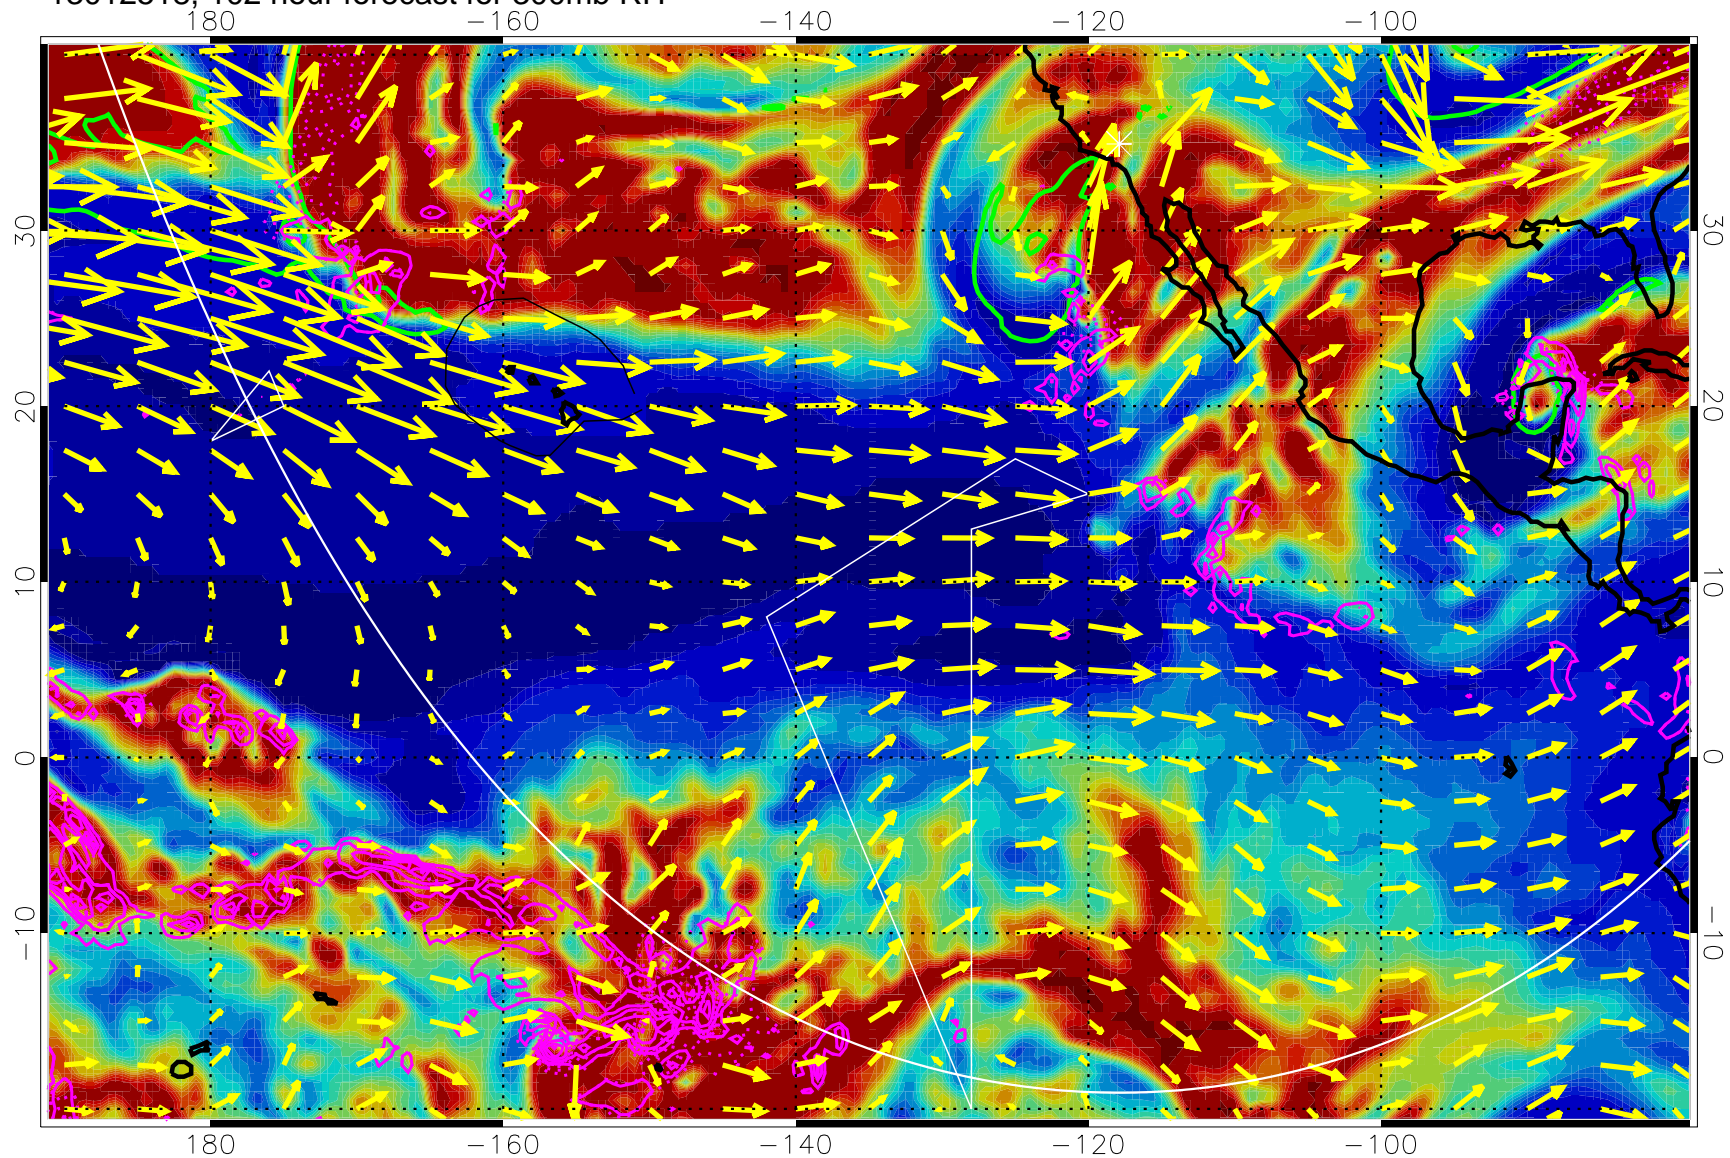

Precip (tot dot, conv sol) past 6 hrs 6 kg/m2 contours, min 4

EPV Tropopause (2 PVU) Position

→ 50 m/s

Range ring of 6000 km -- 19 hours GH round trip

13012506, 90 hour forecast for 300mb RH

Precip (tot dot, conv sol) past 6 hrs 6 kg/m2 contours, min 4

EPV Tropopause (2 PVU) Position

→ 50 m/s

Range ring of 6000 km -- 19 hours GH round trip

13012512, 96 hour forecast for 300mb RH

Precip (tot dot, conv sol) past 6 hrs 6 kg/m2 contours, min 4

EPV Tropopause (2 PVU) Position

→ 50 m/s

Range ring of 6000 km -- 19 hours GH round trip

13012518, 102 hour forecast for 300mb RH

Precip (tot dot, conv sol) past 6 hrs 6 kg/m2 contours, min 4

EPV Tropopause (2 PVU) Position

→ 50 m/s

Range ring of 6000 km -- 19 hours GH round trip

13012600, 108 hour forecast for 300mb RH

Precip (tot dot, conv sol) past 6 hrs 6 kg/m2 contours, min 4

EPV Tropopause (2 PVU) Position

→ 50 m/s

Range ring of 6000 km -- 19 hours GH round trip

13012606, 114 hour forecast for 300mb RH