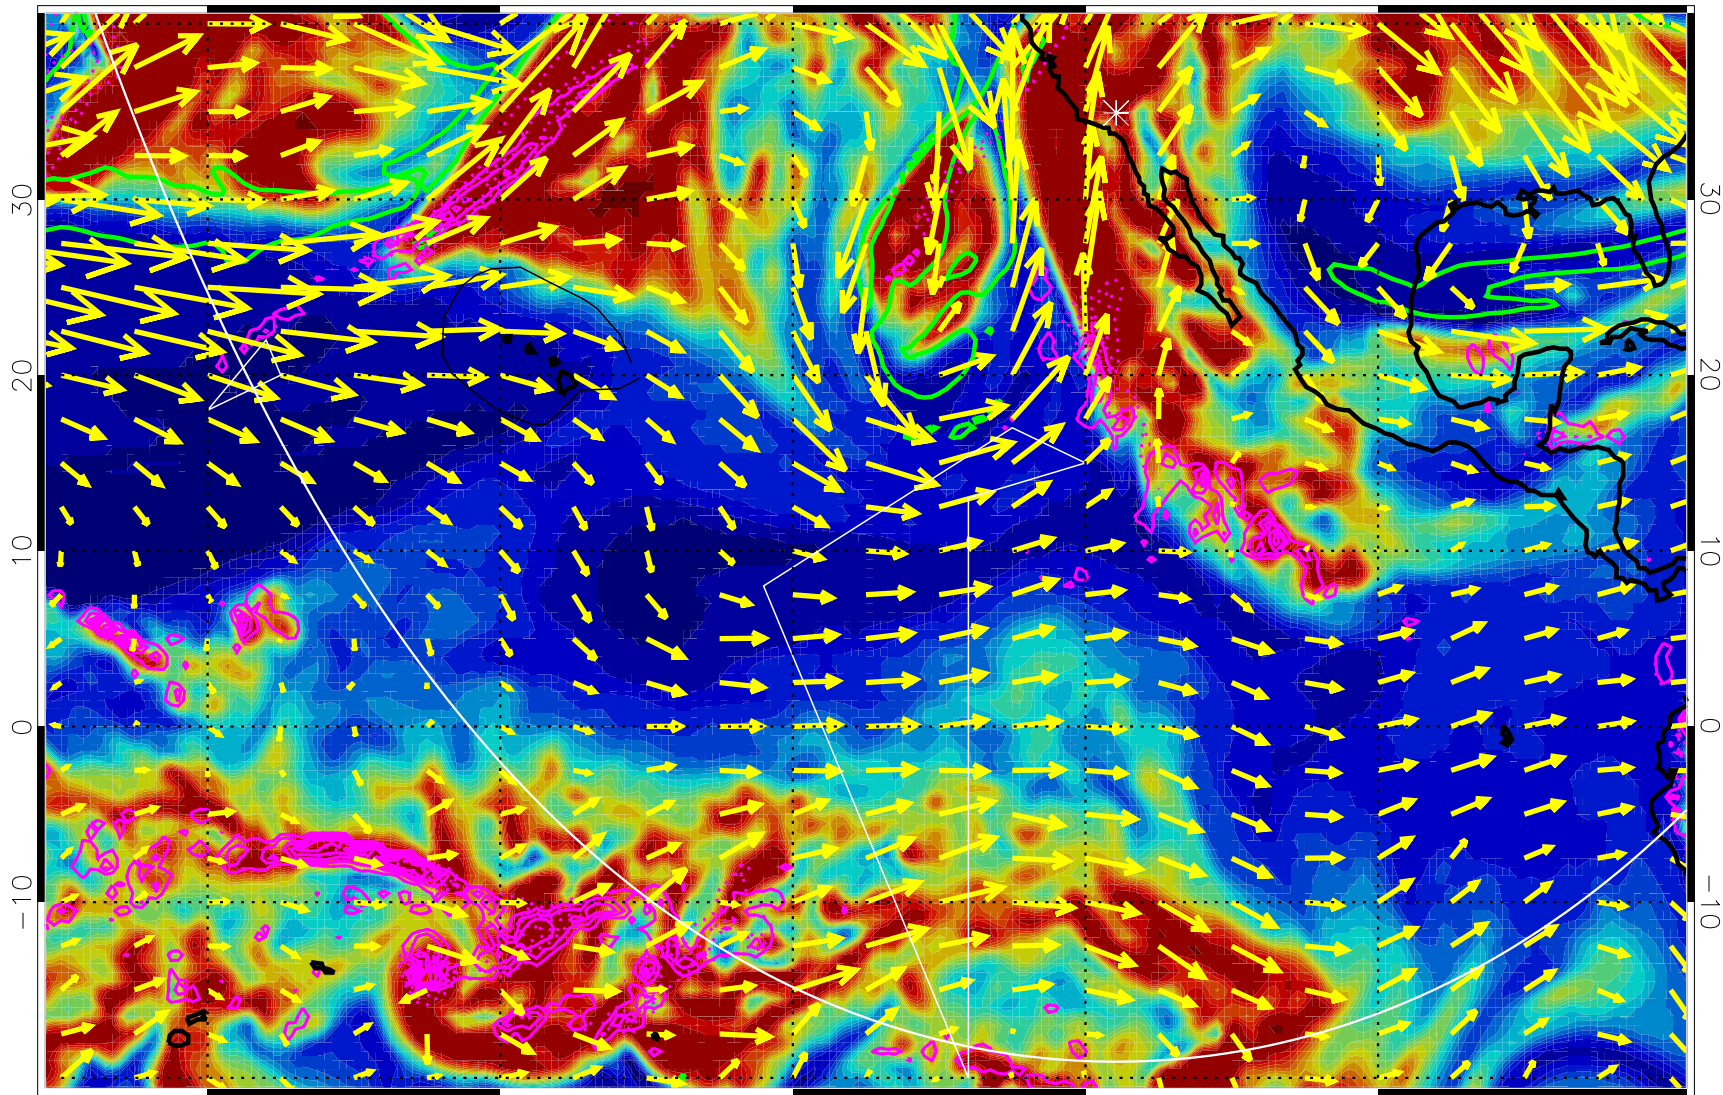

Precip (tot dot, conv sol) past 6 hrs 6 kg/m2 contours, min 4

EPV Tropopause (2 PVU) Position

→ 50 m/s

Range ring of 6000 km -- 19 hours GH round trip

13012312, 48 hour forecast for 300mb RH

Precip (tot dot, conv sol) past 6 hrs 6 kg/m2 contours, min 4

EPV Tropopause (2 PVU) Position

→ 50 m/s

Range ring of 6000 km -- 19 hours GH round trip

13012318, 54 hour forecast for 300mb RH

180 -160 -140 -120 -100

0 20 40 60 80 100
RH, %

Precip (tot dot, conv sol) past 6 hrs 6 kg/m2 contours, min 4

EPV Tropopause (2 PVU) Position

→ 50 m/s

Range ring of 6000 km -- 19 hours GH round trip

13012400, 60 hour forecast for 300mb RH

180 -160 -140 -120 -100

Precip (tot dot, conv sol) past 6 hrs 6 kg/m2 contours, min 4

EPV Tropopause (2 PVU) Position

→ 50 m/s

Range ring of 6000 km -- 19 hours GH round trip

13012406, 66 hour forecast for 300mb RH

Precip (tot dot, conv sol) past 6 hrs 6 kg/m2 contours, min 4

EPV Tropopause (2 PVU) Position