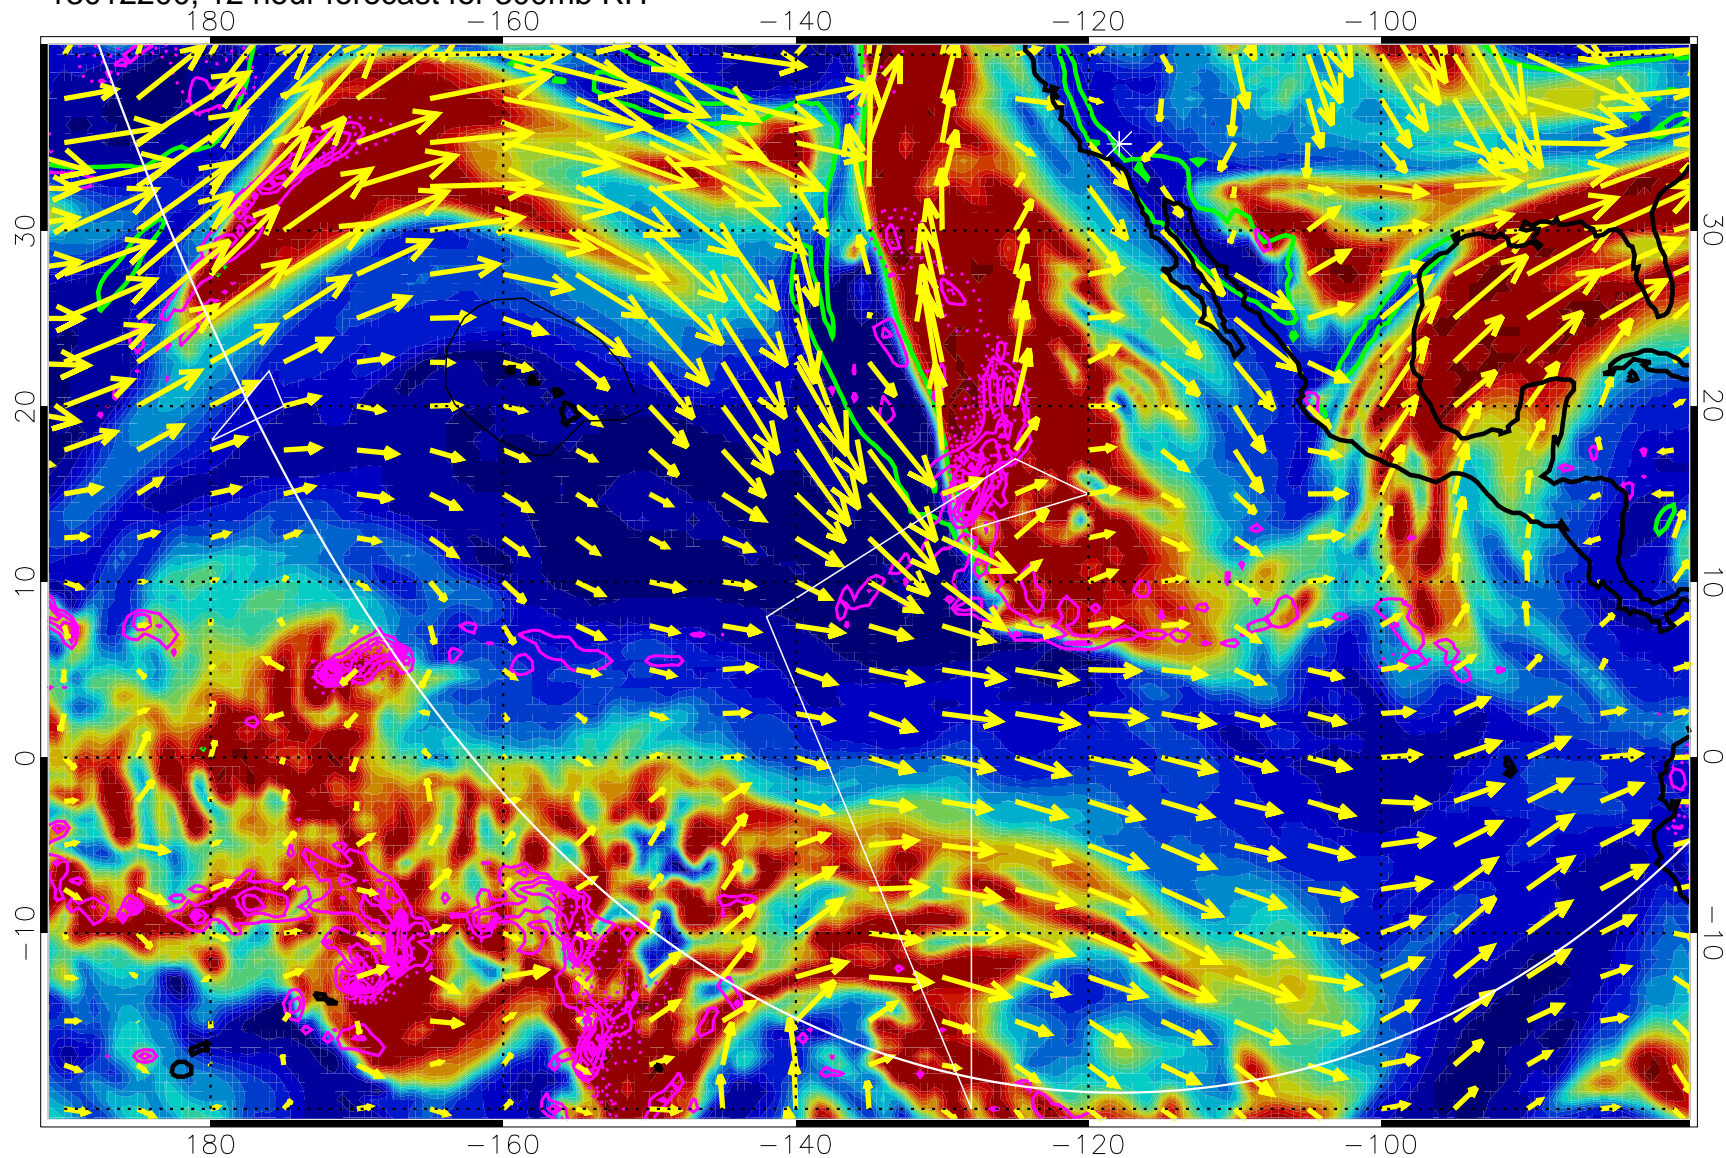

13012118, 6 hour forecast for 300mb RH

Precip (tot dot, conv sol) past 6 hrs 6 kg/m2 contours, min 4

EPV Tropopause (2 PVU) Position

→ 50 m/s

Range ring of 6000 km -- 19 hours GH round trip

13012200, 12 hour forecast for 300mb RH

Precip (tot dot, conv sol) past 6 hrs 6 kg/m2 contours, min 4

EPV Tropopause (2 PVU) Position

→ 50 m/s

Range ring of 6000 km -- 19 hours GH round trip

13012206, 18 hour forecast for 300mb RH

Precip (tot dot, conv sol) past 6 hrs 6 kg/m2 contours, min 4

EPV Tropopause (2 PVU) Position

→ 50 m/s

Range ring of 6000 km -- 19 hours GH round trip

13012212, 24 hour forecast for 300mb RH

Precip (tot dot, conv sol) past 6 hrs 6 kg/m2 contours, min 4

EPV Tropopause (2 PVU) Position

13012300, 36 hour forecast for 300mb RH

Precip (tot dot, conv sol) past 6 hrs 6 kg/m2 contours, min 4

EPV Tropopause (2 PVU) Position

→ 50 m/s

Range ring of 6000 km -- 19 hours GH round trip

13012306, 42 hour forecast for 300mb RH