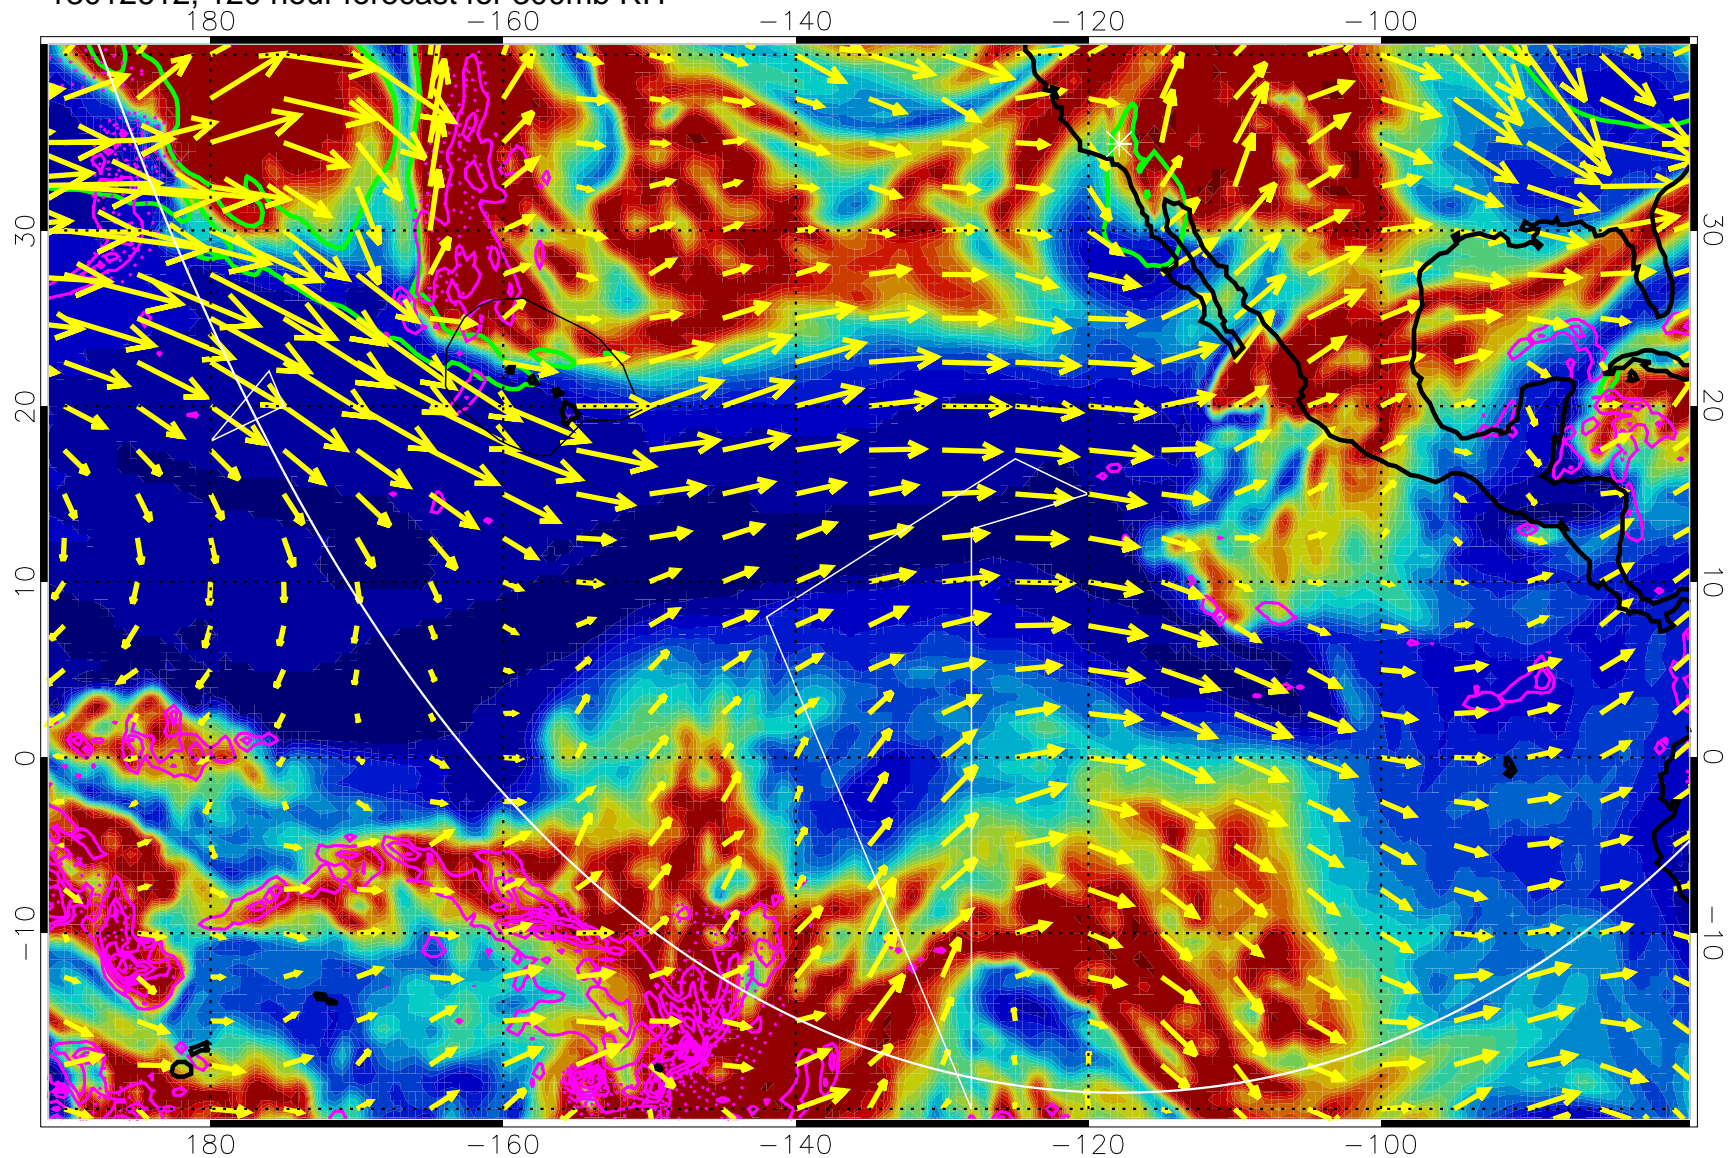

→ 50 m/s

Range ring of 6000 km -- 19 hours GH round trip

13012518, 102 hour forecast for 300mb RH

Precip (tot dot, conv sol) past 6 hrs 6 kg/m2 contours, min 4

EPV Tropopause (2 PVU) Position

→ 50 m/s

Range ring of 6000 km -- 19 hours GH round trip

13012600, 108 hour forecast for 300mb RH

Precip (tot dot, conv sol) past 6 hrs 6 kg/m2 contours, min 4

EPV Tropopause (2 PVU) Position

→ 50 m/s

Range ring of 6000 km -- 19 hours GH round trip

13012606, 114 hour forecast for 300mb RH

Precip (tot dot, conv sol) past 6 hrs 6 kg/m2 contours, min 4

EPV Tropopause (2 PVU) Position

→ 50 m/s

Range ring of 6000 km -- 19 hours GH round trip

13012612, 120 hour forecast for 300mb RH

Precip (tot dot, conv sol) past 6 hrs 6 kg/m2 contours, min 4

EPV Tropopause (2 PVU) Position

→ 50 m/s

Range ring of 6000 km -- 19 hours GH round trip