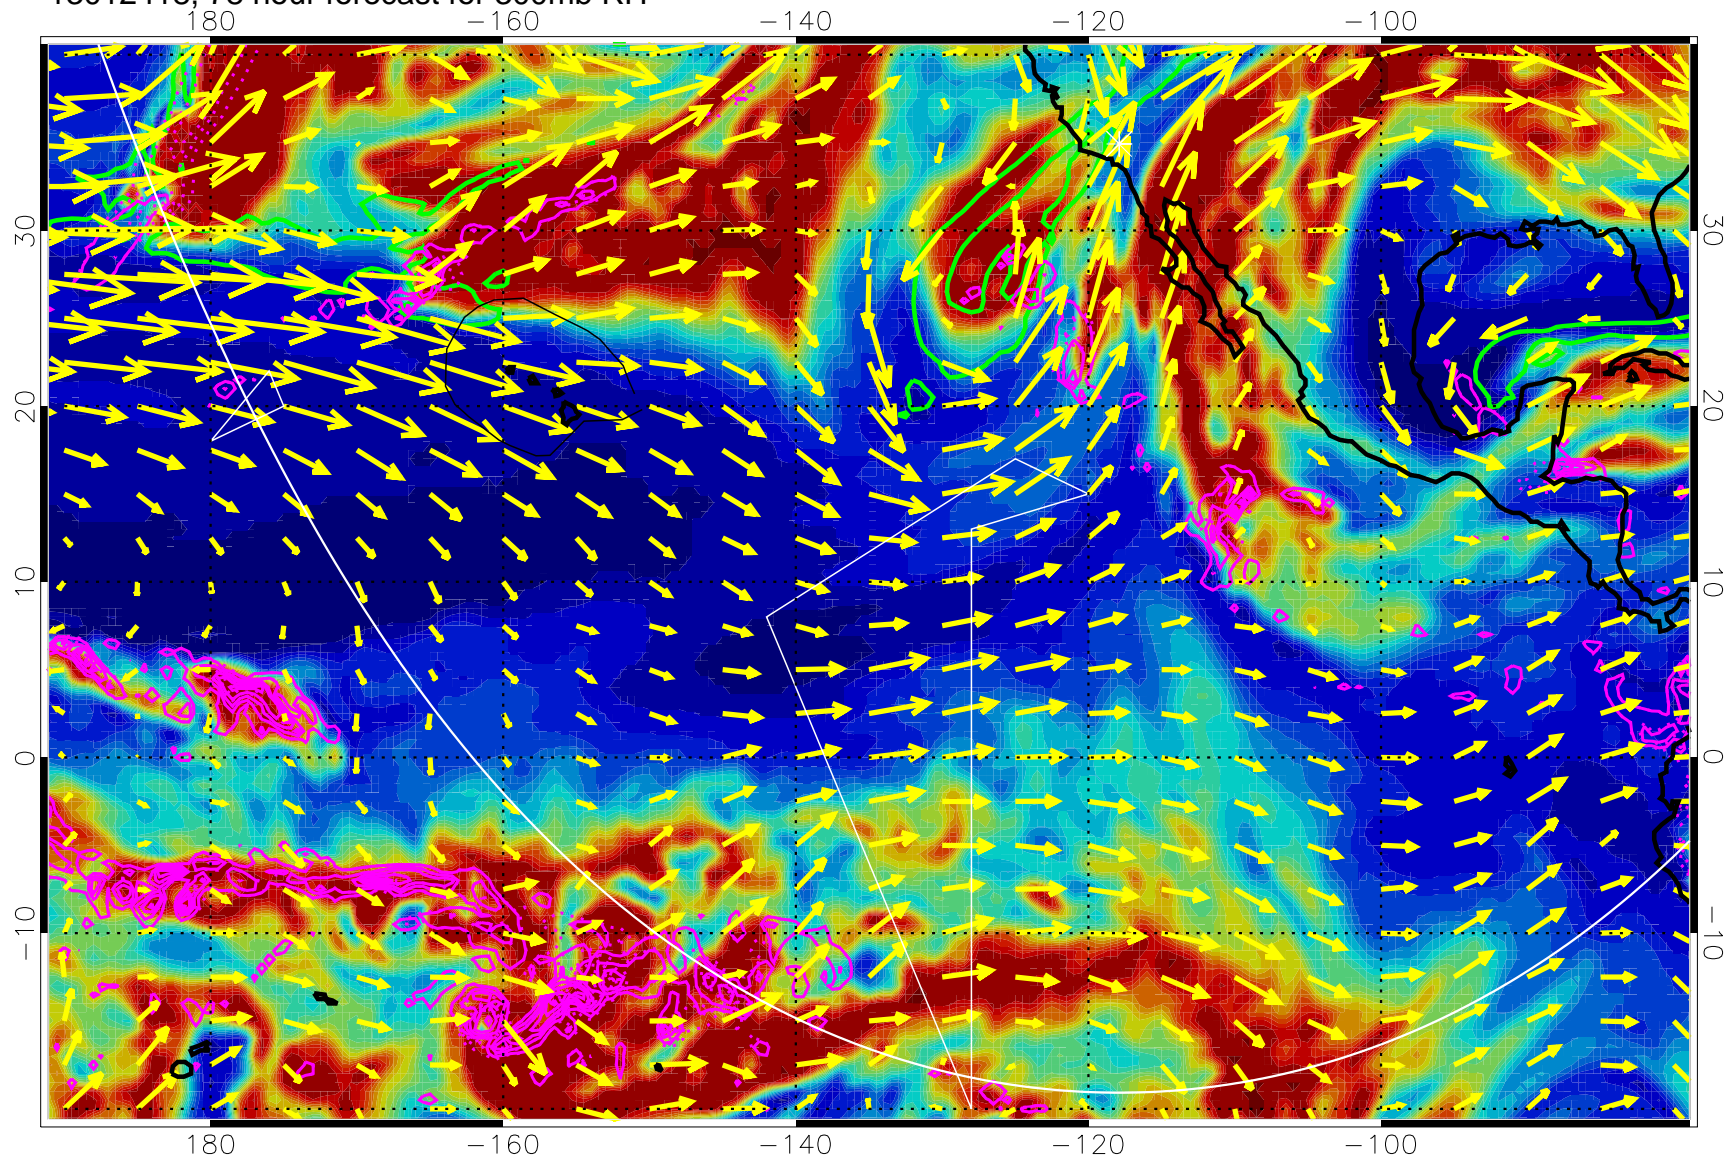

EPV Tropopause (2 PVU) Position

→ 50 m/s

Range ring of 6000 km -- 19 hours GH round trip

13012406, 66 hour forecast for 300mb RH

Precip (tot dot, conv sol) past 6 hrs 6 kg/m2 contours, min 4

EPV Tropopause (2 PVU) Position

→ 50 m/s

Range ring of 6000 km -- 19 hours GH round trip

13012412, 72 hour forecast for 300mb RH

Precip (tot dot, conv sol) past 6 hrs 6 kg/m2 contours, min 4

EPV Tropopause (2 PVU) Position

→ 50 m/s

Range ring of 6000 km -- 19 hours GH round trip

13012418, 78 hour forecast for 300mb RH

Precip (tot dot, conv sol) past 6 hrs 6 kg/m2 contours, min 4

EPV Tropopause (2 PVU) Position

→ 50 m/s

Range ring of 6000 km -- 19 hours GH round trip

13012500, 84 hour forecast for 300mb RH

Precip (tot dot, conv sol) past 6 hrs 6 kg/m2 contours, min 4

EPV Tropopause (2 PVU) Position

→ 50 m/s

Range ring of 6000 km -- 19 hours GH round trip

13012506, 90 hour forecast for 300mb RH

Precip (tot dot, conv sol) past 6 hrs 6 kg/m2 contours, min 4