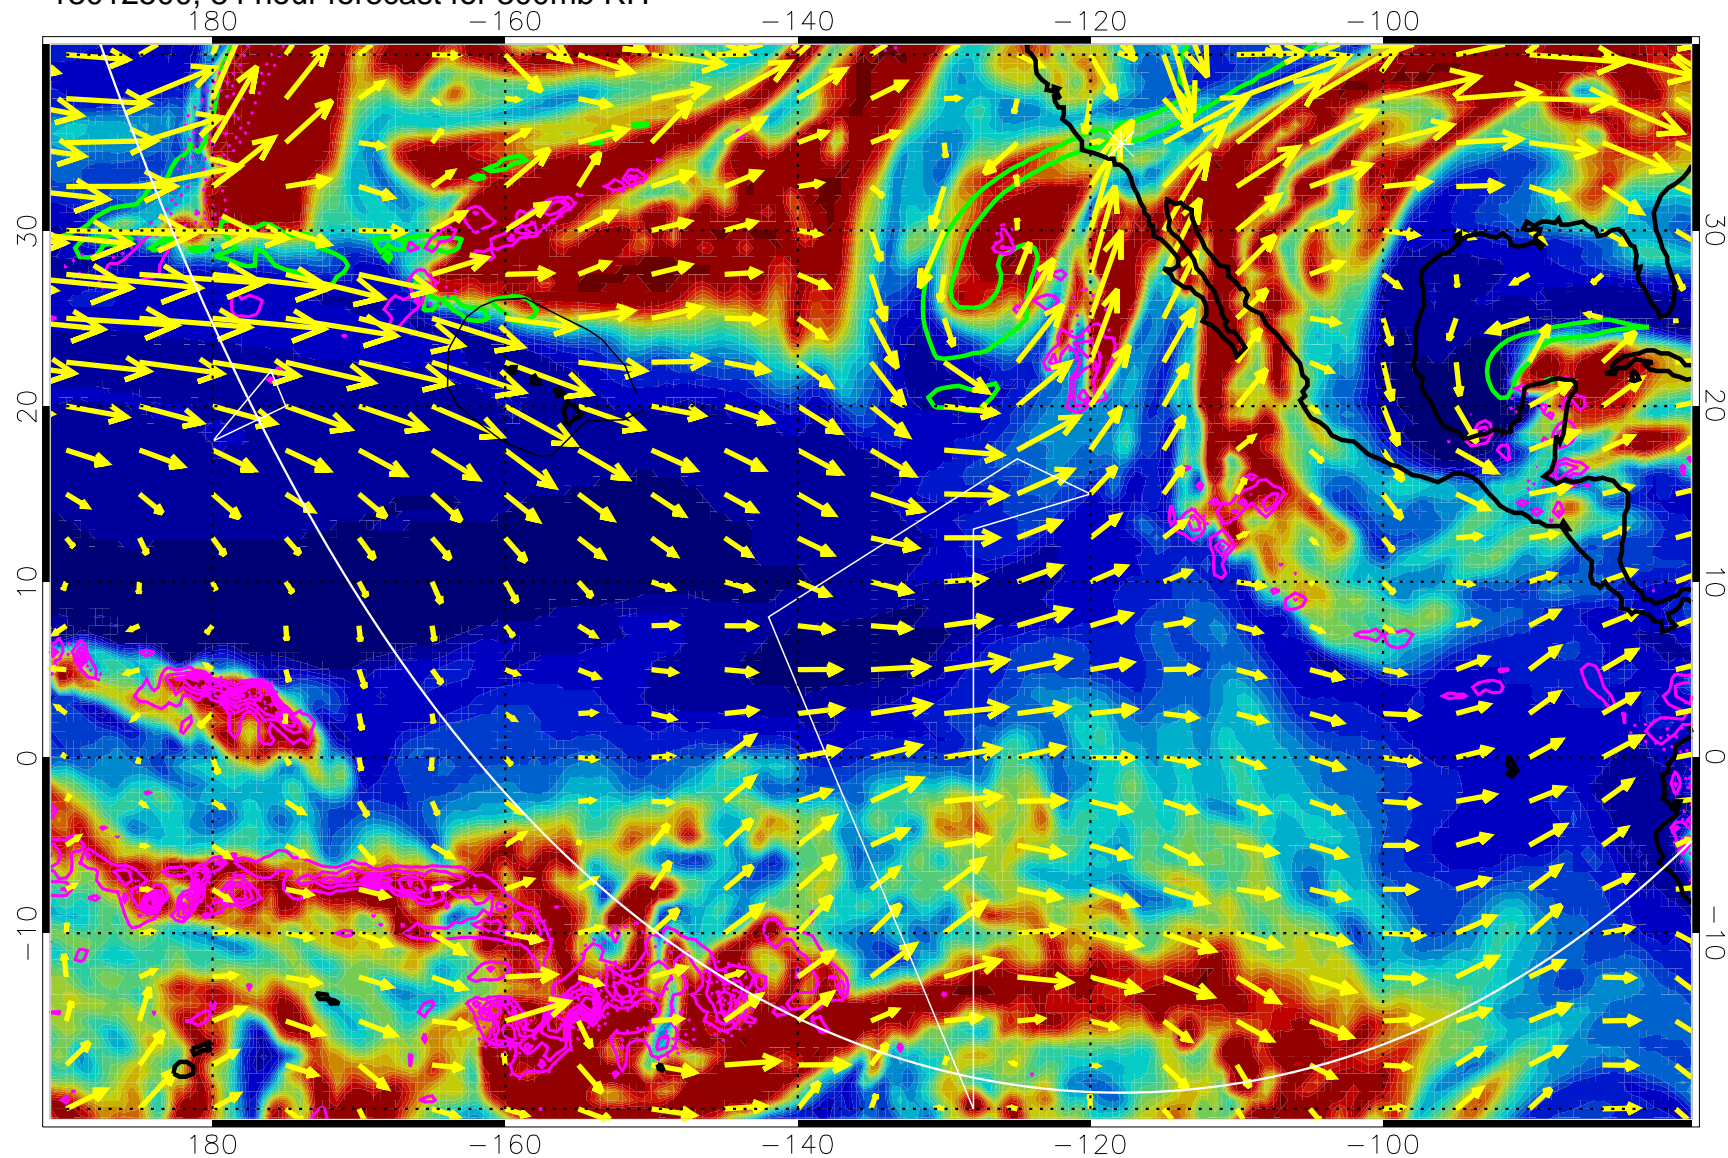

13012418, 78 hour forecast for 300mb RH

Precip (tot dot, conv sol) past 6 hrs 6 kg/m2 contours, min 4

EPV Tropopause (2 PVU) Position

→ 50 m/s

Range ring of 6000 km -- 19 hours GH round trip

13012500, 84 hour forecast for 300mb RH

Precip (tot dot, conv sol) past 6 hrs 6 kg/m2 contours, min 4

EPV Tropopause (2 PVU) Position

→ 50 m/s

Range ring of 6000 km -- 19 hours GH round trip

13012506, 90 hour forecast for 300mb RH

Precip (tot dot, conv sol) past 6 hrs 6 kg/m2 contours, min 4

EPV Tropopause (2 PVU) Position

→ 50 m/s

Range ring of 6000 km -- 19 hours GH round trip

13012512, 96 hour forecast for 300mb RH

Precip (tot dot, conv sol) past 6 hrs 6 kg/m2 contours, min 4

EPV Tropopause (2 PVU) Position