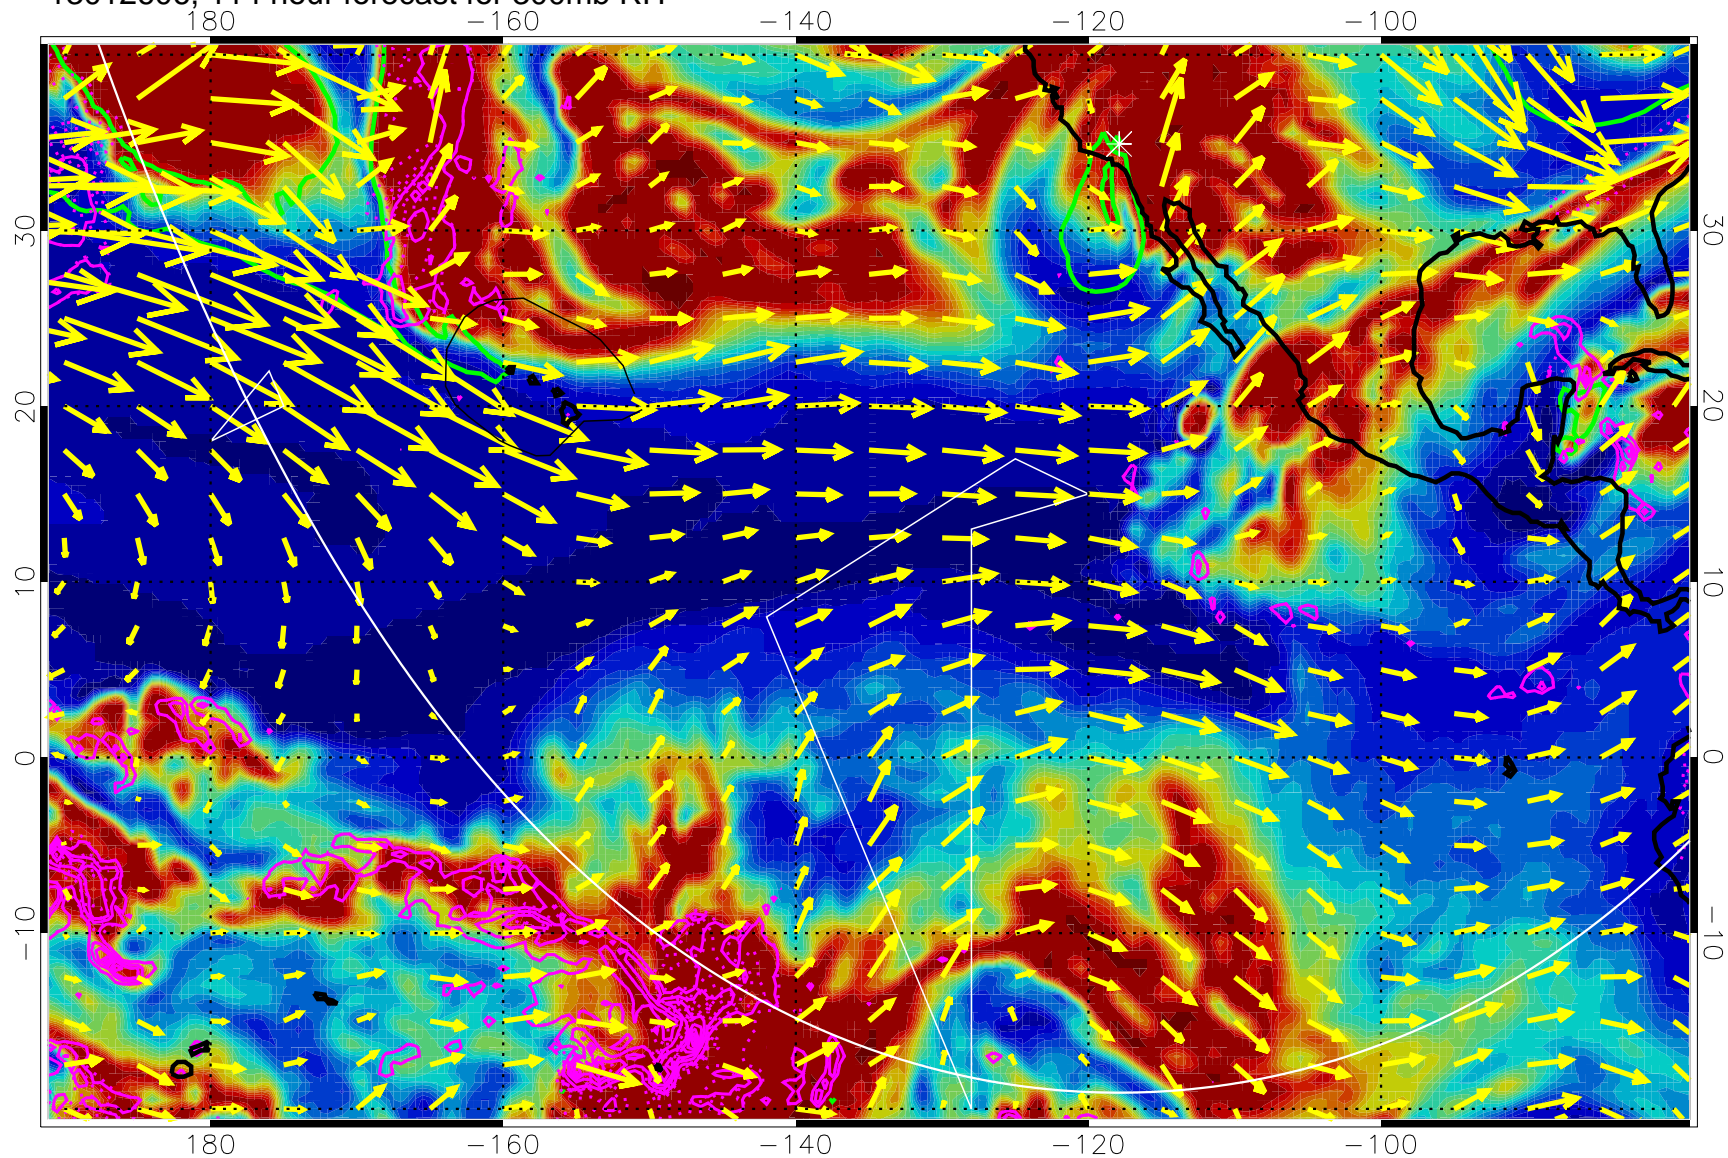

→ 50 m/s

Range ring of 6000 km -- 19 hours GH round trip

13012518, 102 hour forecast for 300mb RH

Precip (tot dot, conv sol) past 6 hrs 6 kg/m2 contours, min 4

EPV Tropopause (2 PVU) Position

→ 50 m/s

Range ring of 6000 km -- 19 hours GH round trip

13012600, 108 hour forecast for 300mb RH

Precip (tot dot, conv sol) past 6 hrs 6 kg/m2 contours, min 4

EPV Tropopause (2 PVU) Position

→ 50 m/s

Range ring of 6000 km -- 19 hours GH round trip

13012606, 114 hour forecast for 300mb RH

Precip (tot dot, conv sol) past 6 hrs 6 kg/m2 contours, min 4

EPV Tropopause (2 PVU) Position

→ 50 m/s

Range ring of 6000 km -- 19 hours GH round trip

13012612, 120 hour forecast for 300mb RH

Precip (tot dot, conv sol) past 6 hrs 6 kg/m2 contours, min 4

EPV Tropopause (2 PVU) Position

→ 50 m/s

Range ring of 6000 km -- 19 hours GH round trip