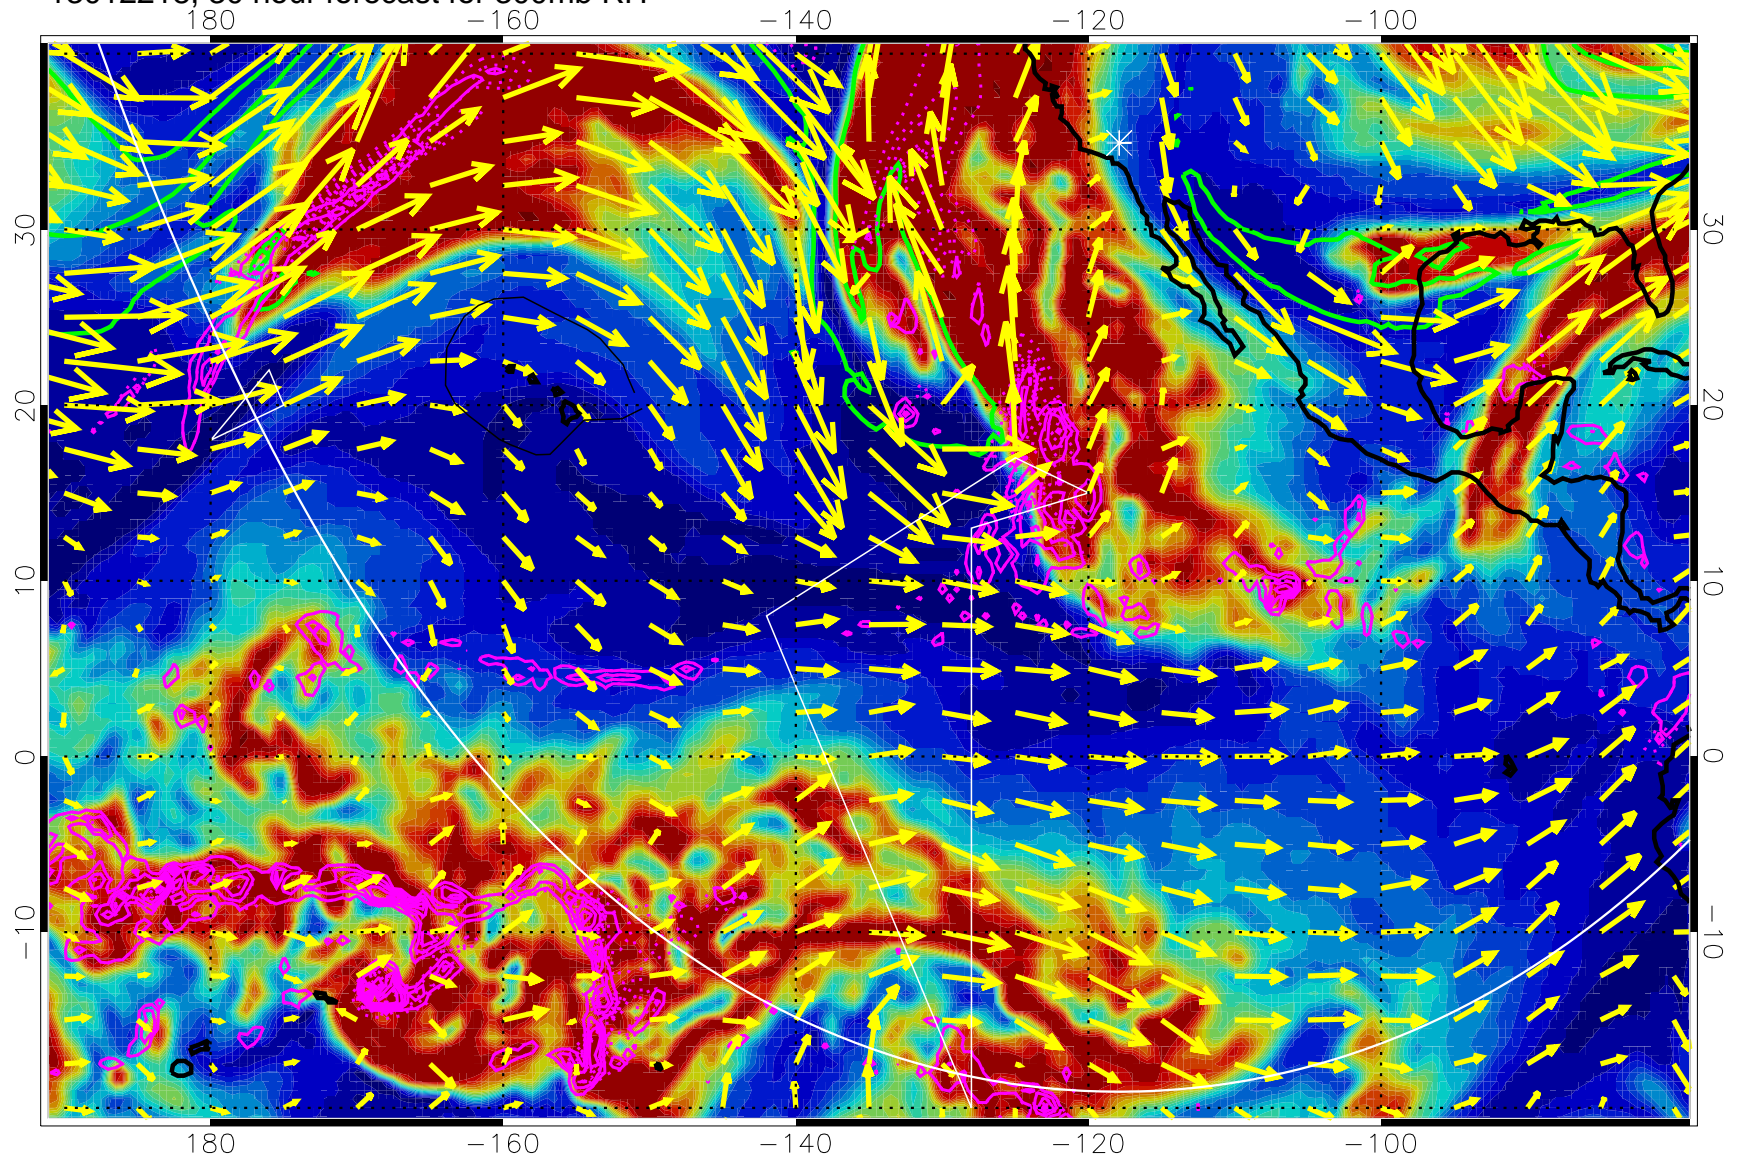

Precip (tot dot, conv sol) past 6 hrs 6 kg/m2 contours, min 4

EPV Tropopause (2 PVU) Position

→ 50 m/s

Range ring of 6000 km -- 19 hours GH round trip

13012206, 18 hour forecast for 300mb RH

Precip (tot dot, conv sol) past 6 hrs 6 kg/m2 contours, min 4

EPV Tropopause (2 PVU) Position

→ 50 m/s

Range ring of 6000 km -- 19 hours GH round trip

13012212, 24 hour forecast for 300mb RH

Precip (tot dot, conv sol) past 6 hrs 6 kg/m2 contours, min 4

EPV Tropopause (2 PVU) Position

→ 50 m/s

Range ring of 6000 km -- 19 hours GH round trip

13012218, 30 hour forecast for 300mb RH

Precip (tot dot, conv sol) past 6 hrs 6 kg/m2 contours, min 4

EPV Tropopause (2 PVU) Position

→ 50 m/s

Range ring of 6000 km -- 19 hours GH round trip

13012300, 36 hour forecast for 300mb RH

Precip (tot dot, conv sol) past 6 hrs 6 kg/m2 contours, min 4

EPV Tropopause (2 PVU) Position

→ 50 m/s

Range ring of 6000 km -- 19 hours GH round trip

13012306, 42 hour forecast for 300mb RH