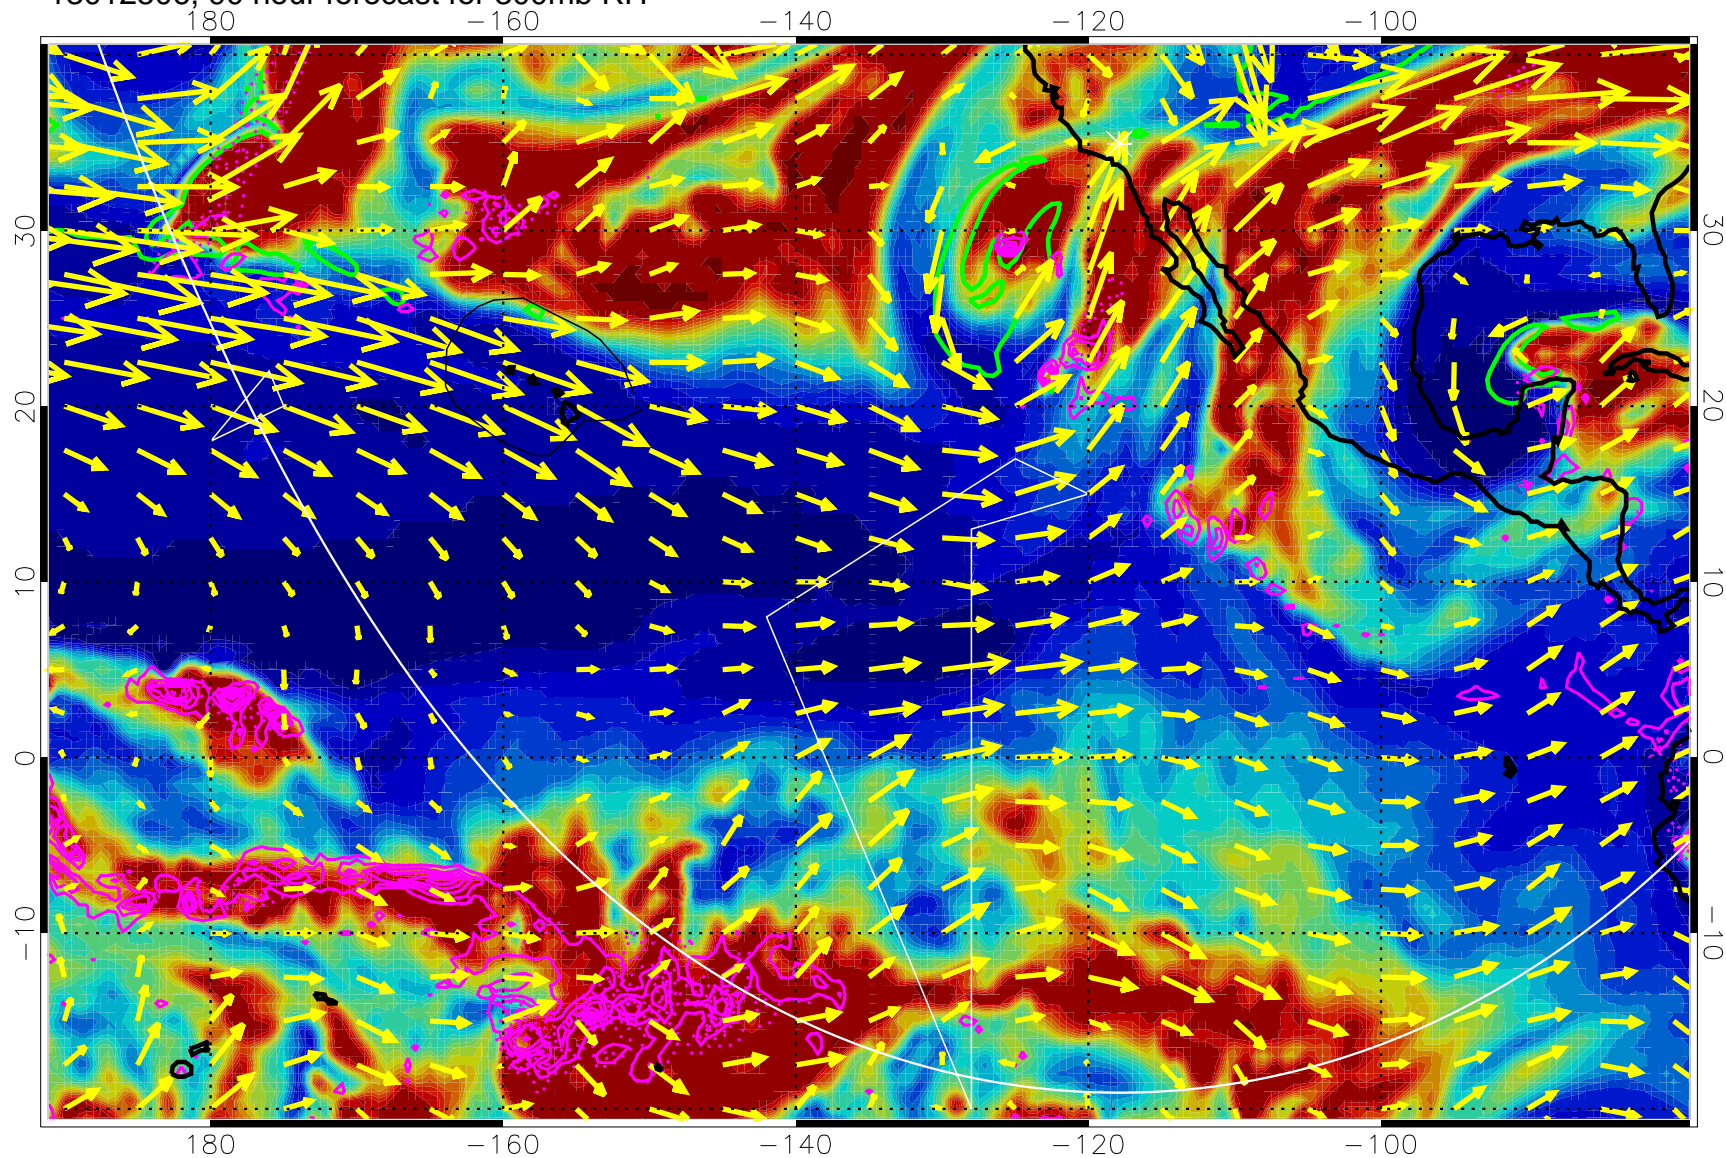

13012418, 78 hour forecast for 300mb RH

Precip (tot dot, conv sol) past 6 hrs 6 kg/m2 contours, min 4

EPV Tropopause (2 PVU) Position

→ 50 m/s

Range ring of 6000 km -- 19 hours GH round trip

13012500, 84 hour forecast for 300mb RH

Precip (tot dot, conv sol) past 6 hrs 6 kg/m2 contours, min 4

EPV Tropopause (2 PVU) Position

→ 50 m/s

Range ring of 6000 km -- 19 hours GH round trip

13012506, 90 hour forecast for 300mb RH

Precip (tot dot, conv sol) past 6 hrs 6 kg/m2 contours, min 4

EPV Tropopause (2 PVU) Position

→ 50 m/s

Range ring of 6000 km -- 19 hours GH round trip

13012512, 96 hour forecast for 300mb RH

Precip (tot dot, conv sol) past 6 hrs 6 kg/m2 contours, min 4

EPV Tropopause (2 PVU) Position