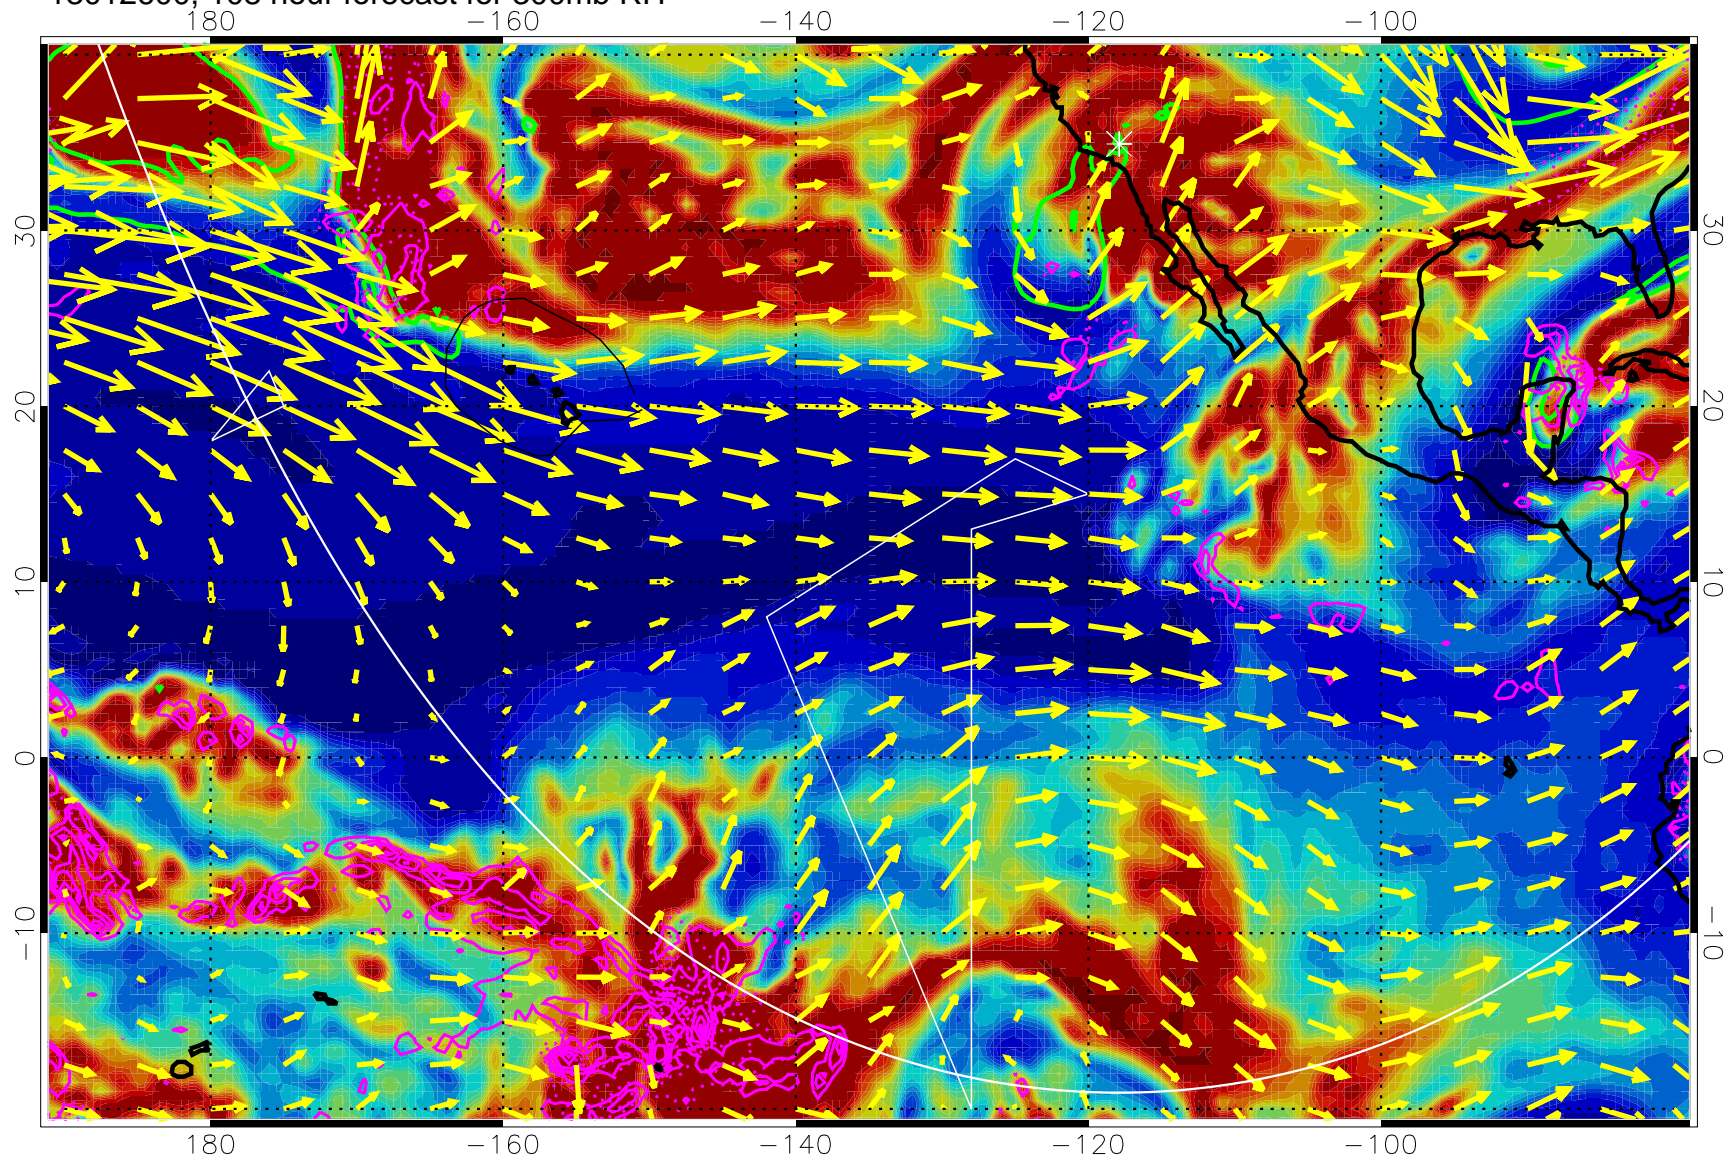

EPV Tropopause (2 PVU) Position

→ 50 m/s

Range ring of 6000 km -- 19 hours GH round trip

13012512, 96 hour forecast for 300mb RH

Precip (tot dot, conv sol) past 6 hrs 6 kg/m2 contours, min 4

EPV Tropopause (2 PVU) Position

→ 50 m/s

Range ring of 6000 km -- 19 hours GH round trip

13012518, 102 hour forecast for 300mb RH

Precip (tot dot, conv sol) past 6 hrs 6 kg/m2 contours, min 4

EPV Tropopause (2 PVU) Position

→ 50 m/s

Range ring of 6000 km -- 19 hours GH round trip

13012600, 108 hour forecast for 300mb RH

Precip (tot dot, conv sol) past 6 hrs 6 kg/m2 contours, min 4

EPV Tropopause (2 PVU) Position

→ 50 m/s

Range ring of 6000 km -- 19 hours GH round trip

13012606, 114 hour forecast for 300mb RH

Precip (tot dot, conv sol) past 6 hrs 6 kg/m2 contours, min 4

EPV Tropopause (2 PVU) Position

→ 50 m/s

Range ring of 6000 km -- 19 hours GH round trip

13012612, 120 hour forecast for 300mb RH

Precip (tot dot, conv sol) past 6 hrs 6 kg/m2 contours, min 4