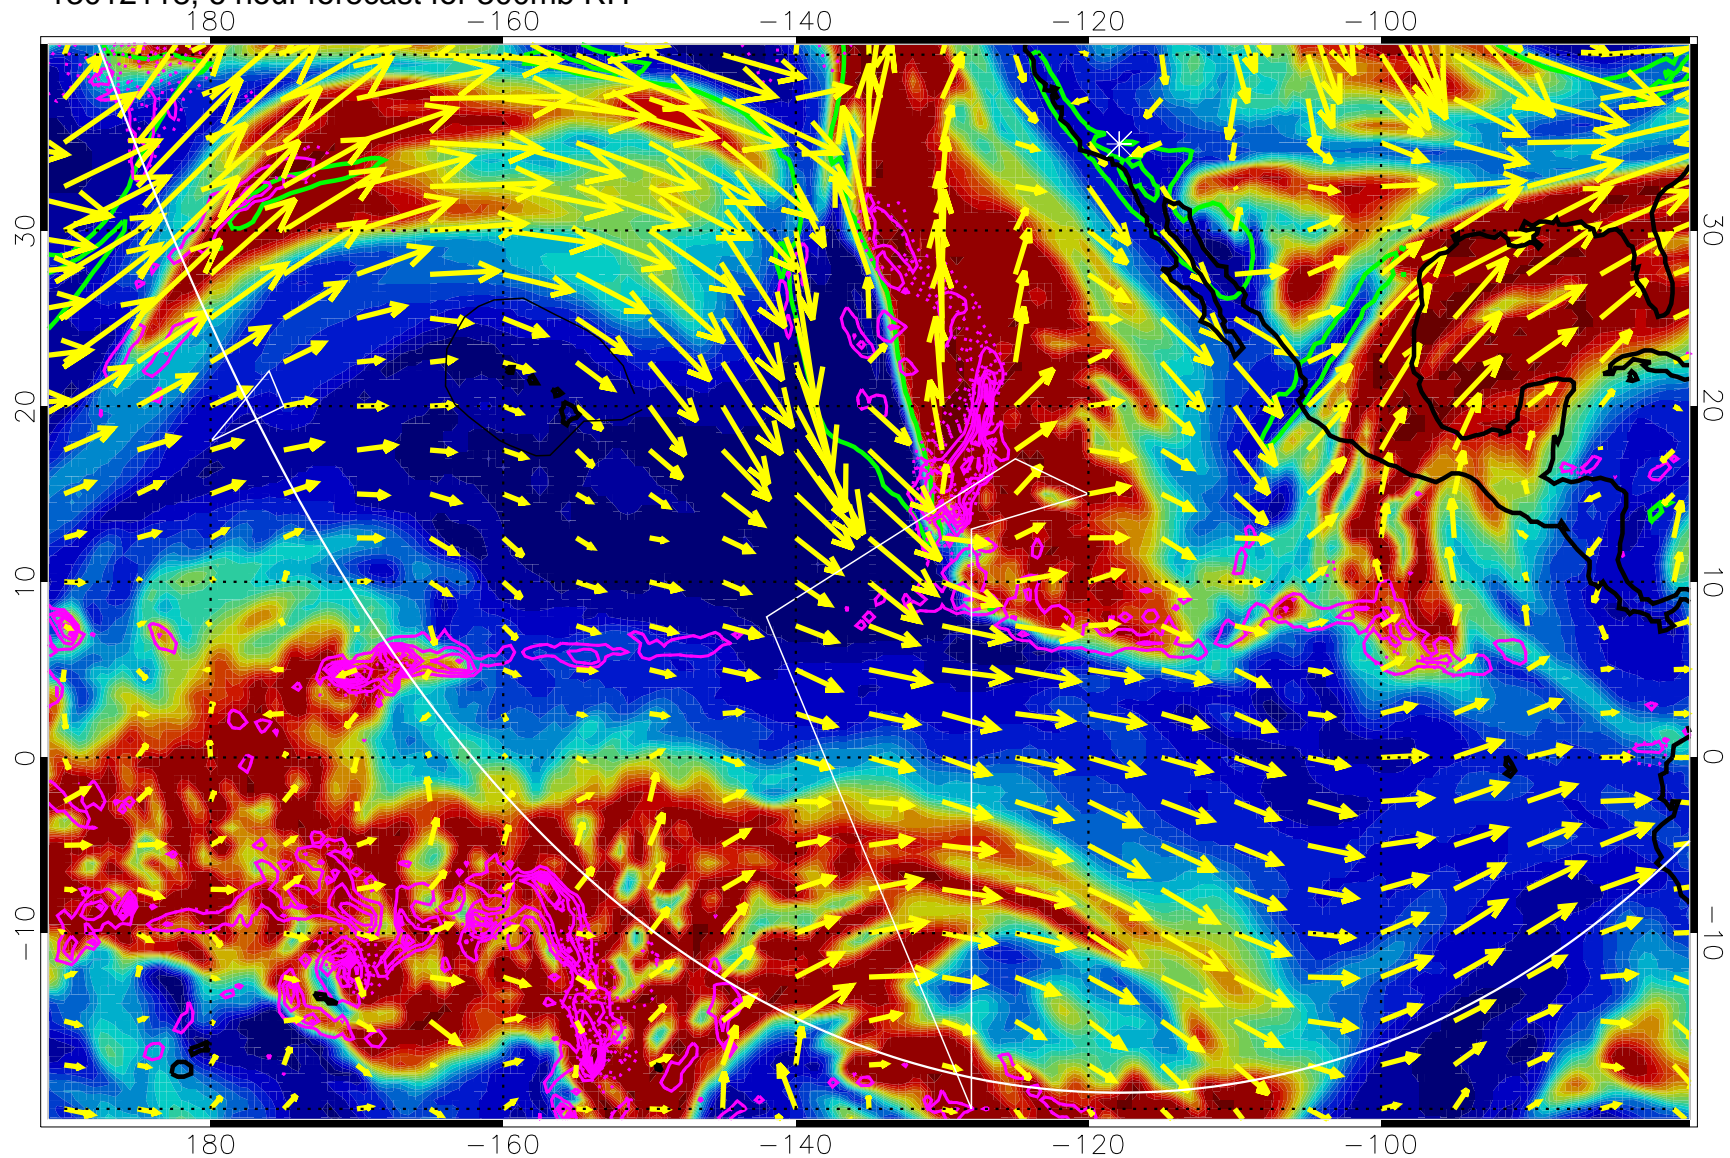

13012118, 6 hour forecast for 300mb RH

Precip (tot dot, conv sol) past 6 hrs 6 kg/m2 contours, min 4

EPV Tropopause (2 PVU) Position

→ 50 m/s

Range ring of 6000 km -- 19 hours GH round trip

13012200, 12 hour forecast for 300mb RH

Precip (tot dot, conv sol) past 6 hrs 6 kg/m2 contours, min 4

EPV Tropopause (2 PVU) Position

→ 50 m/s

Range ring of 6000 km -- 19 hours GH round trip

13012206, 18 hour forecast for 300mb RH

Precip (tot dot, conv sol) past 6 hrs 6 kg/m2 contours, min 4

EPV Tropopause (2 PVU) Position

→ 50 m/s

Range ring of 6000 km -- 19 hours GH round trip

13012212, 24 hour forecast for 300mb RH

Precip (tot dot, conv sol) past 6 hrs 6 kg/m2 contours, min 4

EPV Tropopause (2 PVU) Position

→ 50 m/s

Range ring of 6000 km -- 19 hours GH round trip

13012218, 30 hour forecast for 300mb RH

Precip (tot dot, conv sol) past 6 hrs 6 kg/m2 contours, min 4

EPV Tropopause (2 PVU) Position

→ 50 m/s

Range ring of 6000 km -- 19 hours GH round trip