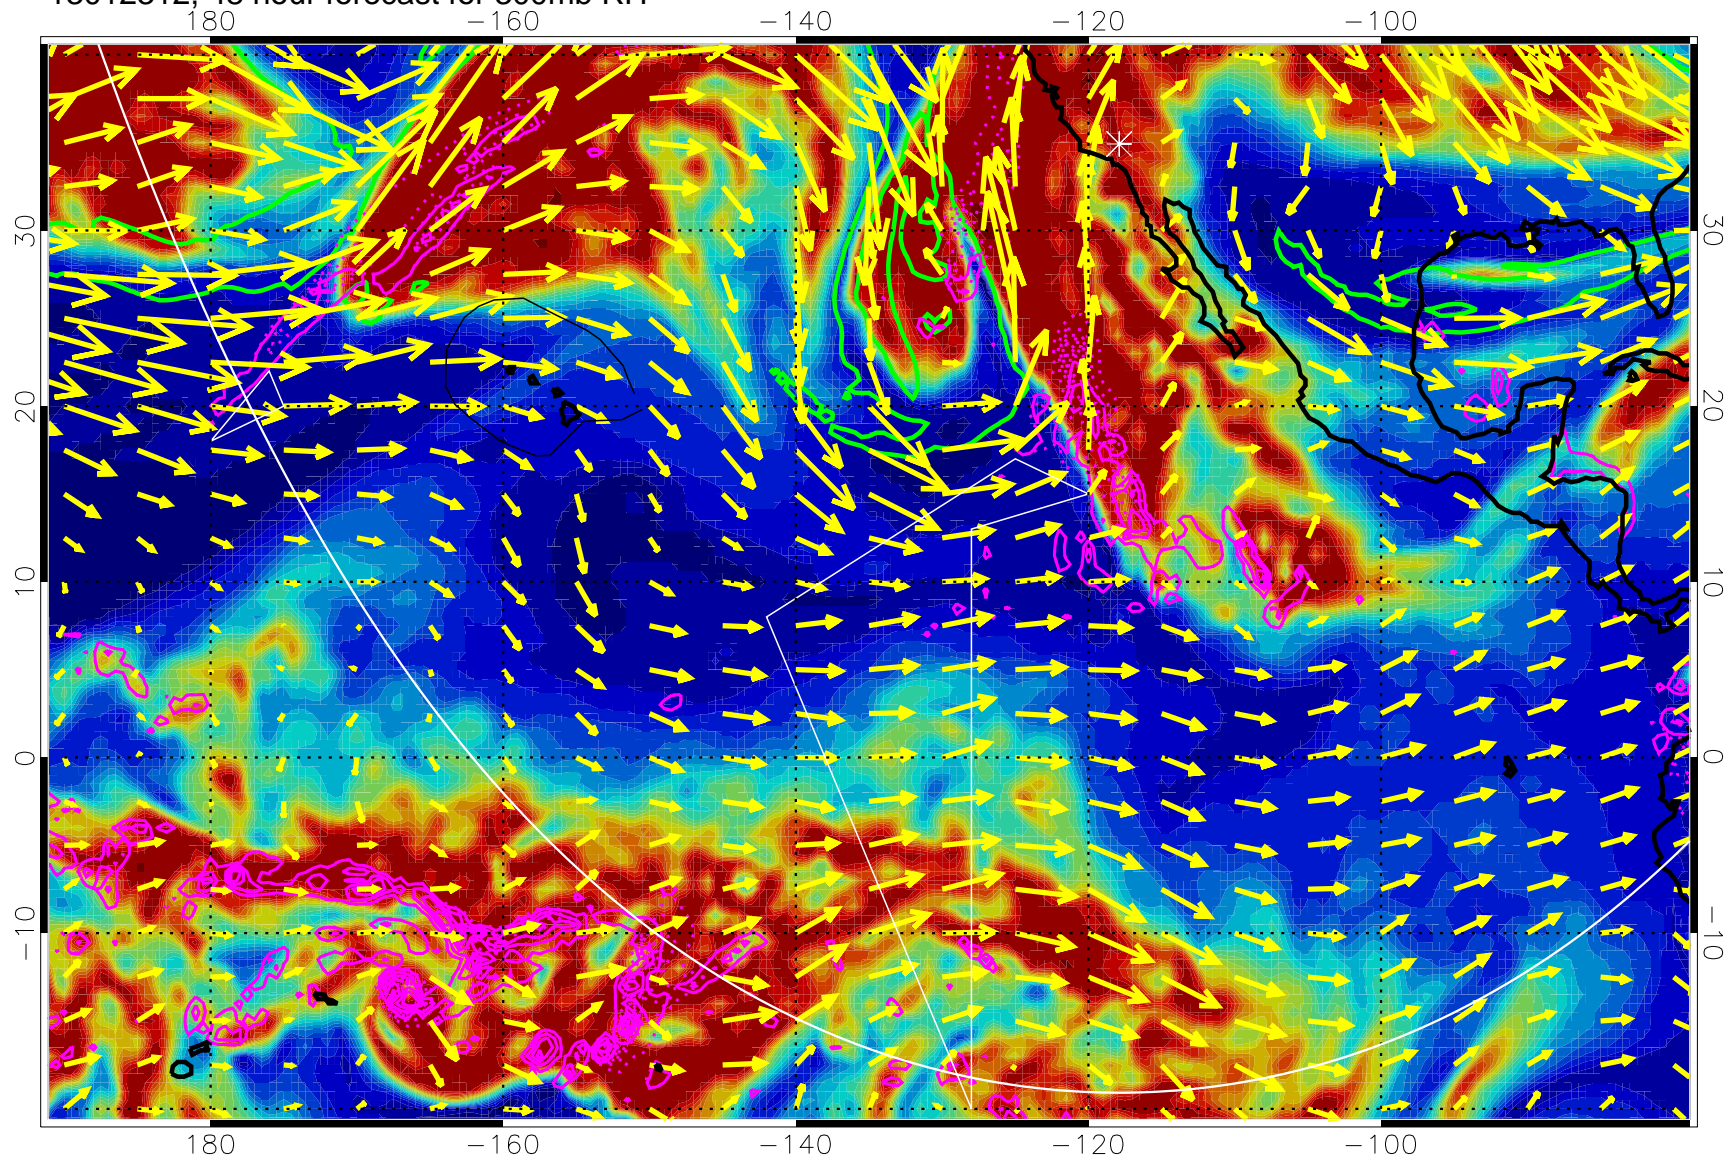

→ 50 m/s

Range ring of 6000 km -- 19 hours GH round trip

13012218, 30 hour forecast for 300mb RH

Precip (tot dot, conv sol) past 6 hrs 6 kg/m2 contours, min 4

EPV Tropopause (2 PVU) Position

→ 50 m/s

Range ring of 6000 km -- 19 hours GH round trip

13012300, 36 hour forecast for 300mb RH

Precip (tot dot, conv sol) past 6 hrs 6 kg/m2 contours, min 4

EPV Tropopause (2 PVU) Position

→ 50 m/s

Range ring of 6000 km -- 19 hours GH round trip

13012306, 42 hour forecast for 300mb RH

Precip (tot dot, conv sol) past 6 hrs 6 kg/m2 contours, min 4

EPV Tropopause (2 PVU) Position

→ 50 m/s

Range ring of 6000 km -- 19 hours GH round trip

13012312, 48 hour forecast for 300mb RH

Precip (tot dot, conv sol) past 6 hrs 6 kg/m2 contours, min 4

EPV Tropopause (2 PVU) Position

→ 50 m/s

Range ring of 6000 km -- 19 hours GH round trip

13012318, 54 hour forecast for 300mb RH

180 -160 -140 -120 -100

0 20 40 60 80 100
RH, %

Precip (tot dot, conv sol) past 6 hrs 6 kg/m2 contours, min 4