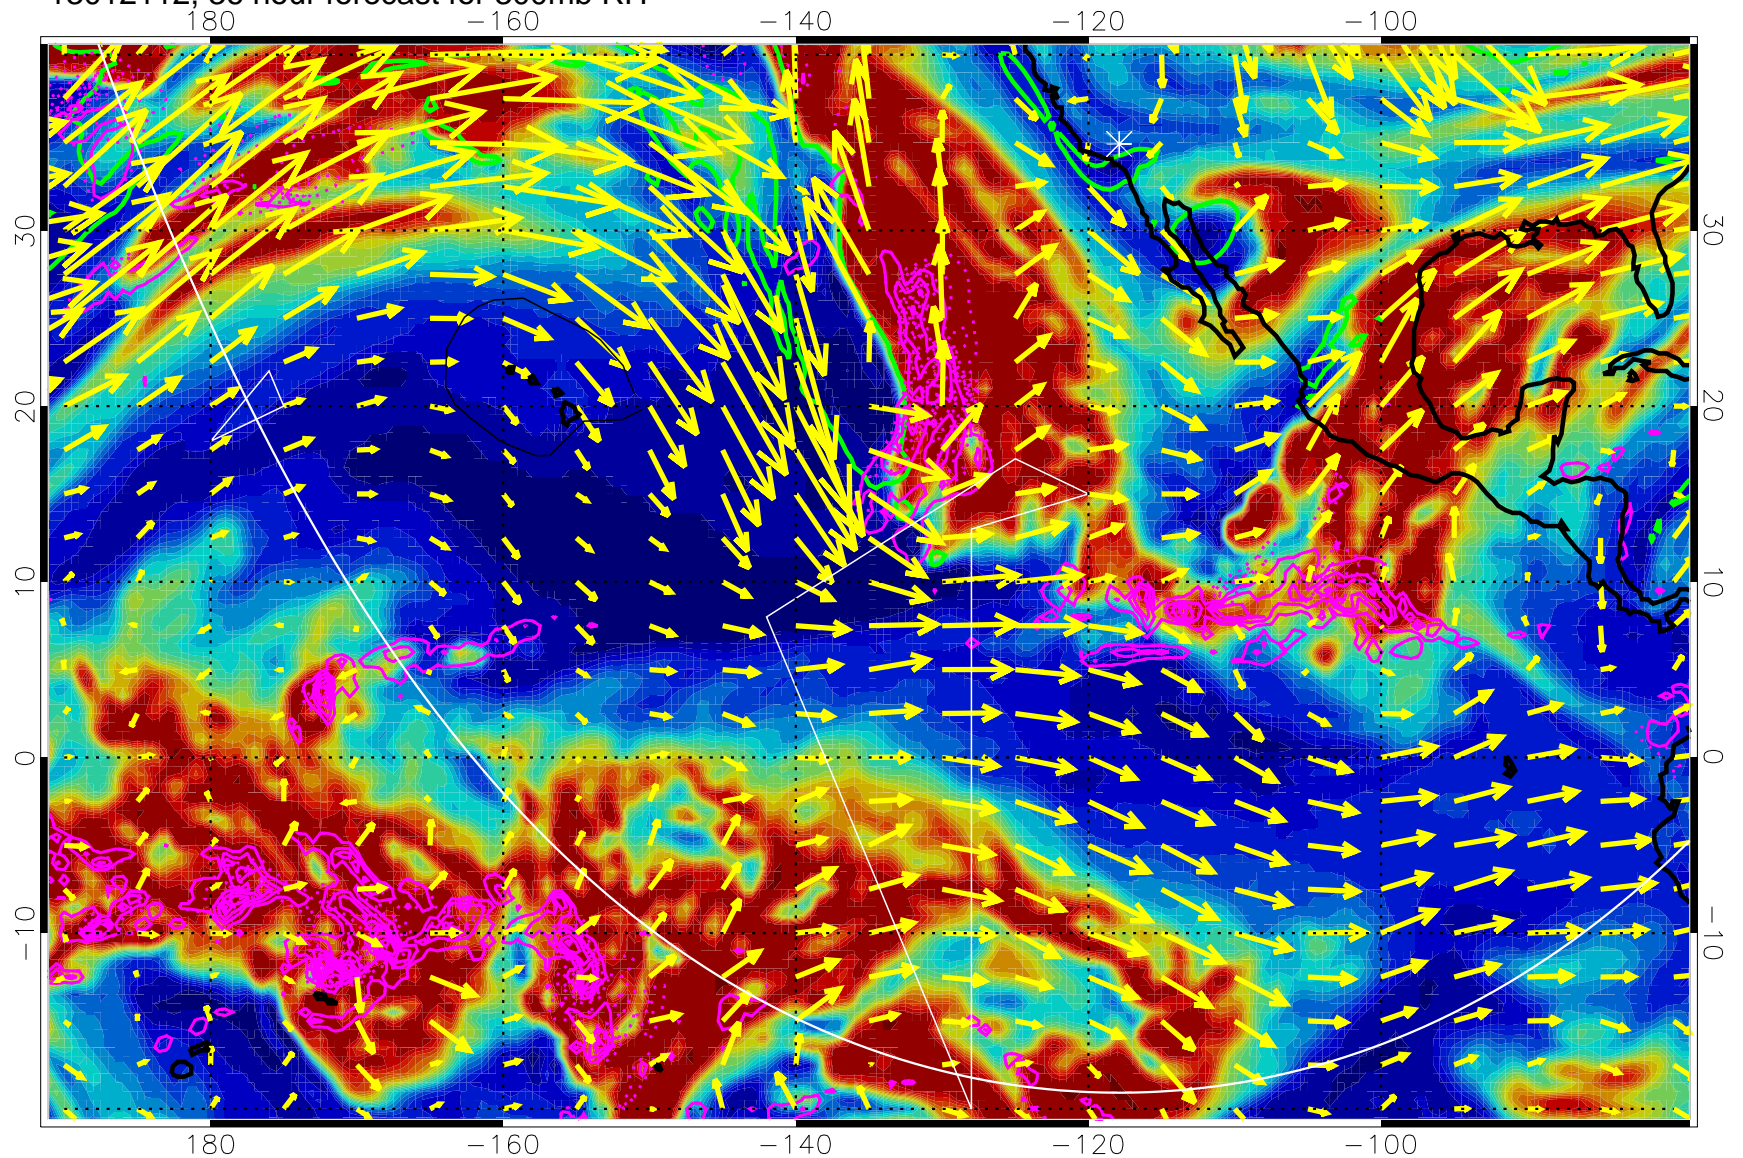

Precip (tot dot, conv sol) past 6 hrs 6 kg/m2 contours, min 4

EPV Tropopause (2 PVU) Position

→ 50 m/s

Range ring of 6000 km -- 19 hours GH round trip

13012100, 24 hour forecast for 300mb RH

Precip (tot dot, conv sol) past 6 hrs 6 kg/m2 contours, min 4

EPV Tropopause (2 PVU) Position

→ 50 m/s

Range ring of 6000 km -- 19 hours GH round trip

13012106, 30 hour forecast for 300mb RH

Precip (tot dot, conv sol) past 6 hrs 6 kg/m2 contours, min 4

EPV Tropopause (2 PVU) Position

→ 50 m/s

Range ring of 6000 km -- 19 hours GH round trip

13012112, 36 hour forecast for 300mb RH

Precip (tot dot, conv sol) past 6 hrs 6 kg/m2 contours, min 4

EPV Tropopause (2 PVU) Position

→ 50 m/s

Range ring of 6000 km -- 19 hours GH round trip

13012118, 42 hour forecast for 300mb RH

Precip (tot dot, conv sol) past 6 hrs 6 kg/m2 contours, min 4

EPV Tropopause (2 PVU) Position

→ 50 m/s

Range ring of 6000 km -- 19 hours GH round trip

13012200, 48 hour forecast for 300mb RH