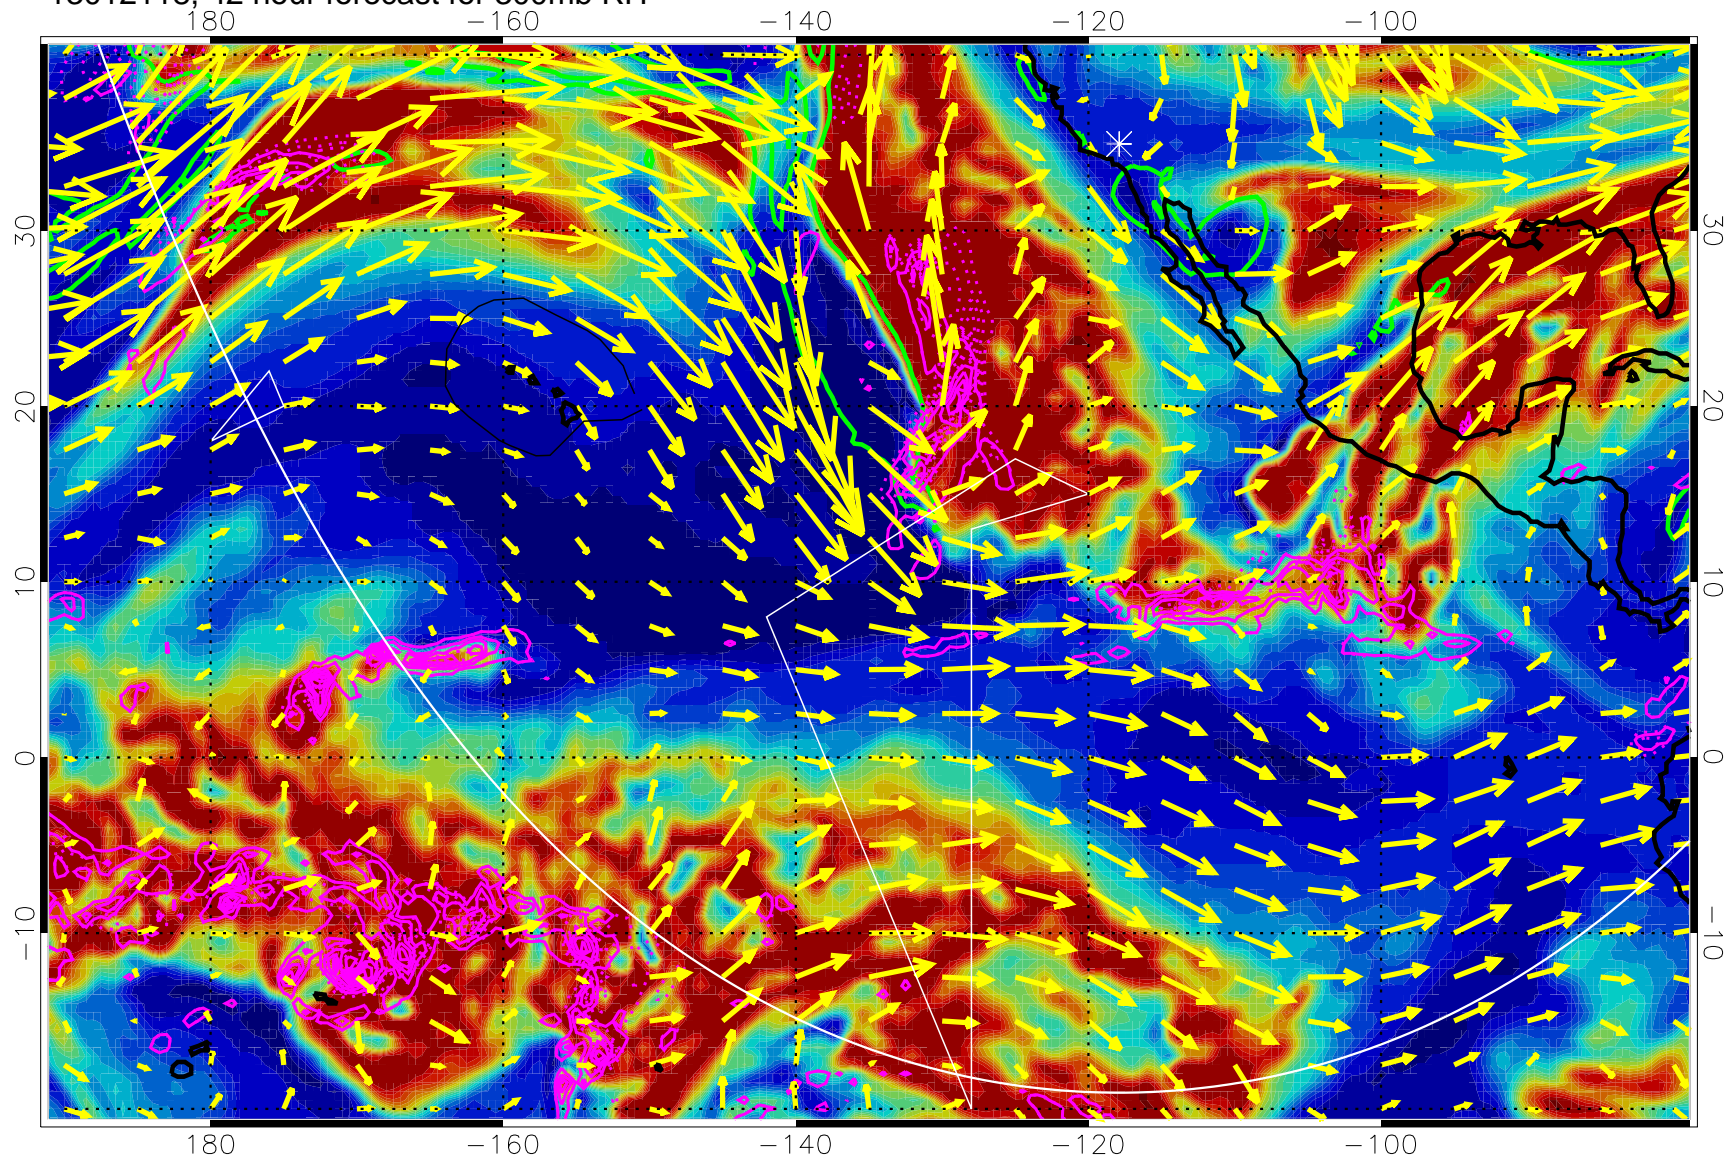

EPV Tropopause (2 PVU) Position

→ 50 m/s

Range ring of 6000 km -- 19 hours GH round trip

13012106, 30 hour forecast for 300mb RH

Precip (tot dot, conv sol) past 6 hrs 6 kg/m2 contours, min 4

EPV Tropopause (2 PVU) Position

→ 50 m/s

Range ring of 6000 km -- 19 hours GH round trip

13012112, 36 hour forecast for 300mb RH

Precip (tot dot, conv sol) past 6 hrs 6 kg/m2 contours, min 4

EPV Tropopause (2 PVU) Position

→ 50 m/s

Range ring of 6000 km -- 19 hours GH round trip

13012118, 42 hour forecast for 300mb RH

Precip (tot dot, conv sol) past 6 hrs 6 kg/m2 contours, min 4

EPV Tropopause (2 PVU) Position

→ 50 m/s

Range ring of 6000 km -- 19 hours GH round trip

13012200, 48 hour forecast for 300mb RH

Precip (tot dot, conv sol) past 6 hrs 6 kg/m2 contours, min 4

EPV Tropopause (2 PVU) Position

→ 50 m/s

Range ring of 6000 km -- 19 hours GH round trip

13012206, 54 hour forecast for 300mb RH

Precip (tot dot, conv sol) past 6 hrs 6 kg/m2 contours, min 4