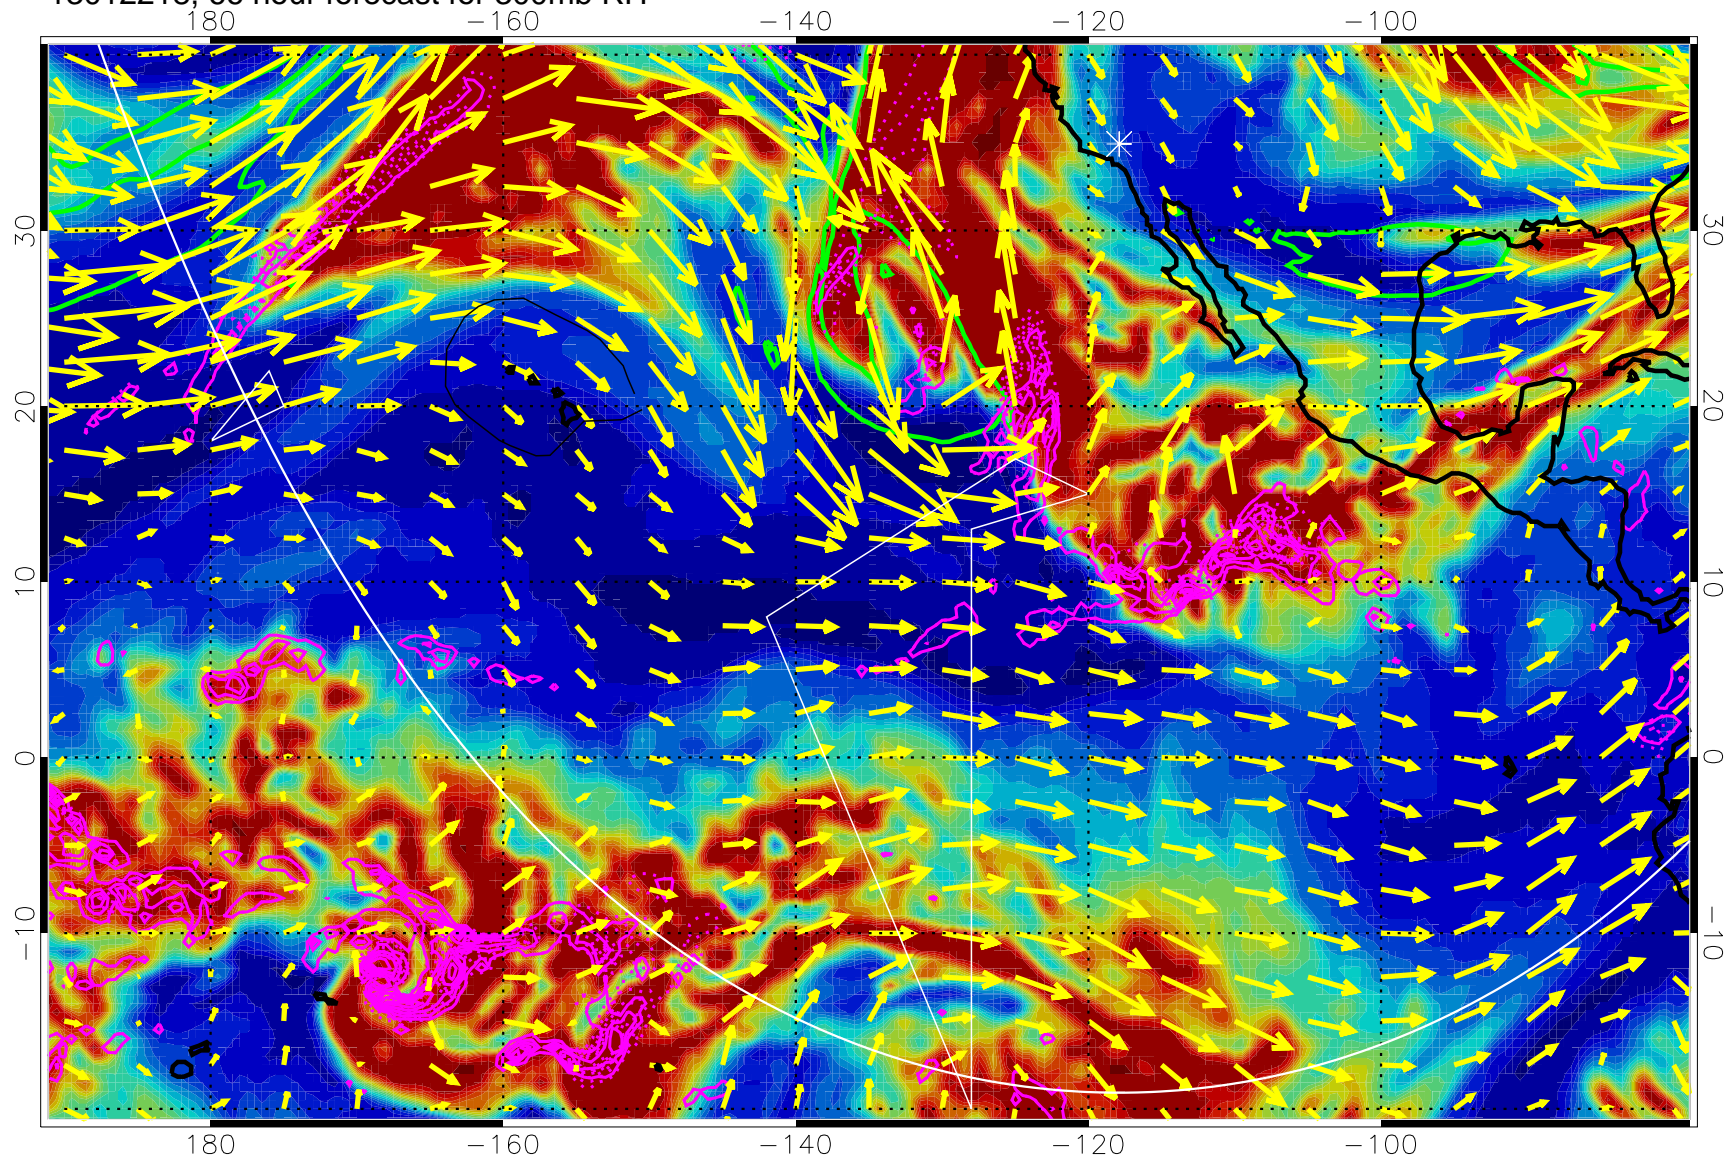

EPV Tropopause (2 PVU) Position

→ 50 m/s

Range ring of 6000 km -- 19 hours GH round trip

13012212, 60 hour forecast for 300mb RH

Precip (tot dot, conv sol) past 6 hrs 6 kg/m2 contours, min 4

EPV Tropopause (2 PVU) Position

→ 50 m/s

Range ring of 6000 km -- 19 hours GH round trip

13012218, 66 hour forecast for 300mb RH

Precip (tot dot, conv sol) past 6 hrs 6 kg/m2 contours, min 4

EPV Tropopause (2 PVU) Position

→ 50 m/s

Range ring of 6000 km -- 19 hours GH round trip

13012300, 72 hour forecast for 300mb RH

Precip (tot dot, conv sol) past 6 hrs 6 kg/m2 contours, min 4

EPV Tropopause (2 PVU) Position

→ 50 m/s

Range ring of 6000 km -- 19 hours GH round trip

13012306, 78 hour forecast for 300mb RH

Precip (tot dot, conv sol) past 6 hrs 6 kg/m2 contours, min 4

EPV Tropopause (2 PVU) Position

→ 50 m/s

Range ring of 6000 km -- 19 hours GH round trip

13012312, 84 hour forecast for 300mb RH

Precip (tot dot, conv sol) past 6 hrs 6 kg/m2 contours, min 4