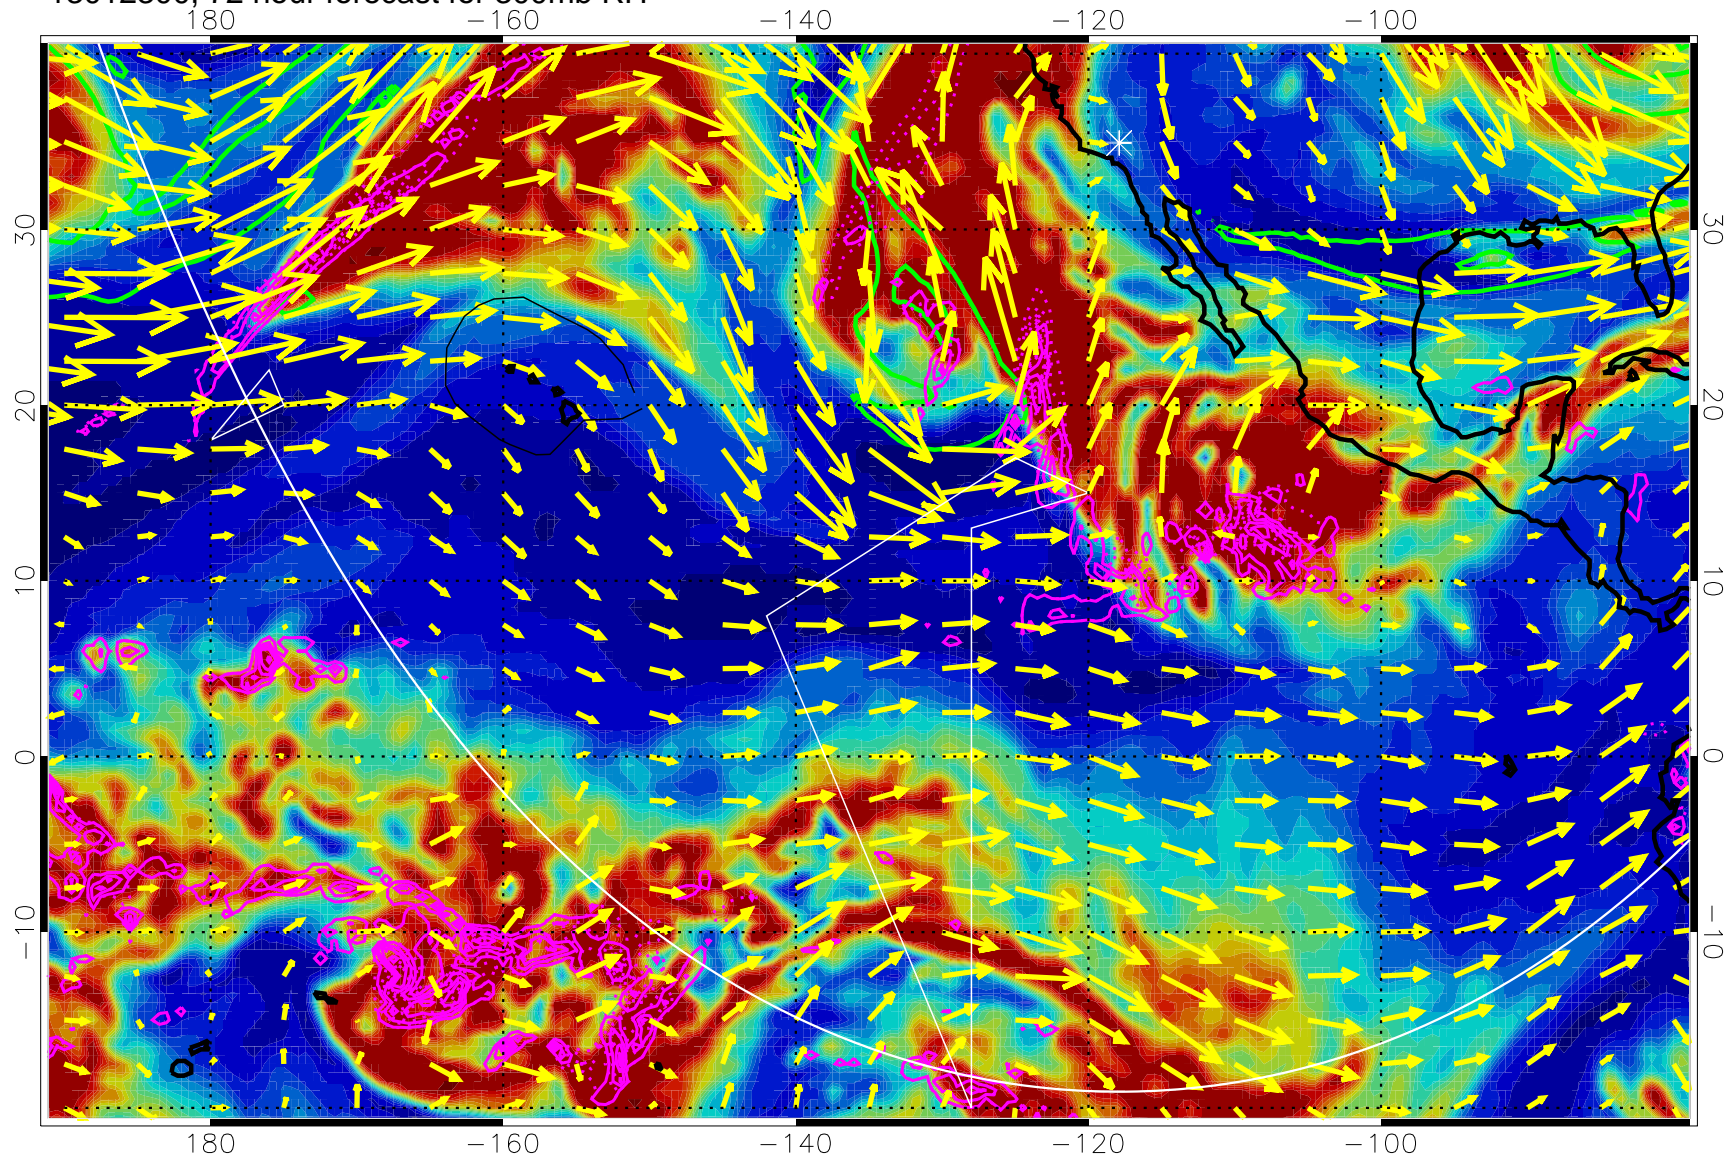

EPV Tropopause (2 PVU) Position

→ 50 m/s

Range ring of 6000 km -- 19 hours GH round trip

13012212, 60 hour forecast for 300mb RH

Precip (tot dot, conv sol) past 6 hrs 6 kg/m2 contours, min 4

EPV Tropopause (2 PVU) Position

→ 50 m/s

Range ring of 6000 km -- 19 hours GH round trip

13012218, 66 hour forecast for 300mb RH

Precip (tot dot, conv sol) past 6 hrs 6 kg/m2 contours, min 4

EPV Tropopause (2 PVU) Position

→ 50 m/s

Range ring of 6000 km -- 19 hours GH round trip

13012300, 72 hour forecast for 300mb RH

Precip (tot dot, conv sol) past 6 hrs 6 kg/m2 contours, min 4

EPV Tropopause (2 PVU) Position

→ 50 m/s

Range ring of 6000 km -- 19 hours GH round trip

13012306, 78 hour forecast for 300mb RH

Precip (tot dot, conv sol) past 6 hrs 6 kg/m2 contours, min 4

EPV Tropopause (2 PVU) Position

→ 50 m/s

Range ring of 6000 km -- 19 hours GH round trip

13012312, 84 hour forecast for 300mb RH

Precip (tot dot, conv sol) past 6 hrs 6 kg/m2 contours, min 4