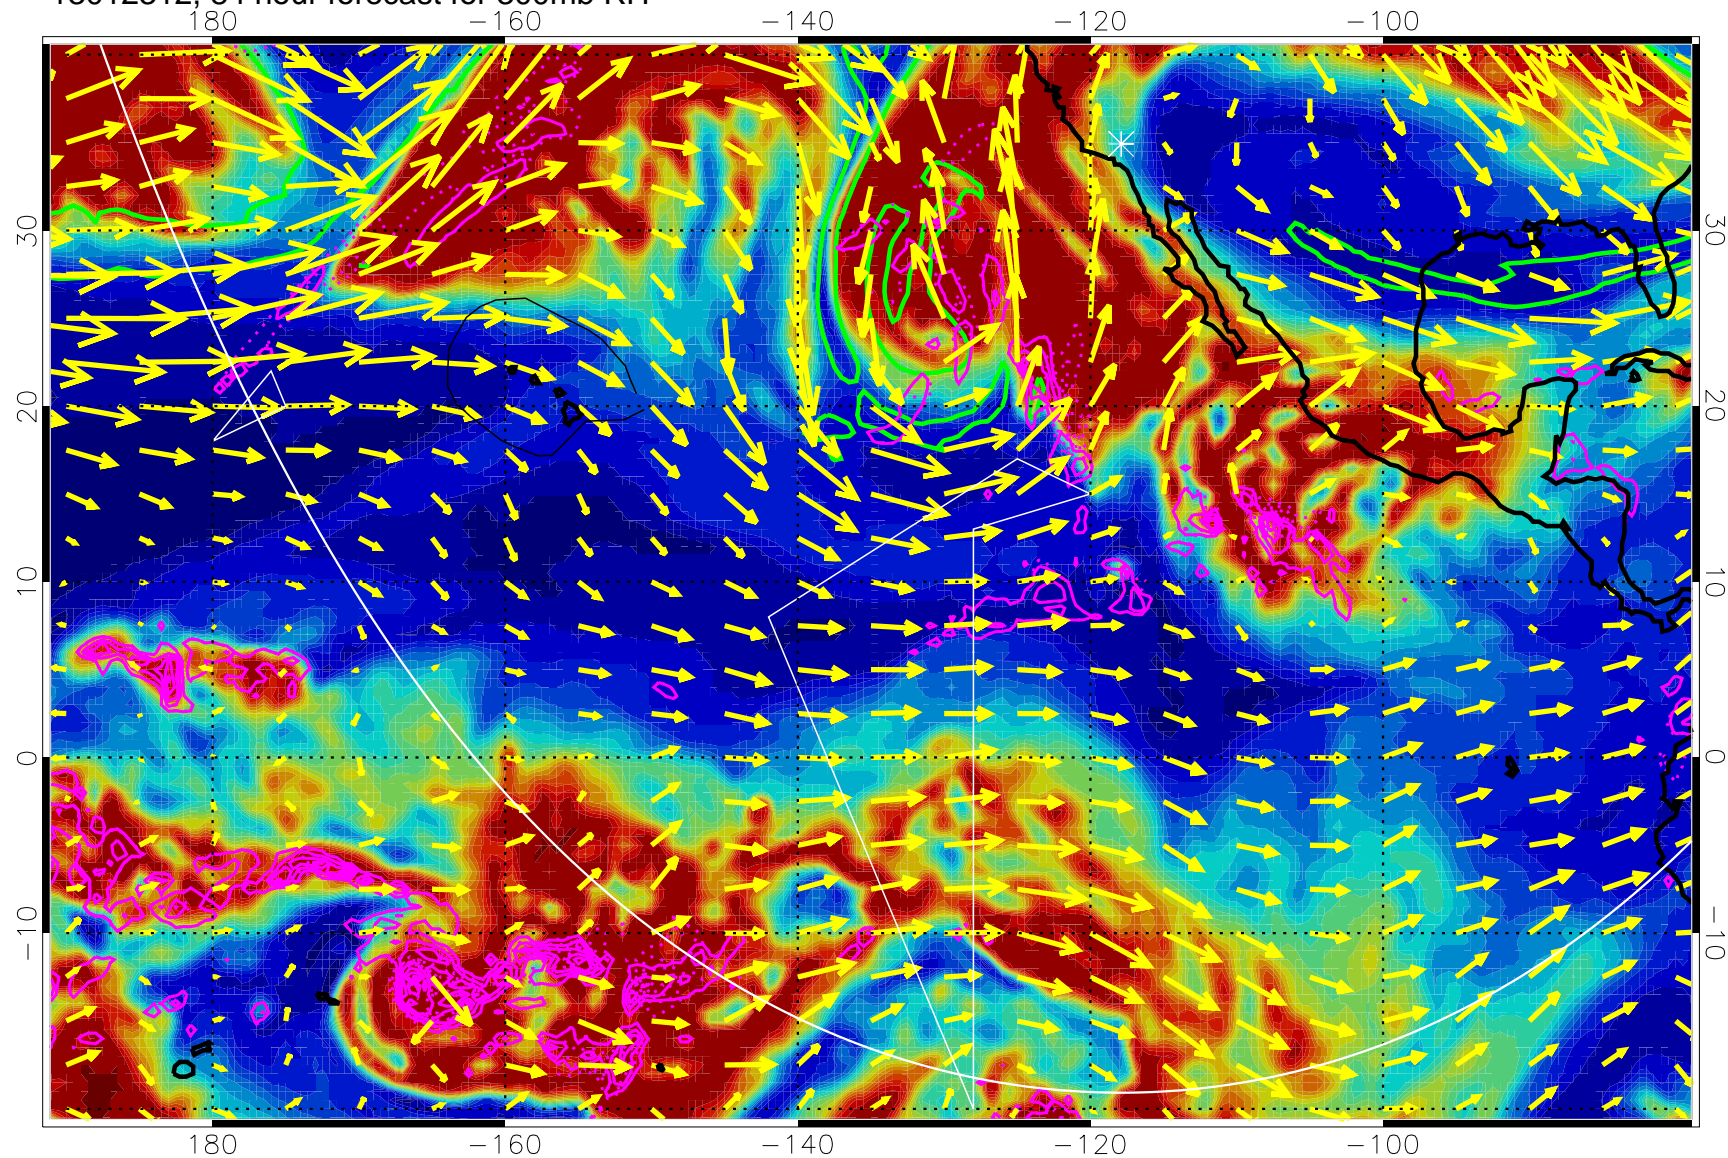

13012300, 72 hour forecast for 300mb RH

Precip (tot dot, conv sol) past 6 hrs 6 kg/m2 contours, min 4

EPV Tropopause (2 PVU) Position

→ 50 m/s

Range ring of 6000 km -- 19 hours GH round trip

13012306, 78 hour forecast for 300mb RH

Precip (tot dot, conv sol) past 6 hrs 6 kg/m2 contours, min 4

EPV Tropopause (2 PVU) Position

→ 50 m/s

Range ring of 6000 km -- 19 hours GH round trip

13012312, 84 hour forecast for 300mb RH

Precip (tot dot, conv sol) past 6 hrs 6 kg/m2 contours, min 4

EPV Tropopause (2 PVU) Position

→ 50 m/s

Range ring of 6000 km -- 19 hours GH round trip

13012318, 90 hour forecast for 300mb RH

Precip (tot dot, conv sol) past 6 hrs 6 kg/m2 contours, min 4

EPV Tropopause (2 PVU) Position