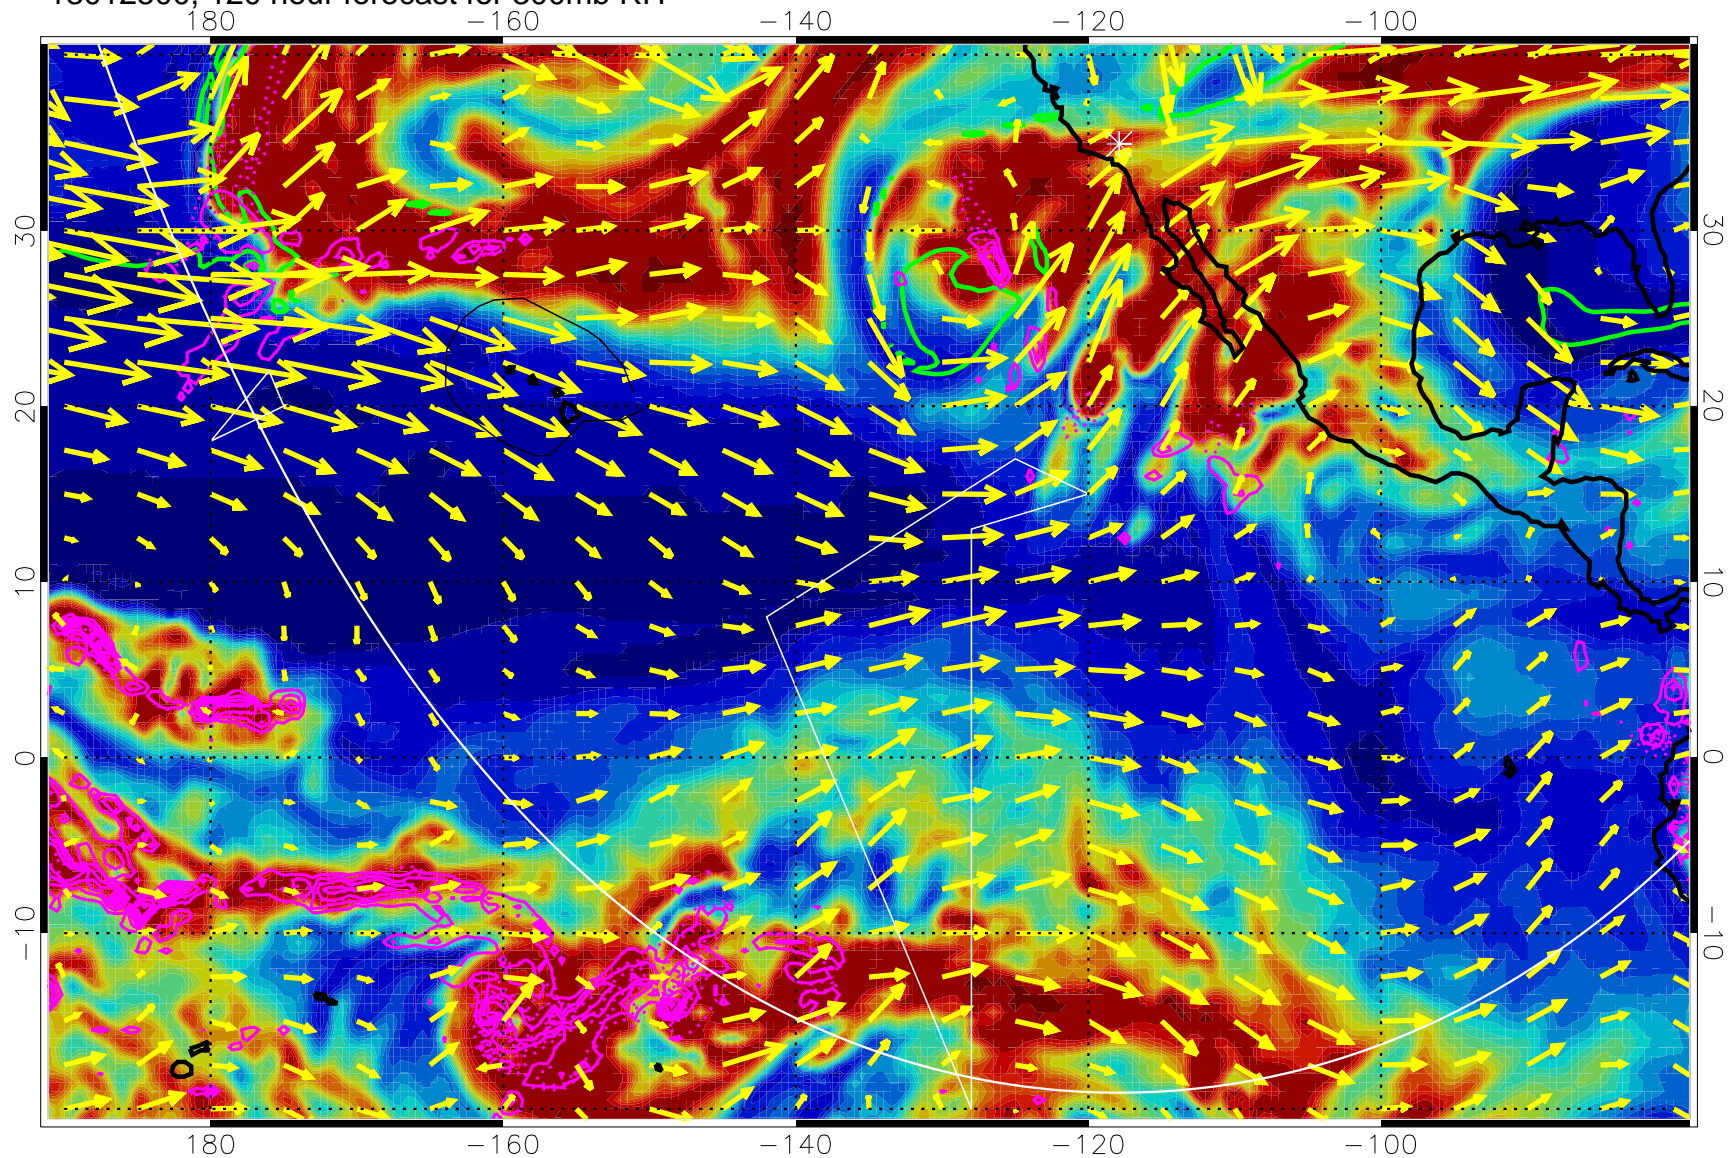

→ 50 m/s

Range ring of 6000 km -- 19 hours GH round trip

13012406, 102 hour forecast for 300mb RH

Precip (tot dot, conv sol) past 6 hrs 6 kg/m2 contours, min 4

EPV Tropopause (2 PVU) Position

→ 50 m/s

Range ring of 6000 km -- 19 hours GH round trip

13012412, 108 hour forecast for 300mb RH

Precip (tot dot, conv sol) past 6 hrs 6 kg/m2 contours, min 4

EPV Tropopause (2 PVU) Position

→ 50 m/s

Range ring of 6000 km -- 19 hours GH round trip

13012418, 114 hour forecast for 300mb RH

Precip (tot dot, conv sol) past 6 hrs 6 kg/m2 contours, min 4

EPV Tropopause (2 PVU) Position

→ 50 m/s

Range ring of 6000 km -- 19 hours GH round trip

13012500, 120 hour forecast for 300mb RH

Precip (tot dot, conv sol) past 6 hrs 6 kg/m2 contours, min 4

EPV Tropopause (2 PVU) Position

→ 50 m/s

Range ring of 6000 km -- 19 hours GH round trip