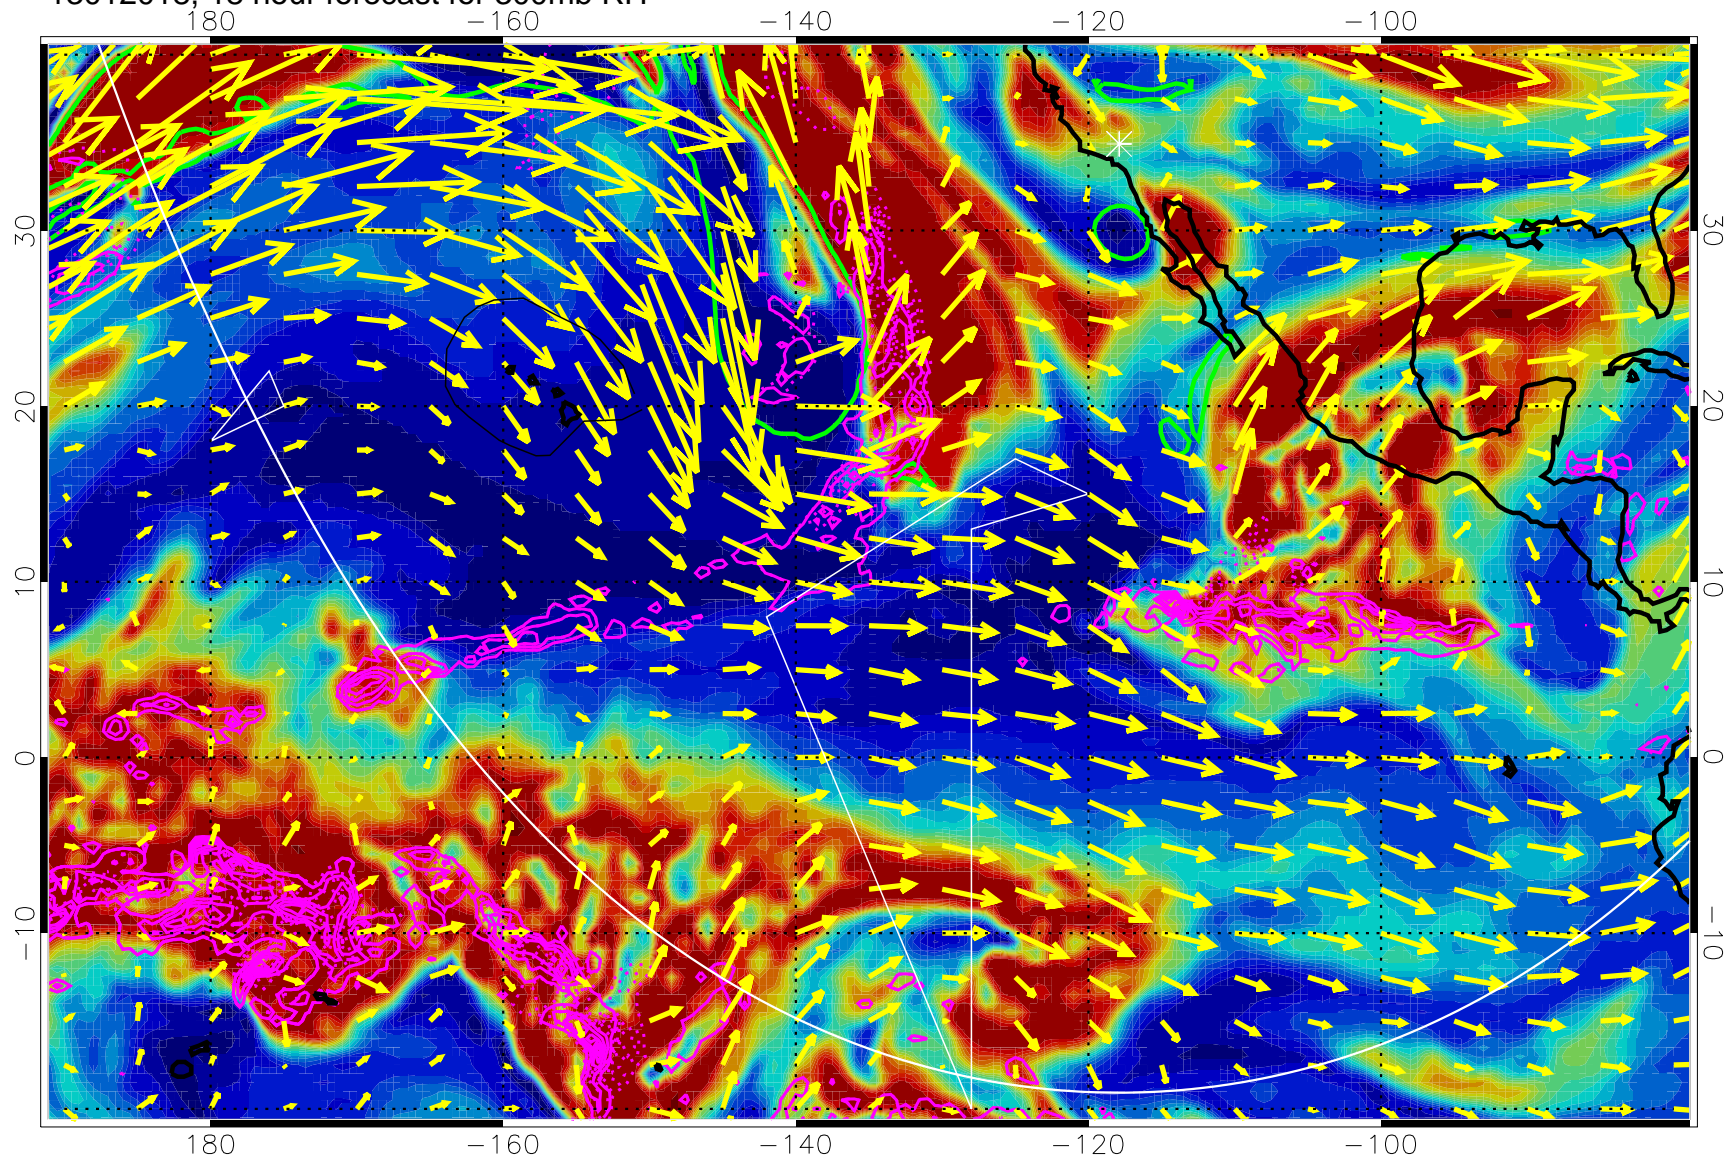

13012012, 12 hour forecast for 300mb RH

Precip (tot dot, conv sol) past 6 hrs 6 kg/m<sup>2</sup> contours, min 4

EPV Tropopause (2 PVU) Position

→ 50 m/s

Range ring of 6000 km -- 19 hours GH round trip

13012018, 18 hour forecast for 300mb RH

Precip (tot dot, conv sol) past 6 hrs 6 kg/m2 contours, min 4

EPV Tropopause (2 PVU) Position

→ 50 m/s

Range ring of 6000 km -- 19 hours GH round trip

13012100, 24 hour forecast for 300mb RH

Precip (tot dot, conv sol) past 6 hrs 6 kg/m2 contours, min 4

EPV Tropopause (2 PVU) Position

→ 50 m/s

Range ring of 6000 km -- 19 hours GH round trip

13012106, 30 hour forecast for 300mb RH

Precip (tot dot, conv sol) past 6 hrs 6 kg/m2 contours, min 4

EPV Tropopause (2 PVU) Position

→ 50 m/s

Range ring of 6000 km -- 19 hours GH round trip

13012112, 36 hour forecast for 300mb RH

Precip (tot dot, conv sol) past 6 hrs 6 kg/m2 contours, min 4

EPV Tropopause (2 PVU) Position

→ 50 m/s

Range ring of 6000 km -- 19 hours GH round trip