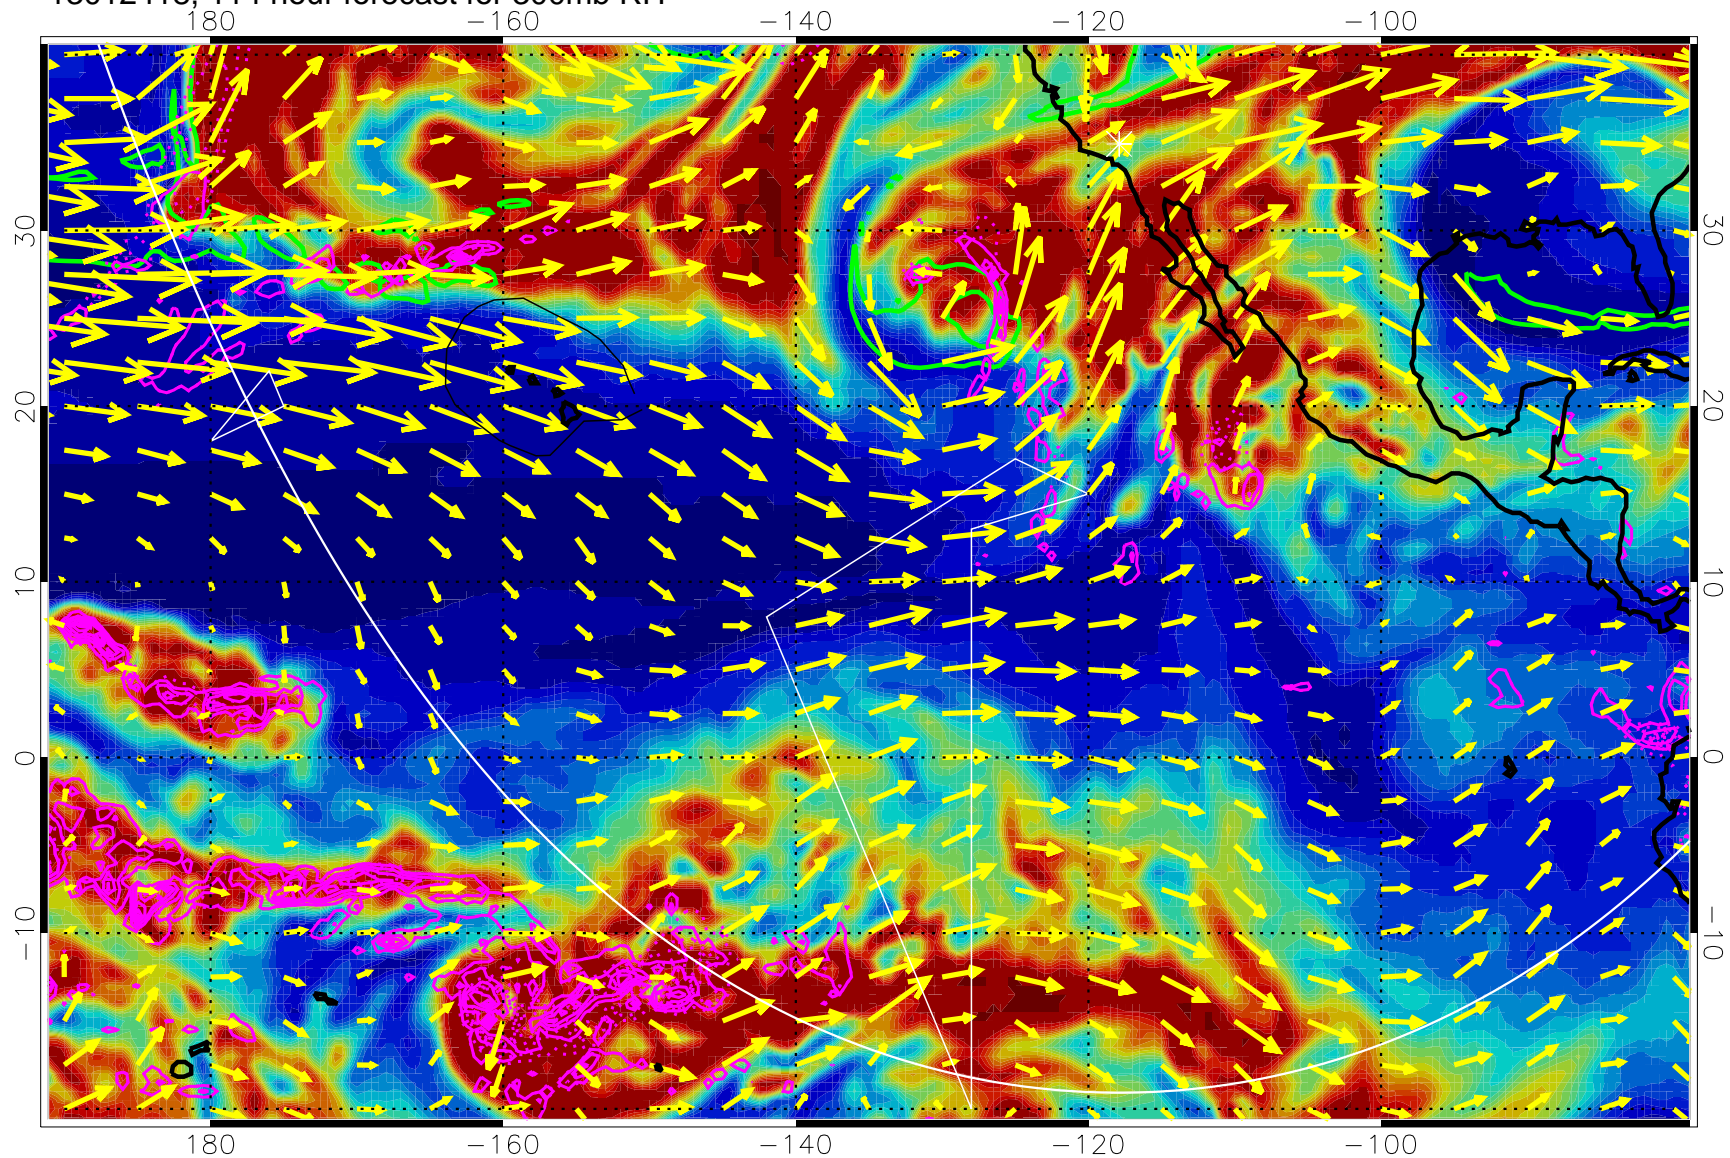

→ 50 m/s

Range ring of 6000 km -- 19 hours GH round trip

13012406, 102 hour forecast for 300mb RH

Precip (tot dot, conv sol) past 6 hrs 6 kg/m2 contours, min 4

EPV Tropopause (2 PVU) Position

→ 50 m/s

Range ring of 6000 km -- 19 hours GH round trip

13012412, 108 hour forecast for 300mb RH

Precip (tot dot, conv sol) past 6 hrs 6 kg/m2 contours, min 4

EPV Tropopause (2 PVU) Position

→ 50 m/s

Range ring of 6000 km -- 19 hours GH round trip

13012418, 114 hour forecast for 300mb RH

Precip (tot dot, conv sol) past 6 hrs 6 kg/m2 contours, min 4

EPV Tropopause (2 PVU) Position

→ 50 m/s

Range ring of 6000 km -- 19 hours GH round trip

13012500, 120 hour forecast for 300mb RH

Precip (tot dot, conv sol) past 6 hrs 6 kg/m2 contours, min 4

EPV Tropopause (2 PVU) Position

→ 50 m/s

Range ring of 6000 km -- 19 hours GH round trip