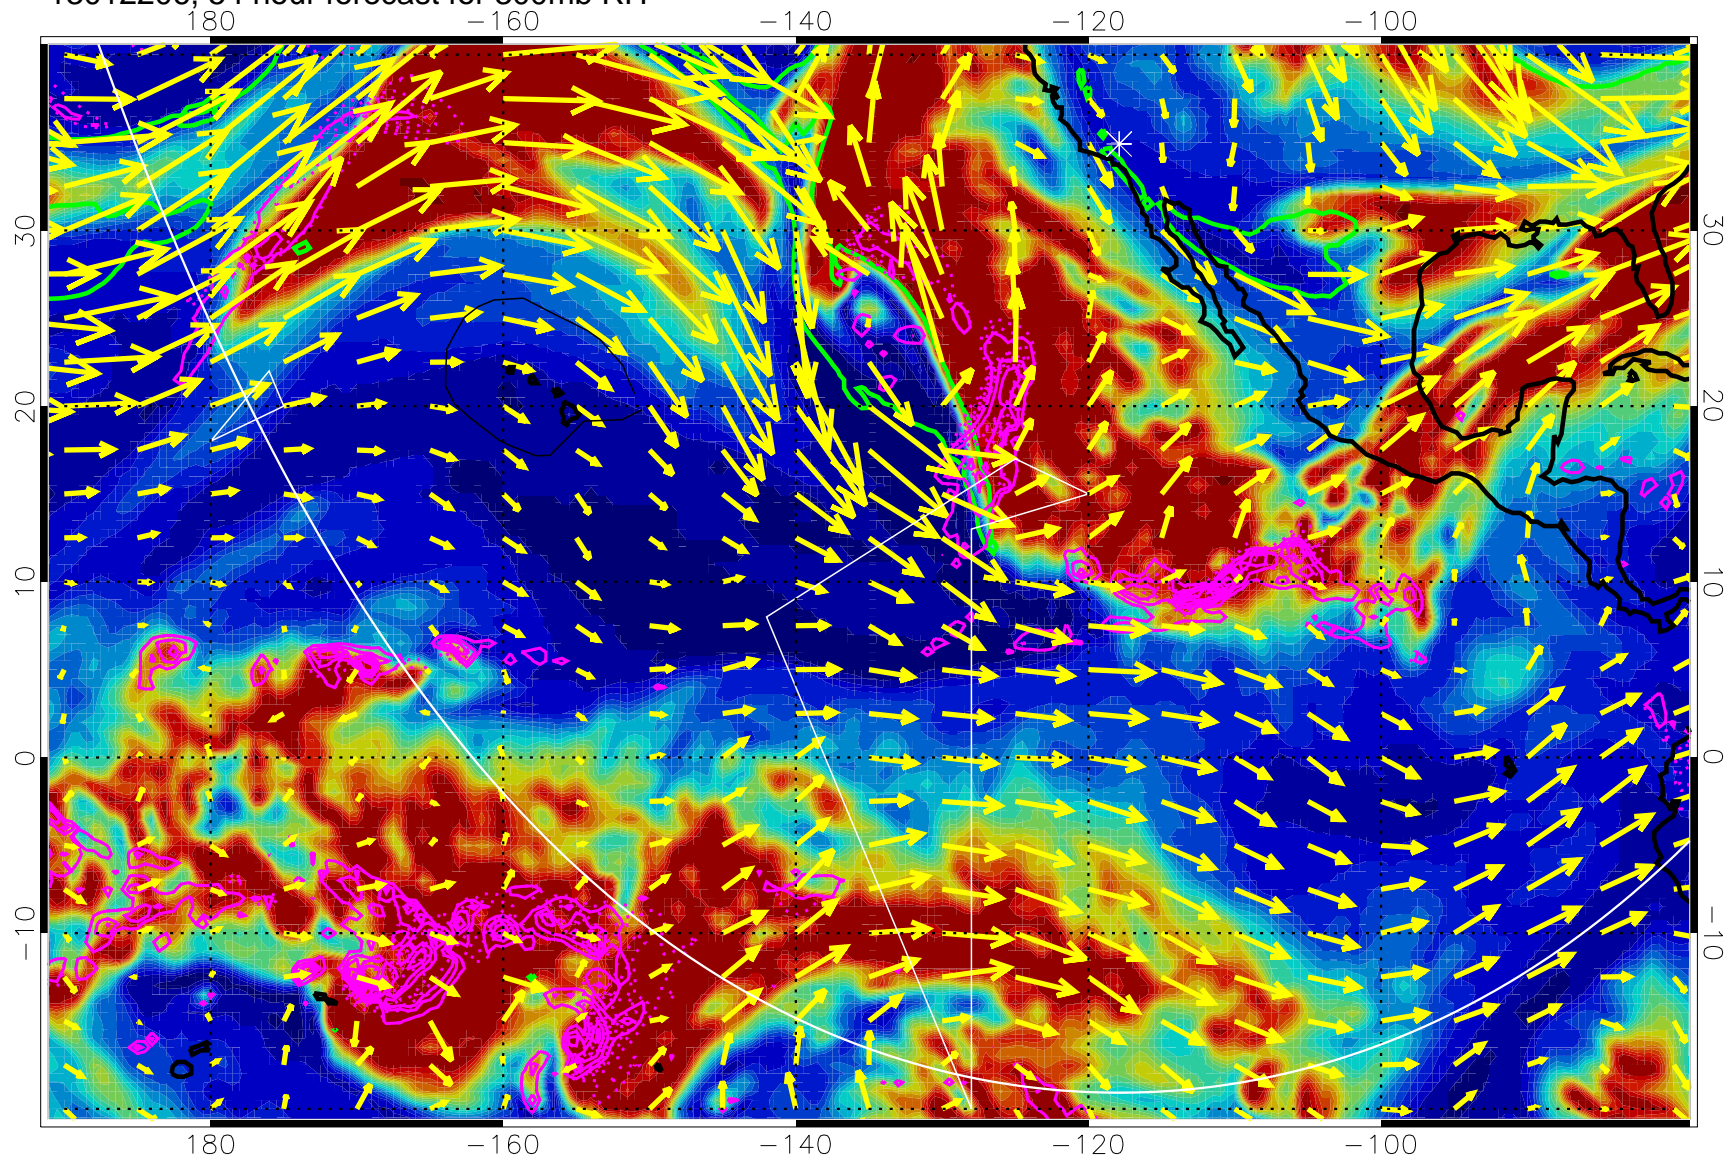

13012118, 42 hour forecast for 300mb RH

Precip (tot dot, conv sol) past 6 hrs 6 kg/m2 contours, min 4

EPV Tropopause (2 PVU) Position

→ 50 m/s

Range ring of 6000 km -- 19 hours GH round trip

13012200, 48 hour forecast for 300mb RH

Precip (tot dot, conv sol) past 6 hrs 6 kg/m2 contours, min 4

EPV Tropopause (2 PVU) Position

→ 50 m/s

Range ring of 6000 km -- 19 hours GH round trip

13012206, 54 hour forecast for 300mb RH

Precip (tot dot, conv sol) past 6 hrs 6 kg/m2 contours, min 4

EPV Tropopause (2 PVU) Position

→ 50 m/s

Range ring of 6000 km -- 19 hours GH round trip

13012212, 60 hour forecast for 300mb RH

Precip (tot dot, conv sol) past 6 hrs 6 kg/m2 contours, min 4

EPV Tropopause (2 PVU) Position

13012300, 72 hour forecast for 300mb RH

Precip (tot dot, conv sol) past 6 hrs 6 kg/m2 contours, min 4

EPV Tropopause (2 PVU) Position

→ 50 m/s

Range ring of 6000 km -- 19 hours GH round trip

13012306, 78 hour forecast for 300mb RH