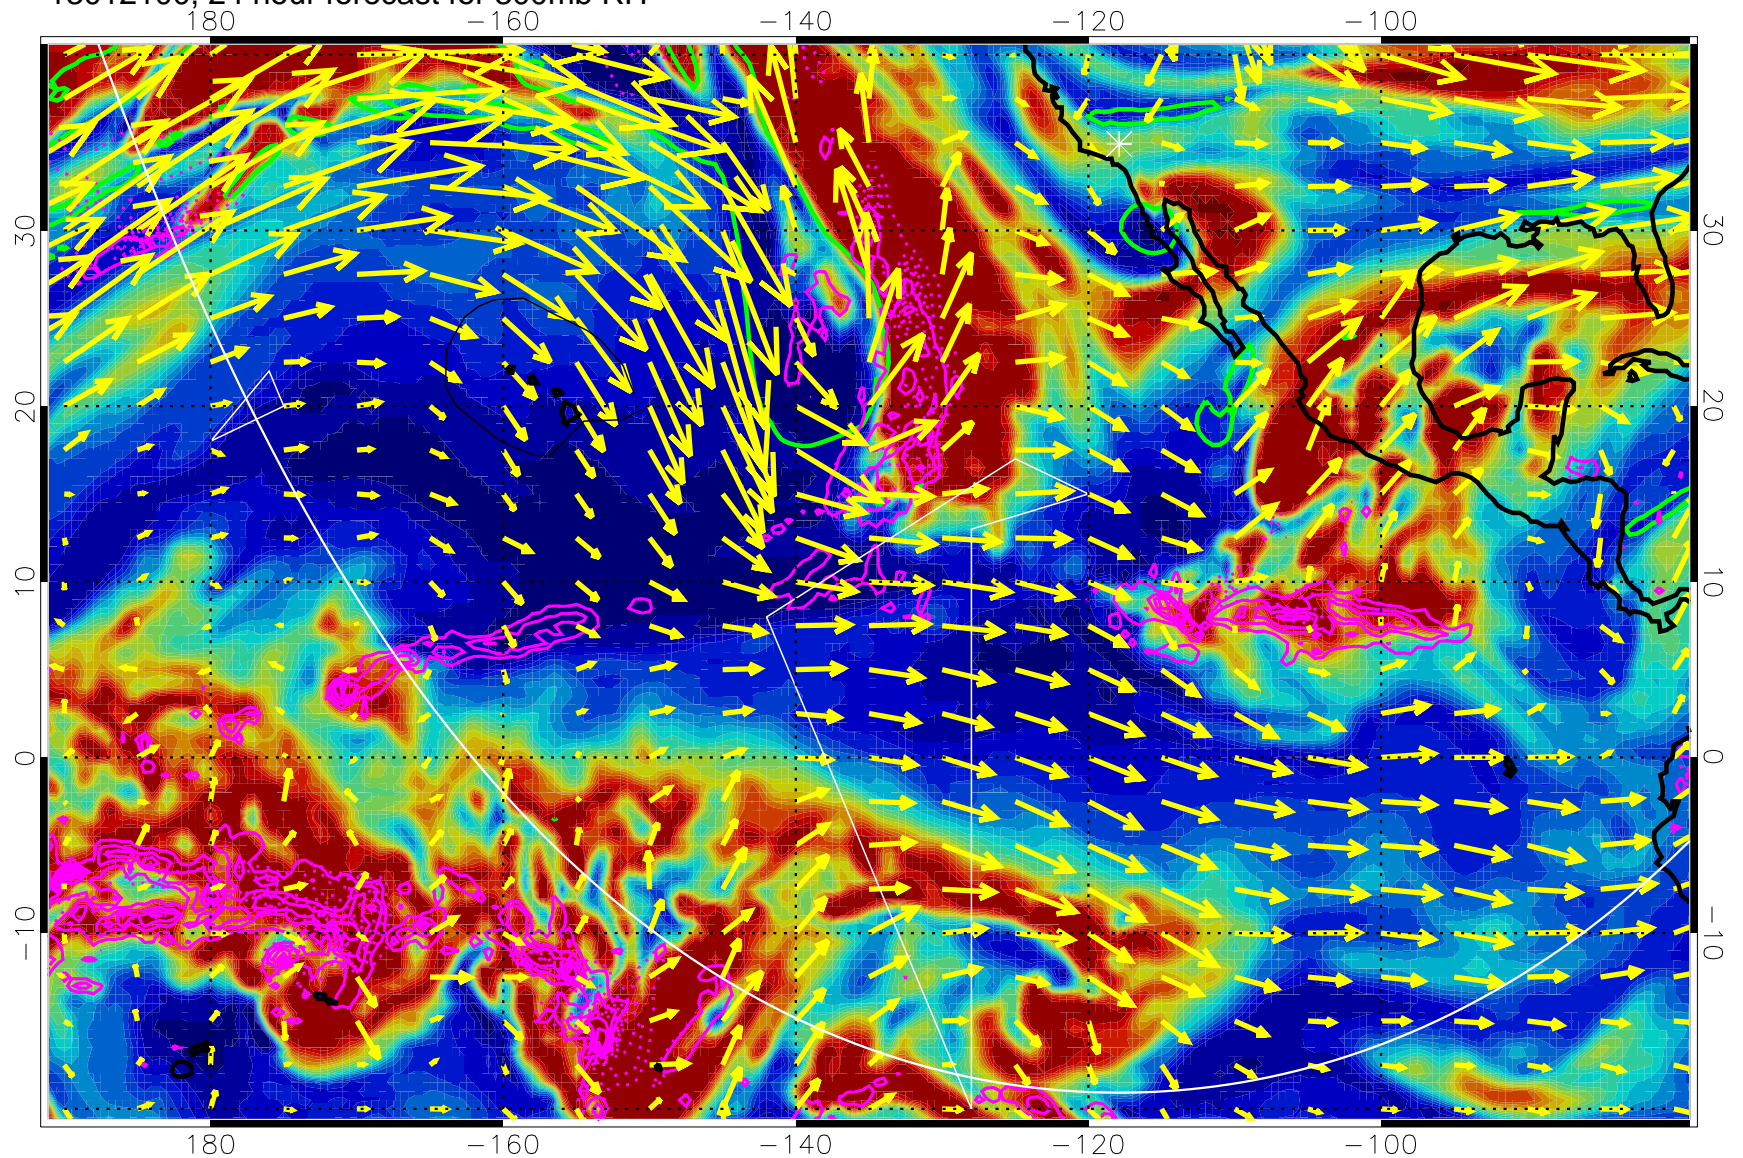

13012012, 12 hour forecast for 300mb RH

Precip (tot dot, conv sol) past 6 hrs 6 kg/m<sup>2</sup> contours, min 4

EPV Tropopause (2 PVU) Position

→ 50 m/s

Range ring of 6000 km -- 19 hours GH round trip

13012018, 18 hour forecast for 300mb RH

Precip (tot dot, conv sol) past 6 hrs 6 kg/m2 contours, min 4

EPV Tropopause (2 PVU) Position

→ 50 m/s

Range ring of 6000 km -- 19 hours GH round trip

13012100, 24 hour forecast for 300mb RH

Precip (tot dot, conv sol) past 6 hrs 6 kg/m2 contours, min 4

EPV Tropopause (2 PVU) Position

→ 50 m/s

Range ring of 6000 km -- 19 hours GH round trip

13012106, 30 hour forecast for 300mb RH

Precip (tot dot, conv sol) past 6 hrs 6 kg/m2 contours, min 4

EPV Tropopause (2 PVU) Position

→ 50 m/s

Range ring of 6000 km -- 19 hours GH round trip

13012112, 36 hour forecast for 300mb RH

Precip (tot dot, conv sol) past 6 hrs 6 kg/m2 contours, min 4

EPV Tropopause (2 PVU) Position

→ 50 m/s

Range ring of 6000 km -- 19 hours GH round trip