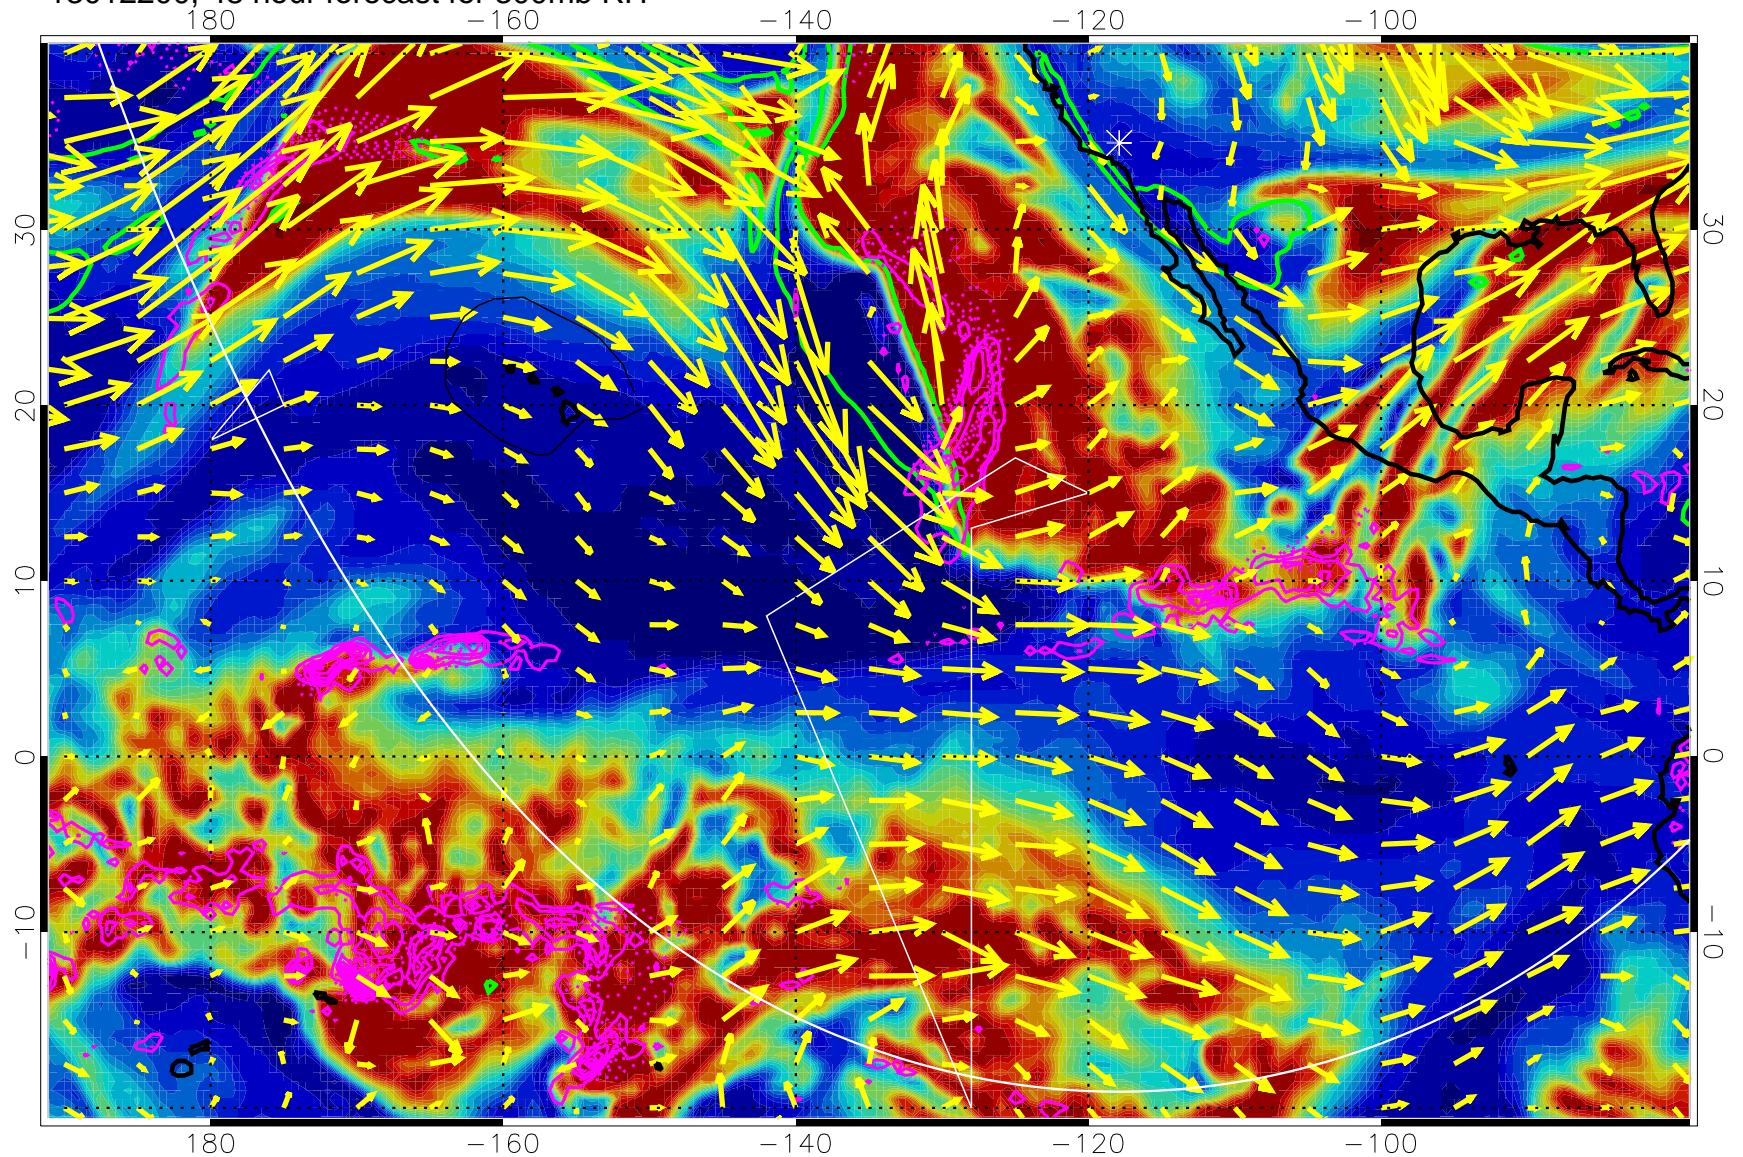

→ 50 m/s

Range ring of 6000 km -- 19 hours GH round trip

13012112, 36 hour forecast for 300mb RH

Precip (tot dot, conv sol) past 6 hrs 6 kg/m2 contours, min 4

EPV Tropopause (2 PVU) Position

→ 50 m/s

Range ring of 6000 km -- 19 hours GH round trip

13012118, 42 hour forecast for 300mb RH

Precip (tot dot, conv sol) past 6 hrs 6 kg/m2 contours, min 4

EPV Tropopause (2 PVU) Position

→ 50 m/s

Range ring of 6000 km -- 19 hours GH round trip

13012200, 48 hour forecast for 300mb RH

Precip (tot dot, conv sol) past 6 hrs 6 kg/m2 contours, min 4

EPV Tropopause (2 PVU) Position

→ 50 m/s

Range ring of 6000 km -- 19 hours GH round trip

13012206, 54 hour forecast for 300mb RH

Precip (tot dot, conv sol) past 6 hrs 6 kg/m2 contours, min 4

EPV Tropopause (2 PVU) Position

→ 50 m/s

Range ring of 6000 km -- 19 hours GH round trip

13012212, 60 hour forecast for 300mb RH

Precip (tot dot, conv sol) past 6 hrs 6 kg/m2 contours, min 4

EPV Tropopause (2 PVU) Position