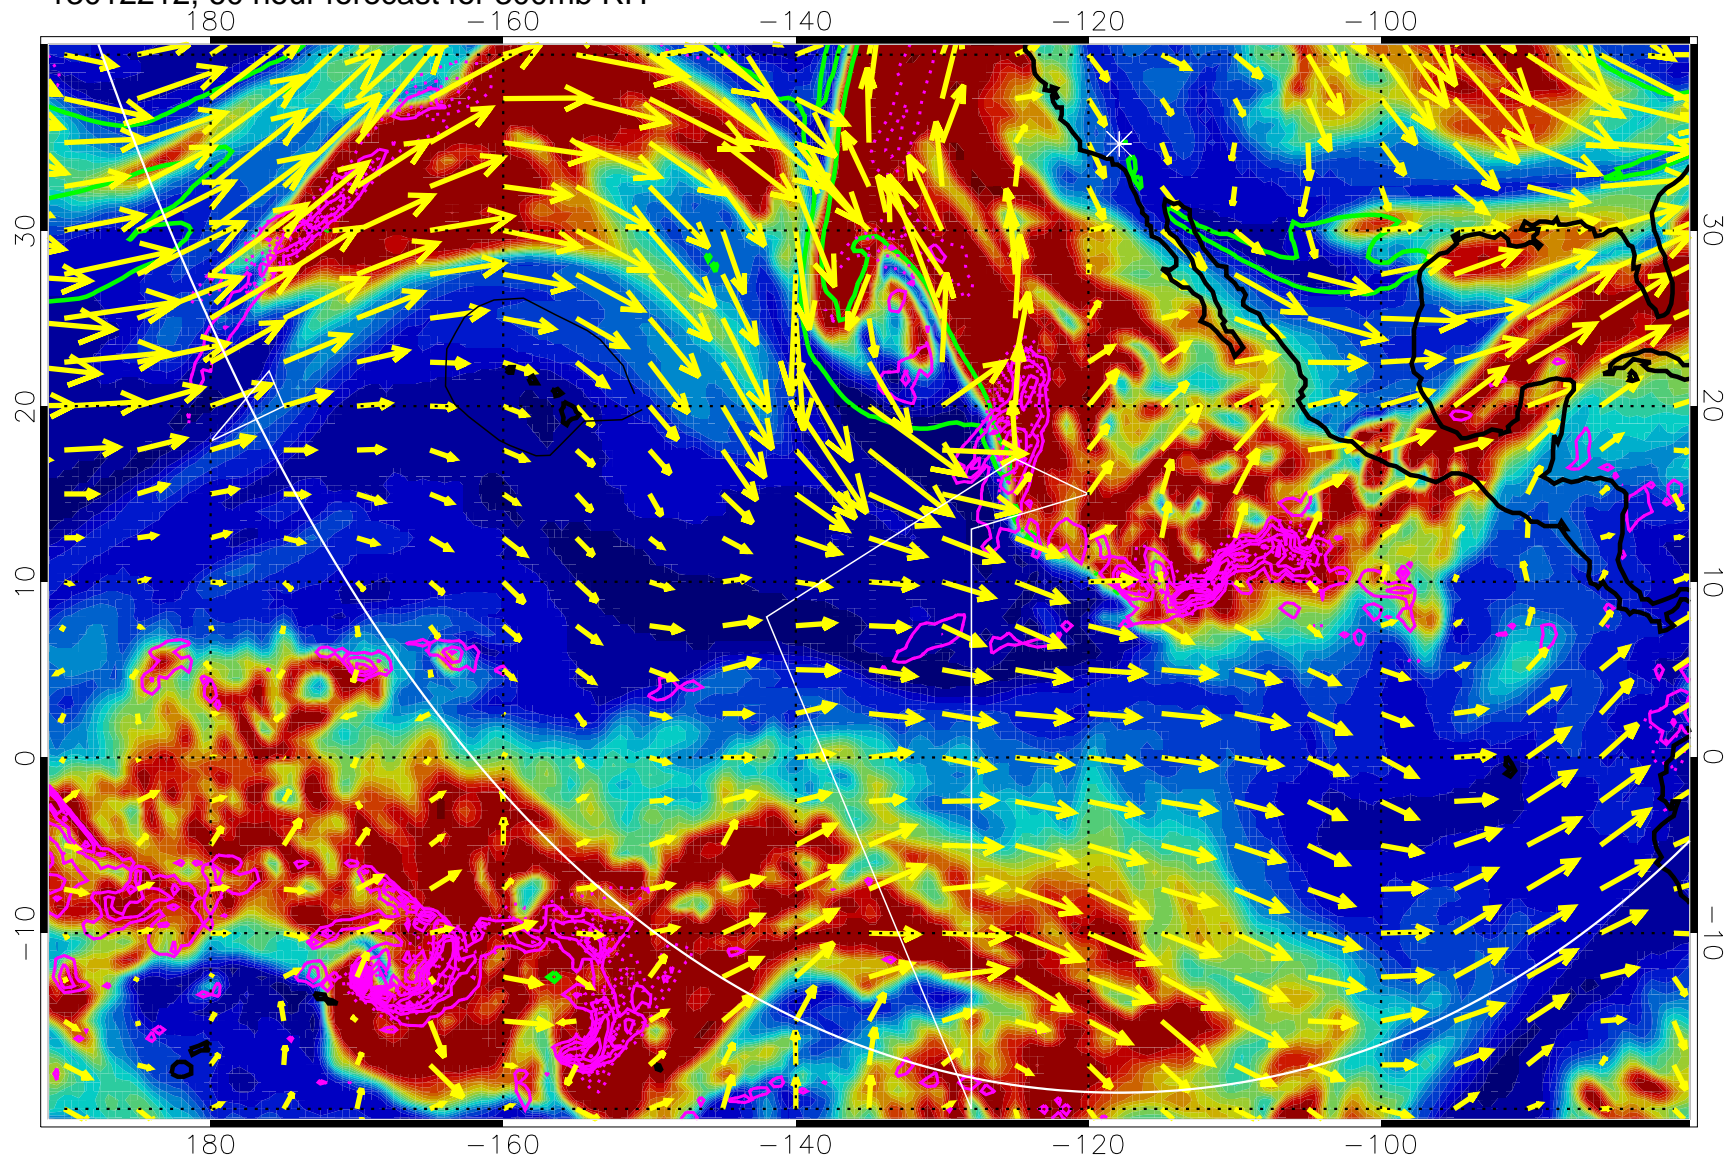

13012118, 42 hour forecast for 300mb RH

Precip (tot dot, conv sol) past 6 hrs 6 kg/m2 contours, min 4

EPV Tropopause (2 PVU) Position

→ 50 m/s

Range ring of 6000 km -- 19 hours GH round trip

13012200, 48 hour forecast for 300mb RH

Precip (tot dot, conv sol) past 6 hrs 6 kg/m2 contours, min 4

EPV Tropopause (2 PVU) Position

→ 50 m/s

Range ring of 6000 km -- 19 hours GH round trip

13012206, 54 hour forecast for 300mb RH

Precip (tot dot, conv sol) past 6 hrs 6 kg/m2 contours, min 4

EPV Tropopause (2 PVU) Position

→ 50 m/s

Range ring of 6000 km -- 19 hours GH round trip

13012212, 60 hour forecast for 300mb RH

Precip (tot dot, conv sol) past 6 hrs 6 kg/m2 contours, min 4

EPV Tropopause (2 PVU) Position

13012300, 72 hour forecast for 300mb RH

Precip (tot dot, conv sol) past 6 hrs 6 kg/m2 contours, min 4

EPV Tropopause (2 PVU) Position

→ 50 m/s

Range ring of 6000 km -- 19 hours GH round trip

13012306, 78 hour forecast for 300mb RH