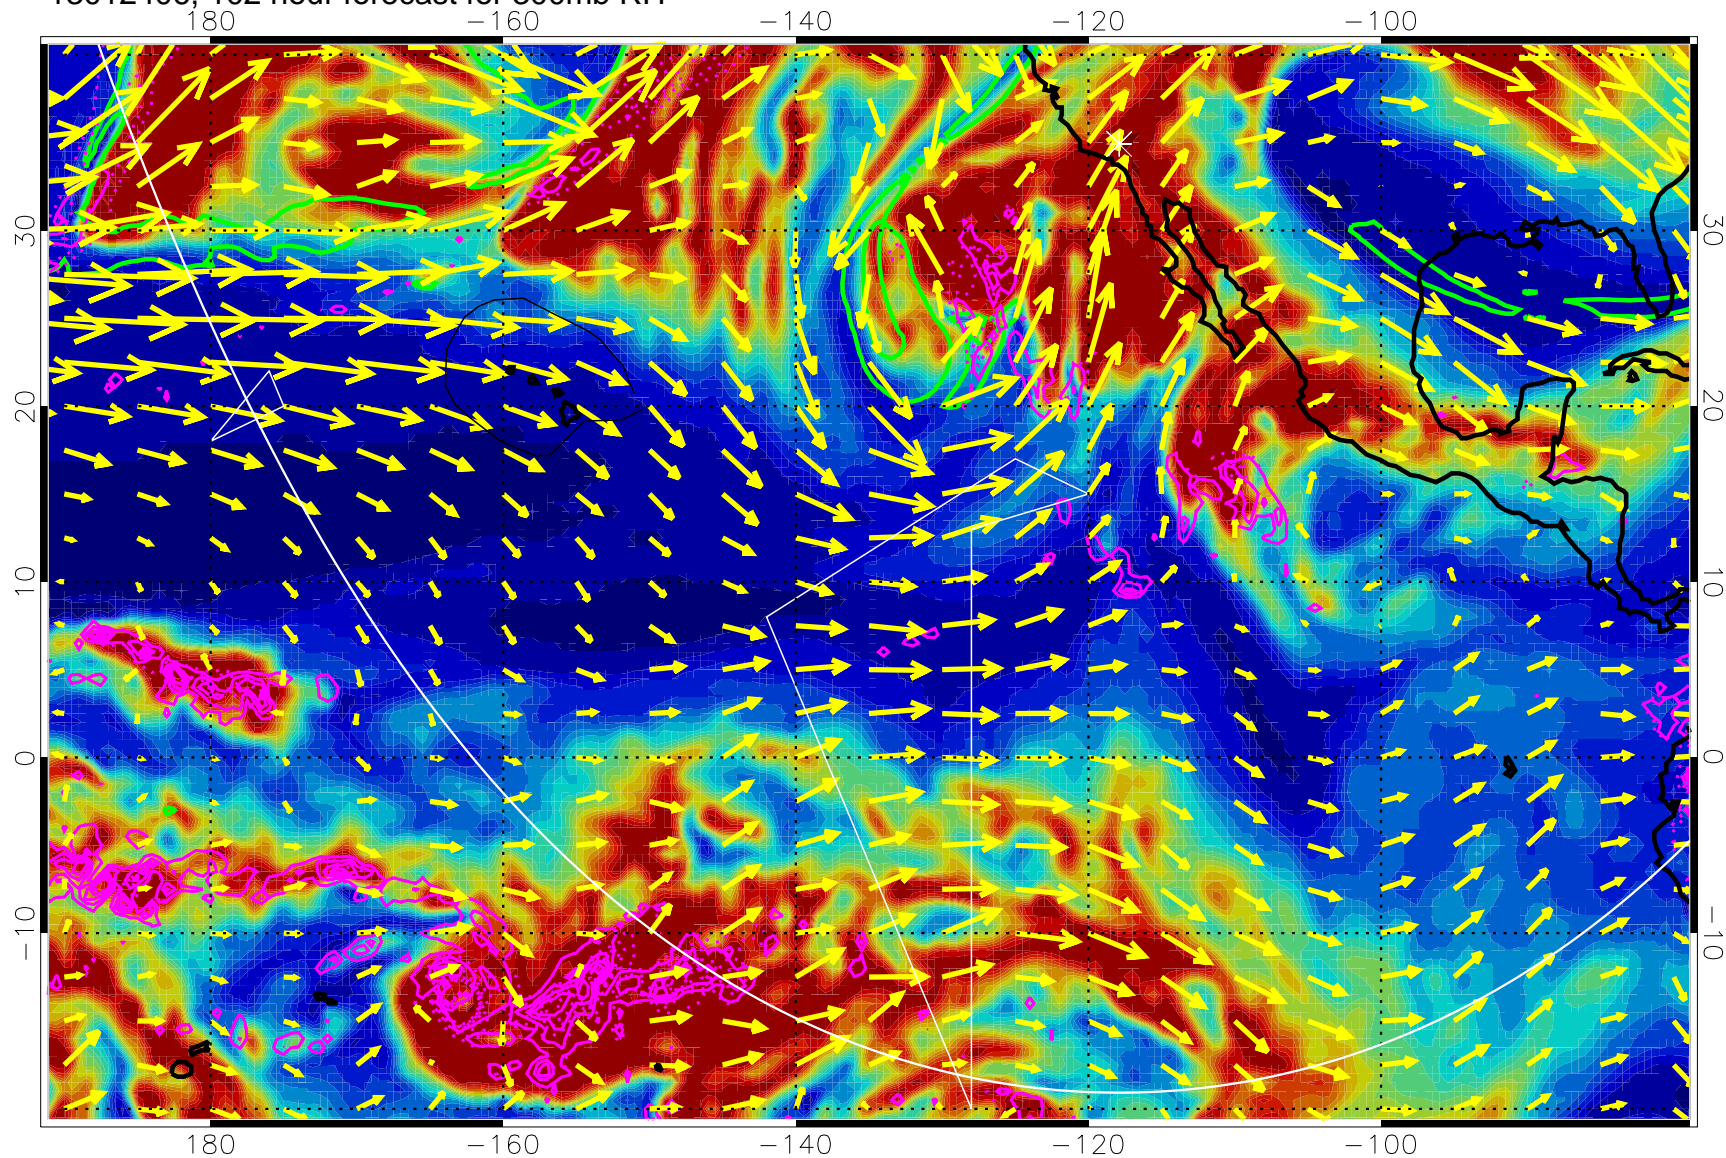

EPV Tropopause (2 PVU) Position

→ 50 m/s

Range ring of 6000 km -- 19 hours GH round trip

13012318, 90 hour forecast for 300mb RH

Precip (tot dot, conv sol) past 6 hrs 6 kg/m2 contours, min 4

EPV Tropopause (2 PVU) Position

→ 50 m/s

Range ring of 6000 km -- 19 hours GH round trip

13012400, 96 hour forecast for 300mb RH

180 -160 -140 -120 -100

Precip (tot dot, conv sol) past 6 hrs 6 kg/m2 contours, min 4

EPV Tropopause (2 PVU) Position

→ 50 m/s

Range ring of 6000 km -- 19 hours GH round trip

13012406, 102 hour forecast for 300mb RH

Precip (tot dot, conv sol) past 6 hrs 6 kg/m2 contours, min 4

EPV Tropopause (2 PVU) Position

→ 50 m/s

Range ring of 6000 km -- 19 hours GH round trip

13012412, 108 hour forecast for 300mb RH

Precip (tot dot, conv sol) past 6 hrs 6 kg/m2 contours, min 4

EPV Tropopause (2 PVU) Position

→ 50 m/s

Range ring of 6000 km -- 19 hours GH round trip

13012418, 114 hour forecast for 300mb RH