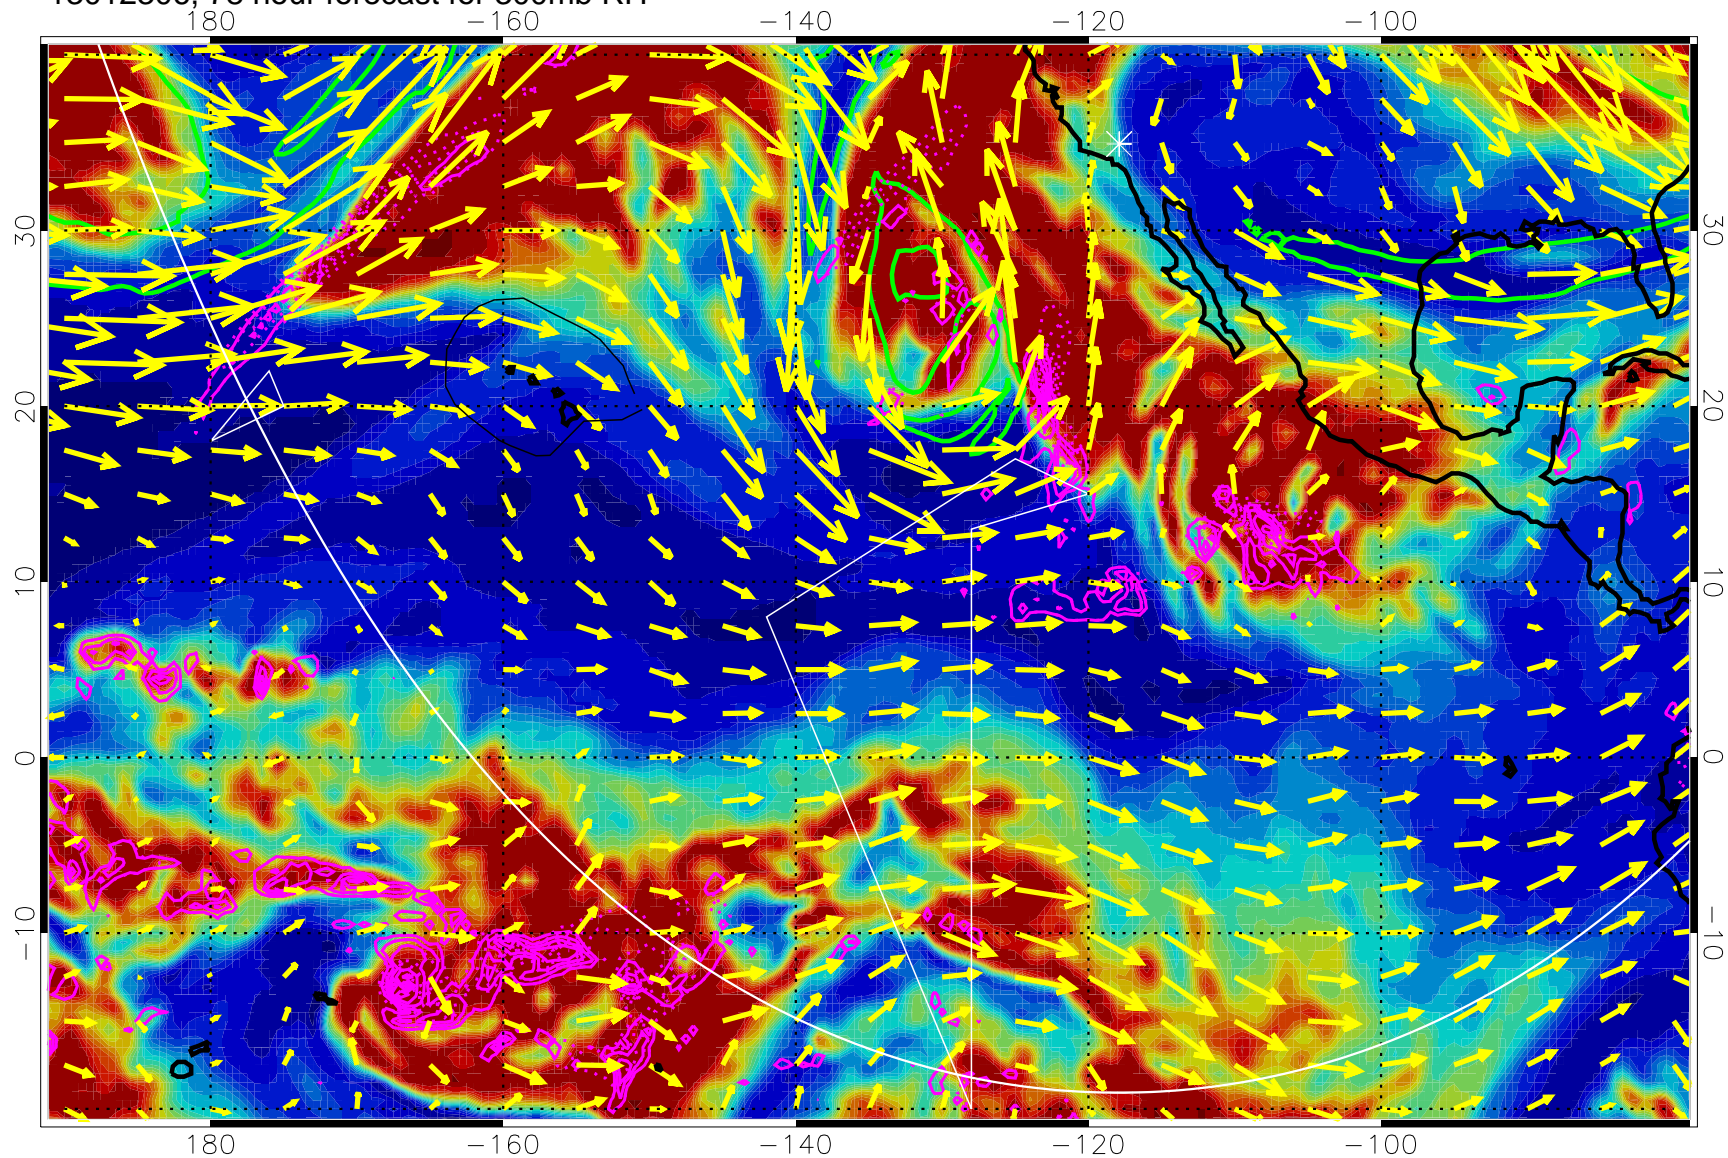

13012300, 72 hour forecast for 300mb RH

Precip (tot dot, conv sol) past 6 hrs 6 kg/m2 contours, min 4

EPV Tropopause (2 PVU) Position

→ 50 m/s

Range ring of 6000 km -- 19 hours GH round trip

13012306, 78 hour forecast for 300mb RH

Precip (tot dot, conv sol) past 6 hrs 6 kg/m2 contours, min 4

EPV Tropopause (2 PVU) Position

→ 50 m/s

Range ring of 6000 km -- 19 hours GH round trip

13012312, 84 hour forecast for 300mb RH

Precip (tot dot, conv sol) past 6 hrs 6 kg/m2 contours, min 4

EPV Tropopause (2 PVU) Position

→ 50 m/s

Range ring of 6000 km -- 19 hours GH round trip

13012318, 90 hour forecast for 300mb RH

Precip (tot dot, conv sol) past 6 hrs 6 kg/m2 contours, min 4

EPV Tropopause (2 PVU) Position