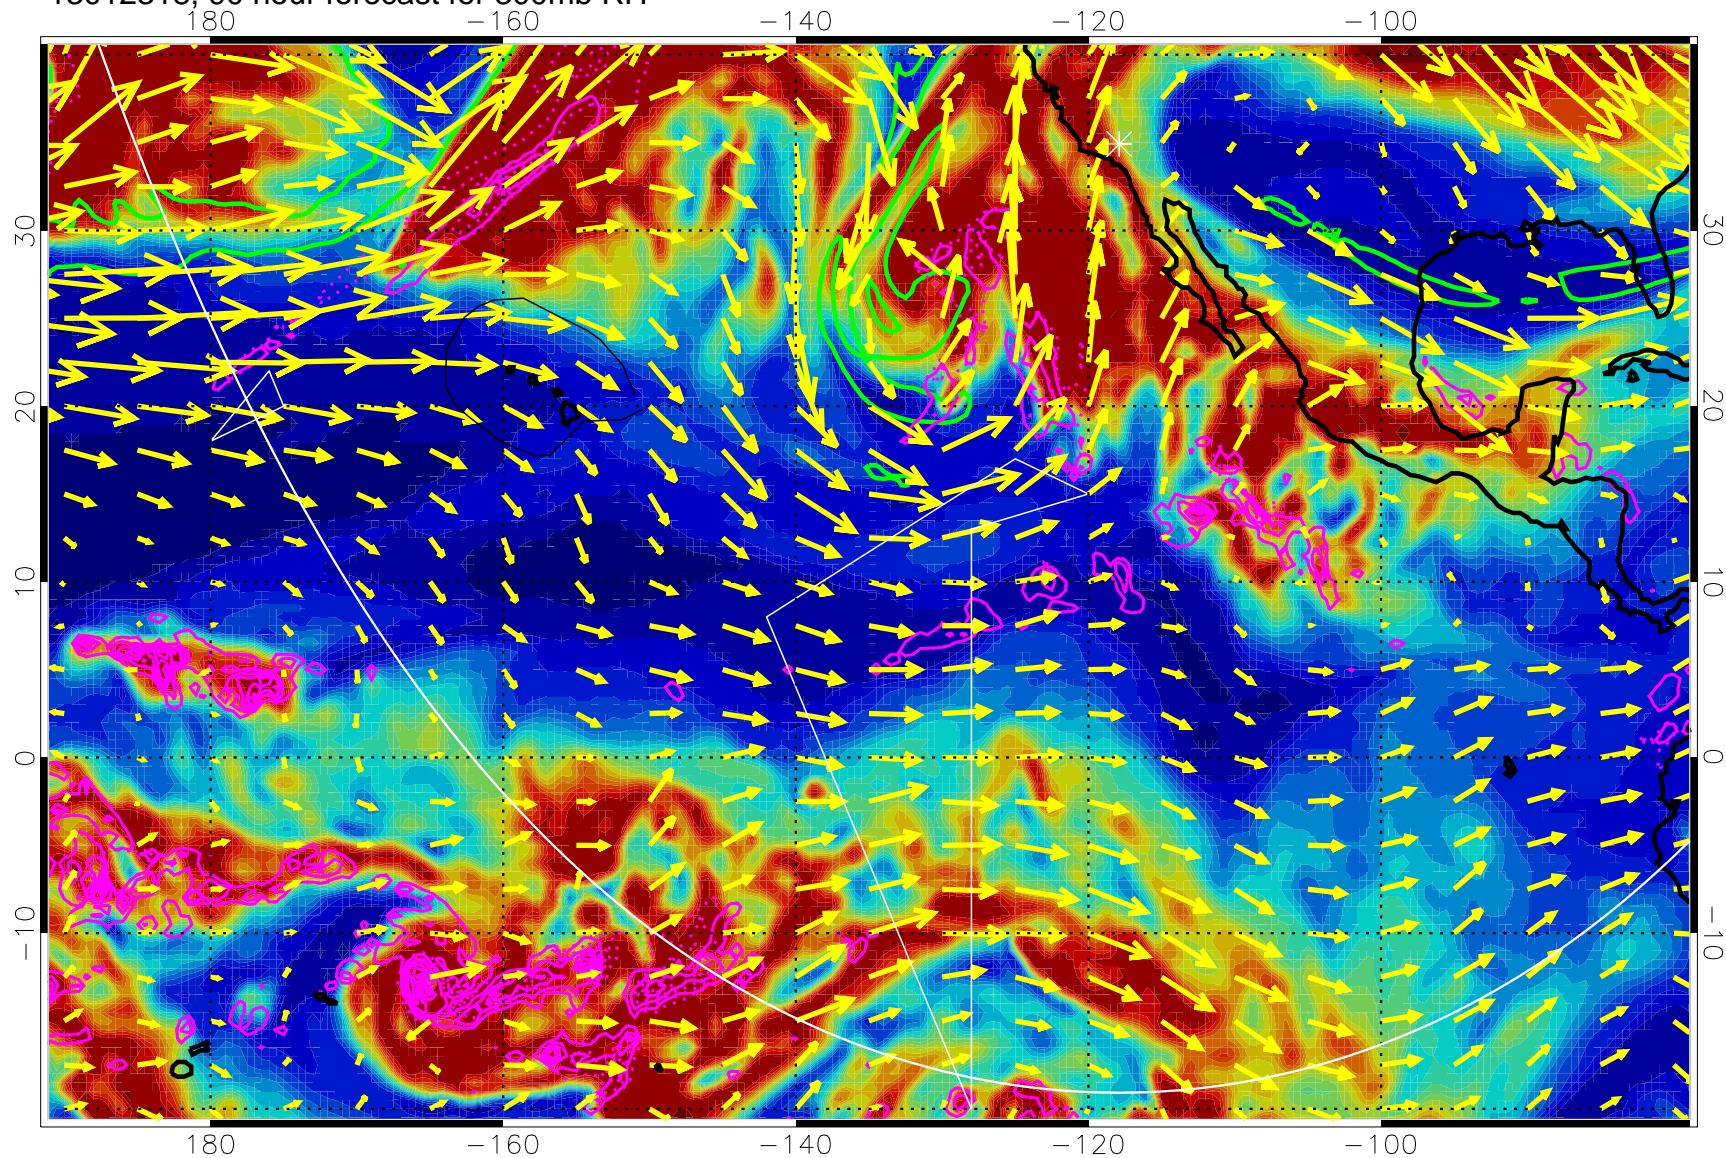

13012300, 72 hour forecast for 300mb RH

Precip (tot dot, conv sol) past 6 hrs 6 kg/m2 contours, min 4

EPV Tropopause (2 PVU) Position

→ 50 m/s

Range ring of 6000 km -- 19 hours GH round trip

13012306, 78 hour forecast for 300mb RH

Precip (tot dot, conv sol) past 6 hrs 6 kg/m2 contours, min 4

EPV Tropopause (2 PVU) Position

→ 50 m/s

Range ring of 6000 km -- 19 hours GH round trip

13012312, 84 hour forecast for 300mb RH

Precip (tot dot, conv sol) past 6 hrs 6 kg/m2 contours, min 4

EPV Tropopause (2 PVU) Position

→ 50 m/s

Range ring of 6000 km -- 19 hours GH round trip

13012318, 90 hour forecast for 300mb RH

Precip (tot dot, conv sol) past 6 hrs 6 kg/m2 contours, min 4

EPV Tropopause (2 PVU) Position

→ 50 m/s

Range ring of 6000 km -- 19 hours GH round trip

13012400, 96 hour forecast for 300mb RH

180 -160 -140 -120 -100

Precip (tot dot, conv sol) past 6 hrs 6 kg/m2 contours, min 4

EPV Tropopause (2 PVU) Position