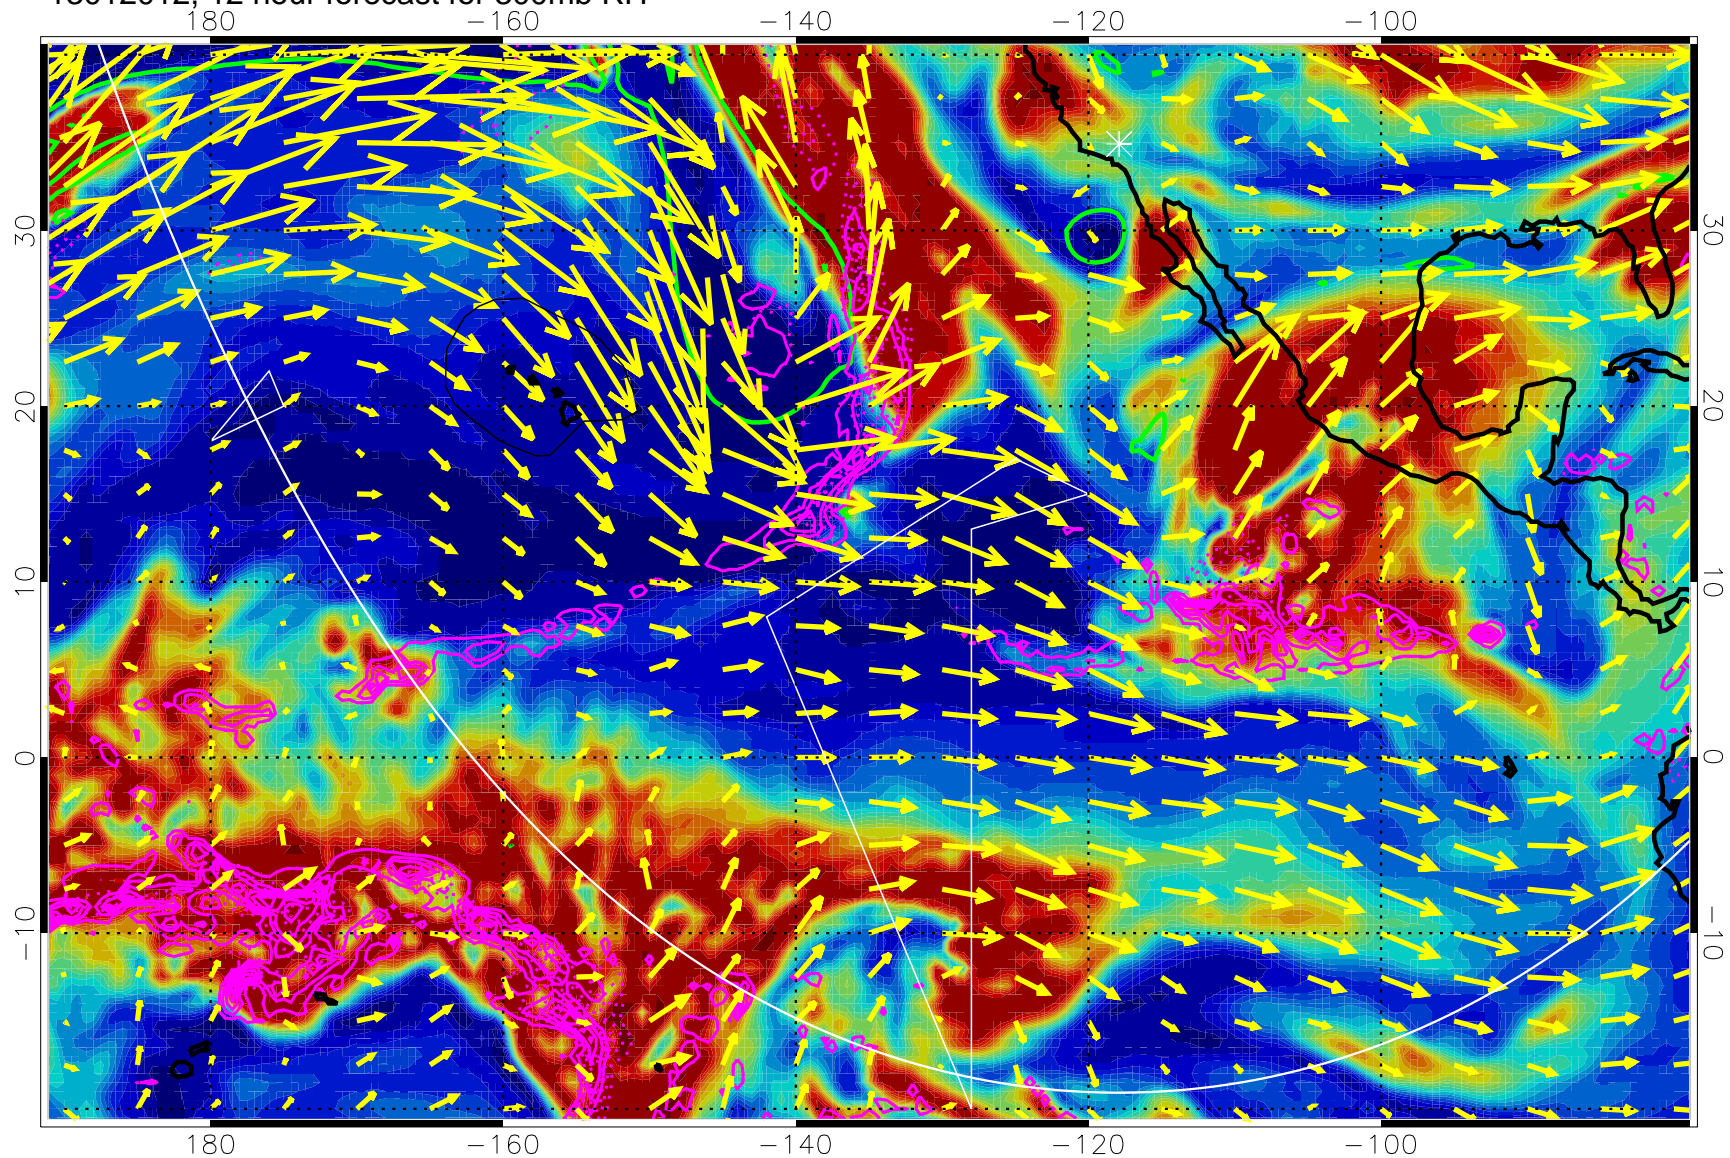

13012012, 12 hour forecast for 300mb RH

Precip (tot dot, conv sol) past 6 hrs 6 kg/m<sup>2</sup> contours, min 4

EPV Tropopause (2 PVU) Position

→ 50 m/s

Range ring of 6000 km -- 19 hours GH round trip

13012018, 18 hour forecast for 300mb RH

Precip (tot dot, conv sol) past 6 hrs 6 kg/m2 contours, min 4

EPV Tropopause (2 PVU) Position

→ 50 m/s

Range ring of 6000 km -- 19 hours GH round trip

13012100, 24 hour forecast for 300mb RH

Precip (tot dot, conv sol) past 6 hrs 6 kg/m2 contours, min 4

EPV Tropopause (2 PVU) Position

→ 50 m/s

Range ring of 6000 km -- 19 hours GH round trip

13012106, 30 hour forecast for 300mb RH

Precip (tot dot, conv sol) past 6 hrs 6 kg/m2 contours, min 4

EPV Tropopause (2 PVU) Position

→ 50 m/s

Range ring of 6000 km -- 19 hours GH round trip

13012112, 36 hour forecast for 300mb RH

Precip (tot dot, conv sol) past 6 hrs 6 kg/m2 contours, min 4

EPV Tropopause (2 PVU) Position

→ 50 m/s

Range ring of 6000 km -- 19 hours GH round trip