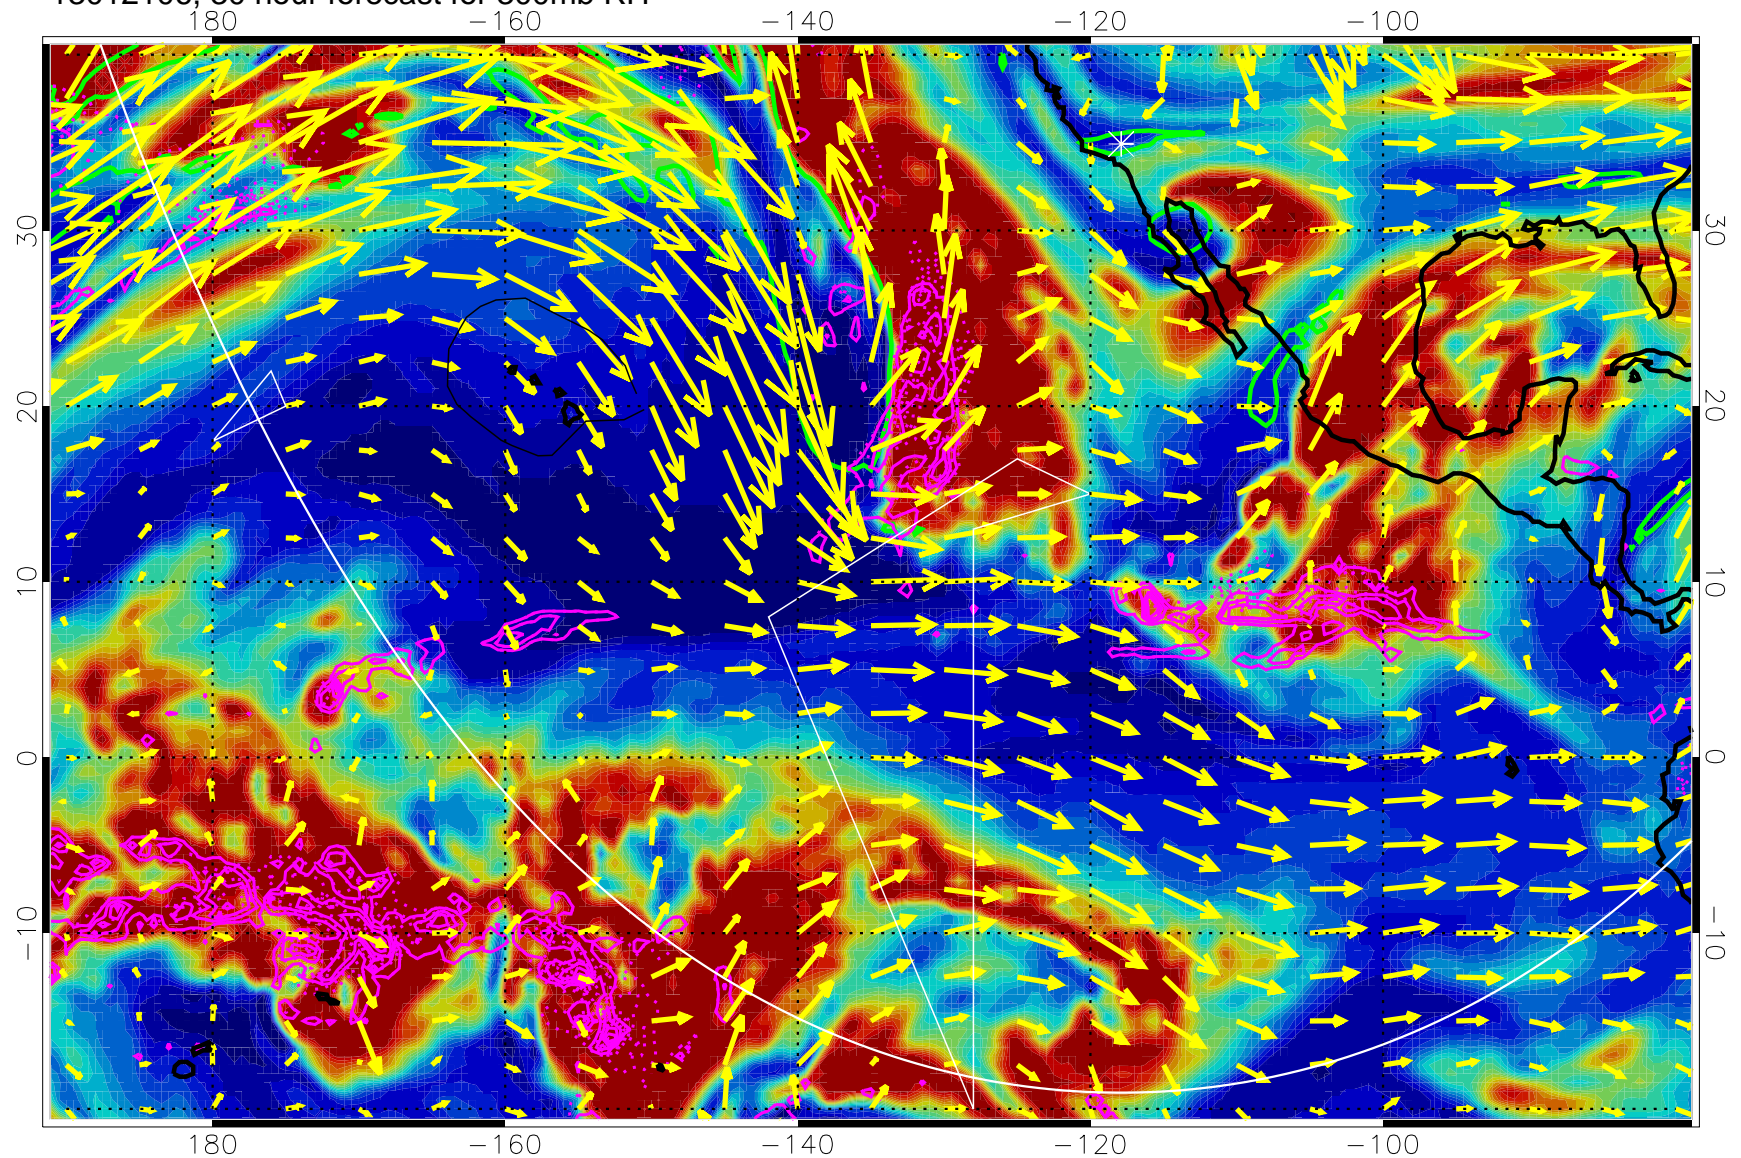

13012012, 12 hour forecast for 300mb RH

Precip (tot dot, conv sol) past 6 hrs 6 kg/m<sup>2</sup> contours, min 4

EPV Tropopause (2 PVU) Position

→ 50 m/s

Range ring of 6000 km -- 19 hours GH round trip

13012018, 18 hour forecast for 300mb RH

Precip (tot dot, conv sol) past 6 hrs 6 kg/m2 contours, min 4

EPV Tropopause (2 PVU) Position

→ 50 m/s

Range ring of 6000 km -- 19 hours GH round trip

13012100, 24 hour forecast for 300mb RH

Precip (tot dot, conv sol) past 6 hrs 6 kg/m2 contours, min 4

EPV Tropopause (2 PVU) Position

→ 50 m/s

Range ring of 6000 km -- 19 hours GH round trip

13012106, 30 hour forecast for 300mb RH

Precip (tot dot, conv sol) past 6 hrs 6 kg/m2 contours, min 4

EPV Tropopause (2 PVU) Position

→ 50 m/s

Range ring of 6000 km -- 19 hours GH round trip

13012112, 36 hour forecast for 300mb RH

Precip (tot dot, conv sol) past 6 hrs 6 kg/m2 contours, min 4

EPV Tropopause (2 PVU) Position

→ 50 m/s

Range ring of 6000 km -- 19 hours GH round trip