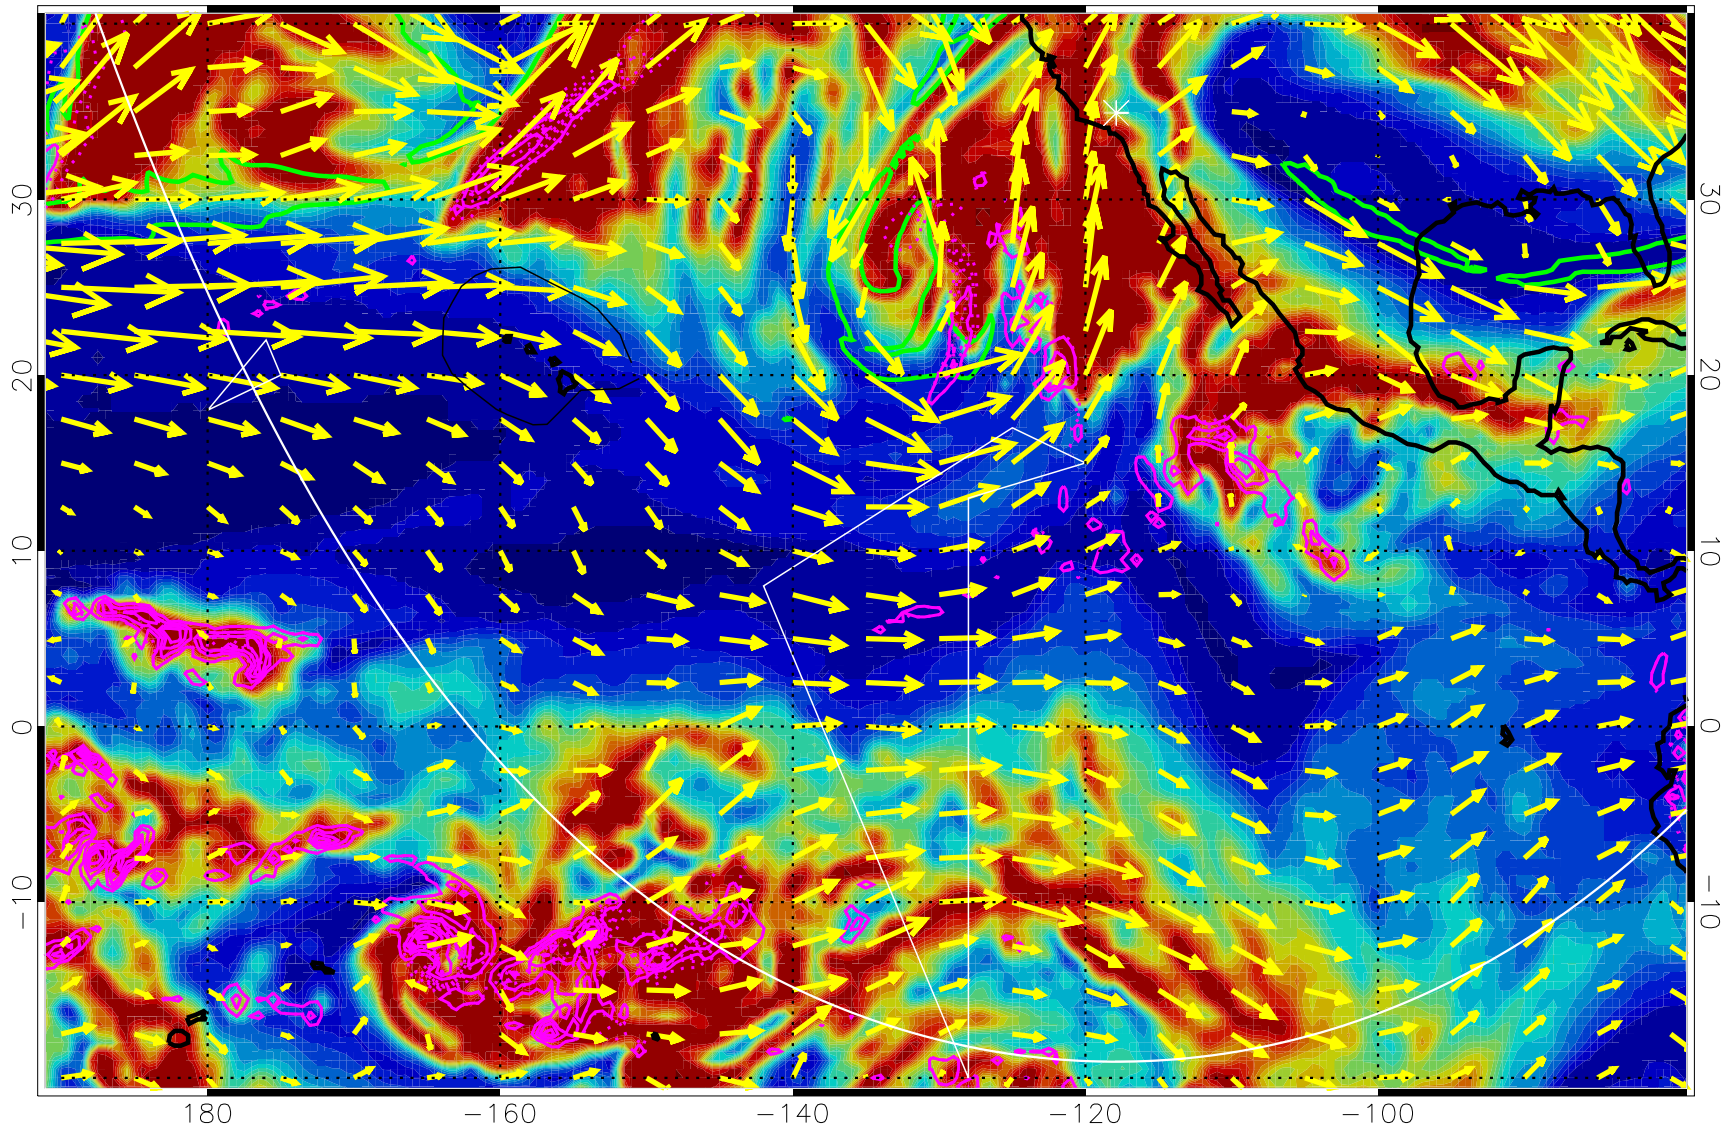

Precip (tot dot, conv sol) past 6 hrs 6 kg/m2 contours, min 4

EPV Tropopause (2 PVU) Position

→ 50 m/s

Range ring of 6000 km -- 19 hours GH round trip

13012312, 84 hour forecast for 300mb RH

Precip (tot dot, conv sol) past 6 hrs 6 kg/m2 contours, min 4

EPV Tropopause (2 PVU) Position

→ 50 m/s

Range ring of 6000 km -- 19 hours GH round trip

13012318, 90 hour forecast for 300mb RH

Precip (tot dot, conv sol) past 6 hrs 6 kg/m2 contours, min 4

EPV Tropopause (2 PVU) Position

→ 50 m/s

Range ring of 6000 km -- 19 hours GH round trip

13012400, 96 hour forecast for 300mb RH

180 -160 -140 -120 -100

Precip (tot dot, conv sol) past 6 hrs 6 kg/m2 contours, min 4

EPV Tropopause (2 PVU) Position

→ 50 m/s

Range ring of 6000 km -- 19 hours GH round trip

13012406, 102 hour forecast for 300mb RH

Precip (tot dot, conv sol) past 6 hrs 6 kg/m2 contours, min 4

EPV Tropopause (2 PVU) Position

→ 50 m/s

Range ring of 6000 km -- 19 hours GH round trip