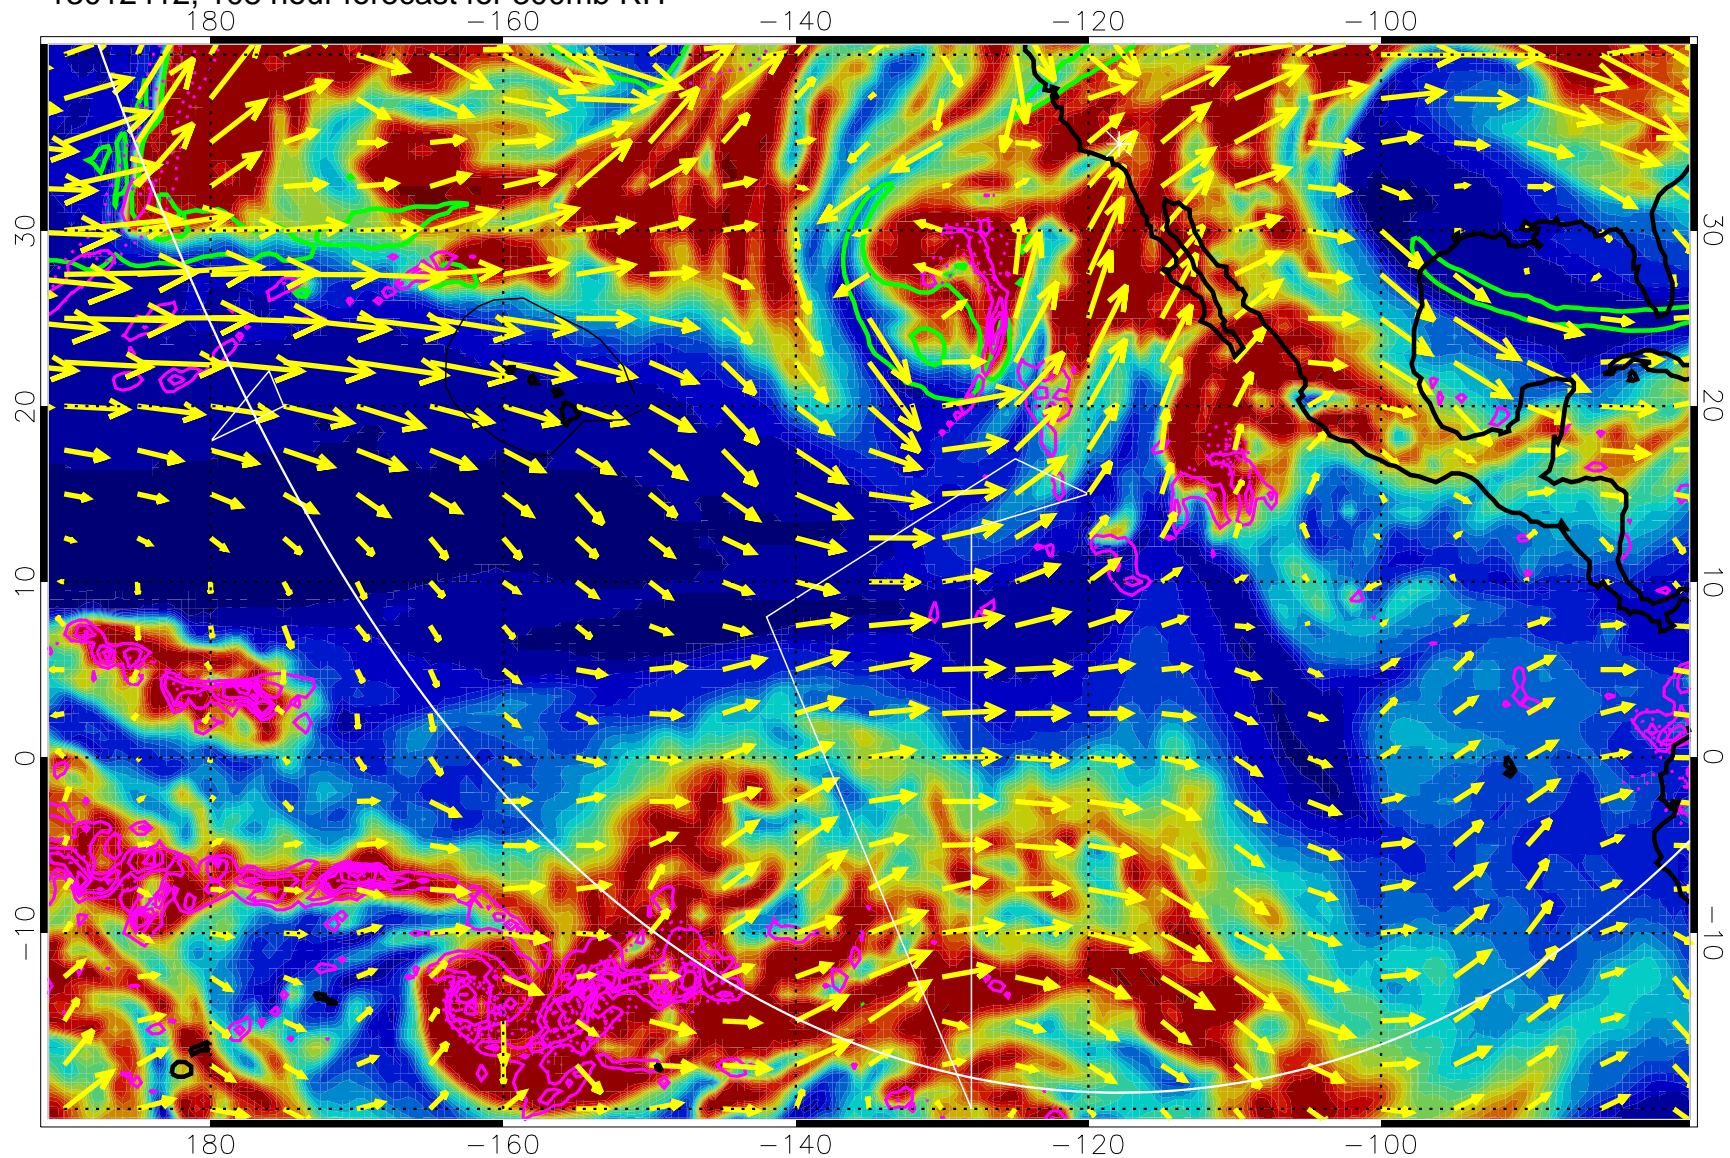

→ 50 m/s

Range ring of 6000 km -- 19 hours GH round trip

13012400, 96 hour forecast for 300mb RH

180 -160 -140 -120 -100

Precip (tot dot, conv sol) past 6 hrs 6 kg/m2 contours, min 4

EPV Tropopause (2 PVU) Position

→ 50 m/s

Range ring of 6000 km -- 19 hours GH round trip

13012406, 102 hour forecast for 300mb RH

Precip (tot dot, conv sol) past 6 hrs 6 kg/m2 contours, min 4

EPV Tropopause (2 PVU) Position

→ 50 m/s

Range ring of 6000 km -- 19 hours GH round trip

13012412, 108 hour forecast for 300mb RH

Precip (tot dot, conv sol) past 6 hrs 6 kg/m2 contours, min 4

EPV Tropopause (2 PVU) Position

→ 50 m/s

Range ring of 6000 km -- 19 hours GH round trip

13012418, 114 hour forecast for 300mb RH

Precip (tot dot, conv sol) past 6 hrs 6 kg/m2 contours, min 4

EPV Tropopause (2 PVU) Position

→ 50 m/s

Range ring of 6000 km -- 19 hours GH round trip

13012500, 120 hour forecast for 300mb RH

Precip (tot dot, conv sol) past 6 hrs 6 kg/m2 contours, min 4