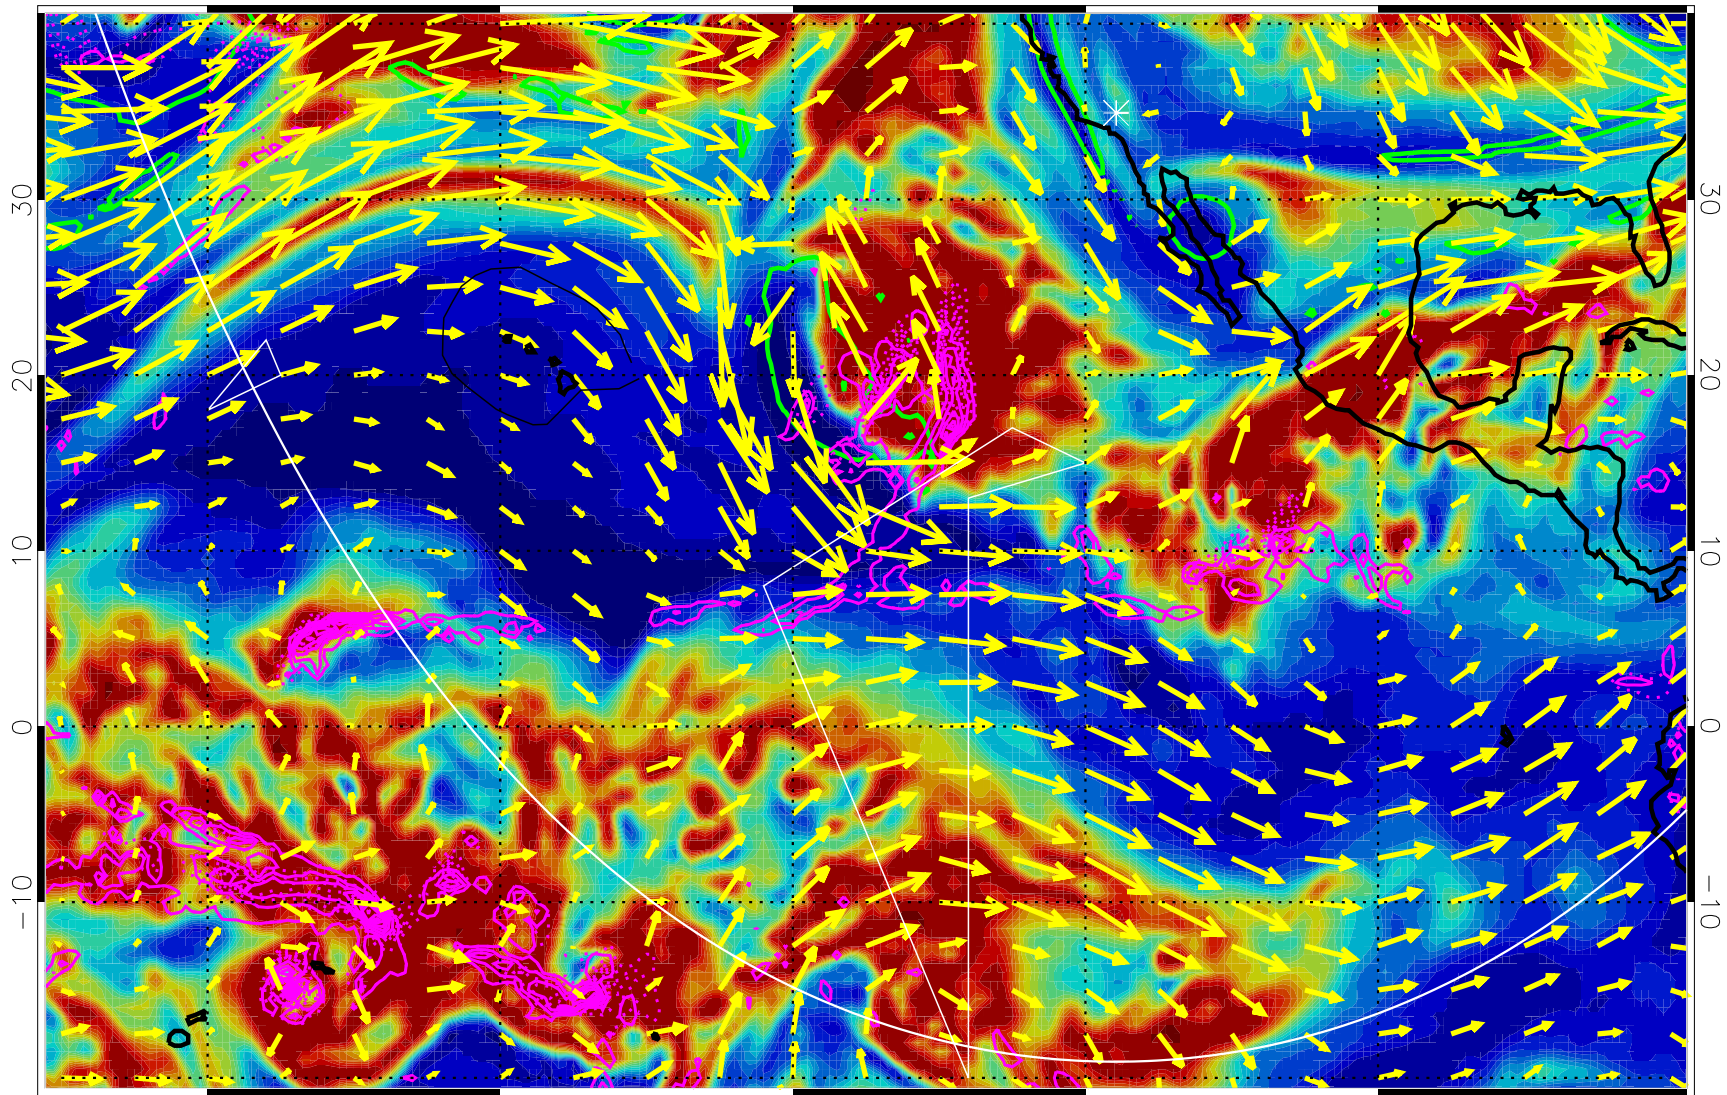

13012112, 96 hour forecast for 300mb RH

Precip (tot dot, conv sol) past 6 hrs 6 kg/m2 contours, min 4

EPV Tropopause (2 PVU) Position

→ 50 m/s

Range ring of 6000 km -- 19 hours GH round trip

13012118, 102 hour forecast for 300mb RH

Precip (tot dot, conv sol) past 6 hrs 6 kg/m2 contours, min 4

EPV Tropopause (2 PVU) Position

→ 50 m/s

Range ring of 6000 km -- 19 hours GH round trip

13012200, 108 hour forecast for 300mb RH

180 -160 -140 -120 -100

0 20 40 60 80 100  
RH, %

Precip (tot dot, conv sol) past 6 hrs 6 kg/m2 contours, min 4

EPV Tropopause (2 PVU) Position

→ 50 m/s

Range ring of 6000 km -- 19 hours GH round trip

13012206, 114 hour forecast for 300mb RH

Precip (tot dot, conv sol) past 6 hrs 6 kg/m2 contours, min 4

EPV Tropopause (2 PVU) Position

→ 50 m/s

Range ring of 6000 km -- 19 hours GH round trip

13012212, 120 hour forecast for 300mb RH

Precip (tot dot, conv sol) past 6 hrs 6 kg/m2 contours, min 4