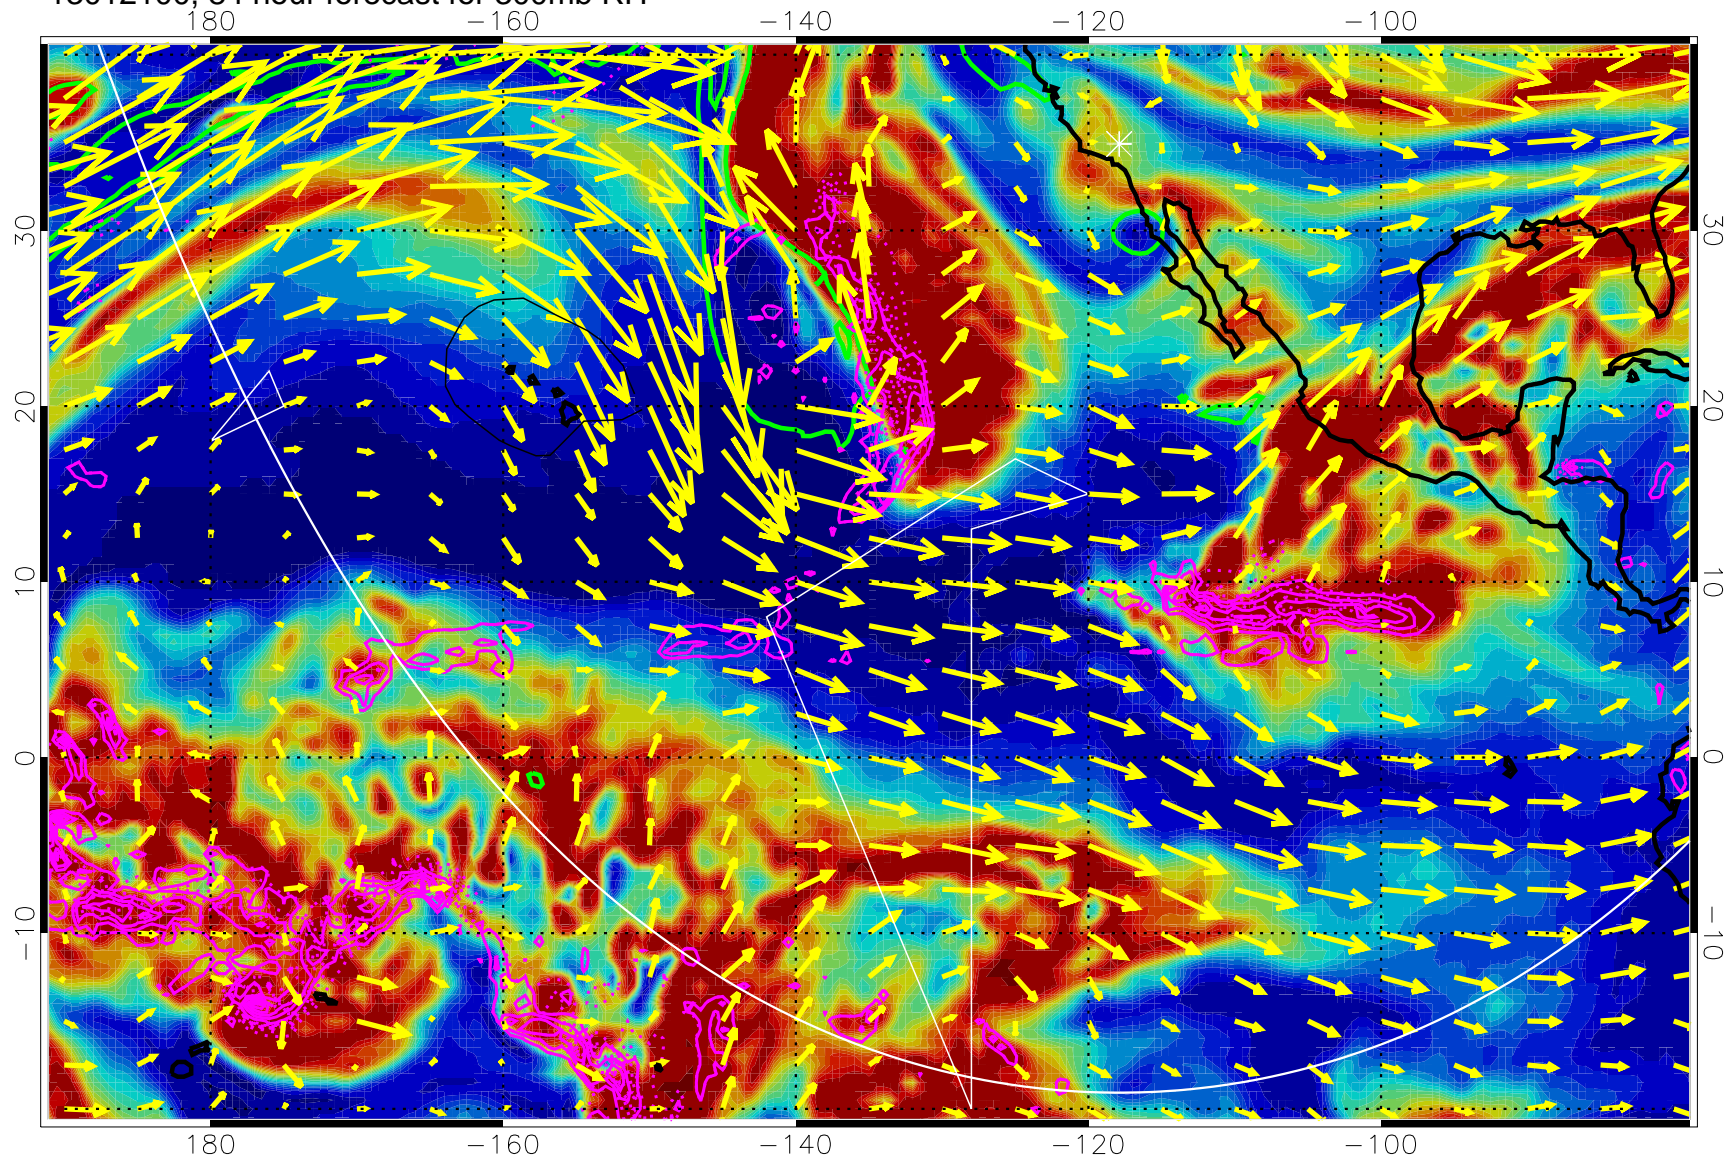

13012006, 66 hour forecast for 300mb RH

Precip (tot dot, conv sol) past 6 hrs 6 kg/m2 contours, min 4

EPV Tropopause (2 PVU) Position

→ 50 m/s

Range ring of 6000 km -- 19 hours GH round trip

13012012, 72 hour forecast for 300mb RH

Precip (tot dot, conv sol) past 6 hrs 6 kg/m2 contours, min 4

EPV Tropopause (2 PVU) Position

→ 50 m/s

Range ring of 6000 km -- 19 hours GH round trip

13012018, 78 hour forecast for 300mb RH

Precip (tot dot, conv sol) past 6 hrs 6 kg/m2 contours, min 4

EPV Tropopause (2 PVU) Position

→ 50 m/s

Range ring of 6000 km -- 19 hours GH round trip

13012100, 84 hour forecast for 300mb RH

Precip (tot dot, conv sol) past 6 hrs 6 kg/m2 contours, min 4

EPV Tropopause (2 PVU) Position

→ 50 m/s

Range ring of 6000 km -- 19 hours GH round trip

13012106, 90 hour forecast for 300mb RH

Precip (tot dot, conv sol) past 6 hrs 6 kg/m2 contours, min 4

EPV Tropopause (2 PVU) Position

→ 50 m/s

Range ring of 6000 km -- 19 hours GH round trip