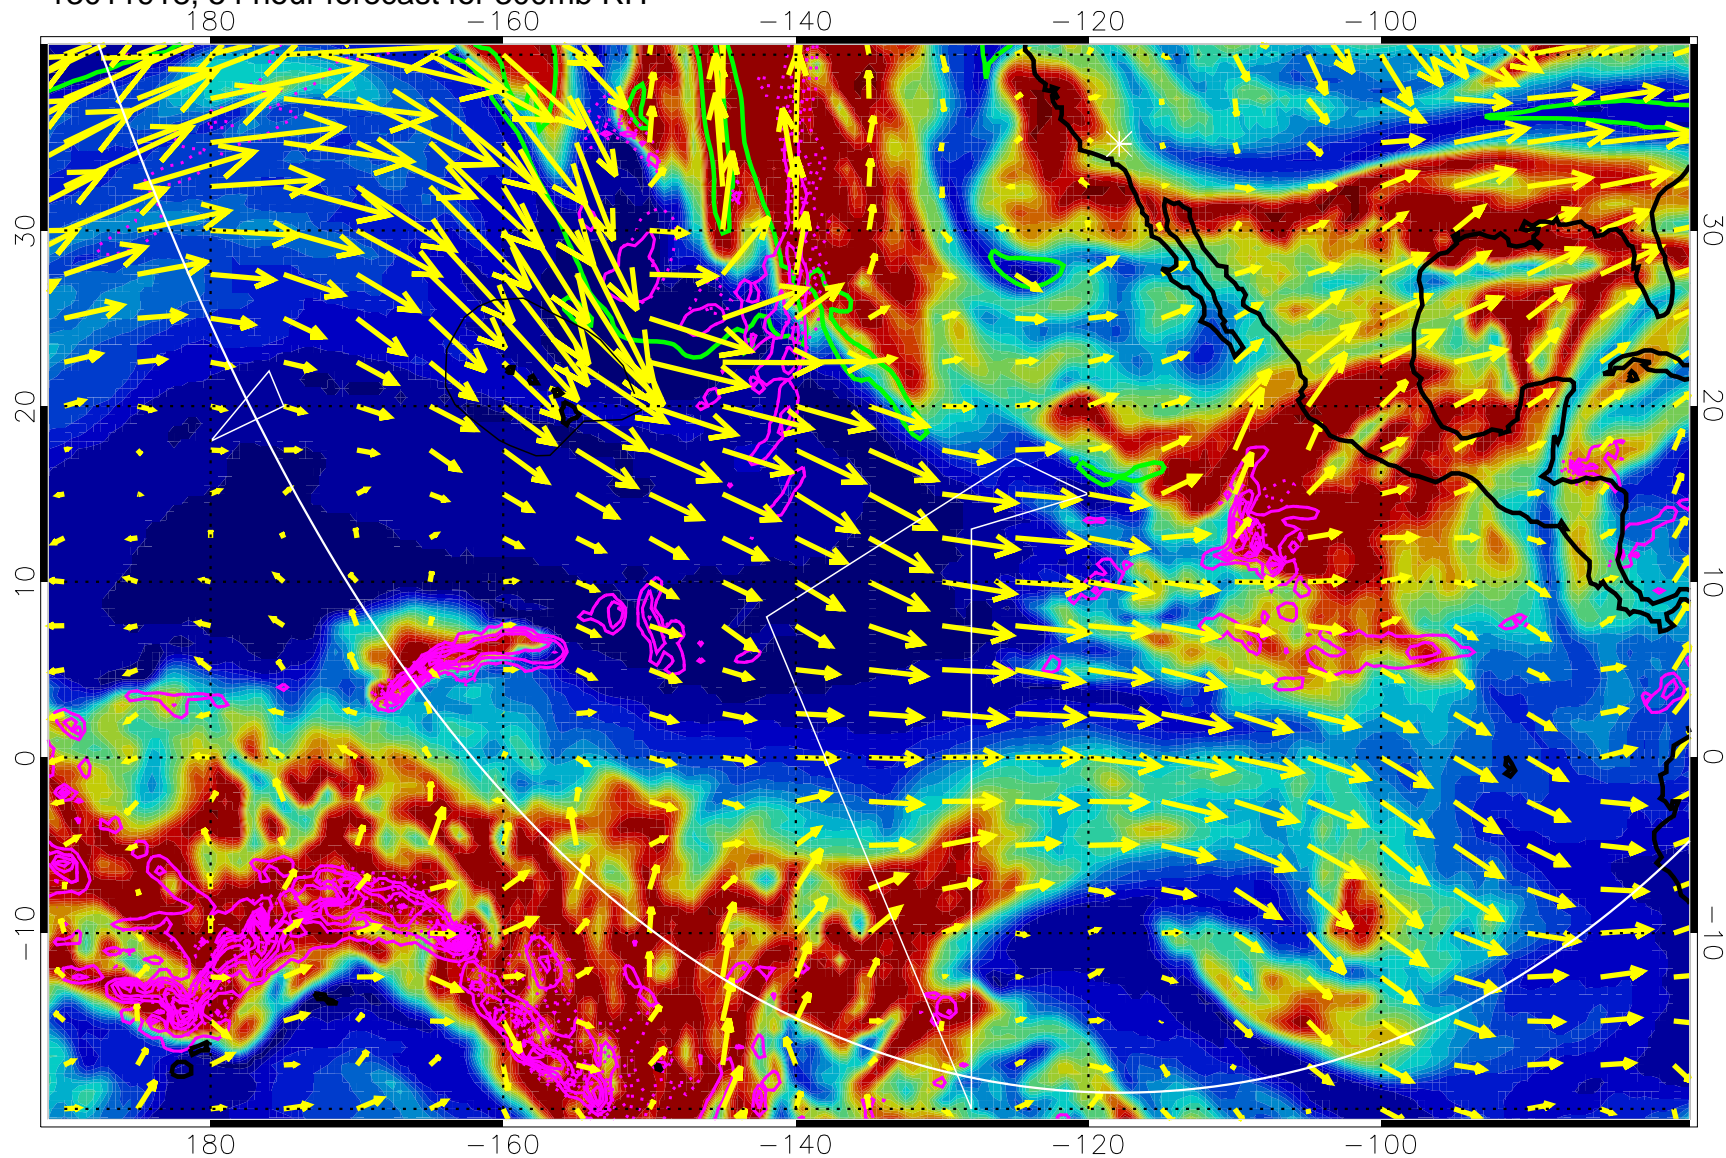

Precip (tot dot, conv sol) past 6 hrs 6 kg/m2 contours, min 4

EPV Tropopause (2 PVU) Position

→ 50 m/s

Range ring of 6000 km -- 19 hours GH round trip

13011912, 48 hour forecast for 300mb RH

Precip (tot dot, conv sol) past 6 hrs 6 kg/m2 contours, min 4

EPV Tropopause (2 PVU) Position

→ 50 m/s

Range ring of 6000 km -- 19 hours GH round trip

13011918, 54 hour forecast for 300mb RH

Precip (tot dot, conv sol) past 6 hrs 6 kg/m2 contours, min 4

EPV Tropopause (2 PVU) Position

→ 50 m/s

Range ring of 6000 km -- 19 hours GH round trip

13012000, 60 hour forecast for 300mb RH

Precip (tot dot, conv sol) past 6 hrs 6 kg/m2 contours, min 4

EPV Tropopause (2 PVU) Position

→ 50 m/s

Range ring of 6000 km -- 19 hours GH round trip

13012006, 66 hour forecast for 300mb RH

Precip (tot dot, conv sol) past 6 hrs 6 kg/m2 contours, min 4

EPV Tropopause (2 PVU) Position

→ 50 m/s

Range ring of 6000 km -- 19 hours GH round trip

13012012, 72 hour forecast for 300mb RH