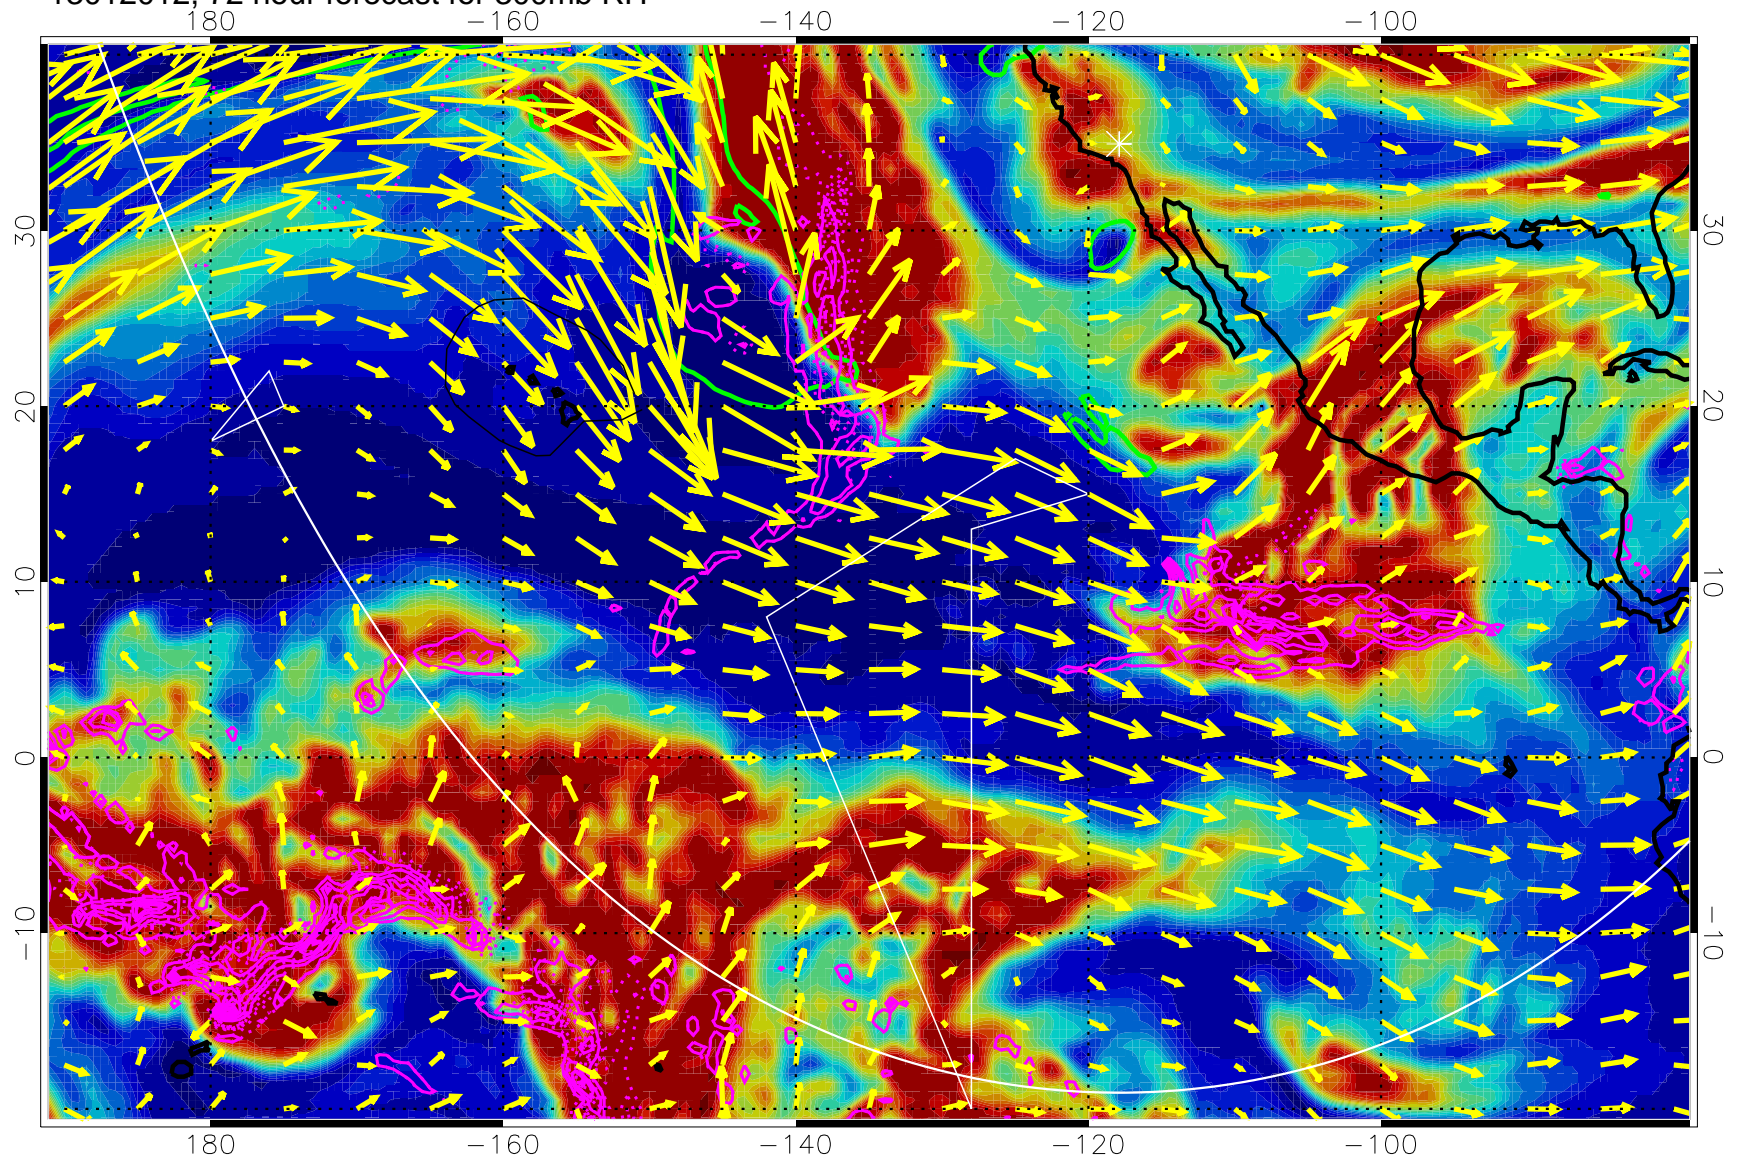

13012006, 66 hour forecast for 300mb RH

Precip (tot dot, conv sol) past 6 hrs 6 kg/m2 contours, min 4

EPV Tropopause (2 PVU) Position

→ 50 m/s

Range ring of 6000 km -- 19 hours GH round trip

13012012, 72 hour forecast for 300mb RH

Precip (tot dot, conv sol) past 6 hrs 6 kg/m2 contours, min 4

EPV Tropopause (2 PVU) Position

→ 50 m/s

Range ring of 6000 km -- 19 hours GH round trip

13012018, 78 hour forecast for 300mb RH

Precip (tot dot, conv sol) past 6 hrs 6 kg/m2 contours, min 4

EPV Tropopause (2 PVU) Position

→ 50 m/s

Range ring of 6000 km -- 19 hours GH round trip

13012100, 84 hour forecast for 300mb RH

Precip (tot dot, conv sol) past 6 hrs 6 kg/m2 contours, min 4

EPV Tropopause (2 PVU) Position