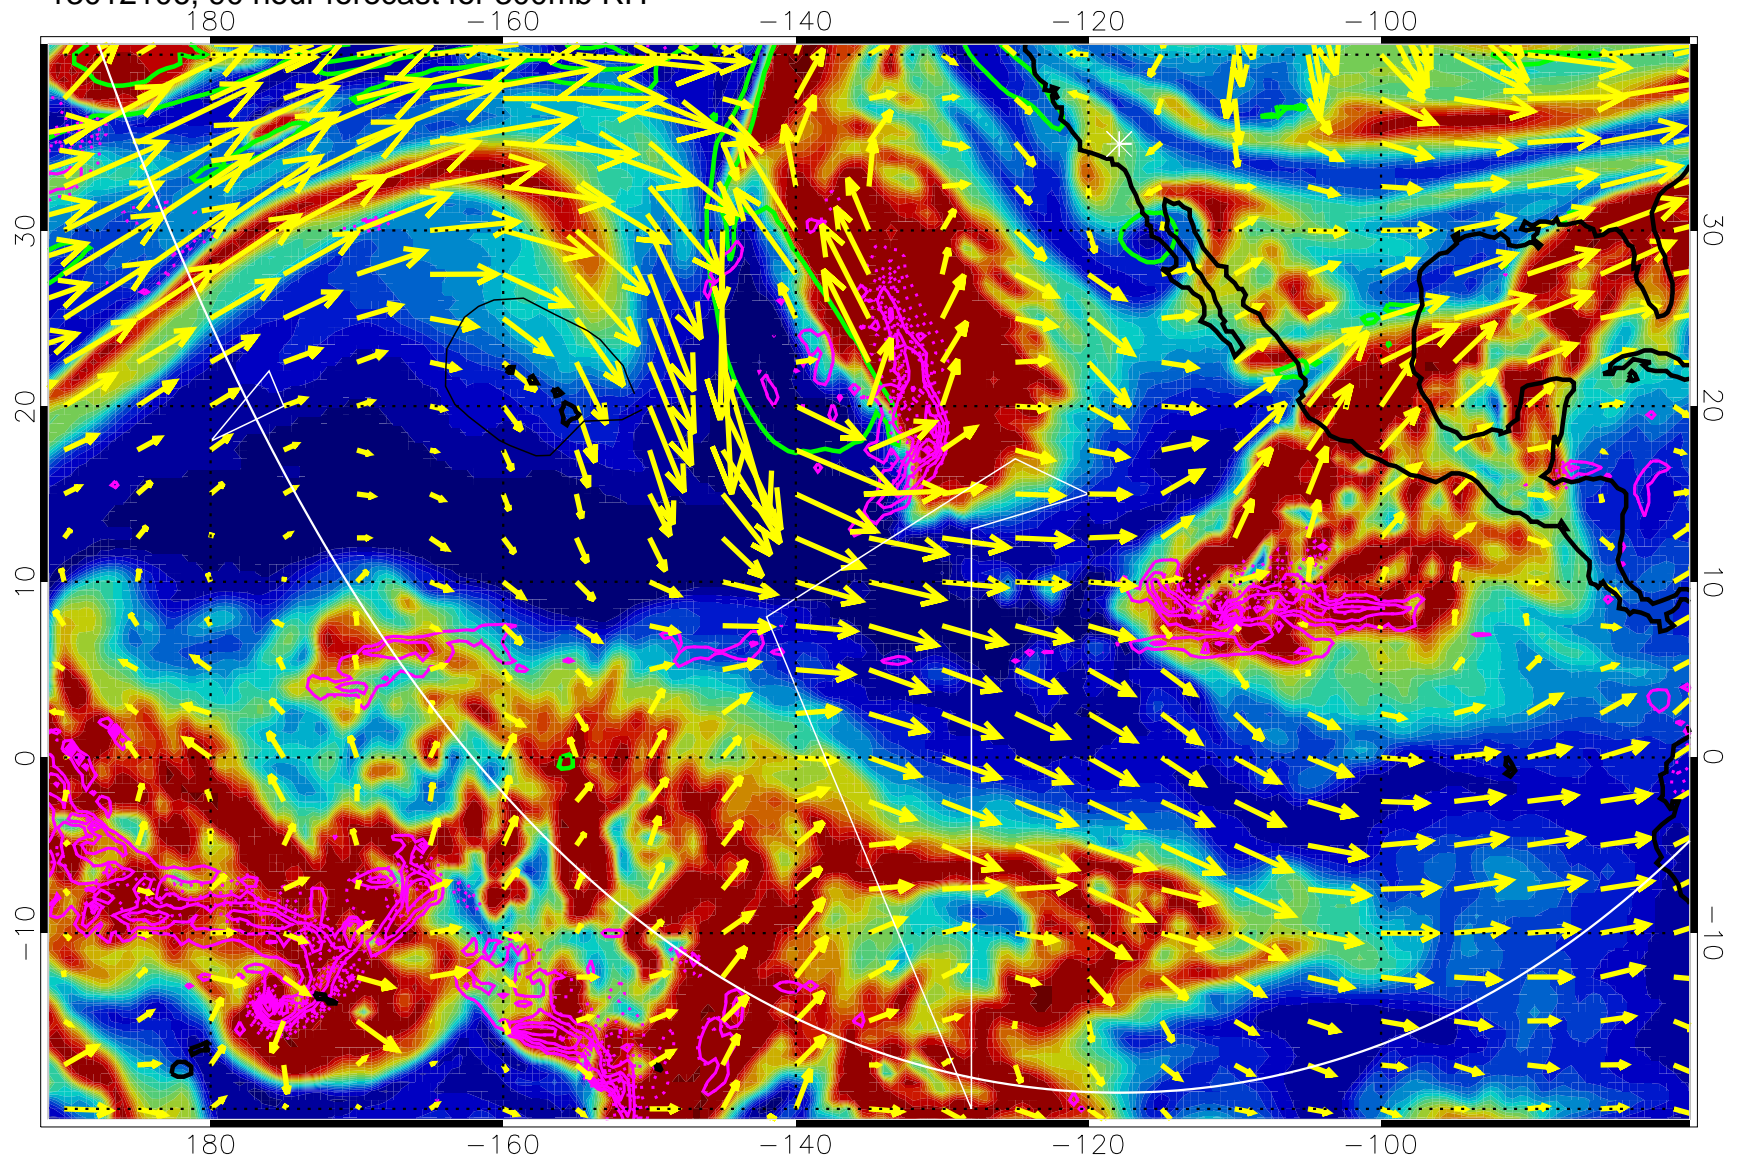

Precip (tot dot, conv sol) past 6 hrs 6 kg/m2 contours, min 4

EPV Tropopause (2 PVU) Position

→ 50 m/s

Range ring of 6000 km -- 19 hours GH round trip

13012018, 78 hour forecast for 300mb RH

Precip (tot dot, conv sol) past 6 hrs 6 kg/m2 contours, min 4

EPV Tropopause (2 PVU) Position

→ 50 m/s

Range ring of 6000 km -- 19 hours GH round trip

13012100, 84 hour forecast for 300mb RH

Precip (tot dot, conv sol) past 6 hrs 6 kg/m2 contours, min 4

EPV Tropopause (2 PVU) Position

→ 50 m/s

Range ring of 6000 km -- 19 hours GH round trip

13012106, 90 hour forecast for 300mb RH

Precip (tot dot, conv sol) past 6 hrs 6 kg/m2 contours, min 4

EPV Tropopause (2 PVU) Position

→ 50 m/s

Range ring of 6000 km -- 19 hours GH round trip

13012112, 96 hour forecast for 300mb RH

Precip (tot dot, conv sol) past 6 hrs 6 kg/m2 contours, min 4

EPV Tropopause (2 PVU) Position

→ 50 m/s

Range ring of 6000 km -- 19 hours GH round trip

13012118, 102 hour forecast for 300mb RH