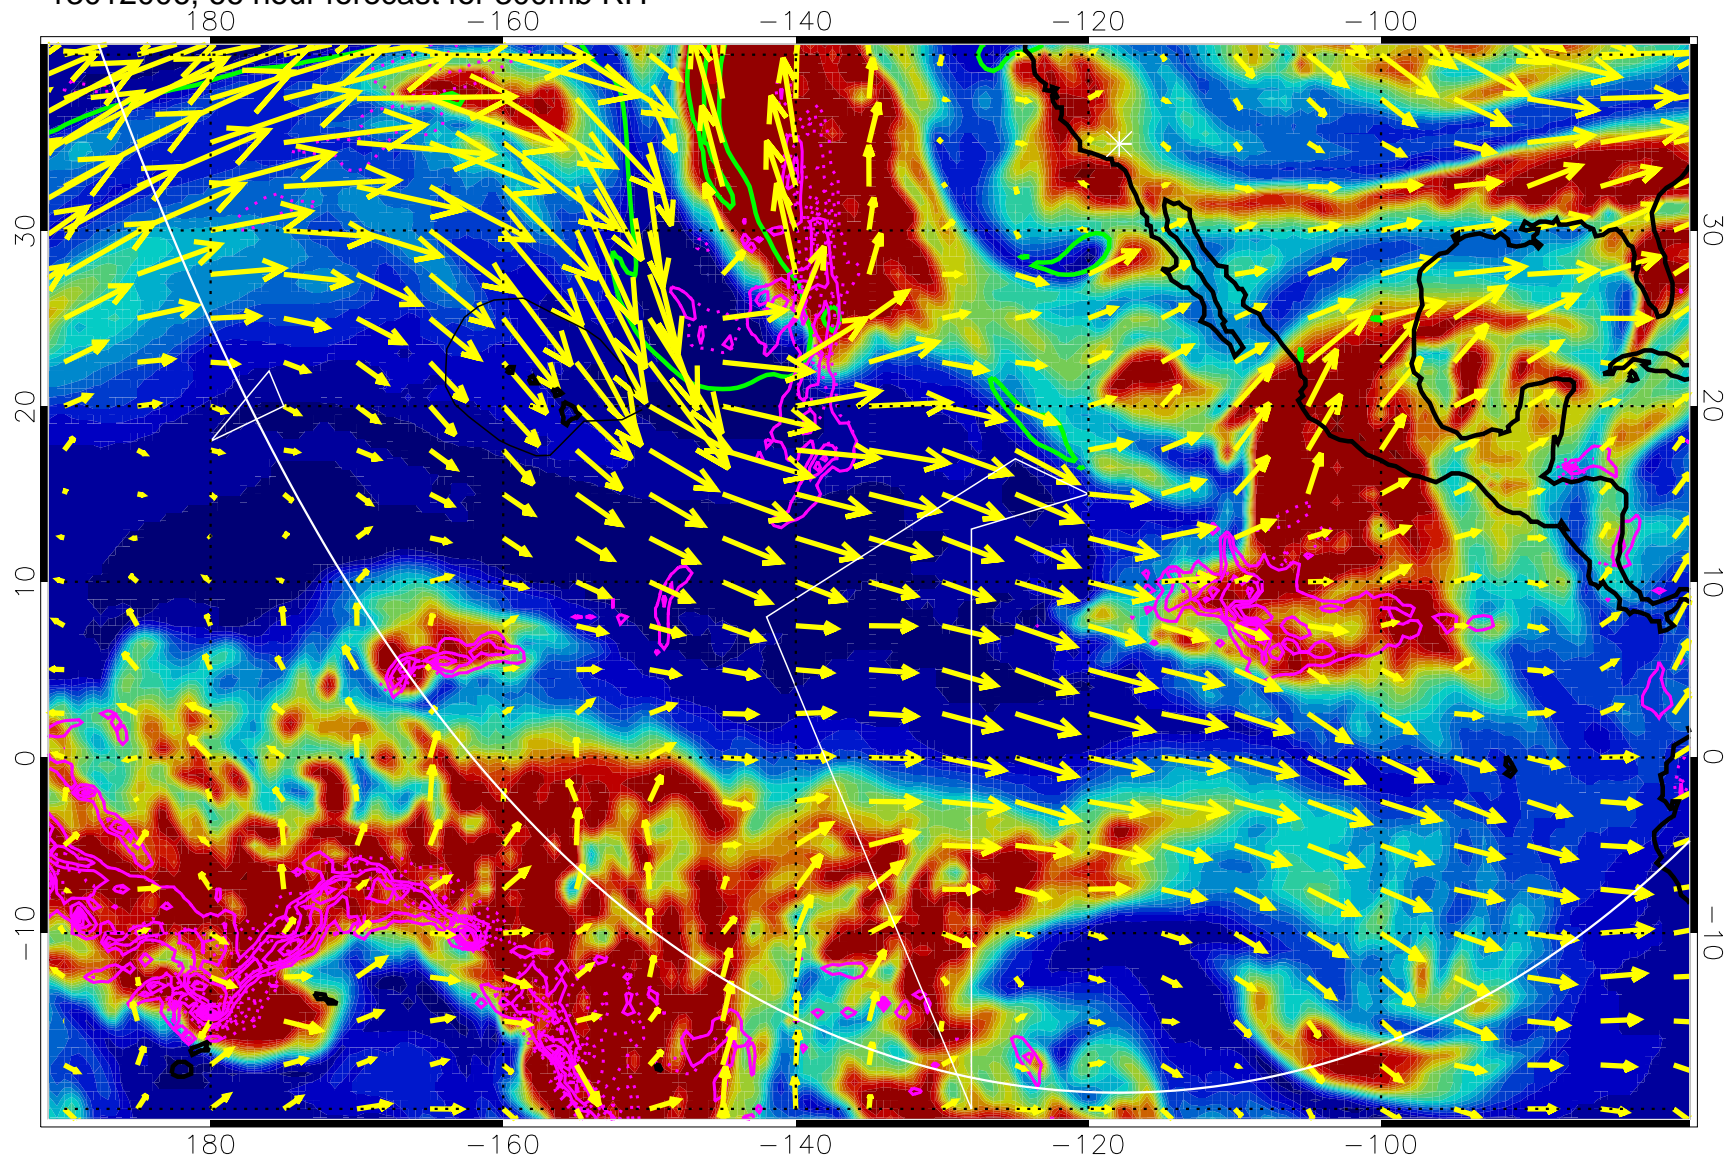

EPV Tropopause (2 PVU) Position

→ 50 m/s

Range ring of 6000 km -- 19 hours GH round trip

13011918, 54 hour forecast for 300mb RH

Precip (tot dot, conv sol) past 6 hrs 6 kg/m2 contours, min 4

EPV Tropopause (2 PVU) Position

→ 50 m/s

Range ring of 6000 km -- 19 hours GH round trip

13012000, 60 hour forecast for 300mb RH

Precip (tot dot, conv sol) past 6 hrs 6 kg/m2 contours, min 4

EPV Tropopause (2 PVU) Position

→ 50 m/s

Range ring of 6000 km -- 19 hours GH round trip

13012006, 66 hour forecast for 300mb RH

Precip (tot dot, conv sol) past 6 hrs 6 kg/m2 contours, min 4

EPV Tropopause (2 PVU) Position

→ 50 m/s

Range ring of 6000 km -- 19 hours GH round trip

13012012, 72 hour forecast for 300mb RH

Precip (tot dot, conv sol) past 6 hrs 6 kg/m2 contours, min 4

EPV Tropopause (2 PVU) Position

→ 50 m/s

Range ring of 6000 km -- 19 hours GH round trip

13012018, 78 hour forecast for 300mb RH

Precip (tot dot, conv sol) past 6 hrs 6 kg/m2 contours, min 4