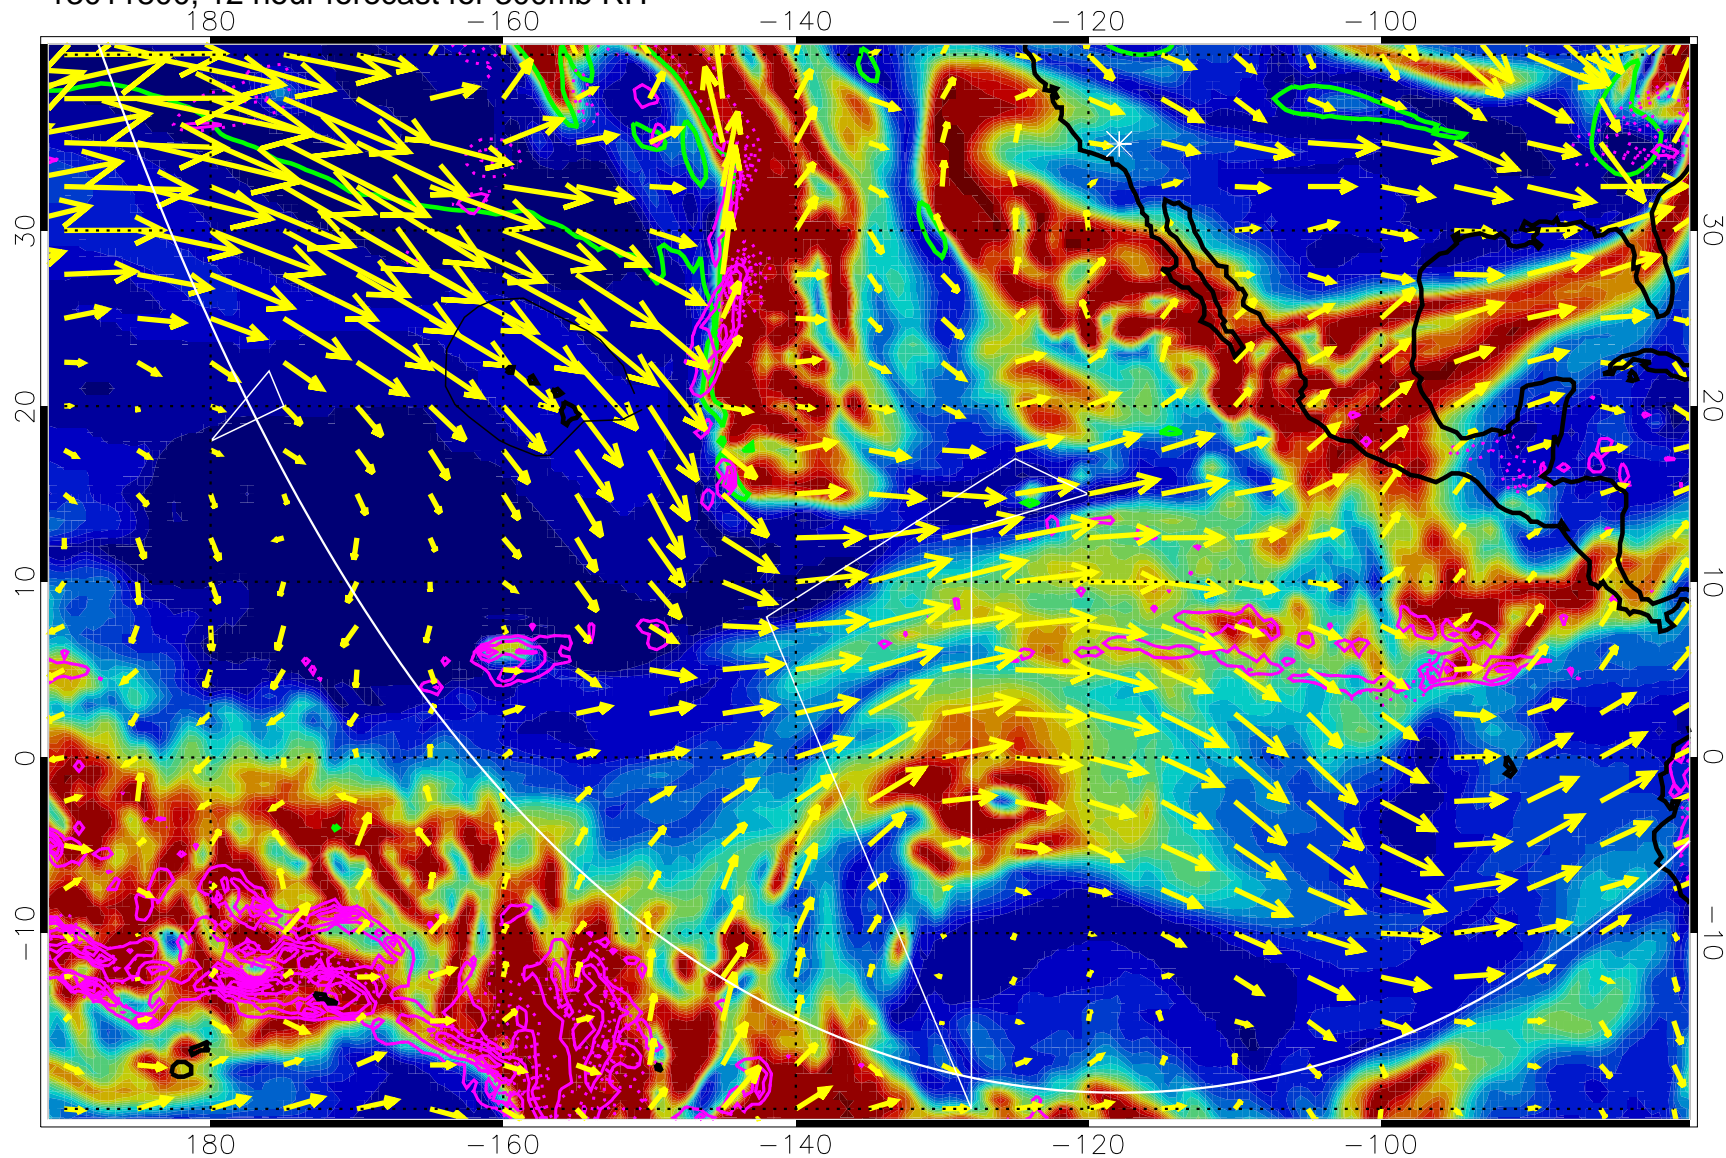

13011718, 6 hour forecast for 300mb RH

Precip (tot dot, conv sol) past 6 hrs 6 kg/m2 contours, min 4

EPV Tropopause (2 PVU) Position

→ 50 m/s

Range ring of 6000 km -- 19 hours GH round trip

13011800, 12 hour forecast for 300mb RH

Precip (tot dot, conv sol) past 6 hrs 6 kg/m2 contours, min 4

EPV Tropopause (2 PVU) Position

→ 50 m/s

Range ring of 6000 km -- 19 hours GH round trip

13011806, 18 hour forecast for 300mb RH

Precip (tot dot, conv sol) past 6 hrs 6 kg/m2 contours, min 4

EPV Tropopause (2 PVU) Position

→ 50 m/s

Range ring of 6000 km -- 19 hours GH round trip

13011812, 24 hour forecast for 300mb RH

Precip (tot dot, conv sol) past 6 hrs 6 kg/m2 contours, min 4

EPV Tropopause (2 PVU) Position

→ 50 m/s

Range ring of 6000 km -- 19 hours GH round trip

13011818, 30 hour forecast for 300mb RH

Precip (tot dot, conv sol) past 6 hrs 6 kg/m2 contours, min 4

EPV Tropopause (2 PVU) Position

→ 50 m/s

Range ring of 6000 km -- 19 hours GH round trip