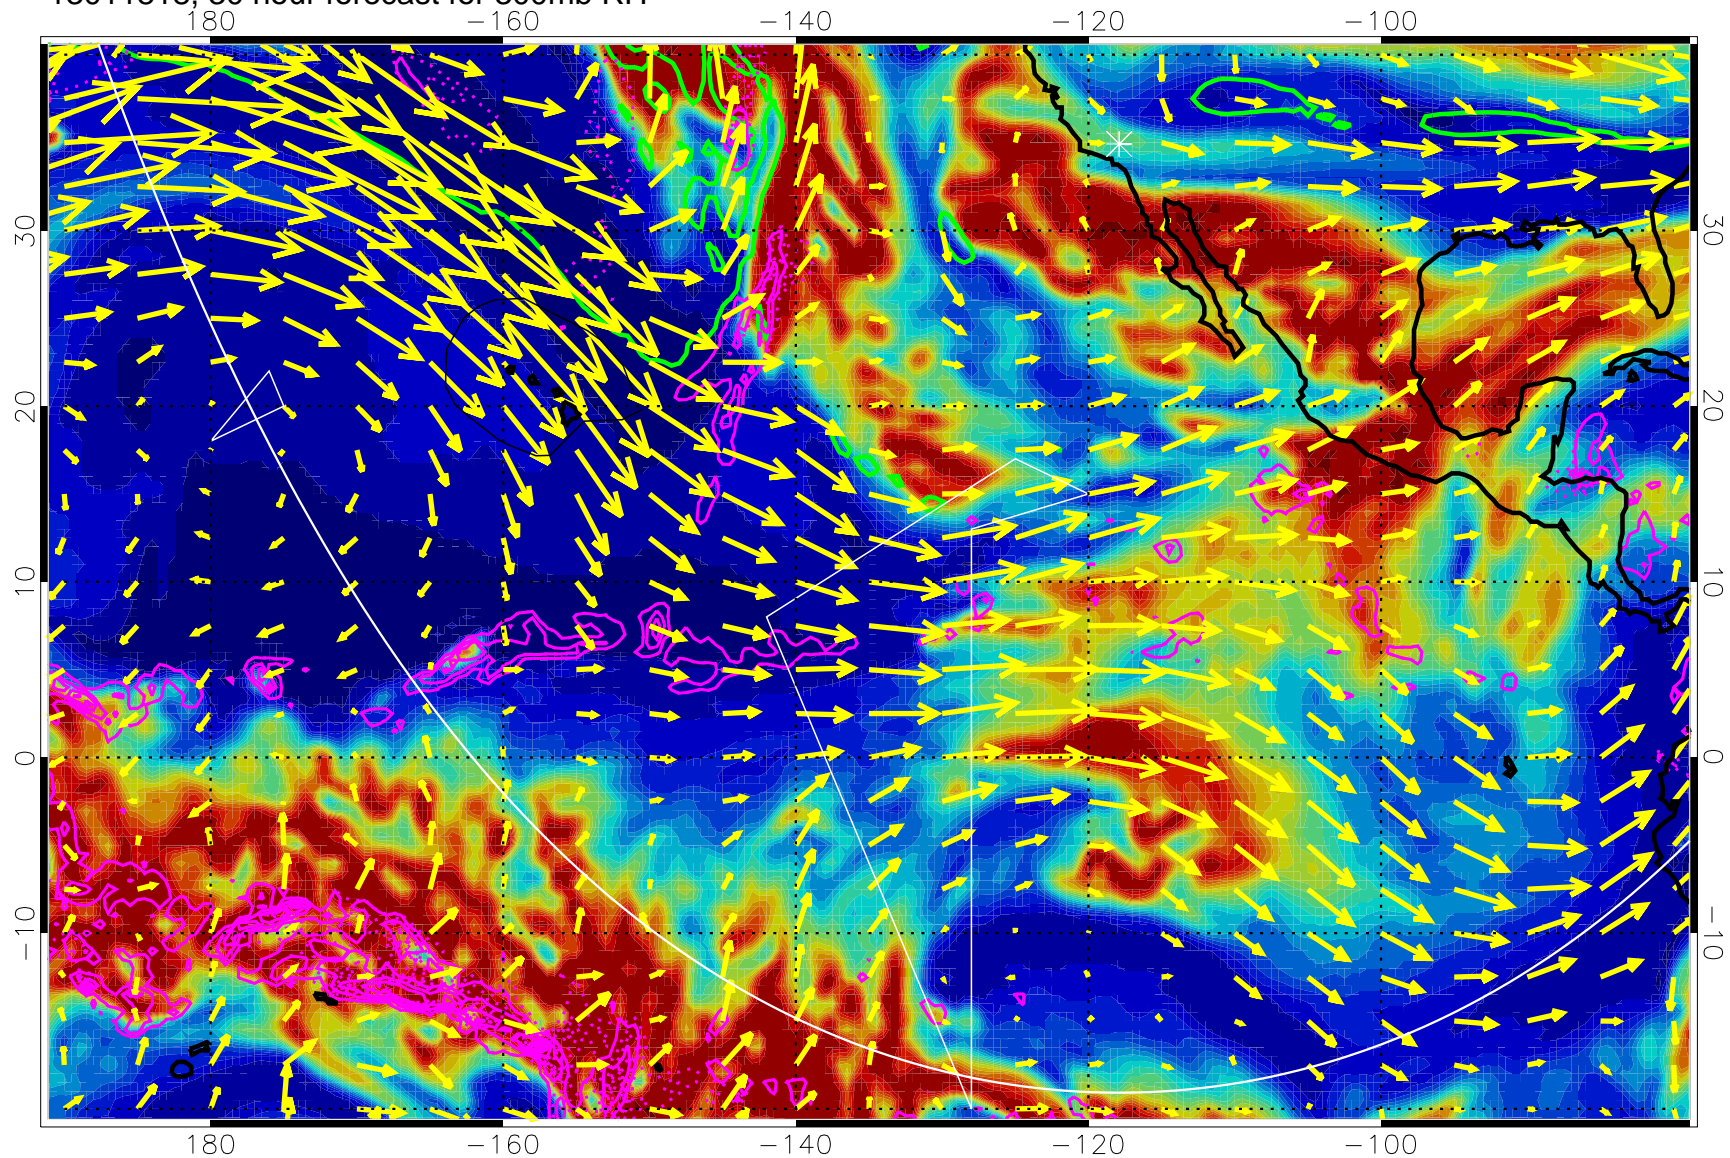

Precip (tot dot, conv sol) past 6 hrs 6 kg/m2 contours, min 4

EPV Tropopause (2 PVU) Position

→ 50 m/s

Range ring of 6000 km -- 19 hours GH round trip

13011806, 18 hour forecast for 300mb RH

Precip (tot dot, conv sol) past 6 hrs 6 kg/m2 contours, min 4

EPV Tropopause (2 PVU) Position

→ 50 m/s

Range ring of 6000 km -- 19 hours GH round trip

13011812, 24 hour forecast for 300mb RH

Precip (tot dot, conv sol) past 6 hrs 6 kg/m2 contours, min 4

EPV Tropopause (2 PVU) Position

→ 50 m/s

Range ring of 6000 km -- 19 hours GH round trip

13011818, 30 hour forecast for 300mb RH

Precip (tot dot, conv sol) past 6 hrs 6 kg/m2 contours, min 4

EPV Tropopause (2 PVU) Position

→ 50 m/s

Range ring of 6000 km -- 19 hours GH round trip

13011900, 36 hour forecast for 300mb RH

Precip (tot dot, conv sol) past 6 hrs 6 kg/m2 contours, min 4

EPV Tropopause (2 PVU) Position

→ 50 m/s

Range ring of 6000 km -- 19 hours GH round trip

13011906, 42 hour forecast for 300mb RH