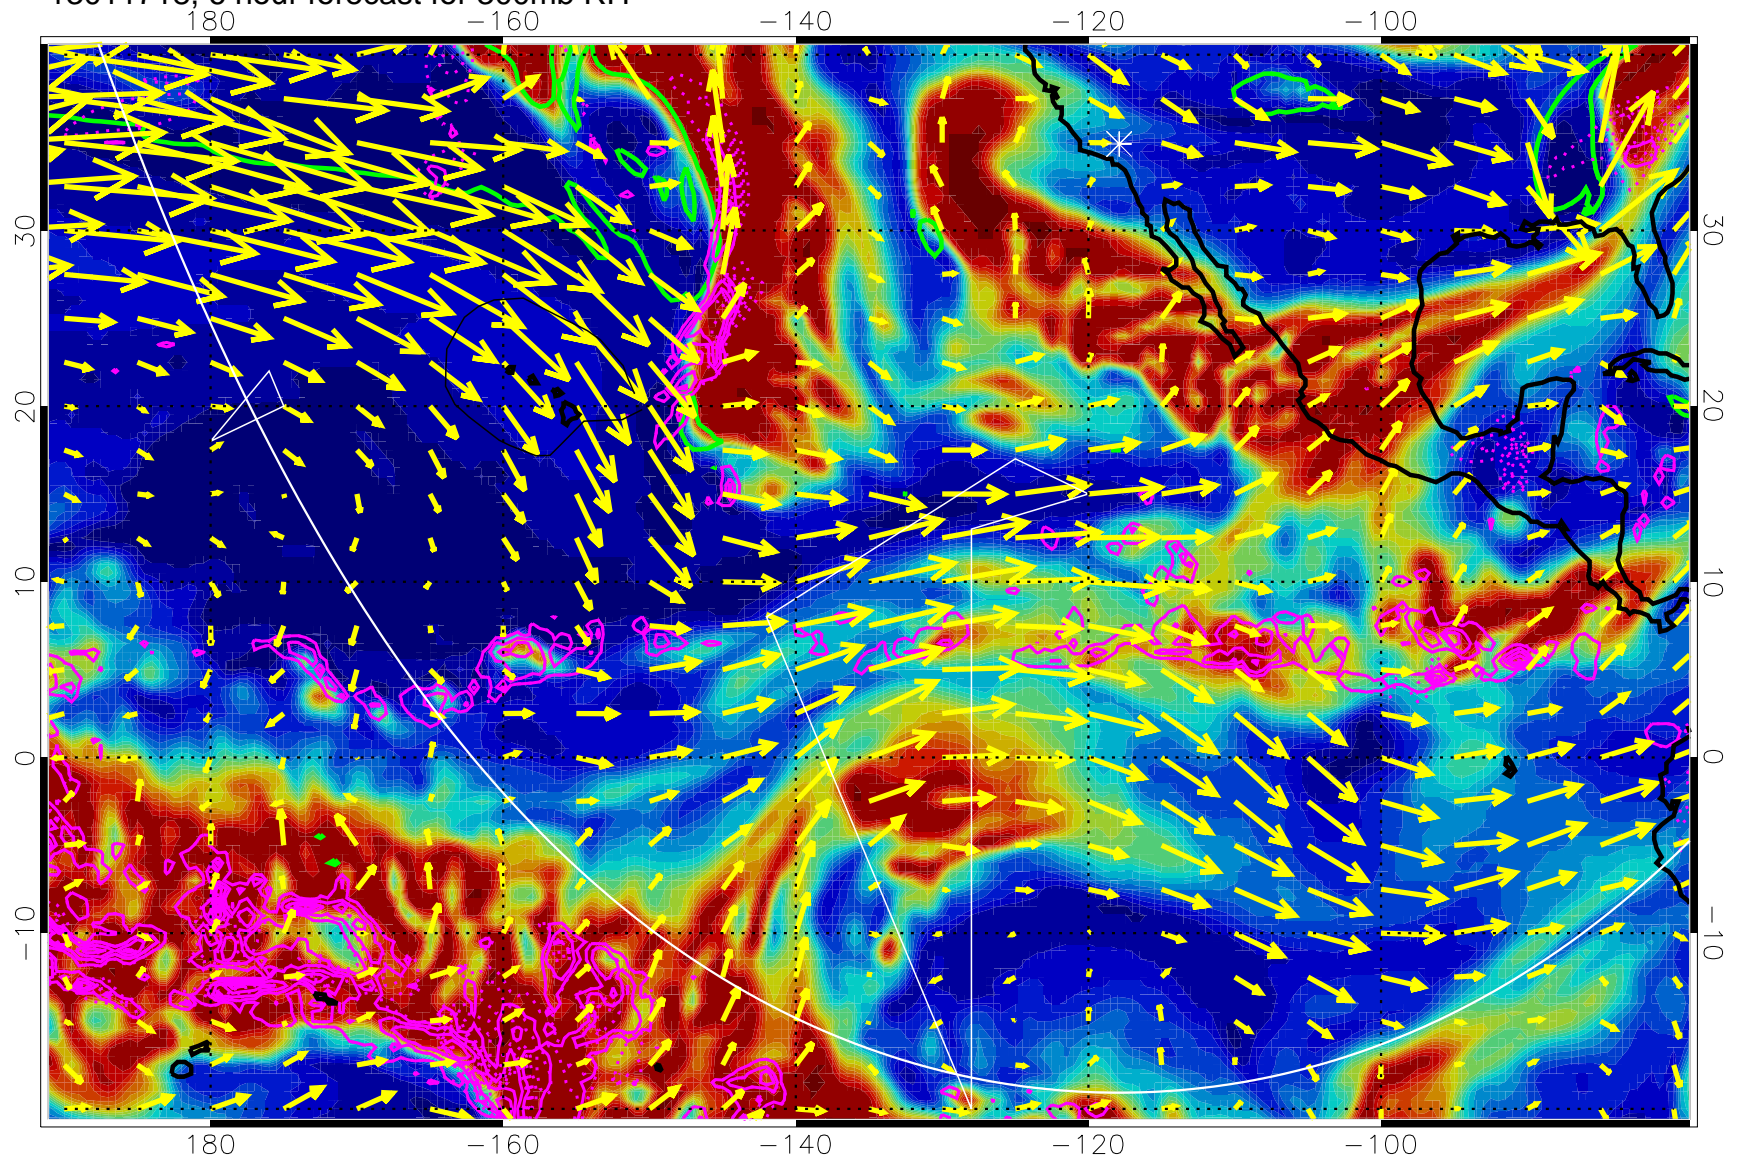

13011718, 6 hour forecast for 300mb RH

Precip (tot dot, conv sol) past 6 hrs 6 kg/m2 contours, min 4

EPV Tropopause (2 PVU) Position

→ 50 m/s

Range ring of 6000 km -- 19 hours GH round trip

13011800, 12 hour forecast for 300mb RH

Precip (tot dot, conv sol) past 6 hrs 6 kg/m2 contours, min 4

EPV Tropopause (2 PVU) Position

→ 50 m/s

Range ring of 6000 km -- 19 hours GH round trip

13011806, 18 hour forecast for 300mb RH

Precip (tot dot, conv sol) past 6 hrs 6 kg/m2 contours, min 4

EPV Tropopause (2 PVU) Position

→ 50 m/s

Range ring of 6000 km -- 19 hours GH round trip

13011812, 24 hour forecast for 300mb RH

Precip (tot dot, conv sol) past 6 hrs 6 kg/m2 contours, min 4

EPV Tropopause (2 PVU) Position

13011900, 36 hour forecast for 300mb RH

Precip (tot dot, conv sol) past 6 hrs 6 kg/m2 contours, min 4

EPV Tropopause (2 PVU) Position

→ 50 m/s

Range ring of 6000 km -- 19 hours GH round trip

13011906, 42 hour forecast for 300mb RH