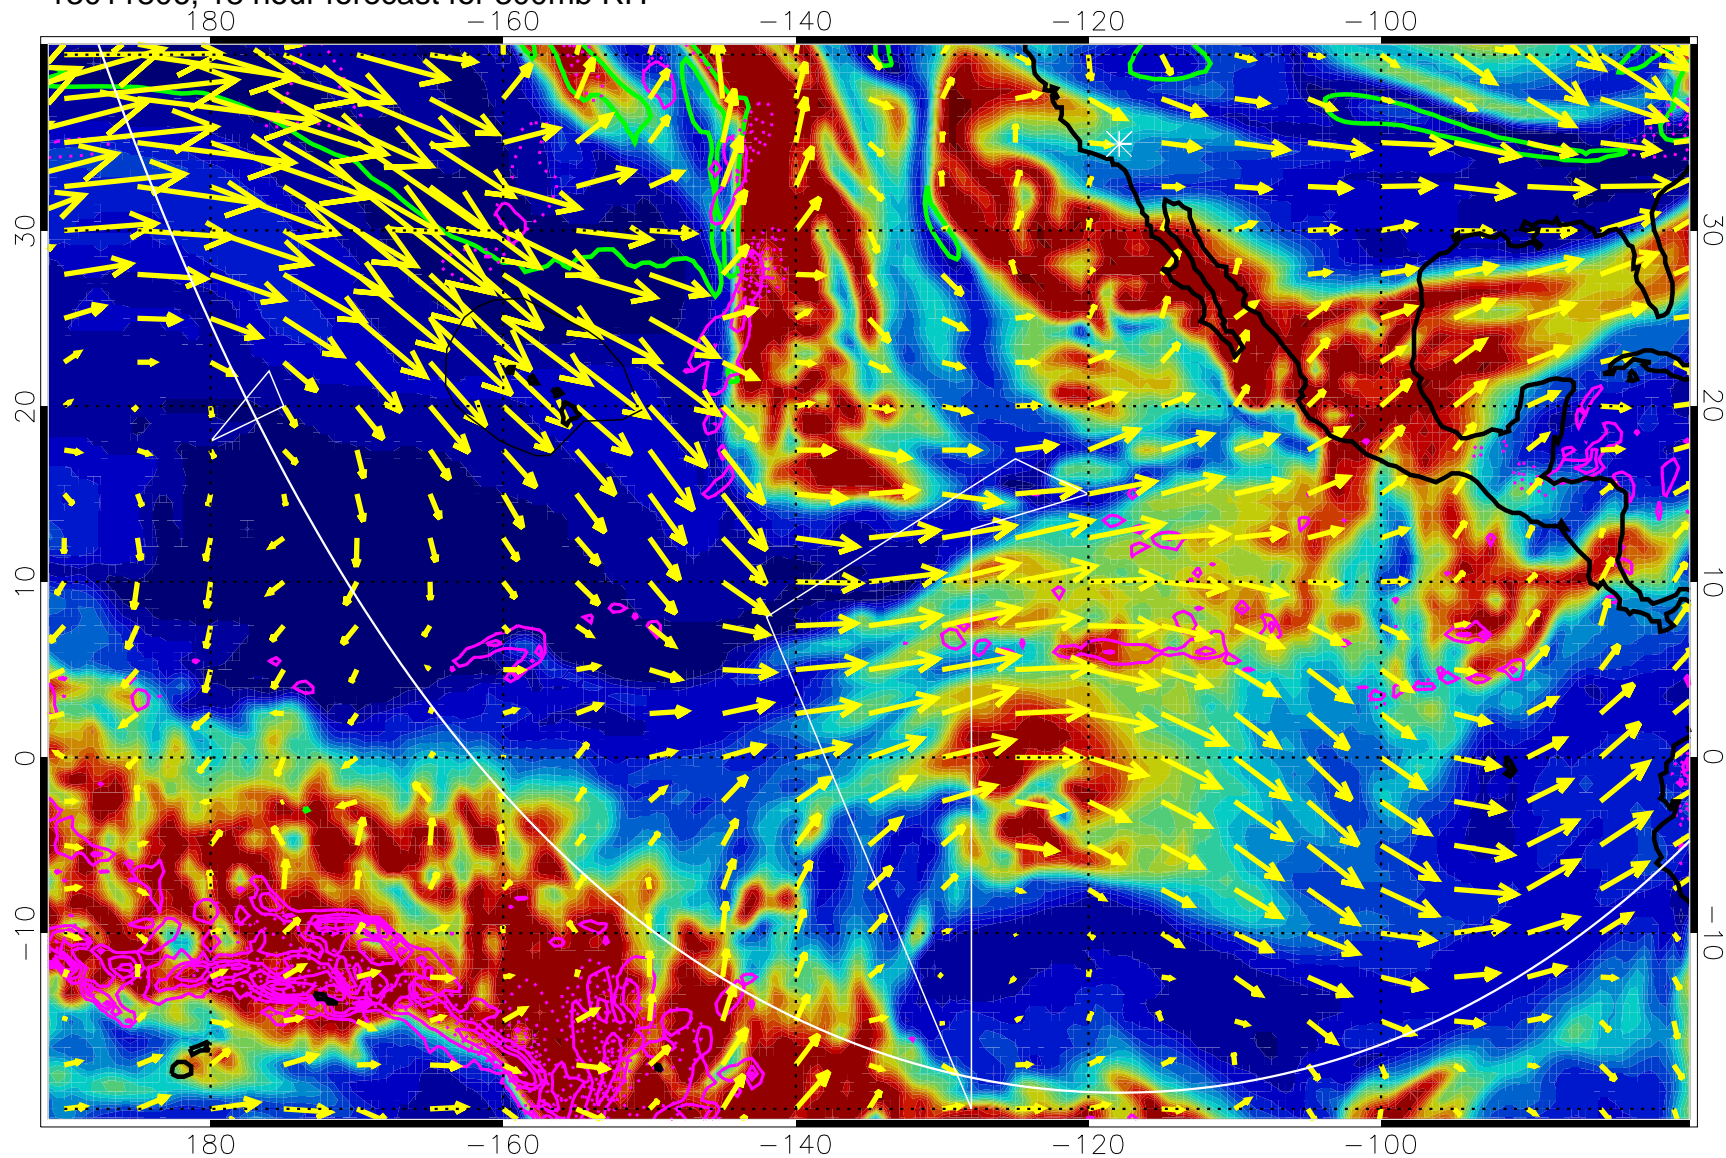

13011718, 6 hour forecast for 300mb RH

Precip (tot dot, conv sol) past 6 hrs 6 kg/m2 contours, min 4

EPV Tropopause (2 PVU) Position

→ 50 m/s

Range ring of 6000 km -- 19 hours GH round trip

13011800, 12 hour forecast for 300mb RH

Precip (tot dot, conv sol) past 6 hrs 6 kg/m2 contours, min 4

EPV Tropopause (2 PVU) Position

→ 50 m/s

Range ring of 6000 km -- 19 hours GH round trip

13011806, 18 hour forecast for 300mb RH

Precip (tot dot, conv sol) past 6 hrs 6 kg/m2 contours, min 4

EPV Tropopause (2 PVU) Position

→ 50 m/s

Range ring of 6000 km -- 19 hours GH round trip

13011812, 24 hour forecast for 300mb RH

Precip (tot dot, conv sol) past 6 hrs 6 kg/m2 contours, min 4

EPV Tropopause (2 PVU) Position

→ 50 m/s

Range ring of 6000 km -- 19 hours GH round trip

13011818, 30 hour forecast for 300mb RH

Precip (tot dot, conv sol) past 6 hrs 6 kg/m2 contours, min 4

EPV Tropopause (2 PVU) Position

→ 50 m/s

Range ring of 6000 km -- 19 hours GH round trip