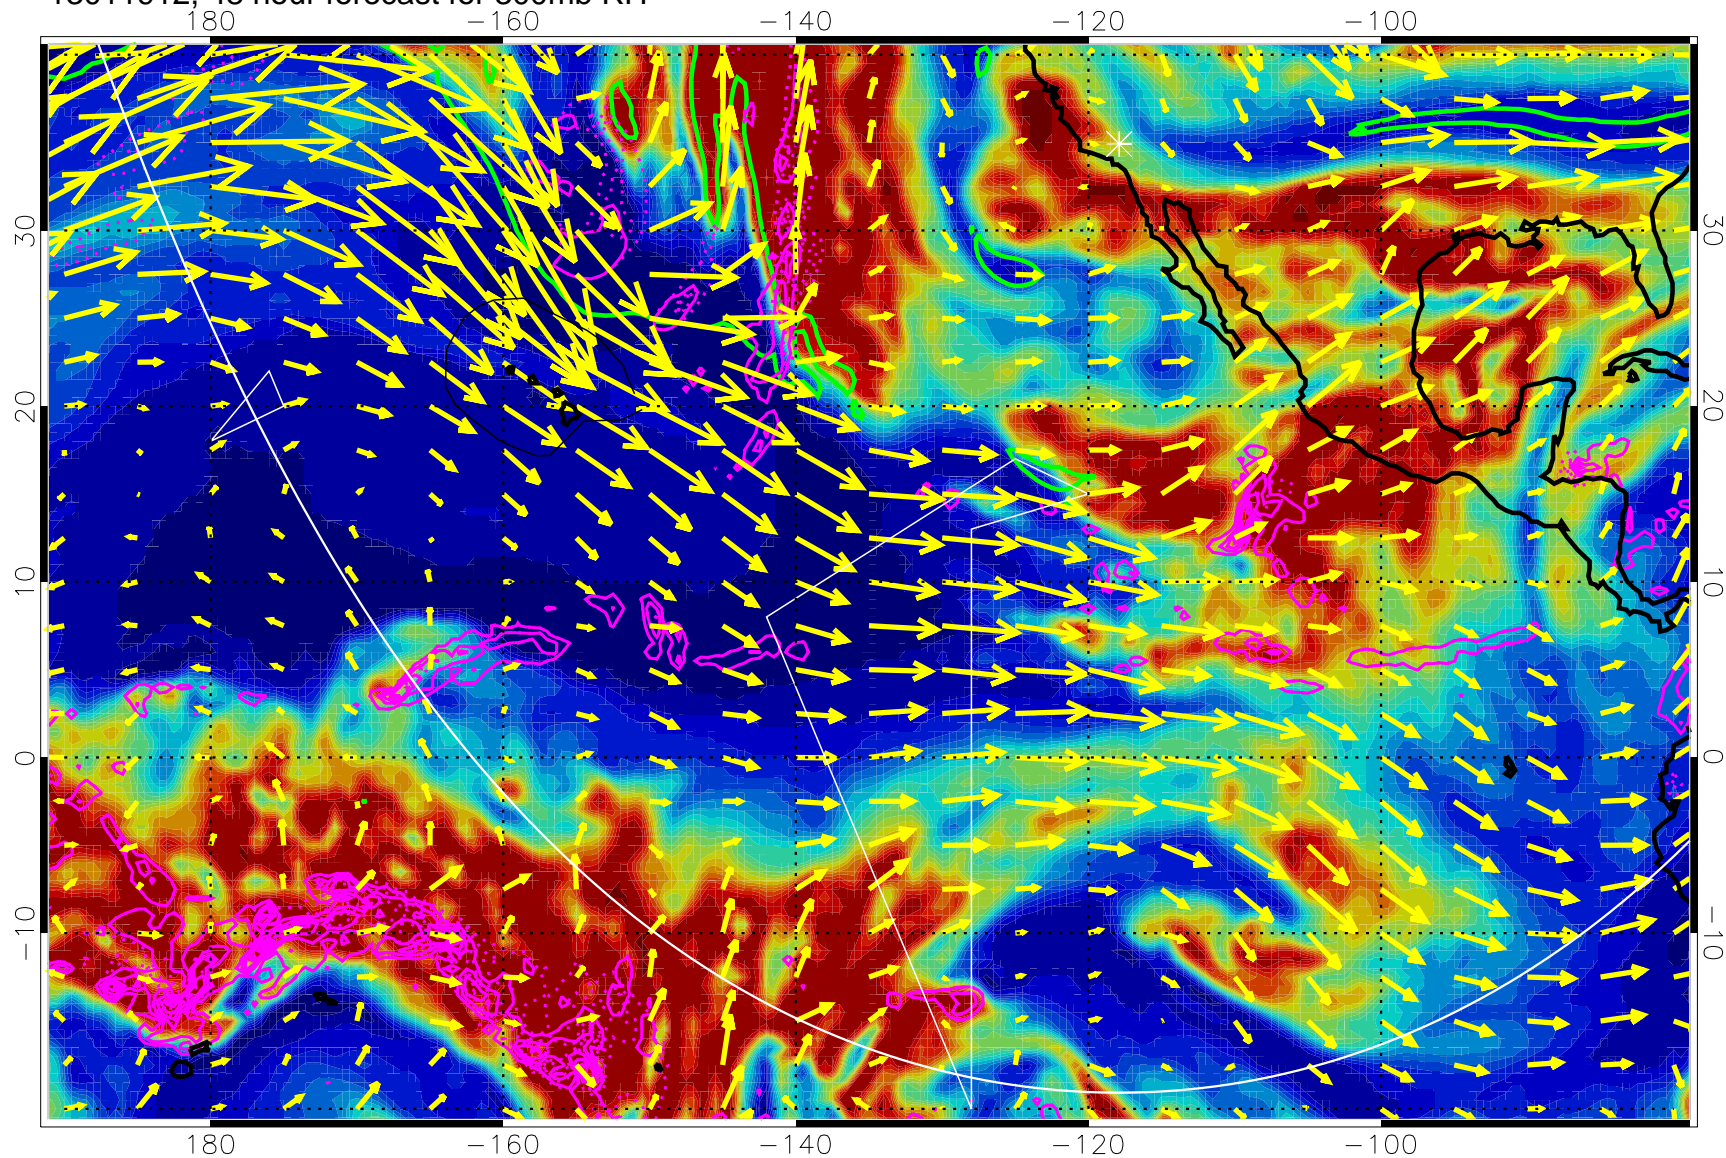

→ 50 m/s

Range ring of 6000 km -- 19 hours GH round trip

13011818, 30 hour forecast for 300mb RH

Precip (tot dot, conv sol) past 6 hrs 6 kg/m2 contours, min 4

EPV Tropopause (2 PVU) Position

→ 50 m/s

Range ring of 6000 km -- 19 hours GH round trip

13011900, 36 hour forecast for 300mb RH

Precip (tot dot, conv sol) past 6 hrs 6 kg/m2 contours, min 4

EPV Tropopause (2 PVU) Position

→ 50 m/s

Range ring of 6000 km -- 19 hours GH round trip

13011906, 42 hour forecast for 300mb RH

Precip (tot dot, conv sol) past 6 hrs 6 kg/m2 contours, min 4

EPV Tropopause (2 PVU) Position

→ 50 m/s

Range ring of 6000 km -- 19 hours GH round trip

13011912, 48 hour forecast for 300mb RH

Precip (tot dot, conv sol) past 6 hrs 6 kg/m2 contours, min 4

EPV Tropopause (2 PVU) Position

→ 50 m/s

Range ring of 6000 km -- 19 hours GH round trip

13011918, 54 hour forecast for 300mb RH

Precip (tot dot, conv sol) past 6 hrs 6 kg/m2 contours, min 4

EPV Tropopause (2 PVU) Position