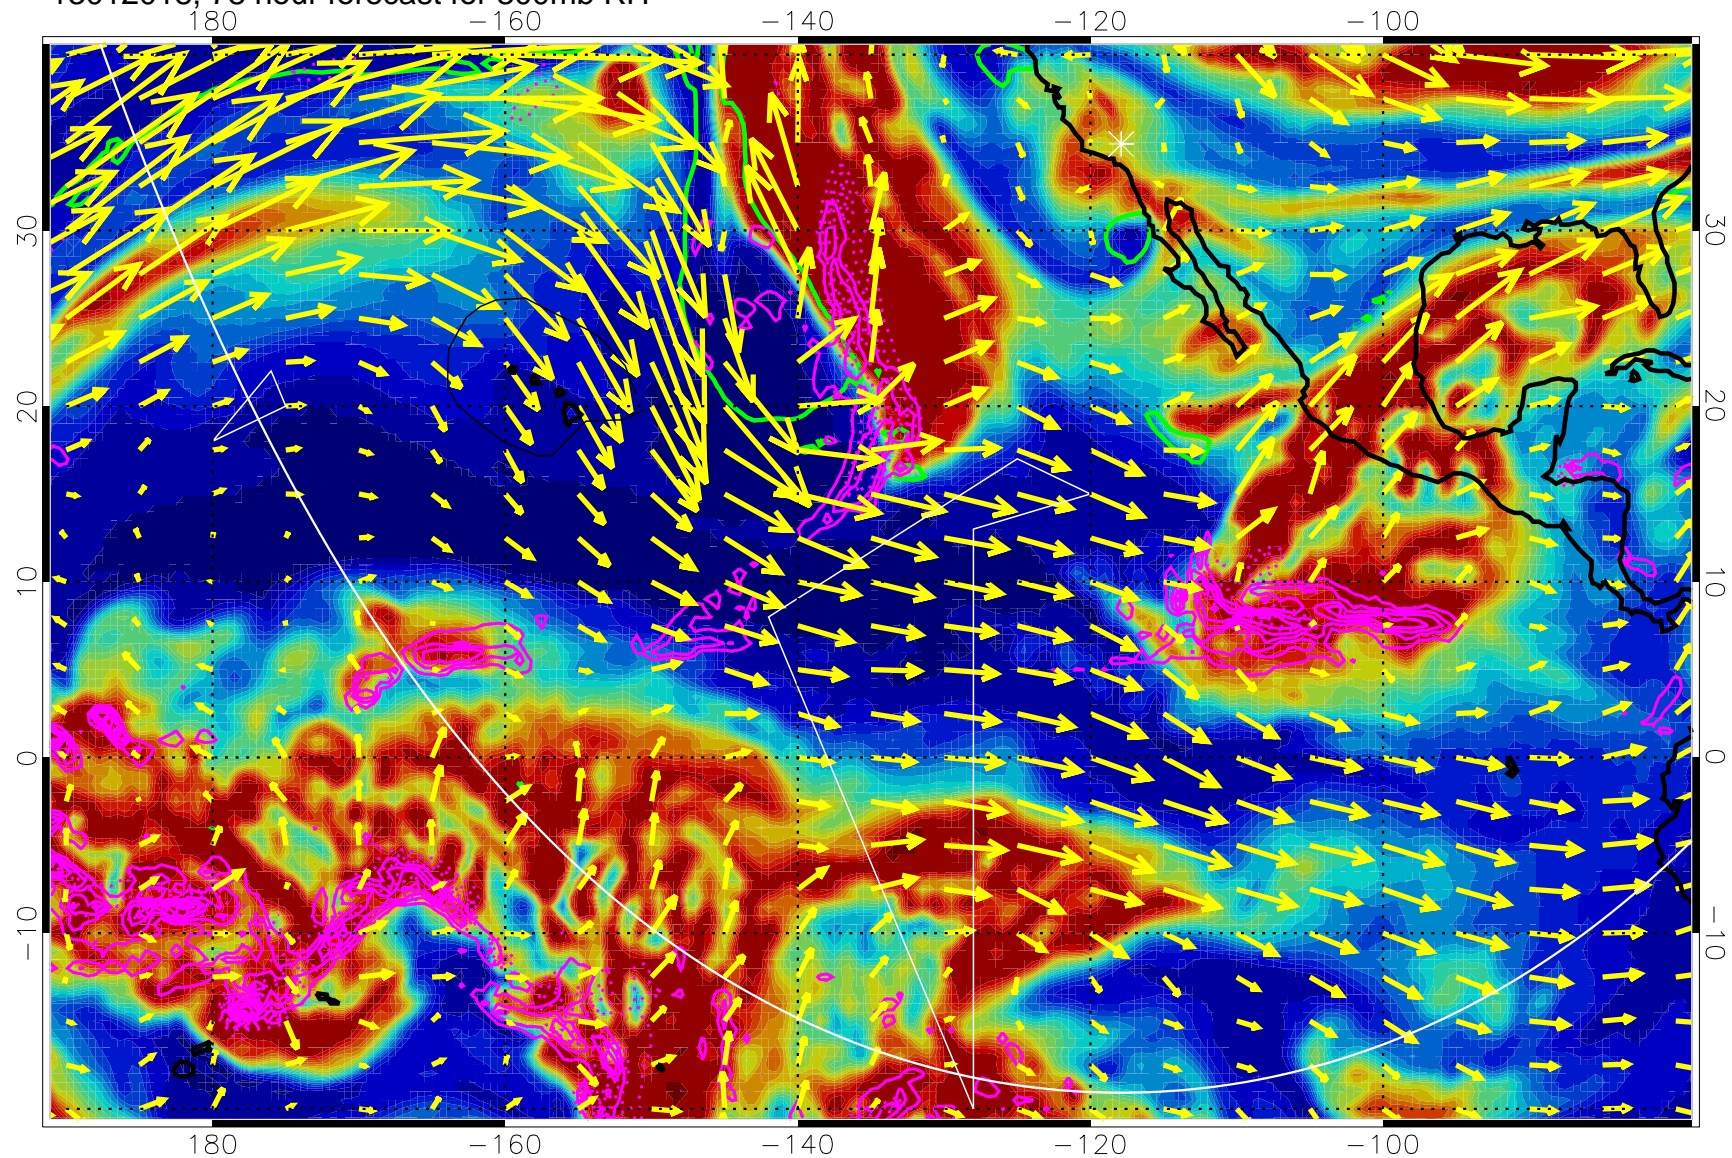

13012006, 66 hour forecast for 300mb RH

Precip (tot dot, conv sol) past 6 hrs 6 kg/m2 contours, min 4

EPV Tropopause (2 PVU) Position

→ 50 m/s

Range ring of 6000 km -- 19 hours GH round trip

13012012, 72 hour forecast for 300mb RH

Precip (tot dot, conv sol) past 6 hrs 6 kg/m2 contours, min 4

EPV Tropopause (2 PVU) Position

→ 50 m/s

Range ring of 6000 km -- 19 hours GH round trip

13012018, 78 hour forecast for 300mb RH

Precip (tot dot, conv sol) past 6 hrs 6 kg/m2 contours, min 4

EPV Tropopause (2 PVU) Position

→ 50 m/s

Range ring of 6000 km -- 19 hours GH round trip

13012100, 84 hour forecast for 300mb RH

Precip (tot dot, conv sol) past 6 hrs 6 kg/m2 contours, min 4

EPV Tropopause (2 PVU) Position