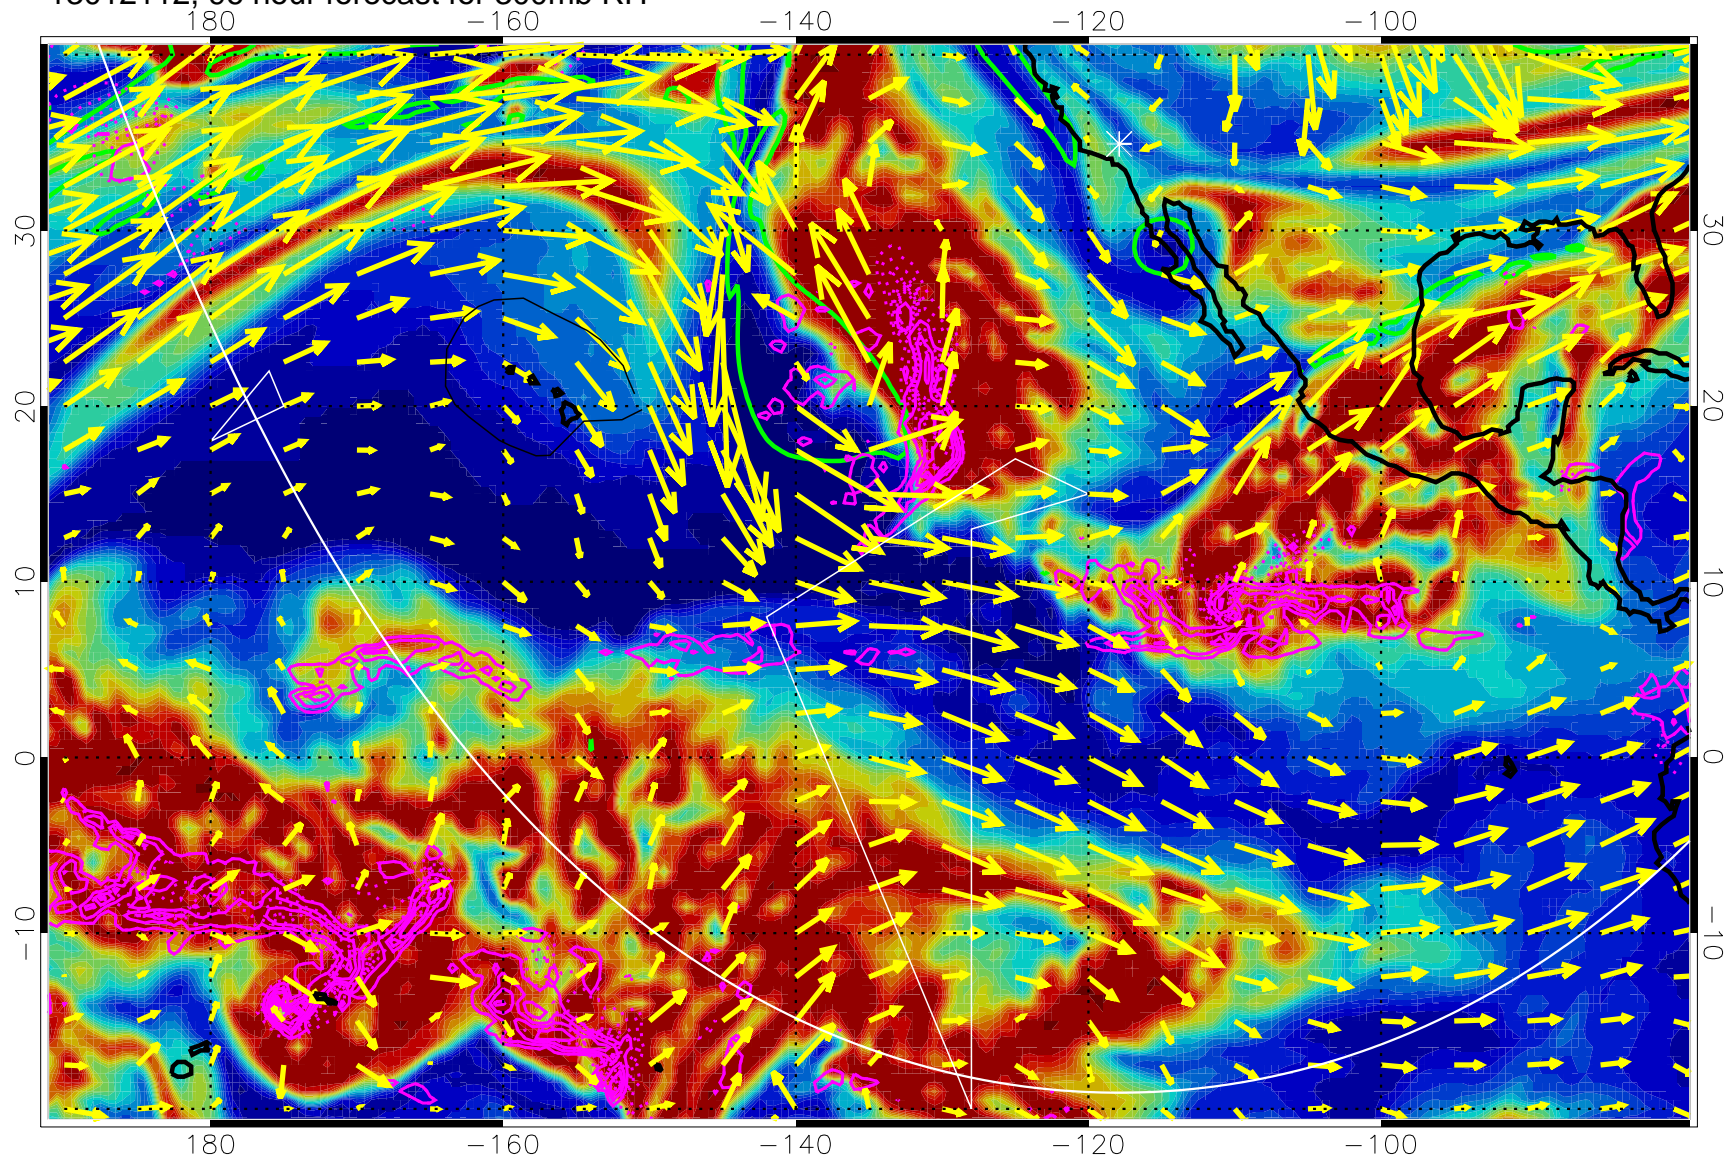

EPV Tropopause (2 PVU) Position

→ 50 m/s

Range ring of 6000 km -- 19 hours GH round trip

13012100, 84 hour forecast for 300mb RH

Precip (tot dot, conv sol) past 6 hrs 6 kg/m2 contours, min 4

EPV Tropopause (2 PVU) Position

→ 50 m/s

Range ring of 6000 km -- 19 hours GH round trip

13012106, 90 hour forecast for 300mb RH

Precip (tot dot, conv sol) past 6 hrs 6 kg/m2 contours, min 4

EPV Tropopause (2 PVU) Position

→ 50 m/s

Range ring of 6000 km -- 19 hours GH round trip

13012112, 96 hour forecast for 300mb RH

Precip (tot dot, conv sol) past 6 hrs 6 kg/m2 contours, min 4

EPV Tropopause (2 PVU) Position

→ 50 m/s

Range ring of 6000 km -- 19 hours GH round trip

13012118, 102 hour forecast for 300mb RH

Precip (tot dot, conv sol) past 6 hrs 6 kg/m2 contours, min 4

EPV Tropopause (2 PVU) Position

→ 50 m/s

Range ring of 6000 km -- 19 hours GH round trip

13012200, 108 hour forecast for 300mb RH

180 -160 -140 -120 -100