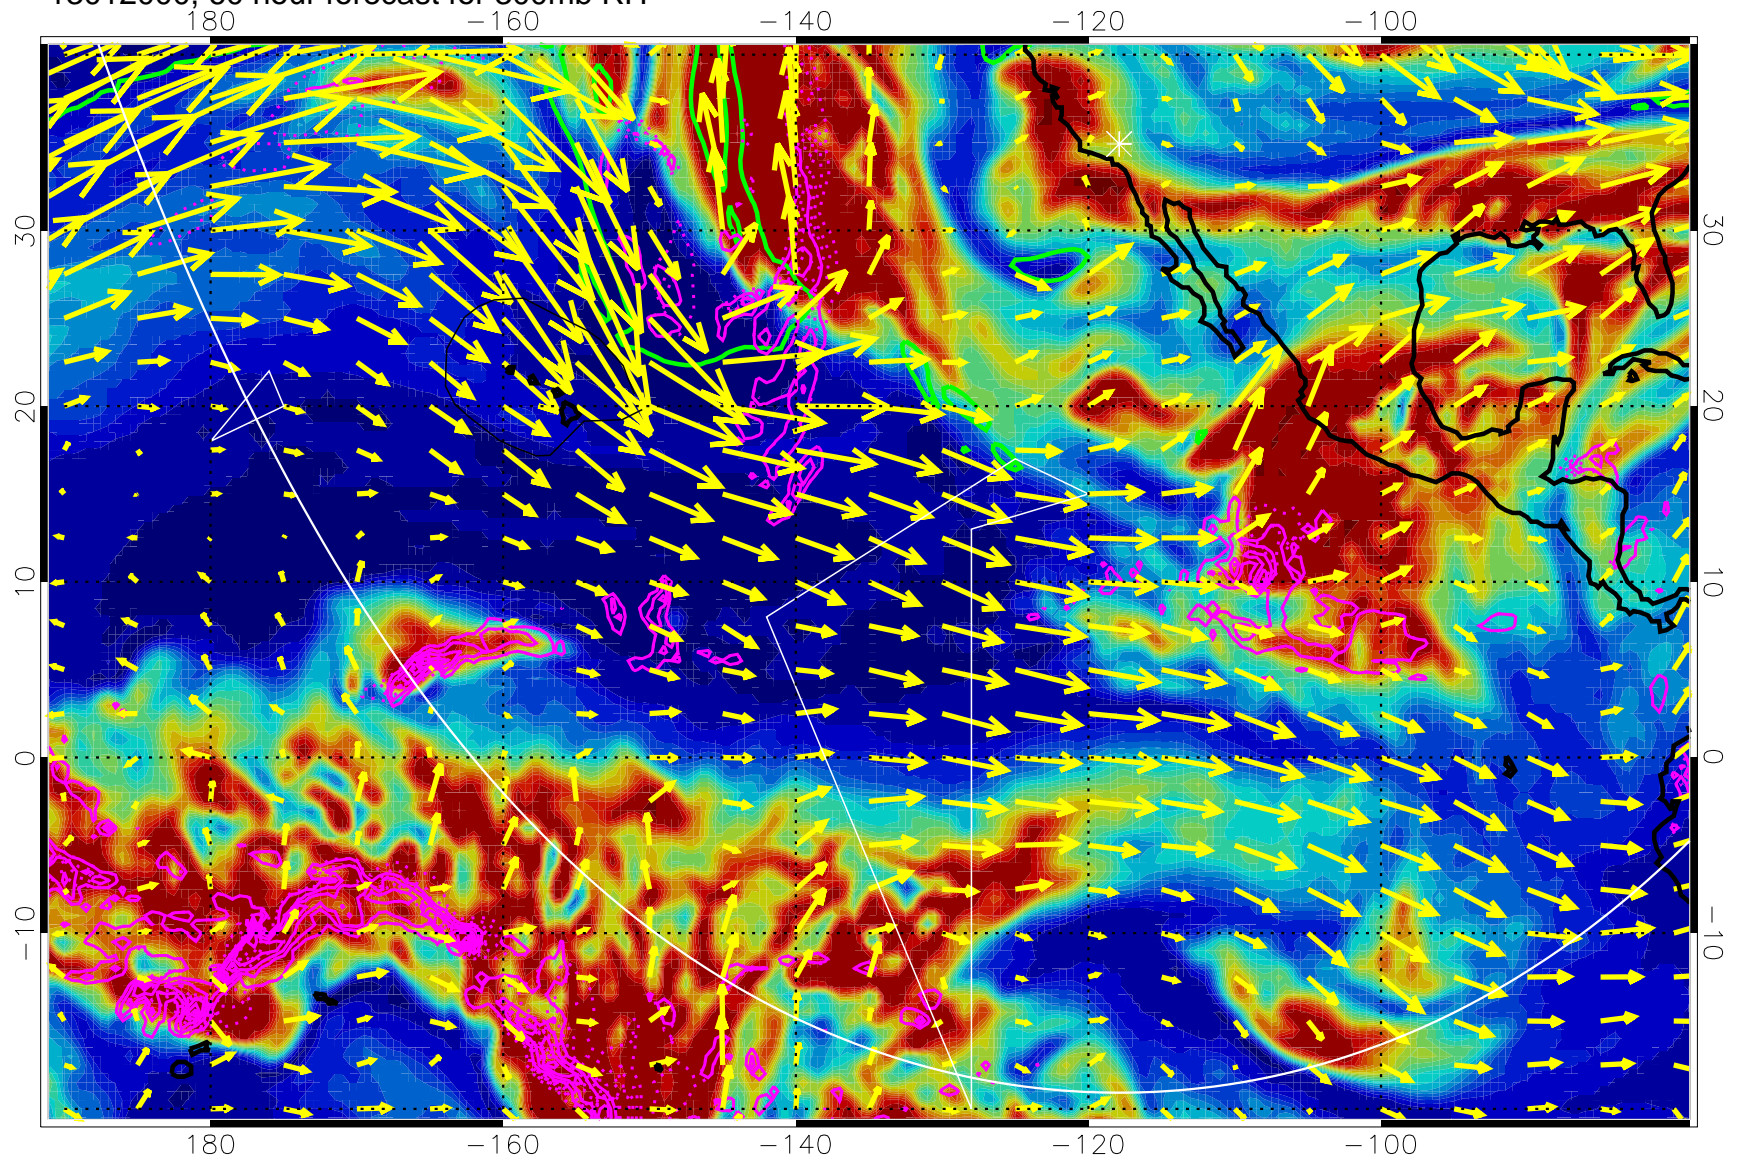

Precip (tot dot, conv sol) past 6 hrs 6 kg/m2 contours, min 4

EPV Tropopause (2 PVU) Position

→ 50 m/s

Range ring of 6000 km -- 19 hours GH round trip

13011912, 48 hour forecast for 300mb RH

Precip (tot dot, conv sol) past 6 hrs 6 kg/m2 contours, min 4

EPV Tropopause (2 PVU) Position

→ 50 m/s

Range ring of 6000 km -- 19 hours GH round trip

13011918, 54 hour forecast for 300mb RH

Precip (tot dot, conv sol) past 6 hrs 6 kg/m2 contours, min 4

EPV Tropopause (2 PVU) Position

→ 50 m/s

Range ring of 6000 km -- 19 hours GH round trip

13012000, 60 hour forecast for 300mb RH

Precip (tot dot, conv sol) past 6 hrs 6 kg/m2 contours, min 4

EPV Tropopause (2 PVU) Position

→ 50 m/s

Range ring of 6000 km -- 19 hours GH round trip

13012006, 66 hour forecast for 300mb RH

Precip (tot dot, conv sol) past 6 hrs 6 kg/m2 contours, min 4

EPV Tropopause (2 PVU) Position

→ 50 m/s

Range ring of 6000 km -- 19 hours GH round trip

13012012, 72 hour forecast for 300mb RH