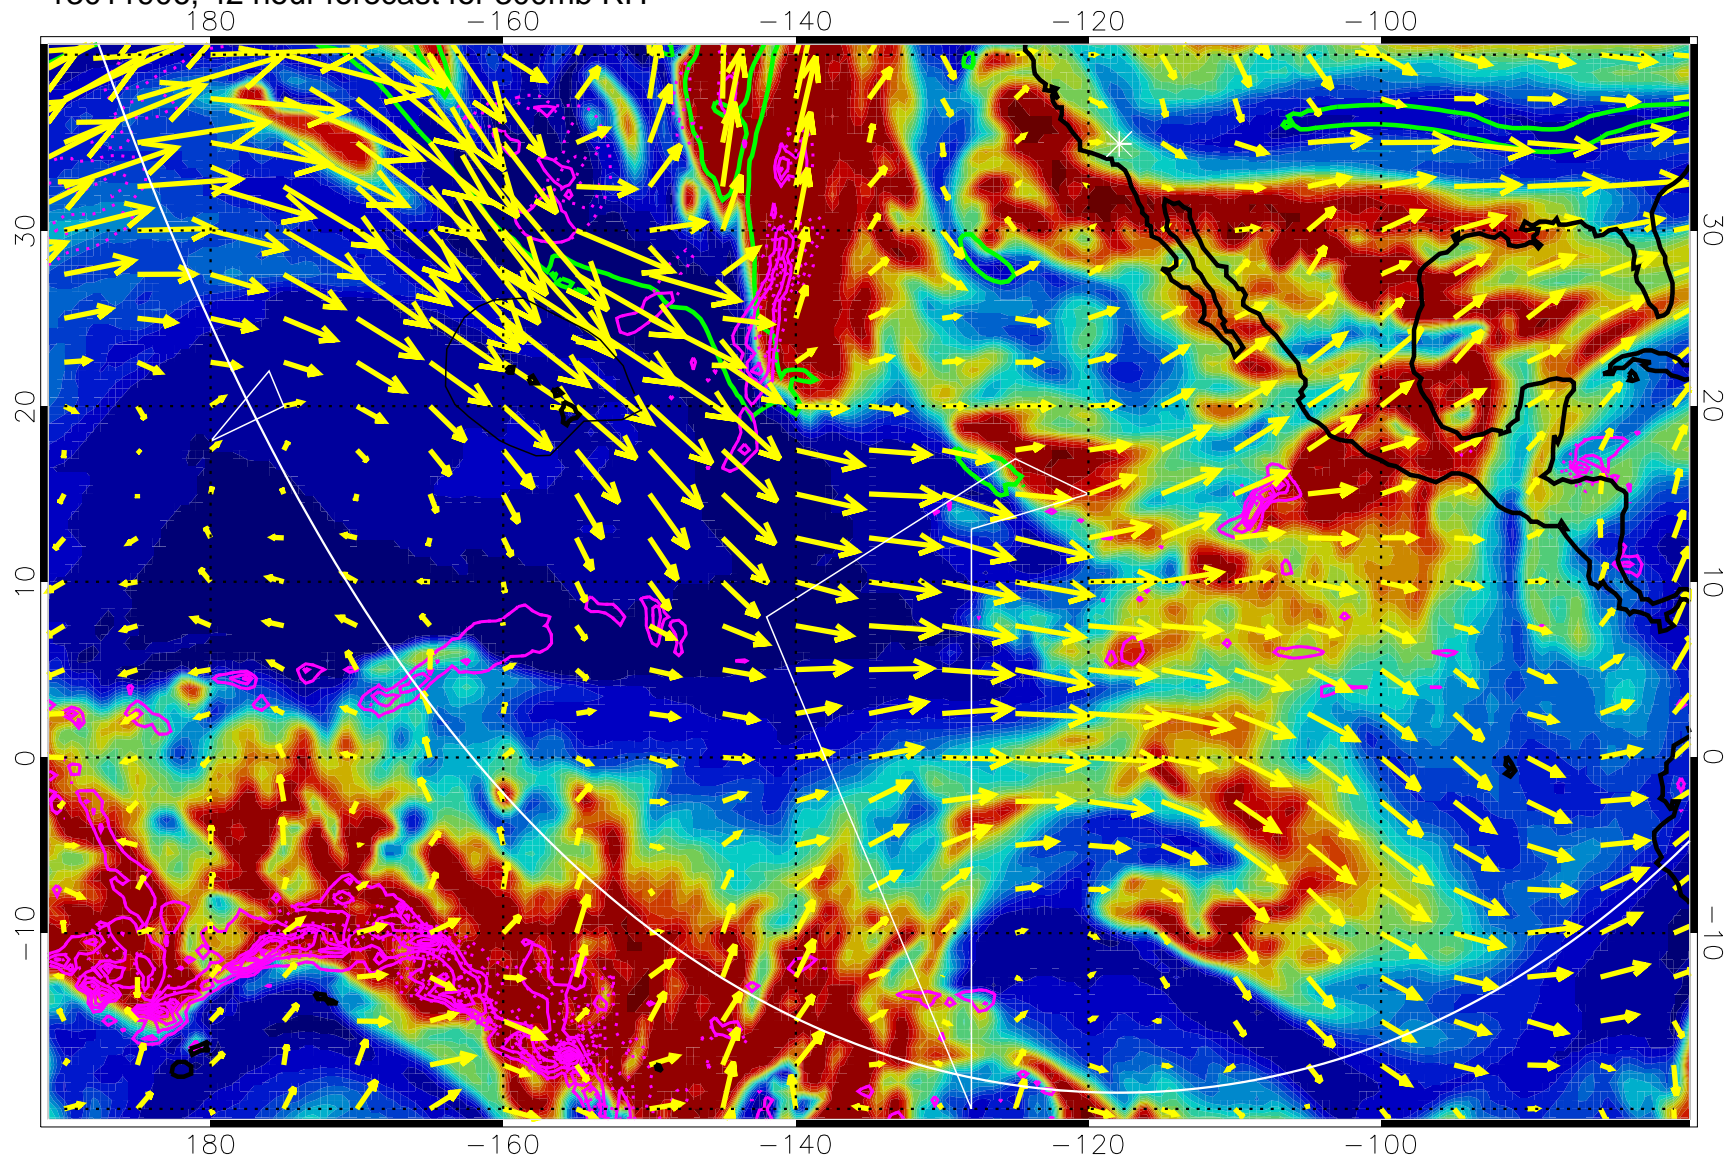

→ 50 m/s

Range ring of 6000 km -- 19 hours GH round trip

13011818, 30 hour forecast for 300mb RH

Precip (tot dot, conv sol) past 6 hrs 6 kg/m2 contours, min 4

EPV Tropopause (2 PVU) Position

→ 50 m/s

Range ring of 6000 km -- 19 hours GH round trip

13011900, 36 hour forecast for 300mb RH

Precip (tot dot, conv sol) past 6 hrs 6 kg/m2 contours, min 4

EPV Tropopause (2 PVU) Position

→ 50 m/s

Range ring of 6000 km -- 19 hours GH round trip

13011906, 42 hour forecast for 300mb RH

Precip (tot dot, conv sol) past 6 hrs 6 kg/m2 contours, min 4

EPV Tropopause (2 PVU) Position

→ 50 m/s

Range ring of 6000 km -- 19 hours GH round trip

13011912, 48 hour forecast for 300mb RH

Precip (tot dot, conv sol) past 6 hrs 6 kg/m2 contours, min 4

EPV Tropopause (2 PVU) Position

→ 50 m/s

Range ring of 6000 km -- 19 hours GH round trip

13011918, 54 hour forecast for 300mb RH

Precip (tot dot, conv sol) past 6 hrs 6 kg/m2 contours, min 4

EPV Tropopause (2 PVU) Position