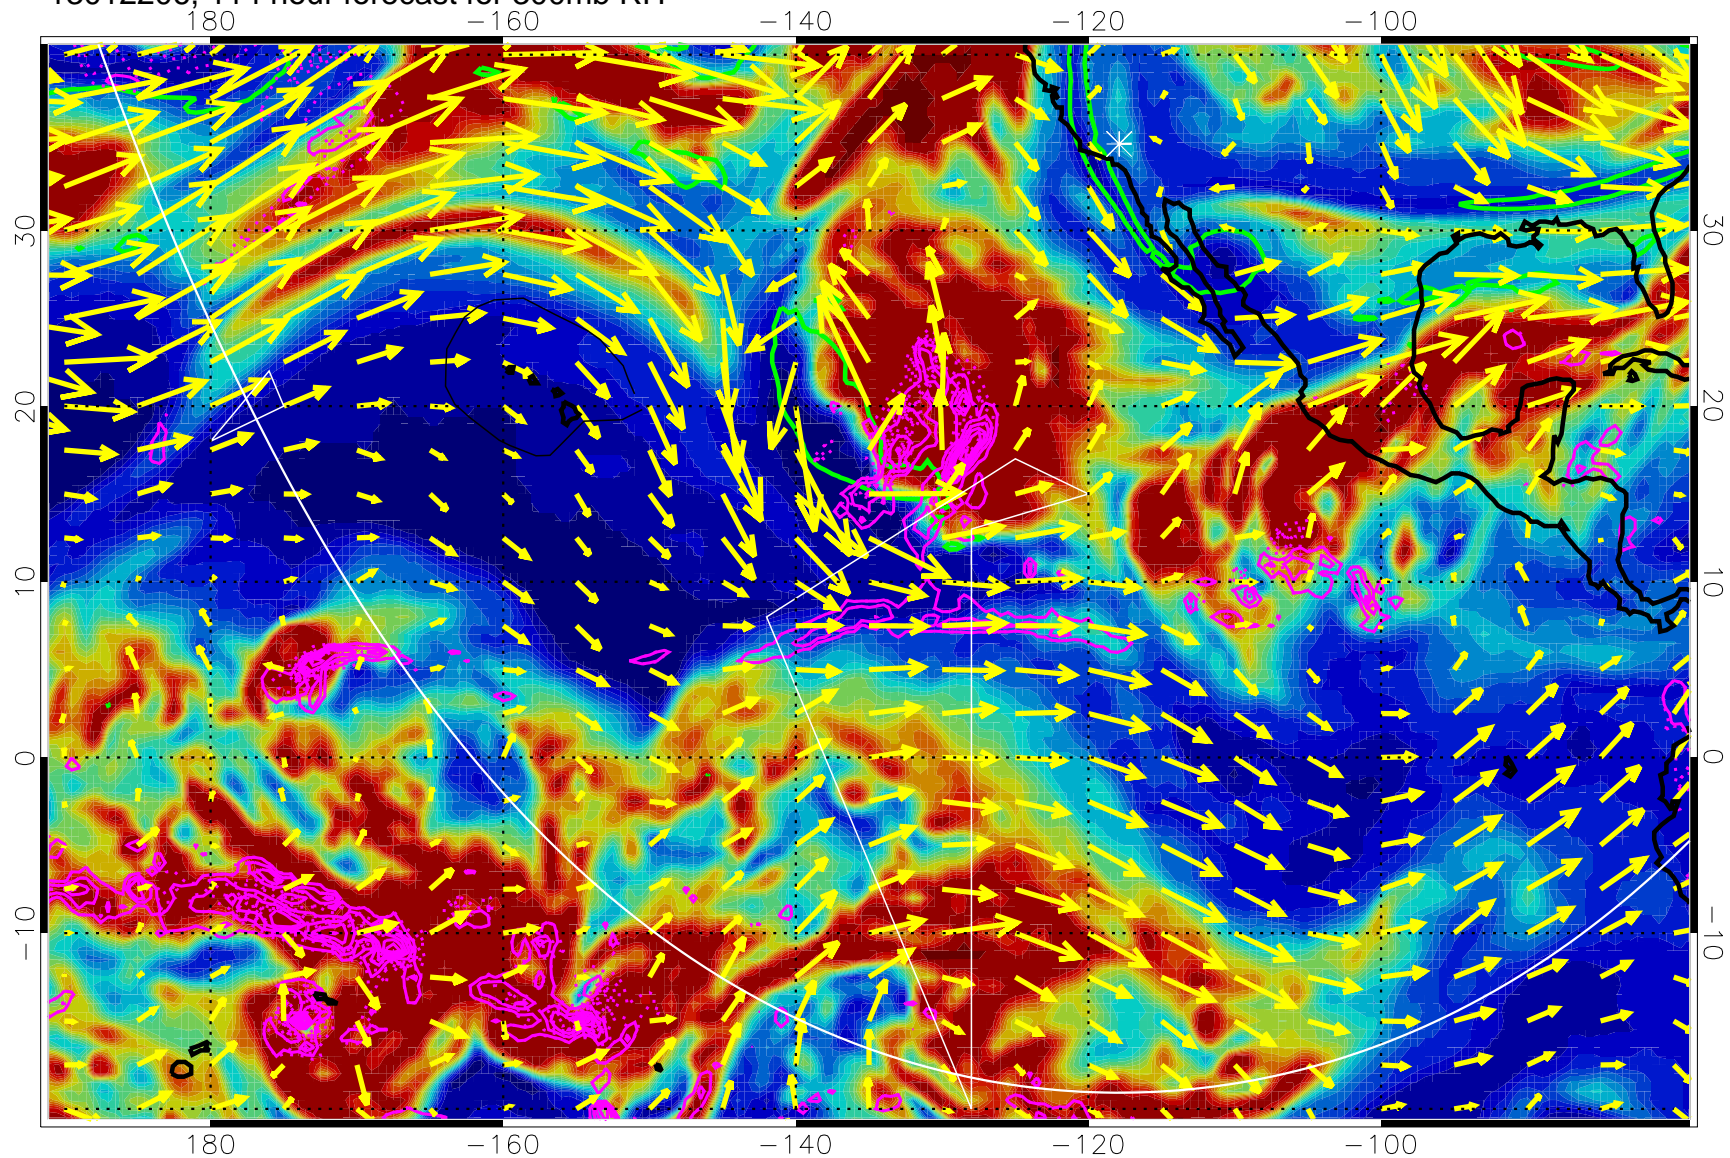

Precip (tot dot, conv sol) past 6 hrs 6 kg/m2 contours, min 4

EPV Tropopause (2 PVU) Position

→ 50 m/s

Range ring of 6000 km -- 19 hours GH round trip

13012200, 108 hour forecast for 300mb RH

180 -160 -140 -120 -100

0 20 40 60 80 100  
RH, %

Precip (tot dot, conv sol) past 6 hrs 6 kg/m2 contours, min 4

EPV Tropopause (2 PVU) Position

→ 50 m/s

Range ring of 6000 km -- 19 hours GH round trip

13012206, 114 hour forecast for 300mb RH

Precip (tot dot, conv sol) past 6 hrs 6 kg/m2 contours, min 4

EPV Tropopause (2 PVU) Position

→ 50 m/s

Range ring of 6000 km -- 19 hours GH round trip

13012212, 120 hour forecast for 300mb RH

Precip (tot dot, conv sol) past 6 hrs 6 kg/m2 contours, min 4

EPV Tropopause (2 PVU) Position

→ 50 m/s

Range ring of 6000 km -- 19 hours GH round trip