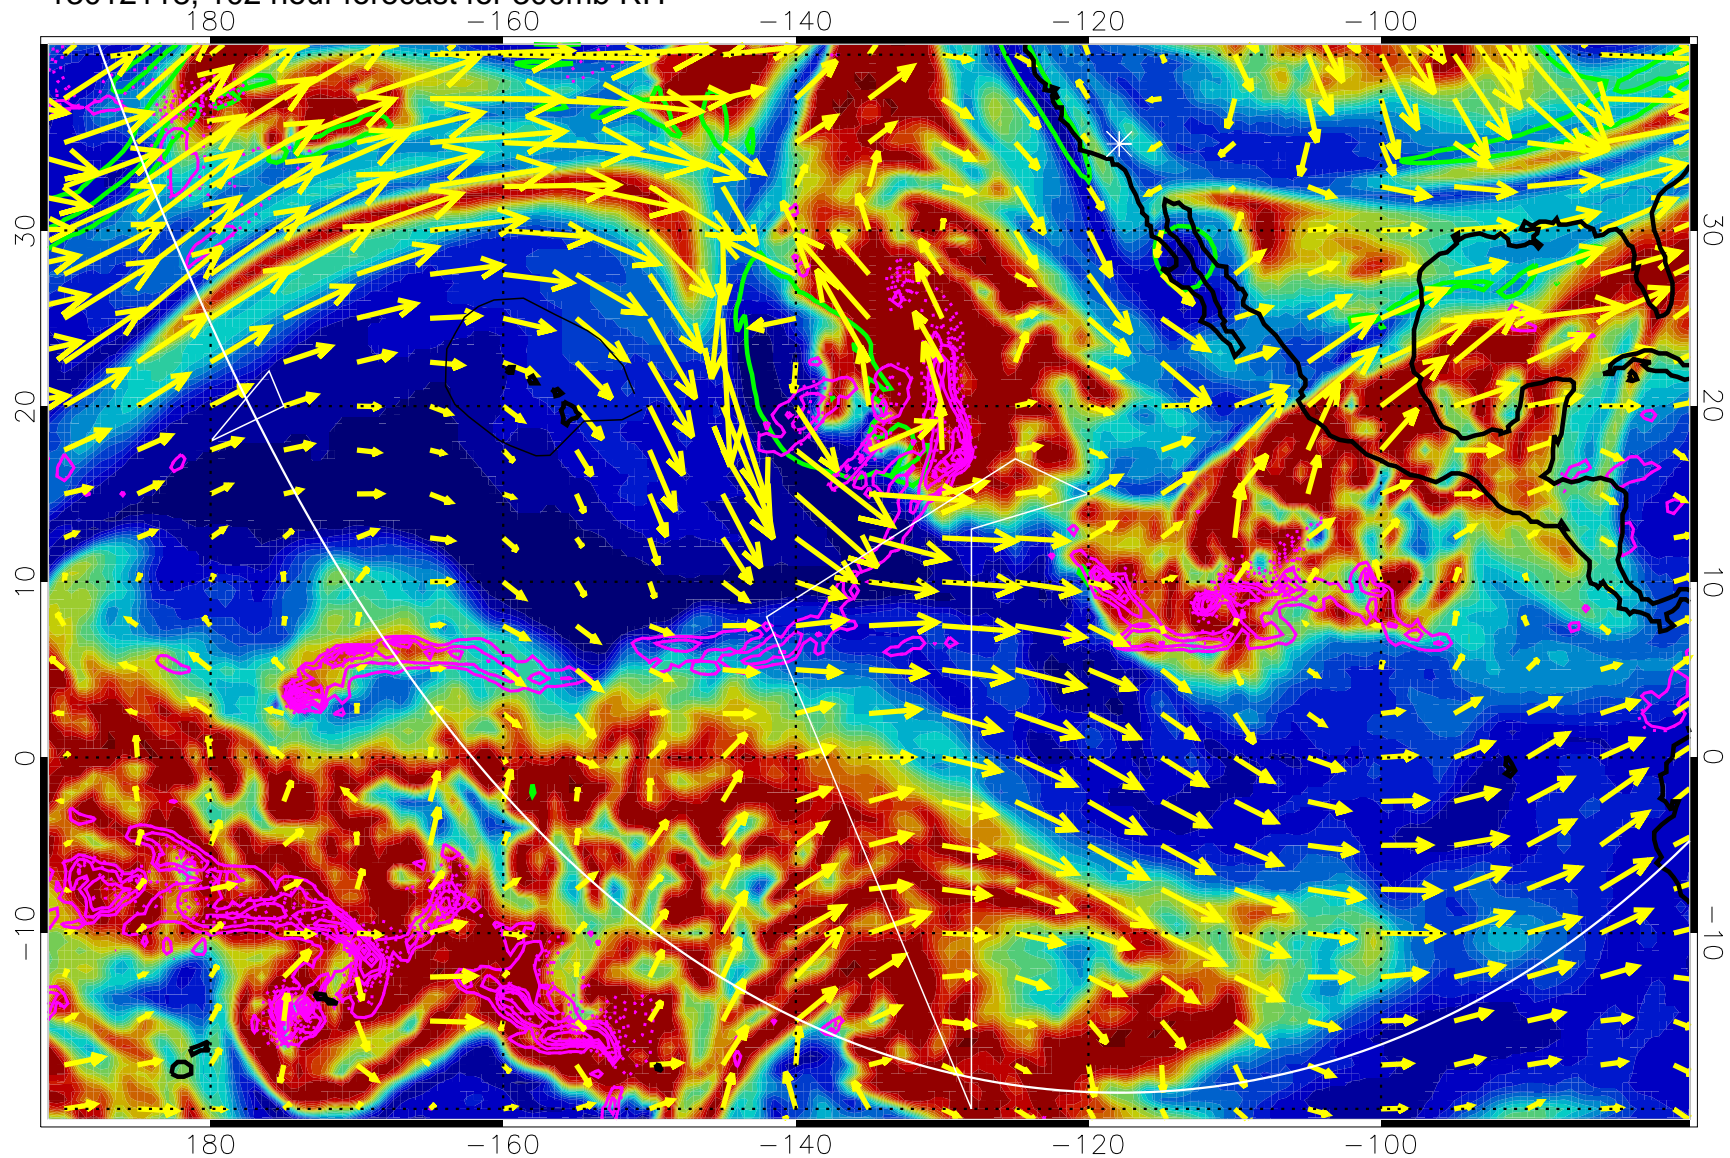

→ 50 m/s

Range ring of 6000 km -- 19 hours GH round trip

13012106, 90 hour forecast for 300mb RH

Precip (tot dot, conv sol) past 6 hrs 6 kg/m2 contours, min 4

EPV Tropopause (2 PVU) Position

→ 50 m/s

Range ring of 6000 km -- 19 hours GH round trip

13012112, 96 hour forecast for 300mb RH

Precip (tot dot, conv sol) past 6 hrs 6 kg/m2 contours, min 4

EPV Tropopause (2 PVU) Position

→ 50 m/s

Range ring of 6000 km -- 19 hours GH round trip

13012118, 102 hour forecast for 300mb RH

Precip (tot dot, conv sol) past 6 hrs 6 kg/m2 contours, min 4

EPV Tropopause (2 PVU) Position

→ 50 m/s

Range ring of 6000 km -- 19 hours GH round trip

13012200, 108 hour forecast for 300mb RH

180 -160 -140 -120 -100

Precip (tot dot, conv sol) past 6 hrs 6 kg/m2 contours, min 4

EPV Tropopause (2 PVU) Position

→ 50 m/s

Range ring of 6000 km -- 19 hours GH round trip

13012212, 120 hour forecast for 300mb RH

Precip (tot dot, conv sol) past 6 hrs 6 kg/m2 contours, min 4