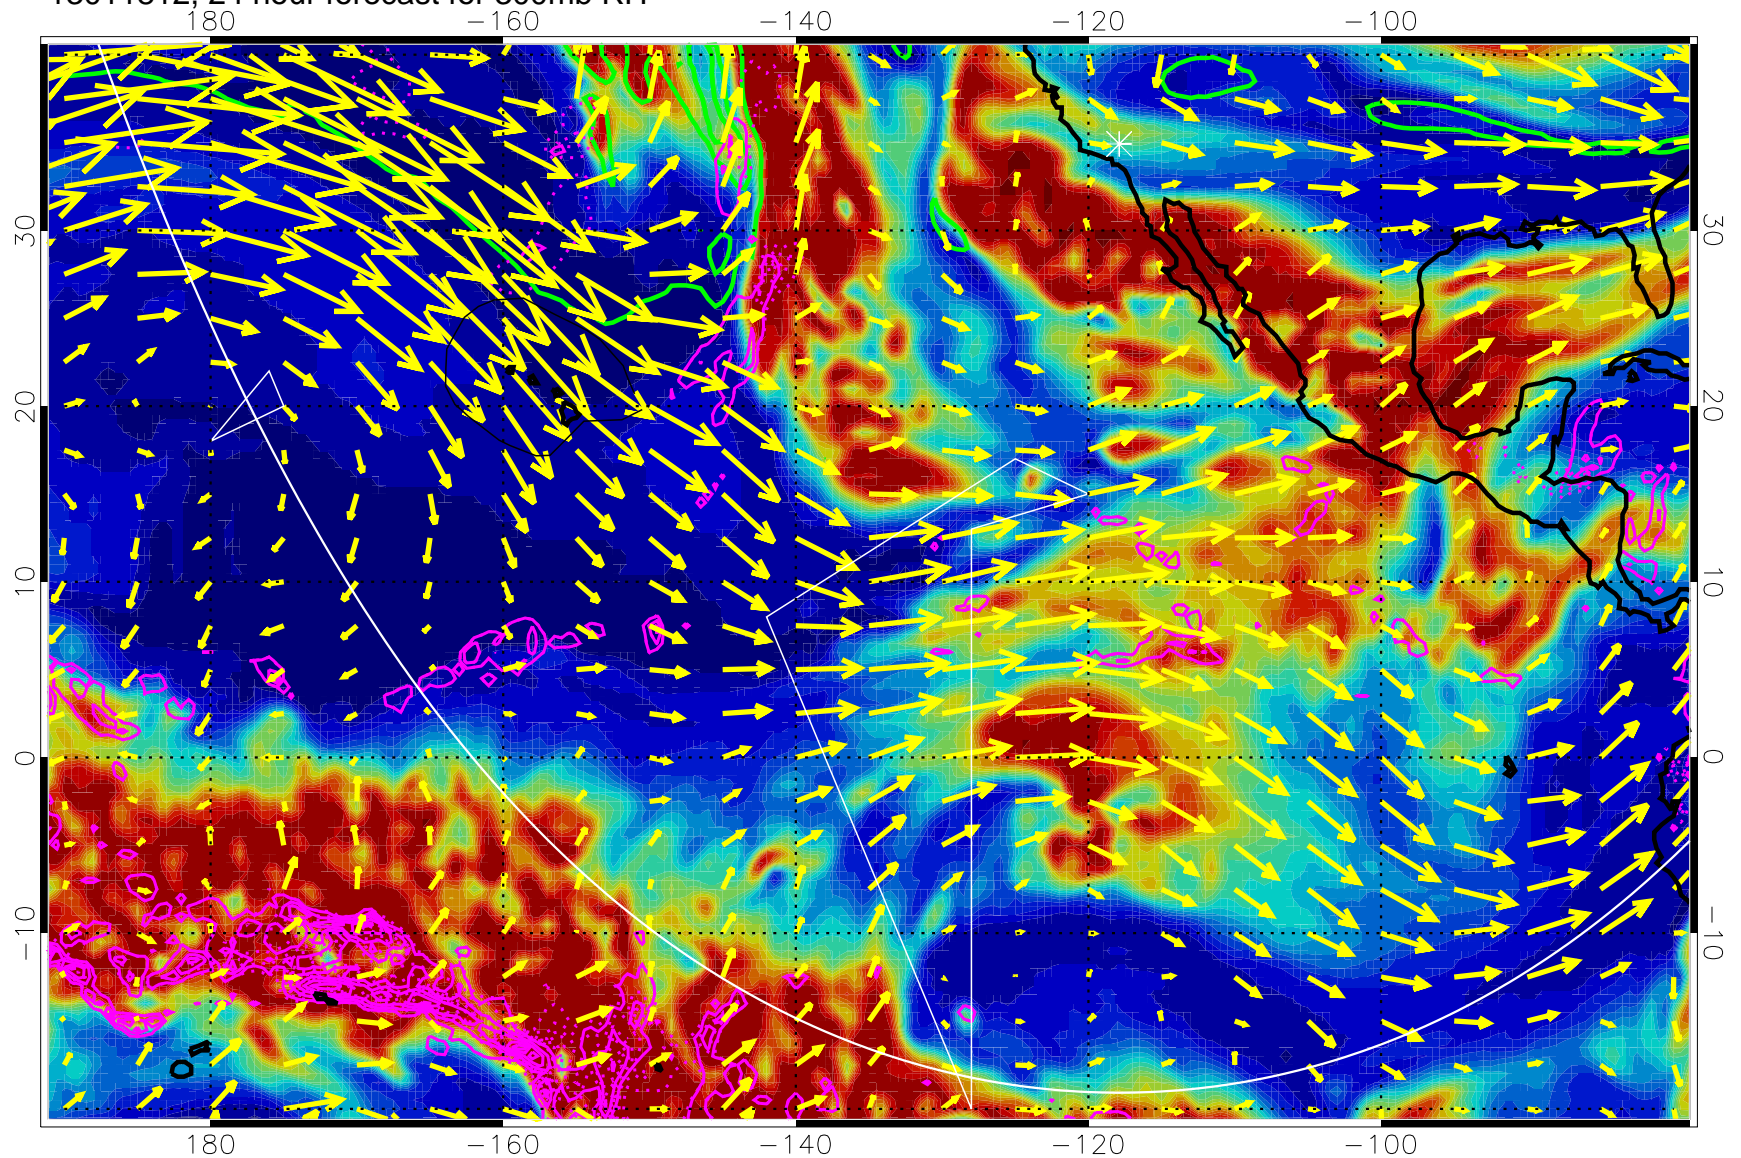

13011718, 6 hour forecast for 300mb RH

Precip (tot dot, conv sol) past 6 hrs 6 kg/m2 contours, min 4

EPV Tropopause (2 PVU) Position

→ 50 m/s

Range ring of 6000 km -- 19 hours GH round trip

13011800, 12 hour forecast for 300mb RH

Precip (tot dot, conv sol) past 6 hrs 6 kg/m2 contours, min 4

EPV Tropopause (2 PVU) Position

→ 50 m/s

Range ring of 6000 km -- 19 hours GH round trip

13011806, 18 hour forecast for 300mb RH

Precip (tot dot, conv sol) past 6 hrs 6 kg/m2 contours, min 4

EPV Tropopause (2 PVU) Position

→ 50 m/s

Range ring of 6000 km -- 19 hours GH round trip

13011812, 24 hour forecast for 300mb RH

Precip (tot dot, conv sol) past 6 hrs 6 kg/m2 contours, min 4

EPV Tropopause (2 PVU) Position

→ 50 m/s

Range ring of 6000 km -- 19 hours GH round trip

13011818, 30 hour forecast for 300mb RH

Precip (tot dot, conv sol) past 6 hrs 6 kg/m2 contours, min 4

EPV Tropopause (2 PVU) Position

→ 50 m/s

Range ring of 6000 km -- 19 hours GH round trip