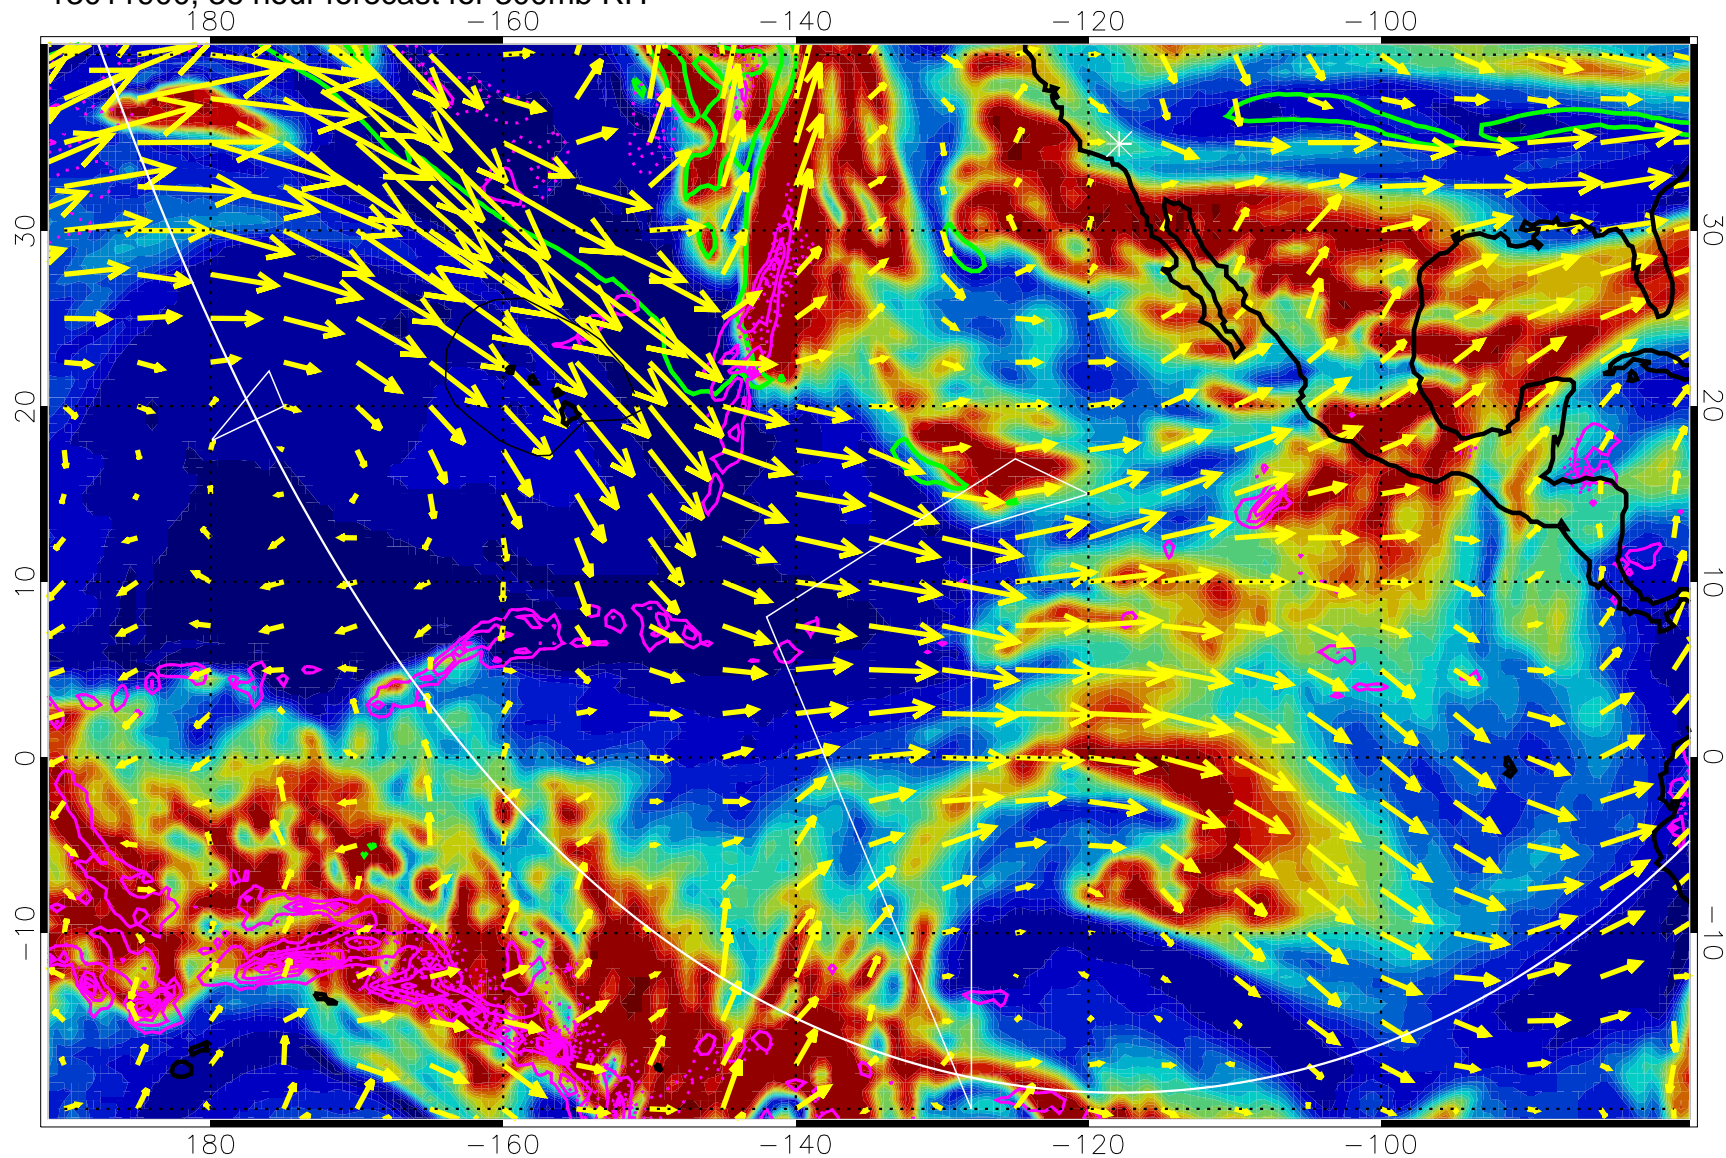

EPV Tropopause (2 PVU) Position

→ 50 m/s

Range ring of 6000 km -- 19 hours GH round trip

13011812, 24 hour forecast for 300mb RH

Precip (tot dot, conv sol) past 6 hrs 6 kg/m2 contours, min 4

EPV Tropopause (2 PVU) Position

→ 50 m/s

Range ring of 6000 km -- 19 hours GH round trip

13011818, 30 hour forecast for 300mb RH

Precip (tot dot, conv sol) past 6 hrs 6 kg/m2 contours, min 4

EPV Tropopause (2 PVU) Position

→ 50 m/s

Range ring of 6000 km -- 19 hours GH round trip

13011900, 36 hour forecast for 300mb RH

Precip (tot dot, conv sol) past 6 hrs 6 kg/m2 contours, min 4

EPV Tropopause (2 PVU) Position

→ 50 m/s

Range ring of 6000 km -- 19 hours GH round trip

13011906, 42 hour forecast for 300mb RH

Precip (tot dot, conv sol) past 6 hrs 6 kg/m2 contours, min 4

EPV Tropopause (2 PVU) Position

→ 50 m/s

Range ring of 6000 km -- 19 hours GH round trip

13011912, 48 hour forecast for 300mb RH

Precip (tot dot, conv sol) past 6 hrs 6 kg/m2 contours, min 4