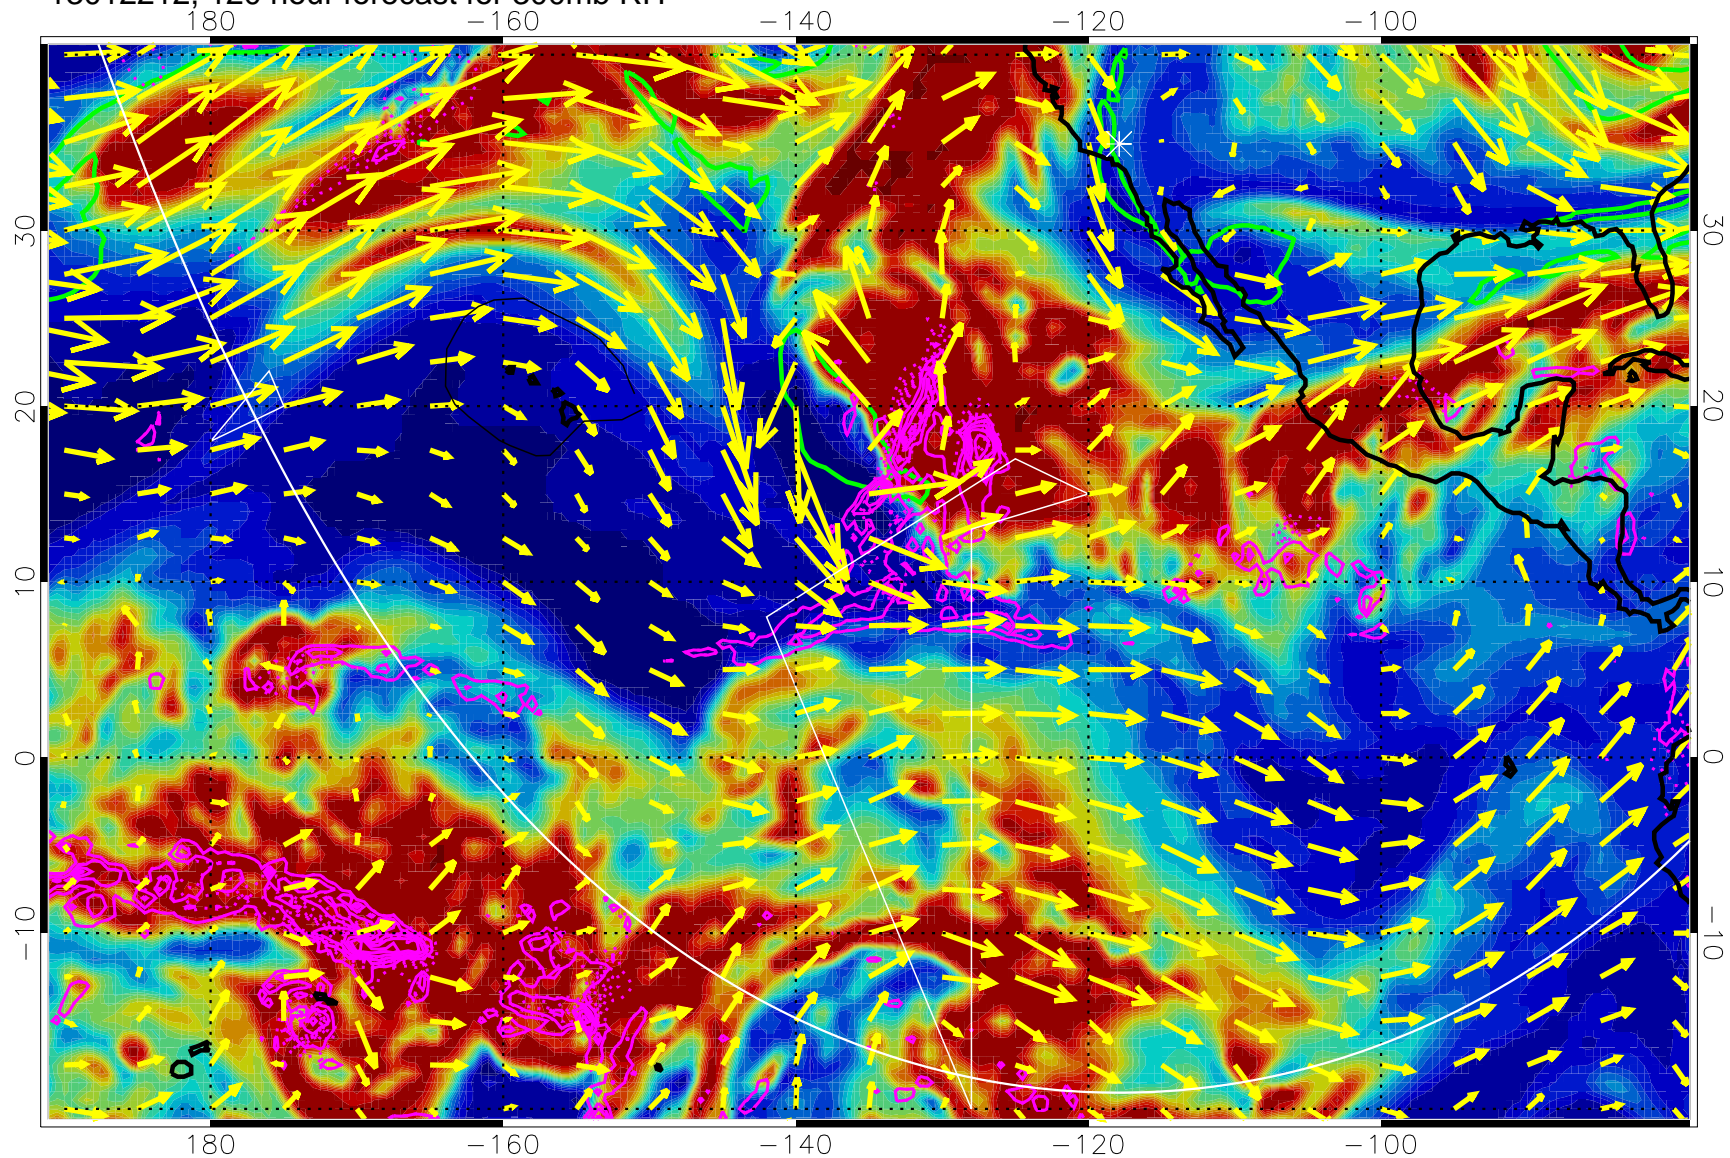

Precip (tot dot, conv sol) past 6 hrs 6 kg/m2 contours, min 4

EPV Tropopause (2 PVU) Position

→ 50 m/s

Range ring of 6000 km -- 19 hours GH round trip

13012200, 108 hour forecast for 300mb RH

180 -160 -140 -120 -100

0 20 40 60 80 100  
RH, %

Precip (tot dot, conv sol) past 6 hrs 6 kg/m2 contours, min 4

EPV Tropopause (2 PVU) Position

→ 50 m/s

Range ring of 6000 km -- 19 hours GH round trip

13012206, 114 hour forecast for 300mb RH

Precip (tot dot, conv sol) past 6 hrs 6 kg/m2 contours, min 4

EPV Tropopause (2 PVU) Position

→ 50 m/s

Range ring of 6000 km -- 19 hours GH round trip

13012212, 120 hour forecast for 300mb RH

Precip (tot dot, conv sol) past 6 hrs 6 kg/m2 contours, min 4

EPV Tropopause (2 PVU) Position

→ 50 m/s

Range ring of 6000 km -- 19 hours GH round trip