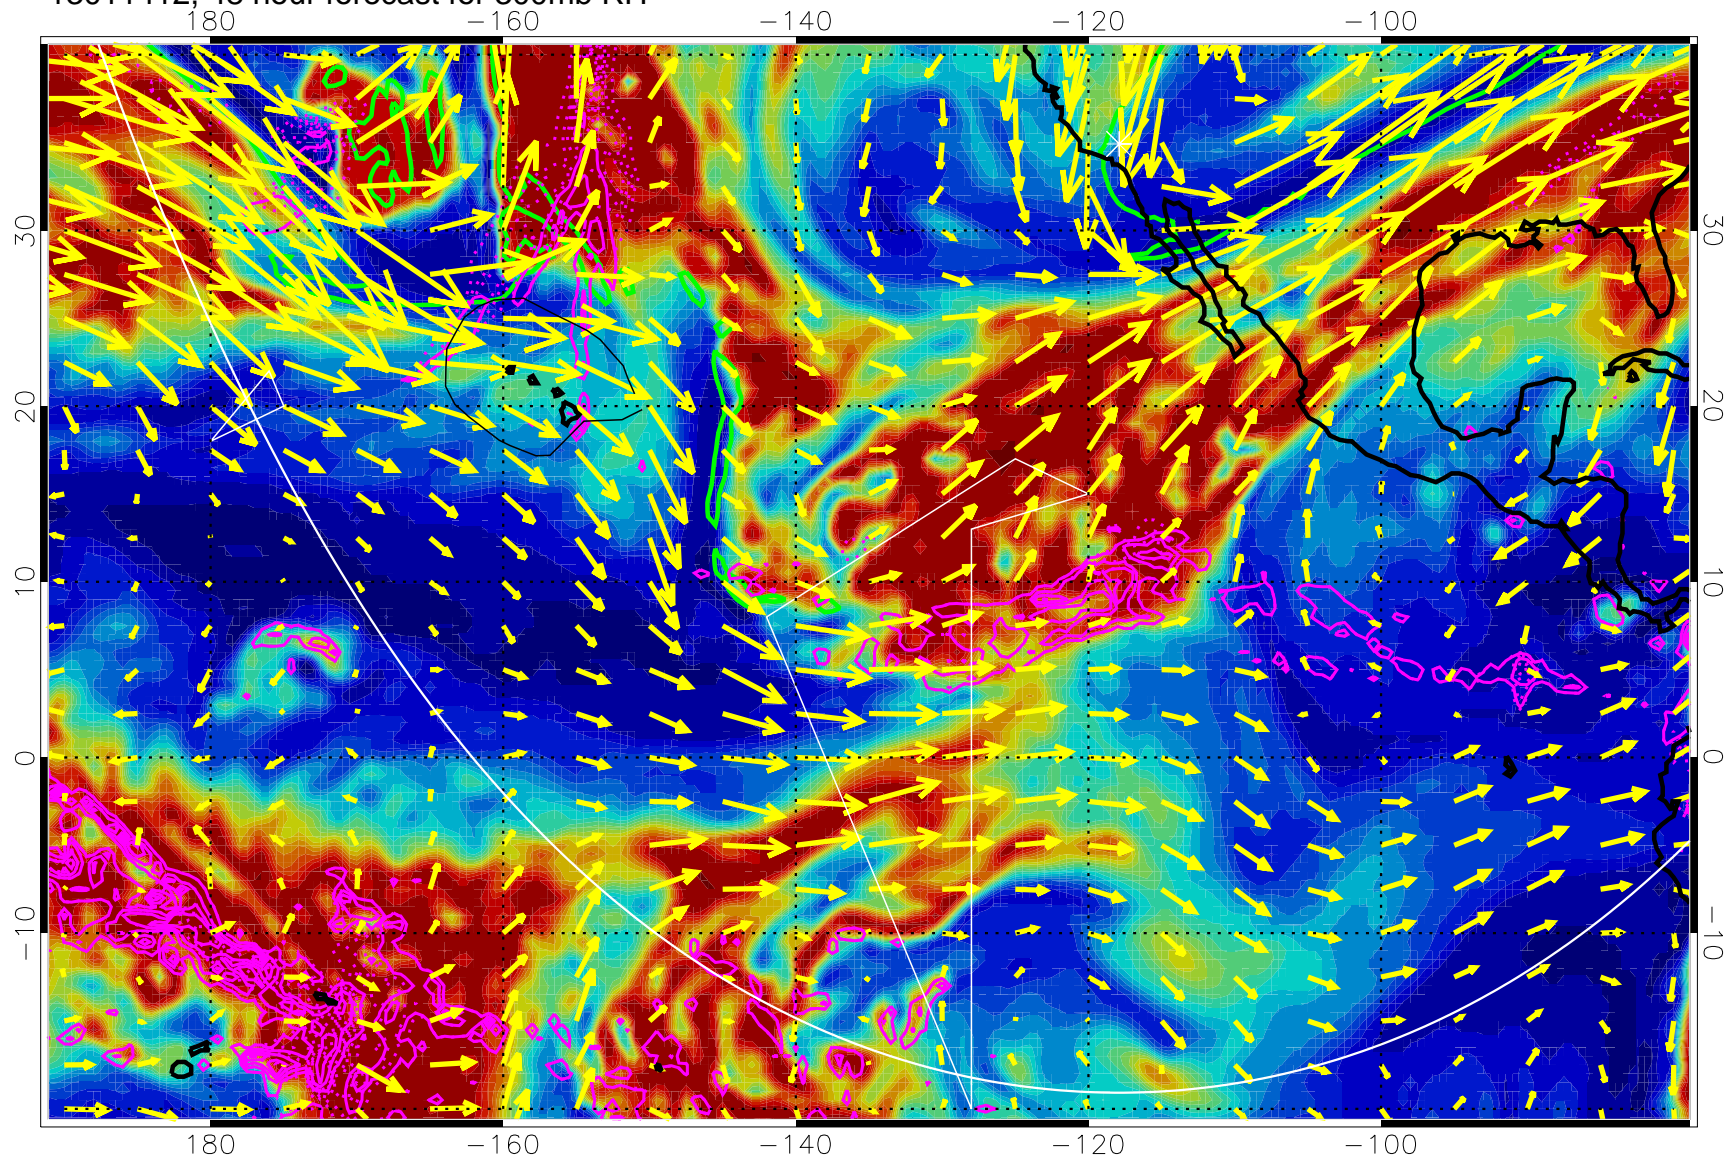

→ 50 m/s

Range ring of 6000 km -- 19 hours GH round trip

13011318, 30 hour forecast for 300mb RH

Precip (tot dot, conv sol) past 6 hrs 6 kg/m2 contours, min 4

EPV Tropopause (2 PVU) Position

→ 50 m/s

Range ring of 6000 km -- 19 hours GH round trip

13011400, 36 hour forecast for 300mb RH

Precip (tot dot, conv sol) past 6 hrs 6 kg/m2 contours, min 4

EPV Tropopause (2 PVU) Position

→ 50 m/s

Range ring of 6000 km -- 19 hours GH round trip

13011406, 42 hour forecast for 300mb RH

Precip (tot dot, conv sol) past 6 hrs 6 kg/m2 contours, min 4

EPV Tropopause (2 PVU) Position

→ 50 m/s

Range ring of 6000 km -- 19 hours GH round trip

13011412, 48 hour forecast for 300mb RH

Precip (tot dot, conv sol) past 6 hrs 6 kg/m2 contours, min 4

EPV Tropopause (2 PVU) Position

→ 50 m/s

Range ring of 6000 km -- 19 hours GH round trip

13011418, 54 hour forecast for 300mb RH

Precip (tot dot, conv sol) past 6 hrs 6 kg/m2 contours, min 4

EPV Tropopause (2 PVU) Position