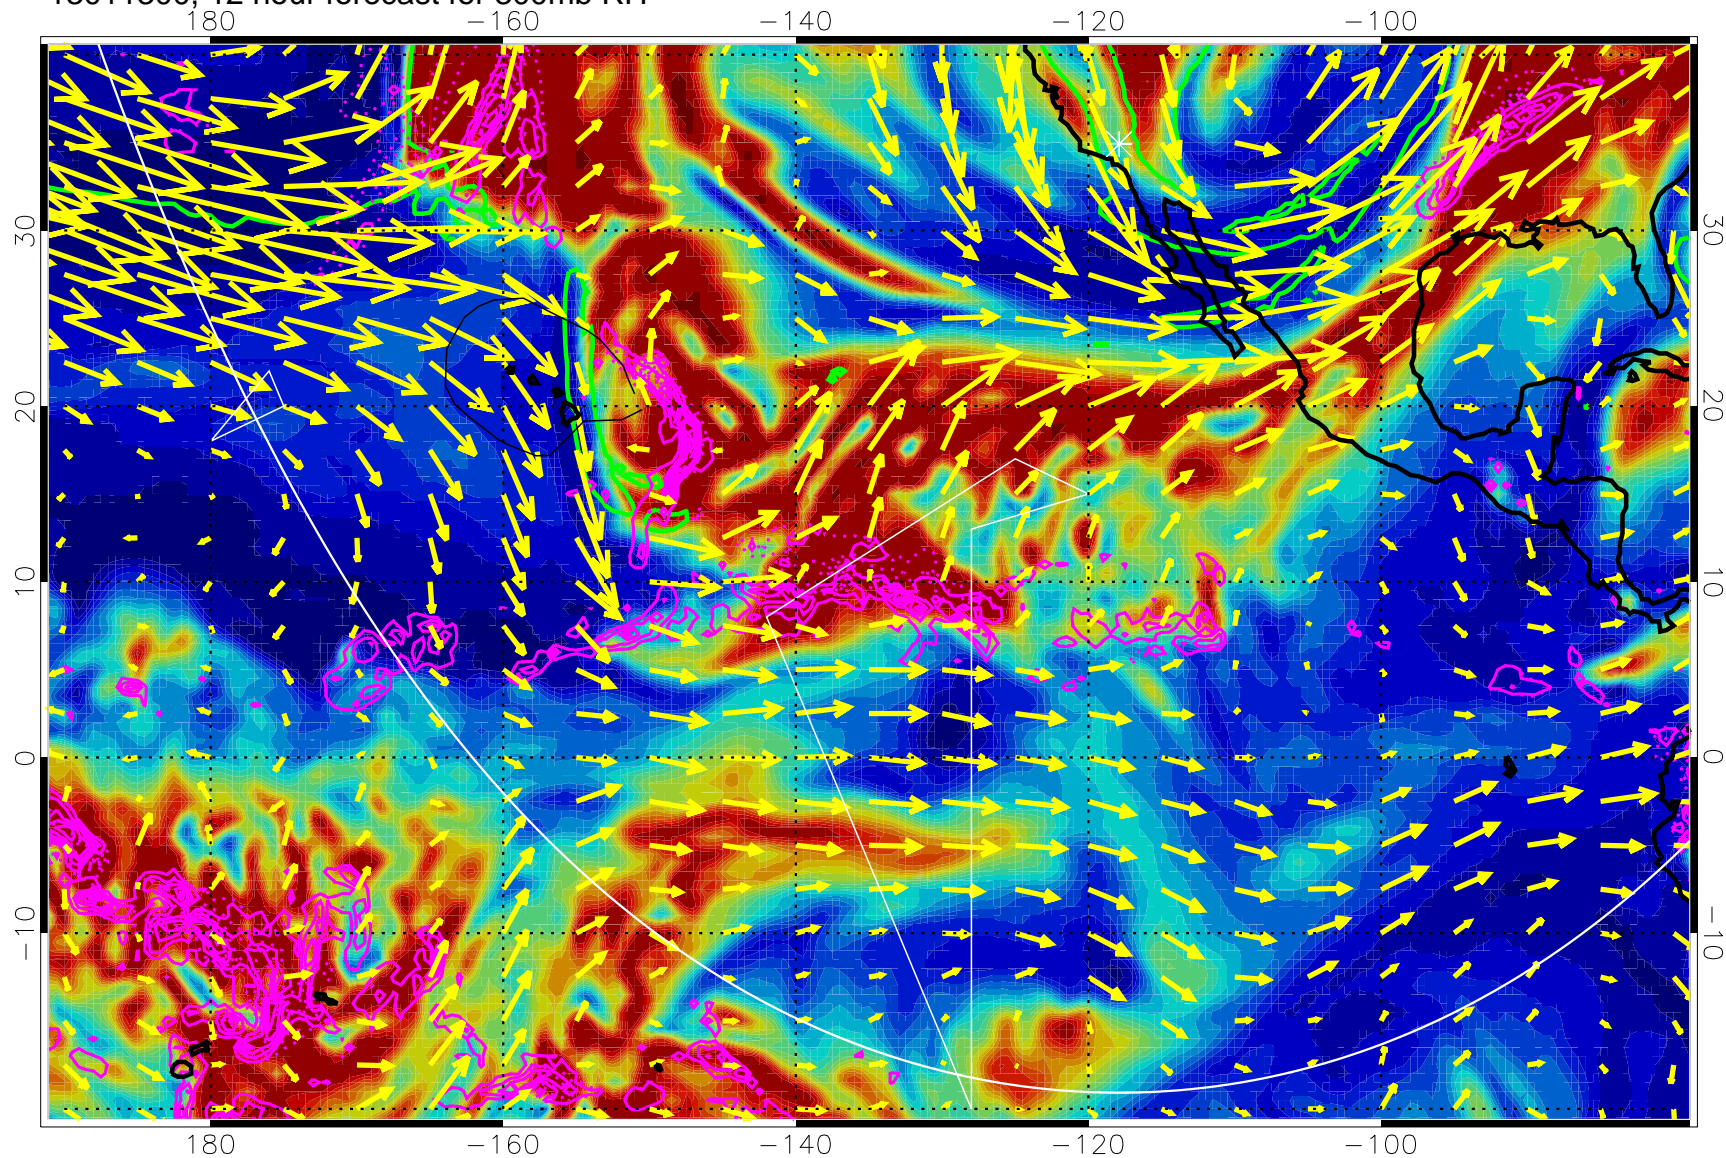

13011218, 6 hour forecast for 300mb RH

Precip (tot dot, conv sol) past 6 hrs 6 kg/m2 contours, min 4

EPV Tropopause (2 PVU) Position

→ 50 m/s

Range ring of 6000 km -- 19 hours GH round trip

13011300, 12 hour forecast for 300mb RH

Precip (tot dot, conv sol) past 6 hrs 6 kg/m2 contours, min 4

EPV Tropopause (2 PVU) Position

→ 50 m/s

Range ring of 6000 km -- 19 hours GH round trip

13011306, 18 hour forecast for 300mb RH

Precip (tot dot, conv sol) past 6 hrs 6 kg/m2 contours, min 4

EPV Tropopause (2 PVU) Position

→ 50 m/s

Range ring of 6000 km -- 19 hours GH round trip

13011312, 24 hour forecast for 300mb RH

Precip (tot dot, conv sol) past 6 hrs 6 kg/m2 contours, min 4

EPV Tropopause (2 PVU) Position

→ 50 m/s

Range ring of 6000 km -- 19 hours GH round trip

13011318, 30 hour forecast for 300mb RH

Precip (tot dot, conv sol) past 6 hrs 6 kg/m2 contours, min 4

EPV Tropopause (2 PVU) Position

→ 50 m/s

Range ring of 6000 km -- 19 hours GH round trip