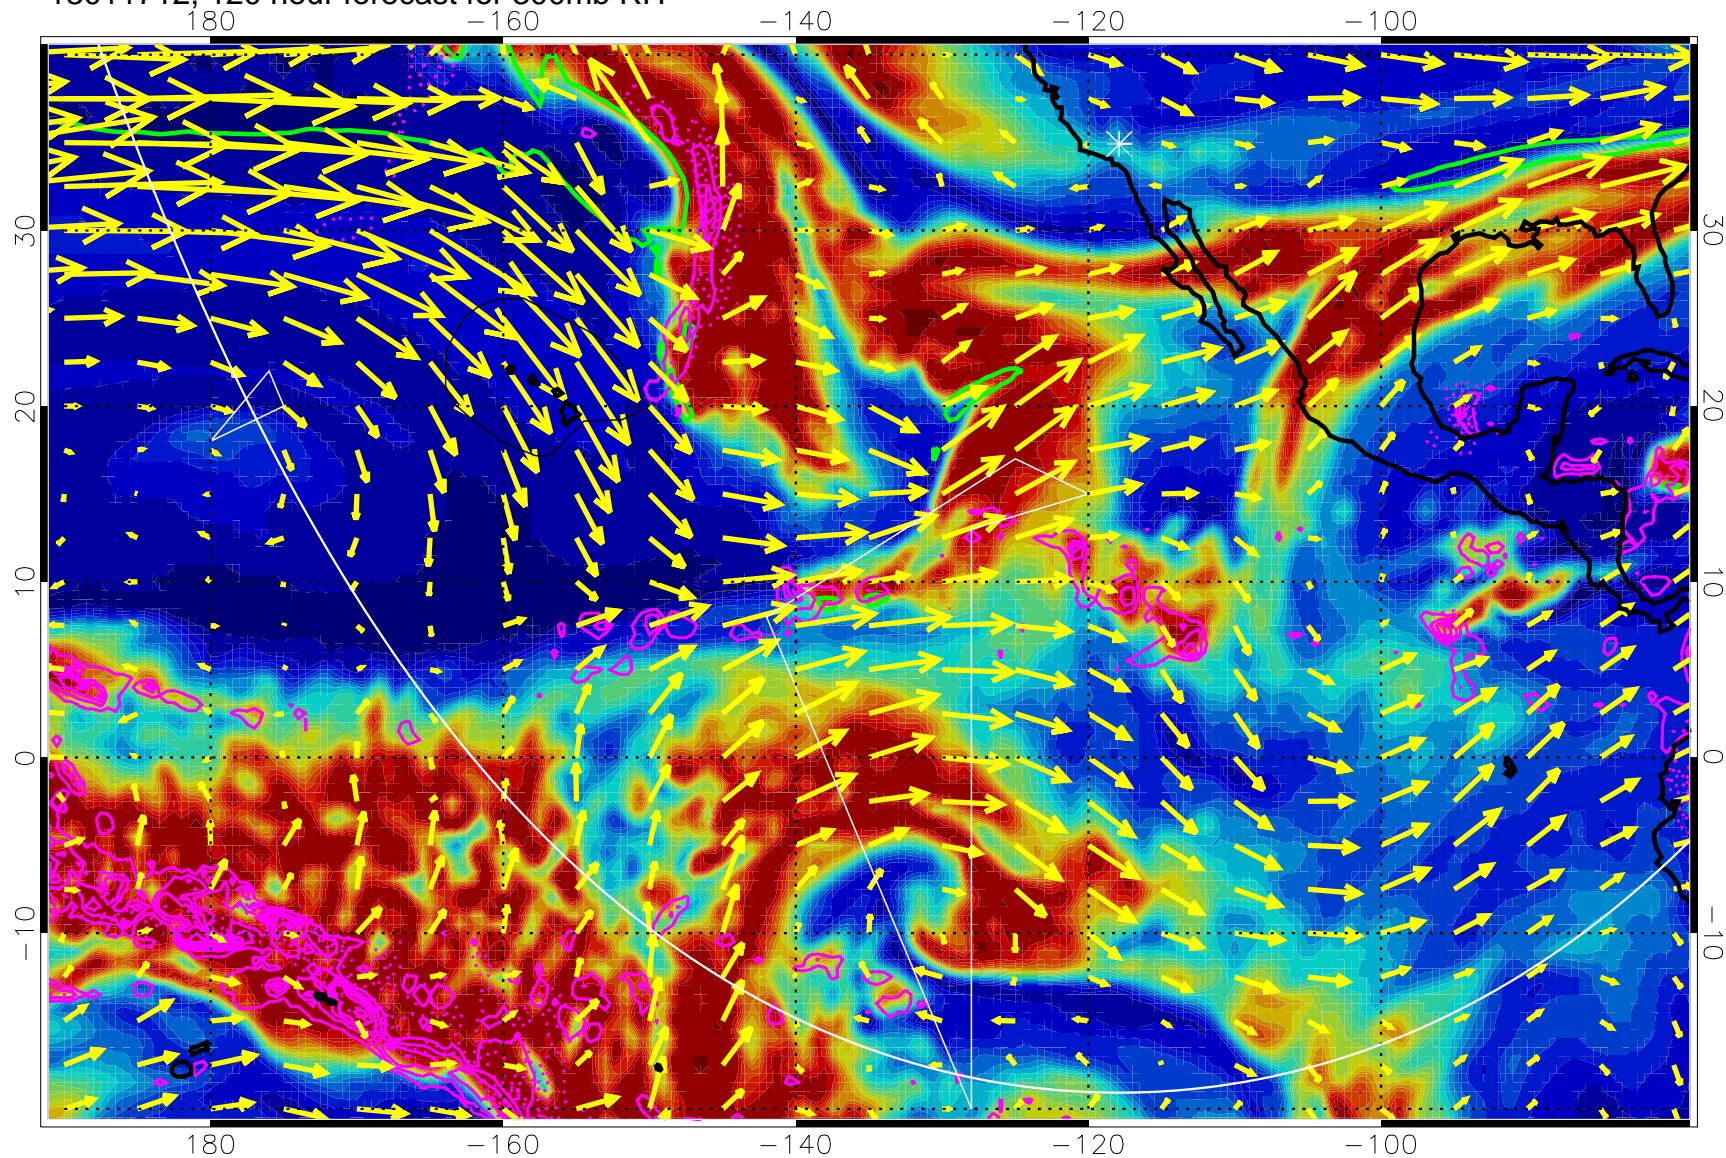

13011618, 102 hour forecast for 300mb RH

Precip (tot dot, conv sol) past 6 hrs 6 kg/m2 contours, min 4

EPV Tropopause (2 PVU) Position

→ 50 m/s

Range ring of 6000 km -- 19 hours GH round trip

13011700, 108 hour forecast for 300mb RH

Precip (tot dot, conv sol) past 6 hrs 6 kg/m2 contours, min 4

EPV Tropopause (2 PVU) Position

→ 50 m/s

Range ring of 6000 km -- 19 hours GH round trip

13011706, 114 hour forecast for 300mb RH

Precip (tot dot, conv sol) past 6 hrs 6 kg/m2 contours, min 4

EPV Tropopause (2 PVU) Position

→ 50 m/s

Range ring of 6000 km -- 19 hours GH round trip

13011712, 120 hour forecast for 300mb RH

Precip (tot dot, conv sol) past 6 hrs 6 kg/m2 contours, min 4

EPV Tropopause (2 PVU) Position