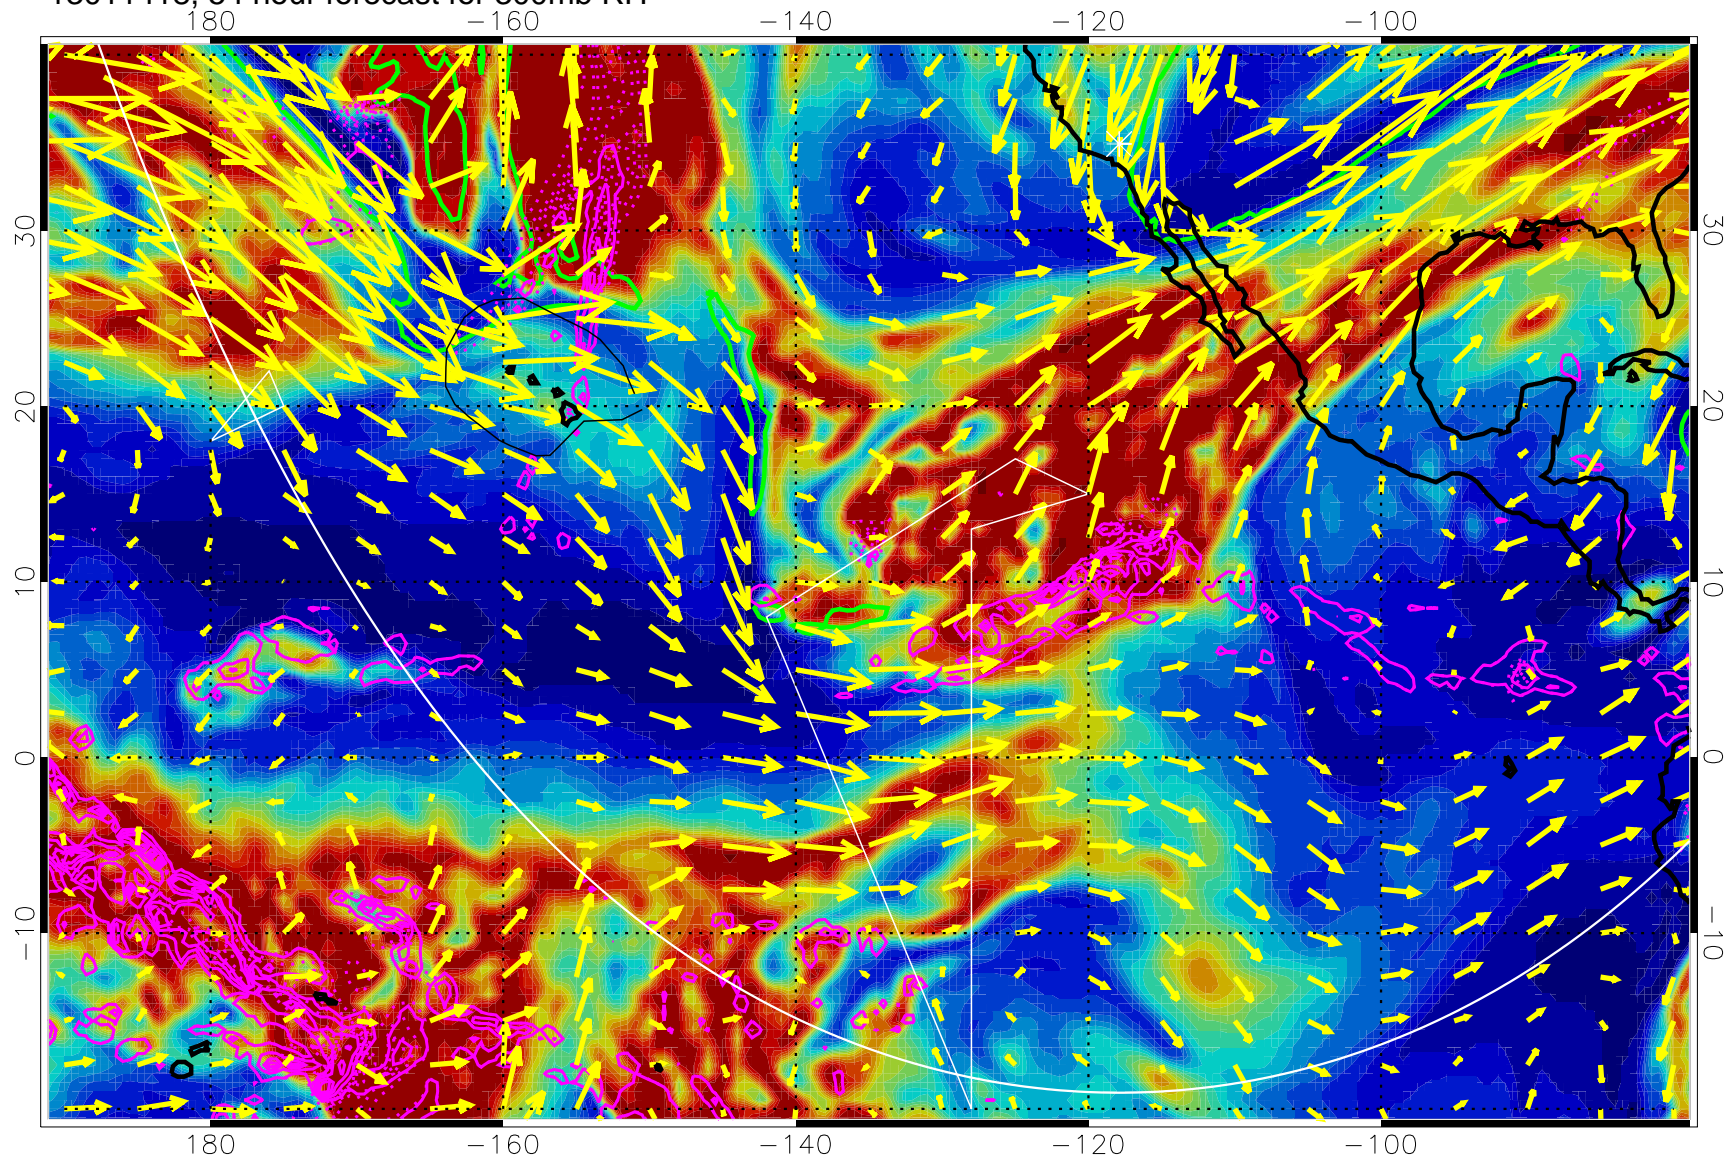

13011400, 36 hour forecast for 300mb RH

Precip (tot dot, conv sol) past 6 hrs 6 kg/m2 contours, min 4

EPV Tropopause (2 PVU) Position

→ 50 m/s

Range ring of 6000 km -- 19 hours GH round trip

13011406, 42 hour forecast for 300mb RH

Precip (tot dot, conv sol) past 6 hrs 6 kg/m2 contours, min 4

EPV Tropopause (2 PVU) Position

→ 50 m/s

Range ring of 6000 km -- 19 hours GH round trip

13011412, 48 hour forecast for 300mb RH

Precip (tot dot, conv sol) past 6 hrs 6 kg/m2 contours, min 4

EPV Tropopause (2 PVU) Position

→ 50 m/s

Range ring of 6000 km -- 19 hours GH round trip

13011418, 54 hour forecast for 300mb RH

Precip (tot dot, conv sol) past 6 hrs 6 kg/m2 contours, min 4

EPV Tropopause (2 PVU) Position

→ 50 m/s

Range ring of 6000 km -- 19 hours GH round trip

13011500, 60 hour forecast for 300mb RH

Precip (tot dot, conv sol) past 6 hrs 6 kg/m2 contours, min 4

EPV Tropopause (2 PVU) Position

→ 50 m/s

Range ring of 6000 km -- 19 hours GH round trip