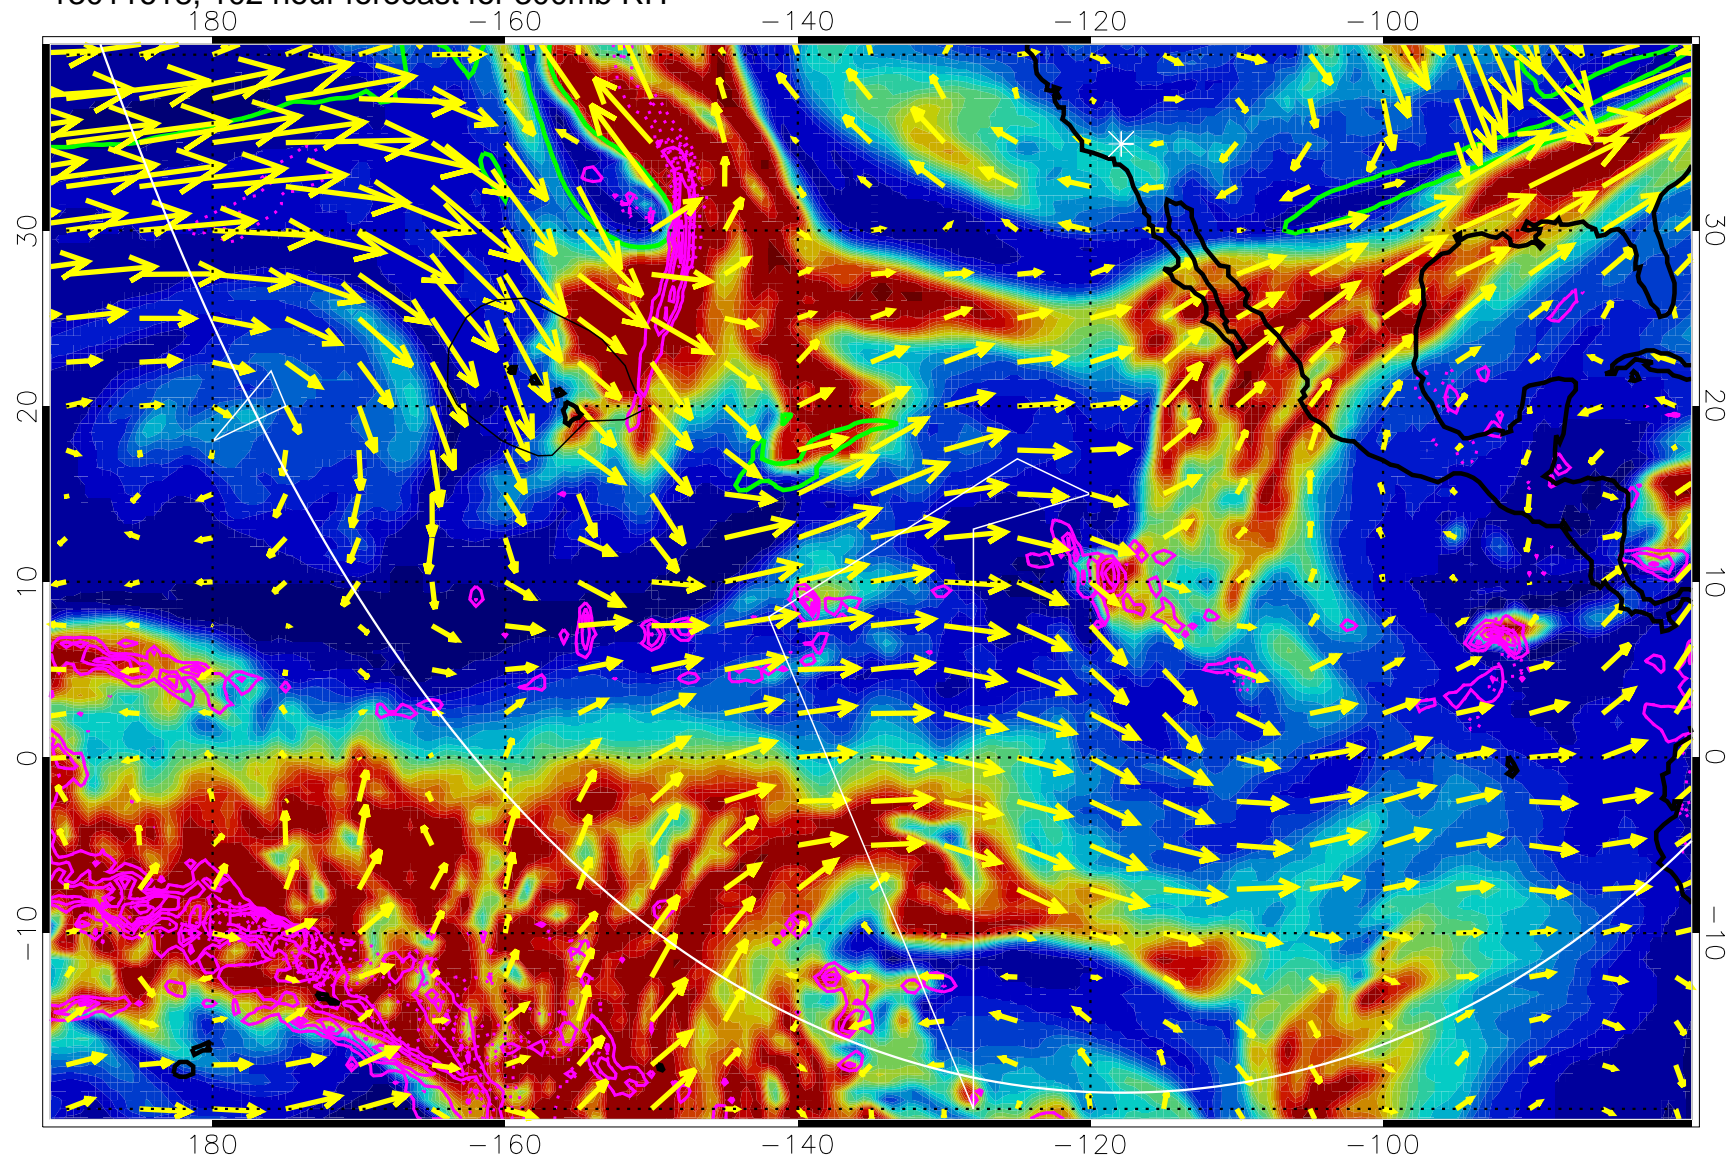

→ 50 m/s

Range ring of 6000 km -- 19 hours GH round trip

13011606, 90 hour forecast for 300mb RH

Precip (tot dot, conv sol) past 6 hrs 6 kg/m2 contours, min 4

EPV Tropopause (2 PVU) Position

→ 50 m/s

Range ring of 6000 km -- 19 hours GH round trip

13011612, 96 hour forecast for 300mb RH

180 -160 -140 -120 -100

Precip (tot dot, conv sol) past 6 hrs 6 kg/m2 contours, min 4

EPV Tropopause (2 PVU) Position

→ 50 m/s

Range ring of 6000 km -- 19 hours GH round trip

13011618, 102 hour forecast for 300mb RH

Precip (tot dot, conv sol) past 6 hrs 6 kg/m2 contours, min 4

EPV Tropopause (2 PVU) Position

→ 50 m/s

Range ring of 6000 km -- 19 hours GH round trip

13011700, 108 hour forecast for 300mb RH

Precip (tot dot, conv sol) past 6 hrs 6 kg/m2 contours, min 4

EPV Tropopause (2 PVU) Position

→ 50 m/s

Range ring of 6000 km -- 19 hours GH round trip

13011706, 114 hour forecast for 300mb RH

Precip (tot dot, conv sol) past 6 hrs 6 kg/m2 contours, min 4