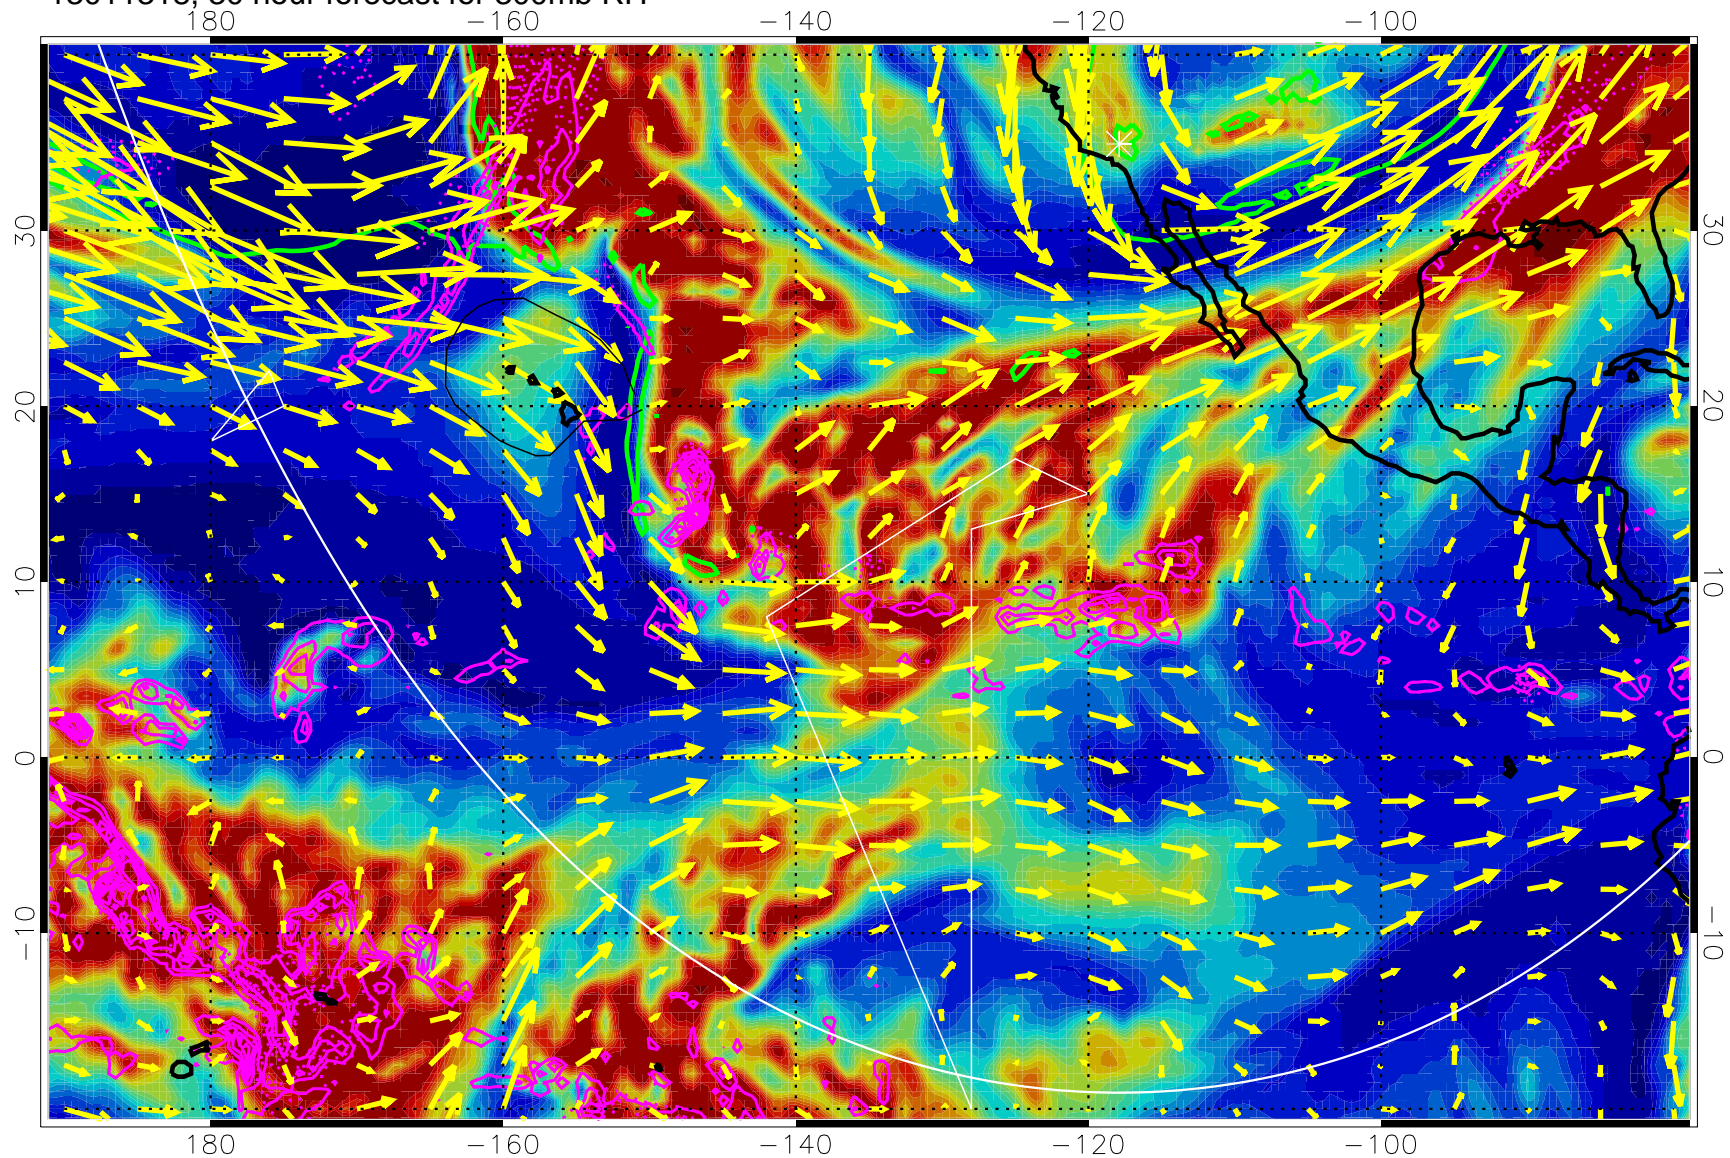

Precip (tot dot, conv sol) past 6 hrs 6 kg/m2 contours, min 4

EPV Tropopause (2 PVU) Position

→ 50 m/s

Range ring of 6000 km -- 19 hours GH round trip

13011306, 18 hour forecast for 300mb RH

Precip (tot dot, conv sol) past 6 hrs 6 kg/m2 contours, min 4

EPV Tropopause (2 PVU) Position

→ 50 m/s

Range ring of 6000 km -- 19 hours GH round trip

13011312, 24 hour forecast for 300mb RH

Precip (tot dot, conv sol) past 6 hrs 6 kg/m2 contours, min 4

EPV Tropopause (2 PVU) Position

→ 50 m/s

Range ring of 6000 km -- 19 hours GH round trip

13011318, 30 hour forecast for 300mb RH

Precip (tot dot, conv sol) past 6 hrs 6 kg/m2 contours, min 4

EPV Tropopause (2 PVU) Position

→ 50 m/s

Range ring of 6000 km -- 19 hours GH round trip

13011400, 36 hour forecast for 300mb RH

Precip (tot dot, conv sol) past 6 hrs 6 kg/m2 contours, min 4

EPV Tropopause (2 PVU) Position

→ 50 m/s

Range ring of 6000 km -- 19 hours GH round trip

13011406, 42 hour forecast for 300mb RH