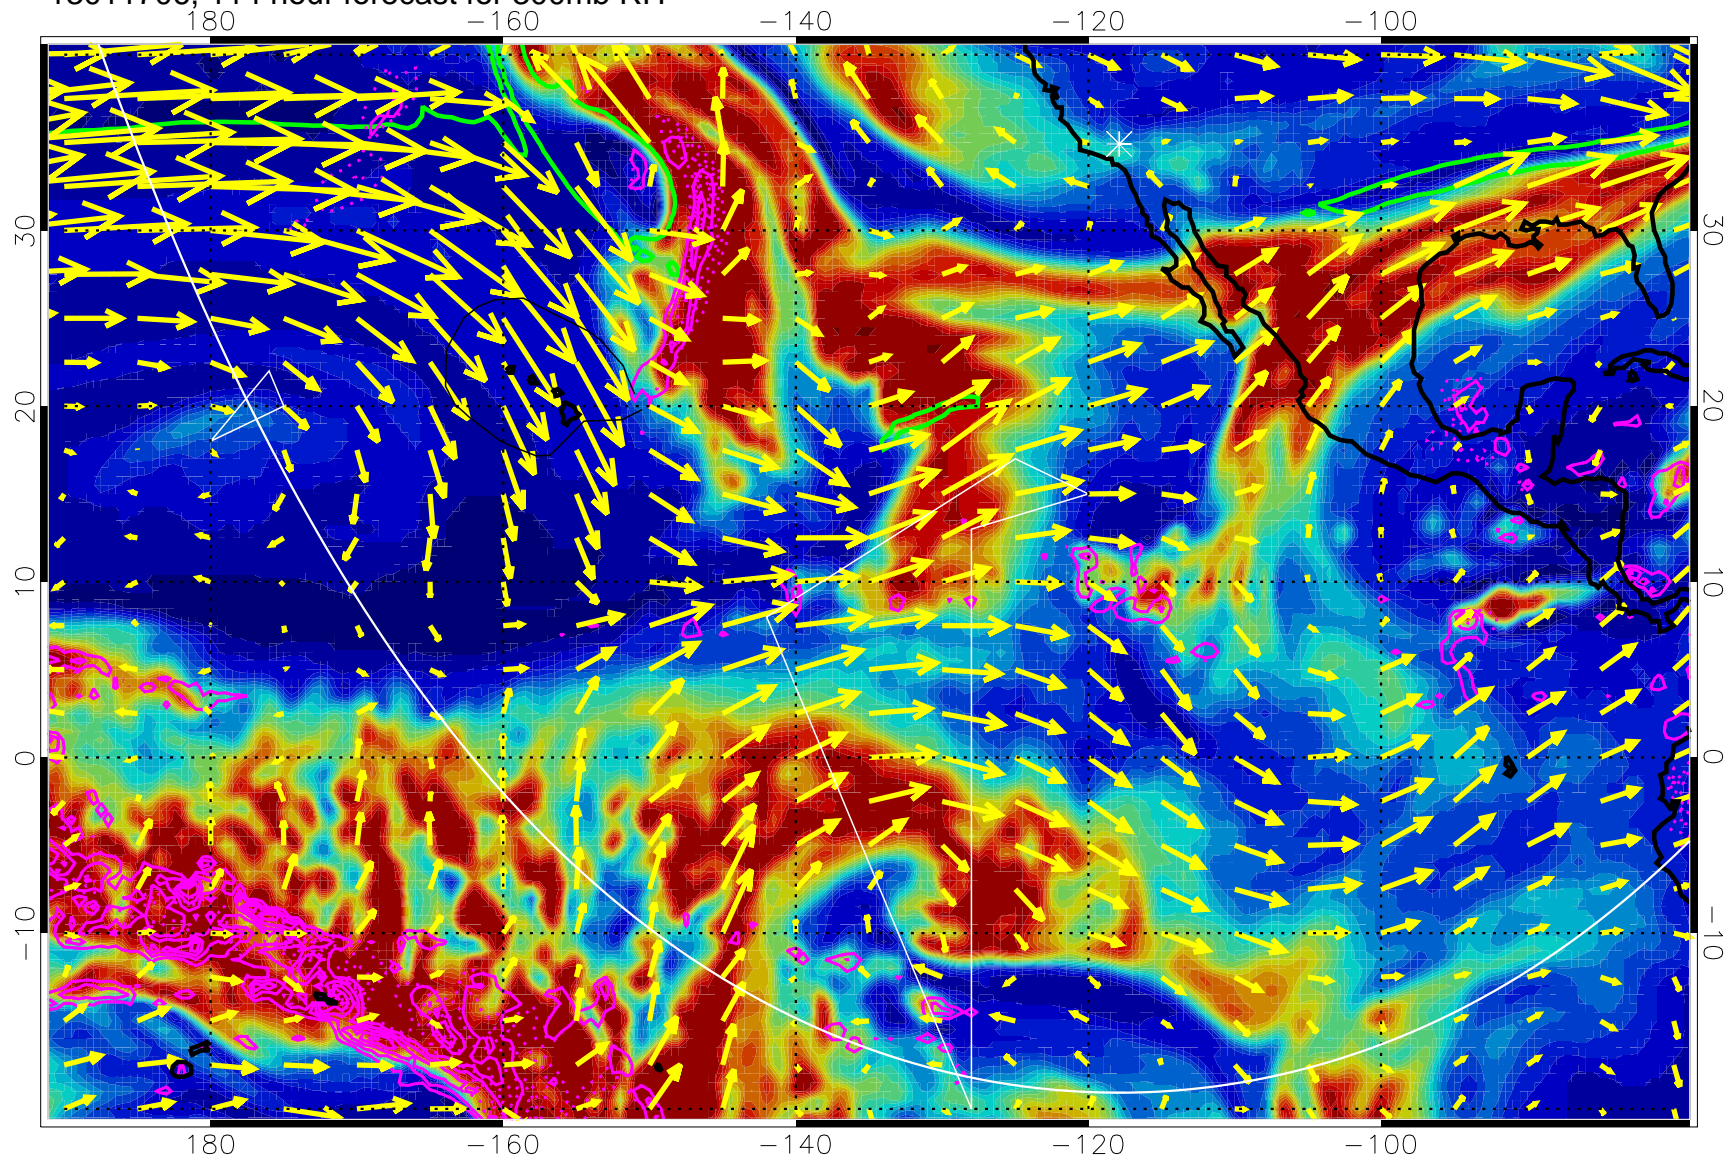

13011612, 96 hour forecast for 300mb RH

180 -160 -140 -120 -100

Precip (tot dot, conv sol) past 6 hrs 6 kg/m2 contours, min 4

EPV Tropopause (2 PVU) Position

→ 50 m/s

Range ring of 6000 km -- 19 hours GH round trip

13011618, 102 hour forecast for 300mb RH

Precip (tot dot, conv sol) past 6 hrs 6 kg/m2 contours, min 4

EPV Tropopause (2 PVU) Position

→ 50 m/s

Range ring of 6000 km -- 19 hours GH round trip

13011700, 108 hour forecast for 300mb RH

Precip (tot dot, conv sol) past 6 hrs 6 kg/m2 contours, min 4

EPV Tropopause (2 PVU) Position

→ 50 m/s

Range ring of 6000 km -- 19 hours GH round trip

13011706, 114 hour forecast for 300mb RH

Precip (tot dot, conv sol) past 6 hrs 6 kg/m2 contours, min 4

EPV Tropopause (2 PVU) Position

→ 50 m/s

Range ring of 6000 km -- 19 hours GH round trip

13011712, 120 hour forecast for 300mb RH

Precip (tot dot, conv sol) past 6 hrs 6 kg/m2 contours, min 4

EPV Tropopause (2 PVU) Position