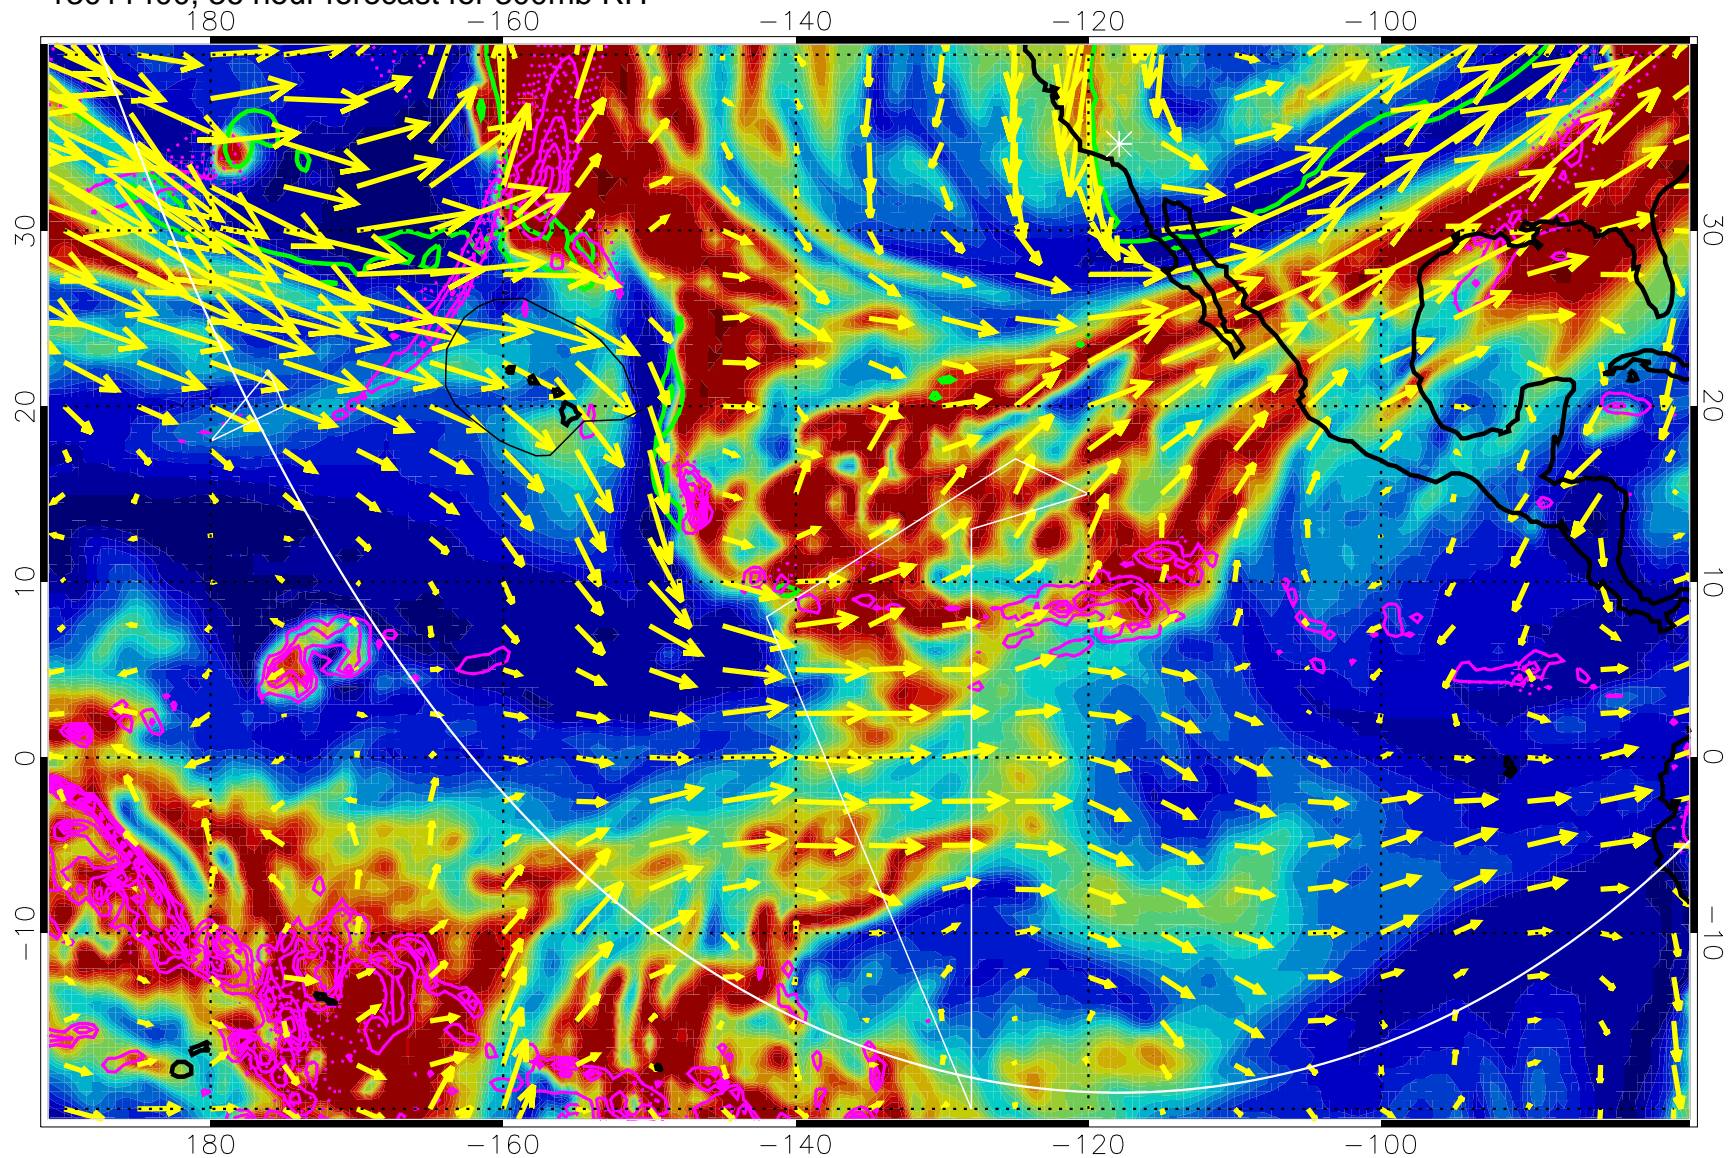

EPV Tropopause (2 PVU) Position

→ 50 m/s

Range ring of 6000 km -- 19 hours GH round trip

13011312, 24 hour forecast for 300mb RH

Precip (tot dot, conv sol) past 6 hrs 6 kg/m2 contours, min 4

EPV Tropopause (2 PVU) Position

→ 50 m/s

Range ring of 6000 km -- 19 hours GH round trip

13011318, 30 hour forecast for 300mb RH

Precip (tot dot, conv sol) past 6 hrs 6 kg/m2 contours, min 4

EPV Tropopause (2 PVU) Position

→ 50 m/s

Range ring of 6000 km -- 19 hours GH round trip

13011400, 36 hour forecast for 300mb RH

Precip (tot dot, conv sol) past 6 hrs 6 kg/m2 contours, min 4

EPV Tropopause (2 PVU) Position

→ 50 m/s

Range ring of 6000 km -- 19 hours GH round trip

13011406, 42 hour forecast for 300mb RH

Precip (tot dot, conv sol) past 6 hrs 6 kg/m2 contours, min 4

EPV Tropopause (2 PVU) Position

→ 50 m/s

Range ring of 6000 km -- 19 hours GH round trip

13011412, 48 hour forecast for 300mb RH

Precip (tot dot, conv sol) past 6 hrs 6 kg/m2 contours, min 4