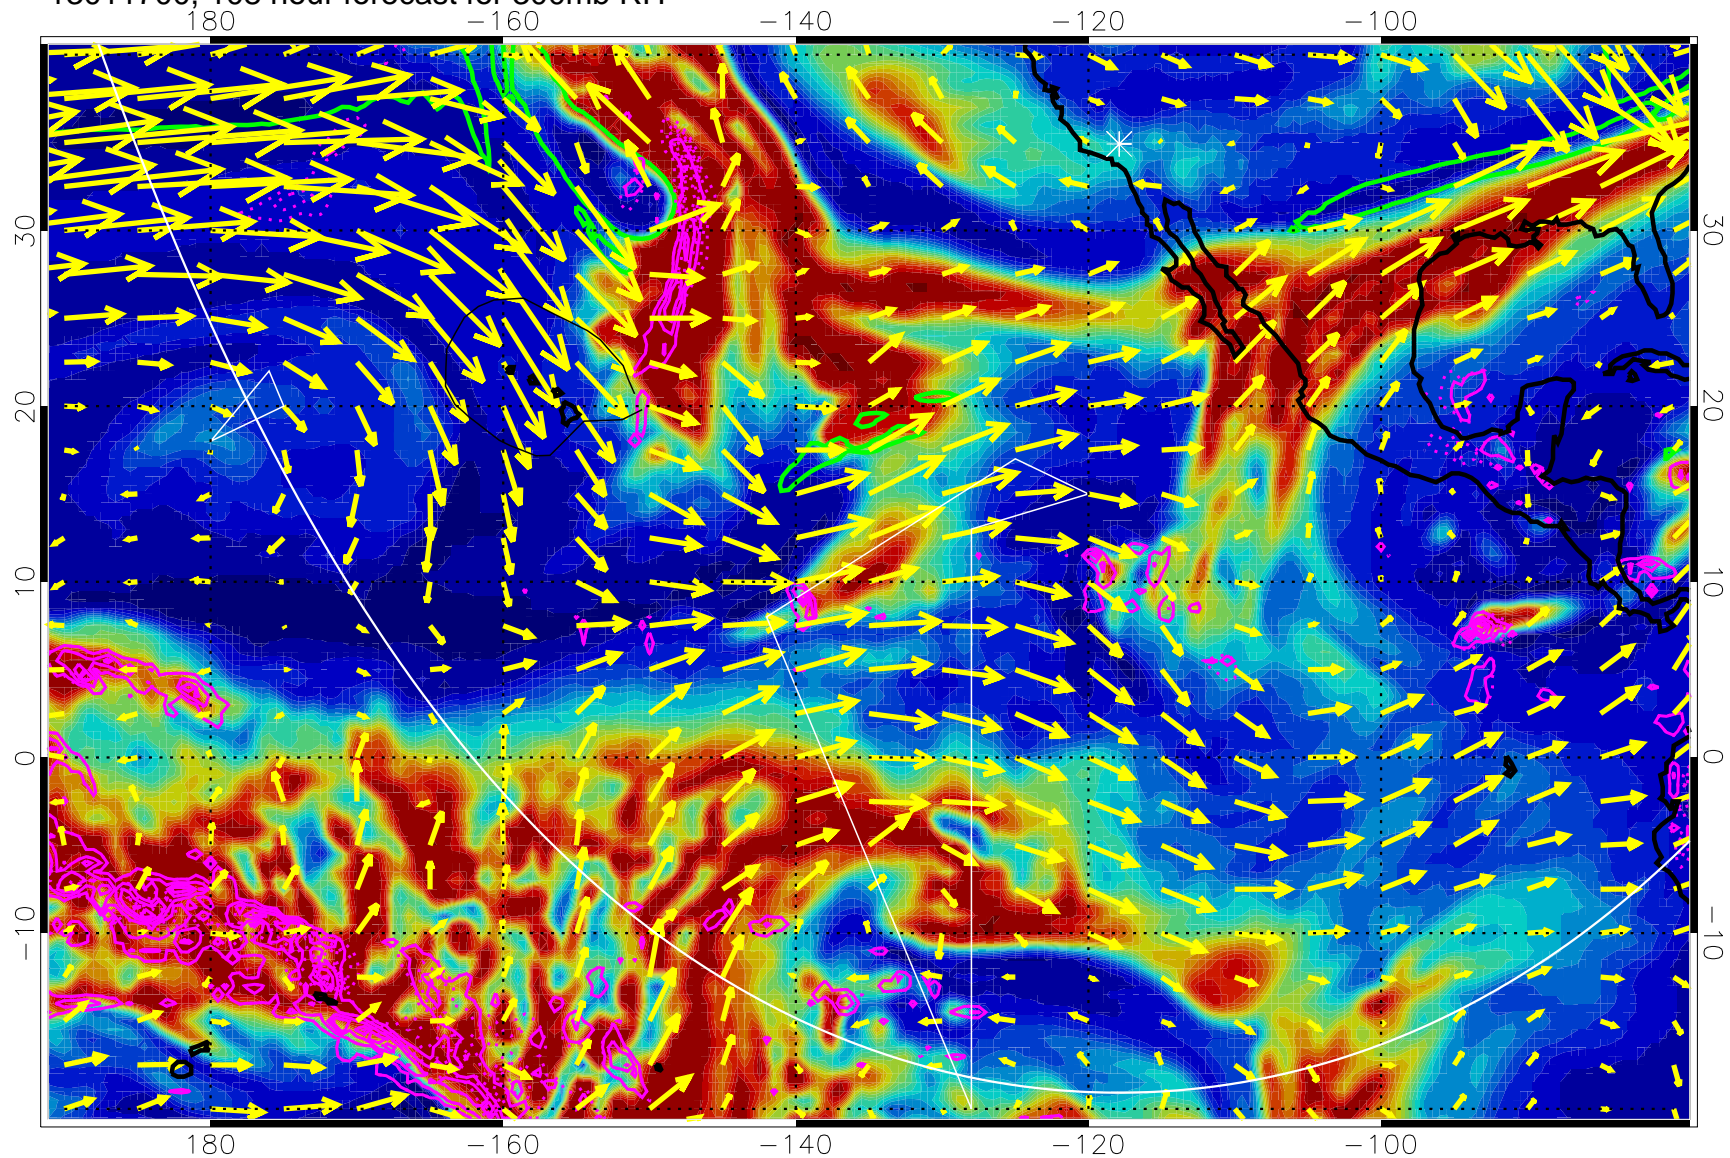

13011612, 96 hour forecast for 300mb RH

180 -160 -140 -120 -100

Precip (tot dot, conv sol) past 6 hrs 6 kg/m2 contours, min 4

EPV Tropopause (2 PVU) Position

→ 50 m/s

Range ring of 6000 km -- 19 hours GH round trip

13011618, 102 hour forecast for 300mb RH

Precip (tot dot, conv sol) past 6 hrs 6 kg/m2 contours, min 4

EPV Tropopause (2 PVU) Position

→ 50 m/s

Range ring of 6000 km -- 19 hours GH round trip

13011700, 108 hour forecast for 300mb RH

Precip (tot dot, conv sol) past 6 hrs 6 kg/m2 contours, min 4

EPV Tropopause (2 PVU) Position

→ 50 m/s

Range ring of 6000 km -- 19 hours GH round trip

13011706, 114 hour forecast for 300mb RH

Precip (tot dot, conv sol) past 6 hrs 6 kg/m2 contours, min 4

EPV Tropopause (2 PVU) Position

→ 50 m/s

Range ring of 6000 km -- 19 hours GH round trip

13011712, 120 hour forecast for 300mb RH

Precip (tot dot, conv sol) past 6 hrs 6 kg/m2 contours, min 4

EPV Tropopause (2 PVU) Position