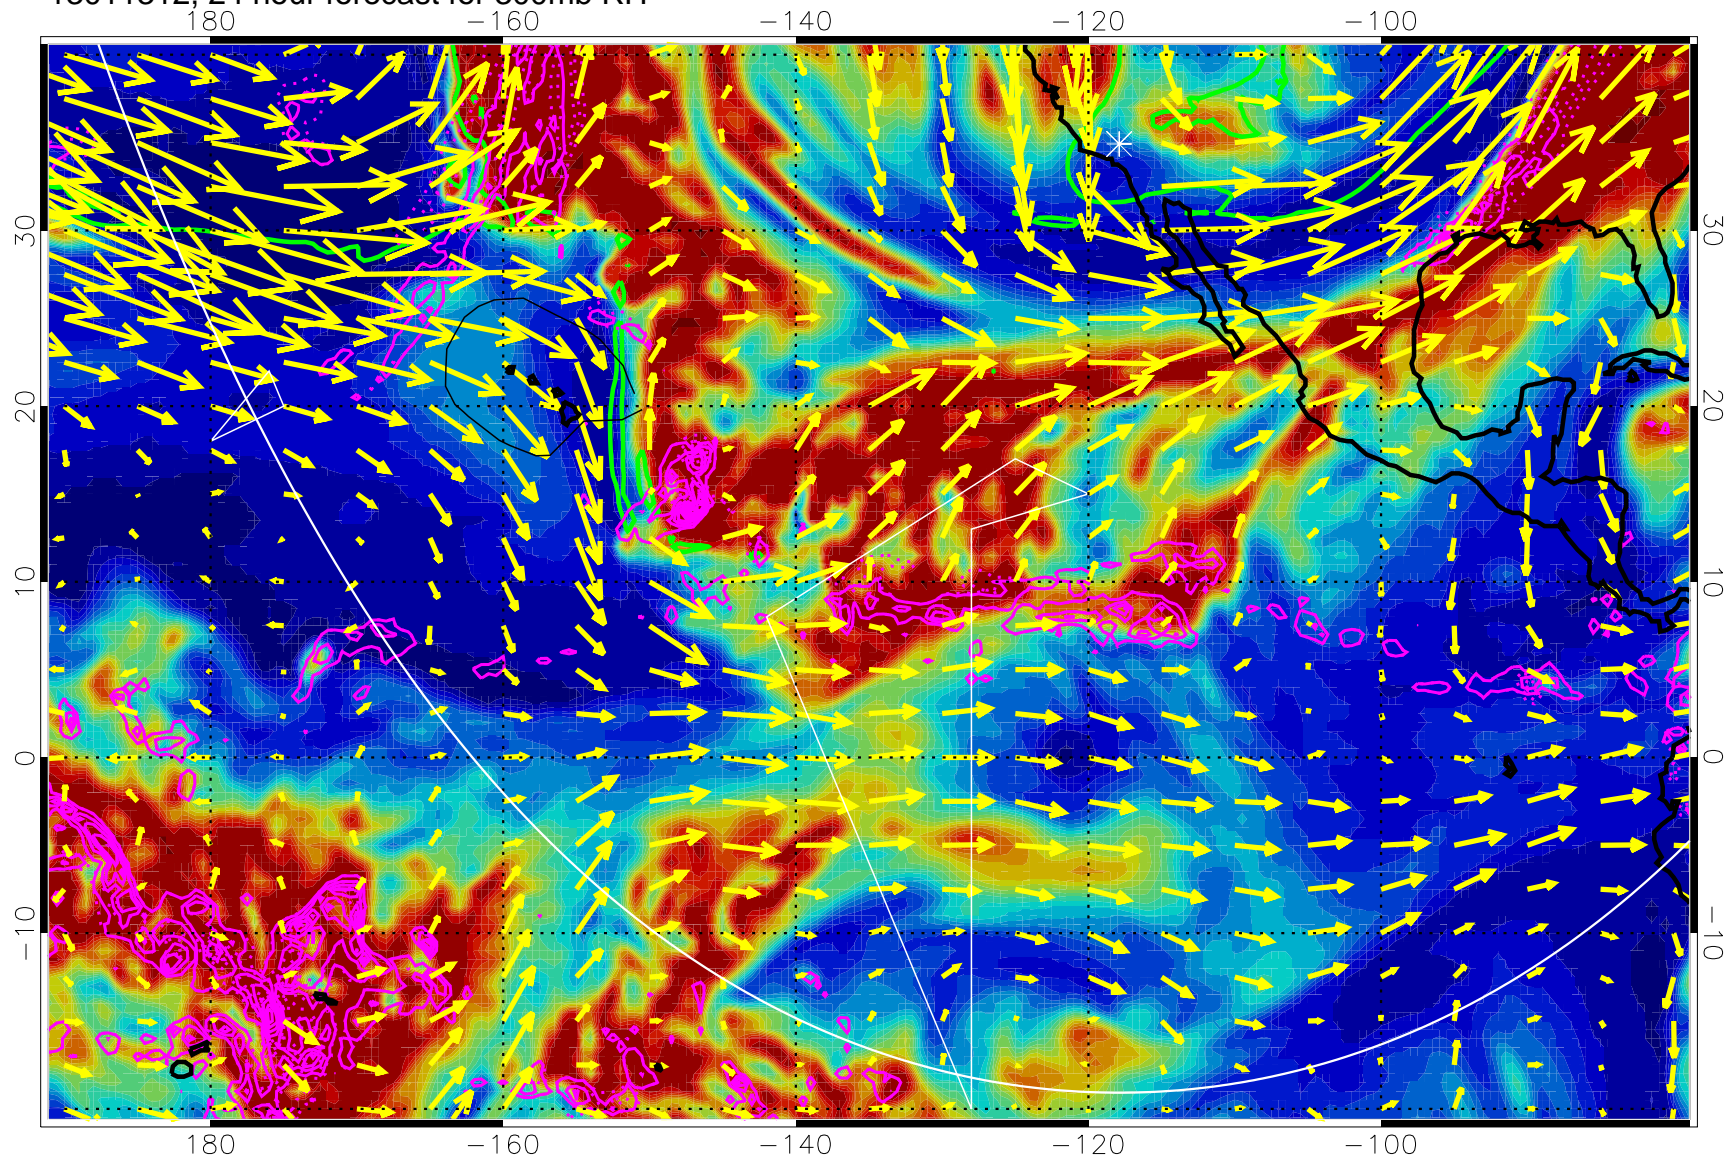

13011218, 6 hour forecast for 300mb RH

Precip (tot dot, conv sol) past 6 hrs 6 kg/m2 contours, min 4

EPV Tropopause (2 PVU) Position

→ 50 m/s

Range ring of 6000 km -- 19 hours GH round trip

13011300, 12 hour forecast for 300mb RH

Precip (tot dot, conv sol) past 6 hrs 6 kg/m2 contours, min 4

EPV Tropopause (2 PVU) Position

→ 50 m/s

Range ring of 6000 km -- 19 hours GH round trip

13011306, 18 hour forecast for 300mb RH

Precip (tot dot, conv sol) past 6 hrs 6 kg/m2 contours, min 4

EPV Tropopause (2 PVU) Position

→ 50 m/s

Range ring of 6000 km -- 19 hours GH round trip

13011312, 24 hour forecast for 300mb RH

Precip (tot dot, conv sol) past 6 hrs 6 kg/m2 contours, min 4

EPV Tropopause (2 PVU) Position

→ 50 m/s

Range ring of 6000 km -- 19 hours GH round trip

13011318, 30 hour forecast for 300mb RH

Precip (tot dot, conv sol) past 6 hrs 6 kg/m2 contours, min 4

EPV Tropopause (2 PVU) Position

→ 50 m/s

Range ring of 6000 km -- 19 hours GH round trip