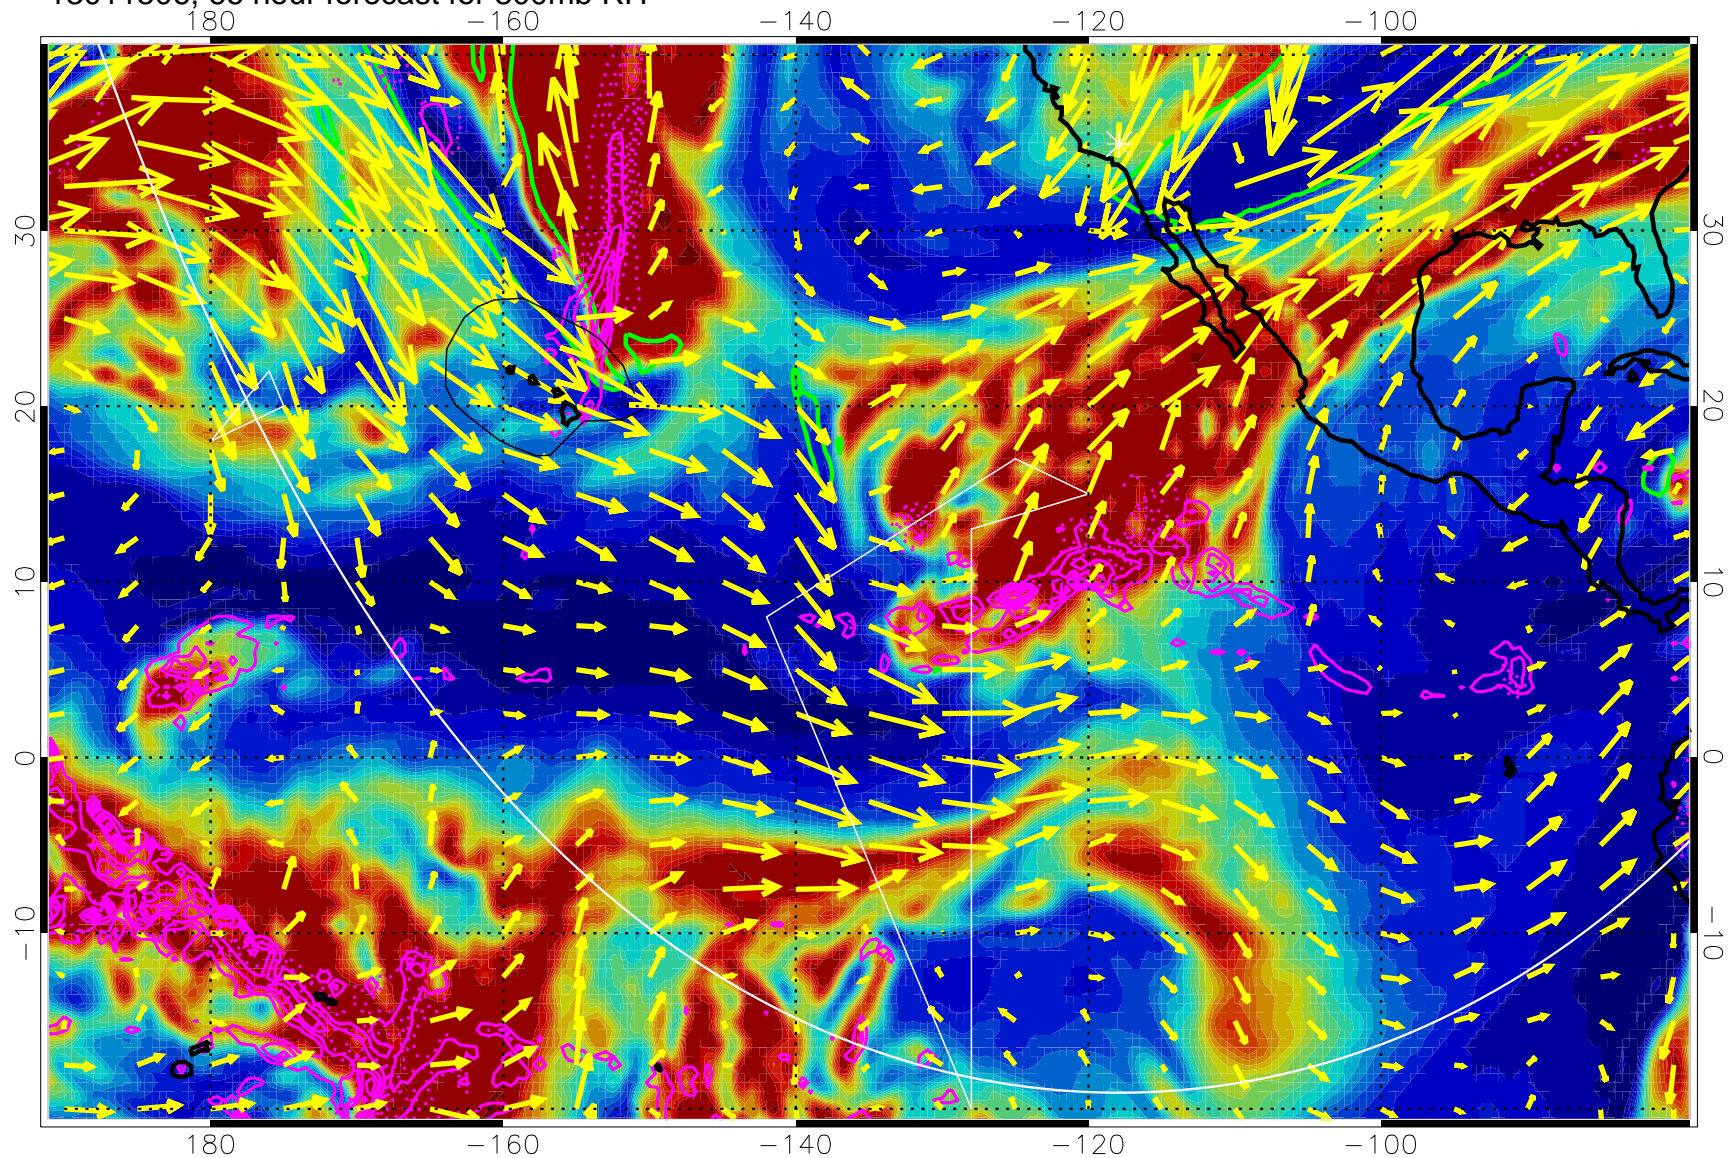

EPV Tropopause (2 PVU) Position

→ 50 m/s

Range ring of 6000 km -- 19 hours GH round trip

13011418, 54 hour forecast for 300mb RH

Precip (tot dot, conv sol) past 6 hrs 6 kg/m2 contours, min 4

EPV Tropopause (2 PVU) Position

→ 50 m/s

Range ring of 6000 km -- 19 hours GH round trip

13011500, 60 hour forecast for 300mb RH

Precip (tot dot, conv sol) past 6 hrs 6 kg/m2 contours, min 4

EPV Tropopause (2 PVU) Position

→ 50 m/s

Range ring of 6000 km -- 19 hours GH round trip

13011506, 66 hour forecast for 300mb RH

Precip (tot dot, conv sol) past 6 hrs 6 kg/m2 contours, min 4

EPV Tropopause (2 PVU) Position

→ 50 m/s

Range ring of 6000 km -- 19 hours GH round trip

13011512, 72 hour forecast for 300mb RH

Precip (tot dot, conv sol) past 6 hrs 6 kg/m2 contours, min 4

EPV Tropopause (2 PVU) Position

→ 50 m/s

Range ring of 6000 km -- 19 hours GH round trip

13011518, 78 hour forecast for 300mb RH

Precip (tot dot, conv sol) past 6 hrs 6 kg/m2 contours, min 4