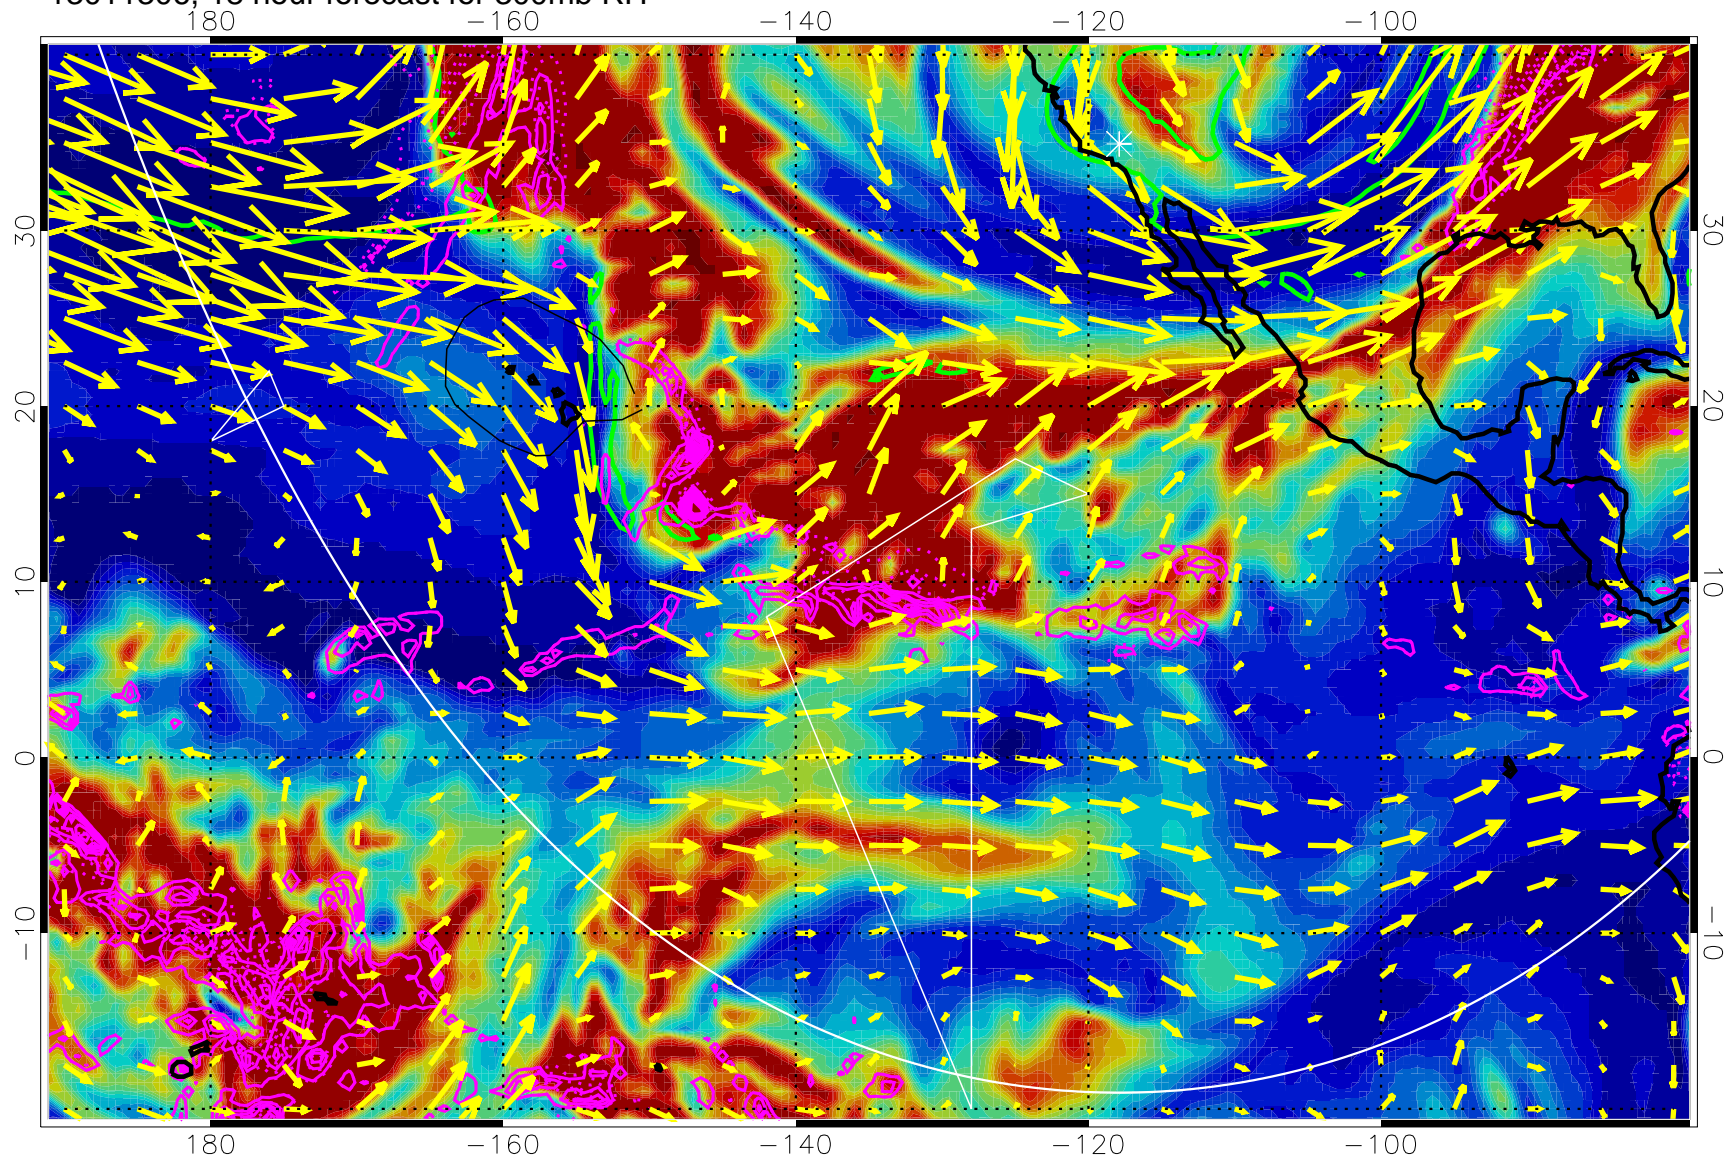

13011218, 6 hour forecast for 300mb RH

Precip (tot dot, conv sol) past 6 hrs 6 kg/m2 contours, min 4

EPV Tropopause (2 PVU) Position

→ 50 m/s

Range ring of 6000 km -- 19 hours GH round trip

13011300, 12 hour forecast for 300mb RH

Precip (tot dot, conv sol) past 6 hrs 6 kg/m2 contours, min 4

EPV Tropopause (2 PVU) Position

→ 50 m/s

Range ring of 6000 km -- 19 hours GH round trip

13011306, 18 hour forecast for 300mb RH

Precip (tot dot, conv sol) past 6 hrs 6 kg/m2 contours, min 4

EPV Tropopause (2 PVU) Position

→ 50 m/s

Range ring of 6000 km -- 19 hours GH round trip

13011312, 24 hour forecast for 300mb RH

Precip (tot dot, conv sol) past 6 hrs 6 kg/m2 contours, min 4

EPV Tropopause (2 PVU) Position

→ 50 m/s

Range ring of 6000 km -- 19 hours GH round trip

13011318, 30 hour forecast for 300mb RH

Precip (tot dot, conv sol) past 6 hrs 6 kg/m2 contours, min 4

EPV Tropopause (2 PVU) Position

→ 50 m/s

Range ring of 6000 km -- 19 hours GH round trip