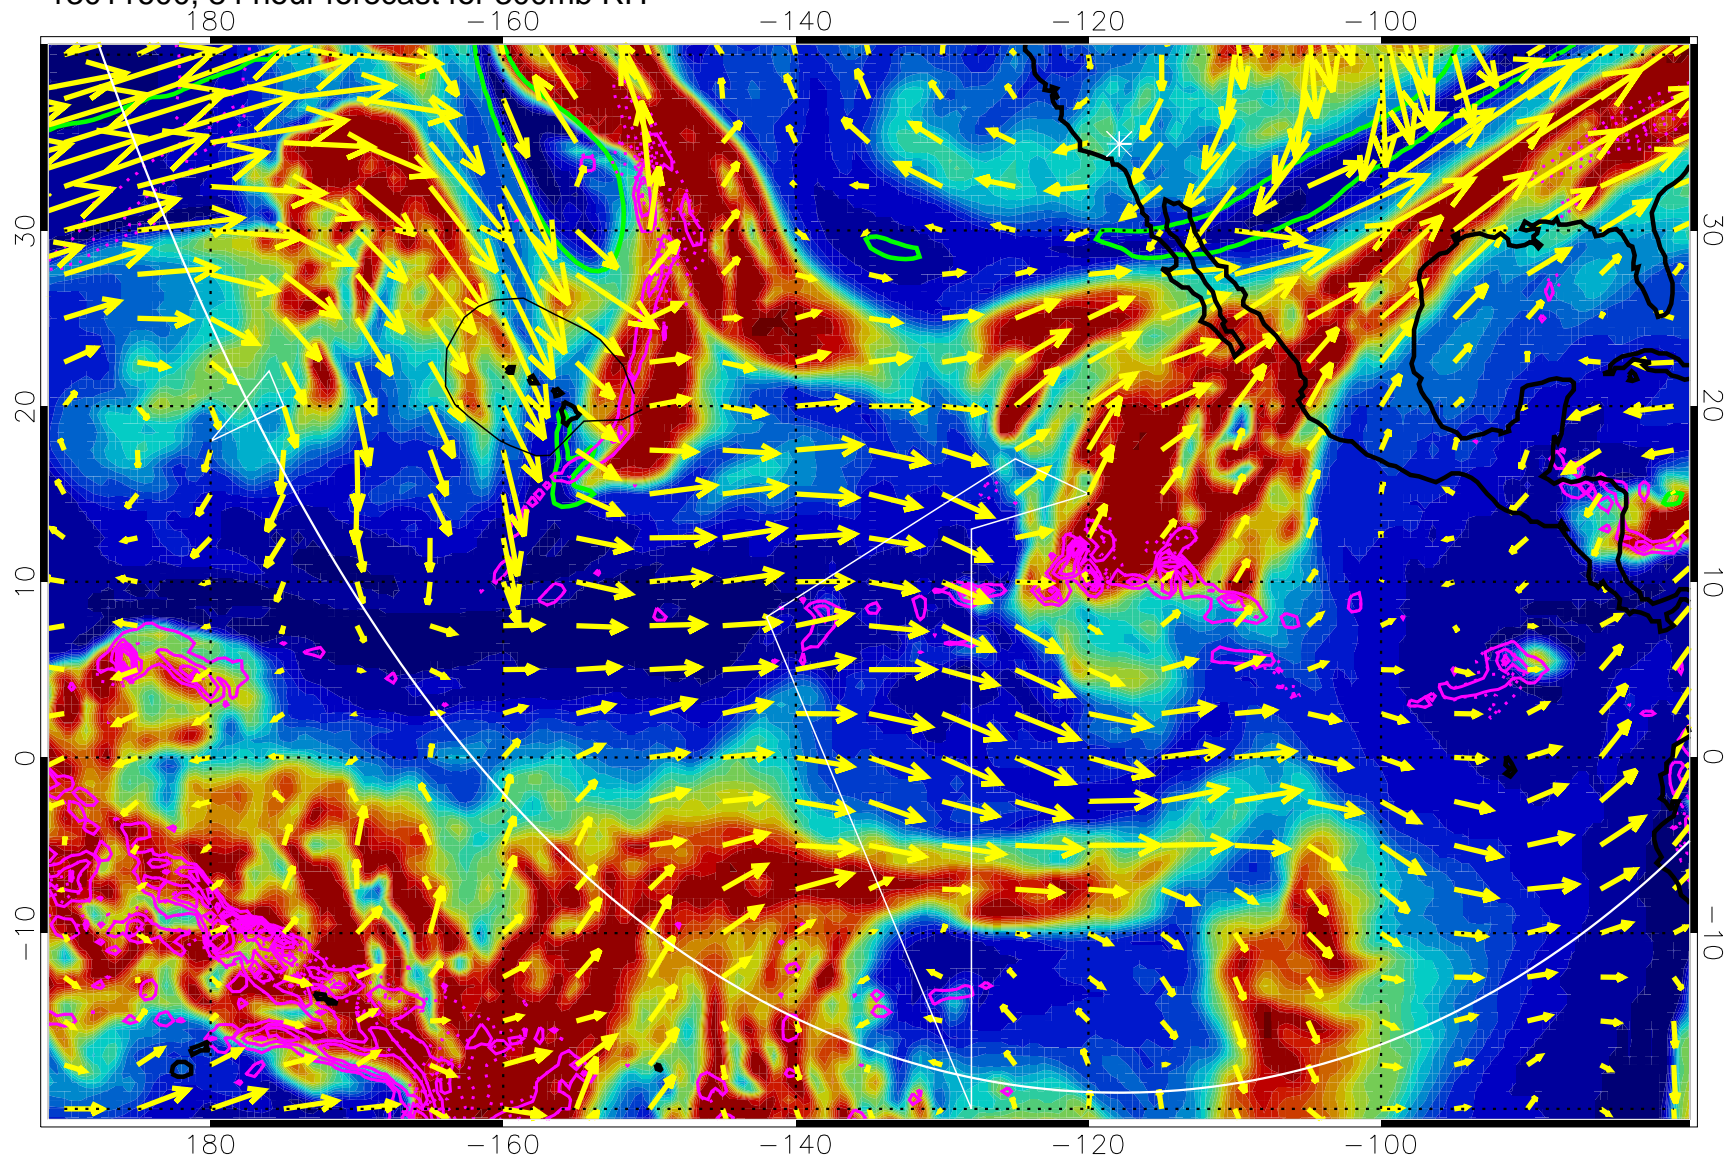

13011506, 66 hour forecast for 300mb RH

Precip (tot dot, conv sol) past 6 hrs 6 kg/m2 contours, min 4

EPV Tropopause (2 PVU) Position

→ 50 m/s

Range ring of 6000 km -- 19 hours GH round trip

13011512, 72 hour forecast for 300mb RH

Precip (tot dot, conv sol) past 6 hrs 6 kg/m2 contours, min 4

EPV Tropopause (2 PVU) Position

→ 50 m/s

Range ring of 6000 km -- 19 hours GH round trip

13011518, 78 hour forecast for 300mb RH

Precip (tot dot, conv sol) past 6 hrs 6 kg/m2 contours, min 4

EPV Tropopause (2 PVU) Position

→ 50 m/s

Range ring of 6000 km -- 19 hours GH round trip

13011600, 84 hour forecast for 300mb RH

Precip (tot dot, conv sol) past 6 hrs 6 kg/m2 contours, min 4

EPV Tropopause (2 PVU) Position

→ 50 m/s

Range ring of 6000 km -- 19 hours GH round trip

13011606, 90 hour forecast for 300mb RH

Precip (tot dot, conv sol) past 6 hrs 6 kg/m2 contours, min 4

EPV Tropopause (2 PVU) Position

→ 50 m/s

Range ring of 6000 km -- 19 hours GH round trip