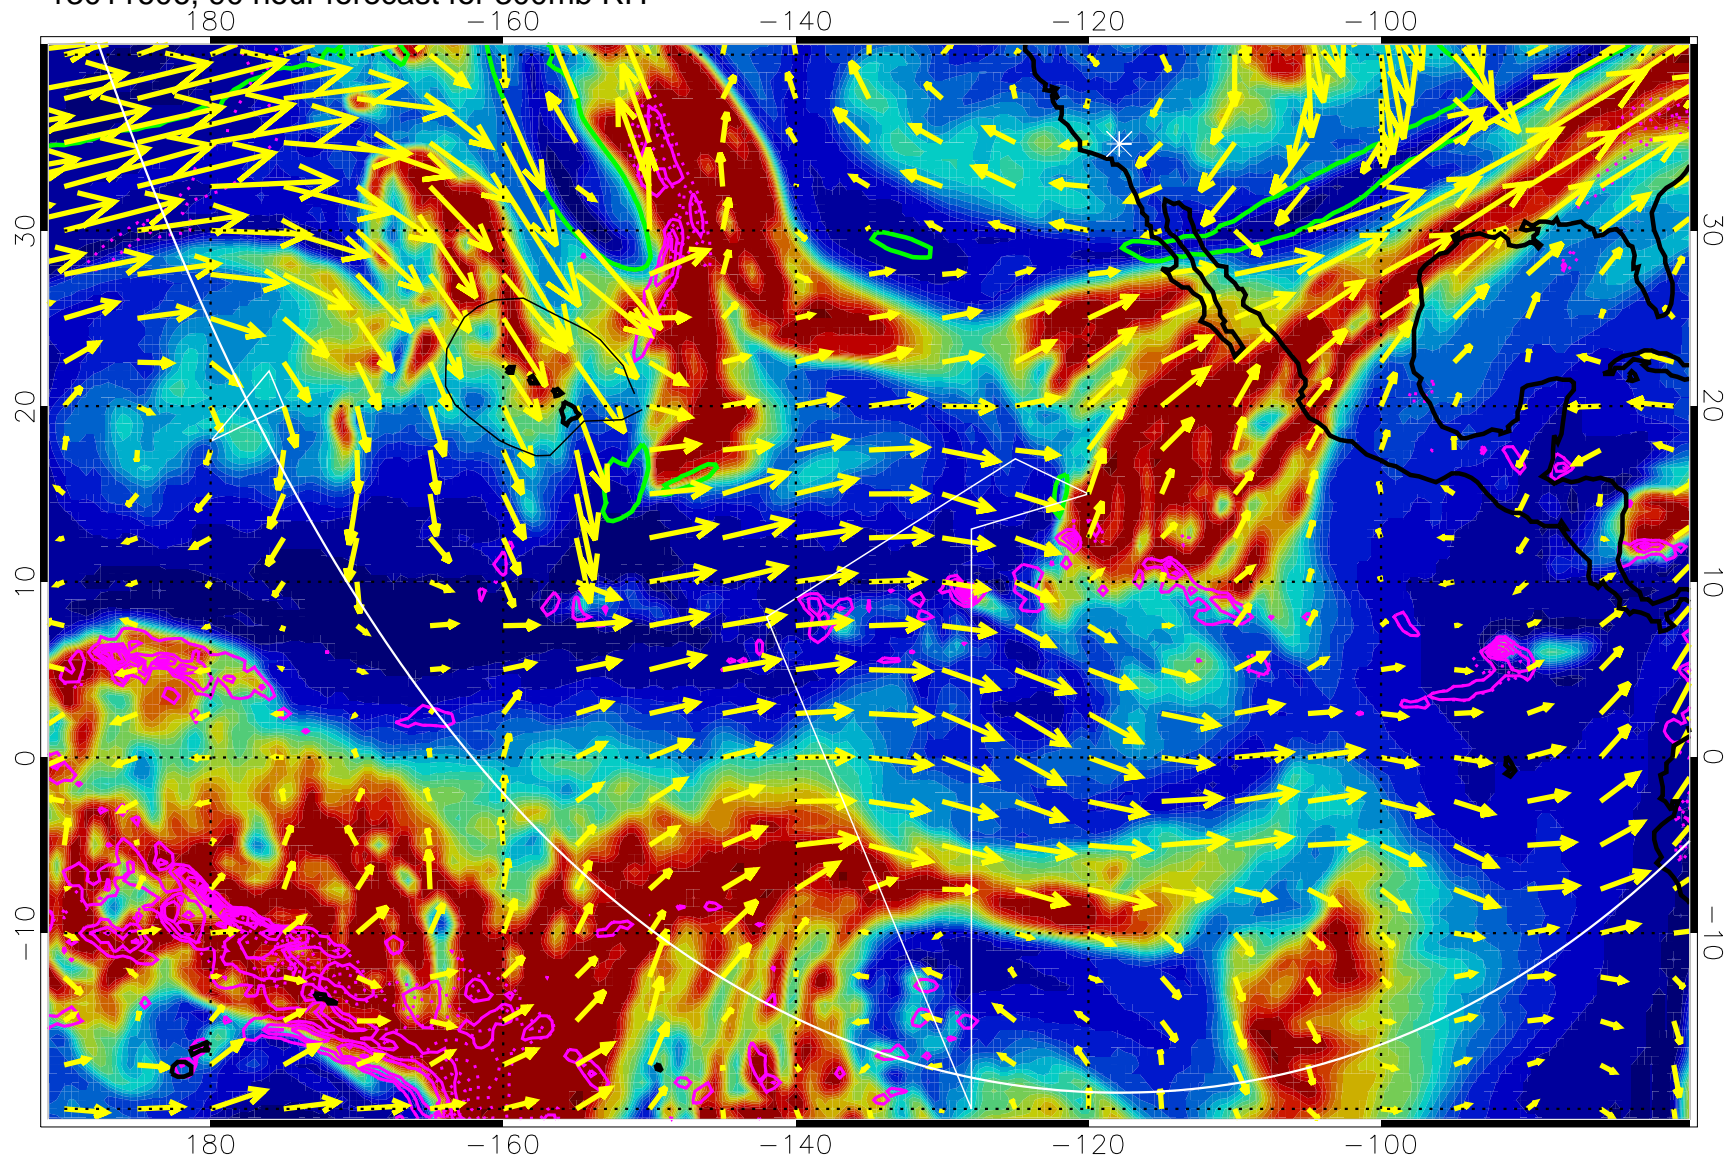

Precip (tot dot, conv sol) past 6 hrs 6 kg/m2 contours, min 4

EPV Tropopause (2 PVU) Position

→ 50 m/s

Range ring of 6000 km -- 19 hours GH round trip

13011518, 78 hour forecast for 300mb RH

Precip (tot dot, conv sol) past 6 hrs 6 kg/m2 contours, min 4

EPV Tropopause (2 PVU) Position

→ 50 m/s

Range ring of 6000 km -- 19 hours GH round trip

13011600, 84 hour forecast for 300mb RH

Precip (tot dot, conv sol) past 6 hrs 6 kg/m2 contours, min 4

EPV Tropopause (2 PVU) Position

→ 50 m/s

Range ring of 6000 km -- 19 hours GH round trip

13011606, 90 hour forecast for 300mb RH

Precip (tot dot, conv sol) past 6 hrs 6 kg/m2 contours, min 4

EPV Tropopause (2 PVU) Position

→ 50 m/s

Range ring of 6000 km -- 19 hours GH round trip

13011612, 96 hour forecast for 300mb RH

180 -160 -140 -120 -100

Precip (tot dot, conv sol) past 6 hrs 6 kg/m2 contours, min 4

EPV Tropopause (2 PVU) Position

→ 50 m/s

Range ring of 6000 km -- 19 hours GH round trip