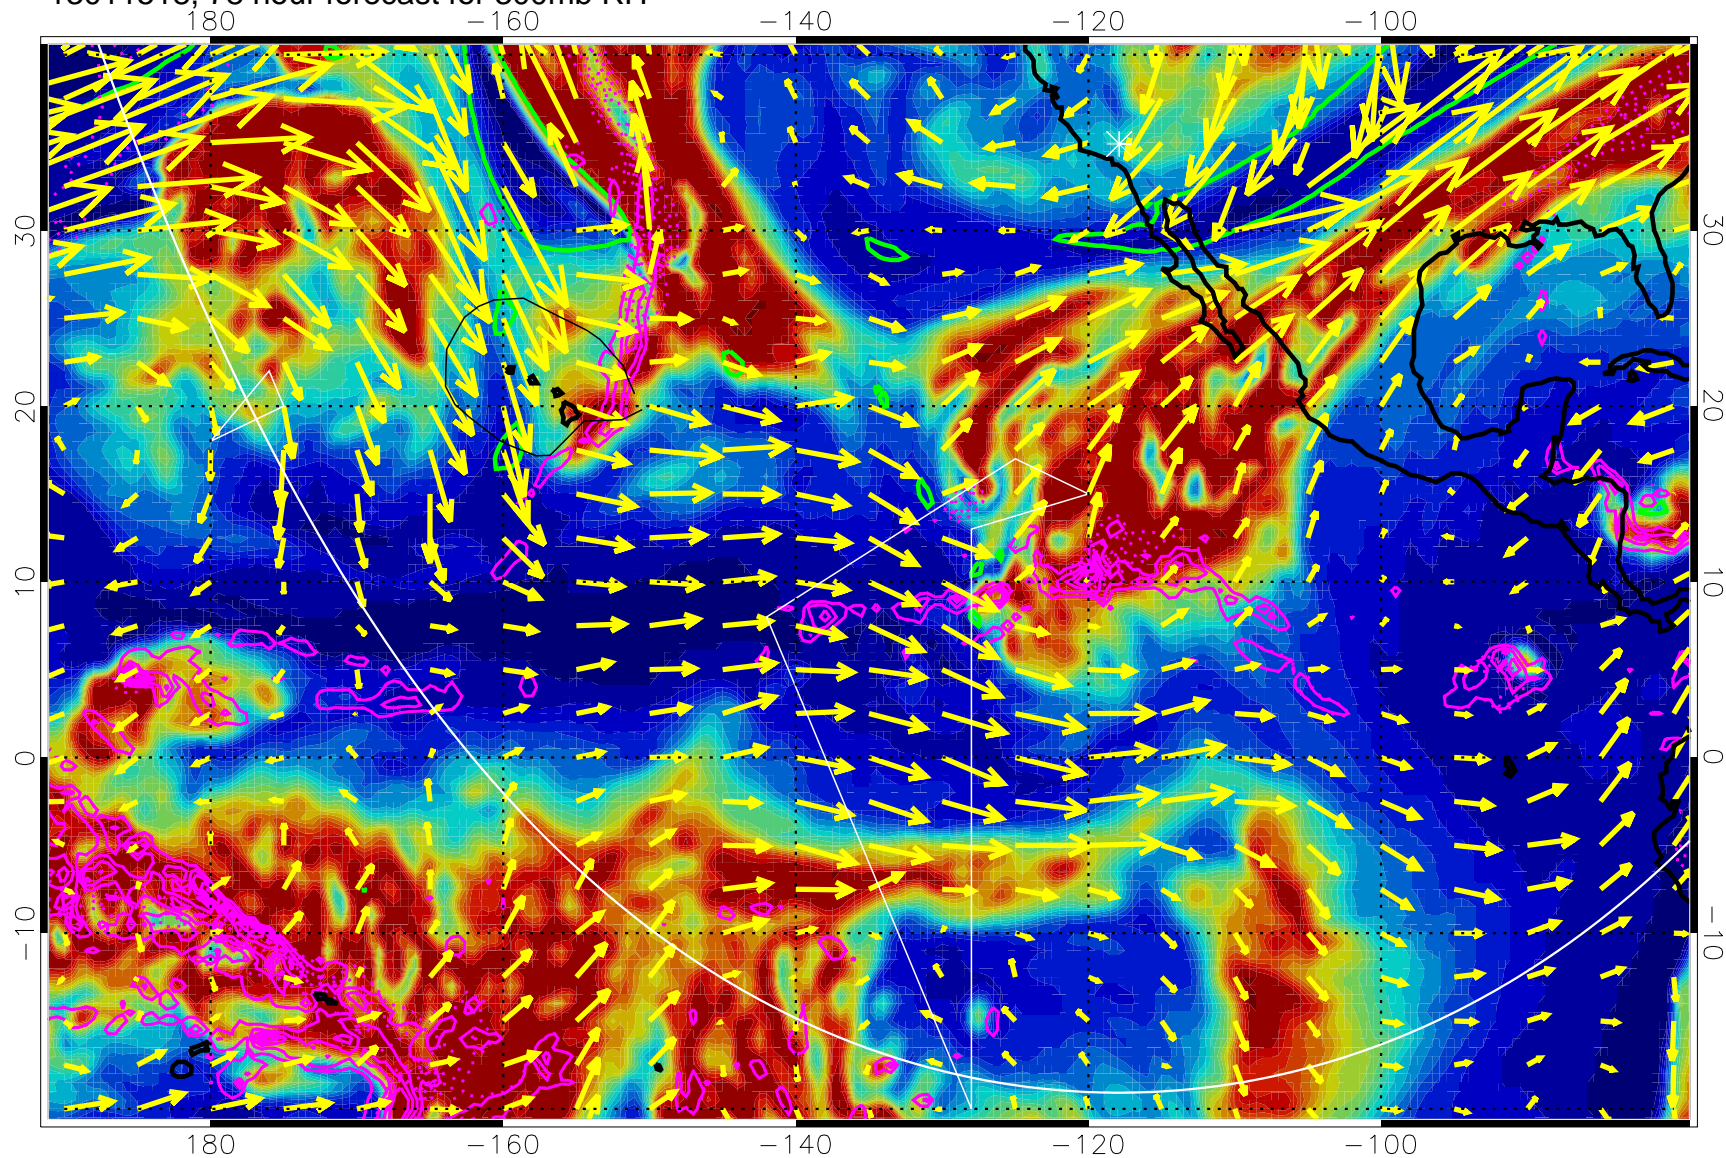

13011506, 66 hour forecast for 300mb RH

Precip (tot dot, conv sol) past 6 hrs 6 kg/m2 contours, min 4

EPV Tropopause (2 PVU) Position

→ 50 m/s

Range ring of 6000 km -- 19 hours GH round trip

13011512, 72 hour forecast for 300mb RH

Precip (tot dot, conv sol) past 6 hrs 6 kg/m2 contours, min 4

EPV Tropopause (2 PVU) Position

→ 50 m/s

Range ring of 6000 km -- 19 hours GH round trip

13011518, 78 hour forecast for 300mb RH

Precip (tot dot, conv sol) past 6 hrs 6 kg/m2 contours, min 4

EPV Tropopause (2 PVU) Position

→ 50 m/s

Range ring of 6000 km -- 19 hours GH round trip

13011600, 84 hour forecast for 300mb RH

Precip (tot dot, conv sol) past 6 hrs 6 kg/m2 contours, min 4

EPV Tropopause (2 PVU) Position

13011612, 96 hour forecast for 300mb RH

180 -160 -140 -120 -100

Precip (tot dot, conv sol) past 6 hrs 6 kg/m2 contours, min 4

EPV Tropopause (2 PVU) Position

→ 50 m/s

Range ring of 6000 km -- 19 hours GH round trip