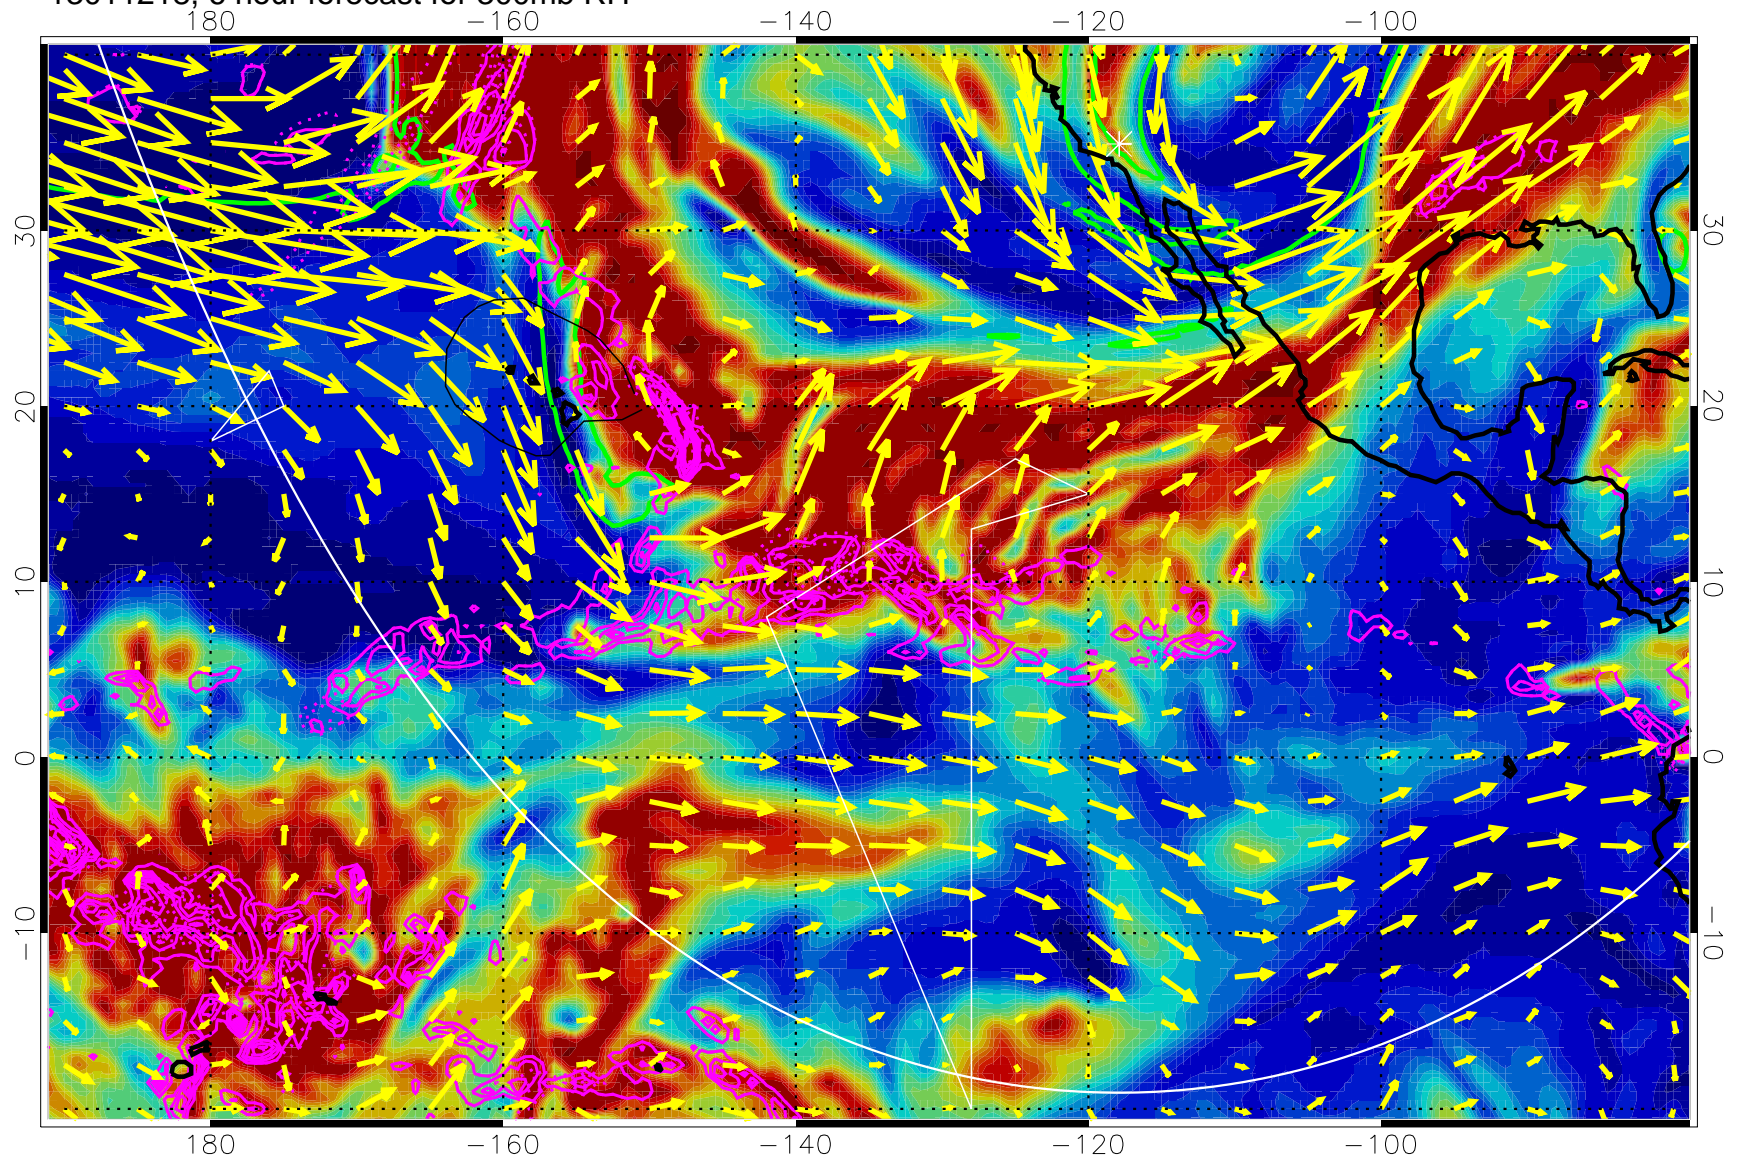

13011218, 6 hour forecast for 300mb RH

Precip (tot dot, conv sol) past 6 hrs 6 kg/m2 contours, min 4

EPV Tropopause (2 PVU) Position

→ 50 m/s

Range ring of 6000 km -- 19 hours GH round trip

13011300, 12 hour forecast for 300mb RH

Precip (tot dot, conv sol) past 6 hrs 6 kg/m2 contours, min 4

EPV Tropopause (2 PVU) Position

→ 50 m/s

Range ring of 6000 km -- 19 hours GH round trip

13011306, 18 hour forecast for 300mb RH

Precip (tot dot, conv sol) past 6 hrs 6 kg/m2 contours, min 4

EPV Tropopause (2 PVU) Position

→ 50 m/s

Range ring of 6000 km -- 19 hours GH round trip

13011312, 24 hour forecast for 300mb RH

Precip (tot dot, conv sol) past 6 hrs 6 kg/m2 contours, min 4

EPV Tropopause (2 PVU) Position

13011400, 36 hour forecast for 300mb RH

Precip (tot dot, conv sol) past 6 hrs 6 kg/m2 contours, min 4

EPV Tropopause (2 PVU) Position

→ 50 m/s

Range ring of 6000 km -- 19 hours GH round trip

13011406, 42 hour forecast for 300mb RH