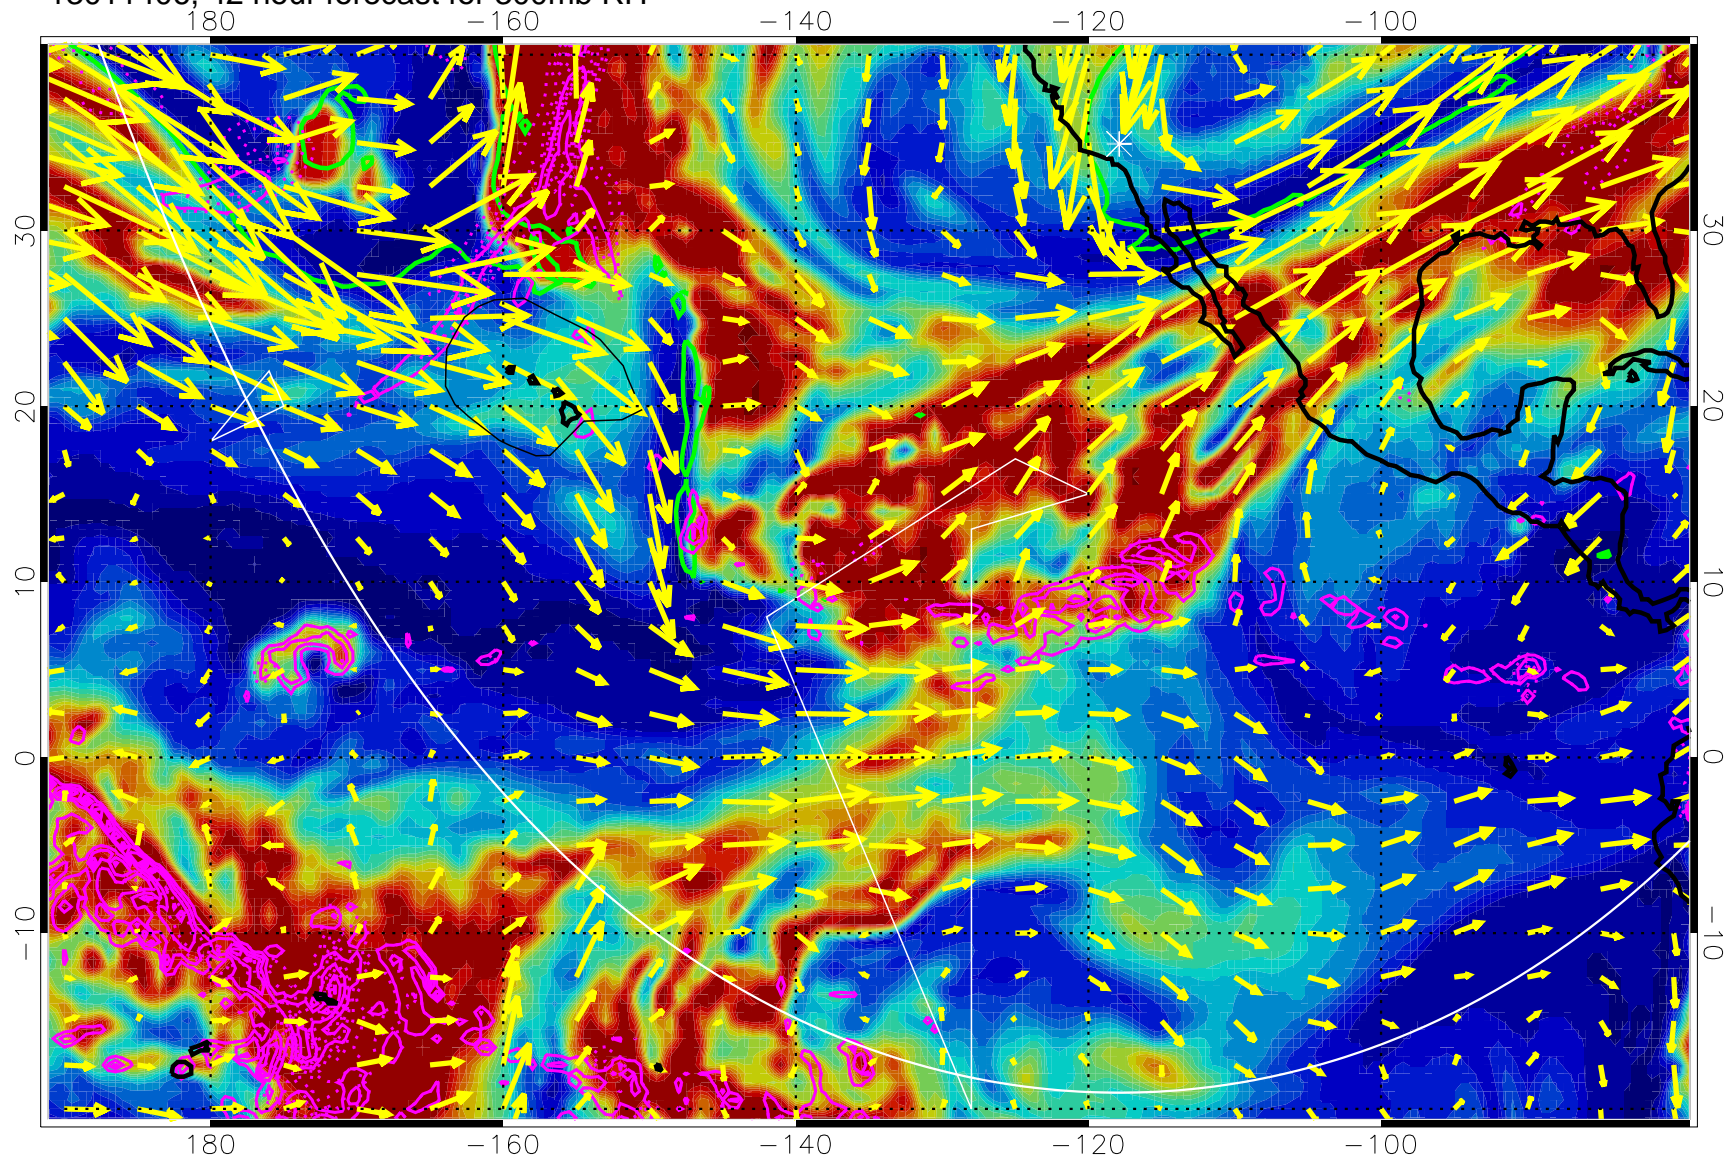

→ 50 m/s

Range ring of 6000 km -- 19 hours GH round trip

13011318, 30 hour forecast for 300mb RH

Precip (tot dot, conv sol) past 6 hrs 6 kg/m2 contours, min 4

EPV Tropopause (2 PVU) Position

→ 50 m/s

Range ring of 6000 km -- 19 hours GH round trip

13011400, 36 hour forecast for 300mb RH

Precip (tot dot, conv sol) past 6 hrs 6 kg/m2 contours, min 4

EPV Tropopause (2 PVU) Position

→ 50 m/s

Range ring of 6000 km -- 19 hours GH round trip

13011406, 42 hour forecast for 300mb RH

Precip (tot dot, conv sol) past 6 hrs 6 kg/m2 contours, min 4

EPV Tropopause (2 PVU) Position

→ 50 m/s

Range ring of 6000 km -- 19 hours GH round trip

13011412, 48 hour forecast for 300mb RH

Precip (tot dot, conv sol) past 6 hrs 6 kg/m2 contours, min 4

EPV Tropopause (2 PVU) Position

→ 50 m/s

Range ring of 6000 km -- 19 hours GH round trip

13011418, 54 hour forecast for 300mb RH

Precip (tot dot, conv sol) past 6 hrs 6 kg/m2 contours, min 4

EPV Tropopause (2 PVU) Position