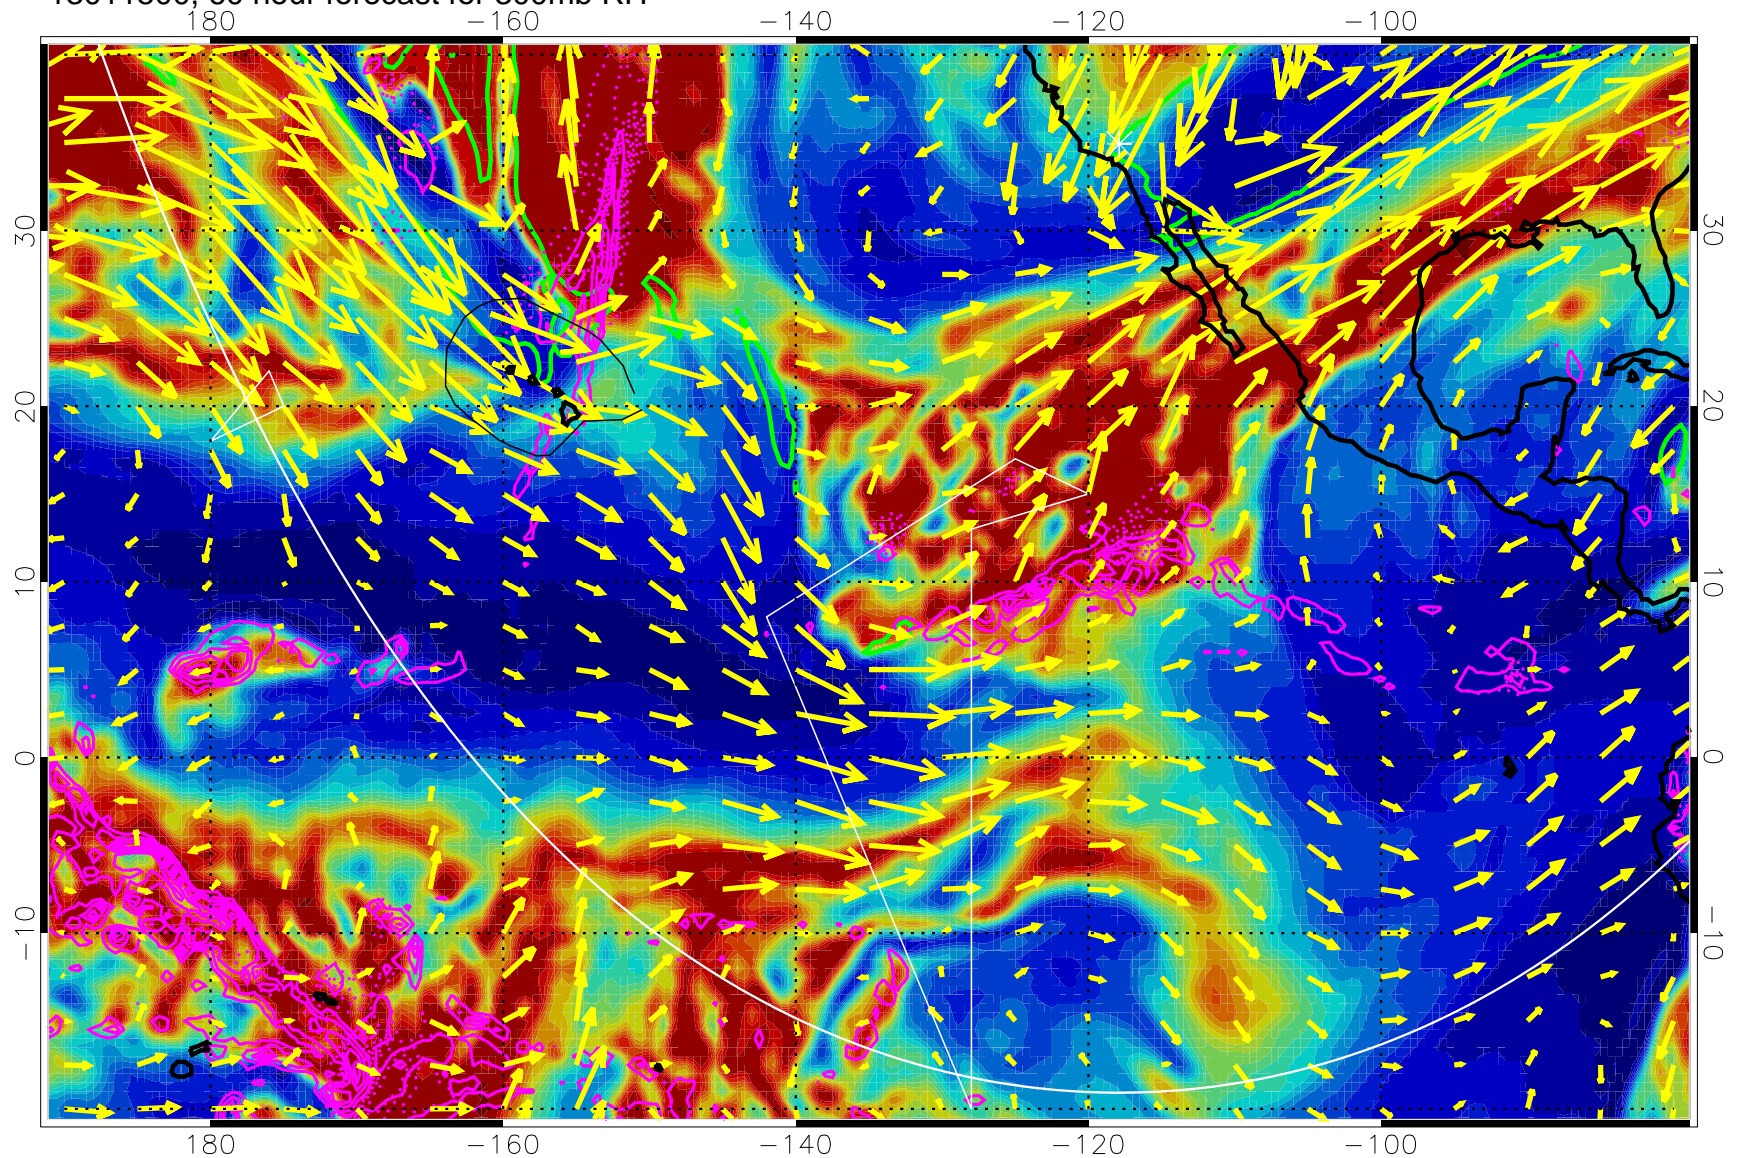

EPV Tropopause (2 PVU) Position

→ 50 m/s

Range ring of 6000 km -- 19 hours GH round trip

13011418, 54 hour forecast for 300mb RH

Precip (tot dot, conv sol) past 6 hrs 6 kg/m2 contours, min 4

EPV Tropopause (2 PVU) Position

→ 50 m/s

Range ring of 6000 km -- 19 hours GH round trip

13011500, 60 hour forecast for 300mb RH

Precip (tot dot, conv sol) past 6 hrs 6 kg/m2 contours, min 4

EPV Tropopause (2 PVU) Position

→ 50 m/s

Range ring of 6000 km -- 19 hours GH round trip

13011506, 66 hour forecast for 300mb RH

Precip (tot dot, conv sol) past 6 hrs 6 kg/m2 contours, min 4

EPV Tropopause (2 PVU) Position

→ 50 m/s

Range ring of 6000 km -- 19 hours GH round trip

13011512, 72 hour forecast for 300mb RH

Precip (tot dot, conv sol) past 6 hrs 6 kg/m2 contours, min 4

EPV Tropopause (2 PVU) Position

→ 50 m/s

Range ring of 6000 km -- 19 hours GH round trip

13011518, 78 hour forecast for 300mb RH

Precip (tot dot, conv sol) past 6 hrs 6 kg/m2 contours, min 4