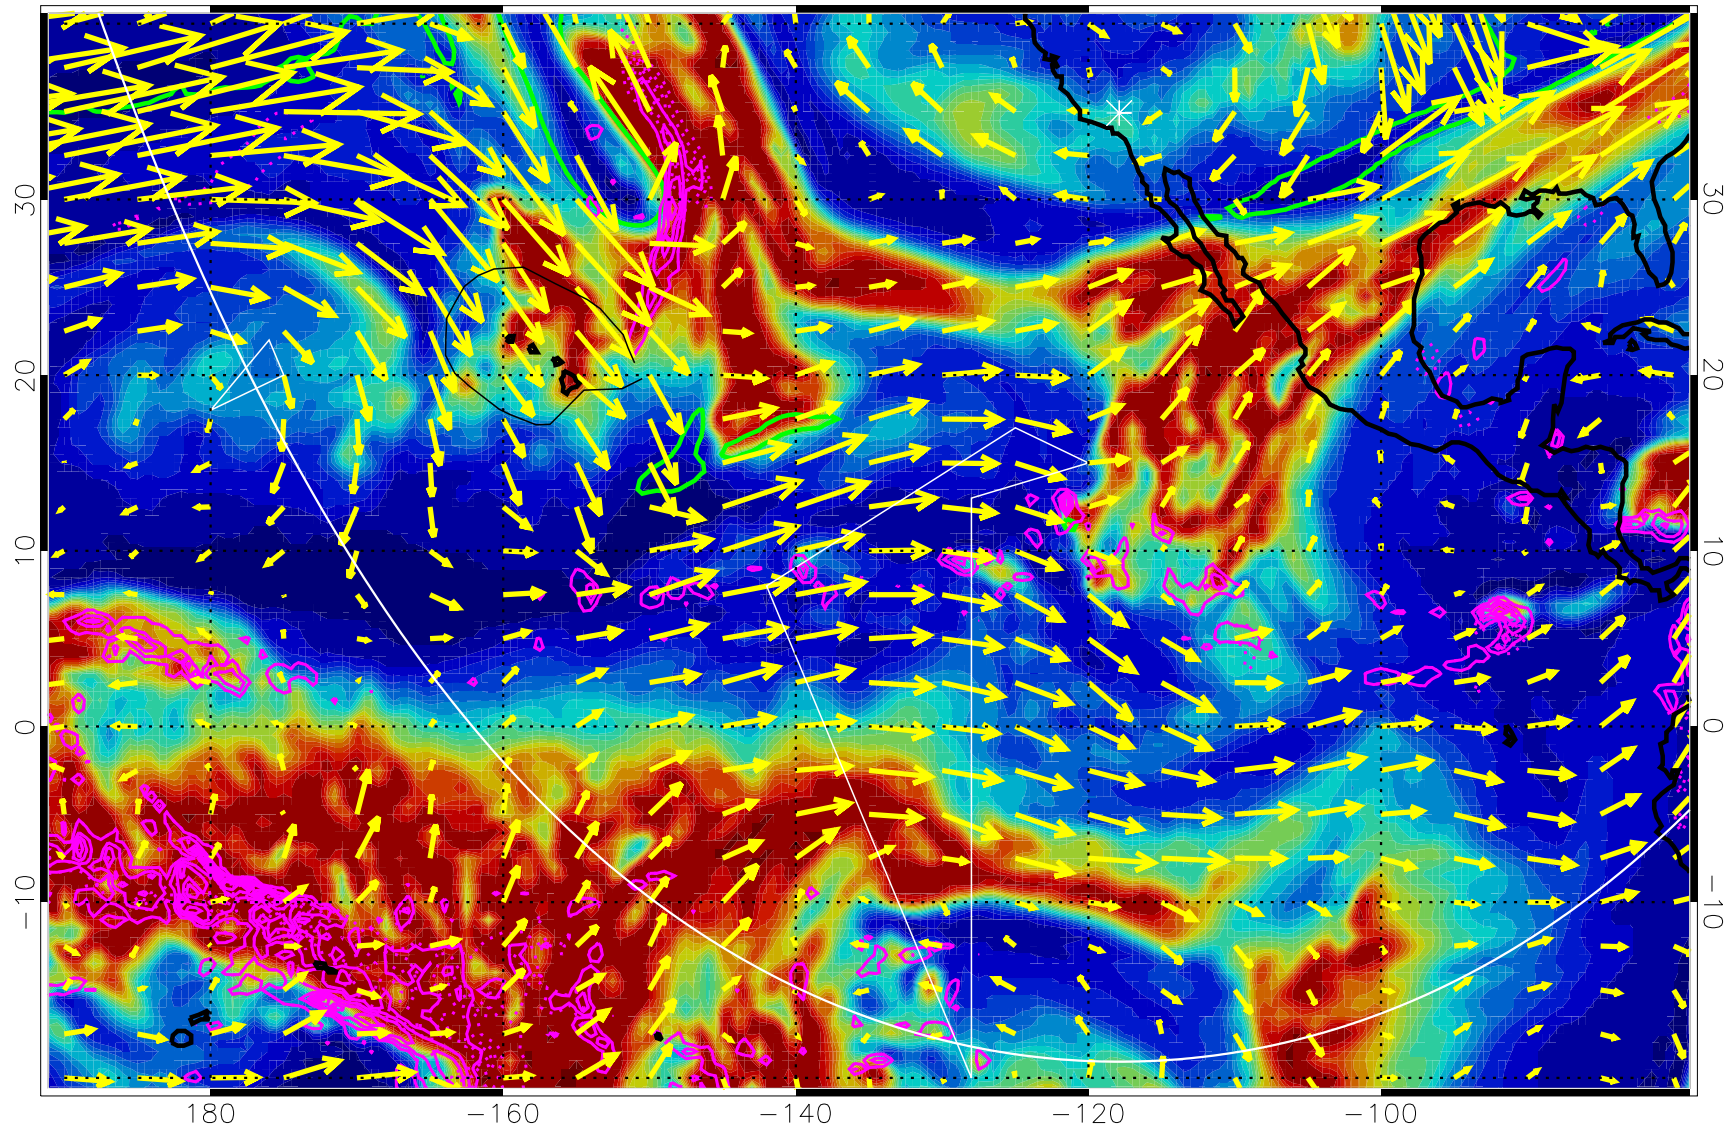

EPV Tropopause (2 PVU) Position

→ 50 m/s

Range ring of 6000 km -- 19 hours GH round trip

13011600, 84 hour forecast for 300mb RH

Precip (tot dot, conv sol) past 6 hrs 6 kg/m2 contours, min 4

EPV Tropopause (2 PVU) Position

→ 50 m/s

Range ring of 6000 km -- 19 hours GH round trip

13011606, 90 hour forecast for 300mb RH

Precip (tot dot, conv sol) past 6 hrs 6 kg/m2 contours, min 4

EPV Tropopause (2 PVU) Position

→ 50 m/s

Range ring of 6000 km -- 19 hours GH round trip

13011612, 96 hour forecast for 300mb RH

180 -160 -140 -120 -100

Precip (tot dot, conv sol) past 6 hrs 6 kg/m2 contours, min 4

EPV Tropopause (2 PVU) Position

→ 50 m/s

Range ring of 6000 km -- 19 hours GH round trip

13011618, 102 hour forecast for 300mb RH

Precip (tot dot, conv sol) past 6 hrs 6 kg/m2 contours, min 4

EPV Tropopause (2 PVU) Position

→ 50 m/s

Range ring of 6000 km -- 19 hours GH round trip

13011700, 108 hour forecast for 300mb RH