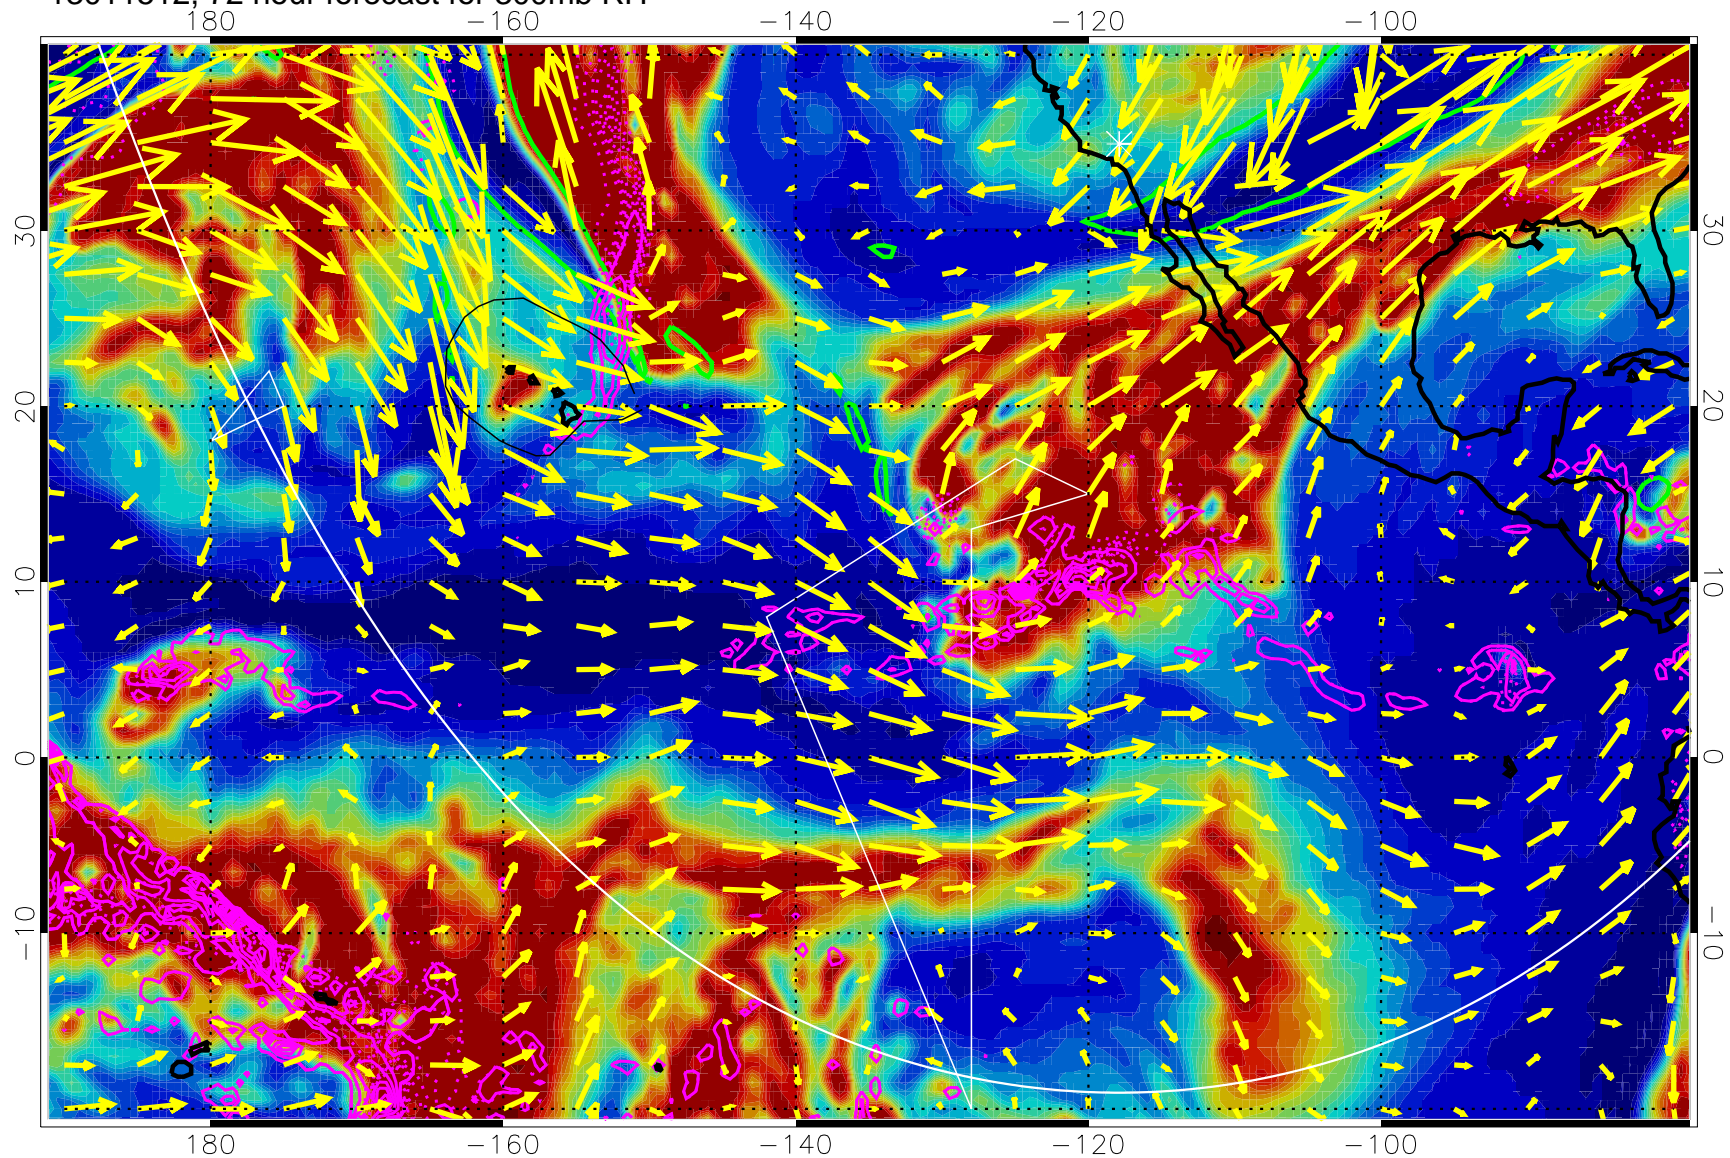

13011506, 66 hour forecast for 300mb RH

Precip (tot dot, conv sol) past 6 hrs 6 kg/m2 contours, min 4

EPV Tropopause (2 PVU) Position

→ 50 m/s

Range ring of 6000 km -- 19 hours GH round trip

13011512, 72 hour forecast for 300mb RH

Precip (tot dot, conv sol) past 6 hrs 6 kg/m2 contours, min 4

EPV Tropopause (2 PVU) Position

→ 50 m/s

Range ring of 6000 km -- 19 hours GH round trip

13011518, 78 hour forecast for 300mb RH

Precip (tot dot, conv sol) past 6 hrs 6 kg/m2 contours, min 4

EPV Tropopause (2 PVU) Position

→ 50 m/s

Range ring of 6000 km -- 19 hours GH round trip

13011600, 84 hour forecast for 300mb RH

Precip (tot dot, conv sol) past 6 hrs 6 kg/m2 contours, min 4

EPV Tropopause (2 PVU) Position