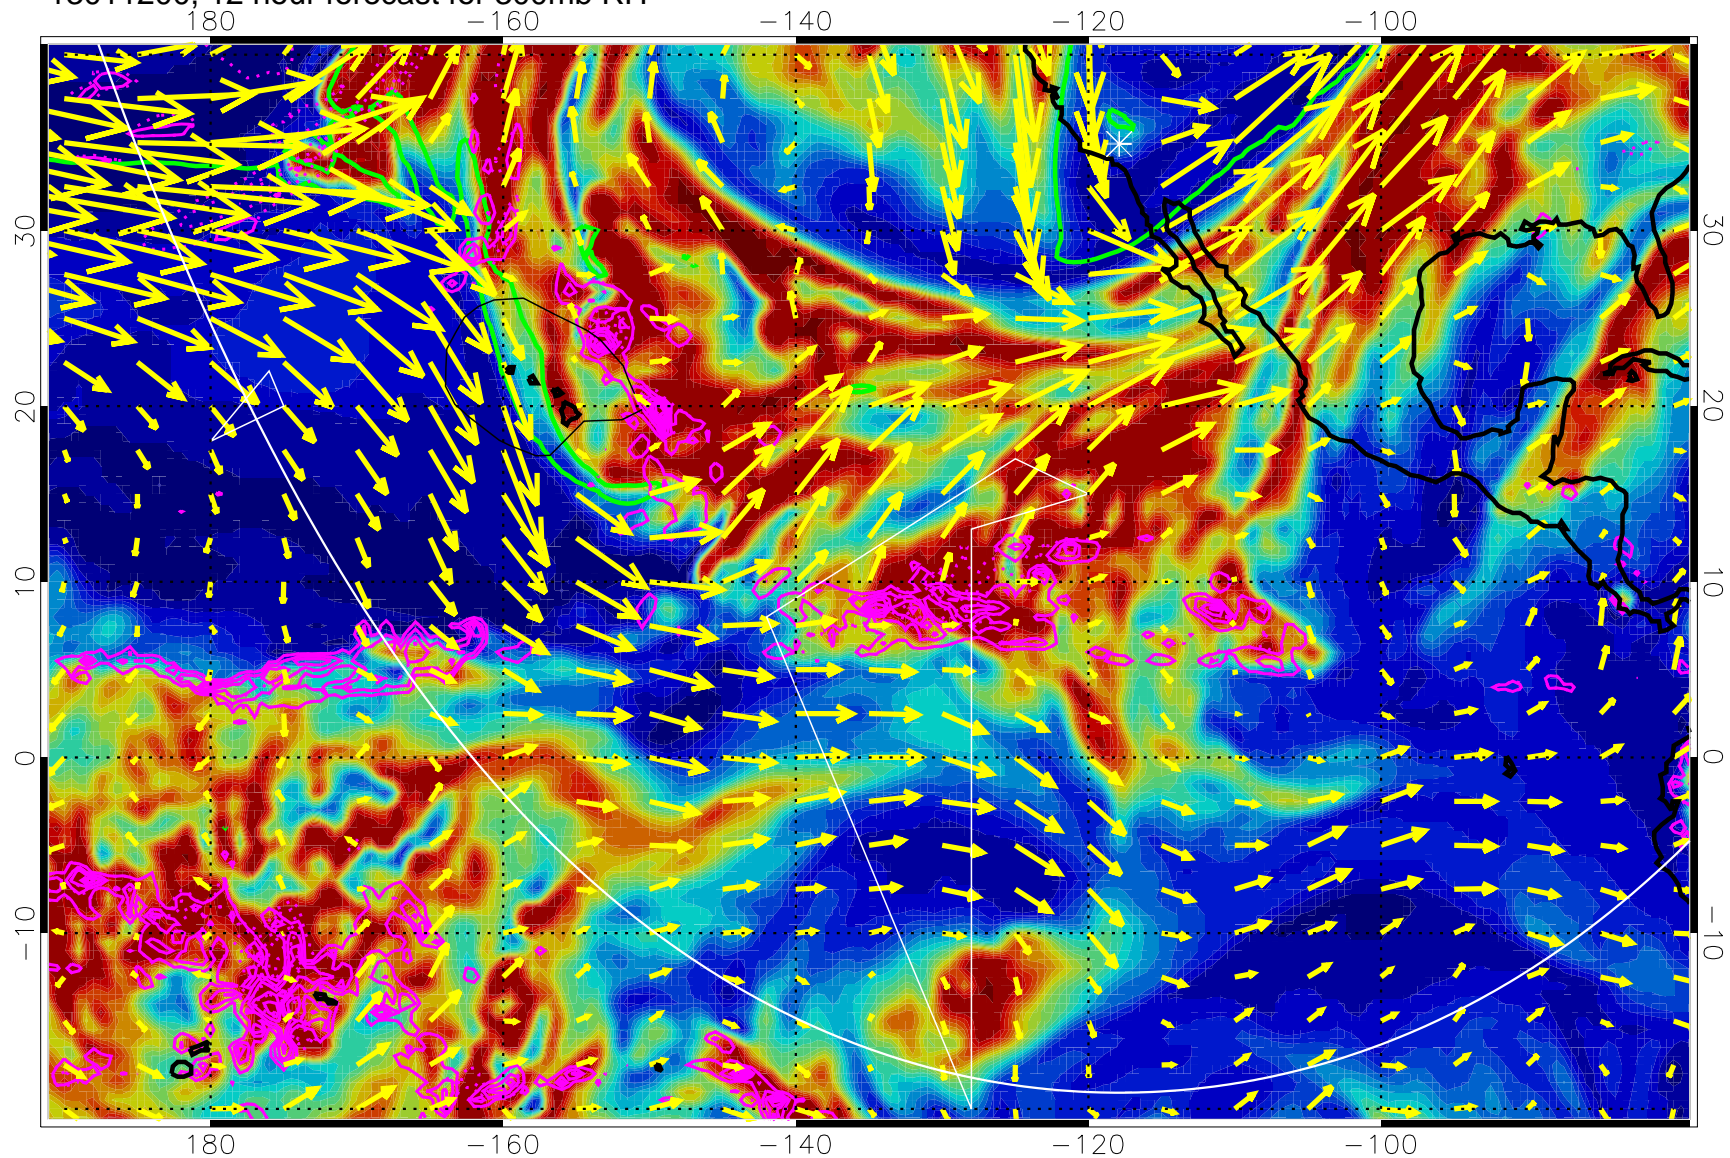

13011118, 6 hour forecast for 300mb RH

Precip (tot dot, conv sol) past 6 hrs 6 kg/m2 contours, min 4

EPV Tropopause (2 PVU) Position

→ 50 m/s

Range ring of 6000 km -- 19 hours GH round trip

13011200, 12 hour forecast for 300mb RH

Precip (tot dot, conv sol) past 6 hrs 6 kg/m2 contours, min 4

EPV Tropopause (2 PVU) Position

→ 50 m/s

Range ring of 6000 km -- 19 hours GH round trip

13011206, 18 hour forecast for 300mb RH

Precip (tot dot, conv sol) past 6 hrs 6 kg/m2 contours, min 4

EPV Tropopause (2 PVU) Position

→ 50 m/s

Range ring of 6000 km -- 19 hours GH round trip

13011212, 24 hour forecast for 300mb RH

180 -160 -140 -120 -100

Precip (tot dot, conv sol) past 6 hrs 6 kg/m2 contours, min 4

EPV Tropopause (2 PVU) Position

→ 50 m/s

Range ring of 6000 km -- 19 hours GH round trip

13011218, 30 hour forecast for 300mb RH

Precip (tot dot, conv sol) past 6 hrs 6 kg/m2 contours, min 4

EPV Tropopause (2 PVU) Position