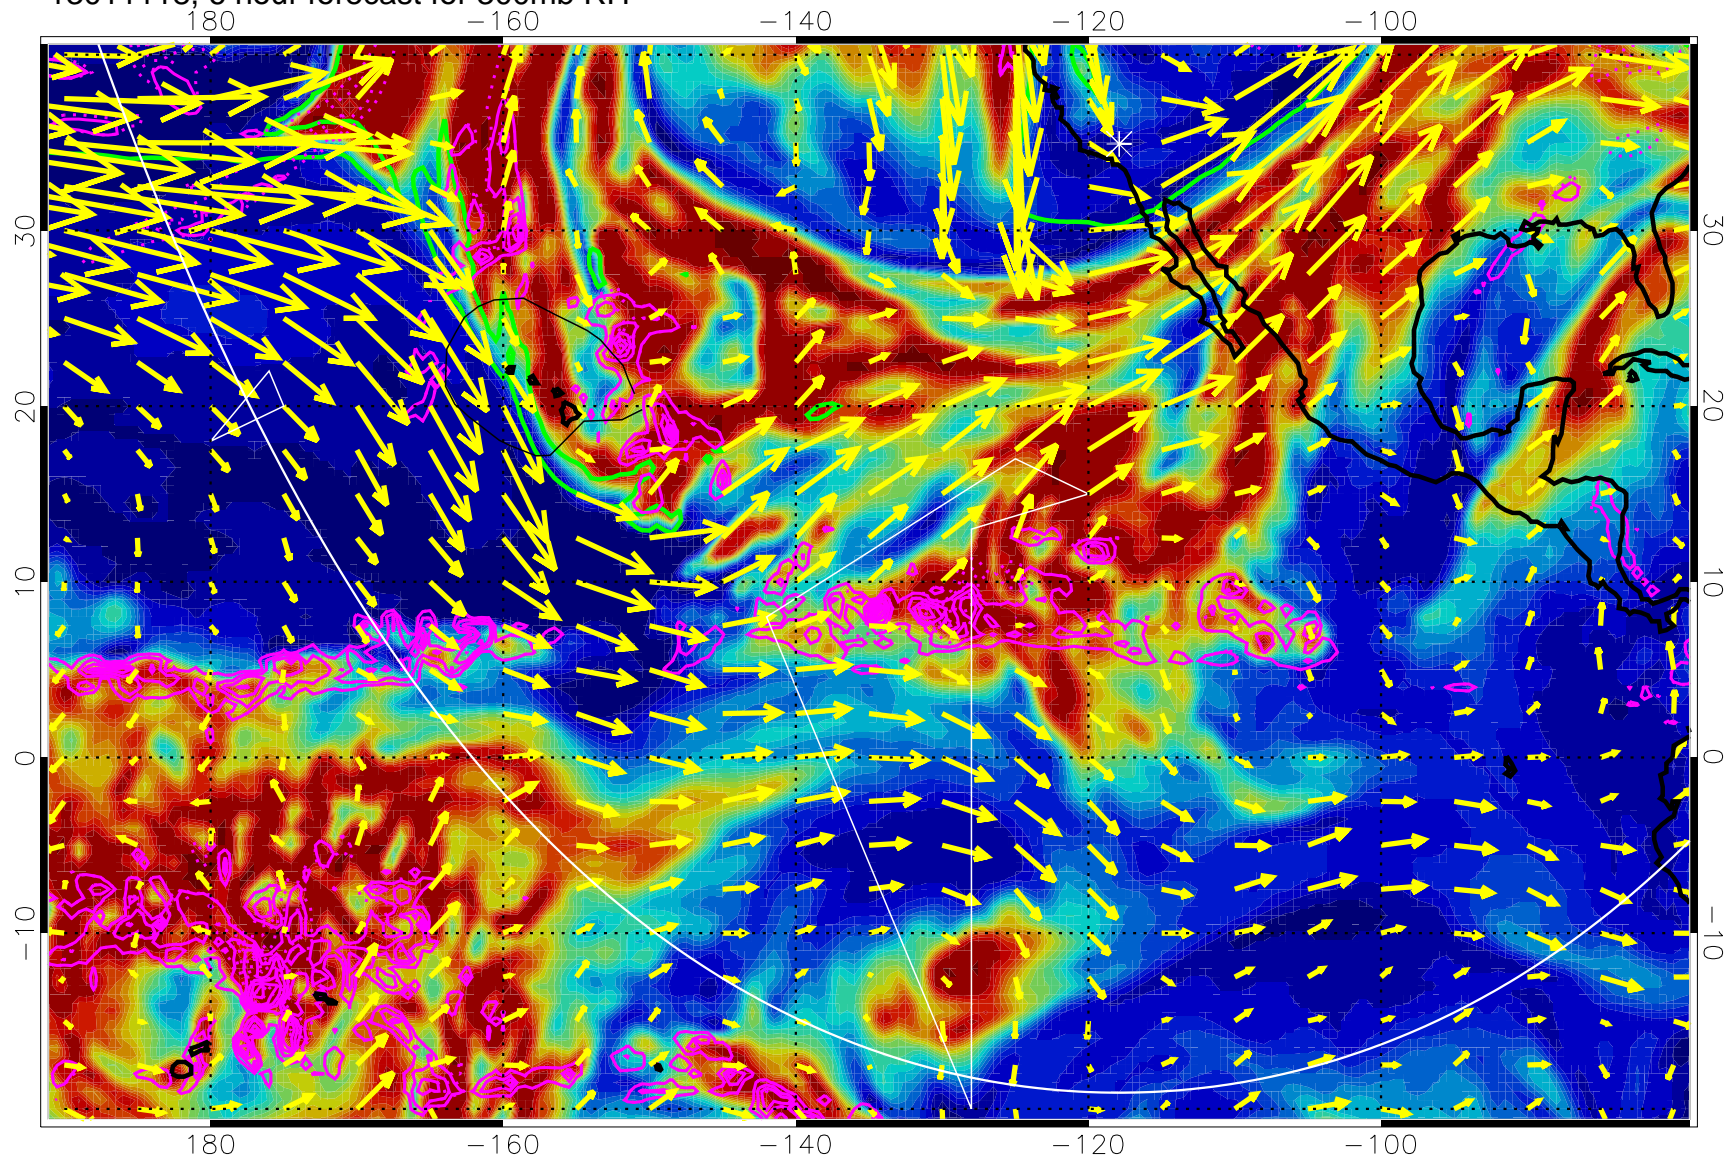

13011118, 6 hour forecast for 300mb RH

Precip (tot dot, conv sol) past 6 hrs 6 kg/m2 contours, min 4

EPV Tropopause (2 PVU) Position

→ 50 m/s

Range ring of 6000 km -- 19 hours GH round trip

13011200, 12 hour forecast for 300mb RH

Precip (tot dot, conv sol) past 6 hrs 6 kg/m2 contours, min 4

EPV Tropopause (2 PVU) Position

→ 50 m/s

Range ring of 6000 km -- 19 hours GH round trip

13011206, 18 hour forecast for 300mb RH

Precip (tot dot, conv sol) past 6 hrs 6 kg/m2 contours, min 4

EPV Tropopause (2 PVU) Position

→ 50 m/s

Range ring of 6000 km -- 19 hours GH round trip

13011212, 24 hour forecast for 300mb RH

180 -160 -140 -120 -100

Precip (tot dot, conv sol) past 6 hrs 6 kg/m2 contours, min 4

EPV Tropopause (2 PVU) Position

→ 50 m/s

Range ring of 6000 km -- 19 hours GH round trip

13011218, 30 hour forecast for 300mb RH

Precip (tot dot, conv sol) past 6 hrs 6 kg/m2 contours, min 4

EPV Tropopause (2 PVU) Position