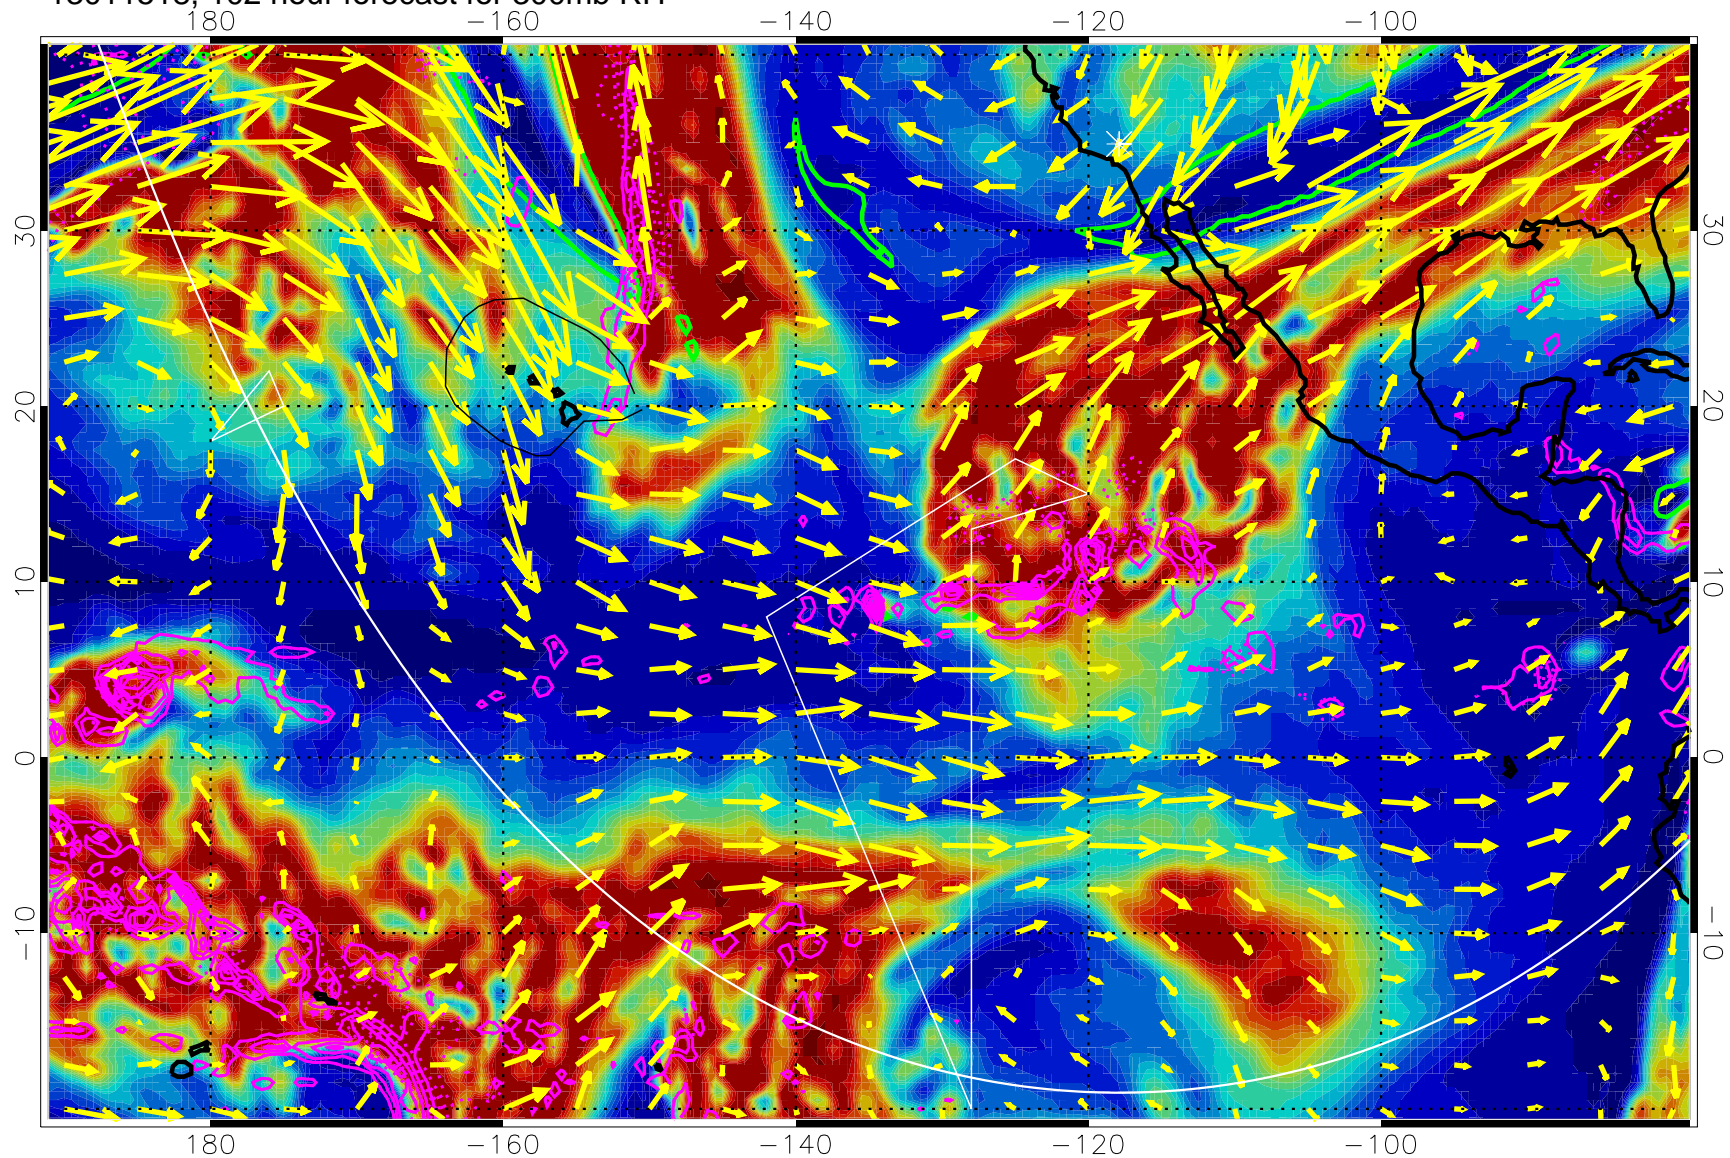

EPV Tropopause (2 PVU) Position

→ 50 m/s

Range ring of 6000 km -- 19 hours GH round trip

13011506, 90 hour forecast for 300mb RH

Precip (tot dot, conv sol) past 6 hrs 6 kg/m2 contours, min 4

EPV Tropopause (2 PVU) Position

→ 50 m/s

Range ring of 6000 km -- 19 hours GH round trip

13011512, 96 hour forecast for 300mb RH

Precip (tot dot, conv sol) past 6 hrs 6 kg/m2 contours, min 4

EPV Tropopause (2 PVU) Position

→ 50 m/s

Range ring of 6000 km -- 19 hours GH round trip

13011518, 102 hour forecast for 300mb RH

Precip (tot dot, conv sol) past 6 hrs 6 kg/m2 contours, min 4

EPV Tropopause (2 PVU) Position

→ 50 m/s

Range ring of 6000 km -- 19 hours GH round trip

13011600, 108 hour forecast for 300mb RH

Precip (tot dot, conv sol) past 6 hrs 6 kg/m2 contours, min 4

EPV Tropopause (2 PVU) Position

→ 50 m/s

Range ring of 6000 km -- 19 hours GH round trip

13011606, 114 hour forecast for 300mb RH

Precip (tot dot, conv sol) past 6 hrs 6 kg/m² contours, min 4