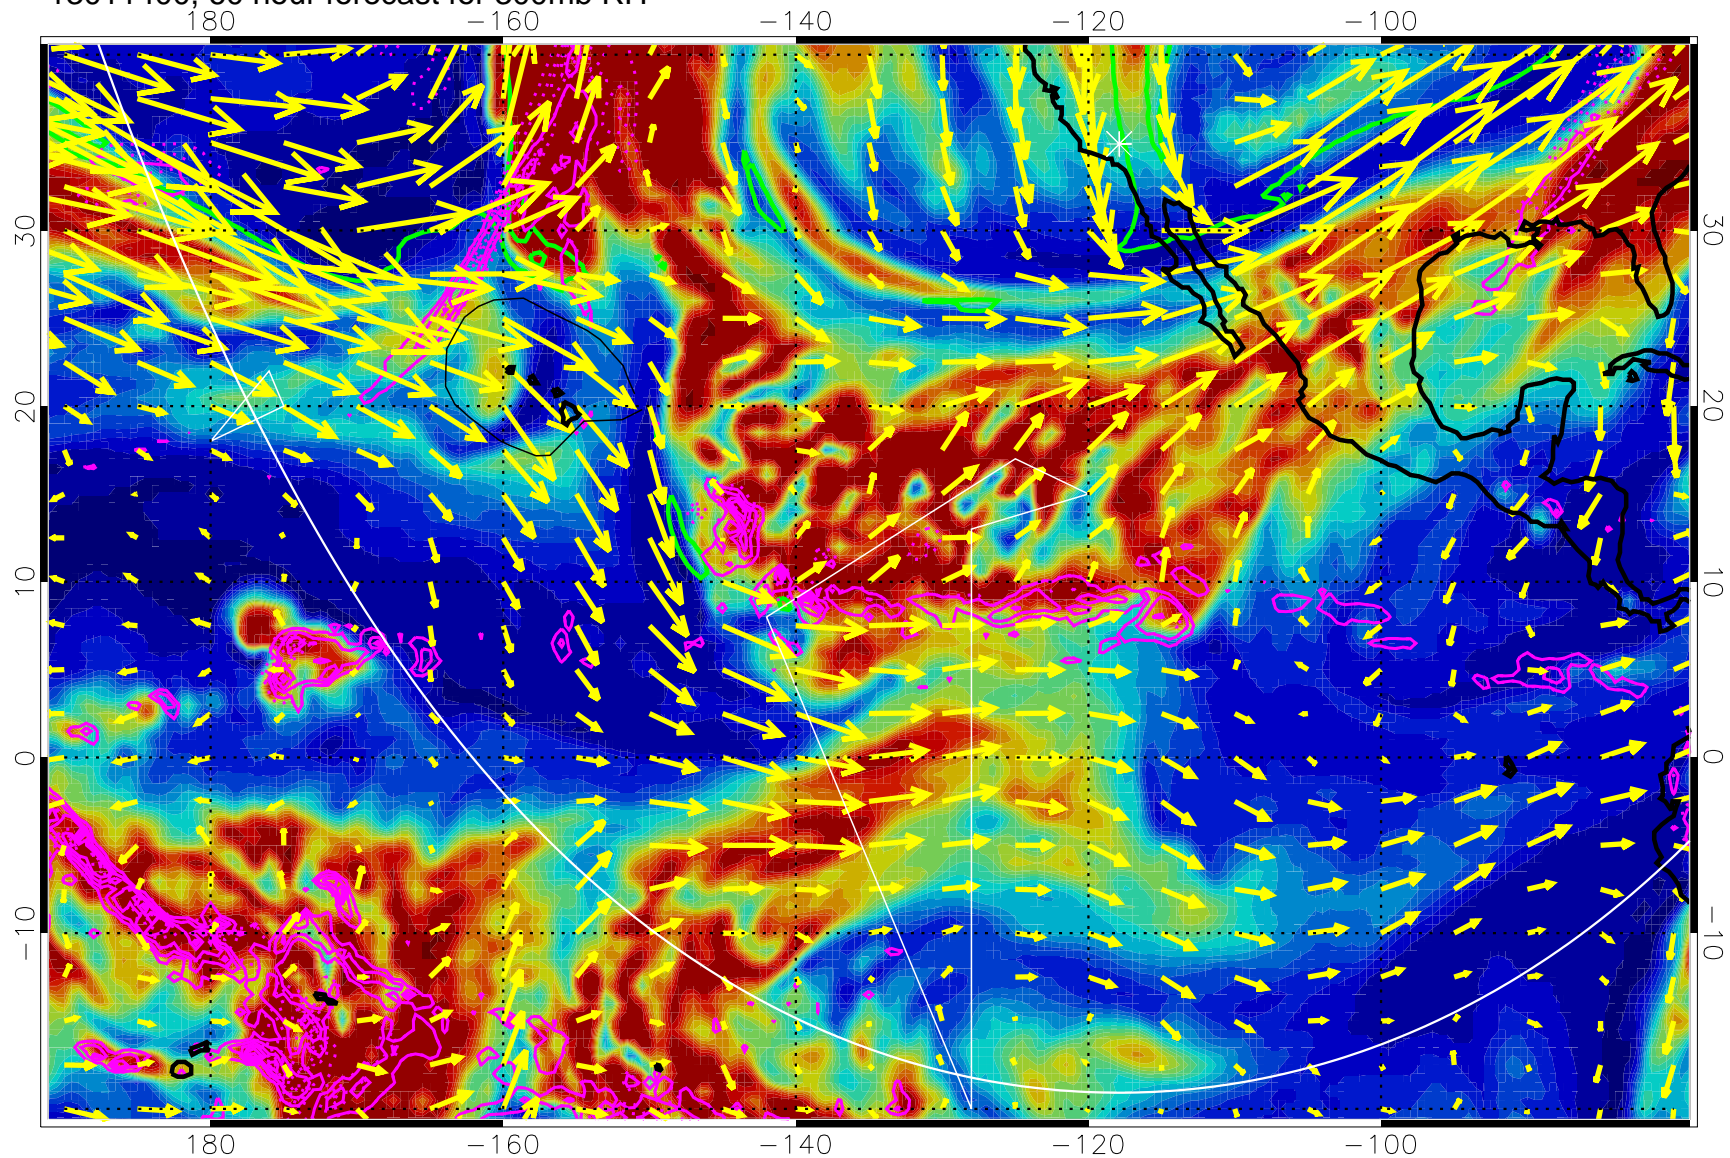

13011306, 42 hour forecast for 300mb RH

Precip (tot dot, conv sol) past 6 hrs 6 kg/m2 contours, min 4

EPV Tropopause (2 PVU) Position

→ 50 m/s

Range ring of 6000 km -- 19 hours GH round trip

13011312, 48 hour forecast for 300mb RH

Precip (tot dot, conv sol) past 6 hrs 6 kg/m2 contours, min 4

EPV Tropopause (2 PVU) Position

→ 50 m/s

Range ring of 6000 km -- 19 hours GH round trip

13011318, 54 hour forecast for 300mb RH

Precip (tot dot, conv sol) past 6 hrs 6 kg/m2 contours, min 4

EPV Tropopause (2 PVU) Position

→ 50 m/s

Range ring of 6000 km -- 19 hours GH round trip

13011400, 60 hour forecast for 300mb RH

Precip (tot dot, conv sol) past 6 hrs 6 kg/m2 contours, min 4

EPV Tropopause (2 PVU) Position

→ 50 m/s

Range ring of 6000 km -- 19 hours GH round trip

13011406, 66 hour forecast for 300mb RH

Precip (tot dot, conv sol) past 6 hrs 6 kg/m2 contours, min 4

EPV Tropopause (2 PVU) Position

→ 50 m/s

Range ring of 6000 km -- 19 hours GH round trip