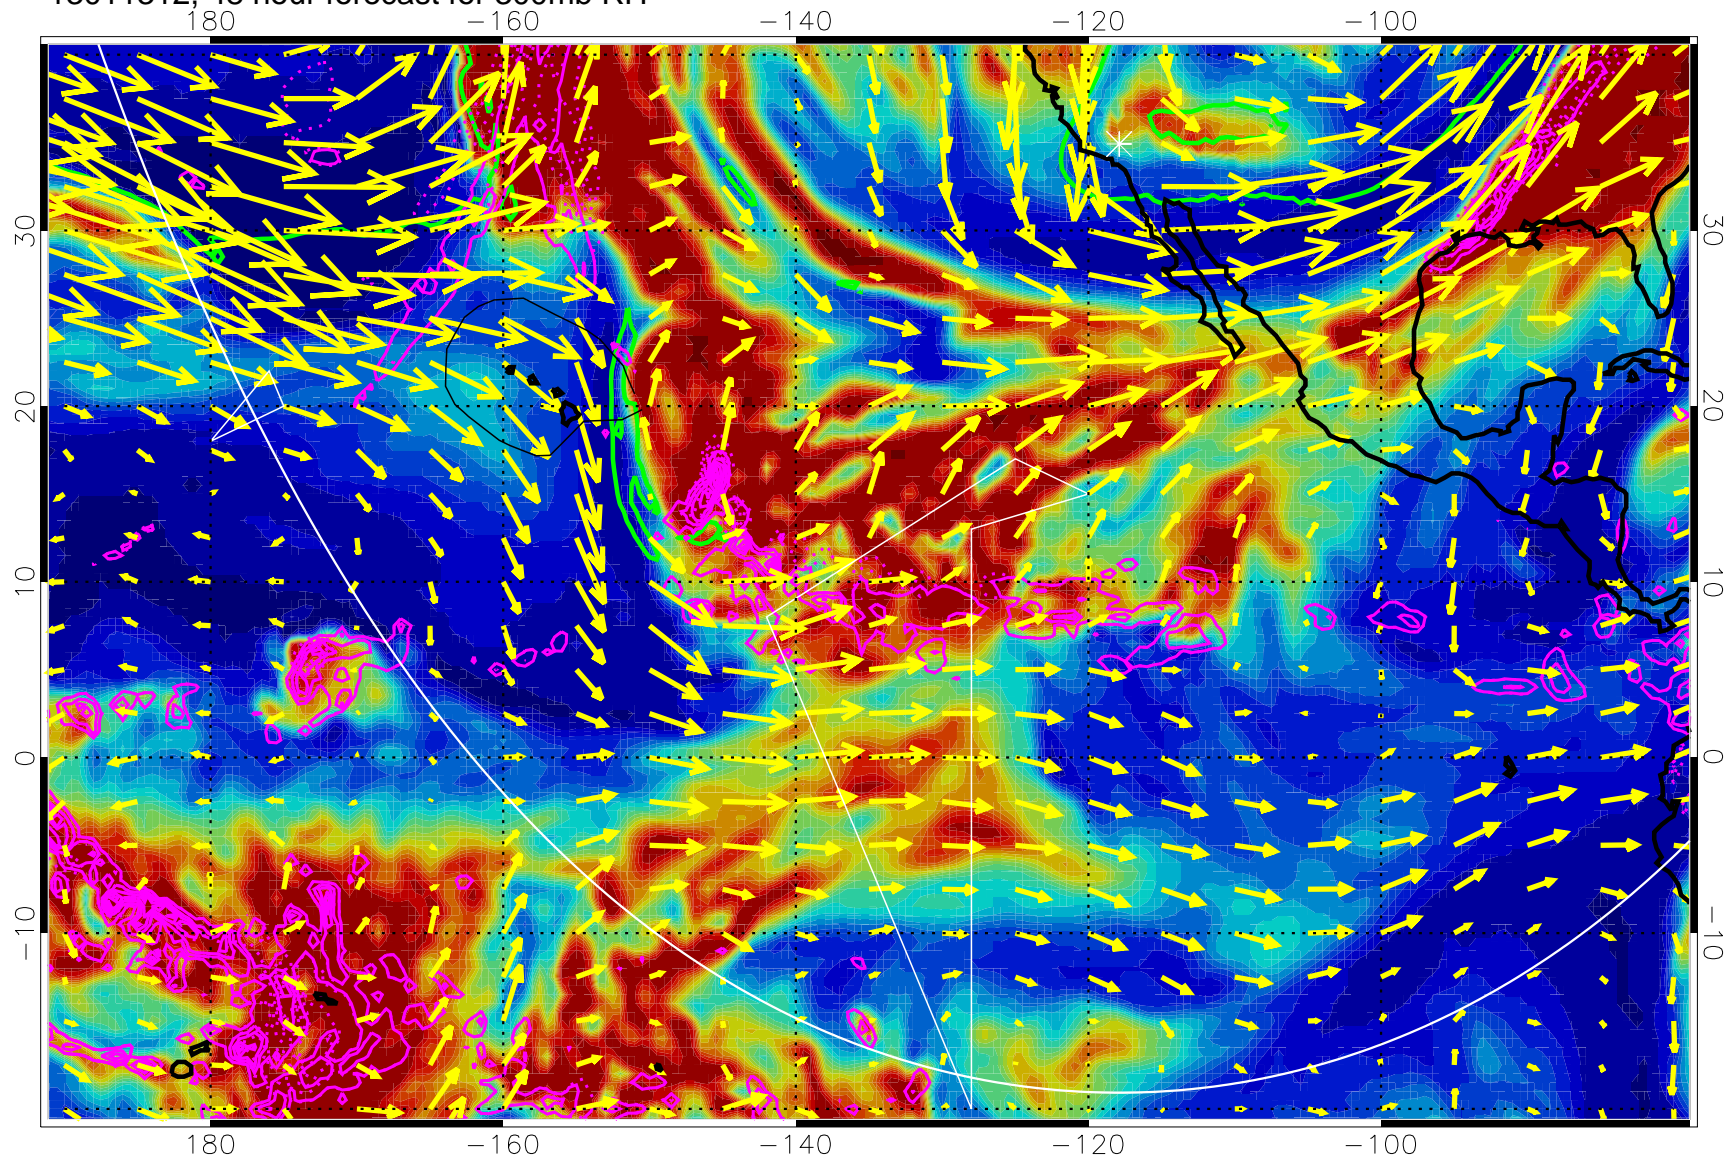

EPV Tropopause (2 PVU) Position

→ 50 m/s

Range ring of 6000 km -- 19 hours GH round trip

13011218, 30 hour forecast for 300mb RH

Precip (tot dot, conv sol) past 6 hrs 6 kg/m2 contours, min 4

EPV Tropopause (2 PVU) Position

13011306, 42 hour forecast for 300mb RH

Precip (tot dot, conv sol) past 6 hrs 6 kg/m2 contours, min 4

EPV Tropopause (2 PVU) Position

→ 50 m/s

Range ring of 6000 km -- 19 hours GH round trip

13011312, 48 hour forecast for 300mb RH

Precip (tot dot, conv sol) past 6 hrs 6 kg/m2 contours, min 4

EPV Tropopause (2 PVU) Position

→ 50 m/s

Range ring of 6000 km -- 19 hours GH round trip

13011318, 54 hour forecast for 300mb RH

Precip (tot dot, conv sol) past 6 hrs 6 kg/m2 contours, min 4

EPV Tropopause (2 PVU) Position

→ 50 m/s

Range ring of 6000 km -- 19 hours GH round trip

13011400, 60 hour forecast for 300mb RH

Precip (tot dot, conv sol) past 6 hrs 6 kg/m2 contours, min 4

EPV Tropopause (2 PVU) Position