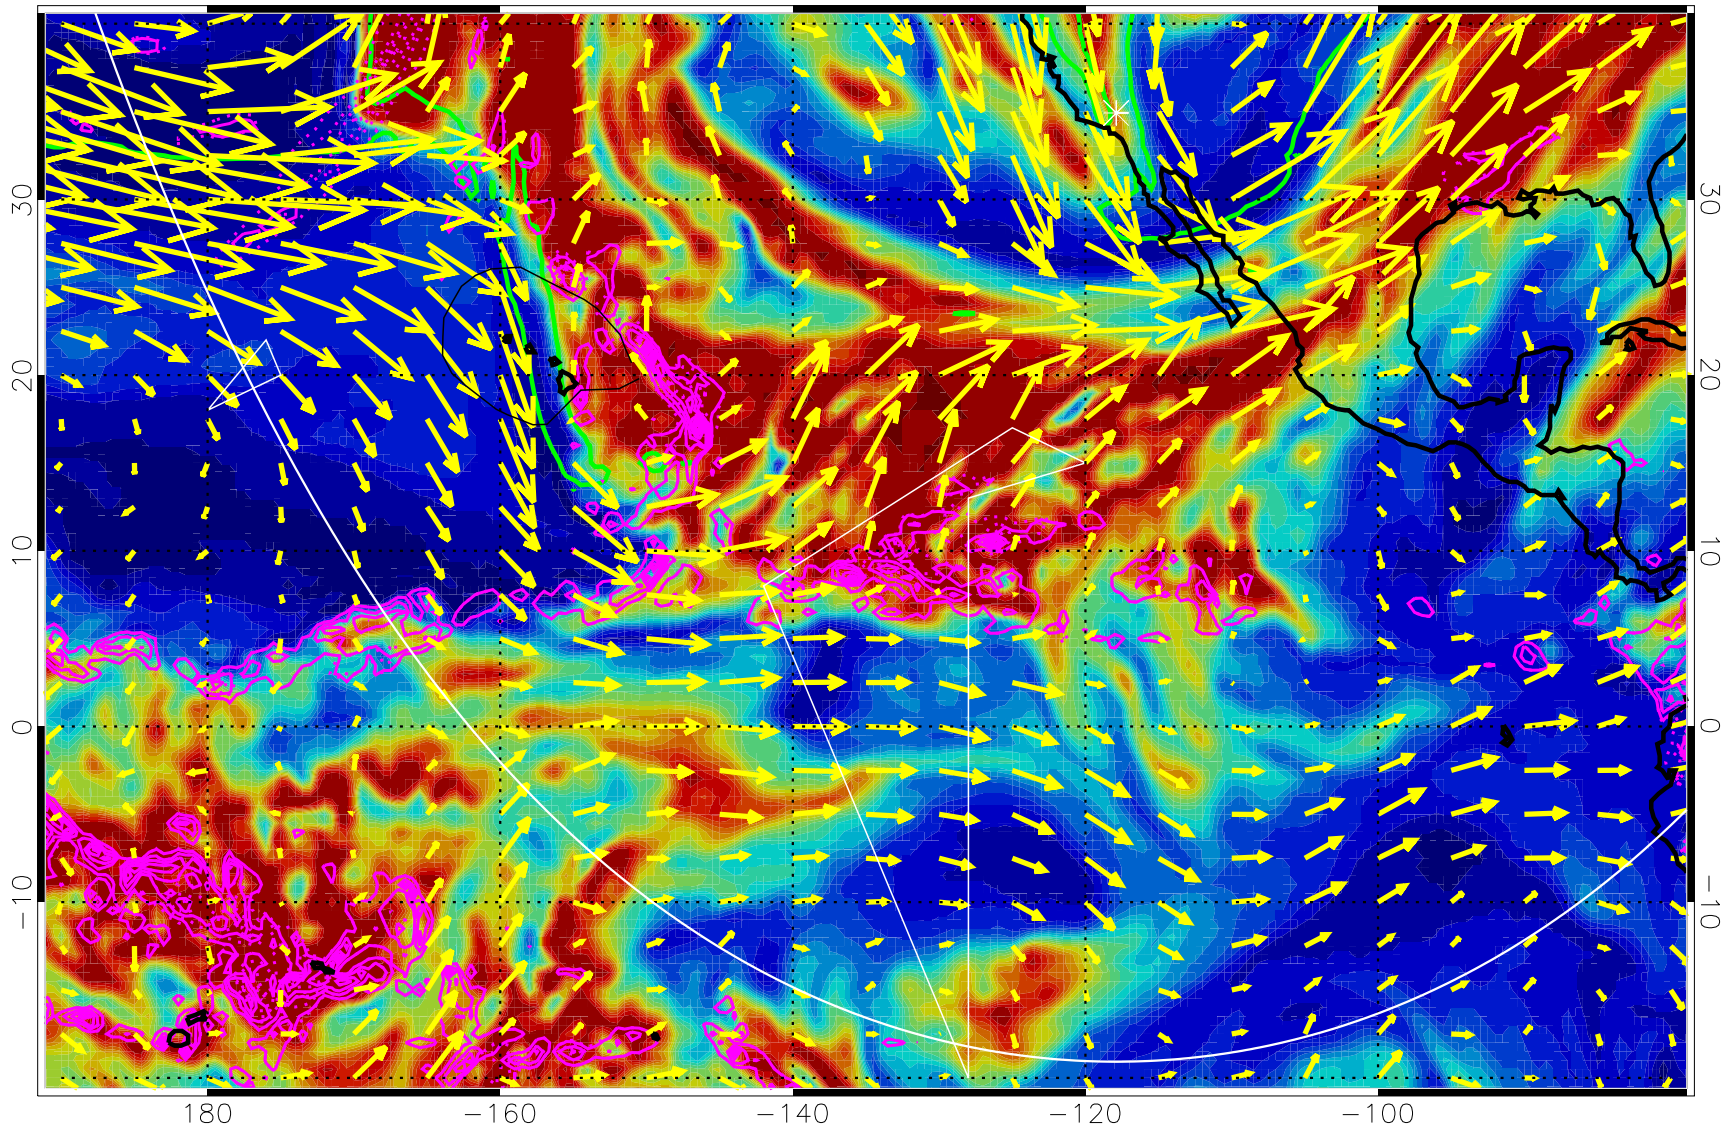

13011118, 6 hour forecast for 300mb RH

Precip (tot dot, conv sol) past 6 hrs 6 kg/m2 contours, min 4

EPV Tropopause (2 PVU) Position

→ 50 m/s

Range ring of 6000 km -- 19 hours GH round trip

13011200, 12 hour forecast for 300mb RH

Precip (tot dot, conv sol) past 6 hrs 6 kg/m2 contours, min 4

EPV Tropopause (2 PVU) Position

→ 50 m/s

Range ring of 6000 km -- 19 hours GH round trip

13011206, 18 hour forecast for 300mb RH

Precip (tot dot, conv sol) past 6 hrs 6 kg/m2 contours, min 4

EPV Tropopause (2 PVU) Position

→ 50 m/s

Range ring of 6000 km -- 19 hours GH round trip

13011212, 24 hour forecast for 300mb RH

180 -160 -140 -120 -100

Precip (tot dot, conv sol) past 6 hrs 6 kg/m2 contours, min 4

EPV Tropopause (2 PVU) Position

→ 50 m/s

Range ring of 6000 km -- 19 hours GH round trip

13011218, 30 hour forecast for 300mb RH

Precip (tot dot, conv sol) past 6 hrs 6 kg/m2 contours, min 4

EPV Tropopause (2 PVU) Position