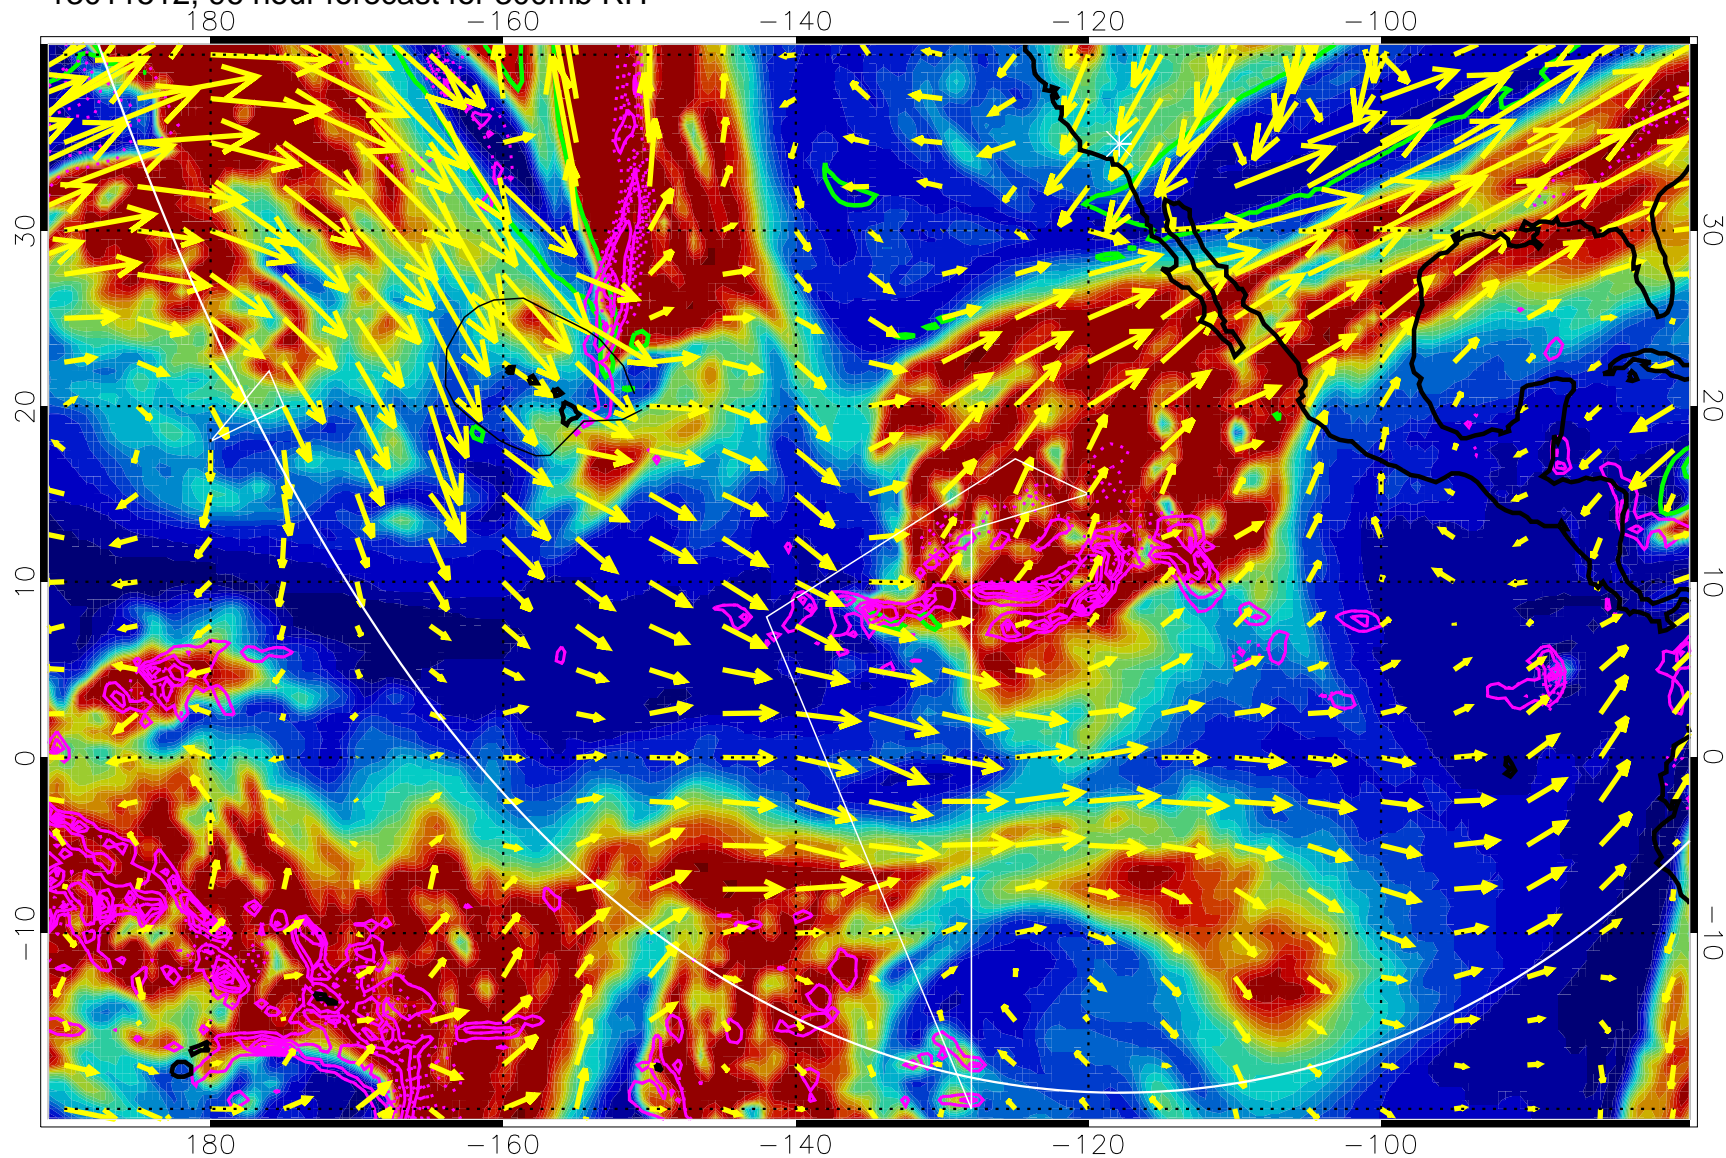

Precip (tot dot, conv sol) past 6 hrs 6 kg/m2 contours, min 4

EPV Tropopause (2 PVU) Position

→ 50 m/s

Range ring of 6000 km -- 19 hours GH round trip

13011500, 84 hour forecast for 300mb RH

Precip (tot dot, conv sol) past 6 hrs 6 kg/m2 contours, min 4

EPV Tropopause (2 PVU) Position

→ 50 m/s

Range ring of 6000 km -- 19 hours GH round trip

13011506, 90 hour forecast for 300mb RH

Precip (tot dot, conv sol) past 6 hrs 6 kg/m2 contours, min 4

EPV Tropopause (2 PVU) Position

→ 50 m/s

Range ring of 6000 km -- 19 hours GH round trip

13011512, 96 hour forecast for 300mb RH

Precip (tot dot, conv sol) past 6 hrs 6 kg/m2 contours, min 4

EPV Tropopause (2 PVU) Position

→ 50 m/s

Range ring of 6000 km -- 19 hours GH round trip

13011518, 102 hour forecast for 300mb RH

Precip (tot dot, conv sol) past 6 hrs 6 kg/m2 contours, min 4

EPV Tropopause (2 PVU) Position

→ 50 m/s

Range ring of 6000 km -- 19 hours GH round trip

13011600, 108 hour forecast for 300mb RH