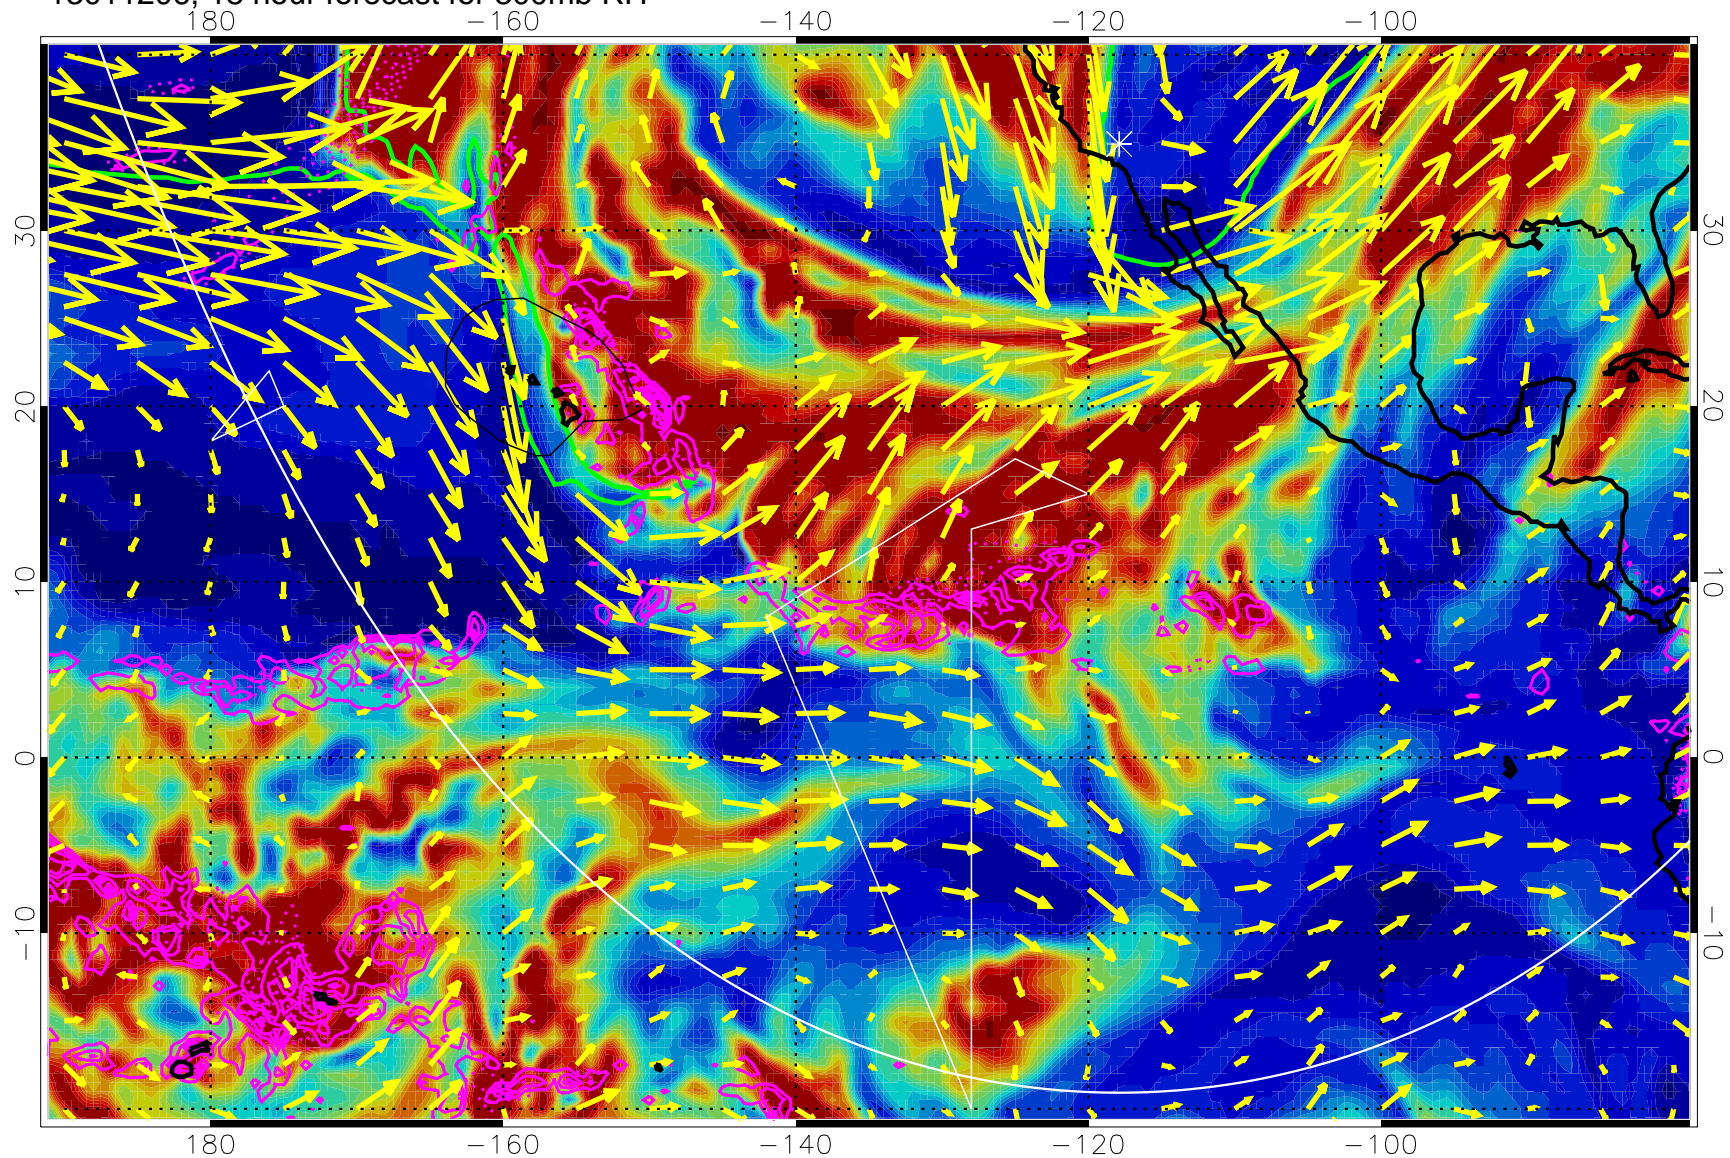

13011118, 6 hour forecast for 300mb RH

Precip (tot dot, conv sol) past 6 hrs 6 kg/m2 contours, min 4

EPV Tropopause (2 PVU) Position

→ 50 m/s

Range ring of 6000 km -- 19 hours GH round trip

13011200, 12 hour forecast for 300mb RH

Precip (tot dot, conv sol) past 6 hrs 6 kg/m2 contours, min 4

EPV Tropopause (2 PVU) Position

→ 50 m/s

Range ring of 6000 km -- 19 hours GH round trip

13011206, 18 hour forecast for 300mb RH

Precip (tot dot, conv sol) past 6 hrs 6 kg/m2 contours, min 4

EPV Tropopause (2 PVU) Position

→ 50 m/s

Range ring of 6000 km -- 19 hours GH round trip

13011212, 24 hour forecast for 300mb RH

180 -160 -140 -120 -100

Precip (tot dot, conv sol) past 6 hrs 6 kg/m2 contours, min 4

EPV Tropopause (2 PVU) Position

→ 50 m/s

Range ring of 6000 km -- 19 hours GH round trip

13011218, 30 hour forecast for 300mb RH

Precip (tot dot, conv sol) past 6 hrs 6 kg/m2 contours, min 4

EPV Tropopause (2 PVU) Position