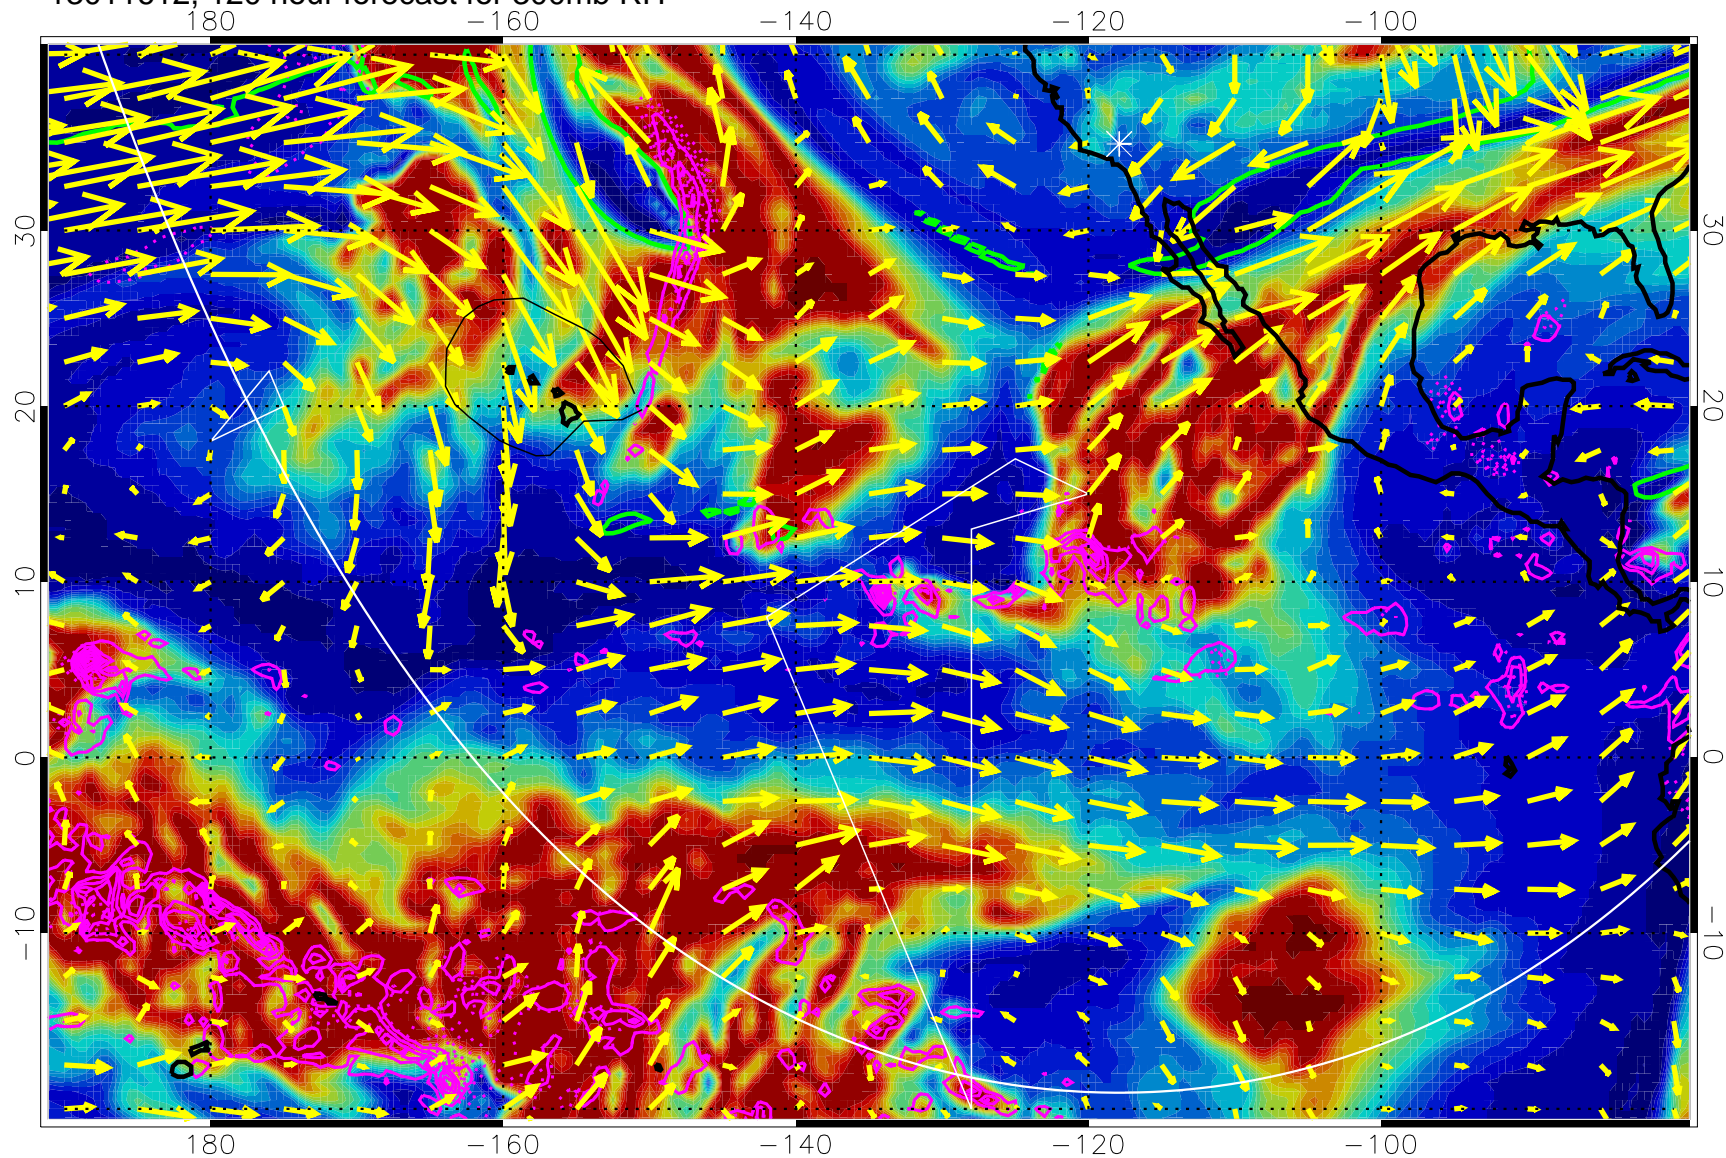

13011518, 102 hour forecast for 300mb RH

Precip (tot dot, conv sol) past 6 hrs 6 kg/m2 contours, min 4

EPV Tropopause (2 PVU) Position

→ 50 m/s

Range ring of 6000 km -- 19 hours GH round trip

13011600, 108 hour forecast for 300mb RH

Precip (tot dot, conv sol) past 6 hrs 6 kg/m2 contours, min 4

EPV Tropopause (2 PVU) Position

→ 50 m/s

Range ring of 6000 km -- 19 hours GH round trip

13011606, 114 hour forecast for 300mb RH

Precip (tot dot, conv sol) past 6 hrs 6 kg/m² contours, min 4

EPV Tropopause (2 PVU) Position

→ 50 m/s

Range ring of 6000 km -- 19 hours GH round trip

13011612, 120 hour forecast for 300mb RH

Precip (tot dot, conv sol) past 6 hrs 6 kg/m2 contours, min 4

EPV Tropopause (2 PVU) Position