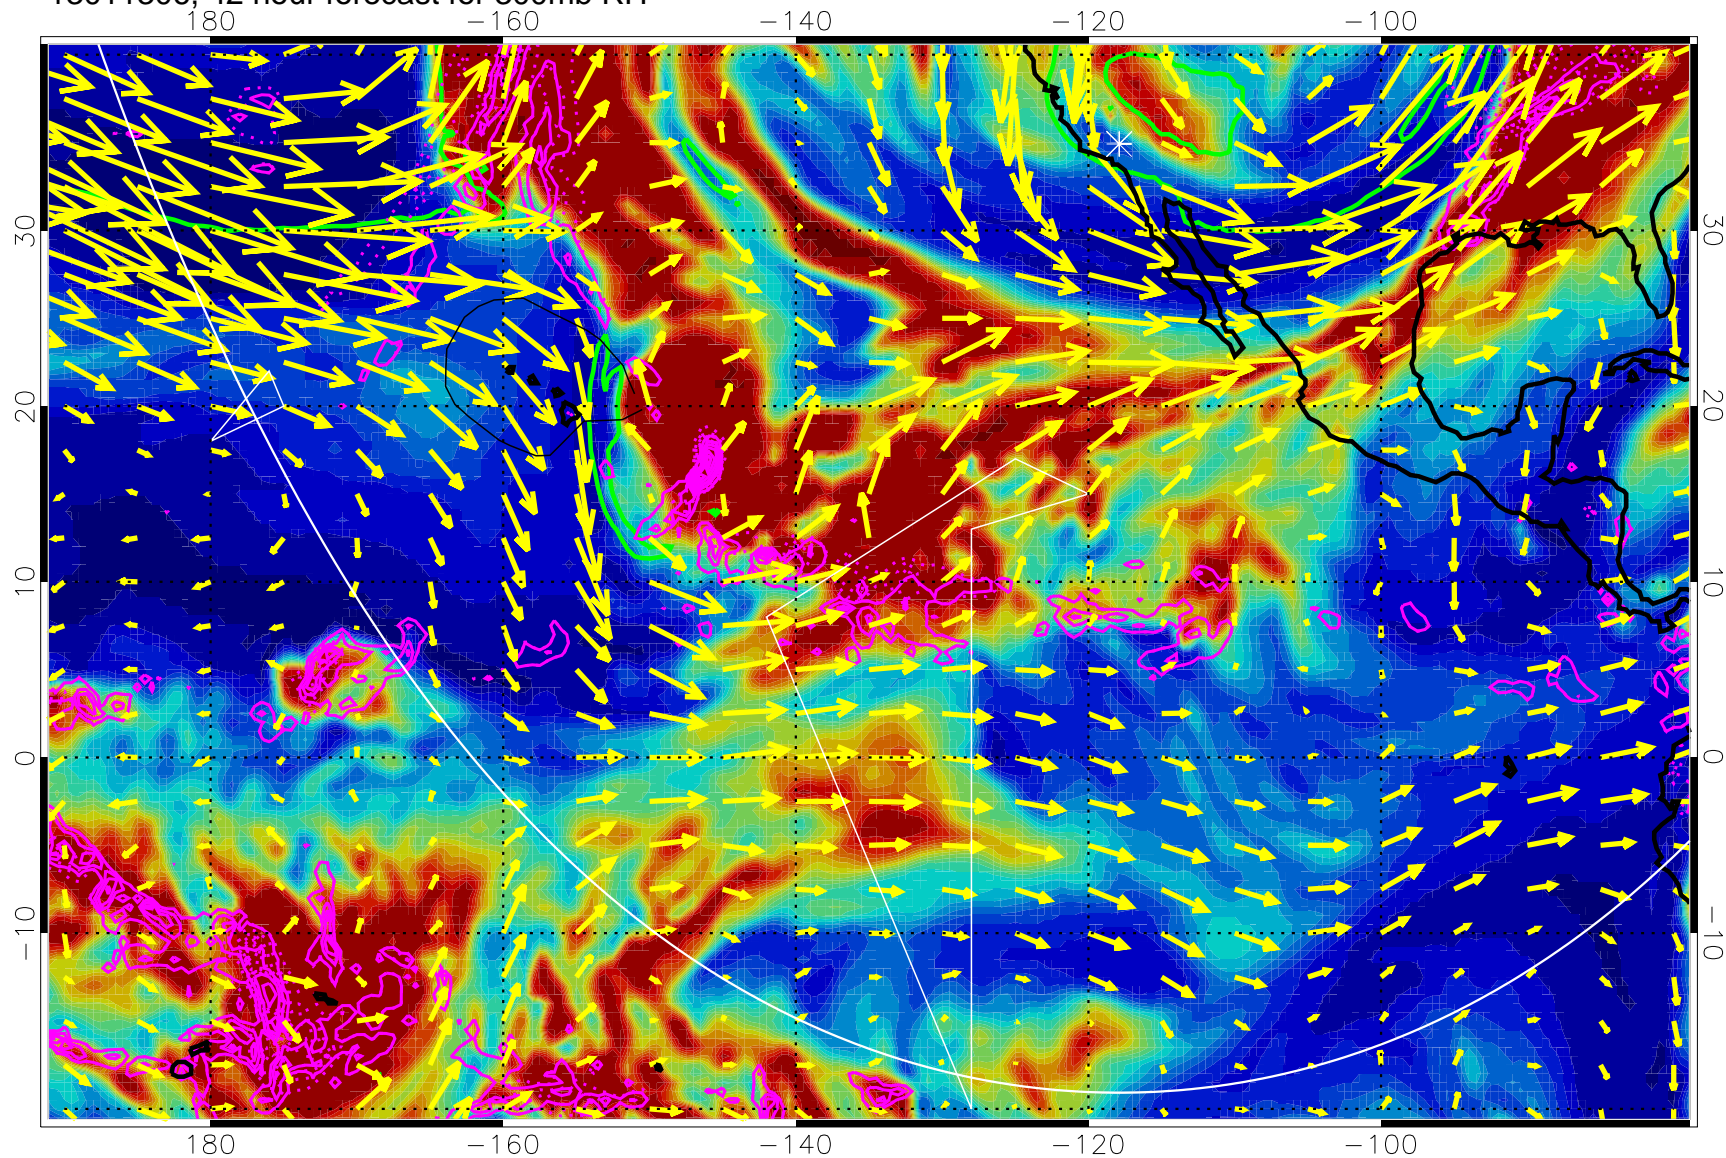

EPV Tropopause (2 PVU) Position

→ 50 m/s

Range ring of 6000 km -- 19 hours GH round trip

13011218, 30 hour forecast for 300mb RH

Precip (tot dot, conv sol) past 6 hrs 6 kg/m2 contours, min 4

EPV Tropopause (2 PVU) Position

→ 50 m/s

Range ring of 6000 km -- 19 hours GH round trip

13011300, 36 hour forecast for 300mb RH

Precip (tot dot, conv sol) past 6 hrs 6 kg/m2 contours, min 4

EPV Tropopause (2 PVU) Position

→ 50 m/s

Range ring of 6000 km -- 19 hours GH round trip

13011306, 42 hour forecast for 300mb RH

Precip (tot dot, conv sol) past 6 hrs 6 kg/m2 contours, min 4

EPV Tropopause (2 PVU) Position

→ 50 m/s

Range ring of 6000 km -- 19 hours GH round trip

13011312, 48 hour forecast for 300mb RH

Precip (tot dot, conv sol) past 6 hrs 6 kg/m2 contours, min 4

EPV Tropopause (2 PVU) Position

→ 50 m/s

Range ring of 6000 km -- 19 hours GH round trip

13011318, 54 hour forecast for 300mb RH

Precip (tot dot, conv sol) past 6 hrs 6 kg/m2 contours, min 4