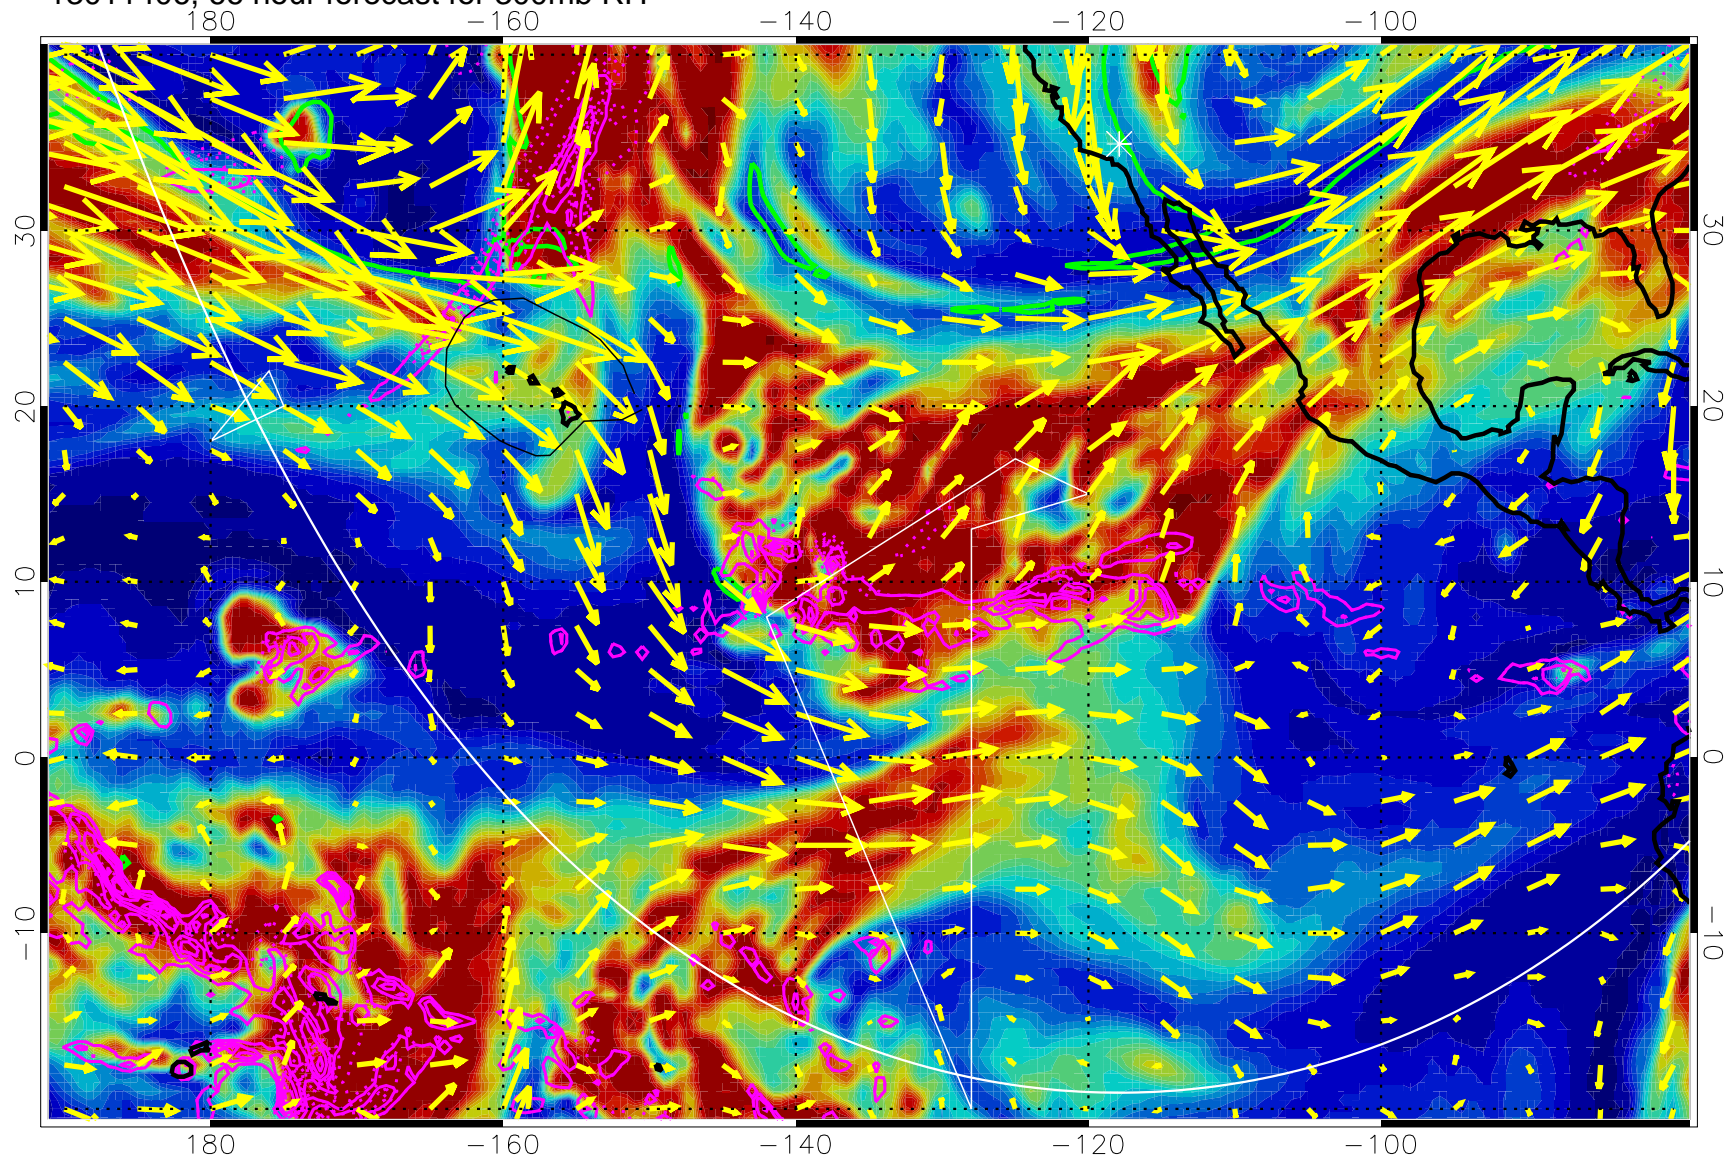

EPV Tropopause (2 PVU) Position

→ 50 m/s

Range ring of 6000 km -- 19 hours GH round trip

13011400, 60 hour forecast for 300mb RH

Precip (tot dot, conv sol) past 6 hrs 6 kg/m2 contours, min 4

EPV Tropopause (2 PVU) Position

→ 50 m/s

Range ring of 6000 km -- 19 hours GH round trip

13011406, 66 hour forecast for 300mb RH

Precip (tot dot, conv sol) past 6 hrs 6 kg/m2 contours, min 4

EPV Tropopause (2 PVU) Position

→ 50 m/s

Range ring of 6000 km -- 19 hours GH round trip

13011412, 72 hour forecast for 300mb RH

Precip (tot dot, conv sol) past 6 hrs 6 kg/m2 contours, min 4

EPV Tropopause (2 PVU) Position

→ 50 m/s

Range ring of 6000 km -- 19 hours GH round trip

13011418, 78 hour forecast for 300mb RH

Precip (tot dot, conv sol) past 6 hrs 6 kg/m2 contours, min 4

EPV Tropopause (2 PVU) Position

→ 50 m/s

Range ring of 6000 km -- 19 hours GH round trip

13011500, 84 hour forecast for 300mb RH

Precip (tot dot, conv sol) past 6 hrs 6 kg/m2 contours, min 4