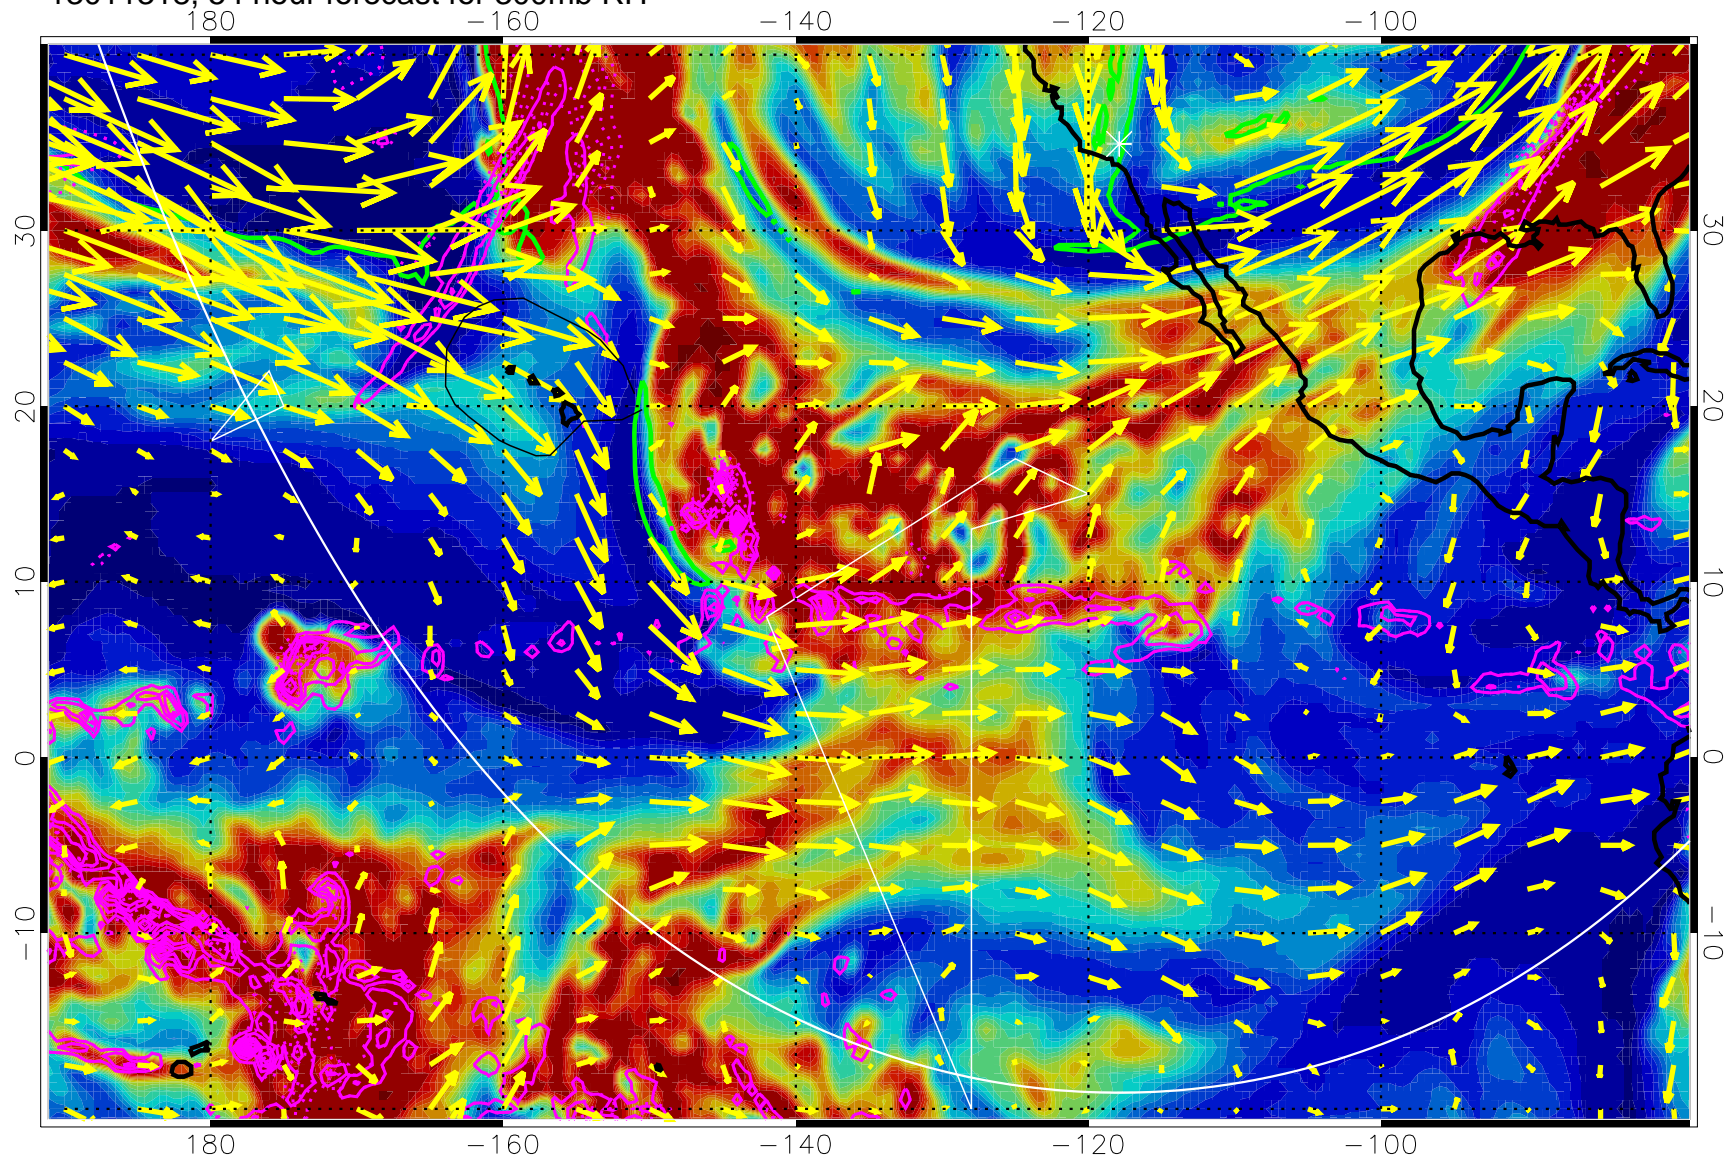

EPV Tropopause (2 PVU) Position

→ 50 m/s

Range ring of 6000 km -- 19 hours GH round trip

13011218, 30 hour forecast for 300mb RH

Precip (tot dot, conv sol) past 6 hrs 6 kg/m2 contours, min 4

EPV Tropopause (2 PVU) Position

13011306, 42 hour forecast for 300mb RH

Precip (tot dot, conv sol) past 6 hrs 6 kg/m2 contours, min 4

EPV Tropopause (2 PVU) Position

→ 50 m/s

Range ring of 6000 km -- 19 hours GH round trip

13011312, 48 hour forecast for 300mb RH

Precip (tot dot, conv sol) past 6 hrs 6 kg/m2 contours, min 4

EPV Tropopause (2 PVU) Position

→ 50 m/s

Range ring of 6000 km -- 19 hours GH round trip

13011318, 54 hour forecast for 300mb RH

Precip (tot dot, conv sol) past 6 hrs 6 kg/m2 contours, min 4

EPV Tropopause (2 PVU) Position

→ 50 m/s

Range ring of 6000 km -- 19 hours GH round trip

13011400, 60 hour forecast for 300mb RH

Precip (tot dot, conv sol) past 6 hrs 6 kg/m2 contours, min 4

EPV Tropopause (2 PVU) Position