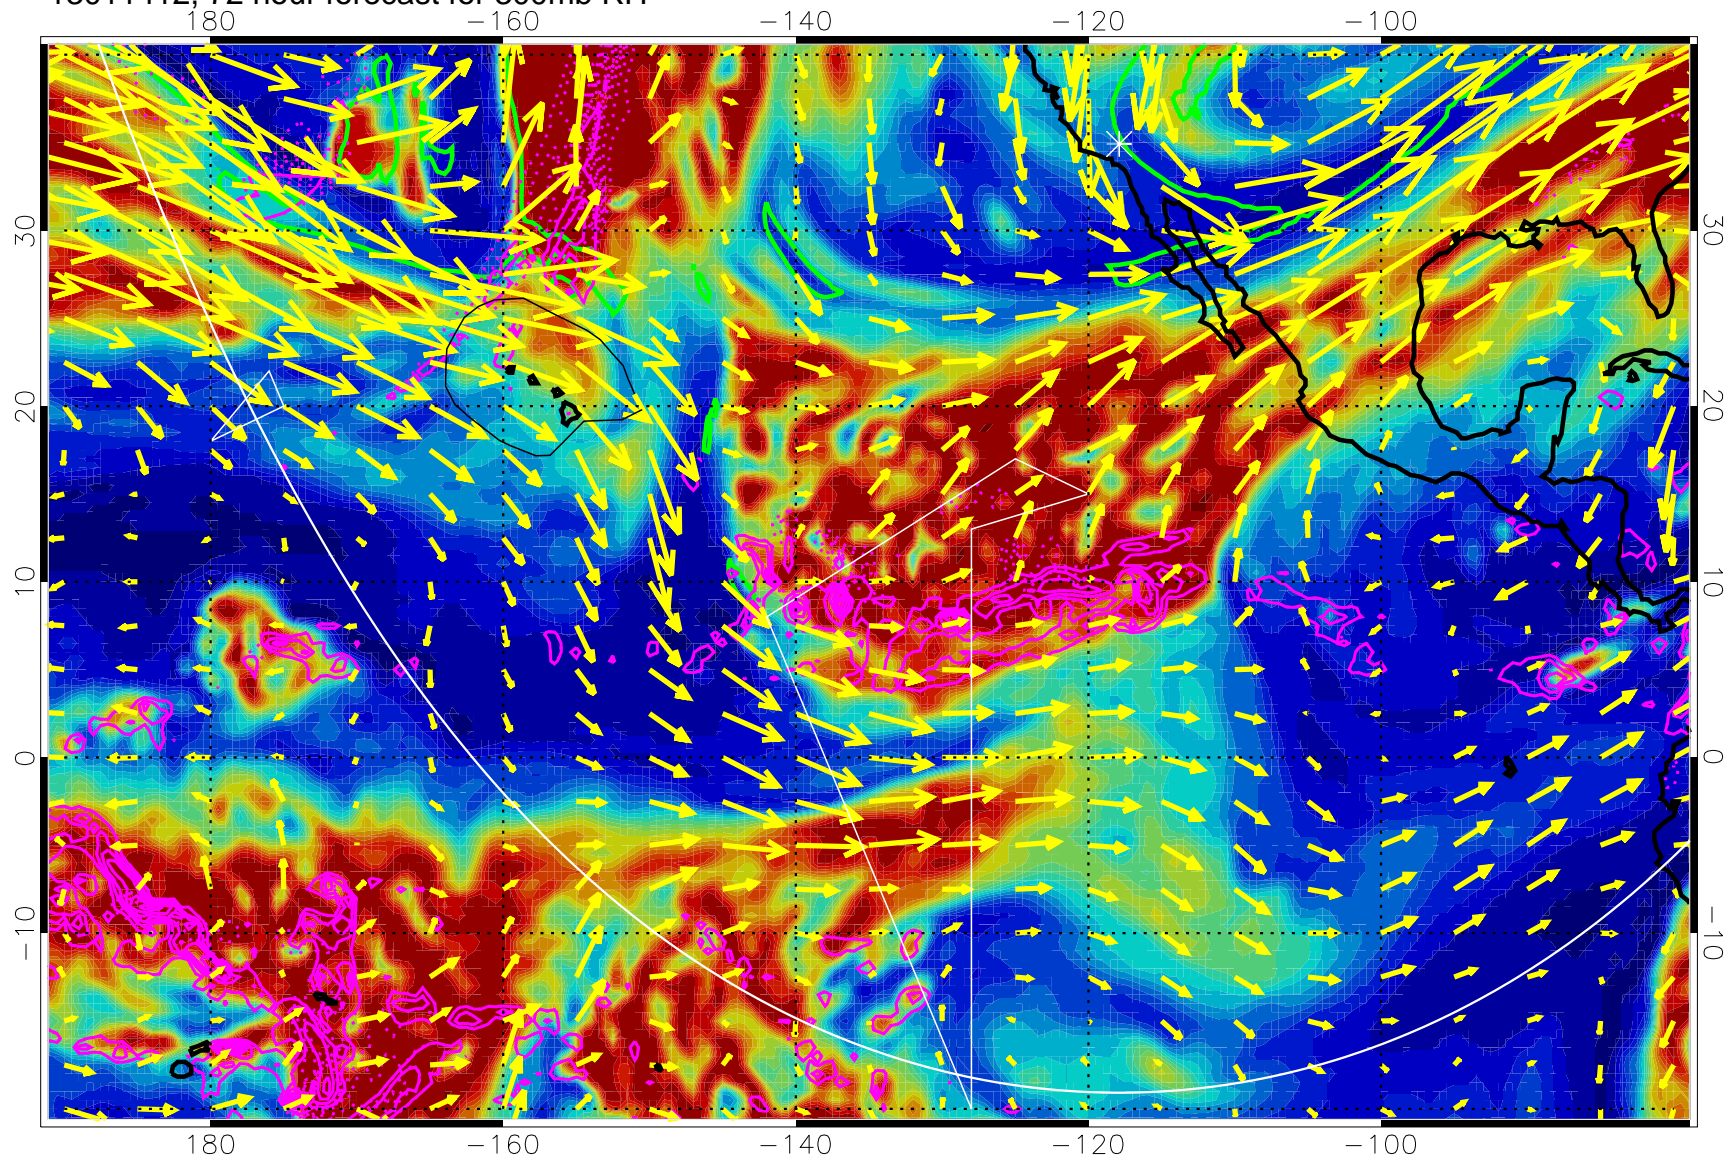

EPV Tropopause (2 PVU) Position

→ 50 m/s

Range ring of 6000 km -- 19 hours GH round trip

13011400, 60 hour forecast for 300mb RH

Precip (tot dot, conv sol) past 6 hrs 6 kg/m2 contours, min 4

EPV Tropopause (2 PVU) Position

→ 50 m/s

Range ring of 6000 km -- 19 hours GH round trip

13011406, 66 hour forecast for 300mb RH

Precip (tot dot, conv sol) past 6 hrs 6 kg/m2 contours, min 4

EPV Tropopause (2 PVU) Position

→ 50 m/s

Range ring of 6000 km -- 19 hours GH round trip

13011412, 72 hour forecast for 300mb RH

Precip (tot dot, conv sol) past 6 hrs 6 kg/m2 contours, min 4

EPV Tropopause (2 PVU) Position

→ 50 m/s

Range ring of 6000 km -- 19 hours GH round trip

13011418, 78 hour forecast for 300mb RH

Precip (tot dot, conv sol) past 6 hrs 6 kg/m2 contours, min 4

EPV Tropopause (2 PVU) Position

→ 50 m/s

Range ring of 6000 km -- 19 hours GH round trip

13011500, 84 hour forecast for 300mb RH

Precip (tot dot, conv sol) past 6 hrs 6 kg/m2 contours, min 4