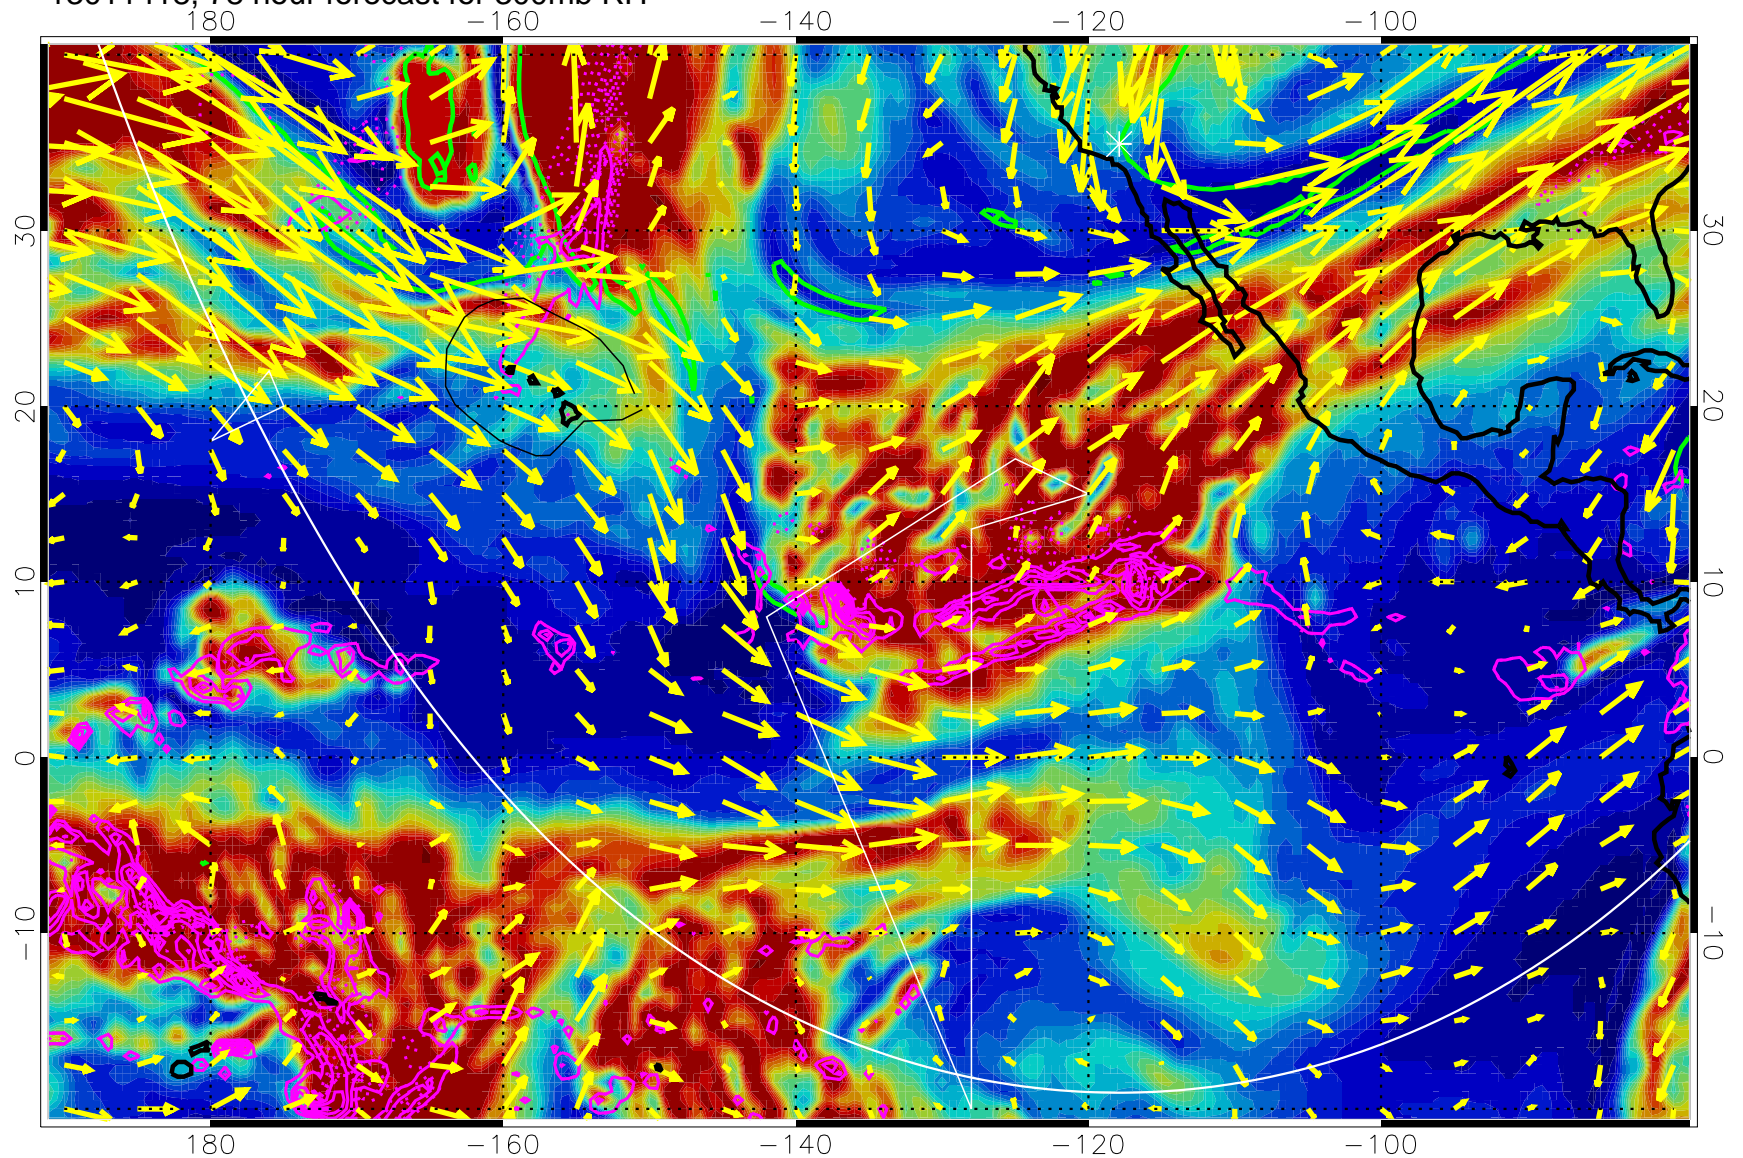

13011412, 72 hour forecast for 300mb RH

Precip (tot dot, conv sol) past 6 hrs 6 kg/m2 contours, min 4

EPV Tropopause (2 PVU) Position

→ 50 m/s

Range ring of 6000 km -- 19 hours GH round trip

13011418, 78 hour forecast for 300mb RH

Precip (tot dot, conv sol) past 6 hrs 6 kg/m2 contours, min 4

EPV Tropopause (2 PVU) Position

→ 50 m/s

Range ring of 6000 km -- 19 hours GH round trip

13011500, 84 hour forecast for 300mb RH

Precip (tot dot, conv sol) past 6 hrs 6 kg/m2 contours, min 4

EPV Tropopause (2 PVU) Position

→ 50 m/s

Range ring of 6000 km -- 19 hours GH round trip

13011506, 90 hour forecast for 300mb RH

Precip (tot dot, conv sol) past 6 hrs 6 kg/m2 contours, min 4

EPV Tropopause (2 PVU) Position

Precip (tot dot, conv sol) past 6 hrs 6 kg/m2 contours, min 4

EPV Tropopause (2 PVU) Position

→ 50 m/s

Range ring of 6000 km -- 19 hours GH round trip

13011606, 114 hour forecast for 300mb RH

Precip (tot dot, conv sol) past 6 hrs 6 kg/m² contours, min 4