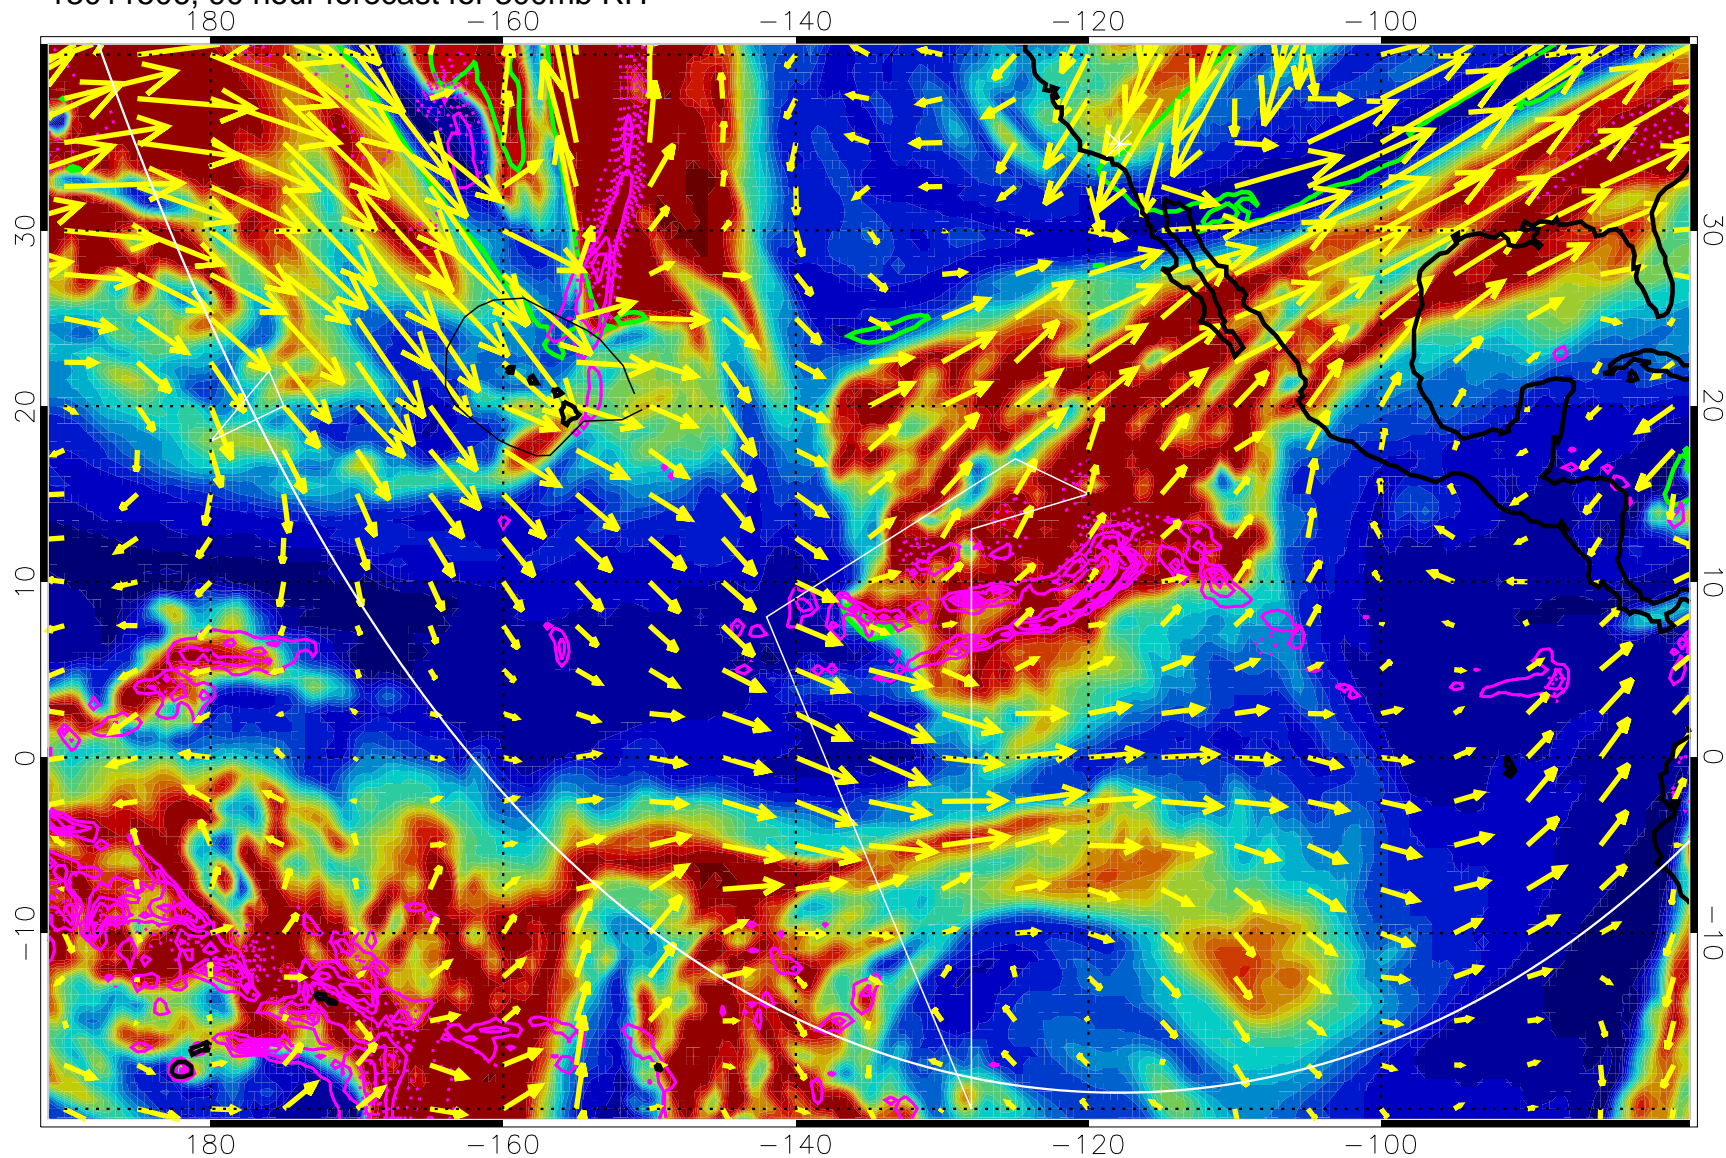

13011412, 72 hour forecast for 300mb RH

Precip (tot dot, conv sol) past 6 hrs 6 kg/m2 contours, min 4

EPV Tropopause (2 PVU) Position

→ 50 m/s

Range ring of 6000 km -- 19 hours GH round trip

13011418, 78 hour forecast for 300mb RH

Precip (tot dot, conv sol) past 6 hrs 6 kg/m2 contours, min 4

EPV Tropopause (2 PVU) Position

→ 50 m/s

Range ring of 6000 km -- 19 hours GH round trip

13011500, 84 hour forecast for 300mb RH

Precip (tot dot, conv sol) past 6 hrs 6 kg/m2 contours, min 4

EPV Tropopause (2 PVU) Position

→ 50 m/s

Range ring of 6000 km -- 19 hours GH round trip

13011506, 90 hour forecast for 300mb RH

Precip (tot dot, conv sol) past 6 hrs 6 kg/m2 contours, min 4

EPV Tropopause (2 PVU) Position

→ 50 m/s

Range ring of 6000 km -- 19 hours GH round trip

13011512, 96 hour forecast for 300mb RH

Precip (tot dot, conv sol) past 6 hrs 6 kg/m2 contours, min 4

EPV Tropopause (2 PVU) Position

→ 50 m/s

Range ring of 6000 km -- 19 hours GH round trip