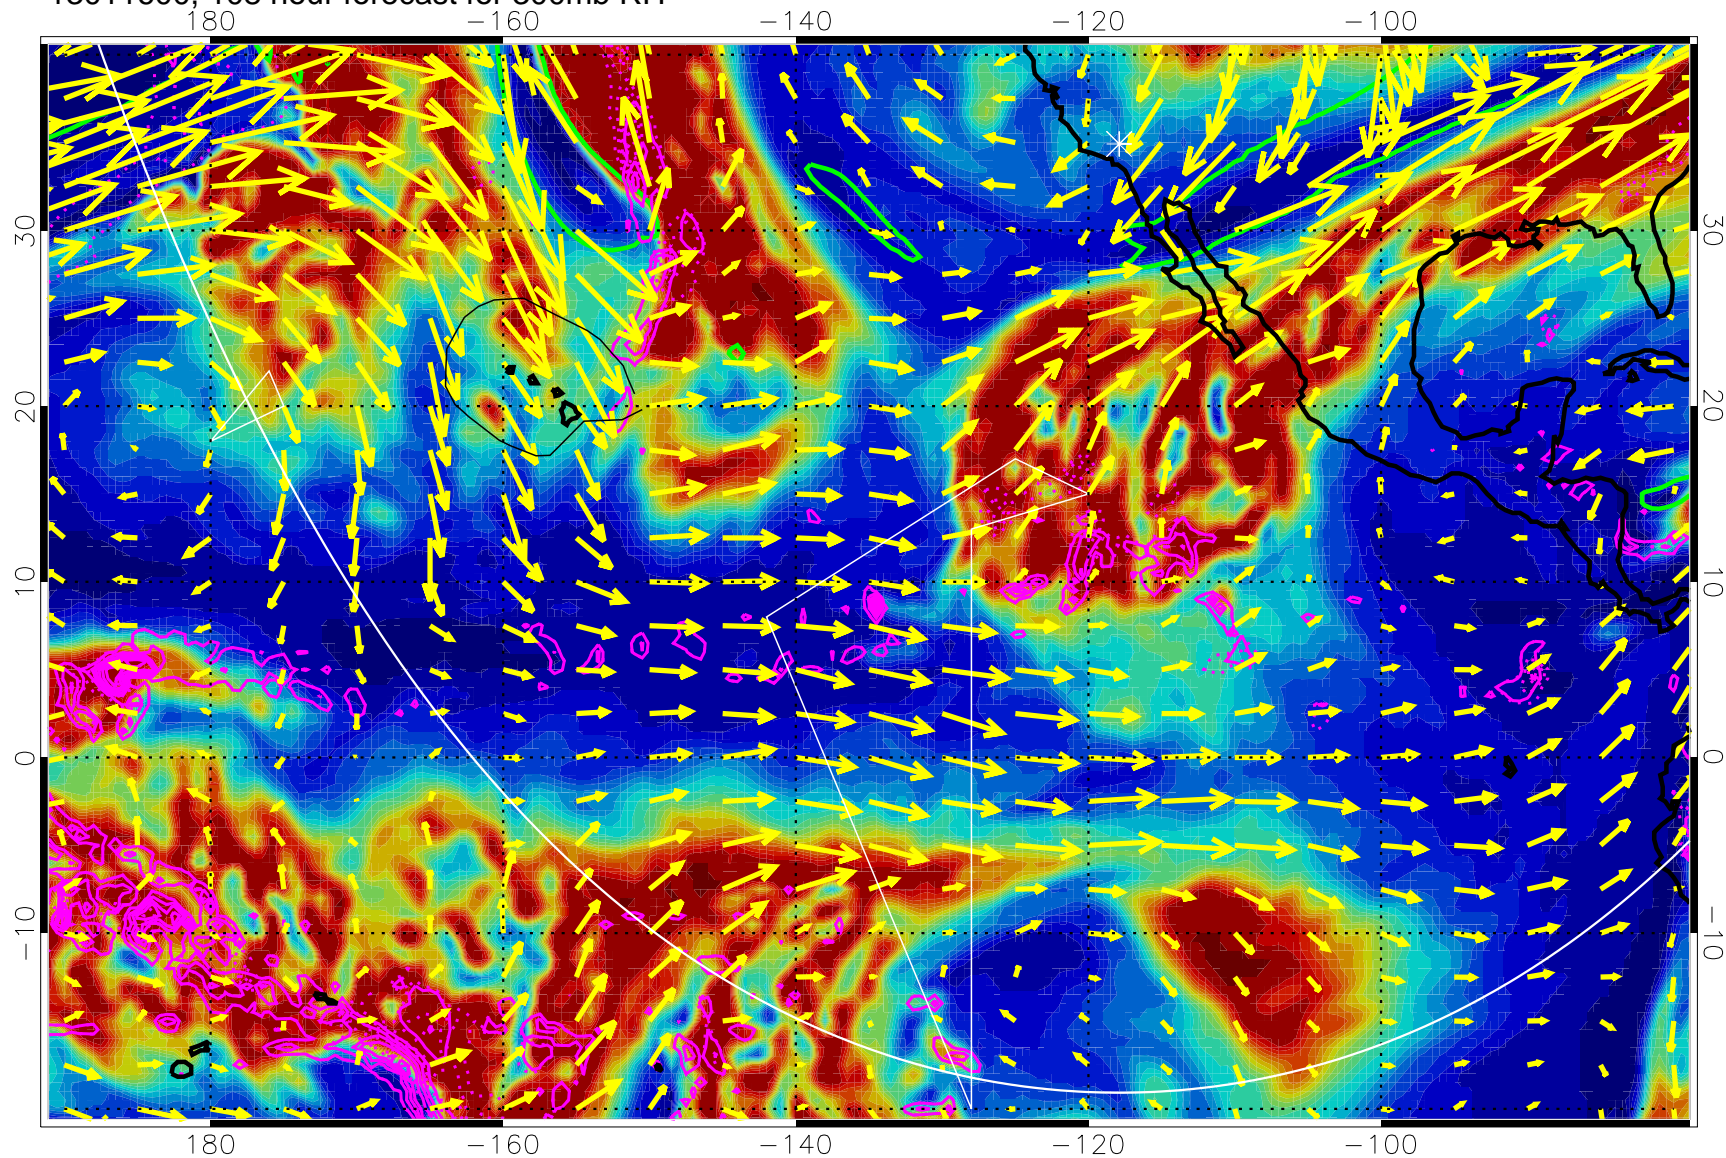

→ 50 m/s

Range ring of 6000 km -- 19 hours GH round trip

13011512, 96 hour forecast for 300mb RH

Precip (tot dot, conv sol) past 6 hrs 6 kg/m2 contours, min 4

EPV Tropopause (2 PVU) Position

→ 50 m/s

Range ring of 6000 km -- 19 hours GH round trip

13011518, 102 hour forecast for 300mb RH

Precip (tot dot, conv sol) past 6 hrs 6 kg/m2 contours, min 4

EPV Tropopause (2 PVU) Position

→ 50 m/s

Range ring of 6000 km -- 19 hours GH round trip

13011600, 108 hour forecast for 300mb RH

Precip (tot dot, conv sol) past 6 hrs 6 kg/m2 contours, min 4

EPV Tropopause (2 PVU) Position

→ 50 m/s

Range ring of 6000 km -- 19 hours GH round trip

13011606, 114 hour forecast for 300mb RH

Precip (tot dot, conv sol) past 6 hrs 6 kg/m² contours, min 4

EPV Tropopause (2 PVU) Position

→ 50 m/s

Range ring of 6000 km -- 19 hours GH round trip

13011612, 120 hour forecast for 300mb RH

Precip (tot dot, conv sol) past 6 hrs 6 kg/m2 contours, min 4

EPV Tropopause (2 PVU) Position