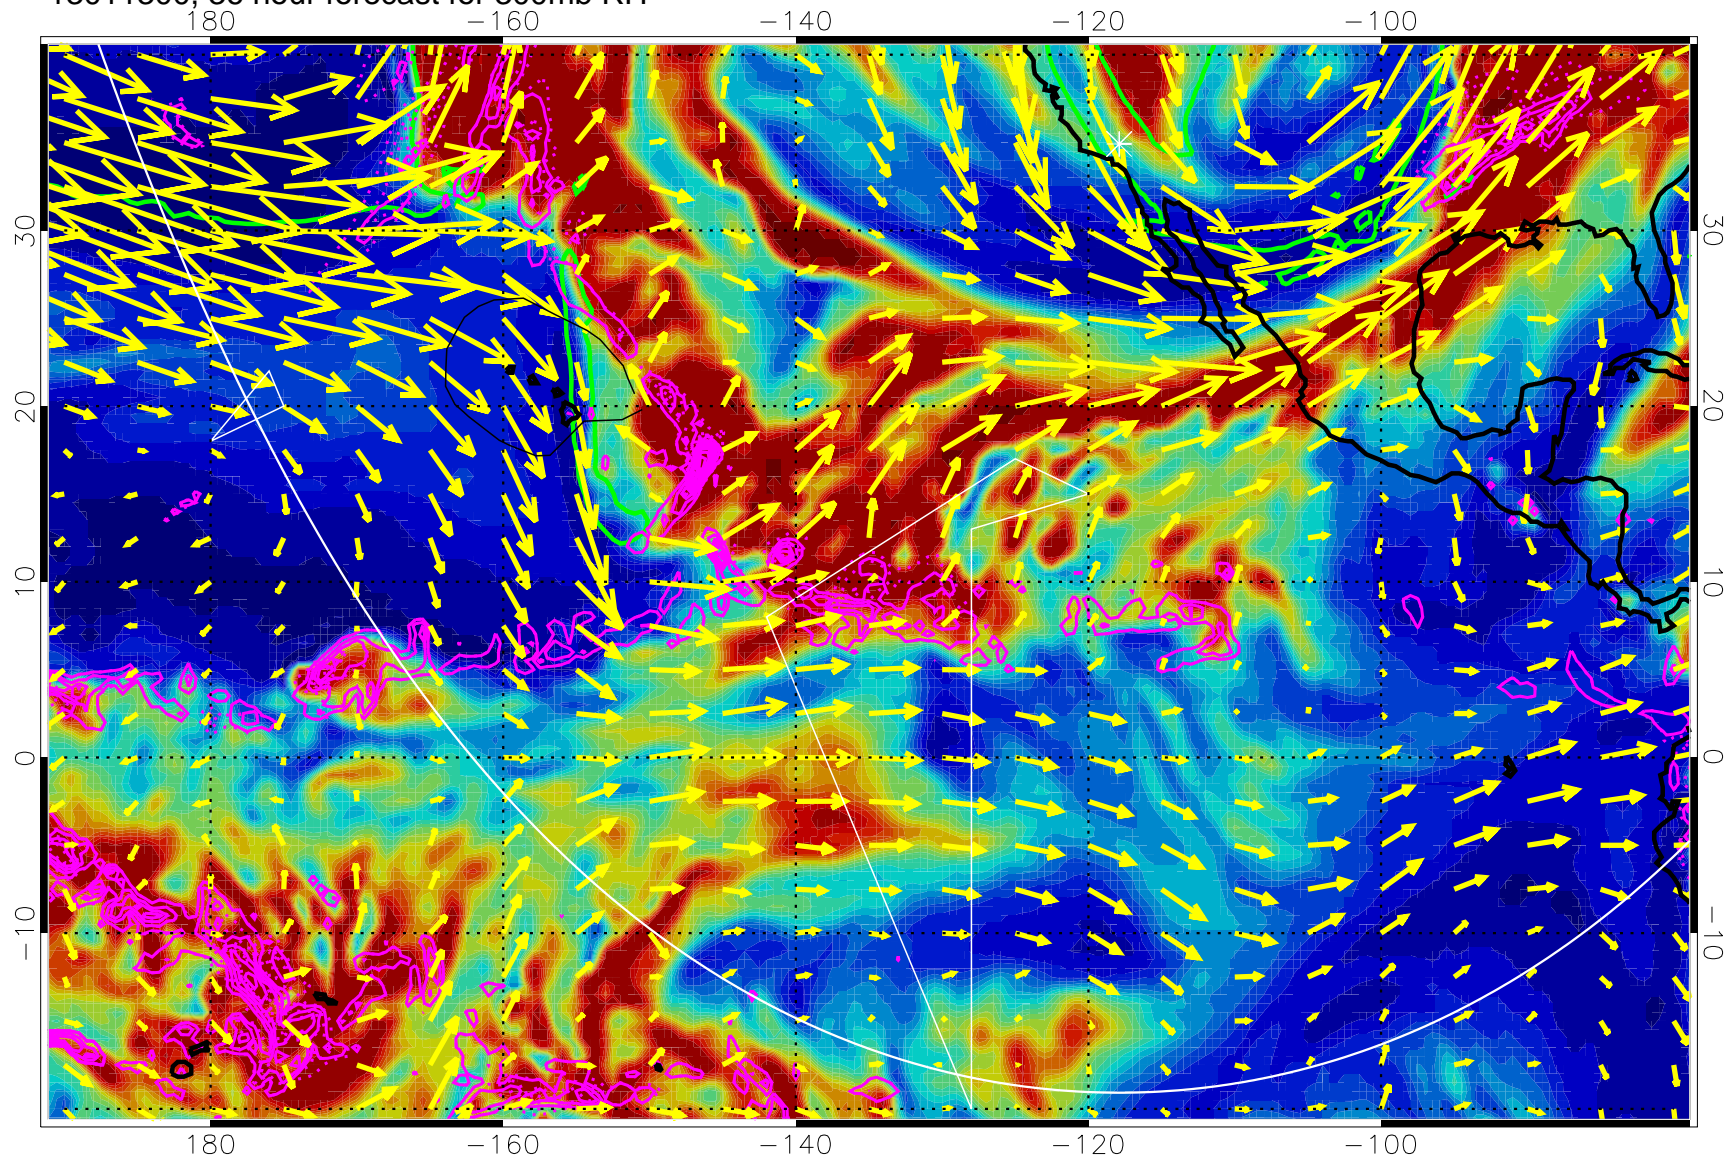

EPV Tropopause (2 PVU) Position

→ 50 m/s

Range ring of 6000 km -- 19 hours GH round trip

13011212, 24 hour forecast for 300mb RH

180 -160 -140 -120 -100

Precip (tot dot, conv sol) past 6 hrs 6 kg/m2 contours, min 4

EPV Tropopause (2 PVU) Position

→ 50 m/s

Range ring of 6000 km -- 19 hours GH round trip

13011218, 30 hour forecast for 300mb RH

Precip (tot dot, conv sol) past 6 hrs 6 kg/m2 contours, min 4

EPV Tropopause (2 PVU) Position

→ 50 m/s

Range ring of 6000 km -- 19 hours GH round trip

13011300, 36 hour forecast for 300mb RH

Precip (tot dot, conv sol) past 6 hrs 6 kg/m2 contours, min 4

EPV Tropopause (2 PVU) Position

→ 50 m/s

Range ring of 6000 km -- 19 hours GH round trip

Precip (tot dot, conv sol) past 6 hrs 6 kg/m2 contours, min 4

EPV Tropopause (2 PVU) Position

→ 50 m/s

Range ring of 6000 km -- 19 hours GH round trip

13011318, 54 hour forecast for 300mb RH

Precip (tot dot, conv sol) past 6 hrs 6 kg/m2 contours, min 4