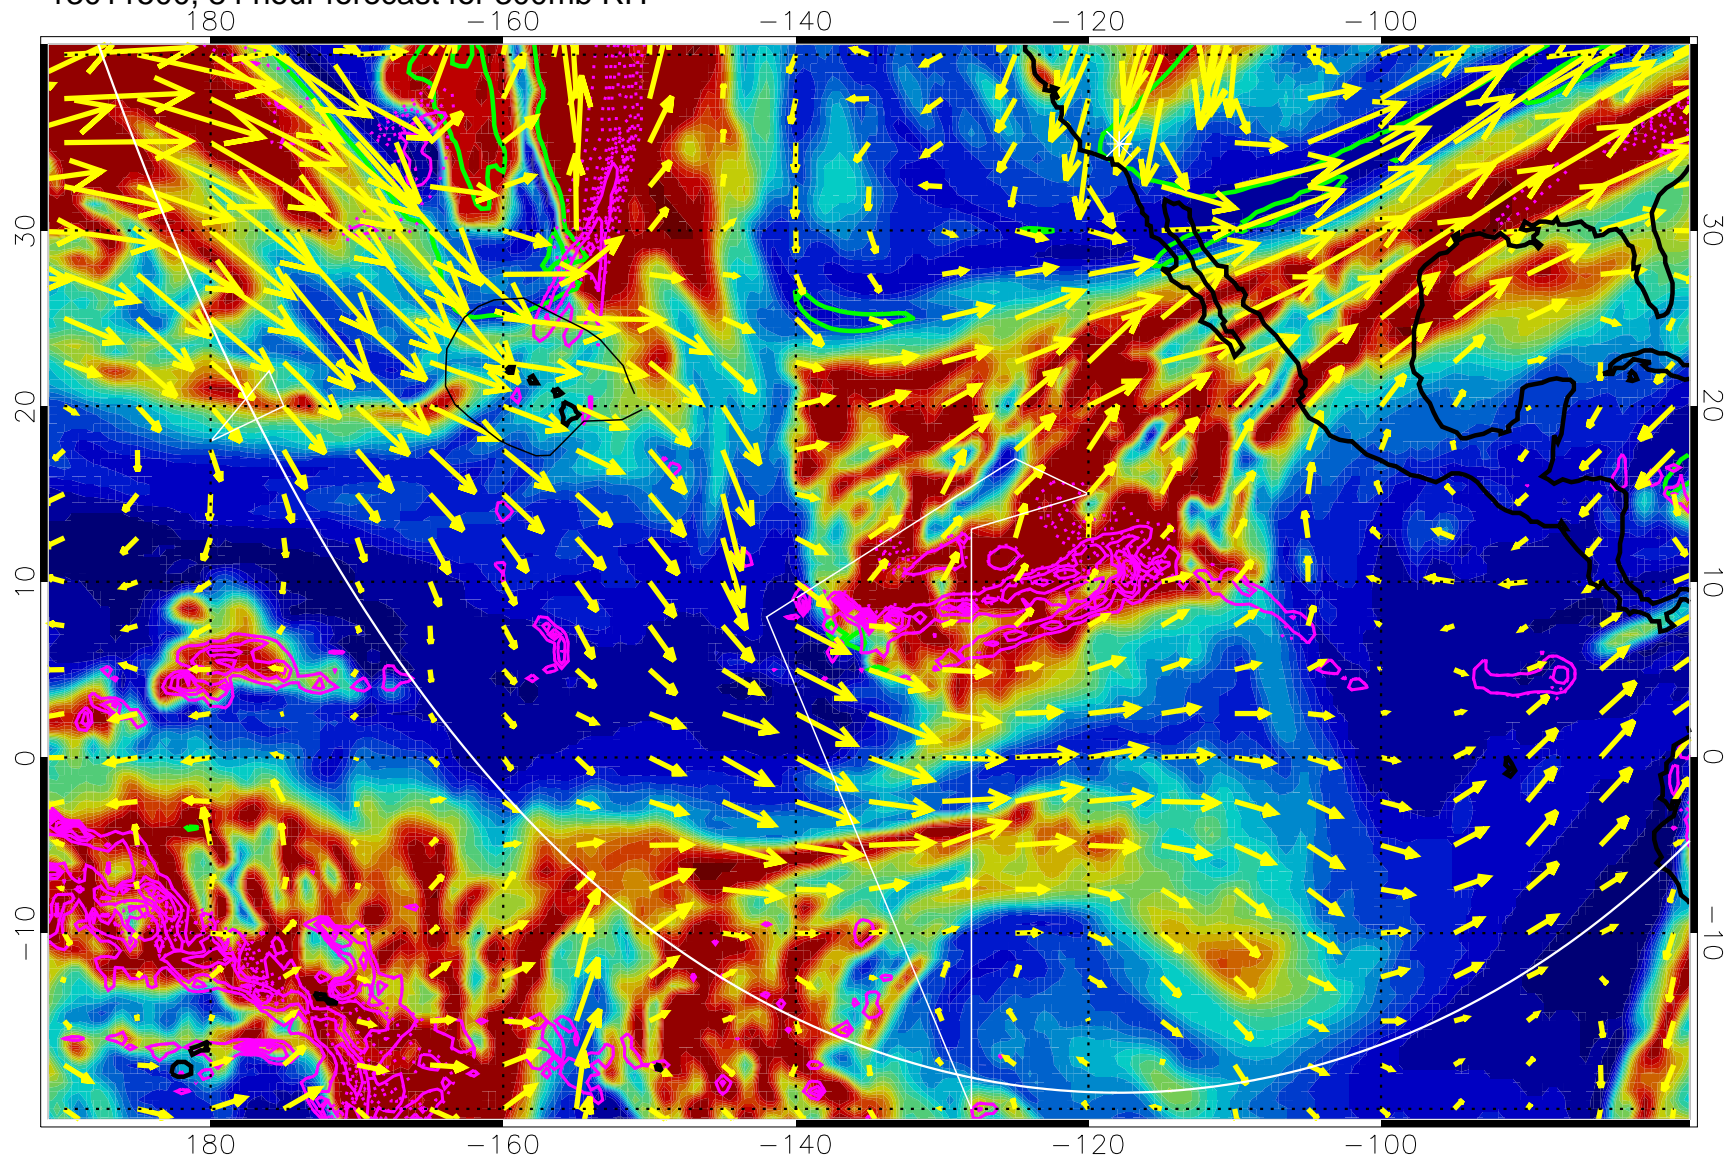

13011412, 72 hour forecast for 300mb RH

Precip (tot dot, conv sol) past 6 hrs 6 kg/m2 contours, min 4

EPV Tropopause (2 PVU) Position

→ 50 m/s

Range ring of 6000 km -- 19 hours GH round trip

13011418, 78 hour forecast for 300mb RH

Precip (tot dot, conv sol) past 6 hrs 6 kg/m2 contours, min 4

EPV Tropopause (2 PVU) Position

→ 50 m/s

Range ring of 6000 km -- 19 hours GH round trip

13011500, 84 hour forecast for 300mb RH

Precip (tot dot, conv sol) past 6 hrs 6 kg/m2 contours, min 4

EPV Tropopause (2 PVU) Position

→ 50 m/s

Range ring of 6000 km -- 19 hours GH round trip

13011506, 90 hour forecast for 300mb RH

Precip (tot dot, conv sol) past 6 hrs 6 kg/m2 contours, min 4

EPV Tropopause (2 PVU) Position

13011518, 102 hour forecast for 300mb RH

Precip (tot dot, conv sol) past 6 hrs 6 kg/m2 contours, min 4

EPV Tropopause (2 PVU) Position

→ 50 m/s

Range ring of 6000 km -- 19 hours GH round trip

13011600, 108 hour forecast for 300mb RH