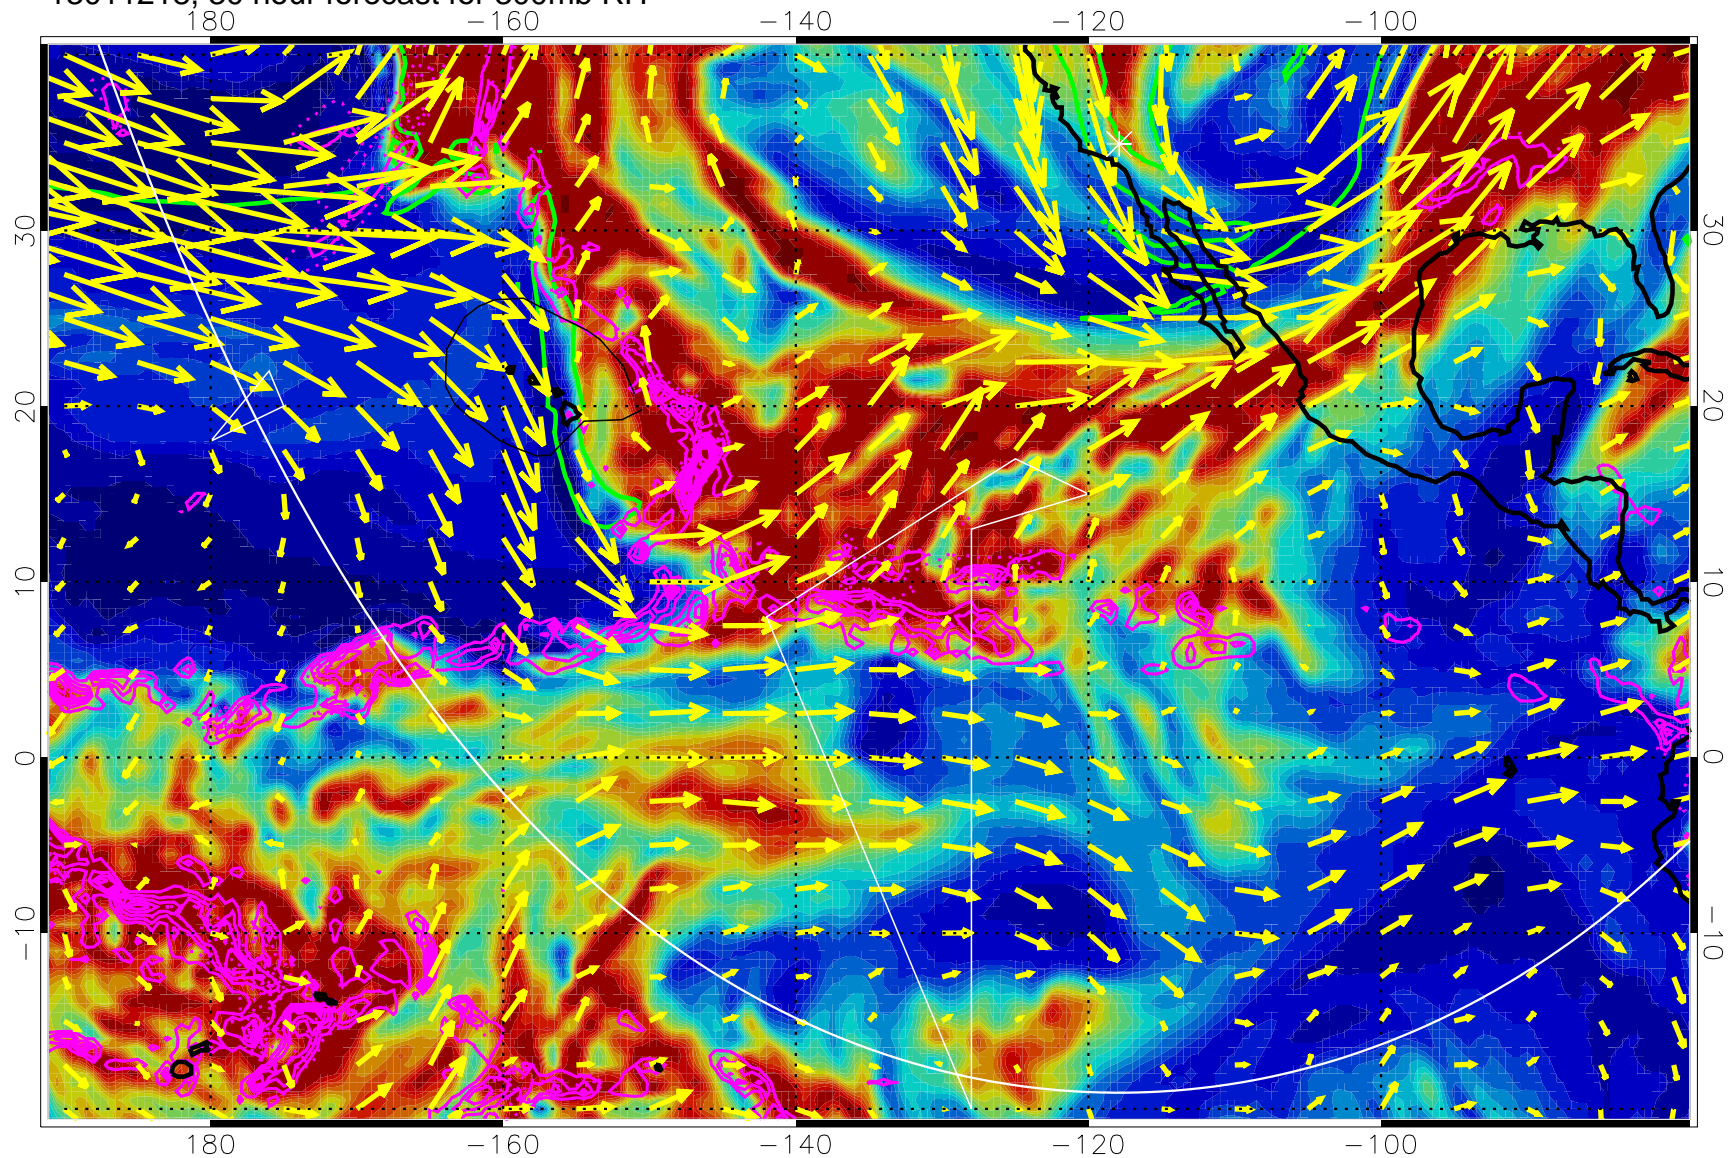

Precip (tot dot, conv sol) past 6 hrs 6 kg/m2 contours, min 4

EPV Tropopause (2 PVU) Position

→ 50 m/s

Range ring of 6000 km -- 19 hours GH round trip

13011206, 18 hour forecast for 300mb RH

Precip (tot dot, conv sol) past 6 hrs 6 kg/m2 contours, min 4

EPV Tropopause (2 PVU) Position

→ 50 m/s

Range ring of 6000 km -- 19 hours GH round trip

13011212, 24 hour forecast for 300mb RH

180 -160 -140 -120 -100

Precip (tot dot, conv sol) past 6 hrs 6 kg/m2 contours, min 4

EPV Tropopause (2 PVU) Position

→ 50 m/s

Range ring of 6000 km -- 19 hours GH round trip

13011218, 30 hour forecast for 300mb RH

Precip (tot dot, conv sol) past 6 hrs 6 kg/m2 contours, min 4

EPV Tropopause (2 PVU) Position

→ 50 m/s

Range ring of 6000 km -- 19 hours GH round trip

13011300, 36 hour forecast for 300mb RH

Precip (tot dot, conv sol) past 6 hrs 6 kg/m2 contours, min 4

EPV Tropopause (2 PVU) Position

→ 50 m/s

Range ring of 6000 km -- 19 hours GH round trip