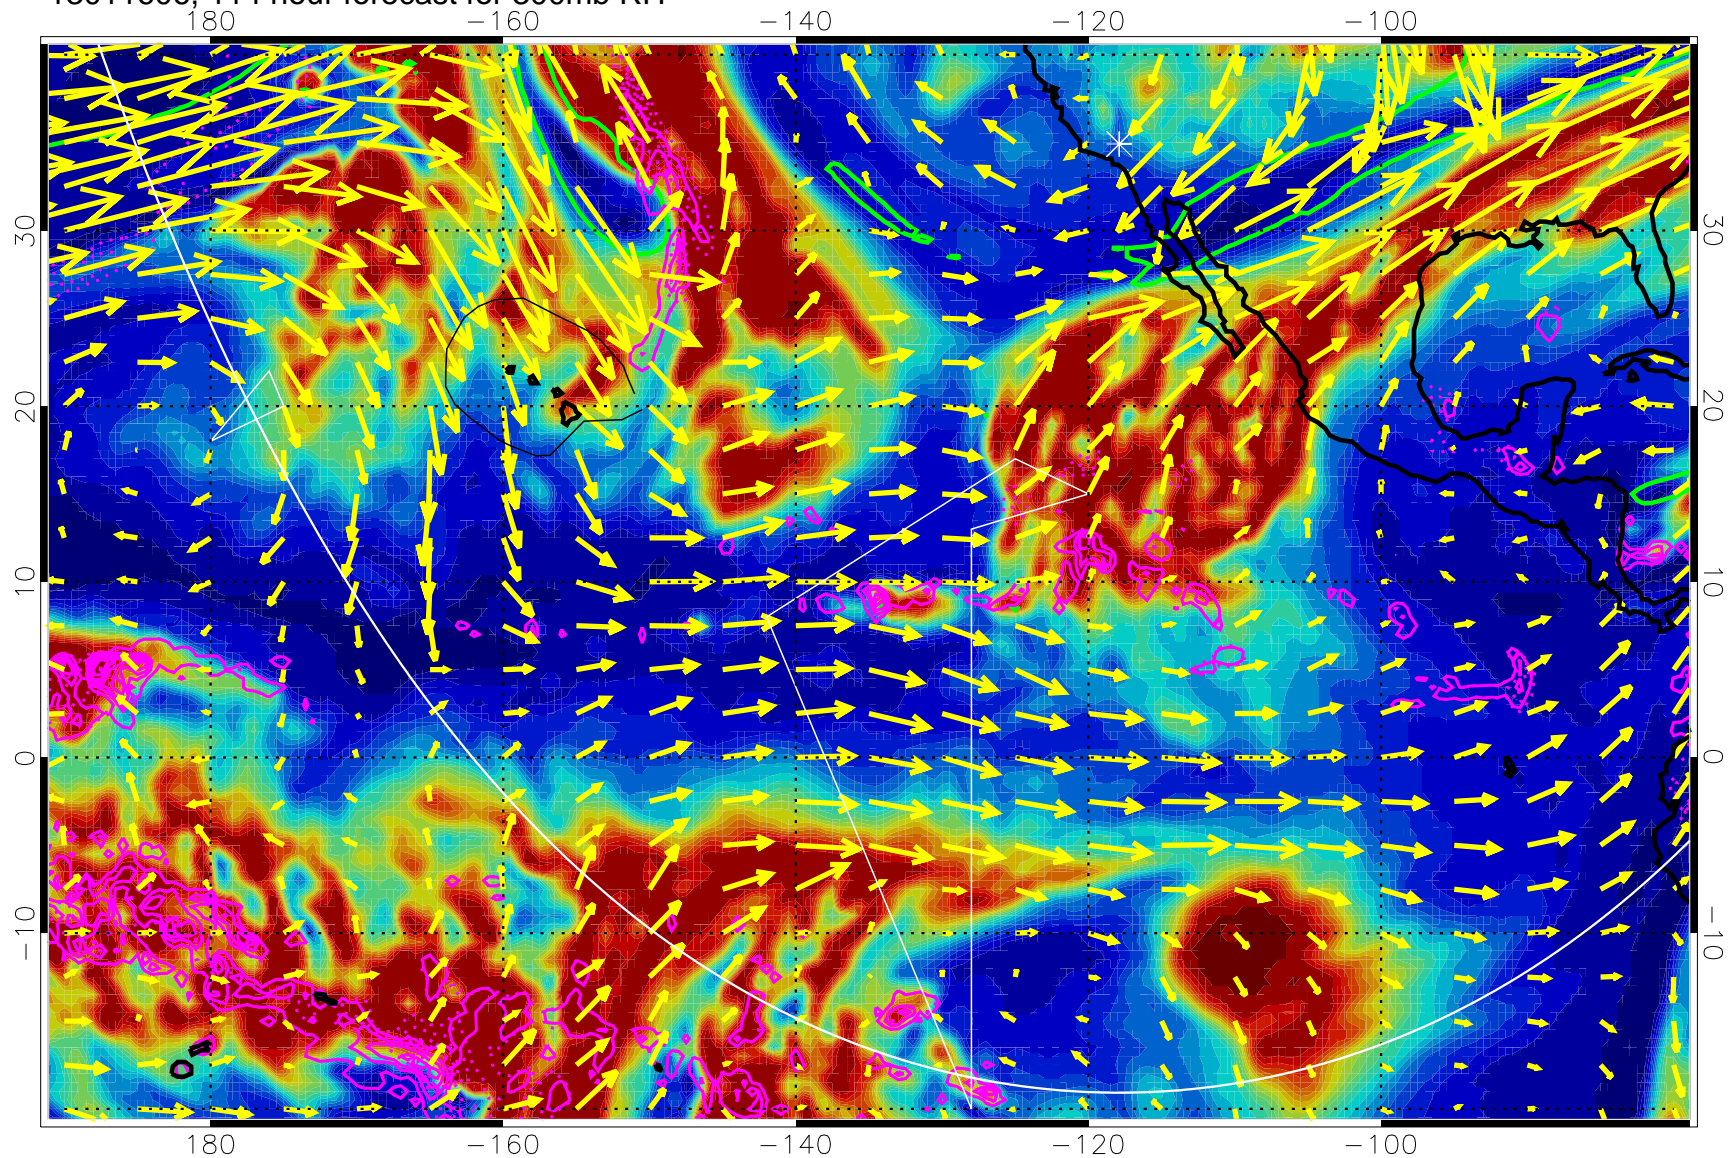

→ 50 m/s

Range ring of 6000 km -- 19 hours GH round trip

13011512, 96 hour forecast for 300mb RH

Precip (tot dot, conv sol) past 6 hrs 6 kg/m2 contours, min 4

EPV Tropopause (2 PVU) Position

→ 50 m/s

Range ring of 6000 km -- 19 hours GH round trip

13011518, 102 hour forecast for 300mb RH

Precip (tot dot, conv sol) past 6 hrs 6 kg/m2 contours, min 4

EPV Tropopause (2 PVU) Position

→ 50 m/s

Range ring of 6000 km -- 19 hours GH round trip

13011600, 108 hour forecast for 300mb RH

Precip (tot dot, conv sol) past 6 hrs 6 kg/m2 contours, min 4

EPV Tropopause (2 PVU) Position

→ 50 m/s

Range ring of 6000 km -- 19 hours GH round trip

13011606, 114 hour forecast for 300mb RH

Precip (tot dot, conv sol) past 6 hrs 6 kg/m² contours, min 4

EPV Tropopause (2 PVU) Position

→ 50 m/s

Range ring of 6000 km -- 19 hours GH round trip

13011612, 120 hour forecast for 300mb RH

Precip (tot dot, conv sol) past 6 hrs 6 kg/m2 contours, min 4

EPV Tropopause (2 PVU) Position