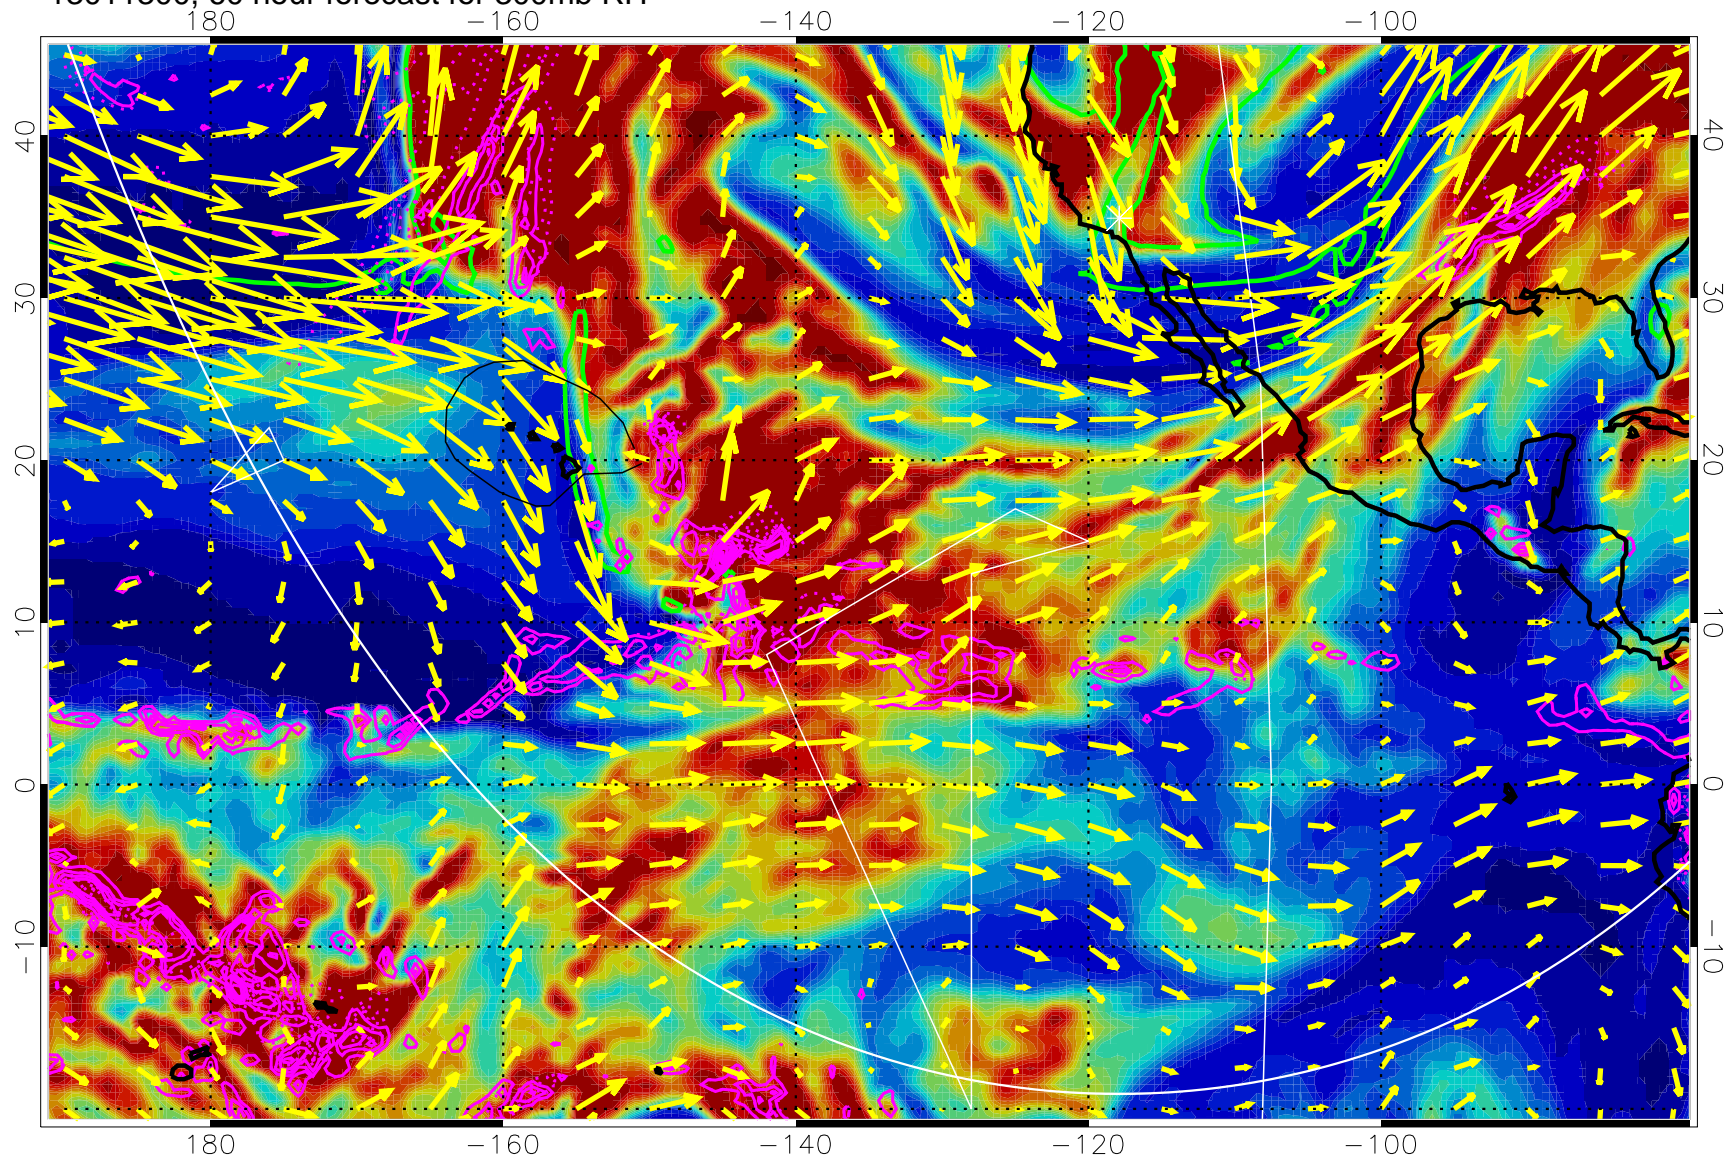

EPV Tropopause (2 PVU) Position

→ 50 m/s

Range ring of 6000 km -- 19 hours GH round trip

13011218, 54 hour forecast for 300mb RH

Precip (tot dot, conv sol) past 6 hrs 6 kg/m2 contours, min 4

EPV Tropopause (2 PVU) Position

→ 50 m/s

Range ring of 6000 km -- 19 hours GH round trip

13011300, 60 hour forecast for 300mb RH

Precip (tot dot, conv sol) past 6 hrs 6 kg/m2 contours, min 4

EPV Tropopause (2 PVU) Position

→ 50 m/s

Range ring of 6000 km -- 19 hours GH round trip

13011306, 66 hour forecast for 300mb RH

Precip (tot dot, conv sol) past 6 hrs 6 kg/m2 contours, min 4

EPV Tropopause (2 PVU) Position

→ 50 m/s

Range ring of 6000 km -- 19 hours GH round trip

13011312, 72 hour forecast for 300mb RH

Precip (tot dot, conv sol) past 6 hrs 6 kg/m2 contours, min 4

EPV Tropopause (2 PVU) Position

→ 50 m/s

Range ring of 6000 km -- 19 hours GH round trip

13011318, 78 hour forecast for 300mb RH

Precip (tot dot, conv sol) past 6 hrs 6 kg/m2 contours, min 4