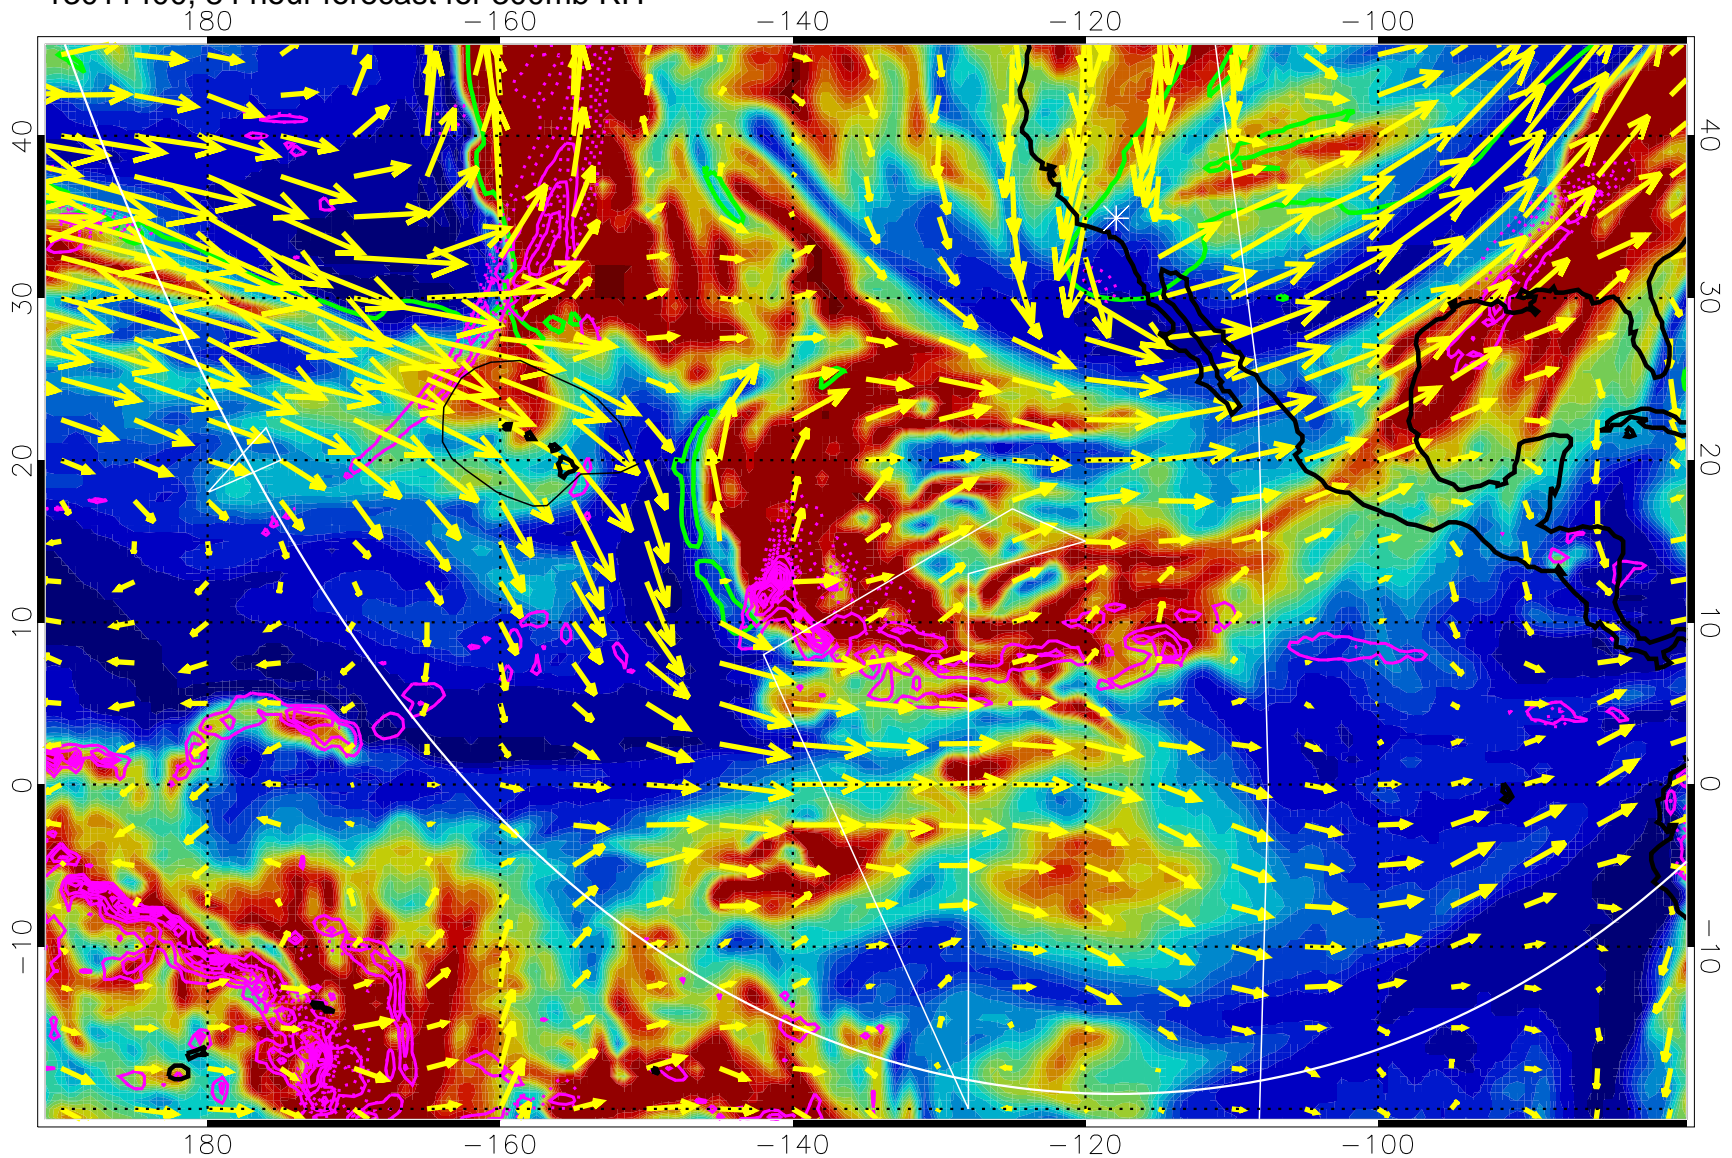

13011306, 66 hour forecast for 300mb RH

Precip (tot dot, conv sol) past 6 hrs 6 kg/m2 contours, min 4

EPV Tropopause (2 PVU) Position

→ 50 m/s

Range ring of 6000 km -- 19 hours GH round trip

13011312, 72 hour forecast for 300mb RH

Precip (tot dot, conv sol) past 6 hrs 6 kg/m2 contours, min 4

EPV Tropopause (2 PVU) Position

→ 50 m/s

Range ring of 6000 km -- 19 hours GH round trip

13011318, 78 hour forecast for 300mb RH

Precip (tot dot, conv sol) past 6 hrs 6 kg/m2 contours, min 4

EPV Tropopause (2 PVU) Position

→ 50 m/s

Range ring of 6000 km -- 19 hours GH round trip

13011400, 84 hour forecast for 300mb RH

Precip (tot dot, conv sol) past 6 hrs 6 kg/m2 contours, min 4

EPV Tropopause (2 PVU) Position

13011412, 96 hour forecast for 300mb RH

Precip (tot dot, conv sol) past 6 hrs 6 kg/m2 contours, min 4

EPV Tropopause (2 PVU) Position

→ 50 m/s

Range ring of 6000 km -- 19 hours GH round trip

13011418, 102 hour forecast for 300mb RH