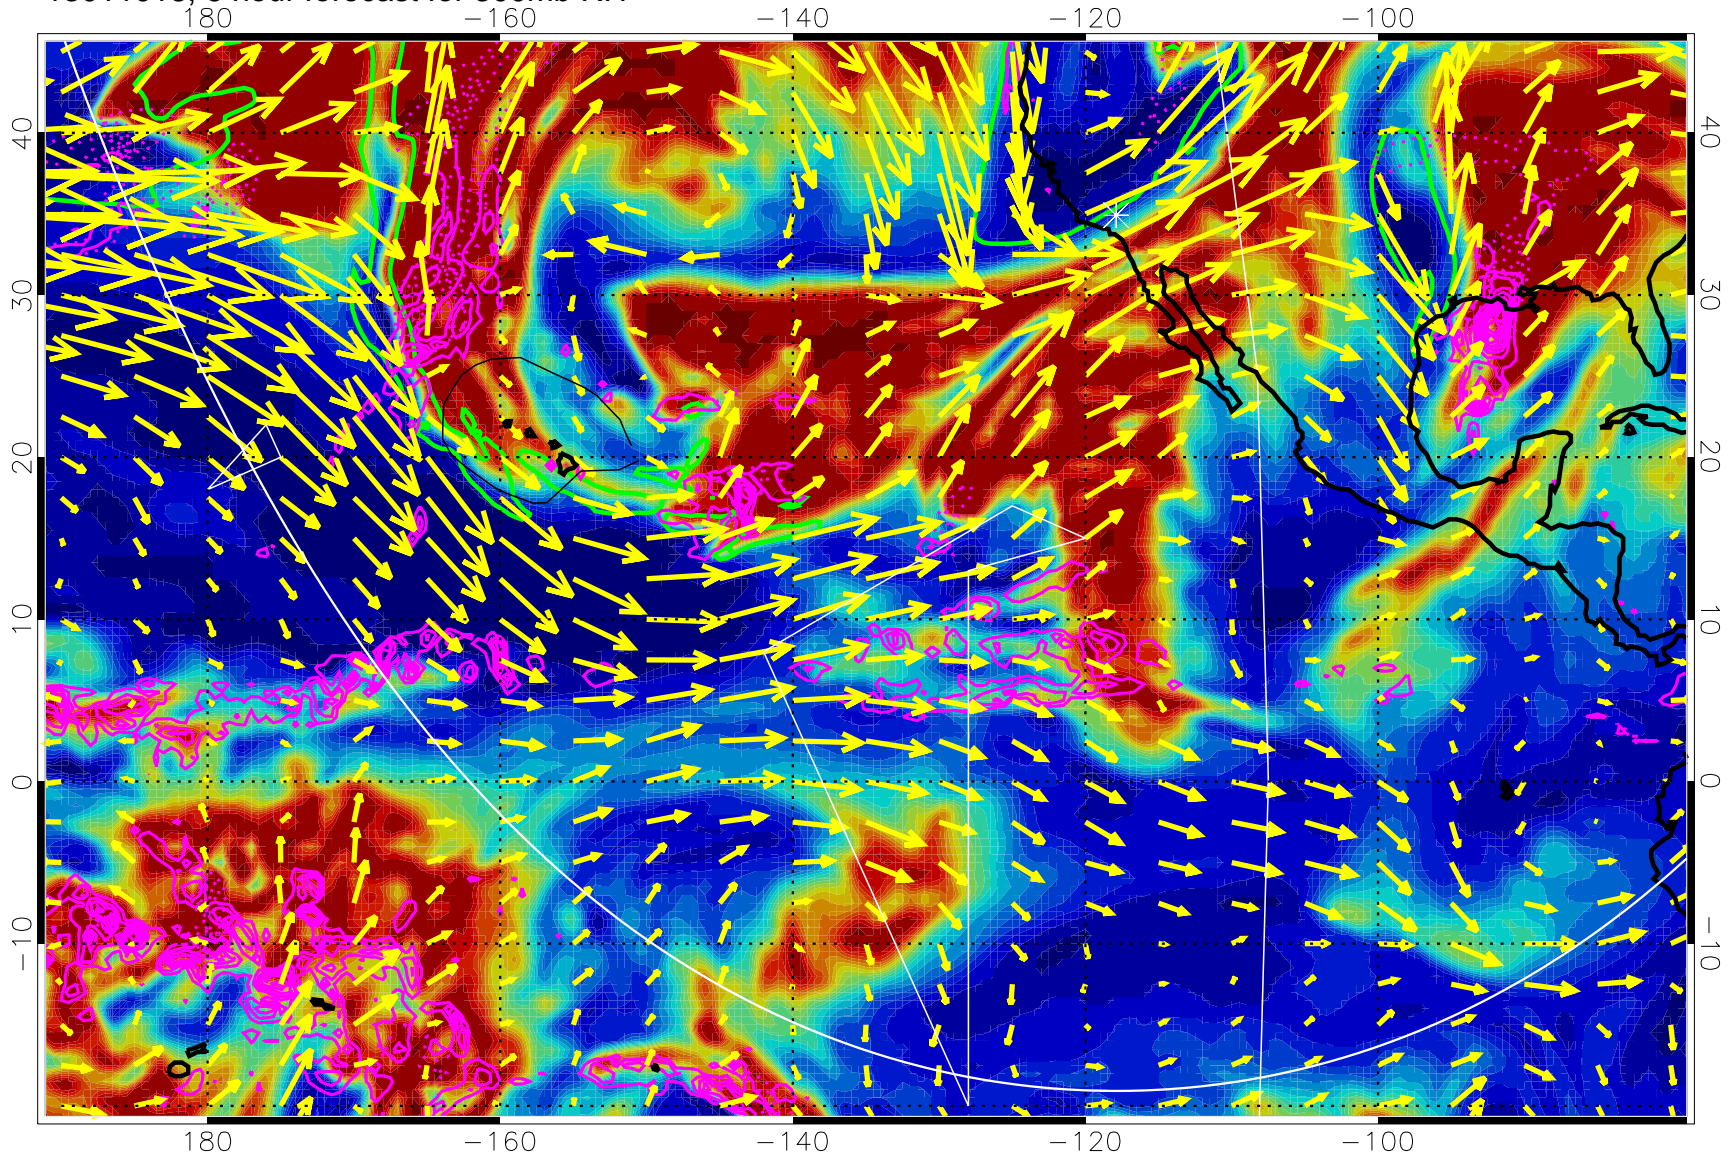

13011018, 6 hour forecast for 300mb RH

Precip (tot dot, conv sol) past 6 hrs 6 kg/m2 contours, min 4

EPV Tropopause (2 PVU) Position

→ 50 m/s

Range ring of 6000 km -- 19 hours GH round trip

13011100, 12 hour forecast for 300mb RH

Precip (tot dot, conv sol) past 6 hrs 6 kg/m2 contours, min 4

EPV Tropopause (2 PVU) Position

→ 50 m/s

Range ring of 6000 km -- 19 hours GH round trip

13011106, 18 hour forecast for 300mb RH

Precip (tot dot, conv sol) past 6 hrs 6 kg/m2 contours, min 4

EPV Tropopause (2 PVU) Position

→ 50 m/s

Range ring of 6000 km -- 19 hours GH round trip

13011112, 24 hour forecast for 300mb RH

Precip (tot dot, conv sol) past 6 hrs 6 kg/m2 contours, min 4

EPV Tropopause (2 PVU) Position

→ 50 m/s

Range ring of 6000 km -- 19 hours GH round trip

13011118, 30 hour forecast for 300mb RH

Precip (tot dot, conv sol) past 6 hrs 6 kg/m2 contours, min 4

EPV Tropopause (2 PVU) Position

→ 50 m/s

Range ring of 6000 km -- 19 hours GH round trip