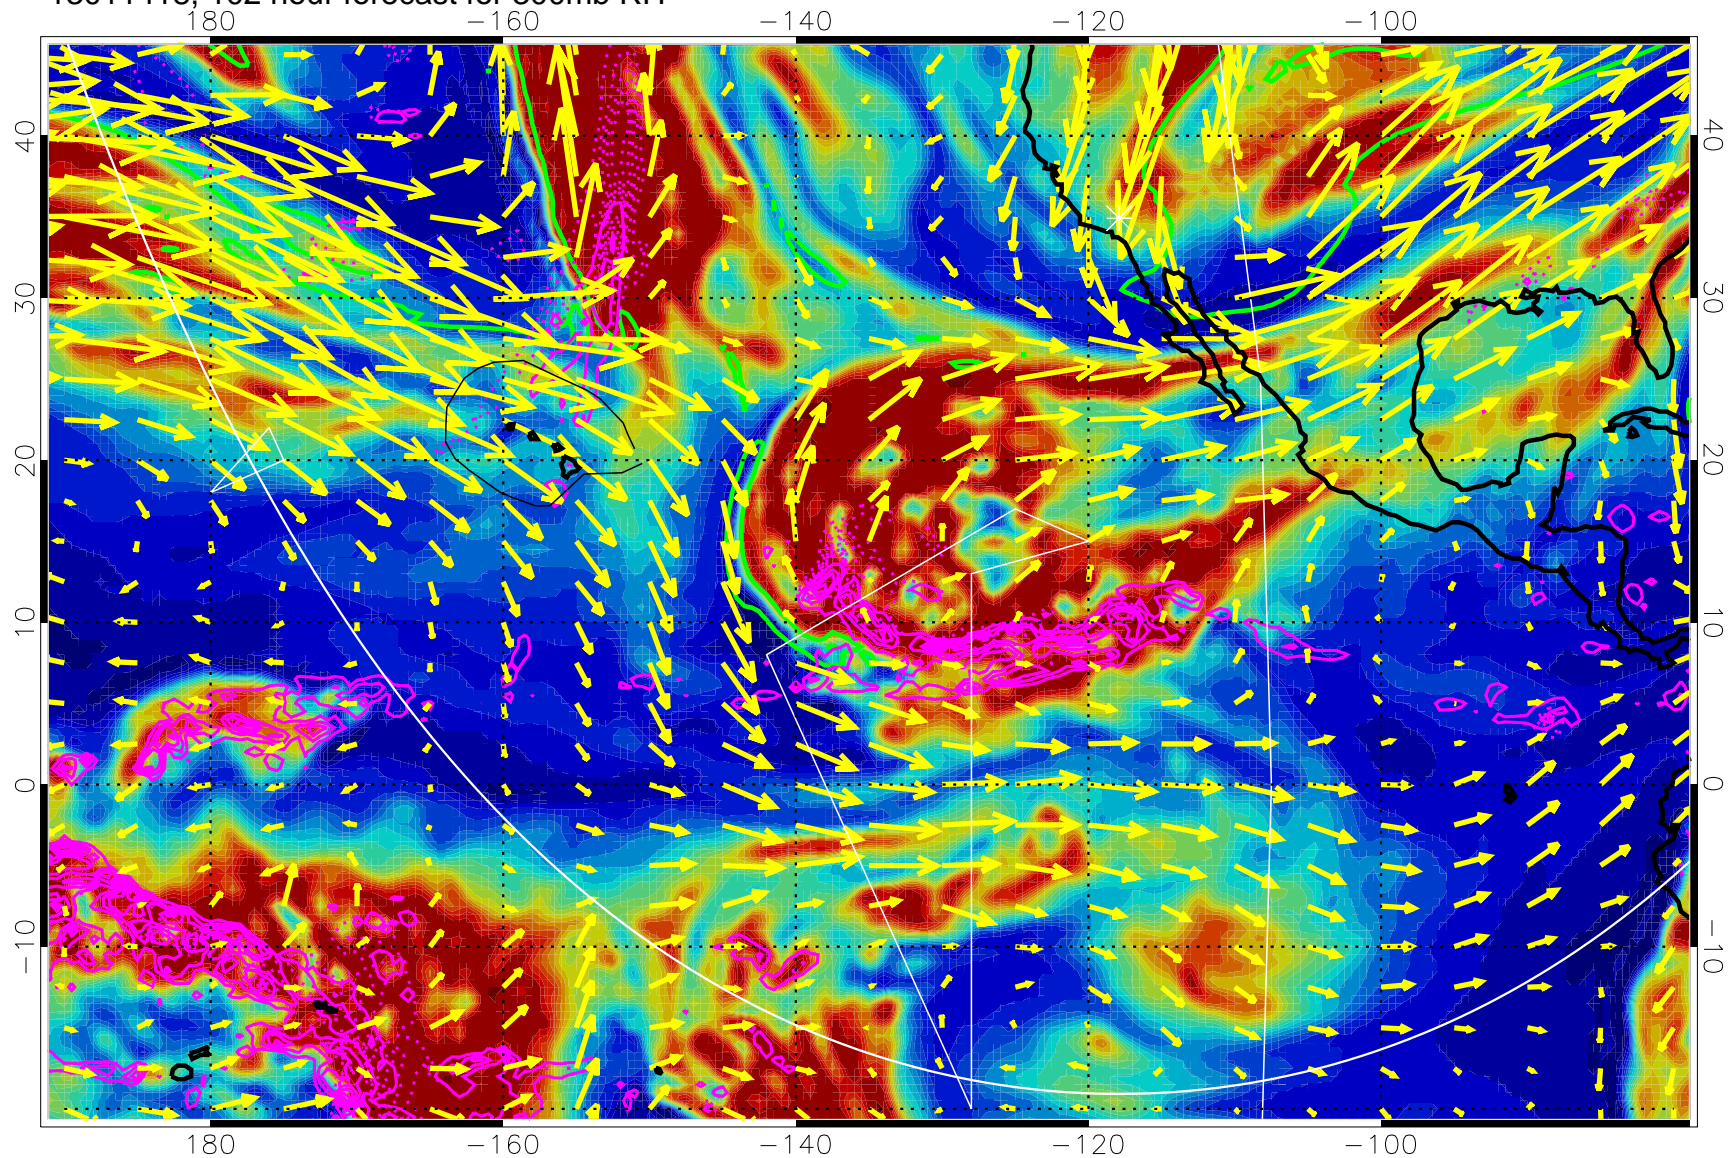

→ 50 m/s

Range ring of 6000 km -- 19 hours GH round trip

13011406, 90 hour forecast for 300mb RH

Precip (tot dot, conv sol) past 6 hrs 6 kg/m2 contours, min 4

EPV Tropopause (2 PVU) Position

→ 50 m/s

Range ring of 6000 km -- 19 hours GH round trip

13011412, 96 hour forecast for 300mb RH

Precip (tot dot, conv sol) past 6 hrs 6 kg/m2 contours, min 4

EPV Tropopause (2 PVU) Position

→ 50 m/s

Range ring of 6000 km -- 19 hours GH round trip

13011418, 102 hour forecast for 300mb RH

Precip (tot dot, conv sol) past 6 hrs 6 kg/m2 contours, min 4

EPV Tropopause (2 PVU) Position

→ 50 m/s

Range ring of 6000 km -- 19 hours GH round trip

13011500, 108 hour forecast for 300mb RH

Precip (tot dot, conv sol) past 6 hrs 6 kg/m² contours, min 4

EPV Tropopause (2 PVU) Position

→ 50 m/s

Range ring of 6000 km -- 19 hours GH round trip

13011506, 114 hour forecast for 300mb RH

Precip (tot dot, conv sol) past 6 hrs 6 kg/m2 contours, min 4

EPV Tropopause (2 PVU) Position