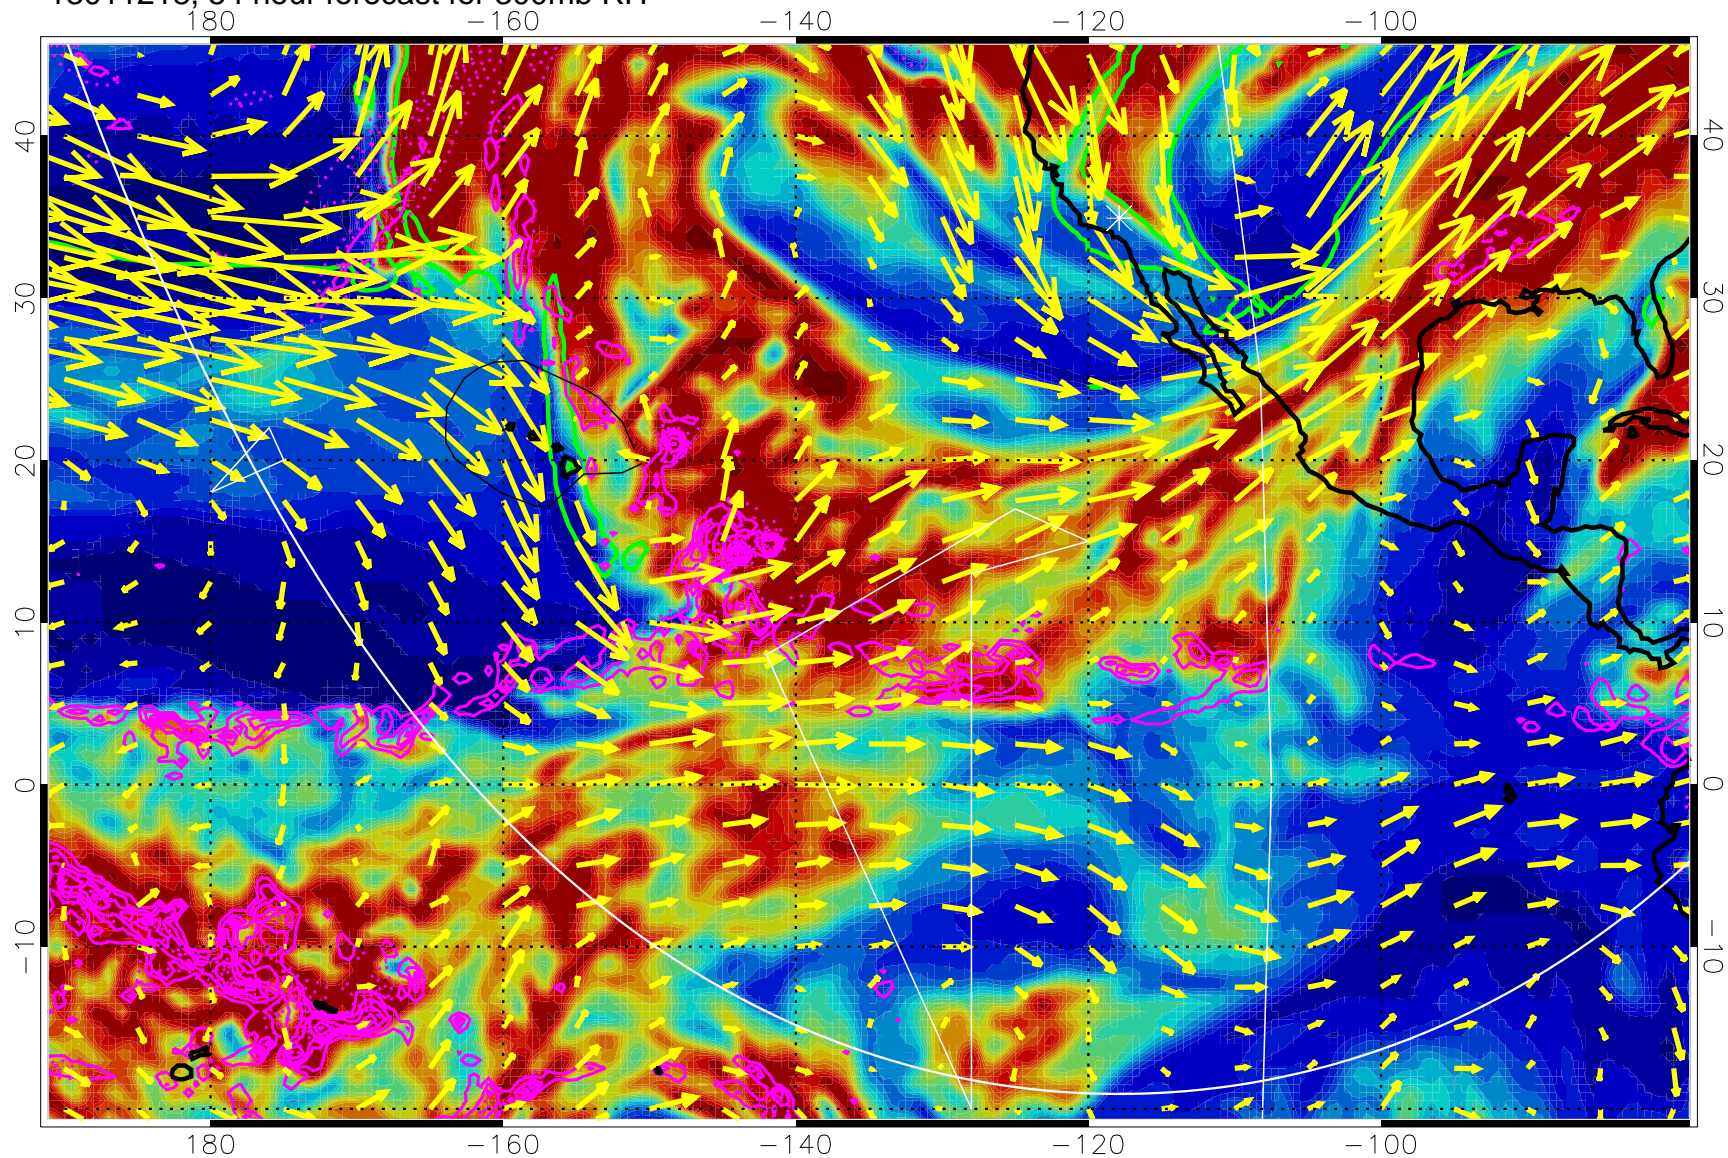

13011200, 36 hour forecast for 300mb RH

Precip (tot dot, conv sol) past 6 hrs 6 kg/m2 contours, min 4

EPV Tropopause (2 PVU) Position

→ 50 m/s

Range ring of 6000 km -- 19 hours GH round trip

13011206, 42 hour forecast for 300mb RH

Precip (tot dot, conv sol) past 6 hrs 6 kg/m2 contours, min 4

EPV Tropopause (2 PVU) Position

→ 50 m/s

Range ring of 6000 km -- 19 hours GH round trip

13011212, 48 hour forecast for 300mb RH

Precip (tot dot, conv sol) past 6 hrs 6 kg/m2 contours, min 4

EPV Tropopause (2 PVU) Position

→ 50 m/s

Range ring of 6000 km -- 19 hours GH round trip

13011218, 54 hour forecast for 300mb RH

Precip (tot dot, conv sol) past 6 hrs 6 kg/m2 contours, min 4

EPV Tropopause (2 PVU) Position

→ 50 m/s

Range ring of 6000 km -- 19 hours GH round trip

13011300, 60 hour forecast for 300mb RH

Precip (tot dot, conv sol) past 6 hrs 6 kg/m2 contours, min 4

EPV Tropopause (2 PVU) Position

→ 50 m/s

Range ring of 6000 km -- 19 hours GH round trip