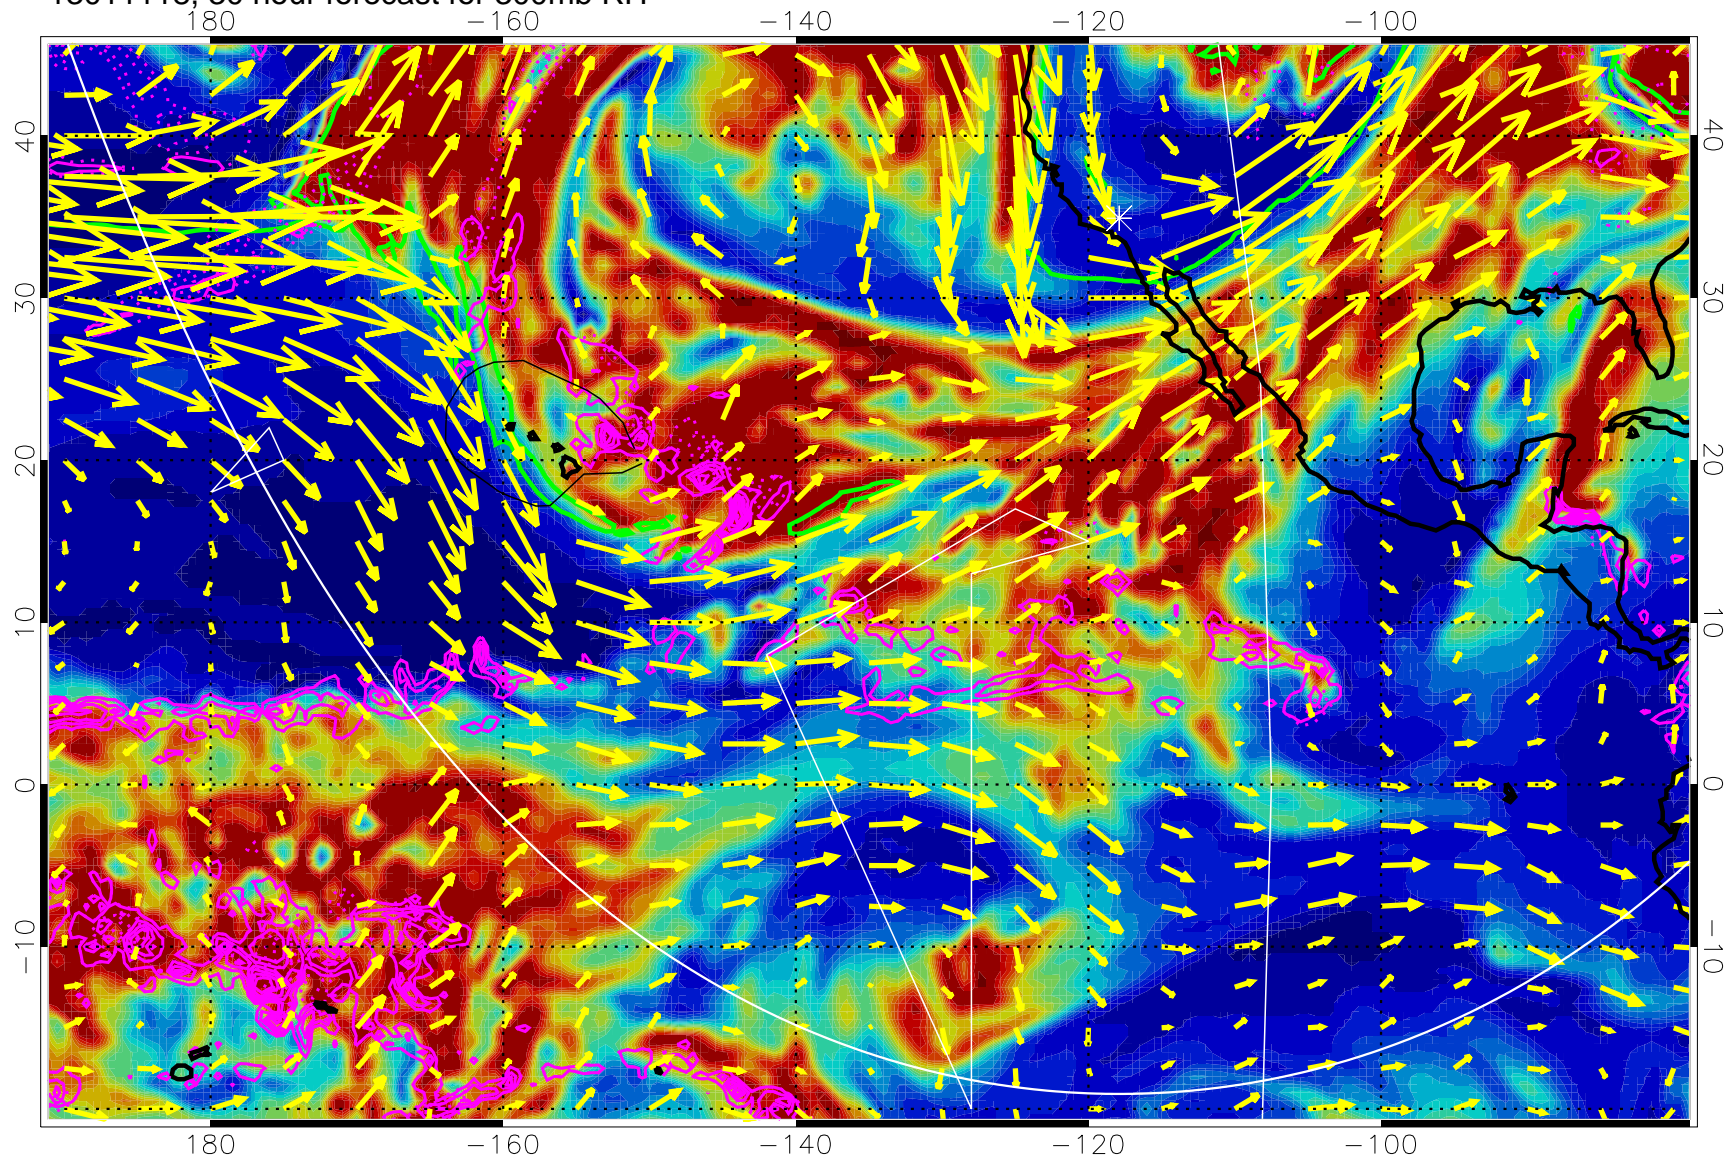

Precip (tot dot, conv sol) past 6 hrs 6 kg/m2 contours, min 4

EPV Tropopause (2 PVU) Position

→ 50 m/s

Range ring of 6000 km -- 19 hours GH round trip

13011106, 18 hour forecast for 300mb RH

Precip (tot dot, conv sol) past 6 hrs 6 kg/m2 contours, min 4

EPV Tropopause (2 PVU) Position

→ 50 m/s

Range ring of 6000 km -- 19 hours GH round trip

13011112, 24 hour forecast for 300mb RH

Precip (tot dot, conv sol) past 6 hrs 6 kg/m2 contours, min 4

EPV Tropopause (2 PVU) Position

→ 50 m/s

Range ring of 6000 km -- 19 hours GH round trip

13011118, 30 hour forecast for 300mb RH

Precip (tot dot, conv sol) past 6 hrs 6 kg/m2 contours, min 4

EPV Tropopause (2 PVU) Position

→ 50 m/s

Range ring of 6000 km -- 19 hours GH round trip

13011200, 36 hour forecast for 300mb RH

Precip (tot dot, conv sol) past 6 hrs 6 kg/m2 contours, min 4

EPV Tropopause (2 PVU) Position

→ 50 m/s

Range ring of 6000 km -- 19 hours GH round trip

13011206, 42 hour forecast for 300mb RH