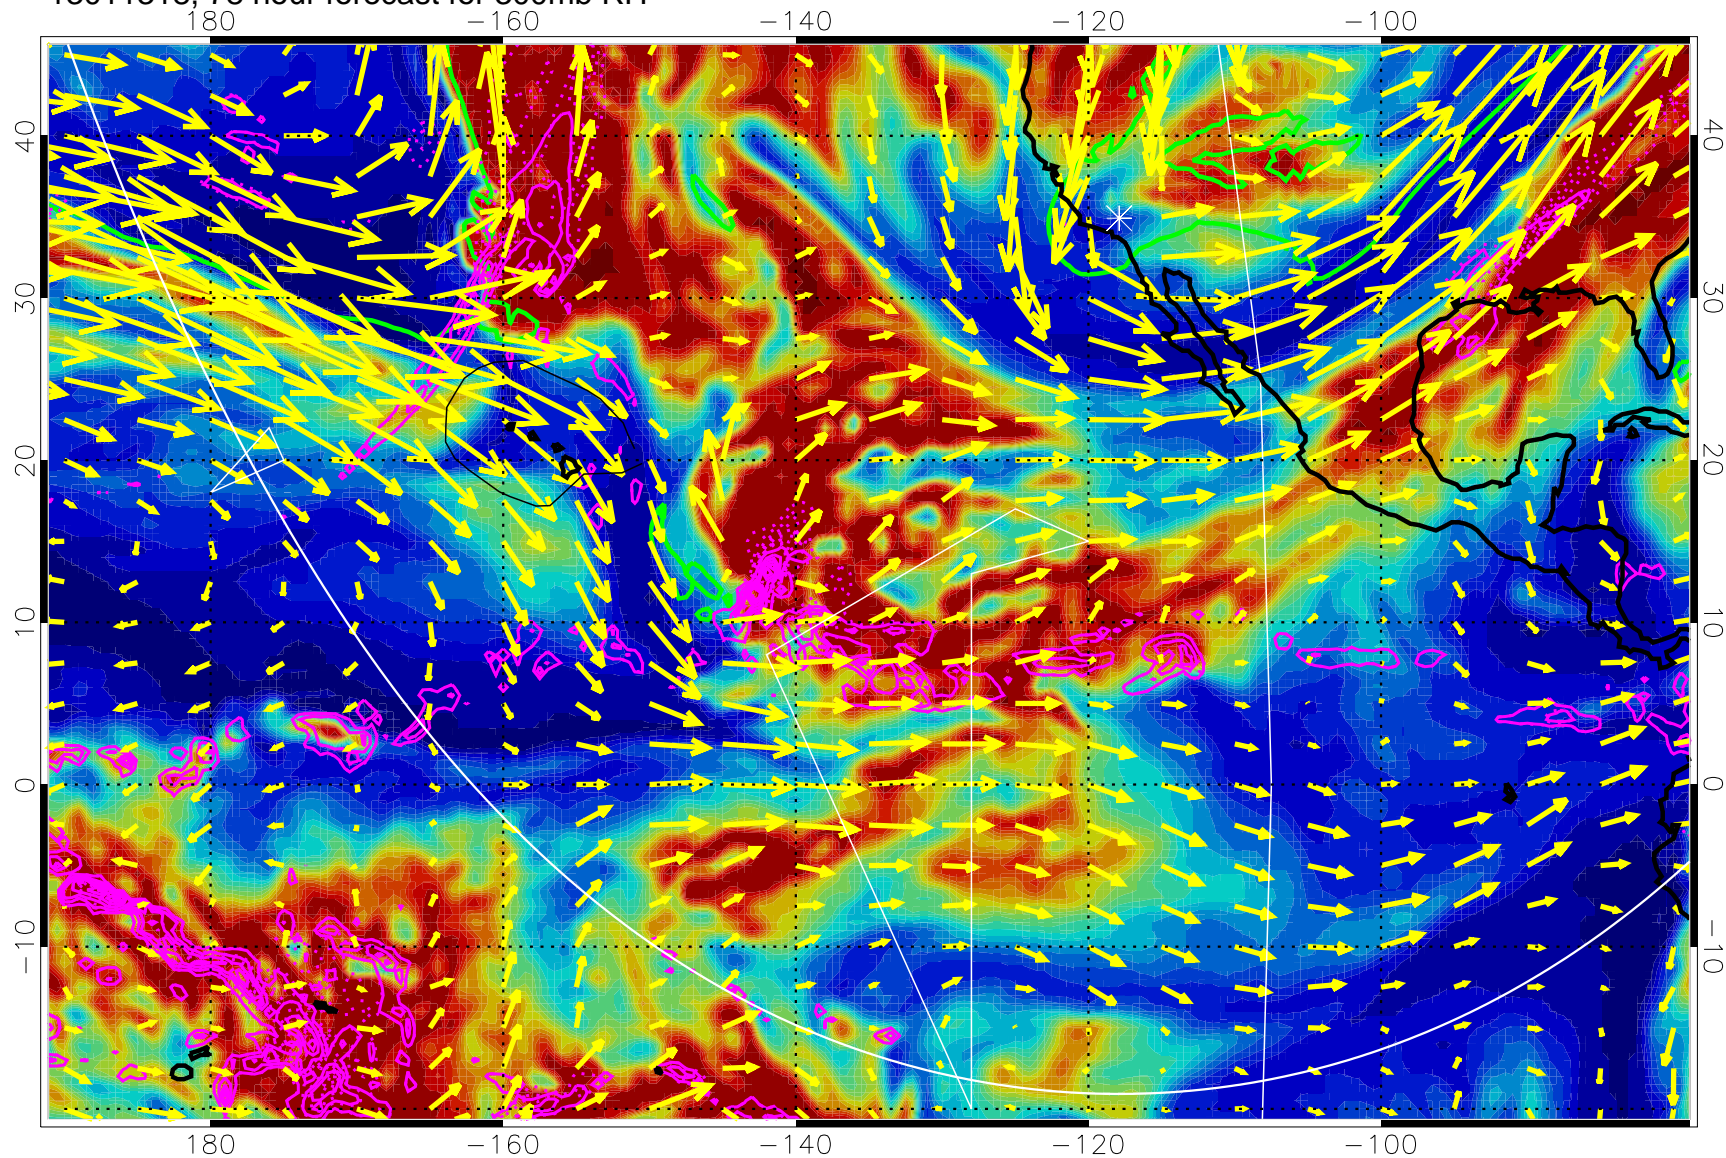

13011306, 66 hour forecast for 300mb RH

Precip (tot dot, conv sol) past 6 hrs 6 kg/m2 contours, min 4

EPV Tropopause (2 PVU) Position

→ 50 m/s

Range ring of 6000 km -- 19 hours GH round trip

13011312, 72 hour forecast for 300mb RH

Precip (tot dot, conv sol) past 6 hrs 6 kg/m2 contours, min 4

EPV Tropopause (2 PVU) Position

→ 50 m/s

Range ring of 6000 km -- 19 hours GH round trip

13011318, 78 hour forecast for 300mb RH

Precip (tot dot, conv sol) past 6 hrs 6 kg/m2 contours, min 4

EPV Tropopause (2 PVU) Position

→ 50 m/s

Range ring of 6000 km -- 19 hours GH round trip

13011400, 84 hour forecast for 300mb RH

Precip (tot dot, conv sol) past 6 hrs 6 kg/m2 contours, min 4

EPV Tropopause (2 PVU) Position

13011412, 96 hour forecast for 300mb RH

Precip (tot dot, conv sol) past 6 hrs 6 kg/m2 contours, min 4

EPV Tropopause (2 PVU) Position

→ 50 m/s

Range ring of 6000 km -- 19 hours GH round trip

13011418, 102 hour forecast for 300mb RH