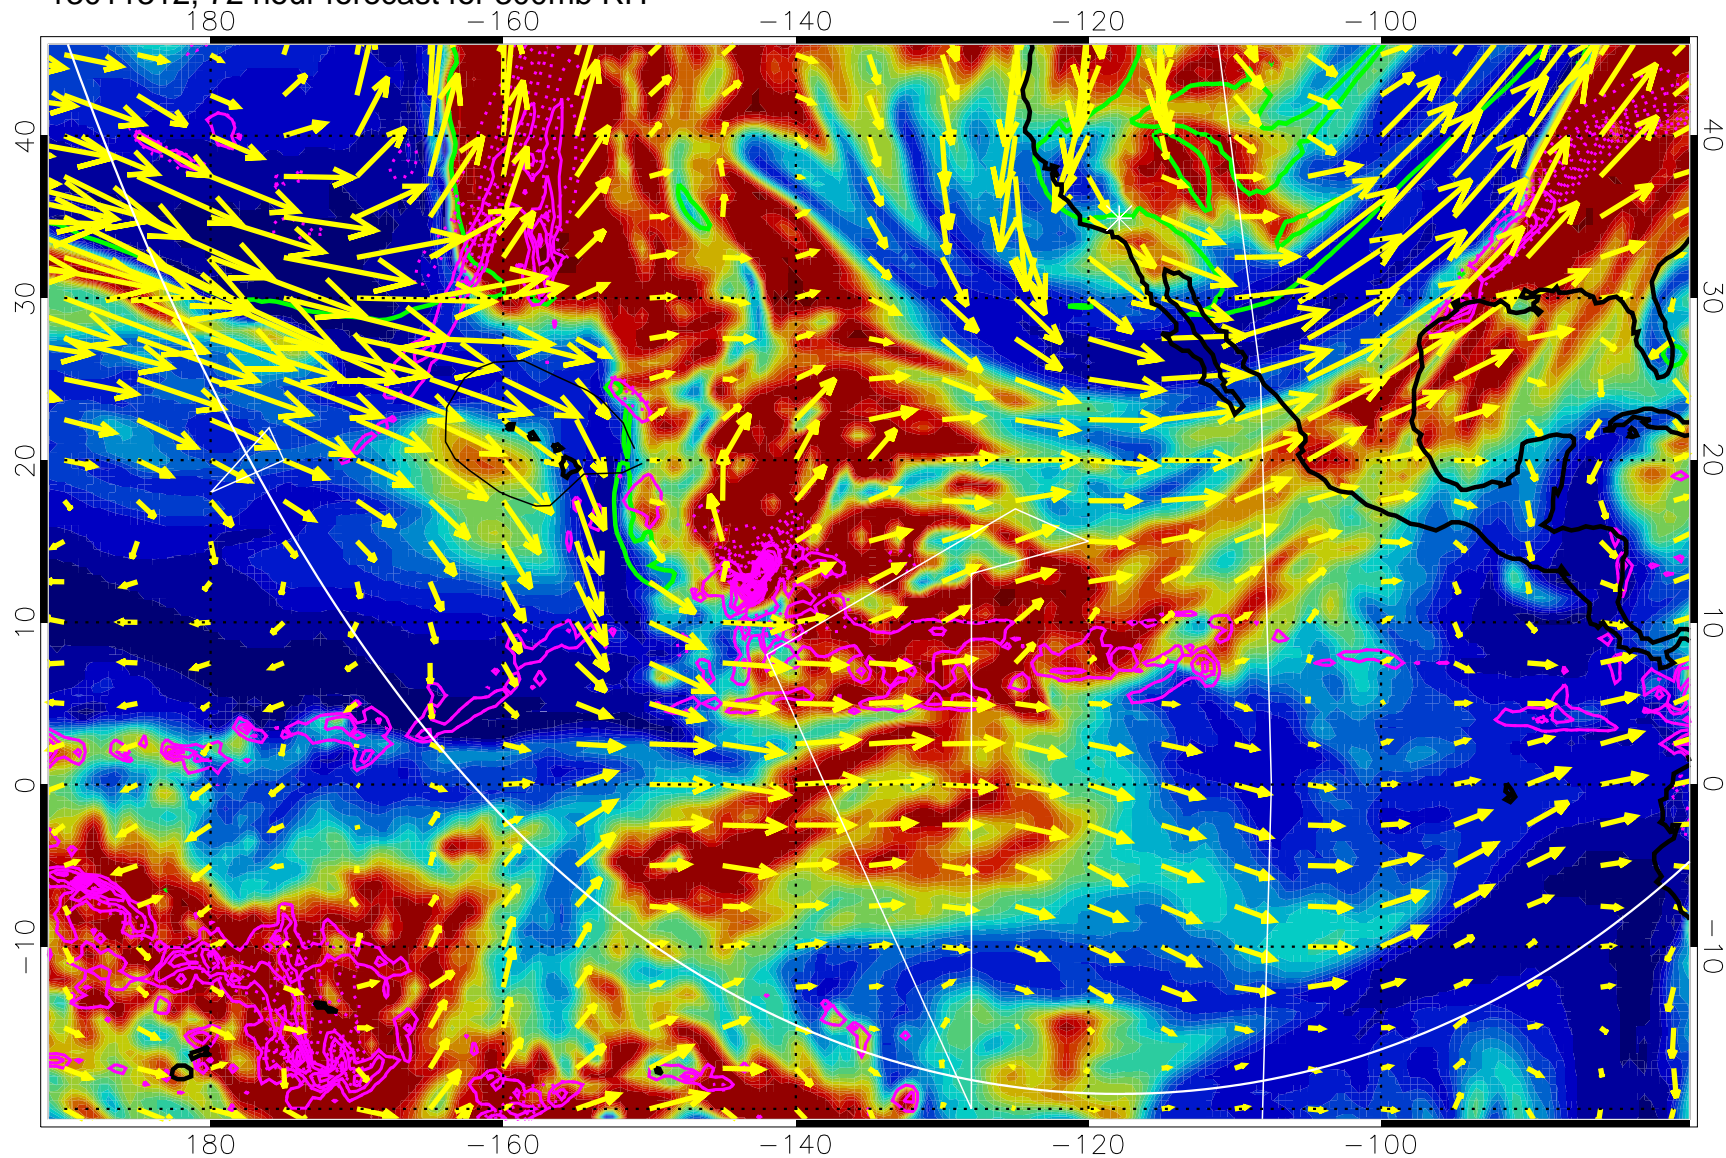

13011306, 66 hour forecast for 300mb RH

Precip (tot dot, conv sol) past 6 hrs 6 kg/m2 contours, min 4

EPV Tropopause (2 PVU) Position

→ 50 m/s

Range ring of 6000 km -- 19 hours GH round trip

13011312, 72 hour forecast for 300mb RH

Precip (tot dot, conv sol) past 6 hrs 6 kg/m2 contours, min 4

EPV Tropopause (2 PVU) Position

→ 50 m/s

Range ring of 6000 km -- 19 hours GH round trip

13011318, 78 hour forecast for 300mb RH

Precip (tot dot, conv sol) past 6 hrs 6 kg/m2 contours, min 4

EPV Tropopause (2 PVU) Position

→ 50 m/s

Range ring of 6000 km -- 19 hours GH round trip

13011400, 84 hour forecast for 300mb RH

Precip (tot dot, conv sol) past 6 hrs 6 kg/m2 contours, min 4

EPV Tropopause (2 PVU) Position

13011412, 96 hour forecast for 300mb RH

Precip (tot dot, conv sol) past 6 hrs 6 kg/m2 contours, min 4

EPV Tropopause (2 PVU) Position

→ 50 m/s

Range ring of 6000 km -- 19 hours GH round trip

13011418, 102 hour forecast for 300mb RH