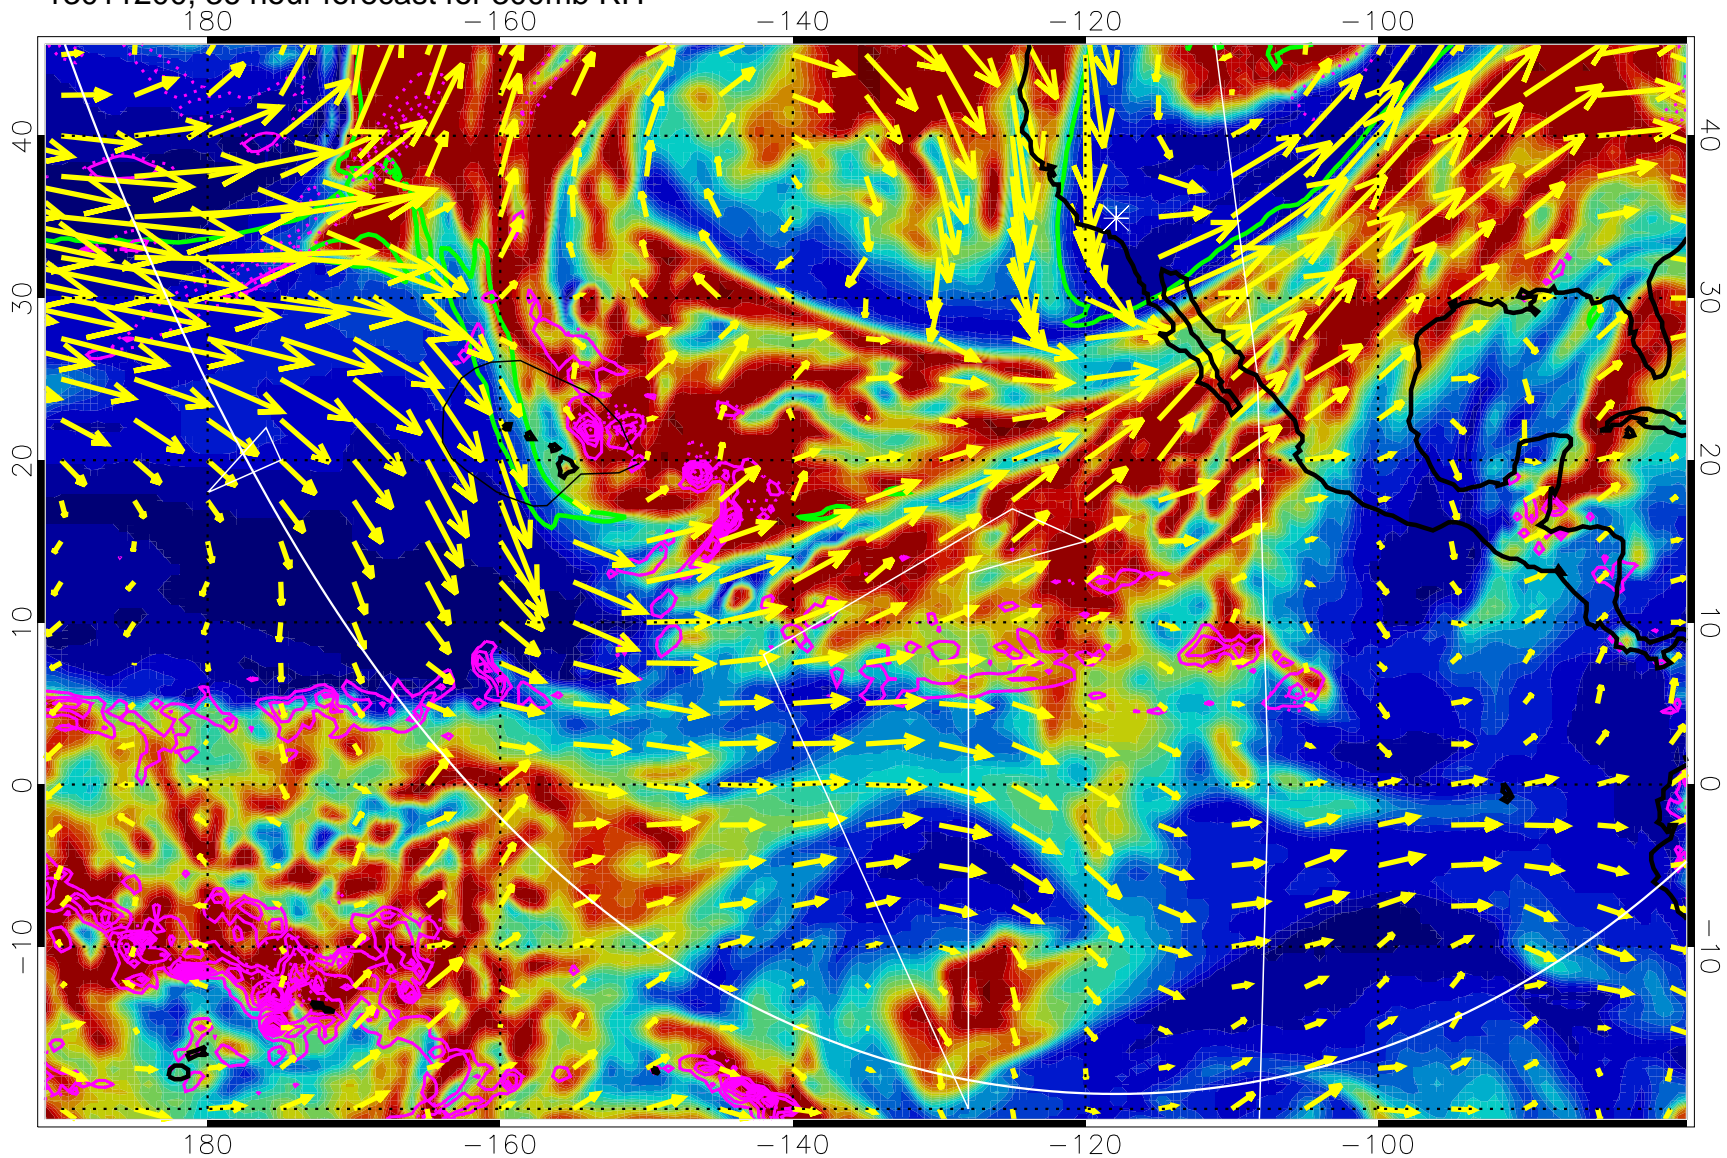

EPV Tropopause (2 PVU) Position

→ 50 m/s

Range ring of 6000 km -- 19 hours GH round trip

13011112, 24 hour forecast for 300mb RH

Precip (tot dot, conv sol) past 6 hrs 6 kg/m2 contours, min 4

EPV Tropopause (2 PVU) Position

→ 50 m/s

Range ring of 6000 km -- 19 hours GH round trip

13011118, 30 hour forecast for 300mb RH

Precip (tot dot, conv sol) past 6 hrs 6 kg/m2 contours, min 4

EPV Tropopause (2 PVU) Position

→ 50 m/s

Range ring of 6000 km -- 19 hours GH round trip

13011200, 36 hour forecast for 300mb RH

Precip (tot dot, conv sol) past 6 hrs 6 kg/m2 contours, min 4

EPV Tropopause (2 PVU) Position

→ 50 m/s

Range ring of 6000 km -- 19 hours GH round trip

13011206, 42 hour forecast for 300mb RH

Precip (tot dot, conv sol) past 6 hrs 6 kg/m2 contours, min 4

EPV Tropopause (2 PVU) Position

→ 50 m/s

Range ring of 6000 km -- 19 hours GH round trip

13011212, 48 hour forecast for 300mb RH

Precip (tot dot, conv sol) past 6 hrs 6 kg/m2 contours, min 4