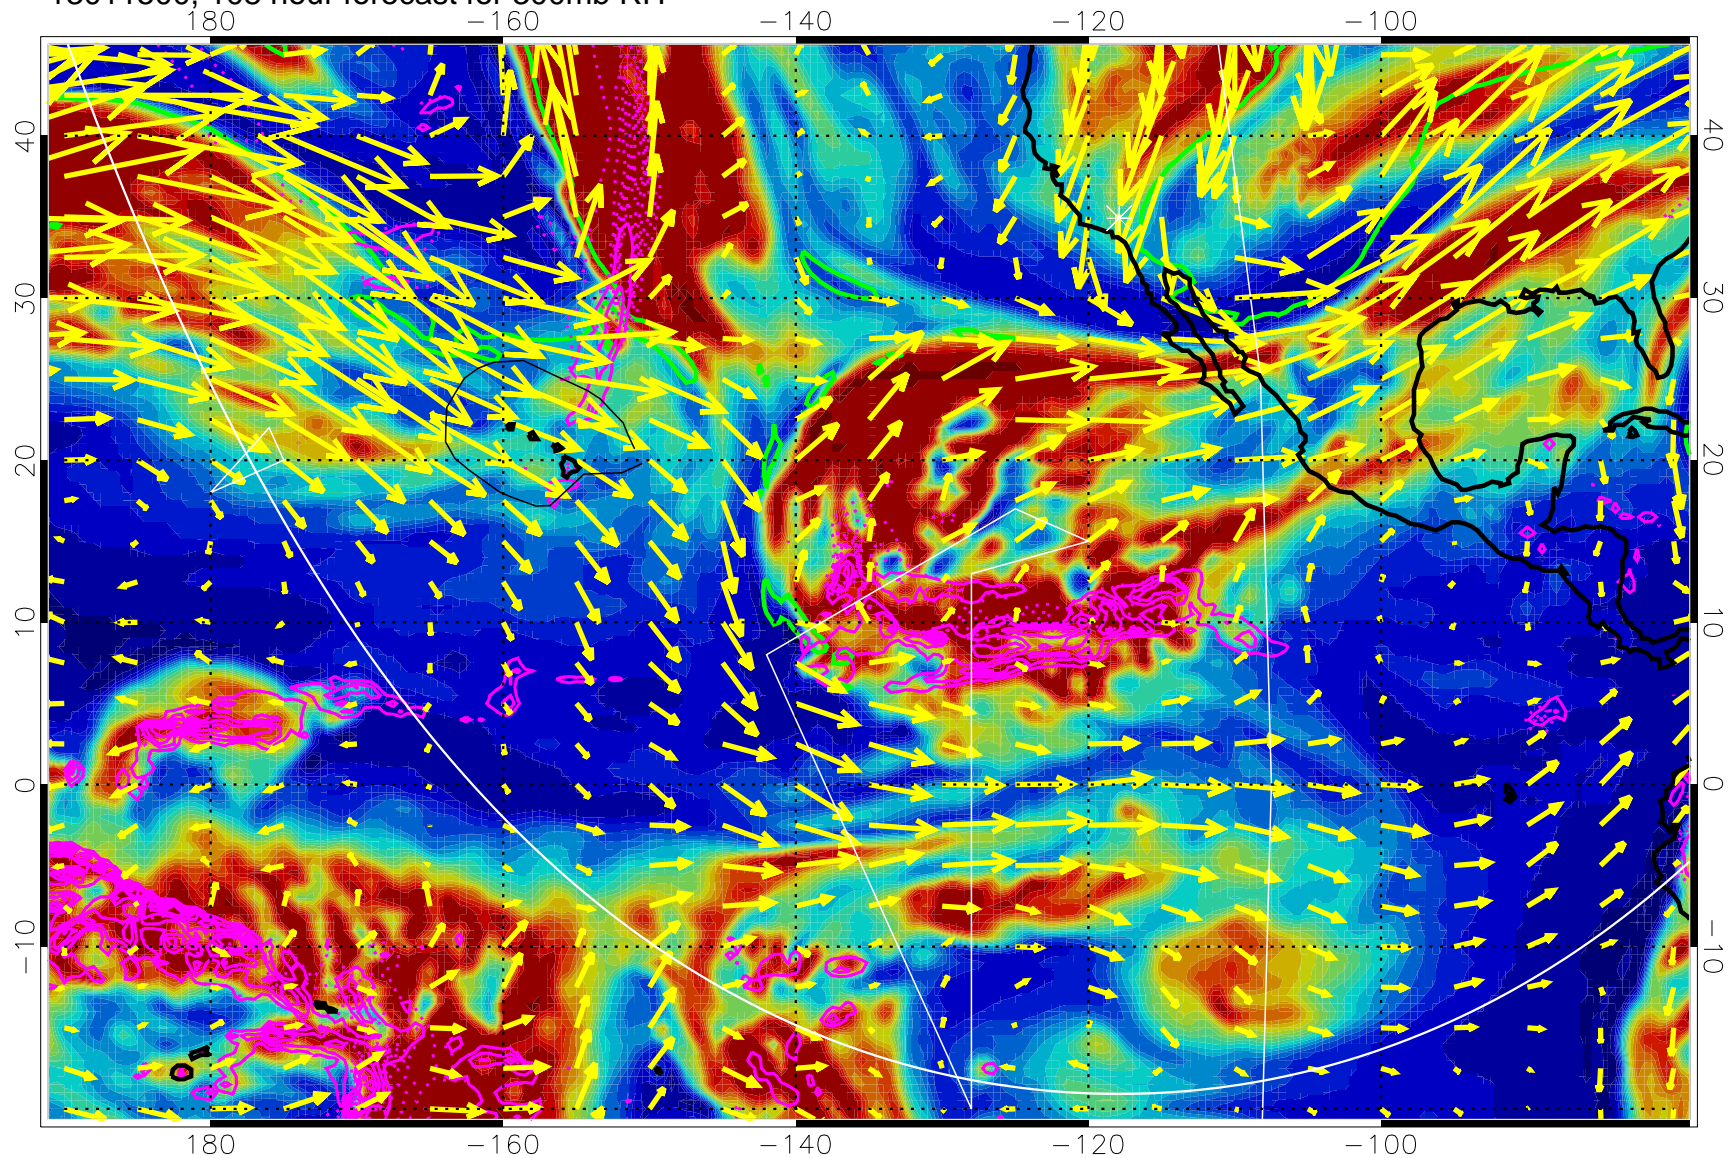

→ 50 m/s

Range ring of 6000 km -- 19 hours GH round trip

13011406, 90 hour forecast for 300mb RH

Precip (tot dot, conv sol) past 6 hrs 6 kg/m2 contours, min 4

EPV Tropopause (2 PVU) Position

→ 50 m/s

Range ring of 6000 km -- 19 hours GH round trip

13011412, 96 hour forecast for 300mb RH

Precip (tot dot, conv sol) past 6 hrs 6 kg/m2 contours, min 4

EPV Tropopause (2 PVU) Position

→ 50 m/s

Range ring of 6000 km -- 19 hours GH round trip

13011418, 102 hour forecast for 300mb RH

Precip (tot dot, conv sol) past 6 hrs 6 kg/m2 contours, min 4

EPV Tropopause (2 PVU) Position

→ 50 m/s

Range ring of 6000 km -- 19 hours GH round trip

13011500, 108 hour forecast for 300mb RH

Precip (tot dot, conv sol) past 6 hrs 6 kg/m² contours, min 4

EPV Tropopause (2 PVU) Position

→ 50 m/s

Range ring of 6000 km -- 19 hours GH round trip

13011506, 114 hour forecast for 300mb RH

Precip (tot dot, conv sol) past 6 hrs 6 kg/m2 contours, min 4

EPV Tropopause (2 PVU) Position