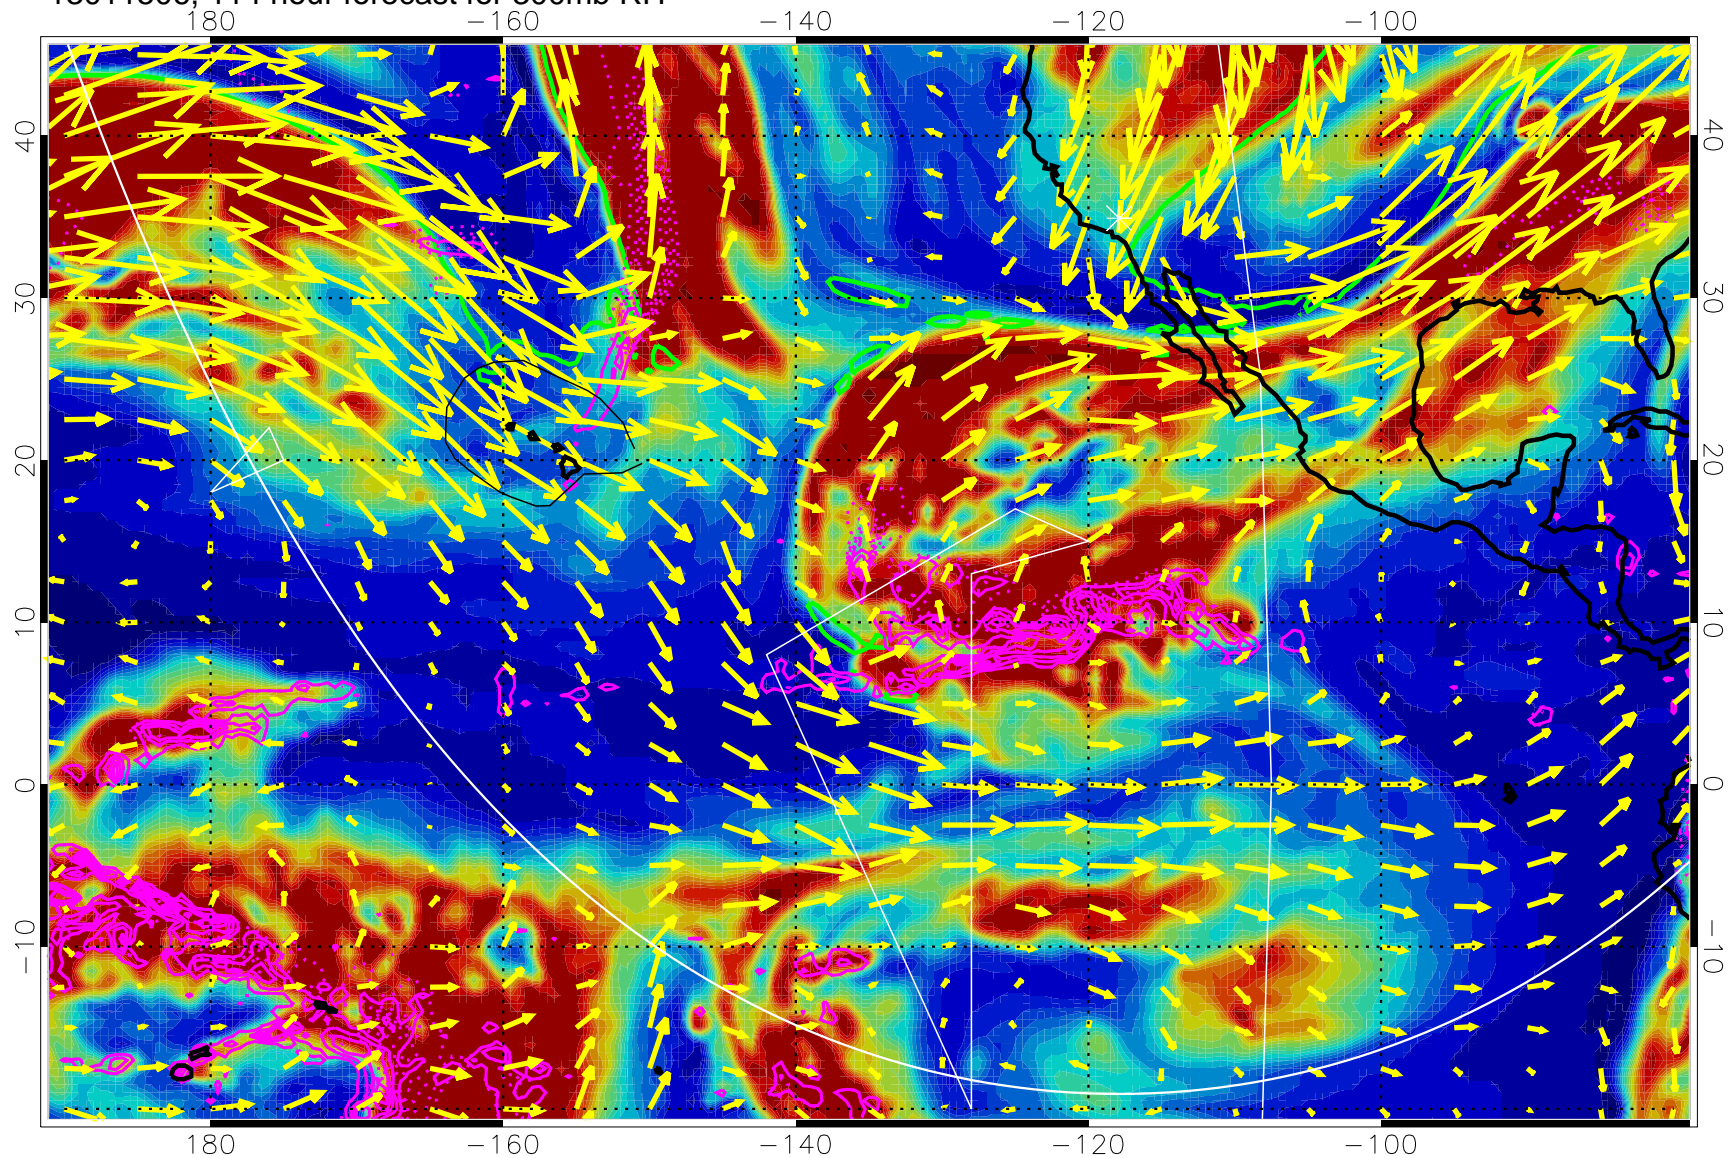

13011412, 96 hour forecast for 300mb RH

Precip (tot dot, conv sol) past 6 hrs 6 kg/m2 contours, min 4

EPV Tropopause (2 PVU) Position

→ 50 m/s

Range ring of 6000 km -- 19 hours GH round trip

13011418, 102 hour forecast for 300mb RH

Precip (tot dot, conv sol) past 6 hrs 6 kg/m2 contours, min 4

EPV Tropopause (2 PVU) Position

→ 50 m/s

Range ring of 6000 km -- 19 hours GH round trip

13011500, 108 hour forecast for 300mb RH

Precip (tot dot, conv sol) past 6 hrs 6 kg/m² contours, min 4

EPV Tropopause (2 PVU) Position

→ 50 m/s

Range ring of 6000 km -- 19 hours GH round trip

13011506, 114 hour forecast for 300mb RH

Precip (tot dot, conv sol) past 6 hrs 6 kg/m2 contours, min 4

EPV Tropopause (2 PVU) Position

→ 50 m/s

Range ring of 6000 km -- 19 hours GH round trip

13011512, 120 hour forecast for 300mb RH

Precip (tot dot, conv sol) past 6 hrs 6 kg/m2 contours, min 4

EPV Tropopause (2 PVU) Position

→ 50 m/s

Range ring of 6000 km -- 19 hours GH round trip