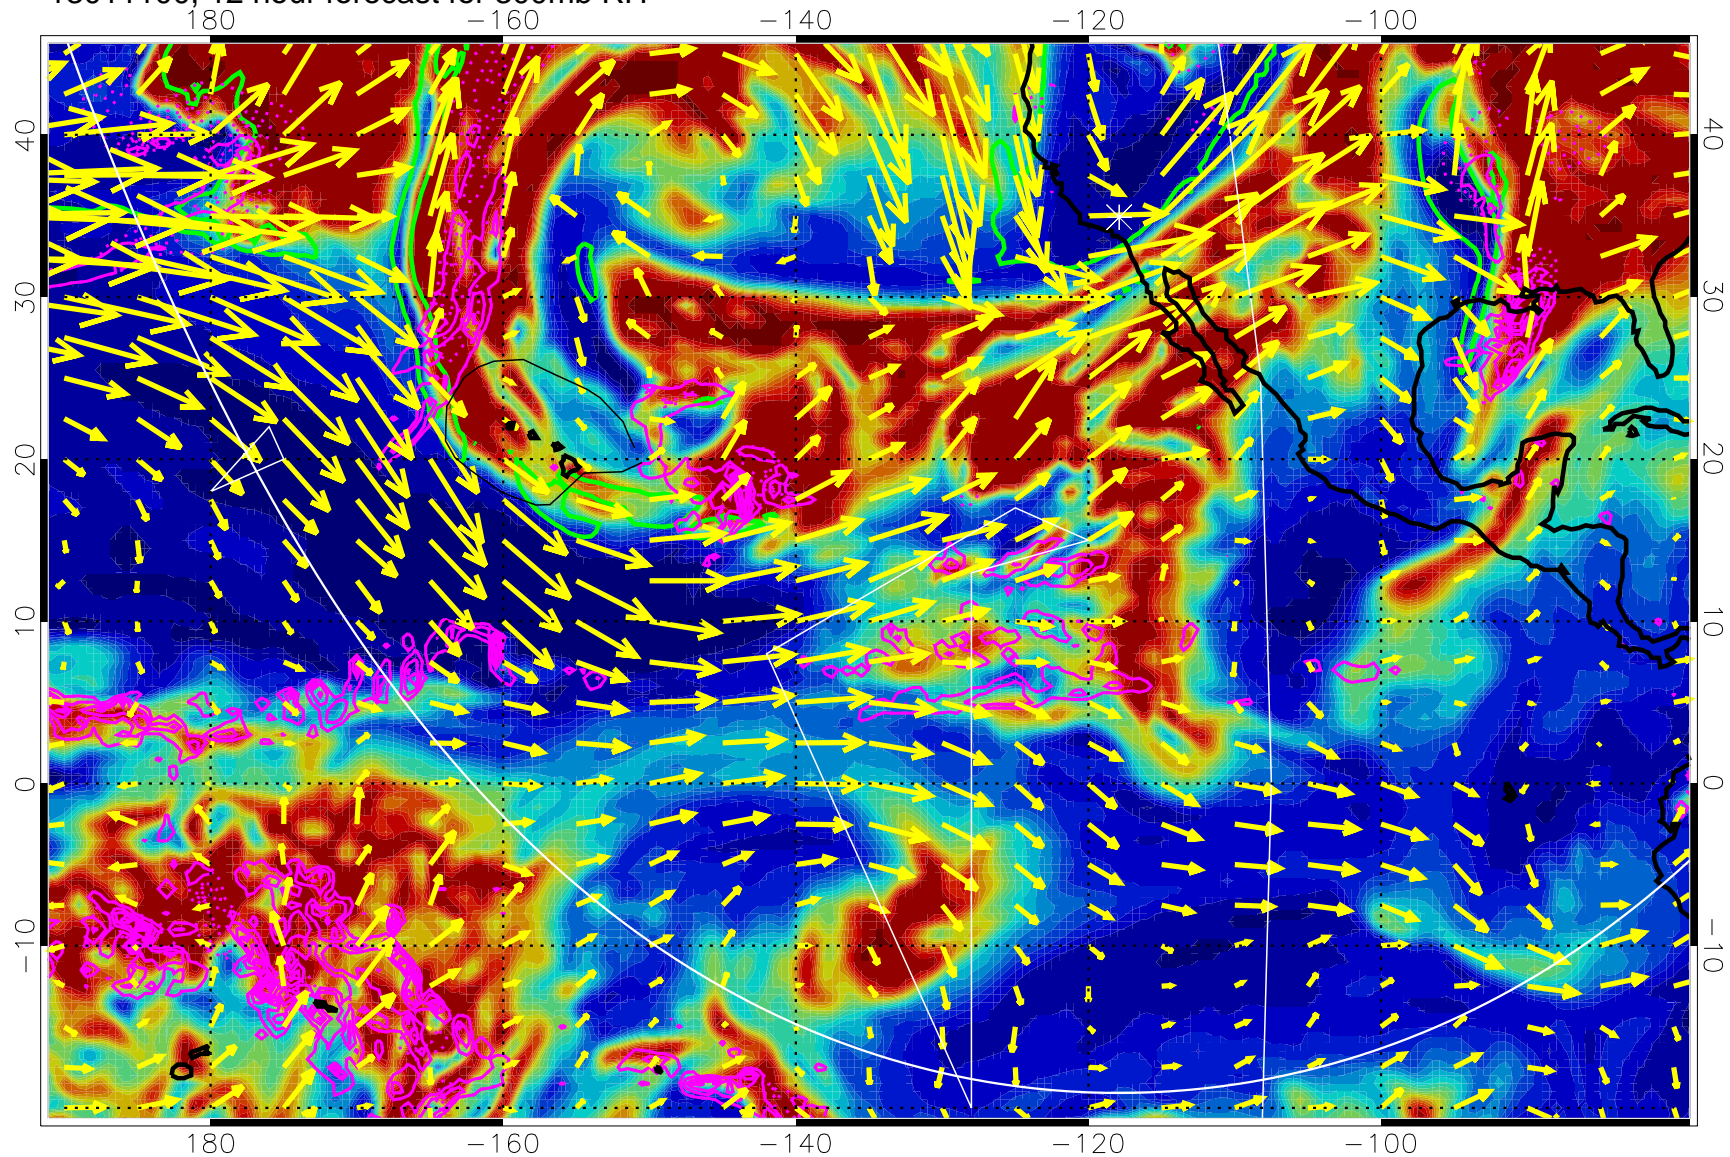

13011018, 6 hour forecast for 300mb RH

Precip (tot dot, conv sol) past 6 hrs 6 kg/m2 contours, min 4

EPV Tropopause (2 PVU) Position

→ 50 m/s

Range ring of 6000 km -- 19 hours GH round trip

13011100, 12 hour forecast for 300mb RH

Precip (tot dot, conv sol) past 6 hrs 6 kg/m2 contours, min 4

EPV Tropopause (2 PVU) Position

→ 50 m/s

Range ring of 6000 km -- 19 hours GH round trip

13011106, 18 hour forecast for 300mb RH

Precip (tot dot, conv sol) past 6 hrs 6 kg/m2 contours, min 4

EPV Tropopause (2 PVU) Position

→ 50 m/s

Range ring of 6000 km -- 19 hours GH round trip

13011112, 24 hour forecast for 300mb RH

Precip (tot dot, conv sol) past 6 hrs 6 kg/m2 contours, min 4

EPV Tropopause (2 PVU) Position

→ 50 m/s

Range ring of 6000 km -- 19 hours GH round trip

13011118, 30 hour forecast for 300mb RH

Precip (tot dot, conv sol) past 6 hrs 6 kg/m2 contours, min 4

EPV Tropopause (2 PVU) Position

→ 50 m/s

Range ring of 6000 km -- 19 hours GH round trip