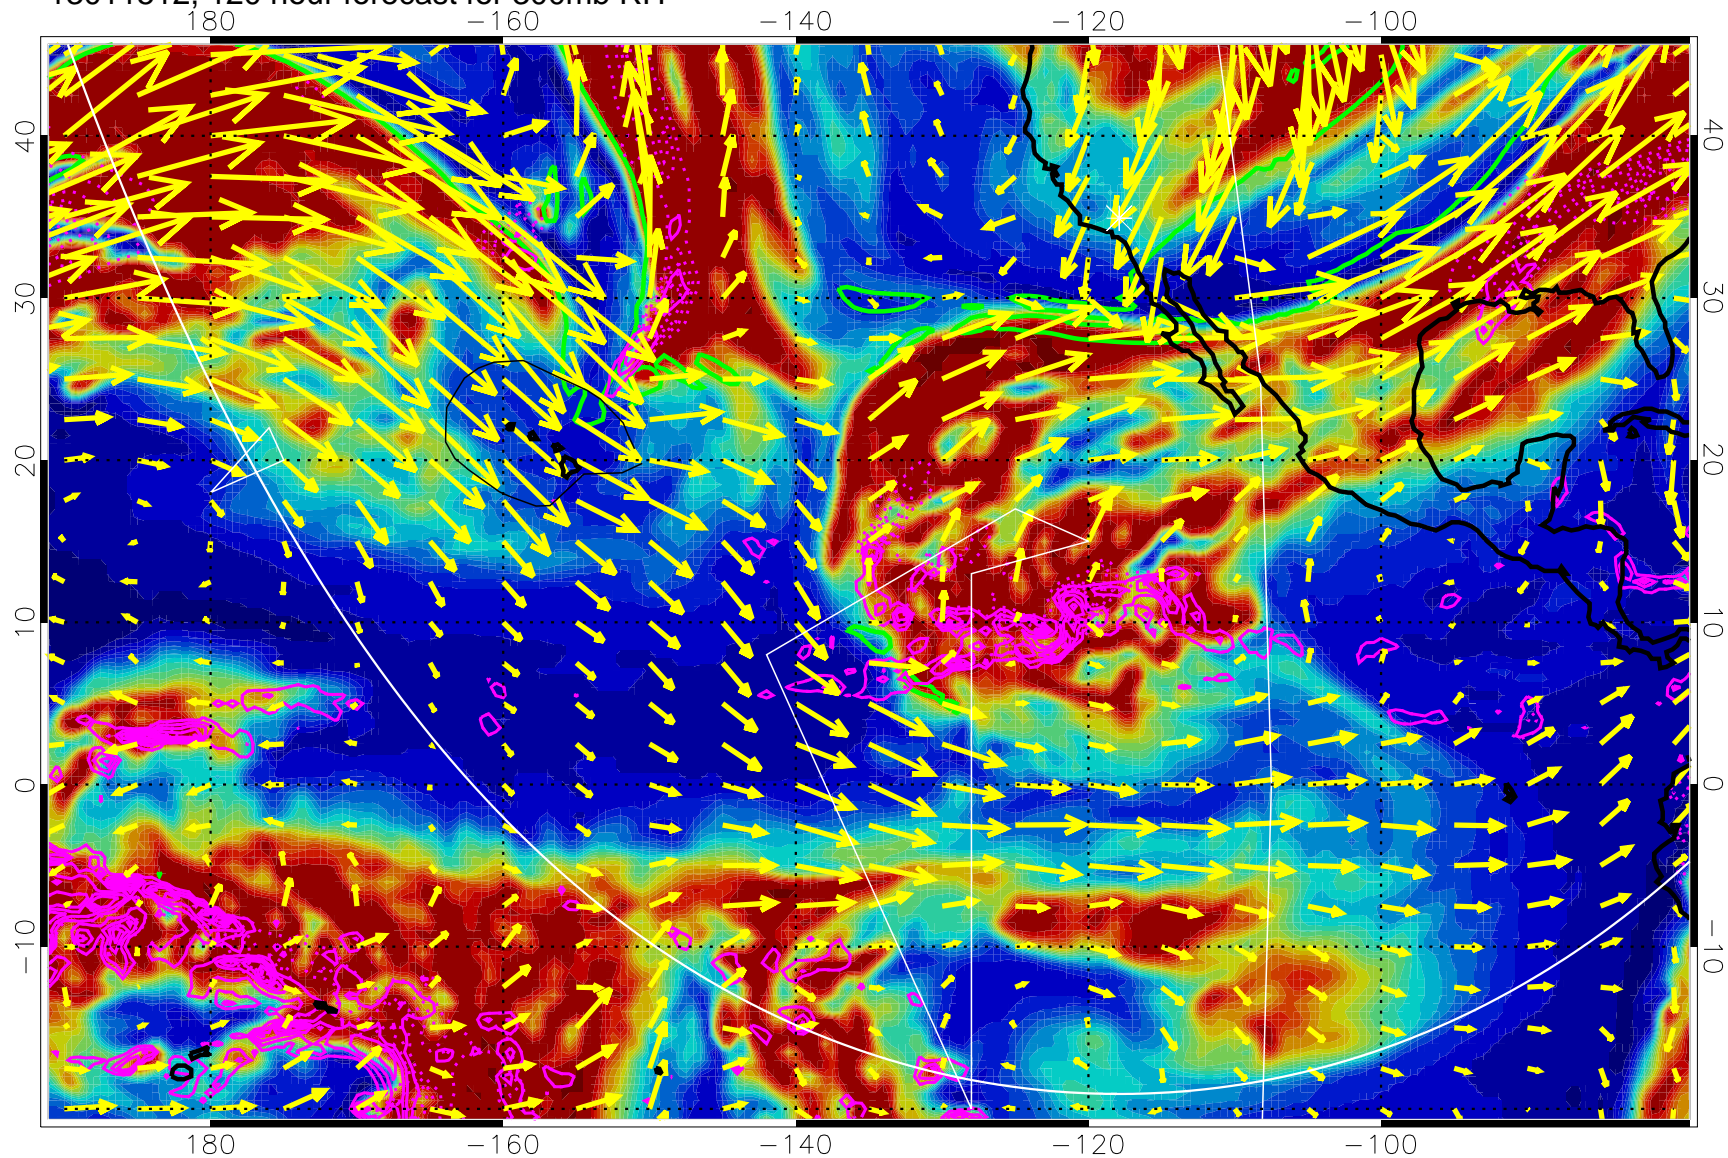

13011412, 96 hour forecast for 300mb RH

Precip (tot dot, conv sol) past 6 hrs 6 kg/m2 contours, min 4

EPV Tropopause (2 PVU) Position

→ 50 m/s

Range ring of 6000 km -- 19 hours GH round trip

13011418, 102 hour forecast for 300mb RH

Precip (tot dot, conv sol) past 6 hrs 6 kg/m2 contours, min 4

EPV Tropopause (2 PVU) Position

→ 50 m/s

Range ring of 6000 km -- 19 hours GH round trip

13011500, 108 hour forecast for 300mb RH

Precip (tot dot, conv sol) past 6 hrs 6 kg/m² contours, min 4

EPV Tropopause (2 PVU) Position

→ 50 m/s

Range ring of 6000 km -- 19 hours GH round trip

13011506, 114 hour forecast for 300mb RH

Precip (tot dot, conv sol) past 6 hrs 6 kg/m2 contours, min 4

EPV Tropopause (2 PVU) Position

→ 50 m/s

Range ring of 6000 km -- 19 hours GH round trip

13011512, 120 hour forecast for 300mb RH

Precip (tot dot, conv sol) past 6 hrs 6 kg/m2 contours, min 4

EPV Tropopause (2 PVU) Position

→ 50 m/s

Range ring of 6000 km -- 19 hours GH round trip