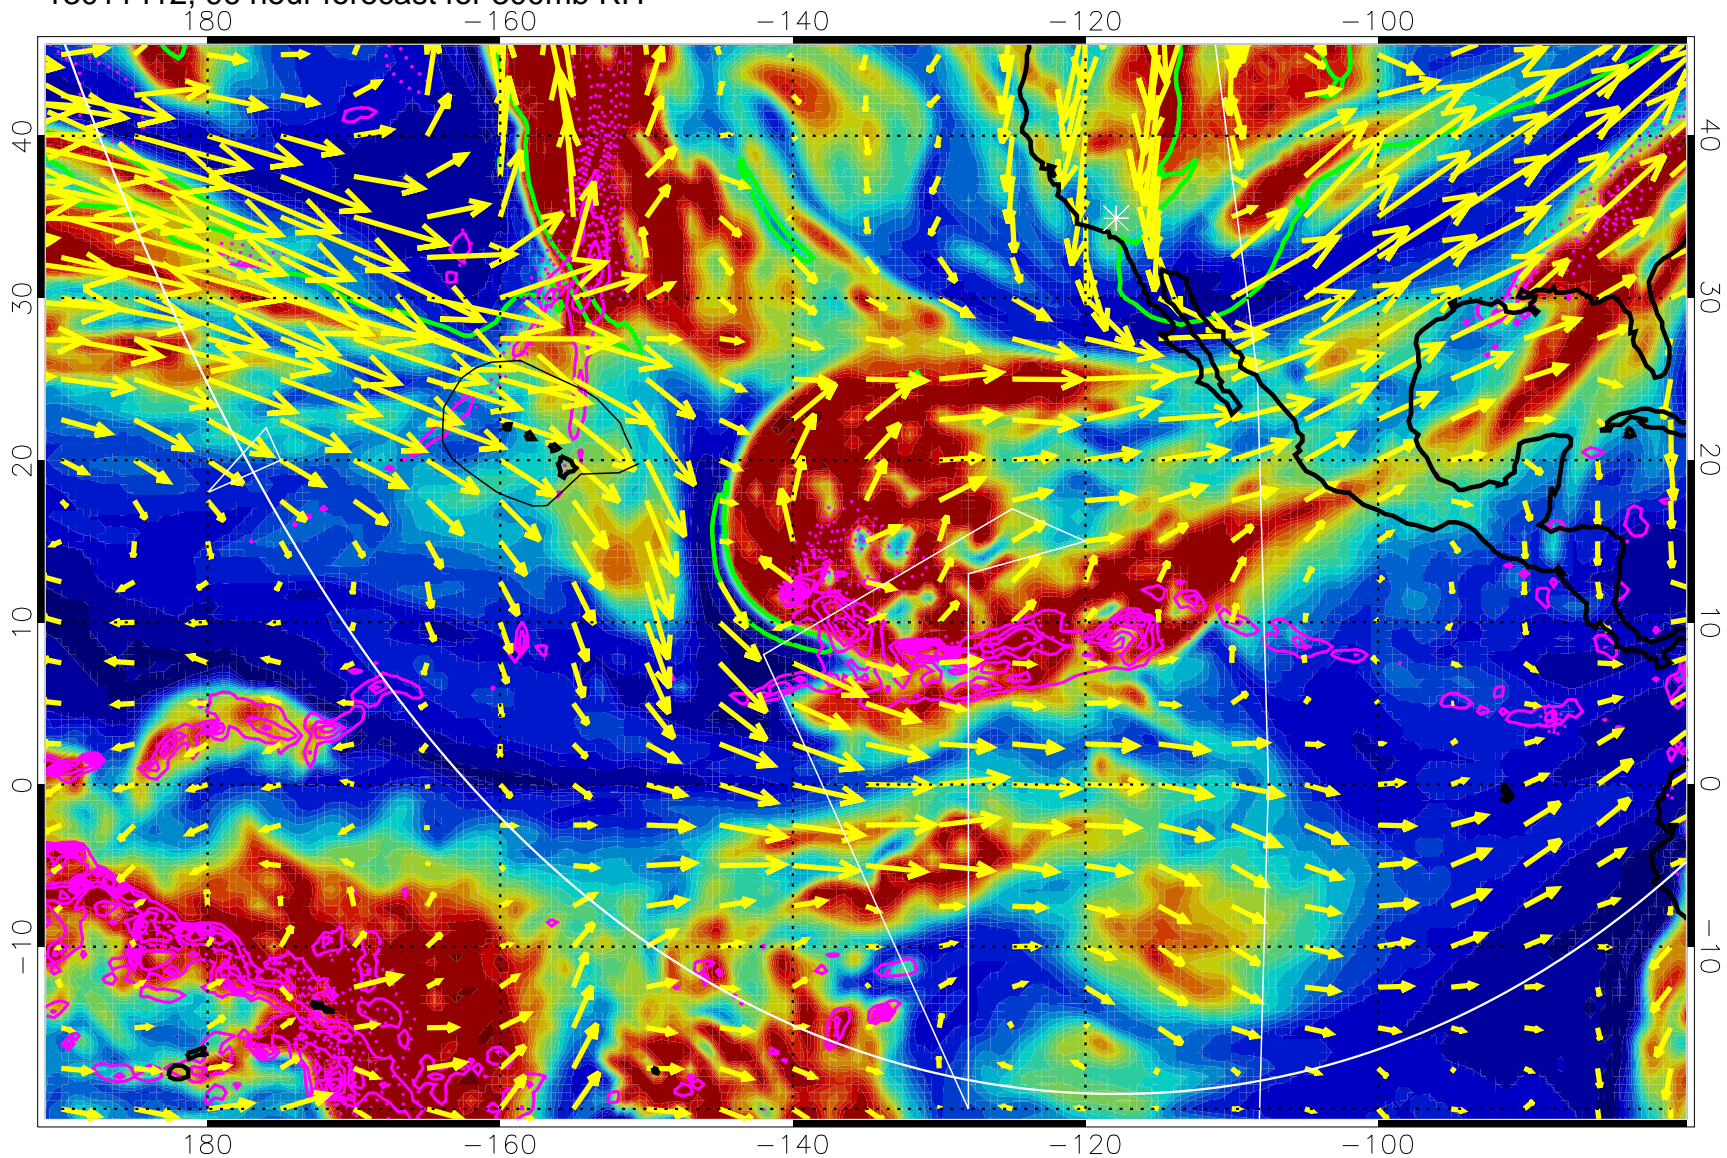

EPV Tropopause (2 PVU) Position

→ 50 m/s

Range ring of 6000 km -- 19 hours GH round trip

13011400, 84 hour forecast for 300mb RH

Precip (tot dot, conv sol) past 6 hrs 6 kg/m2 contours, min 4

EPV Tropopause (2 PVU) Position

→ 50 m/s

Range ring of 6000 km -- 19 hours GH round trip

13011406, 90 hour forecast for 300mb RH

Precip (tot dot, conv sol) past 6 hrs 6 kg/m2 contours, min 4

EPV Tropopause (2 PVU) Position

→ 50 m/s

Range ring of 6000 km -- 19 hours GH round trip

13011412, 96 hour forecast for 300mb RH

Precip (tot dot, conv sol) past 6 hrs 6 kg/m2 contours, min 4

EPV Tropopause (2 PVU) Position

→ 50 m/s

Range ring of 6000 km -- 19 hours GH round trip

13011418, 102 hour forecast for 300mb RH

Precip (tot dot, conv sol) past 6 hrs 6 kg/m2 contours, min 4

EPV Tropopause (2 PVU) Position

→ 50 m/s

Range ring of 6000 km -- 19 hours GH round trip

13011500, 108 hour forecast for 300mb RH

Precip (tot dot, conv sol) past 6 hrs 6 kg/m² contours, min 4