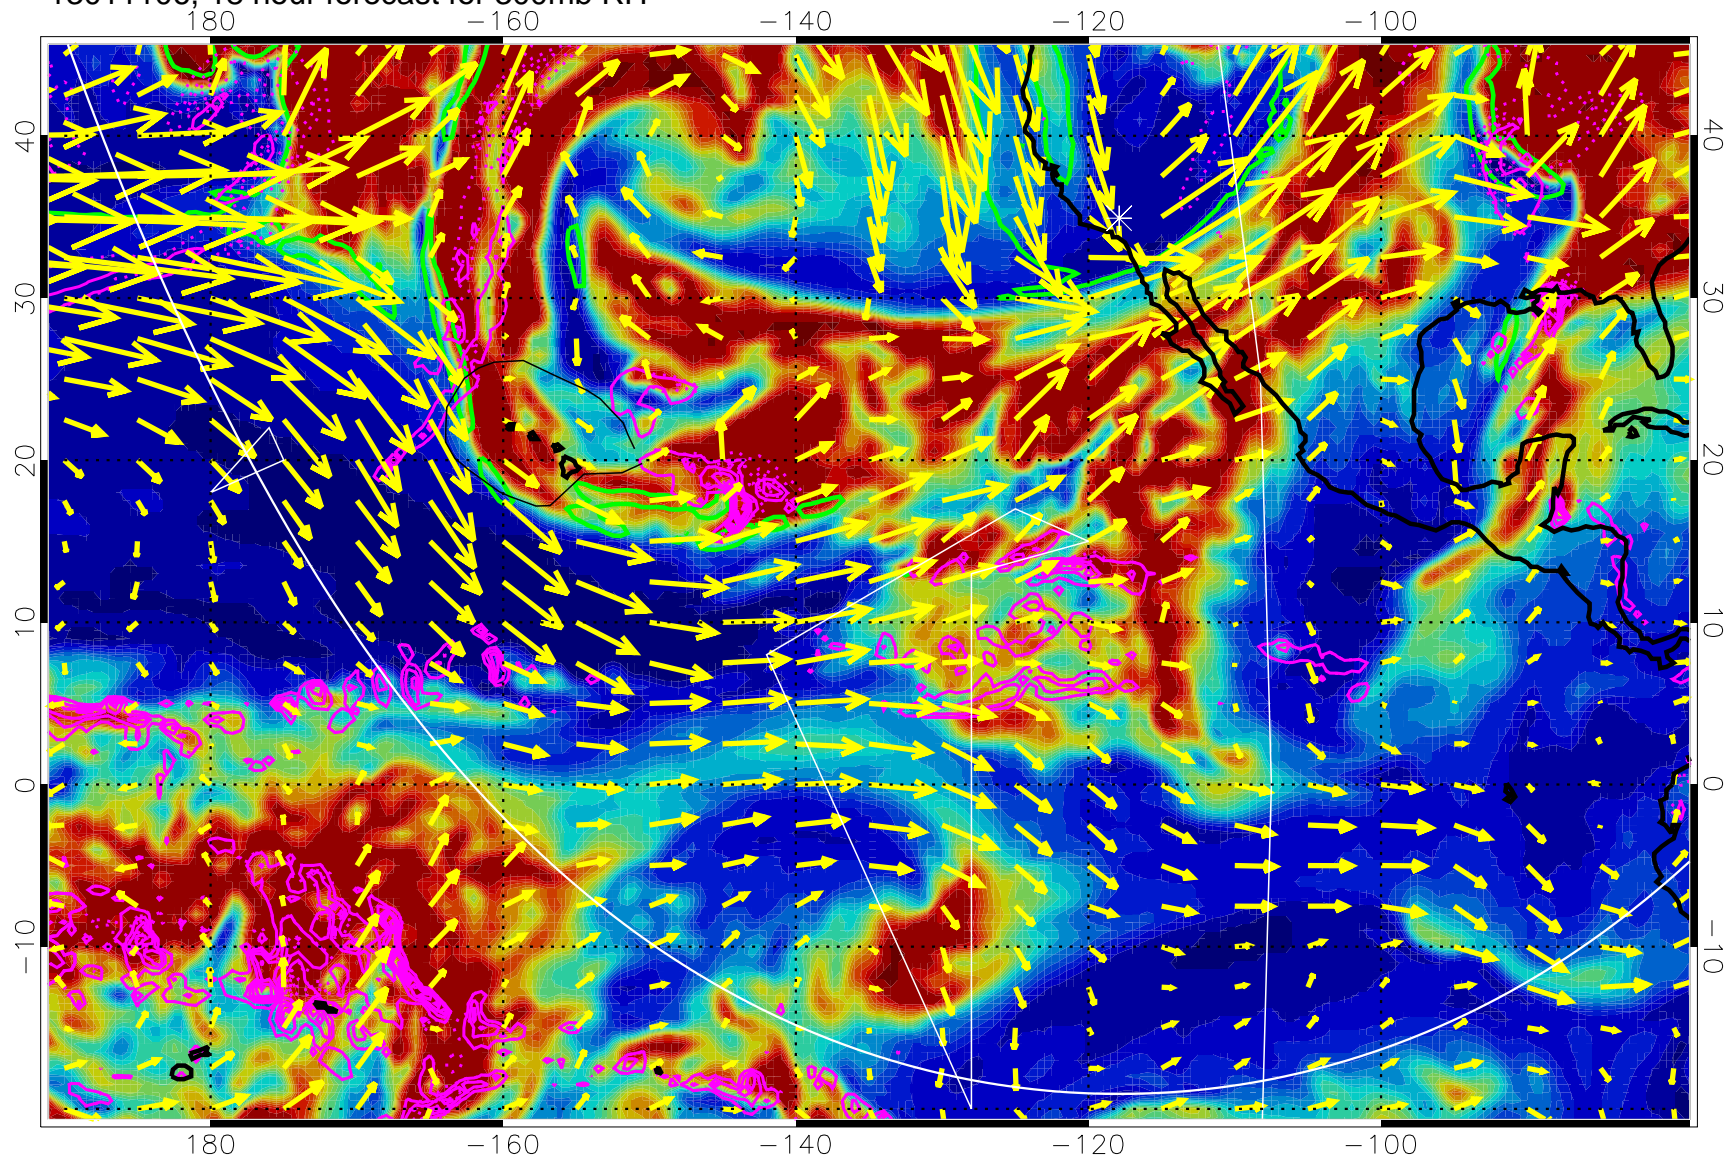

13011018, 6 hour forecast for 300mb RH

Precip (tot dot, conv sol) past 6 hrs 6 kg/m2 contours, min 4

EPV Tropopause (2 PVU) Position

→ 50 m/s

Range ring of 6000 km -- 19 hours GH round trip

13011100, 12 hour forecast for 300mb RH

Precip (tot dot, conv sol) past 6 hrs 6 kg/m2 contours, min 4

EPV Tropopause (2 PVU) Position

→ 50 m/s

Range ring of 6000 km -- 19 hours GH round trip

13011106, 18 hour forecast for 300mb RH

Precip (tot dot, conv sol) past 6 hrs 6 kg/m2 contours, min 4

EPV Tropopause (2 PVU) Position

→ 50 m/s

Range ring of 6000 km -- 19 hours GH round trip

13011112, 24 hour forecast for 300mb RH

Precip (tot dot, conv sol) past 6 hrs 6 kg/m2 contours, min 4

EPV Tropopause (2 PVU) Position

→ 50 m/s

Range ring of 6000 km -- 19 hours GH round trip

13011118, 30 hour forecast for 300mb RH

Precip (tot dot, conv sol) past 6 hrs 6 kg/m2 contours, min 4

EPV Tropopause (2 PVU) Position

→ 50 m/s

Range ring of 6000 km -- 19 hours GH round trip