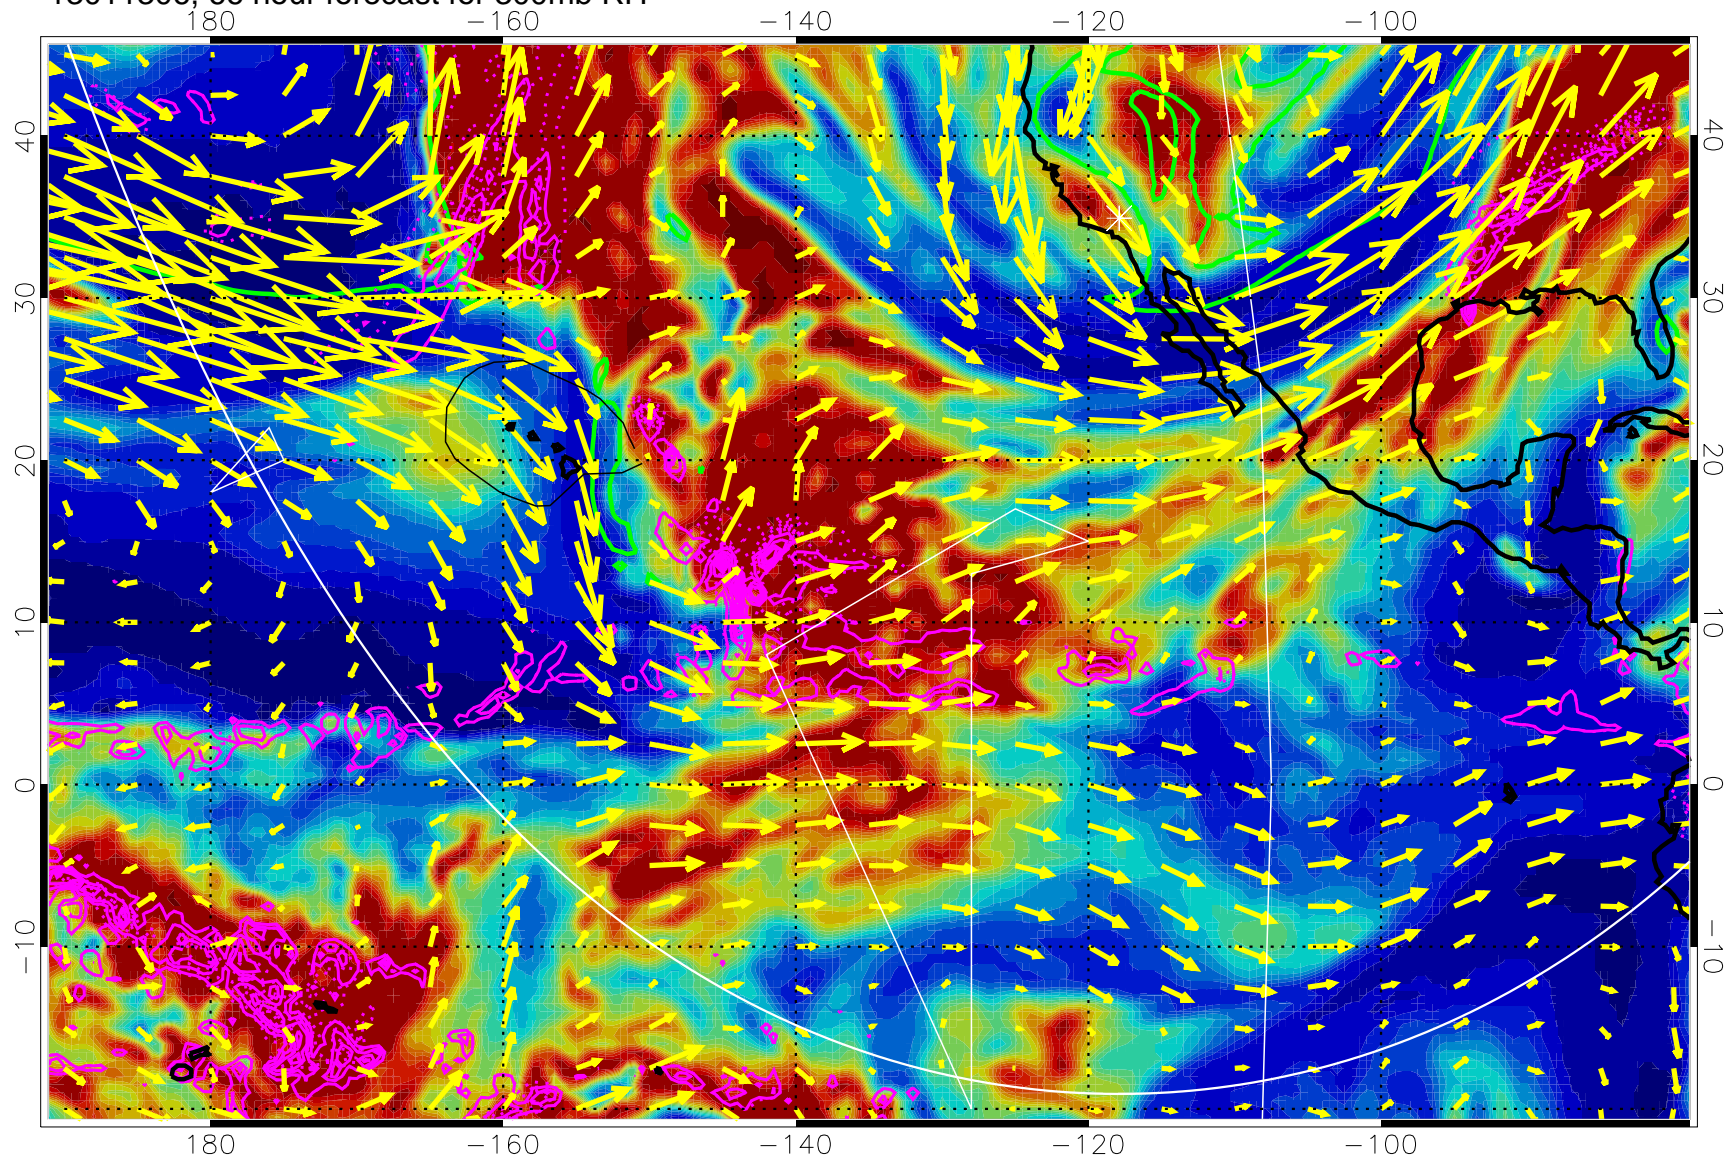

EPV Tropopause (2 PVU) Position

→ 50 m/s

Range ring of 6000 km -- 19 hours GH round trip

13011218, 54 hour forecast for 300mb RH

Precip (tot dot, conv sol) past 6 hrs 6 kg/m2 contours, min 4

EPV Tropopause (2 PVU) Position

→ 50 m/s

Range ring of 6000 km -- 19 hours GH round trip

13011300, 60 hour forecast for 300mb RH

Precip (tot dot, conv sol) past 6 hrs 6 kg/m2 contours, min 4

EPV Tropopause (2 PVU) Position

→ 50 m/s

Range ring of 6000 km -- 19 hours GH round trip

13011306, 66 hour forecast for 300mb RH

Precip (tot dot, conv sol) past 6 hrs 6 kg/m2 contours, min 4

EPV Tropopause (2 PVU) Position

→ 50 m/s

Range ring of 6000 km -- 19 hours GH round trip

13011312, 72 hour forecast for 300mb RH

Precip (tot dot, conv sol) past 6 hrs 6 kg/m2 contours, min 4

EPV Tropopause (2 PVU) Position

→ 50 m/s

Range ring of 6000 km -- 19 hours GH round trip

13011318, 78 hour forecast for 300mb RH

Precip (tot dot, conv sol) past 6 hrs 6 kg/m2 contours, min 4