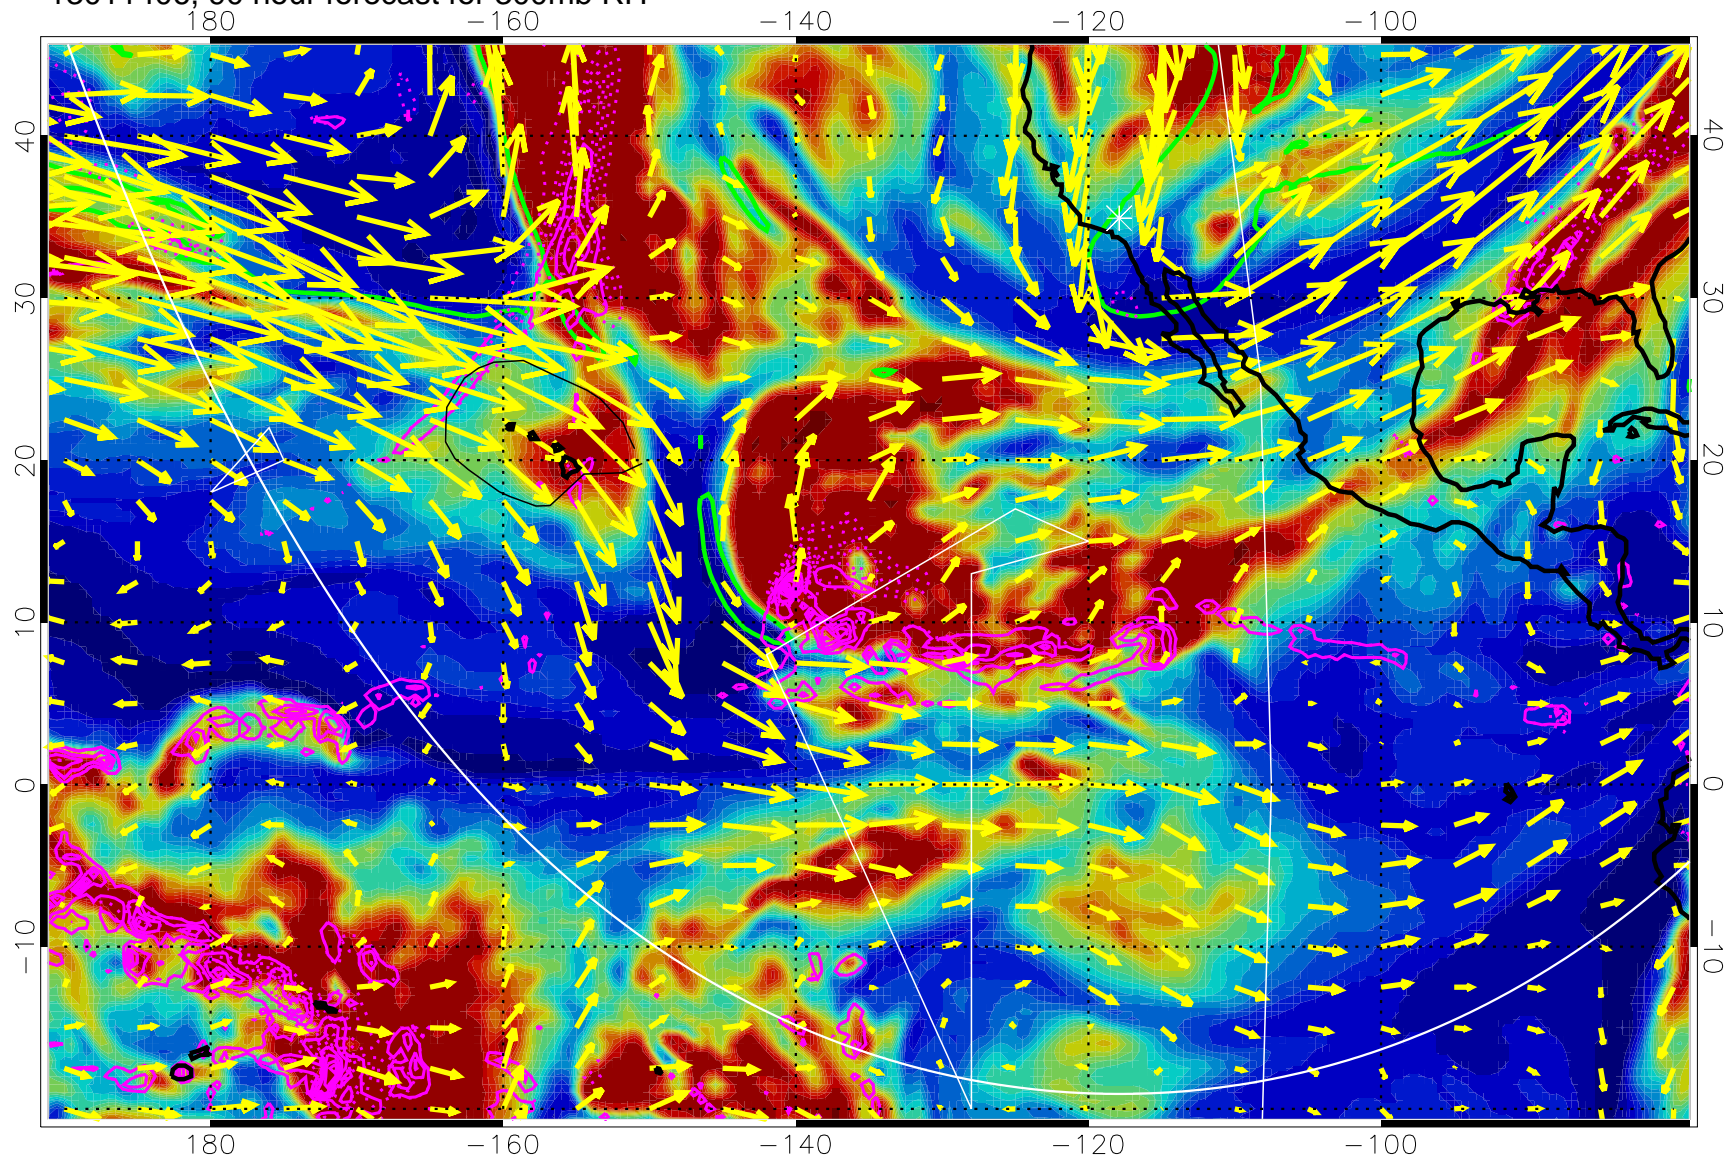

Precip (tot dot, conv sol) past 6 hrs 6 kg/m2 contours, min 4

EPV Tropopause (2 PVU) Position

→ 50 m/s

Range ring of 6000 km -- 19 hours GH round trip

13011318, 78 hour forecast for 300mb RH

Precip (tot dot, conv sol) past 6 hrs 6 kg/m2 contours, min 4

EPV Tropopause (2 PVU) Position

→ 50 m/s

Range ring of 6000 km -- 19 hours GH round trip

13011400, 84 hour forecast for 300mb RH

Precip (tot dot, conv sol) past 6 hrs 6 kg/m2 contours, min 4

EPV Tropopause (2 PVU) Position

→ 50 m/s

Range ring of 6000 km -- 19 hours GH round trip

13011406, 90 hour forecast for 300mb RH

Precip (tot dot, conv sol) past 6 hrs 6 kg/m2 contours, min 4

EPV Tropopause (2 PVU) Position

→ 50 m/s

Range ring of 6000 km -- 19 hours GH round trip

13011412, 96 hour forecast for 300mb RH

Precip (tot dot, conv sol) past 6 hrs 6 kg/m2 contours, min 4

EPV Tropopause (2 PVU) Position

→ 50 m/s

Range ring of 6000 km -- 19 hours GH round trip

13011418, 102 hour forecast for 300mb RH