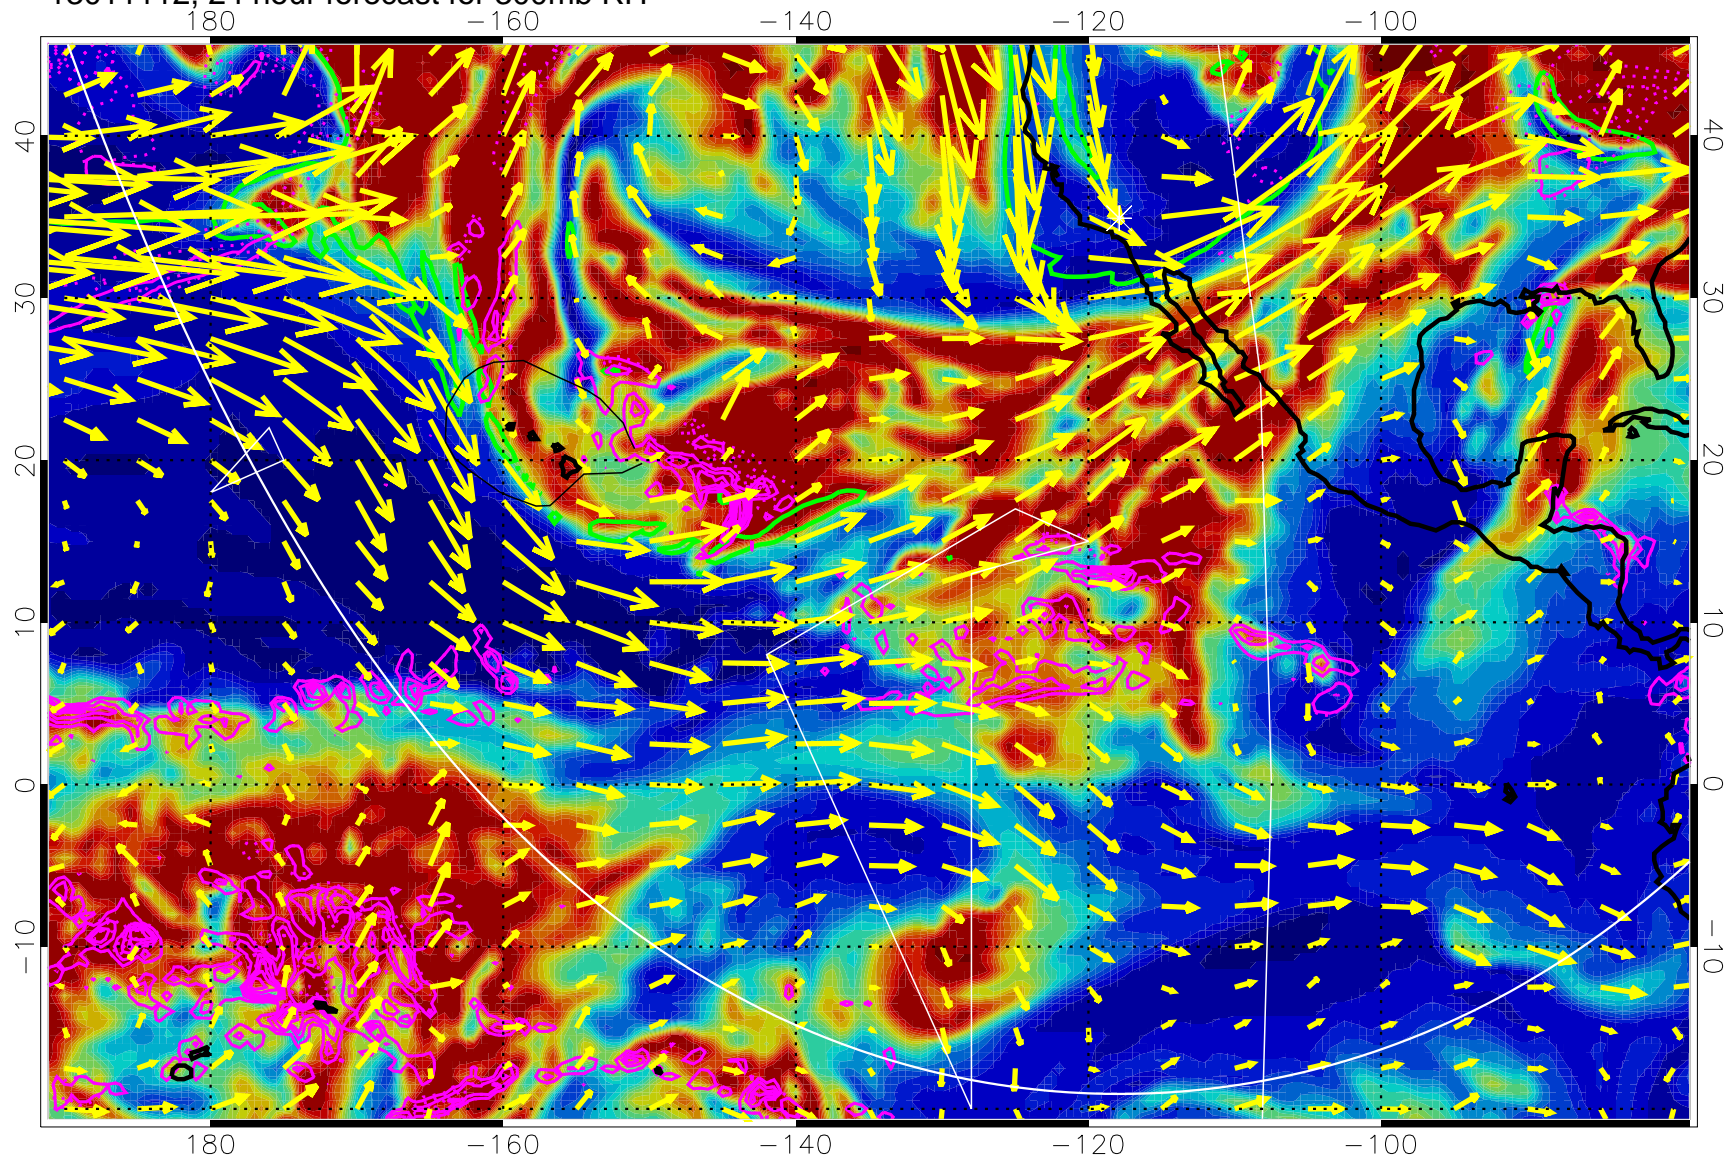

13011018, 6 hour forecast for 300mb RH

Precip (tot dot, conv sol) past 6 hrs 6 kg/m2 contours, min 4

EPV Tropopause (2 PVU) Position

→ 50 m/s

Range ring of 6000 km -- 19 hours GH round trip

13011100, 12 hour forecast for 300mb RH

Precip (tot dot, conv sol) past 6 hrs 6 kg/m2 contours, min 4

EPV Tropopause (2 PVU) Position

→ 50 m/s

Range ring of 6000 km -- 19 hours GH round trip

13011106, 18 hour forecast for 300mb RH

Precip (tot dot, conv sol) past 6 hrs 6 kg/m2 contours, min 4

EPV Tropopause (2 PVU) Position

→ 50 m/s

Range ring of 6000 km -- 19 hours GH round trip

13011112, 24 hour forecast for 300mb RH

Precip (tot dot, conv sol) past 6 hrs 6 kg/m2 contours, min 4

EPV Tropopause (2 PVU) Position

→ 50 m/s

Range ring of 6000 km -- 19 hours GH round trip

13011118, 30 hour forecast for 300mb RH

Precip (tot dot, conv sol) past 6 hrs 6 kg/m2 contours, min 4

EPV Tropopause (2 PVU) Position

→ 50 m/s

Range ring of 6000 km -- 19 hours GH round trip