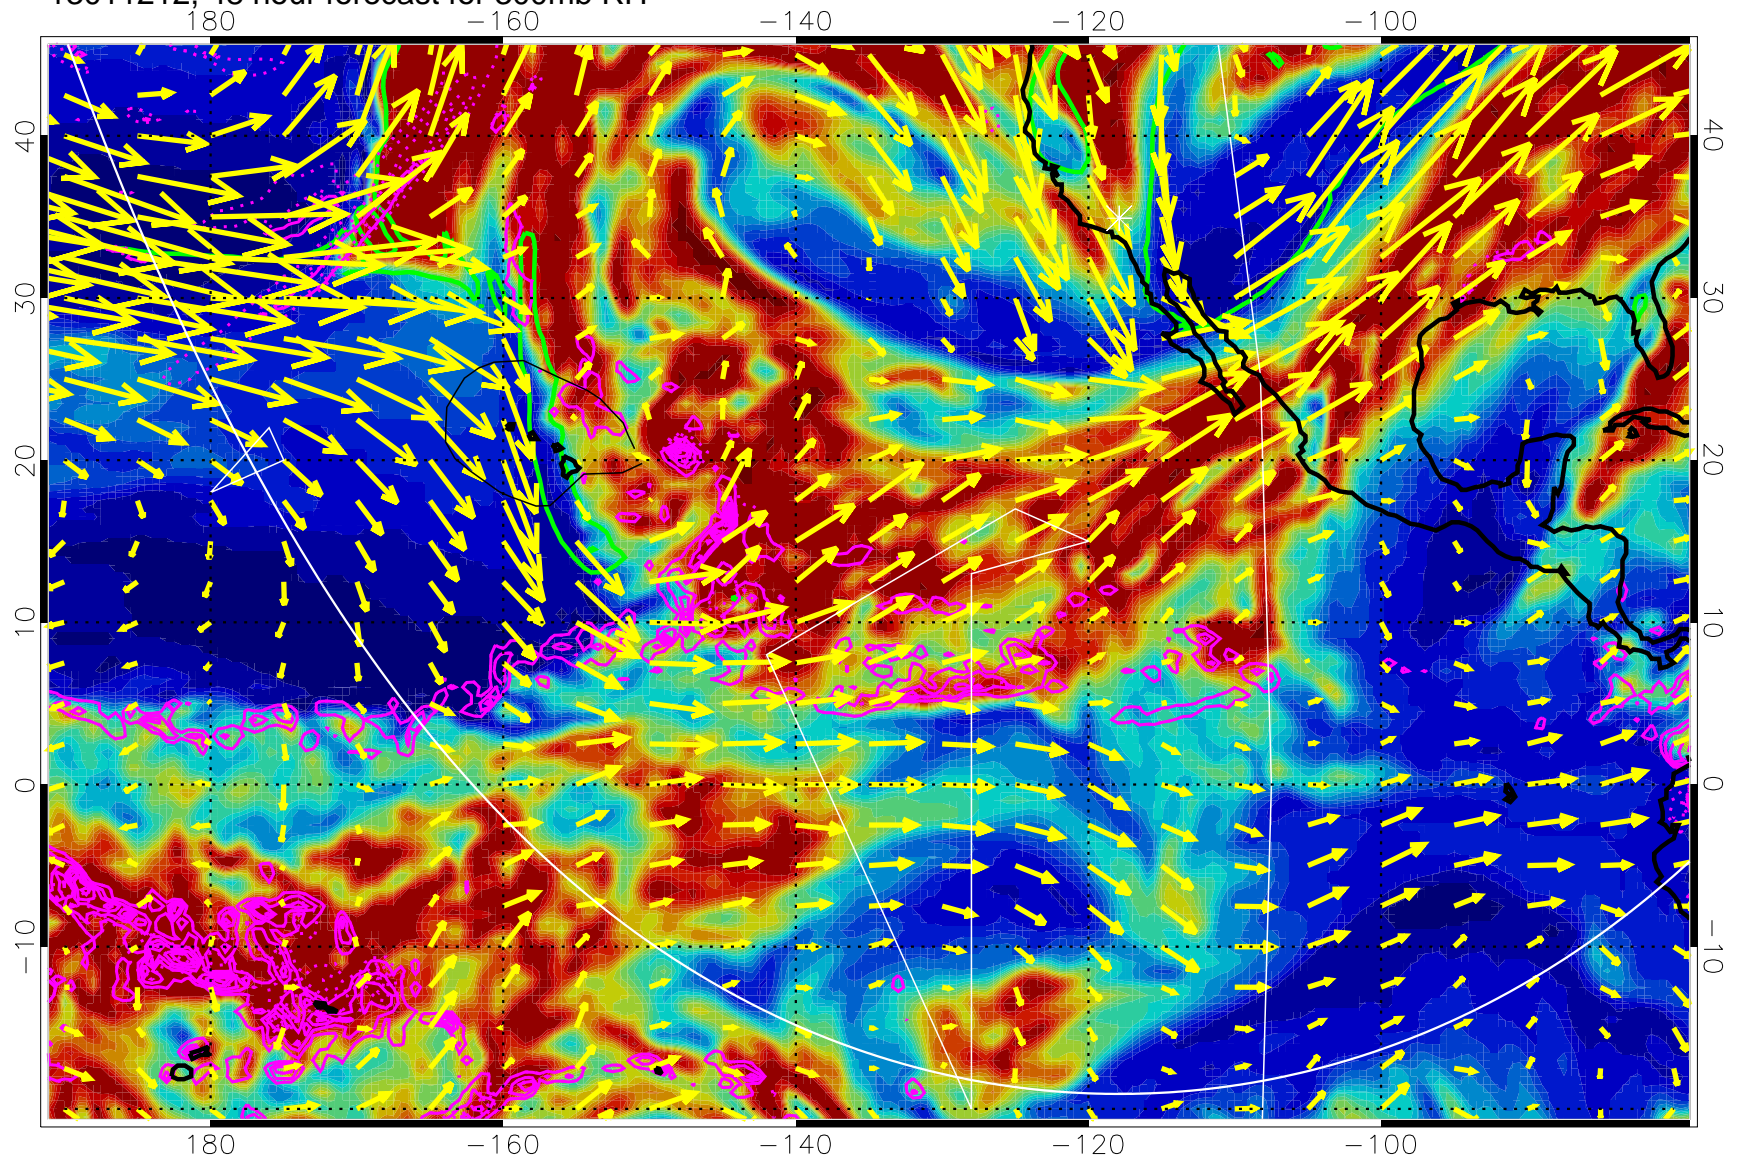

EPV Tropopause (2 PVU) Position

→ 50 m/s

Range ring of 6000 km -- 19 hours GH round trip

13011112, 24 hour forecast for 300mb RH

Precip (tot dot, conv sol) past 6 hrs 6 kg/m2 contours, min 4

EPV Tropopause (2 PVU) Position

13011200, 36 hour forecast for 300mb RH

Precip (tot dot, conv sol) past 6 hrs 6 kg/m2 contours, min 4

EPV Tropopause (2 PVU) Position

→ 50 m/s

Range ring of 6000 km -- 19 hours GH round trip

13011206, 42 hour forecast for 300mb RH

Precip (tot dot, conv sol) past 6 hrs 6 kg/m2 contours, min 4

EPV Tropopause (2 PVU) Position

→ 50 m/s

Range ring of 6000 km -- 19 hours GH round trip

13011212, 48 hour forecast for 300mb RH

Precip (tot dot, conv sol) past 6 hrs 6 kg/m2 contours, min 4

EPV Tropopause (2 PVU) Position

→ 50 m/s

Range ring of 6000 km -- 19 hours GH round trip

13011218, 54 hour forecast for 300mb RH

Precip (tot dot, conv sol) past 6 hrs 6 kg/m2 contours, min 4

EPV Tropopause (2 PVU) Position