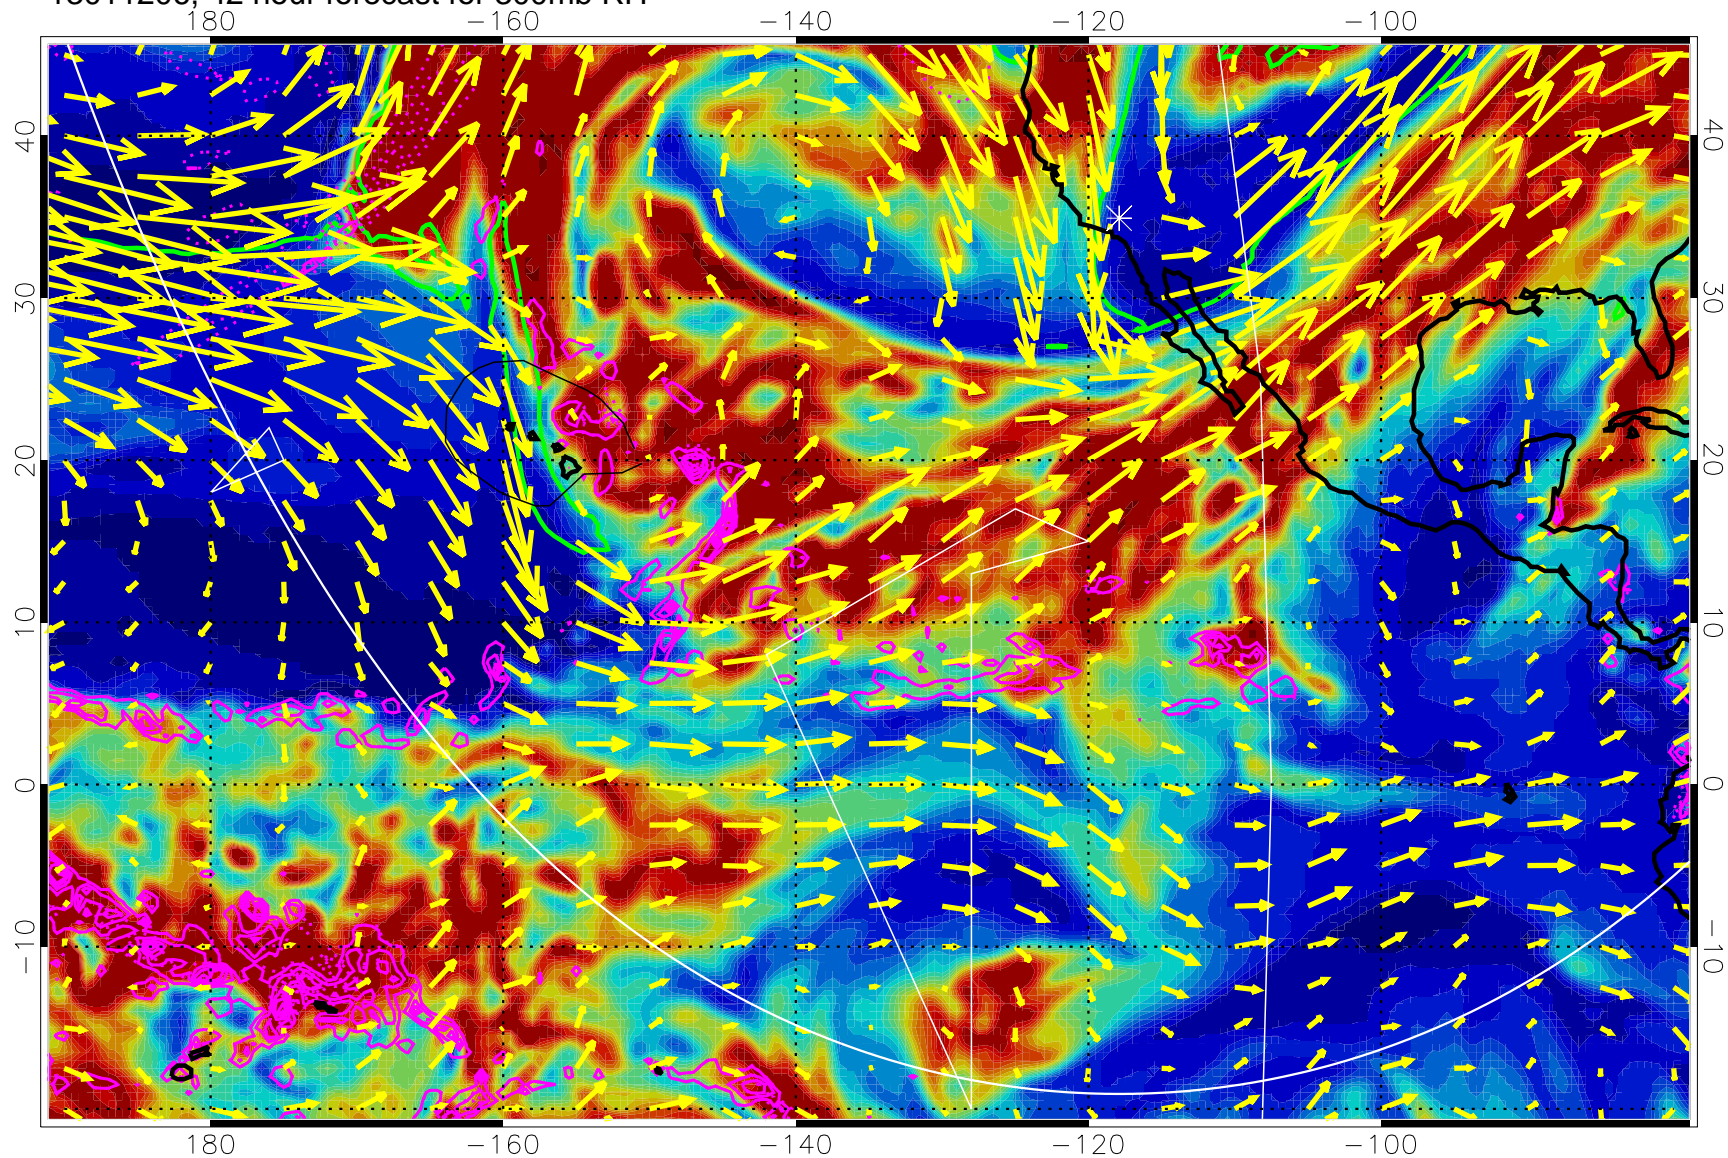

EPV Tropopause (2 PVU) Position

→ 50 m/s

Range ring of 6000 km -- 19 hours GH round trip

13011112, 24 hour forecast for 300mb RH

Precip (tot dot, conv sol) past 6 hrs 6 kg/m2 contours, min 4

EPV Tropopause (2 PVU) Position

13011200, 36 hour forecast for 300mb RH

Precip (tot dot, conv sol) past 6 hrs 6 kg/m2 contours, min 4

EPV Tropopause (2 PVU) Position

→ 50 m/s

Range ring of 6000 km -- 19 hours GH round trip

13011206, 42 hour forecast for 300mb RH

Precip (tot dot, conv sol) past 6 hrs 6 kg/m2 contours, min 4

EPV Tropopause (2 PVU) Position

→ 50 m/s

Range ring of 6000 km -- 19 hours GH round trip

13011212, 48 hour forecast for 300mb RH

Precip (tot dot, conv sol) past 6 hrs 6 kg/m2 contours, min 4

EPV Tropopause (2 PVU) Position

→ 50 m/s

Range ring of 6000 km -- 19 hours GH round trip

13011218, 54 hour forecast for 300mb RH

Precip (tot dot, conv sol) past 6 hrs 6 kg/m2 contours, min 4

EPV Tropopause (2 PVU) Position