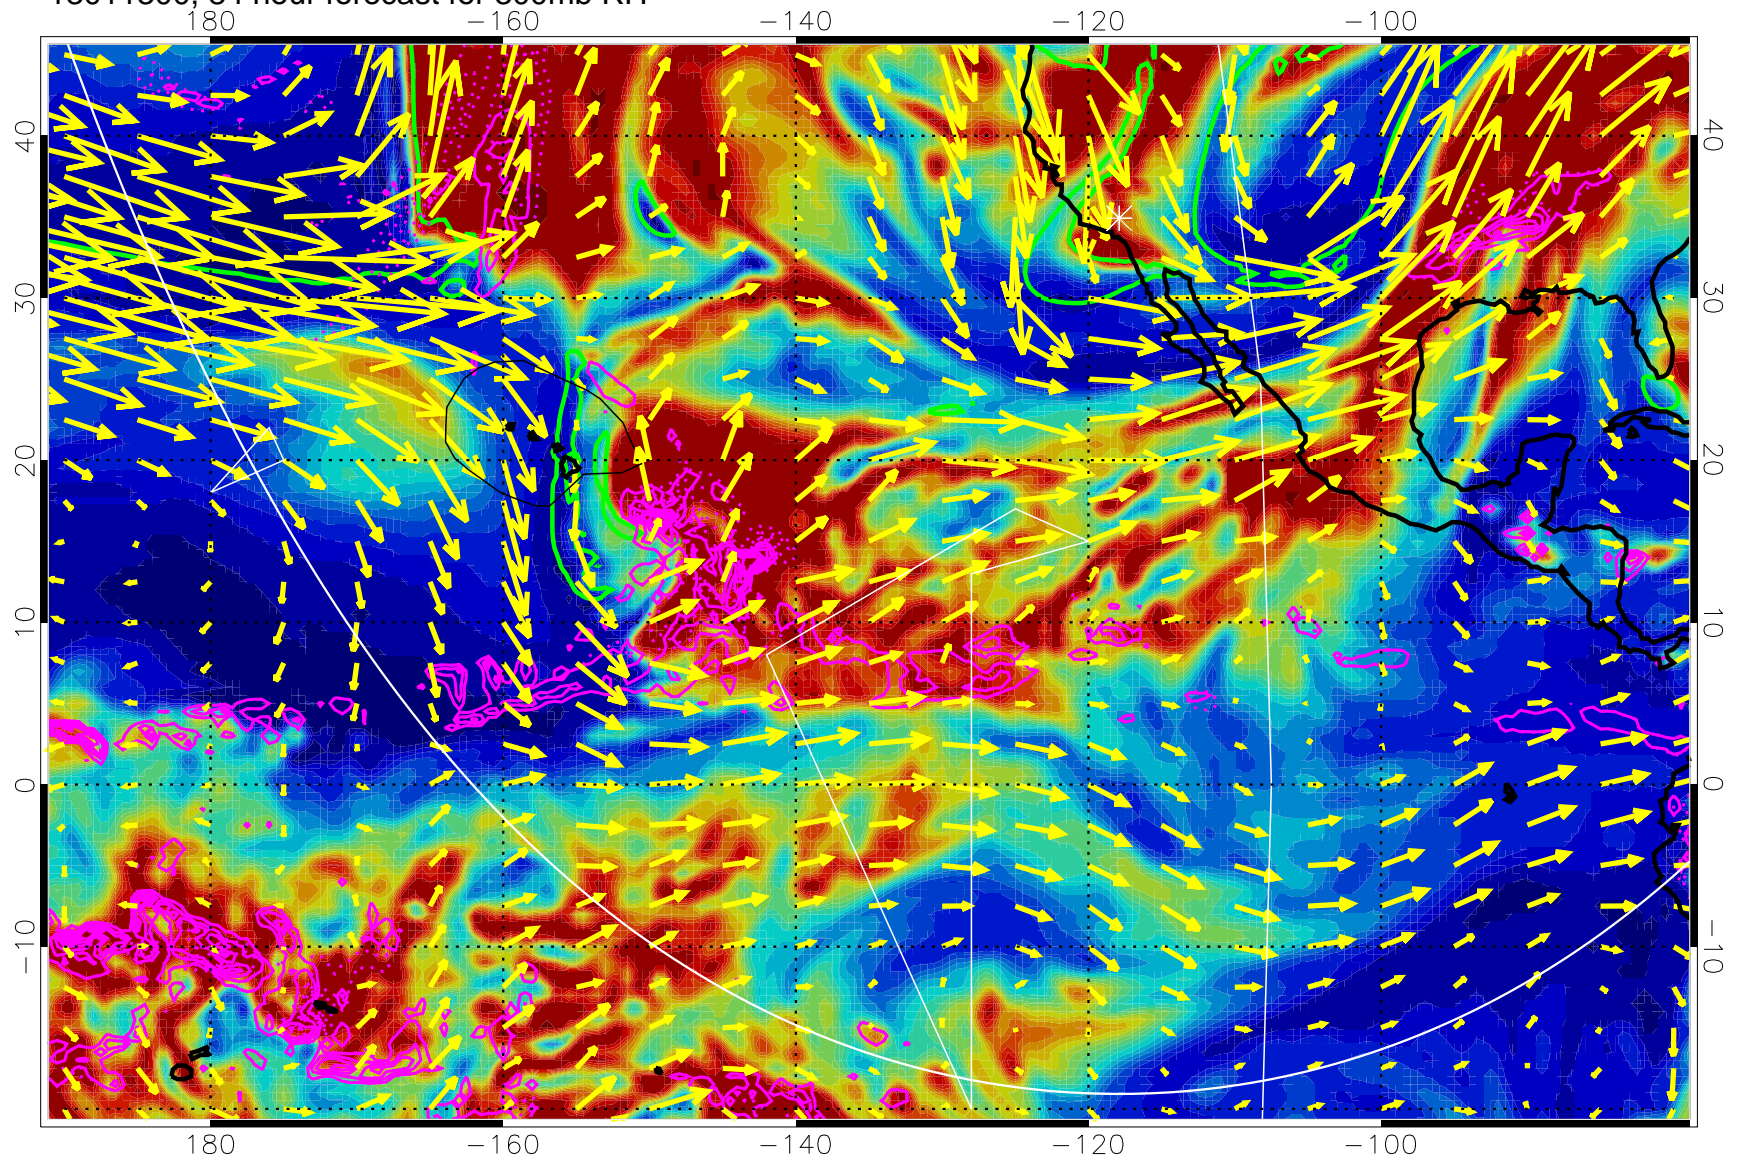

13011206, 66 hour forecast for 300mb RH

Precip (tot dot, conv sol) past 6 hrs 6 kg/m2 contours, min 4

EPV Tropopause (2 PVU) Position

→ 50 m/s

Range ring of 6000 km -- 19 hours GH round trip

13011212, 72 hour forecast for 300mb RH

Precip (tot dot, conv sol) past 6 hrs 6 kg/m2 contours, min 4

EPV Tropopause (2 PVU) Position

→ 50 m/s

Range ring of 6000 km -- 19 hours GH round trip

13011218, 78 hour forecast for 300mb RH

Precip (tot dot, conv sol) past 6 hrs 6 kg/m2 contours, min 4

EPV Tropopause (2 PVU) Position

→ 50 m/s

Range ring of 6000 km -- 19 hours GH round trip

13011300, 84 hour forecast for 300mb RH

Precip (tot dot, conv sol) past 6 hrs 6 kg/m2 contours, min 4

EPV Tropopause (2 PVU) Position

→ 50 m/s

Range ring of 6000 km -- 19 hours GH round trip

13011306, 90 hour forecast for 300mb RH

Precip (tot dot, conv sol) past 6 hrs 6 kg/m2 contours, min 4

EPV Tropopause (2 PVU) Position

→ 50 m/s

Range ring of 6000 km -- 19 hours GH round trip