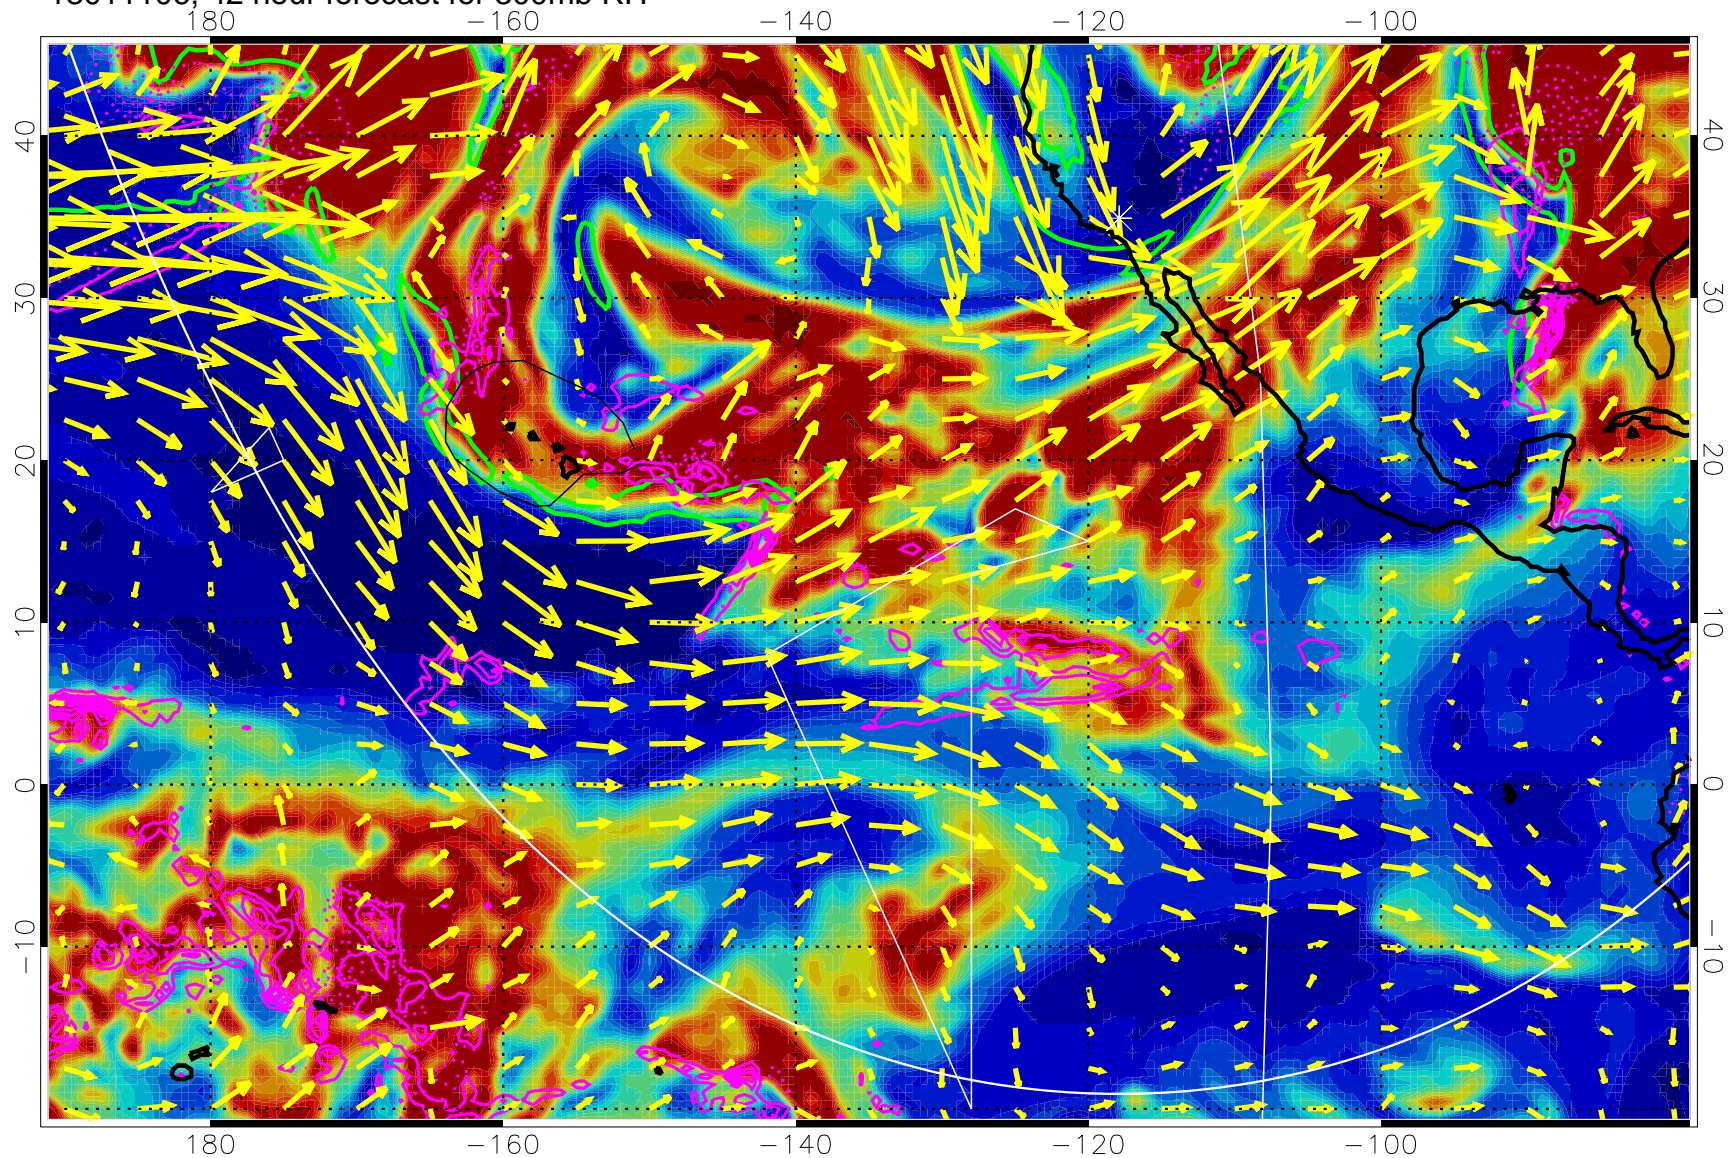

13011100, 36 hour forecast for 300mb RH

Precip (tot dot, conv sol) past 6 hrs 6 kg/m2 contours, min 4

EPV Tropopause (2 PVU) Position

→ 50 m/s

Range ring of 6000 km -- 19 hours GH round trip

13011106, 42 hour forecast for 300mb RH

Precip (tot dot, conv sol) past 6 hrs 6 kg/m2 contours, min 4

EPV Tropopause (2 PVU) Position

→ 50 m/s

Range ring of 6000 km -- 19 hours GH round trip

13011112, 48 hour forecast for 300mb RH

Precip (tot dot, conv sol) past 6 hrs 6 kg/m2 contours, min 4

EPV Tropopause (2 PVU) Position

→ 50 m/s

Range ring of 6000 km -- 19 hours GH round trip

13011118, 54 hour forecast for 300mb RH

Precip (tot dot, conv sol) past 6 hrs 6 kg/m2 contours, min 4

EPV Tropopause (2 PVU) Position