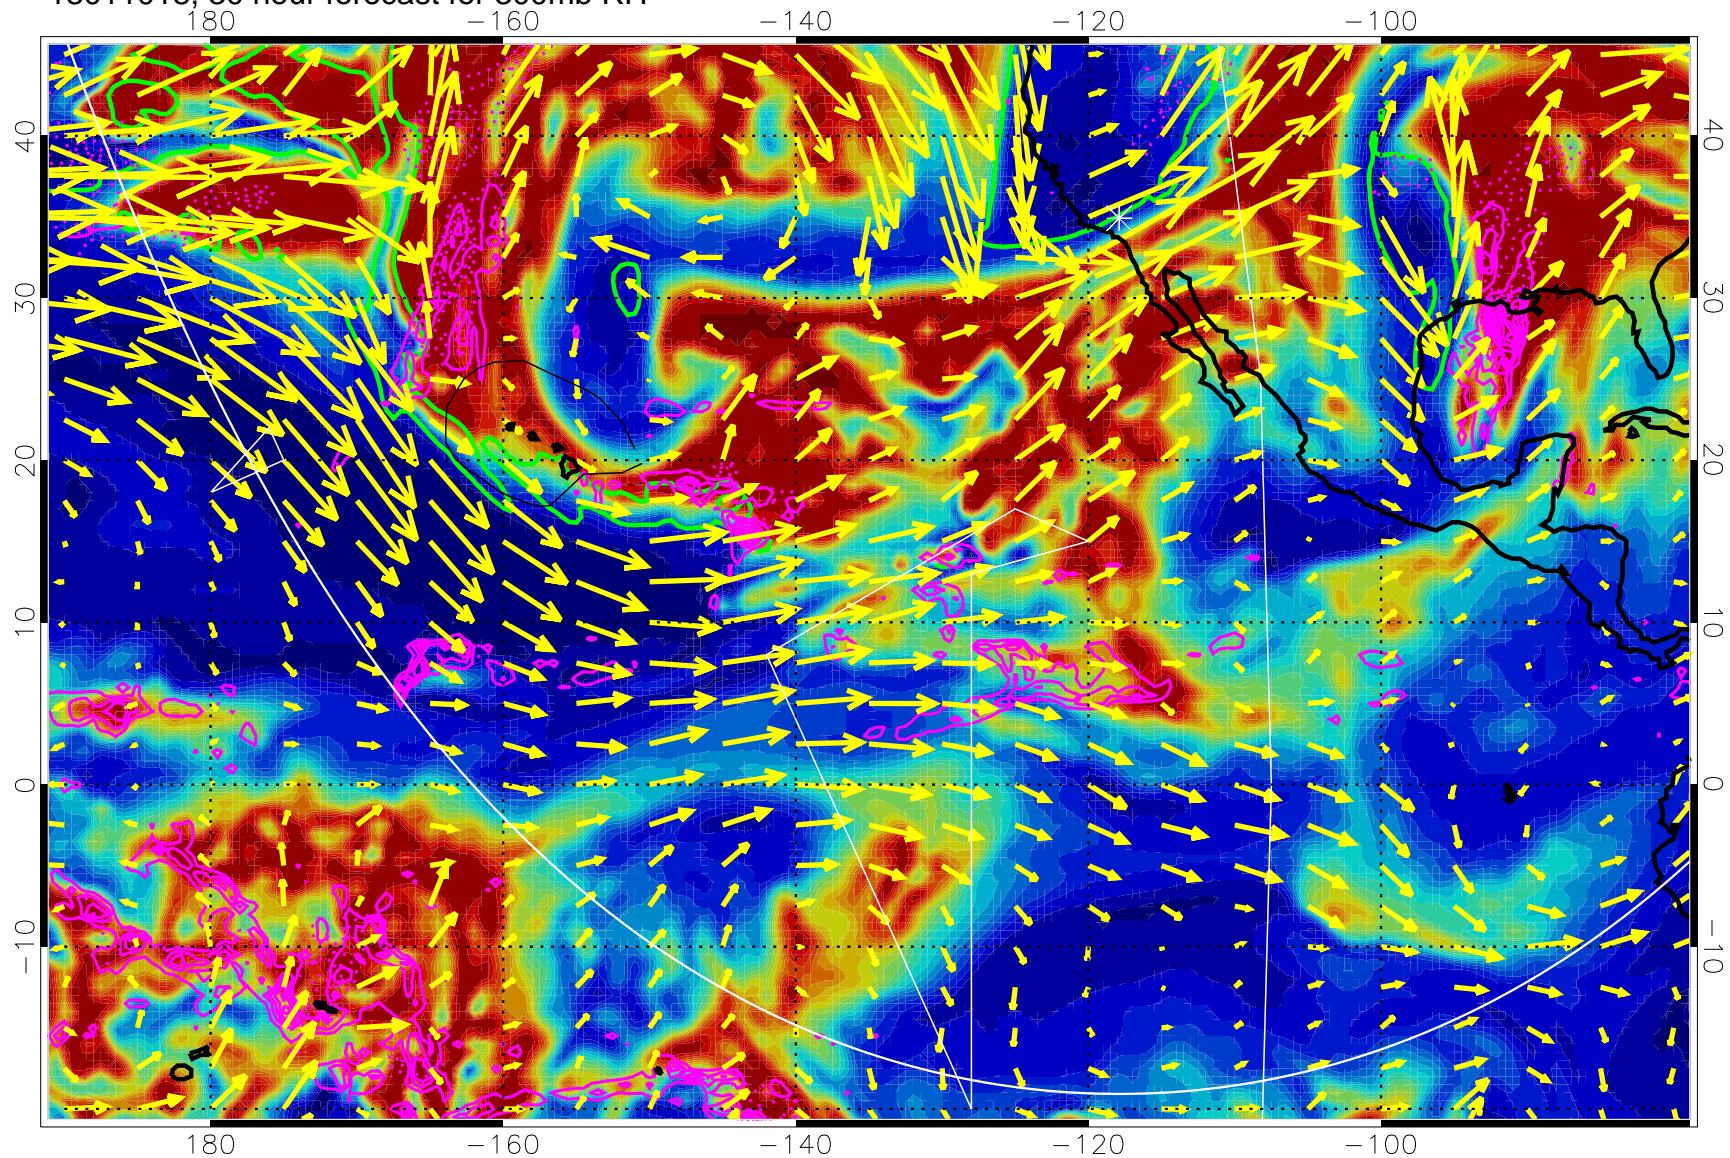

Precip (tot dot, conv sol) past 6 hrs 6 kg/m2 contours, min 4

EPV Tropopause (2 PVU) Position

→ 50 m/s

Range ring of 6000 km -- 19 hours GH round trip

13011006, 18 hour forecast for 300mb RH

Precip (tot dot, conv sol) past 6 hrs 6 kg/m2 contours, min 4

EPV Tropopause (2 PVU) Position

→ 50 m/s

Range ring of 6000 km -- 19 hours GH round trip

13011012, 24 hour forecast for 300mb RH

Precip (tot dot, conv sol) past 6 hrs 6 kg/m2 contours, min 4

EPV Tropopause (2 PVU) Position

→ 50 m/s

Range ring of 6000 km -- 19 hours GH round trip

13011018, 30 hour forecast for 300mb RH

Precip (tot dot, conv sol) past 6 hrs 6 kg/m2 contours, min 4

EPV Tropopause (2 PVU) Position

→ 50 m/s

Range ring of 6000 km -- 19 hours GH round trip

13011100, 36 hour forecast for 300mb RH

Precip (tot dot, conv sol) past 6 hrs 6 kg/m2 contours, min 4

EPV Tropopause (2 PVU) Position

→ 50 m/s

Range ring of 6000 km -- 19 hours GH round trip

13011106, 42 hour forecast for 300mb RH