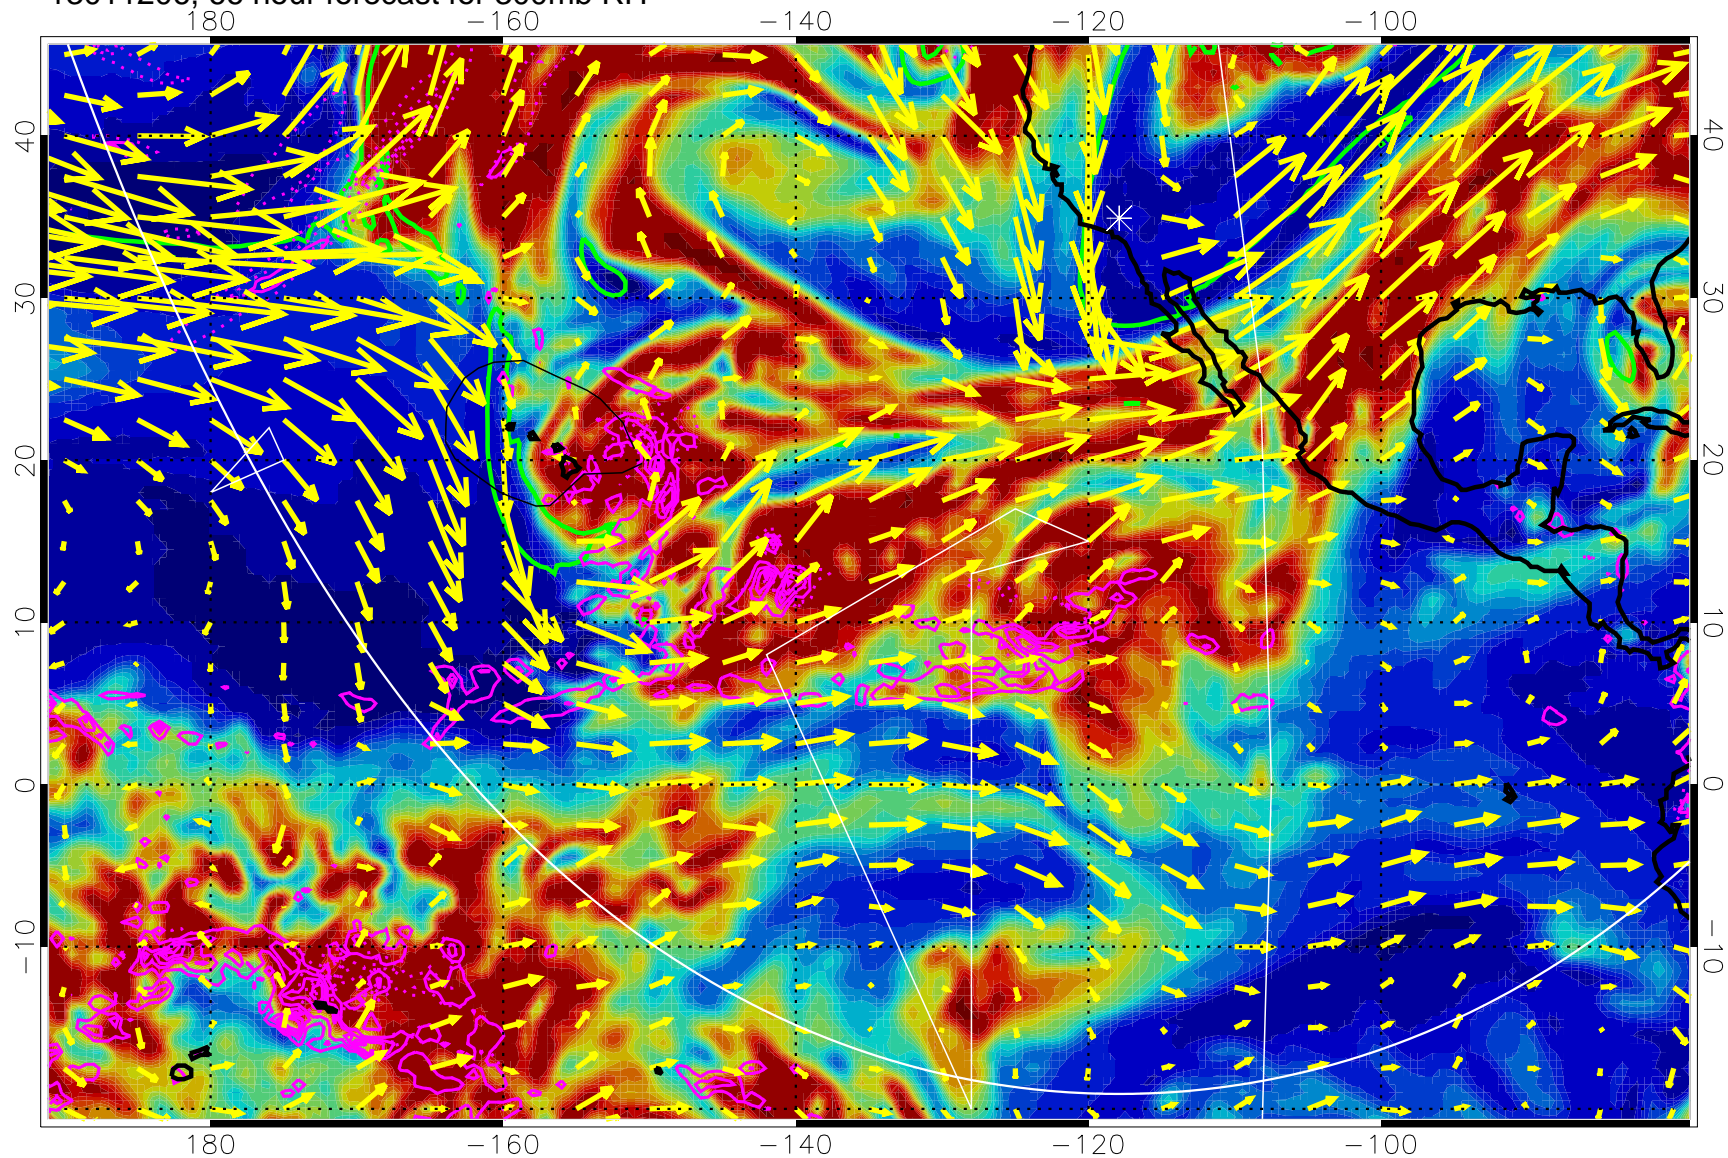

EPV Tropopause (2 PVU) Position

→ 50 m/s

Range ring of 6000 km -- 19 hours GH round trip

13011118, 54 hour forecast for 300mb RH

Precip (tot dot, conv sol) past 6 hrs 6 kg/m2 contours, min 4

EPV Tropopause (2 PVU) Position

→ 50 m/s

Range ring of 6000 km -- 19 hours GH round trip

13011200, 60 hour forecast for 300mb RH

Precip (tot dot, conv sol) past 6 hrs 6 kg/m2 contours, min 4

EPV Tropopause (2 PVU) Position

→ 50 m/s

Range ring of 6000 km -- 19 hours GH round trip

13011206, 66 hour forecast for 300mb RH

Precip (tot dot, conv sol) past 6 hrs 6 kg/m2 contours, min 4

EPV Tropopause (2 PVU) Position

→ 50 m/s

Range ring of 6000 km -- 19 hours GH round trip

13011212, 72 hour forecast for 300mb RH

Precip (tot dot, conv sol) past 6 hrs 6 kg/m2 contours, min 4

EPV Tropopause (2 PVU) Position

→ 50 m/s

Range ring of 6000 km -- 19 hours GH round trip

13011218, 78 hour forecast for 300mb RH

Precip (tot dot, conv sol) past 6 hrs 6 kg/m2 contours, min 4