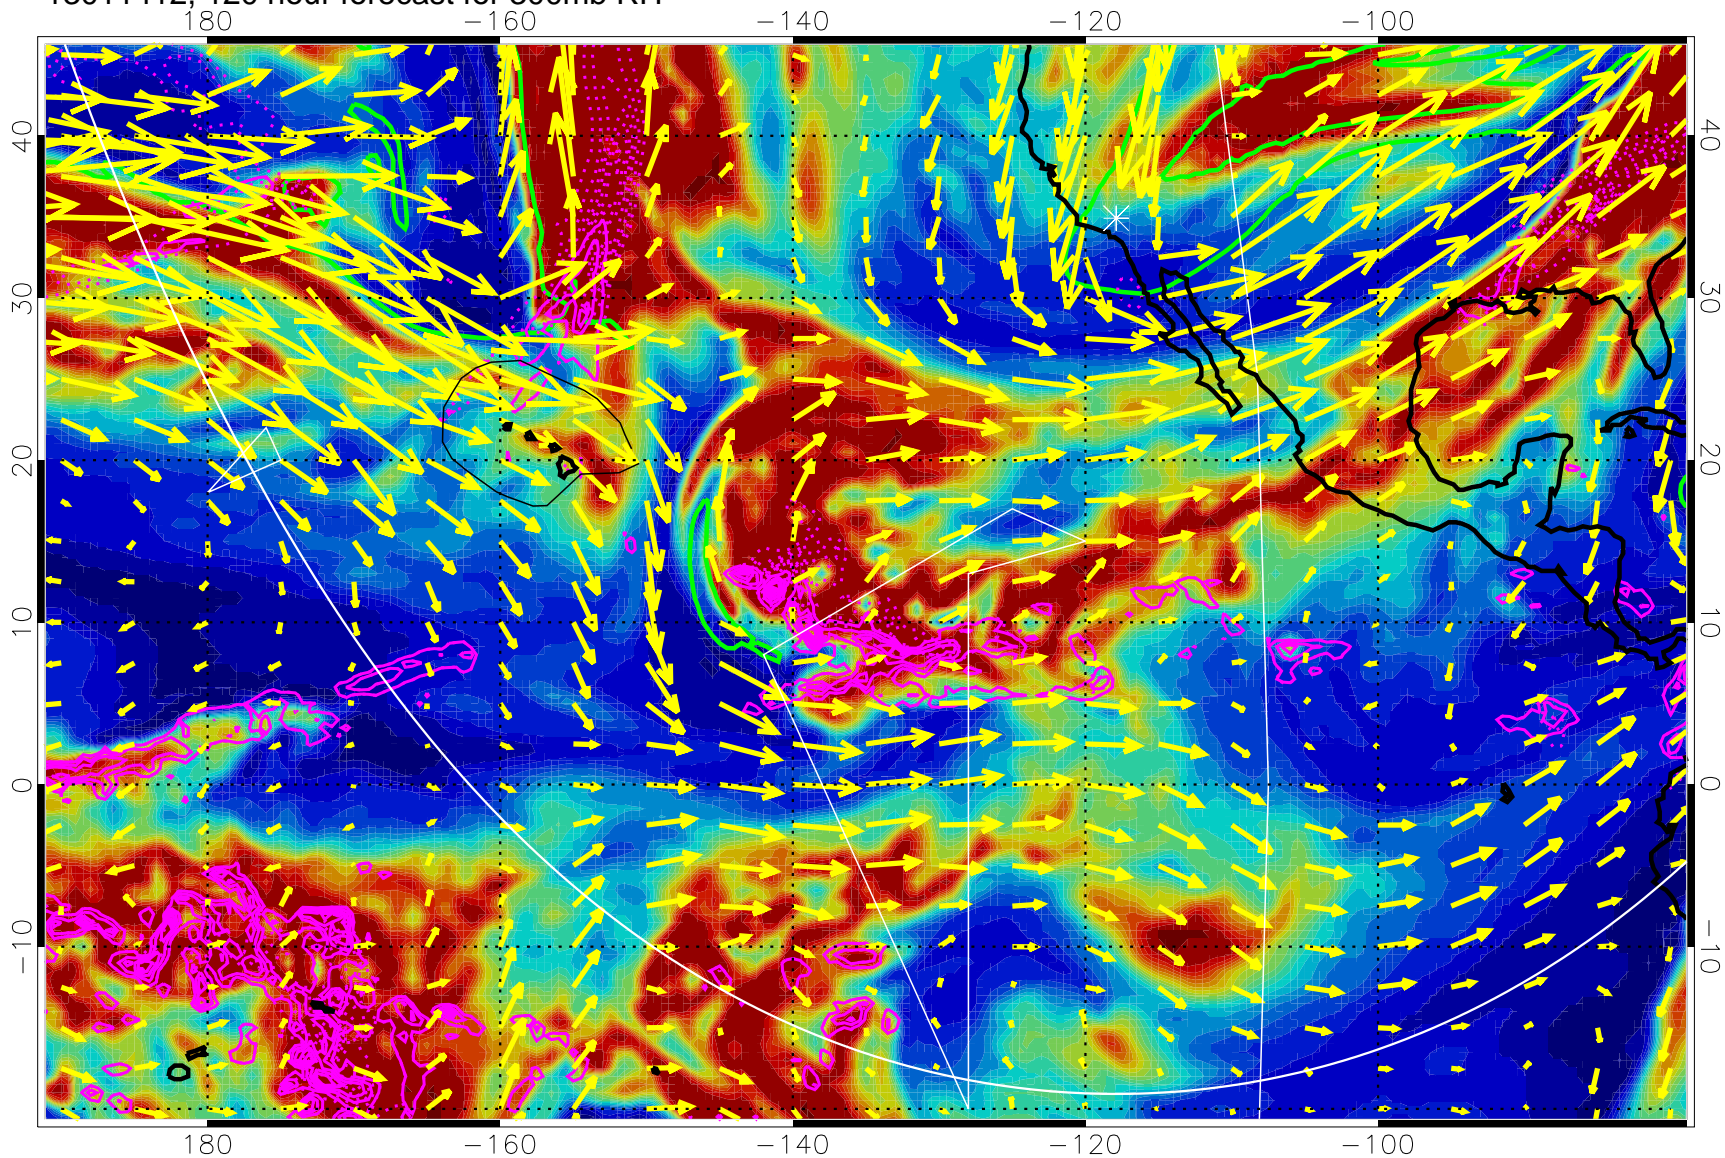

13011312, 96 hour forecast for 300mb RH

Precip (tot dot, conv sol) past 6 hrs 6 kg/m2 contours, min 4

EPV Tropopause (2 PVU) Position

→ 50 m/s

Range ring of 6000 km -- 19 hours GH round trip

13011318, 102 hour forecast for 300mb RH

Precip (tot dot, conv sol) past 6 hrs 6 kg/m2 contours, min 4

EPV Tropopause (2 PVU) Position

→ 50 m/s

Range ring of 6000 km -- 19 hours GH round trip

13011400, 108 hour forecast for 300mb RH

Precip (tot dot, conv sol) past 6 hrs 6 kg/m2 contours, min 4

EPV Tropopause (2 PVU) Position

→ 50 m/s

Range ring of 6000 km -- 19 hours GH round trip

13011406, 114 hour forecast for 300mb RH

Precip (tot dot, conv sol) past 6 hrs 6 kg/m2 contours, min 4

EPV Tropopause (2 PVU) Position

→ 50 m/s

Range ring of 6000 km -- 19 hours GH round trip

13011412, 120 hour forecast for 300mb RH

Precip (tot dot, conv sol) past 6 hrs 6 kg/m2 contours, min 4

EPV Tropopause (2 PVU) Position

→ 50 m/s

Range ring of 6000 km -- 19 hours GH round trip