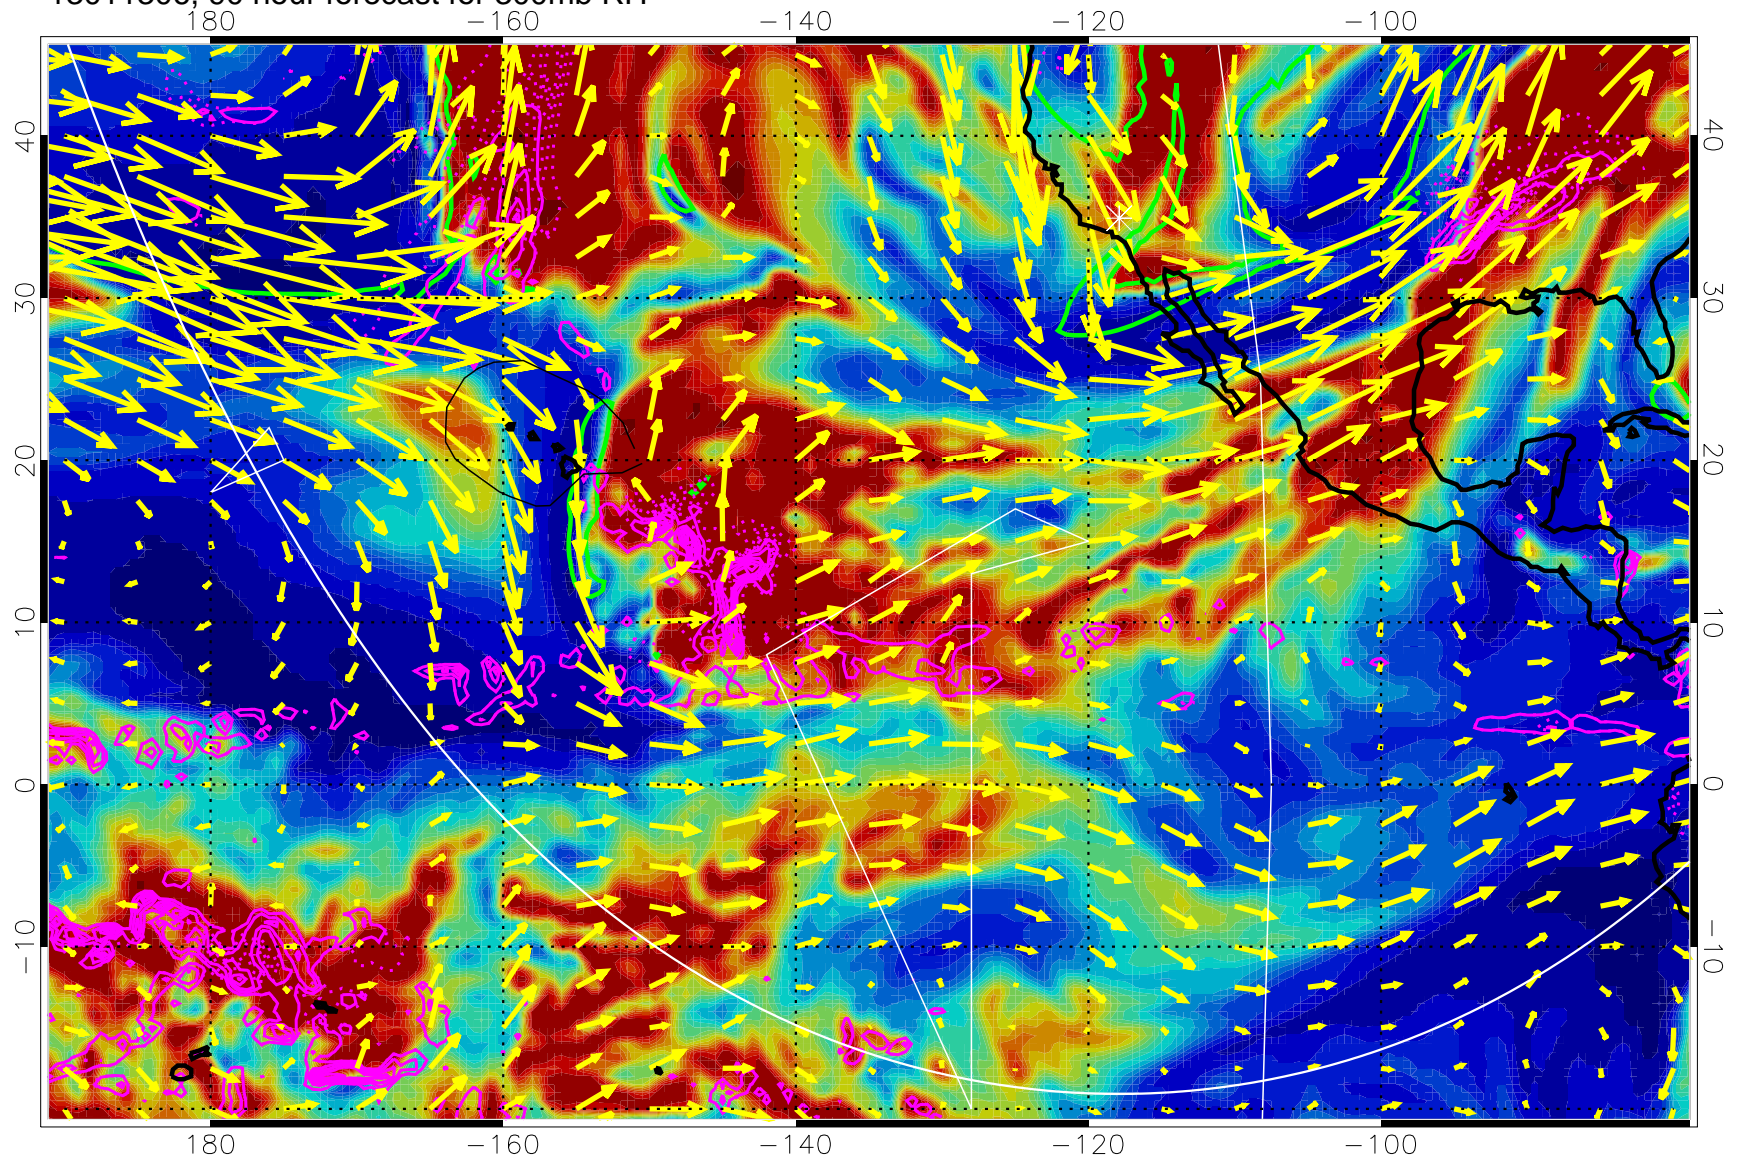

Precip (tot dot, conv sol) past 6 hrs 6 kg/m2 contours, min 4

EPV Tropopause (2 PVU) Position

→ 50 m/s

Range ring of 6000 km -- 19 hours GH round trip

13011218, 78 hour forecast for 300mb RH

Precip (tot dot, conv sol) past 6 hrs 6 kg/m2 contours, min 4

EPV Tropopause (2 PVU) Position

→ 50 m/s

Range ring of 6000 km -- 19 hours GH round trip

13011300, 84 hour forecast for 300mb RH

Precip (tot dot, conv sol) past 6 hrs 6 kg/m2 contours, min 4

EPV Tropopause (2 PVU) Position

→ 50 m/s

Range ring of 6000 km -- 19 hours GH round trip

13011306, 90 hour forecast for 300mb RH

Precip (tot dot, conv sol) past 6 hrs 6 kg/m2 contours, min 4

EPV Tropopause (2 PVU) Position

→ 50 m/s

Range ring of 6000 km -- 19 hours GH round trip

13011312, 96 hour forecast for 300mb RH

Precip (tot dot, conv sol) past 6 hrs 6 kg/m2 contours, min 4

EPV Tropopause (2 PVU) Position

→ 50 m/s

Range ring of 6000 km -- 19 hours GH round trip

13011318, 102 hour forecast for 300mb RH