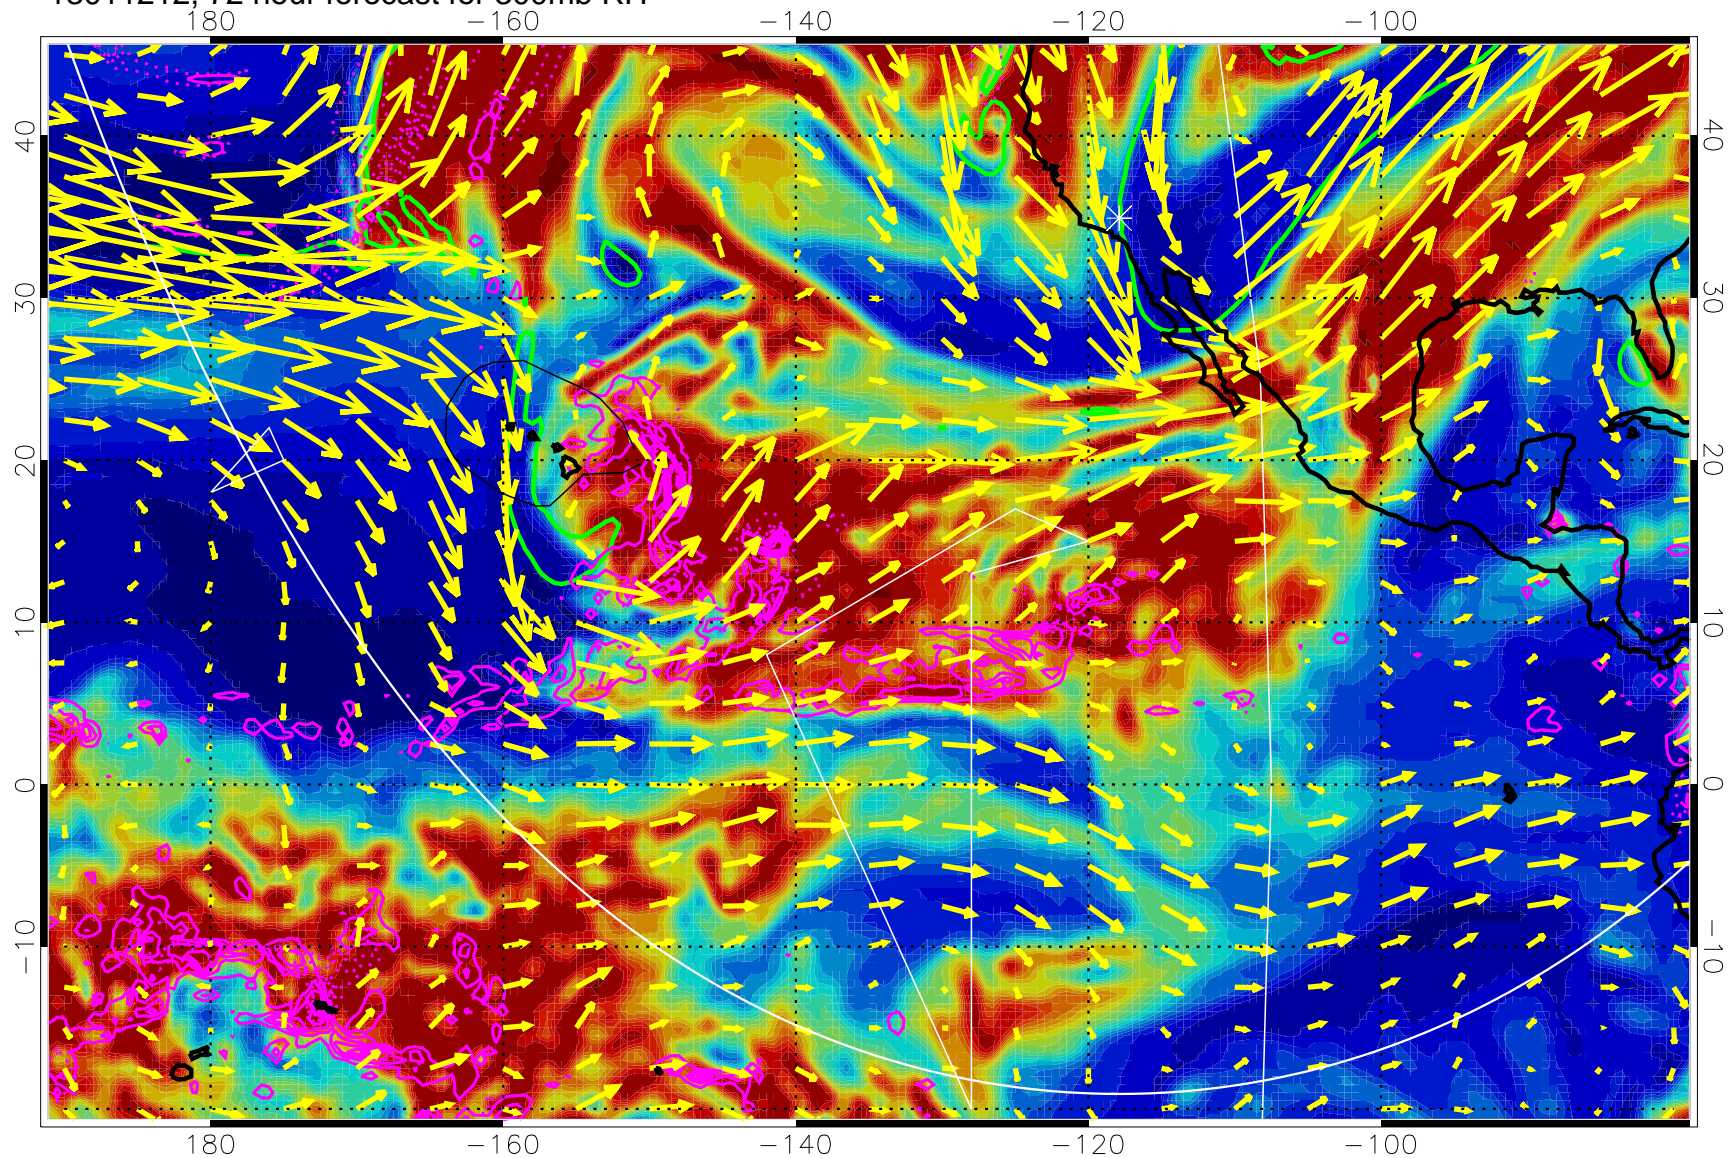

→ 50 m/s

Range ring of 6000 km -- 19 hours GH round trip

13011200, 60 hour forecast for 300mb RH

Precip (tot dot, conv sol) past 6 hrs 6 kg/m2 contours, min 4

EPV Tropopause (2 PVU) Position

→ 50 m/s

Range ring of 6000 km -- 19 hours GH round trip

13011206, 66 hour forecast for 300mb RH

Precip (tot dot, conv sol) past 6 hrs 6 kg/m2 contours, min 4

EPV Tropopause (2 PVU) Position

→ 50 m/s

Range ring of 6000 km -- 19 hours GH round trip

13011212, 72 hour forecast for 300mb RH

Precip (tot dot, conv sol) past 6 hrs 6 kg/m2 contours, min 4

EPV Tropopause (2 PVU) Position

→ 50 m/s

Range ring of 6000 km -- 19 hours GH round trip

13011218, 78 hour forecast for 300mb RH

Precip (tot dot, conv sol) past 6 hrs 6 kg/m2 contours, min 4

EPV Tropopause (2 PVU) Position

→ 50 m/s

Range ring of 6000 km -- 19 hours GH round trip

13011300, 84 hour forecast for 300mb RH

Precip (tot dot, conv sol) past 6 hrs 6 kg/m2 contours, min 4

EPV Tropopause (2 PVU) Position