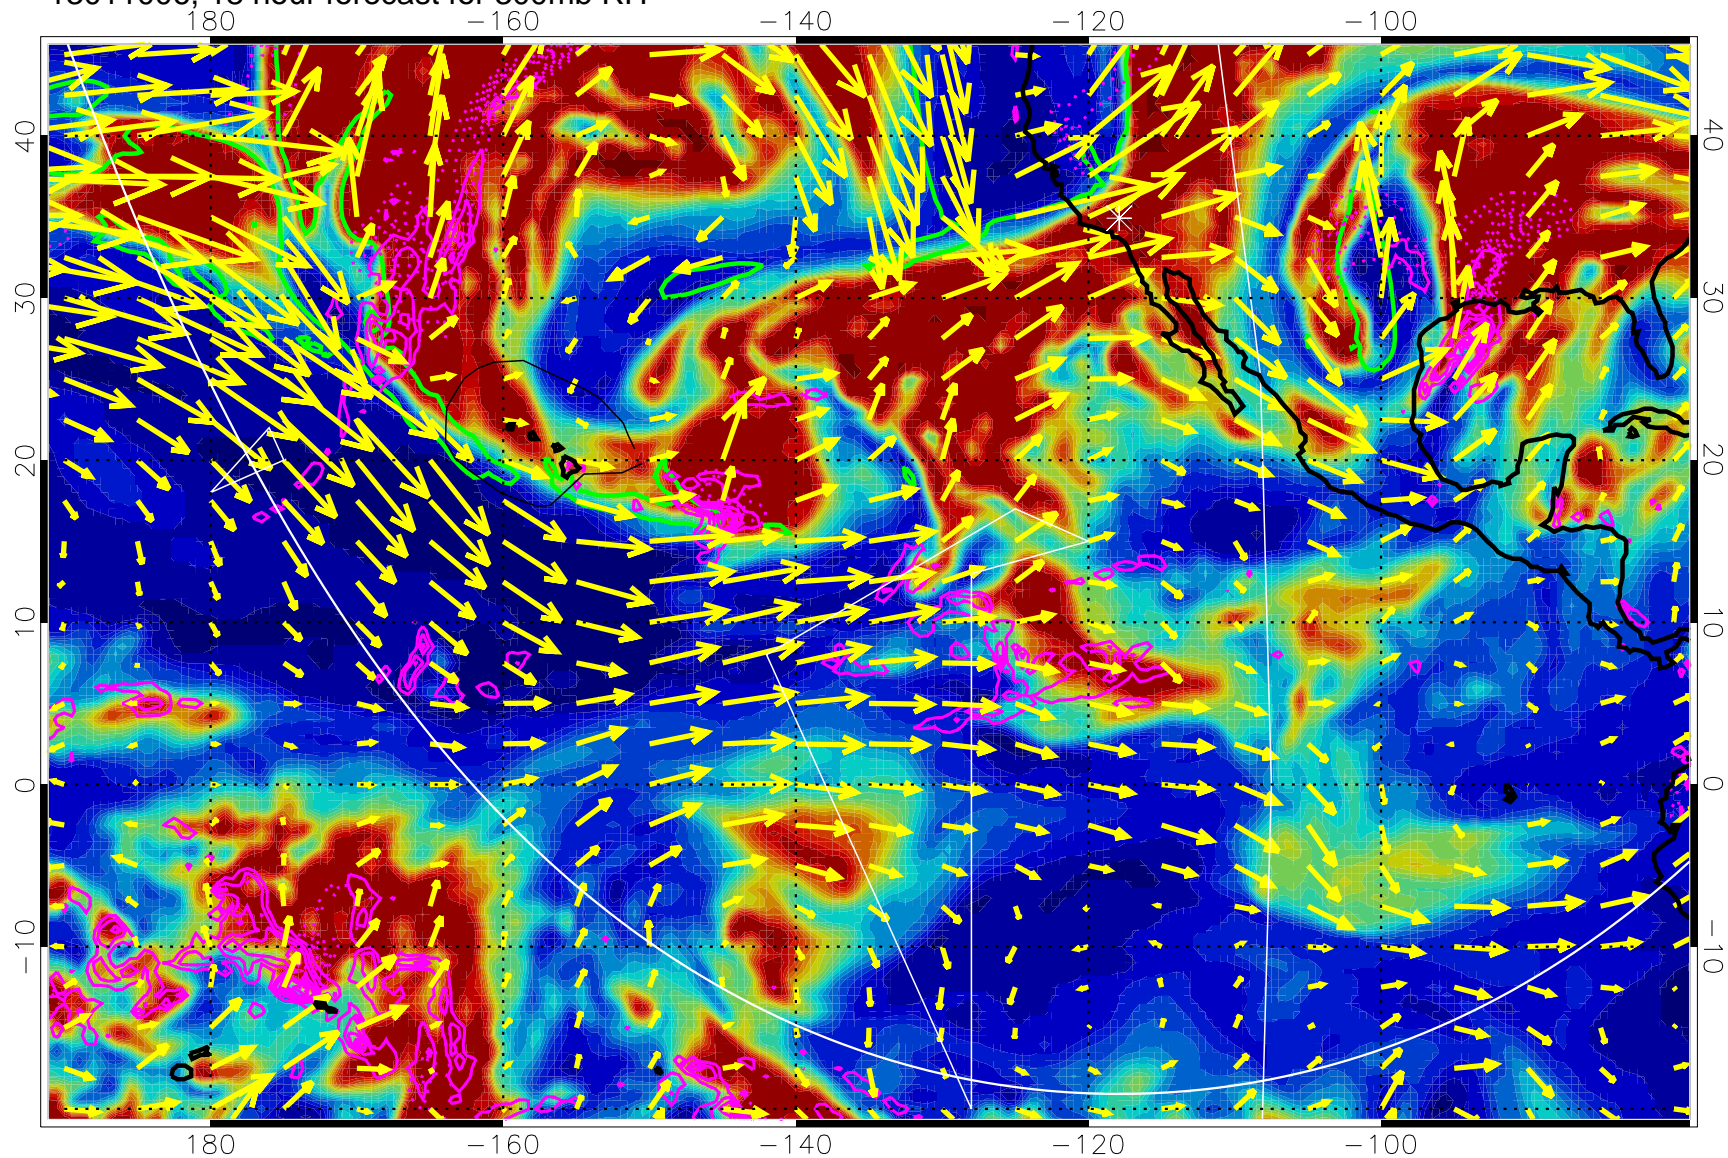

13010918, 6 hour forecast for 300mb RH

Precip (tot dot, conv sol) past 6 hrs 6 kg/m2 contours, min 4

EPV Tropopause (2 PVU) Position

→ 50 m/s

Range ring of 6000 km -- 19 hours GH round trip

13011000, 12 hour forecast for 300mb RH

Precip (tot dot, conv sol) past 6 hrs 6 kg/m2 contours, min 4

EPV Tropopause (2 PVU) Position

→ 50 m/s

Range ring of 6000 km -- 19 hours GH round trip

13011006, 18 hour forecast for 300mb RH

Precip (tot dot, conv sol) past 6 hrs 6 kg/m2 contours, min 4

EPV Tropopause (2 PVU) Position

→ 50 m/s

Range ring of 6000 km -- 19 hours GH round trip

13011012, 24 hour forecast for 300mb RH

Precip (tot dot, conv sol) past 6 hrs 6 kg/m2 contours, min 4

EPV Tropopause (2 PVU) Position

→ 50 m/s

Range ring of 6000 km -- 19 hours GH round trip

13011018, 30 hour forecast for 300mb RH

Precip (tot dot, conv sol) past 6 hrs 6 kg/m2 contours, min 4

EPV Tropopause (2 PVU) Position

→ 50 m/s

Range ring of 6000 km -- 19 hours GH round trip