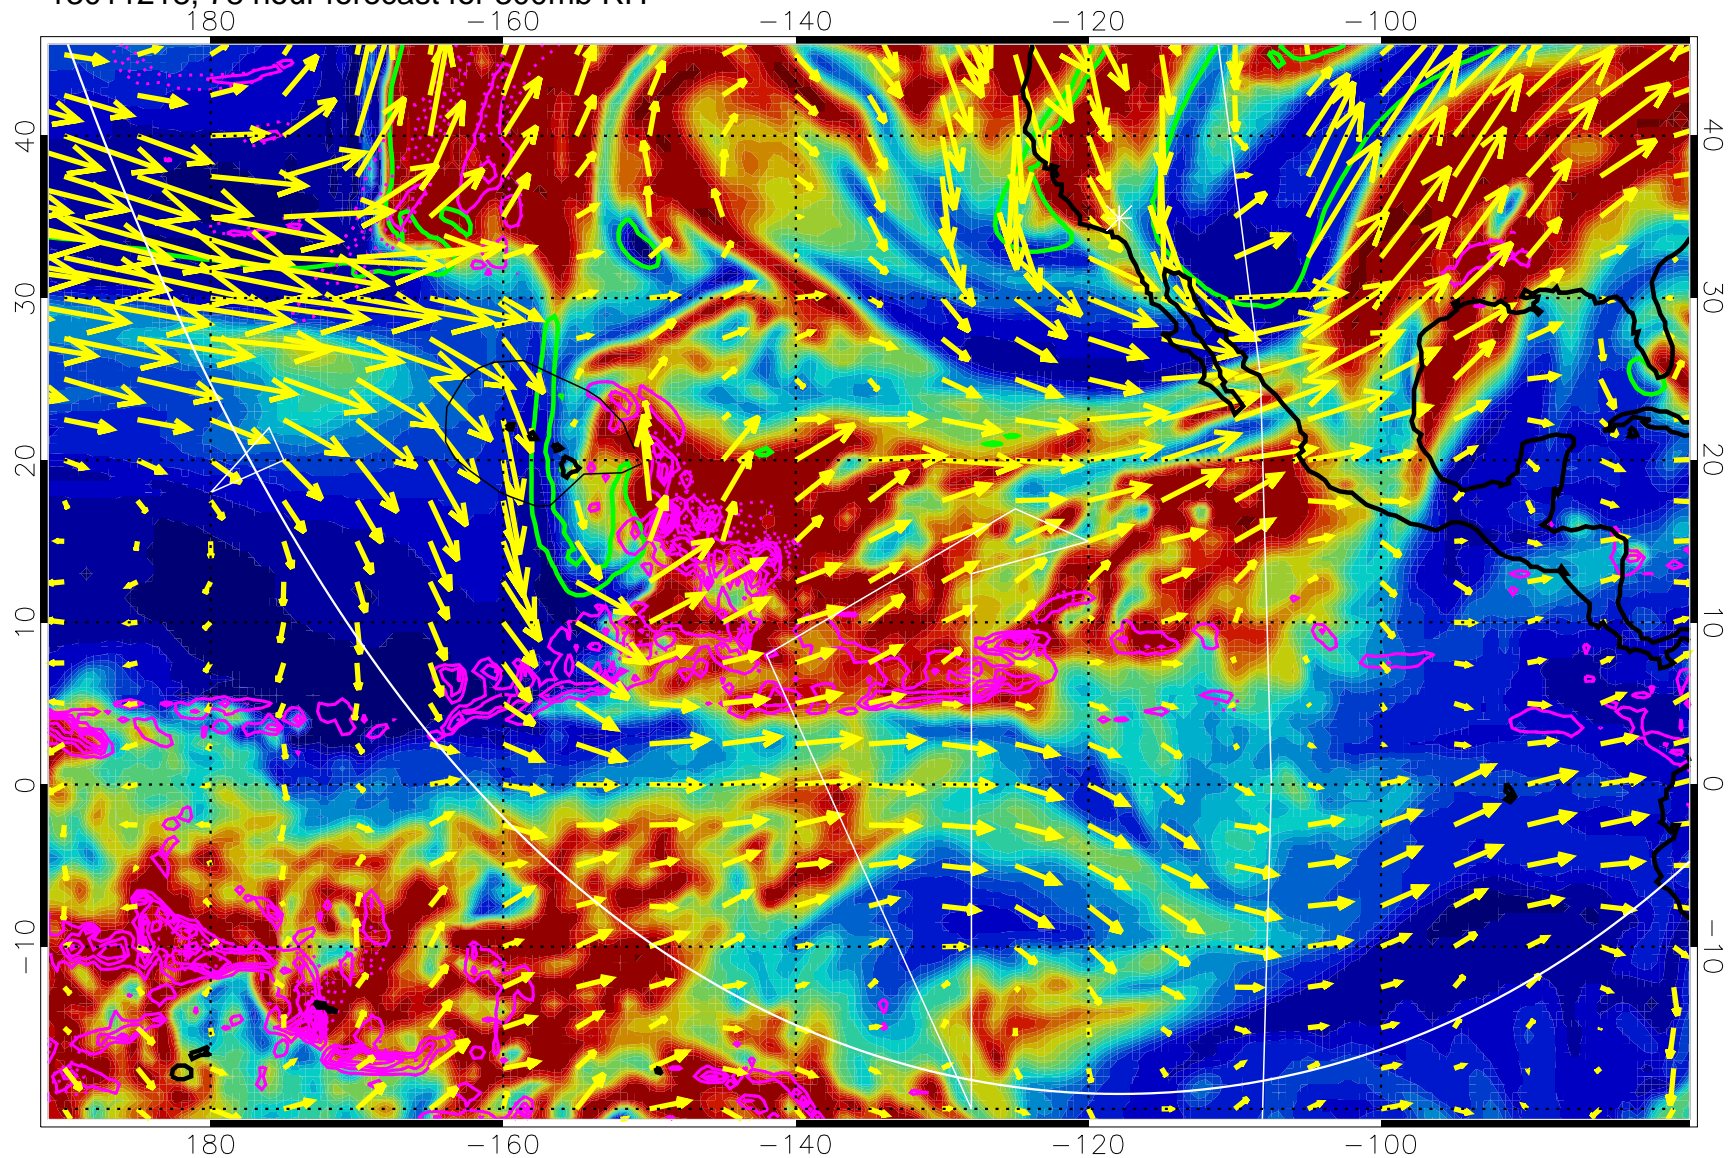

13011206, 66 hour forecast for 300mb RH

Precip (tot dot, conv sol) past 6 hrs 6 kg/m2 contours, min 4

EPV Tropopause (2 PVU) Position

→ 50 m/s

Range ring of 6000 km -- 19 hours GH round trip

13011212, 72 hour forecast for 300mb RH

Precip (tot dot, conv sol) past 6 hrs 6 kg/m2 contours, min 4

EPV Tropopause (2 PVU) Position

→ 50 m/s

Range ring of 6000 km -- 19 hours GH round trip

13011218, 78 hour forecast for 300mb RH

Precip (tot dot, conv sol) past 6 hrs 6 kg/m2 contours, min 4

EPV Tropopause (2 PVU) Position

→ 50 m/s

Range ring of 6000 km -- 19 hours GH round trip

13011300, 84 hour forecast for 300mb RH

Precip (tot dot, conv sol) past 6 hrs 6 kg/m2 contours, min 4

EPV Tropopause (2 PVU) Position