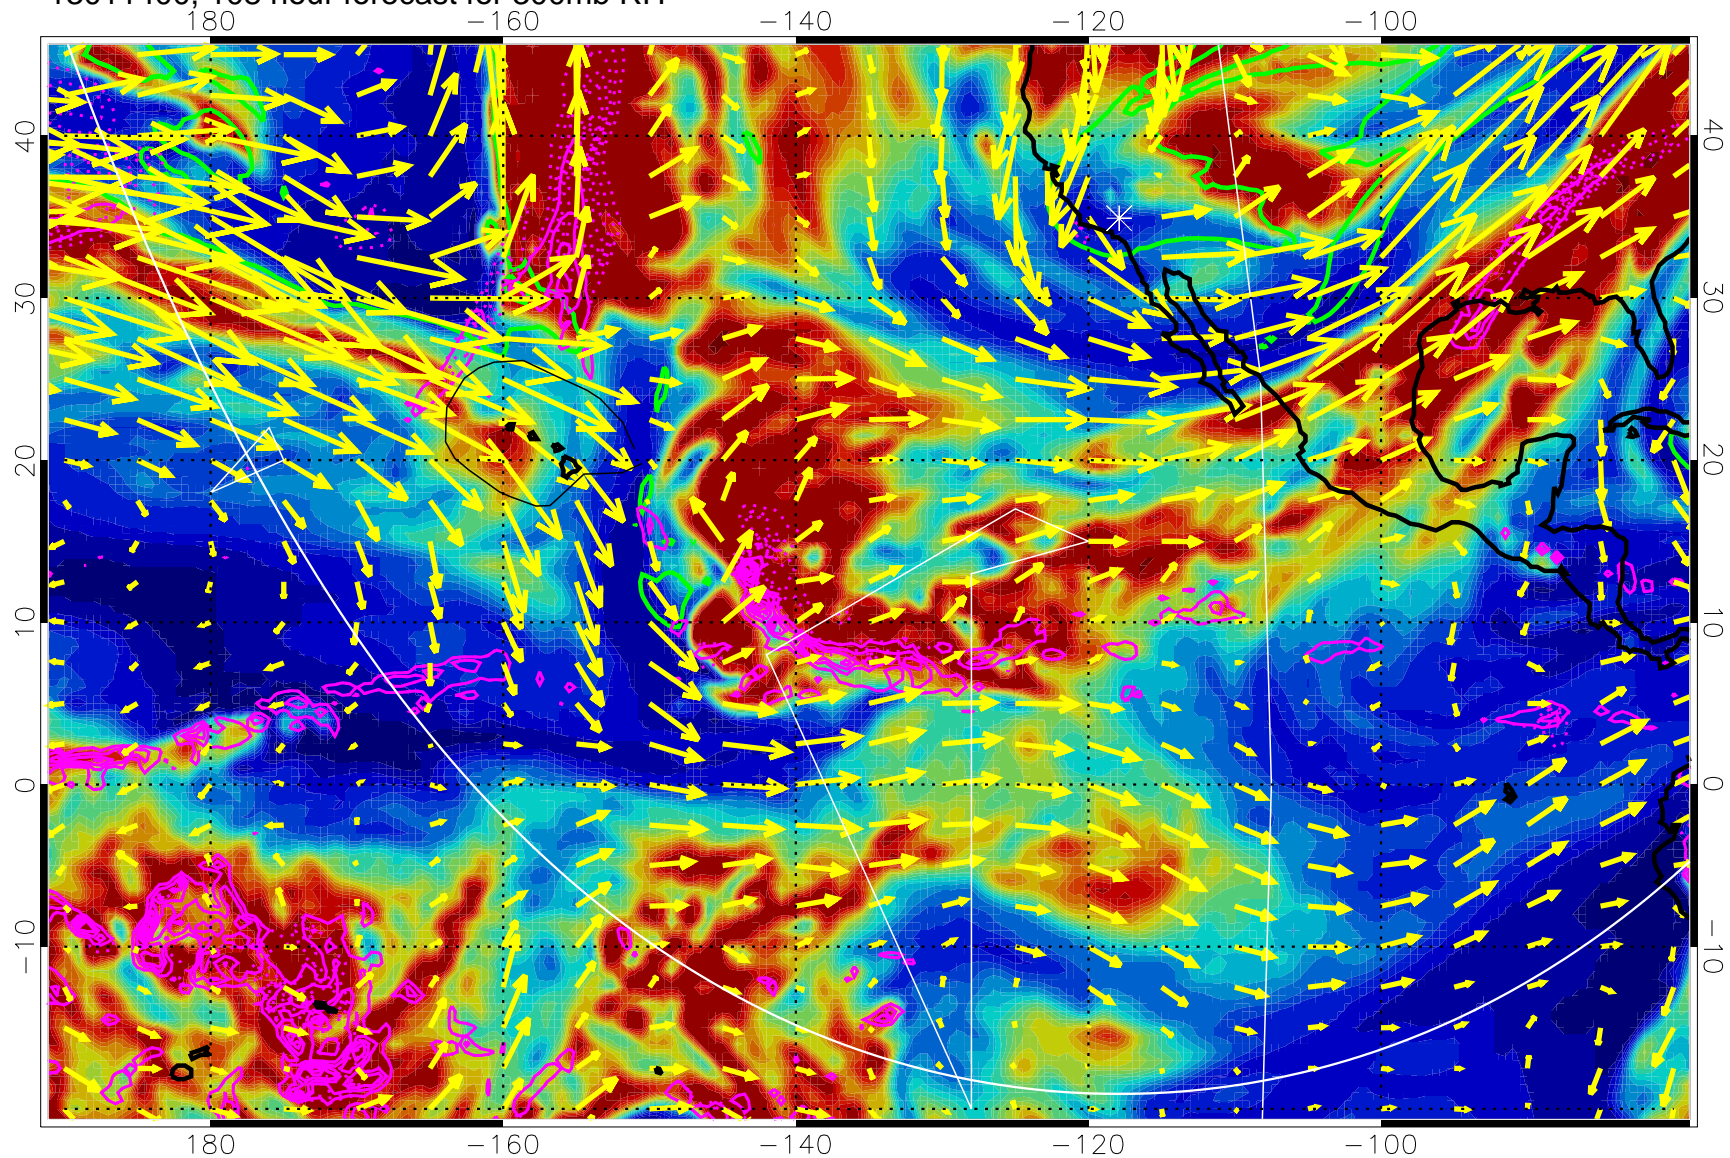

→ 50 m/s

Range ring of 6000 km -- 19 hours GH round trip

13011306, 90 hour forecast for 300mb RH

Precip (tot dot, conv sol) past 6 hrs 6 kg/m2 contours, min 4

EPV Tropopause (2 PVU) Position

→ 50 m/s

Range ring of 6000 km -- 19 hours GH round trip

13011312, 96 hour forecast for 300mb RH

Precip (tot dot, conv sol) past 6 hrs 6 kg/m2 contours, min 4

EPV Tropopause (2 PVU) Position

→ 50 m/s

Range ring of 6000 km -- 19 hours GH round trip

13011318, 102 hour forecast for 300mb RH

Precip (tot dot, conv sol) past 6 hrs 6 kg/m2 contours, min 4

EPV Tropopause (2 PVU) Position

→ 50 m/s

Range ring of 6000 km -- 19 hours GH round trip

13011400, 108 hour forecast for 300mb RH

Precip (tot dot, conv sol) past 6 hrs 6 kg/m2 contours, min 4

EPV Tropopause (2 PVU) Position

→ 50 m/s

Range ring of 6000 km -- 19 hours GH round trip

13011406, 114 hour forecast for 300mb RH

Precip (tot dot, conv sol) past 6 hrs 6 kg/m2 contours, min 4

EPV Tropopause (2 PVU) Position