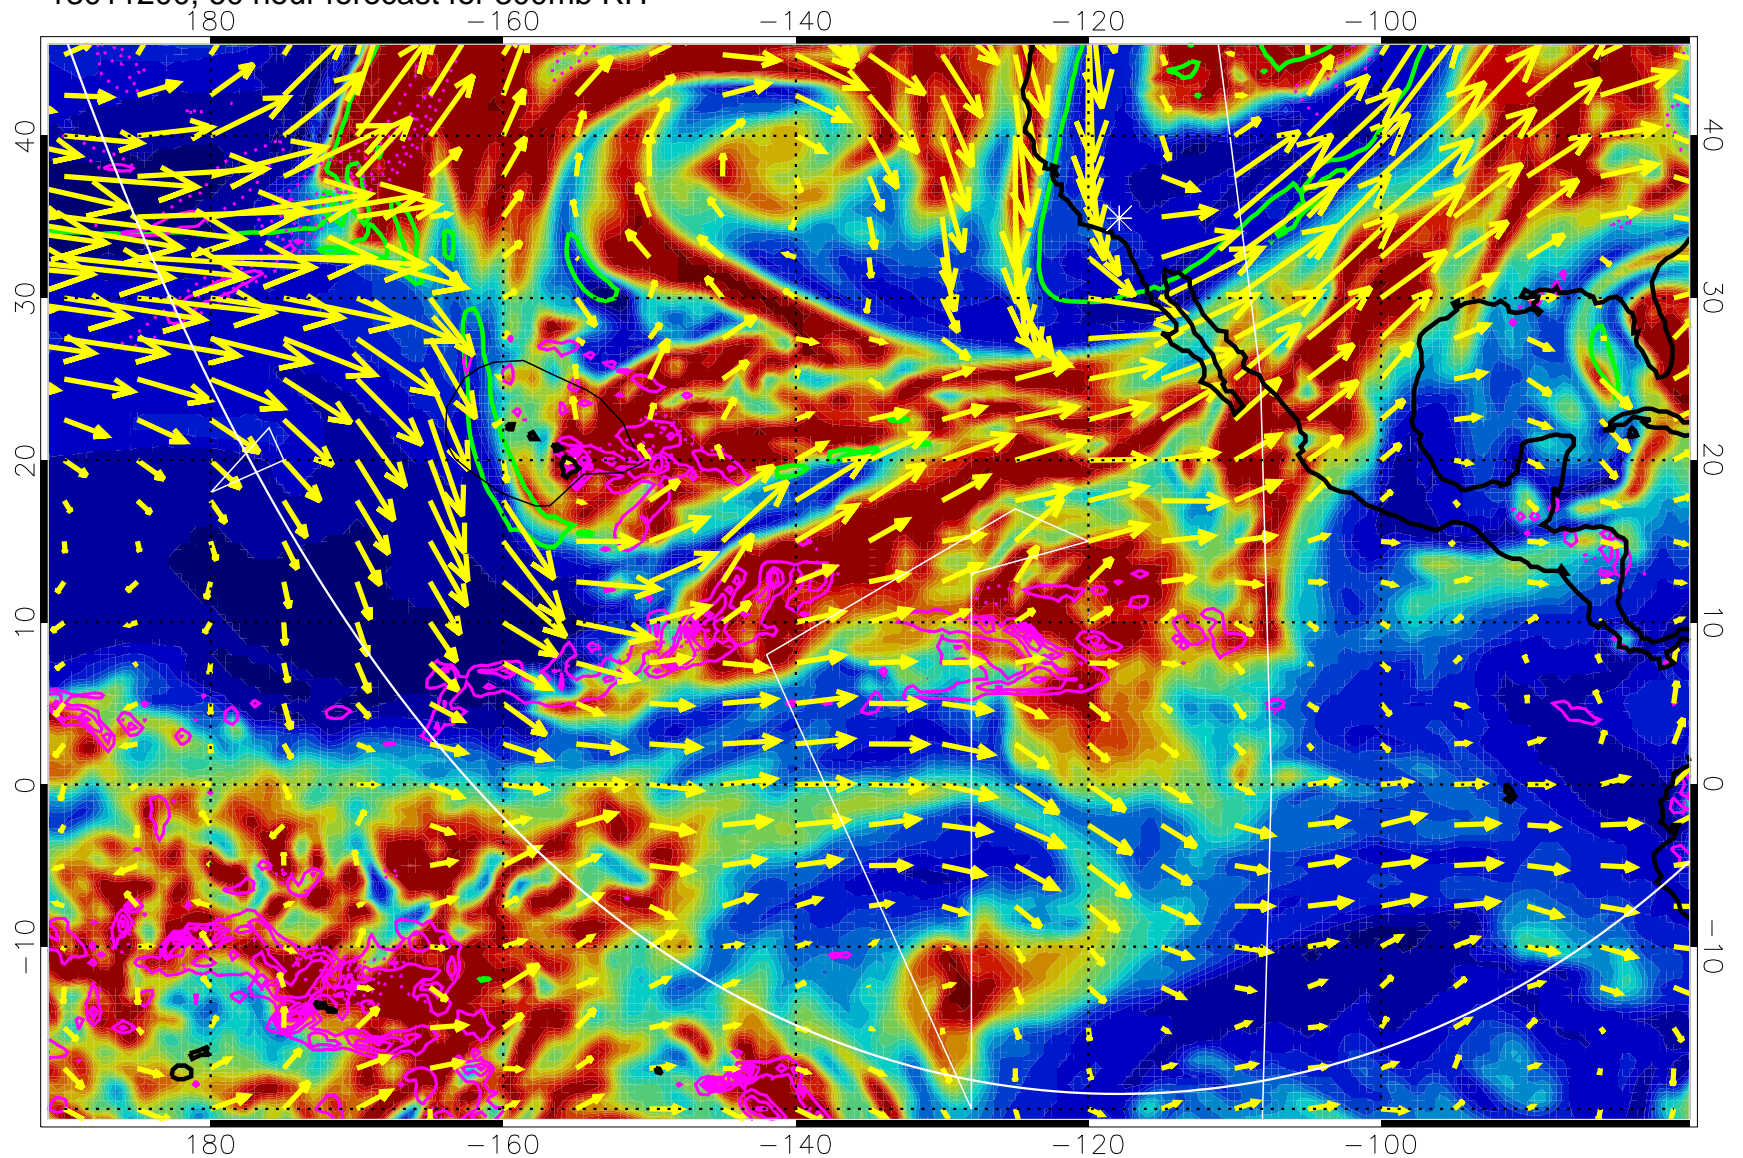

Precip (tot dot, conv sol) past 6 hrs 6 kg/m2 contours, min 4

EPV Tropopause (2 PVU) Position

→ 50 m/s

Range ring of 6000 km -- 19 hours GH round trip

13011112, 48 hour forecast for 300mb RH

Precip (tot dot, conv sol) past 6 hrs 6 kg/m2 contours, min 4

EPV Tropopause (2 PVU) Position

→ 50 m/s

Range ring of 6000 km -- 19 hours GH round trip

13011118, 54 hour forecast for 300mb RH

Precip (tot dot, conv sol) past 6 hrs 6 kg/m2 contours, min 4

EPV Tropopause (2 PVU) Position

→ 50 m/s

Range ring of 6000 km -- 19 hours GH round trip

13011200, 60 hour forecast for 300mb RH

Precip (tot dot, conv sol) past 6 hrs 6 kg/m2 contours, min 4

EPV Tropopause (2 PVU) Position

→ 50 m/s

Range ring of 6000 km -- 19 hours GH round trip

13011206, 66 hour forecast for 300mb RH

Precip (tot dot, conv sol) past 6 hrs 6 kg/m2 contours, min 4

EPV Tropopause (2 PVU) Position

→ 50 m/s

Range ring of 6000 km -- 19 hours GH round trip

13011212, 72 hour forecast for 300mb RH