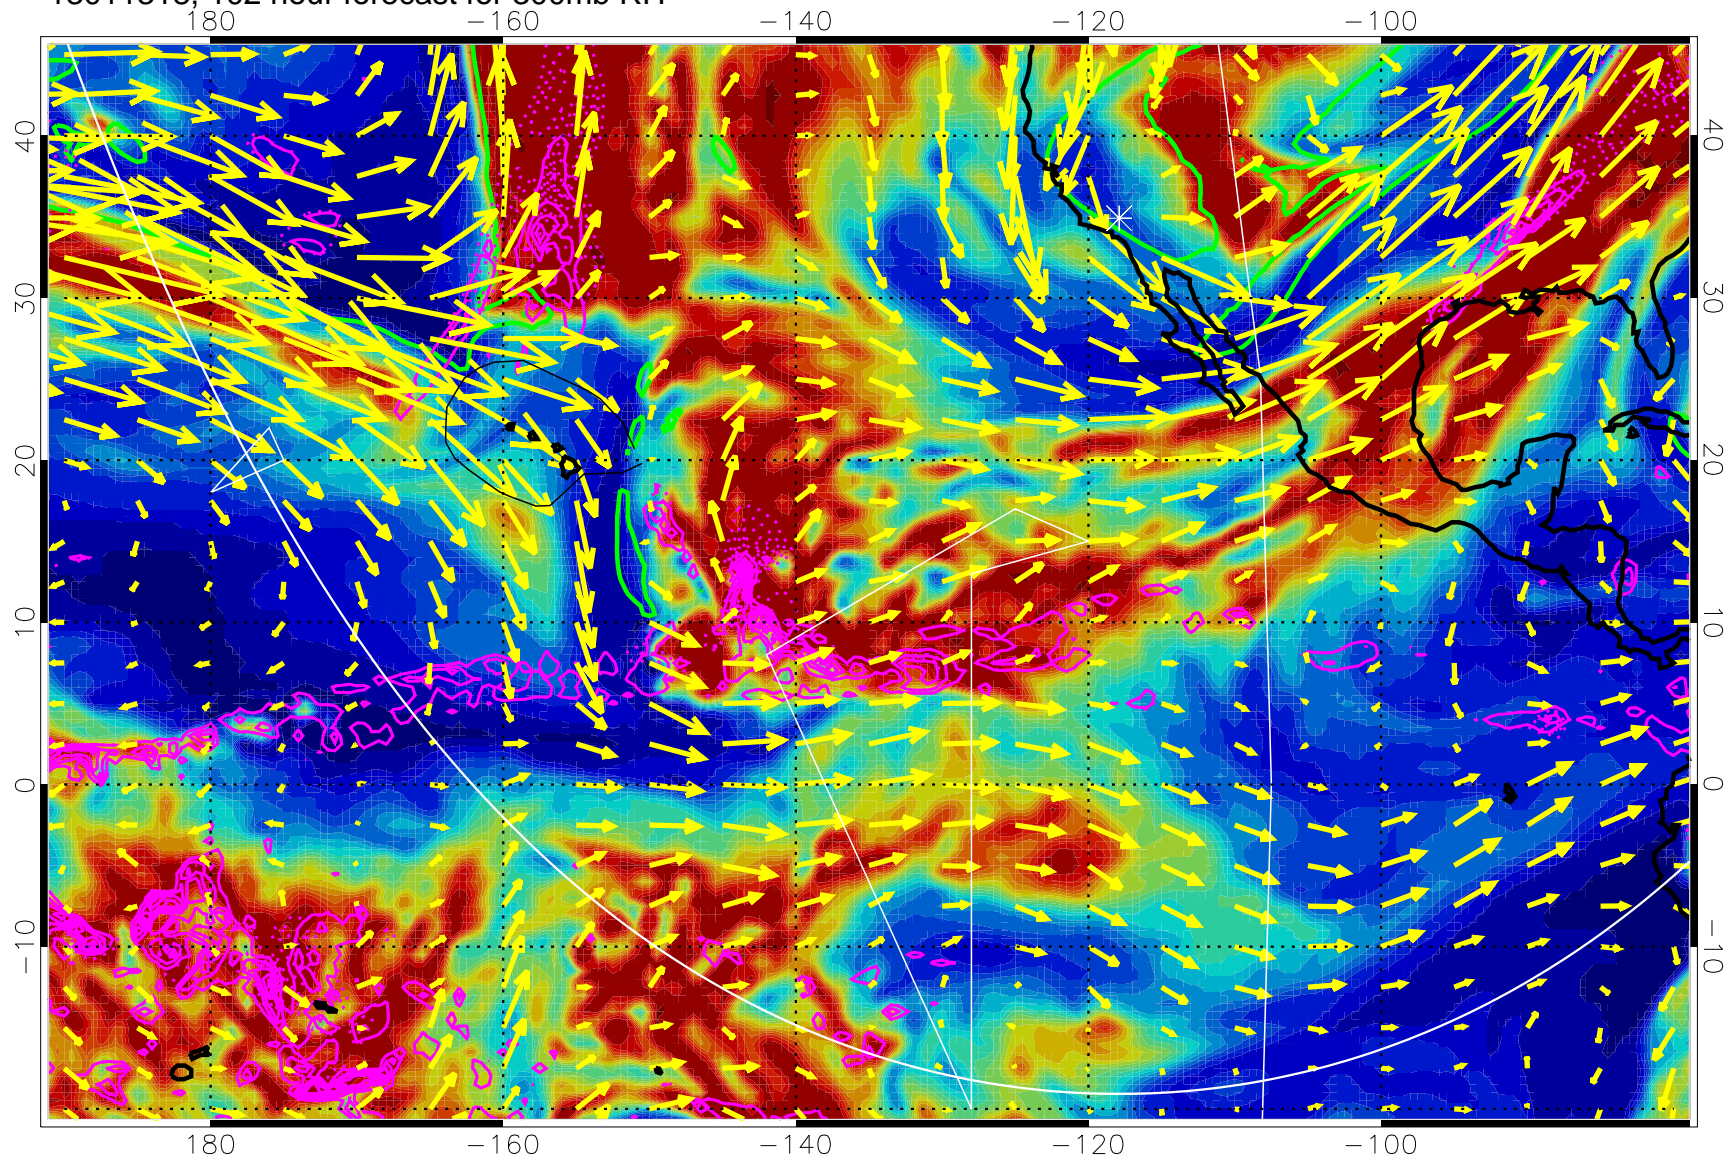

→ 50 m/s

Range ring of 6000 km -- 19 hours GH round trip

13011306, 90 hour forecast for 300mb RH

Precip (tot dot, conv sol) past 6 hrs 6 kg/m2 contours, min 4

EPV Tropopause (2 PVU) Position

→ 50 m/s

Range ring of 6000 km -- 19 hours GH round trip

13011312, 96 hour forecast for 300mb RH

Precip (tot dot, conv sol) past 6 hrs 6 kg/m2 contours, min 4

EPV Tropopause (2 PVU) Position

→ 50 m/s

Range ring of 6000 km -- 19 hours GH round trip

13011318, 102 hour forecast for 300mb RH

Precip (tot dot, conv sol) past 6 hrs 6 kg/m2 contours, min 4

EPV Tropopause (2 PVU) Position

→ 50 m/s

Range ring of 6000 km -- 19 hours GH round trip

13011400, 108 hour forecast for 300mb RH

Precip (tot dot, conv sol) past 6 hrs 6 kg/m2 contours, min 4

EPV Tropopause (2 PVU) Position

→ 50 m/s

Range ring of 6000 km -- 19 hours GH round trip

13011406, 114 hour forecast for 300mb RH

Precip (tot dot, conv sol) past 6 hrs 6 kg/m2 contours, min 4

EPV Tropopause (2 PVU) Position