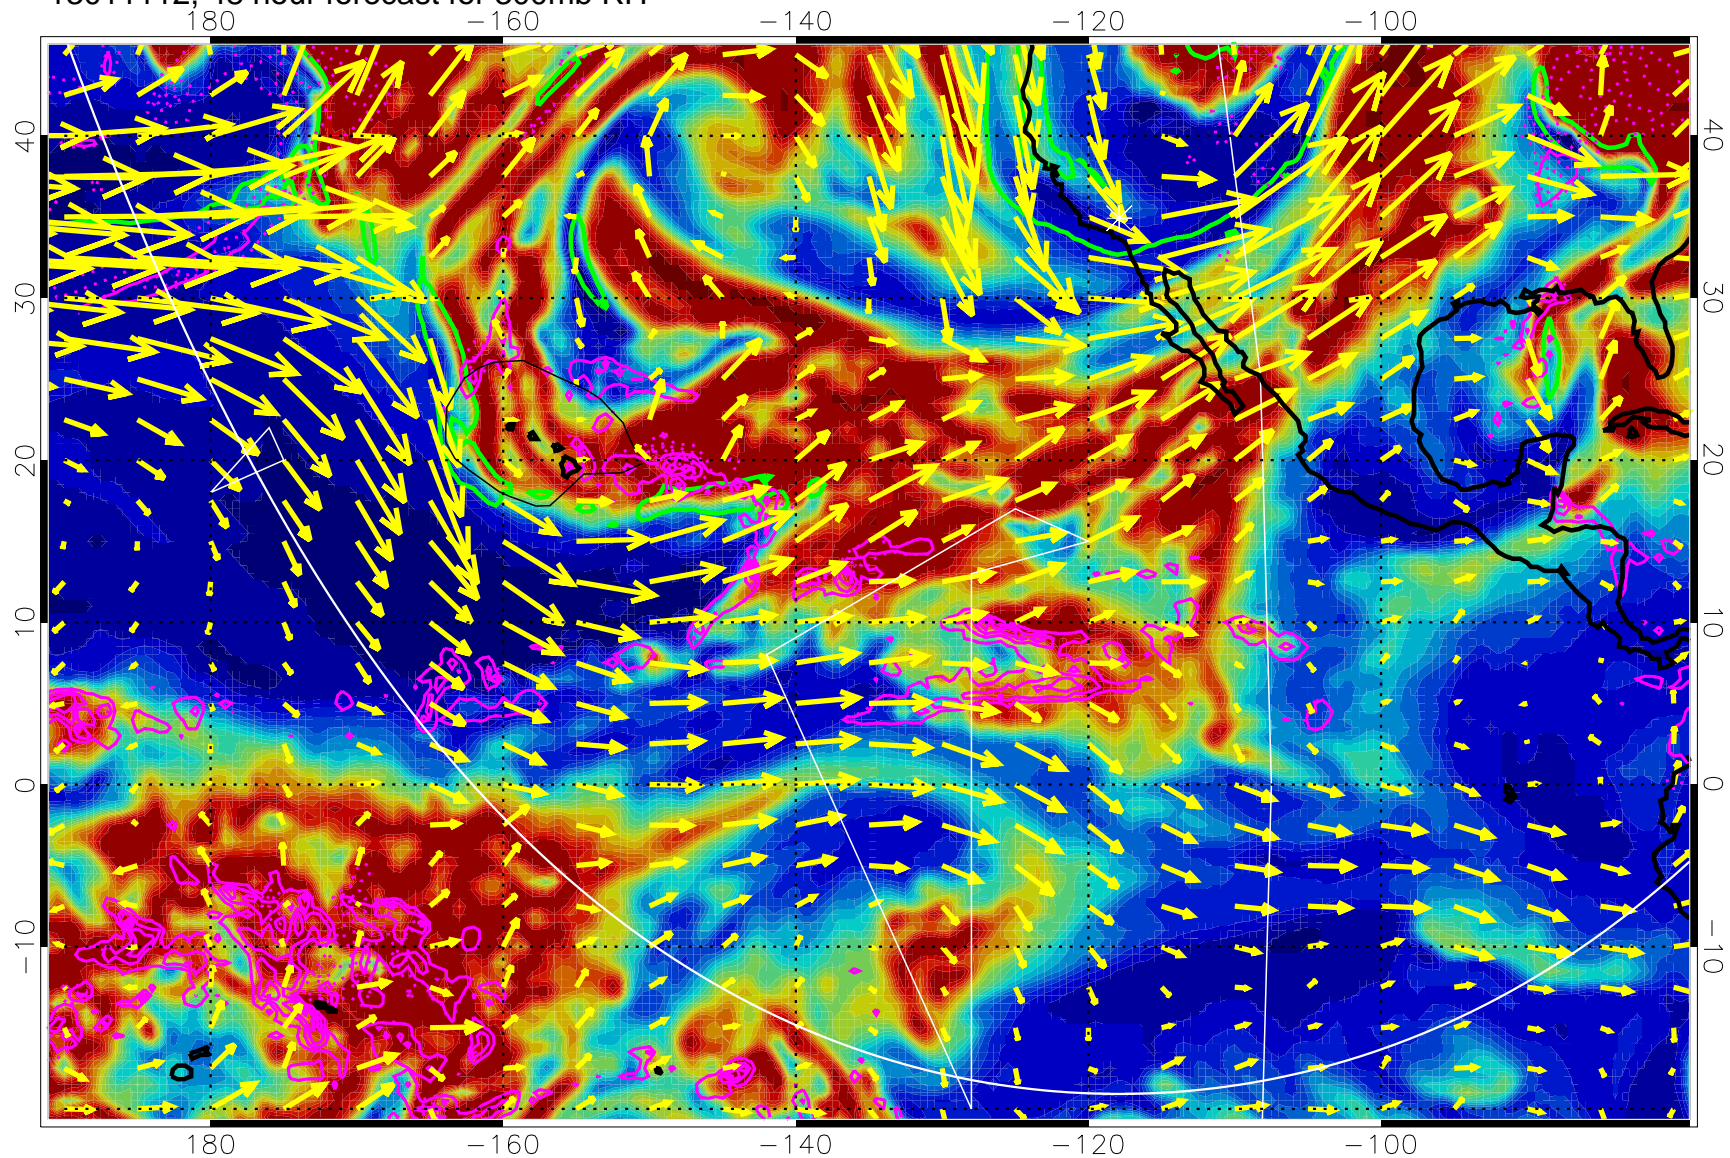

EPV Tropopause (2 PVU) Position

→ 50 m/s

Range ring of 6000 km -- 19 hours GH round trip

13011012, 24 hour forecast for 300mb RH

Precip (tot dot, conv sol) past 6 hrs 6 kg/m2 contours, min 4

EPV Tropopause (2 PVU) Position

13011100, 36 hour forecast for 300mb RH

Precip (tot dot, conv sol) past 6 hrs 6 kg/m2 contours, min 4

EPV Tropopause (2 PVU) Position

→ 50 m/s

Range ring of 6000 km -- 19 hours GH round trip

13011106, 42 hour forecast for 300mb RH

Precip (tot dot, conv sol) past 6 hrs 6 kg/m2 contours, min 4

EPV Tropopause (2 PVU) Position

→ 50 m/s

Range ring of 6000 km -- 19 hours GH round trip

13011112, 48 hour forecast for 300mb RH

Precip (tot dot, conv sol) past 6 hrs 6 kg/m2 contours, min 4

EPV Tropopause (2 PVU) Position

→ 50 m/s

Range ring of 6000 km -- 19 hours GH round trip

13011118, 54 hour forecast for 300mb RH

Precip (tot dot, conv sol) past 6 hrs 6 kg/m2 contours, min 4

EPV Tropopause (2 PVU) Position