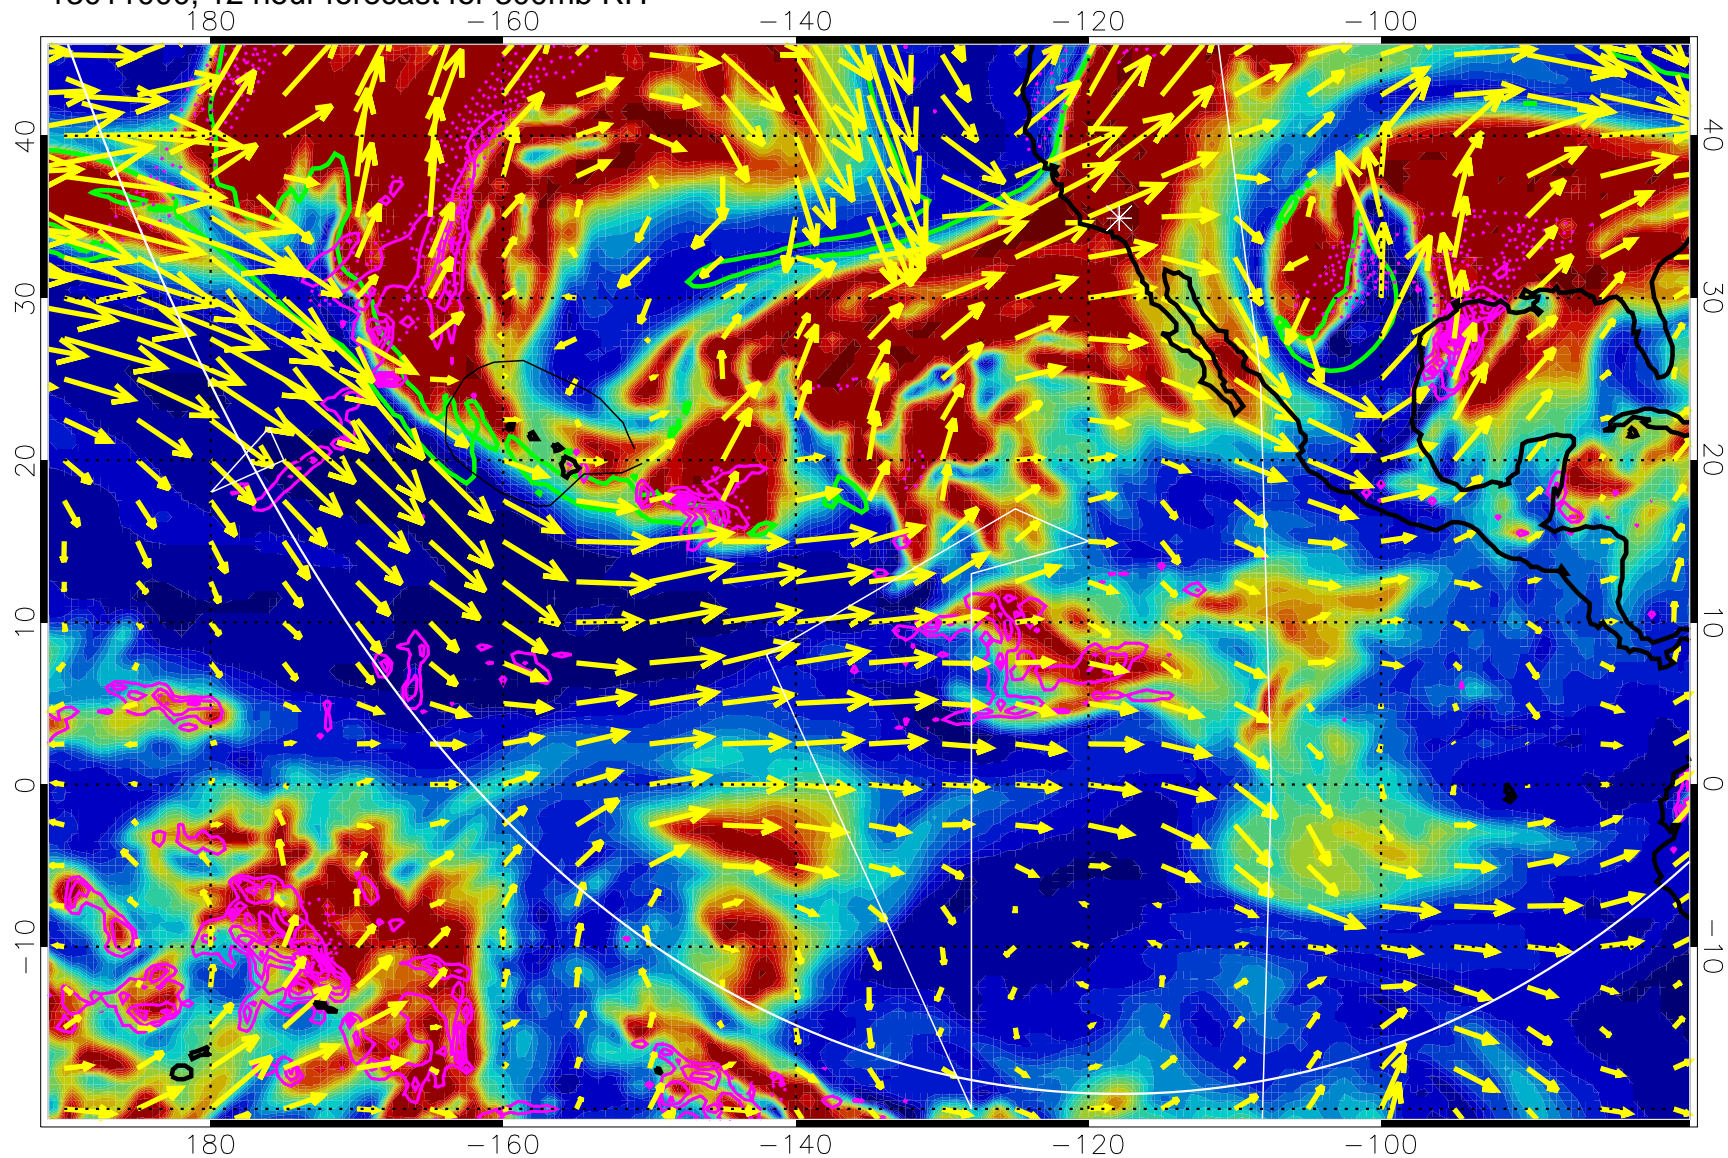

13010918, 6 hour forecast for 300mb RH

Precip (tot dot, conv sol) past 6 hrs 6 kg/m2 contours, min 4

EPV Tropopause (2 PVU) Position

→ 50 m/s

Range ring of 6000 km -- 19 hours GH round trip

13011000, 12 hour forecast for 300mb RH

Precip (tot dot, conv sol) past 6 hrs 6 kg/m2 contours, min 4

EPV Tropopause (2 PVU) Position

→ 50 m/s

Range ring of 6000 km -- 19 hours GH round trip

13011006, 18 hour forecast for 300mb RH

Precip (tot dot, conv sol) past 6 hrs 6 kg/m2 contours, min 4

EPV Tropopause (2 PVU) Position

→ 50 m/s

Range ring of 6000 km -- 19 hours GH round trip

13011012, 24 hour forecast for 300mb RH

Precip (tot dot, conv sol) past 6 hrs 6 kg/m2 contours, min 4

EPV Tropopause (2 PVU) Position

→ 50 m/s

Range ring of 6000 km -- 19 hours GH round trip

13011018, 30 hour forecast for 300mb RH

Precip (tot dot, conv sol) past 6 hrs 6 kg/m2 contours, min 4

EPV Tropopause (2 PVU) Position

→ 50 m/s

Range ring of 6000 km -- 19 hours GH round trip