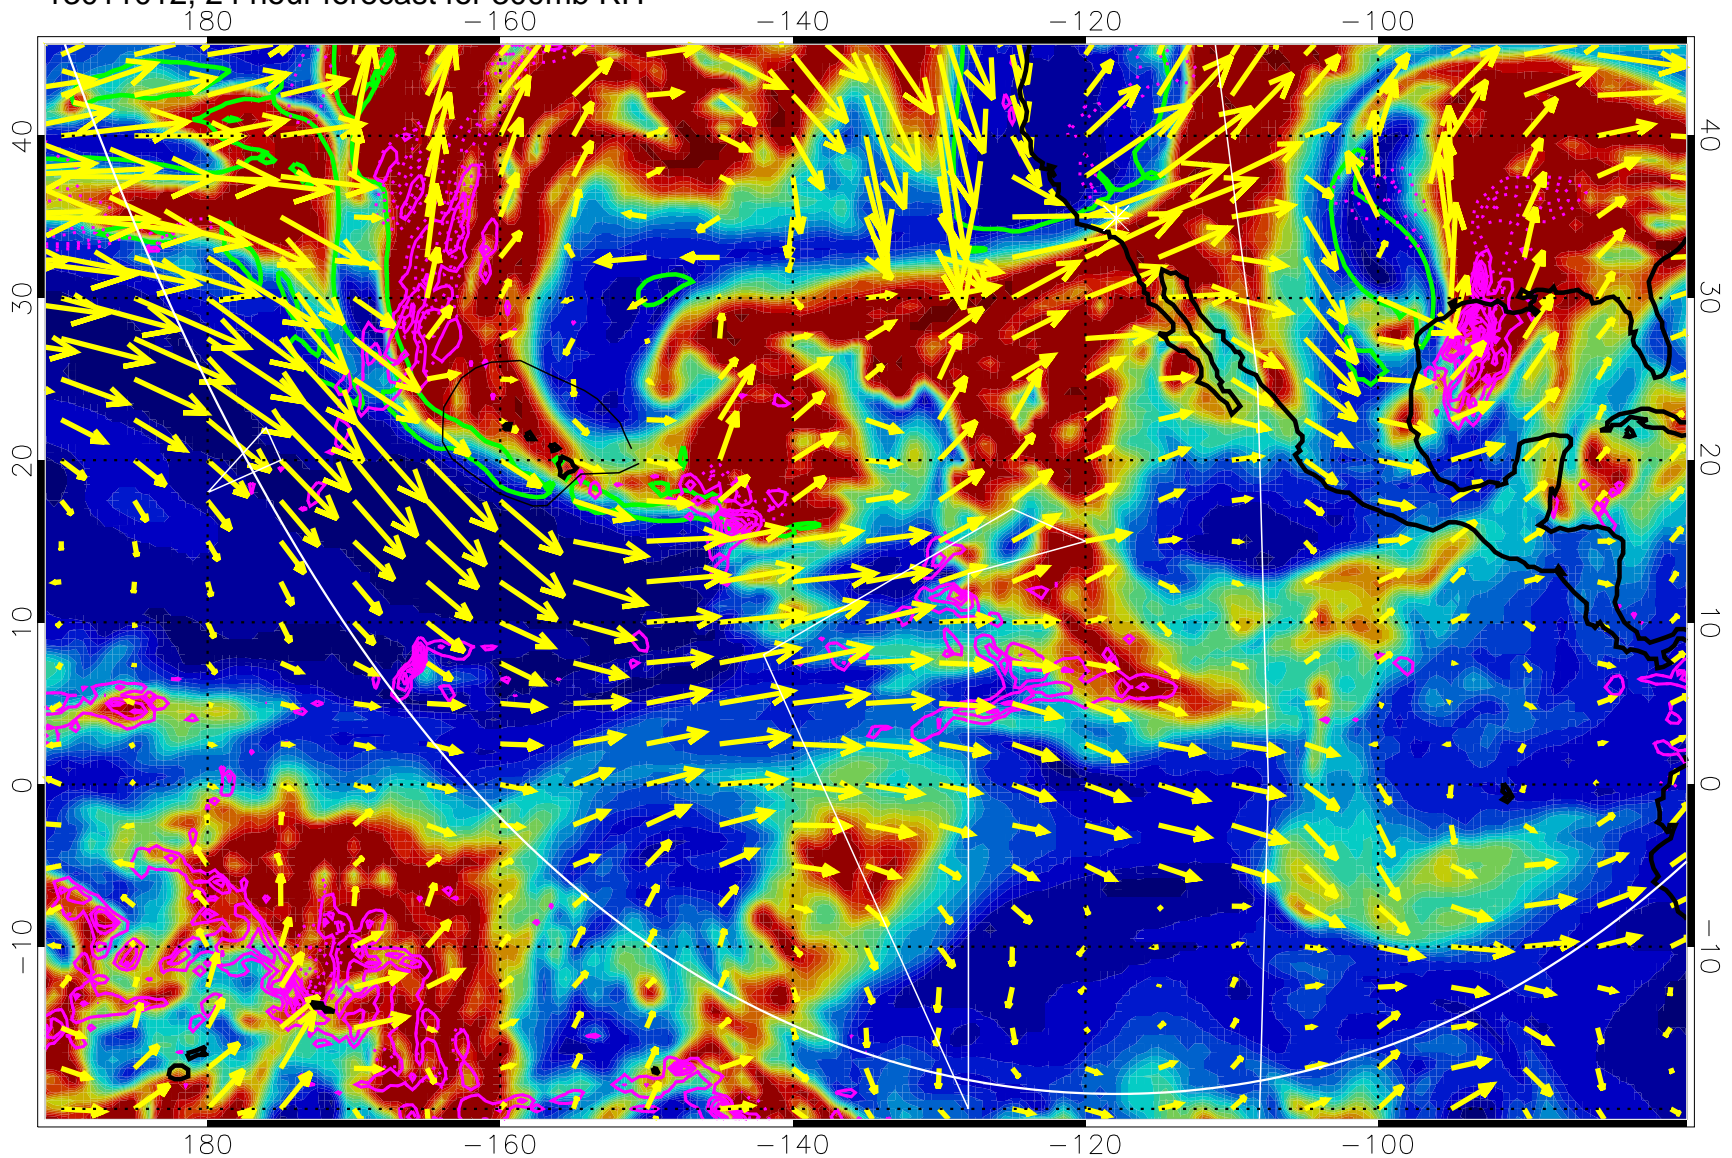

13010918, 6 hour forecast for 300mb RH

Precip (tot dot, conv sol) past 6 hrs 6 kg/m2 contours, min 4

EPV Tropopause (2 PVU) Position

→ 50 m/s

Range ring of 6000 km -- 19 hours GH round trip

13011000, 12 hour forecast for 300mb RH

Precip (tot dot, conv sol) past 6 hrs 6 kg/m2 contours, min 4

EPV Tropopause (2 PVU) Position

→ 50 m/s

Range ring of 6000 km -- 19 hours GH round trip

13011006, 18 hour forecast for 300mb RH

Precip (tot dot, conv sol) past 6 hrs 6 kg/m2 contours, min 4

EPV Tropopause (2 PVU) Position

→ 50 m/s

Range ring of 6000 km -- 19 hours GH round trip

13011012, 24 hour forecast for 300mb RH

Precip (tot dot, conv sol) past 6 hrs 6 kg/m2 contours, min 4

EPV Tropopause (2 PVU) Position

→ 50 m/s

Range ring of 6000 km -- 19 hours GH round trip

13011018, 30 hour forecast for 300mb RH

Precip (tot dot, conv sol) past 6 hrs 6 kg/m2 contours, min 4

EPV Tropopause (2 PVU) Position

→ 50 m/s

Range ring of 6000 km -- 19 hours GH round trip