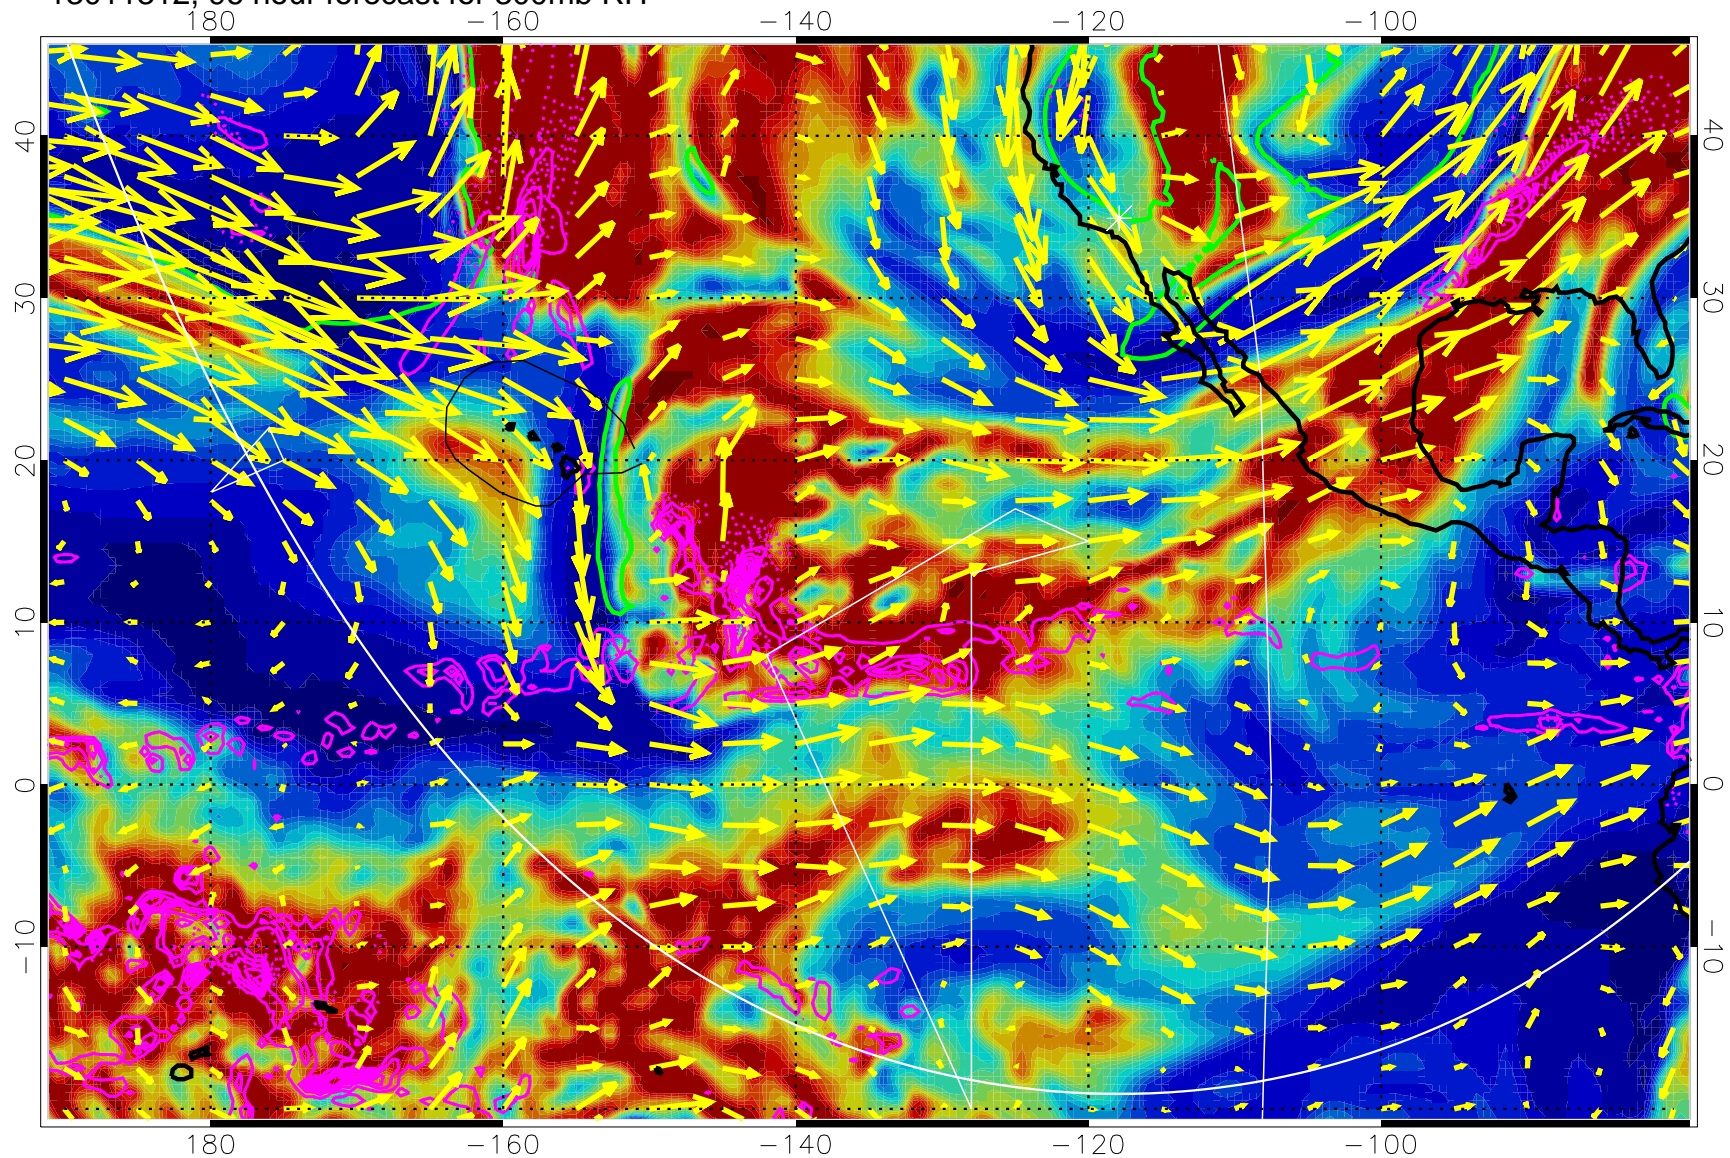

EPV Tropopause (2 PVU) Position

→ 50 m/s

Range ring of 6000 km -- 19 hours GH round trip

13011300, 84 hour forecast for 300mb RH

Precip (tot dot, conv sol) past 6 hrs 6 kg/m2 contours, min 4

EPV Tropopause (2 PVU) Position

→ 50 m/s

Range ring of 6000 km -- 19 hours GH round trip

13011306, 90 hour forecast for 300mb RH

Precip (tot dot, conv sol) past 6 hrs 6 kg/m2 contours, min 4

EPV Tropopause (2 PVU) Position

→ 50 m/s

Range ring of 6000 km -- 19 hours GH round trip

13011312, 96 hour forecast for 300mb RH

Precip (tot dot, conv sol) past 6 hrs 6 kg/m2 contours, min 4

EPV Tropopause (2 PVU) Position

→ 50 m/s

Range ring of 6000 km -- 19 hours GH round trip

13011318, 102 hour forecast for 300mb RH

Precip (tot dot, conv sol) past 6 hrs 6 kg/m2 contours, min 4

EPV Tropopause (2 PVU) Position

→ 50 m/s

Range ring of 6000 km -- 19 hours GH round trip

13011400, 108 hour forecast for 300mb RH

Precip (tot dot, conv sol) past 6 hrs 6 kg/m2 contours, min 4