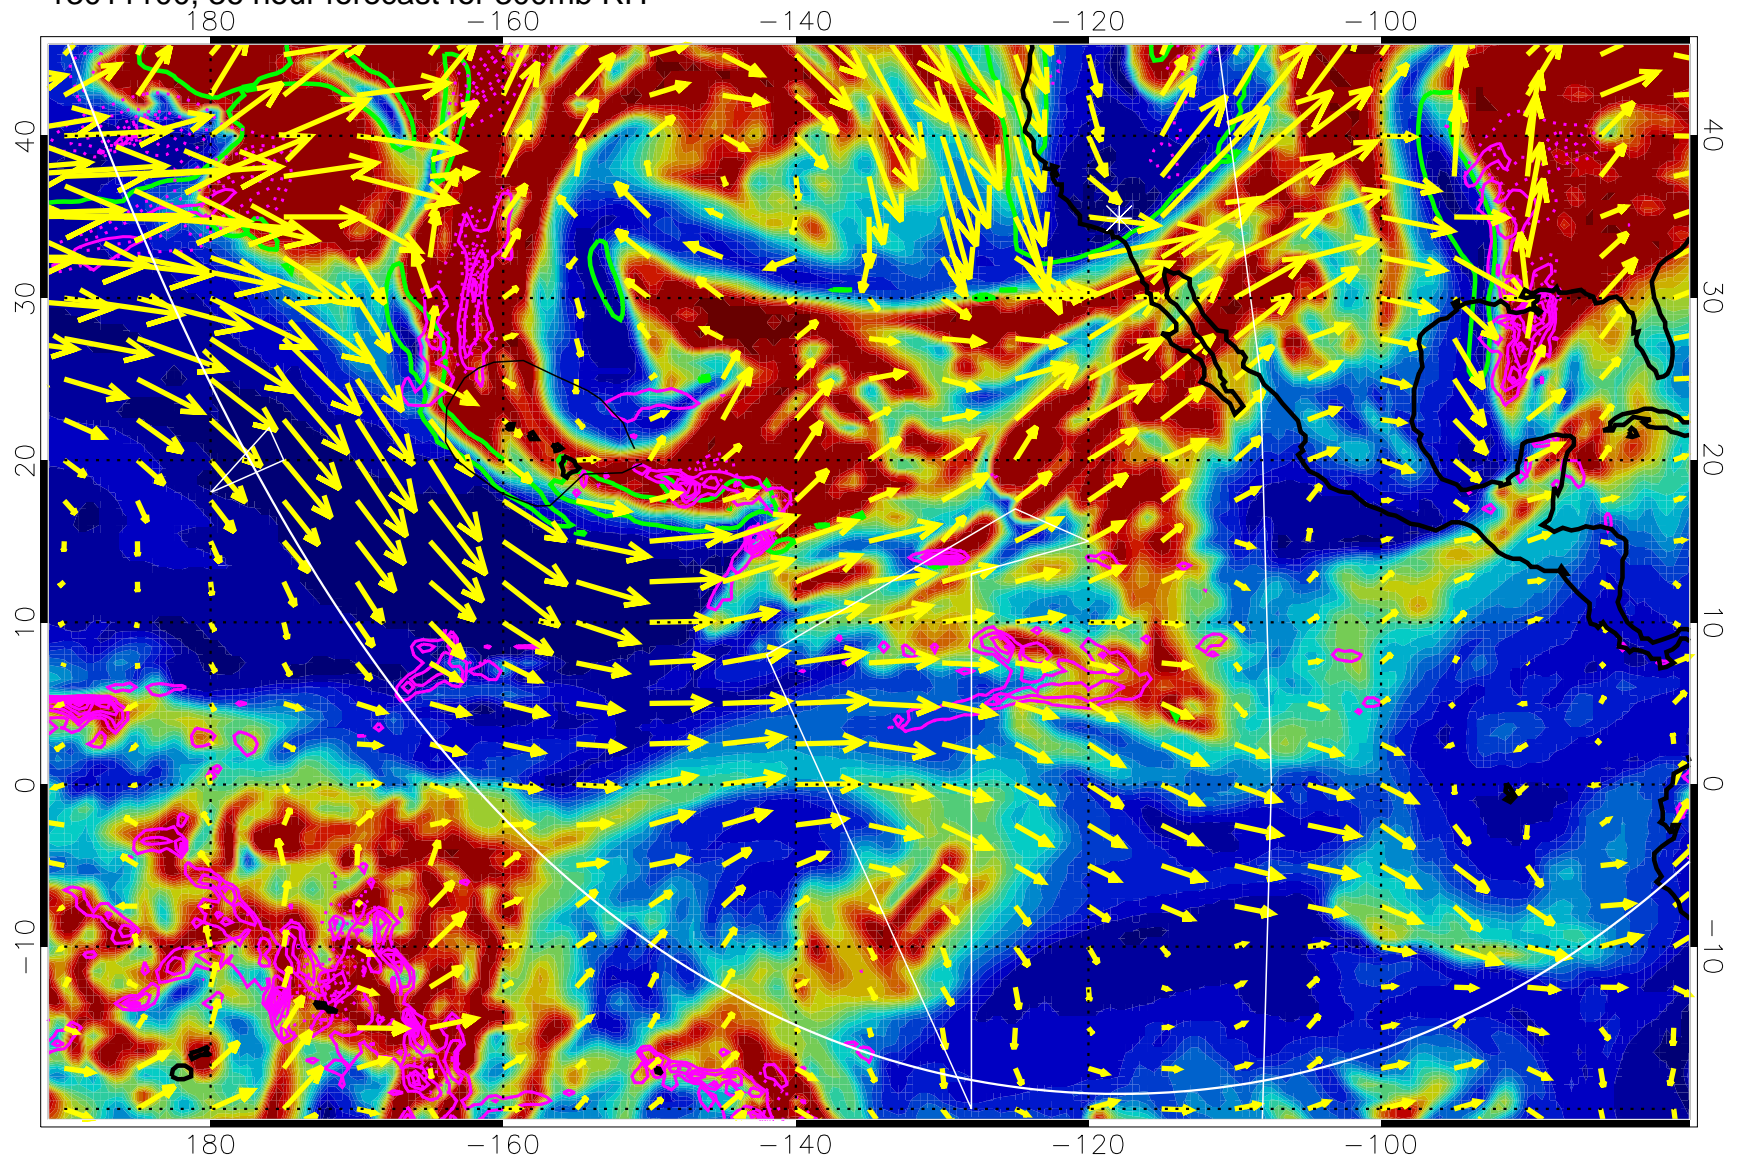

EPV Tropopause (2 PVU) Position

→ 50 m/s

Range ring of 6000 km -- 19 hours GH round trip

13011012, 24 hour forecast for 300mb RH

Precip (tot dot, conv sol) past 6 hrs 6 kg/m2 contours, min 4

EPV Tropopause (2 PVU) Position

→ 50 m/s

Range ring of 6000 km -- 19 hours GH round trip

13011018, 30 hour forecast for 300mb RH

Precip (tot dot, conv sol) past 6 hrs 6 kg/m2 contours, min 4

EPV Tropopause (2 PVU) Position

→ 50 m/s

Range ring of 6000 km -- 19 hours GH round trip

13011100, 36 hour forecast for 300mb RH

Precip (tot dot, conv sol) past 6 hrs 6 kg/m2 contours, min 4

EPV Tropopause (2 PVU) Position

→ 50 m/s

Range ring of 6000 km -- 19 hours GH round trip

13011106, 42 hour forecast for 300mb RH

Precip (tot dot, conv sol) past 6 hrs 6 kg/m2 contours, min 4

EPV Tropopause (2 PVU) Position

→ 50 m/s

Range ring of 6000 km -- 19 hours GH round trip

13011112, 48 hour forecast for 300mb RH

Precip (tot dot, conv sol) past 6 hrs 6 kg/m2 contours, min 4