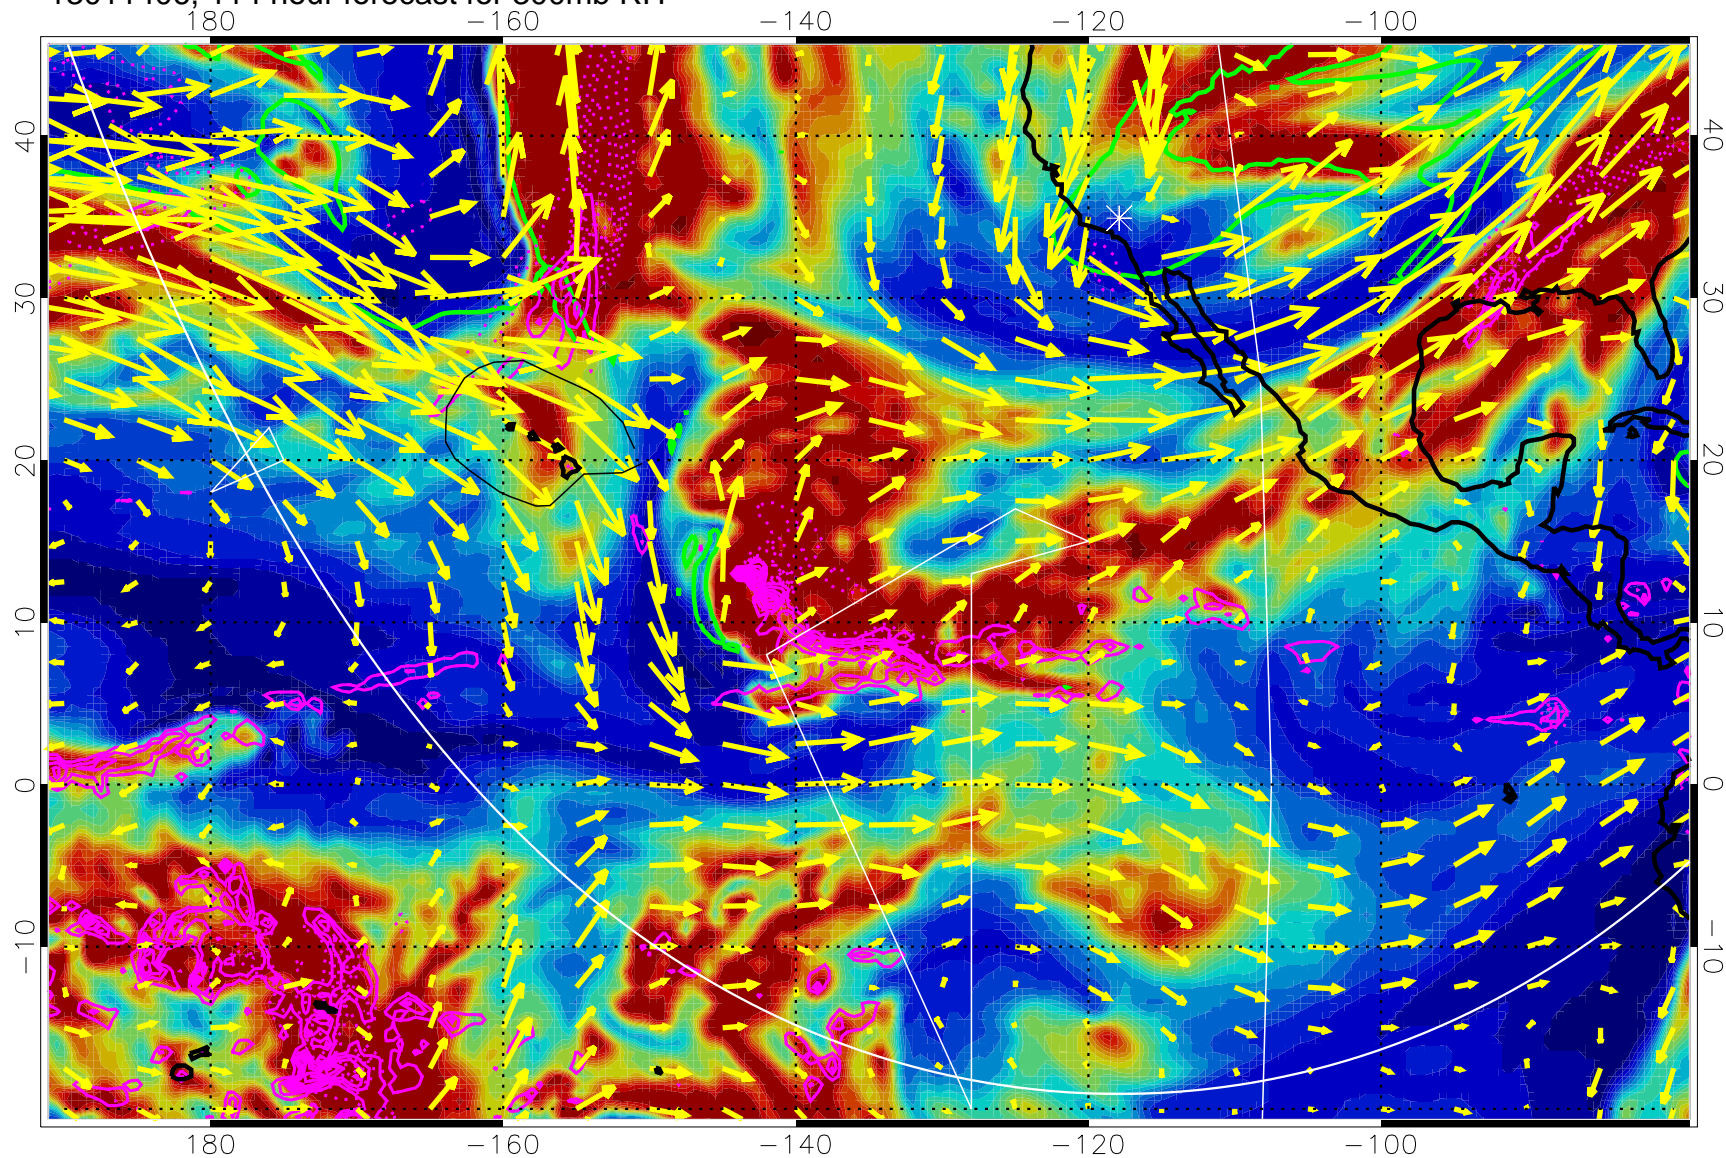

13011312, 96 hour forecast for 300mb RH

Precip (tot dot, conv sol) past 6 hrs 6 kg/m2 contours, min 4

EPV Tropopause (2 PVU) Position

→ 50 m/s

Range ring of 6000 km -- 19 hours GH round trip

13011318, 102 hour forecast for 300mb RH

Precip (tot dot, conv sol) past 6 hrs 6 kg/m2 contours, min 4

EPV Tropopause (2 PVU) Position

→ 50 m/s

Range ring of 6000 km -- 19 hours GH round trip

13011400, 108 hour forecast for 300mb RH

Precip (tot dot, conv sol) past 6 hrs 6 kg/m2 contours, min 4

EPV Tropopause (2 PVU) Position

→ 50 m/s

Range ring of 6000 km -- 19 hours GH round trip

13011406, 114 hour forecast for 300mb RH

Precip (tot dot, conv sol) past 6 hrs 6 kg/m2 contours, min 4

EPV Tropopause (2 PVU) Position

→ 50 m/s

Range ring of 6000 km -- 19 hours GH round trip

13011412, 120 hour forecast for 300mb RH

Precip (tot dot, conv sol) past 6 hrs 6 kg/m2 contours, min 4

EPV Tropopause (2 PVU) Position

→ 50 m/s

Range ring of 6000 km -- 19 hours GH round trip