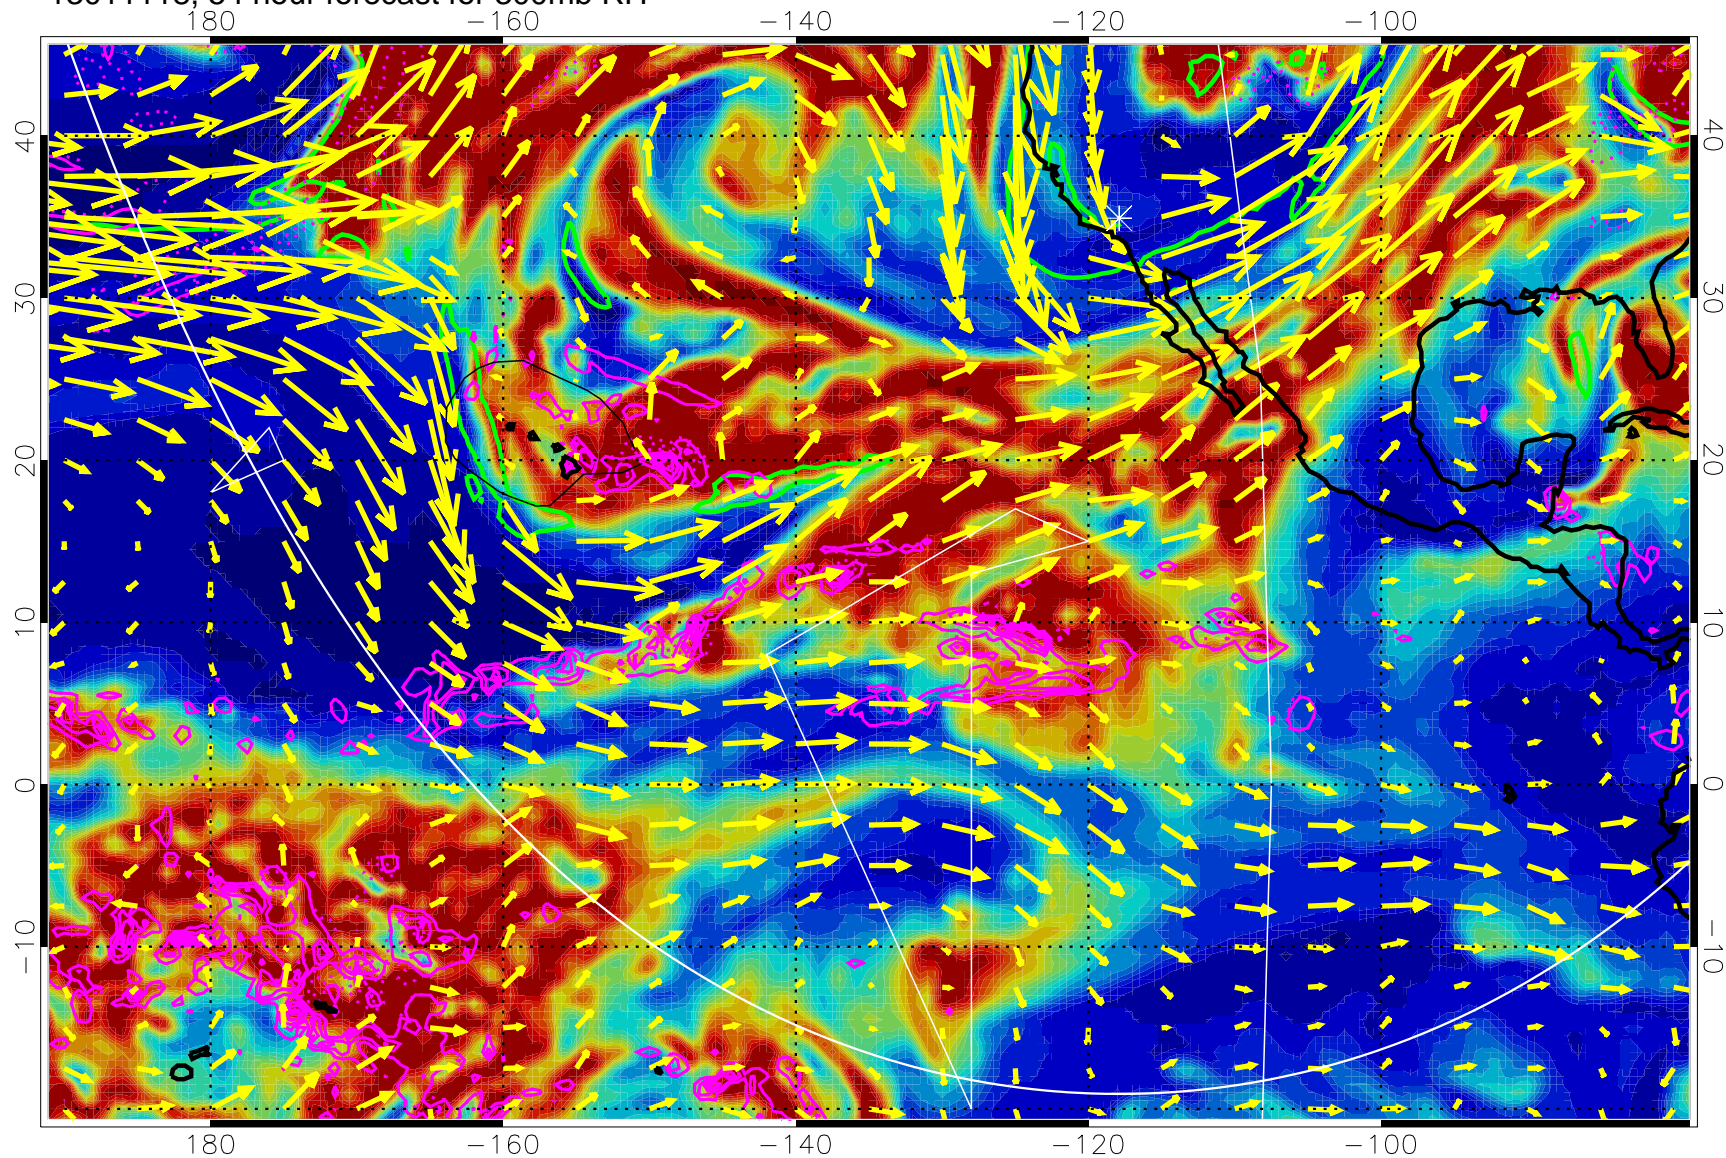

13011100, 36 hour forecast for 300mb RH

Precip (tot dot, conv sol) past 6 hrs 6 kg/m2 contours, min 4

EPV Tropopause (2 PVU) Position

→ 50 m/s

Range ring of 6000 km -- 19 hours GH round trip

13011106, 42 hour forecast for 300mb RH

Precip (tot dot, conv sol) past 6 hrs 6 kg/m2 contours, min 4

EPV Tropopause (2 PVU) Position

→ 50 m/s

Range ring of 6000 km -- 19 hours GH round trip

13011112, 48 hour forecast for 300mb RH

Precip (tot dot, conv sol) past 6 hrs 6 kg/m2 contours, min 4

EPV Tropopause (2 PVU) Position

→ 50 m/s

Range ring of 6000 km -- 19 hours GH round trip

13011118, 54 hour forecast for 300mb RH

Precip (tot dot, conv sol) past 6 hrs 6 kg/m2 contours, min 4

EPV Tropopause (2 PVU) Position

13011206, 66 hour forecast for 300mb RH

Precip (tot dot, conv sol) past 6 hrs 6 kg/m2 contours, min 4

EPV Tropopause (2 PVU) Position

→ 50 m/s

Range ring of 6000 km -- 19 hours GH round trip

13011212, 72 hour forecast for 300mb RH