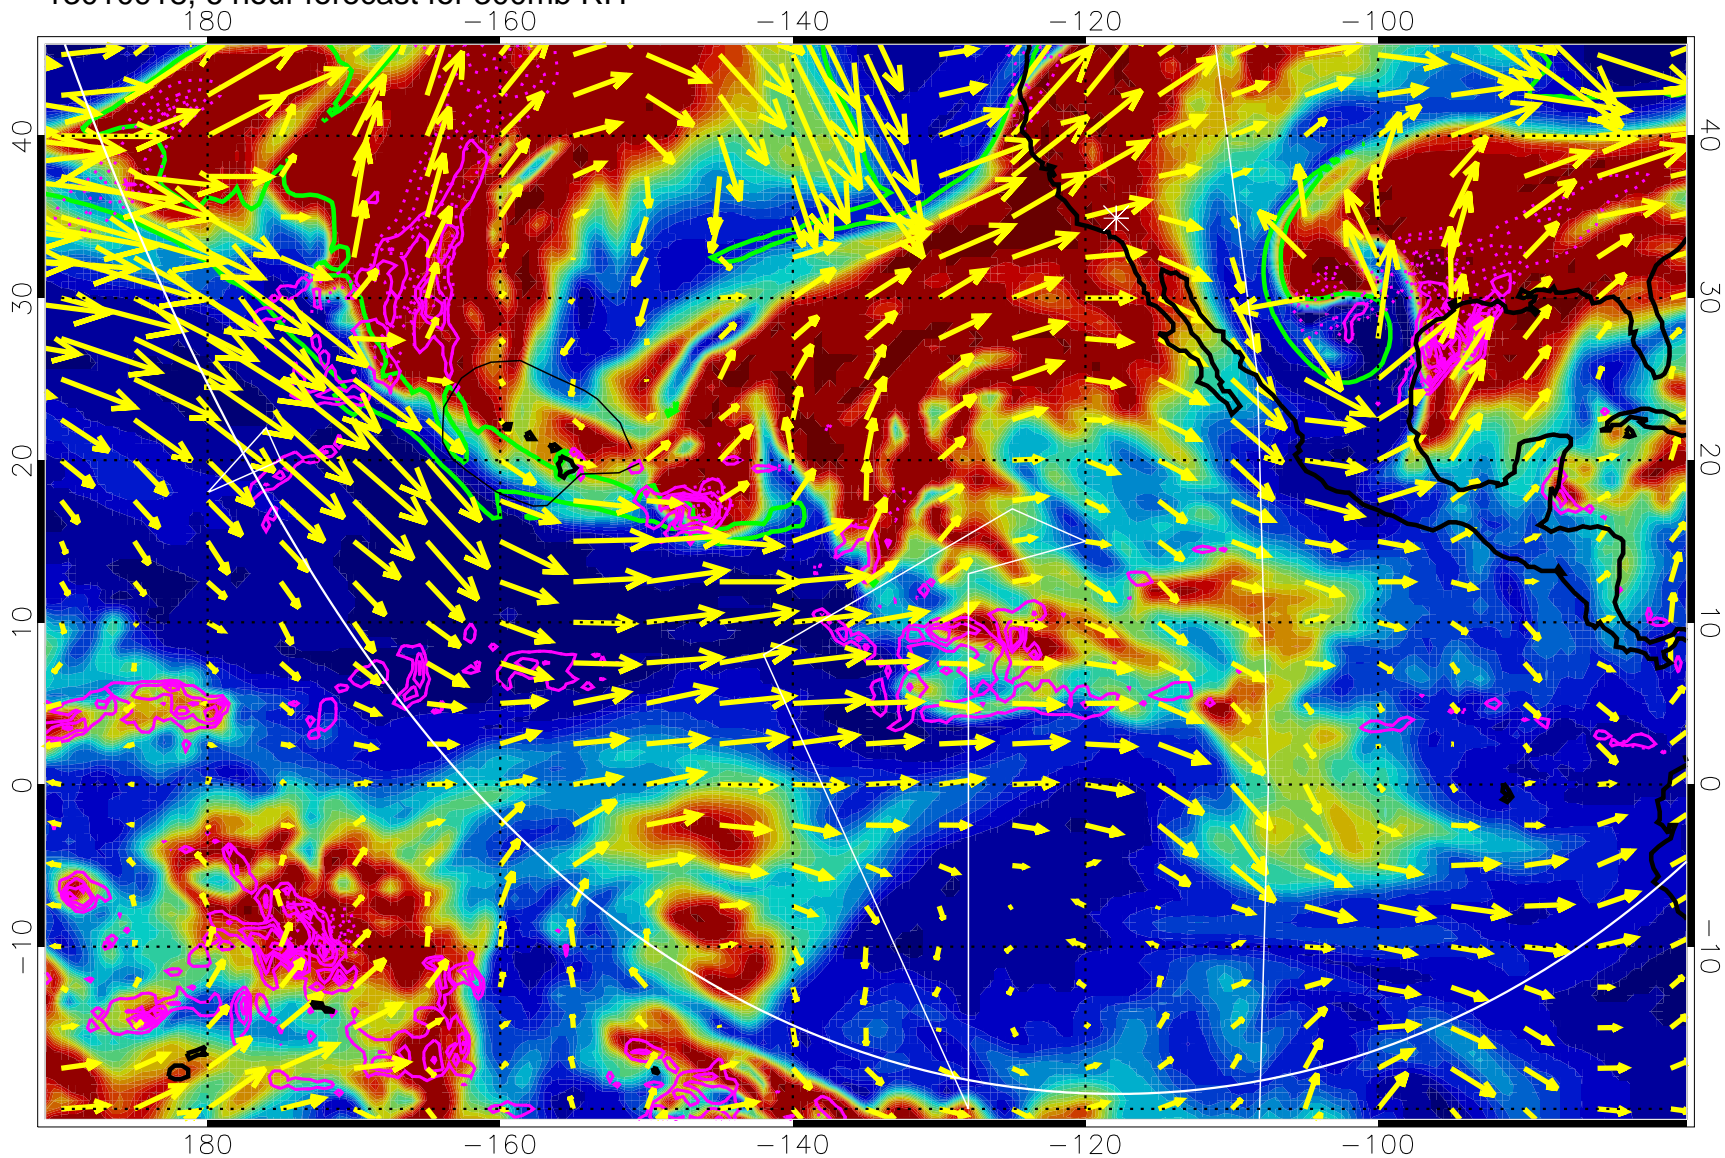

13010918, 6 hour forecast for 300mb RH

Precip (tot dot, conv sol) past 6 hrs 6 kg/m2 contours, min 4

EPV Tropopause (2 PVU) Position

→ 50 m/s

Range ring of 6000 km -- 19 hours GH round trip

13011000, 12 hour forecast for 300mb RH

Precip (tot dot, conv sol) past 6 hrs 6 kg/m2 contours, min 4

EPV Tropopause (2 PVU) Position

→ 50 m/s

Range ring of 6000 km -- 19 hours GH round trip

13011006, 18 hour forecast for 300mb RH

Precip (tot dot, conv sol) past 6 hrs 6 kg/m2 contours, min 4

EPV Tropopause (2 PVU) Position

→ 50 m/s

Range ring of 6000 km -- 19 hours GH round trip

13011012, 24 hour forecast for 300mb RH

Precip (tot dot, conv sol) past 6 hrs 6 kg/m2 contours, min 4

EPV Tropopause (2 PVU) Position

→ 50 m/s

Range ring of 6000 km -- 19 hours GH round trip

13011018, 30 hour forecast for 300mb RH

Precip (tot dot, conv sol) past 6 hrs 6 kg/m2 contours, min 4

EPV Tropopause (2 PVU) Position

→ 50 m/s

Range ring of 6000 km -- 19 hours GH round trip