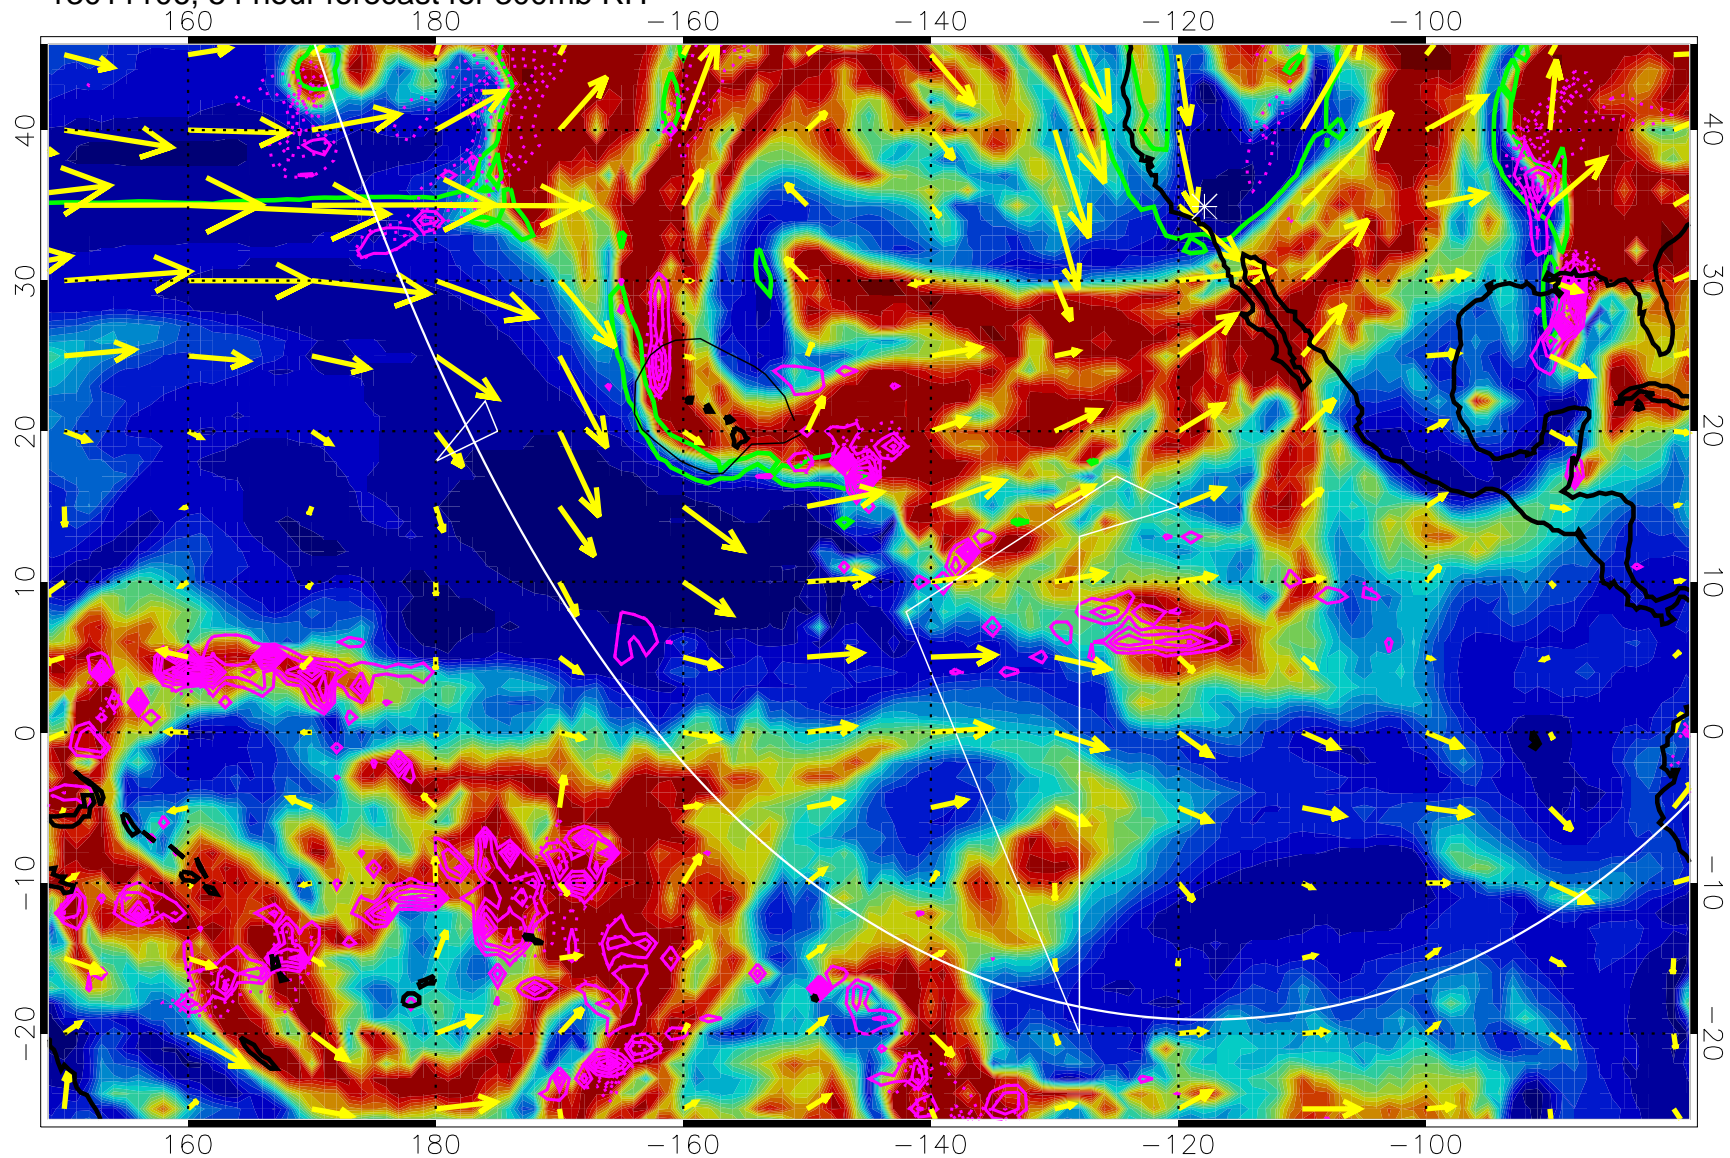

EPV Tropopause (2 PVU) Position

→ 50 m/s

Range ring of 6000 km -- 19 hours GH round trip

13011018, 42 hour forecast for 300mb RH

Precip (tot dotted, conv solid) past 6 hours 4 kg/m² contours

EPV Tropopause (2 PVU) Position

→ 50 m/s

Range ring of 6000 km -- 19 hours GH round trip

13011100, 48 hour forecast for 300mb RH

Precip (tot dotted, conv solid) past 6 hours 4 kg/m² contours

EPV Tropopause (2 PVU) Position

→ 50 m/s

Range ring of 6000 km -- 19 hours GH round trip

13011106, 54 hour forecast for 300mb RH

Precip (tot dotted, conv solid) past 6 hours 4 kg/m² contours

EPV Tropopause (2 PVU) Position

→ 50 m/s

Range ring of 6000 km -- 19 hours GH round trip

13011112, 60 hour forecast for 300mb RH

Precip (tot dotted, conv solid) past 6 hours 4 kg/m² contours

EPV Tropopause (2 PVU) Position

→ 50 m/s

Range ring of 6000 km -- 19 hours GH round trip

13011118, 66 hour forecast for 300mb RH

Precip (tot dotted, conv solid) past 6 hours 4 kg/m² contours