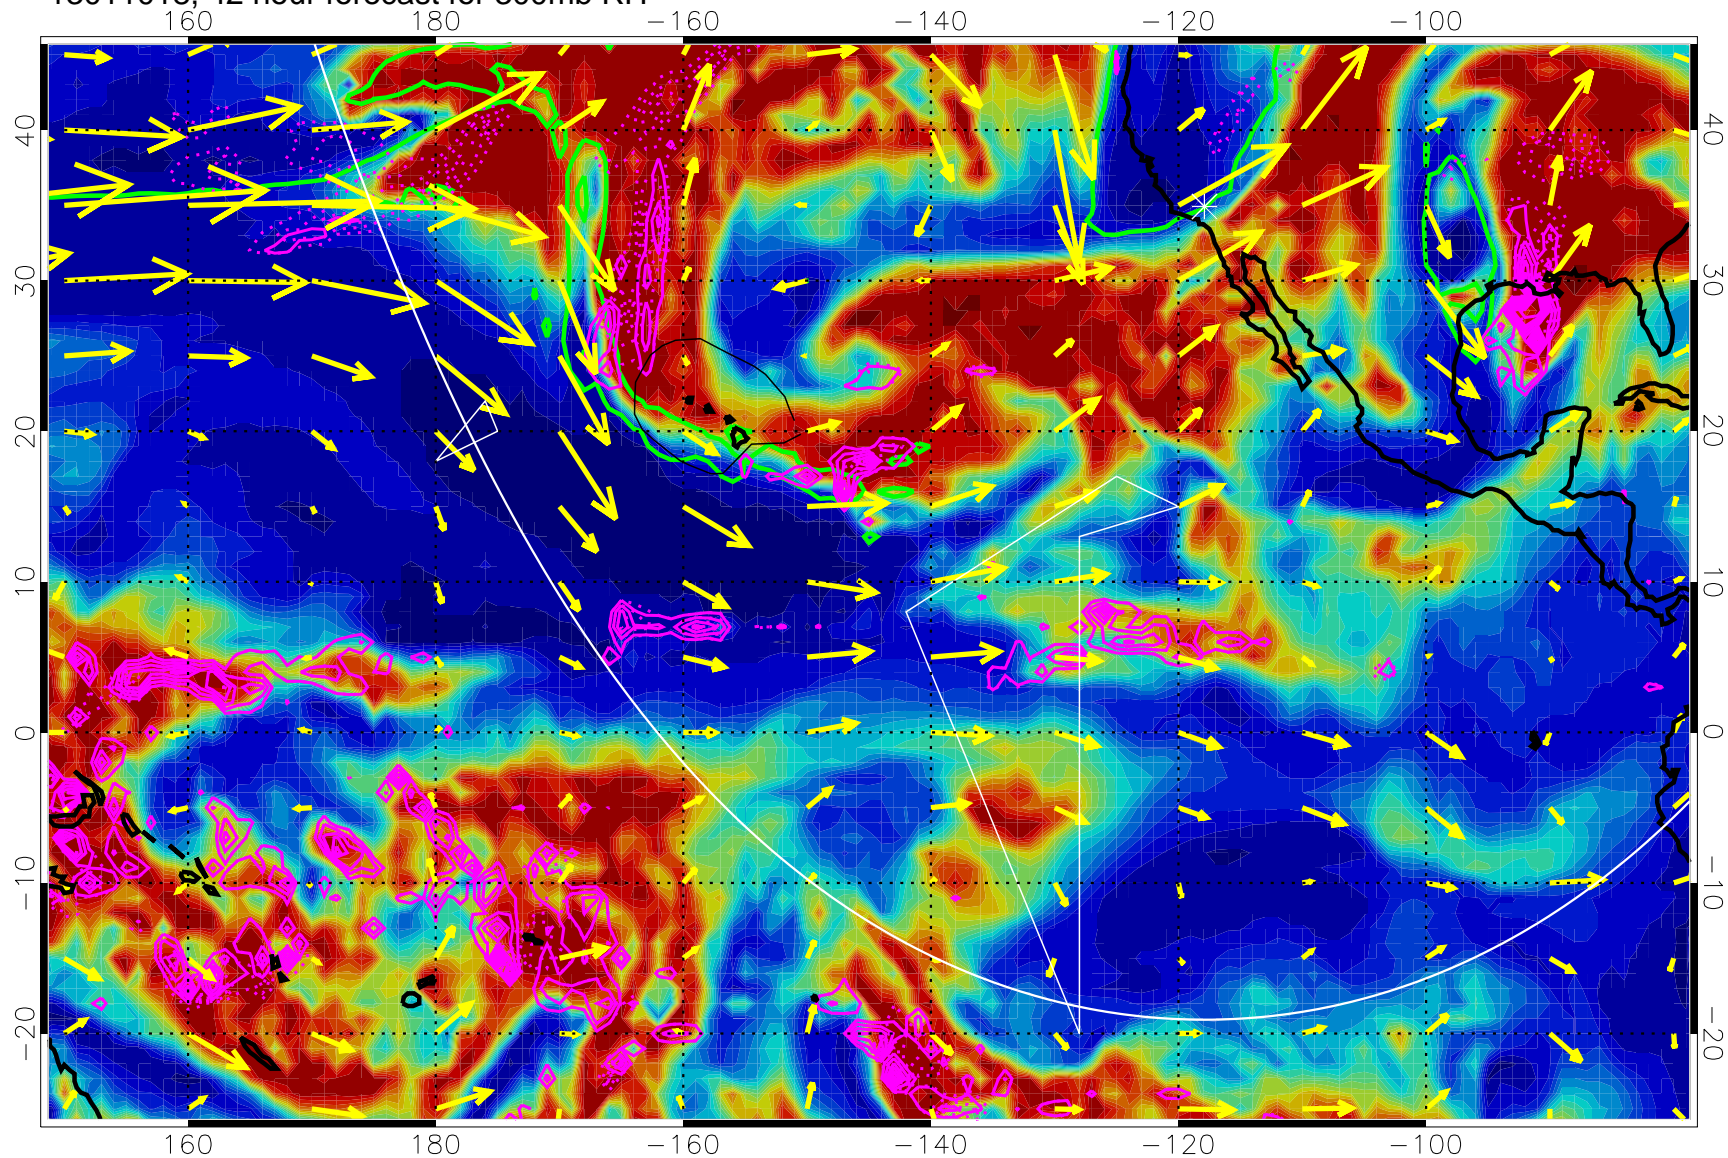

0 20 40 60 80 100
RH, %

Precip (tot dotted, conv solid) past 6 hours 4 kg/m² contours

EPV Tropopause (2 PVU) Position

→ 50 m/s

Range ring of 6000 km -- 19 hours GH round trip

13011006, 30 hour forecast for 300mb RH

Precip (tot dotted, conv solid) past 6 hours 4 kg/m² contours

EPV Tropopause (2 PVU) Position

→ 50 m/s

Range ring of 6000 km -- 19 hours GH round trip

13011012, 36 hour forecast for 300mb RH

Precip (tot dotted, conv solid) past 6 hours 4 kg/m² contours

EPV Tropopause (2 PVU) Position

→ 50 m/s

Range ring of 6000 km -- 19 hours GH round trip

13011018, 42 hour forecast for 300mb RH

Precip (tot dotted, conv solid) past 6 hours 4 kg/m² contours

EPV Tropopause (2 PVU) Position

13011106, 54 hour forecast for 300mb RH

Precip (tot dotted, conv solid) past 6 hours 4 kg/m² contours

EPV Tropopause (2 PVU) Position

→ 50 m/s

Range ring of 6000 km -- 19 hours GH round trip

13011112, 60 hour forecast for 300mb RH