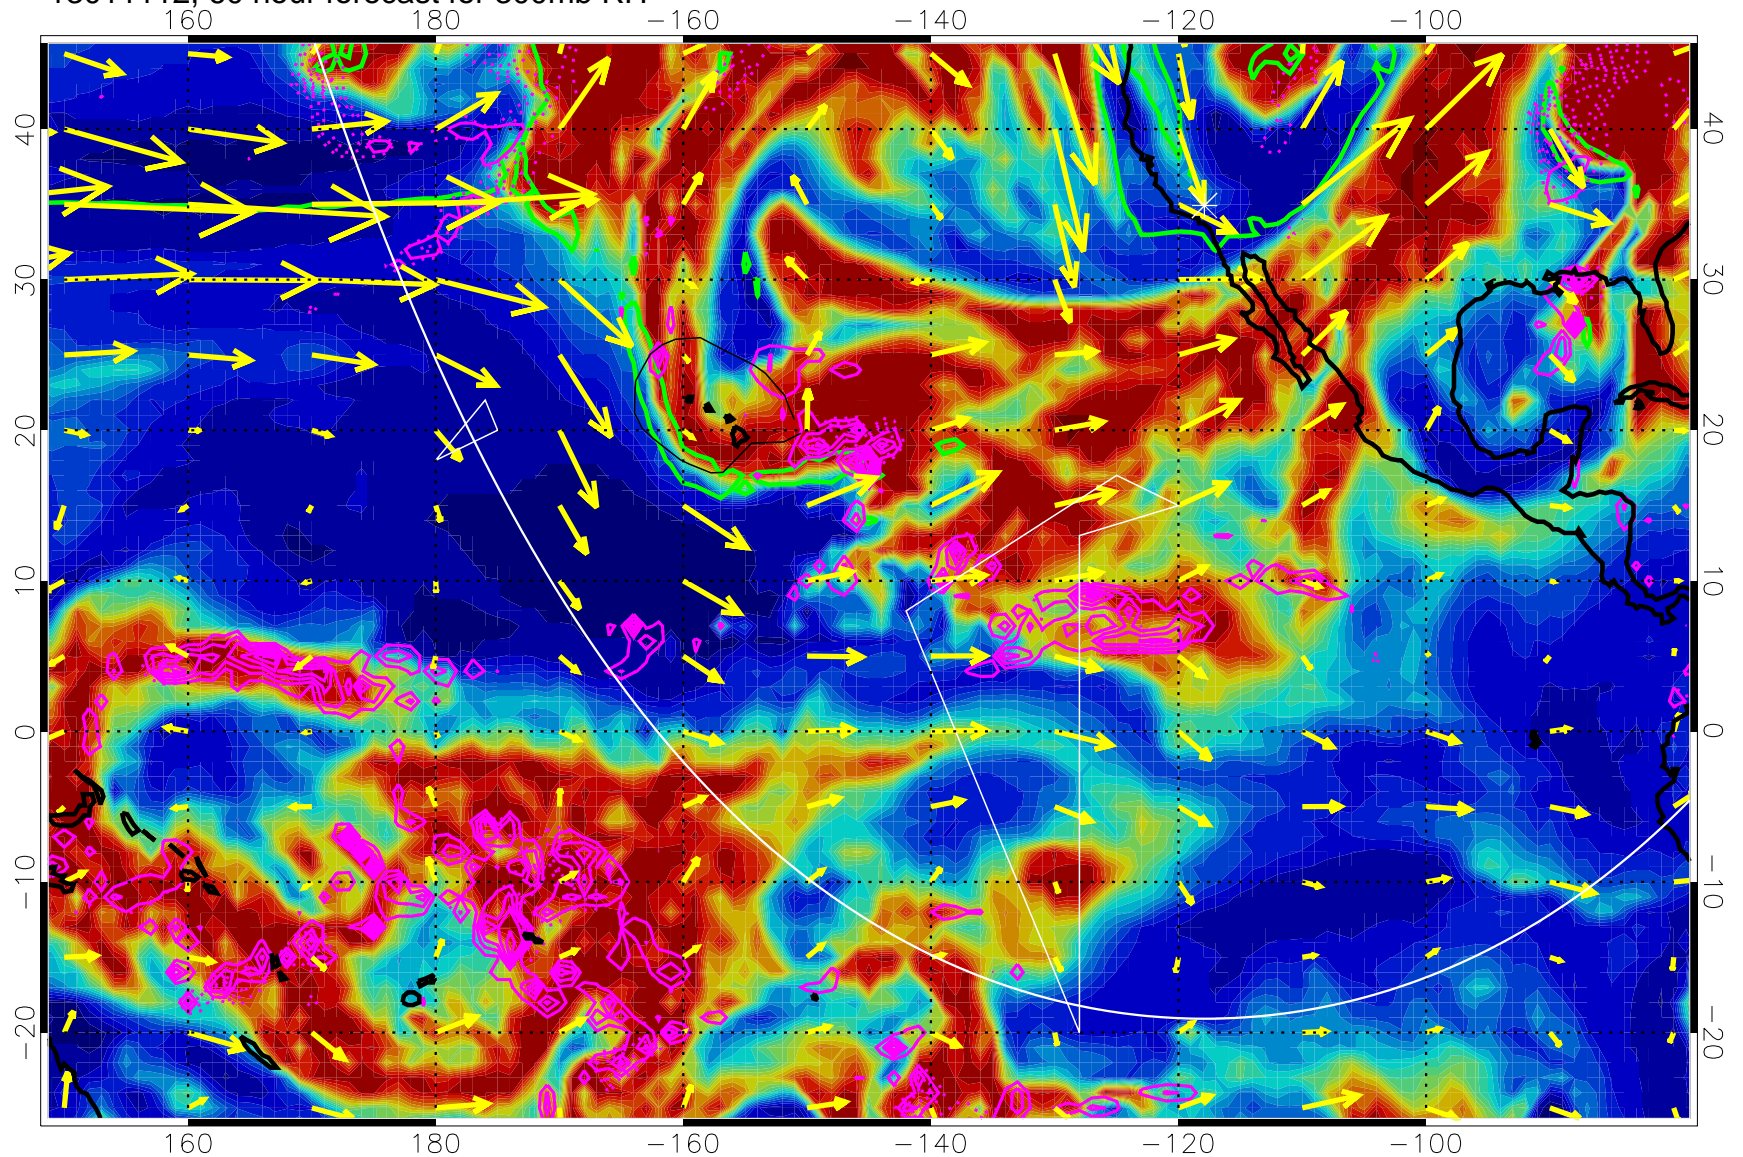

13011106, 54 hour forecast for 300mb RH

Precip (tot dotted, conv solid) past 6 hours 4 kg/m² contours

EPV Tropopause (2 PVU) Position

→ 50 m/s

Range ring of 6000 km -- 19 hours GH round trip

13011112, 60 hour forecast for 300mb RH

Precip (tot dotted, conv solid) past 6 hours 4 kg/m² contours

EPV Tropopause (2 PVU) Position

→ 50 m/s

Range ring of 6000 km -- 19 hours GH round trip

13011118, 66 hour forecast for 300mb RH

Precip (tot dotted, conv solid) past 6 hours 4 kg/m² contours

EPV Tropopause (2 PVU) Position

→ 50 m/s

Range ring of 6000 km -- 19 hours GH round trip

13011200, 72 hour forecast for 300mb RH

Precip (tot dotted, conv solid) past 6 hours 4 kg/m² contours

EPV Tropopause (2 PVU) Position

13011218, 90 hour forecast for 300mb RH

Precip (tot dotted, conv solid) past 6 hours 4 kg/m² contours

EPV Tropopause (2 PVU) Position

→ 50 m/s

Range ring of 6000 km -- 19 hours GH round trip

13011300, 96 hour forecast for 300mb RH