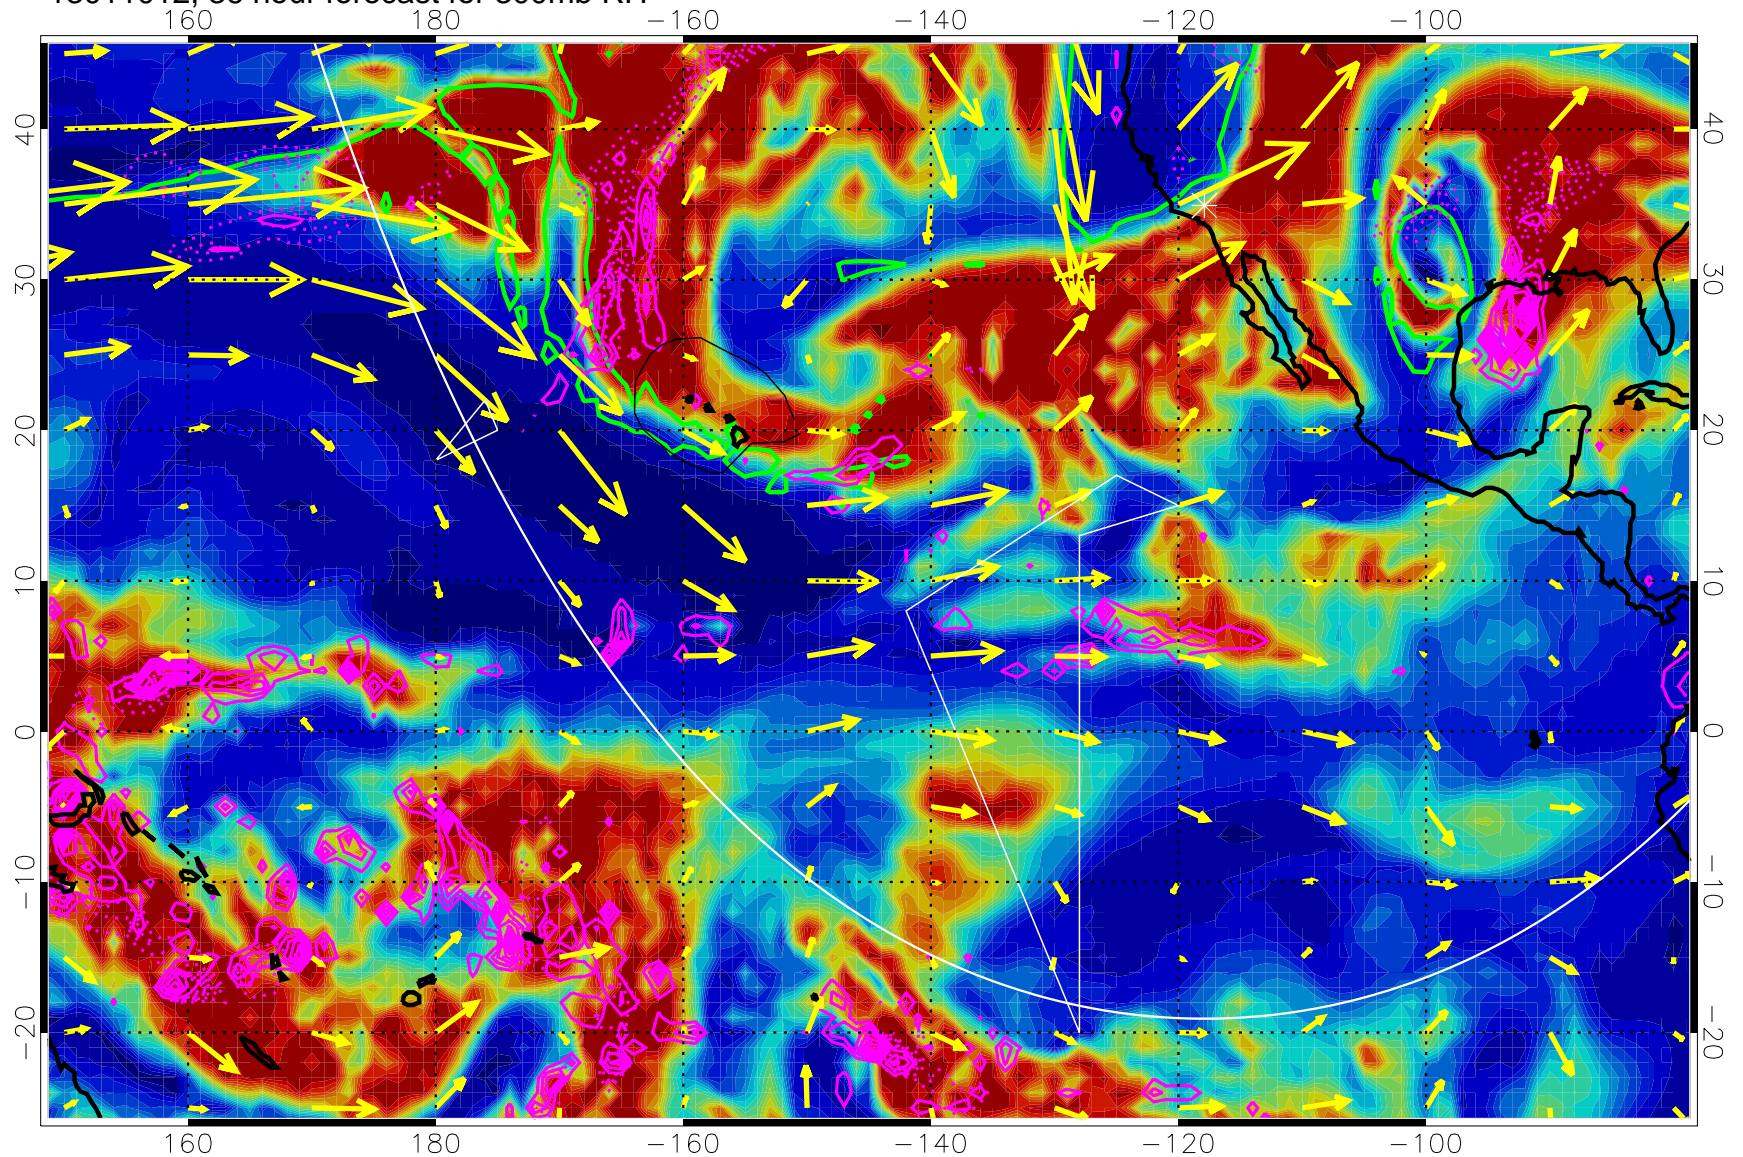

0 20 40 60 80 100
RH, %

Precip (tot dotted, conv solid) past 6 hours 4 kg/m² contours

EPV Tropopause (2 PVU) Position

→ 50 m/s

Range ring of 6000 km -- 19 hours GH round trip

13011000, 24 hour forecast for 300mb RH

0 20 40 60 80 100
RH, %

Precip (tot dotted, conv solid) past 6 hours 4 kg/m² contours

EPV Tropopause (2 PVU) Position

→ 50 m/s

Range ring of 6000 km -- 19 hours GH round trip

13011006, 30 hour forecast for 300mb RH

Precip (tot dotted, conv solid) past 6 hours 4 kg/m² contours

EPV Tropopause (2 PVU) Position

→ 50 m/s

Range ring of 6000 km -- 19 hours GH round trip

13011012, 36 hour forecast for 300mb RH

Precip (tot dotted, conv solid) past 6 hours 4 kg/m² contours

EPV Tropopause (2 PVU) Position

→ 50 m/s

Range ring of 6000 km -- 19 hours GH round trip

13011018, 42 hour forecast for 300mb RH

Precip (tot dotted, conv solid) past 6 hours 4 kg/m² contours

EPV Tropopause (2 PVU) Position