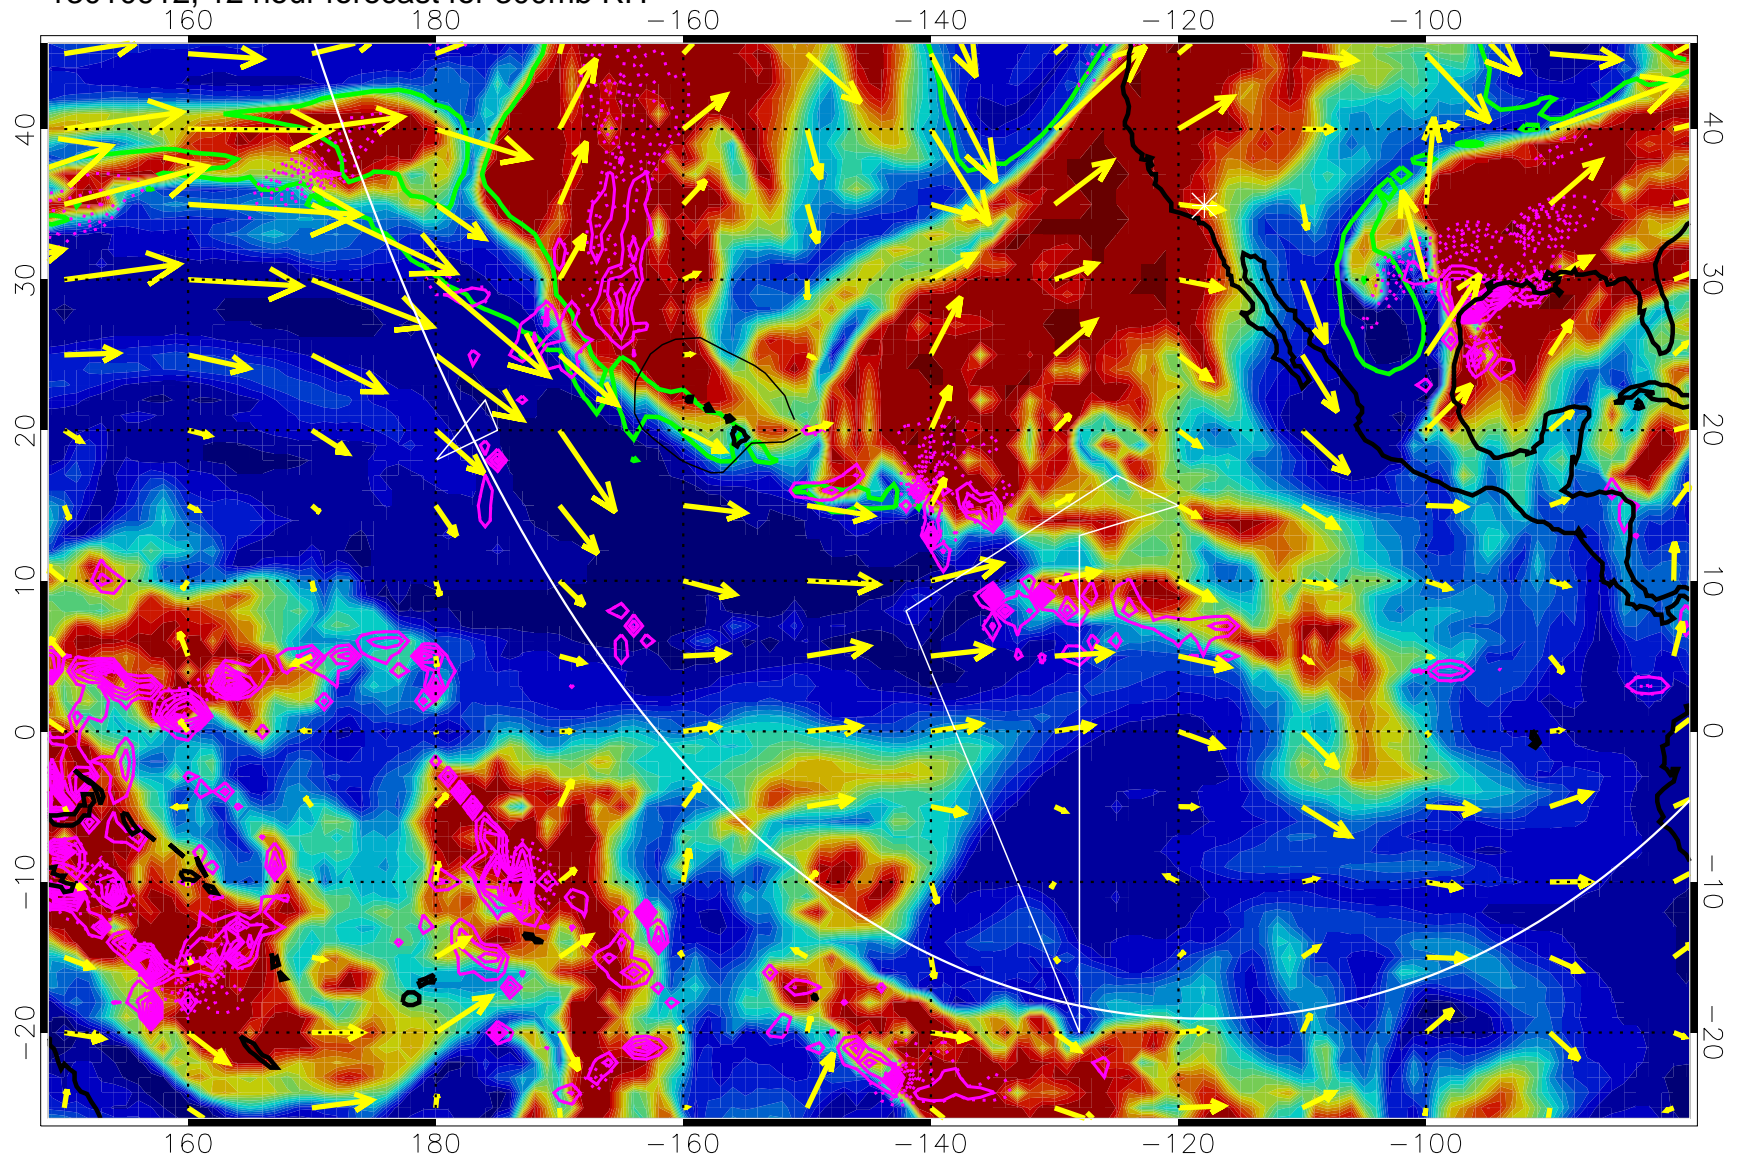

13010912, 12 hour forecast for 300mb RH

Precip (tot dotted, conv solid) past 6 hours 4 kg/m² contours

EPV Tropopause (2 PVU) Position

→ 50 m/s

Range ring of 6000 km -- 19 hours GH round trip

13010918, 18 hour forecast for 300mb RH

0 20 40 60 80 100
RH, %

Precip (tot dotted, conv solid) past 6 hours 4 kg/m² contours

EPV Tropopause (2 PVU) Position

→ 50 m/s

Range ring of 6000 km -- 19 hours GH round trip

13011000, 24 hour forecast for 300mb RH

0 20 40 60 80 100
RH, %

Precip (tot dotted, conv solid) past 6 hours 4 kg/m² contours

EPV Tropopause (2 PVU) Position

→ 50 m/s

Range ring of 6000 km -- 19 hours GH round trip

13011006, 30 hour forecast for 300mb RH

Precip (tot dotted, conv solid) past 6 hours 4 kg/m² contours

EPV Tropopause (2 PVU) Position

→ 50 m/s

Range ring of 6000 km -- 19 hours GH round trip

13011012, 36 hour forecast for 300mb RH

Precip (tot dotted, conv solid) past 6 hours 4 kg/m² contours