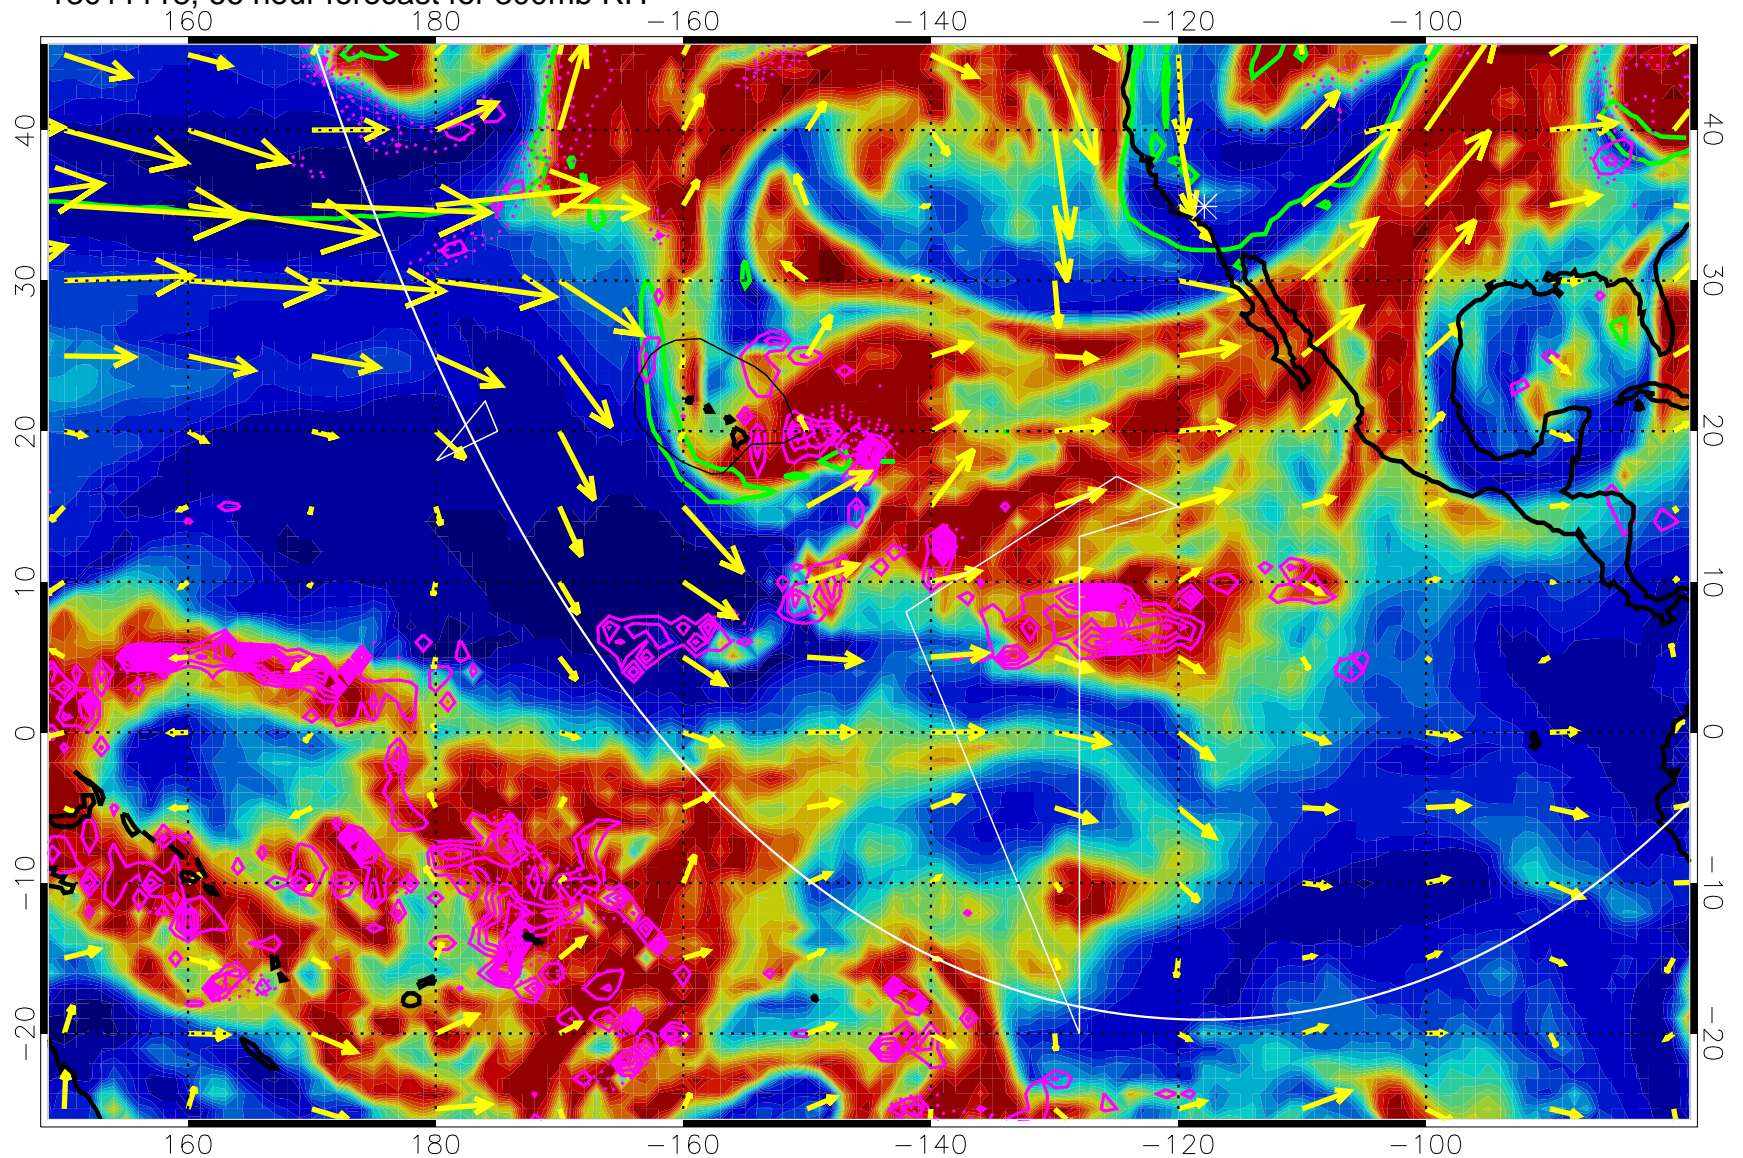

13011106, 54 hour forecast for 300mb RH

Precip (tot dotted, conv solid) past 6 hours 4 kg/m² contours

EPV Tropopause (2 PVU) Position

→ 50 m/s

Range ring of 6000 km -- 19 hours GH round trip

13011112, 60 hour forecast for 300mb RH

Precip (tot dotted, conv solid) past 6 hours 4 kg/m² contours

EPV Tropopause (2 PVU) Position

→ 50 m/s

Range ring of 6000 km -- 19 hours GH round trip

13011118, 66 hour forecast for 300mb RH

Precip (tot dotted, conv solid) past 6 hours 4 kg/m² contours

EPV Tropopause (2 PVU) Position

→ 50 m/s

Range ring of 6000 km -- 19 hours GH round trip

13011200, 72 hour forecast for 300mb RH

Precip (tot dotted, conv solid) past 6 hours 4 kg/m² contours

EPV Tropopause (2 PVU) Position

13011218, 90 hour forecast for 300mb RH

Precip (tot dotted, conv solid) past 6 hours 4 kg/m² contours

EPV Tropopause (2 PVU) Position

→ 50 m/s

Range ring of 6000 km -- 19 hours GH round trip

13011300, 96 hour forecast for 300mb RH