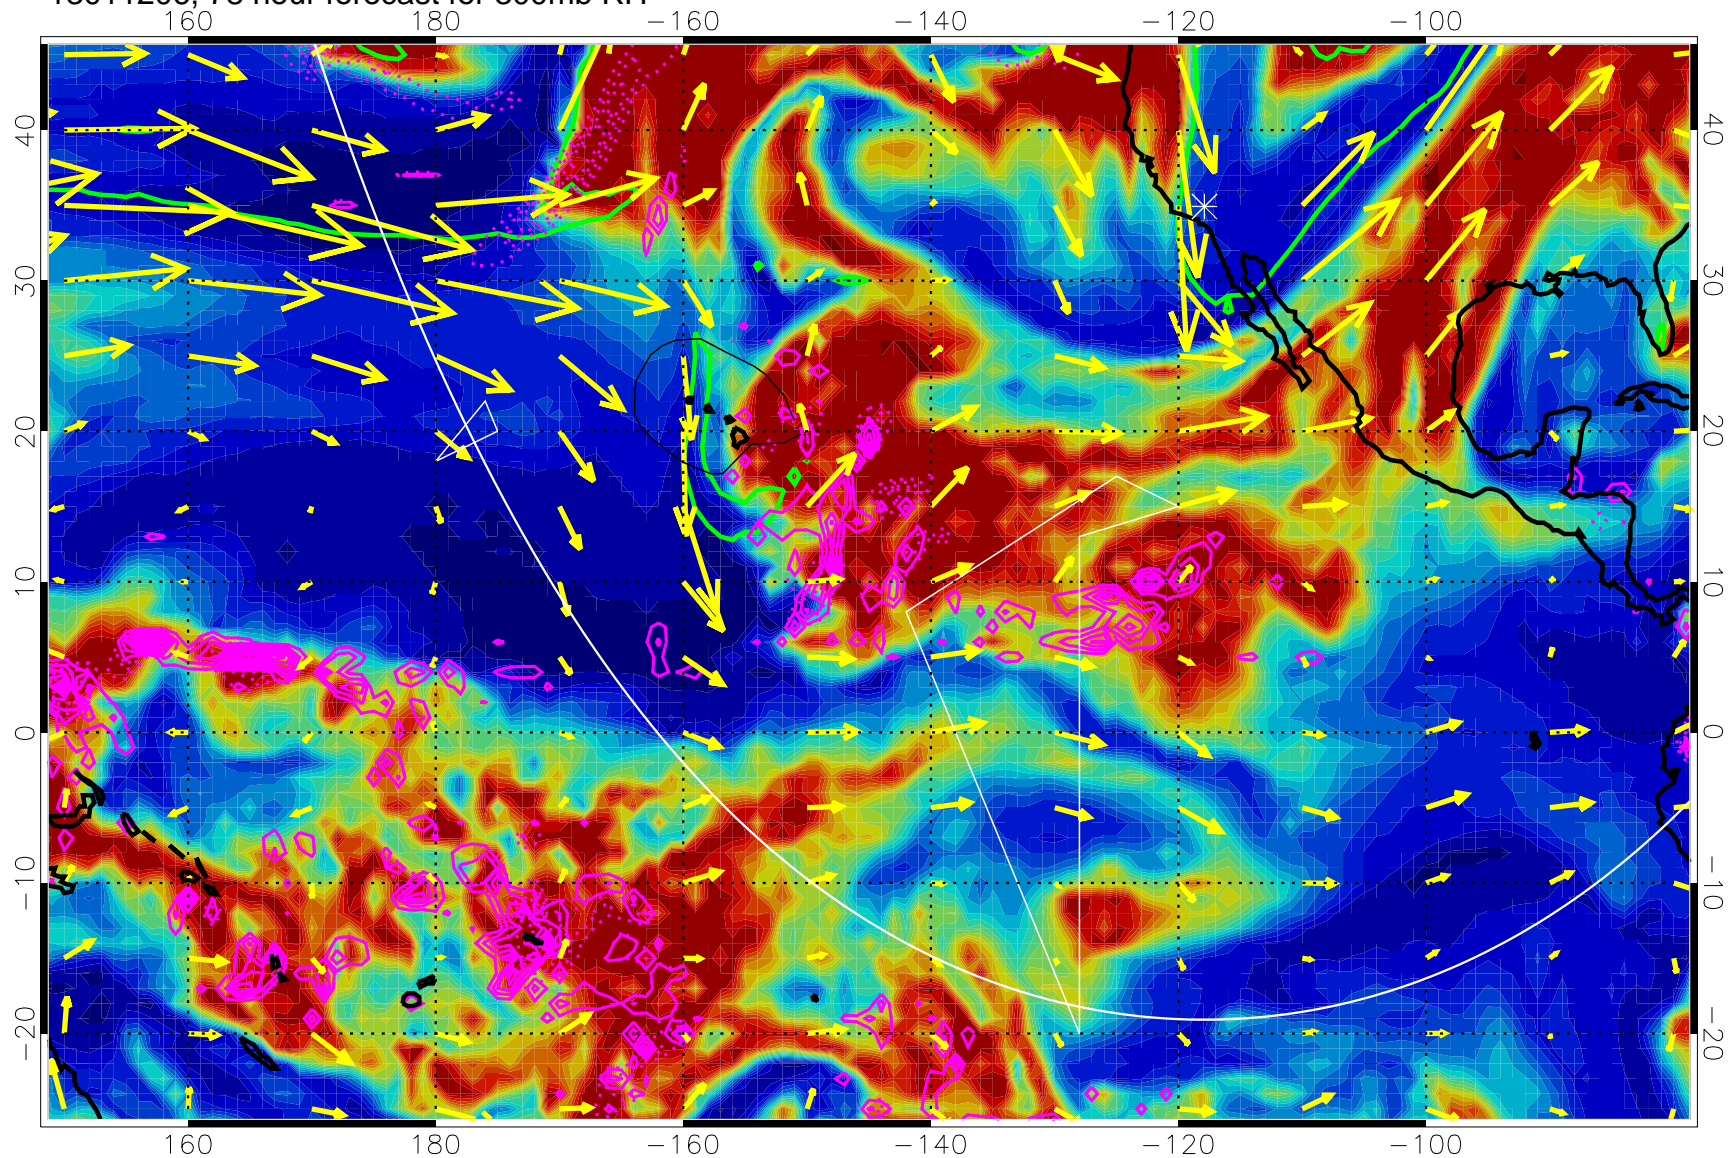

Precip (tot dotted, conv solid) past 6 hours 4 kg/m² contours

EPV Tropopause (2 PVU) Position

→ 50 m/s

Range ring of 6000 km -- 19 hours GH round trip

13011118, 66 hour forecast for 300mb RH

Precip (tot dotted, conv solid) past 6 hours 4 kg/m² contours

EPV Tropopause (2 PVU) Position

→ 50 m/s

Range ring of 6000 km -- 19 hours GH round trip

13011200, 72 hour forecast for 300mb RH

Precip (tot dotted, conv solid) past 6 hours 4 kg/m² contours

EPV Tropopause (2 PVU) Position

→ 50 m/s

Range ring of 6000 km -- 19 hours GH round trip

13011206, 78 hour forecast for 300mb RH

Precip (tot dotted, conv solid) past 6 hours 4 kg/m² contours

EPV Tropopause (2 PVU) Position

→ 50 m/s

Range ring of 6000 km -- 19 hours GH round trip

13011218, 90 hour forecast for 300mb RH

Precip (tot dotted, conv solid) past 6 hours 4 kg/m² contours

EPV Tropopause (2 PVU) Position

→ 50 m/s

Range ring of 6000 km -- 19 hours GH round trip

13011300, 96 hour forecast for 300mb RH