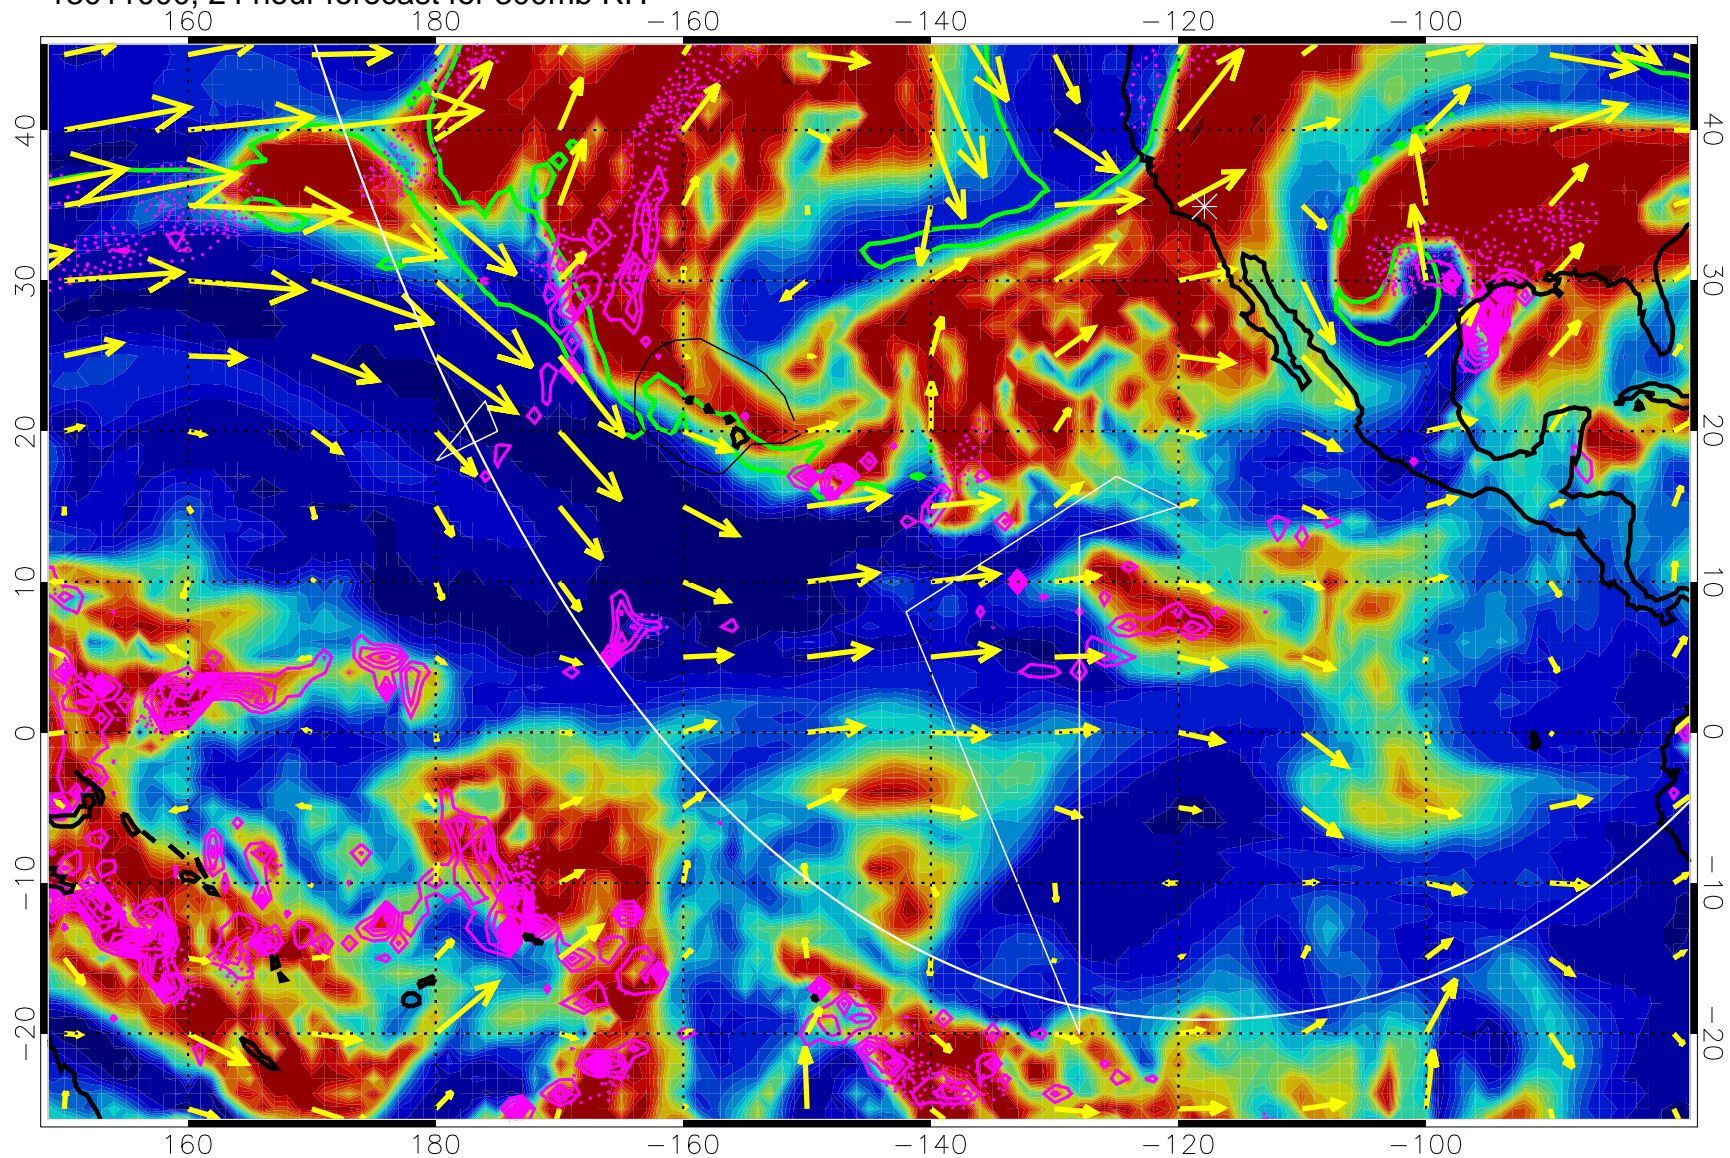

0 20 40 60 80 100
RH, %

Precip (tot dotted, conv solid) past 6 hours 4 kg/m² contours

EPV Tropopause (2 PVU) Position

→ 50 m/s

Range ring of 6000 km -- 19 hours GH round trip

13011000, 24 hour forecast for 300mb RH

0 20 40 60 80 100
RH, %

Precip (tot dotted, conv solid) past 6 hours 4 kg/m² contours

EPV Tropopause (2 PVU) Position

→ 50 m/s

Range ring of 6000 km -- 19 hours GH round trip

13011006, 30 hour forecast for 300mb RH

Precip (tot dotted, conv solid) past 6 hours 4 kg/m² contours

EPV Tropopause (2 PVU) Position

→ 50 m/s

Range ring of 6000 km -- 19 hours GH round trip

13011012, 36 hour forecast for 300mb RH

Precip (tot dotted, conv solid) past 6 hours 4 kg/m² contours

EPV Tropopause (2 PVU) Position

→ 50 m/s

Range ring of 6000 km -- 19 hours GH round trip

13011018, 42 hour forecast for 300mb RH

Precip (tot dotted, conv solid) past 6 hours 4 kg/m² contours

EPV Tropopause (2 PVU) Position