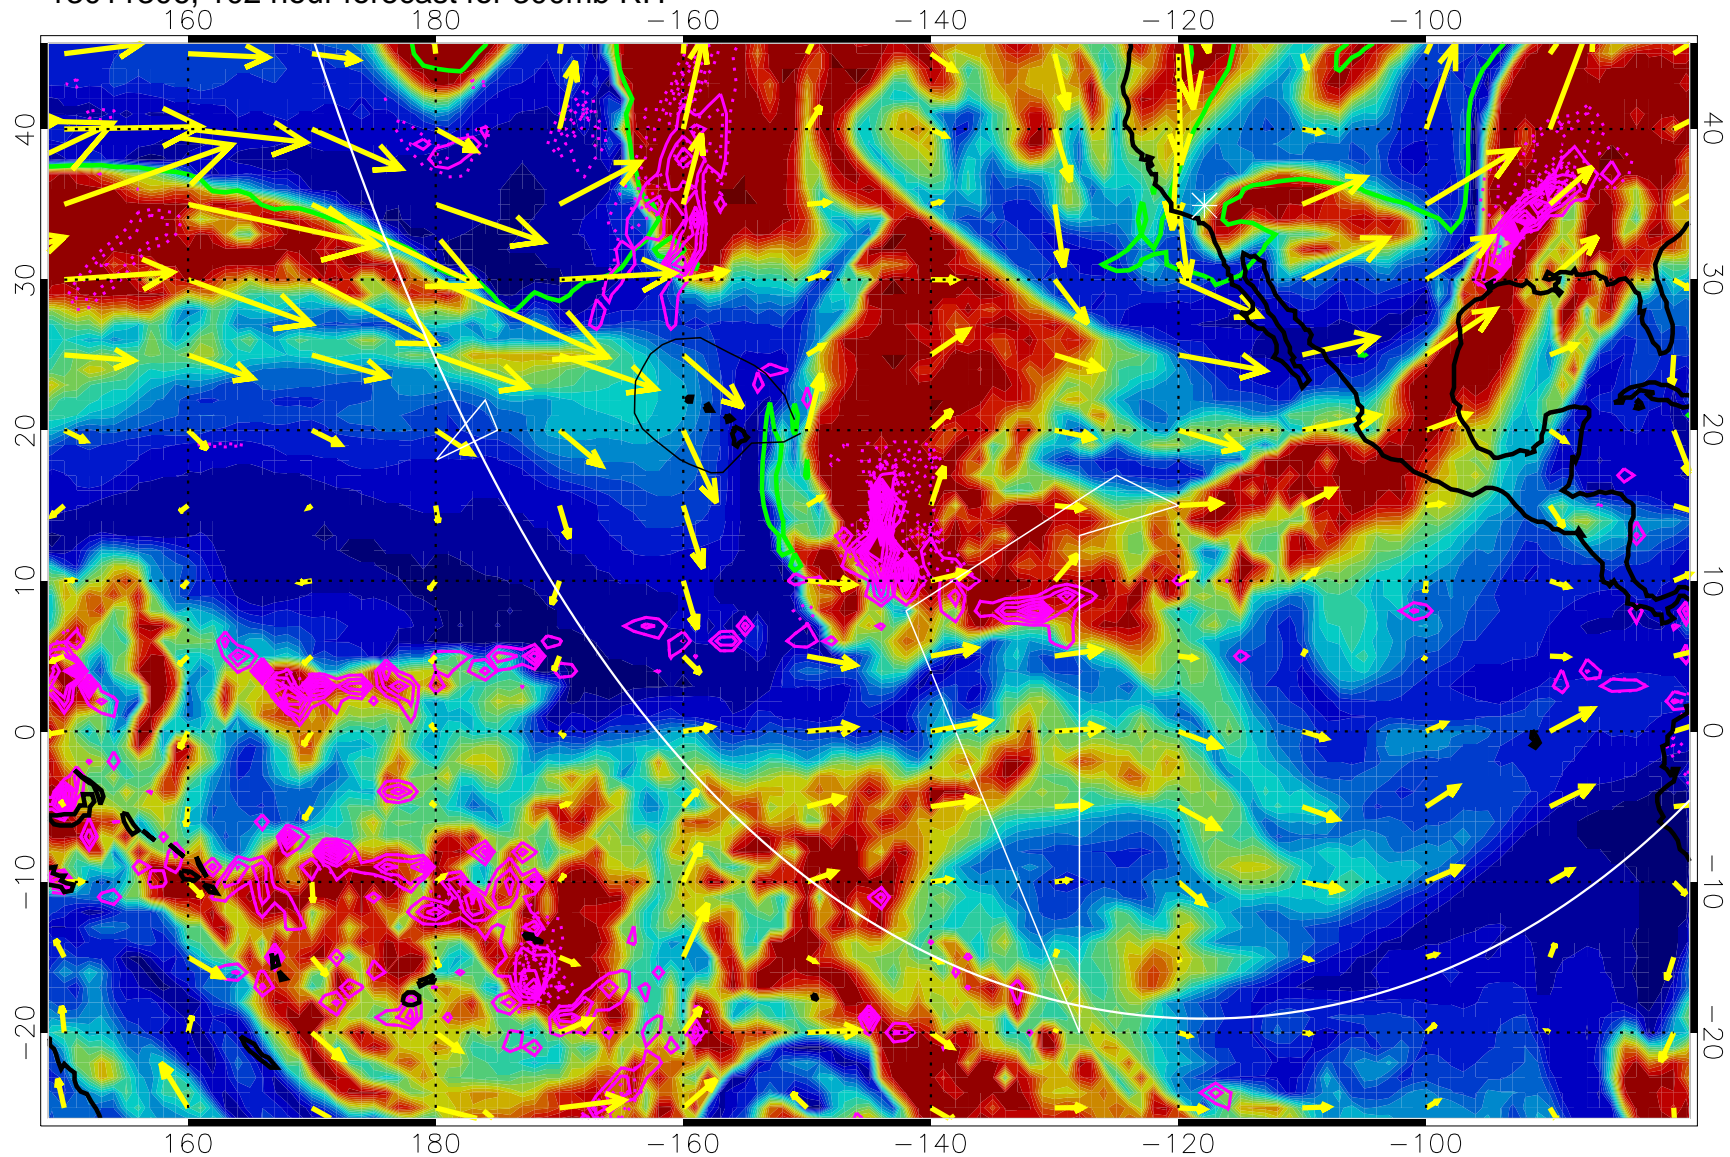

13011218, 90 hour forecast for 300mb RH

Precip (tot dotted, conv solid) past 6 hours 4 kg/m² contours

EPV Tropopause (2 PVU) Position

→ 50 m/s

Range ring of 6000 km -- 19 hours GH round trip

13011300, 96 hour forecast for 300mb RH

Precip (tot dotted, conv solid) past 6 hours 4 kg/m² contours

EPV Tropopause (2 PVU) Position

→ 50 m/s

Range ring of 6000 km -- 19 hours GH round trip

13011306, 102 hour forecast for 300mb RH

Precip (tot dotted, conv solid) past 6 hours 4 kg/m² contours

EPV Tropopause (2 PVU) Position

→ 50 m/s

Range ring of 6000 km -- 19 hours GH round trip

13011312, 108 hour forecast for 300mb RH

Precip (tot dotted, conv solid) past 6 hours 4 kg/m² contours

EPV Tropopause (2 PVU) Position

13011400, 120 hour forecast for 300mb RH

Precip (tot dotted, conv solid) past 6 hours 4 kg/m² contours

EPV Tropopause (2 PVU) Position

→ 50 m/s

Range ring of 6000 km -- 19 hours GH round trip