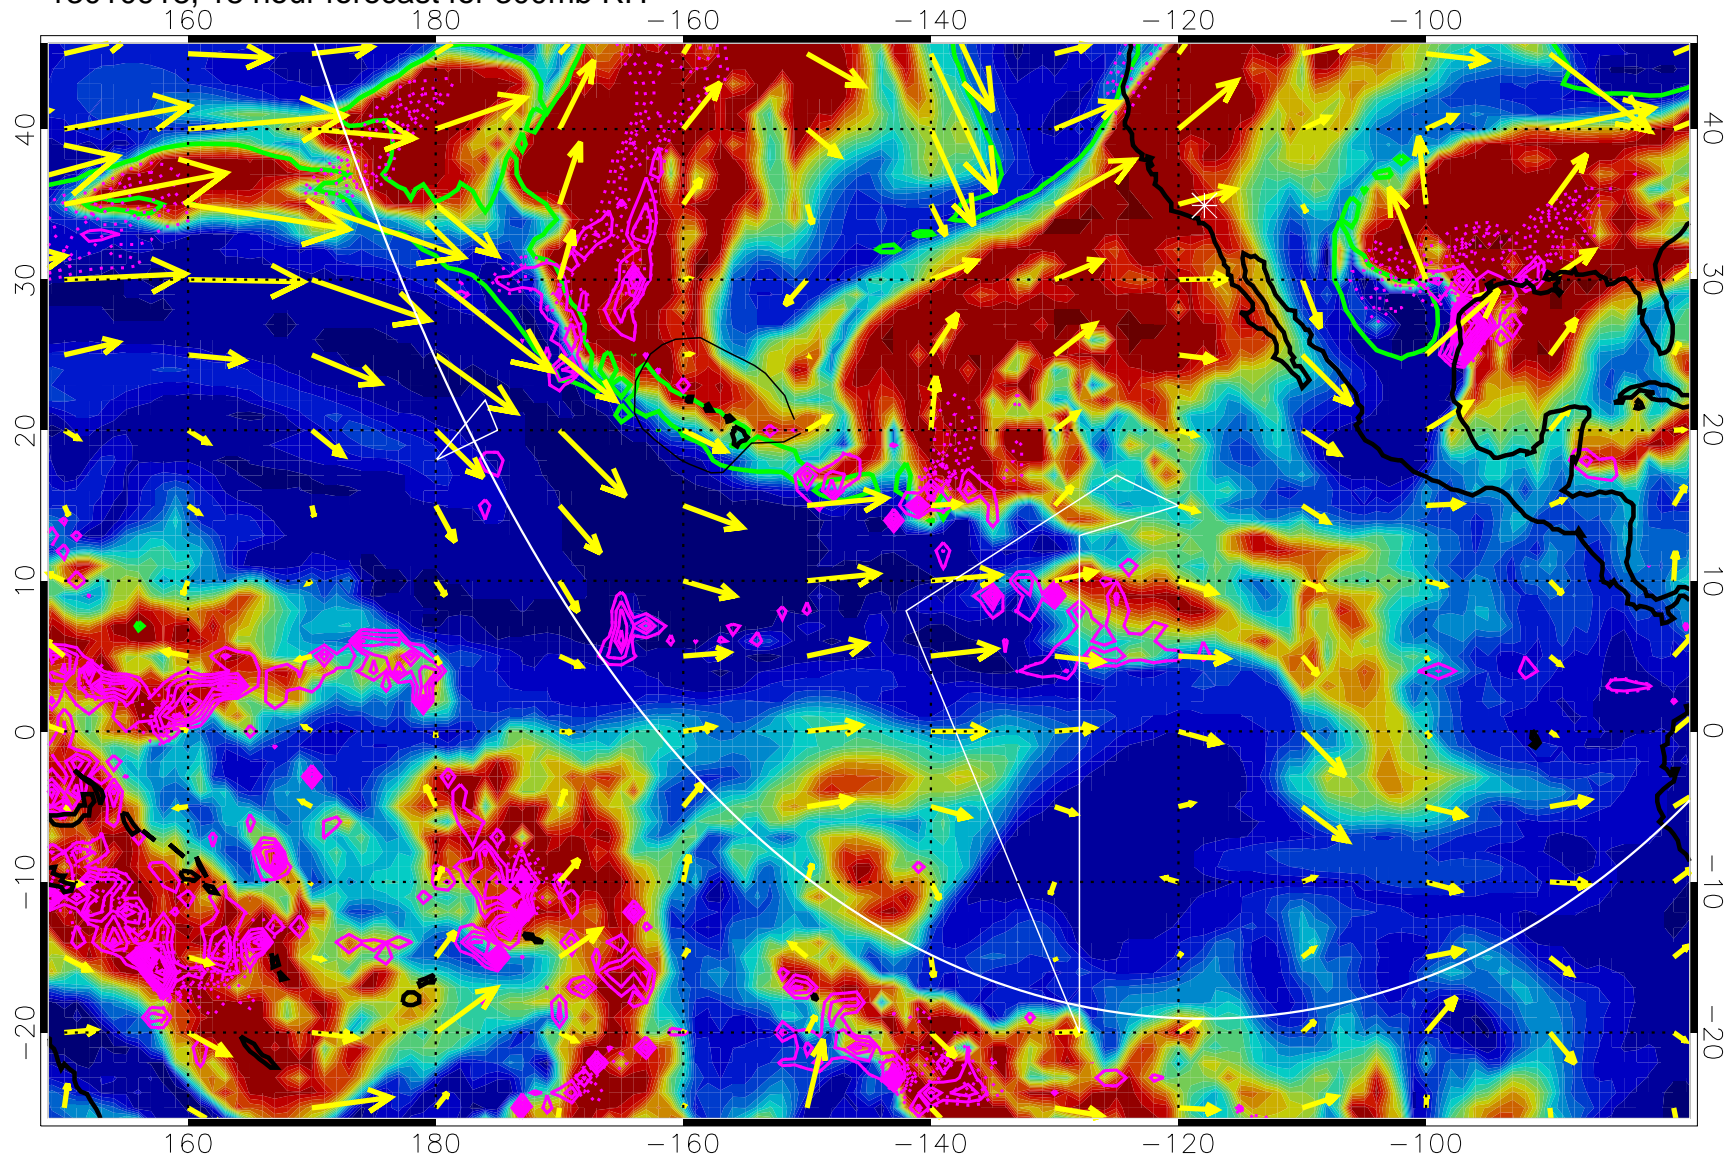

13010912, 12 hour forecast for 300mb RH

Precip (tot dotted, conv solid) past 6 hours 4 kg/m² contours

EPV Tropopause (2 PVU) Position

→ 50 m/s

Range ring of 6000 km -- 19 hours GH round trip

13010918, 18 hour forecast for 300mb RH

0 20 40 60 80 100
RH, %

Precip (tot dotted, conv solid) past 6 hours 4 kg/m² contours

EPV Tropopause (2 PVU) Position

→ 50 m/s

Range ring of 6000 km -- 19 hours GH round trip

13011000, 24 hour forecast for 300mb RH

0 20 40 60 80 100
RH, %

Precip (tot dotted, conv solid) past 6 hours 4 kg/m² contours

EPV Tropopause (2 PVU) Position

→ 50 m/s

Range ring of 6000 km -- 19 hours GH round trip

13011006, 30 hour forecast for 300mb RH

EPV Tropopause (2 PVU) Position

→ 50 m/s

Range ring of 6000 km -- 19 hours GH round trip

13011018, 42 hour forecast for 300mb RH

Precip (tot dotted, conv solid) past 6 hours 4 kg/m² contours

EPV Tropopause (2 PVU) Position