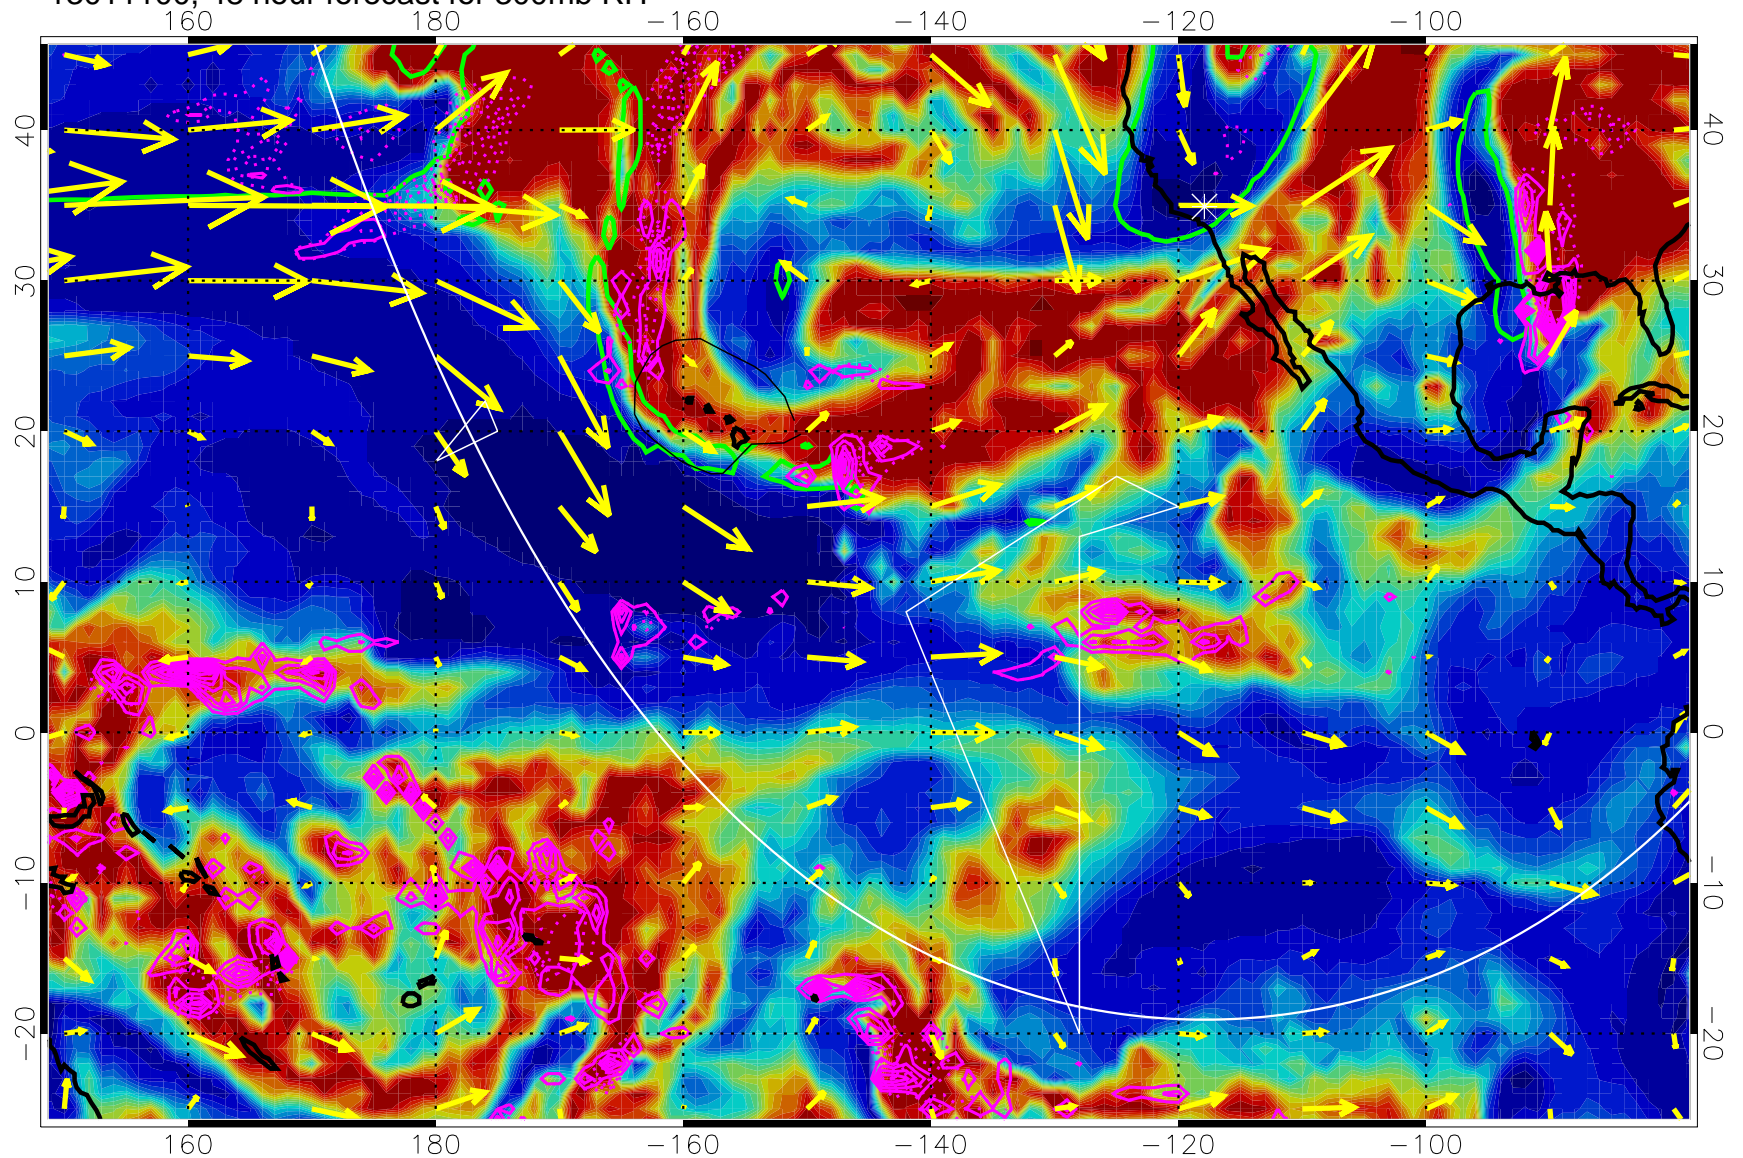

Precip (tot dotted, conv solid) past 6 hours 4 kg/m² contours

EPV Tropopause (2 PVU) Position

→ 50 m/s

Range ring of 6000 km -- 19 hours GH round trip

13011012, 36 hour forecast for 300mb RH

Precip (tot dotted, conv solid) past 6 hours 4 kg/m² contours

EPV Tropopause (2 PVU) Position

→ 50 m/s

Range ring of 6000 km -- 19 hours GH round trip

13011018, 42 hour forecast for 300mb RH

Precip (tot dotted, conv solid) past 6 hours 4 kg/m² contours

EPV Tropopause (2 PVU) Position

→ 50 m/s

Range ring of 6000 km -- 19 hours GH round trip

13011100, 48 hour forecast for 300mb RH

Precip (tot dotted, conv solid) past 6 hours 4 kg/m² contours

EPV Tropopause (2 PVU) Position

→ 50 m/s

Range ring of 6000 km -- 19 hours GH round trip

13011106, 54 hour forecast for 300mb RH

Precip (tot dotted, conv solid) past 6 hours 4 kg/m² contours

EPV Tropopause (2 PVU) Position

→ 50 m/s

Range ring of 6000 km -- 19 hours GH round trip

13011112, 60 hour forecast for 300mb RH