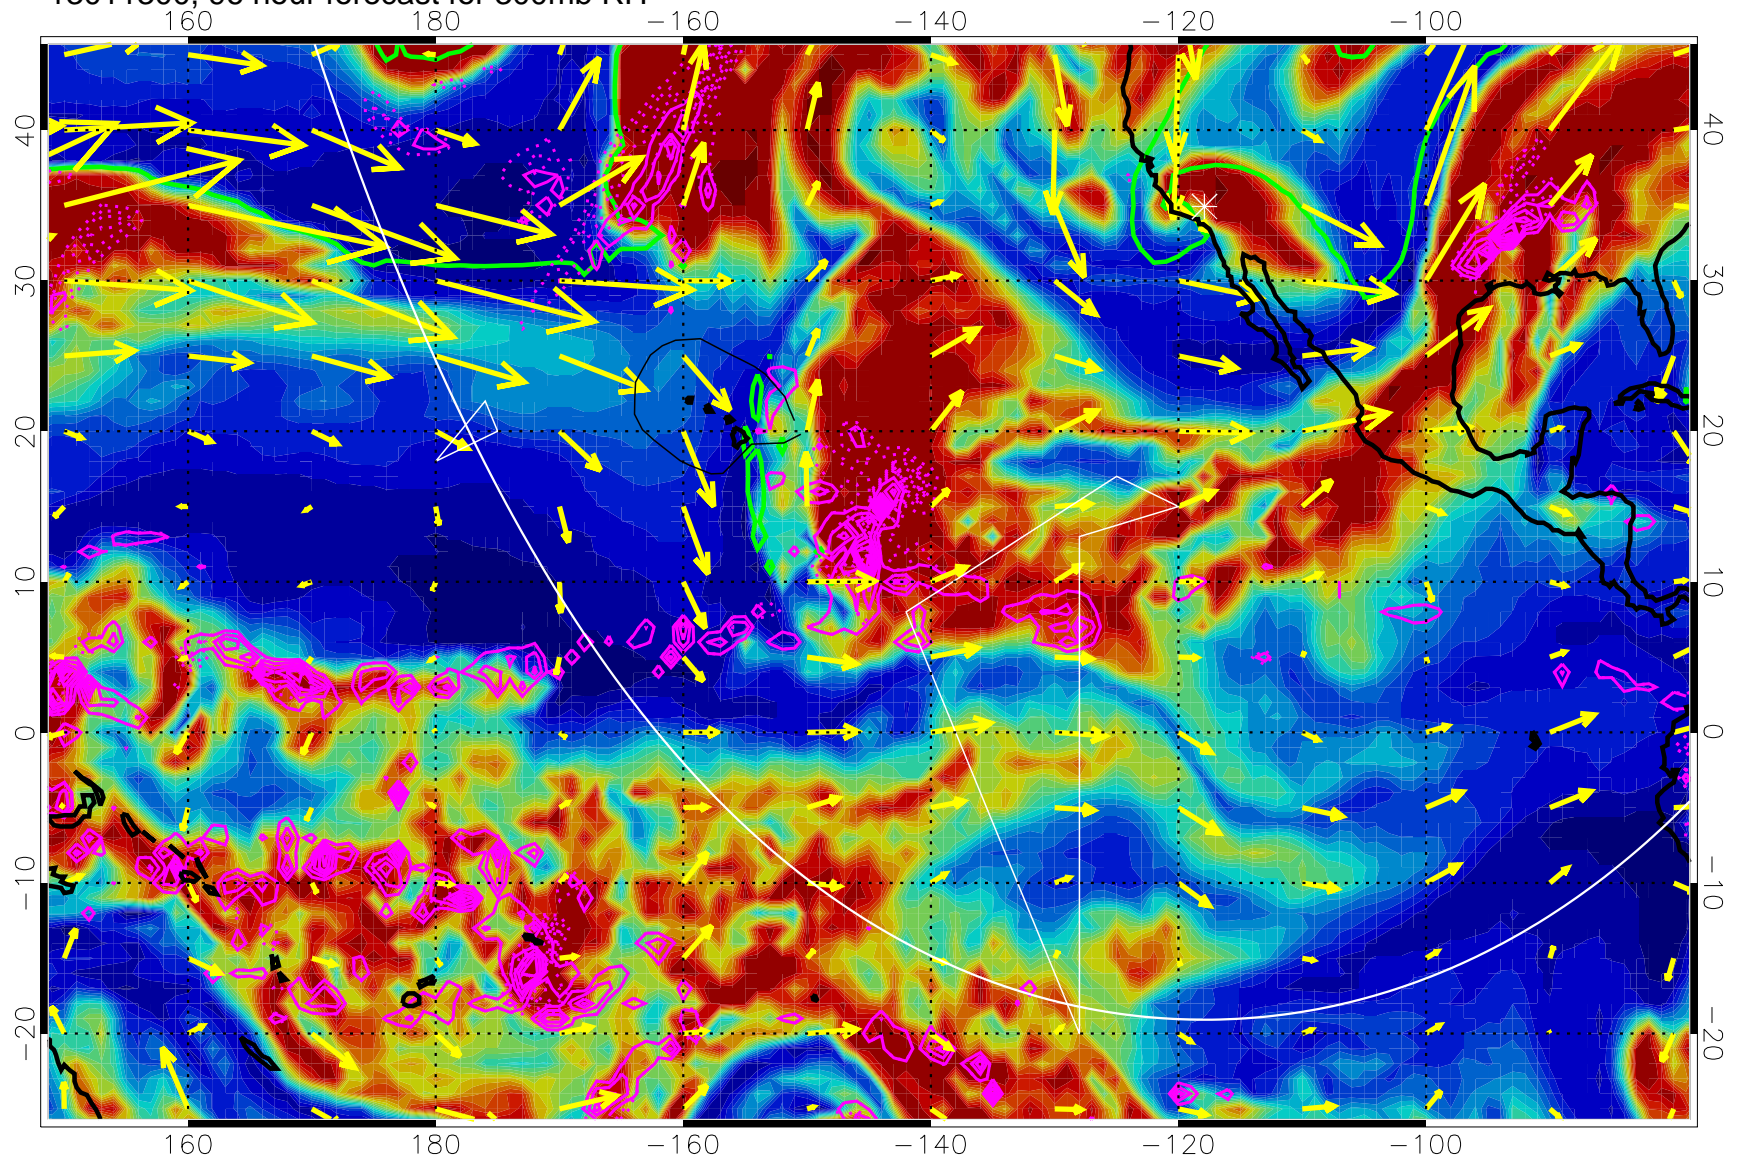

13011218, 90 hour forecast for 300mb RH

Precip (tot dotted, conv solid) past 6 hours 4 kg/m² contours

EPV Tropopause (2 PVU) Position

→ 50 m/s

Range ring of 6000 km -- 19 hours GH round trip

13011300, 96 hour forecast for 300mb RH

Precip (tot dotted, conv solid) past 6 hours 4 kg/m² contours

EPV Tropopause (2 PVU) Position

→ 50 m/s

Range ring of 6000 km -- 19 hours GH round trip

13011306, 102 hour forecast for 300mb RH

Precip (tot dotted, conv solid) past 6 hours 4 kg/m² contours

EPV Tropopause (2 PVU) Position

→ 50 m/s

Range ring of 6000 km -- 19 hours GH round trip

13011312, 108 hour forecast for 300mb RH

Precip (tot dotted, conv solid) past 6 hours 4 kg/m² contours

EPV Tropopause (2 PVU) Position

13011400, 120 hour forecast for 300mb RH

Precip (tot dotted, conv solid) past 6 hours 4 kg/m² contours

EPV Tropopause (2 PVU) Position

→ 50 m/s

Range ring of 6000 km -- 19 hours GH round trip