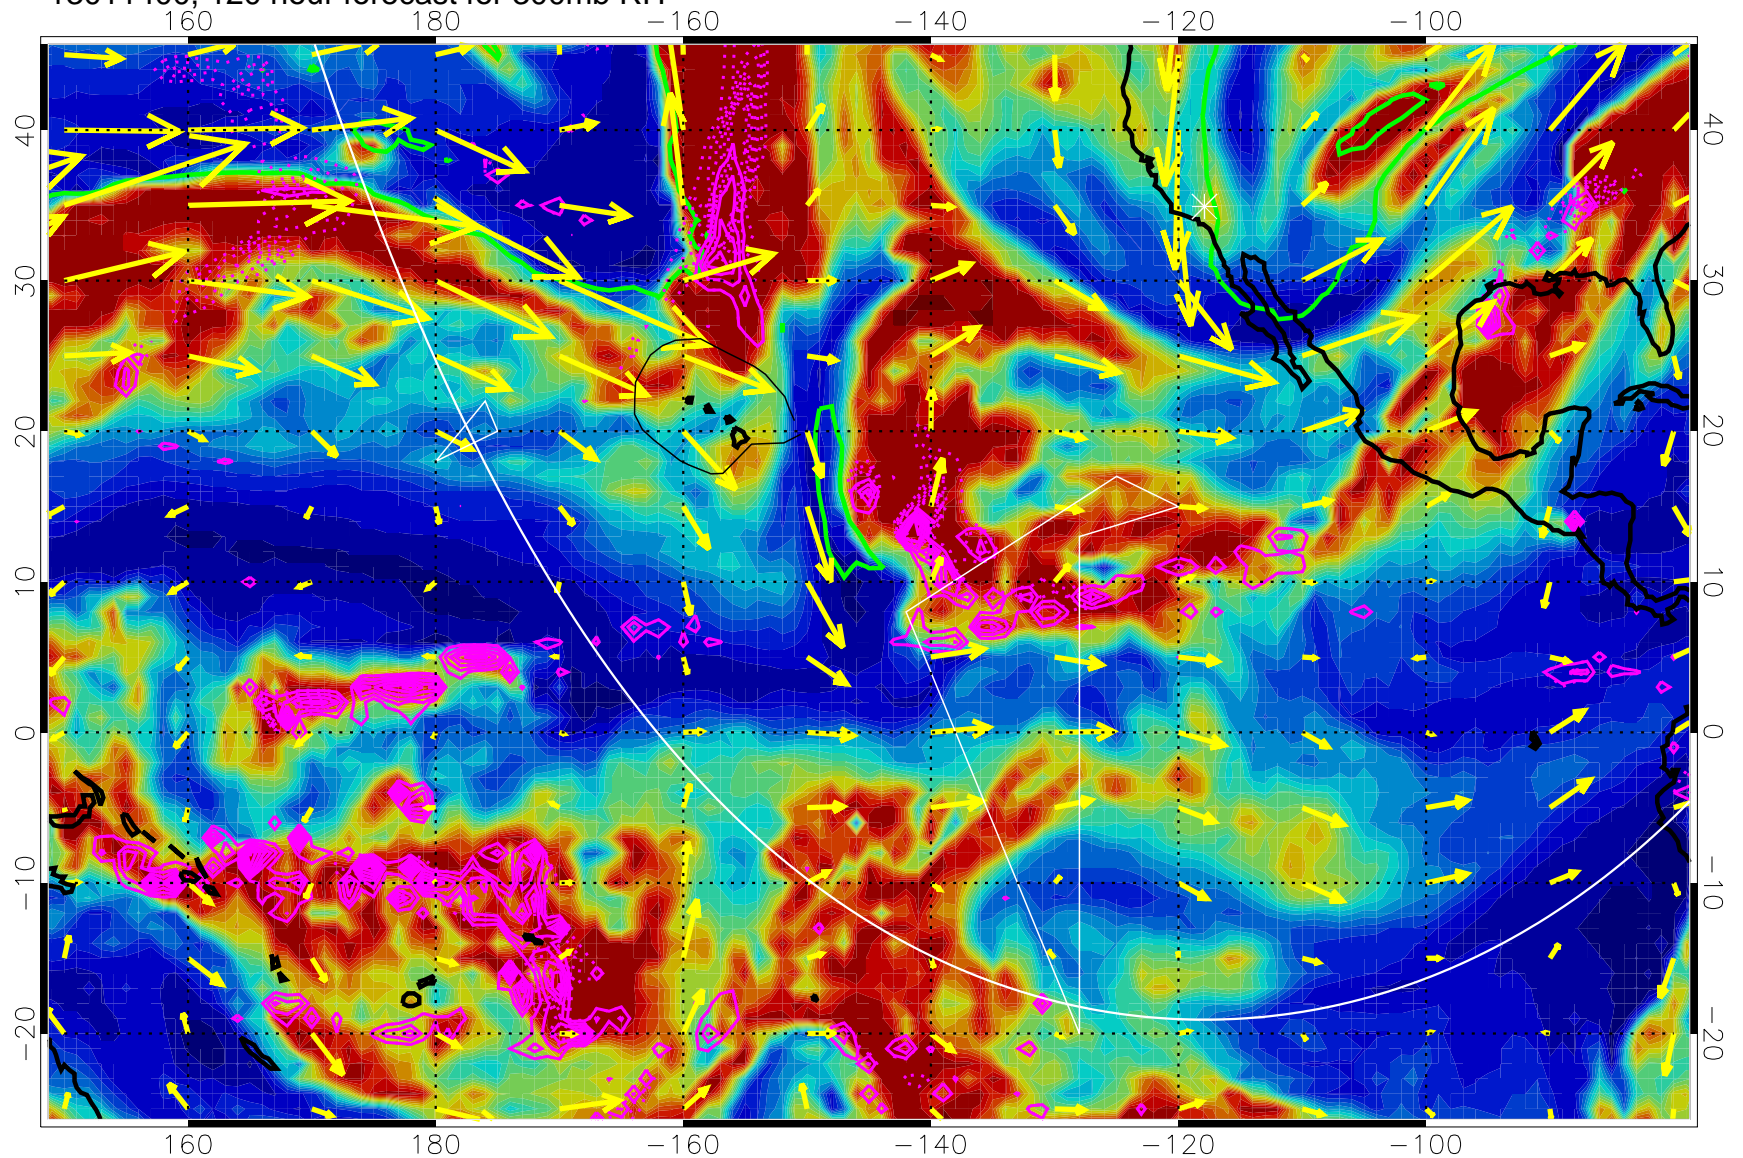

Precip (tot dotted, conv solid) past 6 hours 4 kg/m² contours

EPV Tropopause (2 PVU) Position

→ 50 m/s

Range ring of 6000 km -- 19 hours GH round trip

13011306, 102 hour forecast for 300mb RH

Precip (tot dotted, conv solid) past 6 hours 4 kg/m² contours

EPV Tropopause (2 PVU) Position

→ 50 m/s

Range ring of 6000 km -- 19 hours GH round trip

13011312, 108 hour forecast for 300mb RH

Precip (tot dotted, conv solid) past 6 hours 4 kg/m² contours

EPV Tropopause (2 PVU) Position

→ 50 m/s

Range ring of 6000 km -- 19 hours GH round trip

13011318, 114 hour forecast for 300mb RH

Precip (tot dotted, conv solid) past 6 hours 4 kg/m² contours

EPV Tropopause (2 PVU) Position

→ 50 m/s

Range ring of 6000 km -- 19 hours GH round trip

13011400, 120 hour forecast for 300mb RH

Precip (tot dotted, conv solid) past 6 hours 4 kg/m² contours

EPV Tropopause (2 PVU) Position

→ 50 m/s

Range ring of 6000 km -- 19 hours GH round trip