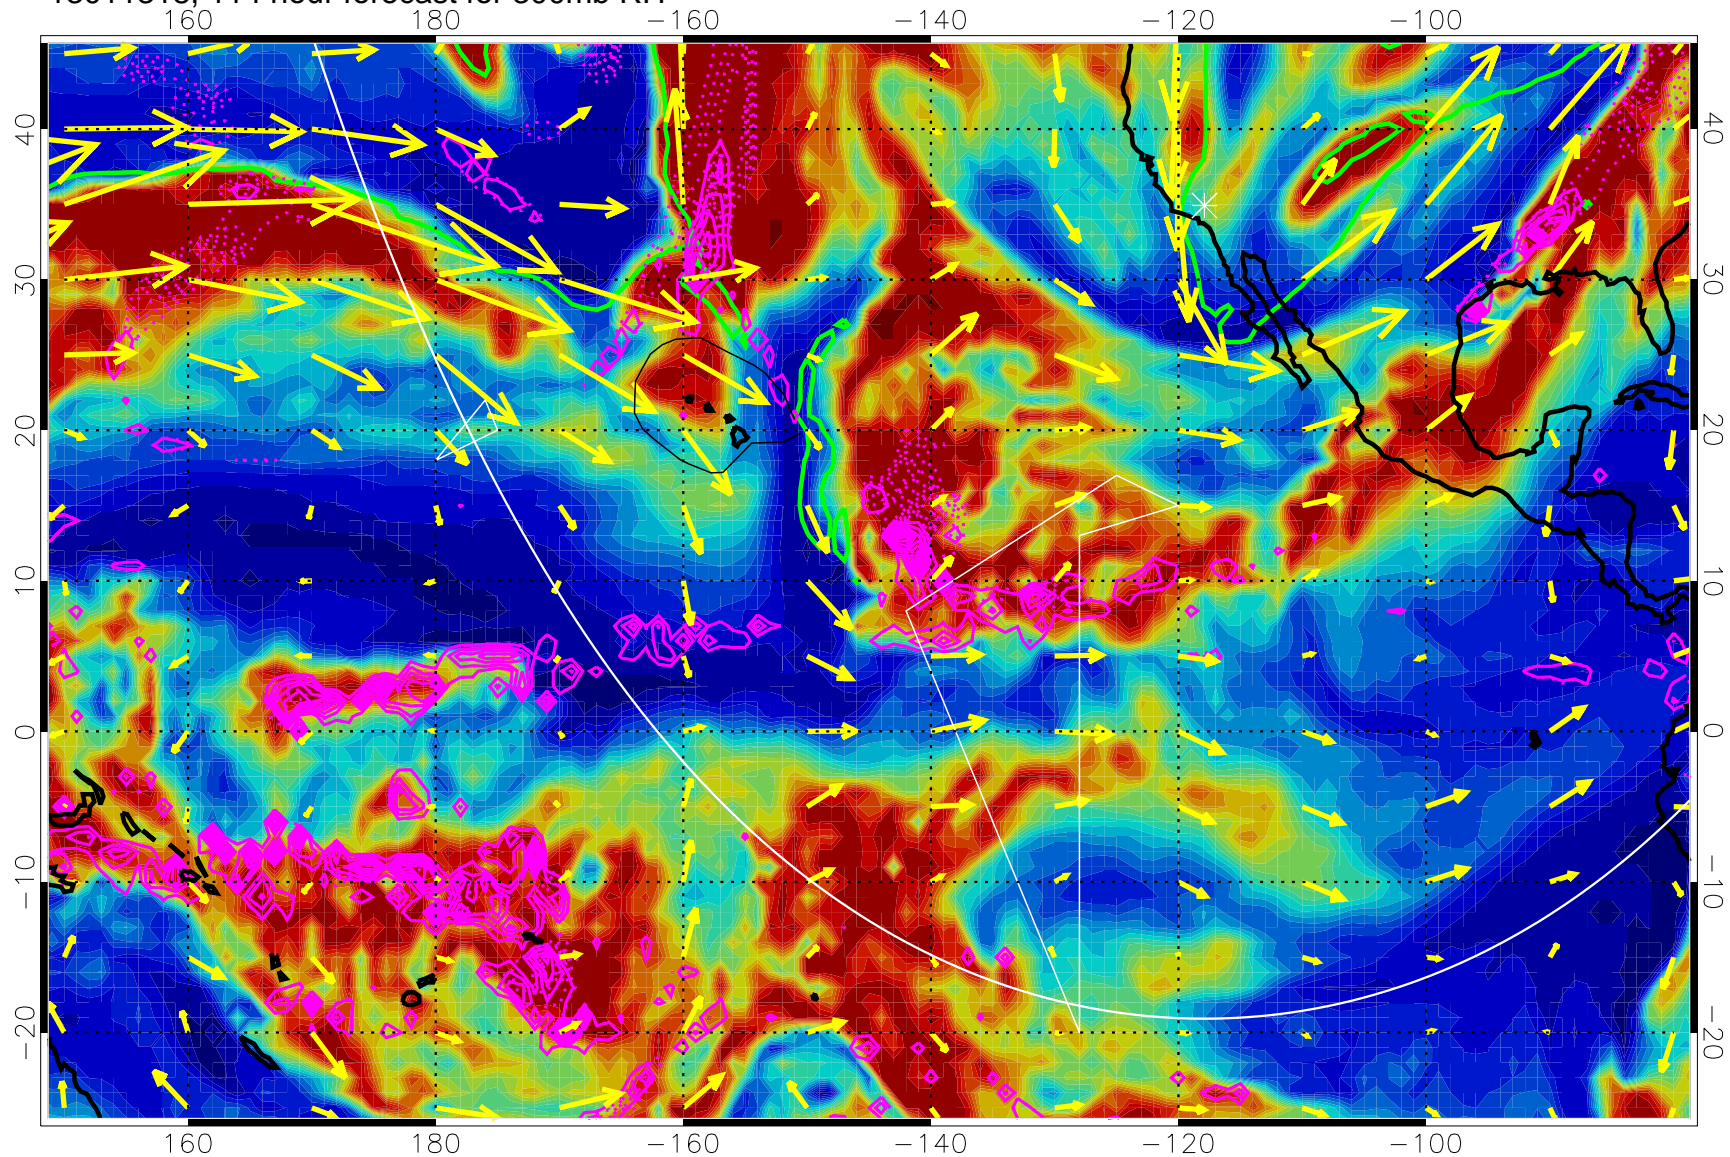

Precip (tot dotted, conv solid) past 6 hours 4 kg/m² contours

EPV Tropopause (2 PVU) Position

→ 50 m/s

Range ring of 6000 km -- 19 hours GH round trip

13011306, 102 hour forecast for 300mb RH

Precip (tot dotted, conv solid) past 6 hours 4 kg/m² contours

EPV Tropopause (2 PVU) Position

→ 50 m/s

Range ring of 6000 km -- 19 hours GH round trip

13011312, 108 hour forecast for 300mb RH

Precip (tot dotted, conv solid) past 6 hours 4 kg/m² contours

EPV Tropopause (2 PVU) Position

→ 50 m/s

Range ring of 6000 km -- 19 hours GH round trip

13011318, 114 hour forecast for 300mb RH

Precip (tot dotted, conv solid) past 6 hours 4 kg/m² contours

EPV Tropopause (2 PVU) Position

→ 50 m/s

Range ring of 6000 km -- 19 hours GH round trip

13011400, 120 hour forecast for 300mb RH

Precip (tot dotted, conv solid) past 6 hours 4 kg/m² contours

EPV Tropopause (2 PVU) Position

→ 50 m/s

Range ring of 6000 km -- 19 hours GH round trip