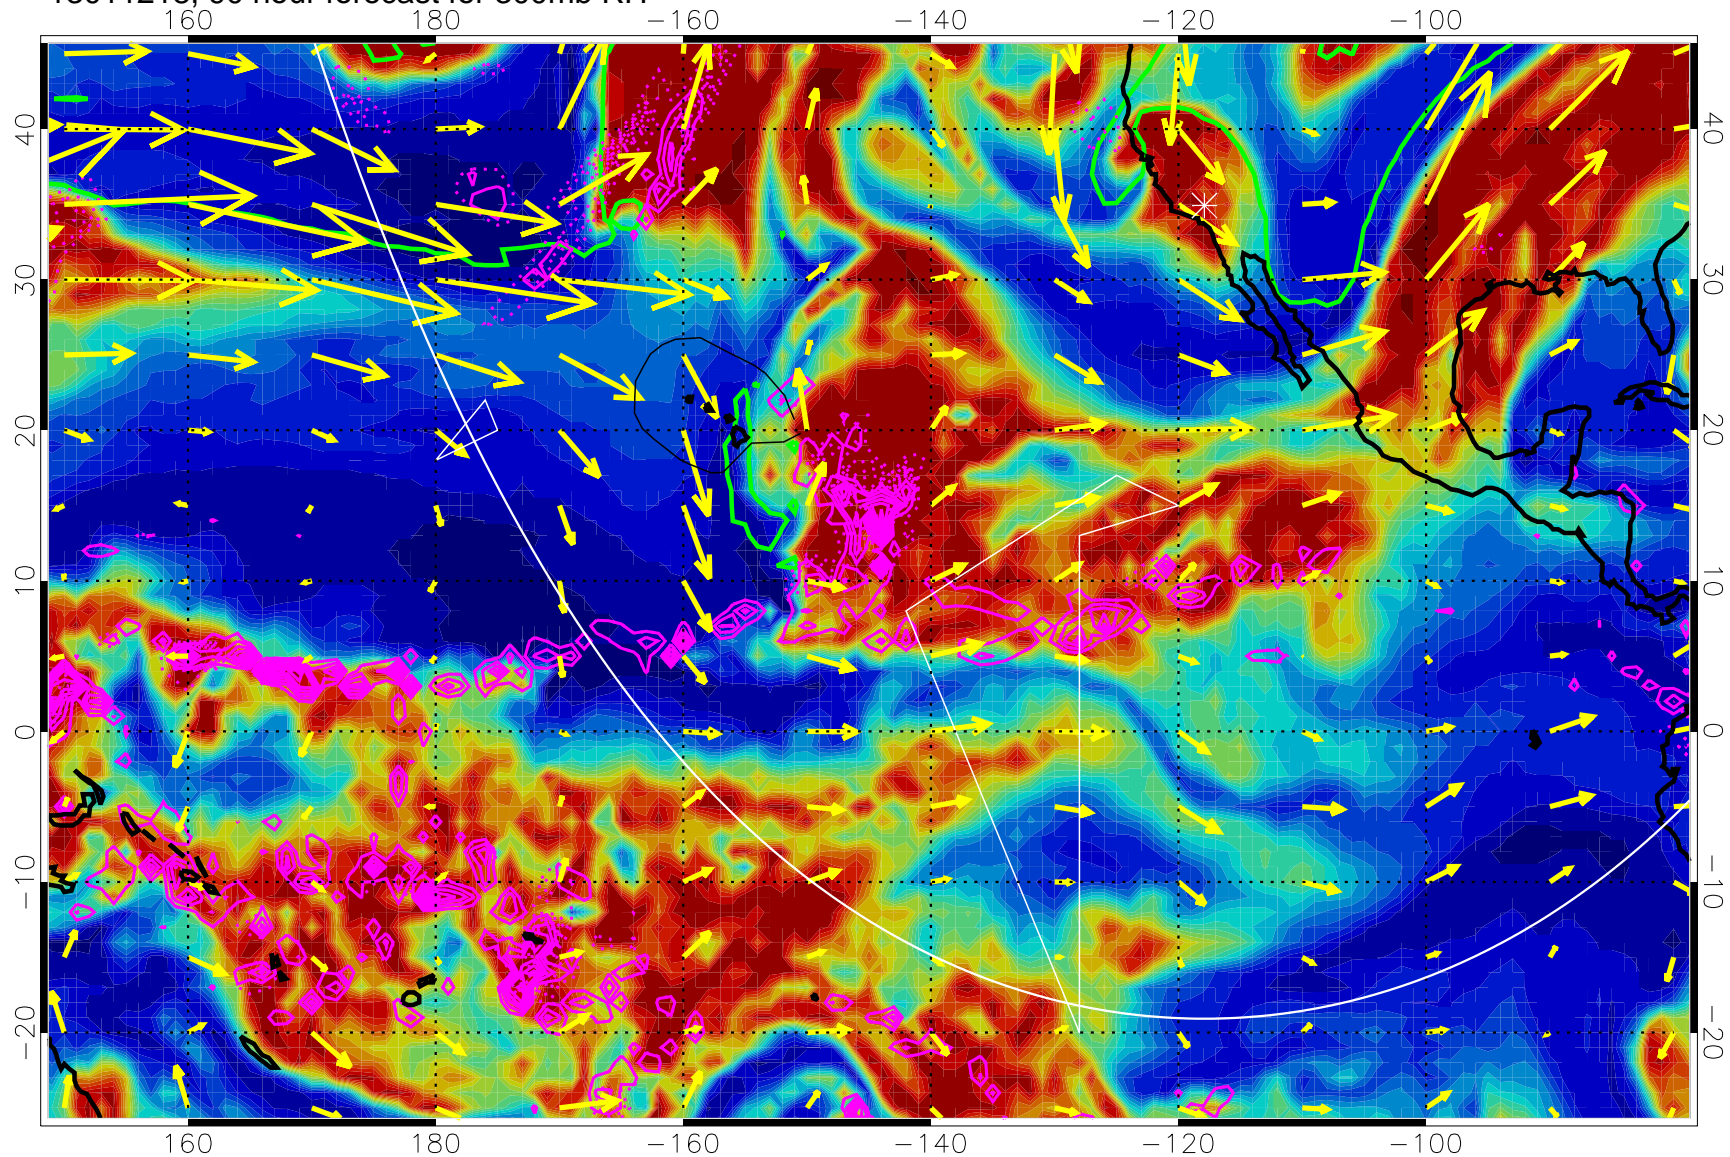

13011212, 84 hour forecast for 300mb RH

0 20 40 60 80 100
RH, %

Precip (tot dotted, conv solid) past 6 hours 4 kg/m2 contours

EPV Tropopause (2 PVU) Position

→ 50 m/s

Range ring of 6000 km -- 19 hours GH round trip

13011218, 90 hour forecast for 300mb RH

Precip (tot dotted, conv solid) past 6 hours 4 kg/m² contours

EPV Tropopause (2 PVU) Position

→ 50 m/s

Range ring of 6000 km -- 19 hours GH round trip

13011300, 96 hour forecast for 300mb RH

Precip (tot dotted, conv solid) past 6 hours 4 kg/m² contours

EPV Tropopause (2 PVU) Position

→ 50 m/s

Range ring of 6000 km -- 19 hours GH round trip

13011306, 102 hour forecast for 300mb RH

Precip (tot dotted, conv solid) past 6 hours 4 kg/m² contours

13011400, 120 hour forecast for 300mb RH

Precip (tot dotted, conv solid) past 6 hours 4 kg/m² contours

EPV Tropopause (2 PVU) Position

→ 50 m/s

Range ring of 6000 km -- 19 hours GH round trip