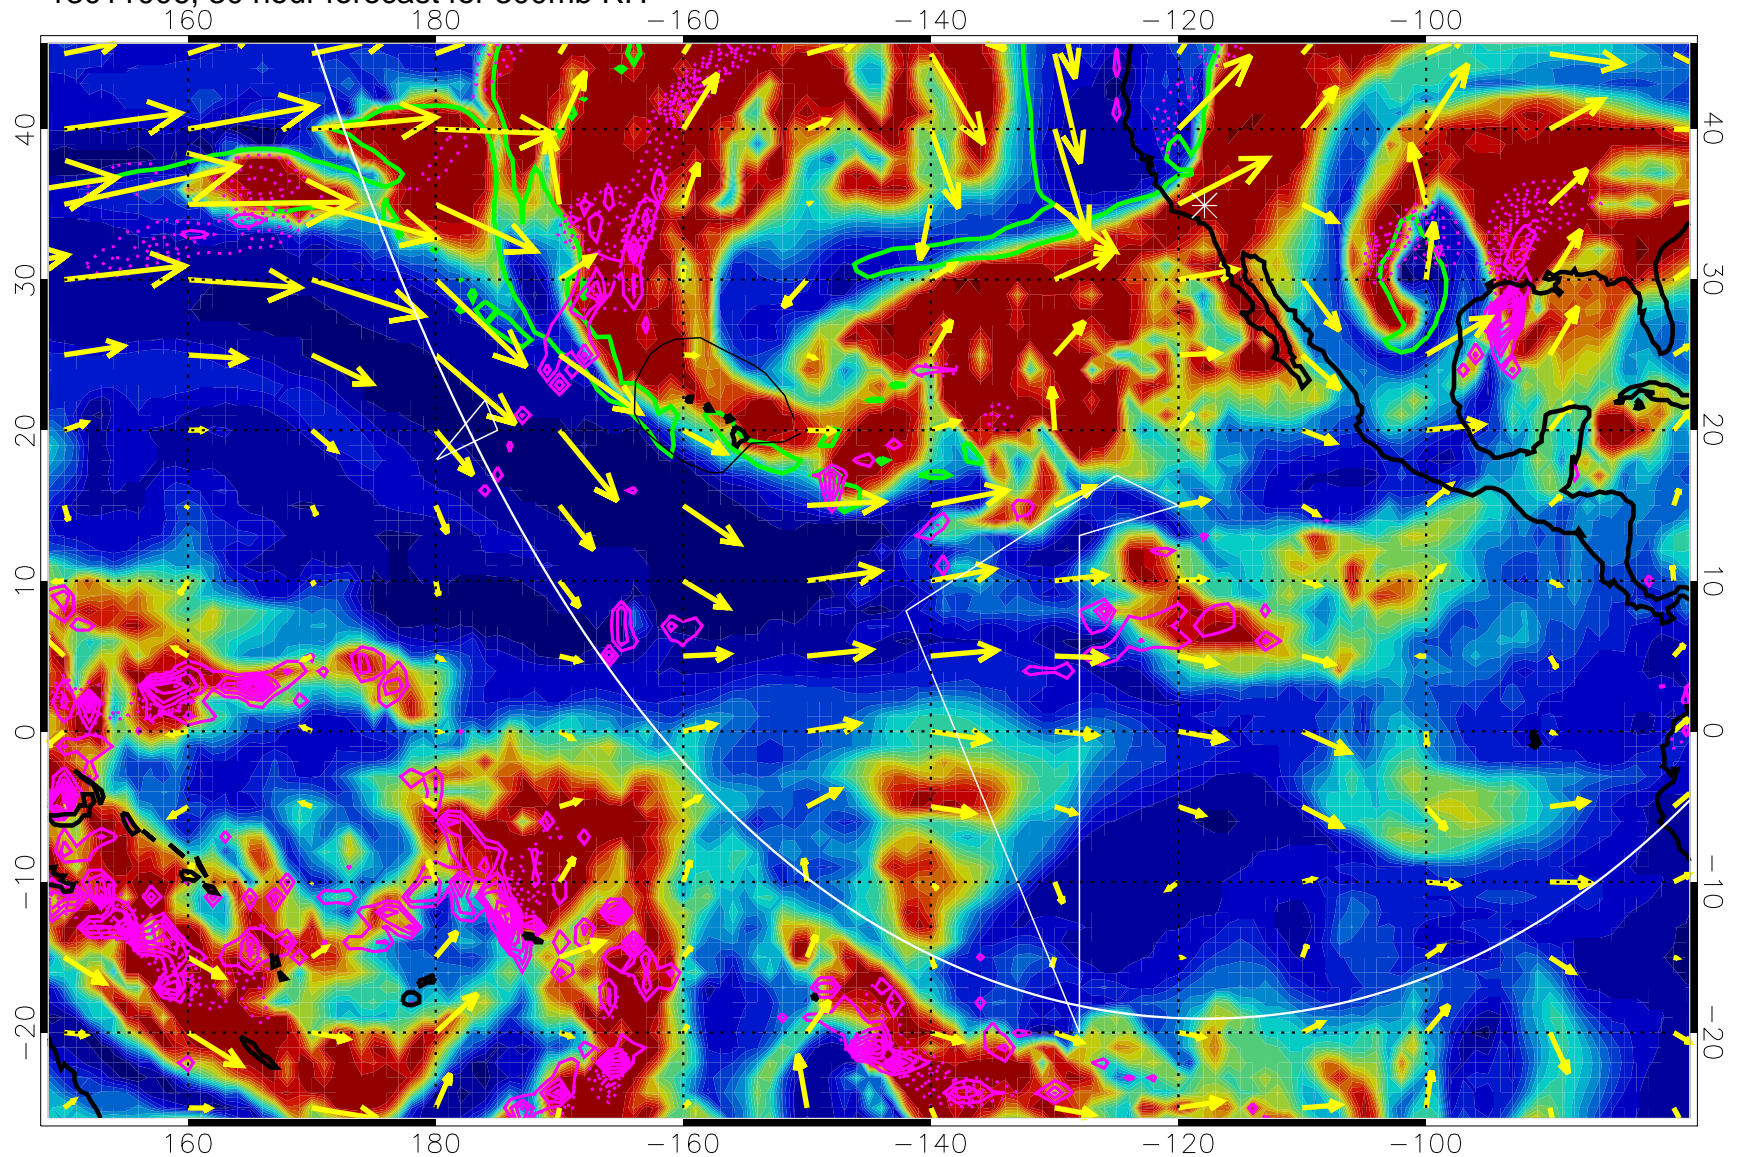

0 20 40 60 80 100
RH, %

Precip (tot dotted, conv solid) past 6 hours 4 kg/m² contours

EPV Tropopause (2 PVU) Position

→ 50 m/s

Range ring of 6000 km -- 19 hours GH round trip

13011000, 24 hour forecast for 300mb RH

0 20 40 60 80 100
RH, %

Precip (tot dotted, conv solid) past 6 hours 4 kg/m² contours

EPV Tropopause (2 PVU) Position

→ 50 m/s

Range ring of 6000 km -- 19 hours GH round trip

13011006, 30 hour forecast for 300mb RH

Precip (tot dotted, conv solid) past 6 hours 4 kg/m² contours

EPV Tropopause (2 PVU) Position

→ 50 m/s

Range ring of 6000 km -- 19 hours GH round trip

13011012, 36 hour forecast for 300mb RH

Precip (tot dotted, conv solid) past 6 hours 4 kg/m² contours

EPV Tropopause (2 PVU) Position

→ 50 m/s

Range ring of 6000 km -- 19 hours GH round trip

13011018, 42 hour forecast for 300mb RH

Precip (tot dotted, conv solid) past 6 hours 4 kg/m² contours

EPV Tropopause (2 PVU) Position