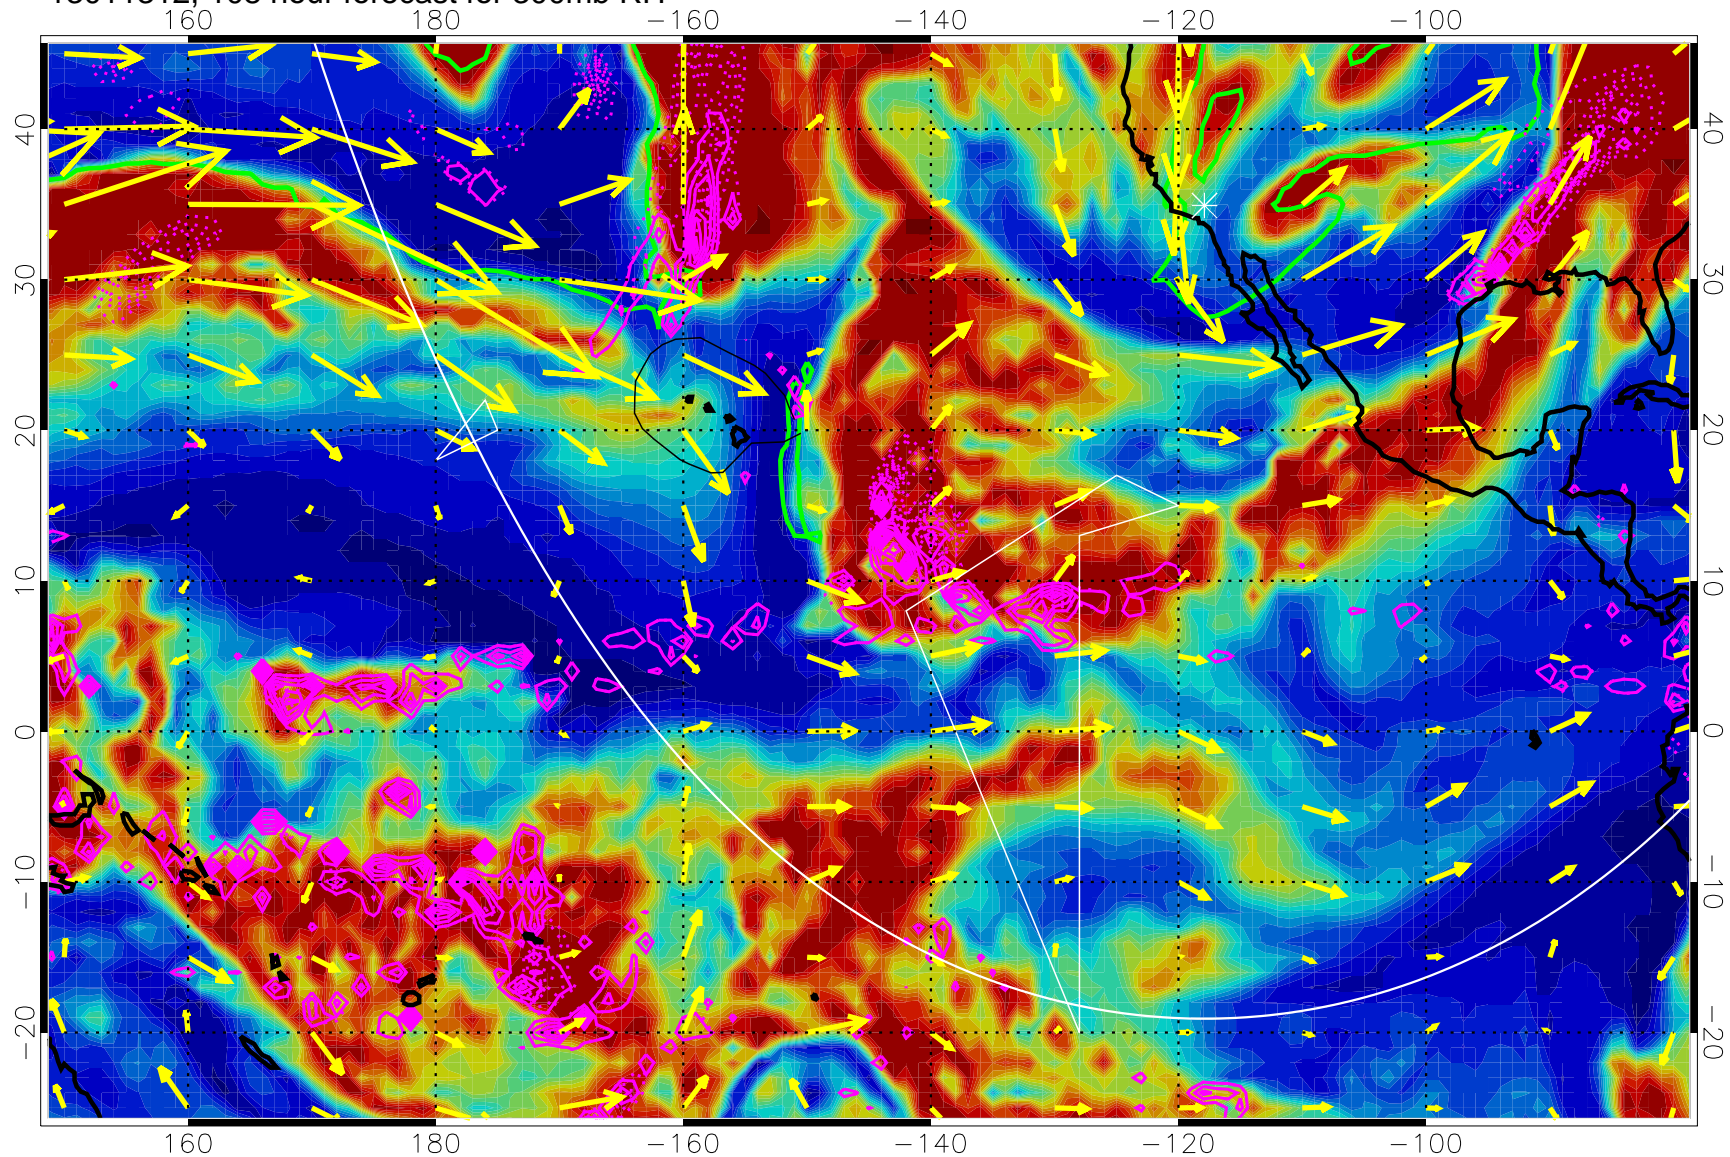

13011218, 90 hour forecast for 300mb RH

Precip (tot dotted, conv solid) past 6 hours 4 kg/m² contours

EPV Tropopause (2 PVU) Position

→ 50 m/s

Range ring of 6000 km -- 19 hours GH round trip

13011300, 96 hour forecast for 300mb RH

Precip (tot dotted, conv solid) past 6 hours 4 kg/m² contours

EPV Tropopause (2 PVU) Position

→ 50 m/s

Range ring of 6000 km -- 19 hours GH round trip

13011306, 102 hour forecast for 300mb RH

Precip (tot dotted, conv solid) past 6 hours 4 kg/m² contours

EPV Tropopause (2 PVU) Position

→ 50 m/s

Range ring of 6000 km -- 19 hours GH round trip

13011312, 108 hour forecast for 300mb RH

Precip (tot dotted, conv solid) past 6 hours 4 kg/m² contours

EPV Tropopause (2 PVU) Position

13011400, 120 hour forecast for 300mb RH

Precip (tot dotted, conv solid) past 6 hours 4 kg/m² contours

EPV Tropopause (2 PVU) Position

→ 50 m/s

Range ring of 6000 km -- 19 hours GH round trip