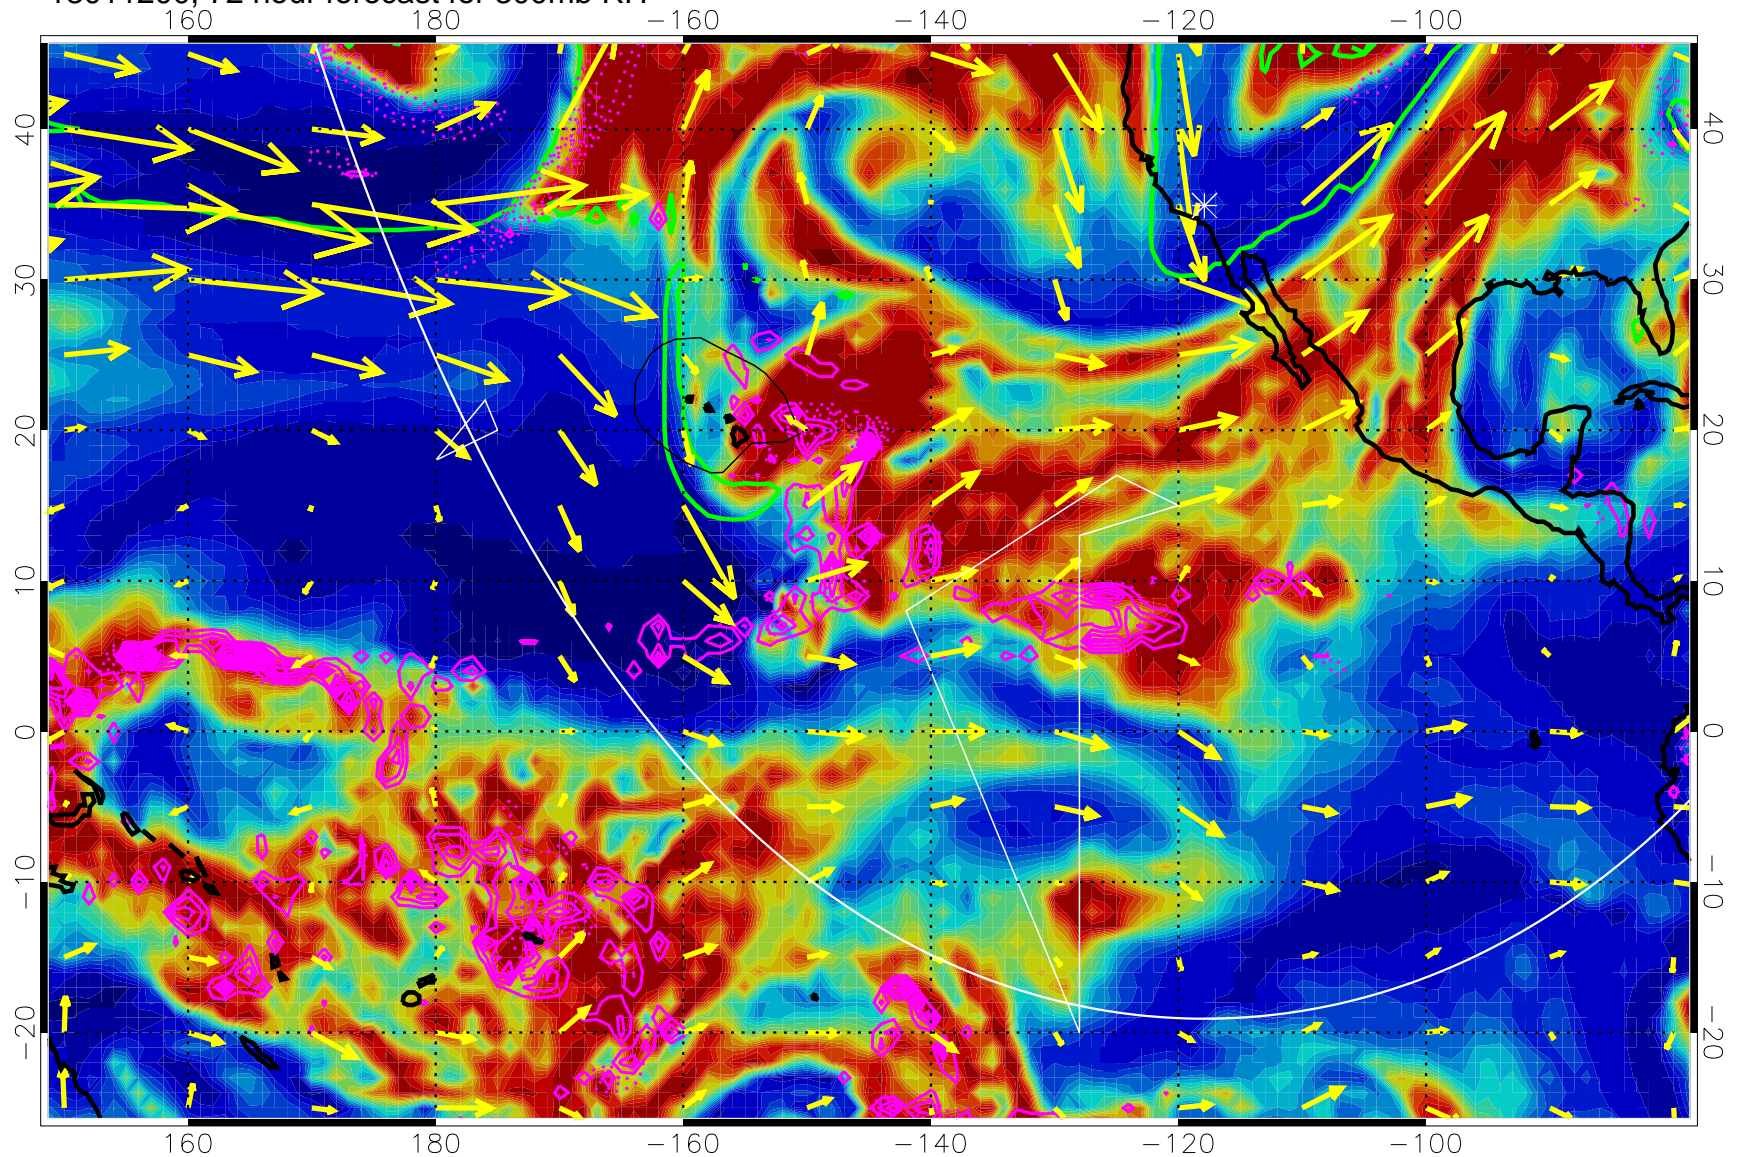

13011106, 54 hour forecast for 300mb RH

Precip (tot dotted, conv solid) past 6 hours 4 kg/m² contours

EPV Tropopause (2 PVU) Position

→ 50 m/s

Range ring of 6000 km -- 19 hours GH round trip

13011112, 60 hour forecast for 300mb RH

Precip (tot dotted, conv solid) past 6 hours 4 kg/m² contours

EPV Tropopause (2 PVU) Position

→ 50 m/s

Range ring of 6000 km -- 19 hours GH round trip

13011118, 66 hour forecast for 300mb RH

Precip (tot dotted, conv solid) past 6 hours 4 kg/m² contours

EPV Tropopause (2 PVU) Position

→ 50 m/s

Range ring of 6000 km -- 19 hours GH round trip

13011200, 72 hour forecast for 300mb RH

Precip (tot dotted, conv solid) past 6 hours 4 kg/m² contours

EPV Tropopause (2 PVU) Position

13011218, 90 hour forecast for 300mb RH

Precip (tot dotted, conv solid) past 6 hours 4 kg/m² contours

EPV Tropopause (2 PVU) Position

→ 50 m/s

Range ring of 6000 km -- 19 hours GH round trip

13011300, 96 hour forecast for 300mb RH