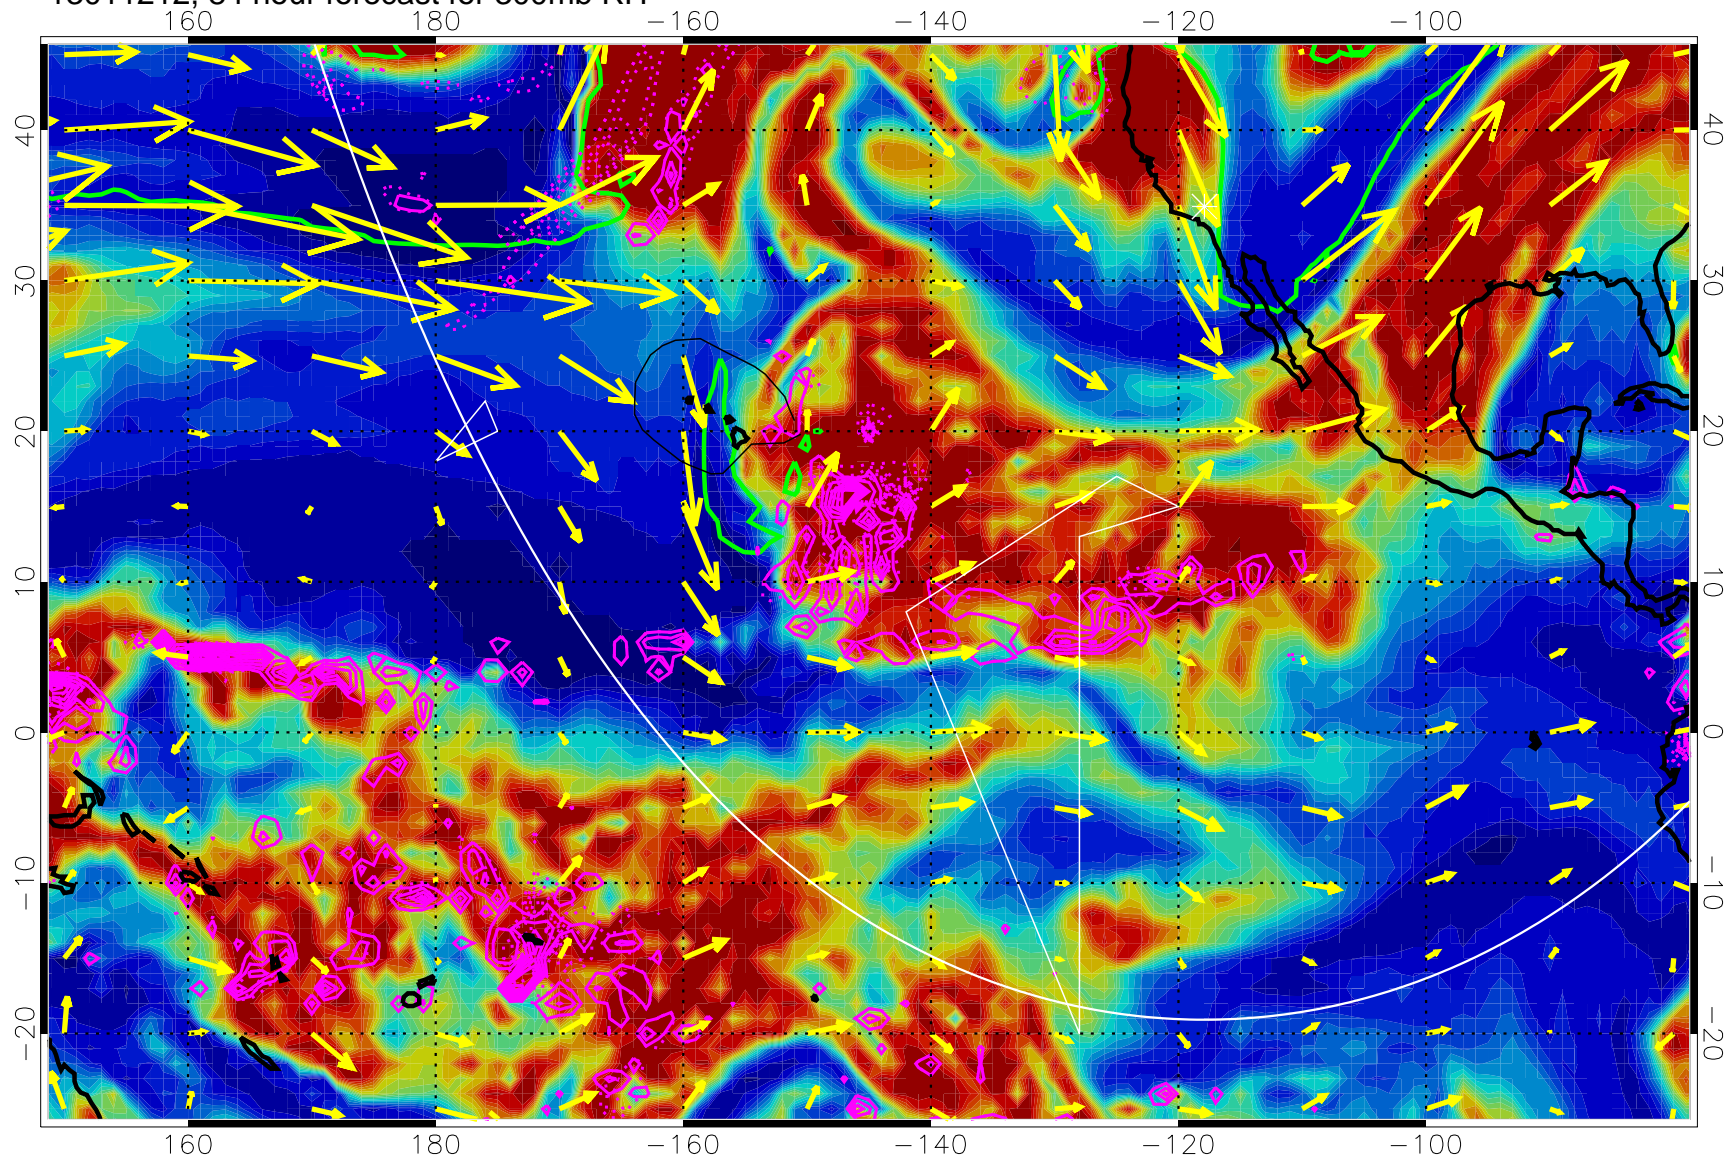

EPV Tropopause (2 PVU) Position

→ 50 m/s

Range ring of 6000 km -- 19 hours GH round trip

13011200, 72 hour forecast for 300mb RH

Precip (tot dotted, conv solid) past 6 hours 4 kg/m² contours

EPV Tropopause (2 PVU) Position

→ 50 m/s

Range ring of 6000 km -- 19 hours GH round trip

13011206, 78 hour forecast for 300mb RH

Precip (tot dotted, conv solid) past 6 hours 4 kg/m² contours

EPV Tropopause (2 PVU) Position

→ 50 m/s

Range ring of 6000 km -- 19 hours GH round trip

13011212, 84 hour forecast for 300mb RH

0 20 40 60 80 100
RH, %

Precip (tot dotted, conv solid) past 6 hours 4 kg/m2 contours

EPV Tropopause (2 PVU) Position

→ 50 m/s

Range ring of 6000 km -- 19 hours GH round trip

13011218, 90 hour forecast for 300mb RH

Precip (tot dotted, conv solid) past 6 hours 4 kg/m² contours

EPV Tropopause (2 PVU) Position

→ 50 m/s

Range ring of 6000 km -- 19 hours GH round trip

13011300, 96 hour forecast for 300mb RH