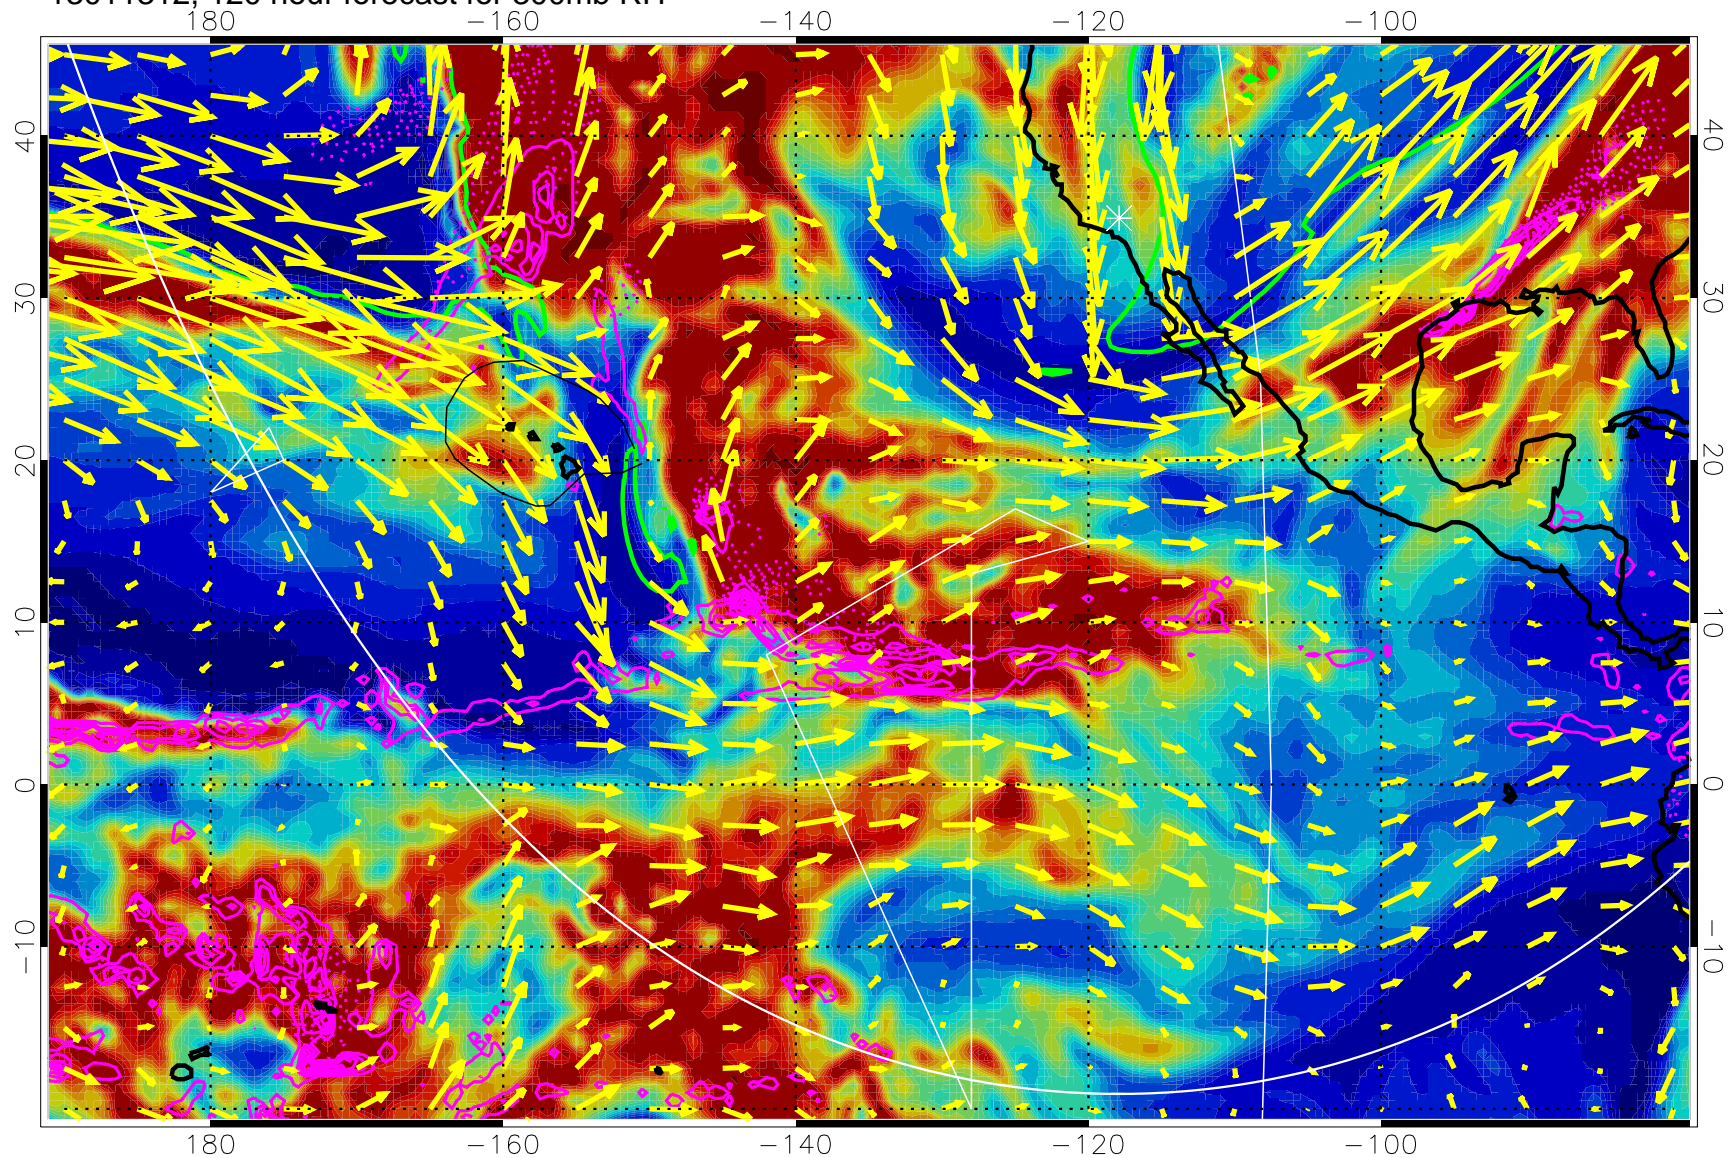

EPV Tropopause (2 PVU) Position

→ 50 m/s

Range ring of 6000 km -- 19 hours GH round trip

13011206, 90 hour forecast for 300mb RH

Precip (tot dot, conv sol) past 6 hrs 6 kg/m2 contours, min 4

EPV Tropopause (2 PVU) Position

13011218, 102 hour forecast for 300mb RH

Precip (tot dot, conv sol) past 6 hrs 6 kg/m2 contours, min 4

EPV Tropopause (2 PVU) Position

→ 50 m/s

Range ring of 6000 km -- 19 hours GH round trip

13011300, 108 hour forecast for 300mb RH

Precip (tot dot, conv sol) past 6 hrs 6 kg/m2 contours, min 4

EPV Tropopause (2 PVU) Position

→ 50 m/s

Range ring of 6000 km -- 19 hours GH round trip

13011306, 114 hour forecast for 300mb RH

Precip (tot dot, conv sol) past 6 hrs 6 kg/m2 contours, min 4

EPV Tropopause (2 PVU) Position

→ 50 m/s

Range ring of 6000 km -- 19 hours GH round trip

13011312, 120 hour forecast for 300mb RH

Precip (tot dot, conv sol) past 6 hrs 6 kg/m2 contours, min 4

EPV Tropopause (2 PVU) Position