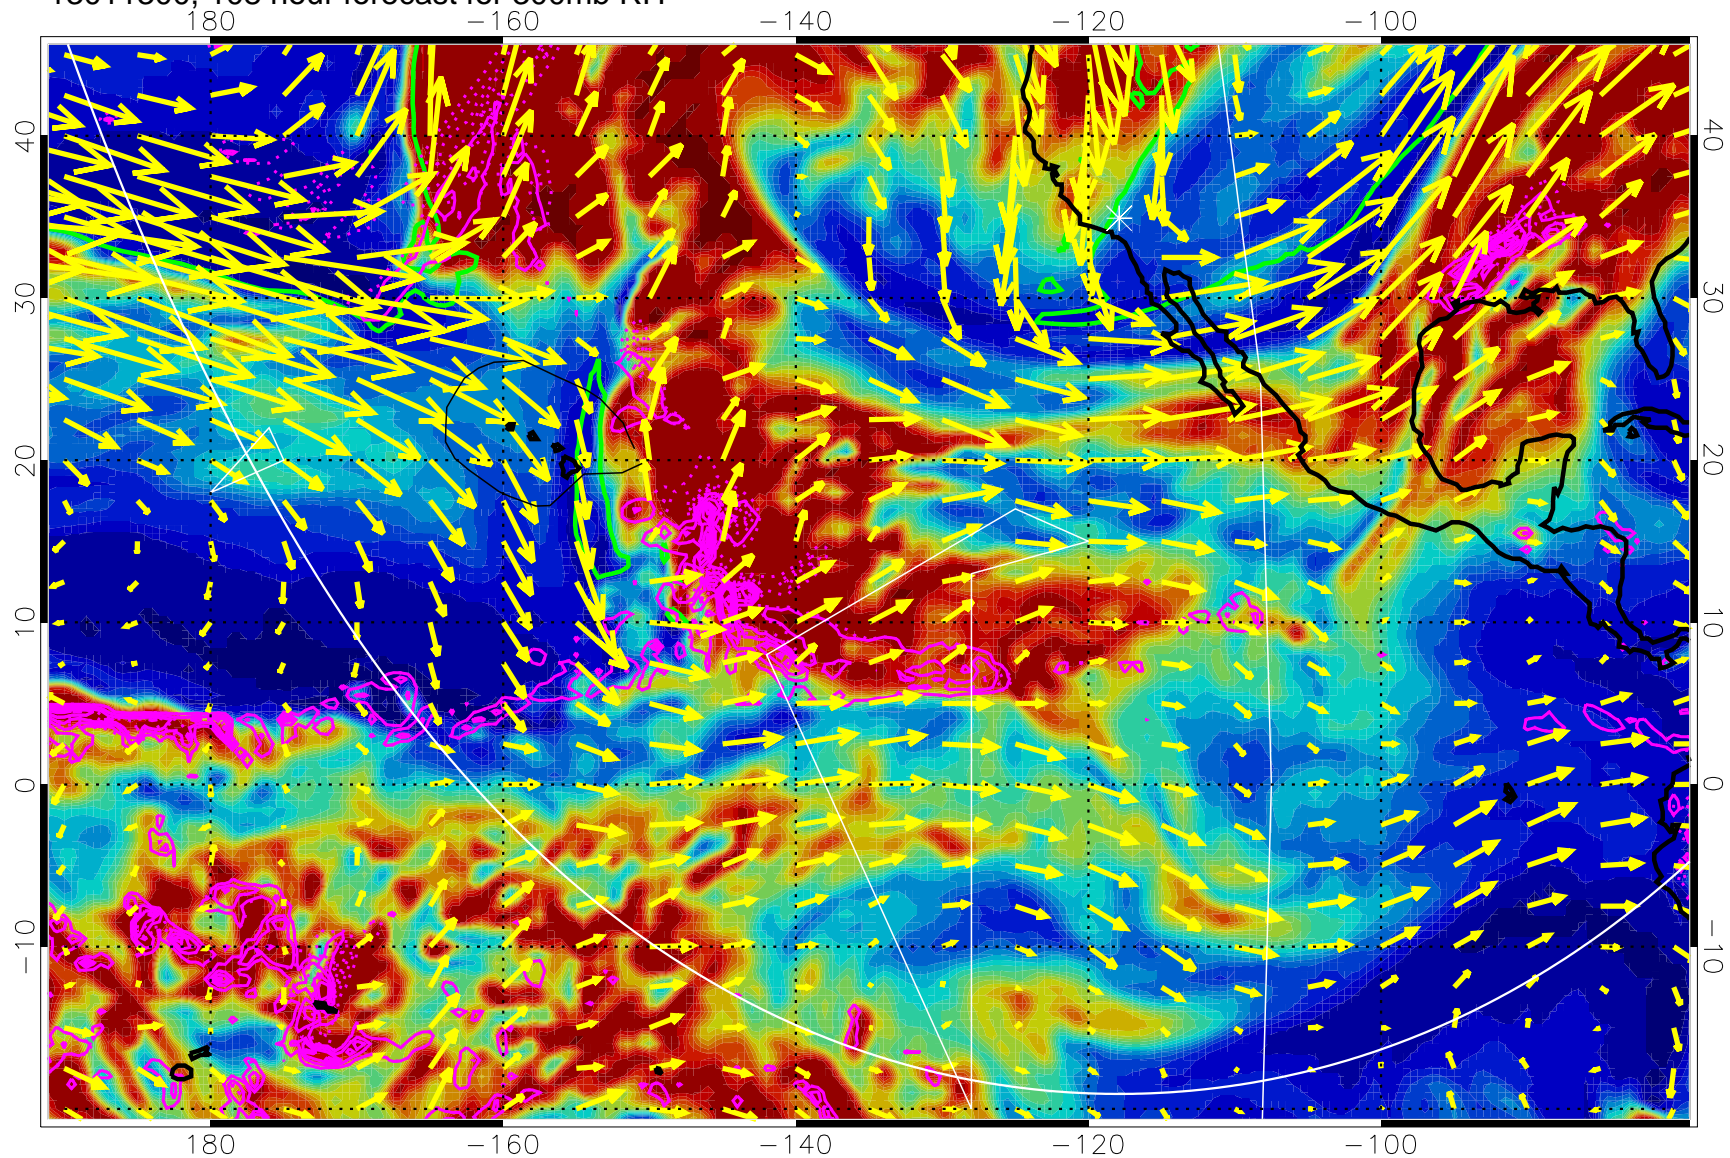

→ 50 m/s

Range ring of 6000 km -- 19 hours GH round trip

13011212, 96 hour forecast for 300mb RH

Precip (tot dot, conv sol) past 6 hrs 6 kg/m2 contours, min 4

EPV Tropopause (2 PVU) Position

→ 50 m/s

Range ring of 6000 km -- 19 hours GH round trip

13011218, 102 hour forecast for 300mb RH

Precip (tot dot, conv sol) past 6 hrs 6 kg/m2 contours, min 4

EPV Tropopause (2 PVU) Position

→ 50 m/s

Range ring of 6000 km -- 19 hours GH round trip

13011300, 108 hour forecast for 300mb RH

Precip (tot dot, conv sol) past 6 hrs 6 kg/m2 contours, min 4

EPV Tropopause (2 PVU) Position

→ 50 m/s

Range ring of 6000 km -- 19 hours GH round trip

13011306, 114 hour forecast for 300mb RH

Precip (tot dot, conv sol) past 6 hrs 6 kg/m2 contours, min 4

EPV Tropopause (2 PVU) Position

→ 50 m/s

Range ring of 6000 km -- 19 hours GH round trip

13011312, 120 hour forecast for 300mb RH

Precip (tot dot, conv sol) past 6 hrs 6 kg/m2 contours, min 4

EPV Tropopause (2 PVU) Position