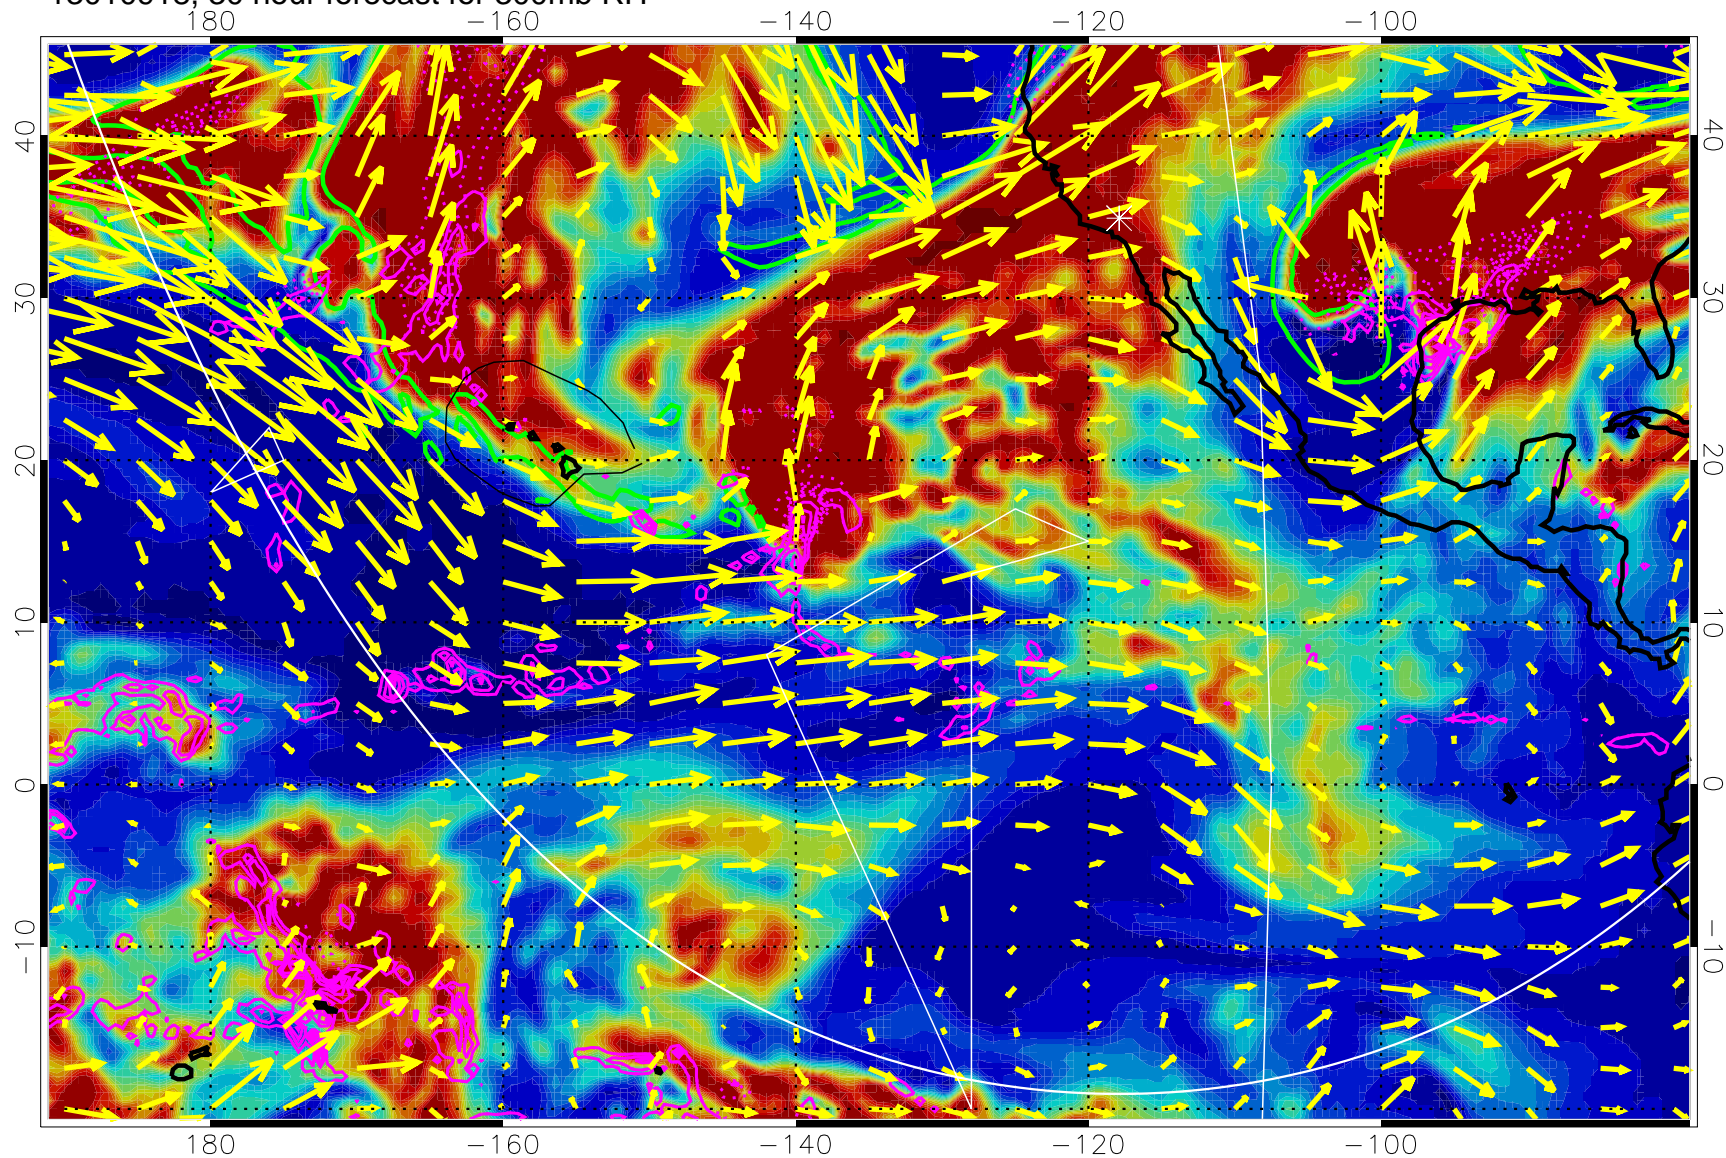

Precip (tot dot, conv sol) past 6 hrs 6 kg/m2 contours, min 4

EPV Tropopause (2 PVU) Position

→ 50 m/s

Range ring of 6000 km -- 19 hours GH round trip

13010906, 18 hour forecast for 300mb RH

Precip (tot dot, conv sol) past 6 hrs 6 kg/m2 contours, min 4

EPV Tropopause (2 PVU) Position

→ 50 m/s

Range ring of 6000 km -- 19 hours GH round trip

13010912, 24 hour forecast for 300mb RH

Precip (tot dot, conv sol) past 6 hrs 6 kg/m2 contours, min 4

EPV Tropopause (2 PVU) Position

→ 50 m/s

Range ring of 6000 km -- 19 hours GH round trip

13010918, 30 hour forecast for 300mb RH

Precip (tot dot, conv sol) past 6 hrs 6 kg/m<sup>2</sup> contours, min 4

EPV Tropopause (2 PVU) Position

→ 50 m/s

Range ring of 6000 km -- 19 hours GH round trip

13011000, 36 hour forecast for 300mb RH

Precip (tot dot, conv sol) past 6 hrs 6 kg/m2 contours, min 4

EPV Tropopause (2 PVU) Position

→ 50 m/s

Range ring of 6000 km -- 19 hours GH round trip