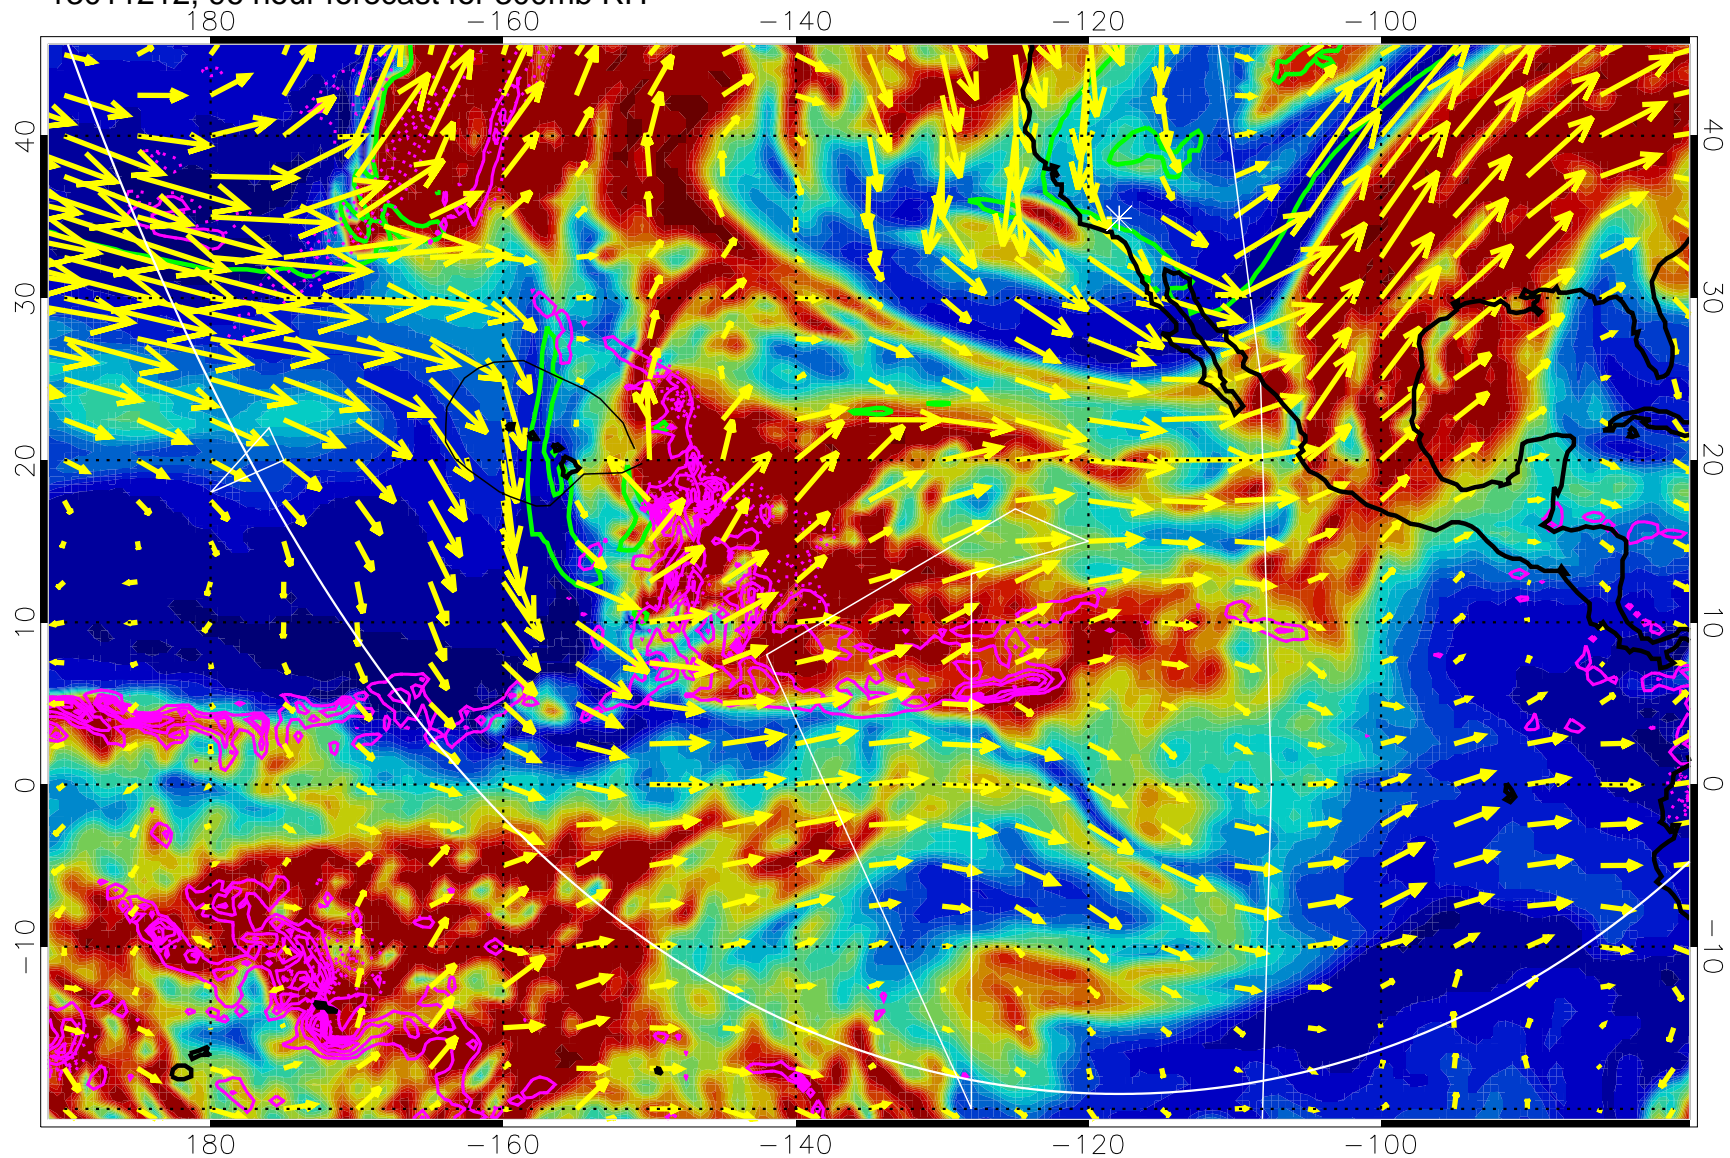

Precip (tot dot, conv sol) past 6 hrs 6 kg/m2 contours, min 4

EPV Tropopause (2 PVU) Position

→ 50 m/s

Range ring of 6000 km -- 19 hours GH round trip

13011200, 84 hour forecast for 300mb RH

Precip (tot dot, conv sol) past 6 hrs 6 kg/m2 contours, min 4

EPV Tropopause (2 PVU) Position

→ 50 m/s

Range ring of 6000 km -- 19 hours GH round trip

13011206, 90 hour forecast for 300mb RH

Precip (tot dot, conv sol) past 6 hrs 6 kg/m2 contours, min 4

EPV Tropopause (2 PVU) Position

→ 50 m/s

Range ring of 6000 km -- 19 hours GH round trip

13011212, 96 hour forecast for 300mb RH

Precip (tot dot, conv sol) past 6 hrs 6 kg/m2 contours, min 4

EPV Tropopause (2 PVU) Position

→ 50 m/s

Range ring of 6000 km -- 19 hours GH round trip

13011218, 102 hour forecast for 300mb RH

Precip (tot dot, conv sol) past 6 hrs 6 kg/m2 contours, min 4

EPV Tropopause (2 PVU) Position

→ 50 m/s

Range ring of 6000 km -- 19 hours GH round trip

13011300, 108 hour forecast for 300mb RH