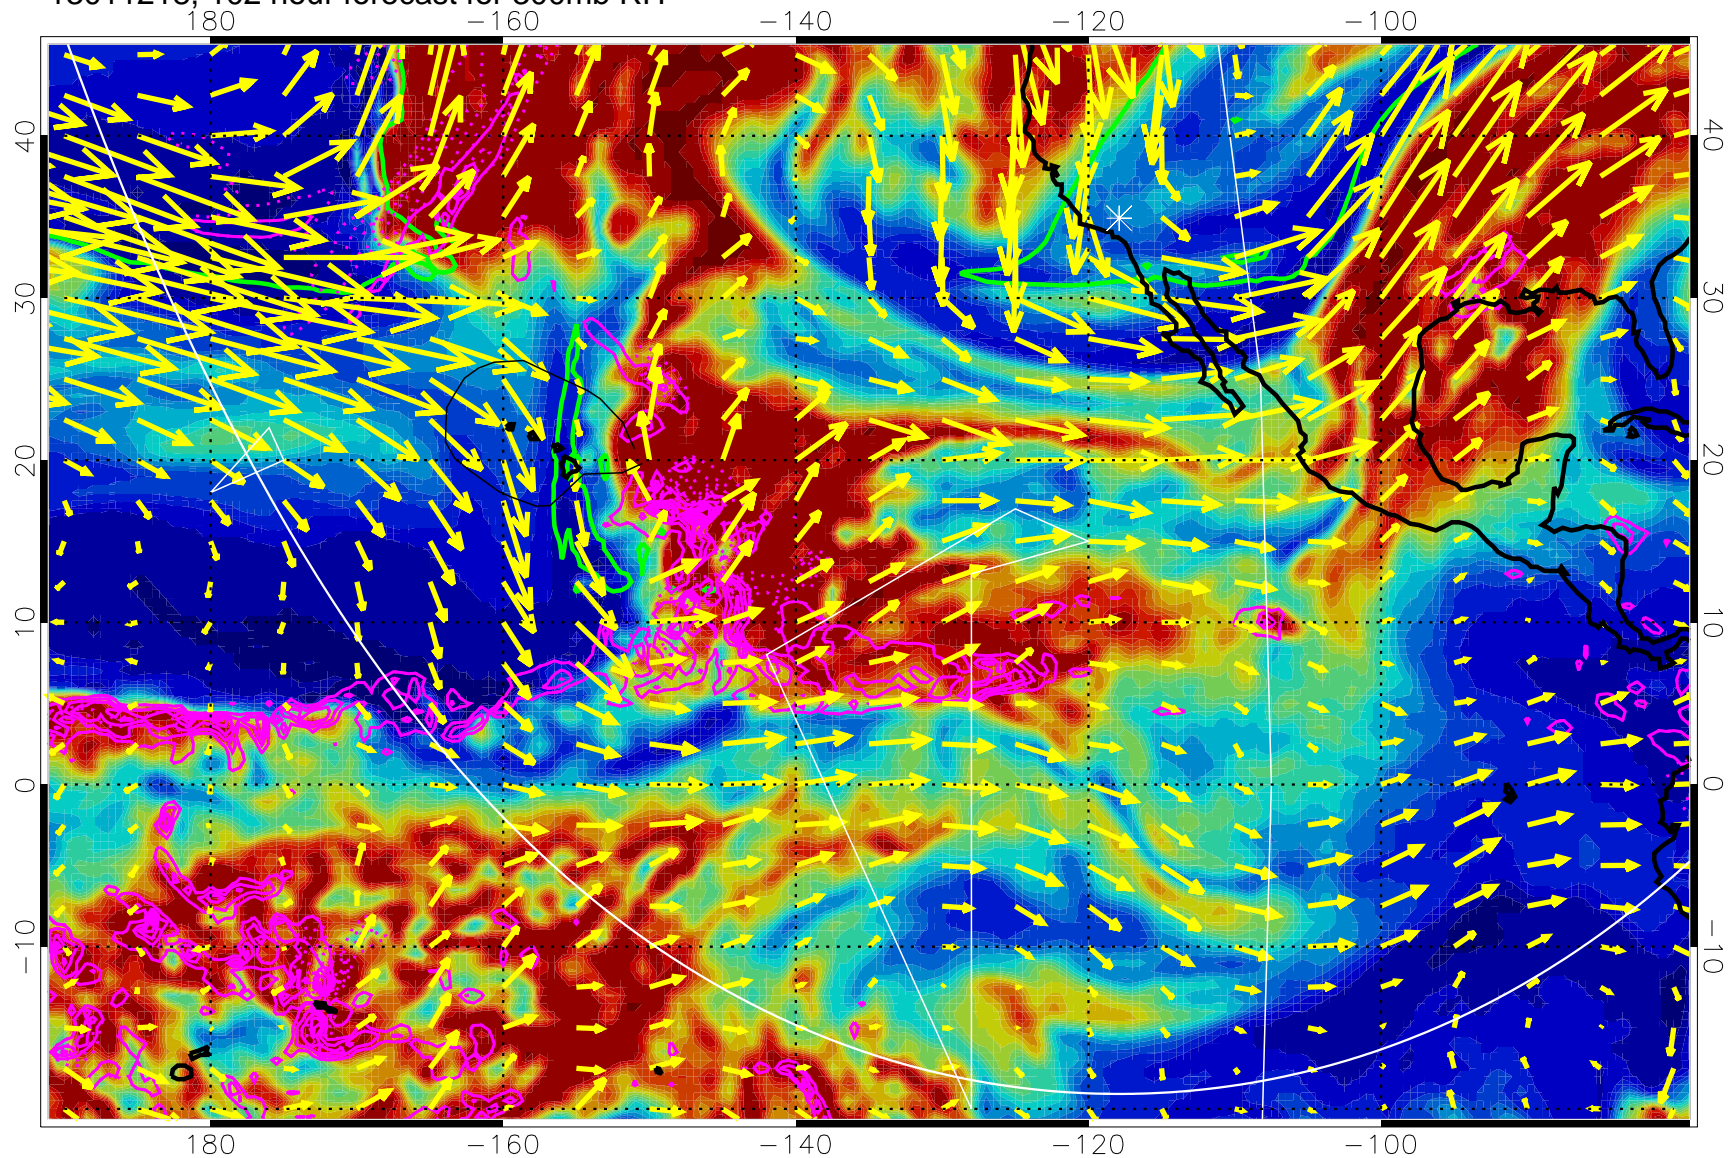

EPV Tropopause (2 PVU) Position

→ 50 m/s

Range ring of 6000 km -- 19 hours GH round trip

13011206, 90 hour forecast for 300mb RH

Precip (tot dot, conv sol) past 6 hrs 6 kg/m2 contours, min 4

EPV Tropopause (2 PVU) Position

→ 50 m/s

Range ring of 6000 km -- 19 hours GH round trip

13011212, 96 hour forecast for 300mb RH

Precip (tot dot, conv sol) past 6 hrs 6 kg/m2 contours, min 4

EPV Tropopause (2 PVU) Position

→ 50 m/s

Range ring of 6000 km -- 19 hours GH round trip

13011218, 102 hour forecast for 300mb RH

Precip (tot dot, conv sol) past 6 hrs 6 kg/m2 contours, min 4

EPV Tropopause (2 PVU) Position

→ 50 m/s

Range ring of 6000 km -- 19 hours GH round trip

13011300, 108 hour forecast for 300mb RH

Precip (tot dot, conv sol) past 6 hrs 6 kg/m2 contours, min 4

EPV Tropopause (2 PVU) Position

→ 50 m/s

Range ring of 6000 km -- 19 hours GH round trip

13011306, 114 hour forecast for 300mb RH

Precip (tot dot, conv sol) past 6 hrs 6 kg/m2 contours, min 4