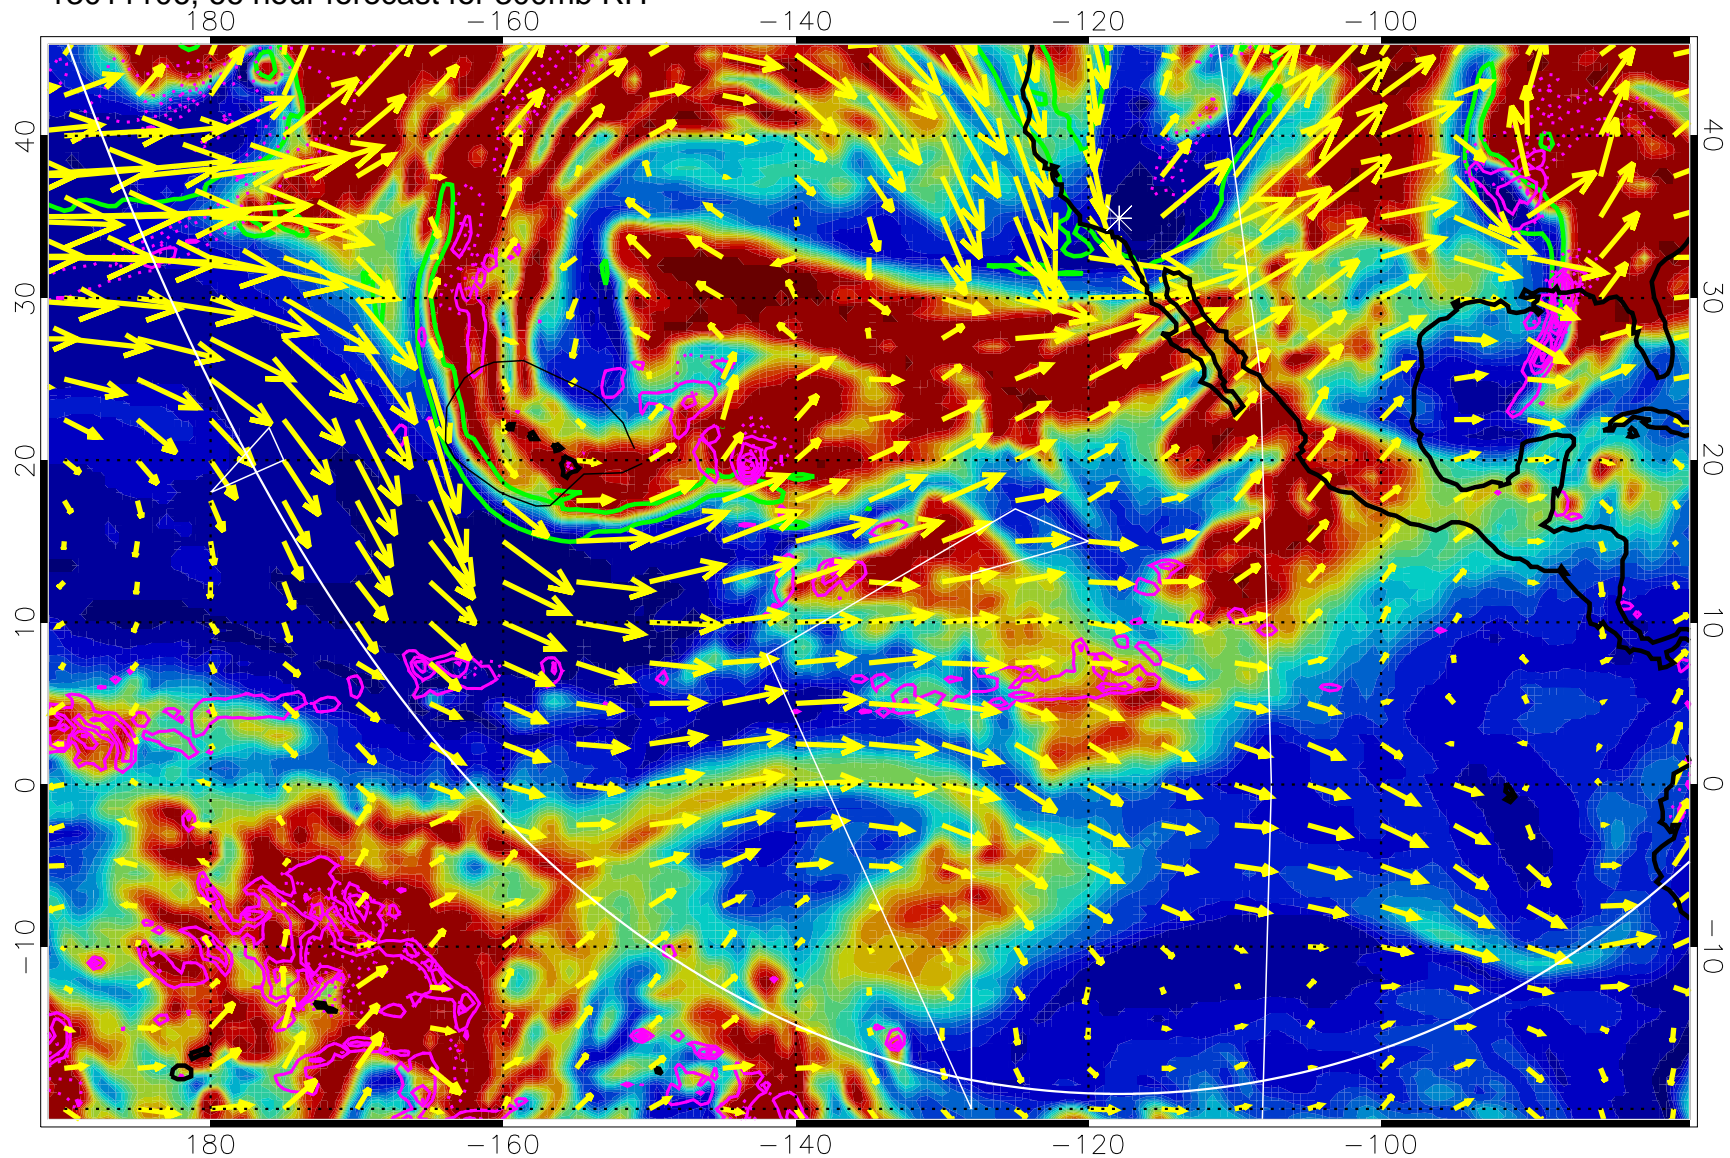

Precip (tot dot, conv sol) past 6 hrs 6 kg/m2 contours, min 4

EPV Tropopause (2 PVU) Position

→ 50 m/s

Range ring of 6000 km -- 19 hours GH round trip

13011018, 54 hour forecast for 300mb RH

Precip (tot dot, conv sol) past 6 hrs 6 kg/m2 contours, min 4

EPV Tropopause (2 PVU) Position

→ 50 m/s

Range ring of 6000 km -- 19 hours GH round trip

13011100, 60 hour forecast for 300mb RH

Precip (tot dot, conv sol) past 6 hrs 6 kg/m2 contours, min 4

EPV Tropopause (2 PVU) Position

→ 50 m/s

Range ring of 6000 km -- 19 hours GH round trip

13011106, 66 hour forecast for 300mb RH

Precip (tot dot, conv sol) past 6 hrs 6 kg/m2 contours, min 4

EPV Tropopause (2 PVU) Position

→ 50 m/s

Range ring of 6000 km -- 19 hours GH round trip

13011112, 72 hour forecast for 300mb RH

Precip (tot dot, conv sol) past 6 hrs 6 kg/m2 contours, min 4

EPV Tropopause (2 PVU) Position

→ 50 m/s

Range ring of 6000 km -- 19 hours GH round trip

13011118, 78 hour forecast for 300mb RH