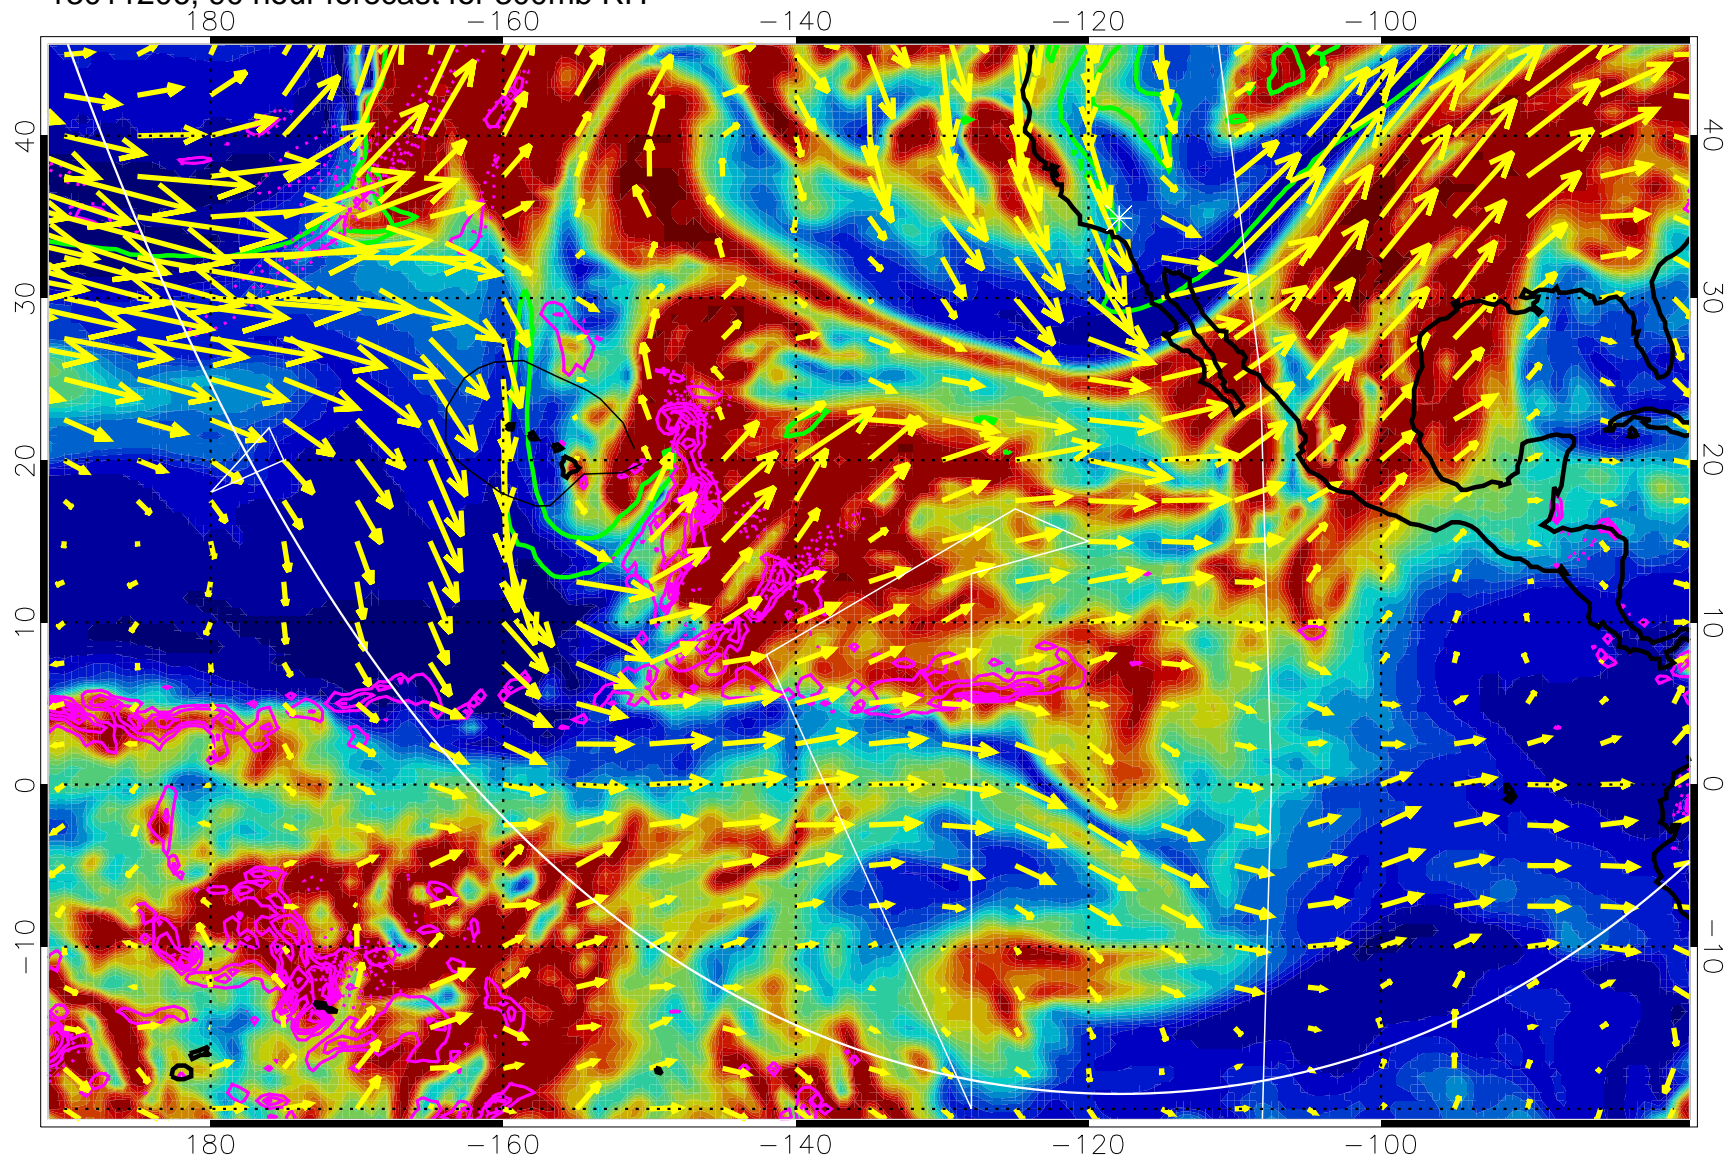

13011112, 72 hour forecast for 300mb RH

Precip (tot dot, conv sol) past 6 hrs 6 kg/m2 contours, min 4

EPV Tropopause (2 PVU) Position

→ 50 m/s

Range ring of 6000 km -- 19 hours GH round trip

13011118, 78 hour forecast for 300mb RH

Precip (tot dot, conv sol) past 6 hrs 6 kg/m2 contours, min 4

EPV Tropopause (2 PVU) Position

→ 50 m/s

Range ring of 6000 km -- 19 hours GH round trip

13011200, 84 hour forecast for 300mb RH

Precip (tot dot, conv sol) past 6 hrs 6 kg/m2 contours, min 4

EPV Tropopause (2 PVU) Position

→ 50 m/s

Range ring of 6000 km -- 19 hours GH round trip

13011206, 90 hour forecast for 300mb RH

Precip (tot dot, conv sol) past 6 hrs 6 kg/m2 contours, min 4

EPV Tropopause (2 PVU) Position

13011218, 102 hour forecast for 300mb RH

Precip (tot dot, conv sol) past 6 hrs 6 kg/m2 contours, min 4

EPV Tropopause (2 PVU) Position

→ 50 m/s

Range ring of 6000 km -- 19 hours GH round trip

13011300, 108 hour forecast for 300mb RH