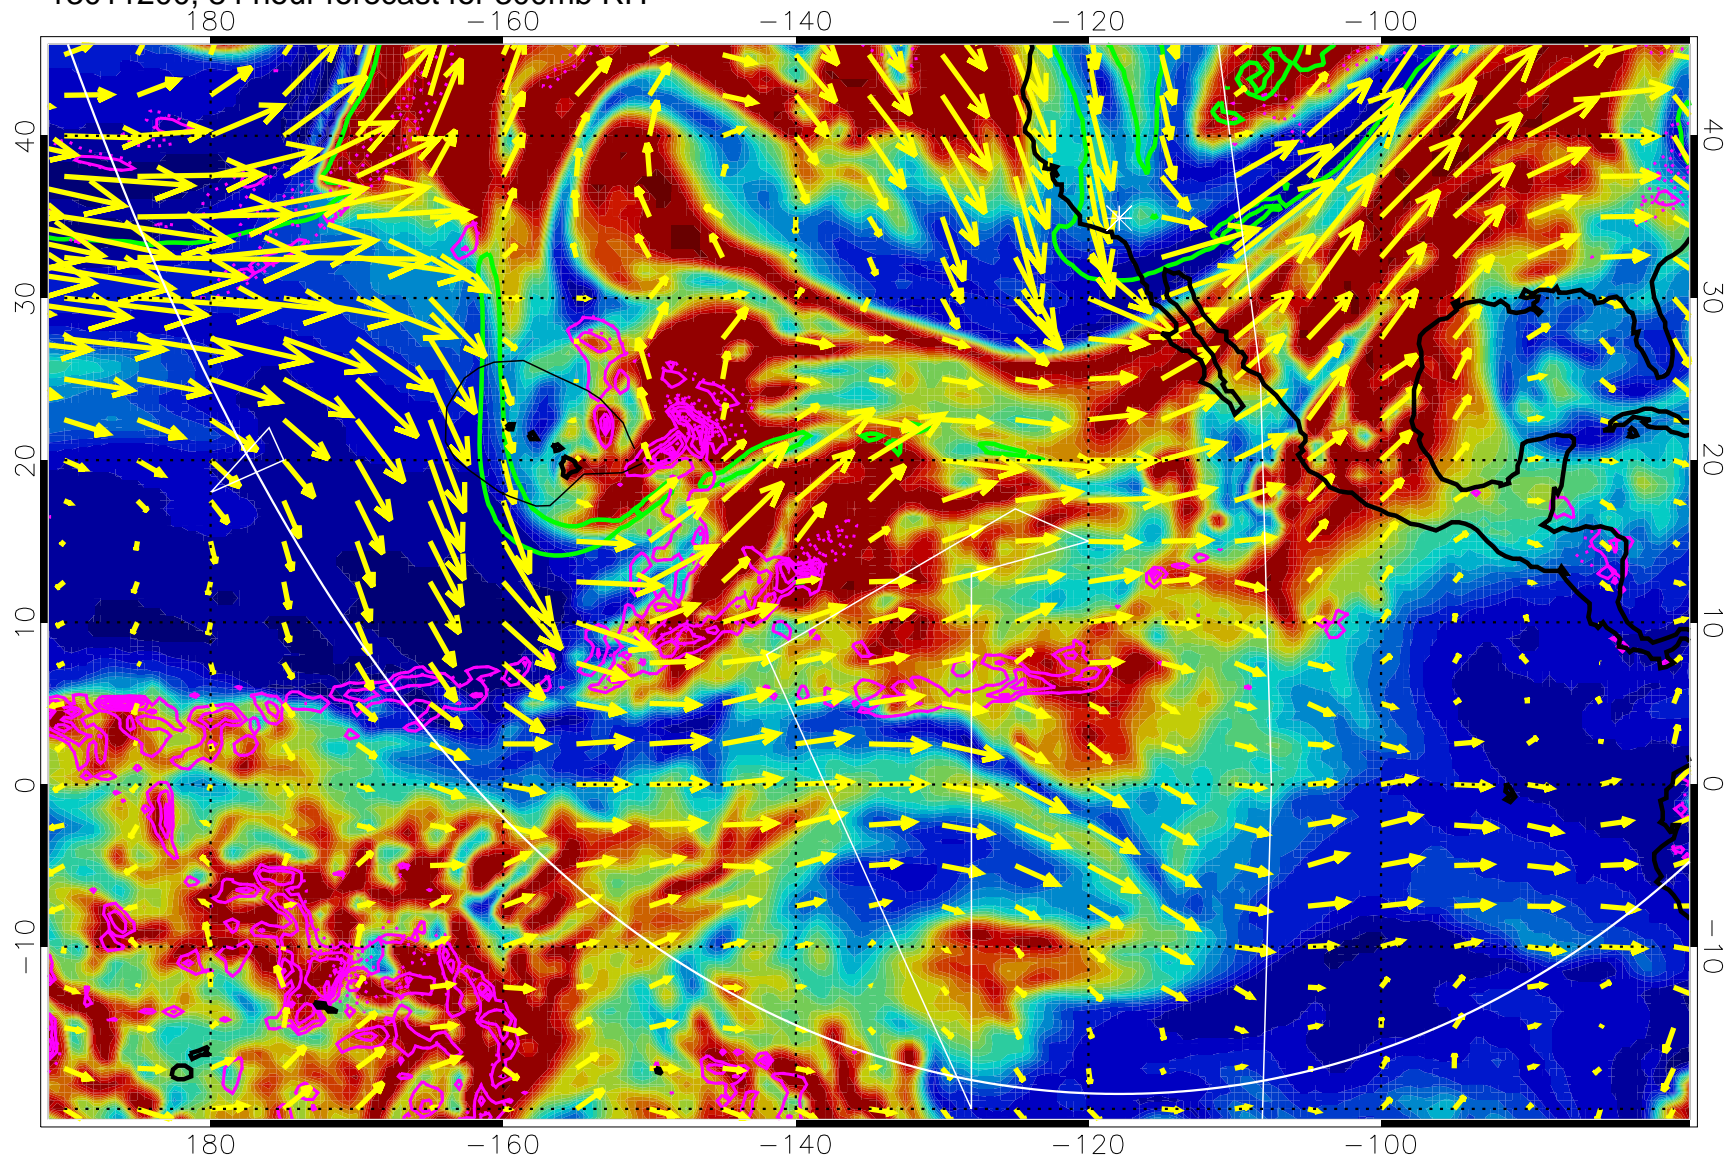

13011112, 72 hour forecast for 300mb RH

Precip (tot dot, conv sol) past 6 hrs 6 kg/m2 contours, min 4

EPV Tropopause (2 PVU) Position

→ 50 m/s

Range ring of 6000 km -- 19 hours GH round trip

13011118, 78 hour forecast for 300mb RH

Precip (tot dot, conv sol) past 6 hrs 6 kg/m2 contours, min 4

EPV Tropopause (2 PVU) Position

→ 50 m/s

Range ring of 6000 km -- 19 hours GH round trip

13011200, 84 hour forecast for 300mb RH

Precip (tot dot, conv sol) past 6 hrs 6 kg/m2 contours, min 4

EPV Tropopause (2 PVU) Position

→ 50 m/s

Range ring of 6000 km -- 19 hours GH round trip

13011206, 90 hour forecast for 300mb RH

Precip (tot dot, conv sol) past 6 hrs 6 kg/m2 contours, min 4

EPV Tropopause (2 PVU) Position