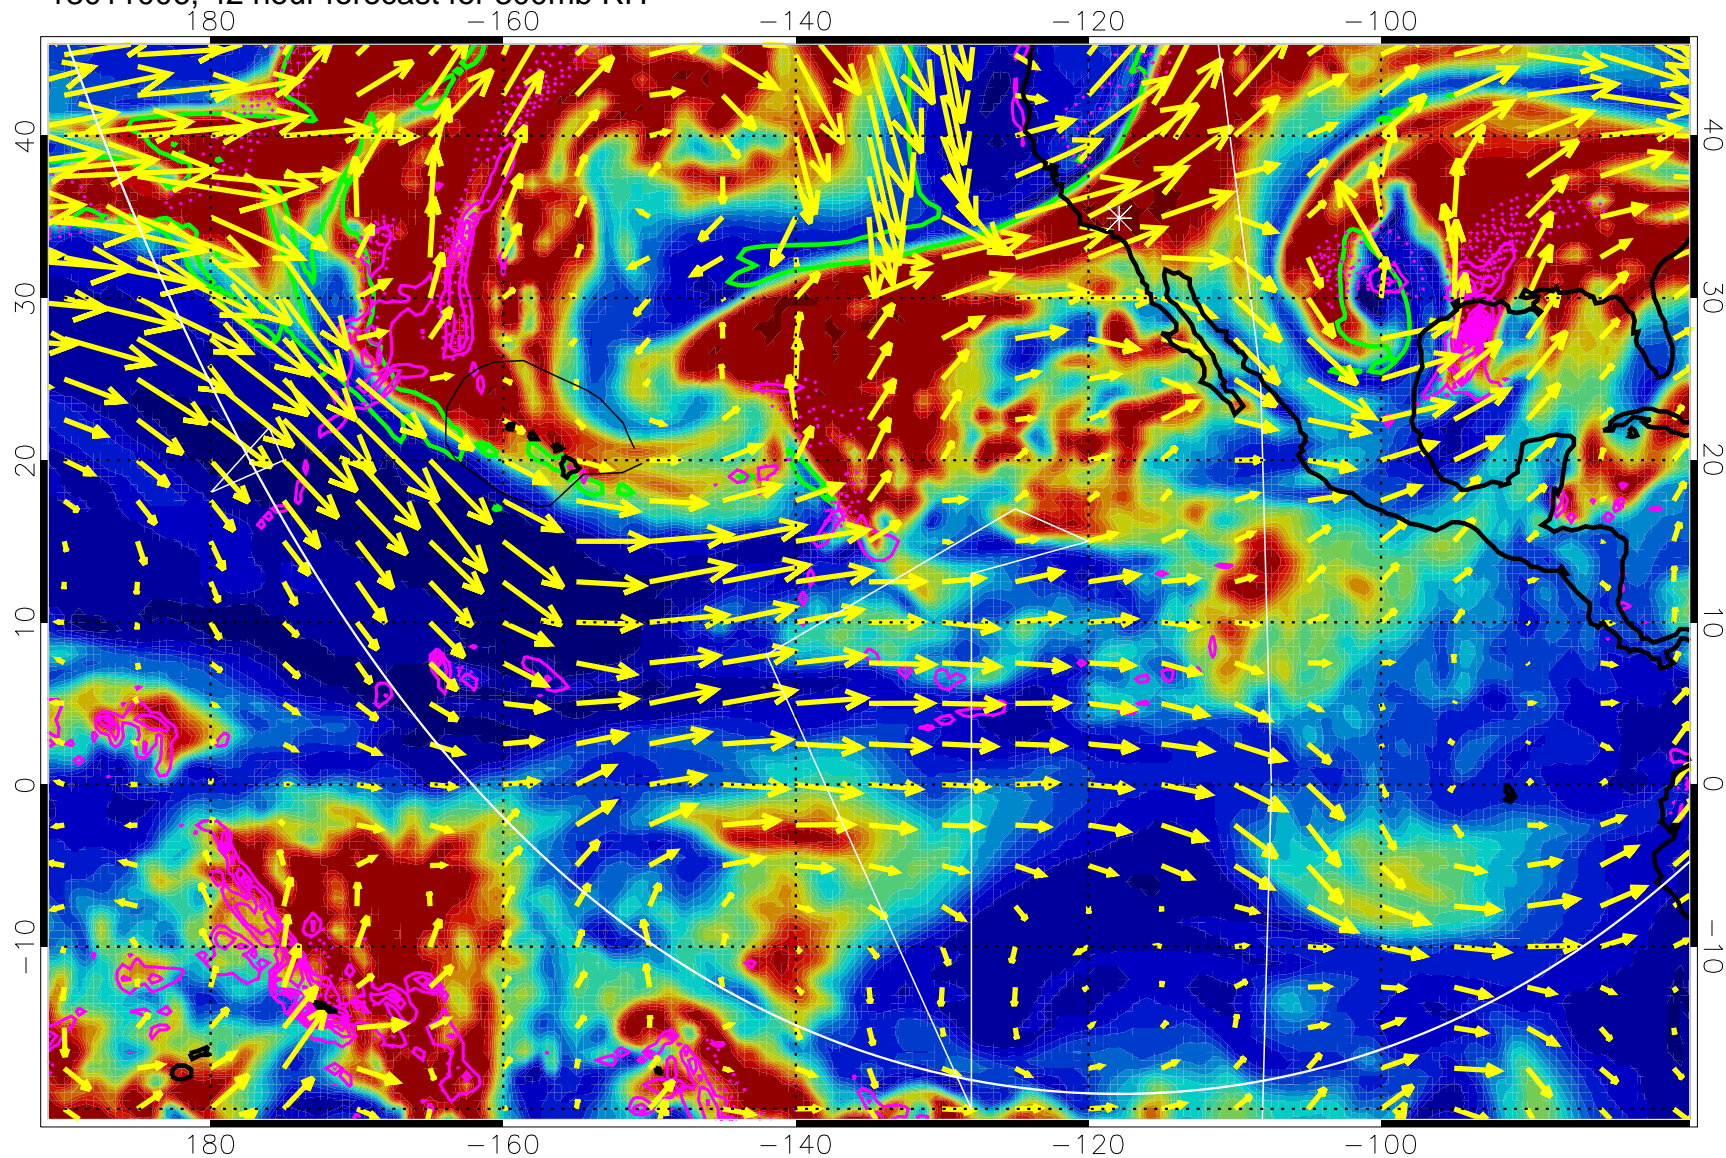

EPV Tropopause (2 PVU) Position

→ 50 m/s

Range ring of 6000 km -- 19 hours GH round trip

13010912, 24 hour forecast for 300mb RH

Precip (tot dot, conv sol) past 6 hrs 6 kg/m2 contours, min 4

EPV Tropopause (2 PVU) Position

Range ring of 6000 km -- 19 hours GH round trip

13011000, 36 hour forecast for 300mb RH

Precip (tot dot, conv sol) past 6 hrs 6 kg/m2 contours, min 4

EPV Tropopause (2 PVU) Position

→ 50 m/s

Range ring of 6000 km -- 19 hours GH round trip

13011006, 42 hour forecast for 300mb RH

Precip (tot dot, conv sol) past 6 hrs 6 kg/m2 contours, min 4

EPV Tropopause (2 PVU) Position

→ 50 m/s

Range ring of 6000 km -- 19 hours GH round trip

13011012, 48 hour forecast for 300mb RH

Precip (tot dot, conv sol) past 6 hrs 6 kg/m2 contours, min 4

EPV Tropopause (2 PVU) Position

→ 50 m/s

Range ring of 6000 km -- 19 hours GH round trip

13011018, 54 hour forecast for 300mb RH

Precip (tot dot, conv sol) past 6 hrs 6 kg/m2 contours, min 4