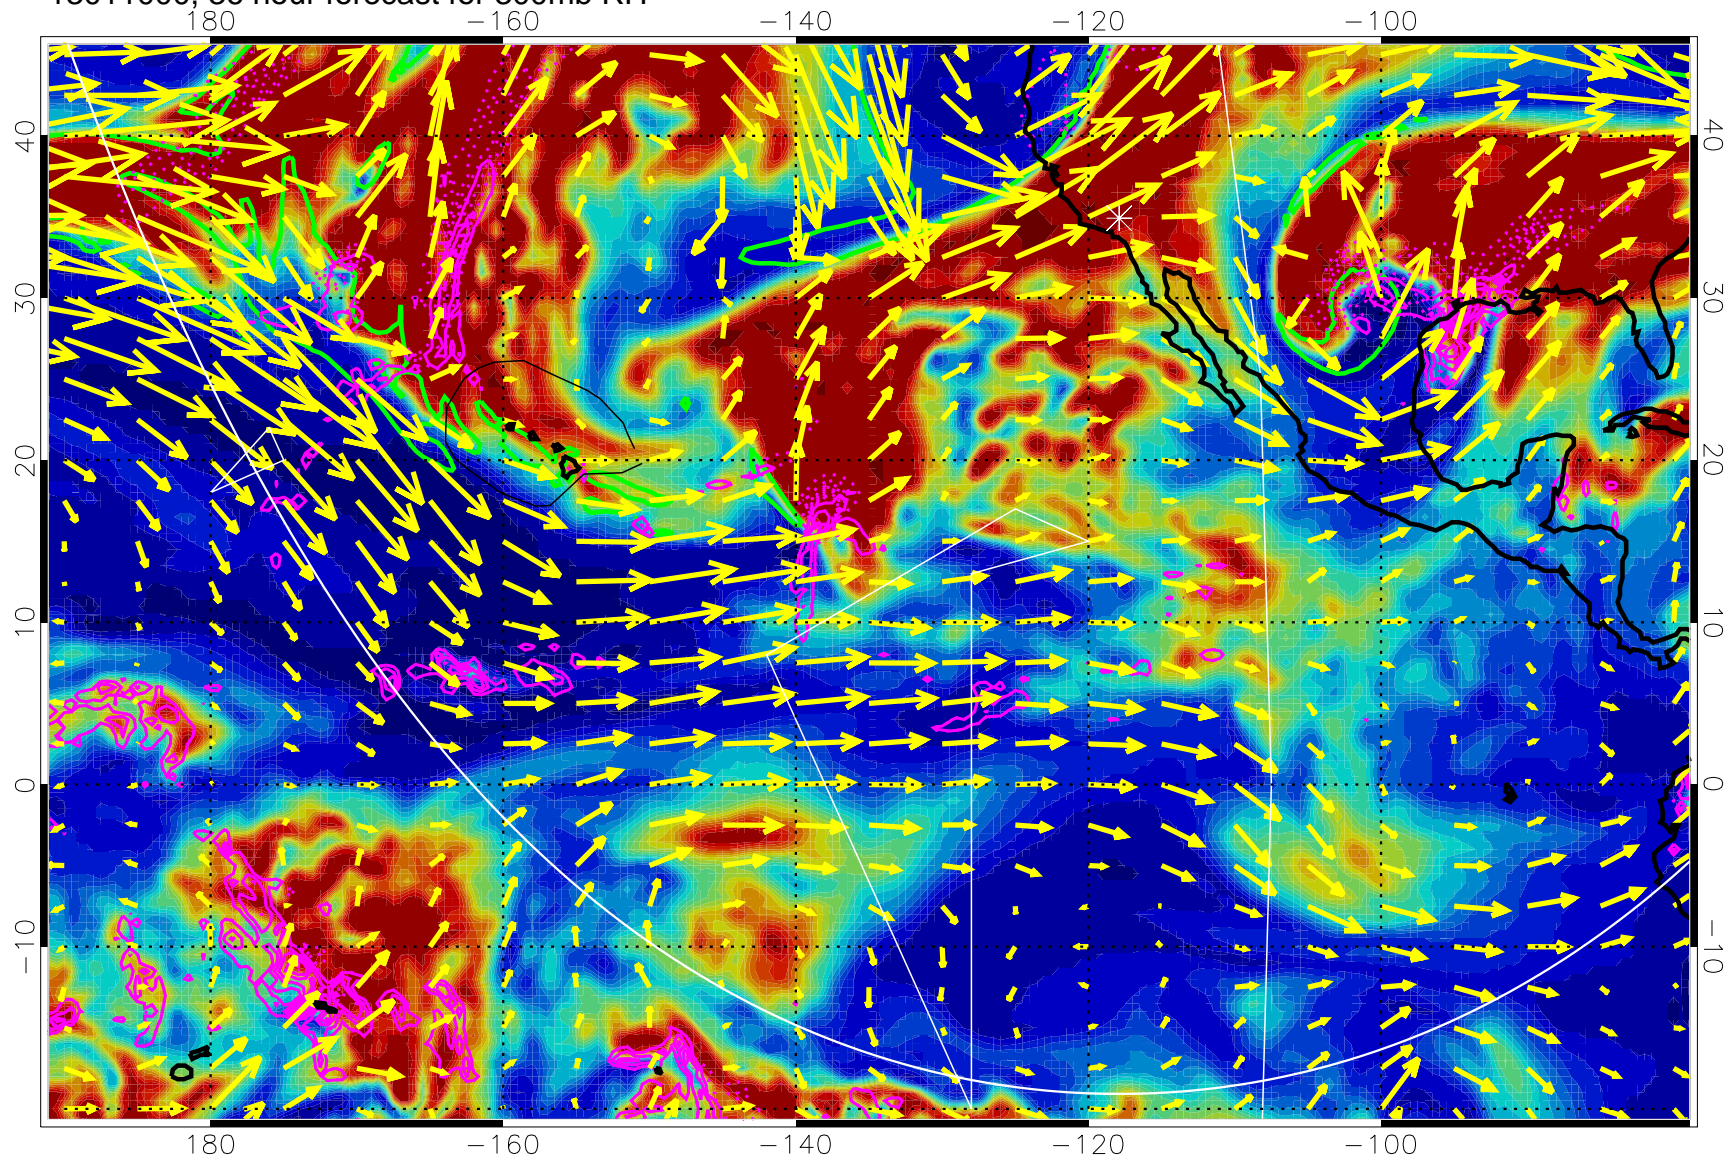

EPV Tropopause (2 PVU) Position

→ 50 m/s

Range ring of 6000 km -- 19 hours GH round trip

13010912, 24 hour forecast for 300mb RH

Precip (tot dot, conv sol) past 6 hrs 6 kg/m2 contours, min 4

EPV Tropopause (2 PVU) Position

→ 50 m/s

Range ring of 6000 km -- 19 hours GH round trip

13010918, 30 hour forecast for 300mb RH

Precip (tot dot, conv sol) past 6 hrs 6 kg/m<sup>2</sup> contours, min 4

EPV Tropopause (2 PVU) Position

→ 50 m/s

Range ring of 6000 km -- 19 hours GH round trip

13011000, 36 hour forecast for 300mb RH

Precip (tot dot, conv sol) past 6 hrs 6 kg/m2 contours, min 4

EPV Tropopause (2 PVU) Position

→ 50 m/s

Range ring of 6000 km -- 19 hours GH round trip

13011006, 42 hour forecast for 300mb RH

Precip (tot dot, conv sol) past 6 hrs 6 kg/m2 contours, min 4

EPV Tropopause (2 PVU) Position

→ 50 m/s

Range ring of 6000 km -- 19 hours GH round trip

13011012, 48 hour forecast for 300mb RH