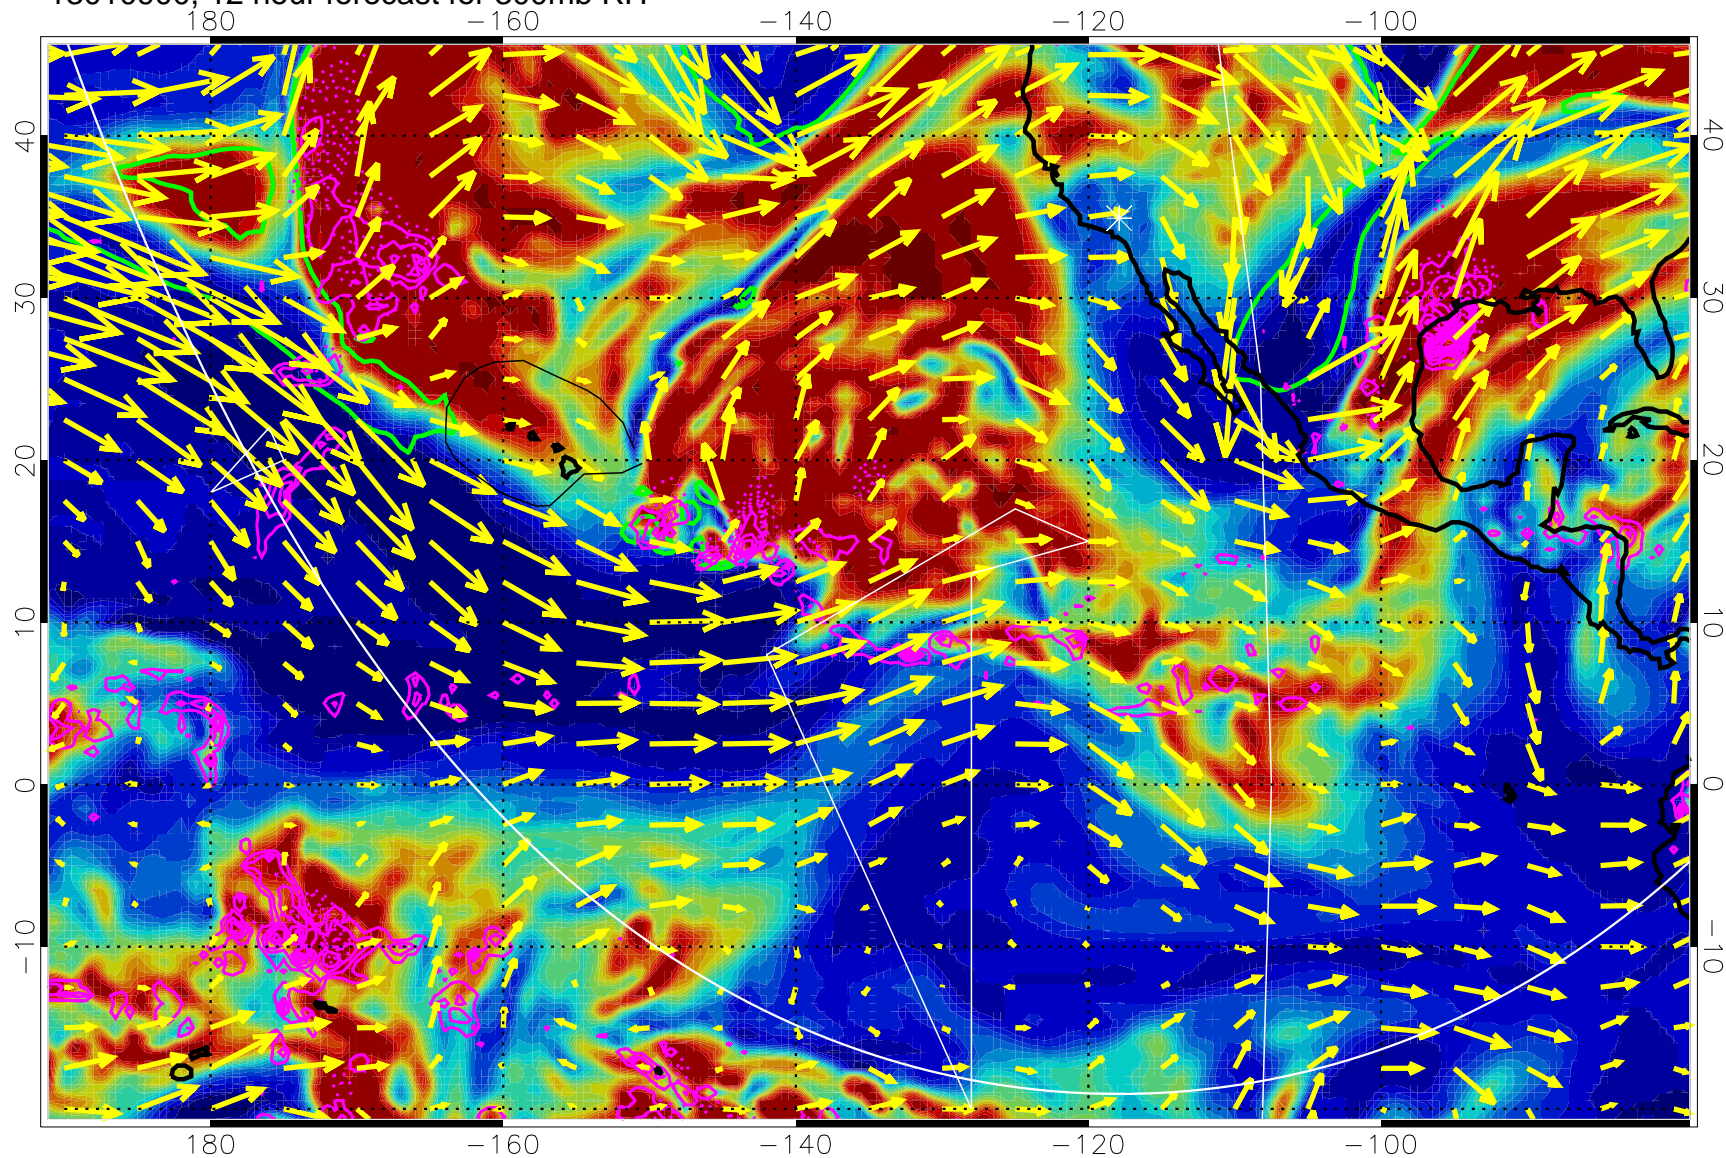

13010818, 6 hour forecast for 300mb RH

Precip (tot dot, conv sol) past 6 hrs 6 kg/m2 contours, min 4

EPV Tropopause (2 PVU) Position

→ 50 m/s

Range ring of 6000 km -- 19 hours GH round trip

13010900, 12 hour forecast for 300mb RH

Precip (tot dot, conv sol) past 6 hrs 6 kg/m2 contours, min 4

EPV Tropopause (2 PVU) Position

→ 50 m/s

Range ring of 6000 km -- 19 hours GH round trip

13010906, 18 hour forecast for 300mb RH

Precip (tot dot, conv sol) past 6 hrs 6 kg/m2 contours, min 4

EPV Tropopause (2 PVU) Position

→ 50 m/s

Range ring of 6000 km -- 19 hours GH round trip

13010912, 24 hour forecast for 300mb RH

Precip (tot dot, conv sol) past 6 hrs 6 kg/m2 contours, min 4

EPV Tropopause (2 PVU) Position

Range ring of 6000 km -- 19 hours GH round trip

13011000, 36 hour forecast for 300mb RH

Precip (tot dot, conv sol) past 6 hrs 6 kg/m2 contours, min 4

EPV Tropopause (2 PVU) Position

→ 50 m/s

Range ring of 6000 km -- 19 hours GH round trip