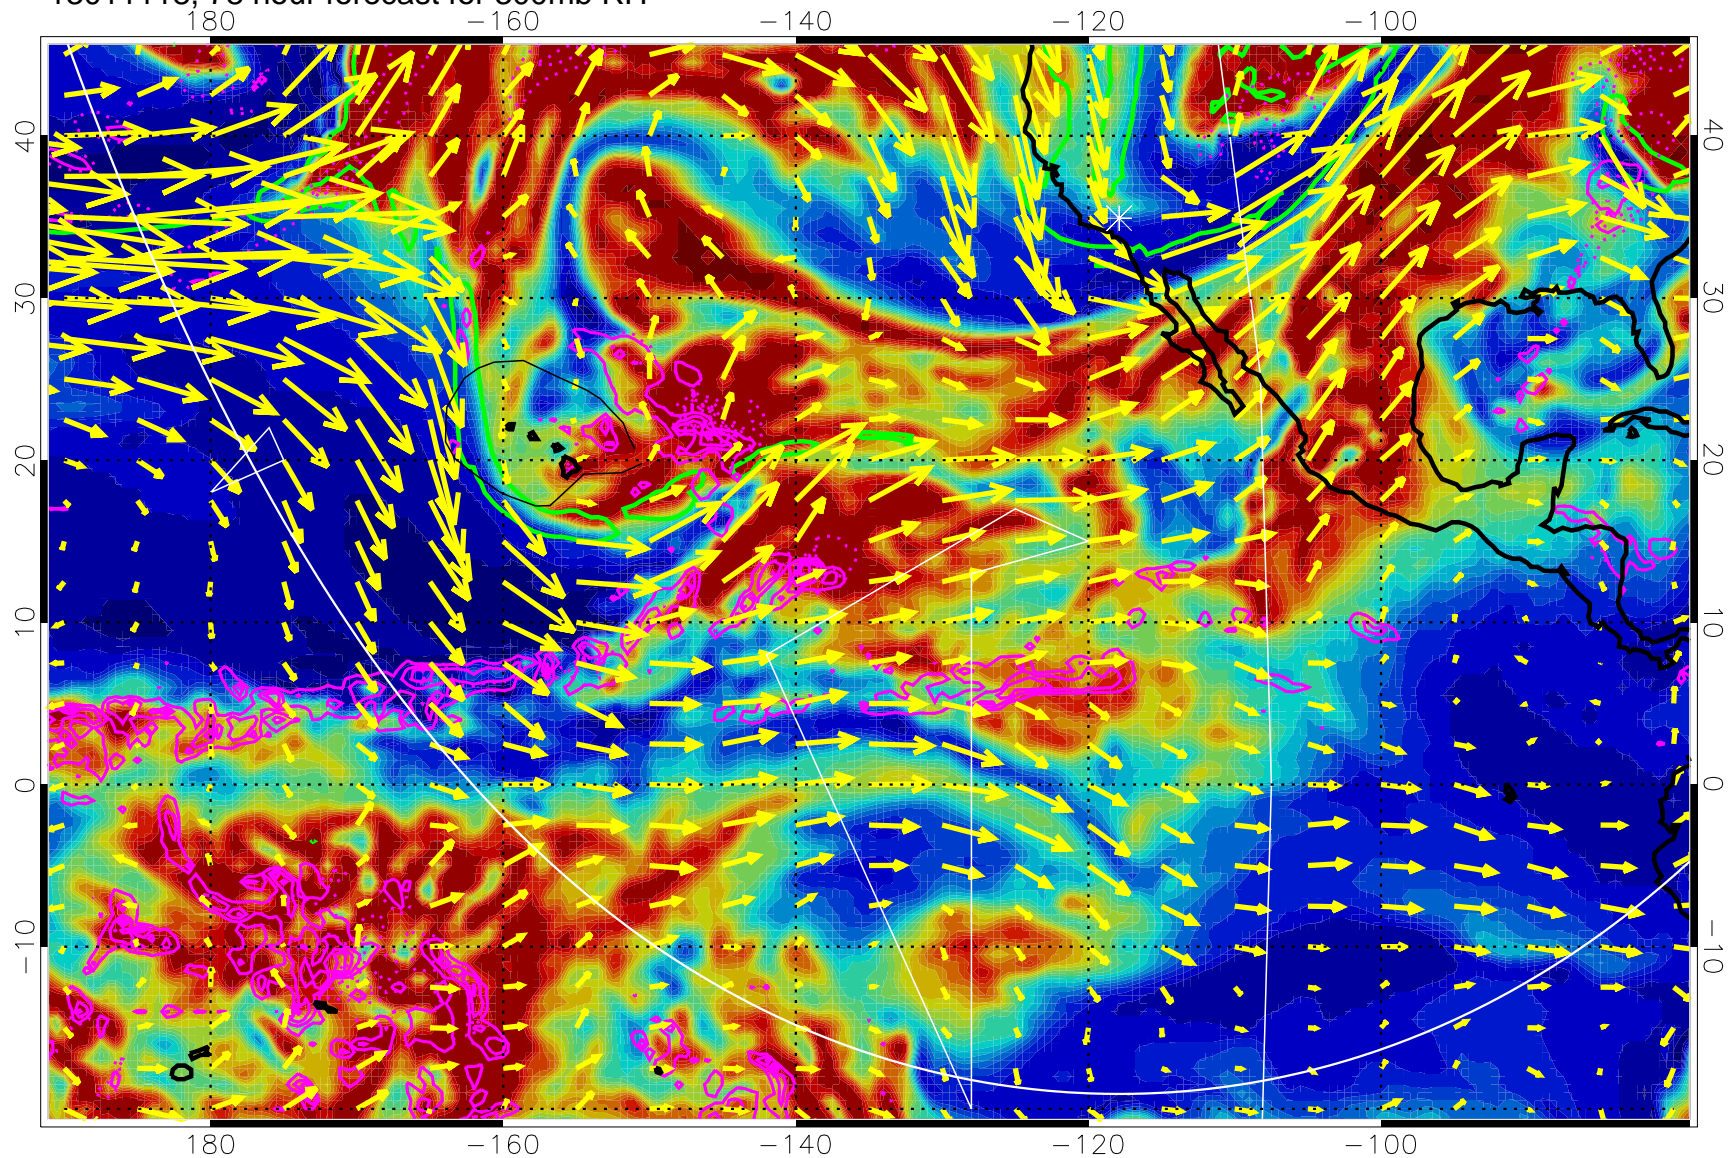

13011112, 72 hour forecast for 300mb RH

Precip (tot dot, conv sol) past 6 hrs 6 kg/m2 contours, min 4

EPV Tropopause (2 PVU) Position

→ 50 m/s

Range ring of 6000 km -- 19 hours GH round trip

13011118, 78 hour forecast for 300mb RH

Precip (tot dot, conv sol) past 6 hrs 6 kg/m2 contours, min 4

EPV Tropopause (2 PVU) Position

→ 50 m/s

Range ring of 6000 km -- 19 hours GH round trip

13011200, 84 hour forecast for 300mb RH

Precip (tot dot, conv sol) past 6 hrs 6 kg/m2 contours, min 4

EPV Tropopause (2 PVU) Position

→ 50 m/s

Range ring of 6000 km -- 19 hours GH round trip

13011206, 90 hour forecast for 300mb RH

Precip (tot dot, conv sol) past 6 hrs 6 kg/m2 contours, min 4

EPV Tropopause (2 PVU) Position