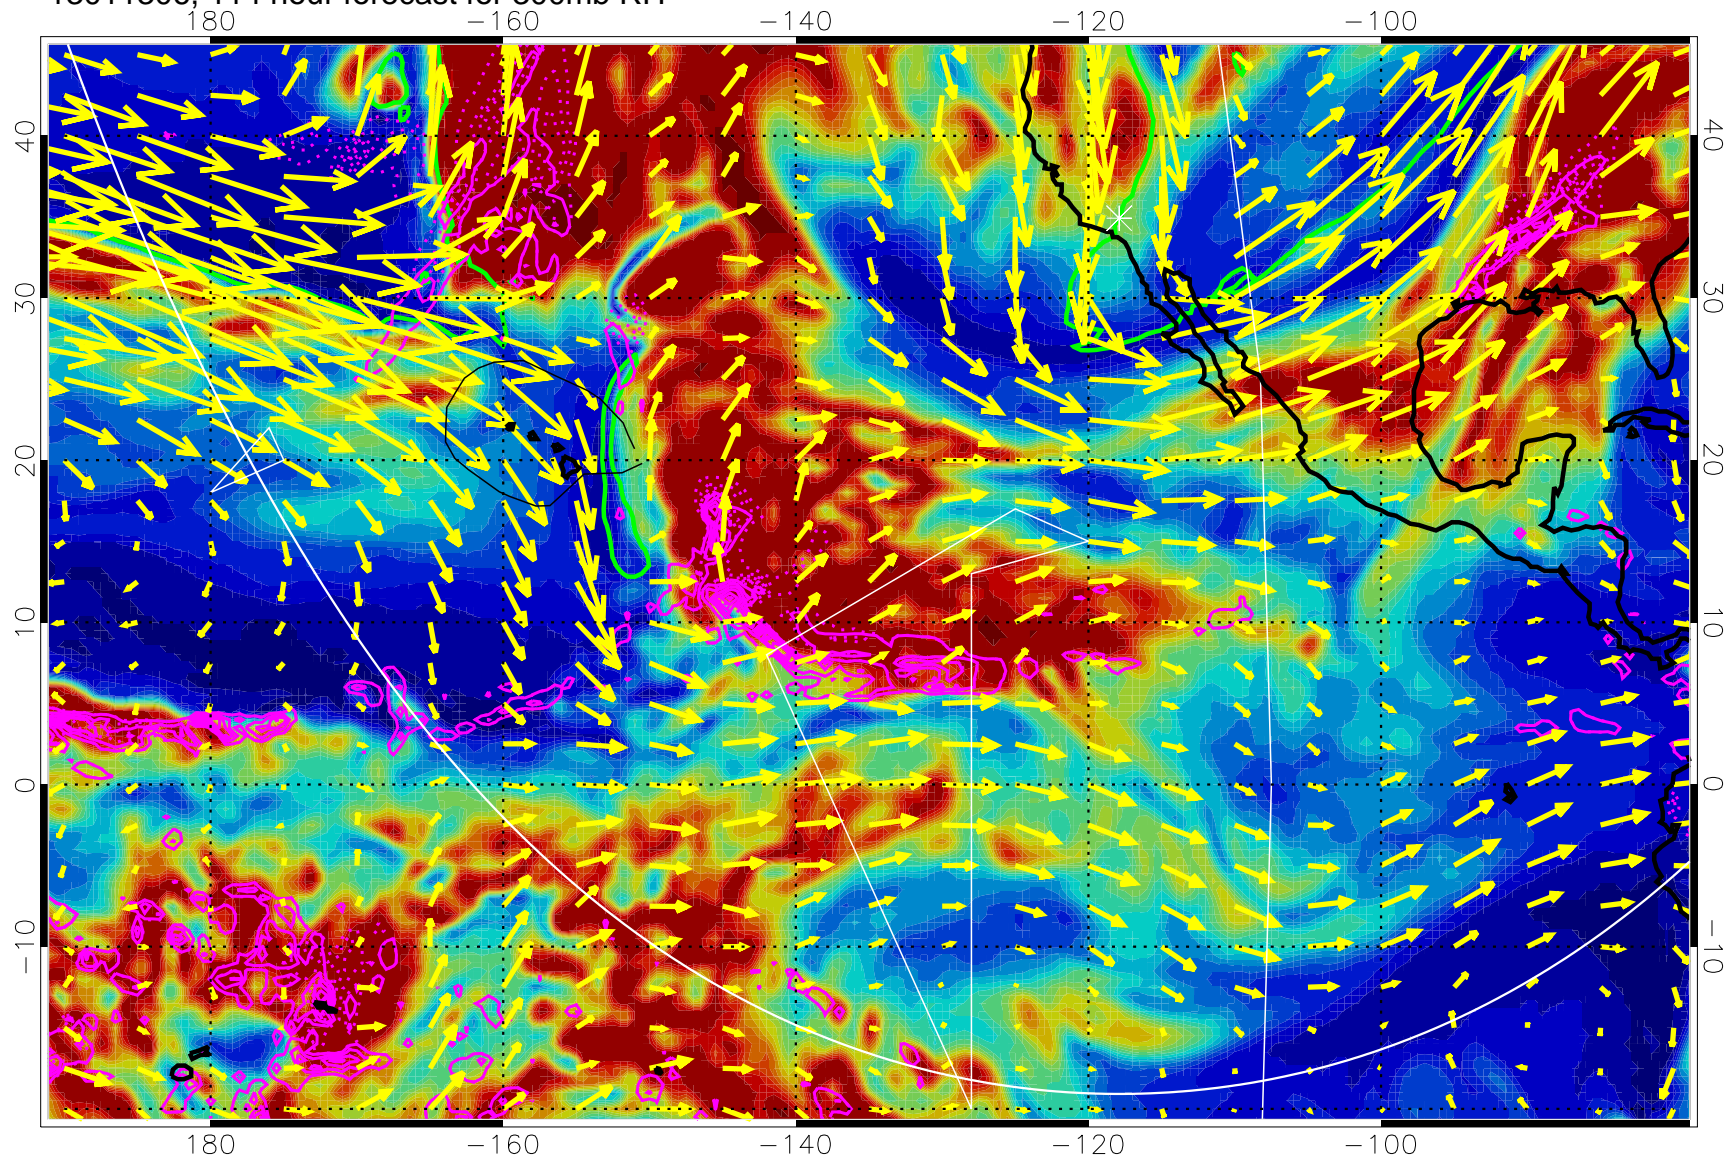

→ 50 m/s

Range ring of 6000 km -- 19 hours GH round trip

13011212, 96 hour forecast for 300mb RH

Precip (tot dot, conv sol) past 6 hrs 6 kg/m2 contours, min 4

EPV Tropopause (2 PVU) Position

→ 50 m/s

Range ring of 6000 km -- 19 hours GH round trip

13011218, 102 hour forecast for 300mb RH

Precip (tot dot, conv sol) past 6 hrs 6 kg/m2 contours, min 4

EPV Tropopause (2 PVU) Position

→ 50 m/s

Range ring of 6000 km -- 19 hours GH round trip

13011300, 108 hour forecast for 300mb RH

Precip (tot dot, conv sol) past 6 hrs 6 kg/m2 contours, min 4

EPV Tropopause (2 PVU) Position

→ 50 m/s

Range ring of 6000 km -- 19 hours GH round trip

13011306, 114 hour forecast for 300mb RH

Precip (tot dot, conv sol) past 6 hrs 6 kg/m2 contours, min 4

EPV Tropopause (2 PVU) Position

→ 50 m/s

Range ring of 6000 km -- 19 hours GH round trip

13011312, 120 hour forecast for 300mb RH

Precip (tot dot, conv sol) past 6 hrs 6 kg/m2 contours, min 4

EPV Tropopause (2 PVU) Position