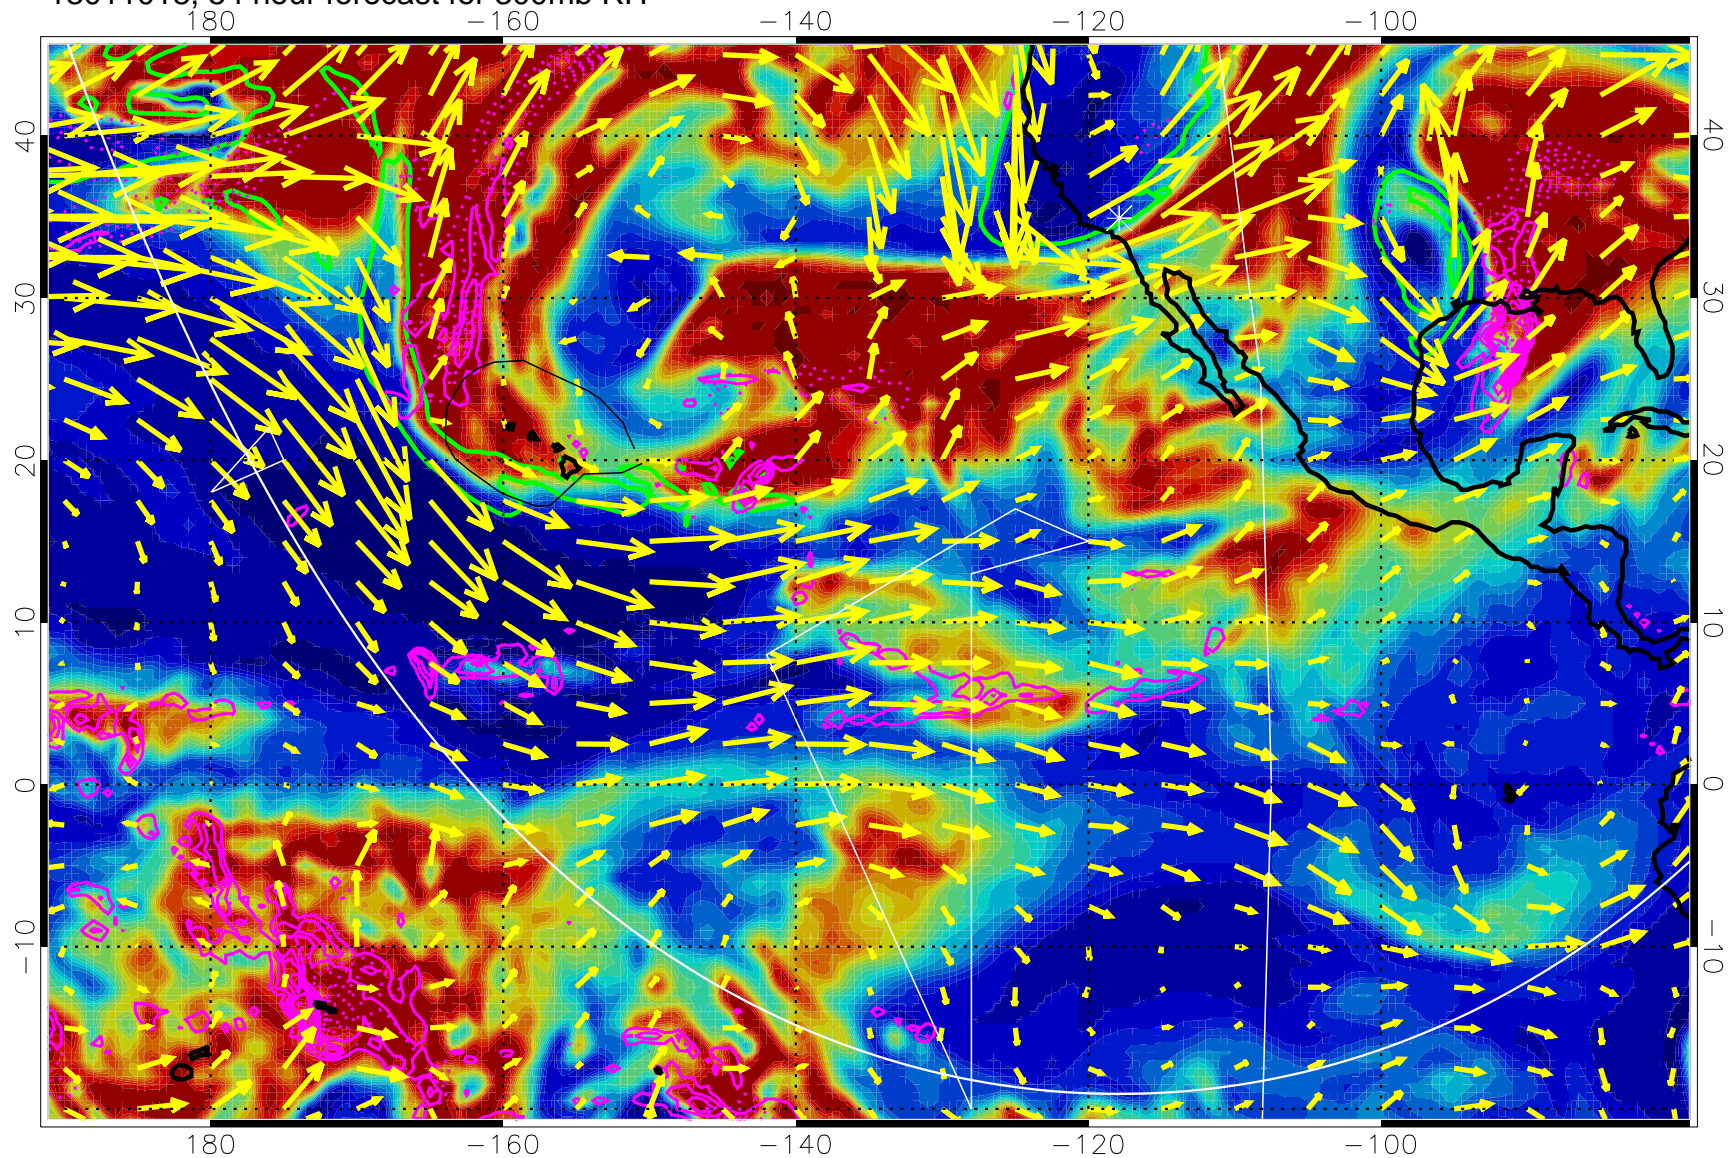

13011006, 42 hour forecast for 300mb RH

Precip (tot dot, conv sol) past 6 hrs 6 kg/m2 contours, min 4

EPV Tropopause (2 PVU) Position

→ 50 m/s

Range ring of 6000 km -- 19 hours GH round trip

13011012, 48 hour forecast for 300mb RH

Precip (tot dot, conv sol) past 6 hrs 6 kg/m2 contours, min 4

EPV Tropopause (2 PVU) Position

→ 50 m/s

Range ring of 6000 km -- 19 hours GH round trip

13011018, 54 hour forecast for 300mb RH

Precip (tot dot, conv sol) past 6 hrs 6 kg/m2 contours, min 4

EPV Tropopause (2 PVU) Position

→ 50 m/s

Range ring of 6000 km -- 19 hours GH round trip

13011100, 60 hour forecast for 300mb RH

Precip (tot dot, conv sol) past 6 hrs 6 kg/m2 contours, min 4

EPV Tropopause (2 PVU) Position

13011112, 72 hour forecast for 300mb RH

Precip (tot dot, conv sol) past 6 hrs 6 kg/m2 contours, min 4

EPV Tropopause (2 PVU) Position

→ 50 m/s

Range ring of 6000 km -- 19 hours GH round trip

13011118, 78 hour forecast for 300mb RH