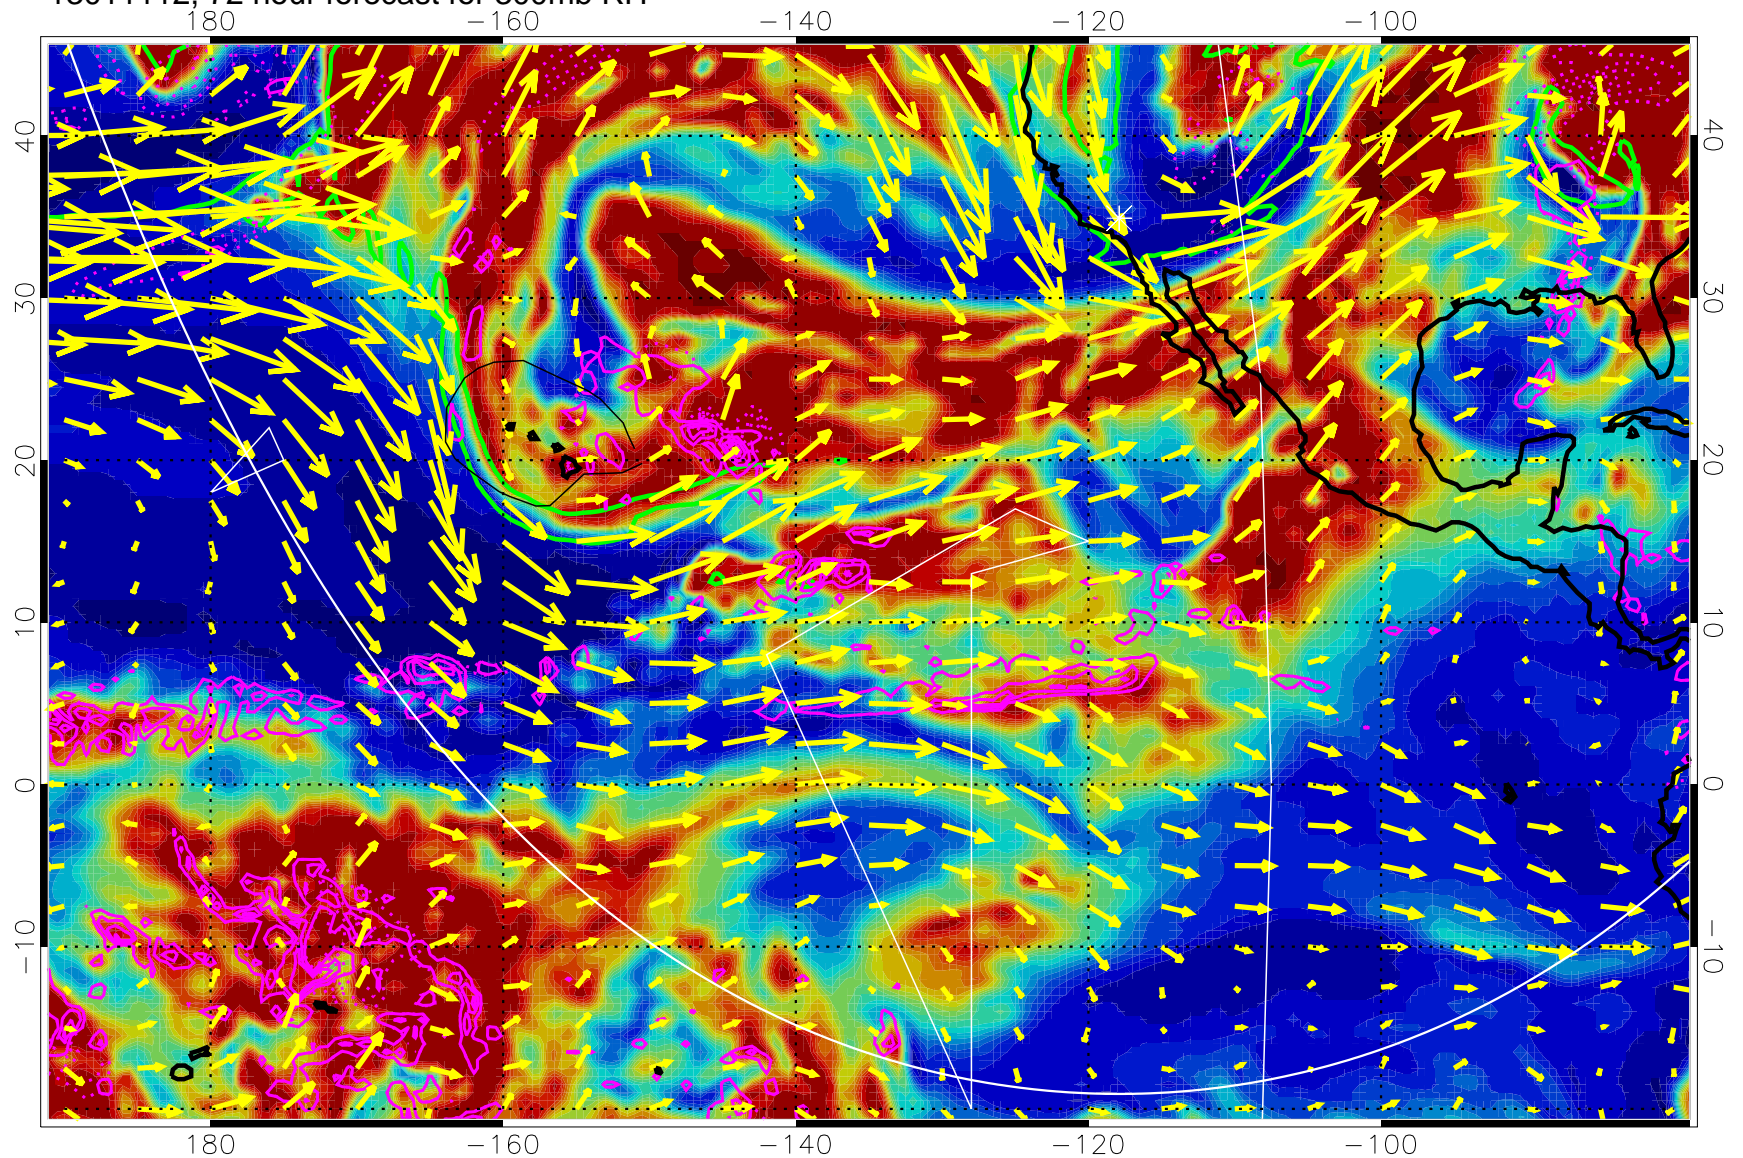

EPV Tropopause (2 PVU) Position

→ 50 m/s

Range ring of 6000 km -- 19 hours GH round trip

13011100, 60 hour forecast for 300mb RH

Precip (tot dot, conv sol) past 6 hrs 6 kg/m2 contours, min 4

EPV Tropopause (2 PVU) Position

→ 50 m/s

Range ring of 6000 km -- 19 hours GH round trip

13011106, 66 hour forecast for 300mb RH

Precip (tot dot, conv sol) past 6 hrs 6 kg/m2 contours, min 4

EPV Tropopause (2 PVU) Position

→ 50 m/s

Range ring of 6000 km -- 19 hours GH round trip

13011112, 72 hour forecast for 300mb RH

Precip (tot dot, conv sol) past 6 hrs 6 kg/m2 contours, min 4

EPV Tropopause (2 PVU) Position

→ 50 m/s

Range ring of 6000 km -- 19 hours GH round trip

13011118, 78 hour forecast for 300mb RH

Precip (tot dot, conv sol) past 6 hrs 6 kg/m2 contours, min 4

EPV Tropopause (2 PVU) Position

→ 50 m/s

Range ring of 6000 km -- 19 hours GH round trip

13011200, 84 hour forecast for 300mb RH

Precip (tot dot, conv sol) past 6 hrs 6 kg/m2 contours, min 4