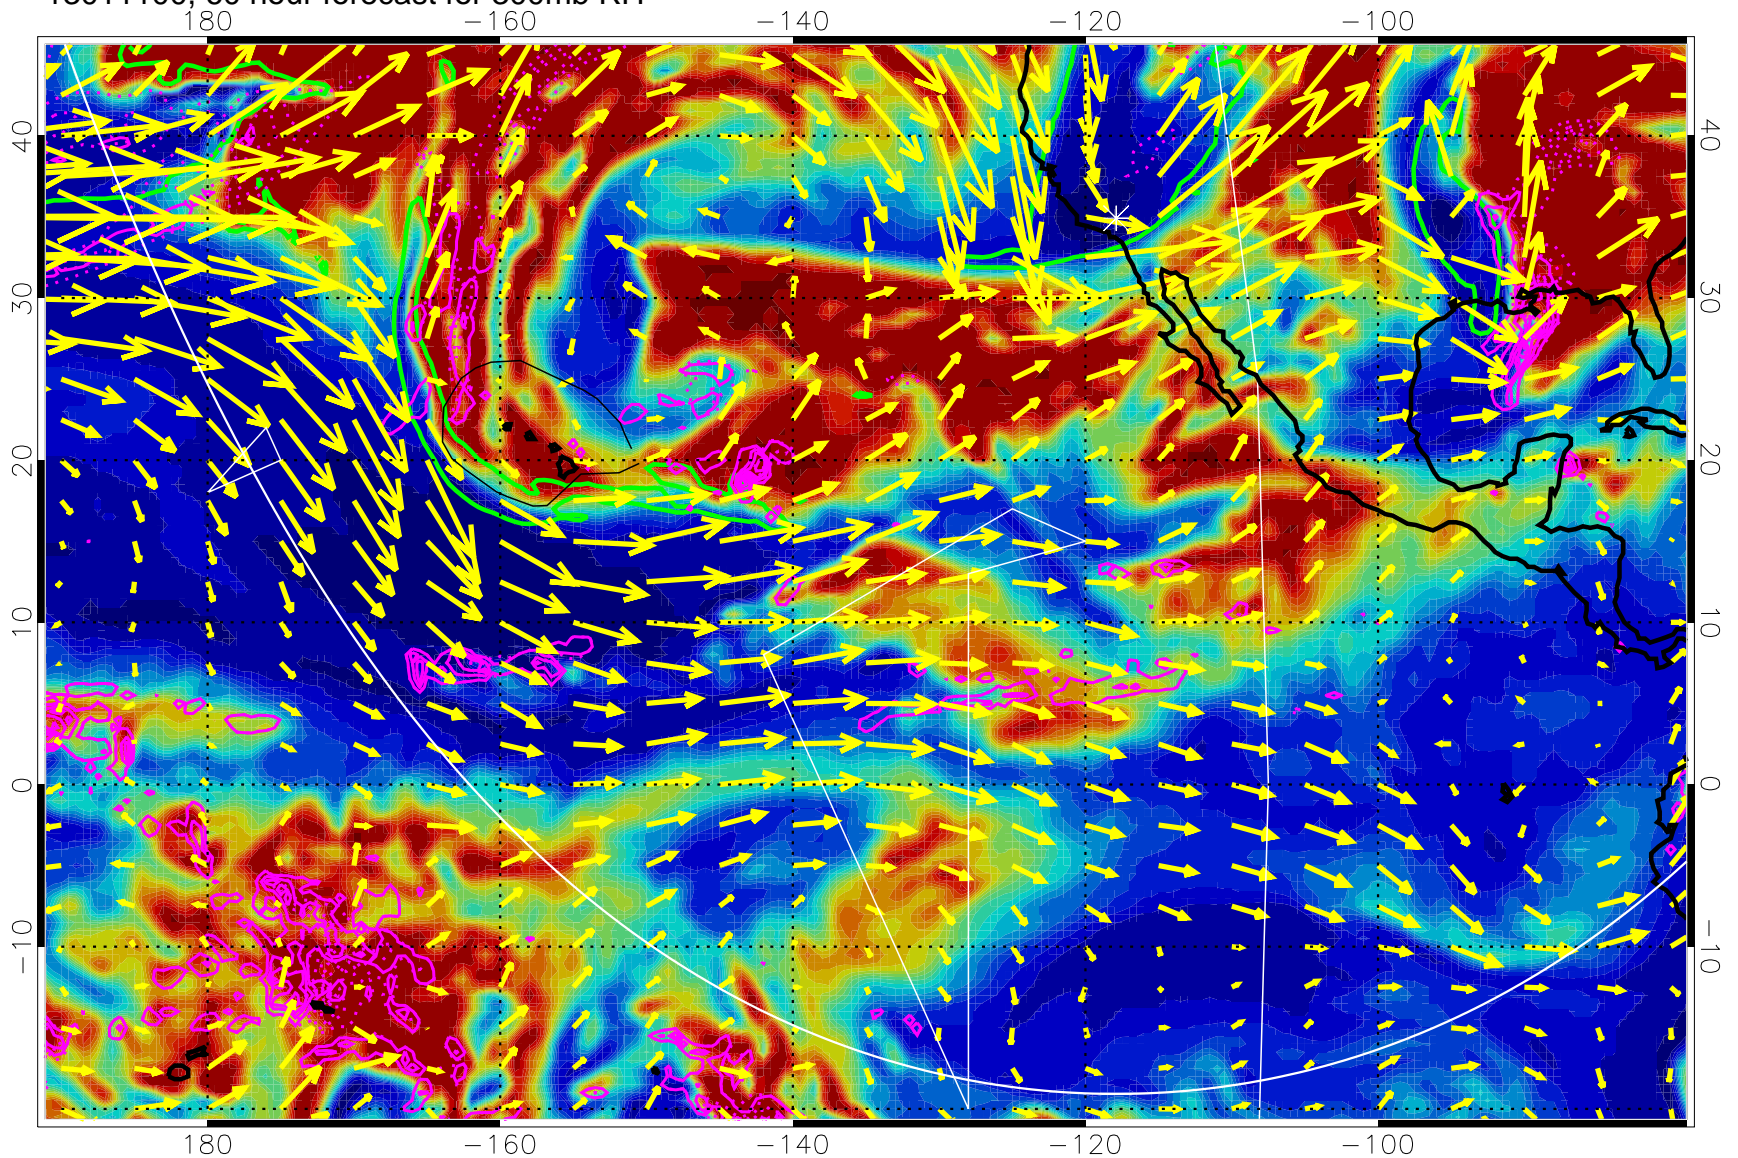

13011006, 42 hour forecast for 300mb RH

Precip (tot dot, conv sol) past 6 hrs 6 kg/m2 contours, min 4

EPV Tropopause (2 PVU) Position

→ 50 m/s

Range ring of 6000 km -- 19 hours GH round trip

13011012, 48 hour forecast for 300mb RH

Precip (tot dot, conv sol) past 6 hrs 6 kg/m2 contours, min 4

EPV Tropopause (2 PVU) Position

→ 50 m/s

Range ring of 6000 km -- 19 hours GH round trip

13011018, 54 hour forecast for 300mb RH

Precip (tot dot, conv sol) past 6 hrs 6 kg/m2 contours, min 4

EPV Tropopause (2 PVU) Position

→ 50 m/s

Range ring of 6000 km -- 19 hours GH round trip

13011100, 60 hour forecast for 300mb RH

Precip (tot dot, conv sol) past 6 hrs 6 kg/m2 contours, min 4

EPV Tropopause (2 PVU) Position

13011112, 72 hour forecast for 300mb RH

Precip (tot dot, conv sol) past 6 hrs 6 kg/m2 contours, min 4

EPV Tropopause (2 PVU) Position

→ 50 m/s

Range ring of 6000 km -- 19 hours GH round trip

13011118, 78 hour forecast for 300mb RH