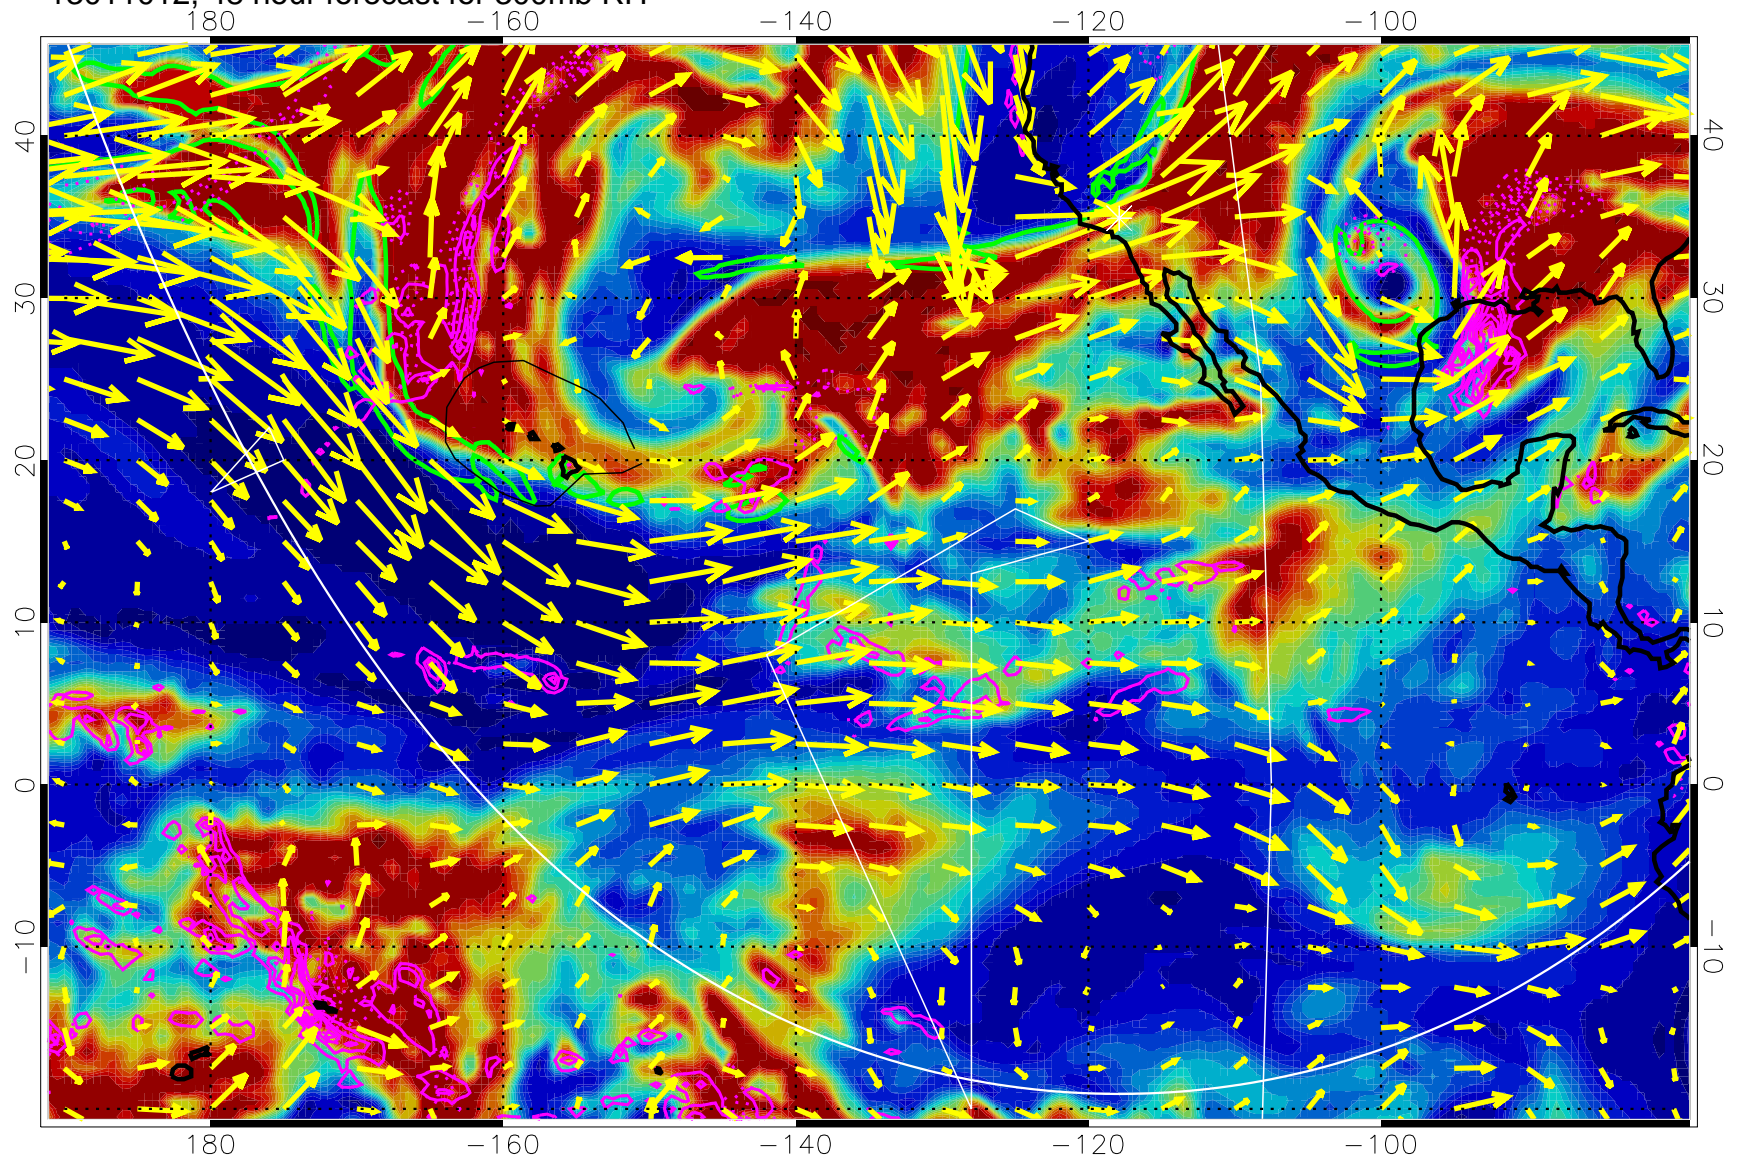

13011006, 42 hour forecast for 300mb RH

Precip (tot dot, conv sol) past 6 hrs 6 kg/m2 contours, min 4

EPV Tropopause (2 PVU) Position

→ 50 m/s

Range ring of 6000 km -- 19 hours GH round trip

13011012, 48 hour forecast for 300mb RH

Precip (tot dot, conv sol) past 6 hrs 6 kg/m2 contours, min 4

EPV Tropopause (2 PVU) Position

→ 50 m/s

Range ring of 6000 km -- 19 hours GH round trip

13011018, 54 hour forecast for 300mb RH

Precip (tot dot, conv sol) past 6 hrs 6 kg/m2 contours, min 4

EPV Tropopause (2 PVU) Position

→ 50 m/s

Range ring of 6000 km -- 19 hours GH round trip

13011100, 60 hour forecast for 300mb RH

Precip (tot dot, conv sol) past 6 hrs 6 kg/m2 contours, min 4

EPV Tropopause (2 PVU) Position