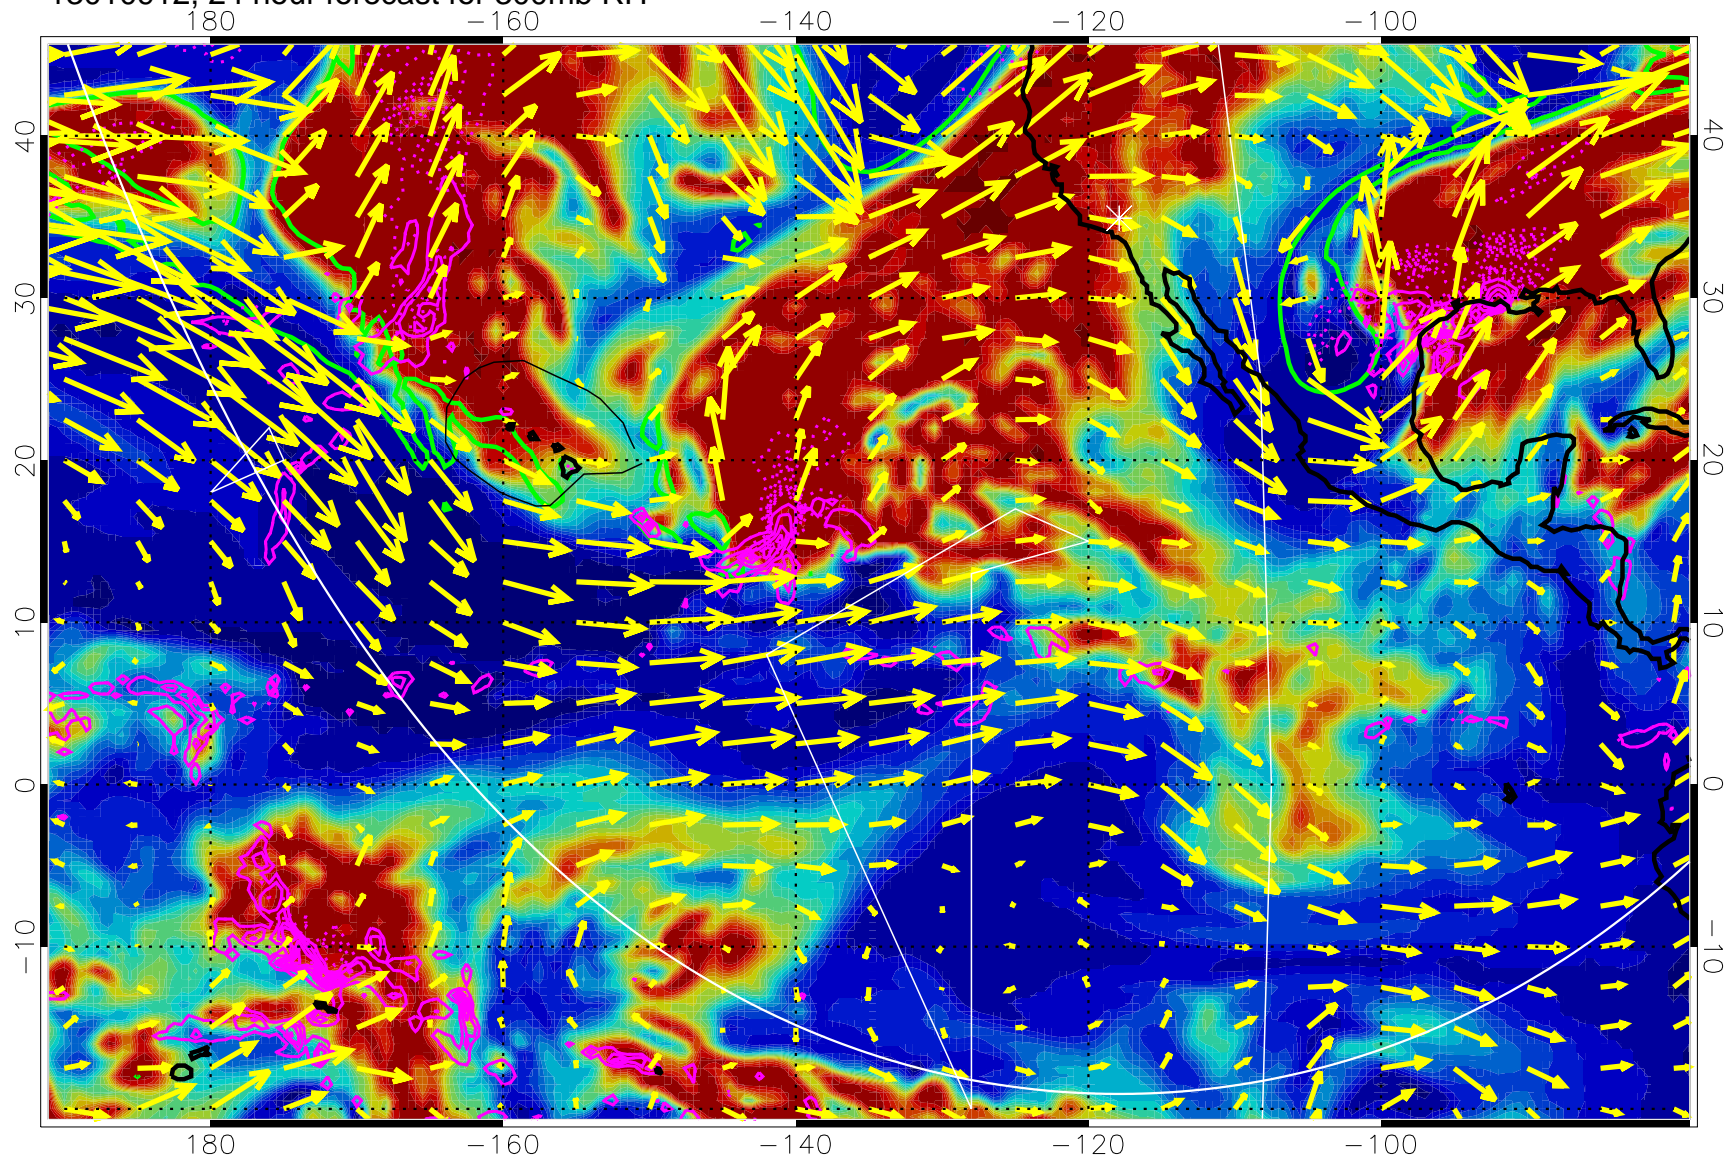

13010818, 6 hour forecast for 300mb RH

Precip (tot dot, conv sol) past 6 hrs 6 kg/m2 contours, min 4

EPV Tropopause (2 PVU) Position

→ 50 m/s

Range ring of 6000 km -- 19 hours GH round trip

13010900, 12 hour forecast for 300mb RH

Precip (tot dot, conv sol) past 6 hrs 6 kg/m2 contours, min 4

EPV Tropopause (2 PVU) Position

→ 50 m/s

Range ring of 6000 km -- 19 hours GH round trip

13010906, 18 hour forecast for 300mb RH

Precip (tot dot, conv sol) past 6 hrs 6 kg/m2 contours, min 4

EPV Tropopause (2 PVU) Position

→ 50 m/s

Range ring of 6000 km -- 19 hours GH round trip

13010912, 24 hour forecast for 300mb RH

Precip (tot dot, conv sol) past 6 hrs 6 kg/m2 contours, min 4

EPV Tropopause (2 PVU) Position

Range ring of 6000 km -- 19 hours GH round trip

13011000, 36 hour forecast for 300mb RH

Precip (tot dot, conv sol) past 6 hrs 6 kg/m2 contours, min 4

EPV Tropopause (2 PVU) Position

→ 50 m/s

Range ring of 6000 km -- 19 hours GH round trip