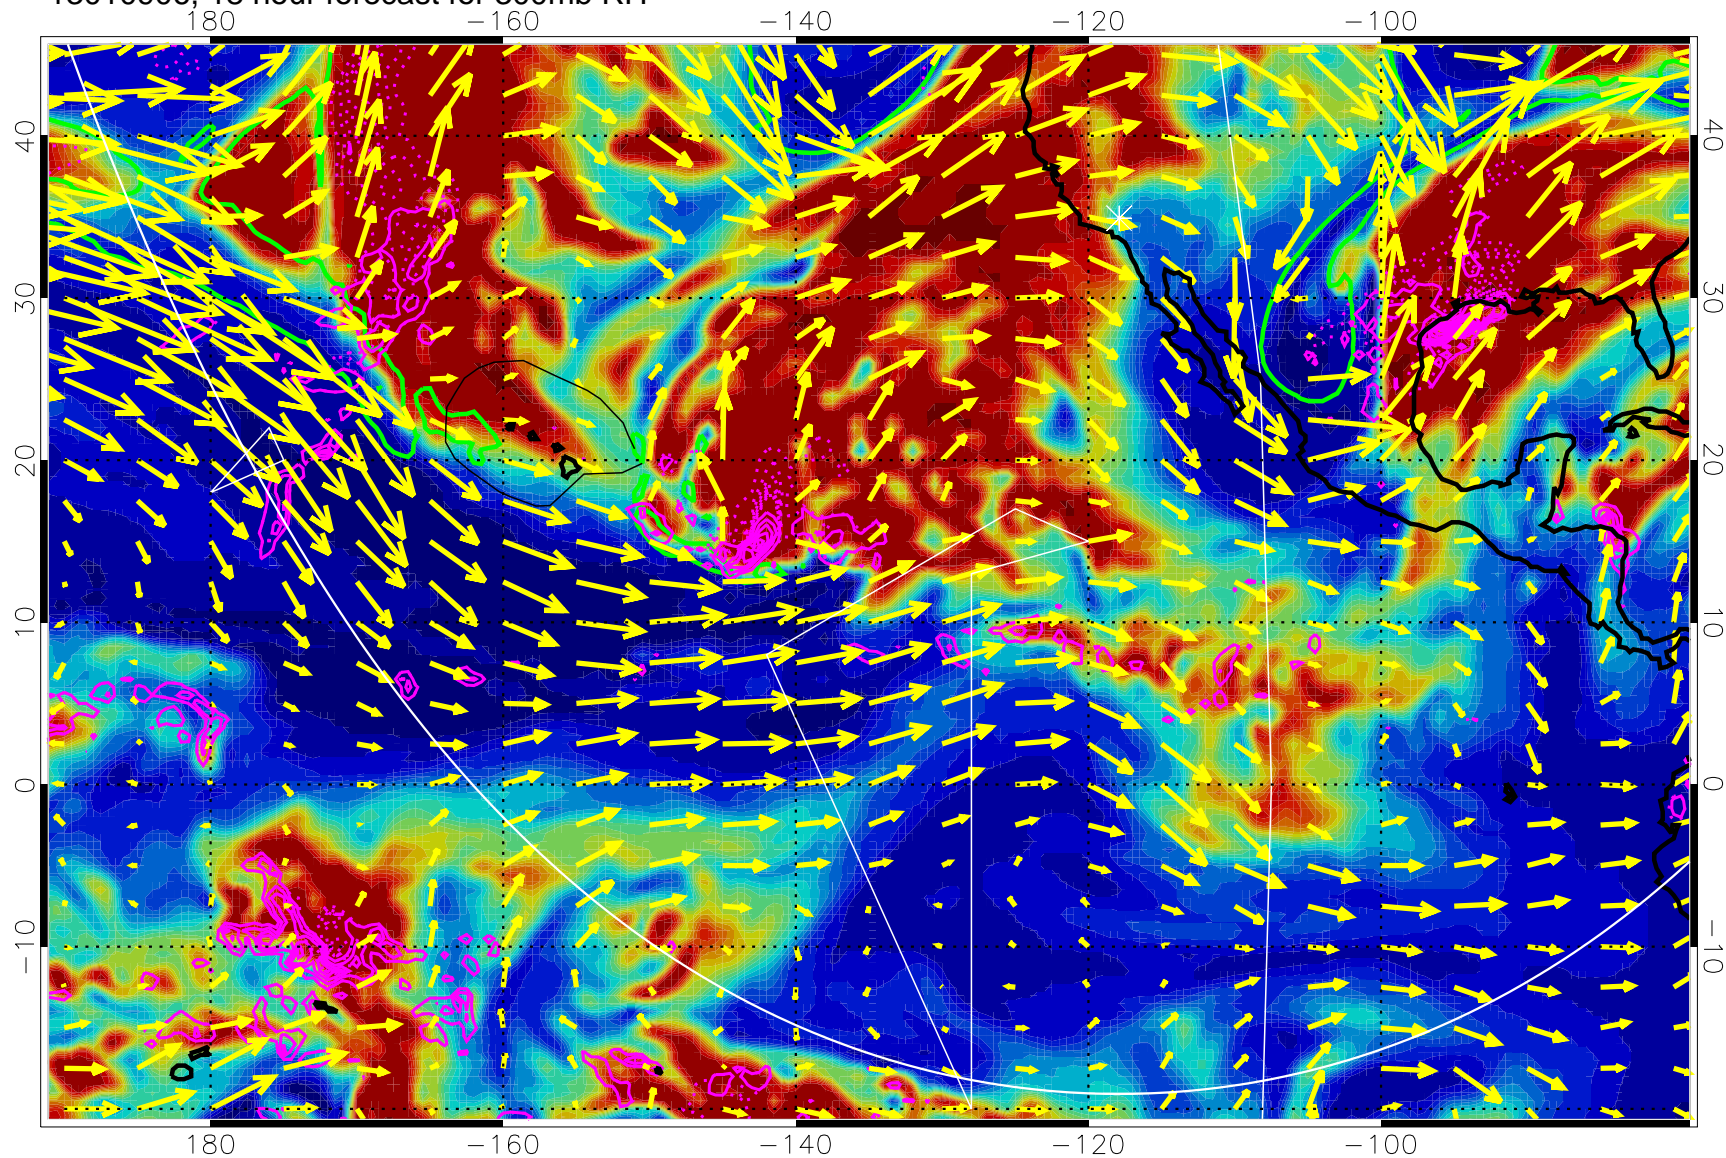

13010818, 6 hour forecast for 300mb RH

Precip (tot dot, conv sol) past 6 hrs 6 kg/m2 contours, min 4

EPV Tropopause (2 PVU) Position

→ 50 m/s

Range ring of 6000 km -- 19 hours GH round trip

13010900, 12 hour forecast for 300mb RH

Precip (tot dot, conv sol) past 6 hrs 6 kg/m2 contours, min 4

EPV Tropopause (2 PVU) Position

→ 50 m/s

Range ring of 6000 km -- 19 hours GH round trip

13010906, 18 hour forecast for 300mb RH

Precip (tot dot, conv sol) past 6 hrs 6 kg/m2 contours, min 4

EPV Tropopause (2 PVU) Position

→ 50 m/s

Range ring of 6000 km -- 19 hours GH round trip

13010912, 24 hour forecast for 300mb RH

Precip (tot dot, conv sol) past 6 hrs 6 kg/m2 contours, min 4

EPV Tropopause (2 PVU) Position

Range ring of 6000 km -- 19 hours GH round trip

13011000, 36 hour forecast for 300mb RH

Precip (tot dot, conv sol) past 6 hrs 6 kg/m2 contours, min 4

EPV Tropopause (2 PVU) Position

→ 50 m/s

Range ring of 6000 km -- 19 hours GH round trip