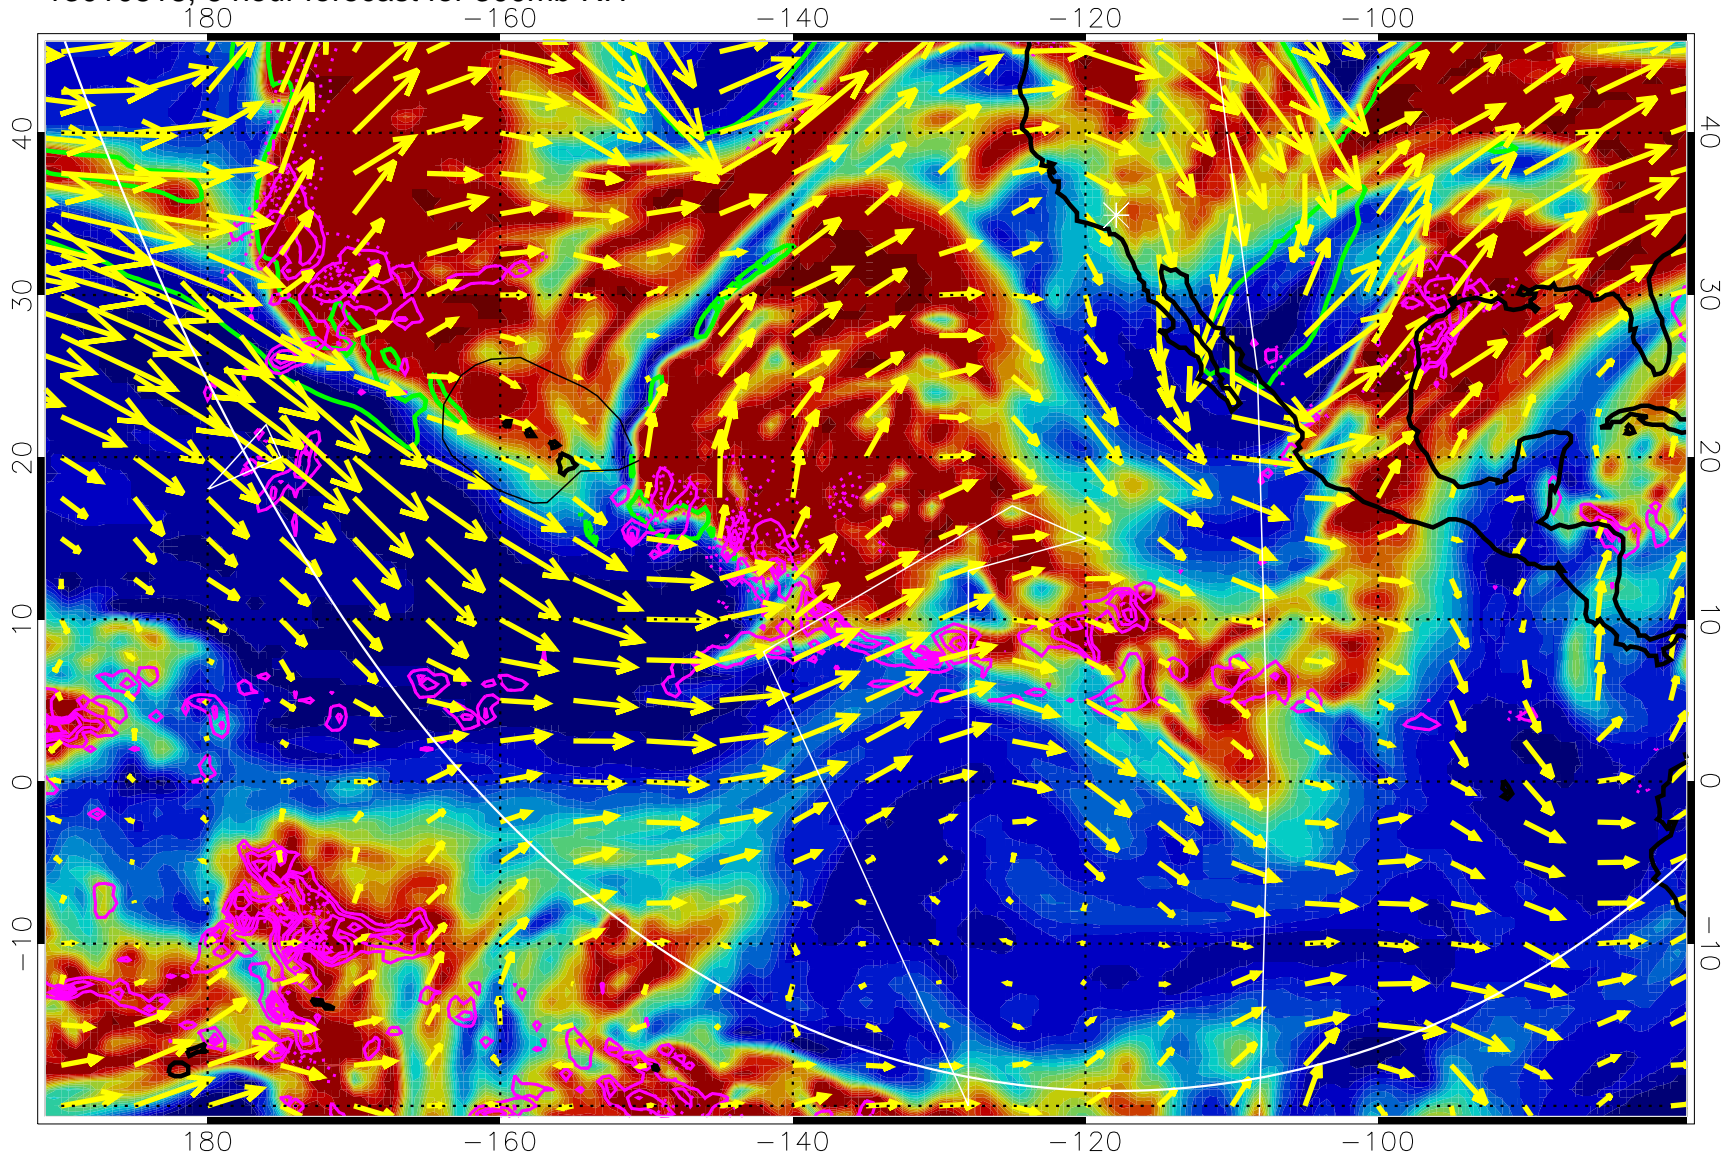

13010818, 6 hour forecast for 300mb RH

Precip (tot dot, conv sol) past 6 hrs 6 kg/m2 contours, min 4

EPV Tropopause (2 PVU) Position

→ 50 m/s

Range ring of 6000 km -- 19 hours GH round trip

13010900, 12 hour forecast for 300mb RH

Precip (tot dot, conv sol) past 6 hrs 6 kg/m2 contours, min 4

EPV Tropopause (2 PVU) Position

→ 50 m/s

Range ring of 6000 km -- 19 hours GH round trip

13010906, 18 hour forecast for 300mb RH

Precip (tot dot, conv sol) past 6 hrs 6 kg/m2 contours, min 4

EPV Tropopause (2 PVU) Position

→ 50 m/s

Range ring of 6000 km -- 19 hours GH round trip

13010912, 24 hour forecast for 300mb RH

Precip (tot dot, conv sol) past 6 hrs 6 kg/m2 contours, min 4

EPV Tropopause (2 PVU) Position

Range ring of 6000 km -- 19 hours GH round trip

13011000, 36 hour forecast for 300mb RH

Precip (tot dot, conv sol) past 6 hrs 6 kg/m2 contours, min 4

EPV Tropopause (2 PVU) Position

→ 50 m/s

Range ring of 6000 km -- 19 hours GH round trip