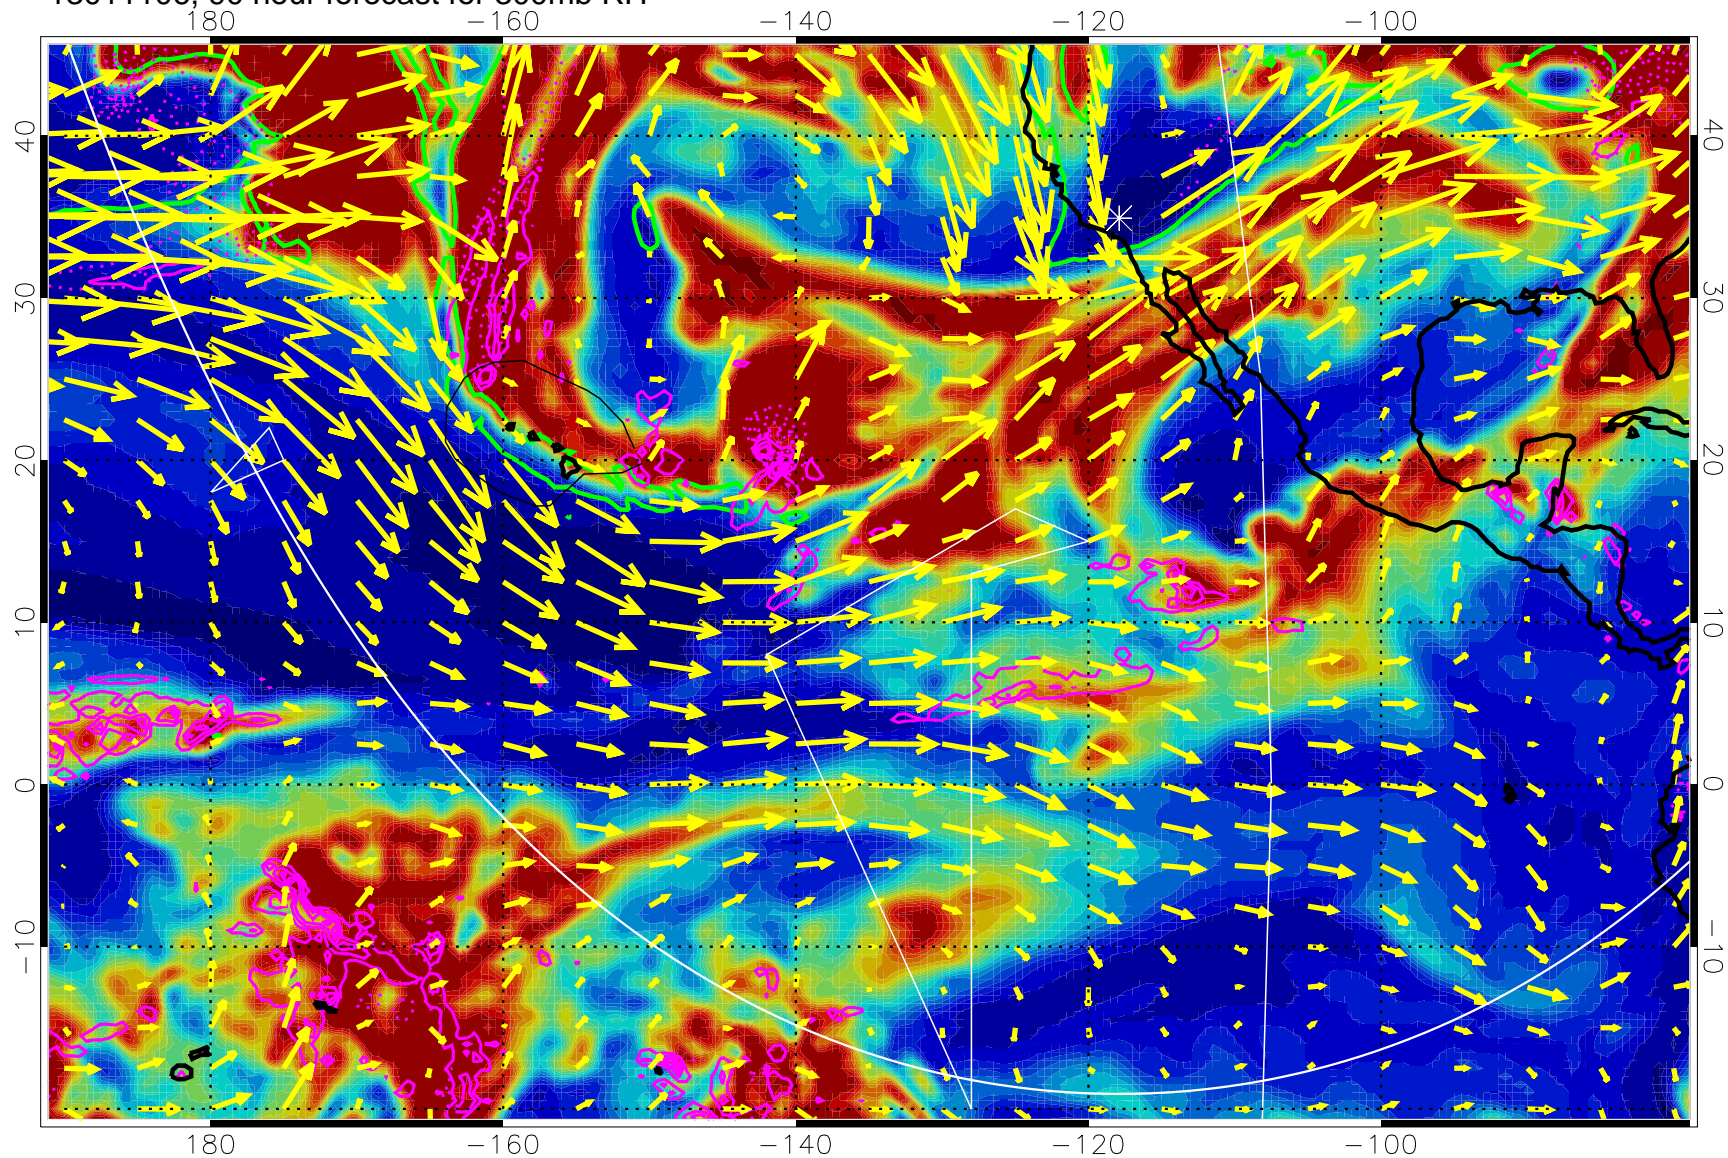

Precip (tot dot, conv sol) past 6 hrs 6 kg/m2 contours, min 4

EPV Tropopause (2 PVU) Position

→ 50 m/s

Range ring of 6000 km -- 19 hours GH round trip

13011018, 78 hour forecast for 300mb RH

Precip (tot dot, conv sol) past 6 hrs 6 kg/m2 contours, min 4

EPV Tropopause (2 PVU) Position

→ 50 m/s

Range ring of 6000 km -- 19 hours GH round trip

13011100, 84 hour forecast for 300mb RH

Precip (tot dot, conv sol) past 6 hrs 6 kg/m2 contours, min 4

EPV Tropopause (2 PVU) Position

→ 50 m/s

Range ring of 6000 km -- 19 hours GH round trip

13011106, 90 hour forecast for 300mb RH

Precip (tot dot, conv sol) past 6 hrs 6 kg/m2 contours, min 4

EPV Tropopause (2 PVU) Position

→ 50 m/s

Range ring of 6000 km -- 19 hours GH round trip

13011112, 96 hour forecast for 300mb RH

Precip (tot dot, conv sol) past 6 hrs 6 kg/m2 contours, min 4

EPV Tropopause (2 PVU) Position

→ 50 m/s

Range ring of 6000 km -- 19 hours GH round trip

13011118, 102 hour forecast for 300mb RH