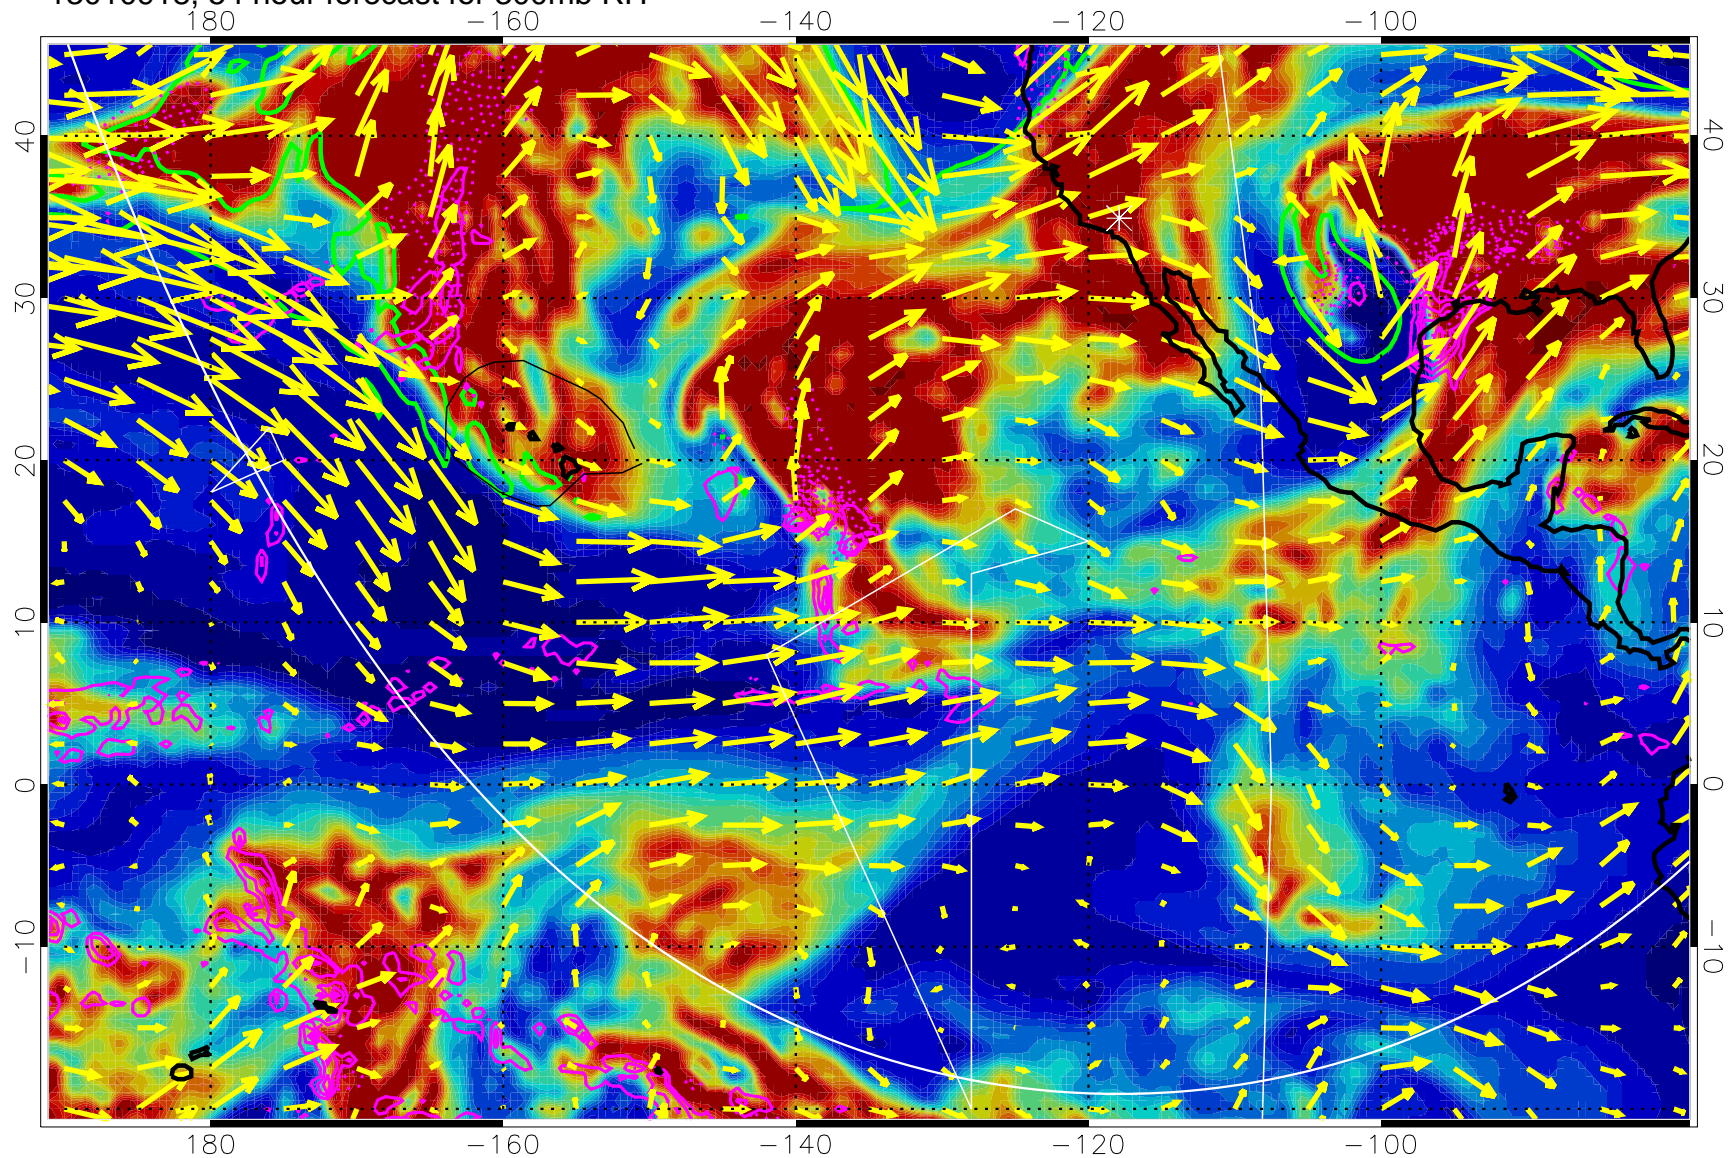

13010900, 36 hour forecast for 300mb RH

Precip (tot dot, conv sol) past 6 hrs 6 kg/m2 contours, min 4

EPV Tropopause (2 PVU) Position

→ 50 m/s

Range ring of 6000 km -- 19 hours GH round trip

13010906, 42 hour forecast for 300mb RH

Precip (tot dot, conv sol) past 6 hrs 6 kg/m2 contours, min 4

EPV Tropopause (2 PVU) Position

→ 50 m/s

Range ring of 6000 km -- 19 hours GH round trip

13010912, 48 hour forecast for 300mb RH

Precip (tot dot, conv sol) past 6 hrs 6 kg/m2 contours, min 4

EPV Tropopause (2 PVU) Position

→ 50 m/s

Range ring of 6000 km -- 19 hours GH round trip

13010918, 54 hour forecast for 300mb RH

Precip (tot dot, conv sol) past 6 hrs 6 kg/m2 contours, min 4

EPV Tropopause (2 PVU) Position

13011006, 66 hour forecast for 300mb RH

Precip (tot dot, conv sol) past 6 hrs 6 kg/m2 contours, min 4

EPV Tropopause (2 PVU) Position

→ 50 m/s

Range ring of 6000 km -- 19 hours GH round trip

13011012, 72 hour forecast for 300mb RH