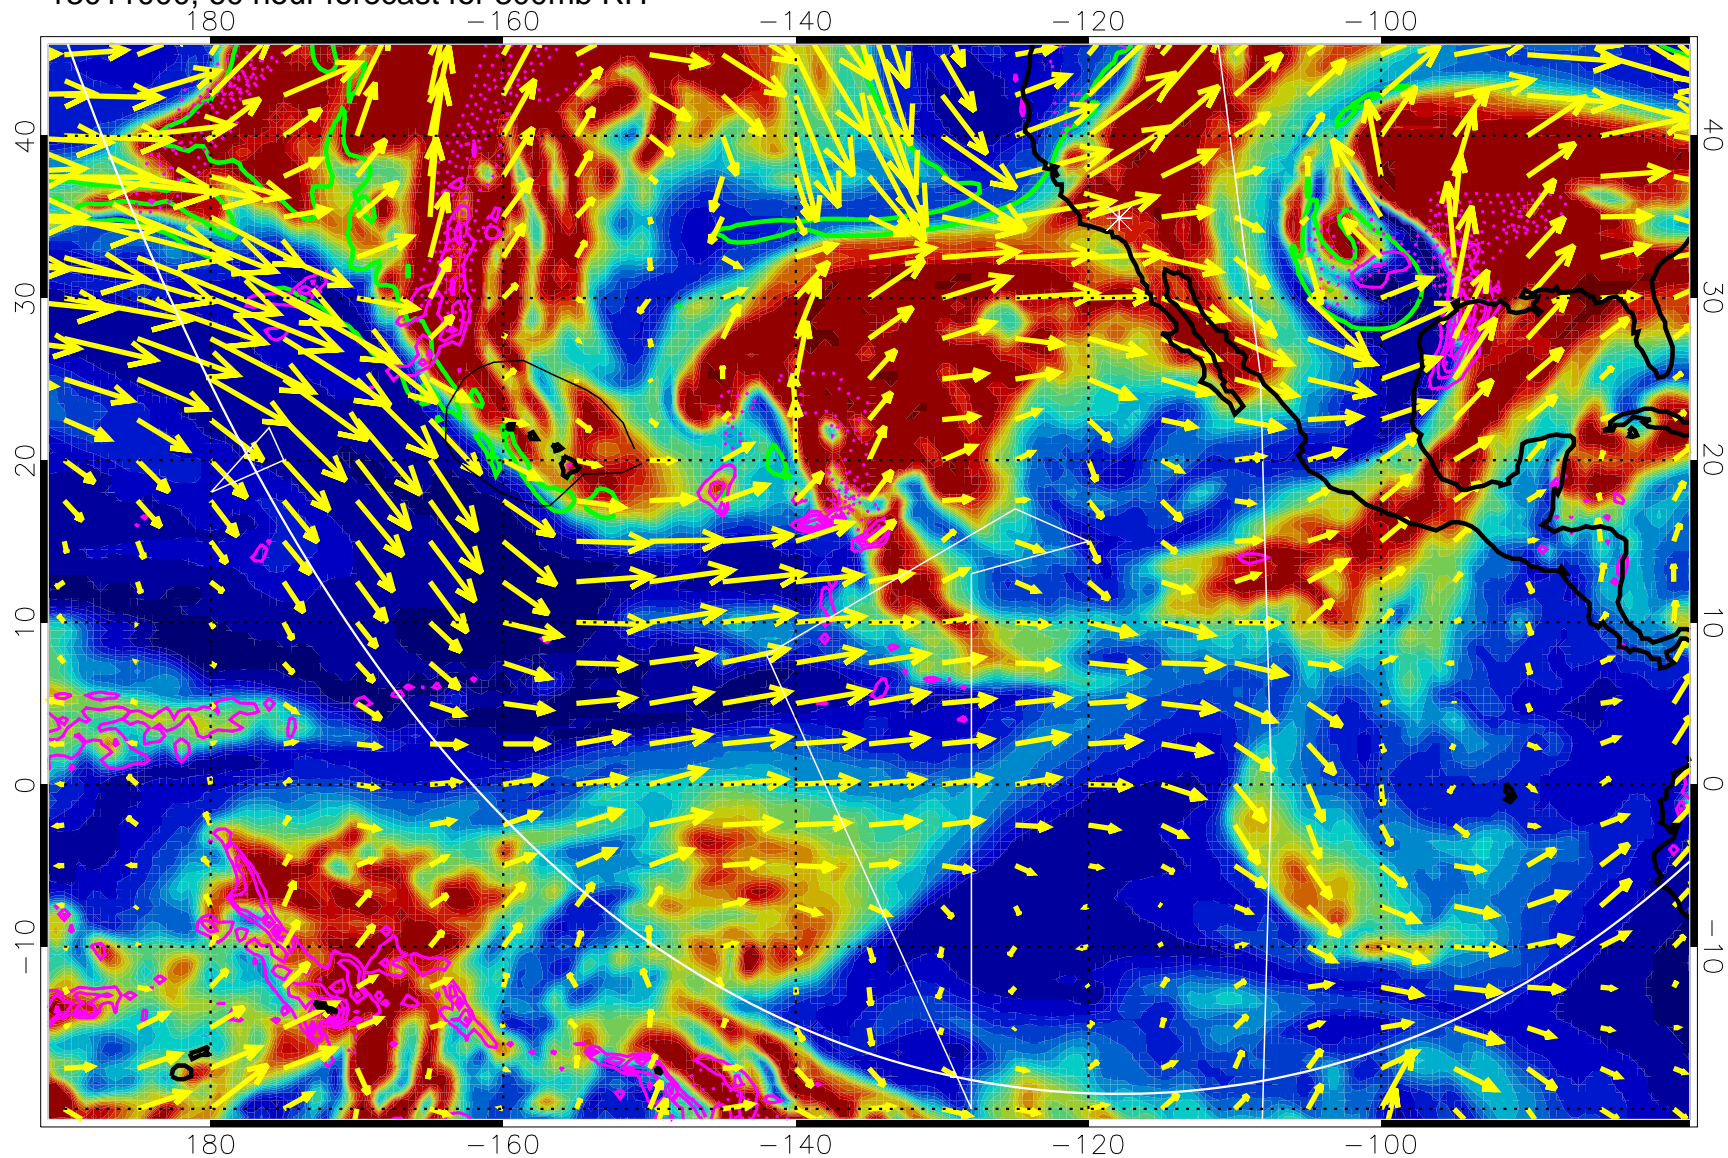

Precip (tot dot, conv sol) past 6 hrs 6 kg/m2 contours, min 4

EPV Tropopause (2 PVU) Position

→ 50 m/s

Range ring of 6000 km -- 19 hours GH round trip

13010912, 48 hour forecast for 300mb RH

Precip (tot dot, conv sol) past 6 hrs 6 kg/m2 contours, min 4

EPV Tropopause (2 PVU) Position

→ 50 m/s

Range ring of 6000 km -- 19 hours GH round trip

13010918, 54 hour forecast for 300mb RH

Precip (tot dot, conv sol) past 6 hrs 6 kg/m2 contours, min 4

EPV Tropopause (2 PVU) Position

→ 50 m/s

Range ring of 6000 km -- 19 hours GH round trip

13011000, 60 hour forecast for 300mb RH

Precip (tot dot, conv sol) past 6 hrs 6 kg/m2 contours, min 4

EPV Tropopause (2 PVU) Position

→ 50 m/s

Range ring of 6000 km -- 19 hours GH round trip

13011006, 66 hour forecast for 300mb RH

Precip (tot dot, conv sol) past 6 hrs 6 kg/m2 contours, min 4

EPV Tropopause (2 PVU) Position

→ 50 m/s

Range ring of 6000 km -- 19 hours GH round trip

13011012, 72 hour forecast for 300mb RH