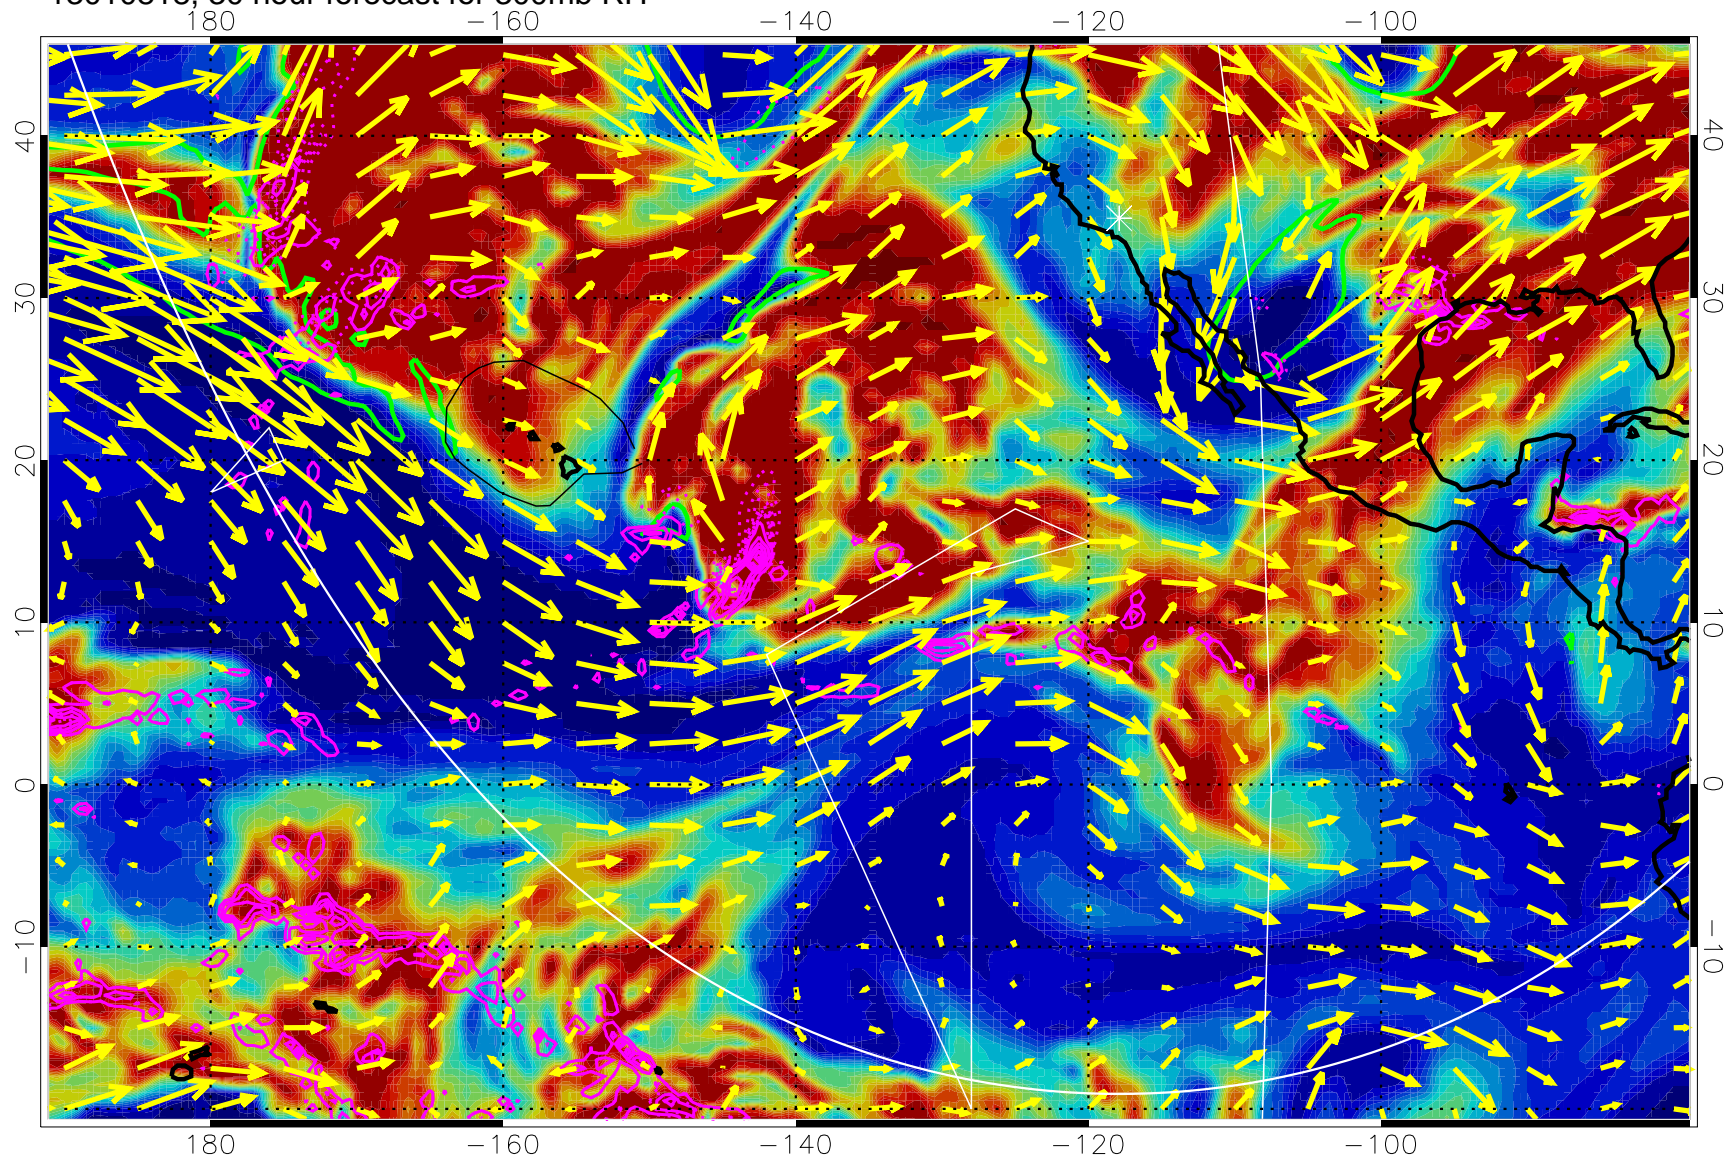

Precip (tot dot, conv sol) past 6 hrs 6 kg/m2 contours, min 4

EPV Tropopause (2 PVU) Position

→ 50 m/s

Range ring of 6000 km -- 19 hours GH round trip

13010806, 18 hour forecast for 300mb RH

Precip (tot dot, conv sol) past 6 hrs 6 kg/m2 contours, min 4

EPV Tropopause (2 PVU) Position

→ 50 m/s

Range ring of 6000 km -- 19 hours GH round trip

13010812, 24 hour forecast for 300mb RH

Precip (tot dot, conv sol) past 6 hrs 6 kg/m2 contours, min 4

EPV Tropopause (2 PVU) Position

→ 50 m/s

Range ring of 6000 km -- 19 hours GH round trip

13010818, 30 hour forecast for 300mb RH

Precip (tot dot, conv sol) past 6 hrs 6 kg/m2 contours, min 4

EPV Tropopause (2 PVU) Position

→ 50 m/s

Range ring of 6000 km -- 19 hours GH round trip

13010900, 36 hour forecast for 300mb RH

Precip (tot dot, conv sol) past 6 hrs 6 kg/m2 contours, min 4

EPV Tropopause (2 PVU) Position

→ 50 m/s

Range ring of 6000 km -- 19 hours GH round trip

13010906, 42 hour forecast for 300mb RH