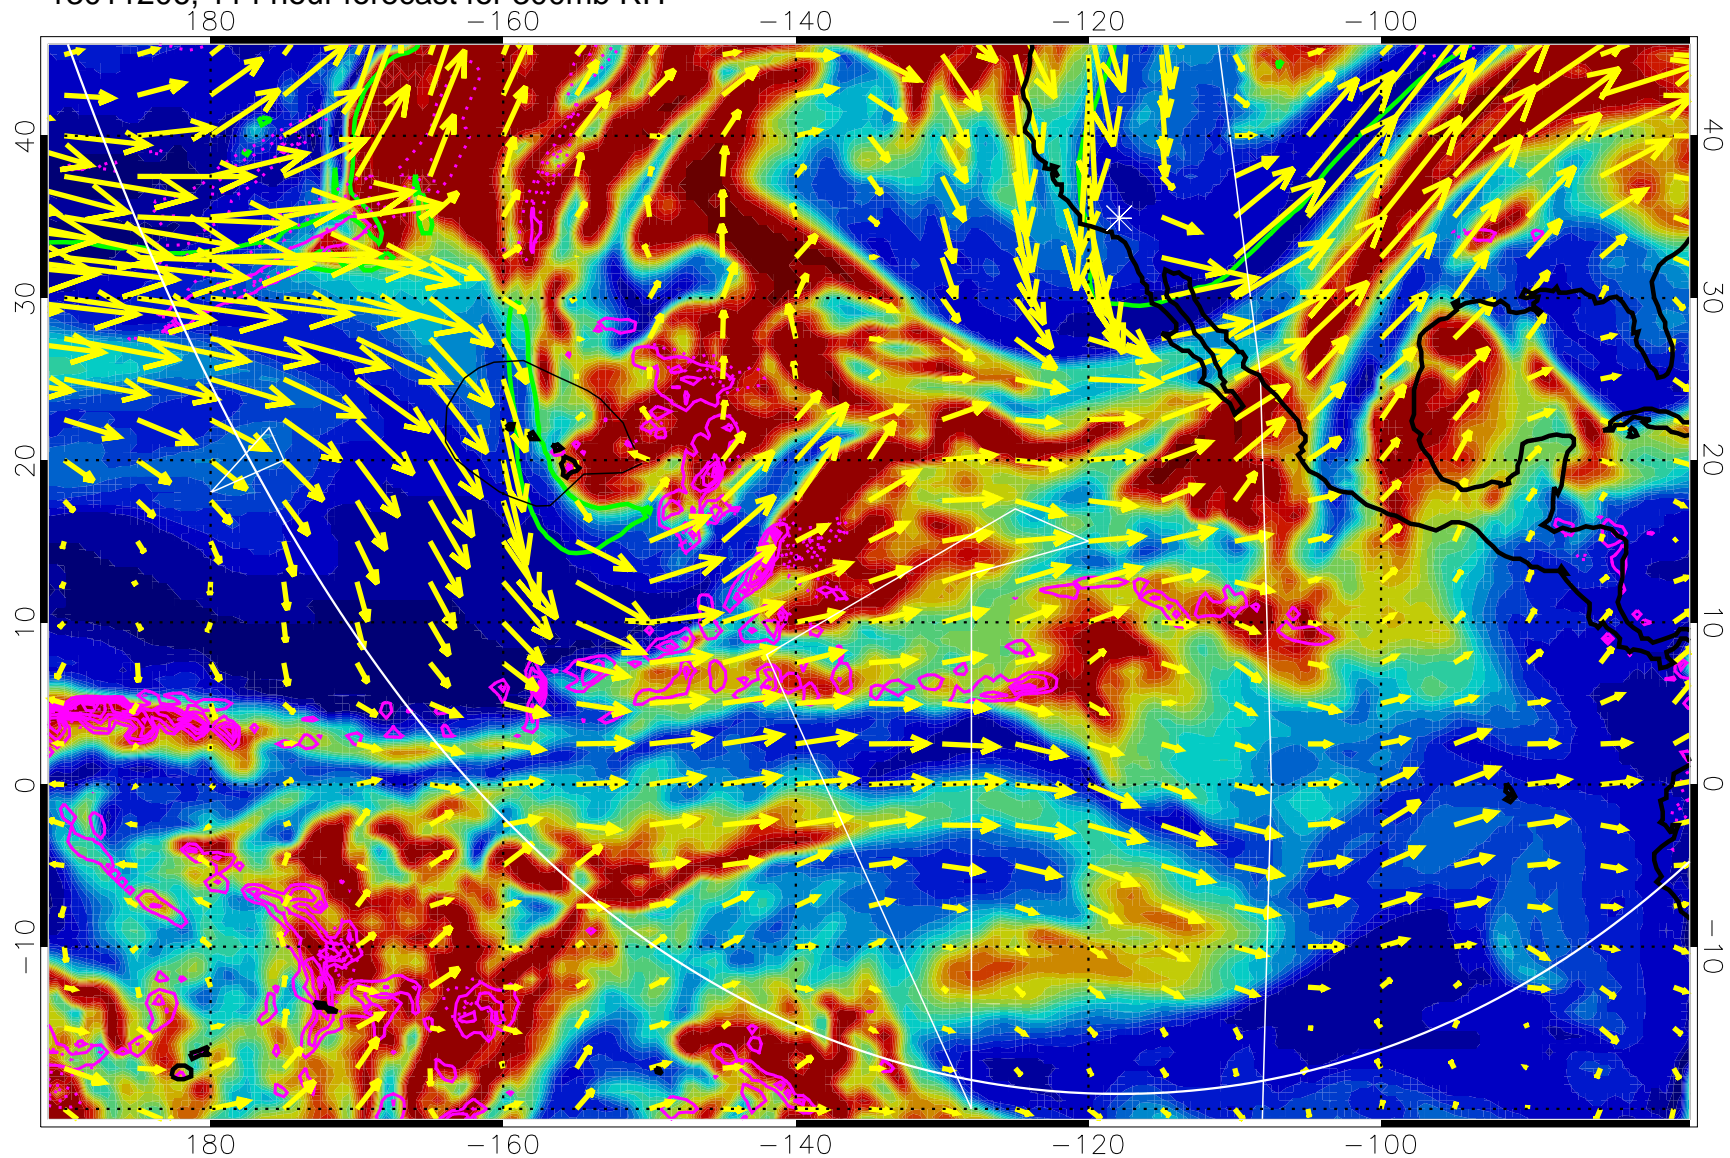

13011112, 96 hour forecast for 300mb RH

Precip (tot dot, conv sol) past 6 hrs 6 kg/m2 contours, min 4

EPV Tropopause (2 PVU) Position

→ 50 m/s

Range ring of 6000 km -- 19 hours GH round trip

13011118, 102 hour forecast for 300mb RH

Precip (tot dot, conv sol) past 6 hrs 6 kg/m2 contours, min 4

EPV Tropopause (2 PVU) Position

→ 50 m/s

Range ring of 6000 km -- 19 hours GH round trip

13011200, 108 hour forecast for 300mb RH

Precip (tot dot, conv sol) past 6 hrs 6 kg/m2 contours, min 4

EPV Tropopause (2 PVU) Position

→ 50 m/s

Range ring of 6000 km -- 19 hours GH round trip

13011206, 114 hour forecast for 300mb RH

Precip (tot dot, conv sol) past 6 hrs 6 kg/m2 contours, min 4

EPV Tropopause (2 PVU) Position

→ 50 m/s

Range ring of 6000 km -- 19 hours GH round trip

13011212, 120 hour forecast for 300mb RH

Precip (tot dot, conv sol) past 6 hrs 6 kg/m2 contours, min 4

EPV Tropopause (2 PVU) Position

→ 50 m/s

Range ring of 6000 km -- 19 hours GH round trip