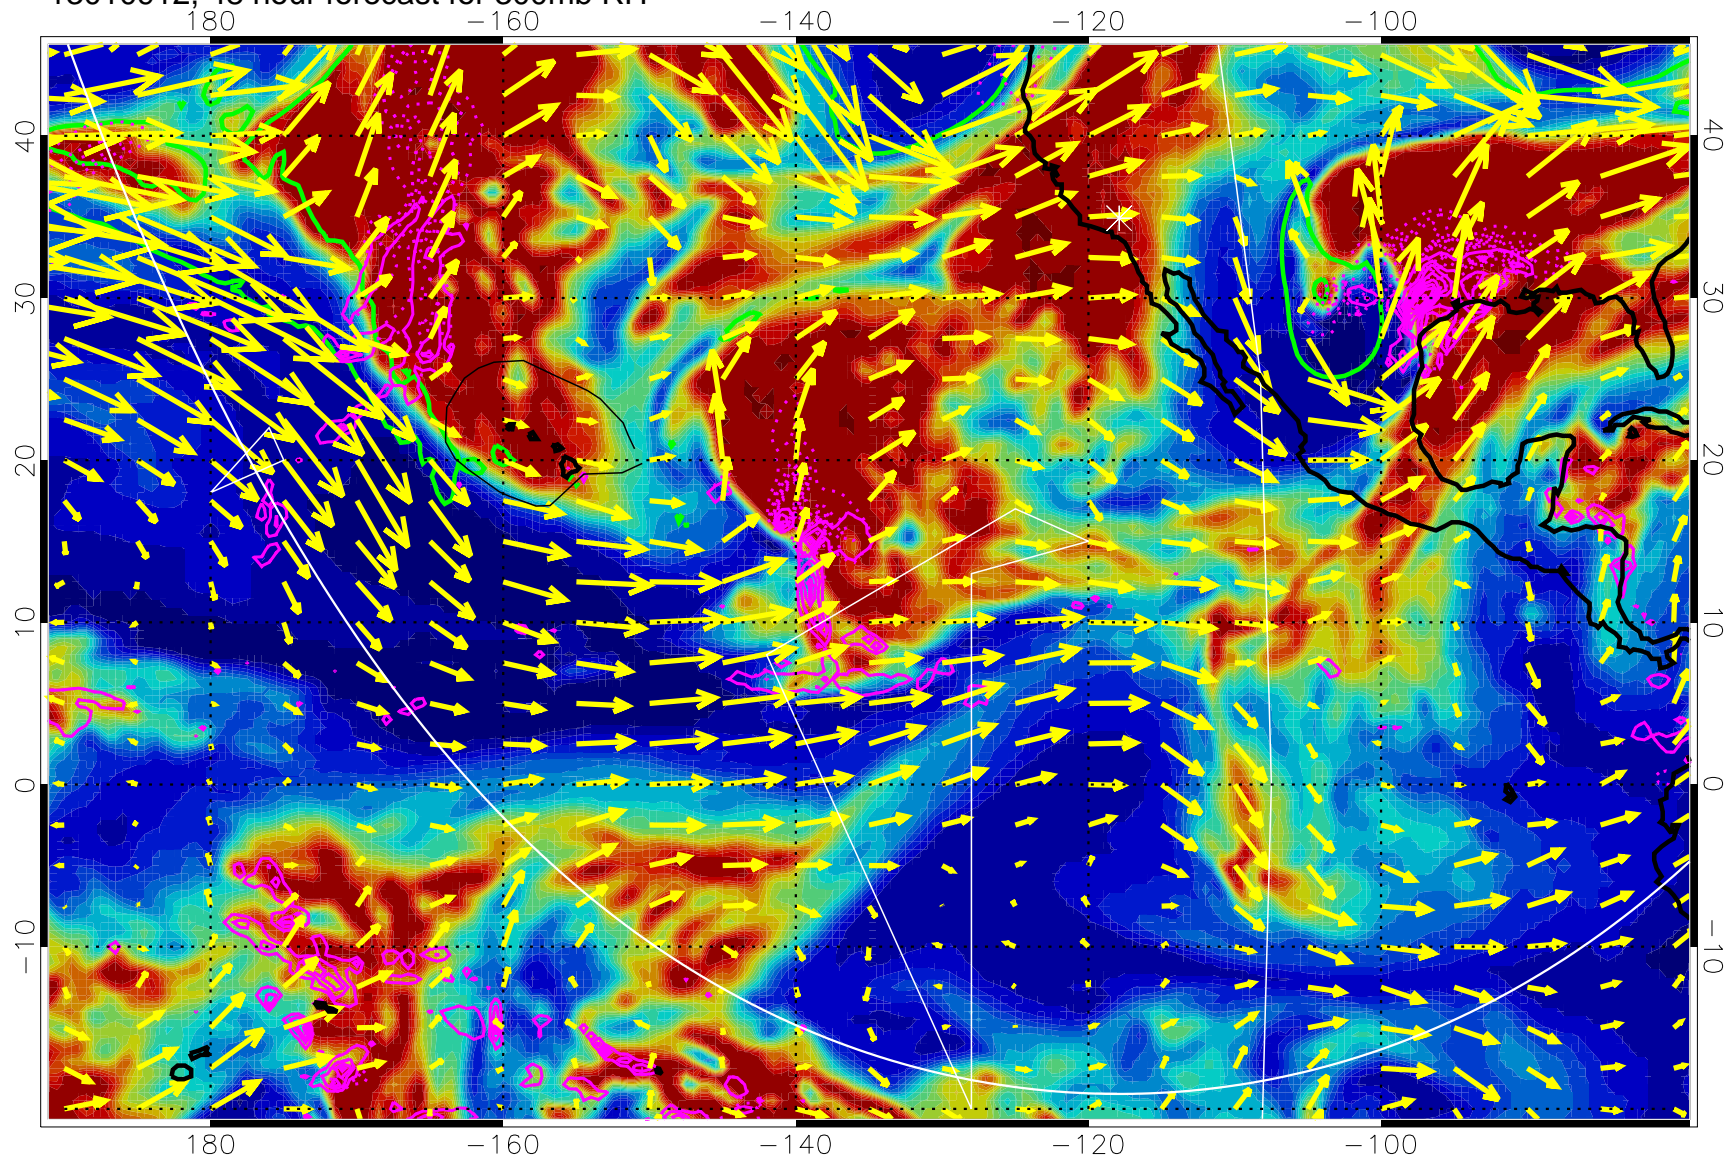

→ 50 m/s

Range ring of 6000 km -- 19 hours GH round trip

13010818, 30 hour forecast for 300mb RH

Precip (tot dot, conv sol) past 6 hrs 6 kg/m2 contours, min 4

EPV Tropopause (2 PVU) Position

→ 50 m/s

Range ring of 6000 km -- 19 hours GH round trip

13010900, 36 hour forecast for 300mb RH

Precip (tot dot, conv sol) past 6 hrs 6 kg/m2 contours, min 4

EPV Tropopause (2 PVU) Position

→ 50 m/s

Range ring of 6000 km -- 19 hours GH round trip

13010906, 42 hour forecast for 300mb RH

Precip (tot dot, conv sol) past 6 hrs 6 kg/m2 contours, min 4

EPV Tropopause (2 PVU) Position

→ 50 m/s

Range ring of 6000 km -- 19 hours GH round trip

13010912, 48 hour forecast for 300mb RH

Precip (tot dot, conv sol) past 6 hrs 6 kg/m2 contours, min 4

EPV Tropopause (2 PVU) Position

→ 50 m/s

Range ring of 6000 km -- 19 hours GH round trip

13010918, 54 hour forecast for 300mb RH

Precip (tot dot, conv sol) past 6 hrs 6 kg/m2 contours, min 4

EPV Tropopause (2 PVU) Position