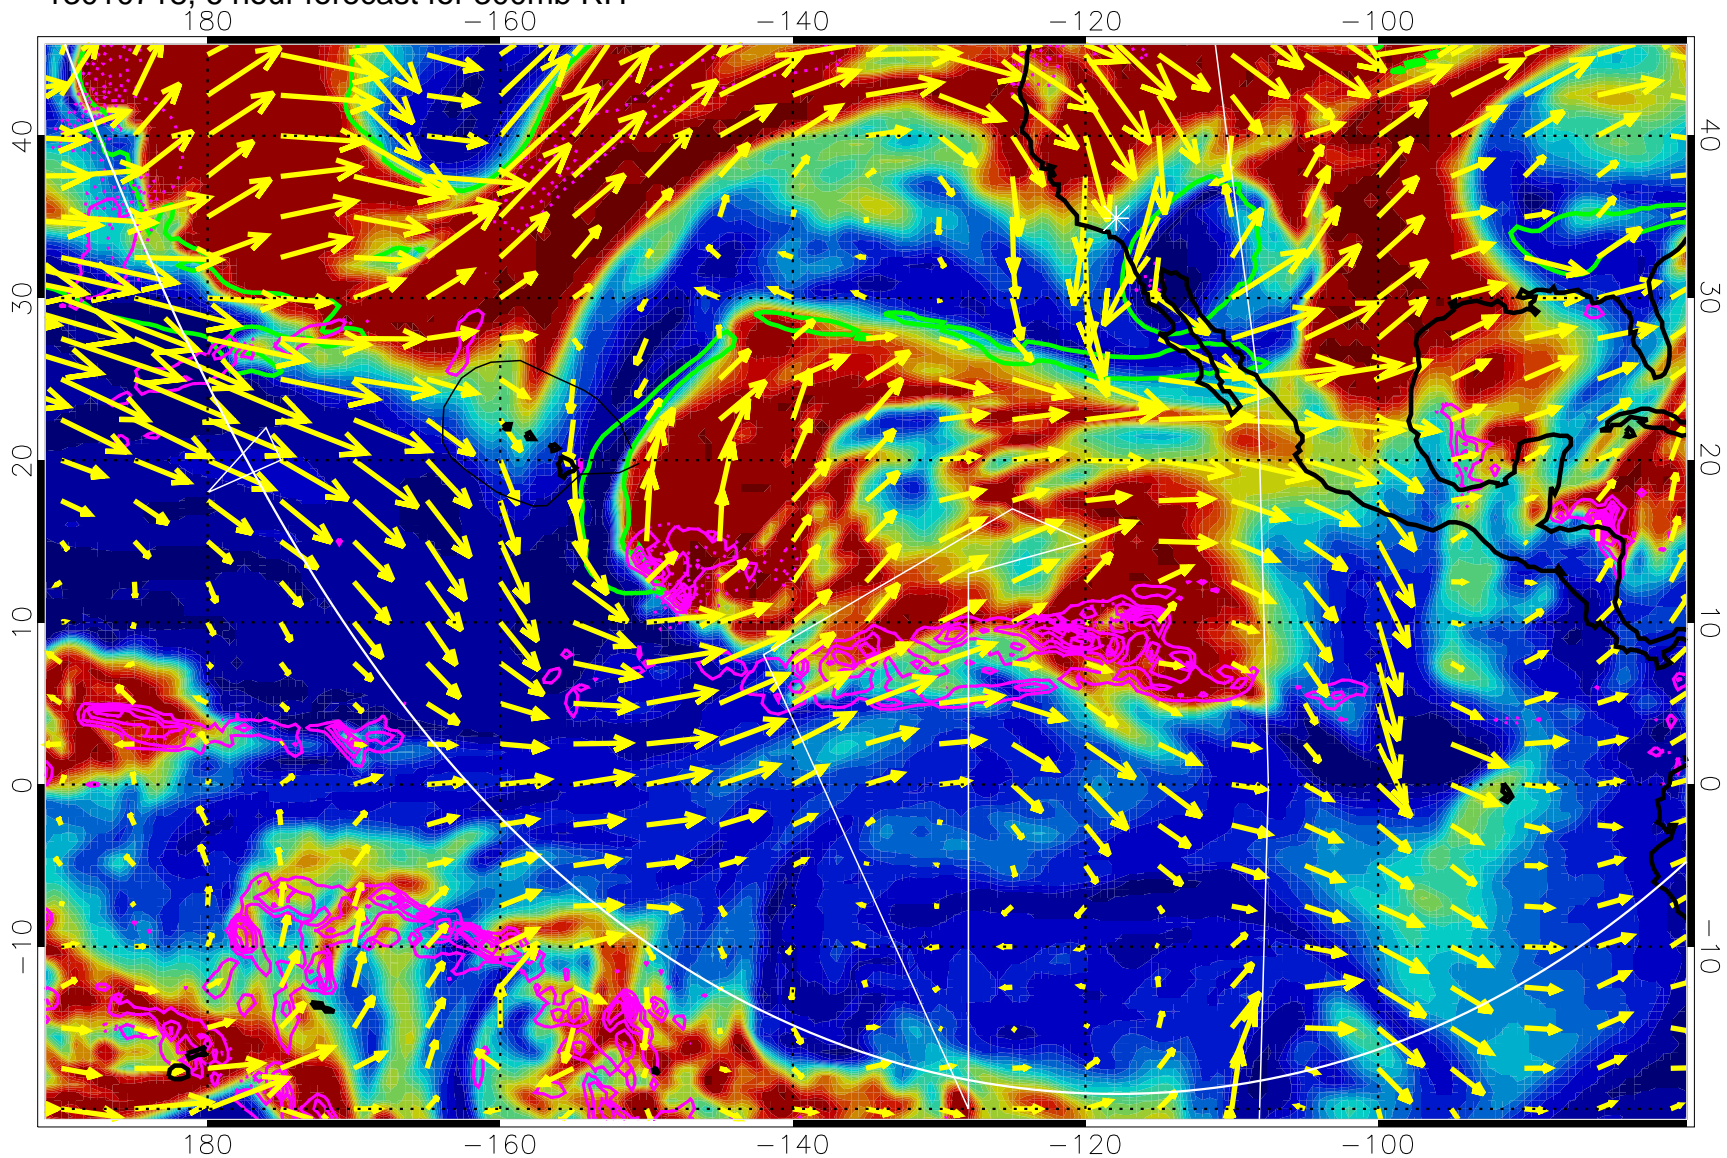

13010718, 6 hour forecast for 300mb RH

Precip (tot dot, conv sol) past 6 hrs 6 kg/m<sup>2</sup> contours, min 4

EPV Tropopause (2 PVU) Position

→ 50 m/s

Range ring of 6000 km -- 19 hours GH round trip

13010800, 12 hour forecast for 300mb RH

Precip (tot dot, conv sol) past 6 hrs 6 kg/m2 contours, min 4

EPV Tropopause (2 PVU) Position

→ 50 m/s

Range ring of 6000 km -- 19 hours GH round trip

13010806, 18 hour forecast for 300mb RH

Precip (tot dot, conv sol) past 6 hrs 6 kg/m2 contours, min 4

EPV Tropopause (2 PVU) Position

→ 50 m/s

Range ring of 6000 km -- 19 hours GH round trip

13010812, 24 hour forecast for 300mb RH

Precip (tot dot, conv sol) past 6 hrs 6 kg/m2 contours, min 4

EPV Tropopause (2 PVU) Position

→ 50 m/s

Range ring of 6000 km -- 19 hours GH round trip

13010818, 30 hour forecast for 300mb RH

Precip (tot dot, conv sol) past 6 hrs 6 kg/m2 contours, min 4

EPV Tropopause (2 PVU) Position

→ 50 m/s

Range ring of 6000 km -- 19 hours GH round trip