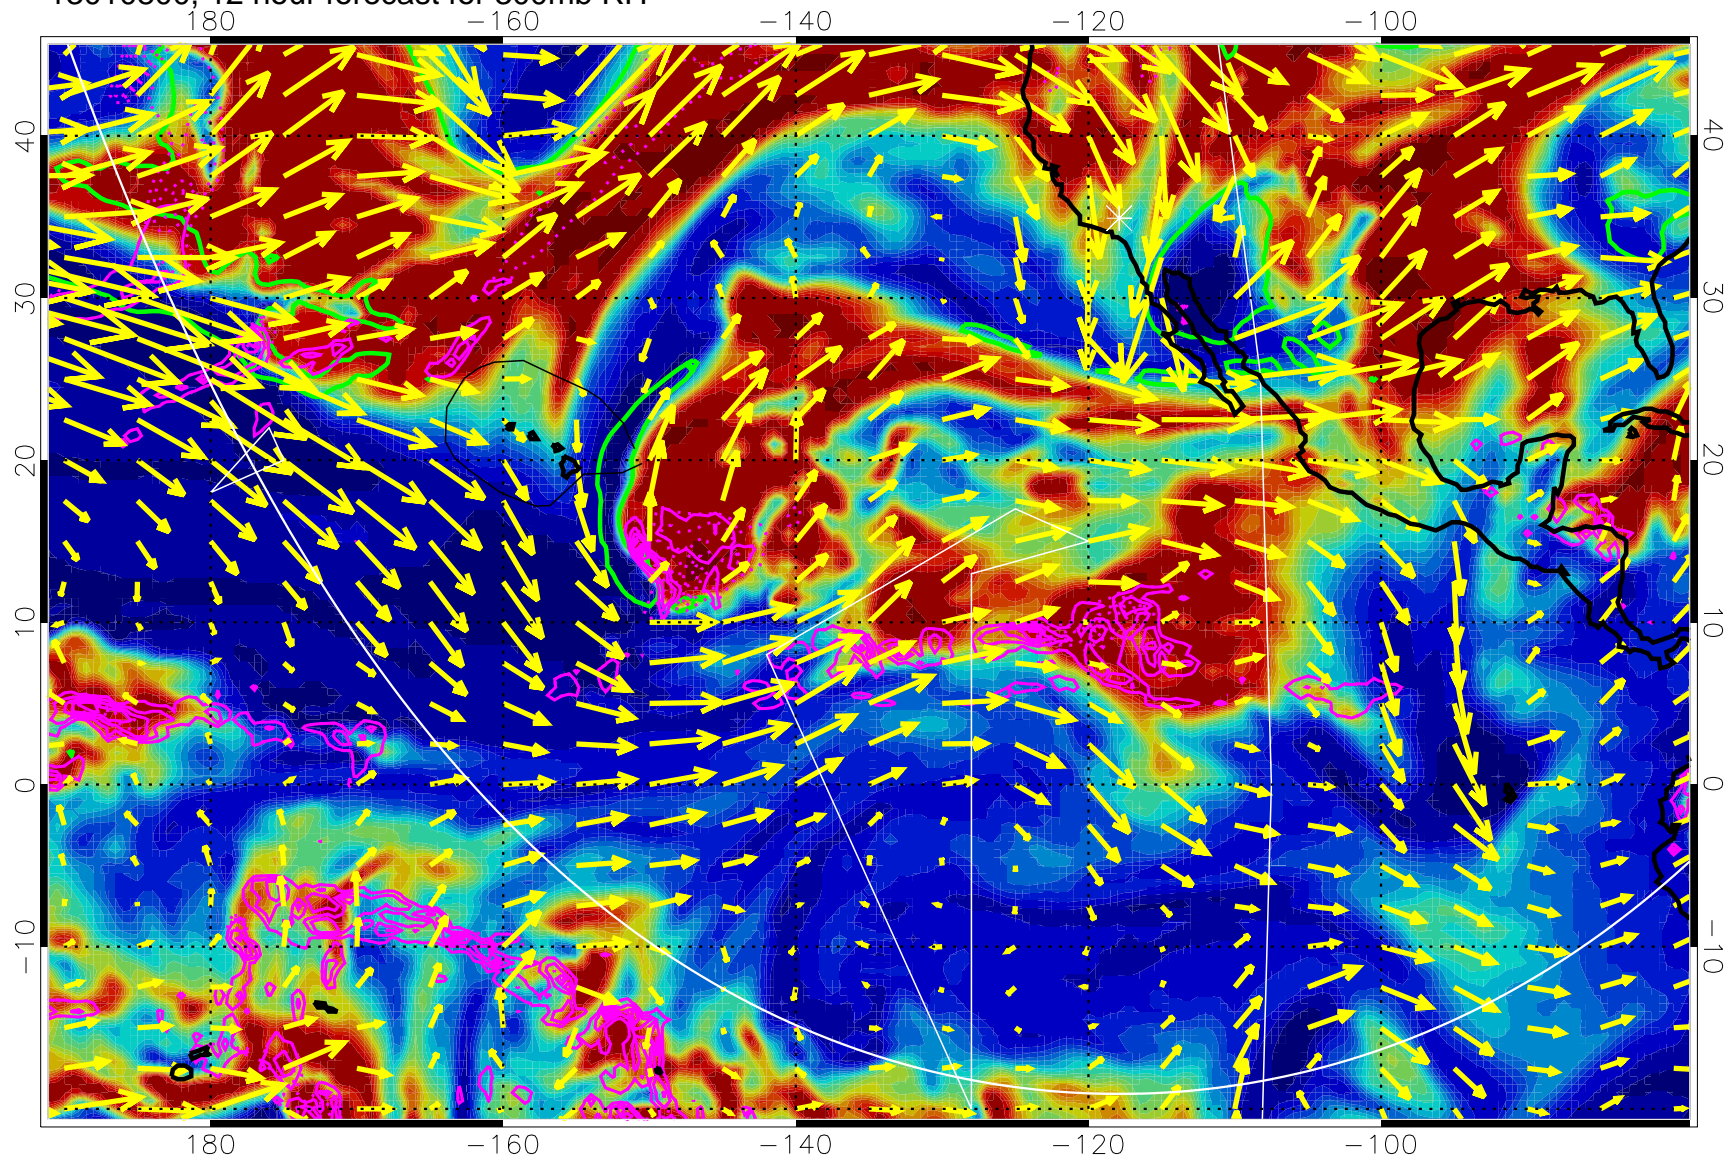

13010718, 6 hour forecast for 300mb RH

Precip (tot dot, conv sol) past 6 hrs 6 kg/m<sup>2</sup> contours, min 4

EPV Tropopause (2 PVU) Position

→ 50 m/s

Range ring of 6000 km -- 19 hours GH round trip

13010800, 12 hour forecast for 300mb RH

Precip (tot dot, conv sol) past 6 hrs 6 kg/m2 contours, min 4

EPV Tropopause (2 PVU) Position

→ 50 m/s

Range ring of 6000 km -- 19 hours GH round trip

13010806, 18 hour forecast for 300mb RH

Precip (tot dot, conv sol) past 6 hrs 6 kg/m2 contours, min 4

EPV Tropopause (2 PVU) Position

→ 50 m/s

Range ring of 6000 km -- 19 hours GH round trip

13010812, 24 hour forecast for 300mb RH

Precip (tot dot, conv sol) past 6 hrs 6 kg/m2 contours, min 4

EPV Tropopause (2 PVU) Position

→ 50 m/s

Range ring of 6000 km -- 19 hours GH round trip

13010818, 30 hour forecast for 300mb RH

Precip (tot dot, conv sol) past 6 hrs 6 kg/m2 contours, min 4

EPV Tropopause (2 PVU) Position

→ 50 m/s

Range ring of 6000 km -- 19 hours GH round trip