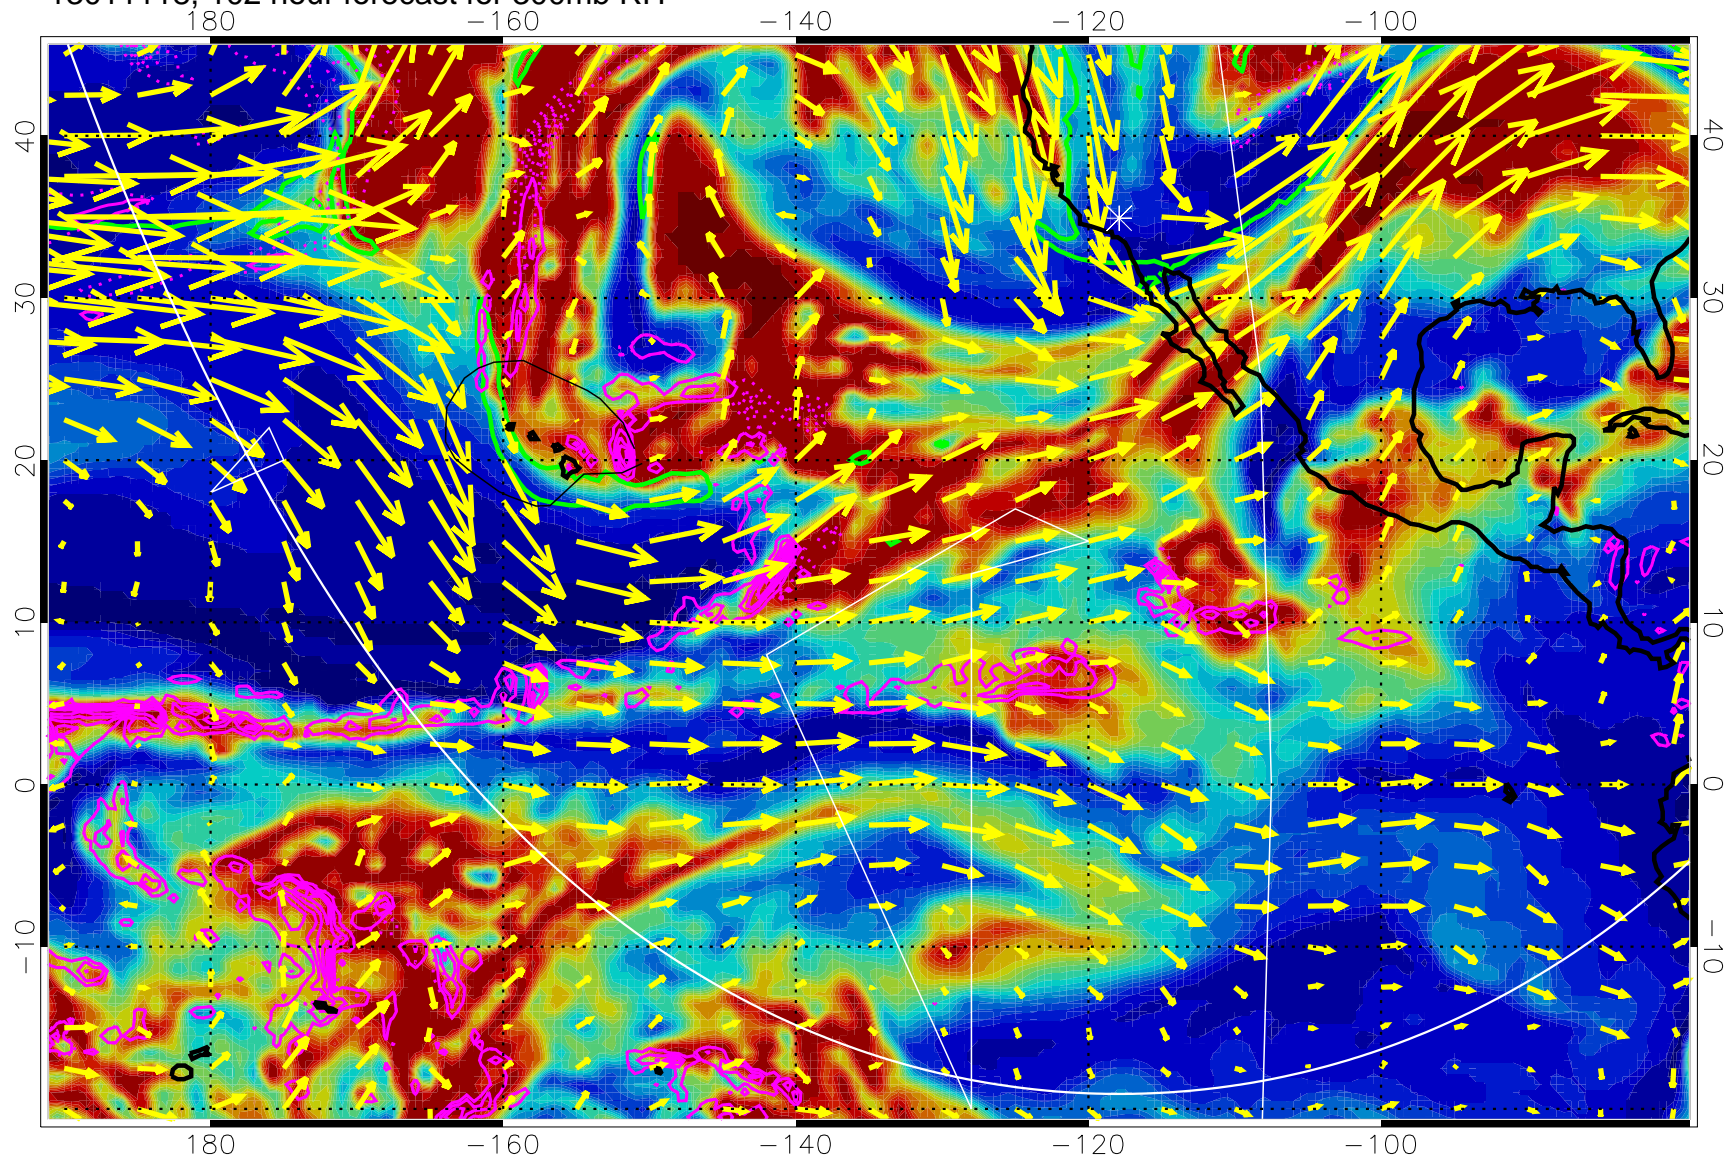

13011112, 96 hour forecast for 300mb RH

Precip (tot dot, conv sol) past 6 hrs 6 kg/m2 contours, min 4

EPV Tropopause (2 PVU) Position

→ 50 m/s

Range ring of 6000 km -- 19 hours GH round trip

13011118, 102 hour forecast for 300mb RH

Precip (tot dot, conv sol) past 6 hrs 6 kg/m2 contours, min 4

EPV Tropopause (2 PVU) Position

→ 50 m/s

Range ring of 6000 km -- 19 hours GH round trip

13011200, 108 hour forecast for 300mb RH

Precip (tot dot, conv sol) past 6 hrs 6 kg/m2 contours, min 4

EPV Tropopause (2 PVU) Position

→ 50 m/s

Range ring of 6000 km -- 19 hours GH round trip

13011206, 114 hour forecast for 300mb RH

Precip (tot dot, conv sol) past 6 hrs 6 kg/m2 contours, min 4

EPV Tropopause (2 PVU) Position