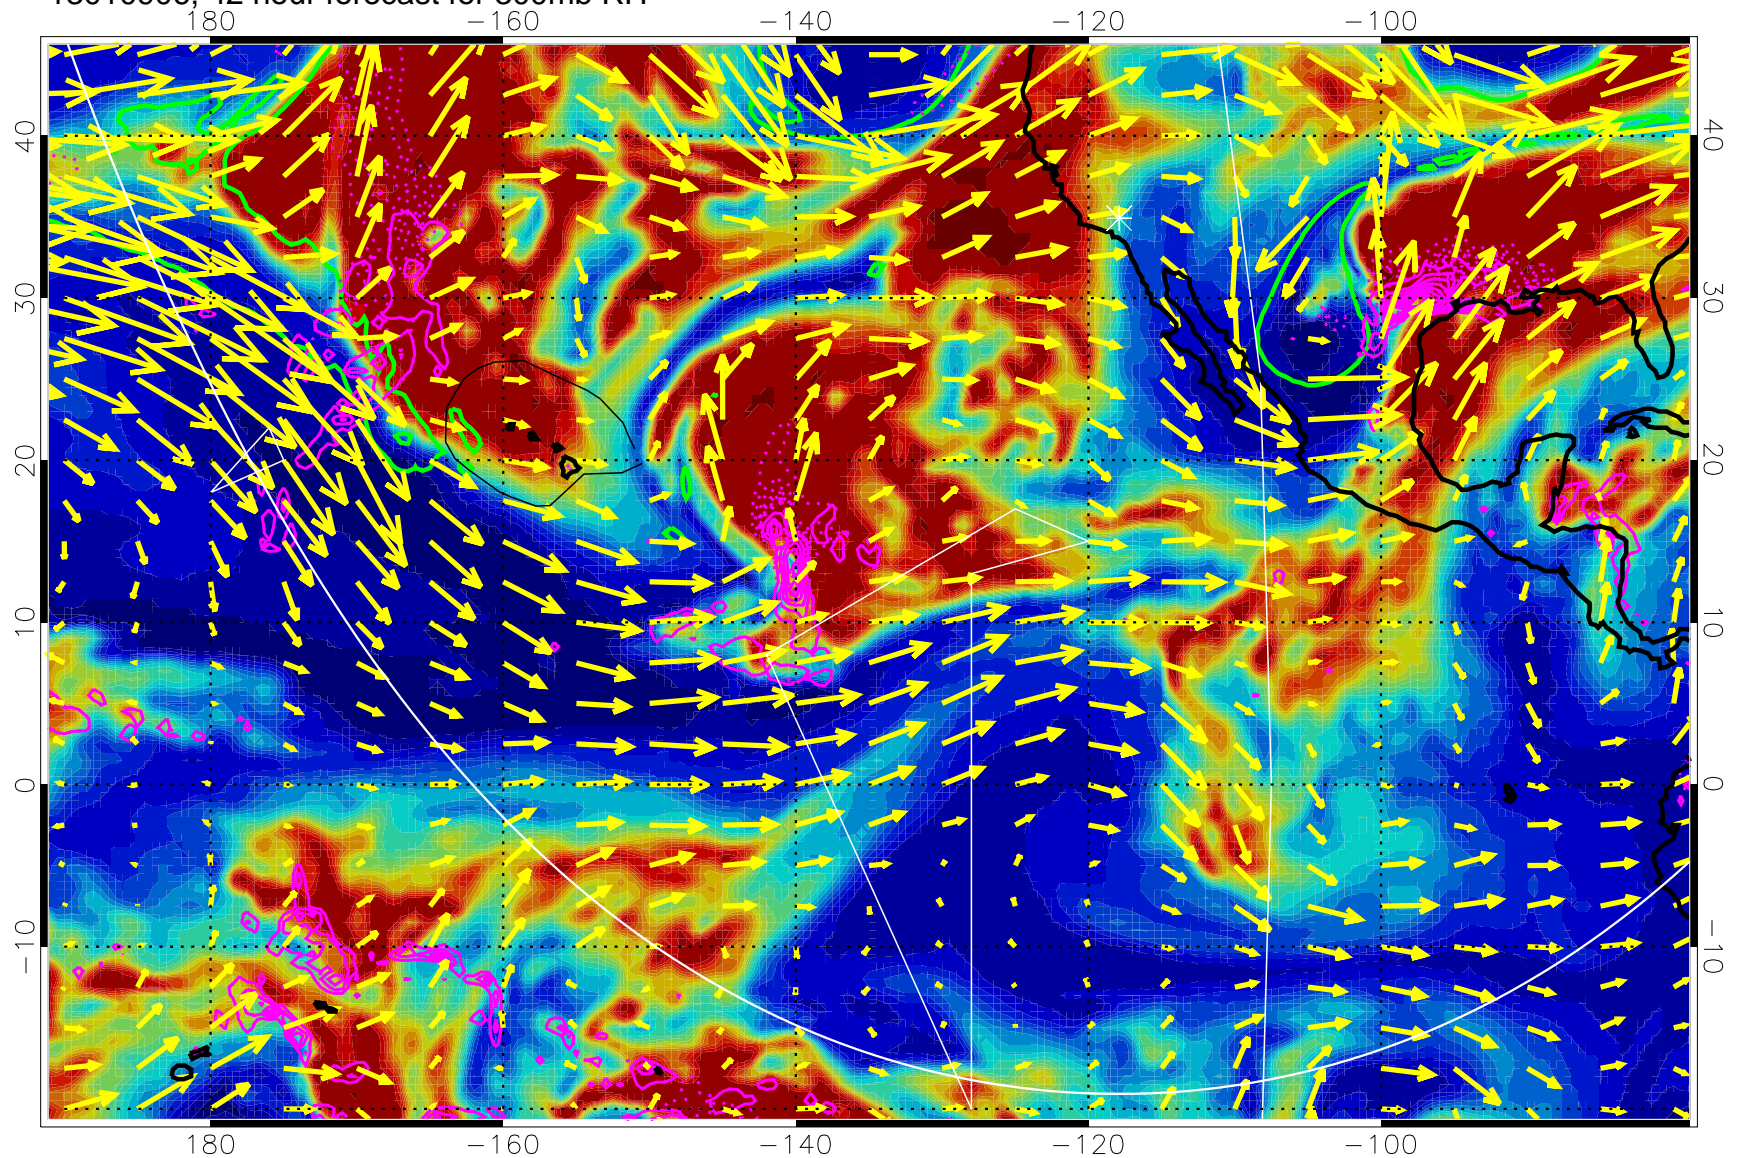

EPV Tropopause (2 PVU) Position

→ 50 m/s

Range ring of 6000 km -- 19 hours GH round trip

13010812, 24 hour forecast for 300mb RH

Precip (tot dot, conv sol) past 6 hrs 6 kg/m2 contours, min 4

EPV Tropopause (2 PVU) Position

13010900, 36 hour forecast for 300mb RH

Precip (tot dot, conv sol) past 6 hrs 6 kg/m2 contours, min 4

EPV Tropopause (2 PVU) Position

→ 50 m/s

Range ring of 6000 km -- 19 hours GH round trip

13010906, 42 hour forecast for 300mb RH

Precip (tot dot, conv sol) past 6 hrs 6 kg/m2 contours, min 4

EPV Tropopause (2 PVU) Position

→ 50 m/s

Range ring of 6000 km -- 19 hours GH round trip

13010912, 48 hour forecast for 300mb RH

Precip (tot dot, conv sol) past 6 hrs 6 kg/m2 contours, min 4

EPV Tropopause (2 PVU) Position

→ 50 m/s

Range ring of 6000 km -- 19 hours GH round trip

13010918, 54 hour forecast for 300mb RH

Precip (tot dot, conv sol) past 6 hrs 6 kg/m2 contours, min 4

EPV Tropopause (2 PVU) Position