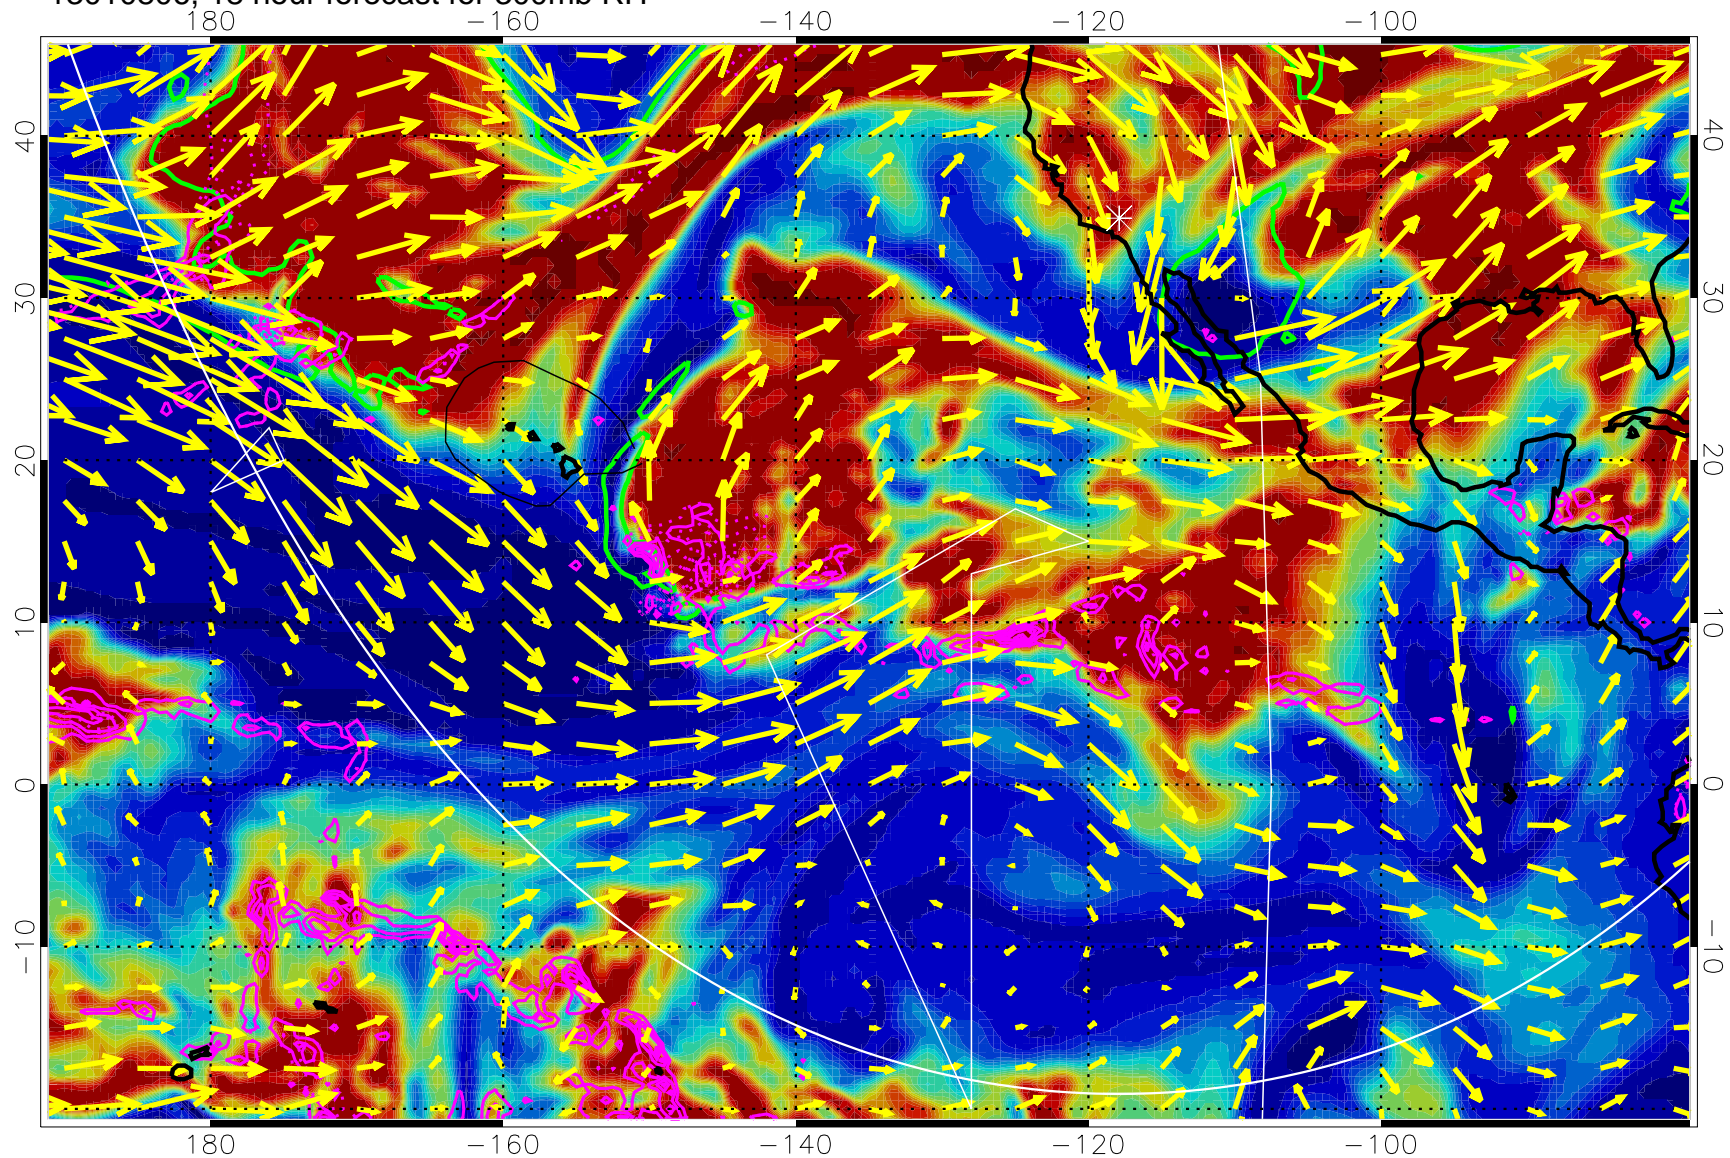

13010718, 6 hour forecast for 300mb RH

Precip (tot dot, conv sol) past 6 hrs 6 kg/m<sup>2</sup> contours, min 4

EPV Tropopause (2 PVU) Position

→ 50 m/s

Range ring of 6000 km -- 19 hours GH round trip

13010800, 12 hour forecast for 300mb RH

Precip (tot dot, conv sol) past 6 hrs 6 kg/m2 contours, min 4

EPV Tropopause (2 PVU) Position

→ 50 m/s

Range ring of 6000 km -- 19 hours GH round trip

13010806, 18 hour forecast for 300mb RH

Precip (tot dot, conv sol) past 6 hrs 6 kg/m2 contours, min 4

EPV Tropopause (2 PVU) Position

→ 50 m/s

Range ring of 6000 km -- 19 hours GH round trip

13010812, 24 hour forecast for 300mb RH

Precip (tot dot, conv sol) past 6 hrs 6 kg/m2 contours, min 4

EPV Tropopause (2 PVU) Position

→ 50 m/s

Range ring of 6000 km -- 19 hours GH round trip

13010818, 30 hour forecast for 300mb RH

Precip (tot dot, conv sol) past 6 hrs 6 kg/m2 contours, min 4

EPV Tropopause (2 PVU) Position

→ 50 m/s

Range ring of 6000 km -- 19 hours GH round trip