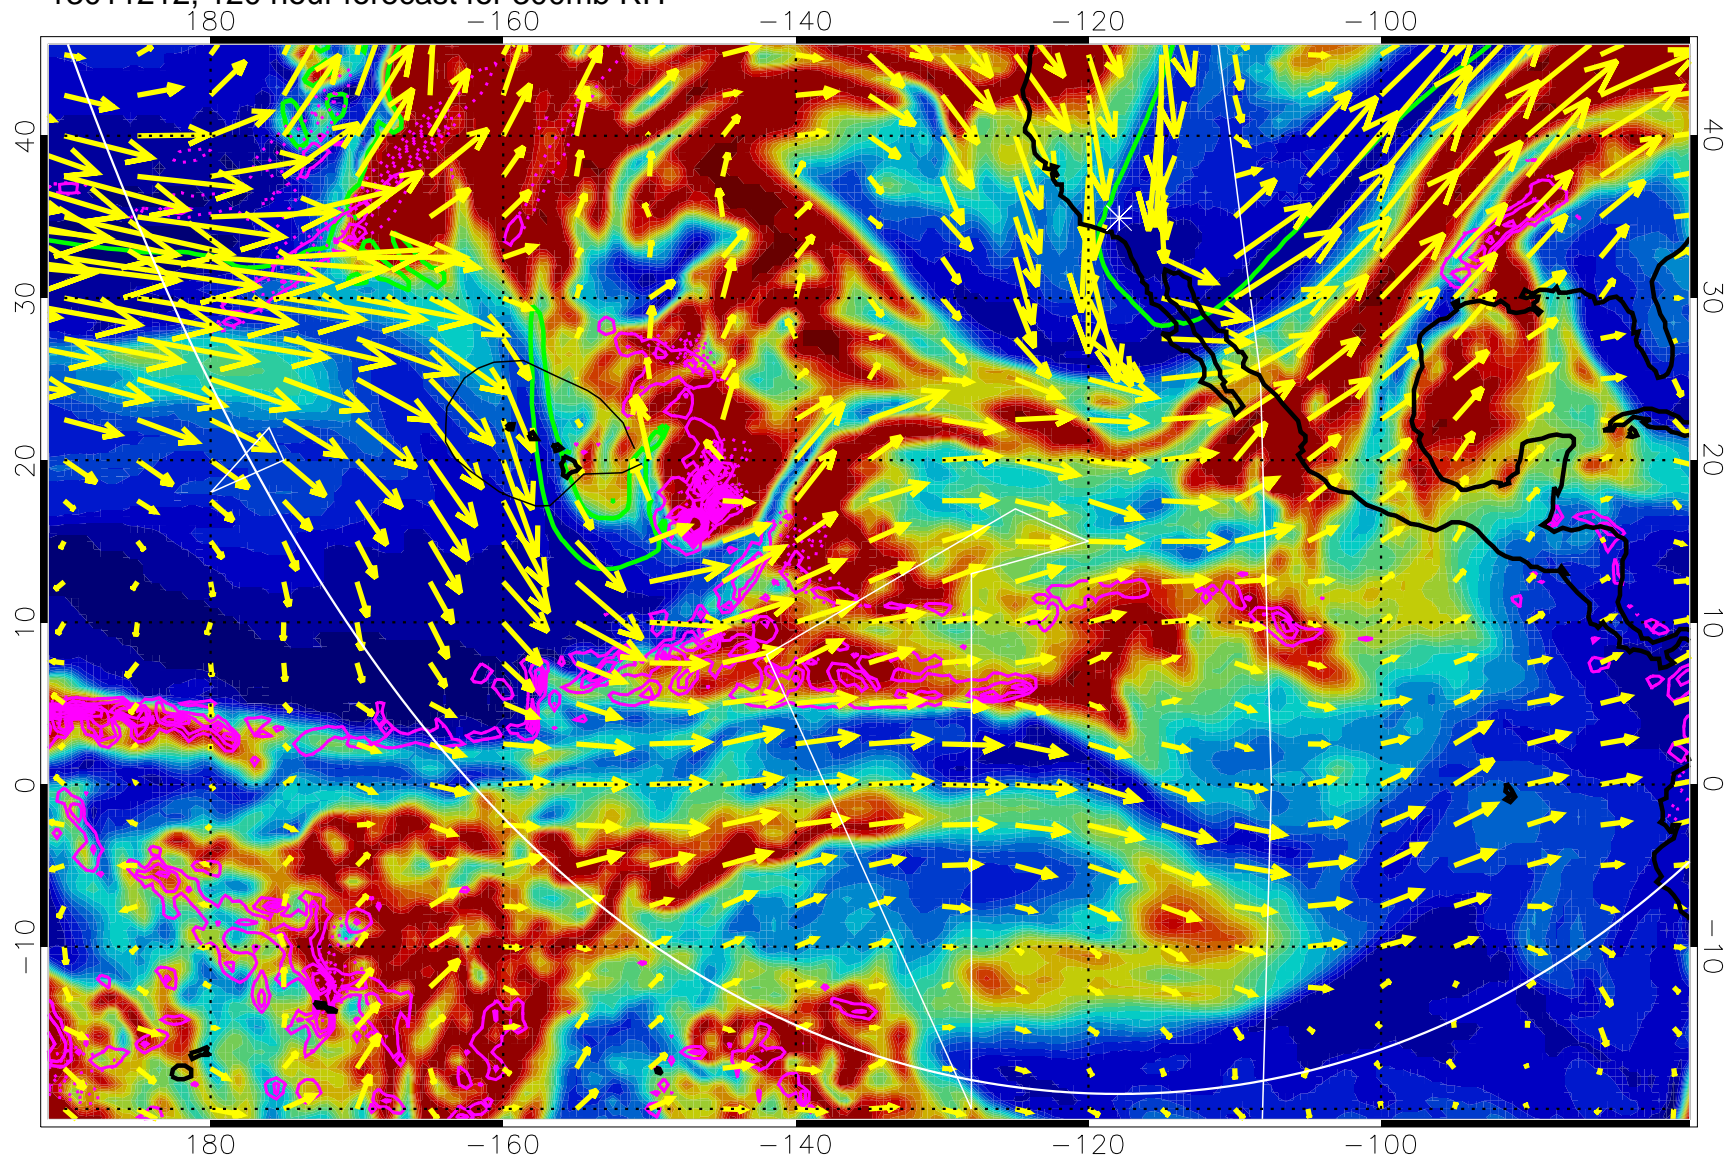

13011112, 96 hour forecast for 300mb RH

Precip (tot dot, conv sol) past 6 hrs 6 kg/m2 contours, min 4

EPV Tropopause (2 PVU) Position

→ 50 m/s

Range ring of 6000 km -- 19 hours GH round trip

13011118, 102 hour forecast for 300mb RH

Precip (tot dot, conv sol) past 6 hrs 6 kg/m2 contours, min 4

EPV Tropopause (2 PVU) Position

→ 50 m/s

Range ring of 6000 km -- 19 hours GH round trip

13011200, 108 hour forecast for 300mb RH

Precip (tot dot, conv sol) past 6 hrs 6 kg/m2 contours, min 4

EPV Tropopause (2 PVU) Position

→ 50 m/s

Range ring of 6000 km -- 19 hours GH round trip

13011206, 114 hour forecast for 300mb RH

Precip (tot dot, conv sol) past 6 hrs 6 kg/m2 contours, min 4

EPV Tropopause (2 PVU) Position

→ 50 m/s

Range ring of 6000 km -- 19 hours GH round trip

13011212, 120 hour forecast for 300mb RH

Precip (tot dot, conv sol) past 6 hrs 6 kg/m2 contours, min 4

EPV Tropopause (2 PVU) Position

→ 50 m/s

Range ring of 6000 km -- 19 hours GH round trip