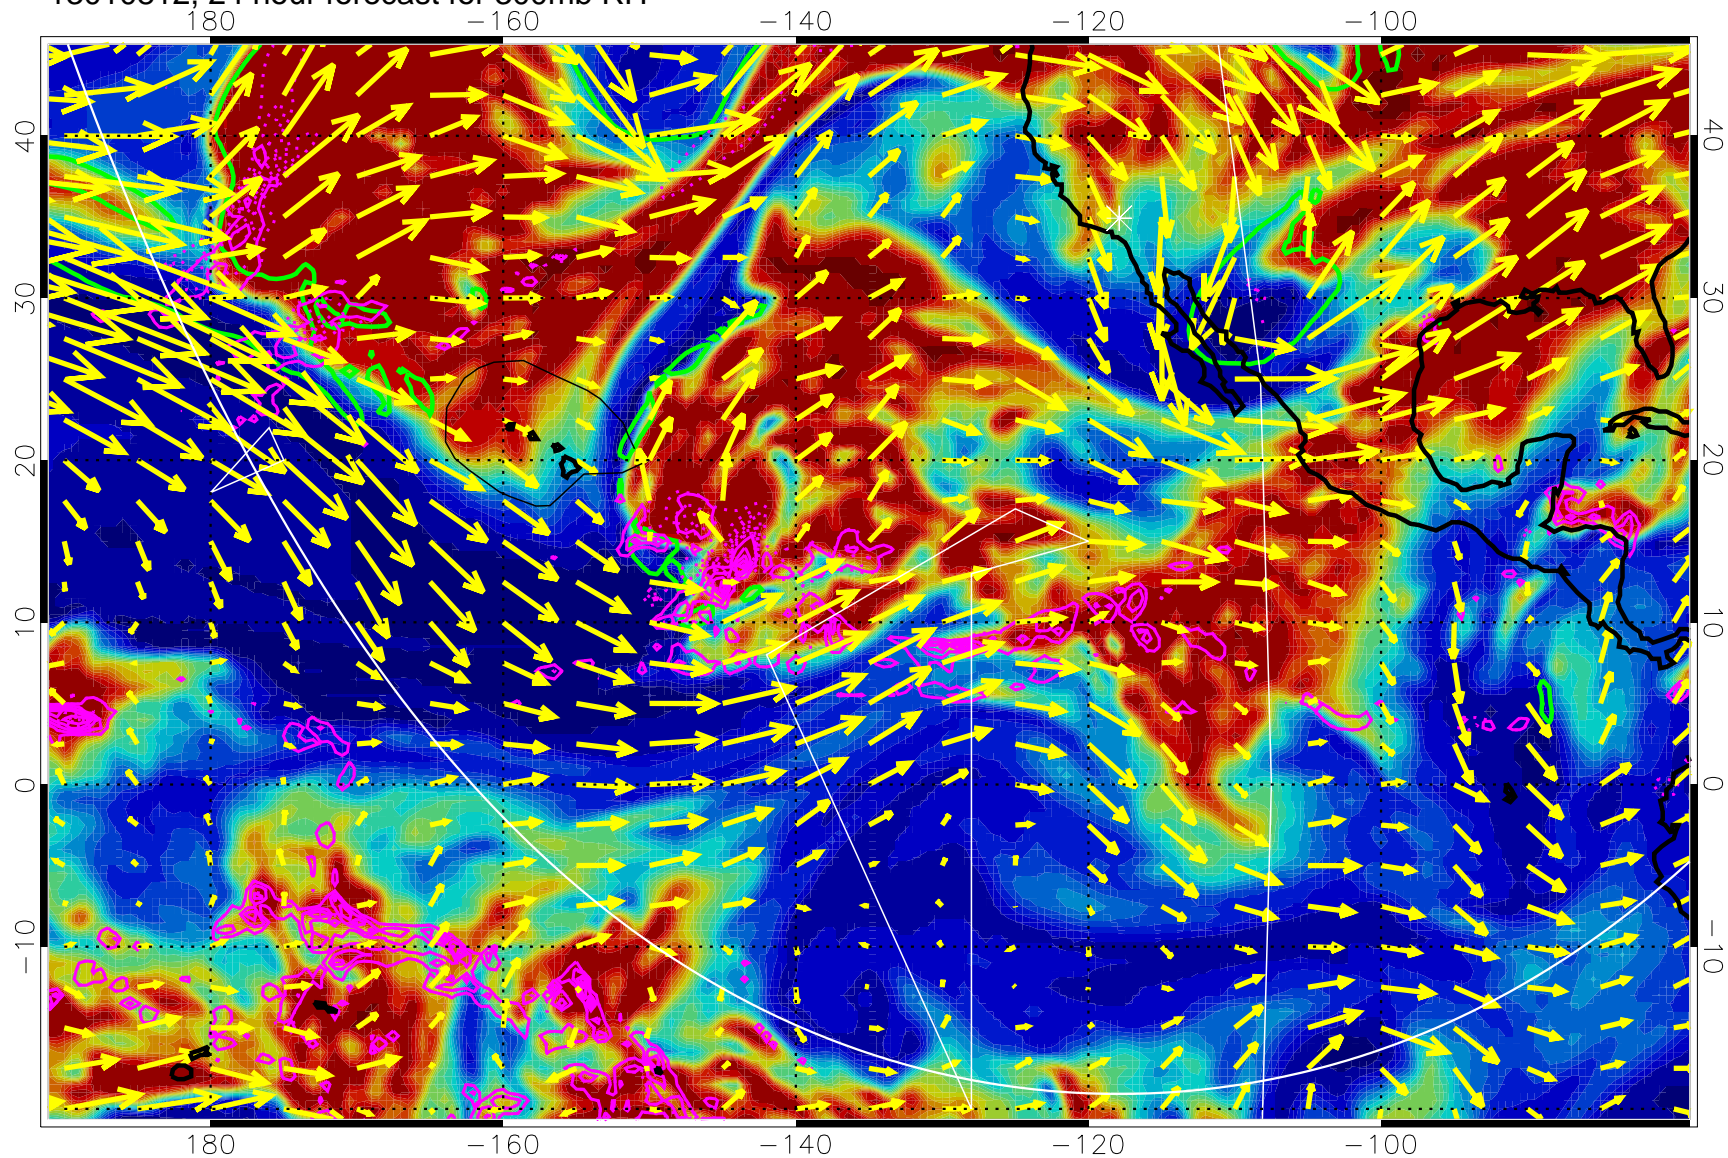

13010718, 6 hour forecast for 300mb RH

Precip (tot dot, conv sol) past 6 hrs 6 kg/m<sup>2</sup> contours, min 4

EPV Tropopause (2 PVU) Position

→ 50 m/s

Range ring of 6000 km -- 19 hours GH round trip

13010800, 12 hour forecast for 300mb RH

Precip (tot dot, conv sol) past 6 hrs 6 kg/m2 contours, min 4

EPV Tropopause (2 PVU) Position

→ 50 m/s

Range ring of 6000 km -- 19 hours GH round trip

13010806, 18 hour forecast for 300mb RH

Precip (tot dot, conv sol) past 6 hrs 6 kg/m2 contours, min 4

EPV Tropopause (2 PVU) Position

→ 50 m/s

Range ring of 6000 km -- 19 hours GH round trip

13010812, 24 hour forecast for 300mb RH

Precip (tot dot, conv sol) past 6 hrs 6 kg/m2 contours, min 4

EPV Tropopause (2 PVU) Position

→ 50 m/s

Range ring of 6000 km -- 19 hours GH round trip

13010818, 30 hour forecast for 300mb RH

Precip (tot dot, conv sol) past 6 hrs 6 kg/m2 contours, min 4

EPV Tropopause (2 PVU) Position

→ 50 m/s

Range ring of 6000 km -- 19 hours GH round trip