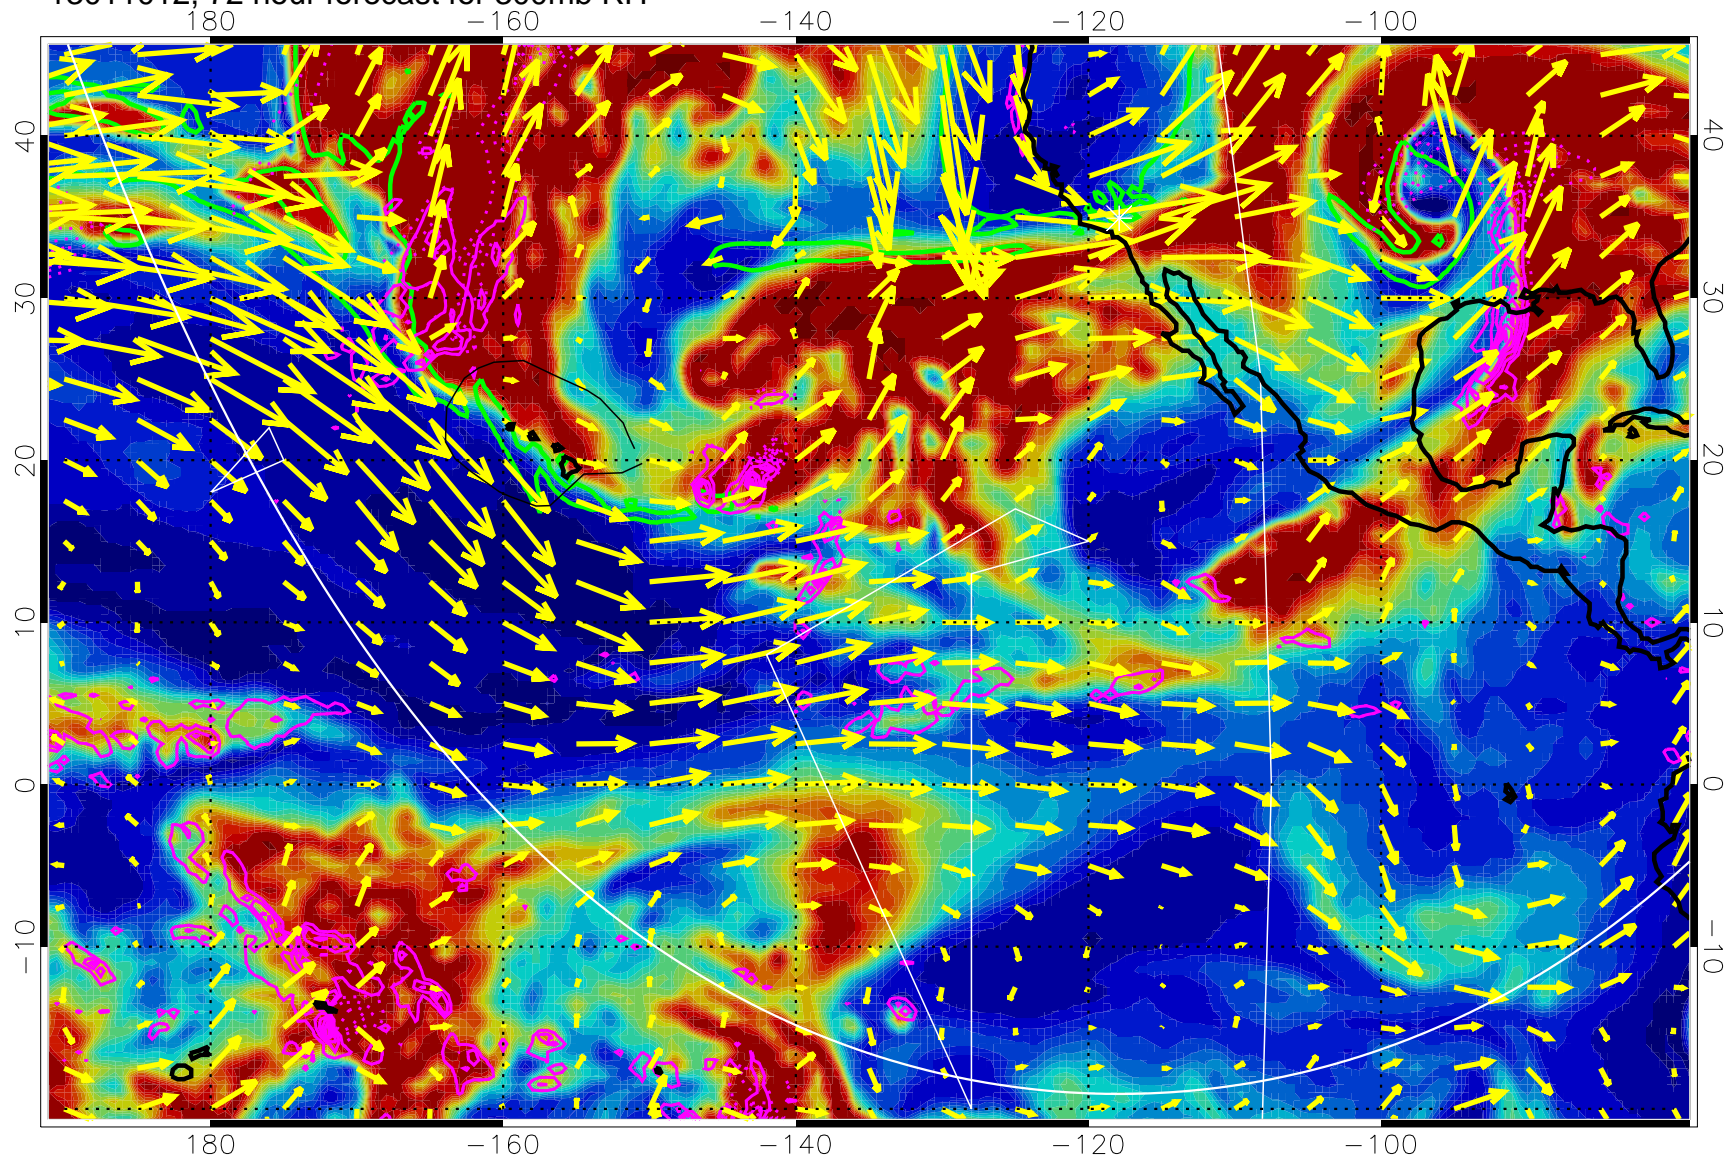

13011006, 66 hour forecast for 300mb RH

Precip (tot dot, conv sol) past 6 hrs 6 kg/m2 contours, min 4

EPV Tropopause (2 PVU) Position

→ 50 m/s

Range ring of 6000 km -- 19 hours GH round trip

13011012, 72 hour forecast for 300mb RH

Precip (tot dot, conv sol) past 6 hrs 6 kg/m2 contours, min 4

EPV Tropopause (2 PVU) Position

→ 50 m/s

Range ring of 6000 km -- 19 hours GH round trip

13011018, 78 hour forecast for 300mb RH

Precip (tot dot, conv sol) past 6 hrs 6 kg/m2 contours, min 4

EPV Tropopause (2 PVU) Position

→ 50 m/s

Range ring of 6000 km -- 19 hours GH round trip

13011100, 84 hour forecast for 300mb RH

Precip (tot dot, conv sol) past 6 hrs 6 kg/m2 contours, min 4

EPV Tropopause (2 PVU) Position