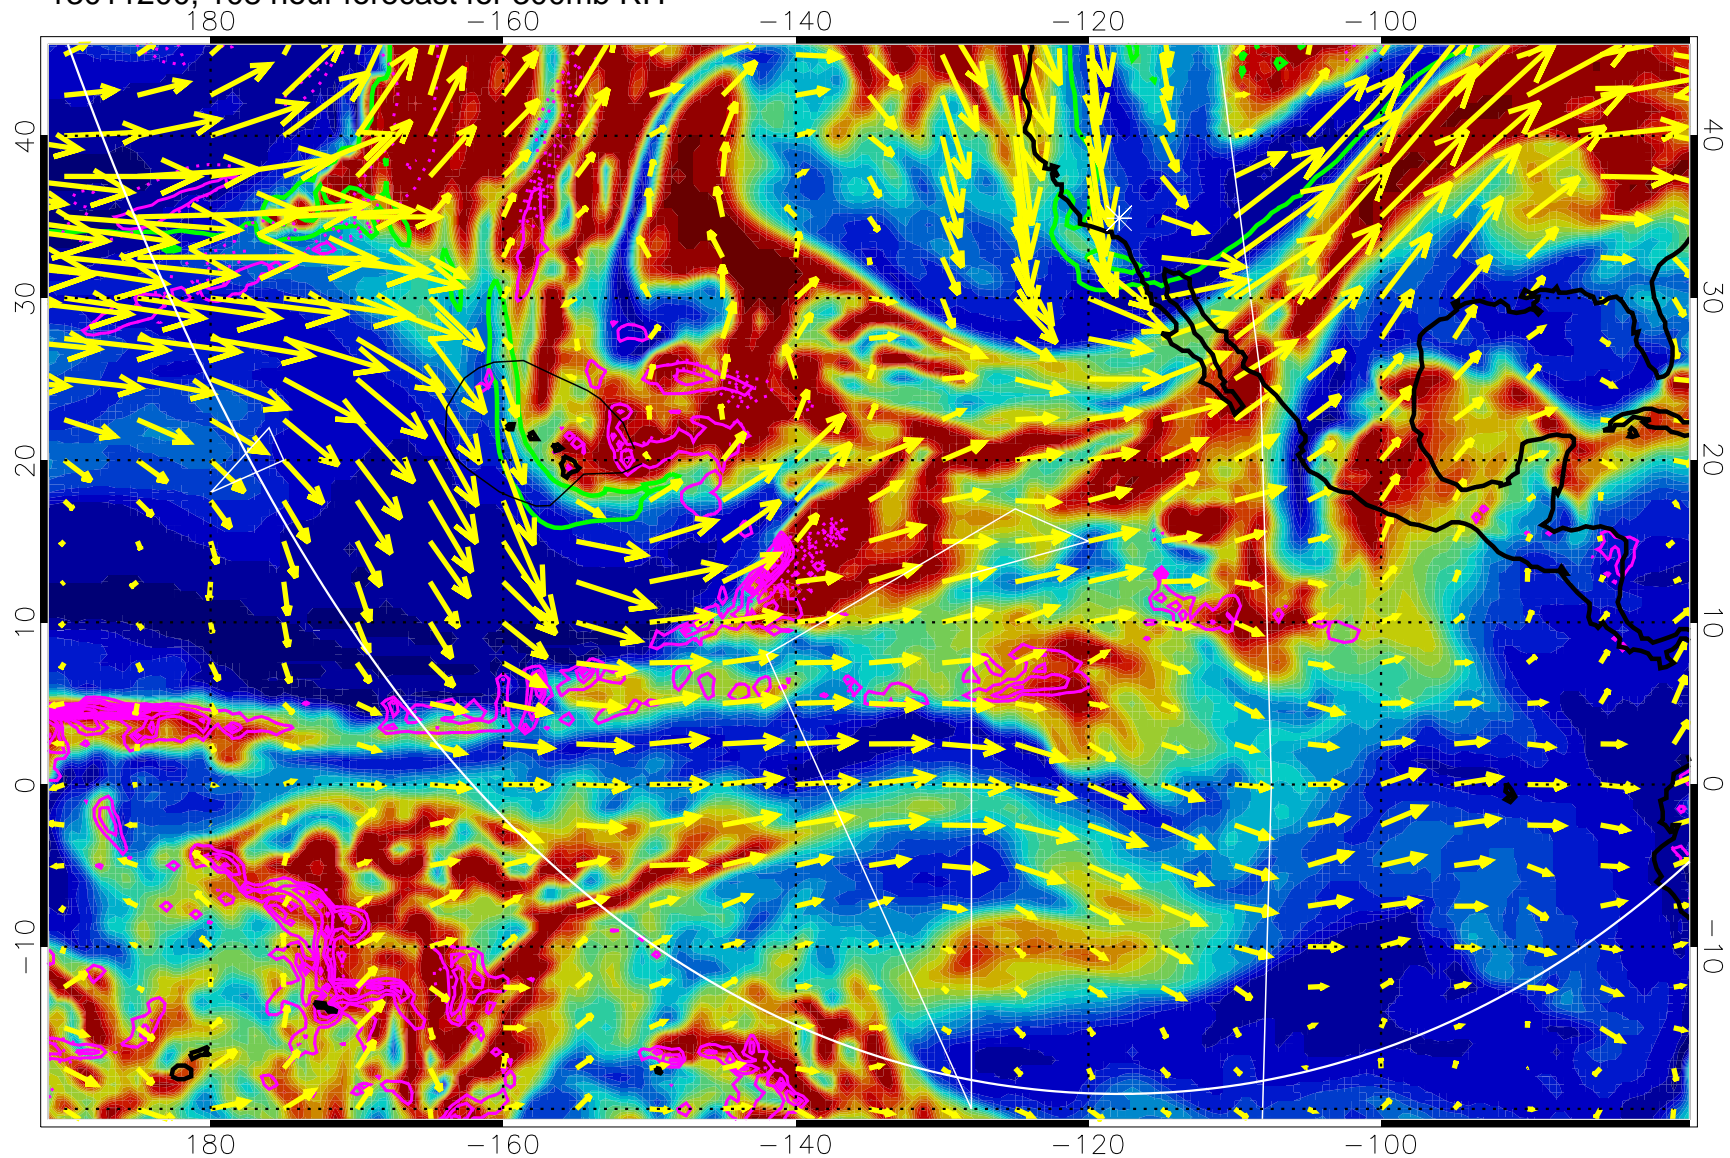

13011112, 96 hour forecast for 300mb RH

Precip (tot dot, conv sol) past 6 hrs 6 kg/m2 contours, min 4

EPV Tropopause (2 PVU) Position

→ 50 m/s

Range ring of 6000 km -- 19 hours GH round trip

13011118, 102 hour forecast for 300mb RH

Precip (tot dot, conv sol) past 6 hrs 6 kg/m2 contours, min 4

EPV Tropopause (2 PVU) Position

→ 50 m/s

Range ring of 6000 km -- 19 hours GH round trip

13011200, 108 hour forecast for 300mb RH

Precip (tot dot, conv sol) past 6 hrs 6 kg/m2 contours, min 4

EPV Tropopause (2 PVU) Position

→ 50 m/s

Range ring of 6000 km -- 19 hours GH round trip

13011206, 114 hour forecast for 300mb RH

Precip (tot dot, conv sol) past 6 hrs 6 kg/m2 contours, min 4

EPV Tropopause (2 PVU) Position

→ 50 m/s

Range ring of 6000 km -- 19 hours GH round trip

13011212, 120 hour forecast for 300mb RH

Precip (tot dot, conv sol) past 6 hrs 6 kg/m2 contours, min 4

EPV Tropopause (2 PVU) Position

→ 50 m/s

Range ring of 6000 km -- 19 hours GH round trip