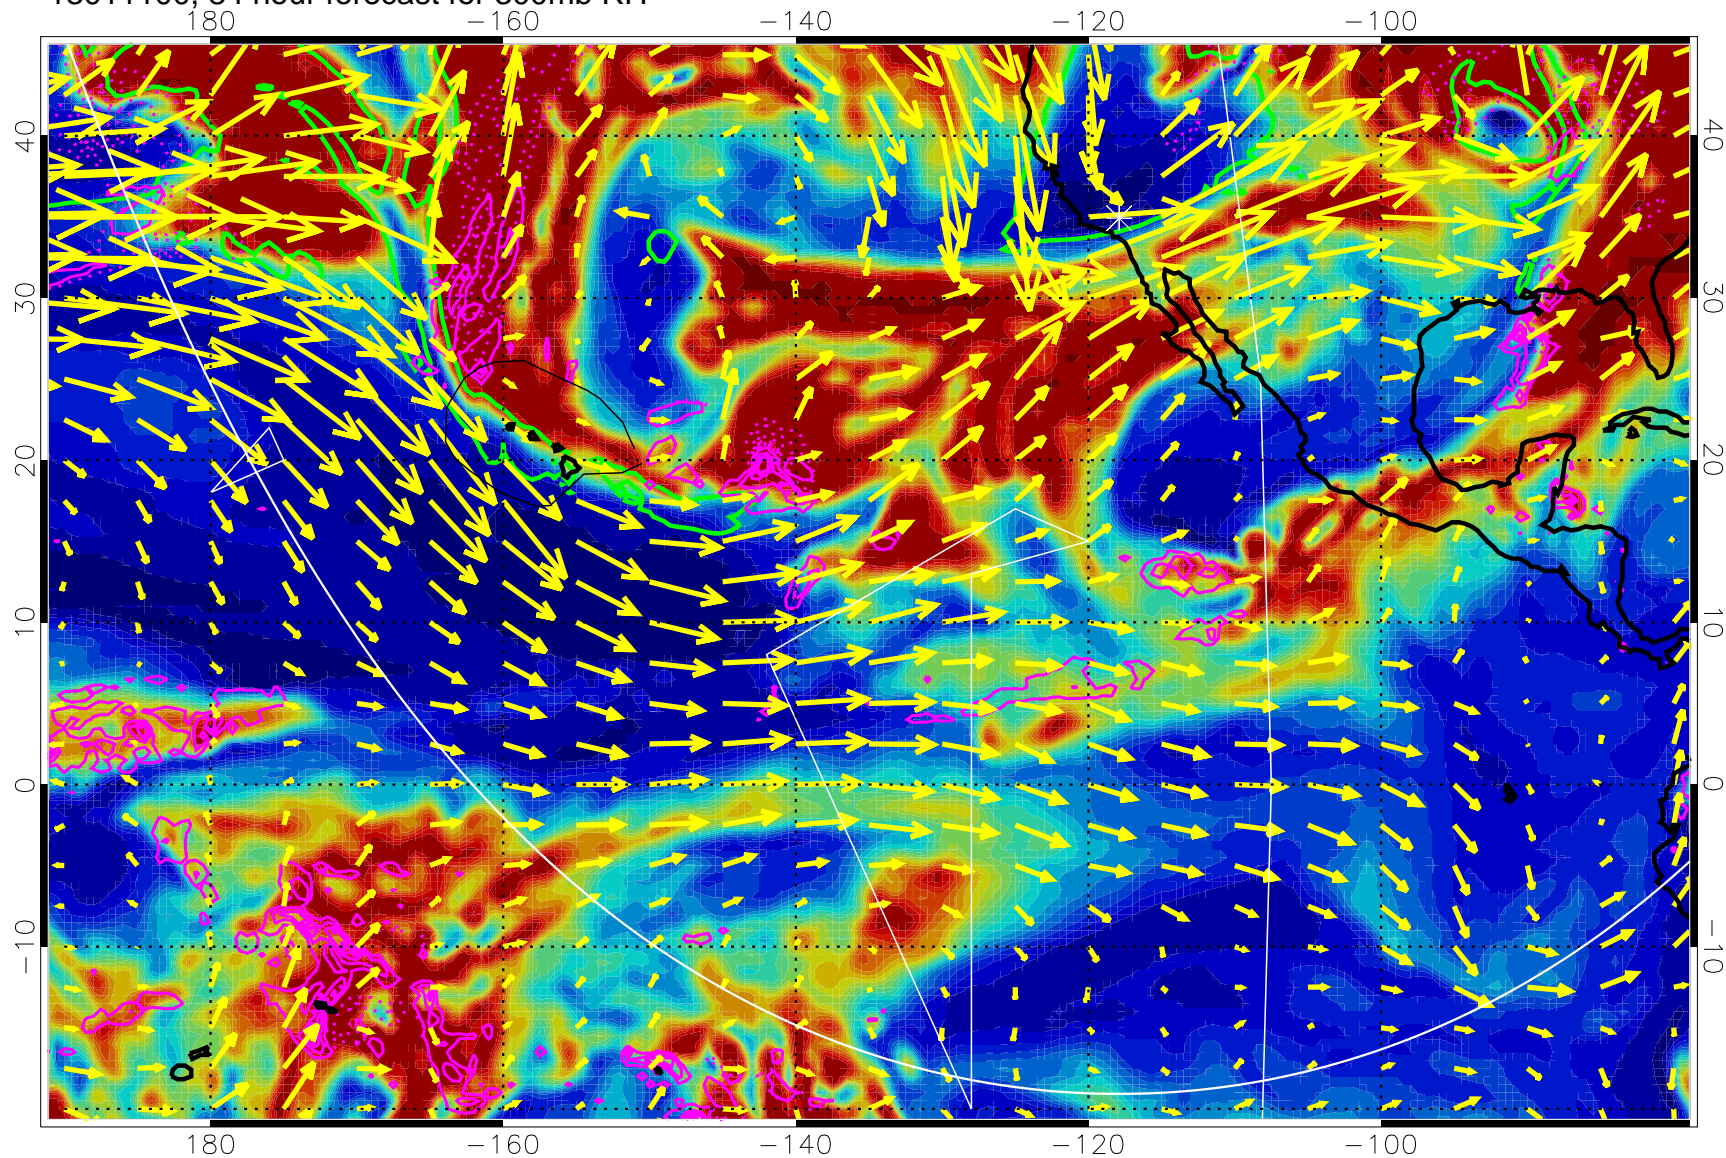

13011006, 66 hour forecast for 300mb RH

Precip (tot dot, conv sol) past 6 hrs 6 kg/m2 contours, min 4

EPV Tropopause (2 PVU) Position

→ 50 m/s

Range ring of 6000 km -- 19 hours GH round trip

13011012, 72 hour forecast for 300mb RH

Precip (tot dot, conv sol) past 6 hrs 6 kg/m2 contours, min 4

EPV Tropopause (2 PVU) Position

→ 50 m/s

Range ring of 6000 km -- 19 hours GH round trip

13011018, 78 hour forecast for 300mb RH

Precip (tot dot, conv sol) past 6 hrs 6 kg/m2 contours, min 4

EPV Tropopause (2 PVU) Position

→ 50 m/s

Range ring of 6000 km -- 19 hours GH round trip

13011100, 84 hour forecast for 300mb RH

Precip (tot dot, conv sol) past 6 hrs 6 kg/m2 contours, min 4

EPV Tropopause (2 PVU) Position

13011112, 96 hour forecast for 300mb RH

Precip (tot dot, conv sol) past 6 hrs 6 kg/m2 contours, min 4

EPV Tropopause (2 PVU) Position

→ 50 m/s

Range ring of 6000 km -- 19 hours GH round trip

13011118, 102 hour forecast for 300mb RH