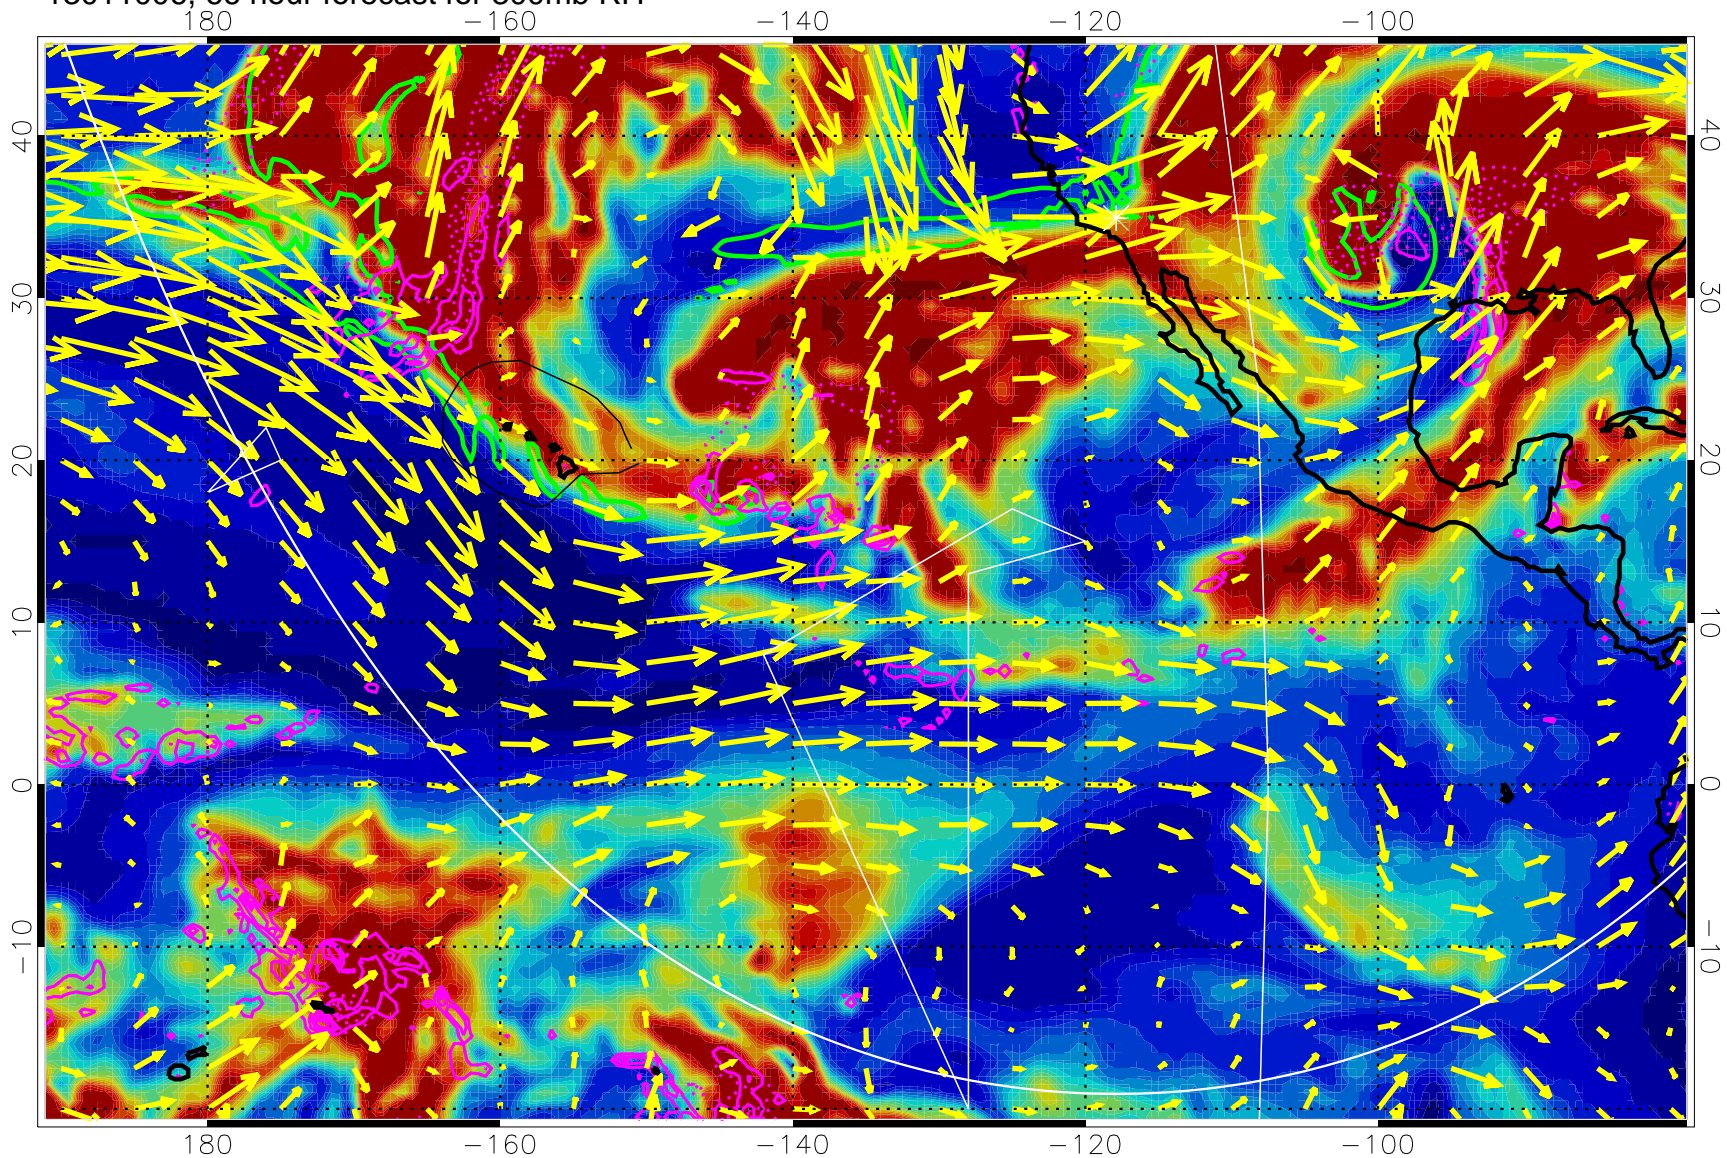

EPV Tropopause (2 PVU) Position

→ 50 m/s

Range ring of 6000 km -- 19 hours GH round trip

13010918, 54 hour forecast for 300mb RH

Precip (tot dot, conv sol) past 6 hrs 6 kg/m2 contours, min 4

EPV Tropopause (2 PVU) Position

→ 50 m/s

Range ring of 6000 km -- 19 hours GH round trip

13011000, 60 hour forecast for 300mb RH

Precip (tot dot, conv sol) past 6 hrs 6 kg/m2 contours, min 4

EPV Tropopause (2 PVU) Position

→ 50 m/s

Range ring of 6000 km -- 19 hours GH round trip

13011006, 66 hour forecast for 300mb RH

Precip (tot dot, conv sol) past 6 hrs 6 kg/m2 contours, min 4

EPV Tropopause (2 PVU) Position

→ 50 m/s

Range ring of 6000 km -- 19 hours GH round trip

13011012, 72 hour forecast for 300mb RH

Precip (tot dot, conv sol) past 6 hrs 6 kg/m2 contours, min 4

EPV Tropopause (2 PVU) Position

→ 50 m/s

Range ring of 6000 km -- 19 hours GH round trip

13011018, 78 hour forecast for 300mb RH

Precip (tot dot, conv sol) past 6 hrs 6 kg/m2 contours, min 4