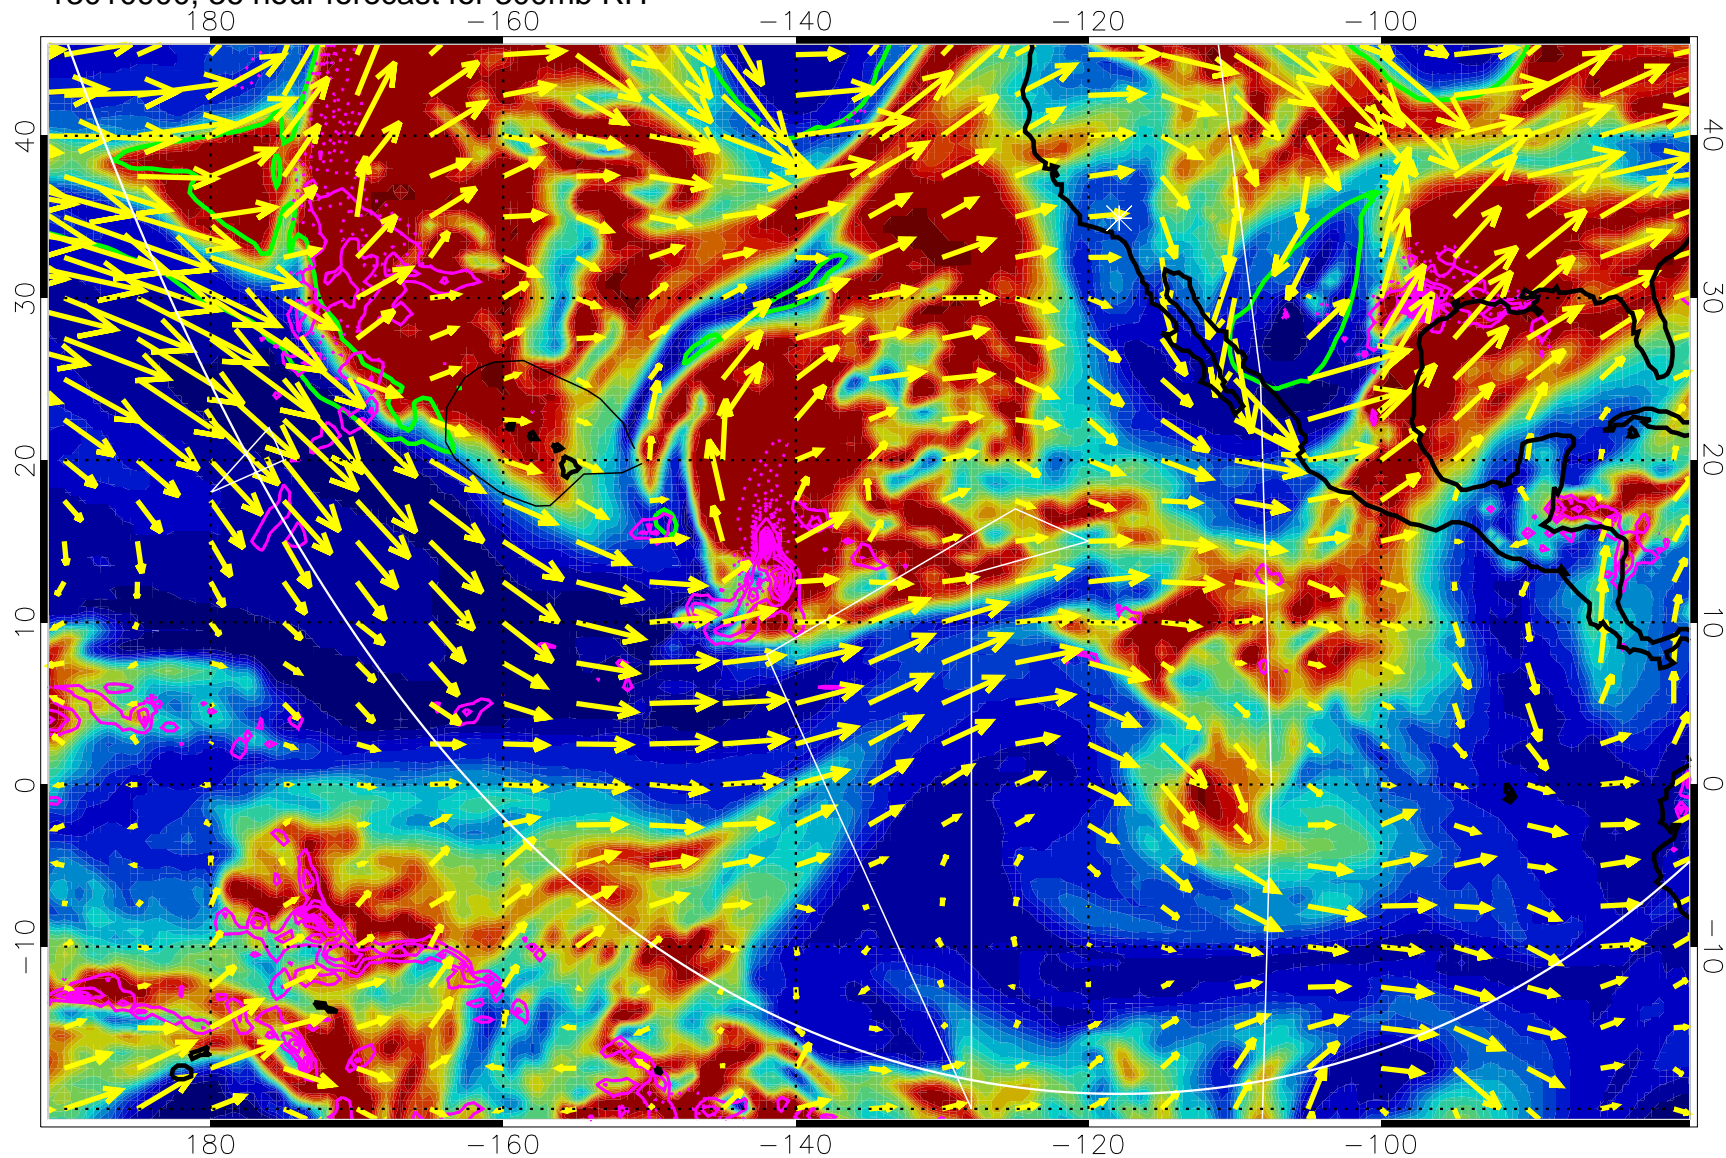

EPV Tropopause (2 PVU) Position

→ 50 m/s

Range ring of 6000 km -- 19 hours GH round trip

13010812, 24 hour forecast for 300mb RH

Precip (tot dot, conv sol) past 6 hrs 6 kg/m2 contours, min 4

EPV Tropopause (2 PVU) Position

→ 50 m/s

Range ring of 6000 km -- 19 hours GH round trip

13010818, 30 hour forecast for 300mb RH

Precip (tot dot, conv sol) past 6 hrs 6 kg/m2 contours, min 4

EPV Tropopause (2 PVU) Position

→ 50 m/s

Range ring of 6000 km -- 19 hours GH round trip

13010900, 36 hour forecast for 300mb RH

Precip (tot dot, conv sol) past 6 hrs 6 kg/m2 contours, min 4

EPV Tropopause (2 PVU) Position

→ 50 m/s

Range ring of 6000 km -- 19 hours GH round trip

13010906, 42 hour forecast for 300mb RH

Precip (tot dot, conv sol) past 6 hrs 6 kg/m2 contours, min 4

EPV Tropopause (2 PVU) Position

→ 50 m/s

Range ring of 6000 km -- 19 hours GH round trip

13010912, 48 hour forecast for 300mb RH

Precip (tot dot, conv sol) past 6 hrs 6 kg/m2 contours, min 4