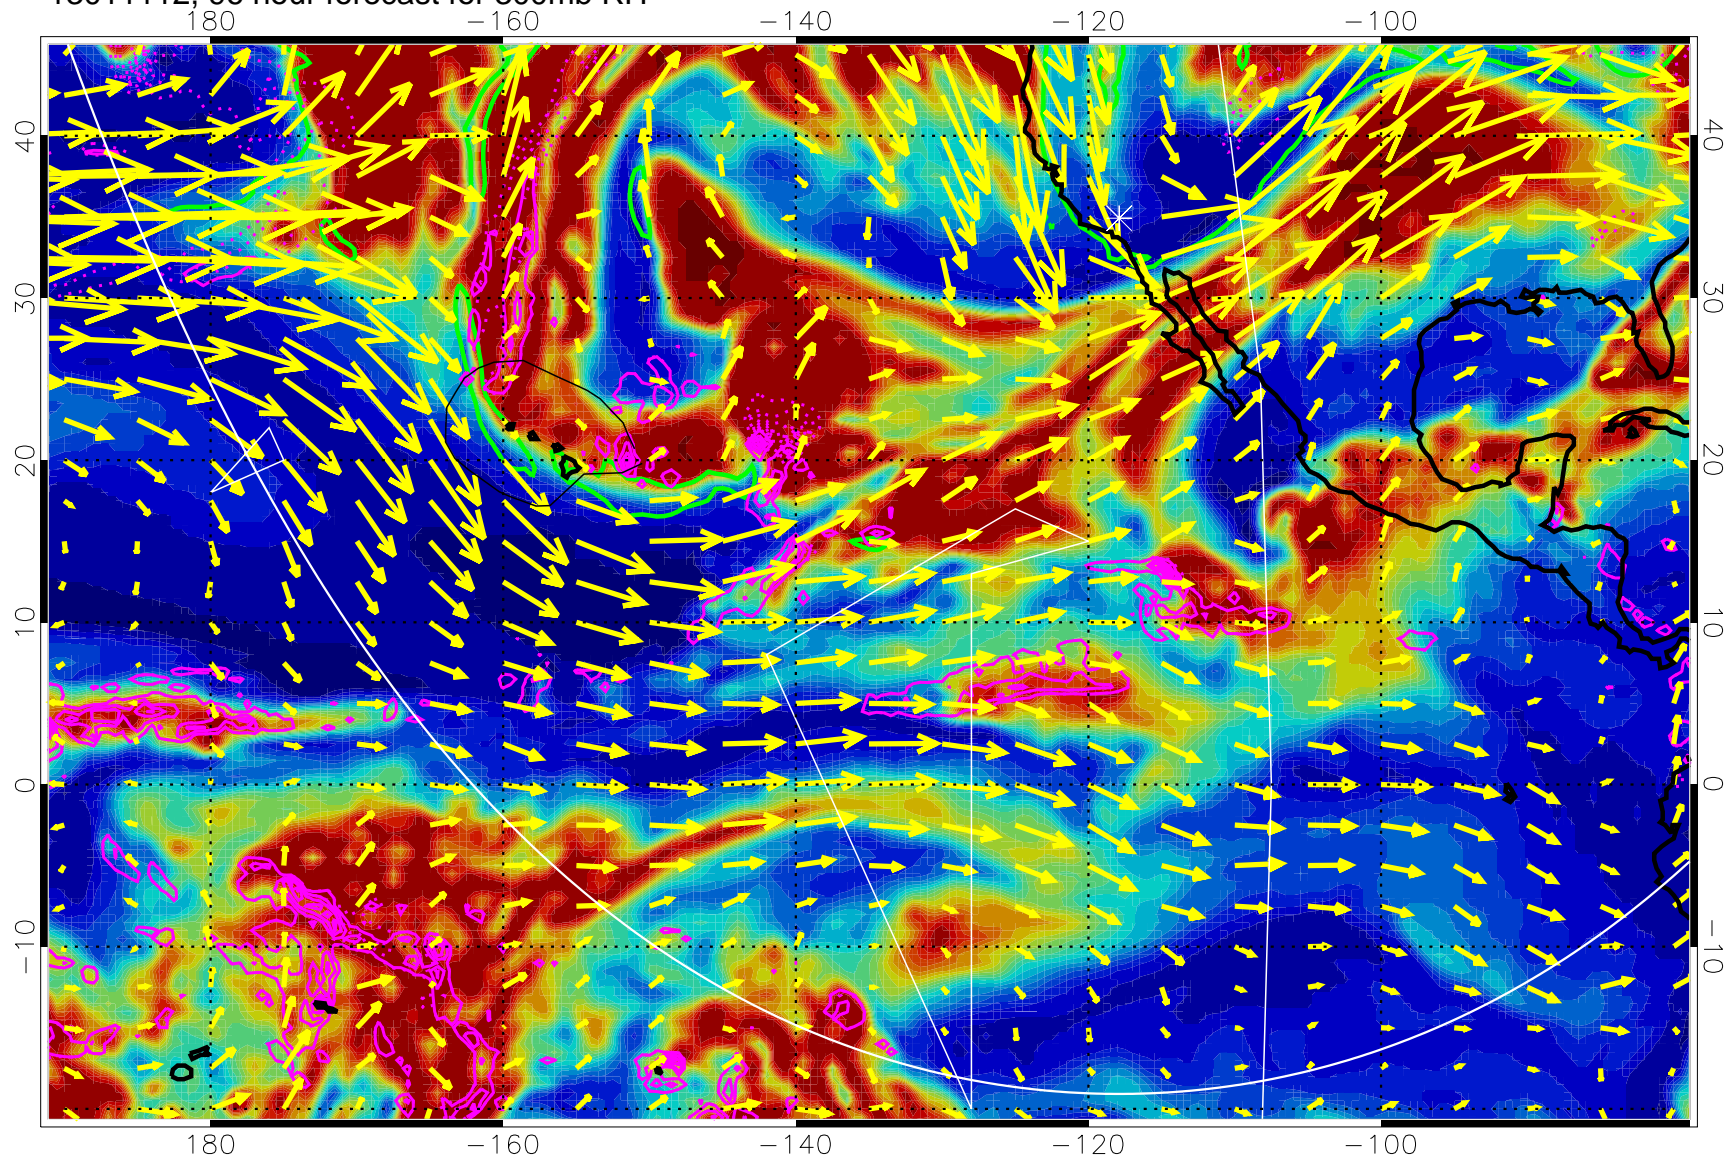

EPV Tropopause (2 PVU) Position

→ 50 m/s

Range ring of 6000 km -- 19 hours GH round trip

13011100, 84 hour forecast for 300mb RH

Precip (tot dot, conv sol) past 6 hrs 6 kg/m2 contours, min 4

EPV Tropopause (2 PVU) Position

→ 50 m/s

Range ring of 6000 km -- 19 hours GH round trip

13011106, 90 hour forecast for 300mb RH

Precip (tot dot, conv sol) past 6 hrs 6 kg/m2 contours, min 4

EPV Tropopause (2 PVU) Position

→ 50 m/s

Range ring of 6000 km -- 19 hours GH round trip

13011112, 96 hour forecast for 300mb RH

Precip (tot dot, conv sol) past 6 hrs 6 kg/m2 contours, min 4

EPV Tropopause (2 PVU) Position

→ 50 m/s

Range ring of 6000 km -- 19 hours GH round trip

13011118, 102 hour forecast for 300mb RH

Precip (tot dot, conv sol) past 6 hrs 6 kg/m2 contours, min 4

EPV Tropopause (2 PVU) Position

→ 50 m/s

Range ring of 6000 km -- 19 hours GH round trip

13011200, 108 hour forecast for 300mb RH

Precip (tot dot, conv sol) past 6 hrs 6 kg/m2 contours, min 4