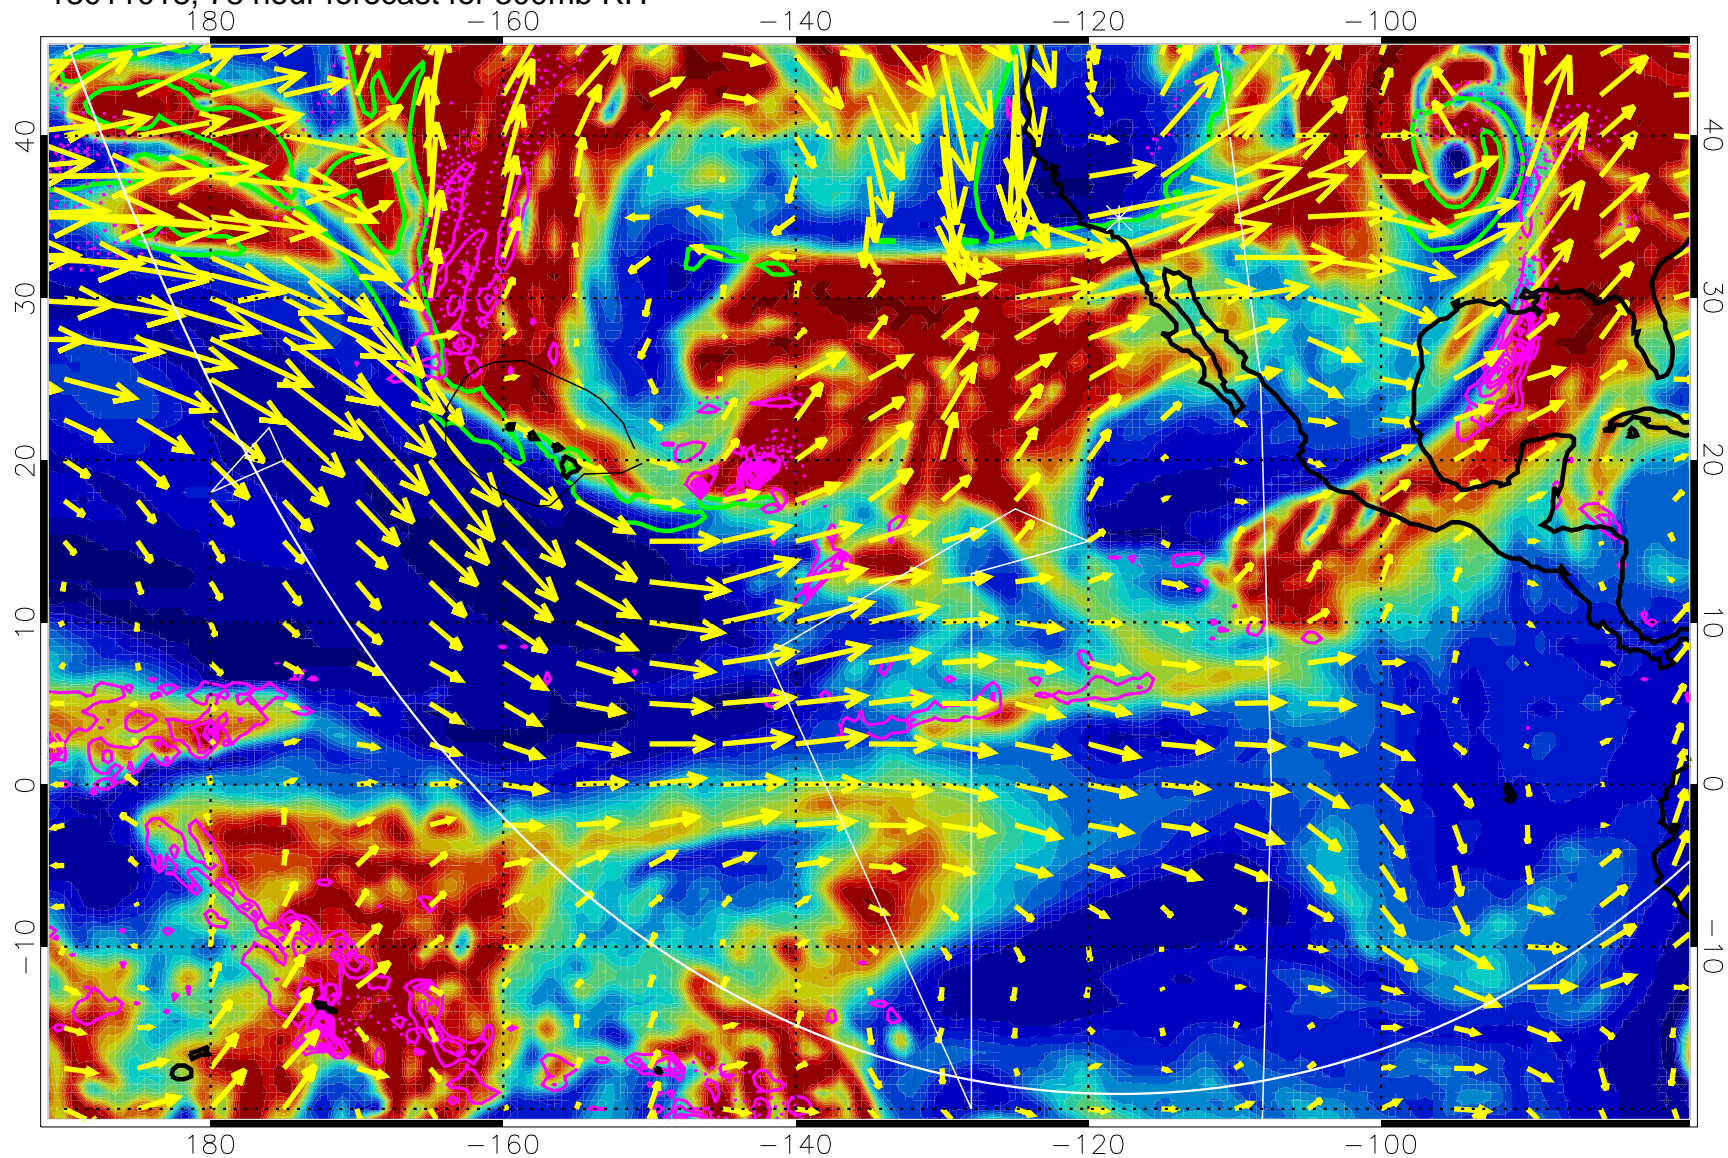

13011006, 66 hour forecast for 300mb RH

Precip (tot dot, conv sol) past 6 hrs 6 kg/m2 contours, min 4

EPV Tropopause (2 PVU) Position

→ 50 m/s

Range ring of 6000 km -- 19 hours GH round trip

13011012, 72 hour forecast for 300mb RH

Precip (tot dot, conv sol) past 6 hrs 6 kg/m2 contours, min 4

EPV Tropopause (2 PVU) Position

→ 50 m/s

Range ring of 6000 km -- 19 hours GH round trip

13011018, 78 hour forecast for 300mb RH

Precip (tot dot, conv sol) past 6 hrs 6 kg/m2 contours, min 4

EPV Tropopause (2 PVU) Position

→ 50 m/s

Range ring of 6000 km -- 19 hours GH round trip

13011100, 84 hour forecast for 300mb RH

Precip (tot dot, conv sol) past 6 hrs 6 kg/m2 contours, min 4

EPV Tropopause (2 PVU) Position

13011112, 96 hour forecast for 300mb RH

Precip (tot dot, conv sol) past 6 hrs 6 kg/m2 contours, min 4

EPV Tropopause (2 PVU) Position

→ 50 m/s

Range ring of 6000 km -- 19 hours GH round trip

13011118, 102 hour forecast for 300mb RH