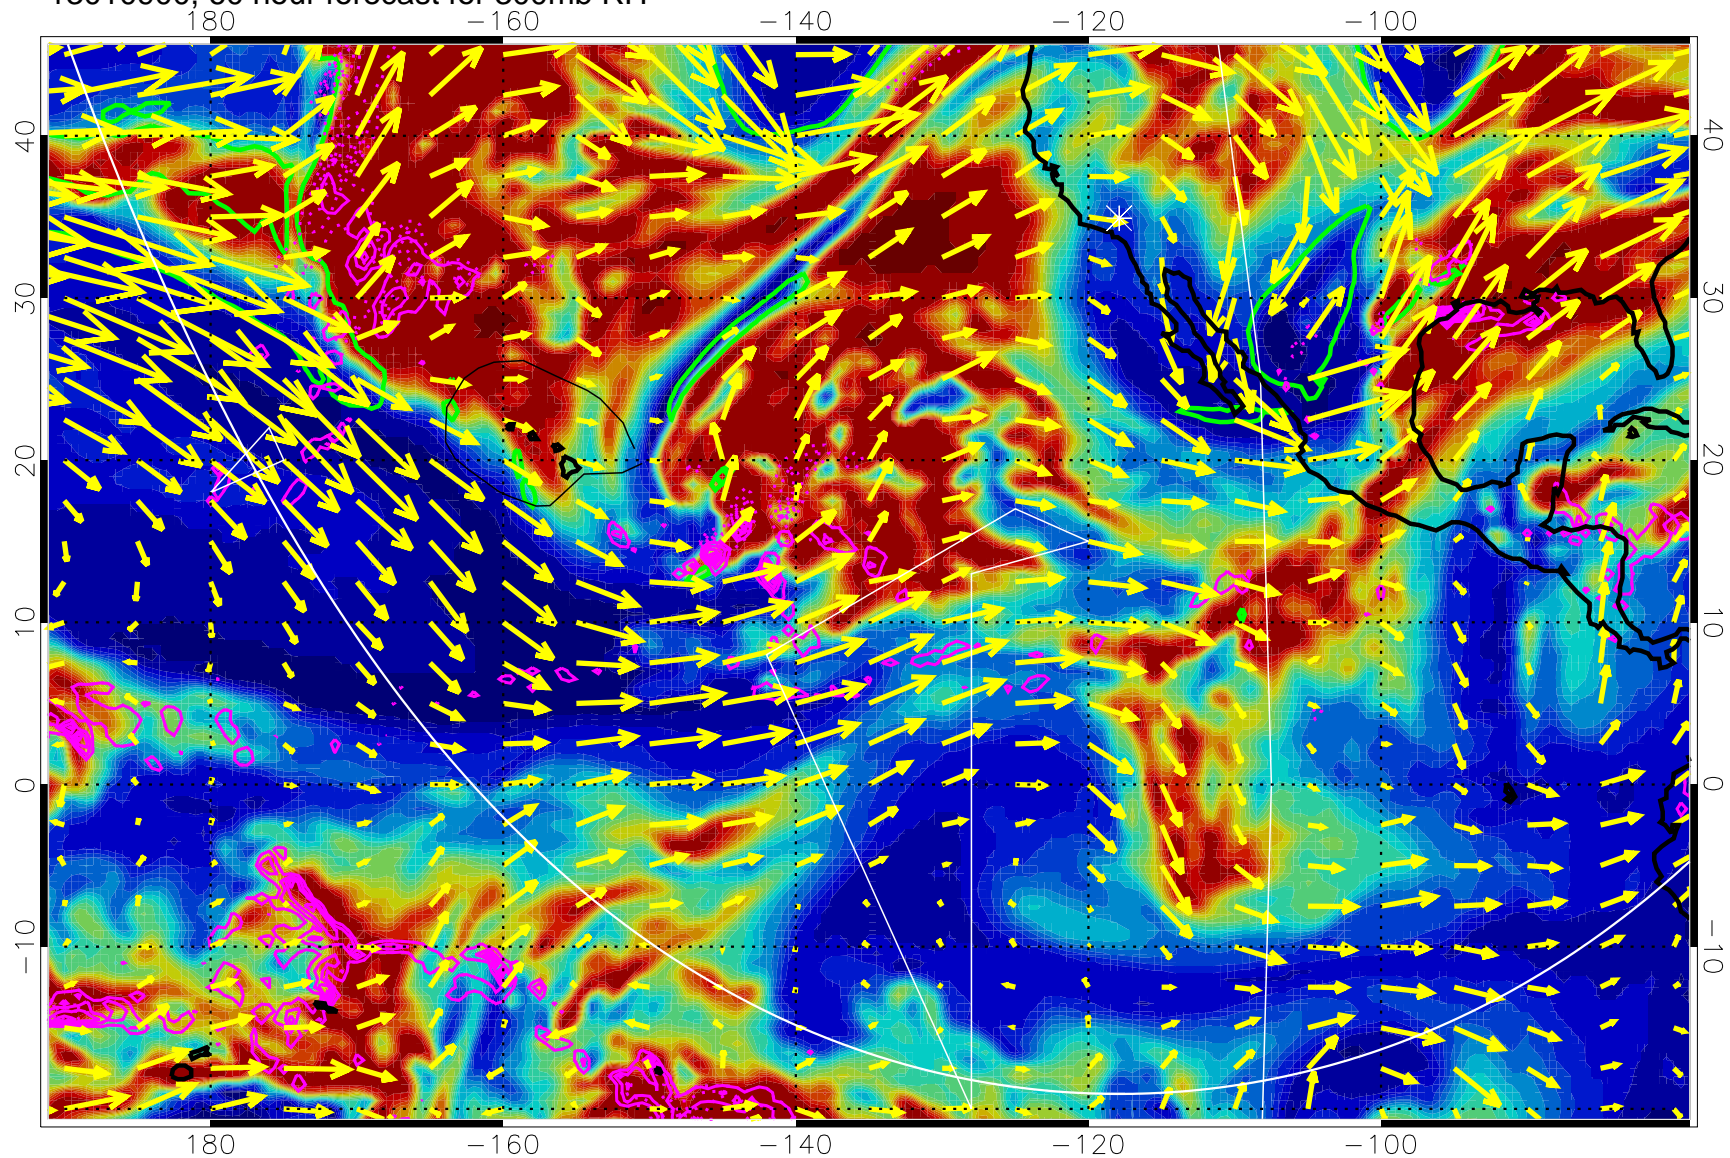

EPV Tropopause (2 PVU) Position

→ 50 m/s

Range ring of 6000 km -- 19 hours GH round trip

13010818, 54 hour forecast for 300mb RH

Precip (tot dot, conv sol) past 6 hrs 6 kg/m2 contours, min 4

EPV Tropopause (2 PVU) Position

→ 50 m/s

Range ring of 6000 km -- 19 hours GH round trip

13010900, 60 hour forecast for 300mb RH

Precip (tot dot, conv sol) past 6 hrs 6 kg/m2 contours, min 4

EPV Tropopause (2 PVU) Position

→ 50 m/s

Range ring of 6000 km -- 19 hours GH round trip

13010906, 66 hour forecast for 300mb RH

Precip (tot dot, conv sol) past 6 hrs 6 kg/m2 contours, min 4

EPV Tropopause (2 PVU) Position

→ 50 m/s

Range ring of 6000 km -- 19 hours GH round trip

13010912, 72 hour forecast for 300mb RH

Precip (tot dot, conv sol) past 6 hrs 6 kg/m2 contours, min 4

EPV Tropopause (2 PVU) Position

→ 50 m/s

Range ring of 6000 km -- 19 hours GH round trip

13010918, 78 hour forecast for 300mb RH

Precip (tot dot, conv sol) past 6 hrs 6 kg/m2 contours, min 4