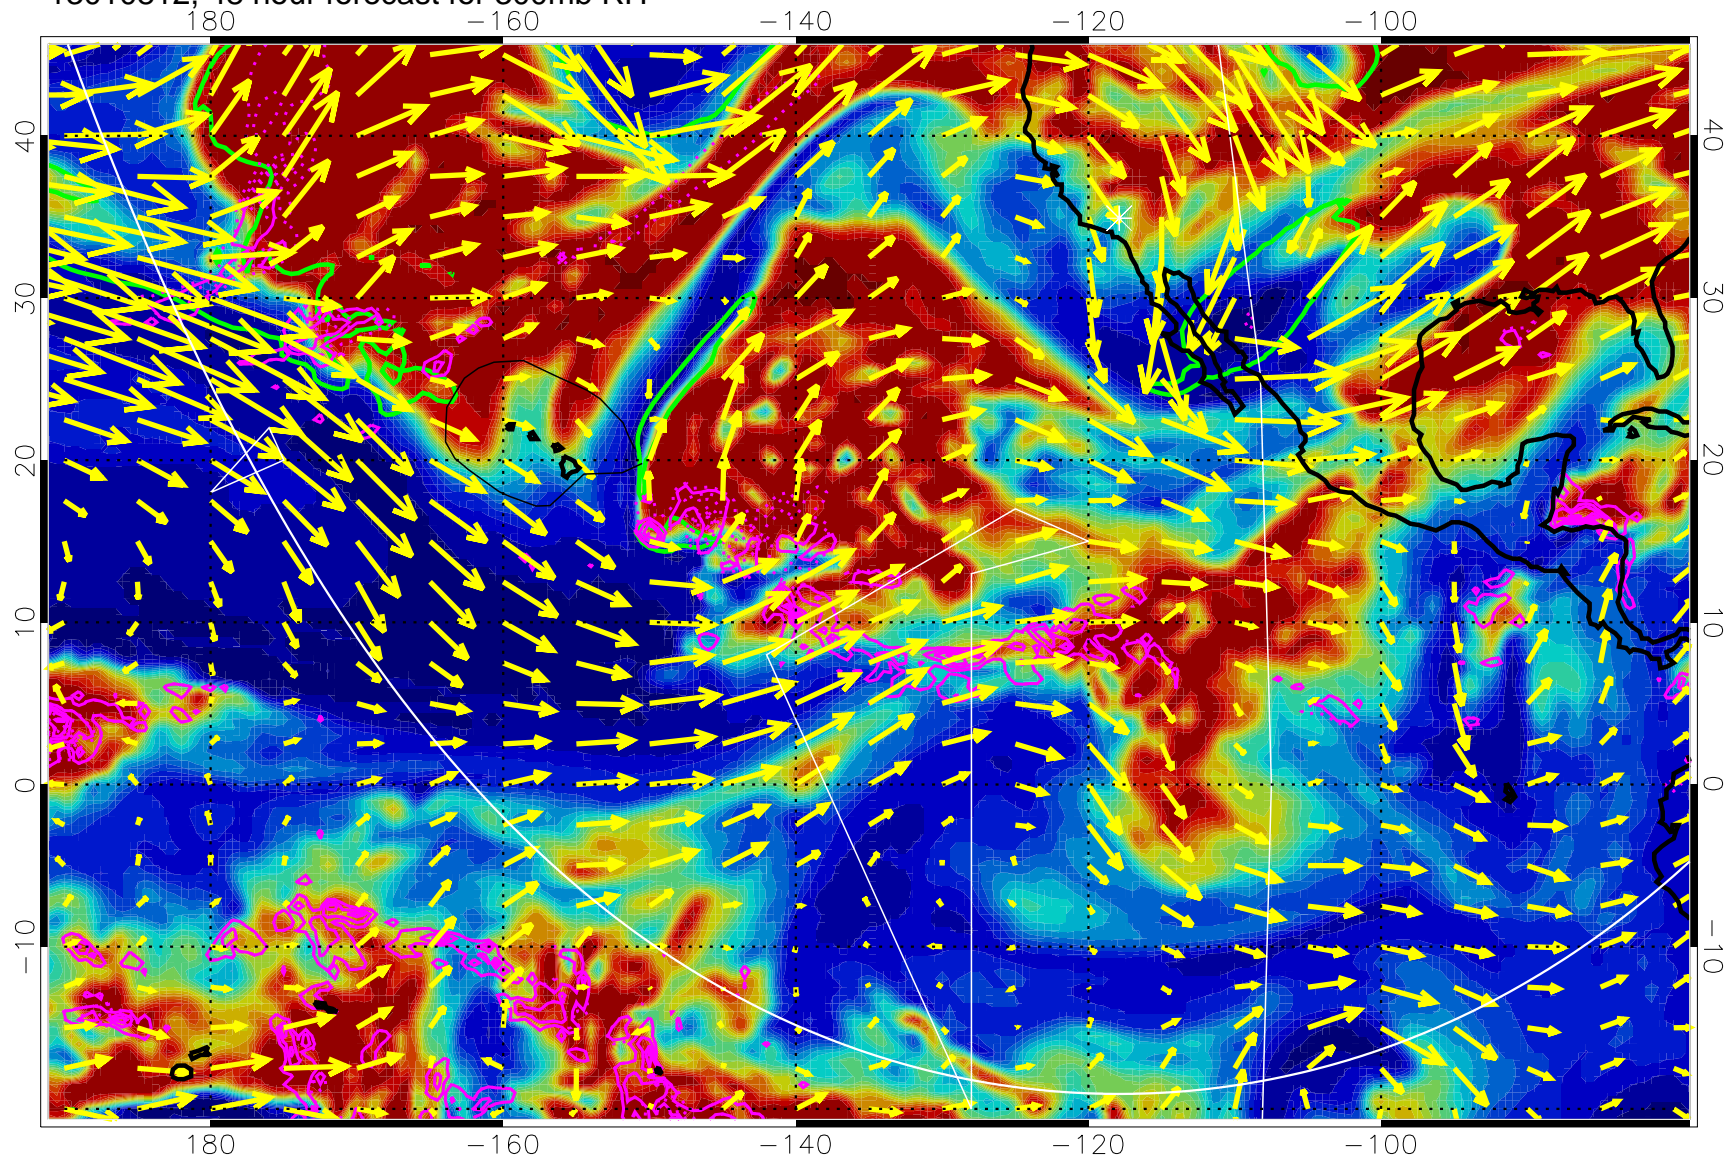

→ 50 m/s

Range ring of 6000 km -- 19 hours GH round trip

13010718, 30 hour forecast for 300mb RH

Precip (tot dot, conv sol) past 6 hrs 6 kg/m2 contours, min 4

EPV Tropopause (2 PVU) Position

→ 50 m/s

Range ring of 6000 km -- 19 hours GH round trip

13010800, 36 hour forecast for 300mb RH

Precip (tot dot, conv sol) past 6 hrs 6 kg/m2 contours, min 4

EPV Tropopause (2 PVU) Position

→ 50 m/s

Range ring of 6000 km -- 19 hours GH round trip

13010806, 42 hour forecast for 300mb RH

Precip (tot dot, conv sol) past 6 hrs 6 kg/m2 contours, min 4

EPV Tropopause (2 PVU) Position

→ 50 m/s

Range ring of 6000 km -- 19 hours GH round trip

13010812, 48 hour forecast for 300mb RH

Precip (tot dot, conv sol) past 6 hrs 6 kg/m2 contours, min 4

EPV Tropopause (2 PVU) Position

→ 50 m/s

Range ring of 6000 km -- 19 hours GH round trip

13010818, 54 hour forecast for 300mb RH

Precip (tot dot, conv sol) past 6 hrs 6 kg/m2 contours, min 4

EPV Tropopause (2 PVU) Position