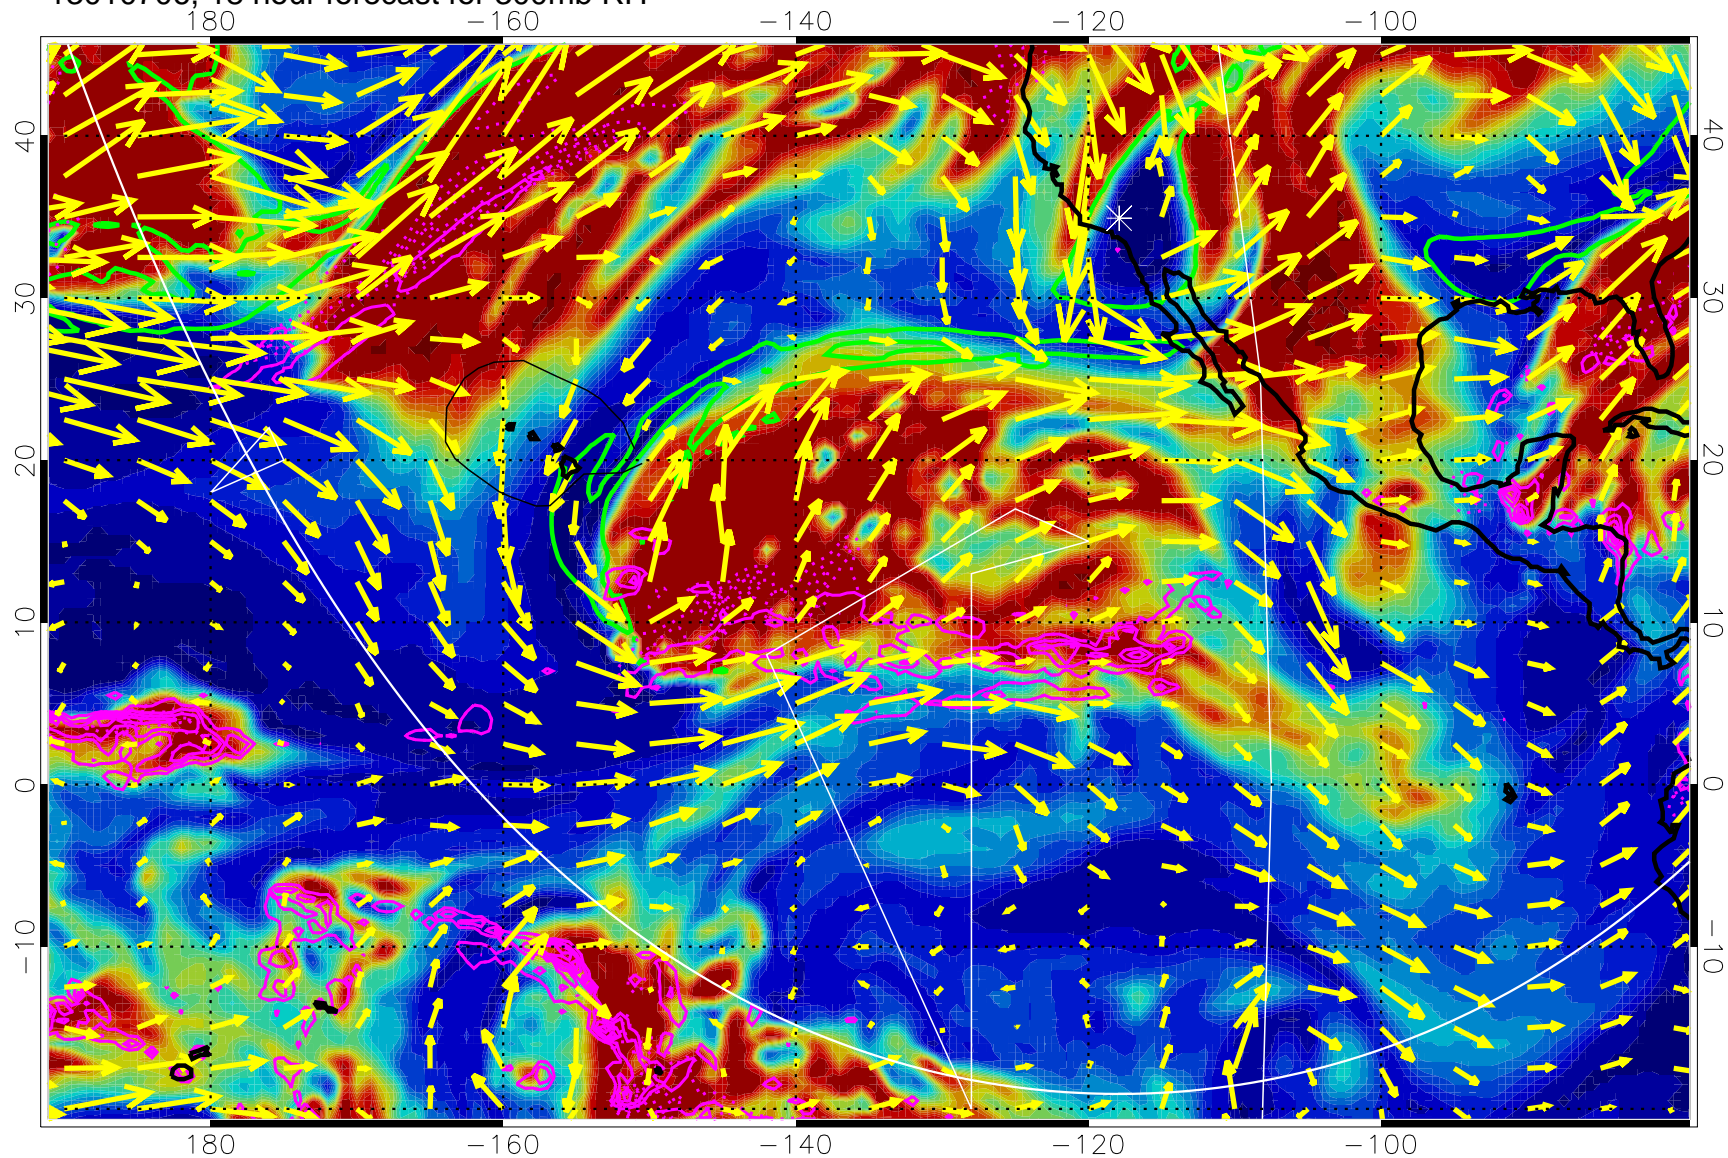

13010618, 6 hour forecast for 300mb RH

Precip (tot dot, conv sol) past 6 hrs 6 kg/m2 contours, min 4

EPV Tropopause (2 PVU) Position

→ 50 m/s

Range ring of 6000 km -- 19 hours GH round trip

13010700, 12 hour forecast for 300mb RH

Precip (tot dot, conv sol) past 6 hrs 6 kg/m2 contours, min 4

EPV Tropopause (2 PVU) Position

→ 50 m/s

Range ring of 6000 km -- 19 hours GH round trip

13010706, 18 hour forecast for 300mb RH

Precip (tot dot, conv sol) past 6 hrs 6 kg/m2 contours, min 4

EPV Tropopause (2 PVU) Position

→ 50 m/s

Range ring of 6000 km -- 19 hours GH round trip

13010712, 24 hour forecast for 300mb RH

Precip (tot dot, conv sol) past 6 hrs 6 kg/m2 contours, min 4

EPV Tropopause (2 PVU) Position

13010800, 36 hour forecast for 300mb RH

Precip (tot dot, conv sol) past 6 hrs 6 kg/m2 contours, min 4

EPV Tropopause (2 PVU) Position

→ 50 m/s

Range ring of 6000 km -- 19 hours GH round trip

13010806, 42 hour forecast for 300mb RH