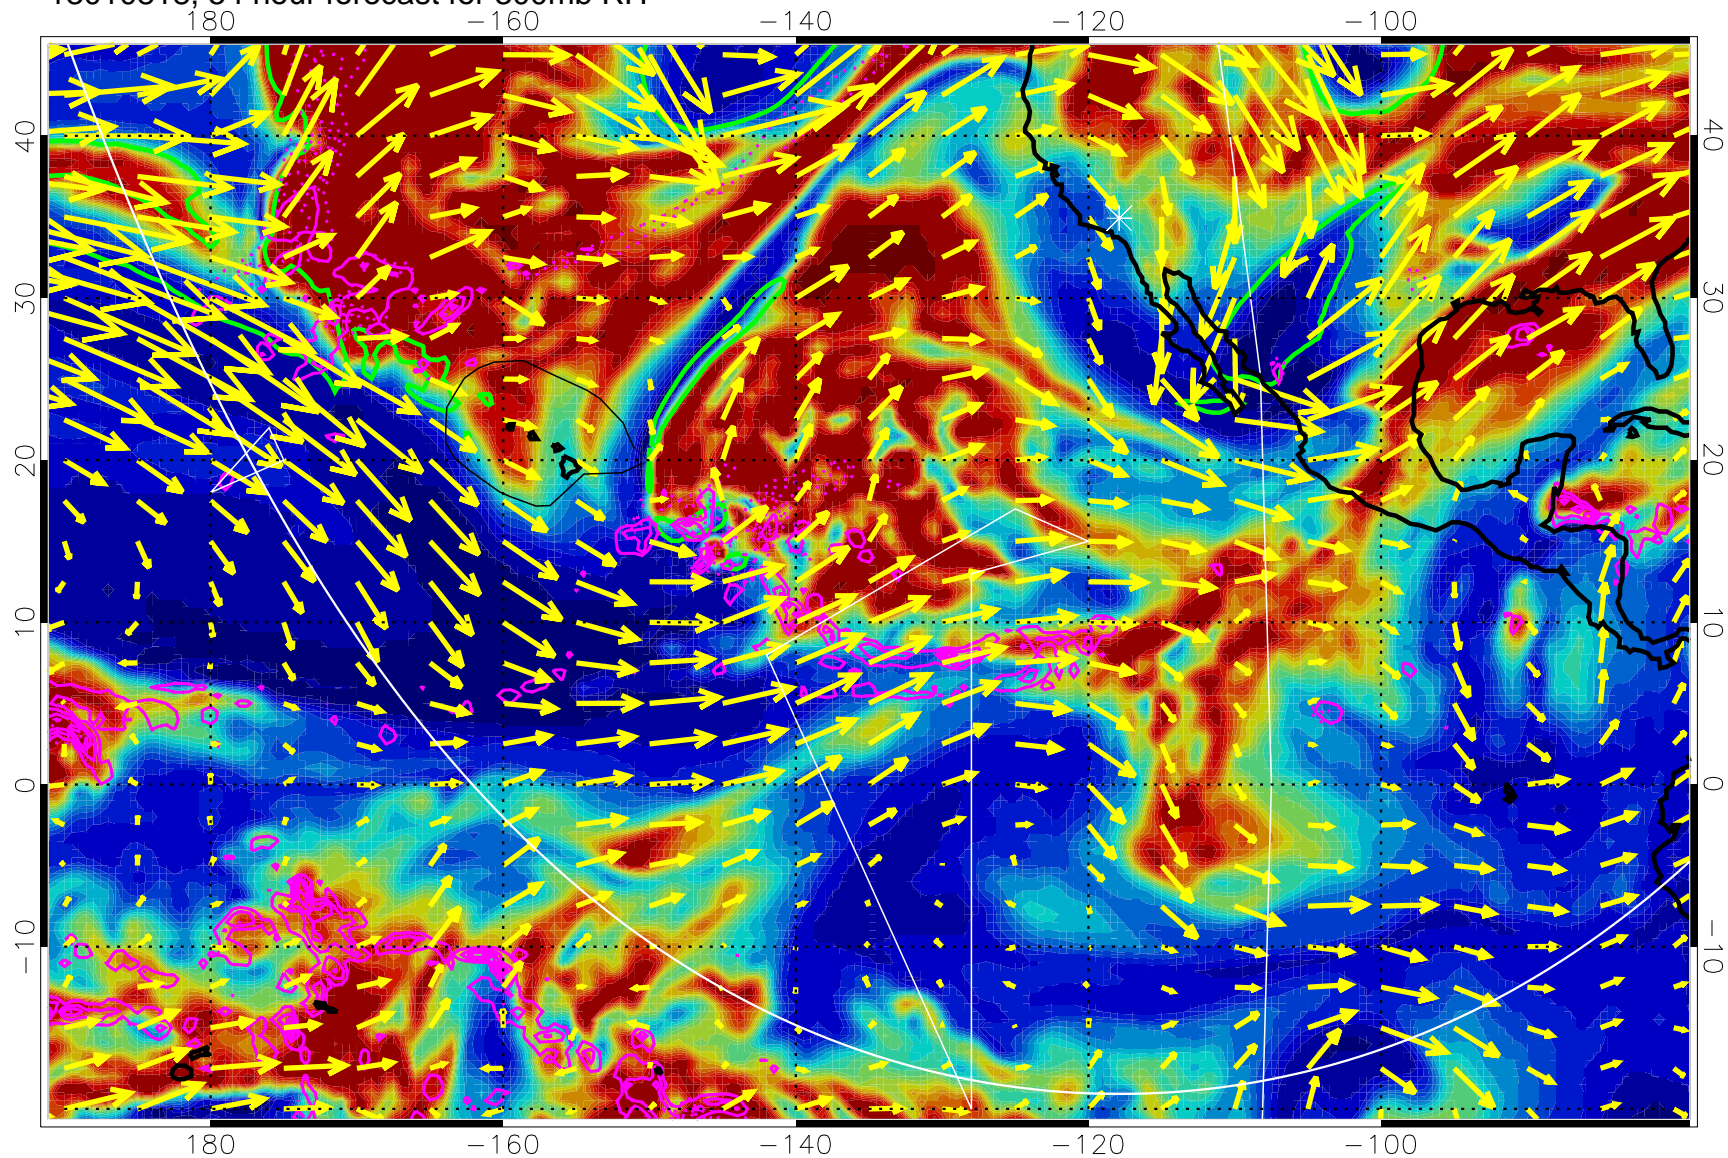

13010800, 36 hour forecast for 300mb RH

Precip (tot dot, conv sol) past 6 hrs 6 kg/m2 contours, min 4

EPV Tropopause (2 PVU) Position

→ 50 m/s

Range ring of 6000 km -- 19 hours GH round trip

13010806, 42 hour forecast for 300mb RH

Precip (tot dot, conv sol) past 6 hrs 6 kg/m2 contours, min 4

EPV Tropopause (2 PVU) Position

→ 50 m/s

Range ring of 6000 km -- 19 hours GH round trip

13010812, 48 hour forecast for 300mb RH

Precip (tot dot, conv sol) past 6 hrs 6 kg/m2 contours, min 4

EPV Tropopause (2 PVU) Position

→ 50 m/s

Range ring of 6000 km -- 19 hours GH round trip

13010818, 54 hour forecast for 300mb RH

Precip (tot dot, conv sol) past 6 hrs 6 kg/m2 contours, min 4

EPV Tropopause (2 PVU) Position

13010906, 66 hour forecast for 300mb RH

Precip (tot dot, conv sol) past 6 hrs 6 kg/m2 contours, min 4

EPV Tropopause (2 PVU) Position

→ 50 m/s

Range ring of 6000 km -- 19 hours GH round trip

13010912, 72 hour forecast for 300mb RH