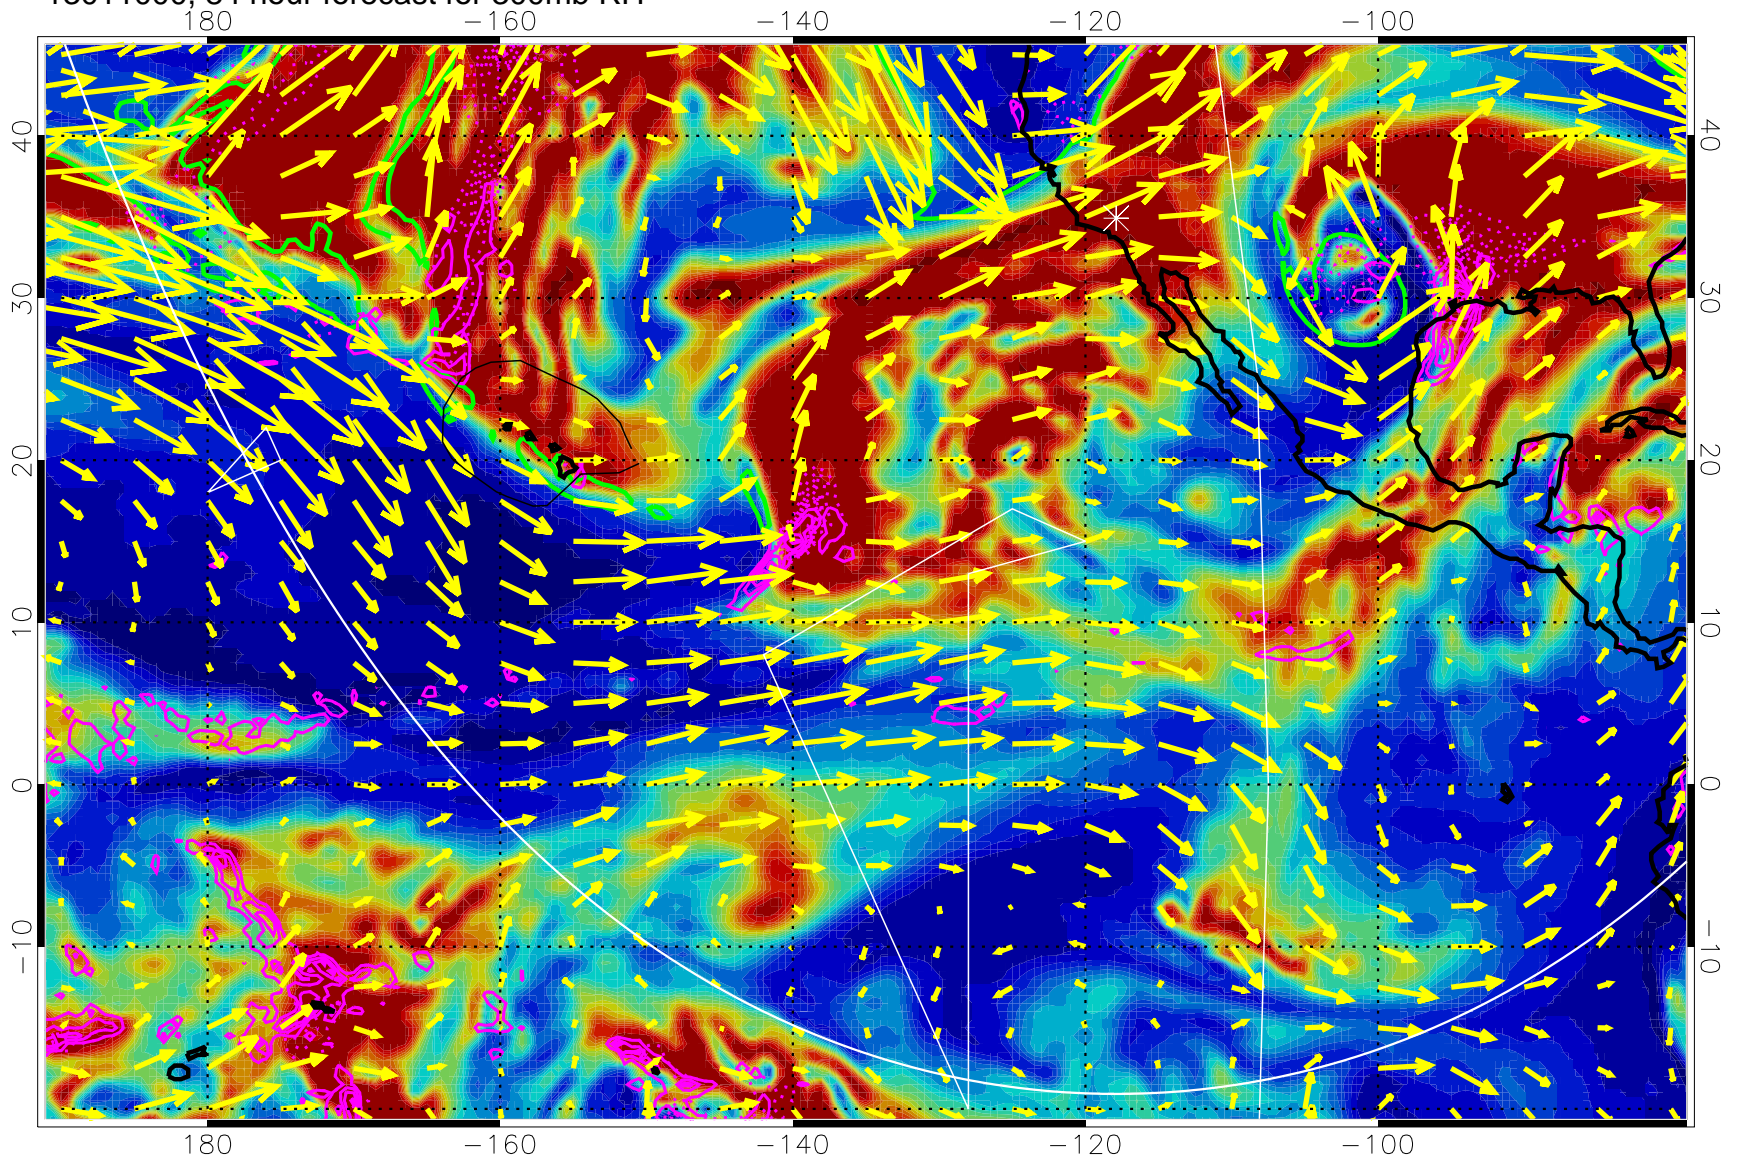

13010906, 66 hour forecast for 300mb RH

Precip (tot dot, conv sol) past 6 hrs 6 kg/m2 contours, min 4

EPV Tropopause (2 PVU) Position

→ 50 m/s

Range ring of 6000 km -- 19 hours GH round trip

13010912, 72 hour forecast for 300mb RH

Precip (tot dot, conv sol) past 6 hrs 6 kg/m2 contours, min 4

EPV Tropopause (2 PVU) Position

→ 50 m/s

Range ring of 6000 km -- 19 hours GH round trip

13010918, 78 hour forecast for 300mb RH

Precip (tot dot, conv sol) past 6 hrs 6 kg/m2 contours, min 4

EPV Tropopause (2 PVU) Position

→ 50 m/s

Range ring of 6000 km -- 19 hours GH round trip

13011000, 84 hour forecast for 300mb RH

Precip (tot dot, conv sol) past 6 hrs 6 kg/m2 contours, min 4

EPV Tropopause (2 PVU) Position

13011012, 96 hour forecast for 300mb RH

Precip (tot dot, conv sol) past 6 hrs 6 kg/m2 contours, min 4

EPV Tropopause (2 PVU) Position

→ 50 m/s

Range ring of 6000 km -- 19 hours GH round trip

13011018, 102 hour forecast for 300mb RH