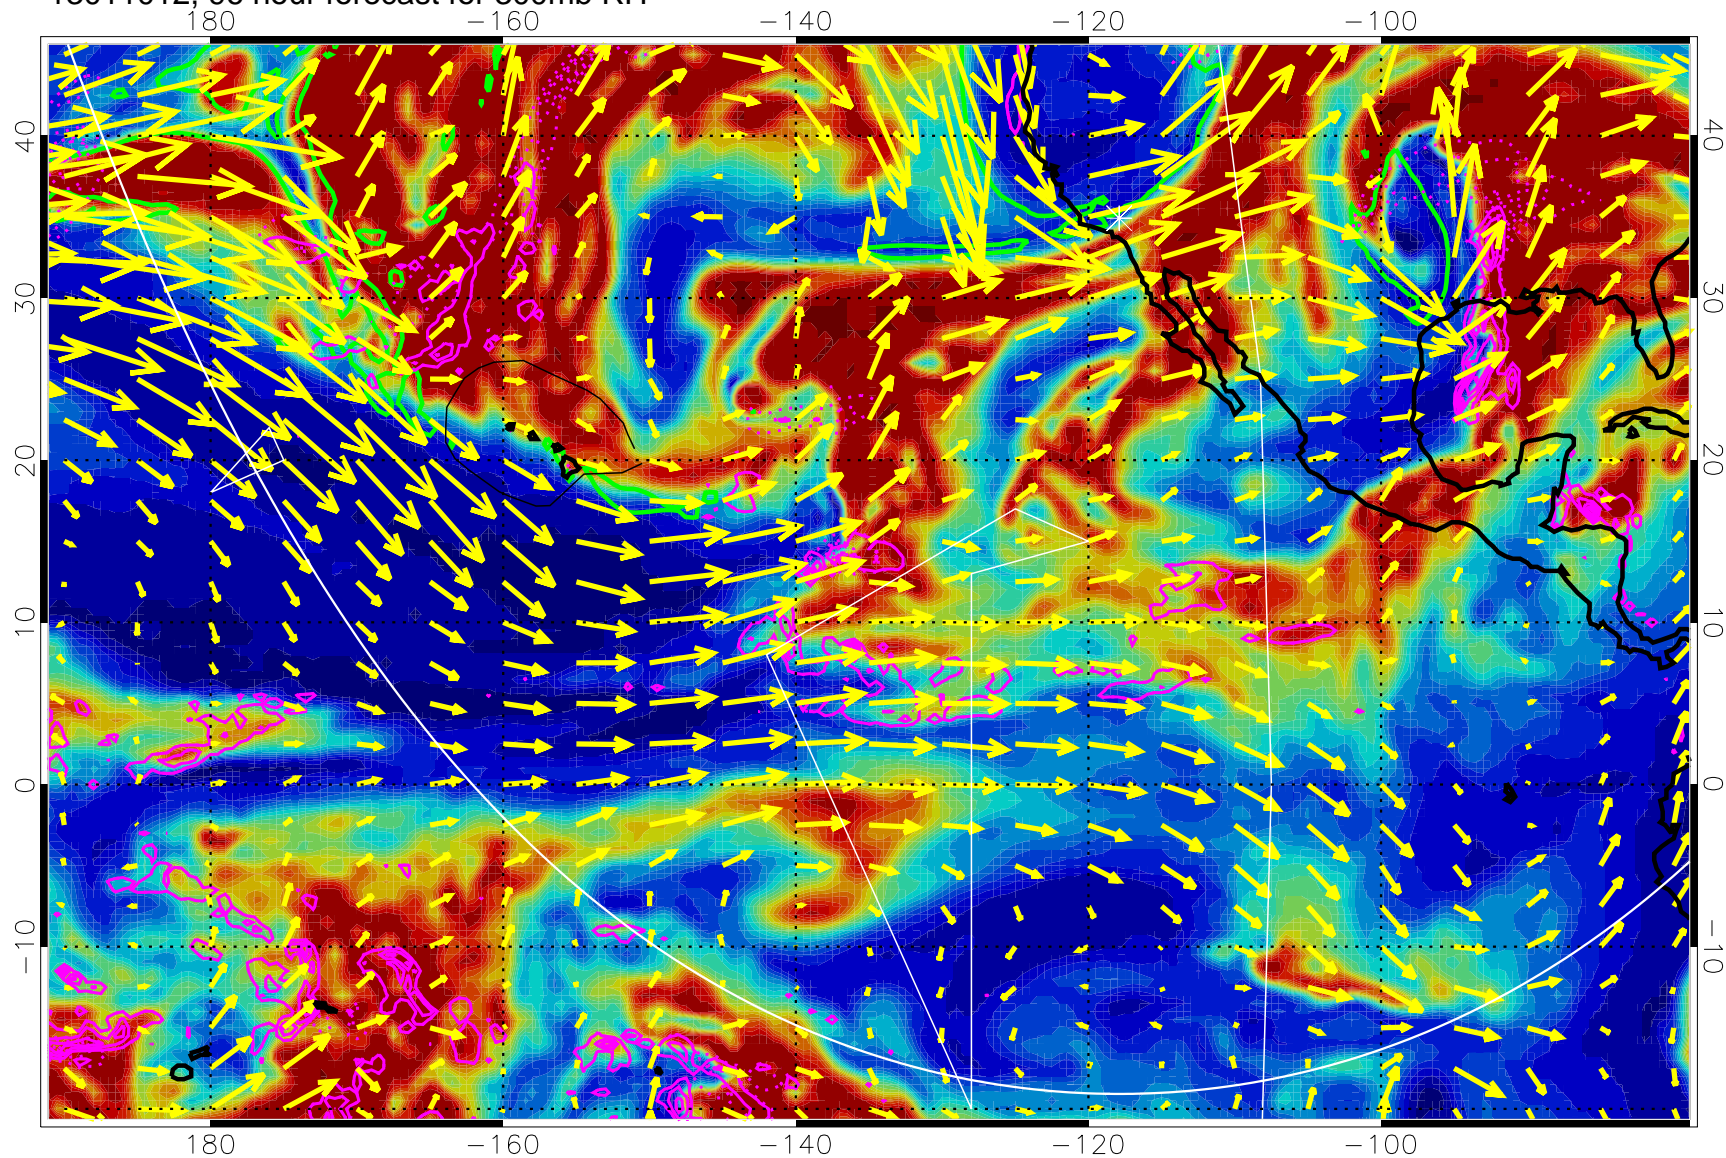

EPV Tropopause (2 PVU) Position

→ 50 m/s

Range ring of 6000 km -- 19 hours GH round trip

13011000, 84 hour forecast for 300mb RH

Precip (tot dot, conv sol) past 6 hrs 6 kg/m2 contours, min 4

EPV Tropopause (2 PVU) Position

→ 50 m/s

Range ring of 6000 km -- 19 hours GH round trip

13011006, 90 hour forecast for 300mb RH

Precip (tot dot, conv sol) past 6 hrs 6 kg/m2 contours, min 4

EPV Tropopause (2 PVU) Position

→ 50 m/s

Range ring of 6000 km -- 19 hours GH round trip

13011012, 96 hour forecast for 300mb RH

Precip (tot dot, conv sol) past 6 hrs 6 kg/m2 contours, min 4

EPV Tropopause (2 PVU) Position

→ 50 m/s

Range ring of 6000 km -- 19 hours GH round trip

13011018, 102 hour forecast for 300mb RH

Precip (tot dot, conv sol) past 6 hrs 6 kg/m2 contours, min 4

EPV Tropopause (2 PVU) Position

→ 50 m/s

Range ring of 6000 km -- 19 hours GH round trip

13011100, 108 hour forecast for 300mb RH

Precip (tot dot, conv sol) past 6 hrs 6 kg/m2 contours, min 4