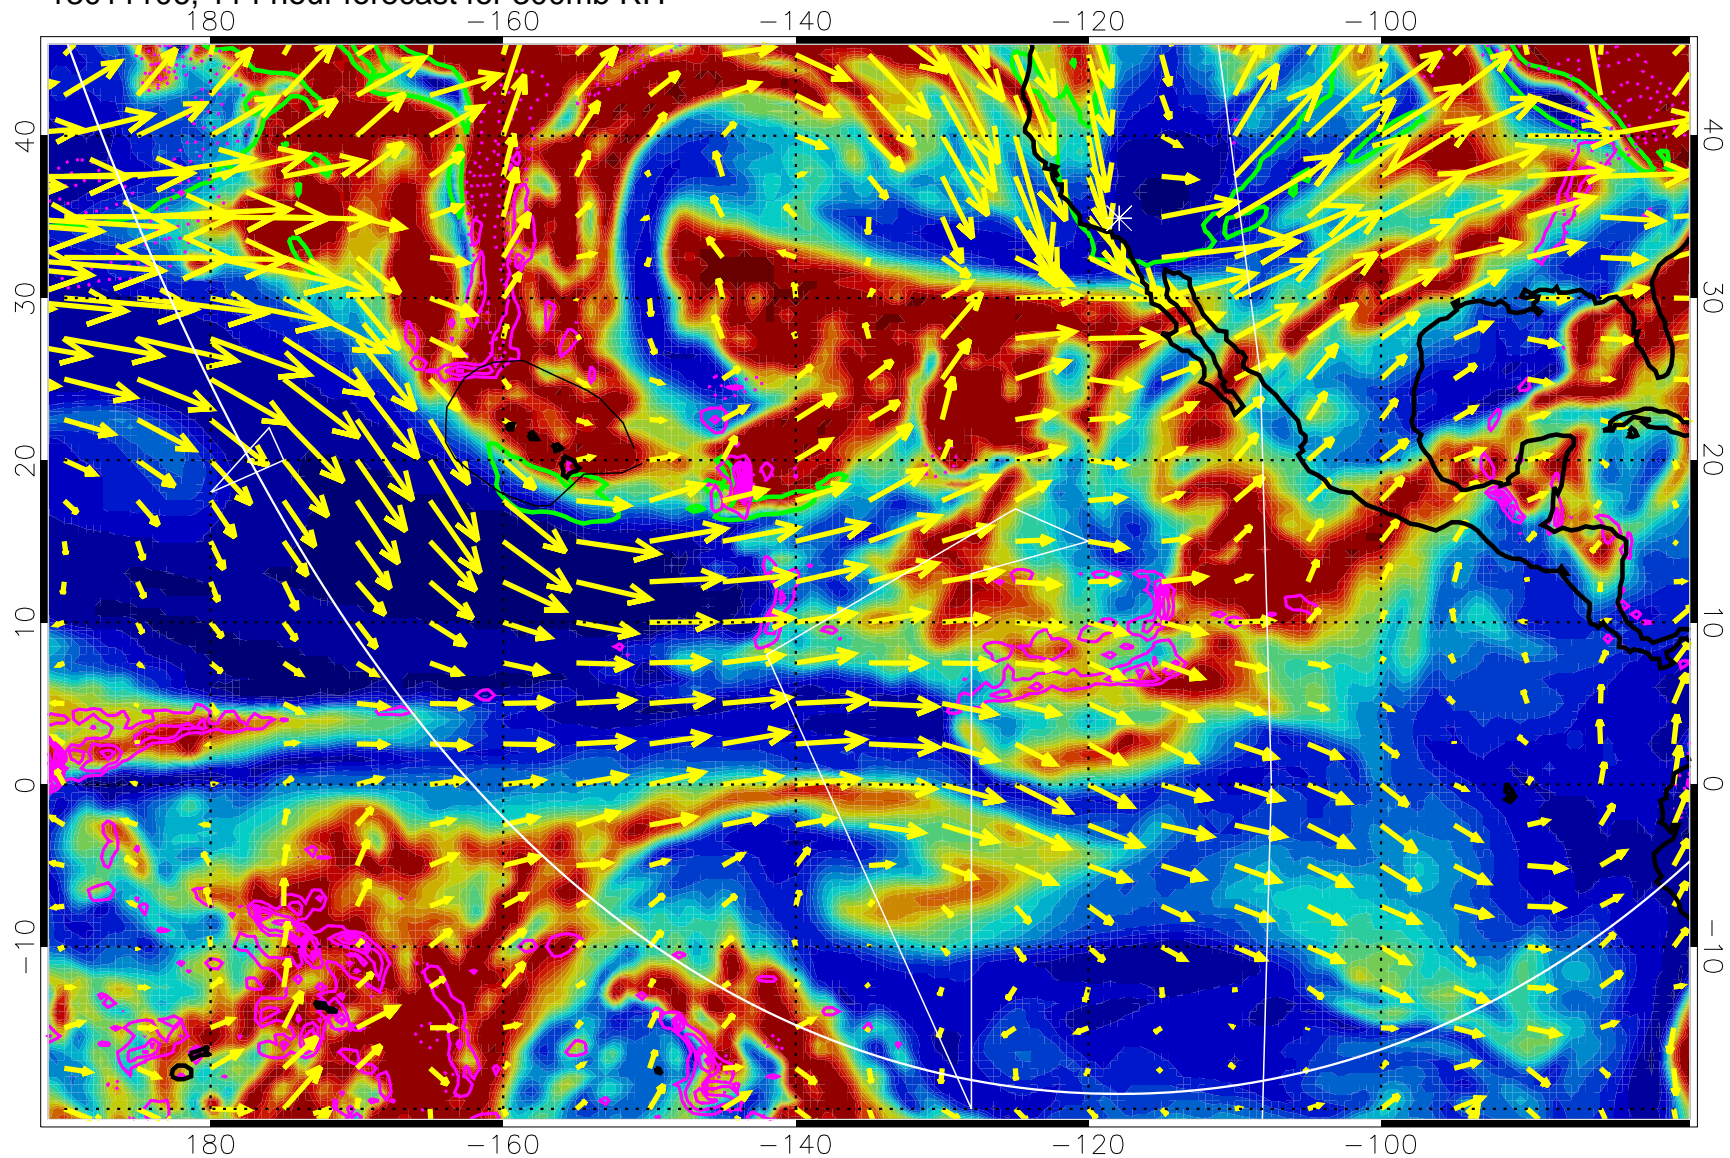

13011012, 96 hour forecast for 300mb RH

Precip (tot dot, conv sol) past 6 hrs 6 kg/m2 contours, min 4

EPV Tropopause (2 PVU) Position

→ 50 m/s

Range ring of 6000 km -- 19 hours GH round trip

13011018, 102 hour forecast for 300mb RH

Precip (tot dot, conv sol) past 6 hrs 6 kg/m2 contours, min 4

EPV Tropopause (2 PVU) Position

→ 50 m/s

Range ring of 6000 km -- 19 hours GH round trip

13011100, 108 hour forecast for 300mb RH

Precip (tot dot, conv sol) past 6 hrs 6 kg/m2 contours, min 4

EPV Tropopause (2 PVU) Position

→ 50 m/s

Range ring of 6000 km -- 19 hours GH round trip

13011106, 114 hour forecast for 300mb RH

Precip (tot dot, conv sol) past 6 hrs 6 kg/m2 contours, min 4

EPV Tropopause (2 PVU) Position

→ 50 m/s

Range ring of 6000 km -- 19 hours GH round trip

13011112, 120 hour forecast for 300mb RH

Precip (tot dot, conv sol) past 6 hrs 6 kg/m2 contours, min 4

EPV Tropopause (2 PVU) Position

→ 50 m/s

Range ring of 6000 km -- 19 hours GH round trip