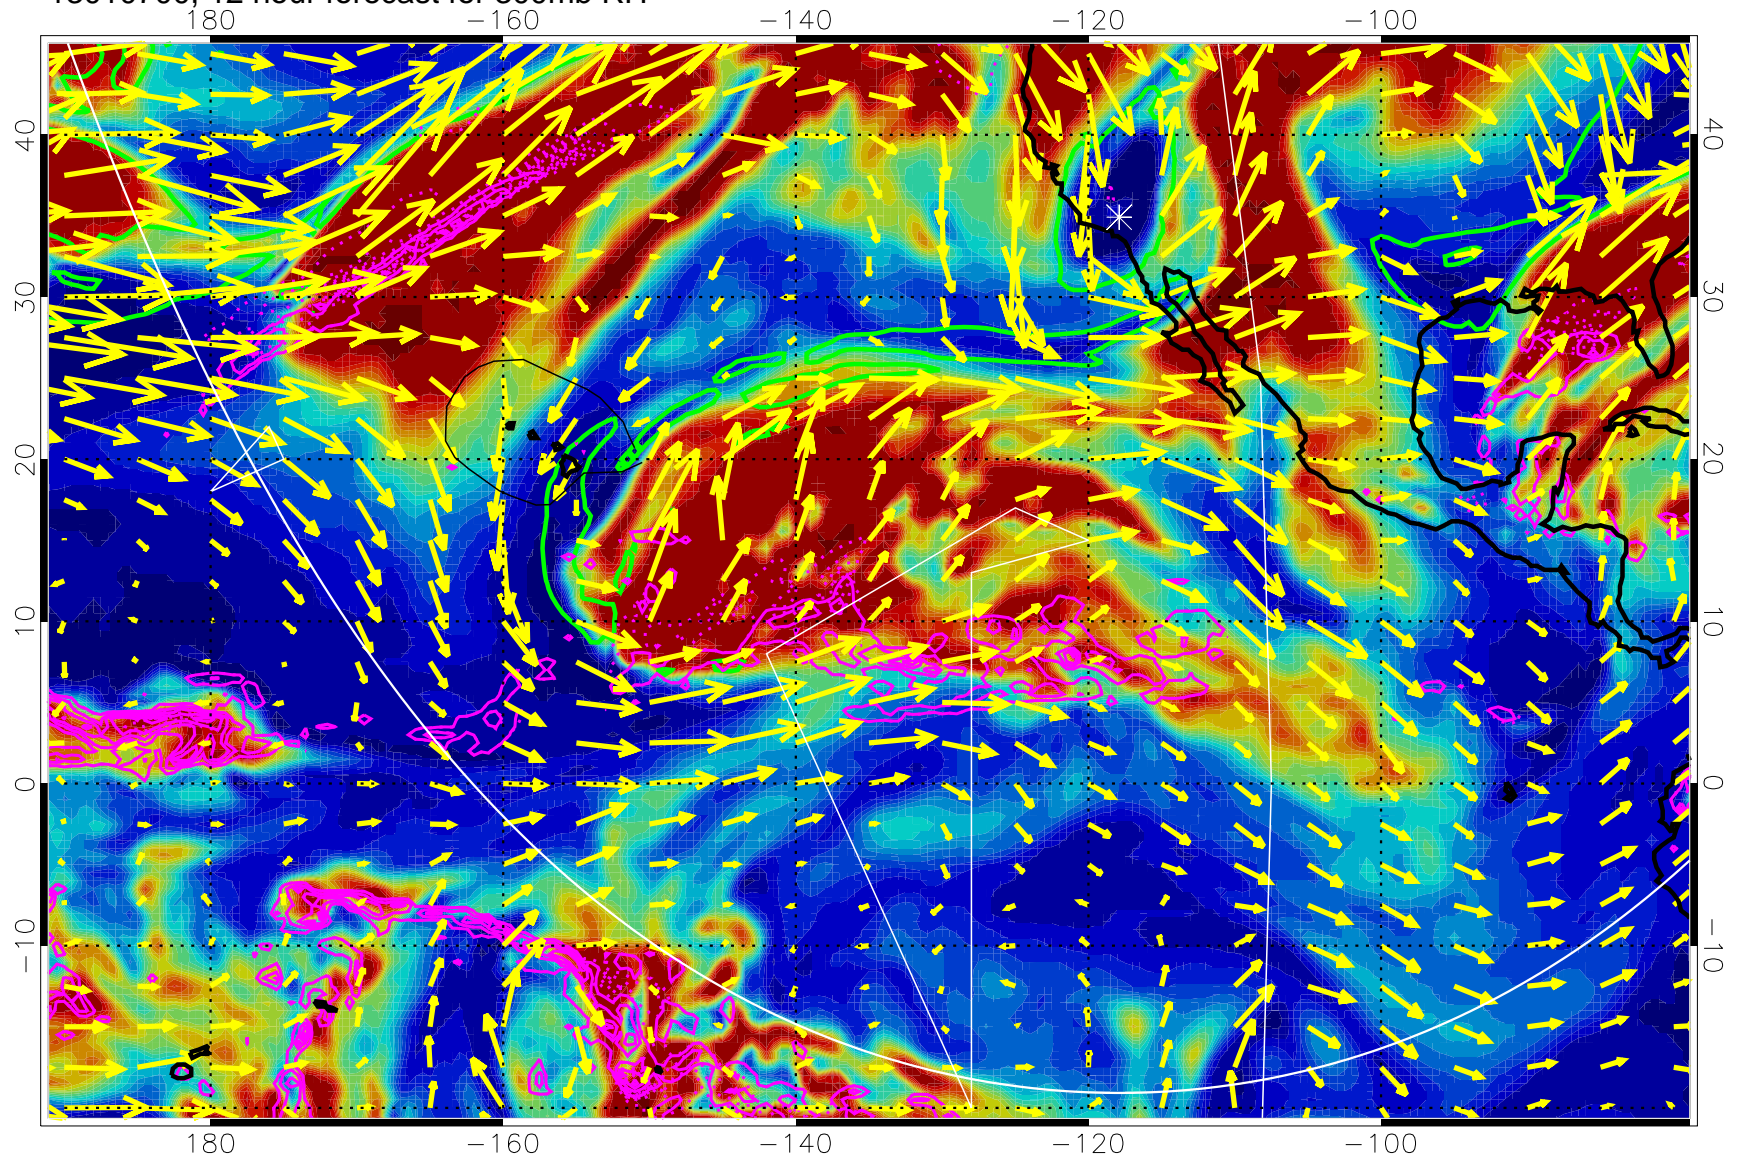

13010618, 6 hour forecast for 300mb RH

Precip (tot dot, conv sol) past 6 hrs 6 kg/m2 contours, min 4

EPV Tropopause (2 PVU) Position

→ 50 m/s

Range ring of 6000 km -- 19 hours GH round trip

13010700, 12 hour forecast for 300mb RH

Precip (tot dot, conv sol) past 6 hrs 6 kg/m2 contours, min 4

EPV Tropopause (2 PVU) Position

→ 50 m/s

Range ring of 6000 km -- 19 hours GH round trip

13010706, 18 hour forecast for 300mb RH

Precip (tot dot, conv sol) past 6 hrs 6 kg/m2 contours, min 4

EPV Tropopause (2 PVU) Position

→ 50 m/s

Range ring of 6000 km -- 19 hours GH round trip

13010712, 24 hour forecast for 300mb RH

Precip (tot dot, conv sol) past 6 hrs 6 kg/m2 contours, min 4

EPV Tropopause (2 PVU) Position

13010800, 36 hour forecast for 300mb RH

Precip (tot dot, conv sol) past 6 hrs 6 kg/m2 contours, min 4

EPV Tropopause (2 PVU) Position

→ 50 m/s

Range ring of 6000 km -- 19 hours GH round trip

13010806, 42 hour forecast for 300mb RH