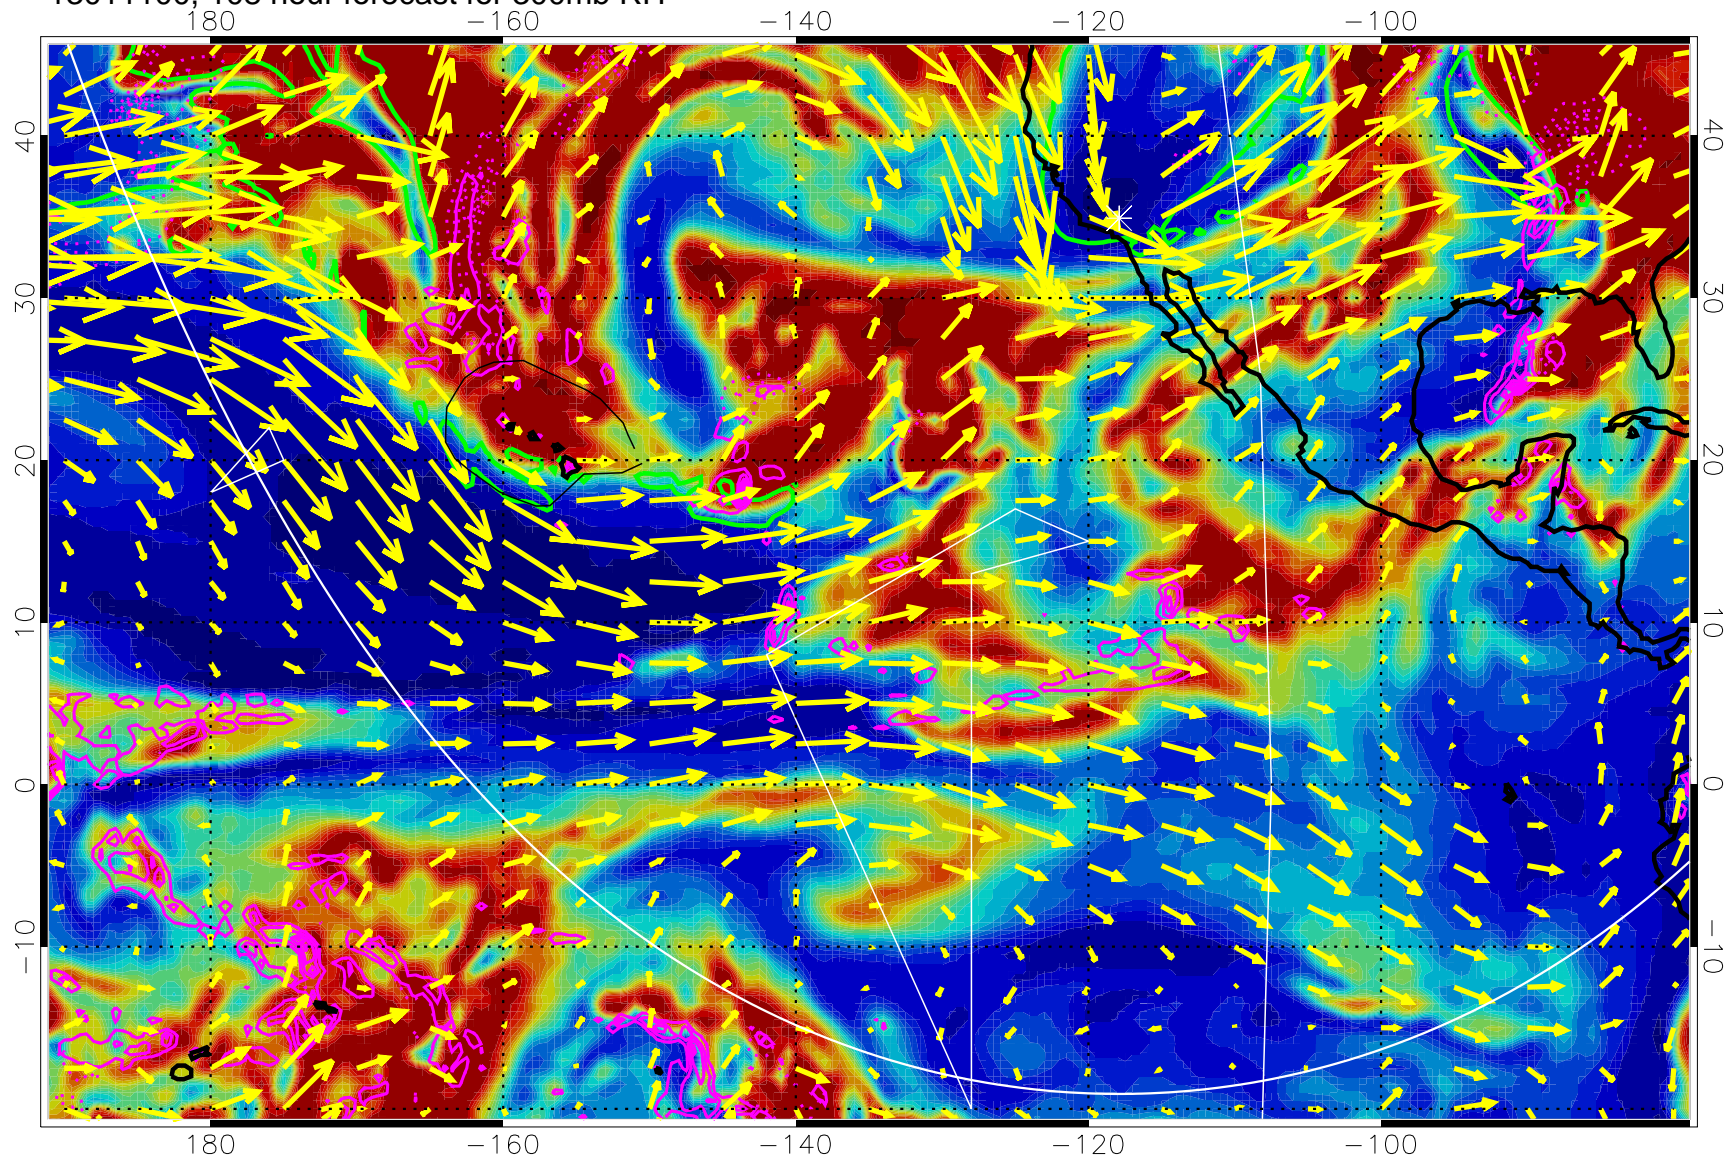

→ 50 m/s

Range ring of 6000 km -- 19 hours GH round trip

13011006, 90 hour forecast for 300mb RH

Precip (tot dot, conv sol) past 6 hrs 6 kg/m2 contours, min 4

EPV Tropopause (2 PVU) Position

→ 50 m/s

Range ring of 6000 km -- 19 hours GH round trip

13011012, 96 hour forecast for 300mb RH

Precip (tot dot, conv sol) past 6 hrs 6 kg/m2 contours, min 4

EPV Tropopause (2 PVU) Position

→ 50 m/s

Range ring of 6000 km -- 19 hours GH round trip

13011018, 102 hour forecast for 300mb RH

Precip (tot dot, conv sol) past 6 hrs 6 kg/m2 contours, min 4

EPV Tropopause (2 PVU) Position

→ 50 m/s

Range ring of 6000 km -- 19 hours GH round trip

13011100, 108 hour forecast for 300mb RH

Precip (tot dot, conv sol) past 6 hrs 6 kg/m2 contours, min 4

EPV Tropopause (2 PVU) Position

→ 50 m/s

Range ring of 6000 km -- 19 hours GH round trip

13011106, 114 hour forecast for 300mb RH

Precip (tot dot, conv sol) past 6 hrs 6 kg/m2 contours, min 4

EPV Tropopause (2 PVU) Position