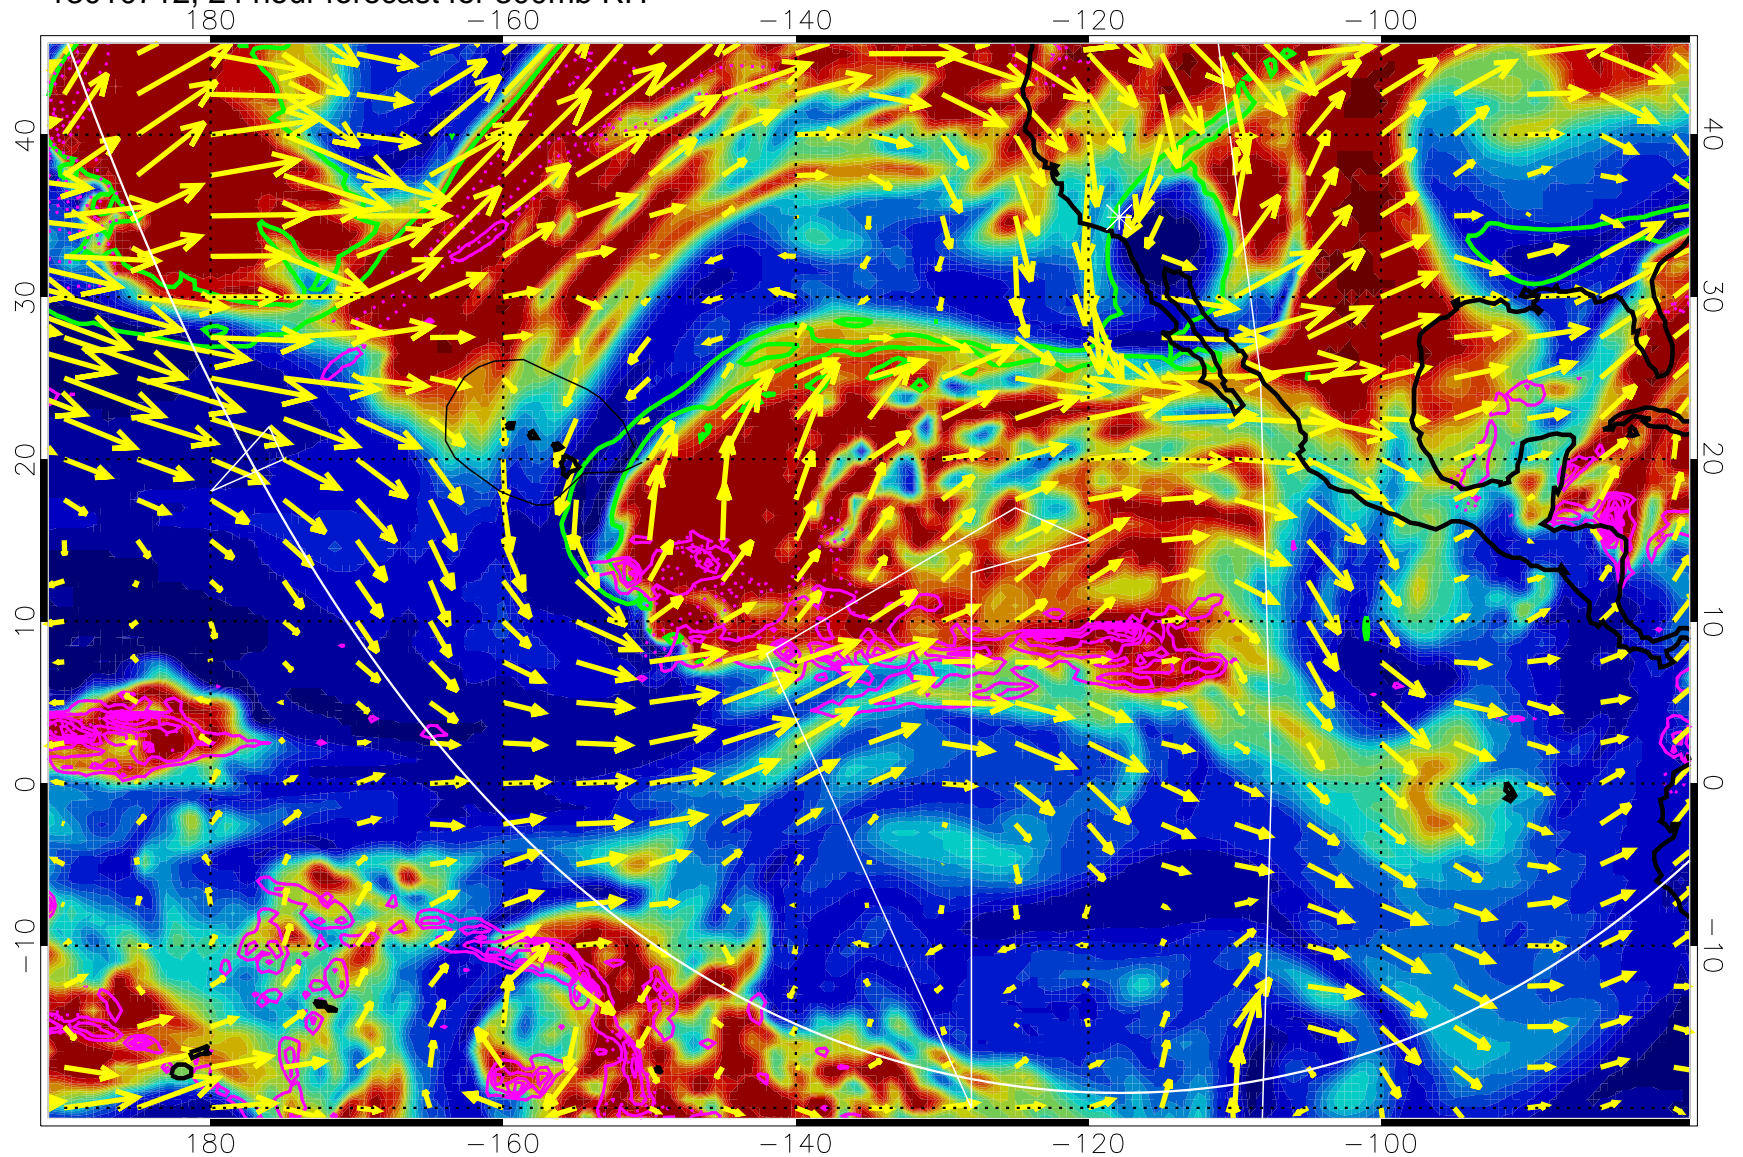

13010618, 6 hour forecast for 300mb RH

Precip (tot dot, conv sol) past 6 hrs 6 kg/m2 contours, min 4

EPV Tropopause (2 PVU) Position

→ 50 m/s

Range ring of 6000 km -- 19 hours GH round trip

13010700, 12 hour forecast for 300mb RH

Precip (tot dot, conv sol) past 6 hrs 6 kg/m2 contours, min 4

EPV Tropopause (2 PVU) Position

→ 50 m/s

Range ring of 6000 km -- 19 hours GH round trip

13010706, 18 hour forecast for 300mb RH

Precip (tot dot, conv sol) past 6 hrs 6 kg/m2 contours, min 4

EPV Tropopause (2 PVU) Position

→ 50 m/s

Range ring of 6000 km -- 19 hours GH round trip

13010712, 24 hour forecast for 300mb RH

Precip (tot dot, conv sol) past 6 hrs 6 kg/m2 contours, min 4

EPV Tropopause (2 PVU) Position

→ 50 m/s

Range ring of 6000 km -- 19 hours GH round trip

13010718, 30 hour forecast for 300mb RH

Precip (tot dot, conv sol) past 6 hrs 6 kg/m2 contours, min 4

EPV Tropopause (2 PVU) Position

→ 50 m/s

Range ring of 6000 km -- 19 hours GH round trip