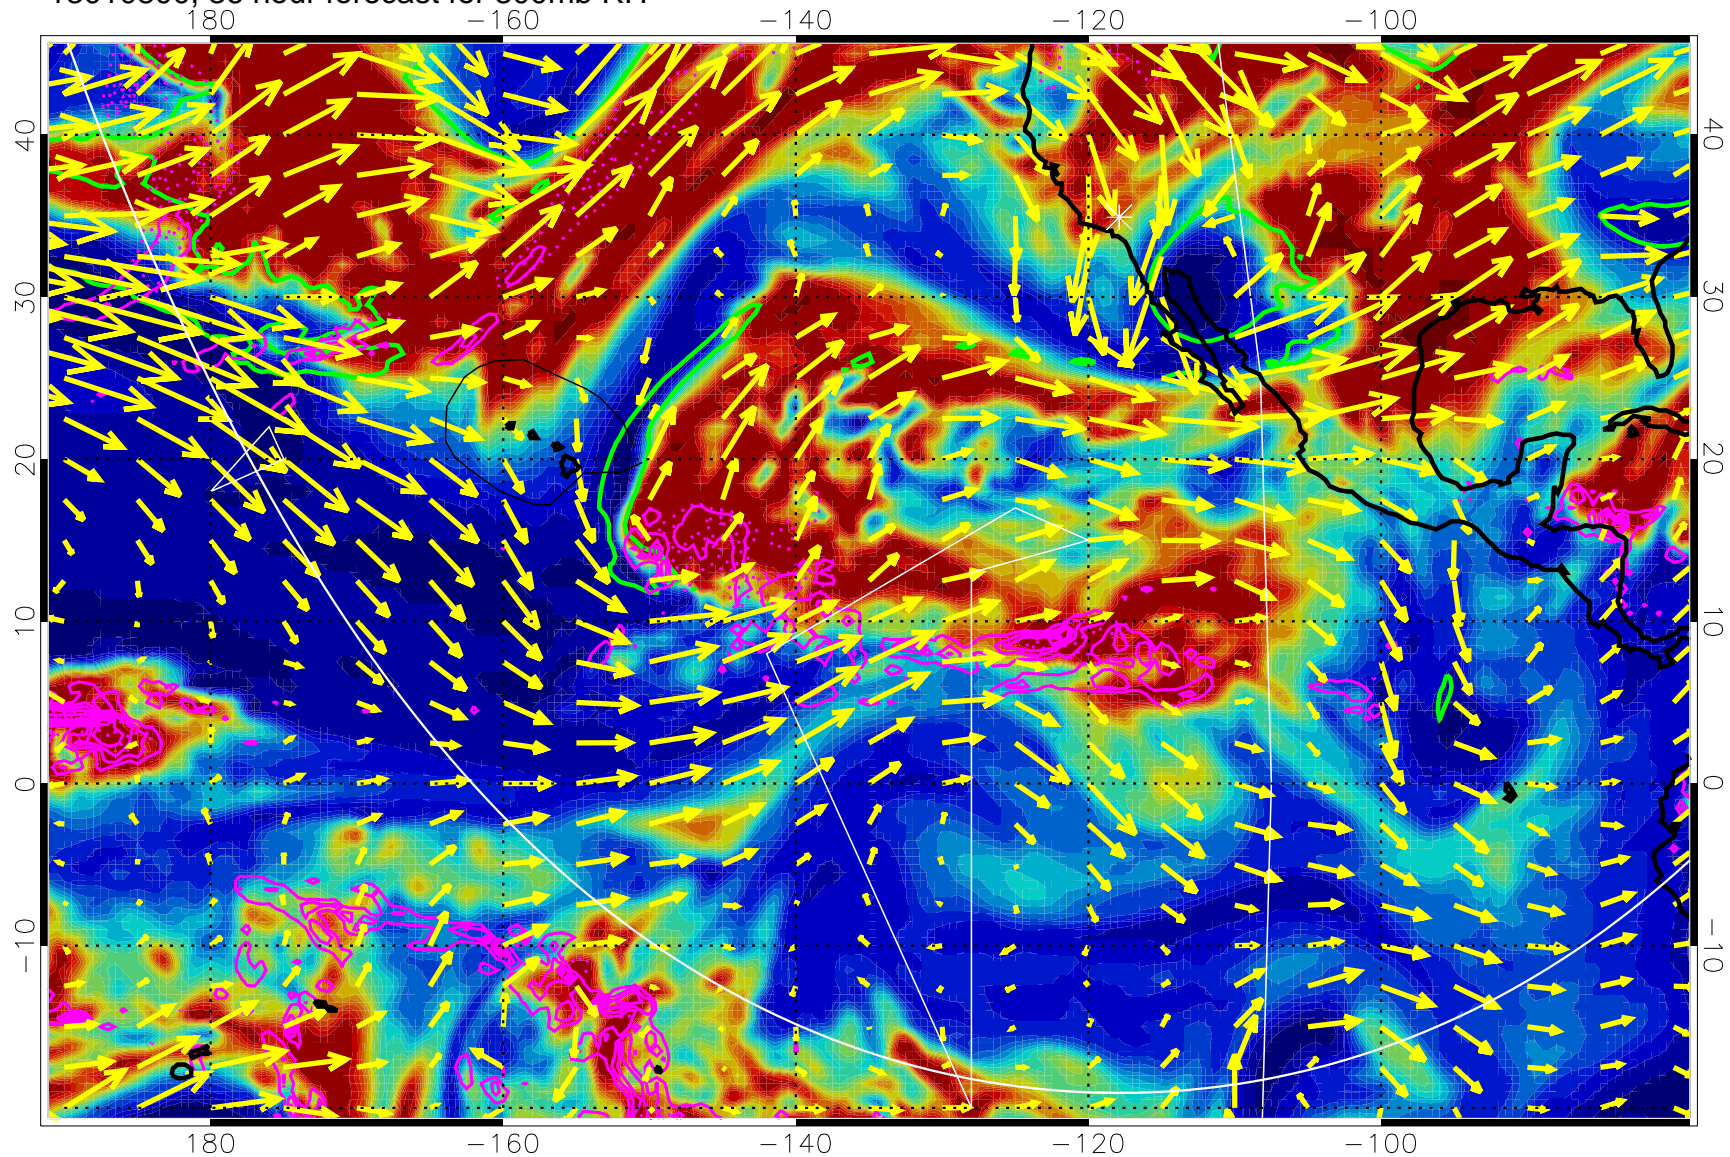

EPV Tropopause (2 PVU) Position

→ 50 m/s

Range ring of 6000 km -- 19 hours GH round trip

13010712, 24 hour forecast for 300mb RH

Precip (tot dot, conv sol) past 6 hrs 6 kg/m2 contours, min 4

EPV Tropopause (2 PVU) Position

→ 50 m/s

Range ring of 6000 km -- 19 hours GH round trip

13010718, 30 hour forecast for 300mb RH

Precip (tot dot, conv sol) past 6 hrs 6 kg/m2 contours, min 4

EPV Tropopause (2 PVU) Position

→ 50 m/s

Range ring of 6000 km -- 19 hours GH round trip

13010800, 36 hour forecast for 300mb RH

Precip (tot dot, conv sol) past 6 hrs 6 kg/m2 contours, min 4

EPV Tropopause (2 PVU) Position

→ 50 m/s

Range ring of 6000 km -- 19 hours GH round trip

13010806, 42 hour forecast for 300mb RH

Precip (tot dot, conv sol) past 6 hrs 6 kg/m2 contours, min 4

EPV Tropopause (2 PVU) Position

→ 50 m/s

Range ring of 6000 km -- 19 hours GH round trip

13010812, 48 hour forecast for 300mb RH

Precip (tot dot, conv sol) past 6 hrs 6 kg/m2 contours, min 4