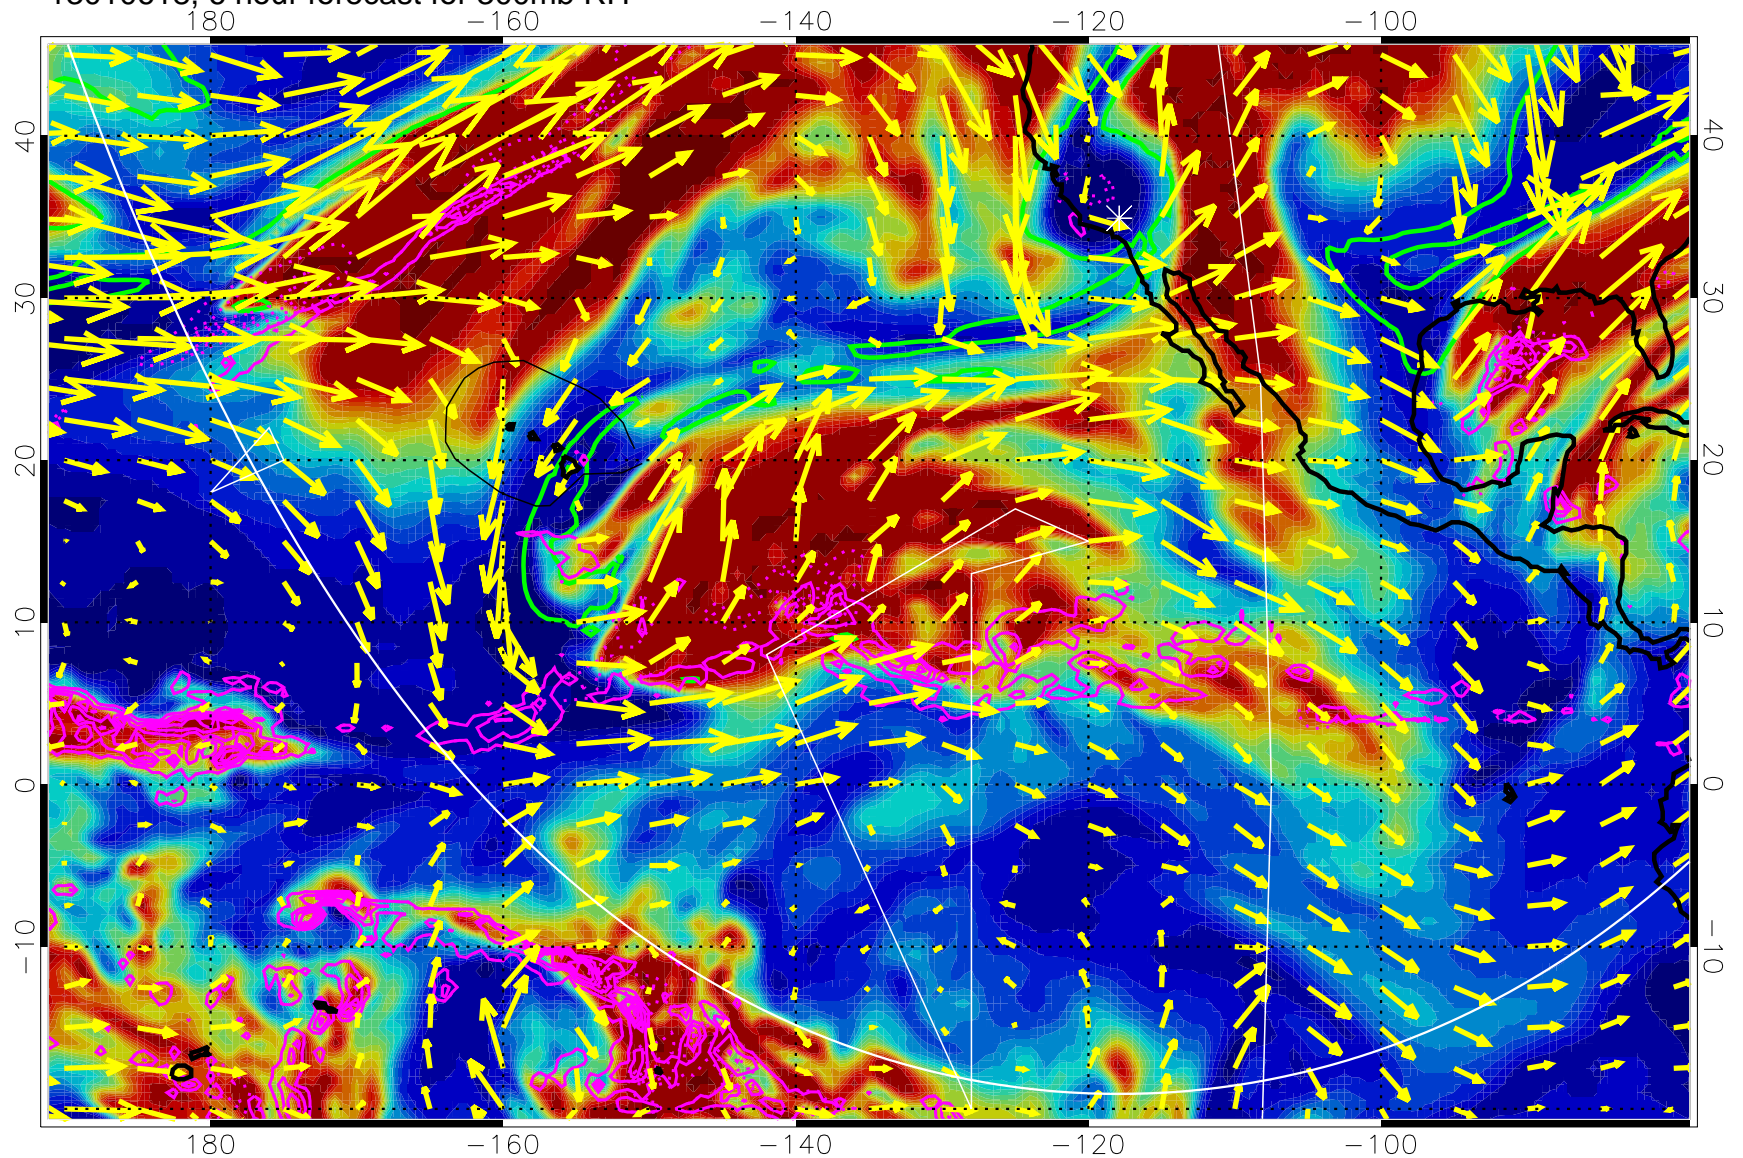

13010618, 6 hour forecast for 300mb RH

Precip (tot dot, conv sol) past 6 hrs 6 kg/m2 contours, min 4

EPV Tropopause (2 PVU) Position

→ 50 m/s

Range ring of 6000 km -- 19 hours GH round trip

13010700, 12 hour forecast for 300mb RH

Precip (tot dot, conv sol) past 6 hrs 6 kg/m2 contours, min 4

EPV Tropopause (2 PVU) Position

→ 50 m/s

Range ring of 6000 km -- 19 hours GH round trip

13010706, 18 hour forecast for 300mb RH

Precip (tot dot, conv sol) past 6 hrs 6 kg/m2 contours, min 4

EPV Tropopause (2 PVU) Position

→ 50 m/s

Range ring of 6000 km -- 19 hours GH round trip

13010712, 24 hour forecast for 300mb RH

Precip (tot dot, conv sol) past 6 hrs 6 kg/m2 contours, min 4

EPV Tropopause (2 PVU) Position

→ 50 m/s

Range ring of 6000 km -- 19 hours GH round trip

13010718, 30 hour forecast for 300mb RH

Precip (tot dot, conv sol) past 6 hrs 6 kg/m2 contours, min 4

EPV Tropopause (2 PVU) Position

→ 50 m/s

Range ring of 6000 km -- 19 hours GH round trip