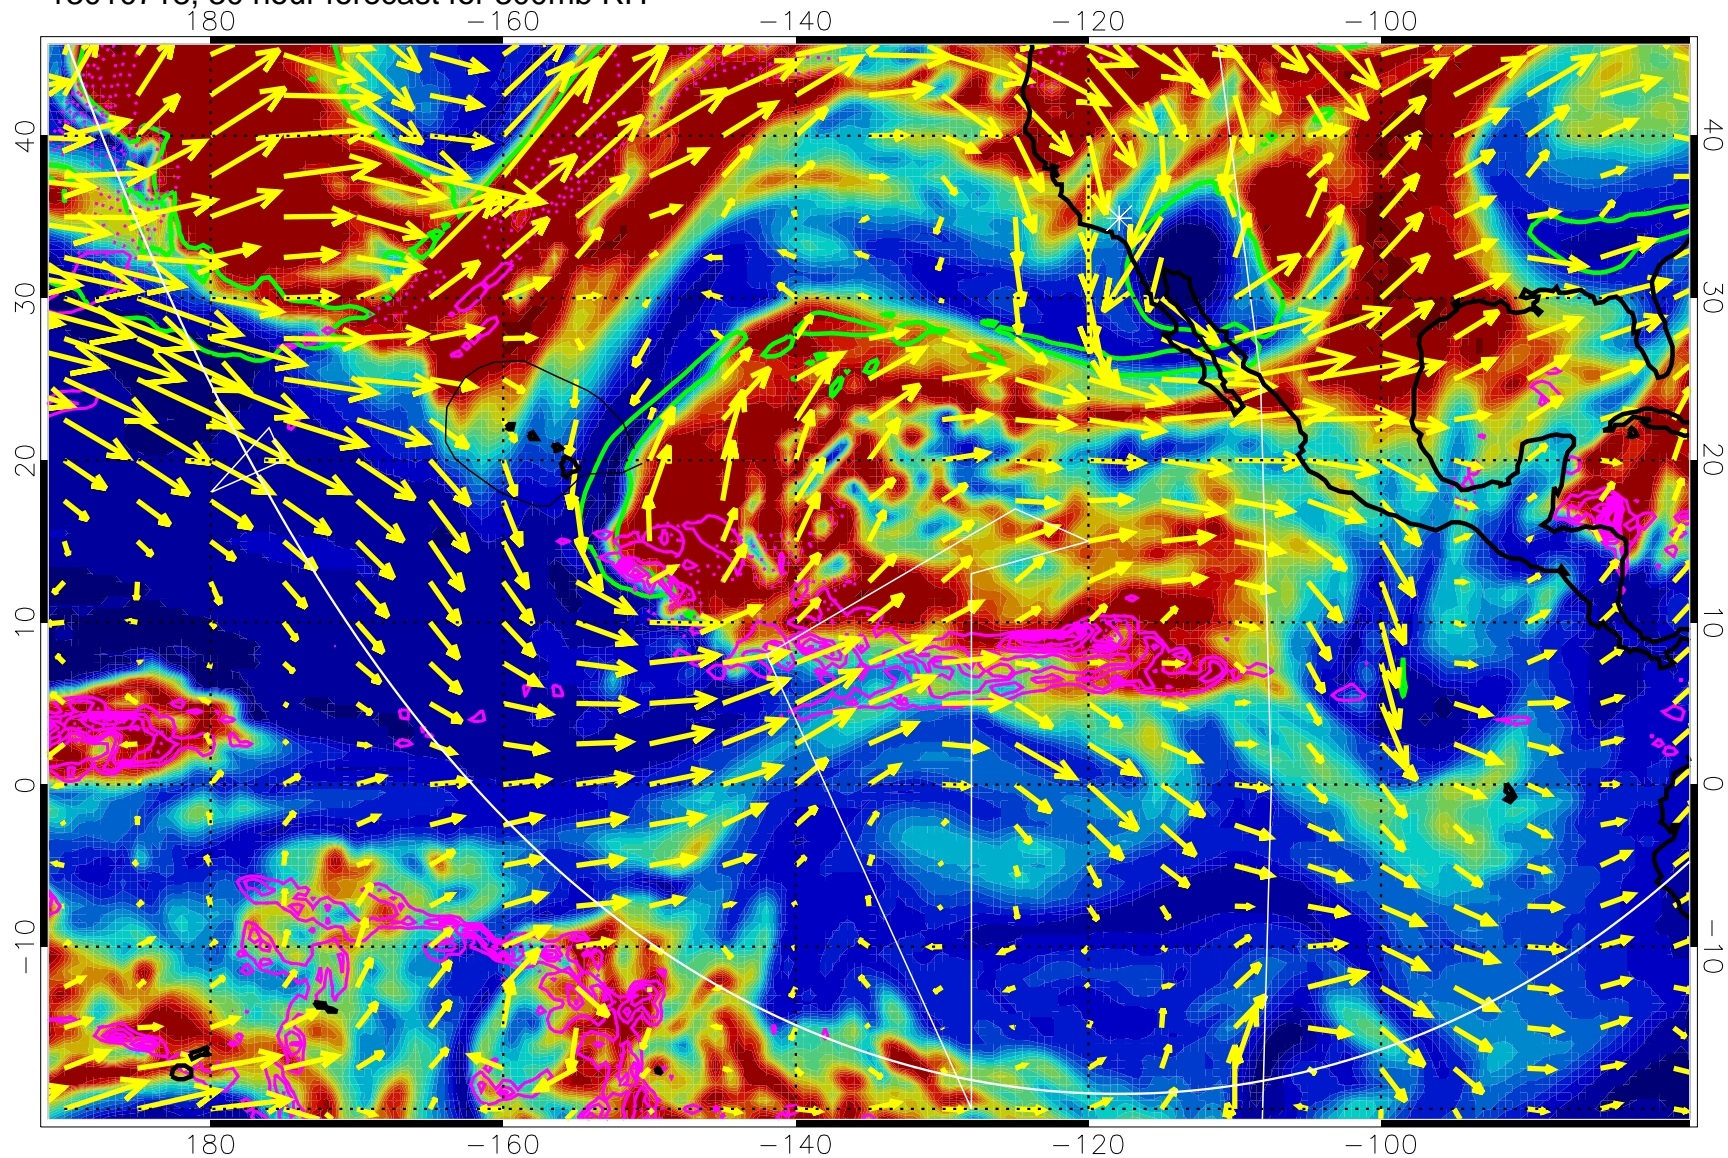

Precip (tot dot, conv sol) past 6 hrs 6 kg/m2 contours, min 4

EPV Tropopause (2 PVU) Position

→ 50 m/s

Range ring of 6000 km -- 19 hours GH round trip

13010706, 18 hour forecast for 300mb RH

Precip (tot dot, conv sol) past 6 hrs 6 kg/m2 contours, min 4

EPV Tropopause (2 PVU) Position

→ 50 m/s

Range ring of 6000 km -- 19 hours GH round trip

13010712, 24 hour forecast for 300mb RH

Precip (tot dot, conv sol) past 6 hrs 6 kg/m2 contours, min 4

EPV Tropopause (2 PVU) Position

→ 50 m/s

Range ring of 6000 km -- 19 hours GH round trip

13010718, 30 hour forecast for 300mb RH

Precip (tot dot, conv sol) past 6 hrs 6 kg/m2 contours, min 4

EPV Tropopause (2 PVU) Position

→ 50 m/s

Range ring of 6000 km -- 19 hours GH round trip

13010800, 36 hour forecast for 300mb RH

Precip (tot dot, conv sol) past 6 hrs 6 kg/m2 contours, min 4

EPV Tropopause (2 PVU) Position

→ 50 m/s

Range ring of 6000 km -- 19 hours GH round trip

13010806, 42 hour forecast for 300mb RH