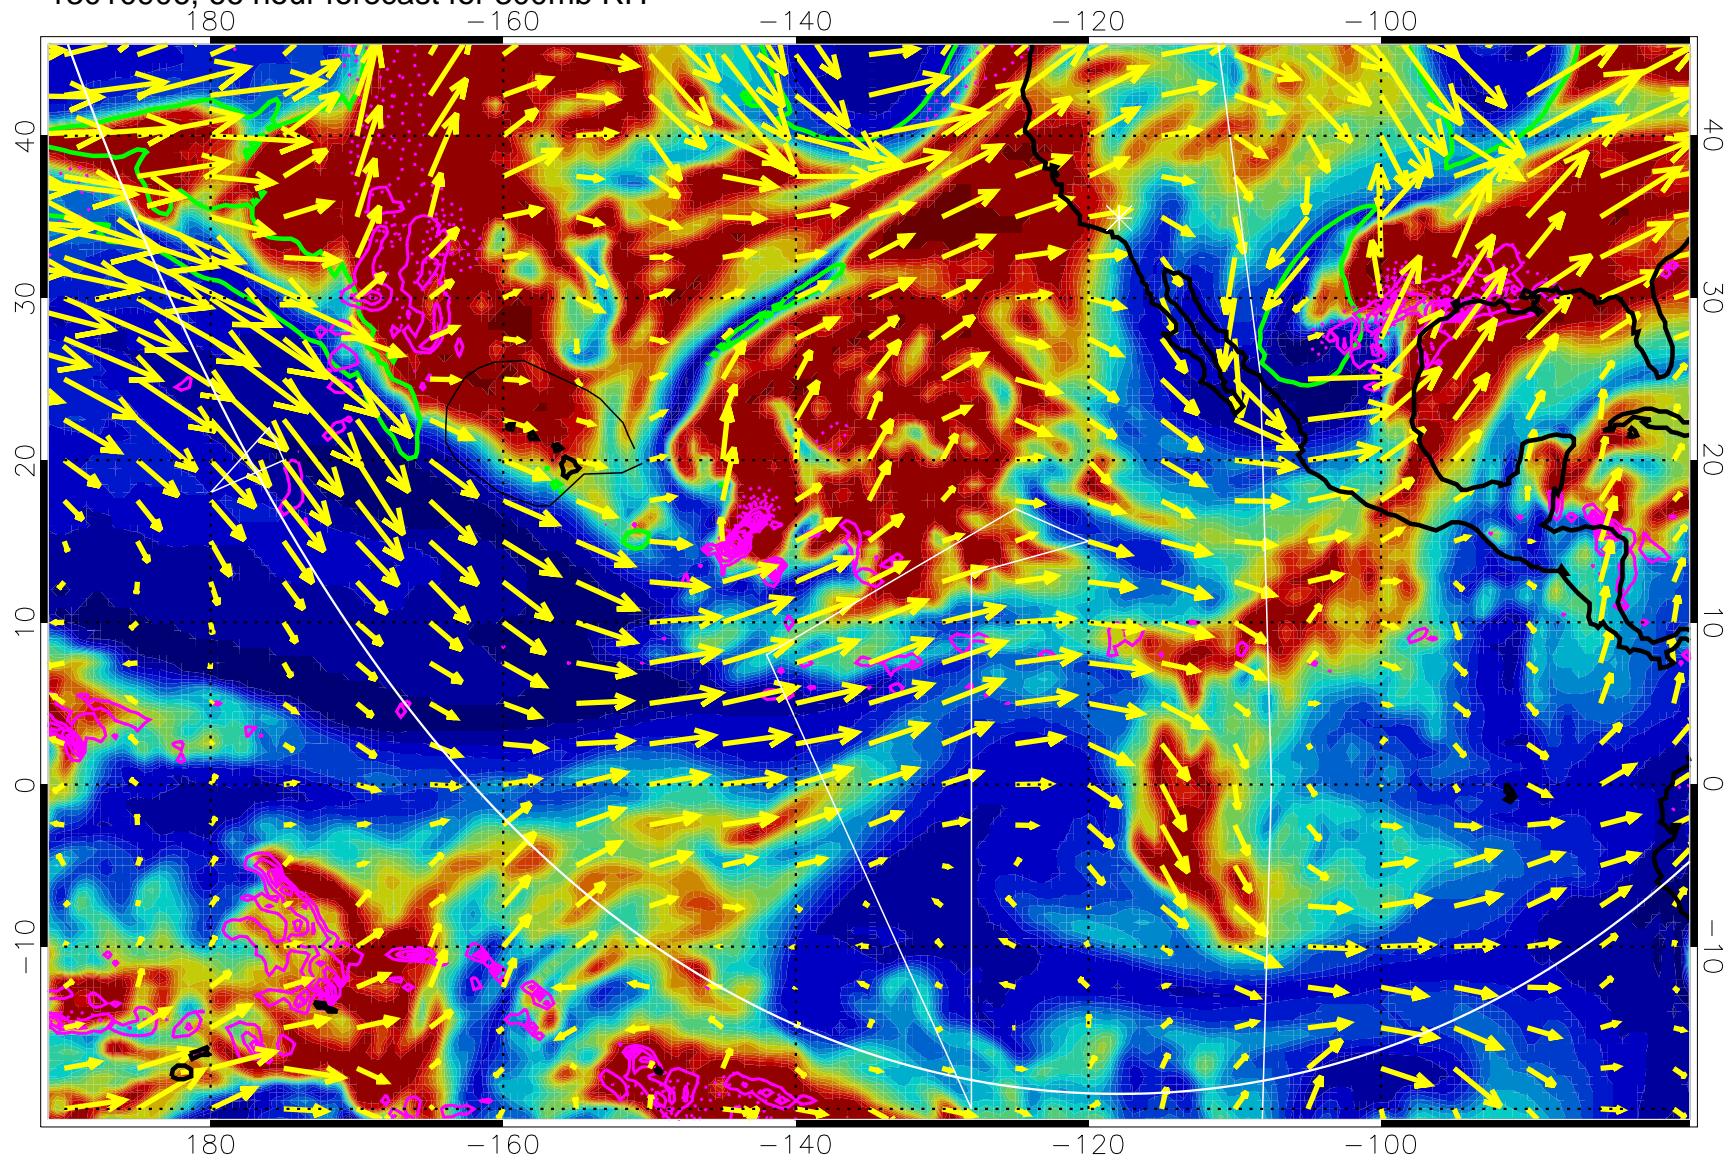

EPV Tropopause (2 PVU) Position

→ 50 m/s

Range ring of 6000 km -- 19 hours GH round trip

13010818, 54 hour forecast for 300mb RH

Precip (tot dot, conv sol) past 6 hrs 6 kg/m2 contours, min 4

EPV Tropopause (2 PVU) Position

→ 50 m/s

Range ring of 6000 km -- 19 hours GH round trip

13010900, 60 hour forecast for 300mb RH

Precip (tot dot, conv sol) past 6 hrs 6 kg/m2 contours, min 4

EPV Tropopause (2 PVU) Position

→ 50 m/s

Range ring of 6000 km -- 19 hours GH round trip

13010906, 66 hour forecast for 300mb RH

Precip (tot dot, conv sol) past 6 hrs 6 kg/m2 contours, min 4

EPV Tropopause (2 PVU) Position

→ 50 m/s

Range ring of 6000 km -- 19 hours GH round trip

13010912, 72 hour forecast for 300mb RH

Precip (tot dot, conv sol) past 6 hrs 6 kg/m2 contours, min 4

EPV Tropopause (2 PVU) Position

→ 50 m/s

Range ring of 6000 km -- 19 hours GH round trip

13010918, 78 hour forecast for 300mb RH

Precip (tot dot, conv sol) past 6 hrs 6 kg/m2 contours, min 4