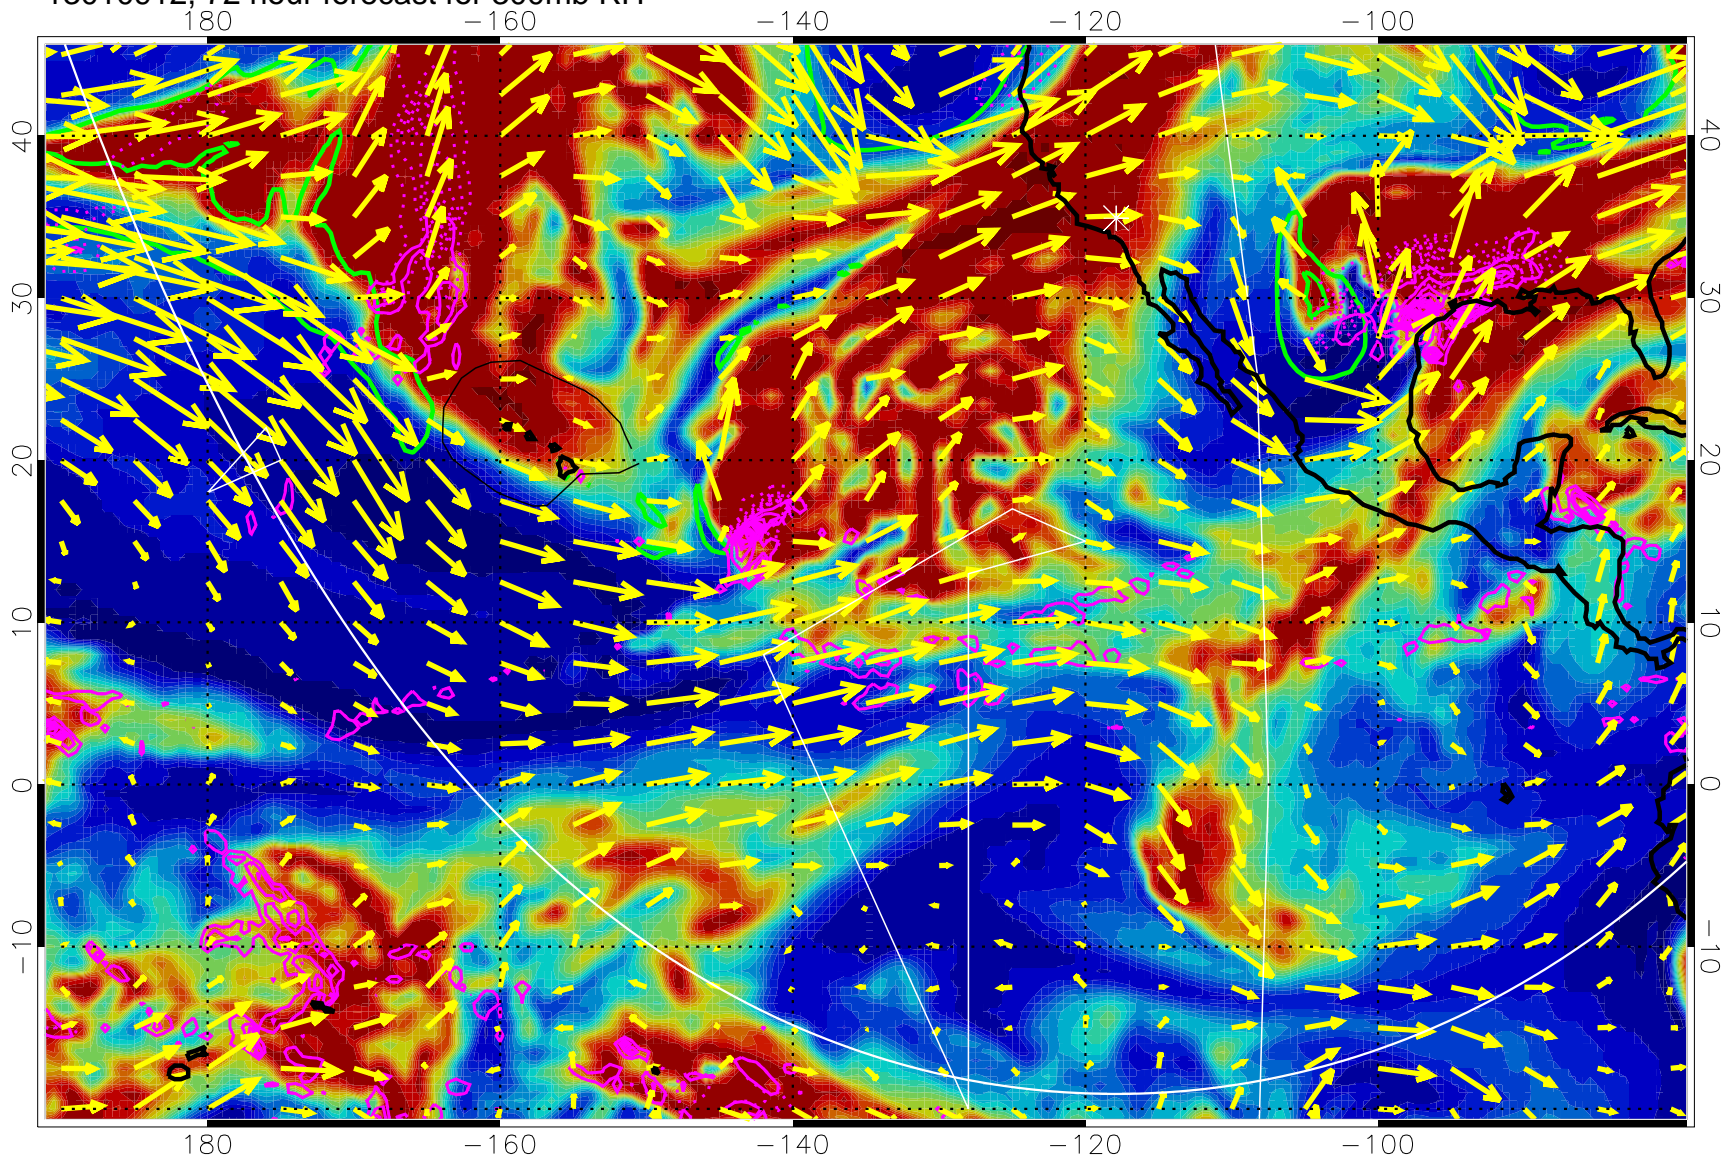

13010906, 66 hour forecast for 300mb RH

Precip (tot dot, conv sol) past 6 hrs 6 kg/m2 contours, min 4

EPV Tropopause (2 PVU) Position

→ 50 m/s

Range ring of 6000 km -- 19 hours GH round trip

13010912, 72 hour forecast for 300mb RH

Precip (tot dot, conv sol) past 6 hrs 6 kg/m2 contours, min 4

EPV Tropopause (2 PVU) Position

→ 50 m/s

Range ring of 6000 km -- 19 hours GH round trip

13010918, 78 hour forecast for 300mb RH

Precip (tot dot, conv sol) past 6 hrs 6 kg/m2 contours, min 4

EPV Tropopause (2 PVU) Position

→ 50 m/s

Range ring of 6000 km -- 19 hours GH round trip

13011000, 84 hour forecast for 300mb RH

Precip (tot dot, conv sol) past 6 hrs 6 kg/m2 contours, min 4

EPV Tropopause (2 PVU) Position