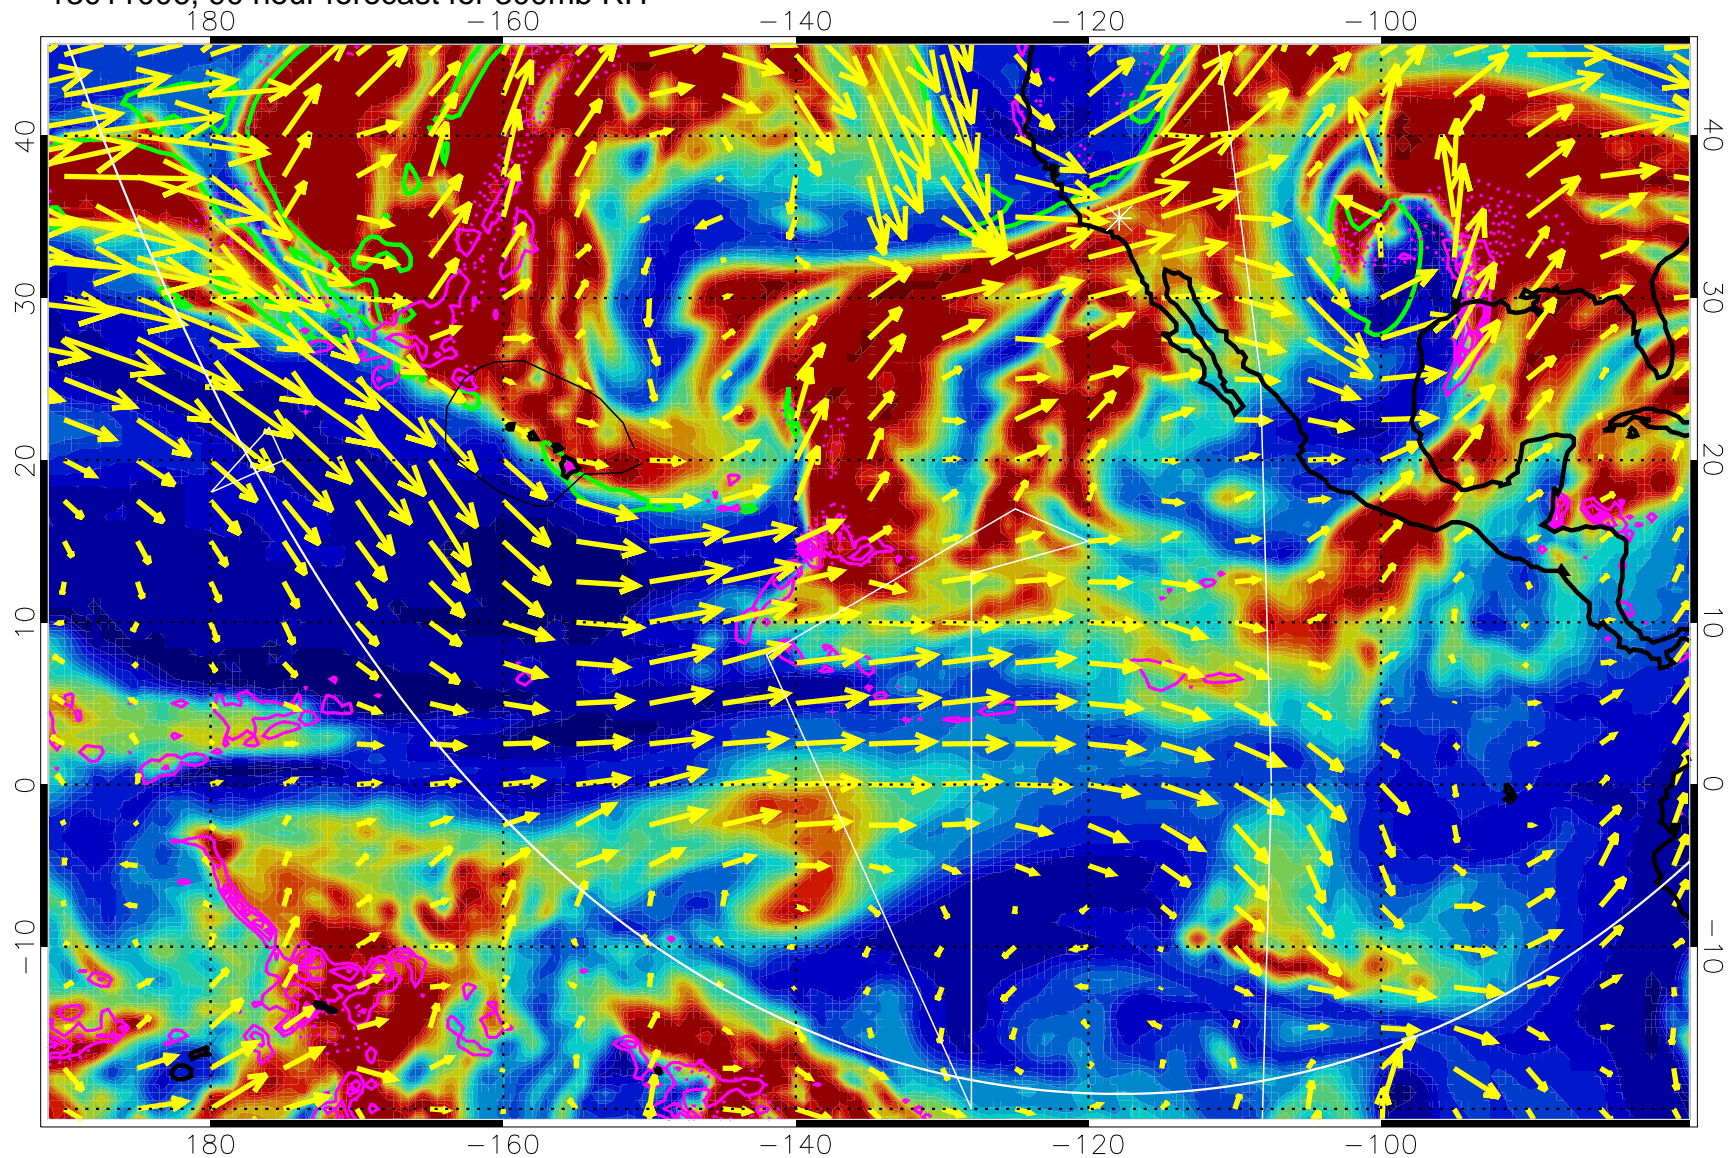

Precip (tot dot, conv sol) past 6 hrs 6 kg/m2 contours, min 4

EPV Tropopause (2 PVU) Position

→ 50 m/s

Range ring of 6000 km -- 19 hours GH round trip

13010918, 78 hour forecast for 300mb RH

Precip (tot dot, conv sol) past 6 hrs 6 kg/m2 contours, min 4

EPV Tropopause (2 PVU) Position

→ 50 m/s

Range ring of 6000 km -- 19 hours GH round trip

13011000, 84 hour forecast for 300mb RH

Precip (tot dot, conv sol) past 6 hrs 6 kg/m2 contours, min 4

EPV Tropopause (2 PVU) Position

→ 50 m/s

Range ring of 6000 km -- 19 hours GH round trip

13011006, 90 hour forecast for 300mb RH

Precip (tot dot, conv sol) past 6 hrs 6 kg/m2 contours, min 4

EPV Tropopause (2 PVU) Position

→ 50 m/s

Range ring of 6000 km -- 19 hours GH round trip

13011012, 96 hour forecast for 300mb RH

Precip (tot dot, conv sol) past 6 hrs 6 kg/m2 contours, min 4

EPV Tropopause (2 PVU) Position

→ 50 m/s

Range ring of 6000 km -- 19 hours GH round trip

13011018, 102 hour forecast for 300mb RH