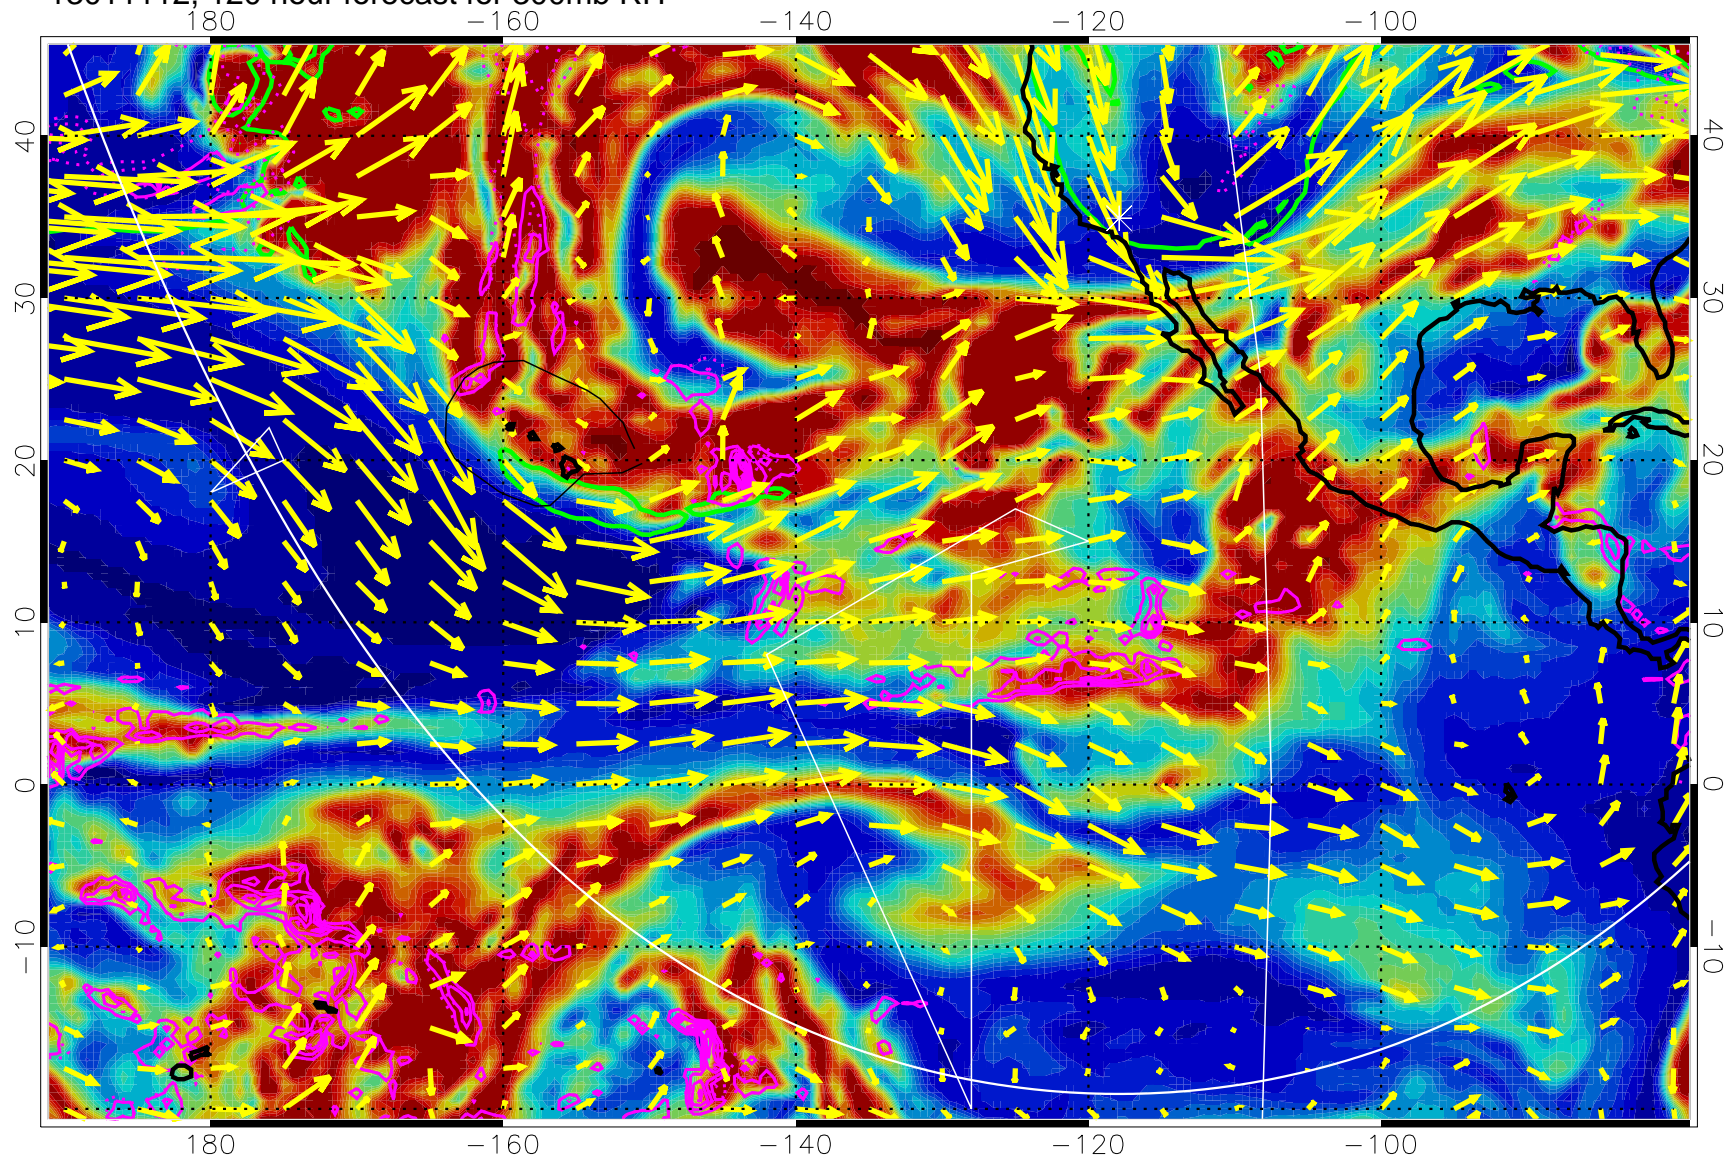

13011012, 96 hour forecast for 300mb RH

Precip (tot dot, conv sol) past 6 hrs 6 kg/m2 contours, min 4

EPV Tropopause (2 PVU) Position

→ 50 m/s

Range ring of 6000 km -- 19 hours GH round trip

13011018, 102 hour forecast for 300mb RH

Precip (tot dot, conv sol) past 6 hrs 6 kg/m2 contours, min 4

EPV Tropopause (2 PVU) Position

→ 50 m/s

Range ring of 6000 km -- 19 hours GH round trip

13011100, 108 hour forecast for 300mb RH

Precip (tot dot, conv sol) past 6 hrs 6 kg/m2 contours, min 4

EPV Tropopause (2 PVU) Position

→ 50 m/s

Range ring of 6000 km -- 19 hours GH round trip

13011106, 114 hour forecast for 300mb RH

Precip (tot dot, conv sol) past 6 hrs 6 kg/m2 contours, min 4

EPV Tropopause (2 PVU) Position

→ 50 m/s

Range ring of 6000 km -- 19 hours GH round trip

13011112, 120 hour forecast for 300mb RH

Precip (tot dot, conv sol) past 6 hrs 6 kg/m2 contours, min 4

EPV Tropopause (2 PVU) Position

→ 50 m/s

Range ring of 6000 km -- 19 hours GH round trip