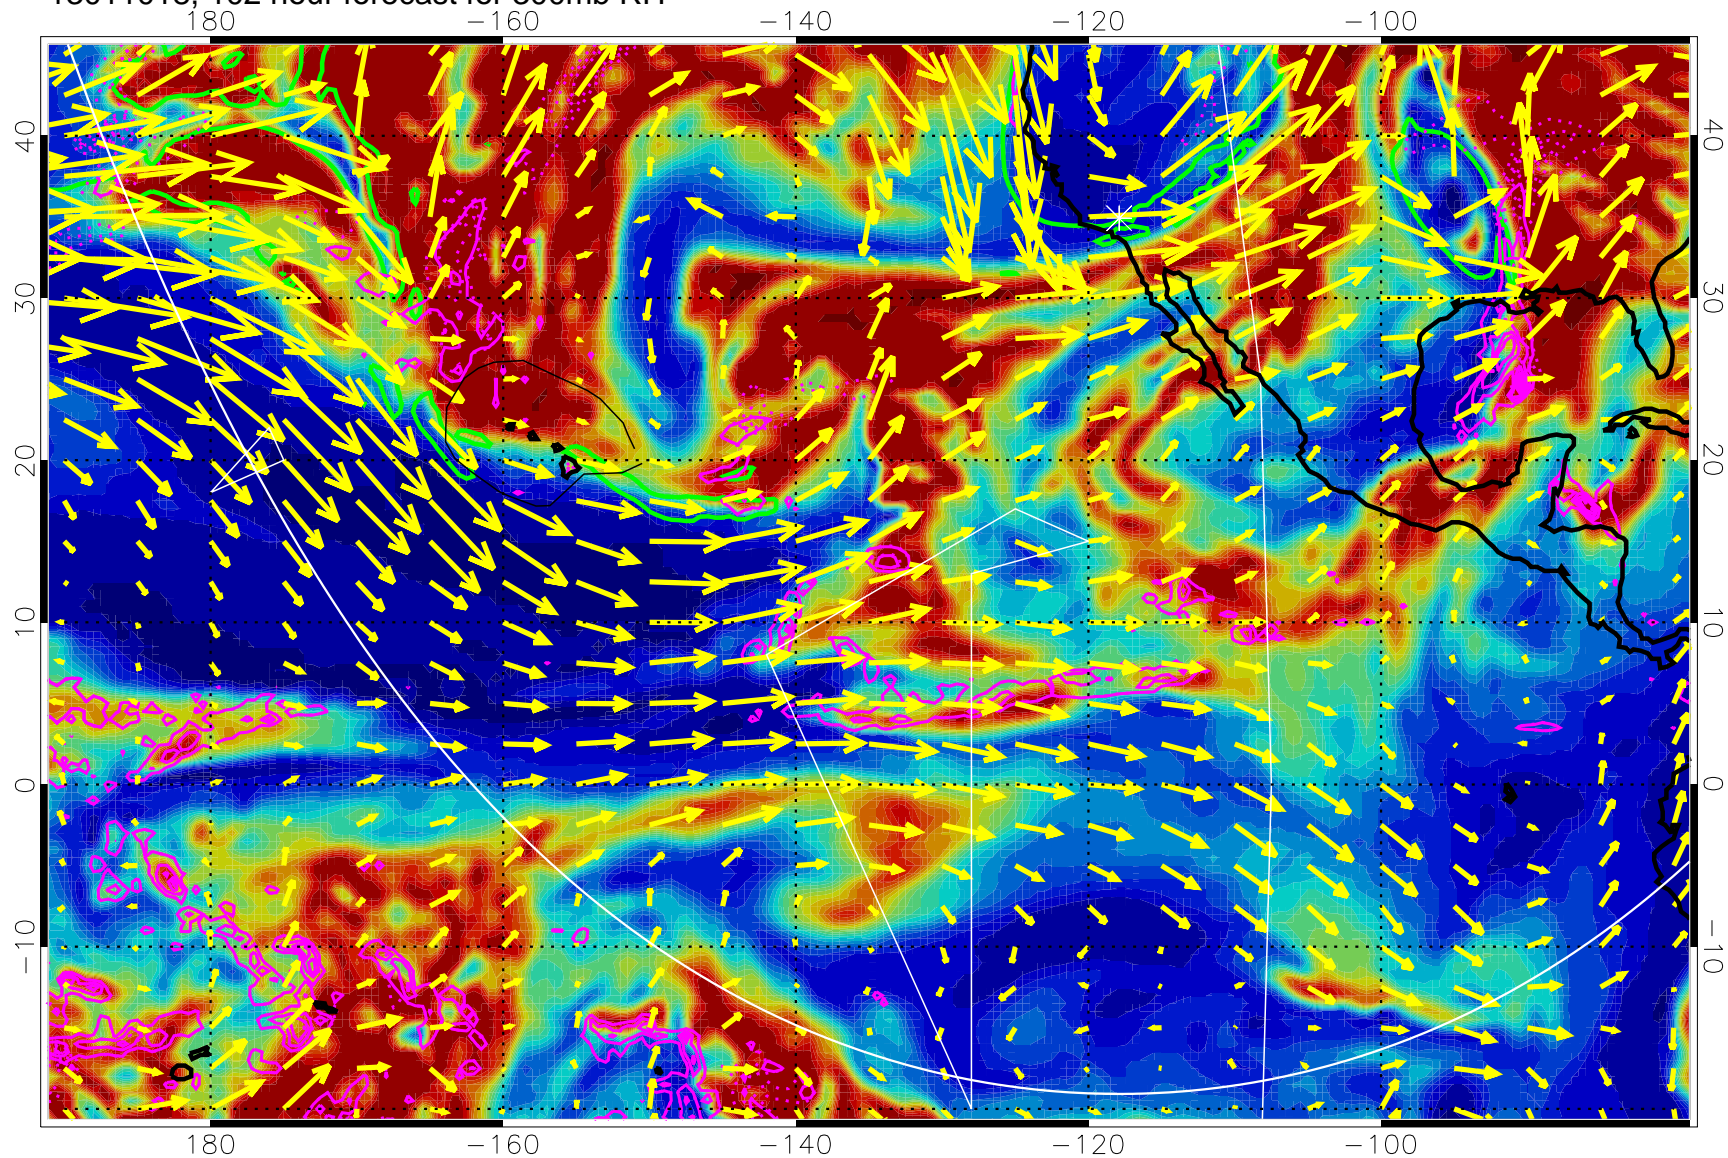

→ 50 m/s

Range ring of 6000 km -- 19 hours GH round trip

13011006, 90 hour forecast for 300mb RH

Precip (tot dot, conv sol) past 6 hrs 6 kg/m2 contours, min 4

EPV Tropopause (2 PVU) Position

→ 50 m/s

Range ring of 6000 km -- 19 hours GH round trip

13011012, 96 hour forecast for 300mb RH

Precip (tot dot, conv sol) past 6 hrs 6 kg/m2 contours, min 4

EPV Tropopause (2 PVU) Position

→ 50 m/s

Range ring of 6000 km -- 19 hours GH round trip

13011018, 102 hour forecast for 300mb RH

Precip (tot dot, conv sol) past 6 hrs 6 kg/m2 contours, min 4

EPV Tropopause (2 PVU) Position

→ 50 m/s

Range ring of 6000 km -- 19 hours GH round trip

13011100, 108 hour forecast for 300mb RH

Precip (tot dot, conv sol) past 6 hrs 6 kg/m2 contours, min 4

EPV Tropopause (2 PVU) Position

→ 50 m/s

Range ring of 6000 km -- 19 hours GH round trip

13011106, 114 hour forecast for 300mb RH

Precip (tot dot, conv sol) past 6 hrs 6 kg/m2 contours, min 4

EPV Tropopause (2 PVU) Position