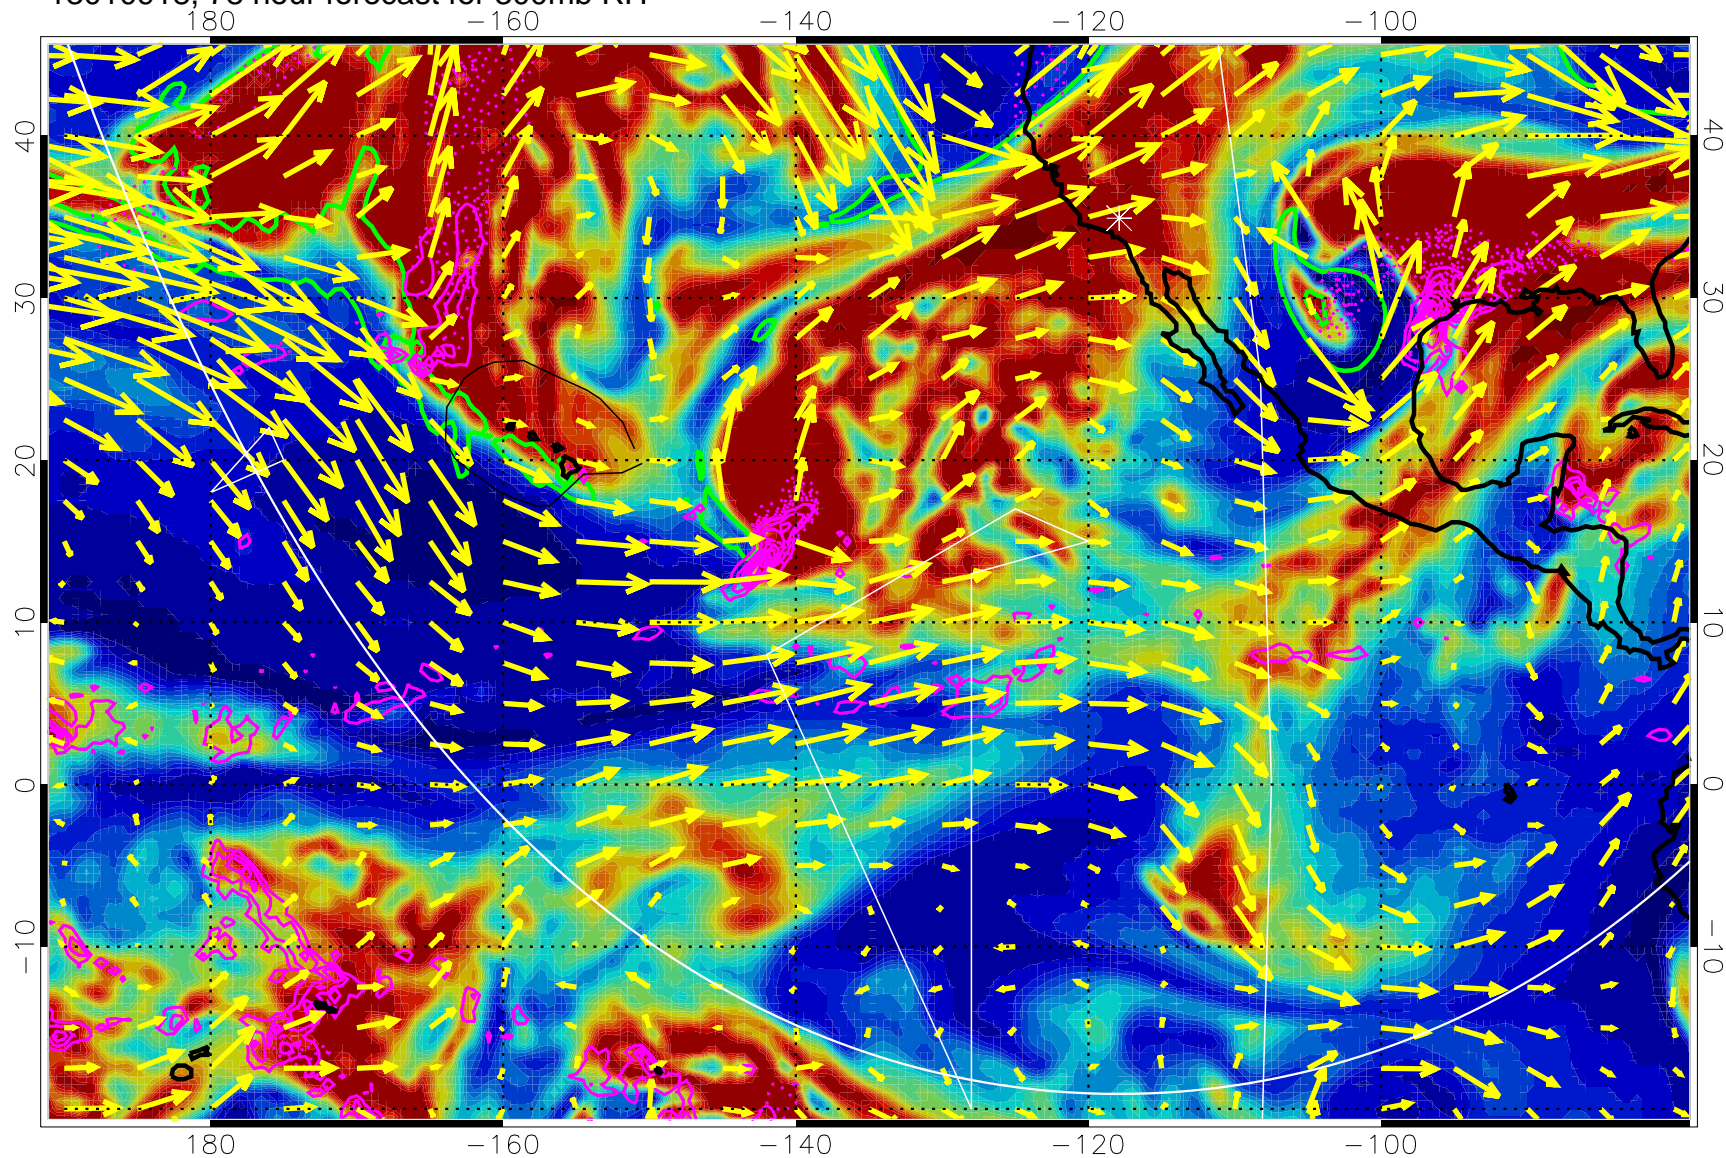

13010906, 66 hour forecast for 300mb RH

Precip (tot dot, conv sol) past 6 hrs 6 kg/m2 contours, min 4

EPV Tropopause (2 PVU) Position

→ 50 m/s

Range ring of 6000 km -- 19 hours GH round trip

13010912, 72 hour forecast for 300mb RH

Precip (tot dot, conv sol) past 6 hrs 6 kg/m2 contours, min 4

EPV Tropopause (2 PVU) Position

→ 50 m/s

Range ring of 6000 km -- 19 hours GH round trip

13010918, 78 hour forecast for 300mb RH

Precip (tot dot, conv sol) past 6 hrs 6 kg/m2 contours, min 4

EPV Tropopause (2 PVU) Position

→ 50 m/s

Range ring of 6000 km -- 19 hours GH round trip

13011000, 84 hour forecast for 300mb RH

Precip (tot dot, conv sol) past 6 hrs 6 kg/m2 contours, min 4

EPV Tropopause (2 PVU) Position

13011012, 96 hour forecast for 300mb RH

Precip (tot dot, conv sol) past 6 hrs 6 kg/m2 contours, min 4

EPV Tropopause (2 PVU) Position

→ 50 m/s

Range ring of 6000 km -- 19 hours GH round trip

13011018, 102 hour forecast for 300mb RH