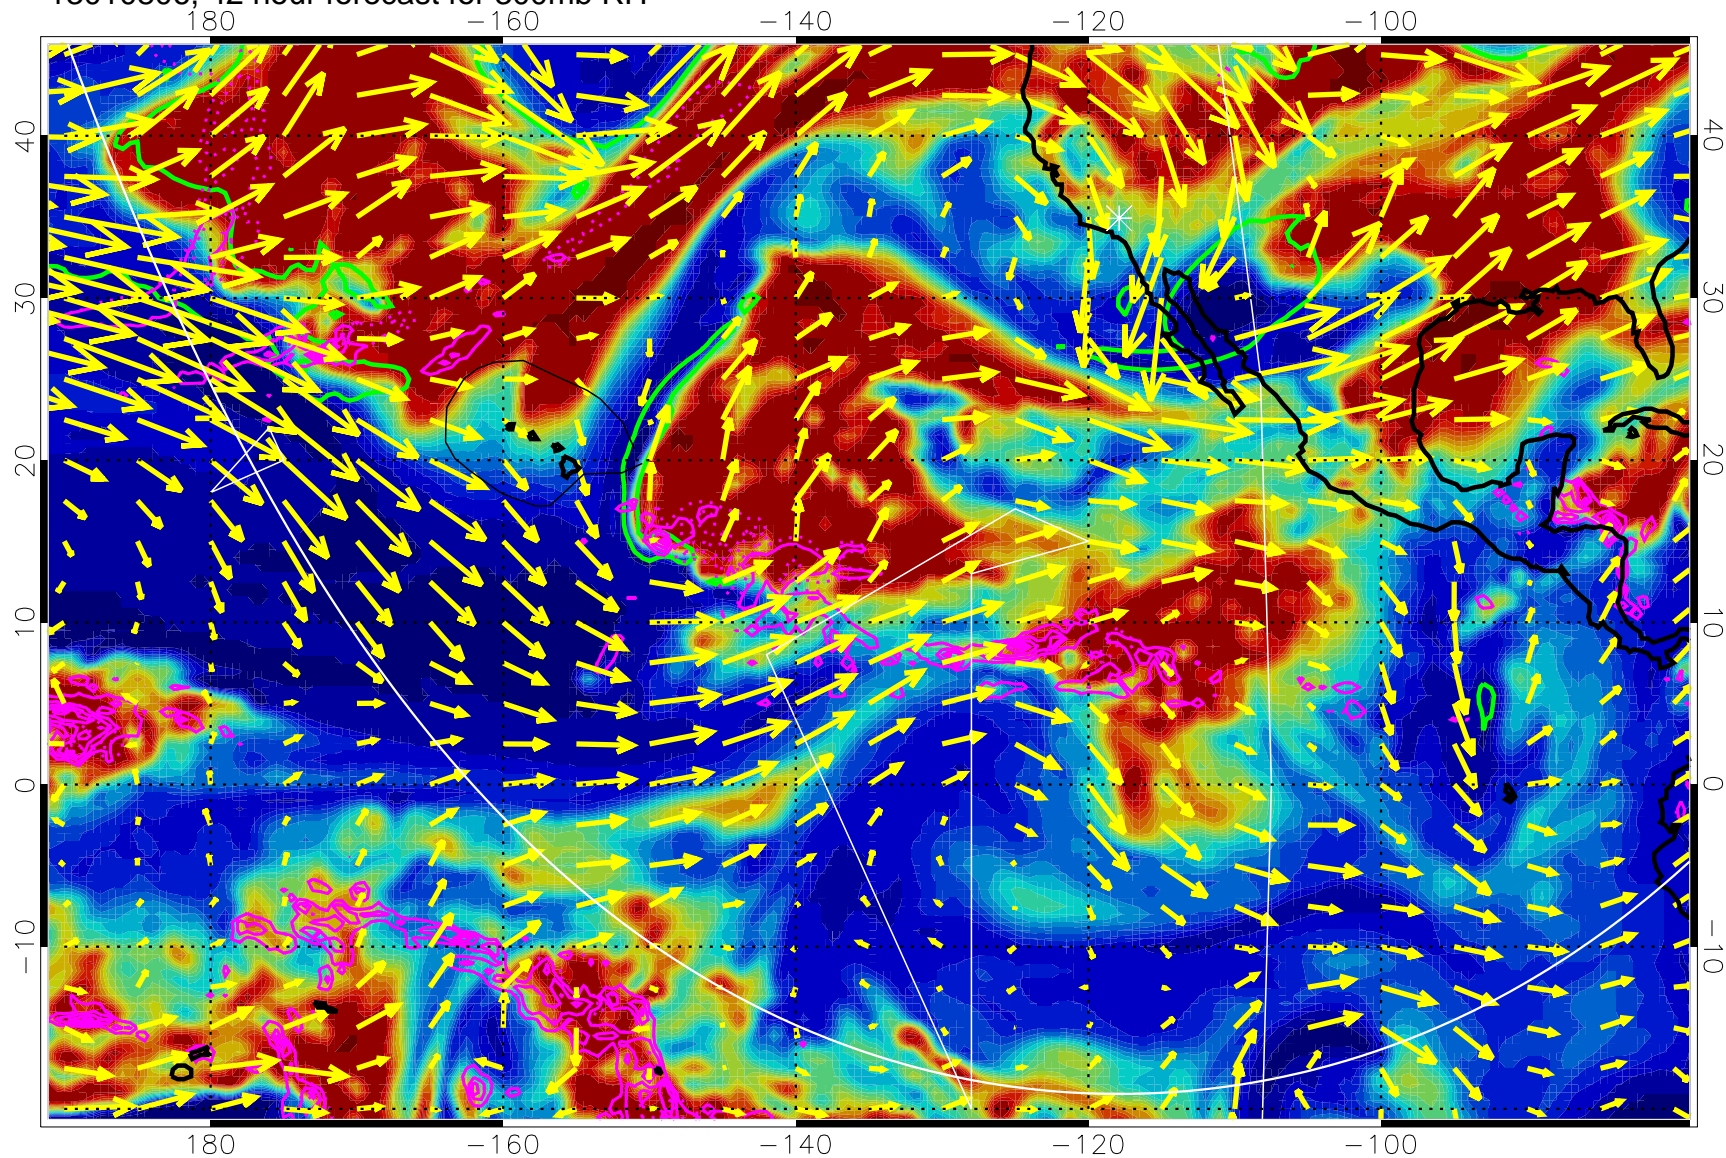

EPV Tropopause (2 PVU) Position

→ 50 m/s

Range ring of 6000 km -- 19 hours GH round trip

13010712, 24 hour forecast for 300mb RH

Precip (tot dot, conv sol) past 6 hrs 6 kg/m2 contours, min 4

EPV Tropopause (2 PVU) Position

13010800, 36 hour forecast for 300mb RH

Precip (tot dot, conv sol) past 6 hrs 6 kg/m2 contours, min 4

EPV Tropopause (2 PVU) Position

→ 50 m/s

Range ring of 6000 km -- 19 hours GH round trip

13010806, 42 hour forecast for 300mb RH

Precip (tot dot, conv sol) past 6 hrs 6 kg/m2 contours, min 4

EPV Tropopause (2 PVU) Position

→ 50 m/s

Range ring of 6000 km -- 19 hours GH round trip

13010812, 48 hour forecast for 300mb RH

Precip (tot dot, conv sol) past 6 hrs 6 kg/m2 contours, min 4

EPV Tropopause (2 PVU) Position

→ 50 m/s

Range ring of 6000 km -- 19 hours GH round trip

13010818, 54 hour forecast for 300mb RH

Precip (tot dot, conv sol) past 6 hrs 6 kg/m2 contours, min 4

EPV Tropopause (2 PVU) Position