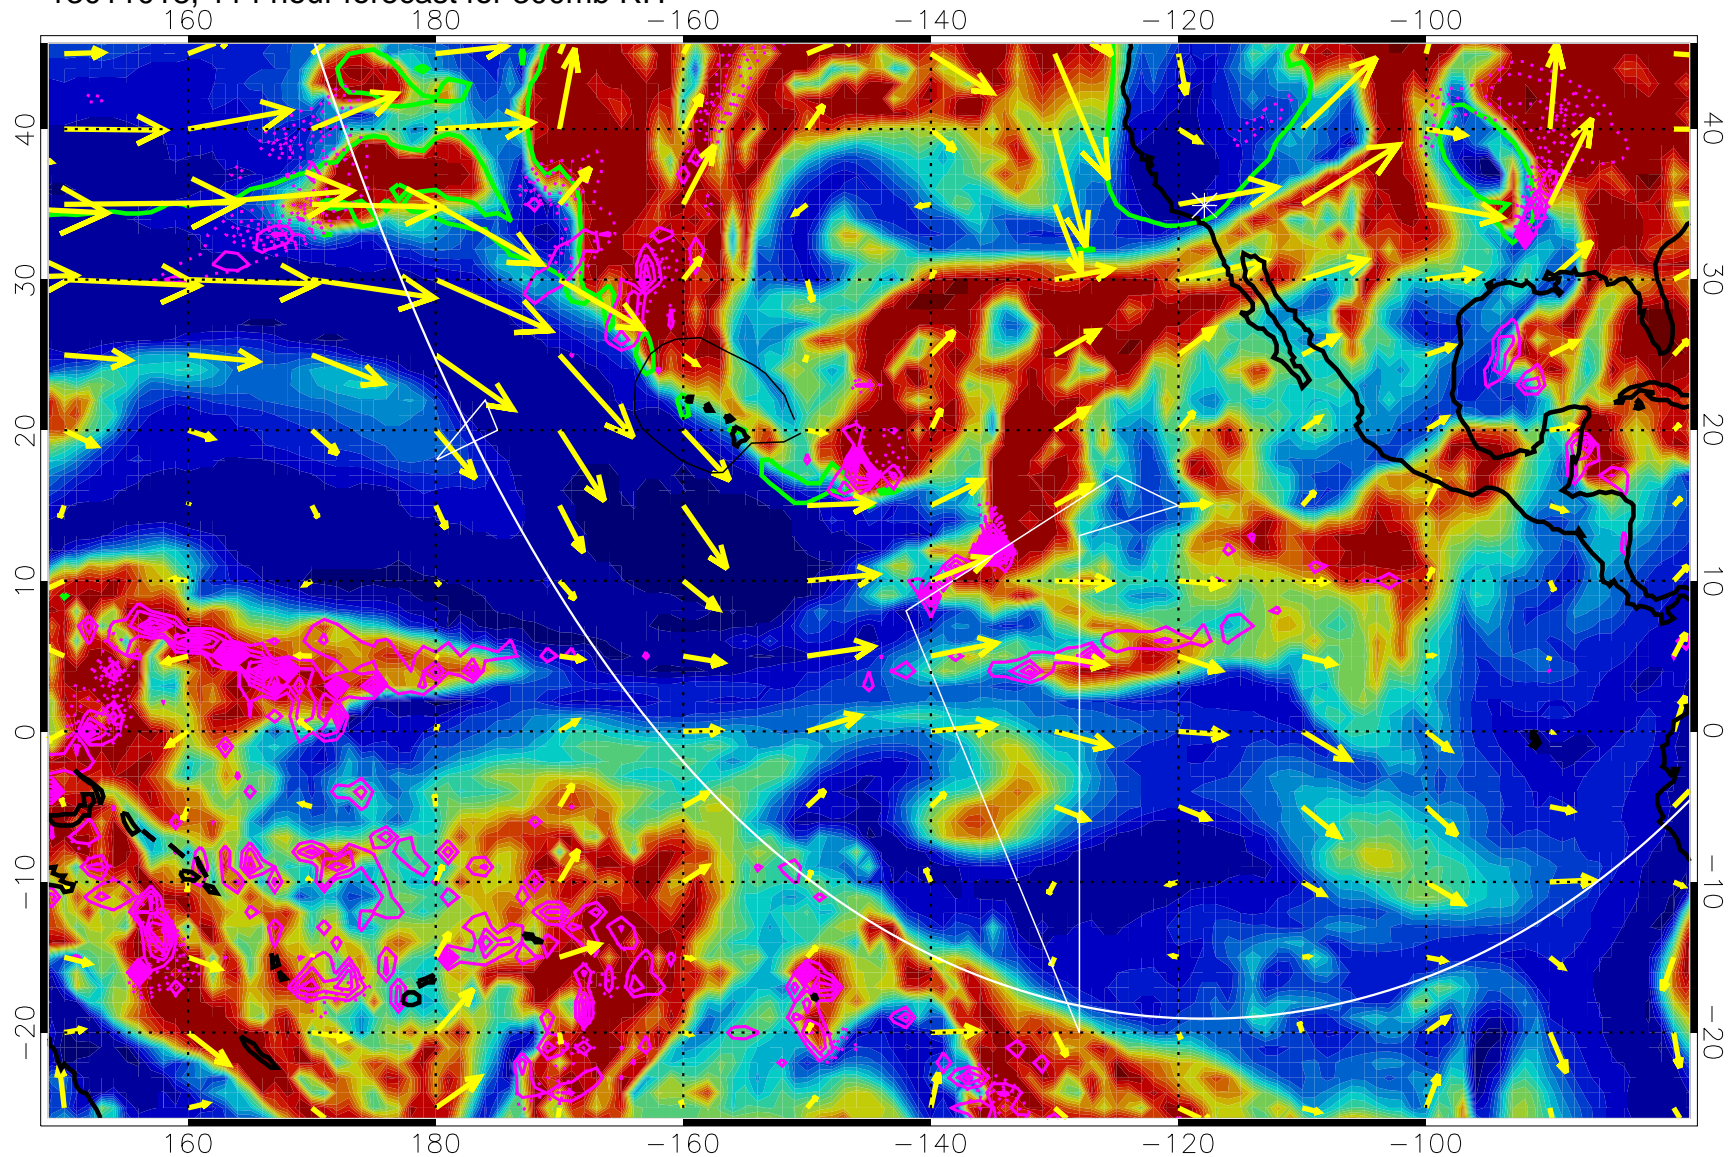

→ 50 m/s

Range ring of 6000 km -- 19 hours GH round trip

13011006, 102 hour forecast for 300mb RH

Precip (tot dotted, conv solid) past 6 hours 4 kg/m² contours

EPV Tropopause (2 PVU) Position

→ 50 m/s

Range ring of 6000 km -- 19 hours GH round trip

13011012, 108 hour forecast for 300mb RH

Precip (tot dotted, conv solid) past 6 hours 4 kg/m² contours

EPV Tropopause (2 PVU) Position

→ 50 m/s

Range ring of 6000 km -- 19 hours GH round trip

13011018, 114 hour forecast for 300mb RH

Precip (tot dotted, conv solid) past 6 hours 4 kg/m² contours

EPV Tropopause (2 PVU) Position

→ 50 m/s

Range ring of 6000 km -- 19 hours GH round trip

13011100, 120 hour forecast for 300mb RH

0 20 40 60 80 100
RH, %

Precip (tot dotted, conv solid) past 6 hours 4 kg/m² contours

EPV Tropopause (2 PVU) Position

→ 50 m/s

Range ring of 6000 km -- 19 hours GH round trip