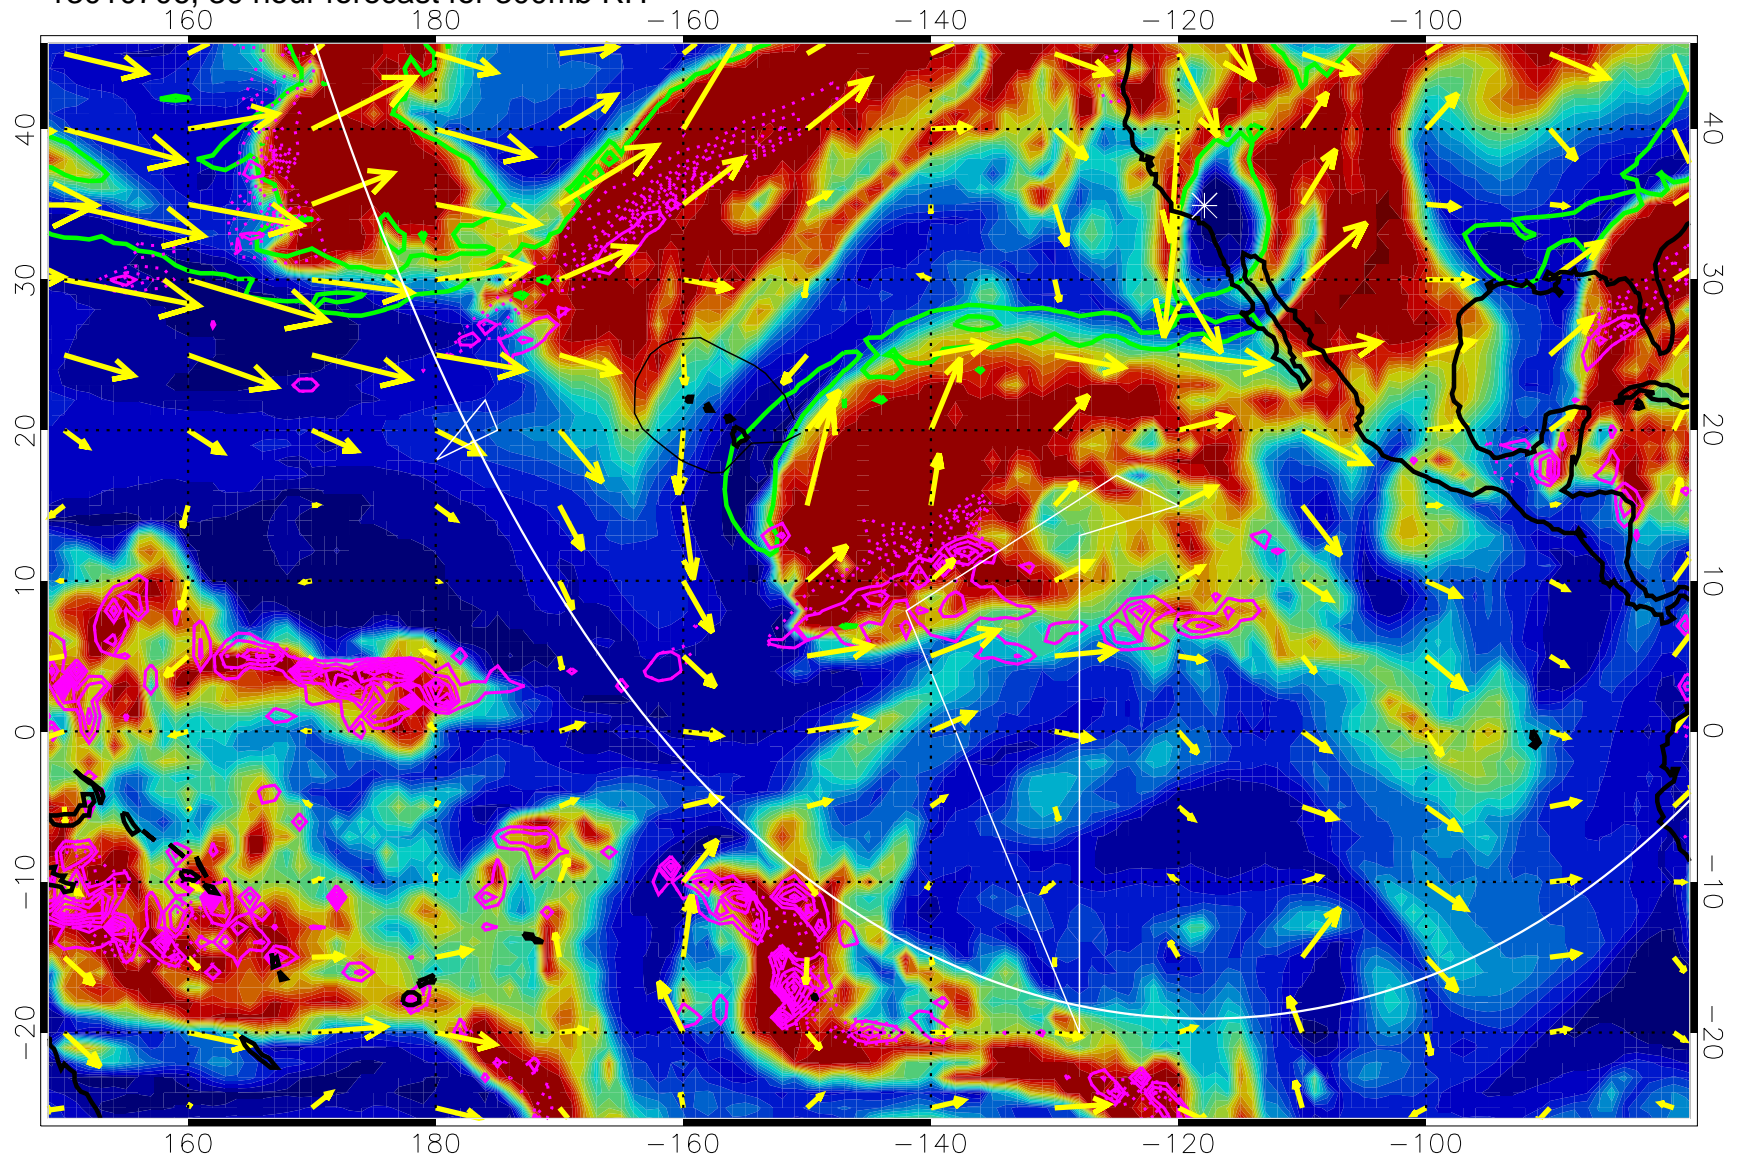

13010612, 12 hour forecast for 300mb RH

Precip (tot dotted, conv solid) past 6 hours 4 kg/m² contours

EPV Tropopause (2 PVU) Position

→ 50 m/s

Range ring of 6000 km -- 19 hours GH round trip

13010618, 18 hour forecast for 300mb RH

0 20 40 60 80 100
RH, %

Precip (tot dotted, conv solid) past 6 hours 4 kg/m² contours

EPV Tropopause (2 PVU) Position

→ 50 m/s

Range ring of 6000 km -- 19 hours GH round trip

13010700, 24 hour forecast for 300mb RH

Precip (tot dotted, conv solid) past 6 hours 4 kg/m² contours

EPV Tropopause (2 PVU) Position

→ 50 m/s

Range ring of 6000 km -- 19 hours GH round trip

13010706, 30 hour forecast for 300mb RH

Precip (tot dotted, conv solid) past 6 hours 4 kg/m² contours

EPV Tropopause (2 PVU) Position

→ 50 m/s

Range ring of 6000 km -- 19 hours GH round trip

13010712, 36 hour forecast for 300mb RH

Precip (tot dotted, conv solid) past 6 hours 4 kg/m² contours

EPV Tropopause (2 PVU) Position