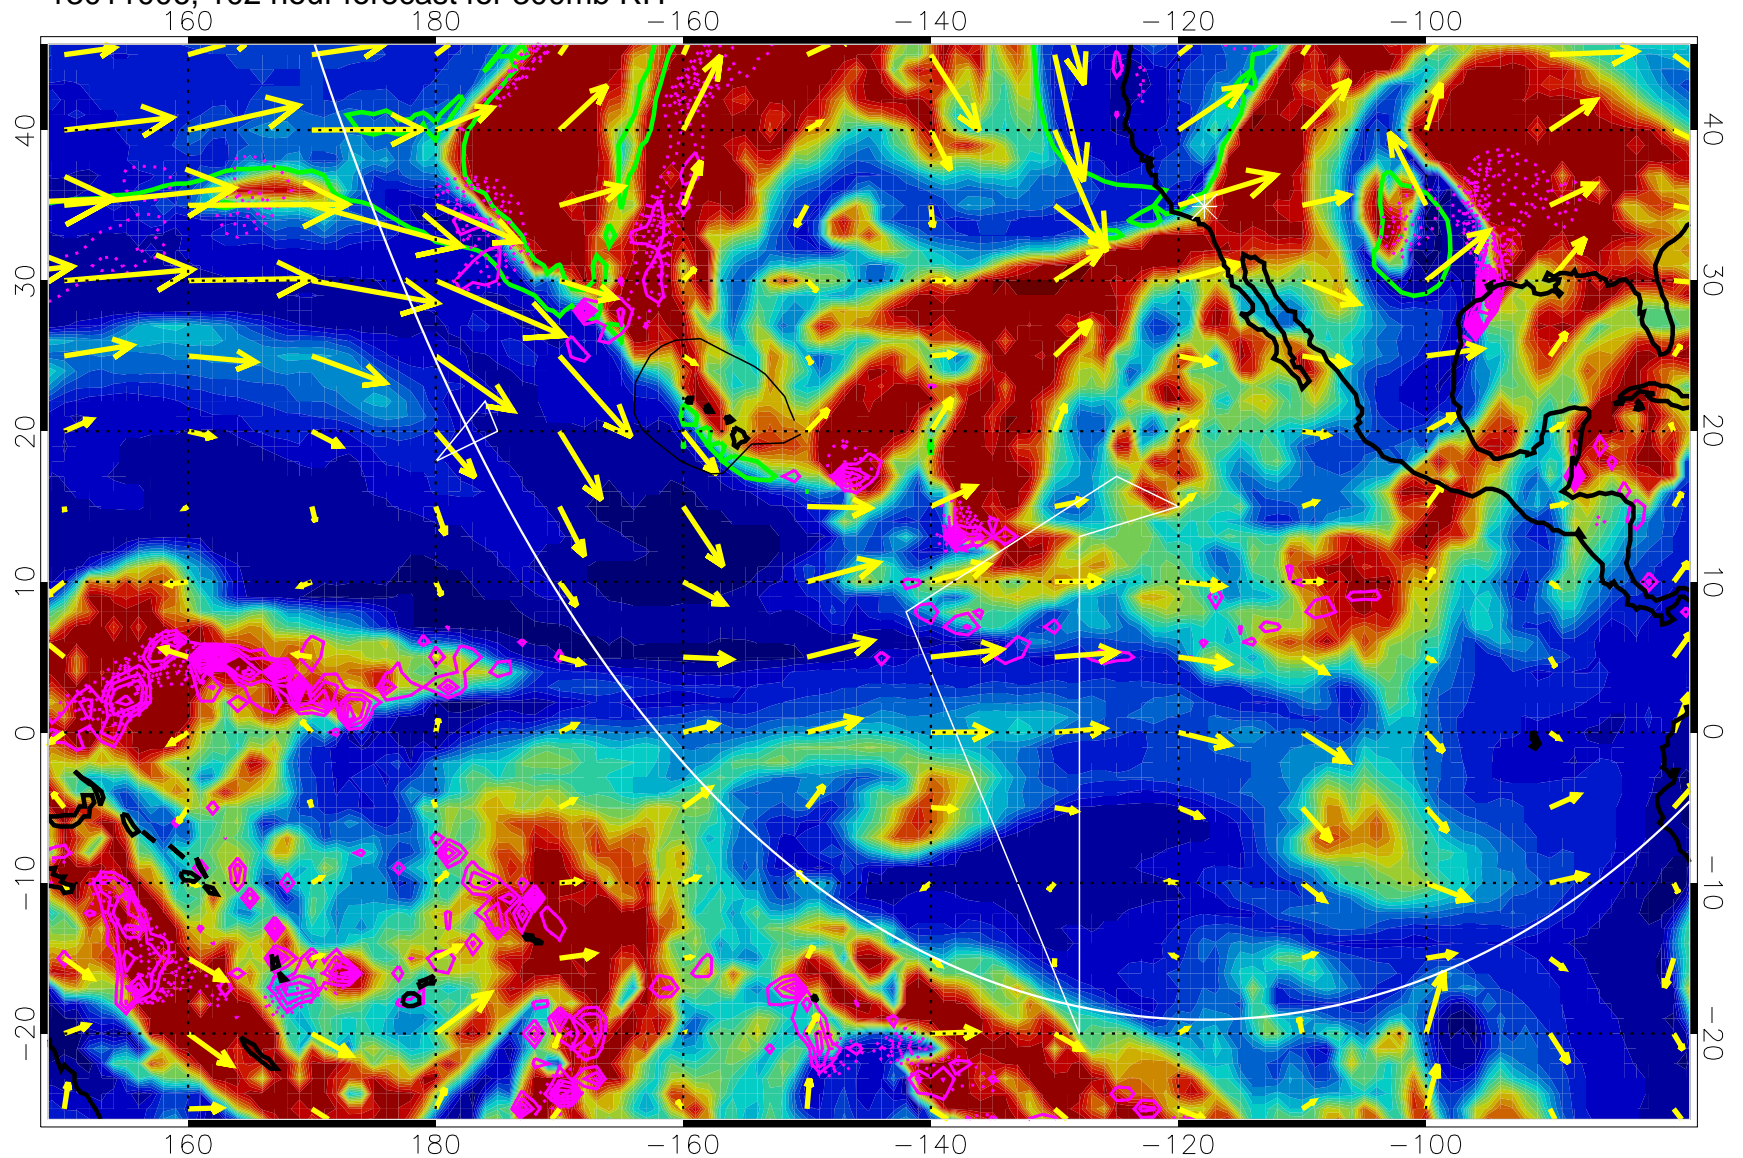

Precip (tot dotted, conv solid) past 6 hours 4 kg/m² contours

EPV Tropopause (2 PVU) Position

→ 50 m/s

Range ring of 6000 km -- 19 hours GH round trip

13010918, 90 hour forecast for 300mb RH

Precip (tot dotted, conv solid) past 6 hours 4 kg/m² contours

EPV Tropopause (2 PVU) Position

→ 50 m/s

Range ring of 6000 km -- 19 hours GH round trip

13011000, 96 hour forecast for 300mb RH

Precip (tot dotted, conv solid) past 6 hours 4 kg/m² contours

EPV Tropopause (2 PVU) Position

→ 50 m/s

Range ring of 6000 km -- 19 hours GH round trip

13011006, 102 hour forecast for 300mb RH

Precip (tot dotted, conv solid) past 6 hours 4 kg/m² contours

EPV Tropopause (2 PVU) Position

→ 50 m/s

Range ring of 6000 km -- 19 hours GH round trip

13011012, 108 hour forecast for 300mb RH

Precip (tot dotted, conv solid) past 6 hours 4 kg/m² contours

EPV Tropopause (2 PVU) Position

→ 50 m/s

Range ring of 6000 km -- 19 hours GH round trip

13011018, 114 hour forecast for 300mb RH