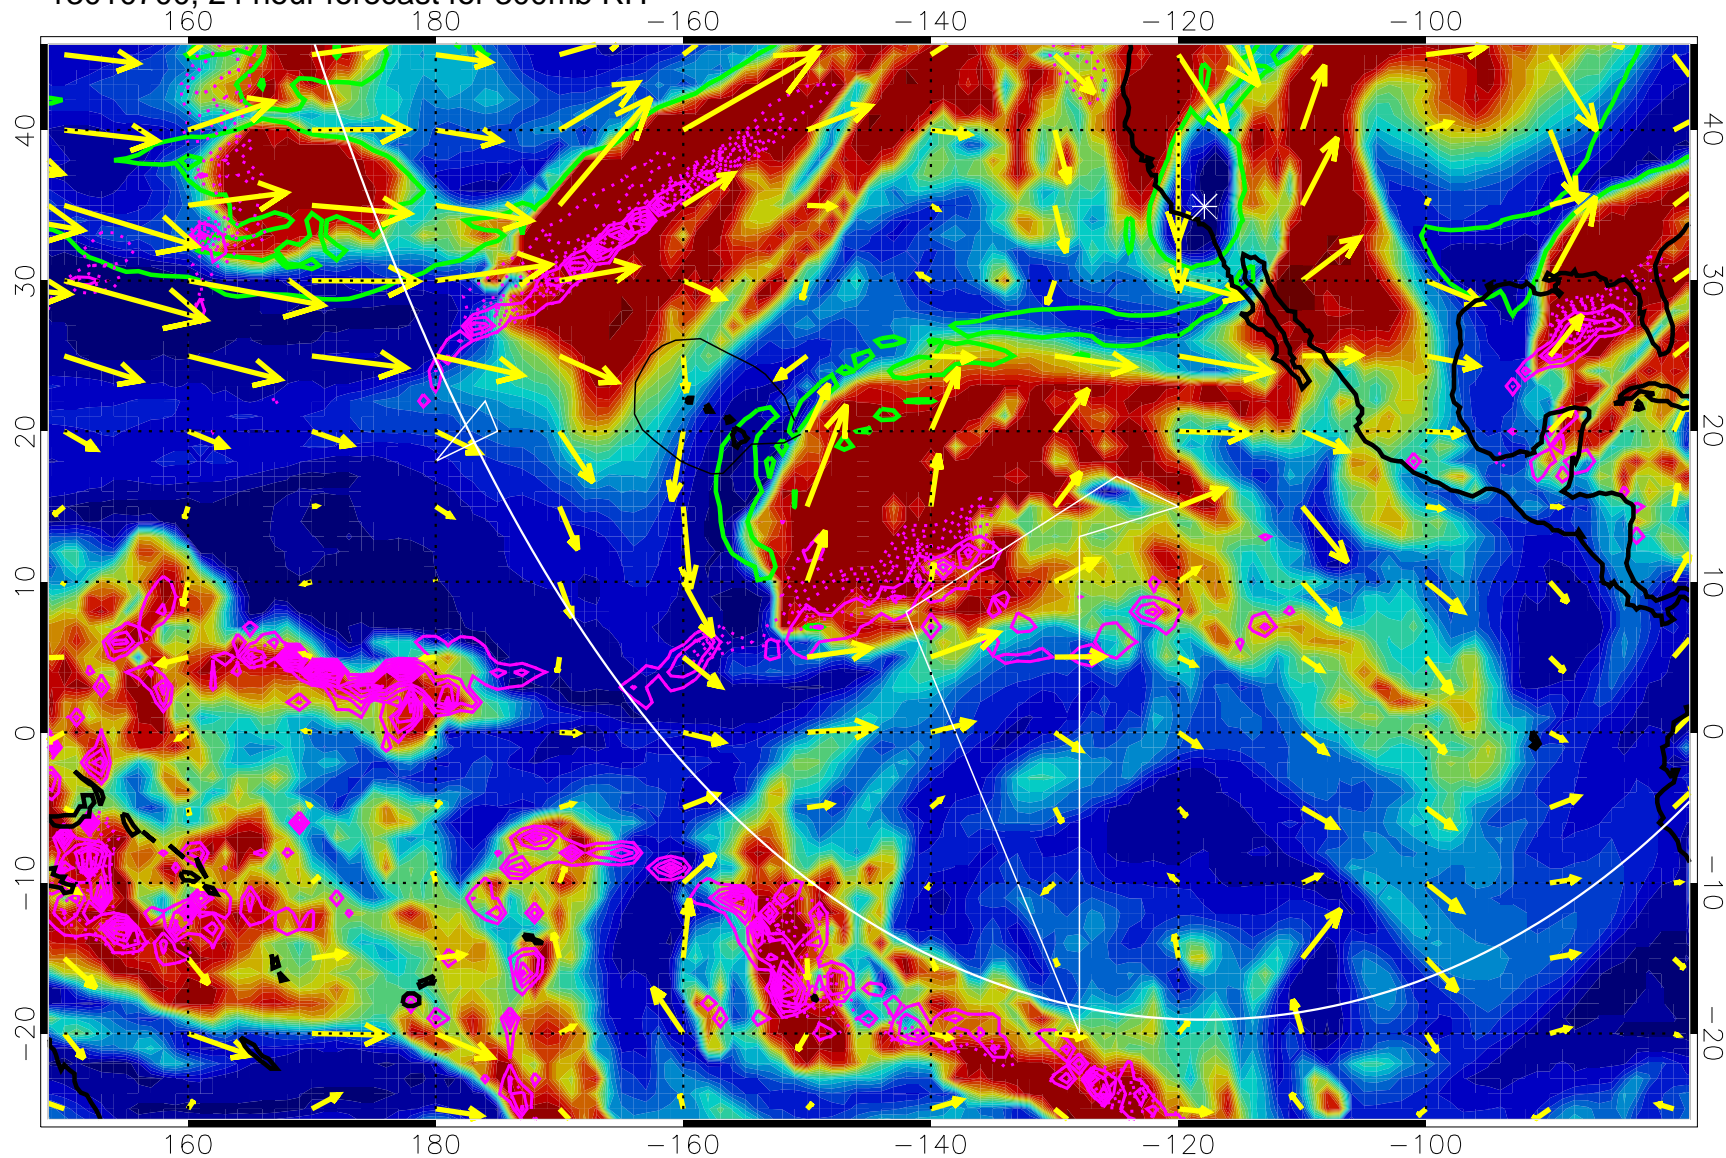

13010612, 12 hour forecast for 300mb RH

Precip (tot dotted, conv solid) past 6 hours 4 kg/m² contours

EPV Tropopause (2 PVU) Position

→ 50 m/s

Range ring of 6000 km -- 19 hours GH round trip

13010618, 18 hour forecast for 300mb RH

0 20 40 60 80 100
RH, %

Precip (tot dotted, conv solid) past 6 hours 4 kg/m² contours

EPV Tropopause (2 PVU) Position

→ 50 m/s

Range ring of 6000 km -- 19 hours GH round trip

13010700, 24 hour forecast for 300mb RH

Precip (tot dotted, conv solid) past 6 hours 4 kg/m² contours

EPV Tropopause (2 PVU) Position

→ 50 m/s

Range ring of 6000 km -- 19 hours GH round trip

13010706, 30 hour forecast for 300mb RH

Precip (tot dotted, conv solid) past 6 hours 4 kg/m² contours

EPV Tropopause (2 PVU) Position

→ 50 m/s

Range ring of 6000 km -- 19 hours GH round trip

13010712, 36 hour forecast for 300mb RH

Precip (tot dotted, conv solid) past 6 hours 4 kg/m² contours

EPV Tropopause (2 PVU) Position