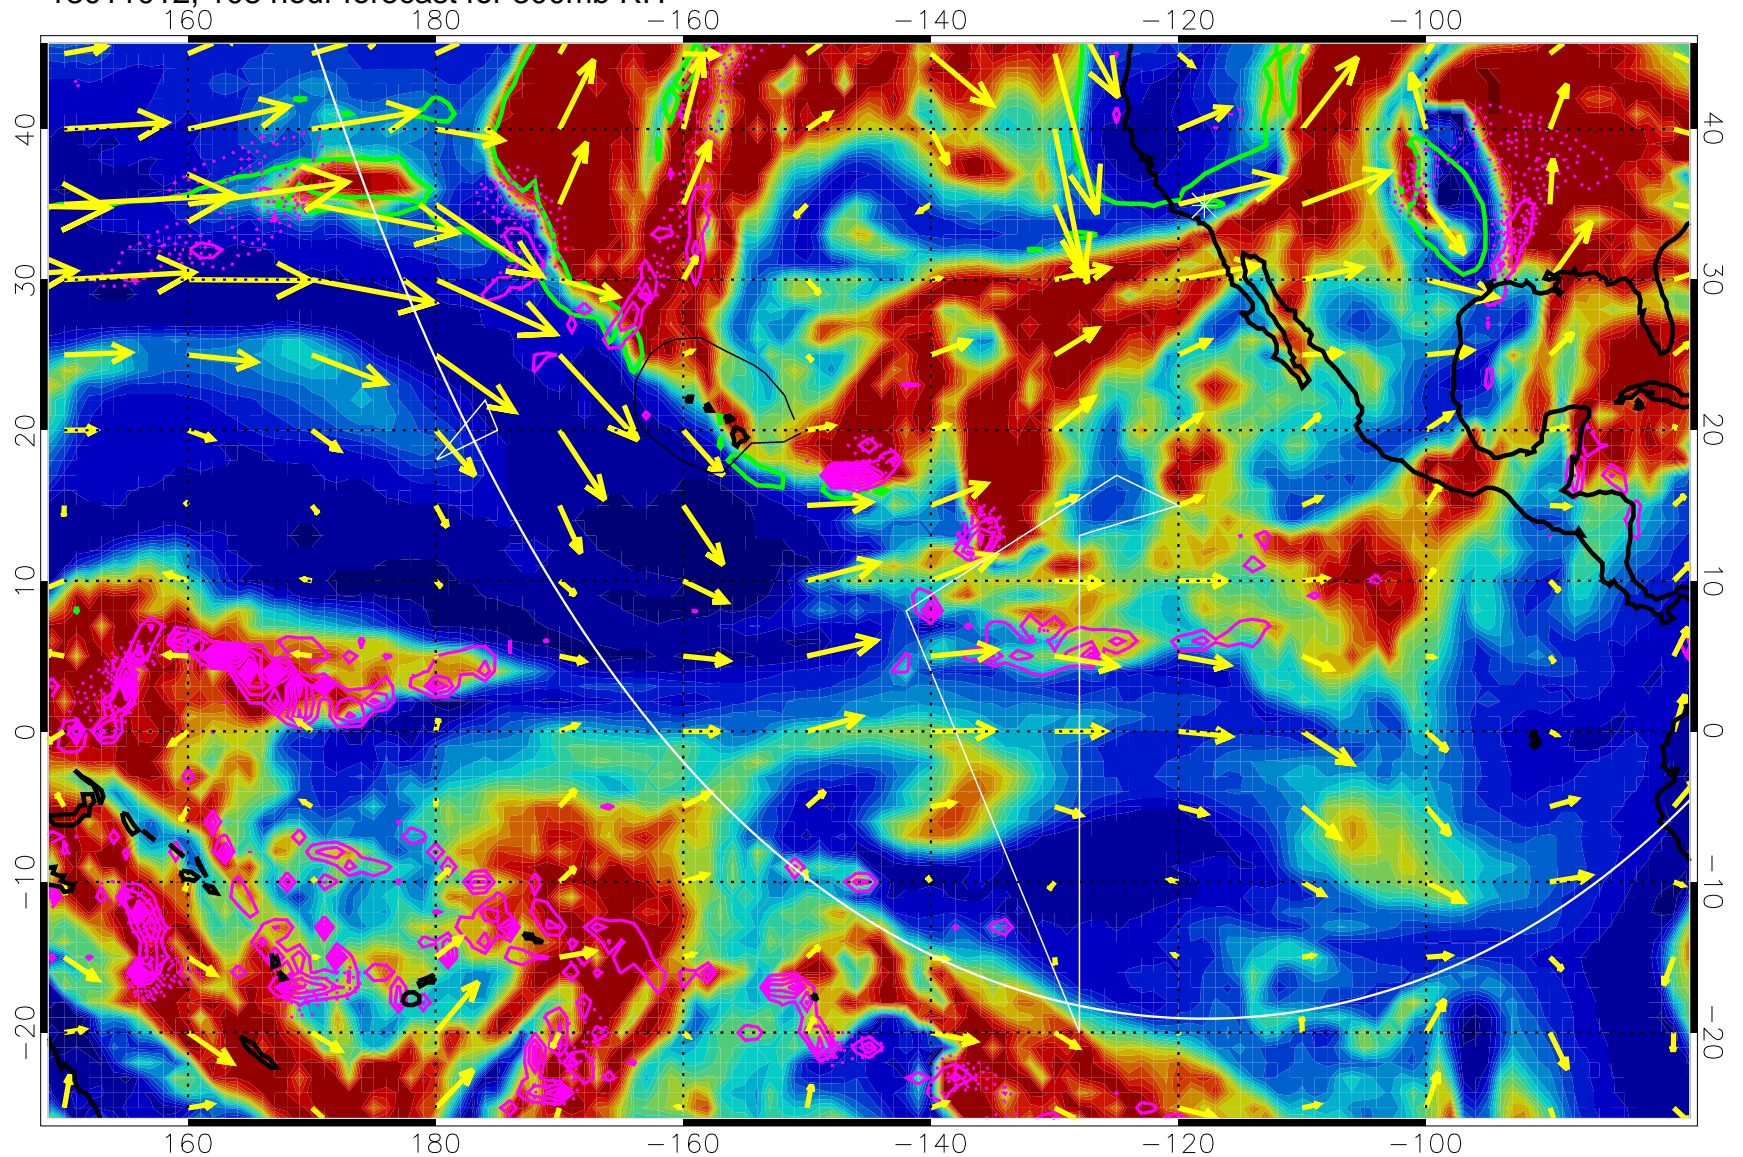

EPV Tropopause (2 PVU) Position

→ 50 m/s

Range ring of 6000 km -- 19 hours GH round trip

13011000, 96 hour forecast for 300mb RH

Precip (tot dotted, conv solid) past 6 hours 4 kg/m² contours

EPV Tropopause (2 PVU) Position

→ 50 m/s

Range ring of 6000 km -- 19 hours GH round trip

13011006, 102 hour forecast for 300mb RH

Precip (tot dotted, conv solid) past 6 hours 4 kg/m² contours

EPV Tropopause (2 PVU) Position

→ 50 m/s

Range ring of 6000 km -- 19 hours GH round trip

13011012, 108 hour forecast for 300mb RH

Precip (tot dotted, conv solid) past 6 hours 4 kg/m² contours

EPV Tropopause (2 PVU) Position

→ 50 m/s

Range ring of 6000 km -- 19 hours GH round trip

13011018, 114 hour forecast for 300mb RH

Precip (tot dotted, conv solid) past 6 hours 4 kg/m² contours

EPV Tropopause (2 PVU) Position

→ 50 m/s

Range ring of 6000 km -- 19 hours GH round trip

13011100, 120 hour forecast for 300mb RH

0 20 40 60 80 100
RH, %