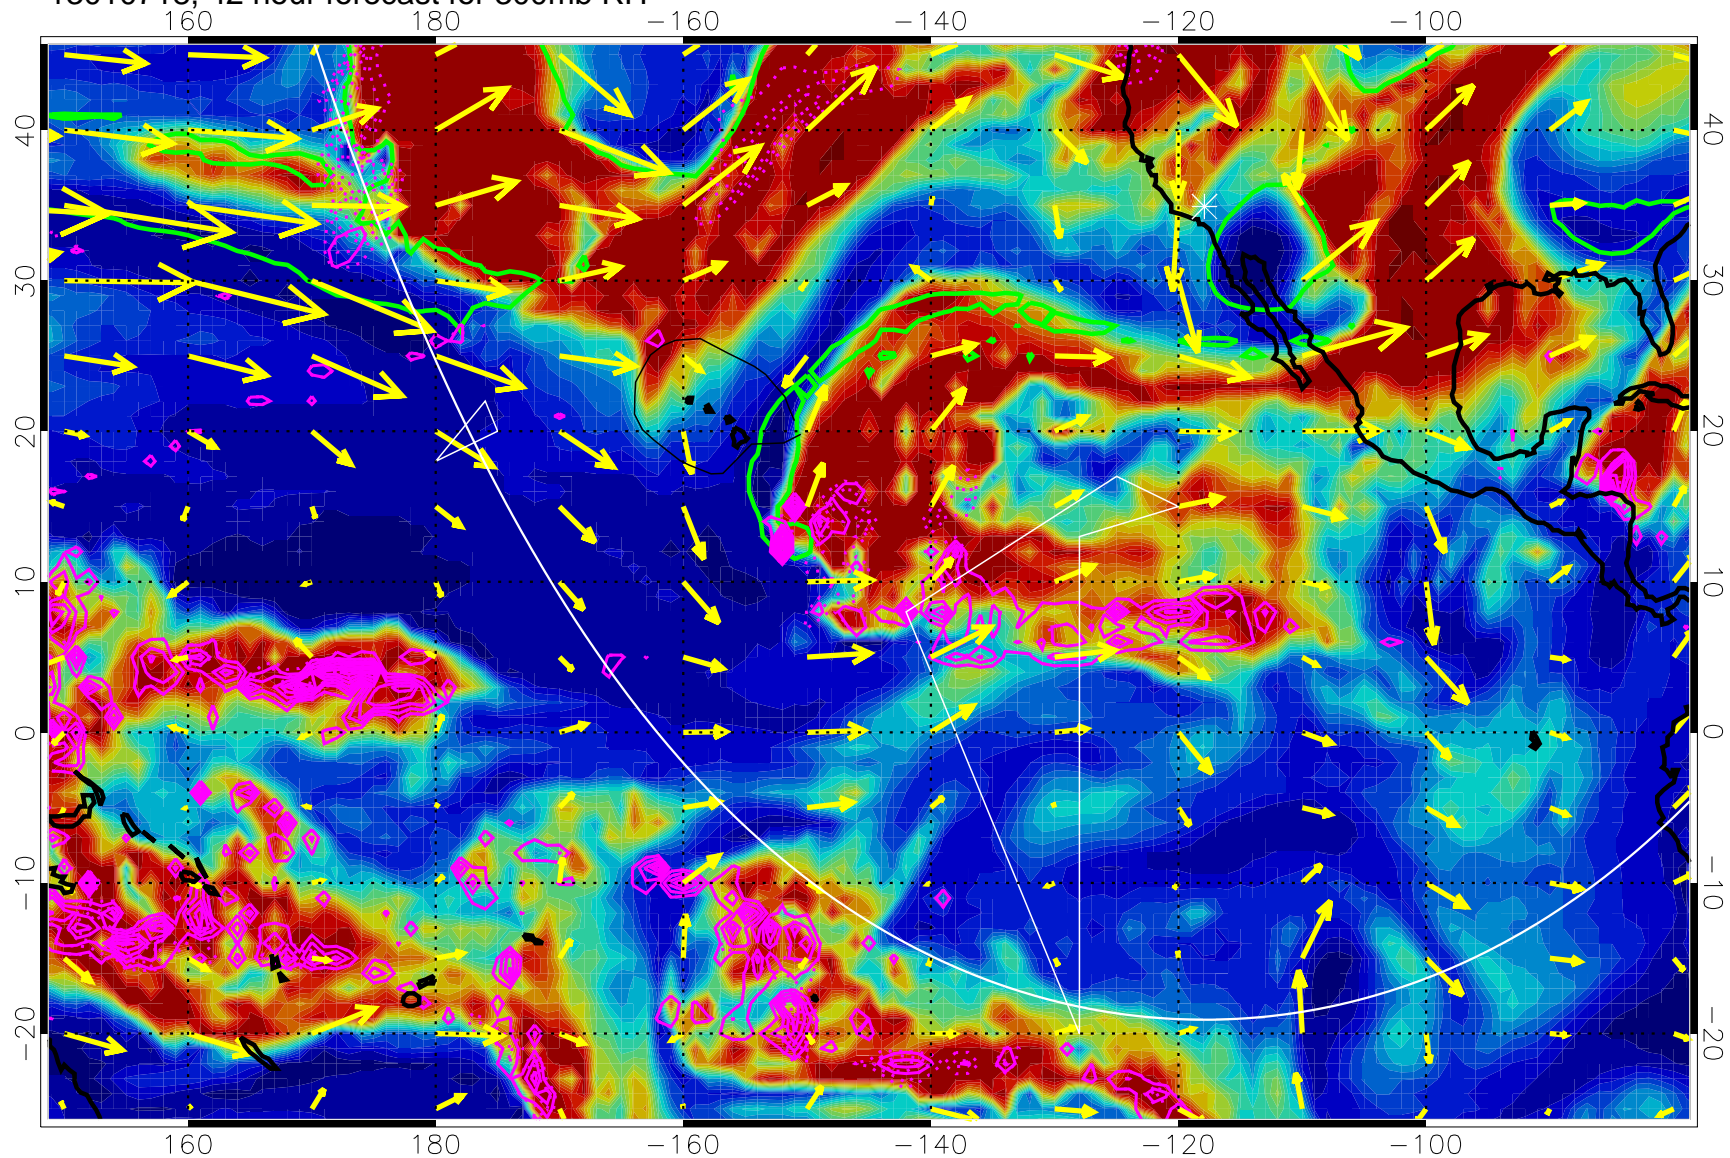

Precip (tot dotted, conv solid) past 6 hours 4 kg/m² contours

EPV Tropopause (2 PVU) Position

→ 50 m/s

Range ring of 6000 km -- 19 hours GH round trip

13010706, 30 hour forecast for 300mb RH

Precip (tot dotted, conv solid) past 6 hours 4 kg/m² contours

EPV Tropopause (2 PVU) Position

→ 50 m/s

Range ring of 6000 km -- 19 hours GH round trip

13010712, 36 hour forecast for 300mb RH

Precip (tot dotted, conv solid) past 6 hours 4 kg/m² contours

EPV Tropopause (2 PVU) Position

→ 50 m/s

Range ring of 6000 km -- 19 hours GH round trip

13010718, 42 hour forecast for 300mb RH

Precip (tot dotted, conv solid) past 6 hours 4 kg/m2 contours

EPV Tropopause (2 PVU) Position

→ 50 m/s

Range ring of 6000 km -- 19 hours GH round trip

13010800, 48 hour forecast for 300mb RH

Precip (tot dotted, conv solid) past 6 hours 4 kg/m² contours

EPV Tropopause (2 PVU) Position

→ 50 m/s

Range ring of 6000 km -- 19 hours GH round trip

13010806, 54 hour forecast for 300mb RH