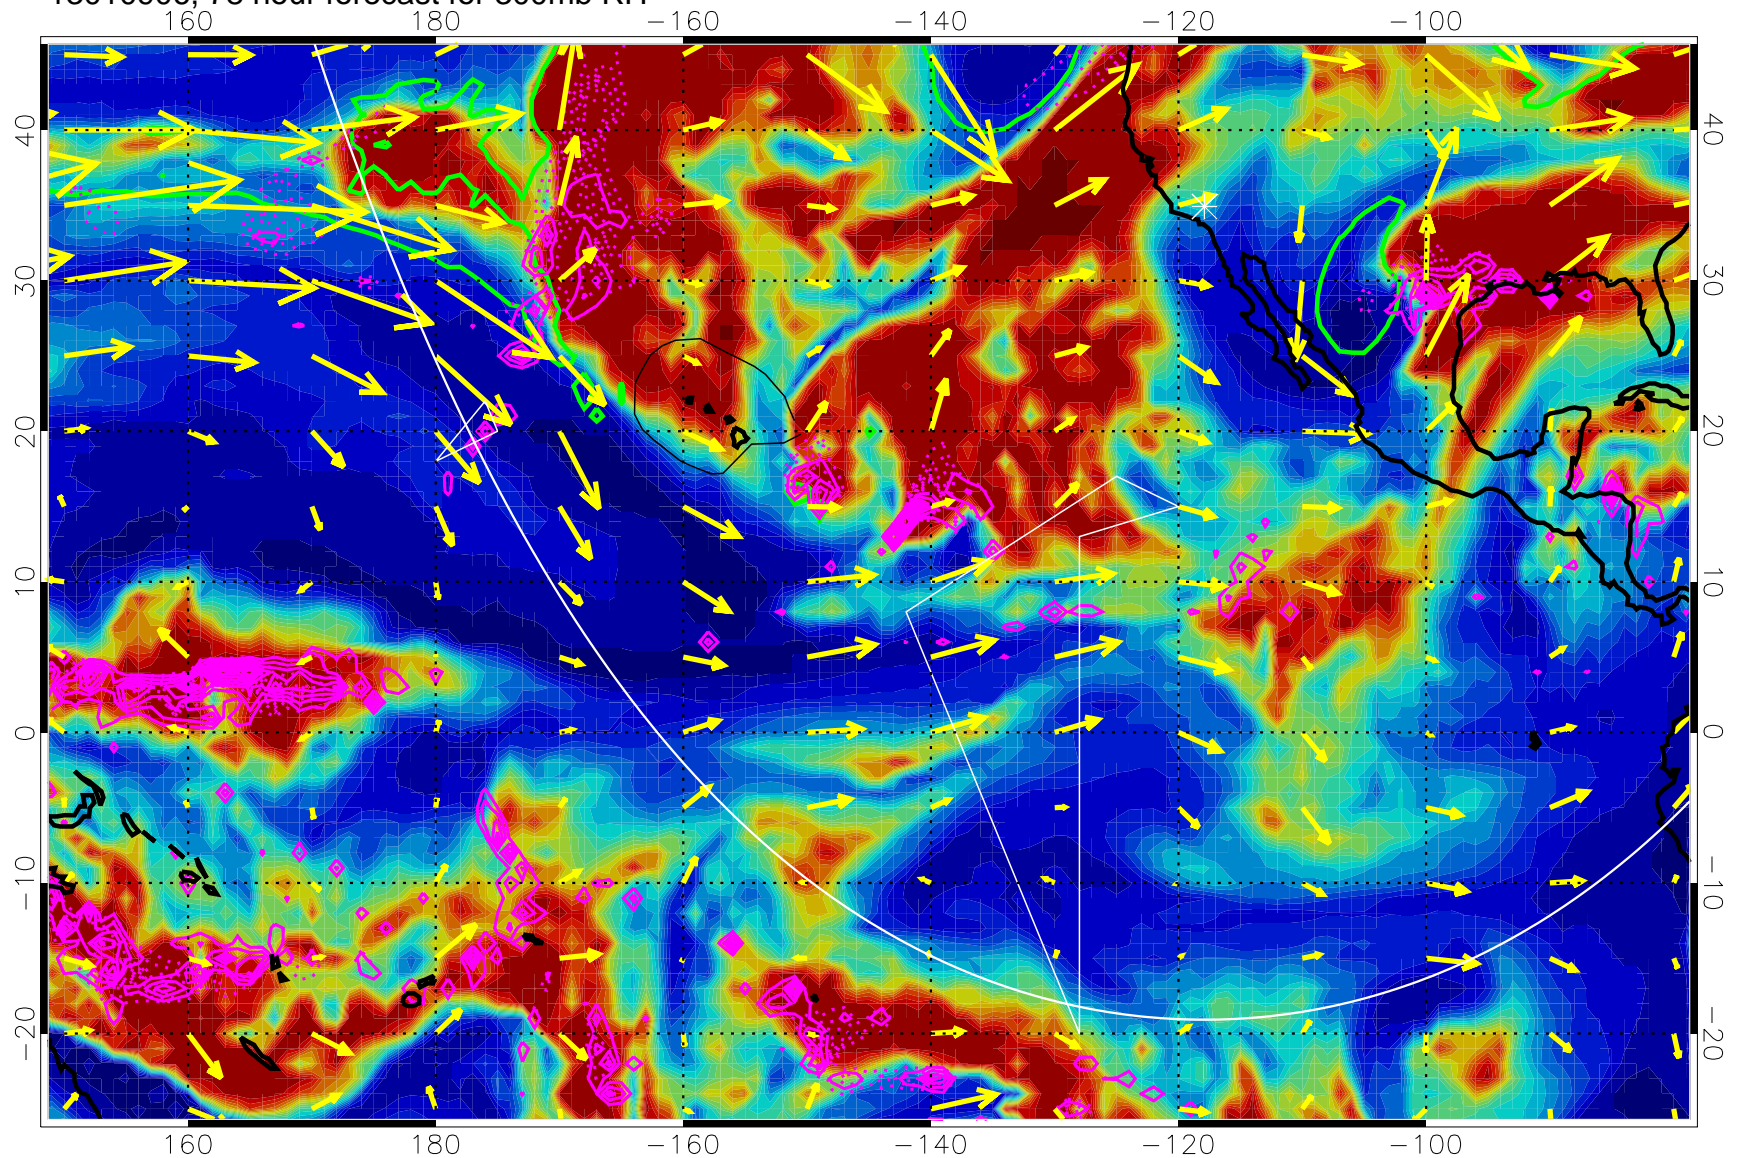

EPV Tropopause (2 PVU) Position

→ 50 m/s

Range ring of 6000 km -- 19 hours GH round trip

13010818, 66 hour forecast for 300mb RH

Precip (tot dotted, conv solid) past 6 hours 4 kg/m² contours

EPV Tropopause (2 PVU) Position

→ 50 m/s

Range ring of 6000 km -- 19 hours GH round trip

13010900, 72 hour forecast for 300mb RH

Precip (tot dotted, conv solid) past 6 hours 4 kg/m² contours

EPV Tropopause (2 PVU) Position

→ 50 m/s

Range ring of 6000 km -- 19 hours GH round trip

13010906, 78 hour forecast for 300mb RH

Precip (tot dotted, conv solid) past 6 hours 4 kg/m² contours

EPV Tropopause (2 PVU) Position

→ 50 m/s

Range ring of 6000 km -- 19 hours GH round trip

13010912, 84 hour forecast for 300mb RH

Precip (tot dotted, conv solid) past 6 hours 4 kg/m² contours

EPV Tropopause (2 PVU) Position

→ 50 m/s

Range ring of 6000 km -- 19 hours GH round trip

13010918, 90 hour forecast for 300mb RH

Precip (tot dotted, conv solid) past 6 hours 4 kg/m² contours