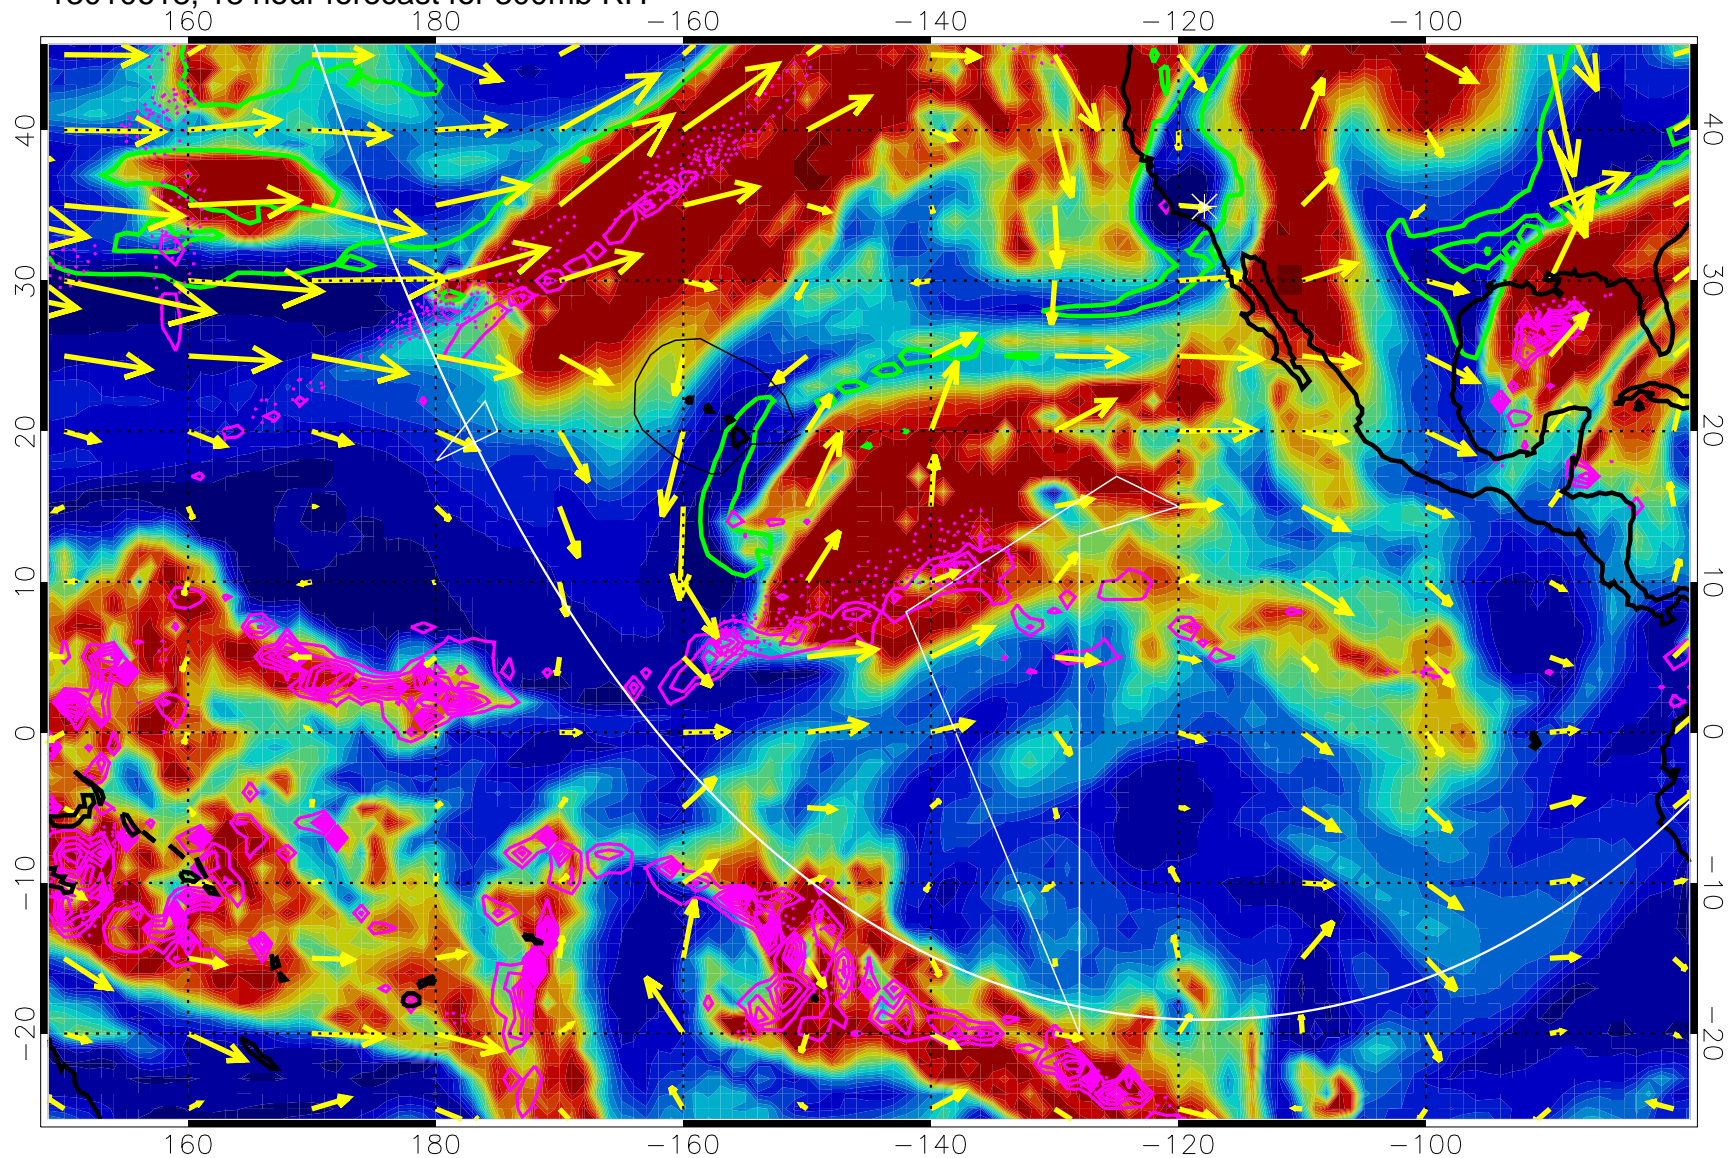

13010612, 12 hour forecast for 300mb RH

Precip (tot dotted, conv solid) past 6 hours 4 kg/m² contours

EPV Tropopause (2 PVU) Position

→ 50 m/s

Range ring of 6000 km -- 19 hours GH round trip

13010618, 18 hour forecast for 300mb RH

0 20 40 60 80 100
RH, %

Precip (tot dotted, conv solid) past 6 hours 4 kg/m² contours

EPV Tropopause (2 PVU) Position

→ 50 m/s

Range ring of 6000 km -- 19 hours GH round trip

13010700, 24 hour forecast for 300mb RH

Precip (tot dotted, conv solid) past 6 hours 4 kg/m² contours

EPV Tropopause (2 PVU) Position

→ 50 m/s

Range ring of 6000 km -- 19 hours GH round trip

13010706, 30 hour forecast for 300mb RH

Precip (tot dotted, conv solid) past 6 hours 4 kg/m² contours

EPV Tropopause (2 PVU) Position

→ 50 m/s

Range ring of 6000 km -- 19 hours GH round trip

13010712, 36 hour forecast for 300mb RH

Precip (tot dotted, conv solid) past 6 hours 4 kg/m² contours

EPV Tropopause (2 PVU) Position