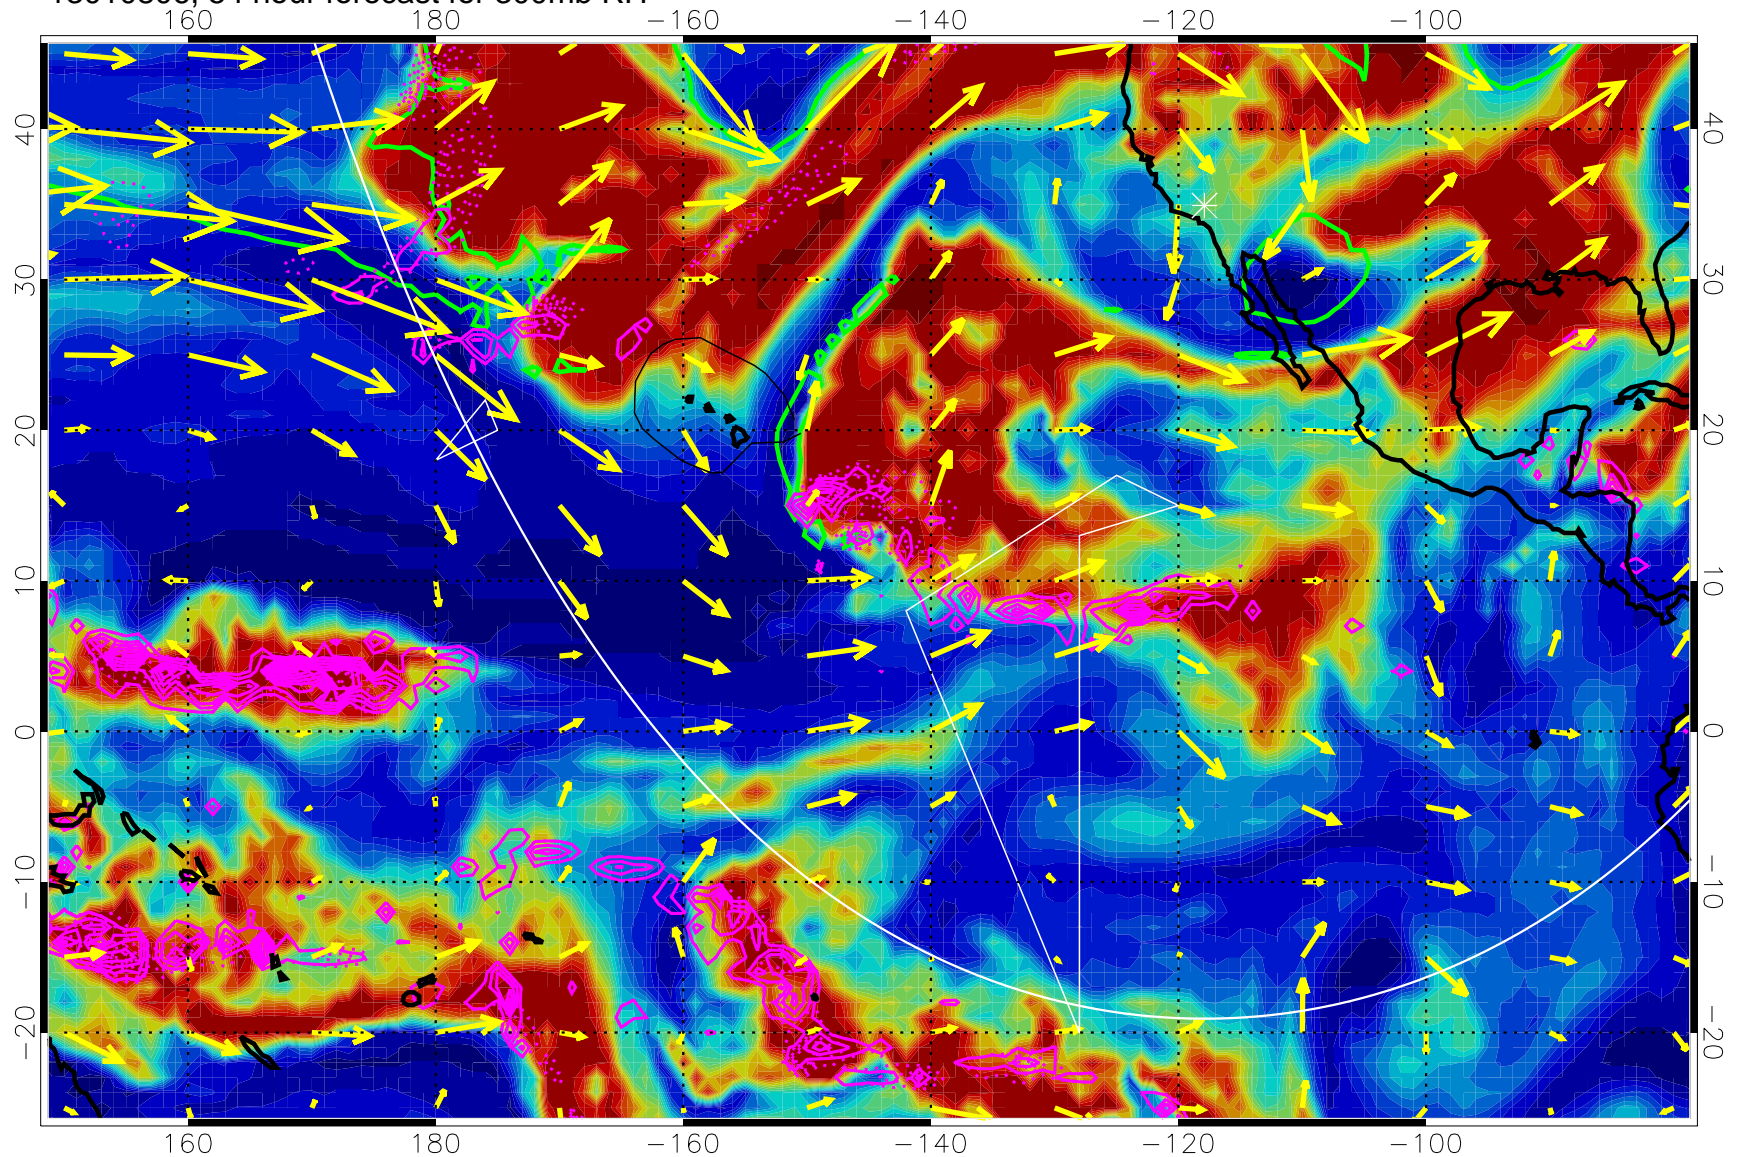

13010800, 48 hour forecast for 300mb RH

Precip (tot dotted, conv solid) past 6 hours 4 kg/m² contours

EPV Tropopause (2 PVU) Position

→ 50 m/s

Range ring of 6000 km -- 19 hours GH round trip

13010806, 54 hour forecast for 300mb RH

Precip (tot dotted, conv solid) past 6 hours 4 kg/m² contours

EPV Tropopause (2 PVU) Position

→ 50 m/s

Range ring of 6000 km -- 19 hours GH round trip

13010812, 60 hour forecast for 300mb RH

Precip (tot dotted, conv solid) past 6 hours 4 kg/m² contours

EPV Tropopause (2 PVU) Position

→ 50 m/s

Range ring of 6000 km -- 19 hours GH round trip

13010818, 66 hour forecast for 300mb RH

Precip (tot dotted, conv solid) past 6 hours 4 kg/m² contours

EPV Tropopause (2 PVU) Position

13010906, 78 hour forecast for 300mb RH

Precip (tot dotted, conv solid) past 6 hours 4 kg/m² contours

EPV Tropopause (2 PVU) Position

→ 50 m/s

Range ring of 6000 km -- 19 hours GH round trip

13010912, 84 hour forecast for 300mb RH