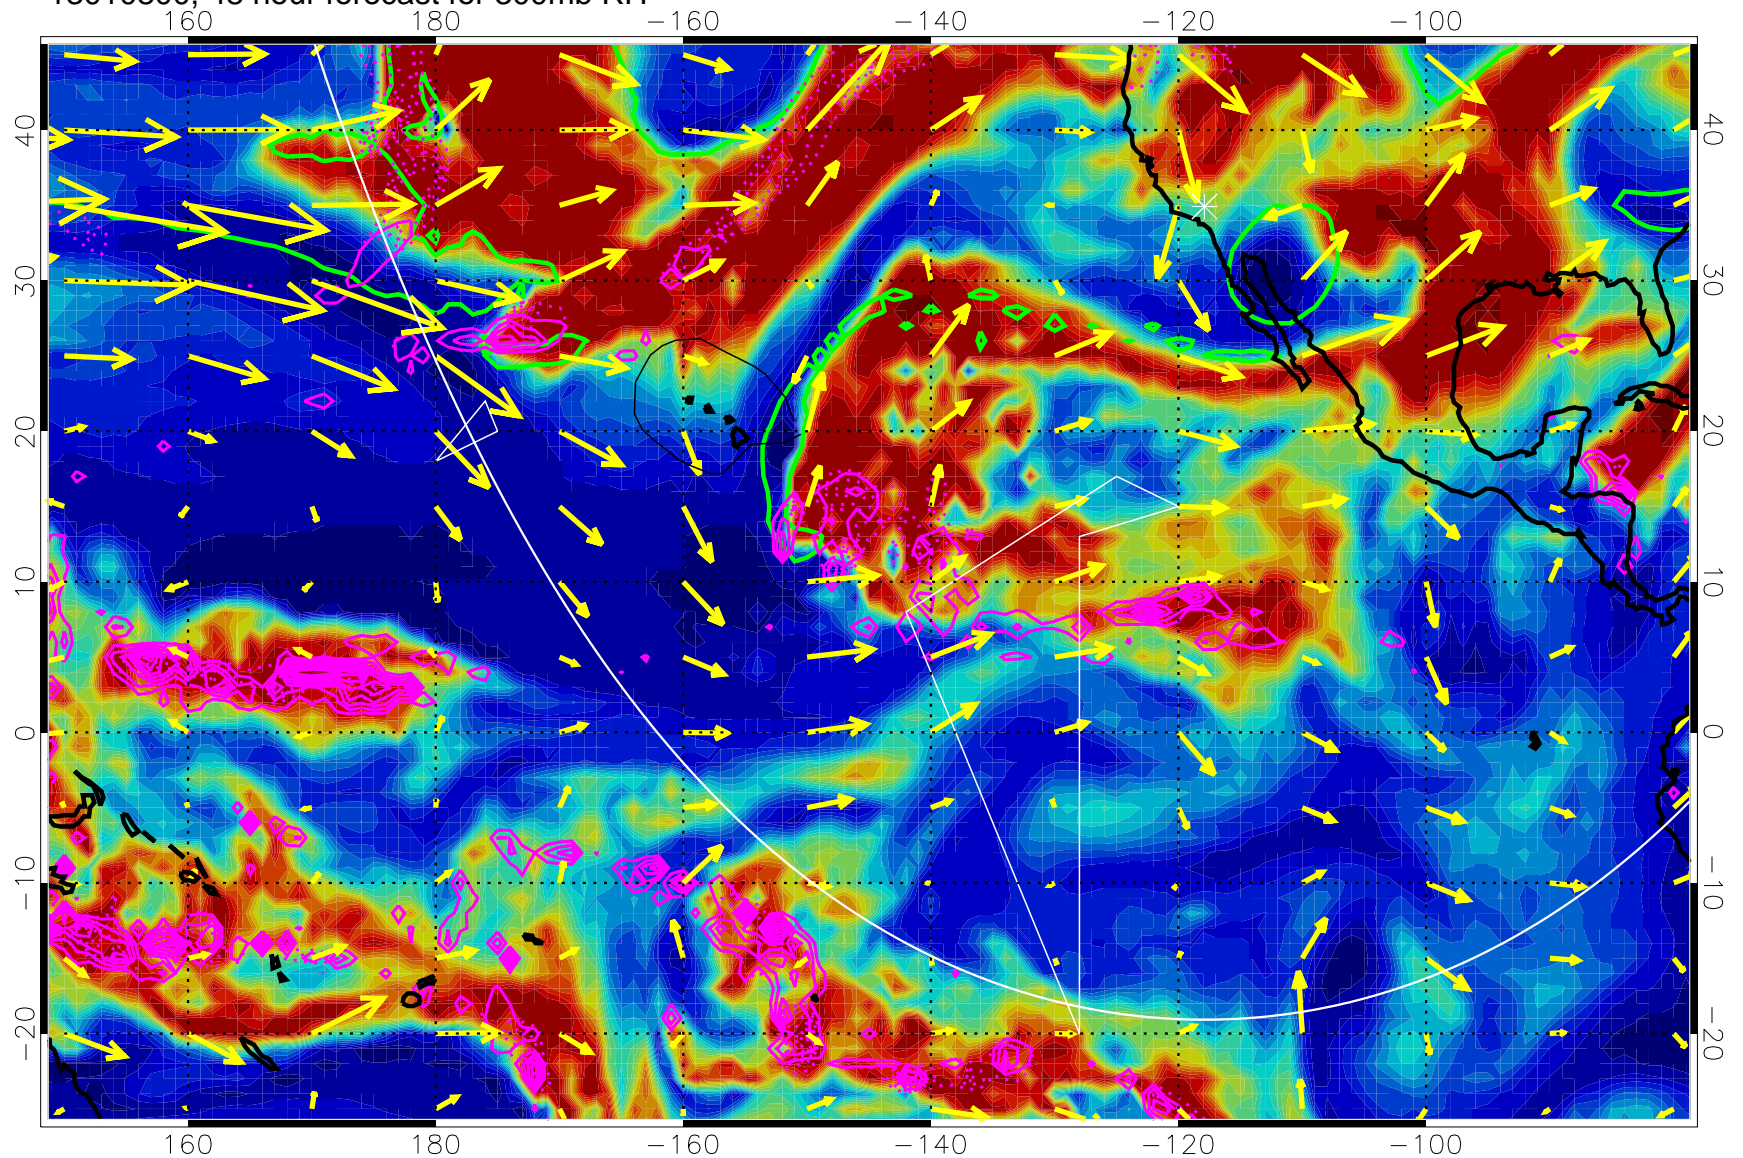

EPV Tropopause (2 PVU) Position

→ 50 m/s

Range ring of 6000 km -- 19 hours GH round trip

13010712, 36 hour forecast for 300mb RH

Precip (tot dotted, conv solid) past 6 hours 4 kg/m² contours

EPV Tropopause (2 PVU) Position

→ 50 m/s

Range ring of 6000 km -- 19 hours GH round trip

13010718, 42 hour forecast for 300mb RH

Precip (tot dotted, conv solid) past 6 hours 4 kg/m2 contours

EPV Tropopause (2 PVU) Position

→ 50 m/s

Range ring of 6000 km -- 19 hours GH round trip

13010800, 48 hour forecast for 300mb RH

Precip (tot dotted, conv solid) past 6 hours 4 kg/m² contours

EPV Tropopause (2 PVU) Position

→ 50 m/s

Range ring of 6000 km -- 19 hours GH round trip

13010806, 54 hour forecast for 300mb RH

Precip (tot dotted, conv solid) past 6 hours 4 kg/m² contours

EPV Tropopause (2 PVU) Position

→ 50 m/s

Range ring of 6000 km -- 19 hours GH round trip

13010812, 60 hour forecast for 300mb RH

Precip (tot dotted, conv solid) past 6 hours 4 kg/m² contours