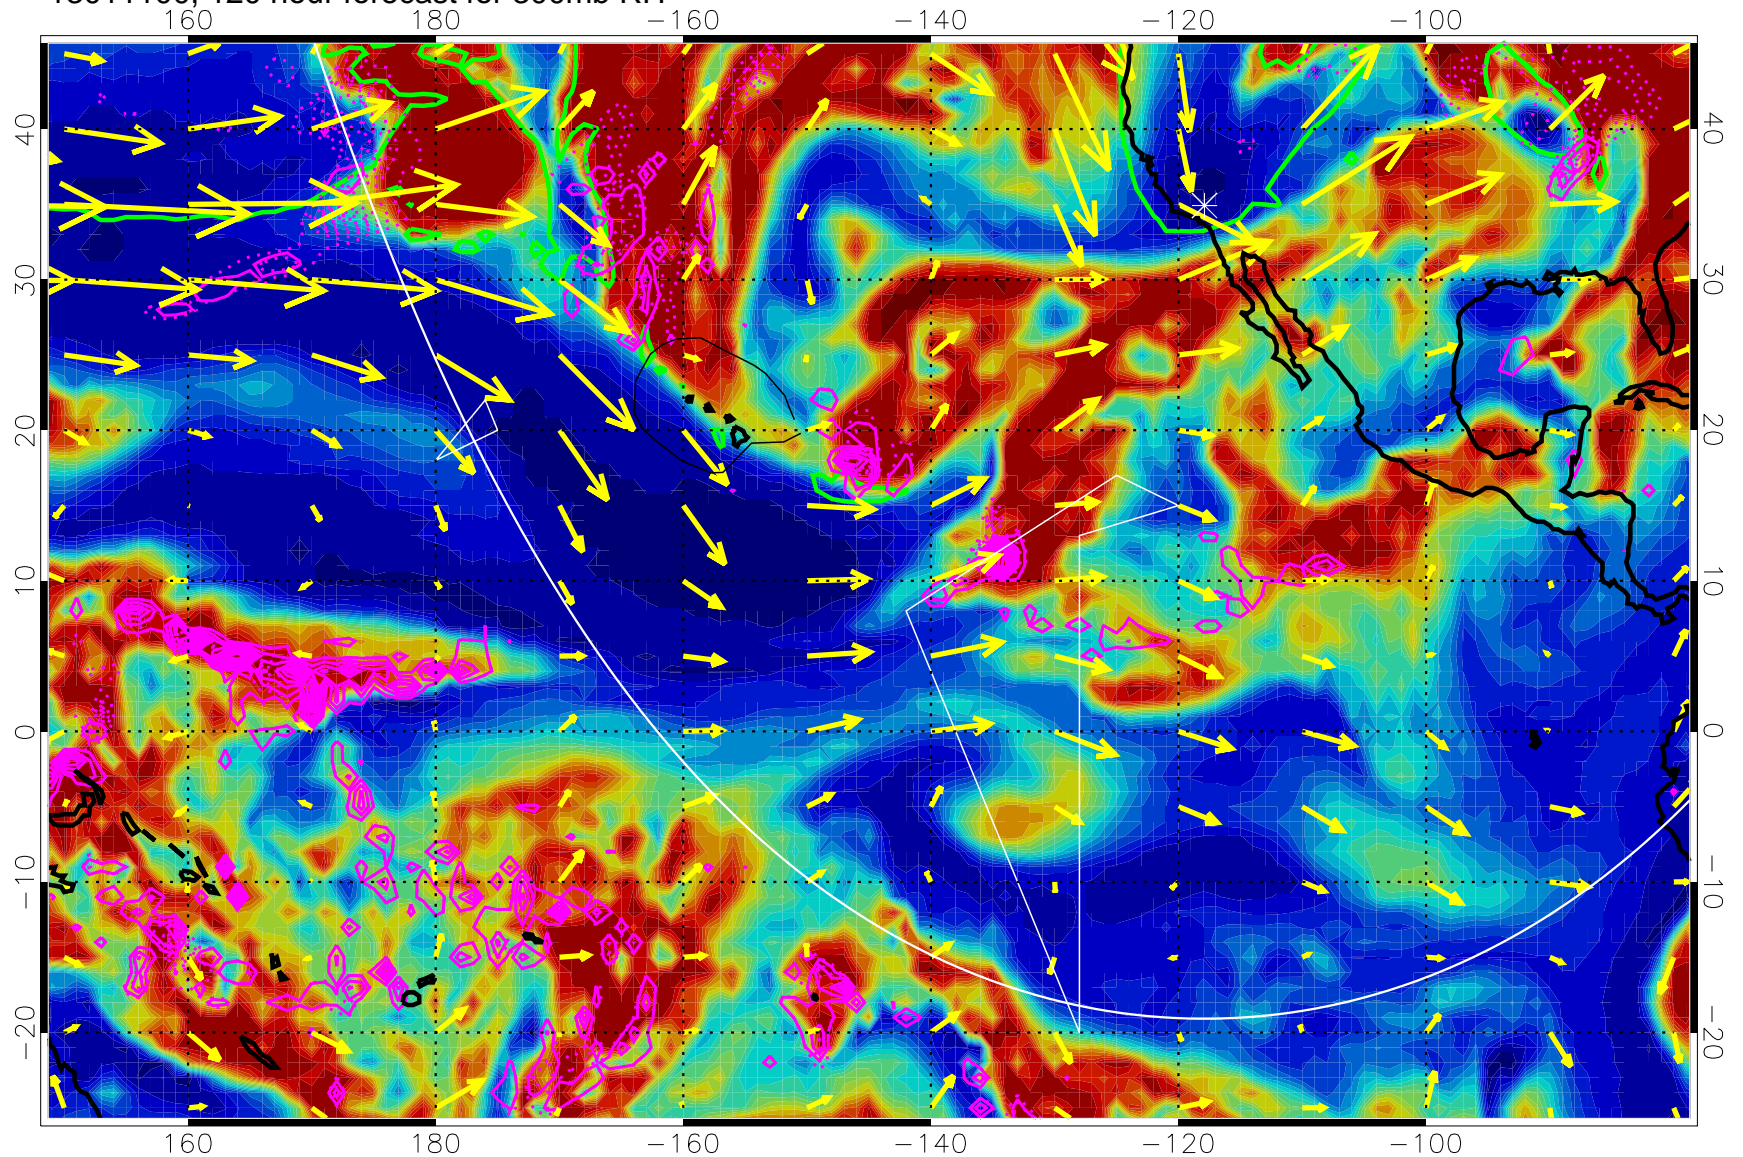

→ 50 m/s

Range ring of 6000 km -- 19 hours GH round trip

13011006, 102 hour forecast for 300mb RH

Precip (tot dotted, conv solid) past 6 hours 4 kg/m² contours

EPV Tropopause (2 PVU) Position

→ 50 m/s

Range ring of 6000 km -- 19 hours GH round trip

13011012, 108 hour forecast for 300mb RH

Precip (tot dotted, conv solid) past 6 hours 4 kg/m² contours

EPV Tropopause (2 PVU) Position

→ 50 m/s

Range ring of 6000 km -- 19 hours GH round trip

13011018, 114 hour forecast for 300mb RH

Precip (tot dotted, conv solid) past 6 hours 4 kg/m² contours

EPV Tropopause (2 PVU) Position

→ 50 m/s

Range ring of 6000 km -- 19 hours GH round trip

13011100, 120 hour forecast for 300mb RH

0 20 40 60 80 100
RH, %

Precip (tot dotted, conv solid) past 6 hours 4 kg/m² contours

EPV Tropopause (2 PVU) Position

→ 50 m/s

Range ring of 6000 km -- 19 hours GH round trip