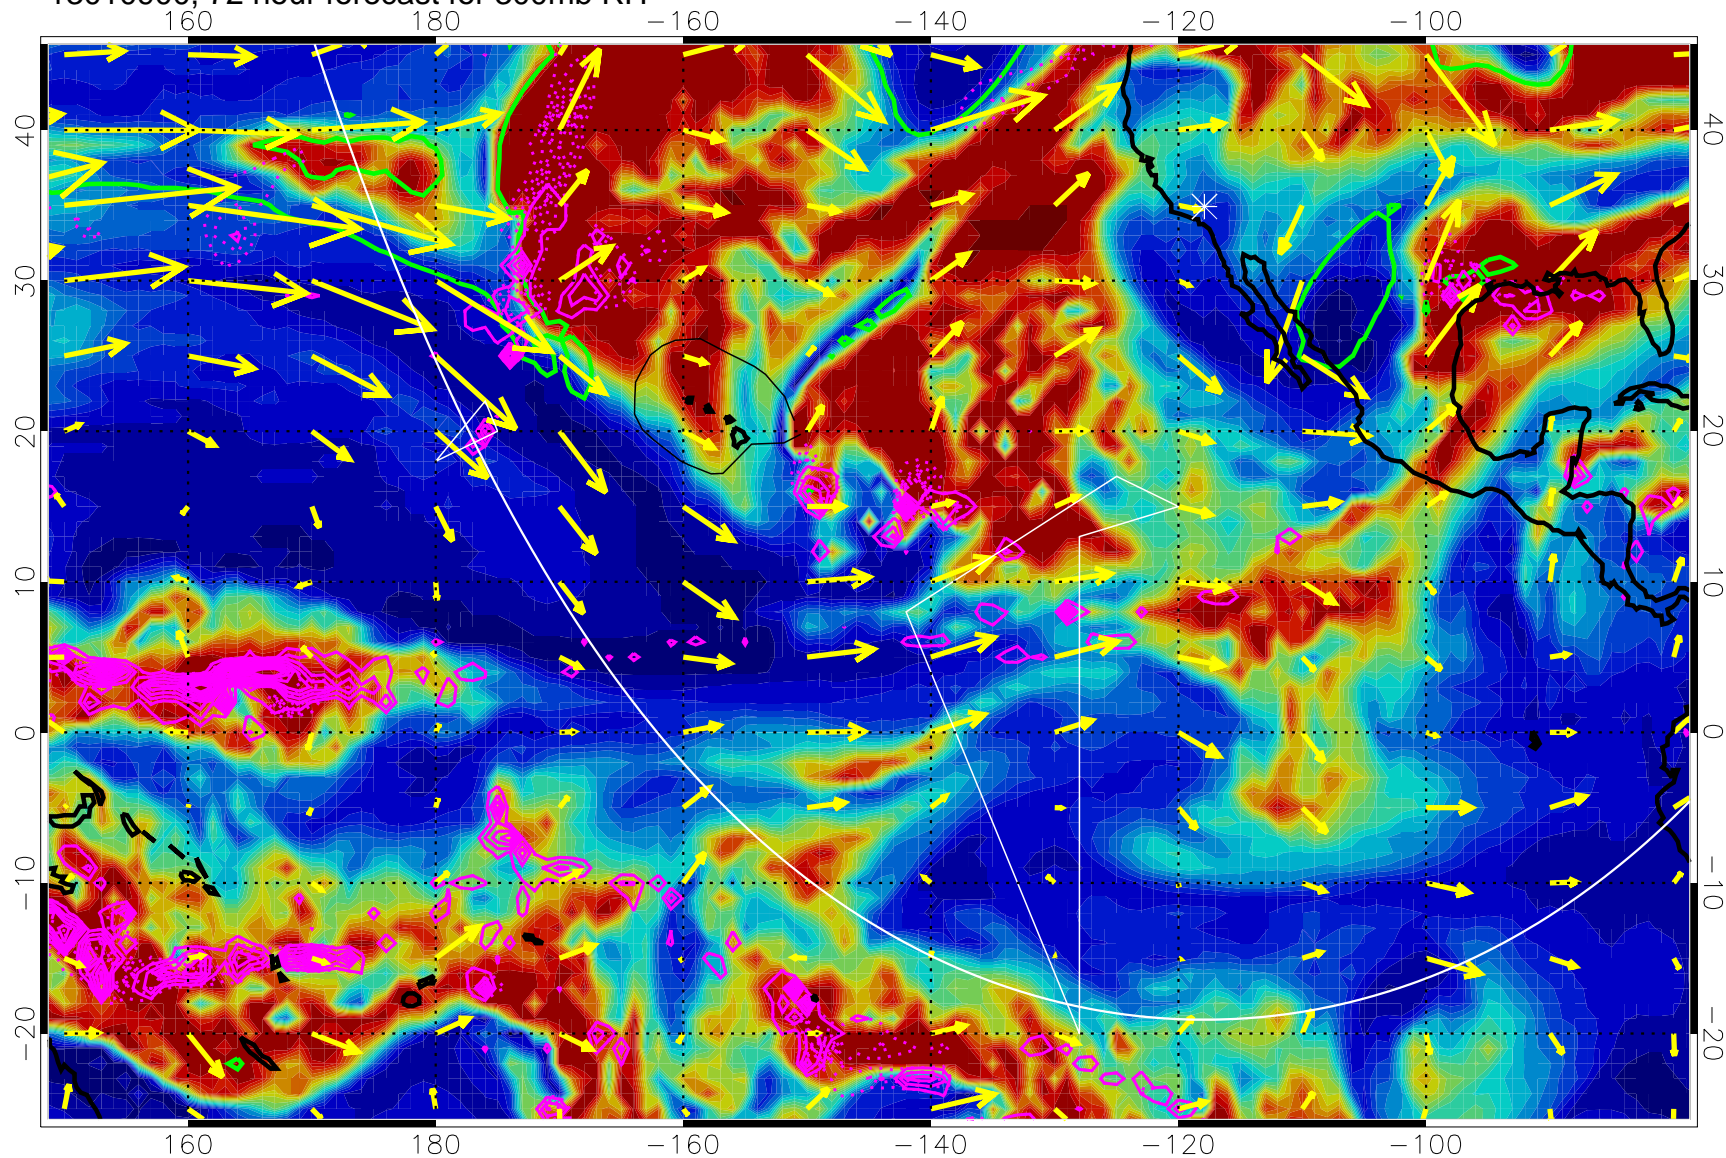

EPV Tropopause (2 PVU) Position

→ 50 m/s

Range ring of 6000 km -- 19 hours GH round trip

13010818, 66 hour forecast for 300mb RH

Precip (tot dotted, conv solid) past 6 hours 4 kg/m² contours

EPV Tropopause (2 PVU) Position

→ 50 m/s

Range ring of 6000 km -- 19 hours GH round trip

13010900, 72 hour forecast for 300mb RH

Precip (tot dotted, conv solid) past 6 hours 4 kg/m² contours

EPV Tropopause (2 PVU) Position

→ 50 m/s

Range ring of 6000 km -- 19 hours GH round trip

13010906, 78 hour forecast for 300mb RH

Precip (tot dotted, conv solid) past 6 hours 4 kg/m² contours

EPV Tropopause (2 PVU) Position

→ 50 m/s

Range ring of 6000 km -- 19 hours GH round trip

13010912, 84 hour forecast for 300mb RH

Precip (tot dotted, conv solid) past 6 hours 4 kg/m² contours

EPV Tropopause (2 PVU) Position

→ 50 m/s

Range ring of 6000 km -- 19 hours GH round trip

13010918, 90 hour forecast for 300mb RH

Precip (tot dotted, conv solid) past 6 hours 4 kg/m² contours