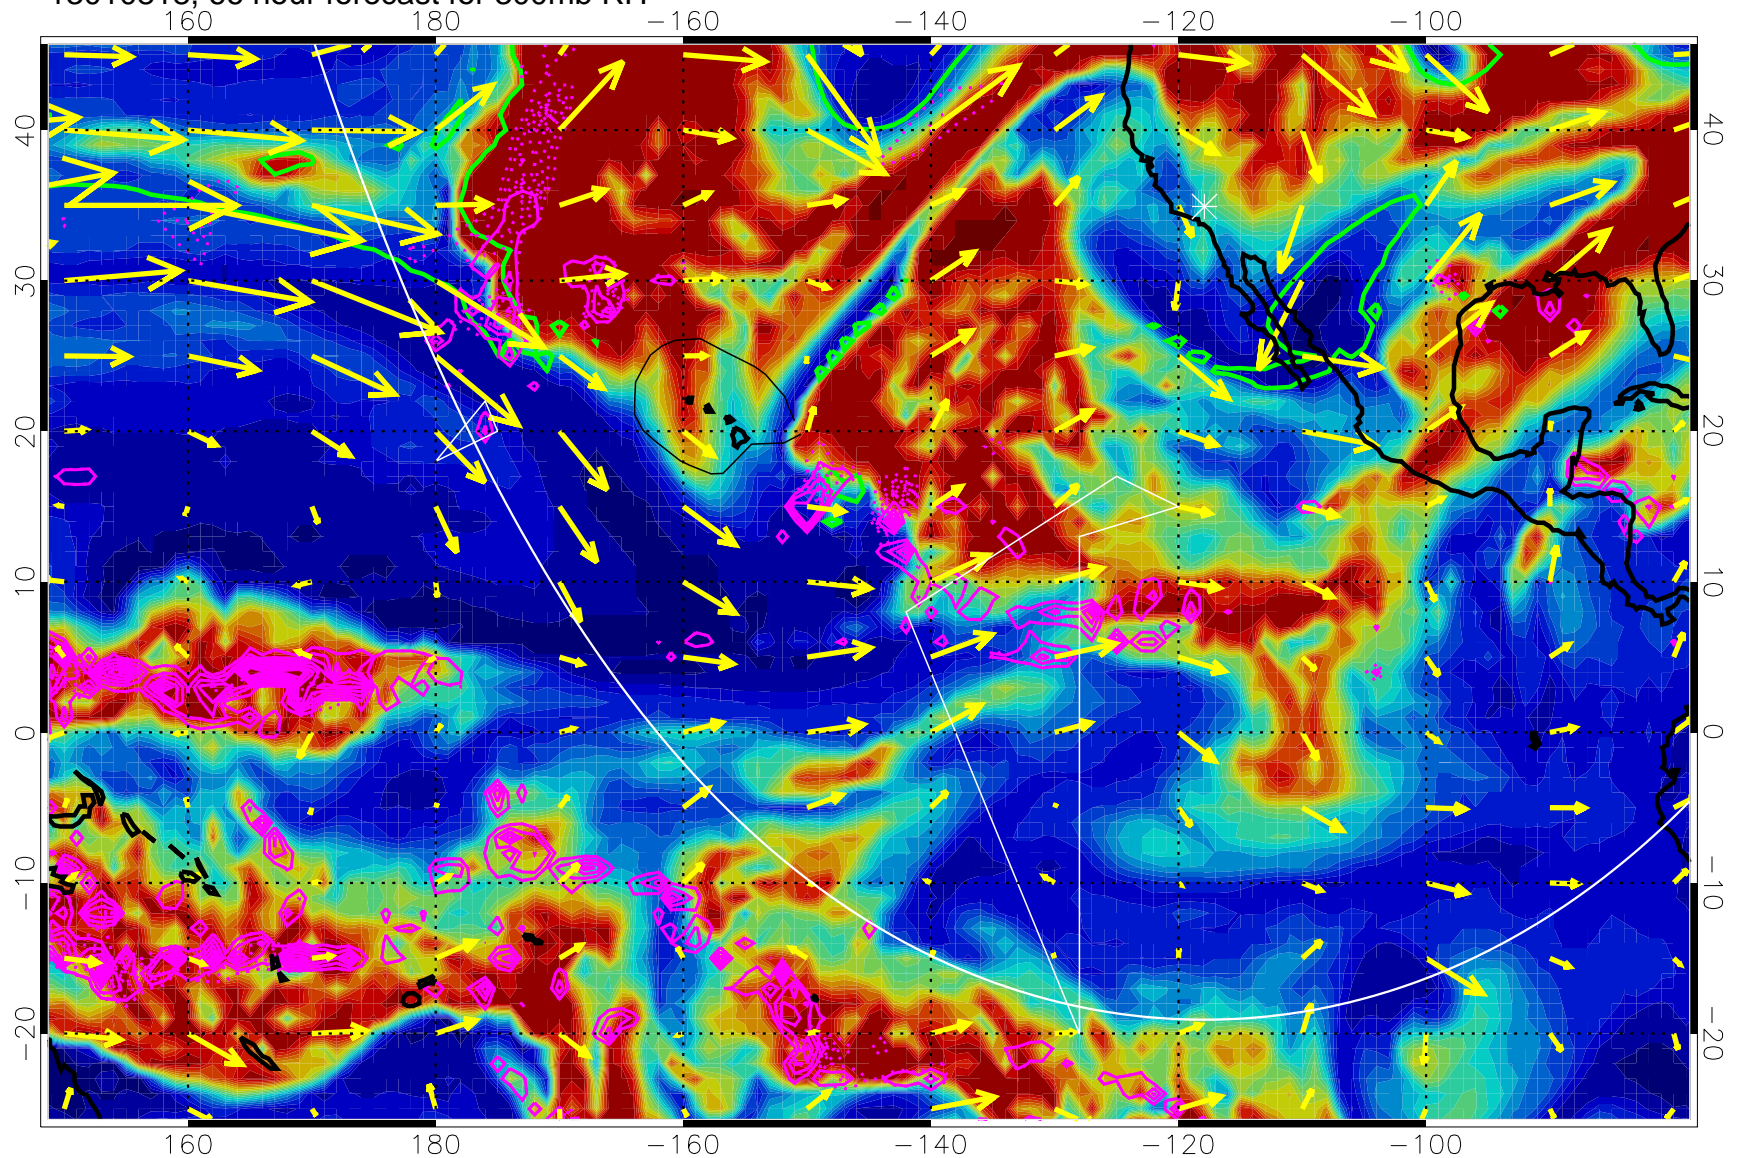

13010800, 48 hour forecast for 300mb RH

Precip (tot dotted, conv solid) past 6 hours 4 kg/m² contours

EPV Tropopause (2 PVU) Position

→ 50 m/s

Range ring of 6000 km -- 19 hours GH round trip

13010806, 54 hour forecast for 300mb RH

Precip (tot dotted, conv solid) past 6 hours 4 kg/m² contours

EPV Tropopause (2 PVU) Position

→ 50 m/s

Range ring of 6000 km -- 19 hours GH round trip

13010812, 60 hour forecast for 300mb RH

Precip (tot dotted, conv solid) past 6 hours 4 kg/m² contours

EPV Tropopause (2 PVU) Position

→ 50 m/s

Range ring of 6000 km -- 19 hours GH round trip

13010818, 66 hour forecast for 300mb RH

Precip (tot dotted, conv solid) past 6 hours 4 kg/m² contours

EPV Tropopause (2 PVU) Position

13010906, 78 hour forecast for 300mb RH

Precip (tot dotted, conv solid) past 6 hours 4 kg/m² contours

EPV Tropopause (2 PVU) Position

→ 50 m/s

Range ring of 6000 km -- 19 hours GH round trip

13010912, 84 hour forecast for 300mb RH