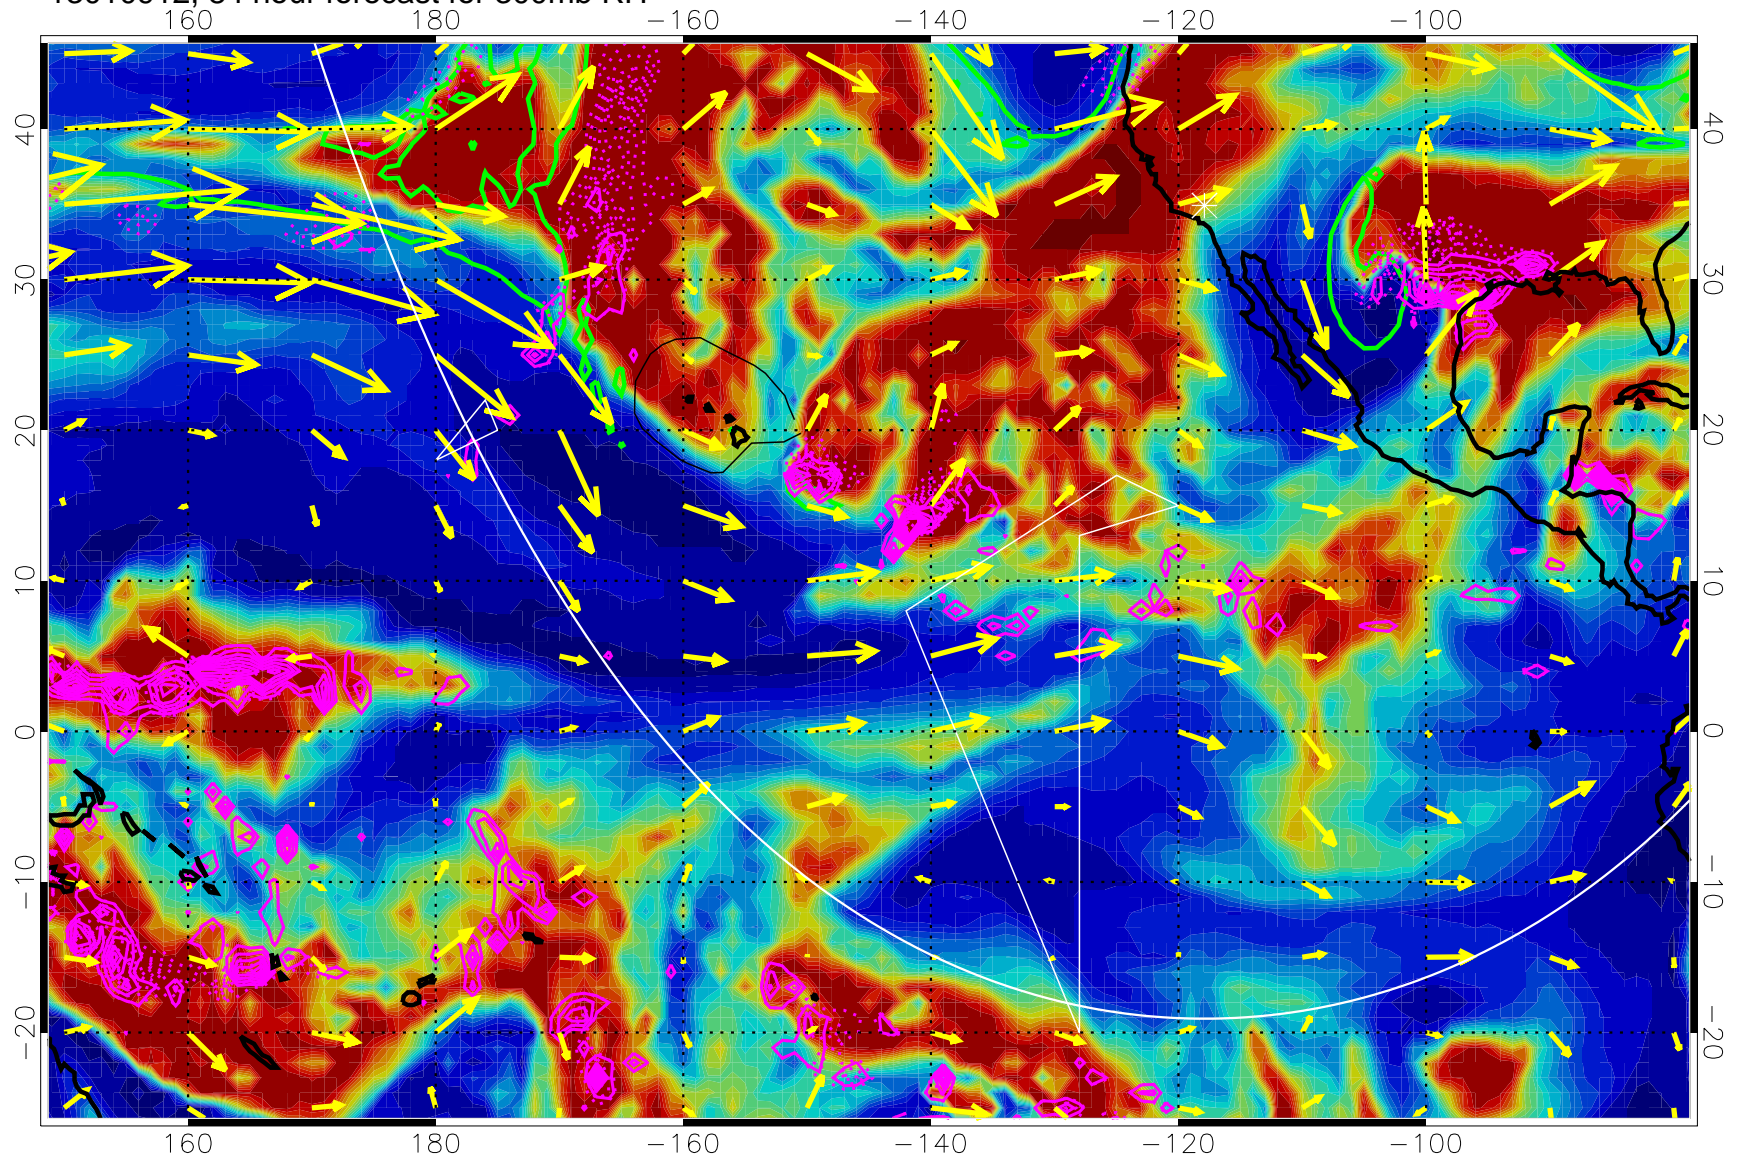

13010906, 78 hour forecast for 300mb RH

Precip (tot dotted, conv solid) past 6 hours 4 kg/m² contours

EPV Tropopause (2 PVU) Position

→ 50 m/s

Range ring of 6000 km -- 19 hours GH round trip

13010912, 84 hour forecast for 300mb RH

Precip (tot dotted, conv solid) past 6 hours 4 kg/m² contours

EPV Tropopause (2 PVU) Position

→ 50 m/s

Range ring of 6000 km -- 19 hours GH round trip

13010918, 90 hour forecast for 300mb RH

Precip (tot dotted, conv solid) past 6 hours 4 kg/m² contours

EPV Tropopause (2 PVU) Position

→ 50 m/s

Range ring of 6000 km -- 19 hours GH round trip

13011000, 96 hour forecast for 300mb RH

Precip (tot dotted, conv solid) past 6 hours 4 kg/m² contours

EPV Tropopause (2 PVU) Position

13011012, 108 hour forecast for 300mb RH

Precip (tot dotted, conv solid) past 6 hours 4 kg/m² contours

EPV Tropopause (2 PVU) Position

→ 50 m/s

Range ring of 6000 km -- 19 hours GH round trip

13011018, 114 hour forecast for 300mb RH