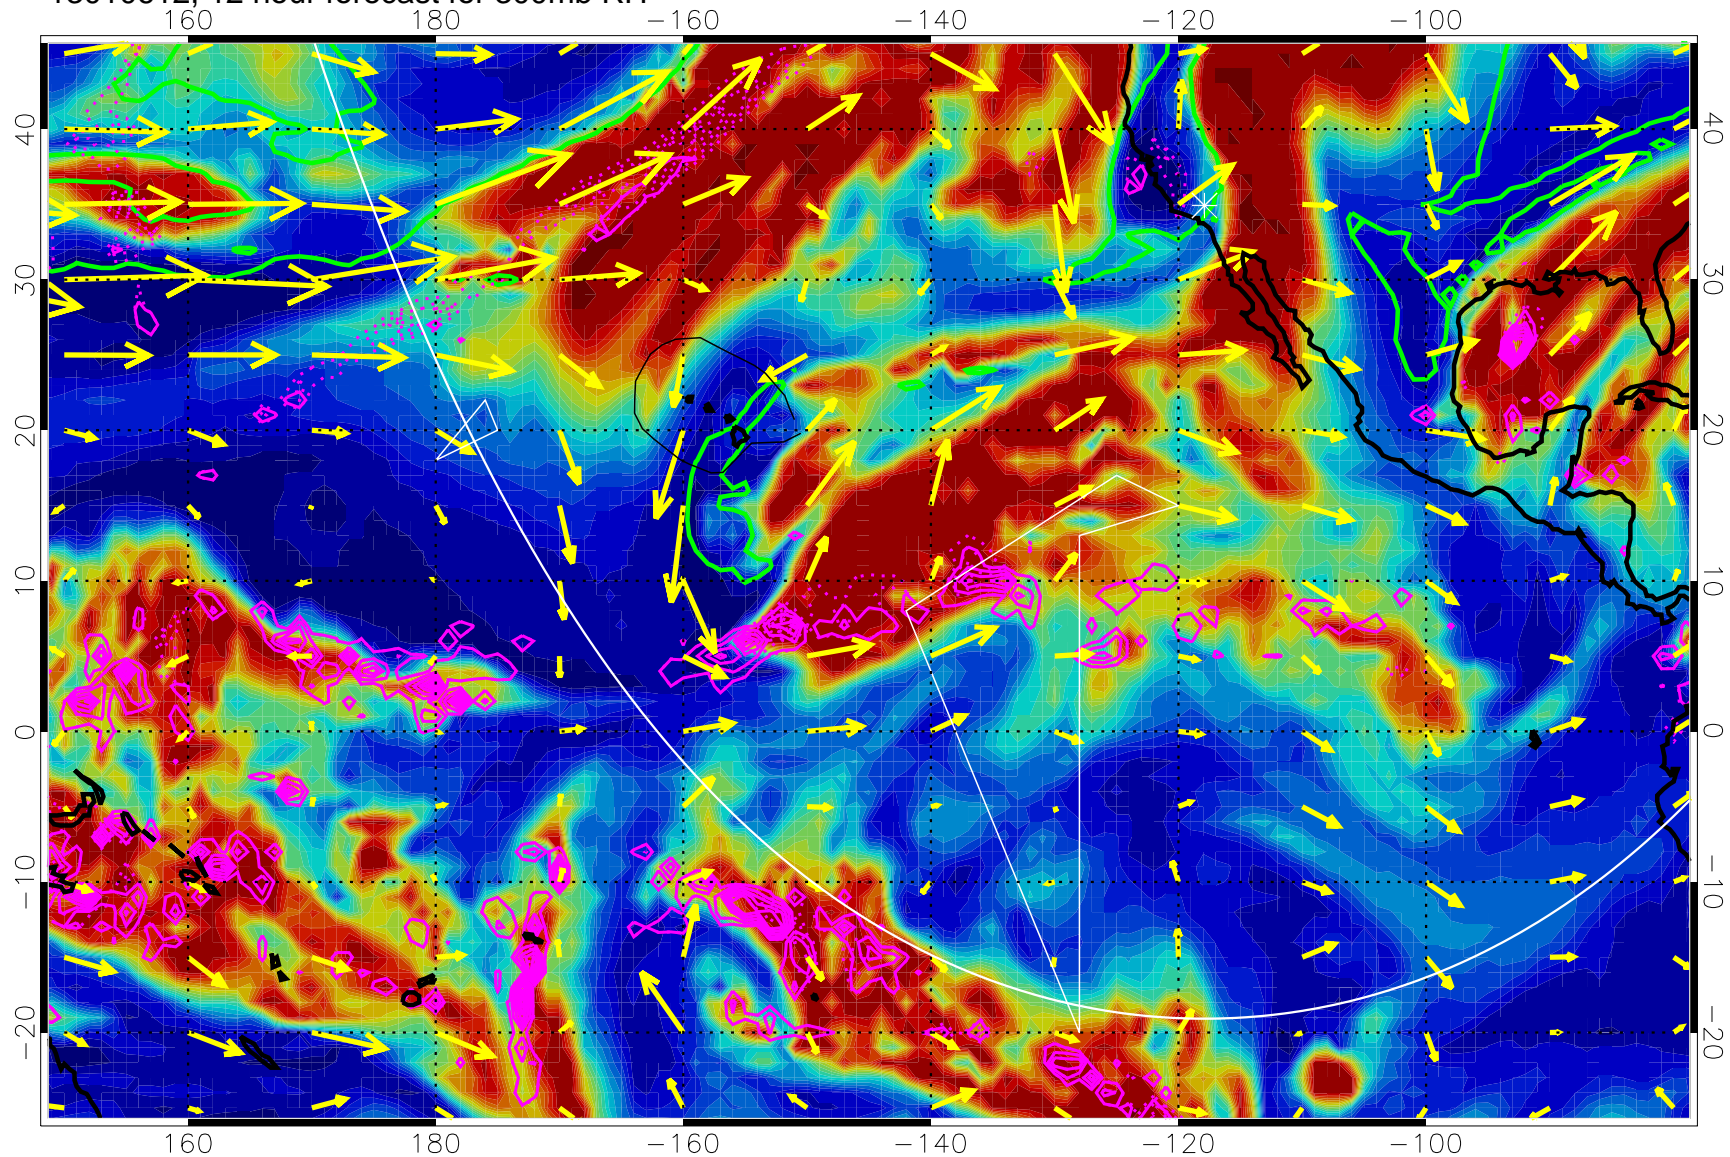

13010612, 12 hour forecast for 300mb RH

Precip (tot dotted, conv solid) past 6 hours 4 kg/m² contours

EPV Tropopause (2 PVU) Position

→ 50 m/s

Range ring of 6000 km -- 19 hours GH round trip

13010618, 18 hour forecast for 300mb RH

0 20 40 60 80 100
RH, %

Precip (tot dotted, conv solid) past 6 hours 4 kg/m² contours

EPV Tropopause (2 PVU) Position

→ 50 m/s

Range ring of 6000 km -- 19 hours GH round trip

13010700, 24 hour forecast for 300mb RH

Precip (tot dotted, conv solid) past 6 hours 4 kg/m² contours

EPV Tropopause (2 PVU) Position

→ 50 m/s

Range ring of 6000 km -- 19 hours GH round trip

13010706, 30 hour forecast for 300mb RH

Precip (tot dotted, conv solid) past 6 hours 4 kg/m² contours

EPV Tropopause (2 PVU) Position

→ 50 m/s

Range ring of 6000 km -- 19 hours GH round trip

13010712, 36 hour forecast for 300mb RH

Precip (tot dotted, conv solid) past 6 hours 4 kg/m² contours

EPV Tropopause (2 PVU) Position