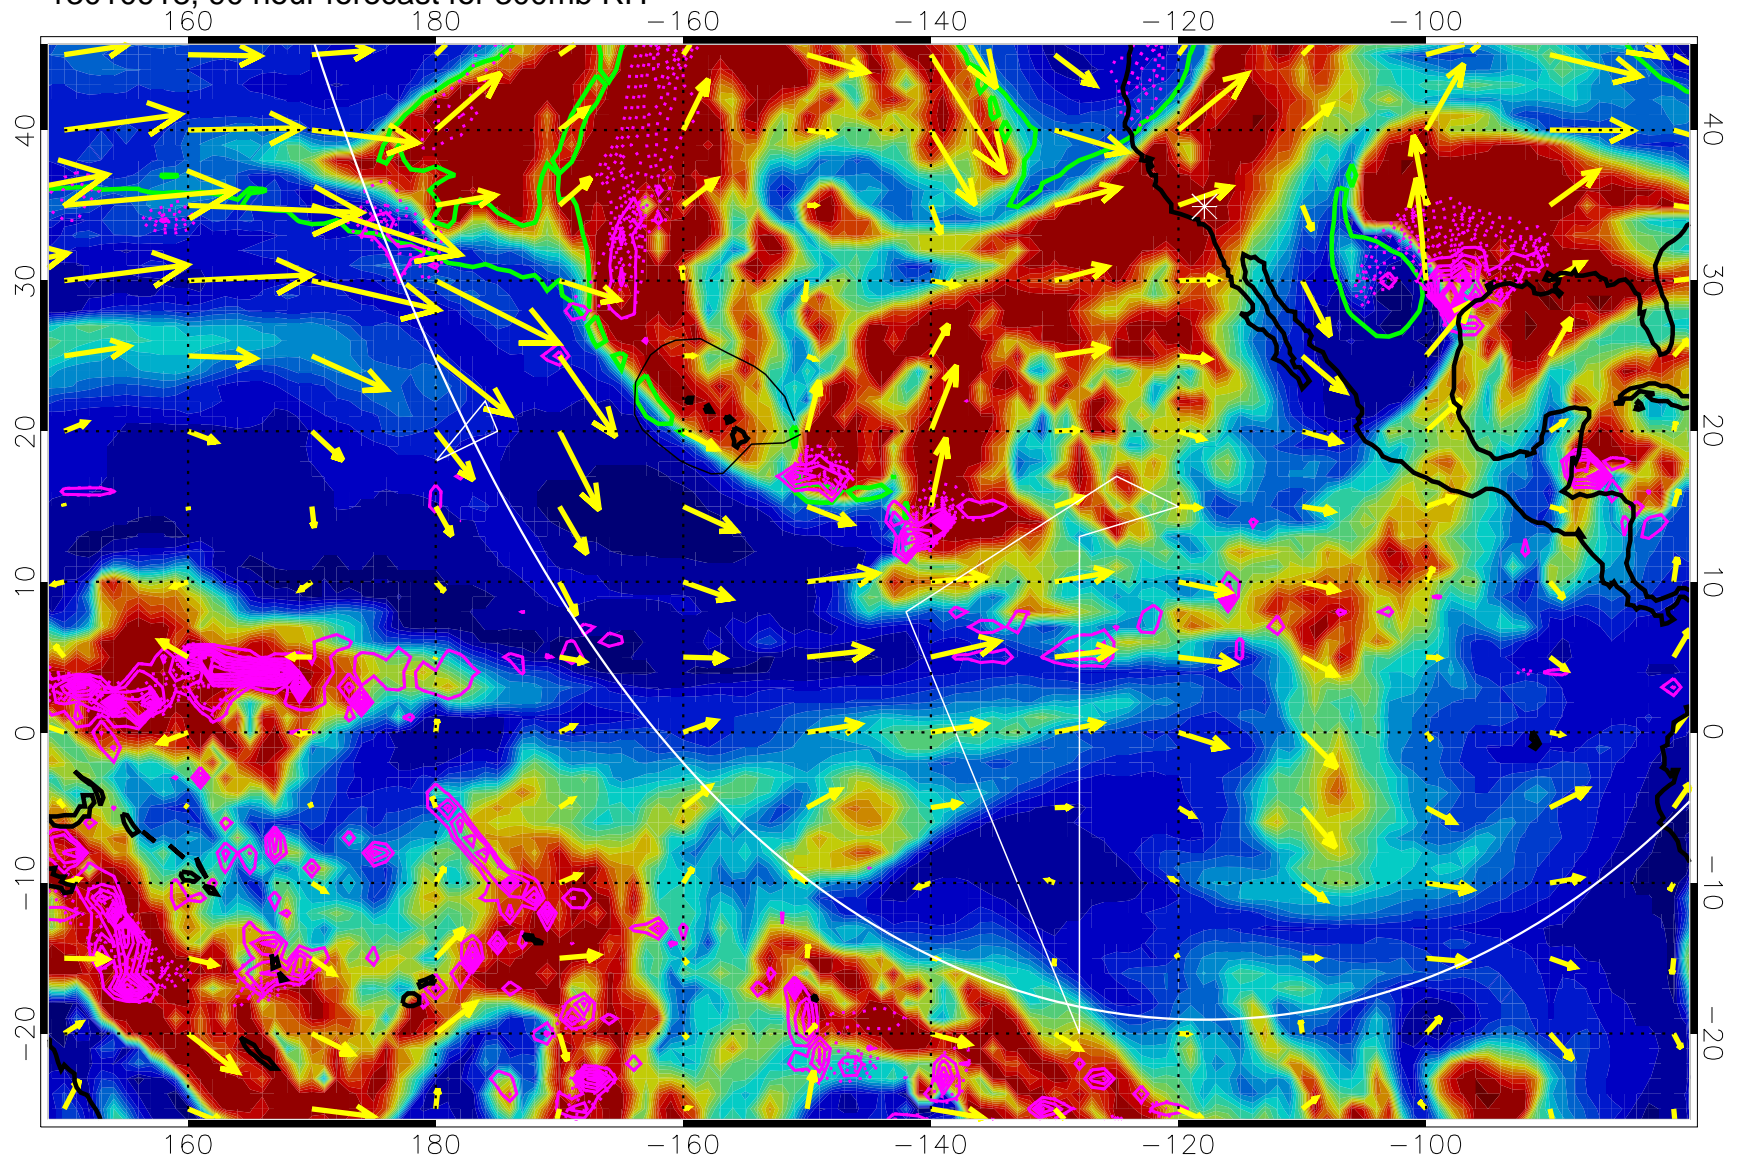

13010906, 78 hour forecast for 300mb RH

Precip (tot dotted, conv solid) past 6 hours 4 kg/m² contours

EPV Tropopause (2 PVU) Position

→ 50 m/s

Range ring of 6000 km -- 19 hours GH round trip

13010912, 84 hour forecast for 300mb RH

Precip (tot dotted, conv solid) past 6 hours 4 kg/m² contours

EPV Tropopause (2 PVU) Position

→ 50 m/s

Range ring of 6000 km -- 19 hours GH round trip

13010918, 90 hour forecast for 300mb RH

Precip (tot dotted, conv solid) past 6 hours 4 kg/m² contours

EPV Tropopause (2 PVU) Position

→ 50 m/s

Range ring of 6000 km -- 19 hours GH round trip

13011000, 96 hour forecast for 300mb RH

Precip (tot dotted, conv solid) past 6 hours 4 kg/m² contours

EPV Tropopause (2 PVU) Position

13011012, 108 hour forecast for 300mb RH

Precip (tot dotted, conv solid) past 6 hours 4 kg/m² contours

EPV Tropopause (2 PVU) Position

→ 50 m/s

Range ring of 6000 km -- 19 hours GH round trip

13011018, 114 hour forecast for 300mb RH