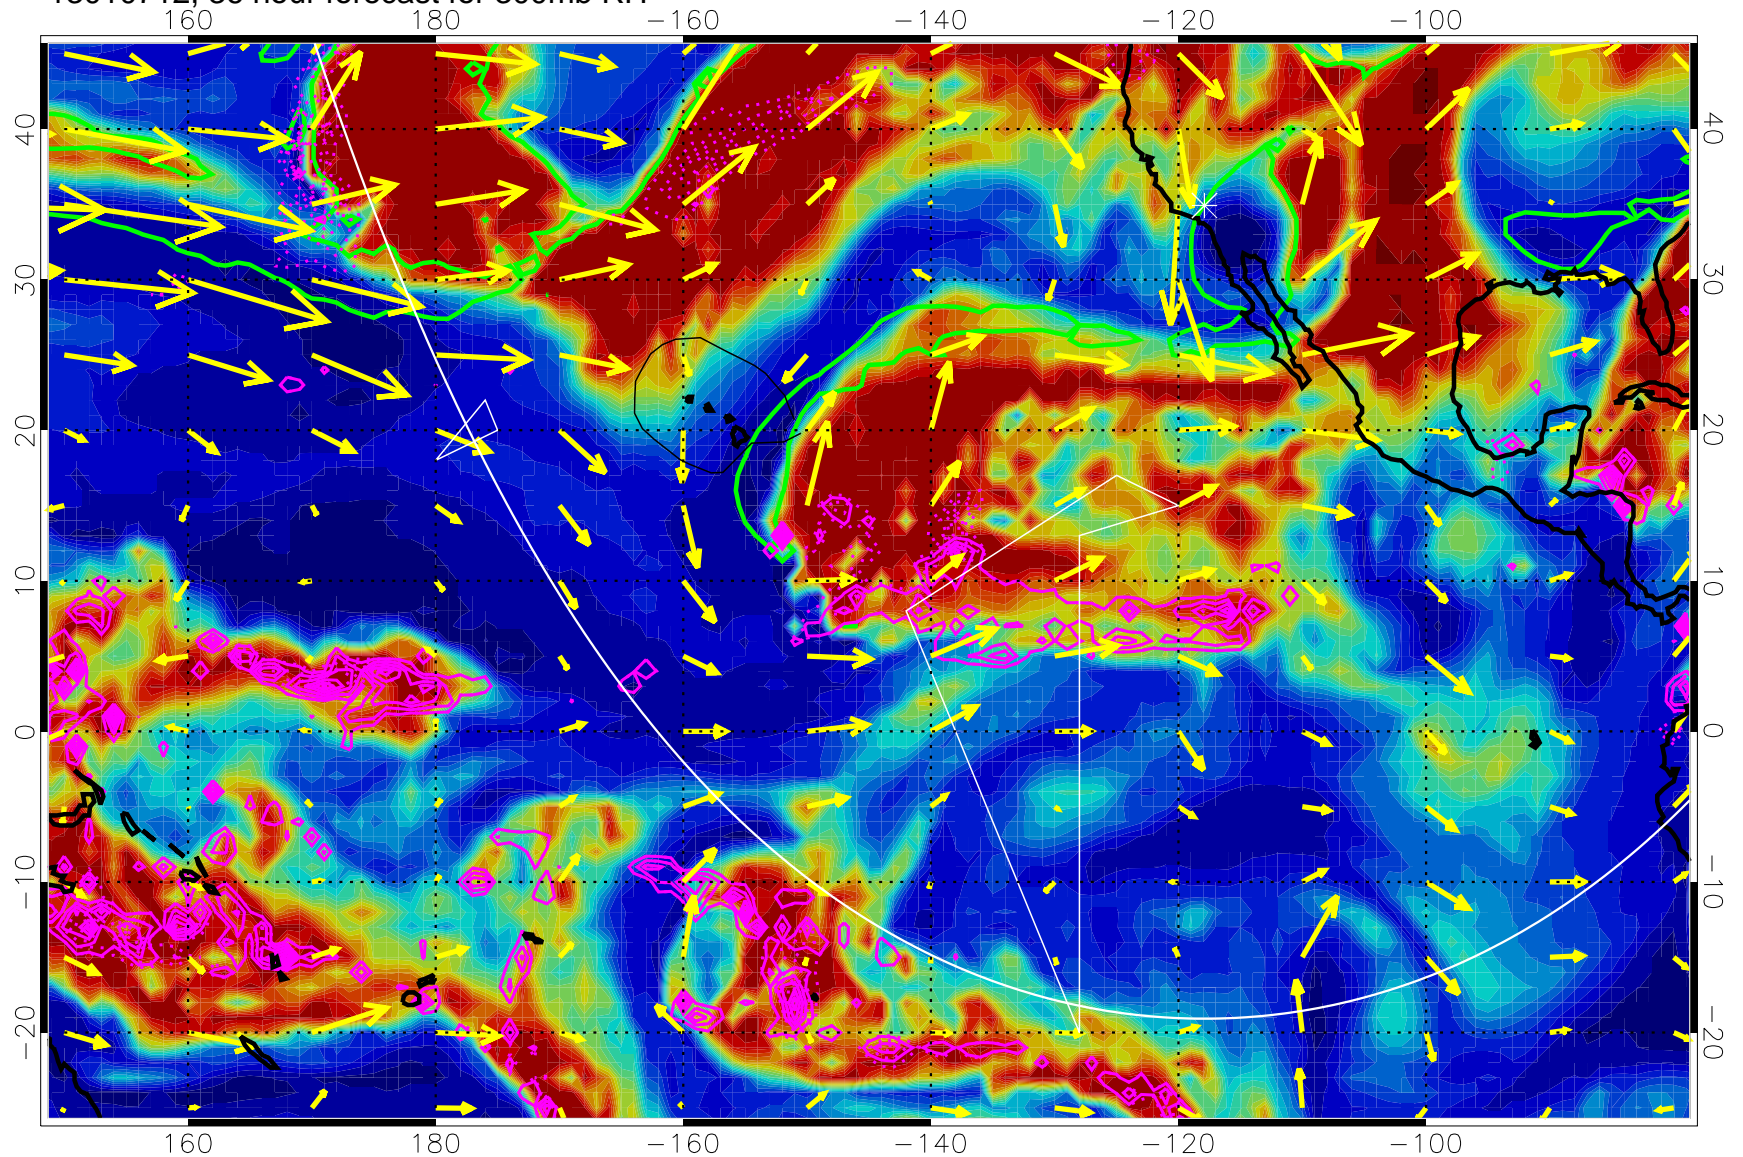

0 20 40 60 80 100
RH, %

Precip (tot dotted, conv solid) past 6 hours 4 kg/m² contours

EPV Tropopause (2 PVU) Position

→ 50 m/s

Range ring of 6000 km -- 19 hours GH round trip

13010700, 24 hour forecast for 300mb RH

Precip (tot dotted, conv solid) past 6 hours 4 kg/m² contours

EPV Tropopause (2 PVU) Position

→ 50 m/s

Range ring of 6000 km -- 19 hours GH round trip

13010706, 30 hour forecast for 300mb RH

Precip (tot dotted, conv solid) past 6 hours 4 kg/m² contours

EPV Tropopause (2 PVU) Position

→ 50 m/s

Range ring of 6000 km -- 19 hours GH round trip

13010712, 36 hour forecast for 300mb RH

Precip (tot dotted, conv solid) past 6 hours 4 kg/m² contours

EPV Tropopause (2 PVU) Position

13010800, 48 hour forecast for 300mb RH

Precip (tot dotted, conv solid) past 6 hours 4 kg/m² contours

EPV Tropopause (2 PVU) Position

→ 50 m/s

Range ring of 6000 km -- 19 hours GH round trip

13010806, 54 hour forecast for 300mb RH