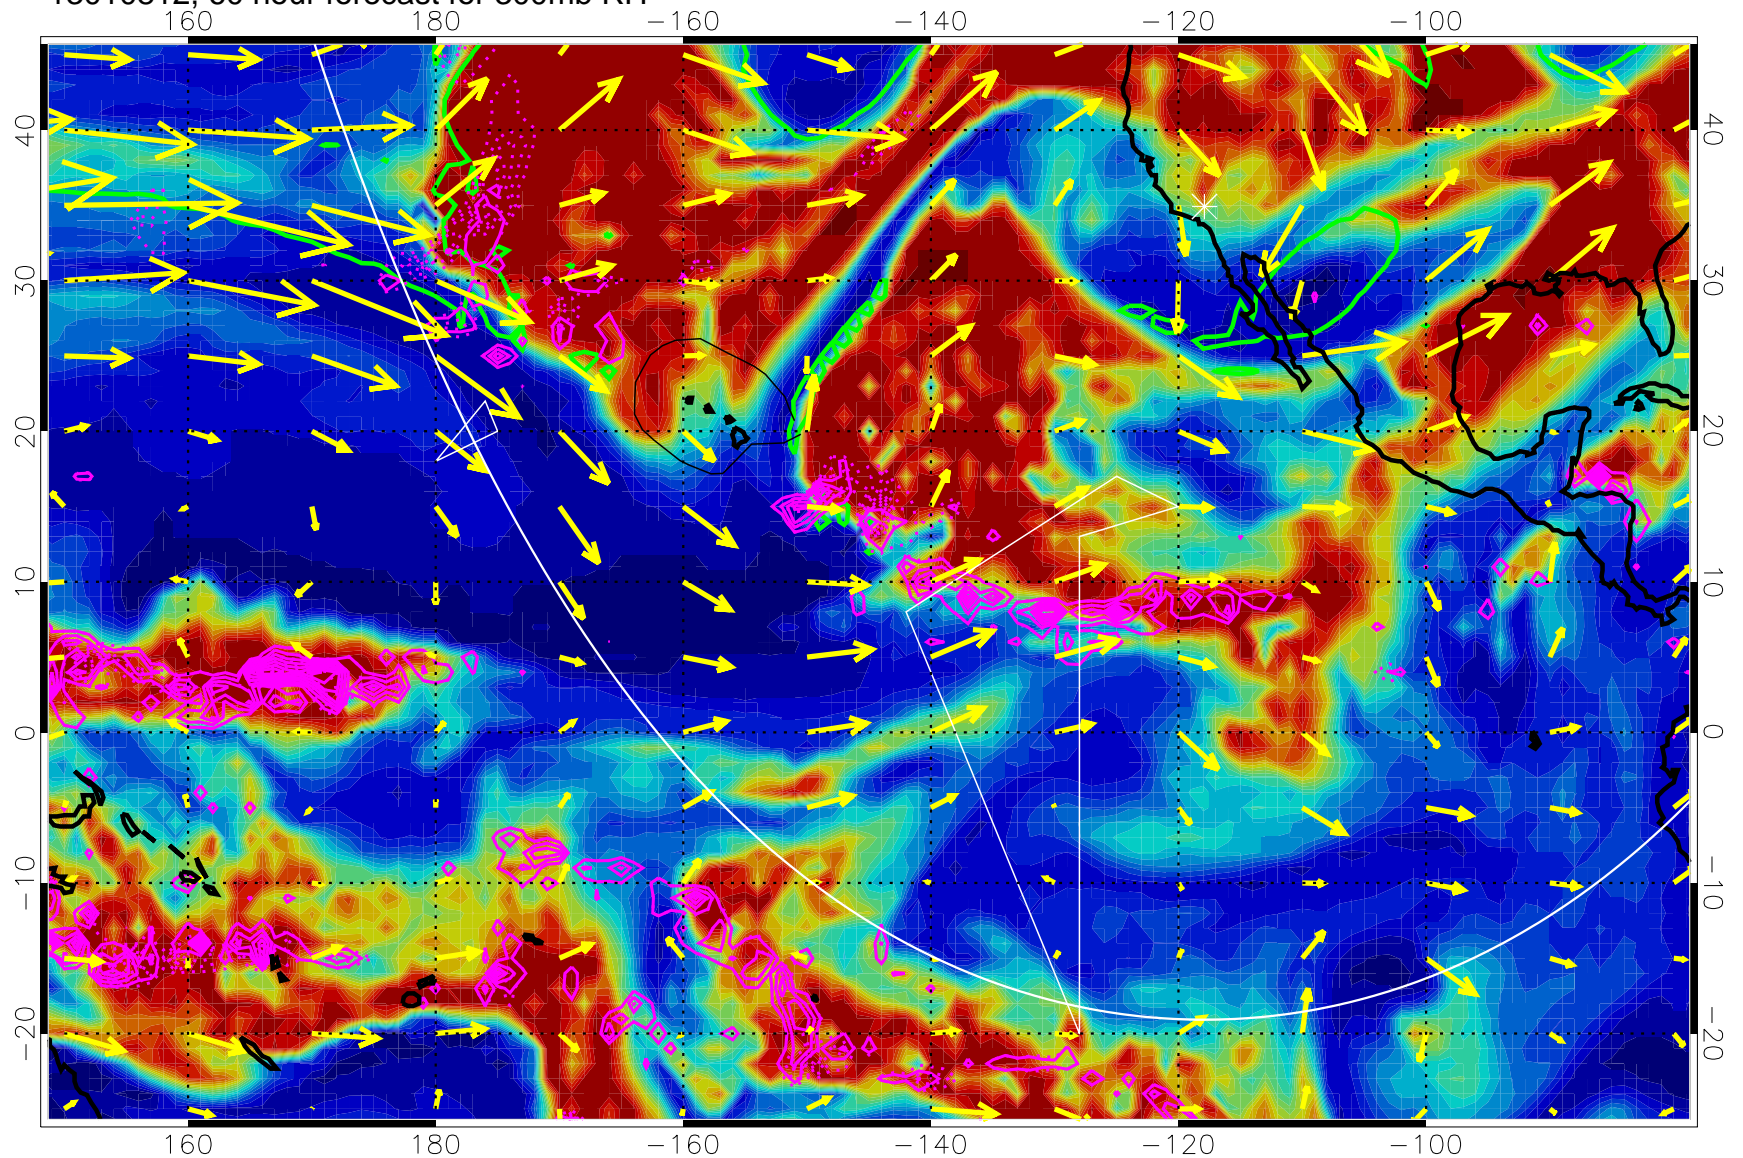

13010800, 48 hour forecast for 300mb RH

Precip (tot dotted, conv solid) past 6 hours 4 kg/m² contours

EPV Tropopause (2 PVU) Position

→ 50 m/s

Range ring of 6000 km -- 19 hours GH round trip

13010806, 54 hour forecast for 300mb RH

Precip (tot dotted, conv solid) past 6 hours 4 kg/m² contours

EPV Tropopause (2 PVU) Position

→ 50 m/s

Range ring of 6000 km -- 19 hours GH round trip

13010812, 60 hour forecast for 300mb RH

Precip (tot dotted, conv solid) past 6 hours 4 kg/m² contours

EPV Tropopause (2 PVU) Position

→ 50 m/s

Range ring of 6000 km -- 19 hours GH round trip

13010818, 66 hour forecast for 300mb RH

Precip (tot dotted, conv solid) past 6 hours 4 kg/m² contours

EPV Tropopause (2 PVU) Position

13010906, 78 hour forecast for 300mb RH

Precip (tot dotted, conv solid) past 6 hours 4 kg/m² contours

EPV Tropopause (2 PVU) Position

→ 50 m/s

Range ring of 6000 km -- 19 hours GH round trip

13010912, 84 hour forecast for 300mb RH