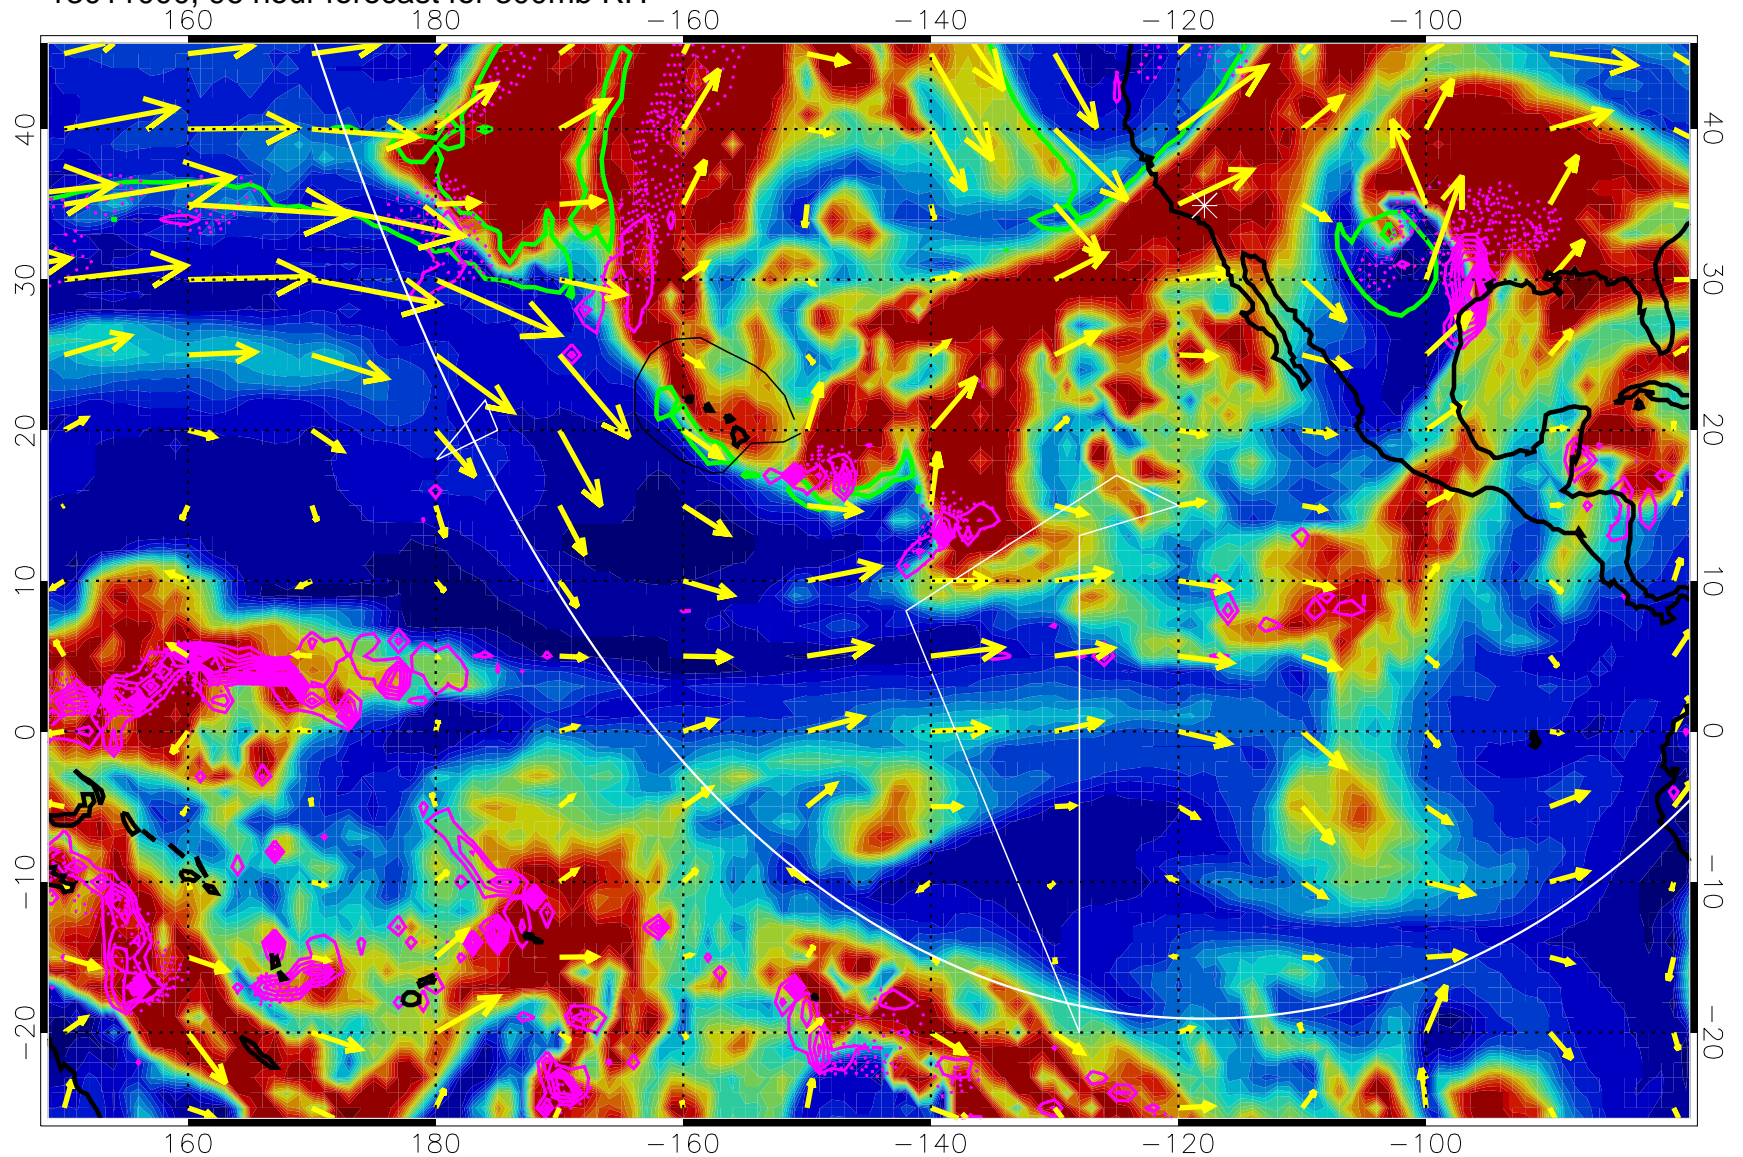

13010906, 78 hour forecast for 300mb RH

Precip (tot dotted, conv solid) past 6 hours 4 kg/m² contours

EPV Tropopause (2 PVU) Position

→ 50 m/s

Range ring of 6000 km -- 19 hours GH round trip

13010912, 84 hour forecast for 300mb RH

Precip (tot dotted, conv solid) past 6 hours 4 kg/m² contours

EPV Tropopause (2 PVU) Position

→ 50 m/s

Range ring of 6000 km -- 19 hours GH round trip

13010918, 90 hour forecast for 300mb RH

Precip (tot dotted, conv solid) past 6 hours 4 kg/m² contours

EPV Tropopause (2 PVU) Position

→ 50 m/s

Range ring of 6000 km -- 19 hours GH round trip

13011000, 96 hour forecast for 300mb RH

Precip (tot dotted, conv solid) past 6 hours 4 kg/m² contours

EPV Tropopause (2 PVU) Position

→ 50 m/s

Range ring of 6000 km -- 19 hours GH round trip

13011006, 102 hour forecast for 300mb RH

Precip (tot dotted, conv solid) past 6 hours 4 kg/m² contours

EPV Tropopause (2 PVU) Position

→ 50 m/s

Range ring of 6000 km -- 19 hours GH round trip