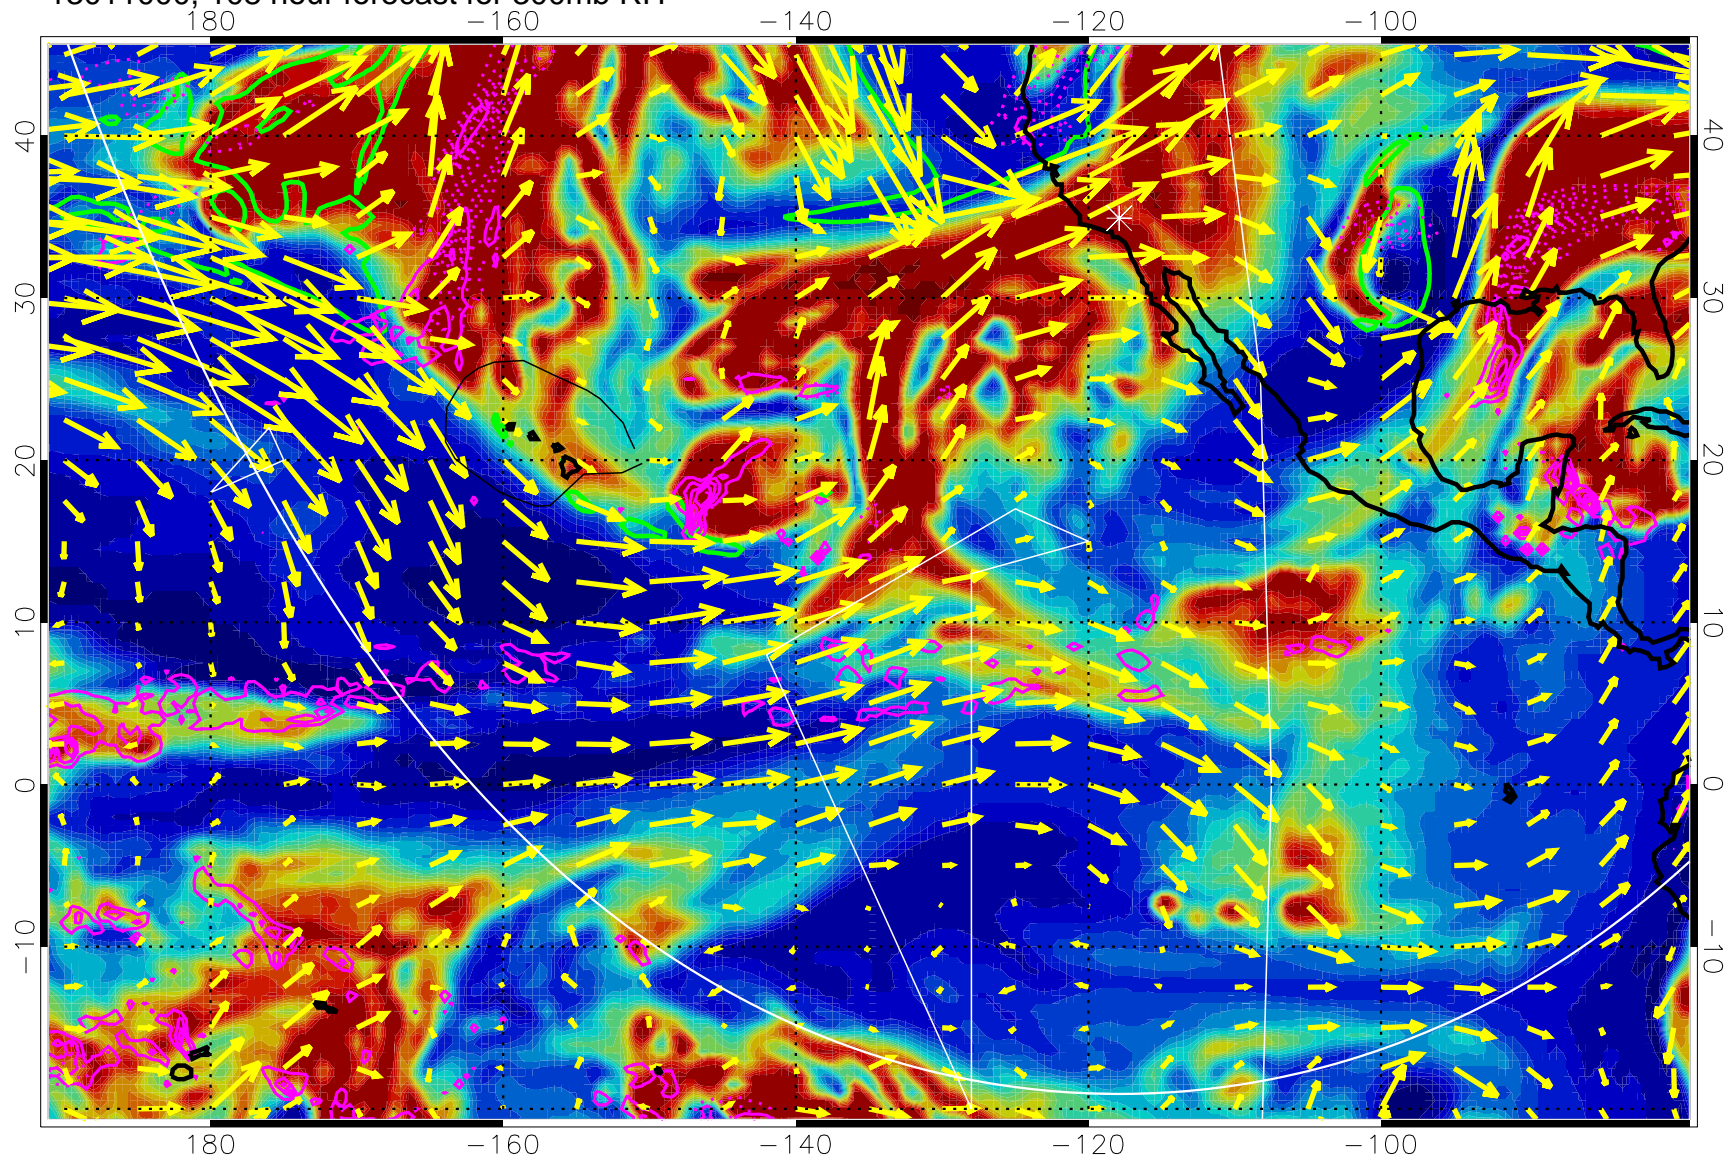

→ 50 m/s

Range ring of 6000 km -- 19 hours GH round trip

13010906, 90 hour forecast for 300mb RH

Precip (tot dot, conv sol) past 6 hrs 6 kg/m2 contours, min 4

EPV Tropopause (2 PVU) Position

→ 50 m/s

Range ring of 6000 km -- 19 hours GH round trip

13010912, 96 hour forecast for 300mb RH

Precip (tot dot, conv sol) past 6 hrs 6 kg/m2 contours, min 4

EPV Tropopause (2 PVU) Position

→ 50 m/s

Range ring of 6000 km -- 19 hours GH round trip

13010918, 102 hour forecast for 300mb RH

Precip (tot dot, conv sol) past 6 hrs 6 kg/m2 contours, min 4

EPV Tropopause (2 PVU) Position

→ 50 m/s

Range ring of 6000 km -- 19 hours GH round trip

13011000, 108 hour forecast for 300mb RH

Precip (tot dot, conv sol) past 6 hrs 6 kg/m2 contours, min 4

EPV Tropopause (2 PVU) Position

→ 50 m/s

Range ring of 6000 km -- 19 hours GH round trip

13011006, 114 hour forecast for 300mb RH

Precip (tot dot, conv sol) past 6 hrs 6 kg/m2 contours, min 4

EPV Tropopause (2 PVU) Position