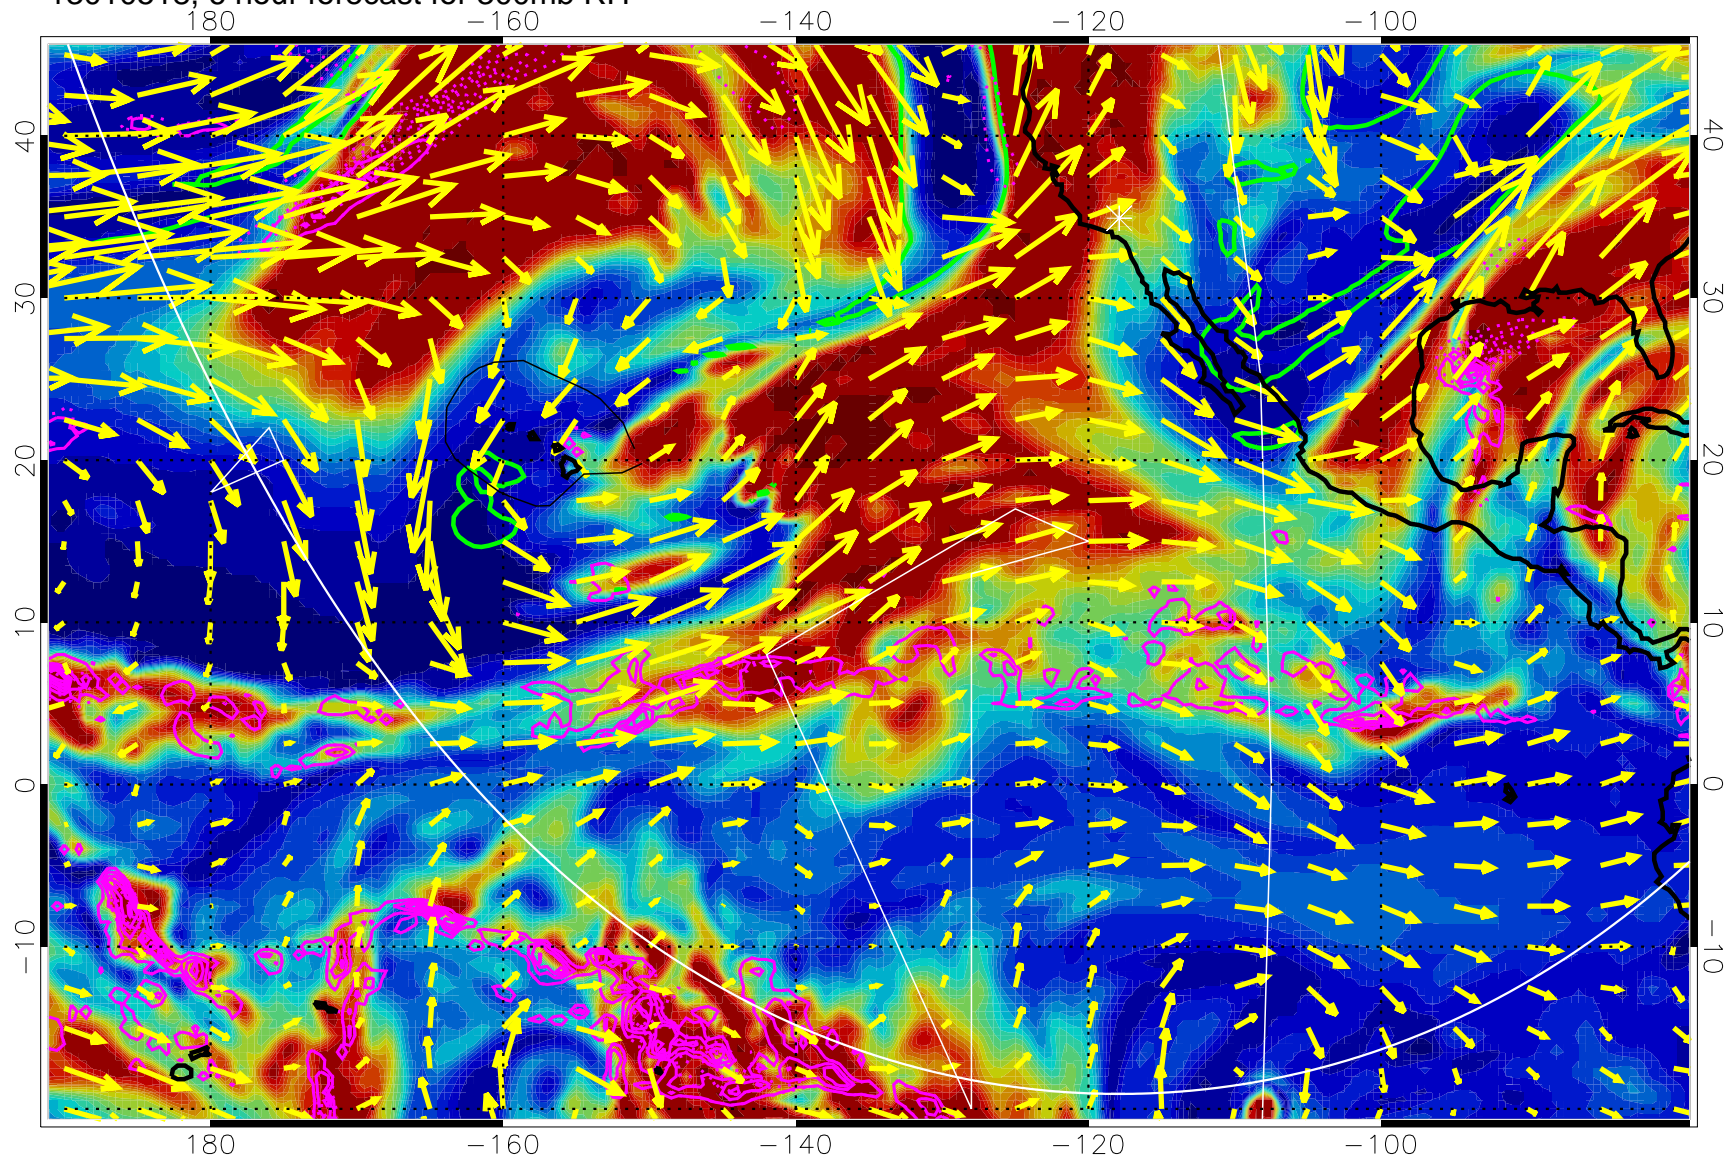

13010518, 6 hour forecast for 300mb RH

Precip (tot dot, conv sol) past 6 hrs 6 kg/m2 contours, min 4

EPV Tropopause (2 PVU) Position

→ 50 m/s

Range ring of 6000 km -- 19 hours GH round trip

13010600, 12 hour forecast for 300mb RH

Precip (tot dot, conv sol) past 6 hrs 6 kg/m2 contours, min 4

EPV Tropopause (2 PVU) Position

→ 50 m/s

Range ring of 6000 km -- 19 hours GH round trip

13010606, 18 hour forecast for 300mb RH

Precip (tot dot, conv sol) past 6 hrs 6 kg/m2 contours, min 4

EPV Tropopause (2 PVU) Position

→ 50 m/s

Range ring of 6000 km -- 19 hours GH round trip

13010612, 24 hour forecast for 300mb RH

Precip (tot dot, conv sol) past 6 hrs 6 kg/m2 contours, min 4

EPV Tropopause (2 PVU) Position

→ 50 m/s

Range ring of 6000 km -- 19 hours GH round trip

13010618, 30 hour forecast for 300mb RH

Precip (tot dot, conv sol) past 6 hrs 6 kg/m2 contours, min 4

EPV Tropopause (2 PVU) Position

→ 50 m/s

Range ring of 6000 km -- 19 hours GH round trip