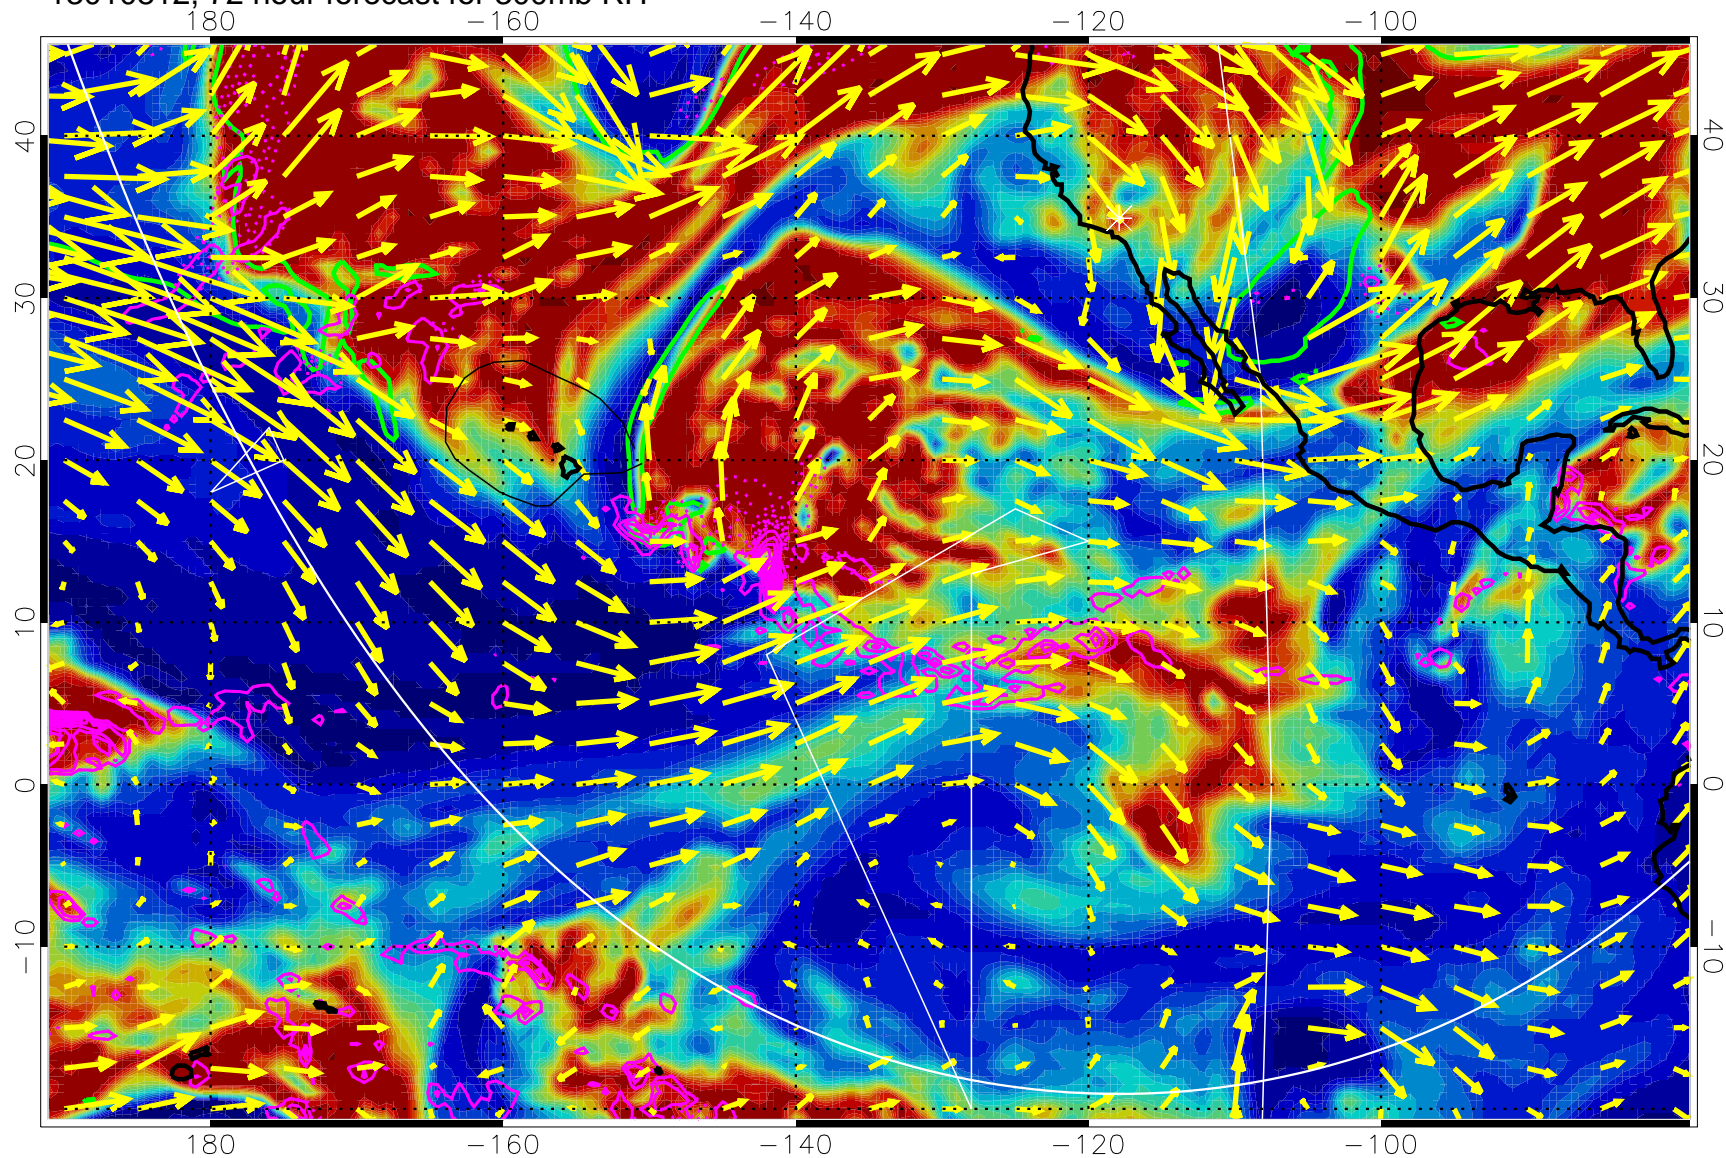

13010806, 66 hour forecast for 300mb RH

Precip (tot dot, conv sol) past 6 hrs 6 kg/m2 contours, min 4

EPV Tropopause (2 PVU) Position

→ 50 m/s

Range ring of 6000 km -- 19 hours GH round trip

13010812, 72 hour forecast for 300mb RH

Precip (tot dot, conv sol) past 6 hrs 6 kg/m2 contours, min 4

EPV Tropopause (2 PVU) Position

→ 50 m/s

Range ring of 6000 km -- 19 hours GH round trip

13010818, 78 hour forecast for 300mb RH

Precip (tot dot, conv sol) past 6 hrs 6 kg/m2 contours, min 4

EPV Tropopause (2 PVU) Position

→ 50 m/s

Range ring of 6000 km -- 19 hours GH round trip

13010900, 84 hour forecast for 300mb RH

Precip (tot dot, conv sol) past 6 hrs 6 kg/m2 contours, min 4

EPV Tropopause (2 PVU) Position