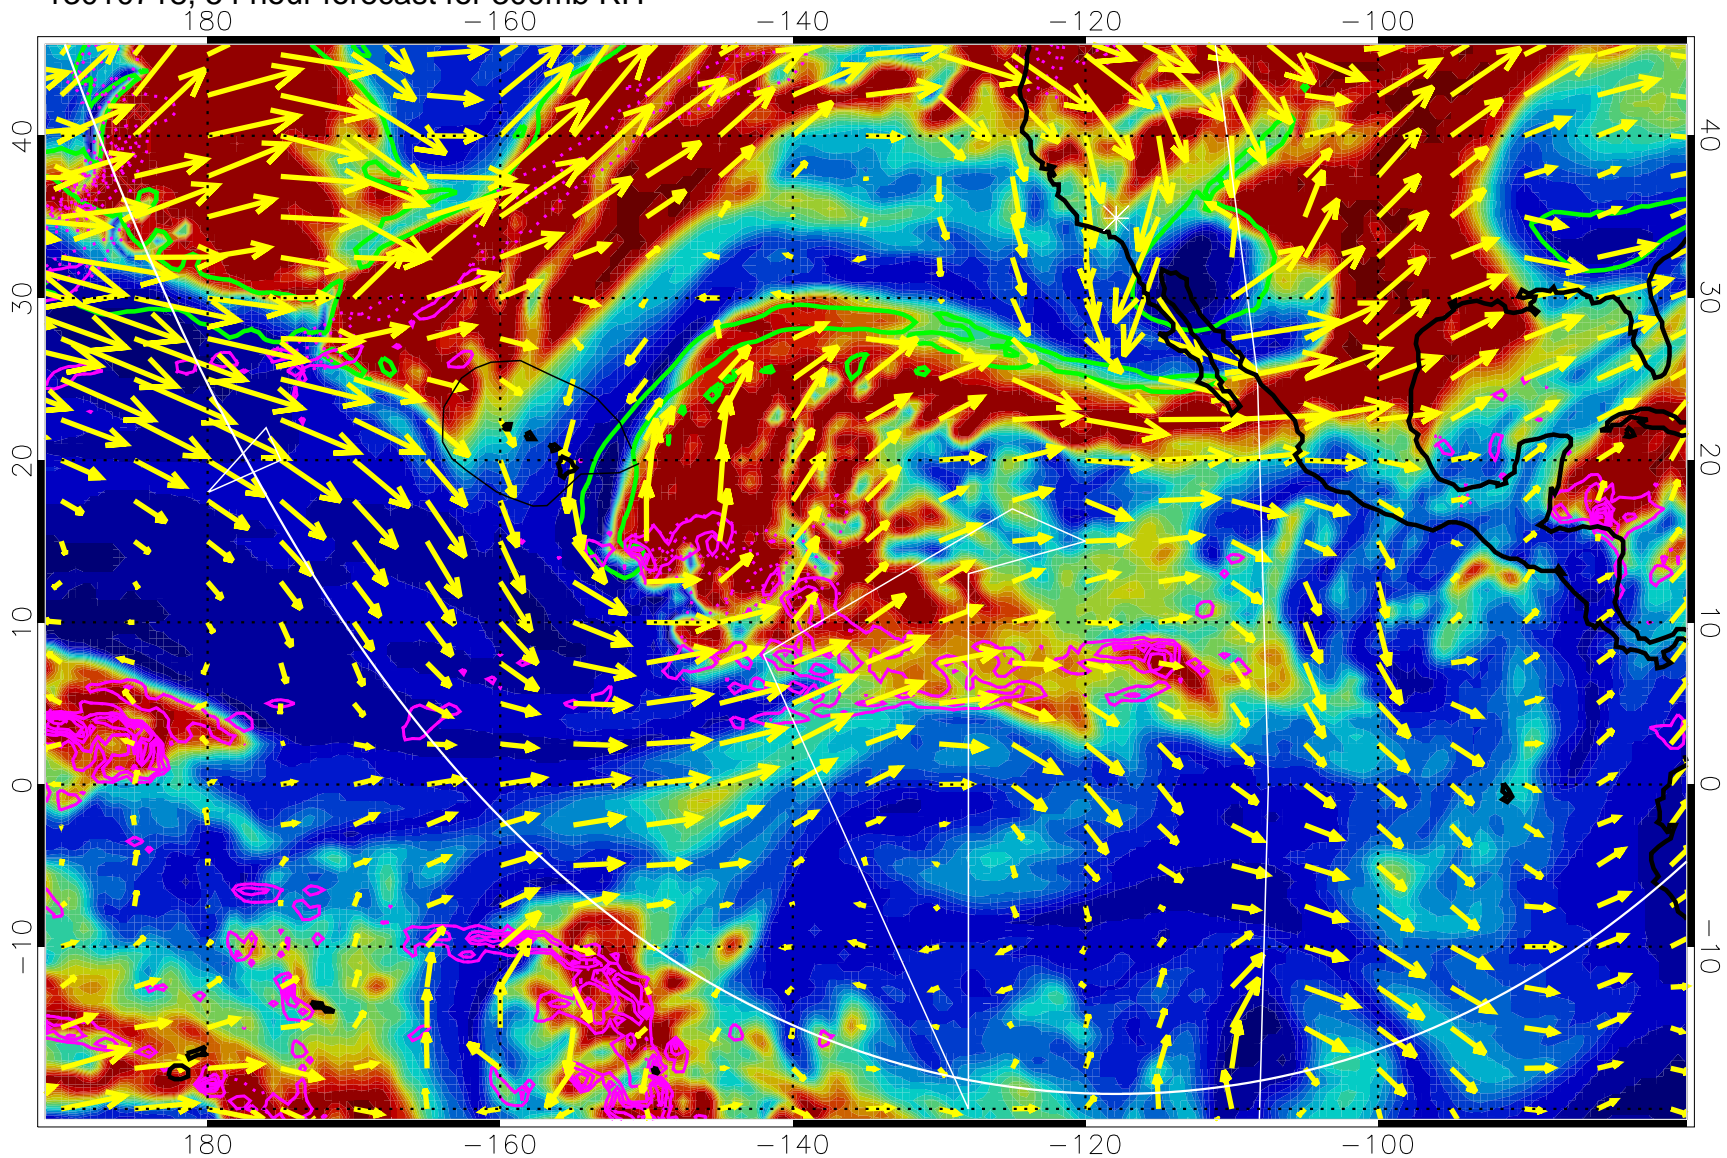

13010700, 36 hour forecast for 300mb RH

Precip (tot dot, conv sol) past 6 hrs 6 kg/m2 contours, min 4

EPV Tropopause (2 PVU) Position

→ 50 m/s

Range ring of 6000 km -- 19 hours GH round trip

13010706, 42 hour forecast for 300mb RH

Precip (tot dot, conv sol) past 6 hrs 6 kg/m2 contours, min 4

EPV Tropopause (2 PVU) Position

→ 50 m/s

Range ring of 6000 km -- 19 hours GH round trip

13010712, 48 hour forecast for 300mb RH

Precip (tot dot, conv sol) past 6 hrs 6 kg/m2 contours, min 4

EPV Tropopause (2 PVU) Position

→ 50 m/s

Range ring of 6000 km -- 19 hours GH round trip

13010718, 54 hour forecast for 300mb RH

Precip (tot dot, conv sol) past 6 hrs 6 kg/m2 contours, min 4

EPV Tropopause (2 PVU) Position

→ 50 m/s

Range ring of 6000 km -- 19 hours GH round trip

13010800, 60 hour forecast for 300mb RH

Precip (tot dot, conv sol) past 6 hrs 6 kg/m2 contours, min 4

EPV Tropopause (2 PVU) Position

→ 50 m/s

Range ring of 6000 km -- 19 hours GH round trip