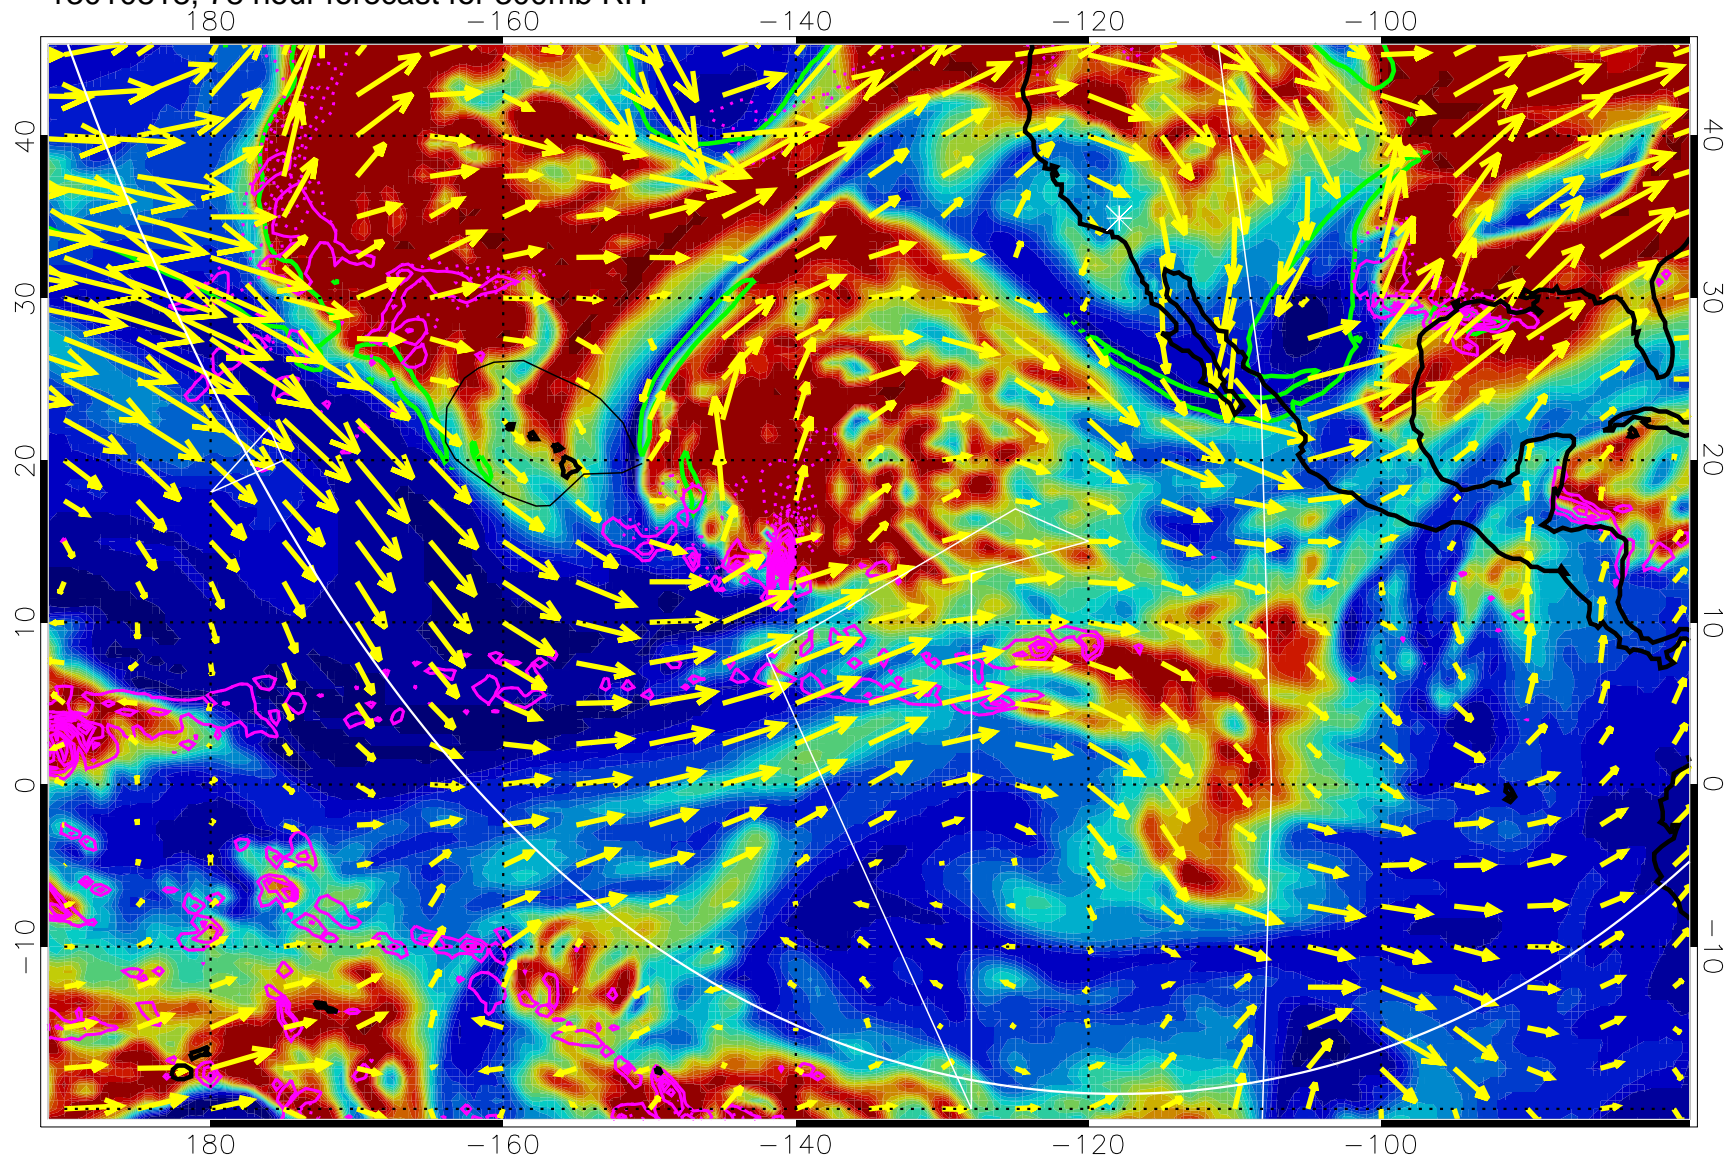

13010806, 66 hour forecast for 300mb RH

Precip (tot dot, conv sol) past 6 hrs 6 kg/m2 contours, min 4

EPV Tropopause (2 PVU) Position

→ 50 m/s

Range ring of 6000 km -- 19 hours GH round trip

13010812, 72 hour forecast for 300mb RH

Precip (tot dot, conv sol) past 6 hrs 6 kg/m2 contours, min 4

EPV Tropopause (2 PVU) Position

→ 50 m/s

Range ring of 6000 km -- 19 hours GH round trip

13010818, 78 hour forecast for 300mb RH

Precip (tot dot, conv sol) past 6 hrs 6 kg/m2 contours, min 4

EPV Tropopause (2 PVU) Position

→ 50 m/s

Range ring of 6000 km -- 19 hours GH round trip

13010900, 84 hour forecast for 300mb RH

Precip (tot dot, conv sol) past 6 hrs 6 kg/m2 contours, min 4

EPV Tropopause (2 PVU) Position

13010912, 96 hour forecast for 300mb RH

Precip (tot dot, conv sol) past 6 hrs 6 kg/m2 contours, min 4

EPV Tropopause (2 PVU) Position

→ 50 m/s

Range ring of 6000 km -- 19 hours GH round trip

13010918, 102 hour forecast for 300mb RH