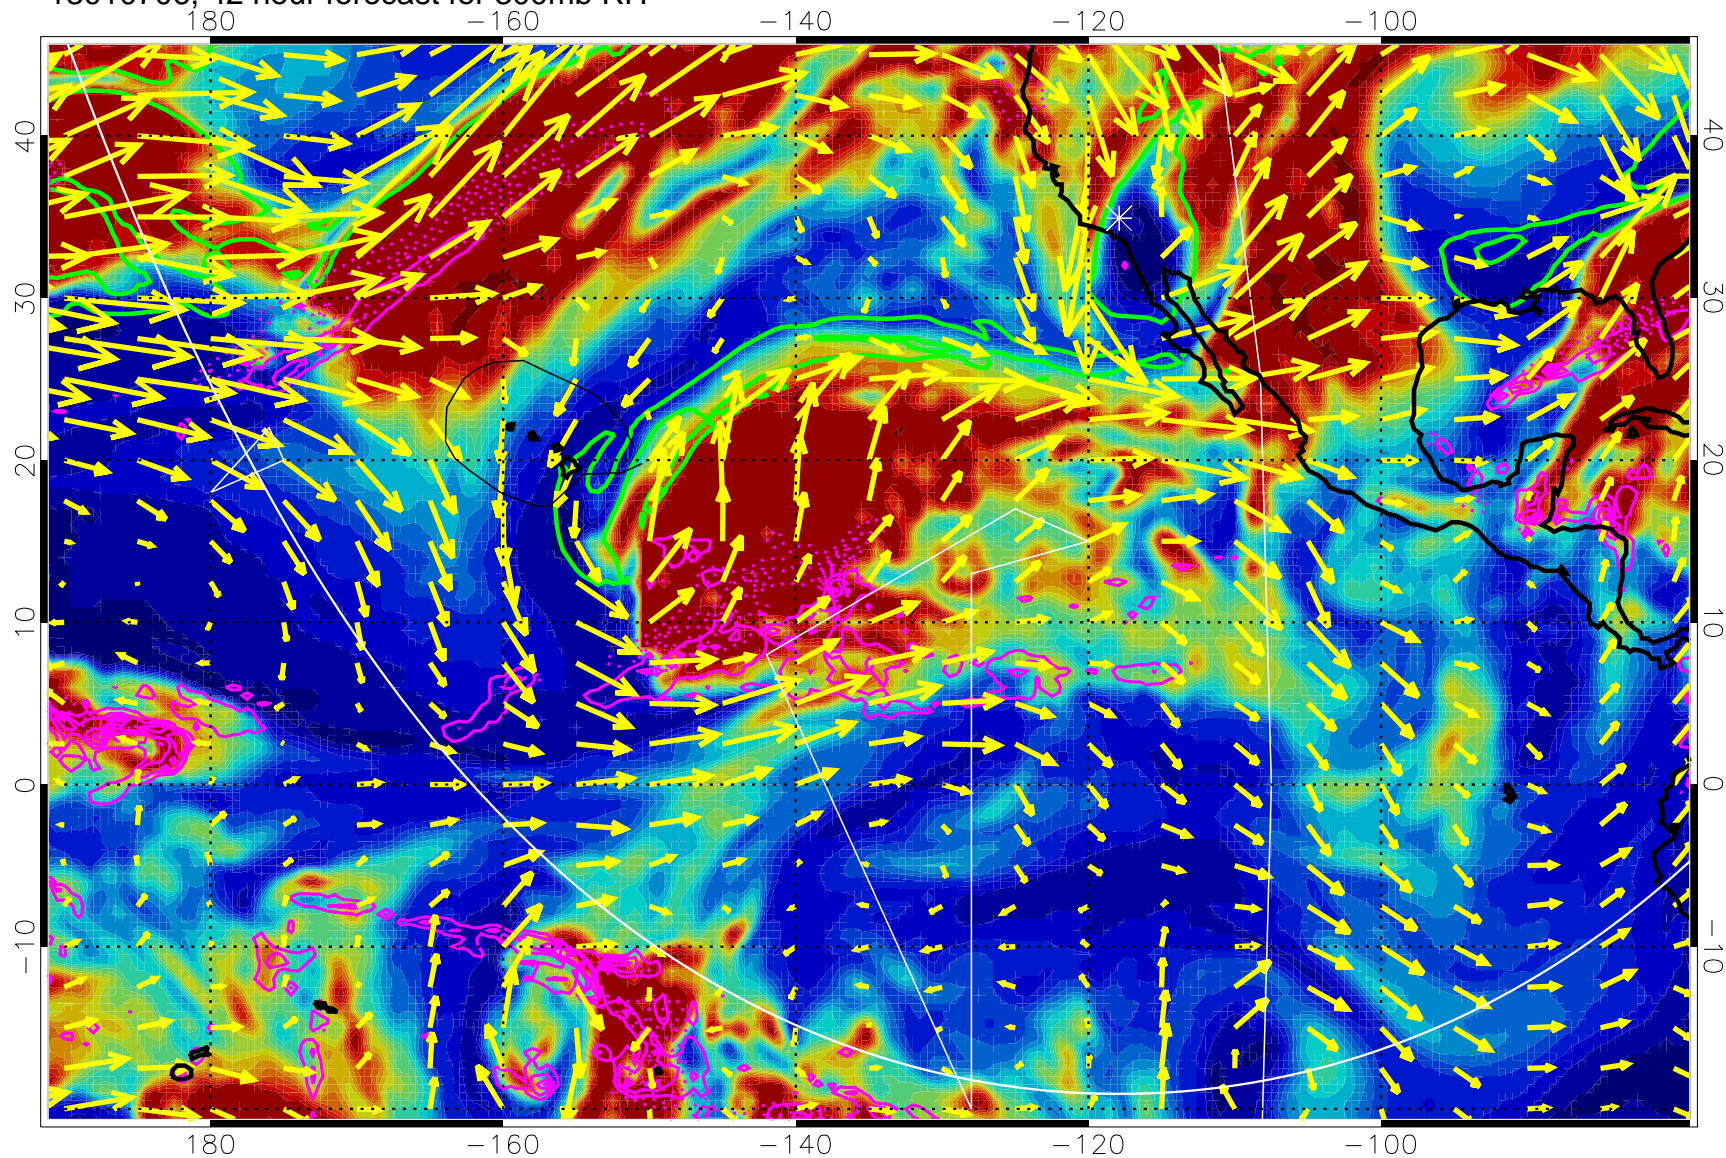

→ 50 m/s

Range ring of 6000 km -- 19 hours GH round trip

13010618, 30 hour forecast for 300mb RH

Precip (tot dot, conv sol) past 6 hrs 6 kg/m2 contours, min 4

EPV Tropopause (2 PVU) Position

→ 50 m/s

Range ring of 6000 km -- 19 hours GH round trip

13010700, 36 hour forecast for 300mb RH

Precip (tot dot, conv sol) past 6 hrs 6 kg/m2 contours, min 4

EPV Tropopause (2 PVU) Position

→ 50 m/s

Range ring of 6000 km -- 19 hours GH round trip

13010706, 42 hour forecast for 300mb RH

Precip (tot dot, conv sol) past 6 hrs 6 kg/m2 contours, min 4

EPV Tropopause (2 PVU) Position

→ 50 m/s

Range ring of 6000 km -- 19 hours GH round trip

13010712, 48 hour forecast for 300mb RH

Precip (tot dot, conv sol) past 6 hrs 6 kg/m2 contours, min 4

EPV Tropopause (2 PVU) Position

→ 50 m/s

Range ring of 6000 km -- 19 hours GH round trip

13010718, 54 hour forecast for 300mb RH

Precip (tot dot, conv sol) past 6 hrs 6 kg/m2 contours, min 4

EPV Tropopause (2 PVU) Position