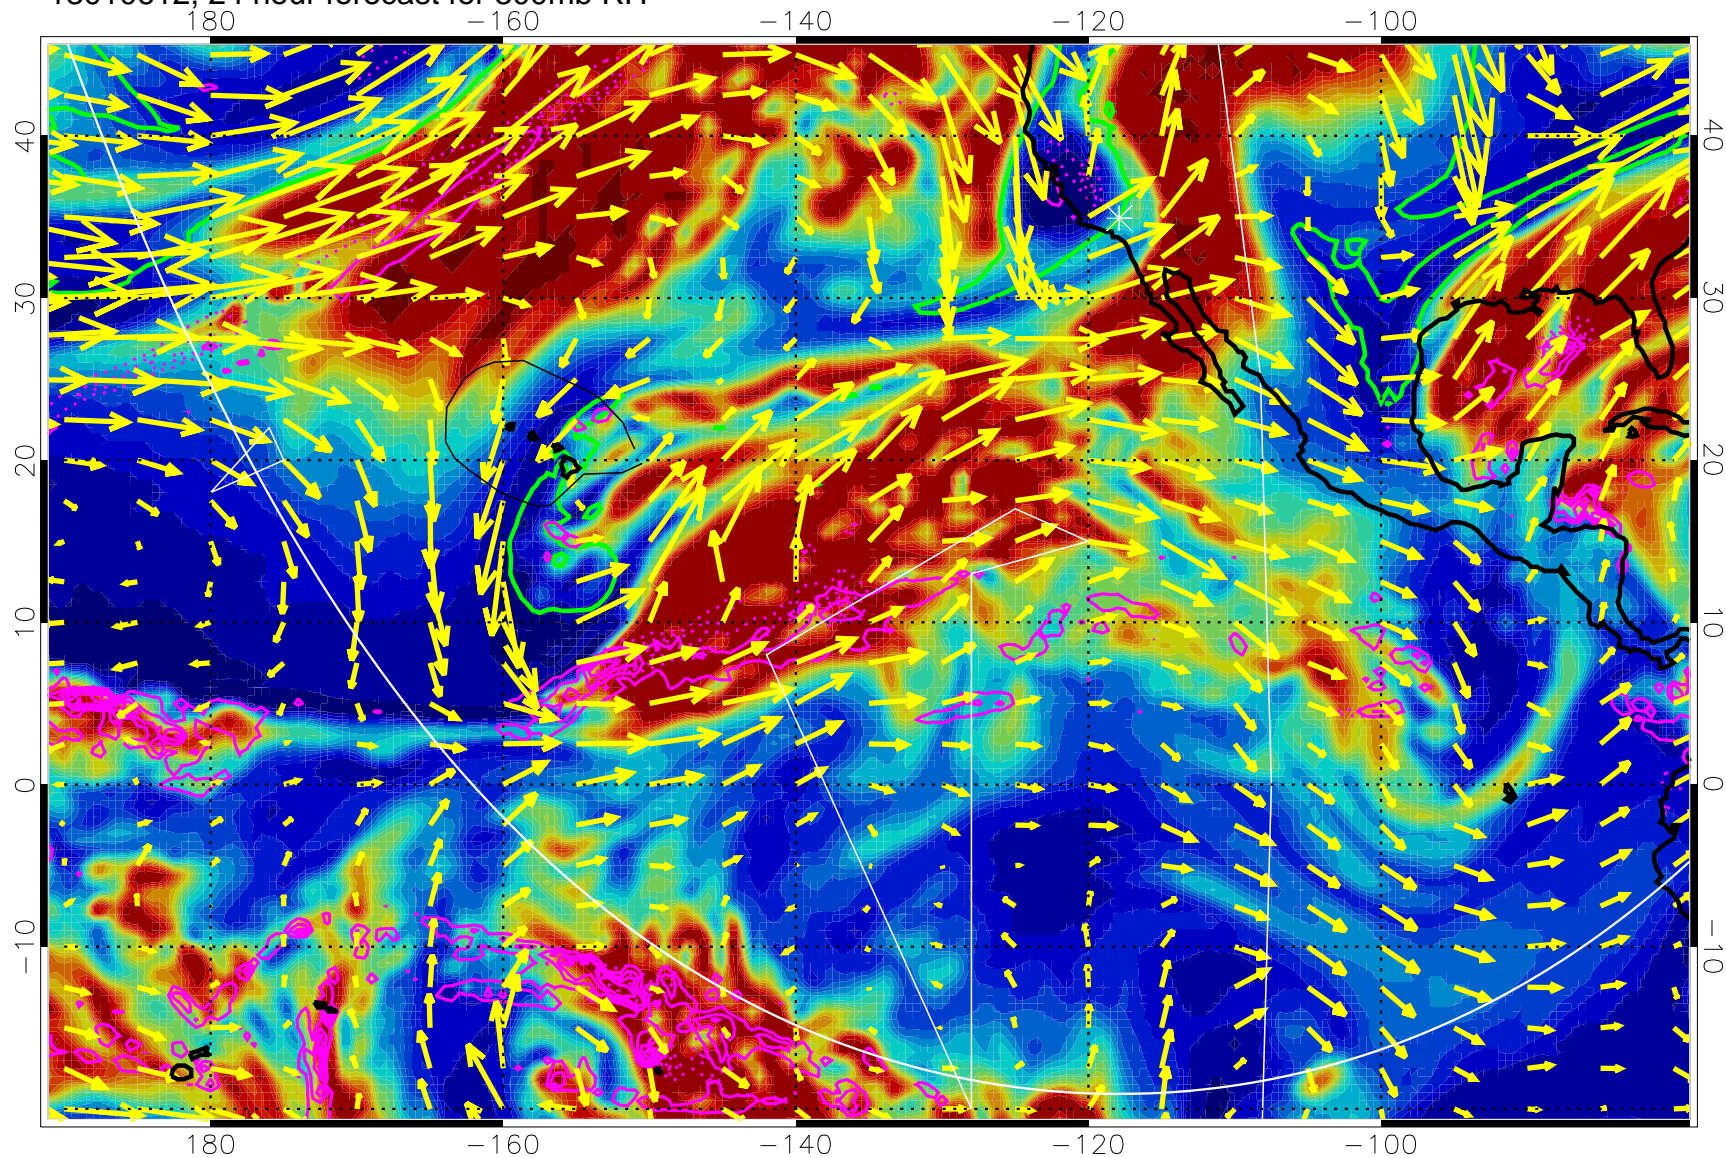

13010518, 6 hour forecast for 300mb RH

Precip (tot dot, conv sol) past 6 hrs 6 kg/m2 contours, min 4

EPV Tropopause (2 PVU) Position

→ 50 m/s

Range ring of 6000 km -- 19 hours GH round trip

13010600, 12 hour forecast for 300mb RH

Precip (tot dot, conv sol) past 6 hrs 6 kg/m2 contours, min 4

EPV Tropopause (2 PVU) Position

→ 50 m/s

Range ring of 6000 km -- 19 hours GH round trip

13010606, 18 hour forecast for 300mb RH

Precip (tot dot, conv sol) past 6 hrs 6 kg/m2 contours, min 4

EPV Tropopause (2 PVU) Position

→ 50 m/s

Range ring of 6000 km -- 19 hours GH round trip

13010612, 24 hour forecast for 300mb RH

Precip (tot dot, conv sol) past 6 hrs 6 kg/m2 contours, min 4

EPV Tropopause (2 PVU) Position

→ 50 m/s

Range ring of 6000 km -- 19 hours GH round trip

13010618, 30 hour forecast for 300mb RH

Precip (tot dot, conv sol) past 6 hrs 6 kg/m2 contours, min 4

EPV Tropopause (2 PVU) Position

→ 50 m/s

Range ring of 6000 km -- 19 hours GH round trip