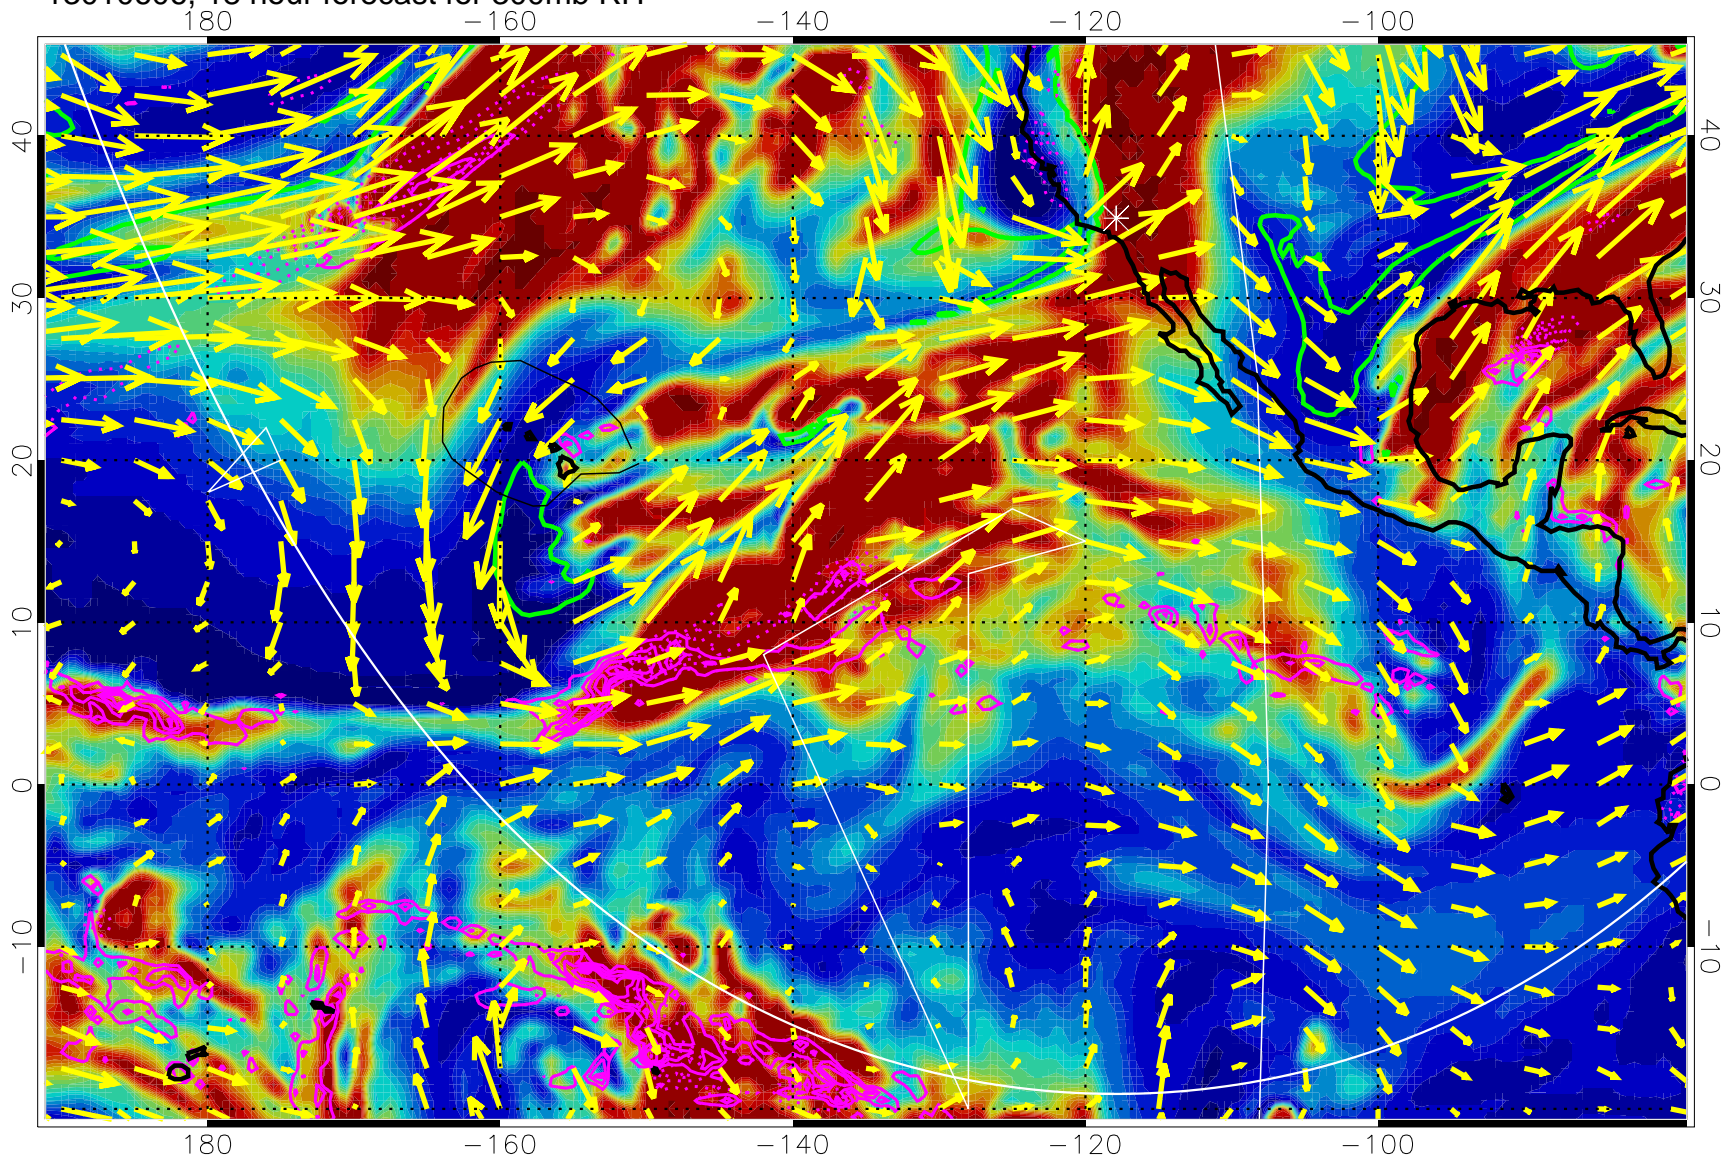

13010518, 6 hour forecast for 300mb RH

Precip (tot dot, conv sol) past 6 hrs 6 kg/m2 contours, min 4

EPV Tropopause (2 PVU) Position

→ 50 m/s

Range ring of 6000 km -- 19 hours GH round trip

13010600, 12 hour forecast for 300mb RH

Precip (tot dot, conv sol) past 6 hrs 6 kg/m2 contours, min 4

EPV Tropopause (2 PVU) Position

→ 50 m/s

Range ring of 6000 km -- 19 hours GH round trip

13010606, 18 hour forecast for 300mb RH

Precip (tot dot, conv sol) past 6 hrs 6 kg/m2 contours, min 4

EPV Tropopause (2 PVU) Position

→ 50 m/s

Range ring of 6000 km -- 19 hours GH round trip

13010612, 24 hour forecast for 300mb RH

Precip (tot dot, conv sol) past 6 hrs 6 kg/m2 contours, min 4

EPV Tropopause (2 PVU) Position

13010700, 36 hour forecast for 300mb RH

Precip (tot dot, conv sol) past 6 hrs 6 kg/m2 contours, min 4

EPV Tropopause (2 PVU) Position

→ 50 m/s

Range ring of 6000 km -- 19 hours GH round trip

13010706, 42 hour forecast for 300mb RH