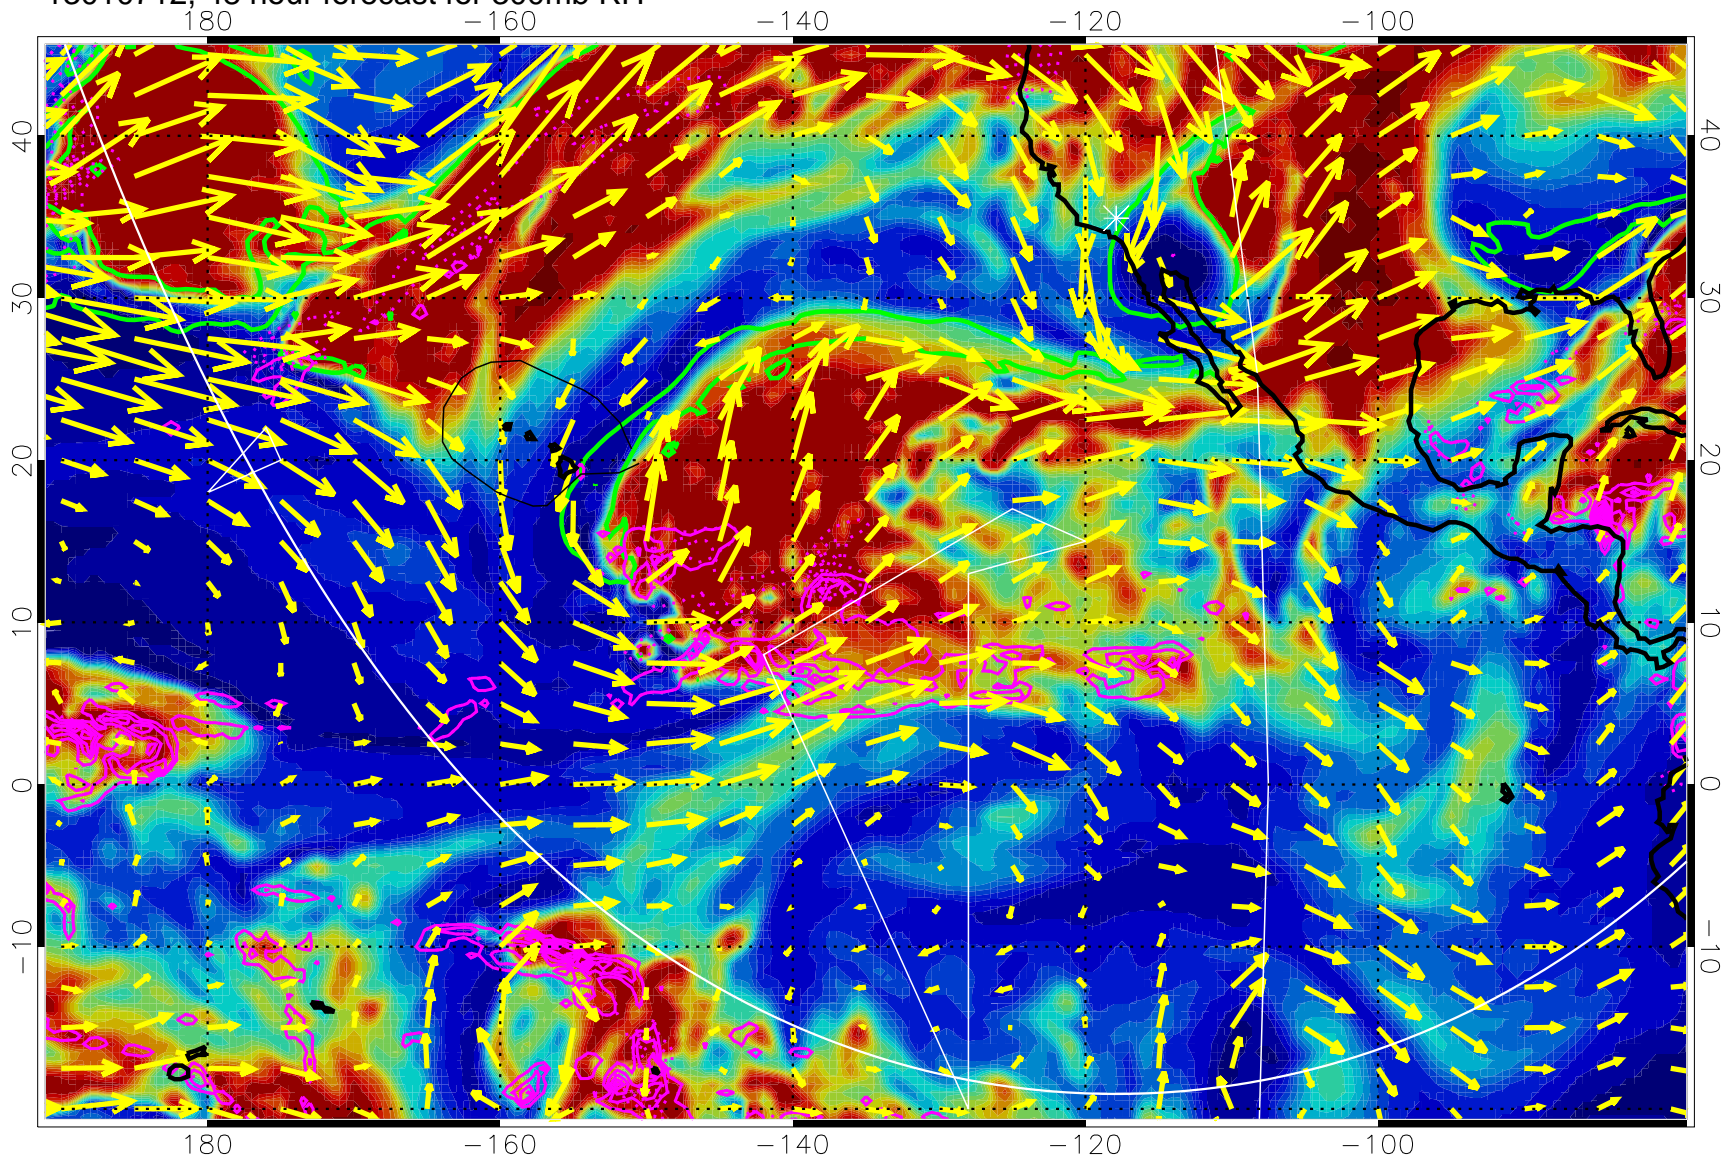

→ 50 m/s

Range ring of 6000 km -- 19 hours GH round trip

13010618, 30 hour forecast for 300mb RH

Precip (tot dot, conv sol) past 6 hrs 6 kg/m2 contours, min 4

EPV Tropopause (2 PVU) Position

→ 50 m/s

Range ring of 6000 km -- 19 hours GH round trip

13010700, 36 hour forecast for 300mb RH

Precip (tot dot, conv sol) past 6 hrs 6 kg/m2 contours, min 4

EPV Tropopause (2 PVU) Position

→ 50 m/s

Range ring of 6000 km -- 19 hours GH round trip

13010706, 42 hour forecast for 300mb RH

Precip (tot dot, conv sol) past 6 hrs 6 kg/m2 contours, min 4

EPV Tropopause (2 PVU) Position

→ 50 m/s

Range ring of 6000 km -- 19 hours GH round trip

13010712, 48 hour forecast for 300mb RH

Precip (tot dot, conv sol) past 6 hrs 6 kg/m2 contours, min 4

EPV Tropopause (2 PVU) Position

→ 50 m/s

Range ring of 6000 km -- 19 hours GH round trip

13010718, 54 hour forecast for 300mb RH

Precip (tot dot, conv sol) past 6 hrs 6 kg/m2 contours, min 4

EPV Tropopause (2 PVU) Position