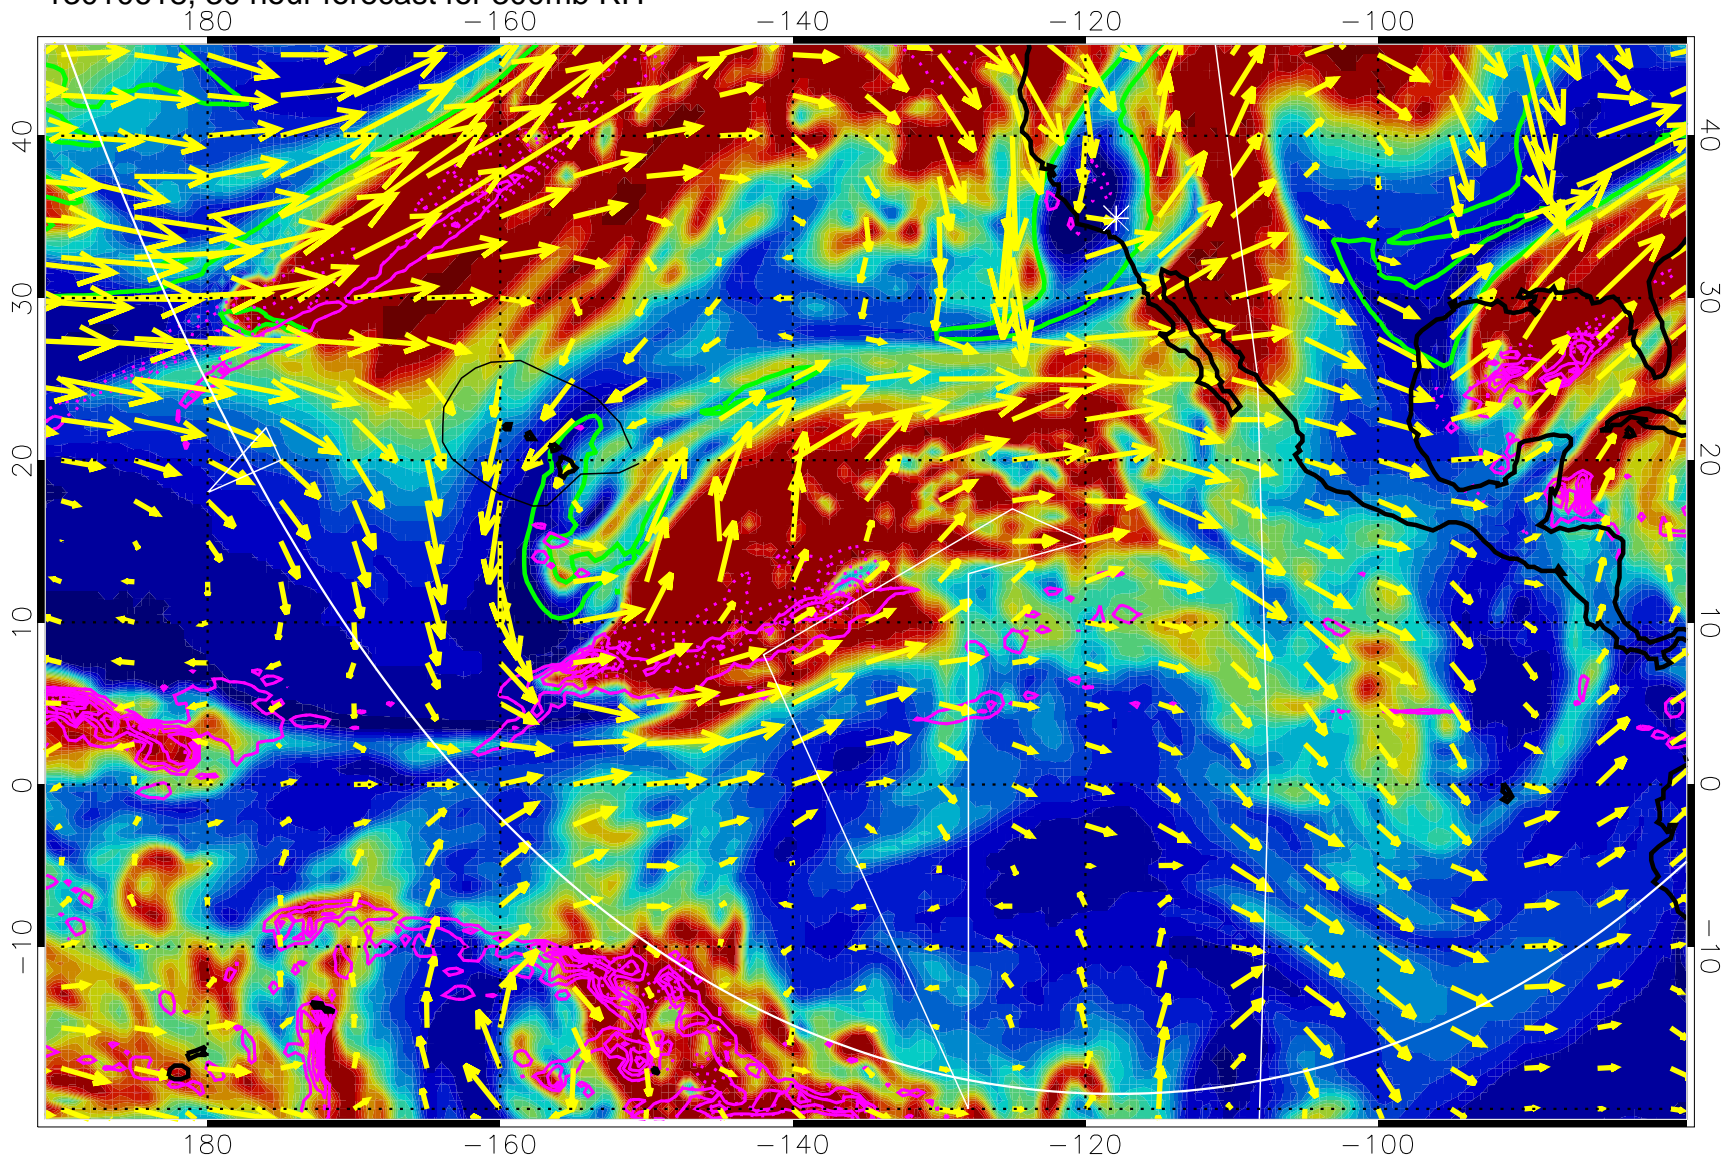

Precip (tot dot, conv sol) past 6 hrs 6 kg/m2 contours, min 4

EPV Tropopause (2 PVU) Position

→ 50 m/s

Range ring of 6000 km -- 19 hours GH round trip

13010606, 18 hour forecast for 300mb RH

Precip (tot dot, conv sol) past 6 hrs 6 kg/m2 contours, min 4

EPV Tropopause (2 PVU) Position

→ 50 m/s

Range ring of 6000 km -- 19 hours GH round trip

13010612, 24 hour forecast for 300mb RH

Precip (tot dot, conv sol) past 6 hrs 6 kg/m2 contours, min 4

EPV Tropopause (2 PVU) Position

→ 50 m/s

Range ring of 6000 km -- 19 hours GH round trip

13010618, 30 hour forecast for 300mb RH

Precip (tot dot, conv sol) past 6 hrs 6 kg/m2 contours, min 4

EPV Tropopause (2 PVU) Position

→ 50 m/s

Range ring of 6000 km -- 19 hours GH round trip

13010700, 36 hour forecast for 300mb RH

Precip (tot dot, conv sol) past 6 hrs 6 kg/m2 contours, min 4

EPV Tropopause (2 PVU) Position

→ 50 m/s

Range ring of 6000 km -- 19 hours GH round trip

13010706, 42 hour forecast for 300mb RH