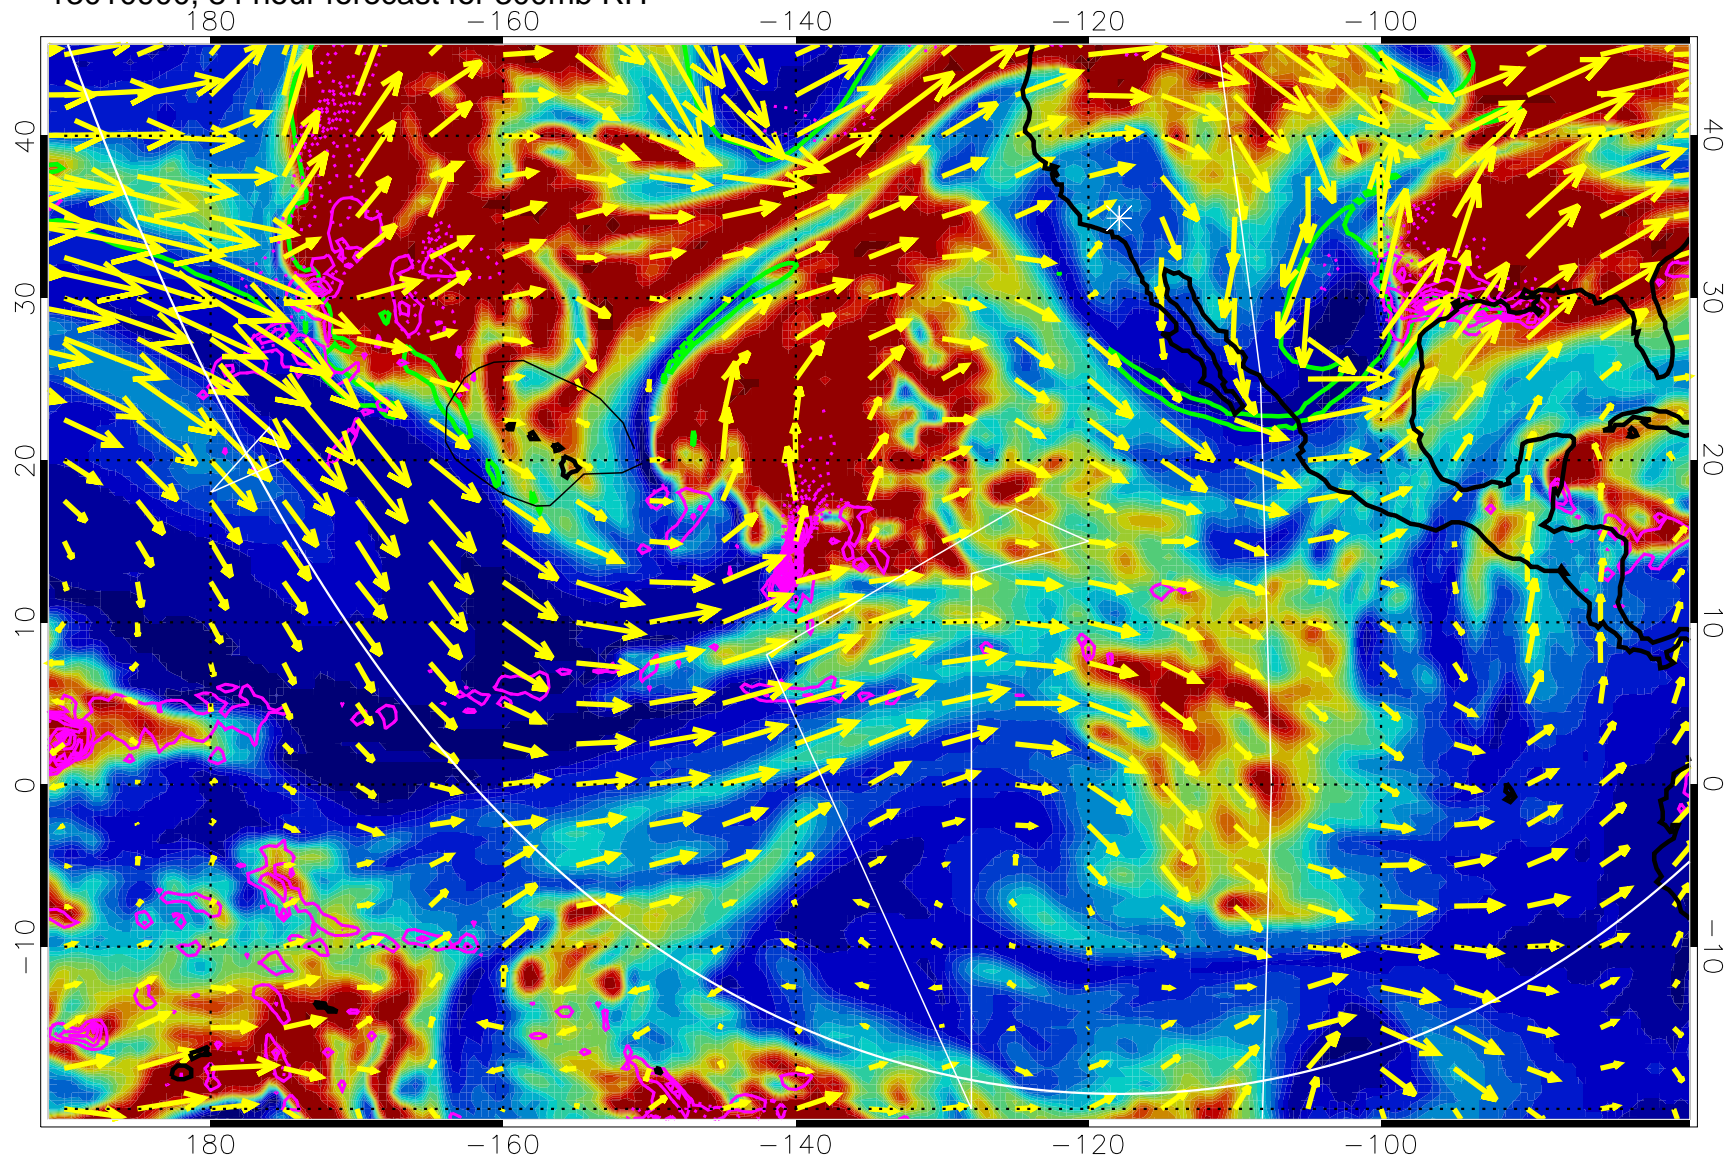

13010806, 66 hour forecast for 300mb RH

Precip (tot dot, conv sol) past 6 hrs 6 kg/m2 contours, min 4

EPV Tropopause (2 PVU) Position

→ 50 m/s

Range ring of 6000 km -- 19 hours GH round trip

13010812, 72 hour forecast for 300mb RH

Precip (tot dot, conv sol) past 6 hrs 6 kg/m2 contours, min 4

EPV Tropopause (2 PVU) Position

→ 50 m/s

Range ring of 6000 km -- 19 hours GH round trip

13010818, 78 hour forecast for 300mb RH

Precip (tot dot, conv sol) past 6 hrs 6 kg/m2 contours, min 4

EPV Tropopause (2 PVU) Position

→ 50 m/s

Range ring of 6000 km -- 19 hours GH round trip

13010900, 84 hour forecast for 300mb RH

Precip (tot dot, conv sol) past 6 hrs 6 kg/m2 contours, min 4

EPV Tropopause (2 PVU) Position

13010912, 96 hour forecast for 300mb RH

Precip (tot dot, conv sol) past 6 hrs 6 kg/m2 contours, min 4

EPV Tropopause (2 PVU) Position

→ 50 m/s

Range ring of 6000 km -- 19 hours GH round trip

13010918, 102 hour forecast for 300mb RH