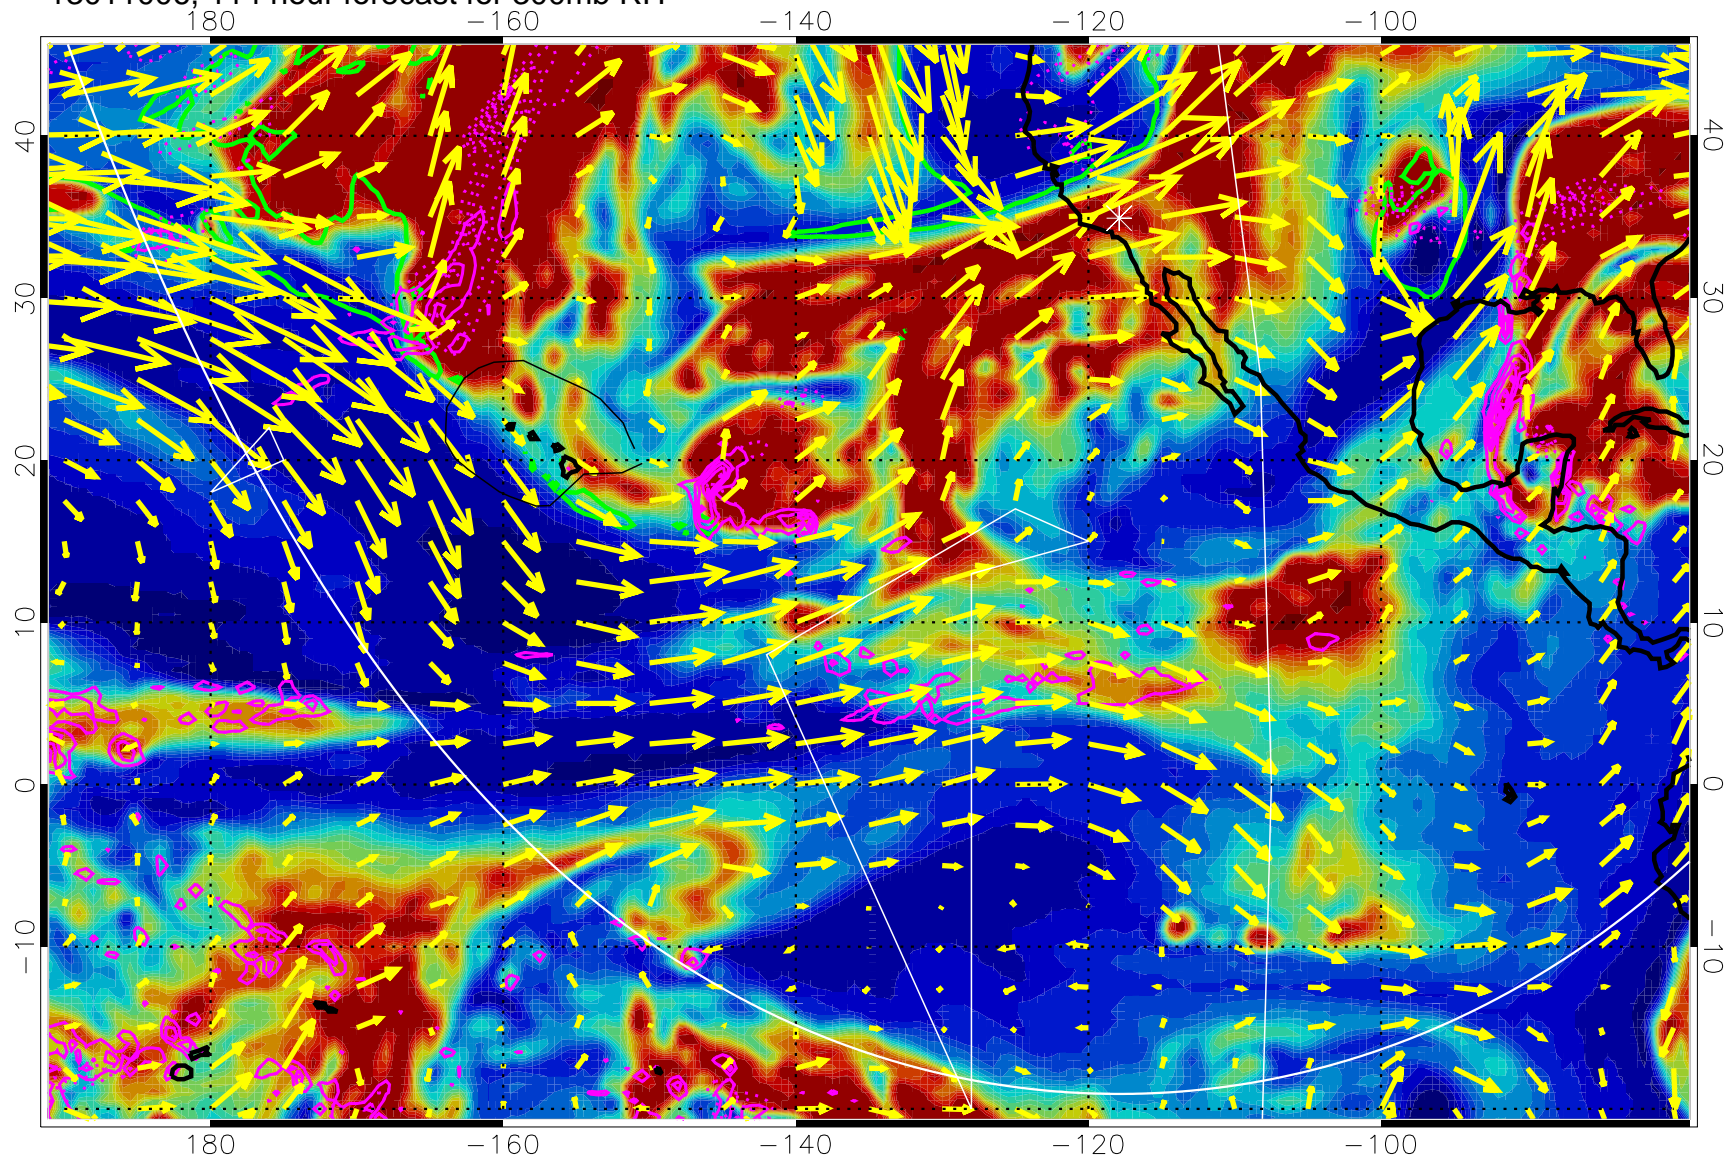

13010912, 96 hour forecast for 300mb RH

Precip (tot dot, conv sol) past 6 hrs 6 kg/m2 contours, min 4

EPV Tropopause (2 PVU) Position

→ 50 m/s

Range ring of 6000 km -- 19 hours GH round trip

13010918, 102 hour forecast for 300mb RH

Precip (tot dot, conv sol) past 6 hrs 6 kg/m2 contours, min 4

EPV Tropopause (2 PVU) Position

→ 50 m/s

Range ring of 6000 km -- 19 hours GH round trip

13011000, 108 hour forecast for 300mb RH

Precip (tot dot, conv sol) past 6 hrs 6 kg/m2 contours, min 4

EPV Tropopause (2 PVU) Position

→ 50 m/s

Range ring of 6000 km -- 19 hours GH round trip

13011006, 114 hour forecast for 300mb RH

Precip (tot dot, conv sol) past 6 hrs 6 kg/m2 contours, min 4

EPV Tropopause (2 PVU) Position

→ 50 m/s

Range ring of 6000 km -- 19 hours GH round trip

13011012, 120 hour forecast for 300mb RH

Precip (tot dot, conv sol) past 6 hrs 6 kg/m2 contours, min 4

EPV Tropopause (2 PVU) Position

→ 50 m/s

Range ring of 6000 km -- 19 hours GH round trip