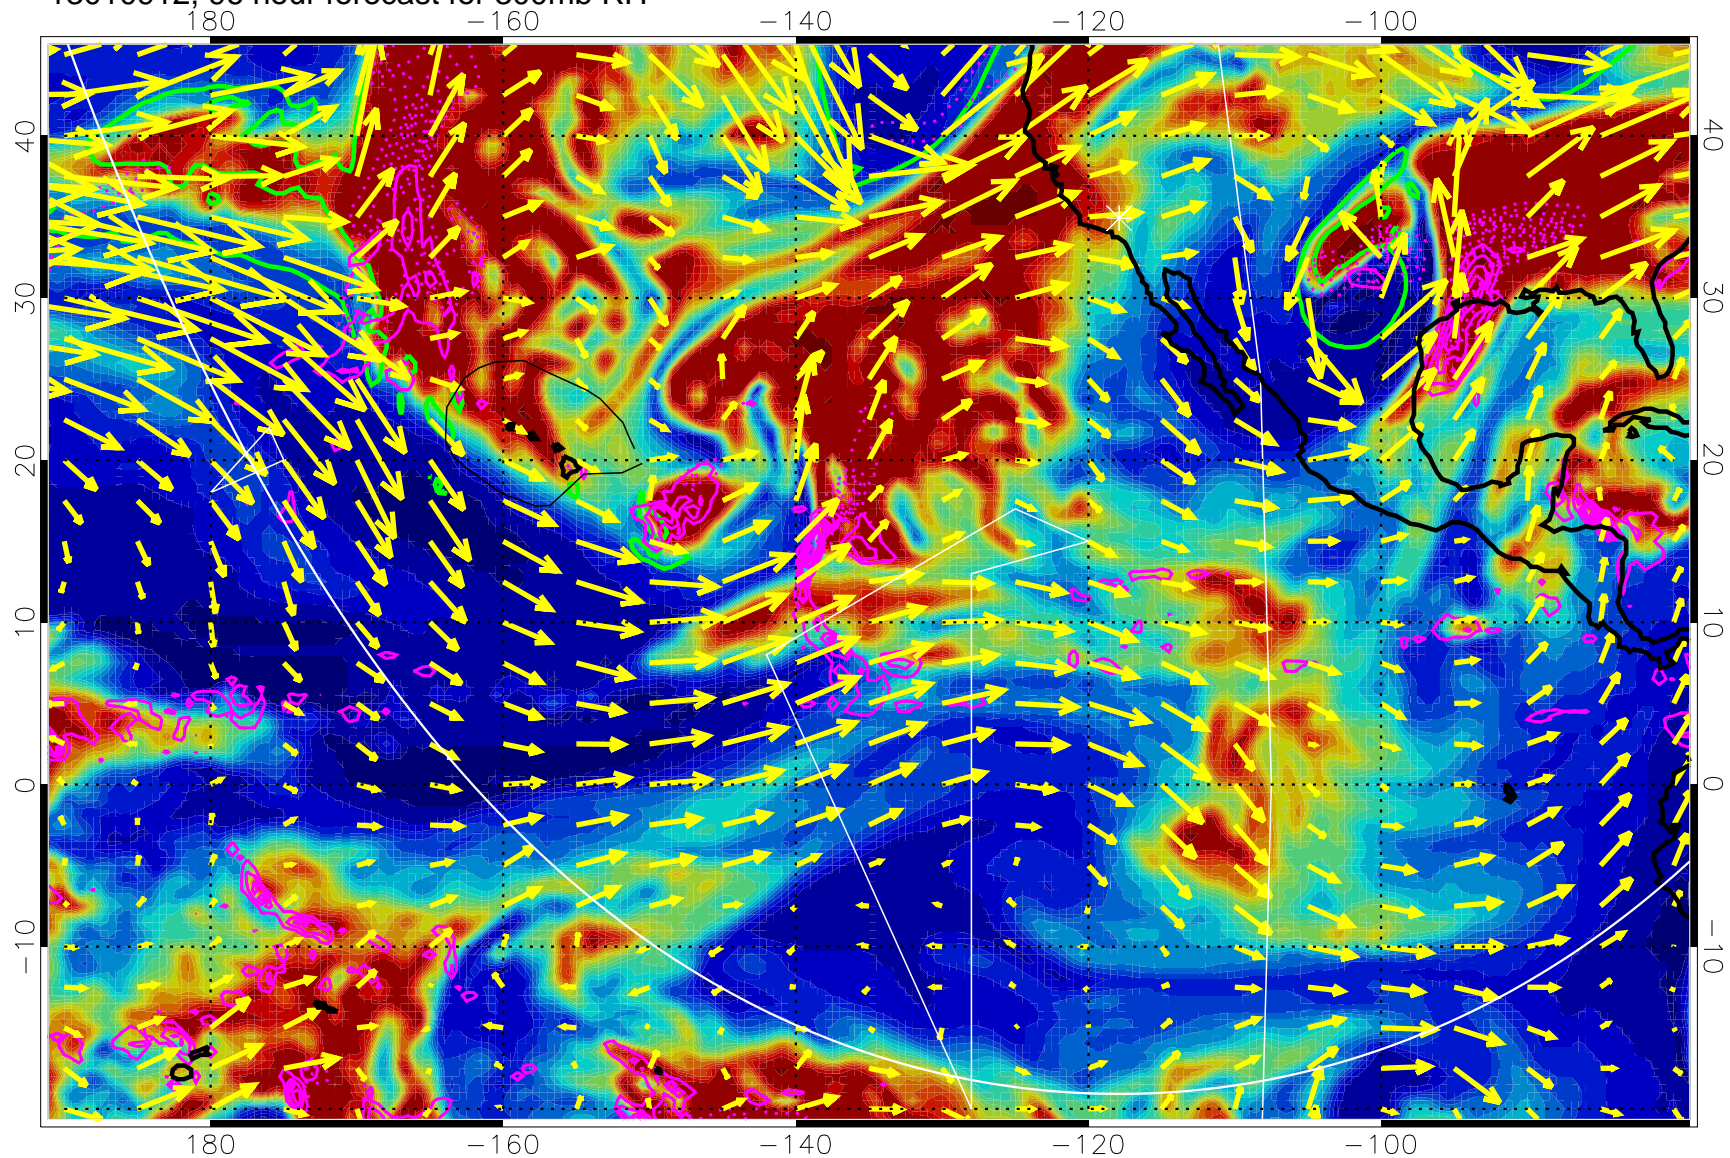

EPV Tropopause (2 PVU) Position

→ 50 m/s

Range ring of 6000 km -- 19 hours GH round trip

13010900, 84 hour forecast for 300mb RH

Precip (tot dot, conv sol) past 6 hrs 6 kg/m2 contours, min 4

EPV Tropopause (2 PVU) Position

→ 50 m/s

Range ring of 6000 km -- 19 hours GH round trip

13010906, 90 hour forecast for 300mb RH

Precip (tot dot, conv sol) past 6 hrs 6 kg/m2 contours, min 4

EPV Tropopause (2 PVU) Position

→ 50 m/s

Range ring of 6000 km -- 19 hours GH round trip

13010912, 96 hour forecast for 300mb RH

Precip (tot dot, conv sol) past 6 hrs 6 kg/m2 contours, min 4

EPV Tropopause (2 PVU) Position

→ 50 m/s

Range ring of 6000 km -- 19 hours GH round trip

13010918, 102 hour forecast for 300mb RH

Precip (tot dot, conv sol) past 6 hrs 6 kg/m2 contours, min 4

EPV Tropopause (2 PVU) Position

→ 50 m/s

Range ring of 6000 km -- 19 hours GH round trip

13011000, 108 hour forecast for 300mb RH

Precip (tot dot, conv sol) past 6 hrs 6 kg/m2 contours, min 4