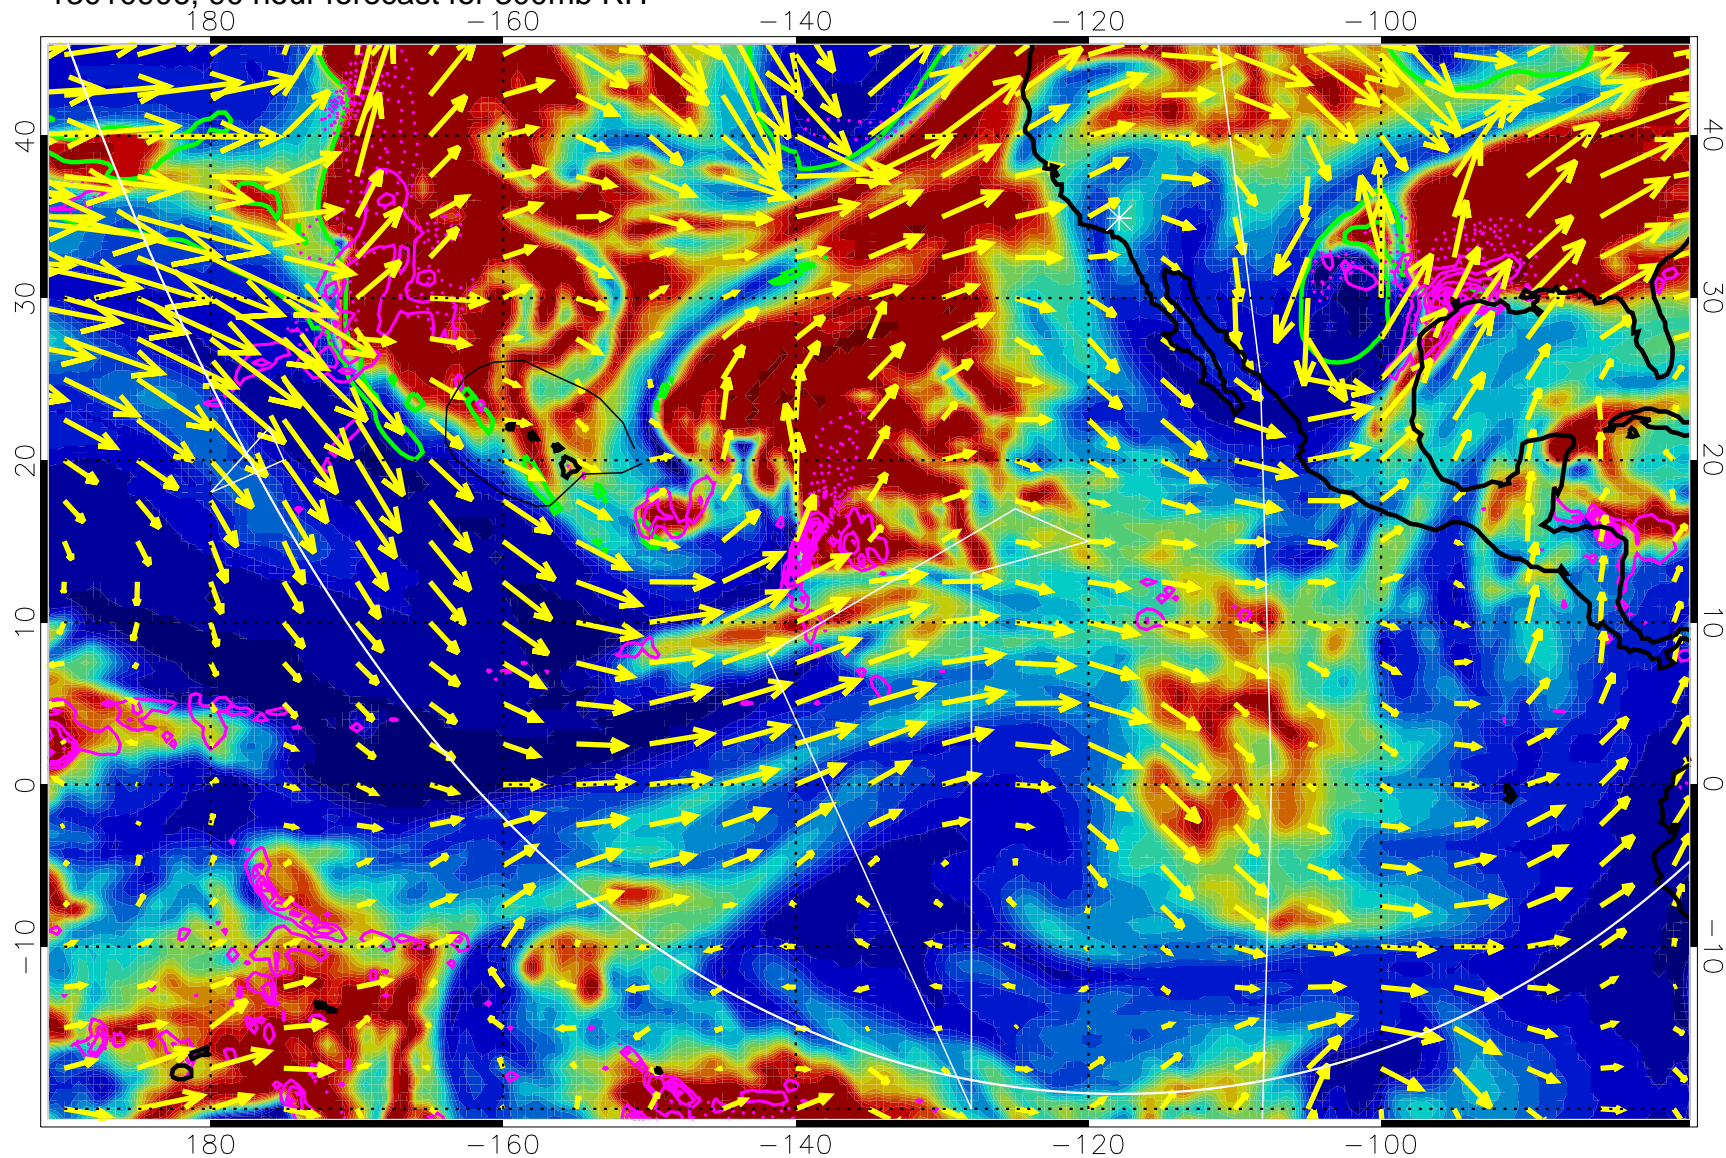

Precip (tot dot, conv sol) past 6 hrs 6 kg/m2 contours, min 4

EPV Tropopause (2 PVU) Position

→ 50 m/s

Range ring of 6000 km -- 19 hours GH round trip

13010818, 78 hour forecast for 300mb RH

Precip (tot dot, conv sol) past 6 hrs 6 kg/m2 contours, min 4

EPV Tropopause (2 PVU) Position

→ 50 m/s

Range ring of 6000 km -- 19 hours GH round trip

13010900, 84 hour forecast for 300mb RH

Precip (tot dot, conv sol) past 6 hrs 6 kg/m2 contours, min 4

EPV Tropopause (2 PVU) Position

→ 50 m/s

Range ring of 6000 km -- 19 hours GH round trip

13010906, 90 hour forecast for 300mb RH

Precip (tot dot, conv sol) past 6 hrs 6 kg/m2 contours, min 4

EPV Tropopause (2 PVU) Position

→ 50 m/s

Range ring of 6000 km -- 19 hours GH round trip

13010912, 96 hour forecast for 300mb RH

Precip (tot dot, conv sol) past 6 hrs 6 kg/m2 contours, min 4

EPV Tropopause (2 PVU) Position

→ 50 m/s

Range ring of 6000 km -- 19 hours GH round trip

13010918, 102 hour forecast for 300mb RH