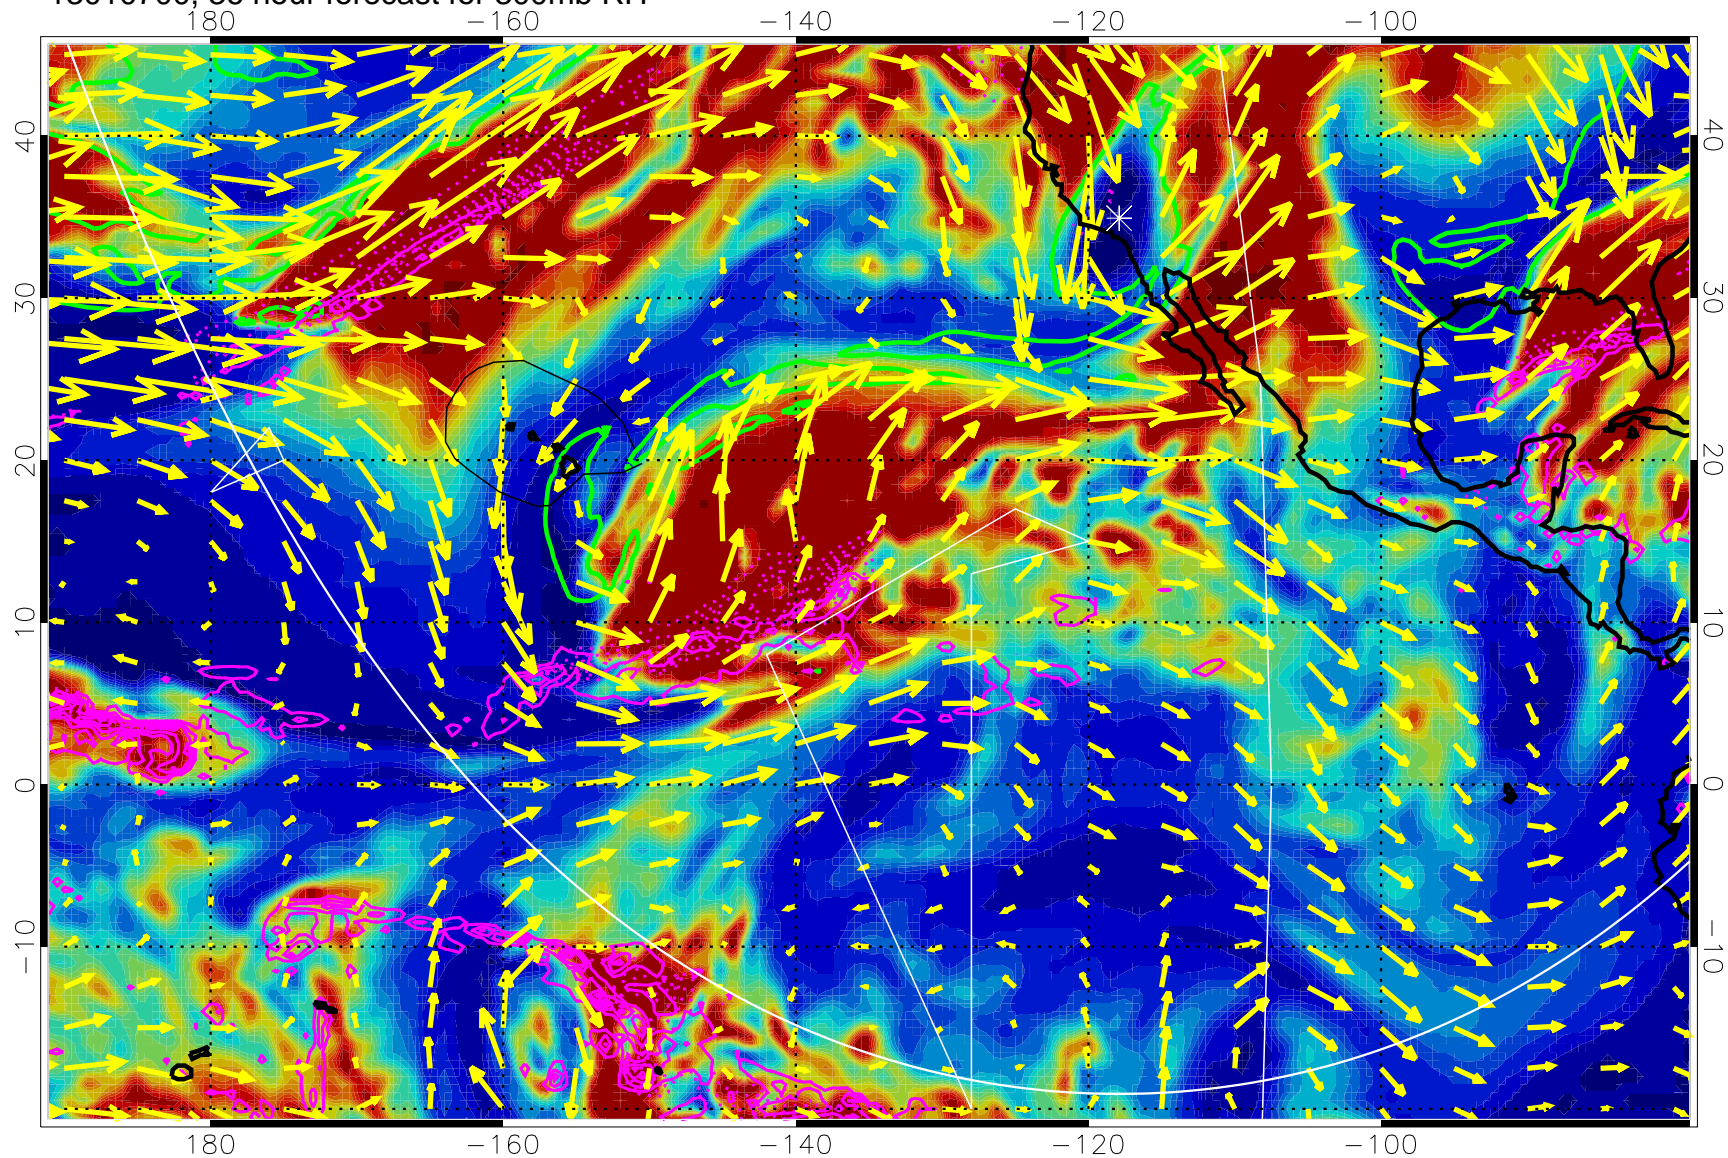

EPV Tropopause (2 PVU) Position

→ 50 m/s

Range ring of 6000 km -- 19 hours GH round trip

13010612, 24 hour forecast for 300mb RH

Precip (tot dot, conv sol) past 6 hrs 6 kg/m2 contours, min 4

EPV Tropopause (2 PVU) Position

→ 50 m/s

Range ring of 6000 km -- 19 hours GH round trip

13010618, 30 hour forecast for 300mb RH

Precip (tot dot, conv sol) past 6 hrs 6 kg/m2 contours, min 4

EPV Tropopause (2 PVU) Position

→ 50 m/s

Range ring of 6000 km -- 19 hours GH round trip

13010700, 36 hour forecast for 300mb RH

Precip (tot dot, conv sol) past 6 hrs 6 kg/m2 contours, min 4

EPV Tropopause (2 PVU) Position

→ 50 m/s

Range ring of 6000 km -- 19 hours GH round trip

13010706, 42 hour forecast for 300mb RH

Precip (tot dot, conv sol) past 6 hrs 6 kg/m2 contours, min 4

EPV Tropopause (2 PVU) Position

→ 50 m/s

Range ring of 6000 km -- 19 hours GH round trip

13010712, 48 hour forecast for 300mb RH

Precip (tot dot, conv sol) past 6 hrs 6 kg/m2 contours, min 4