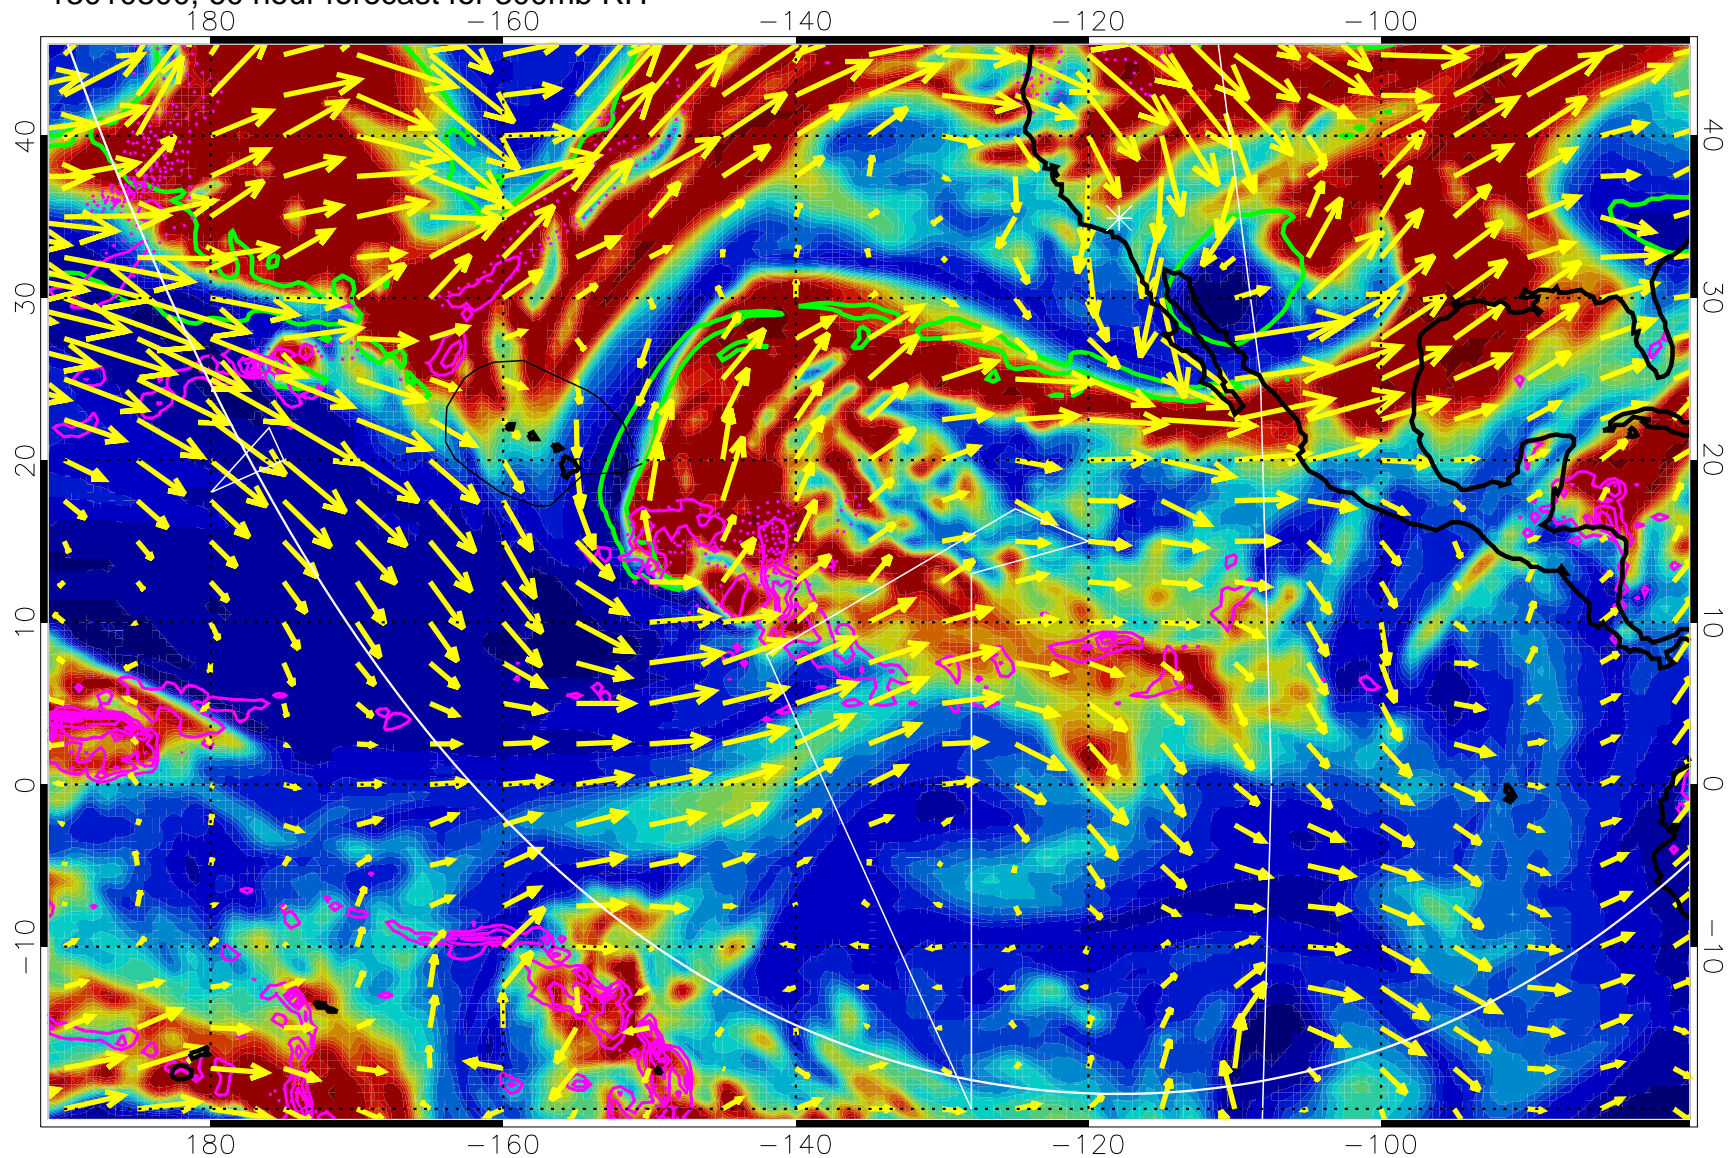

Precip (tot dot, conv sol) past 6 hrs 6 kg/m2 contours, min 4

EPV Tropopause (2 PVU) Position

→ 50 m/s

Range ring of 6000 km -- 19 hours GH round trip

13010712, 48 hour forecast for 300mb RH

Precip (tot dot, conv sol) past 6 hrs 6 kg/m2 contours, min 4

EPV Tropopause (2 PVU) Position

→ 50 m/s

Range ring of 6000 km -- 19 hours GH round trip

13010718, 54 hour forecast for 300mb RH

Precip (tot dot, conv sol) past 6 hrs 6 kg/m2 contours, min 4

EPV Tropopause (2 PVU) Position

→ 50 m/s

Range ring of 6000 km -- 19 hours GH round trip

13010800, 60 hour forecast for 300mb RH

Precip (tot dot, conv sol) past 6 hrs 6 kg/m2 contours, min 4

EPV Tropopause (2 PVU) Position

→ 50 m/s

Range ring of 6000 km -- 19 hours GH round trip

13010806, 66 hour forecast for 300mb RH

Precip (tot dot, conv sol) past 6 hrs 6 kg/m2 contours, min 4

EPV Tropopause (2 PVU) Position

→ 50 m/s

Range ring of 6000 km -- 19 hours GH round trip

13010812, 72 hour forecast for 300mb RH