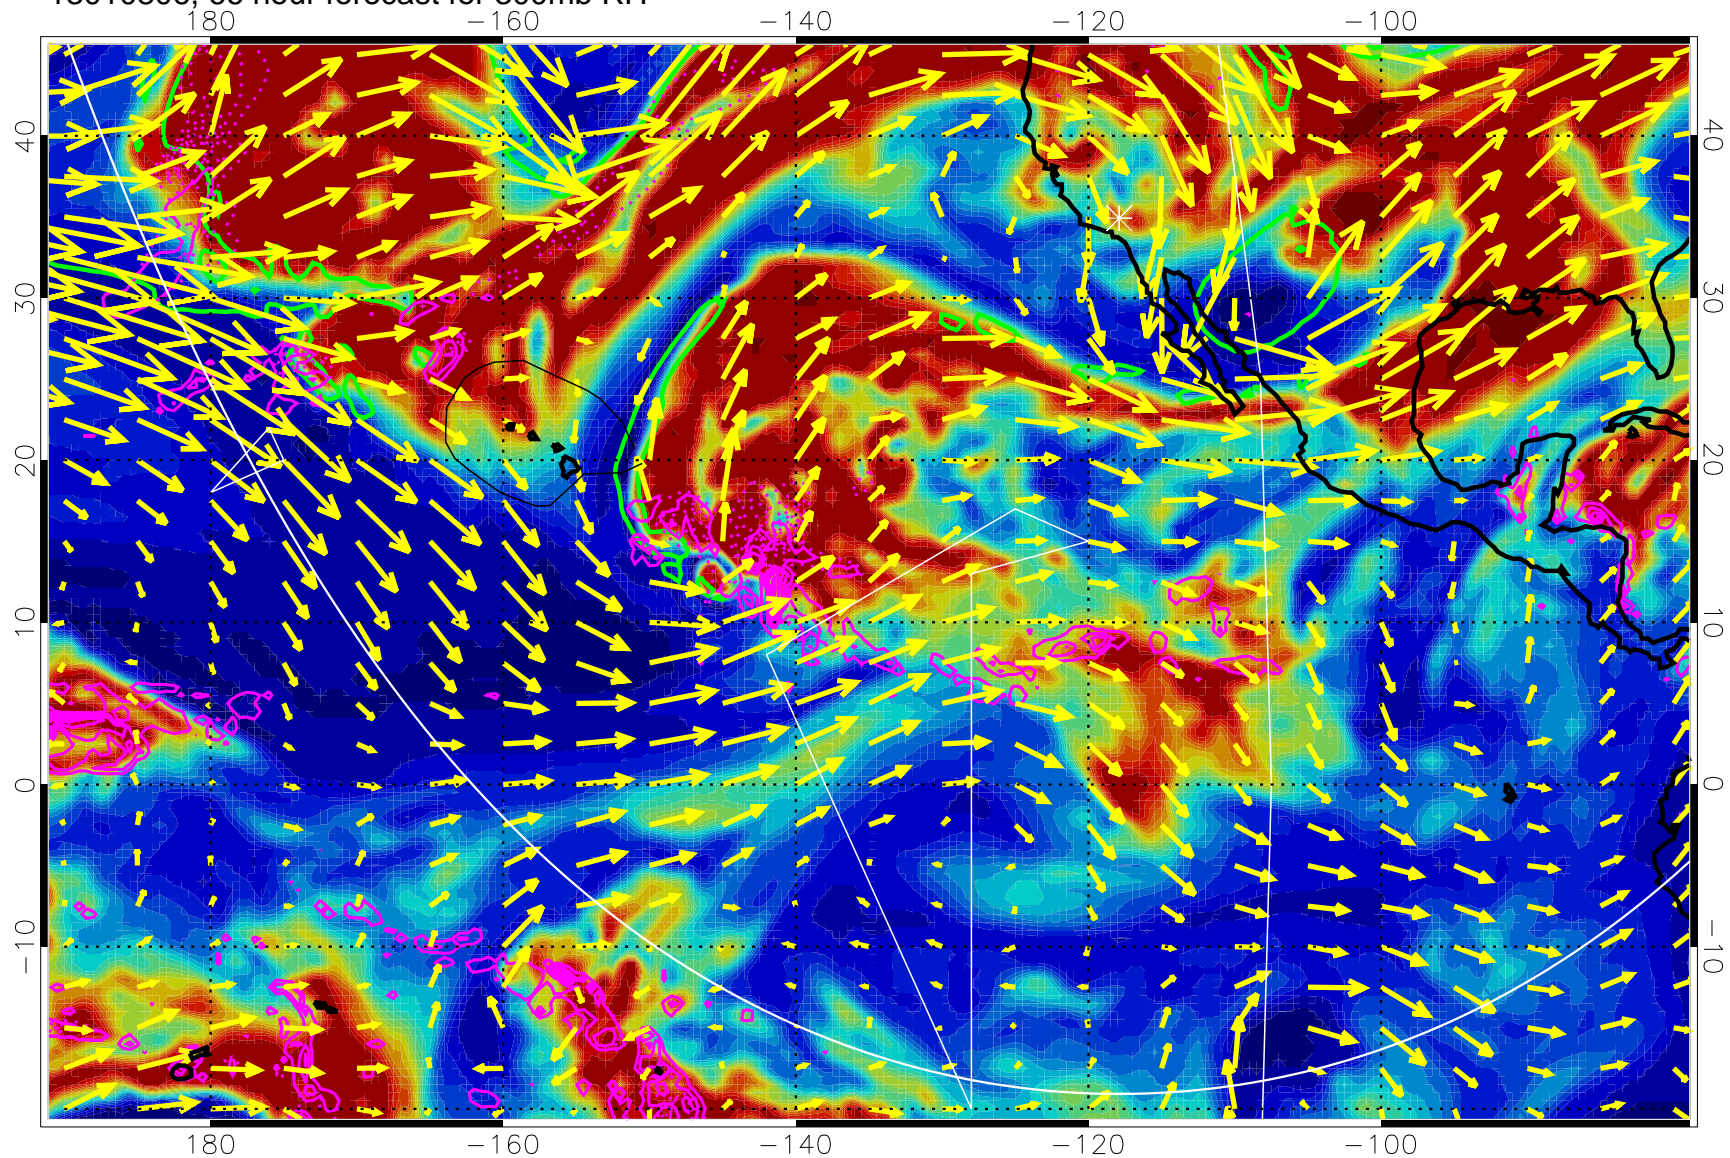

EPV Tropopause (2 PVU) Position

→ 50 m/s

Range ring of 6000 km -- 19 hours GH round trip

13010718, 54 hour forecast for 300mb RH

Precip (tot dot, conv sol) past 6 hrs 6 kg/m2 contours, min 4

EPV Tropopause (2 PVU) Position

→ 50 m/s

Range ring of 6000 km -- 19 hours GH round trip

13010800, 60 hour forecast for 300mb RH

Precip (tot dot, conv sol) past 6 hrs 6 kg/m2 contours, min 4

EPV Tropopause (2 PVU) Position

→ 50 m/s

Range ring of 6000 km -- 19 hours GH round trip

13010806, 66 hour forecast for 300mb RH

Precip (tot dot, conv sol) past 6 hrs 6 kg/m2 contours, min 4

EPV Tropopause (2 PVU) Position

→ 50 m/s

Range ring of 6000 km -- 19 hours GH round trip

13010812, 72 hour forecast for 300mb RH

Precip (tot dot, conv sol) past 6 hrs 6 kg/m2 contours, min 4

EPV Tropopause (2 PVU) Position

→ 50 m/s

Range ring of 6000 km -- 19 hours GH round trip

13010818, 78 hour forecast for 300mb RH

Precip (tot dot, conv sol) past 6 hrs 6 kg/m2 contours, min 4