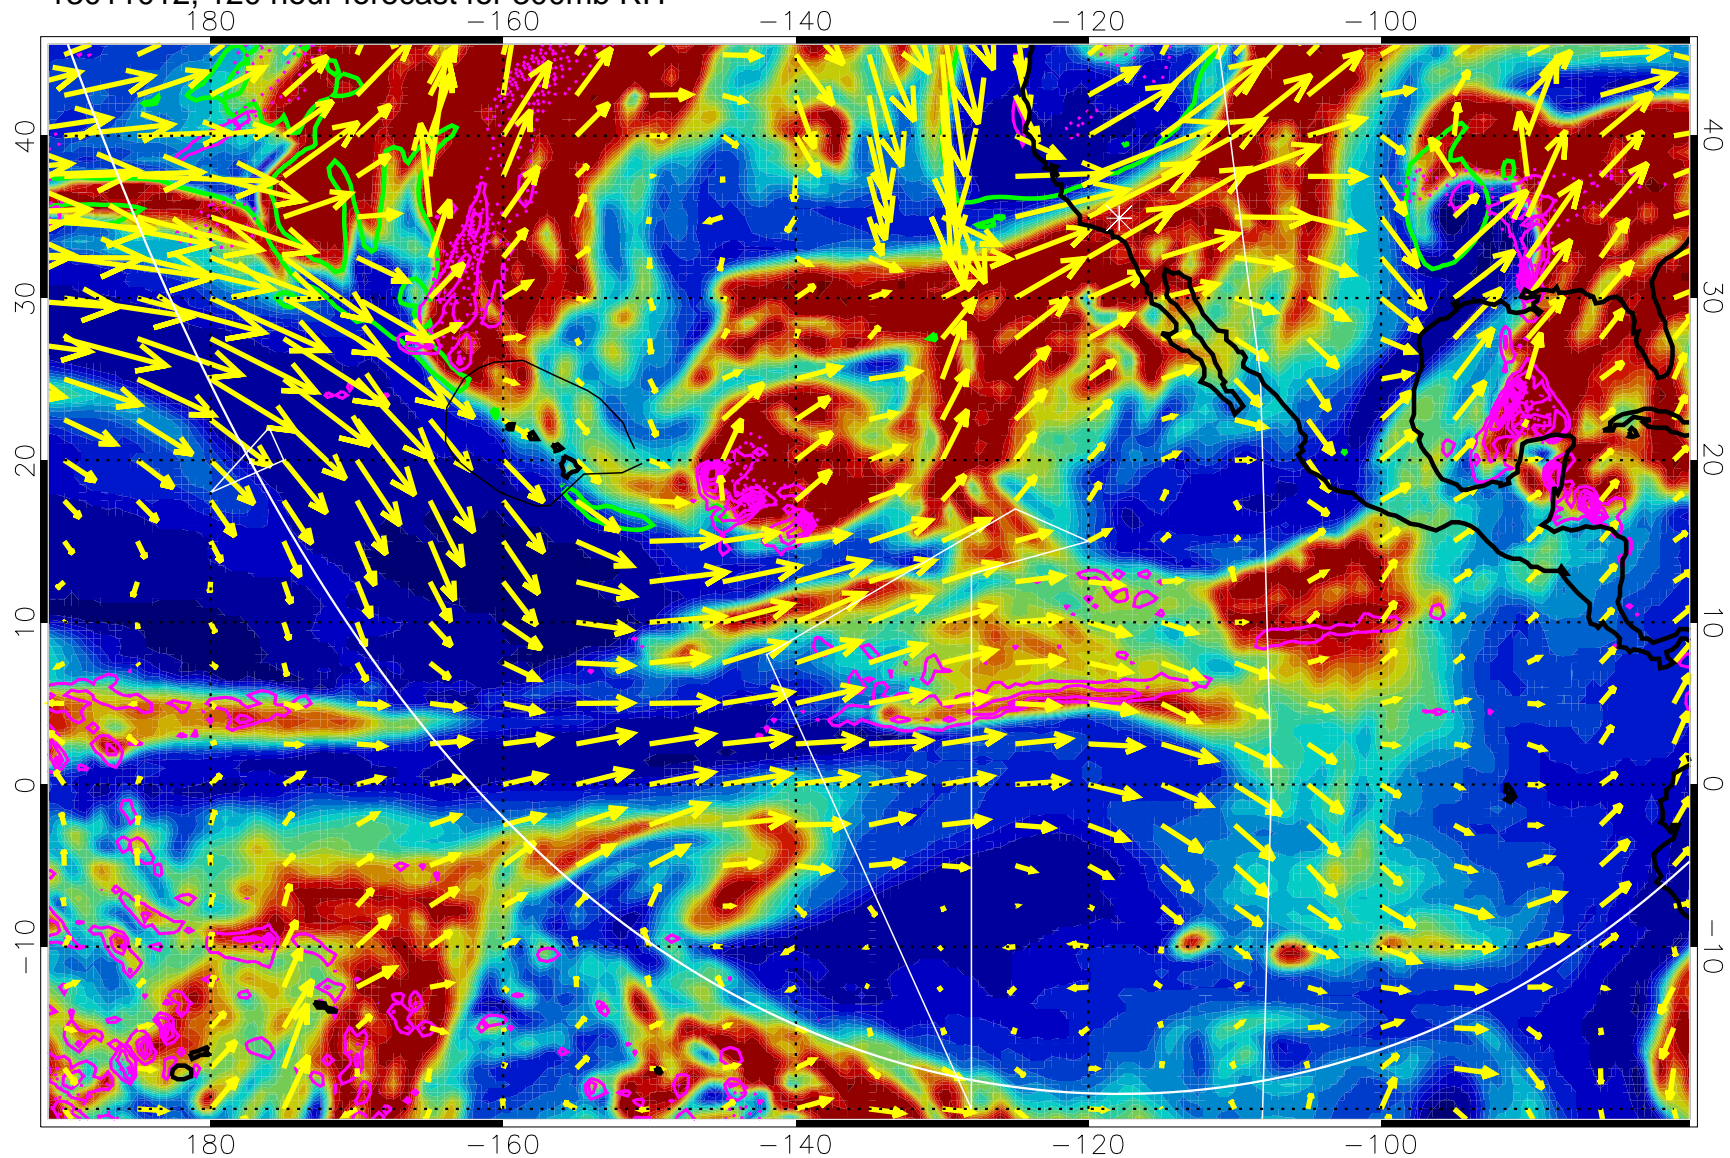

13010912, 96 hour forecast for 300mb RH

Precip (tot dot, conv sol) past 6 hrs 6 kg/m2 contours, min 4

EPV Tropopause (2 PVU) Position

→ 50 m/s

Range ring of 6000 km -- 19 hours GH round trip

13010918, 102 hour forecast for 300mb RH

Precip (tot dot, conv sol) past 6 hrs 6 kg/m2 contours, min 4

EPV Tropopause (2 PVU) Position

→ 50 m/s

Range ring of 6000 km -- 19 hours GH round trip

13011000, 108 hour forecast for 300mb RH

Precip (tot dot, conv sol) past 6 hrs 6 kg/m2 contours, min 4

EPV Tropopause (2 PVU) Position

→ 50 m/s

Range ring of 6000 km -- 19 hours GH round trip

13011006, 114 hour forecast for 300mb RH

Precip (tot dot, conv sol) past 6 hrs 6 kg/m2 contours, min 4

EPV Tropopause (2 PVU) Position

→ 50 m/s

Range ring of 6000 km -- 19 hours GH round trip

13011012, 120 hour forecast for 300mb RH

Precip (tot dot, conv sol) past 6 hrs 6 kg/m2 contours, min 4

EPV Tropopause (2 PVU) Position

→ 50 m/s

Range ring of 6000 km -- 19 hours GH round trip