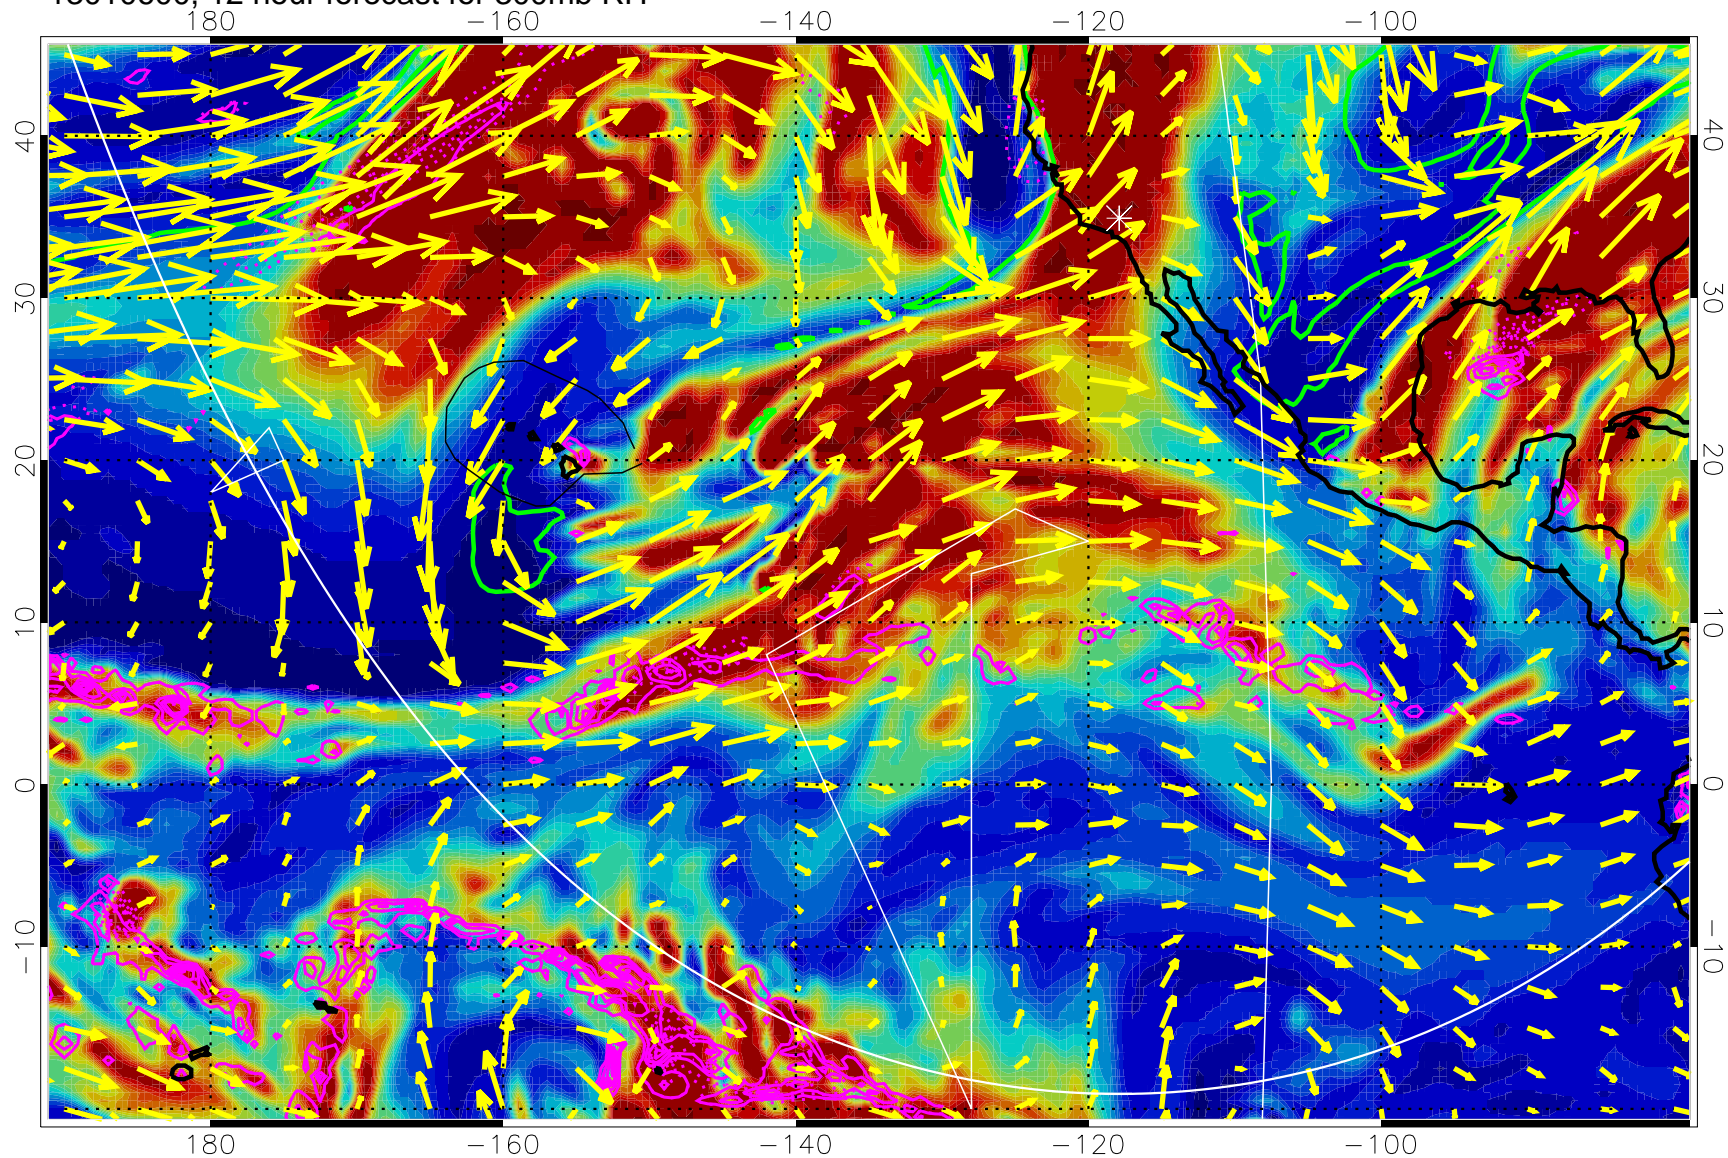

13010518, 6 hour forecast for 300mb RH

Precip (tot dot, conv sol) past 6 hrs 6 kg/m2 contours, min 4

EPV Tropopause (2 PVU) Position

→ 50 m/s

Range ring of 6000 km -- 19 hours GH round trip

13010600, 12 hour forecast for 300mb RH

Precip (tot dot, conv sol) past 6 hrs 6 kg/m2 contours, min 4

EPV Tropopause (2 PVU) Position

→ 50 m/s

Range ring of 6000 km -- 19 hours GH round trip

13010606, 18 hour forecast for 300mb RH

Precip (tot dot, conv sol) past 6 hrs 6 kg/m2 contours, min 4

EPV Tropopause (2 PVU) Position

→ 50 m/s

Range ring of 6000 km -- 19 hours GH round trip

13010612, 24 hour forecast for 300mb RH

Precip (tot dot, conv sol) past 6 hrs 6 kg/m2 contours, min 4

EPV Tropopause (2 PVU) Position

13010700, 36 hour forecast for 300mb RH

Precip (tot dot, conv sol) past 6 hrs 6 kg/m2 contours, min 4

EPV Tropopause (2 PVU) Position

→ 50 m/s

Range ring of 6000 km -- 19 hours GH round trip

13010706, 42 hour forecast for 300mb RH