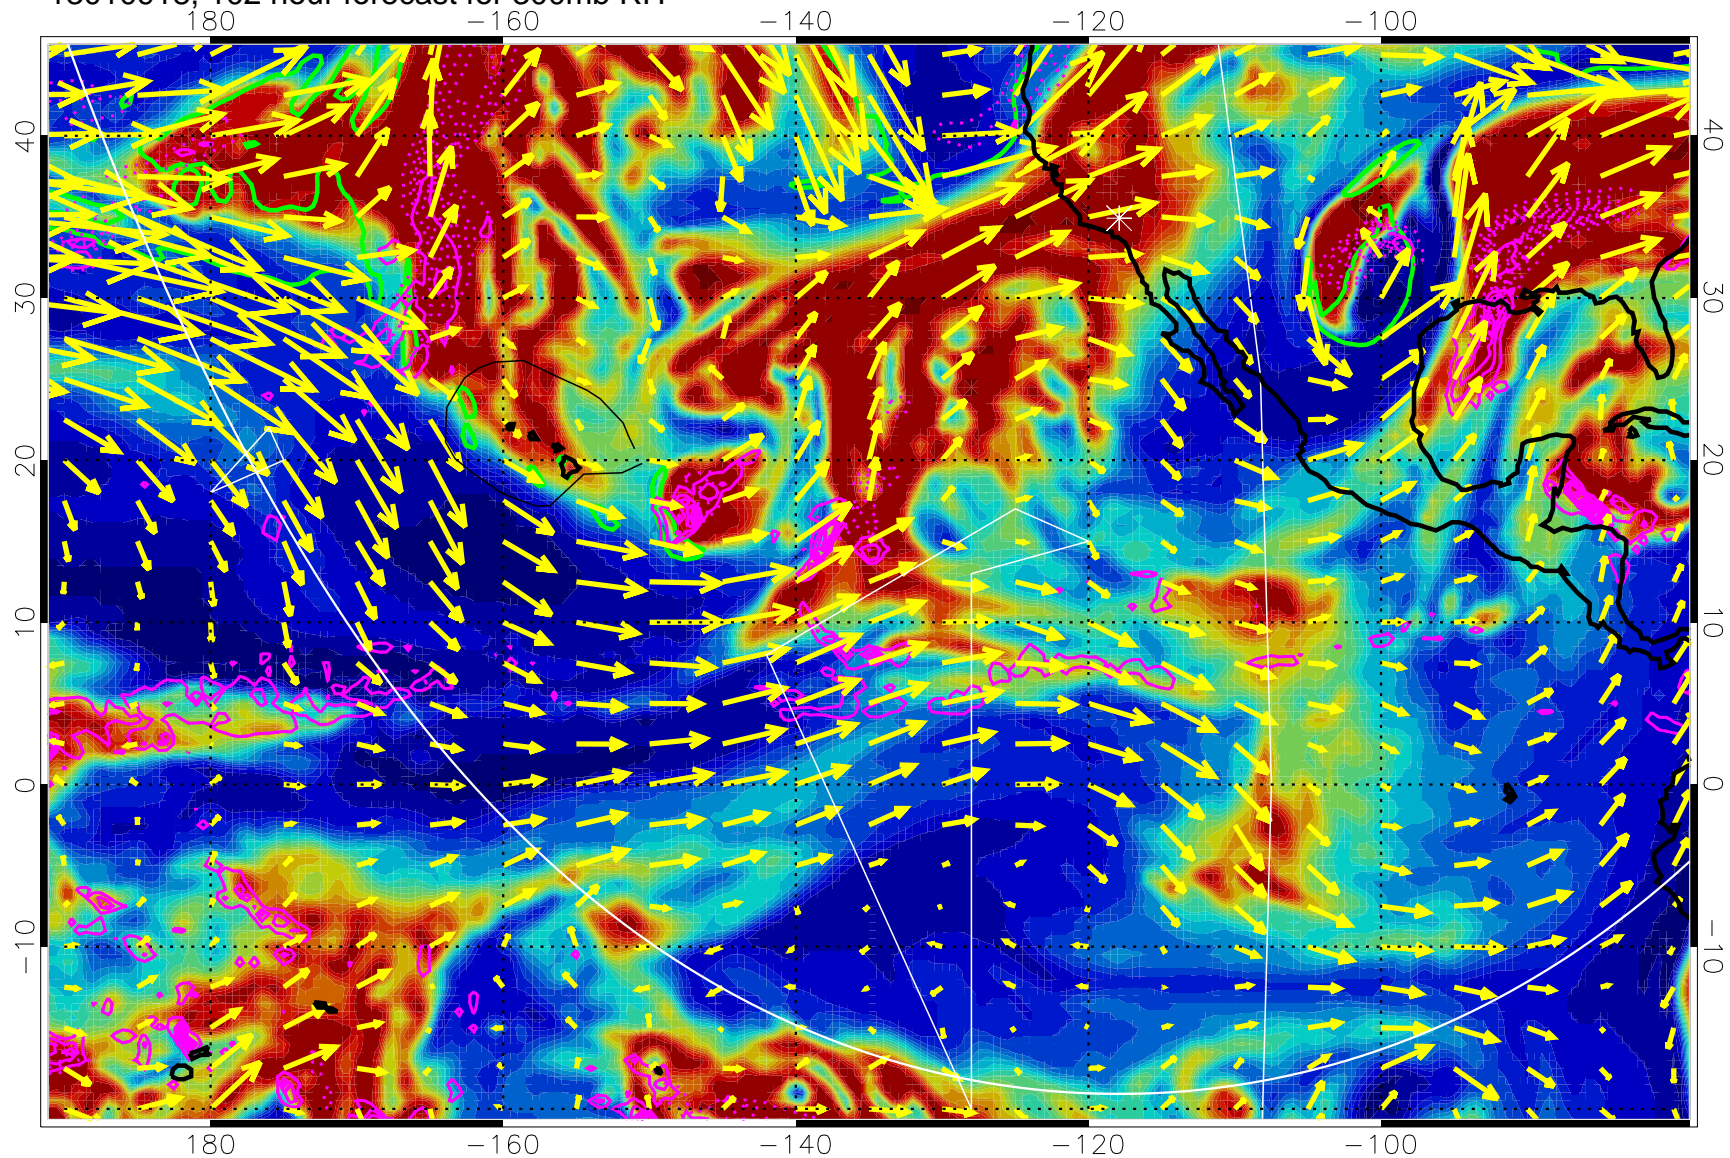

→ 50 m/s

Range ring of 6000 km -- 19 hours GH round trip

13010906, 90 hour forecast for 300mb RH

Precip (tot dot, conv sol) past 6 hrs 6 kg/m2 contours, min 4

EPV Tropopause (2 PVU) Position

→ 50 m/s

Range ring of 6000 km -- 19 hours GH round trip

13010912, 96 hour forecast for 300mb RH

Precip (tot dot, conv sol) past 6 hrs 6 kg/m2 contours, min 4

EPV Tropopause (2 PVU) Position

→ 50 m/s

Range ring of 6000 km -- 19 hours GH round trip

13010918, 102 hour forecast for 300mb RH

Precip (tot dot, conv sol) past 6 hrs 6 kg/m2 contours, min 4

EPV Tropopause (2 PVU) Position

→ 50 m/s

Range ring of 6000 km -- 19 hours GH round trip

13011000, 108 hour forecast for 300mb RH

Precip (tot dot, conv sol) past 6 hrs 6 kg/m2 contours, min 4

EPV Tropopause (2 PVU) Position

→ 50 m/s

Range ring of 6000 km -- 19 hours GH round trip

13011006, 114 hour forecast for 300mb RH

Precip (tot dot, conv sol) past 6 hrs 6 kg/m2 contours, min 4

EPV Tropopause (2 PVU) Position