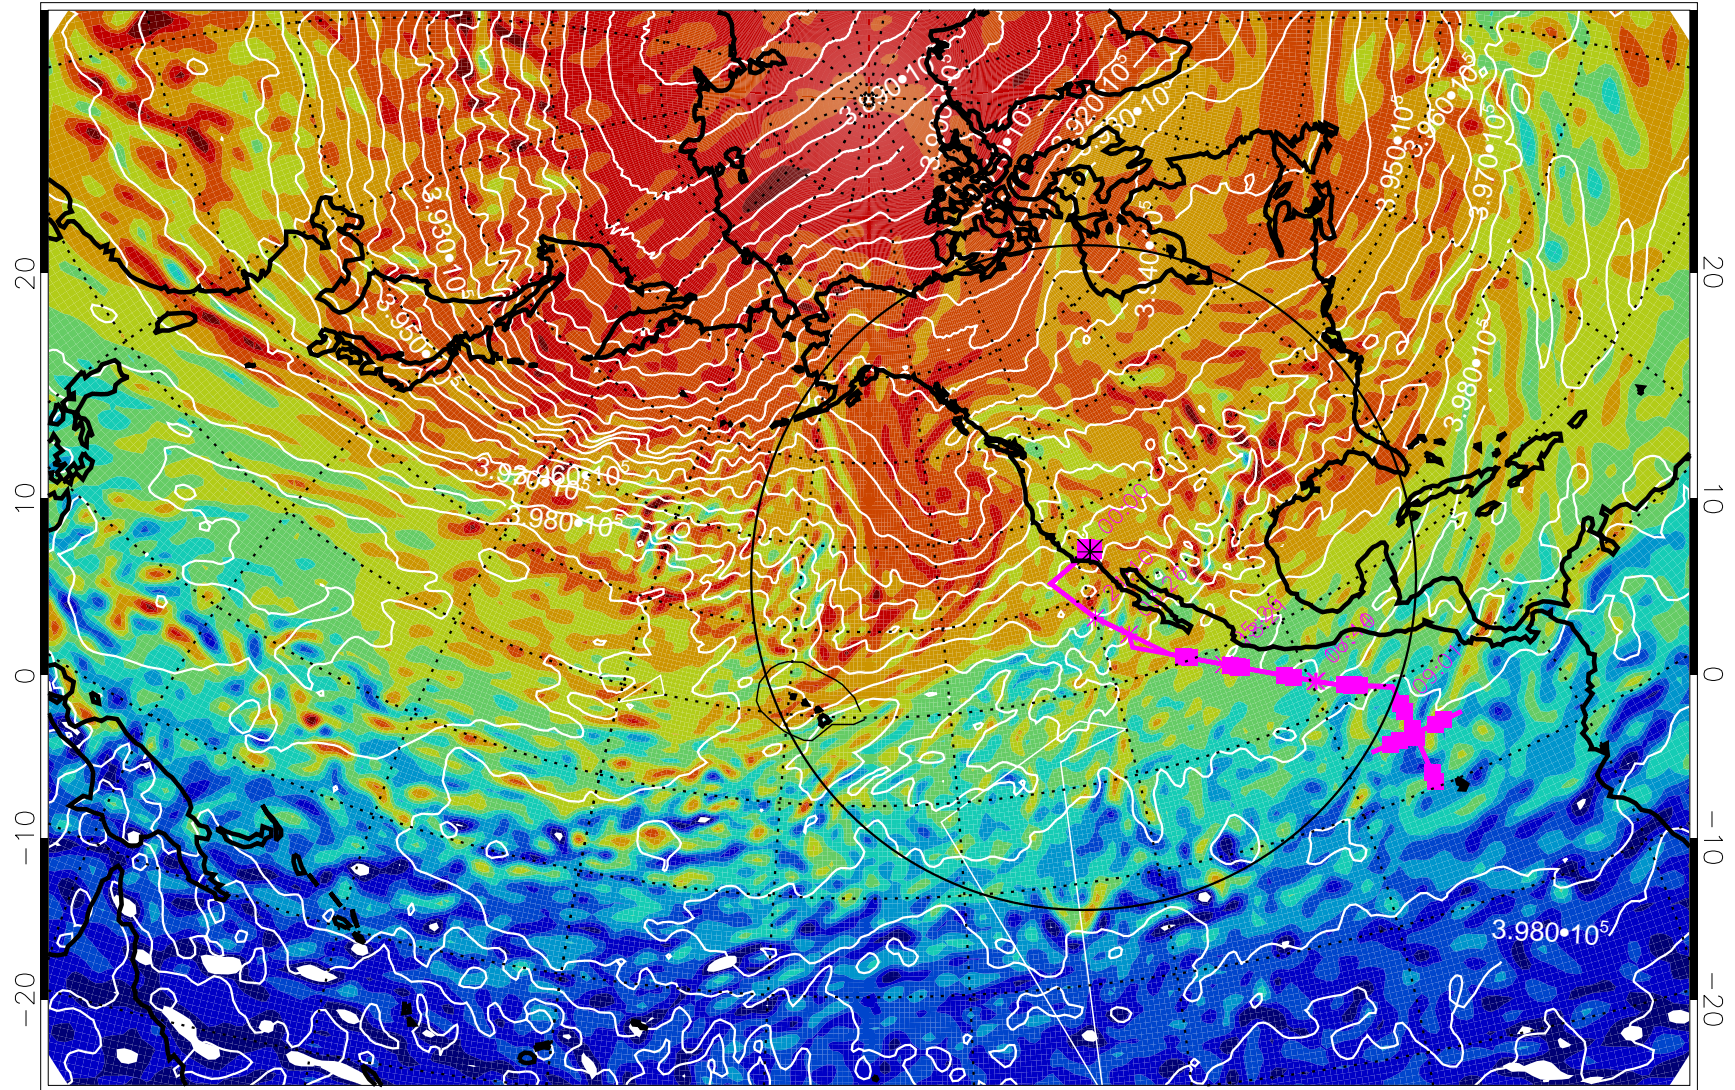

13030500, 60 hour forecast for 460K EPV

460K Montgomery Streamfunction, white

Range ring of 4055 km -- 13 hours GH round trip

13030506, 66 hour forecast for 460K EPV

460K Montgomery Streamfunction, white

Range ring of 4055 km -- 13 hours GH round trip

13030512, 72 hour forecast for 460K EPV

460K Montgomery Streamfunction, white

Range ring of 4055 km -- 13 hours GH round trip

13030518, 78 hour forecast for 460K EPV

460K Montgomery Streamfunction, white

Range ring of 4055 km -- 13 hours GH round trip

13030600, 84 hour forecast for 460K EPV

460K Montgomery Streamfunction, white

Range ring of 4055 km -- 13 hours GH round trip

13030606, 90 hour forecast for 460K EPV

460K Montgomery Streamfunction, white

Range ring of 4055 km -- 13 hours GH round trip

13030612, 96 hour forecast for 460K EPV

460K Montgomery Streamfunction, white

Range ring of 4055 km -- 13 hours GH round trip

13030618, 102 hour forecast for 460K EPV

460K Montgomery Streamfunction, white