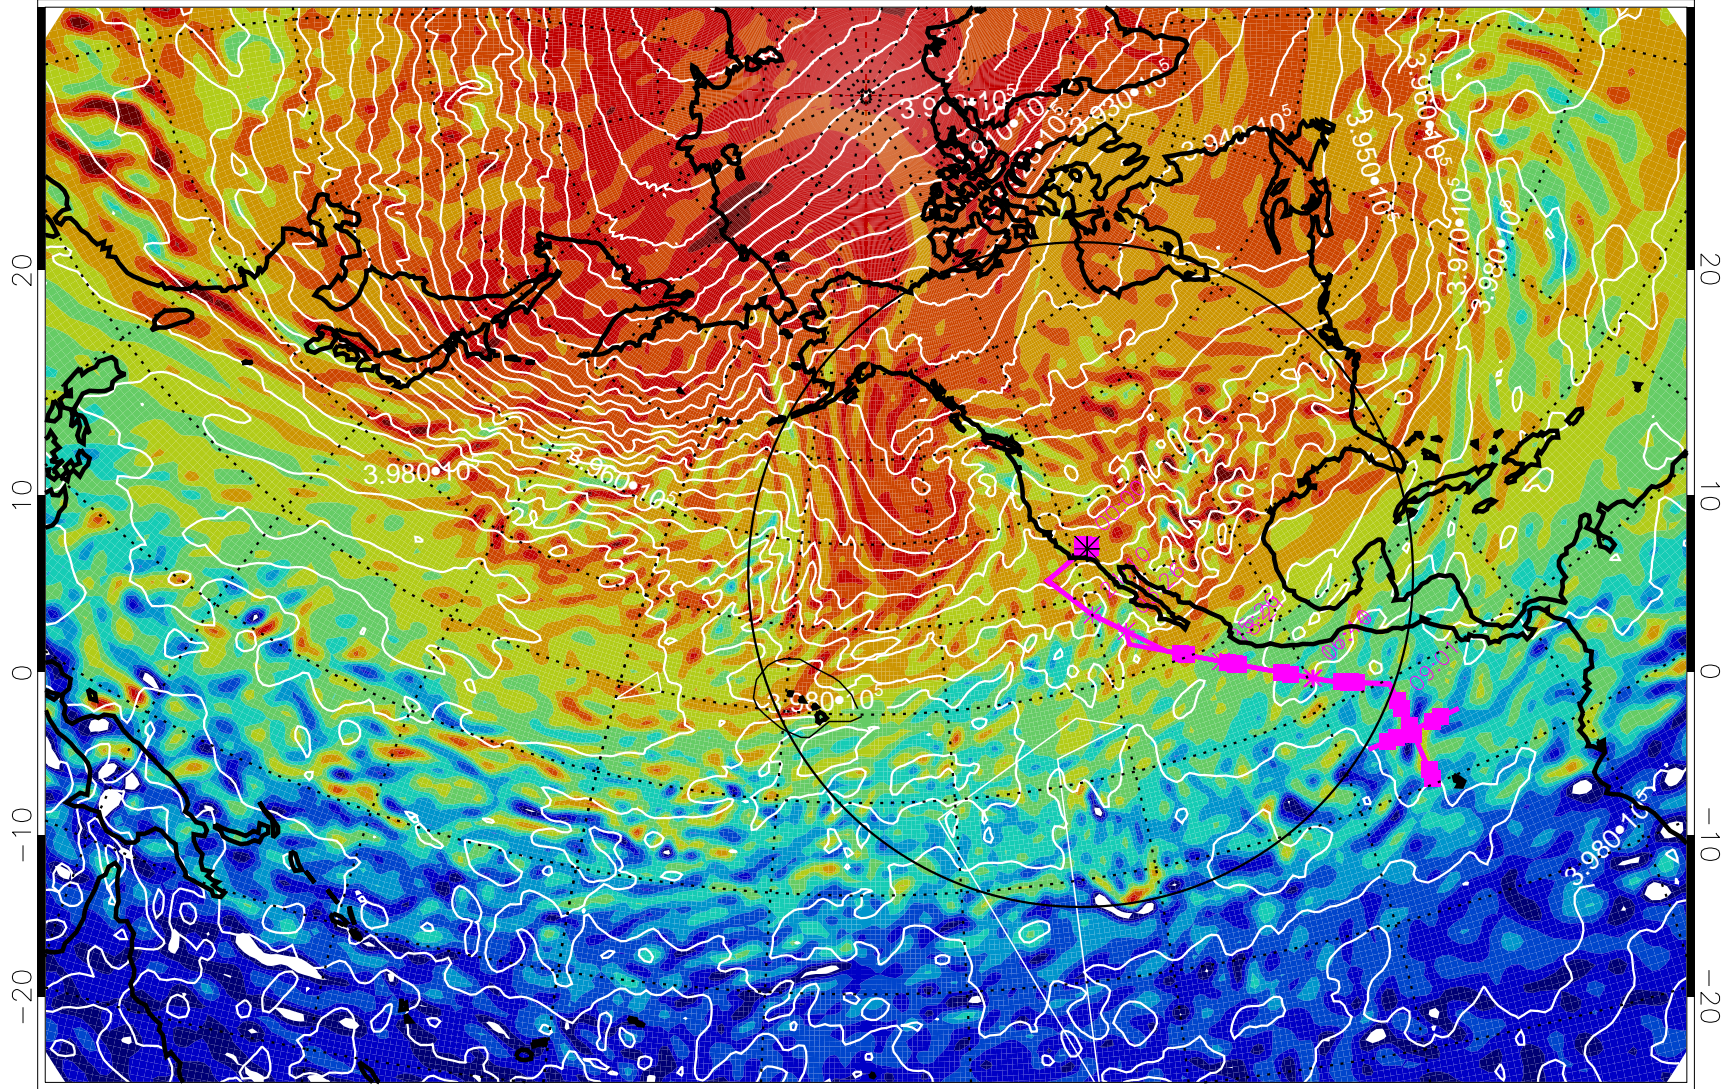

13030412, 48 hour forecast for 460K EPV

460K Montgomery Streamfunction, white

Range ring of 4055 km -- 13 hours GH round trip

13030418, 54 hour forecast for 460K EPV

460K Montgomery Streamfunction, white

Range ring of 4055 km -- 13 hours GH round trip

13030500, 60 hour forecast for 460K EPV

460K Montgomery Streamfunction, white

Range ring of 4055 km -- 13 hours GH round trip

13030506, 66 hour forecast for 460K EPV

460K Montgomery Streamfunction, white

Range ring of 4055 km -- 13 hours GH round trip

13030512, 72 hour forecast for 460K EPV

460K Montgomery Streamfunction, white

Range ring of 4055 km -- 13 hours GH round trip

13030518, 78 hour forecast for 460K EPV

460K Montgomery Streamfunction, white

Range ring of 4055 km -- 13 hours GH round trip