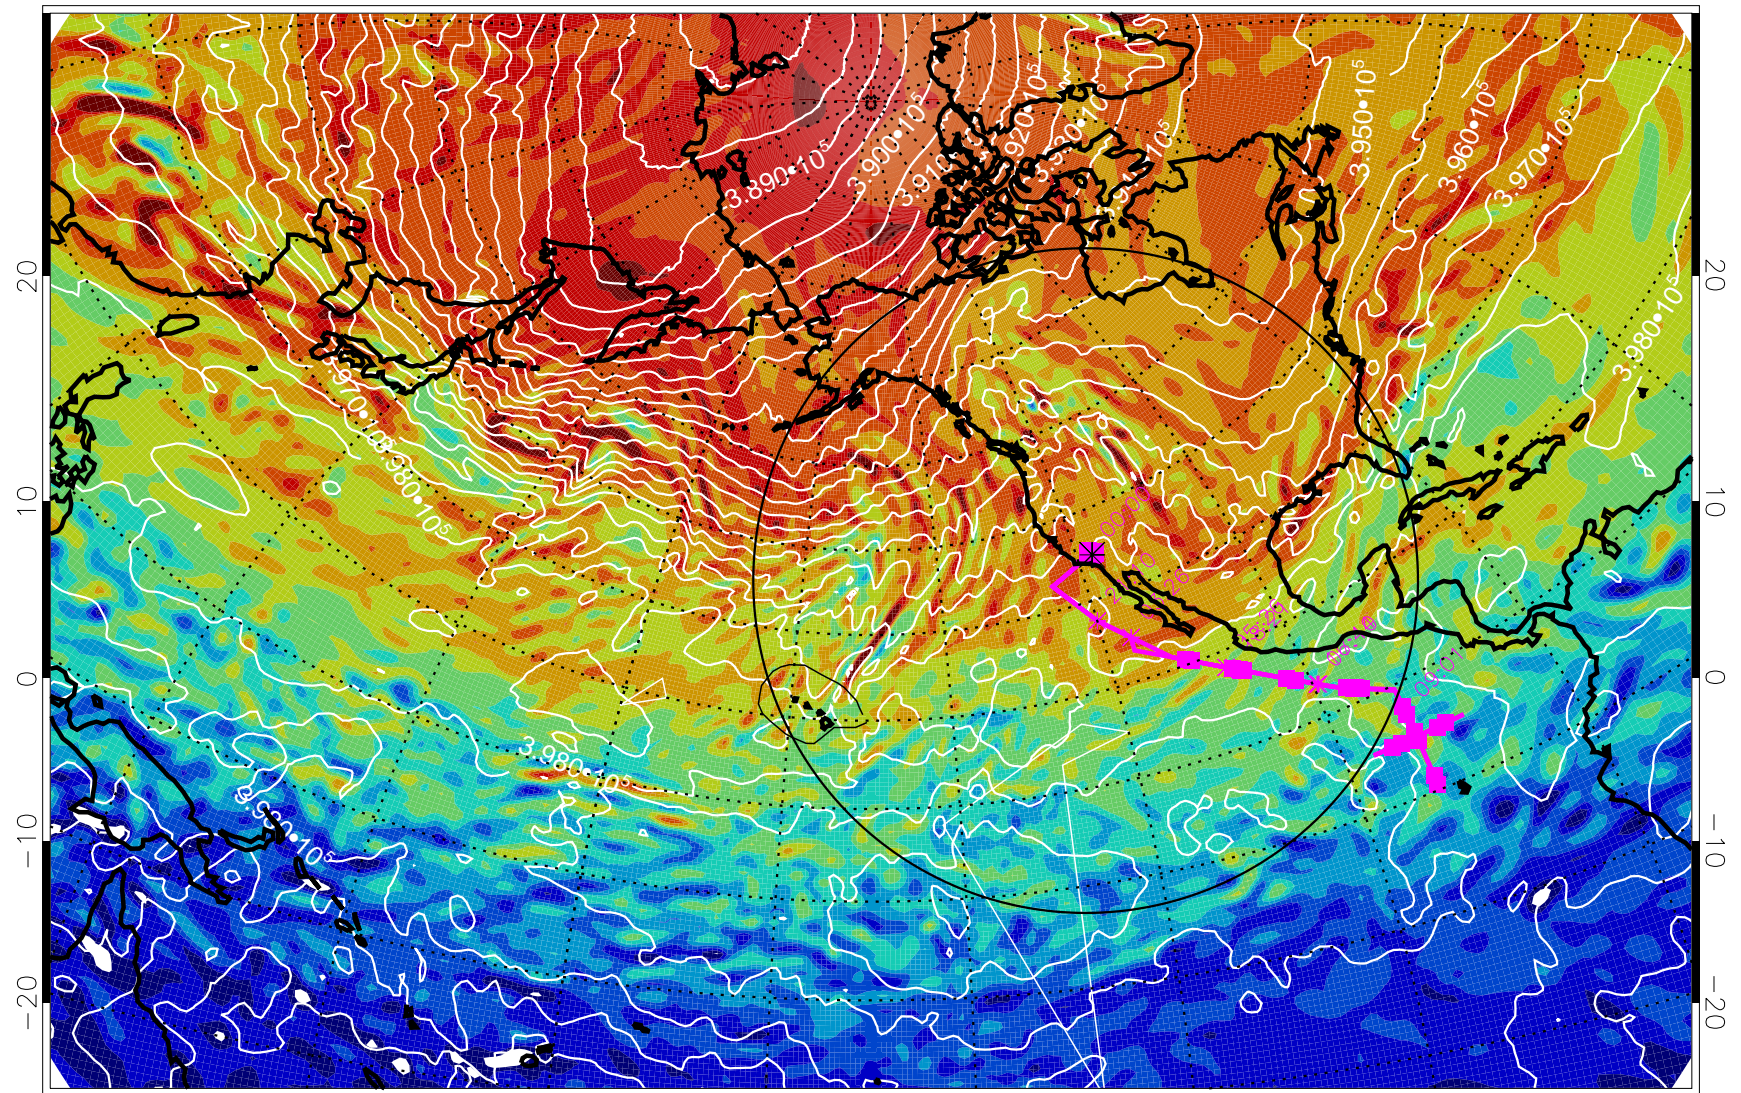

13030218, 6 hour forecast for 460K EPV

460K Montgomery Streamfunction, white

Range ring of 4055 km -- 13 hours GH round trip

13030300, 12 hour forecast for 460K EPV

460K Montgomery Streamfunction, white

Range ring of 4055 km -- 13 hours GH round trip

13030306, 18 hour forecast for 460K EPV

460K Montgomery Streamfunction, white

Range ring of 4055 km -- 13 hours GH round trip

13030318, 30 hour forecast for 460K EPV

460K Montgomery Streamfunction, white

Range ring of 4055 km -- 13 hours GH round trip

13030400, 36 hour forecast for 460K EPV

460K Montgomery Streamfunction, white

Range ring of 4055 km -- 13 hours GH round trip

13030406, 42 hour forecast for 460K EPV

460K Montgomery Streamfunction, white

Range ring of 4055 km -- 13 hours GH round trip

13030612, 96 hour forecast for 460K EPV

460K Montgomery Streamfunction, white

Range ring of 4055 km -- 13 hours GH round trip

13030618, 102 hour forecast for 460K EPV

460K Montgomery Streamfunction, white