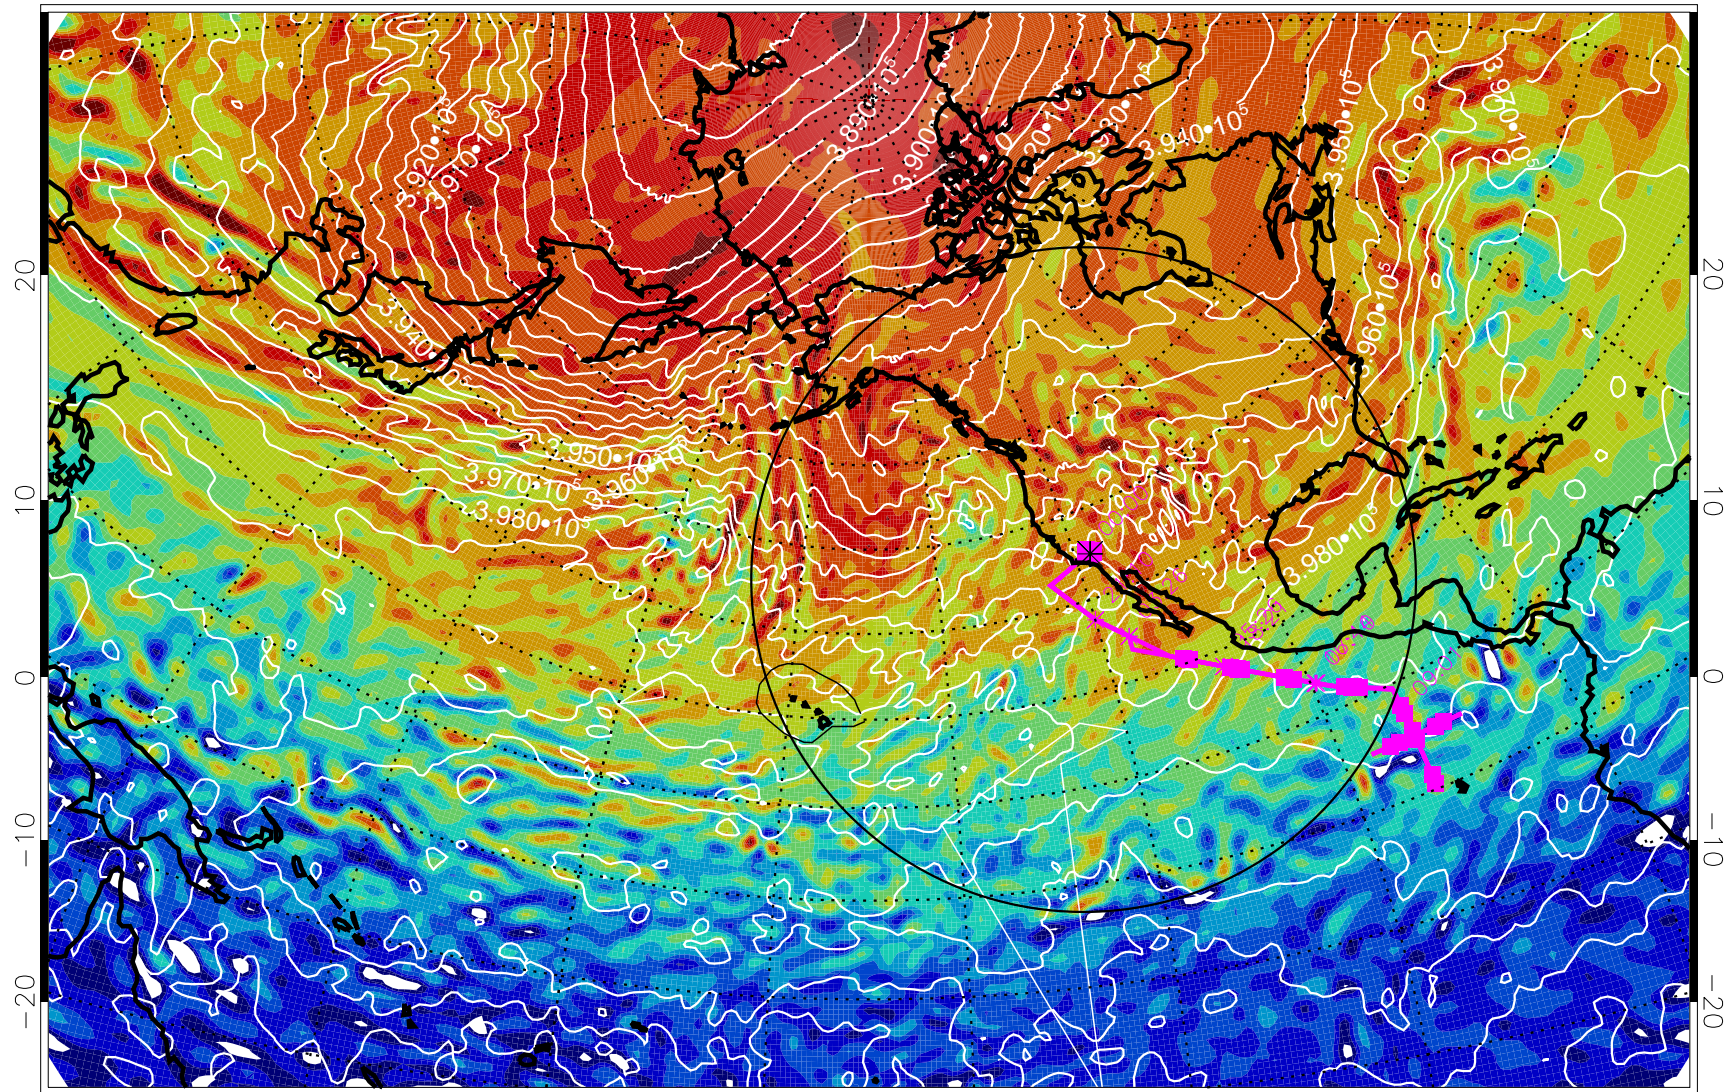

13030306, 18 hour forecast for 460K EPV

460K Montgomery Streamfunction, white

Range ring of 4055 km -- 13 hours GH round trip

13030318, 30 hour forecast for 460K EPV

460K Montgomery Streamfunction, white

Range ring of 4055 km -- 13 hours GH round trip

13030400, 36 hour forecast for 460K EPV

460K Montgomery Streamfunction, white

Range ring of 4055 km -- 13 hours GH round trip

13030406, 42 hour forecast for 460K EPV

460K Montgomery Streamfunction, white

Range ring of 4055 km -- 13 hours GH round trip

13030412, 48 hour forecast for 460K EPV

460K Montgomery Streamfunction, white

Range ring of 4055 km -- 13 hours GH round trip

13030418, 54 hour forecast for 460K EPV

460K Montgomery Streamfunction, white

Range ring of 4055 km -- 13 hours GH round trip

13030500, 60 hour forecast for 460K EPV

460K Montgomery Streamfunction, white

Range ring of 4055 km -- 13 hours GH round trip

13030506, 66 hour forecast for 460K EPV

460K Montgomery Streamfunction, white

Range ring of 4055 km -- 13 hours GH round trip