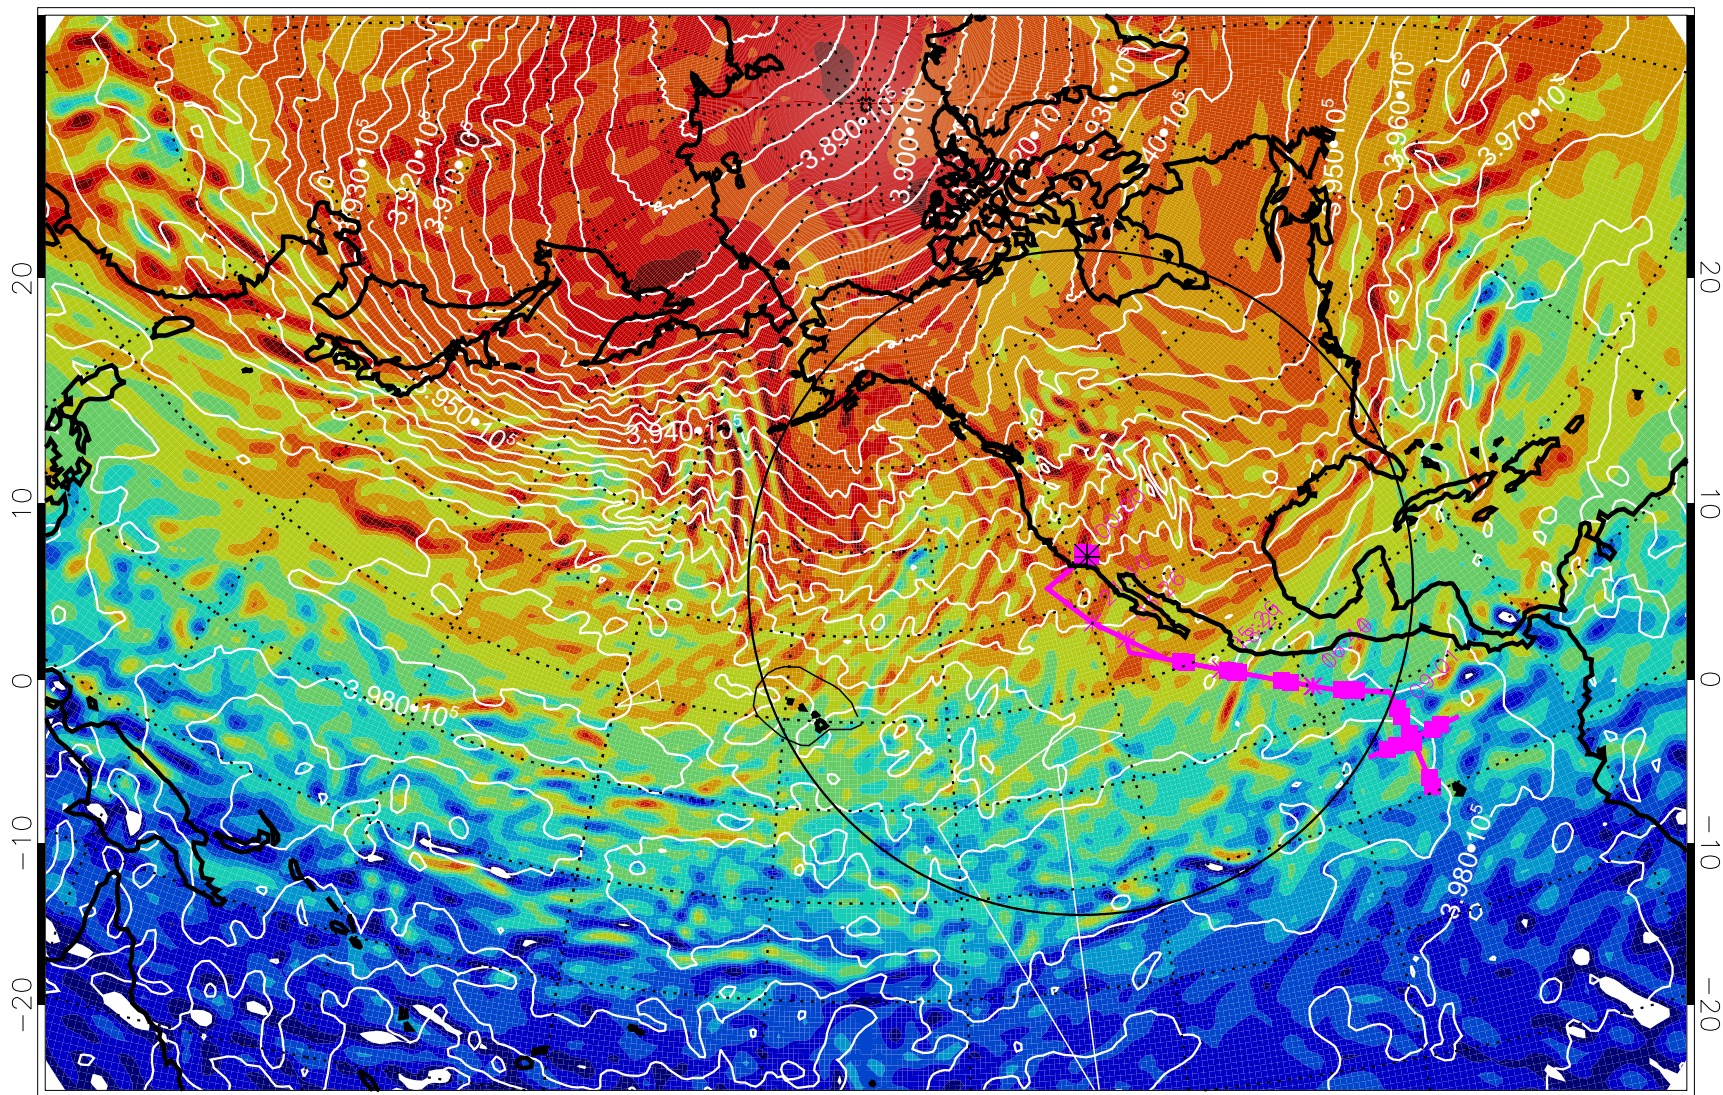

13030306, 18 hour forecast for 460K EPV

460K Montgomery Streamfunction, white

Range ring of 4055 km -- 13 hours GH round trip

13030318, 30 hour forecast for 460K EPV

460K Montgomery Streamfunction, white

Range ring of 4055 km -- 13 hours GH round trip

13030400, 36 hour forecast for 460K EPV

460K Montgomery Streamfunction, white

Range ring of 4055 km -- 13 hours GH round trip

13030406, 42 hour forecast for 460K EPV

460K Montgomery Streamfunction, white

Range ring of 4055 km -- 13 hours GH round trip

13030412, 48 hour forecast for 460K EPV

460K Montgomery Streamfunction, white

Range ring of 4055 km -- 13 hours GH round trip

13030418, 54 hour forecast for 460K EPV

460K Montgomery Streamfunction, white

Range ring of 4055 km -- 13 hours GH round trip

13030500, 60 hour forecast for 460K EPV

460K Montgomery Streamfunction, white

Range ring of 4055 km -- 13 hours GH round trip

13030506, 66 hour forecast for 460K EPV

460K Montgomery Streamfunction, white

Range ring of 4055 km -- 13 hours GH round trip