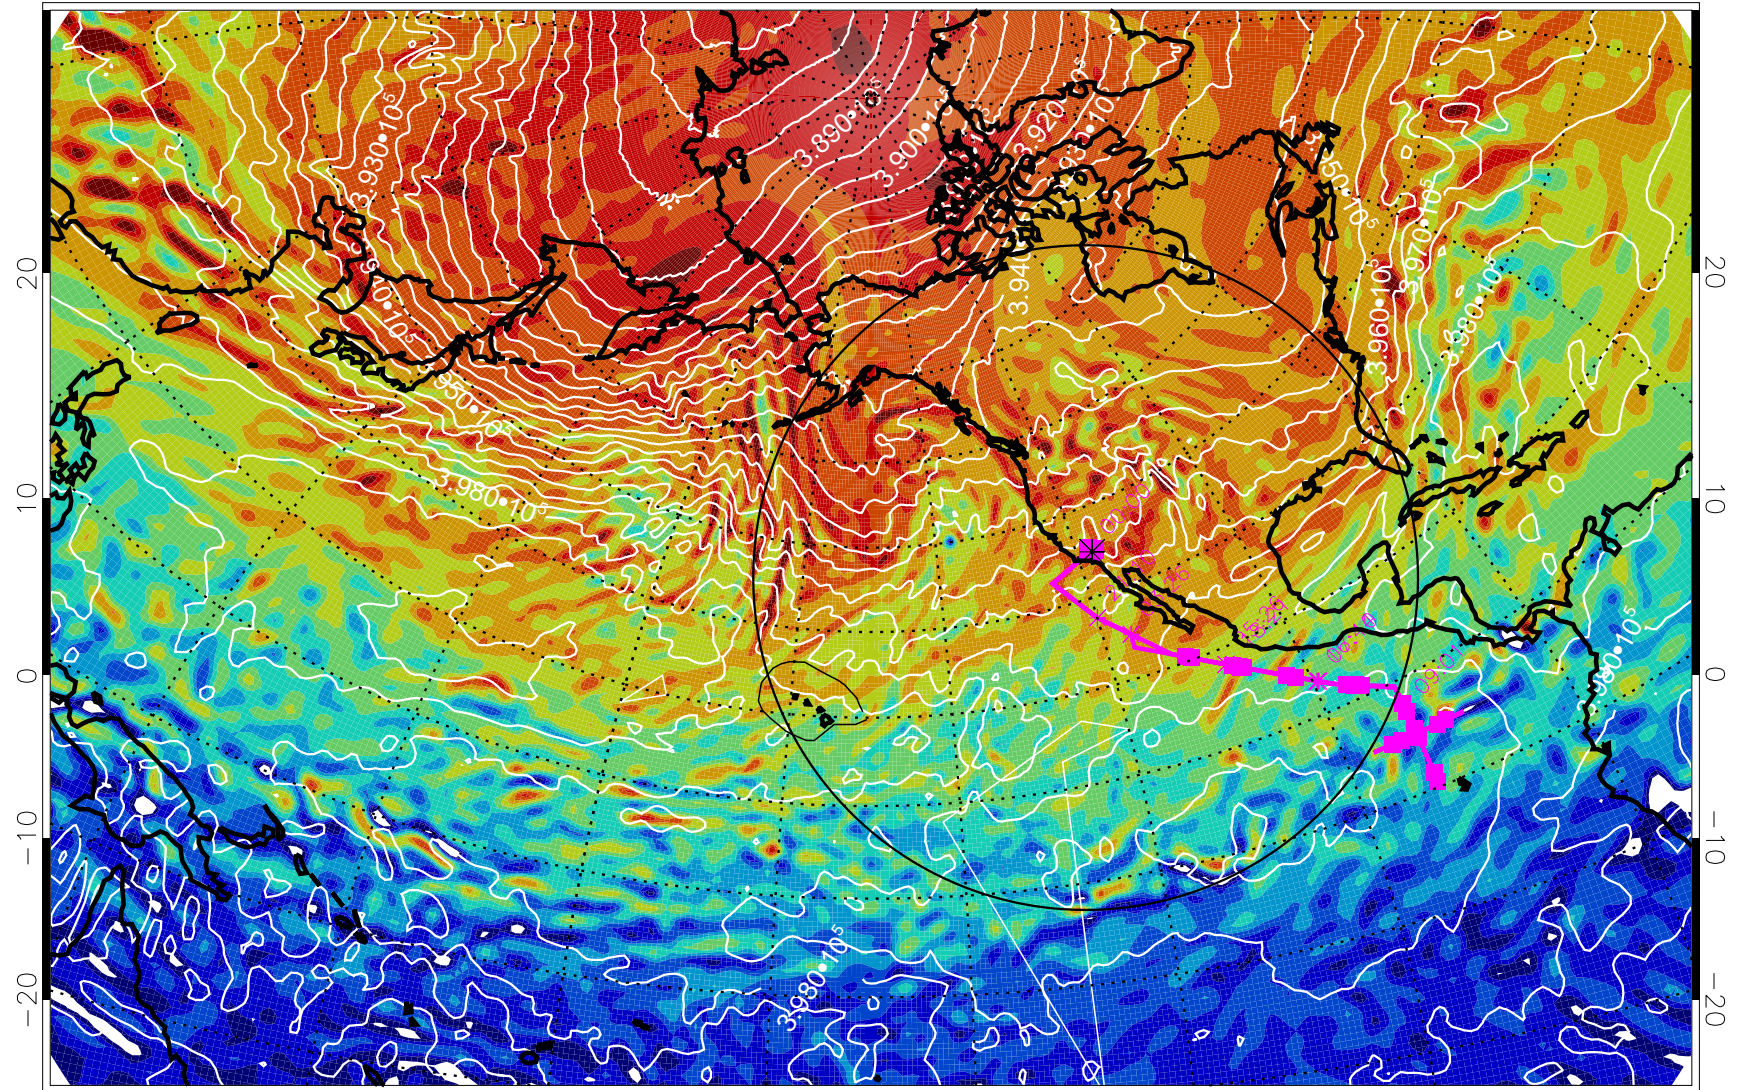

13030306, 18 hour forecast for 460K EPV

460K Montgomery Streamfunction, white

Range ring of 4055 km -- 13 hours GH round trip

13030318, 30 hour forecast for 460K EPV

460K Montgomery Streamfunction, white

Range ring of 4055 km -- 13 hours GH round trip

13030400, 36 hour forecast for 460K EPV

460K Montgomery Streamfunction, white

Range ring of 4055 km -- 13 hours GH round trip

13030406, 42 hour forecast for 460K EPV

460K Montgomery Streamfunction, white

Range ring of 4055 km -- 13 hours GH round trip

13030412, 48 hour forecast for 460K EPV

460K Montgomery Streamfunction, white

Range ring of 4055 km -- 13 hours GH round trip

13030418, 54 hour forecast for 460K EPV

460K Montgomery Streamfunction, white

Range ring of 4055 km -- 13 hours GH round trip

13030500, 60 hour forecast for 460K EPV

460K Montgomery Streamfunction, white

Range ring of 4055 km -- 13 hours GH round trip

13030506, 66 hour forecast for 460K EPV

460K Montgomery Streamfunction, white

Range ring of 4055 km -- 13 hours GH round trip