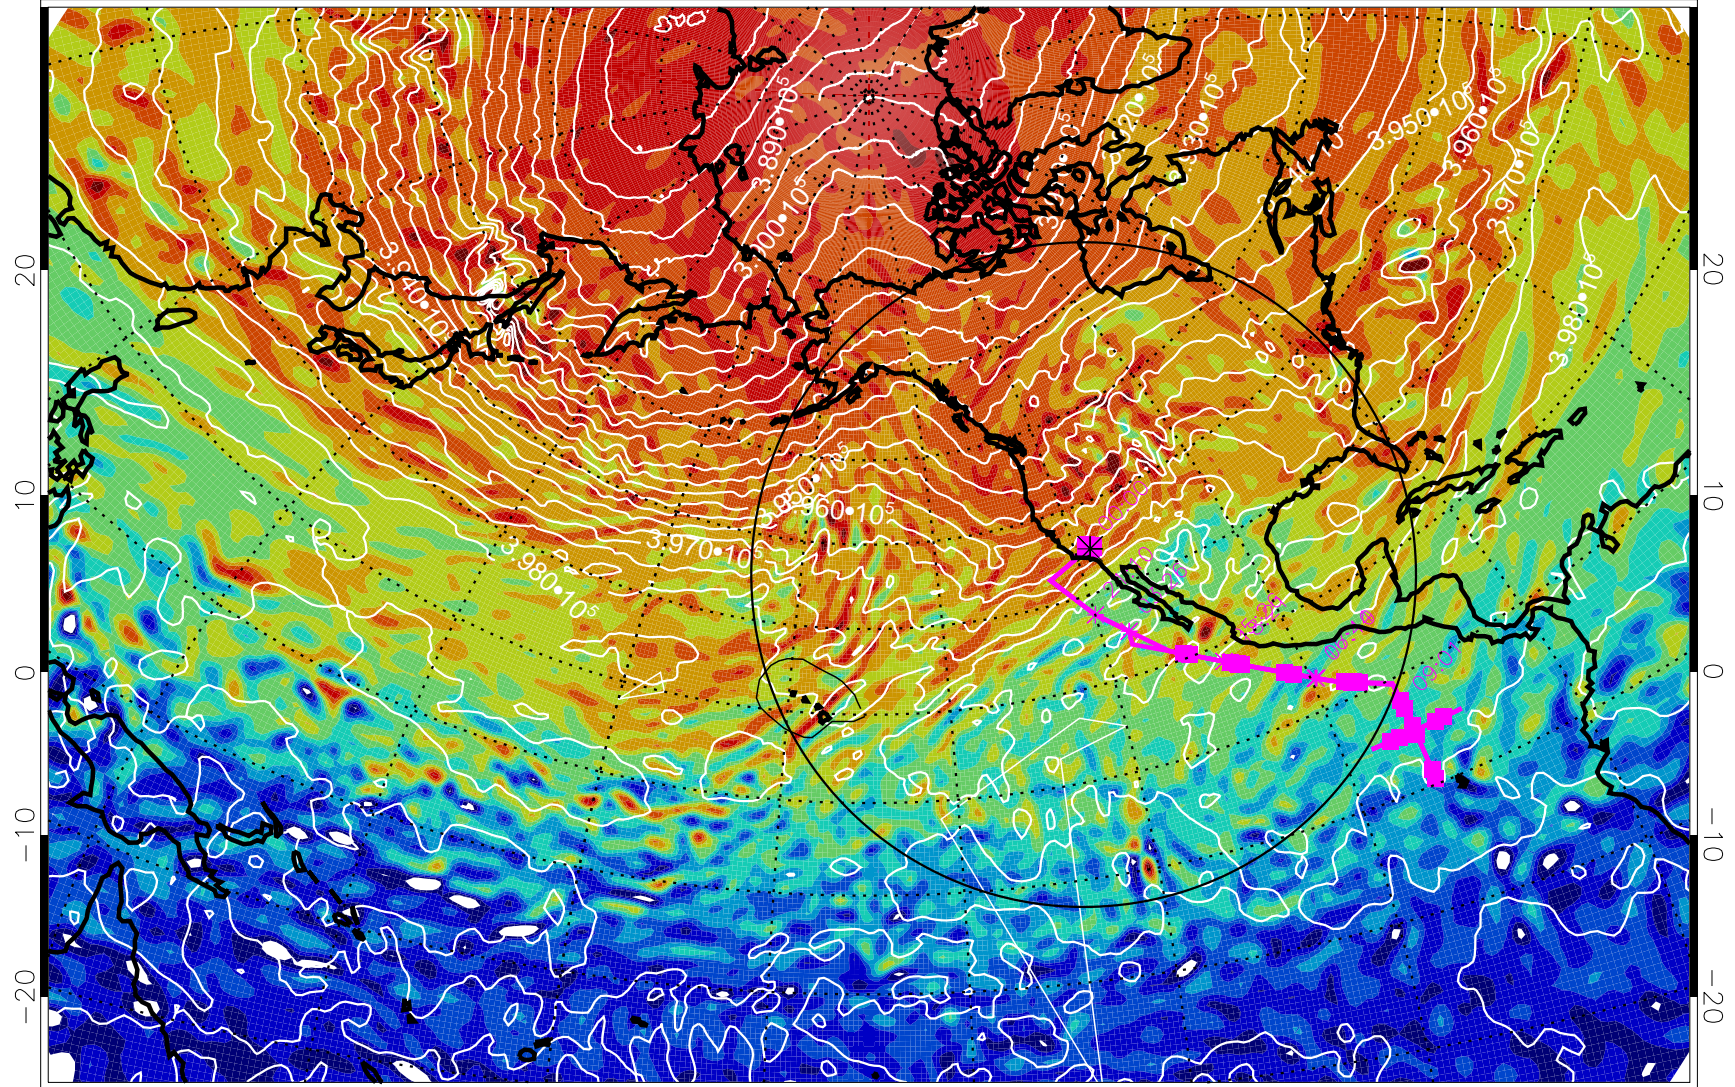

13030612, 96 hour forecast for 460K EPV

460K Montgomery Streamfunction, white

Range ring of 4055 km -- 13 hours GH round trip

13030618, 102 hour forecast for 460K EPV

460K Montgomery Streamfunction, white

Range ring of 4055 km -- 13 hours GH round trip

13030700, 108 hour forecast for 460K EPV

460K Montgomery Streamfunction, white

Range ring of 4055 km -- 13 hours GH round trip

13030706, 114 hour forecast for 460K EPV

460K Montgomery Streamfunction, white

Range ring of 4055 km -- 13 hours GH round trip