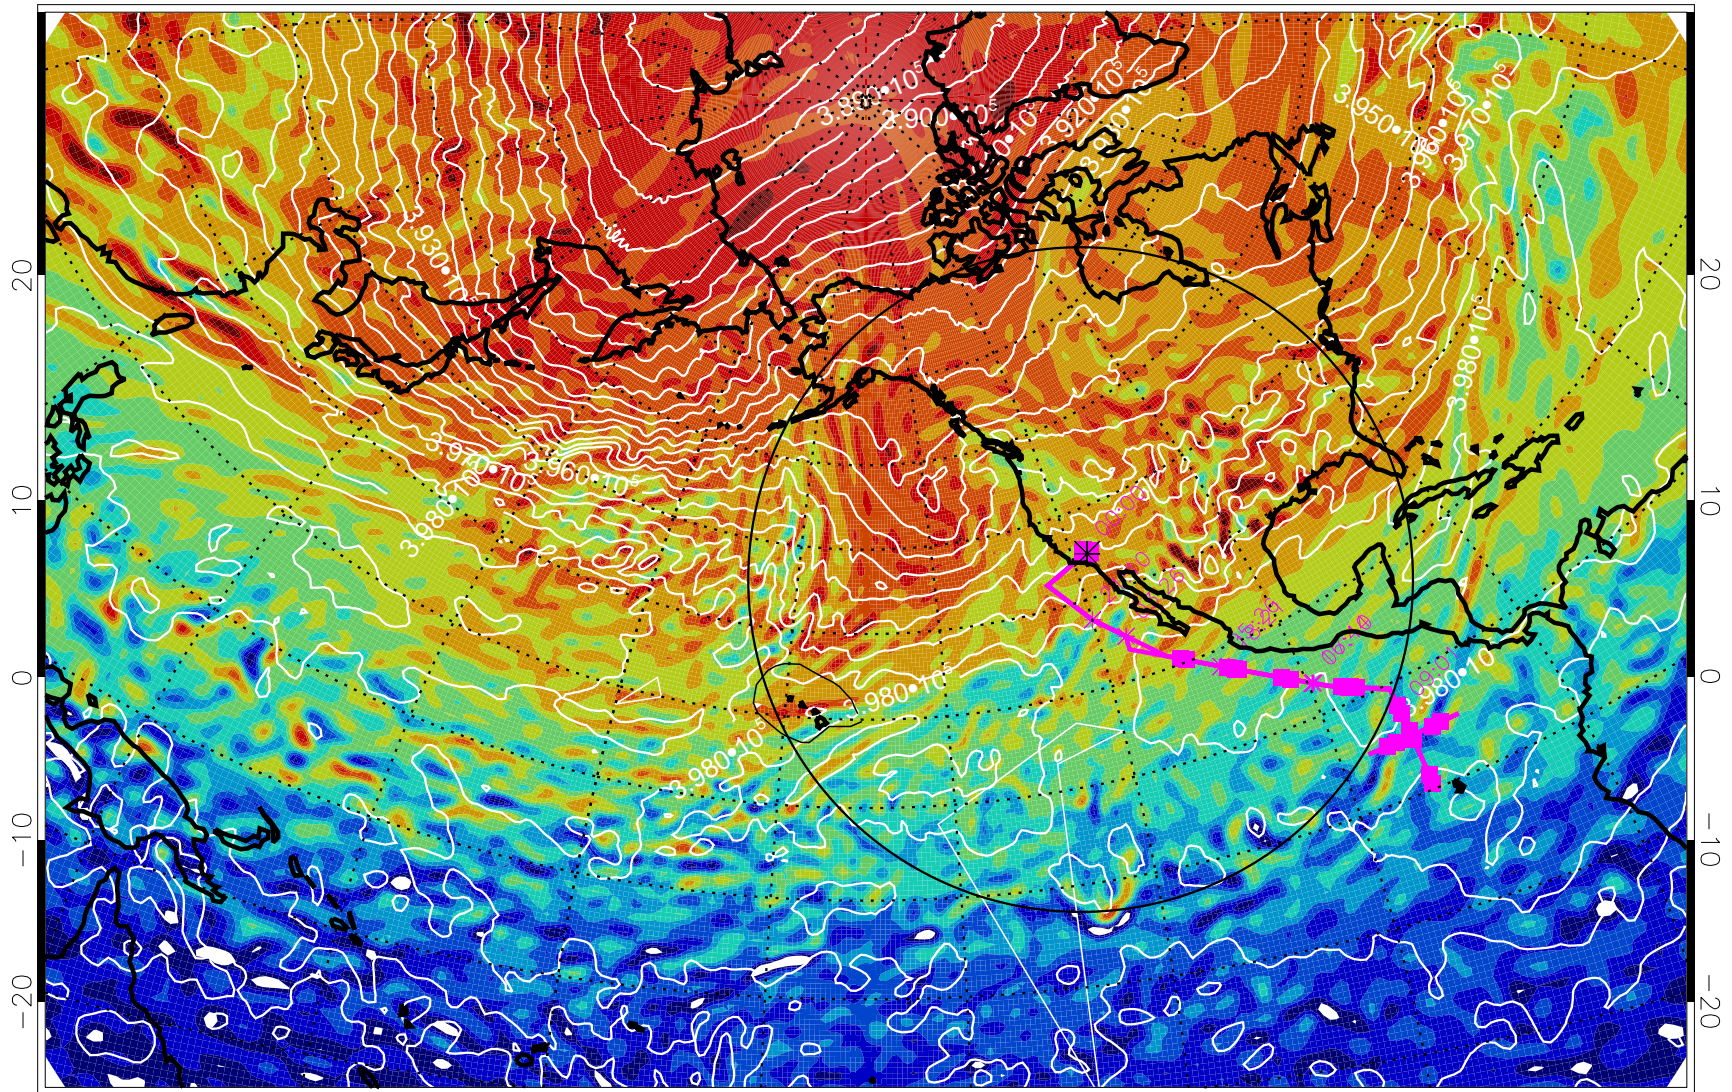

13030412, 48 hour forecast for 460K EPV

460K Montgomery Streamfunction, white

Range ring of 4055 km -- 13 hours GH round trip

13030418, 54 hour forecast for 460K EPV

460K Montgomery Streamfunction, white

Range ring of 4055 km -- 13 hours GH round trip

13030500, 60 hour forecast for 460K EPV

460K Montgomery Streamfunction, white

Range ring of 4055 km -- 13 hours GH round trip

13030506, 66 hour forecast for 460K EPV

460K Montgomery Streamfunction, white

Range ring of 4055 km -- 13 hours GH round trip

13030512, 72 hour forecast for 460K EPV

460K Montgomery Streamfunction, white

Range ring of 4055 km -- 13 hours GH round trip

13030518, 78 hour forecast for 460K EPV

460K Montgomery Streamfunction, white

Range ring of 4055 km -- 13 hours GH round trip

13030612, 96 hour forecast for 460K EPV

460K Montgomery Streamfunction, white

Range ring of 4055 km -- 13 hours GH round trip

13030618, 102 hour forecast for 460K EPV

460K Montgomery Streamfunction, white