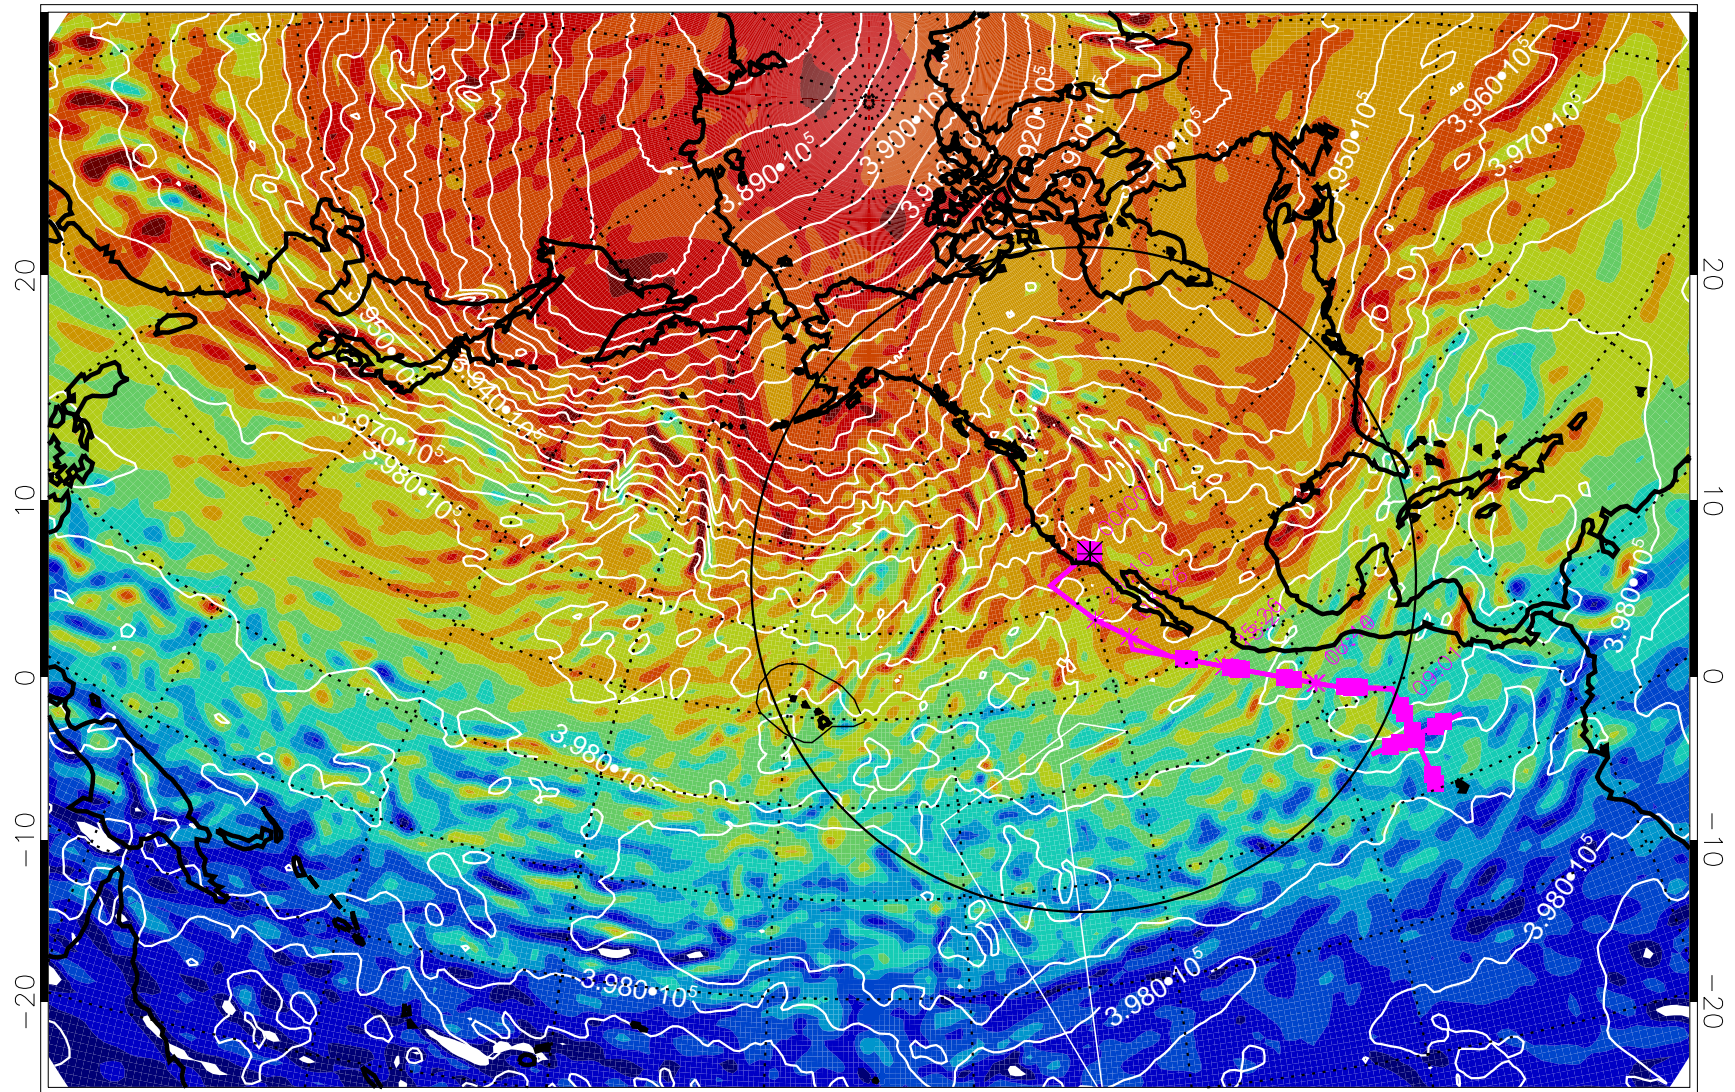

13030218, 6 hour forecast for 460K EPV

460K Montgomery Streamfunction, white

Range ring of 4055 km -- 13 hours GH round trip

13030300, 12 hour forecast for 460K EPV

460K Montgomery Streamfunction, white

Range ring of 4055 km -- 13 hours GH round trip

13030306, 18 hour forecast for 460K EPV

460K Montgomery Streamfunction, white

Range ring of 4055 km -- 13 hours GH round trip

13030318, 30 hour forecast for 460K EPV

460K Montgomery Streamfunction, white

Range ring of 4055 km -- 13 hours GH round trip

13030400, 36 hour forecast for 460K EPV

460K Montgomery Streamfunction, white

Range ring of 4055 km -- 13 hours GH round trip

13030406, 42 hour forecast for 460K EPV

460K Montgomery Streamfunction, white

Range ring of 4055 km -- 13 hours GH round trip

13030500, 60 hour forecast for 460K EPV

460K Montgomery Streamfunction, white

Range ring of 4055 km -- 13 hours GH round trip

13030506, 66 hour forecast for 460K EPV

460K Montgomery Streamfunction, white

Range ring of 4055 km -- 13 hours GH round trip