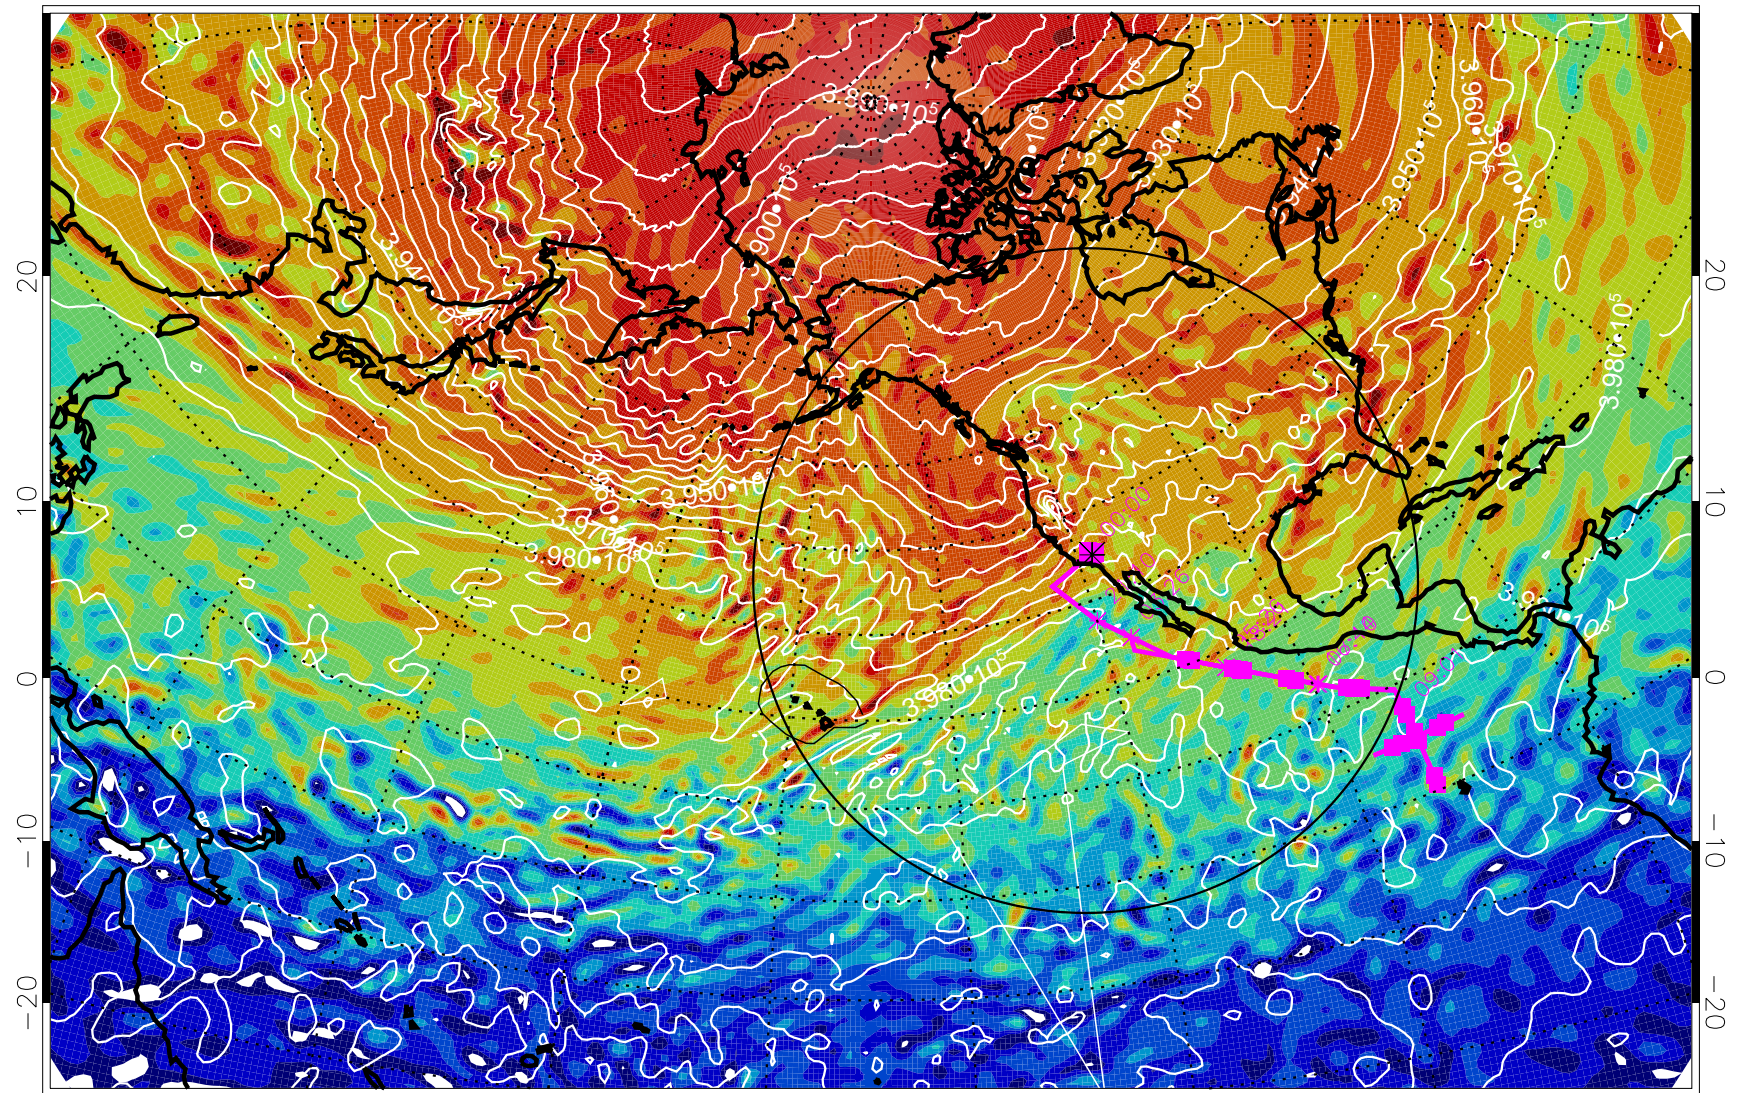

13030512, 72 hour forecast for 460K EPV

460K Montgomery Streamfunction, white

Range ring of 4055 km -- 13 hours GH round trip

13030518, 78 hour forecast for 460K EPV

460K Montgomery Streamfunction, white

Range ring of 4055 km -- 13 hours GH round trip

13030600, 84 hour forecast for 460K EPV

460K Montgomery Streamfunction, white

Range ring of 4055 km -- 13 hours GH round trip

13030606, 90 hour forecast for 460K EPV

460K Montgomery Streamfunction, white

Range ring of 4055 km -- 13 hours GH round trip

13030612, 96 hour forecast for 460K EPV

460K Montgomery Streamfunction, white

Range ring of 4055 km -- 13 hours GH round trip

13030618, 102 hour forecast for 460K EPV

460K Montgomery Streamfunction, white

Range ring of 4055 km -- 13 hours GH round trip

13030700, 108 hour forecast for 460K EPV

460K Montgomery Streamfunction, white

Range ring of 4055 km -- 13 hours GH round trip

13030706, 114 hour forecast for 460K EPV