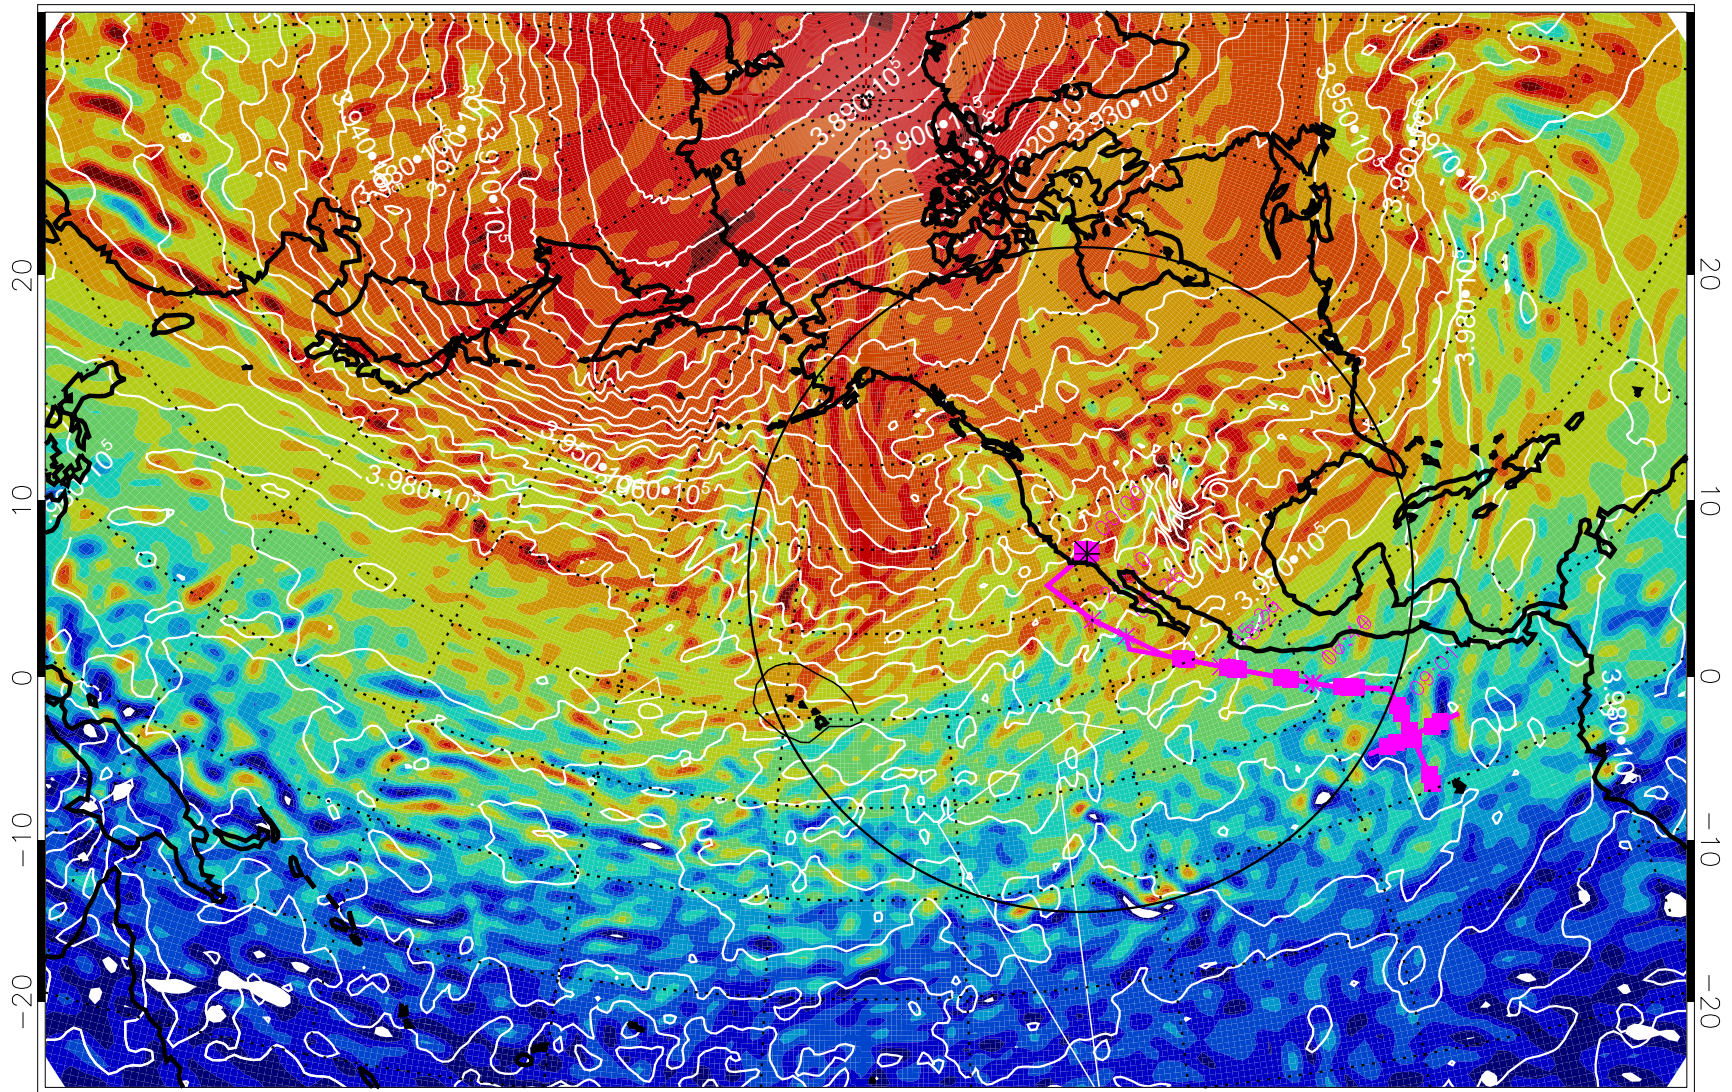

13030412, 48 hour forecast for 460K EPV

460K Montgomery Streamfunction, white

Range ring of 4055 km -- 13 hours GH round trip

13030418, 54 hour forecast for 460K EPV

460K Montgomery Streamfunction, white

Range ring of 4055 km -- 13 hours GH round trip

13030500, 60 hour forecast for 460K EPV

460K Montgomery Streamfunction, white

Range ring of 4055 km -- 13 hours GH round trip

13030506, 66 hour forecast for 460K EPV

460K Montgomery Streamfunction, white

Range ring of 4055 km -- 13 hours GH round trip

13030512, 72 hour forecast for 460K EPV

460K Montgomery Streamfunction, white

Range ring of 4055 km -- 13 hours GH round trip

13030518, 78 hour forecast for 460K EPV

460K Montgomery Streamfunction, white

Range ring of 4055 km -- 13 hours GH round trip

13030612, 96 hour forecast for 460K EPV

460K Montgomery Streamfunction, white

Range ring of 4055 km -- 13 hours GH round trip

13030618, 102 hour forecast for 460K EPV

460K Montgomery Streamfunction, white