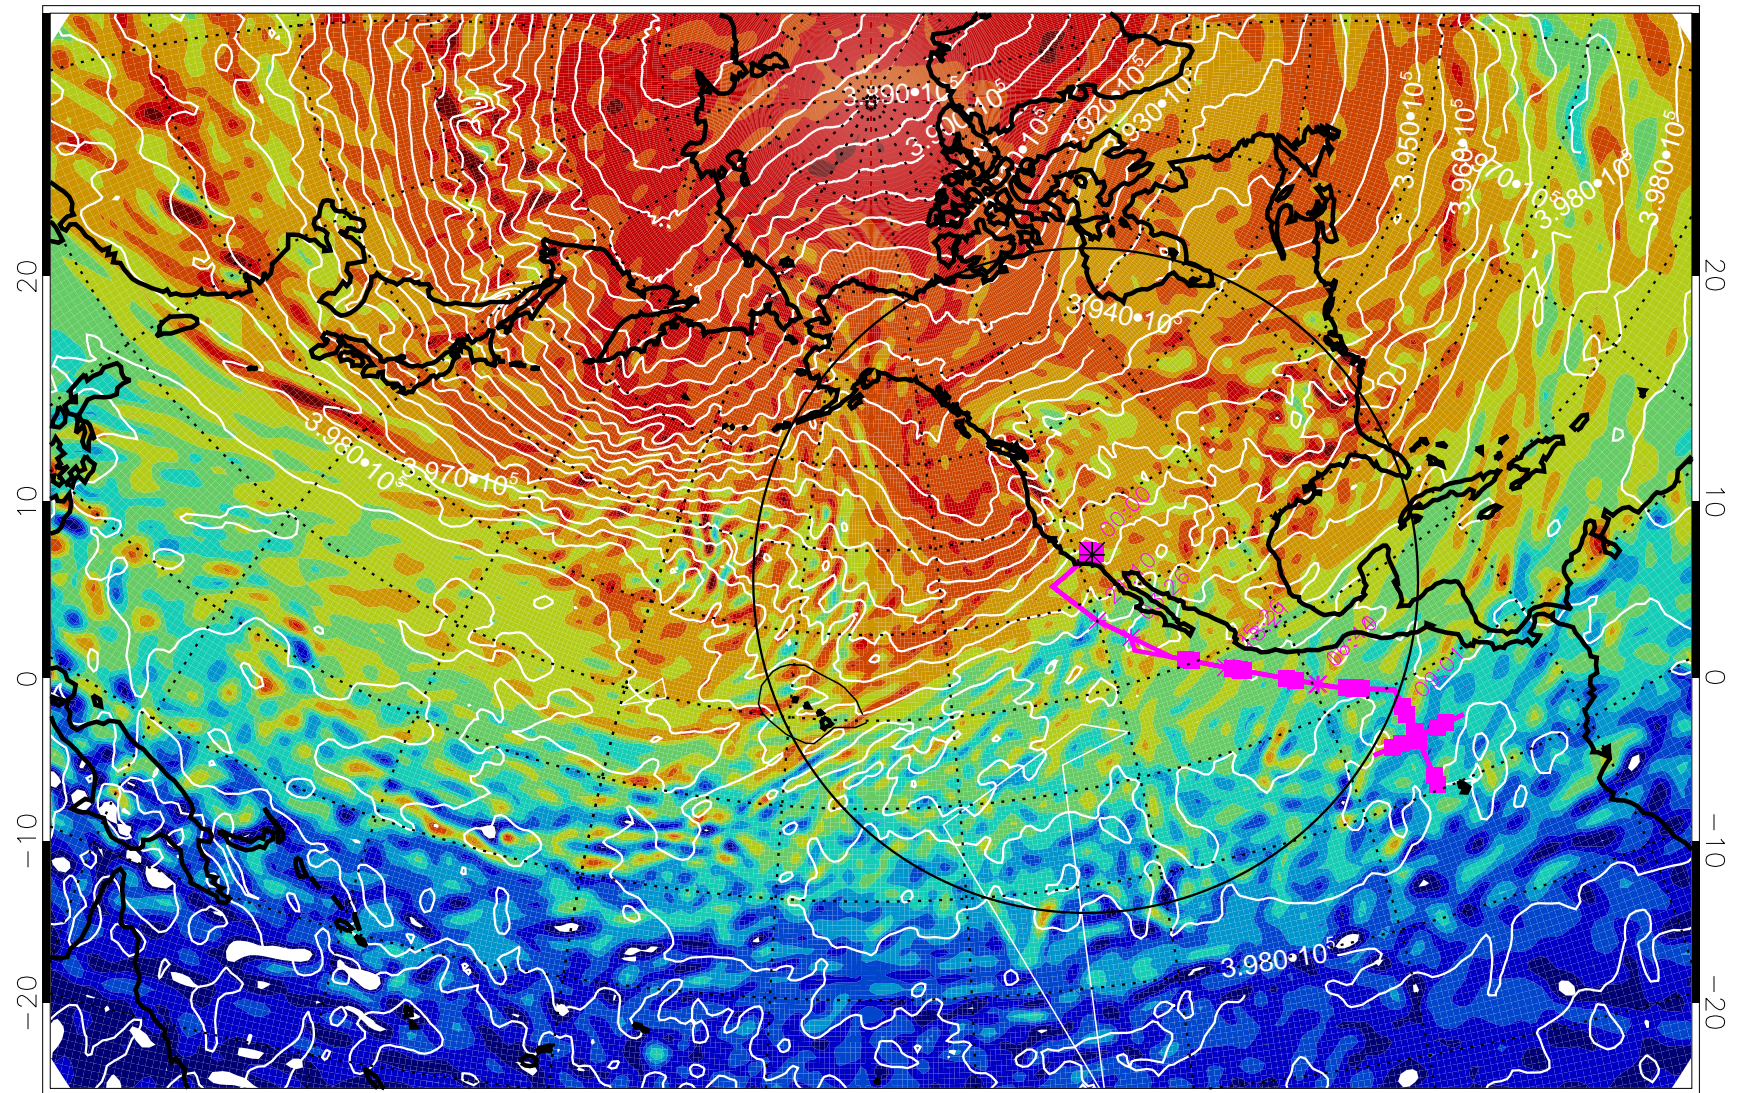

13030512, 72 hour forecast for 460K EPV

460K Montgomery Streamfunction, white

Range ring of 4055 km -- 13 hours GH round trip

13030518, 78 hour forecast for 460K EPV

460K Montgomery Streamfunction, white

Range ring of 4055 km -- 13 hours GH round trip

13030600, 84 hour forecast for 460K EPV

460K Montgomery Streamfunction, white

Range ring of 4055 km -- 13 hours GH round trip

13030606, 90 hour forecast for 460K EPV

460K Montgomery Streamfunction, white

Range ring of 4055 km -- 13 hours GH round trip

13030612, 96 hour forecast for 460K EPV

460K Montgomery Streamfunction, white

Range ring of 4055 km -- 13 hours GH round trip

13030618, 102 hour forecast for 460K EPV

460K Montgomery Streamfunction, white

Range ring of 4055 km -- 13 hours GH round trip

13030700, 108 hour forecast for 460K EPV

460K Montgomery Streamfunction, white

Range ring of 4055 km -- 13 hours GH round trip

13030706, 114 hour forecast for 460K EPV