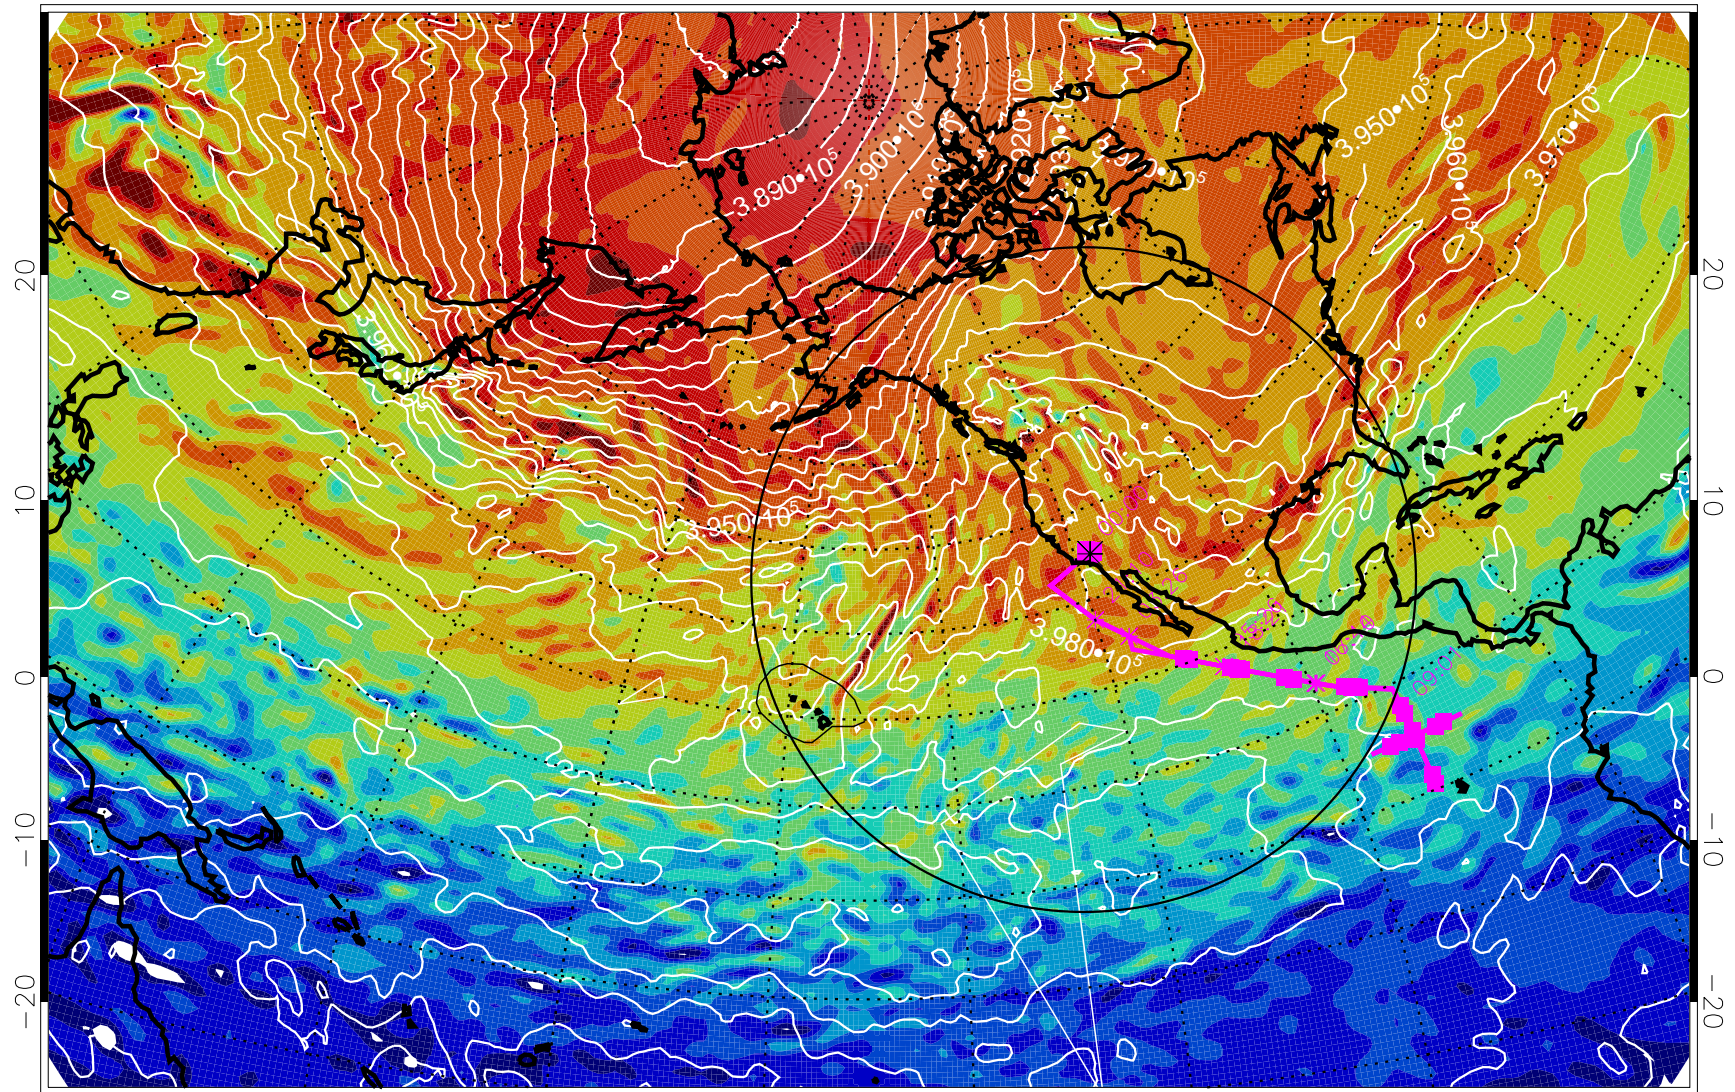

13030218, 6 hour forecast for 460K EPV

460K Montgomery Streamfunction, white

Range ring of 4055 km -- 13 hours GH round trip

13030300, 12 hour forecast for 460K EPV

460K Montgomery Streamfunction, white

Range ring of 4055 km -- 13 hours GH round trip

13030306, 18 hour forecast for 460K EPV

460K Montgomery Streamfunction, white

Range ring of 4055 km -- 13 hours GH round trip

13030318, 30 hour forecast for 460K EPV

460K Montgomery Streamfunction, white

Range ring of 4055 km -- 13 hours GH round trip

13030400, 36 hour forecast for 460K EPV

460K Montgomery Streamfunction, white

Range ring of 4055 km -- 13 hours GH round trip

13030406, 42 hour forecast for 460K EPV

460K Montgomery Streamfunction, white

Range ring of 4055 km -- 13 hours GH round trip

13030612, 96 hour forecast for 460K EPV

460K Montgomery Streamfunction, white

Range ring of 4055 km -- 13 hours GH round trip

13030618, 102 hour forecast for 460K EPV

460K Montgomery Streamfunction, white