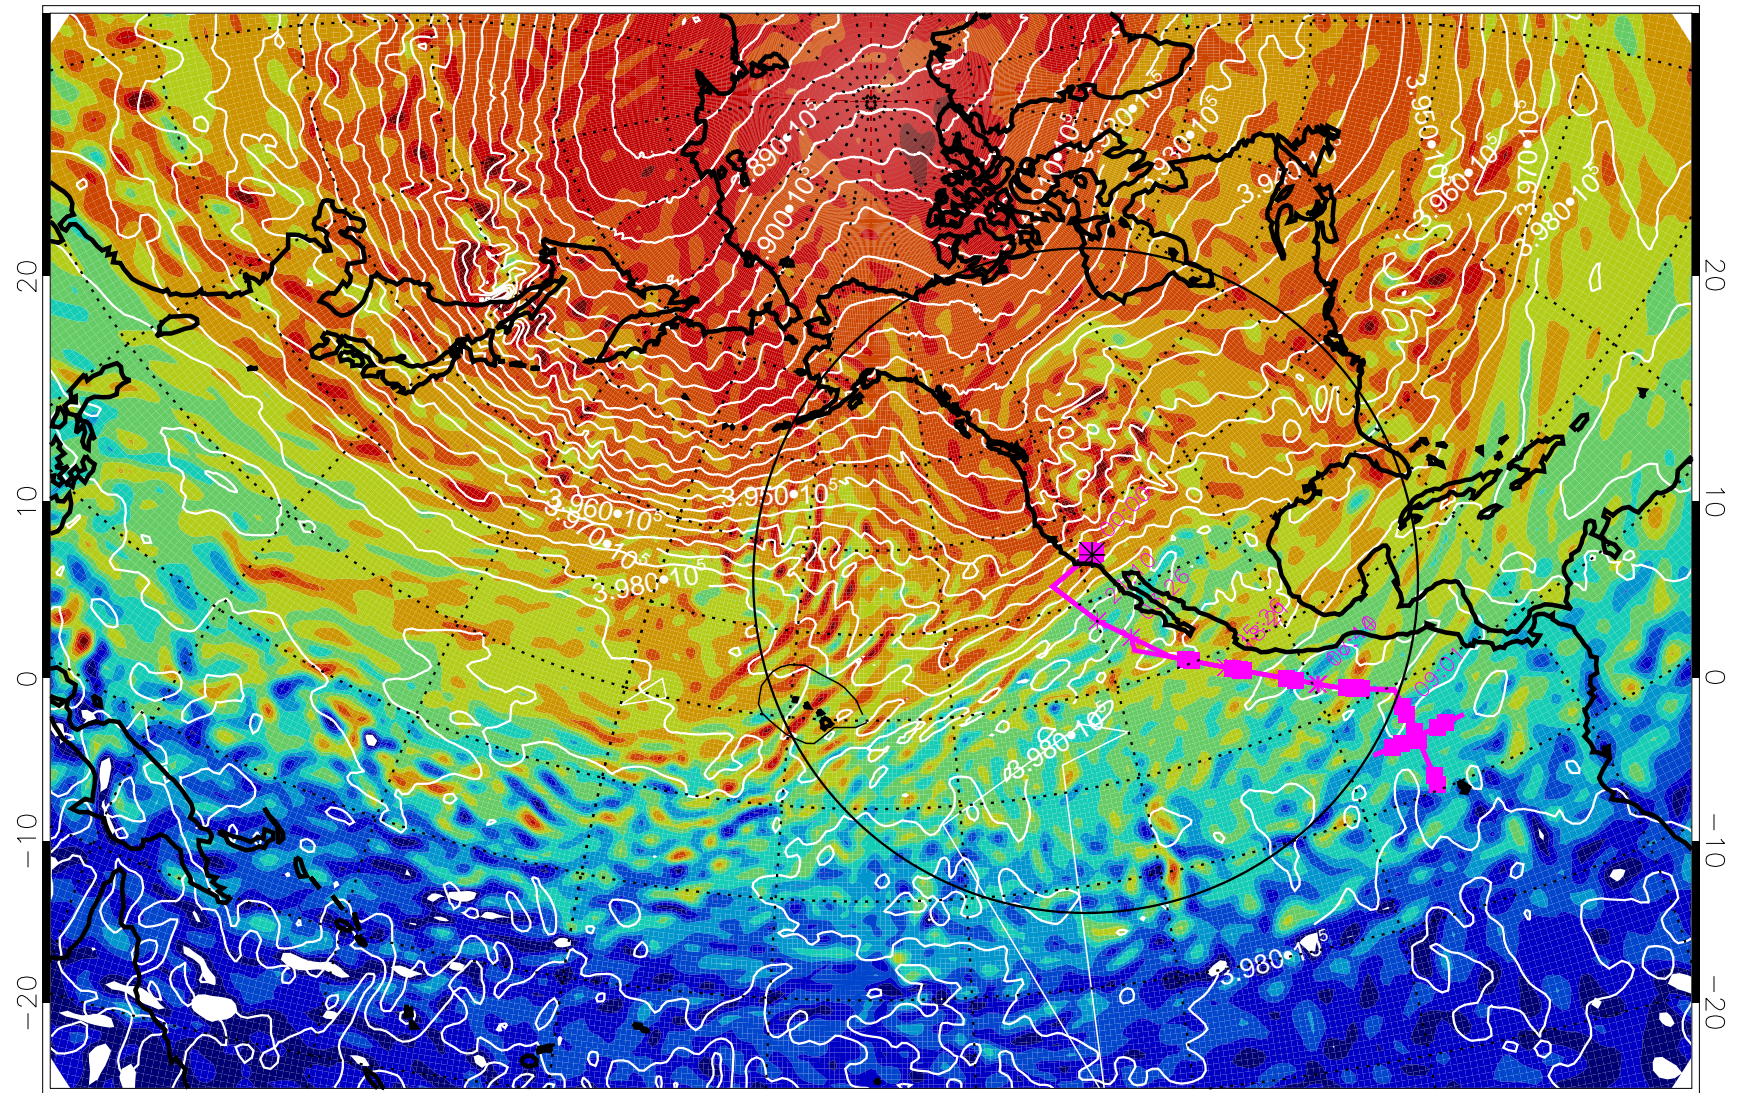

13030600, 84 hour forecast for 460K EPV

460K Montgomery Streamfunction, white

Range ring of 4055 km -- 13 hours GH round trip

13030606, 90 hour forecast for 460K EPV

460K Montgomery Streamfunction, white

Range ring of 4055 km -- 13 hours GH round trip

13030612, 96 hour forecast for 460K EPV

460K Montgomery Streamfunction, white

Range ring of 4055 km -- 13 hours GH round trip

13030618, 102 hour forecast for 460K EPV

460K Montgomery Streamfunction, white

Range ring of 4055 km -- 13 hours GH round trip

13030700, 108 hour forecast for 460K EPV

460K Montgomery Streamfunction, white

Range ring of 4055 km -- 13 hours GH round trip

13030706, 114 hour forecast for 460K EPV

460K Montgomery Streamfunction, white

Range ring of 4055 km -- 13 hours GH round trip