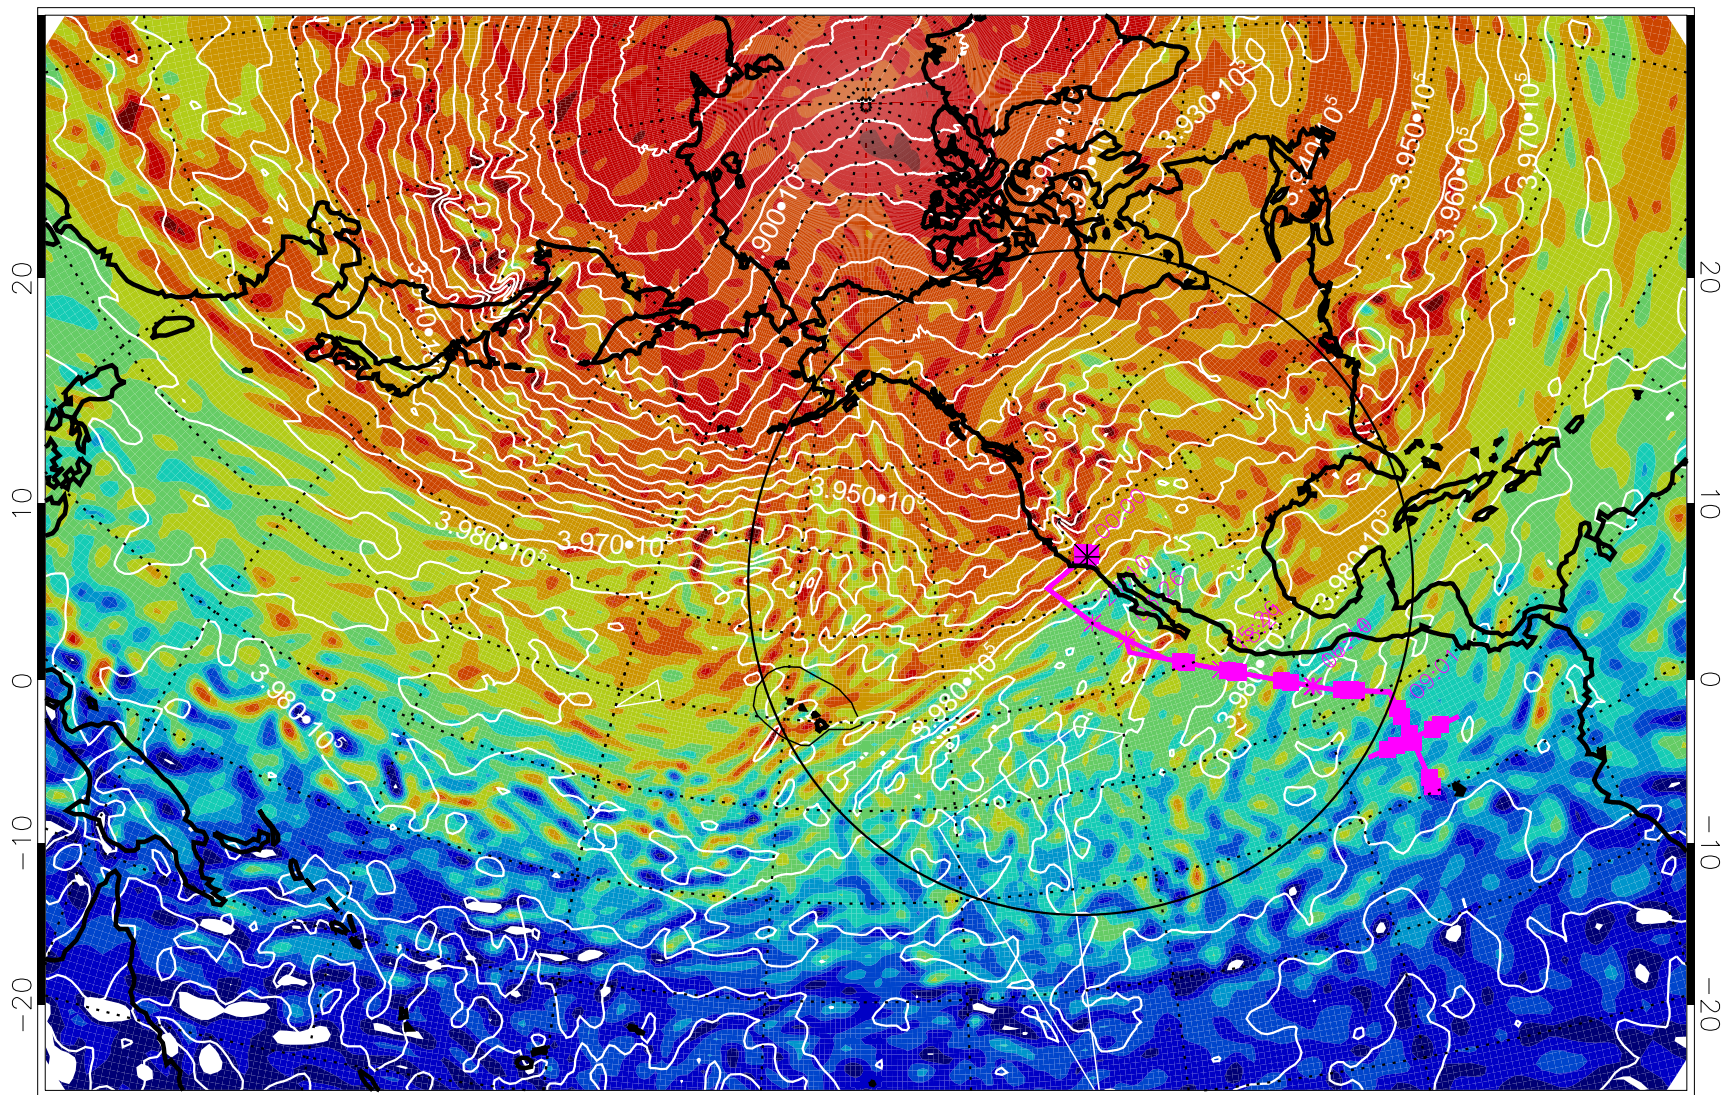

13030600, 84 hour forecast for 460K EPV

460K Montgomery Streamfunction, white

Range ring of 4055 km -- 13 hours GH round trip

13030606, 90 hour forecast for 460K EPV

460K Montgomery Streamfunction, white

Range ring of 4055 km -- 13 hours GH round trip

13030612, 96 hour forecast for 460K EPV

460K Montgomery Streamfunction, white

Range ring of 4055 km -- 13 hours GH round trip

13030618, 102 hour forecast for 460K EPV

460K Montgomery Streamfunction, white

Range ring of 4055 km -- 13 hours GH round trip

13030700, 108 hour forecast for 460K EPV

460K Montgomery Streamfunction, white

Range ring of 4055 km -- 13 hours GH round trip

13030706, 114 hour forecast for 460K EPV

460K Montgomery Streamfunction, white

Range ring of 4055 km -- 13 hours GH round trip