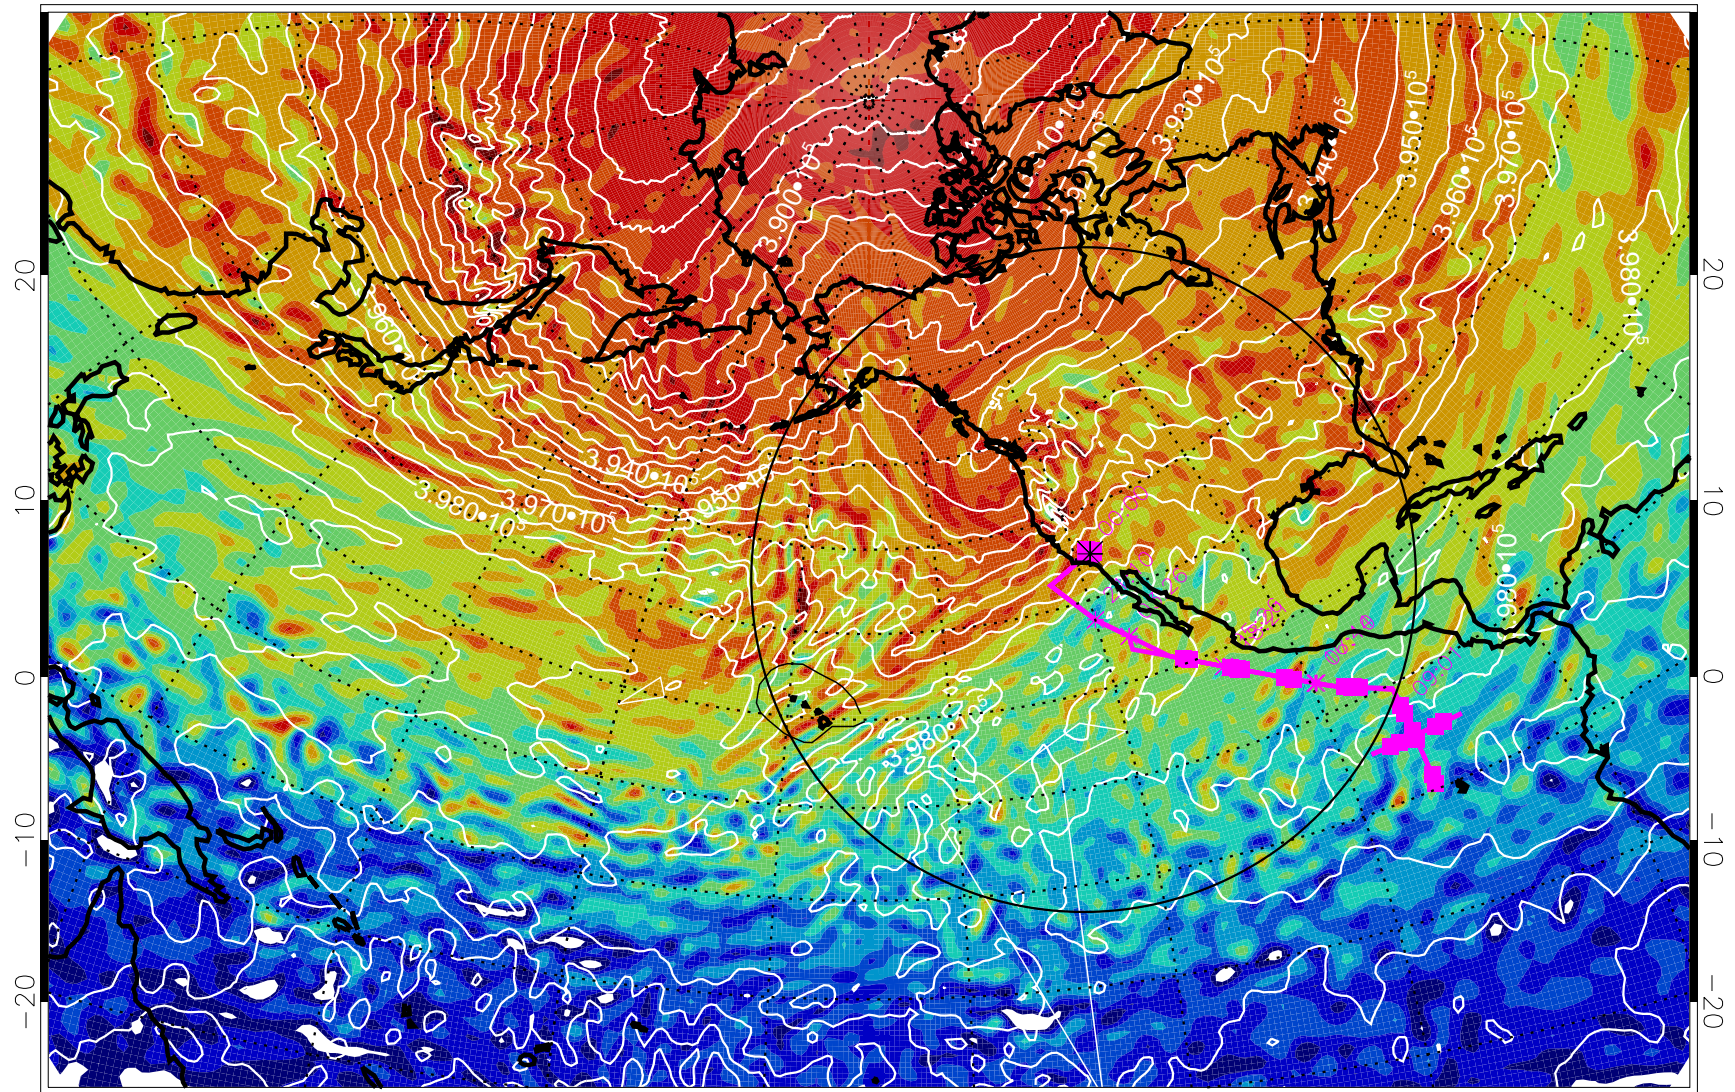

13030512, 72 hour forecast for 460K EPV

460K Montgomery Streamfunction, white

Range ring of 4055 km -- 13 hours GH round trip

13030518, 78 hour forecast for 460K EPV

460K Montgomery Streamfunction, white

Range ring of 4055 km -- 13 hours GH round trip

13030600, 84 hour forecast for 460K EPV

460K Montgomery Streamfunction, white

Range ring of 4055 km -- 13 hours GH round trip

13030606, 90 hour forecast for 460K EPV

460K Montgomery Streamfunction, white

Range ring of 4055 km -- 13 hours GH round trip

13030612, 96 hour forecast for 460K EPV

460K Montgomery Streamfunction, white

Range ring of 4055 km -- 13 hours GH round trip

13030618, 102 hour forecast for 460K EPV

460K Montgomery Streamfunction, white

Range ring of 4055 km -- 13 hours GH round trip

13030700, 108 hour forecast for 460K EPV

460K Montgomery Streamfunction, white

Range ring of 4055 km -- 13 hours GH round trip

13030706, 114 hour forecast for 460K EPV