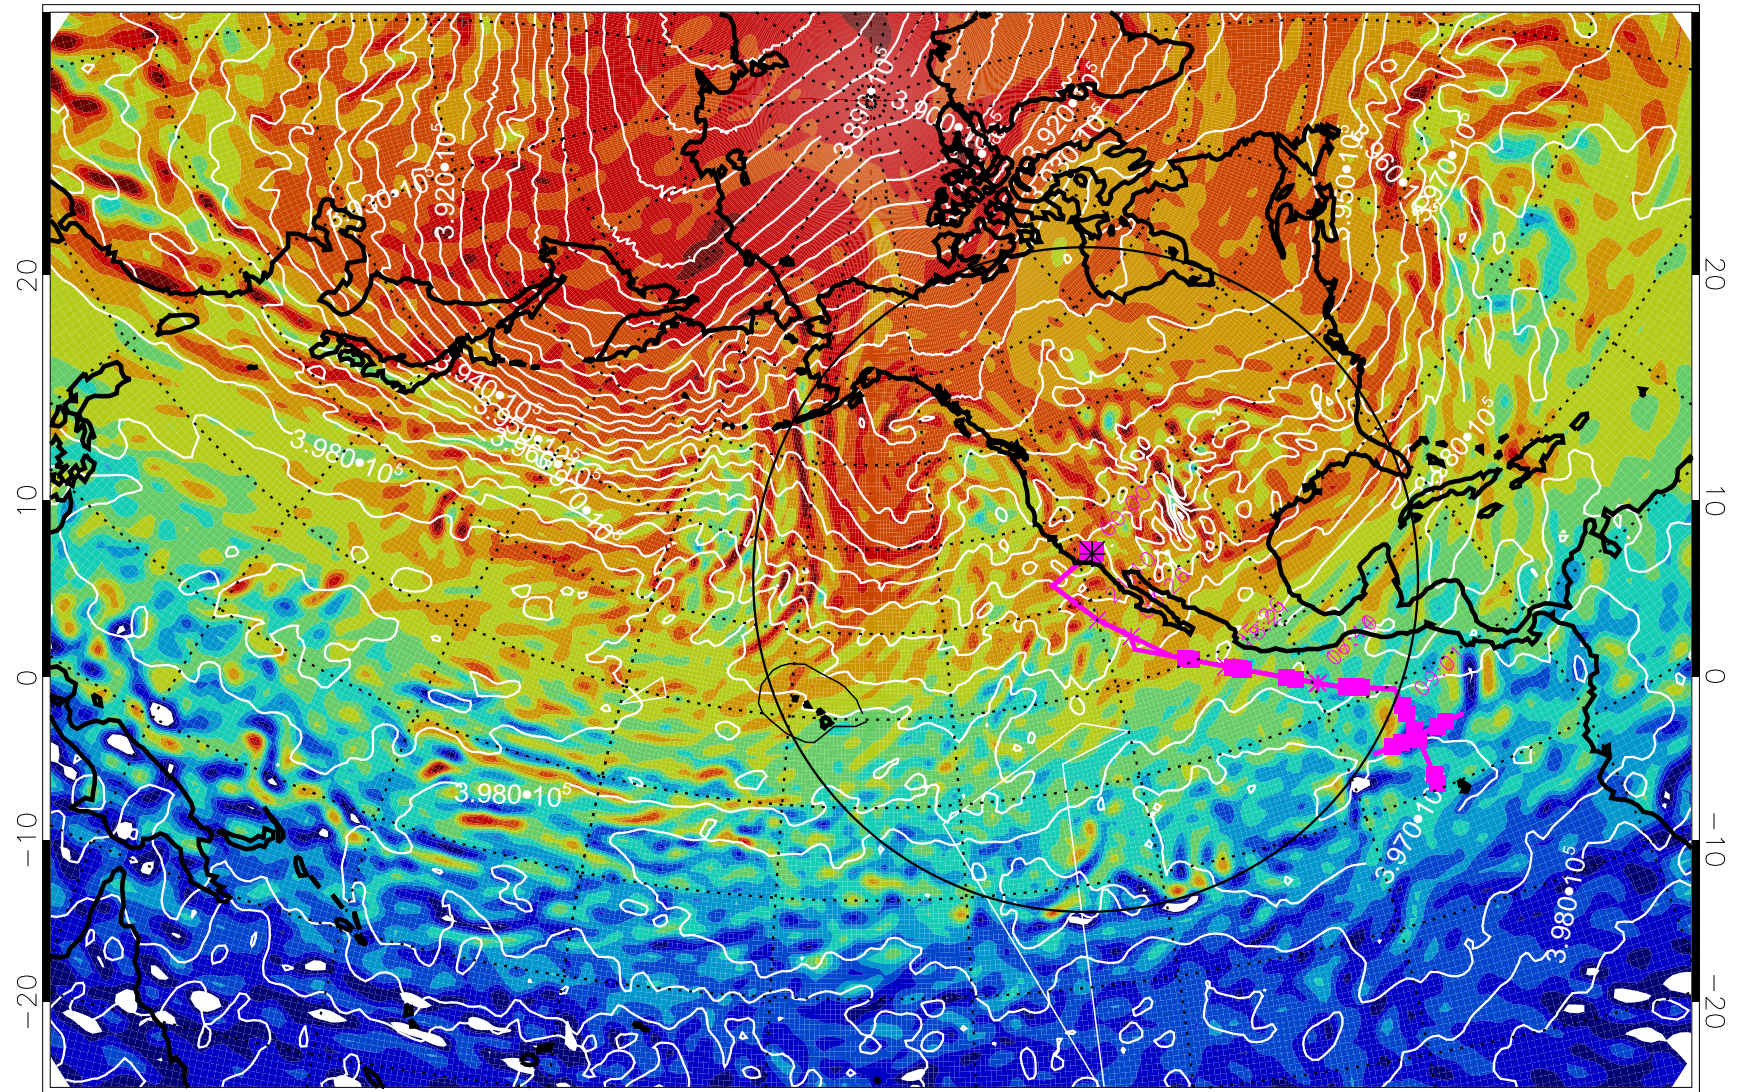

13030306, 18 hour forecast for 460K EPV

460K Montgomery Streamfunction, white

Range ring of 4055 km -- 13 hours GH round trip

13030318, 30 hour forecast for 460K EPV

460K Montgomery Streamfunction, white

Range ring of 4055 km -- 13 hours GH round trip

13030400, 36 hour forecast for 460K EPV

460K Montgomery Streamfunction, white

Range ring of 4055 km -- 13 hours GH round trip

13030406, 42 hour forecast for 460K EPV

460K Montgomery Streamfunction, white

Range ring of 4055 km -- 13 hours GH round trip

13030412, 48 hour forecast for 460K EPV

460K Montgomery Streamfunction, white

Range ring of 4055 km -- 13 hours GH round trip

13030418, 54 hour forecast for 460K EPV

460K Montgomery Streamfunction, white

Range ring of 4055 km -- 13 hours GH round trip

13030500, 60 hour forecast for 460K EPV

460K Montgomery Streamfunction, white

Range ring of 4055 km -- 13 hours GH round trip

13030506, 66 hour forecast for 460K EPV

460K Montgomery Streamfunction, white

Range ring of 4055 km -- 13 hours GH round trip