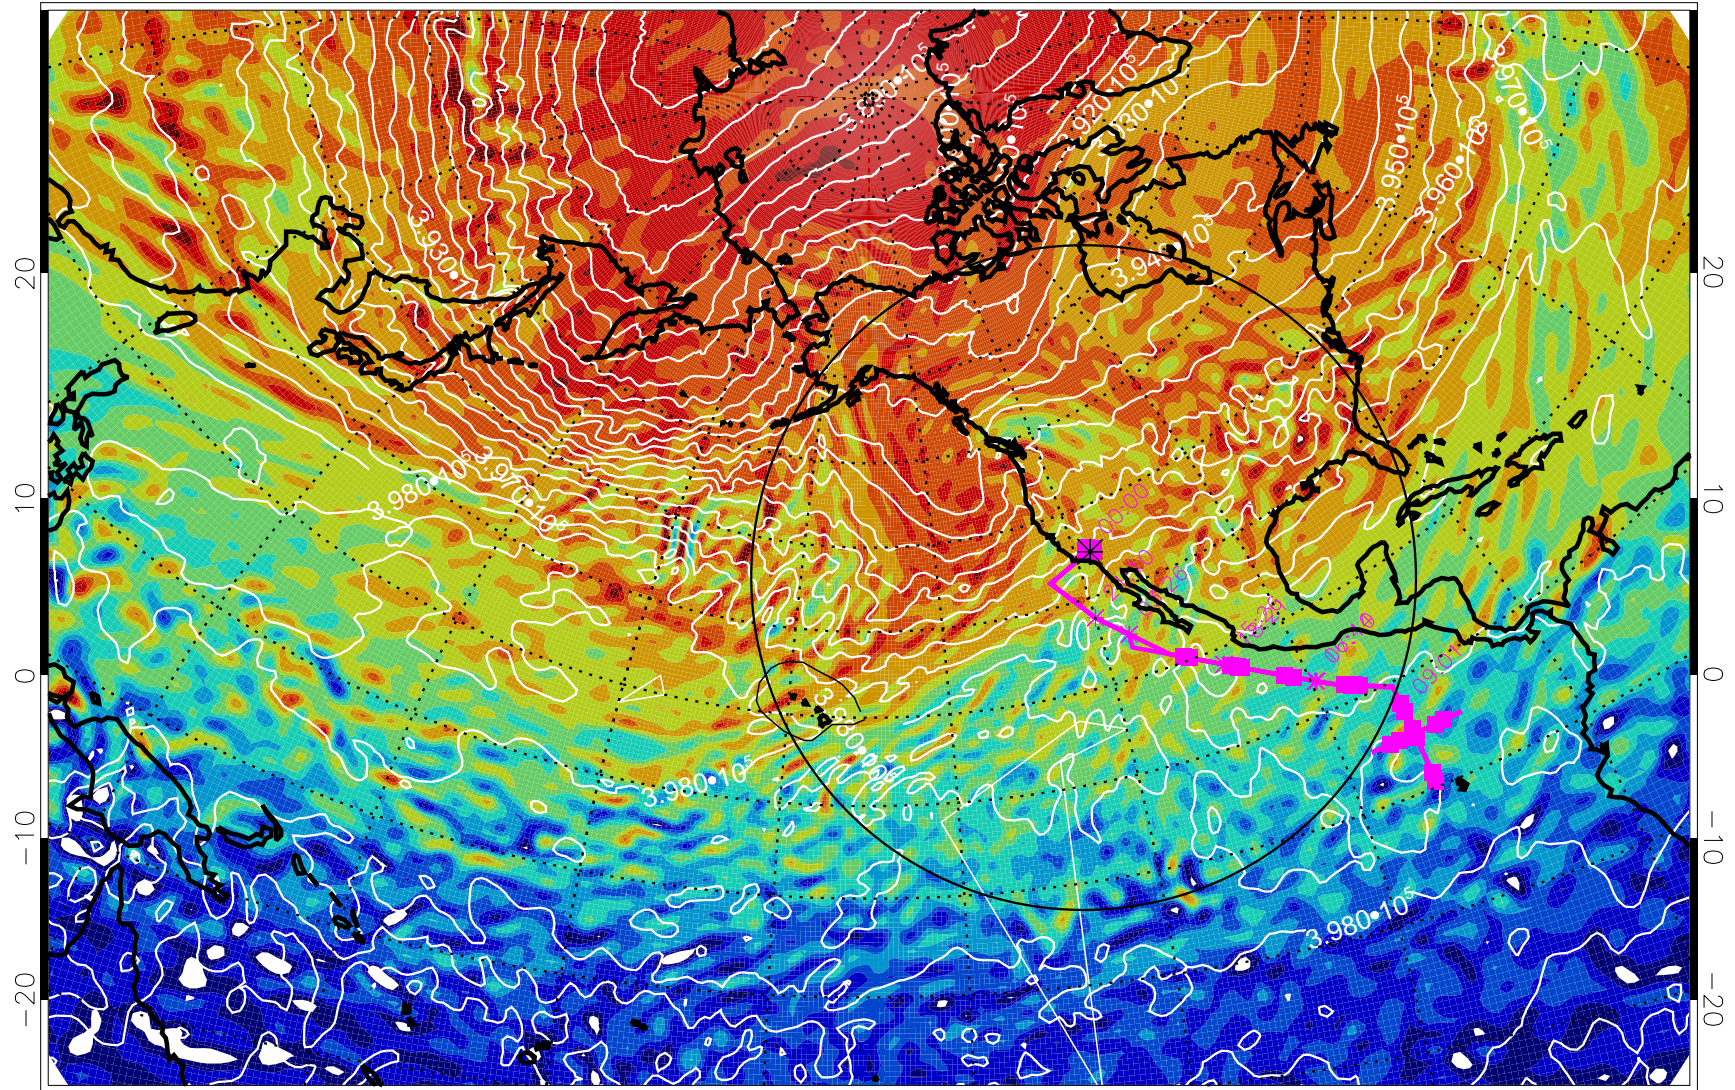

13030500, 60 hour forecast for 460K EPV

460K Montgomery Streamfunction, white

Range ring of 4055 km -- 13 hours GH round trip

13030506, 66 hour forecast for 460K EPV

460K Montgomery Streamfunction, white

Range ring of 4055 km -- 13 hours GH round trip

13030512, 72 hour forecast for 460K EPV

460K Montgomery Streamfunction, white

Range ring of 4055 km -- 13 hours GH round trip

13030518, 78 hour forecast for 460K EPV

460K Montgomery Streamfunction, white

Range ring of 4055 km -- 13 hours GH round trip

13030600, 84 hour forecast for 460K EPV

460K Montgomery Streamfunction, white

Range ring of 4055 km -- 13 hours GH round trip

13030606, 90 hour forecast for 460K EPV

460K Montgomery Streamfunction, white

Range ring of 4055 km -- 13 hours GH round trip

13030612, 96 hour forecast for 460K EPV

460K Montgomery Streamfunction, white

Range ring of 4055 km -- 13 hours GH round trip

13030618, 102 hour forecast for 460K EPV

460K Montgomery Streamfunction, white