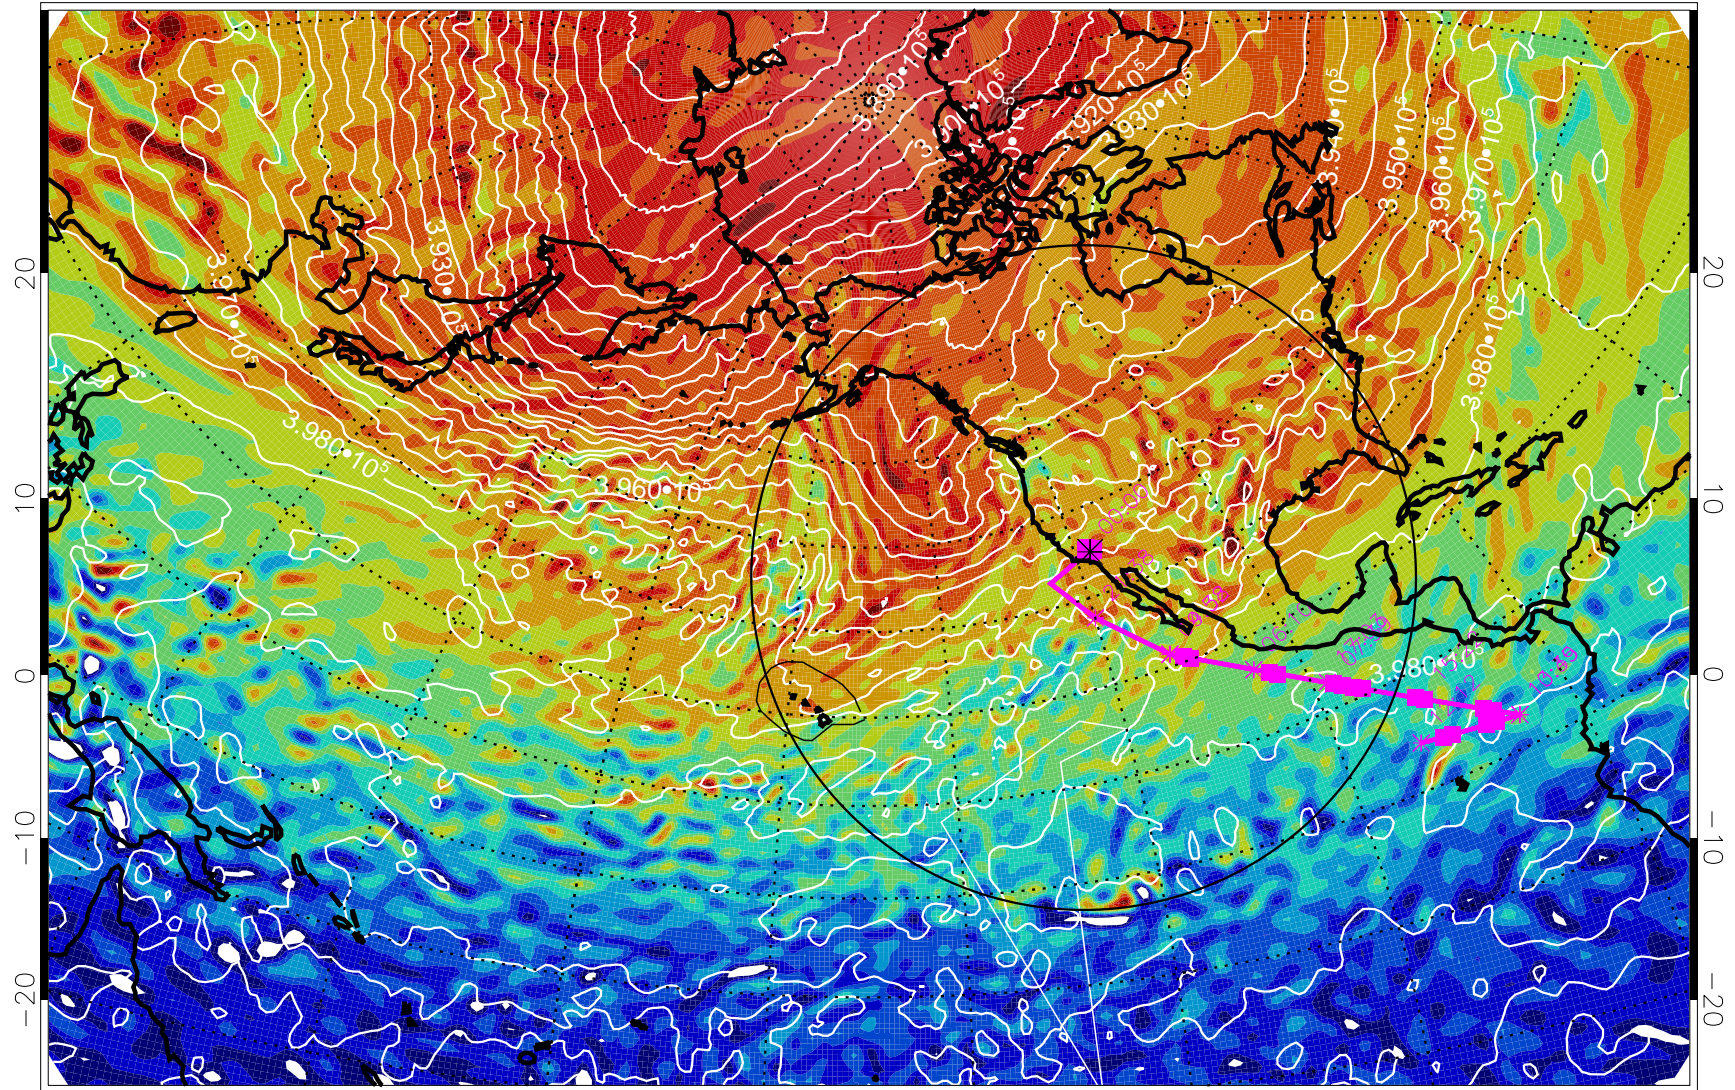

13030412, 72 hour forecast for 460K EPV

460K Montgomery Streamfunction, white

Range ring of 4055 km -- 13 hours GH round trip

13030418, 78 hour forecast for 460K EPV

460K Montgomery Streamfunction, white

Range ring of 4055 km -- 13 hours GH round trip

13030500, 84 hour forecast for 460K EPV

460K Montgomery Streamfunction, white

Range ring of 4055 km -- 13 hours GH round trip

13030506, 90 hour forecast for 460K EPV

460K Montgomery Streamfunction, white

Range ring of 4055 km -- 13 hours GH round trip

13030512, 96 hour forecast for 460K EPV

460K Montgomery Streamfunction, white

Range ring of 4055 km -- 13 hours GH round trip

13030518, 102 hour forecast for 460K EPV

460K Montgomery Streamfunction, white

Range ring of 4055 km -- 13 hours GH round trip

13030600, 108 hour forecast for 460K EPV

460K Montgomery Streamfunction, white

Range ring of 4055 km -- 13 hours GH round trip

13030606, 114 hour forecast for 460K EPV