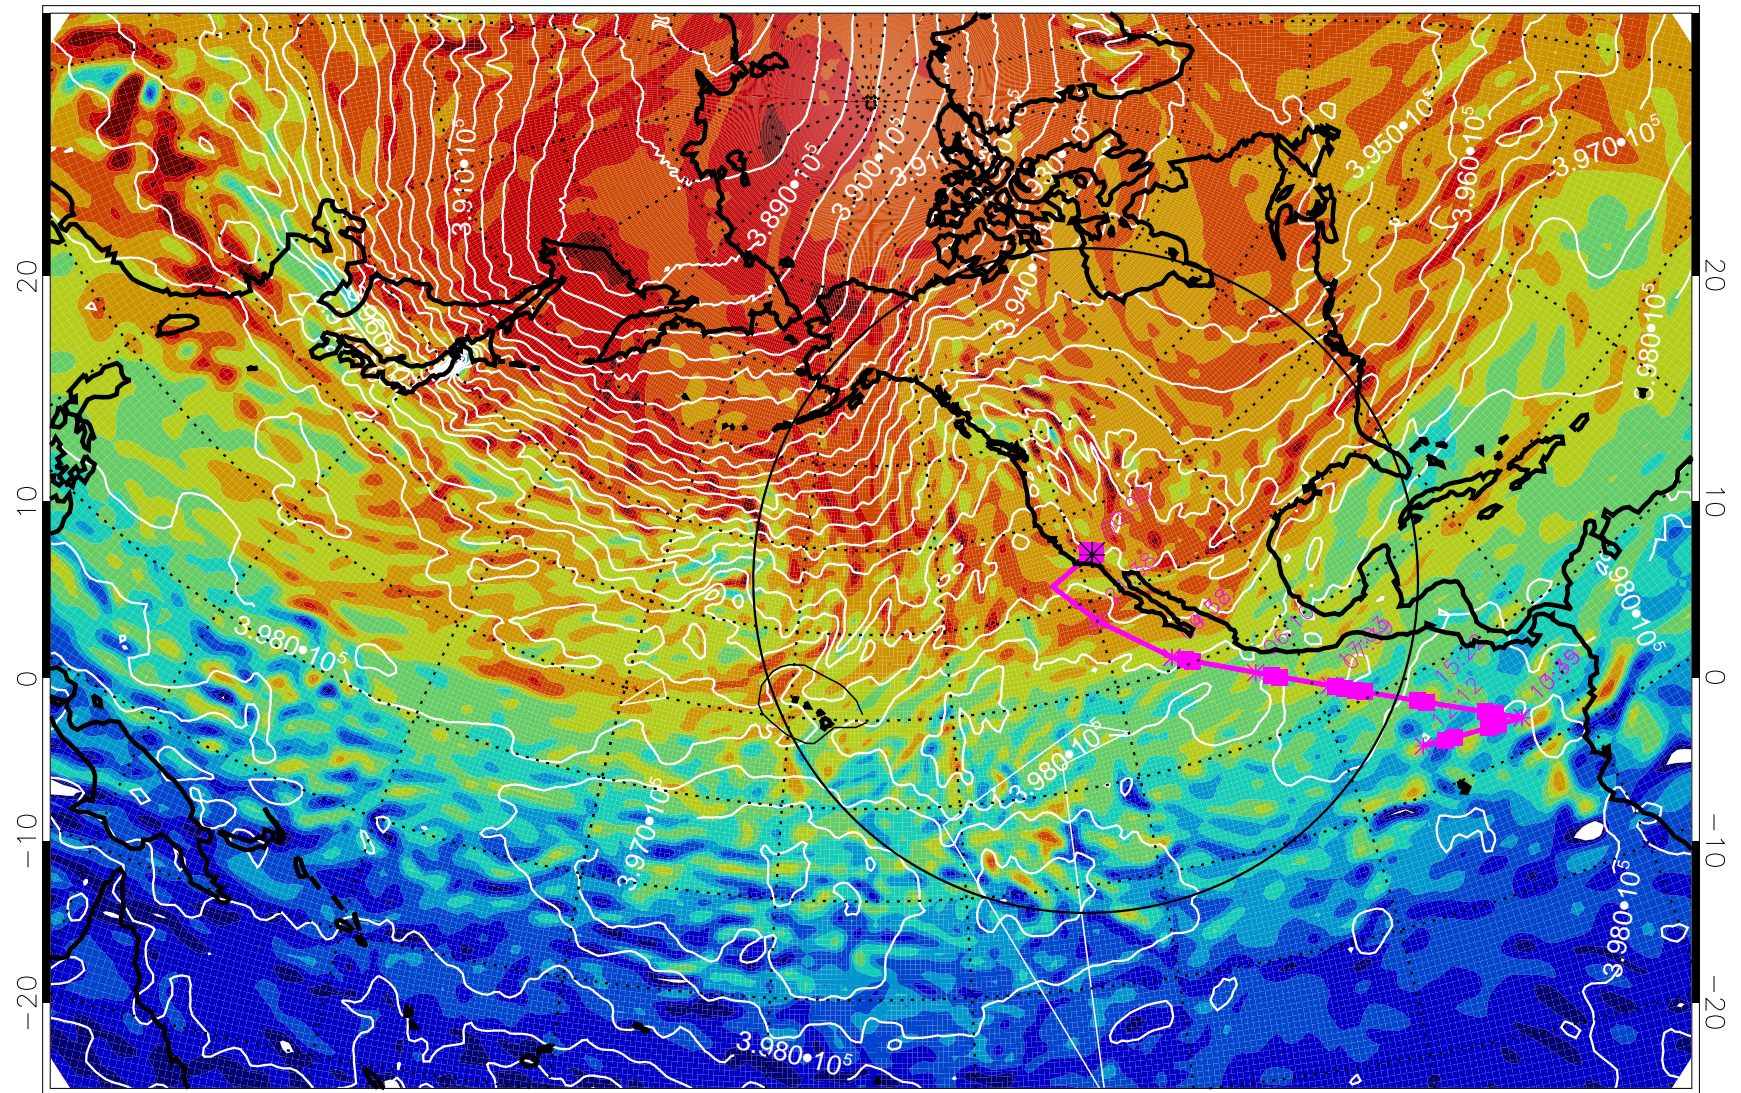

13030118, 6 hour forecast for 460K EPV

460K Montgomery Streamfunction, white

Range ring of 4055 km -- 13 hours GH round trip

13030200, 12 hour forecast for 460K EPV

460K Montgomery Streamfunction, white

Range ring of 4055 km -- 13 hours GH round trip

13030206, 18 hour forecast for 460K EPV

460K Montgomery Streamfunction, white

Range ring of 4055 km -- 13 hours GH round trip

13030212, 24 hour forecast for 460K EPV

460K Montgomery Streamfunction, white

Range ring of 4055 km -- 13 hours GH round trip

13030218, 30 hour forecast for 460K EPV

460K Montgomery Streamfunction, white

Range ring of 4055 km -- 13 hours GH round trip

13030300, 36 hour forecast for 460K EPV

460K Montgomery Streamfunction, white

Range ring of 4055 km -- 13 hours GH round trip

13030306, 42 hour forecast for 460K EPV

460K Montgomery Streamfunction, white

Range ring of 4055 km -- 13 hours GH round trip

13030312, 48 hour forecast for 460K EPV

460K Montgomery Streamfunction, white

Range ring of 4055 km -- 13 hours GH round trip