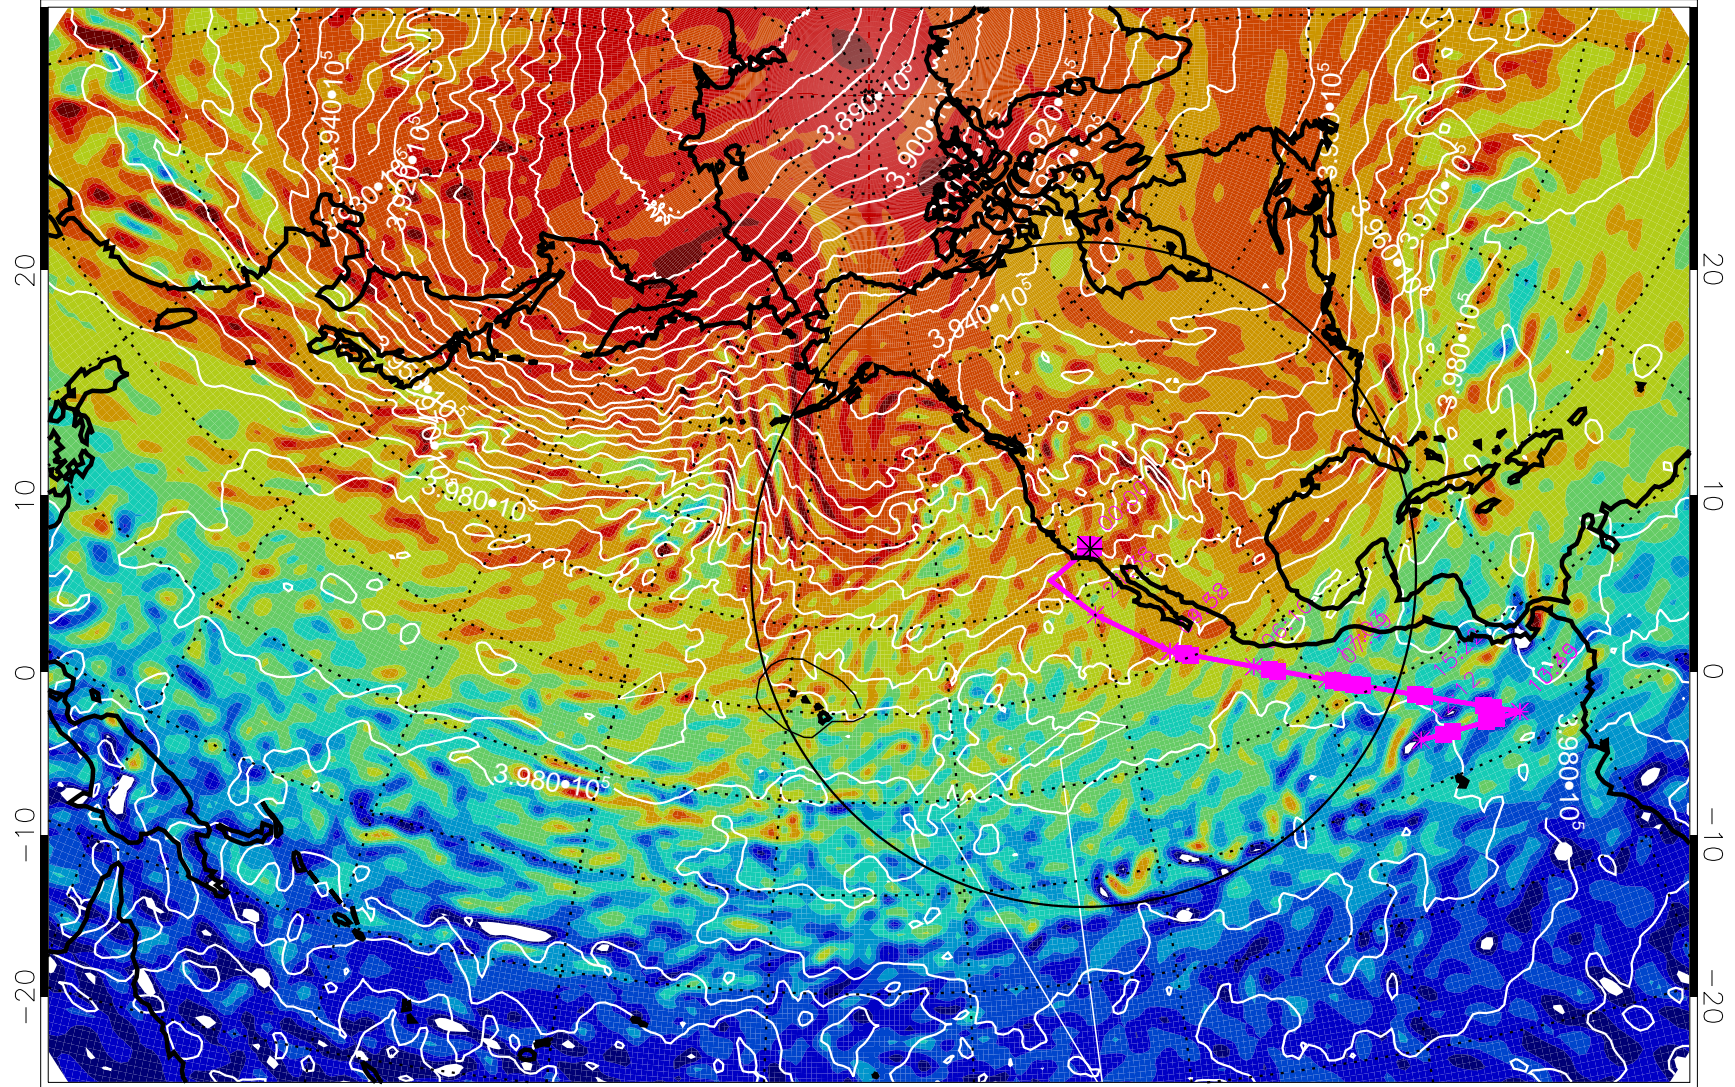

13030218, 30 hour forecast for 460K EPV

460K Montgomery Streamfunction, white

Range ring of 4055 km -- 13 hours GH round trip

13030300, 36 hour forecast for 460K EPV

460K Montgomery Streamfunction, white

Range ring of 4055 km -- 13 hours GH round trip

13030306, 42 hour forecast for 460K EPV

460K Montgomery Streamfunction, white

Range ring of 4055 km -- 13 hours GH round trip

13030312, 48 hour forecast for 460K EPV

460K Montgomery Streamfunction, white

Range ring of 4055 km -- 13 hours GH round trip

13030318, 54 hour forecast for 460K EPV

460K Montgomery Streamfunction, white

Range ring of 4055 km -- 13 hours GH round trip

13030400, 60 hour forecast for 460K EPV

460K Montgomery Streamfunction, white

Range ring of 4055 km -- 13 hours GH round trip

13030412, 72 hour forecast for 460K EPV

460K Montgomery Streamfunction, white

Range ring of 4055 km -- 13 hours GH round trip

13030418, 78 hour forecast for 460K EPV

460K Montgomery Streamfunction, white

Range ring of 4055 km -- 13 hours GH round trip