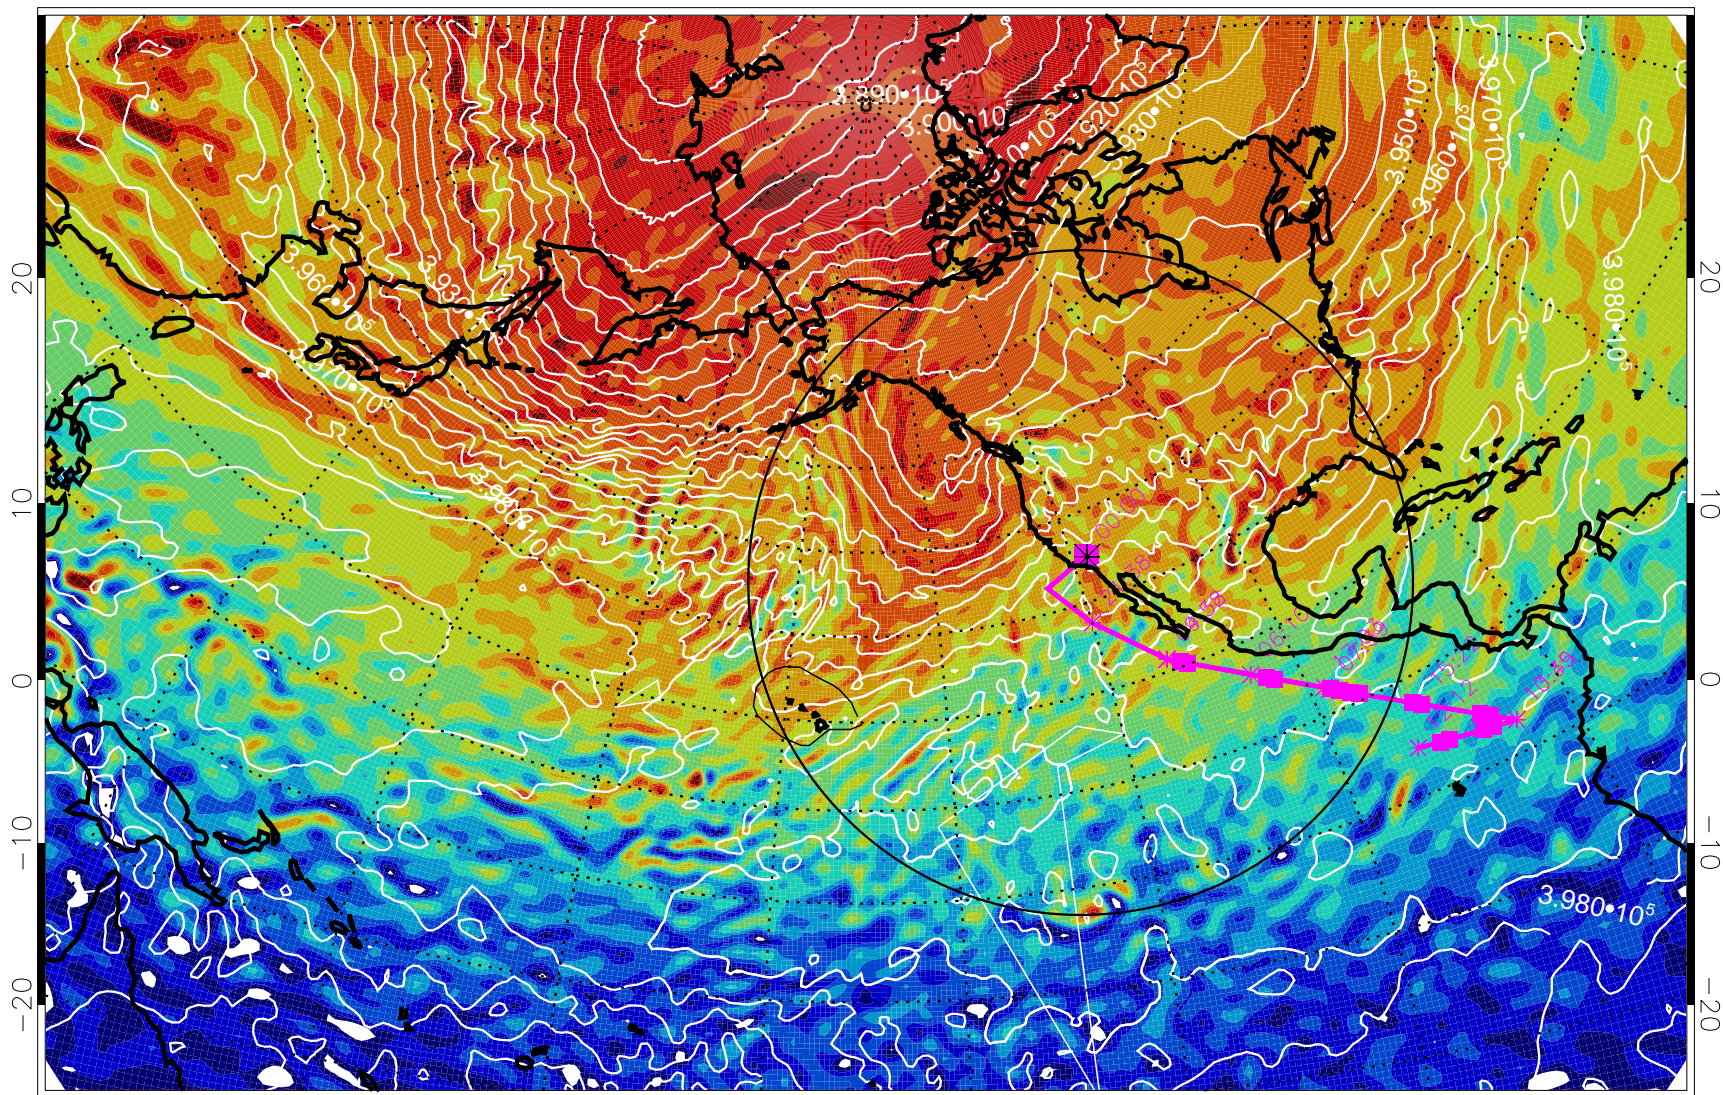

13030412, 72 hour forecast for 460K EPV

460K Montgomery Streamfunction, white

Range ring of 4055 km -- 13 hours GH round trip

13030418, 78 hour forecast for 460K EPV

460K Montgomery Streamfunction, white

Range ring of 4055 km -- 13 hours GH round trip

13030500, 84 hour forecast for 460K EPV

460K Montgomery Streamfunction, white

Range ring of 4055 km -- 13 hours GH round trip

13030506, 90 hour forecast for 460K EPV

460K Montgomery Streamfunction, white

Range ring of 4055 km -- 13 hours GH round trip

13030512, 96 hour forecast for 460K EPV

460K Montgomery Streamfunction, white

Range ring of 4055 km -- 13 hours GH round trip

13030518, 102 hour forecast for 460K EPV

460K Montgomery Streamfunction, white

Range ring of 4055 km -- 13 hours GH round trip

13030600, 108 hour forecast for 460K EPV

460K Montgomery Streamfunction, white

Range ring of 4055 km -- 13 hours GH round trip

13030606, 114 hour forecast for 460K EPV