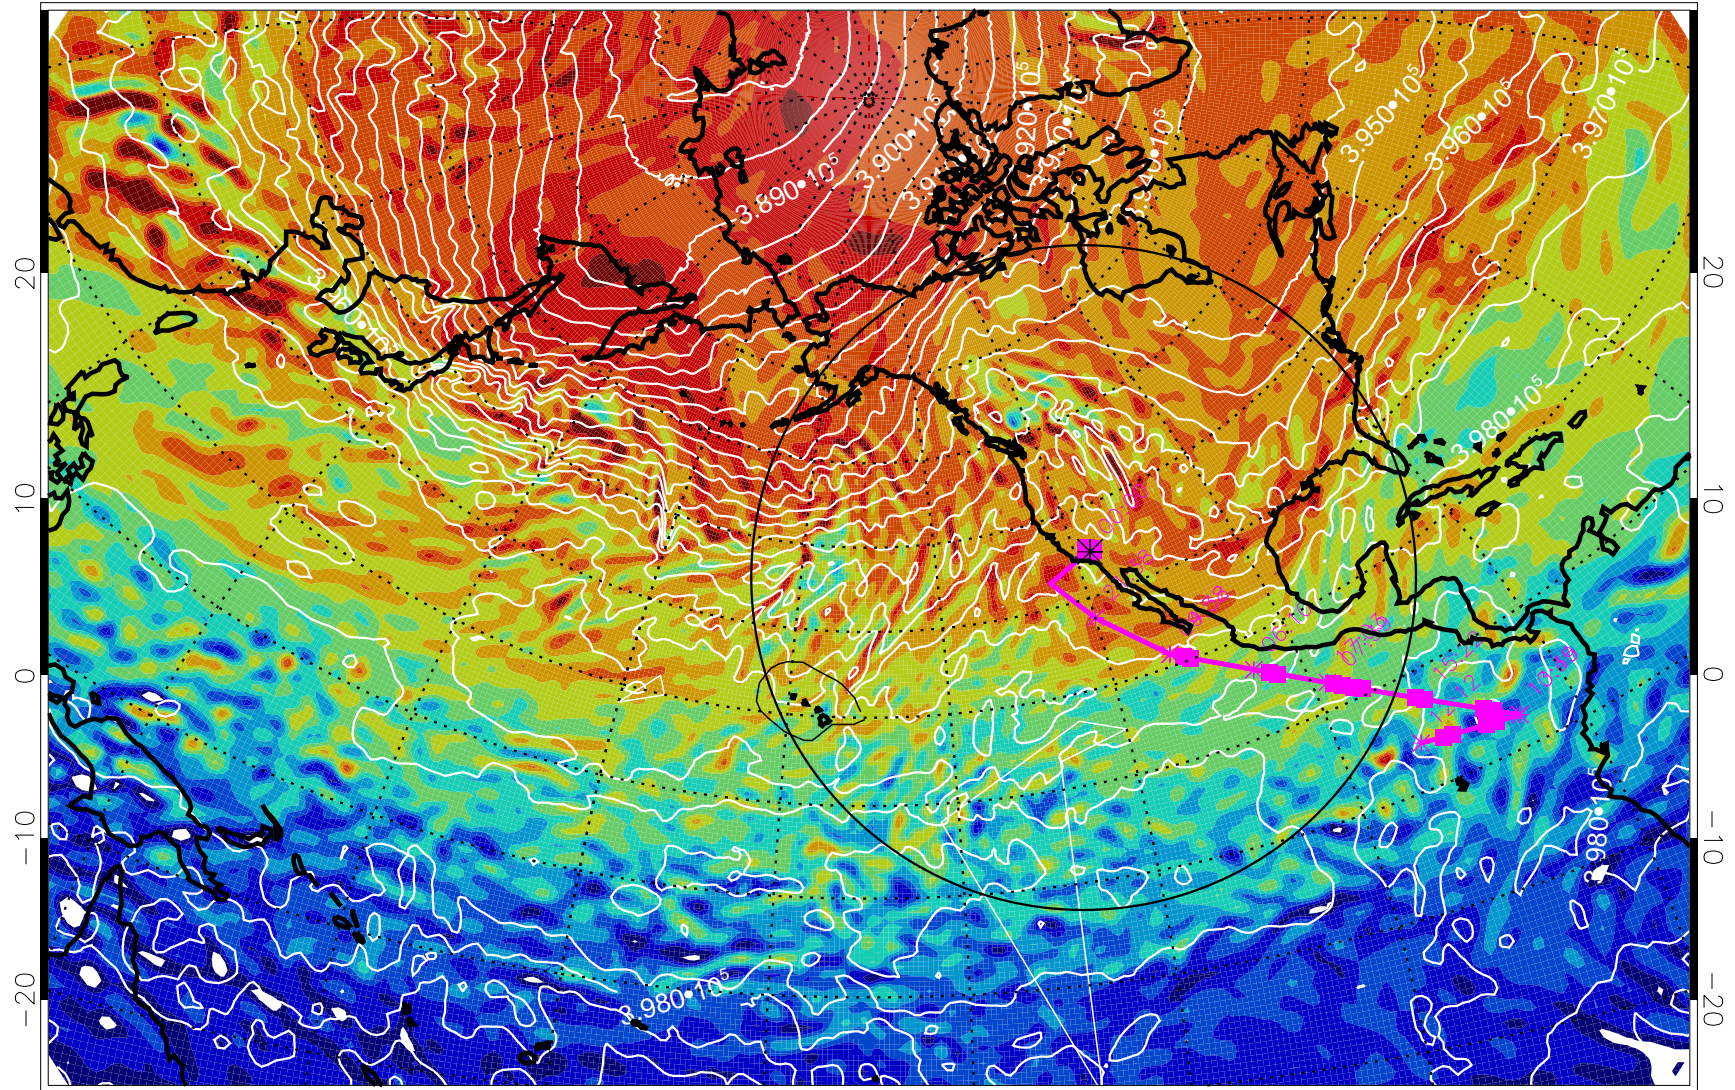

13030206, 18 hour forecast for 460K EPV

460K Montgomery Streamfunction, white

Range ring of 4055 km -- 13 hours GH round trip

13030212, 24 hour forecast for 460K EPV

460K Montgomery Streamfunction, white

Range ring of 4055 km -- 13 hours GH round trip

13030218, 30 hour forecast for 460K EPV

460K Montgomery Streamfunction, white

Range ring of 4055 km -- 13 hours GH round trip

13030300, 36 hour forecast for 460K EPV

460K Montgomery Streamfunction, white

Range ring of 4055 km -- 13 hours GH round trip

13030306, 42 hour forecast for 460K EPV

460K Montgomery Streamfunction, white

Range ring of 4055 km -- 13 hours GH round trip

13030312, 48 hour forecast for 460K EPV

460K Montgomery Streamfunction, white

Range ring of 4055 km -- 13 hours GH round trip

13030318, 54 hour forecast for 460K EPV

460K Montgomery Streamfunction, white

Range ring of 4055 km -- 13 hours GH round trip

13030400, 60 hour forecast for 460K EPV

460K Montgomery Streamfunction, white

Range ring of 4055 km -- 13 hours GH round trip