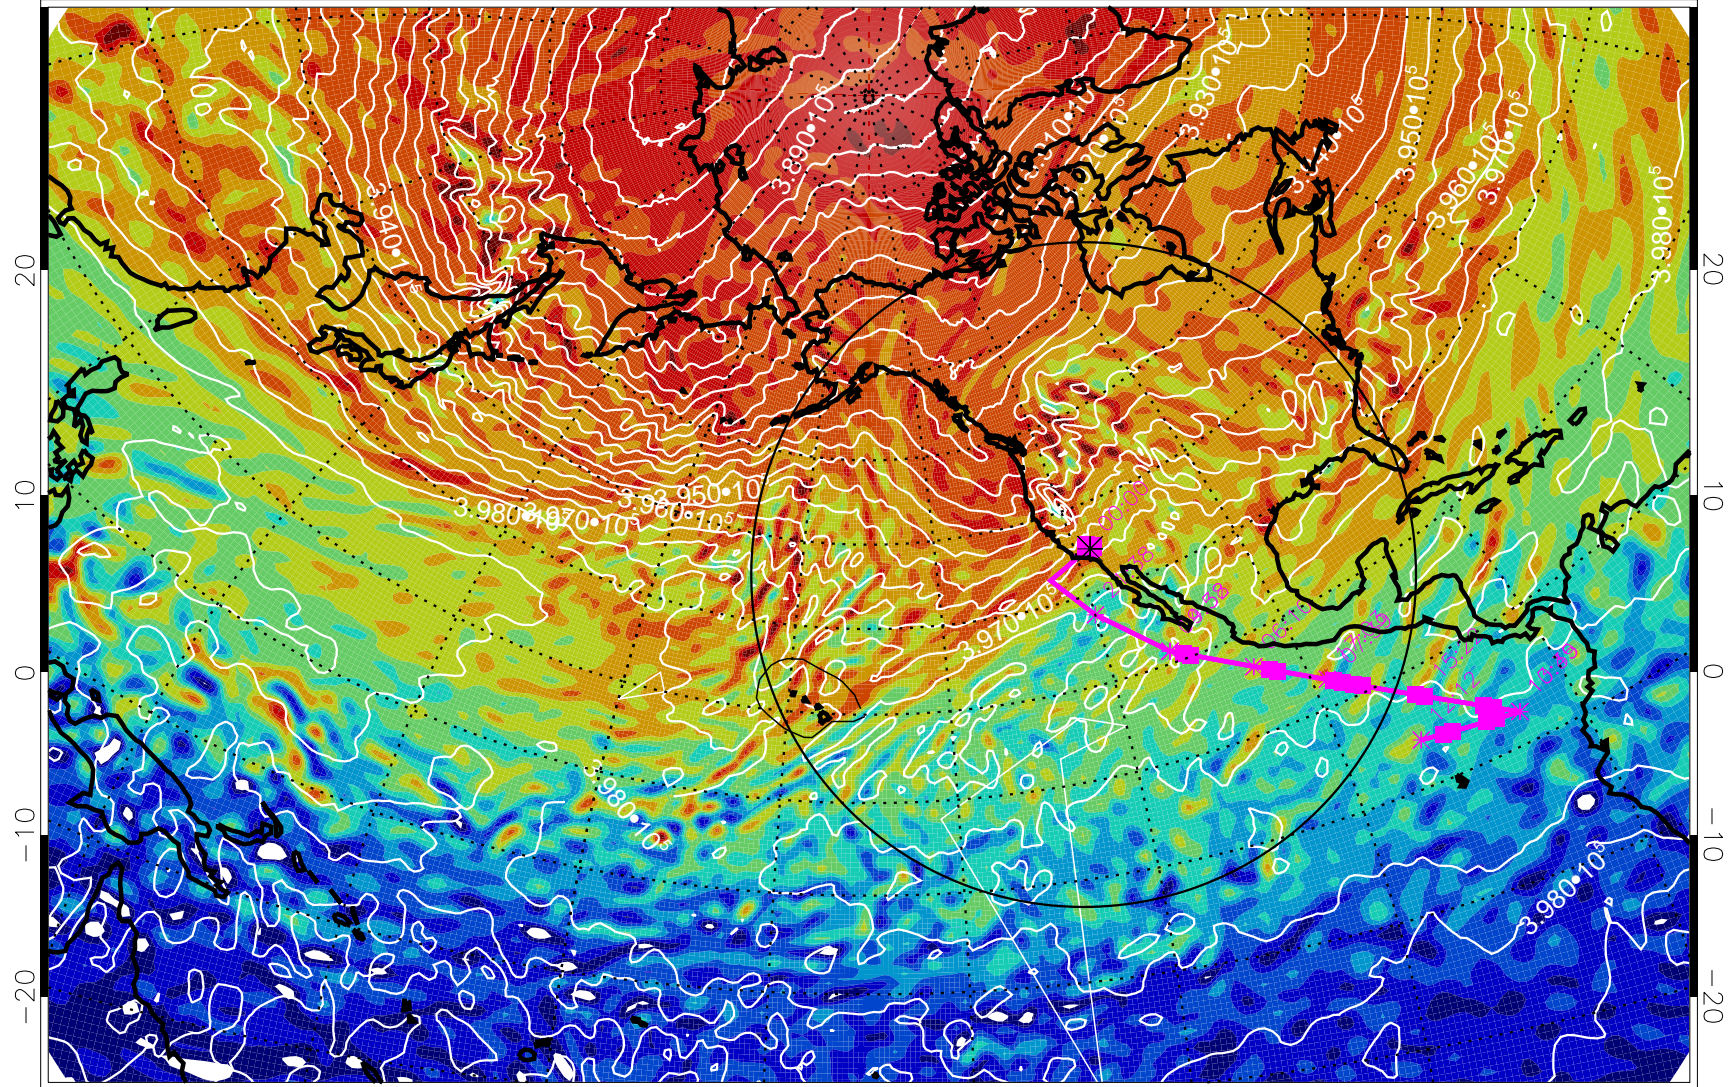

13030512, 96 hour forecast for 460K EPV

460K Montgomery Streamfunction, white

Range ring of 4055 km -- 13 hours GH round trip

13030518, 102 hour forecast for 460K EPV

460K Montgomery Streamfunction, white

Range ring of 4055 km -- 13 hours GH round trip

13030600, 108 hour forecast for 460K EPV

460K Montgomery Streamfunction, white

Range ring of 4055 km -- 13 hours GH round trip

13030606, 114 hour forecast for 460K EPV

460K Montgomery Streamfunction, white

Range ring of 4055 km -- 13 hours GH round trip

13030612, 120 hour forecast for 460K EPV

460K Montgomery Streamfunction, white

Range ring of 4055 km -- 13 hours GH round trip