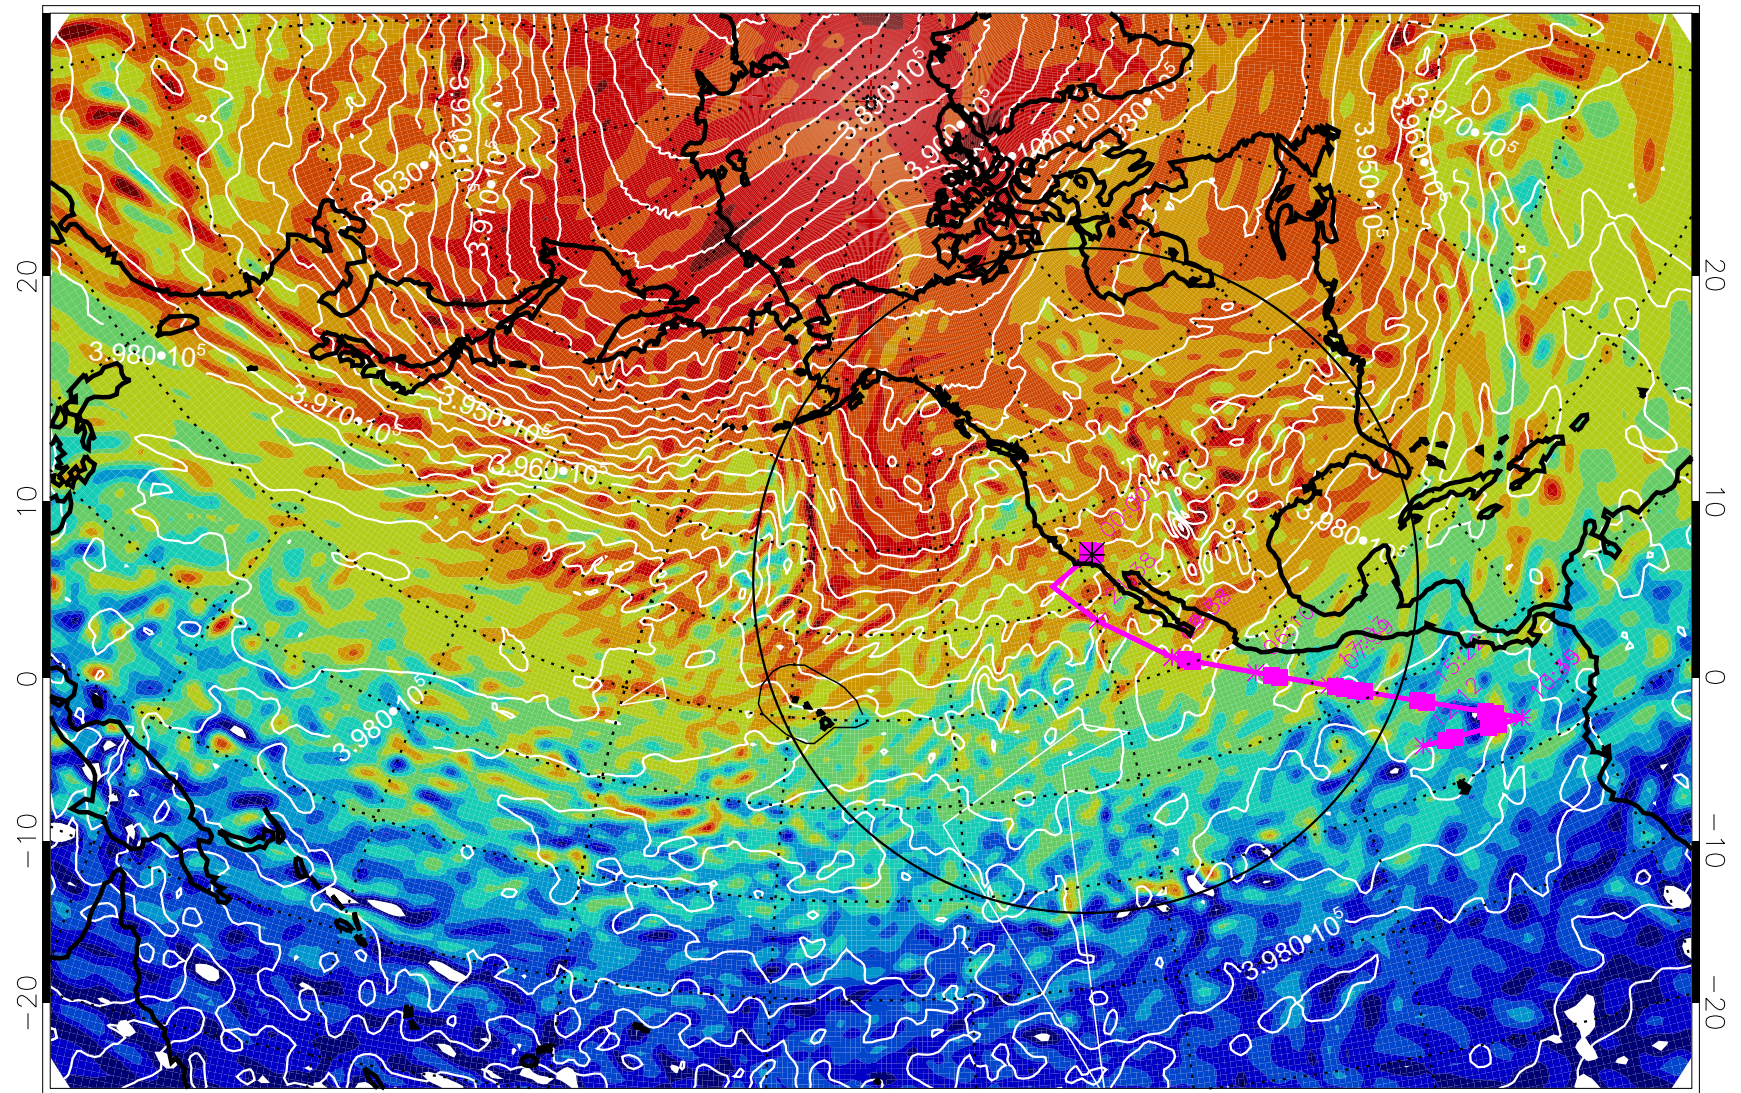

13030318, 54 hour forecast for 460K EPV

460K Montgomery Streamfunction, white

Range ring of 4055 km -- 13 hours GH round trip

13030400, 60 hour forecast for 460K EPV

460K Montgomery Streamfunction, white

Range ring of 4055 km -- 13 hours GH round trip

13030412, 72 hour forecast for 460K EPV

460K Montgomery Streamfunction, white

Range ring of 4055 km -- 13 hours GH round trip

13030418, 78 hour forecast for 460K EPV

460K Montgomery Streamfunction, white

Range ring of 4055 km -- 13 hours GH round trip

13030500, 84 hour forecast for 460K EPV

460K Montgomery Streamfunction, white

Range ring of 4055 km -- 13 hours GH round trip

13030506, 90 hour forecast for 460K EPV

460K Montgomery Streamfunction, white

Range ring of 4055 km -- 13 hours GH round trip

13030512, 96 hour forecast for 460K EPV

460K Montgomery Streamfunction, white

Range ring of 4055 km -- 13 hours GH round trip

13030518, 102 hour forecast for 460K EPV

460K Montgomery Streamfunction, white