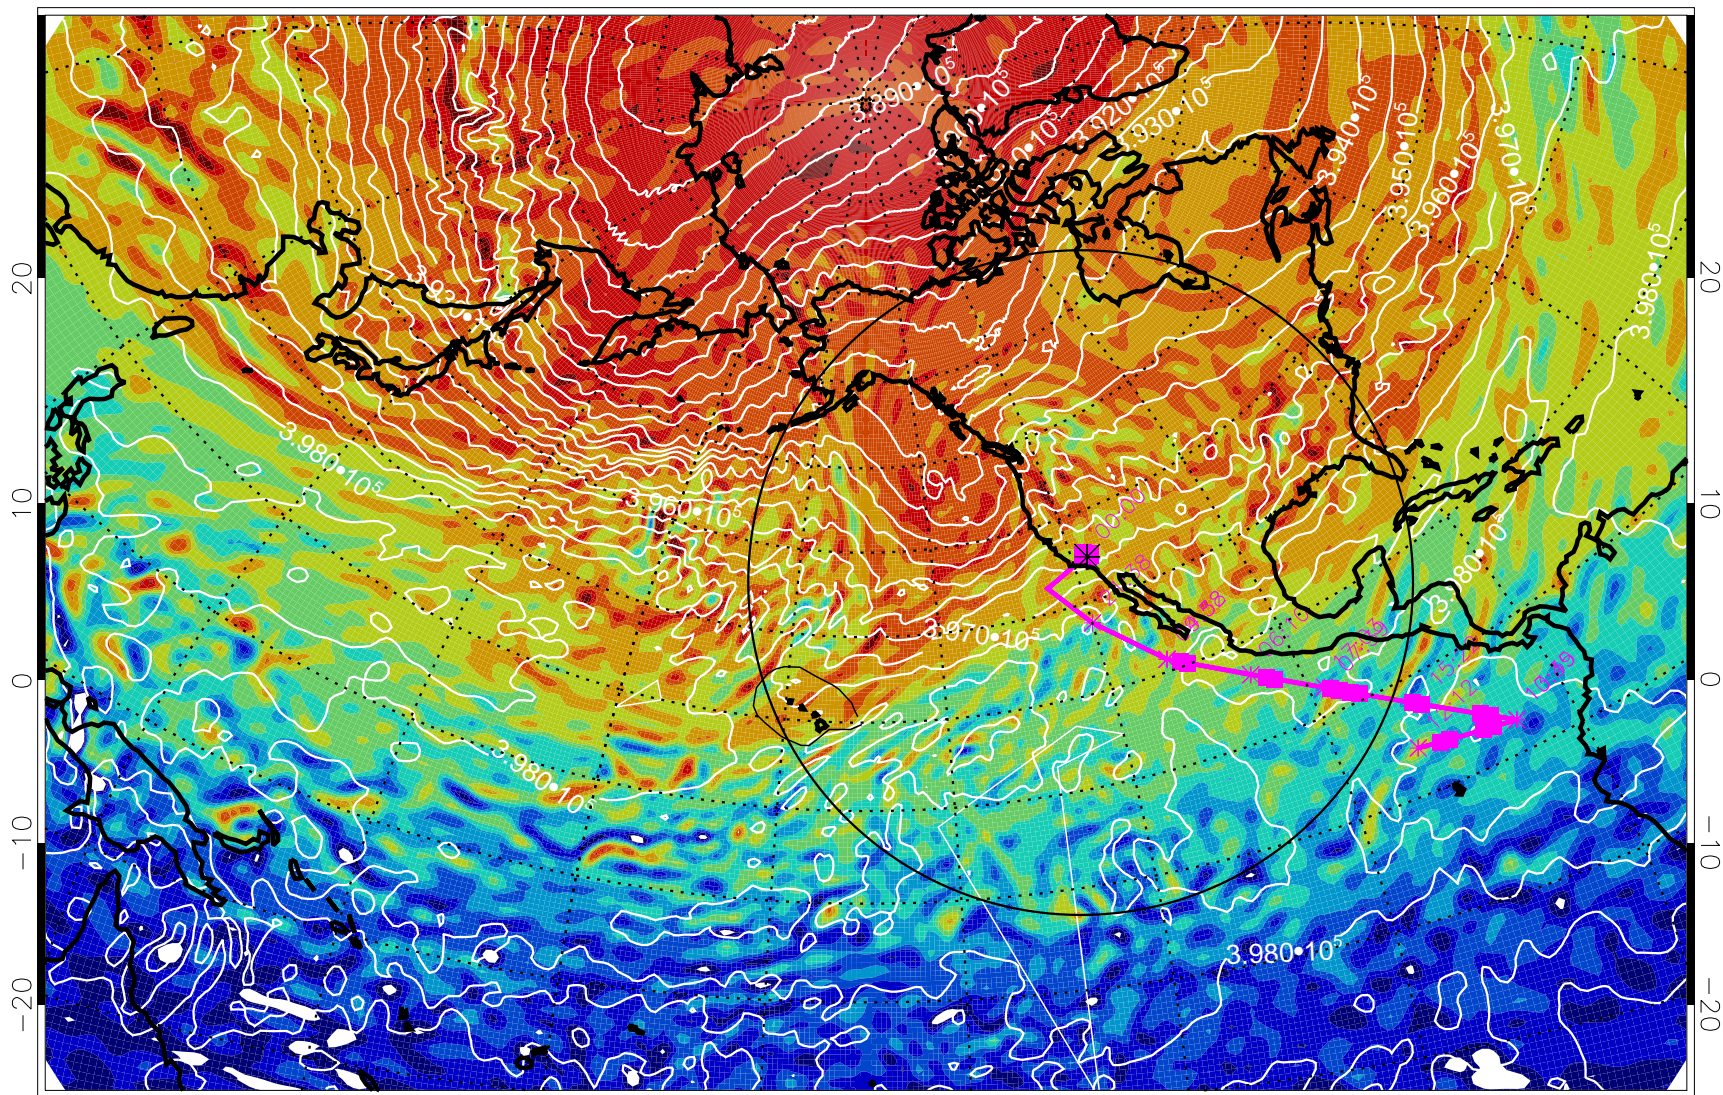

13030500, 84 hour forecast for 460K EPV

460K Montgomery Streamfunction, white

Range ring of 4055 km -- 13 hours GH round trip

13030506, 90 hour forecast for 460K EPV

460K Montgomery Streamfunction, white

Range ring of 4055 km -- 13 hours GH round trip

13030512, 96 hour forecast for 460K EPV

460K Montgomery Streamfunction, white

Range ring of 4055 km -- 13 hours GH round trip

13030518, 102 hour forecast for 460K EPV

460K Montgomery Streamfunction, white

Range ring of 4055 km -- 13 hours GH round trip

13030600, 108 hour forecast for 460K EPV

460K Montgomery Streamfunction, white

Range ring of 4055 km -- 13 hours GH round trip

13030606, 114 hour forecast for 460K EPV

460K Montgomery Streamfunction, white

Range ring of 4055 km -- 13 hours GH round trip

13030612, 120 hour forecast for 460K EPV

460K Montgomery Streamfunction, white

Range ring of 4055 km -- 13 hours GH round trip