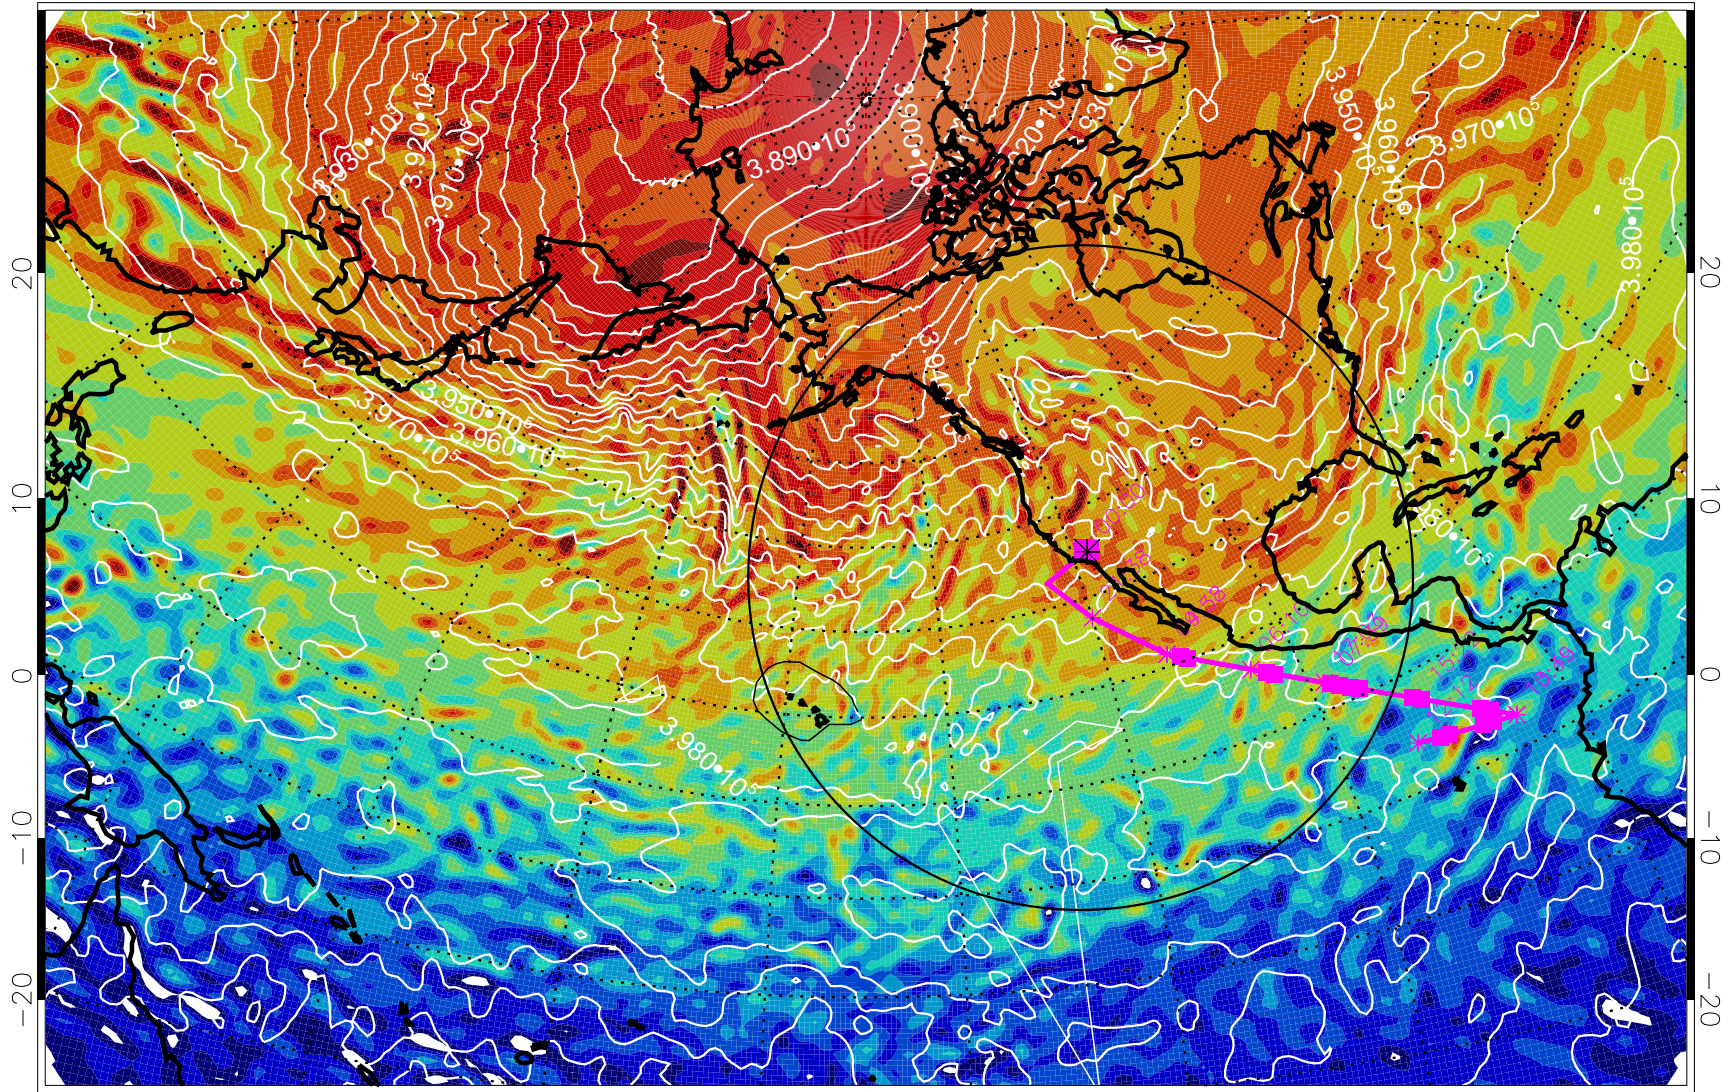

13030218, 30 hour forecast for 460K EPV

460K Montgomery Streamfunction, white

Range ring of 4055 km -- 13 hours GH round trip

13030300, 36 hour forecast for 460K EPV

460K Montgomery Streamfunction, white

Range ring of 4055 km -- 13 hours GH round trip

13030306, 42 hour forecast for 460K EPV

460K Montgomery Streamfunction, white

Range ring of 4055 km -- 13 hours GH round trip

13030312, 48 hour forecast for 460K EPV

460K Montgomery Streamfunction, white

Range ring of 4055 km -- 13 hours GH round trip

13030318, 54 hour forecast for 460K EPV

460K Montgomery Streamfunction, white

Range ring of 4055 km -- 13 hours GH round trip

13030400, 60 hour forecast for 460K EPV

460K Montgomery Streamfunction, white

Range ring of 4055 km -- 13 hours GH round trip

13030412, 72 hour forecast for 460K EPV

460K Montgomery Streamfunction, white

Range ring of 4055 km -- 13 hours GH round trip

13030418, 78 hour forecast for 460K EPV

460K Montgomery Streamfunction, white

Range ring of 4055 km -- 13 hours GH round trip