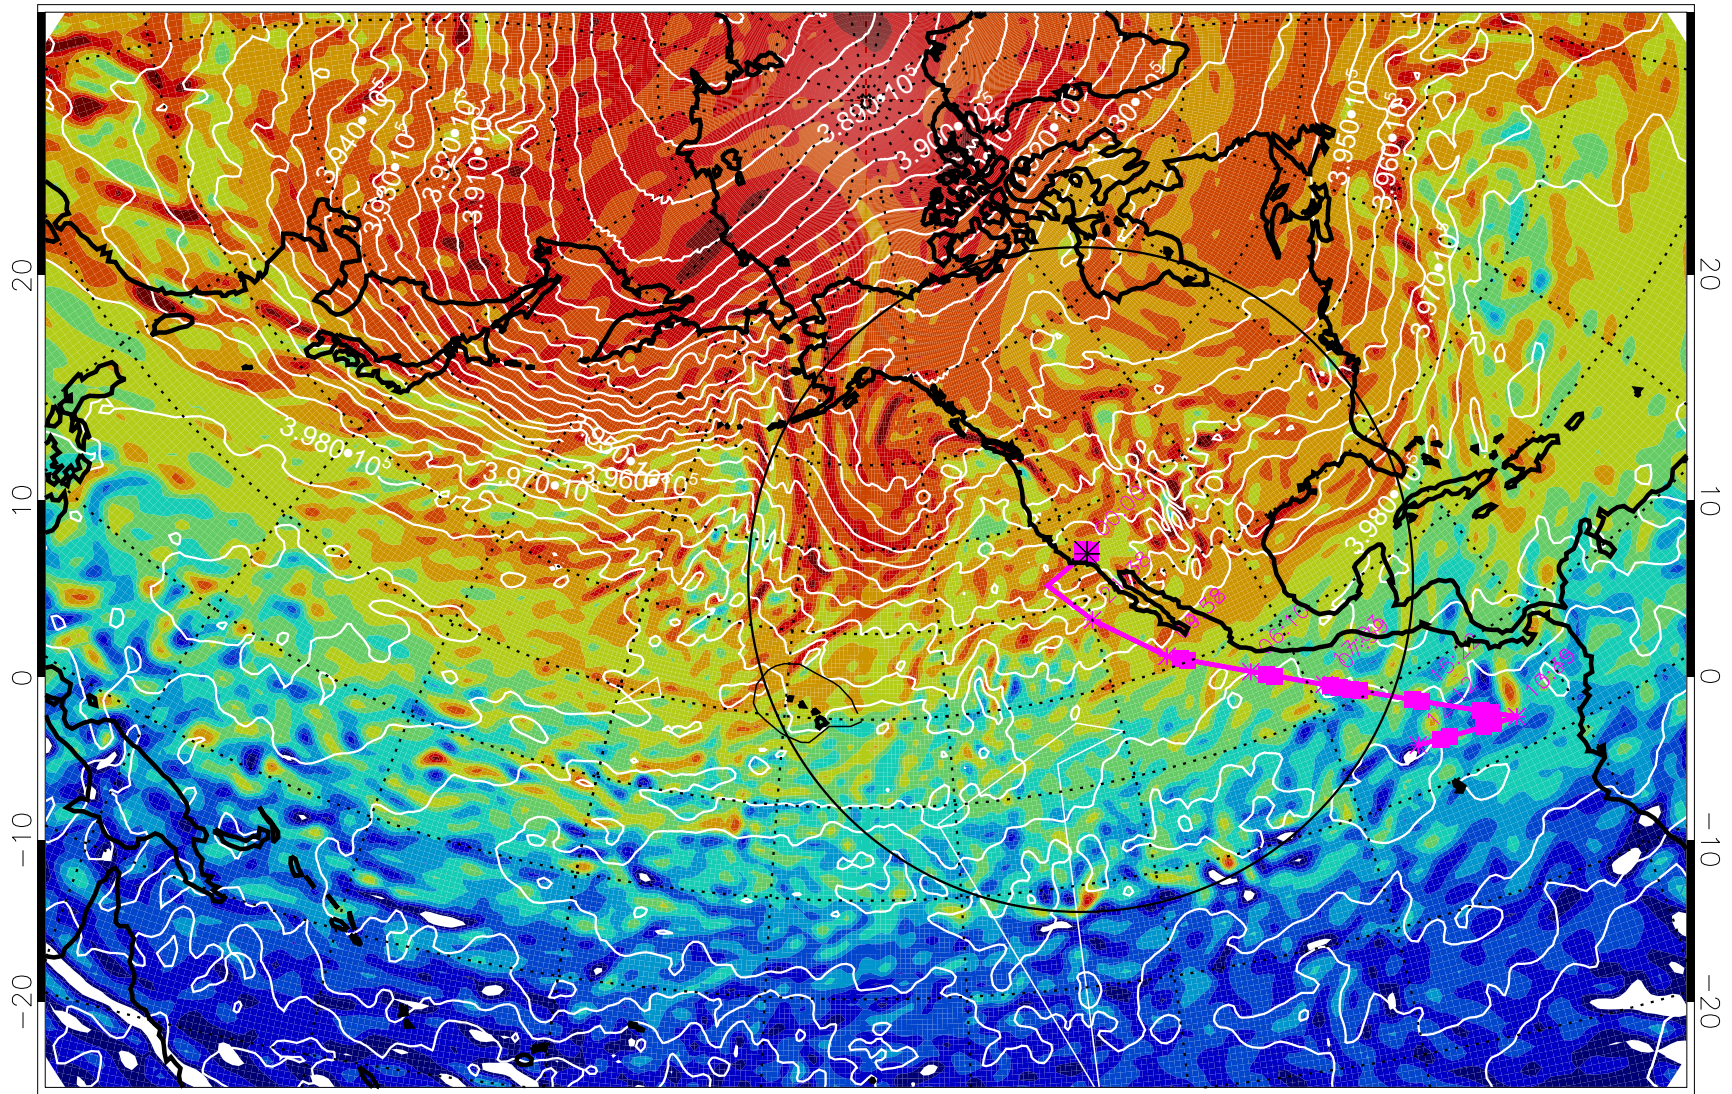

13030318, 54 hour forecast for 460K EPV

460K Montgomery Streamfunction, white

Range ring of 4055 km -- 13 hours GH round trip

13030400, 60 hour forecast for 460K EPV

460K Montgomery Streamfunction, white

Range ring of 4055 km -- 13 hours GH round trip

13030412, 72 hour forecast for 460K EPV

460K Montgomery Streamfunction, white

Range ring of 4055 km -- 13 hours GH round trip

13030418, 78 hour forecast for 460K EPV

460K Montgomery Streamfunction, white

Range ring of 4055 km -- 13 hours GH round trip

13030500, 84 hour forecast for 460K EPV

460K Montgomery Streamfunction, white

Range ring of 4055 km -- 13 hours GH round trip

13030506, 90 hour forecast for 460K EPV

460K Montgomery Streamfunction, white

Range ring of 4055 km -- 13 hours GH round trip

13030512, 96 hour forecast for 460K EPV

460K Montgomery Streamfunction, white

Range ring of 4055 km -- 13 hours GH round trip

13030518, 102 hour forecast for 460K EPV

460K Montgomery Streamfunction, white