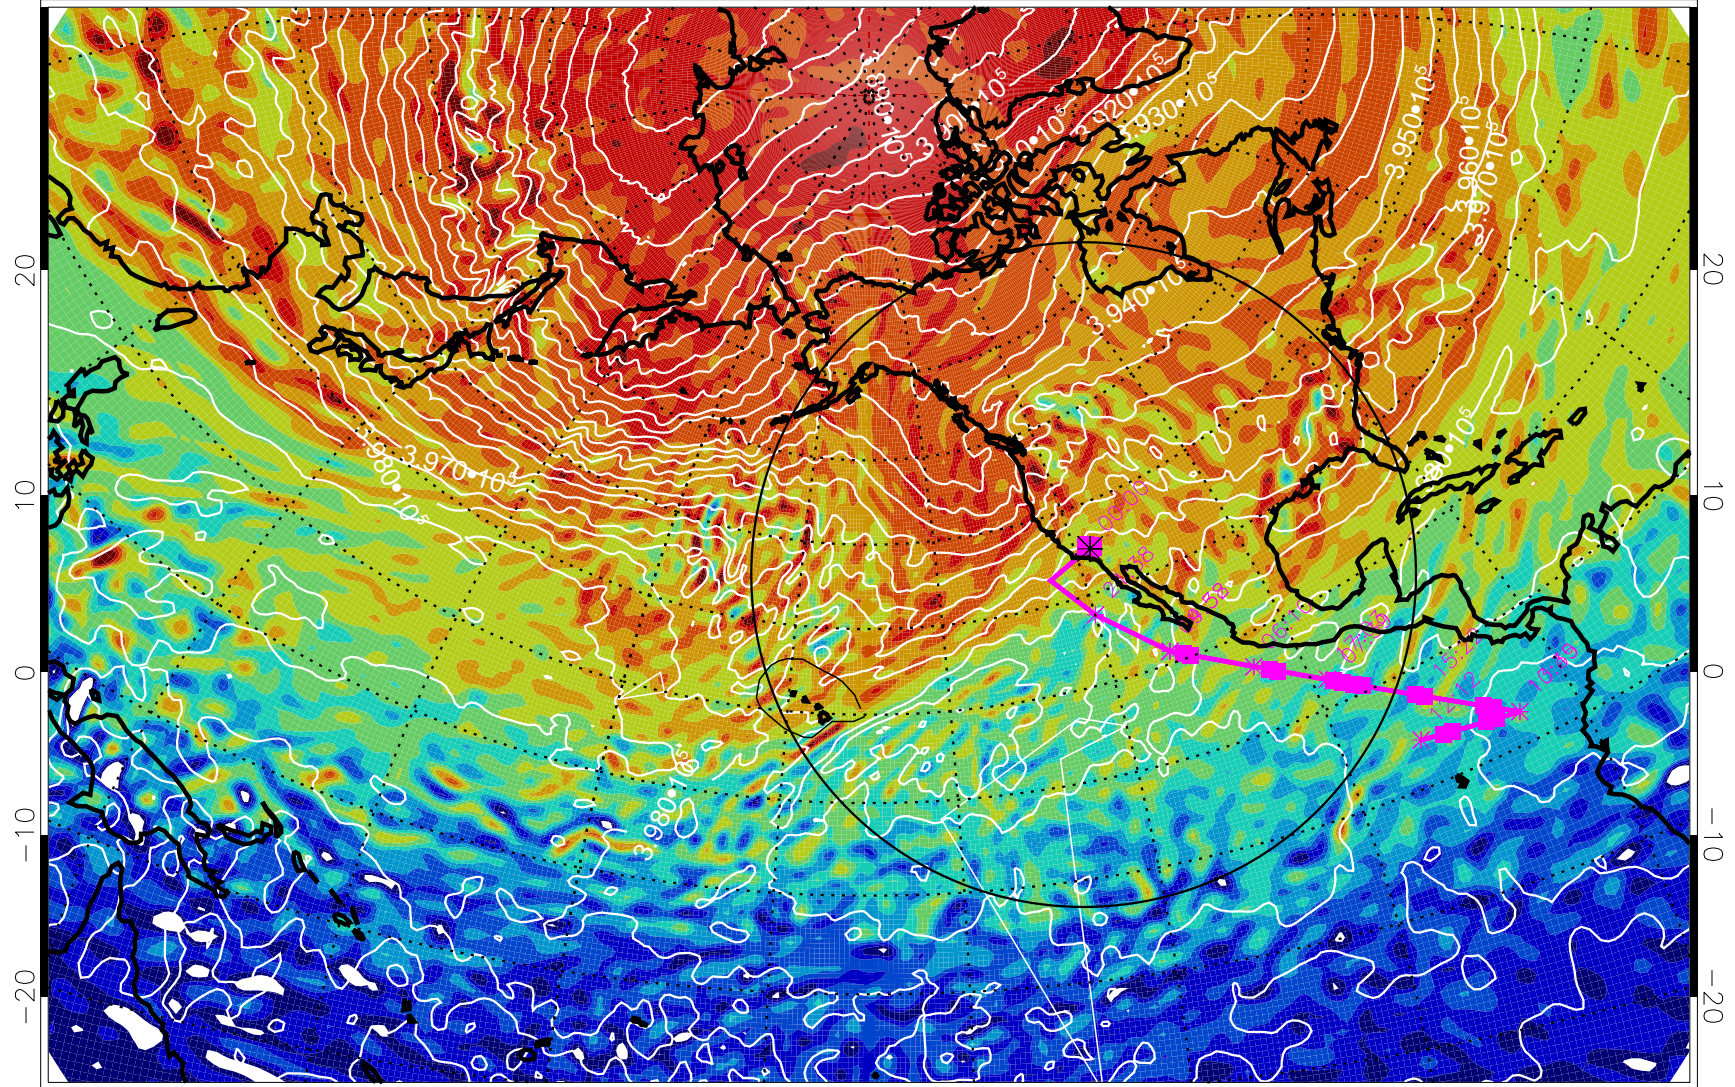

13030500, 84 hour forecast for 460K EPV

460K Montgomery Streamfunction, white

Range ring of 4055 km -- 13 hours GH round trip

13030506, 90 hour forecast for 460K EPV

460K Montgomery Streamfunction, white

Range ring of 4055 km -- 13 hours GH round trip

13030512, 96 hour forecast for 460K EPV

460K Montgomery Streamfunction, white

Range ring of 4055 km -- 13 hours GH round trip

13030518, 102 hour forecast for 460K EPV

460K Montgomery Streamfunction, white

Range ring of 4055 km -- 13 hours GH round trip

13030600, 108 hour forecast for 460K EPV

460K Montgomery Streamfunction, white

Range ring of 4055 km -- 13 hours GH round trip

13030606, 114 hour forecast for 460K EPV

460K Montgomery Streamfunction, white

Range ring of 4055 km -- 13 hours GH round trip

13030612, 120 hour forecast for 460K EPV

460K Montgomery Streamfunction, white

Range ring of 4055 km -- 13 hours GH round trip