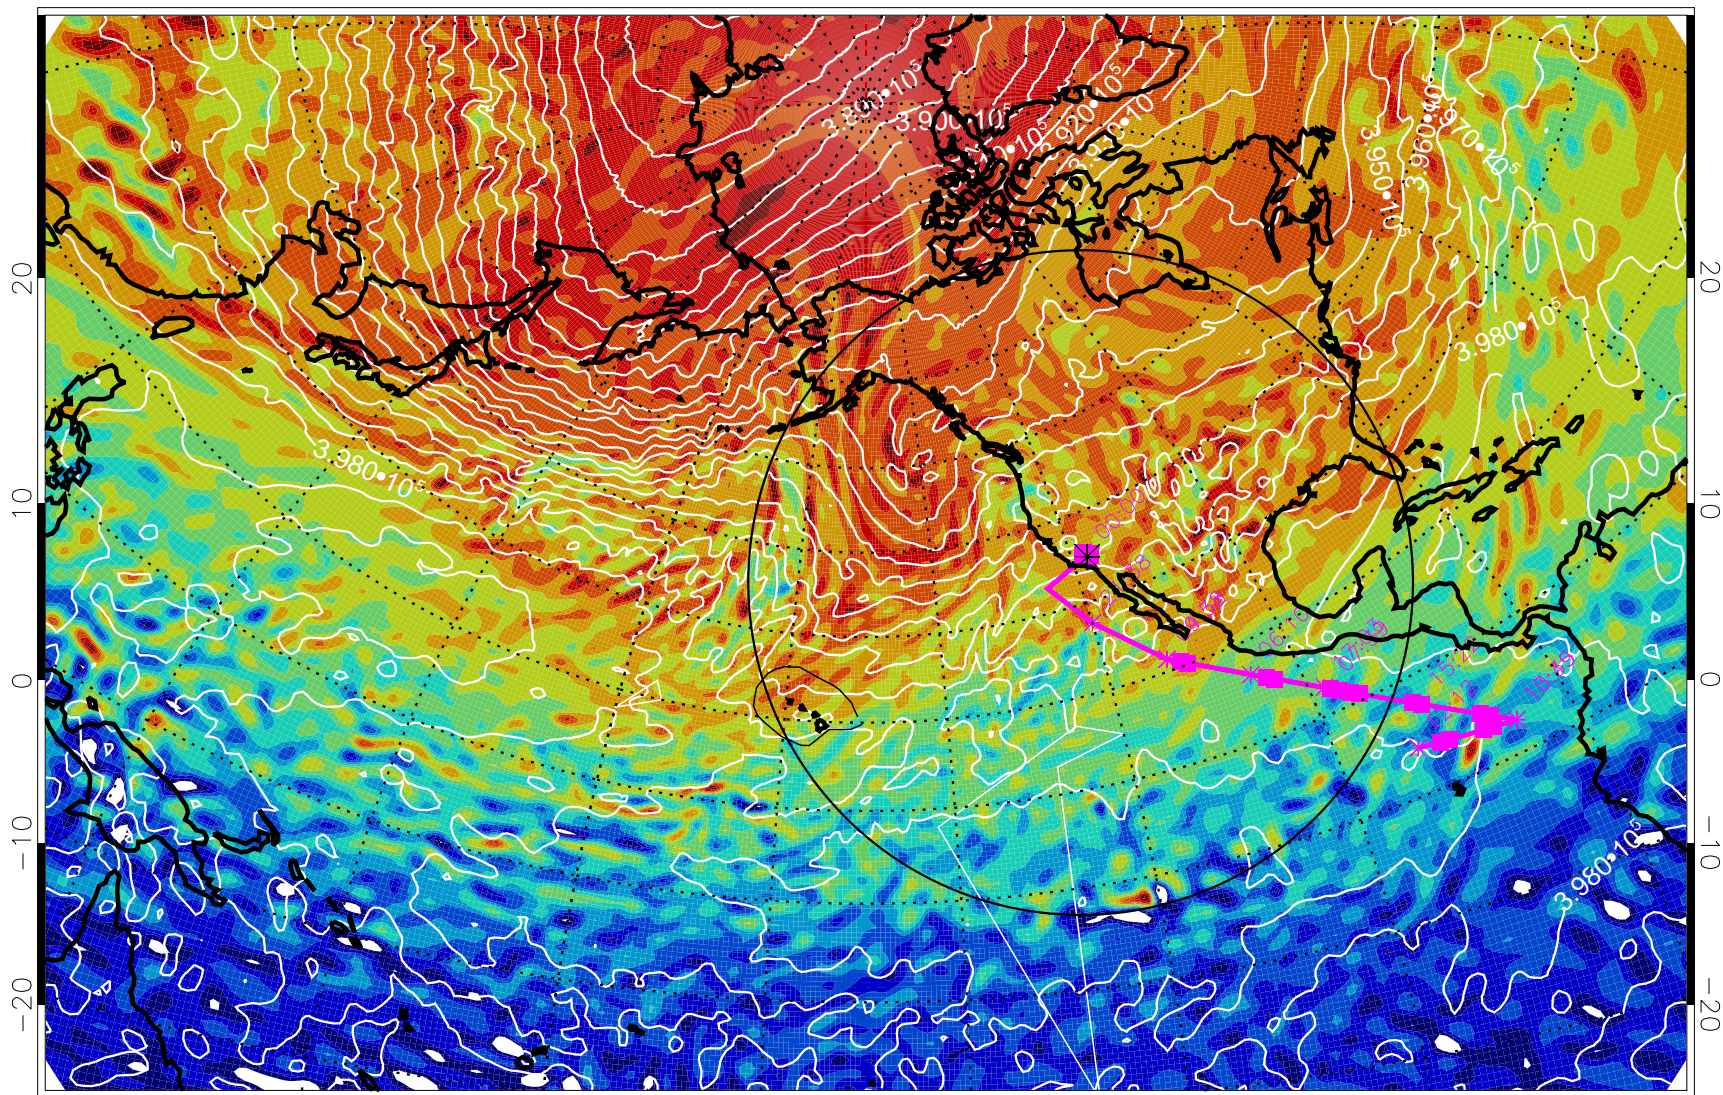

13030412, 72 hour forecast for 460K EPV

460K Montgomery Streamfunction, white

Range ring of 4055 km -- 13 hours GH round trip

13030418, 78 hour forecast for 460K EPV

460K Montgomery Streamfunction, white

Range ring of 4055 km -- 13 hours GH round trip

13030500, 84 hour forecast for 460K EPV

460K Montgomery Streamfunction, white

Range ring of 4055 km -- 13 hours GH round trip

13030506, 90 hour forecast for 460K EPV

460K Montgomery Streamfunction, white

Range ring of 4055 km -- 13 hours GH round trip

13030512, 96 hour forecast for 460K EPV

460K Montgomery Streamfunction, white

Range ring of 4055 km -- 13 hours GH round trip

13030518, 102 hour forecast for 460K EPV

460K Montgomery Streamfunction, white

Range ring of 4055 km -- 13 hours GH round trip

13030600, 108 hour forecast for 460K EPV

460K Montgomery Streamfunction, white

Range ring of 4055 km -- 13 hours GH round trip

13030606, 114 hour forecast for 460K EPV