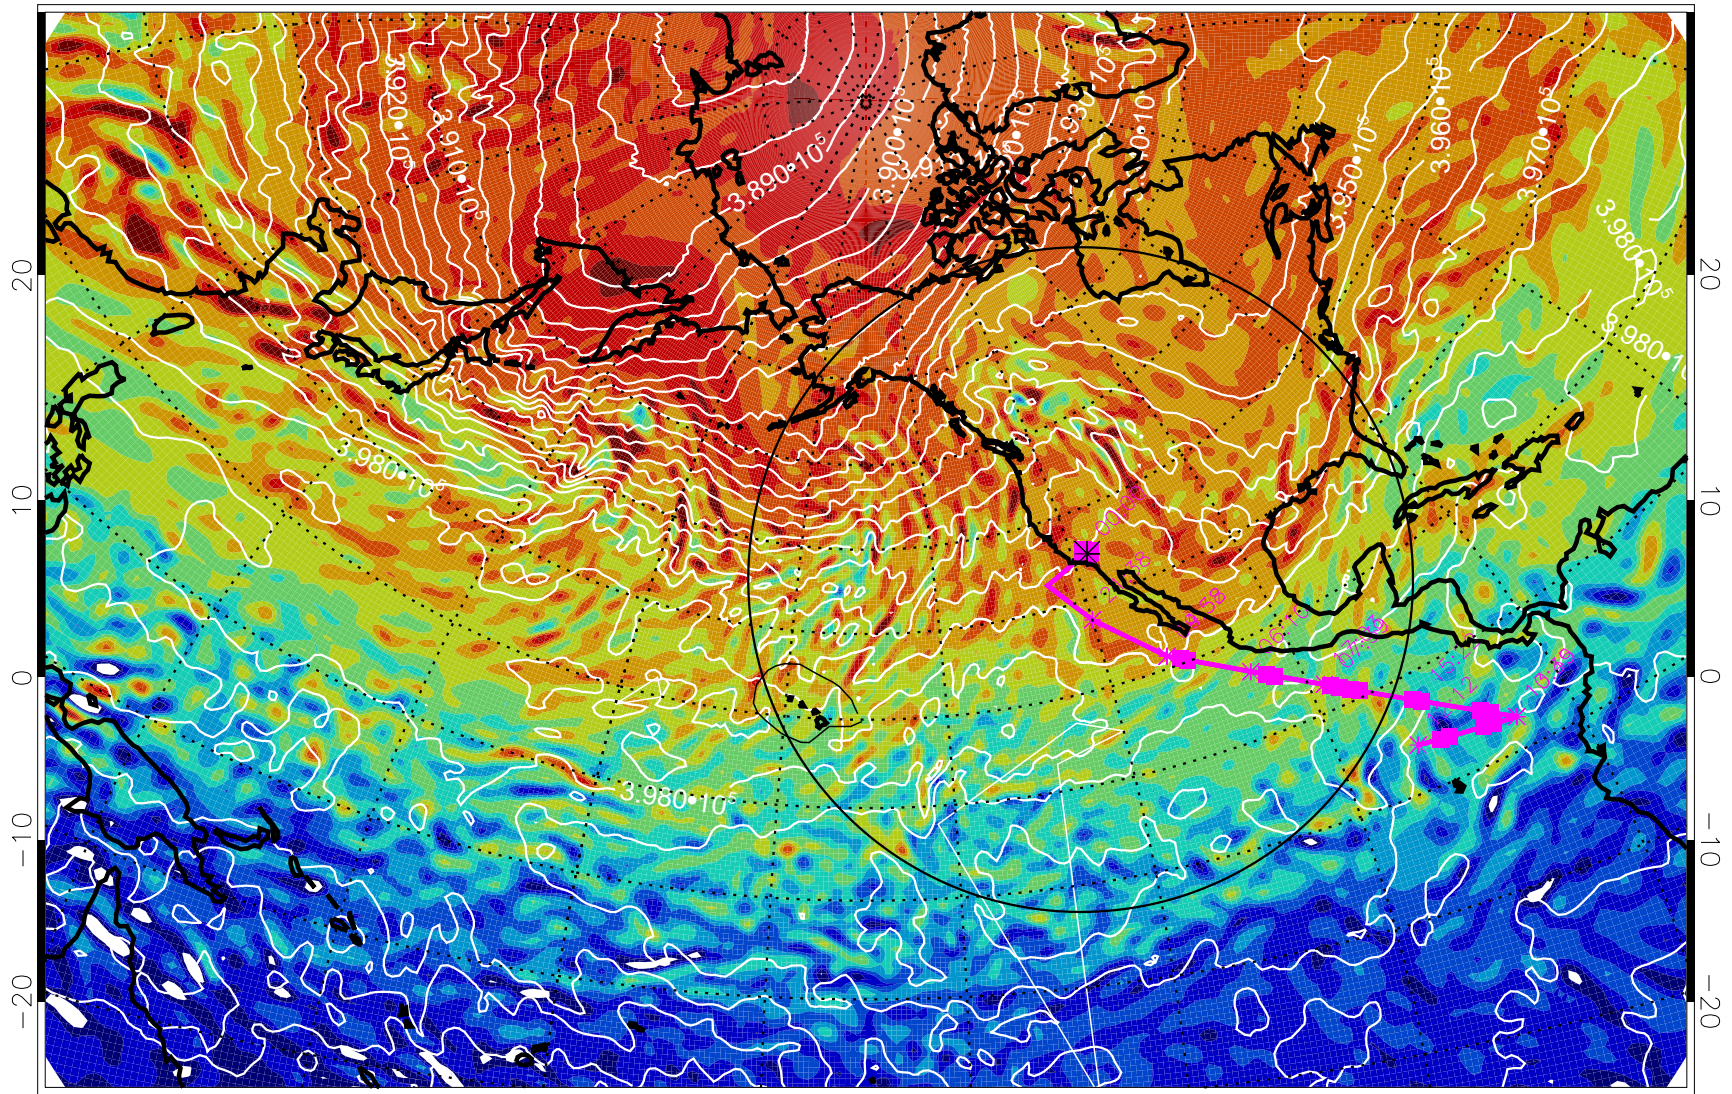

13030206, 18 hour forecast for 460K EPV

460K Montgomery Streamfunction, white

Range ring of 4055 km -- 13 hours GH round trip

13030212, 24 hour forecast for 460K EPV

460K Montgomery Streamfunction, white

Range ring of 4055 km -- 13 hours GH round trip

13030218, 30 hour forecast for 460K EPV

460K Montgomery Streamfunction, white

Range ring of 4055 km -- 13 hours GH round trip

13030300, 36 hour forecast for 460K EPV

460K Montgomery Streamfunction, white

Range ring of 4055 km -- 13 hours GH round trip

13030306, 42 hour forecast for 460K EPV

460K Montgomery Streamfunction, white

Range ring of 4055 km -- 13 hours GH round trip

13030312, 48 hour forecast for 460K EPV

460K Montgomery Streamfunction, white

Range ring of 4055 km -- 13 hours GH round trip

13030318, 54 hour forecast for 460K EPV

460K Montgomery Streamfunction, white

Range ring of 4055 km -- 13 hours GH round trip

13030400, 60 hour forecast for 460K EPV

460K Montgomery Streamfunction, white

Range ring of 4055 km -- 13 hours GH round trip