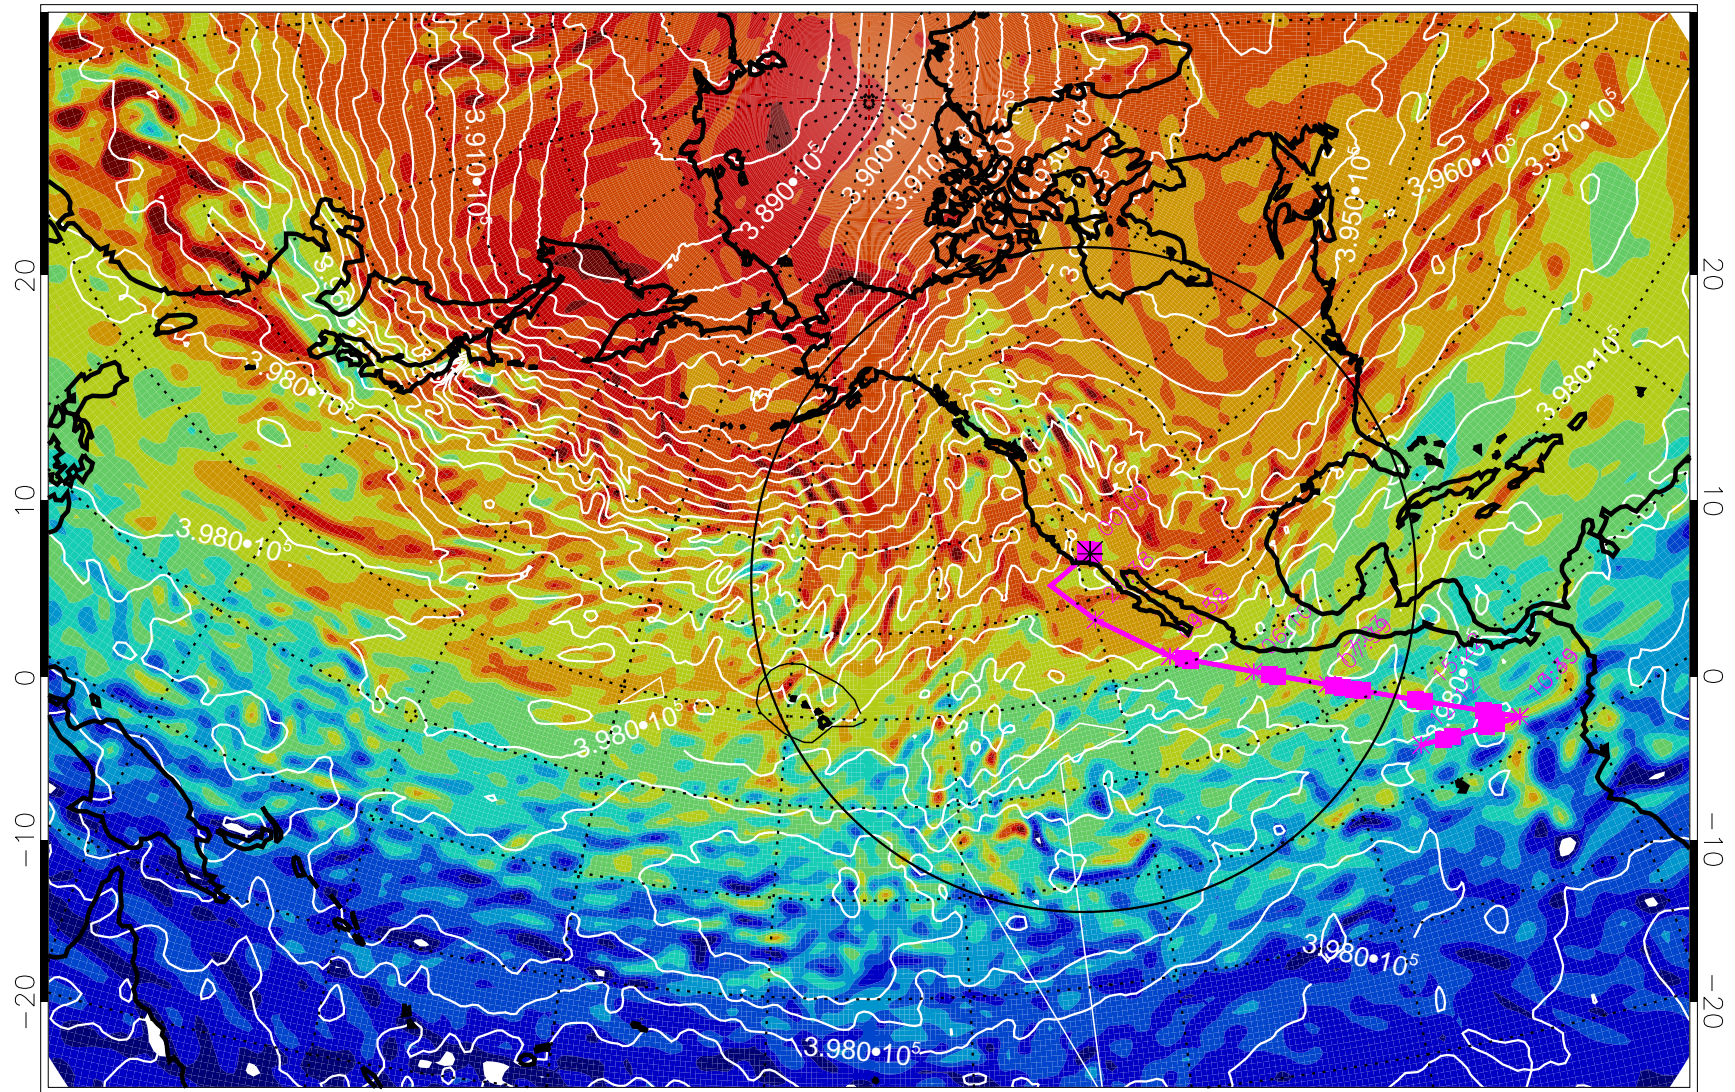

13030118, 6 hour forecast for 460K EPV

460K Montgomery Streamfunction, white

Range ring of 4055 km -- 13 hours GH round trip

13030200, 12 hour forecast for 460K EPV

460K Montgomery Streamfunction, white

Range ring of 4055 km -- 13 hours GH round trip

13030206, 18 hour forecast for 460K EPV

460K Montgomery Streamfunction, white

Range ring of 4055 km -- 13 hours GH round trip

13030212, 24 hour forecast for 460K EPV

460K Montgomery Streamfunction, white

Range ring of 4055 km -- 13 hours GH round trip

13030218, 30 hour forecast for 460K EPV

460K Montgomery Streamfunction, white

Range ring of 4055 km -- 13 hours GH round trip

13030300, 36 hour forecast for 460K EPV

460K Montgomery Streamfunction, white

Range ring of 4055 km -- 13 hours GH round trip

13030306, 42 hour forecast for 460K EPV

460K Montgomery Streamfunction, white

Range ring of 4055 km -- 13 hours GH round trip

13030312, 48 hour forecast for 460K EPV

460K Montgomery Streamfunction, white

Range ring of 4055 km -- 13 hours GH round trip