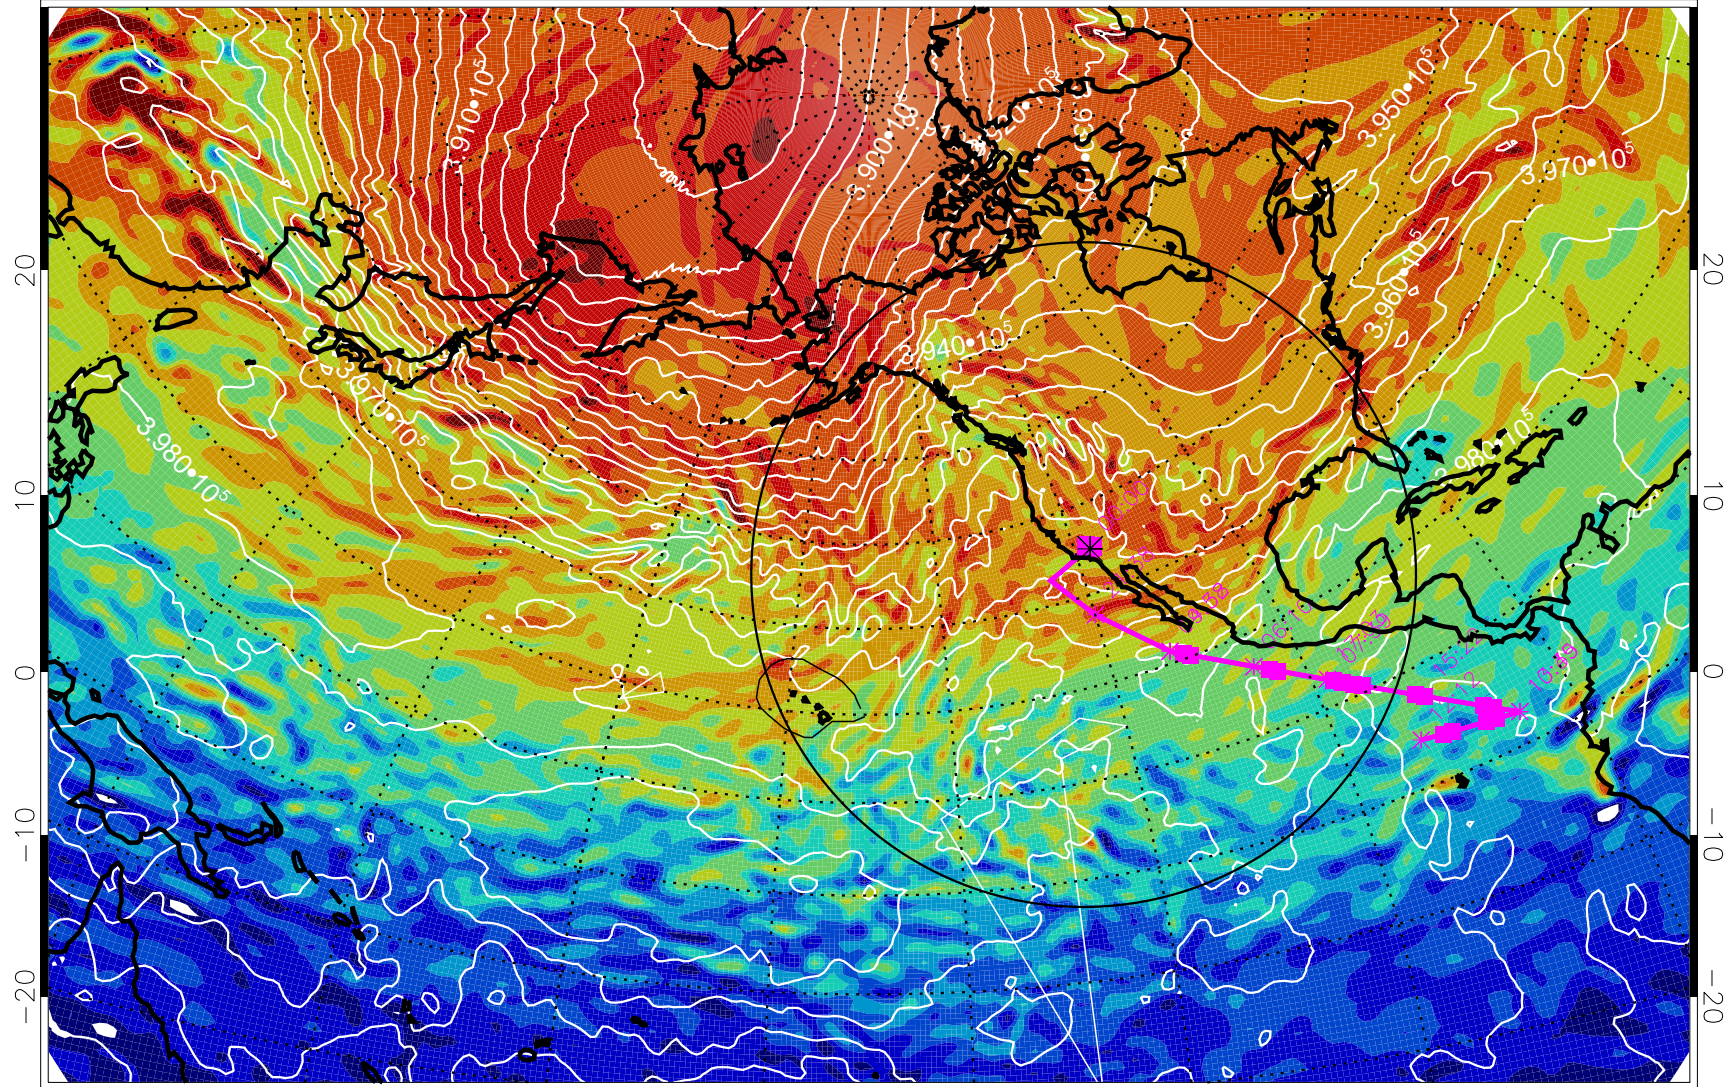

13030118, 6 hour forecast for 460K EPV

460K Montgomery Streamfunction, white

Range ring of 4055 km -- 13 hours GH round trip

13030200, 12 hour forecast for 460K EPV

460K Montgomery Streamfunction, white

Range ring of 4055 km -- 13 hours GH round trip

13030206, 18 hour forecast for 460K EPV

460K Montgomery Streamfunction, white

Range ring of 4055 km -- 13 hours GH round trip

13030212, 24 hour forecast for 460K EPV

460K Montgomery Streamfunction, white

Range ring of 4055 km -- 13 hours GH round trip

13030218, 30 hour forecast for 460K EPV

460K Montgomery Streamfunction, white

Range ring of 4055 km -- 13 hours GH round trip

13030300, 36 hour forecast for 460K EPV

460K Montgomery Streamfunction, white

Range ring of 4055 km -- 13 hours GH round trip

13030306, 42 hour forecast for 460K EPV

460K Montgomery Streamfunction, white

Range ring of 4055 km -- 13 hours GH round trip

13030312, 48 hour forecast for 460K EPV

460K Montgomery Streamfunction, white

Range ring of 4055 km -- 13 hours GH round trip