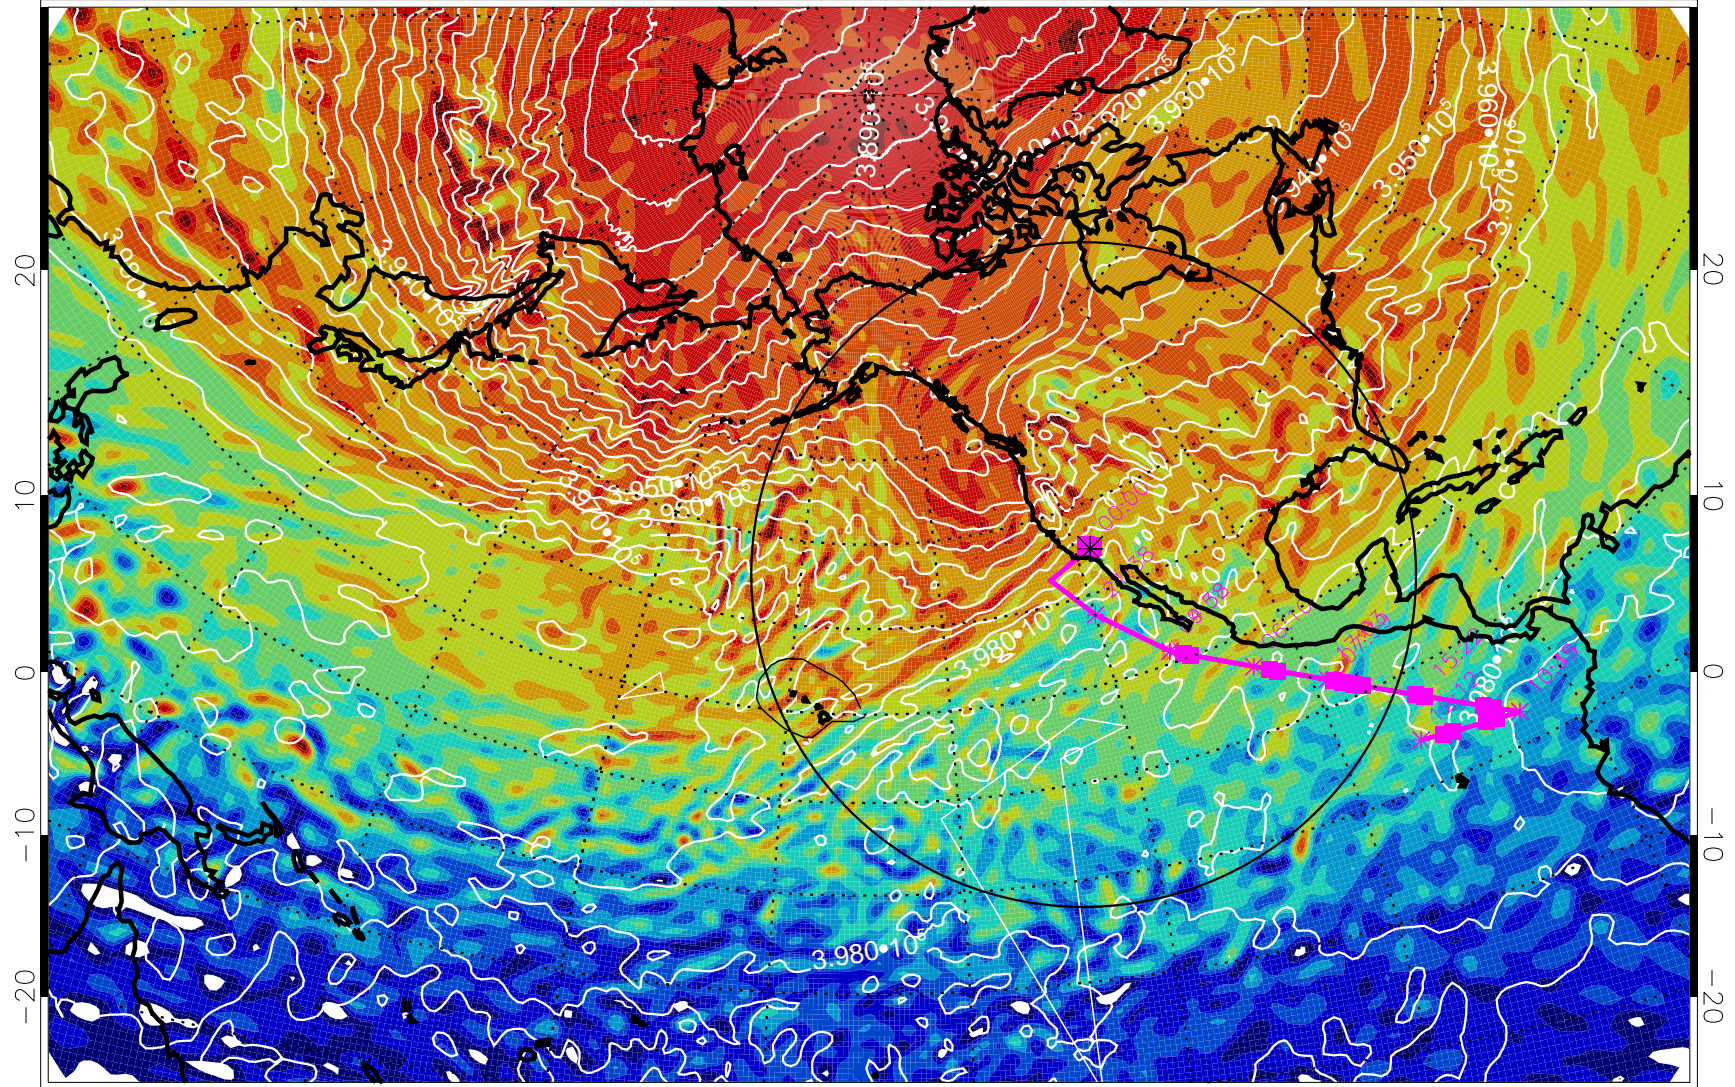

13030512, 96 hour forecast for 460K EPV

460K Montgomery Streamfunction, white

Range ring of 4055 km -- 13 hours GH round trip

13030518, 102 hour forecast for 460K EPV

460K Montgomery Streamfunction, white

Range ring of 4055 km -- 13 hours GH round trip

13030600, 108 hour forecast for 460K EPV

460K Montgomery Streamfunction, white

Range ring of 4055 km -- 13 hours GH round trip

13030606, 114 hour forecast for 460K EPV

460K Montgomery Streamfunction, white

Range ring of 4055 km -- 13 hours GH round trip

13030612, 120 hour forecast for 460K EPV

460K Montgomery Streamfunction, white

Range ring of 4055 km -- 13 hours GH round trip