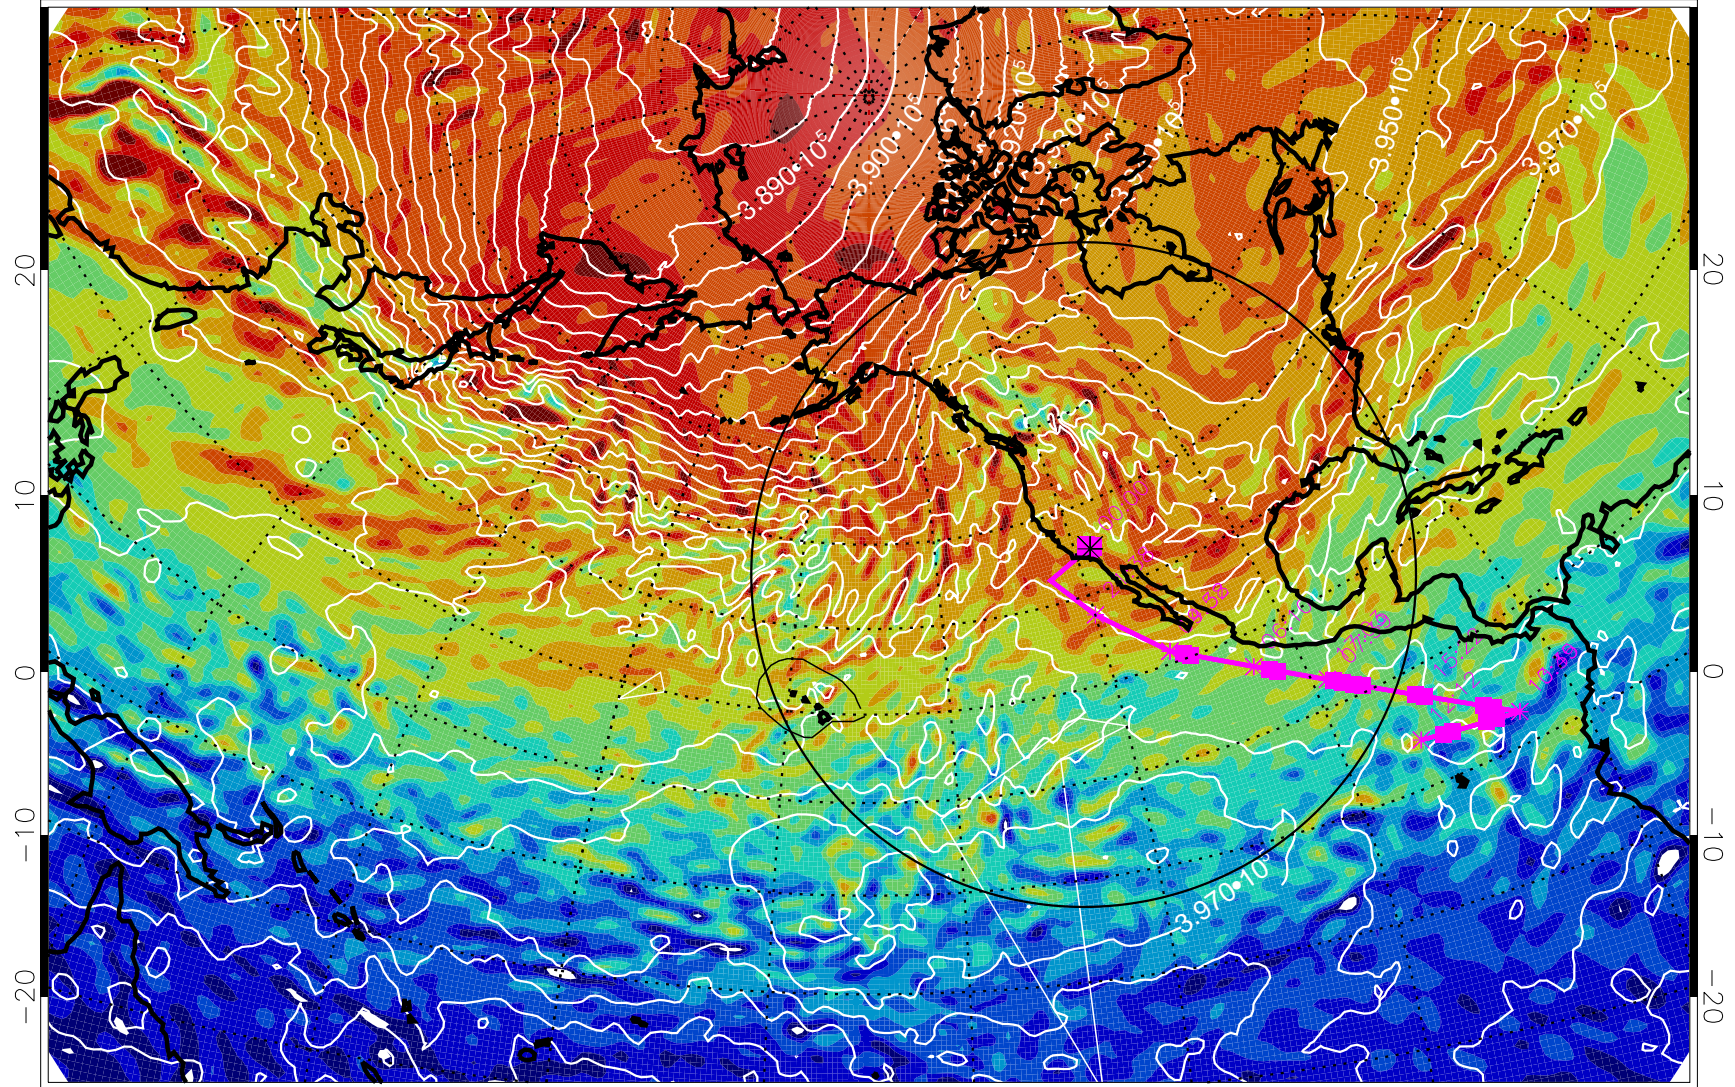

13030118, 6 hour forecast for 460K EPV

460K Montgomery Streamfunction, white

Range ring of 4055 km -- 13 hours GH round trip

13030200, 12 hour forecast for 460K EPV

460K Montgomery Streamfunction, white

Range ring of 4055 km -- 13 hours GH round trip

13030206, 18 hour forecast for 460K EPV

460K Montgomery Streamfunction, white

Range ring of 4055 km -- 13 hours GH round trip

13030212, 24 hour forecast for 460K EPV

460K Montgomery Streamfunction, white

Range ring of 4055 km -- 13 hours GH round trip

13030218, 30 hour forecast for 460K EPV

460K Montgomery Streamfunction, white

Range ring of 4055 km -- 13 hours GH round trip

13030300, 36 hour forecast for 460K EPV

460K Montgomery Streamfunction, white

Range ring of 4055 km -- 13 hours GH round trip

13030306, 42 hour forecast for 460K EPV

460K Montgomery Streamfunction, white

Range ring of 4055 km -- 13 hours GH round trip

13030312, 48 hour forecast for 460K EPV

460K Montgomery Streamfunction, white

Range ring of 4055 km -- 13 hours GH round trip