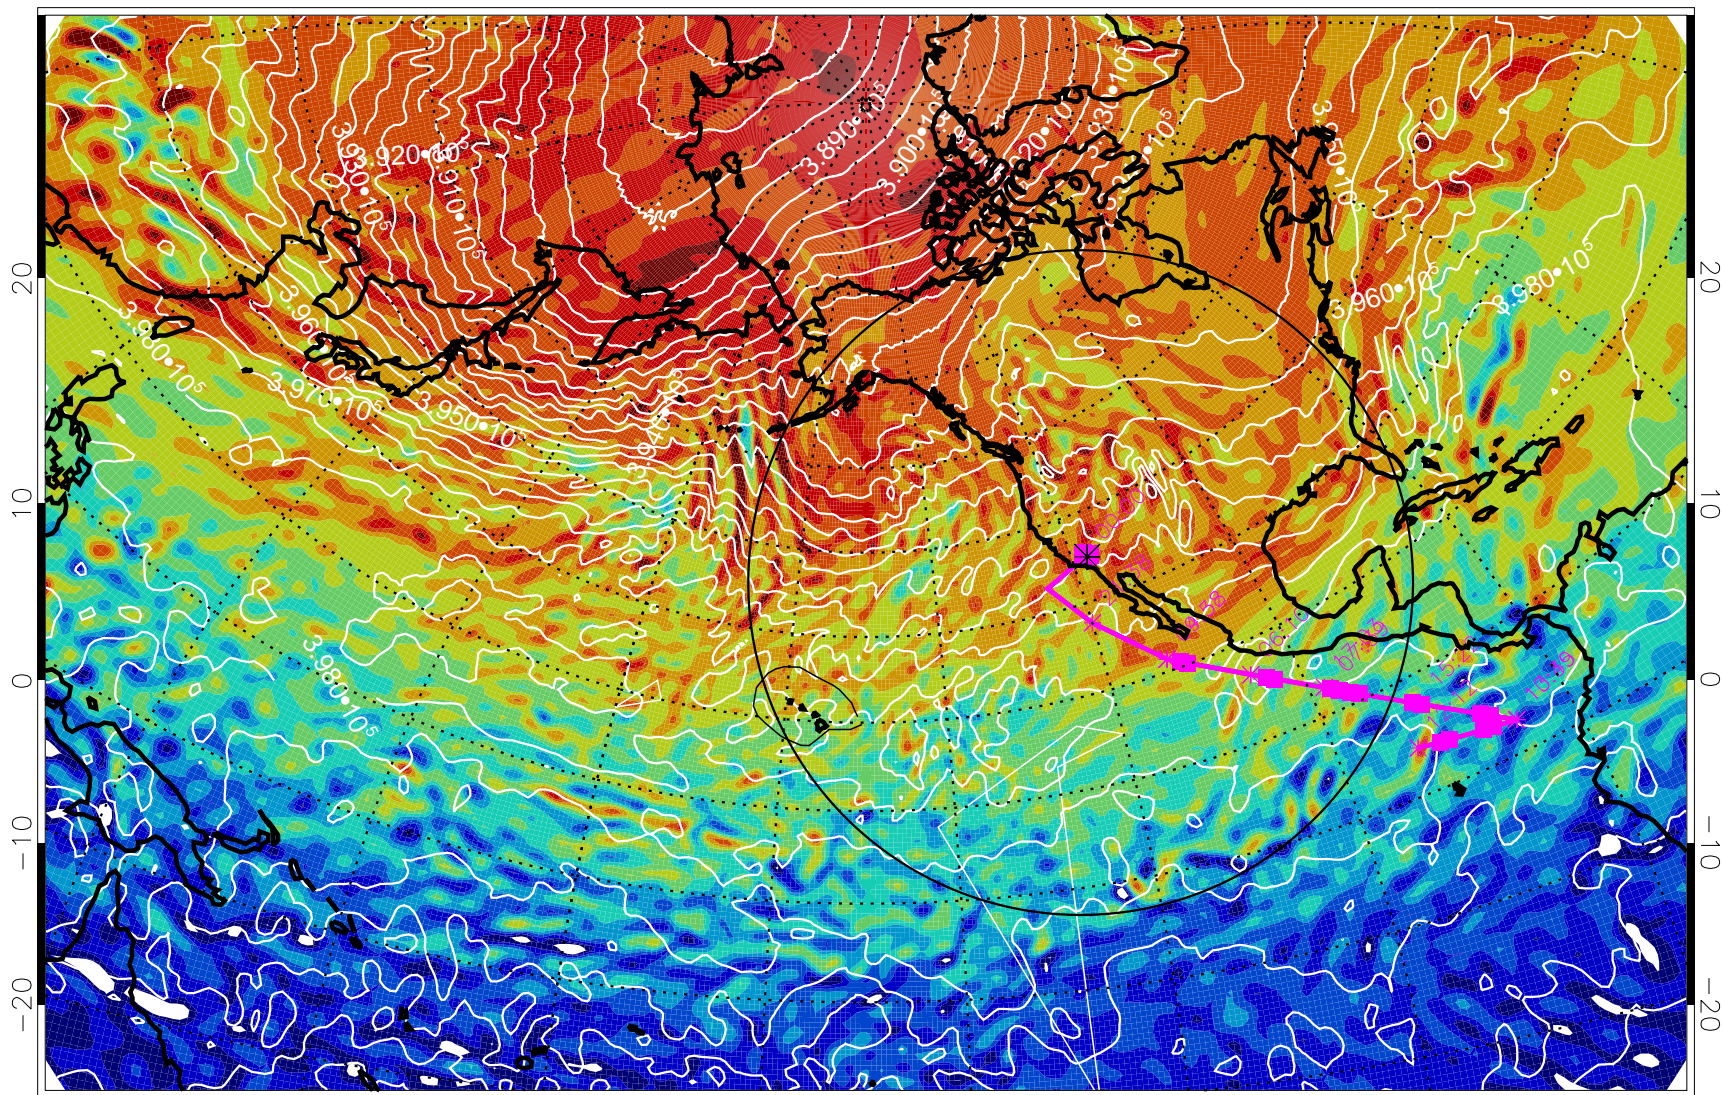

13030306, 42 hour forecast for 460K EPV

460K Montgomery Streamfunction, white

Range ring of 4055 km -- 13 hours GH round trip

13030312, 48 hour forecast for 460K EPV

460K Montgomery Streamfunction, white

Range ring of 4055 km -- 13 hours GH round trip

13030318, 54 hour forecast for 460K EPV

460K Montgomery Streamfunction, white

Range ring of 4055 km -- 13 hours GH round trip

13030400, 60 hour forecast for 460K EPV

460K Montgomery Streamfunction, white

Range ring of 4055 km -- 13 hours GH round trip

13030412, 72 hour forecast for 460K EPV

460K Montgomery Streamfunction, white

Range ring of 4055 km -- 13 hours GH round trip

13030418, 78 hour forecast for 460K EPV

460K Montgomery Streamfunction, white

Range ring of 4055 km -- 13 hours GH round trip

13030512, 96 hour forecast for 460K EPV

460K Montgomery Streamfunction, white

Range ring of 4055 km -- 13 hours GH round trip

13030518, 102 hour forecast for 460K EPV

460K Montgomery Streamfunction, white