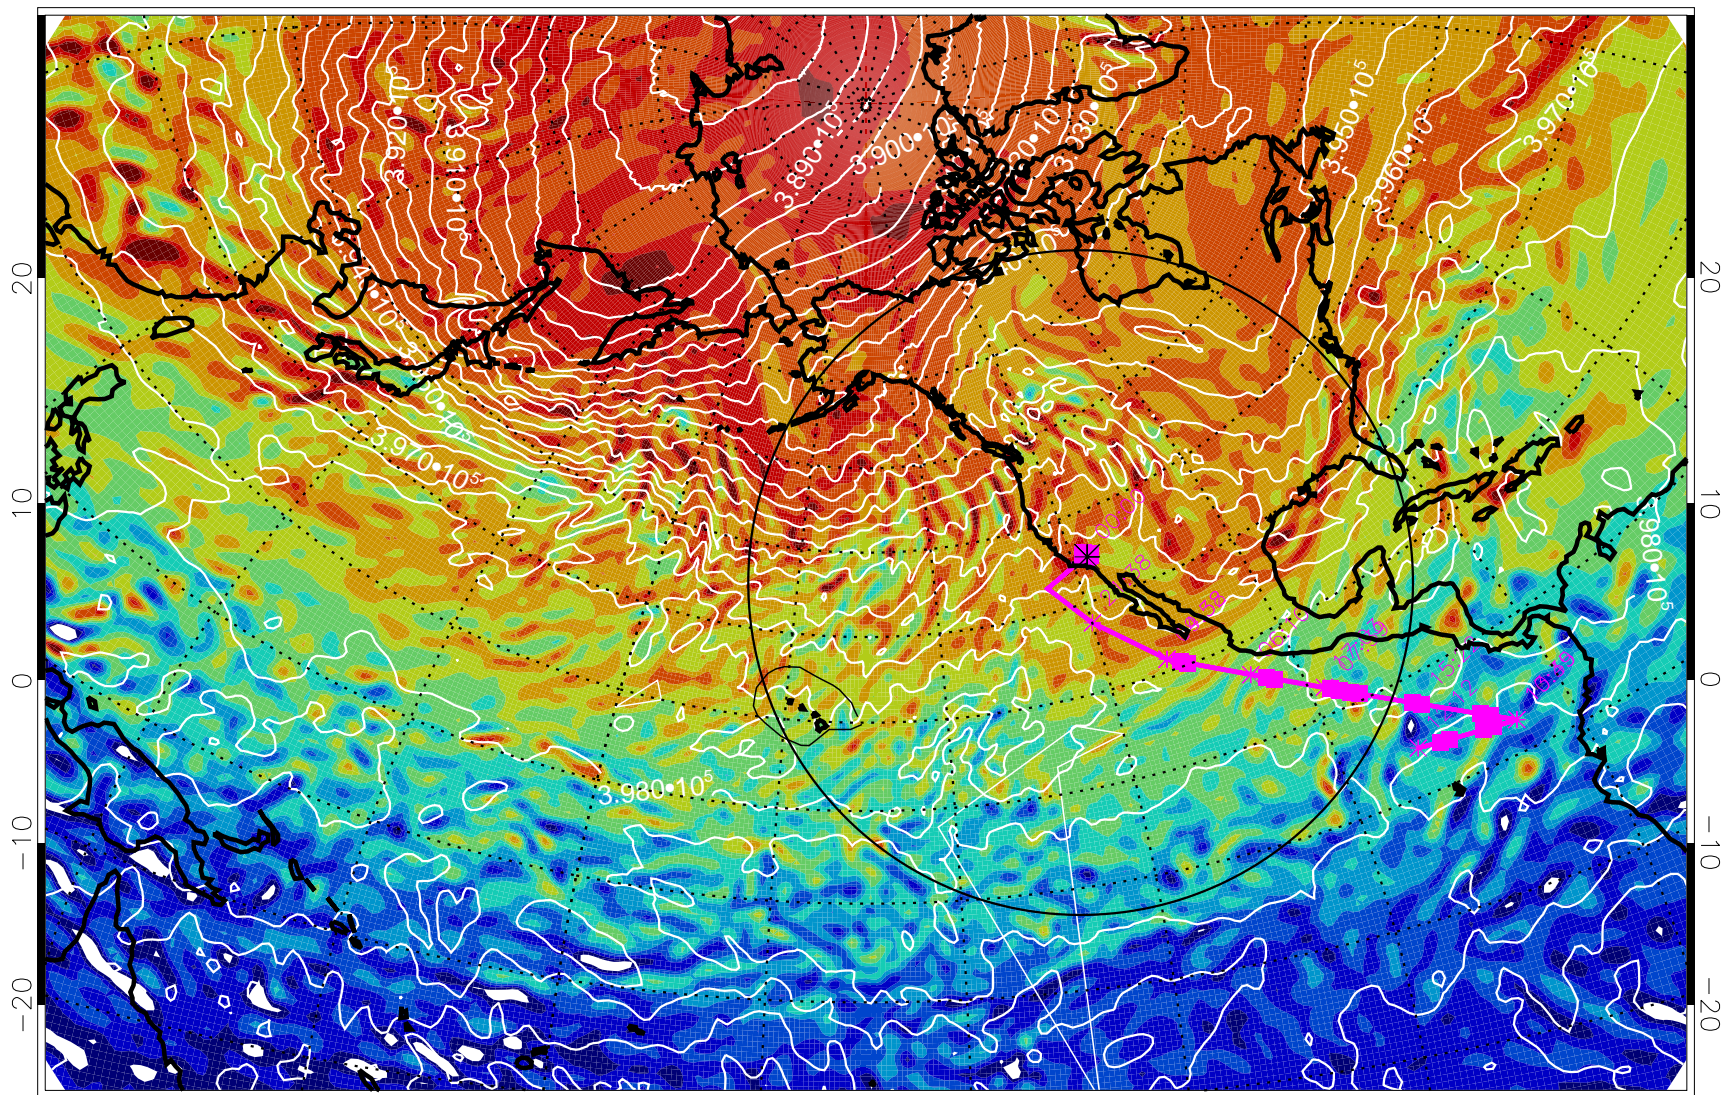

13030218, 30 hour forecast for 460K EPV

460K Montgomery Streamfunction, white

Range ring of 4055 km -- 13 hours GH round trip

13030300, 36 hour forecast for 460K EPV

460K Montgomery Streamfunction, white

Range ring of 4055 km -- 13 hours GH round trip

13030306, 42 hour forecast for 460K EPV

460K Montgomery Streamfunction, white

Range ring of 4055 km -- 13 hours GH round trip

13030312, 48 hour forecast for 460K EPV

460K Montgomery Streamfunction, white

Range ring of 4055 km -- 13 hours GH round trip

13030318, 54 hour forecast for 460K EPV

460K Montgomery Streamfunction, white

Range ring of 4055 km -- 13 hours GH round trip

13030400, 60 hour forecast for 460K EPV

460K Montgomery Streamfunction, white

Range ring of 4055 km -- 13 hours GH round trip

13030412, 72 hour forecast for 460K EPV

460K Montgomery Streamfunction, white

Range ring of 4055 km -- 13 hours GH round trip

13030418, 78 hour forecast for 460K EPV

460K Montgomery Streamfunction, white

Range ring of 4055 km -- 13 hours GH round trip