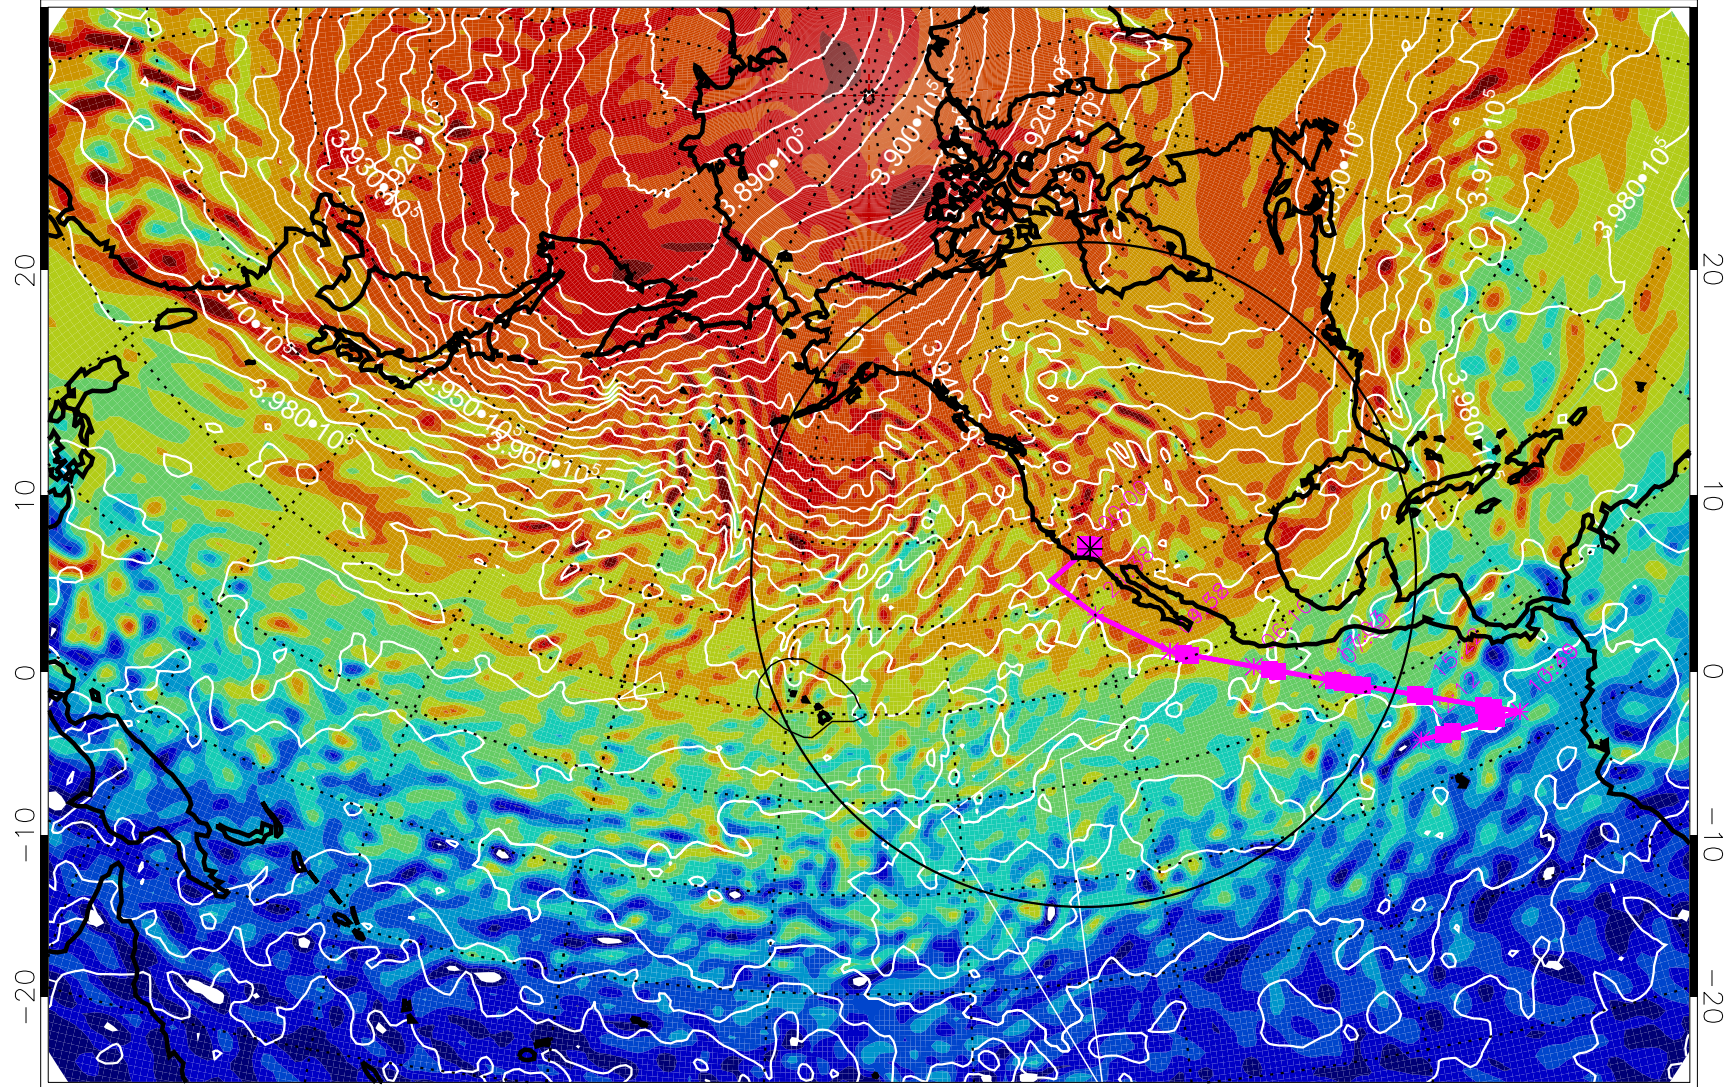

13030300, 48 hour forecast for 460K EPV

460K Montgomery Streamfunction, white

Range ring of 4055 km -- 13 hours GH round trip

13030306, 54 hour forecast for 460K EPV

460K Montgomery Streamfunction, white

Range ring of 4055 km -- 13 hours GH round trip

13030312, 60 hour forecast for 460K EPV

460K Montgomery Streamfunction, white

Range ring of 4055 km -- 13 hours GH round trip

13030318, 66 hour forecast for 460K EPV

460K Montgomery Streamfunction, white

Range ring of 4055 km -- 13 hours GH round trip

13030400, 72 hour forecast for 460K EPV

460K Montgomery Streamfunction, white

Range ring of 4055 km -- 13 hours GH round trip

13030406, 78 hour forecast for 460K EPV

460K Montgomery Streamfunction, white

Range ring of 4055 km -- 13 hours GH round trip

13030500, 96 hour forecast for 460K EPV

460K Montgomery Streamfunction, white

Range ring of 4055 km -- 13 hours GH round trip

13030506, 102 hour forecast for 460K EPV

460K Montgomery Streamfunction, white