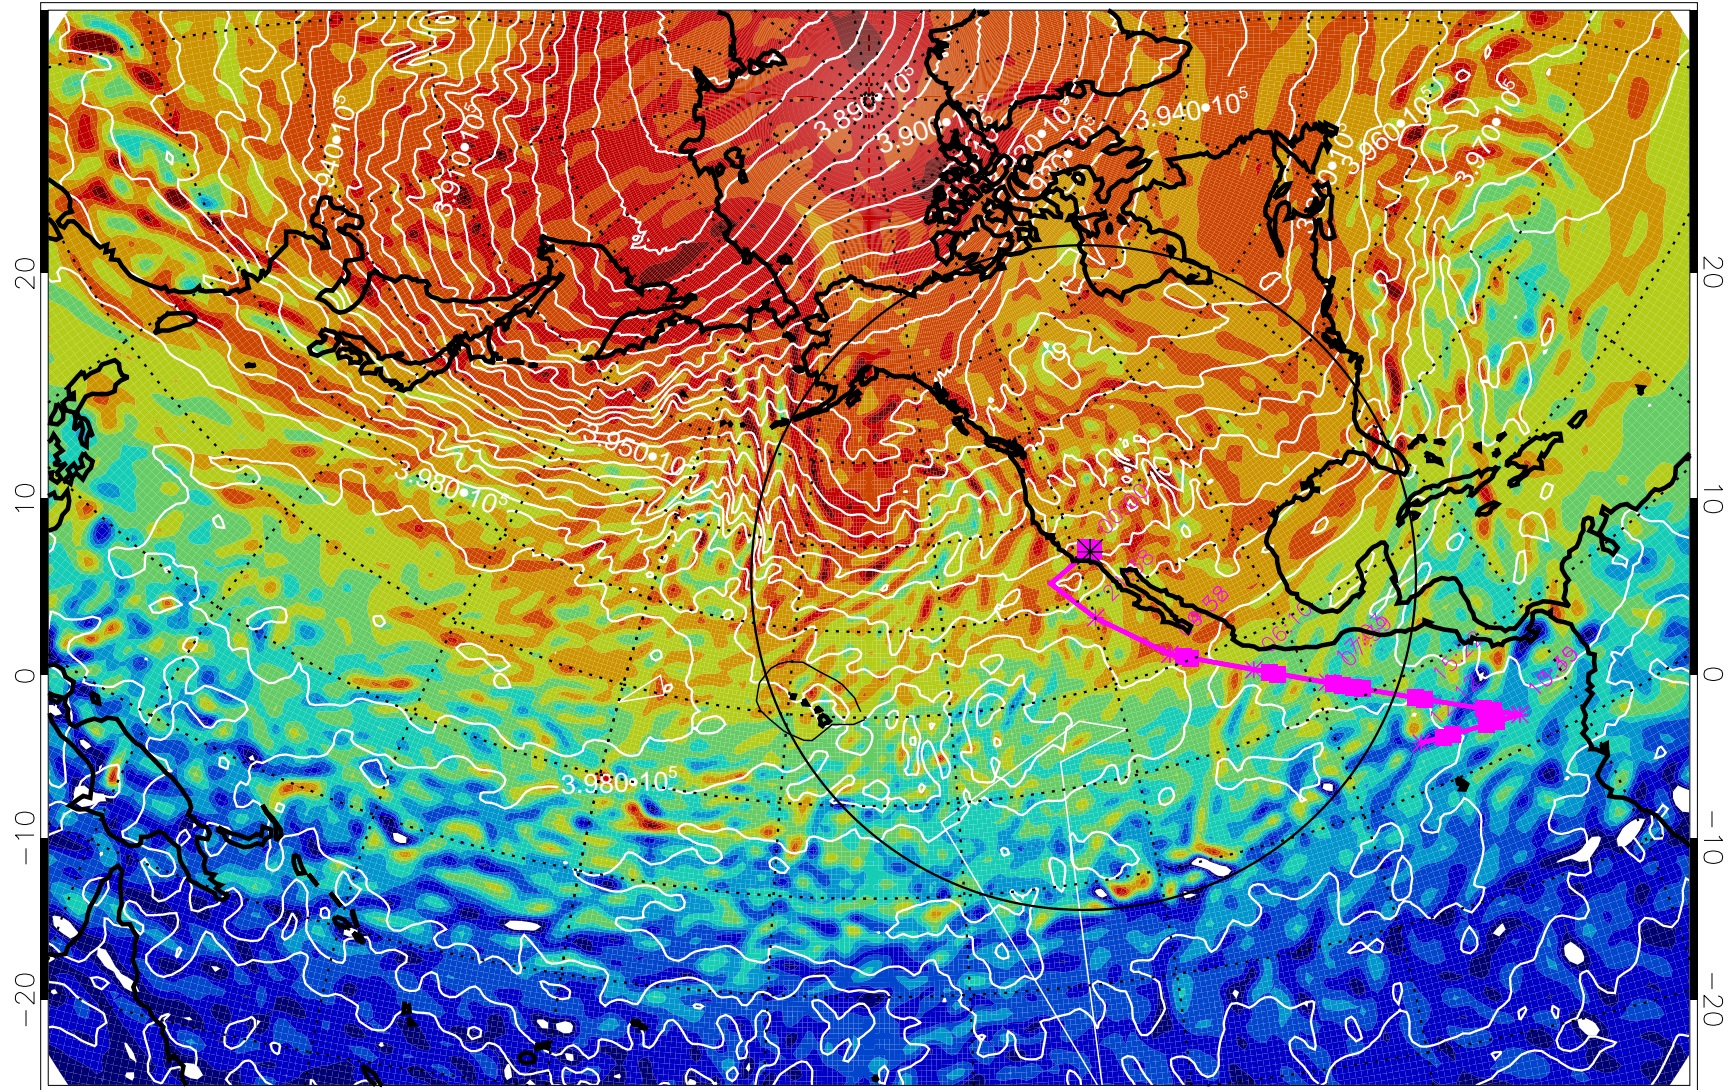

13030312, 60 hour forecast for 460K EPV

460K Montgomery Streamfunction, white

Range ring of 4055 km -- 13 hours GH round trip

13030318, 66 hour forecast for 460K EPV

460K Montgomery Streamfunction, white

Range ring of 4055 km -- 13 hours GH round trip

13030400, 72 hour forecast for 460K EPV

460K Montgomery Streamfunction, white

Range ring of 4055 km -- 13 hours GH round trip

13030406, 78 hour forecast for 460K EPV

460K Montgomery Streamfunction, white

Range ring of 4055 km -- 13 hours GH round trip

13030412, 84 hour forecast for 460K EPV

460K Montgomery Streamfunction, white

Range ring of 4055 km -- 13 hours GH round trip

13030418, 90 hour forecast for 460K EPV

460K Montgomery Streamfunction, white

Range ring of 4055 km -- 13 hours GH round trip

13030500, 96 hour forecast for 460K EPV

460K Montgomery Streamfunction, white

Range ring of 4055 km -- 13 hours GH round trip

13030506, 102 hour forecast for 460K EPV

460K Montgomery Streamfunction, white