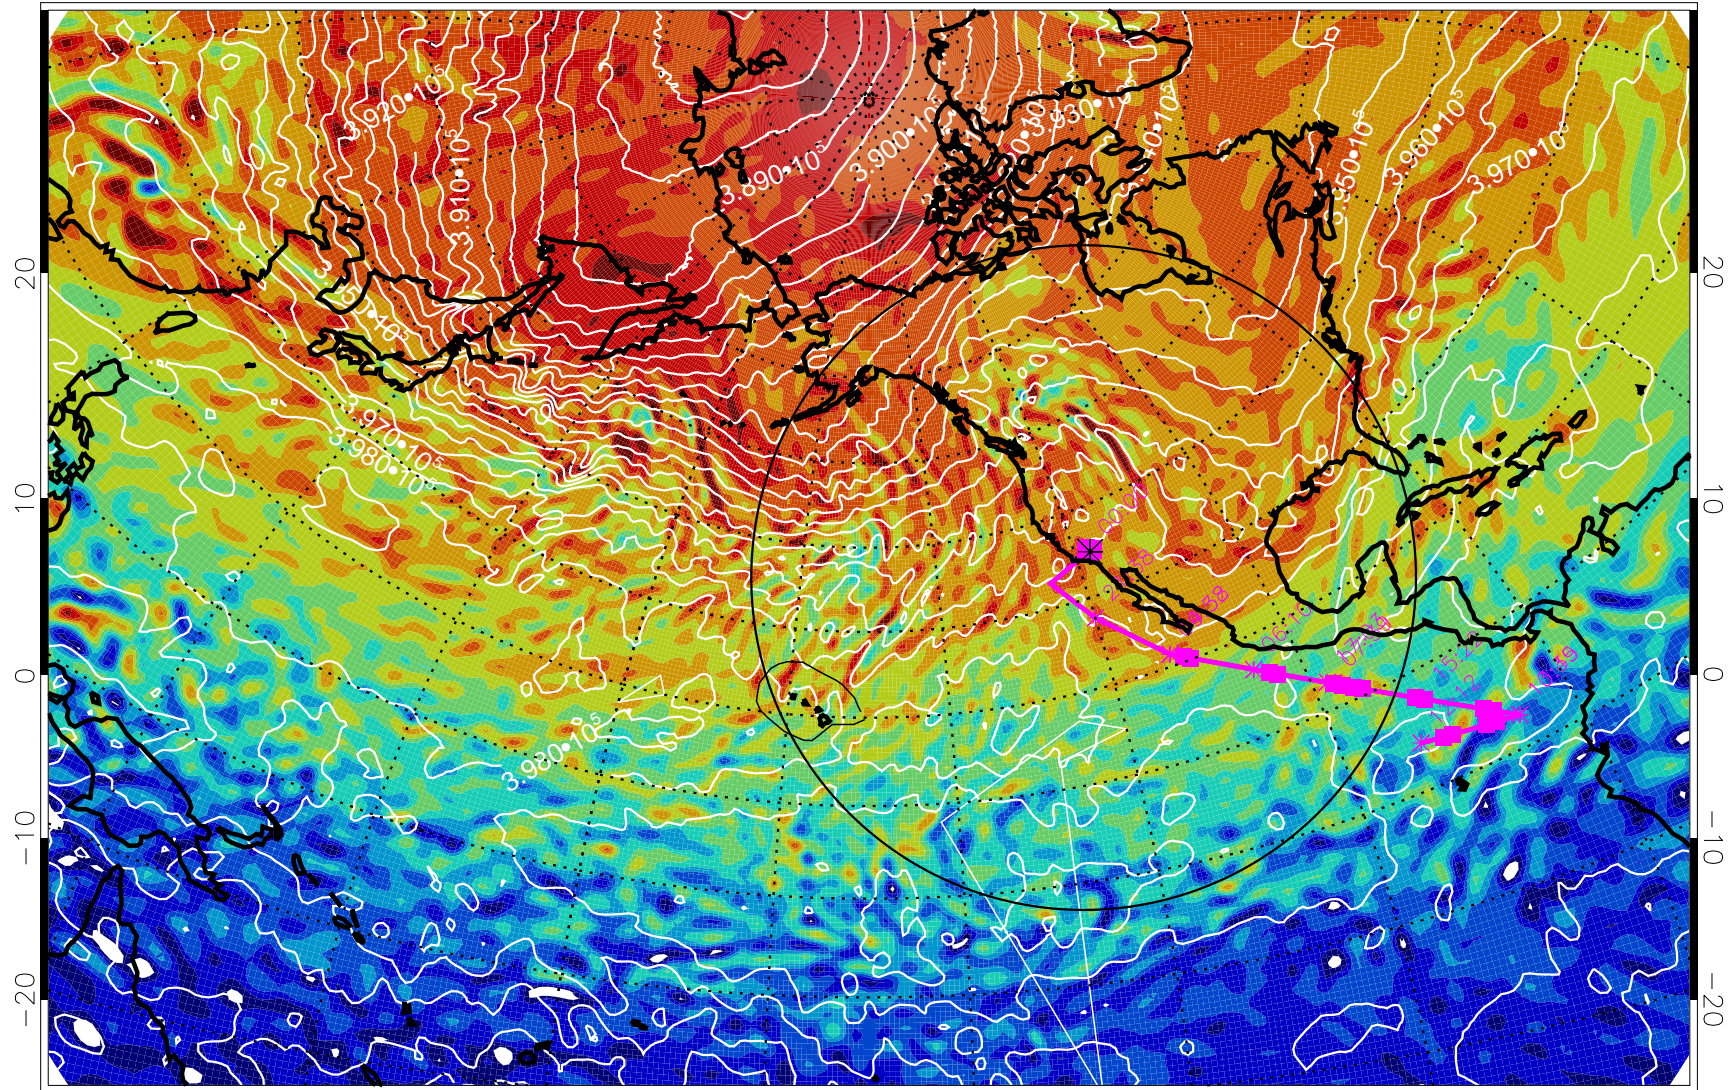

13030200, 24 hour forecast for 460K EPV

460K Montgomery Streamfunction, white

Range ring of 4055 km -- 13 hours GH round trip

13030206, 30 hour forecast for 460K EPV

460K Montgomery Streamfunction, white

Range ring of 4055 km -- 13 hours GH round trip

13030212, 36 hour forecast for 460K EPV

460K Montgomery Streamfunction, white

Range ring of 4055 km -- 13 hours GH round trip

13030218, 42 hour forecast for 460K EPV

460K Montgomery Streamfunction, white

Range ring of 4055 km -- 13 hours GH round trip

13030300, 48 hour forecast for 460K EPV

460K Montgomery Streamfunction, white

Range ring of 4055 km -- 13 hours GH round trip

13030306, 54 hour forecast for 460K EPV

460K Montgomery Streamfunction, white

Range ring of 4055 km -- 13 hours GH round trip

13030312, 60 hour forecast for 460K EPV

460K Montgomery Streamfunction, white

Range ring of 4055 km -- 13 hours GH round trip

13030318, 66 hour forecast for 460K EPV

460K Montgomery Streamfunction, white

Range ring of 4055 km -- 13 hours GH round trip