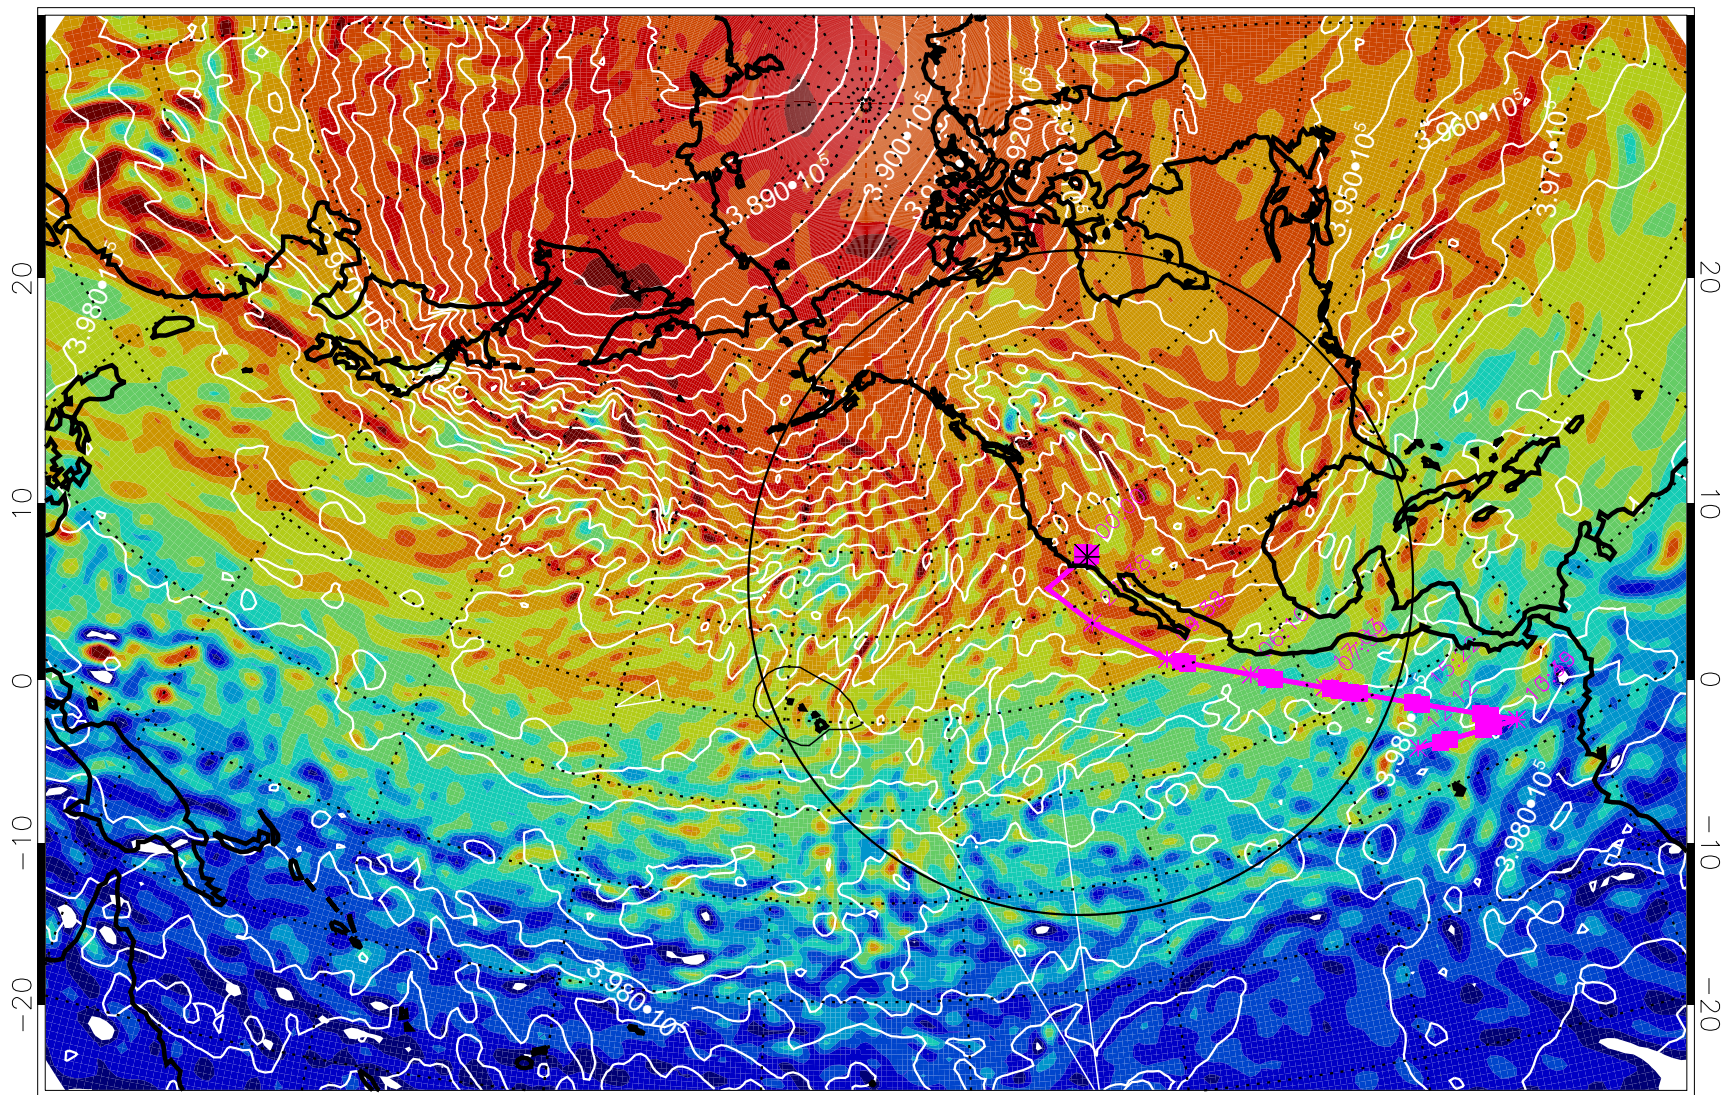

13030200, 24 hour forecast for 460K EPV

460K Montgomery Streamfunction, white

Range ring of 4055 km -- 13 hours GH round trip

13030206, 30 hour forecast for 460K EPV

460K Montgomery Streamfunction, white

Range ring of 4055 km -- 13 hours GH round trip

13030212, 36 hour forecast for 460K EPV

460K Montgomery Streamfunction, white

Range ring of 4055 km -- 13 hours GH round trip

13030218, 42 hour forecast for 460K EPV

460K Montgomery Streamfunction, white

Range ring of 4055 km -- 13 hours GH round trip

13030300, 48 hour forecast for 460K EPV

460K Montgomery Streamfunction, white

Range ring of 4055 km -- 13 hours GH round trip

13030306, 54 hour forecast for 460K EPV

460K Montgomery Streamfunction, white

Range ring of 4055 km -- 13 hours GH round trip

13030312, 60 hour forecast for 460K EPV

460K Montgomery Streamfunction, white

Range ring of 4055 km -- 13 hours GH round trip

13030318, 66 hour forecast for 460K EPV

460K Montgomery Streamfunction, white

Range ring of 4055 km -- 13 hours GH round trip