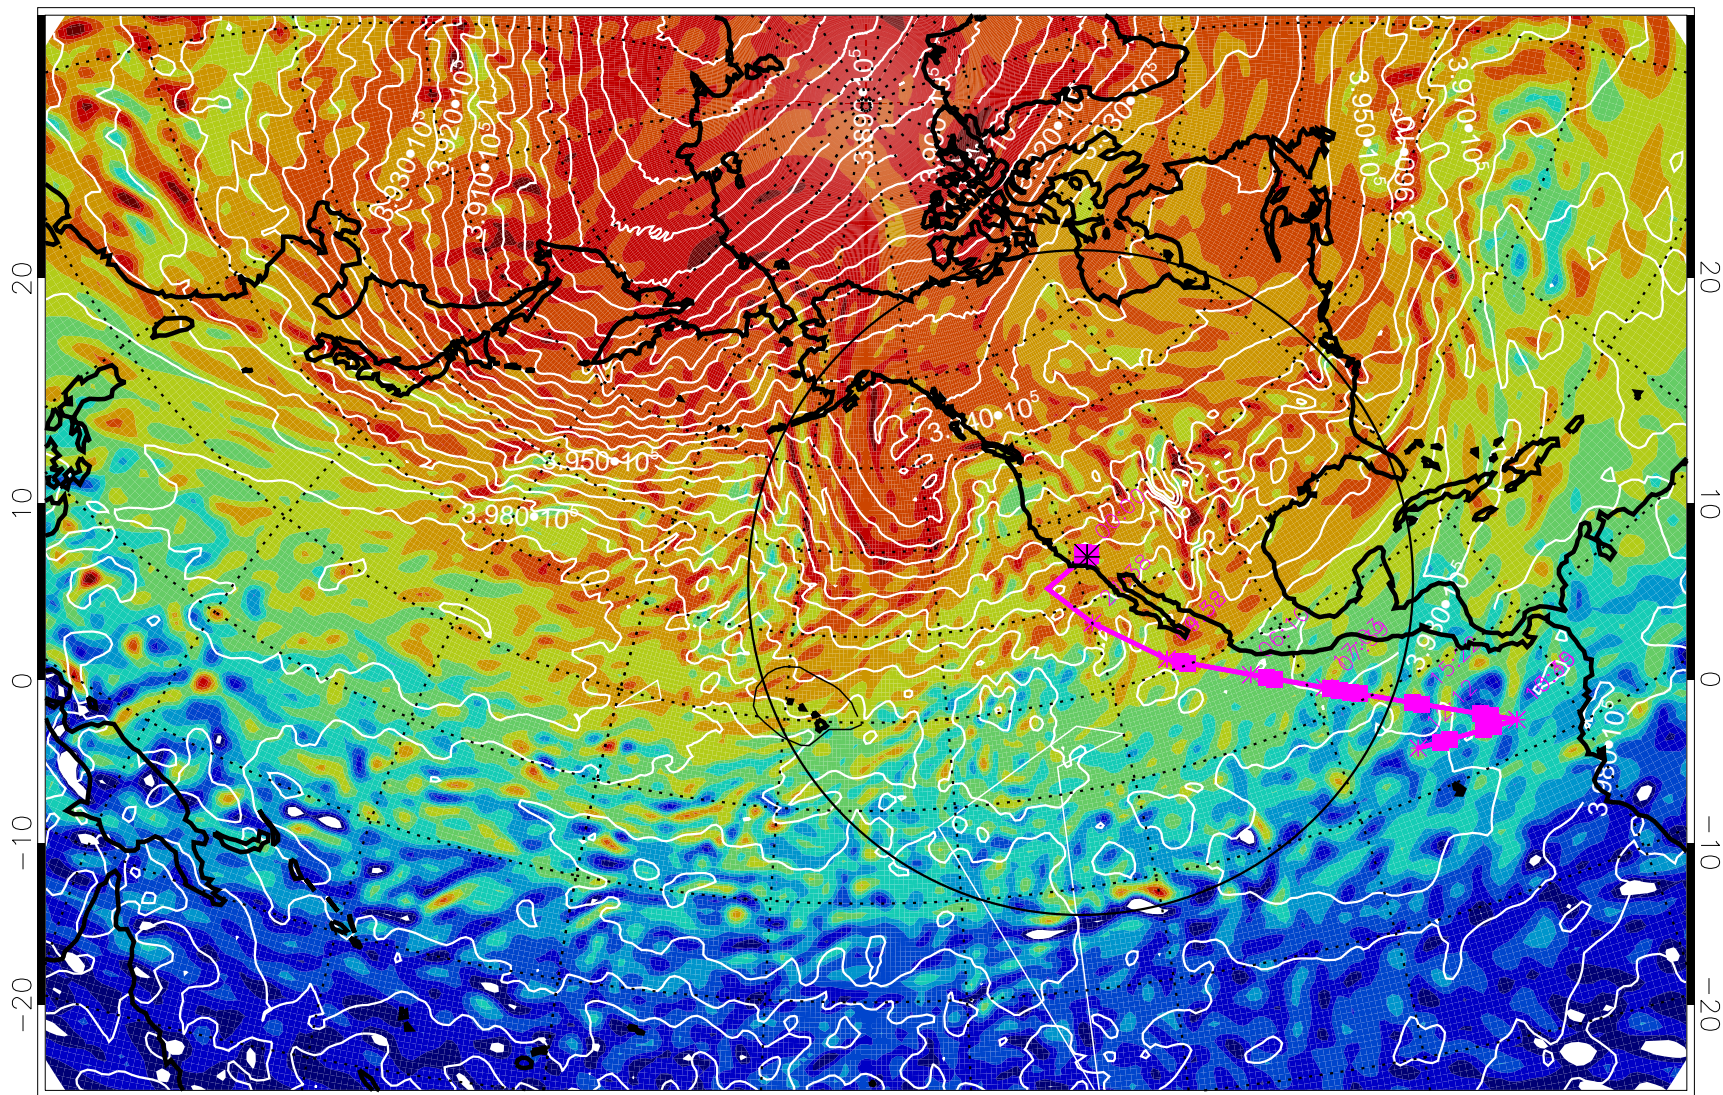

13030312, 60 hour forecast for 460K EPV

460K Montgomery Streamfunction, white

Range ring of 4055 km -- 13 hours GH round trip

13030318, 66 hour forecast for 460K EPV

460K Montgomery Streamfunction, white

Range ring of 4055 km -- 13 hours GH round trip

13030400, 72 hour forecast for 460K EPV

460K Montgomery Streamfunction, white

Range ring of 4055 km -- 13 hours GH round trip

13030406, 78 hour forecast for 460K EPV

460K Montgomery Streamfunction, white

Range ring of 4055 km -- 13 hours GH round trip

13030412, 84 hour forecast for 460K EPV

460K Montgomery Streamfunction, white

Range ring of 4055 km -- 13 hours GH round trip

13030418, 90 hour forecast for 460K EPV

460K Montgomery Streamfunction, white

Range ring of 4055 km -- 13 hours GH round trip

13030500, 96 hour forecast for 460K EPV

460K Montgomery Streamfunction, white

Range ring of 4055 km -- 13 hours GH round trip

13030506, 102 hour forecast for 460K EPV

460K Montgomery Streamfunction, white