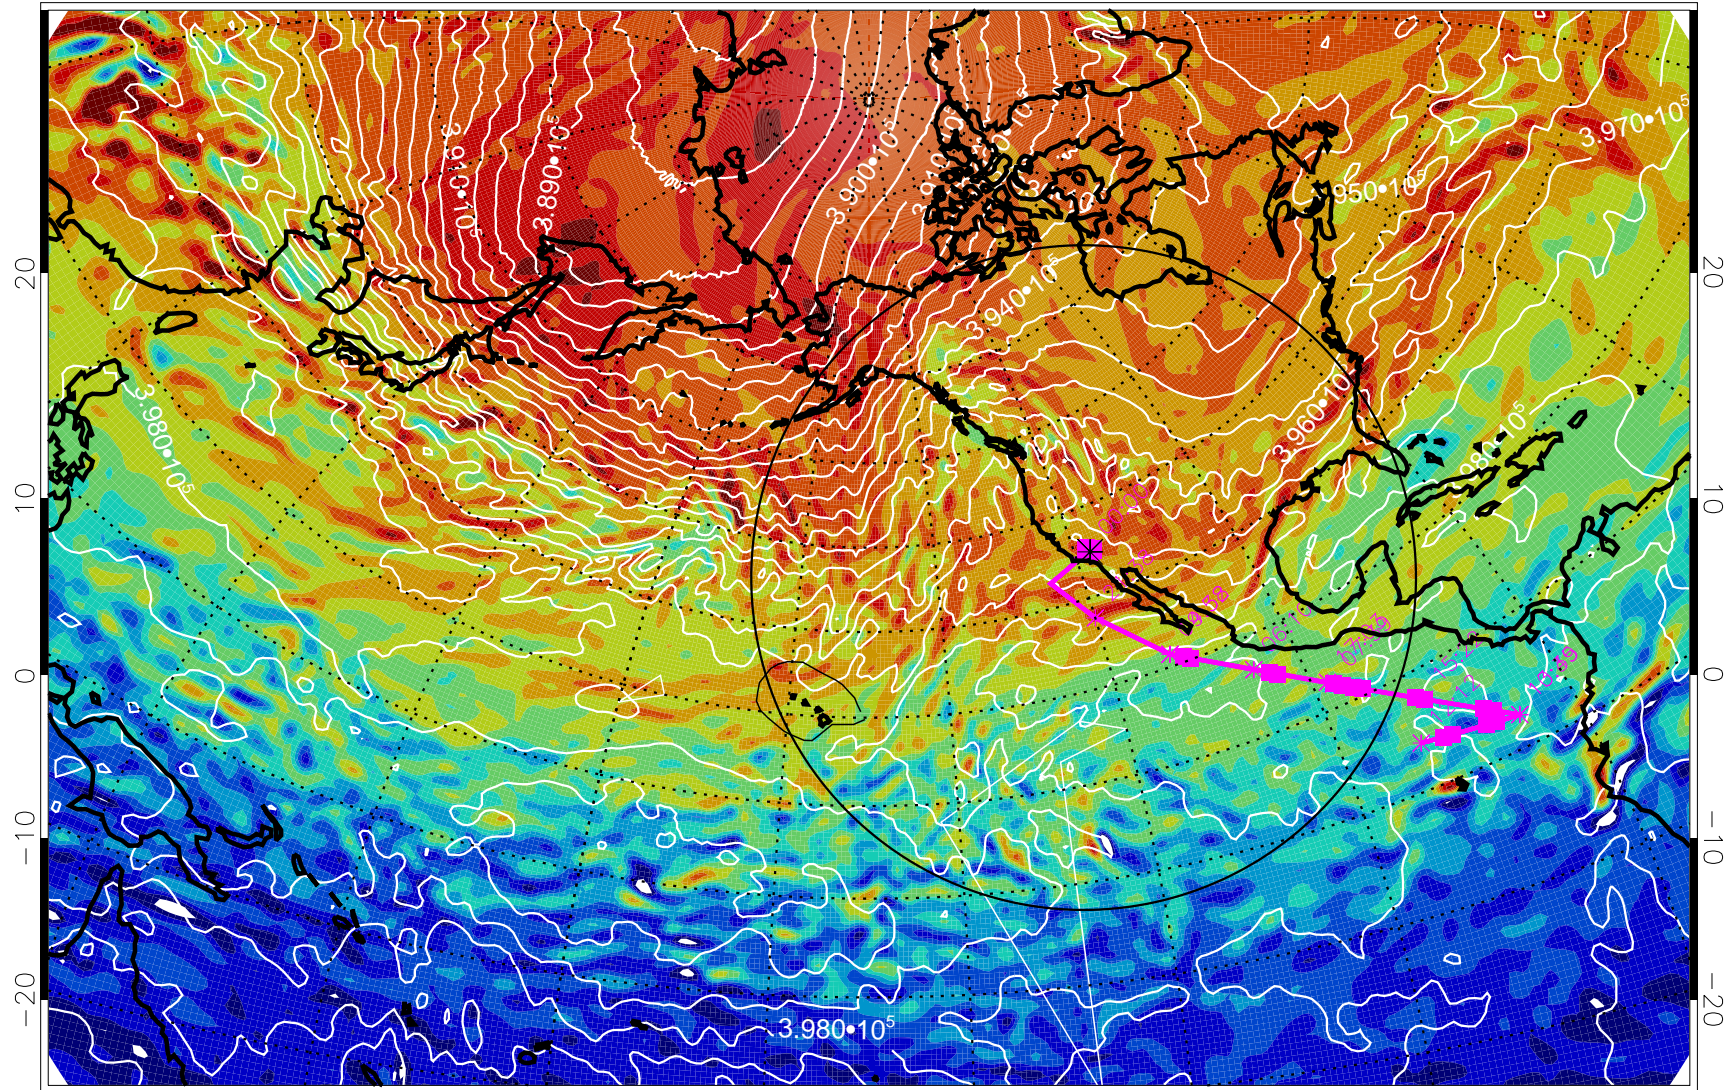

13030112, 12 hour forecast for 460K EPV

460K Montgomery Streamfunction, white

Range ring of 4055 km -- 13 hours GH round trip

13030118, 18 hour forecast for 460K EPV

460K Montgomery Streamfunction, white

Range ring of 4055 km -- 13 hours GH round trip

13030200, 24 hour forecast for 460K EPV

460K Montgomery Streamfunction, white

Range ring of 4055 km -- 13 hours GH round trip

13030206, 30 hour forecast for 460K EPV

460K Montgomery Streamfunction, white

Range ring of 4055 km -- 13 hours GH round trip

13030212, 36 hour forecast for 460K EPV

460K Montgomery Streamfunction, white

Range ring of 4055 km -- 13 hours GH round trip

13030218, 42 hour forecast for 460K EPV

460K Montgomery Streamfunction, white

Range ring of 4055 km -- 13 hours GH round trip

13030312, 60 hour forecast for 460K EPV

460K Montgomery Streamfunction, white

Range ring of 4055 km -- 13 hours GH round trip

13030318, 66 hour forecast for 460K EPV

460K Montgomery Streamfunction, white

Range ring of 4055 km -- 13 hours GH round trip