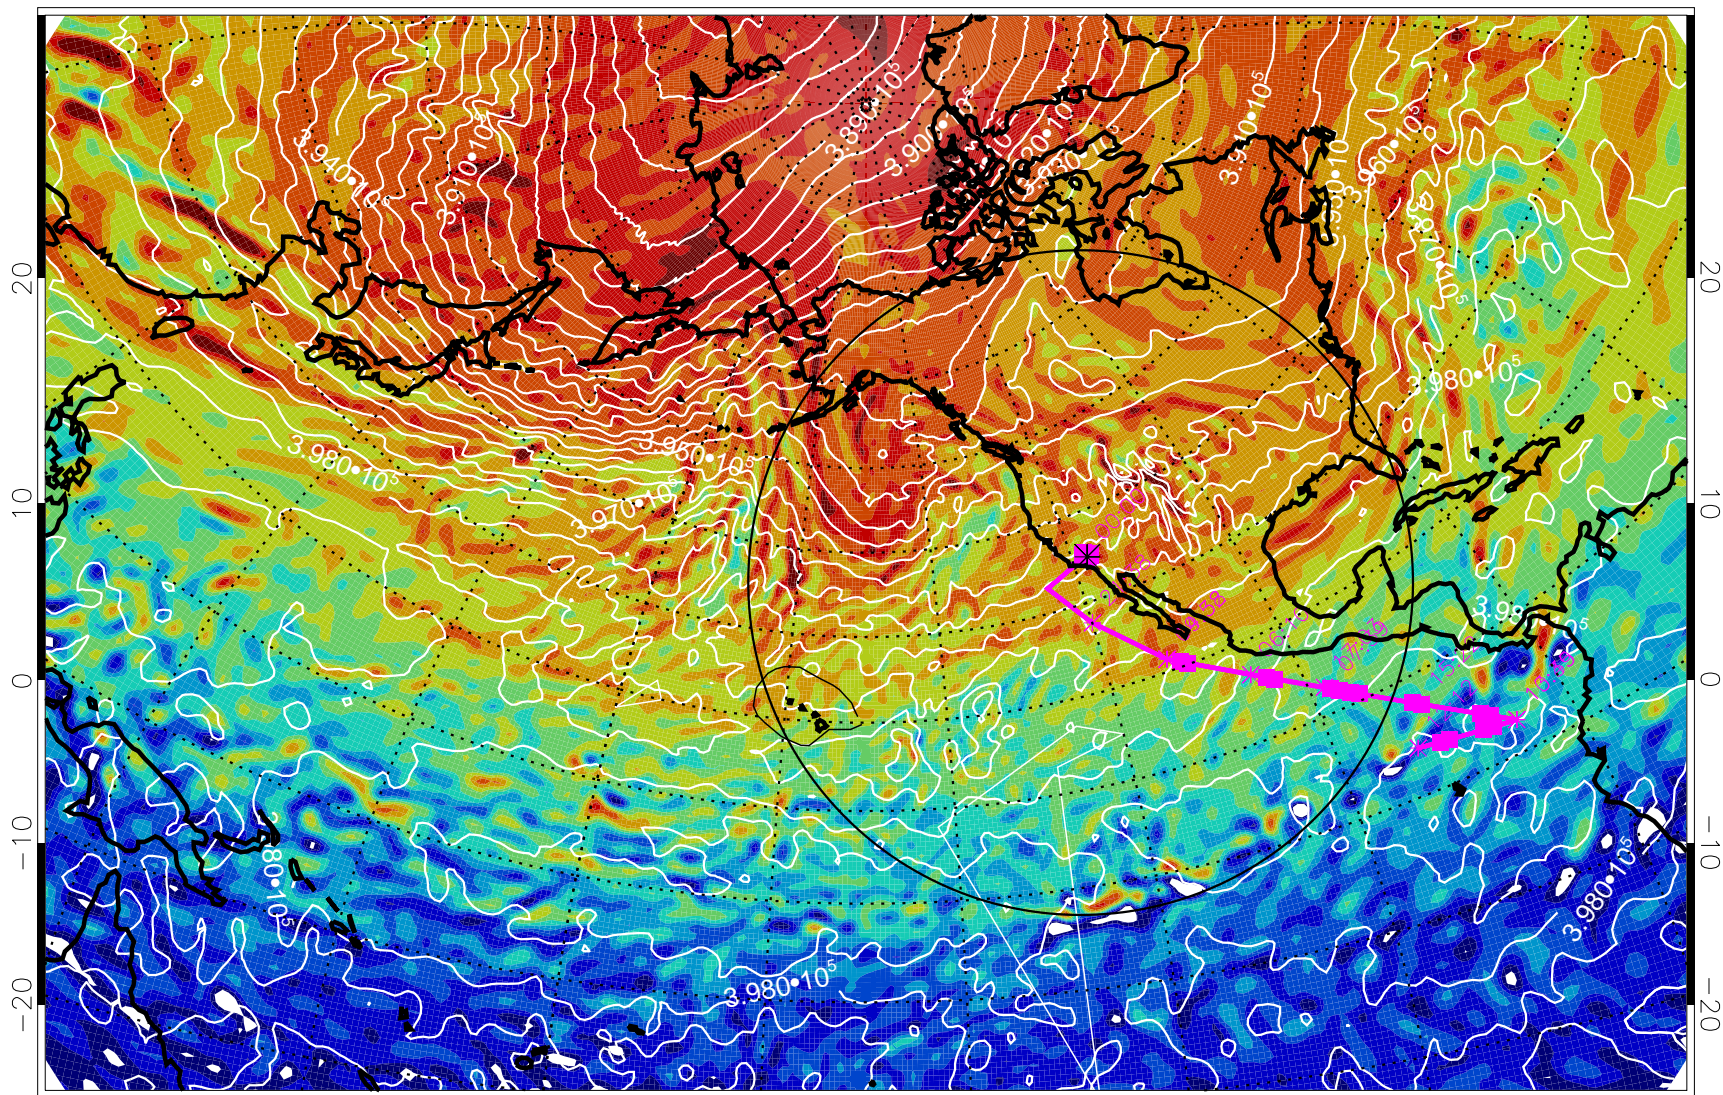

13030312, 60 hour forecast for 460K EPV

460K Montgomery Streamfunction, white

Range ring of 4055 km -- 13 hours GH round trip

13030318, 66 hour forecast for 460K EPV

460K Montgomery Streamfunction, white

Range ring of 4055 km -- 13 hours GH round trip

13030400, 72 hour forecast for 460K EPV

460K Montgomery Streamfunction, white

Range ring of 4055 km -- 13 hours GH round trip

13030406, 78 hour forecast for 460K EPV

460K Montgomery Streamfunction, white

Range ring of 4055 km -- 13 hours GH round trip

13030412, 84 hour forecast for 460K EPV

460K Montgomery Streamfunction, white

Range ring of 4055 km -- 13 hours GH round trip

13030418, 90 hour forecast for 460K EPV

460K Montgomery Streamfunction, white

Range ring of 4055 km -- 13 hours GH round trip

13030500, 96 hour forecast for 460K EPV

460K Montgomery Streamfunction, white

Range ring of 4055 km -- 13 hours GH round trip

13030506, 102 hour forecast for 460K EPV

460K Montgomery Streamfunction, white