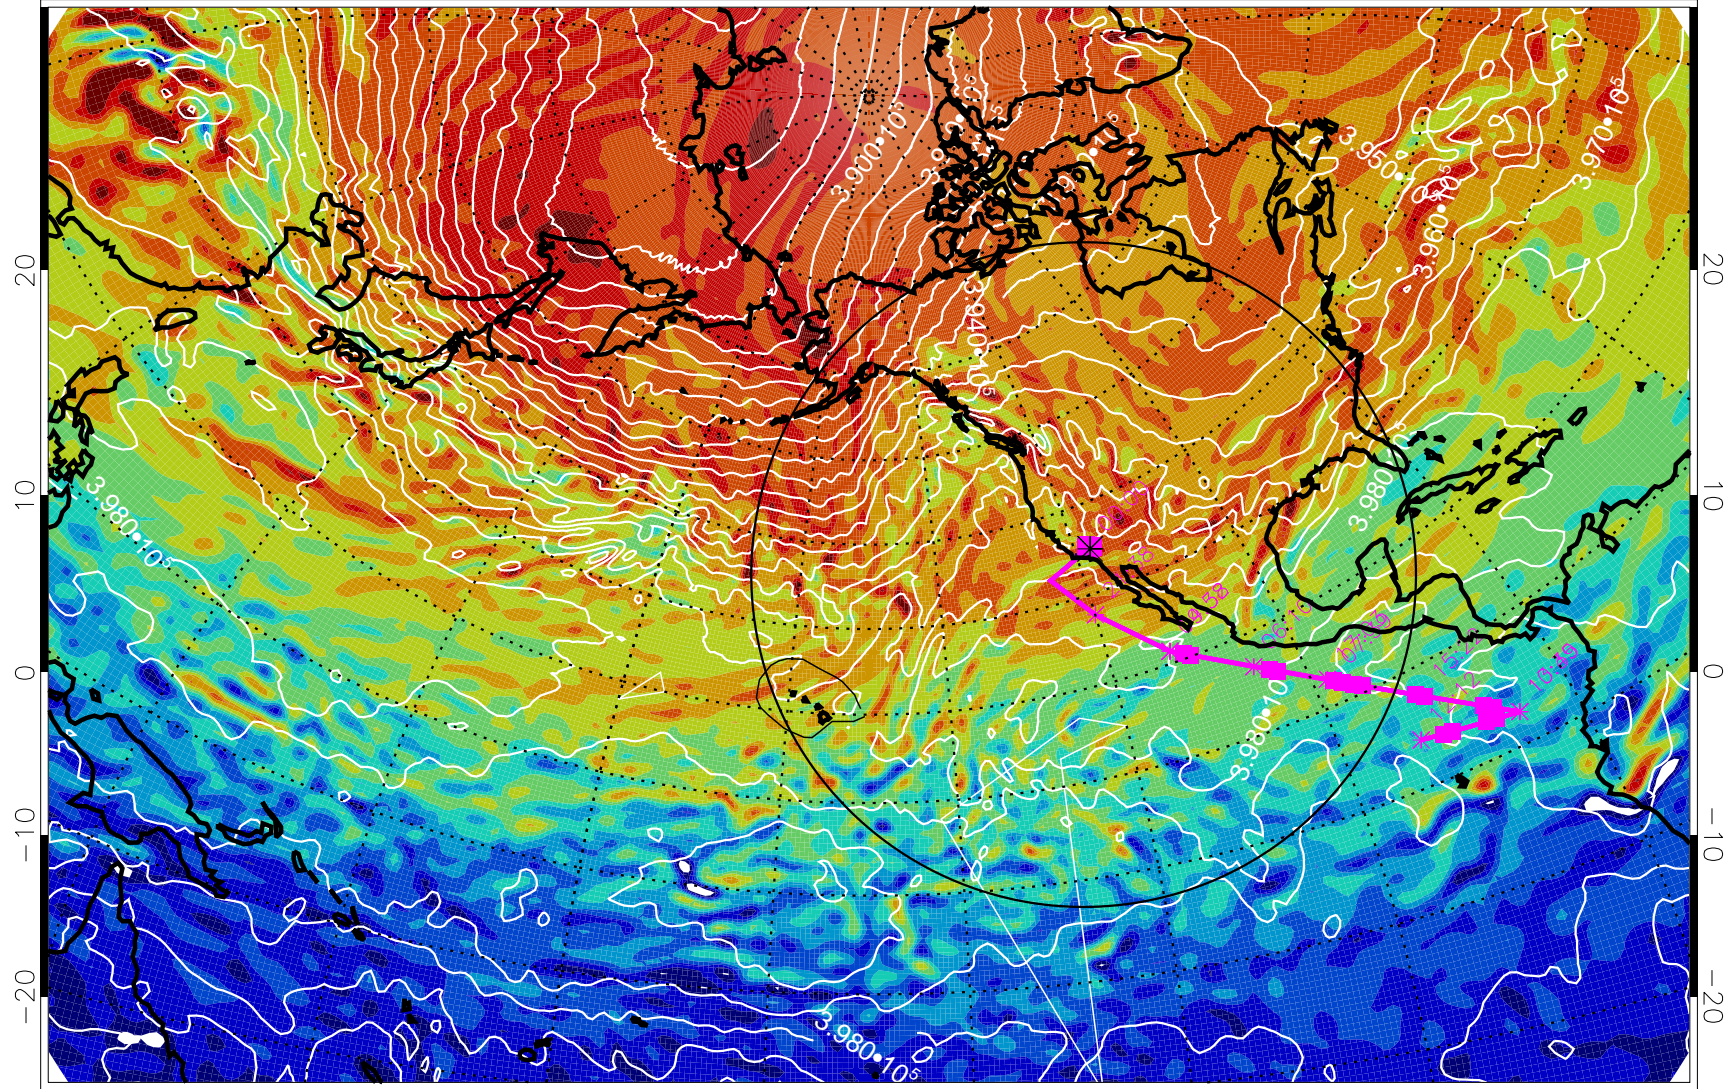

13030112, 12 hour forecast for 460K EPV

460K Montgomery Streamfunction, white

Range ring of 4055 km -- 13 hours GH round trip

13030118, 18 hour forecast for 460K EPV

460K Montgomery Streamfunction, white

Range ring of 4055 km -- 13 hours GH round trip

13030200, 24 hour forecast for 460K EPV

460K Montgomery Streamfunction, white

Range ring of 4055 km -- 13 hours GH round trip

13030206, 30 hour forecast for 460K EPV

460K Montgomery Streamfunction, white

Range ring of 4055 km -- 13 hours GH round trip

13030212, 36 hour forecast for 460K EPV

460K Montgomery Streamfunction, white

Range ring of 4055 km -- 13 hours GH round trip

13030218, 42 hour forecast for 460K EPV

460K Montgomery Streamfunction, white

Range ring of 4055 km -- 13 hours GH round trip

13030312, 60 hour forecast for 460K EPV

460K Montgomery Streamfunction, white

Range ring of 4055 km -- 13 hours GH round trip

13030318, 66 hour forecast for 460K EPV

460K Montgomery Streamfunction, white

Range ring of 4055 km -- 13 hours GH round trip