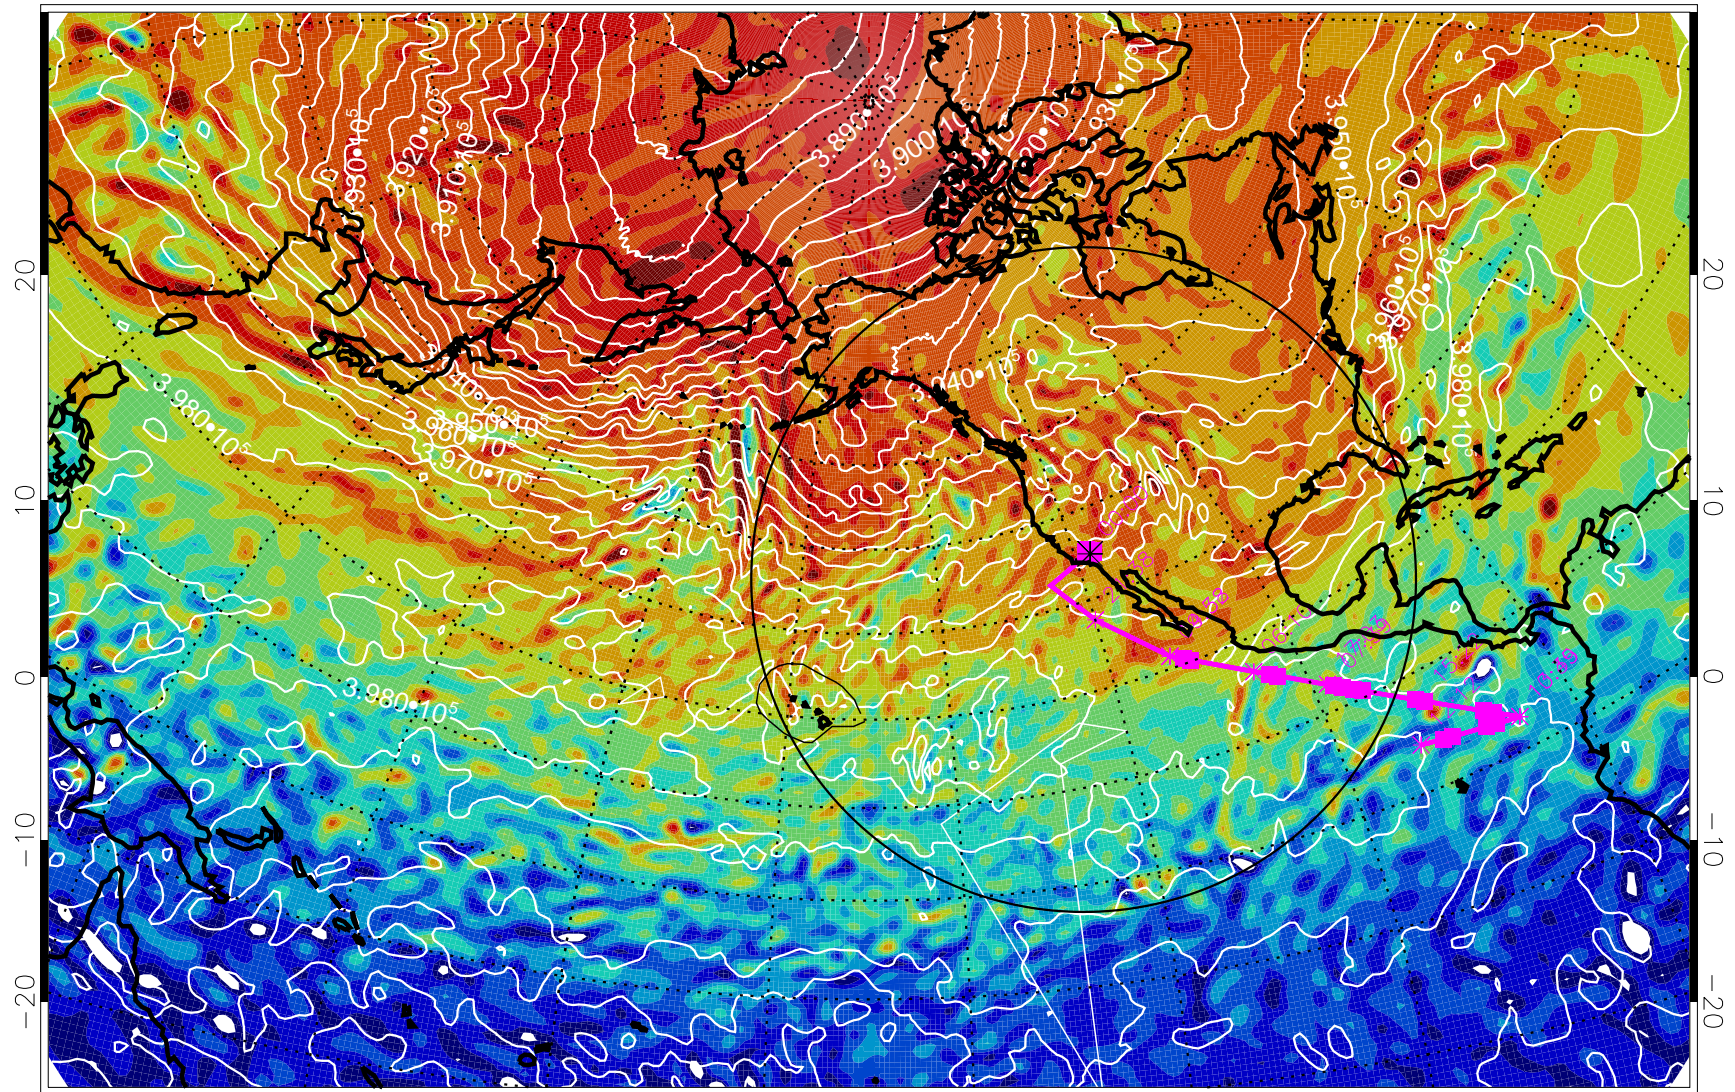

13030300, 48 hour forecast for 460K EPV

460K Montgomery Streamfunction, white

Range ring of 4055 km -- 13 hours GH round trip

13030306, 54 hour forecast for 460K EPV

460K Montgomery Streamfunction, white

Range ring of 4055 km -- 13 hours GH round trip

13030312, 60 hour forecast for 460K EPV

460K Montgomery Streamfunction, white

Range ring of 4055 km -- 13 hours GH round trip

13030318, 66 hour forecast for 460K EPV

460K Montgomery Streamfunction, white

Range ring of 4055 km -- 13 hours GH round trip

13030400, 72 hour forecast for 460K EPV

460K Montgomery Streamfunction, white

Range ring of 4055 km -- 13 hours GH round trip

13030406, 78 hour forecast for 460K EPV

460K Montgomery Streamfunction, white

Range ring of 4055 km -- 13 hours GH round trip

13030500, 96 hour forecast for 460K EPV

460K Montgomery Streamfunction, white

Range ring of 4055 km -- 13 hours GH round trip

13030506, 102 hour forecast for 460K EPV

460K Montgomery Streamfunction, white