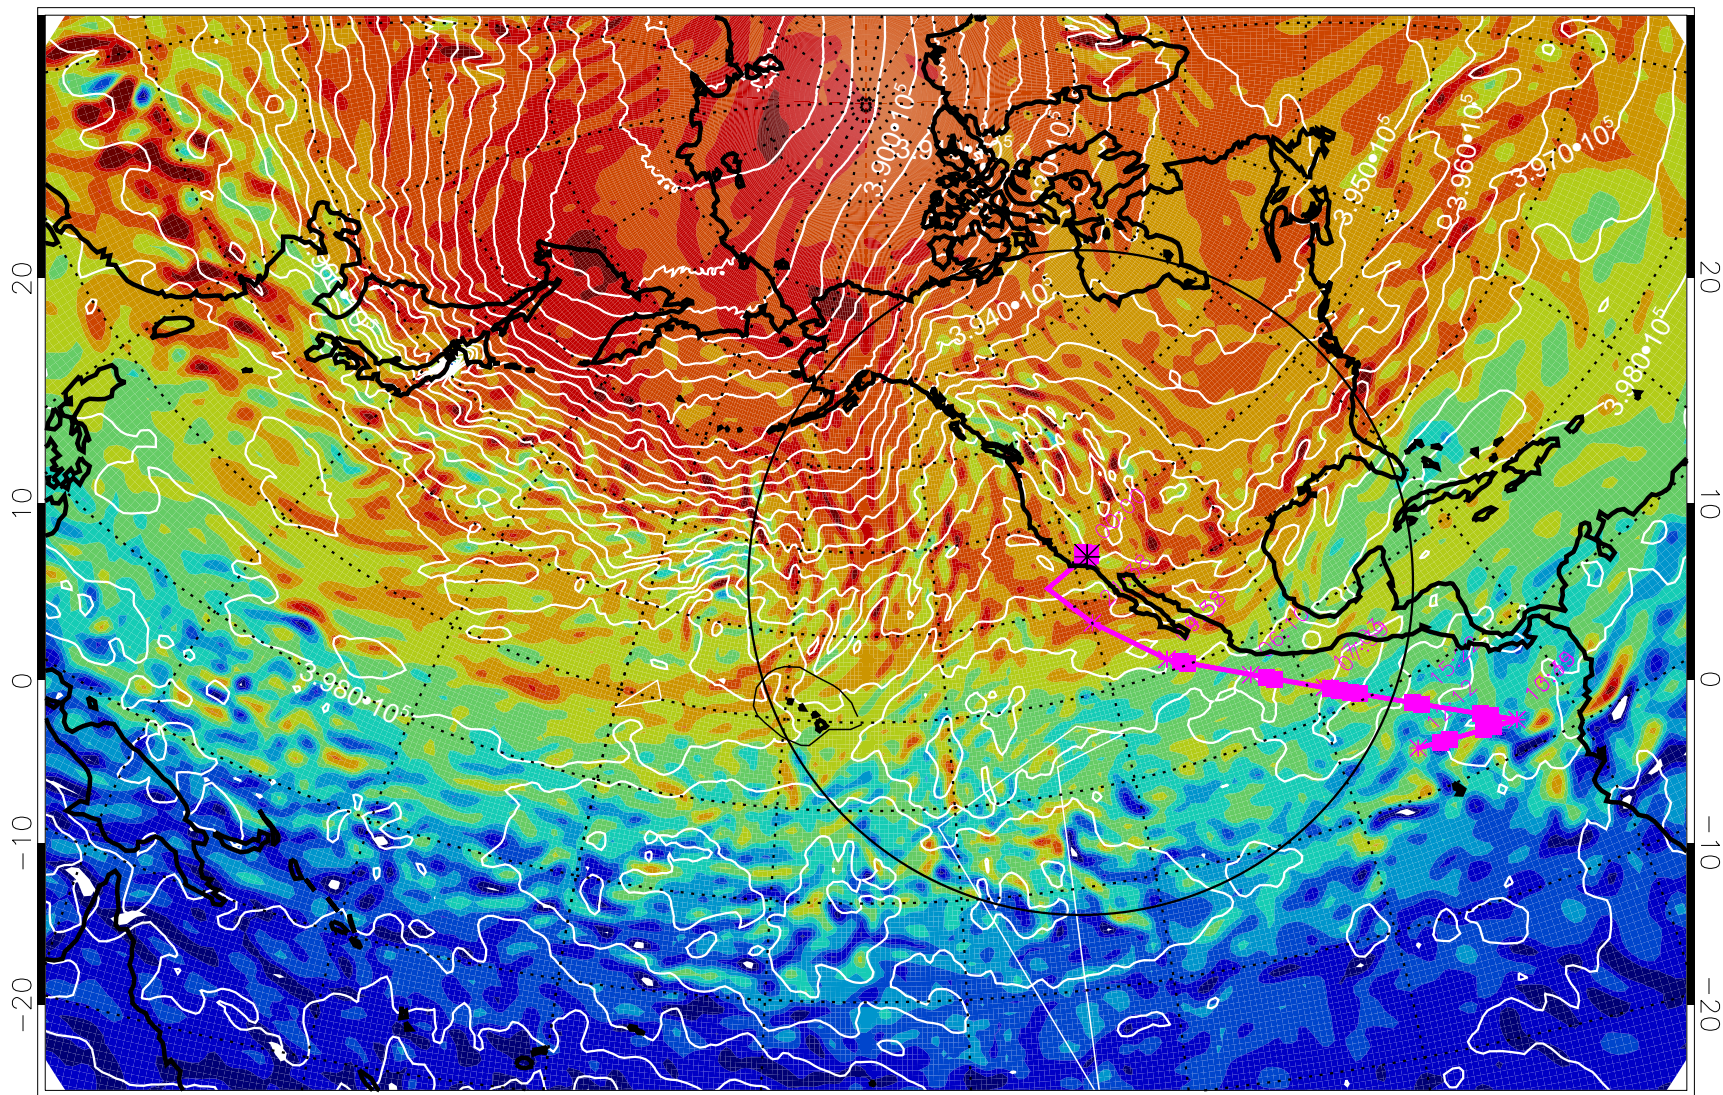

13030112, 12 hour forecast for 460K EPV

460K Montgomery Streamfunction, white

Range ring of 4055 km -- 13 hours GH round trip

13030118, 18 hour forecast for 460K EPV

460K Montgomery Streamfunction, white

Range ring of 4055 km -- 13 hours GH round trip

13030200, 24 hour forecast for 460K EPV

460K Montgomery Streamfunction, white

Range ring of 4055 km -- 13 hours GH round trip

13030206, 30 hour forecast for 460K EPV

460K Montgomery Streamfunction, white

Range ring of 4055 km -- 13 hours GH round trip

13030212, 36 hour forecast for 460K EPV

460K Montgomery Streamfunction, white

Range ring of 4055 km -- 13 hours GH round trip

13030218, 42 hour forecast for 460K EPV

460K Montgomery Streamfunction, white

Range ring of 4055 km -- 13 hours GH round trip

13030312, 60 hour forecast for 460K EPV

460K Montgomery Streamfunction, white

Range ring of 4055 km -- 13 hours GH round trip

13030318, 66 hour forecast for 460K EPV

460K Montgomery Streamfunction, white

Range ring of 4055 km -- 13 hours GH round trip