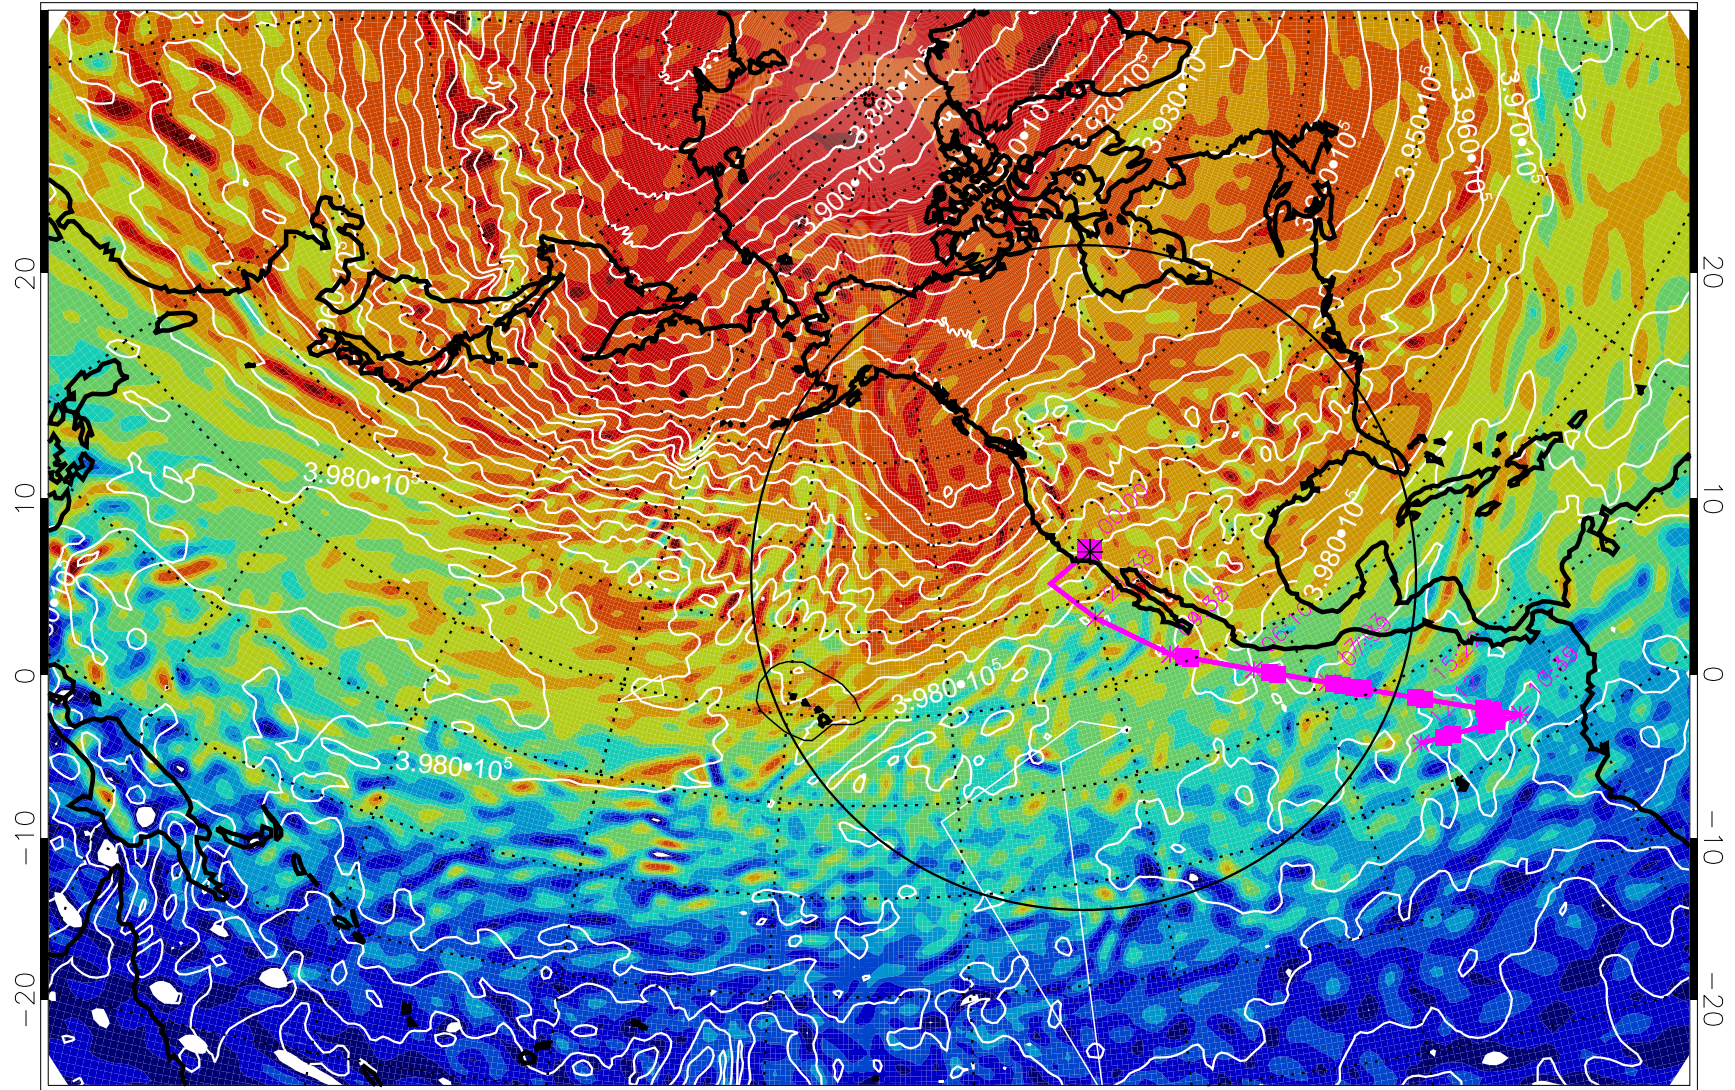

13030500, 96 hour forecast for 460K EPV

460K Montgomery Streamfunction, white

Range ring of 4055 km -- 13 hours GH round trip

13030506, 102 hour forecast for 460K EPV

460K Montgomery Streamfunction, white

Range ring of 4055 km -- 13 hours GH round trip

13030512, 108 hour forecast for 460K EPV

460K Montgomery Streamfunction, white

Range ring of 4055 km -- 13 hours GH round trip

13030518, 114 hour forecast for 460K EPV

460K Montgomery Streamfunction, white

Range ring of 4055 km -- 13 hours GH round trip

13030600, 120 hour forecast for 460K EPV

460K Montgomery Streamfunction, white

Range ring of 4055 km -- 13 hours GH round trip