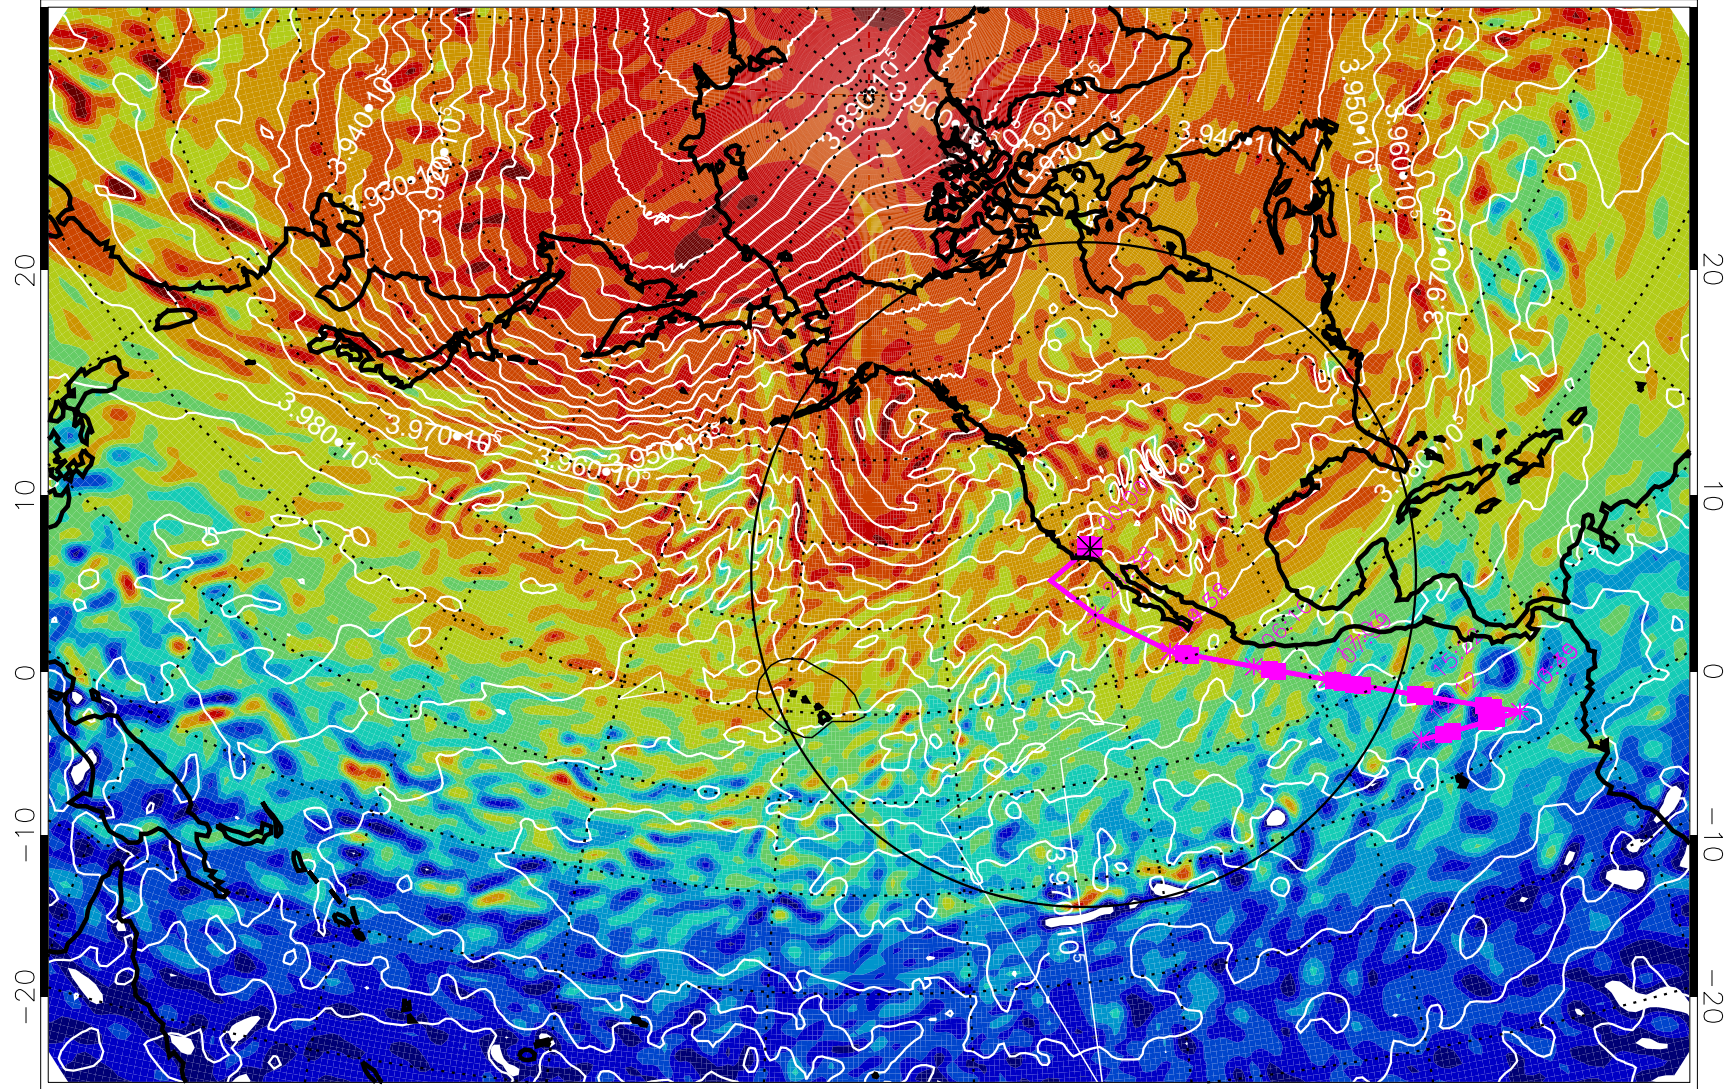

13030312, 60 hour forecast for 460K EPV

460K Montgomery Streamfunction, white

Range ring of 4055 km -- 13 hours GH round trip

13030318, 66 hour forecast for 460K EPV

460K Montgomery Streamfunction, white

Range ring of 4055 km -- 13 hours GH round trip

13030400, 72 hour forecast for 460K EPV

460K Montgomery Streamfunction, white

Range ring of 4055 km -- 13 hours GH round trip

13030406, 78 hour forecast for 460K EPV

460K Montgomery Streamfunction, white

Range ring of 4055 km -- 13 hours GH round trip

13030412, 84 hour forecast for 460K EPV

460K Montgomery Streamfunction, white

Range ring of 4055 km -- 13 hours GH round trip

13030418, 90 hour forecast for 460K EPV

460K Montgomery Streamfunction, white

Range ring of 4055 km -- 13 hours GH round trip

13030500, 96 hour forecast for 460K EPV

460K Montgomery Streamfunction, white

Range ring of 4055 km -- 13 hours GH round trip

13030506, 102 hour forecast for 460K EPV

460K Montgomery Streamfunction, white