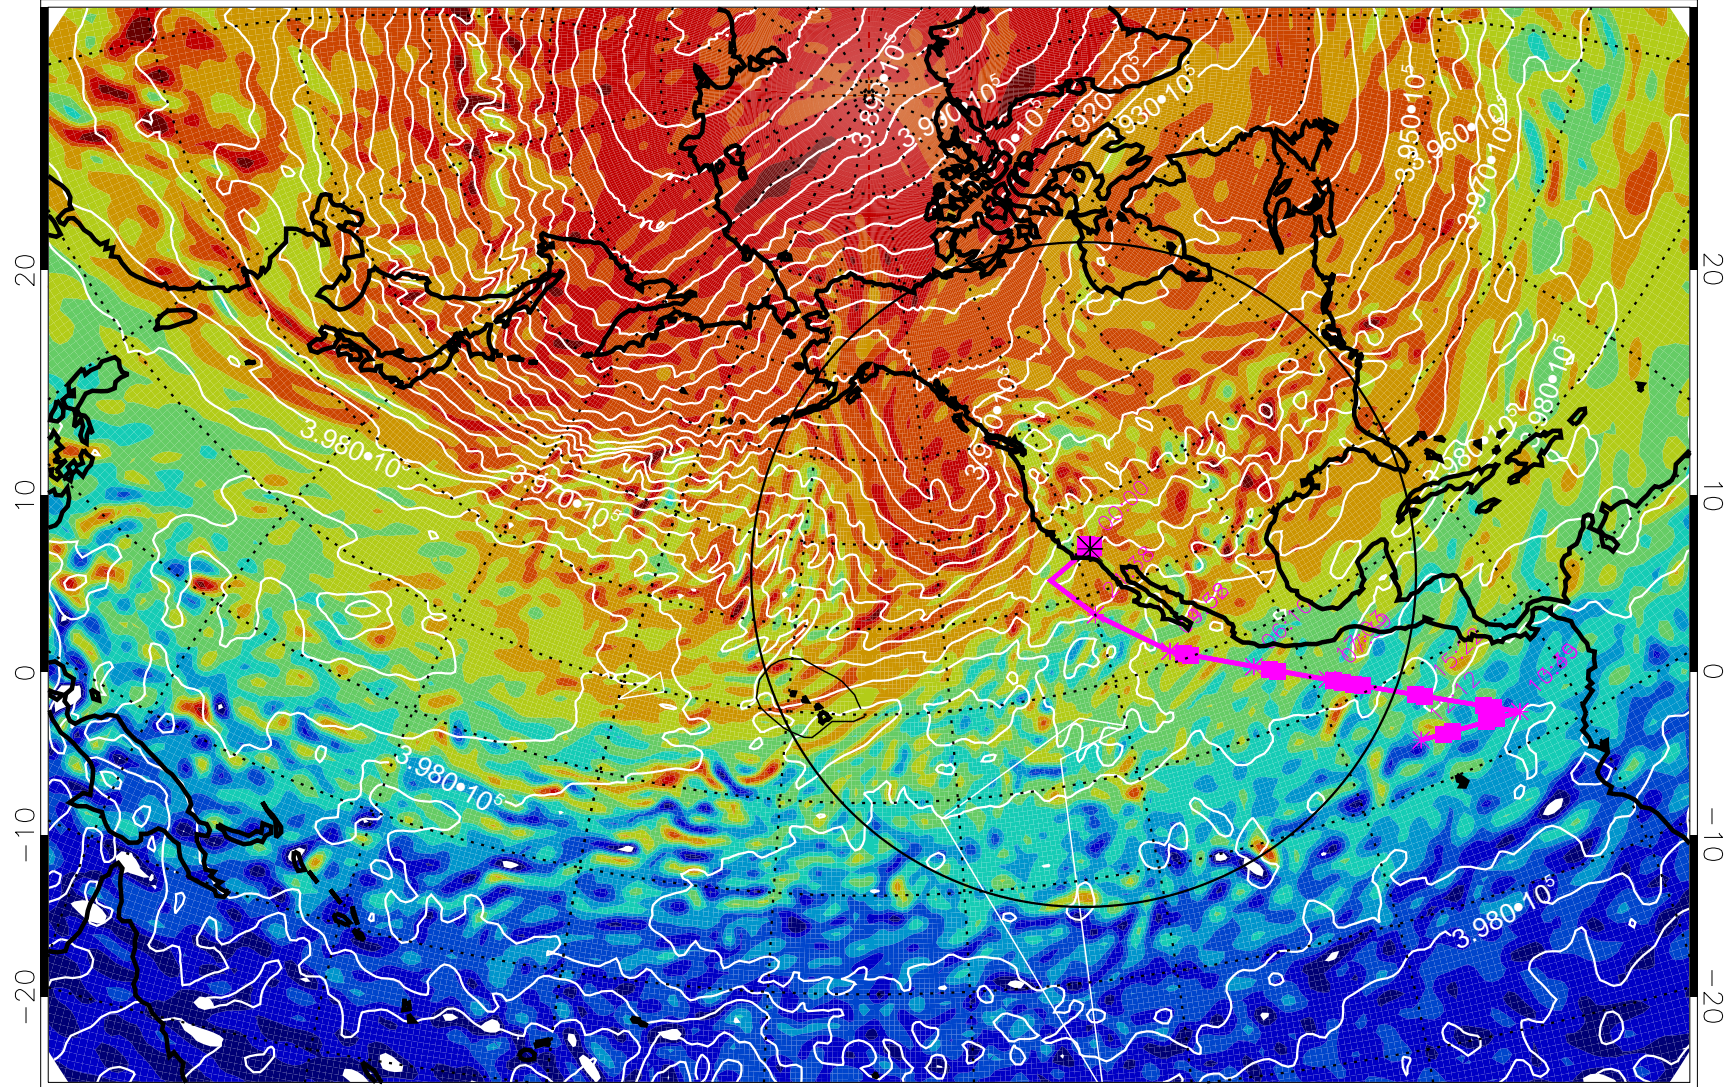

13030412, 84 hour forecast for 460K EPV

460K Montgomery Streamfunction, white

Range ring of 4055 km -- 13 hours GH round trip

13030418, 90 hour forecast for 460K EPV

460K Montgomery Streamfunction, white

Range ring of 4055 km -- 13 hours GH round trip

13030500, 96 hour forecast for 460K EPV

460K Montgomery Streamfunction, white

Range ring of 4055 km -- 13 hours GH round trip

13030506, 102 hour forecast for 460K EPV

460K Montgomery Streamfunction, white

Range ring of 4055 km -- 13 hours GH round trip

13030512, 108 hour forecast for 460K EPV

460K Montgomery Streamfunction, white

Range ring of 4055 km -- 13 hours GH round trip

13030518, 114 hour forecast for 460K EPV

460K Montgomery Streamfunction, white

Range ring of 4055 km -- 13 hours GH round trip

13030600, 120 hour forecast for 460K EPV

460K Montgomery Streamfunction, white

Range ring of 4055 km -- 13 hours GH round trip