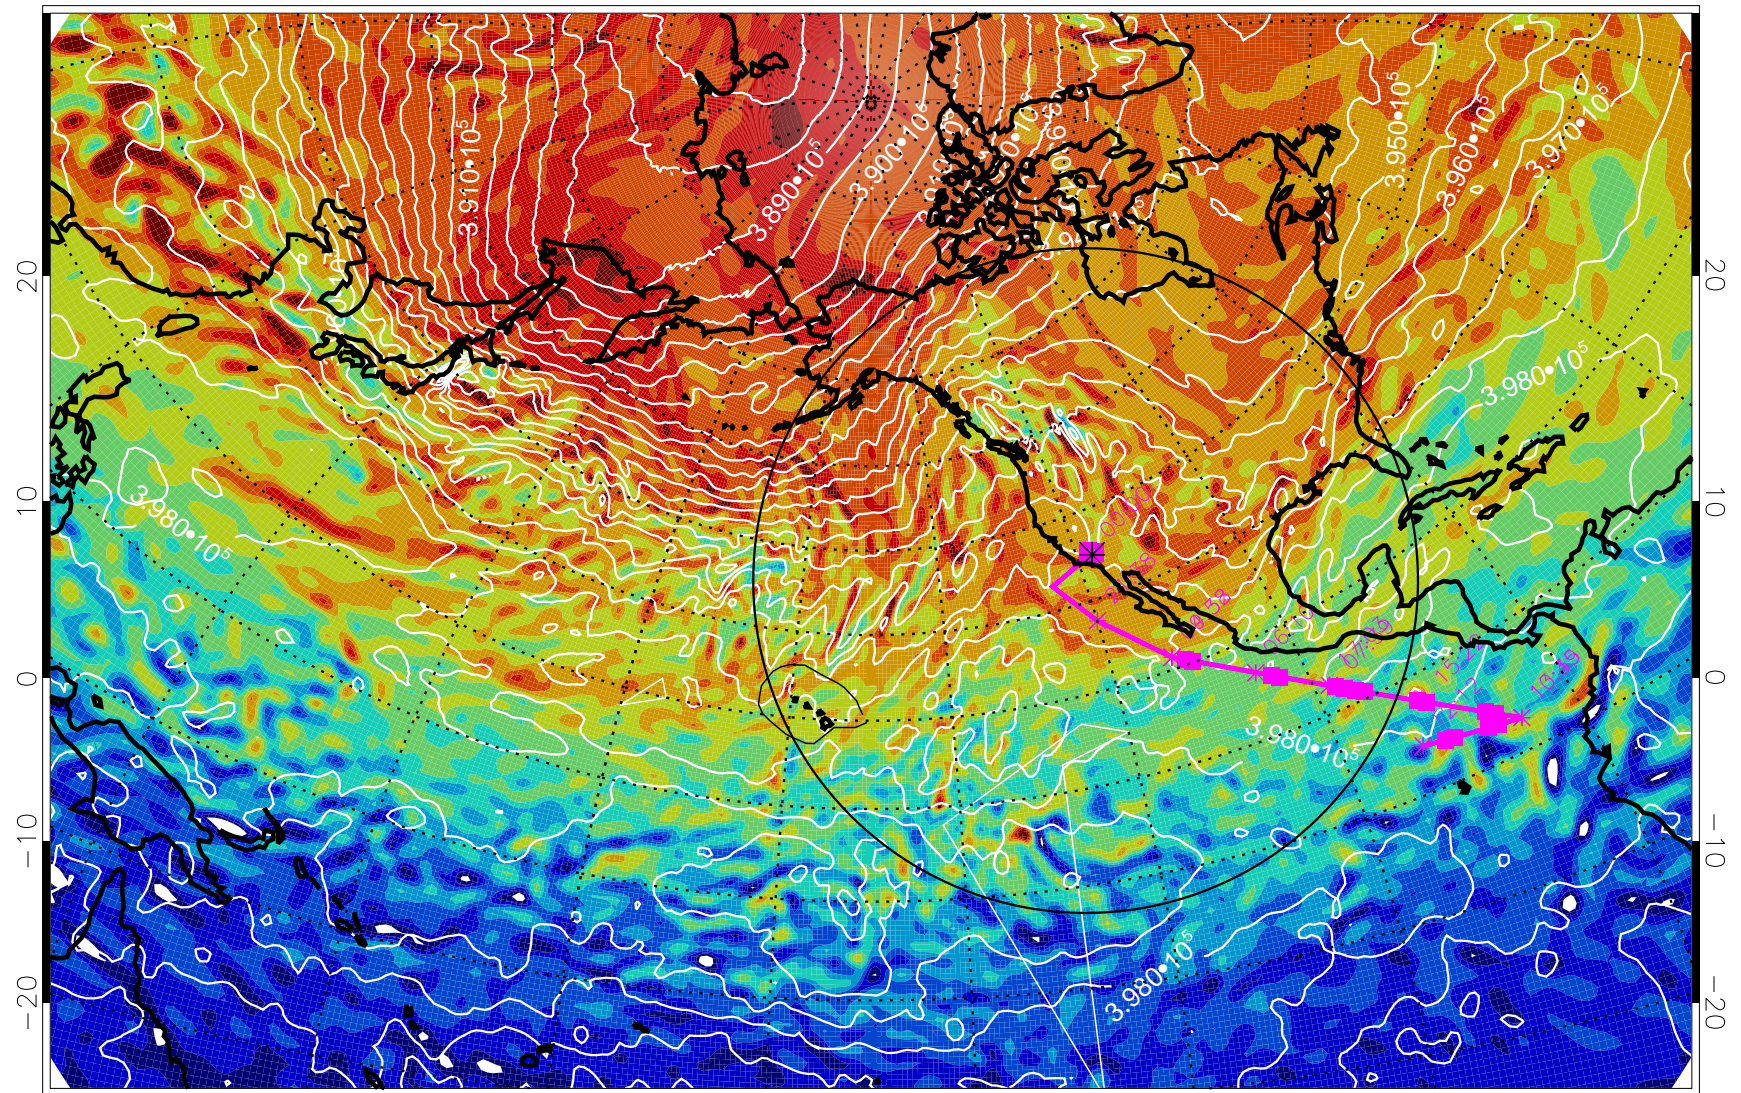

13030112, 12 hour forecast for 460K EPV

460K Montgomery Streamfunction, white

Range ring of 4055 km -- 13 hours GH round trip

13030118, 18 hour forecast for 460K EPV

460K Montgomery Streamfunction, white

Range ring of 4055 km -- 13 hours GH round trip

13030200, 24 hour forecast for 460K EPV

460K Montgomery Streamfunction, white

Range ring of 4055 km -- 13 hours GH round trip

13030206, 30 hour forecast for 460K EPV

460K Montgomery Streamfunction, white

Range ring of 4055 km -- 13 hours GH round trip

13030212, 36 hour forecast for 460K EPV

460K Montgomery Streamfunction, white

Range ring of 4055 km -- 13 hours GH round trip

13030218, 42 hour forecast for 460K EPV

460K Montgomery Streamfunction, white

Range ring of 4055 km -- 13 hours GH round trip

13030312, 60 hour forecast for 460K EPV

460K Montgomery Streamfunction, white

Range ring of 4055 km -- 13 hours GH round trip

13030318, 66 hour forecast for 460K EPV

460K Montgomery Streamfunction, white

Range ring of 4055 km -- 13 hours GH round trip