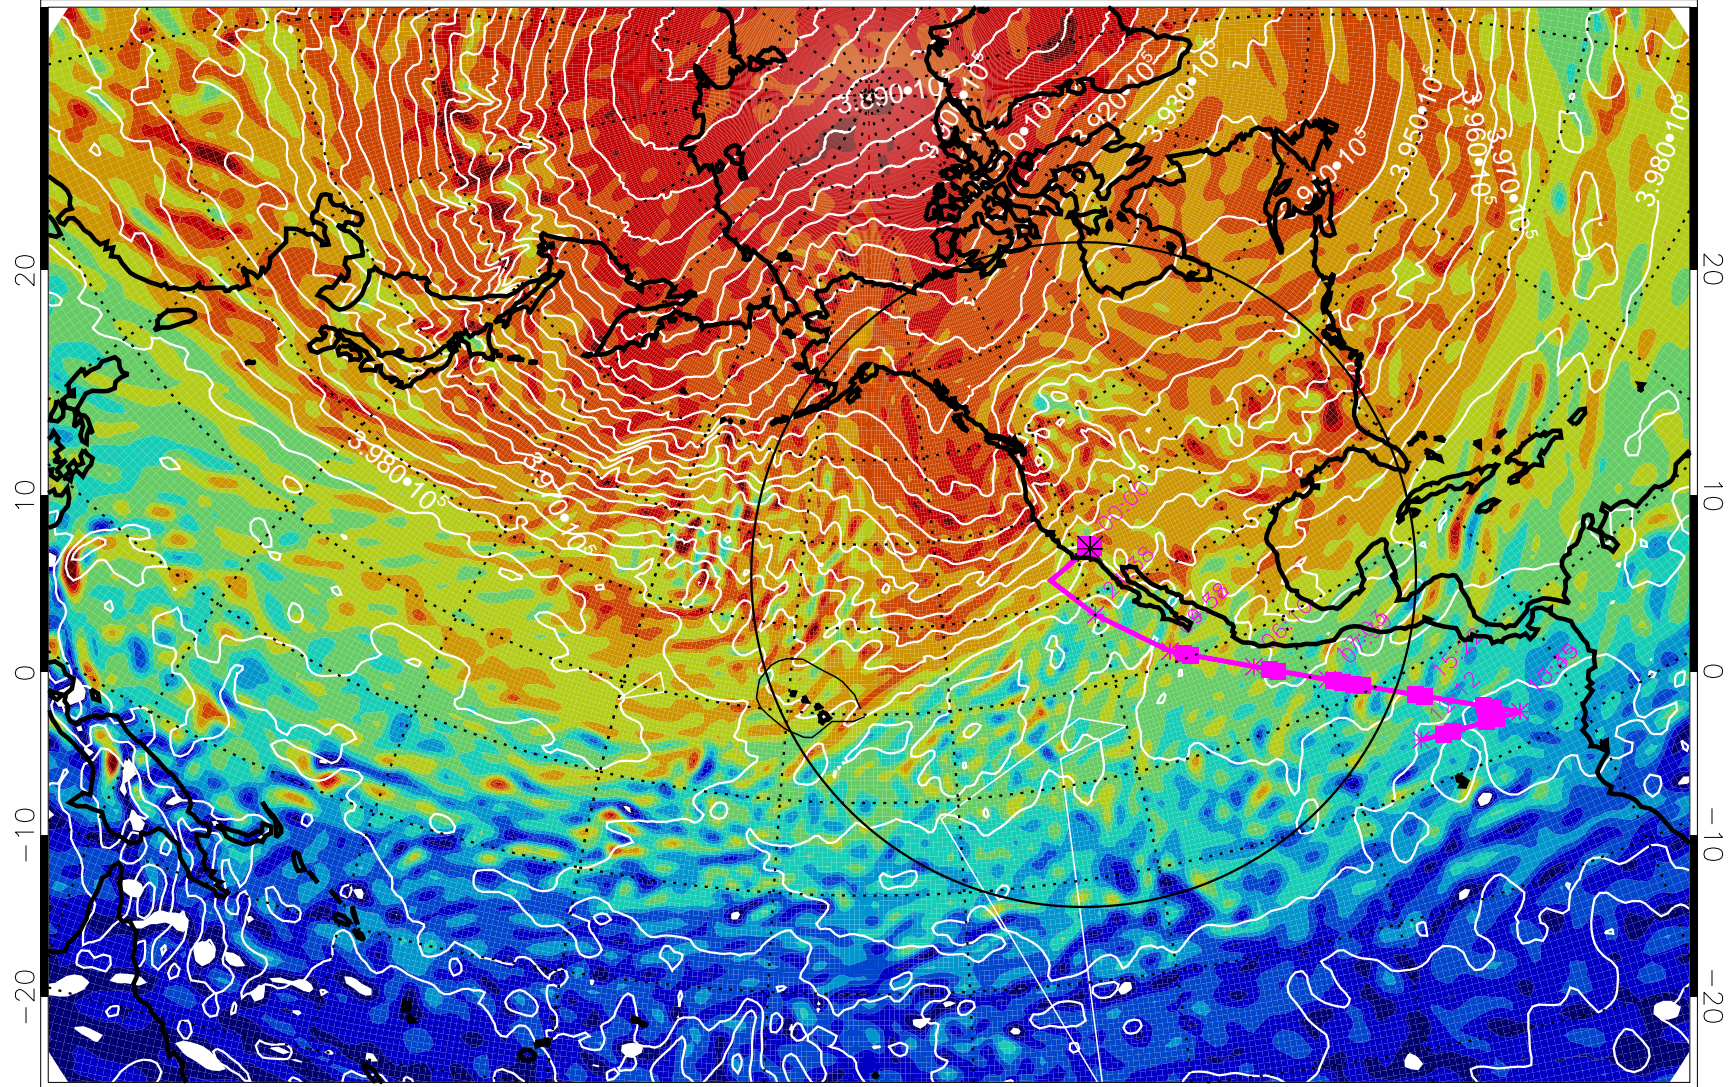

13030500, 96 hour forecast for 460K EPV

460K Montgomery Streamfunction, white

Range ring of 4055 km -- 13 hours GH round trip

13030506, 102 hour forecast for 460K EPV

460K Montgomery Streamfunction, white

Range ring of 4055 km -- 13 hours GH round trip

13030512, 108 hour forecast for 460K EPV

460K Montgomery Streamfunction, white

Range ring of 4055 km -- 13 hours GH round trip

13030518, 114 hour forecast for 460K EPV

460K Montgomery Streamfunction, white

Range ring of 4055 km -- 13 hours GH round trip

13030600, 120 hour forecast for 460K EPV

460K Montgomery Streamfunction, white

Range ring of 4055 km -- 13 hours GH round trip