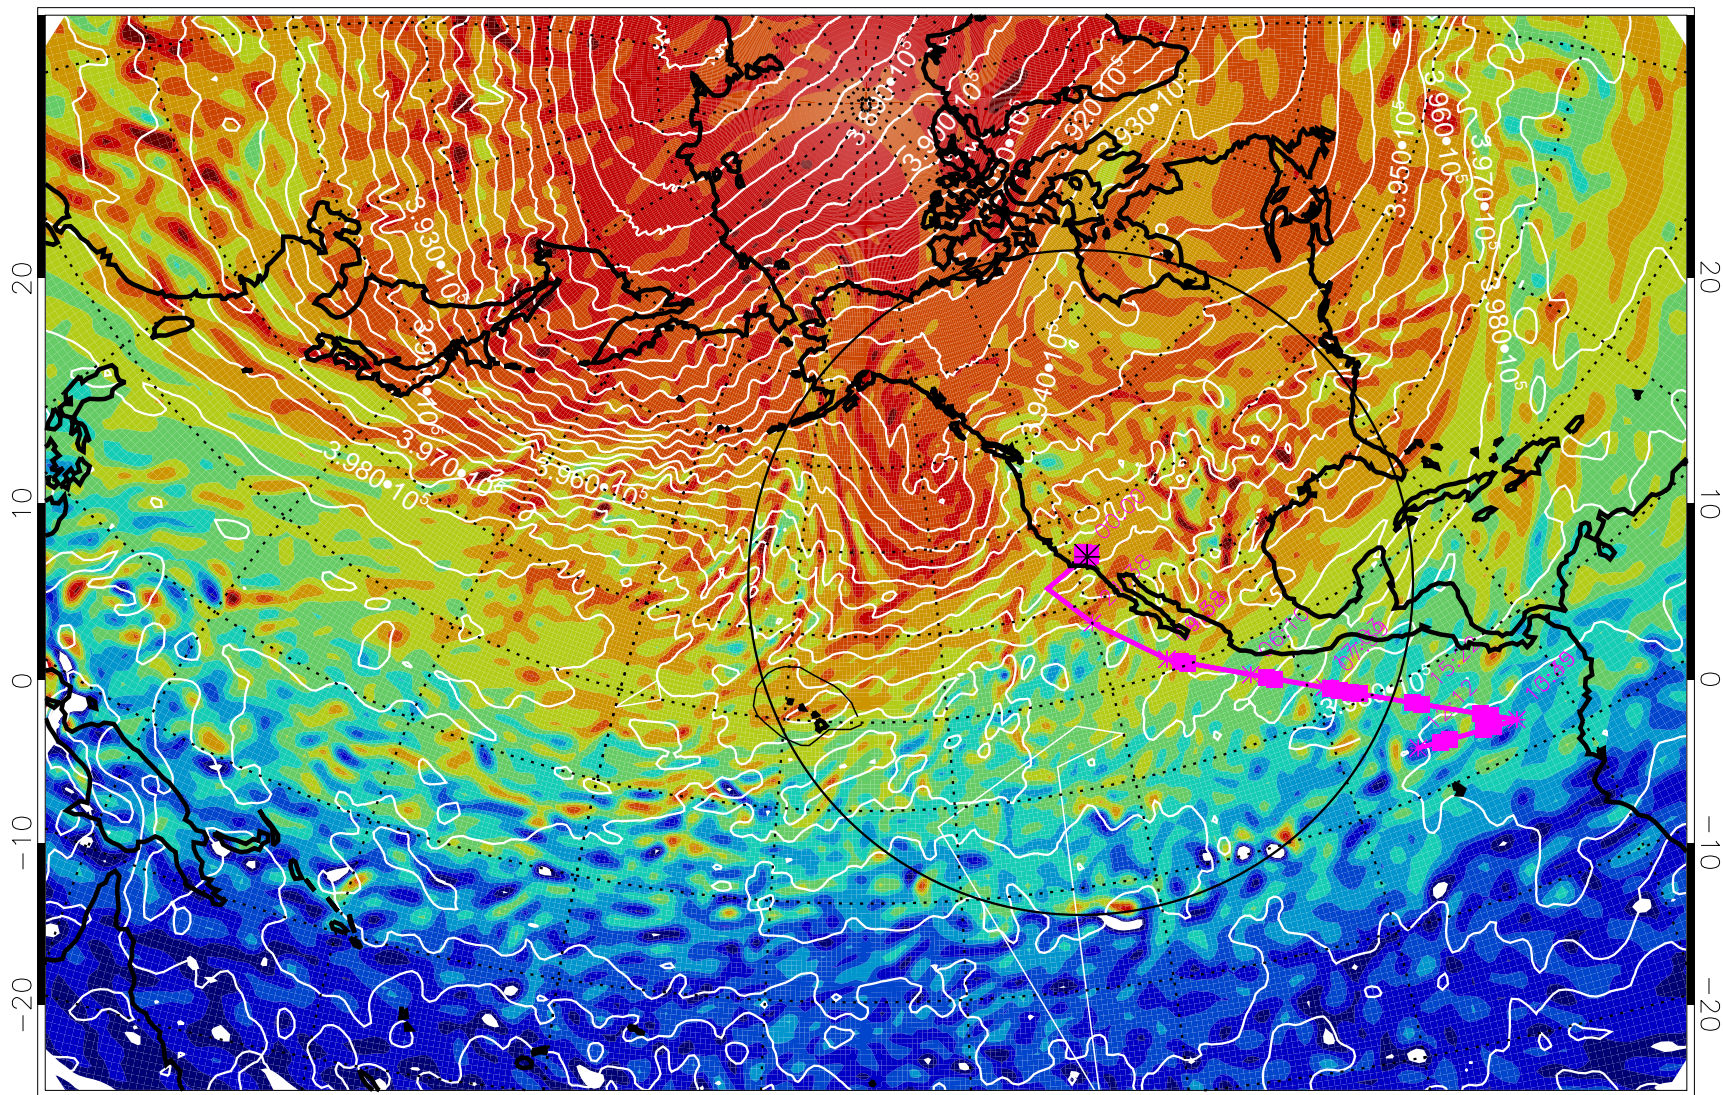

13030400, 72 hour forecast for 460K EPV

460K Montgomery Streamfunction, white

Range ring of 4055 km -- 13 hours GH round trip

13030406, 78 hour forecast for 460K EPV

460K Montgomery Streamfunction, white

Range ring of 4055 km -- 13 hours GH round trip

13030412, 84 hour forecast for 460K EPV

460K Montgomery Streamfunction, white

Range ring of 4055 km -- 13 hours GH round trip

13030418, 90 hour forecast for 460K EPV

460K Montgomery Streamfunction, white

Range ring of 4055 km -- 13 hours GH round trip

13030500, 96 hour forecast for 460K EPV

460K Montgomery Streamfunction, white

Range ring of 4055 km -- 13 hours GH round trip

13030506, 102 hour forecast for 460K EPV

460K Montgomery Streamfunction, white

Range ring of 4055 km -- 13 hours GH round trip

13030512, 108 hour forecast for 460K EPV

460K Montgomery Streamfunction, white

Range ring of 4055 km -- 13 hours GH round trip

13030518, 114 hour forecast for 460K EPV