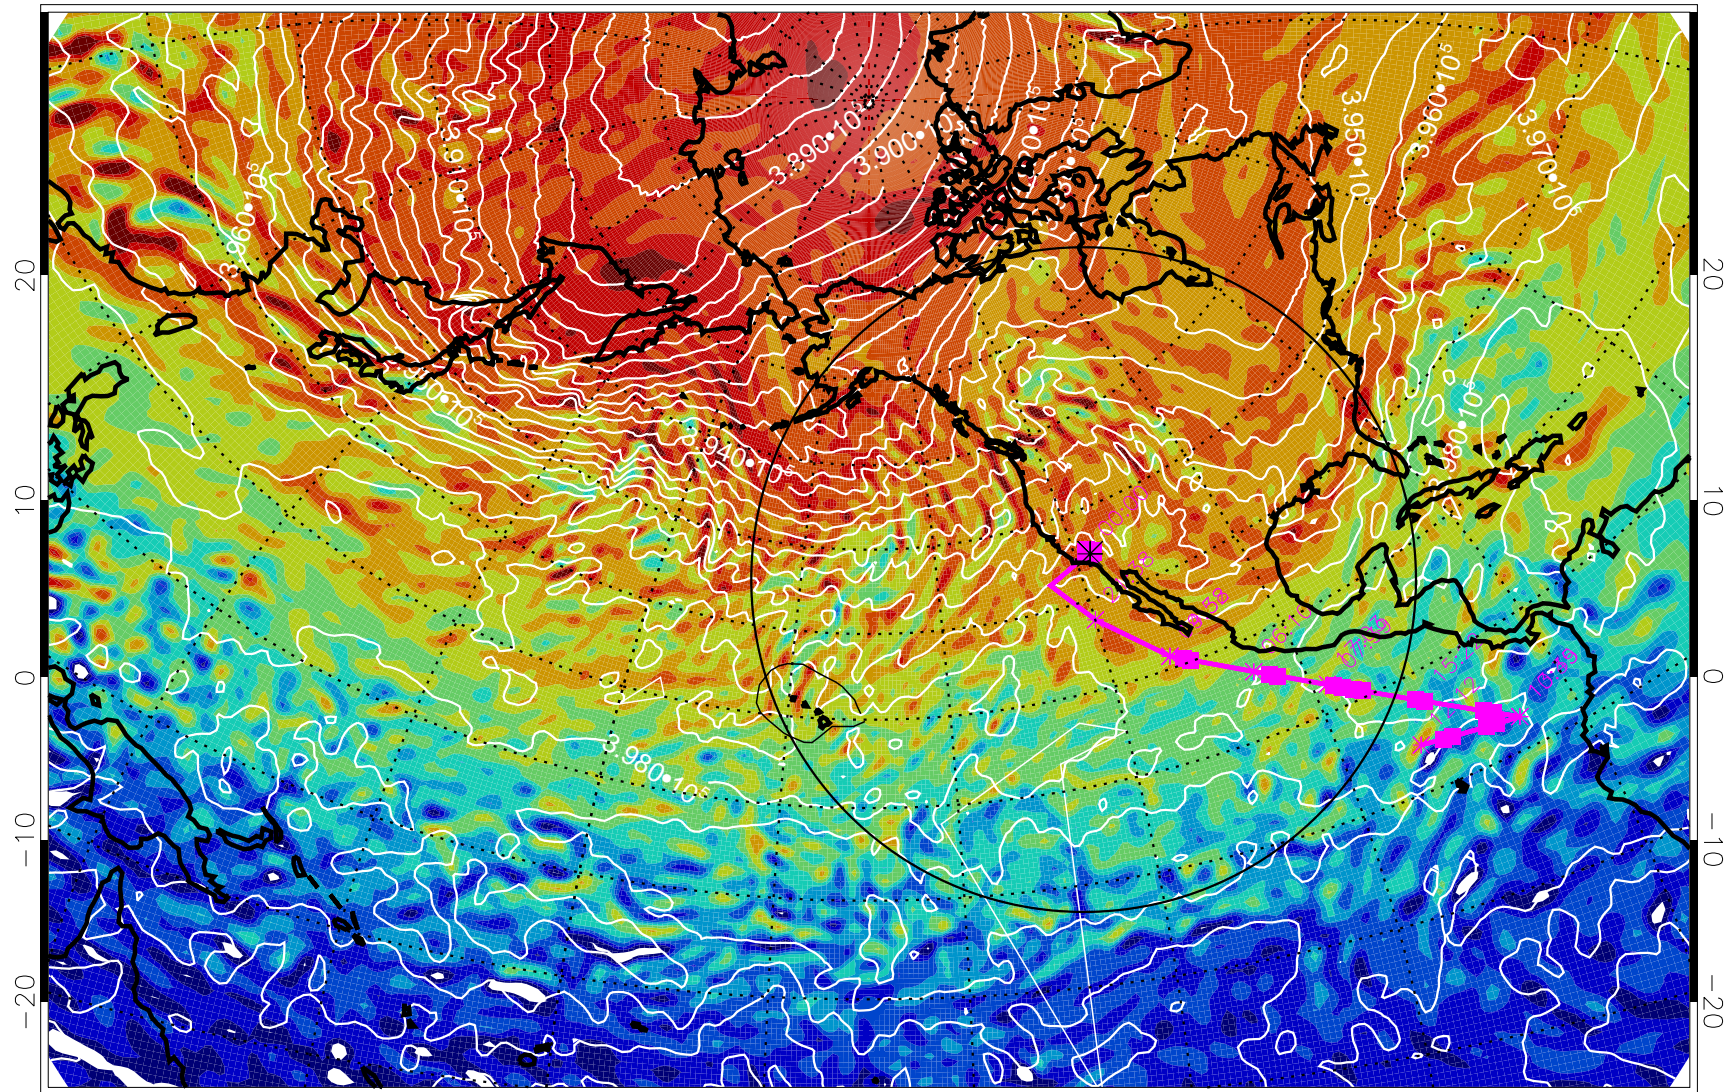

13030212, 36 hour forecast for 460K EPV

460K Montgomery Streamfunction, white

Range ring of 4055 km -- 13 hours GH round trip

13030218, 42 hour forecast for 460K EPV

460K Montgomery Streamfunction, white

Range ring of 4055 km -- 13 hours GH round trip

13030300, 48 hour forecast for 460K EPV

460K Montgomery Streamfunction, white

Range ring of 4055 km -- 13 hours GH round trip

13030306, 54 hour forecast for 460K EPV

460K Montgomery Streamfunction, white

Range ring of 4055 km -- 13 hours GH round trip

13030312, 60 hour forecast for 460K EPV

460K Montgomery Streamfunction, white

Range ring of 4055 km -- 13 hours GH round trip

13030318, 66 hour forecast for 460K EPV

460K Montgomery Streamfunction, white

Range ring of 4055 km -- 13 hours GH round trip

13030400, 72 hour forecast for 460K EPV

460K Montgomery Streamfunction, white

Range ring of 4055 km -- 13 hours GH round trip

13030406, 78 hour forecast for 460K EPV

460K Montgomery Streamfunction, white

Range ring of 4055 km -- 13 hours GH round trip