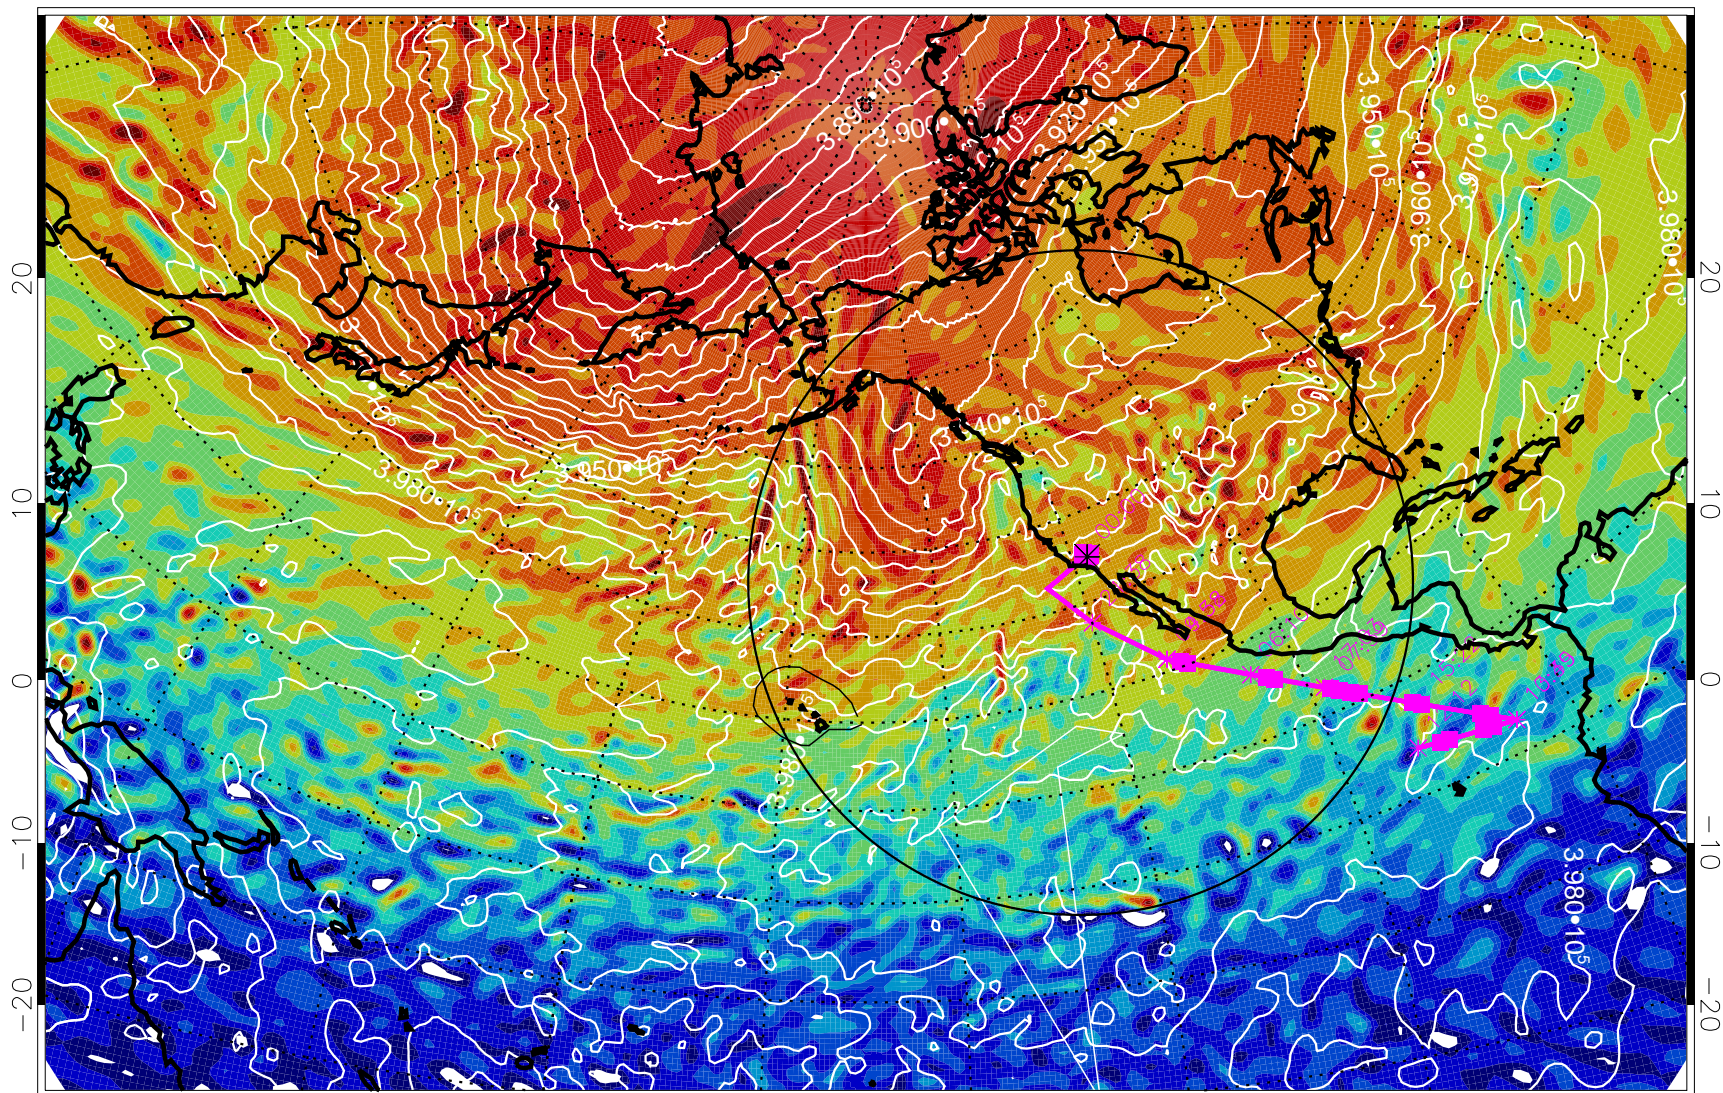

13030400, 72 hour forecast for 460K EPV

460K Montgomery Streamfunction, white

Range ring of 4055 km -- 13 hours GH round trip

13030406, 78 hour forecast for 460K EPV

460K Montgomery Streamfunction, white

Range ring of 4055 km -- 13 hours GH round trip

13030412, 84 hour forecast for 460K EPV

460K Montgomery Streamfunction, white

Range ring of 4055 km -- 13 hours GH round trip

13030418, 90 hour forecast for 460K EPV

460K Montgomery Streamfunction, white

Range ring of 4055 km -- 13 hours GH round trip

13030500, 96 hour forecast for 460K EPV

460K Montgomery Streamfunction, white

Range ring of 4055 km -- 13 hours GH round trip

13030506, 102 hour forecast for 460K EPV

460K Montgomery Streamfunction, white

Range ring of 4055 km -- 13 hours GH round trip

13030512, 108 hour forecast for 460K EPV

460K Montgomery Streamfunction, white

Range ring of 4055 km -- 13 hours GH round trip

13030518, 114 hour forecast for 460K EPV