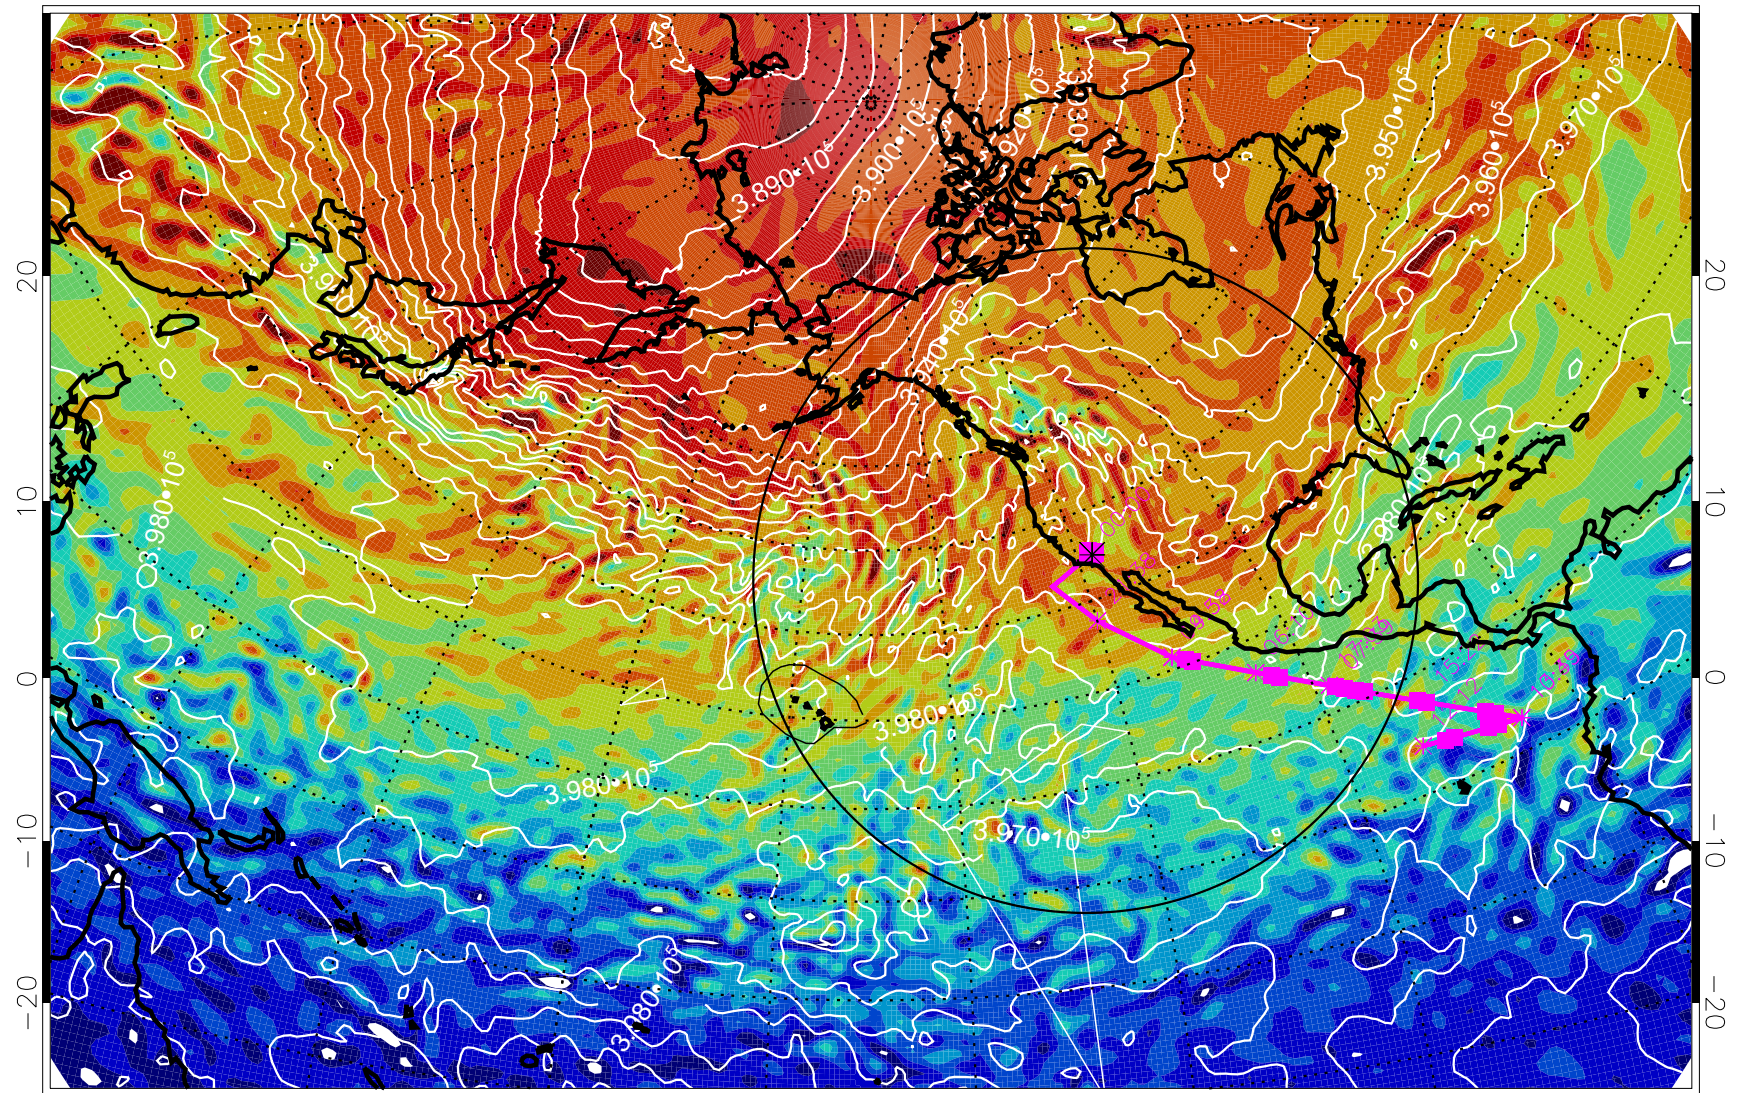

13030200, 24 hour forecast for 460K EPV

460K Montgomery Streamfunction, white

Range ring of 4055 km -- 13 hours GH round trip

13030206, 30 hour forecast for 460K EPV

460K Montgomery Streamfunction, white

Range ring of 4055 km -- 13 hours GH round trip

13030212, 36 hour forecast for 460K EPV

460K Montgomery Streamfunction, white

Range ring of 4055 km -- 13 hours GH round trip

13030218, 42 hour forecast for 460K EPV

460K Montgomery Streamfunction, white

Range ring of 4055 km -- 13 hours GH round trip

13030300, 48 hour forecast for 460K EPV

460K Montgomery Streamfunction, white

Range ring of 4055 km -- 13 hours GH round trip

13030306, 54 hour forecast for 460K EPV

460K Montgomery Streamfunction, white

Range ring of 4055 km -- 13 hours GH round trip

13030312, 60 hour forecast for 460K EPV

460K Montgomery Streamfunction, white

Range ring of 4055 km -- 13 hours GH round trip

13030318, 66 hour forecast for 460K EPV

460K Montgomery Streamfunction, white

Range ring of 4055 km -- 13 hours GH round trip