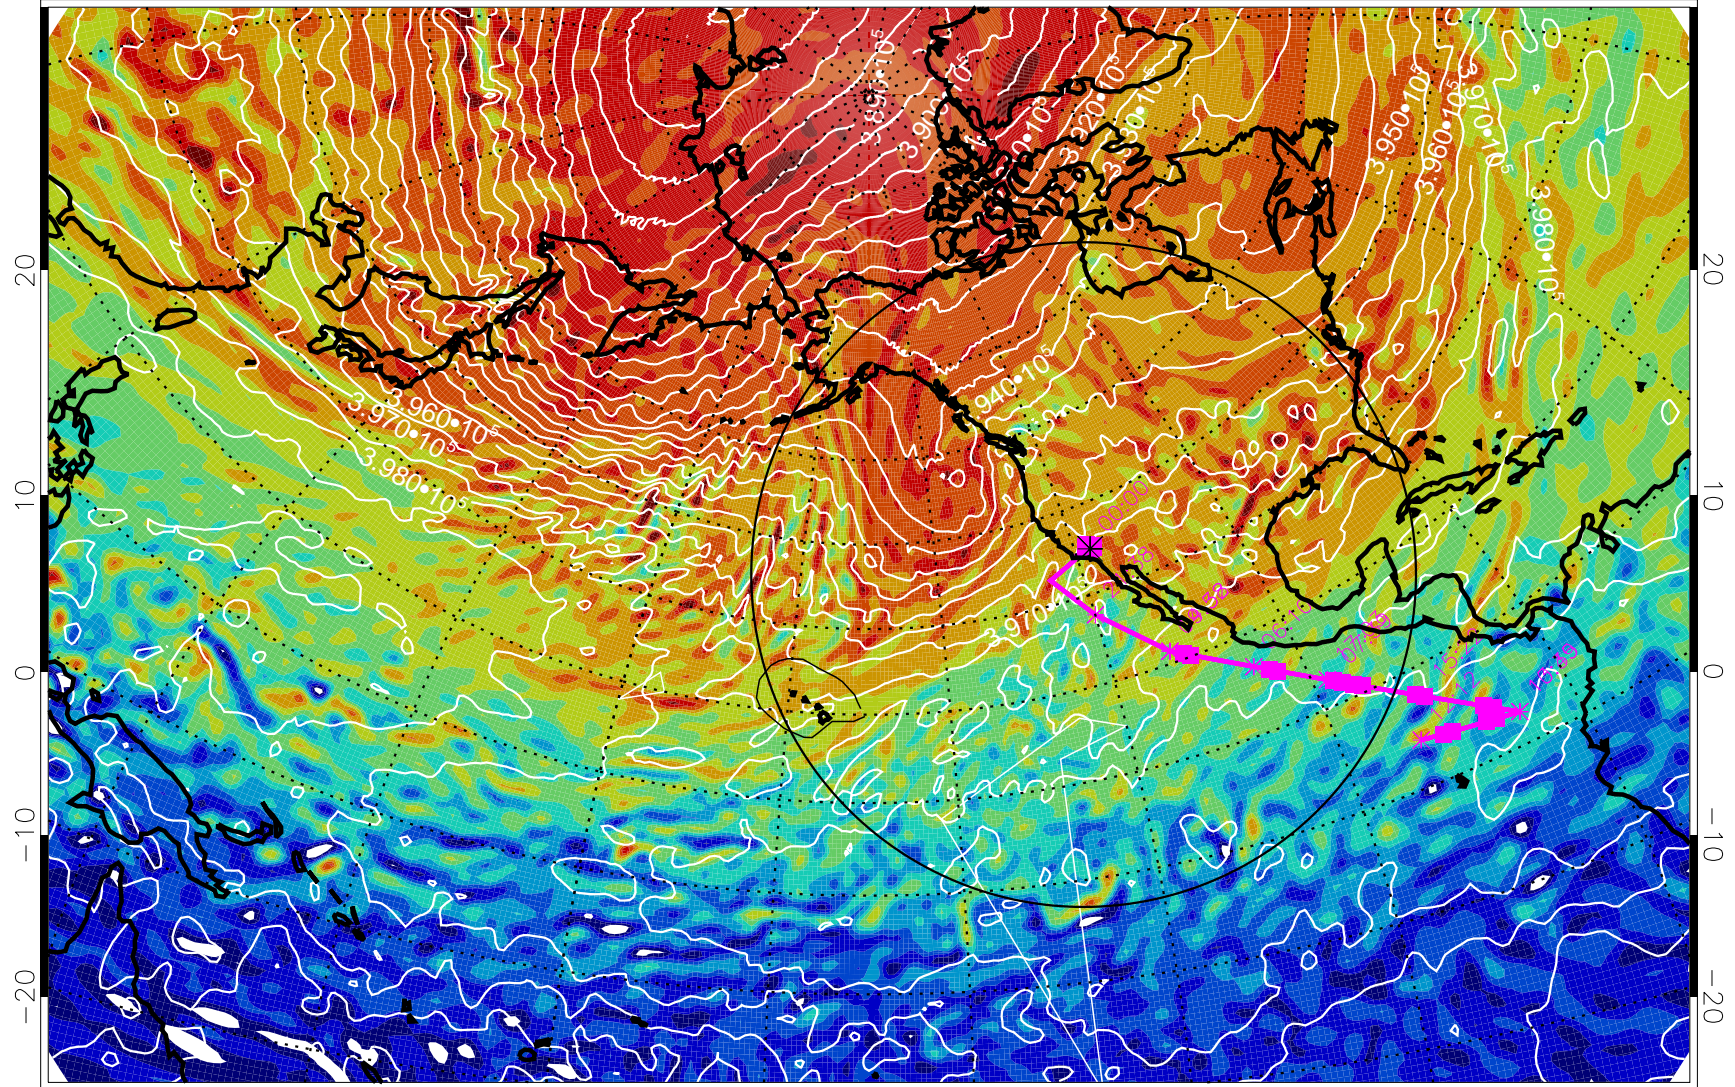

13030318, 78 hour forecast for 460K EPV

460K Montgomery Streamfunction, white

Range ring of 4055 km -- 13 hours GH round trip

13030406, 90 hour forecast for 460K EPV

460K Montgomery Streamfunction, white

Range ring of 4055 km -- 13 hours GH round trip

13030412, 96 hour forecast for 460K EPV

460K Montgomery Streamfunction, white

Range ring of 4055 km -- 13 hours GH round trip

13030418, 102 hour forecast for 460K EPV

460K Montgomery Streamfunction, white

Range ring of 4055 km -- 13 hours GH round trip

13030500, 108 hour forecast for 460K EPV

460K Montgomery Streamfunction, white

Range ring of 4055 km -- 13 hours GH round trip

13030506, 114 hour forecast for 460K EPV

460K Montgomery Streamfunction, white

Range ring of 4055 km -- 13 hours GH round trip

13030512, 120 hour forecast for 460K EPV

460K Montgomery Streamfunction, white

Range ring of 4055 km -- 13 hours GH round trip