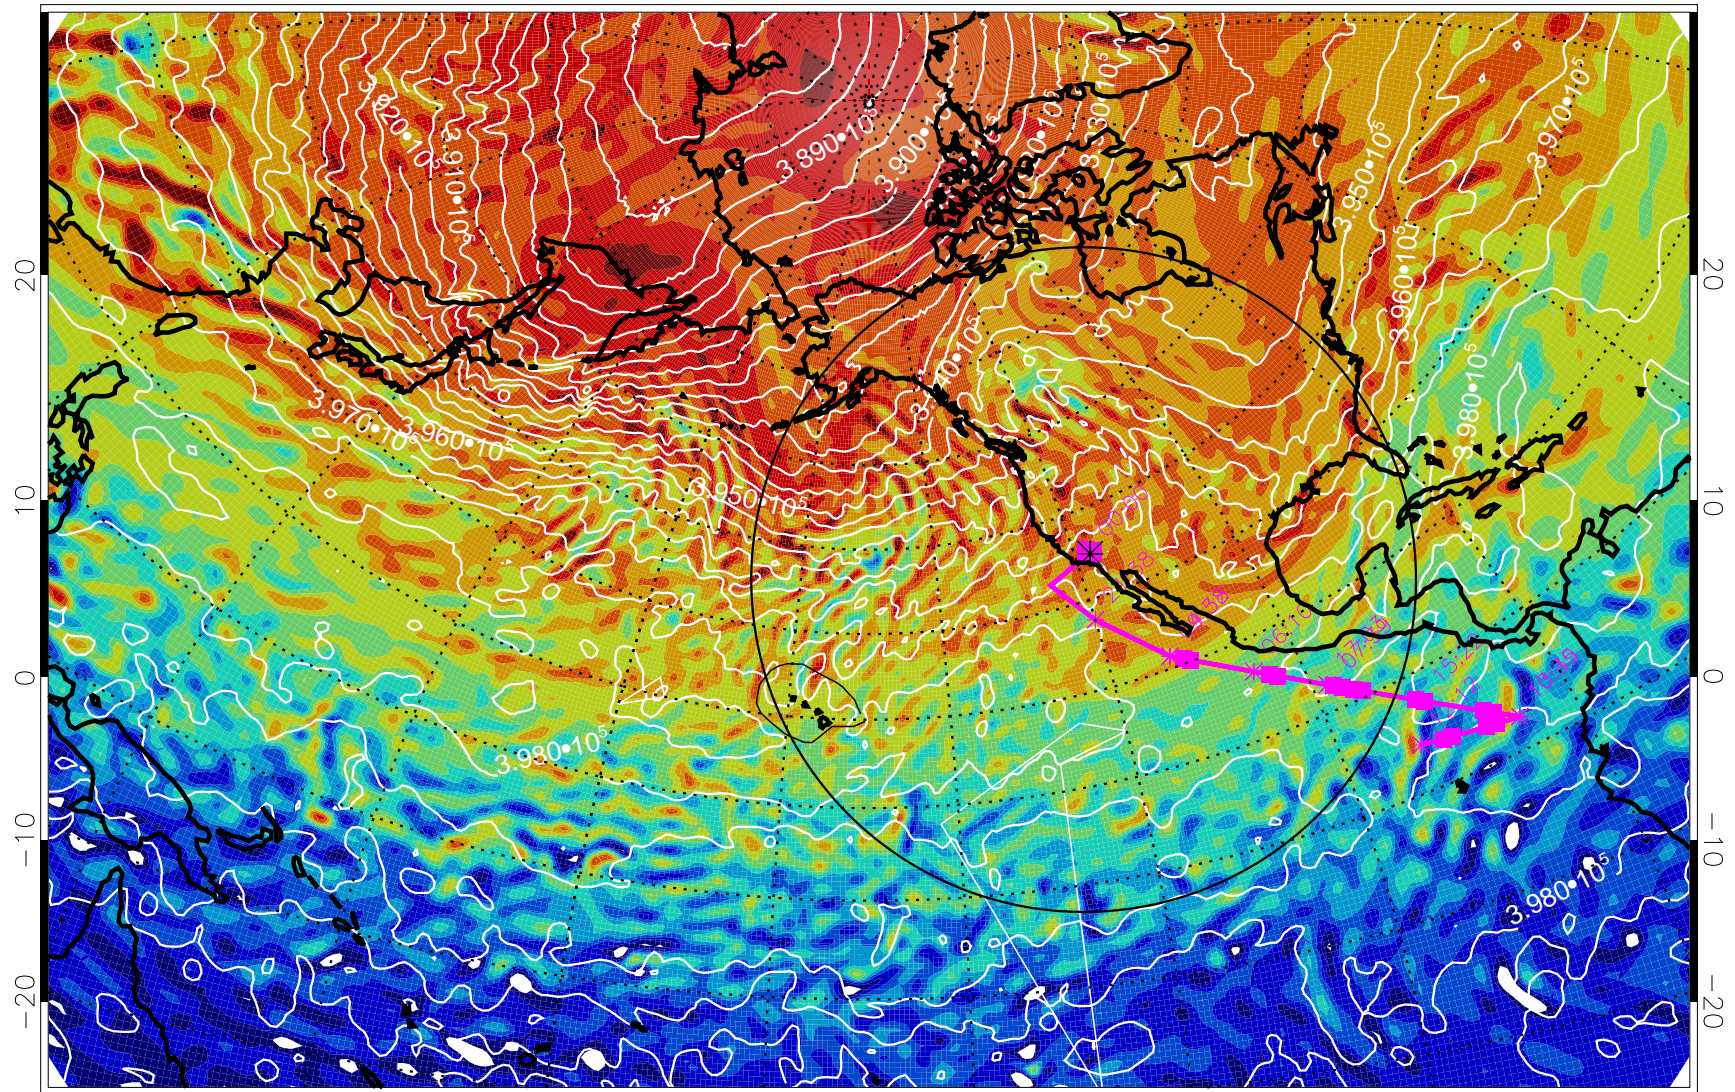

13030218, 54 hour forecast for 460K EPV

460K Montgomery Streamfunction, white

Range ring of 4055 km -- 13 hours GH round trip

13030300, 60 hour forecast for 460K EPV

460K Montgomery Streamfunction, white

Range ring of 4055 km -- 13 hours GH round trip

13030306, 66 hour forecast for 460K EPV

460K Montgomery Streamfunction, white

Range ring of 4055 km -- 13 hours GH round trip

13030312, 72 hour forecast for 460K EPV

460K Montgomery Streamfunction, white

Range ring of 4055 km -- 13 hours GH round trip

13030318, 78 hour forecast for 460K EPV

460K Montgomery Streamfunction, white

Range ring of 4055 km -- 13 hours GH round trip

13030406, 90 hour forecast for 460K EPV

460K Montgomery Streamfunction, white

Range ring of 4055 km -- 13 hours GH round trip

13030412, 96 hour forecast for 460K EPV

460K Montgomery Streamfunction, white

Range ring of 4055 km -- 13 hours GH round trip

13030418, 102 hour forecast for 460K EPV

460K Montgomery Streamfunction, white