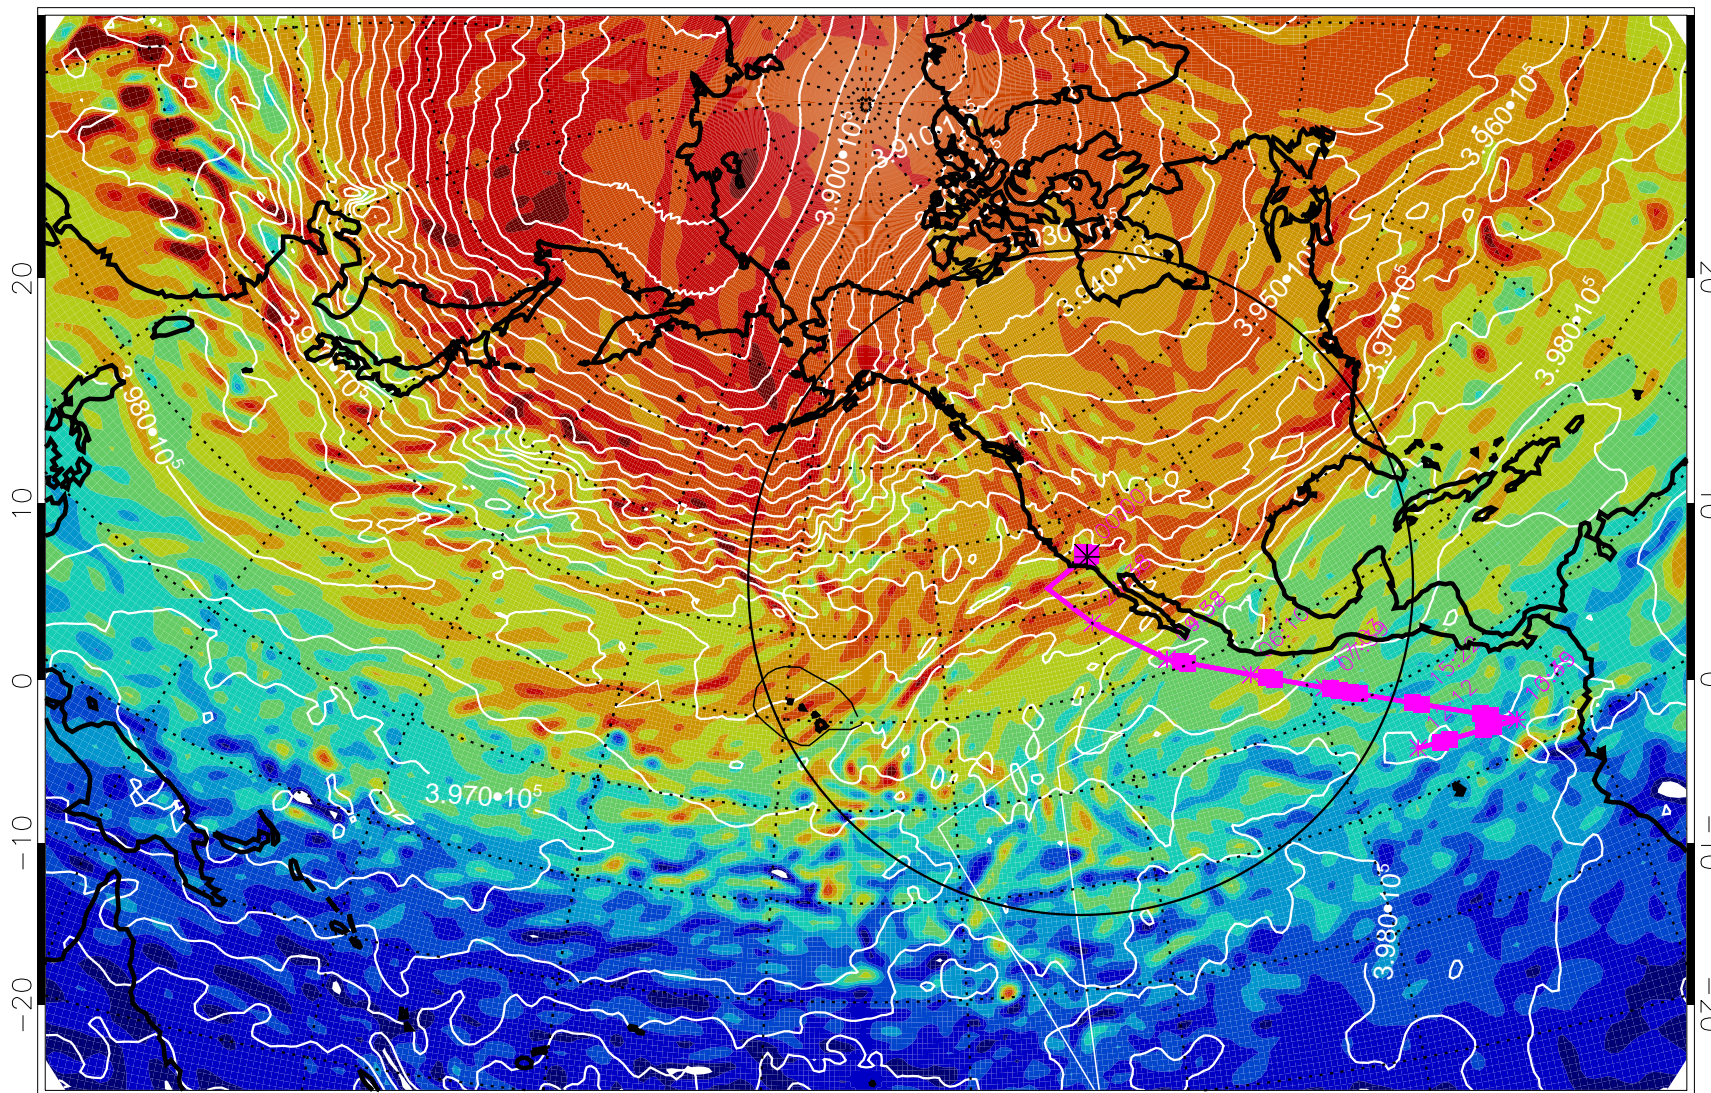

13022818, 6 hour forecast for 460K EPV

460K Montgomery Streamfunction, white

Range ring of 4055 km -- 13 hours GH round trip

13030100, 12 hour forecast for 460K EPV

460K Montgomery Streamfunction, white

Range ring of 4055 km -- 13 hours GH round trip

13030106, 18 hour forecast for 460K EPV

460K Montgomery Streamfunction, white

Range ring of 4055 km -- 13 hours GH round trip

13030112, 24 hour forecast for 460K EPV

460K Montgomery Streamfunction, white

Range ring of 4055 km -- 13 hours GH round trip

13030118, 30 hour forecast for 460K EPV

460K Montgomery Streamfunction, white

Range ring of 4055 km -- 13 hours GH round trip

13030200, 36 hour forecast for 460K EPV

460K Montgomery Streamfunction, white

Range ring of 4055 km -- 13 hours GH round trip

13030206, 42 hour forecast for 460K EPV

460K Montgomery Streamfunction, white

Range ring of 4055 km -- 13 hours GH round trip

13030212, 48 hour forecast for 460K EPV

460K Montgomery Streamfunction, white

Range ring of 4055 km -- 13 hours GH round trip