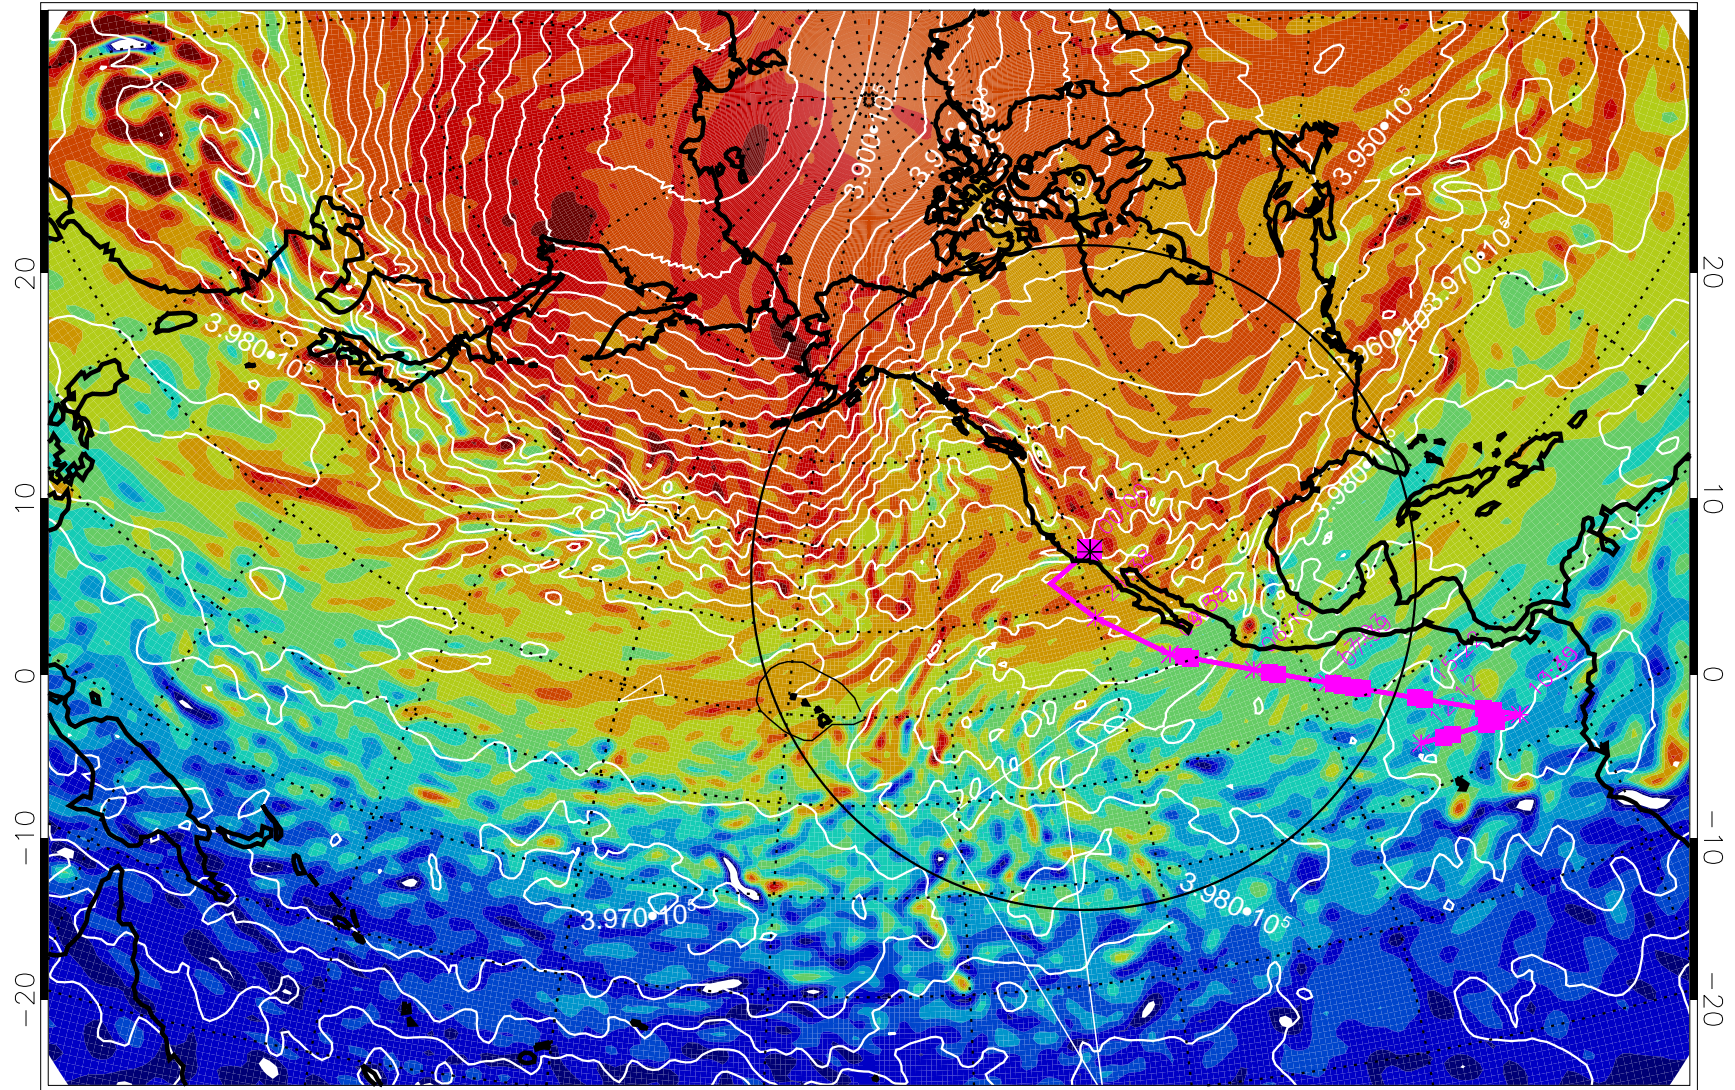

13022818, 6 hour forecast for 460K EPV

460K Montgomery Streamfunction, white

Range ring of 4055 km -- 13 hours GH round trip

13030100, 12 hour forecast for 460K EPV

460K Montgomery Streamfunction, white

Range ring of 4055 km -- 13 hours GH round trip

13030106, 18 hour forecast for 460K EPV

460K Montgomery Streamfunction, white

Range ring of 4055 km -- 13 hours GH round trip

13030112, 24 hour forecast for 460K EPV

460K Montgomery Streamfunction, white

Range ring of 4055 km -- 13 hours GH round trip

13030118, 30 hour forecast for 460K EPV

460K Montgomery Streamfunction, white

Range ring of 4055 km -- 13 hours GH round trip

13030200, 36 hour forecast for 460K EPV

460K Montgomery Streamfunction, white

Range ring of 4055 km -- 13 hours GH round trip

13030206, 42 hour forecast for 460K EPV

460K Montgomery Streamfunction, white

Range ring of 4055 km -- 13 hours GH round trip

13030212, 48 hour forecast for 460K EPV

460K Montgomery Streamfunction, white

Range ring of 4055 km -- 13 hours GH round trip