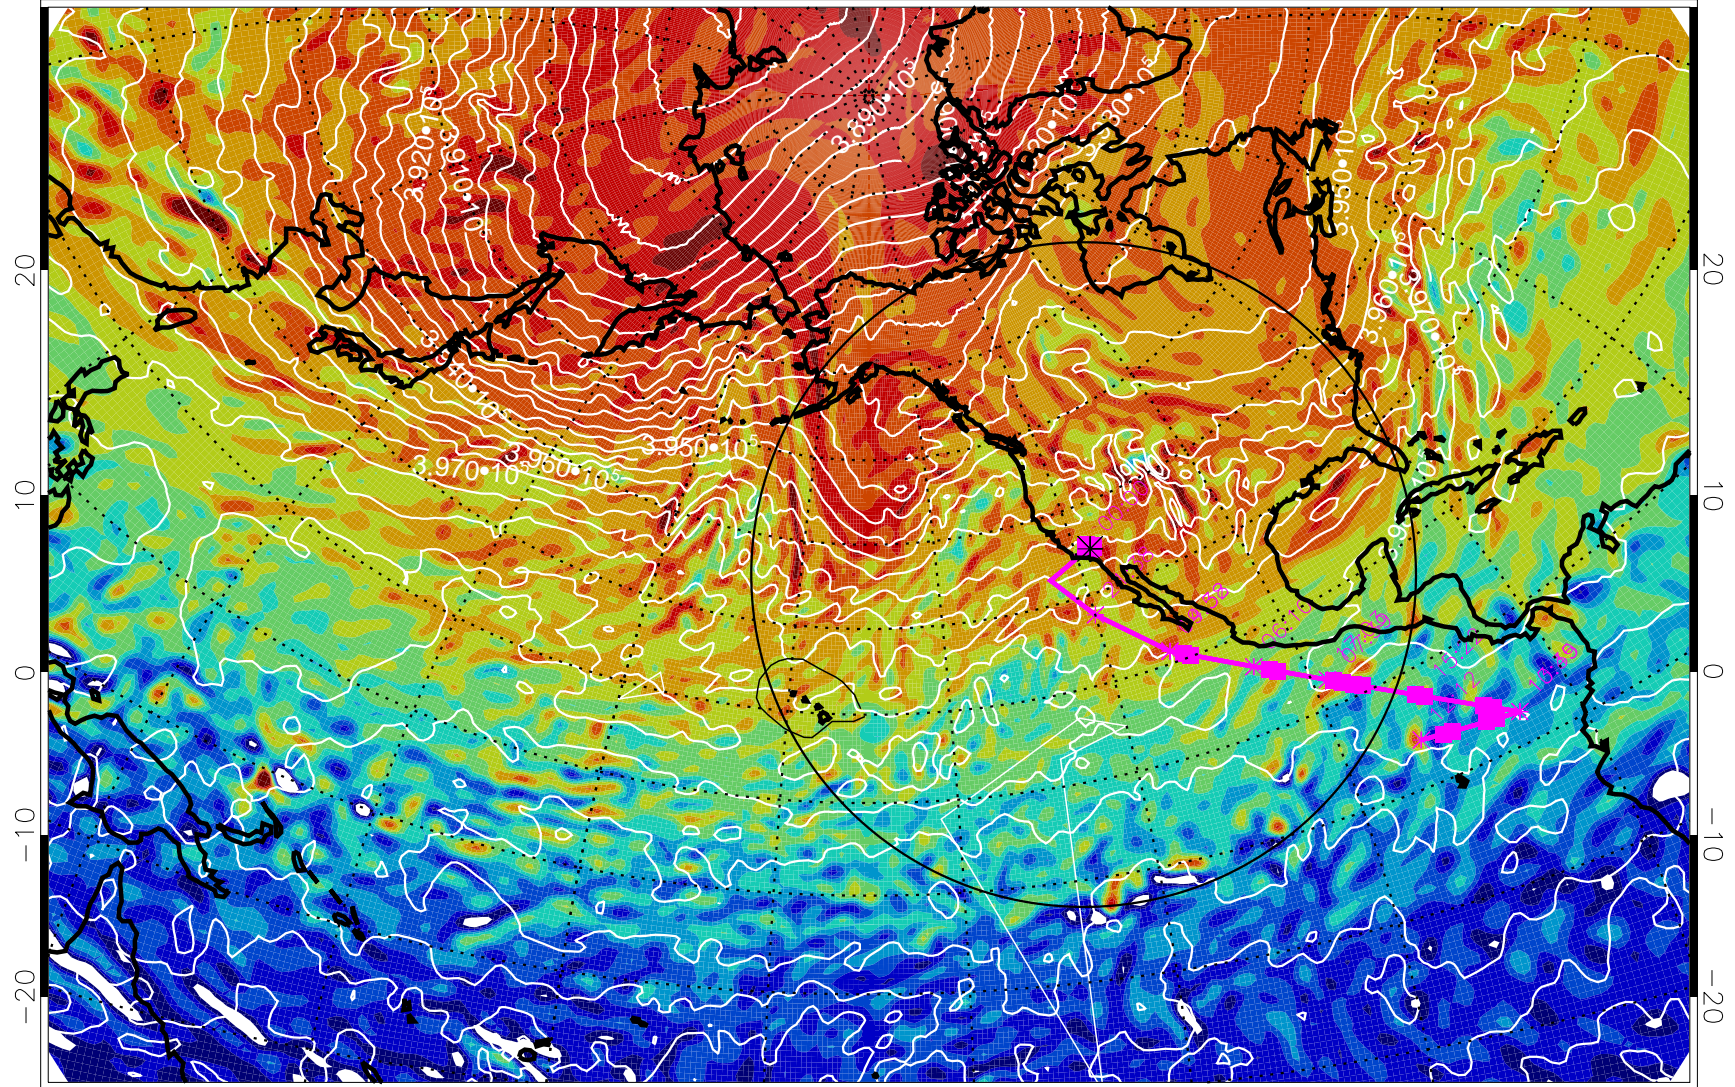

13030306, 66 hour forecast for 460K EPV

460K Montgomery Streamfunction, white

Range ring of 4055 km -- 13 hours GH round trip

13030312, 72 hour forecast for 460K EPV

460K Montgomery Streamfunction, white

Range ring of 4055 km -- 13 hours GH round trip

13030318, 78 hour forecast for 460K EPV

460K Montgomery Streamfunction, white

Range ring of 4055 km -- 13 hours GH round trip

13030406, 90 hour forecast for 460K EPV

460K Montgomery Streamfunction, white

Range ring of 4055 km -- 13 hours GH round trip

13030412, 96 hour forecast for 460K EPV

460K Montgomery Streamfunction, white

Range ring of 4055 km -- 13 hours GH round trip

13030418, 102 hour forecast for 460K EPV

460K Montgomery Streamfunction, white

Range ring of 4055 km -- 13 hours GH round trip

13030500, 108 hour forecast for 460K EPV

460K Montgomery Streamfunction, white

Range ring of 4055 km -- 13 hours GH round trip

13030506, 114 hour forecast for 460K EPV