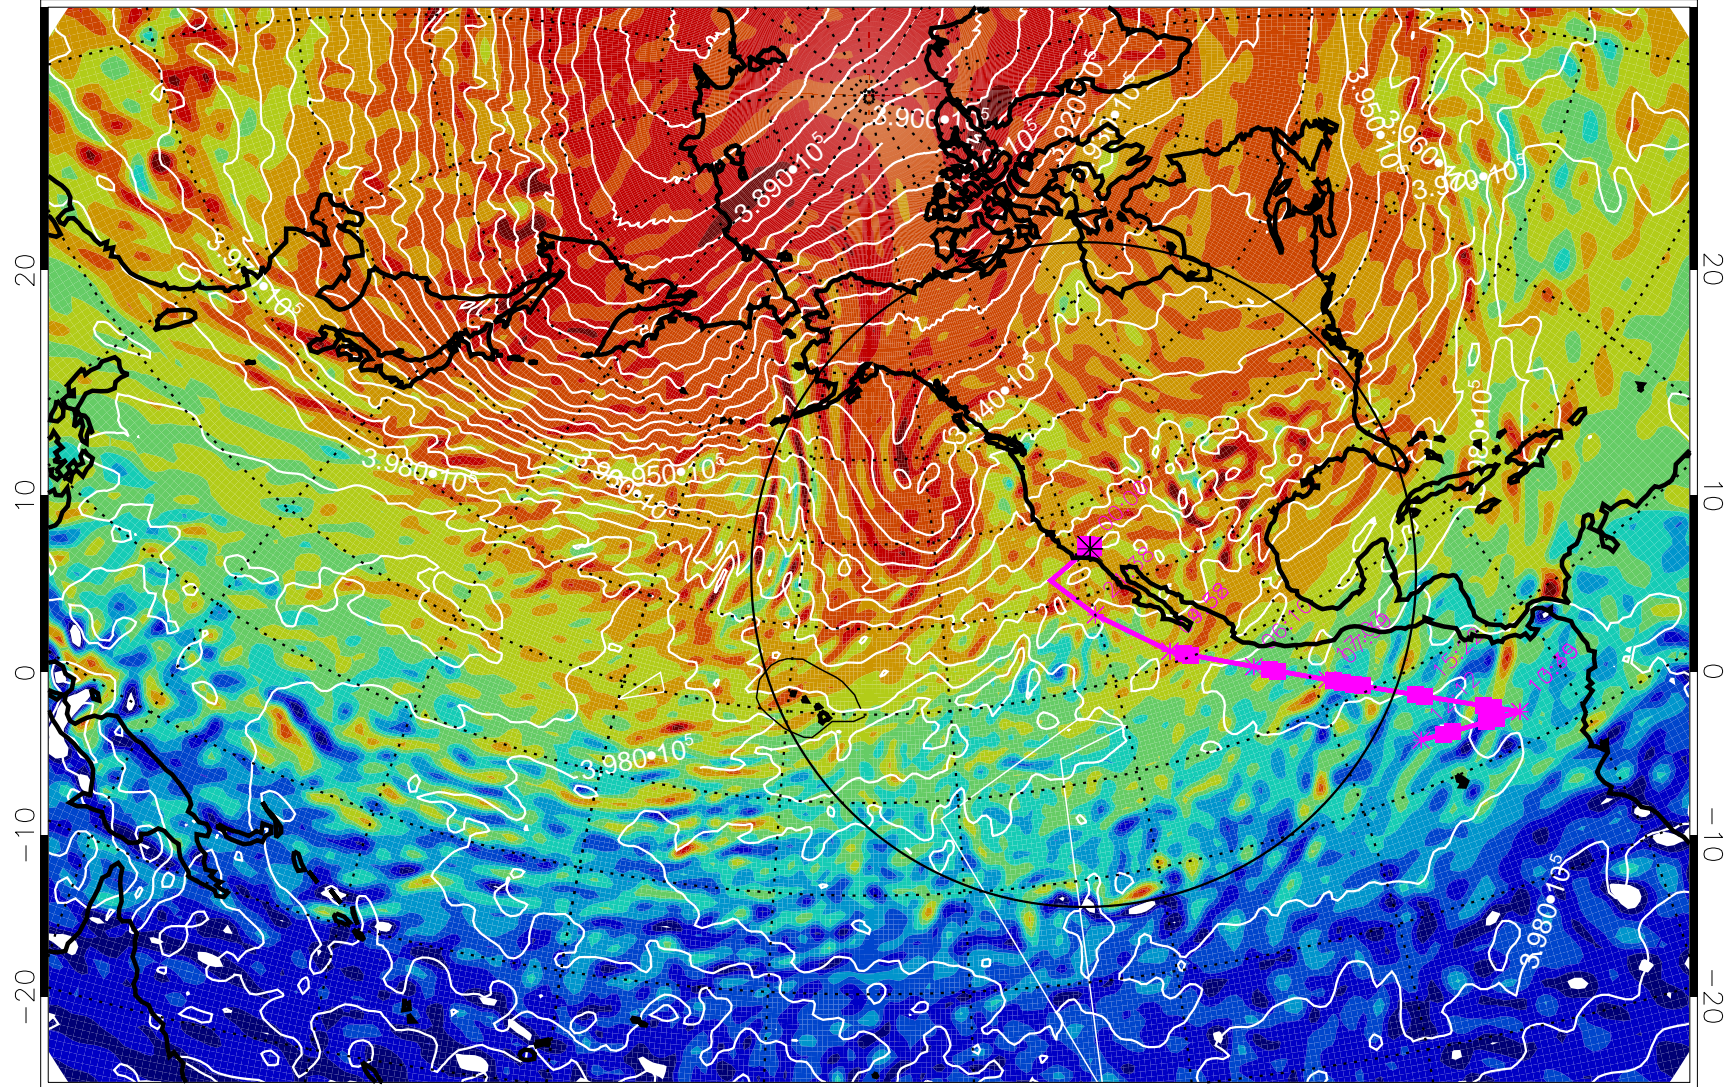

13030318, 78 hour forecast for 460K EPV

460K Montgomery Streamfunction, white

Range ring of 4055 km -- 13 hours GH round trip

13030406, 90 hour forecast for 460K EPV

460K Montgomery Streamfunction, white

Range ring of 4055 km -- 13 hours GH round trip

13030412, 96 hour forecast for 460K EPV

460K Montgomery Streamfunction, white

Range ring of 4055 km -- 13 hours GH round trip

13030418, 102 hour forecast for 460K EPV

460K Montgomery Streamfunction, white

Range ring of 4055 km -- 13 hours GH round trip

13030500, 108 hour forecast for 460K EPV

460K Montgomery Streamfunction, white

Range ring of 4055 km -- 13 hours GH round trip

13030506, 114 hour forecast for 460K EPV

460K Montgomery Streamfunction, white

Range ring of 4055 km -- 13 hours GH round trip

13030512, 120 hour forecast for 460K EPV

460K Montgomery Streamfunction, white

Range ring of 4055 km -- 13 hours GH round trip