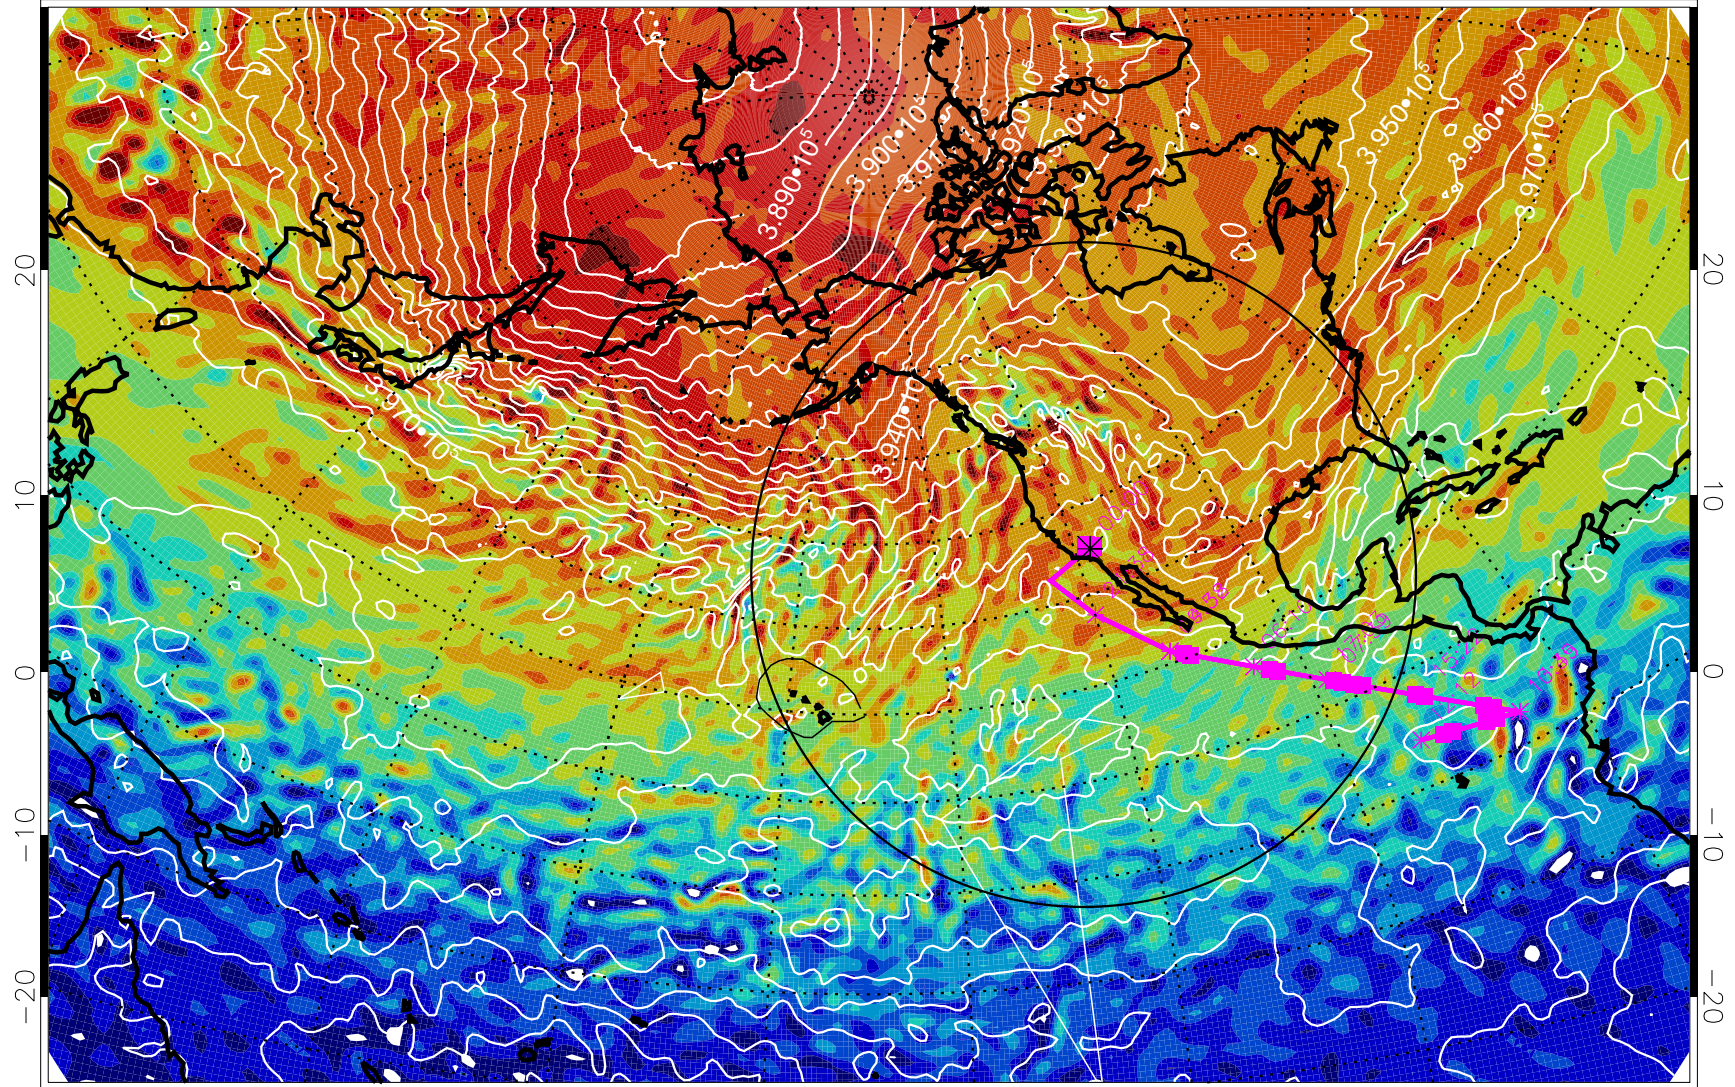

13030206, 42 hour forecast for 460K EPV

460K Montgomery Streamfunction, white

Range ring of 4055 km -- 13 hours GH round trip

13030212, 48 hour forecast for 460K EPV

460K Montgomery Streamfunction, white

Range ring of 4055 km -- 13 hours GH round trip

13030218, 54 hour forecast for 460K EPV

460K Montgomery Streamfunction, white

Range ring of 4055 km -- 13 hours GH round trip

13030300, 60 hour forecast for 460K EPV

460K Montgomery Streamfunction, white

Range ring of 4055 km -- 13 hours GH round trip

13030306, 66 hour forecast for 460K EPV

460K Montgomery Streamfunction, white

Range ring of 4055 km -- 13 hours GH round trip

13030312, 72 hour forecast for 460K EPV

460K Montgomery Streamfunction, white

Range ring of 4055 km -- 13 hours GH round trip

13030318, 78 hour forecast for 460K EPV

460K Montgomery Streamfunction, white

Range ring of 4055 km -- 13 hours GH round trip

13030406, 90 hour forecast for 460K EPV

460K Montgomery Streamfunction, white

Range ring of 4055 km -- 13 hours GH round trip