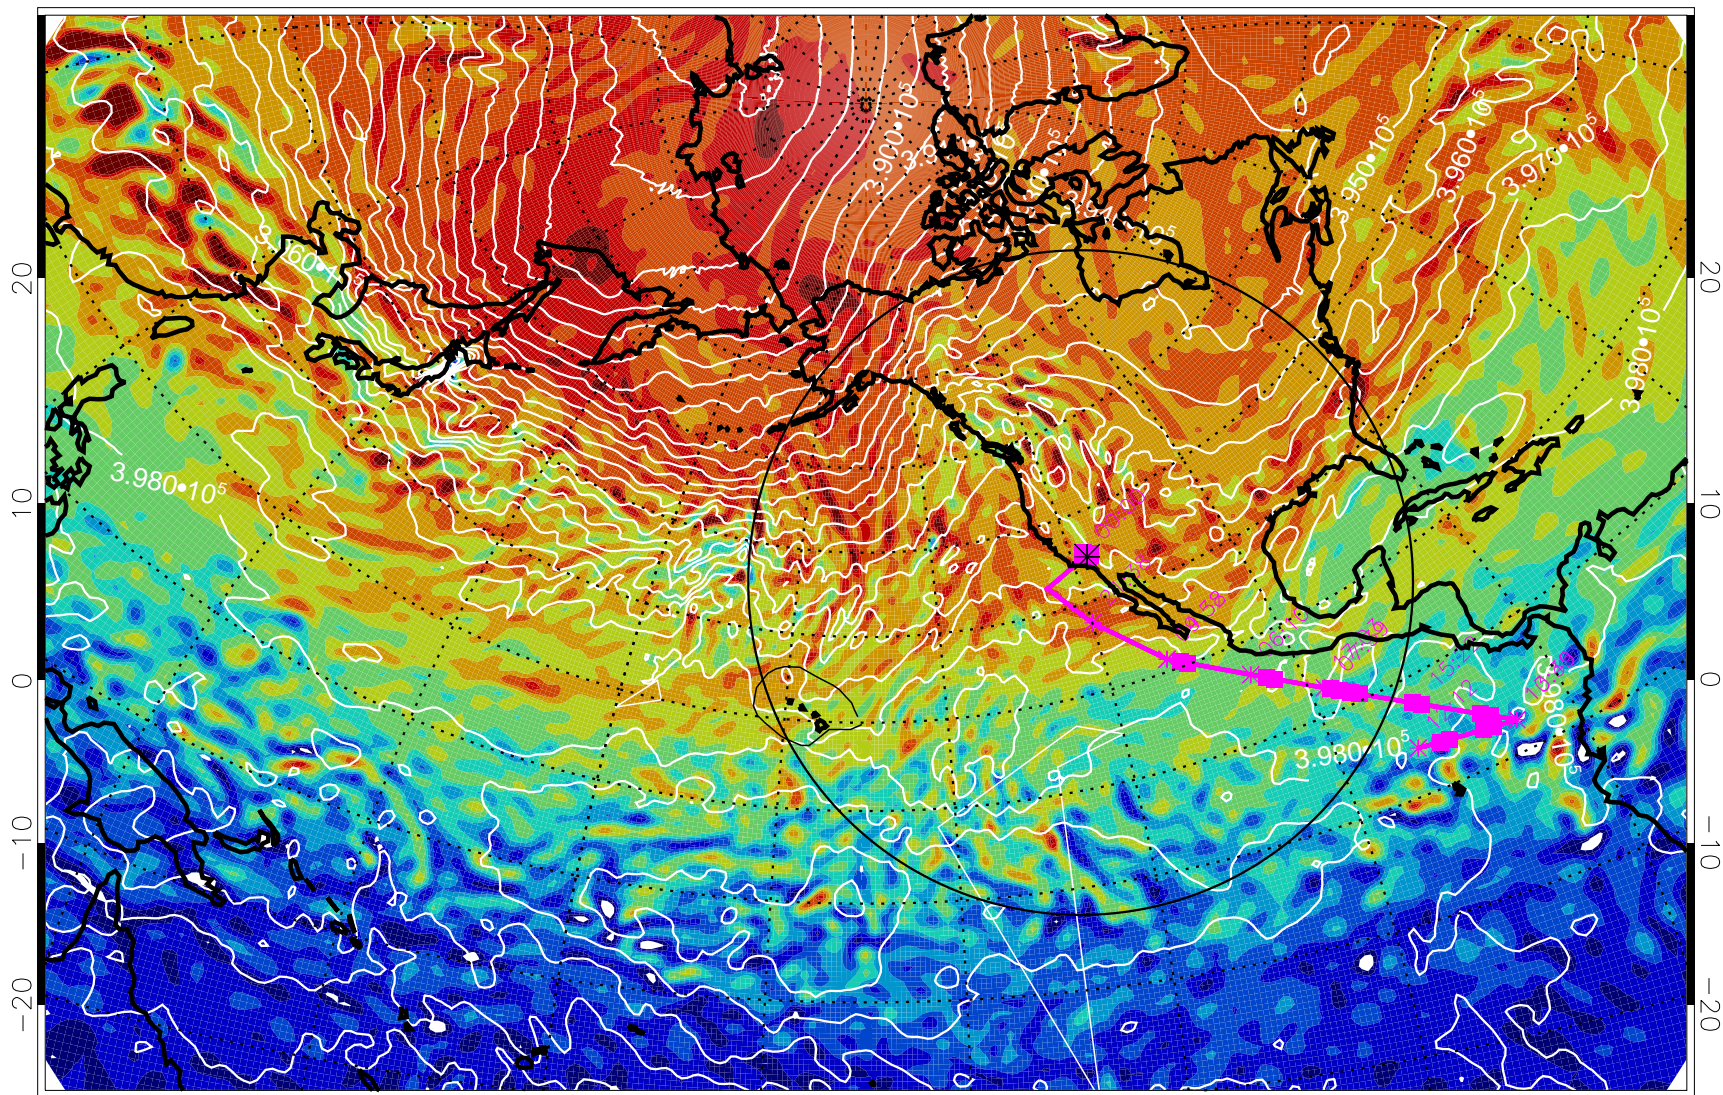

13030118, 30 hour forecast for 460K EPV

460K Montgomery Streamfunction, white

Range ring of 4055 km -- 13 hours GH round trip

13030200, 36 hour forecast for 460K EPV

460K Montgomery Streamfunction, white

Range ring of 4055 km -- 13 hours GH round trip

13030206, 42 hour forecast for 460K EPV

460K Montgomery Streamfunction, white

Range ring of 4055 km -- 13 hours GH round trip

13030212, 48 hour forecast for 460K EPV

460K Montgomery Streamfunction, white

Range ring of 4055 km -- 13 hours GH round trip

13030218, 54 hour forecast for 460K EPV

460K Montgomery Streamfunction, white

Range ring of 4055 km -- 13 hours GH round trip

13030300, 60 hour forecast for 460K EPV

460K Montgomery Streamfunction, white

Range ring of 4055 km -- 13 hours GH round trip

13030412, 96 hour forecast for 460K EPV

460K Montgomery Streamfunction, white

Range ring of 4055 km -- 13 hours GH round trip

13030418, 102 hour forecast for 460K EPV

460K Montgomery Streamfunction, white