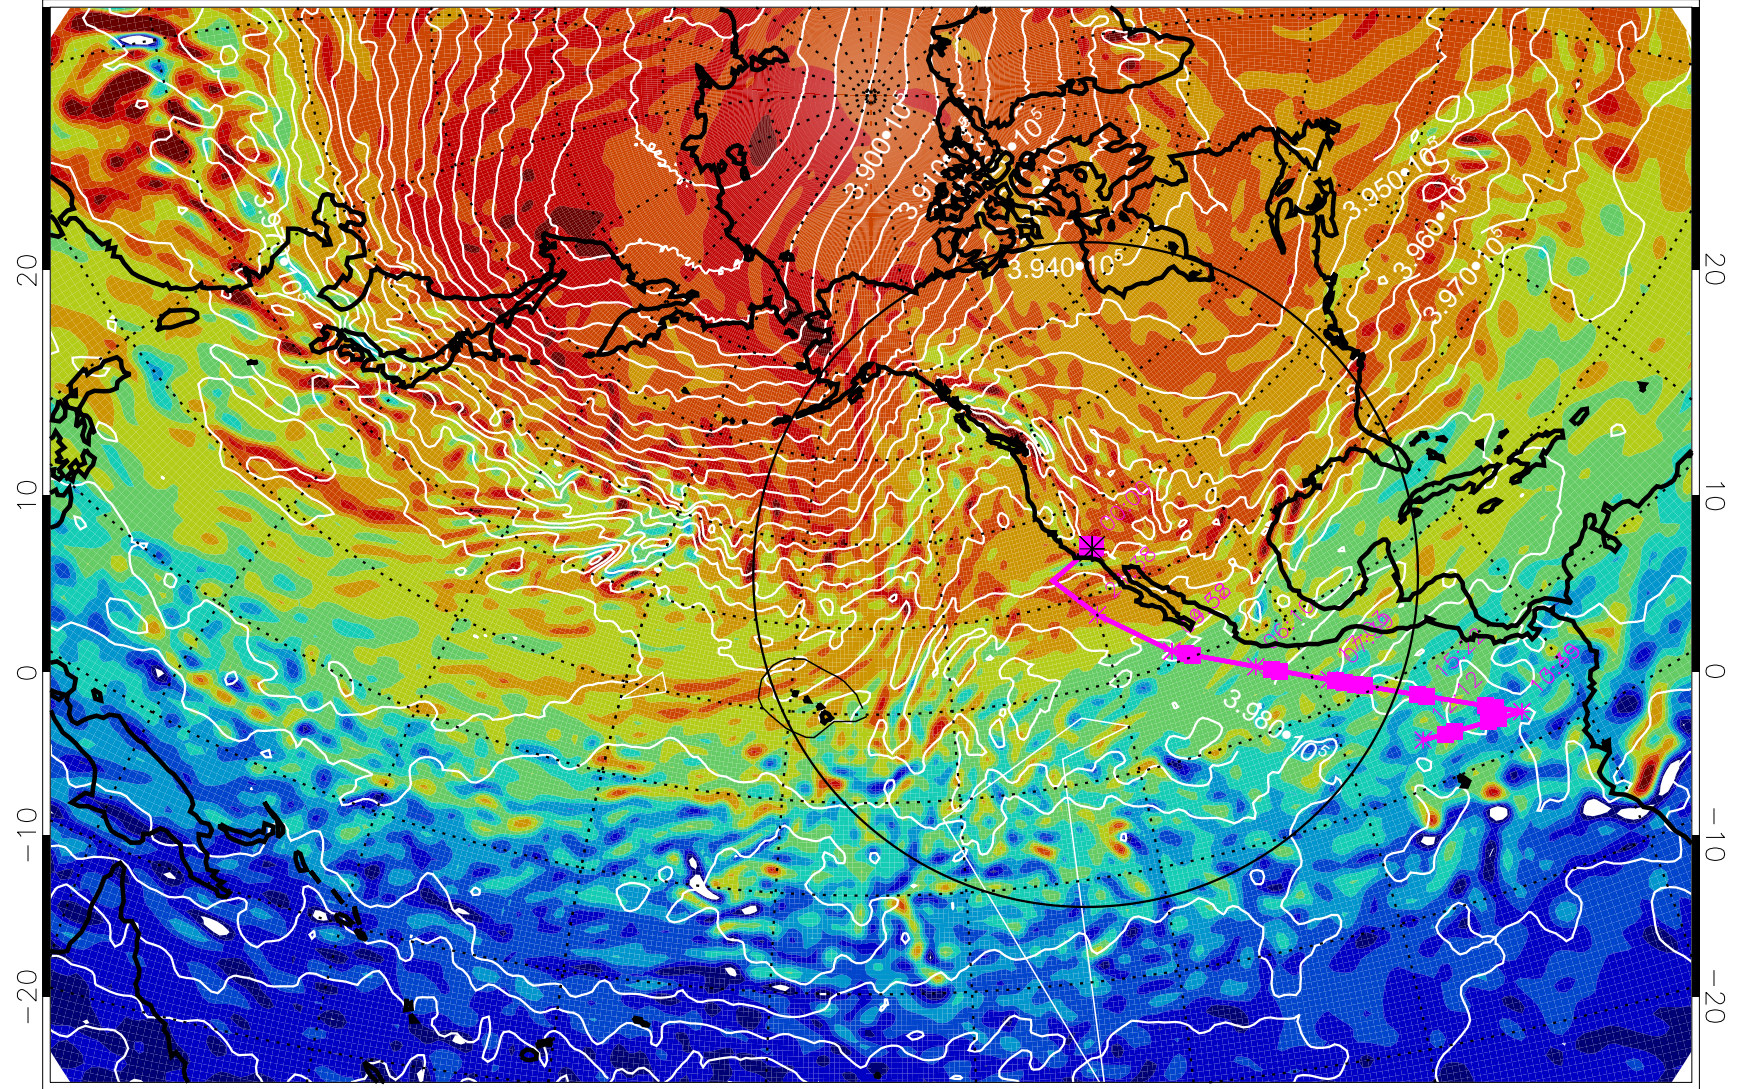

13030106, 18 hour forecast for 460K EPV

460K Montgomery Streamfunction, white

Range ring of 4055 km -- 13 hours GH round trip

13030112, 24 hour forecast for 460K EPV

460K Montgomery Streamfunction, white

Range ring of 4055 km -- 13 hours GH round trip

13030118, 30 hour forecast for 460K EPV

460K Montgomery Streamfunction, white

Range ring of 4055 km -- 13 hours GH round trip

13030200, 36 hour forecast for 460K EPV

460K Montgomery Streamfunction, white

Range ring of 4055 km -- 13 hours GH round trip

13030206, 42 hour forecast for 460K EPV

460K Montgomery Streamfunction, white

Range ring of 4055 km -- 13 hours GH round trip

13030212, 48 hour forecast for 460K EPV

460K Montgomery Streamfunction, white

Range ring of 4055 km -- 13 hours GH round trip

13030218, 54 hour forecast for 460K EPV

460K Montgomery Streamfunction, white

Range ring of 4055 km -- 13 hours GH round trip

13030300, 60 hour forecast for 460K EPV

460K Montgomery Streamfunction, white

Range ring of 4055 km -- 13 hours GH round trip