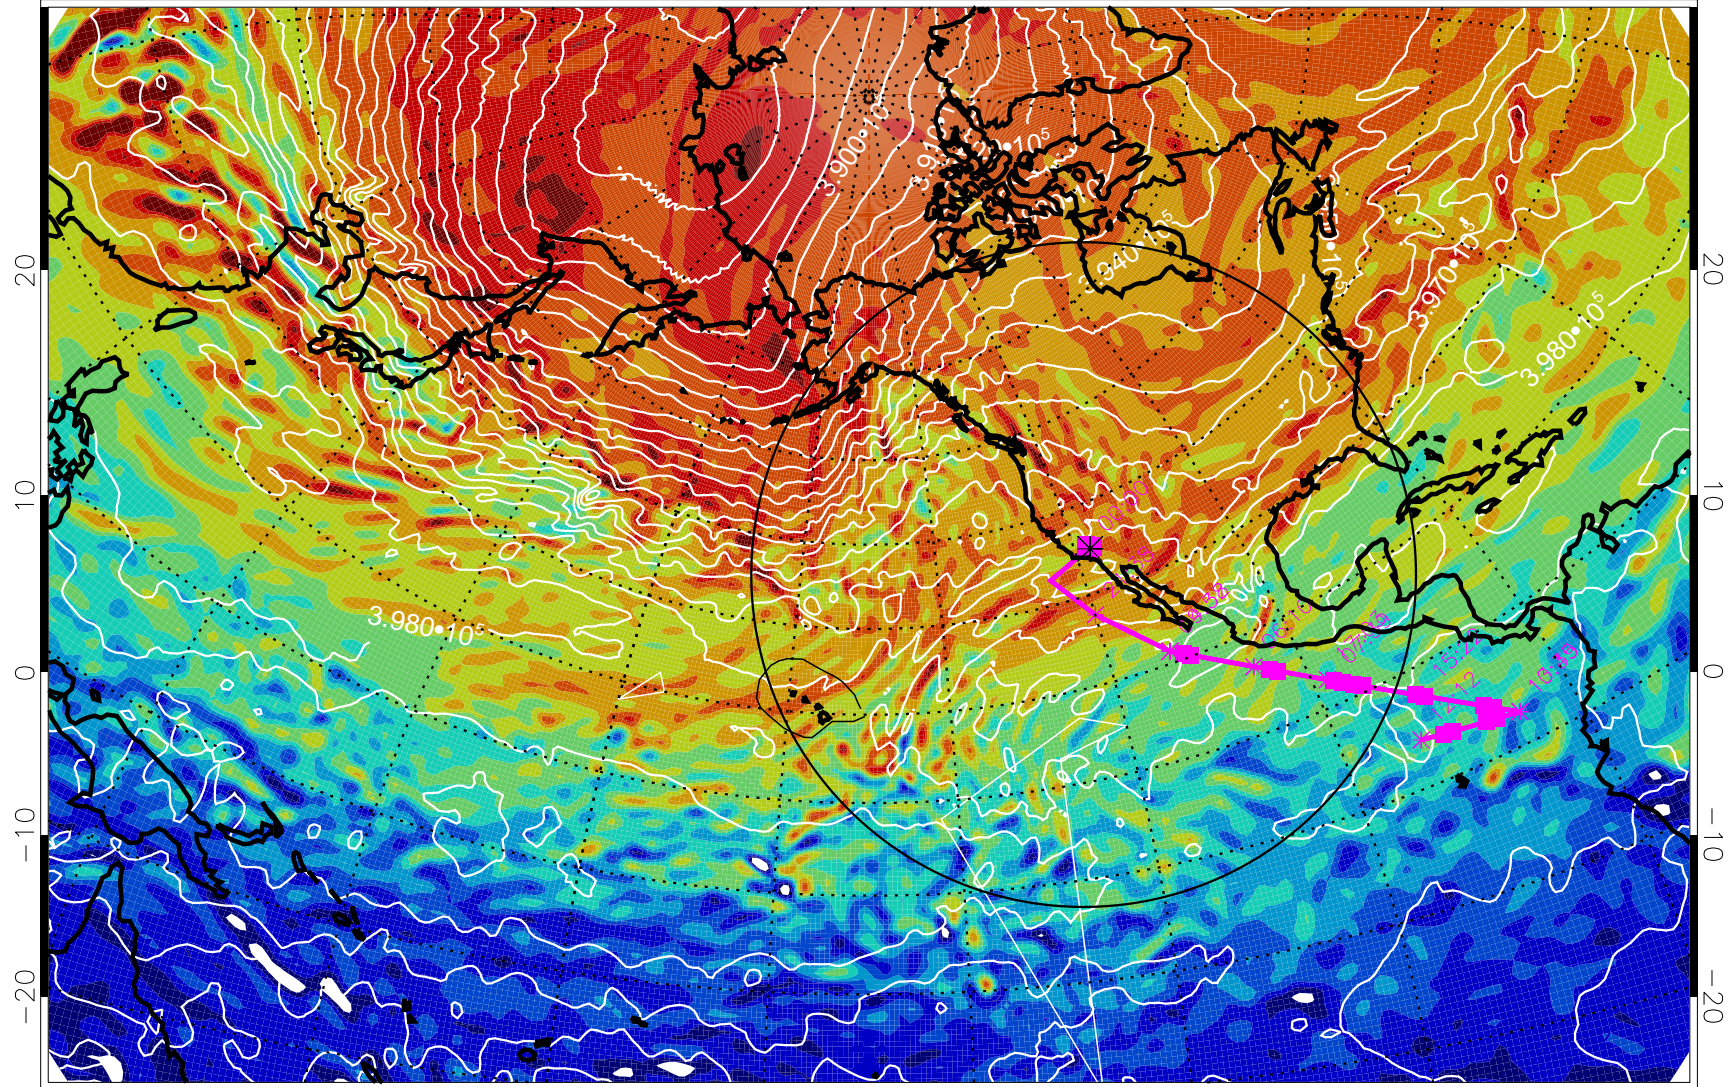

13022818, 6 hour forecast for 460K EPV

460K Montgomery Streamfunction, white

Range ring of 4055 km -- 13 hours GH round trip

13030100, 12 hour forecast for 460K EPV

460K Montgomery Streamfunction, white

Range ring of 4055 km -- 13 hours GH round trip

13030106, 18 hour forecast for 460K EPV

460K Montgomery Streamfunction, white

Range ring of 4055 km -- 13 hours GH round trip

13030112, 24 hour forecast for 460K EPV

460K Montgomery Streamfunction, white

Range ring of 4055 km -- 13 hours GH round trip

13030118, 30 hour forecast for 460K EPV

460K Montgomery Streamfunction, white

Range ring of 4055 km -- 13 hours GH round trip

13030200, 36 hour forecast for 460K EPV

460K Montgomery Streamfunction, white

Range ring of 4055 km -- 13 hours GH round trip

13030206, 42 hour forecast for 460K EPV

460K Montgomery Streamfunction, white

Range ring of 4055 km -- 13 hours GH round trip

13030212, 48 hour forecast for 460K EPV

460K Montgomery Streamfunction, white

Range ring of 4055 km -- 13 hours GH round trip