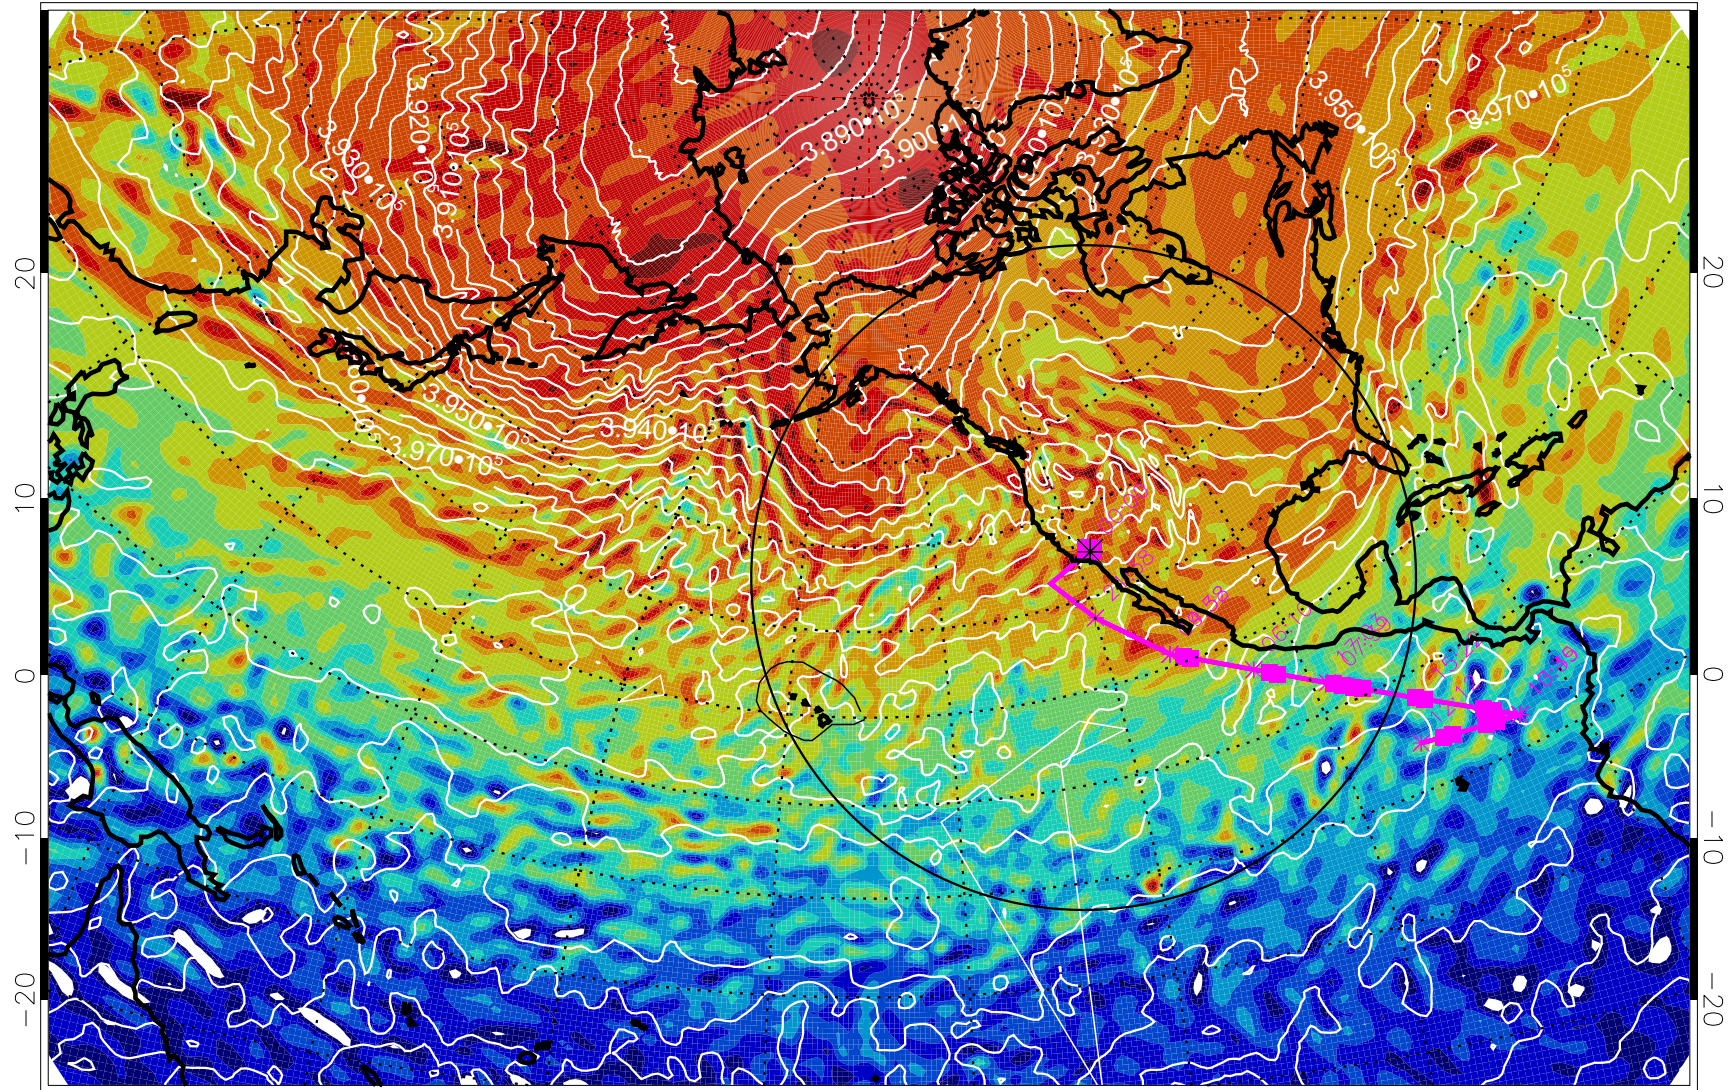

13030218, 54 hour forecast for 460K EPV

460K Montgomery Streamfunction, white

Range ring of 4055 km -- 13 hours GH round trip

13030300, 60 hour forecast for 460K EPV

460K Montgomery Streamfunction, white

Range ring of 4055 km -- 13 hours GH round trip

13030306, 66 hour forecast for 460K EPV

460K Montgomery Streamfunction, white

Range ring of 4055 km -- 13 hours GH round trip

13030312, 72 hour forecast for 460K EPV

460K Montgomery Streamfunction, white

Range ring of 4055 km -- 13 hours GH round trip

13030318, 78 hour forecast for 460K EPV

460K Montgomery Streamfunction, white

Range ring of 4055 km -- 13 hours GH round trip

13030406, 90 hour forecast for 460K EPV

460K Montgomery Streamfunction, white

Range ring of 4055 km -- 13 hours GH round trip

13030412, 96 hour forecast for 460K EPV

460K Montgomery Streamfunction, white

Range ring of 4055 km -- 13 hours GH round trip

13030418, 102 hour forecast for 460K EPV

460K Montgomery Streamfunction, white