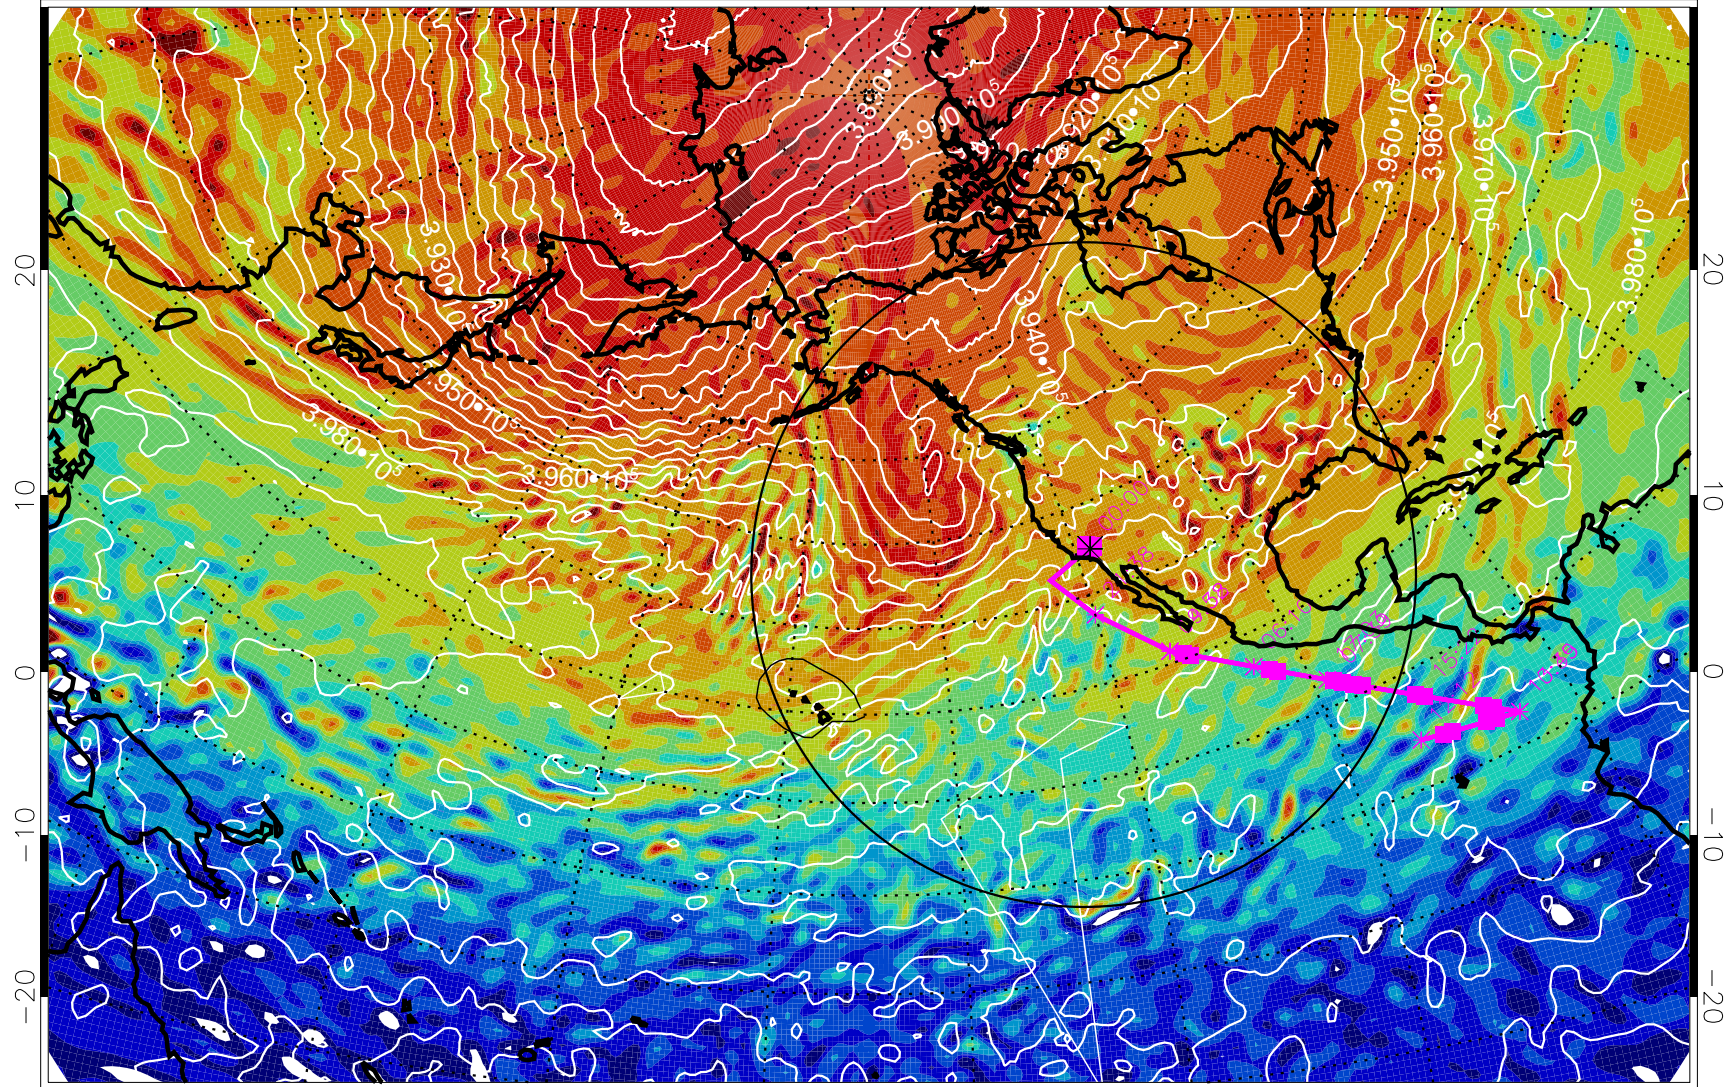

13030318, 78 hour forecast for 460K EPV

460K Montgomery Streamfunction, white

Range ring of 4055 km -- 13 hours GH round trip

13030406, 90 hour forecast for 460K EPV

460K Montgomery Streamfunction, white

Range ring of 4055 km -- 13 hours GH round trip

13030412, 96 hour forecast for 460K EPV

460K Montgomery Streamfunction, white

Range ring of 4055 km -- 13 hours GH round trip

13030418, 102 hour forecast for 460K EPV

460K Montgomery Streamfunction, white

Range ring of 4055 km -- 13 hours GH round trip

13030500, 108 hour forecast for 460K EPV

460K Montgomery Streamfunction, white

Range ring of 4055 km -- 13 hours GH round trip

13030506, 114 hour forecast for 460K EPV

460K Montgomery Streamfunction, white

Range ring of 4055 km -- 13 hours GH round trip

13030512, 120 hour forecast for 460K EPV

460K Montgomery Streamfunction, white

Range ring of 4055 km -- 13 hours GH round trip