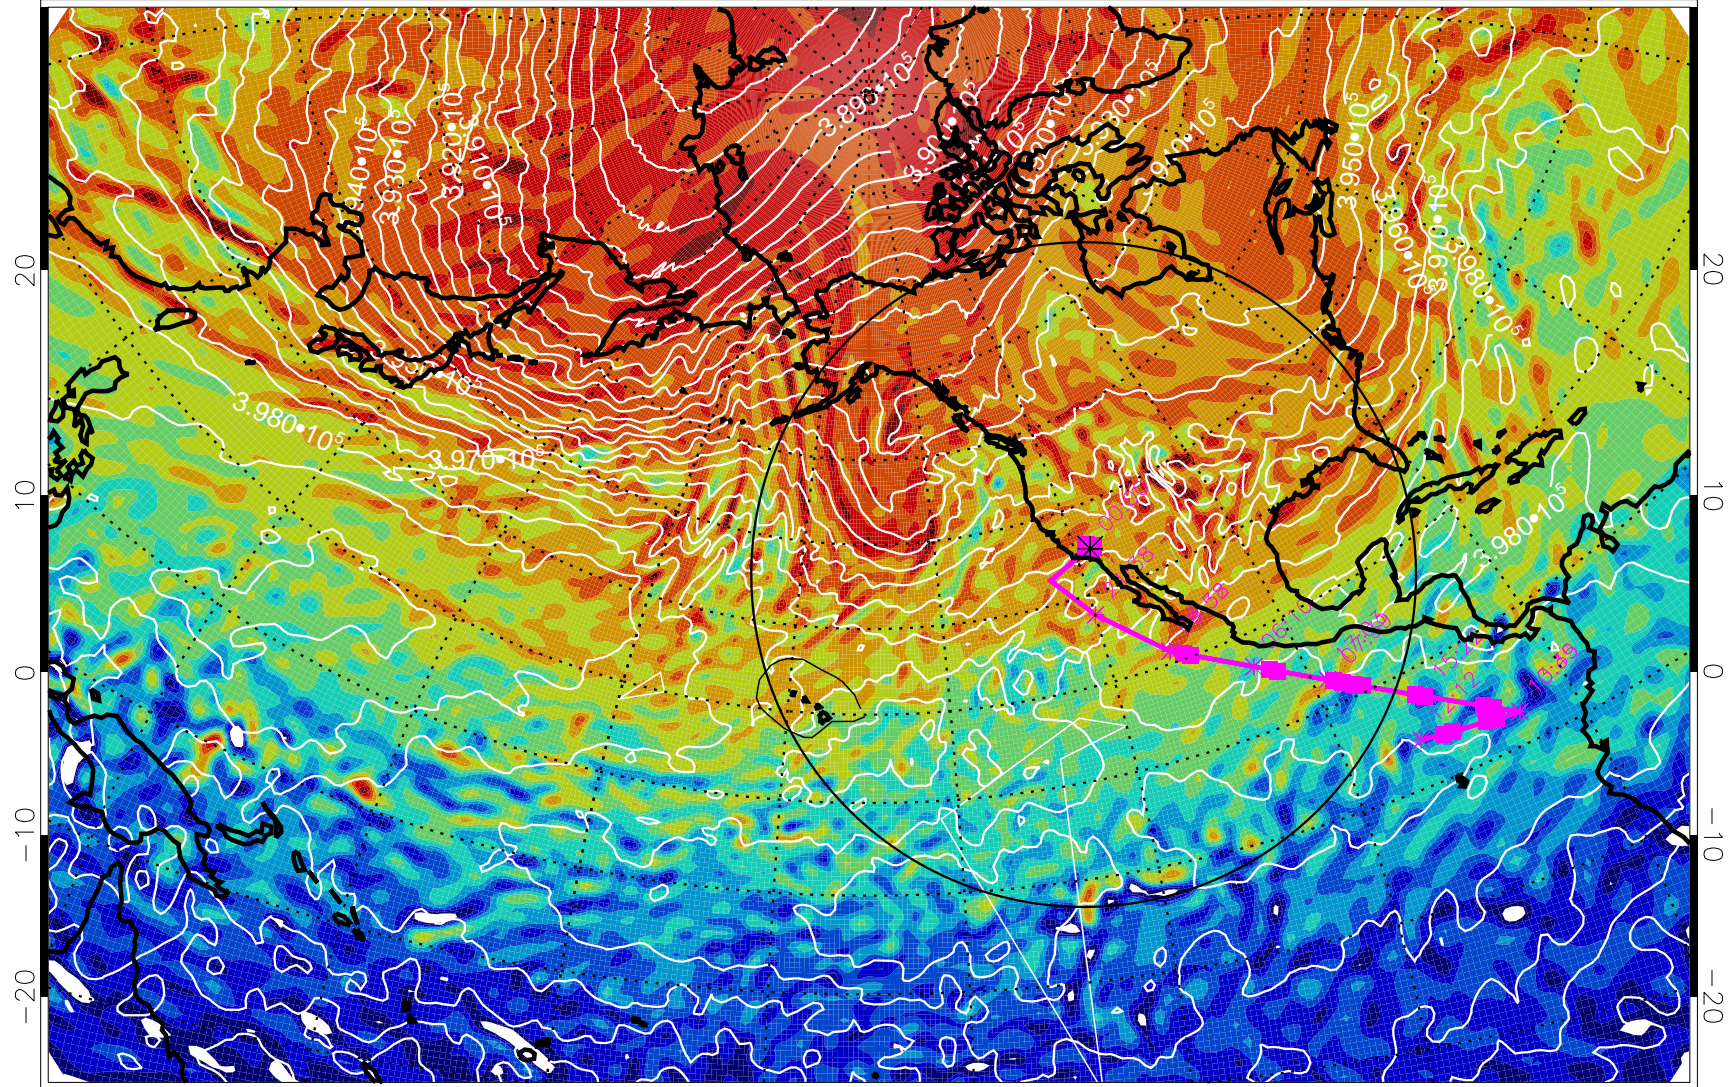

13030306, 66 hour forecast for 460K EPV

460K Montgomery Streamfunction, white

Range ring of 4055 km -- 13 hours GH round trip

13030312, 72 hour forecast for 460K EPV

460K Montgomery Streamfunction, white

Range ring of 4055 km -- 13 hours GH round trip

13030318, 78 hour forecast for 460K EPV

460K Montgomery Streamfunction, white

Range ring of 4055 km -- 13 hours GH round trip

13030406, 90 hour forecast for 460K EPV

460K Montgomery Streamfunction, white

Range ring of 4055 km -- 13 hours GH round trip

13030412, 96 hour forecast for 460K EPV

460K Montgomery Streamfunction, white

Range ring of 4055 km -- 13 hours GH round trip

13030418, 102 hour forecast for 460K EPV

460K Montgomery Streamfunction, white

Range ring of 4055 km -- 13 hours GH round trip

13030500, 108 hour forecast for 460K EPV

460K Montgomery Streamfunction, white

Range ring of 4055 km -- 13 hours GH round trip

13030506, 114 hour forecast for 460K EPV