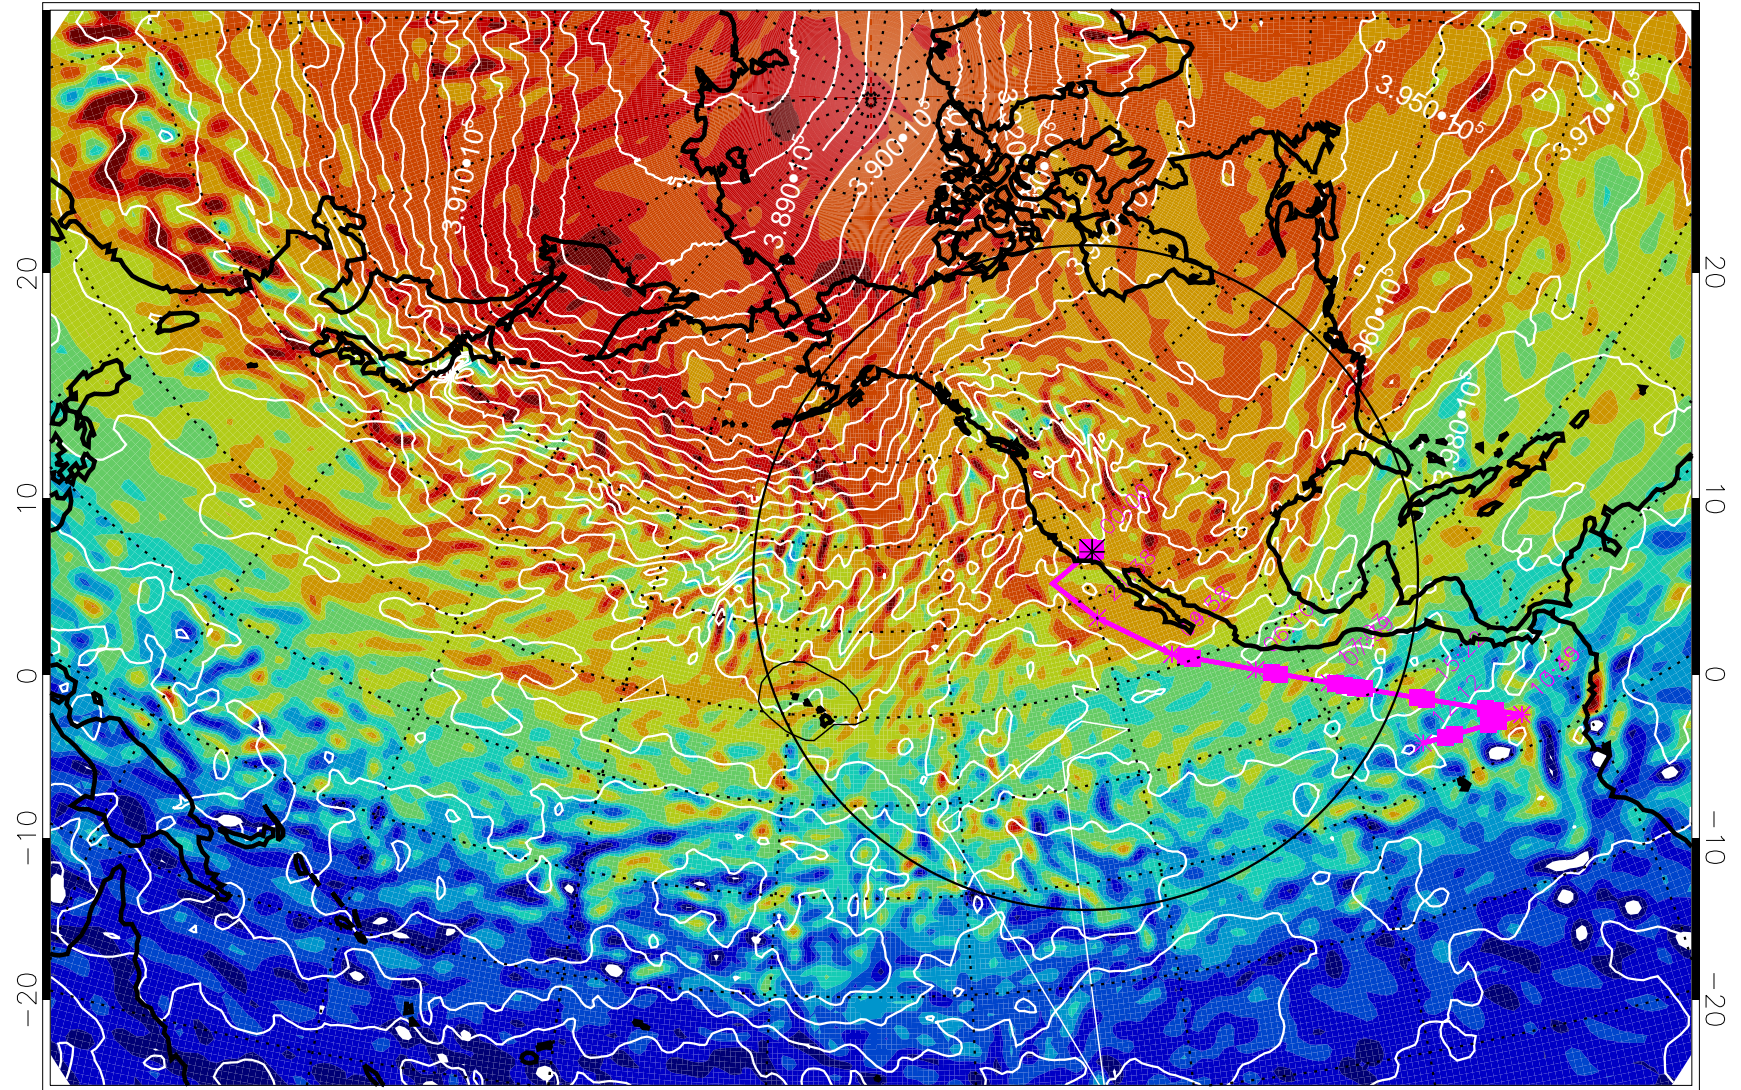

13030118, 30 hour forecast for 460K EPV

460K Montgomery Streamfunction, white

Range ring of 4055 km -- 13 hours GH round trip

13030200, 36 hour forecast for 460K EPV

460K Montgomery Streamfunction, white

Range ring of 4055 km -- 13 hours GH round trip

13030206, 42 hour forecast for 460K EPV

460K Montgomery Streamfunction, white

Range ring of 4055 km -- 13 hours GH round trip

13030212, 48 hour forecast for 460K EPV

460K Montgomery Streamfunction, white

Range ring of 4055 km -- 13 hours GH round trip

13030218, 54 hour forecast for 460K EPV

460K Montgomery Streamfunction, white

Range ring of 4055 km -- 13 hours GH round trip

13030300, 60 hour forecast for 460K EPV

460K Montgomery Streamfunction, white

Range ring of 4055 km -- 13 hours GH round trip

13030306, 66 hour forecast for 460K EPV

460K Montgomery Streamfunction, white

Range ring of 4055 km -- 13 hours GH round trip

13030312, 72 hour forecast for 460K EPV

460K Montgomery Streamfunction, white

Range ring of 4055 km -- 13 hours GH round trip