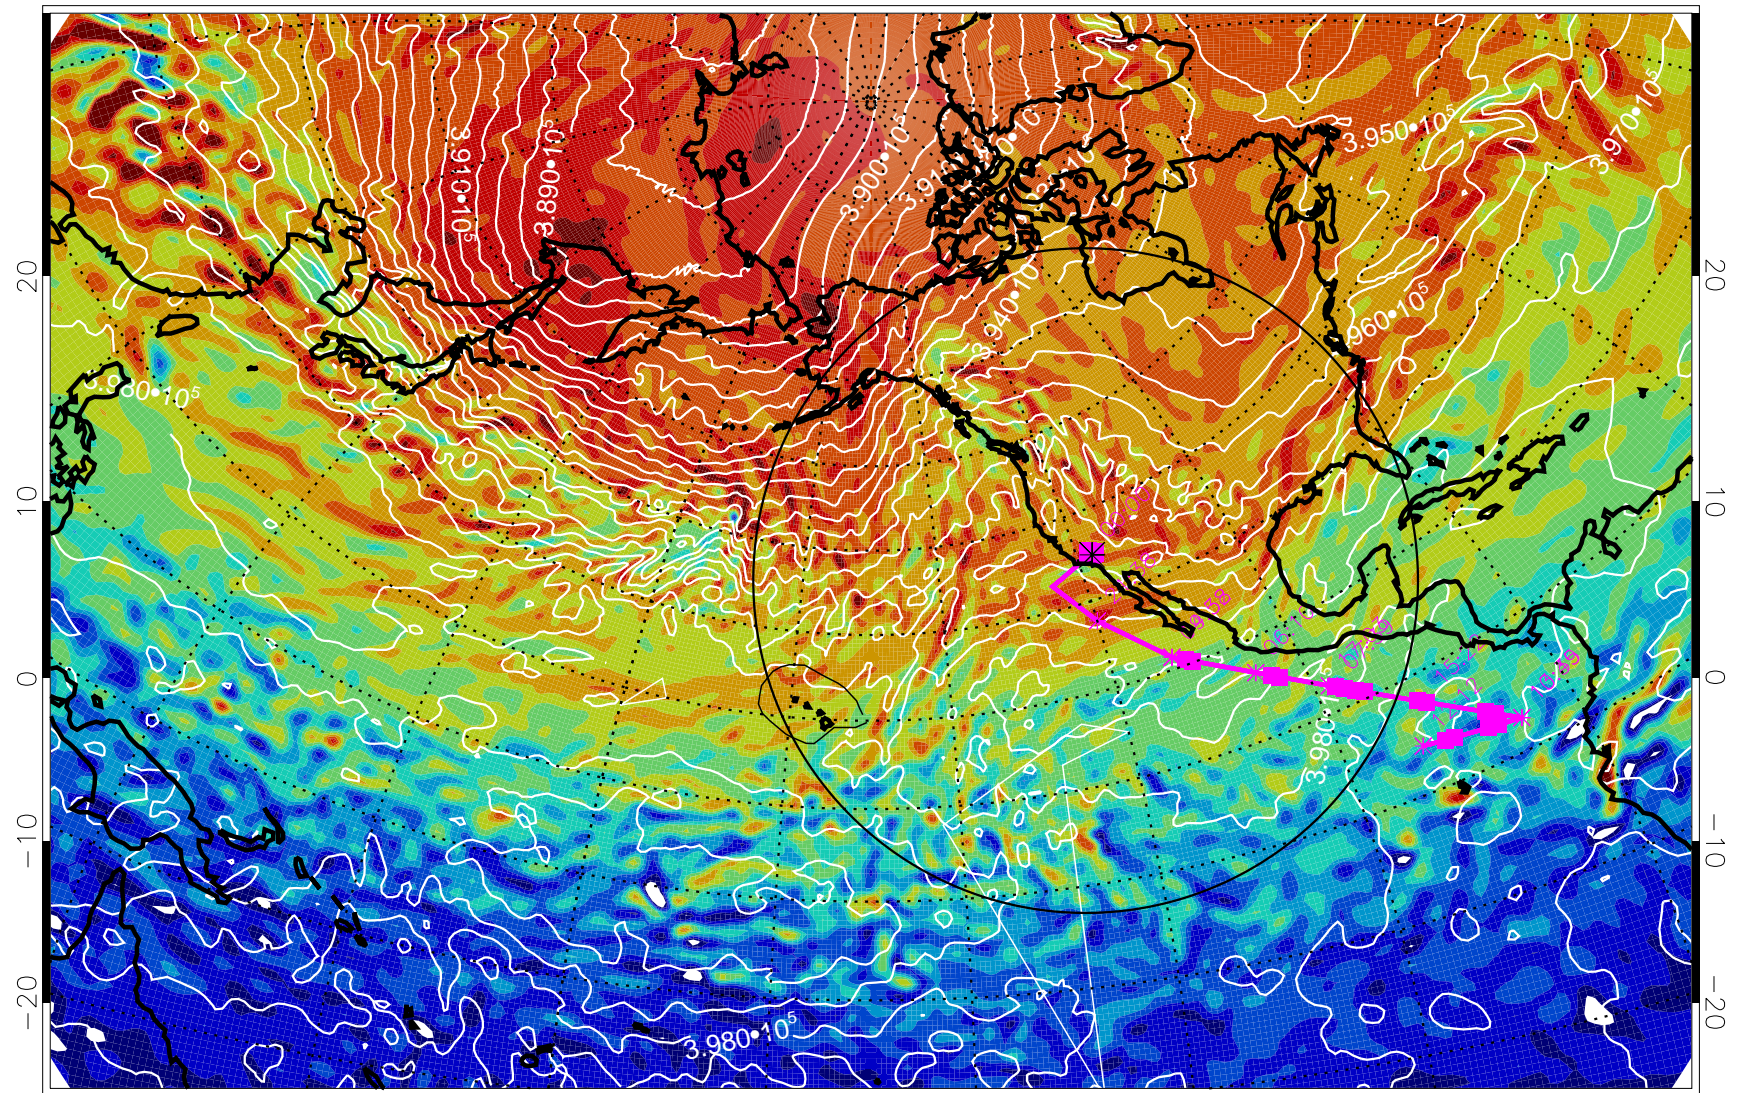

13030106, 18 hour forecast for 460K EPV

460K Montgomery Streamfunction, white

Range ring of 4055 km -- 13 hours GH round trip

13030112, 24 hour forecast for 460K EPV

460K Montgomery Streamfunction, white

Range ring of 4055 km -- 13 hours GH round trip

13030118, 30 hour forecast for 460K EPV

460K Montgomery Streamfunction, white

Range ring of 4055 km -- 13 hours GH round trip

13030200, 36 hour forecast for 460K EPV

460K Montgomery Streamfunction, white

Range ring of 4055 km -- 13 hours GH round trip

13030206, 42 hour forecast for 460K EPV

460K Montgomery Streamfunction, white

Range ring of 4055 km -- 13 hours GH round trip

13030212, 48 hour forecast for 460K EPV

460K Montgomery Streamfunction, white

Range ring of 4055 km -- 13 hours GH round trip

13030218, 54 hour forecast for 460K EPV

460K Montgomery Streamfunction, white

Range ring of 4055 km -- 13 hours GH round trip

13030300, 60 hour forecast for 460K EPV

460K Montgomery Streamfunction, white

Range ring of 4055 km -- 13 hours GH round trip