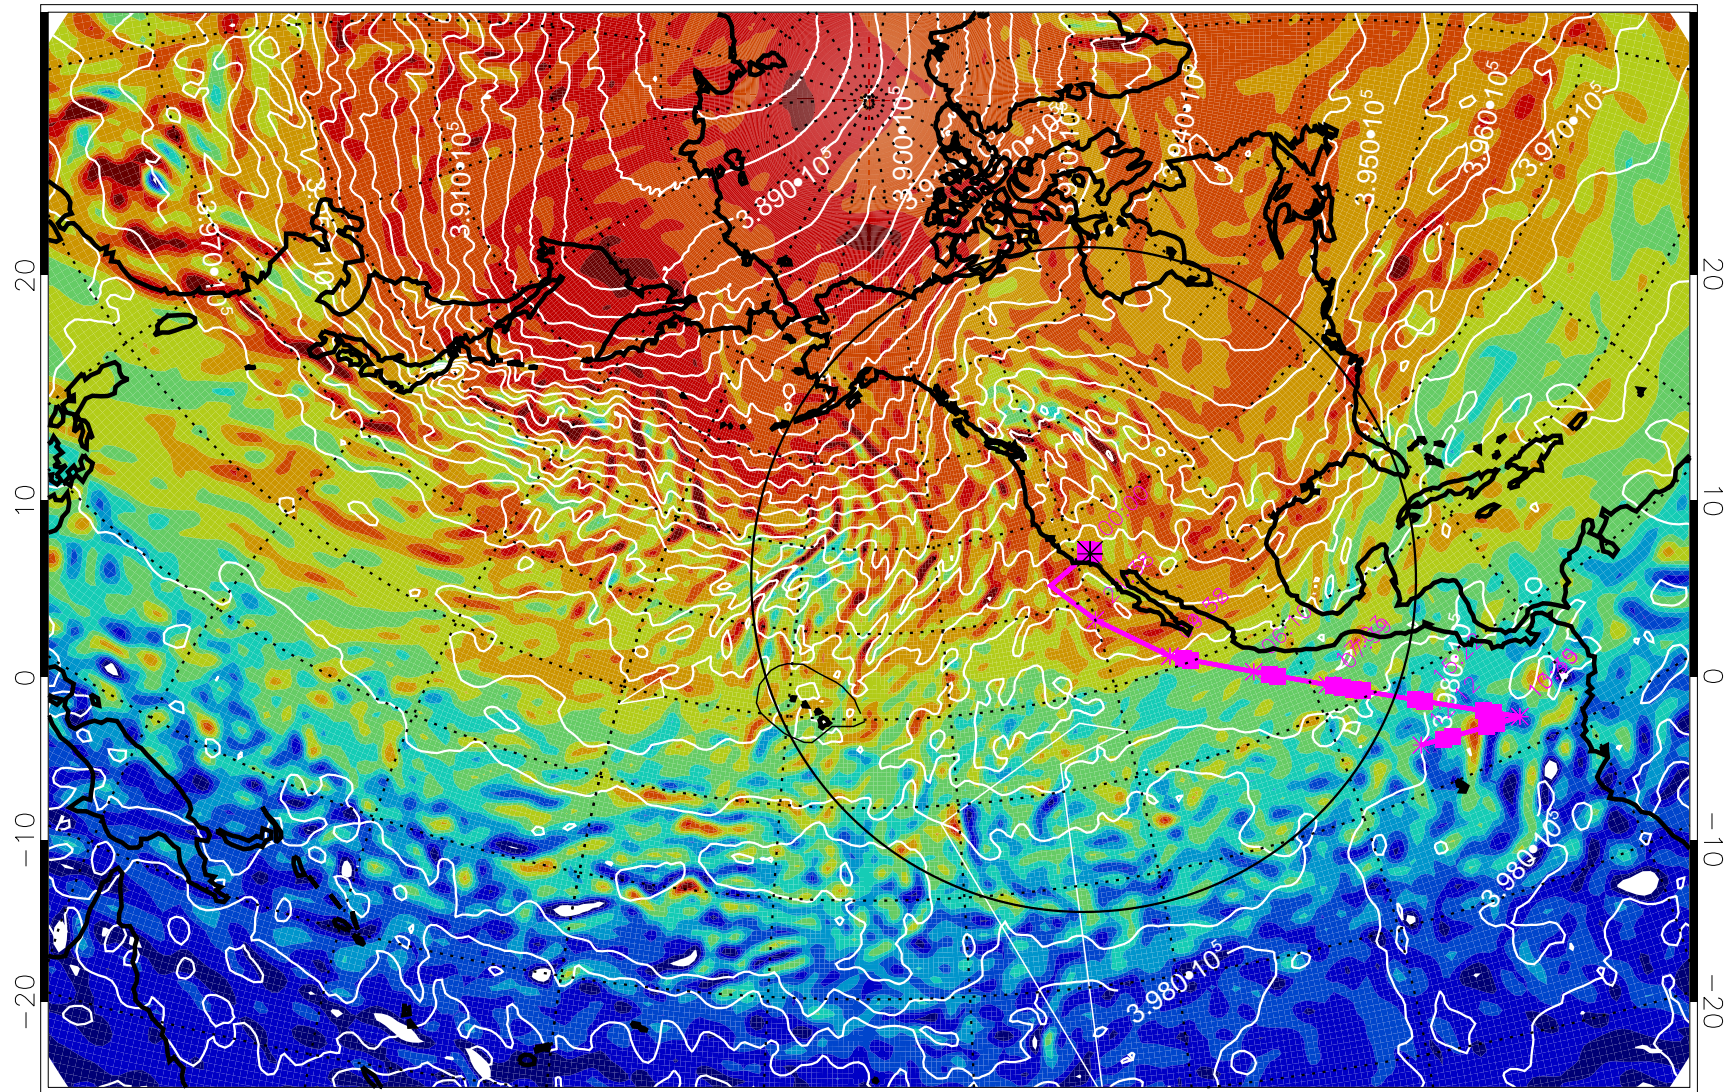

13030206, 42 hour forecast for 460K EPV

460K Montgomery Streamfunction, white

Range ring of 4055 km -- 13 hours GH round trip

13030212, 48 hour forecast for 460K EPV

460K Montgomery Streamfunction, white

Range ring of 4055 km -- 13 hours GH round trip

13030218, 54 hour forecast for 460K EPV

460K Montgomery Streamfunction, white

Range ring of 4055 km -- 13 hours GH round trip

13030300, 60 hour forecast for 460K EPV

460K Montgomery Streamfunction, white

Range ring of 4055 km -- 13 hours GH round trip

13030306, 66 hour forecast for 460K EPV

460K Montgomery Streamfunction, white

Range ring of 4055 km -- 13 hours GH round trip

13030312, 72 hour forecast for 460K EPV

460K Montgomery Streamfunction, white

Range ring of 4055 km -- 13 hours GH round trip

13030412, 96 hour forecast for 460K EPV

460K Montgomery Streamfunction, white

Range ring of 4055 km -- 13 hours GH round trip

13030418, 102 hour forecast for 460K EPV

460K Montgomery Streamfunction, white