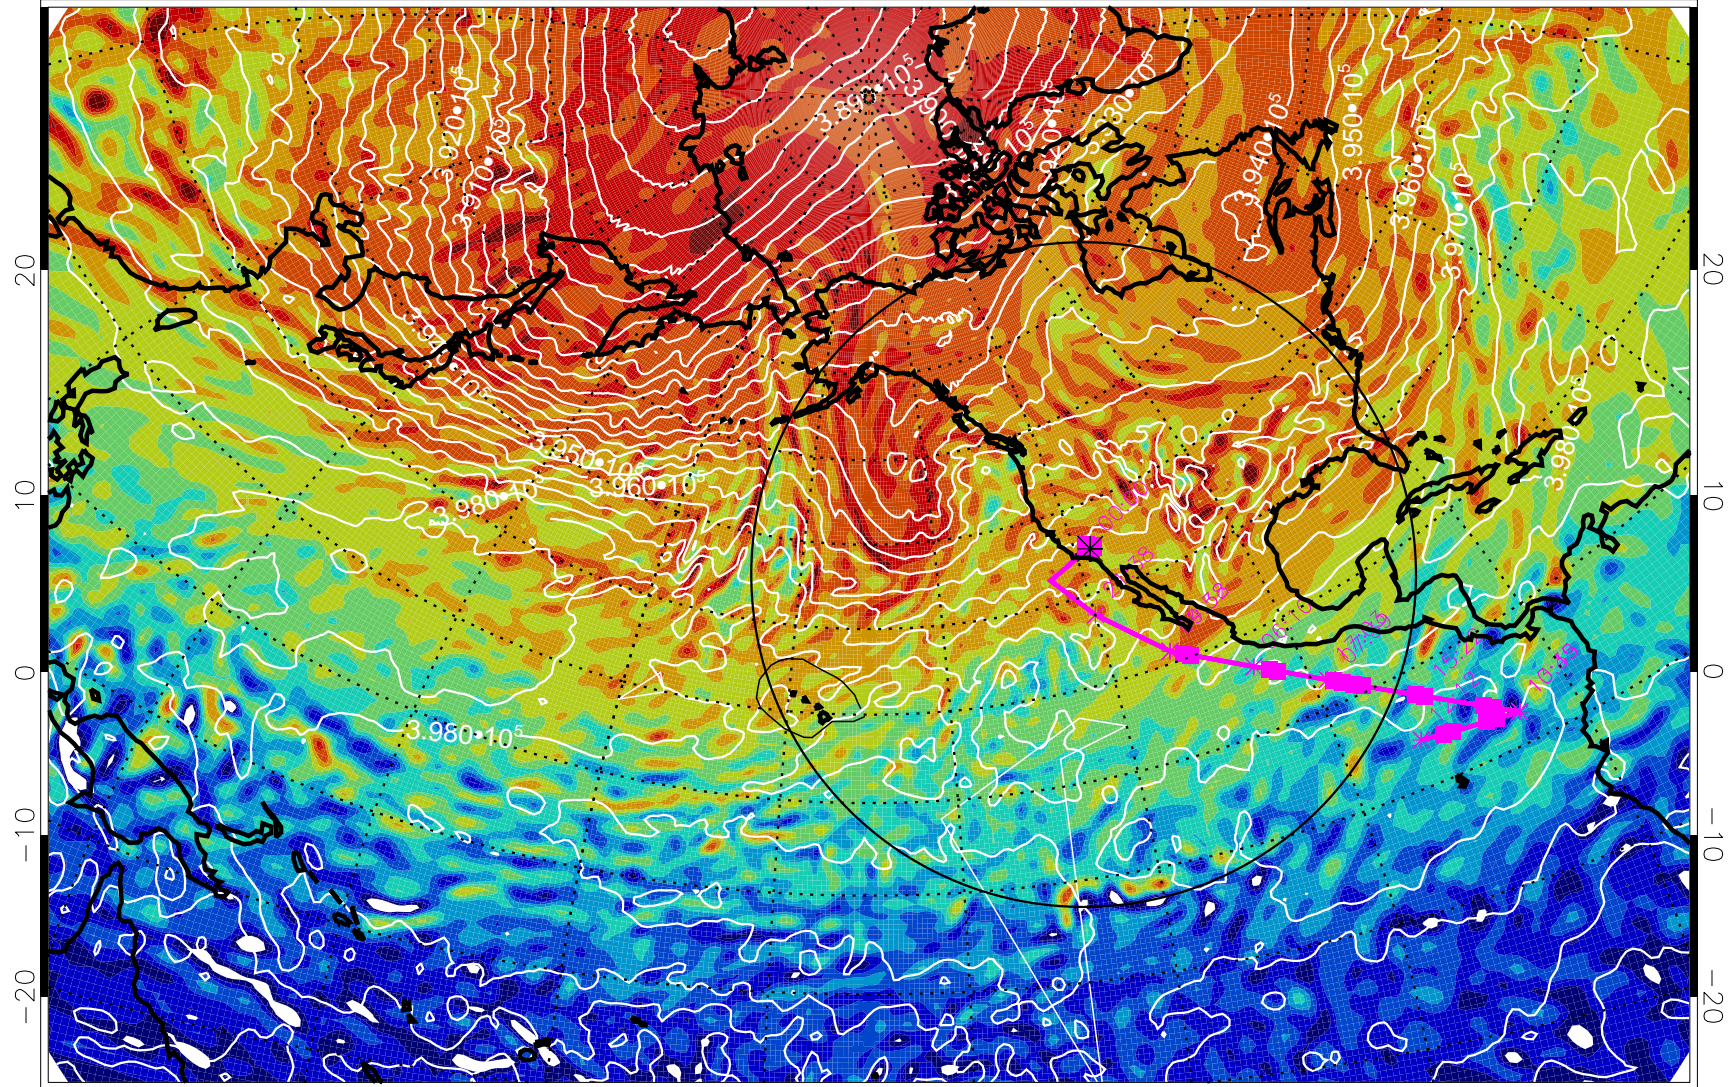

13030318, 78 hour forecast for 460K EPV

460K Montgomery Streamfunction, white

Range ring of 4055 km -- 13 hours GH round trip

13030406, 90 hour forecast for 460K EPV

460K Montgomery Streamfunction, white

Range ring of 4055 km -- 13 hours GH round trip

13030412, 96 hour forecast for 460K EPV

460K Montgomery Streamfunction, white

Range ring of 4055 km -- 13 hours GH round trip

13030418, 102 hour forecast for 460K EPV

460K Montgomery Streamfunction, white

Range ring of 4055 km -- 13 hours GH round trip

13030500, 108 hour forecast for 460K EPV

460K Montgomery Streamfunction, white

Range ring of 4055 km -- 13 hours GH round trip

13030506, 114 hour forecast for 460K EPV

460K Montgomery Streamfunction, white

Range ring of 4055 km -- 13 hours GH round trip

13030512, 120 hour forecast for 460K EPV

460K Montgomery Streamfunction, white

Range ring of 4055 km -- 13 hours GH round trip