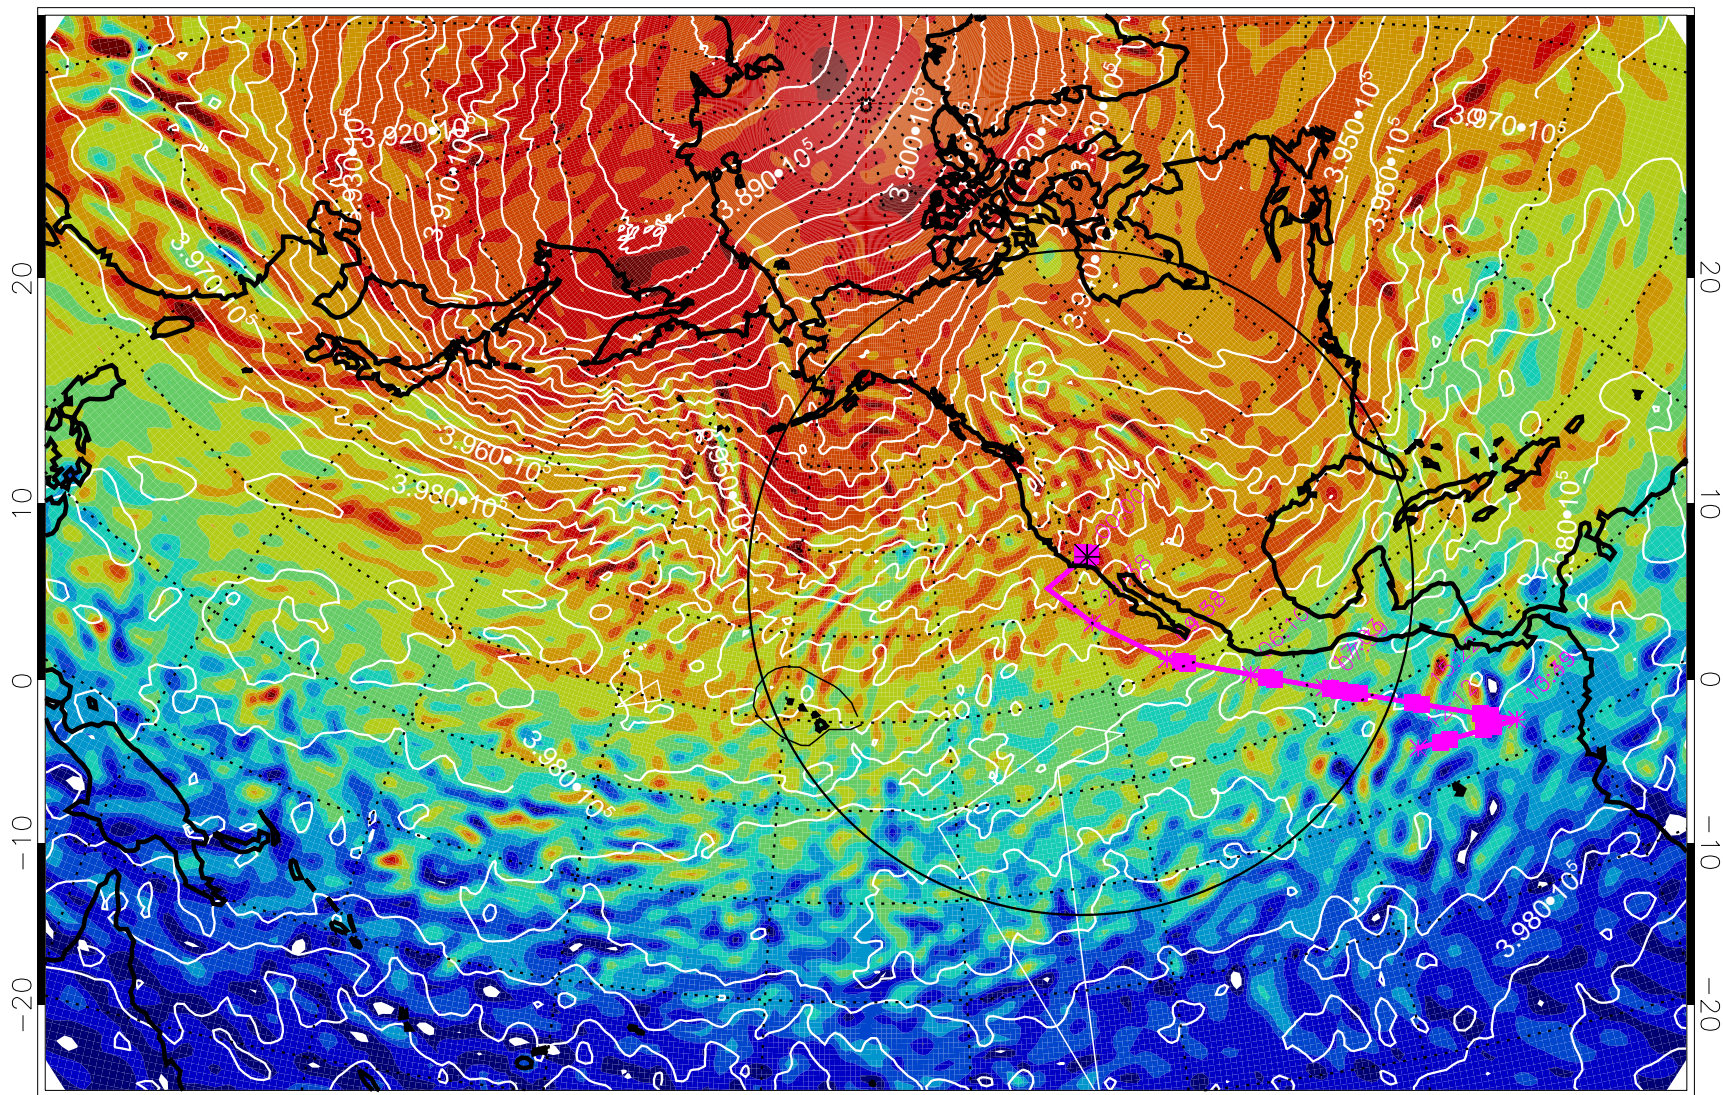

13030306, 66 hour forecast for 460K EPV

460K Montgomery Streamfunction, white

Range ring of 4055 km -- 13 hours GH round trip

13030312, 72 hour forecast for 460K EPV

460K Montgomery Streamfunction, white

Range ring of 4055 km -- 13 hours GH round trip

13030318, 78 hour forecast for 460K EPV

460K Montgomery Streamfunction, white

Range ring of 4055 km -- 13 hours GH round trip

13030406, 90 hour forecast for 460K EPV

460K Montgomery Streamfunction, white

Range ring of 4055 km -- 13 hours GH round trip

13030412, 96 hour forecast for 460K EPV

460K Montgomery Streamfunction, white

Range ring of 4055 km -- 13 hours GH round trip

13030418, 102 hour forecast for 460K EPV

460K Montgomery Streamfunction, white

Range ring of 4055 km -- 13 hours GH round trip

13030500, 108 hour forecast for 460K EPV

460K Montgomery Streamfunction, white

Range ring of 4055 km -- 13 hours GH round trip

13030506, 114 hour forecast for 460K EPV