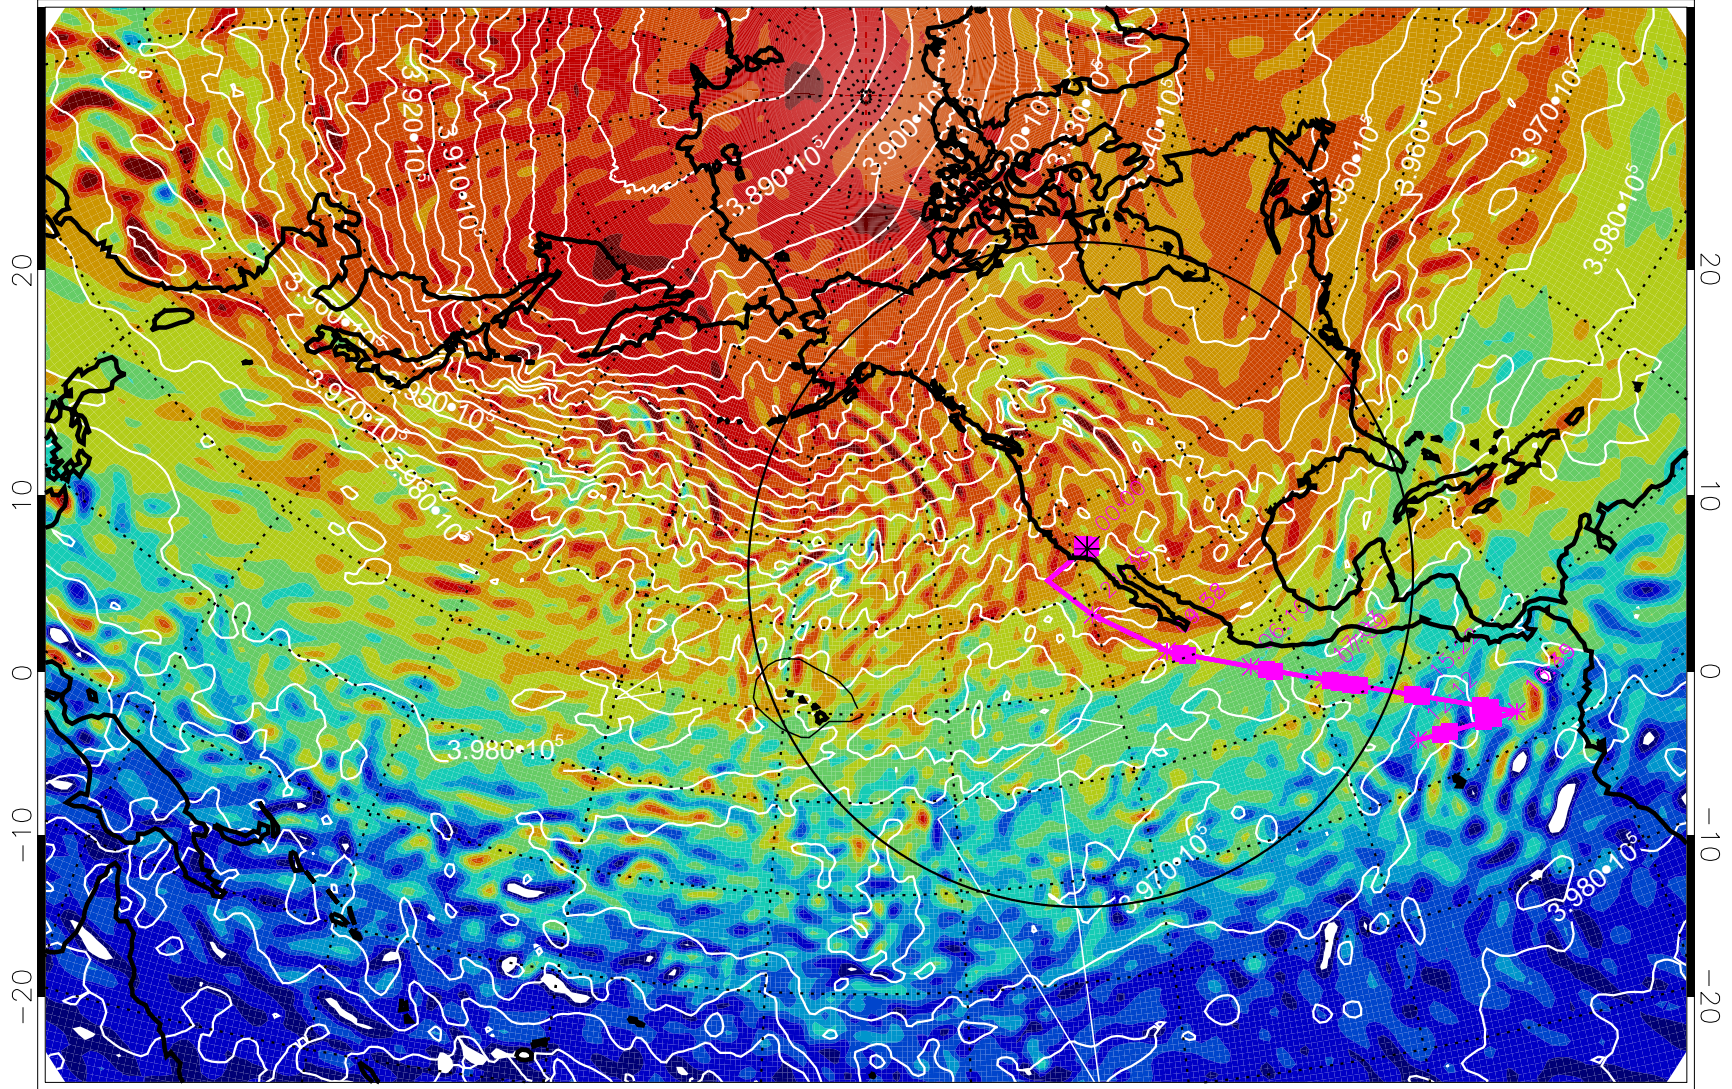

13030218, 54 hour forecast for 460K EPV

460K Montgomery Streamfunction, white

Range ring of 4055 km -- 13 hours GH round trip

13030300, 60 hour forecast for 460K EPV

460K Montgomery Streamfunction, white

Range ring of 4055 km -- 13 hours GH round trip

13030306, 66 hour forecast for 460K EPV

460K Montgomery Streamfunction, white

Range ring of 4055 km -- 13 hours GH round trip

13030312, 72 hour forecast for 460K EPV

460K Montgomery Streamfunction, white

Range ring of 4055 km -- 13 hours GH round trip

13030318, 78 hour forecast for 460K EPV

460K Montgomery Streamfunction, white

Range ring of 4055 km -- 13 hours GH round trip

13030406, 90 hour forecast for 460K EPV

460K Montgomery Streamfunction, white

Range ring of 4055 km -- 13 hours GH round trip

13030412, 96 hour forecast for 460K EPV

460K Montgomery Streamfunction, white

Range ring of 4055 km -- 13 hours GH round trip

13030418, 102 hour forecast for 460K EPV

460K Montgomery Streamfunction, white