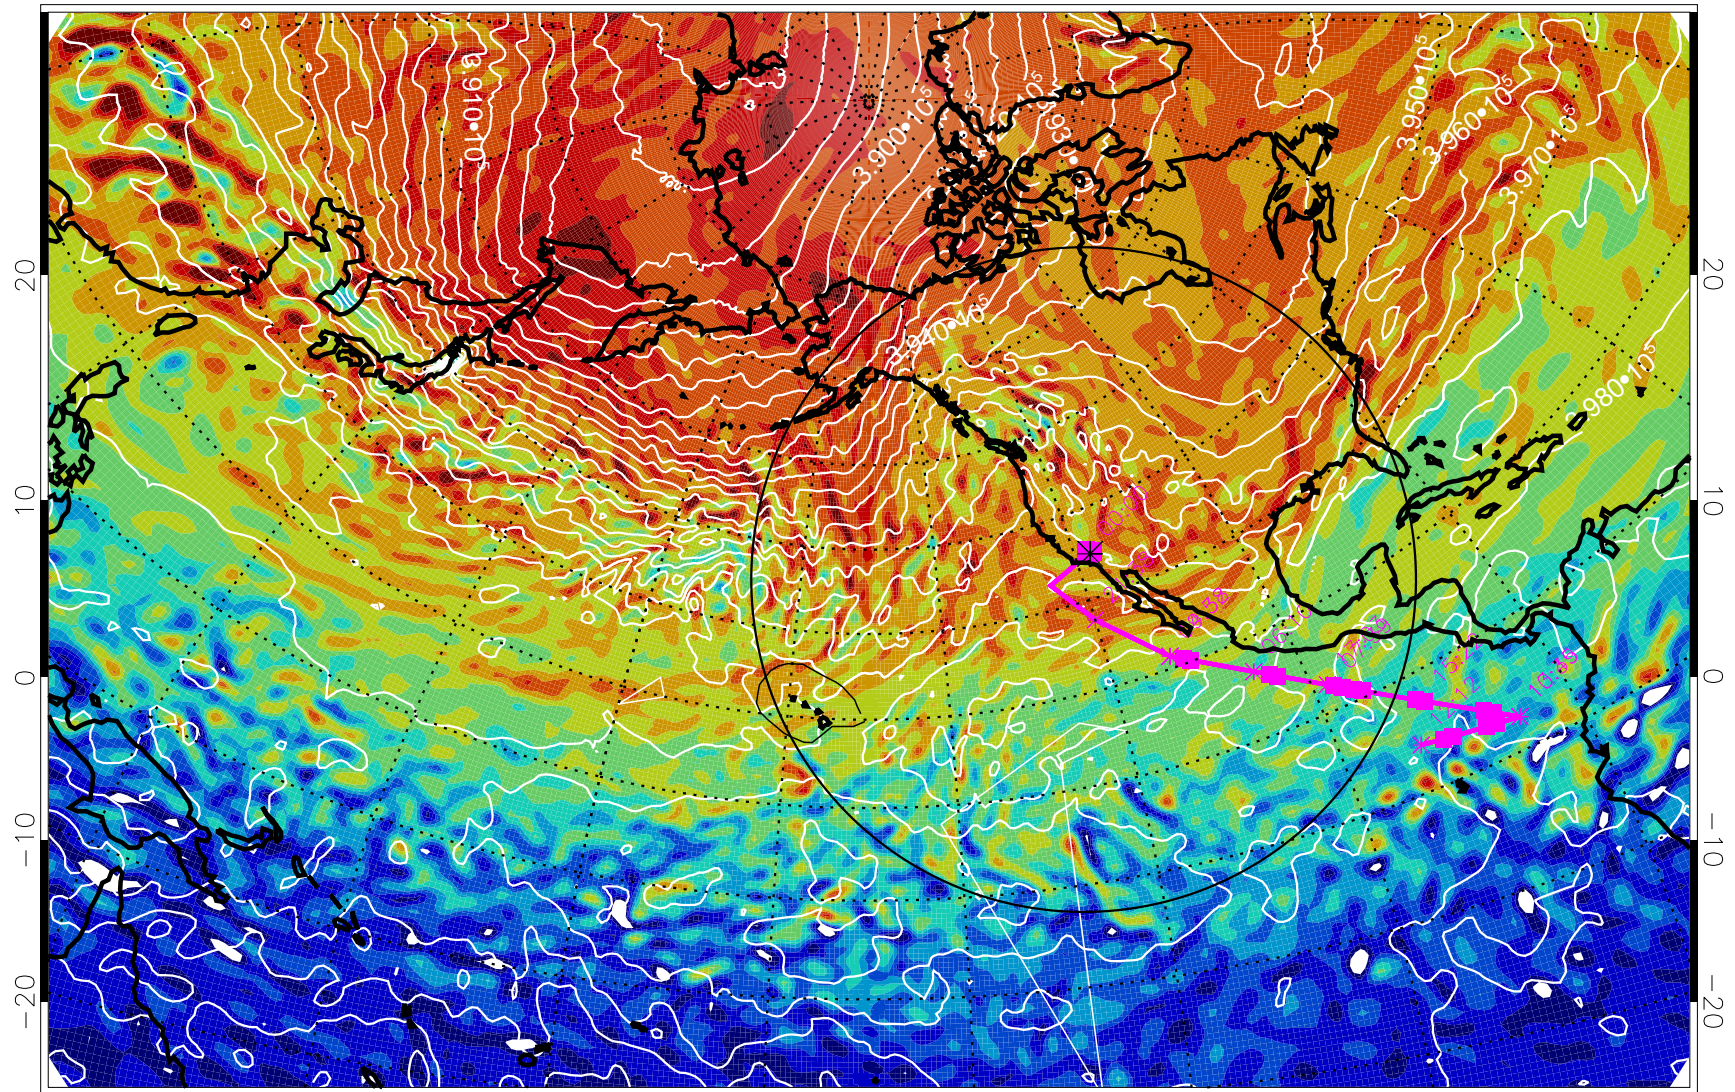

13030112, 36 hour forecast for 460K EPV

460K Montgomery Streamfunction, white

Range ring of 4055 km -- 13 hours GH round trip

13030118, 42 hour forecast for 460K EPV

460K Montgomery Streamfunction, white

Range ring of 4055 km -- 13 hours GH round trip

13030200, 48 hour forecast for 460K EPV

460K Montgomery Streamfunction, white

Range ring of 4055 km -- 13 hours GH round trip

13030206, 54 hour forecast for 460K EPV

460K Montgomery Streamfunction, white

Range ring of 4055 km -- 13 hours GH round trip

13030212, 60 hour forecast for 460K EPV

460K Montgomery Streamfunction, white

Range ring of 4055 km -- 13 hours GH round trip

13030218, 66 hour forecast for 460K EPV

460K Montgomery Streamfunction, white

Range ring of 4055 km -- 13 hours GH round trip

13030400, 96 hour forecast for 460K EPV

460K Montgomery Streamfunction, white

Range ring of 4055 km -- 13 hours GH round trip

13030412, 108 hour forecast for 460K EPV

460K Montgomery Streamfunction, white