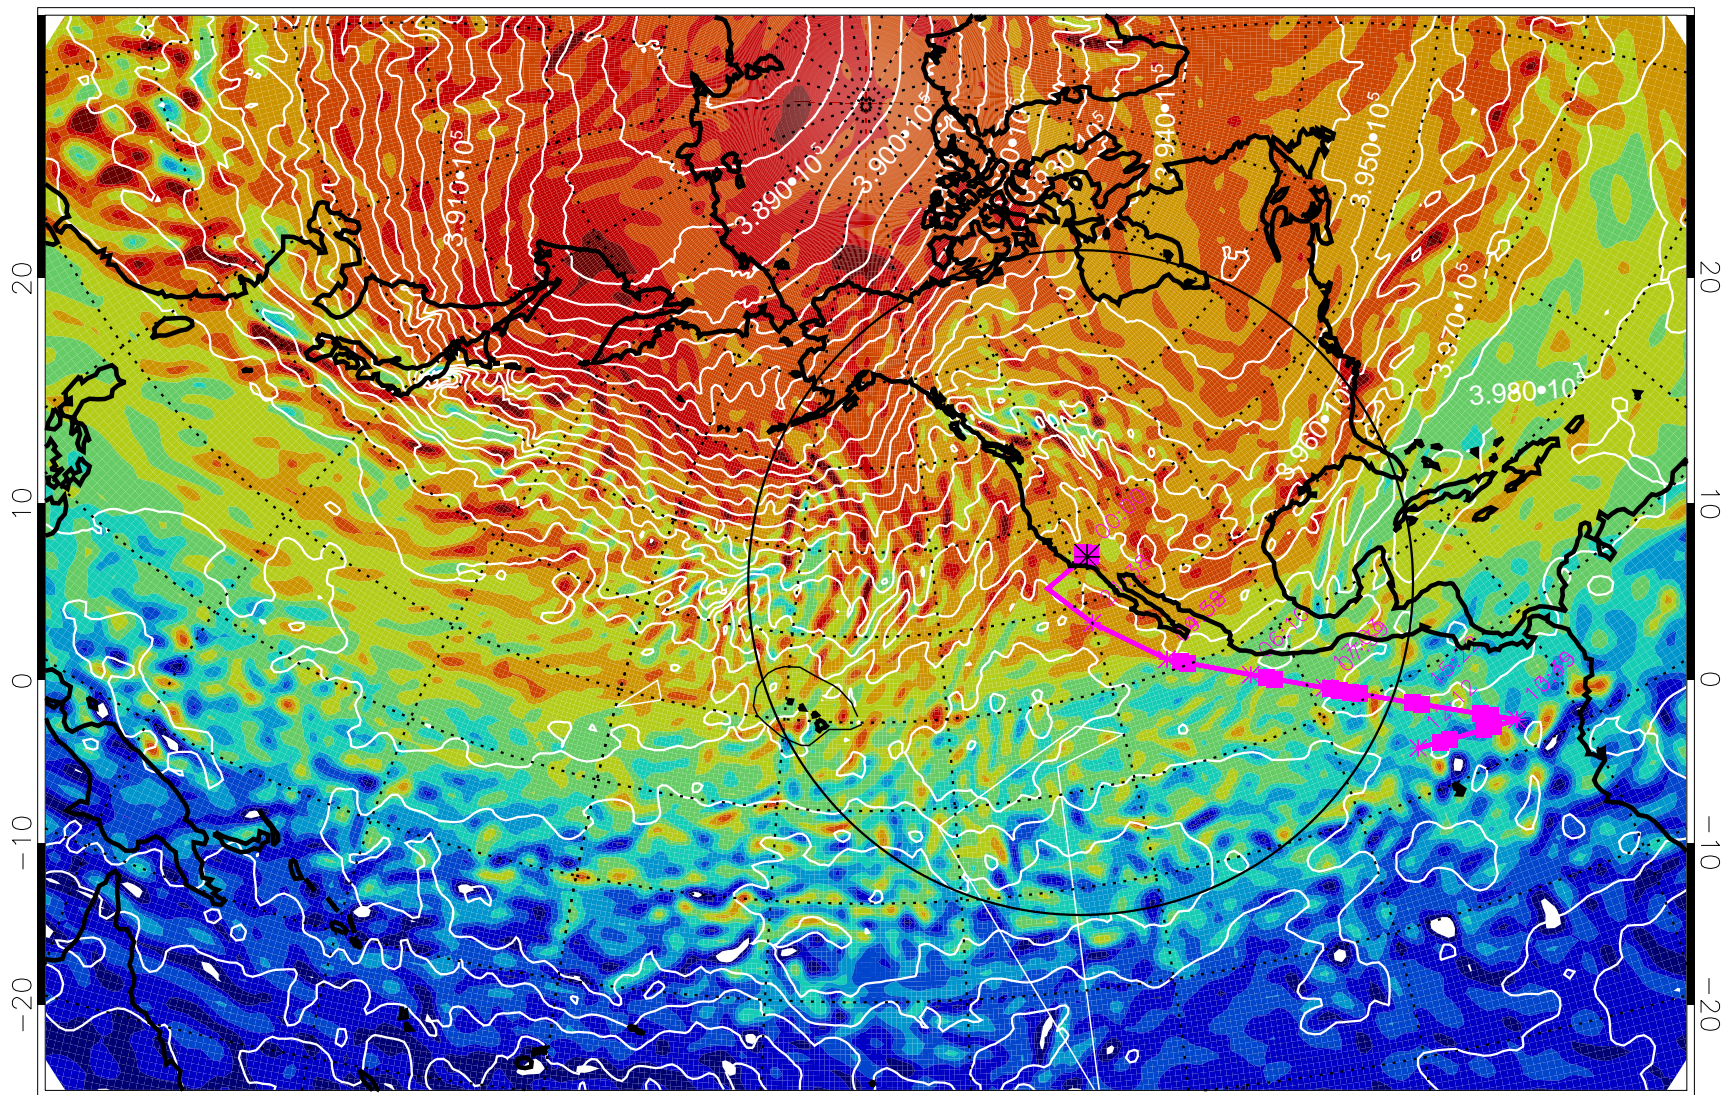

13030200, 48 hour forecast for 460K EPV

460K Montgomery Streamfunction, white

Range ring of 4055 km -- 13 hours GH round trip

13030206, 54 hour forecast for 460K EPV

460K Montgomery Streamfunction, white

Range ring of 4055 km -- 13 hours GH round trip

13030212, 60 hour forecast for 460K EPV

460K Montgomery Streamfunction, white

Range ring of 4055 km -- 13 hours GH round trip

13030218, 66 hour forecast for 460K EPV

460K Montgomery Streamfunction, white

Range ring of 4055 km -- 13 hours GH round trip

13030300, 72 hour forecast for 460K EPV

460K Montgomery Streamfunction, white

Range ring of 4055 km -- 13 hours GH round trip

13030306, 78 hour forecast for 460K EPV

460K Montgomery Streamfunction, white

Range ring of 4055 km -- 13 hours GH round trip

13030400, 96 hour forecast for 460K EPV

460K Montgomery Streamfunction, white

Range ring of 4055 km -- 13 hours GH round trip

13030412, 108 hour forecast for 460K EPV

460K Montgomery Streamfunction, white