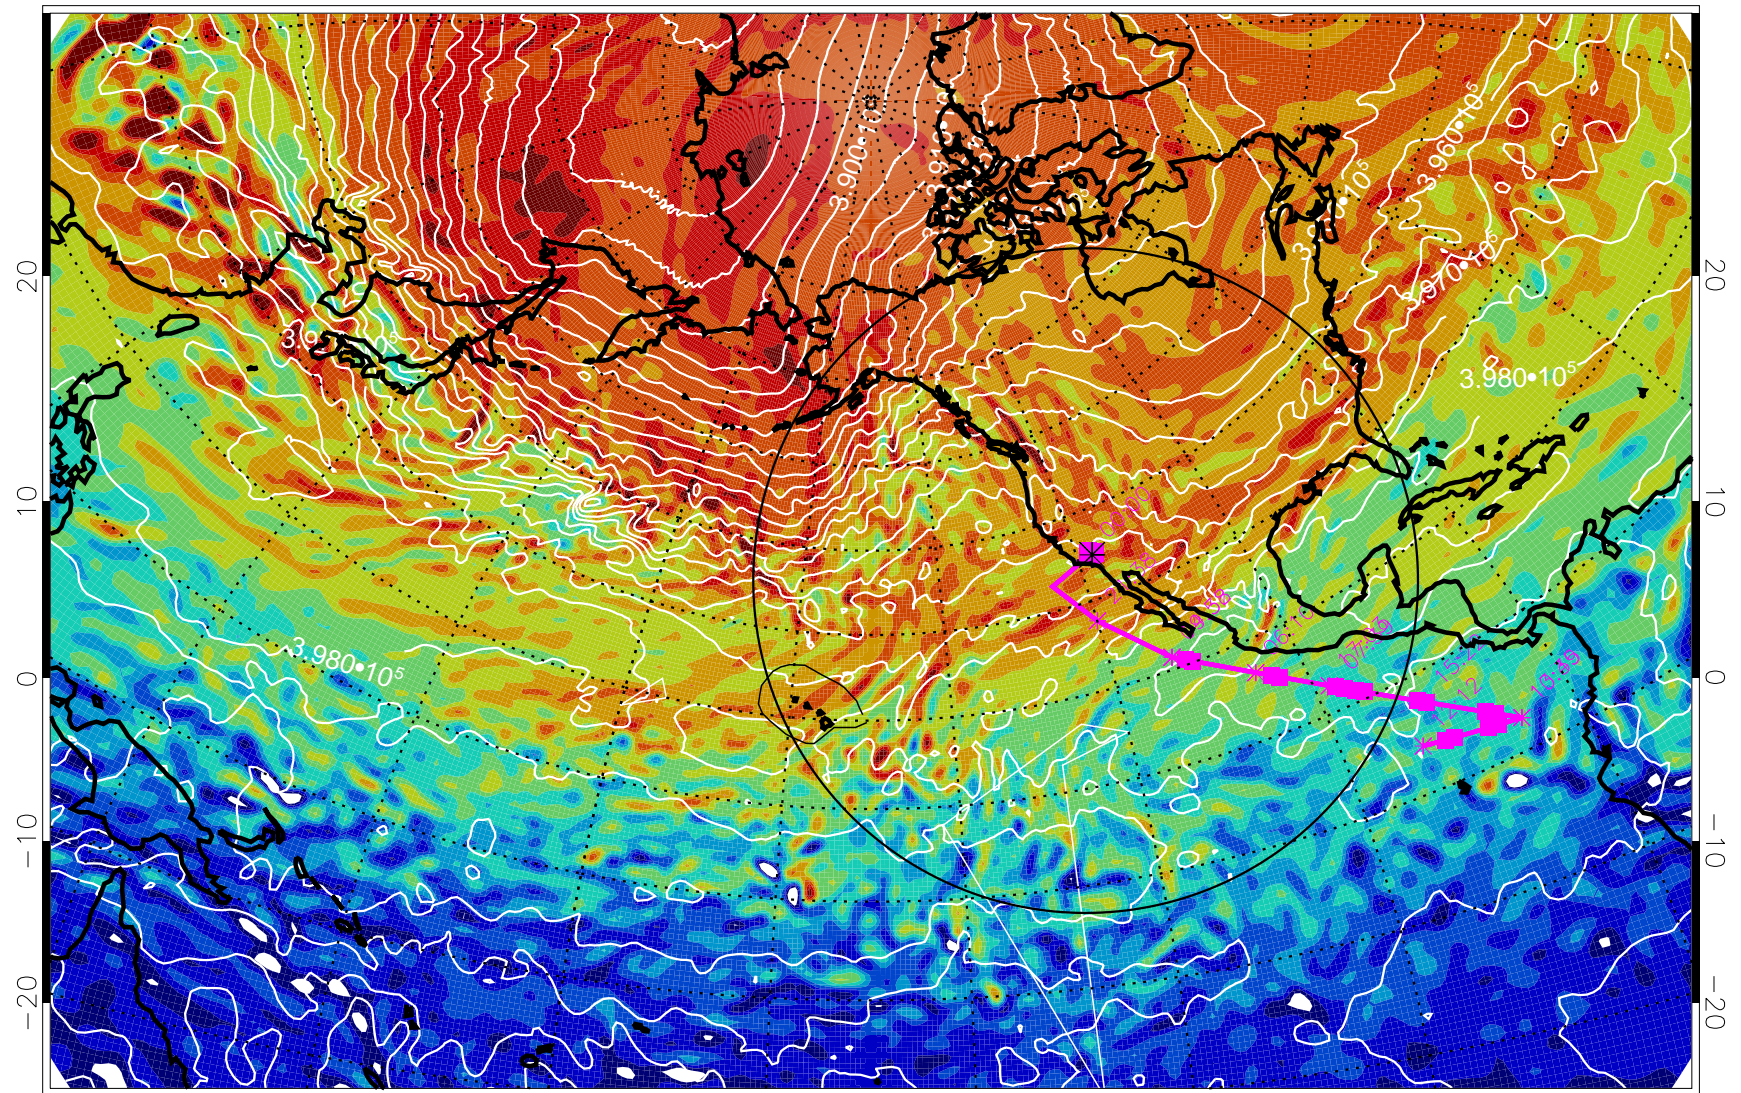

13022812, 12 hour forecast for 460K EPV

460K Montgomery Streamfunction, white

Range ring of 4055 km -- 13 hours GH round trip

13022818, 18 hour forecast for 460K EPV

460K Montgomery Streamfunction, white

Range ring of 4055 km -- 13 hours GH round trip

13030100, 24 hour forecast for 460K EPV

460K Montgomery Streamfunction, white

Range ring of 4055 km -- 13 hours GH round trip

13030106, 30 hour forecast for 460K EPV

460K Montgomery Streamfunction, white

Range ring of 4055 km -- 13 hours GH round trip

13030112, 36 hour forecast for 460K EPV

460K Montgomery Streamfunction, white

Range ring of 4055 km -- 13 hours GH round trip

13030118, 42 hour forecast for 460K EPV

460K Montgomery Streamfunction, white

Range ring of 4055 km -- 13 hours GH round trip

13030212, 60 hour forecast for 460K EPV

460K Montgomery Streamfunction, white

Range ring of 4055 km -- 13 hours GH round trip

13030218, 66 hour forecast for 460K EPV

460K Montgomery Streamfunction, white

Range ring of 4055 km -- 13 hours GH round trip