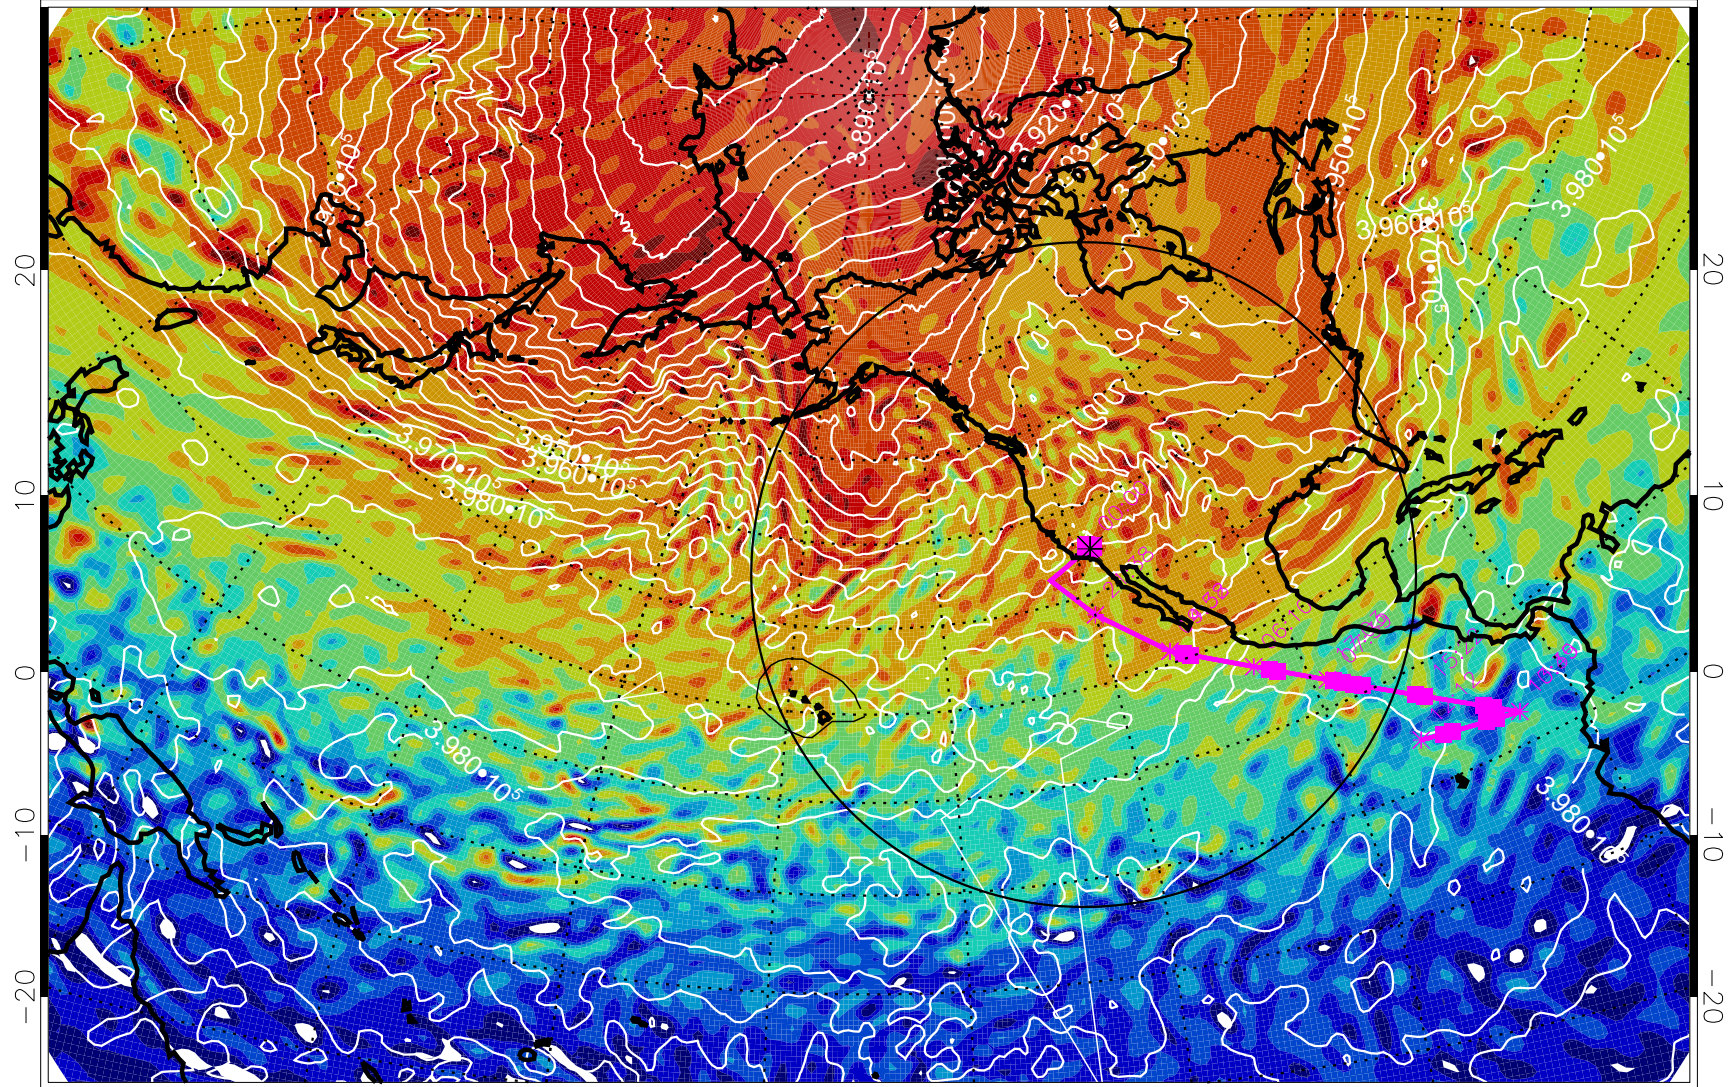

13030300, 72 hour forecast for 460K EPV

460K Montgomery Streamfunction, white

Range ring of 4055 km -- 13 hours GH round trip

13030306, 78 hour forecast for 460K EPV

460K Montgomery Streamfunction, white

Range ring of 4055 km -- 13 hours GH round trip

13030312, 84 hour forecast for 460K EPV

460K Montgomery Streamfunction, white

Range ring of 4055 km -- 13 hours GH round trip

13030318, 90 hour forecast for 460K EPV

460K Montgomery Streamfunction, white

Range ring of 4055 km -- 13 hours GH round trip

13030400, 96 hour forecast for 460K EPV

460K Montgomery Streamfunction, white

Range ring of 4055 km -- 13 hours GH round trip

13030412, 108 hour forecast for 460K EPV

460K Montgomery Streamfunction, white

Range ring of 4055 km -- 13 hours GH round trip

13030418, 114 hour forecast for 460K EPV

460K Montgomery Streamfunction, white

Range ring of 4055 km -- 13 hours GH round trip

13030500, 120 hour forecast for 460K EPV