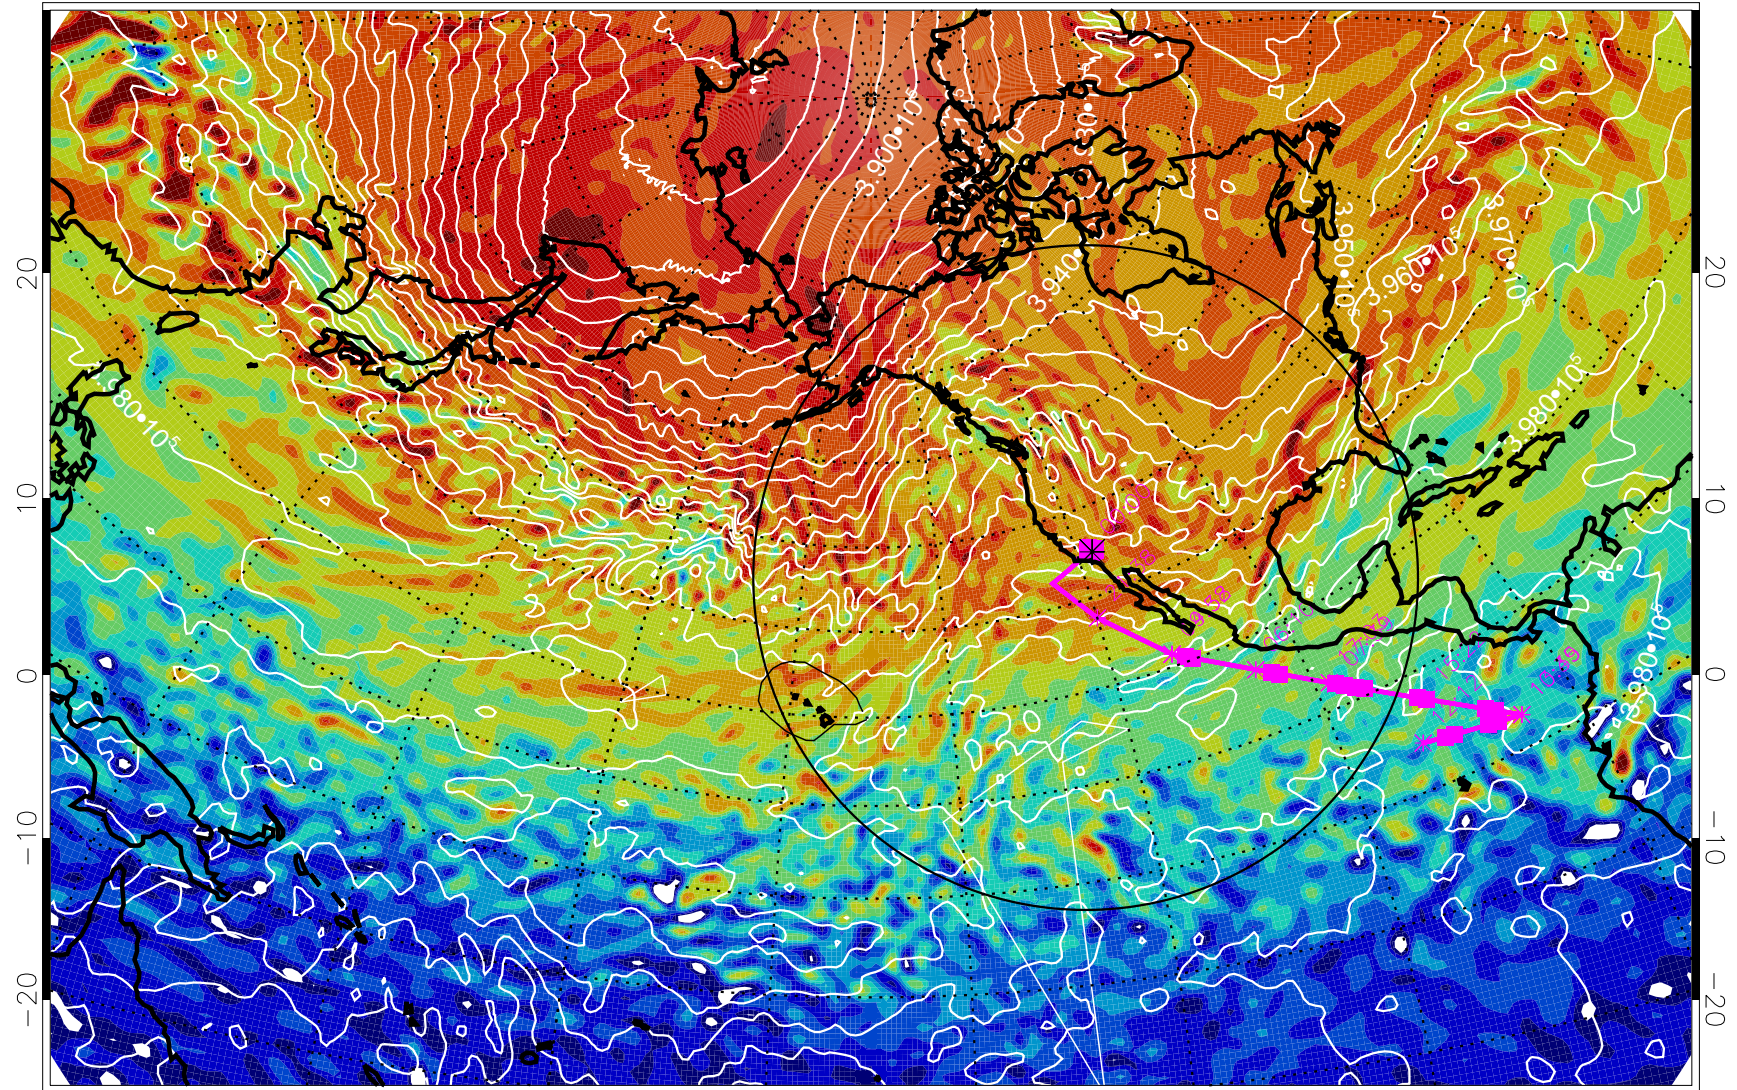

13030112, 36 hour forecast for 460K EPV

460K Montgomery Streamfunction, white

Range ring of 4055 km -- 13 hours GH round trip

13030118, 42 hour forecast for 460K EPV

460K Montgomery Streamfunction, white

Range ring of 4055 km -- 13 hours GH round trip

13030200, 48 hour forecast for 460K EPV

460K Montgomery Streamfunction, white

Range ring of 4055 km -- 13 hours GH round trip

13030206, 54 hour forecast for 460K EPV

460K Montgomery Streamfunction, white

Range ring of 4055 km -- 13 hours GH round trip

13030212, 60 hour forecast for 460K EPV

460K Montgomery Streamfunction, white

Range ring of 4055 km -- 13 hours GH round trip

13030218, 66 hour forecast for 460K EPV

460K Montgomery Streamfunction, white

Range ring of 4055 km -- 13 hours GH round trip

13030400, 96 hour forecast for 460K EPV

460K Montgomery Streamfunction, white

Range ring of 4055 km -- 13 hours GH round trip

13030412, 108 hour forecast for 460K EPV

460K Montgomery Streamfunction, white