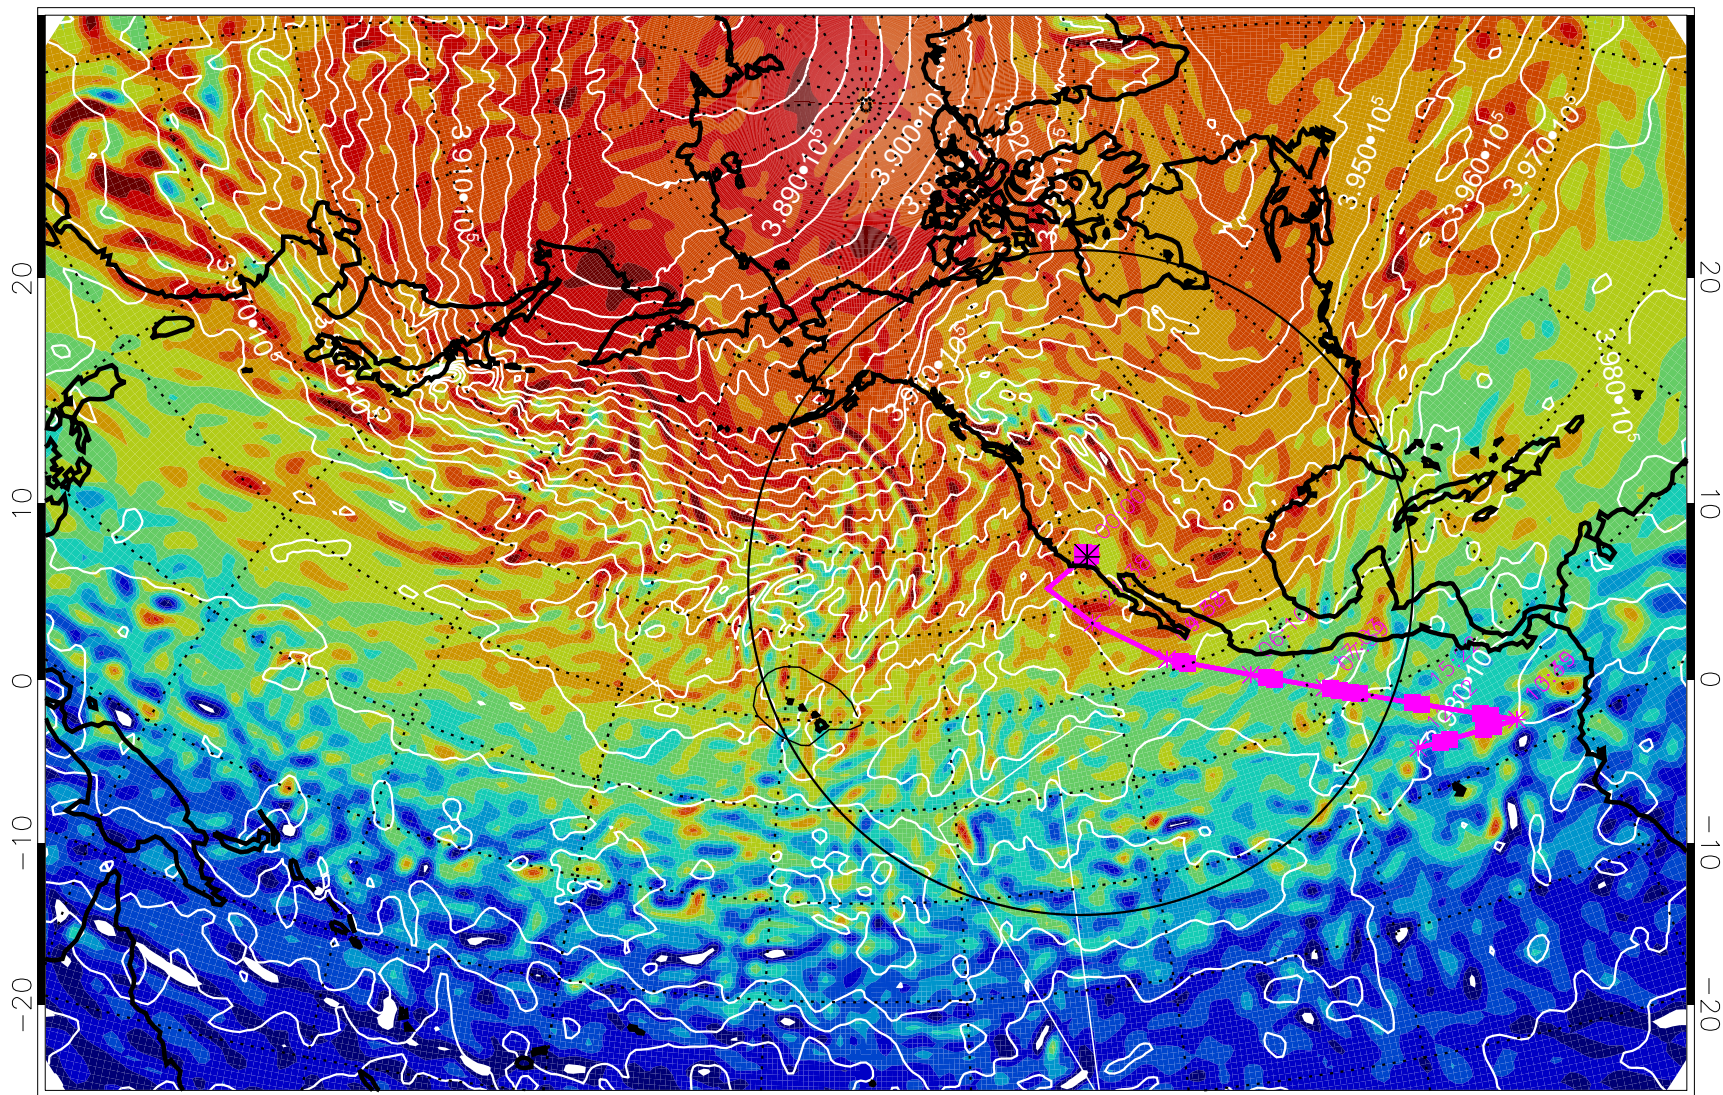

13030212, 60 hour forecast for 460K EPV

460K Montgomery Streamfunction, white

Range ring of 4055 km -- 13 hours GH round trip

13030218, 66 hour forecast for 460K EPV

460K Montgomery Streamfunction, white

Range ring of 4055 km -- 13 hours GH round trip

13030300, 72 hour forecast for 460K EPV

460K Montgomery Streamfunction, white

Range ring of 4055 km -- 13 hours GH round trip

13030306, 78 hour forecast for 460K EPV

460K Montgomery Streamfunction, white

Range ring of 4055 km -- 13 hours GH round trip

13030312, 84 hour forecast for 460K EPV

460K Montgomery Streamfunction, white

Range ring of 4055 km -- 13 hours GH round trip

13030318, 90 hour forecast for 460K EPV

460K Montgomery Streamfunction, white

Range ring of 4055 km -- 13 hours GH round trip

13030400, 96 hour forecast for 460K EPV

460K Montgomery Streamfunction, white

Range ring of 4055 km -- 13 hours GH round trip

13030412, 108 hour forecast for 460K EPV

460K Montgomery Streamfunction, white