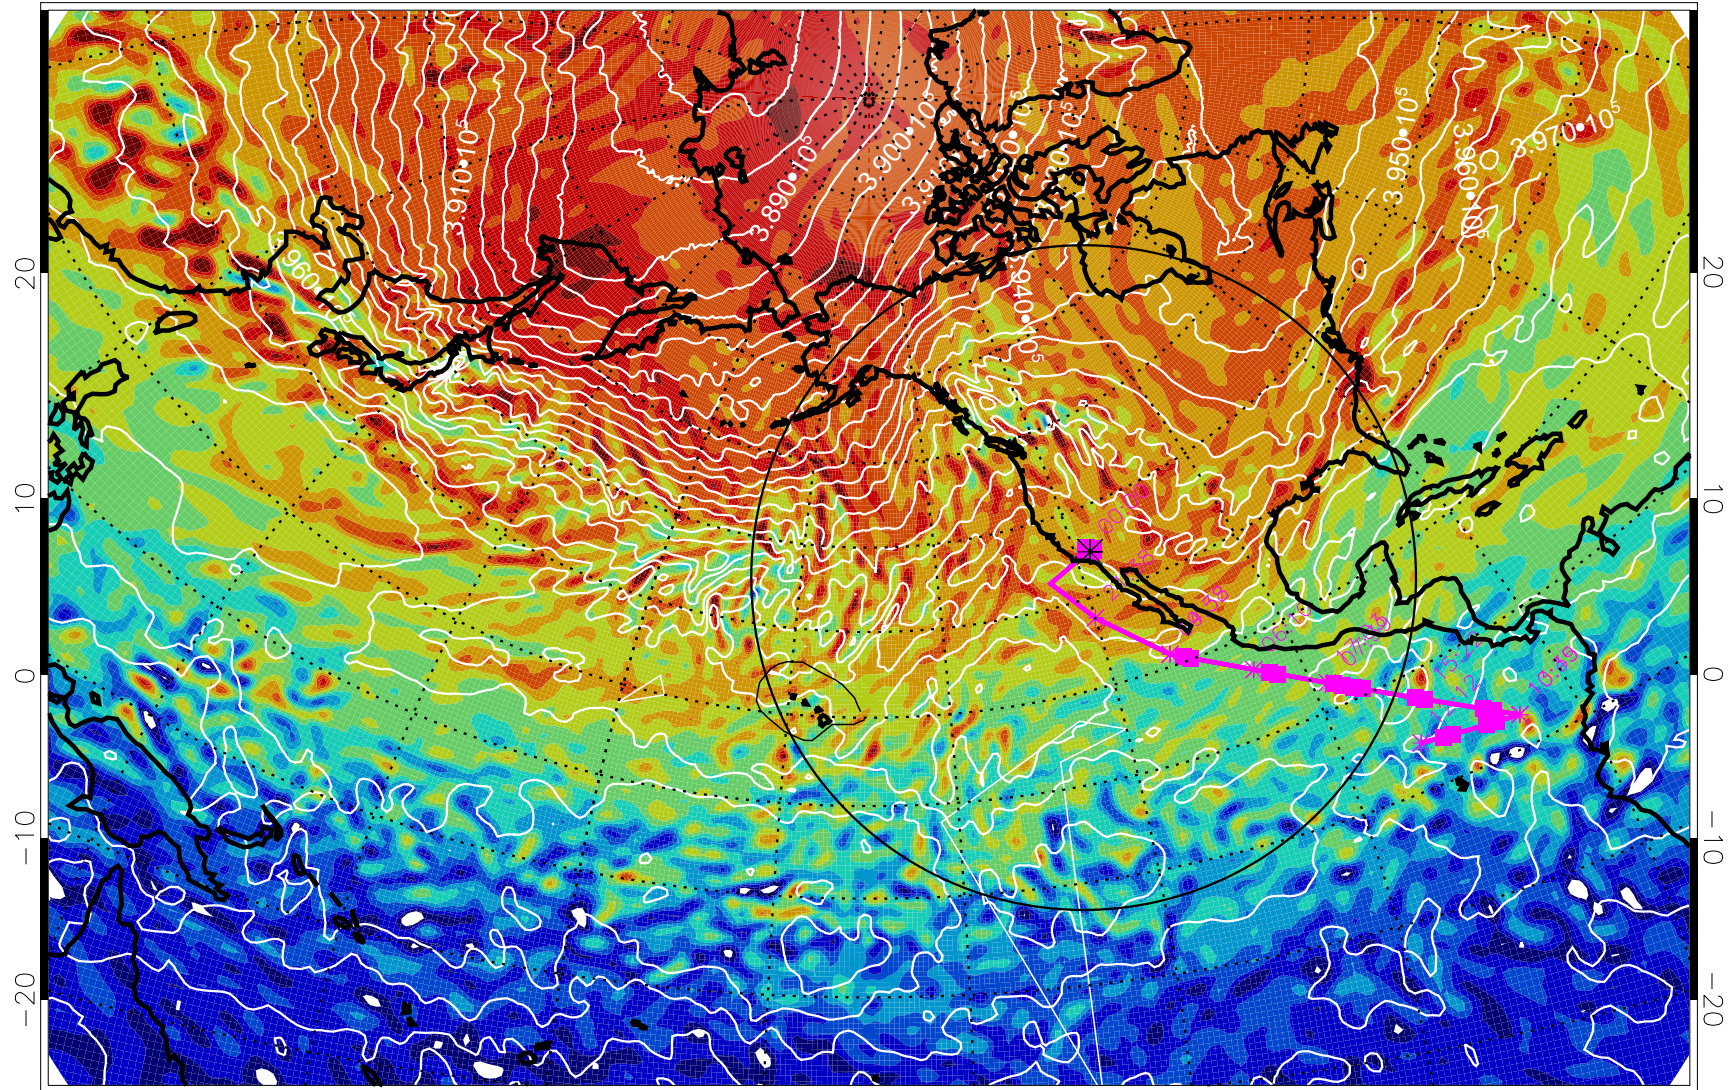

13030200, 48 hour forecast for 460K EPV

460K Montgomery Streamfunction, white

Range ring of 4055 km -- 13 hours GH round trip

13030206, 54 hour forecast for 460K EPV

460K Montgomery Streamfunction, white

Range ring of 4055 km -- 13 hours GH round trip

13030212, 60 hour forecast for 460K EPV

460K Montgomery Streamfunction, white

Range ring of 4055 km -- 13 hours GH round trip

13030218, 66 hour forecast for 460K EPV

460K Montgomery Streamfunction, white

Range ring of 4055 km -- 13 hours GH round trip

13030300, 72 hour forecast for 460K EPV

460K Montgomery Streamfunction, white

Range ring of 4055 km -- 13 hours GH round trip

13030306, 78 hour forecast for 460K EPV

460K Montgomery Streamfunction, white

Range ring of 4055 km -- 13 hours GH round trip

13030400, 96 hour forecast for 460K EPV

460K Montgomery Streamfunction, white

Range ring of 4055 km -- 13 hours GH round trip

13030412, 108 hour forecast for 460K EPV

460K Montgomery Streamfunction, white