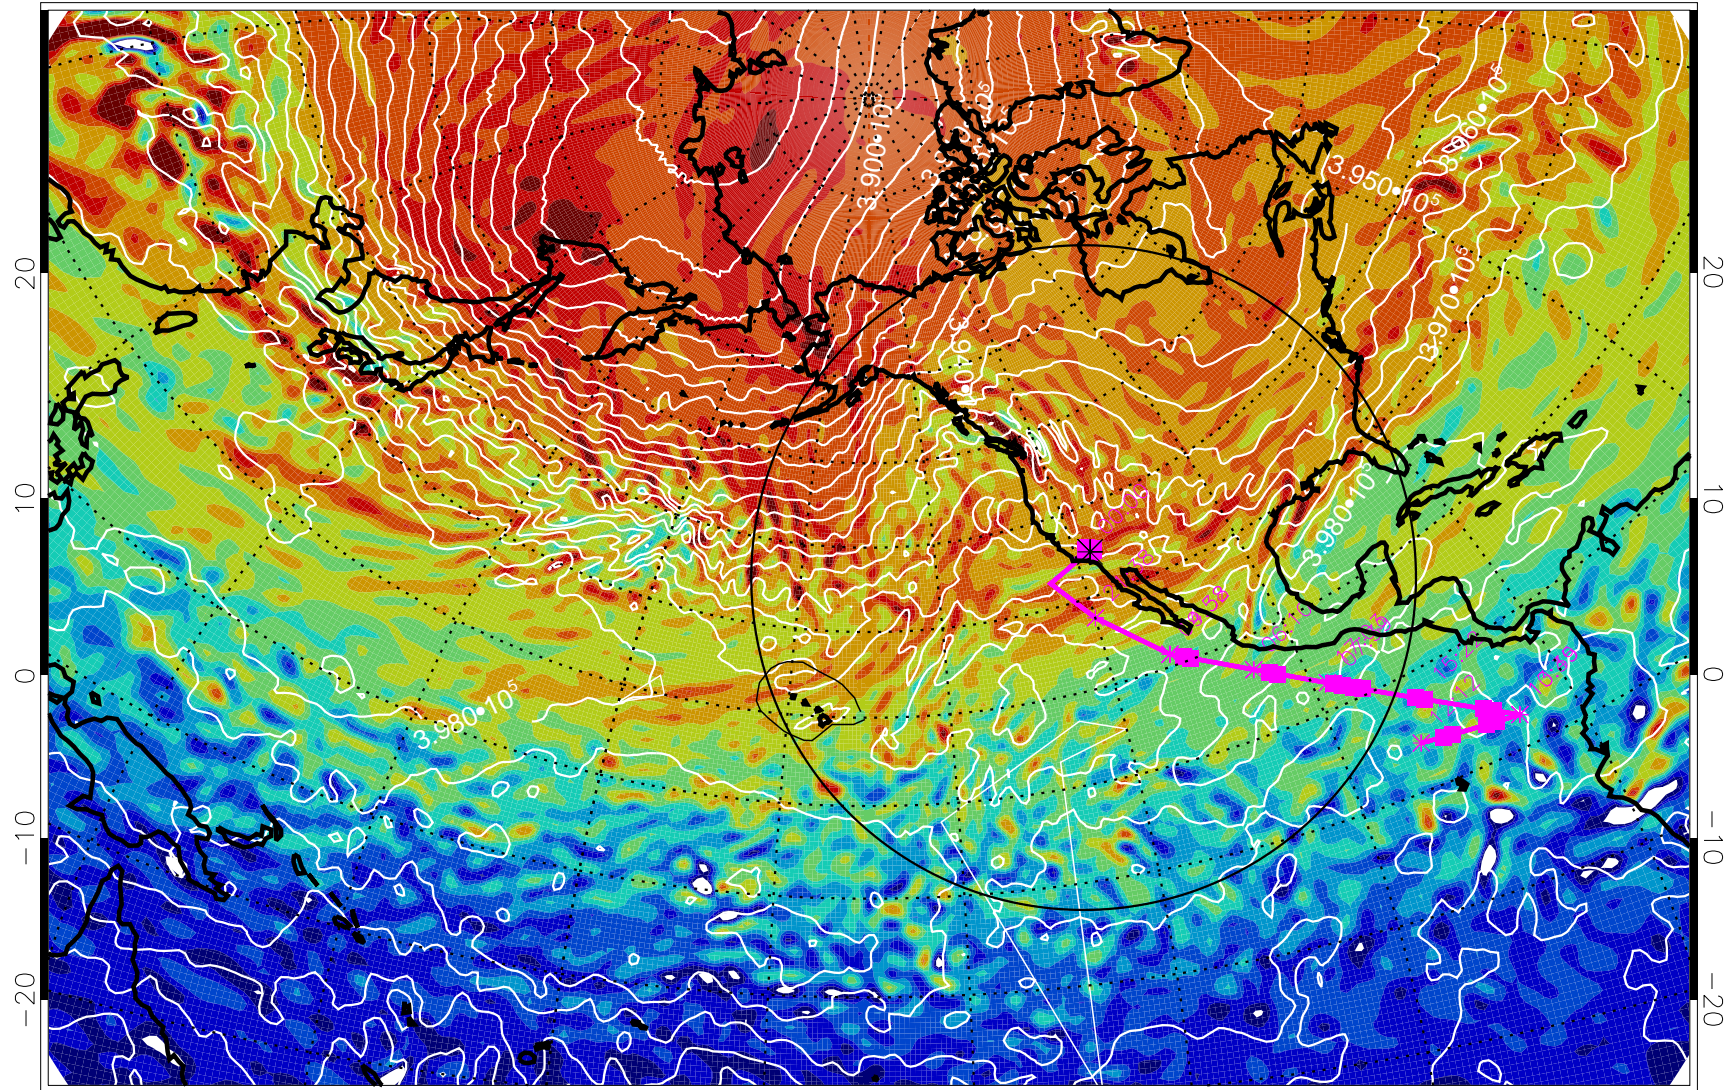

13030100, 24 hour forecast for 460K EPV

460K Montgomery Streamfunction, white

Range ring of 4055 km -- 13 hours GH round trip

13030106, 30 hour forecast for 460K EPV

460K Montgomery Streamfunction, white

Range ring of 4055 km -- 13 hours GH round trip

13030112, 36 hour forecast for 460K EPV

460K Montgomery Streamfunction, white

Range ring of 4055 km -- 13 hours GH round trip

13030118, 42 hour forecast for 460K EPV

460K Montgomery Streamfunction, white

Range ring of 4055 km -- 13 hours GH round trip

13030200, 48 hour forecast for 460K EPV

460K Montgomery Streamfunction, white

Range ring of 4055 km -- 13 hours GH round trip

13030206, 54 hour forecast for 460K EPV

460K Montgomery Streamfunction, white

Range ring of 4055 km -- 13 hours GH round trip

13030212, 60 hour forecast for 460K EPV

460K Montgomery Streamfunction, white

Range ring of 4055 km -- 13 hours GH round trip

13030218, 66 hour forecast for 460K EPV

460K Montgomery Streamfunction, white

Range ring of 4055 km -- 13 hours GH round trip