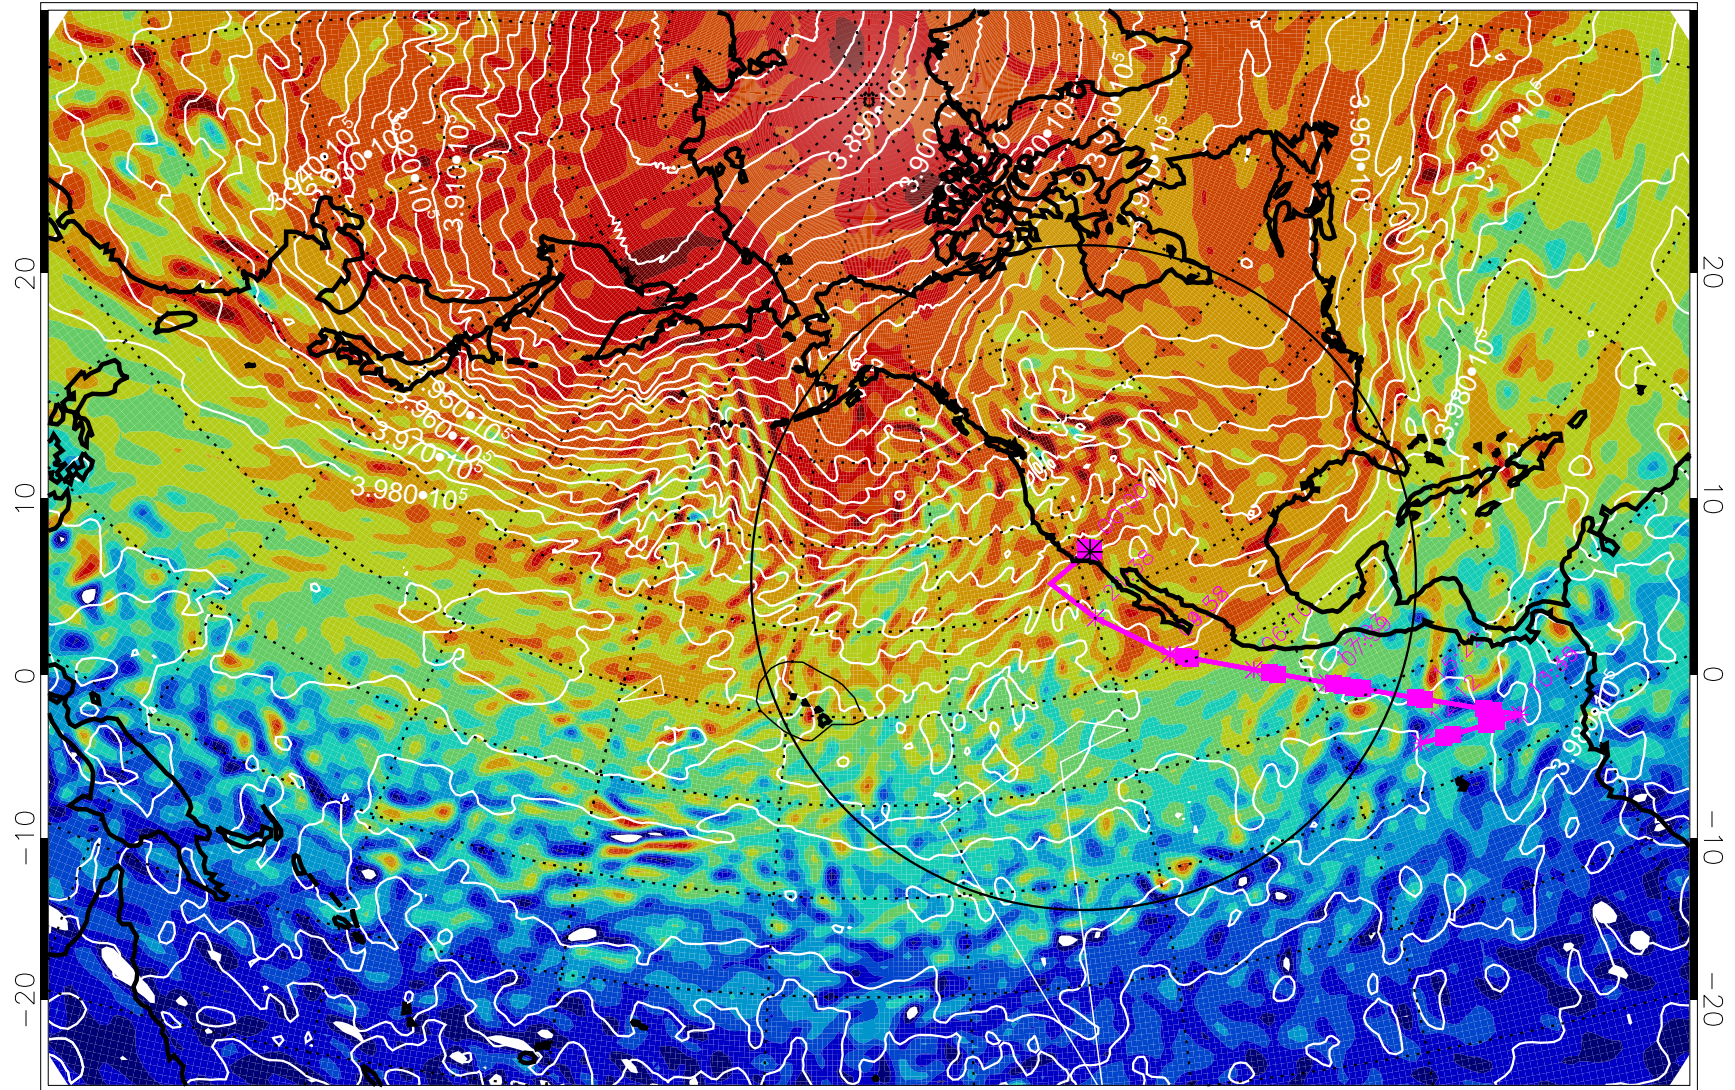

13030300, 72 hour forecast for 460K EPV

460K Montgomery Streamfunction, white

Range ring of 4055 km -- 13 hours GH round trip

13030306, 78 hour forecast for 460K EPV

460K Montgomery Streamfunction, white

Range ring of 4055 km -- 13 hours GH round trip

13030312, 84 hour forecast for 460K EPV

460K Montgomery Streamfunction, white

Range ring of 4055 km -- 13 hours GH round trip

13030318, 90 hour forecast for 460K EPV

460K Montgomery Streamfunction, white

Range ring of 4055 km -- 13 hours GH round trip

13030400, 96 hour forecast for 460K EPV

460K Montgomery Streamfunction, white

Range ring of 4055 km -- 13 hours GH round trip

13030412, 108 hour forecast for 460K EPV

460K Montgomery Streamfunction, white

Range ring of 4055 km -- 13 hours GH round trip

13030418, 114 hour forecast for 460K EPV

460K Montgomery Streamfunction, white

Range ring of 4055 km -- 13 hours GH round trip

13030500, 120 hour forecast for 460K EPV