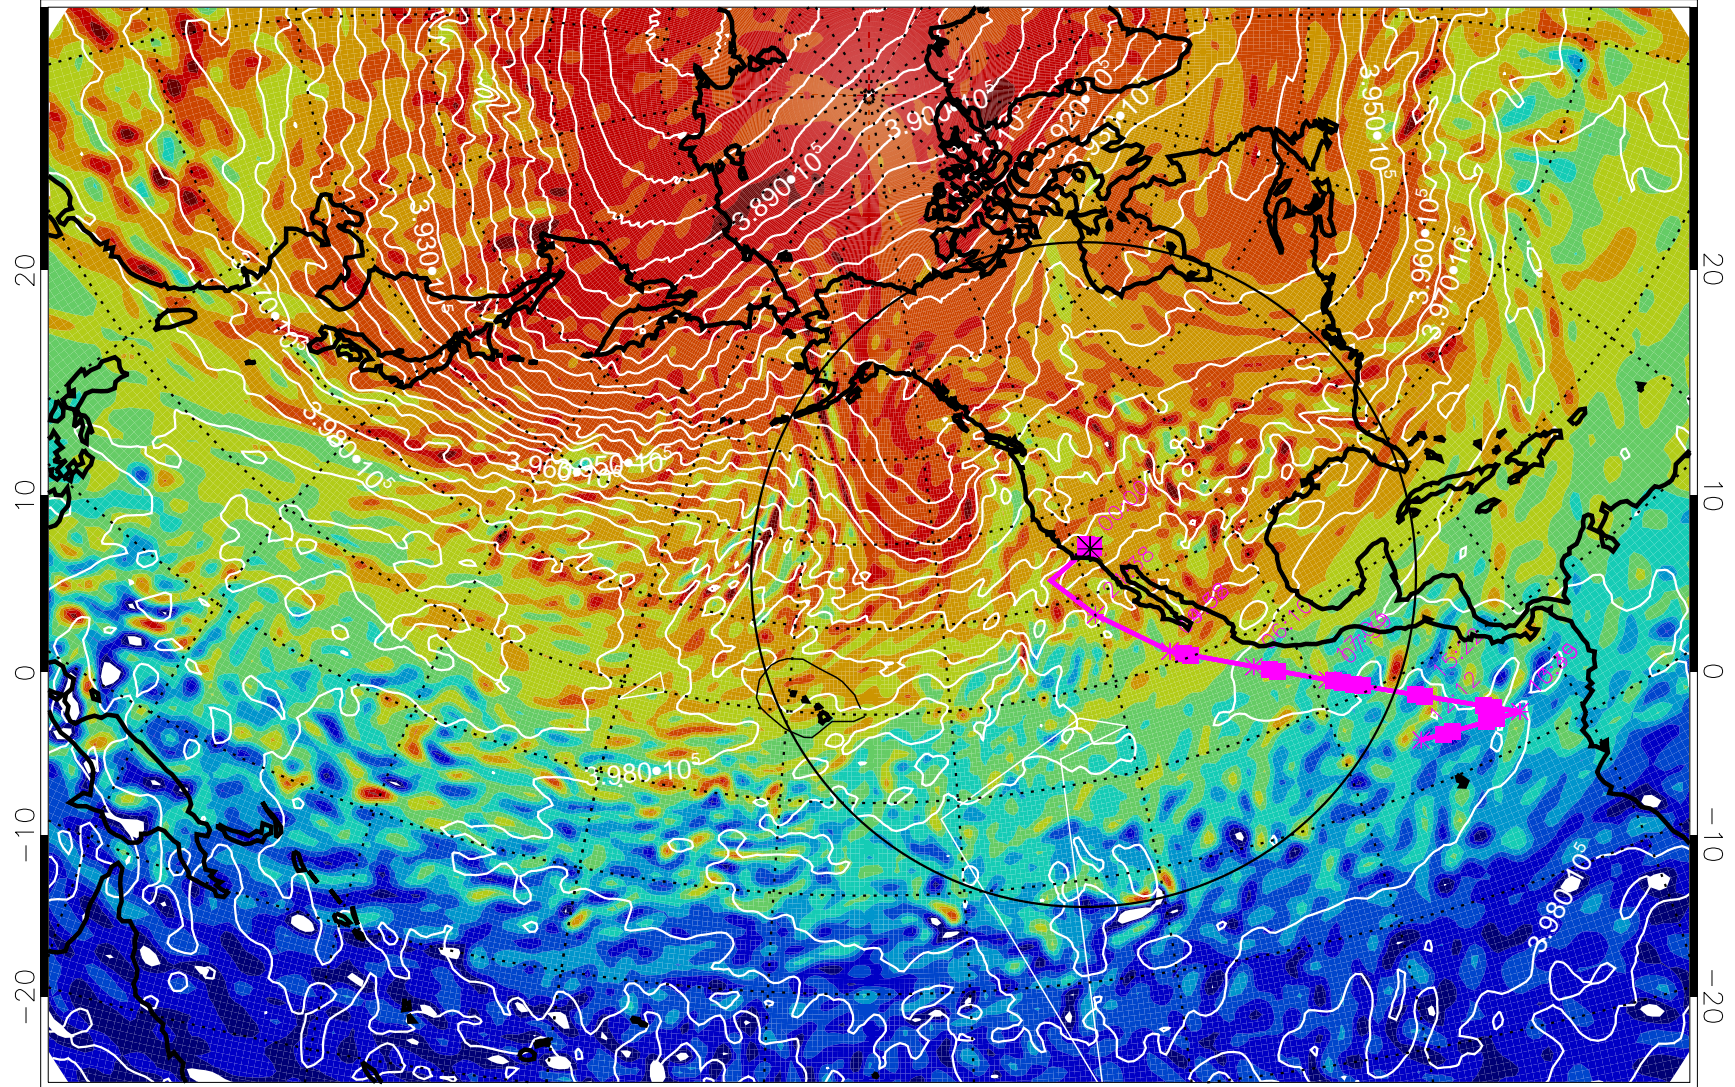

13030400, 96 hour forecast for 460K EPV

460K Montgomery Streamfunction, white

Range ring of 4055 km -- 13 hours GH round trip

13030412, 108 hour forecast for 460K EPV

460K Montgomery Streamfunction, white

Range ring of 4055 km -- 13 hours GH round trip

13030418, 114 hour forecast for 460K EPV

460K Montgomery Streamfunction, white

Range ring of 4055 km -- 13 hours GH round trip

13030500, 120 hour forecast for 460K EPV

460K Montgomery Streamfunction, white

Range ring of 4055 km -- 13 hours GH round trip