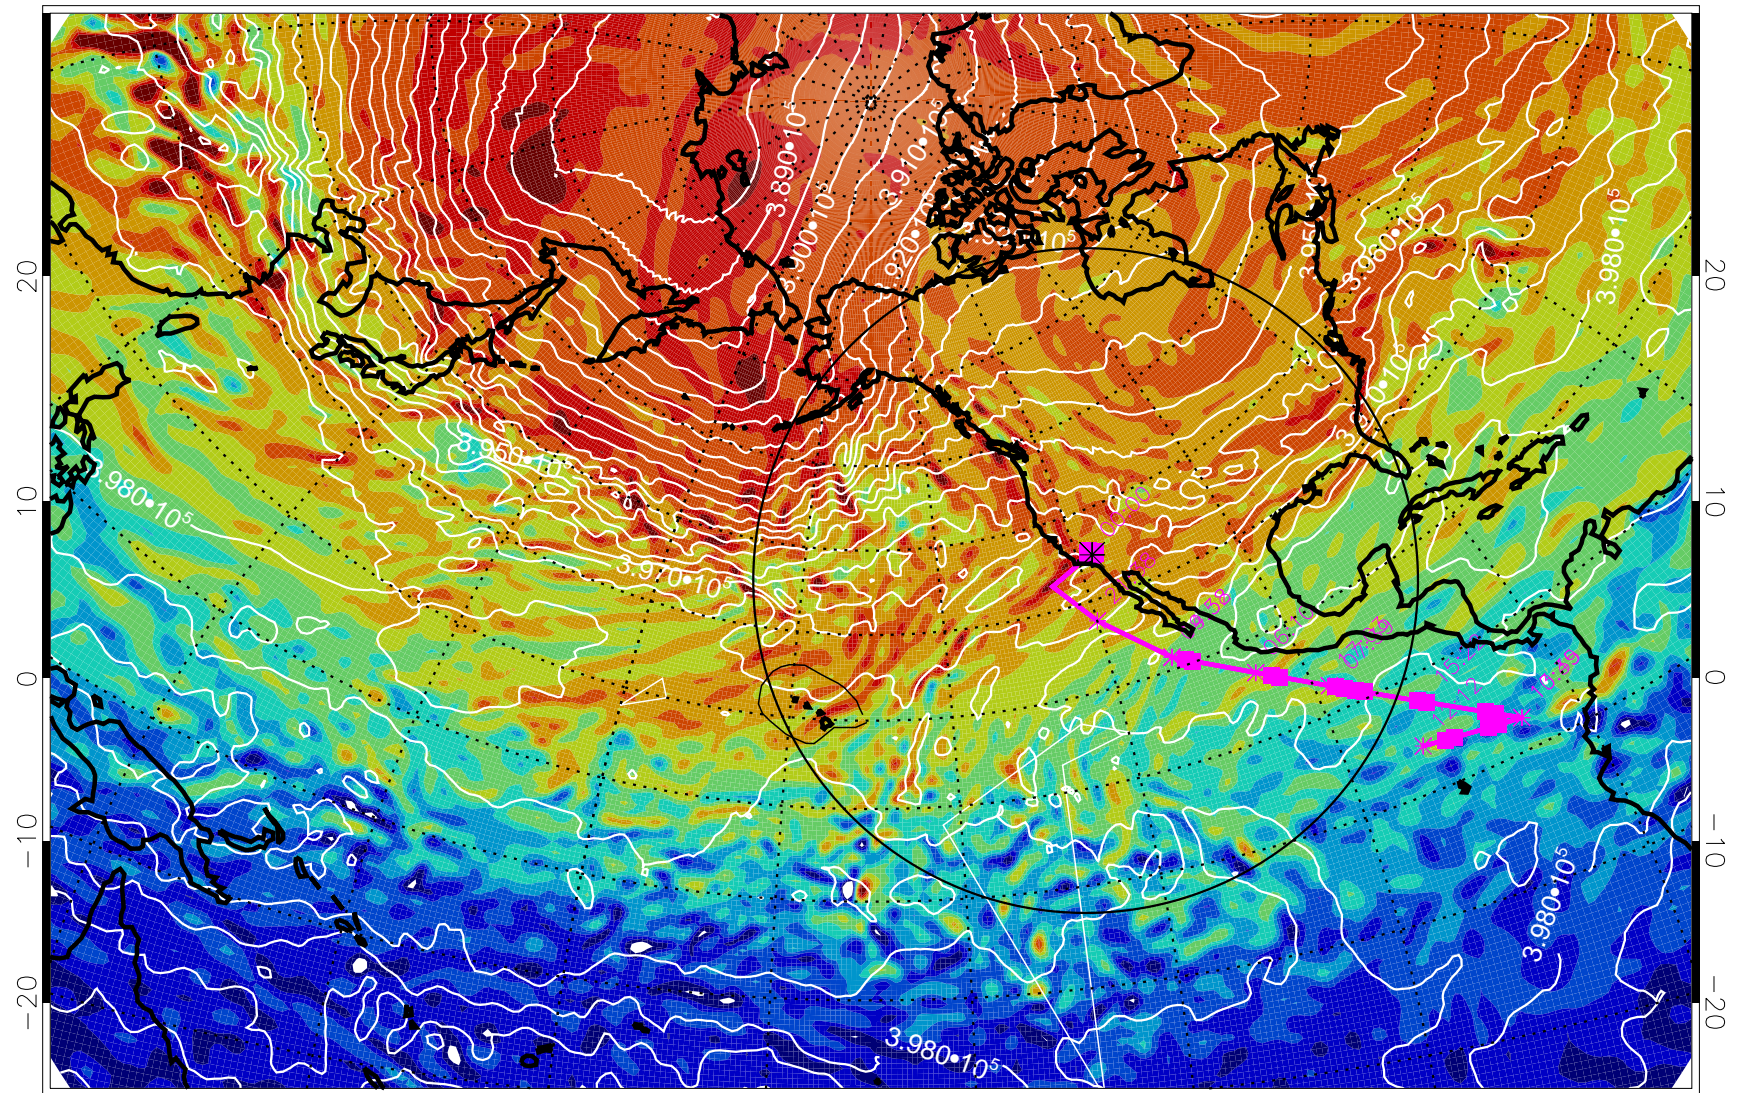

13022812, 12 hour forecast for 460K EPV

460K Montgomery Streamfunction, white

Range ring of 4055 km -- 13 hours GH round trip

13022818, 18 hour forecast for 460K EPV

460K Montgomery Streamfunction, white

Range ring of 4055 km -- 13 hours GH round trip

13030100, 24 hour forecast for 460K EPV

460K Montgomery Streamfunction, white

Range ring of 4055 km -- 13 hours GH round trip

13030106, 30 hour forecast for 460K EPV

460K Montgomery Streamfunction, white

Range ring of 4055 km -- 13 hours GH round trip

13030112, 36 hour forecast for 460K EPV

460K Montgomery Streamfunction, white

Range ring of 4055 km -- 13 hours GH round trip

13030118, 42 hour forecast for 460K EPV

460K Montgomery Streamfunction, white

Range ring of 4055 km -- 13 hours GH round trip

13030212, 60 hour forecast for 460K EPV

460K Montgomery Streamfunction, white

Range ring of 4055 km -- 13 hours GH round trip

13030218, 66 hour forecast for 460K EPV

460K Montgomery Streamfunction, white

Range ring of 4055 km -- 13 hours GH round trip