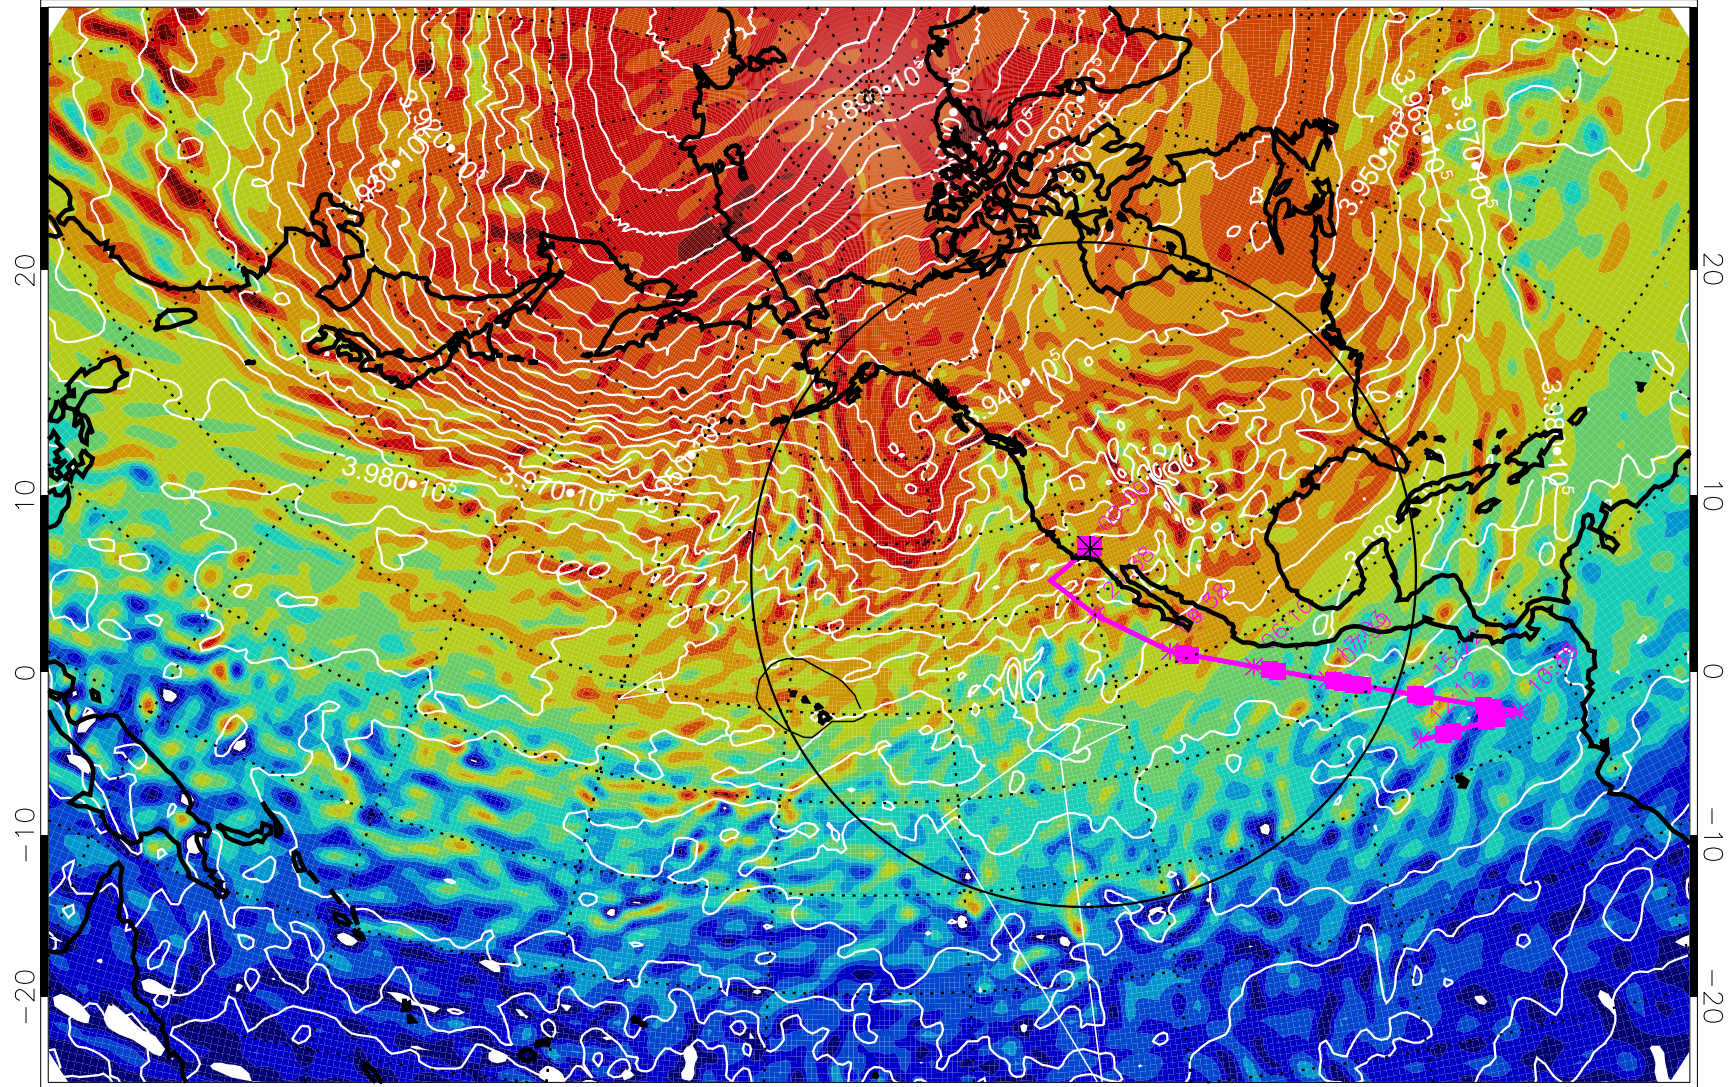

13030312, 84 hour forecast for 460K EPV

460K Montgomery Streamfunction, white

Range ring of 4055 km -- 13 hours GH round trip

13030318, 90 hour forecast for 460K EPV

460K Montgomery Streamfunction, white

Range ring of 4055 km -- 13 hours GH round trip

13030400, 96 hour forecast for 460K EPV

460K Montgomery Streamfunction, white

Range ring of 4055 km -- 13 hours GH round trip

13030412, 108 hour forecast for 460K EPV

460K Montgomery Streamfunction, white

Range ring of 4055 km -- 13 hours GH round trip

13030418, 114 hour forecast for 460K EPV

460K Montgomery Streamfunction, white

Range ring of 4055 km -- 13 hours GH round trip

13030500, 120 hour forecast for 460K EPV

460K Montgomery Streamfunction, white

Range ring of 4055 km -- 13 hours GH round trip