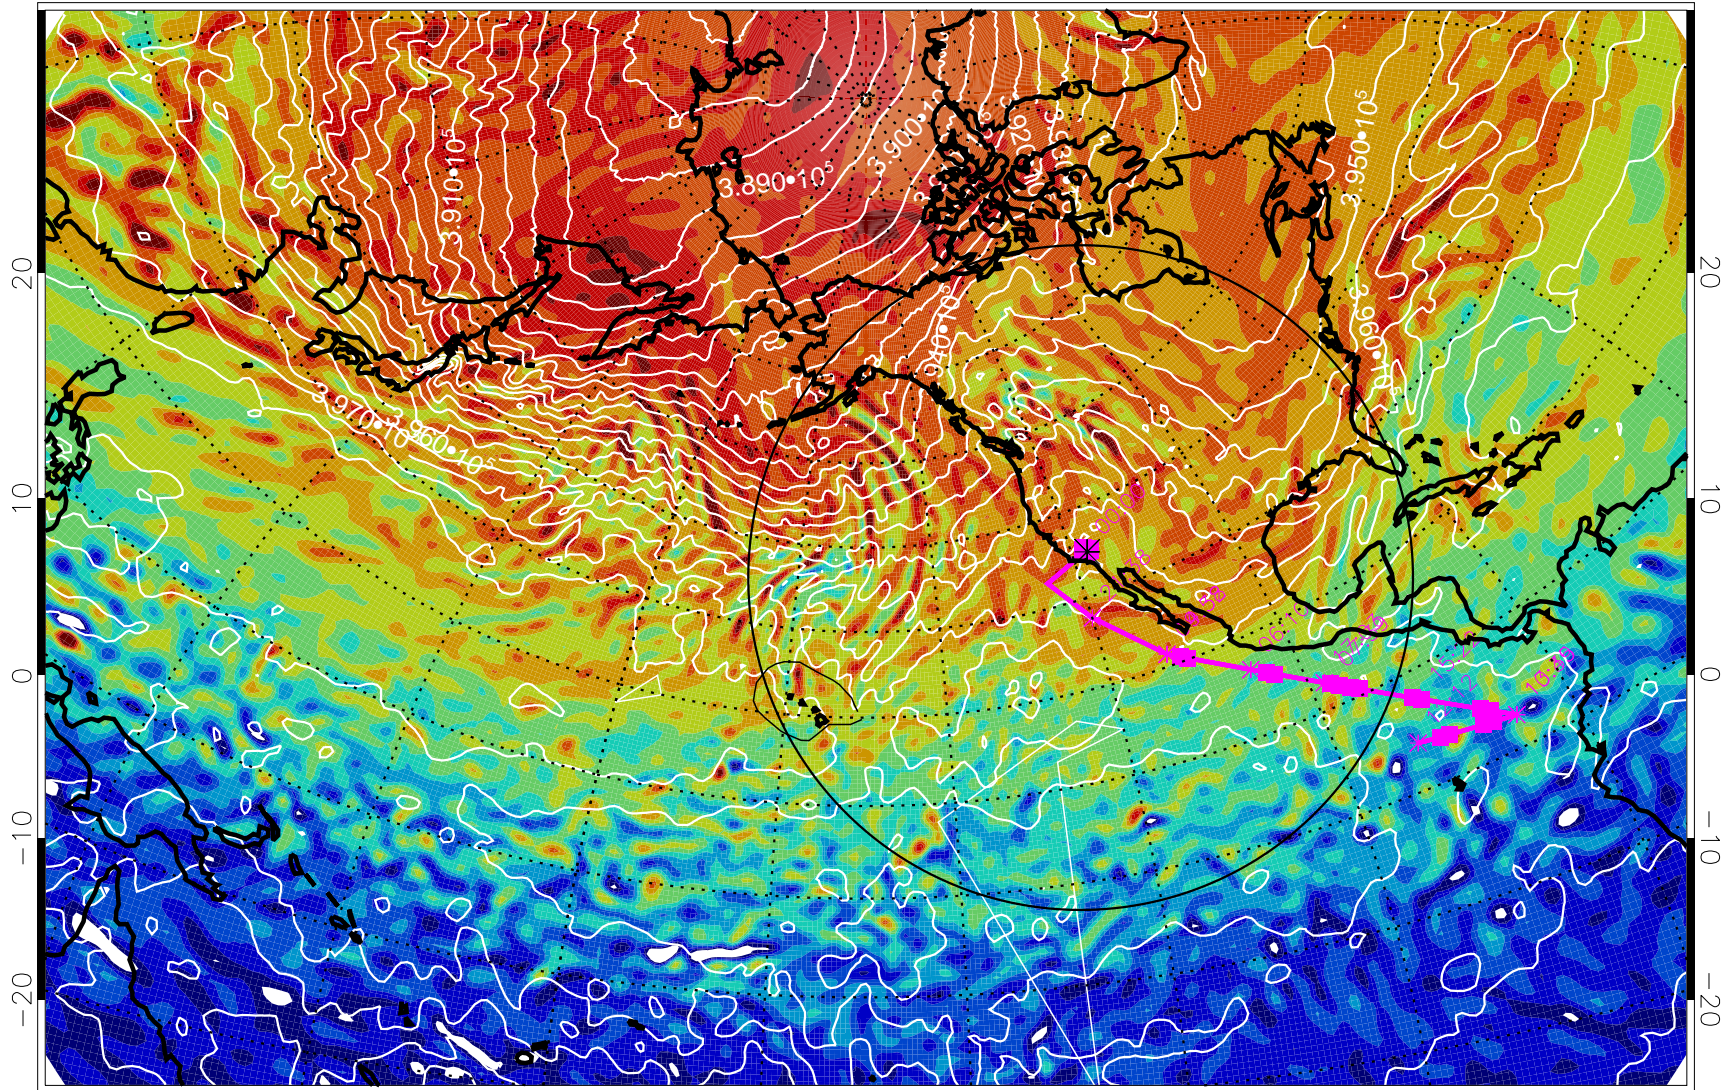

13030212, 60 hour forecast for 460K EPV

460K Montgomery Streamfunction, white

Range ring of 4055 km -- 13 hours GH round trip

13030218, 66 hour forecast for 460K EPV

460K Montgomery Streamfunction, white

Range ring of 4055 km -- 13 hours GH round trip

13030300, 72 hour forecast for 460K EPV

460K Montgomery Streamfunction, white

Range ring of 4055 km -- 13 hours GH round trip

13030306, 78 hour forecast for 460K EPV

460K Montgomery Streamfunction, white

Range ring of 4055 km -- 13 hours GH round trip

13030312, 84 hour forecast for 460K EPV

460K Montgomery Streamfunction, white

Range ring of 4055 km -- 13 hours GH round trip

13030318, 90 hour forecast for 460K EPV

460K Montgomery Streamfunction, white

Range ring of 4055 km -- 13 hours GH round trip

13030400, 96 hour forecast for 460K EPV

460K Montgomery Streamfunction, white

Range ring of 4055 km -- 13 hours GH round trip

13030412, 108 hour forecast for 460K EPV

460K Montgomery Streamfunction, white