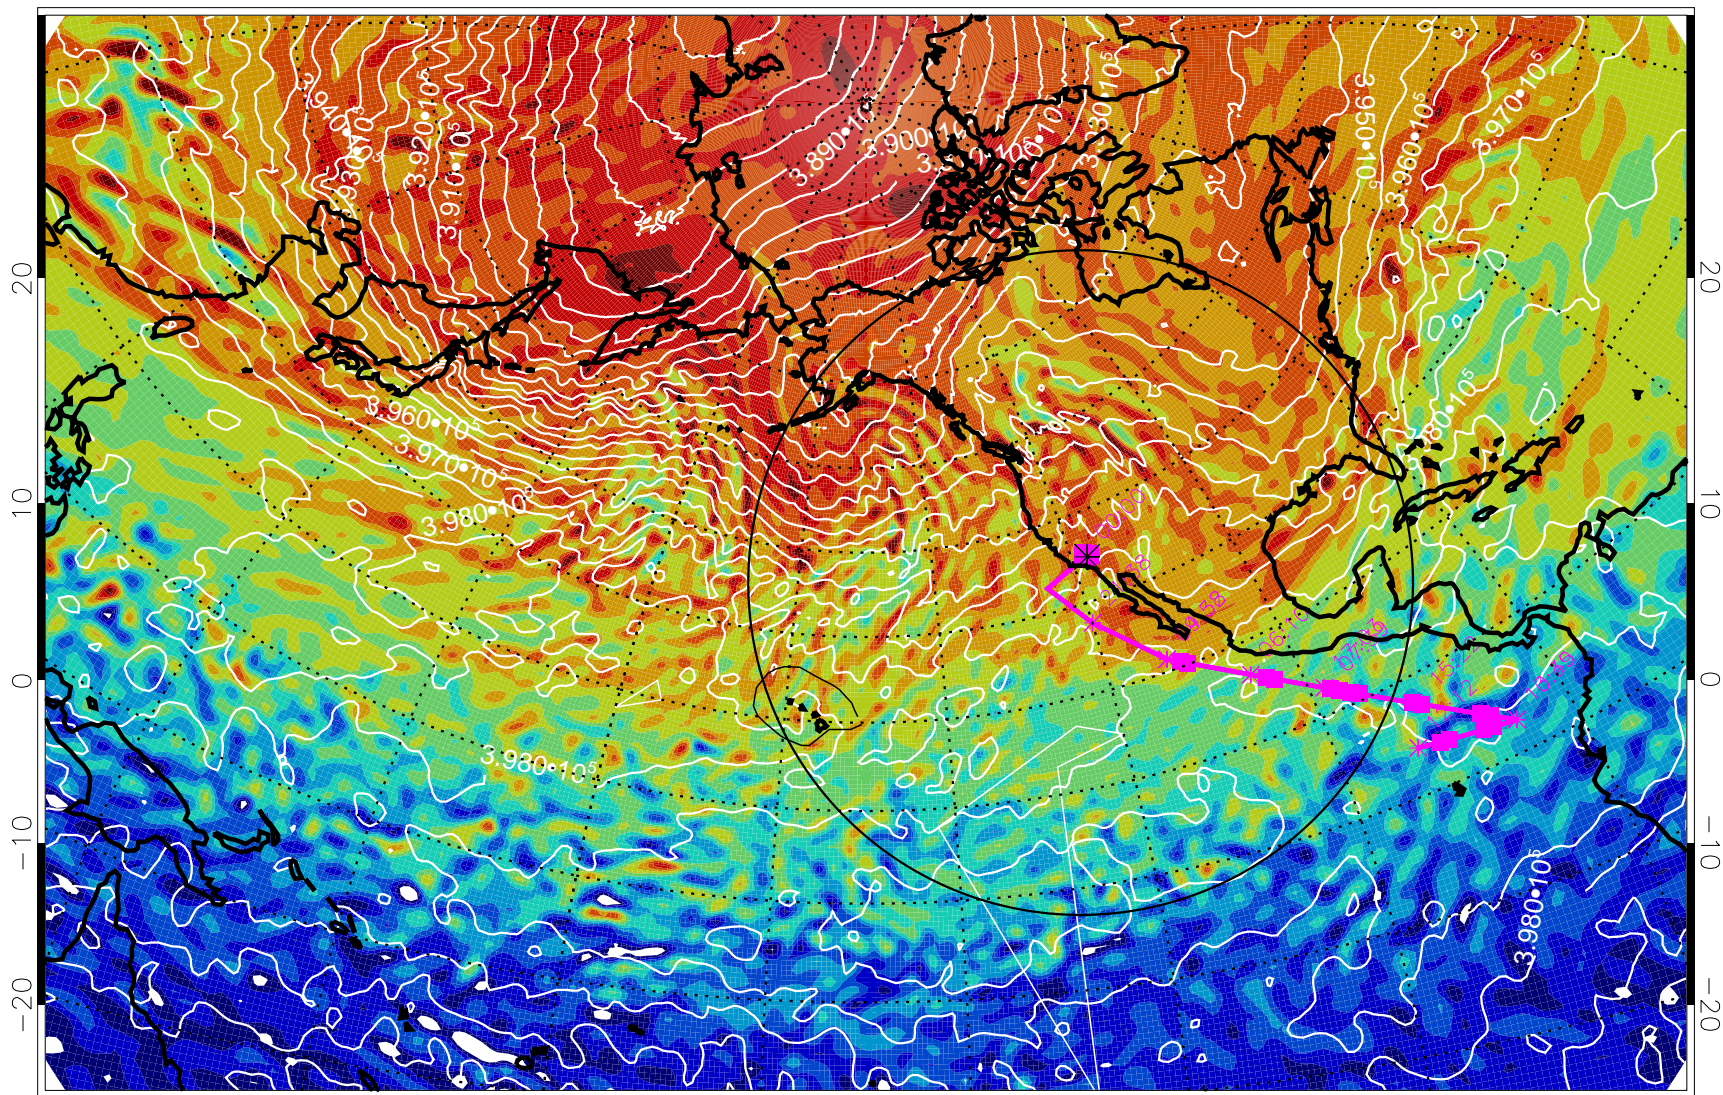

13030300, 72 hour forecast for 460K EPV

460K Montgomery Streamfunction, white

Range ring of 4055 km -- 13 hours GH round trip

13030306, 78 hour forecast for 460K EPV

460K Montgomery Streamfunction, white

Range ring of 4055 km -- 13 hours GH round trip

13030312, 84 hour forecast for 460K EPV

460K Montgomery Streamfunction, white

Range ring of 4055 km -- 13 hours GH round trip

13030318, 90 hour forecast for 460K EPV

460K Montgomery Streamfunction, white

Range ring of 4055 km -- 13 hours GH round trip

13030400, 96 hour forecast for 460K EPV

460K Montgomery Streamfunction, white

Range ring of 4055 km -- 13 hours GH round trip

13030412, 108 hour forecast for 460K EPV

460K Montgomery Streamfunction, white

Range ring of 4055 km -- 13 hours GH round trip

13030418, 114 hour forecast for 460K EPV

460K Montgomery Streamfunction, white

Range ring of 4055 km -- 13 hours GH round trip

13030500, 120 hour forecast for 460K EPV