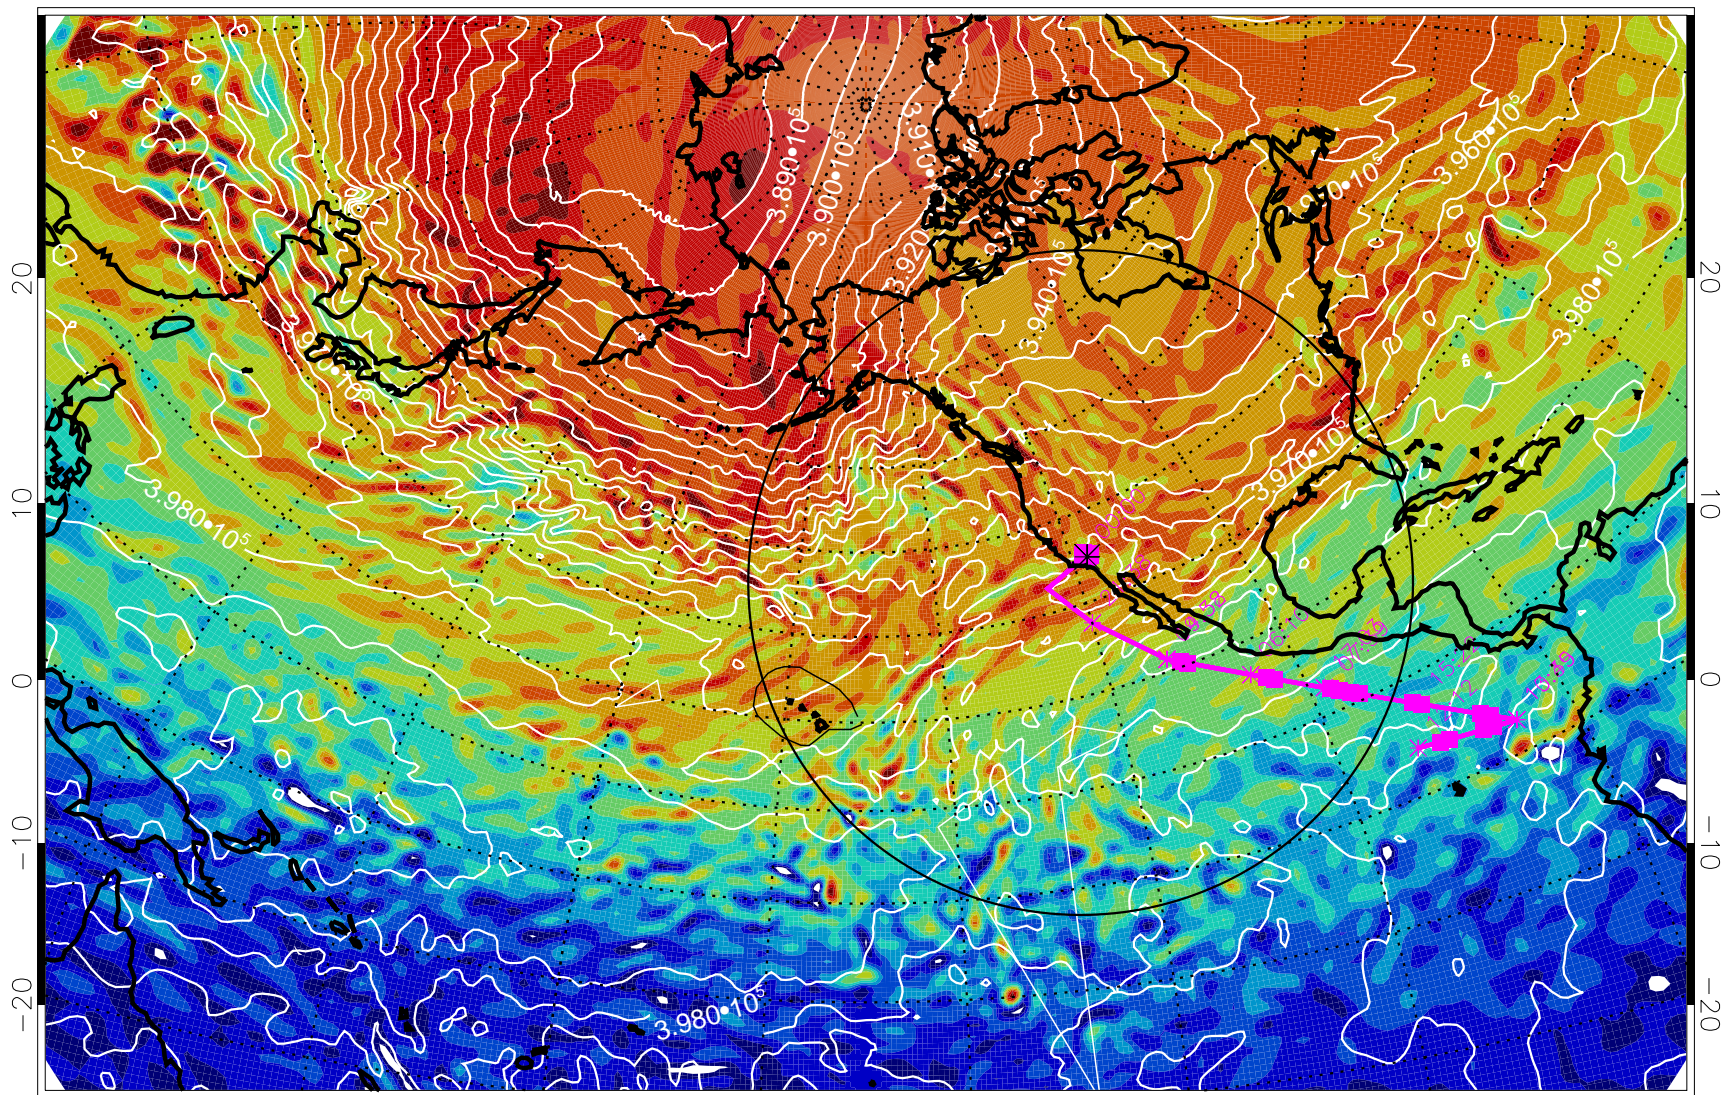

13022812, 12 hour forecast for 460K EPV

460K Montgomery Streamfunction, white

Range ring of 4055 km -- 13 hours GH round trip

13022818, 18 hour forecast for 460K EPV

460K Montgomery Streamfunction, white

Range ring of 4055 km -- 13 hours GH round trip

13030100, 24 hour forecast for 460K EPV

460K Montgomery Streamfunction, white

Range ring of 4055 km -- 13 hours GH round trip

13030106, 30 hour forecast for 460K EPV

460K Montgomery Streamfunction, white

Range ring of 4055 km -- 13 hours GH round trip

13030112, 36 hour forecast for 460K EPV

460K Montgomery Streamfunction, white

Range ring of 4055 km -- 13 hours GH round trip

13030118, 42 hour forecast for 460K EPV

460K Montgomery Streamfunction, white

Range ring of 4055 km -- 13 hours GH round trip

13030400, 96 hour forecast for 460K EPV

460K Montgomery Streamfunction, white

Range ring of 4055 km -- 13 hours GH round trip

13030412, 108 hour forecast for 460K EPV

460K Montgomery Streamfunction, white