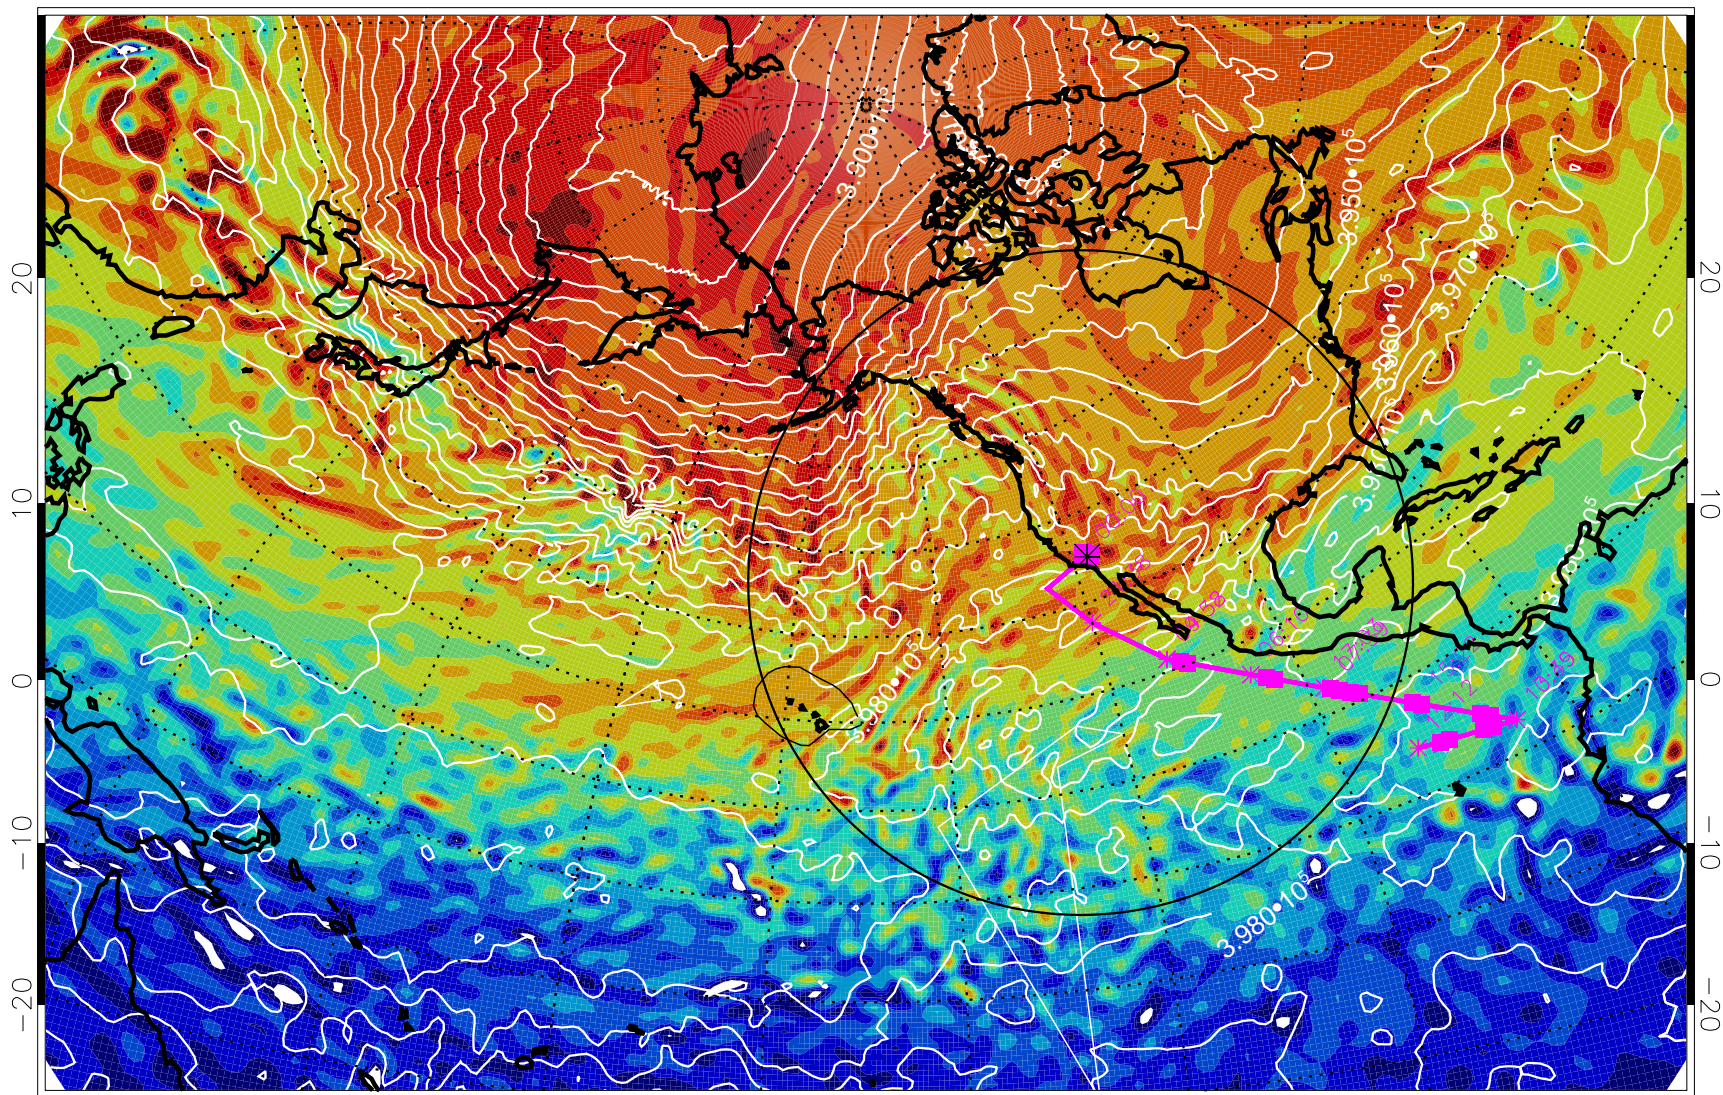

13030100, 24 hour forecast for 460K EPV

460K Montgomery Streamfunction, white

Range ring of 4055 km -- 13 hours GH round trip

13030106, 30 hour forecast for 460K EPV

460K Montgomery Streamfunction, white

Range ring of 4055 km -- 13 hours GH round trip

13030112, 36 hour forecast for 460K EPV

460K Montgomery Streamfunction, white

Range ring of 4055 km -- 13 hours GH round trip

13030118, 42 hour forecast for 460K EPV

460K Montgomery Streamfunction, white

Range ring of 4055 km -- 13 hours GH round trip

13030200, 48 hour forecast for 460K EPV

460K Montgomery Streamfunction, white

Range ring of 4055 km -- 13 hours GH round trip

13030206, 54 hour forecast for 460K EPV

460K Montgomery Streamfunction, white

Range ring of 4055 km -- 13 hours GH round trip

13030212, 60 hour forecast for 460K EPV

460K Montgomery Streamfunction, white

Range ring of 4055 km -- 13 hours GH round trip

13030218, 66 hour forecast for 460K EPV

460K Montgomery Streamfunction, white

Range ring of 4055 km -- 13 hours GH round trip