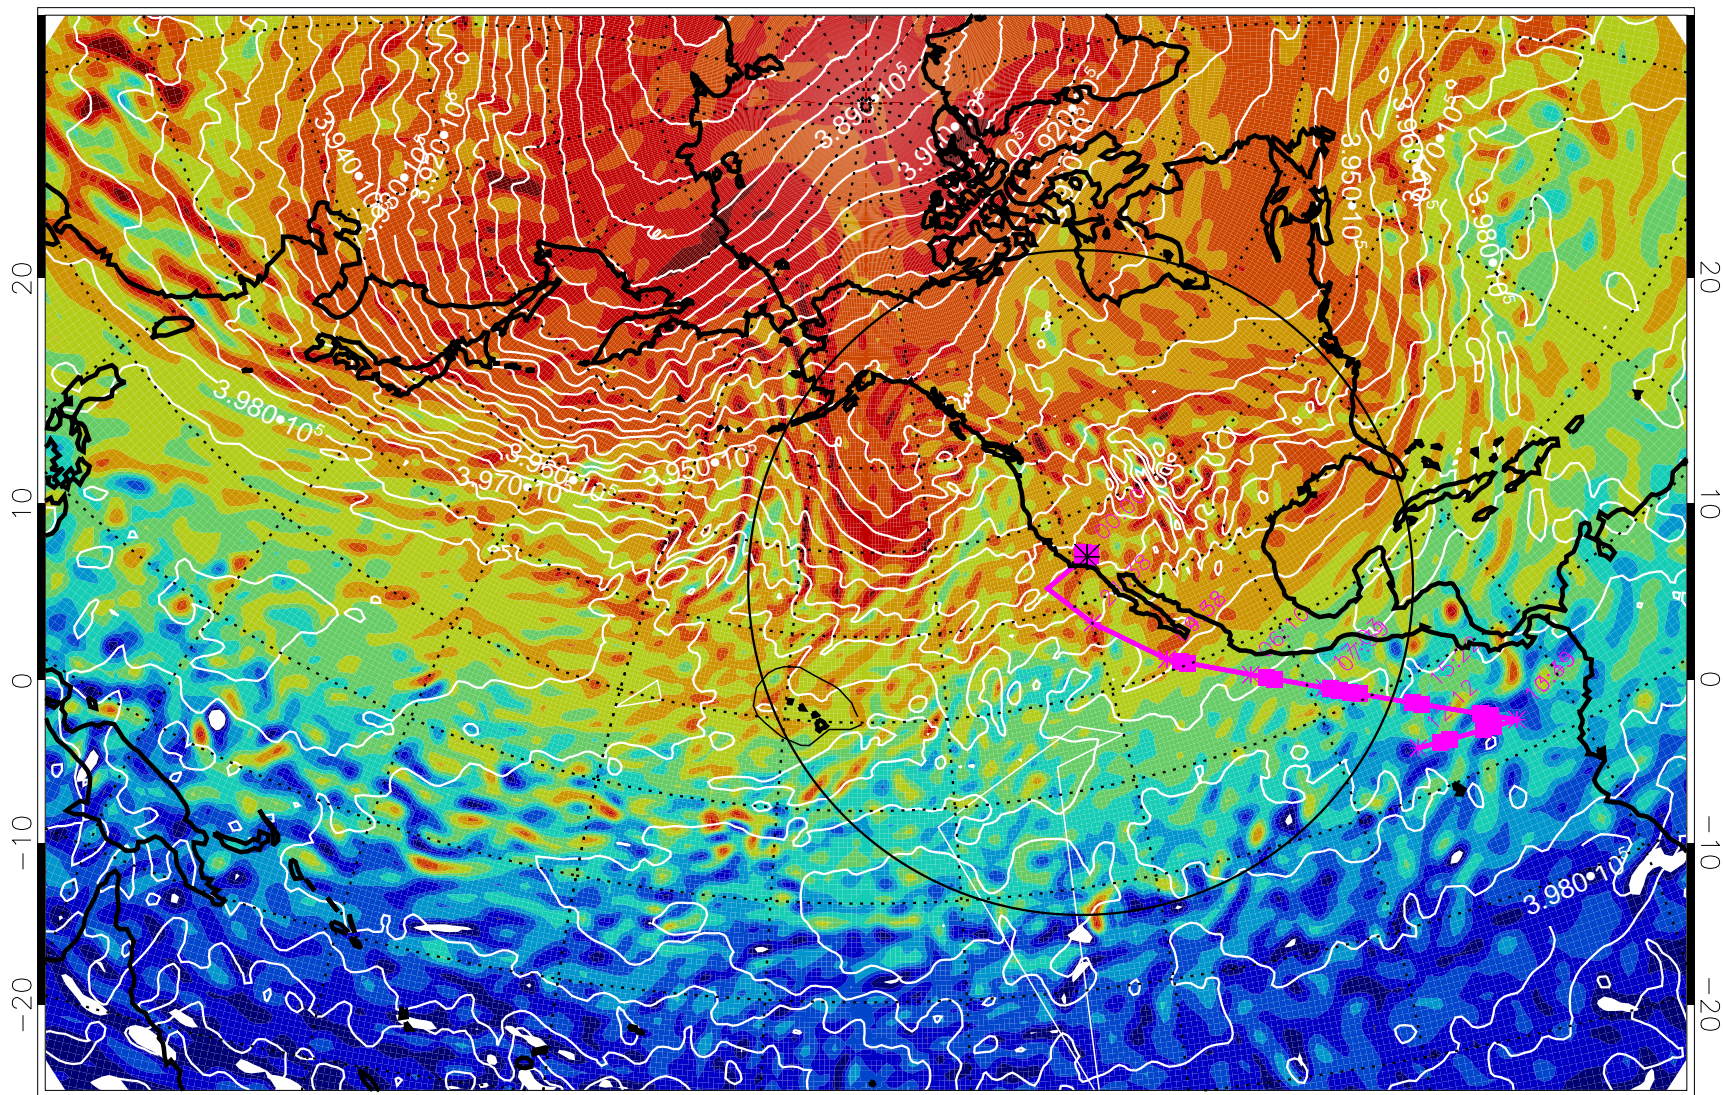

13030312, 84 hour forecast for 460K EPV

460K Montgomery Streamfunction, white

Range ring of 4055 km -- 13 hours GH round trip

13030318, 90 hour forecast for 460K EPV

460K Montgomery Streamfunction, white

Range ring of 4055 km -- 13 hours GH round trip

13030400, 96 hour forecast for 460K EPV

460K Montgomery Streamfunction, white

Range ring of 4055 km -- 13 hours GH round trip

13030412, 108 hour forecast for 460K EPV

460K Montgomery Streamfunction, white

Range ring of 4055 km -- 13 hours GH round trip

13030418, 114 hour forecast for 460K EPV

460K Montgomery Streamfunction, white

Range ring of 4055 km -- 13 hours GH round trip

13030500, 120 hour forecast for 460K EPV

460K Montgomery Streamfunction, white

Range ring of 4055 km -- 13 hours GH round trip