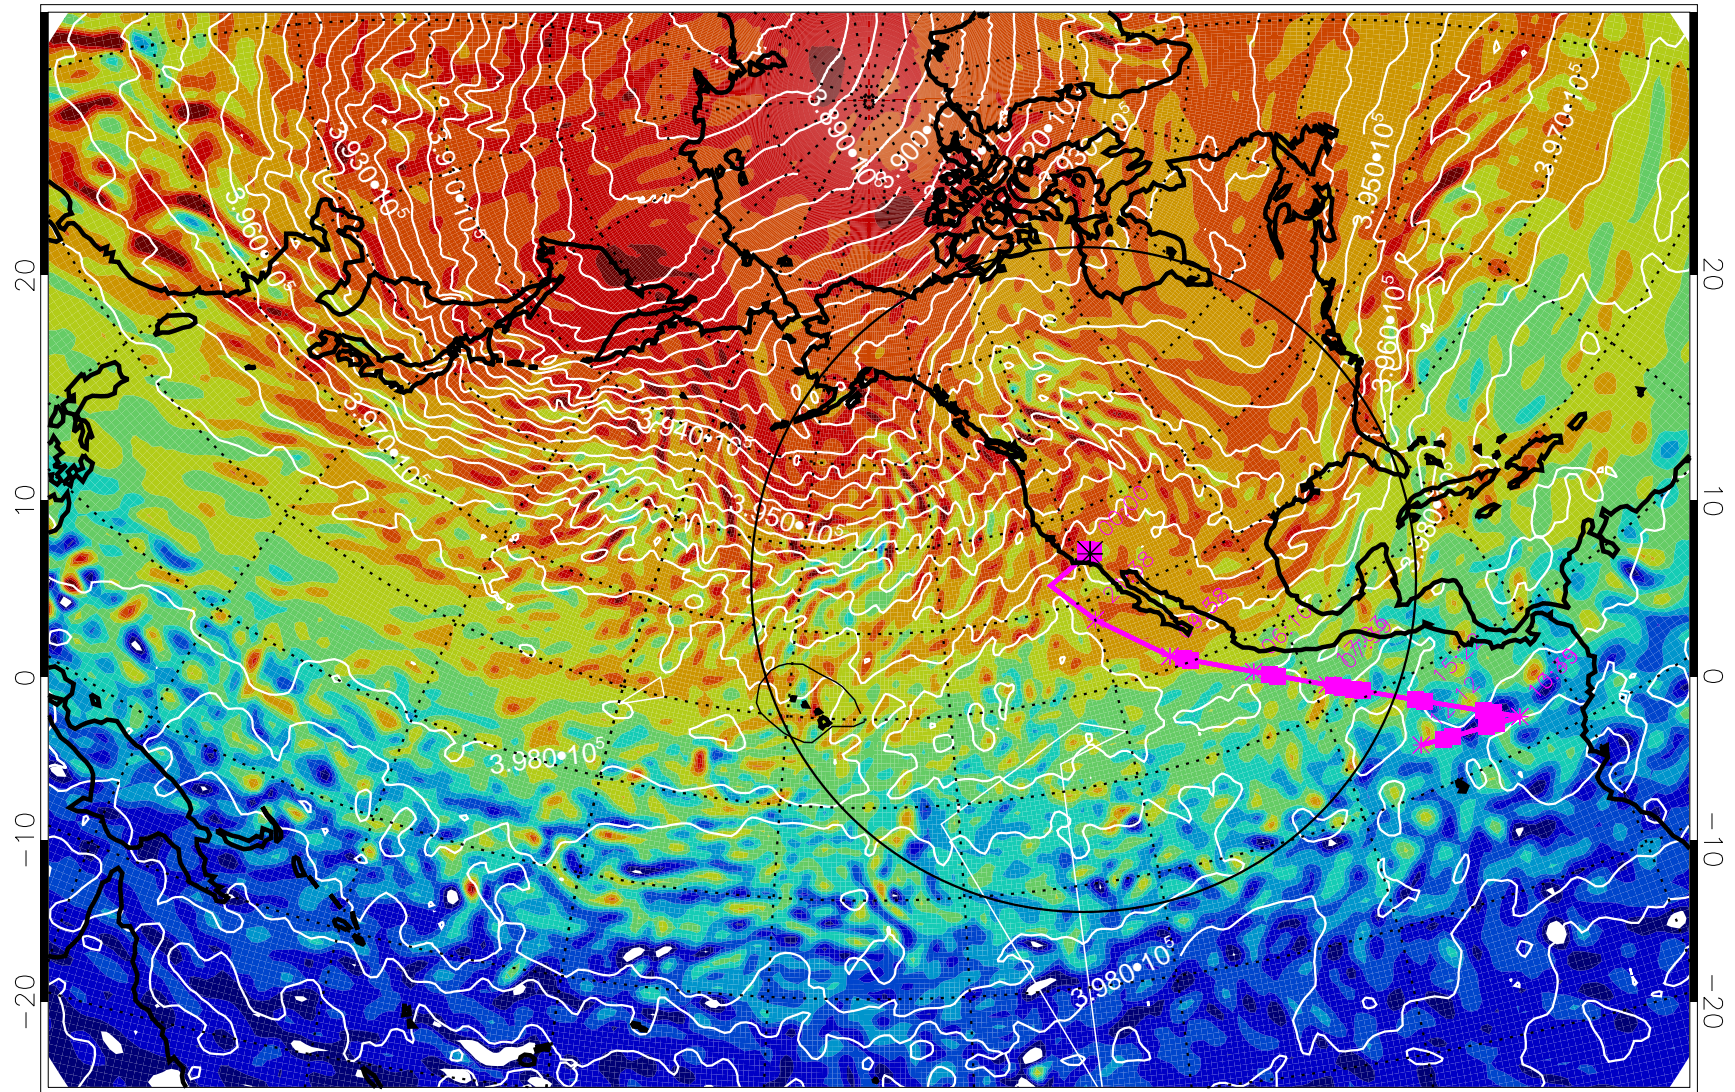

13030212, 60 hour forecast for 460K EPV

460K Montgomery Streamfunction, white

Range ring of 4055 km -- 13 hours GH round trip

13030218, 66 hour forecast for 460K EPV

460K Montgomery Streamfunction, white

Range ring of 4055 km -- 13 hours GH round trip

13030300, 72 hour forecast for 460K EPV

460K Montgomery Streamfunction, white

Range ring of 4055 km -- 13 hours GH round trip

13030306, 78 hour forecast for 460K EPV

460K Montgomery Streamfunction, white

Range ring of 4055 km -- 13 hours GH round trip

13030312, 84 hour forecast for 460K EPV

460K Montgomery Streamfunction, white

Range ring of 4055 km -- 13 hours GH round trip

13030318, 90 hour forecast for 460K EPV

460K Montgomery Streamfunction, white

Range ring of 4055 km -- 13 hours GH round trip

13030400, 96 hour forecast for 460K EPV

460K Montgomery Streamfunction, white

Range ring of 4055 km -- 13 hours GH round trip

13030412, 108 hour forecast for 460K EPV

460K Montgomery Streamfunction, white