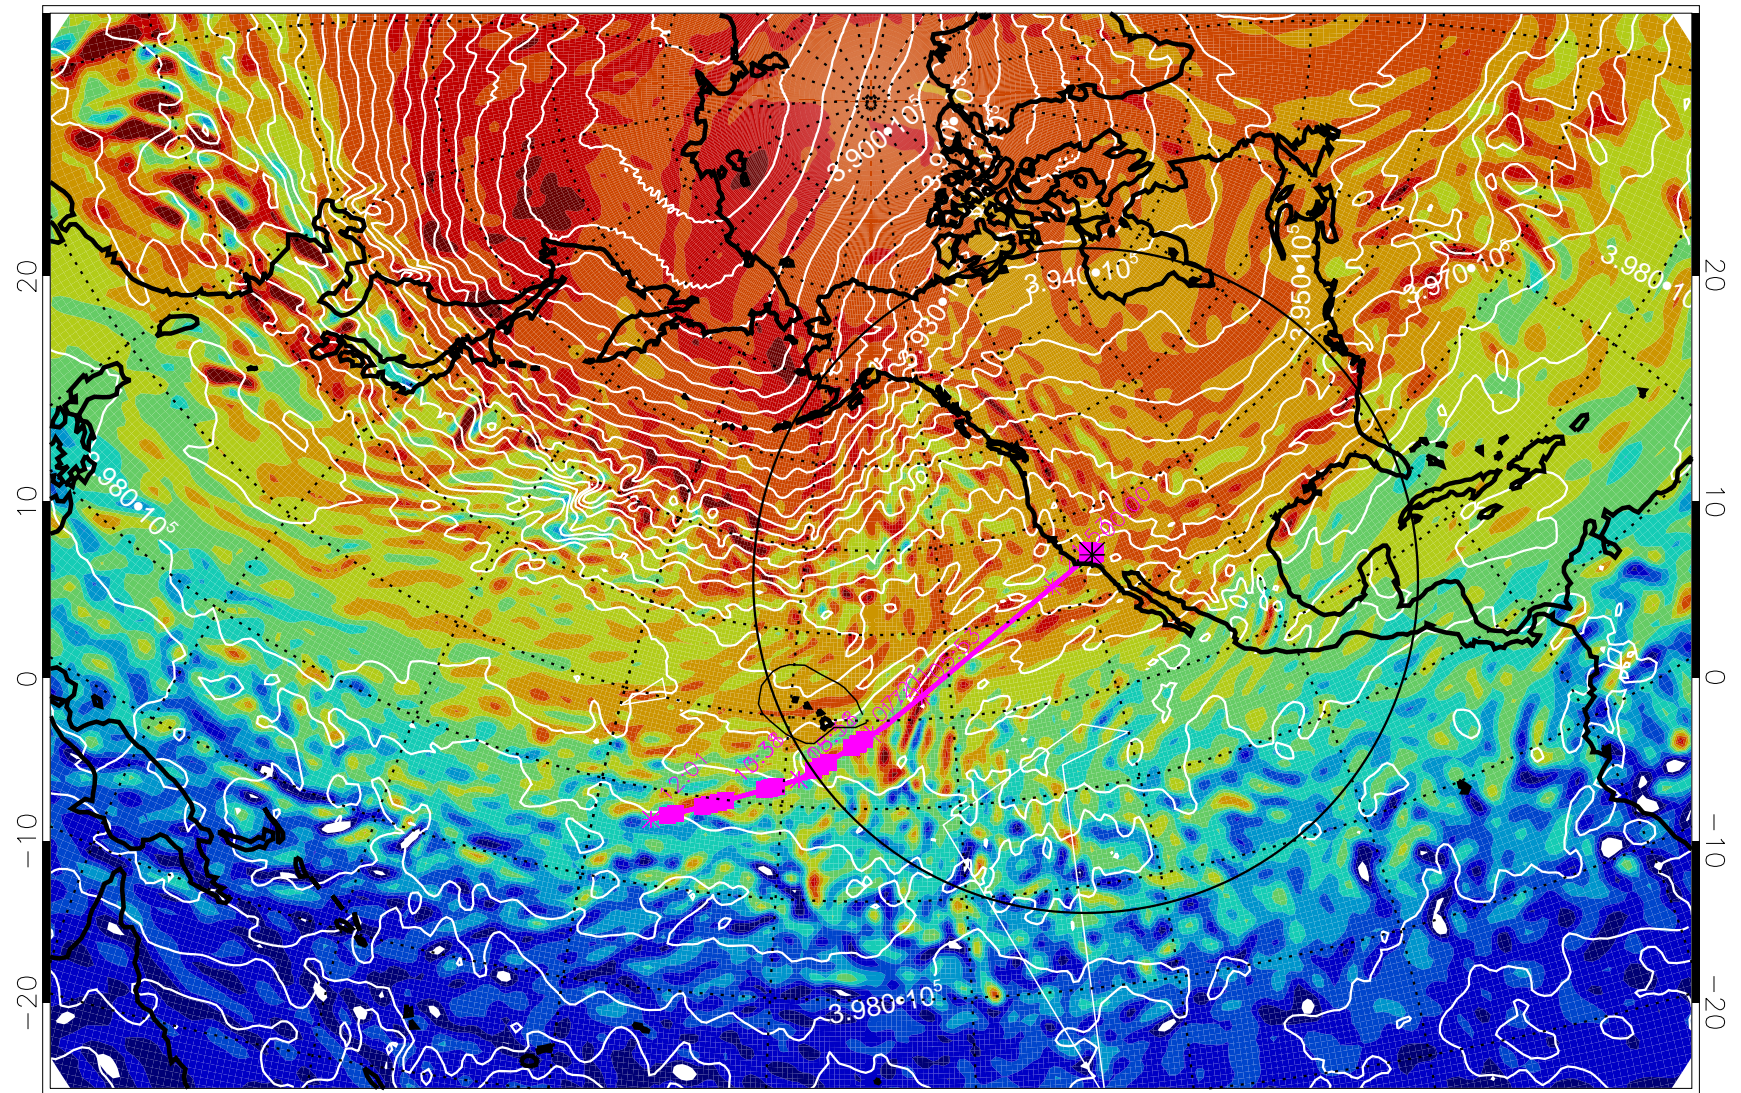

13022806, 18 hour forecast for 460K EPV

460K Montgomery Streamfunction, white

Range ring of 4055 km -- 13 hours GH round trip

13022812, 24 hour forecast for 460K EPV

460K Montgomery Streamfunction, white

Range ring of 4055 km -- 13 hours GH round trip

13022818, 30 hour forecast for 460K EPV

460K Montgomery Streamfunction, white

Range ring of 4055 km -- 13 hours GH round trip

13030100, 36 hour forecast for 460K EPV

460K Montgomery Streamfunction, white

Range ring of 4055 km -- 13 hours GH round trip

13030106, 42 hour forecast for 460K EPV

460K Montgomery Streamfunction, white

Range ring of 4055 km -- 13 hours GH round trip

13030112, 48 hour forecast for 460K EPV

460K Montgomery Streamfunction, white

Range ring of 4055 km -- 13 hours GH round trip

13030118, 54 hour forecast for 460K EPV

460K Montgomery Streamfunction, white

Range ring of 4055 km -- 13 hours GH round trip

13030200, 60 hour forecast for 460K EPV

460K Montgomery Streamfunction, white

Range ring of 4055 km -- 13 hours GH round trip