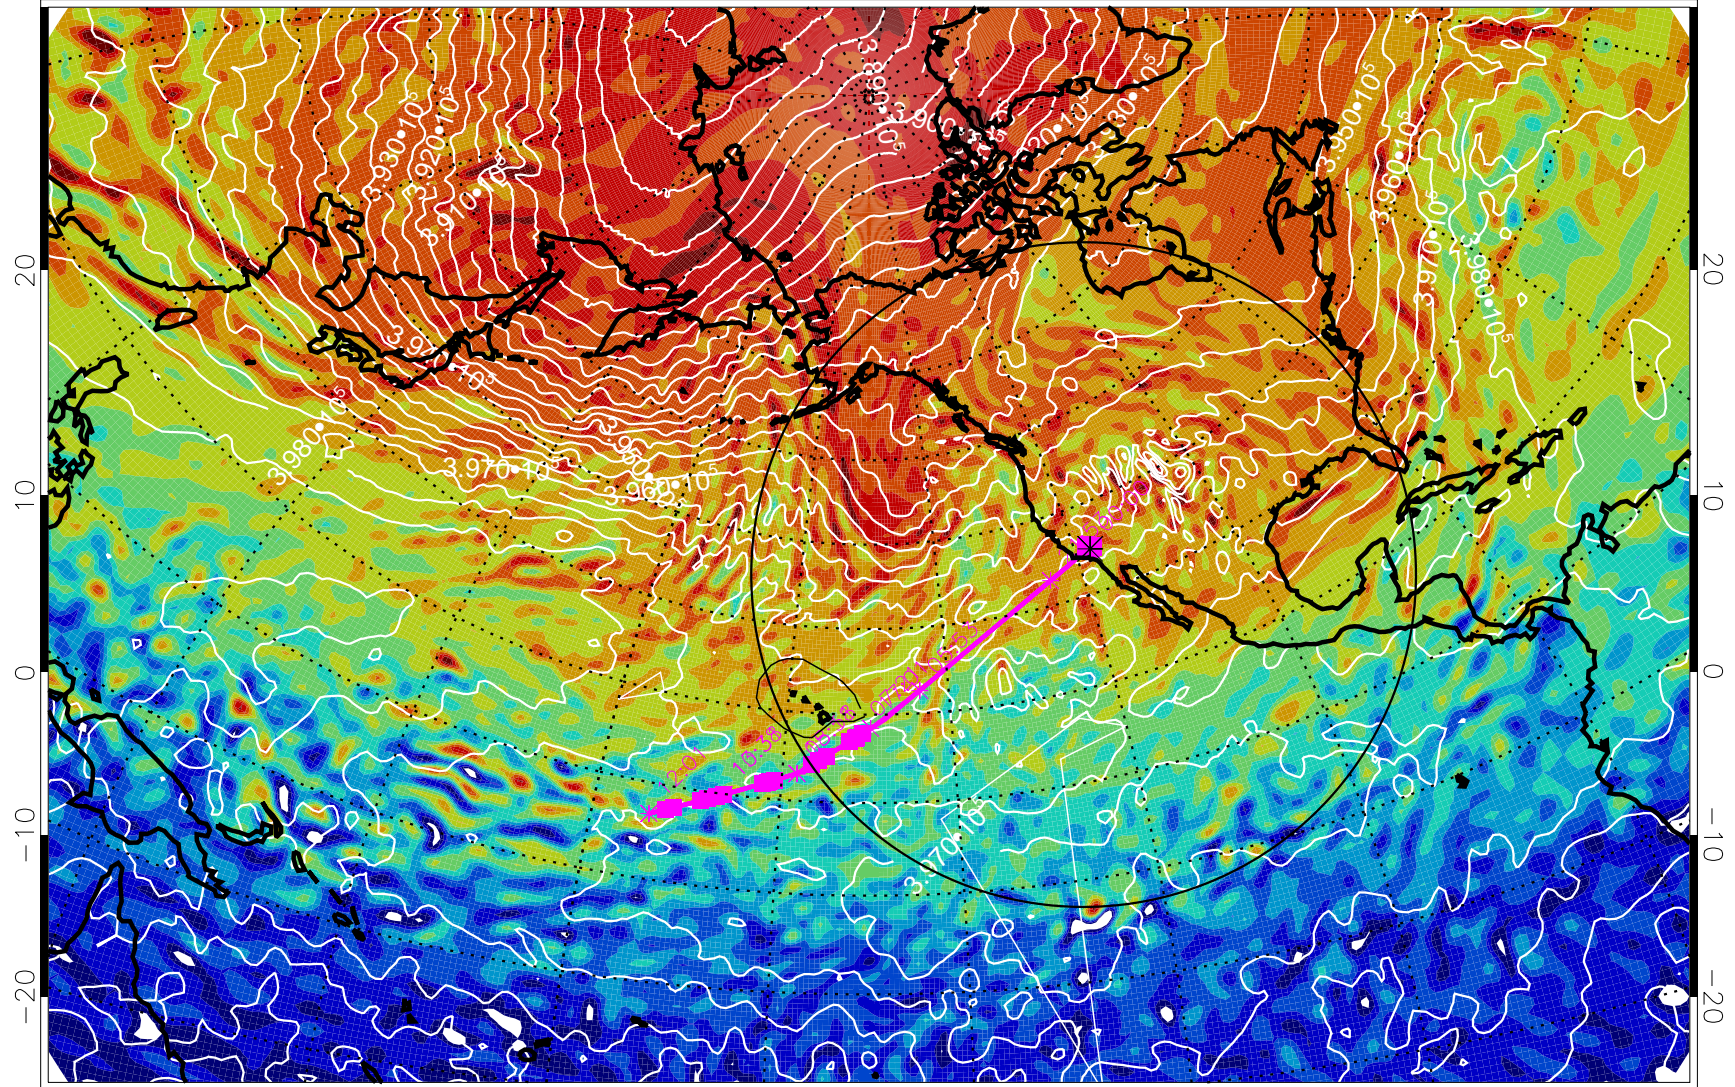

13030318, 102 hour forecast for 460K EPV

460K Montgomery Streamfunction, white

Range ring of 4055 km -- 13 hours GH round trip

13030400, 108 hour forecast for 460K EPV

460K Montgomery Streamfunction, white

Range ring of 4055 km -- 13 hours GH round trip

13030406, 114 hour forecast for 460K EPV

460K Montgomery Streamfunction, white

Range ring of 4055 km -- 13 hours GH round trip

13030412, 120 hour forecast for 460K EPV

460K Montgomery Streamfunction, white

Range ring of 4055 km -- 13 hours GH round trip