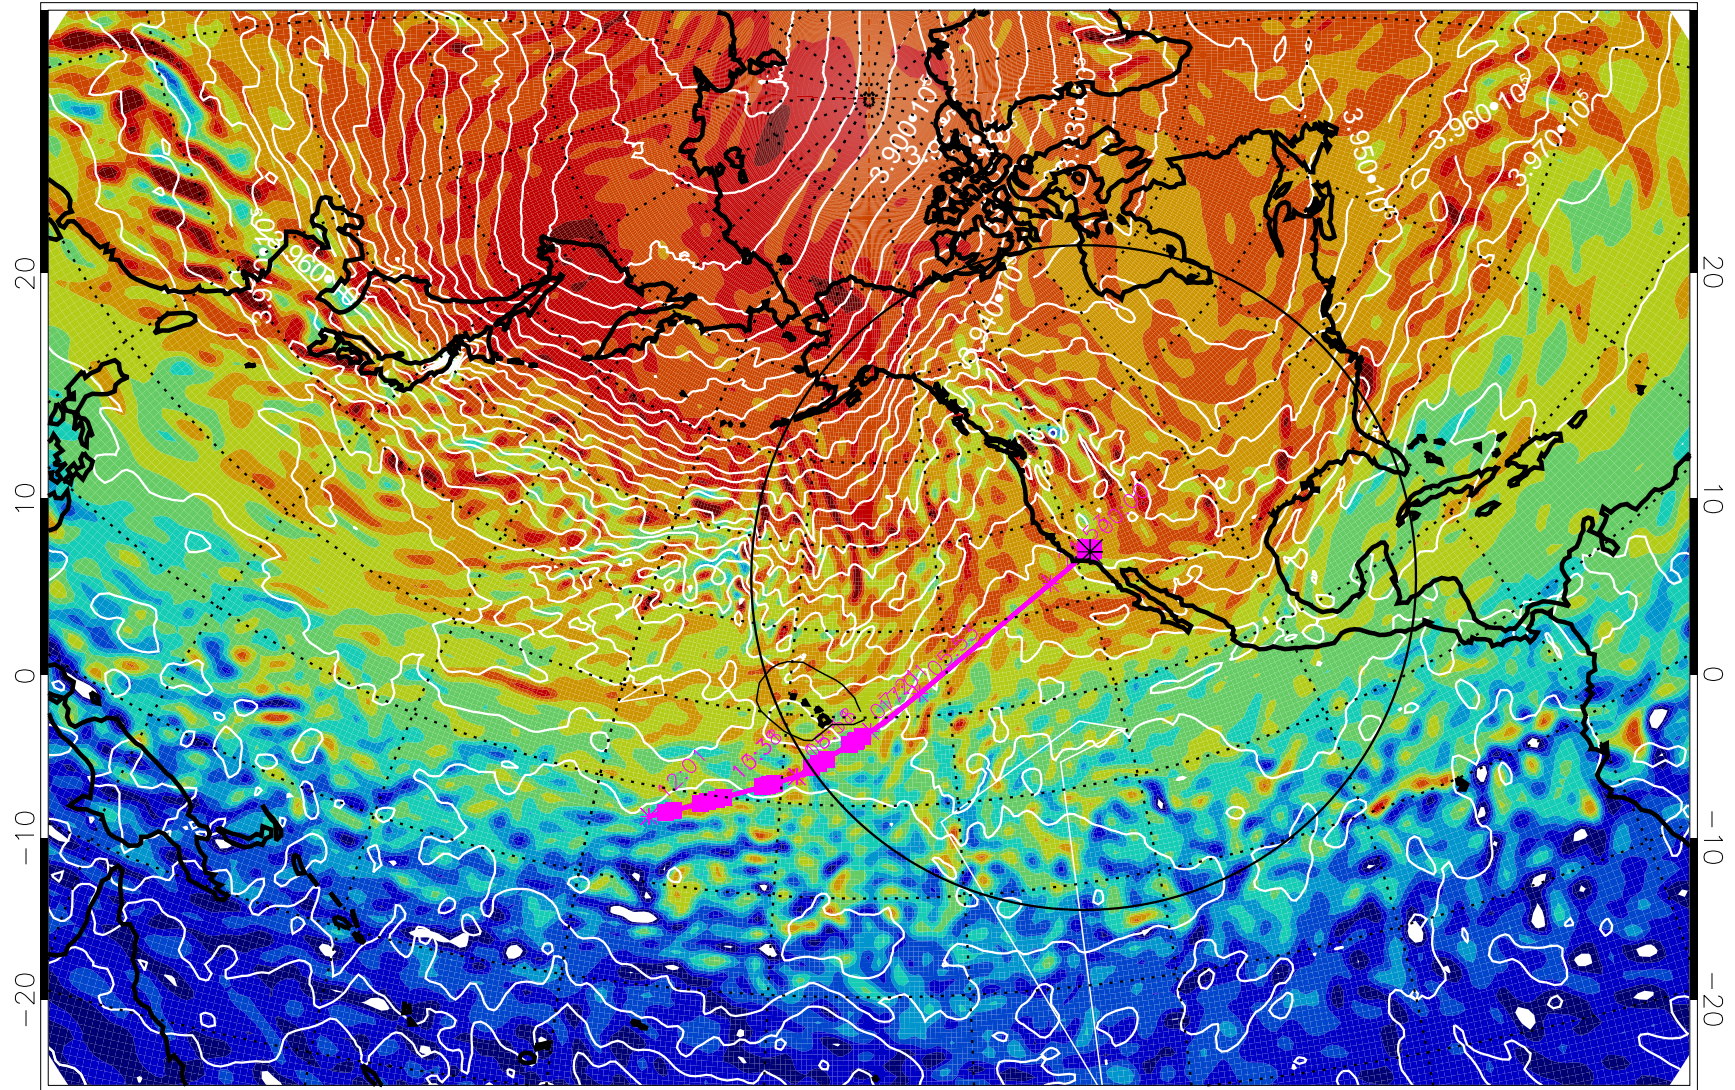

13022818, 30 hour forecast for 460K EPV

460K Montgomery Streamfunction, white

Range ring of 4055 km -- 13 hours GH round trip

13030100, 36 hour forecast for 460K EPV

460K Montgomery Streamfunction, white

Range ring of 4055 km -- 13 hours GH round trip

13030106, 42 hour forecast for 460K EPV

460K Montgomery Streamfunction, white

Range ring of 4055 km -- 13 hours GH round trip

13030112, 48 hour forecast for 460K EPV

460K Montgomery Streamfunction, white

Range ring of 4055 km -- 13 hours GH round trip

13030118, 54 hour forecast for 460K EPV

460K Montgomery Streamfunction, white

Range ring of 4055 km -- 13 hours GH round trip

13030200, 60 hour forecast for 460K EPV

460K Montgomery Streamfunction, white

Range ring of 4055 km -- 13 hours GH round trip

13030206, 66 hour forecast for 460K EPV

460K Montgomery Streamfunction, white

Range ring of 4055 km -- 13 hours GH round trip

13030212, 72 hour forecast for 460K EPV

460K Montgomery Streamfunction, white

Range ring of 4055 km -- 13 hours GH round trip