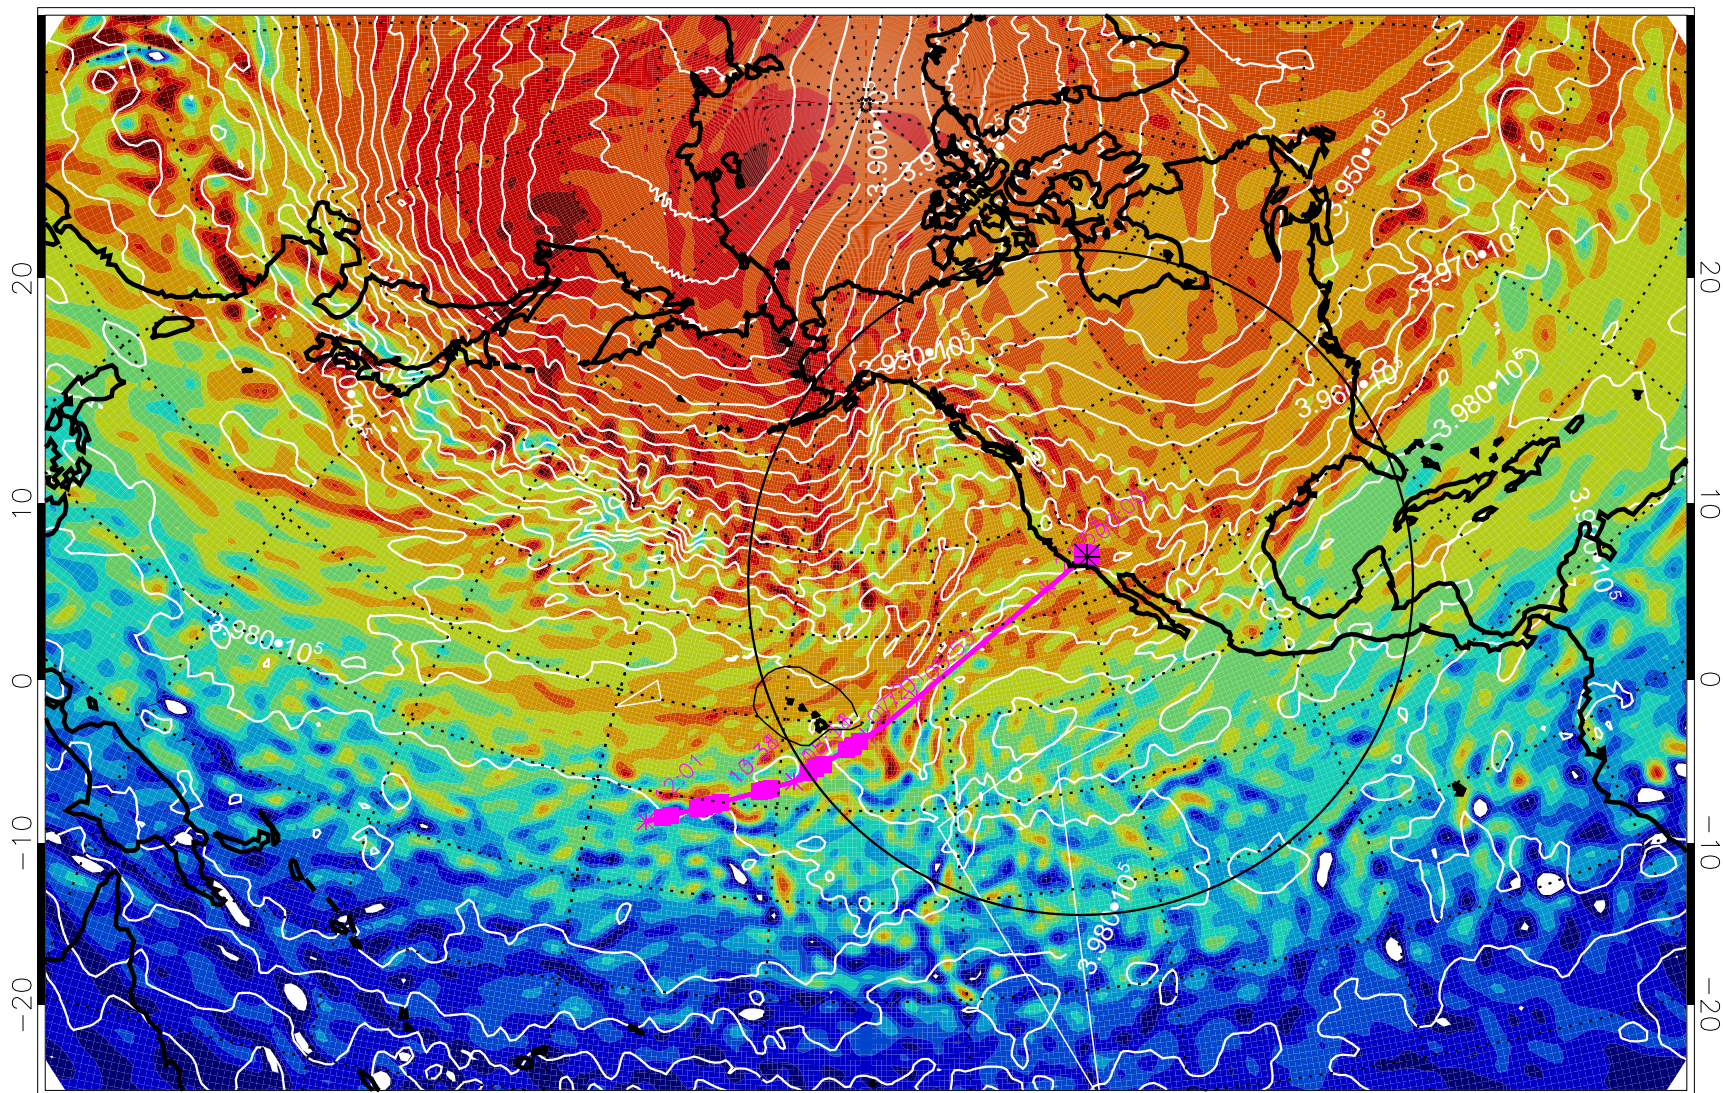

13022806, 18 hour forecast for 460K EPV

460K Montgomery Streamfunction, white

Range ring of 4055 km -- 13 hours GH round trip

13022812, 24 hour forecast for 460K EPV

460K Montgomery Streamfunction, white

Range ring of 4055 km -- 13 hours GH round trip

13022818, 30 hour forecast for 460K EPV

460K Montgomery Streamfunction, white

Range ring of 4055 km -- 13 hours GH round trip

13030100, 36 hour forecast for 460K EPV

460K Montgomery Streamfunction, white

Range ring of 4055 km -- 13 hours GH round trip

13030106, 42 hour forecast for 460K EPV

460K Montgomery Streamfunction, white

Range ring of 4055 km -- 13 hours GH round trip

13030112, 48 hour forecast for 460K EPV

460K Montgomery Streamfunction, white

Range ring of 4055 km -- 13 hours GH round trip

13030118, 54 hour forecast for 460K EPV

460K Montgomery Streamfunction, white

Range ring of 4055 km -- 13 hours GH round trip

13030200, 60 hour forecast for 460K EPV

460K Montgomery Streamfunction, white

Range ring of 4055 km -- 13 hours GH round trip