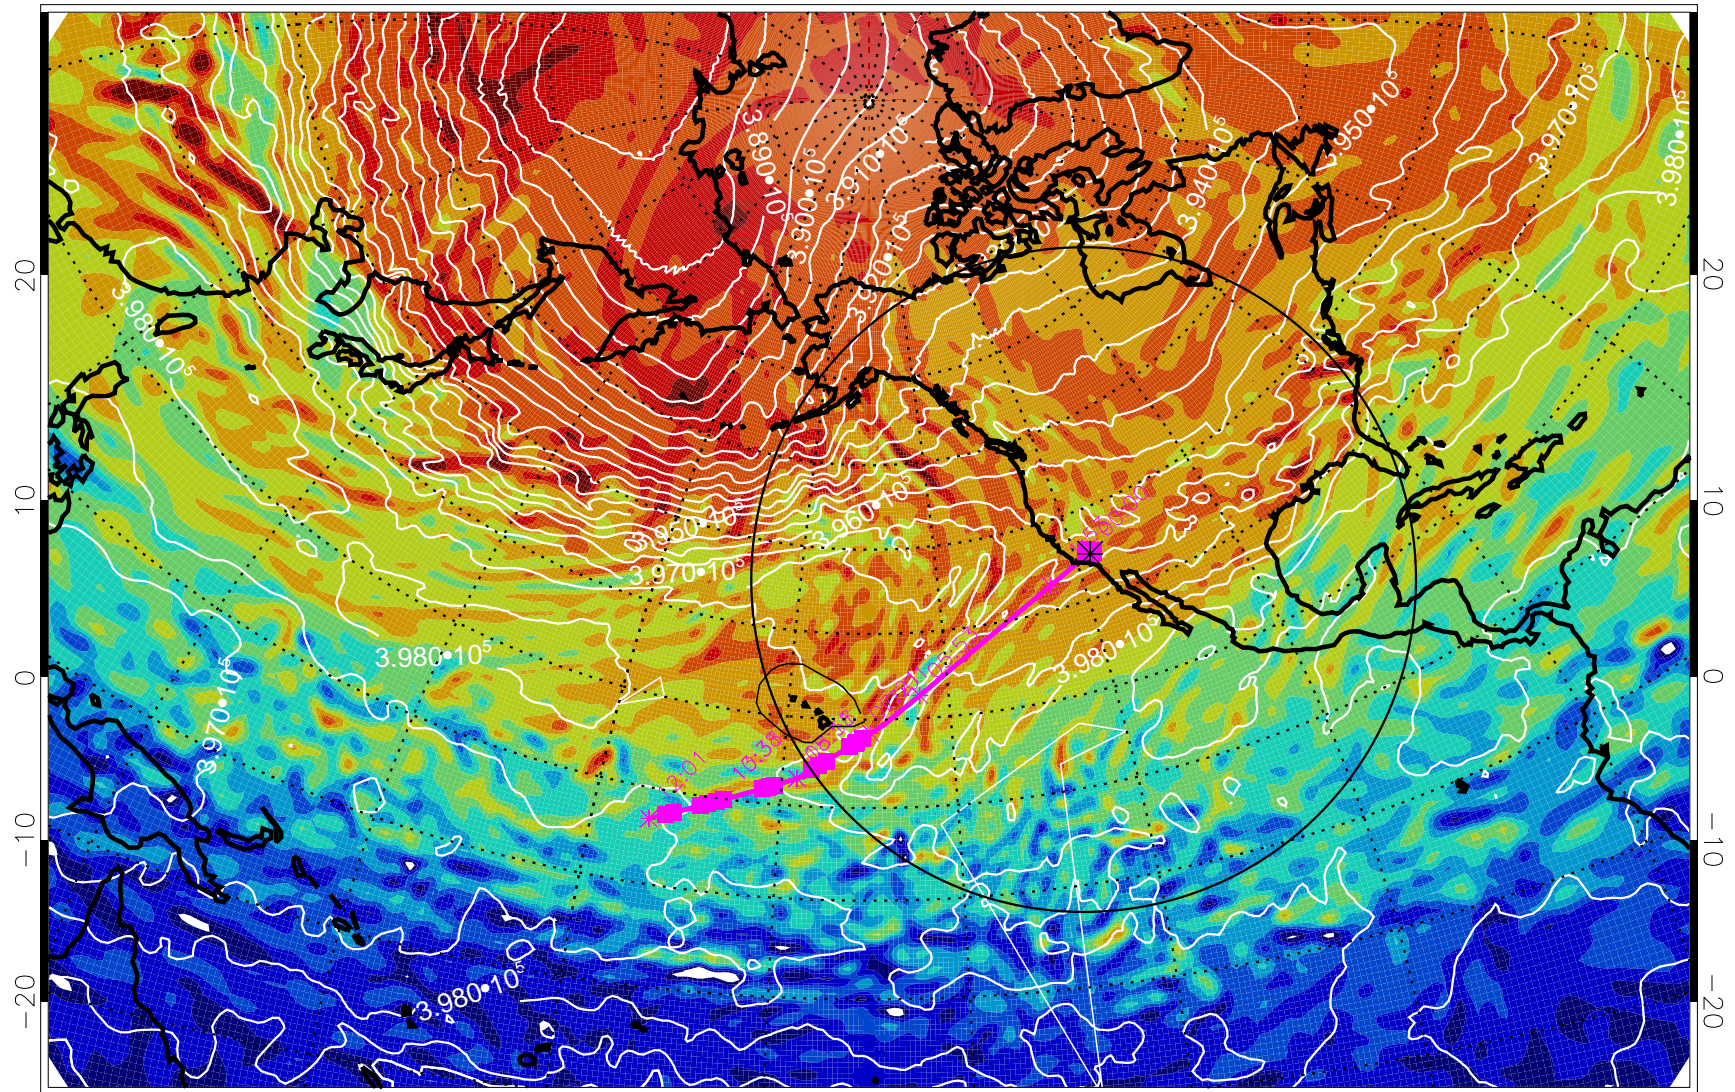

13022718, 6 hour forecast for 460K EPV

460K Montgomery Streamfunction, white

Range ring of 4055 km -- 13 hours GH round trip

13022800, 12 hour forecast for 460K EPV

460K Montgomery Streamfunction, white

Range ring of 4055 km -- 13 hours GH round trip

13022806, 18 hour forecast for 460K EPV

460K Montgomery Streamfunction, white

Range ring of 4055 km -- 13 hours GH round trip

13022812, 24 hour forecast for 460K EPV

460K Montgomery Streamfunction, white

Range ring of 4055 km -- 13 hours GH round trip

13022818, 30 hour forecast for 460K EPV

460K Montgomery Streamfunction, white

Range ring of 4055 km -- 13 hours GH round trip

13030100, 36 hour forecast for 460K EPV

460K Montgomery Streamfunction, white

Range ring of 4055 km -- 13 hours GH round trip

13030106, 42 hour forecast for 460K EPV

460K Montgomery Streamfunction, white

Range ring of 4055 km -- 13 hours GH round trip

13030112, 48 hour forecast for 460K EPV

460K Montgomery Streamfunction, white

Range ring of 4055 km -- 13 hours GH round trip