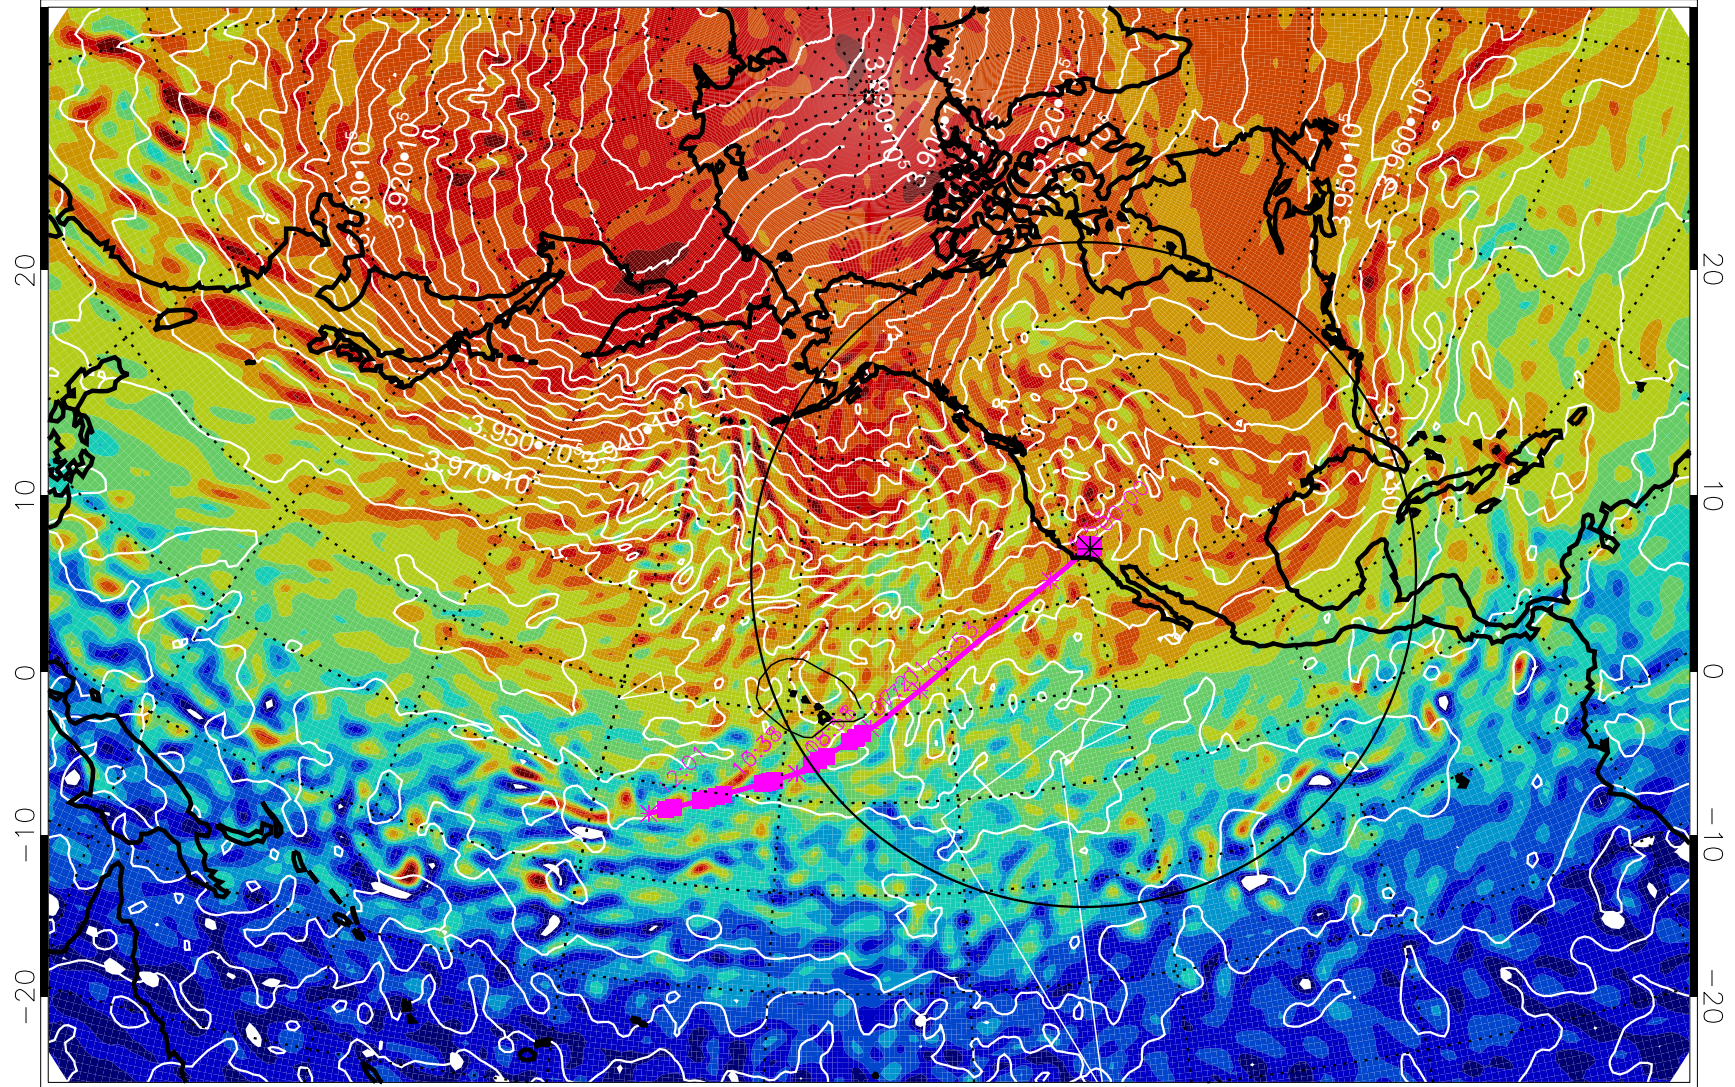

13030218, 78 hour forecast for 460K EPV

460K Montgomery Streamfunction, white

Range ring of 4055 km -- 13 hours GH round trip

13030300, 84 hour forecast for 460K EPV

460K Montgomery Streamfunction, white

Range ring of 4055 km -- 13 hours GH round trip

13030306, 90 hour forecast for 460K EPV

460K Montgomery Streamfunction, white

Range ring of 4055 km -- 13 hours GH round trip

13030312, 96 hour forecast for 460K EPV

460K Montgomery Streamfunction, white

Range ring of 4055 km -- 13 hours GH round trip

13030318, 102 hour forecast for 460K EPV

460K Montgomery Streamfunction, white

Range ring of 4055 km -- 13 hours GH round trip

13030400, 108 hour forecast for 460K EPV

460K Montgomery Streamfunction, white

Range ring of 4055 km -- 13 hours GH round trip

13030406, 114 hour forecast for 460K EPV

460K Montgomery Streamfunction, white

Range ring of 4055 km -- 13 hours GH round trip

13030412, 120 hour forecast for 460K EPV