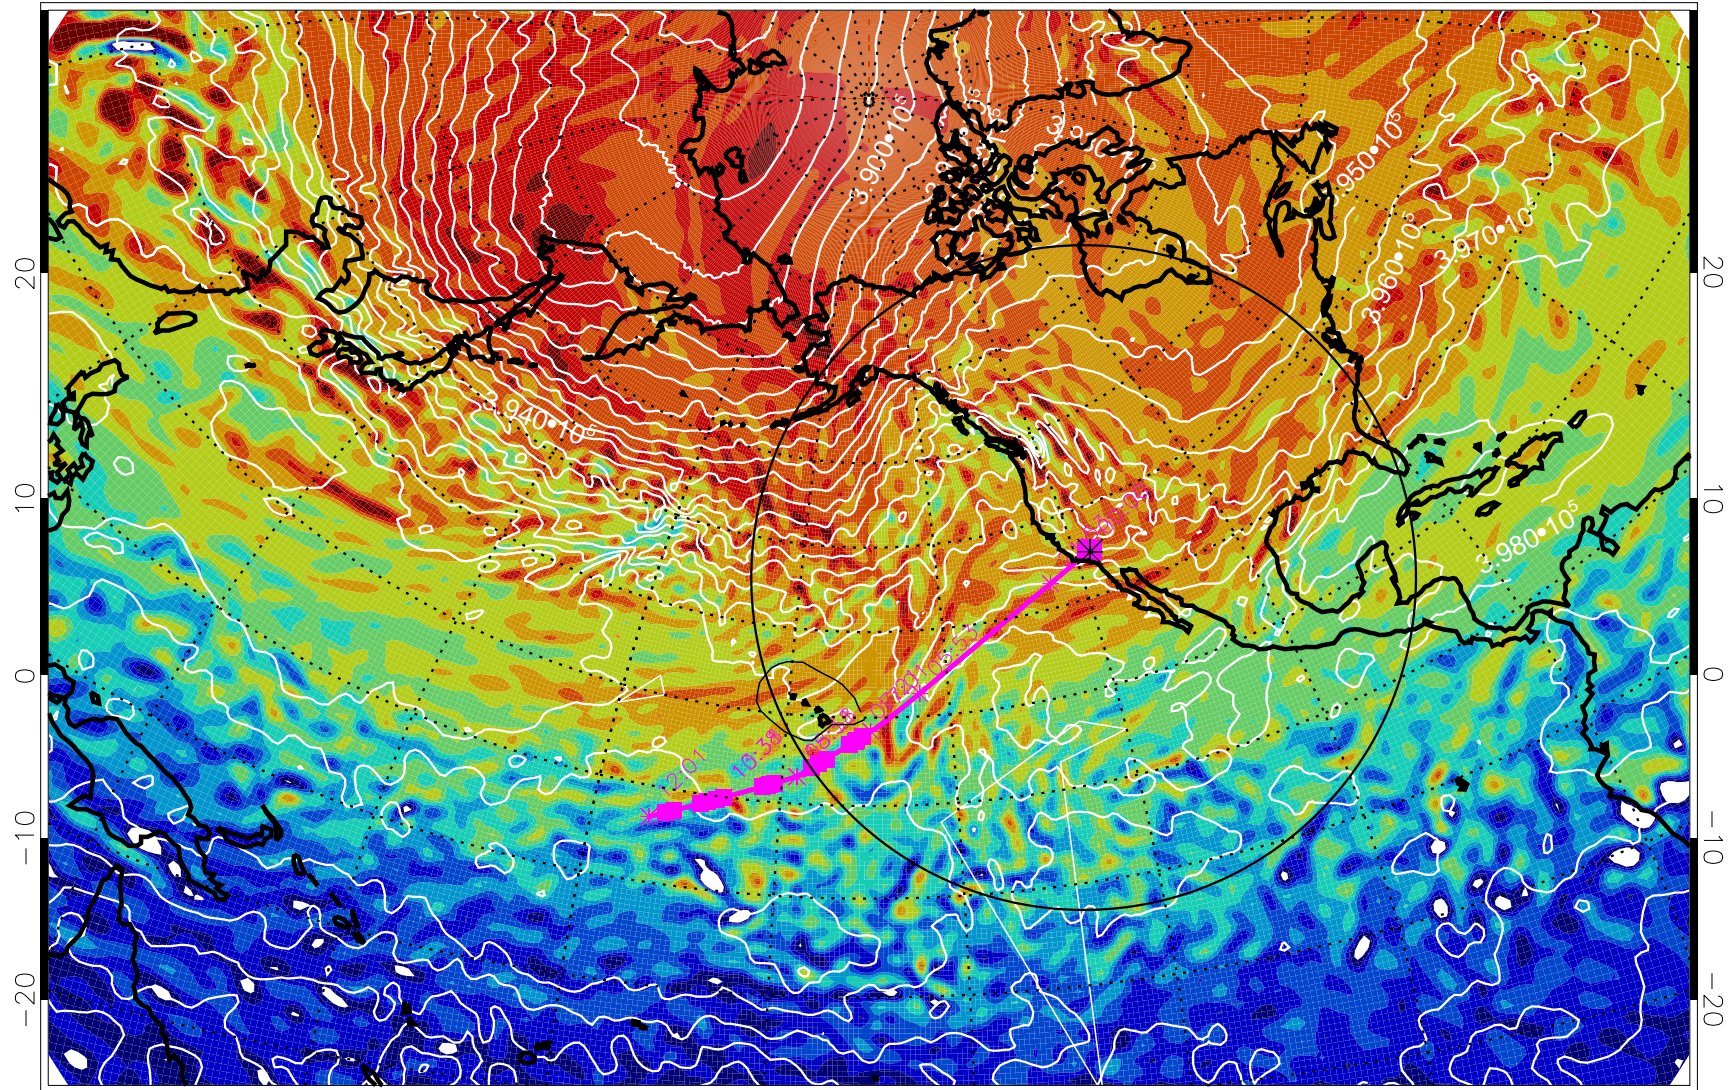

13022806, 18 hour forecast for 460K EPV

460K Montgomery Streamfunction, white

Range ring of 4055 km -- 13 hours GH round trip

13022812, 24 hour forecast for 460K EPV

460K Montgomery Streamfunction, white

Range ring of 4055 km -- 13 hours GH round trip

13022818, 30 hour forecast for 460K EPV

460K Montgomery Streamfunction, white

Range ring of 4055 km -- 13 hours GH round trip

13030100, 36 hour forecast for 460K EPV

460K Montgomery Streamfunction, white

Range ring of 4055 km -- 13 hours GH round trip

13030106, 42 hour forecast for 460K EPV

460K Montgomery Streamfunction, white

Range ring of 4055 km -- 13 hours GH round trip

13030112, 48 hour forecast for 460K EPV

460K Montgomery Streamfunction, white

Range ring of 4055 km -- 13 hours GH round trip

13030118, 54 hour forecast for 460K EPV

460K Montgomery Streamfunction, white

Range ring of 4055 km -- 13 hours GH round trip

13030200, 60 hour forecast for 460K EPV

460K Montgomery Streamfunction, white

Range ring of 4055 km -- 13 hours GH round trip