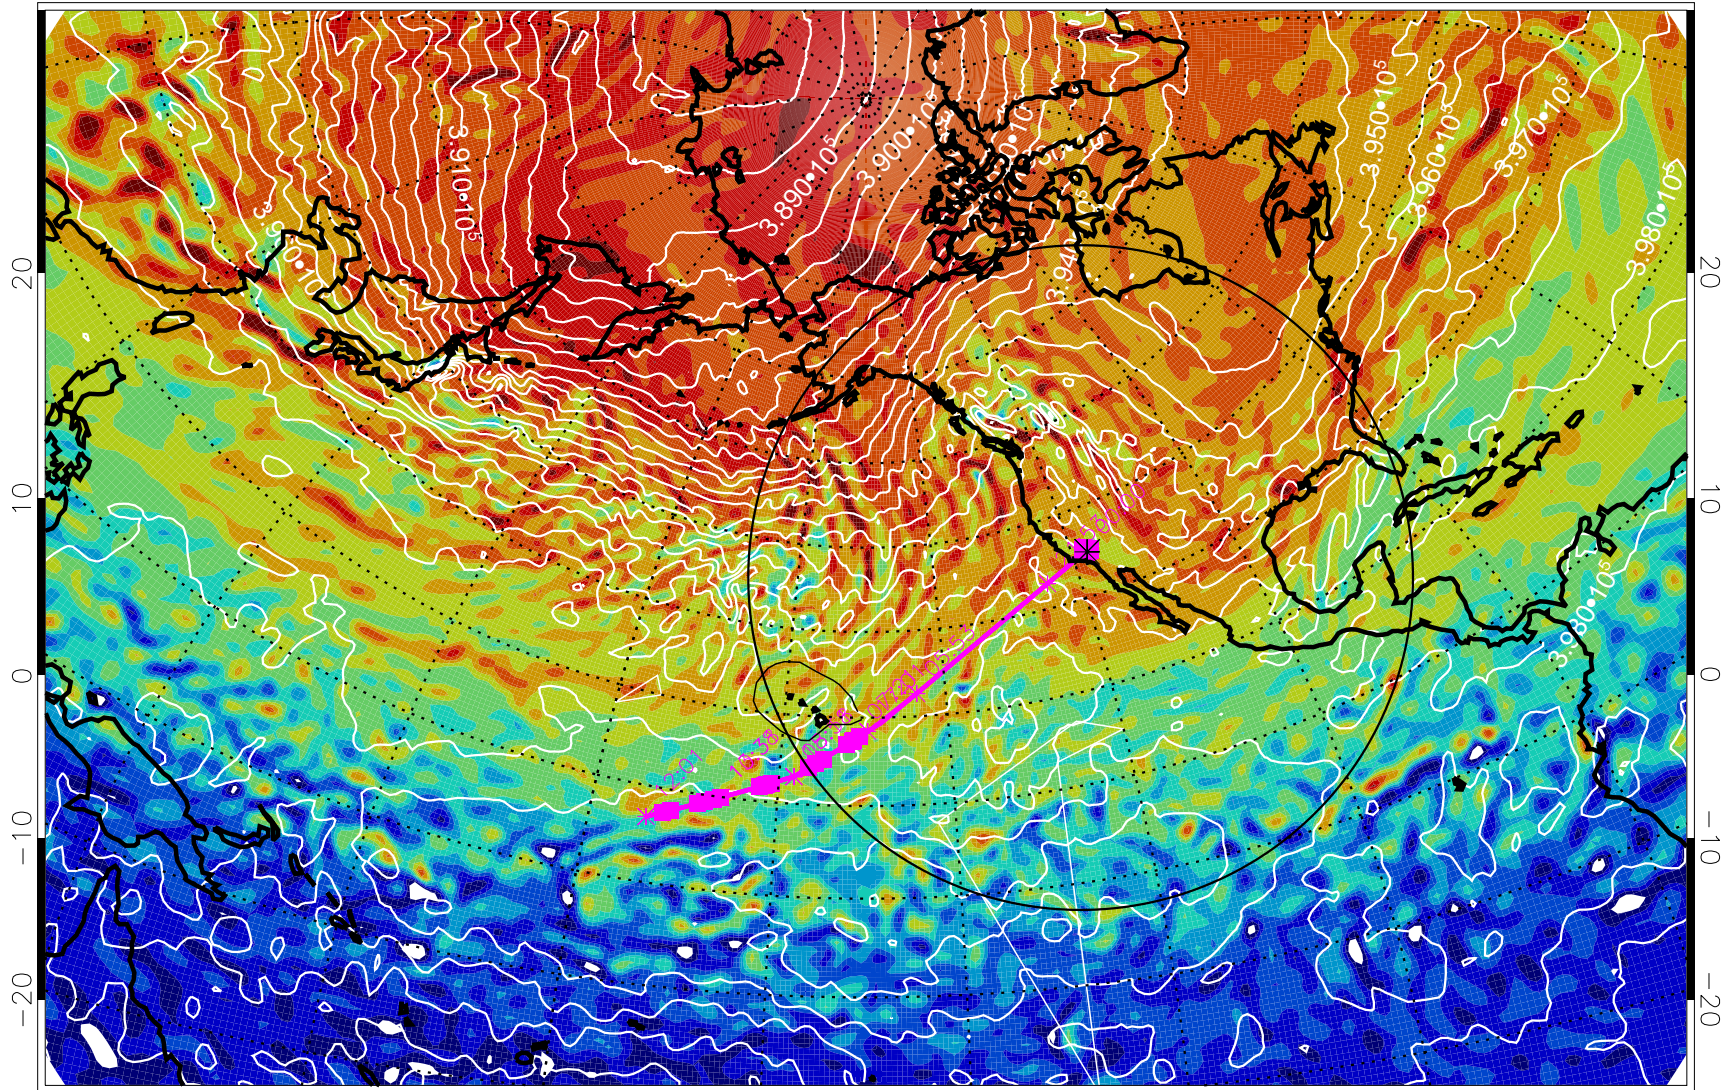

13030106, 42 hour forecast for 460K EPV

460K Montgomery Streamfunction, white

Range ring of 4055 km -- 13 hours GH round trip

13030112, 48 hour forecast for 460K EPV

460K Montgomery Streamfunction, white

Range ring of 4055 km -- 13 hours GH round trip

13030118, 54 hour forecast for 460K EPV

460K Montgomery Streamfunction, white

Range ring of 4055 km -- 13 hours GH round trip

13030200, 60 hour forecast for 460K EPV

460K Montgomery Streamfunction, white

Range ring of 4055 km -- 13 hours GH round trip

13030206, 66 hour forecast for 460K EPV

460K Montgomery Streamfunction, white

Range ring of 4055 km -- 13 hours GH round trip

13030212, 72 hour forecast for 460K EPV

460K Montgomery Streamfunction, white

Range ring of 4055 km -- 13 hours GH round trip

13030218, 78 hour forecast for 460K EPV

460K Montgomery Streamfunction, white

Range ring of 4055 km -- 13 hours GH round trip

13030300, 84 hour forecast for 460K EPV

460K Montgomery Streamfunction, white

Range ring of 4055 km -- 13 hours GH round trip