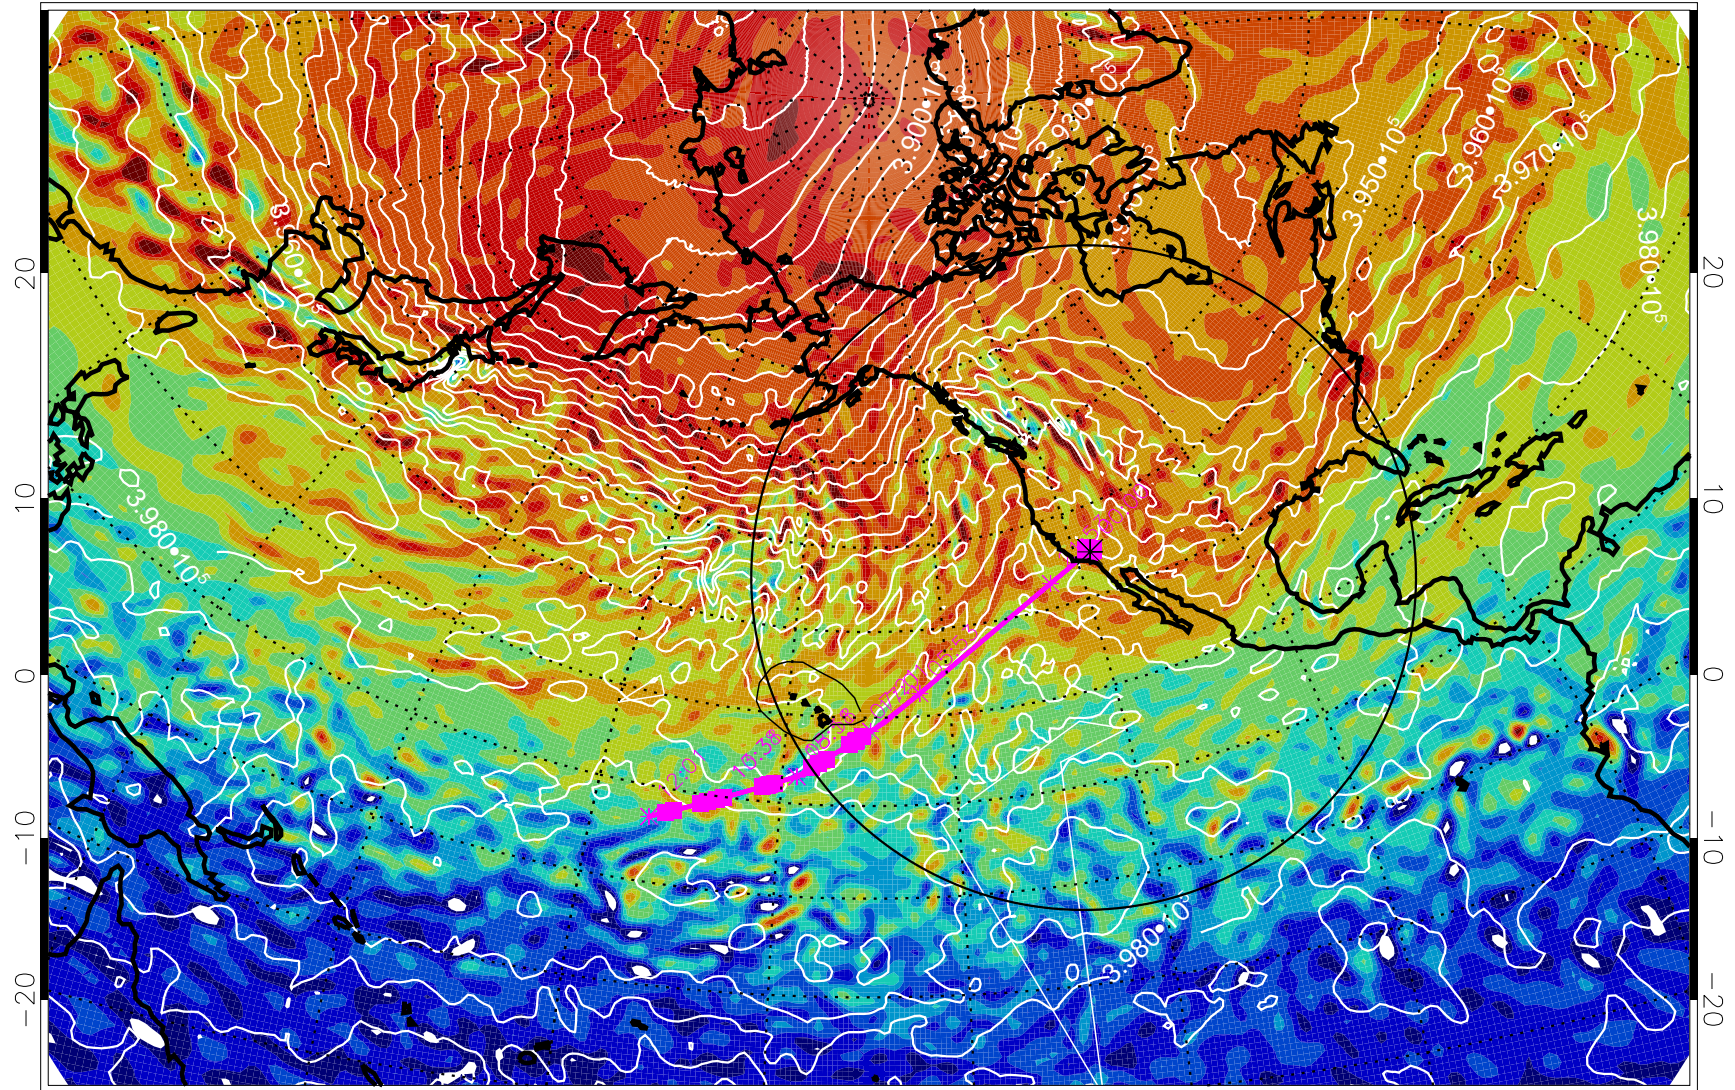

13030106, 42 hour forecast for 460K EPV

460K Montgomery Streamfunction, white

Range ring of 4055 km -- 13 hours GH round trip

13030112, 48 hour forecast for 460K EPV

460K Montgomery Streamfunction, white

Range ring of 4055 km -- 13 hours GH round trip

13030118, 54 hour forecast for 460K EPV

460K Montgomery Streamfunction, white

Range ring of 4055 km -- 13 hours GH round trip

13030200, 60 hour forecast for 460K EPV

460K Montgomery Streamfunction, white

Range ring of 4055 km -- 13 hours GH round trip

13030206, 66 hour forecast for 460K EPV

460K Montgomery Streamfunction, white

Range ring of 4055 km -- 13 hours GH round trip

13030212, 72 hour forecast for 460K EPV

460K Montgomery Streamfunction, white

Range ring of 4055 km -- 13 hours GH round trip

13030218, 78 hour forecast for 460K EPV

460K Montgomery Streamfunction, white

Range ring of 4055 km -- 13 hours GH round trip

13030300, 84 hour forecast for 460K EPV

460K Montgomery Streamfunction, white

Range ring of 4055 km -- 13 hours GH round trip