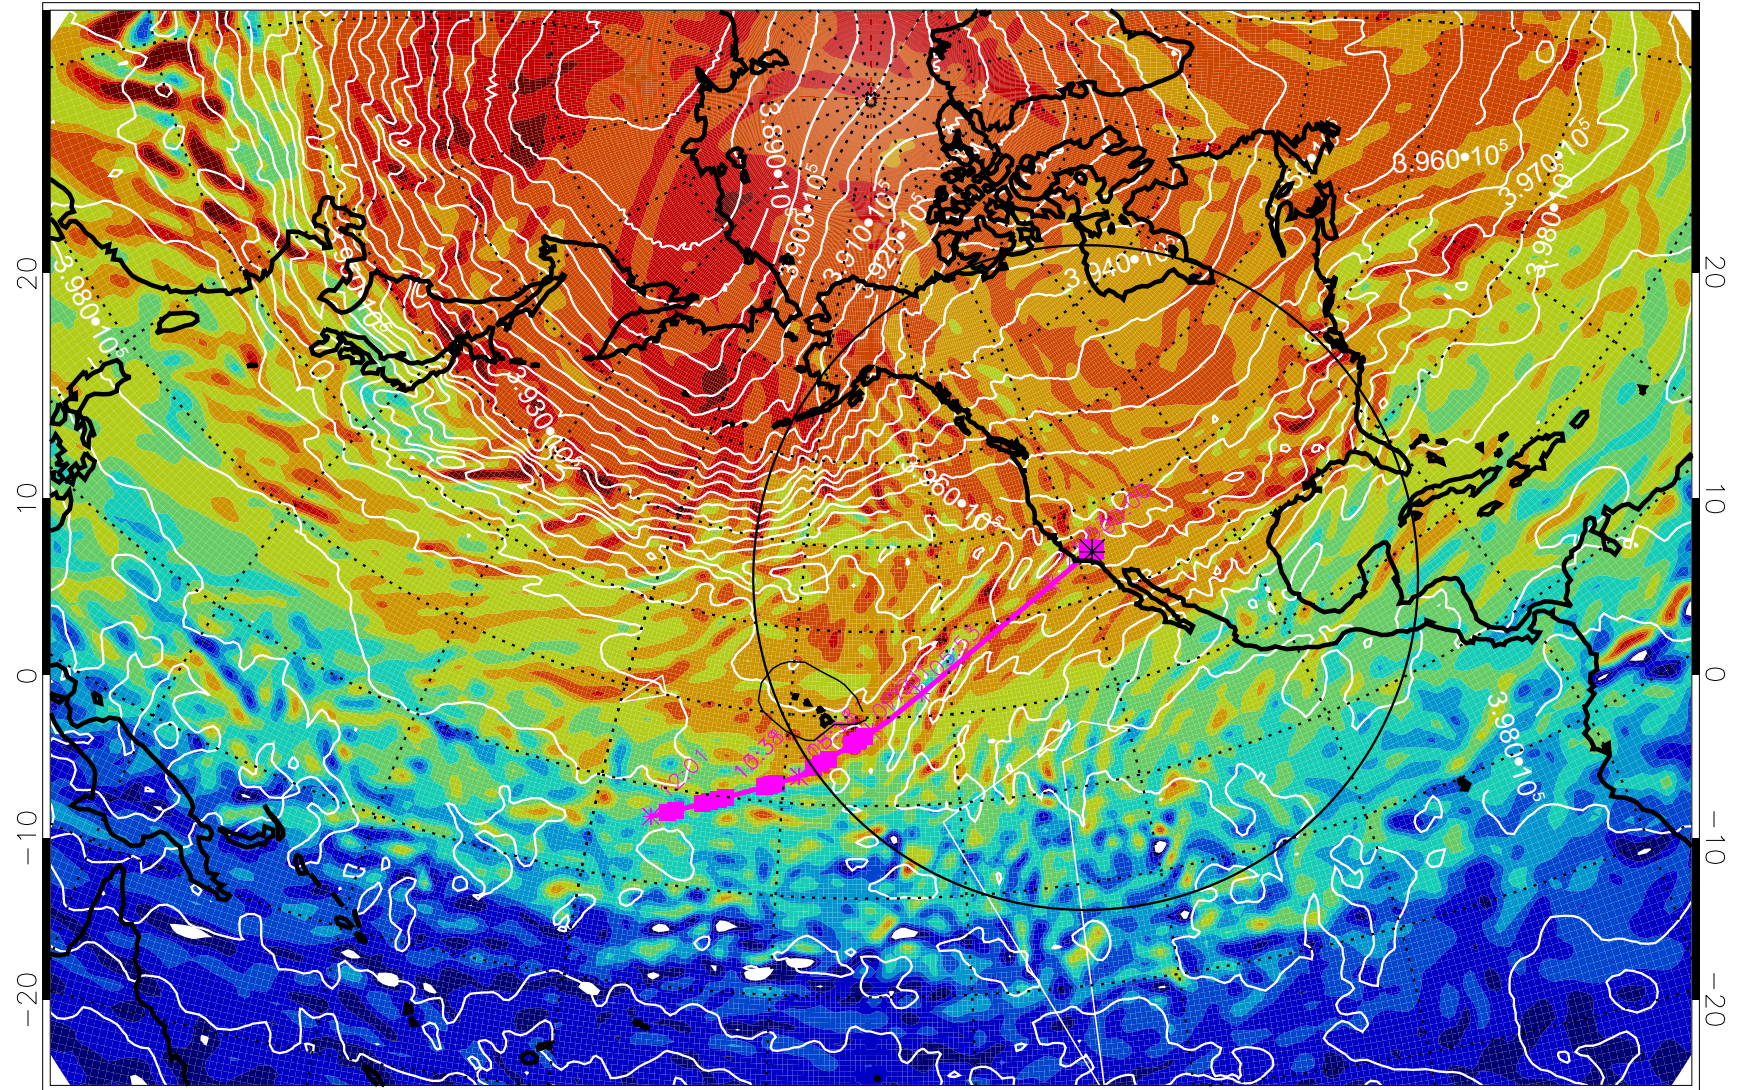

13022718, 6 hour forecast for 460K EPV

460K Montgomery Streamfunction, white

Range ring of 4055 km -- 13 hours GH round trip

13022800, 12 hour forecast for 460K EPV

460K Montgomery Streamfunction, white

Range ring of 4055 km -- 13 hours GH round trip

13022806, 18 hour forecast for 460K EPV

460K Montgomery Streamfunction, white

Range ring of 4055 km -- 13 hours GH round trip

13022812, 24 hour forecast for 460K EPV

460K Montgomery Streamfunction, white

Range ring of 4055 km -- 13 hours GH round trip

13022818, 30 hour forecast for 460K EPV

460K Montgomery Streamfunction, white

Range ring of 4055 km -- 13 hours GH round trip

13030100, 36 hour forecast for 460K EPV

460K Montgomery Streamfunction, white

Range ring of 4055 km -- 13 hours GH round trip

13030106, 42 hour forecast for 460K EPV

460K Montgomery Streamfunction, white

Range ring of 4055 km -- 13 hours GH round trip

13030112, 48 hour forecast for 460K EPV

460K Montgomery Streamfunction, white

Range ring of 4055 km -- 13 hours GH round trip