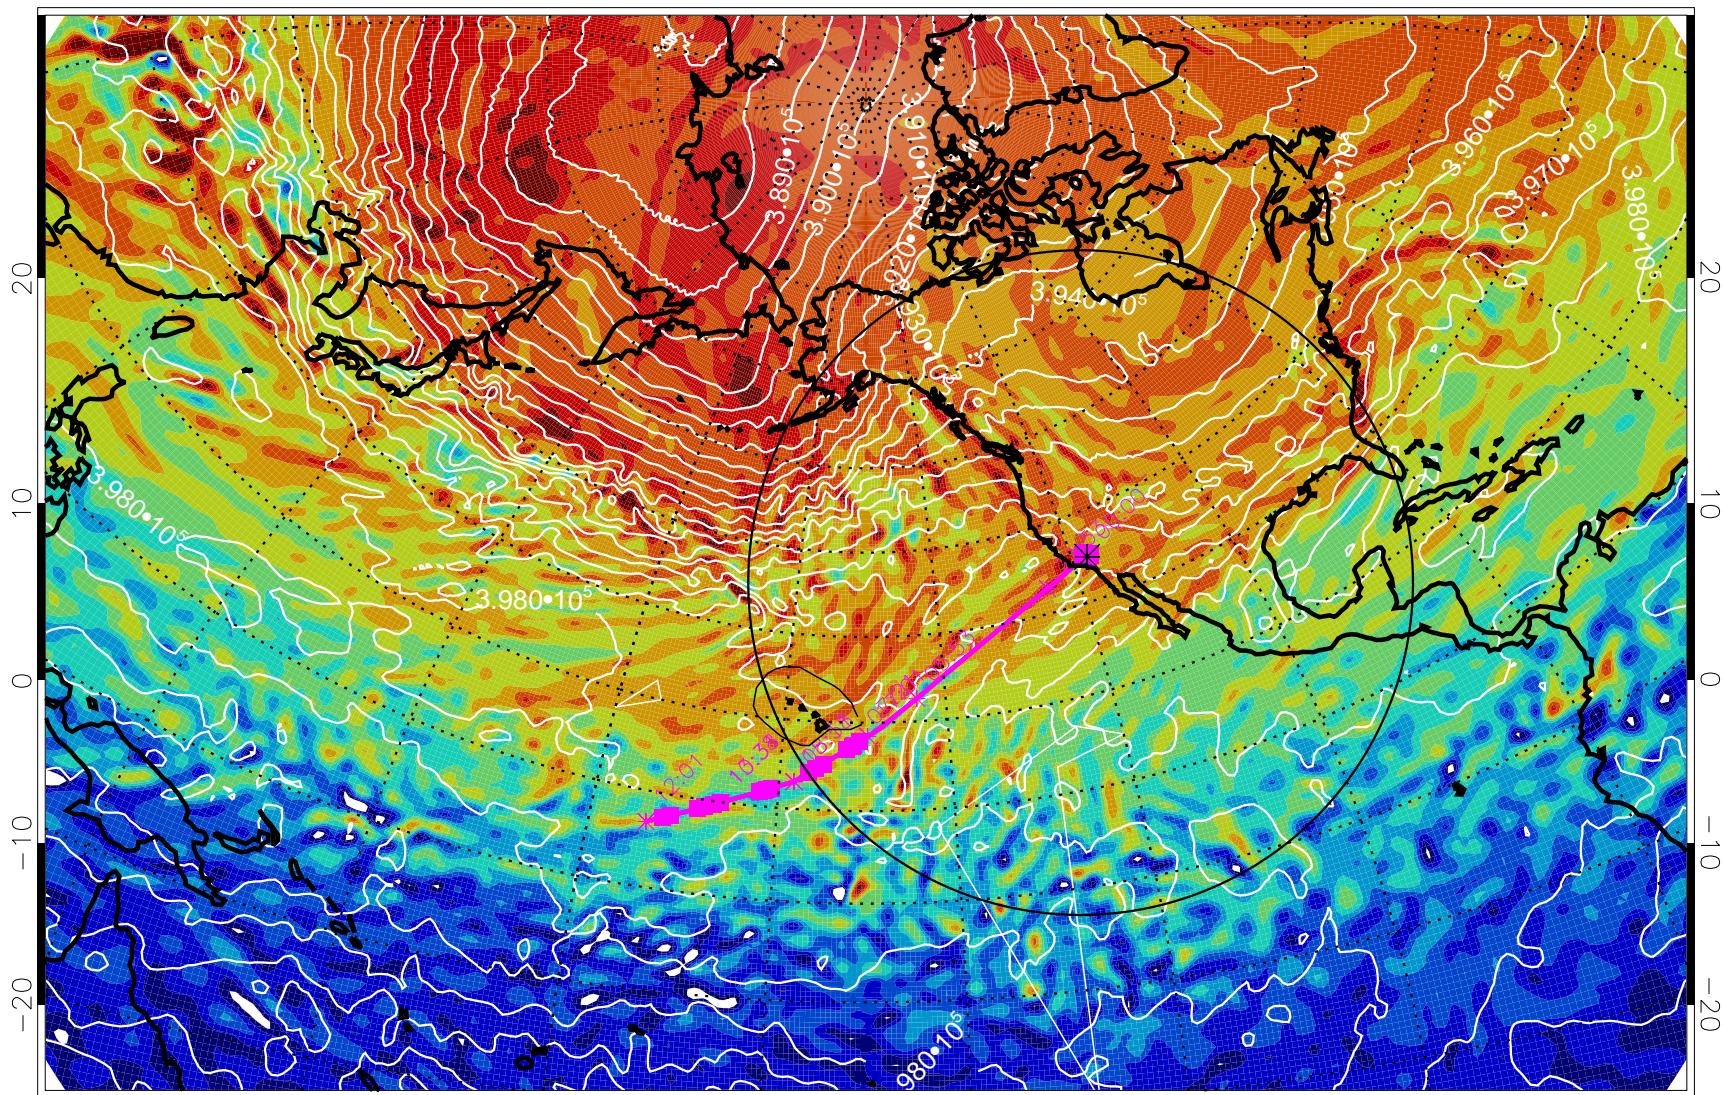

13022718, 6 hour forecast for 460K EPV

460K Montgomery Streamfunction, white

Range ring of 4055 km -- 13 hours GH round trip

13022800, 12 hour forecast for 460K EPV

460K Montgomery Streamfunction, white

Range ring of 4055 km -- 13 hours GH round trip

13022806, 18 hour forecast for 460K EPV

460K Montgomery Streamfunction, white

Range ring of 4055 km -- 13 hours GH round trip

13022812, 24 hour forecast for 460K EPV

460K Montgomery Streamfunction, white

Range ring of 4055 km -- 13 hours GH round trip

13022818, 30 hour forecast for 460K EPV

460K Montgomery Streamfunction, white

Range ring of 4055 km -- 13 hours GH round trip

13030100, 36 hour forecast for 460K EPV

460K Montgomery Streamfunction, white

Range ring of 4055 km -- 13 hours GH round trip

13030106, 42 hour forecast for 460K EPV

460K Montgomery Streamfunction, white

Range ring of 4055 km -- 13 hours GH round trip

13030112, 48 hour forecast for 460K EPV

460K Montgomery Streamfunction, white

Range ring of 4055 km -- 13 hours GH round trip