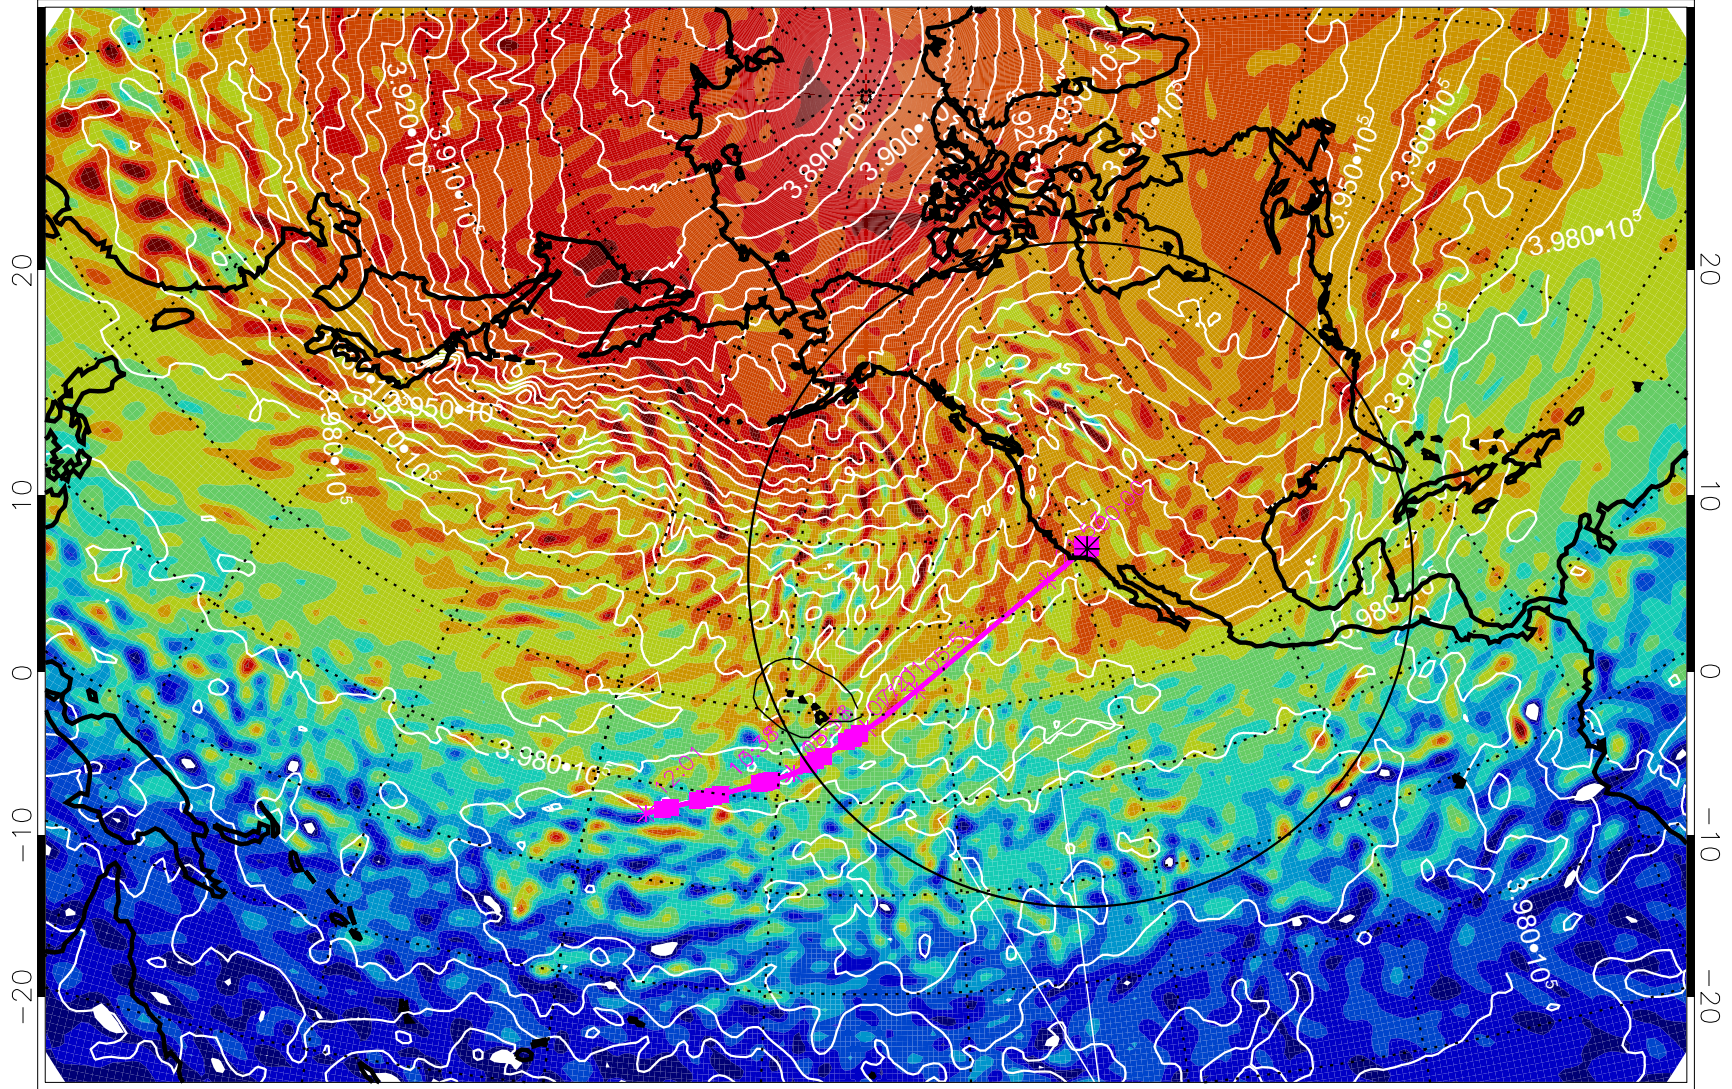

13030206, 66 hour forecast for 460K EPV

460K Montgomery Streamfunction, white

Range ring of 4055 km -- 13 hours GH round trip

13030212, 72 hour forecast for 460K EPV

460K Montgomery Streamfunction, white

Range ring of 4055 km -- 13 hours GH round trip

13030218, 78 hour forecast for 460K EPV

460K Montgomery Streamfunction, white

Range ring of 4055 km -- 13 hours GH round trip

13030300, 84 hour forecast for 460K EPV

460K Montgomery Streamfunction, white

Range ring of 4055 km -- 13 hours GH round trip

13030306, 90 hour forecast for 460K EPV

460K Montgomery Streamfunction, white

Range ring of 4055 km -- 13 hours GH round trip

13030312, 96 hour forecast for 460K EPV

460K Montgomery Streamfunction, white

Range ring of 4055 km -- 13 hours GH round trip

13030318, 102 hour forecast for 460K EPV

460K Montgomery Streamfunction, white

Range ring of 4055 km -- 13 hours GH round trip

13030400, 108 hour forecast for 460K EPV

460K Montgomery Streamfunction, white