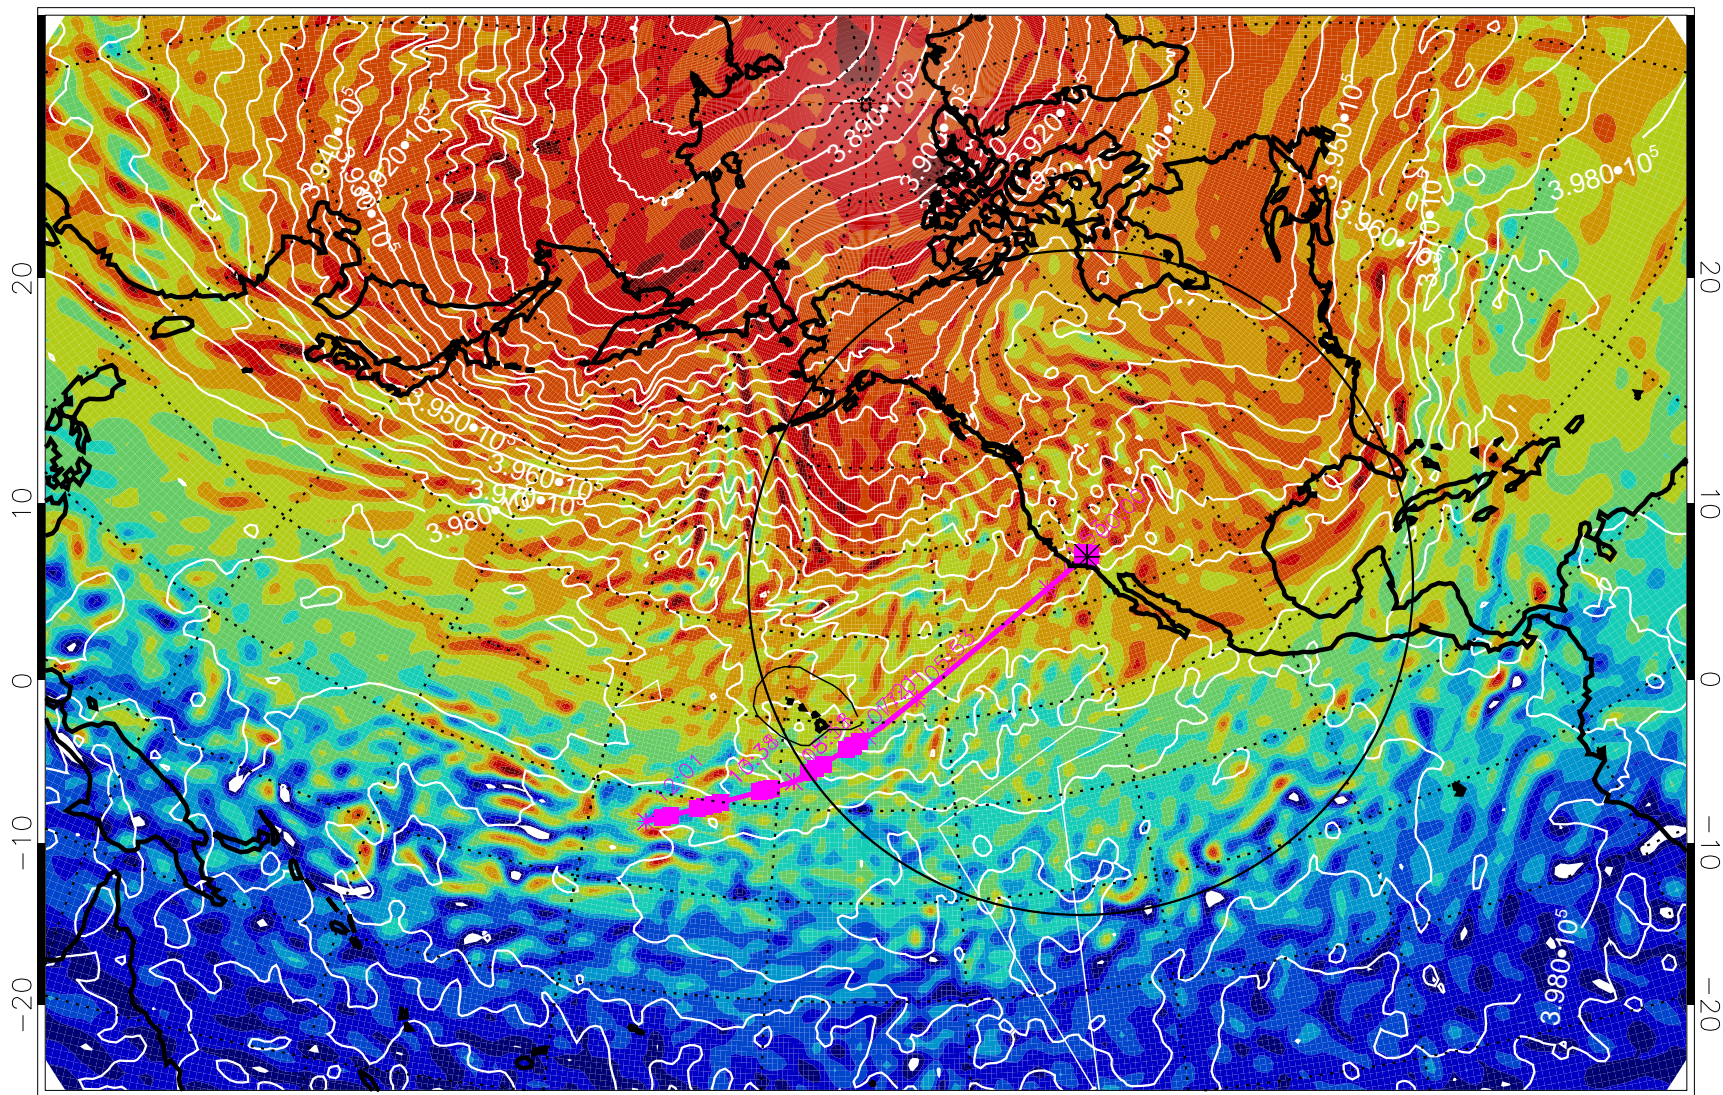

13030218, 78 hour forecast for 460K EPV

460K Montgomery Streamfunction, white

Range ring of 4055 km -- 13 hours GH round trip

13030300, 84 hour forecast for 460K EPV

460K Montgomery Streamfunction, white

Range ring of 4055 km -- 13 hours GH round trip

13030306, 90 hour forecast for 460K EPV

460K Montgomery Streamfunction, white

Range ring of 4055 km -- 13 hours GH round trip

13030312, 96 hour forecast for 460K EPV

460K Montgomery Streamfunction, white

Range ring of 4055 km -- 13 hours GH round trip

13030318, 102 hour forecast for 460K EPV

460K Montgomery Streamfunction, white

Range ring of 4055 km -- 13 hours GH round trip

13030400, 108 hour forecast for 460K EPV

460K Montgomery Streamfunction, white

Range ring of 4055 km -- 13 hours GH round trip

13030406, 114 hour forecast for 460K EPV

460K Montgomery Streamfunction, white

Range ring of 4055 km -- 13 hours GH round trip

13030412, 120 hour forecast for 460K EPV