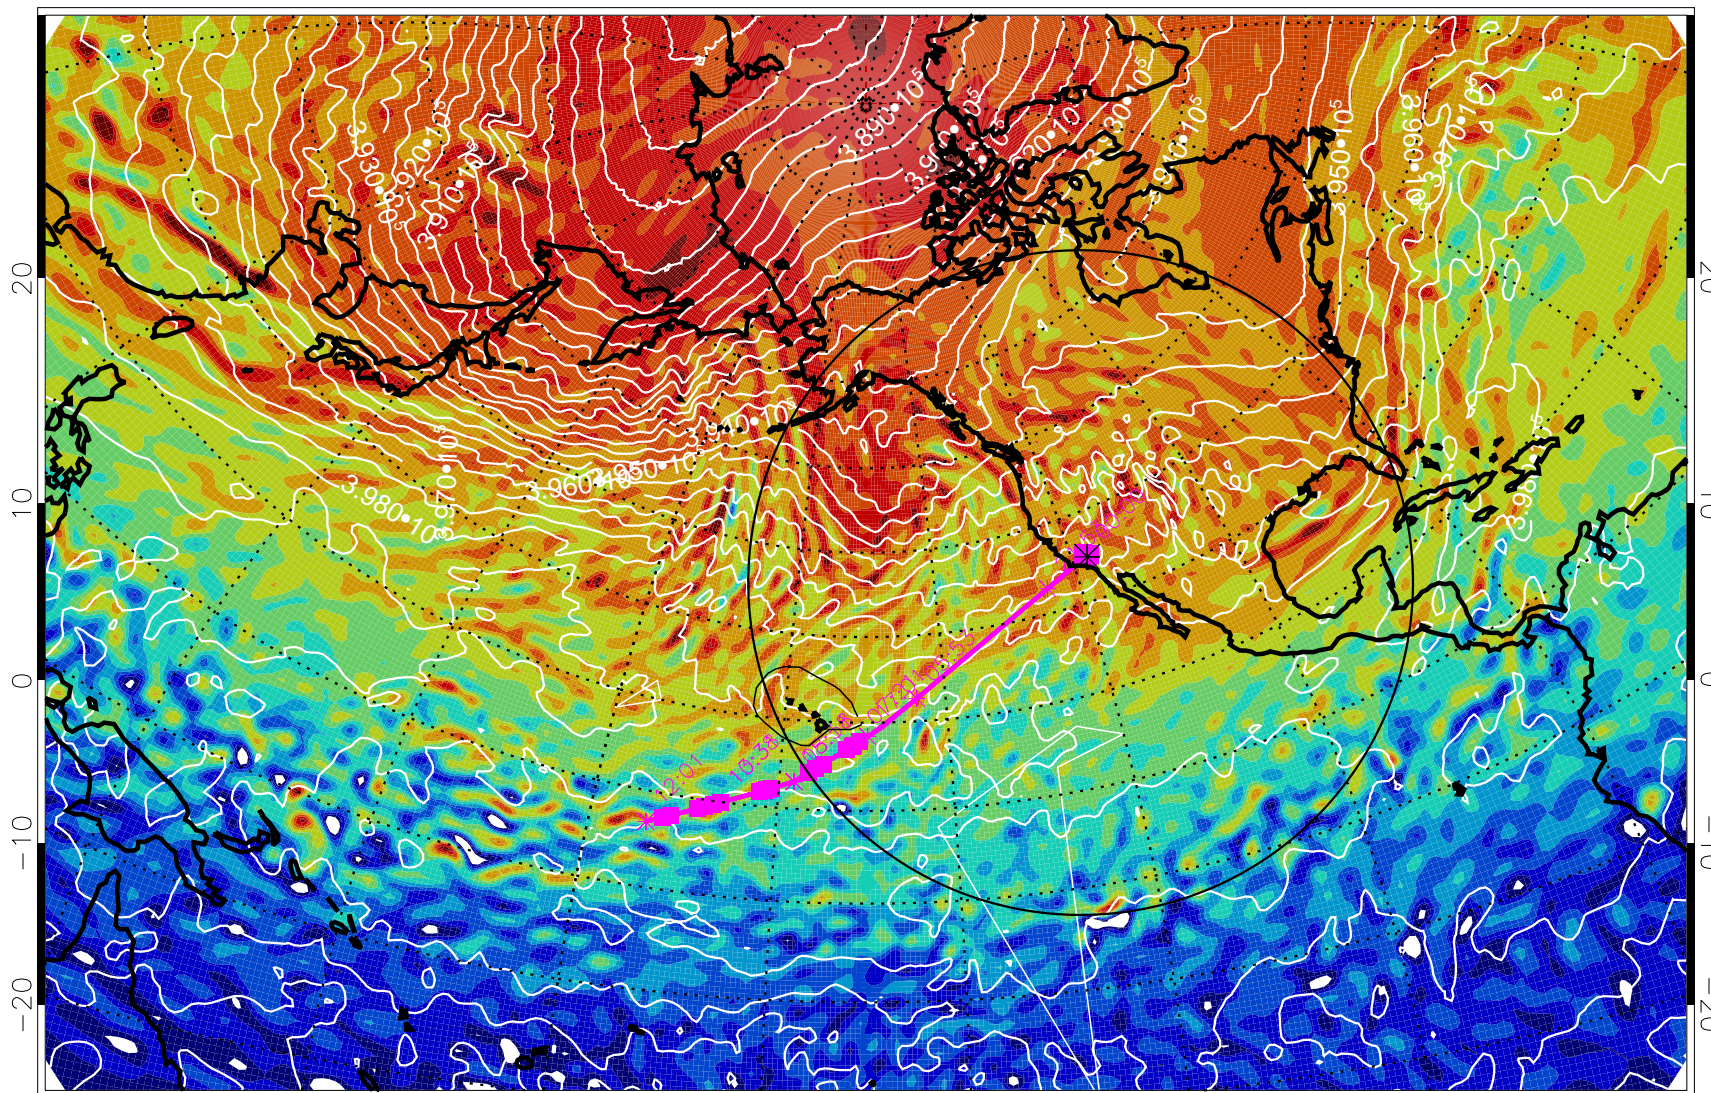

13030306, 90 hour forecast for 460K EPV

460K Montgomery Streamfunction, white

Range ring of 4055 km -- 13 hours GH round trip

13030312, 96 hour forecast for 460K EPV

460K Montgomery Streamfunction, white

Range ring of 4055 km -- 13 hours GH round trip

13030318, 102 hour forecast for 460K EPV

460K Montgomery Streamfunction, white

Range ring of 4055 km -- 13 hours GH round trip

13030400, 108 hour forecast for 460K EPV

460K Montgomery Streamfunction, white

Range ring of 4055 km -- 13 hours GH round trip

13030406, 114 hour forecast for 460K EPV

460K Montgomery Streamfunction, white

Range ring of 4055 km -- 13 hours GH round trip

13030412, 120 hour forecast for 460K EPV

460K Montgomery Streamfunction, white

Range ring of 4055 km -- 13 hours GH round trip