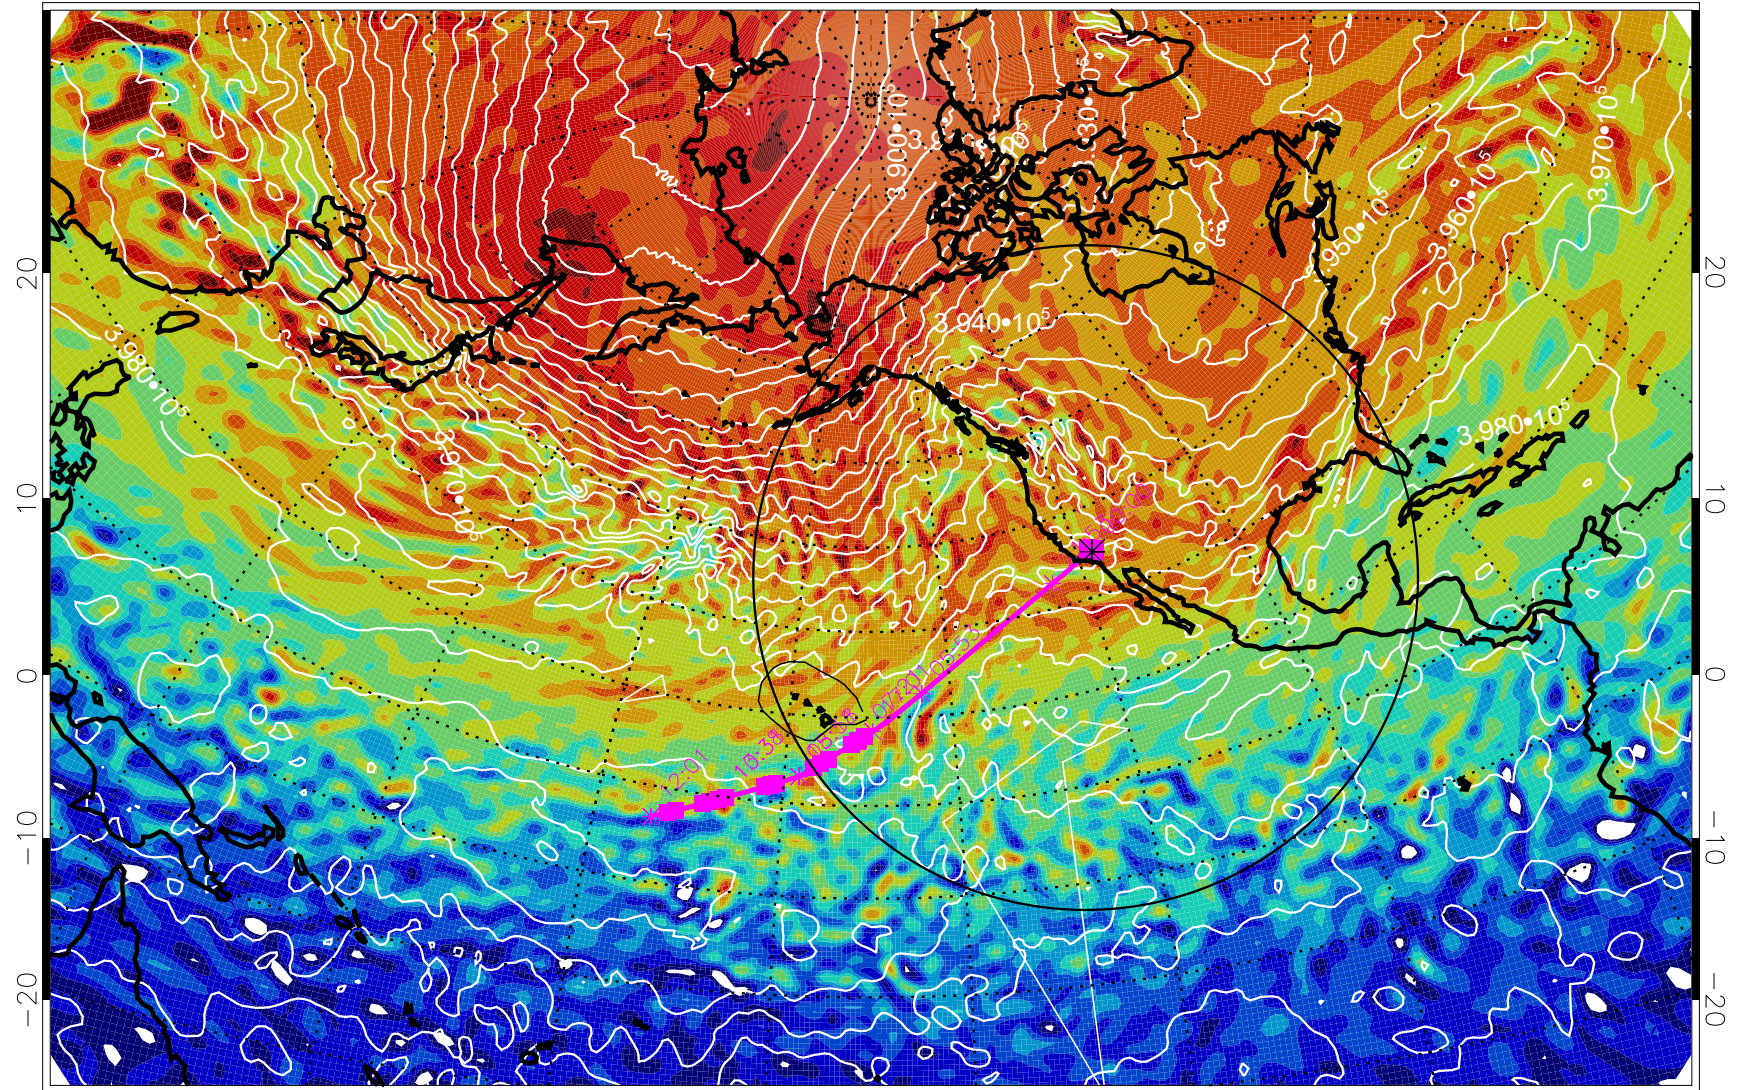

13030106, 42 hour forecast for 460K EPV

460K Montgomery Streamfunction, white

Range ring of 4055 km -- 13 hours GH round trip

13030112, 48 hour forecast for 460K EPV

460K Montgomery Streamfunction, white

Range ring of 4055 km -- 13 hours GH round trip

13030118, 54 hour forecast for 460K EPV

460K Montgomery Streamfunction, white

Range ring of 4055 km -- 13 hours GH round trip

13030200, 60 hour forecast for 460K EPV

460K Montgomery Streamfunction, white

Range ring of 4055 km -- 13 hours GH round trip

13030206, 66 hour forecast for 460K EPV

460K Montgomery Streamfunction, white

Range ring of 4055 km -- 13 hours GH round trip

13030212, 72 hour forecast for 460K EPV

460K Montgomery Streamfunction, white

Range ring of 4055 km -- 13 hours GH round trip

13030218, 78 hour forecast for 460K EPV

460K Montgomery Streamfunction, white

Range ring of 4055 km -- 13 hours GH round trip

13030300, 84 hour forecast for 460K EPV

460K Montgomery Streamfunction, white

Range ring of 4055 km -- 13 hours GH round trip