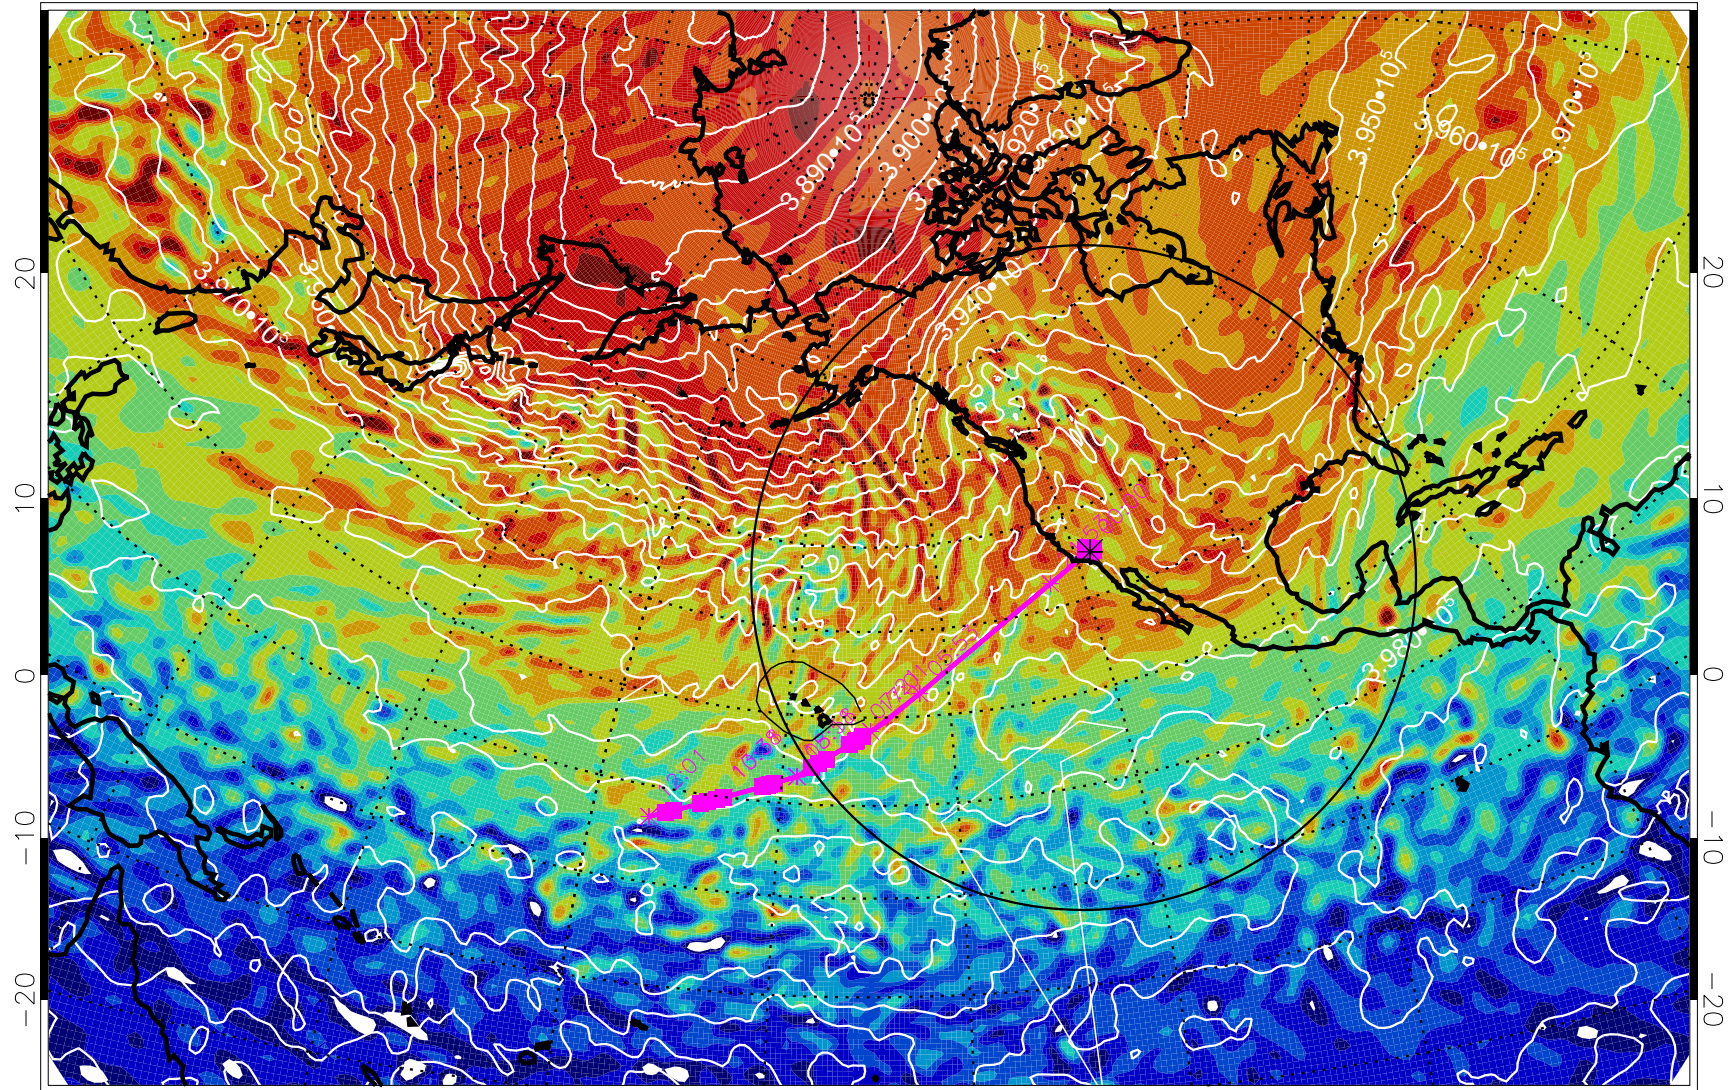

13030206, 66 hour forecast for 460K EPV

460K Montgomery Streamfunction, white

Range ring of 4055 km -- 13 hours GH round trip

13030212, 72 hour forecast for 460K EPV

460K Montgomery Streamfunction, white

Range ring of 4055 km -- 13 hours GH round trip

13030218, 78 hour forecast for 460K EPV

460K Montgomery Streamfunction, white

Range ring of 4055 km -- 13 hours GH round trip

13030300, 84 hour forecast for 460K EPV

460K Montgomery Streamfunction, white

Range ring of 4055 km -- 13 hours GH round trip

13030306, 90 hour forecast for 460K EPV

460K Montgomery Streamfunction, white

Range ring of 4055 km -- 13 hours GH round trip

13030312, 96 hour forecast for 460K EPV

460K Montgomery Streamfunction, white

Range ring of 4055 km -- 13 hours GH round trip

13030318, 102 hour forecast for 460K EPV

460K Montgomery Streamfunction, white

Range ring of 4055 km -- 13 hours GH round trip

13030400, 108 hour forecast for 460K EPV

460K Montgomery Streamfunction, white