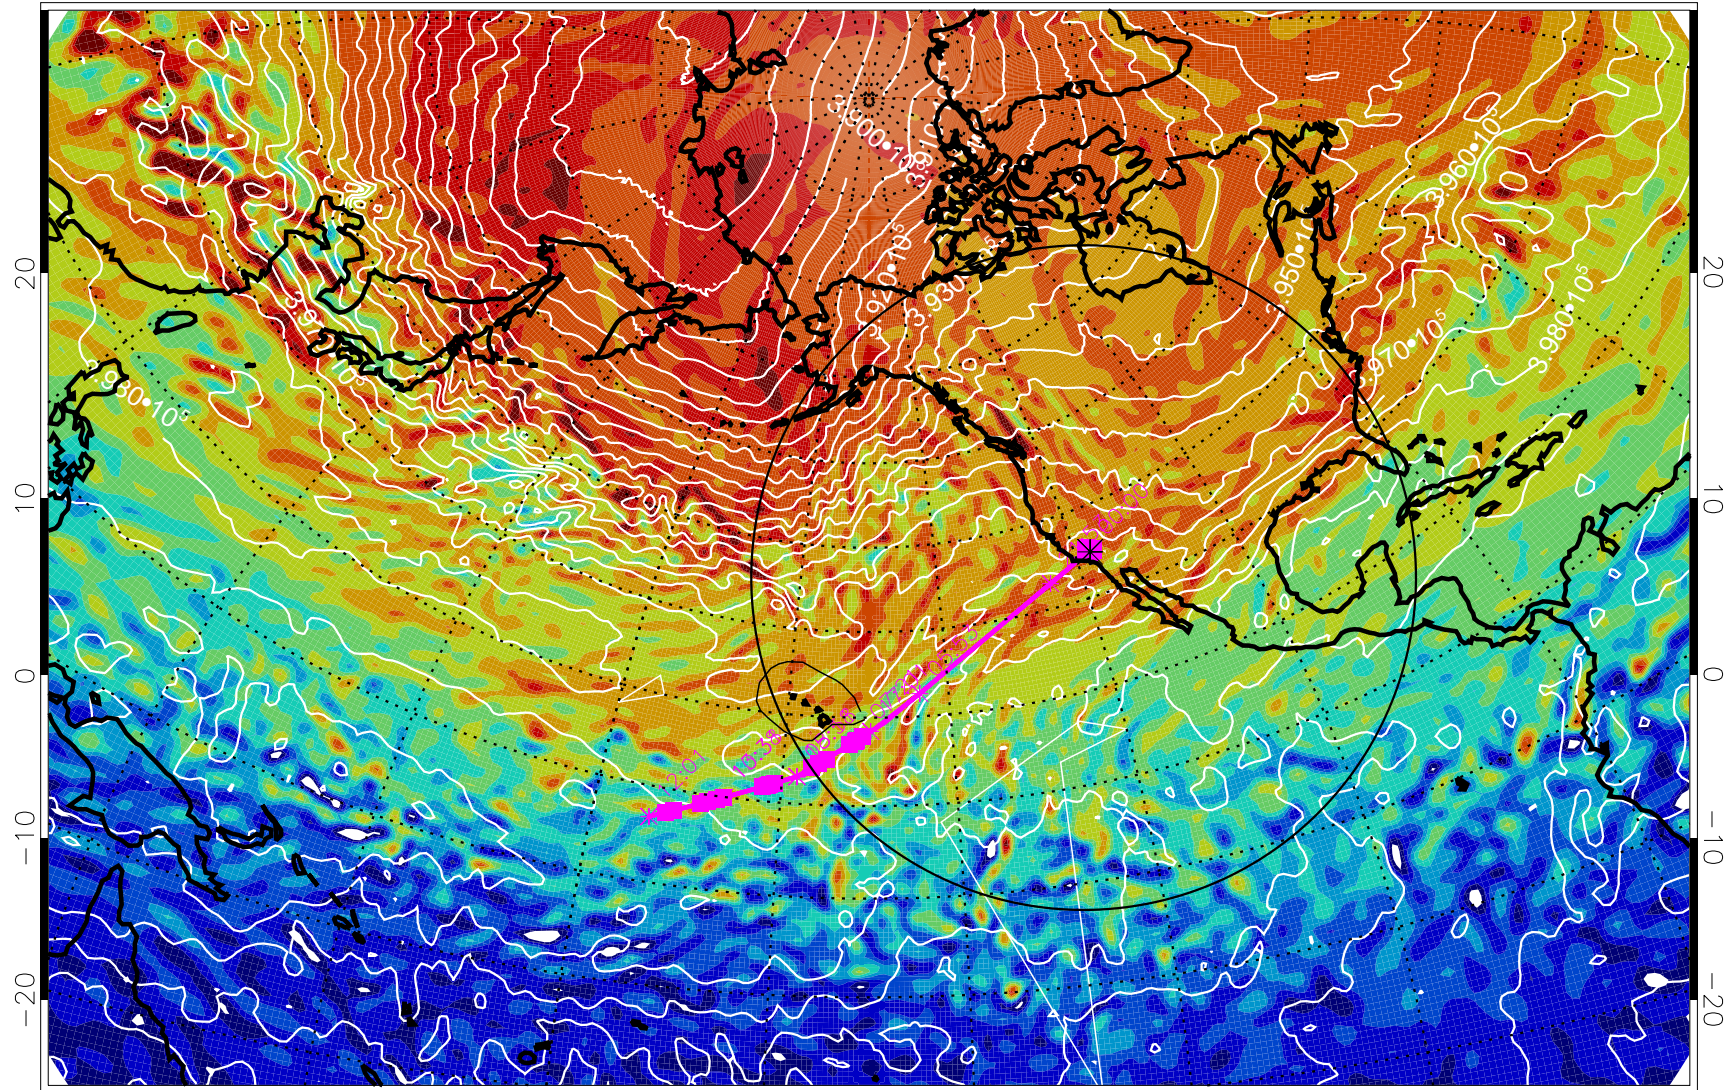

13022718, 6 hour forecast for 460K EPV

460K Montgomery Streamfunction, white

Range ring of 4055 km -- 13 hours GH round trip

13022800, 12 hour forecast for 460K EPV

460K Montgomery Streamfunction, white

Range ring of 4055 km -- 13 hours GH round trip

13022806, 18 hour forecast for 460K EPV

460K Montgomery Streamfunction, white

Range ring of 4055 km -- 13 hours GH round trip

13022812, 24 hour forecast for 460K EPV

460K Montgomery Streamfunction, white

Range ring of 4055 km -- 13 hours GH round trip

13022818, 30 hour forecast for 460K EPV

460K Montgomery Streamfunction, white

Range ring of 4055 km -- 13 hours GH round trip

13030100, 36 hour forecast for 460K EPV

460K Montgomery Streamfunction, white

Range ring of 4055 km -- 13 hours GH round trip

13030106, 42 hour forecast for 460K EPV

460K Montgomery Streamfunction, white

Range ring of 4055 km -- 13 hours GH round trip

13030112, 48 hour forecast for 460K EPV

460K Montgomery Streamfunction, white

Range ring of 4055 km -- 13 hours GH round trip