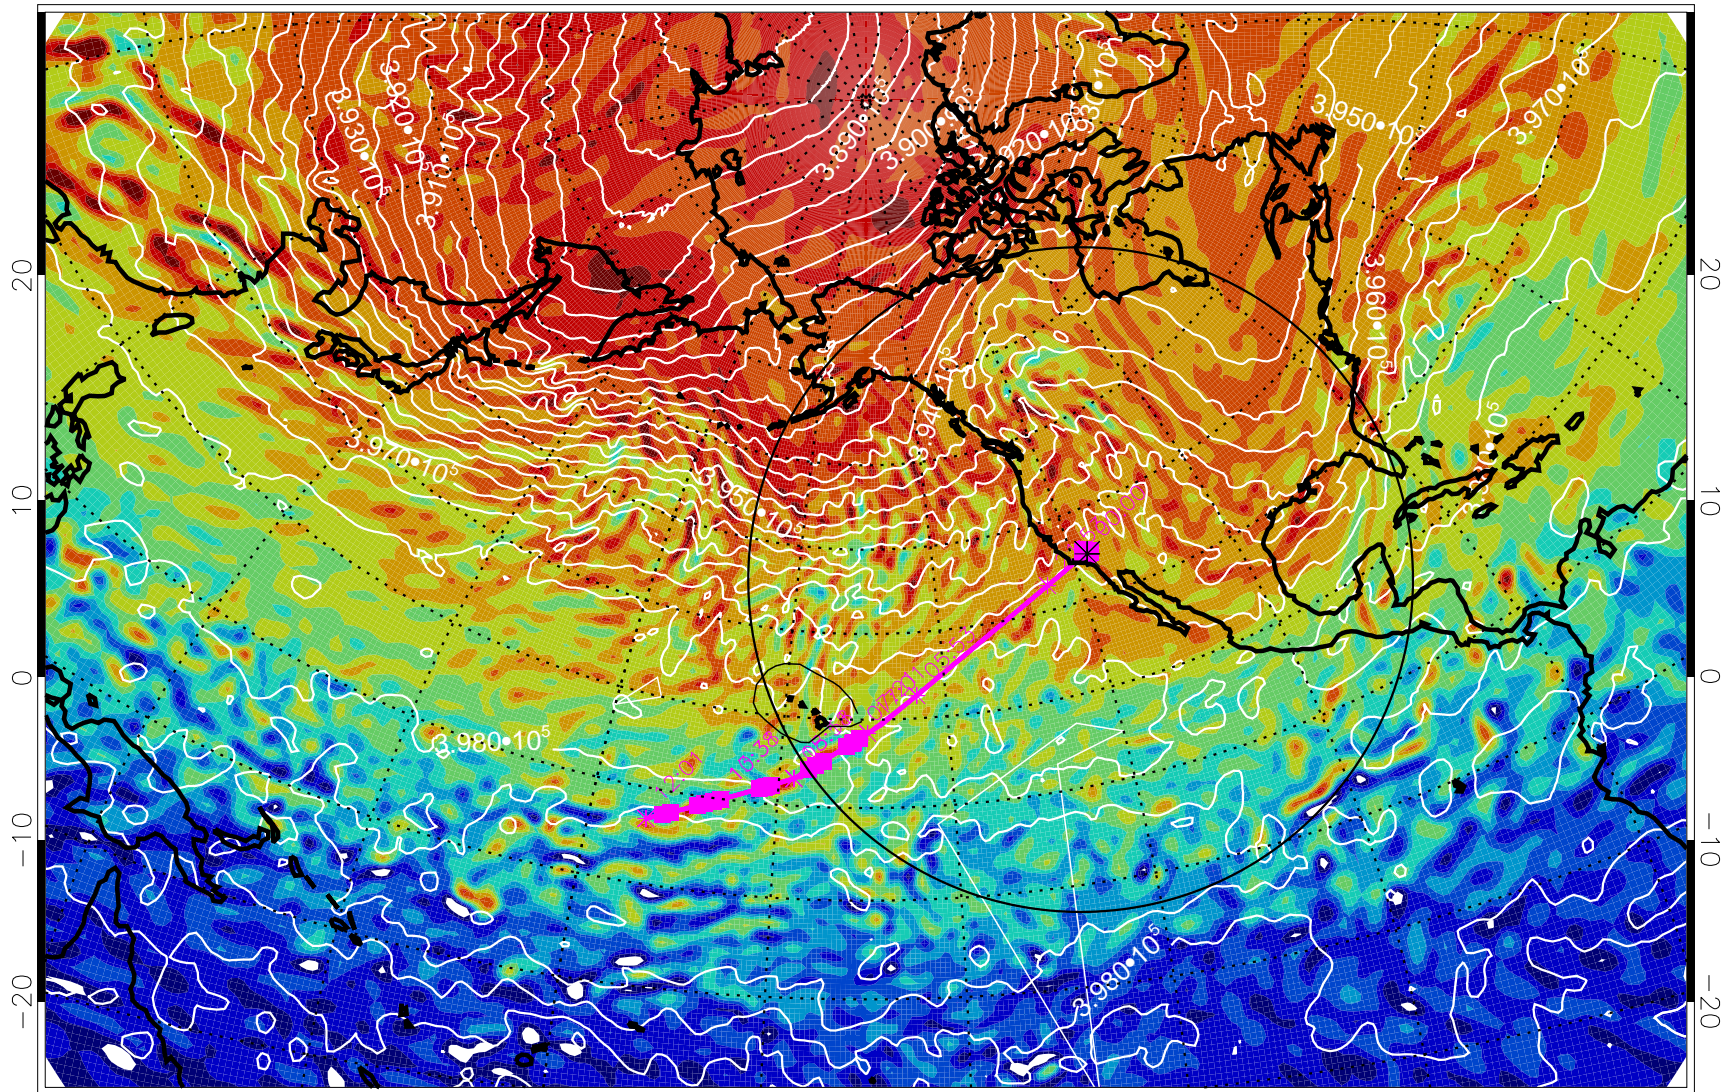

13030206, 66 hour forecast for 460K EPV

460K Montgomery Streamfunction, white

Range ring of 4055 km -- 13 hours GH round trip

13030212, 72 hour forecast for 460K EPV

460K Montgomery Streamfunction, white

Range ring of 4055 km -- 13 hours GH round trip

13030218, 78 hour forecast for 460K EPV

460K Montgomery Streamfunction, white

Range ring of 4055 km -- 13 hours GH round trip

13030300, 84 hour forecast for 460K EPV

460K Montgomery Streamfunction, white

Range ring of 4055 km -- 13 hours GH round trip

13030306, 90 hour forecast for 460K EPV

460K Montgomery Streamfunction, white

Range ring of 4055 km -- 13 hours GH round trip

13030312, 96 hour forecast for 460K EPV

460K Montgomery Streamfunction, white

Range ring of 4055 km -- 13 hours GH round trip

13030318, 102 hour forecast for 460K EPV

460K Montgomery Streamfunction, white

Range ring of 4055 km -- 13 hours GH round trip

13030400, 108 hour forecast for 460K EPV

460K Montgomery Streamfunction, white