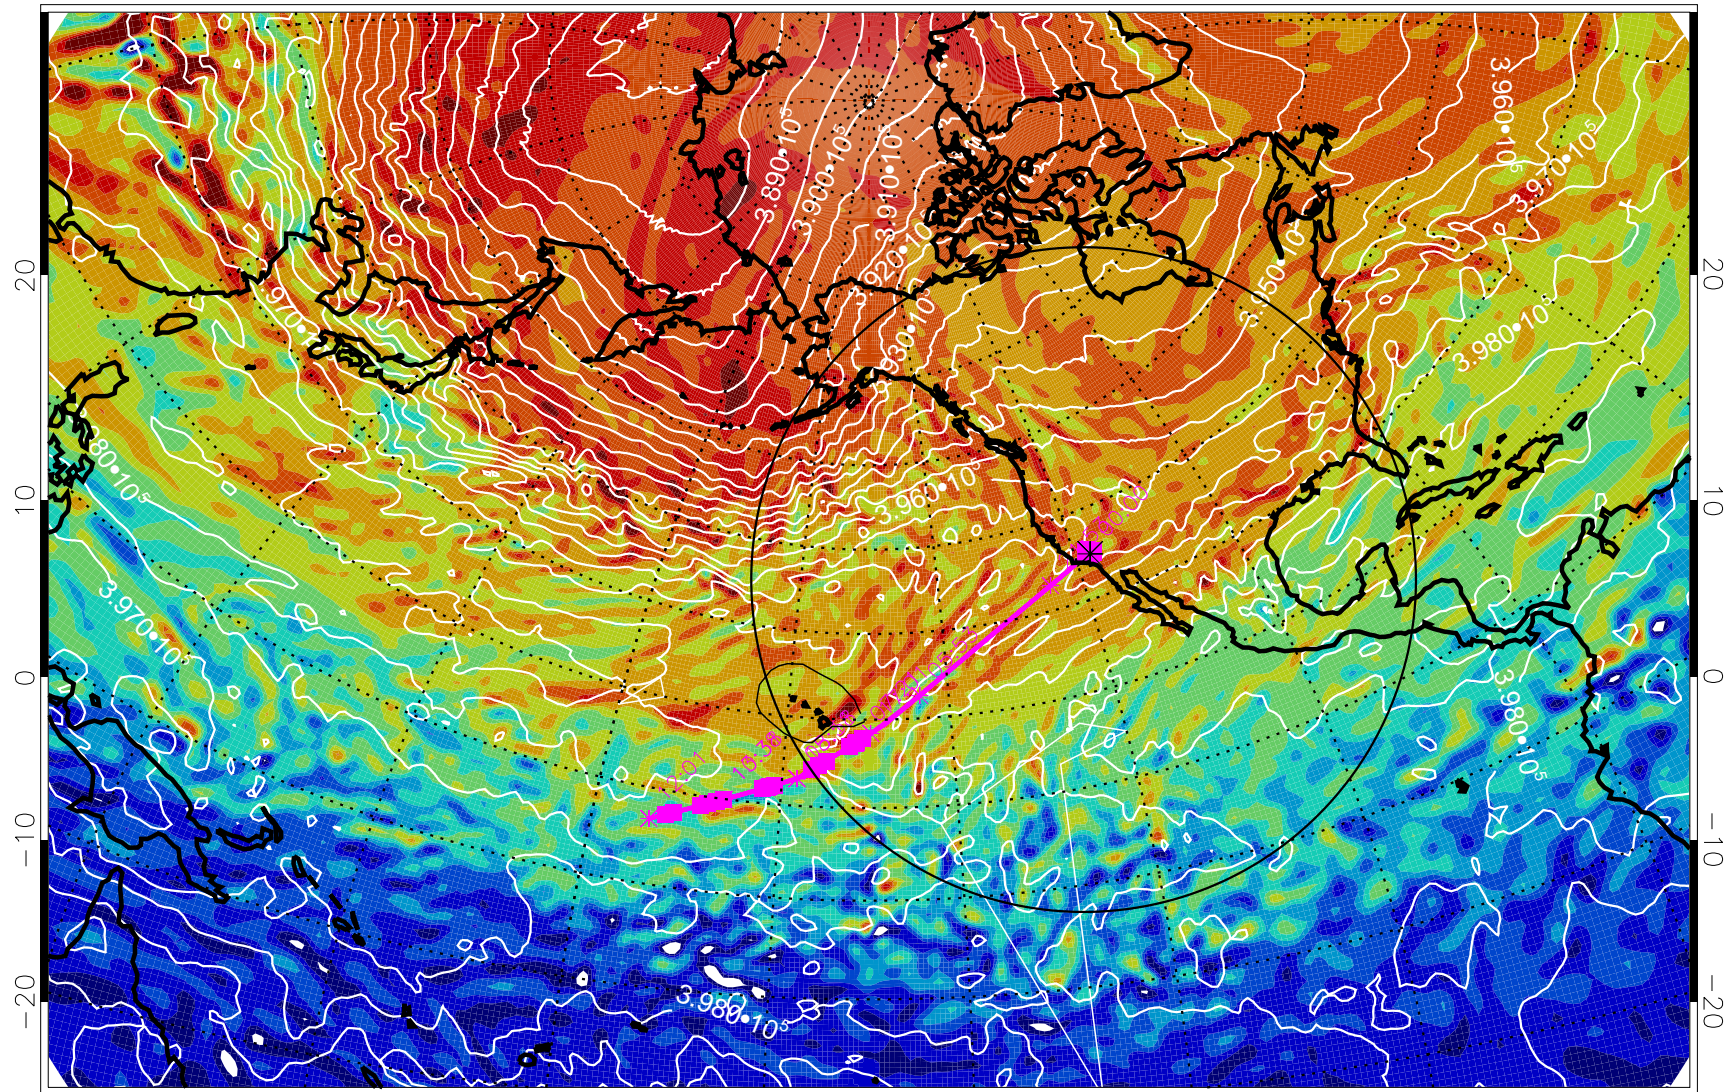

13022718, 6 hour forecast for 460K EPV

460K Montgomery Streamfunction, white

Range ring of 4055 km -- 13 hours GH round trip

13022800, 12 hour forecast for 460K EPV

460K Montgomery Streamfunction, white

Range ring of 4055 km -- 13 hours GH round trip

13022806, 18 hour forecast for 460K EPV

460K Montgomery Streamfunction, white

Range ring of 4055 km -- 13 hours GH round trip

13022812, 24 hour forecast for 460K EPV

460K Montgomery Streamfunction, white

Range ring of 4055 km -- 13 hours GH round trip

13022818, 30 hour forecast for 460K EPV

460K Montgomery Streamfunction, white

Range ring of 4055 km -- 13 hours GH round trip

13030100, 36 hour forecast for 460K EPV

460K Montgomery Streamfunction, white

Range ring of 4055 km -- 13 hours GH round trip

13030106, 42 hour forecast for 460K EPV

460K Montgomery Streamfunction, white

Range ring of 4055 km -- 13 hours GH round trip

13030112, 48 hour forecast for 460K EPV

460K Montgomery Streamfunction, white

Range ring of 4055 km -- 13 hours GH round trip