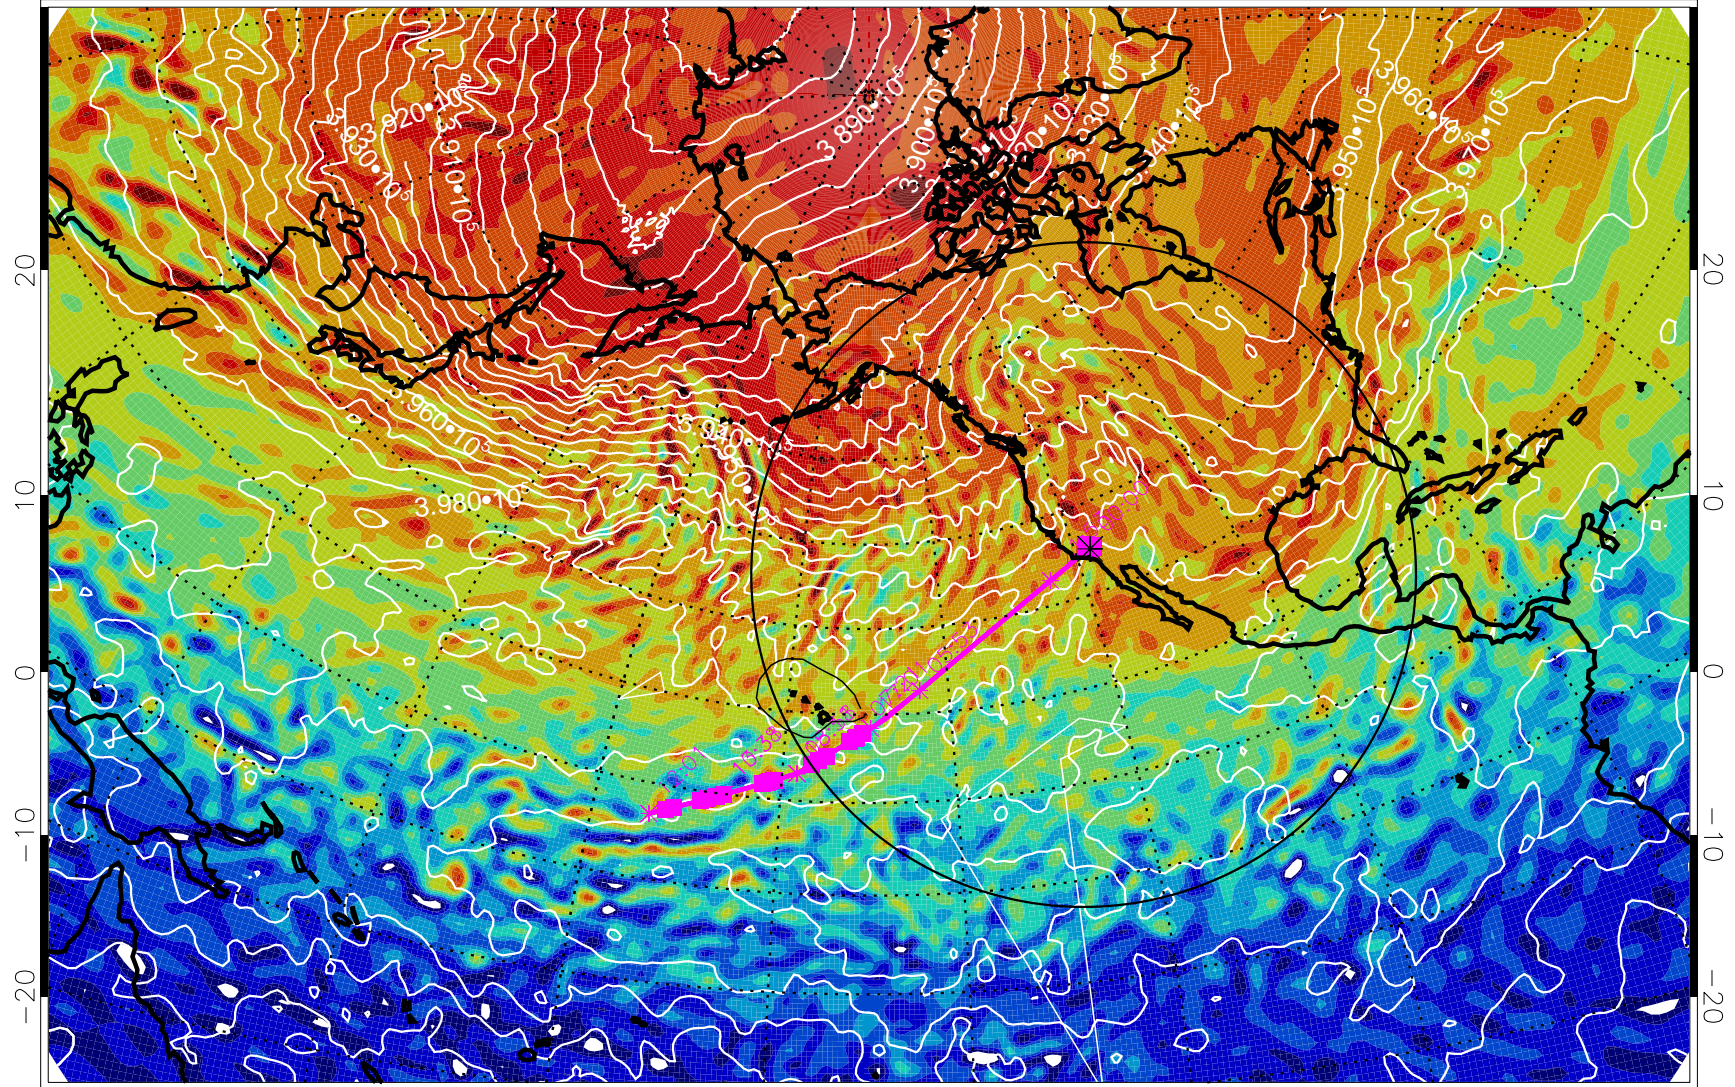

13030206, 66 hour forecast for 460K EPV

460K Montgomery Streamfunction, white

Range ring of 4055 km -- 13 hours GH round trip

13030212, 72 hour forecast for 460K EPV

460K Montgomery Streamfunction, white

Range ring of 4055 km -- 13 hours GH round trip

13030218, 78 hour forecast for 460K EPV

460K Montgomery Streamfunction, white

Range ring of 4055 km -- 13 hours GH round trip

13030300, 84 hour forecast for 460K EPV

460K Montgomery Streamfunction, white

Range ring of 4055 km -- 13 hours GH round trip

13030306, 90 hour forecast for 460K EPV

460K Montgomery Streamfunction, white

Range ring of 4055 km -- 13 hours GH round trip

13030312, 96 hour forecast for 460K EPV

460K Montgomery Streamfunction, white

Range ring of 4055 km -- 13 hours GH round trip

13030318, 102 hour forecast for 460K EPV

460K Montgomery Streamfunction, white

Range ring of 4055 km -- 13 hours GH round trip

13030400, 108 hour forecast for 460K EPV

460K Montgomery Streamfunction, white