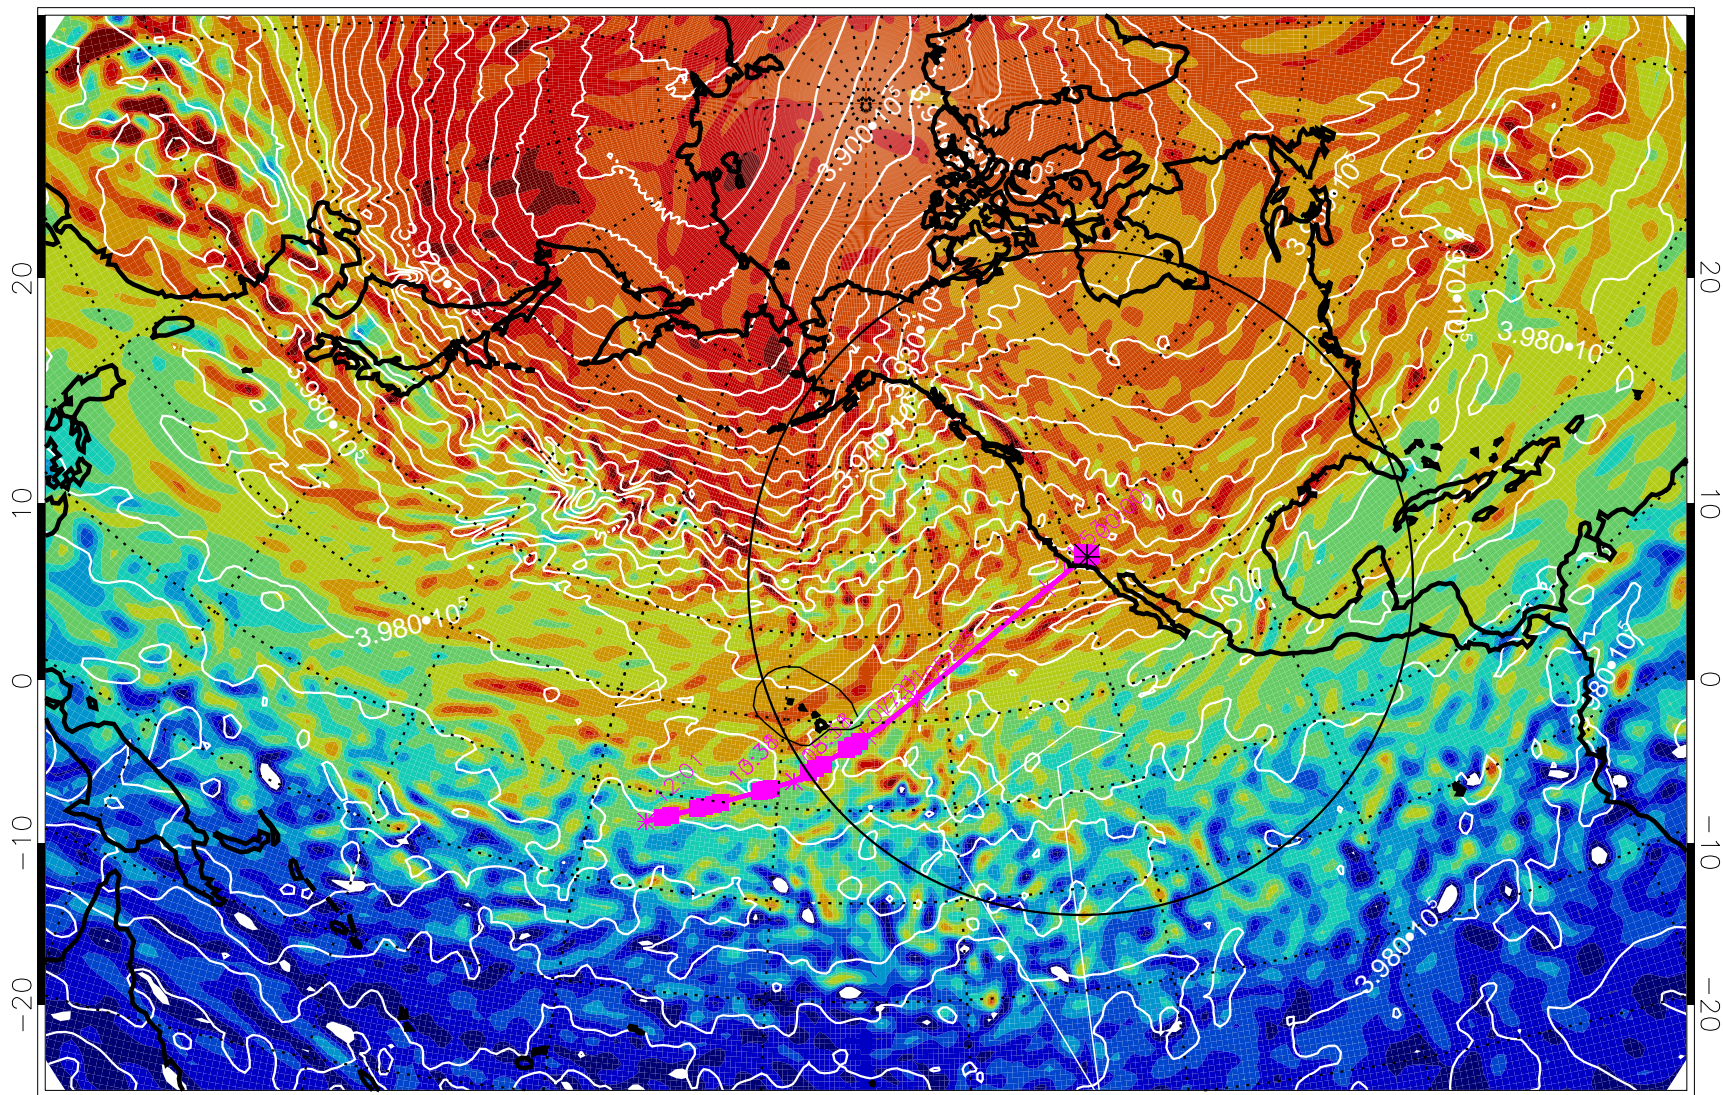

13022812, 36 hour forecast for 460K EPV

460K Montgomery Streamfunction, white

Range ring of 4055 km -- 13 hours GH round trip

13022818, 42 hour forecast for 460K EPV

460K Montgomery Streamfunction, white

Range ring of 4055 km -- 13 hours GH round trip

13030100, 48 hour forecast for 460K EPV

460K Montgomery Streamfunction, white

Range ring of 4055 km -- 13 hours GH round trip

13030106, 54 hour forecast for 460K EPV

460K Montgomery Streamfunction, white

Range ring of 4055 km -- 13 hours GH round trip

13030112, 60 hour forecast for 460K EPV

460K Montgomery Streamfunction, white

Range ring of 4055 km -- 13 hours GH round trip

13030118, 66 hour forecast for 460K EPV

460K Montgomery Streamfunction, white

Range ring of 4055 km -- 13 hours GH round trip

13030300, 96 hour forecast for 460K EPV

460K Montgomery Streamfunction, white

Range ring of 4055 km -- 13 hours GH round trip

13030306, 102 hour forecast for 460K EPV

460K Montgomery Streamfunction, white