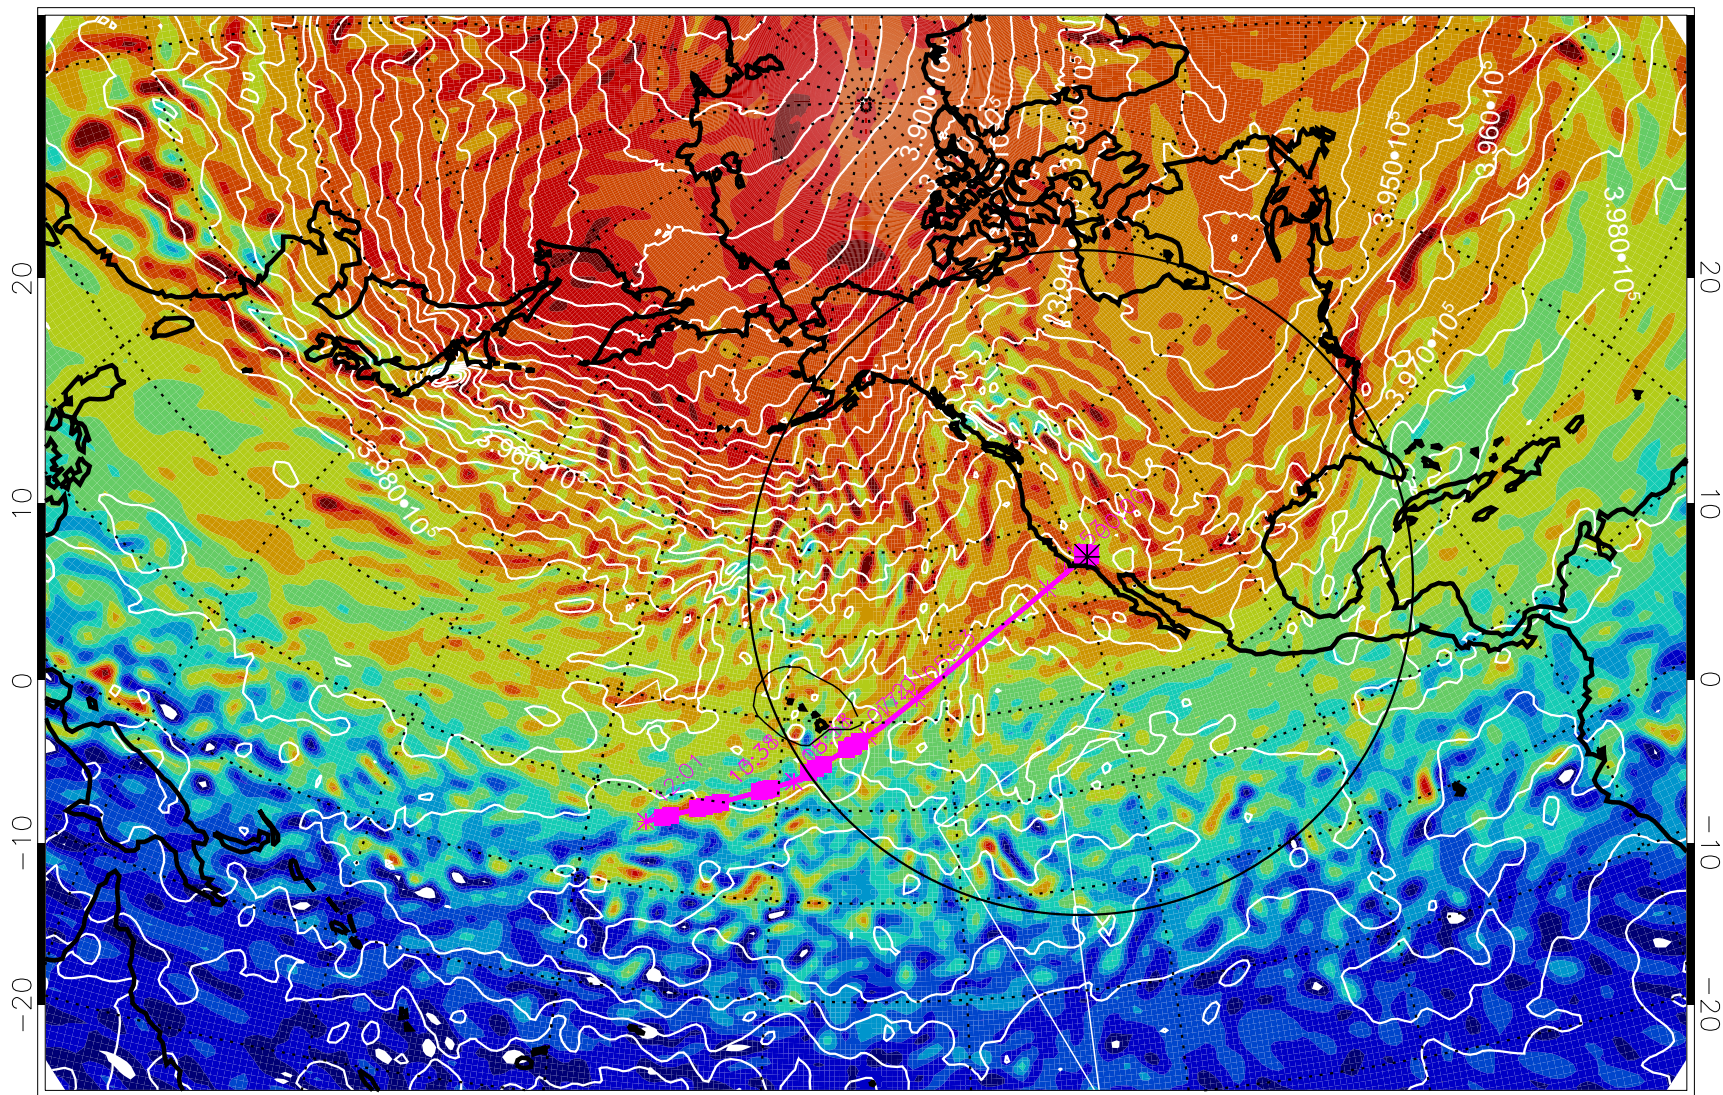

13030200, 72 hour forecast for 460K EPV

460K Montgomery Streamfunction, white

Range ring of 4055 km -- 13 hours GH round trip

13030206, 78 hour forecast for 460K EPV

460K Montgomery Streamfunction, white

Range ring of 4055 km -- 13 hours GH round trip

13030212, 84 hour forecast for 460K EPV

460K Montgomery Streamfunction, white

Range ring of 4055 km -- 13 hours GH round trip

13030218, 90 hour forecast for 460K EPV

460K Montgomery Streamfunction, white

Range ring of 4055 km -- 13 hours GH round trip

13030300, 96 hour forecast for 460K EPV

460K Montgomery Streamfunction, white

Range ring of 4055 km -- 13 hours GH round trip

13030306, 102 hour forecast for 460K EPV

460K Montgomery Streamfunction, white

Range ring of 4055 km -- 13 hours GH round trip

13030312, 108 hour forecast for 460K EPV

460K Montgomery Streamfunction, white

Range ring of 4055 km -- 13 hours GH round trip

13030318, 114 hour forecast for 460K EPV