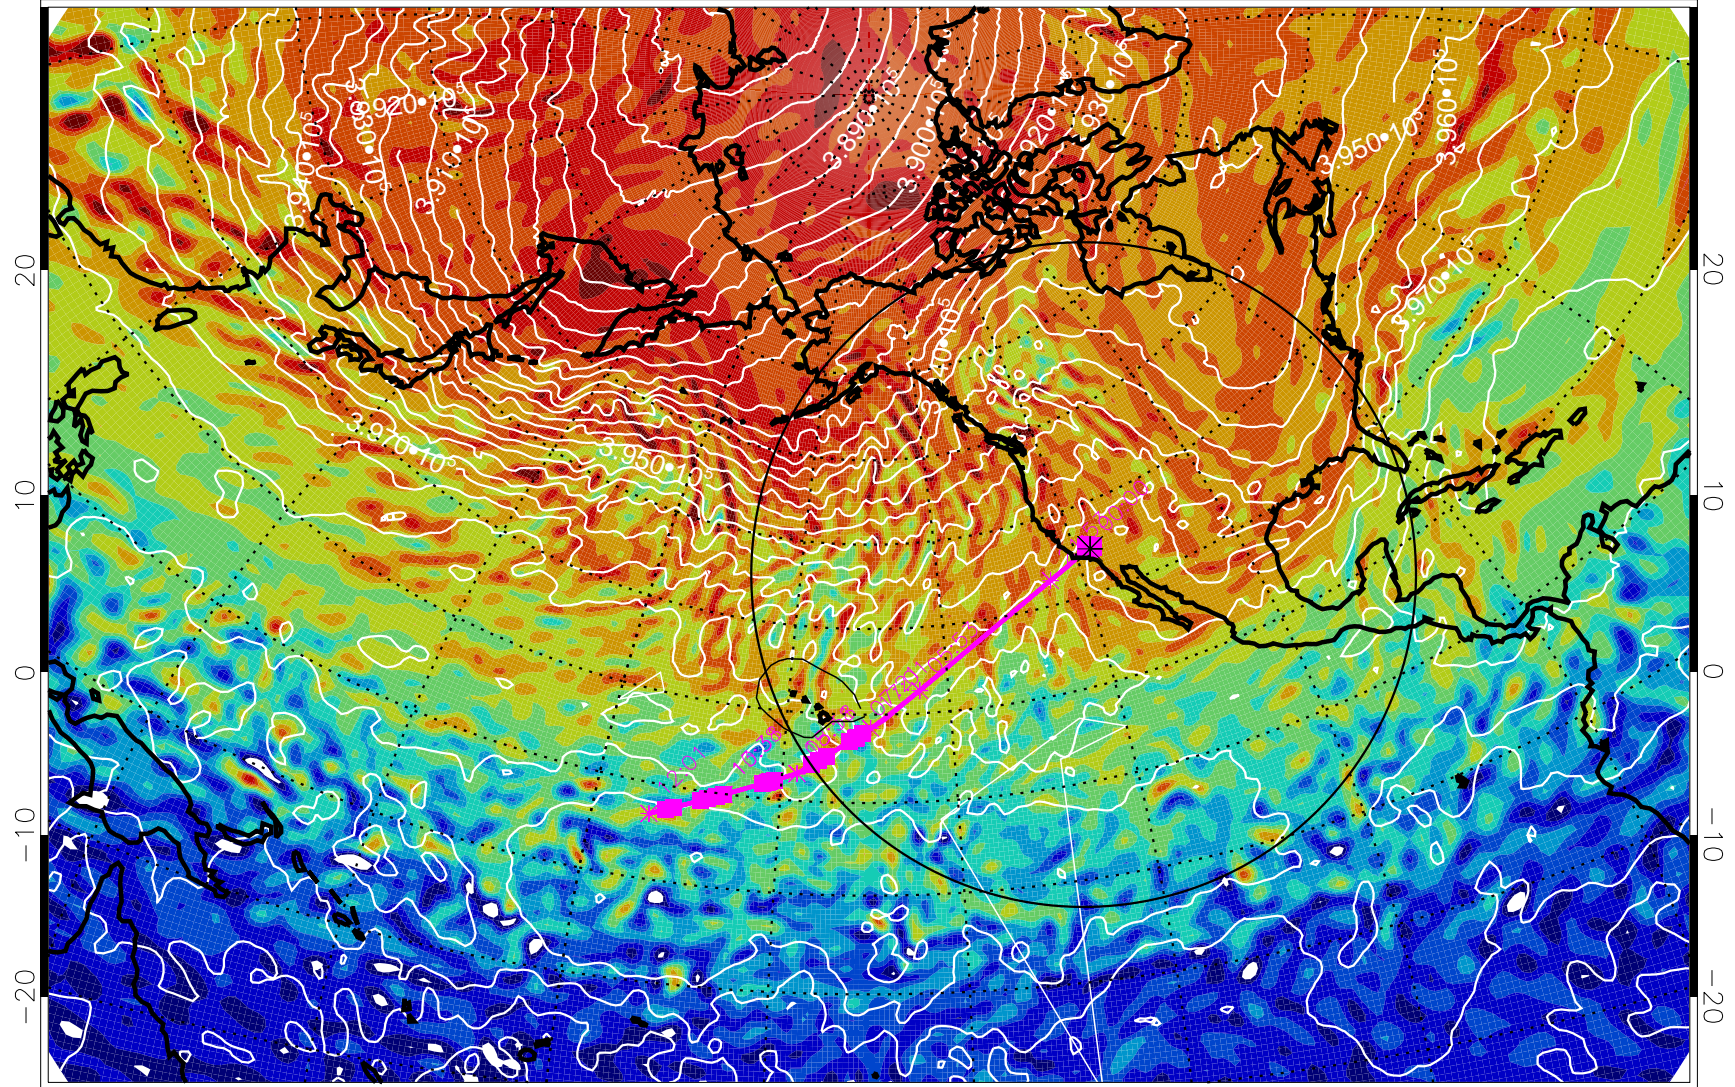

13030212, 84 hour forecast for 460K EPV

460K Montgomery Streamfunction, white

Range ring of 4055 km -- 13 hours GH round trip

13030218, 90 hour forecast for 460K EPV

460K Montgomery Streamfunction, white

Range ring of 4055 km -- 13 hours GH round trip

13030300, 96 hour forecast for 460K EPV

460K Montgomery Streamfunction, white

Range ring of 4055 km -- 13 hours GH round trip

13030306, 102 hour forecast for 460K EPV

460K Montgomery Streamfunction, white

Range ring of 4055 km -- 13 hours GH round trip

13030312, 108 hour forecast for 460K EPV

460K Montgomery Streamfunction, white

Range ring of 4055 km -- 13 hours GH round trip

13030318, 114 hour forecast for 460K EPV

460K Montgomery Streamfunction, white

Range ring of 4055 km -- 13 hours GH round trip

13030400, 120 hour forecast for 460K EPV

460K Montgomery Streamfunction, white

Range ring of 4055 km -- 13 hours GH round trip