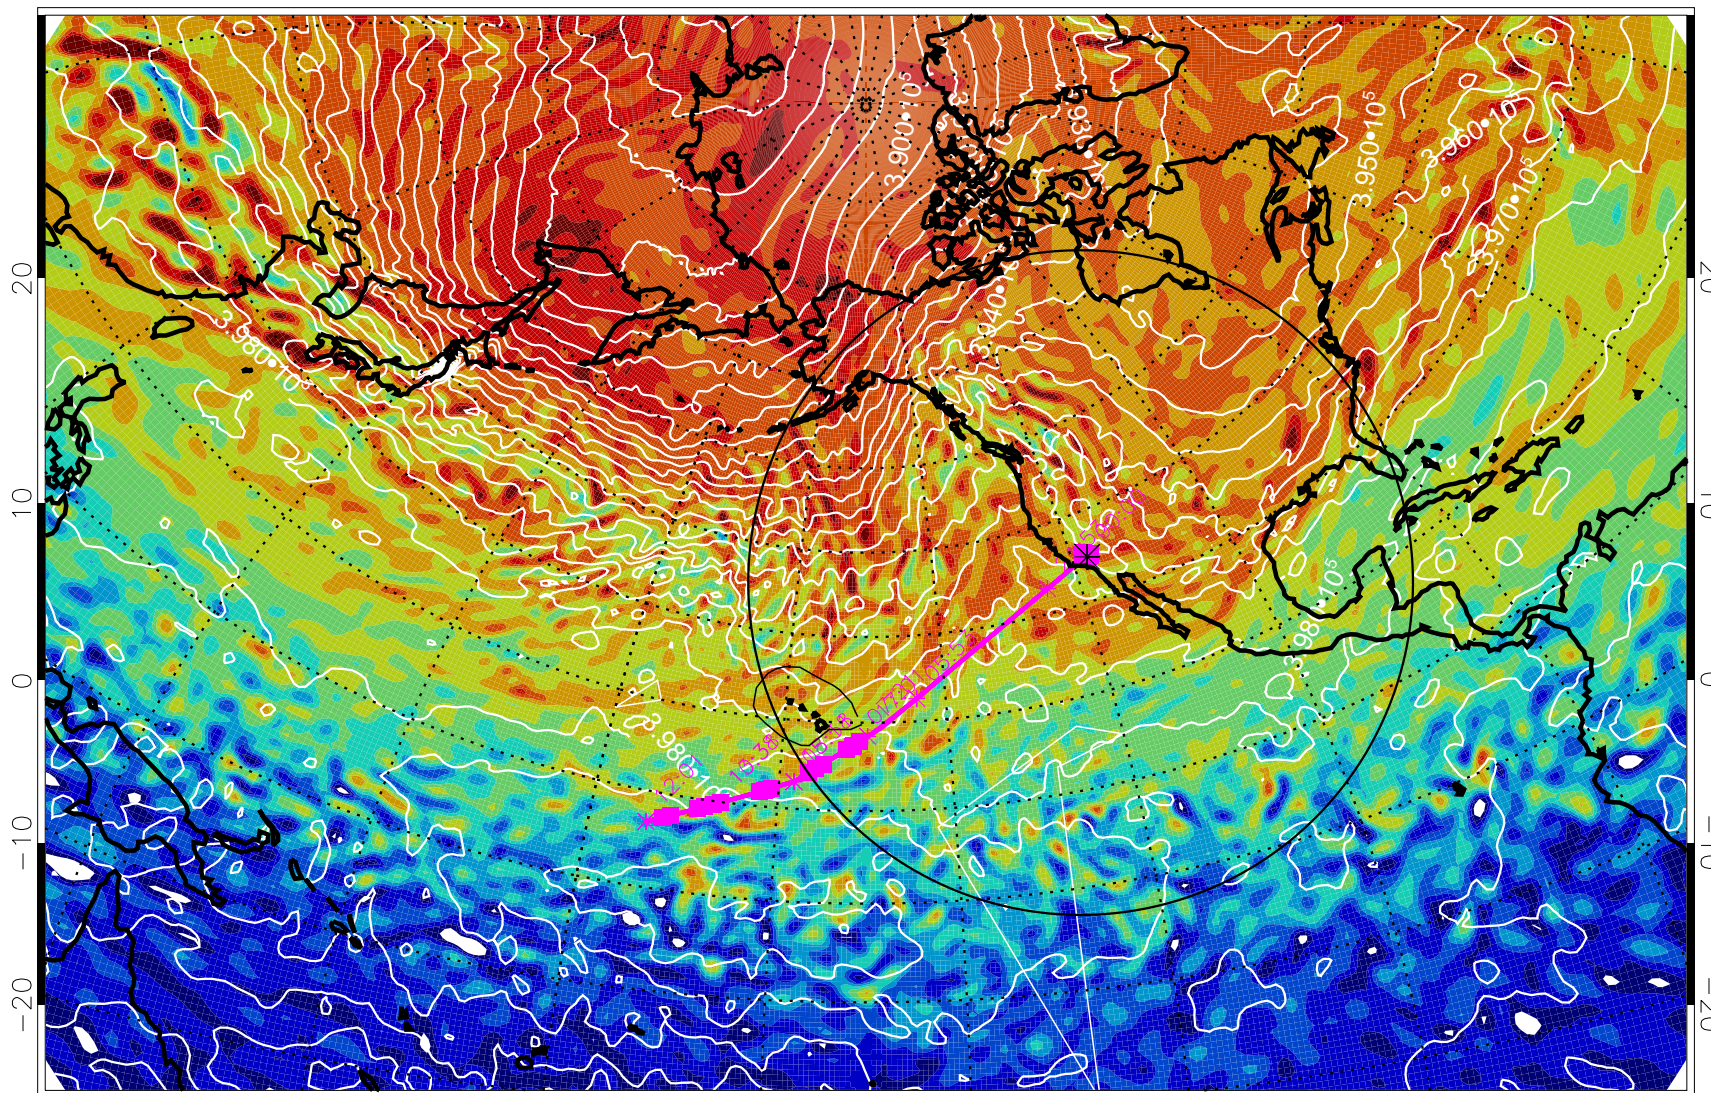

13030112, 60 hour forecast for 460K EPV

460K Montgomery Streamfunction, white

Range ring of 4055 km -- 13 hours GH round trip

13030118, 66 hour forecast for 460K EPV

460K Montgomery Streamfunction, white

Range ring of 4055 km -- 13 hours GH round trip

13030200, 72 hour forecast for 460K EPV

460K Montgomery Streamfunction, white

Range ring of 4055 km -- 13 hours GH round trip

13030206, 78 hour forecast for 460K EPV

460K Montgomery Streamfunction, white

Range ring of 4055 km -- 13 hours GH round trip

13030212, 84 hour forecast for 460K EPV

460K Montgomery Streamfunction, white

Range ring of 4055 km -- 13 hours GH round trip

13030218, 90 hour forecast for 460K EPV

460K Montgomery Streamfunction, white

Range ring of 4055 km -- 13 hours GH round trip

13030300, 96 hour forecast for 460K EPV

460K Montgomery Streamfunction, white

Range ring of 4055 km -- 13 hours GH round trip

13030306, 102 hour forecast for 460K EPV

460K Montgomery Streamfunction, white