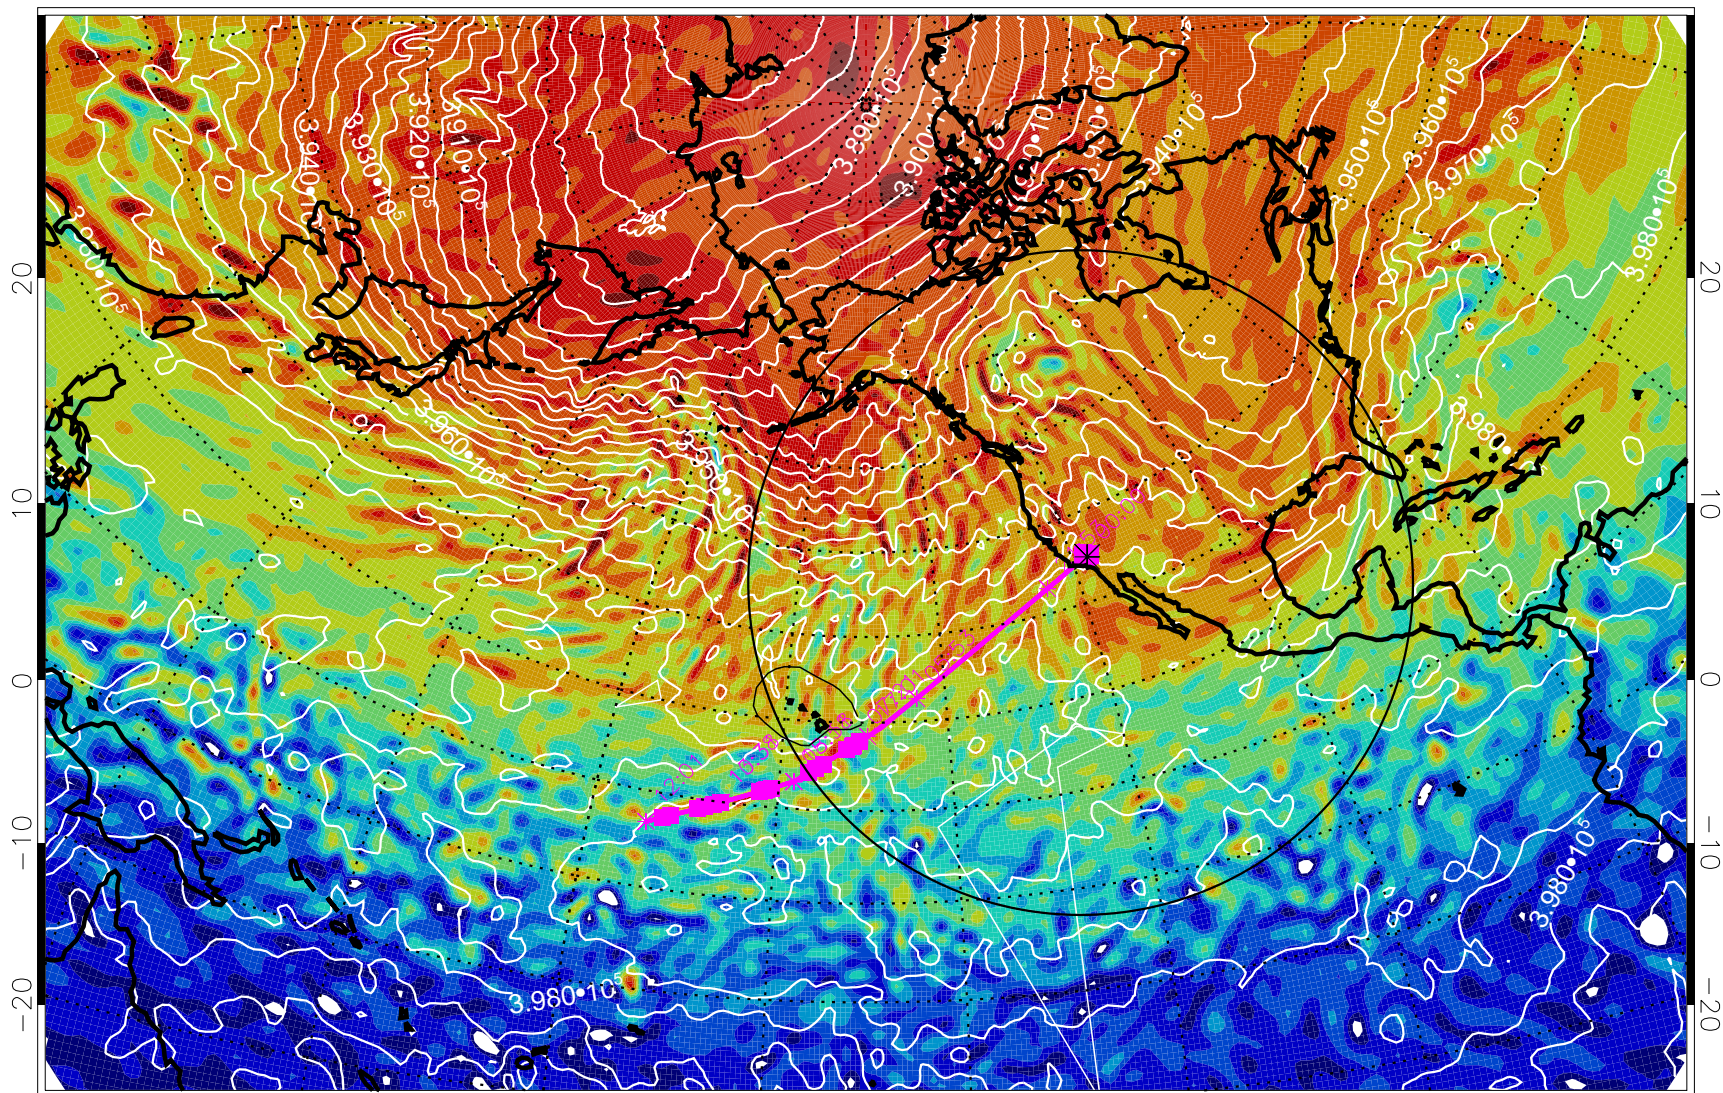

13030212, 84 hour forecast for 460K EPV

460K Montgomery Streamfunction, white

Range ring of 4055 km -- 13 hours GH round trip

13030218, 90 hour forecast for 460K EPV

460K Montgomery Streamfunction, white

Range ring of 4055 km -- 13 hours GH round trip

13030300, 96 hour forecast for 460K EPV

460K Montgomery Streamfunction, white

Range ring of 4055 km -- 13 hours GH round trip

13030306, 102 hour forecast for 460K EPV

460K Montgomery Streamfunction, white

Range ring of 4055 km -- 13 hours GH round trip

13030312, 108 hour forecast for 460K EPV

460K Montgomery Streamfunction, white

Range ring of 4055 km -- 13 hours GH round trip

13030318, 114 hour forecast for 460K EPV

460K Montgomery Streamfunction, white

Range ring of 4055 km -- 13 hours GH round trip

13030400, 120 hour forecast for 460K EPV

460K Montgomery Streamfunction, white

Range ring of 4055 km -- 13 hours GH round trip