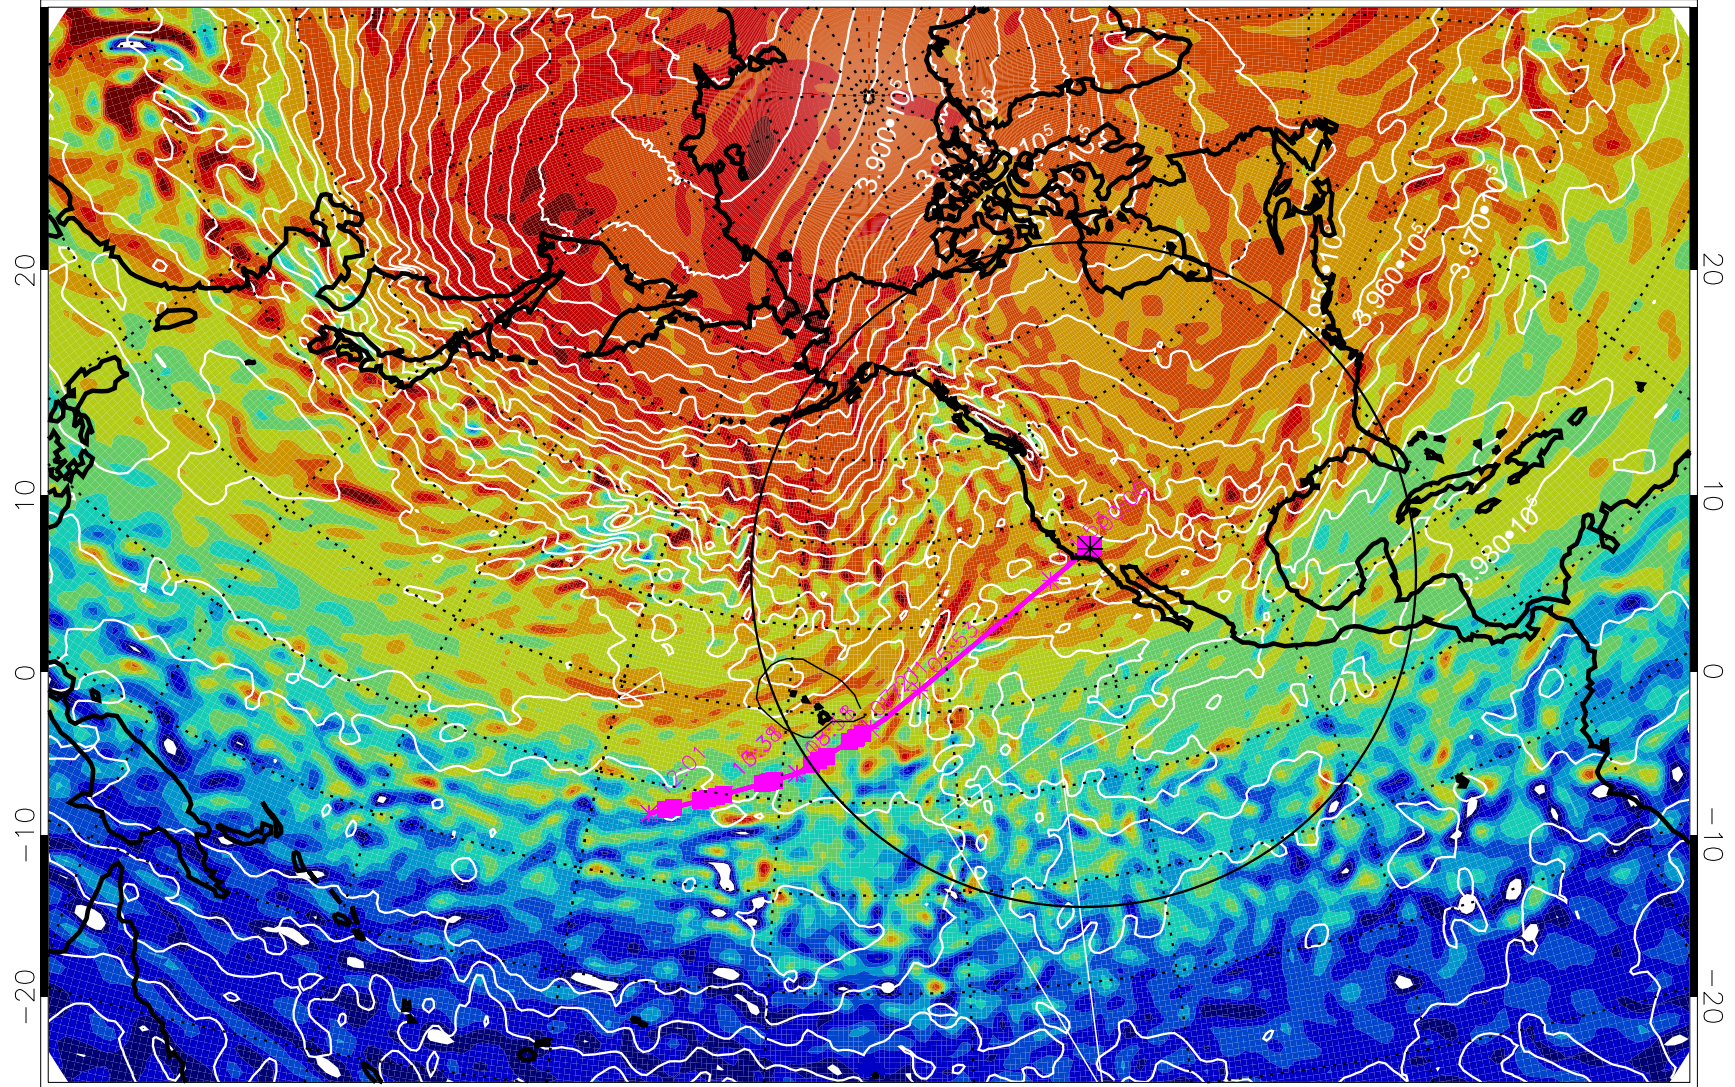

13030100, 48 hour forecast for 460K EPV

460K Montgomery Streamfunction, white

Range ring of 4055 km -- 13 hours GH round trip

13030106, 54 hour forecast for 460K EPV

460K Montgomery Streamfunction, white

Range ring of 4055 km -- 13 hours GH round trip

13030112, 60 hour forecast for 460K EPV

460K Montgomery Streamfunction, white

Range ring of 4055 km -- 13 hours GH round trip

13030118, 66 hour forecast for 460K EPV

460K Montgomery Streamfunction, white

Range ring of 4055 km -- 13 hours GH round trip

13030200, 72 hour forecast for 460K EPV

460K Montgomery Streamfunction, white

Range ring of 4055 km -- 13 hours GH round trip

13030206, 78 hour forecast for 460K EPV

460K Montgomery Streamfunction, white

Range ring of 4055 km -- 13 hours GH round trip

13030300, 96 hour forecast for 460K EPV

460K Montgomery Streamfunction, white

Range ring of 4055 km -- 13 hours GH round trip

13030306, 102 hour forecast for 460K EPV

460K Montgomery Streamfunction, white