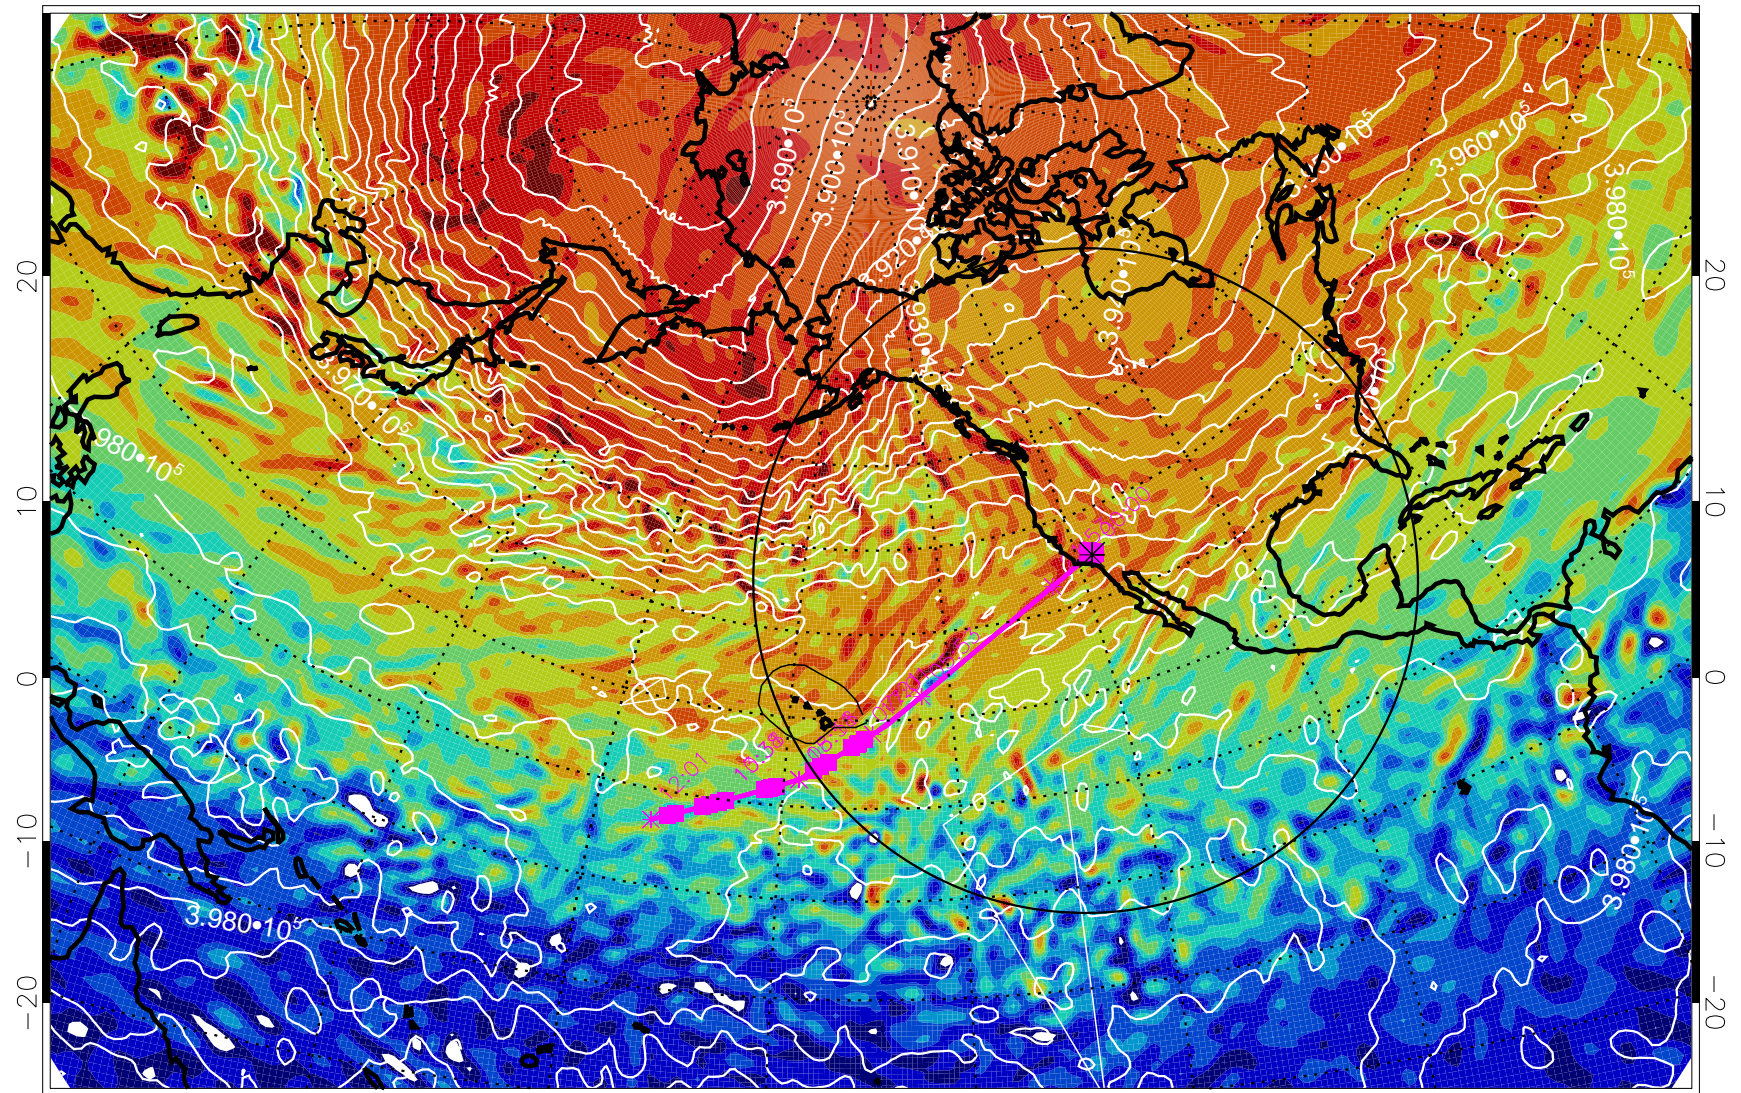

13022800, 24 hour forecast for 460K EPV

460K Montgomery Streamfunction, white

Range ring of 4055 km -- 13 hours GH round trip

13022806, 30 hour forecast for 460K EPV

460K Montgomery Streamfunction, white

Range ring of 4055 km -- 13 hours GH round trip

13022812, 36 hour forecast for 460K EPV

460K Montgomery Streamfunction, white

Range ring of 4055 km -- 13 hours GH round trip

13022818, 42 hour forecast for 460K EPV

460K Montgomery Streamfunction, white

Range ring of 4055 km -- 13 hours GH round trip

13030100, 48 hour forecast for 460K EPV

460K Montgomery Streamfunction, white

Range ring of 4055 km -- 13 hours GH round trip

13030106, 54 hour forecast for 460K EPV

460K Montgomery Streamfunction, white

Range ring of 4055 km -- 13 hours GH round trip

13030112, 60 hour forecast for 460K EPV

460K Montgomery Streamfunction, white

Range ring of 4055 km -- 13 hours GH round trip

13030118, 66 hour forecast for 460K EPV

460K Montgomery Streamfunction, white

Range ring of 4055 km -- 13 hours GH round trip