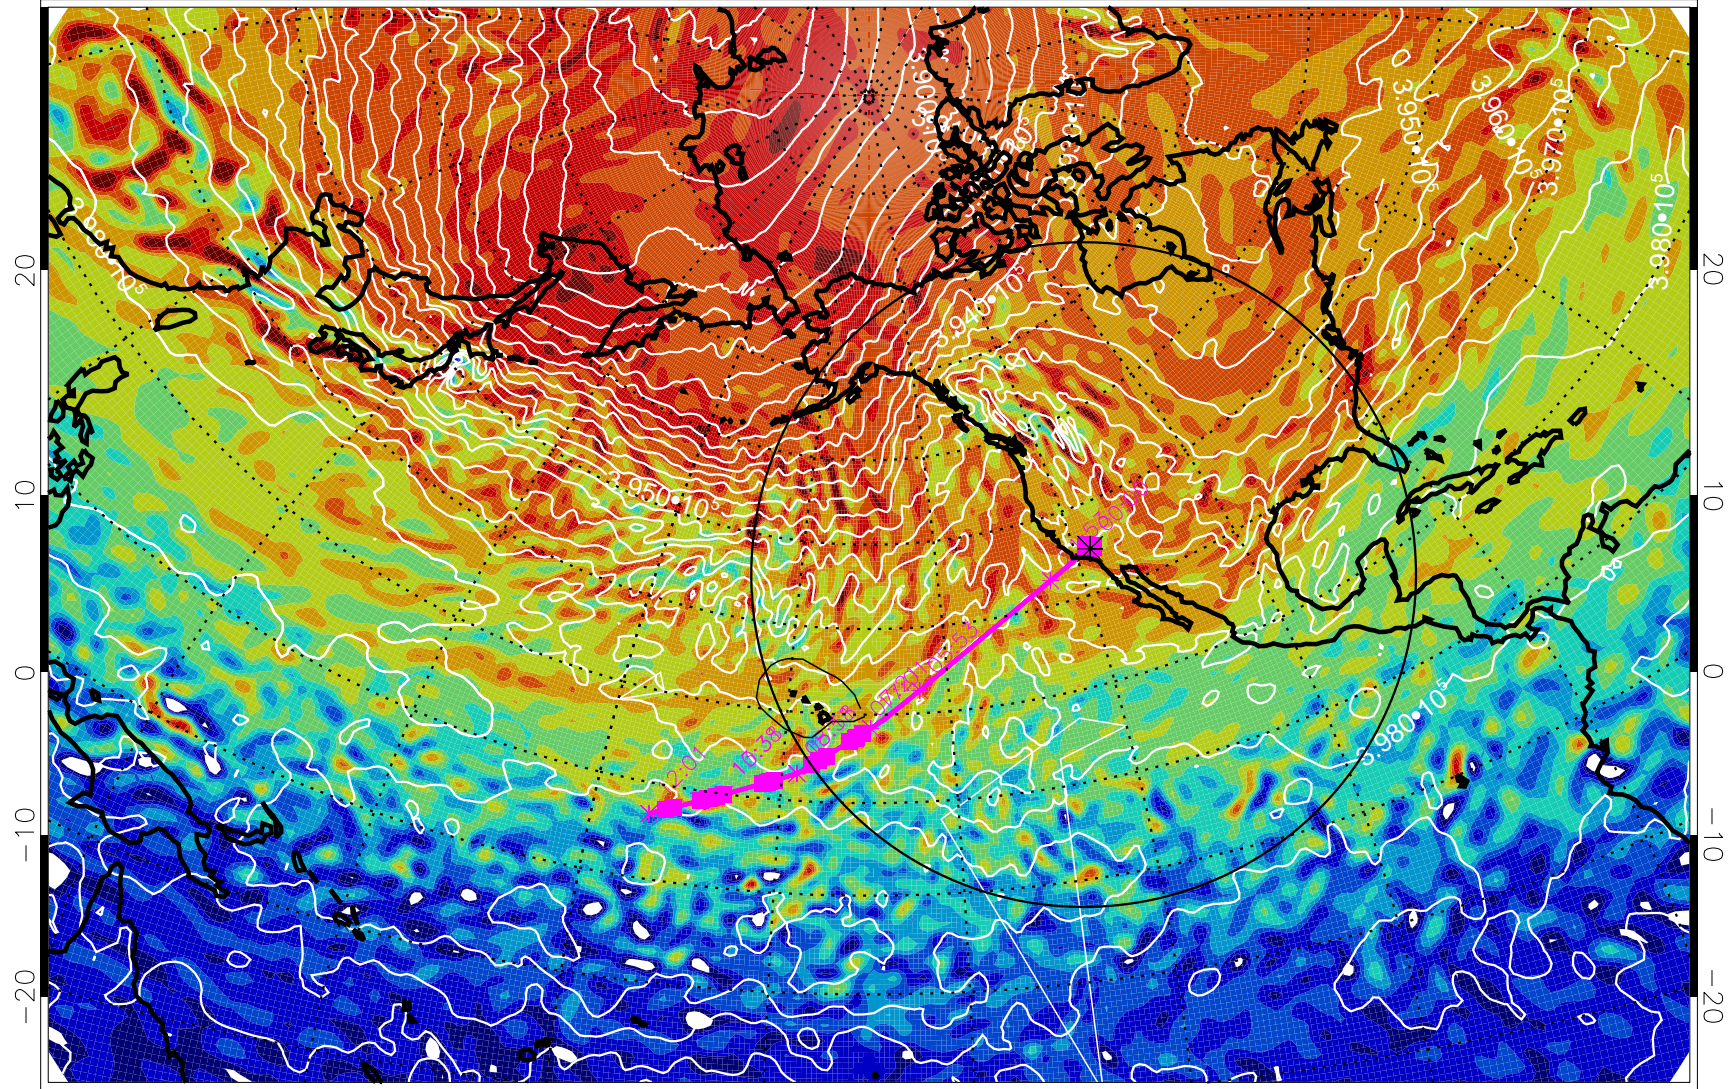

13030200, 72 hour forecast for 460K EPV

460K Montgomery Streamfunction, white

Range ring of 4055 km -- 13 hours GH round trip

13030206, 78 hour forecast for 460K EPV

460K Montgomery Streamfunction, white

Range ring of 4055 km -- 13 hours GH round trip

13030212, 84 hour forecast for 460K EPV

460K Montgomery Streamfunction, white

Range ring of 4055 km -- 13 hours GH round trip

13030218, 90 hour forecast for 460K EPV

460K Montgomery Streamfunction, white

Range ring of 4055 km -- 13 hours GH round trip

13030300, 96 hour forecast for 460K EPV

460K Montgomery Streamfunction, white

Range ring of 4055 km -- 13 hours GH round trip

13030306, 102 hour forecast for 460K EPV

460K Montgomery Streamfunction, white

Range ring of 4055 km -- 13 hours GH round trip

13030312, 108 hour forecast for 460K EPV

460K Montgomery Streamfunction, white

Range ring of 4055 km -- 13 hours GH round trip

13030318, 114 hour forecast for 460K EPV