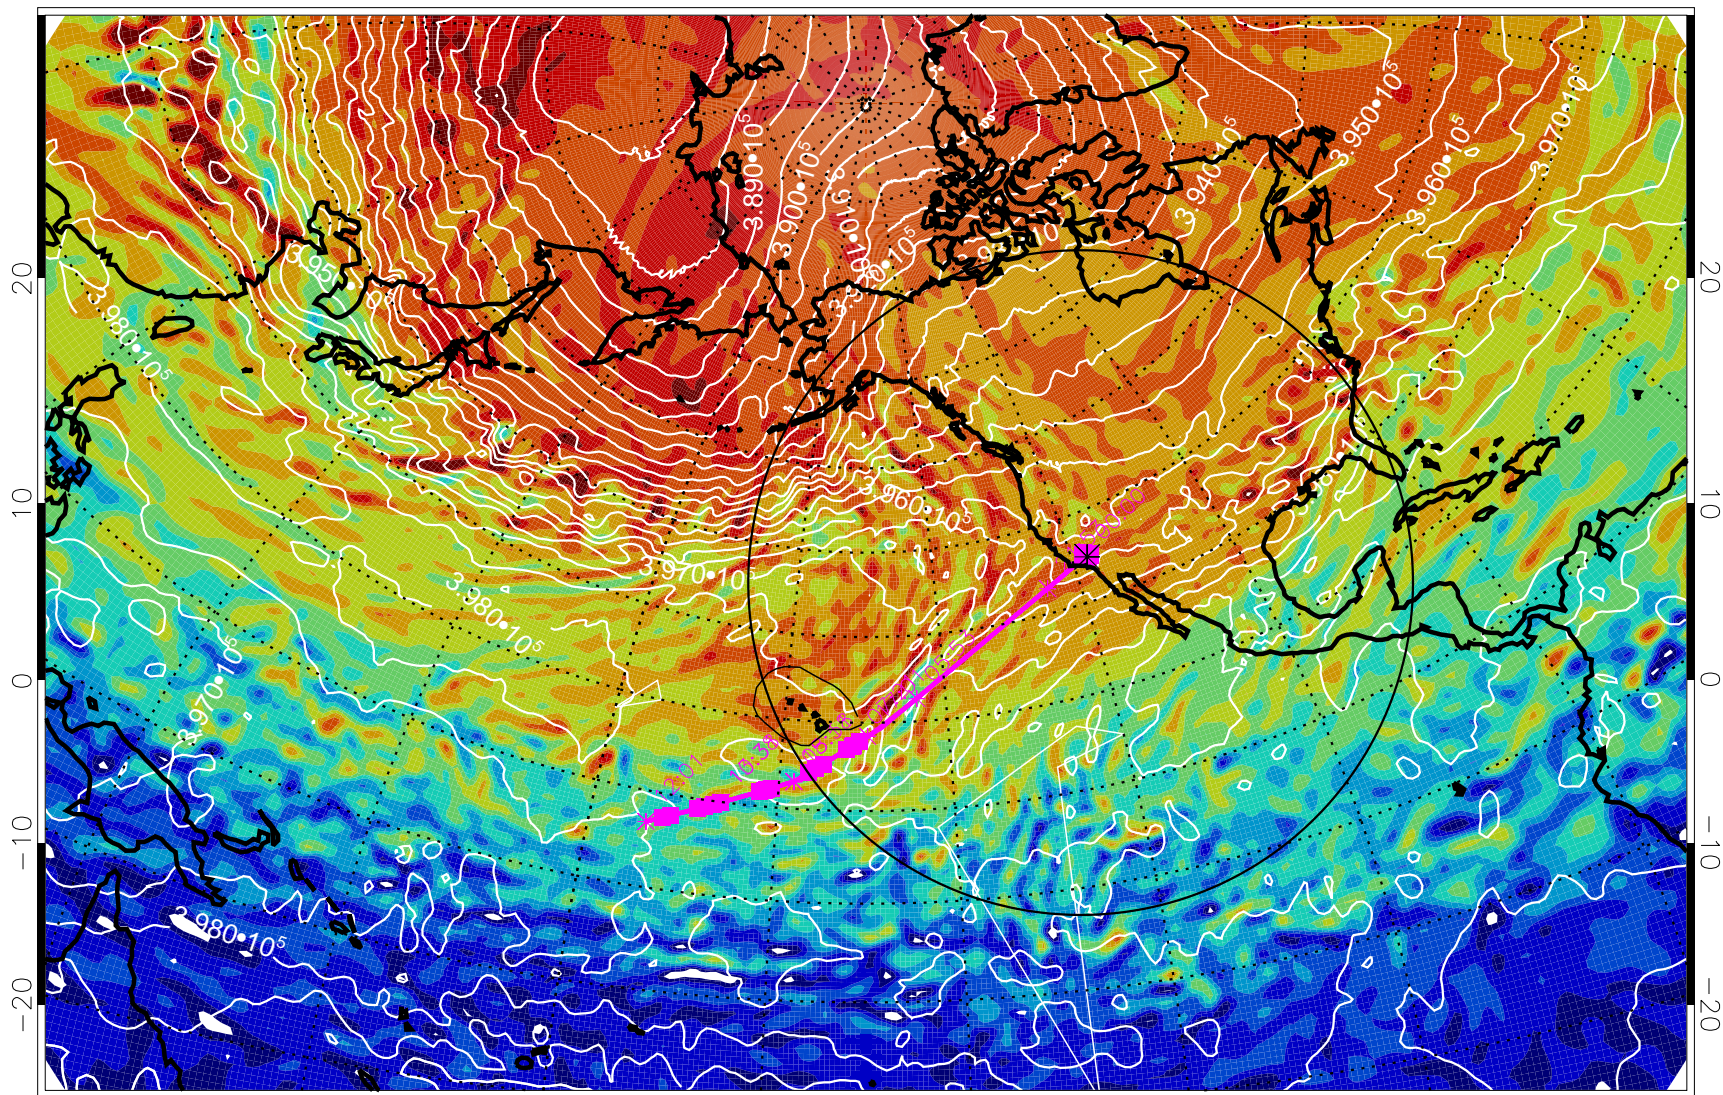

13022712, 12 hour forecast for 460K EPV

460K Montgomery Streamfunction, white

Range ring of 4055 km -- 13 hours GH round trip

13022718, 18 hour forecast for 460K EPV

460K Montgomery Streamfunction, white

Range ring of 4055 km -- 13 hours GH round trip

13022800, 24 hour forecast for 460K EPV

460K Montgomery Streamfunction, white

Range ring of 4055 km -- 13 hours GH round trip

13022806, 30 hour forecast for 460K EPV

460K Montgomery Streamfunction, white

Range ring of 4055 km -- 13 hours GH round trip

13022812, 36 hour forecast for 460K EPV

460K Montgomery Streamfunction, white

Range ring of 4055 km -- 13 hours GH round trip

13022818, 42 hour forecast for 460K EPV

460K Montgomery Streamfunction, white

Range ring of 4055 km -- 13 hours GH round trip

13030100, 48 hour forecast for 460K EPV

460K Montgomery Streamfunction, white

Range ring of 4055 km -- 13 hours GH round trip

13030106, 54 hour forecast for 460K EPV

460K Montgomery Streamfunction, white

Range ring of 4055 km -- 13 hours GH round trip