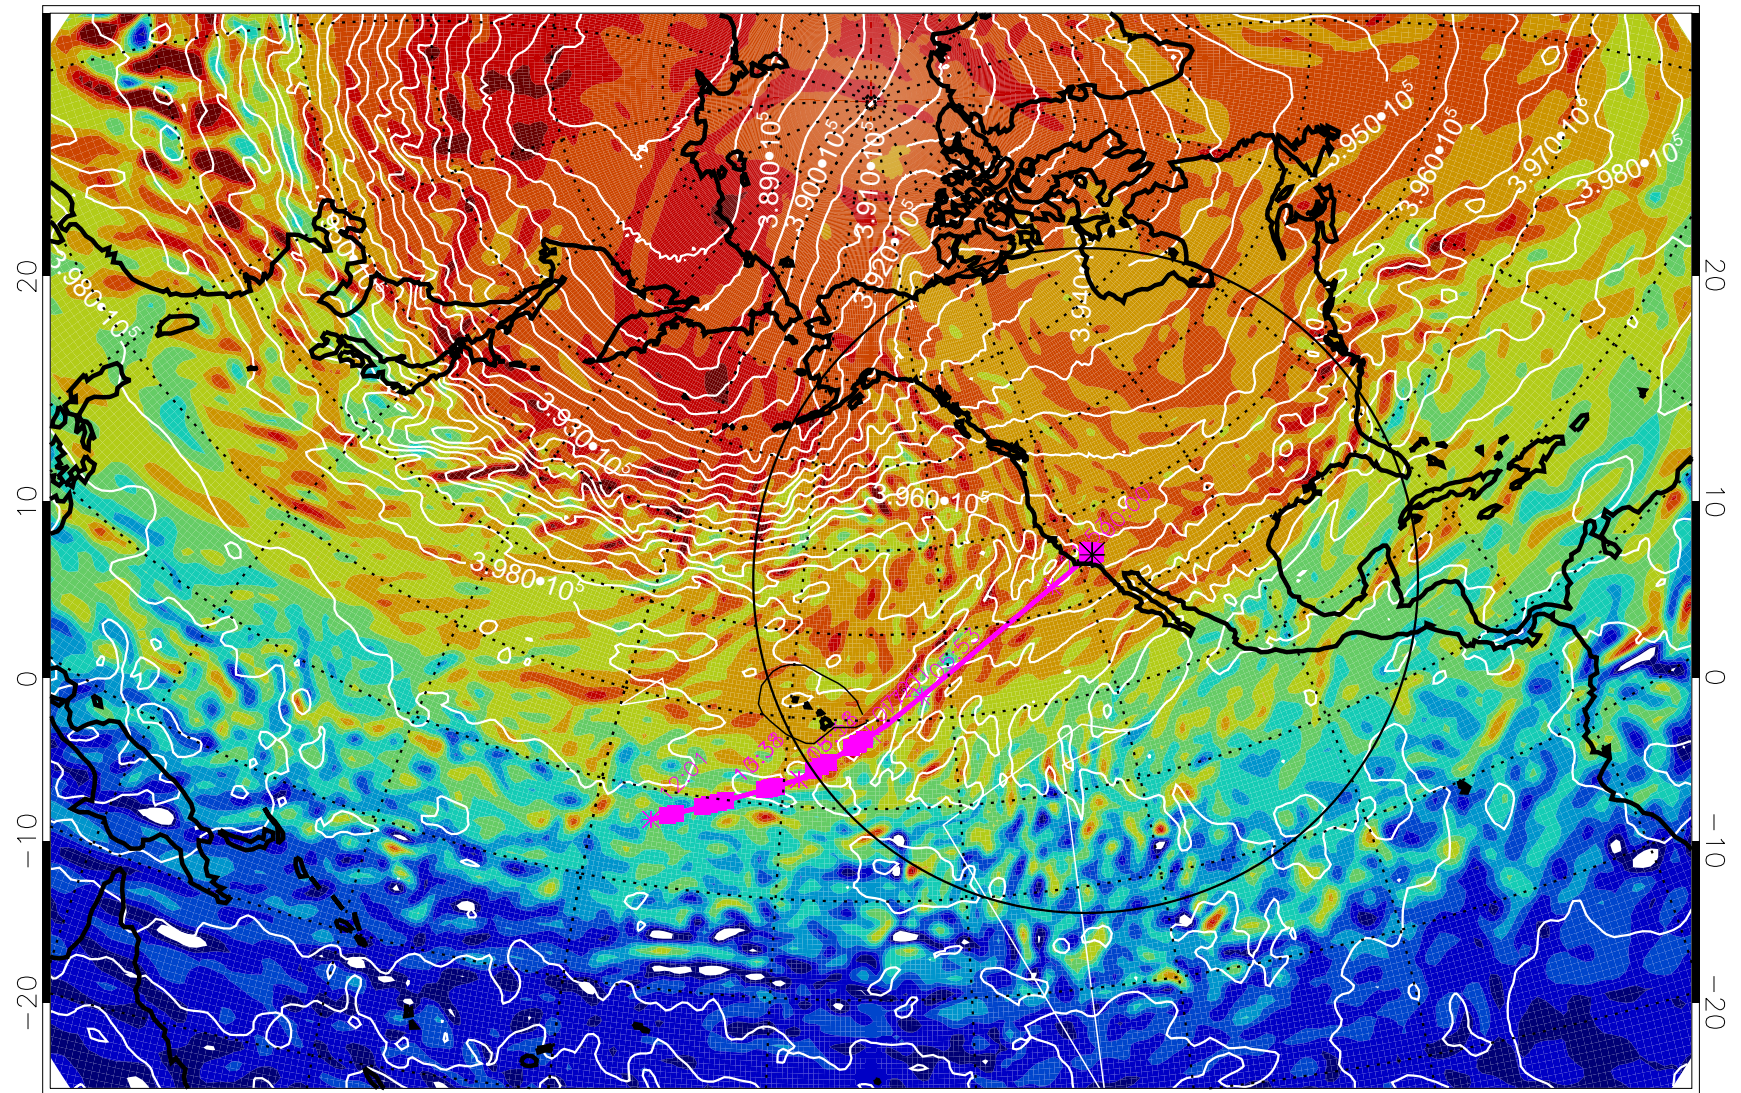

13022712, 12 hour forecast for 460K EPV

460K Montgomery Streamfunction, white

Range ring of 4055 km -- 13 hours GH round trip

13022718, 18 hour forecast for 460K EPV

460K Montgomery Streamfunction, white

Range ring of 4055 km -- 13 hours GH round trip

13022800, 24 hour forecast for 460K EPV

460K Montgomery Streamfunction, white

Range ring of 4055 km -- 13 hours GH round trip

13022806, 30 hour forecast for 460K EPV

460K Montgomery Streamfunction, white

Range ring of 4055 km -- 13 hours GH round trip

13022812, 36 hour forecast for 460K EPV

460K Montgomery Streamfunction, white

Range ring of 4055 km -- 13 hours GH round trip

13022818, 42 hour forecast for 460K EPV

460K Montgomery Streamfunction, white

Range ring of 4055 km -- 13 hours GH round trip

13030300, 96 hour forecast for 460K EPV

460K Montgomery Streamfunction, white

Range ring of 4055 km -- 13 hours GH round trip

13030306, 102 hour forecast for 460K EPV

460K Montgomery Streamfunction, white