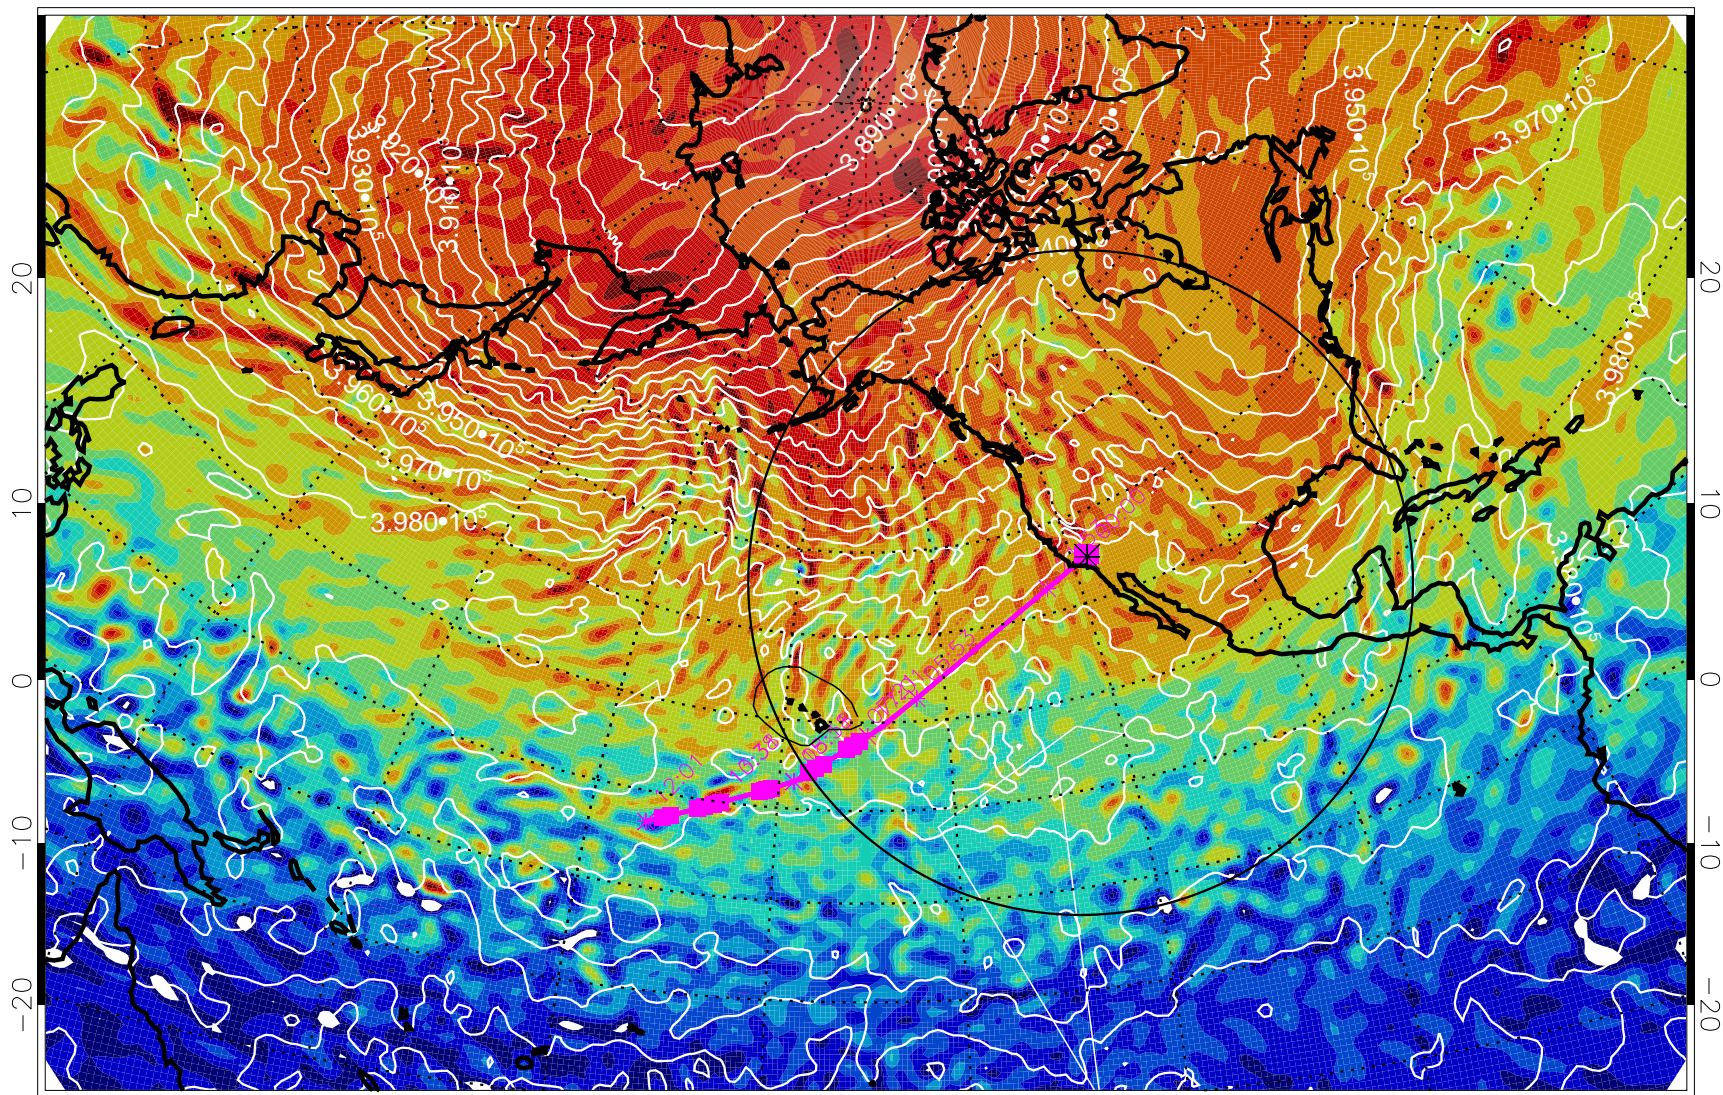

13030212, 84 hour forecast for 460K EPV

460K Montgomery Streamfunction, white

Range ring of 4055 km -- 13 hours GH round trip

13030218, 90 hour forecast for 460K EPV

460K Montgomery Streamfunction, white

Range ring of 4055 km -- 13 hours GH round trip

13030300, 96 hour forecast for 460K EPV

460K Montgomery Streamfunction, white

Range ring of 4055 km -- 13 hours GH round trip

13030306, 102 hour forecast for 460K EPV

460K Montgomery Streamfunction, white

Range ring of 4055 km -- 13 hours GH round trip

13030312, 108 hour forecast for 460K EPV

460K Montgomery Streamfunction, white

Range ring of 4055 km -- 13 hours GH round trip

13030318, 114 hour forecast for 460K EPV

460K Montgomery Streamfunction, white

Range ring of 4055 km -- 13 hours GH round trip

13030400, 120 hour forecast for 460K EPV

460K Montgomery Streamfunction, white

Range ring of 4055 km -- 13 hours GH round trip