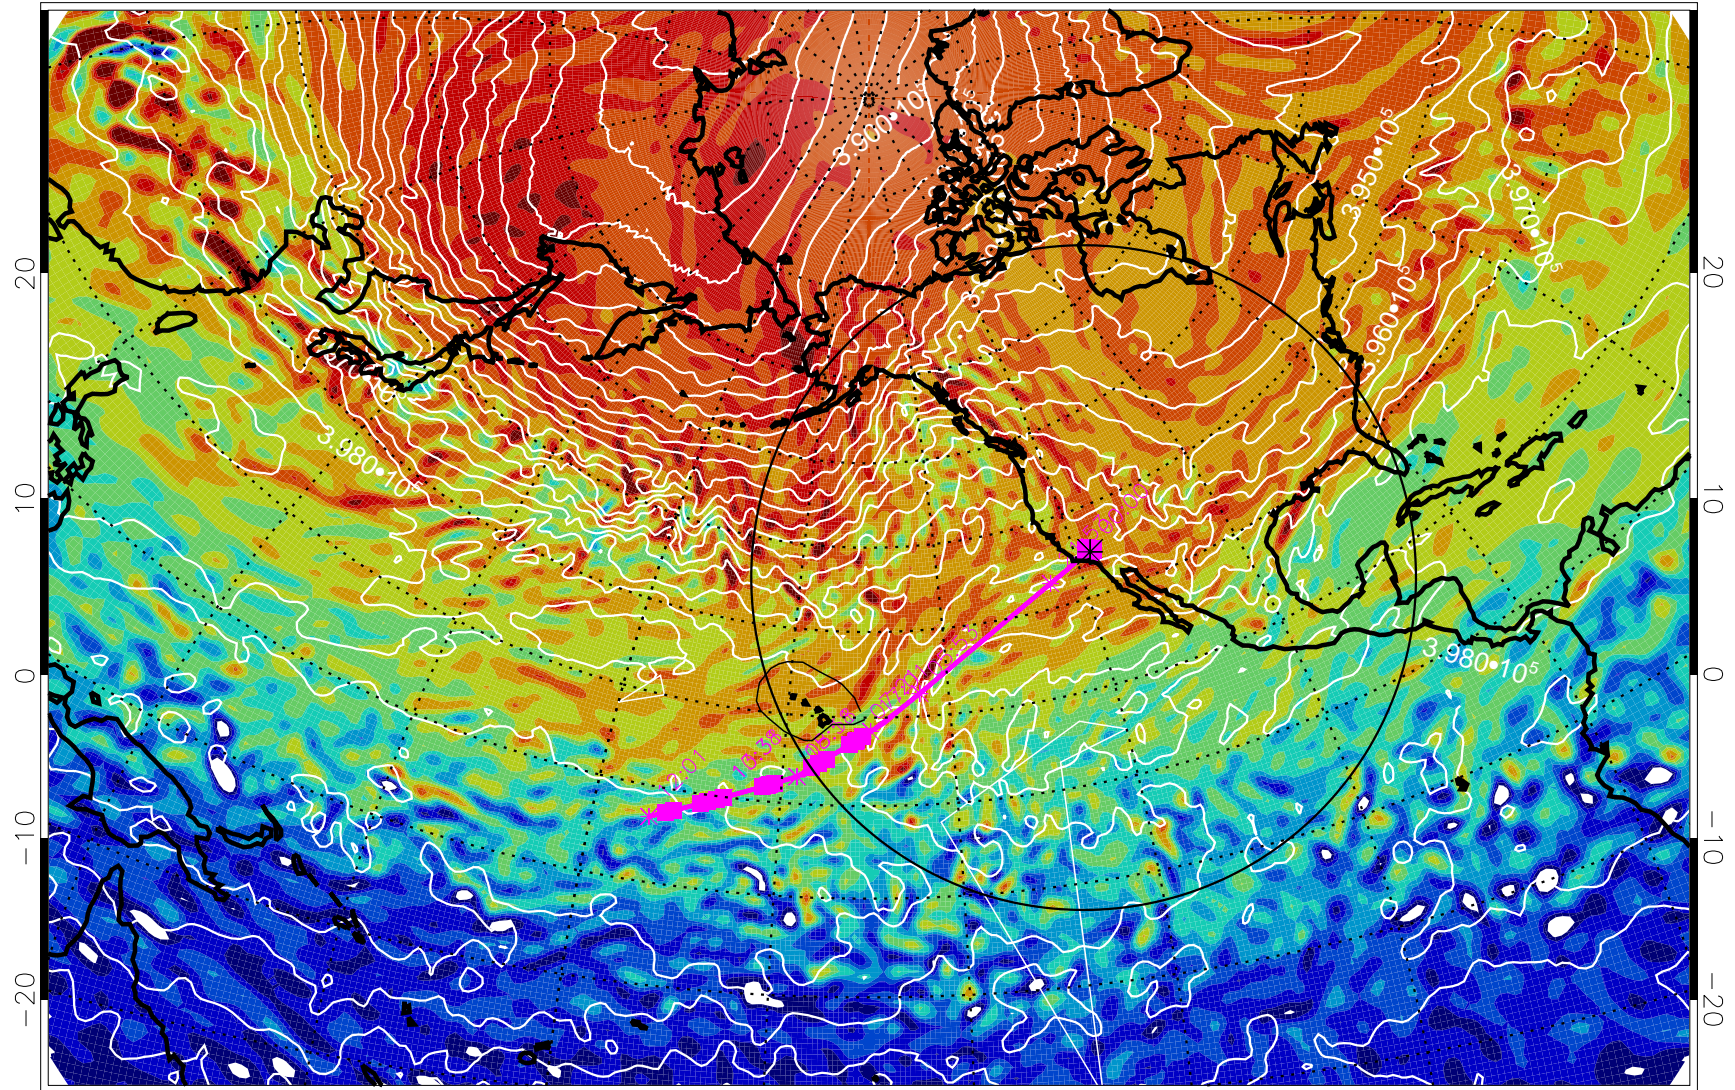

13030100, 48 hour forecast for 460K EPV

460K Montgomery Streamfunction, white

Range ring of 4055 km -- 13 hours GH round trip

13030106, 54 hour forecast for 460K EPV

460K Montgomery Streamfunction, white

Range ring of 4055 km -- 13 hours GH round trip

13030112, 60 hour forecast for 460K EPV

460K Montgomery Streamfunction, white

Range ring of 4055 km -- 13 hours GH round trip

13030118, 66 hour forecast for 460K EPV

460K Montgomery Streamfunction, white

Range ring of 4055 km -- 13 hours GH round trip

13030200, 72 hour forecast for 460K EPV

460K Montgomery Streamfunction, white

Range ring of 4055 km -- 13 hours GH round trip

13030206, 78 hour forecast for 460K EPV

460K Montgomery Streamfunction, white

Range ring of 4055 km -- 13 hours GH round trip

13030300, 96 hour forecast for 460K EPV

460K Montgomery Streamfunction, white

Range ring of 4055 km -- 13 hours GH round trip

13030306, 102 hour forecast for 460K EPV

460K Montgomery Streamfunction, white