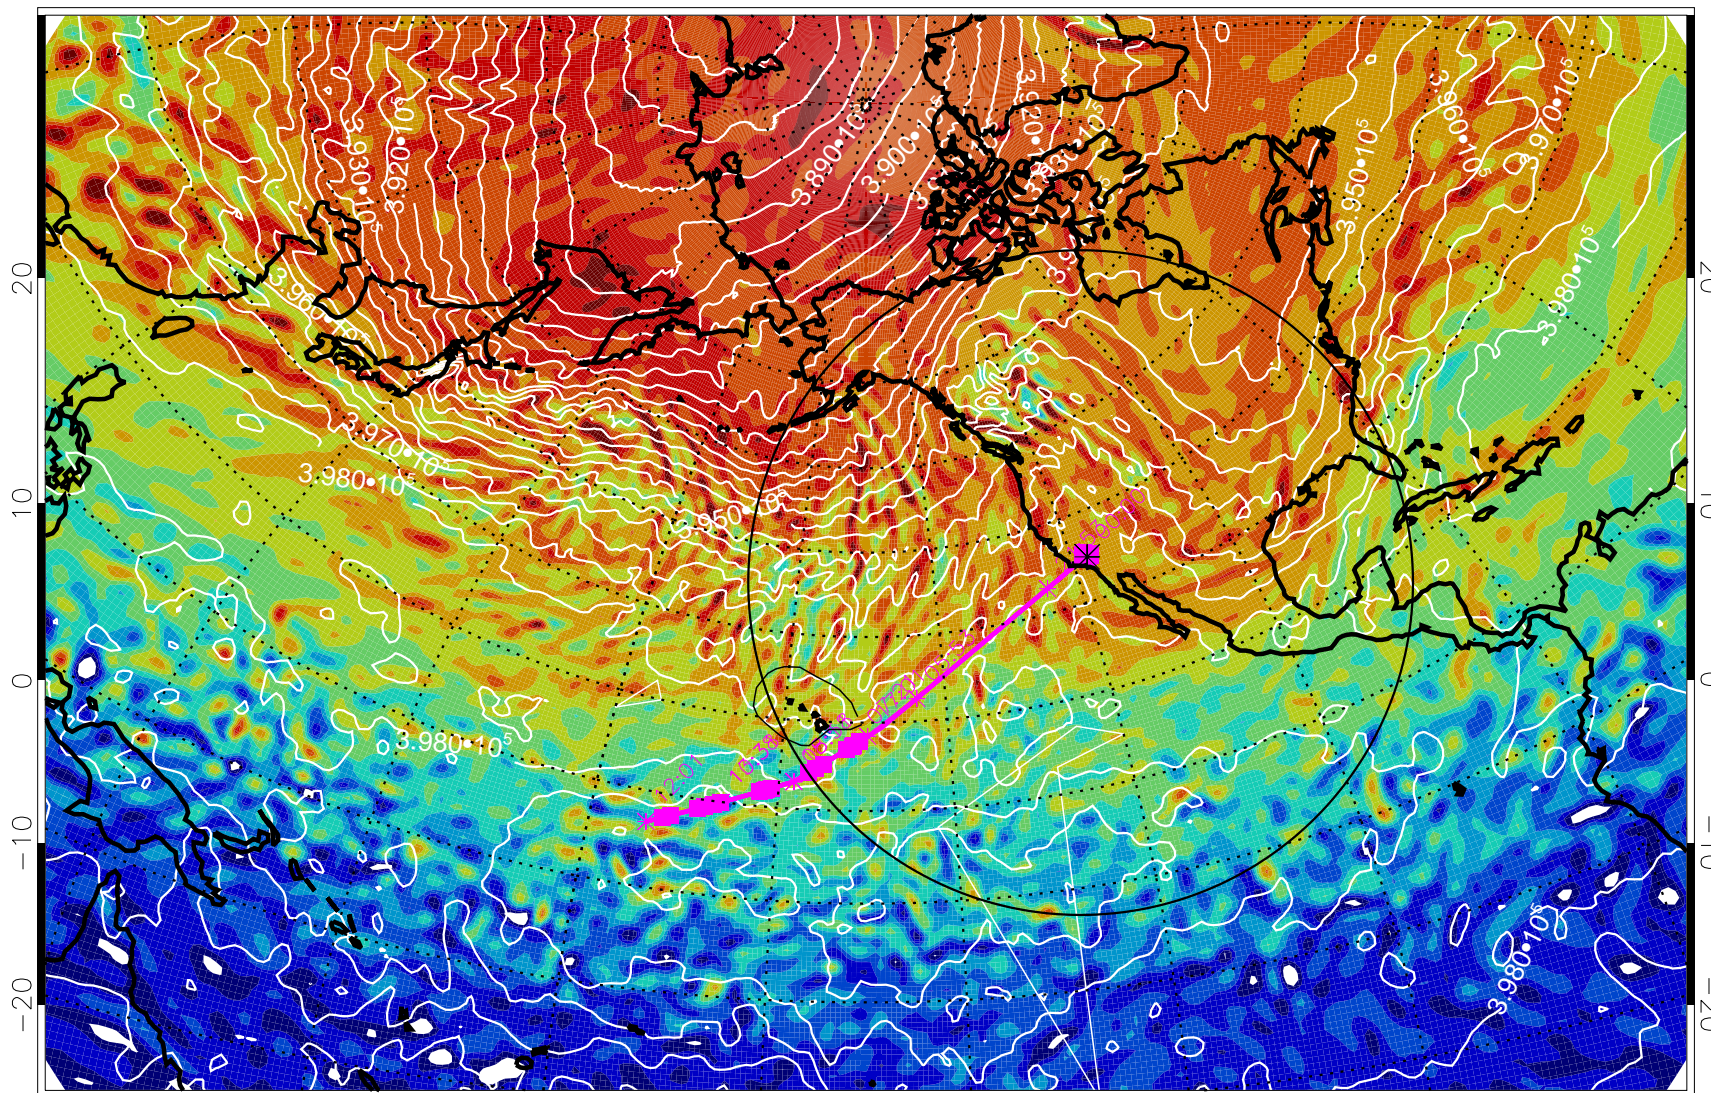

13030200, 72 hour forecast for 460K EPV

460K Montgomery Streamfunction, white

Range ring of 4055 km -- 13 hours GH round trip

13030206, 78 hour forecast for 460K EPV

460K Montgomery Streamfunction, white

Range ring of 4055 km -- 13 hours GH round trip

13030212, 84 hour forecast for 460K EPV

460K Montgomery Streamfunction, white

Range ring of 4055 km -- 13 hours GH round trip

13030218, 90 hour forecast for 460K EPV

460K Montgomery Streamfunction, white

Range ring of 4055 km -- 13 hours GH round trip

13030300, 96 hour forecast for 460K EPV

460K Montgomery Streamfunction, white

Range ring of 4055 km -- 13 hours GH round trip

13030306, 102 hour forecast for 460K EPV

460K Montgomery Streamfunction, white

Range ring of 4055 km -- 13 hours GH round trip

13030312, 108 hour forecast for 460K EPV

460K Montgomery Streamfunction, white

Range ring of 4055 km -- 13 hours GH round trip

13030318, 114 hour forecast for 460K EPV