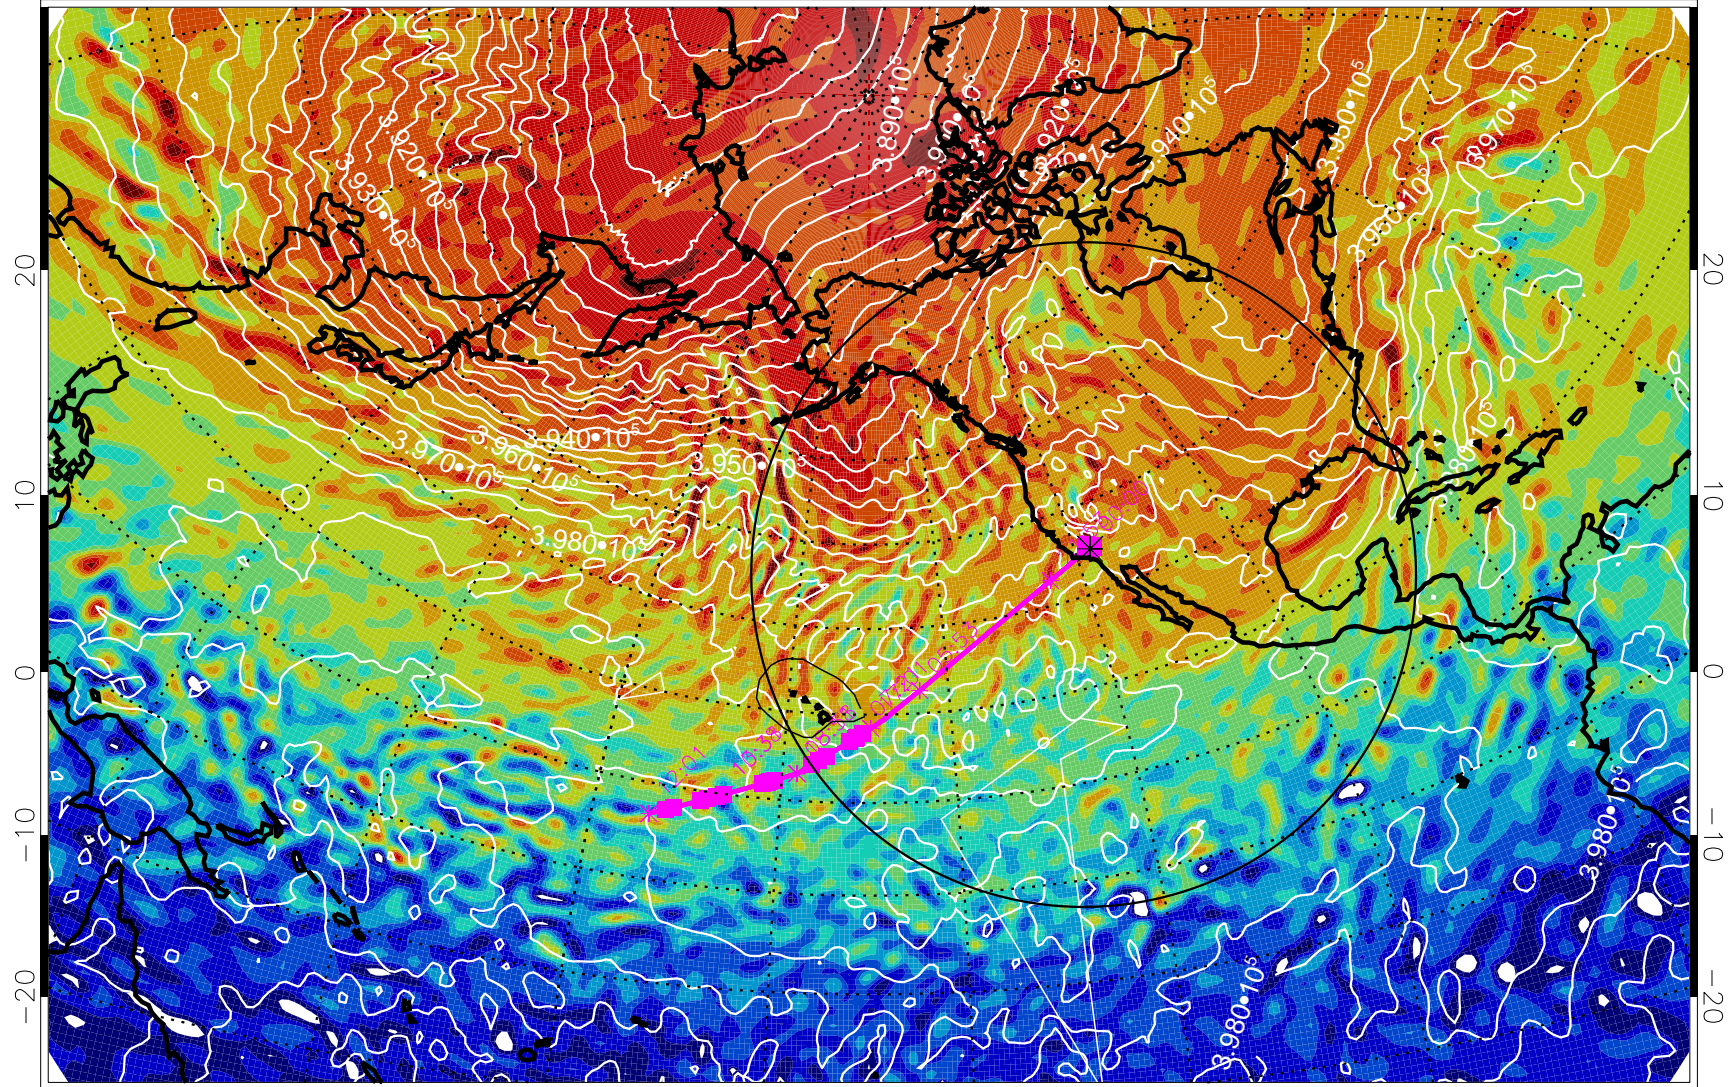

13030212, 84 hour forecast for 460K EPV

460K Montgomery Streamfunction, white

Range ring of 4055 km -- 13 hours GH round trip

13030218, 90 hour forecast for 460K EPV

460K Montgomery Streamfunction, white

Range ring of 4055 km -- 13 hours GH round trip

13030300, 96 hour forecast for 460K EPV

460K Montgomery Streamfunction, white

Range ring of 4055 km -- 13 hours GH round trip

13030306, 102 hour forecast for 460K EPV

460K Montgomery Streamfunction, white

Range ring of 4055 km -- 13 hours GH round trip

13030312, 108 hour forecast for 460K EPV

460K Montgomery Streamfunction, white

Range ring of 4055 km -- 13 hours GH round trip

13030318, 114 hour forecast for 460K EPV

460K Montgomery Streamfunction, white

Range ring of 4055 km -- 13 hours GH round trip

13030400, 120 hour forecast for 460K EPV

460K Montgomery Streamfunction, white

Range ring of 4055 km -- 13 hours GH round trip