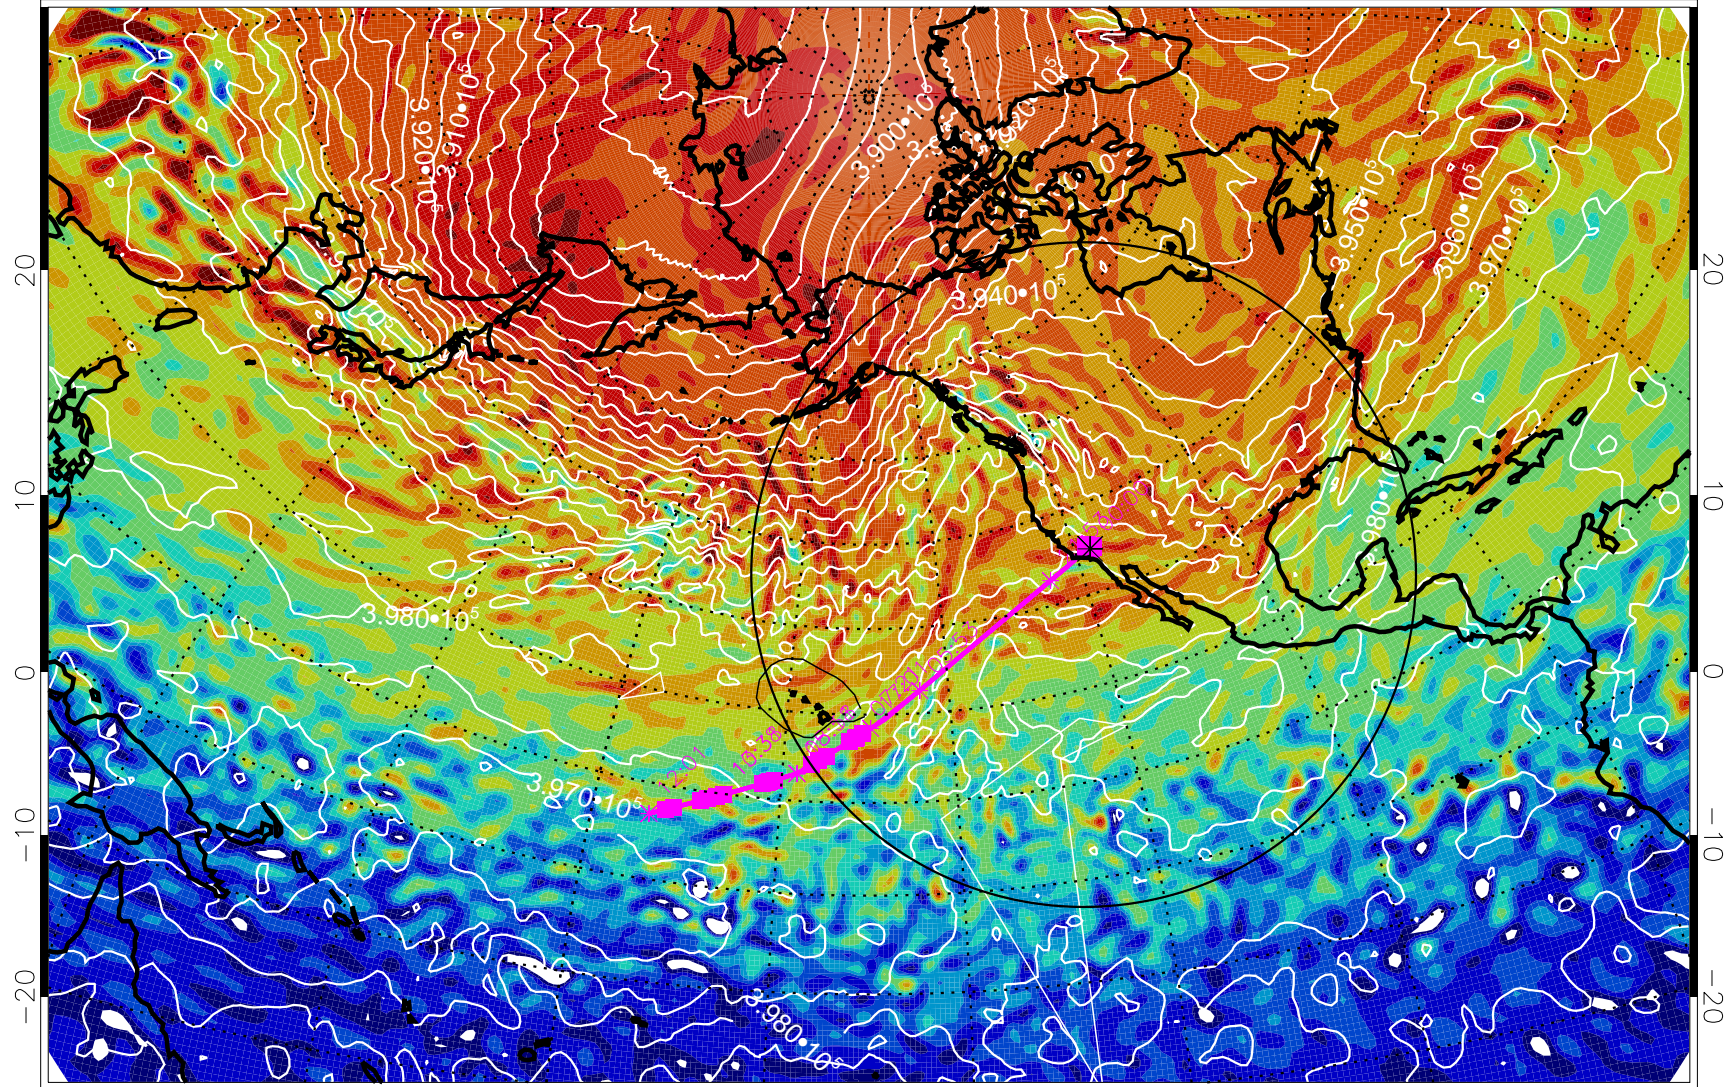

13030112, 60 hour forecast for 460K EPV

460K Montgomery Streamfunction, white

Range ring of 4055 km -- 13 hours GH round trip

13030118, 66 hour forecast for 460K EPV

460K Montgomery Streamfunction, white

Range ring of 4055 km -- 13 hours GH round trip

13030200, 72 hour forecast for 460K EPV

460K Montgomery Streamfunction, white

Range ring of 4055 km -- 13 hours GH round trip

13030206, 78 hour forecast for 460K EPV

460K Montgomery Streamfunction, white

Range ring of 4055 km -- 13 hours GH round trip

13030212, 84 hour forecast for 460K EPV

460K Montgomery Streamfunction, white

Range ring of 4055 km -- 13 hours GH round trip

13030218, 90 hour forecast for 460K EPV

460K Montgomery Streamfunction, white

Range ring of 4055 km -- 13 hours GH round trip

13030300, 96 hour forecast for 460K EPV

460K Montgomery Streamfunction, white

Range ring of 4055 km -- 13 hours GH round trip

13030306, 102 hour forecast for 460K EPV

460K Montgomery Streamfunction, white