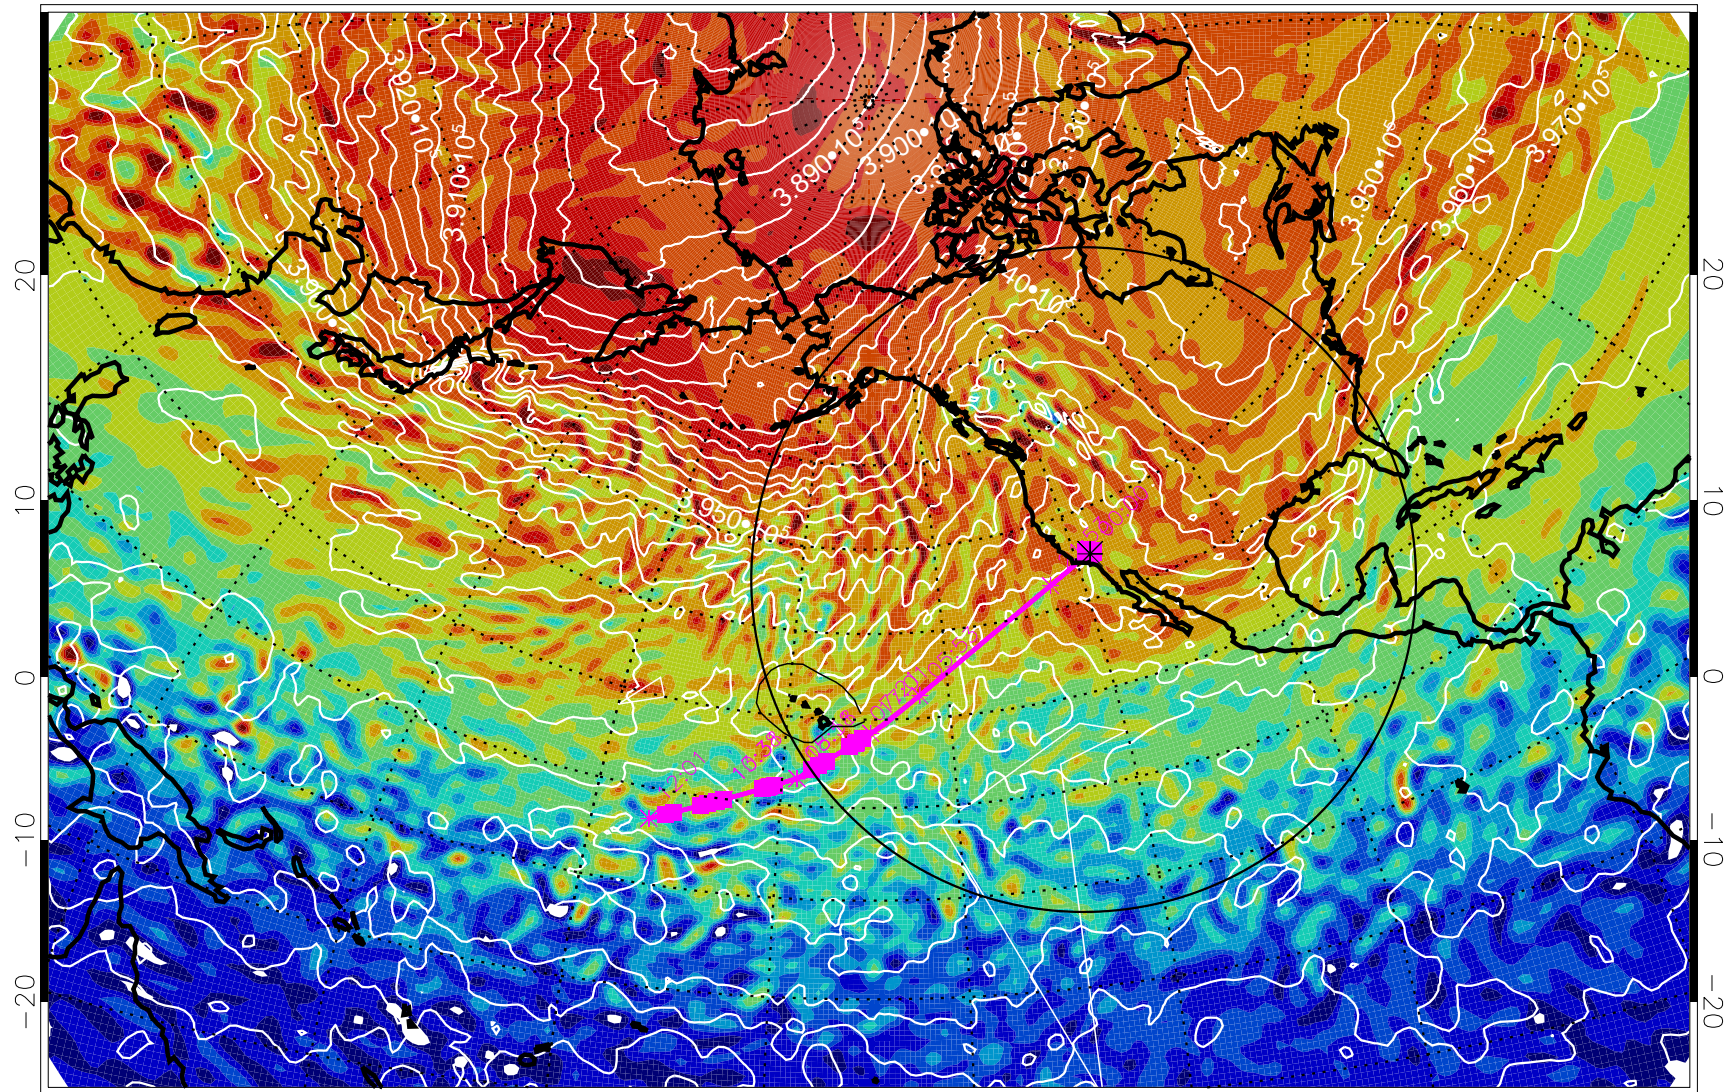

13030200, 72 hour forecast for 460K EPV

460K Montgomery Streamfunction, white

Range ring of 4055 km -- 13 hours GH round trip

13030206, 78 hour forecast for 460K EPV

460K Montgomery Streamfunction, white

Range ring of 4055 km -- 13 hours GH round trip

13030212, 84 hour forecast for 460K EPV

460K Montgomery Streamfunction, white

Range ring of 4055 km -- 13 hours GH round trip

13030218, 90 hour forecast for 460K EPV

460K Montgomery Streamfunction, white

Range ring of 4055 km -- 13 hours GH round trip

13030300, 96 hour forecast for 460K EPV

460K Montgomery Streamfunction, white

Range ring of 4055 km -- 13 hours GH round trip

13030306, 102 hour forecast for 460K EPV

460K Montgomery Streamfunction, white

Range ring of 4055 km -- 13 hours GH round trip

13030312, 108 hour forecast for 460K EPV

460K Montgomery Streamfunction, white

Range ring of 4055 km -- 13 hours GH round trip

13030318, 114 hour forecast for 460K EPV