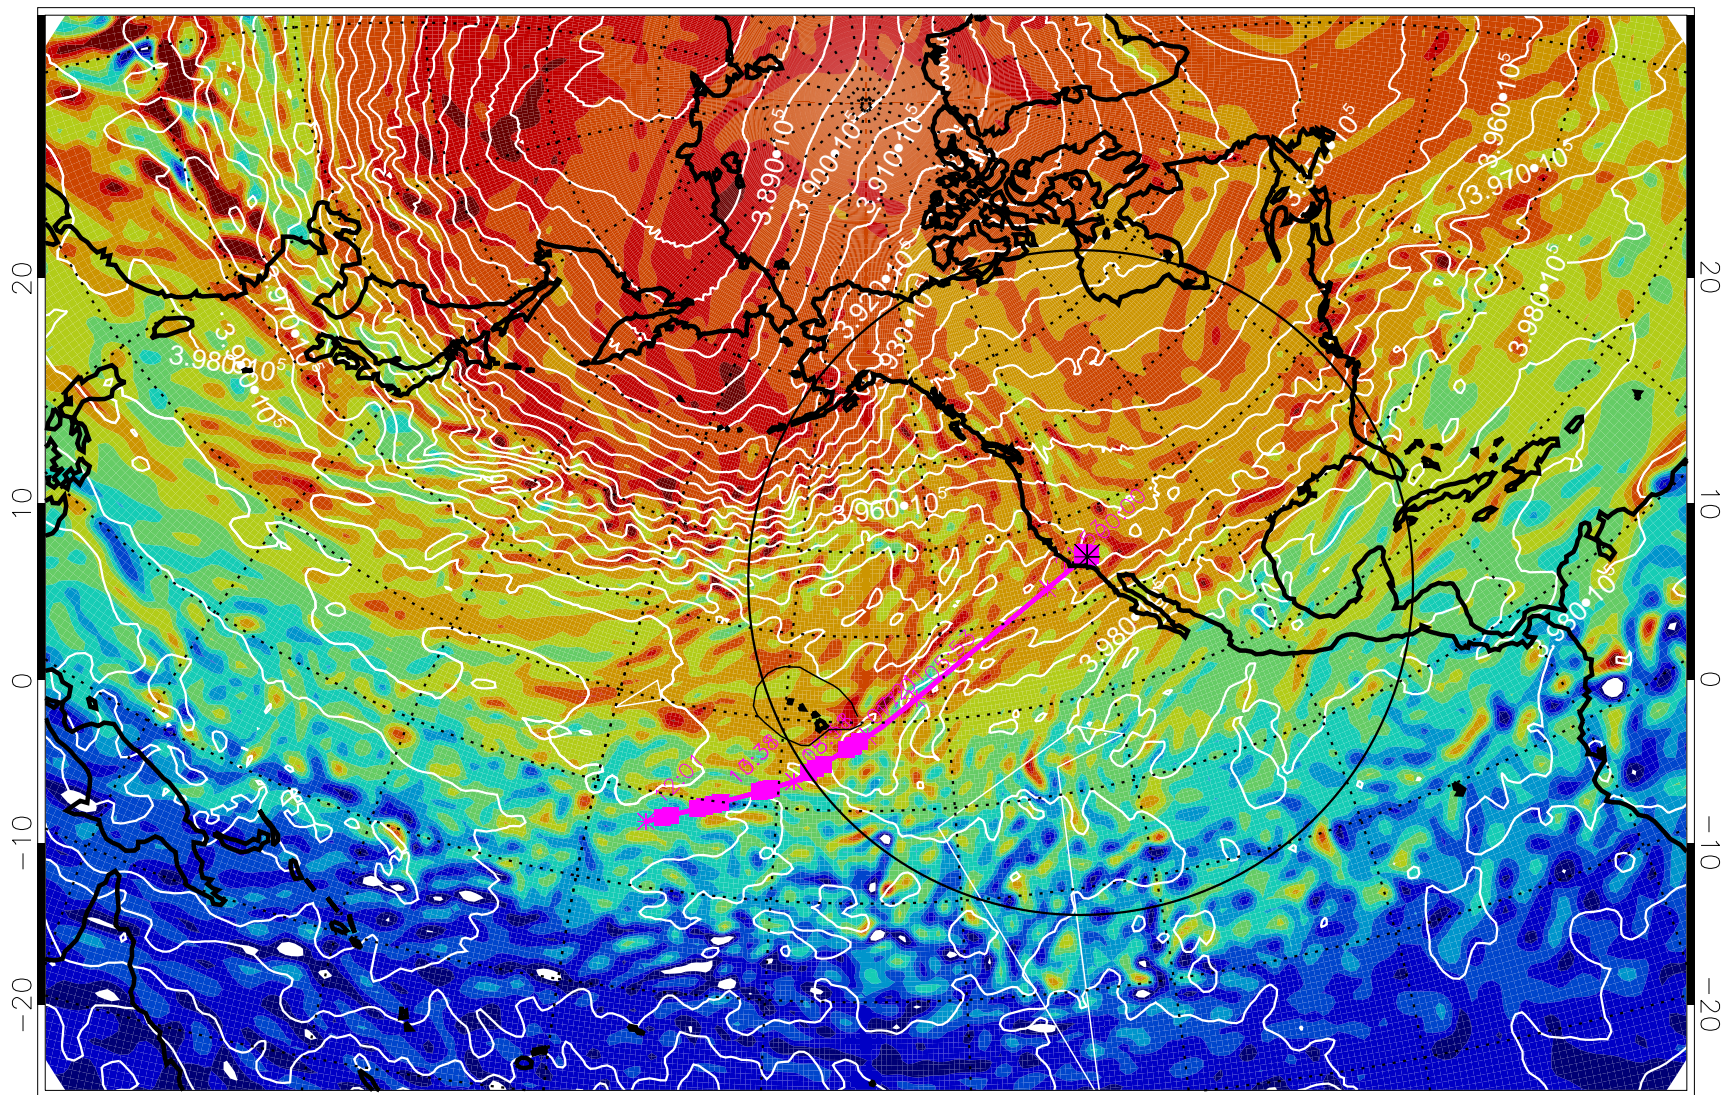

13022800, 24 hour forecast for 460K EPV

460K Montgomery Streamfunction, white

Range ring of 4055 km -- 13 hours GH round trip

13022806, 30 hour forecast for 460K EPV

460K Montgomery Streamfunction, white

Range ring of 4055 km -- 13 hours GH round trip

13022812, 36 hour forecast for 460K EPV

460K Montgomery Streamfunction, white

Range ring of 4055 km -- 13 hours GH round trip

13022818, 42 hour forecast for 460K EPV

460K Montgomery Streamfunction, white

Range ring of 4055 km -- 13 hours GH round trip

13030100, 48 hour forecast for 460K EPV

460K Montgomery Streamfunction, white

Range ring of 4055 km -- 13 hours GH round trip

13030106, 54 hour forecast for 460K EPV

460K Montgomery Streamfunction, white

Range ring of 4055 km -- 13 hours GH round trip

13030300, 96 hour forecast for 460K EPV

460K Montgomery Streamfunction, white

Range ring of 4055 km -- 13 hours GH round trip

13030306, 102 hour forecast for 460K EPV

460K Montgomery Streamfunction, white