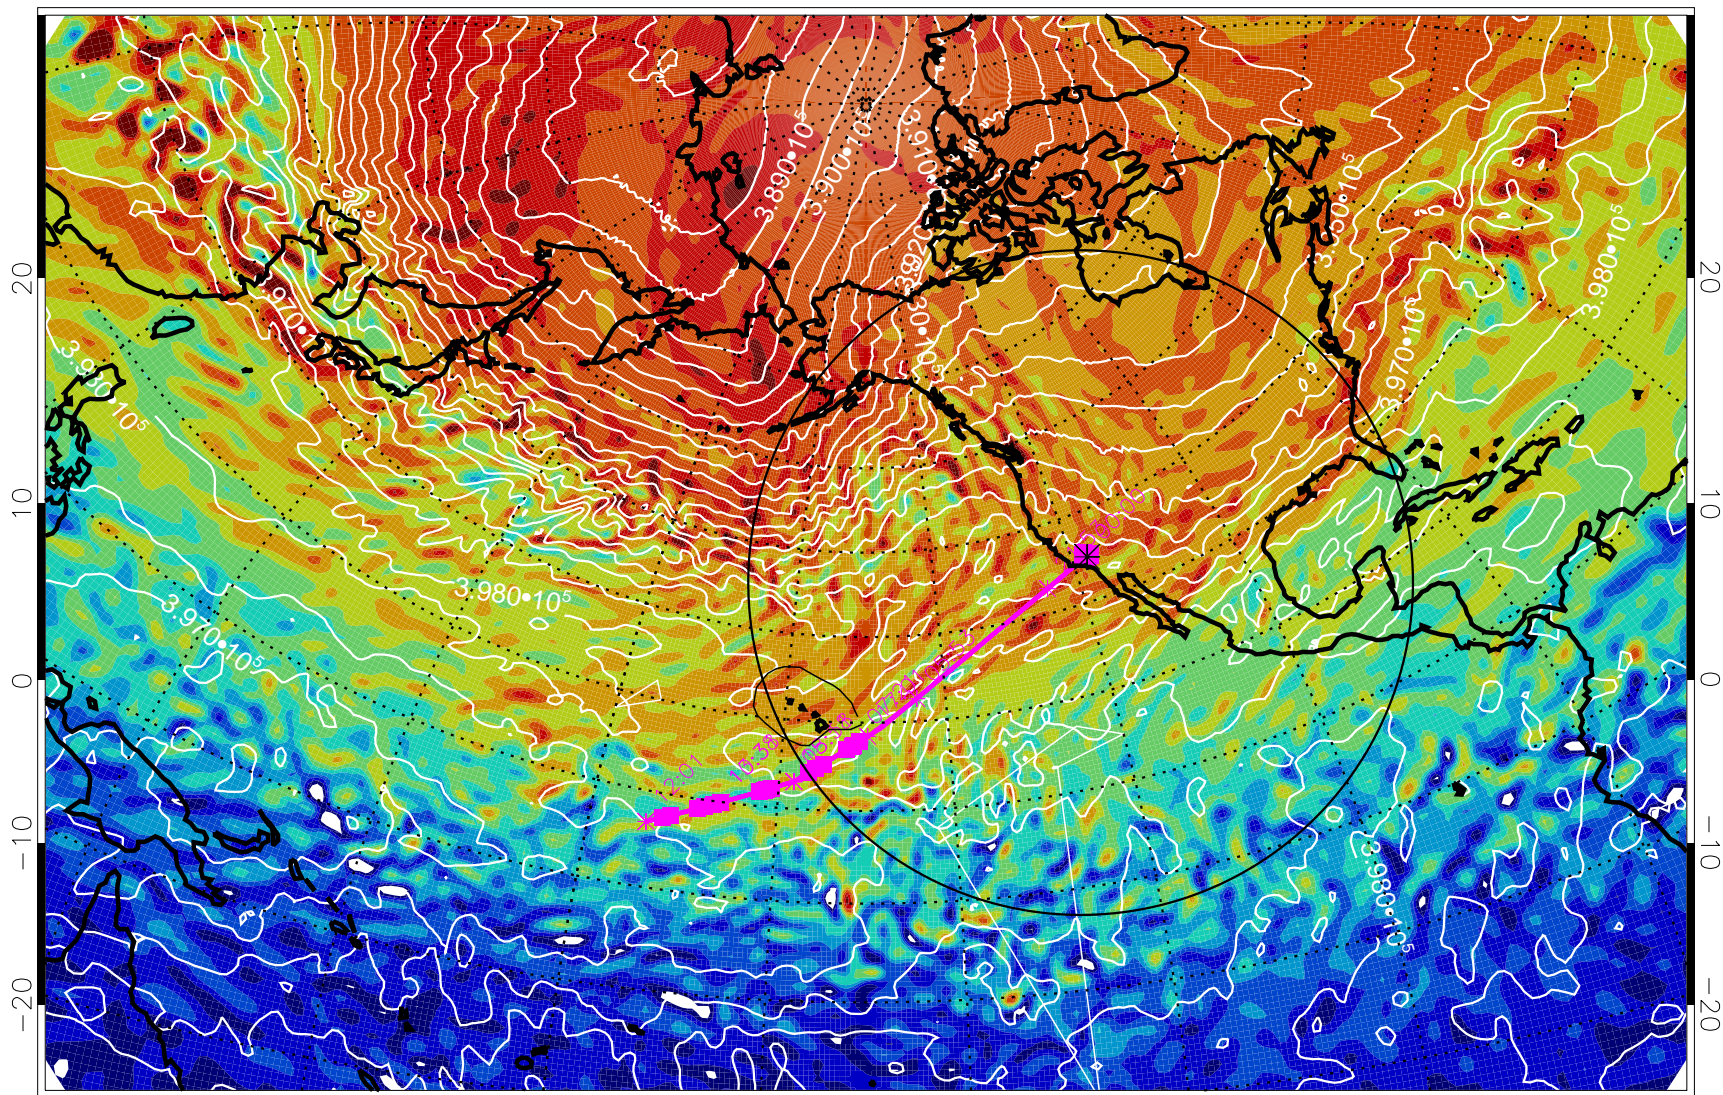

13022812, 36 hour forecast for 460K EPV

460K Montgomery Streamfunction, white

Range ring of 4055 km -- 13 hours GH round trip

13022818, 42 hour forecast for 460K EPV

460K Montgomery Streamfunction, white

Range ring of 4055 km -- 13 hours GH round trip

13030100, 48 hour forecast for 460K EPV

460K Montgomery Streamfunction, white

Range ring of 4055 km -- 13 hours GH round trip

13030106, 54 hour forecast for 460K EPV

460K Montgomery Streamfunction, white

Range ring of 4055 km -- 13 hours GH round trip

13030112, 60 hour forecast for 460K EPV

460K Montgomery Streamfunction, white

Range ring of 4055 km -- 13 hours GH round trip

13030118, 66 hour forecast for 460K EPV

460K Montgomery Streamfunction, white

Range ring of 4055 km -- 13 hours GH round trip

13030300, 96 hour forecast for 460K EPV

460K Montgomery Streamfunction, white

Range ring of 4055 km -- 13 hours GH round trip

13030306, 102 hour forecast for 460K EPV

460K Montgomery Streamfunction, white