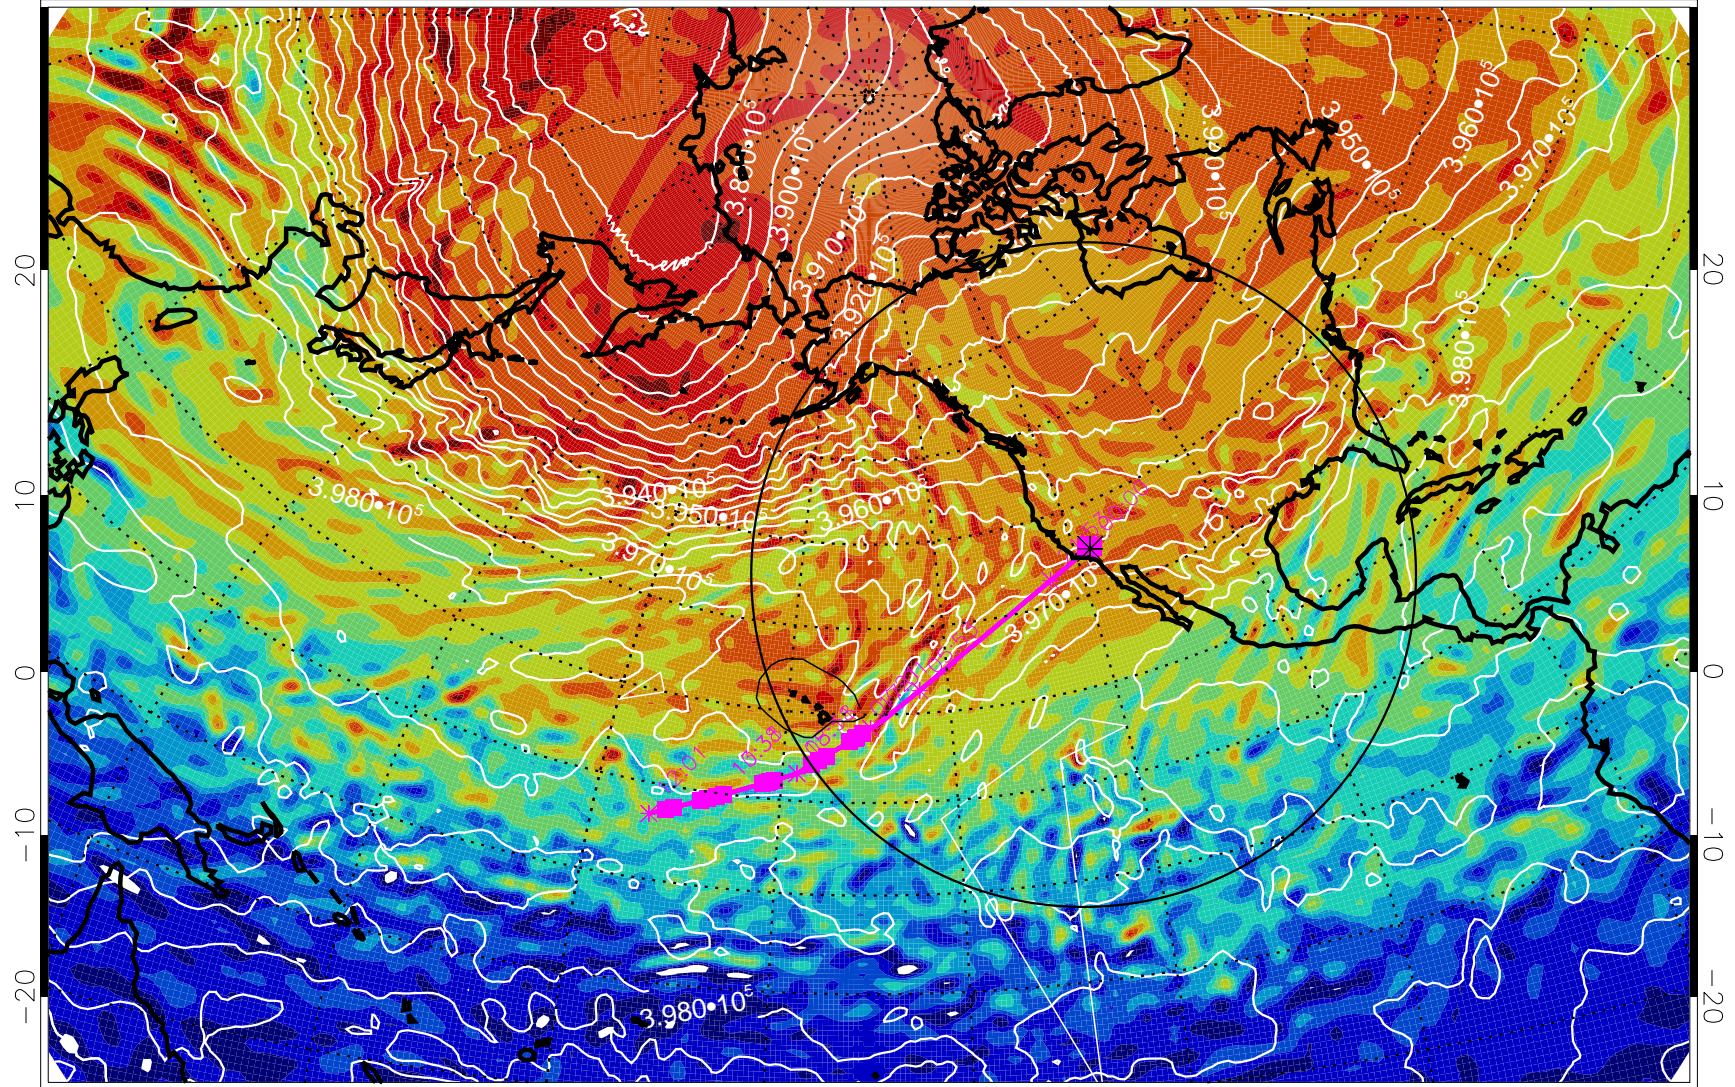

13022712, 12 hour forecast for 460K EPV

460K Montgomery Streamfunction, white

Range ring of 4055 km -- 13 hours GH round trip

13022718, 18 hour forecast for 460K EPV

460K Montgomery Streamfunction, white

Range ring of 4055 km -- 13 hours GH round trip

13022800, 24 hour forecast for 460K EPV

460K Montgomery Streamfunction, white

Range ring of 4055 km -- 13 hours GH round trip

13022806, 30 hour forecast for 460K EPV

460K Montgomery Streamfunction, white

Range ring of 4055 km -- 13 hours GH round trip

13022812, 36 hour forecast for 460K EPV

460K Montgomery Streamfunction, white

Range ring of 4055 km -- 13 hours GH round trip

13022818, 42 hour forecast for 460K EPV

460K Montgomery Streamfunction, white

Range ring of 4055 km -- 13 hours GH round trip

13030300, 96 hour forecast for 460K EPV

460K Montgomery Streamfunction, white

Range ring of 4055 km -- 13 hours GH round trip

13030306, 102 hour forecast for 460K EPV

460K Montgomery Streamfunction, white