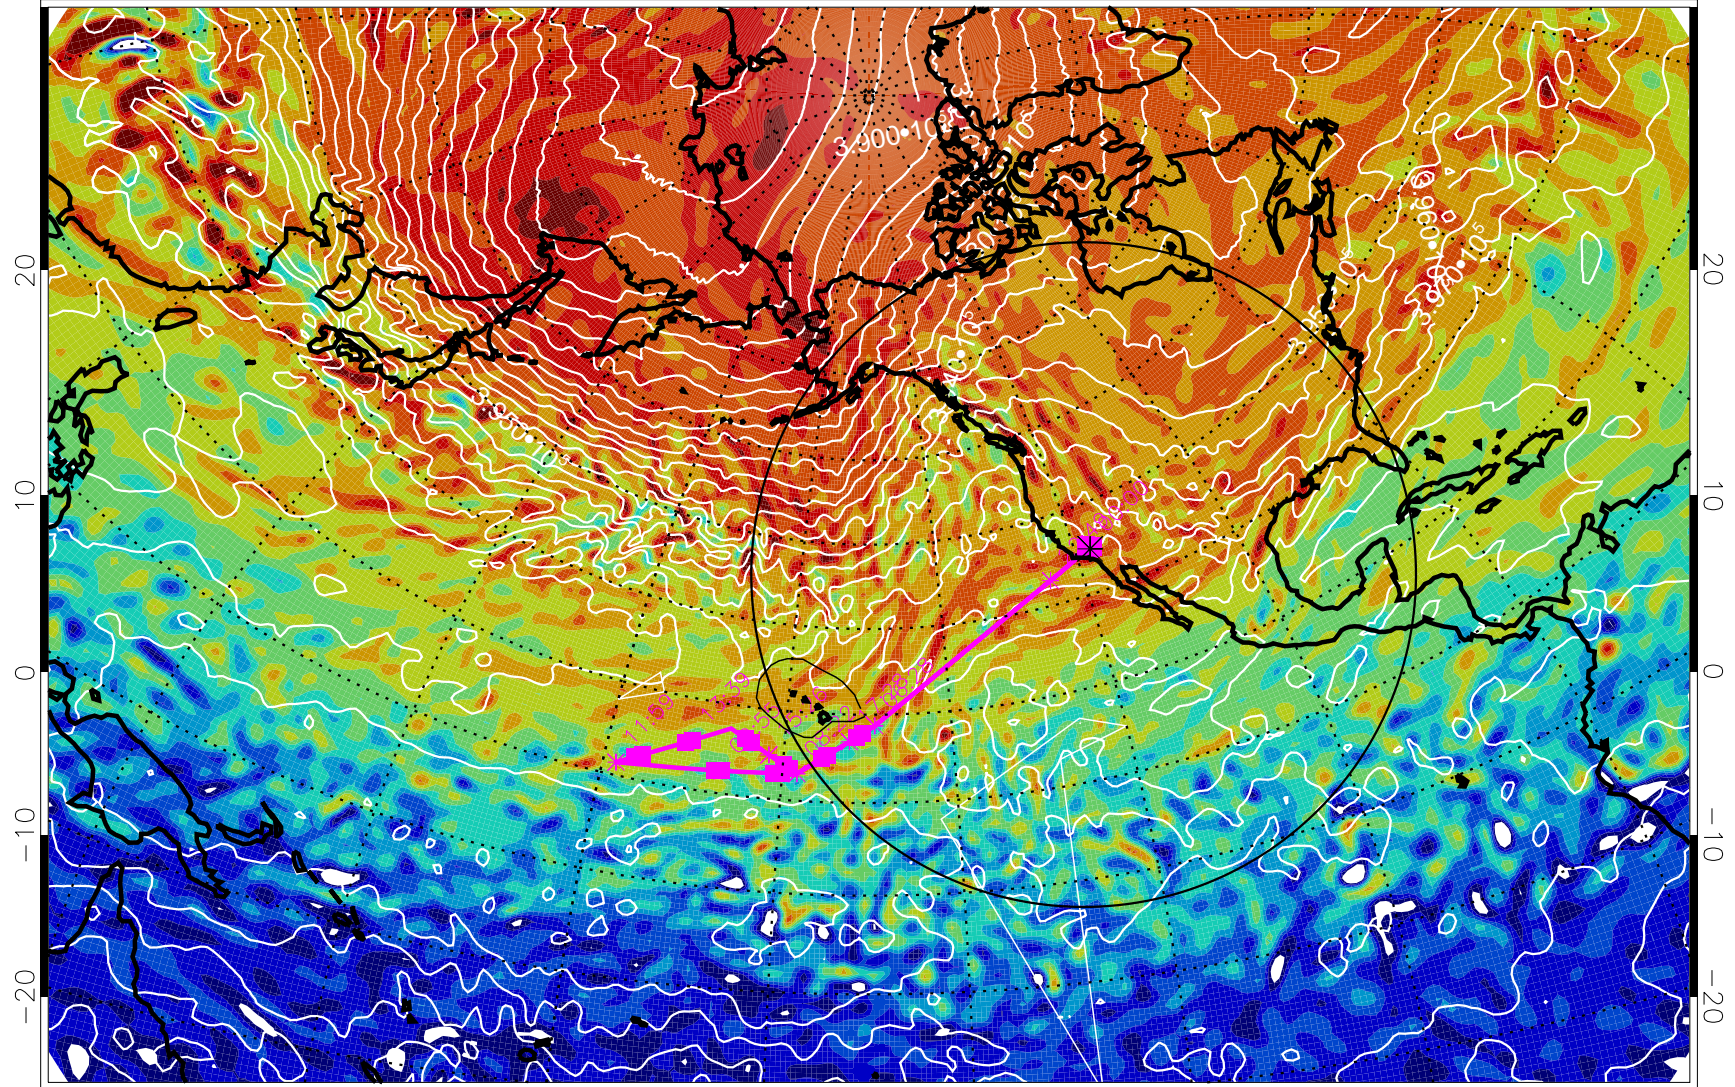

13022806, 42 hour forecast for 460K EPV

460K Montgomery Streamfunction, white

Range ring of 4055 km -- 13 hours GH round trip

13022812, 48 hour forecast for 460K EPV

460K Montgomery Streamfunction, white

Range ring of 4055 km -- 13 hours GH round trip

13022818, 54 hour forecast for 460K EPV

460K Montgomery Streamfunction, white

Range ring of 4055 km -- 13 hours GH round trip

13030100, 60 hour forecast for 460K EPV

460K Montgomery Streamfunction, white

Range ring of 4055 km -- 13 hours GH round trip

13030106, 66 hour forecast for 460K EPV

460K Montgomery Streamfunction, white

Range ring of 4055 km -- 13 hours GH round trip

13030112, 72 hour forecast for 460K EPV

460K Montgomery Streamfunction, white

Range ring of 4055 km -- 13 hours GH round trip

13030118, 78 hour forecast for 460K EPV

460K Montgomery Streamfunction, white

Range ring of 4055 km -- 13 hours GH round trip

13030200, 84 hour forecast for 460K EPV

460K Montgomery Streamfunction, white

Range ring of 4055 km -- 13 hours GH round trip