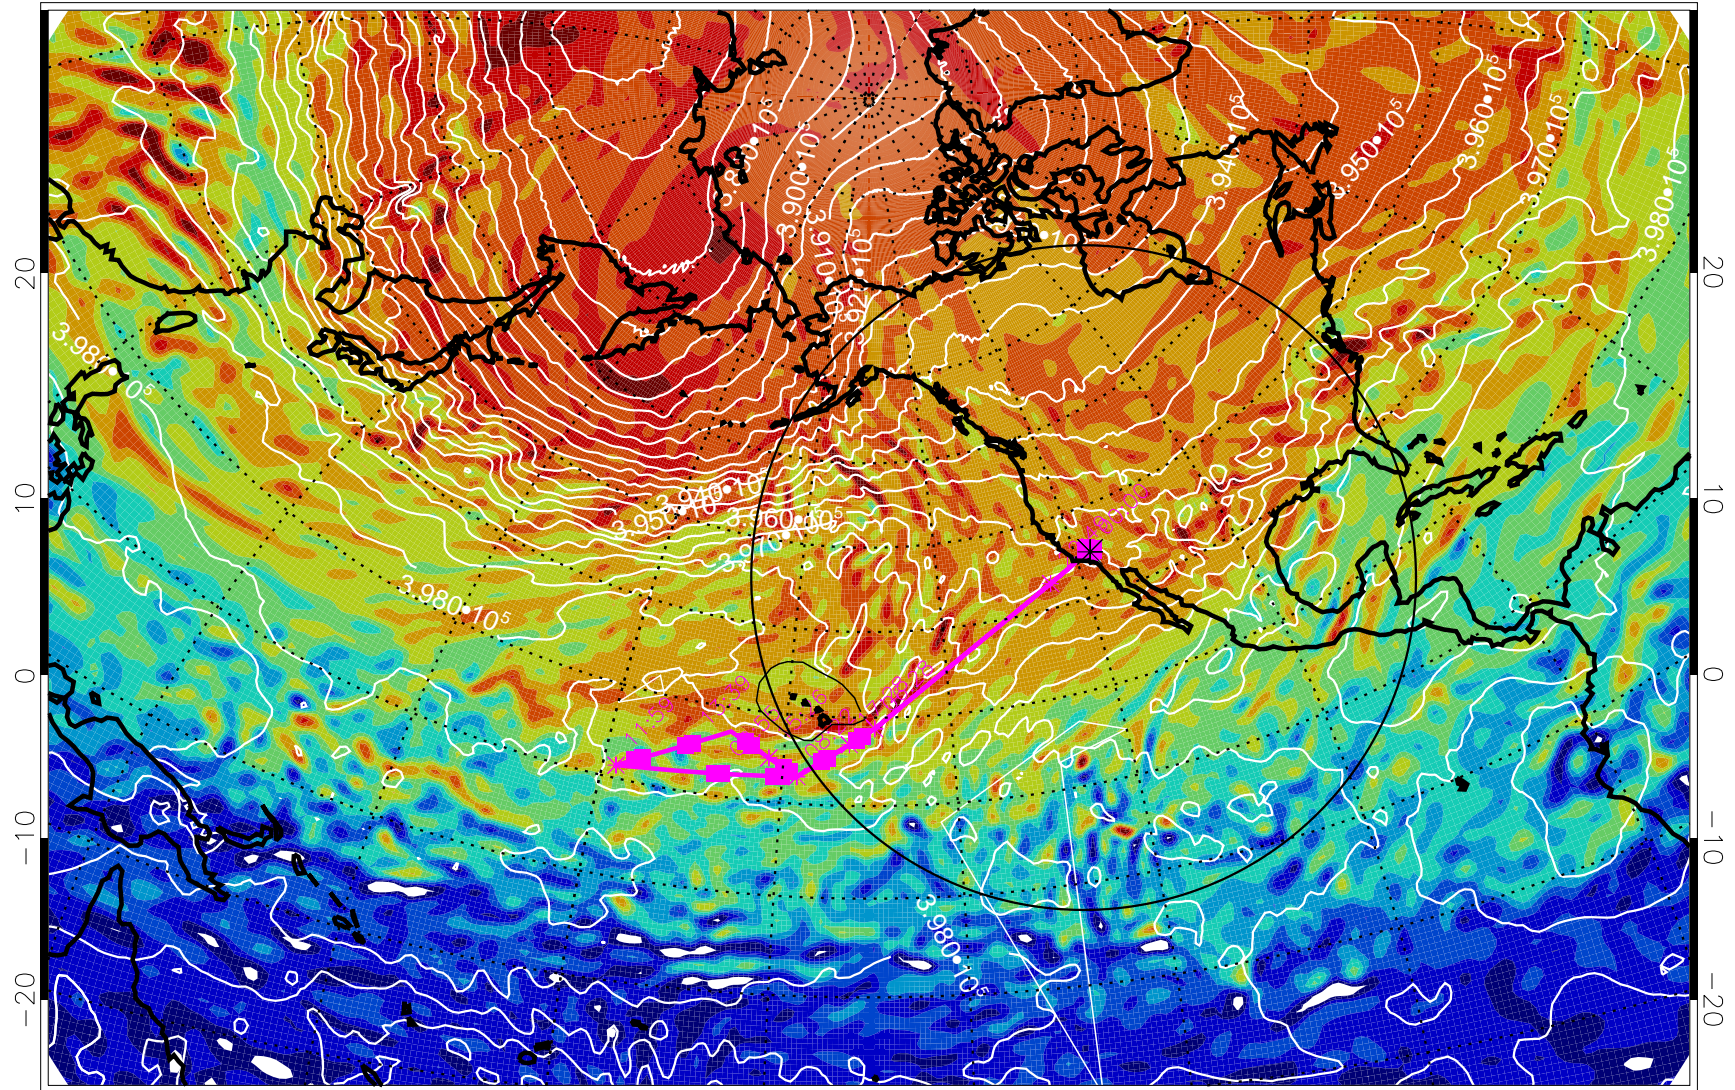

13022618, 6 hour forecast for 460K EPV

460K Montgomery Streamfunction, white

Range ring of 4055 km -- 13 hours GH round trip

13022700, 12 hour forecast for 460K EPV

460K Montgomery Streamfunction, white

Range ring of 4055 km -- 13 hours GH round trip

13022706, 18 hour forecast for 460K EPV

460K Montgomery Streamfunction, white

Range ring of 4055 km -- 13 hours GH round trip

13022712, 24 hour forecast for 460K EPV

460K Montgomery Streamfunction, white

Range ring of 4055 km -- 13 hours GH round trip

13022718, 30 hour forecast for 460K EPV

460K Montgomery Streamfunction, white

Range ring of 4055 km -- 13 hours GH round trip

13022800, 36 hour forecast for 460K EPV

460K Montgomery Streamfunction, white

Range ring of 4055 km -- 13 hours GH round trip

13022806, 42 hour forecast for 460K EPV

460K Montgomery Streamfunction, white

Range ring of 4055 km -- 13 hours GH round trip

13022812, 48 hour forecast for 460K EPV

460K Montgomery Streamfunction, white

Range ring of 4055 km -- 13 hours GH round trip