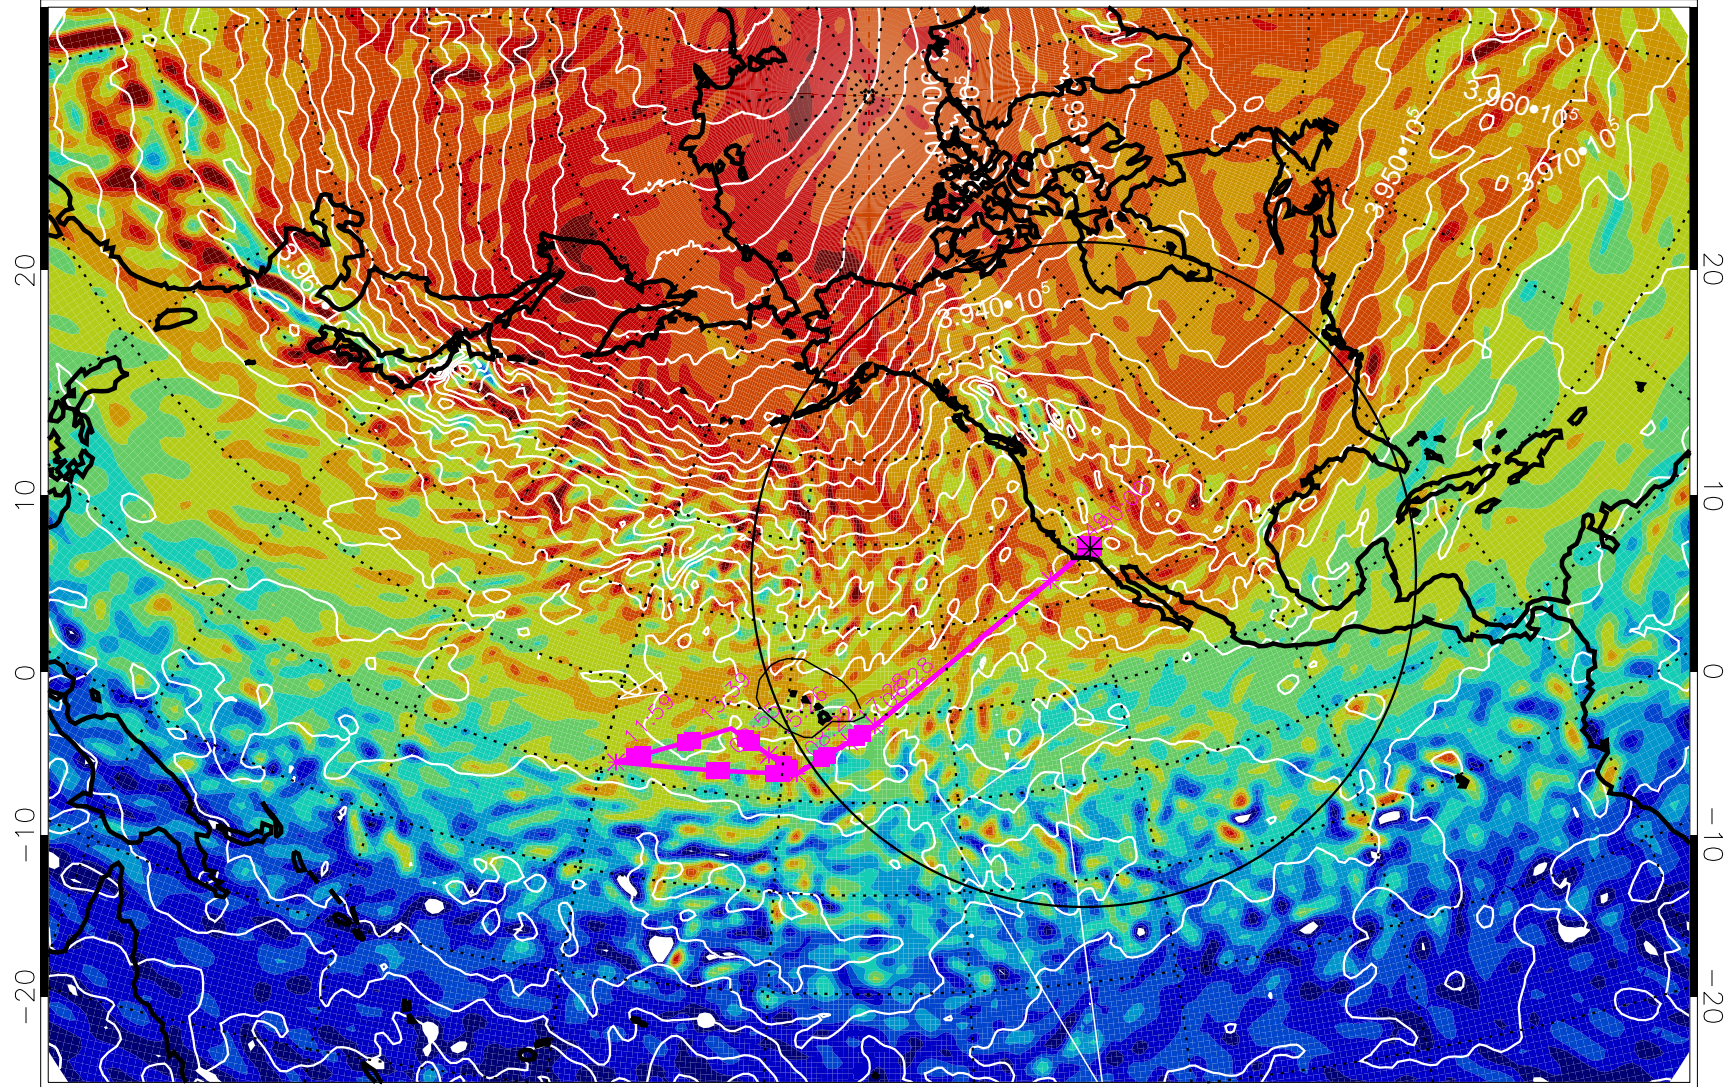

13030106, 66 hour forecast for 460K EPV

460K Montgomery Streamfunction, white

Range ring of 4055 km -- 13 hours GH round trip

13030112, 72 hour forecast for 460K EPV

460K Montgomery Streamfunction, white

Range ring of 4055 km -- 13 hours GH round trip

13030118, 78 hour forecast for 460K EPV

460K Montgomery Streamfunction, white

Range ring of 4055 km -- 13 hours GH round trip

13030200, 84 hour forecast for 460K EPV

460K Montgomery Streamfunction, white

Range ring of 4055 km -- 13 hours GH round trip

13030206, 90 hour forecast for 460K EPV

460K Montgomery Streamfunction, white

Range ring of 4055 km -- 13 hours GH round trip

13030212, 96 hour forecast for 460K EPV

460K Montgomery Streamfunction, white

Range ring of 4055 km -- 13 hours GH round trip

13030218, 102 hour forecast for 460K EPV

460K Montgomery Streamfunction, white

Range ring of 4055 km -- 13 hours GH round trip

13030300, 108 hour forecast for 460K EPV

460K Montgomery Streamfunction, white