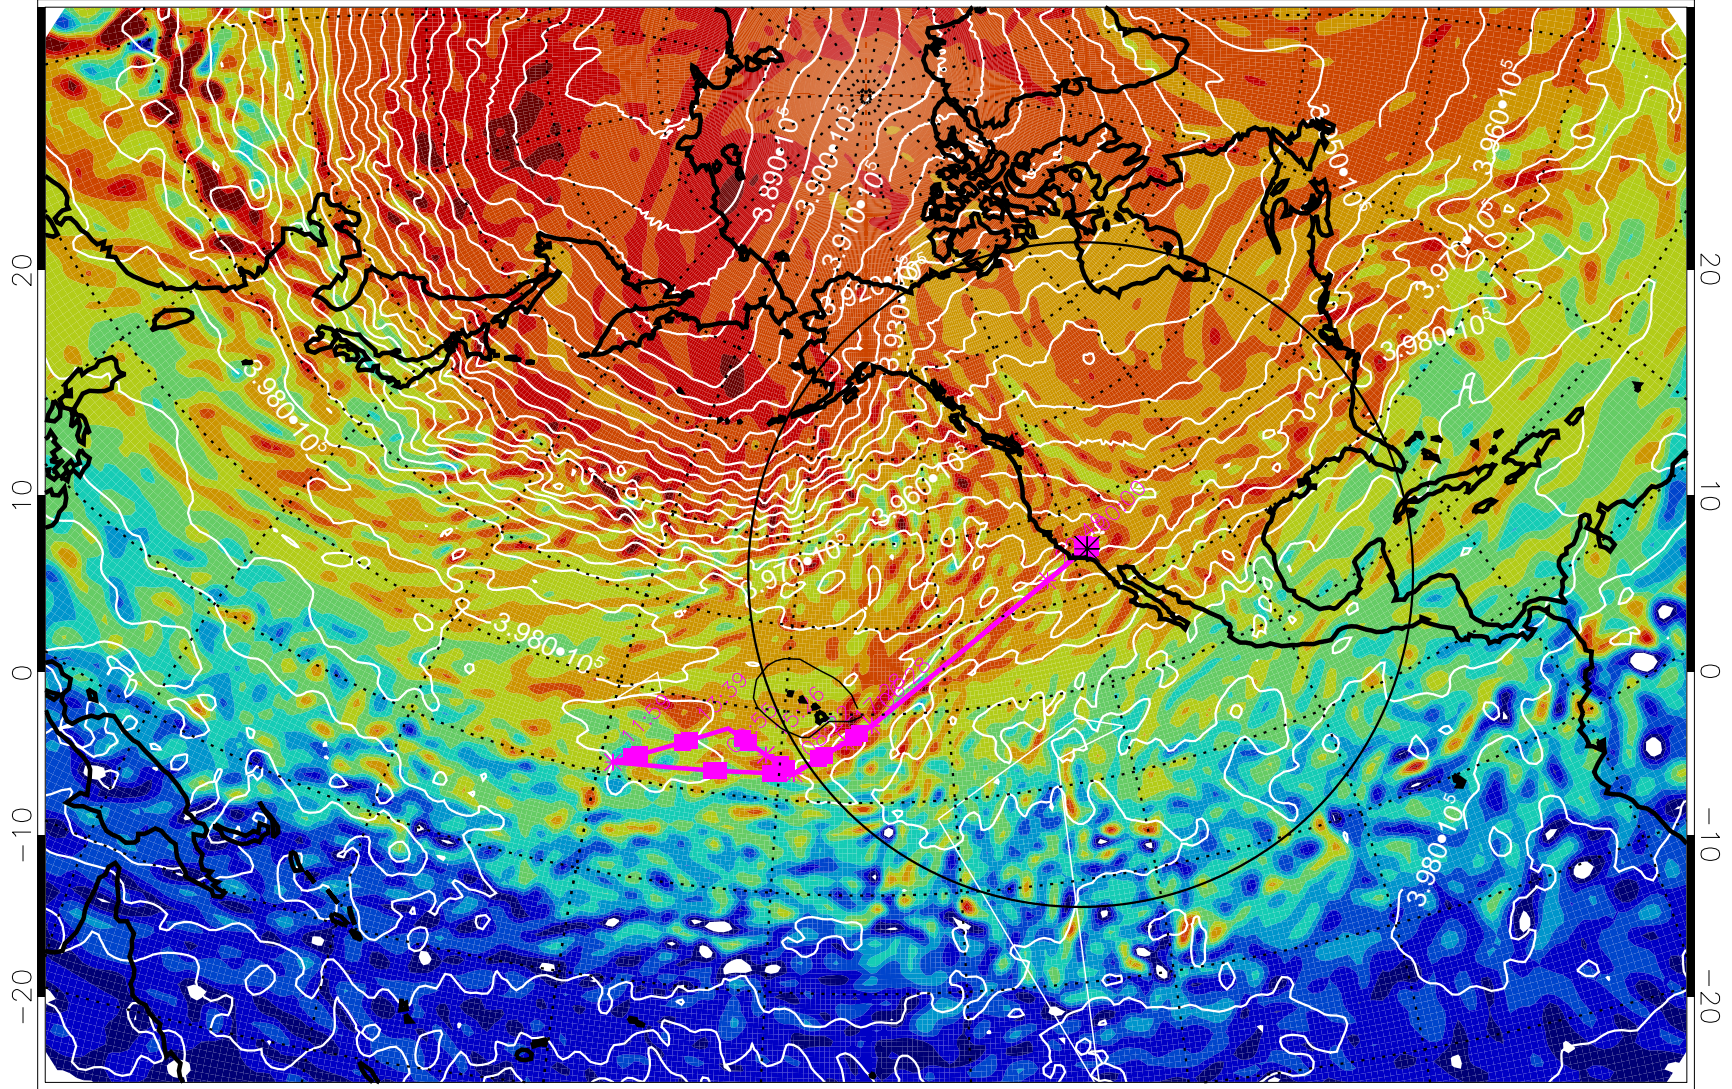

13022718, 30 hour forecast for 460K EPV

460K Montgomery Streamfunction, white

Range ring of 4055 km -- 13 hours GH round trip

13022800, 36 hour forecast for 460K EPV

460K Montgomery Streamfunction, white

Range ring of 4055 km -- 13 hours GH round trip

13022806, 42 hour forecast for 460K EPV

460K Montgomery Streamfunction, white

Range ring of 4055 km -- 13 hours GH round trip

13022812, 48 hour forecast for 460K EPV

460K Montgomery Streamfunction, white

Range ring of 4055 km -- 13 hours GH round trip

13022818, 54 hour forecast for 460K EPV

460K Montgomery Streamfunction, white

Range ring of 4055 km -- 13 hours GH round trip

13030100, 60 hour forecast for 460K EPV

460K Montgomery Streamfunction, white

Range ring of 4055 km -- 13 hours GH round trip

13030106, 66 hour forecast for 460K EPV

460K Montgomery Streamfunction, white

Range ring of 4055 km -- 13 hours GH round trip

13030112, 72 hour forecast for 460K EPV

460K Montgomery Streamfunction, white

Range ring of 4055 km -- 13 hours GH round trip