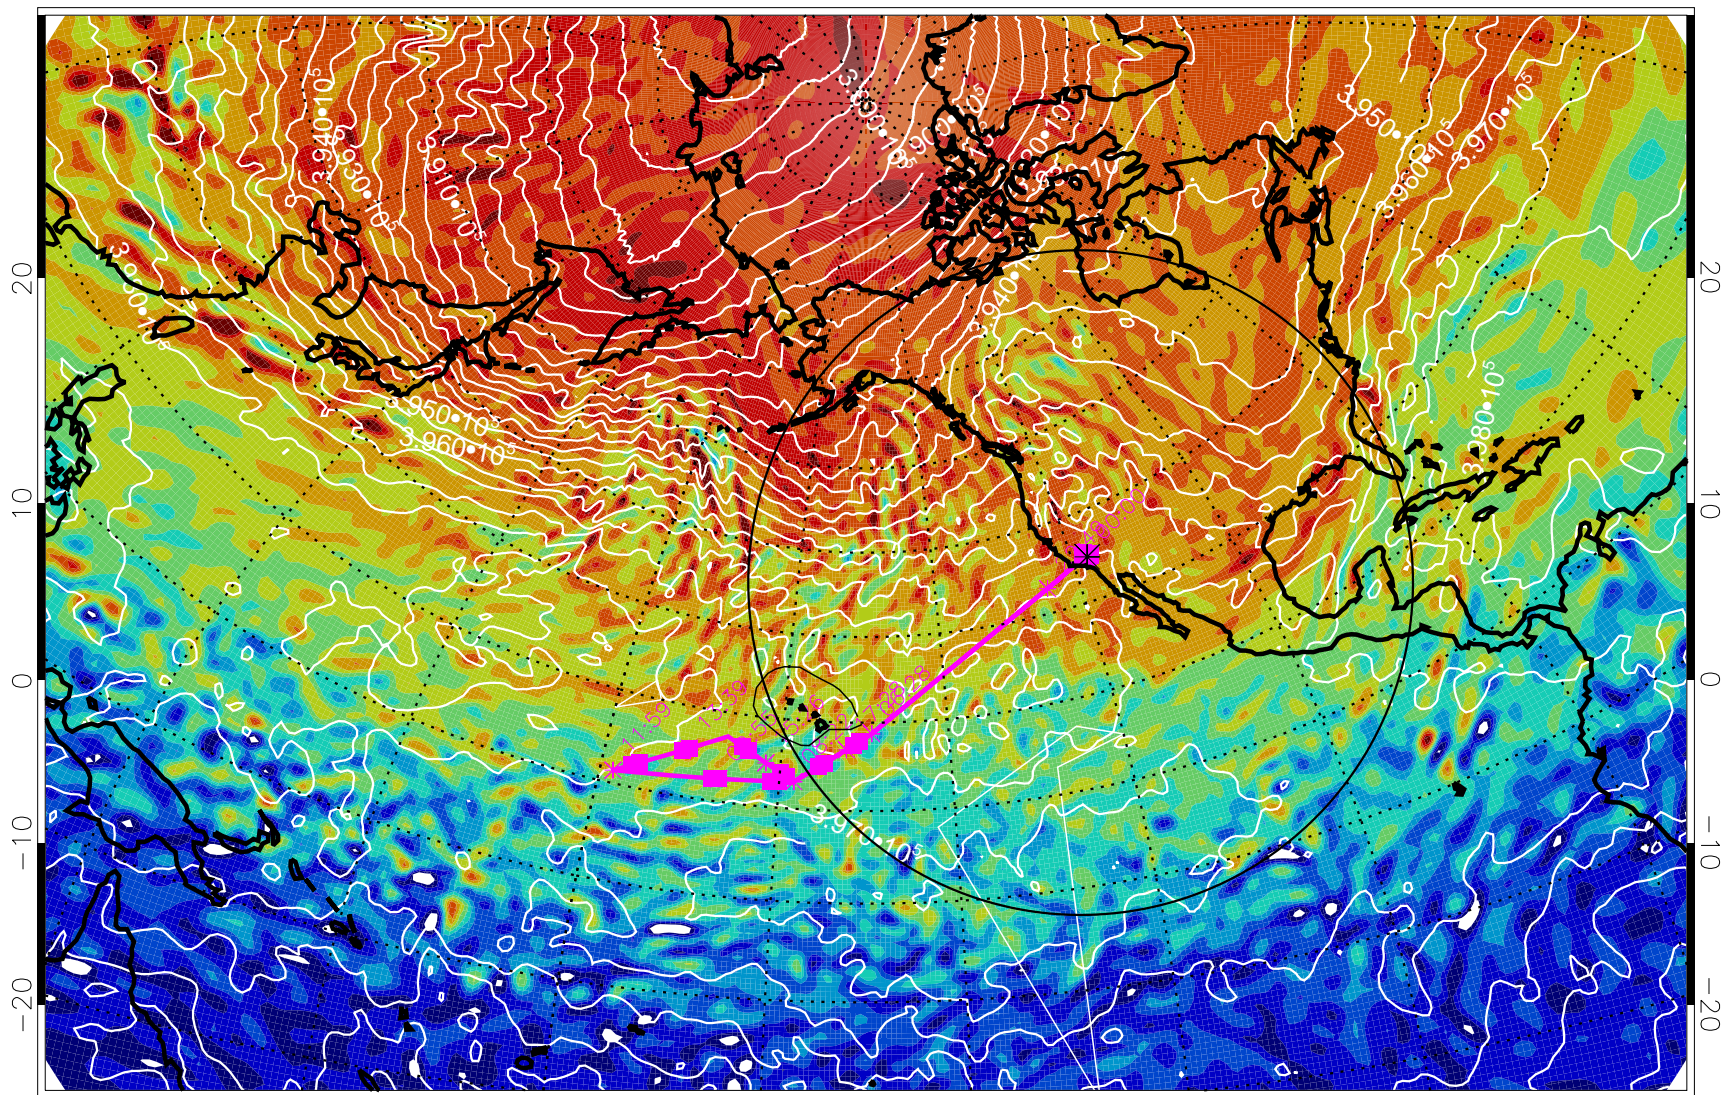

13030206, 90 hour forecast for 460K EPV

460K Montgomery Streamfunction, white

Range ring of 4055 km -- 13 hours GH round trip

13030212, 96 hour forecast for 460K EPV

460K Montgomery Streamfunction, white

Range ring of 4055 km -- 13 hours GH round trip

13030218, 102 hour forecast for 460K EPV

460K Montgomery Streamfunction, white

Range ring of 4055 km -- 13 hours GH round trip

13030300, 108 hour forecast for 460K EPV

460K Montgomery Streamfunction, white

Range ring of 4055 km -- 13 hours GH round trip

13030306, 114 hour forecast for 460K EPV

460K Montgomery Streamfunction, white

Range ring of 4055 km -- 13 hours GH round trip

13030312, 120 hour forecast for 460K EPV

460K Montgomery Streamfunction, white

Range ring of 4055 km -- 13 hours GH round trip