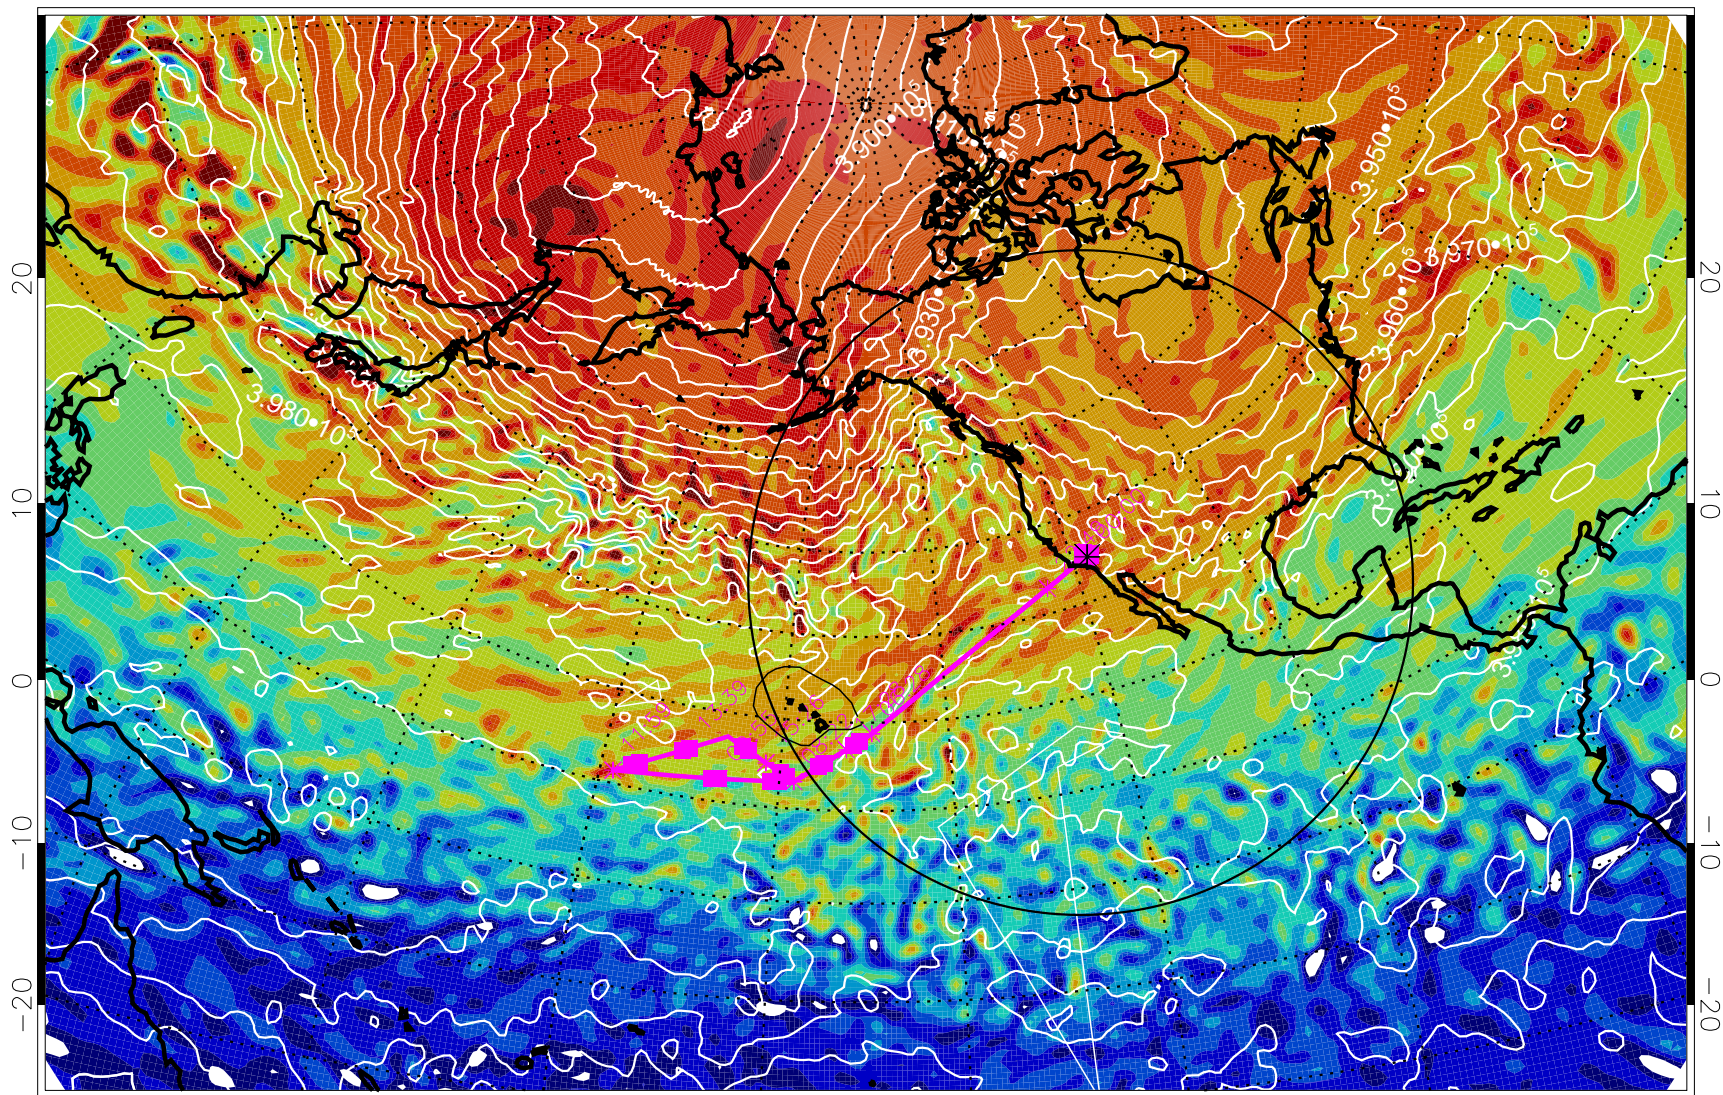

13022818, 54 hour forecast for 460K EPV

460K Montgomery Streamfunction, white

Range ring of 4055 km -- 13 hours GH round trip

13030100, 60 hour forecast for 460K EPV

460K Montgomery Streamfunction, white

Range ring of 4055 km -- 13 hours GH round trip

13030106, 66 hour forecast for 460K EPV

460K Montgomery Streamfunction, white

Range ring of 4055 km -- 13 hours GH round trip

13030112, 72 hour forecast for 460K EPV

460K Montgomery Streamfunction, white

Range ring of 4055 km -- 13 hours GH round trip

13030118, 78 hour forecast for 460K EPV

460K Montgomery Streamfunction, white

Range ring of 4055 km -- 13 hours GH round trip

13030200, 84 hour forecast for 460K EPV

460K Montgomery Streamfunction, white

Range ring of 4055 km -- 13 hours GH round trip

13030218, 102 hour forecast for 460K EPV

460K Montgomery Streamfunction, white

Range ring of 4055 km -- 13 hours GH round trip

13030300, 108 hour forecast for 460K EPV

460K Montgomery Streamfunction, white