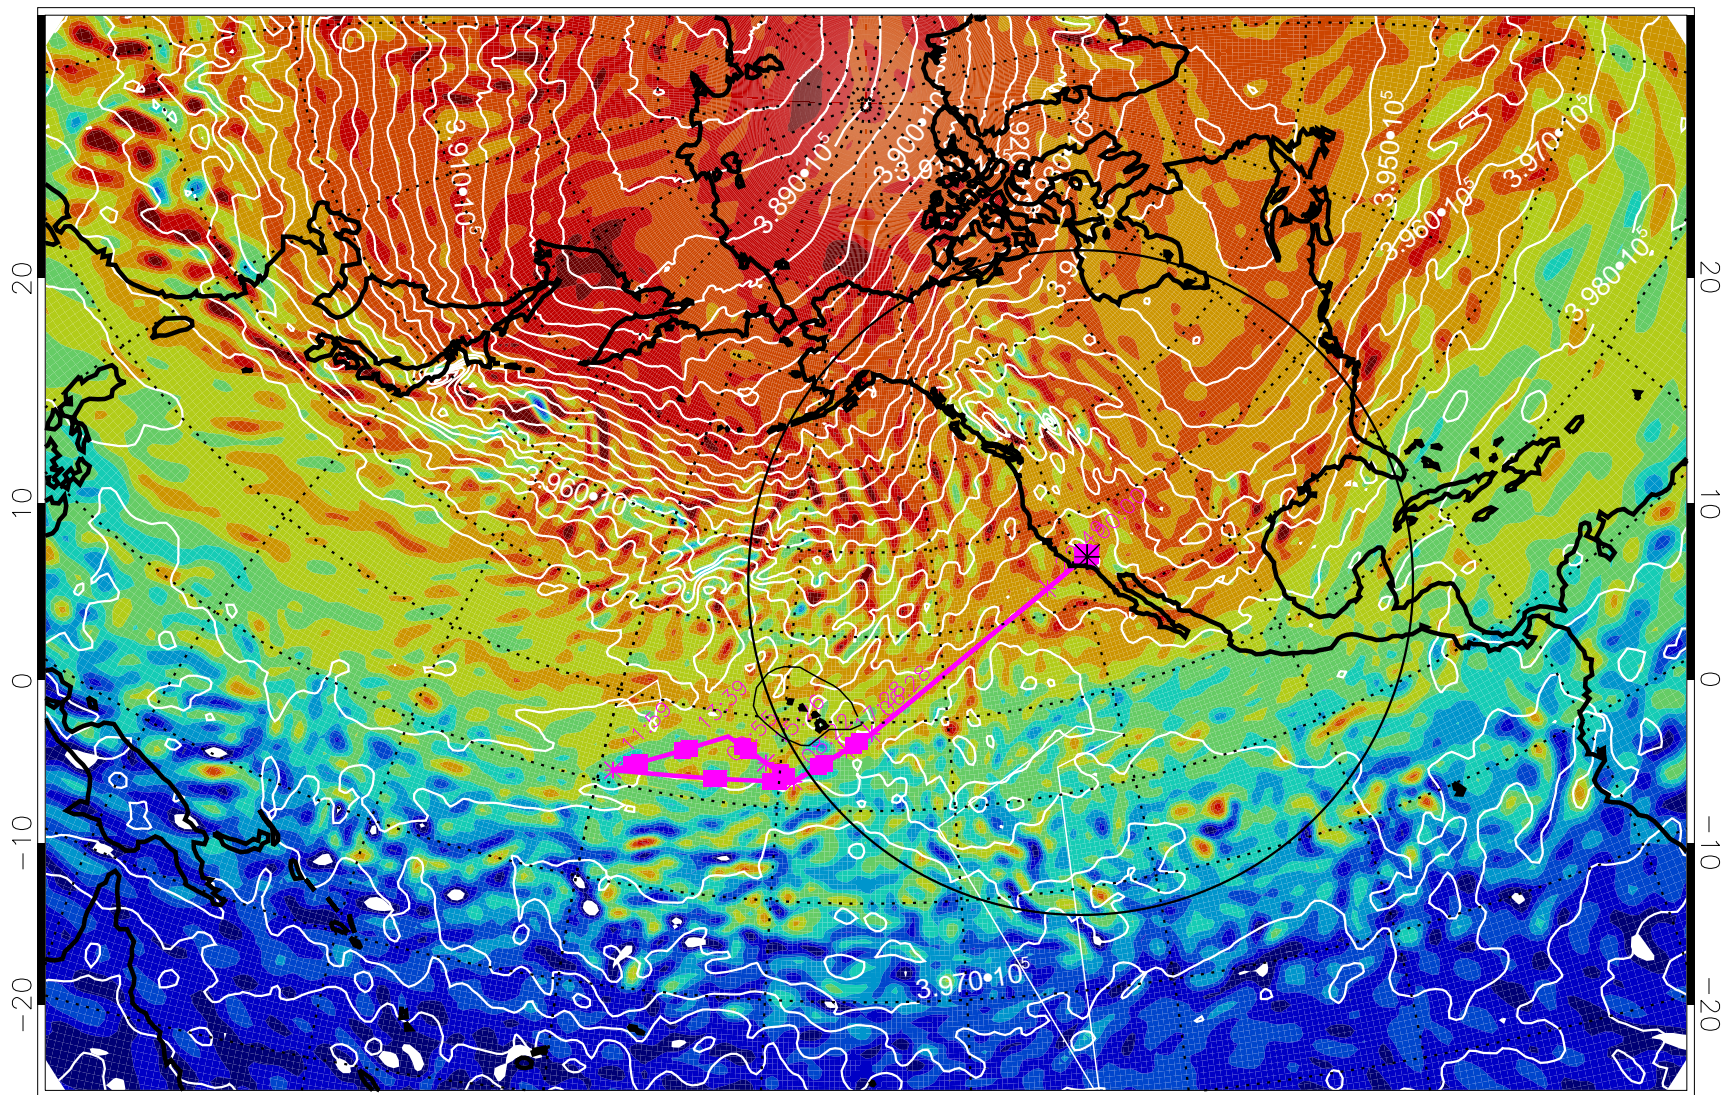

13030118, 78 hour forecast for 460K EPV

460K Montgomery Streamfunction, white

Range ring of 4055 km -- 13 hours GH round trip

13030200, 84 hour forecast for 460K EPV

460K Montgomery Streamfunction, white

Range ring of 4055 km -- 13 hours GH round trip

13030206, 90 hour forecast for 460K EPV

460K Montgomery Streamfunction, white

Range ring of 4055 km -- 13 hours GH round trip

13030212, 96 hour forecast for 460K EPV

460K Montgomery Streamfunction, white

Range ring of 4055 km -- 13 hours GH round trip

13030218, 102 hour forecast for 460K EPV

460K Montgomery Streamfunction, white

Range ring of 4055 km -- 13 hours GH round trip

13030300, 108 hour forecast for 460K EPV

460K Montgomery Streamfunction, white

Range ring of 4055 km -- 13 hours GH round trip

13030306, 114 hour forecast for 460K EPV

460K Montgomery Streamfunction, white

Range ring of 4055 km -- 13 hours GH round trip

13030312, 120 hour forecast for 460K EPV