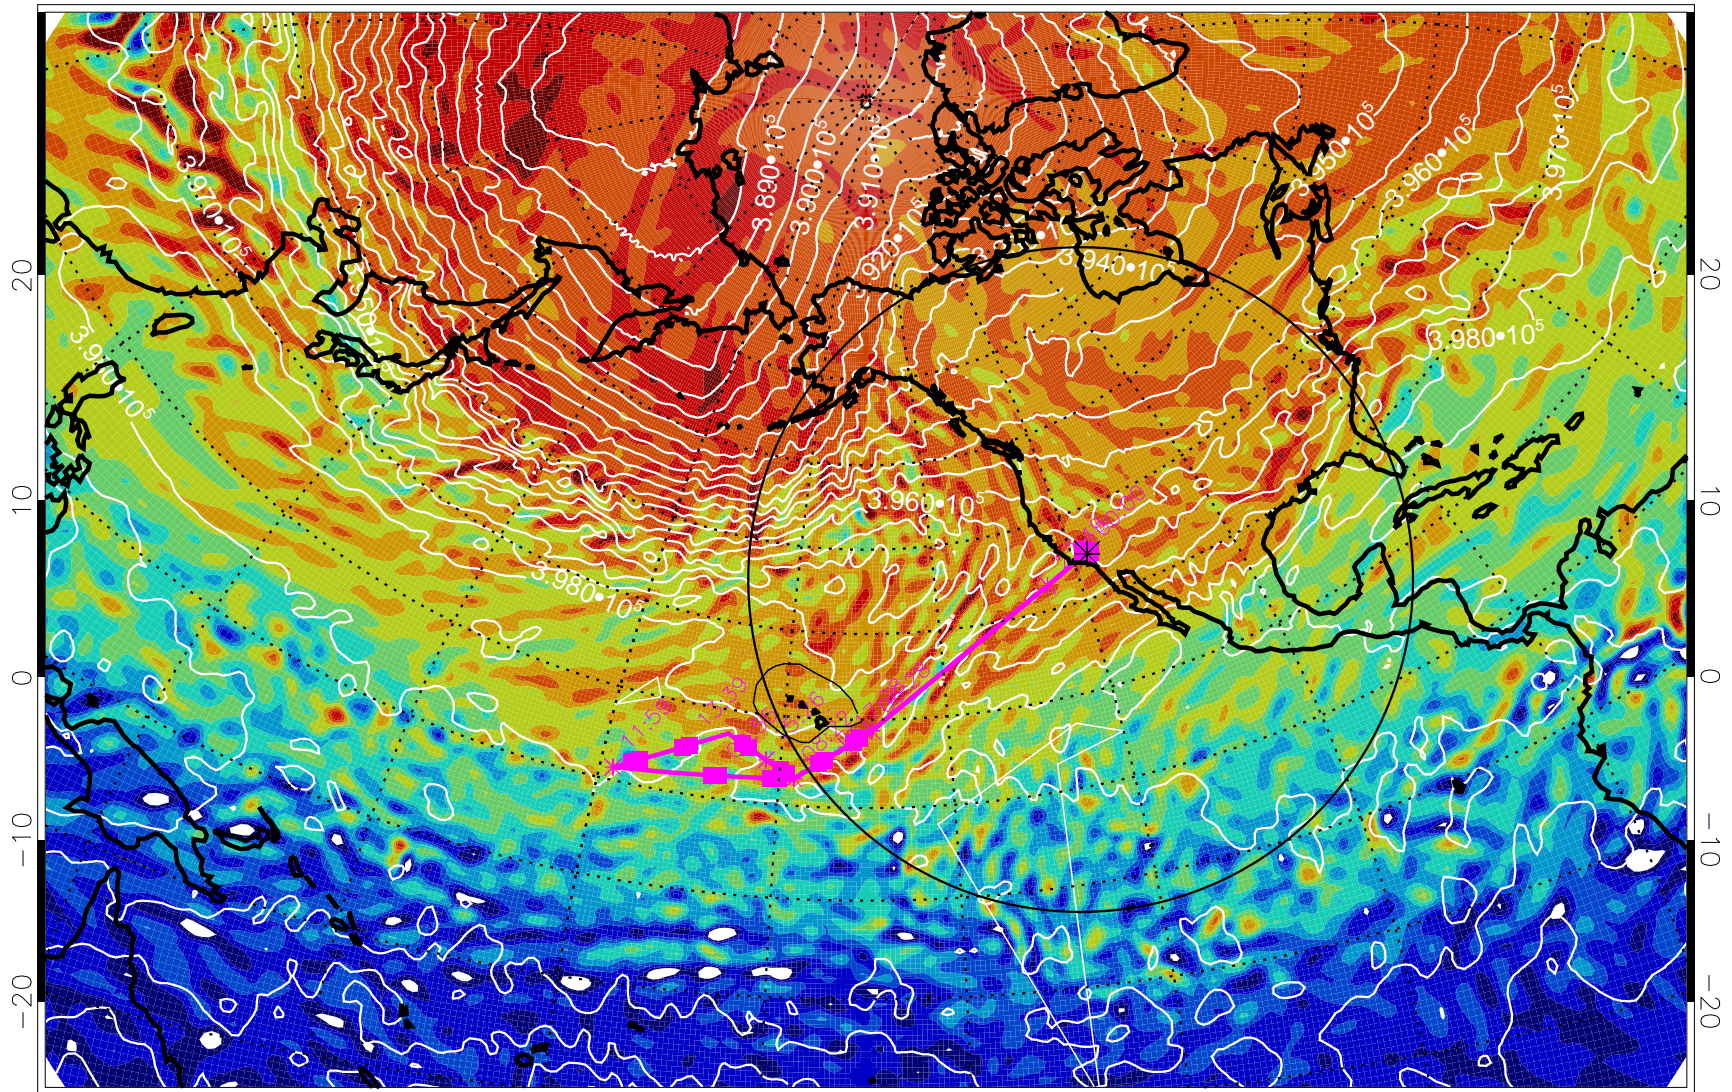

13022706, 18 hour forecast for 460K EPV

460K Montgomery Streamfunction, white

Range ring of 4055 km -- 13 hours GH round trip

13022712, 24 hour forecast for 460K EPV

460K Montgomery Streamfunction, white

Range ring of 4055 km -- 13 hours GH round trip

13022718, 30 hour forecast for 460K EPV

460K Montgomery Streamfunction, white

Range ring of 4055 km -- 13 hours GH round trip

13022800, 36 hour forecast for 460K EPV

460K Montgomery Streamfunction, white

Range ring of 4055 km -- 13 hours GH round trip

13022806, 42 hour forecast for 460K EPV

460K Montgomery Streamfunction, white

Range ring of 4055 km -- 13 hours GH round trip

13022812, 48 hour forecast for 460K EPV

460K Montgomery Streamfunction, white

Range ring of 4055 km -- 13 hours GH round trip

13022818, 54 hour forecast for 460K EPV

460K Montgomery Streamfunction, white

Range ring of 4055 km -- 13 hours GH round trip

13030100, 60 hour forecast for 460K EPV

460K Montgomery Streamfunction, white

Range ring of 4055 km -- 13 hours GH round trip