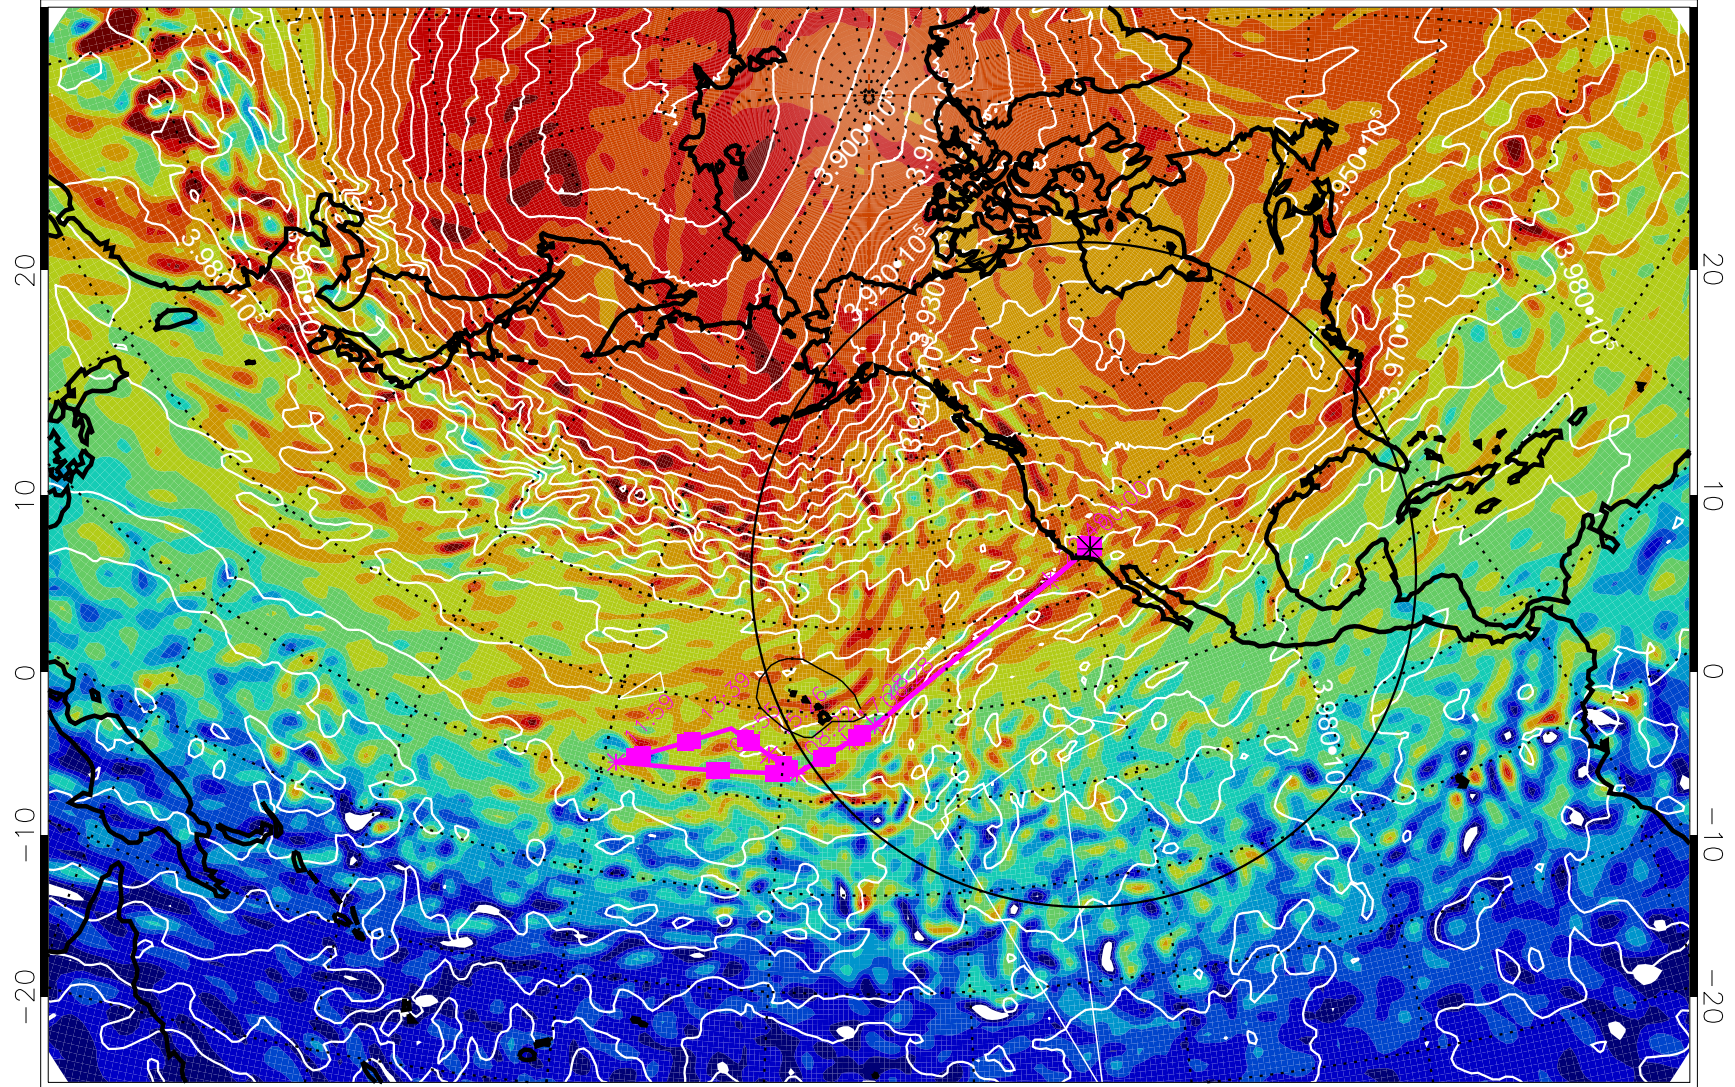

13022718, 30 hour forecast for 460K EPV

460K Montgomery Streamfunction, white

Range ring of 4055 km -- 13 hours GH round trip

13022800, 36 hour forecast for 460K EPV

460K Montgomery Streamfunction, white

Range ring of 4055 km -- 13 hours GH round trip

13022806, 42 hour forecast for 460K EPV

460K Montgomery Streamfunction, white

Range ring of 4055 km -- 13 hours GH round trip

13022812, 48 hour forecast for 460K EPV

460K Montgomery Streamfunction, white

Range ring of 4055 km -- 13 hours GH round trip

13022818, 54 hour forecast for 460K EPV

460K Montgomery Streamfunction, white

Range ring of 4055 km -- 13 hours GH round trip

13030100, 60 hour forecast for 460K EPV

460K Montgomery Streamfunction, white

Range ring of 4055 km -- 13 hours GH round trip

13030106, 66 hour forecast for 460K EPV

460K Montgomery Streamfunction, white

Range ring of 4055 km -- 13 hours GH round trip

13030112, 72 hour forecast for 460K EPV

460K Montgomery Streamfunction, white

Range ring of 4055 km -- 13 hours GH round trip