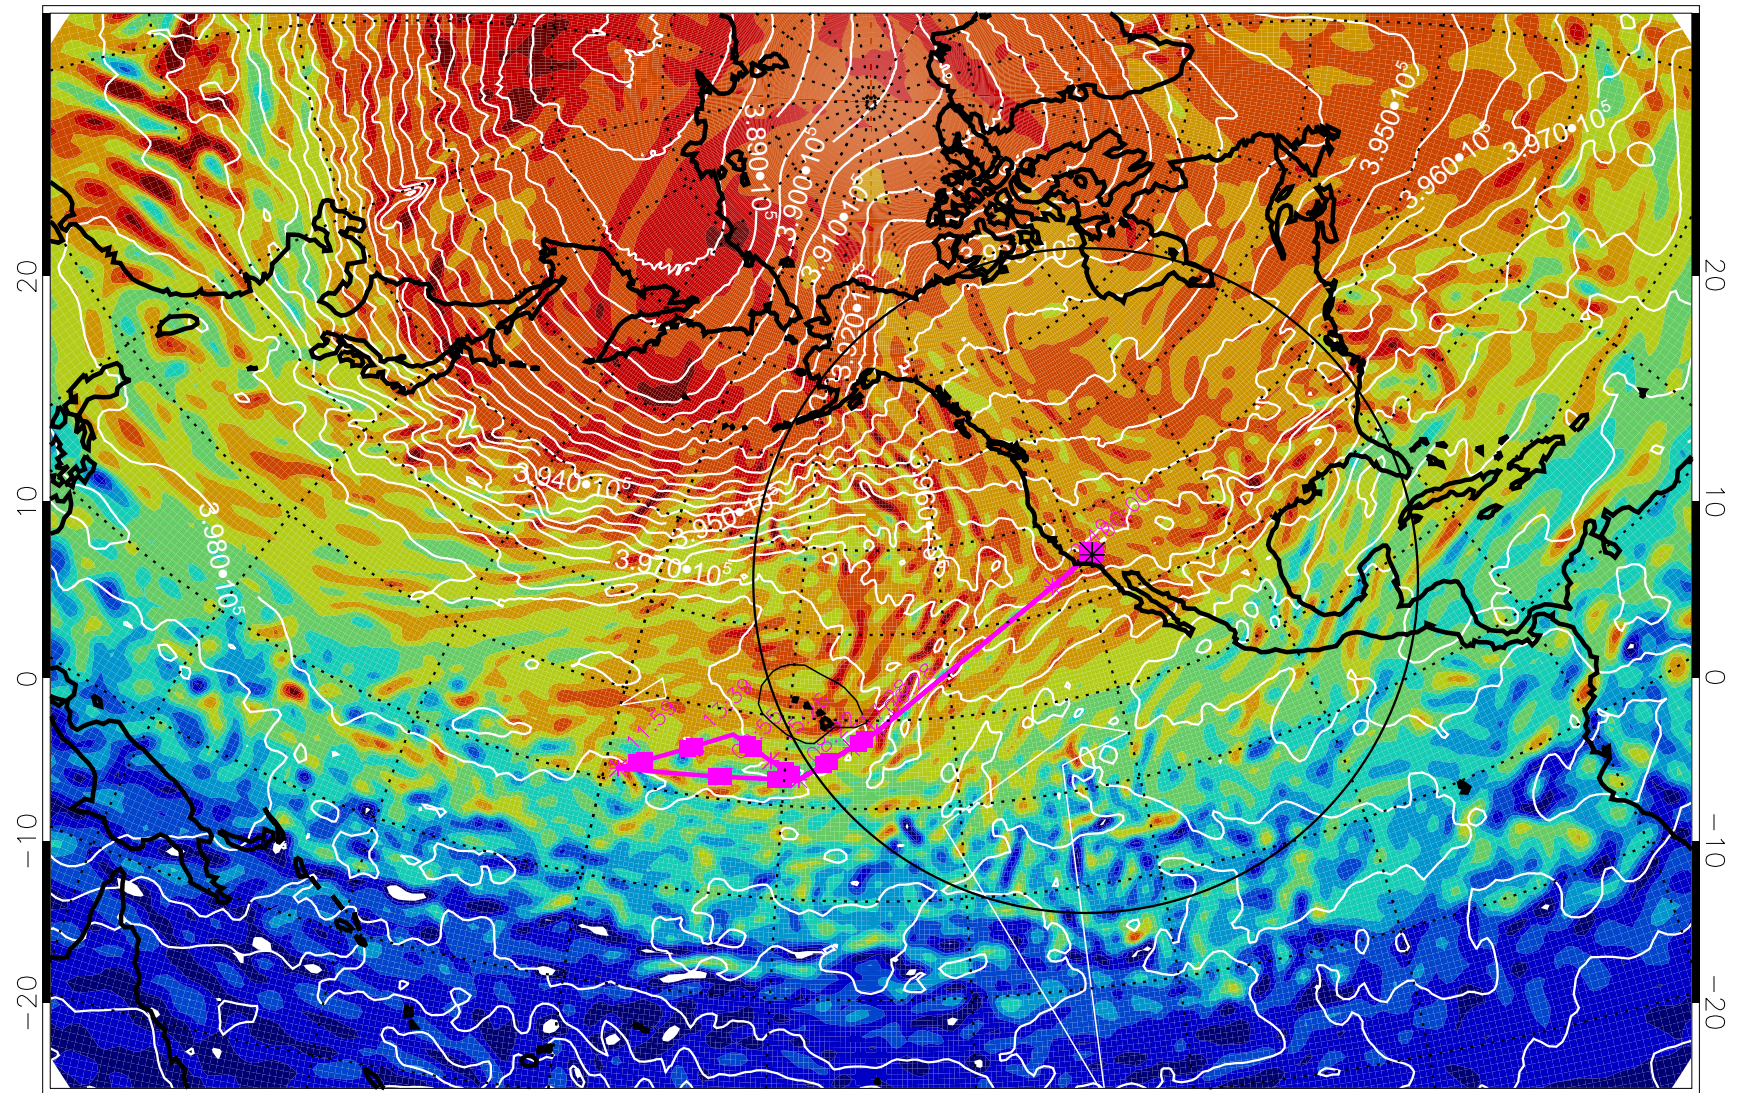

13022618, 6 hour forecast for 460K EPV

460K Montgomery Streamfunction, white

Range ring of 4055 km -- 13 hours GH round trip

13022700, 12 hour forecast for 460K EPV

460K Montgomery Streamfunction, white

Range ring of 4055 km -- 13 hours GH round trip

13022706, 18 hour forecast for 460K EPV

460K Montgomery Streamfunction, white

Range ring of 4055 km -- 13 hours GH round trip

13022712, 24 hour forecast for 460K EPV

460K Montgomery Streamfunction, white

Range ring of 4055 km -- 13 hours GH round trip

13022718, 30 hour forecast for 460K EPV

460K Montgomery Streamfunction, white

Range ring of 4055 km -- 13 hours GH round trip

13022800, 36 hour forecast for 460K EPV

460K Montgomery Streamfunction, white

Range ring of 4055 km -- 13 hours GH round trip

13022806, 42 hour forecast for 460K EPV

460K Montgomery Streamfunction, white

Range ring of 4055 km -- 13 hours GH round trip

13022812, 48 hour forecast for 460K EPV

460K Montgomery Streamfunction, white

Range ring of 4055 km -- 13 hours GH round trip