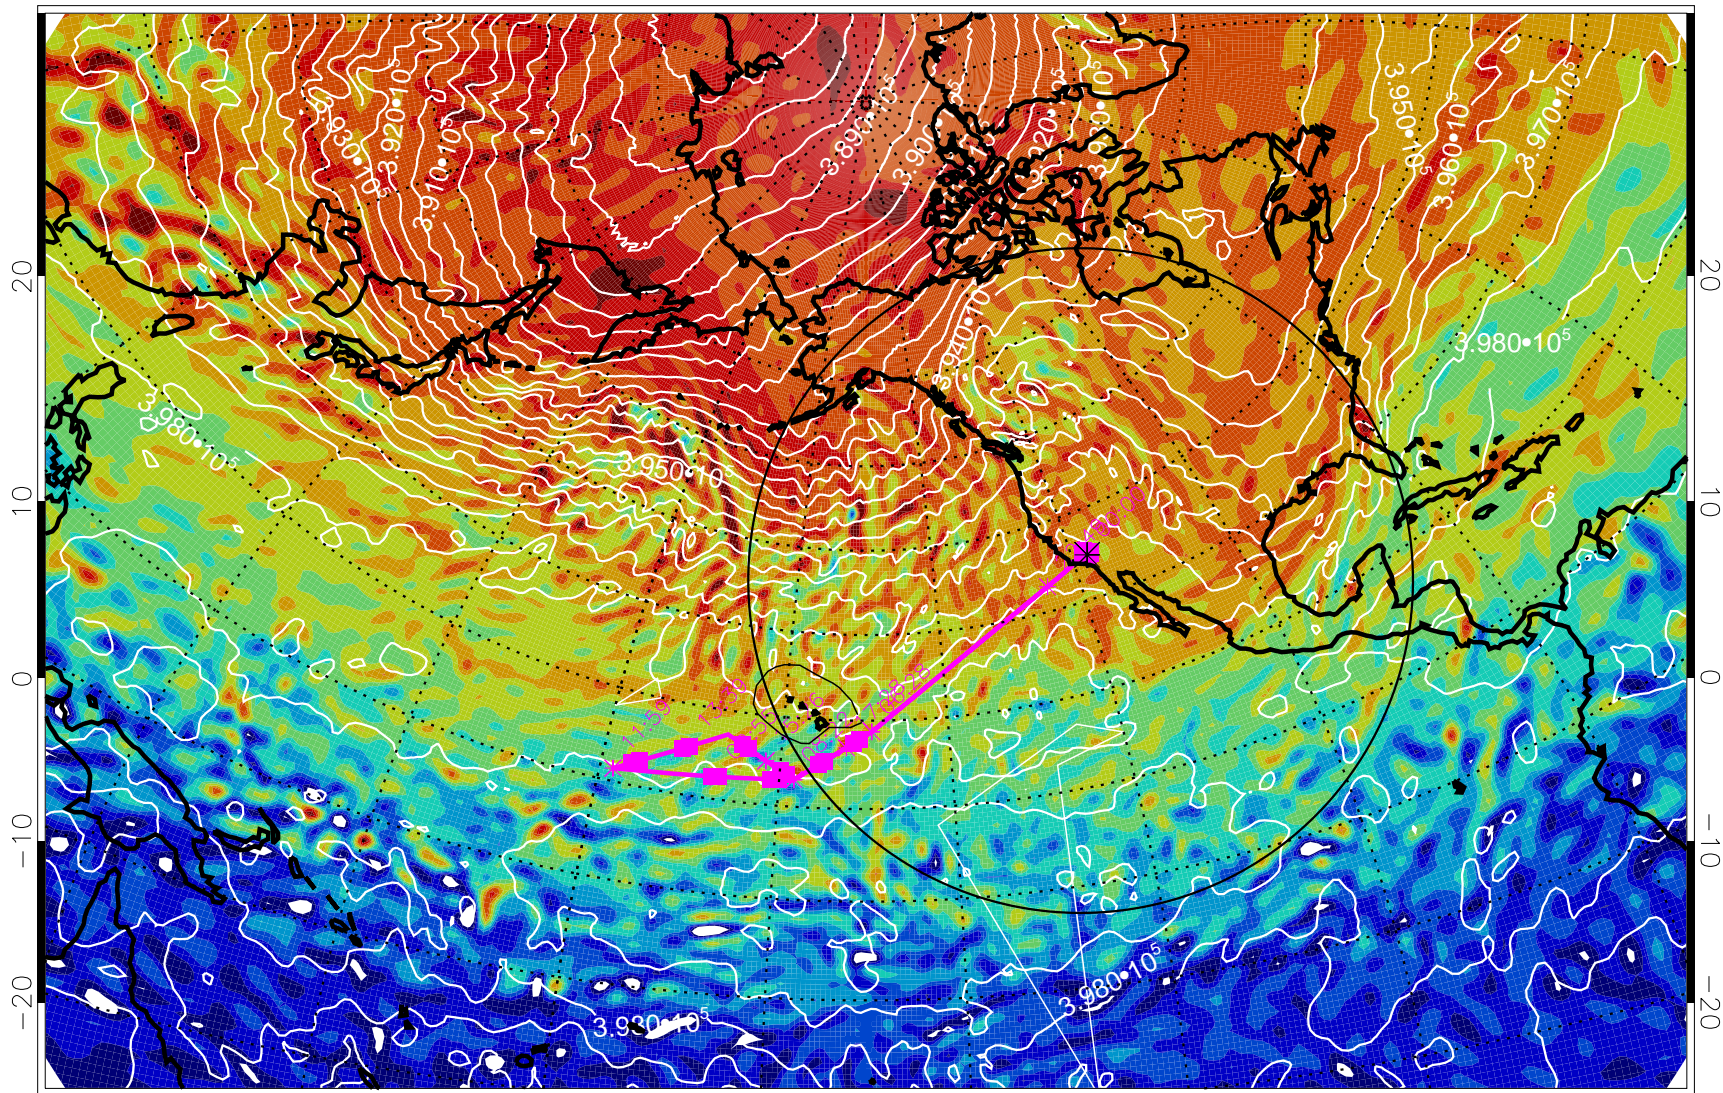

13030206, 90 hour forecast for 460K EPV

460K Montgomery Streamfunction, white

Range ring of 4055 km -- 13 hours GH round trip

13030212, 96 hour forecast for 460K EPV

460K Montgomery Streamfunction, white

Range ring of 4055 km -- 13 hours GH round trip

13030218, 102 hour forecast for 460K EPV

460K Montgomery Streamfunction, white

Range ring of 4055 km -- 13 hours GH round trip

13030300, 108 hour forecast for 460K EPV

460K Montgomery Streamfunction, white

Range ring of 4055 km -- 13 hours GH round trip

13030306, 114 hour forecast for 460K EPV

460K Montgomery Streamfunction, white

Range ring of 4055 km -- 13 hours GH round trip

13030312, 120 hour forecast for 460K EPV

460K Montgomery Streamfunction, white

Range ring of 4055 km -- 13 hours GH round trip