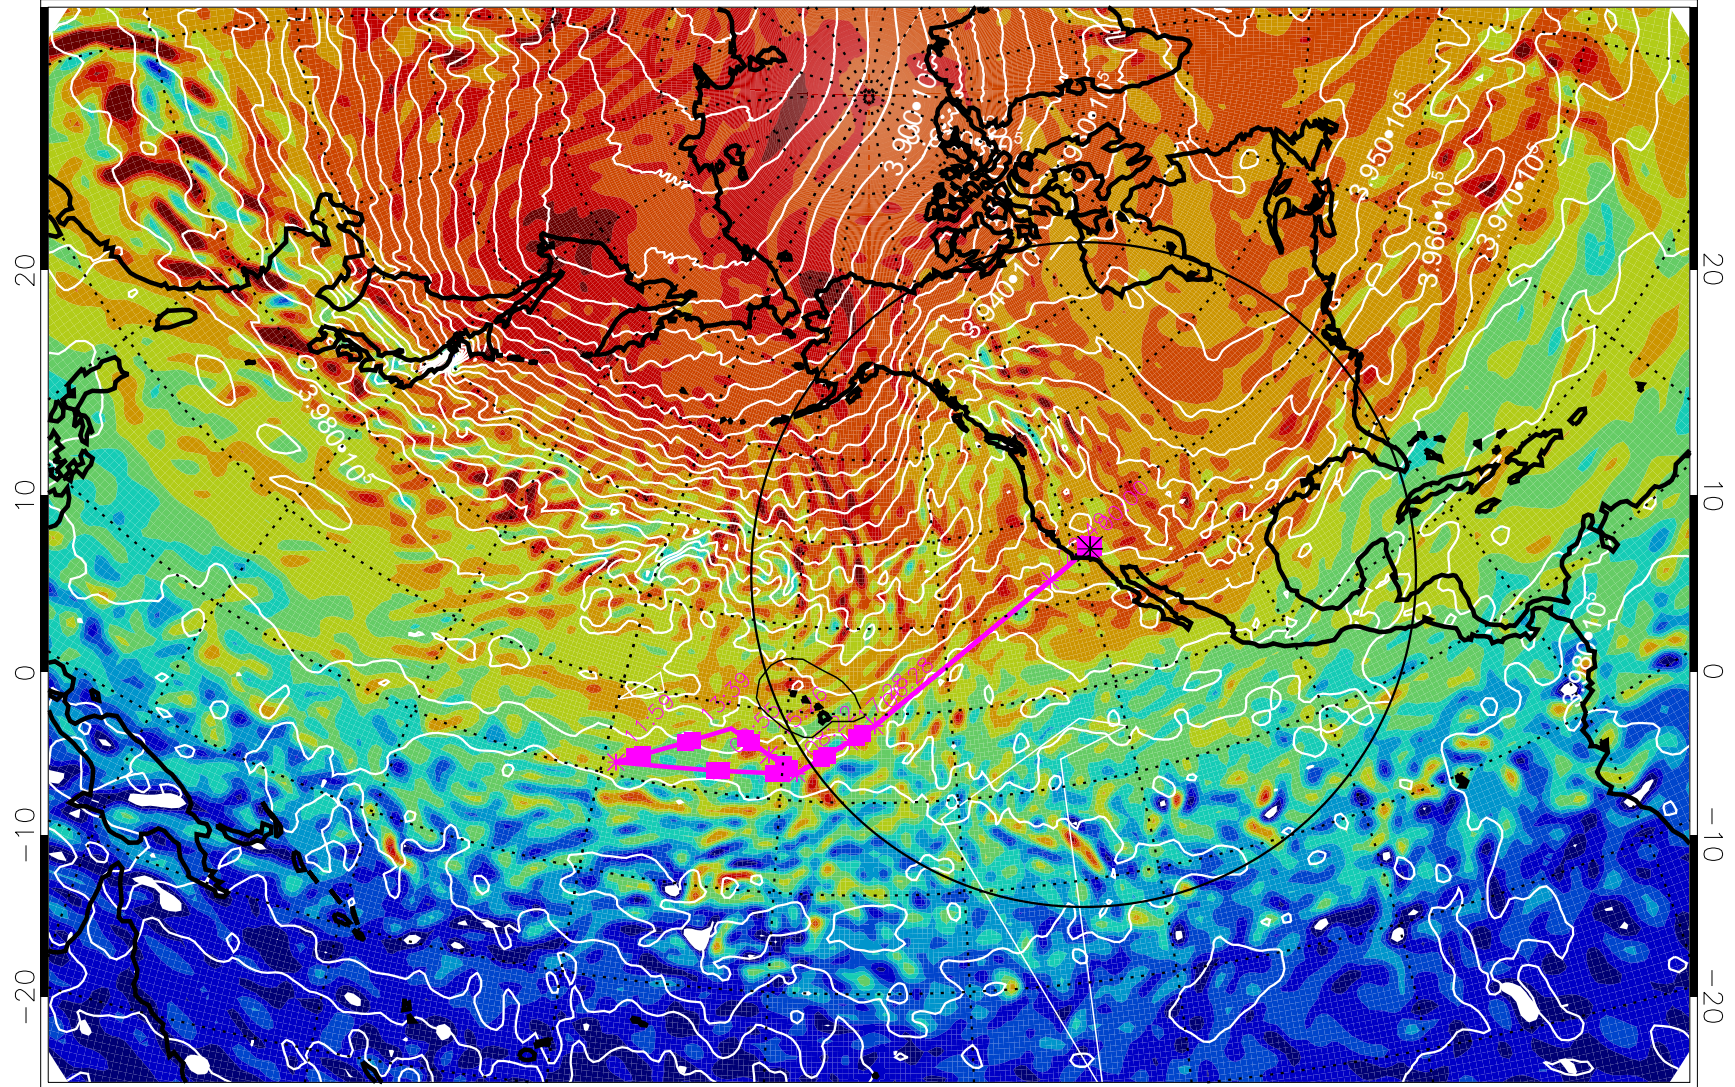

13030106, 66 hour forecast for 460K EPV

460K Montgomery Streamfunction, white

Range ring of 4055 km -- 13 hours GH round trip

13030112, 72 hour forecast for 460K EPV

460K Montgomery Streamfunction, white

Range ring of 4055 km -- 13 hours GH round trip

13030118, 78 hour forecast for 460K EPV

460K Montgomery Streamfunction, white

Range ring of 4055 km -- 13 hours GH round trip

13030200, 84 hour forecast for 460K EPV

460K Montgomery Streamfunction, white

Range ring of 4055 km -- 13 hours GH round trip

13030206, 90 hour forecast for 460K EPV

460K Montgomery Streamfunction, white

Range ring of 4055 km -- 13 hours GH round trip

13030212, 96 hour forecast for 460K EPV

460K Montgomery Streamfunction, white

Range ring of 4055 km -- 13 hours GH round trip

13030218, 102 hour forecast for 460K EPV

460K Montgomery Streamfunction, white

Range ring of 4055 km -- 13 hours GH round trip

13030300, 108 hour forecast for 460K EPV

460K Montgomery Streamfunction, white