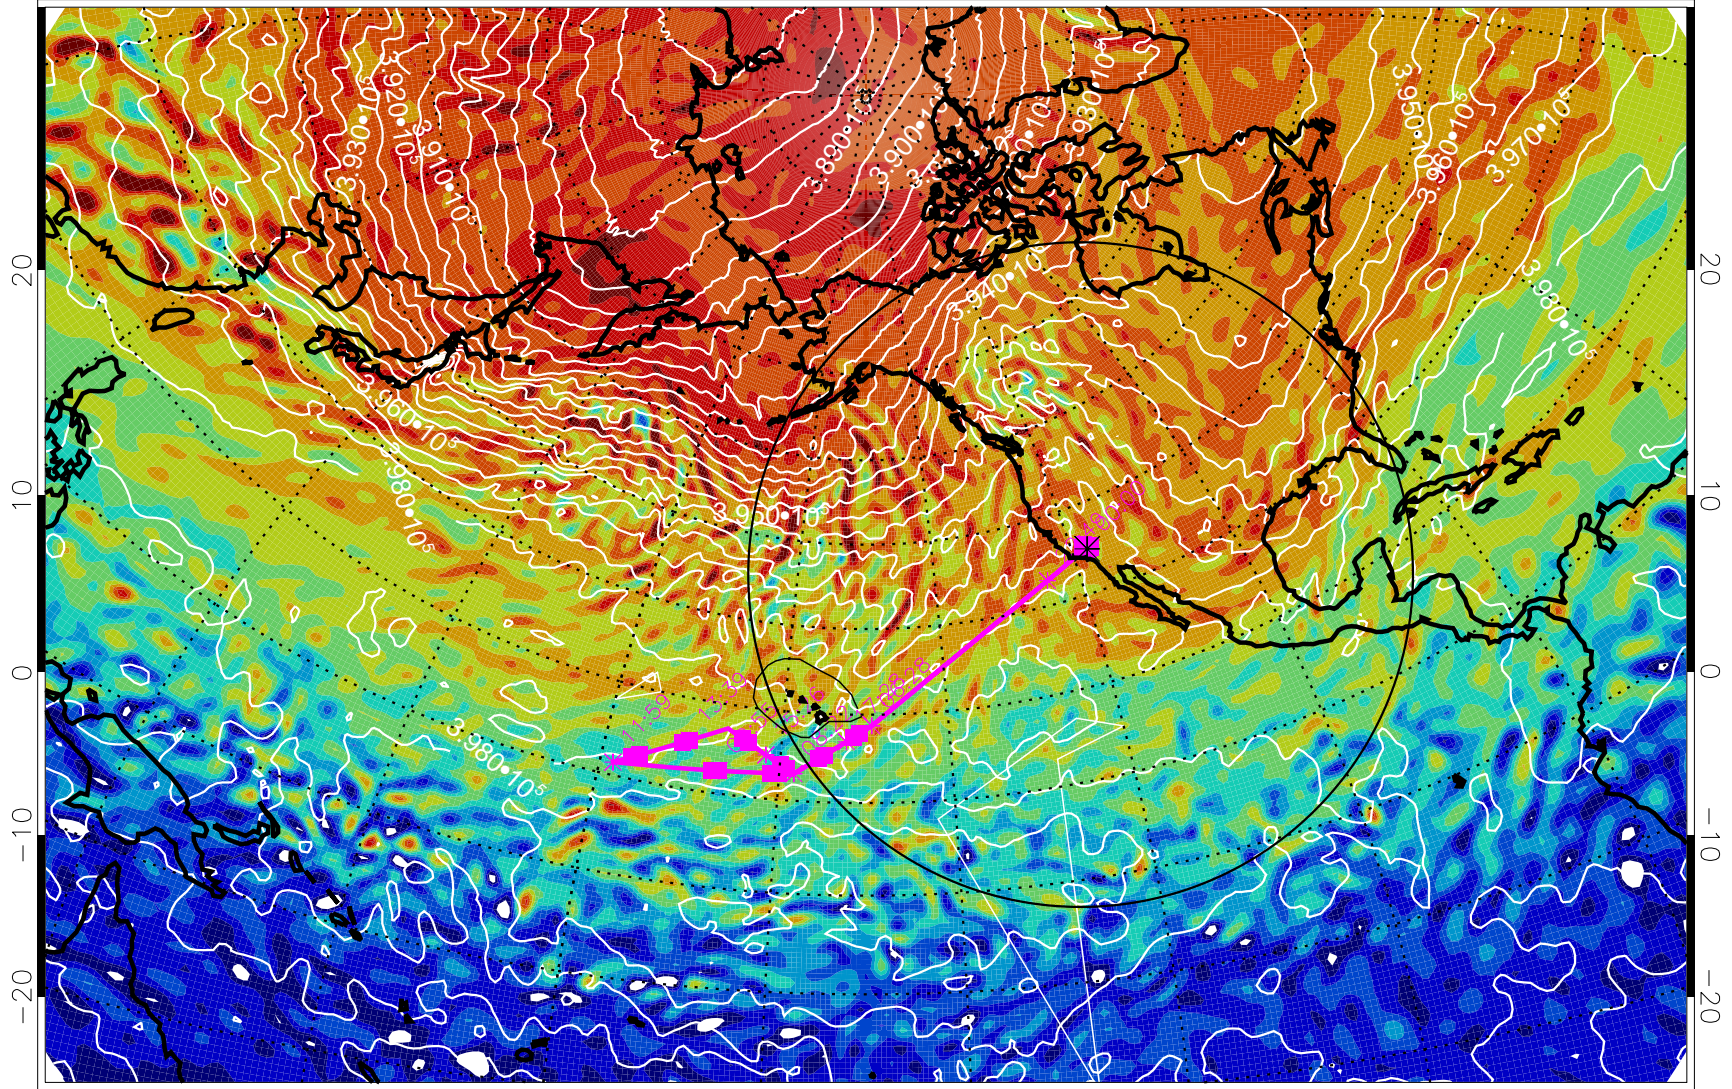

13030118, 78 hour forecast for 460K EPV

460K Montgomery Streamfunction, white

Range ring of 4055 km -- 13 hours GH round trip

13030200, 84 hour forecast for 460K EPV

460K Montgomery Streamfunction, white

Range ring of 4055 km -- 13 hours GH round trip

13030206, 90 hour forecast for 460K EPV

460K Montgomery Streamfunction, white

Range ring of 4055 km -- 13 hours GH round trip

13030212, 96 hour forecast for 460K EPV

460K Montgomery Streamfunction, white

Range ring of 4055 km -- 13 hours GH round trip

13030218, 102 hour forecast for 460K EPV

460K Montgomery Streamfunction, white

Range ring of 4055 km -- 13 hours GH round trip

13030300, 108 hour forecast for 460K EPV

460K Montgomery Streamfunction, white

Range ring of 4055 km -- 13 hours GH round trip

13030306, 114 hour forecast for 460K EPV

460K Montgomery Streamfunction, white

Range ring of 4055 km -- 13 hours GH round trip

13030312, 120 hour forecast for 460K EPV