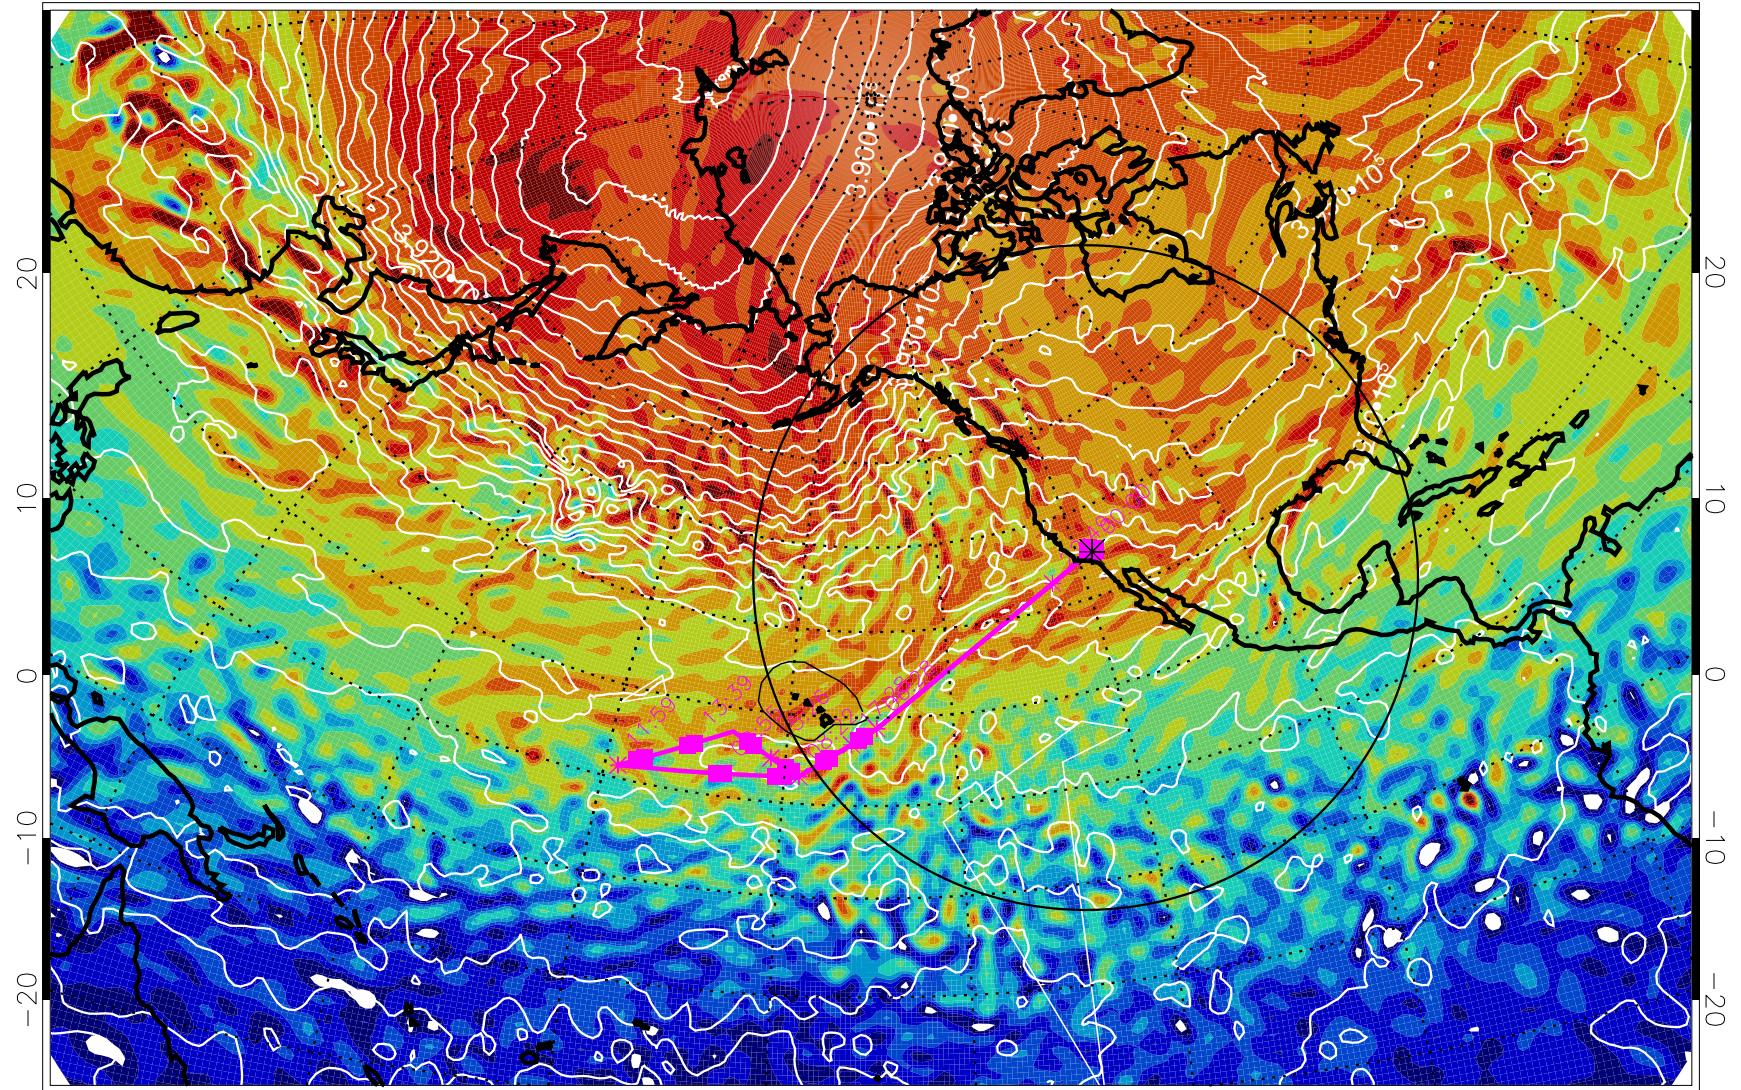

13022806, 42 hour forecast for 460K EPV

460K Montgomery Streamfunction, white

Range ring of 4055 km -- 13 hours GH round trip

13022812, 48 hour forecast for 460K EPV

460K Montgomery Streamfunction, white

Range ring of 4055 km -- 13 hours GH round trip

13022818, 54 hour forecast for 460K EPV

460K Montgomery Streamfunction, white

Range ring of 4055 km -- 13 hours GH round trip

13030100, 60 hour forecast for 460K EPV

460K Montgomery Streamfunction, white

Range ring of 4055 km -- 13 hours GH round trip

13030106, 66 hour forecast for 460K EPV

460K Montgomery Streamfunction, white

Range ring of 4055 km -- 13 hours GH round trip

13030112, 72 hour forecast for 460K EPV

460K Montgomery Streamfunction, white

Range ring of 4055 km -- 13 hours GH round trip

13030118, 78 hour forecast for 460K EPV

460K Montgomery Streamfunction, white

Range ring of 4055 km -- 13 hours GH round trip

13030200, 84 hour forecast for 460K EPV

460K Montgomery Streamfunction, white

Range ring of 4055 km -- 13 hours GH round trip