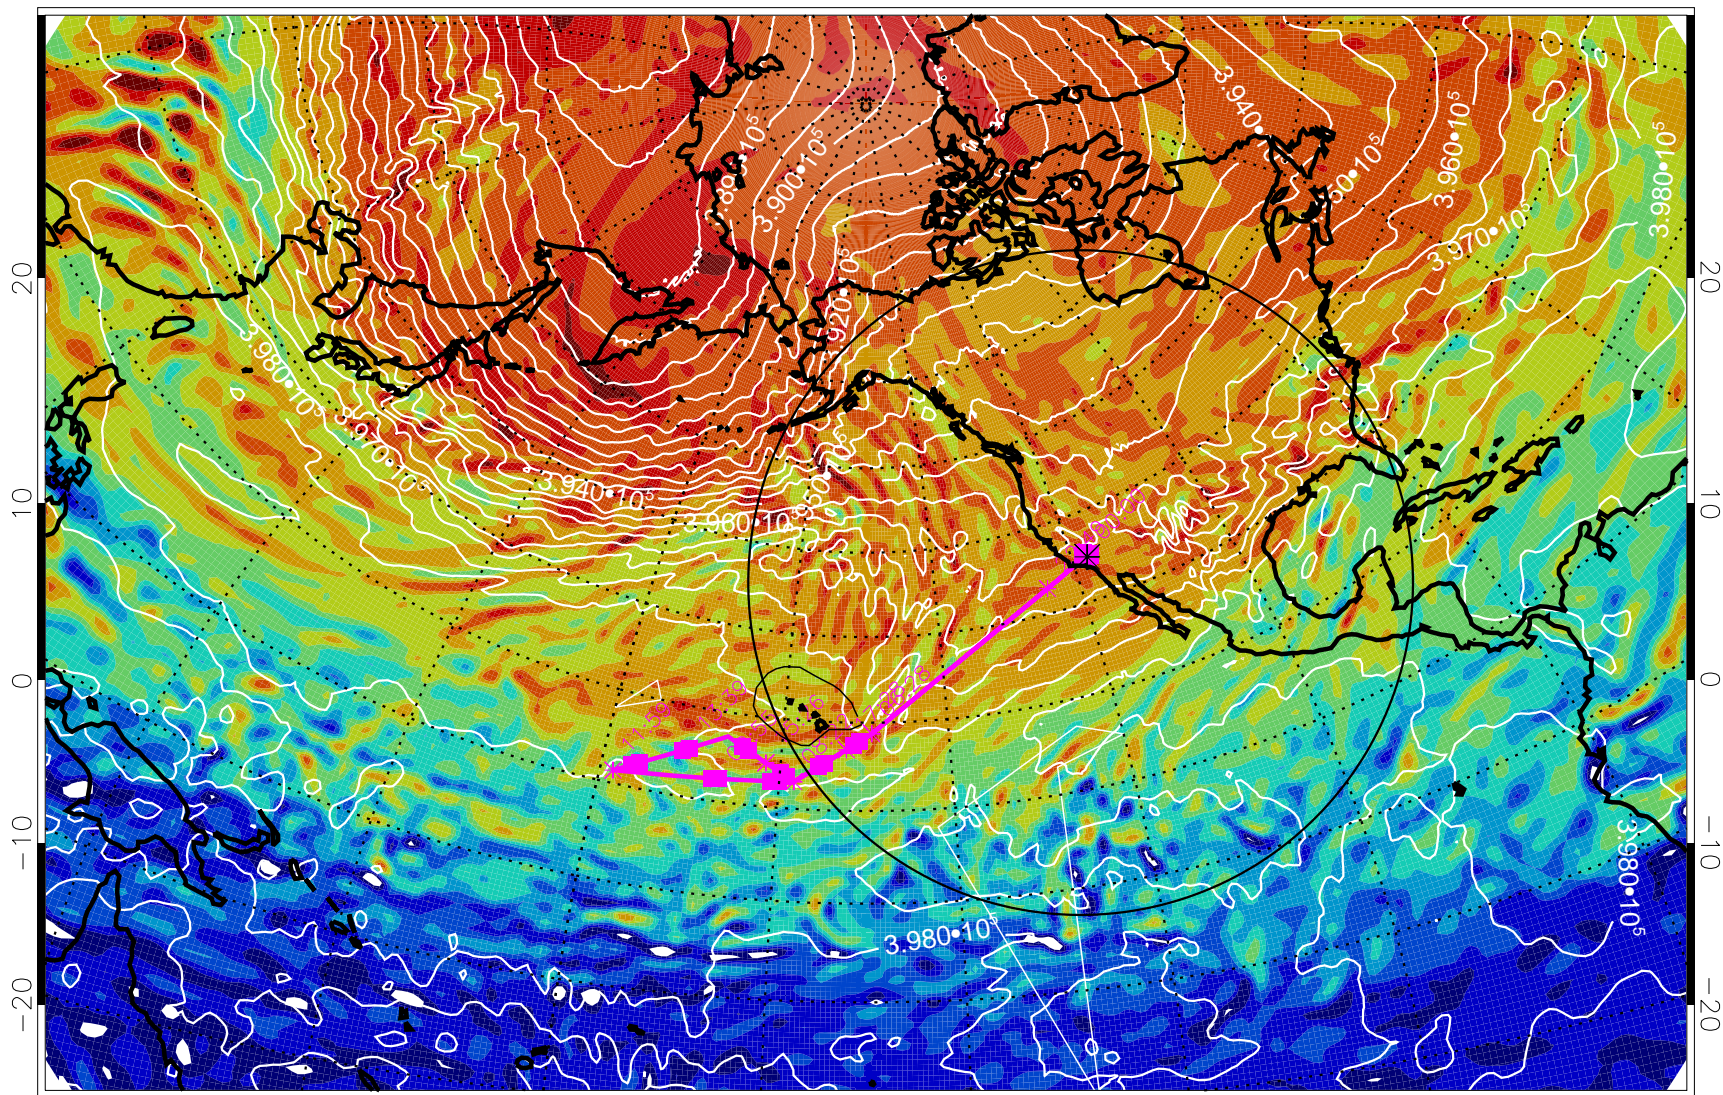

13022618, 6 hour forecast for 460K EPV

460K Montgomery Streamfunction, white

Range ring of 4055 km -- 13 hours GH round trip

13022700, 12 hour forecast for 460K EPV

460K Montgomery Streamfunction, white

Range ring of 4055 km -- 13 hours GH round trip

13022706, 18 hour forecast for 460K EPV

460K Montgomery Streamfunction, white

Range ring of 4055 km -- 13 hours GH round trip

13022712, 24 hour forecast for 460K EPV

460K Montgomery Streamfunction, white

Range ring of 4055 km -- 13 hours GH round trip

13022718, 30 hour forecast for 460K EPV

460K Montgomery Streamfunction, white

Range ring of 4055 km -- 13 hours GH round trip

13022800, 36 hour forecast for 460K EPV

460K Montgomery Streamfunction, white

Range ring of 4055 km -- 13 hours GH round trip

13022806, 42 hour forecast for 460K EPV

460K Montgomery Streamfunction, white

Range ring of 4055 km -- 13 hours GH round trip

13022812, 48 hour forecast for 460K EPV

460K Montgomery Streamfunction, white

Range ring of 4055 km -- 13 hours GH round trip