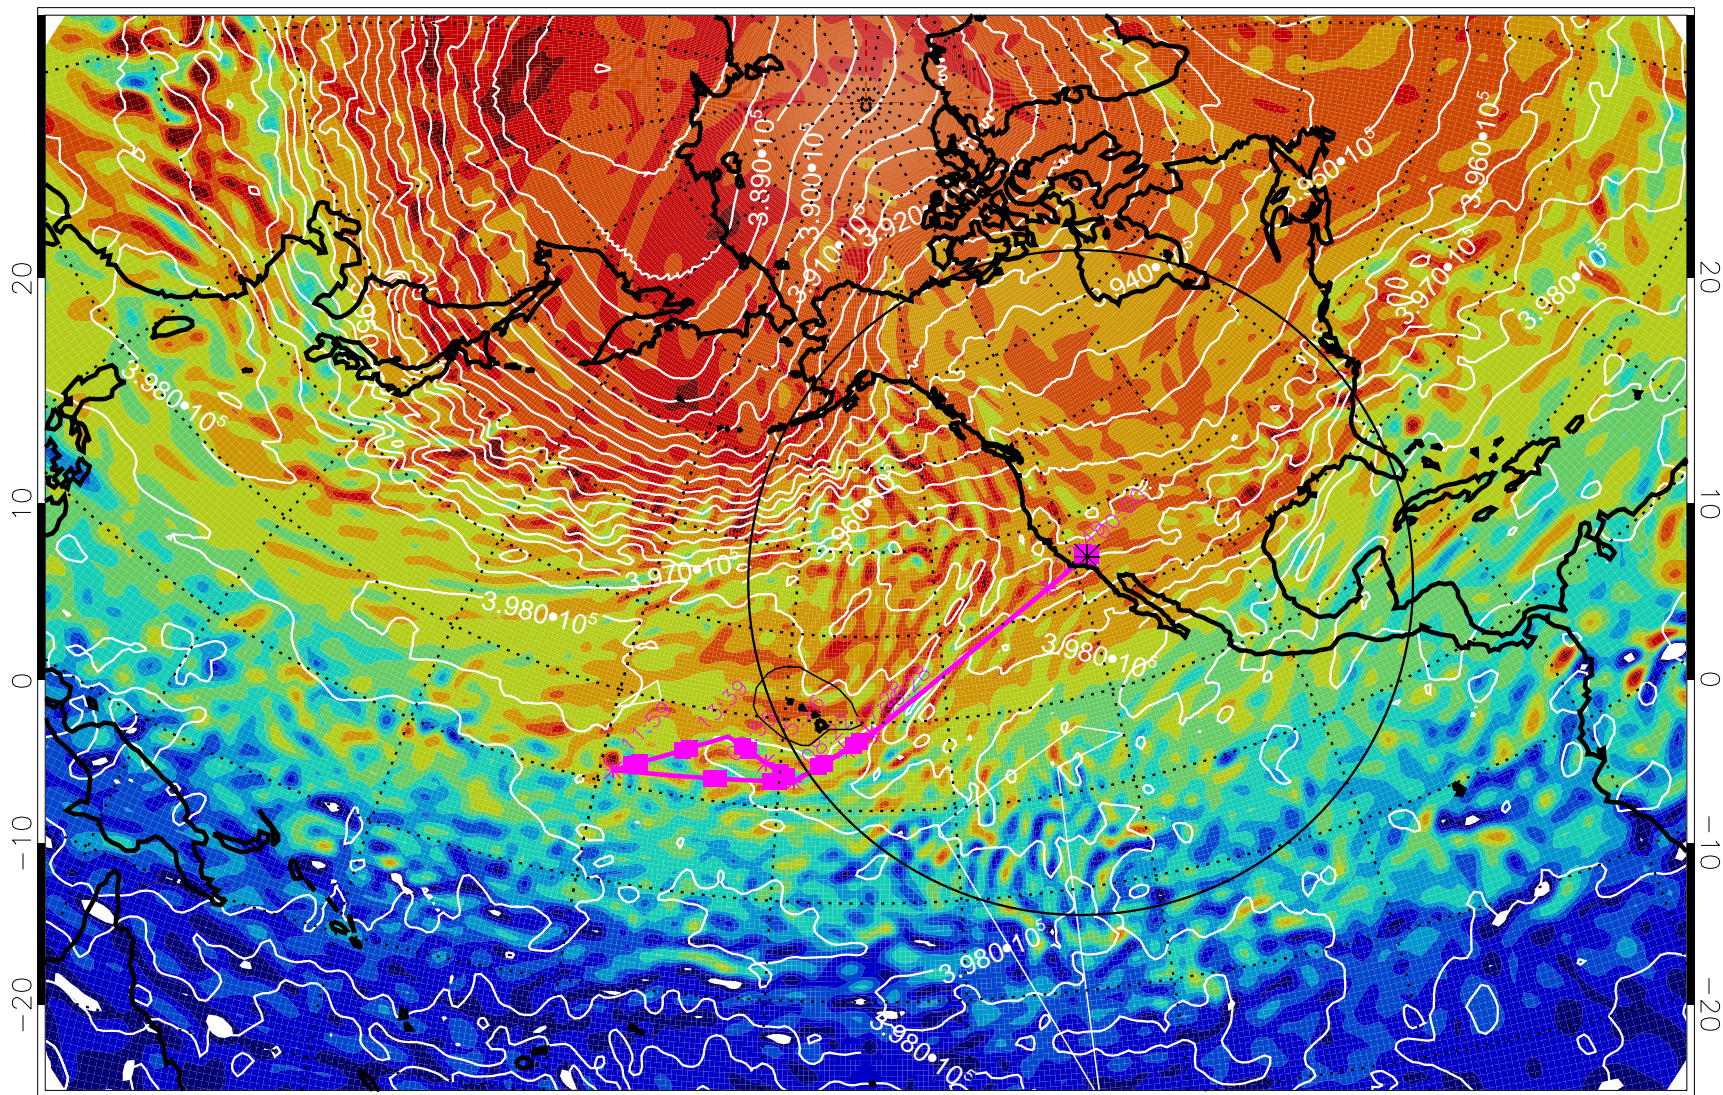

13022706, 18 hour forecast for 460K EPV

460K Montgomery Streamfunction, white

Range ring of 4055 km -- 13 hours GH round trip

13022712, 24 hour forecast for 460K EPV

460K Montgomery Streamfunction, white

Range ring of 4055 km -- 13 hours GH round trip

13022718, 30 hour forecast for 460K EPV

460K Montgomery Streamfunction, white

Range ring of 4055 km -- 13 hours GH round trip

13022800, 36 hour forecast for 460K EPV

460K Montgomery Streamfunction, white

Range ring of 4055 km -- 13 hours GH round trip

13022806, 42 hour forecast for 460K EPV

460K Montgomery Streamfunction, white

Range ring of 4055 km -- 13 hours GH round trip

13022812, 48 hour forecast for 460K EPV

460K Montgomery Streamfunction, white

Range ring of 4055 km -- 13 hours GH round trip

13022818, 54 hour forecast for 460K EPV

460K Montgomery Streamfunction, white

Range ring of 4055 km -- 13 hours GH round trip

13030100, 60 hour forecast for 460K EPV

460K Montgomery Streamfunction, white

Range ring of 4055 km -- 13 hours GH round trip