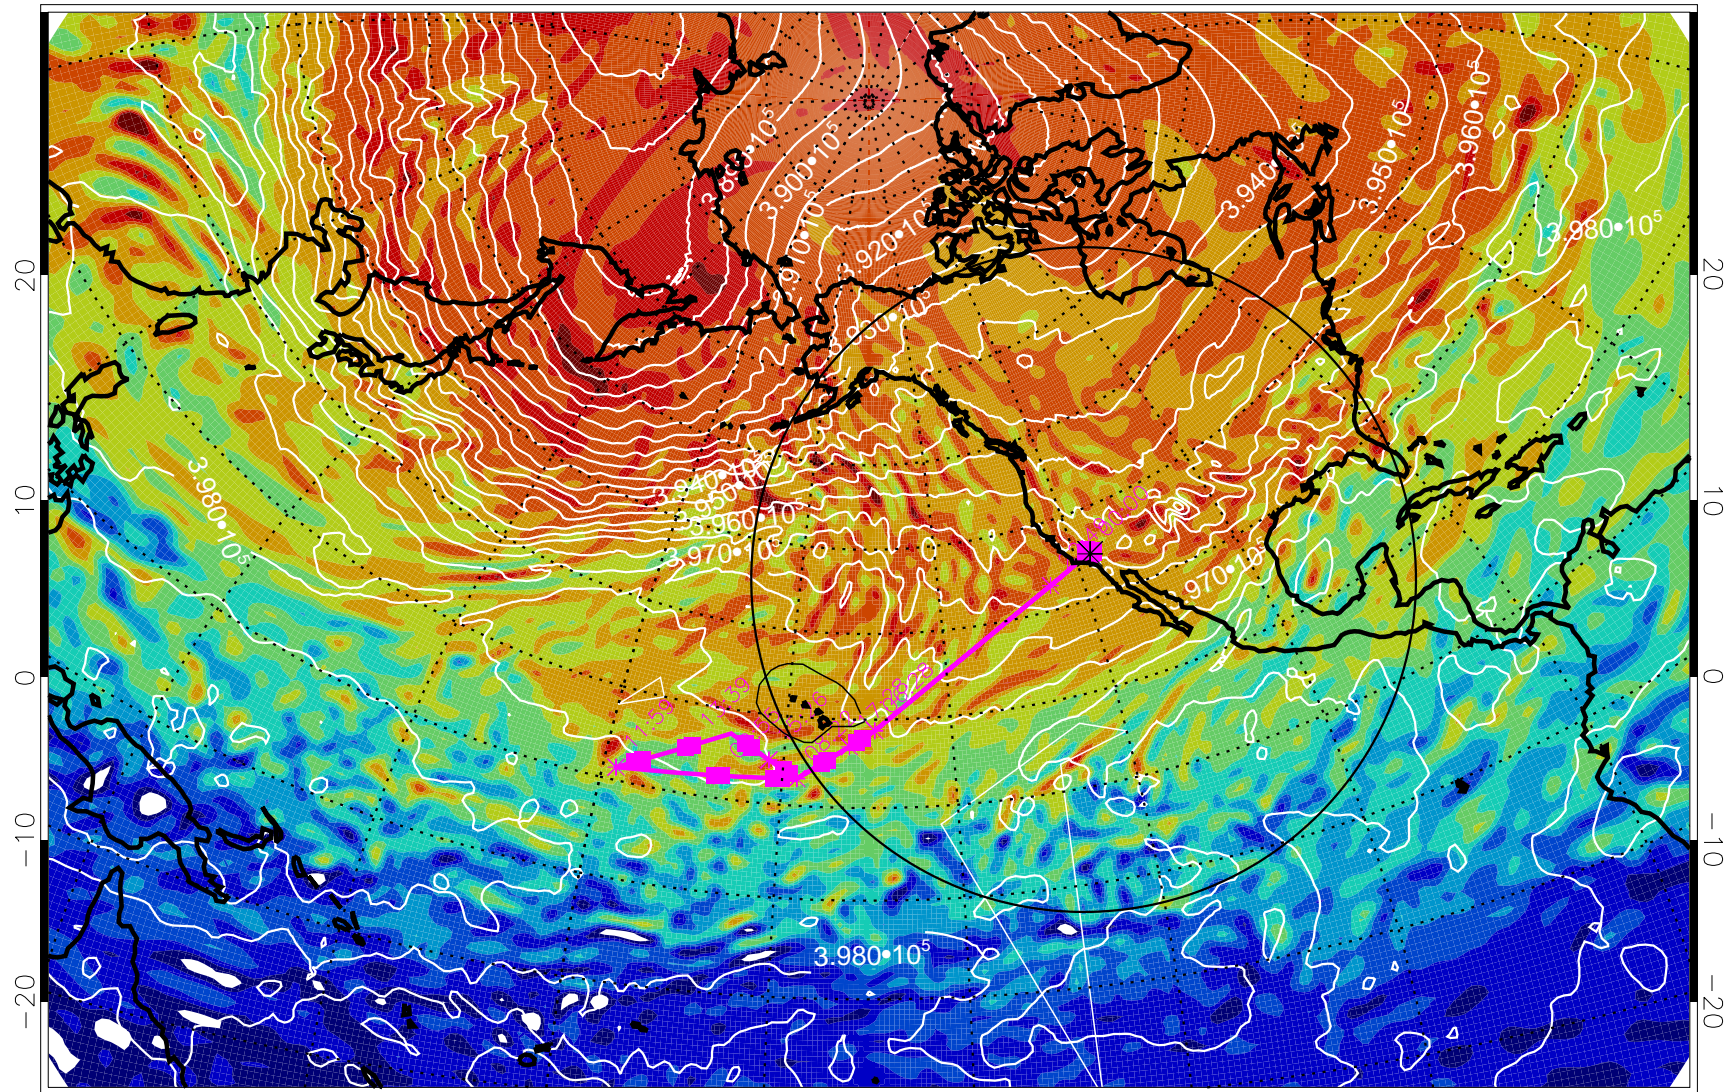

13022618, 6 hour forecast for 460K EPV

460K Montgomery Streamfunction, white

Range ring of 4055 km -- 13 hours GH round trip

13022700, 12 hour forecast for 460K EPV

460K Montgomery Streamfunction, white

Range ring of 4055 km -- 13 hours GH round trip

13022706, 18 hour forecast for 460K EPV

460K Montgomery Streamfunction, white

Range ring of 4055 km -- 13 hours GH round trip

13022712, 24 hour forecast for 460K EPV

460K Montgomery Streamfunction, white

Range ring of 4055 km -- 13 hours GH round trip

13022718, 30 hour forecast for 460K EPV

460K Montgomery Streamfunction, white

Range ring of 4055 km -- 13 hours GH round trip

13022800, 36 hour forecast for 460K EPV

460K Montgomery Streamfunction, white

Range ring of 4055 km -- 13 hours GH round trip

13022806, 42 hour forecast for 460K EPV

460K Montgomery Streamfunction, white

Range ring of 4055 km -- 13 hours GH round trip

13022812, 48 hour forecast for 460K EPV

460K Montgomery Streamfunction, white

Range ring of 4055 km -- 13 hours GH round trip