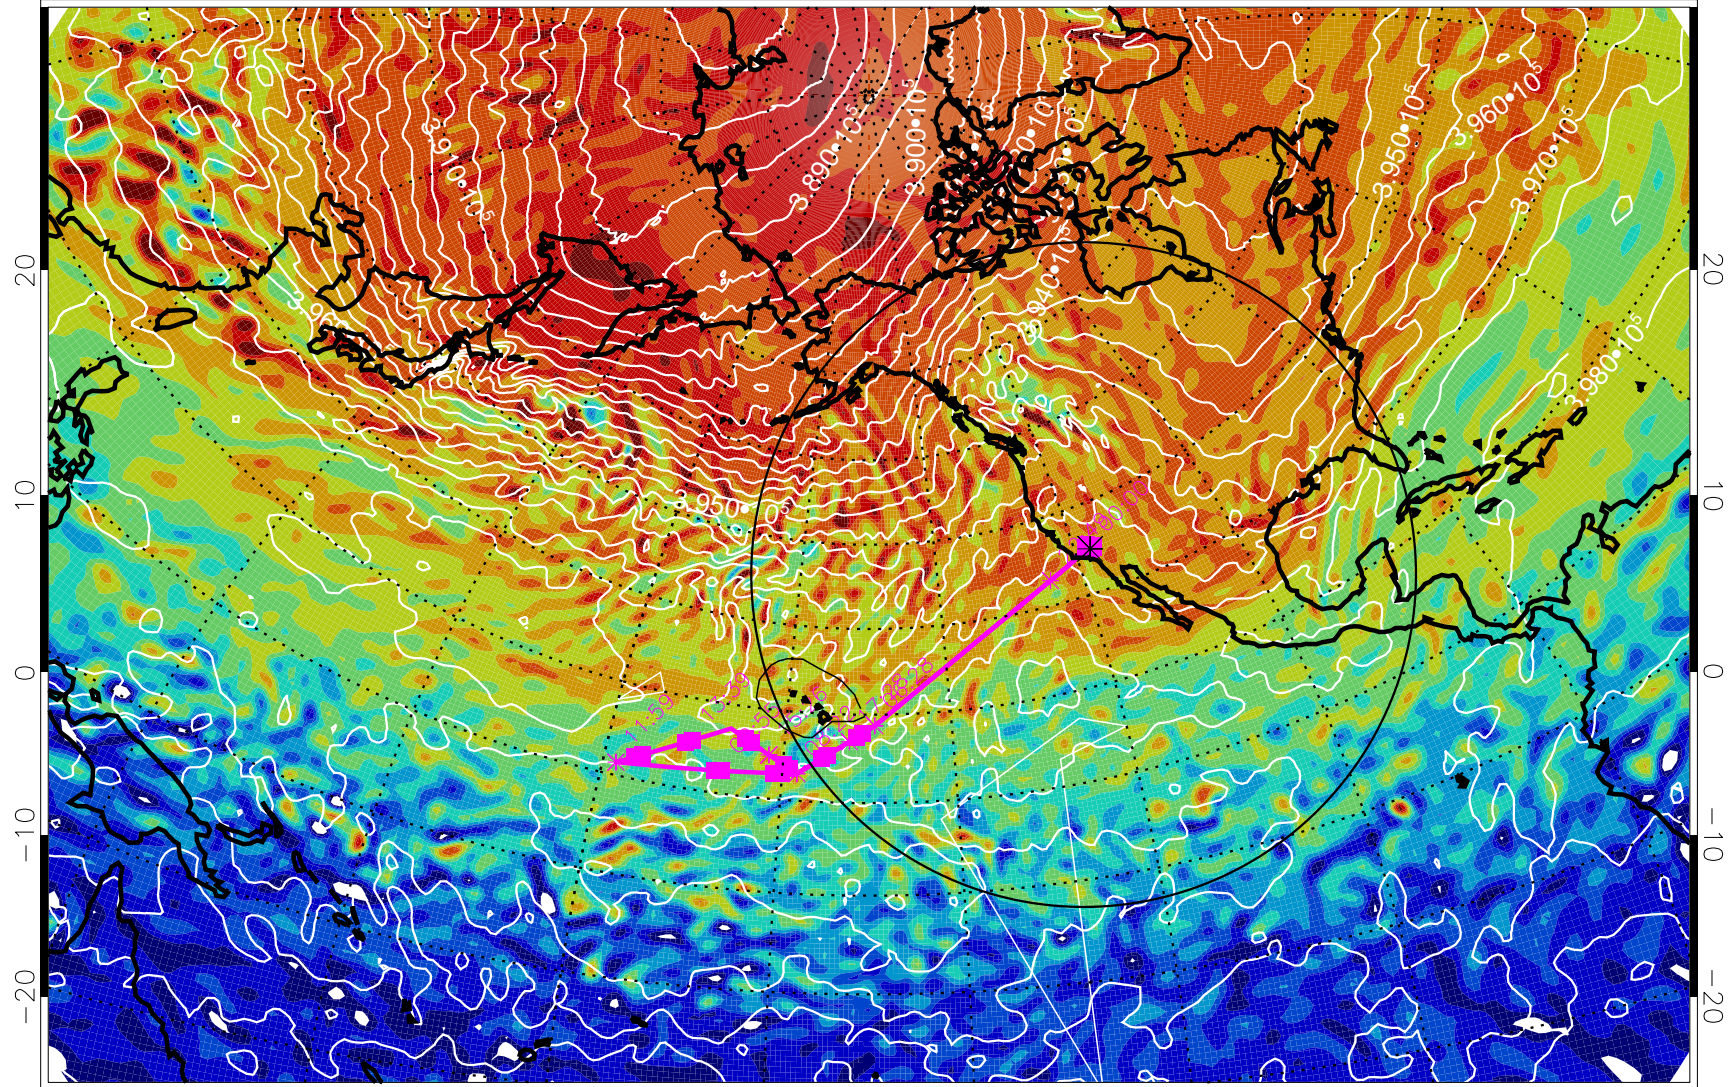

13030118, 78 hour forecast for 460K EPV

460K Montgomery Streamfunction, white

Range ring of 4055 km -- 13 hours GH round trip

13030200, 84 hour forecast for 460K EPV

460K Montgomery Streamfunction, white

Range ring of 4055 km -- 13 hours GH round trip

13030206, 90 hour forecast for 460K EPV

460K Montgomery Streamfunction, white

Range ring of 4055 km -- 13 hours GH round trip

13030212, 96 hour forecast for 460K EPV

460K Montgomery Streamfunction, white

Range ring of 4055 km -- 13 hours GH round trip

13030218, 102 hour forecast for 460K EPV

460K Montgomery Streamfunction, white

Range ring of 4055 km -- 13 hours GH round trip

13030300, 108 hour forecast for 460K EPV

460K Montgomery Streamfunction, white

Range ring of 4055 km -- 13 hours GH round trip

13030306, 114 hour forecast for 460K EPV

460K Montgomery Streamfunction, white

Range ring of 4055 km -- 13 hours GH round trip

13030312, 120 hour forecast for 460K EPV