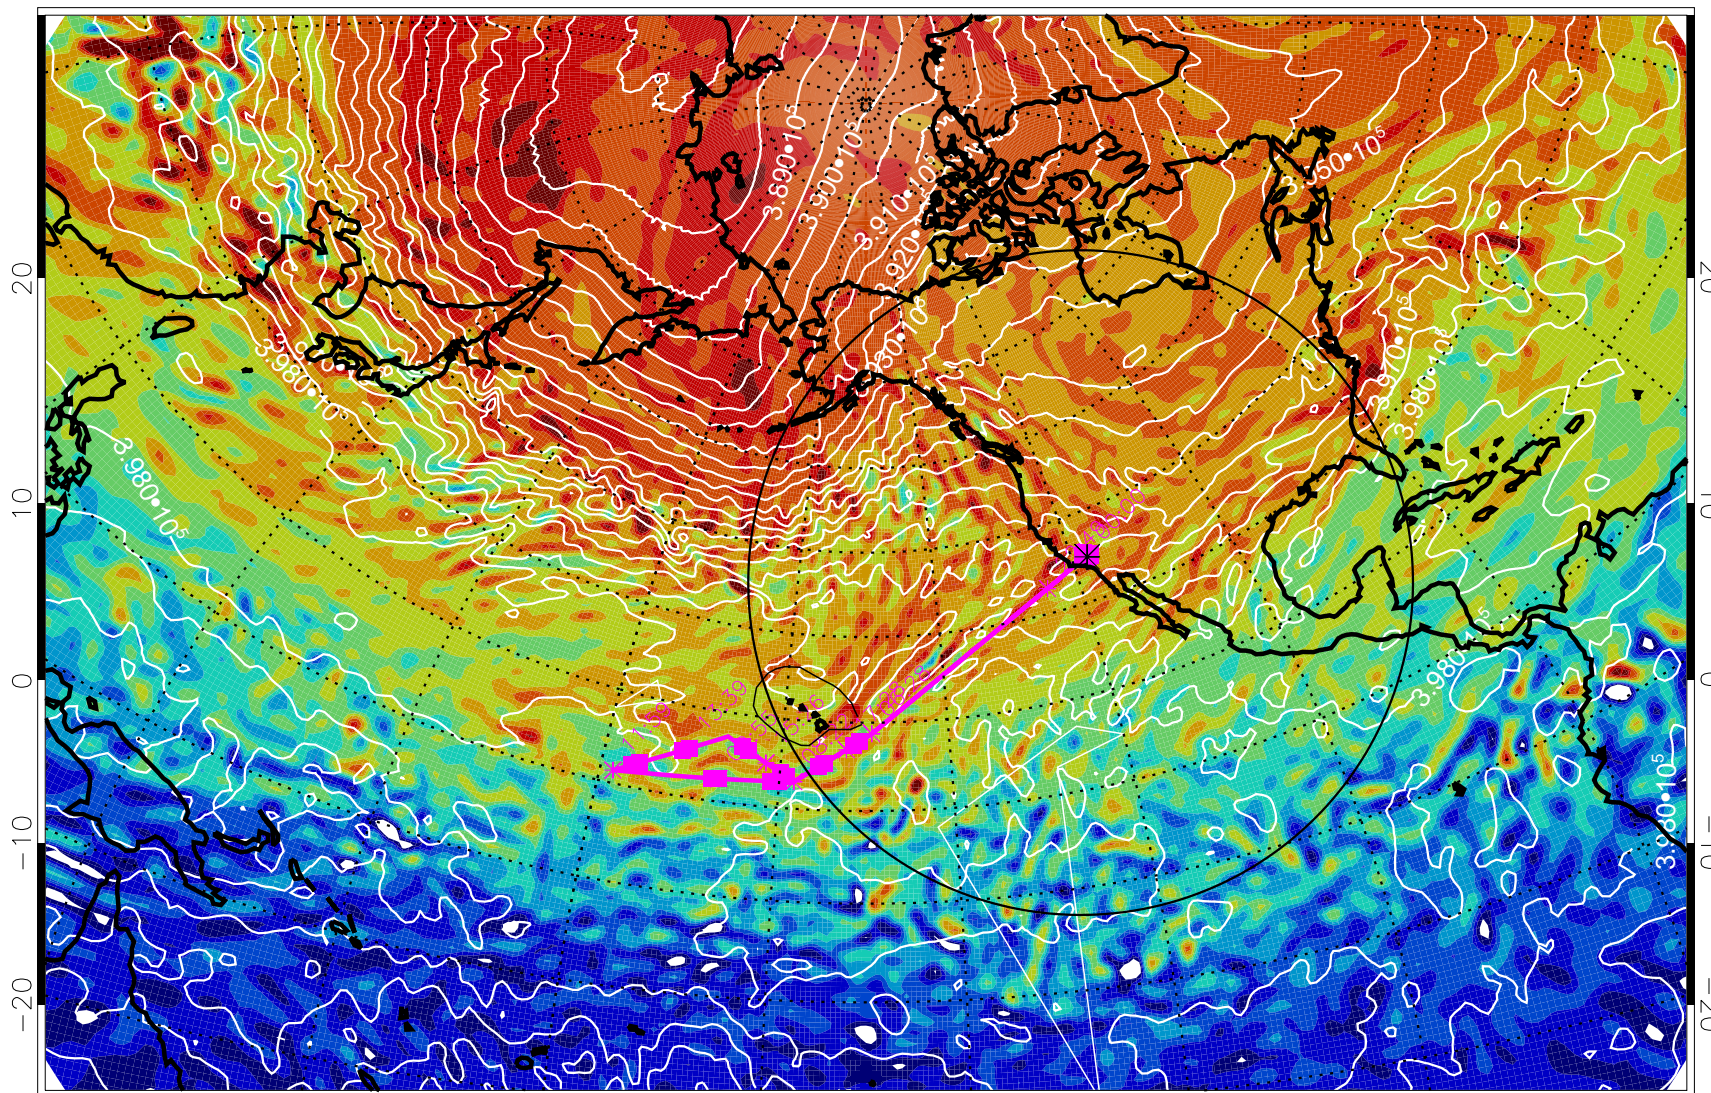

13022718, 30 hour forecast for 460K EPV

460K Montgomery Streamfunction, white

Range ring of 4055 km -- 13 hours GH round trip

13022800, 36 hour forecast for 460K EPV

460K Montgomery Streamfunction, white

Range ring of 4055 km -- 13 hours GH round trip

13022806, 42 hour forecast for 460K EPV

460K Montgomery Streamfunction, white

Range ring of 4055 km -- 13 hours GH round trip

13022812, 48 hour forecast for 460K EPV

460K Montgomery Streamfunction, white

Range ring of 4055 km -- 13 hours GH round trip

13022818, 54 hour forecast for 460K EPV

460K Montgomery Streamfunction, white

Range ring of 4055 km -- 13 hours GH round trip

13030100, 60 hour forecast for 460K EPV

460K Montgomery Streamfunction, white

Range ring of 4055 km -- 13 hours GH round trip

13030106, 66 hour forecast for 460K EPV

460K Montgomery Streamfunction, white

Range ring of 4055 km -- 13 hours GH round trip

13030112, 72 hour forecast for 460K EPV

460K Montgomery Streamfunction, white

Range ring of 4055 km -- 13 hours GH round trip