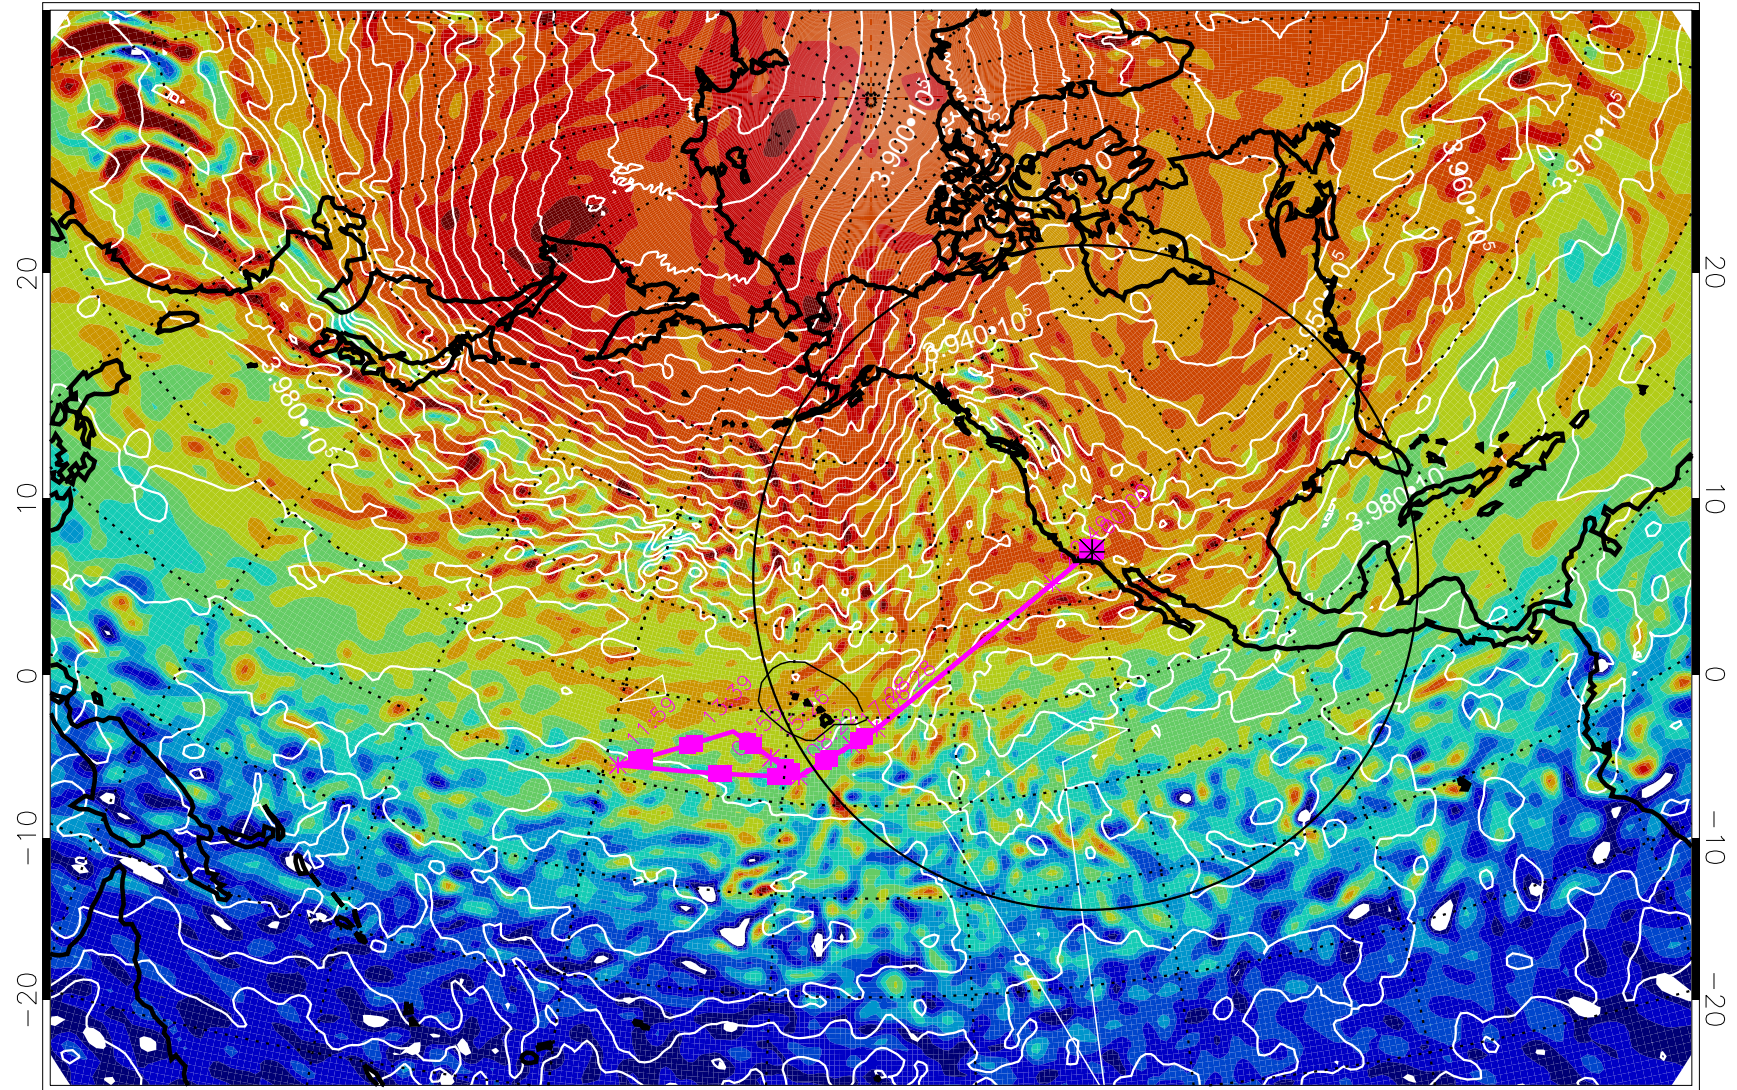

13030106, 66 hour forecast for 460K EPV

460K Montgomery Streamfunction, white

Range ring of 4055 km -- 13 hours GH round trip

13030112, 72 hour forecast for 460K EPV

460K Montgomery Streamfunction, white

Range ring of 4055 km -- 13 hours GH round trip

13030118, 78 hour forecast for 460K EPV

460K Montgomery Streamfunction, white

Range ring of 4055 km -- 13 hours GH round trip

13030200, 84 hour forecast for 460K EPV

460K Montgomery Streamfunction, white

Range ring of 4055 km -- 13 hours GH round trip

13030206, 90 hour forecast for 460K EPV

460K Montgomery Streamfunction, white

Range ring of 4055 km -- 13 hours GH round trip

13030212, 96 hour forecast for 460K EPV

460K Montgomery Streamfunction, white

Range ring of 4055 km -- 13 hours GH round trip

13030218, 102 hour forecast for 460K EPV

460K Montgomery Streamfunction, white

Range ring of 4055 km -- 13 hours GH round trip

13030300, 108 hour forecast for 460K EPV

460K Montgomery Streamfunction, white