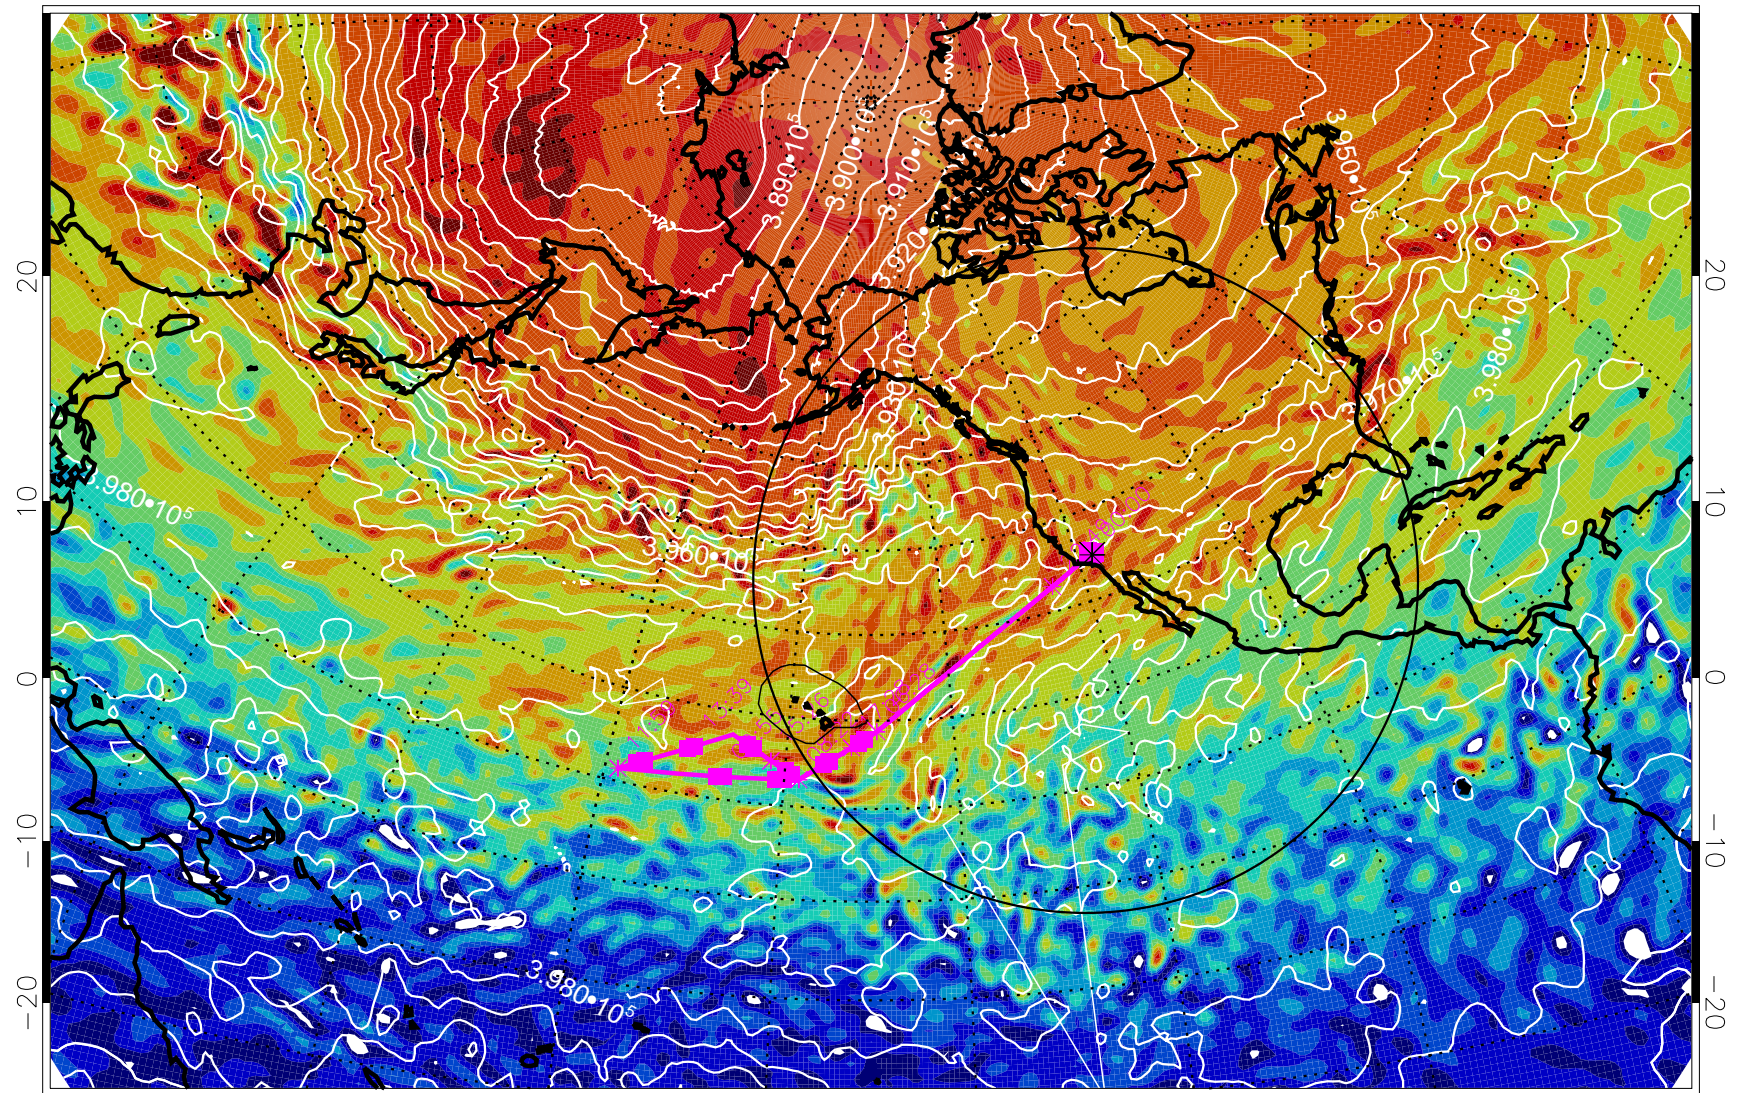

13022800, 48 hour forecast for 460K EPV

460K Montgomery Streamfunction, white

Range ring of 4055 km -- 13 hours GH round trip

13022806, 54 hour forecast for 460K EPV

460K Montgomery Streamfunction, white

Range ring of 4055 km -- 13 hours GH round trip

13022812, 60 hour forecast for 460K EPV

460K Montgomery Streamfunction, white

Range ring of 4055 km -- 13 hours GH round trip

13022818, 66 hour forecast for 460K EPV

460K Montgomery Streamfunction, white

Range ring of 4055 km -- 13 hours GH round trip

13030100, 72 hour forecast for 460K EPV

460K Montgomery Streamfunction, white

Range ring of 4055 km -- 13 hours GH round trip

13030106, 78 hour forecast for 460K EPV

460K Montgomery Streamfunction, white

Range ring of 4055 km -- 13 hours GH round trip

13030200, 96 hour forecast for 460K EPV

460K Montgomery Streamfunction, white

Range ring of 4055 km -- 13 hours GH round trip

13030206, 102 hour forecast for 460K EPV

460K Montgomery Streamfunction, white