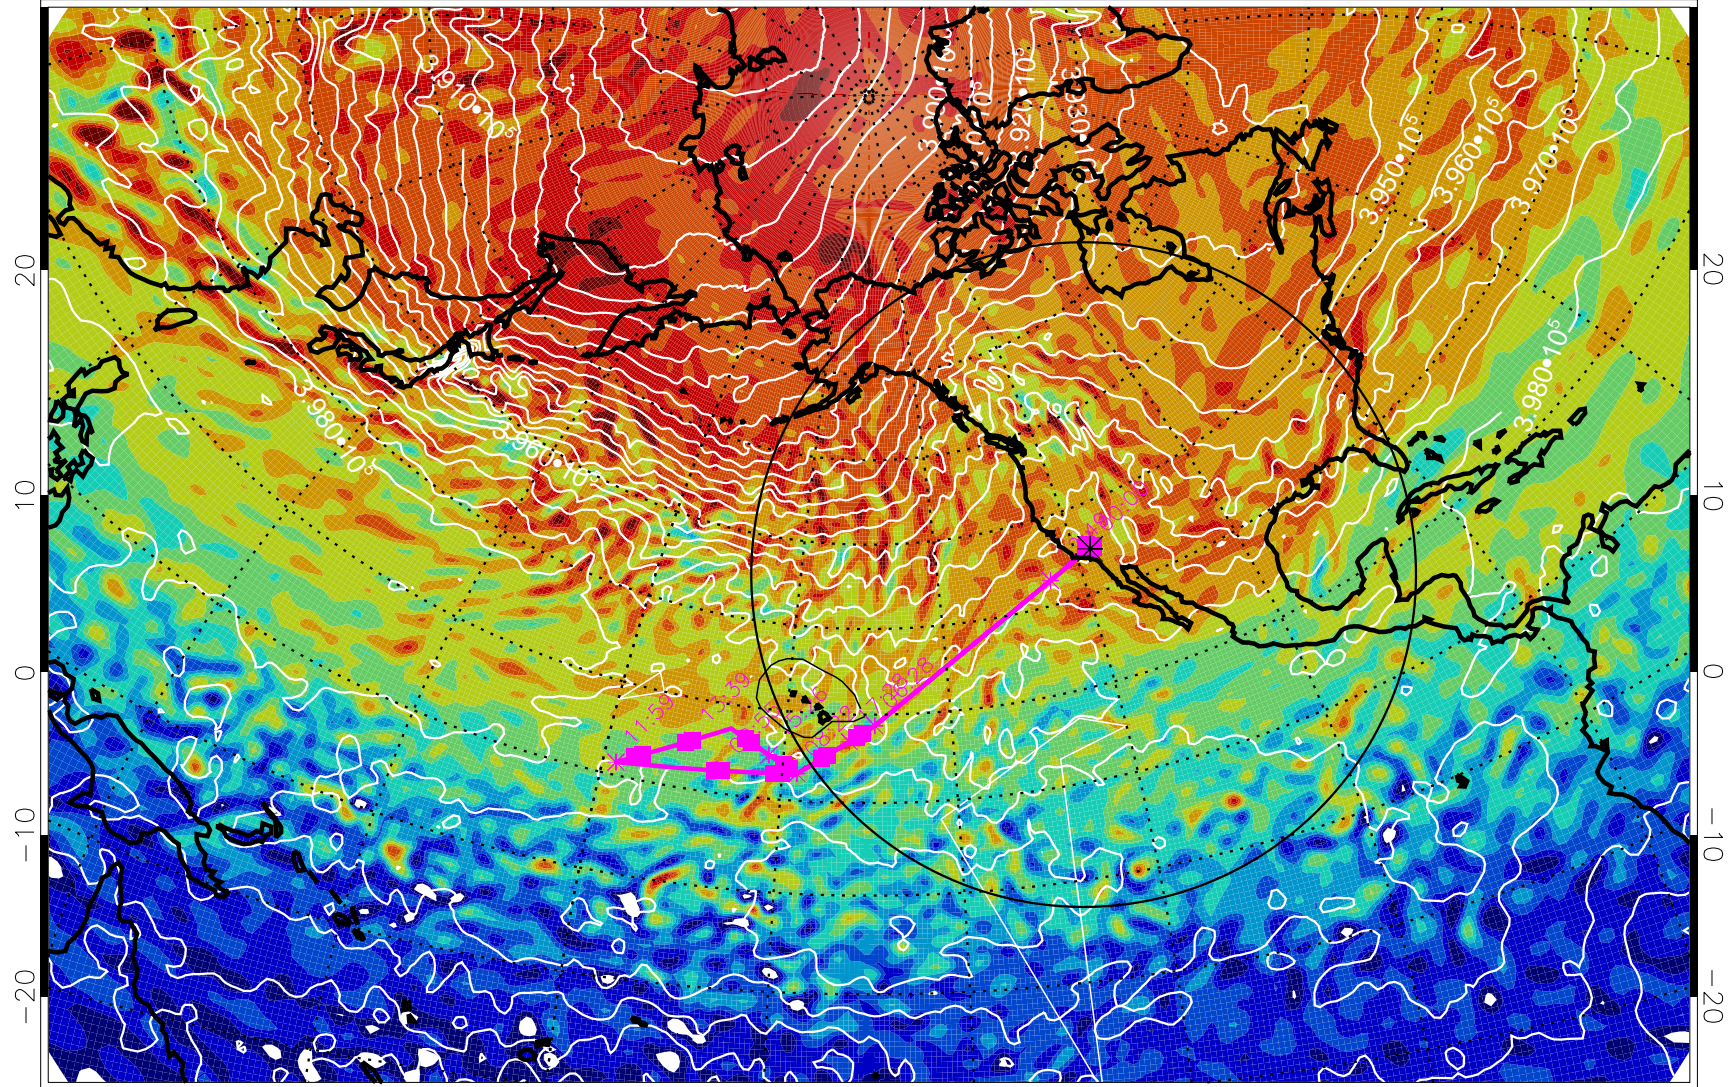

13030112, 84 hour forecast for 460K EPV

460K Montgomery Streamfunction, white

Range ring of 4055 km -- 13 hours GH round trip

13030118, 90 hour forecast for 460K EPV

460K Montgomery Streamfunction, white

Range ring of 4055 km -- 13 hours GH round trip

13030200, 96 hour forecast for 460K EPV

460K Montgomery Streamfunction, white

Range ring of 4055 km -- 13 hours GH round trip

13030206, 102 hour forecast for 460K EPV

460K Montgomery Streamfunction, white

Range ring of 4055 km -- 13 hours GH round trip

13030212, 108 hour forecast for 460K EPV

460K Montgomery Streamfunction, white

Range ring of 4055 km -- 13 hours GH round trip

13030218, 114 hour forecast for 460K EPV

460K Montgomery Streamfunction, white

Range ring of 4055 km -- 13 hours GH round trip

13030300, 120 hour forecast for 460K EPV

460K Montgomery Streamfunction, white

Range ring of 4055 km -- 13 hours GH round trip