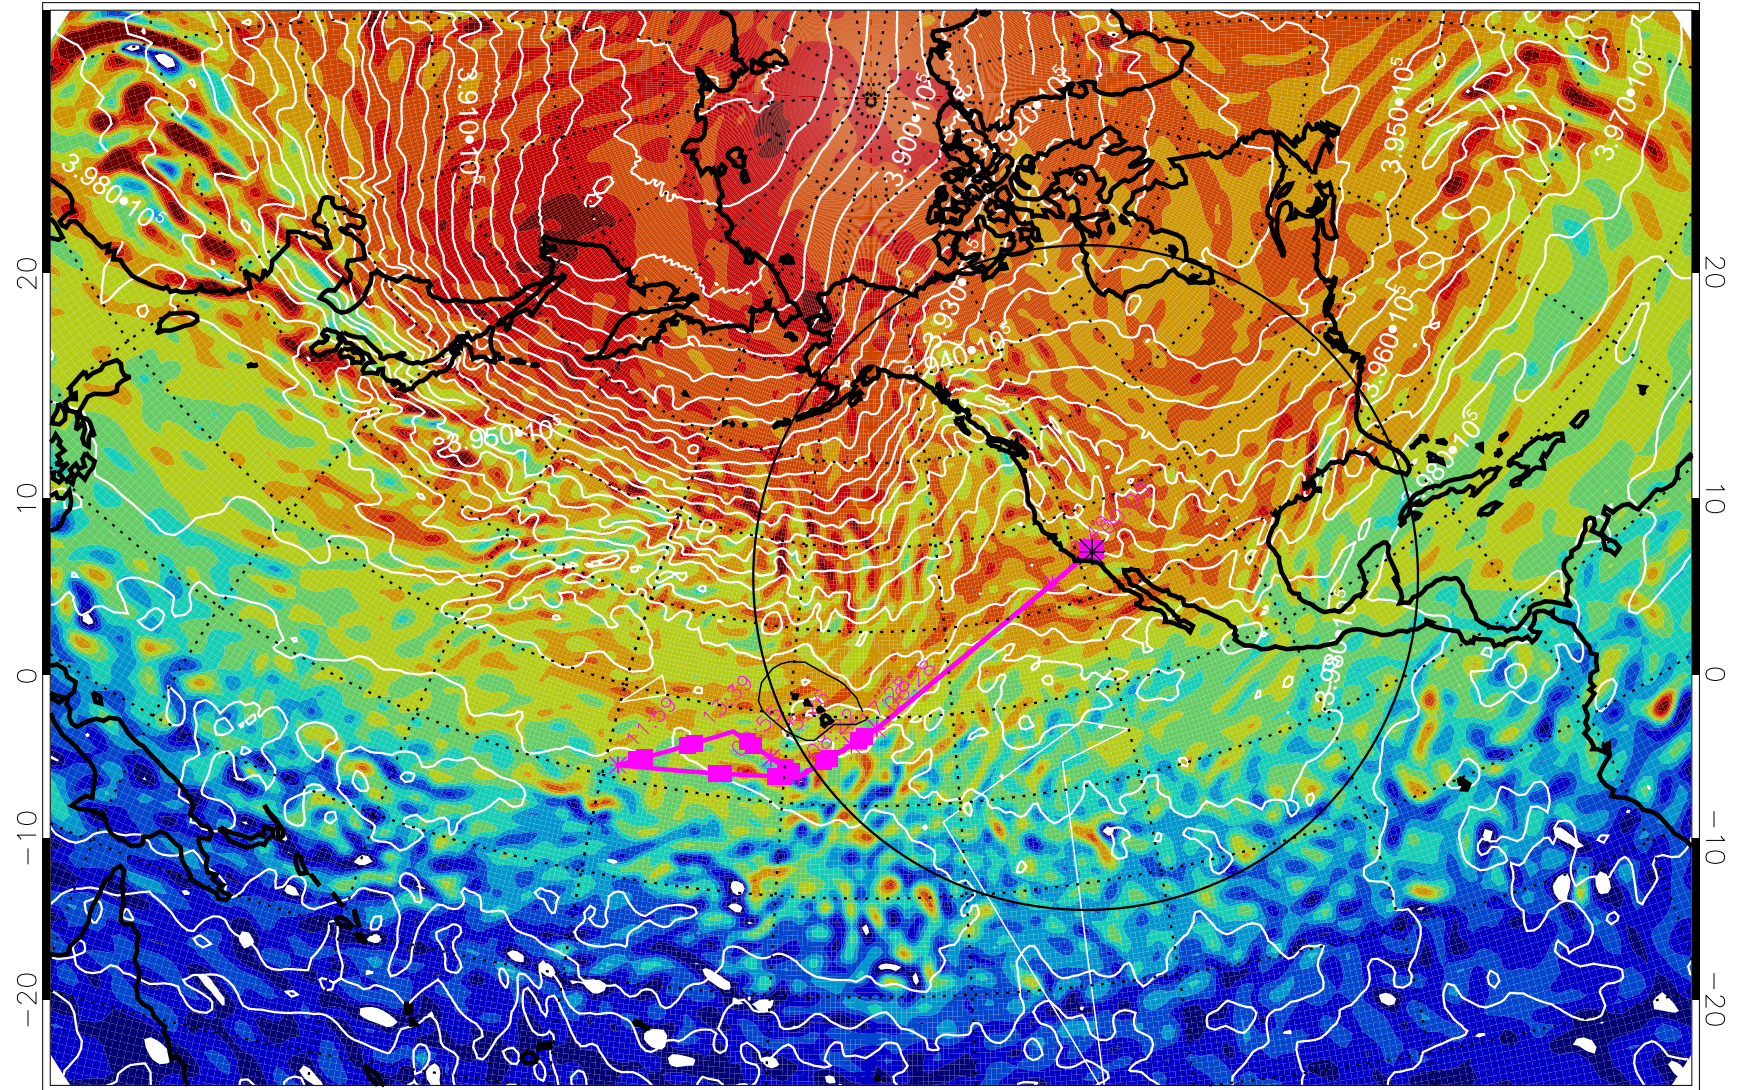

13022812, 60 hour forecast for 460K EPV

460K Montgomery Streamfunction, white

Range ring of 4055 km -- 13 hours GH round trip

13022818, 66 hour forecast for 460K EPV

460K Montgomery Streamfunction, white

Range ring of 4055 km -- 13 hours GH round trip

13030100, 72 hour forecast for 460K EPV

460K Montgomery Streamfunction, white

Range ring of 4055 km -- 13 hours GH round trip

13030106, 78 hour forecast for 460K EPV

460K Montgomery Streamfunction, white

Range ring of 4055 km -- 13 hours GH round trip

13030112, 84 hour forecast for 460K EPV

460K Montgomery Streamfunction, white

Range ring of 4055 km -- 13 hours GH round trip

13030118, 90 hour forecast for 460K EPV

460K Montgomery Streamfunction, white

Range ring of 4055 km -- 13 hours GH round trip

13030200, 96 hour forecast for 460K EPV

460K Montgomery Streamfunction, white

Range ring of 4055 km -- 13 hours GH round trip

13030206, 102 hour forecast for 460K EPV

460K Montgomery Streamfunction, white