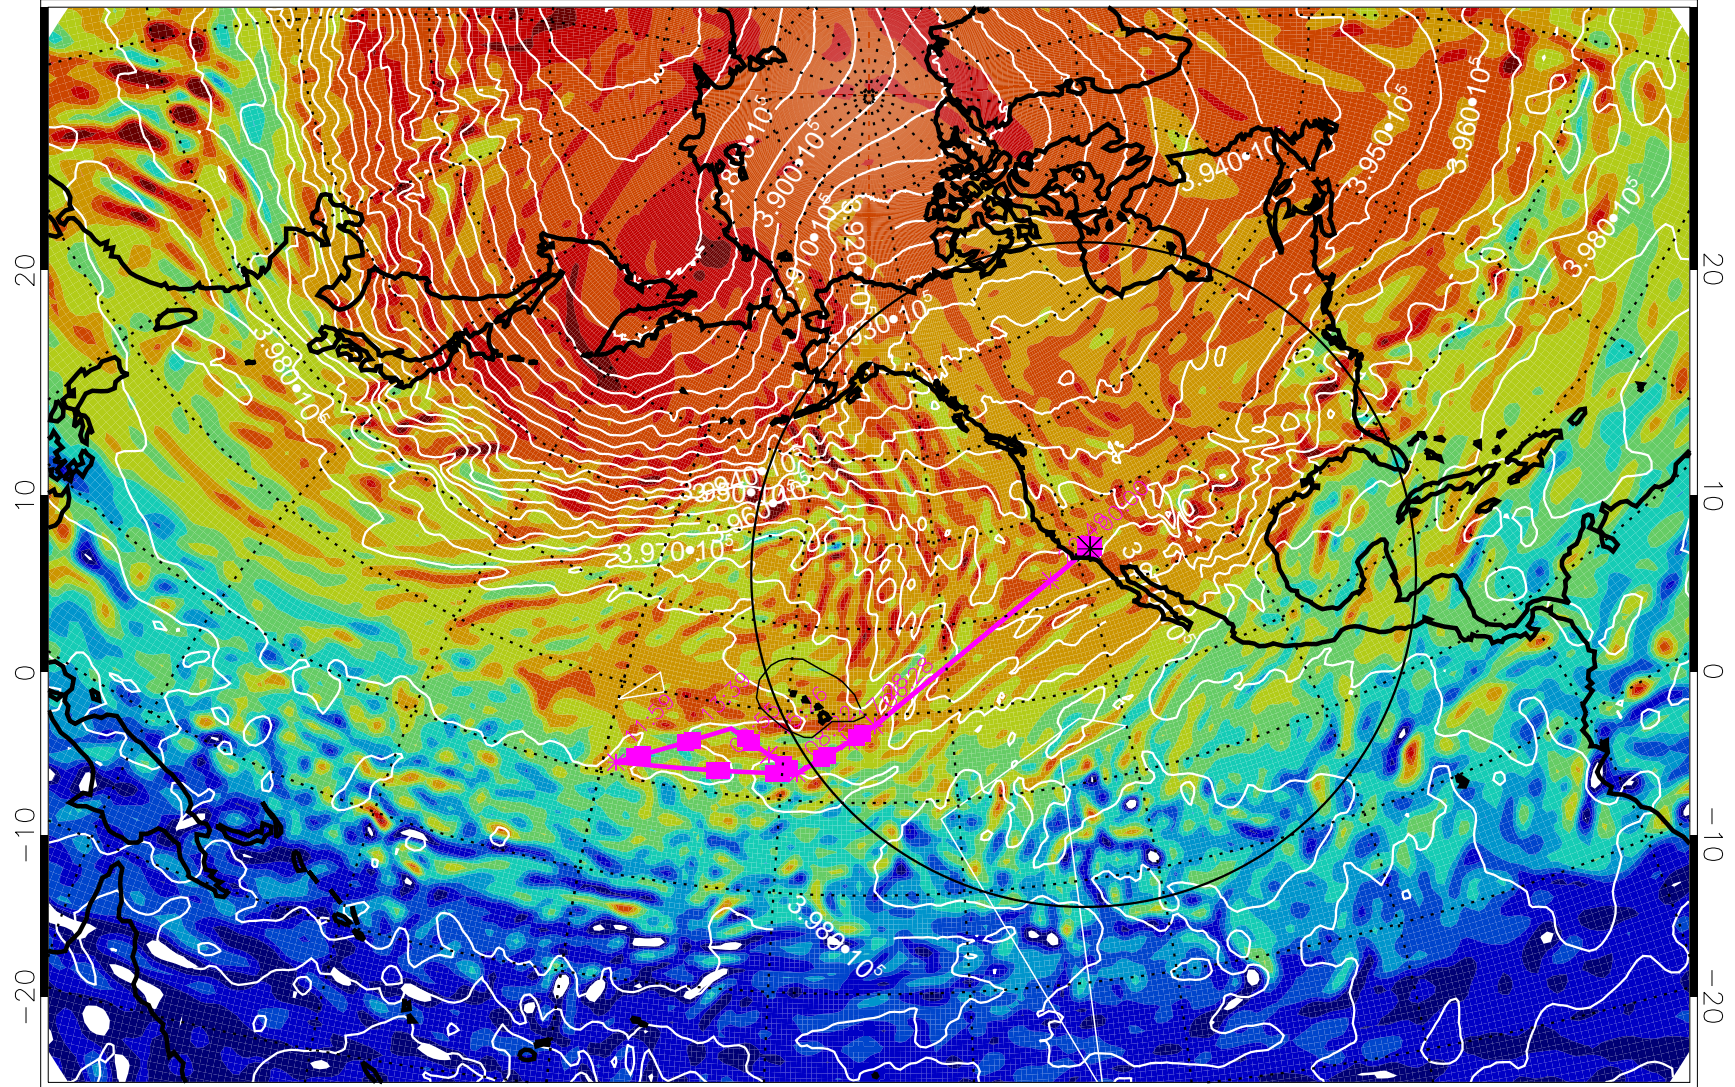

13022612, 12 hour forecast for 460K EPV

460K Montgomery Streamfunction, white

Range ring of 4055 km -- 13 hours GH round trip

13022618, 18 hour forecast for 460K EPV

460K Montgomery Streamfunction, white

Range ring of 4055 km -- 13 hours GH round trip

13022700, 24 hour forecast for 460K EPV

460K Montgomery Streamfunction, white

Range ring of 4055 km -- 13 hours GH round trip

13022706, 30 hour forecast for 460K EPV

460K Montgomery Streamfunction, white

Range ring of 4055 km -- 13 hours GH round trip

13022712, 36 hour forecast for 460K EPV

460K Montgomery Streamfunction, white

Range ring of 4055 km -- 13 hours GH round trip

13022718, 42 hour forecast for 460K EPV

460K Montgomery Streamfunction, white

Range ring of 4055 km -- 13 hours GH round trip

13022812, 60 hour forecast for 460K EPV

460K Montgomery Streamfunction, white

Range ring of 4055 km -- 13 hours GH round trip

13022818, 66 hour forecast for 460K EPV

460K Montgomery Streamfunction, white

Range ring of 4055 km -- 13 hours GH round trip