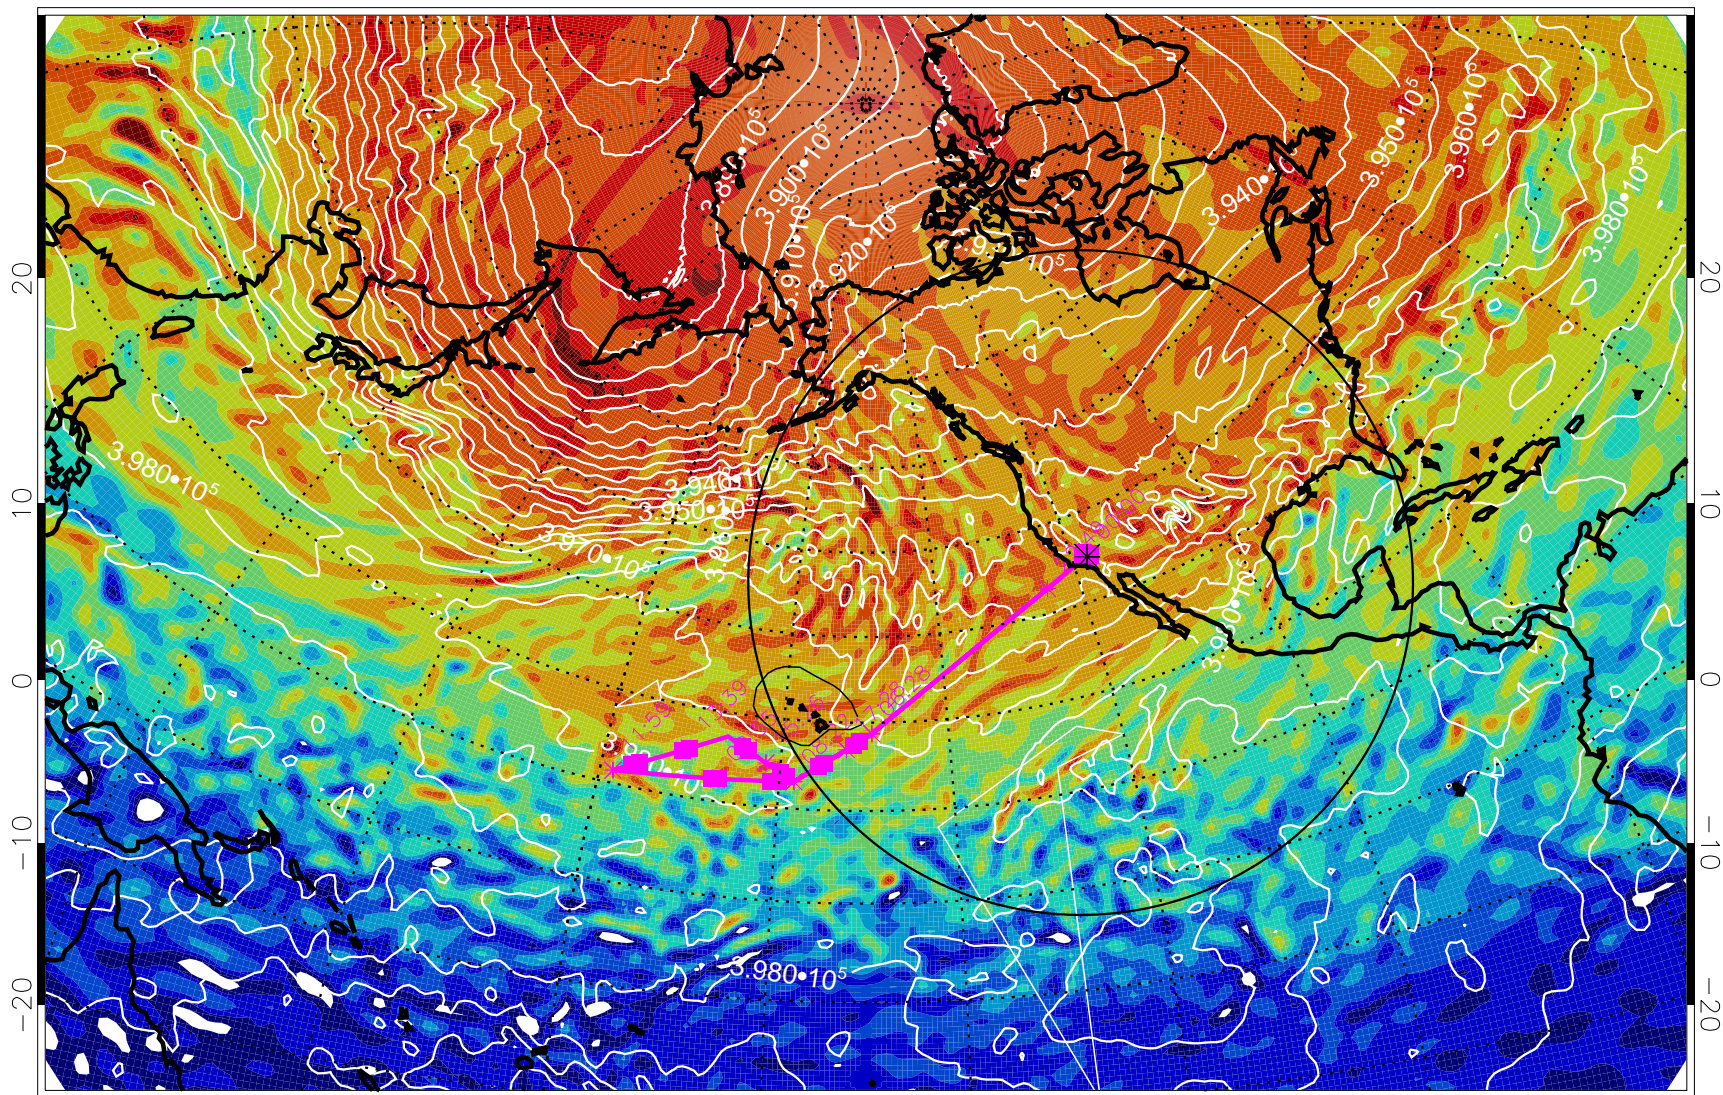

13022612, 12 hour forecast for 460K EPV

460K Montgomery Streamfunction, white

Range ring of 4055 km -- 13 hours GH round trip

13022618, 18 hour forecast for 460K EPV

460K Montgomery Streamfunction, white

Range ring of 4055 km -- 13 hours GH round trip

13022700, 24 hour forecast for 460K EPV

460K Montgomery Streamfunction, white

Range ring of 4055 km -- 13 hours GH round trip

13022706, 30 hour forecast for 460K EPV

460K Montgomery Streamfunction, white

Range ring of 4055 km -- 13 hours GH round trip

13022712, 36 hour forecast for 460K EPV

460K Montgomery Streamfunction, white

Range ring of 4055 km -- 13 hours GH round trip

13022718, 42 hour forecast for 460K EPV

460K Montgomery Streamfunction, white

Range ring of 4055 km -- 13 hours GH round trip

13022812, 60 hour forecast for 460K EPV

460K Montgomery Streamfunction, white

Range ring of 4055 km -- 13 hours GH round trip

13022818, 66 hour forecast for 460K EPV

460K Montgomery Streamfunction, white

Range ring of 4055 km -- 13 hours GH round trip