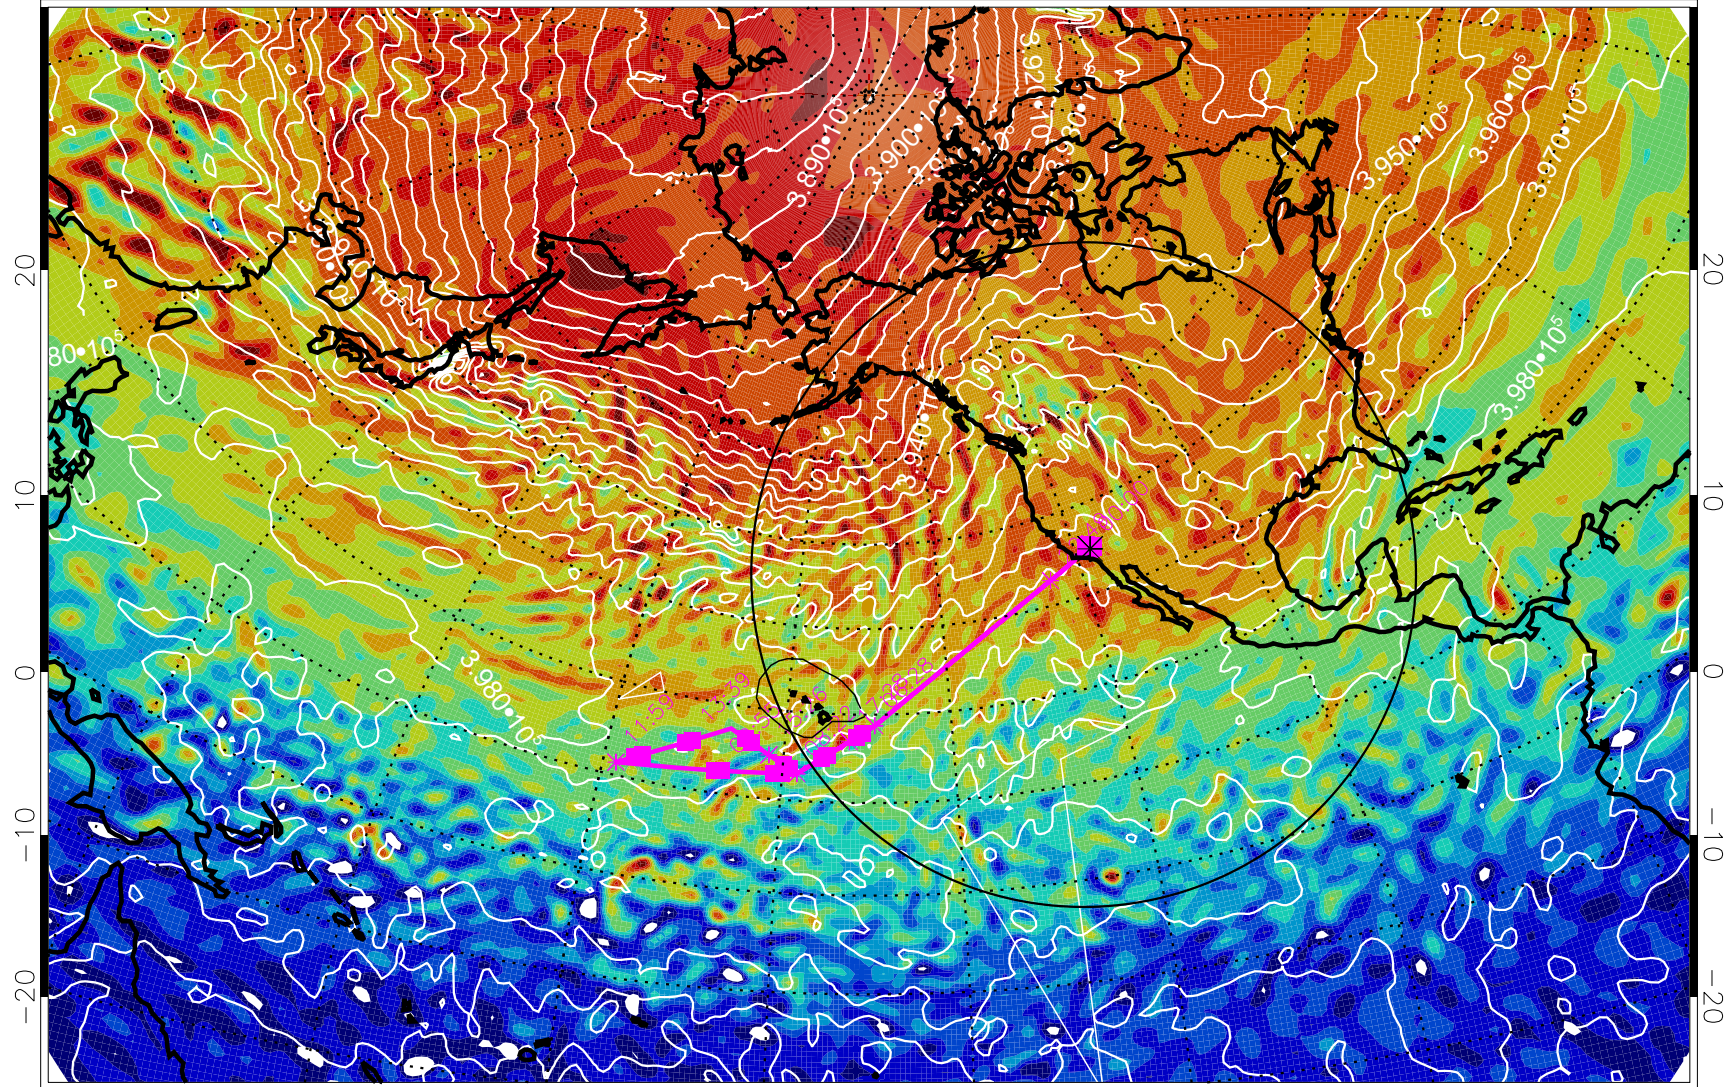

13030200, 96 hour forecast for 460K EPV

460K Montgomery Streamfunction, white

Range ring of 4055 km -- 13 hours GH round trip

13030206, 102 hour forecast for 460K EPV

460K Montgomery Streamfunction, white

Range ring of 4055 km -- 13 hours GH round trip

13030212, 108 hour forecast for 460K EPV

460K Montgomery Streamfunction, white

Range ring of 4055 km -- 13 hours GH round trip

13030218, 114 hour forecast for 460K EPV

460K Montgomery Streamfunction, white

Range ring of 4055 km -- 13 hours GH round trip

13030300, 120 hour forecast for 460K EPV

460K Montgomery Streamfunction, white

Range ring of 4055 km -- 13 hours GH round trip