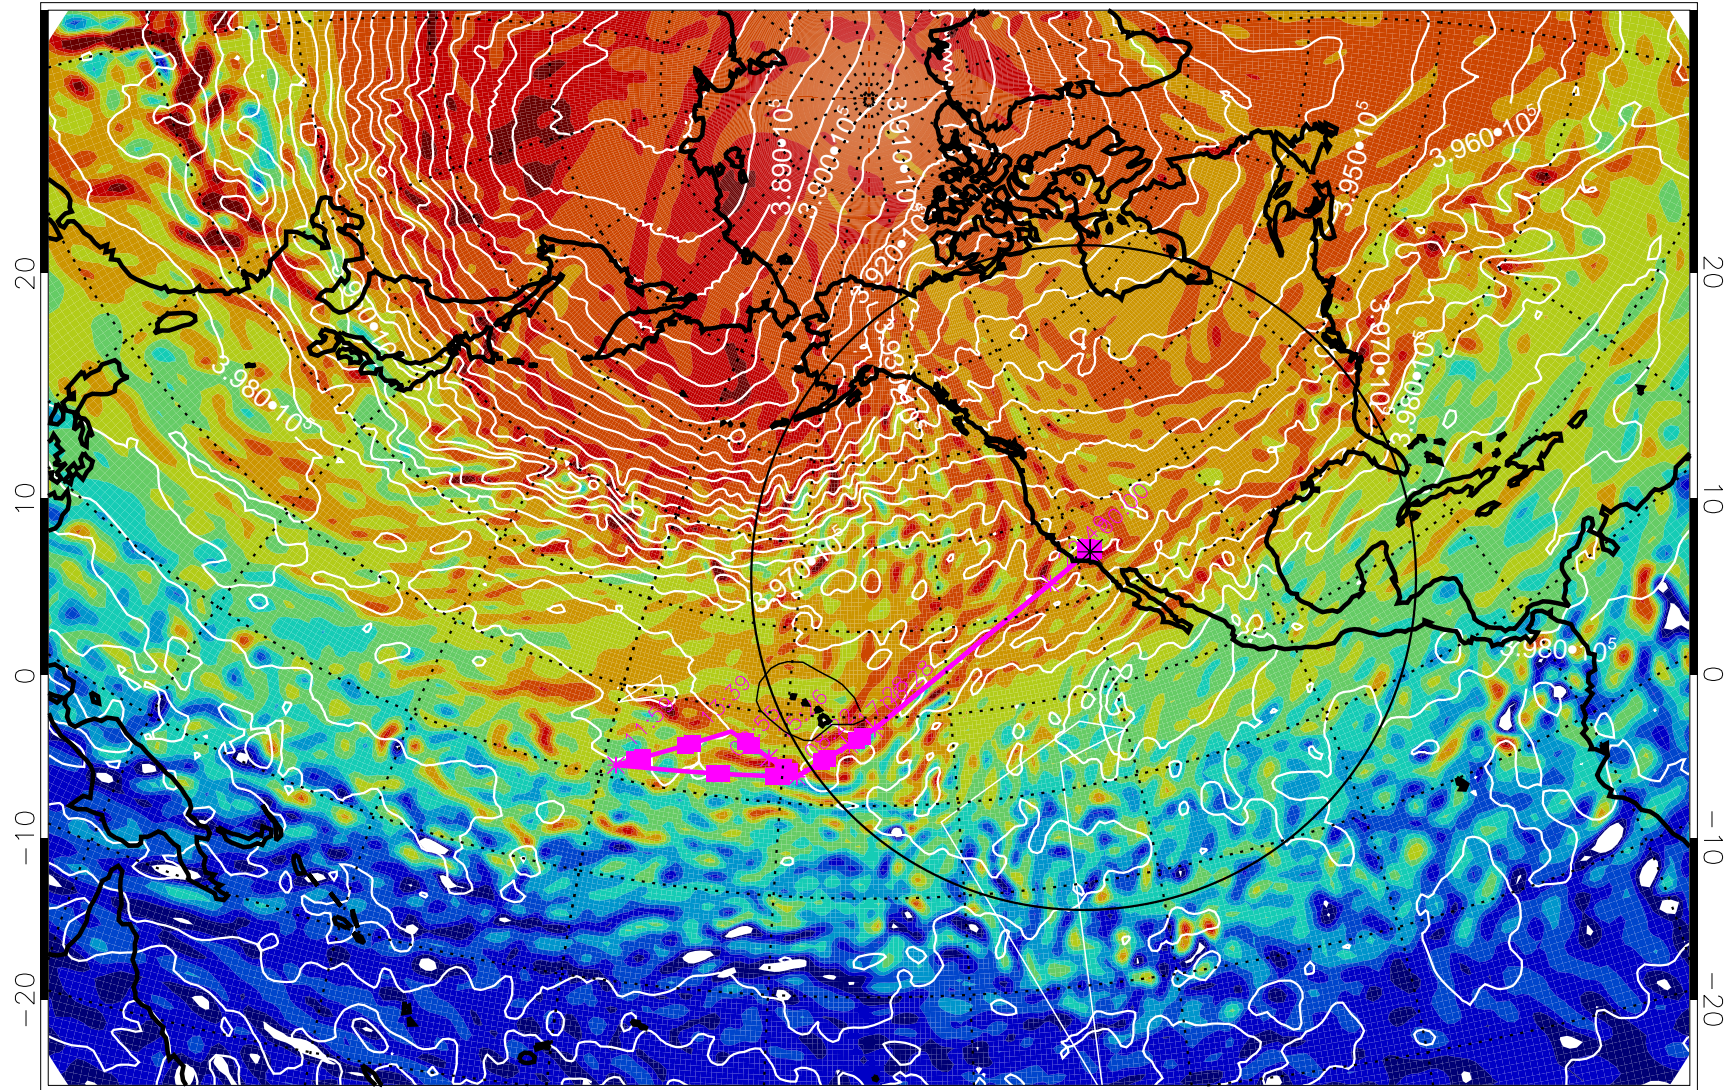

13022712, 36 hour forecast for 460K EPV

460K Montgomery Streamfunction, white

Range ring of 4055 km -- 13 hours GH round trip

13022718, 42 hour forecast for 460K EPV

460K Montgomery Streamfunction, white

Range ring of 4055 km -- 13 hours GH round trip

13022800, 48 hour forecast for 460K EPV

460K Montgomery Streamfunction, white

Range ring of 4055 km -- 13 hours GH round trip

13022806, 54 hour forecast for 460K EPV

460K Montgomery Streamfunction, white

Range ring of 4055 km -- 13 hours GH round trip

13022812, 60 hour forecast for 460K EPV

460K Montgomery Streamfunction, white

Range ring of 4055 km -- 13 hours GH round trip

13022818, 66 hour forecast for 460K EPV

460K Montgomery Streamfunction, white

Range ring of 4055 km -- 13 hours GH round trip

13030200, 96 hour forecast for 460K EPV

460K Montgomery Streamfunction, white

Range ring of 4055 km -- 13 hours GH round trip

13030206, 102 hour forecast for 460K EPV

460K Montgomery Streamfunction, white