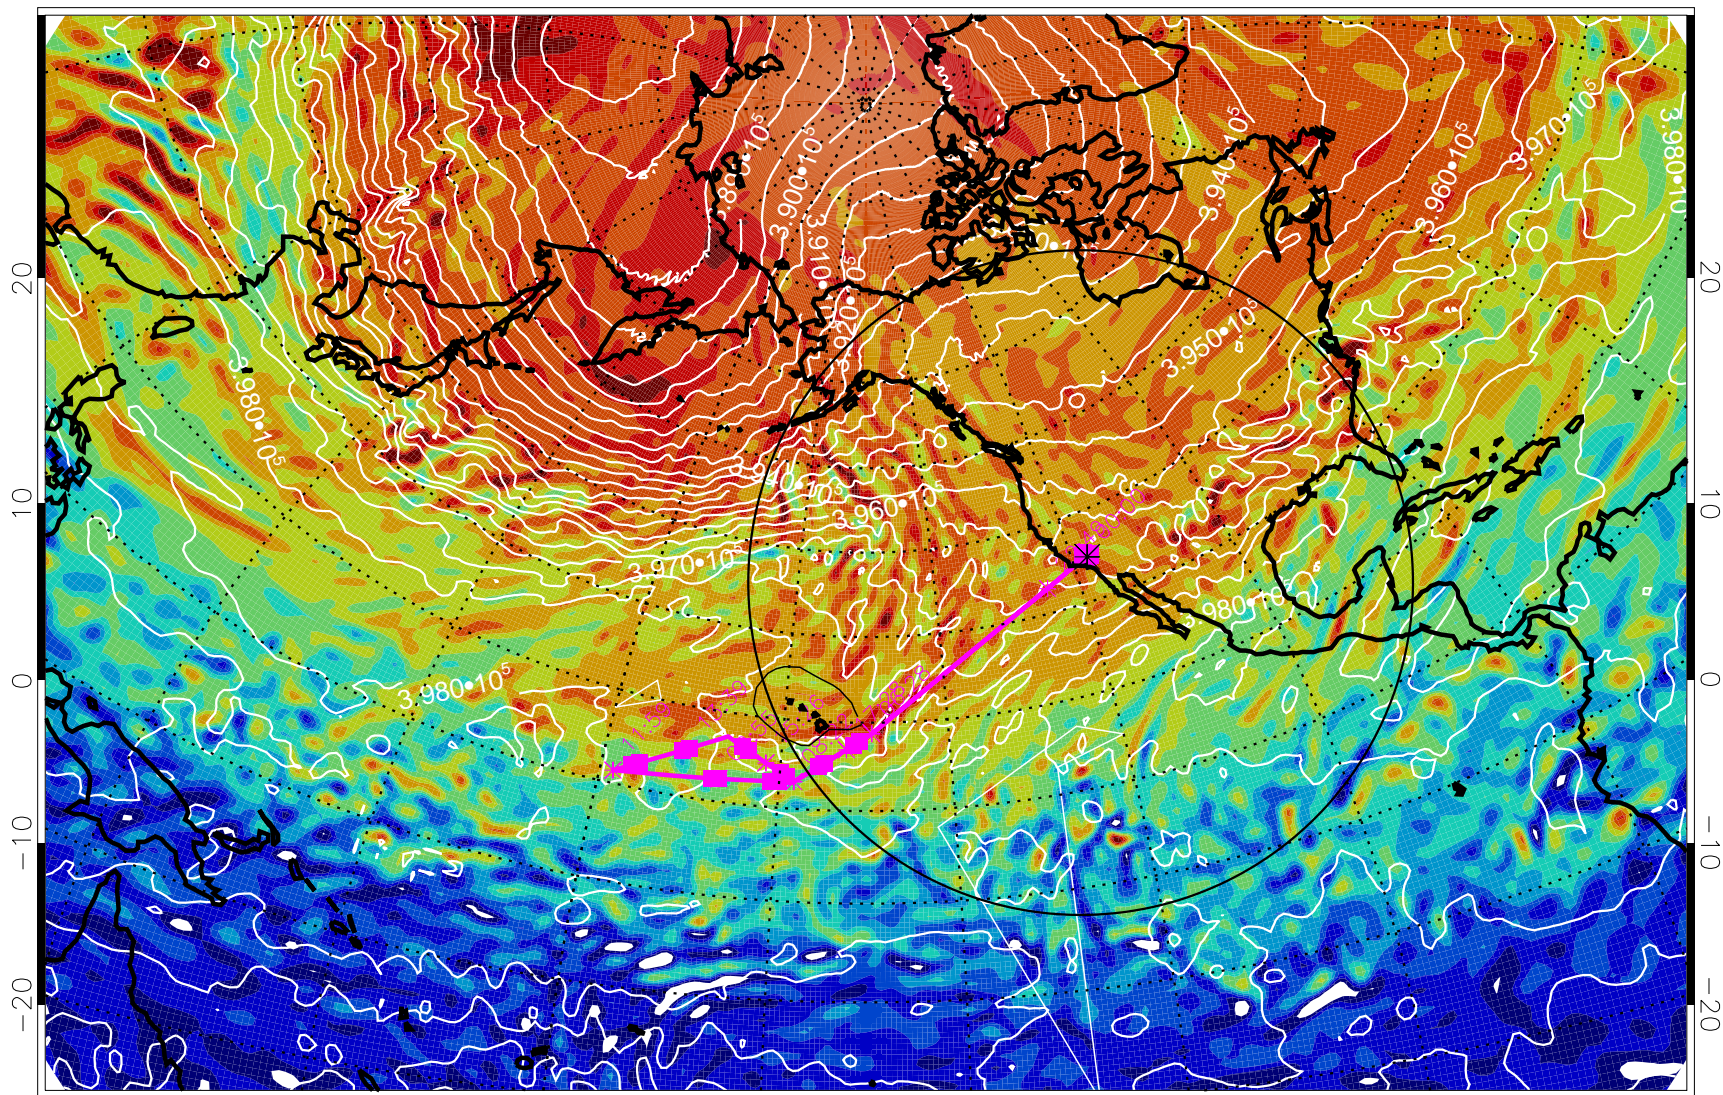

13022612, 12 hour forecast for 460K EPV

460K Montgomery Streamfunction, white

Range ring of 4055 km -- 13 hours GH round trip

13022618, 18 hour forecast for 460K EPV

460K Montgomery Streamfunction, white

Range ring of 4055 km -- 13 hours GH round trip

13022700, 24 hour forecast for 460K EPV

460K Montgomery Streamfunction, white

Range ring of 4055 km -- 13 hours GH round trip

13022706, 30 hour forecast for 460K EPV

460K Montgomery Streamfunction, white

Range ring of 4055 km -- 13 hours GH round trip

13022712, 36 hour forecast for 460K EPV

460K Montgomery Streamfunction, white

Range ring of 4055 km -- 13 hours GH round trip

13022718, 42 hour forecast for 460K EPV

460K Montgomery Streamfunction, white

Range ring of 4055 km -- 13 hours GH round trip

13022812, 60 hour forecast for 460K EPV

460K Montgomery Streamfunction, white

Range ring of 4055 km -- 13 hours GH round trip

13022818, 66 hour forecast for 460K EPV

460K Montgomery Streamfunction, white

Range ring of 4055 km -- 13 hours GH round trip