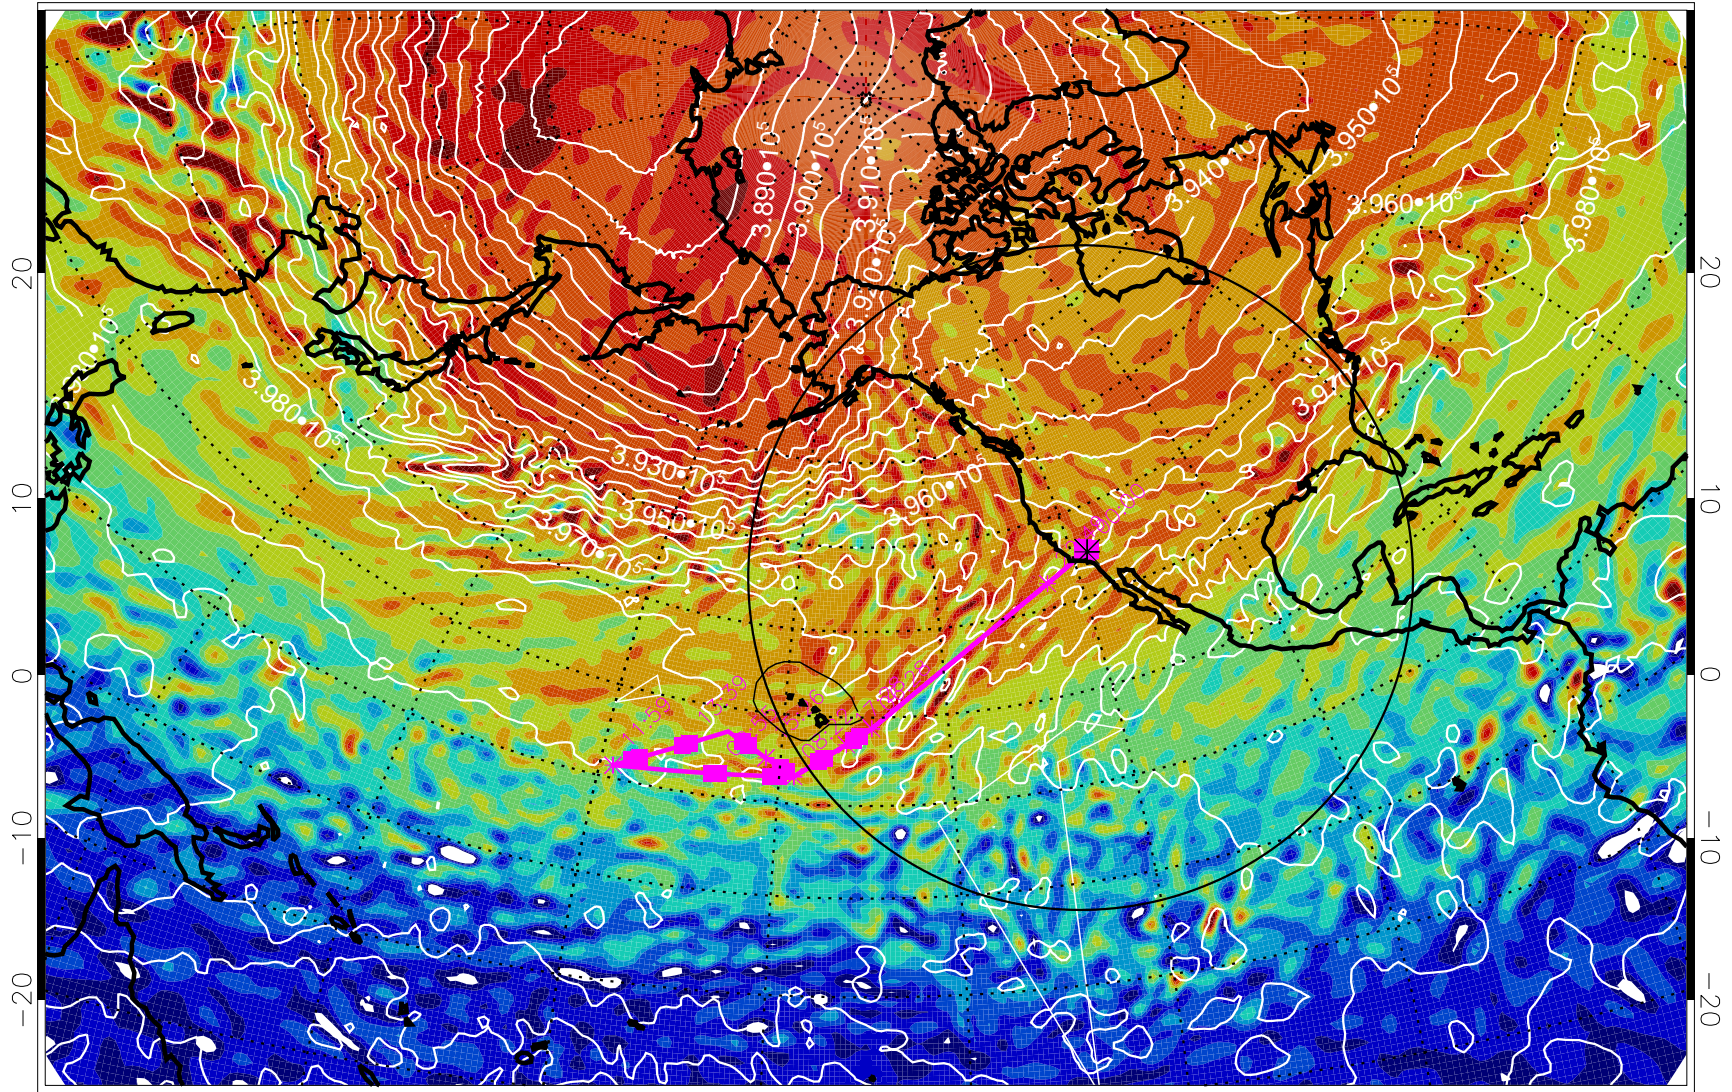

13022712, 36 hour forecast for 460K EPV

460K Montgomery Streamfunction, white

Range ring of 4055 km -- 13 hours GH round trip

13022718, 42 hour forecast for 460K EPV

460K Montgomery Streamfunction, white

Range ring of 4055 km -- 13 hours GH round trip

13022800, 48 hour forecast for 460K EPV

460K Montgomery Streamfunction, white

Range ring of 4055 km -- 13 hours GH round trip

13022806, 54 hour forecast for 460K EPV

460K Montgomery Streamfunction, white

Range ring of 4055 km -- 13 hours GH round trip

13022812, 60 hour forecast for 460K EPV

460K Montgomery Streamfunction, white

Range ring of 4055 km -- 13 hours GH round trip

13022818, 66 hour forecast for 460K EPV

460K Montgomery Streamfunction, white

Range ring of 4055 km -- 13 hours GH round trip

13030200, 96 hour forecast for 460K EPV

460K Montgomery Streamfunction, white

Range ring of 4055 km -- 13 hours GH round trip

13030206, 102 hour forecast for 460K EPV

460K Montgomery Streamfunction, white