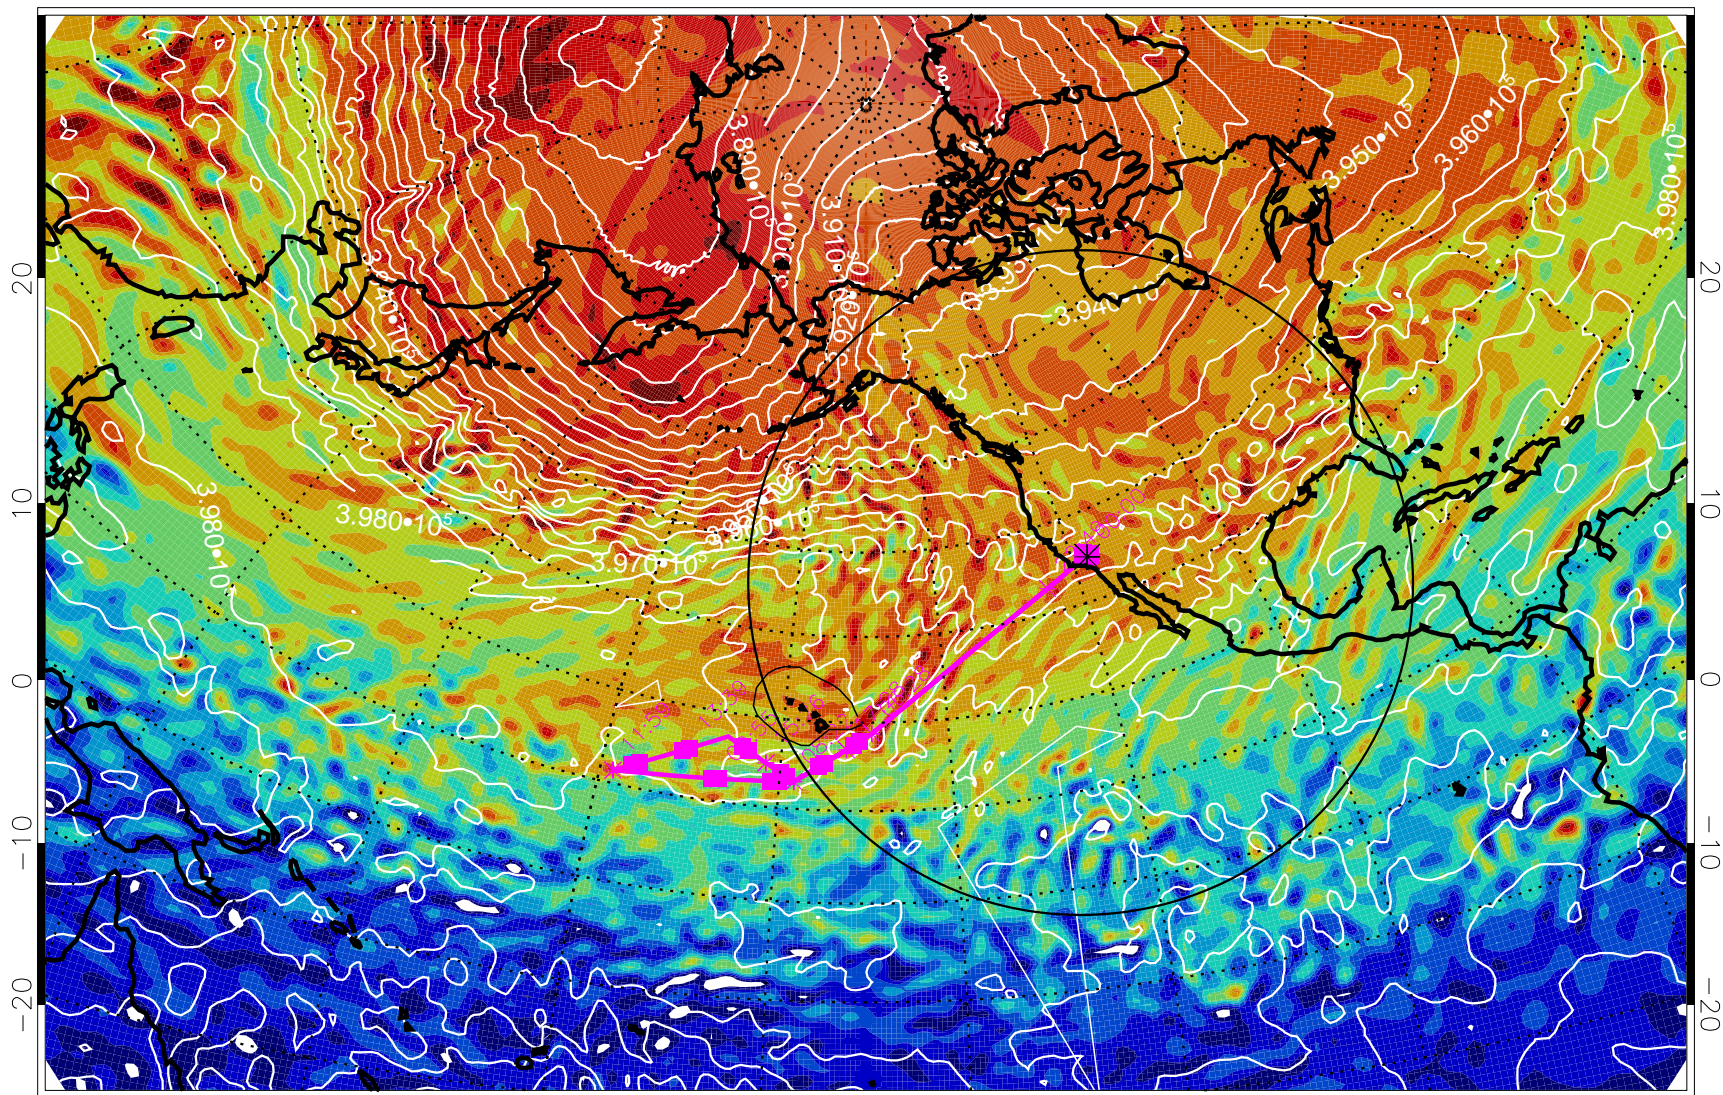

13022700, 24 hour forecast for 460K EPV

460K Montgomery Streamfunction, white

Range ring of 4055 km -- 13 hours GH round trip

13022706, 30 hour forecast for 460K EPV

460K Montgomery Streamfunction, white

Range ring of 4055 km -- 13 hours GH round trip

13022712, 36 hour forecast for 460K EPV

460K Montgomery Streamfunction, white

Range ring of 4055 km -- 13 hours GH round trip

13022718, 42 hour forecast for 460K EPV

460K Montgomery Streamfunction, white

Range ring of 4055 km -- 13 hours GH round trip

13022800, 48 hour forecast for 460K EPV

460K Montgomery Streamfunction, white

Range ring of 4055 km -- 13 hours GH round trip

13022806, 54 hour forecast for 460K EPV

460K Montgomery Streamfunction, white

Range ring of 4055 km -- 13 hours GH round trip

13022812, 60 hour forecast for 460K EPV

460K Montgomery Streamfunction, white

Range ring of 4055 km -- 13 hours GH round trip

13022818, 66 hour forecast for 460K EPV

460K Montgomery Streamfunction, white

Range ring of 4055 km -- 13 hours GH round trip