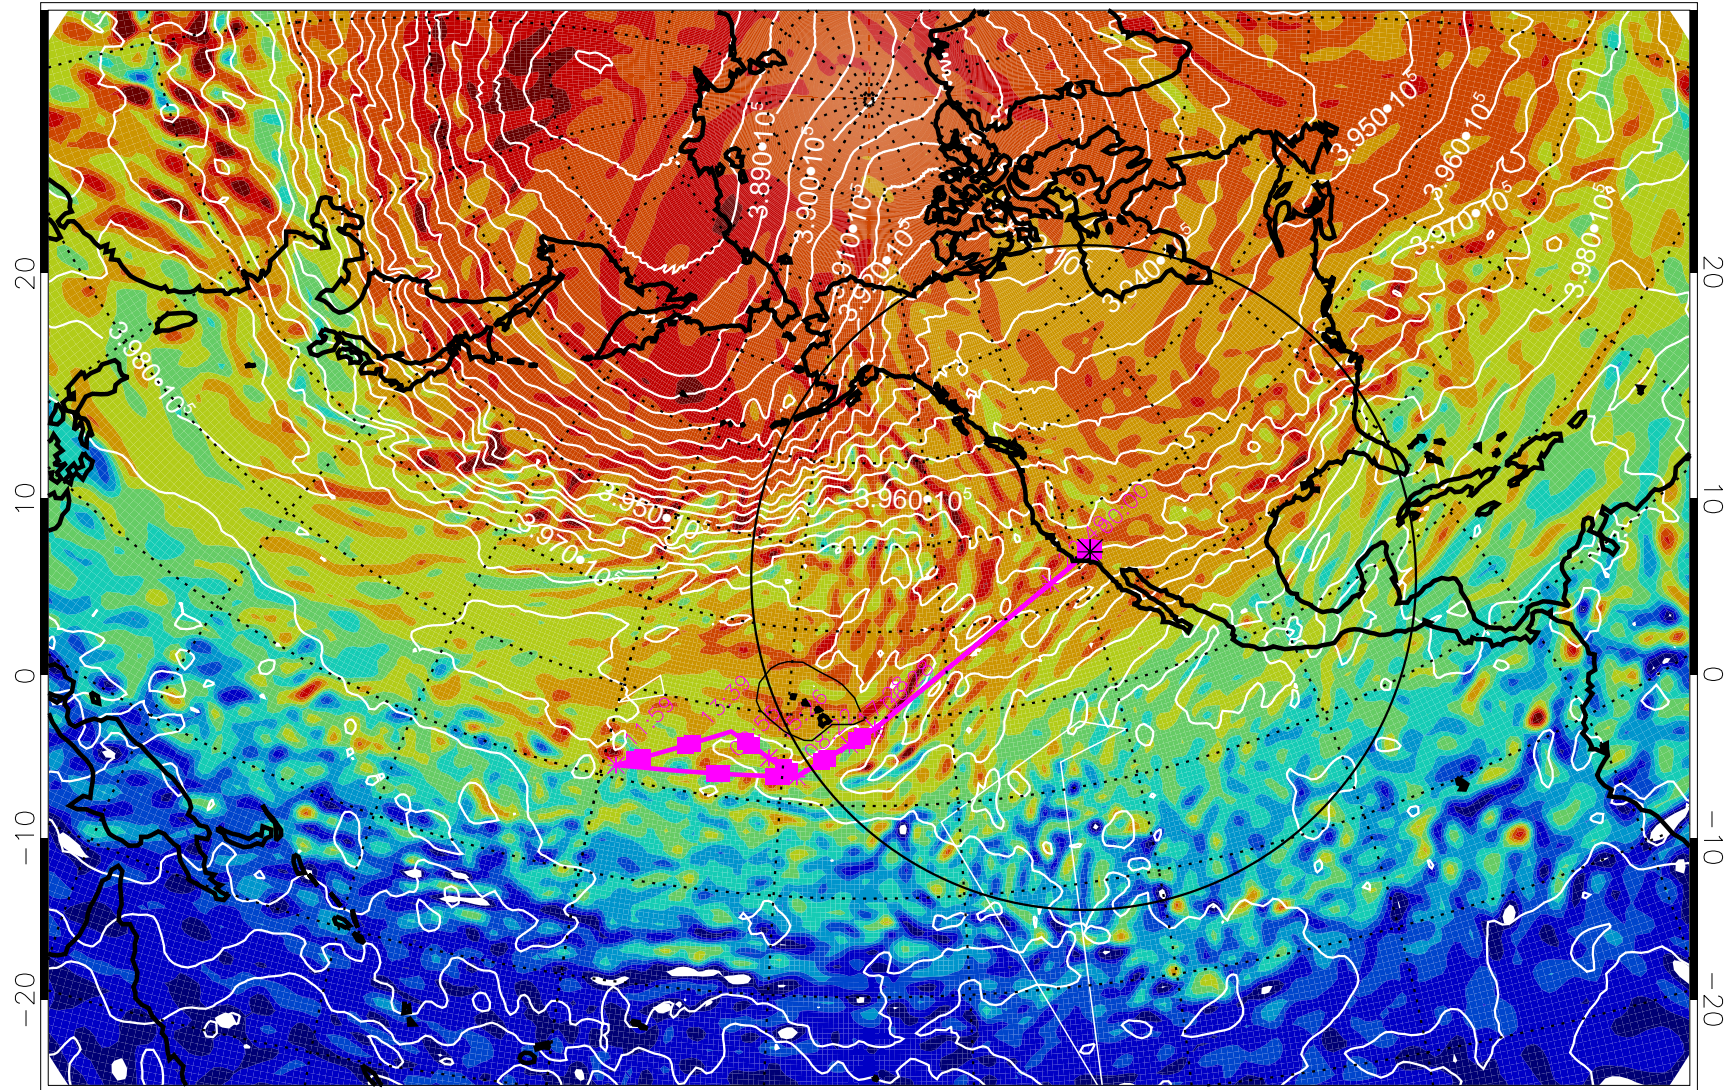

13022700, 24 hour forecast for 460K EPV

460K Montgomery Streamfunction, white

Range ring of 4055 km -- 13 hours GH round trip

13022706, 30 hour forecast for 460K EPV

460K Montgomery Streamfunction, white

Range ring of 4055 km -- 13 hours GH round trip

13022712, 36 hour forecast for 460K EPV

460K Montgomery Streamfunction, white

Range ring of 4055 km -- 13 hours GH round trip

13022718, 42 hour forecast for 460K EPV

460K Montgomery Streamfunction, white

Range ring of 4055 km -- 13 hours GH round trip

13022800, 48 hour forecast for 460K EPV

460K Montgomery Streamfunction, white

Range ring of 4055 km -- 13 hours GH round trip

13022806, 54 hour forecast for 460K EPV

460K Montgomery Streamfunction, white

Range ring of 4055 km -- 13 hours GH round trip

13022812, 60 hour forecast for 460K EPV

460K Montgomery Streamfunction, white

Range ring of 4055 km -- 13 hours GH round trip

13022818, 66 hour forecast for 460K EPV

460K Montgomery Streamfunction, white

Range ring of 4055 km -- 13 hours GH round trip