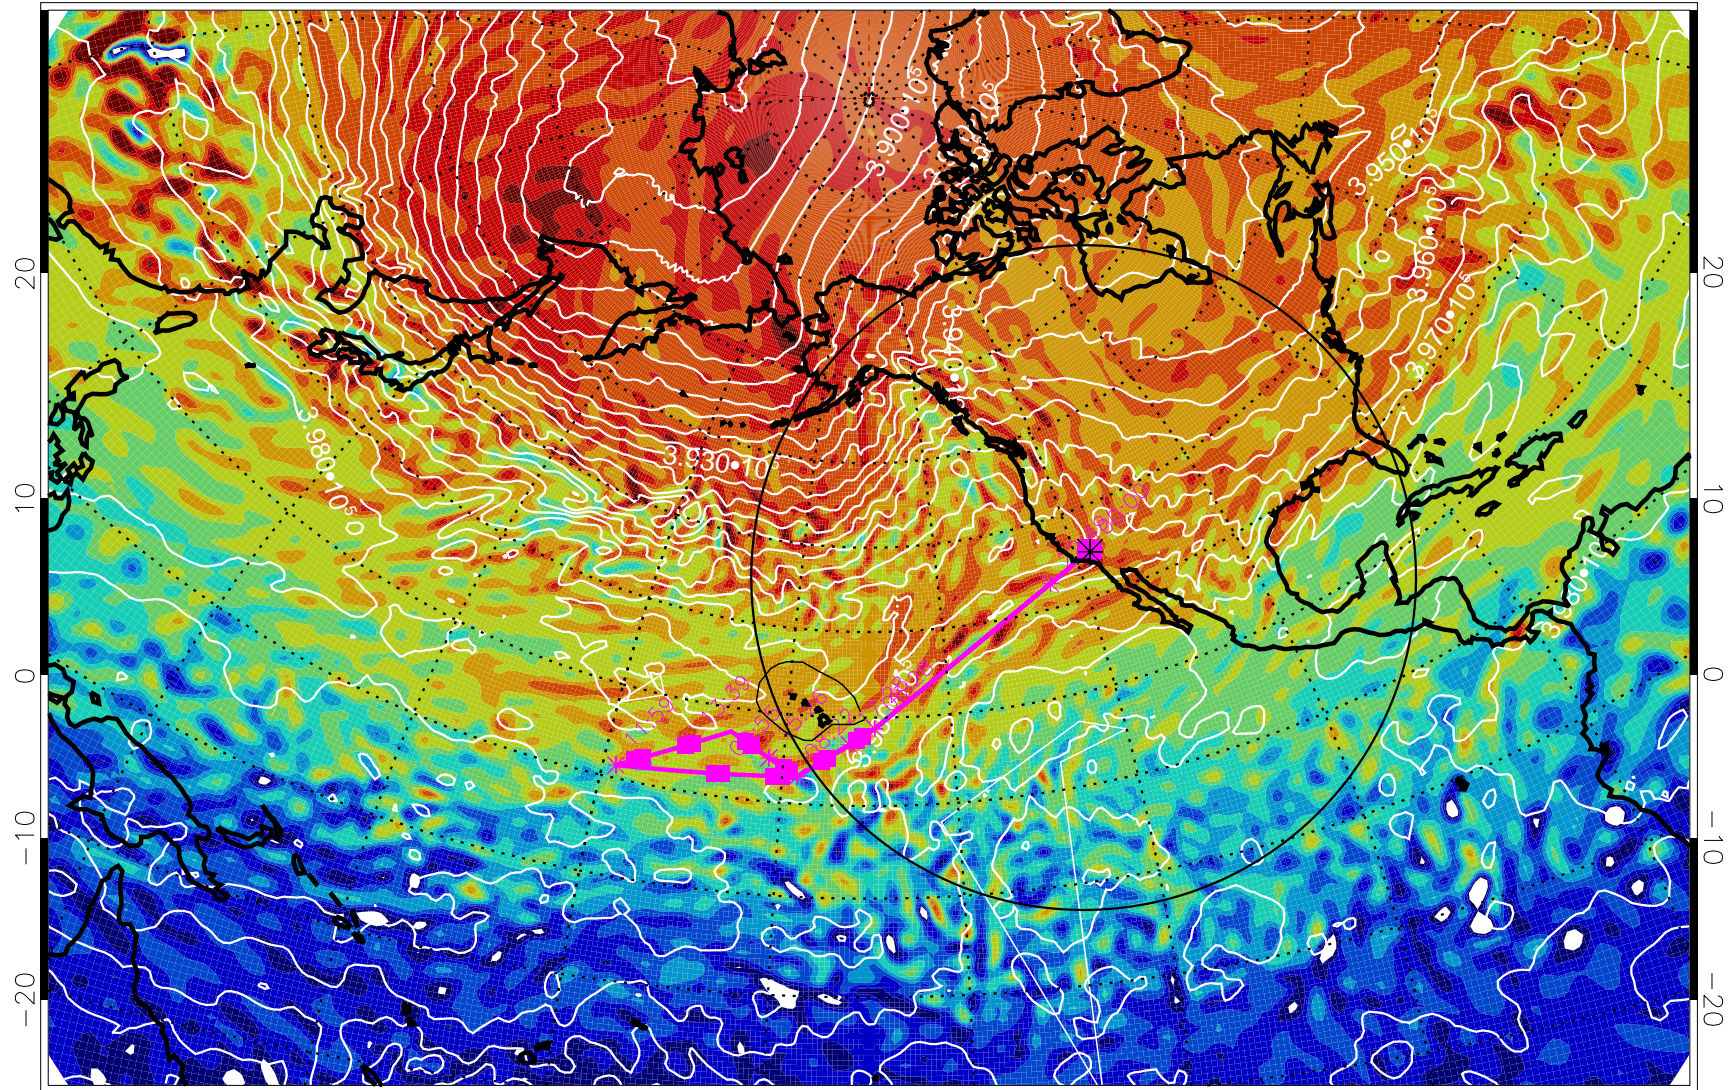

13022812, 60 hour forecast for 460K EPV

460K Montgomery Streamfunction, white

Range ring of 4055 km -- 13 hours GH round trip

13022818, 66 hour forecast for 460K EPV

460K Montgomery Streamfunction, white

Range ring of 4055 km -- 13 hours GH round trip

13030100, 72 hour forecast for 460K EPV

460K Montgomery Streamfunction, white

Range ring of 4055 km -- 13 hours GH round trip

13030106, 78 hour forecast for 460K EPV

460K Montgomery Streamfunction, white

Range ring of 4055 km -- 13 hours GH round trip

13030112, 84 hour forecast for 460K EPV

460K Montgomery Streamfunction, white

Range ring of 4055 km -- 13 hours GH round trip

13030118, 90 hour forecast for 460K EPV

460K Montgomery Streamfunction, white

Range ring of 4055 km -- 13 hours GH round trip

13030200, 96 hour forecast for 460K EPV

460K Montgomery Streamfunction, white

Range ring of 4055 km -- 13 hours GH round trip

13030206, 102 hour forecast for 460K EPV

460K Montgomery Streamfunction, white