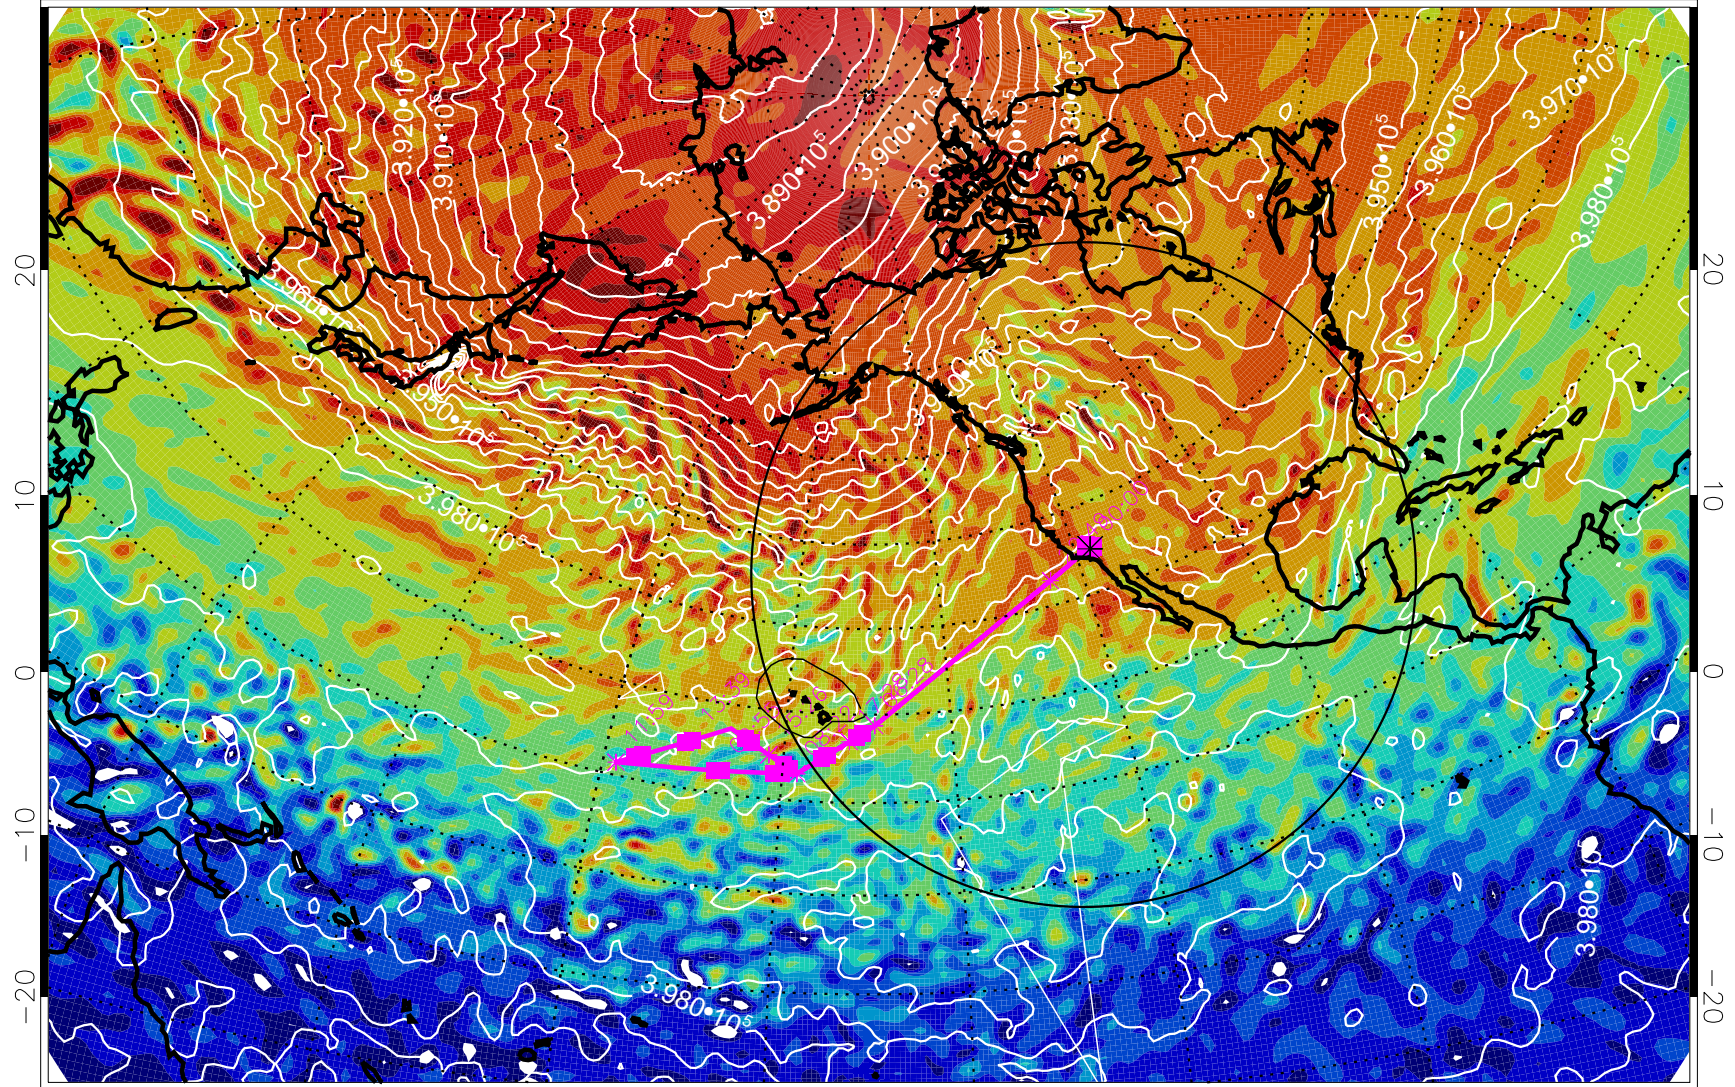

13030200, 96 hour forecast for 460K EPV

460K Montgomery Streamfunction, white

Range ring of 4055 km -- 13 hours GH round trip

13030206, 102 hour forecast for 460K EPV

460K Montgomery Streamfunction, white

Range ring of 4055 km -- 13 hours GH round trip

13030212, 108 hour forecast for 460K EPV

460K Montgomery Streamfunction, white

Range ring of 4055 km -- 13 hours GH round trip

13030218, 114 hour forecast for 460K EPV

460K Montgomery Streamfunction, white

Range ring of 4055 km -- 13 hours GH round trip

13030300, 120 hour forecast for 460K EPV

460K Montgomery Streamfunction, white

Range ring of 4055 km -- 13 hours GH round trip