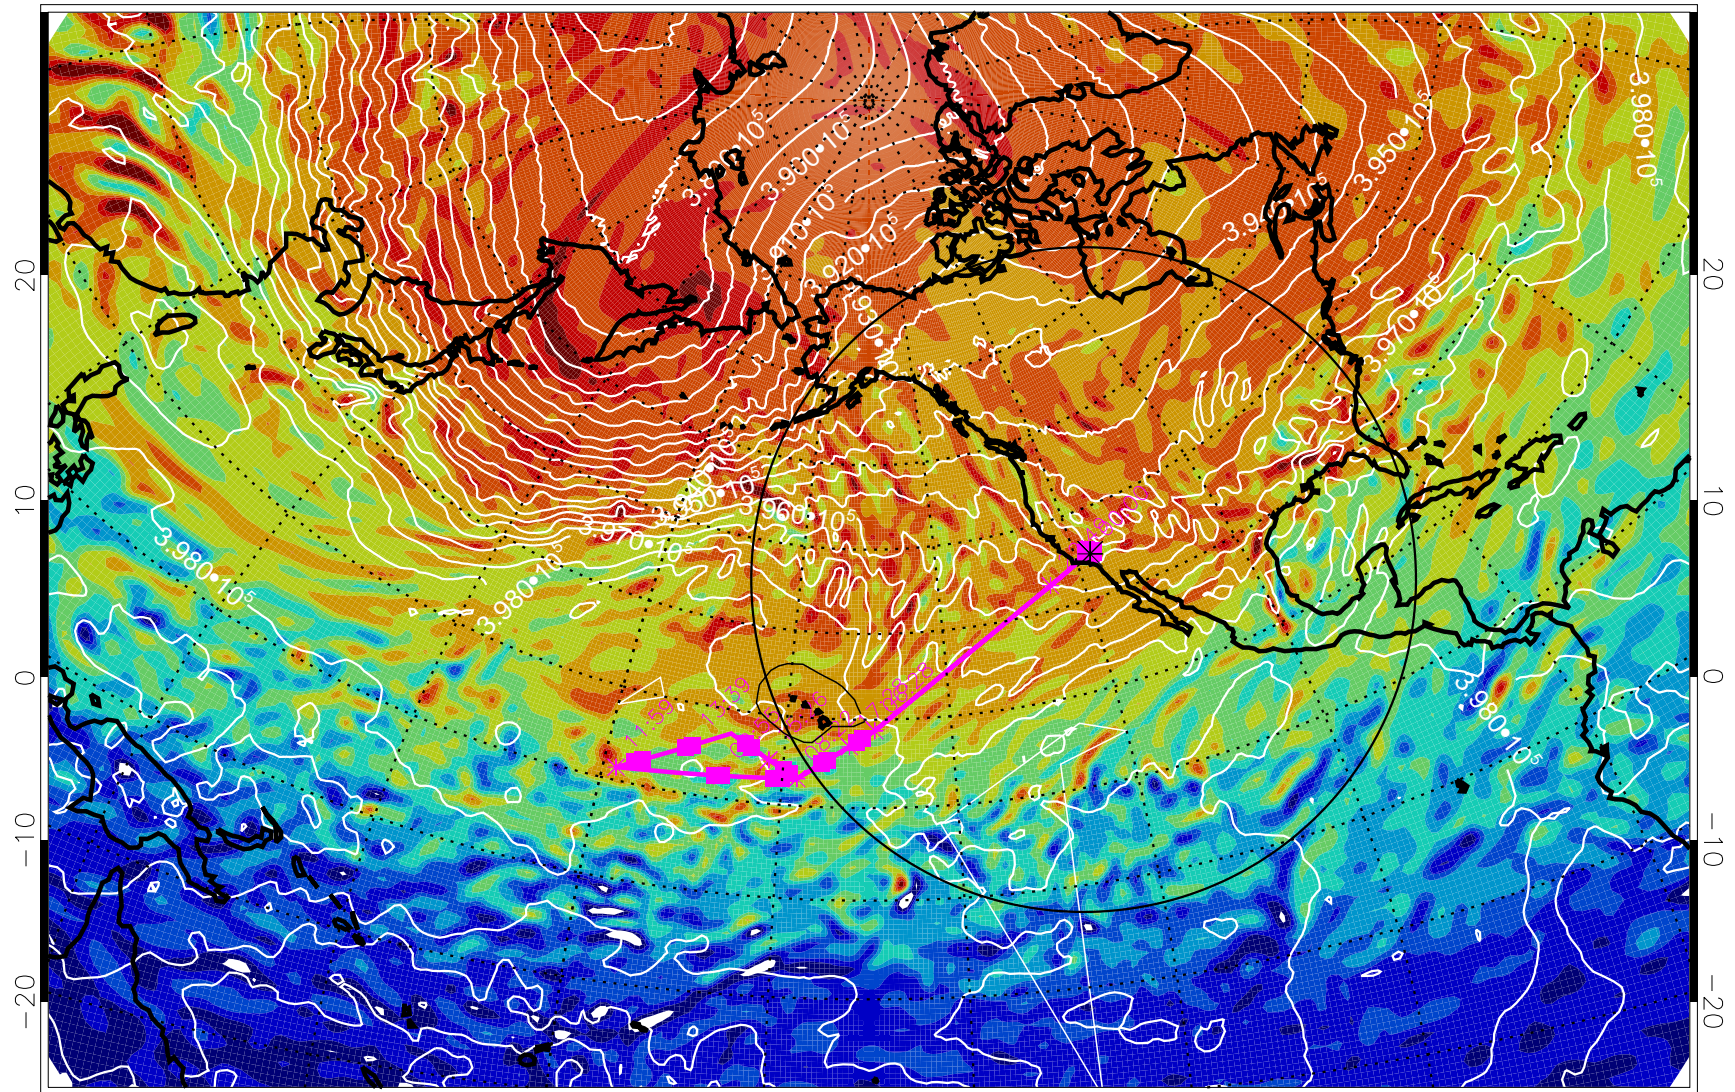

13022612, 12 hour forecast for 460K EPV

460K Montgomery Streamfunction, white

Range ring of 4055 km -- 13 hours GH round trip

13022618, 18 hour forecast for 460K EPV

460K Montgomery Streamfunction, white

Range ring of 4055 km -- 13 hours GH round trip

13022700, 24 hour forecast for 460K EPV

460K Montgomery Streamfunction, white

Range ring of 4055 km -- 13 hours GH round trip

13022706, 30 hour forecast for 460K EPV

460K Montgomery Streamfunction, white

Range ring of 4055 km -- 13 hours GH round trip

13022712, 36 hour forecast for 460K EPV

460K Montgomery Streamfunction, white

Range ring of 4055 km -- 13 hours GH round trip

13022718, 42 hour forecast for 460K EPV

460K Montgomery Streamfunction, white

Range ring of 4055 km -- 13 hours GH round trip

13022812, 60 hour forecast for 460K EPV

460K Montgomery Streamfunction, white

Range ring of 4055 km -- 13 hours GH round trip

13022818, 66 hour forecast for 460K EPV

460K Montgomery Streamfunction, white

Range ring of 4055 km -- 13 hours GH round trip