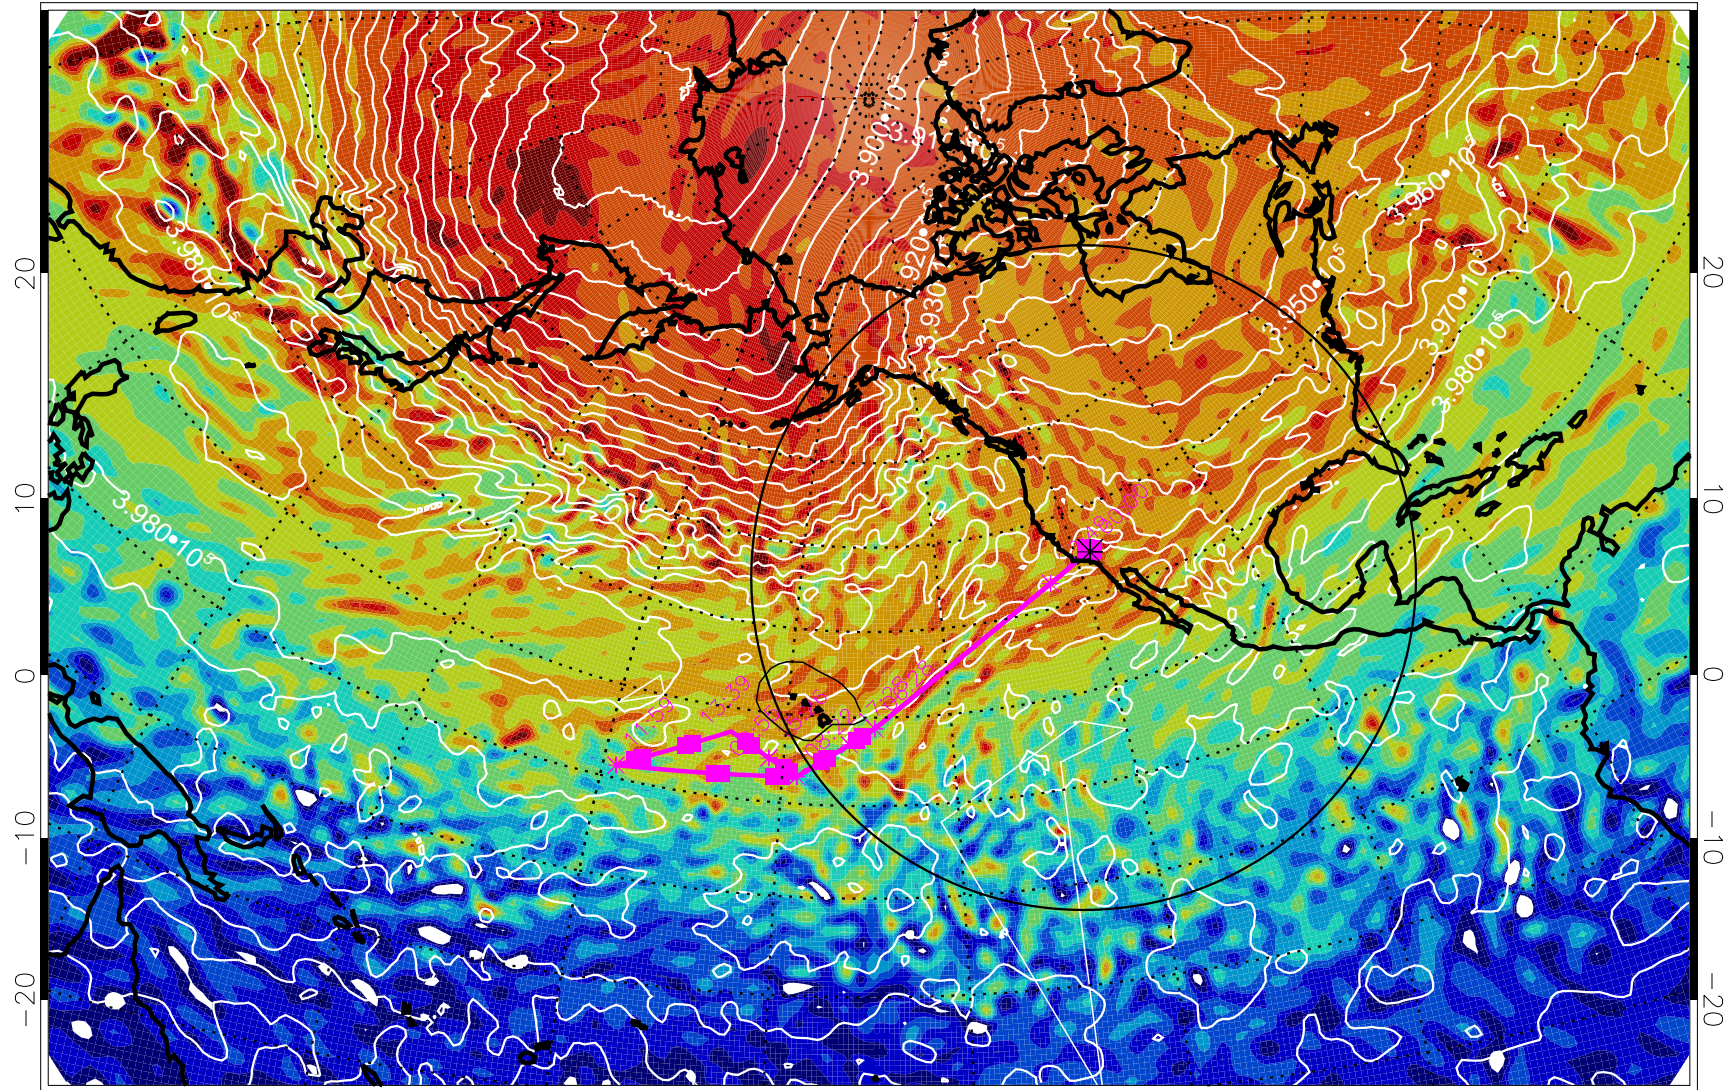

13022812, 60 hour forecast for 460K EPV

460K Montgomery Streamfunction, white

Range ring of 4055 km -- 13 hours GH round trip

13022818, 66 hour forecast for 460K EPV

460K Montgomery Streamfunction, white

Range ring of 4055 km -- 13 hours GH round trip

13030100, 72 hour forecast for 460K EPV

460K Montgomery Streamfunction, white

Range ring of 4055 km -- 13 hours GH round trip

13030106, 78 hour forecast for 460K EPV

460K Montgomery Streamfunction, white

Range ring of 4055 km -- 13 hours GH round trip

13030112, 84 hour forecast for 460K EPV

460K Montgomery Streamfunction, white

Range ring of 4055 km -- 13 hours GH round trip

13030118, 90 hour forecast for 460K EPV

460K Montgomery Streamfunction, white

Range ring of 4055 km -- 13 hours GH round trip

13030200, 96 hour forecast for 460K EPV

460K Montgomery Streamfunction, white

Range ring of 4055 km -- 13 hours GH round trip

13030206, 102 hour forecast for 460K EPV

460K Montgomery Streamfunction, white