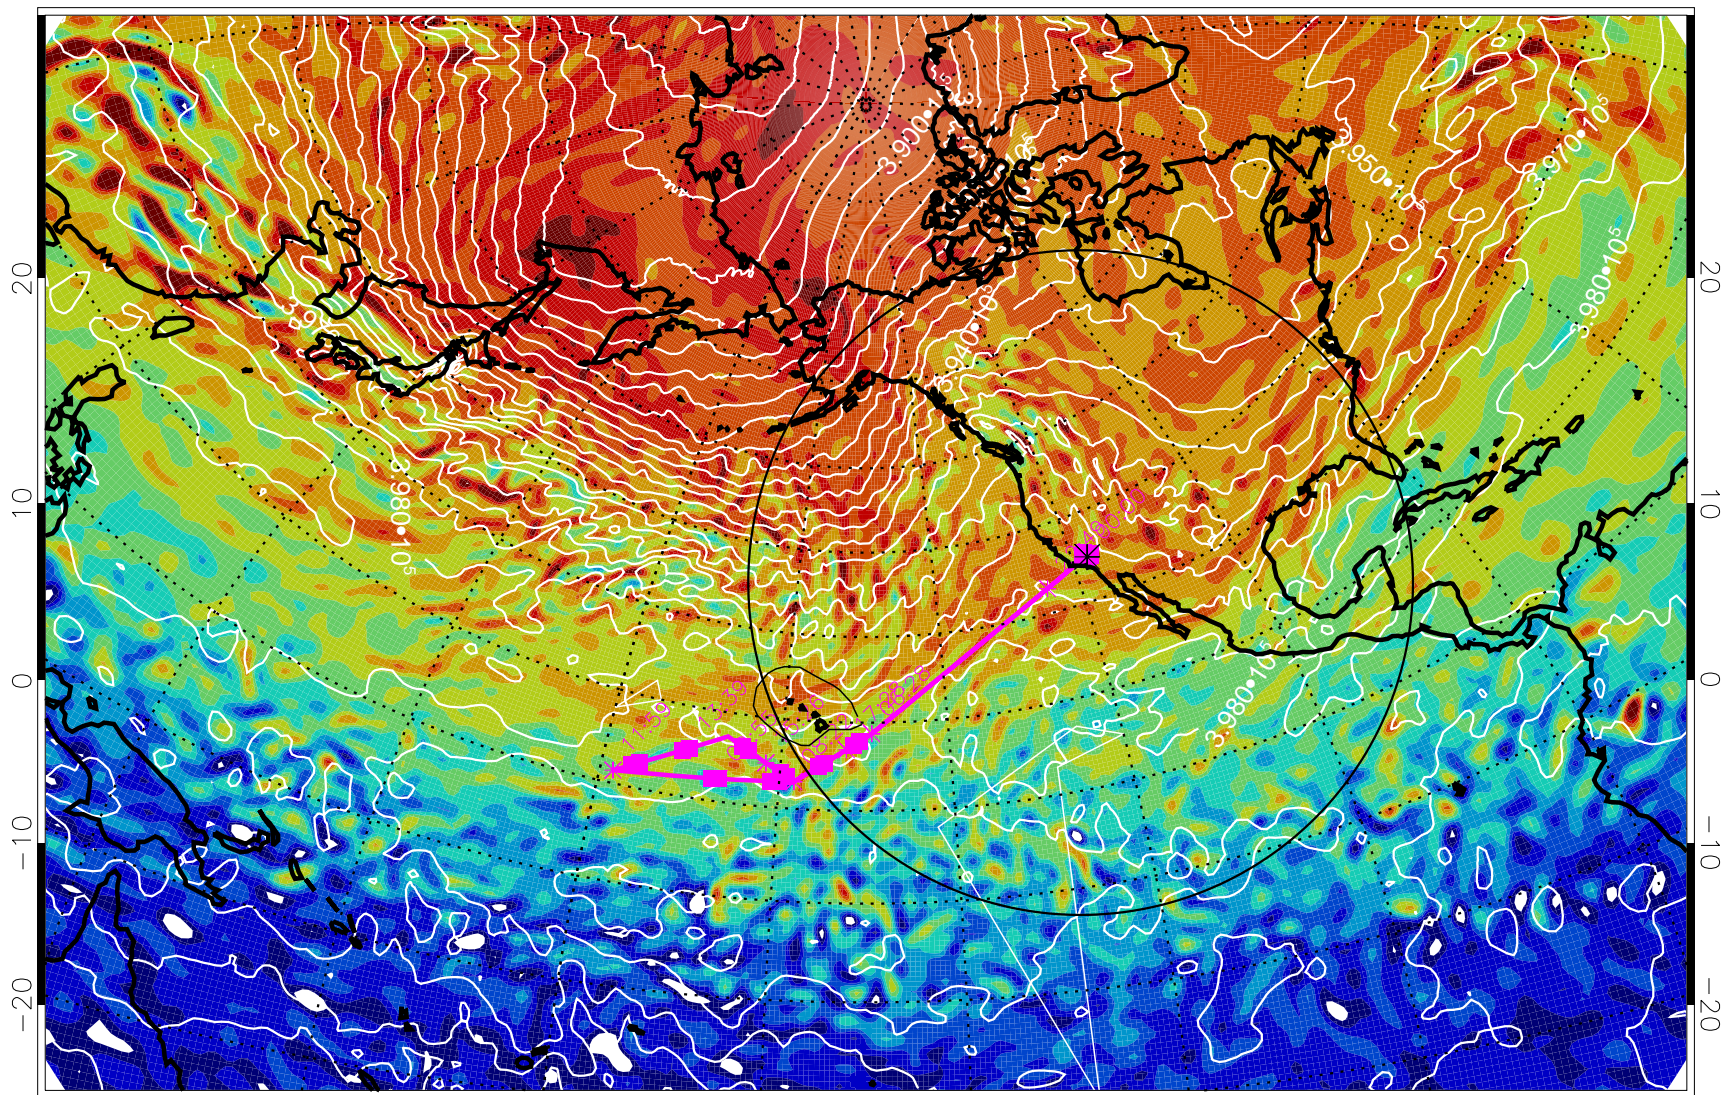

13030100, 72 hour forecast for 460K EPV

460K Montgomery Streamfunction, white

Range ring of 4055 km -- 13 hours GH round trip

13030106, 78 hour forecast for 460K EPV

460K Montgomery Streamfunction, white

Range ring of 4055 km -- 13 hours GH round trip

13030112, 84 hour forecast for 460K EPV

460K Montgomery Streamfunction, white

Range ring of 4055 km -- 13 hours GH round trip

13030118, 90 hour forecast for 460K EPV

460K Montgomery Streamfunction, white

Range ring of 4055 km -- 13 hours GH round trip

13030200, 96 hour forecast for 460K EPV

460K Montgomery Streamfunction, white

Range ring of 4055 km -- 13 hours GH round trip

13030206, 102 hour forecast for 460K EPV

460K Montgomery Streamfunction, white

Range ring of 4055 km -- 13 hours GH round trip

13030212, 108 hour forecast for 460K EPV

460K Montgomery Streamfunction, white

Range ring of 4055 km -- 13 hours GH round trip

13030218, 114 hour forecast for 460K EPV