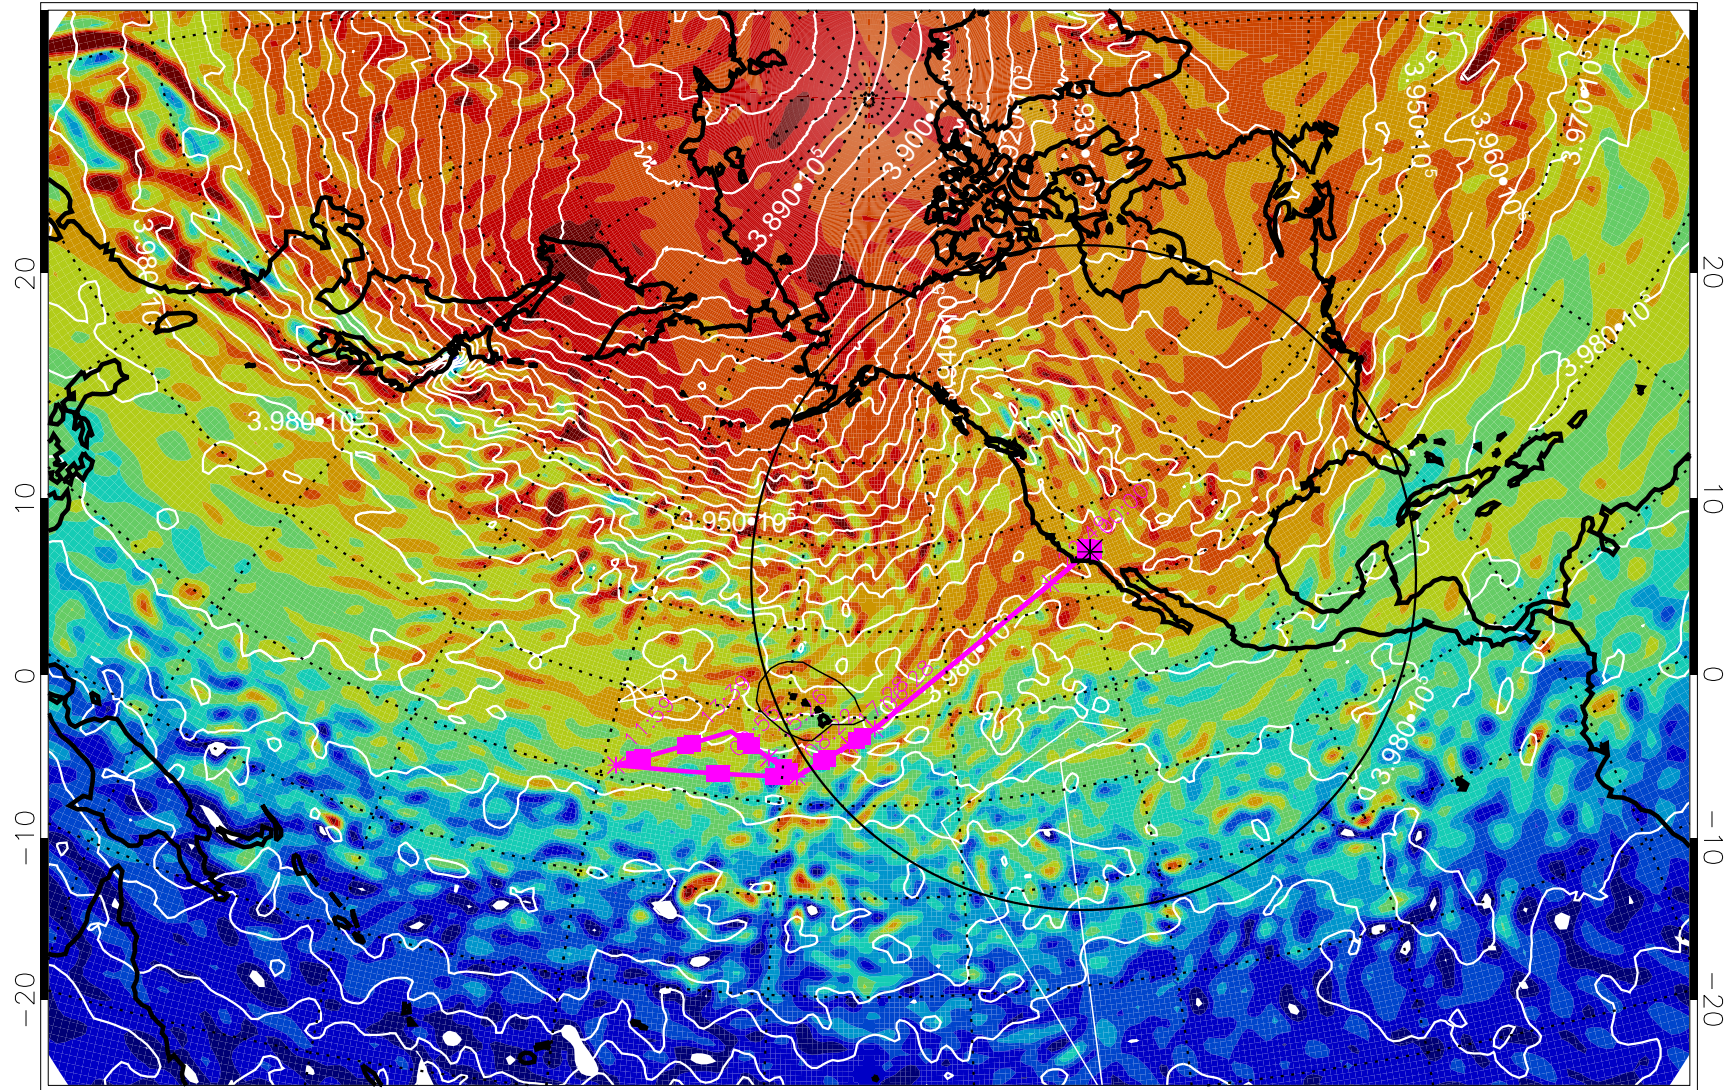

13030100, 72 hour forecast for 460K EPV

460K Montgomery Streamfunction, white

Range ring of 4055 km -- 13 hours GH round trip

13030106, 78 hour forecast for 460K EPV

460K Montgomery Streamfunction, white

Range ring of 4055 km -- 13 hours GH round trip

13030112, 84 hour forecast for 460K EPV

460K Montgomery Streamfunction, white

Range ring of 4055 km -- 13 hours GH round trip

13030118, 90 hour forecast for 460K EPV

460K Montgomery Streamfunction, white

Range ring of 4055 km -- 13 hours GH round trip

13030200, 96 hour forecast for 460K EPV

460K Montgomery Streamfunction, white

Range ring of 4055 km -- 13 hours GH round trip

13030206, 102 hour forecast for 460K EPV

460K Montgomery Streamfunction, white

Range ring of 4055 km -- 13 hours GH round trip

13030212, 108 hour forecast for 460K EPV

460K Montgomery Streamfunction, white

Range ring of 4055 km -- 13 hours GH round trip

13030218, 114 hour forecast for 460K EPV