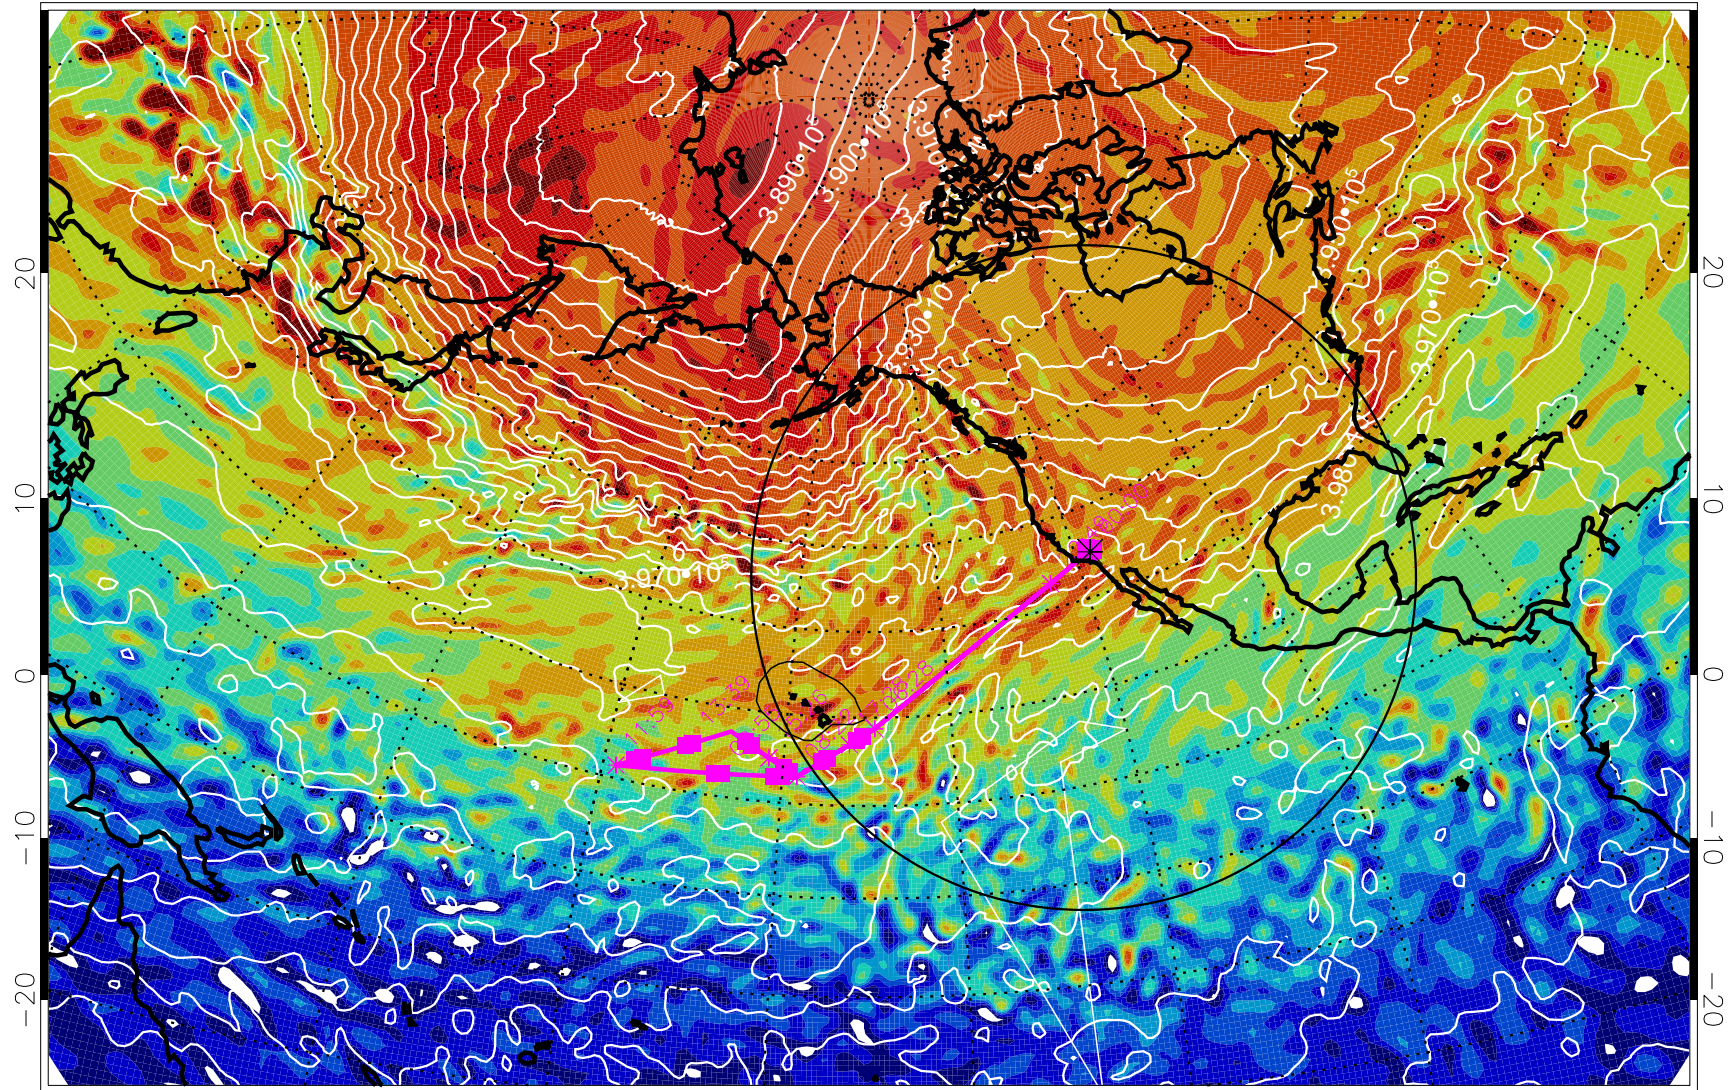

13022800, 48 hour forecast for 460K EPV

460K Montgomery Streamfunction, white

Range ring of 4055 km -- 13 hours GH round trip

13022806, 54 hour forecast for 460K EPV

460K Montgomery Streamfunction, white

Range ring of 4055 km -- 13 hours GH round trip

13022812, 60 hour forecast for 460K EPV

460K Montgomery Streamfunction, white

Range ring of 4055 km -- 13 hours GH round trip

13022818, 66 hour forecast for 460K EPV

460K Montgomery Streamfunction, white

Range ring of 4055 km -- 13 hours GH round trip

13030100, 72 hour forecast for 460K EPV

460K Montgomery Streamfunction, white

Range ring of 4055 km -- 13 hours GH round trip

13030106, 78 hour forecast for 460K EPV

460K Montgomery Streamfunction, white

Range ring of 4055 km -- 13 hours GH round trip

13030200, 96 hour forecast for 460K EPV

460K Montgomery Streamfunction, white

Range ring of 4055 km -- 13 hours GH round trip

13030206, 102 hour forecast for 460K EPV

460K Montgomery Streamfunction, white