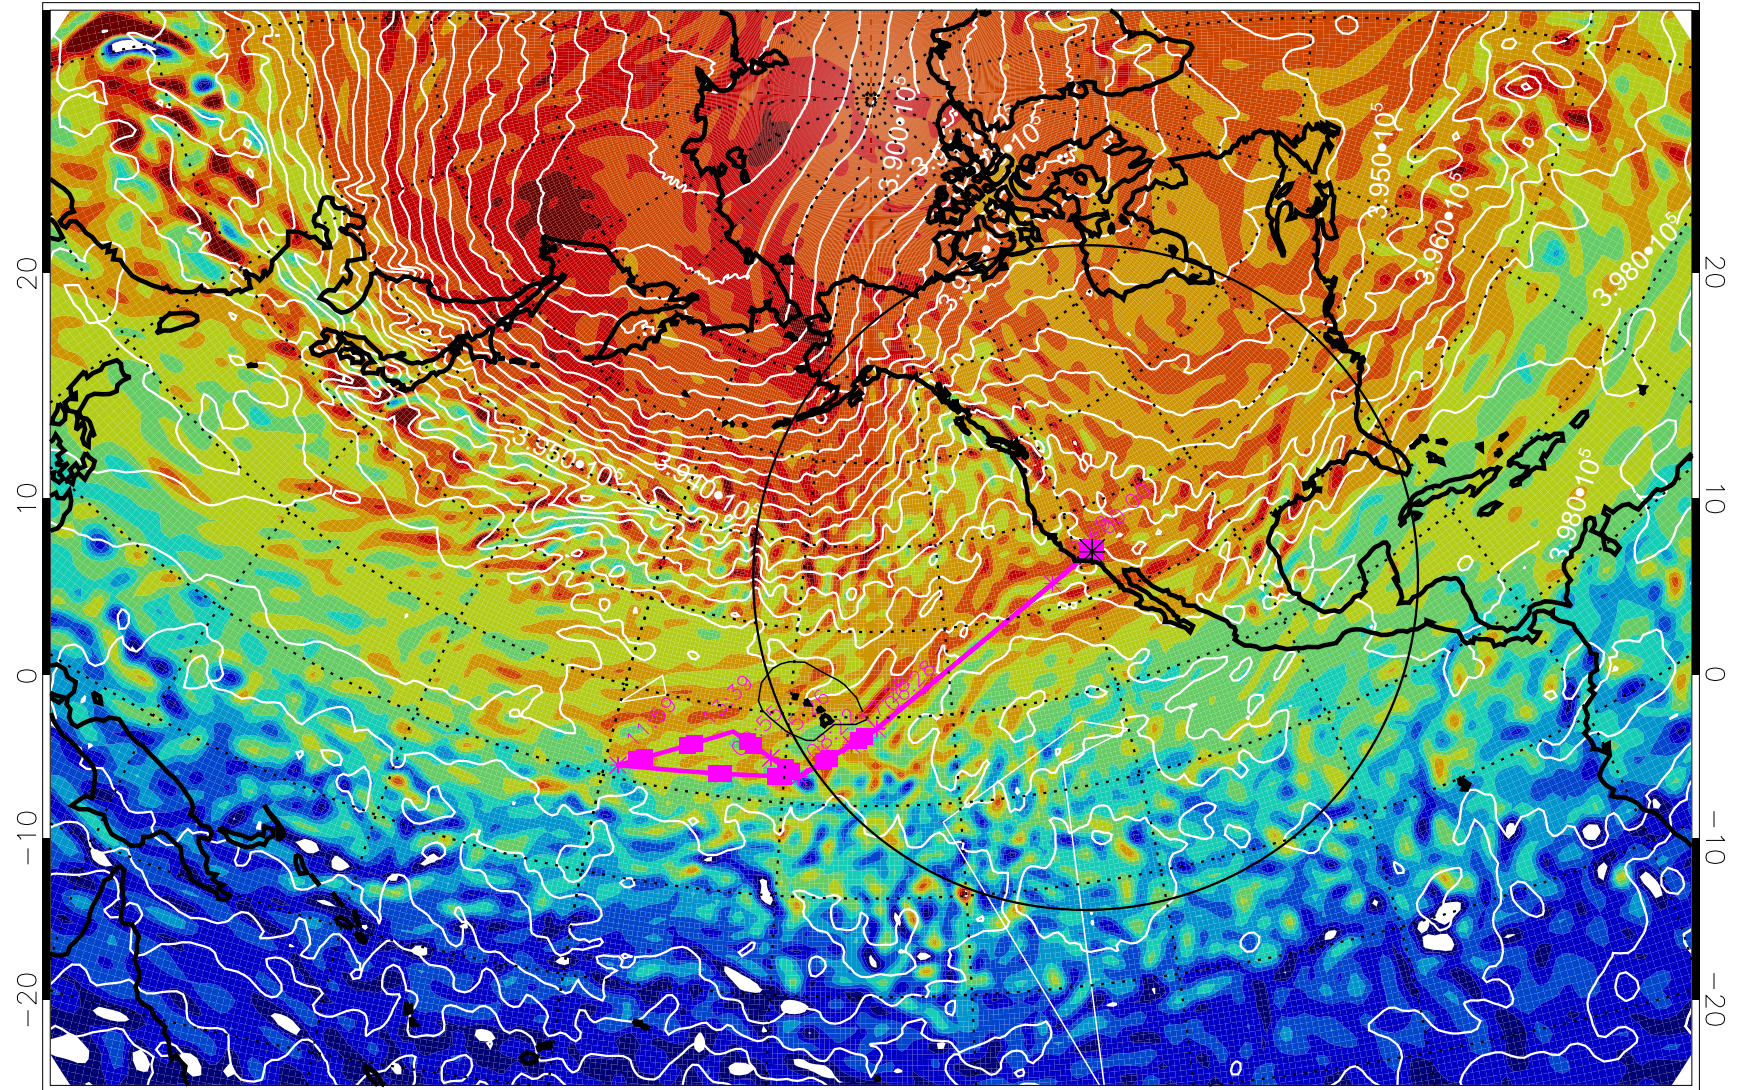

13022812, 60 hour forecast for 460K EPV

460K Montgomery Streamfunction, white

Range ring of 4055 km -- 13 hours GH round trip

13022818, 66 hour forecast for 460K EPV

460K Montgomery Streamfunction, white

Range ring of 4055 km -- 13 hours GH round trip

13030100, 72 hour forecast for 460K EPV

460K Montgomery Streamfunction, white

Range ring of 4055 km -- 13 hours GH round trip

13030106, 78 hour forecast for 460K EPV

460K Montgomery Streamfunction, white

Range ring of 4055 km -- 13 hours GH round trip

13030112, 84 hour forecast for 460K EPV

460K Montgomery Streamfunction, white

Range ring of 4055 km -- 13 hours GH round trip

13030118, 90 hour forecast for 460K EPV

460K Montgomery Streamfunction, white

Range ring of 4055 km -- 13 hours GH round trip

13030200, 96 hour forecast for 460K EPV

460K Montgomery Streamfunction, white

Range ring of 4055 km -- 13 hours GH round trip

13030206, 102 hour forecast for 460K EPV

460K Montgomery Streamfunction, white