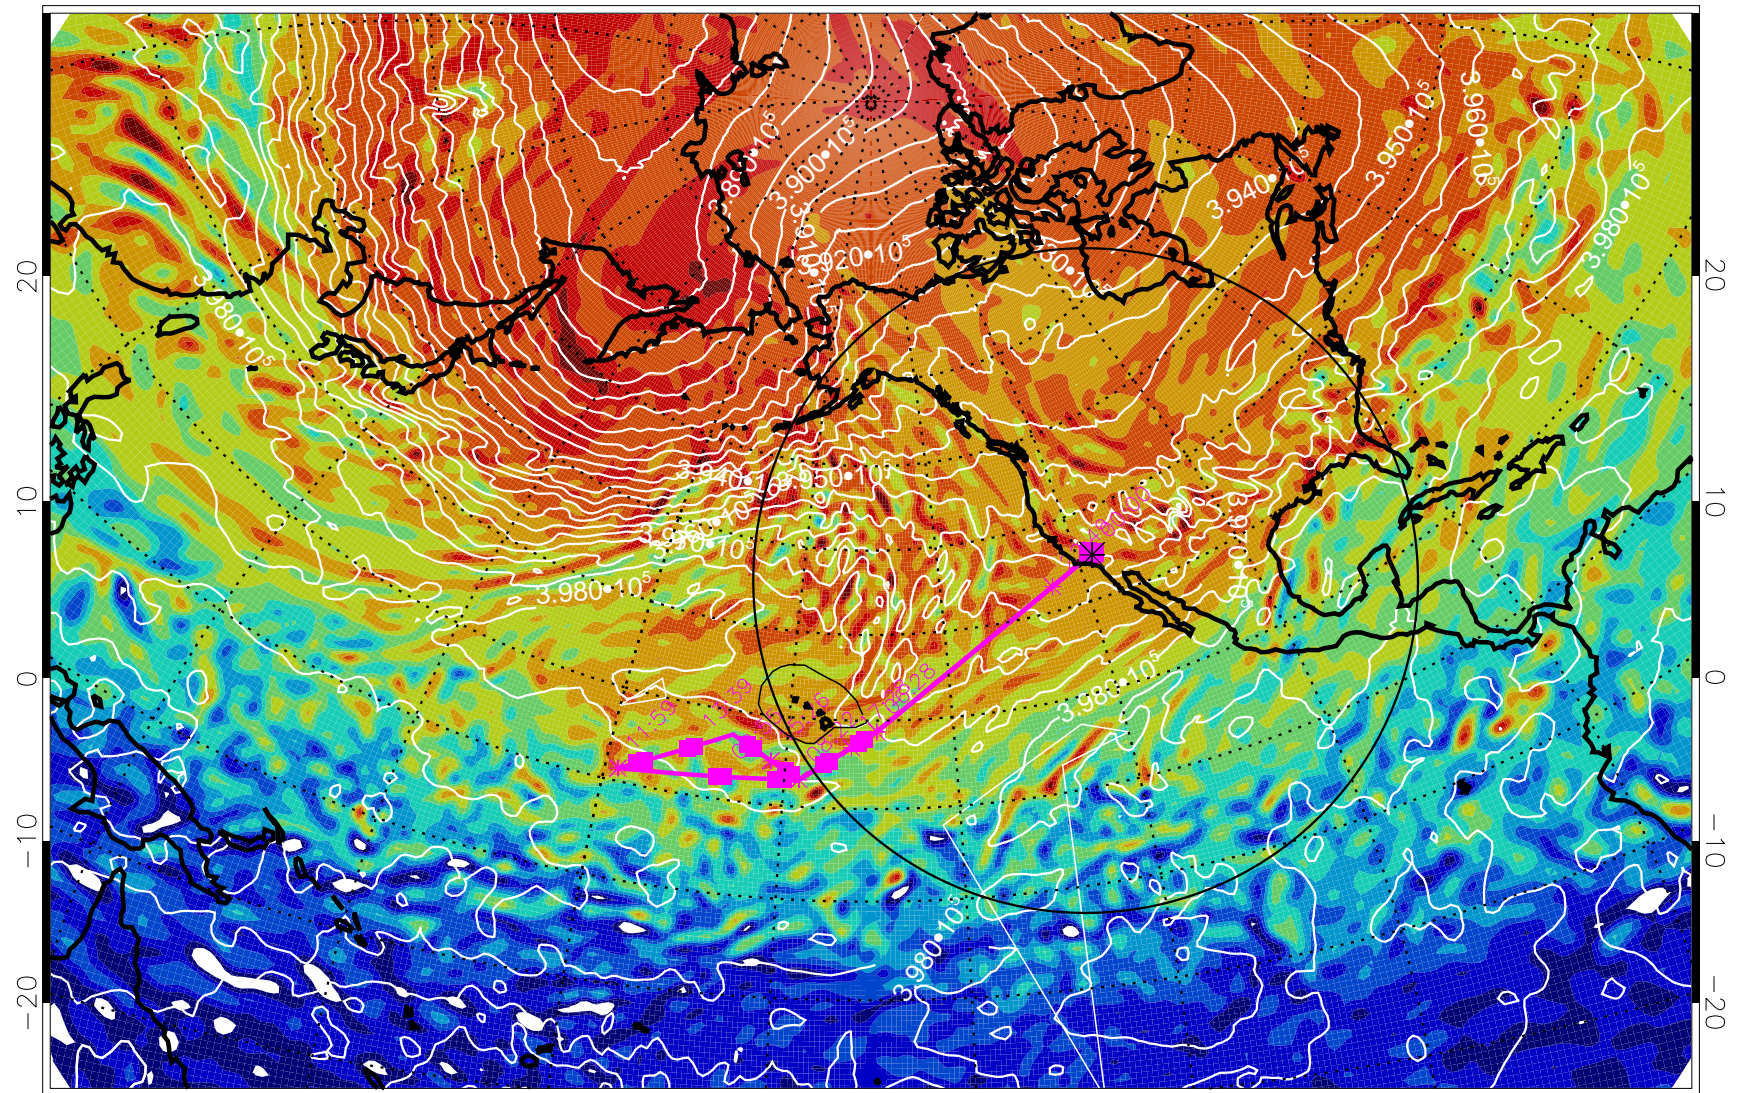

13022606, 18 hour forecast for 460K EPV

460K Montgomery Streamfunction, white

Range ring of 4055 km -- 13 hours GH round trip

13022612, 24 hour forecast for 460K EPV

460K Montgomery Streamfunction, white

Range ring of 4055 km -- 13 hours GH round trip

13022618, 30 hour forecast for 460K EPV

460K Montgomery Streamfunction, white

Range ring of 4055 km -- 13 hours GH round trip

13022700, 36 hour forecast for 460K EPV

460K Montgomery Streamfunction, white

Range ring of 4055 km -- 13 hours GH round trip

13022706, 42 hour forecast for 460K EPV

460K Montgomery Streamfunction, white

Range ring of 4055 km -- 13 hours GH round trip

13022712, 48 hour forecast for 460K EPV

460K Montgomery Streamfunction, white

Range ring of 4055 km -- 13 hours GH round trip

13022718, 54 hour forecast for 460K EPV

460K Montgomery Streamfunction, white

Range ring of 4055 km -- 13 hours GH round trip

13022800, 60 hour forecast for 460K EPV

460K Montgomery Streamfunction, white

Range ring of 4055 km -- 13 hours GH round trip