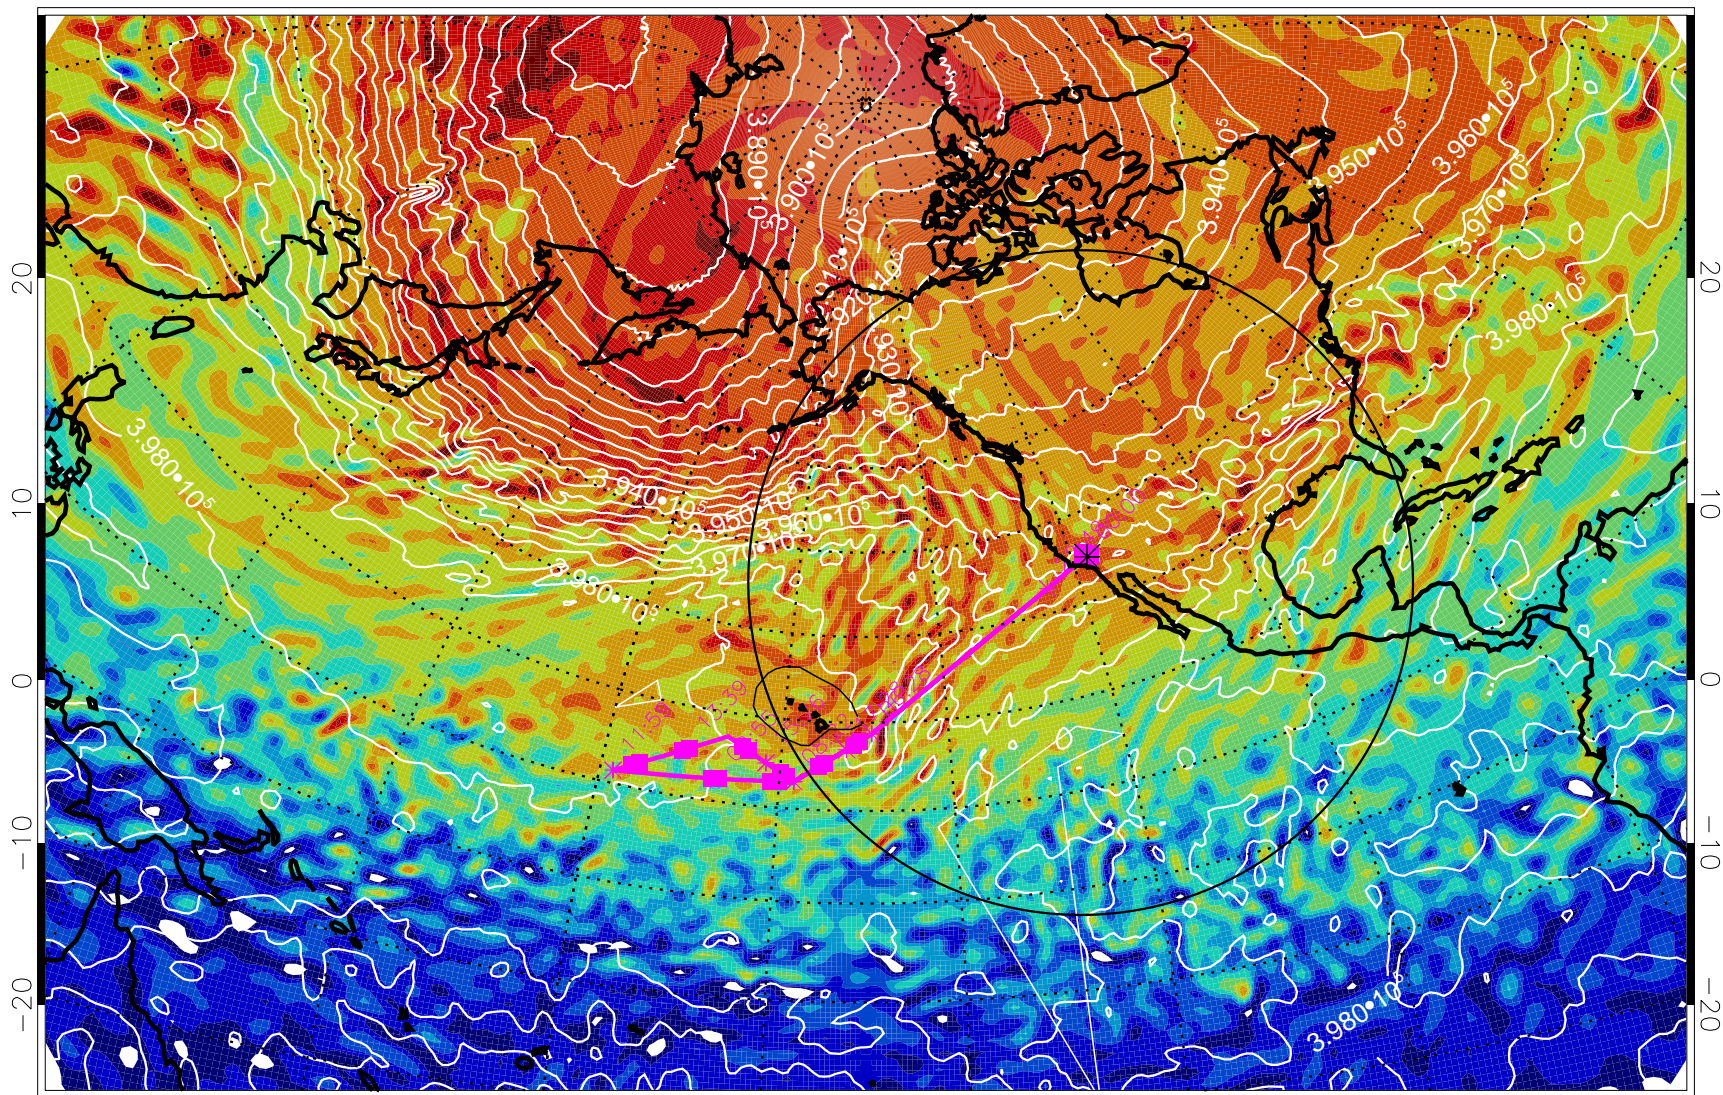

13022706, 42 hour forecast for 460K EPV

460K Montgomery Streamfunction, white

Range ring of 4055 km -- 13 hours GH round trip

13022712, 48 hour forecast for 460K EPV

460K Montgomery Streamfunction, white

Range ring of 4055 km -- 13 hours GH round trip

13022718, 54 hour forecast for 460K EPV

460K Montgomery Streamfunction, white

Range ring of 4055 km -- 13 hours GH round trip

13022800, 60 hour forecast for 460K EPV

460K Montgomery Streamfunction, white

Range ring of 4055 km -- 13 hours GH round trip

13022806, 66 hour forecast for 460K EPV

460K Montgomery Streamfunction, white

Range ring of 4055 km -- 13 hours GH round trip

13022812, 72 hour forecast for 460K EPV

460K Montgomery Streamfunction, white

Range ring of 4055 km -- 13 hours GH round trip

13030112, 96 hour forecast for 460K EPV

460K Montgomery Streamfunction, white

Range ring of 4055 km -- 13 hours GH round trip

13030118, 102 hour forecast for 460K EPV

460K Montgomery Streamfunction, white