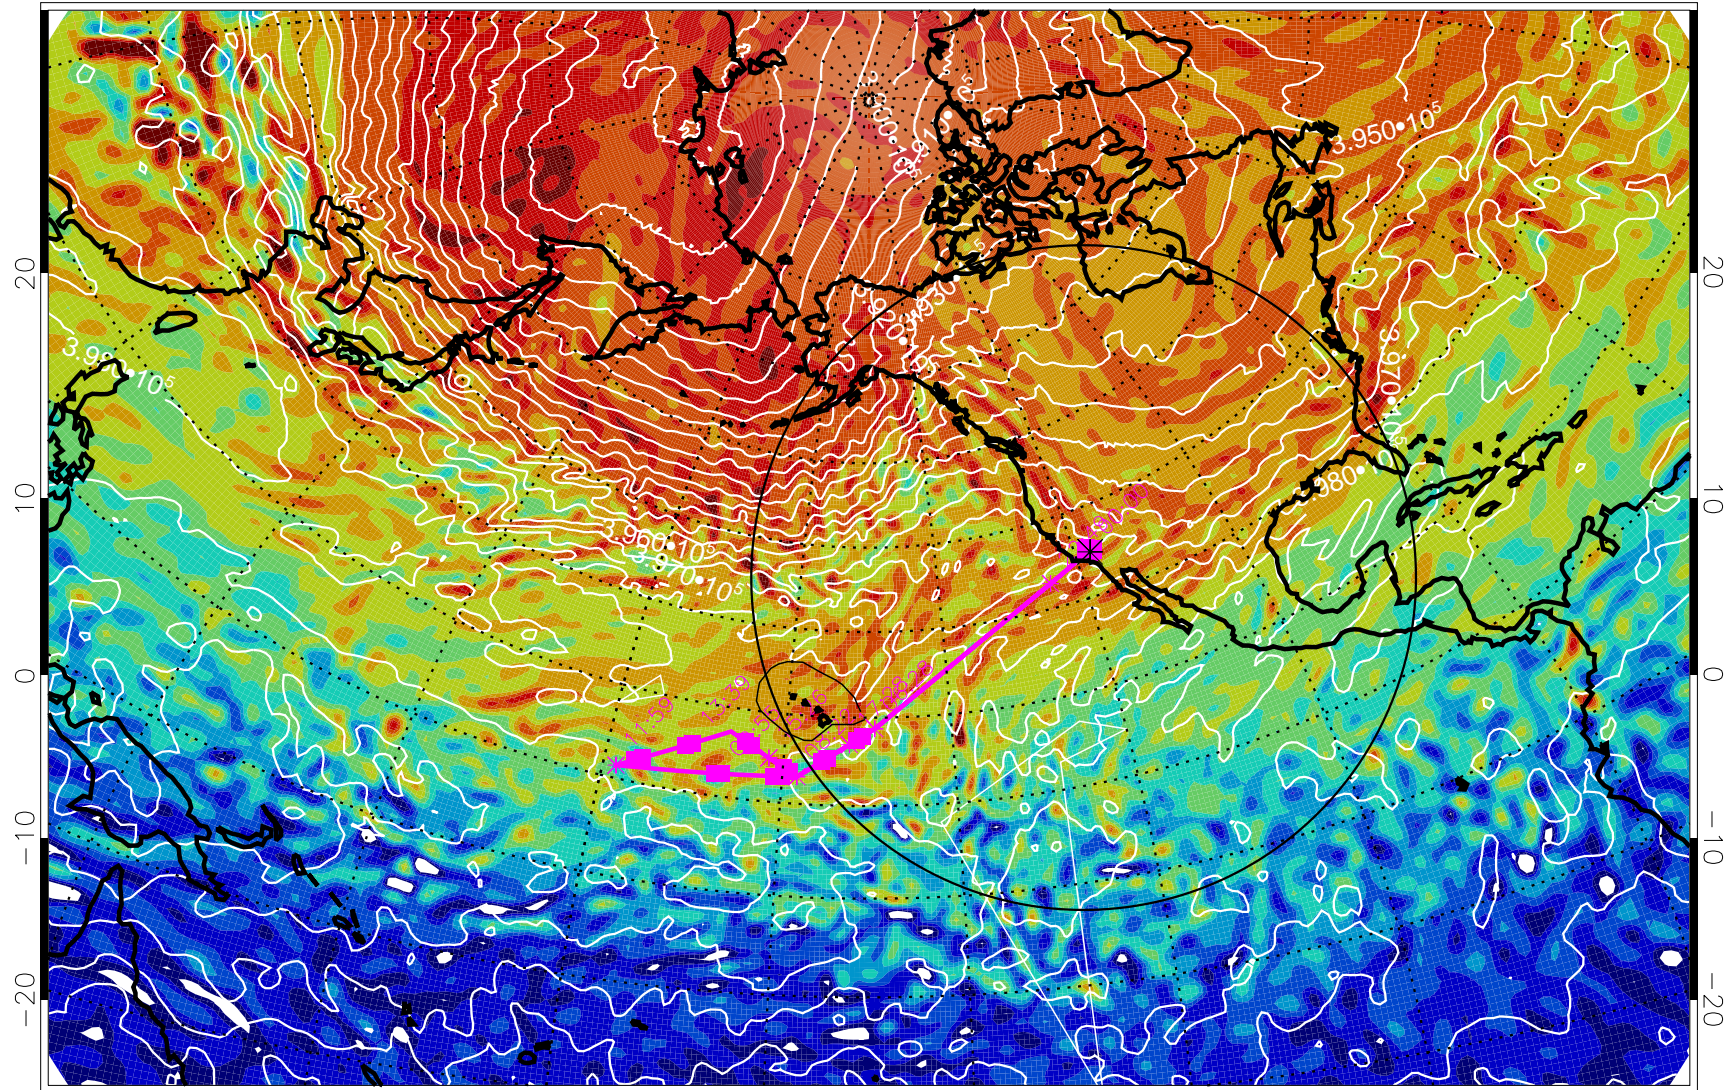

13022806, 66 hour forecast for 460K EPV

460K Montgomery Streamfunction, white

Range ring of 4055 km -- 13 hours GH round trip

13022812, 72 hour forecast for 460K EPV

460K Montgomery Streamfunction, white

Range ring of 4055 km -- 13 hours GH round trip

13022818, 78 hour forecast for 460K EPV

460K Montgomery Streamfunction, white

Range ring of 4055 km -- 13 hours GH round trip

13030106, 90 hour forecast for 460K EPV

460K Montgomery Streamfunction, white

Range ring of 4055 km -- 13 hours GH round trip

13030112, 96 hour forecast for 460K EPV

460K Montgomery Streamfunction, white

Range ring of 4055 km -- 13 hours GH round trip

13030118, 102 hour forecast for 460K EPV

460K Montgomery Streamfunction, white

Range ring of 4055 km -- 13 hours GH round trip

13030200, 108 hour forecast for 460K EPV

460K Montgomery Streamfunction, white

Range ring of 4055 km -- 13 hours GH round trip

13030206, 114 hour forecast for 460K EPV