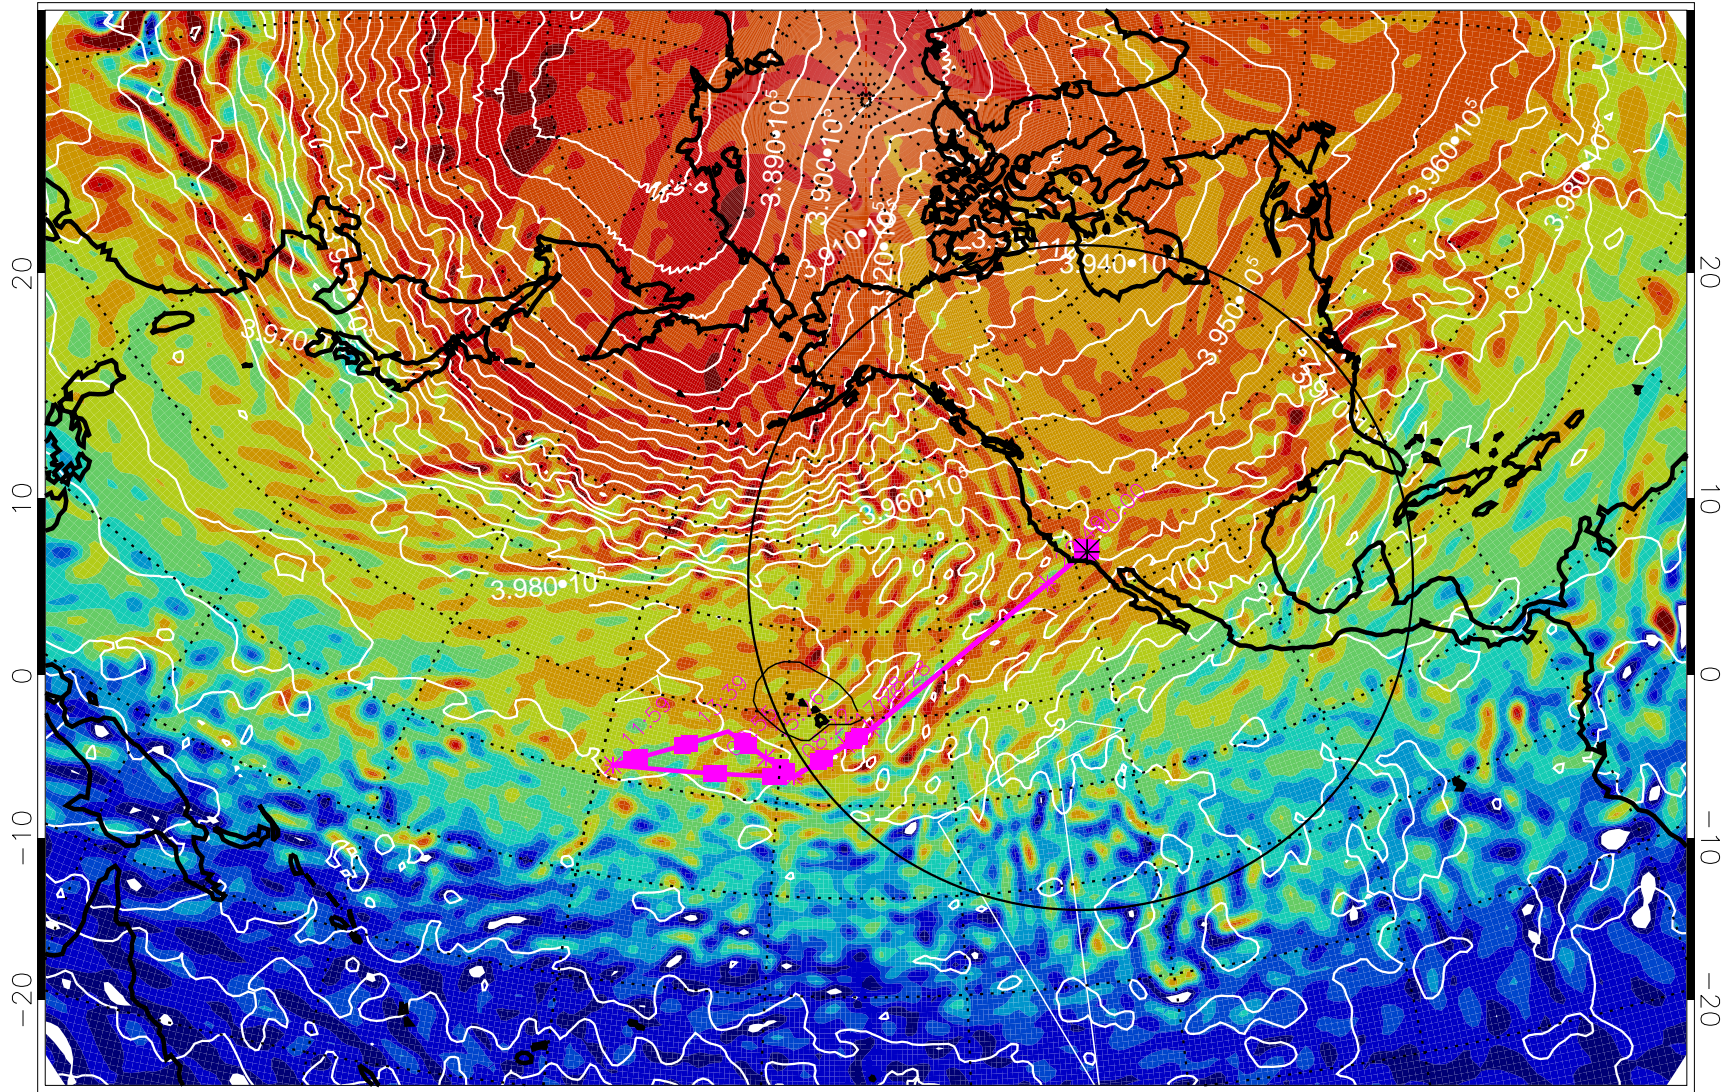

13022718, 54 hour forecast for 460K EPV

460K Montgomery Streamfunction, white

Range ring of 4055 km -- 13 hours GH round trip

13022800, 60 hour forecast for 460K EPV

460K Montgomery Streamfunction, white

Range ring of 4055 km -- 13 hours GH round trip

13022806, 66 hour forecast for 460K EPV

460K Montgomery Streamfunction, white

Range ring of 4055 km -- 13 hours GH round trip

13022812, 72 hour forecast for 460K EPV

460K Montgomery Streamfunction, white

Range ring of 4055 km -- 13 hours GH round trip

13022818, 78 hour forecast for 460K EPV

460K Montgomery Streamfunction, white

Range ring of 4055 km -- 13 hours GH round trip

13030106, 90 hour forecast for 460K EPV

460K Montgomery Streamfunction, white

Range ring of 4055 km -- 13 hours GH round trip

13030112, 96 hour forecast for 460K EPV

460K Montgomery Streamfunction, white

Range ring of 4055 km -- 13 hours GH round trip

13030118, 102 hour forecast for 460K EPV

460K Montgomery Streamfunction, white