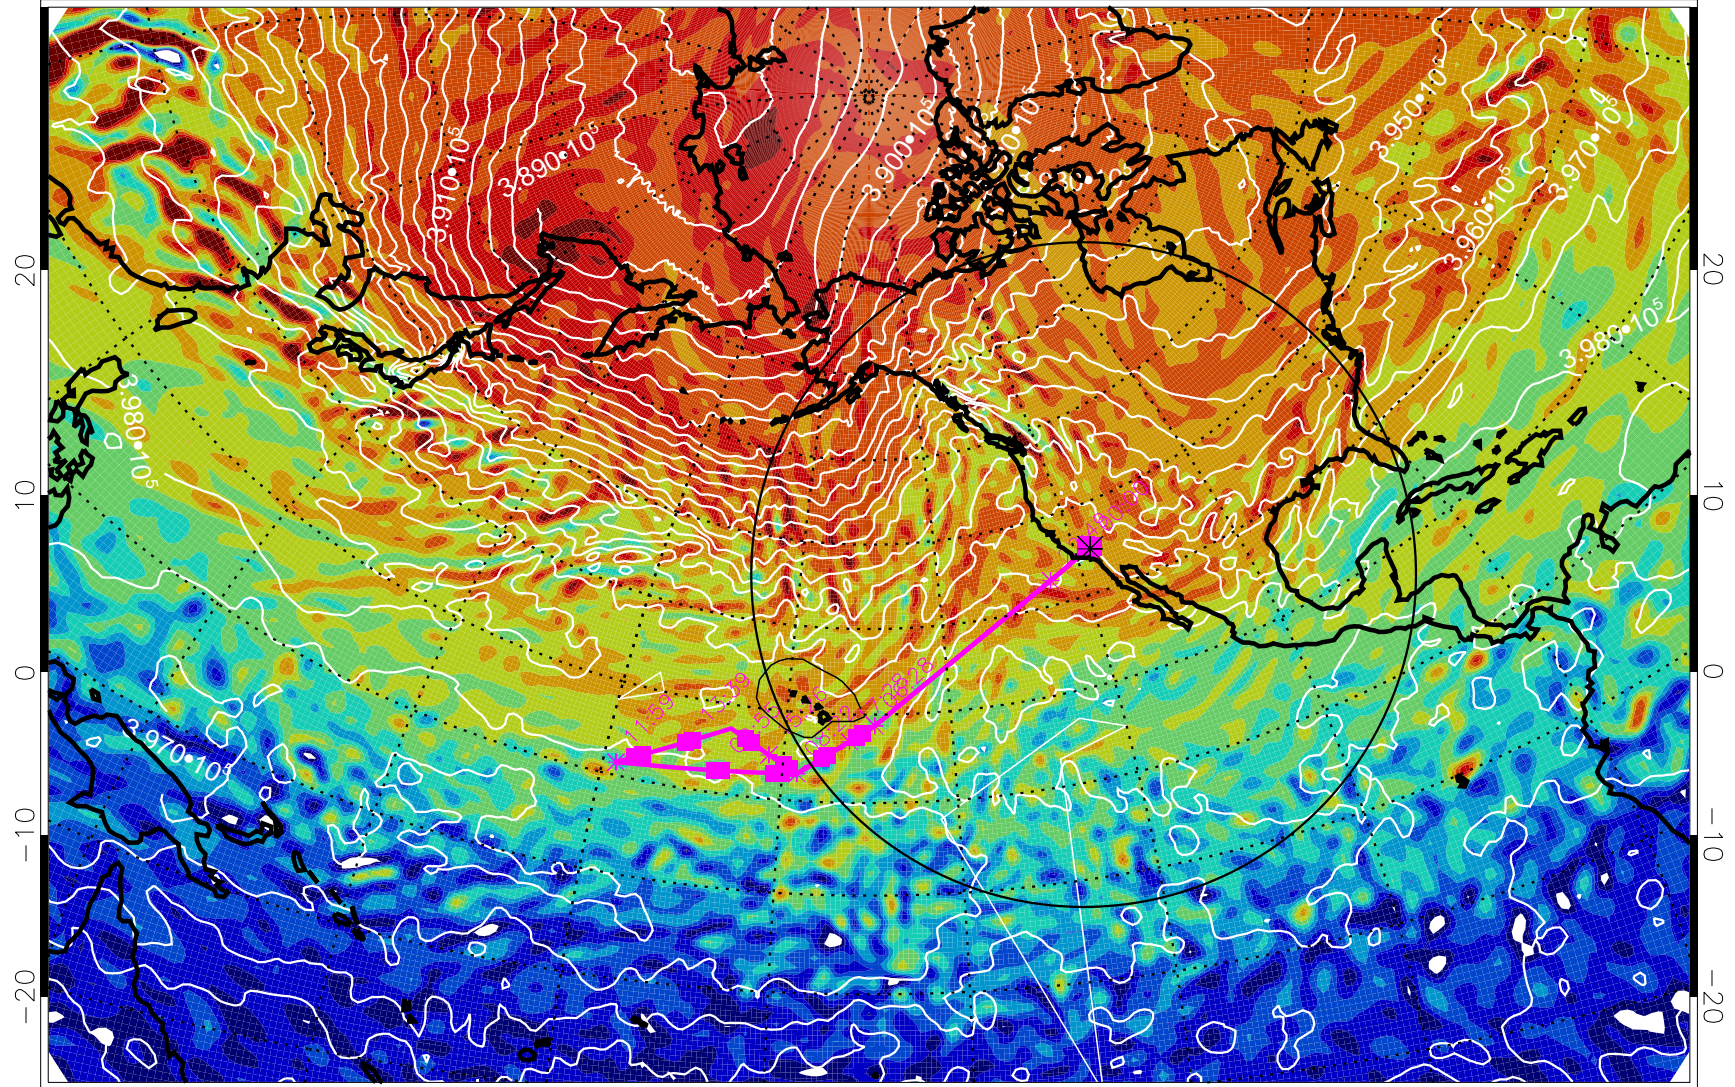

13022818, 78 hour forecast for 460K EPV

460K Montgomery Streamfunction, white

Range ring of 4055 km -- 13 hours GH round trip

13030106, 90 hour forecast for 460K EPV

460K Montgomery Streamfunction, white

Range ring of 4055 km -- 13 hours GH round trip

13030112, 96 hour forecast for 460K EPV

460K Montgomery Streamfunction, white

Range ring of 4055 km -- 13 hours GH round trip

13030118, 102 hour forecast for 460K EPV

460K Montgomery Streamfunction, white

Range ring of 4055 km -- 13 hours GH round trip

13030200, 108 hour forecast for 460K EPV

460K Montgomery Streamfunction, white

Range ring of 4055 km -- 13 hours GH round trip

13030206, 114 hour forecast for 460K EPV

460K Montgomery Streamfunction, white

Range ring of 4055 km -- 13 hours GH round trip

13030212, 120 hour forecast for 460K EPV

460K Montgomery Streamfunction, white

Range ring of 4055 km -- 13 hours GH round trip