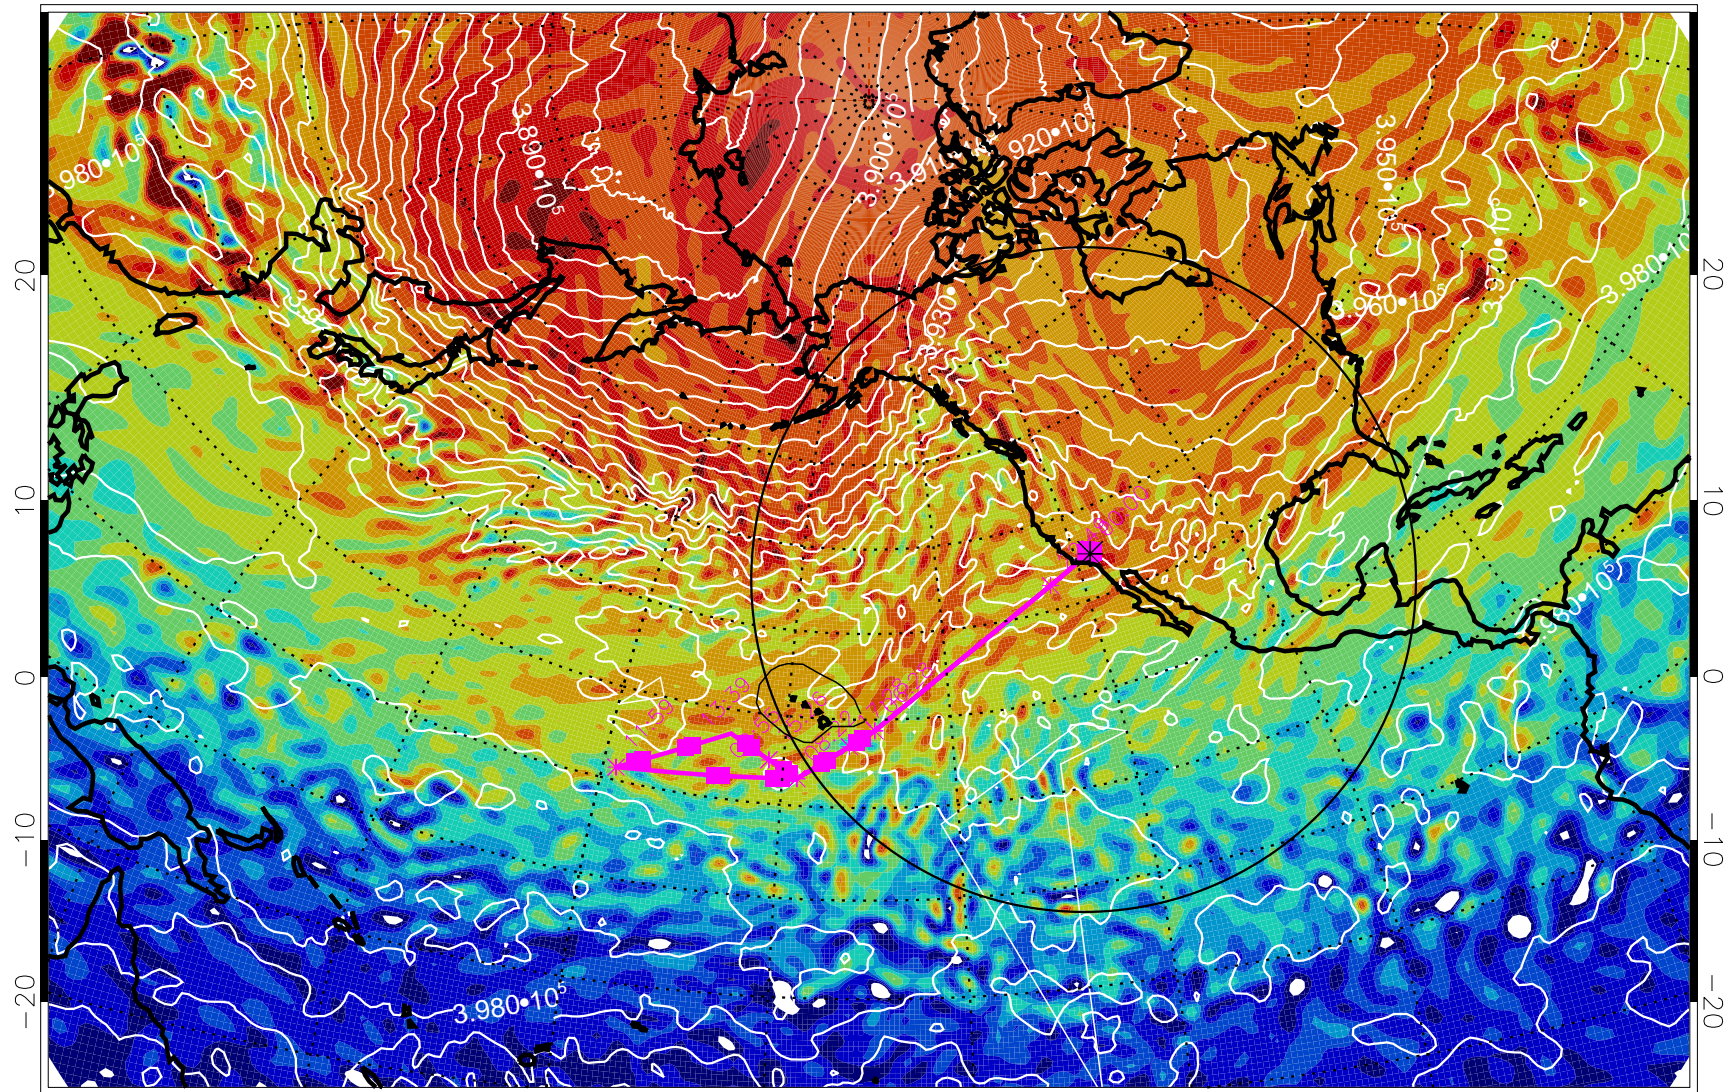

13022806, 66 hour forecast for 460K EPV

460K Montgomery Streamfunction, white

Range ring of 4055 km -- 13 hours GH round trip

13022812, 72 hour forecast for 460K EPV

460K Montgomery Streamfunction, white

Range ring of 4055 km -- 13 hours GH round trip

13022818, 78 hour forecast for 460K EPV

460K Montgomery Streamfunction, white

Range ring of 4055 km -- 13 hours GH round trip

13030106, 90 hour forecast for 460K EPV

460K Montgomery Streamfunction, white

Range ring of 4055 km -- 13 hours GH round trip

13030112, 96 hour forecast for 460K EPV

460K Montgomery Streamfunction, white

Range ring of 4055 km -- 13 hours GH round trip

13030118, 102 hour forecast for 460K EPV

460K Montgomery Streamfunction, white

Range ring of 4055 km -- 13 hours GH round trip

13030200, 108 hour forecast for 460K EPV

460K Montgomery Streamfunction, white

Range ring of 4055 km -- 13 hours GH round trip

13030206, 114 hour forecast for 460K EPV