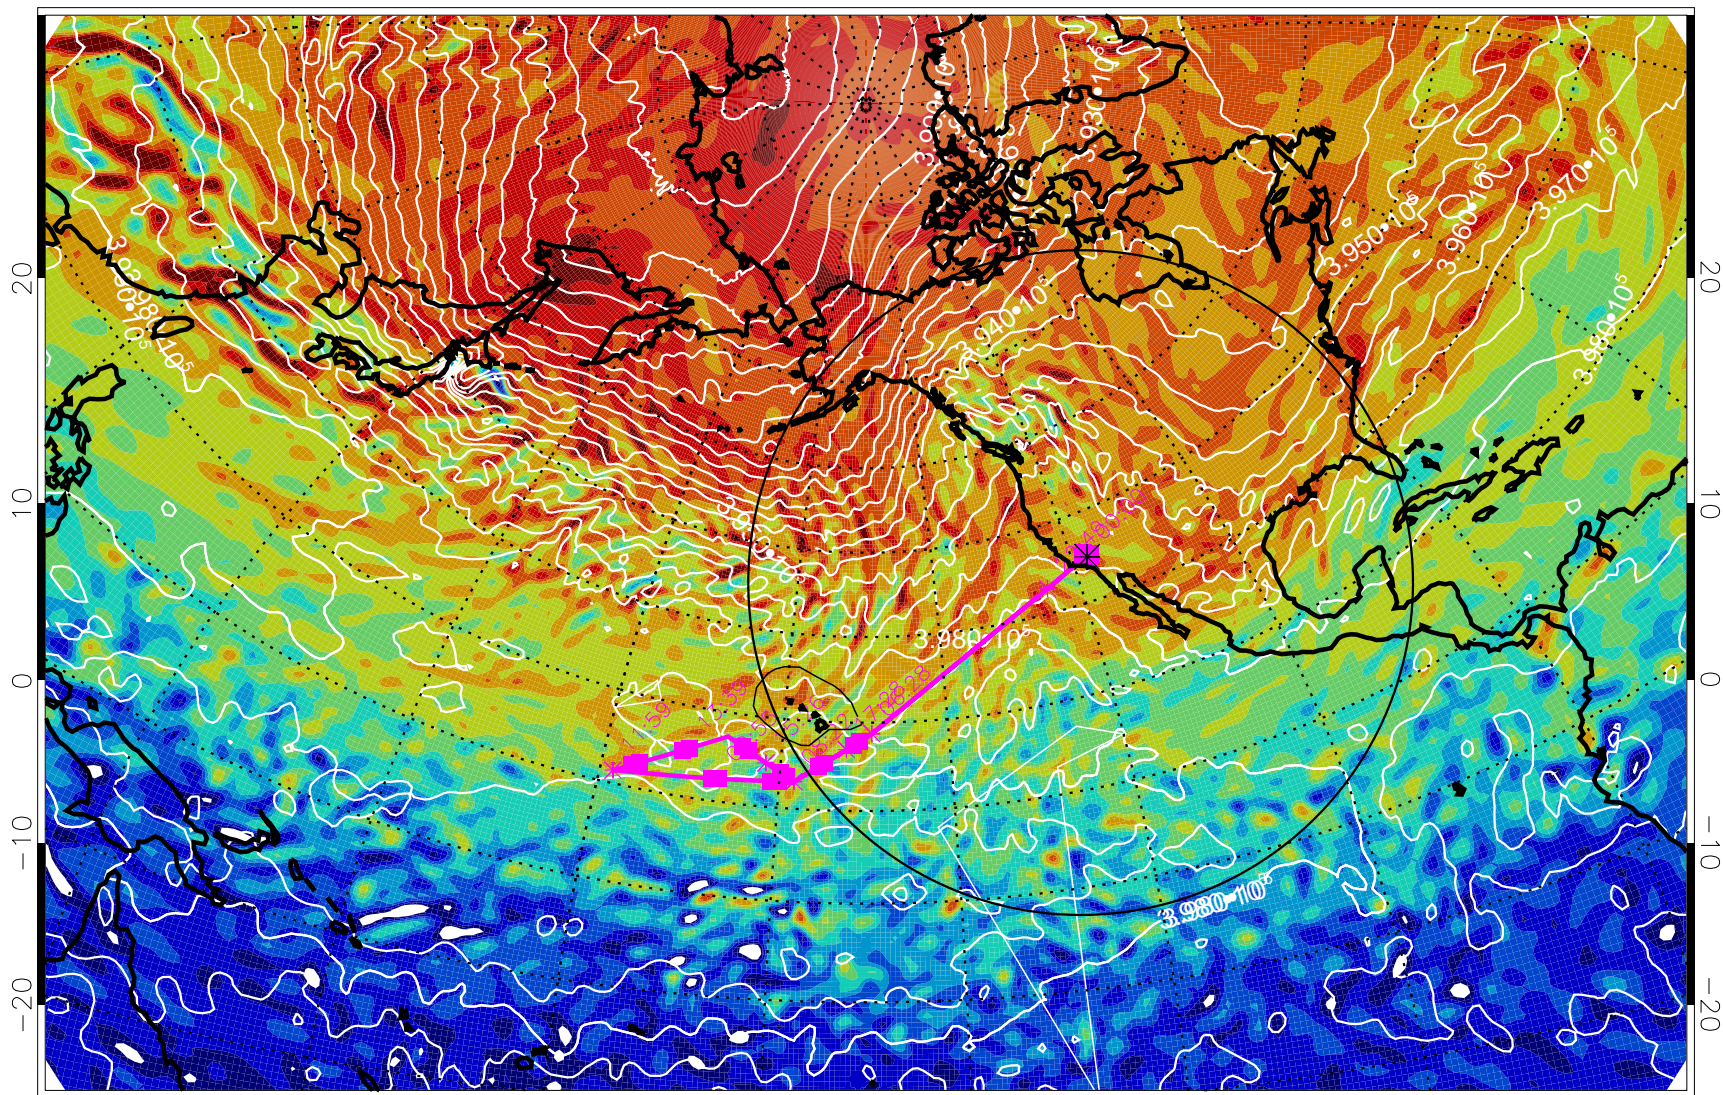

13030112, 96 hour forecast for 460K EPV

460K Montgomery Streamfunction, white

Range ring of 4055 km -- 13 hours GH round trip

13030118, 102 hour forecast for 460K EPV

460K Montgomery Streamfunction, white

Range ring of 4055 km -- 13 hours GH round trip

13030200, 108 hour forecast for 460K EPV

460K Montgomery Streamfunction, white

Range ring of 4055 km -- 13 hours GH round trip

13030206, 114 hour forecast for 460K EPV

460K Montgomery Streamfunction, white

Range ring of 4055 km -- 13 hours GH round trip

13030212, 120 hour forecast for 460K EPV

460K Montgomery Streamfunction, white

Range ring of 4055 km -- 13 hours GH round trip