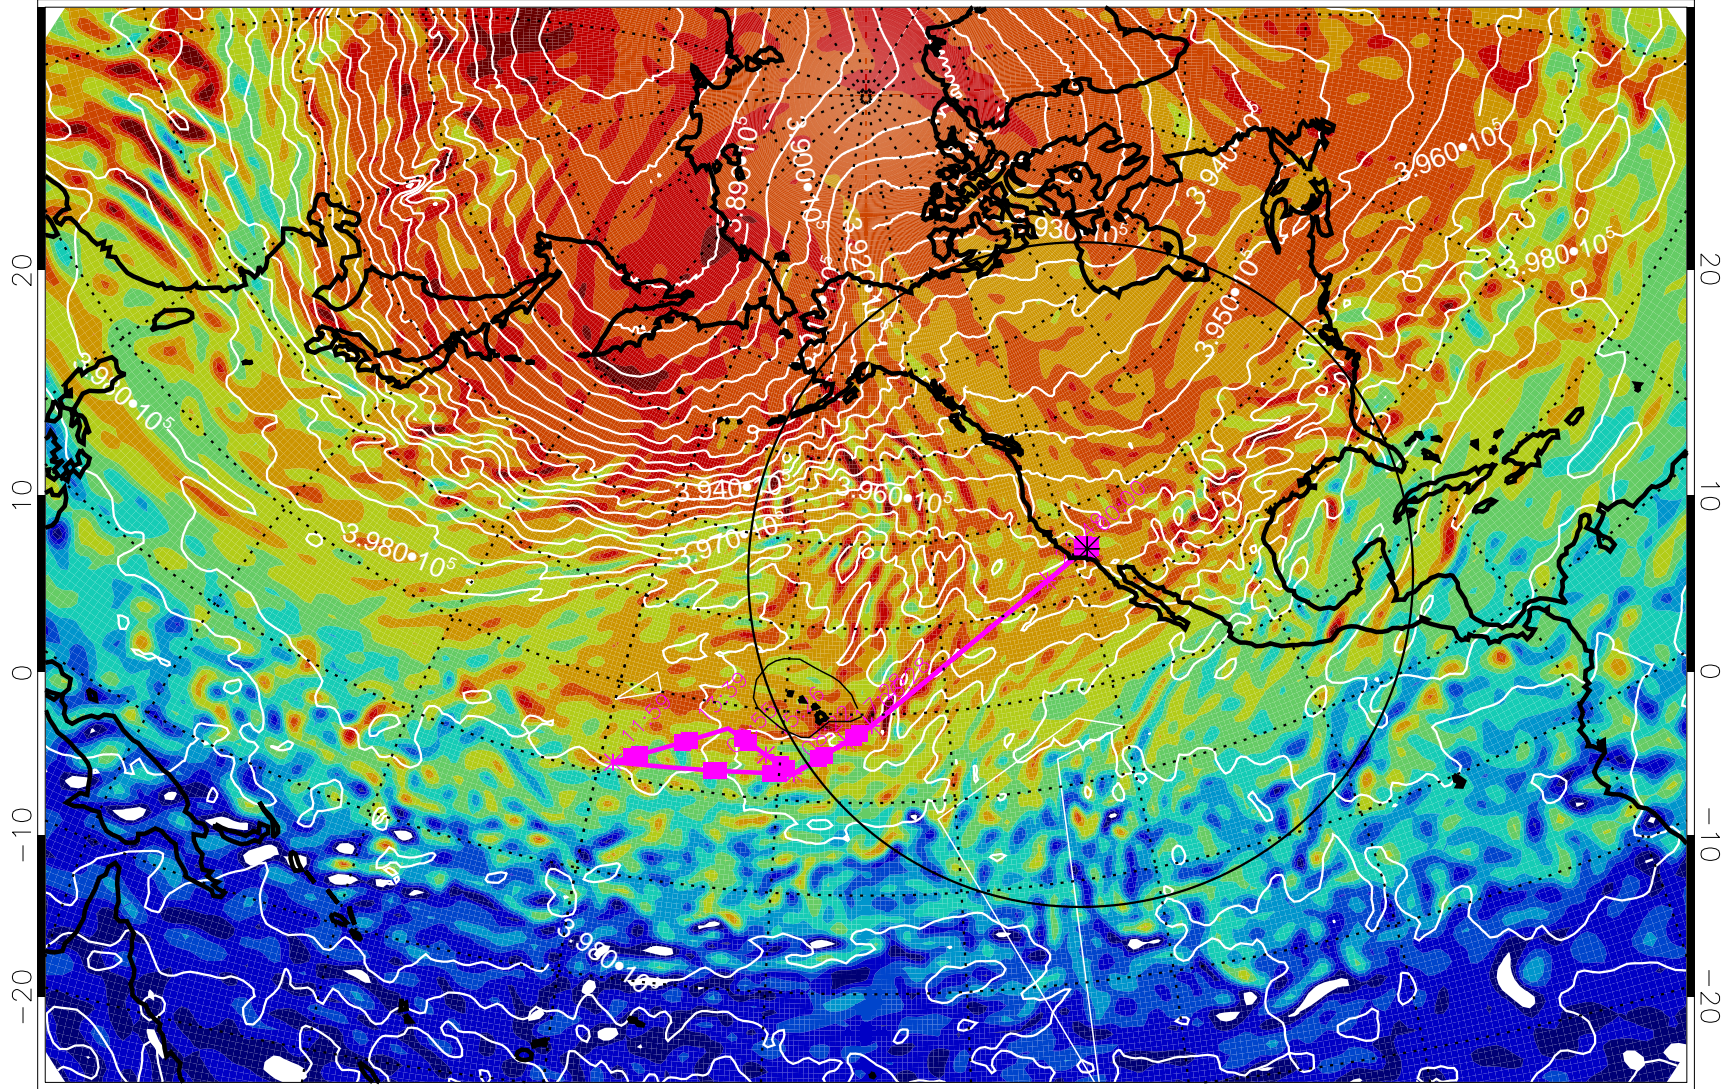

13022618, 30 hour forecast for 460K EPV

460K Montgomery Streamfunction, white

Range ring of 4055 km -- 13 hours GH round trip

13022700, 36 hour forecast for 460K EPV

460K Montgomery Streamfunction, white

Range ring of 4055 km -- 13 hours GH round trip

13022706, 42 hour forecast for 460K EPV

460K Montgomery Streamfunction, white

Range ring of 4055 km -- 13 hours GH round trip

13022712, 48 hour forecast for 460K EPV

460K Montgomery Streamfunction, white

Range ring of 4055 km -- 13 hours GH round trip

13022718, 54 hour forecast for 460K EPV

460K Montgomery Streamfunction, white

Range ring of 4055 km -- 13 hours GH round trip

13022800, 60 hour forecast for 460K EPV

460K Montgomery Streamfunction, white

Range ring of 4055 km -- 13 hours GH round trip

13022806, 66 hour forecast for 460K EPV

460K Montgomery Streamfunction, white

Range ring of 4055 km -- 13 hours GH round trip

13022812, 72 hour forecast for 460K EPV

460K Montgomery Streamfunction, white

Range ring of 4055 km -- 13 hours GH round trip