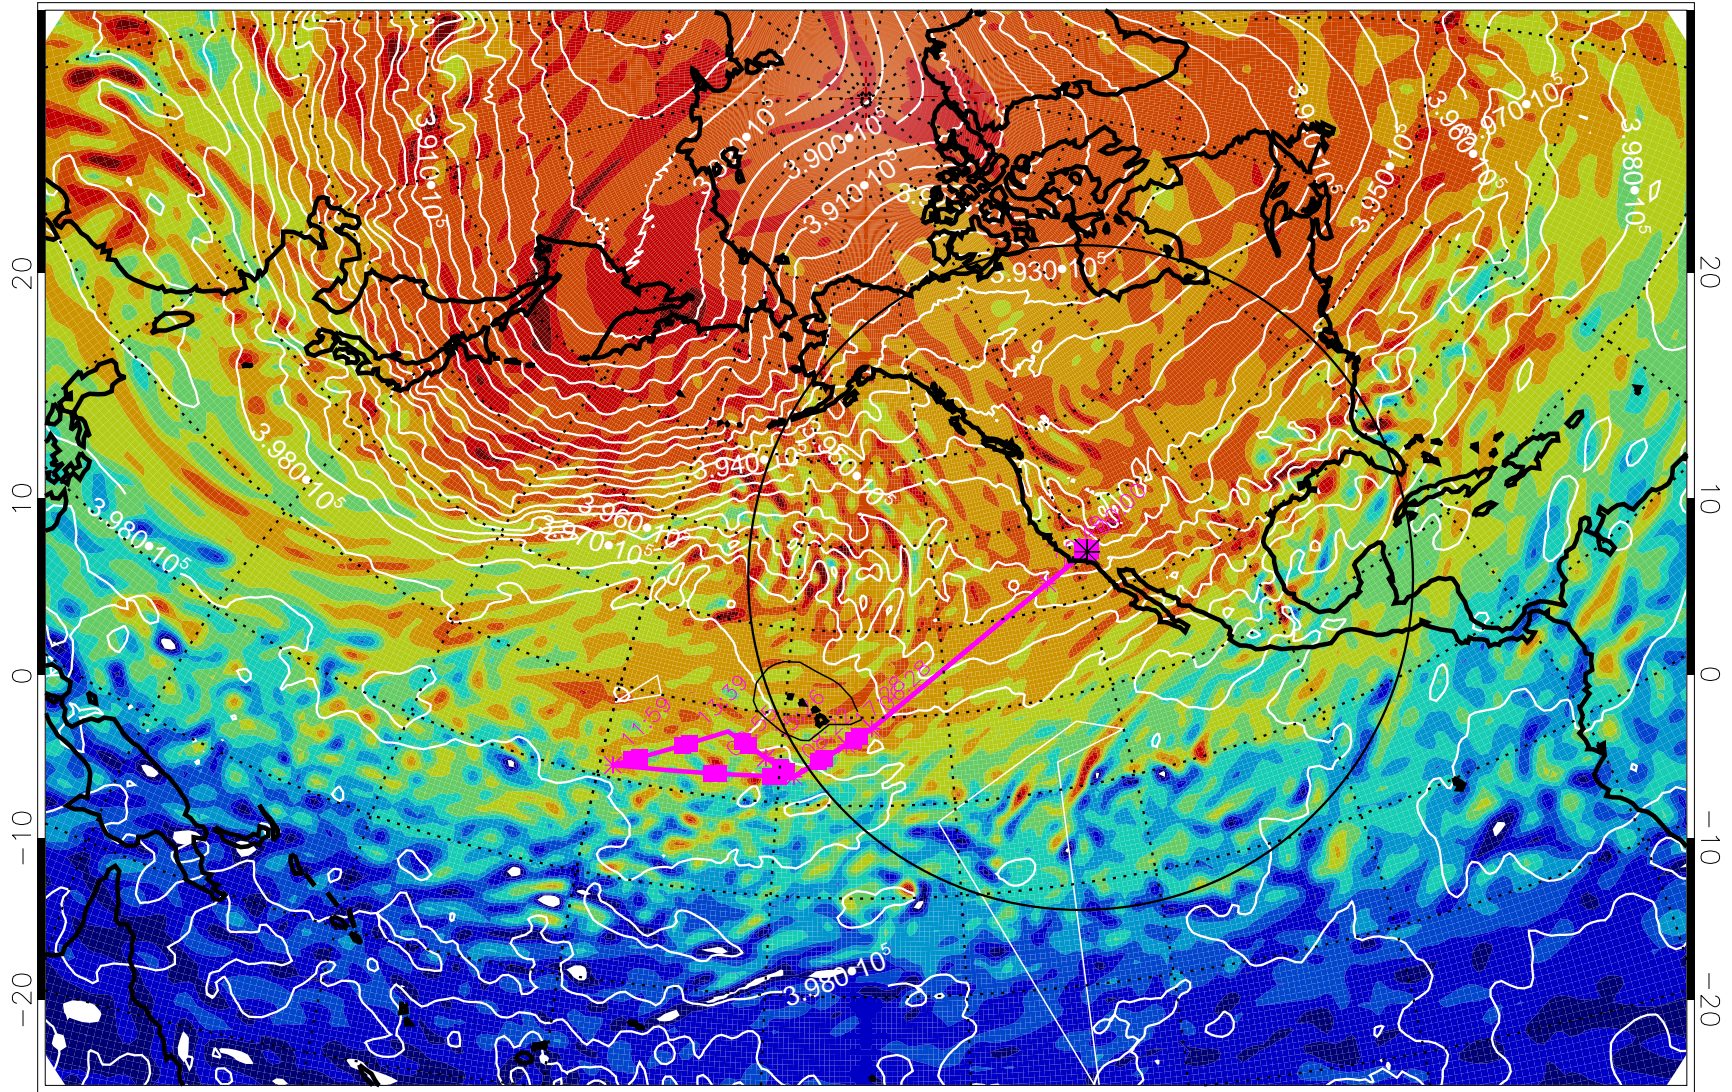

13022518, 6 hour forecast for 460K EPV

460K Montgomery Streamfunction, white

Range ring of 4055 km -- 13 hours GH round trip

13022600, 12 hour forecast for 460K EPV

460K Montgomery Streamfunction, white

Range ring of 4055 km -- 13 hours GH round trip

13022606, 18 hour forecast for 460K EPV

460K Montgomery Streamfunction, white

Range ring of 4055 km -- 13 hours GH round trip

13022612, 24 hour forecast for 460K EPV

460K Montgomery Streamfunction, white

Range ring of 4055 km -- 13 hours GH round trip

13022618, 30 hour forecast for 460K EPV

460K Montgomery Streamfunction, white

Range ring of 4055 km -- 13 hours GH round trip

13022700, 36 hour forecast for 460K EPV

460K Montgomery Streamfunction, white

Range ring of 4055 km -- 13 hours GH round trip

13022706, 42 hour forecast for 460K EPV

460K Montgomery Streamfunction, white

Range ring of 4055 km -- 13 hours GH round trip

13022712, 48 hour forecast for 460K EPV

460K Montgomery Streamfunction, white

Range ring of 4055 km -- 13 hours GH round trip