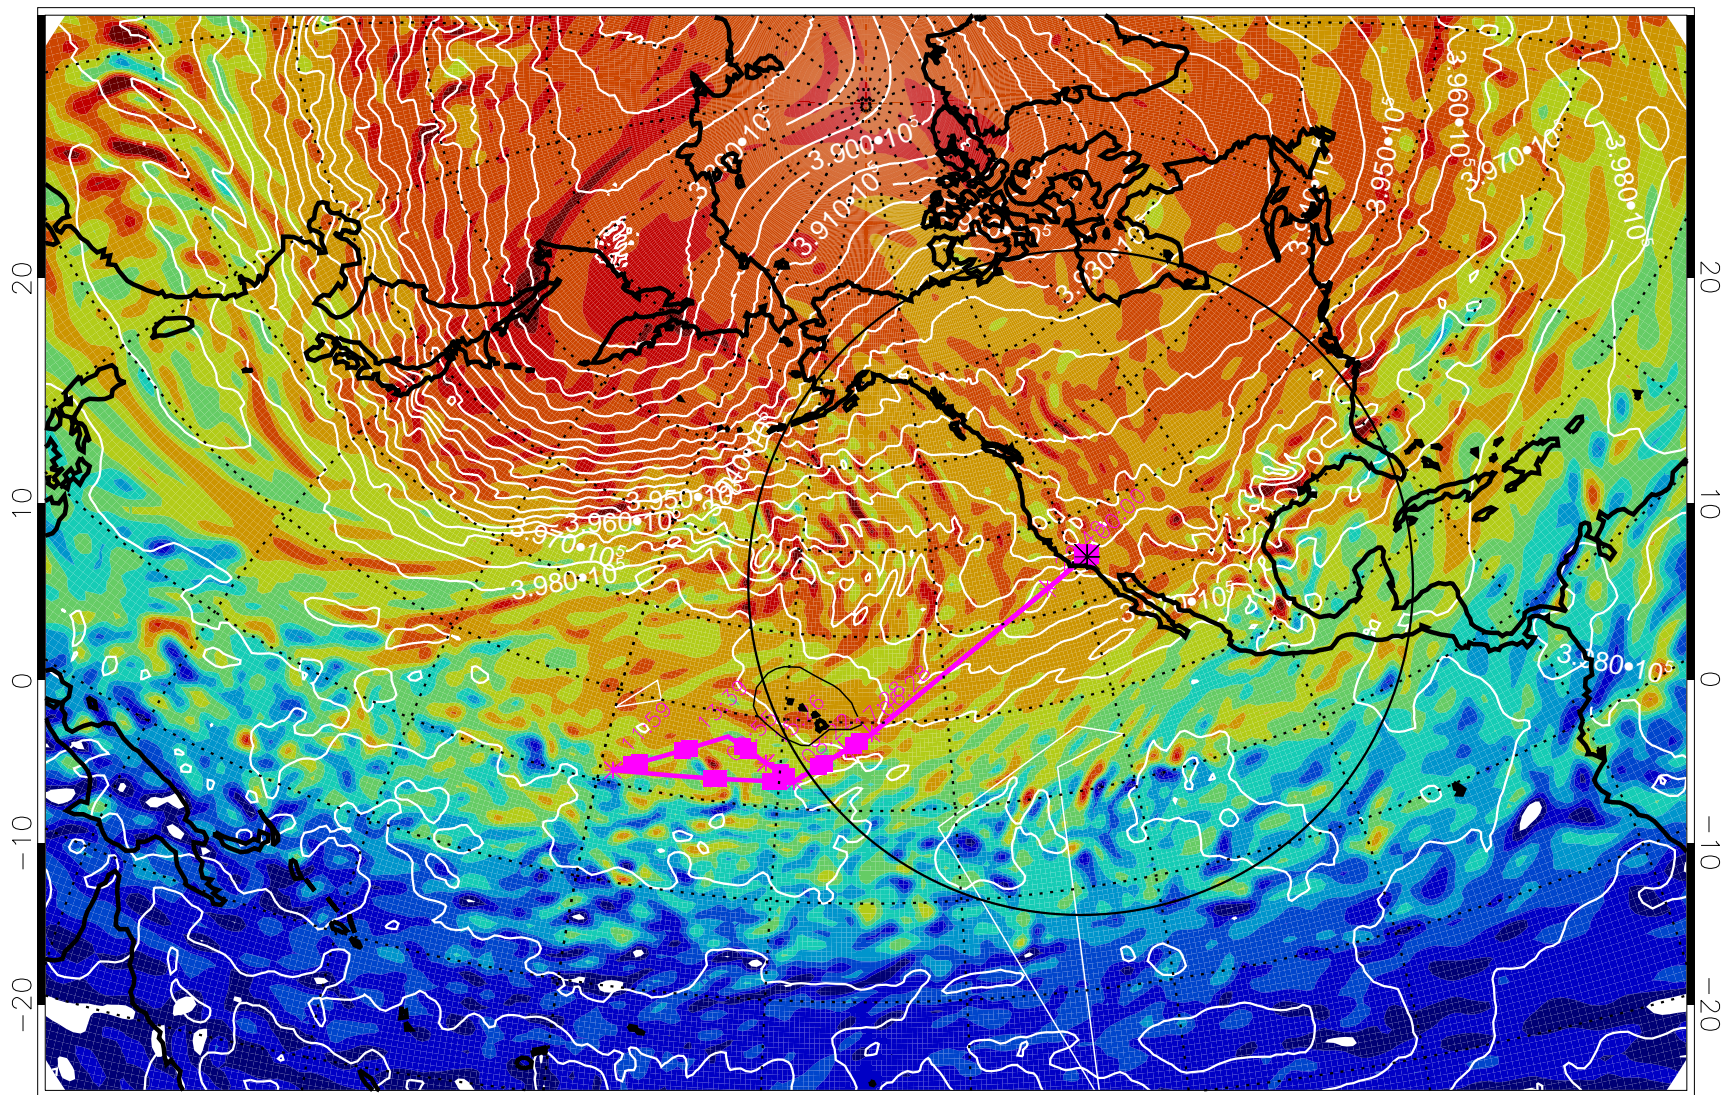

13022518, 6 hour forecast for 460K EPV

460K Montgomery Streamfunction, white

Range ring of 4055 km -- 13 hours GH round trip

13022600, 12 hour forecast for 460K EPV

460K Montgomery Streamfunction, white

Range ring of 4055 km -- 13 hours GH round trip

13022606, 18 hour forecast for 460K EPV

460K Montgomery Streamfunction, white

Range ring of 4055 km -- 13 hours GH round trip

13022612, 24 hour forecast for 460K EPV

460K Montgomery Streamfunction, white

Range ring of 4055 km -- 13 hours GH round trip

13022618, 30 hour forecast for 460K EPV

460K Montgomery Streamfunction, white

Range ring of 4055 km -- 13 hours GH round trip

13022700, 36 hour forecast for 460K EPV

460K Montgomery Streamfunction, white

Range ring of 4055 km -- 13 hours GH round trip

13022718, 54 hour forecast for 460K EPV

460K Montgomery Streamfunction, white

Range ring of 4055 km -- 13 hours GH round trip

13022800, 60 hour forecast for 460K EPV

460K Montgomery Streamfunction, white

Range ring of 4055 km -- 13 hours GH round trip