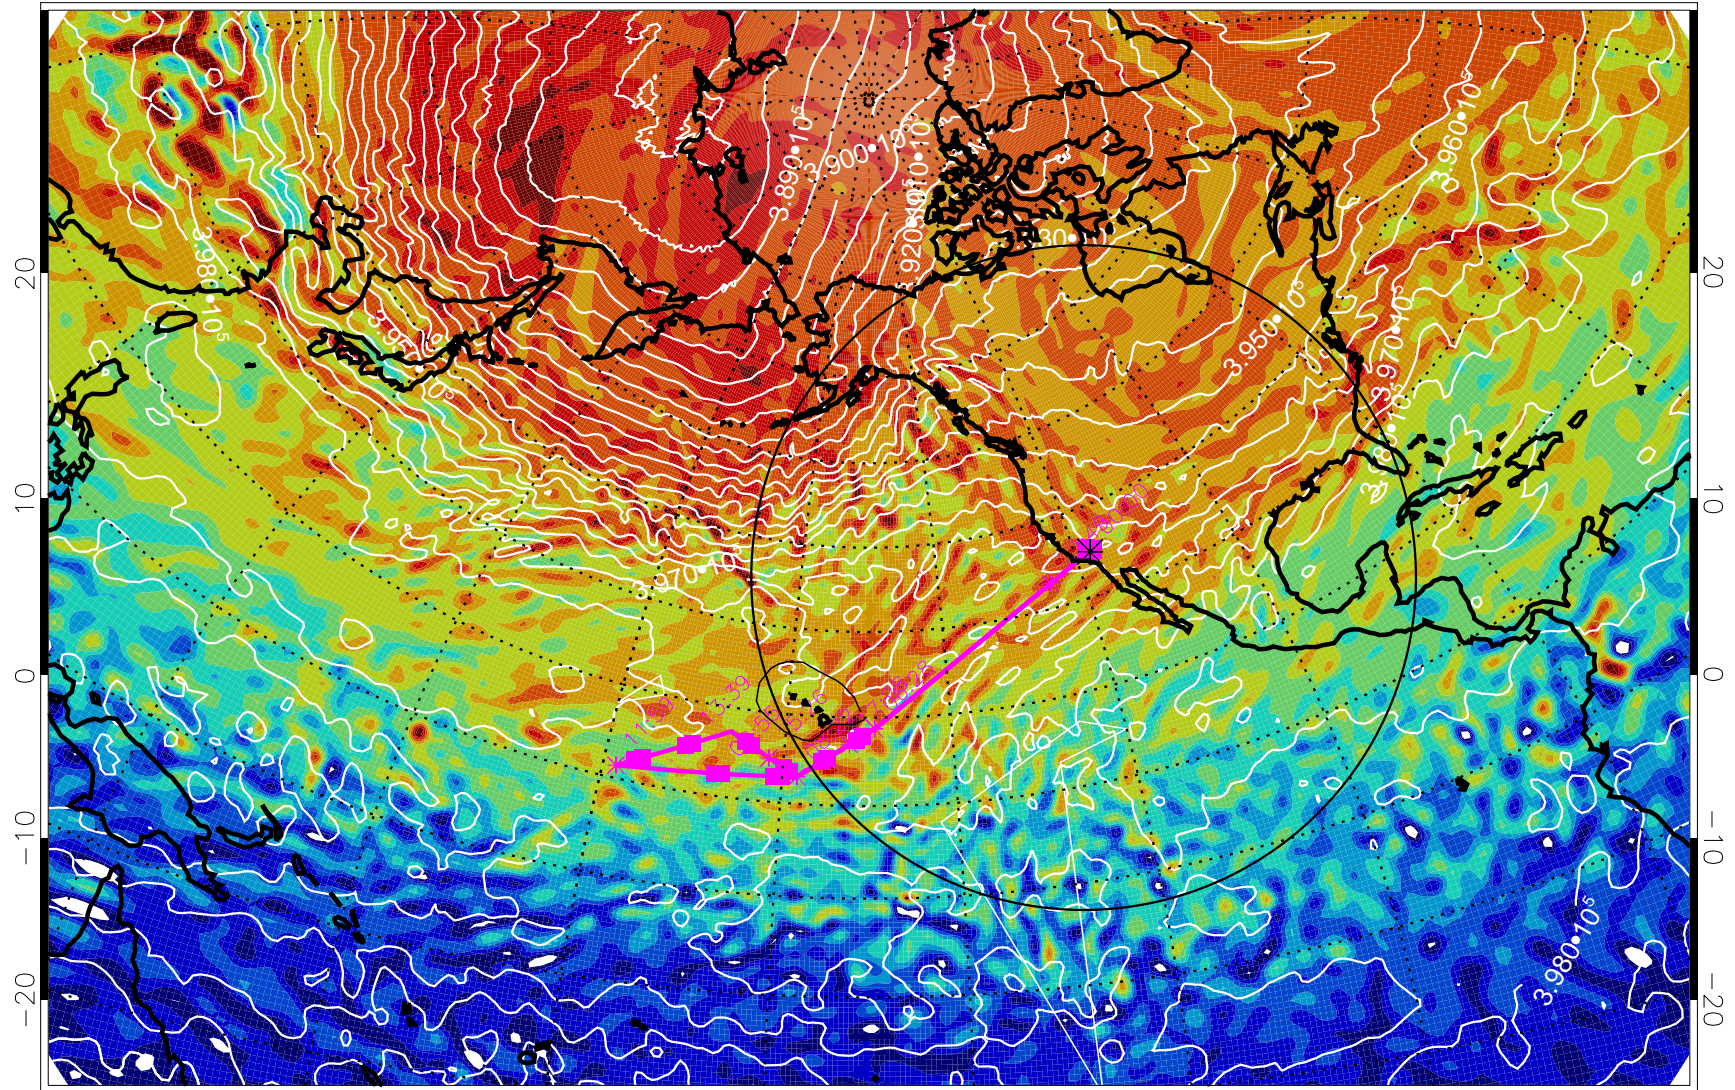

13022718, 54 hour forecast for 460K EPV

460K Montgomery Streamfunction, white

Range ring of 4055 km -- 13 hours GH round trip

13022800, 60 hour forecast for 460K EPV

460K Montgomery Streamfunction, white

Range ring of 4055 km -- 13 hours GH round trip

13022806, 66 hour forecast for 460K EPV

460K Montgomery Streamfunction, white

Range ring of 4055 km -- 13 hours GH round trip

13022812, 72 hour forecast for 460K EPV

460K Montgomery Streamfunction, white

Range ring of 4055 km -- 13 hours GH round trip

13022818, 78 hour forecast for 460K EPV

460K Montgomery Streamfunction, white

Range ring of 4055 km -- 13 hours GH round trip

13030106, 90 hour forecast for 460K EPV

460K Montgomery Streamfunction, white

Range ring of 4055 km -- 13 hours GH round trip

13030112, 96 hour forecast for 460K EPV

460K Montgomery Streamfunction, white

Range ring of 4055 km -- 13 hours GH round trip

13030118, 102 hour forecast for 460K EPV

460K Montgomery Streamfunction, white