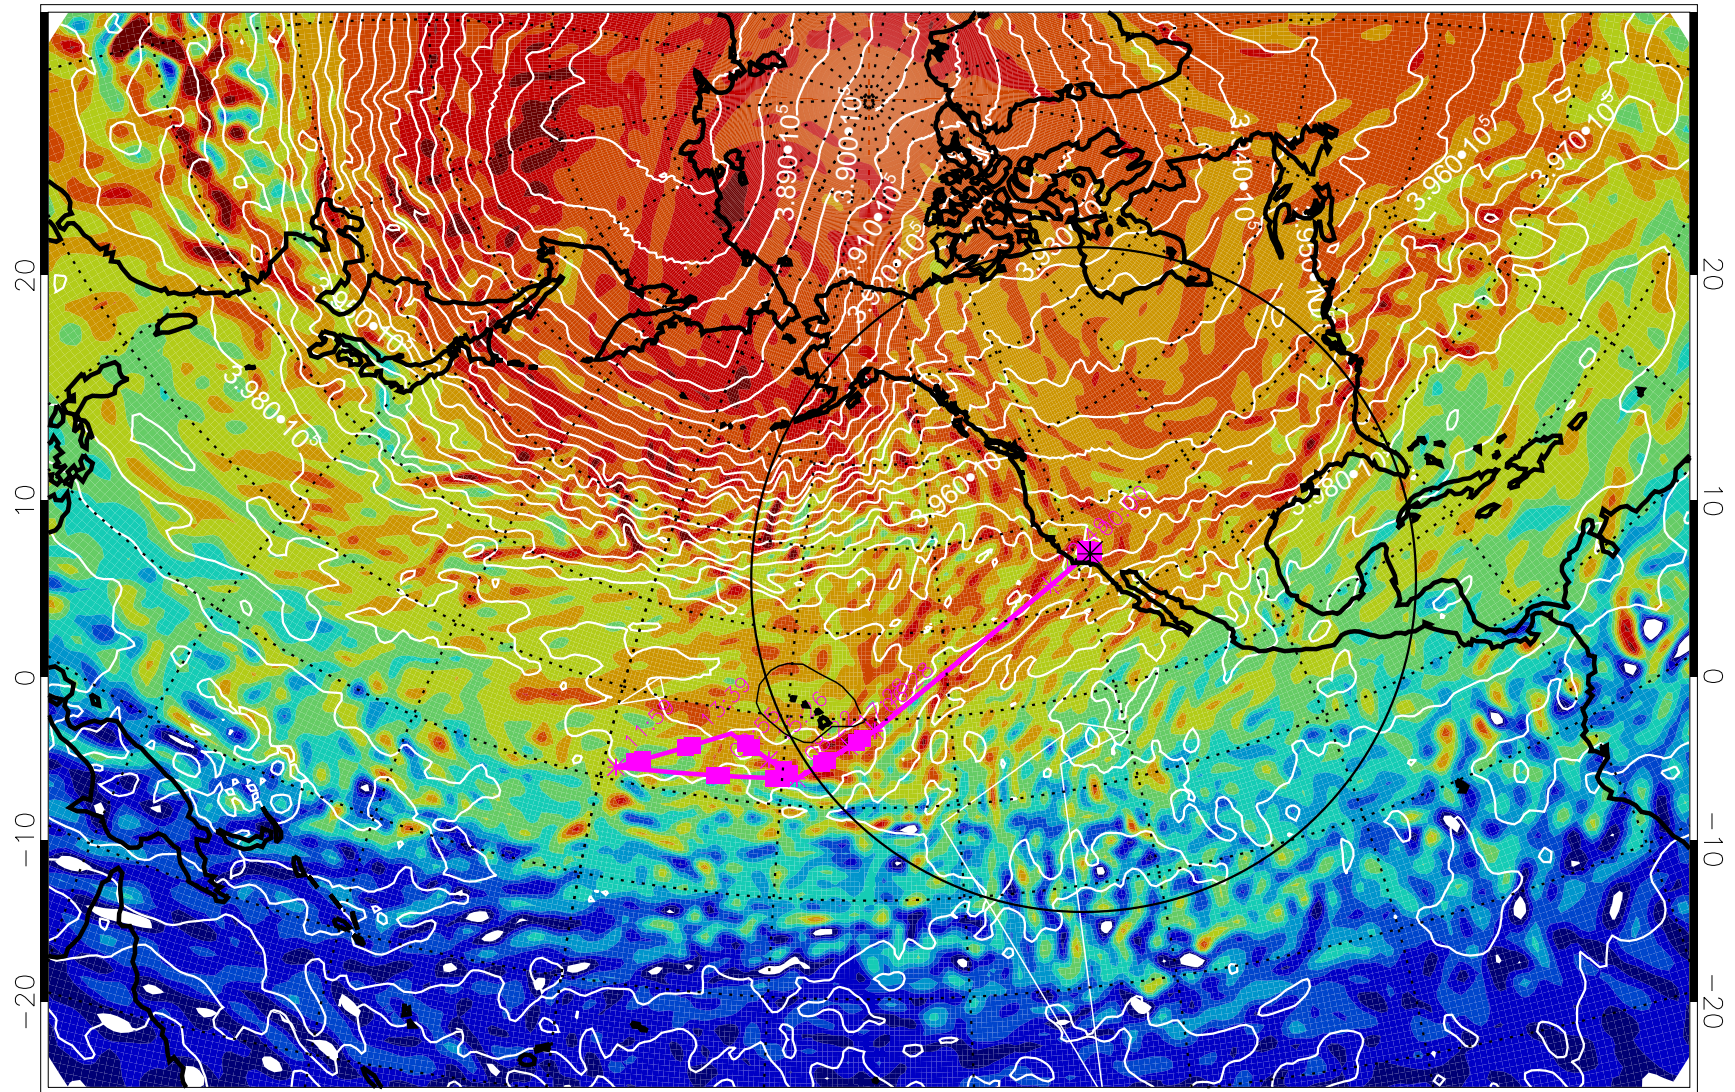

13022718, 54 hour forecast for 460K EPV

460K Montgomery Streamfunction, white

Range ring of 4055 km -- 13 hours GH round trip

13022800, 60 hour forecast for 460K EPV

460K Montgomery Streamfunction, white

Range ring of 4055 km -- 13 hours GH round trip

13022806, 66 hour forecast for 460K EPV

460K Montgomery Streamfunction, white

Range ring of 4055 km -- 13 hours GH round trip

13022812, 72 hour forecast for 460K EPV

460K Montgomery Streamfunction, white

Range ring of 4055 km -- 13 hours GH round trip

13022818, 78 hour forecast for 460K EPV

460K Montgomery Streamfunction, white

Range ring of 4055 km -- 13 hours GH round trip

13030106, 90 hour forecast for 460K EPV

460K Montgomery Streamfunction, white

Range ring of 4055 km -- 13 hours GH round trip

13030112, 96 hour forecast for 460K EPV

460K Montgomery Streamfunction, white

Range ring of 4055 km -- 13 hours GH round trip

13030118, 102 hour forecast for 460K EPV

460K Montgomery Streamfunction, white