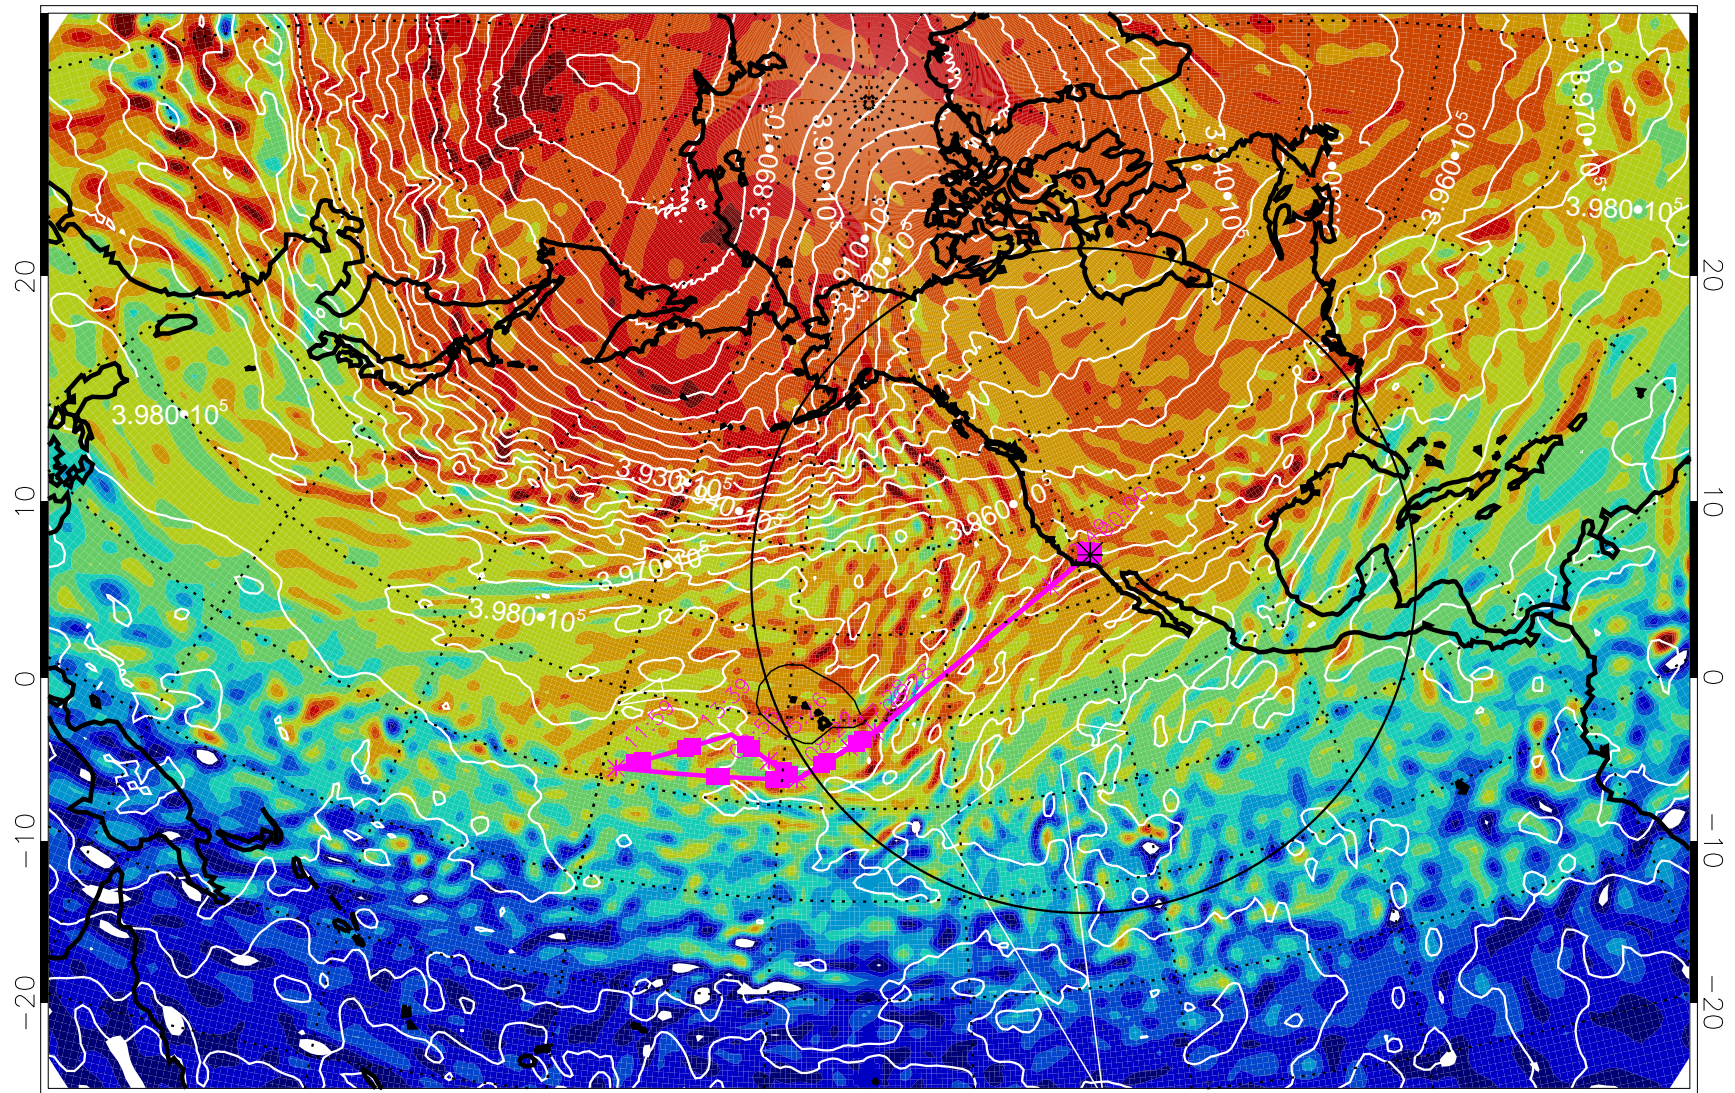

13022706, 42 hour forecast for 460K EPV

460K Montgomery Streamfunction, white

Range ring of 4055 km -- 13 hours GH round trip

13022712, 48 hour forecast for 460K EPV

460K Montgomery Streamfunction, white

Range ring of 4055 km -- 13 hours GH round trip

13022718, 54 hour forecast for 460K EPV

460K Montgomery Streamfunction, white

Range ring of 4055 km -- 13 hours GH round trip

13022800, 60 hour forecast for 460K EPV

460K Montgomery Streamfunction, white

Range ring of 4055 km -- 13 hours GH round trip

13022806, 66 hour forecast for 460K EPV

460K Montgomery Streamfunction, white

Range ring of 4055 km -- 13 hours GH round trip

13022812, 72 hour forecast for 460K EPV

460K Montgomery Streamfunction, white

Range ring of 4055 km -- 13 hours GH round trip

13030112, 96 hour forecast for 460K EPV

460K Montgomery Streamfunction, white

Range ring of 4055 km -- 13 hours GH round trip

13030118, 102 hour forecast for 460K EPV

460K Montgomery Streamfunction, white