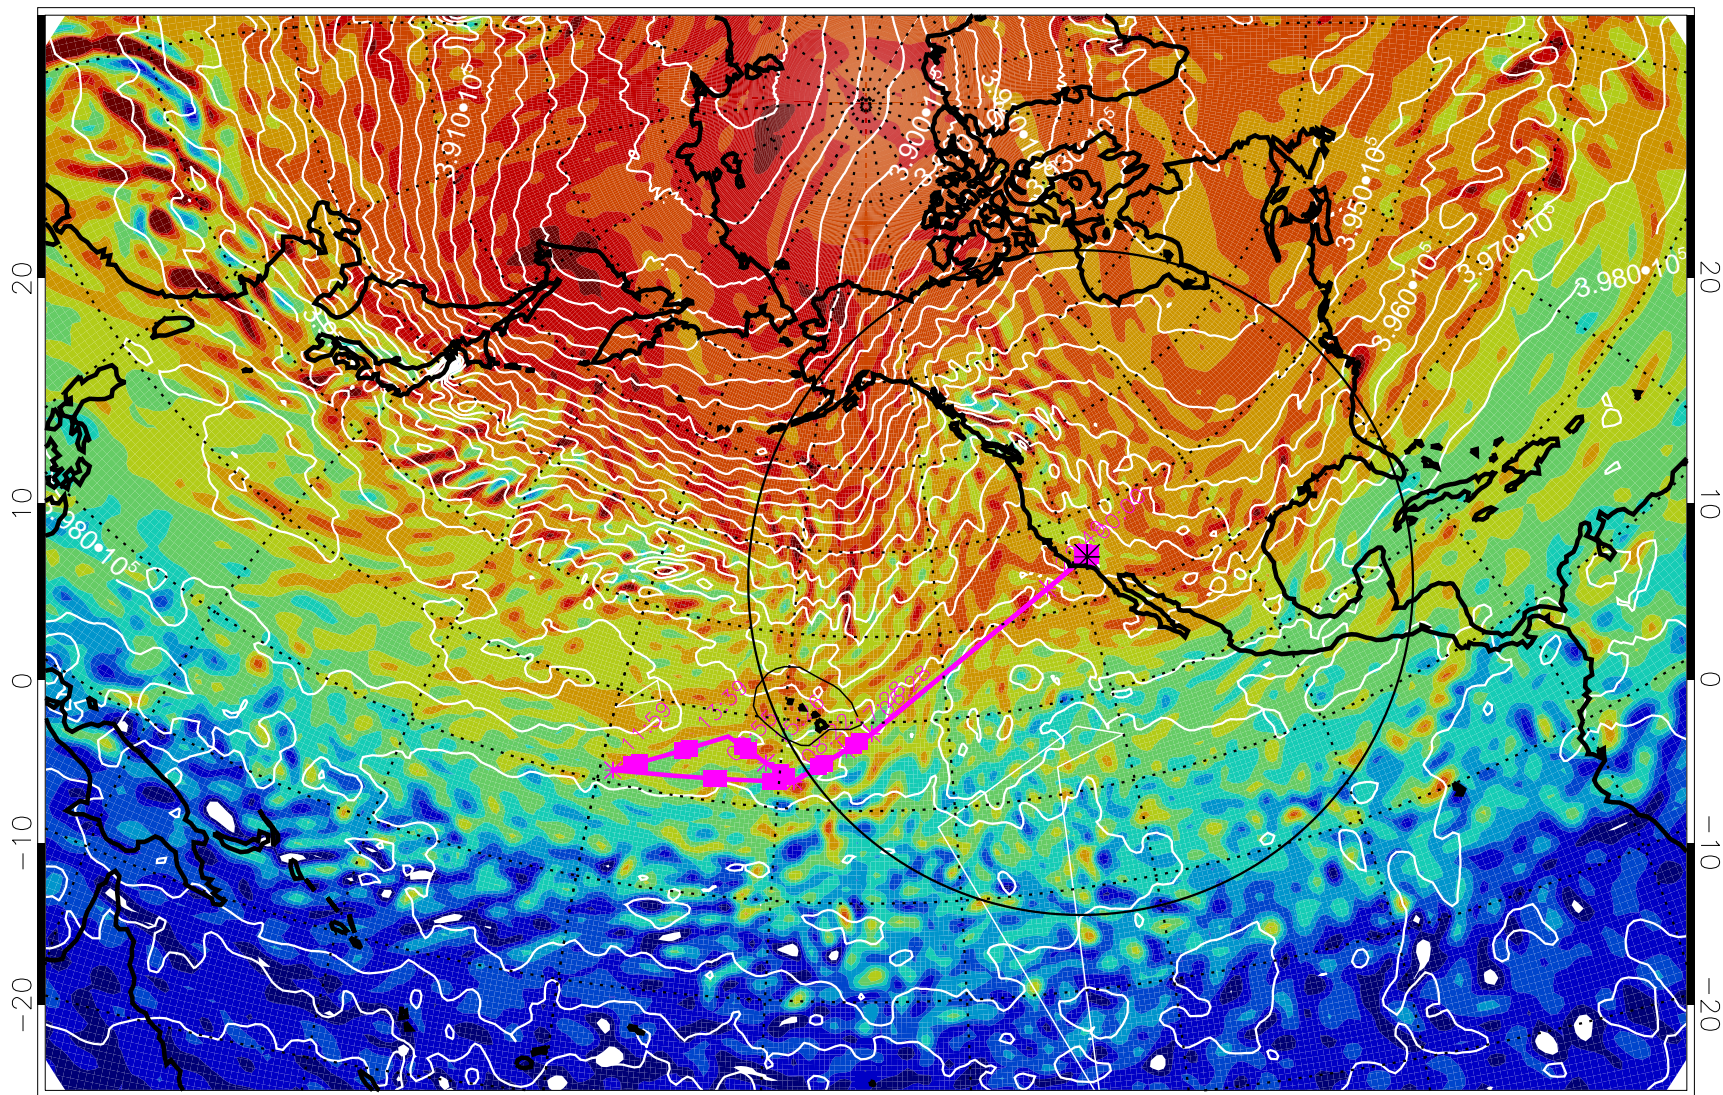

13022818, 78 hour forecast for 460K EPV

460K Montgomery Streamfunction, white

Range ring of 4055 km -- 13 hours GH round trip

13030106, 90 hour forecast for 460K EPV

460K Montgomery Streamfunction, white

Range ring of 4055 km -- 13 hours GH round trip

13030112, 96 hour forecast for 460K EPV

460K Montgomery Streamfunction, white

Range ring of 4055 km -- 13 hours GH round trip

13030118, 102 hour forecast for 460K EPV

460K Montgomery Streamfunction, white

Range ring of 4055 km -- 13 hours GH round trip

13030200, 108 hour forecast for 460K EPV

460K Montgomery Streamfunction, white

Range ring of 4055 km -- 13 hours GH round trip

13030206, 114 hour forecast for 460K EPV

460K Montgomery Streamfunction, white

Range ring of 4055 km -- 13 hours GH round trip

13030212, 120 hour forecast for 460K EPV

460K Montgomery Streamfunction, white

Range ring of 4055 km -- 13 hours GH round trip