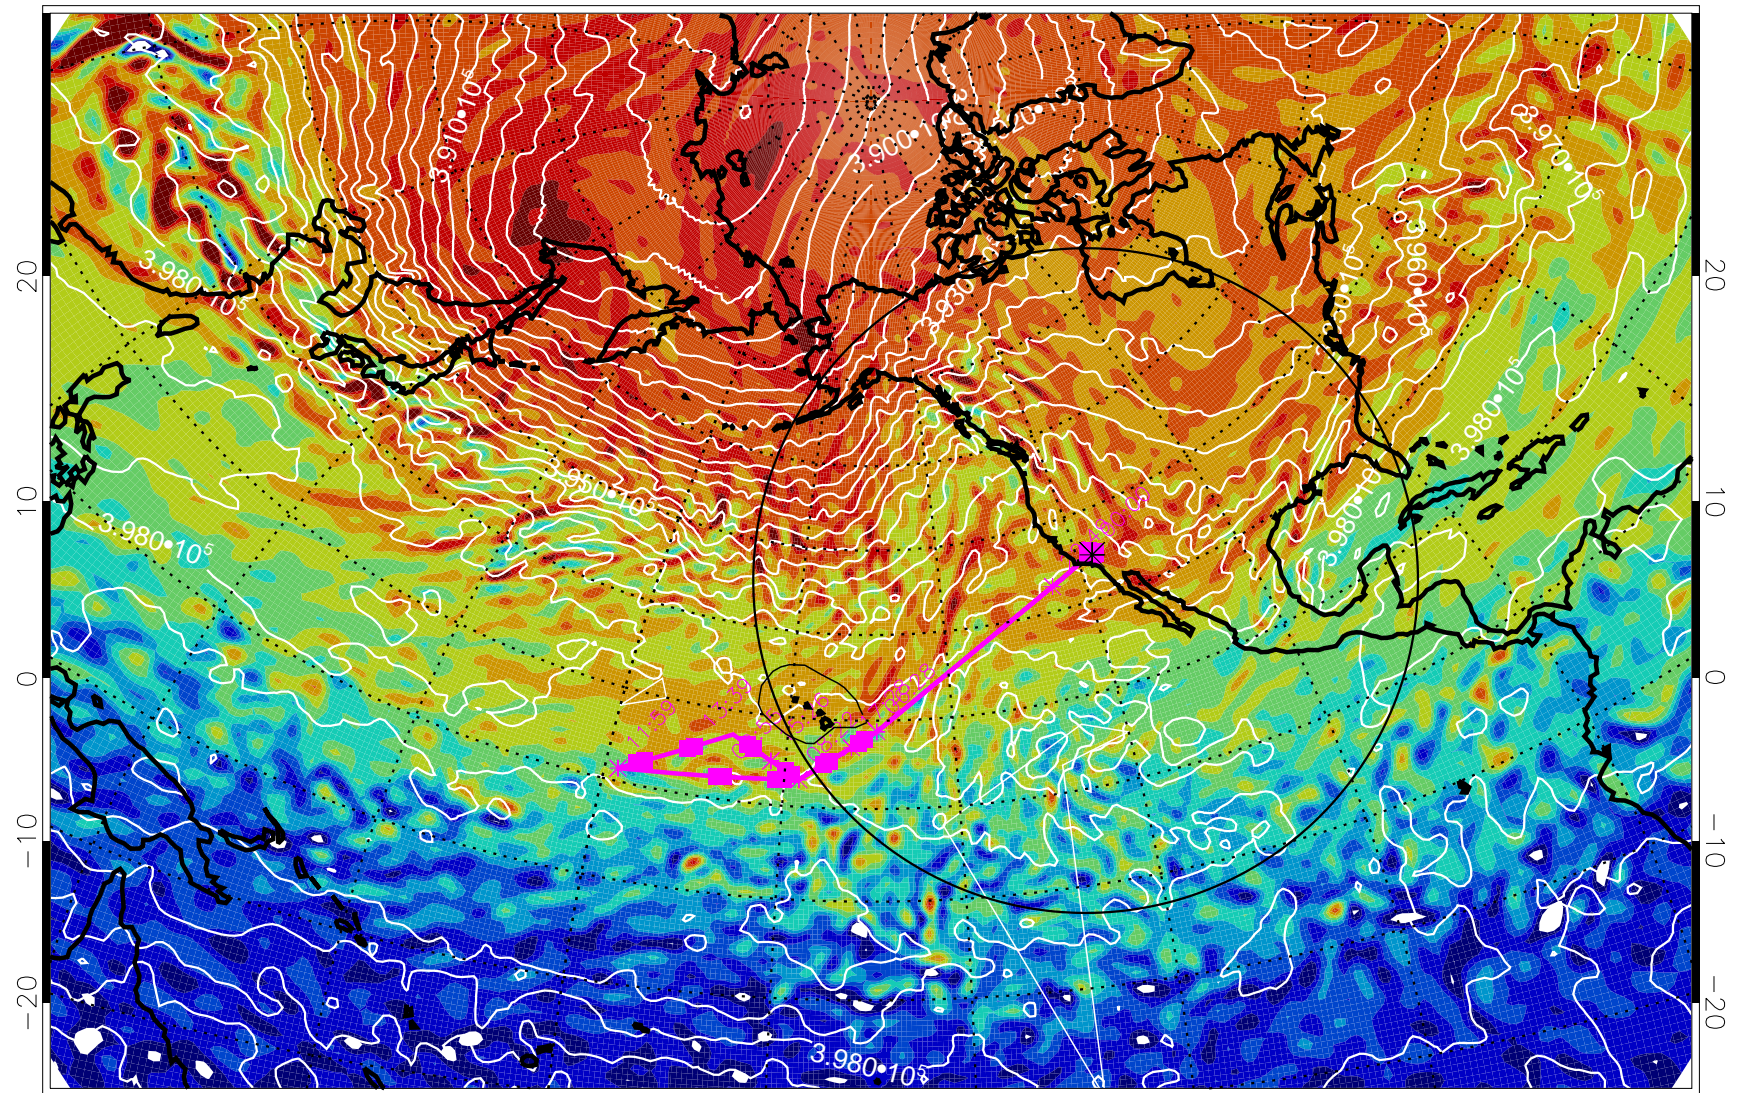

13022806, 66 hour forecast for 460K EPV

460K Montgomery Streamfunction, white

Range ring of 4055 km -- 13 hours GH round trip

13022812, 72 hour forecast for 460K EPV

460K Montgomery Streamfunction, white

Range ring of 4055 km -- 13 hours GH round trip

13022818, 78 hour forecast for 460K EPV

460K Montgomery Streamfunction, white

Range ring of 4055 km -- 13 hours GH round trip

13030106, 90 hour forecast for 460K EPV

460K Montgomery Streamfunction, white

Range ring of 4055 km -- 13 hours GH round trip

13030112, 96 hour forecast for 460K EPV

460K Montgomery Streamfunction, white

Range ring of 4055 km -- 13 hours GH round trip

13030118, 102 hour forecast for 460K EPV

460K Montgomery Streamfunction, white

Range ring of 4055 km -- 13 hours GH round trip

13030200, 108 hour forecast for 460K EPV

460K Montgomery Streamfunction, white

Range ring of 4055 km -- 13 hours GH round trip

13030206, 114 hour forecast for 460K EPV