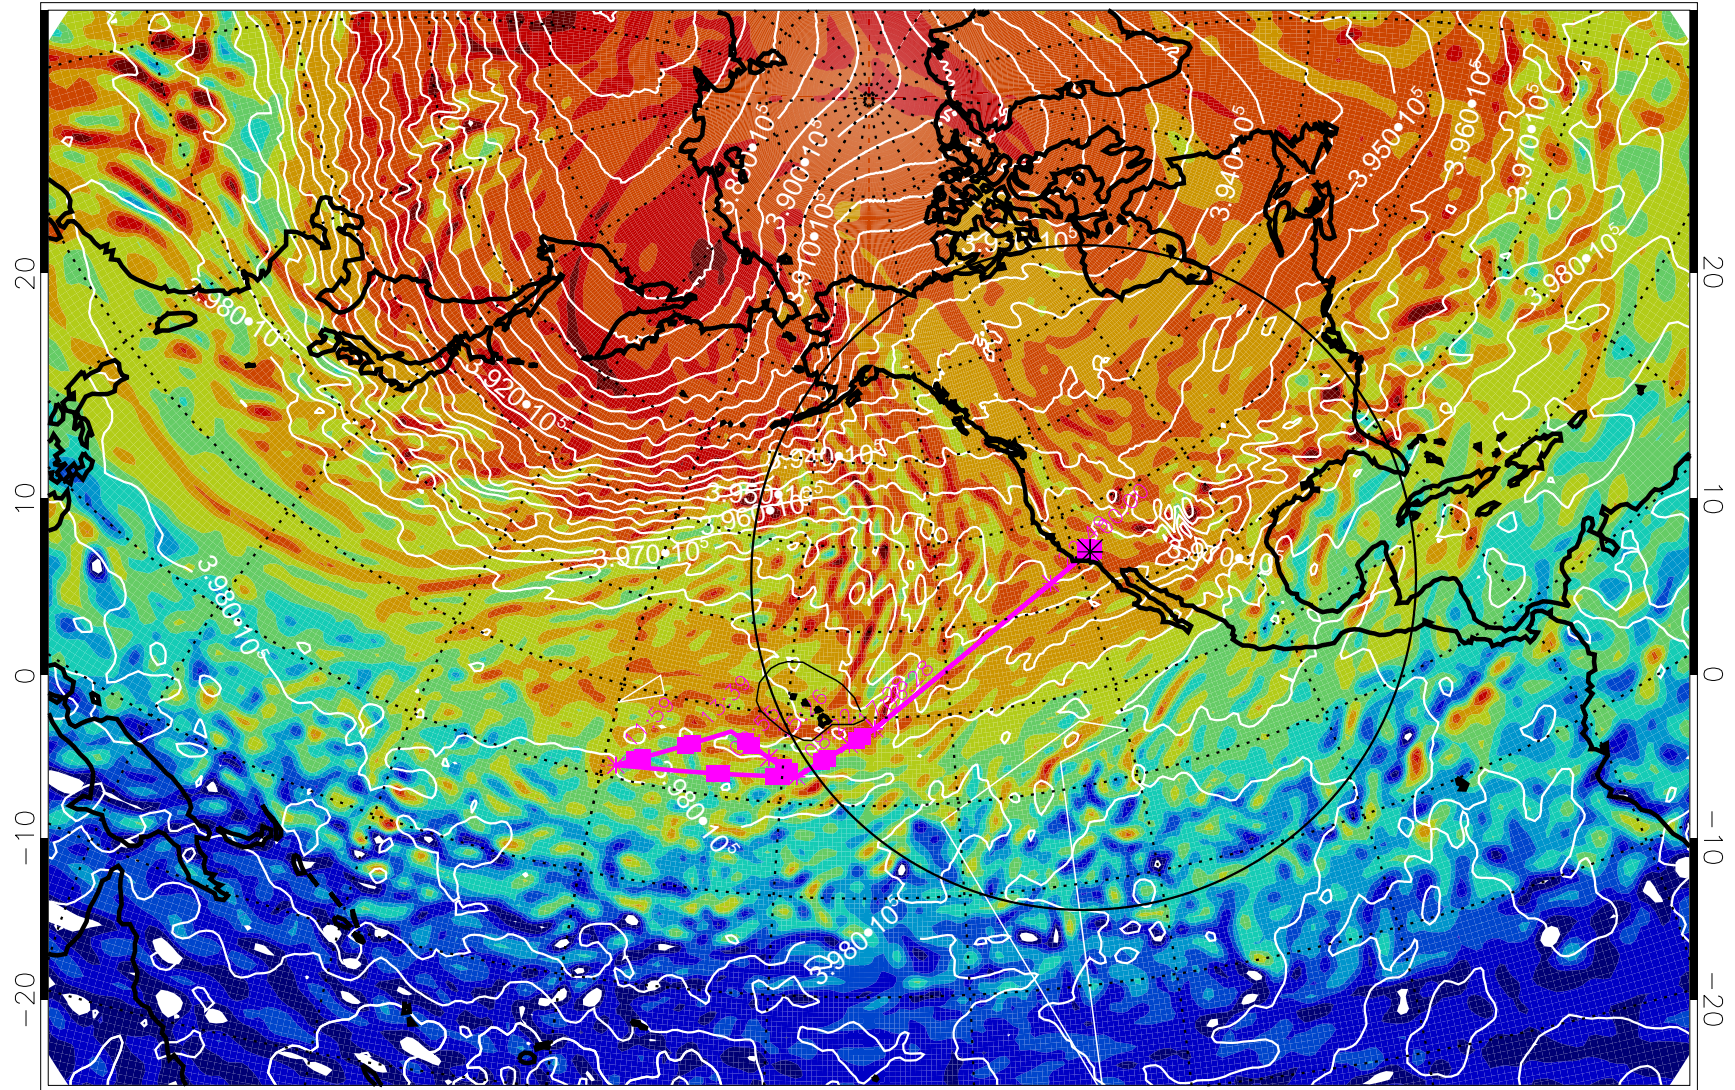

13022618, 30 hour forecast for 460K EPV

460K Montgomery Streamfunction, white

Range ring of 4055 km -- 13 hours GH round trip

13022700, 36 hour forecast for 460K EPV

460K Montgomery Streamfunction, white

Range ring of 4055 km -- 13 hours GH round trip

13022706, 42 hour forecast for 460K EPV

460K Montgomery Streamfunction, white

Range ring of 4055 km -- 13 hours GH round trip

13022712, 48 hour forecast for 460K EPV

460K Montgomery Streamfunction, white

Range ring of 4055 km -- 13 hours GH round trip

13022718, 54 hour forecast for 460K EPV

460K Montgomery Streamfunction, white

Range ring of 4055 km -- 13 hours GH round trip

13022800, 60 hour forecast for 460K EPV

460K Montgomery Streamfunction, white

Range ring of 4055 km -- 13 hours GH round trip

13022806, 66 hour forecast for 460K EPV

460K Montgomery Streamfunction, white

Range ring of 4055 km -- 13 hours GH round trip

13022812, 72 hour forecast for 460K EPV

460K Montgomery Streamfunction, white

Range ring of 4055 km -- 13 hours GH round trip