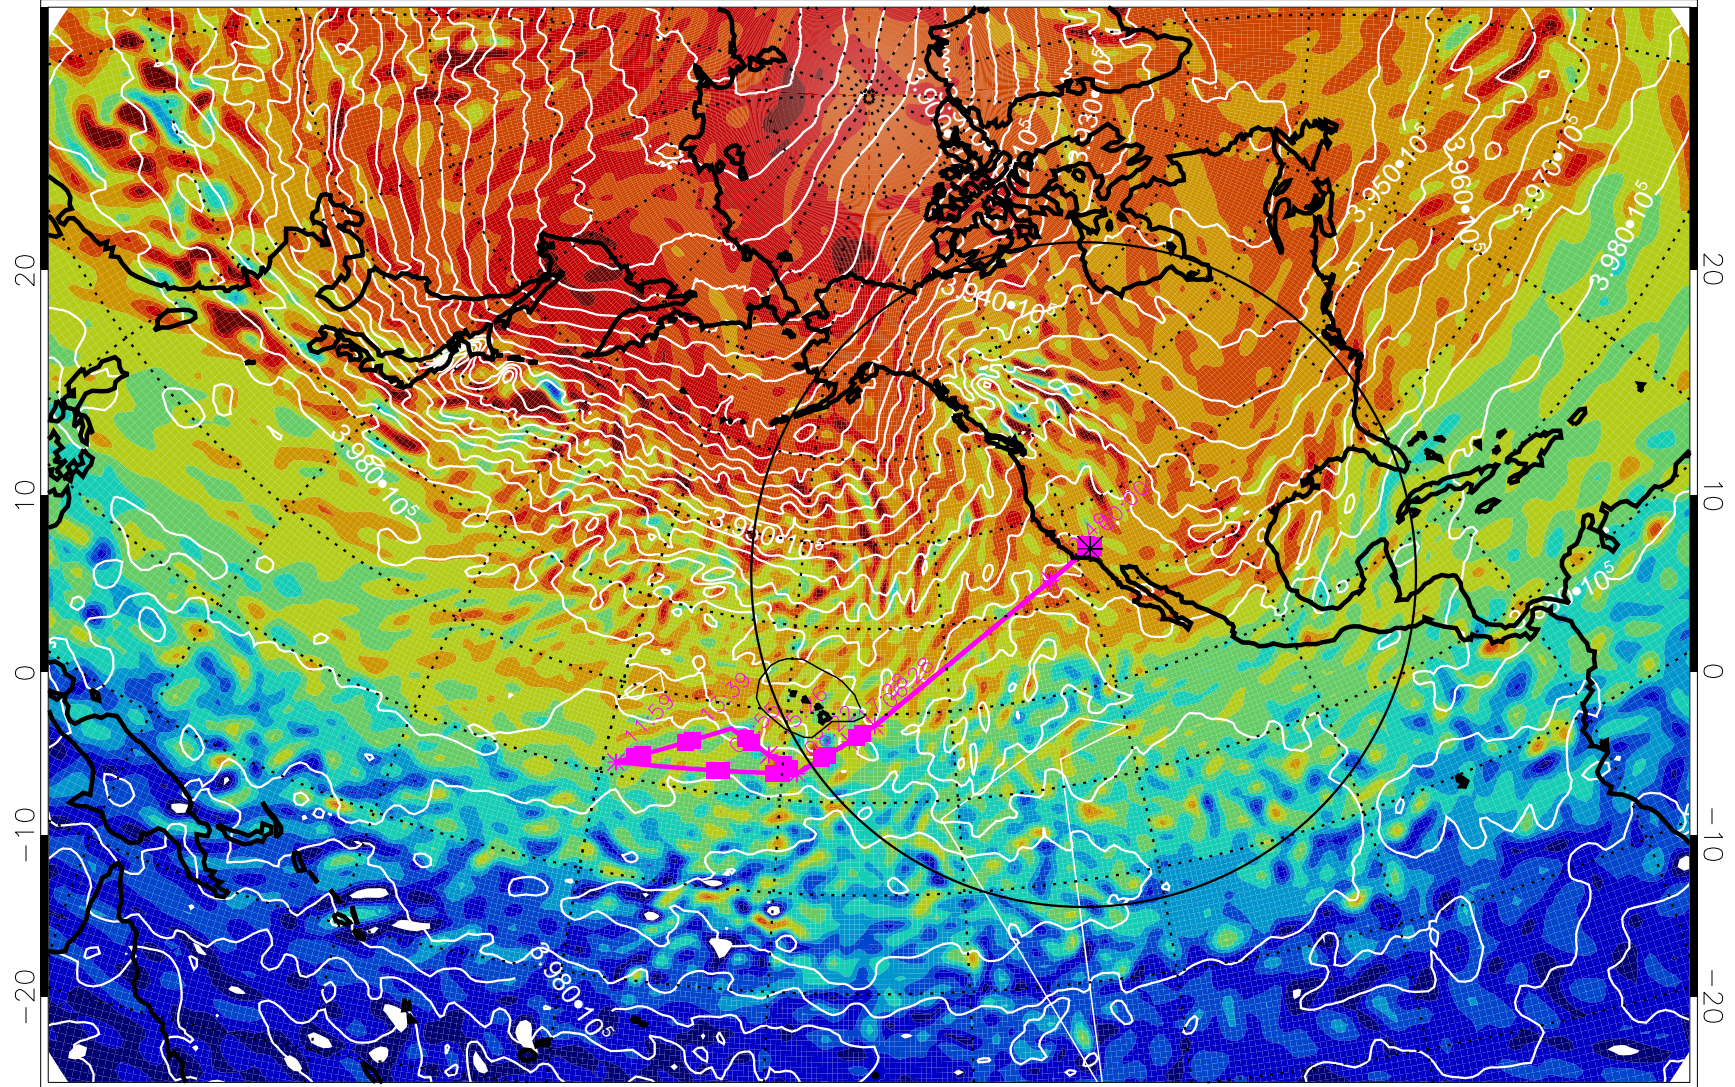

13030112, 96 hour forecast for 460K EPV

460K Montgomery Streamfunction, white

Range ring of 4055 km -- 13 hours GH round trip

13030118, 102 hour forecast for 460K EPV

460K Montgomery Streamfunction, white

Range ring of 4055 km -- 13 hours GH round trip

13030200, 108 hour forecast for 460K EPV

460K Montgomery Streamfunction, white

Range ring of 4055 km -- 13 hours GH round trip

13030206, 114 hour forecast for 460K EPV

460K Montgomery Streamfunction, white

Range ring of 4055 km -- 13 hours GH round trip

13030212, 120 hour forecast for 460K EPV

460K Montgomery Streamfunction, white

Range ring of 4055 km -- 13 hours GH round trip