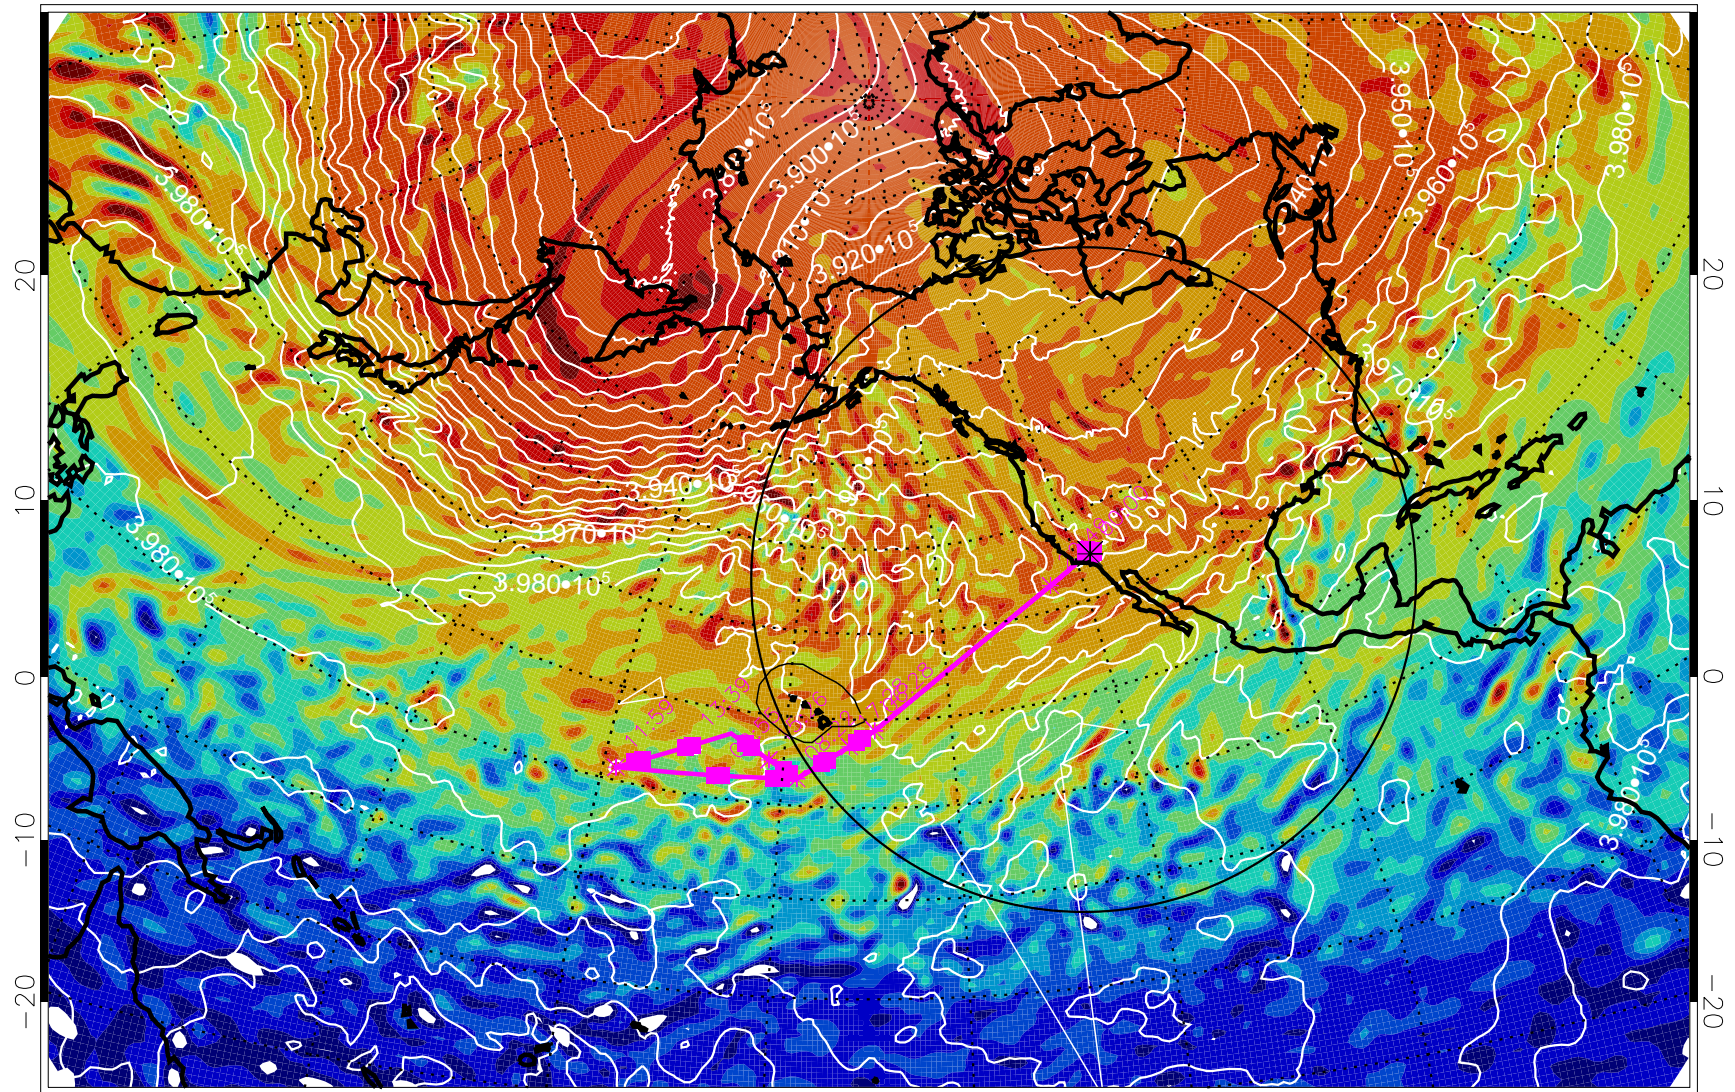

13022518, 6 hour forecast for 460K EPV

460K Montgomery Streamfunction, white

Range ring of 4055 km -- 13 hours GH round trip

13022600, 12 hour forecast for 460K EPV

460K Montgomery Streamfunction, white

Range ring of 4055 km -- 13 hours GH round trip

13022606, 18 hour forecast for 460K EPV

460K Montgomery Streamfunction, white

Range ring of 4055 km -- 13 hours GH round trip

13022612, 24 hour forecast for 460K EPV

460K Montgomery Streamfunction, white

Range ring of 4055 km -- 13 hours GH round trip

13022618, 30 hour forecast for 460K EPV

460K Montgomery Streamfunction, white

Range ring of 4055 km -- 13 hours GH round trip

13022700, 36 hour forecast for 460K EPV

460K Montgomery Streamfunction, white

Range ring of 4055 km -- 13 hours GH round trip

13022706, 42 hour forecast for 460K EPV

460K Montgomery Streamfunction, white

Range ring of 4055 km -- 13 hours GH round trip

13022712, 48 hour forecast for 460K EPV

460K Montgomery Streamfunction, white

Range ring of 4055 km -- 13 hours GH round trip