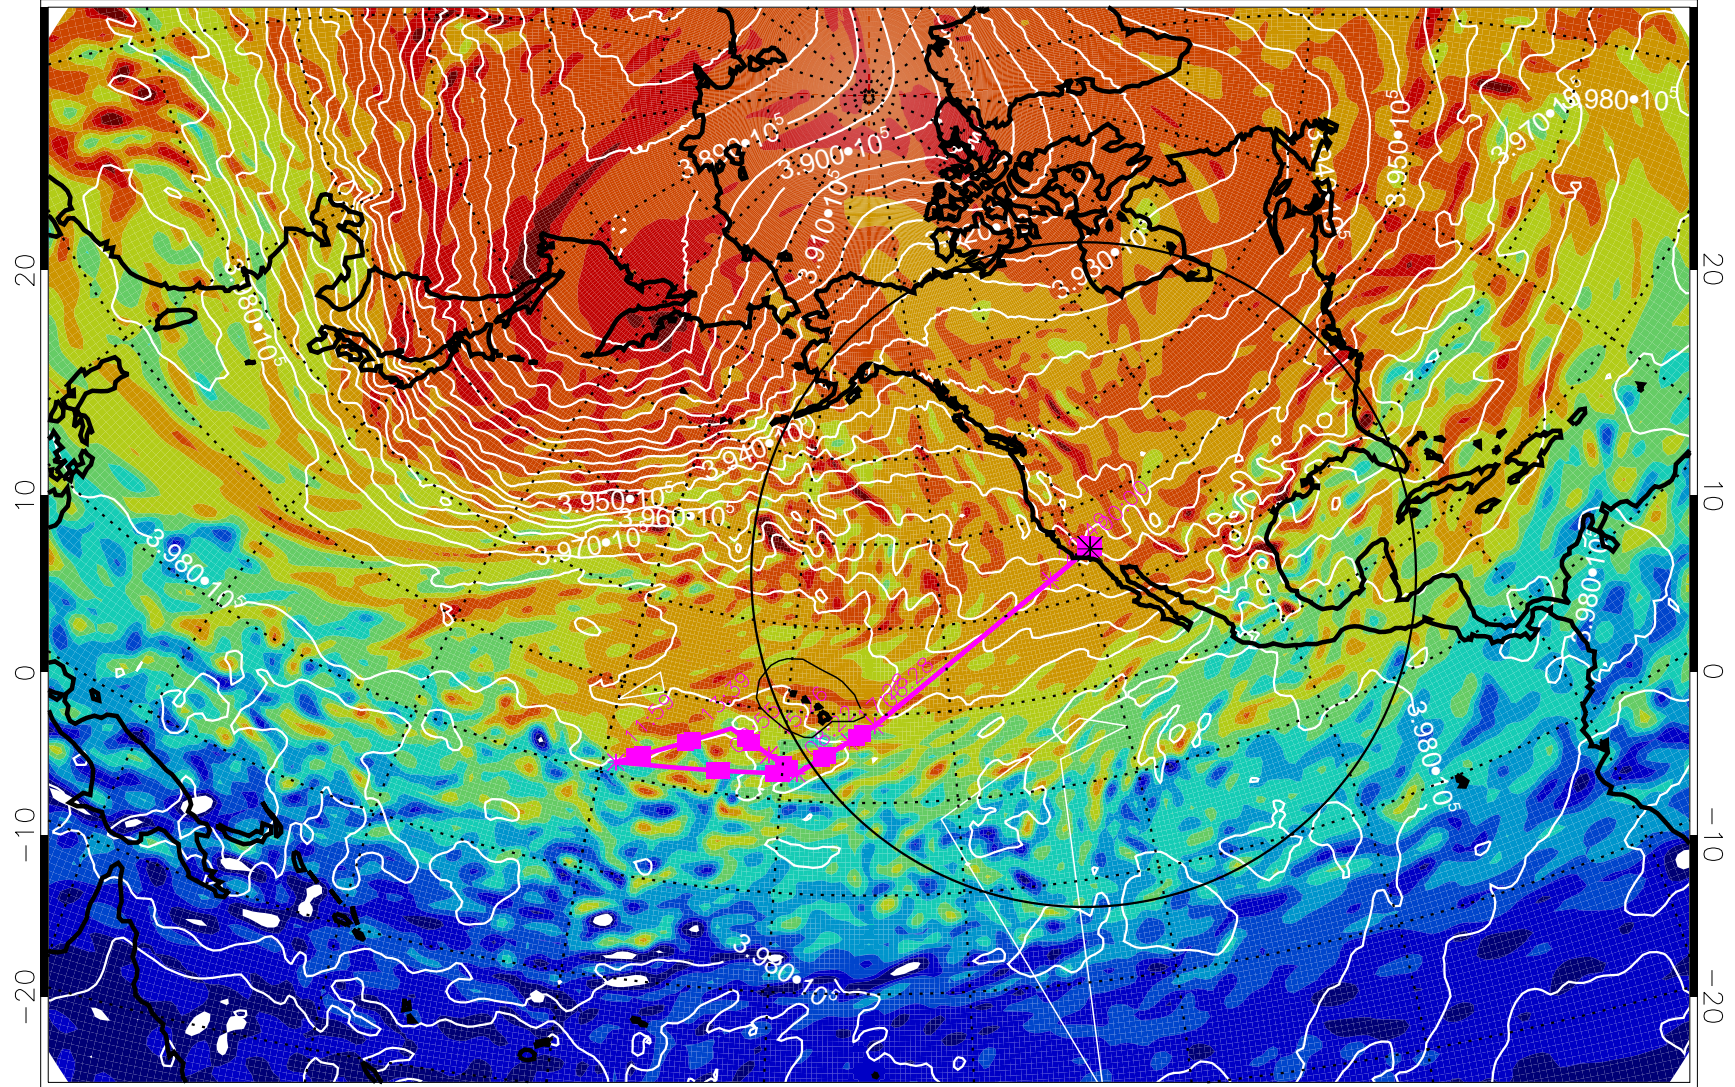

13022518, 6 hour forecast for 460K EPV

460K Montgomery Streamfunction, white

Range ring of 4055 km -- 13 hours GH round trip

13022600, 12 hour forecast for 460K EPV

460K Montgomery Streamfunction, white

Range ring of 4055 km -- 13 hours GH round trip

13022606, 18 hour forecast for 460K EPV

460K Montgomery Streamfunction, white

Range ring of 4055 km -- 13 hours GH round trip

13022612, 24 hour forecast for 460K EPV

460K Montgomery Streamfunction, white

Range ring of 4055 km -- 13 hours GH round trip

13022618, 30 hour forecast for 460K EPV

460K Montgomery Streamfunction, white

Range ring of 4055 km -- 13 hours GH round trip

13022700, 36 hour forecast for 460K EPV

460K Montgomery Streamfunction, white

Range ring of 4055 km -- 13 hours GH round trip

13022706, 42 hour forecast for 460K EPV

460K Montgomery Streamfunction, white

Range ring of 4055 km -- 13 hours GH round trip

13022712, 48 hour forecast for 460K EPV

460K Montgomery Streamfunction, white

Range ring of 4055 km -- 13 hours GH round trip