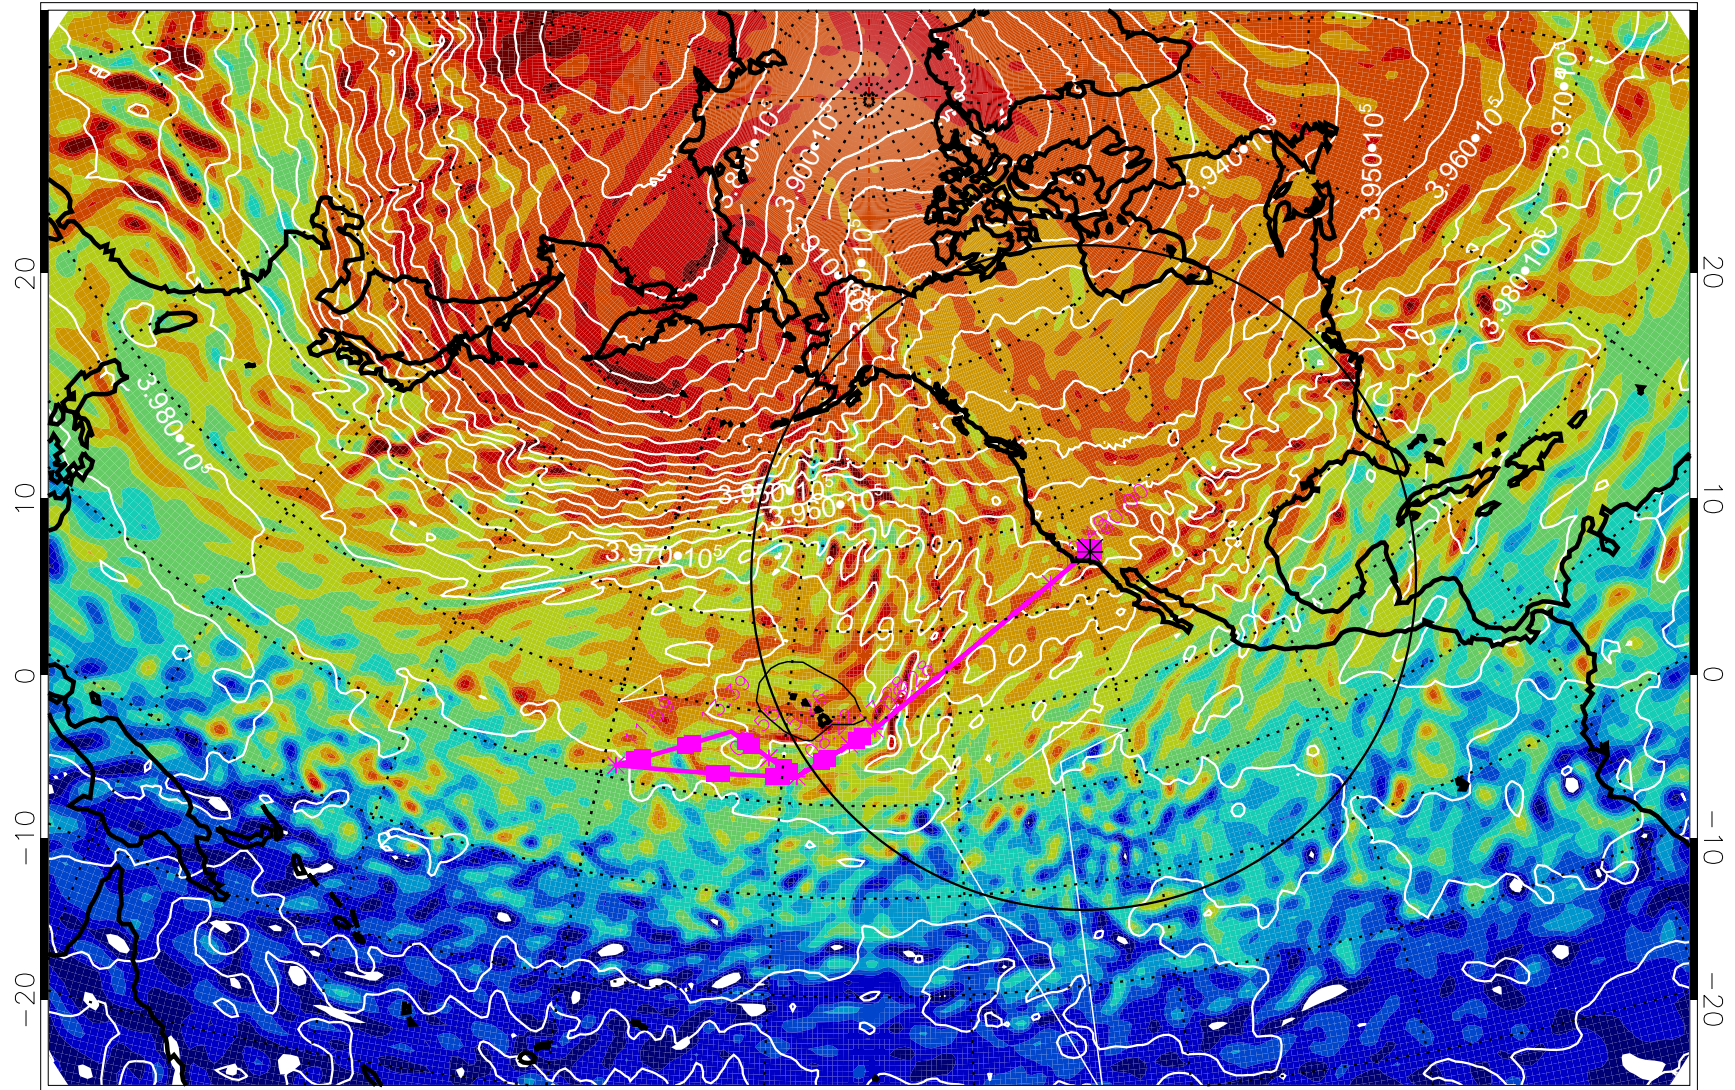

13022612, 36 hour forecast for 460K EPV

460K Montgomery Streamfunction, white

Range ring of 4055 km -- 13 hours GH round trip

13022618, 42 hour forecast for 460K EPV

460K Montgomery Streamfunction, white

Range ring of 4055 km -- 13 hours GH round trip

13022700, 48 hour forecast for 460K EPV

460K Montgomery Streamfunction, white

Range ring of 4055 km -- 13 hours GH round trip

13022706, 54 hour forecast for 460K EPV

460K Montgomery Streamfunction, white

Range ring of 4055 km -- 13 hours GH round trip

13022712, 60 hour forecast for 460K EPV

460K Montgomery Streamfunction, white

Range ring of 4055 km -- 13 hours GH round trip

13022718, 66 hour forecast for 460K EPV

460K Montgomery Streamfunction, white

Range ring of 4055 km -- 13 hours GH round trip

13030100, 96 hour forecast for 460K EPV

460K Montgomery Streamfunction, white

Range ring of 4055 km -- 13 hours GH round trip

13030106, 102 hour forecast for 460K EPV

460K Montgomery Streamfunction, white