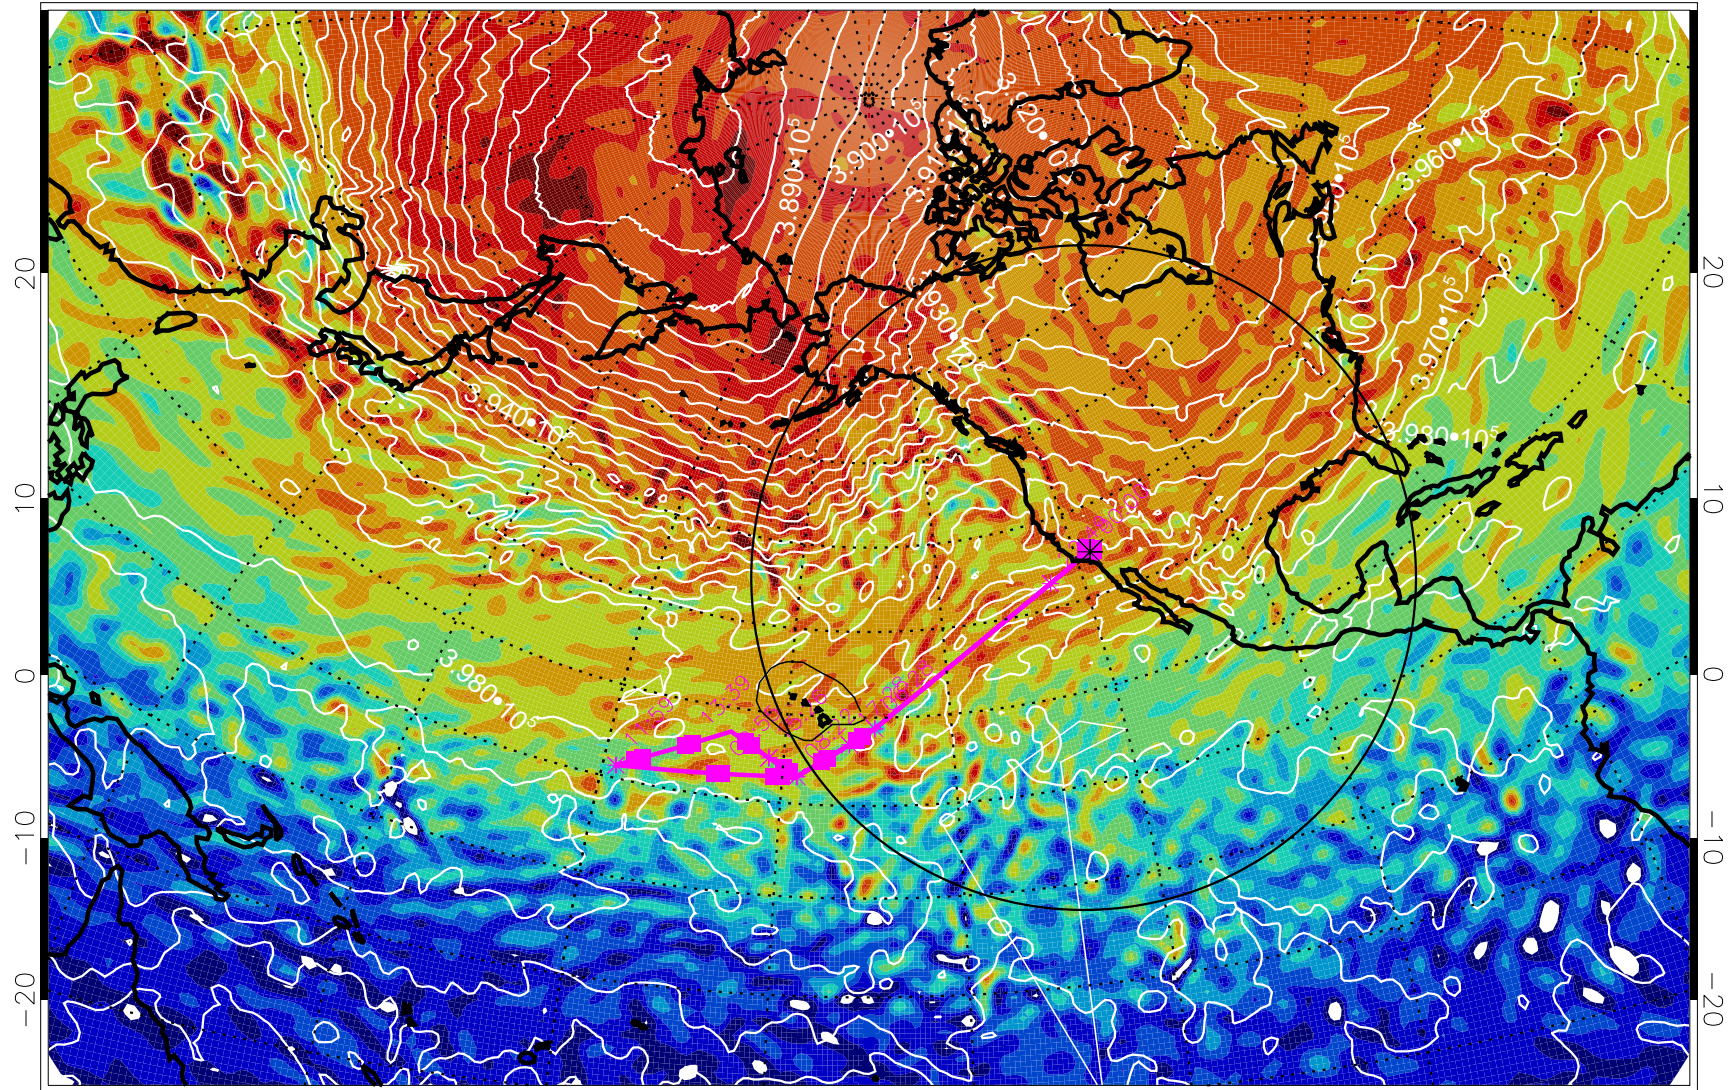

13022800, 72 hour forecast for 460K EPV

460K Montgomery Streamfunction, white

Range ring of 4055 km -- 13 hours GH round trip

13022806, 78 hour forecast for 460K EPV

460K Montgomery Streamfunction, white

Range ring of 4055 km -- 13 hours GH round trip

13022812, 84 hour forecast for 460K EPV

460K Montgomery Streamfunction, white

Range ring of 4055 km -- 13 hours GH round trip

13022818, 90 hour forecast for 460K EPV

460K Montgomery Streamfunction, white

Range ring of 4055 km -- 13 hours GH round trip

13030100, 96 hour forecast for 460K EPV

460K Montgomery Streamfunction, white

Range ring of 4055 km -- 13 hours GH round trip

13030106, 102 hour forecast for 460K EPV

460K Montgomery Streamfunction, white

Range ring of 4055 km -- 13 hours GH round trip

13030112, 108 hour forecast for 460K EPV

460K Montgomery Streamfunction, white

Range ring of 4055 km -- 13 hours GH round trip

13030118, 114 hour forecast for 460K EPV