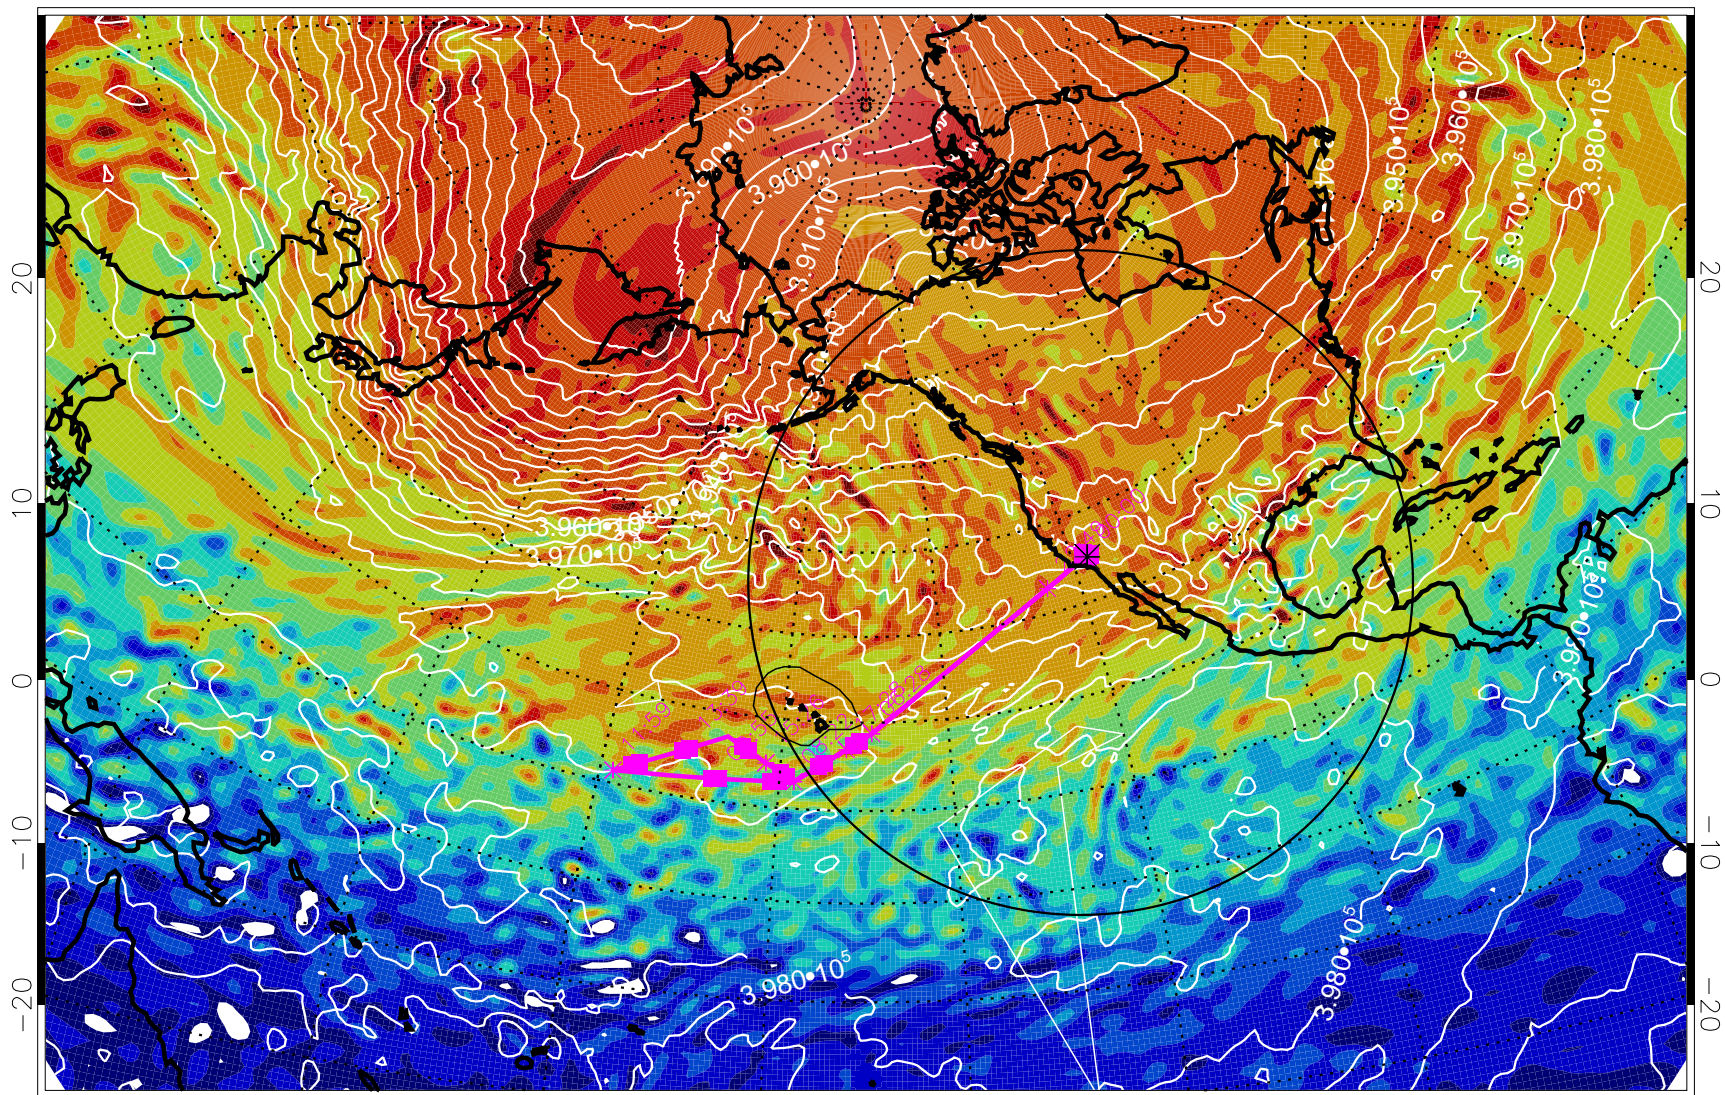

13022512, 12 hour forecast for 460K EPV

460K Montgomery Streamfunction, white

Range ring of 4055 km -- 13 hours GH round trip

13022518, 18 hour forecast for 460K EPV

460K Montgomery Streamfunction, white

Range ring of 4055 km -- 13 hours GH round trip

13022600, 24 hour forecast for 460K EPV

460K Montgomery Streamfunction, white

Range ring of 4055 km -- 13 hours GH round trip

13022606, 30 hour forecast for 460K EPV

460K Montgomery Streamfunction, white

Range ring of 4055 km -- 13 hours GH round trip

13022612, 36 hour forecast for 460K EPV

460K Montgomery Streamfunction, white

Range ring of 4055 km -- 13 hours GH round trip

13022618, 42 hour forecast for 460K EPV

460K Montgomery Streamfunction, white

Range ring of 4055 km -- 13 hours GH round trip

13030100, 96 hour forecast for 460K EPV

460K Montgomery Streamfunction, white

Range ring of 4055 km -- 13 hours GH round trip

13030106, 102 hour forecast for 460K EPV

460K Montgomery Streamfunction, white