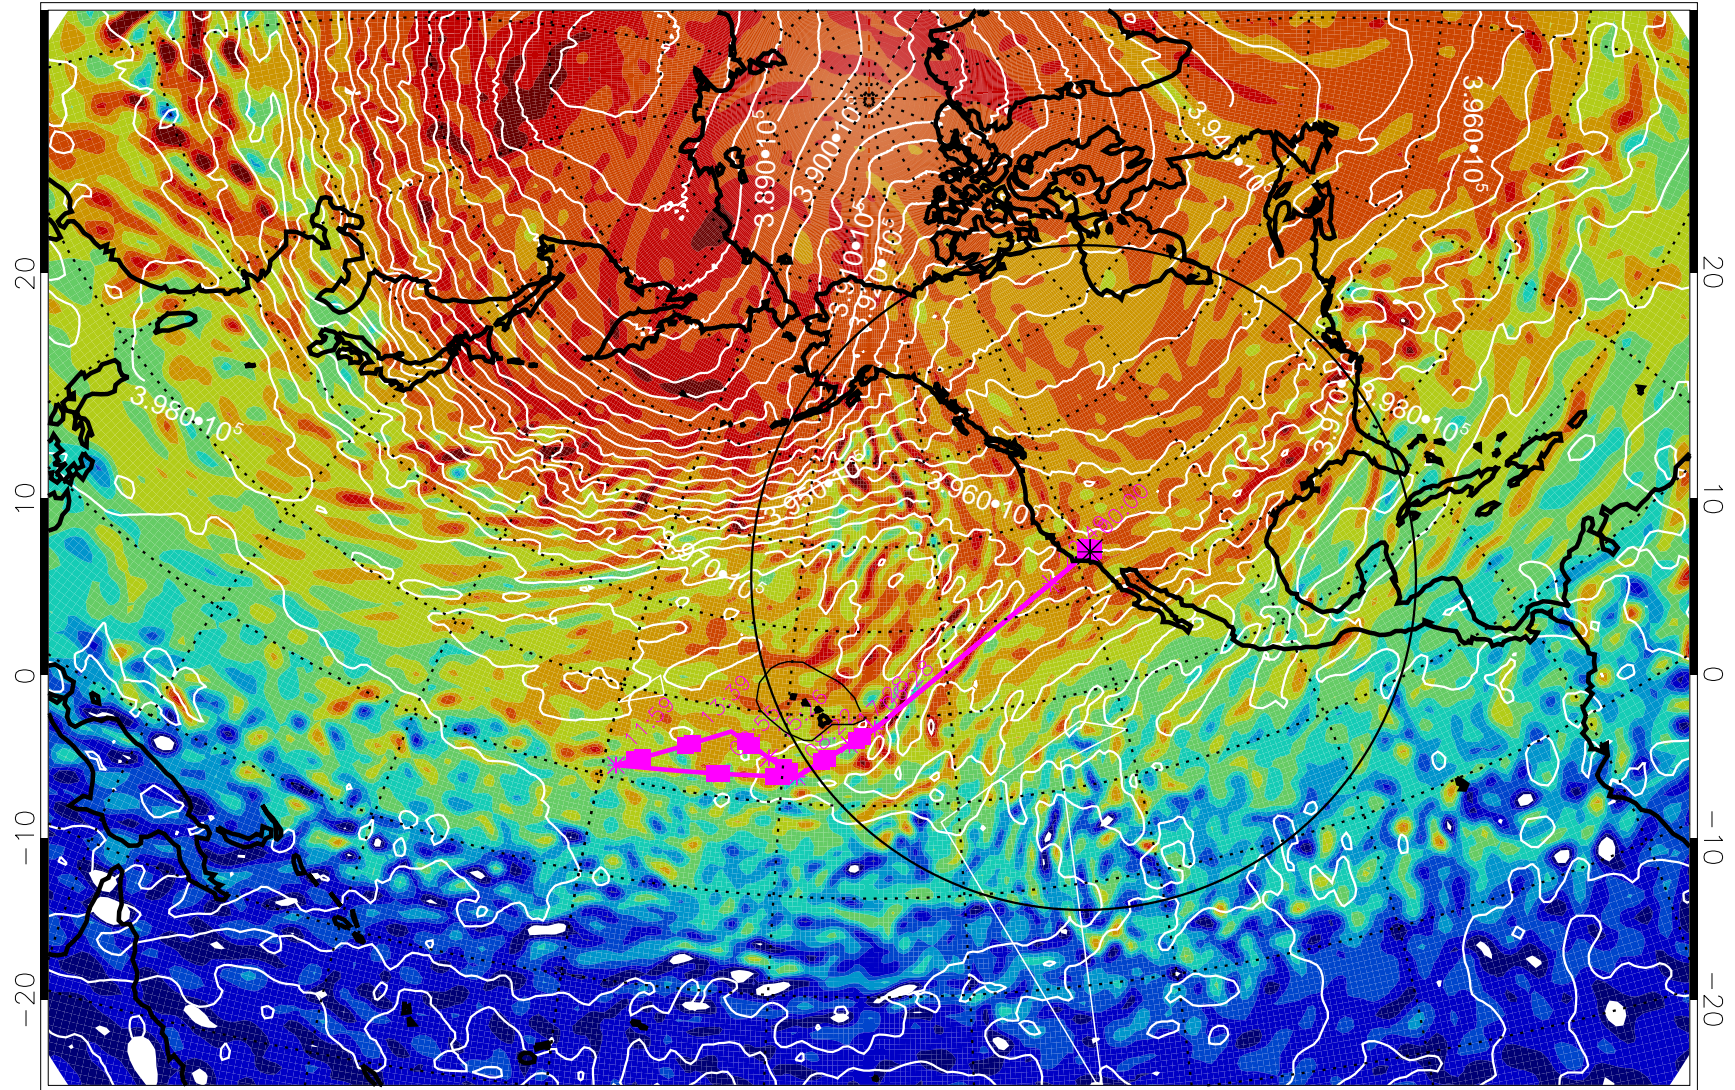

13022700, 48 hour forecast for 460K EPV

460K Montgomery Streamfunction, white

Range ring of 4055 km -- 13 hours GH round trip

13022706, 54 hour forecast for 460K EPV

460K Montgomery Streamfunction, white

Range ring of 4055 km -- 13 hours GH round trip

13022712, 60 hour forecast for 460K EPV

460K Montgomery Streamfunction, white

Range ring of 4055 km -- 13 hours GH round trip

13022718, 66 hour forecast for 460K EPV

460K Montgomery Streamfunction, white

Range ring of 4055 km -- 13 hours GH round trip

13022800, 72 hour forecast for 460K EPV

460K Montgomery Streamfunction, white

Range ring of 4055 km -- 13 hours GH round trip

13022806, 78 hour forecast for 460K EPV

460K Montgomery Streamfunction, white

Range ring of 4055 km -- 13 hours GH round trip

13022812, 84 hour forecast for 460K EPV

460K Montgomery Streamfunction, white

Range ring of 4055 km -- 13 hours GH round trip

13022818, 90 hour forecast for 460K EPV

460K Montgomery Streamfunction, white

Range ring of 4055 km -- 13 hours GH round trip