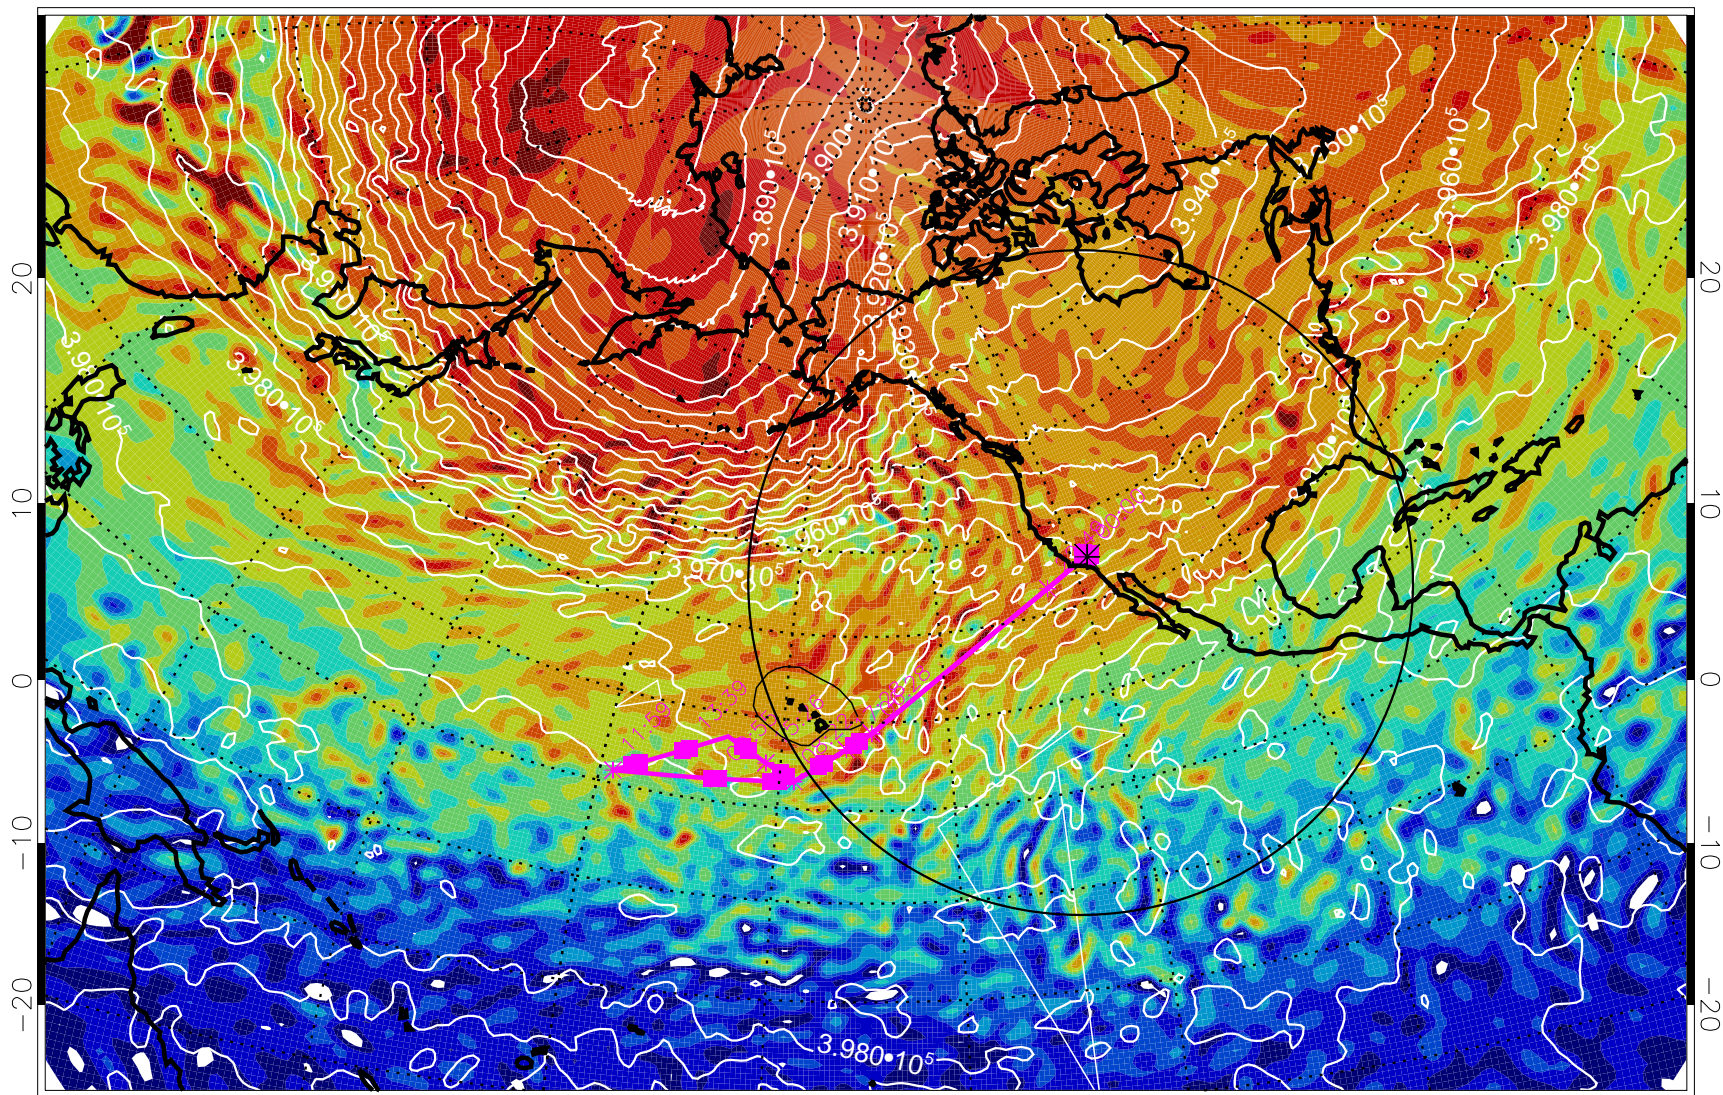

13022712, 60 hour forecast for 460K EPV

460K Montgomery Streamfunction, white

Range ring of 4055 km -- 13 hours GH round trip

13022718, 66 hour forecast for 460K EPV

460K Montgomery Streamfunction, white

Range ring of 4055 km -- 13 hours GH round trip

13022800, 72 hour forecast for 460K EPV

460K Montgomery Streamfunction, white

Range ring of 4055 km -- 13 hours GH round trip

13022806, 78 hour forecast for 460K EPV

460K Montgomery Streamfunction, white

Range ring of 4055 km -- 13 hours GH round trip

13022812, 84 hour forecast for 460K EPV

460K Montgomery Streamfunction, white

Range ring of 4055 km -- 13 hours GH round trip

13022818, 90 hour forecast for 460K EPV

460K Montgomery Streamfunction, white

Range ring of 4055 km -- 13 hours GH round trip

13030100, 96 hour forecast for 460K EPV

460K Montgomery Streamfunction, white

Range ring of 4055 km -- 13 hours GH round trip

13030106, 102 hour forecast for 460K EPV

460K Montgomery Streamfunction, white