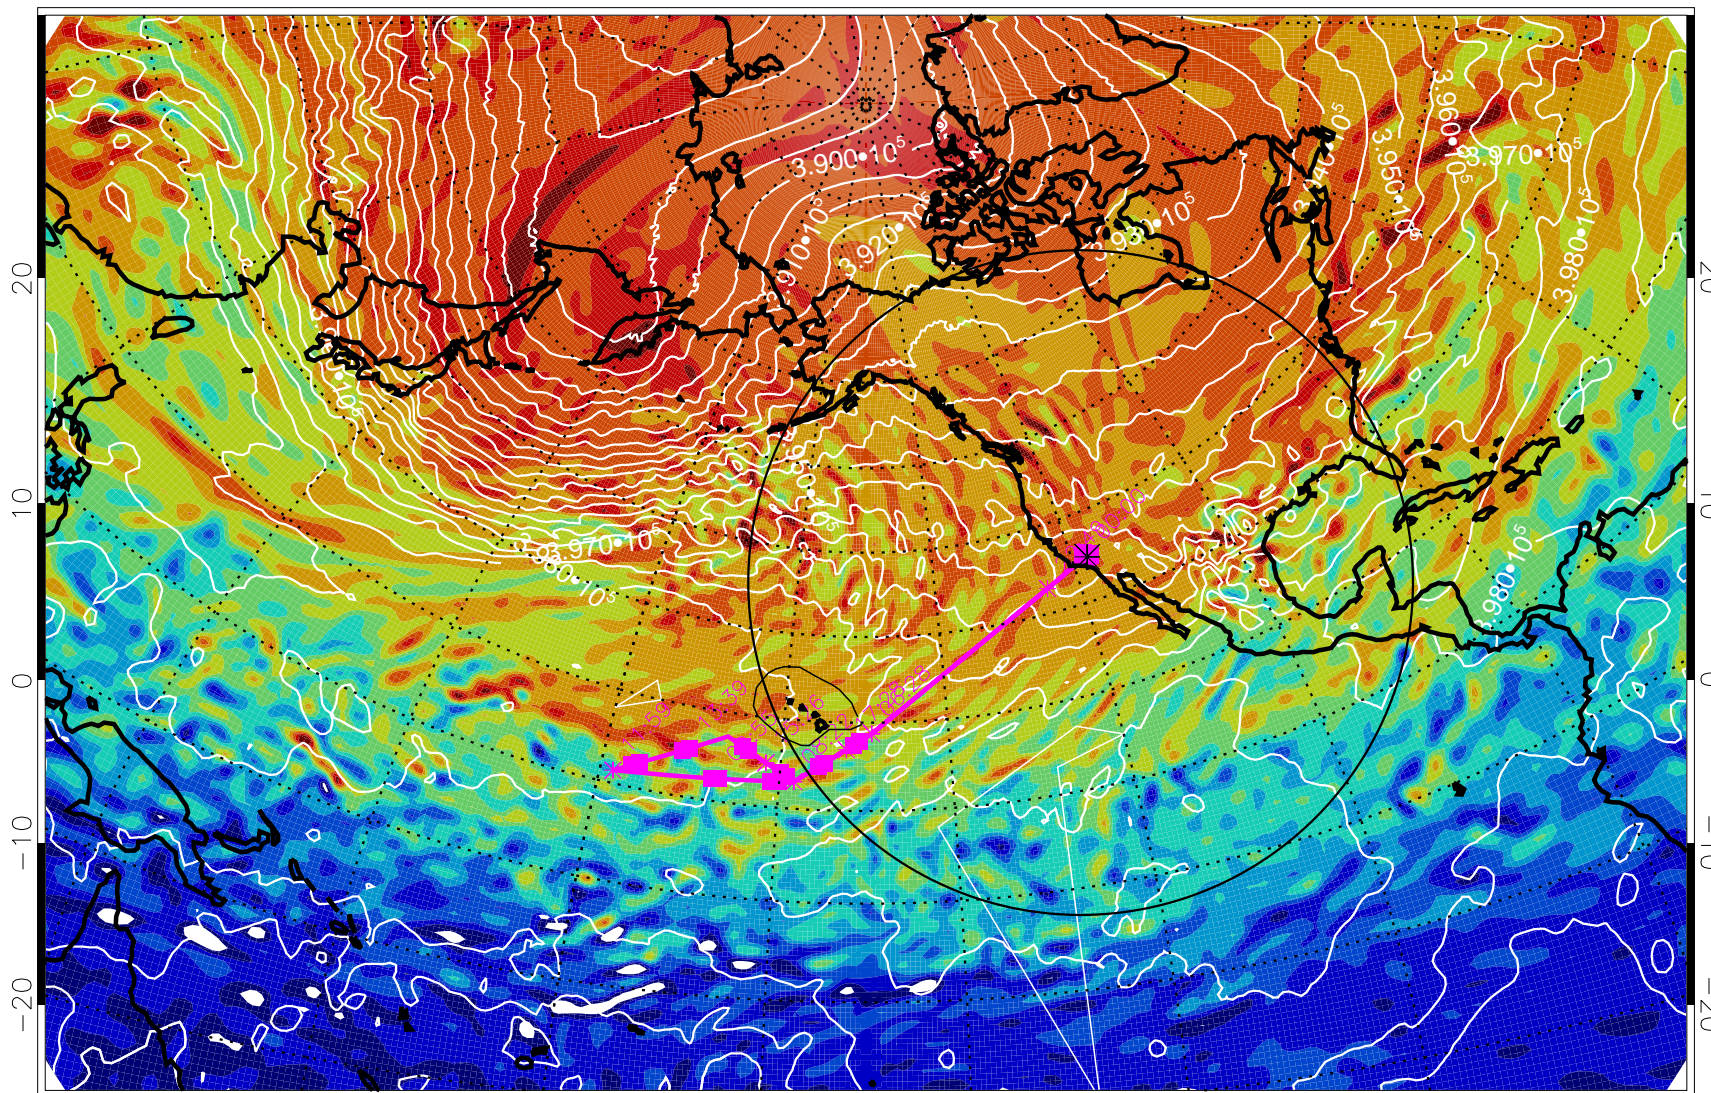

13022512, 12 hour forecast for 460K EPV

460K Montgomery Streamfunction, white

Range ring of 4055 km -- 13 hours GH round trip

13022518, 18 hour forecast for 460K EPV

460K Montgomery Streamfunction, white

Range ring of 4055 km -- 13 hours GH round trip

13022600, 24 hour forecast for 460K EPV

460K Montgomery Streamfunction, white

Range ring of 4055 km -- 13 hours GH round trip

13022606, 30 hour forecast for 460K EPV

460K Montgomery Streamfunction, white

Range ring of 4055 km -- 13 hours GH round trip

13022612, 36 hour forecast for 460K EPV

460K Montgomery Streamfunction, white

Range ring of 4055 km -- 13 hours GH round trip

13022618, 42 hour forecast for 460K EPV

460K Montgomery Streamfunction, white

Range ring of 4055 km -- 13 hours GH round trip

13022700, 48 hour forecast for 460K EPV

460K Montgomery Streamfunction, white

Range ring of 4055 km -- 13 hours GH round trip

13022706, 54 hour forecast for 460K EPV

460K Montgomery Streamfunction, white

Range ring of 4055 km -- 13 hours GH round trip