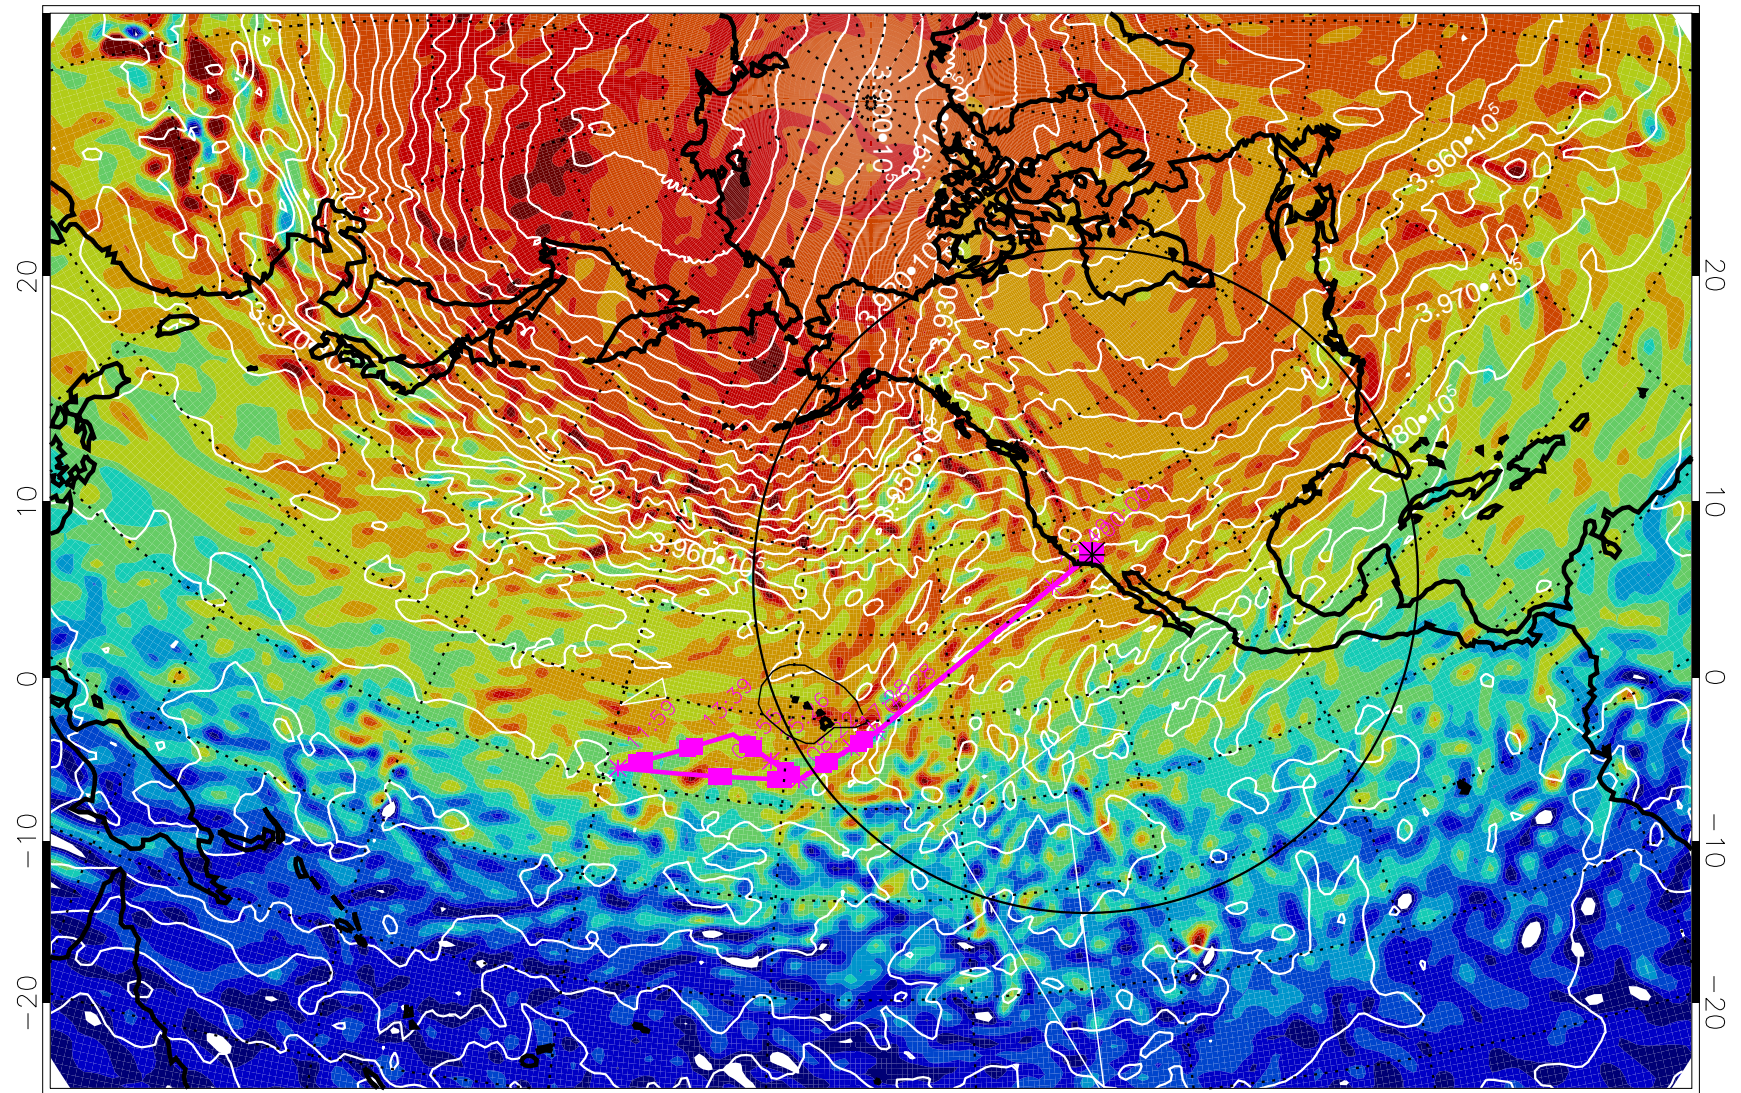

13022800, 72 hour forecast for 460K EPV

460K Montgomery Streamfunction, white

Range ring of 4055 km -- 13 hours GH round trip

13022806, 78 hour forecast for 460K EPV

460K Montgomery Streamfunction, white

Range ring of 4055 km -- 13 hours GH round trip

13022812, 84 hour forecast for 460K EPV

460K Montgomery Streamfunction, white

Range ring of 4055 km -- 13 hours GH round trip

13022818, 90 hour forecast for 460K EPV

460K Montgomery Streamfunction, white

Range ring of 4055 km -- 13 hours GH round trip

13030100, 96 hour forecast for 460K EPV

460K Montgomery Streamfunction, white

Range ring of 4055 km -- 13 hours GH round trip

13030106, 102 hour forecast for 460K EPV

460K Montgomery Streamfunction, white

Range ring of 4055 km -- 13 hours GH round trip

13030112, 108 hour forecast for 460K EPV

460K Montgomery Streamfunction, white

Range ring of 4055 km -- 13 hours GH round trip

13030118, 114 hour forecast for 460K EPV