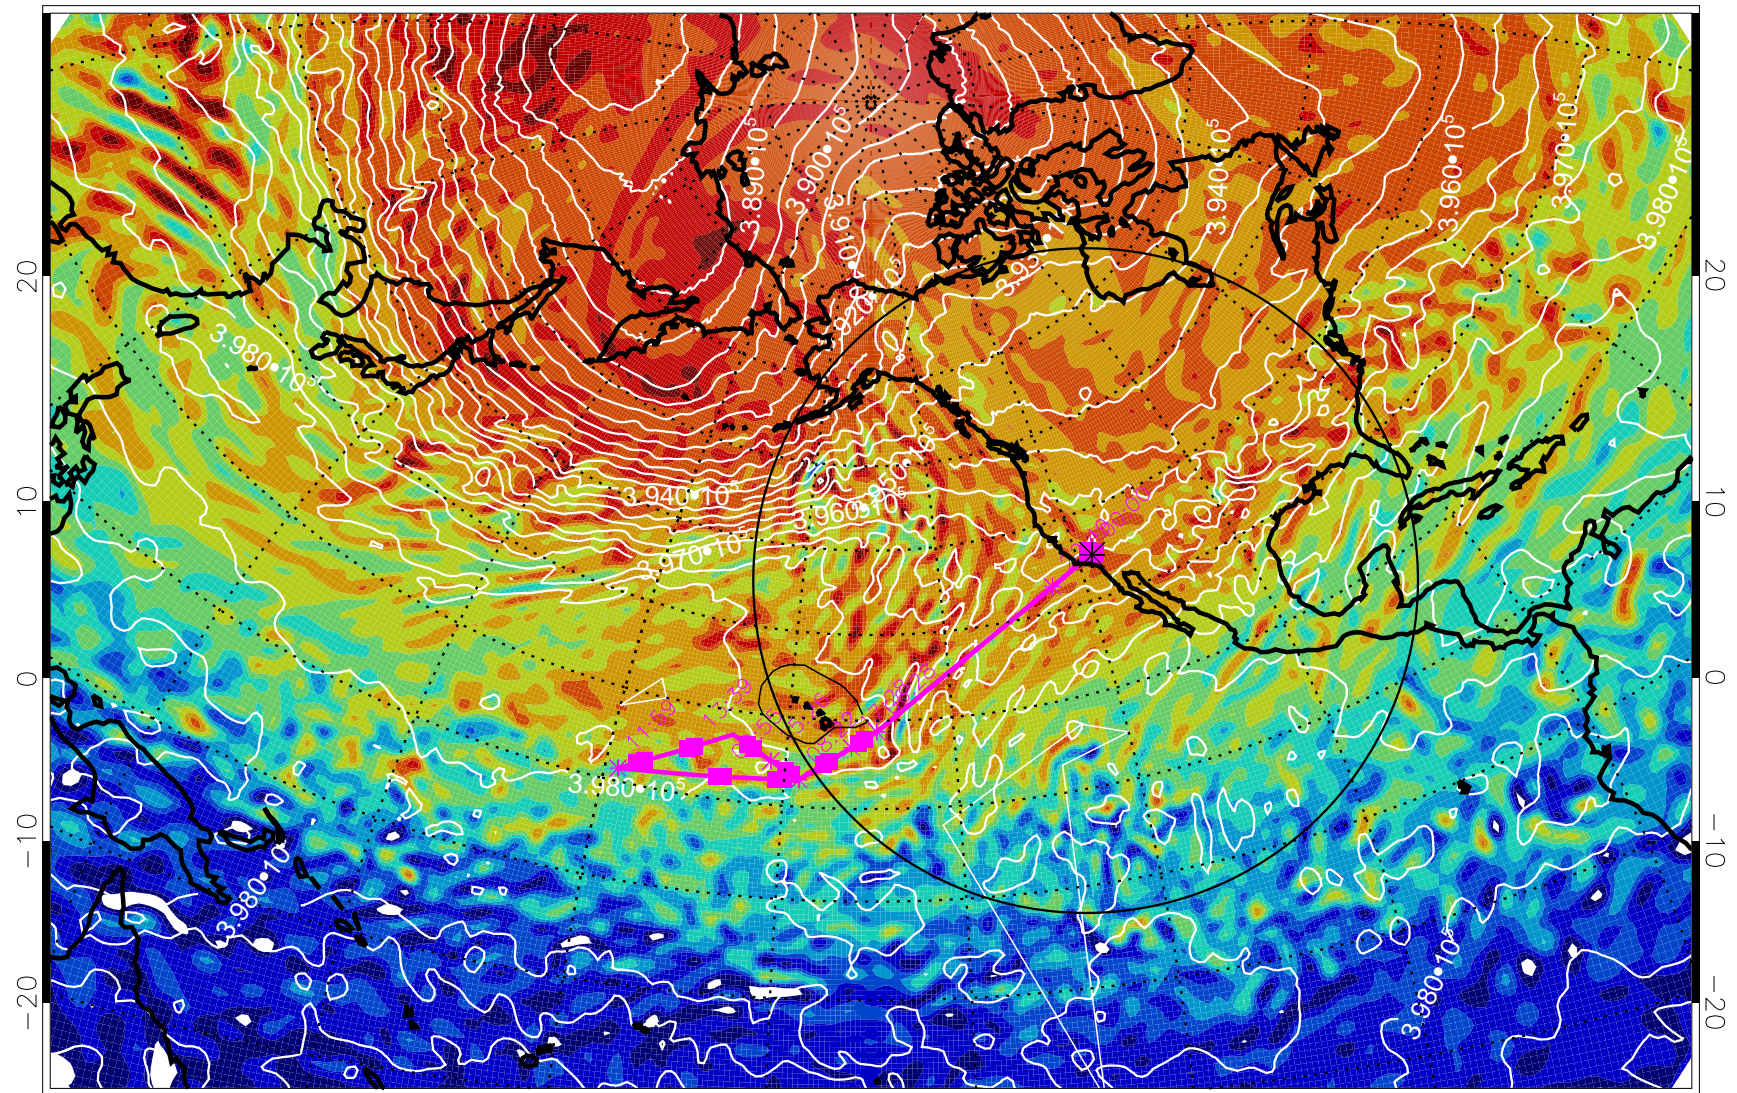

13022700, 48 hour forecast for 460K EPV

460K Montgomery Streamfunction, white

Range ring of 4055 km -- 13 hours GH round trip

13022706, 54 hour forecast for 460K EPV

460K Montgomery Streamfunction, white

Range ring of 4055 km -- 13 hours GH round trip

13022712, 60 hour forecast for 460K EPV

460K Montgomery Streamfunction, white

Range ring of 4055 km -- 13 hours GH round trip

13022718, 66 hour forecast for 460K EPV

460K Montgomery Streamfunction, white

Range ring of 4055 km -- 13 hours GH round trip

13022800, 72 hour forecast for 460K EPV

460K Montgomery Streamfunction, white

Range ring of 4055 km -- 13 hours GH round trip

13022806, 78 hour forecast for 460K EPV

460K Montgomery Streamfunction, white

Range ring of 4055 km -- 13 hours GH round trip

13030100, 96 hour forecast for 460K EPV

460K Montgomery Streamfunction, white

Range ring of 4055 km -- 13 hours GH round trip

13030106, 102 hour forecast for 460K EPV

460K Montgomery Streamfunction, white