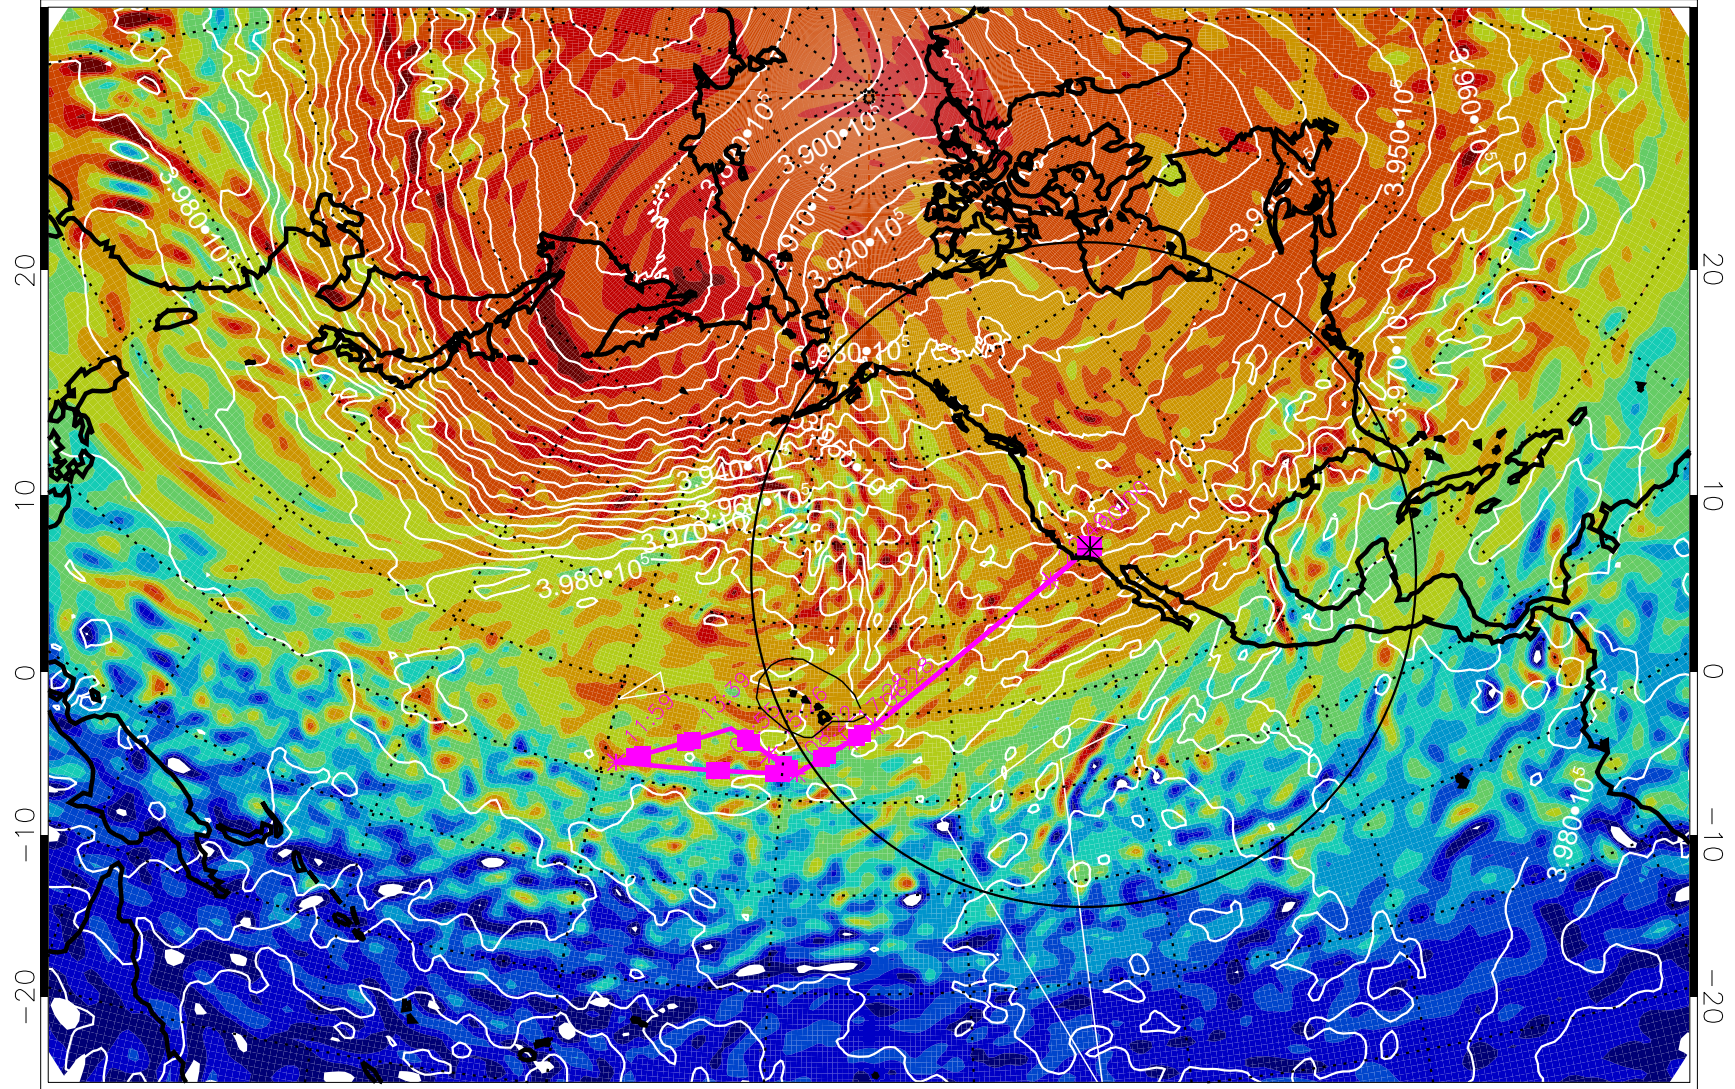

13022600, 24 hour forecast for 460K EPV

460K Montgomery Streamfunction, white

Range ring of 4055 km -- 13 hours GH round trip

13022606, 30 hour forecast for 460K EPV

460K Montgomery Streamfunction, white

Range ring of 4055 km -- 13 hours GH round trip

13022612, 36 hour forecast for 460K EPV

460K Montgomery Streamfunction, white

Range ring of 4055 km -- 13 hours GH round trip

13022618, 42 hour forecast for 460K EPV

460K Montgomery Streamfunction, white

Range ring of 4055 km -- 13 hours GH round trip

13022700, 48 hour forecast for 460K EPV

460K Montgomery Streamfunction, white

Range ring of 4055 km -- 13 hours GH round trip

13022706, 54 hour forecast for 460K EPV

460K Montgomery Streamfunction, white

Range ring of 4055 km -- 13 hours GH round trip

13030100, 96 hour forecast for 460K EPV

460K Montgomery Streamfunction, white

Range ring of 4055 km -- 13 hours GH round trip

13030106, 102 hour forecast for 460K EPV

460K Montgomery Streamfunction, white