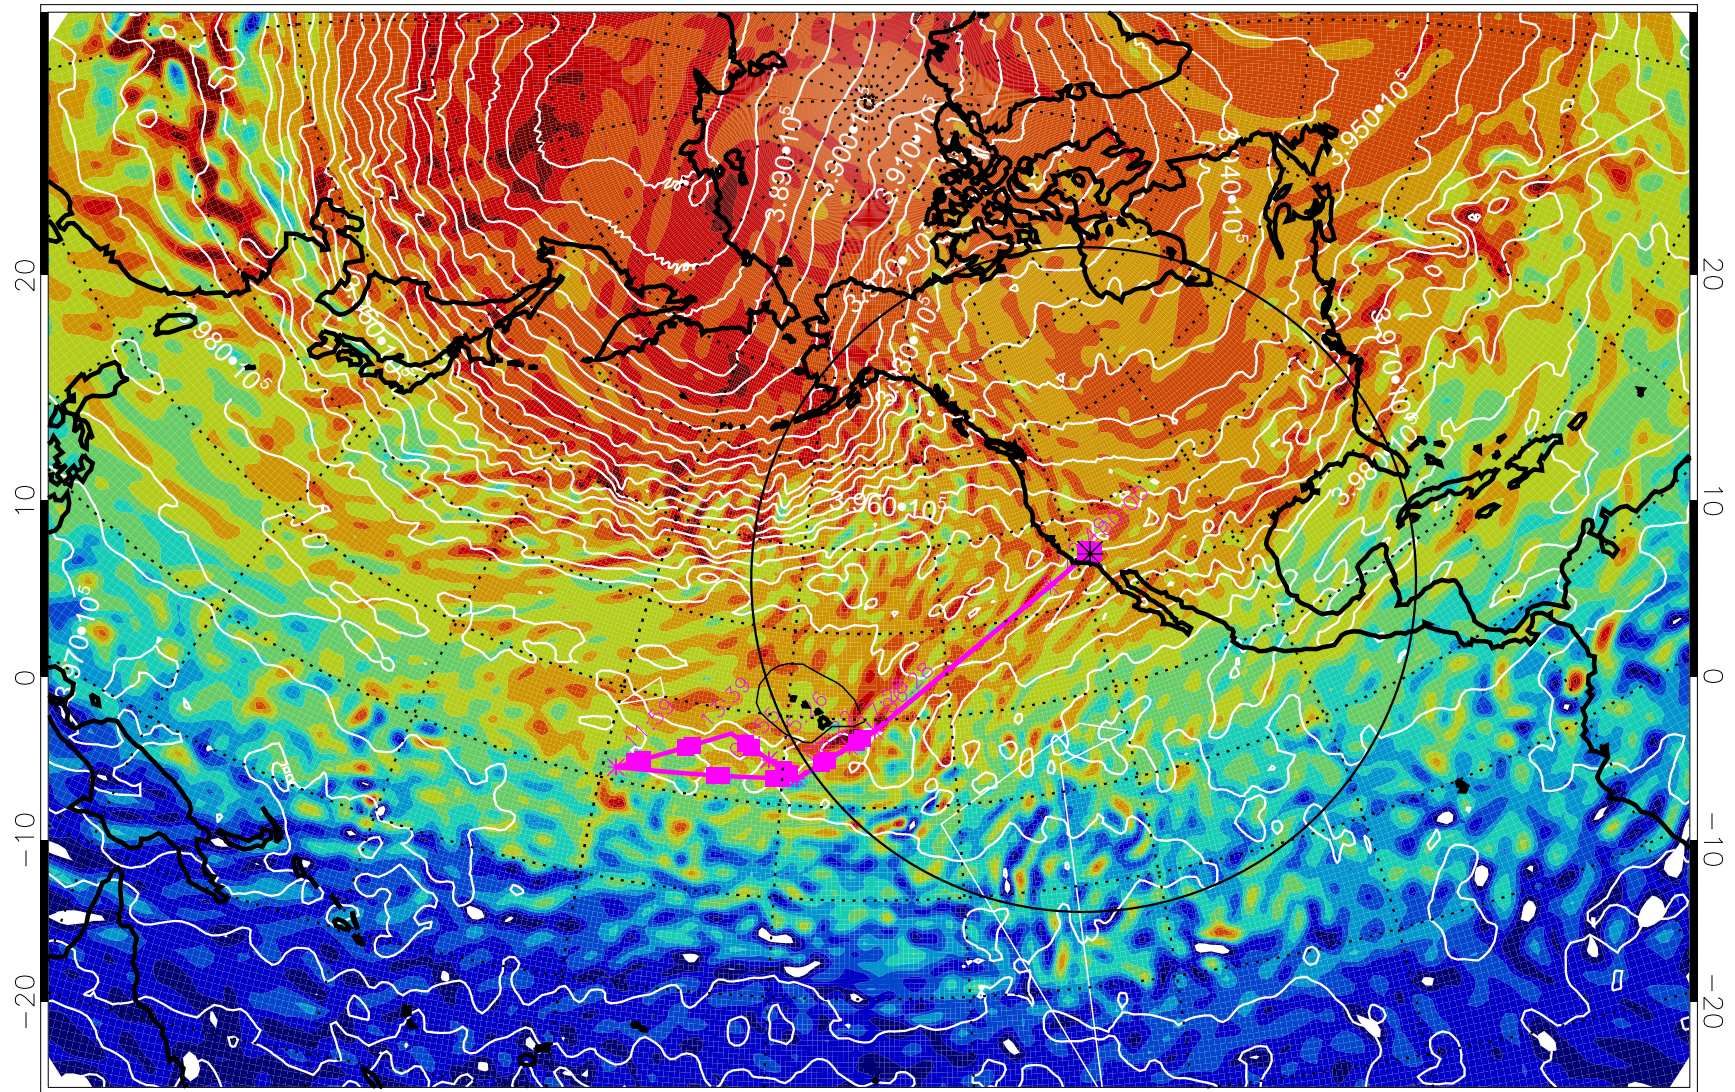

13022712, 60 hour forecast for 460K EPV

460K Montgomery Streamfunction, white

Range ring of 4055 km -- 13 hours GH round trip

13022718, 66 hour forecast for 460K EPV

460K Montgomery Streamfunction, white

Range ring of 4055 km -- 13 hours GH round trip

13022800, 72 hour forecast for 460K EPV

460K Montgomery Streamfunction, white

Range ring of 4055 km -- 13 hours GH round trip

13022806, 78 hour forecast for 460K EPV

460K Montgomery Streamfunction, white

Range ring of 4055 km -- 13 hours GH round trip

13022812, 84 hour forecast for 460K EPV

460K Montgomery Streamfunction, white

Range ring of 4055 km -- 13 hours GH round trip

13022818, 90 hour forecast for 460K EPV

460K Montgomery Streamfunction, white

Range ring of 4055 km -- 13 hours GH round trip

13030100, 96 hour forecast for 460K EPV

460K Montgomery Streamfunction, white

Range ring of 4055 km -- 13 hours GH round trip

13030106, 102 hour forecast for 460K EPV

460K Montgomery Streamfunction, white