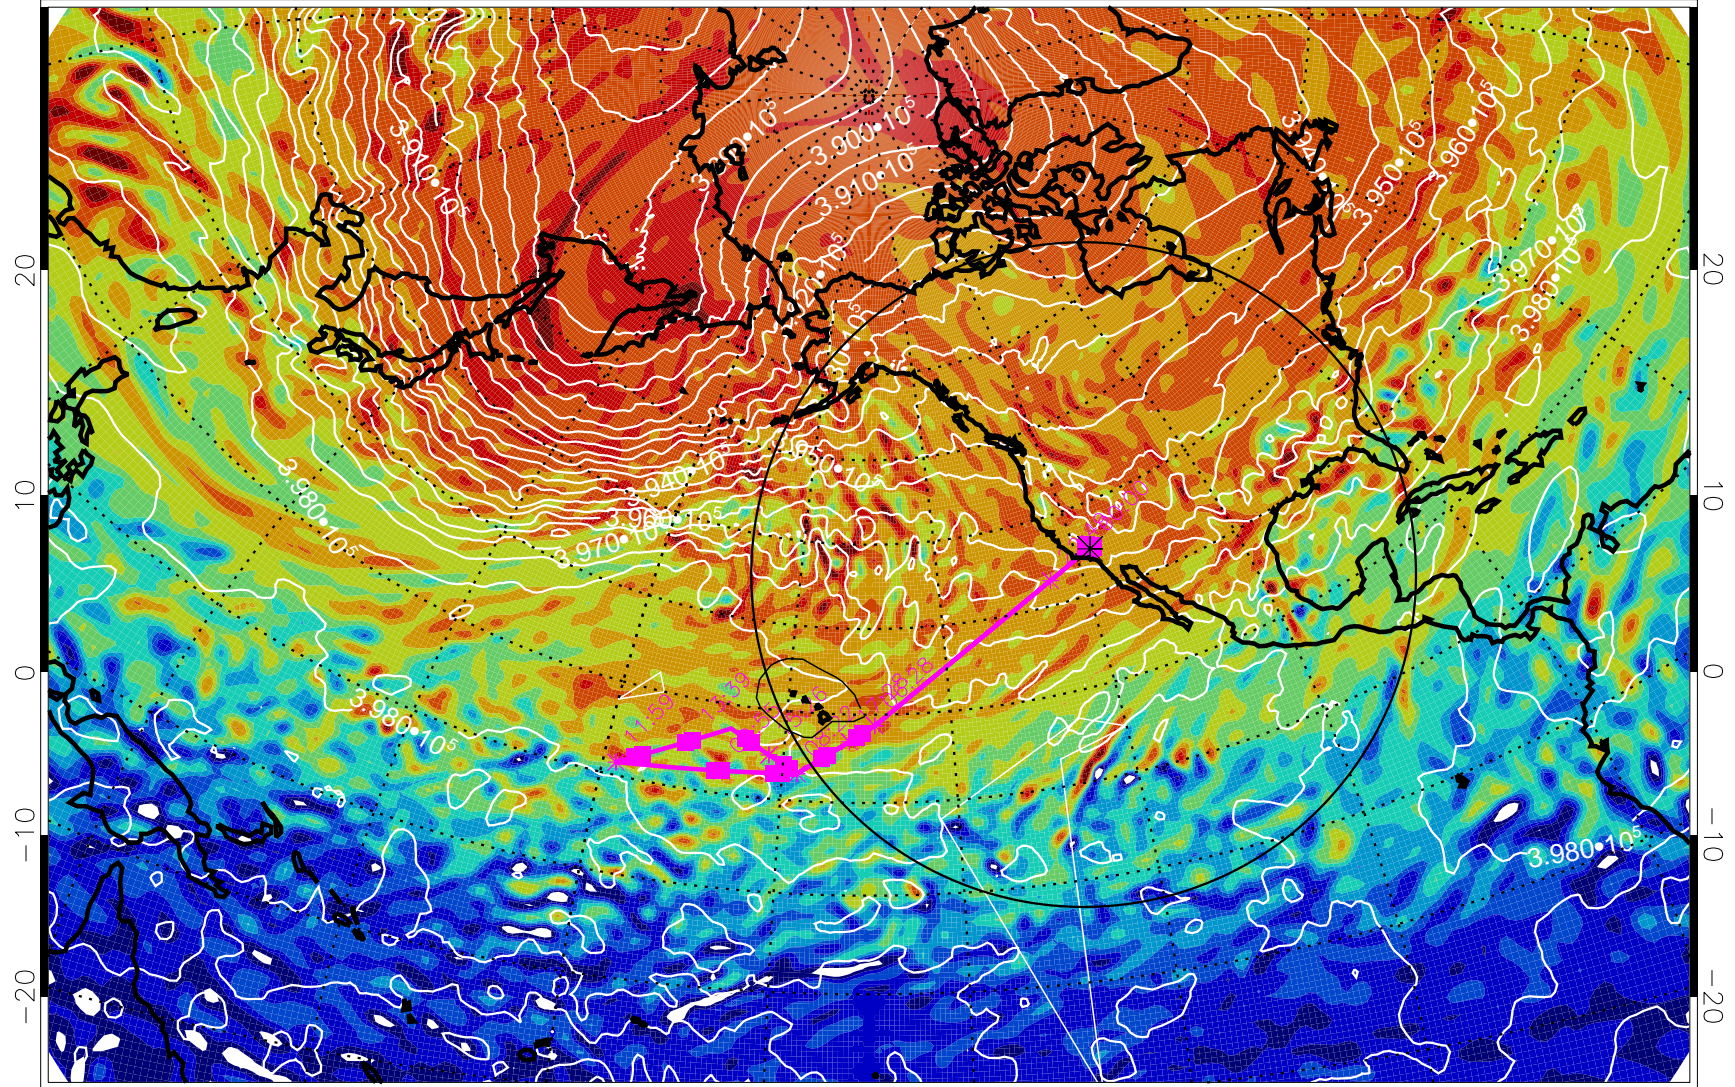

13022512, 12 hour forecast for 460K EPV

460K Montgomery Streamfunction, white

Range ring of 4055 km -- 13 hours GH round trip

13022518, 18 hour forecast for 460K EPV

460K Montgomery Streamfunction, white

Range ring of 4055 km -- 13 hours GH round trip

13022600, 24 hour forecast for 460K EPV

460K Montgomery Streamfunction, white

Range ring of 4055 km -- 13 hours GH round trip

13022606, 30 hour forecast for 460K EPV

460K Montgomery Streamfunction, white

Range ring of 4055 km -- 13 hours GH round trip

13022612, 36 hour forecast for 460K EPV

460K Montgomery Streamfunction, white

Range ring of 4055 km -- 13 hours GH round trip

13022618, 42 hour forecast for 460K EPV

460K Montgomery Streamfunction, white

Range ring of 4055 km -- 13 hours GH round trip

13030100, 96 hour forecast for 460K EPV

460K Montgomery Streamfunction, white

Range ring of 4055 km -- 13 hours GH round trip

13030106, 102 hour forecast for 460K EPV

460K Montgomery Streamfunction, white