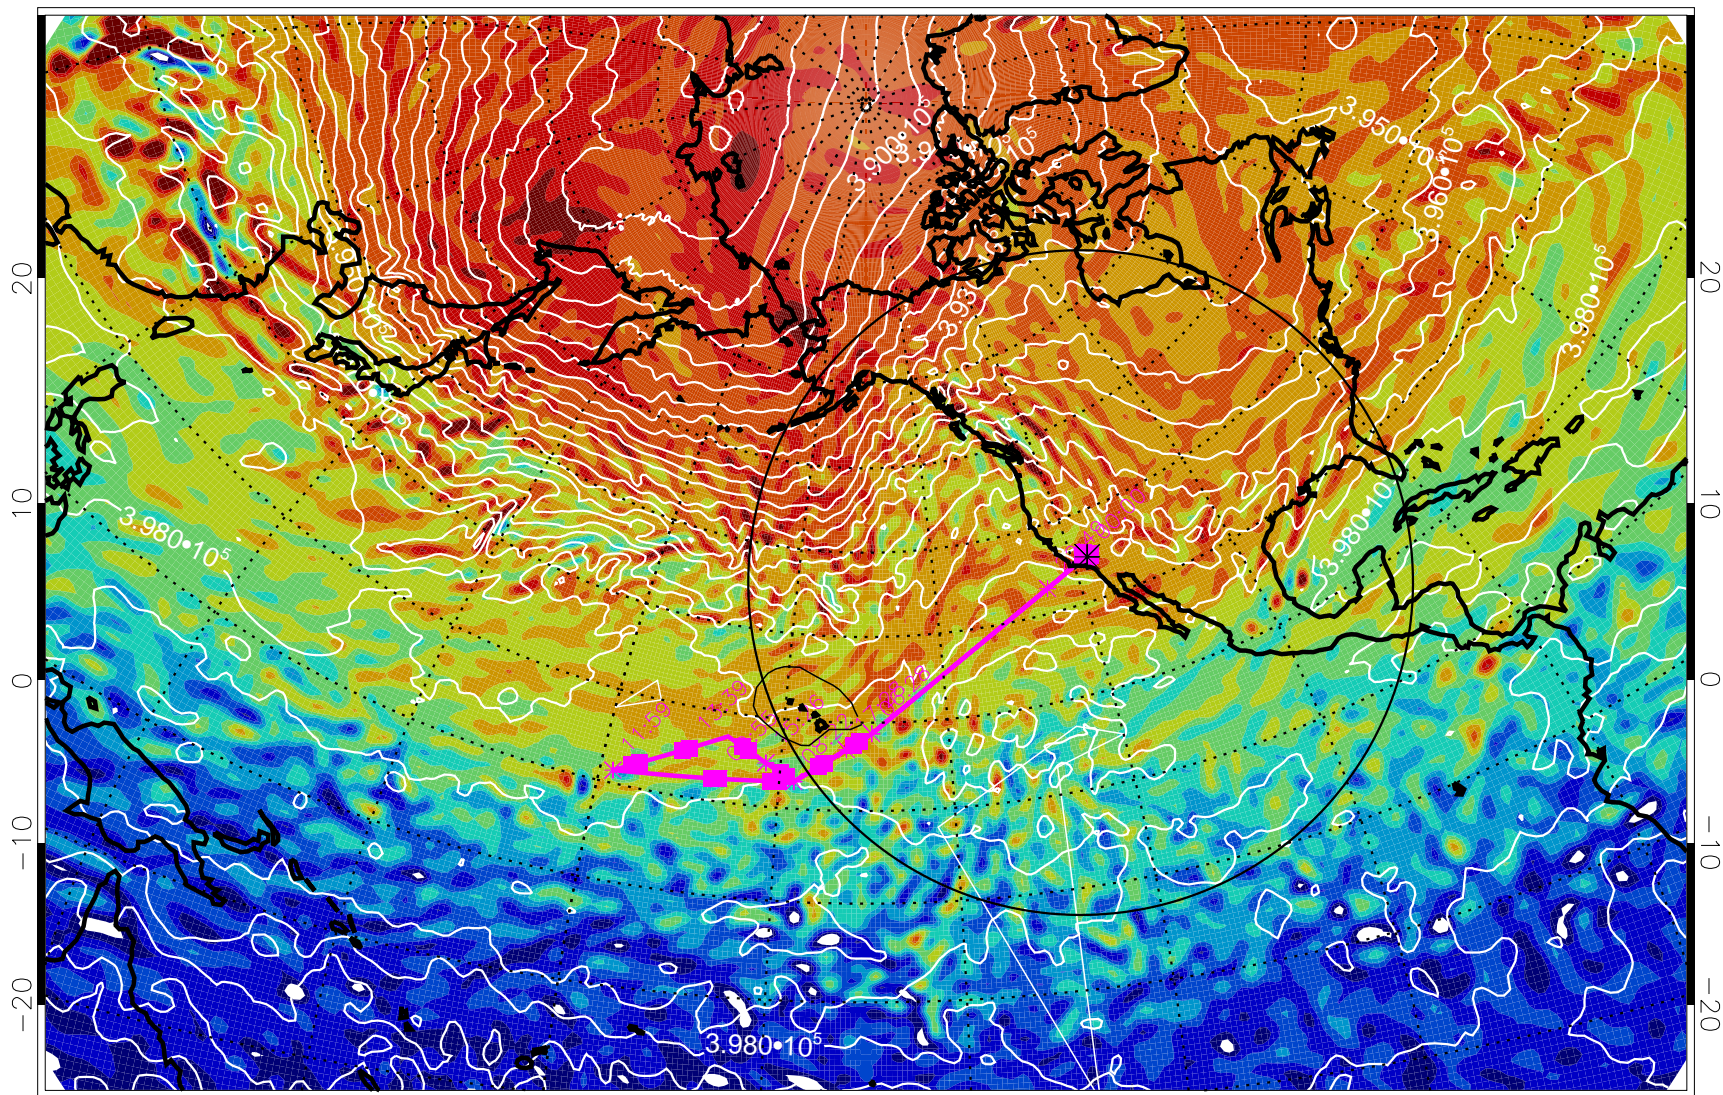

13022812, 84 hour forecast for 460K EPV

460K Montgomery Streamfunction, white

Range ring of 4055 km -- 13 hours GH round trip

13022818, 90 hour forecast for 460K EPV

460K Montgomery Streamfunction, white

Range ring of 4055 km -- 13 hours GH round trip

13030100, 96 hour forecast for 460K EPV

460K Montgomery Streamfunction, white

Range ring of 4055 km -- 13 hours GH round trip

13030106, 102 hour forecast for 460K EPV

460K Montgomery Streamfunction, white

Range ring of 4055 km -- 13 hours GH round trip

13030112, 108 hour forecast for 460K EPV

460K Montgomery Streamfunction, white

Range ring of 4055 km -- 13 hours GH round trip

13030118, 114 hour forecast for 460K EPV

460K Montgomery Streamfunction, white

Range ring of 4055 km -- 13 hours GH round trip

13030200, 120 hour forecast for 460K EPV

460K Montgomery Streamfunction, white

Range ring of 4055 km -- 13 hours GH round trip