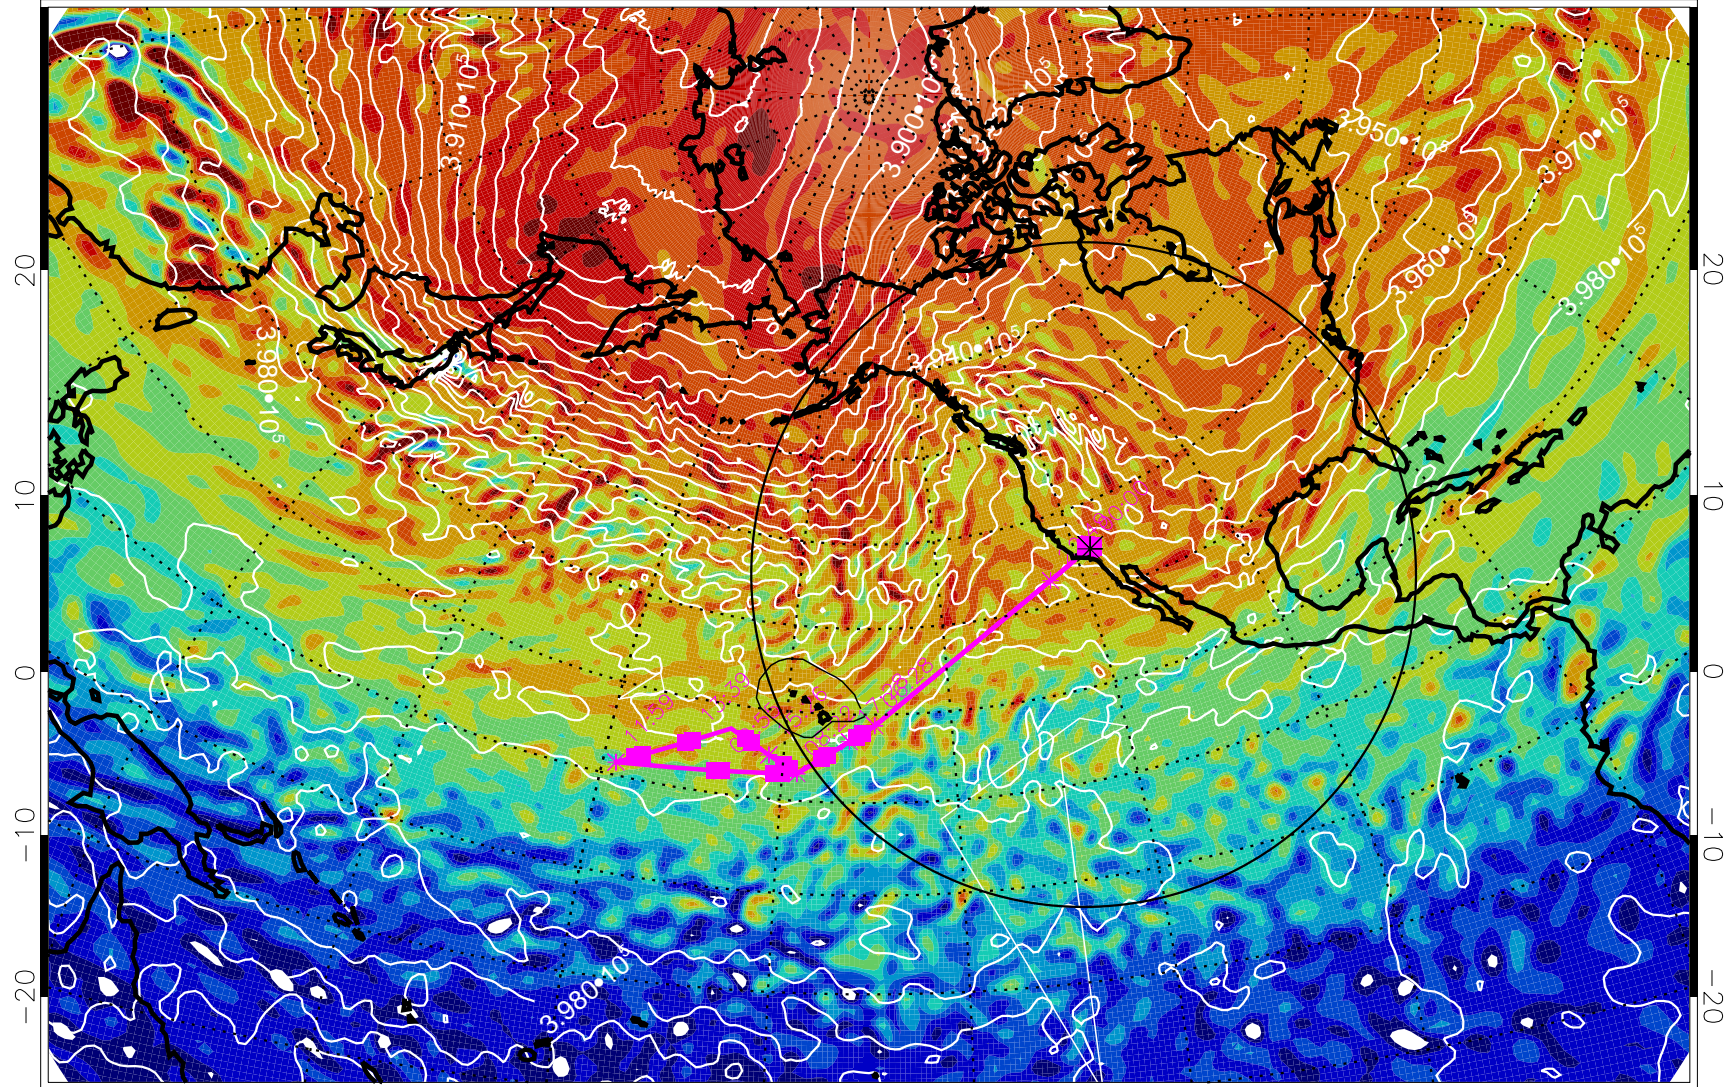

13030100, 96 hour forecast for 460K EPV

460K Montgomery Streamfunction, white

Range ring of 4055 km -- 13 hours GH round trip

13030106, 102 hour forecast for 460K EPV

460K Montgomery Streamfunction, white

Range ring of 4055 km -- 13 hours GH round trip

13030112, 108 hour forecast for 460K EPV

460K Montgomery Streamfunction, white

Range ring of 4055 km -- 13 hours GH round trip

13030118, 114 hour forecast for 460K EPV

460K Montgomery Streamfunction, white

Range ring of 4055 km -- 13 hours GH round trip

13030200, 120 hour forecast for 460K EPV

460K Montgomery Streamfunction, white

Range ring of 4055 km -- 13 hours GH round trip