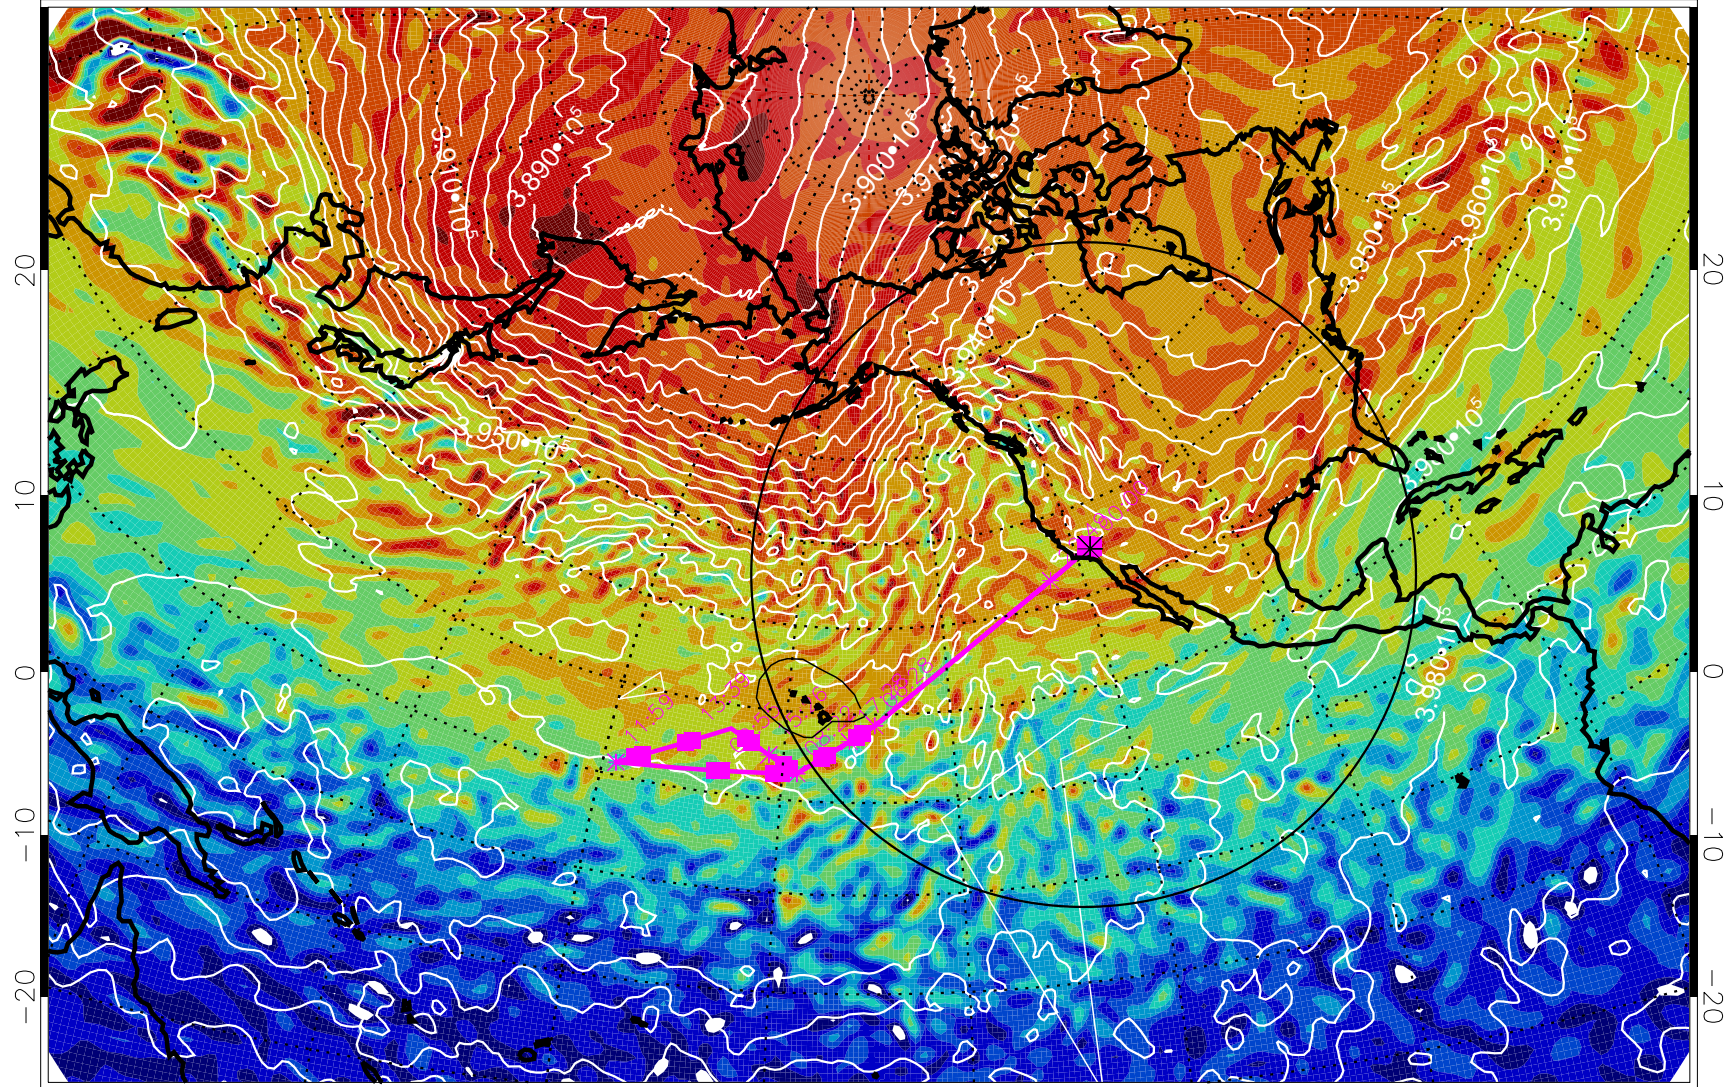

13030100, 96 hour forecast for 460K EPV

460K Montgomery Streamfunction, white

Range ring of 4055 km -- 13 hours GH round trip

13030106, 102 hour forecast for 460K EPV

460K Montgomery Streamfunction, white

Range ring of 4055 km -- 13 hours GH round trip

13030112, 108 hour forecast for 460K EPV

460K Montgomery Streamfunction, white

Range ring of 4055 km -- 13 hours GH round trip

13030118, 114 hour forecast for 460K EPV

460K Montgomery Streamfunction, white

Range ring of 4055 km -- 13 hours GH round trip

13030200, 120 hour forecast for 460K EPV

460K Montgomery Streamfunction, white

Range ring of 4055 km -- 13 hours GH round trip