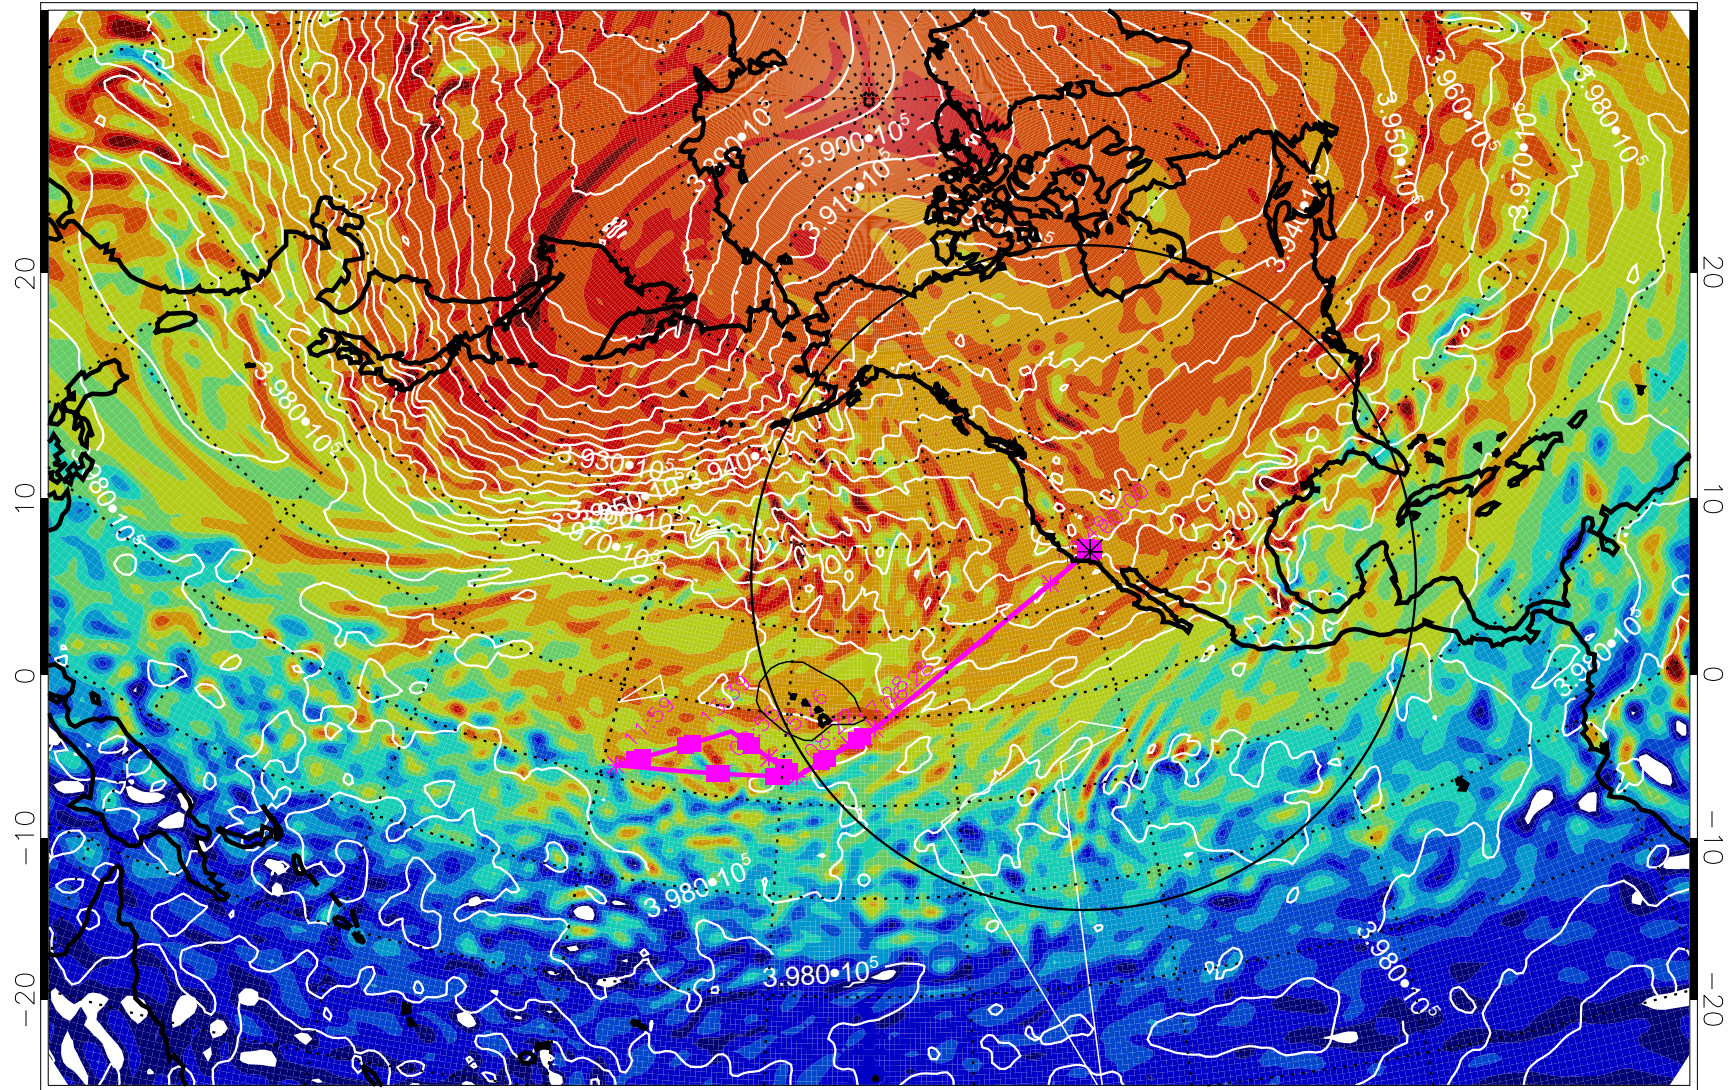

13022512, 12 hour forecast for 460K EPV

460K Montgomery Streamfunction, white

Range ring of 4055 km -- 13 hours GH round trip

13022518, 18 hour forecast for 460K EPV

460K Montgomery Streamfunction, white

Range ring of 4055 km -- 13 hours GH round trip

13022600, 24 hour forecast for 460K EPV

460K Montgomery Streamfunction, white

Range ring of 4055 km -- 13 hours GH round trip

13022606, 30 hour forecast for 460K EPV

460K Montgomery Streamfunction, white

Range ring of 4055 km -- 13 hours GH round trip

13022612, 36 hour forecast for 460K EPV

460K Montgomery Streamfunction, white

Range ring of 4055 km -- 13 hours GH round trip

13022618, 42 hour forecast for 460K EPV

460K Montgomery Streamfunction, white

Range ring of 4055 km -- 13 hours GH round trip

13022700, 48 hour forecast for 460K EPV

460K Montgomery Streamfunction, white

Range ring of 4055 km -- 13 hours GH round trip

13022706, 54 hour forecast for 460K EPV

460K Montgomery Streamfunction, white

Range ring of 4055 km -- 13 hours GH round trip