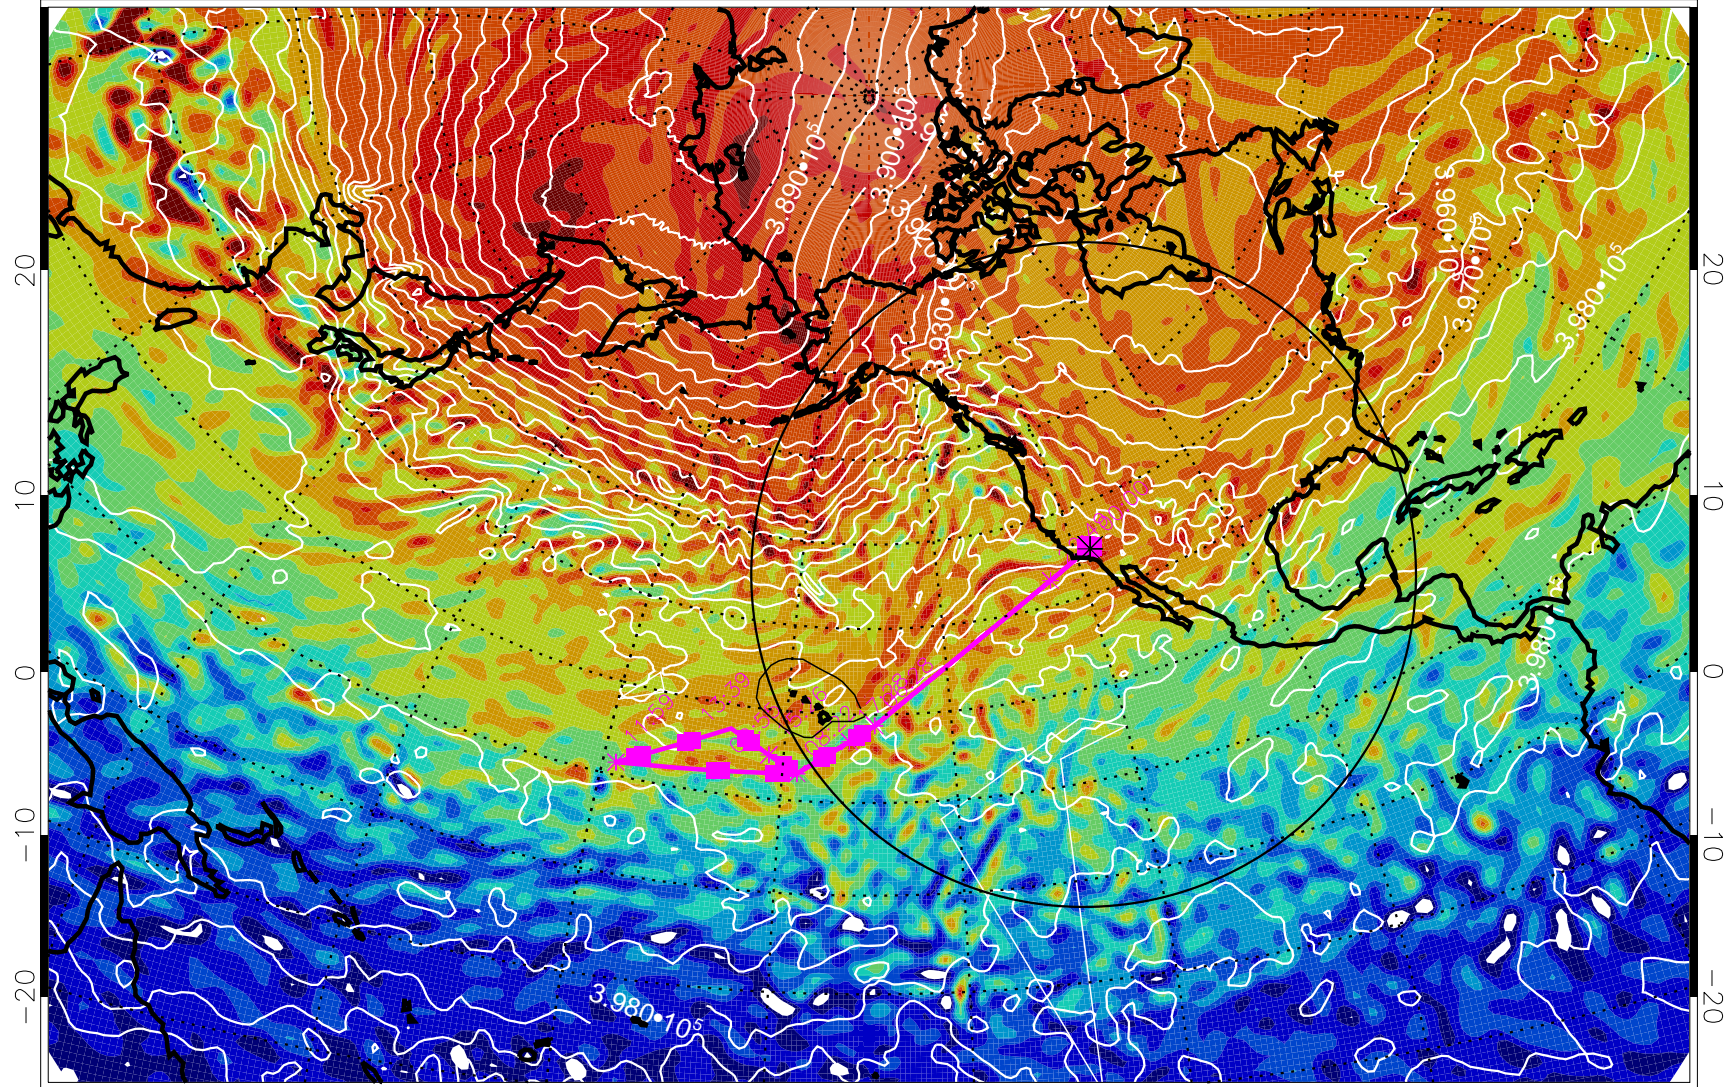

13022800, 72 hour forecast for 460K EPV

460K Montgomery Streamfunction, white

Range ring of 4055 km -- 13 hours GH round trip

13022806, 78 hour forecast for 460K EPV

460K Montgomery Streamfunction, white

Range ring of 4055 km -- 13 hours GH round trip

13022812, 84 hour forecast for 460K EPV

460K Montgomery Streamfunction, white

Range ring of 4055 km -- 13 hours GH round trip

13022818, 90 hour forecast for 460K EPV

460K Montgomery Streamfunction, white

Range ring of 4055 km -- 13 hours GH round trip

13030100, 96 hour forecast for 460K EPV

460K Montgomery Streamfunction, white

Range ring of 4055 km -- 13 hours GH round trip

13030106, 102 hour forecast for 460K EPV

460K Montgomery Streamfunction, white

Range ring of 4055 km -- 13 hours GH round trip

13030112, 108 hour forecast for 460K EPV

460K Montgomery Streamfunction, white

Range ring of 4055 km -- 13 hours GH round trip

13030118, 114 hour forecast for 460K EPV