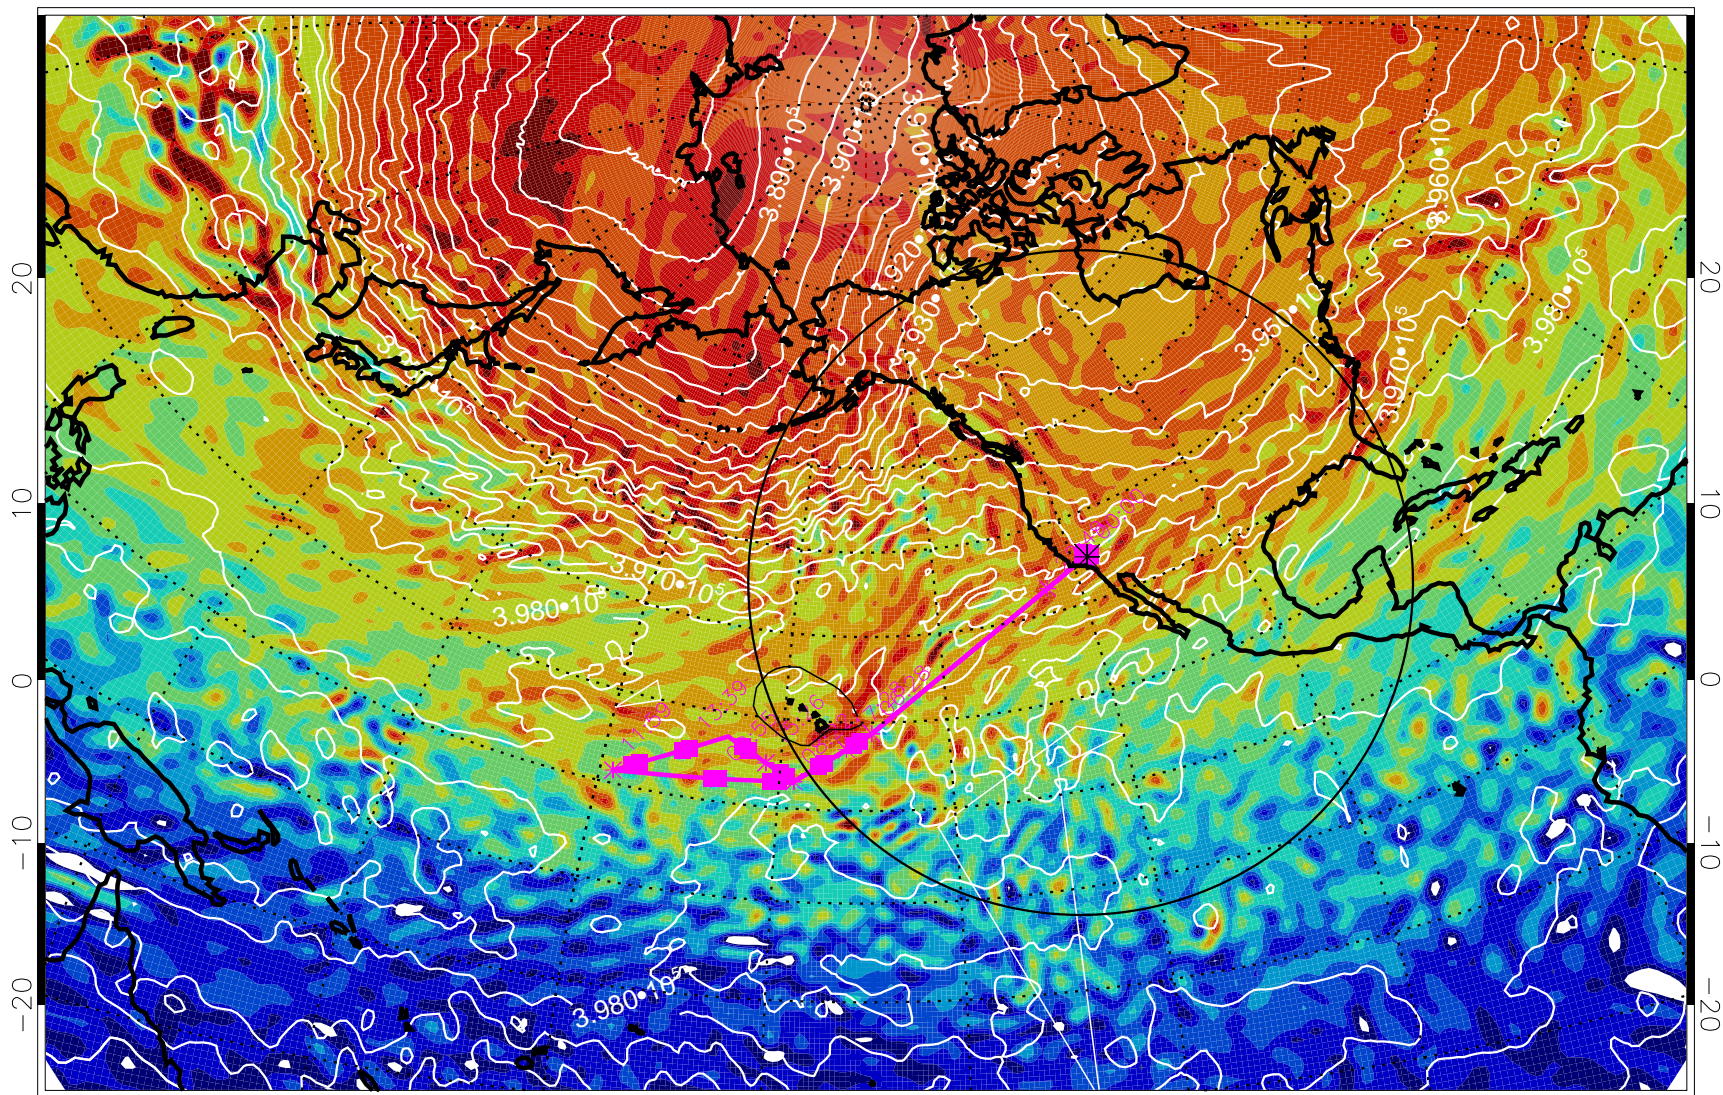

13022800, 72 hour forecast for 460K EPV

460K Montgomery Streamfunction, white

Range ring of 4055 km -- 13 hours GH round trip

13022806, 78 hour forecast for 460K EPV

460K Montgomery Streamfunction, white

Range ring of 4055 km -- 13 hours GH round trip

13022812, 84 hour forecast for 460K EPV

460K Montgomery Streamfunction, white

Range ring of 4055 km -- 13 hours GH round trip

13022818, 90 hour forecast for 460K EPV

460K Montgomery Streamfunction, white

Range ring of 4055 km -- 13 hours GH round trip

13030100, 96 hour forecast for 460K EPV

460K Montgomery Streamfunction, white

Range ring of 4055 km -- 13 hours GH round trip

13030106, 102 hour forecast for 460K EPV

460K Montgomery Streamfunction, white

Range ring of 4055 km -- 13 hours GH round trip

13030112, 108 hour forecast for 460K EPV

460K Montgomery Streamfunction, white

Range ring of 4055 km -- 13 hours GH round trip

13030118, 114 hour forecast for 460K EPV