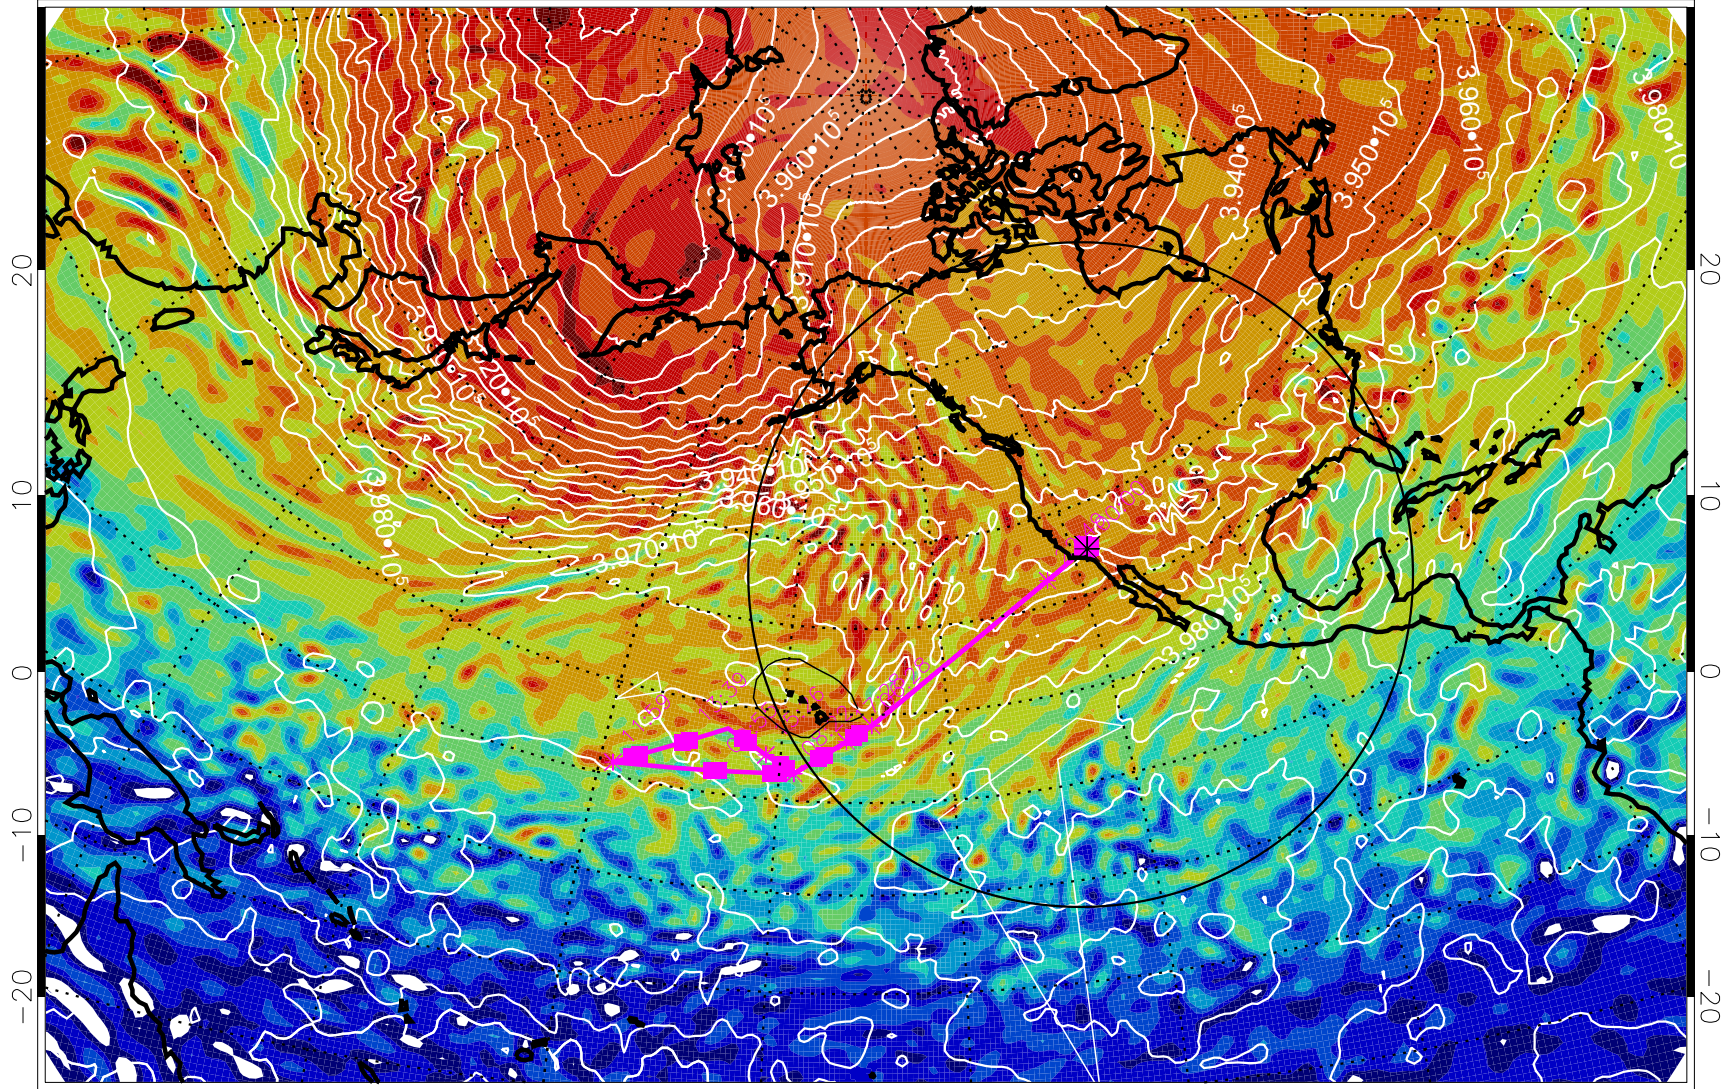

13022612, 36 hour forecast for 460K EPV

460K Montgomery Streamfunction, white

Range ring of 4055 km -- 13 hours GH round trip

13022618, 42 hour forecast for 460K EPV

460K Montgomery Streamfunction, white

Range ring of 4055 km -- 13 hours GH round trip

13022700, 48 hour forecast for 460K EPV

460K Montgomery Streamfunction, white

Range ring of 4055 km -- 13 hours GH round trip

13022706, 54 hour forecast for 460K EPV

460K Montgomery Streamfunction, white

Range ring of 4055 km -- 13 hours GH round trip

13022712, 60 hour forecast for 460K EPV

460K Montgomery Streamfunction, white

Range ring of 4055 km -- 13 hours GH round trip

13022718, 66 hour forecast for 460K EPV

460K Montgomery Streamfunction, white

Range ring of 4055 km -- 13 hours GH round trip

13030100, 96 hour forecast for 460K EPV

460K Montgomery Streamfunction, white

Range ring of 4055 km -- 13 hours GH round trip

13030106, 102 hour forecast for 460K EPV

460K Montgomery Streamfunction, white