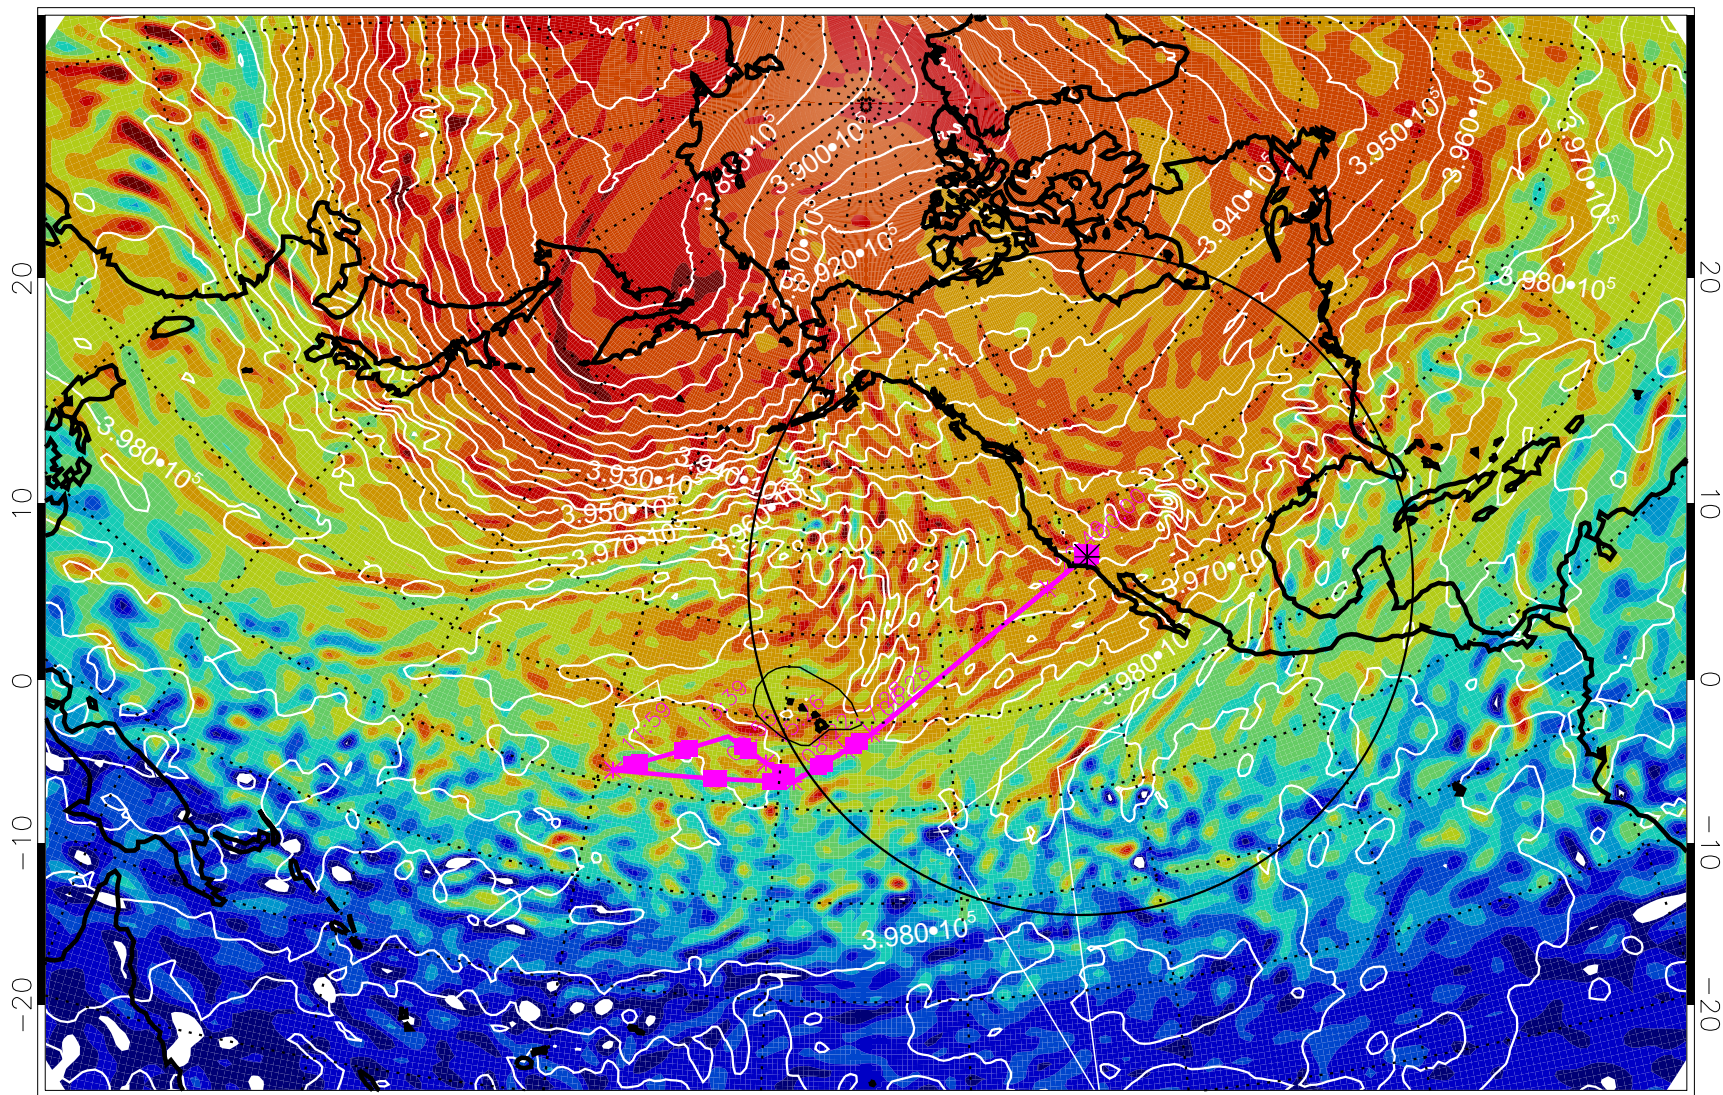

13022600, 24 hour forecast for 460K EPV

460K Montgomery Streamfunction, white

Range ring of 4055 km -- 13 hours GH round trip

13022606, 30 hour forecast for 460K EPV

460K Montgomery Streamfunction, white

Range ring of 4055 km -- 13 hours GH round trip

13022612, 36 hour forecast for 460K EPV

460K Montgomery Streamfunction, white

Range ring of 4055 km -- 13 hours GH round trip

13022618, 42 hour forecast for 460K EPV

460K Montgomery Streamfunction, white

Range ring of 4055 km -- 13 hours GH round trip

13022700, 48 hour forecast for 460K EPV

460K Montgomery Streamfunction, white

Range ring of 4055 km -- 13 hours GH round trip

13022706, 54 hour forecast for 460K EPV

460K Montgomery Streamfunction, white

Range ring of 4055 km -- 13 hours GH round trip

13030100, 96 hour forecast for 460K EPV

460K Montgomery Streamfunction, white

Range ring of 4055 km -- 13 hours GH round trip

13030106, 102 hour forecast for 460K EPV

460K Montgomery Streamfunction, white